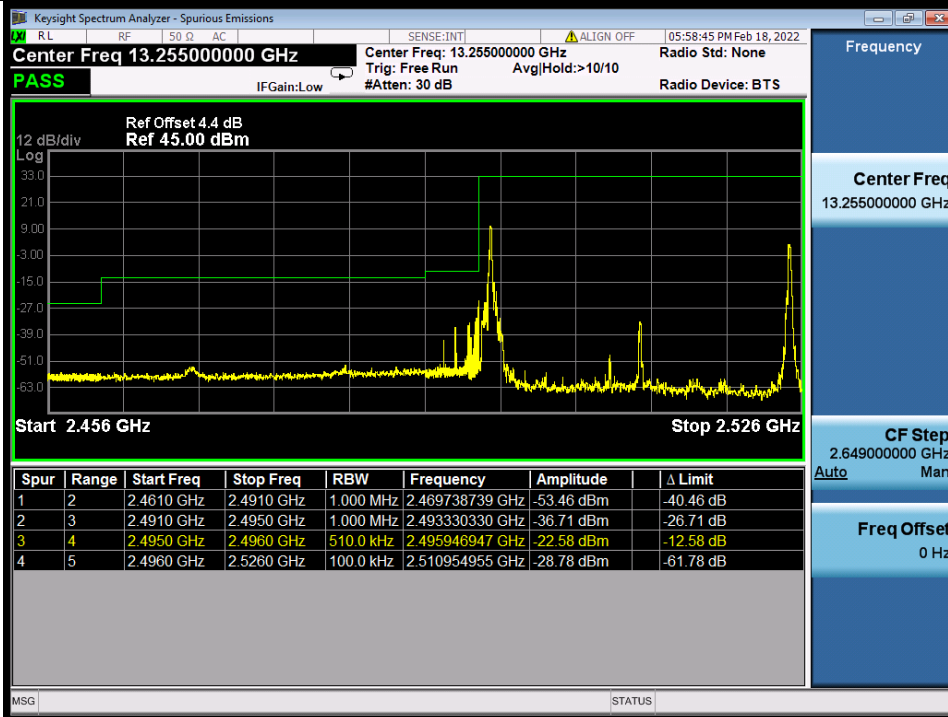

BUREAU VERITAS

Test Report No.: W7L-P22020005RF01

Band 41C QPSK LCH 20M+10M RB 1 0/1 49 NTN