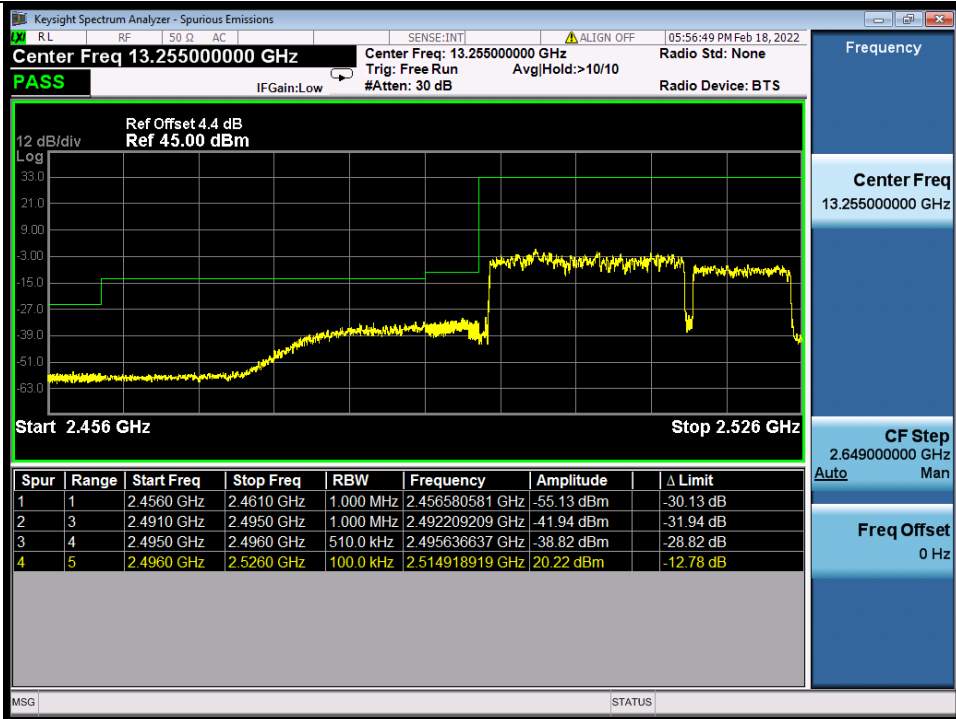

Band 41C QPSK LCH 20M+10M NTN