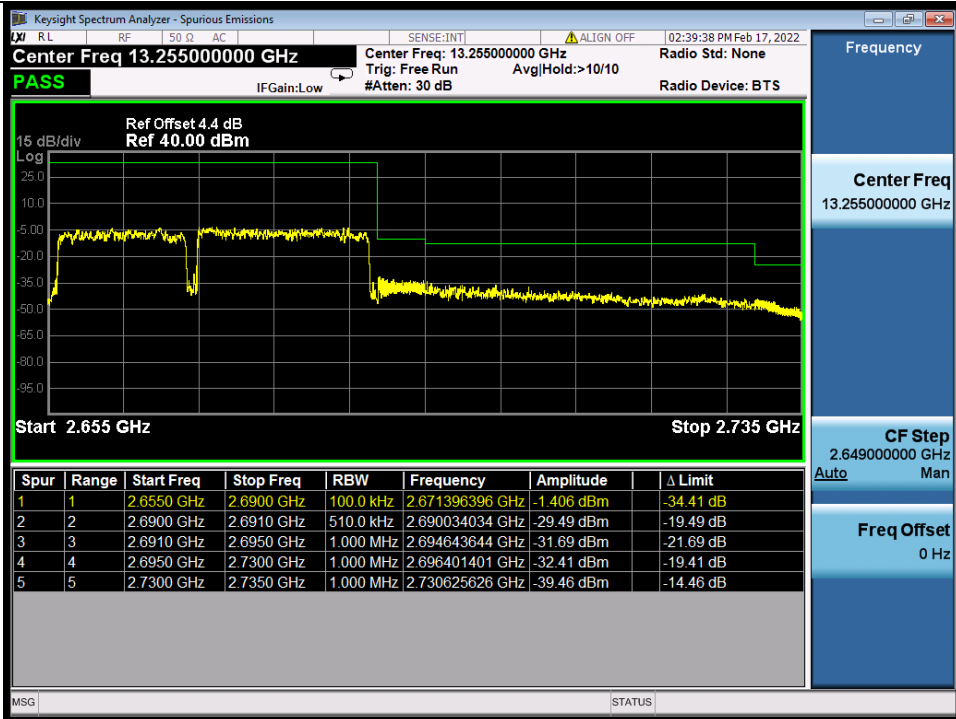

Band 41C 64QAM LCH 15M+20M RB 1 0/1 99 NTNV