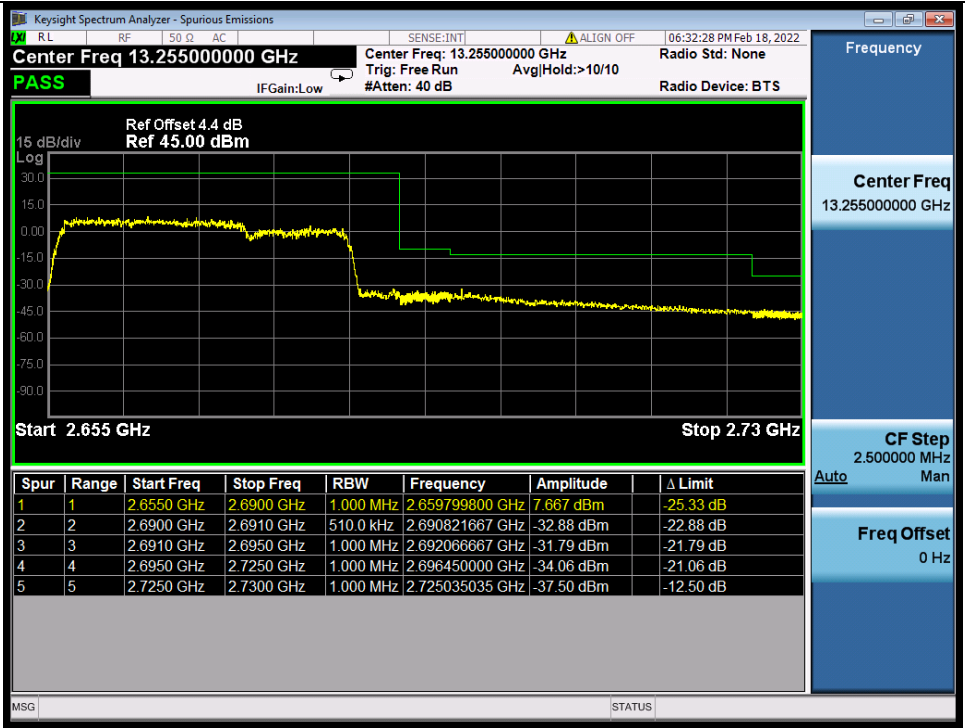

BUREAU VERITAS

Test Report No.: W7L-P22020005RF01

BV 7Layers Communications Technology (Shenzhen) Co., Ltd

No.B102, Dazu Chuangxin Mansion, North of Beihuan Avenue, North Area, Hi-Tech Industrial Park, Nanshan District, Shenzhen, Guangdong, China

Tel: +86 755 8869 6566

Fax: +86 755 8869 6577

Email: customerservice.sw@bureauveritas.com