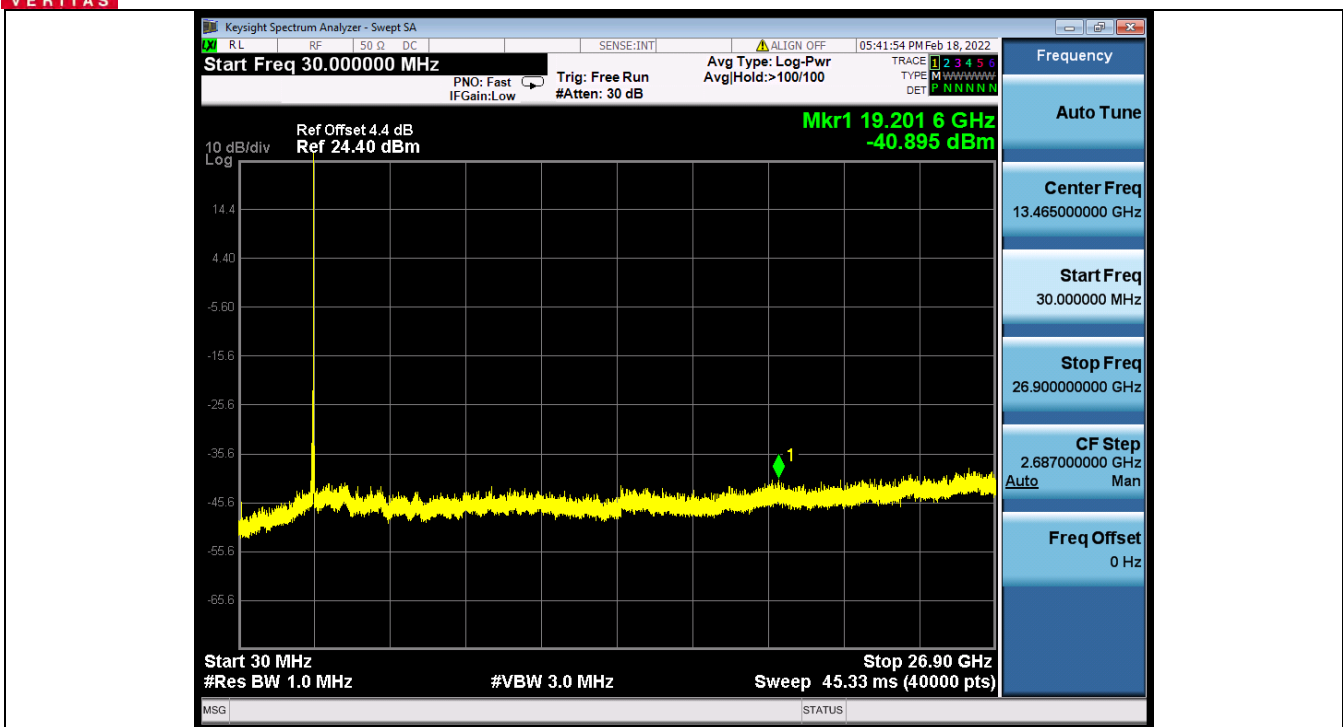

Band 41C 16QAM LCH 20M+10M RB 1 0/1 49 NTV