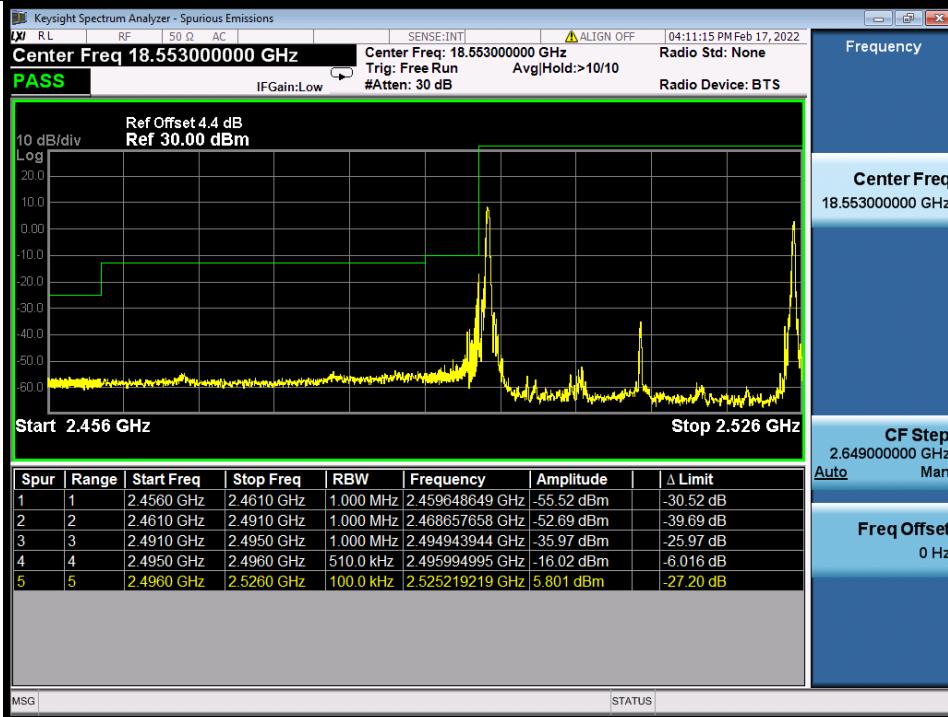

BUREAU VERITAS

Test Report No.: W7L-P22020005RF01

Band 41C QPSK LCH 15M+15M RB 1 0/1 74 NTNV

Band 41C QPSK LCH 15M+15M RB 1 74/1 0 NTNV

Band 41C QPSK LCH 15M+15M RB FULL 0 NTNV

BV 7Layers Communications Technology (Shenzhen) Co., Ltd