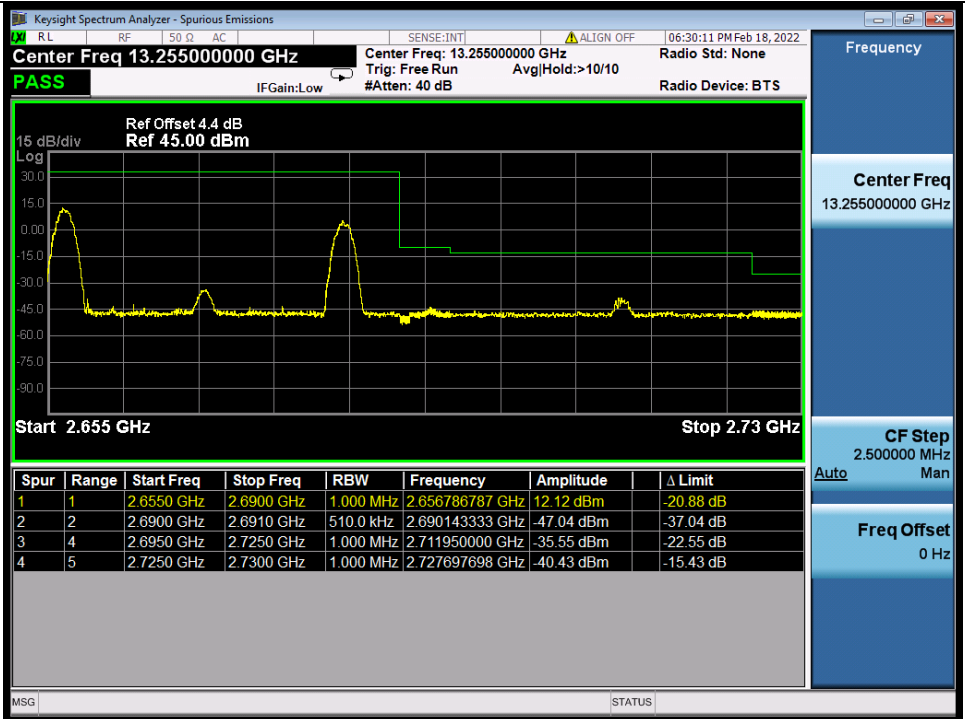

Band 41C 64QAM HCH 20M+10M RB 1 99/1 0 NTN