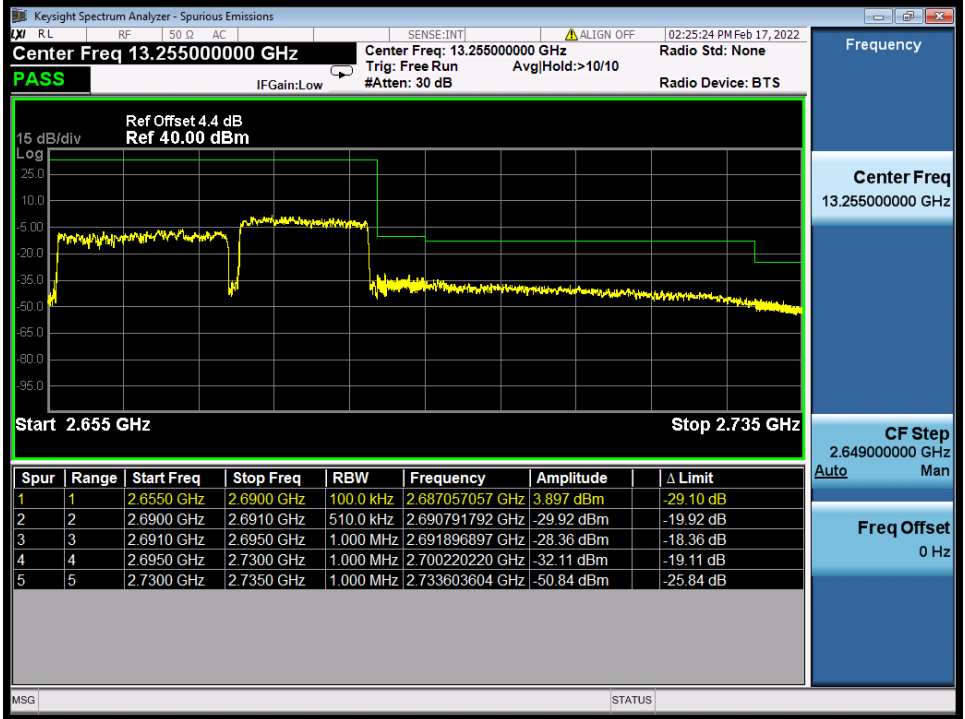

Band 41C QPSK HCH 20M+15M RB FULL 0 NTN

Band 41C QPSK HCH 20M+15M NTN

BV 7Layers Communications Technology (Shenzhen) Co., Ltd

No.B102, Dazu Chuangxin Mansion, North of Beihuan Avenue, North Area, Hi-Tech Industrial Park, Nanshan District, Shenzhen, Guangdong, China