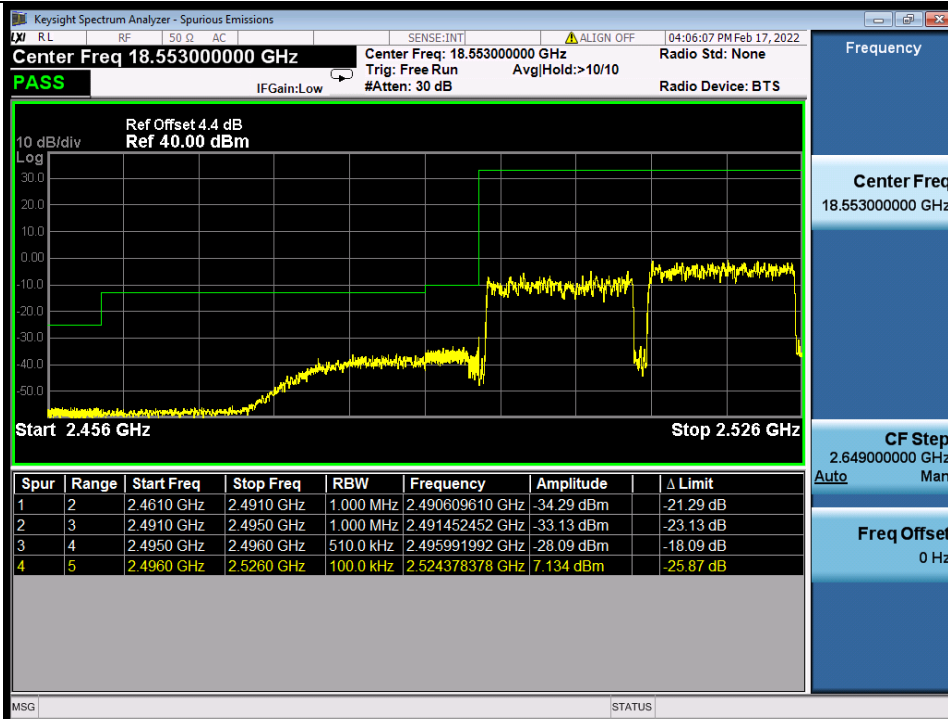

**BUREAU
VERITAS**

Test Report No.: W7L-P22020005RF01

Band 41C QPSK LCH 15M+15M NTN

Band 41C QPSK MCH 15M+15M NTN

BV 7Layers Communications
Technology (Shenzhen) Co., Ltd

No.B102, Dazu Chuangxin Mansion, North of Beihuan
Avenue, North Area, Hi-Tech Industrial Park, Nanshan
District, Shenzhen, Guangdong, China