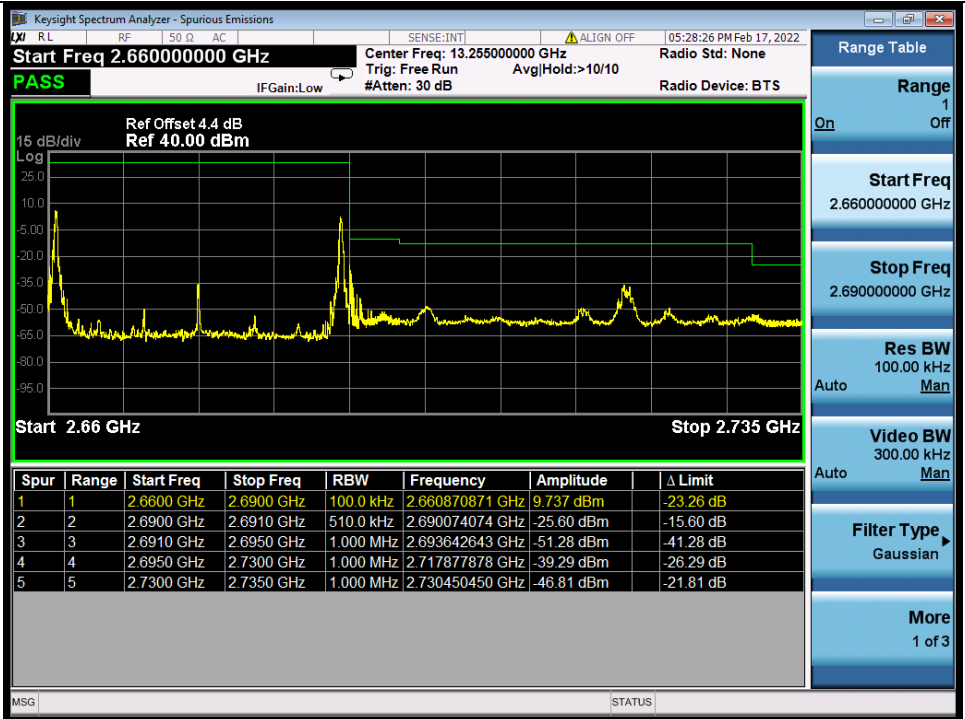

Band 41C 16QAM HCH 15M+15M RB 1 74/1 0 NTN