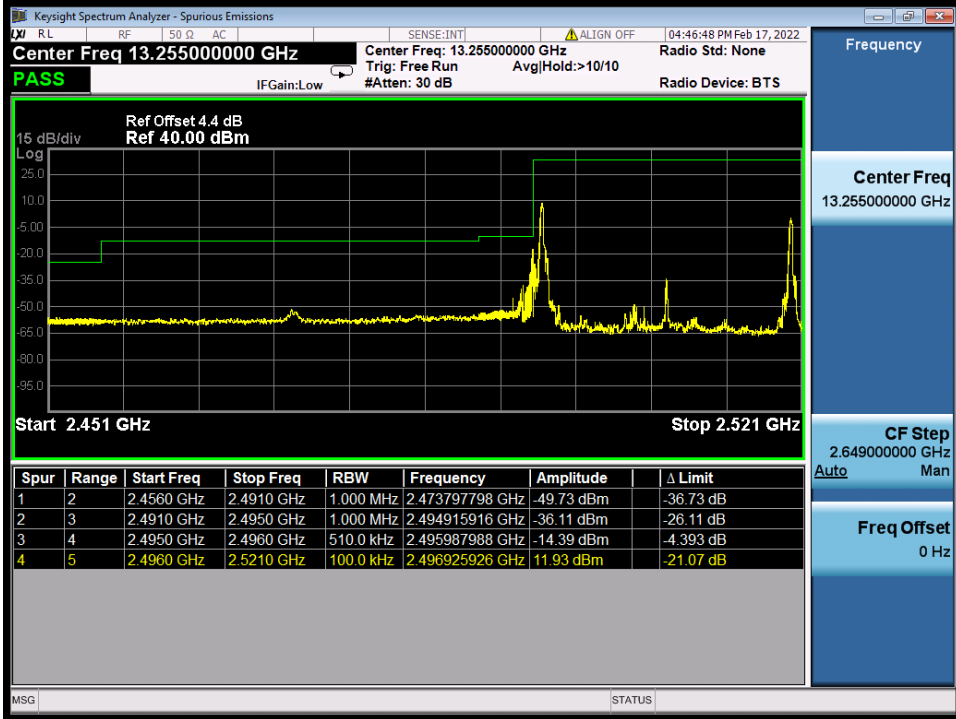

Band 41C 64QAM LCH 15M+10M RB 1 74/1 0 NTV

BV 7Layers Communications Technology (Shenzhen) Co., Ltd

No.B102, Dazu Chuangxin Mansion, North of Beihuan Avenue, North Area, Hi-Tech Industrial Park, Nanshan District, Shenzhen, Guangdong, China

Tel: +86 755 8869 6566

Fax: +86 755 8869 6577

Email: customerservice.sw@bureauveritas.com