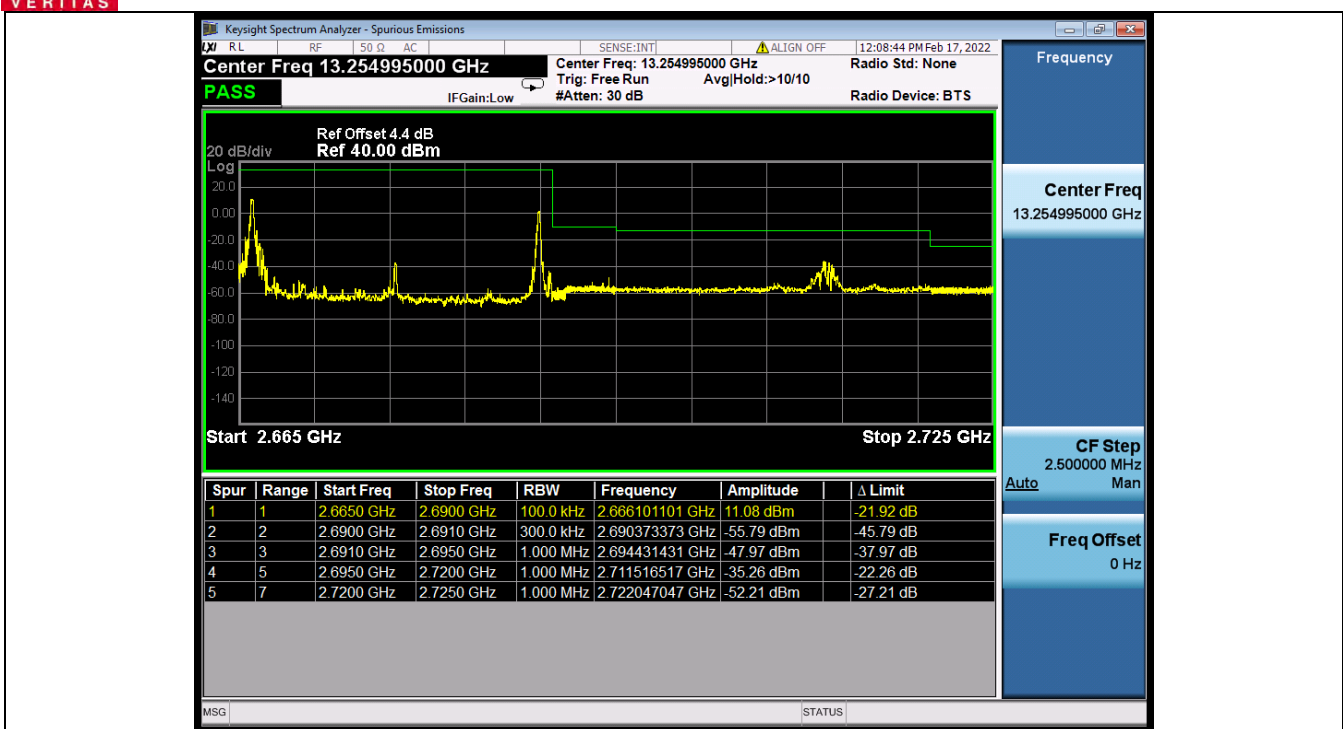

Band 41C 64QAM HCH 20M+5M RB 1 99/1 0 NTNV