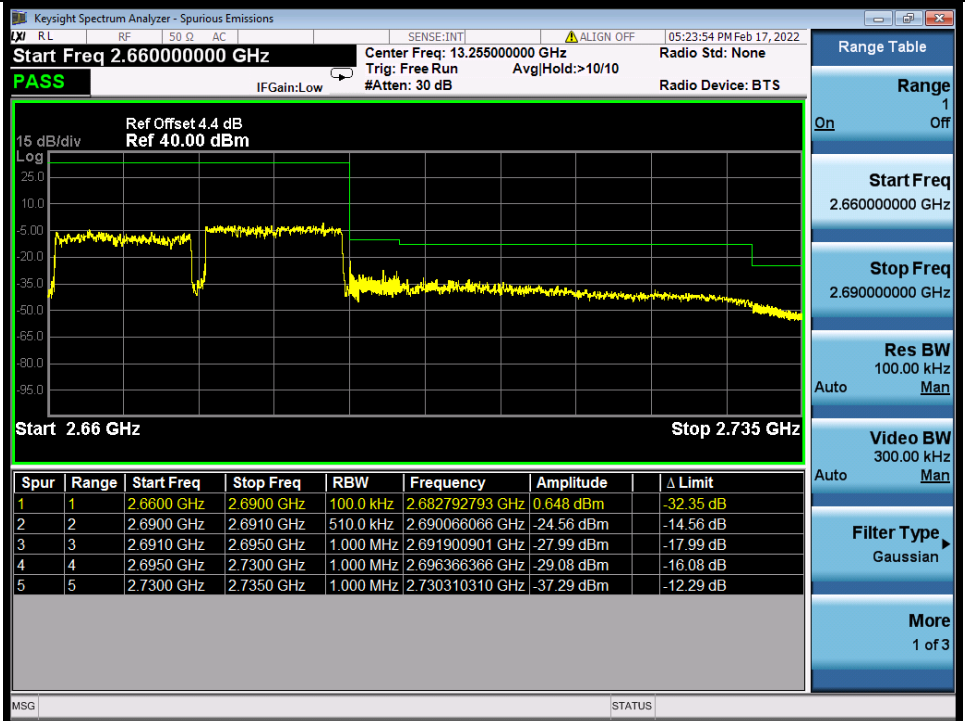

Band 41C QPSK HCH 15M+15M NTN

BV 7Layers Communications
Technology (Shenzhen) Co., Ltd

No.B102, Dazu Chuangxin Mansion, North of Beihuan
Avenue, North Area, Hi-Tech Industrial Park, Nanshan
District, Shenzhen, Guangdong, China

Tel: +86 755 8869 6566

Fax: +86 755 8869 6577

Email: customerservice.sw@bureauveritas.com