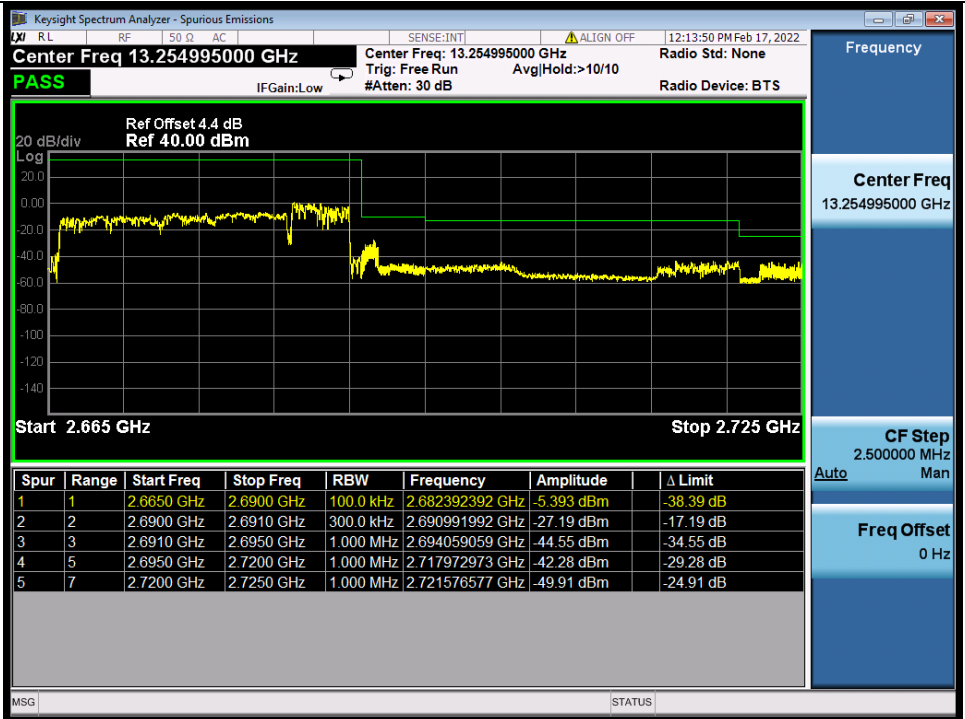

Band 41C 64QAM LCH 20M+5M RB 1 0/1 24 NTV