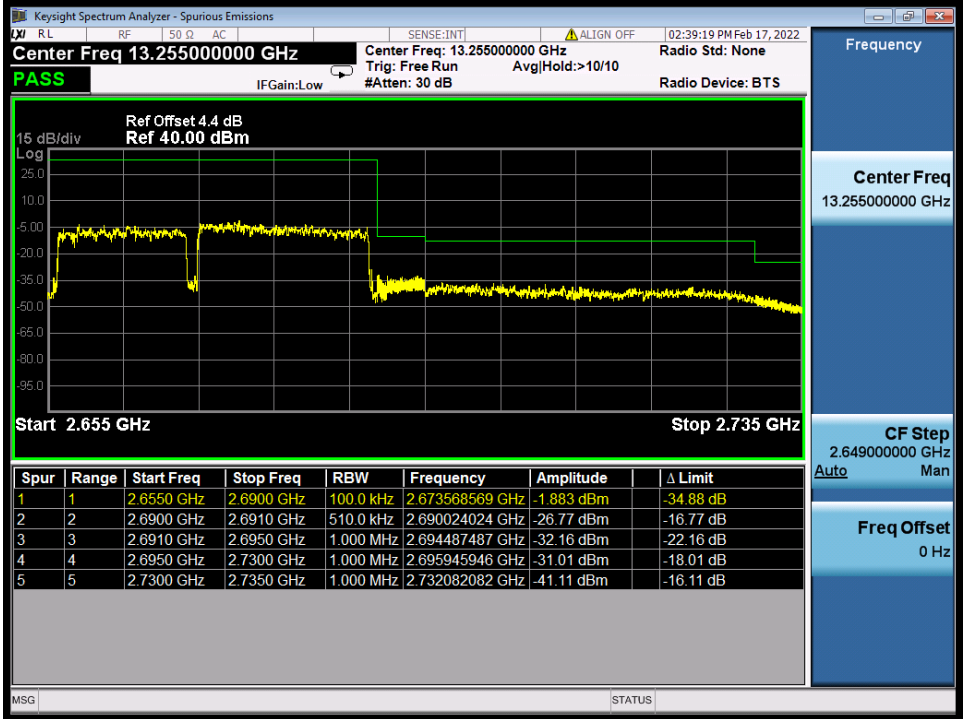

Band 41C QPSK HCH 15M+20M NTN

BV 7Layers Communications
Technology (Shenzhen) Co., Ltd

No.B102, Dazu Chuangxin Mansion, North of Beihuan
Avenue, North Area, Hi-Tech Industrial Park, Nanshan
District, Shenzhen, Guangdong, China

Tel: +86 755 8869 6566

Fax: +86 755 8869 6577

Email: customerservice.sw@bureauveritas.com