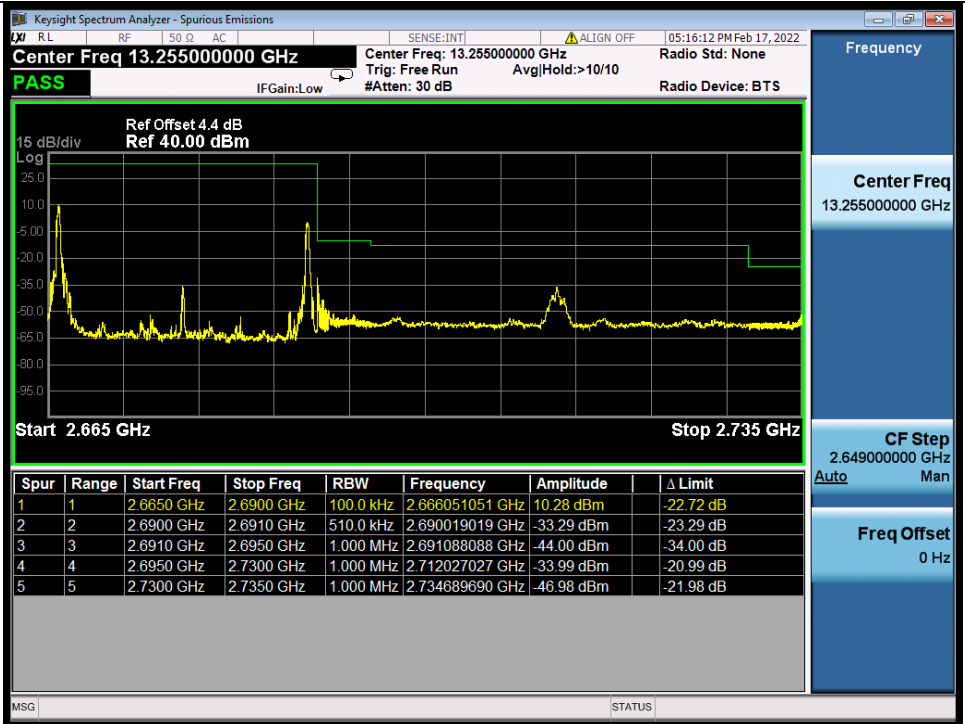

Band 41C 64QAM HCH 15M+10M RB 1 74/1 0 NTN