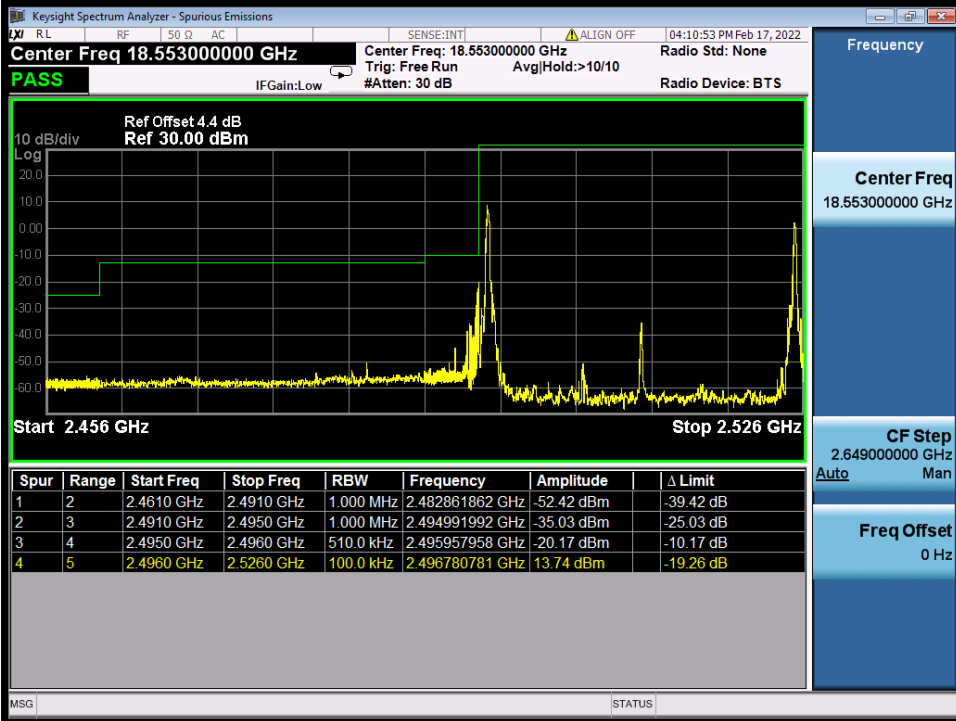

Band 41C 64QAM LCH 15M+15M RB 1 74/1 0 NTV

BV 7Layers Communications Technology (Shenzhen) Co., Ltd

No.B102, Dazu Chuangxin Mansion, North of Beihuan Avenue, North Area, Hi-Tech Industrial Park, Nanshan District, Shenzhen, Guangdong, China

Tel: +86 755 8869 6566

Fax: +86 755 8869 6577

Email: customerservice.sw@bureauveritas.com