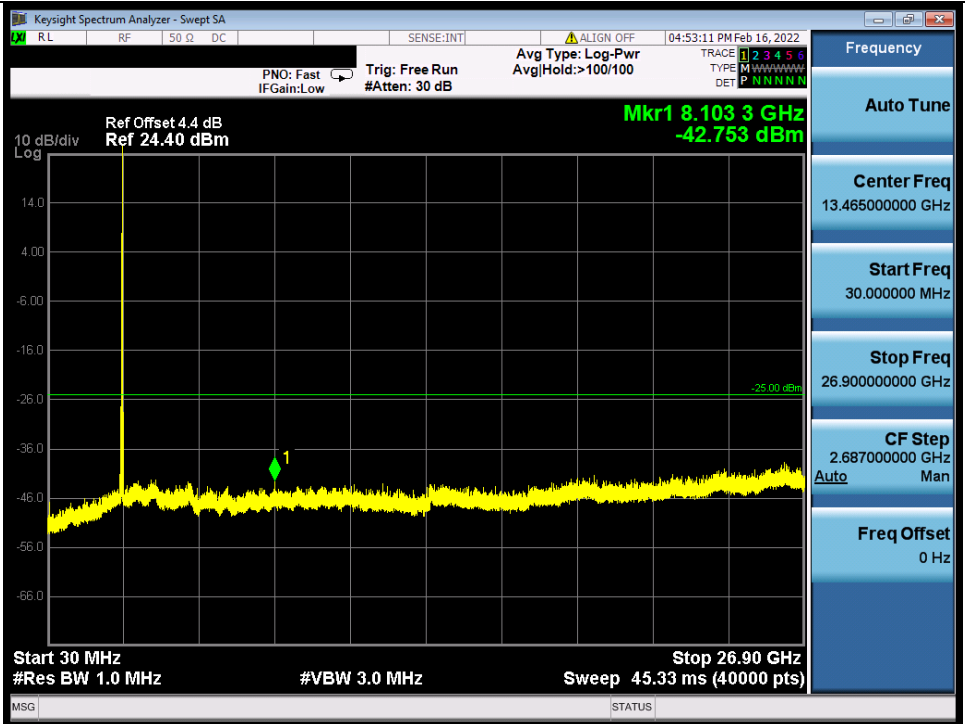

Band 41C 16QAM LCH 15M+20M RB 1 0/1 99 NTNV