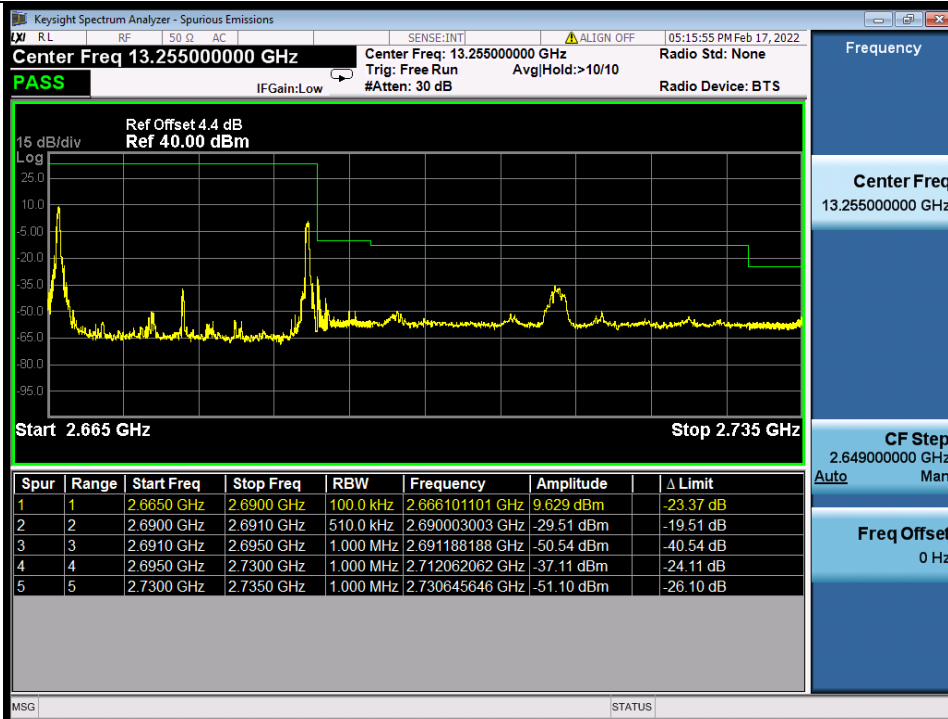

**BUREAU
VERITAS**

Test Report No.: W7L-P22020005RF01

Band 41C 16QAM HCH 15M+10M RB 1 74/1 0 NTN