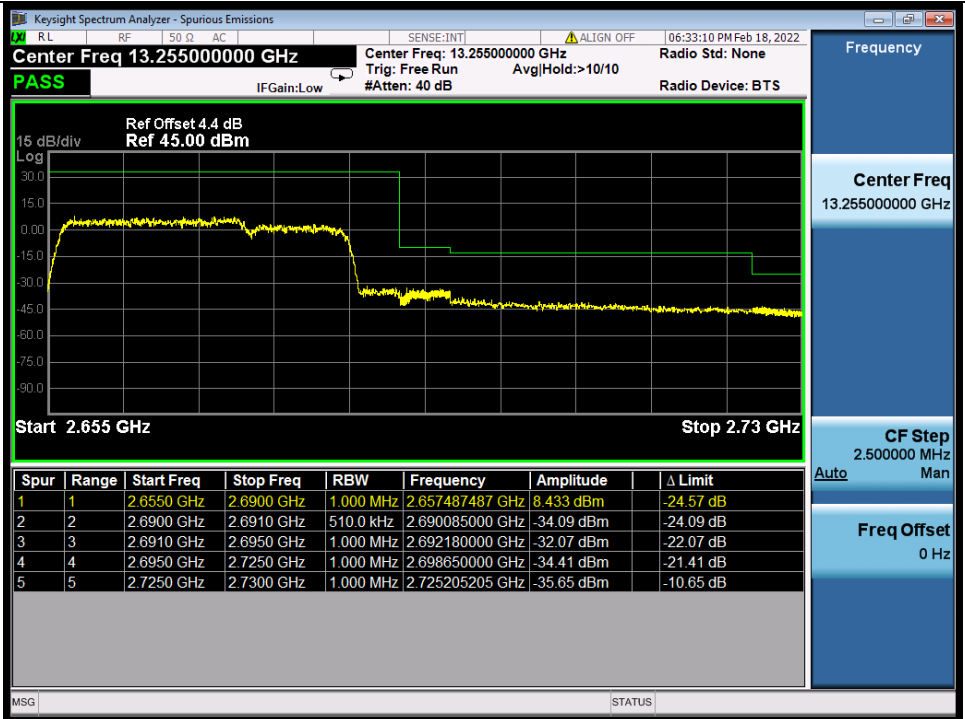

Band 41C 64QAM LCH 20M+10M RB 1 0/1 49 NTV