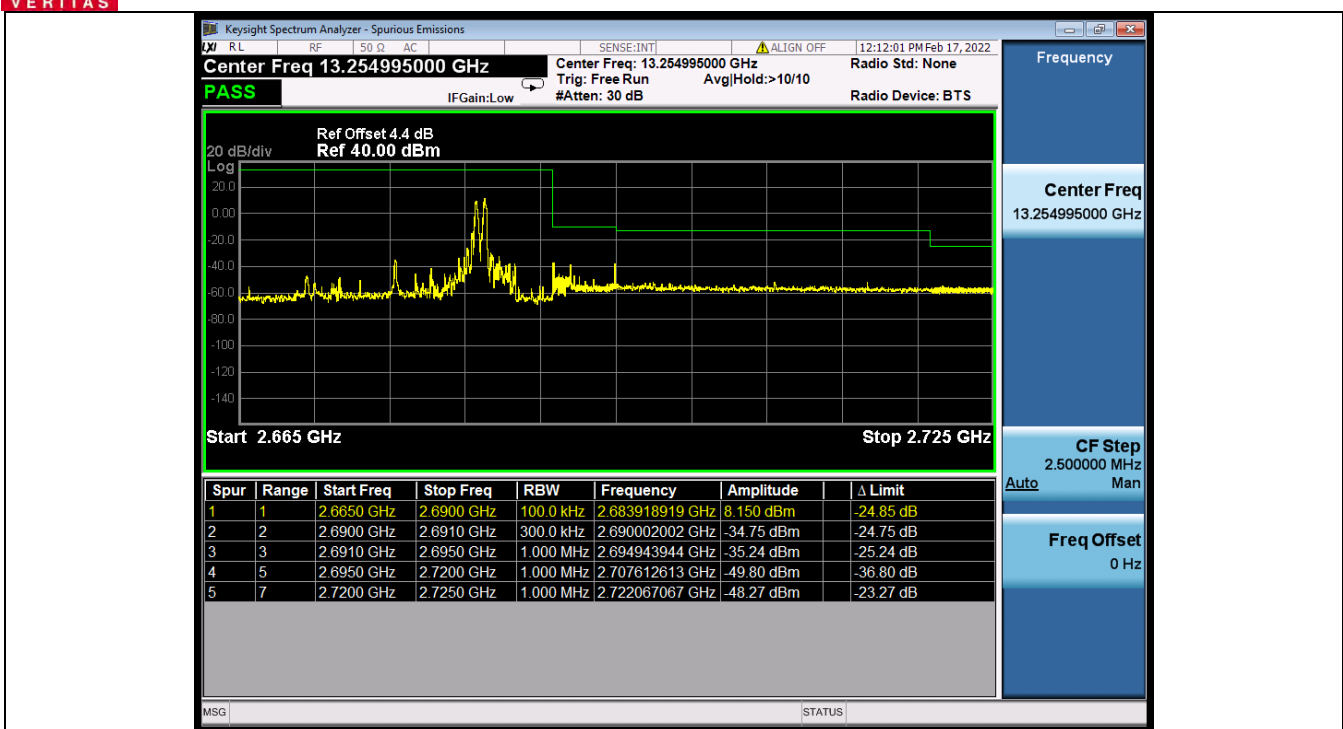

Band 41C QPSK HCH 20M+5M RB FULL 0 NTN