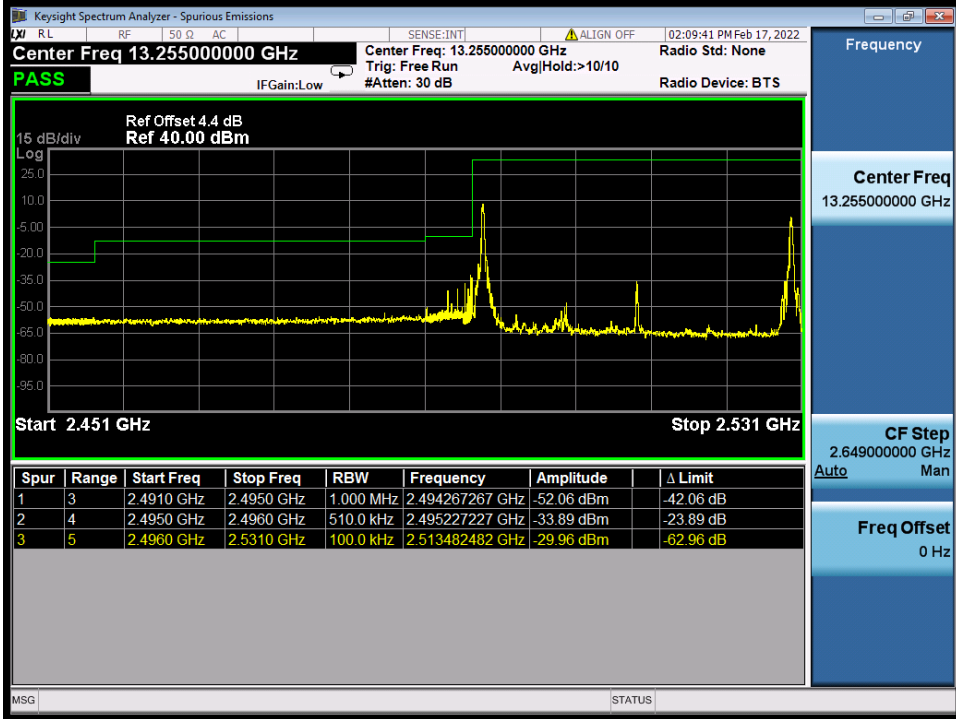

Band 41C 64QAM LCH 15M+20M RB 1 0/1 99 NTNV

Band 41C 64QAM LCH 15M+20M RB 1 74/1 0 NTNV

BV 7Layers Communications Technology (Shenzhen) Co., Ltd

No.B102, Dazu Chuangxin Mansion, North of Beihuan Avenue, North Area, Hi-Tech Industrial Park, Nanshan District, Shenzhen, Guangdong, China