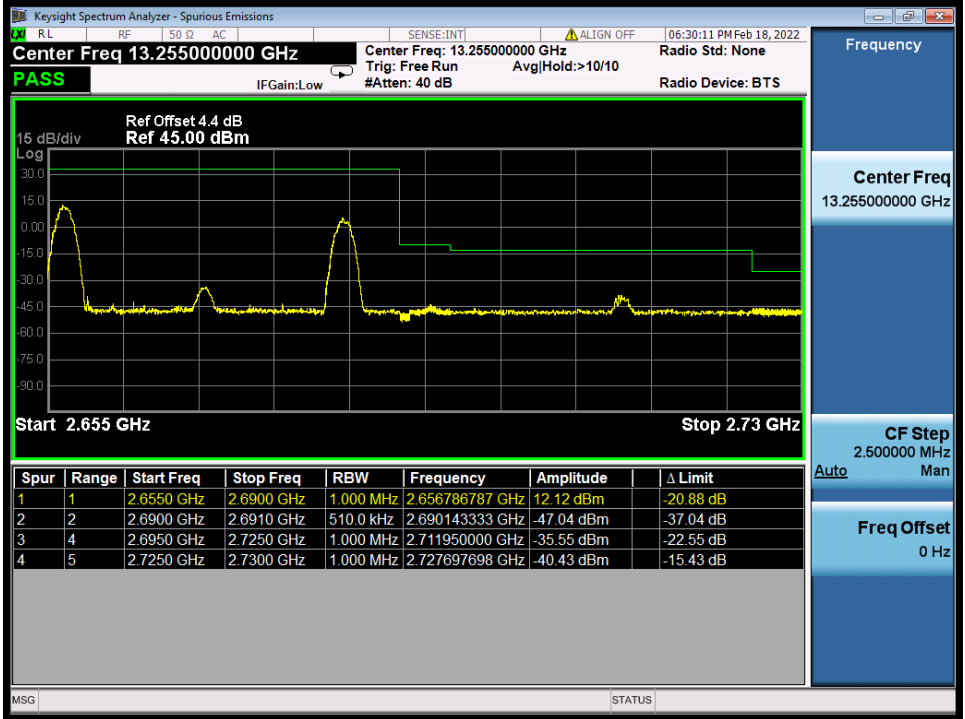

Band 41C QPSK HCH 20M+10M RB 1 0/1 49 NTV

Band 41C QPSK HCH 20M+10M RB 1 99/1 0 NTV

BV 7Layers Communications
Technology (Shenzhen) Co., Ltd

No.B102, Dazu Chuangxin Mansion, North of Beihuan
Avenue, North Area, Hi-Tech Industrial Park, Nanshan
District, Shenzhen, Guangdong, China