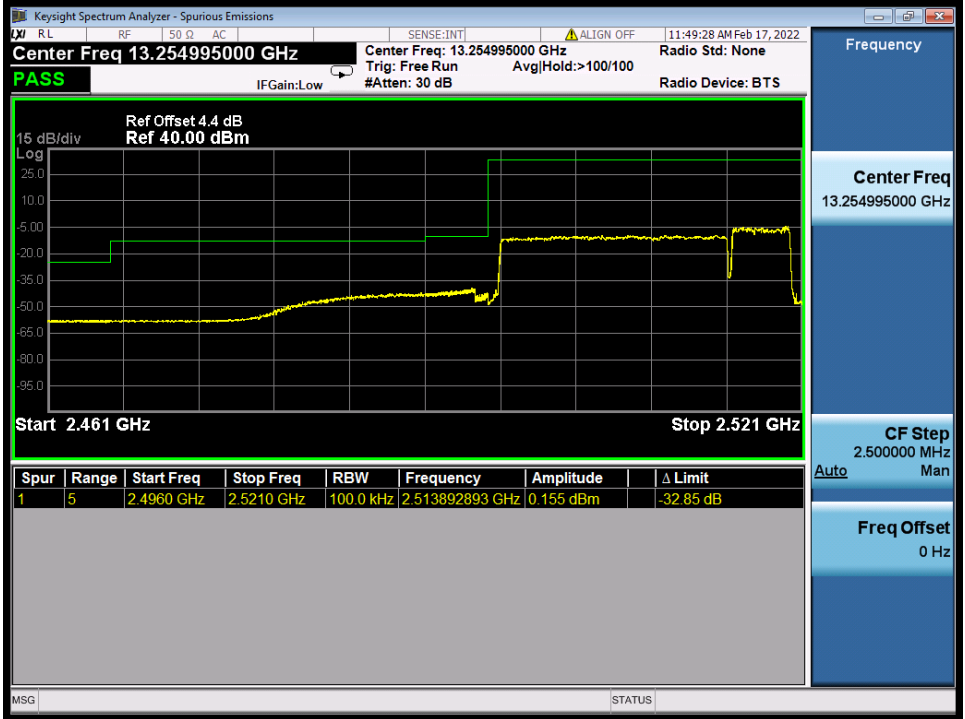

Band 41C 64QAM LCH 20M+5M RB FULL 0 NTNV

Band 41C 64QAM HCH 20M+5M RB 1 0/1 24 NTNV

BV 7Layers Communications
Technology (Shenzhen) Co., Ltd

No.B102, Dazu Chuangxin Mansion, North of Beihuan
Avenue, North Area, Hi-Tech Industrial Park, Nanshan
District, Shenzhen, Guangdong, China