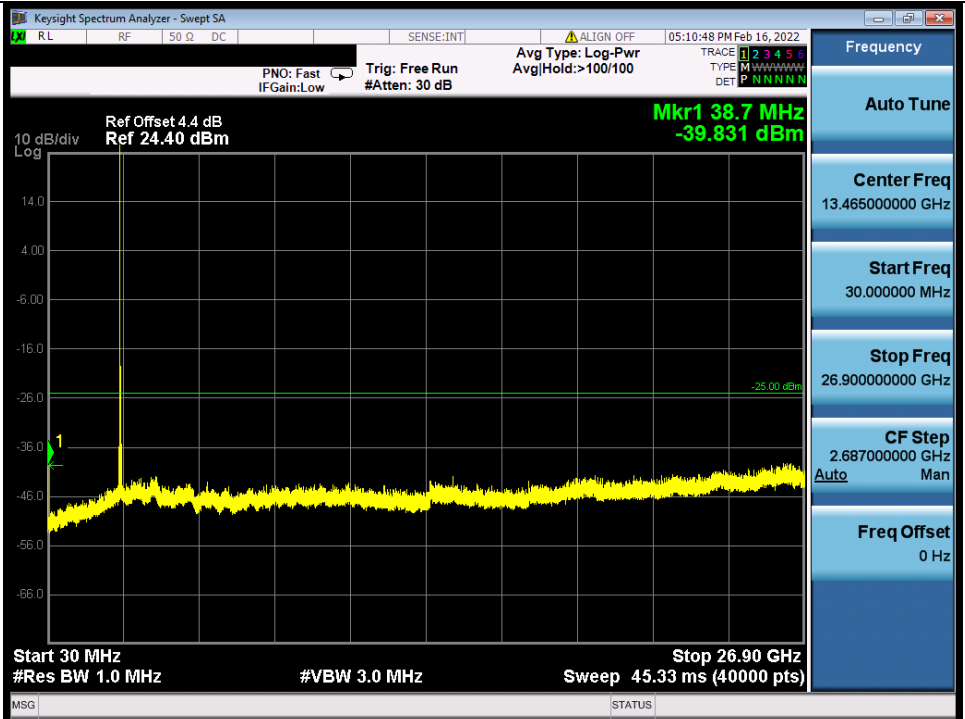

Band 41C QPSK HCH 20M+5M RB 1 0/1 24 NTN