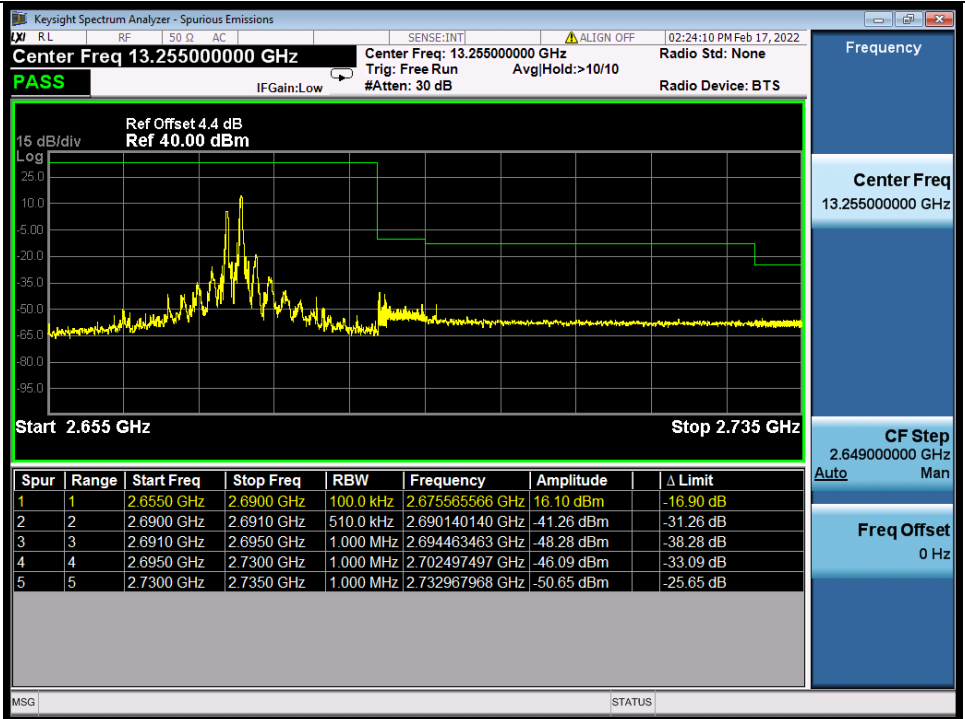

Band 41C QPSK HCH 20M+15M RB FULL 0 NTN

Band 41C QPSK HCH 20M+15M NTN

BV 7Layers Communications Technology (Shenzhen) Co., Ltd

No.B102, Dazu Chuangxin Mansion, North of Beihuan Avenue, North Area, Hi-Tech Industrial Park, Nanshan District, Shenzhen, Guangdong, China