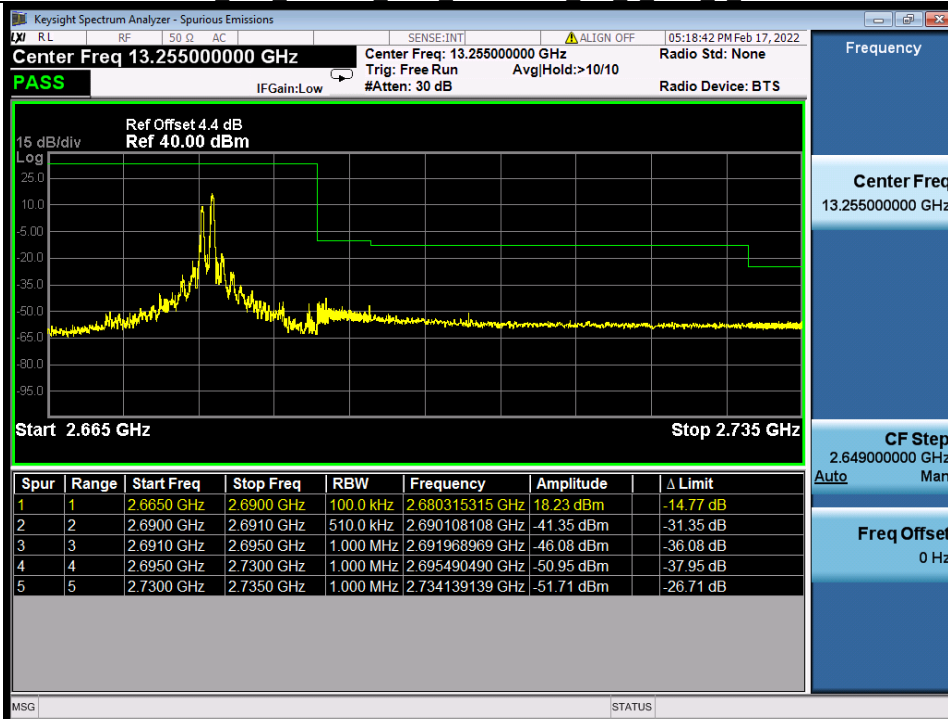

Band 41C 16QAM HCH 15M+10M RB FULL 0 NTN

BV 7Layers Communications
Technology (Shenzhen) Co., Ltd

No.B102, Dazu Chuangxin Mansion, North of Beihuan
Avenue, North Area, Hi-Tech Industrial Park, Nanshan
District, Shenzhen, Guangdong, China

Tel: +86 755 8869 6566

Fax: +86 755 8869 6577

Email: customerservice.sw@bureauveritas.com