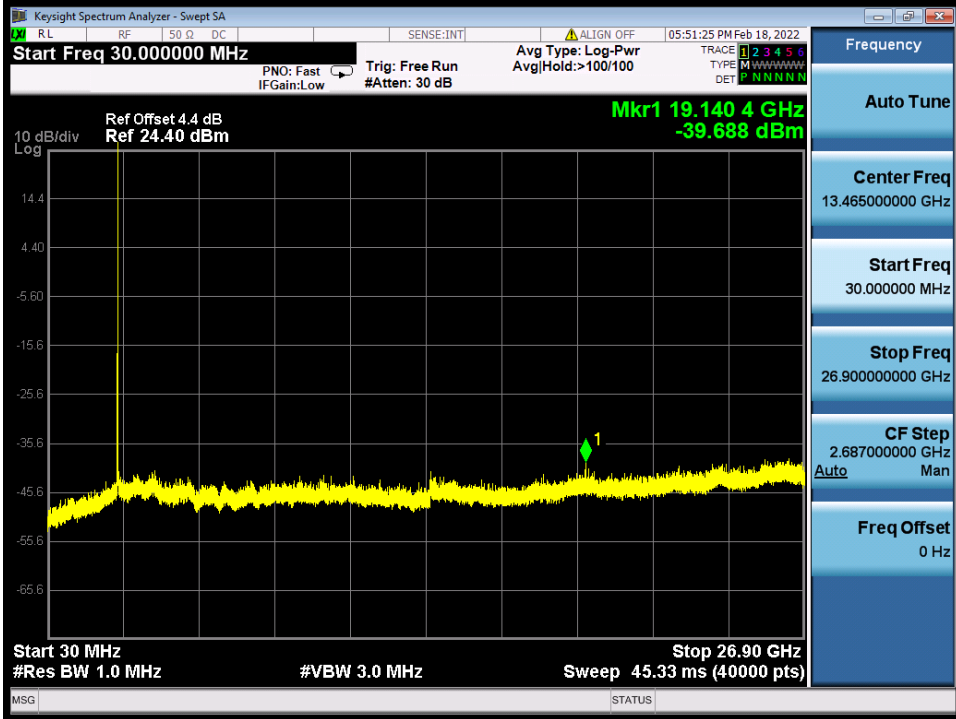

Band 41C QPSK MCH 20M+10M NTN

BV 7Layers Communications Technology (Shenzhen) Co., Ltd

No.B102, Dazu Chuangxin Mansion, North of Beihuan Avenue, North Area, Hi-Tech Industrial Park, Nanshan District, Shenzhen, Guangdong, China

Tel: +86 755 8869 6566

Fax: +86 755 8869 6577

Email: customerservice.sw@bureauveritas.com