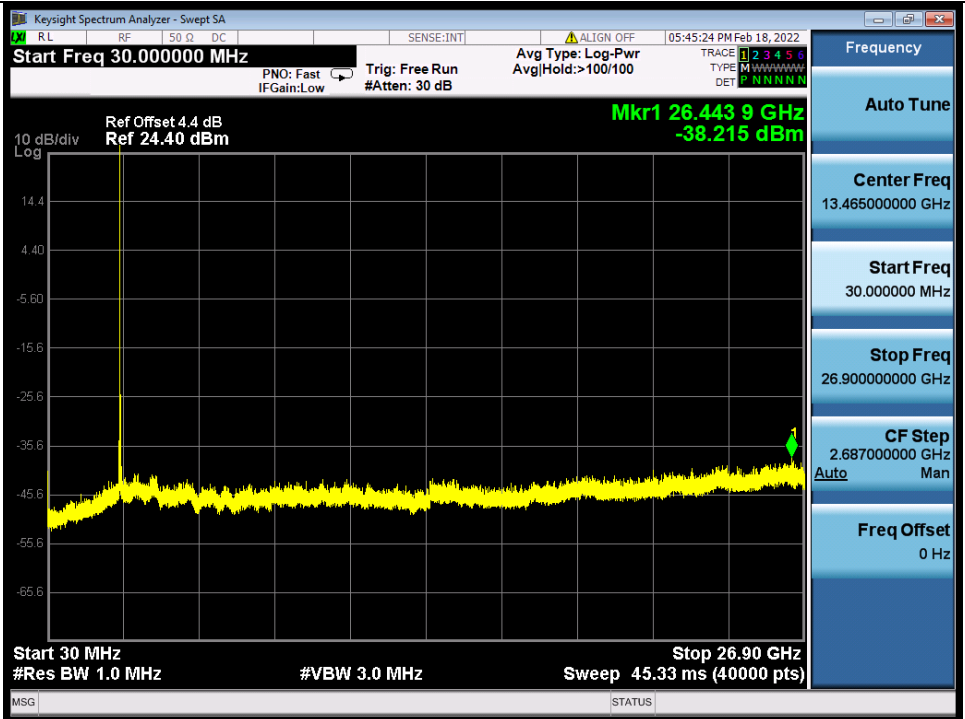

Band 41C QPSK HCH 20M+10M RB 1 0/1 49 NTV

Band 41C QPSK HCH 20M+10M RB 1 99/1 0 NTV

BV 7Layers Communications
Technology (Shenzhen) Co., Ltd

No.B102, Dazu Chuangxin Mansion, North of Beihuan
Avenue, North Area, Hi-Tech Industrial Park, Nanshan
District, Shenzhen, Guangdong, China