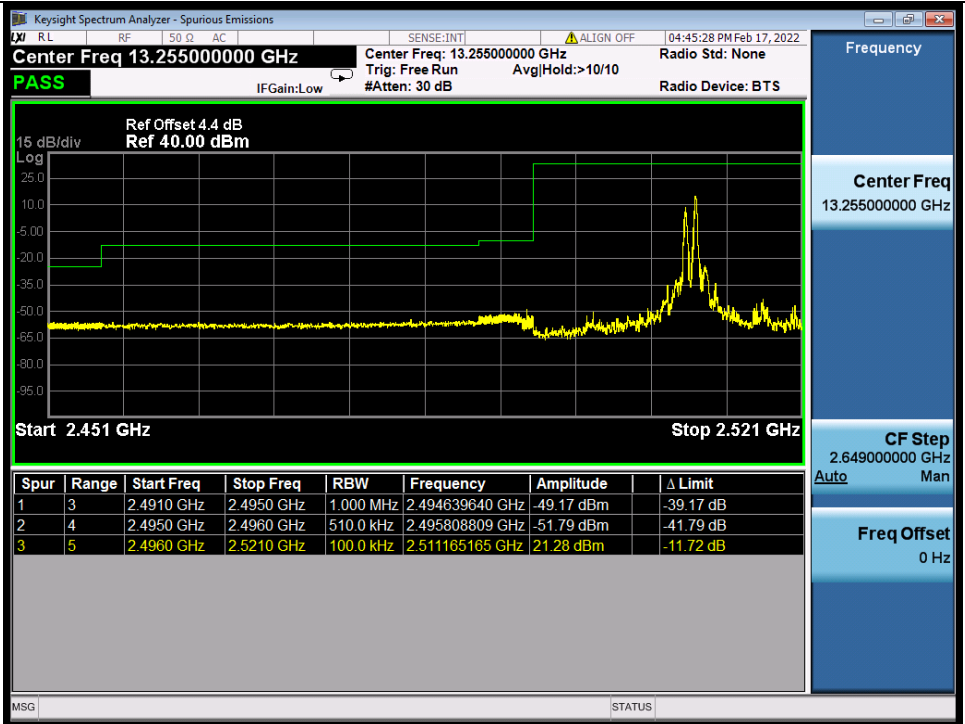

Band 41C 64QAM LCH 15M+10M RB FULL 0 NTV