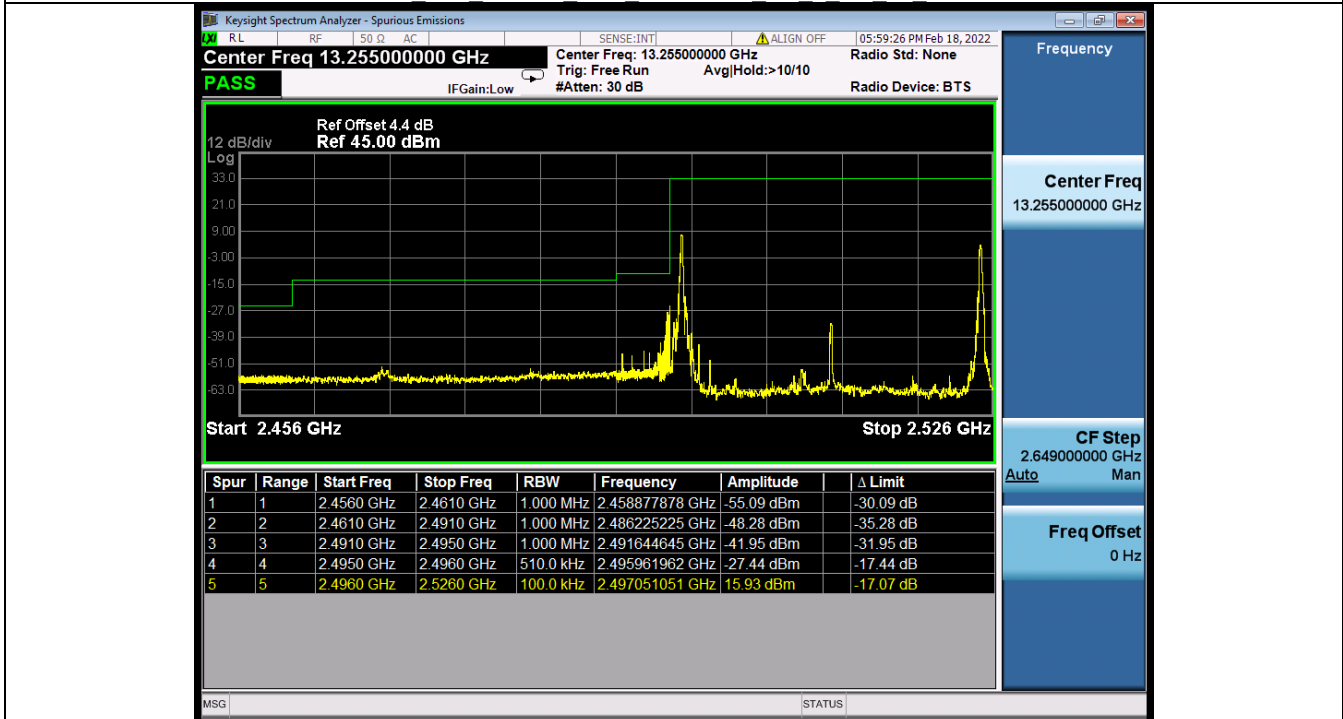

Band 41C 16QAM LCH 20M+10M RB 1 0/1 49 NTV

Band 41C 16QAM LCH 20M+10M RB 1 99/1 0 NTV

BV 7Layers Communications Technology (Shenzhen) Co., Ltd

No.B102, Dazu Chuangxin Mansion, North of Beihuan Avenue, North Area, Hi-Tech Industrial Park, Nanshan District, Shenzhen, Guangdong, China