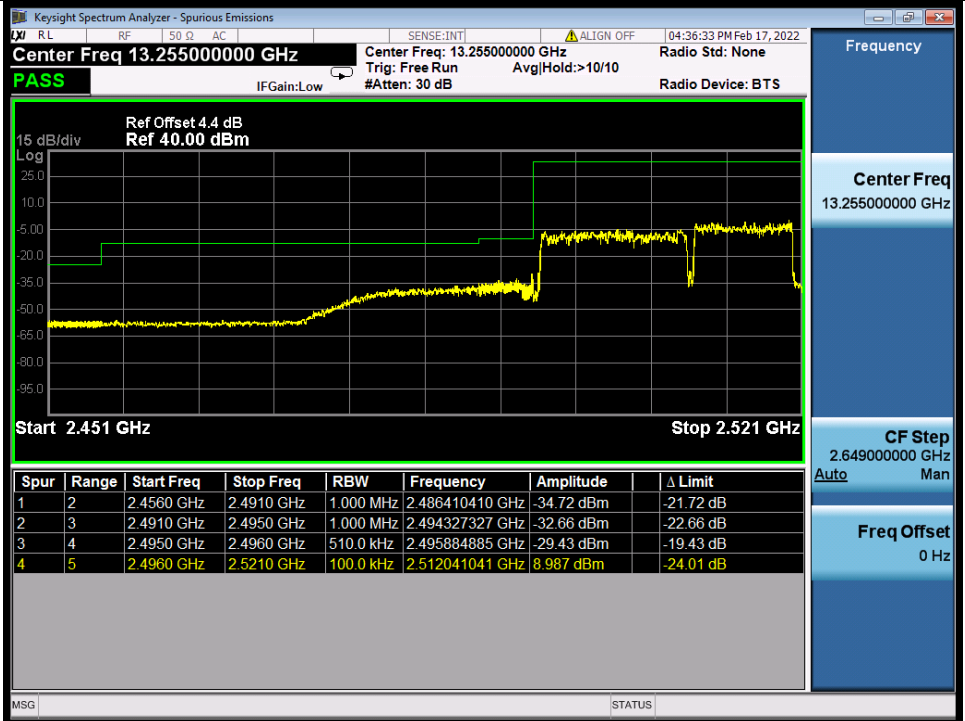

Band 41C 64QAM LCH 15M+10M RB FULL 0 NTV

Band 41C 64QAM HCH 15M+10M RB 1 0/1 49 NTV

BV 7Layers Communications
Technology (Shenzhen) Co., Ltd

No.B102, Dazu Chuangxin Mansion, North of Beihuan
Avenue, North Area, Hi-Tech Industrial Park, Nanshan
District, Shenzhen, Guangdong, China