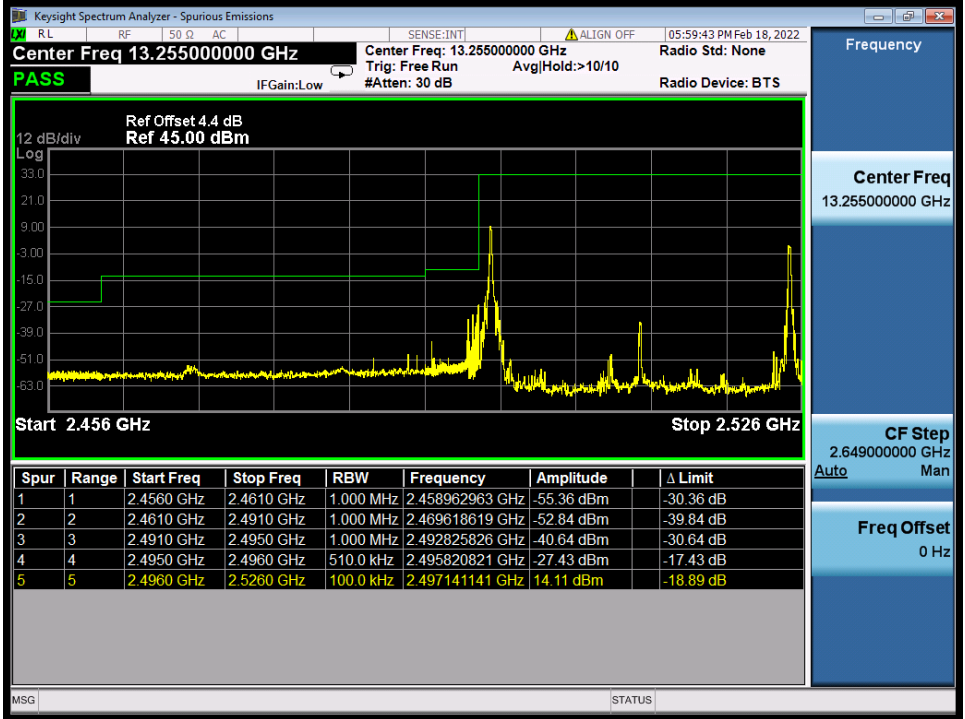

Band 41C 64QAM LCH 20M+10M RB 1 99/1 0 NTV

BV 7Layers Communications Technology (Shenzhen) Co., Ltd

No.B102, Dazu Chuangxin Mansion, North of Beihuan Avenue, North Area, Hi-Tech Industrial Park, Nanshan District, Shenzhen, Guangdong, China

Tel: +86 755 8869 6566

Fax: +86 755 8869 6577

Email: customerservice.sw@bureauveritas.com