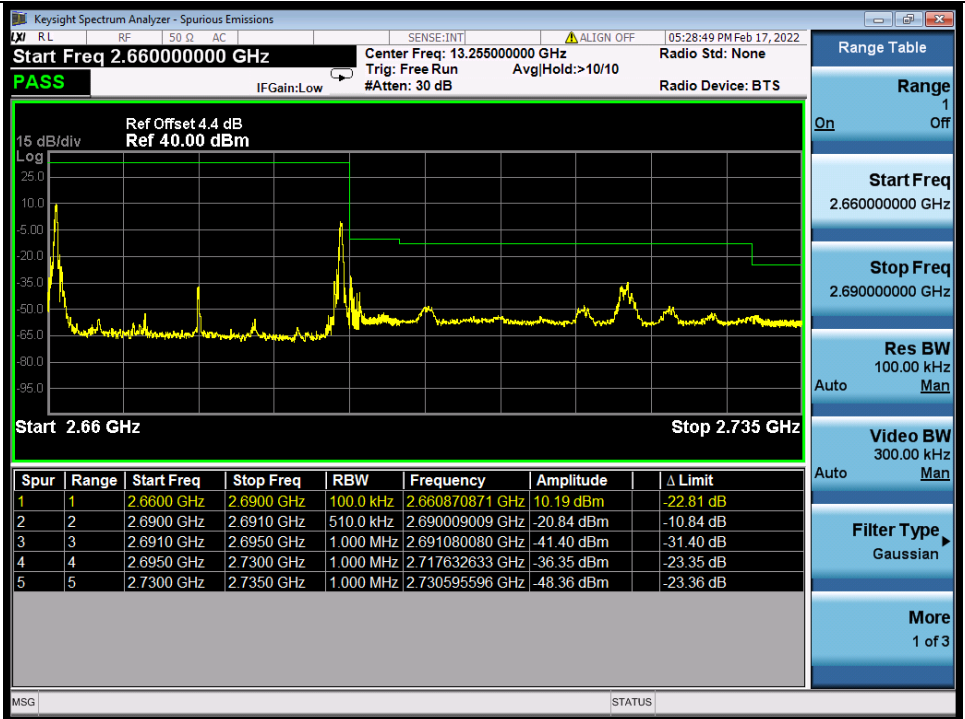

Band 41C 64QAM HCH 15M+15M RB 1 74/1 0 NTN