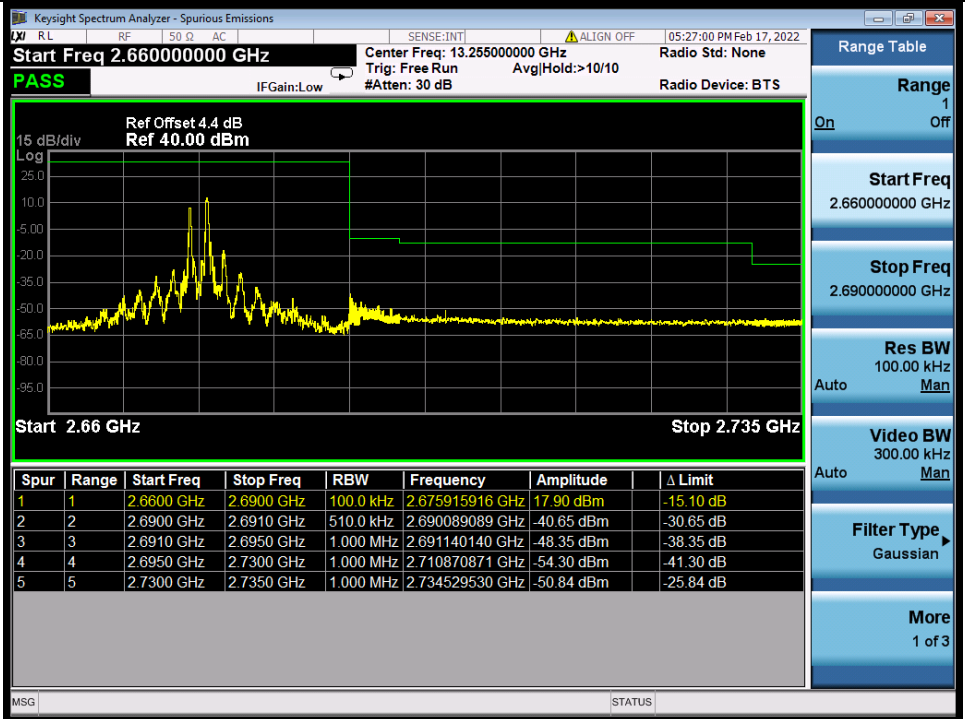

Band 41C 16QAM HCH 15M+15M RB 1 74/1 0 NTN

Band 41C 16QAM HCH 15M+15M RB FULL 0 NTN

BV 7Layers Communications
Technology (Shenzhen) Co., Ltd

No.B102, Dazu Chuangxin Mansion, North of Beihuan
Avenue, North Area, Hi-Tech Industrial Park, Nanshan
District, Shenzhen, Guangdong, China