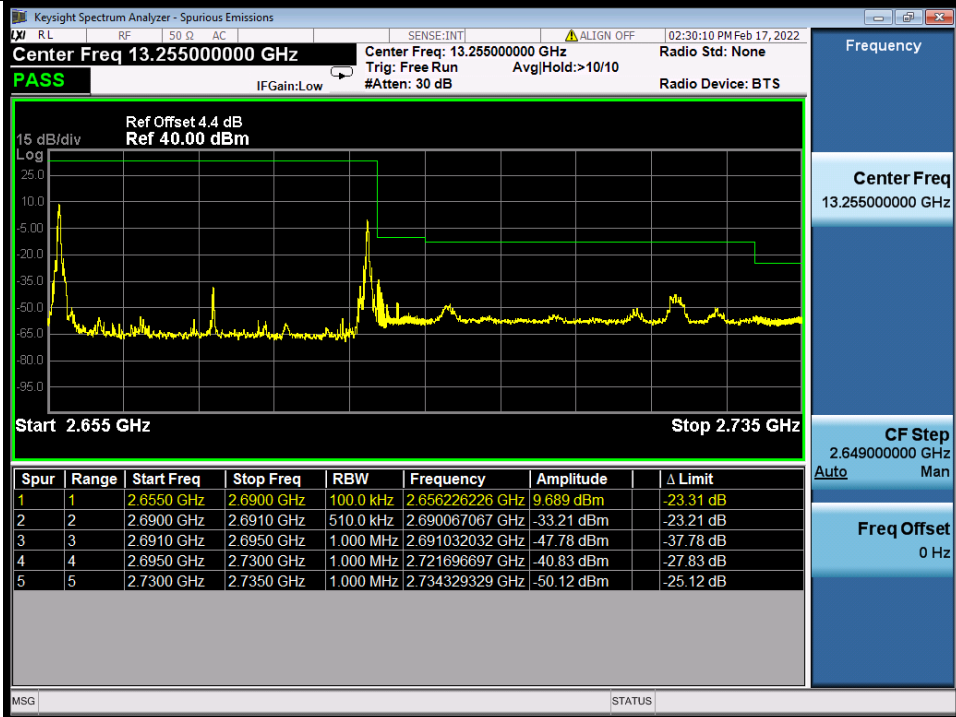

**BUREAU
VERITAS**

Test Report No.: W7L-P22020005RF01

Band 41C QPSK HCH 15M+20M RB 1 0/1 99 NTV

Band 41C QPSK HCH 15M+20M RB 1 74/1 0 NTV

BV 7Layers Communications
Technology (Shenzhen) Co., Ltd

No.B102, Dazu Chuangxin Mansion, North of Beihuan
Avenue, North Area, Hi-Tech Industrial Park, Nanshan
District, Shenzhen, Guangdong, China