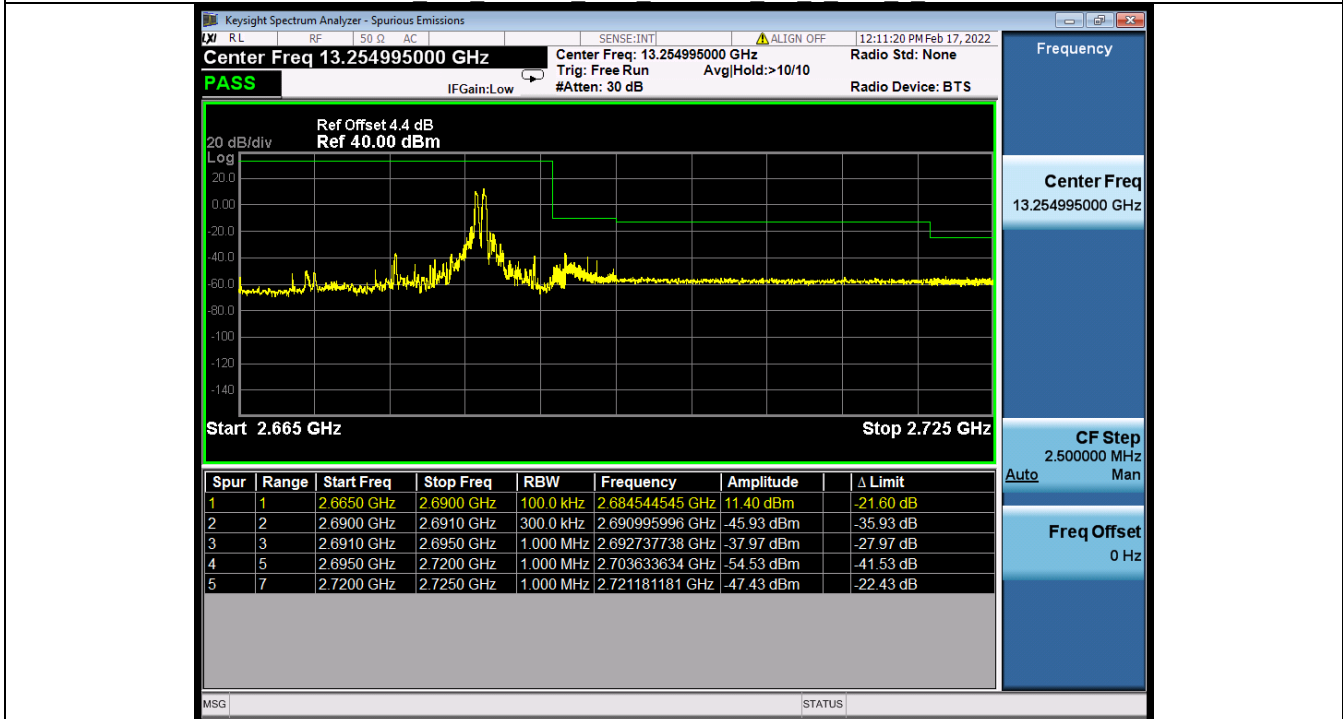

Band 41C 64QAM HCH 20M+5M RB FULL 0 NTNV

BV 7Layers Communications Technology (Shenzhen) Co., Ltd

No.B102, Dazu Chuangxin Mansion, North of Beihuan Avenue, North Area, Hi-Tech Industrial Park, Nanshan District, Shenzhen, Guangdong, China

Tel: +86 755 8869 6566

Fax: +86 755 8869 6577

Email: customerservice.sw@bureauveritas.com