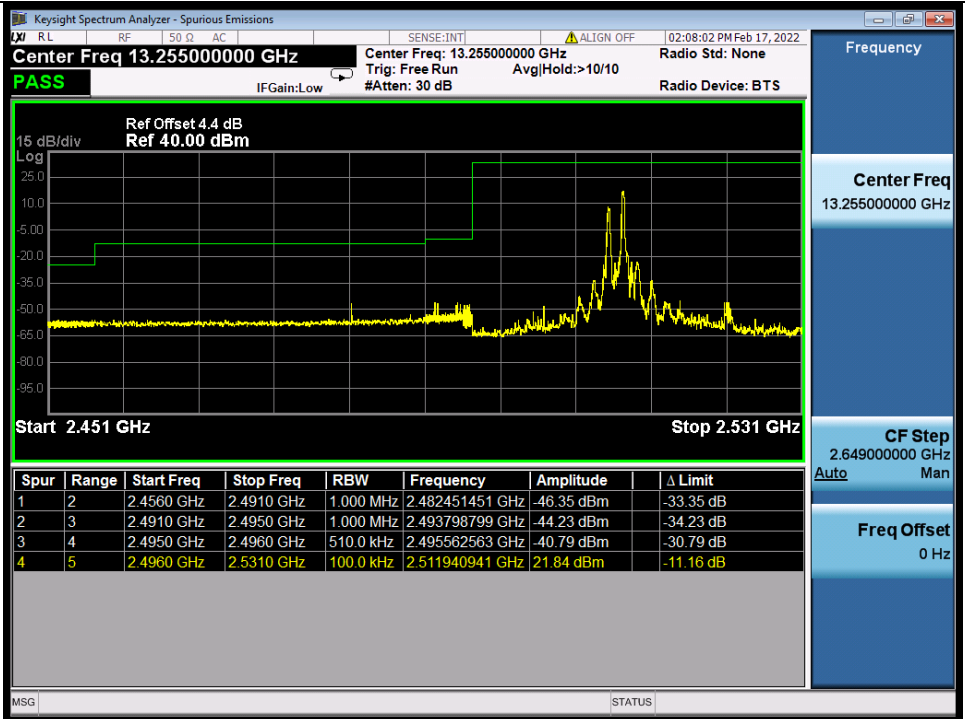

Band 41C 64QAM LCH 15M+20M RB FULL 0 NTN