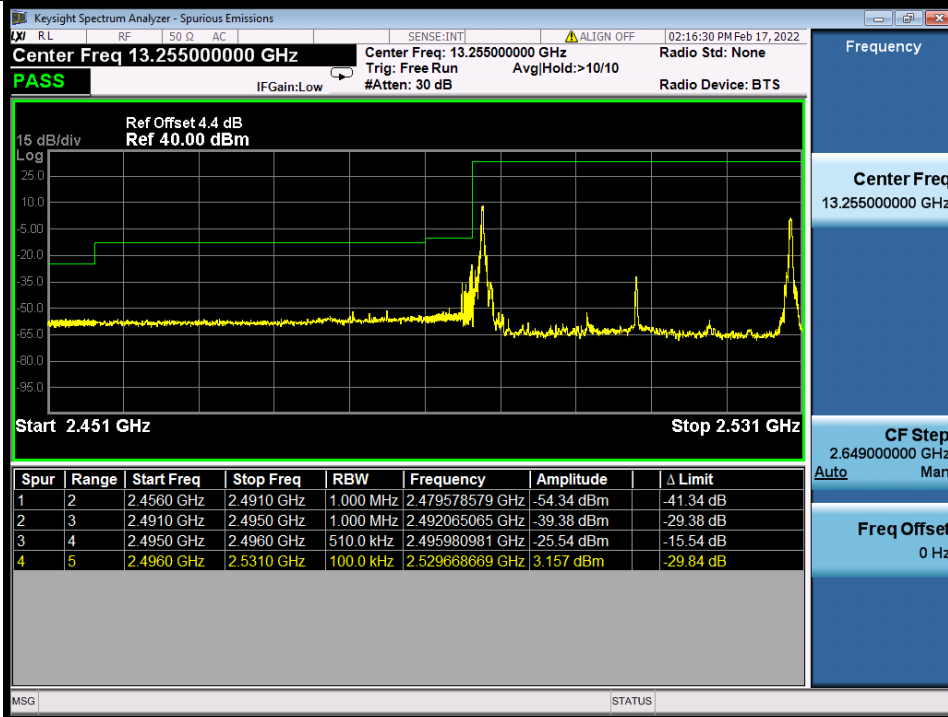

Band 41C QPSK LCH 20M+15M RB 1 0/1 74 NTN