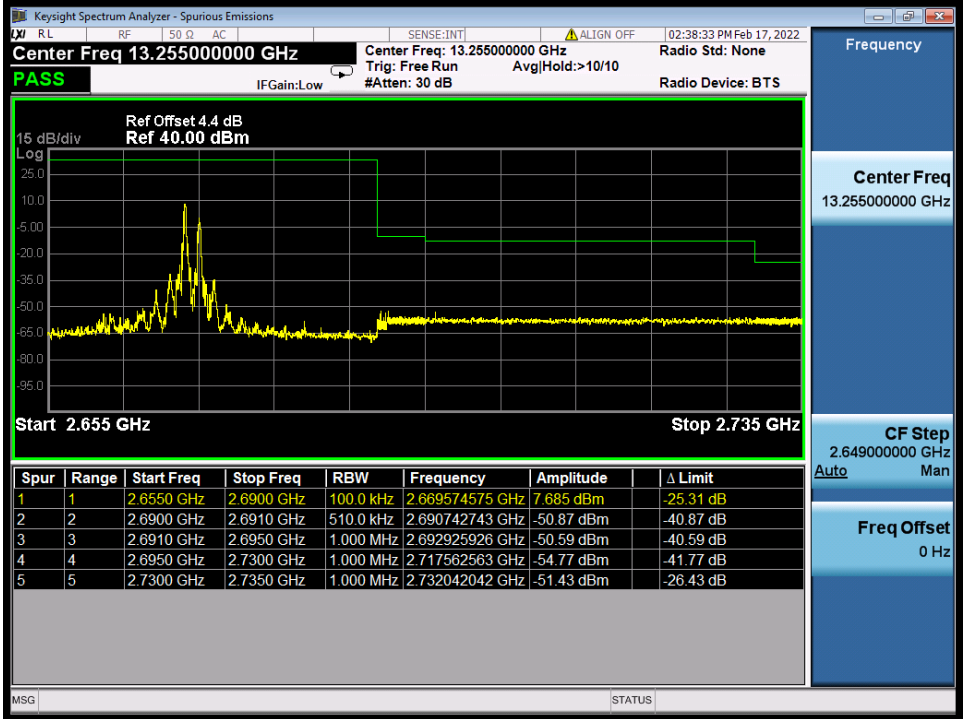

Band 41C 16QAM HCH 15M+20M RB FULL 0 NTN

BV 7Layers Communications
Technology (Shenzhen) Co., Ltd

No.B102, Dazu Chuangxin Mansion, North of Beihuan
Avenue, North Area, Hi-Tech Industrial Park, Nanshan
District, Shenzhen, Guangdong, China

Tel: +86 755 8869 6566

Fax: +86 755 8869 6577

Email: customerservice.sw@bureauveritas.com