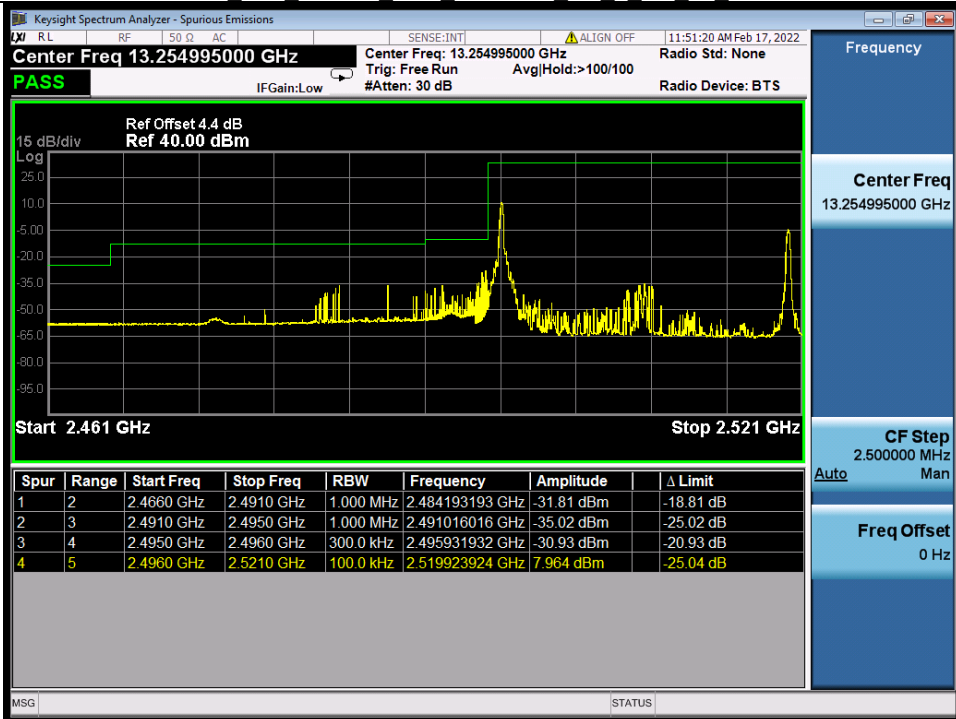

**BUREAU
VERITAS**

Test Report No.: W7L-P22020005RF01

Band 41C 16QAM LCH 20M+5M RB 1 0/1 24 NTV

Band 41C 16QAM LCH 20M+5M RB 1 99/1 0 NTV

BV 7Layers Communications
Technology (Shenzhen) Co., Ltd

No.B102, Dazu Chuangxin Mansion, North of Beihuan
Avenue, North Area, Hi-Tech Industrial Park, Nanshan
District, Shenzhen, Guangdong, China