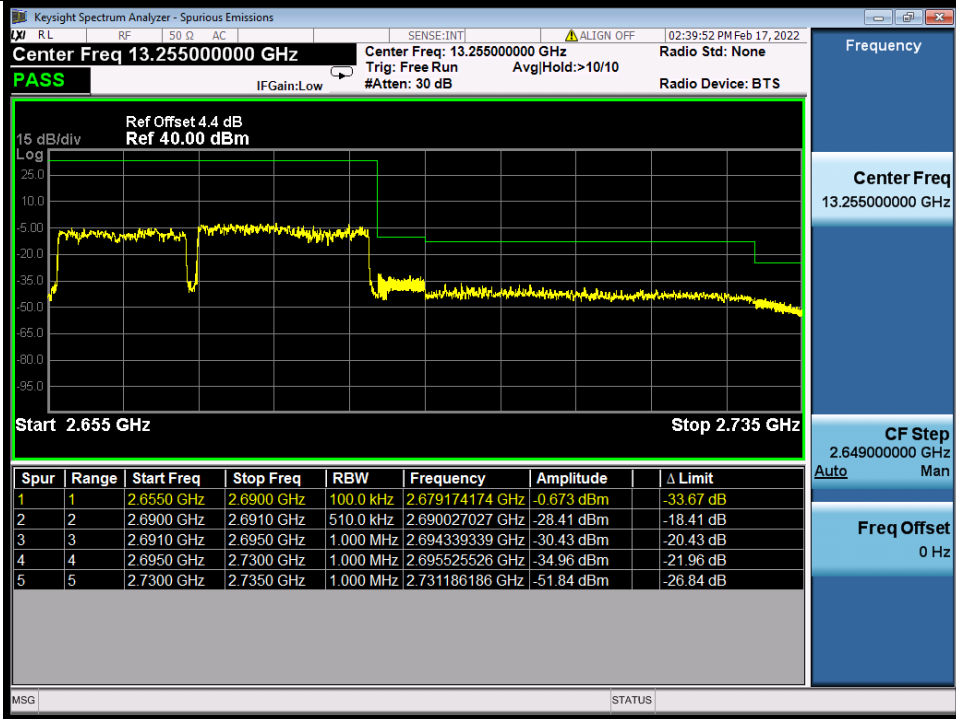

BUREAU
VERITAS

Test Report No.: W7L-P22020005RF01

BV 7Layers Communications
Technology (Shenzhen) Co., Ltd

No.B102, Dazu Chuangxin Mansion, North of Beihuan
Avenue, North Area, Hi-Tech Industrial Park, Nanshan
District, Shenzhen, Guangdong, China

Tel: +86 755 8869 6566

Fax: +86 755 8869 6577

Email: customerservice.sw@bureauveritas.com