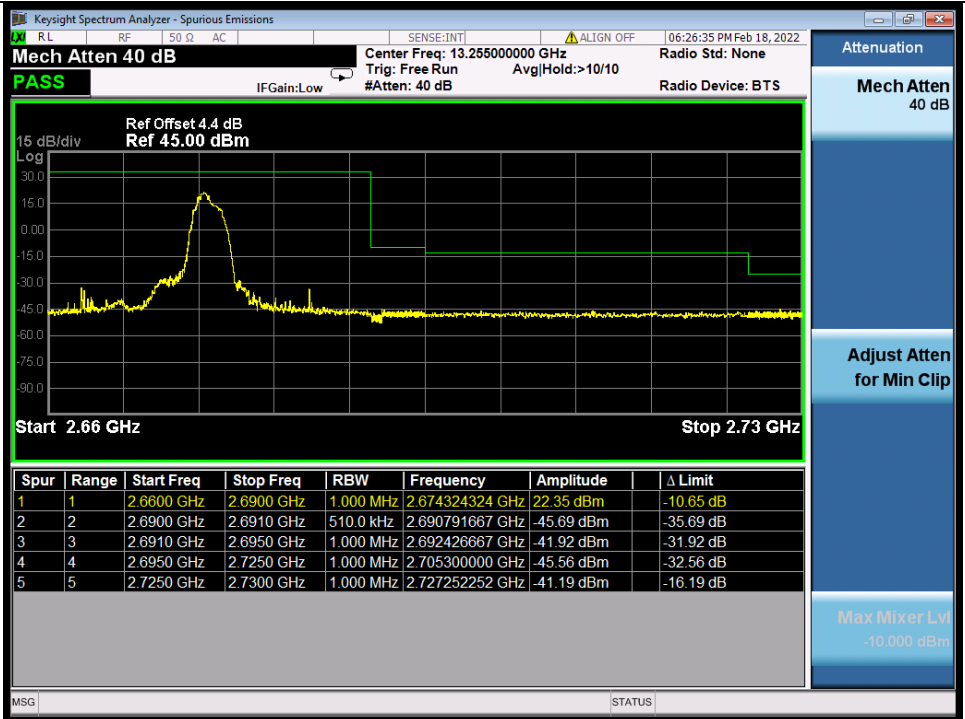

Band 41C QPSK HCH 20M+10M RB FULL 0 NTN