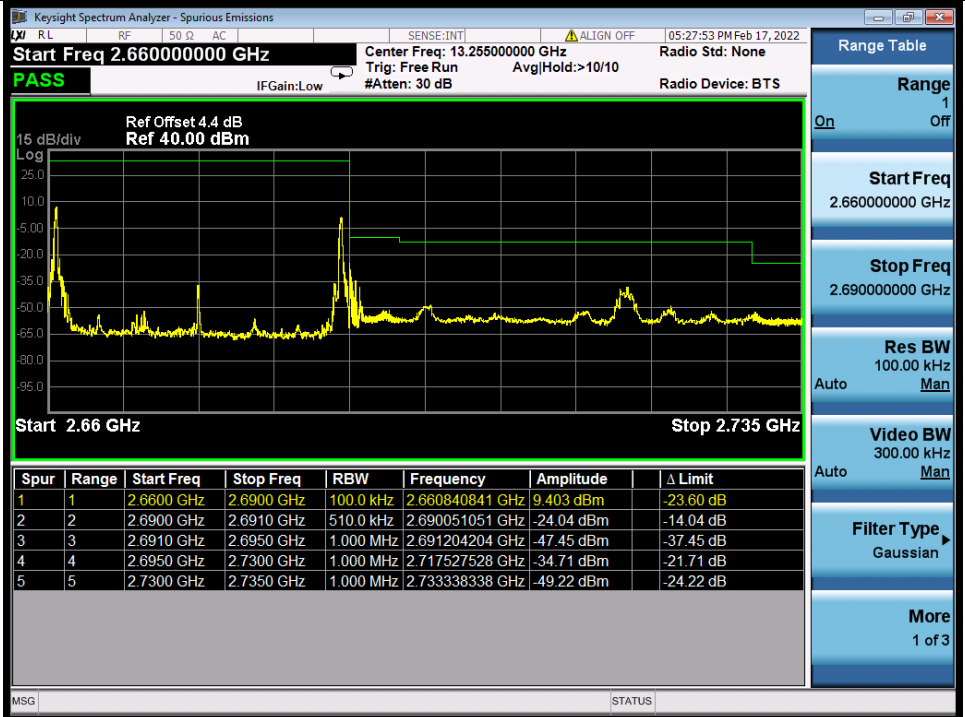

Band 41C QPSK HCH 15M+15M RB 1 74/1 0 NTV

BV 7Layers Communications
Technology (Shenzhen) Co., Ltd

No.B102, Dazu Chuangxin Mansion, North of Beihuan
Avenue, North Area, Hi-Tech Industrial Park, Nanshan
District, Shenzhen, Guangdong, China

Tel: +86 755 8869 6566

Fax: +86 755 8869 6577

Email: customerservice.sw@bureauveritas.com