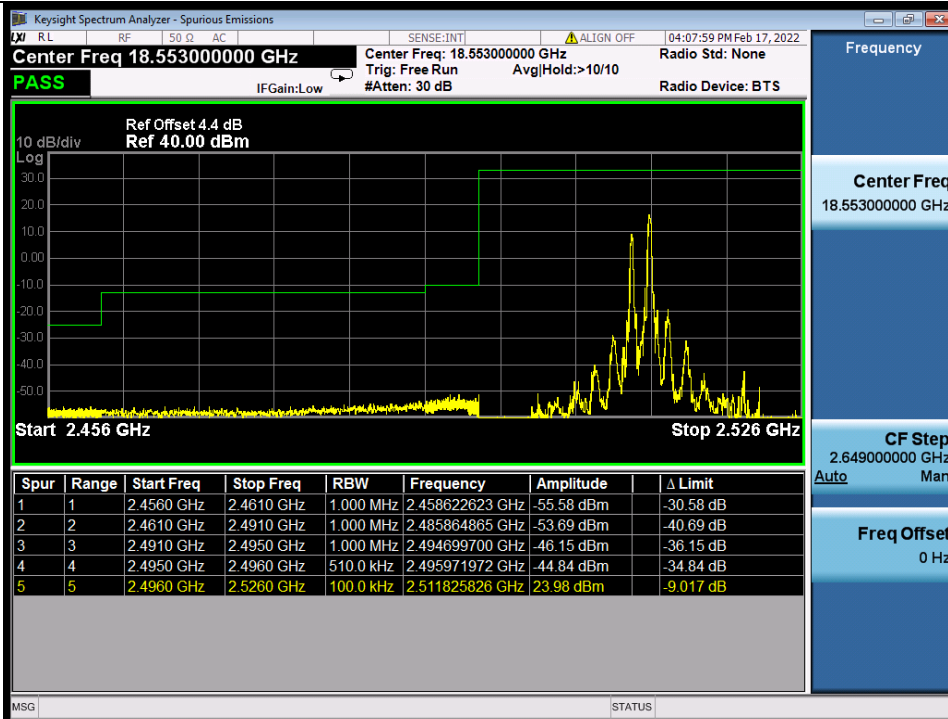

BUREAU VERITAS

Test Report No.: W7L-P22020005RF01

Band 41C 16QAM LCH 15M+15M RB FULL 0 NTN