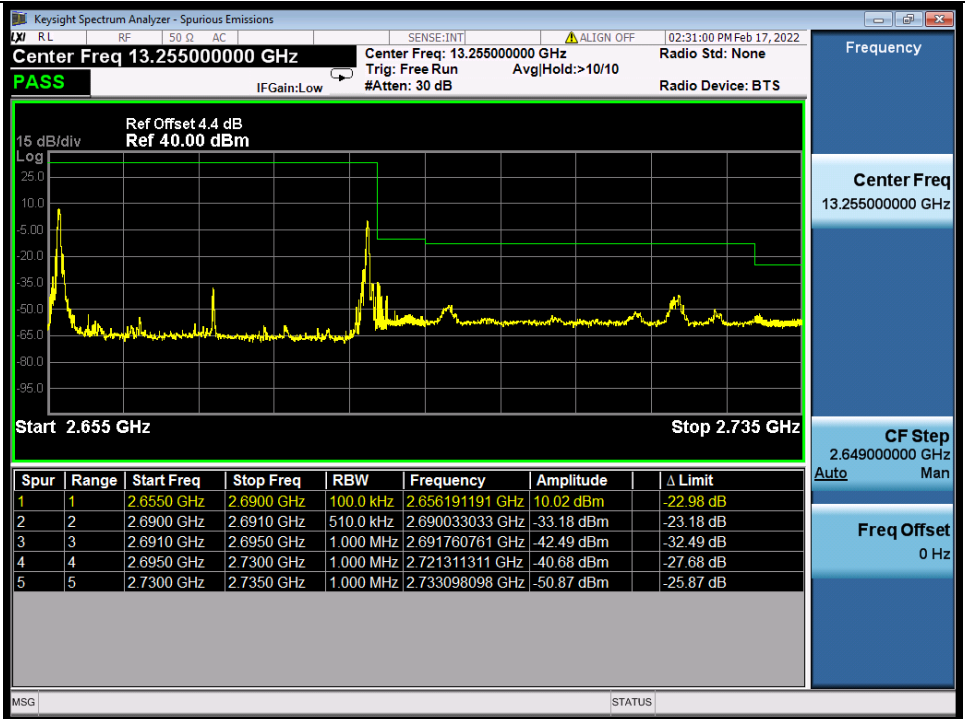

Band 41C 64QAM HCH 15M+20M RB 1 74/1 0 NTN