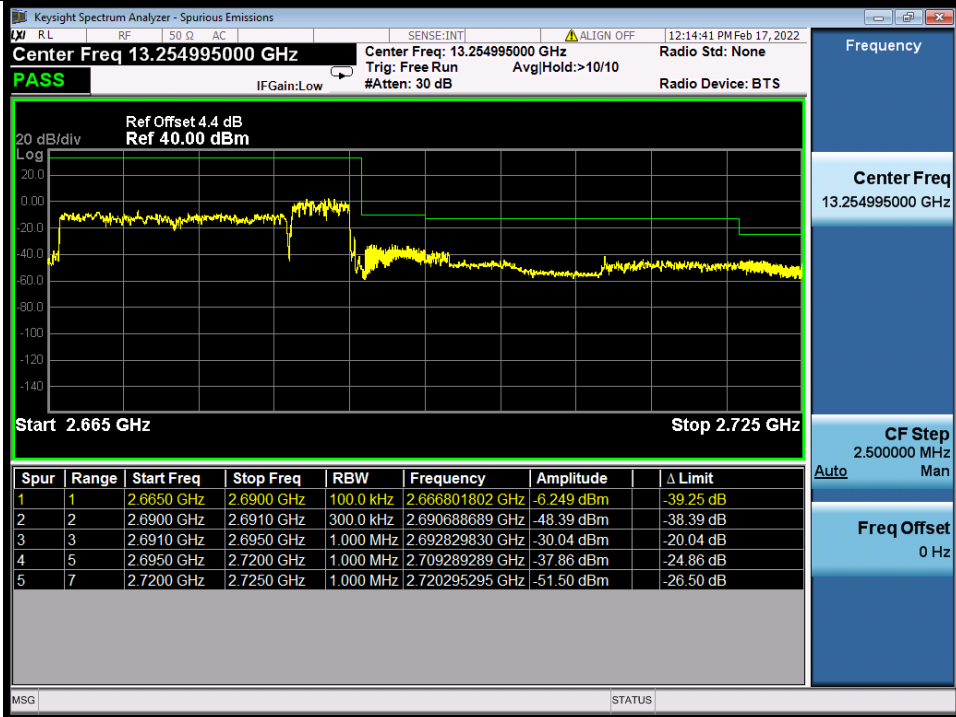

BUREAU
VERITAS

Test Report No.: W7L-P22020005RF01

BV 7Layers Communications
Technology (Shenzhen) Co., Ltd

No.B102, Dazu Chuangxin Mansion, North of Beihuan
Avenue, North Area, Hi-Tech Industrial Park, Nanshan
District, Shenzhen, Guangdong, China