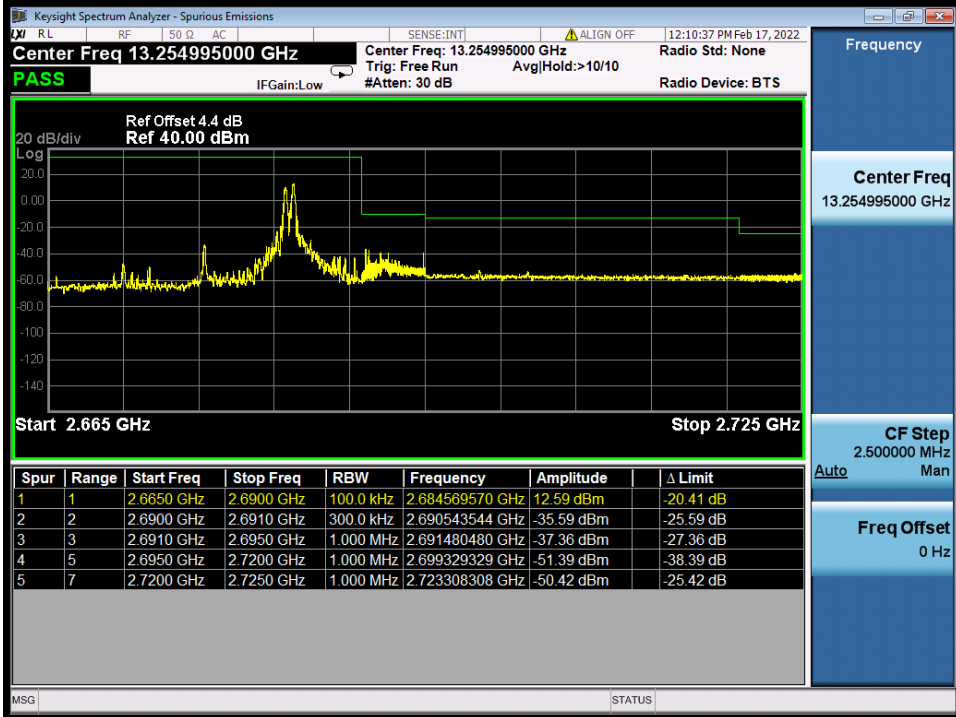

BUREAU VERITAS

Test Report No.: W7L-P22020005RF01

Band 41C 16QAM HCH 20M+5M RB 1 99/1 0 NTNV

Band 41C 16QAM HCH 20M+5M RB FULL 0 NTNV

BV 7Layers Communications Technology (Shenzhen) Co., Ltd

No.B102, Dazu Chuangxin Mansion, North of Beihuan Avenue, North Area, Hi-Tech Industrial Park, Nanshan District, Shenzhen, Guangdong, China