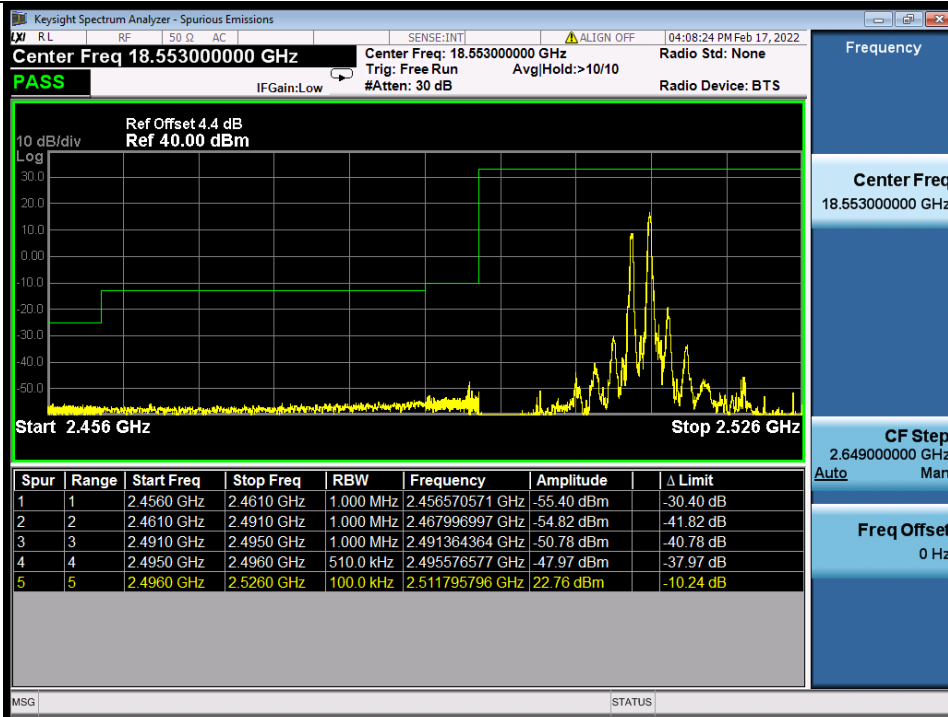

BUREAU VERITAS

Test Report No.: W7L-P22020005RF01

Band 41C 64QAM LCH 15M+15M RB FULL 0 NTN

Band 41C 64QAM HCH 15M+15M RB 1 0/1 74 NTN

BV 7Layers Communications Technology (Shenzhen) Co., Ltd

No.B102, Dazu Chuangxin Mansion, North of Beihuan Avenue, North Area, Hi-Tech Industrial Park, Nanshan District, Shenzhen, Guangdong, China