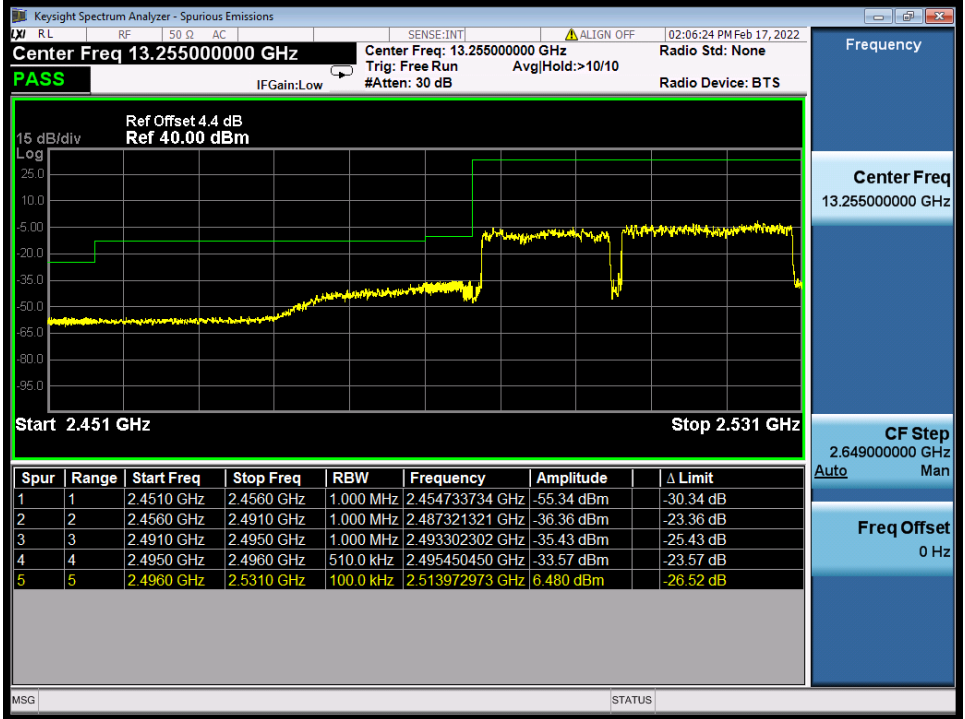

Band 41C 64QAM HCH 15M+20M RB 1 0/1 99 NTN

BV 7Layers Communications
Technology (Shenzhen) Co., Ltd

No.B102, Dazu Chuangxin Mansion, North of Beihuan
Avenue, North Area, Hi-Tech Industrial Park, Nanshan
District, Shenzhen, Guangdong, China

Tel: +86 755 8869 6566

Fax: +86 755 8869 6577

Email: customerservice.sw@bureauveritas.com