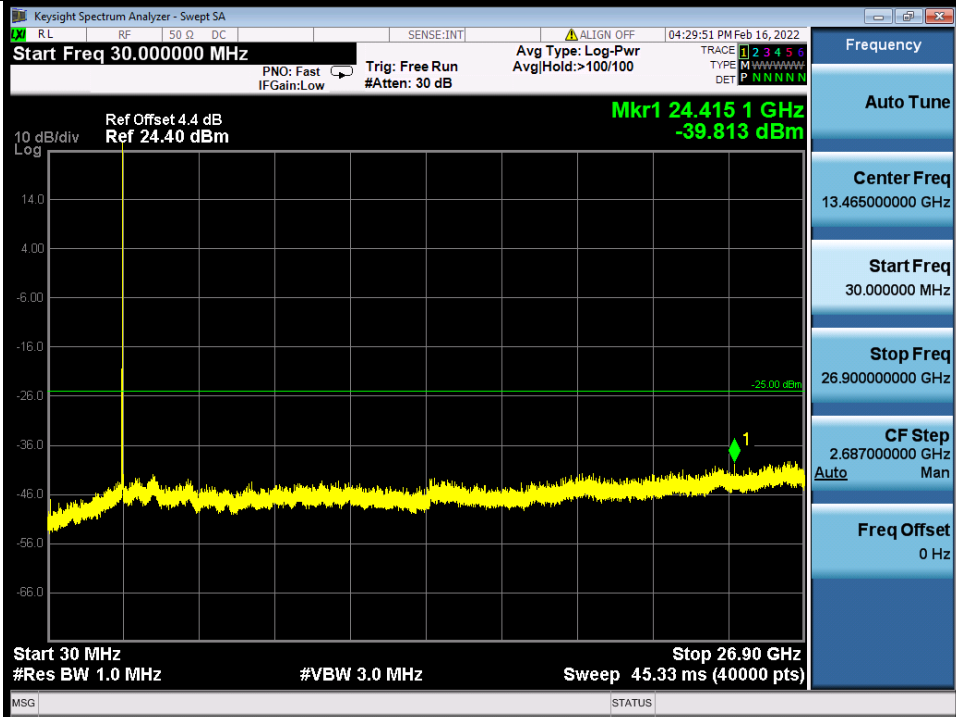

Tel: +86 755 8869 6566

Fax: +86 755 8869 6577

Email: customerservice.sw@bureauveritas.com

BUREAU VERITAS

Test Report No.: W7L-P22020005RF01

Band 41C 16QAM LCH 15M+15M RB 1 0/1 74 NTNV

Band 41C 16QAM LCH 15M+15M RB 1 74/1 0 NTNV