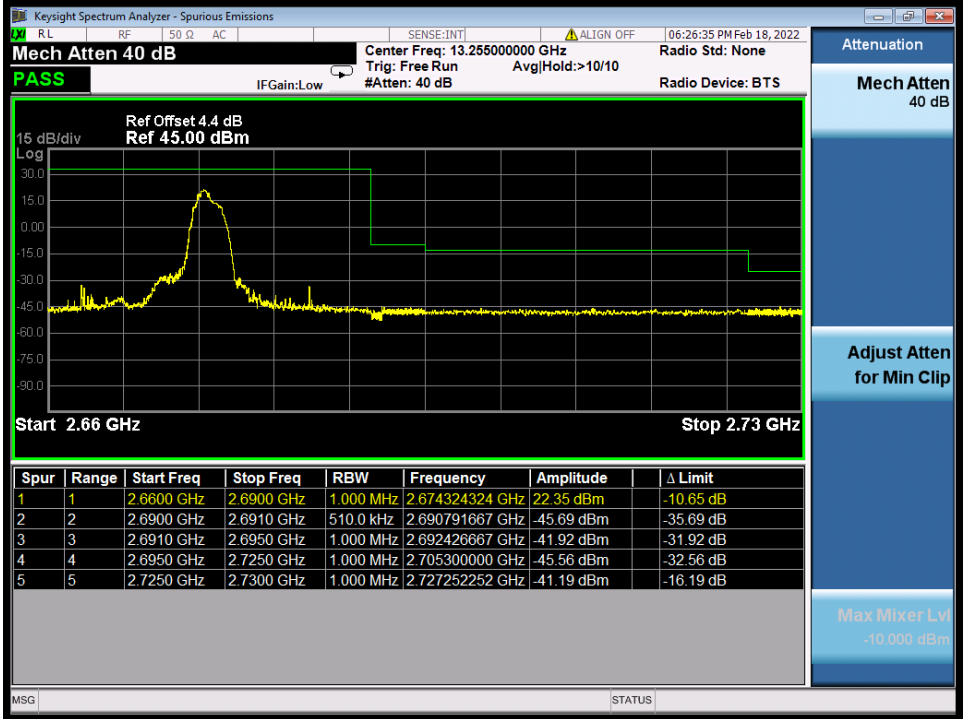

Band 41C 64QAM HCH 20M+10M RB FULL 0 NTN

BV 7Layers Communications
Technology (Shenzhen) Co., Ltd

No.B102, Dazu Chuangxin Mansion, North of Beihuan
Avenue, North Area, Hi-Tech Industrial Park, Nanshan
District, Shenzhen, Guangdong, China

Tel: +86 755 8869 6566

Fax: +86 755 8869 6577

Email: customerservice.sw@bureauveritas.com