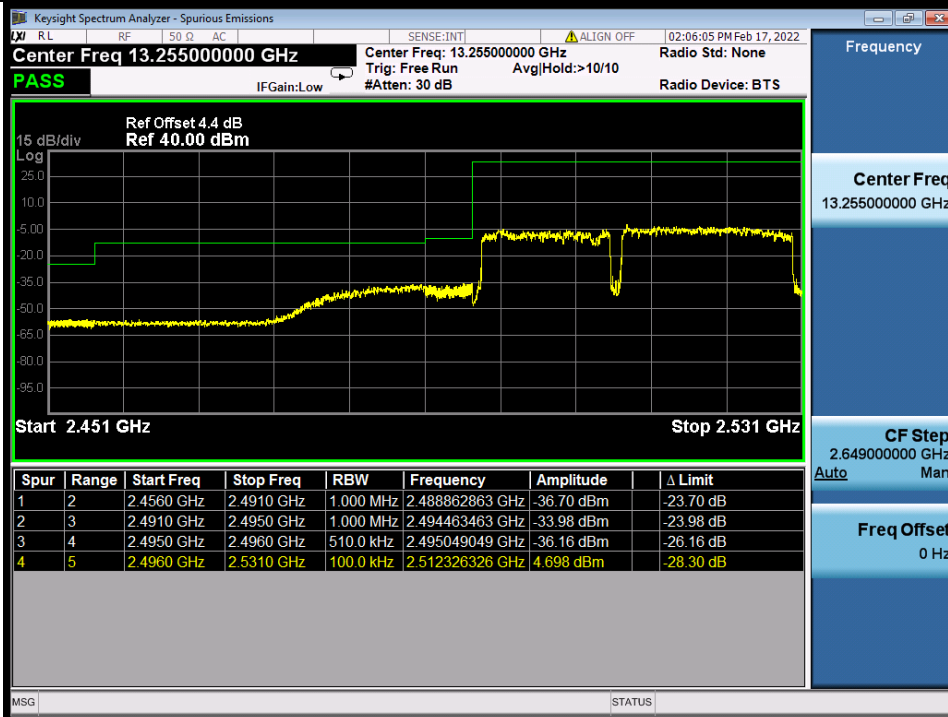

Band 41C 16QAM HCH 15M+20M RB 1 0/1 99 NTN

BV 7Layers Communications
Technology (Shenzhen) Co., Ltd

No.B102, Dazu Chuangxin Mansion, North of Beihuan
Avenue, North Area, Hi-Tech Industrial Park, Nanshan
District, Shenzhen, Guangdong, China

Tel: +86 755 8869 6566

Fax: +86 755 8869 6577

Email: customerservice.sw@bureauveritas.com