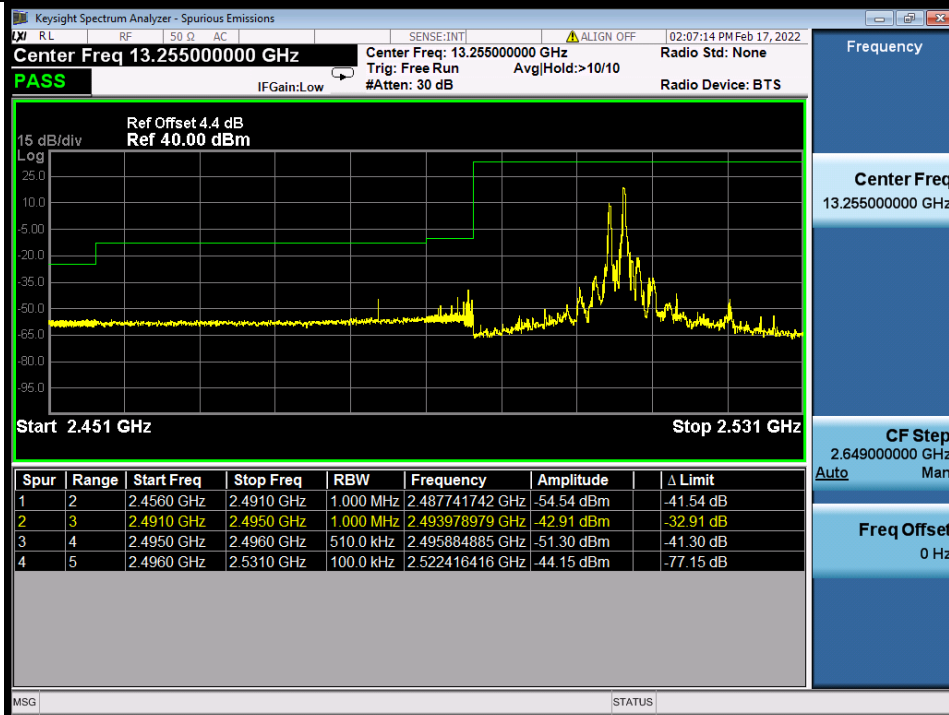

Band 41C QPSK LCH 15M+20M RB FULL 0 NTN

BV 7Layers Communications Technology (Shenzhen) Co., Ltd

No.B102, Dazu Chuangxin Mansion, North of Beihuan Avenue, North Area, Hi-Tech Industrial Park, Nanshan District, Shenzhen, Guangdong, China