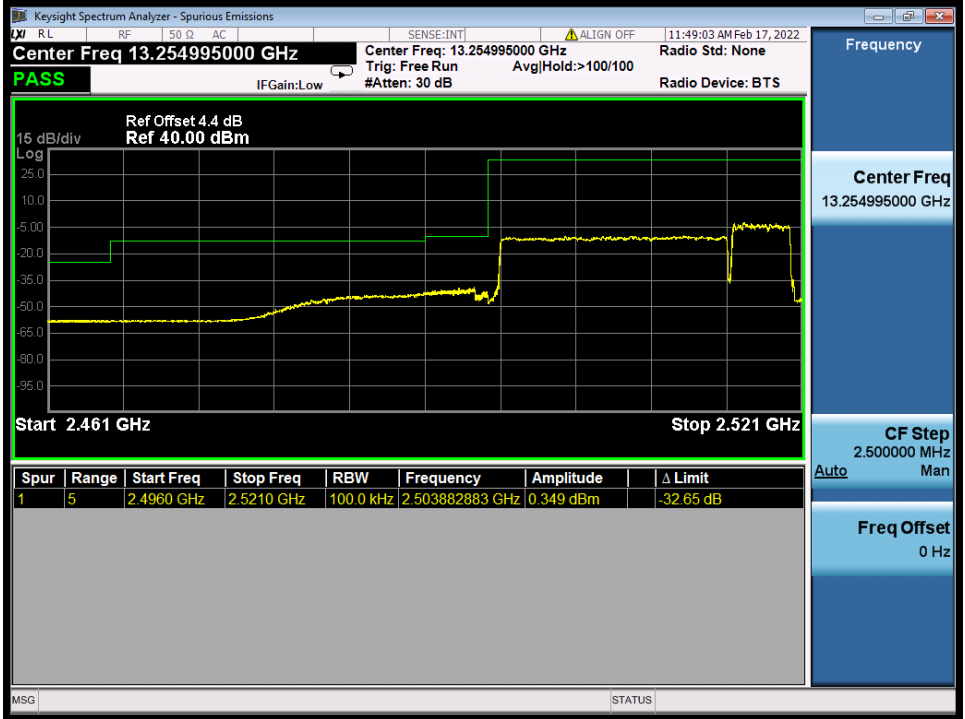

Band 41C 16QAM HCH 20M+5M RB 1 0/1 24 NTNV

BV 7Layers Communications
Technology (Shenzhen) Co., Ltd

No.B102, Dazu Chuangxin Mansion, North of Beihuan
Avenue, North Area, Hi-Tech Industrial Park, Nanshan
District, Shenzhen, Guangdong, China

Tel: +86 755 8869 6566

Fax: +86 755 8869 6577

Email: customerservice.sw@bureauveritas.com