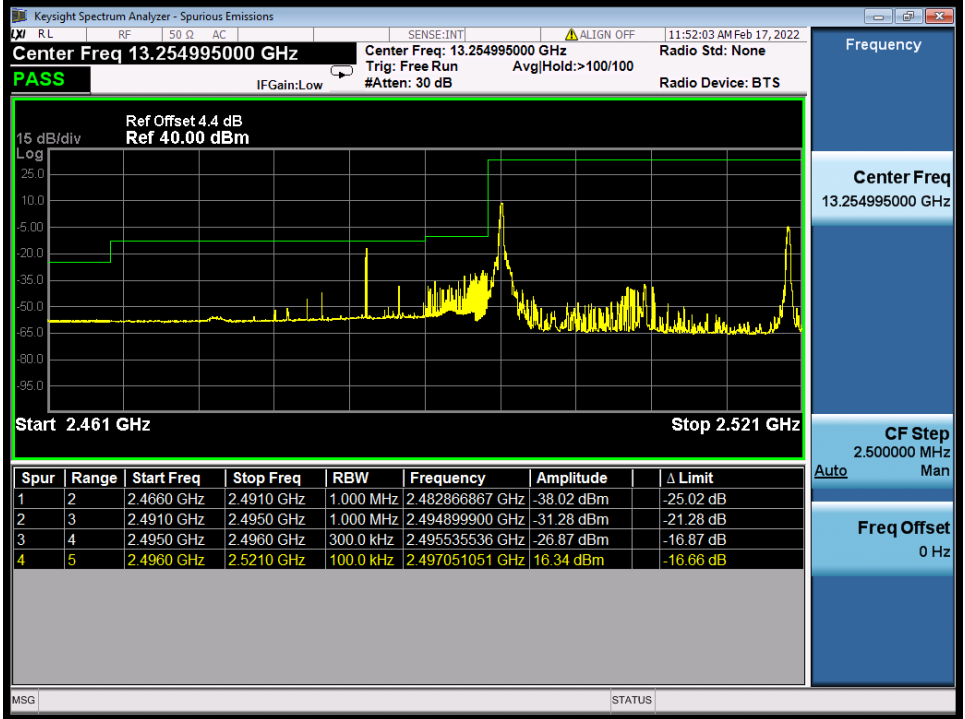

Band 41C 64QAM LCH 20M+5M RB 1 99/1 0 NTV

BV 7Layers Communications
Technology (Shenzhen) Co., Ltd

No.B102, Dazu Chuangxin Mansion, North of Beihuan
Avenue, North Area, Hi-Tech Industrial Park, Nanshan
District, Shenzhen, Guangdong, China

Tel: +86 755 8869 6566

Fax: +86 755 8869 6577

Email: customerservice.sw@bureauveritas.com