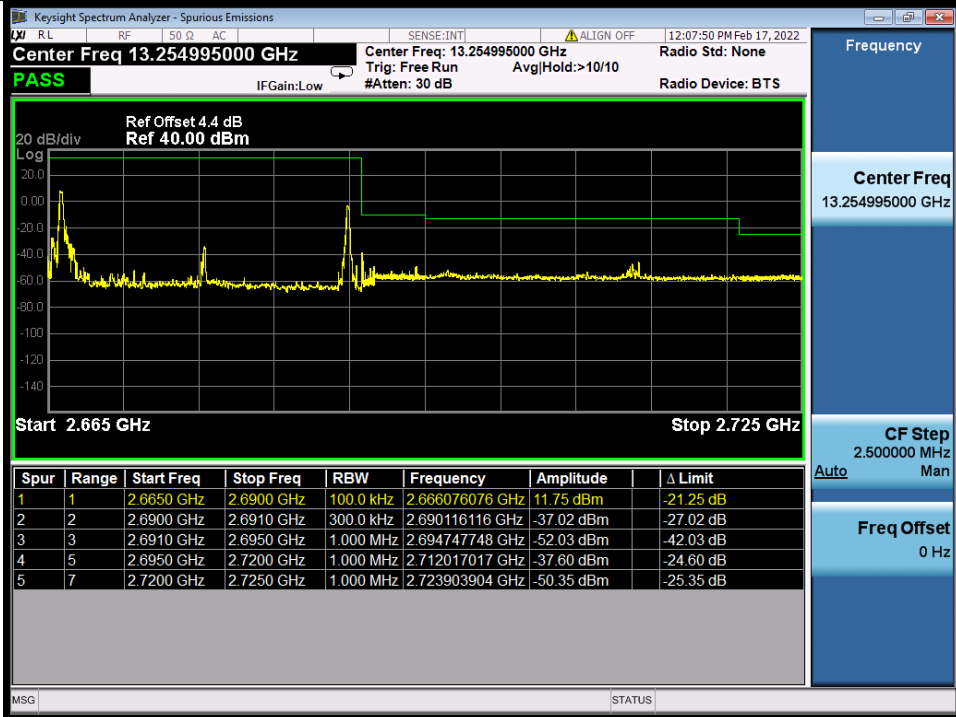

BUREAU VERITAS

Test Report No.: W7L-P22020005RF01

Band 41C 16QAM HCH 20M+5M RB 1 99/1 0 NTNV

Band 41C 16QAM HCH 20M+5M RB FULL 0 NTNV

BV 7Layers Communications Technology (Shenzhen) Co., Ltd

No.B102, Dazu Chuangxin Mansion, North of Beihuan Avenue, North Area, Hi-Tech Industrial Park, Nanshan District, Shenzhen, Guangdong, China