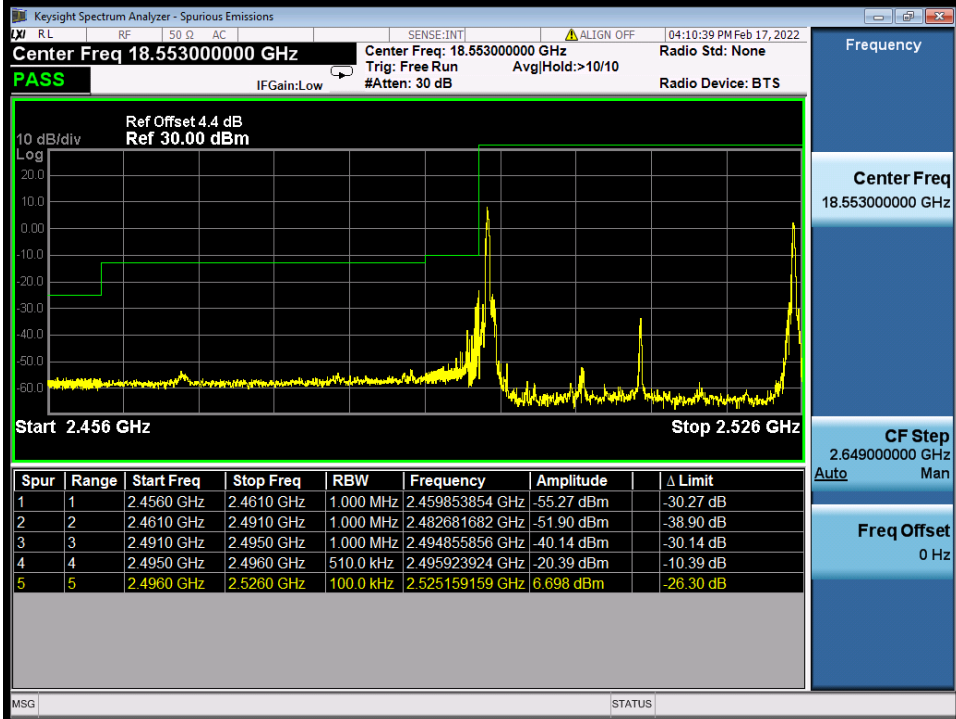

Band 41C 16QAM LCH 15M+15M RB 1 74/1 0 NTNV

BV 7Layers Communications
Technology (Shenzhen) Co., Ltd

No.B102, Dazu Chuangxin Mansion, North of Beihuan
Avenue, North Area, Hi-Tech Industrial Park, Nanshan
District, Shenzhen, Guangdong, China

Tel: +86 755 8869 6566

Fax: +86 755 8869 6577

Email: customerservice.sw@bureauveritas.com