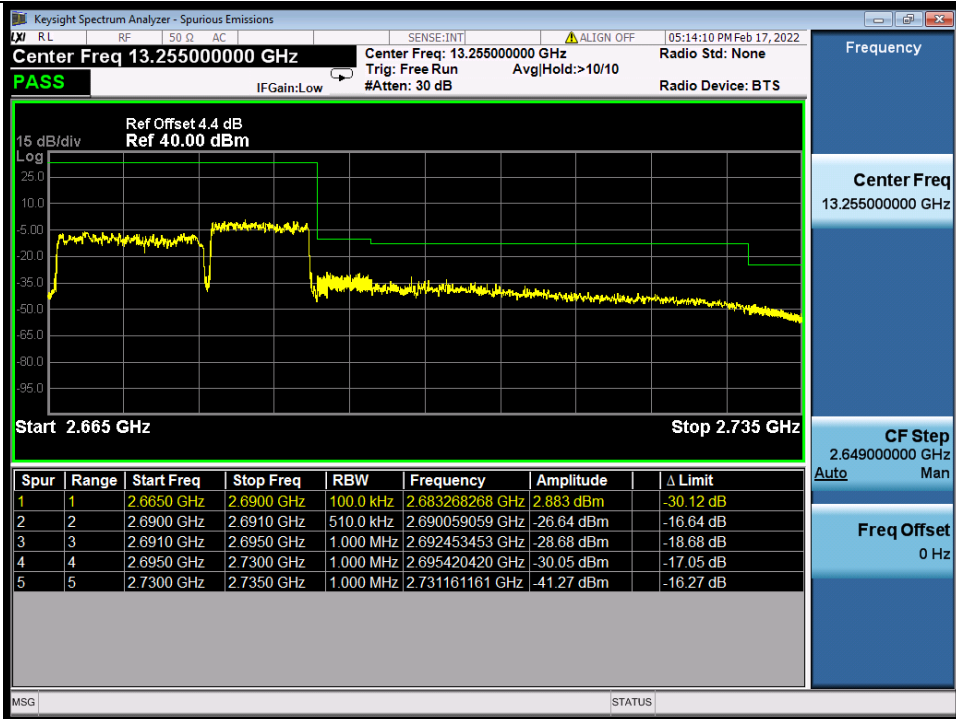

Band 41C 64QAM LCH 15M+10M RB 1 0/1 74 NTV