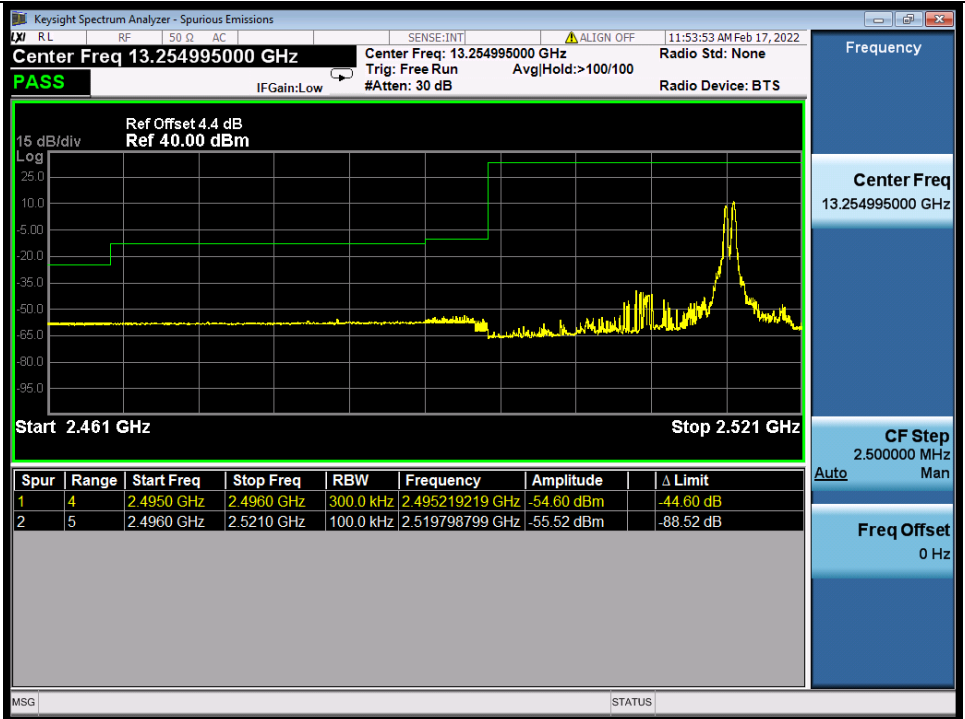

Band 41C 64QAM LCH 20M+5M RB FULL 0 NTNV