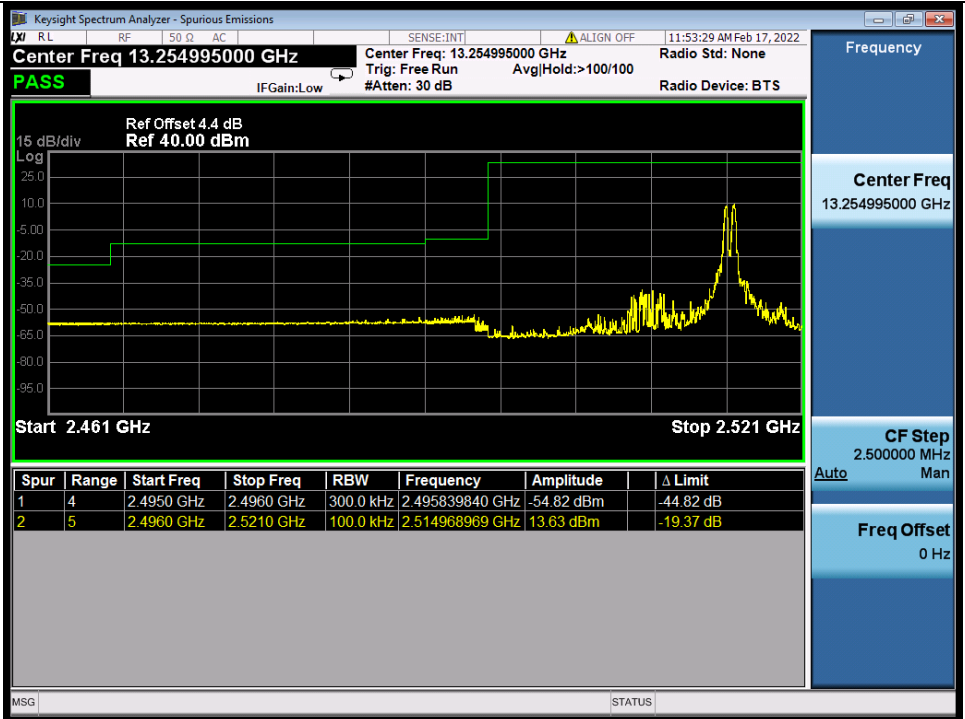

Band 41C 16QAM LCH 20M+5M RB FULL 0 NTNV