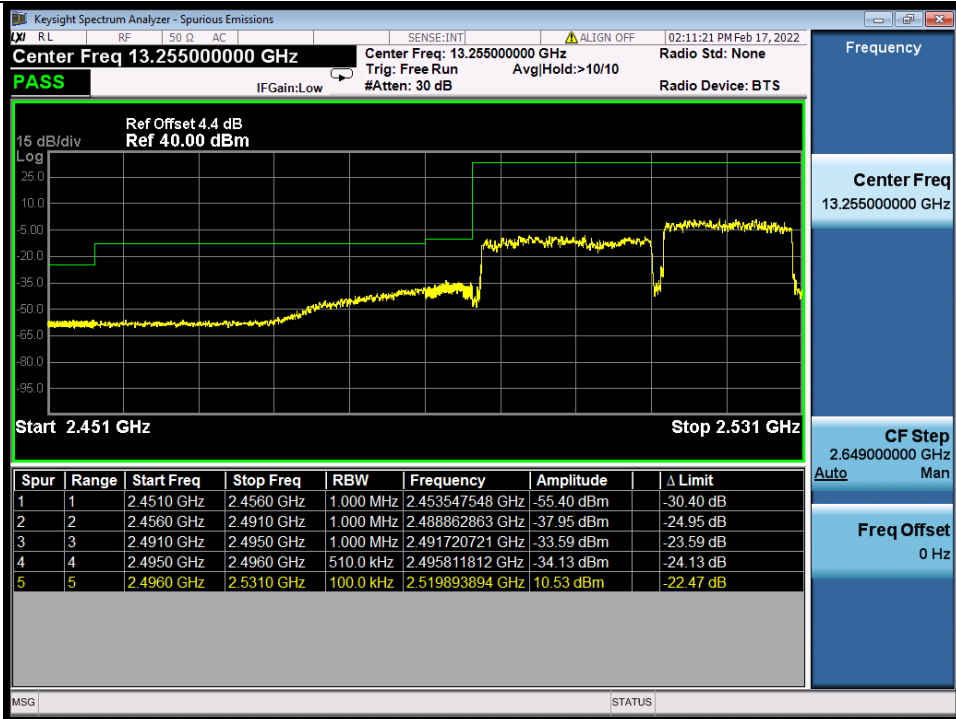

Band 41C QPSK LCH 20M+15M NTN