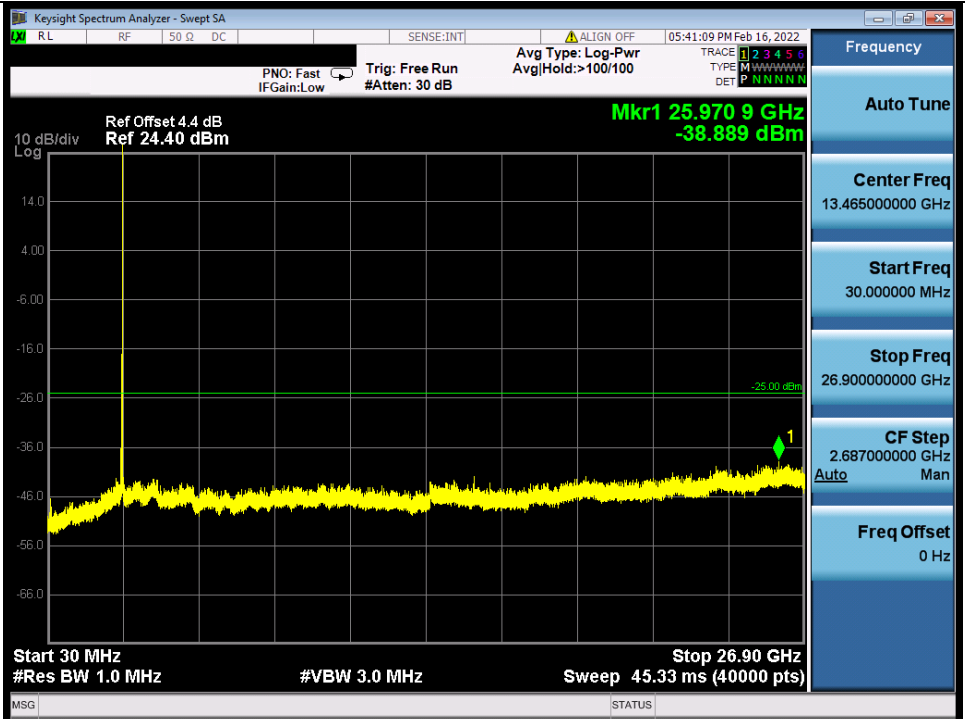

Band 41C 16QAM LCH 20M+15M RB 1 0/1 74 NTV