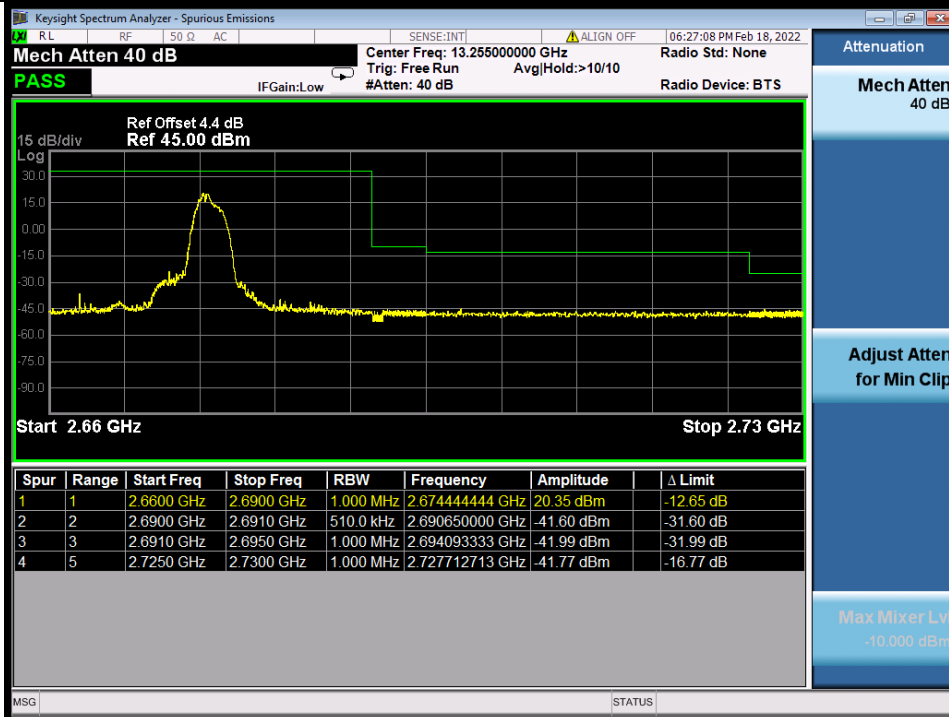

BUREAU VERITAS

Test Report No.: W7L-P22020005RF01

Band 41C 16QAM HCH 20M+10M RB 1 99/1 0 NTN

Band 41C 16QAM HCH 20M+10M RB FULL 0 NTN

BV 7Layers Communications Technology (Shenzhen) Co., Ltd

No.B102, Dazu Chuangxin Mansion, North of Beihuan Avenue, North Area, Hi-Tech Industrial Park, Nanshan District, Shenzhen, Guangdong, China