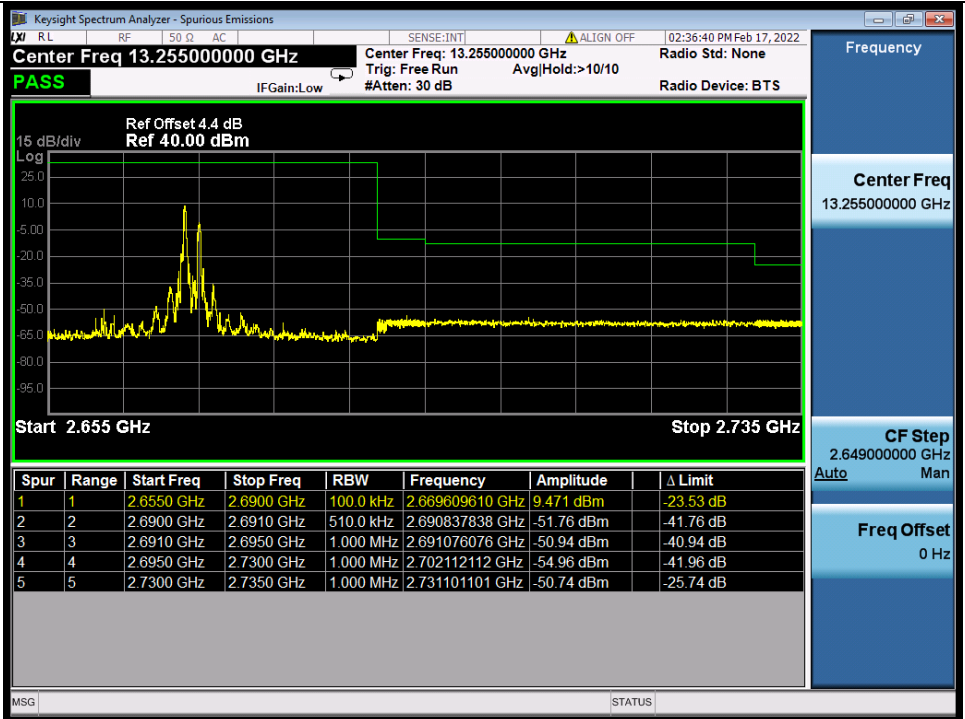

Band 41C QPSK HCH 15M+20M RB FULL 0 NTN