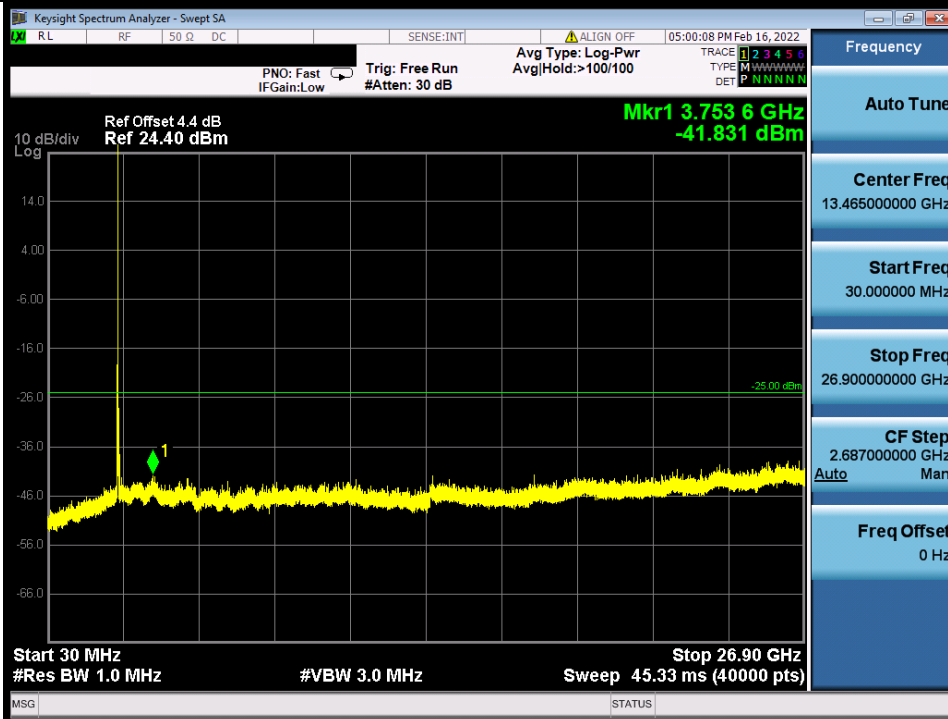

Tel: +86 755 8869 6566

Fax: +86 755 8869 6577

Email: customerservice.sw@bureauveritas.com

BUREAU VERITAS

Test Report No.: W7L-P22020005RF01

Band 41C QPSK LCH 20M+5M NTN

Band 41C_QPSK_MCH 20M+5M NTN

BV 7Layers Communications Technology (Shenzhen) Co., Ltd