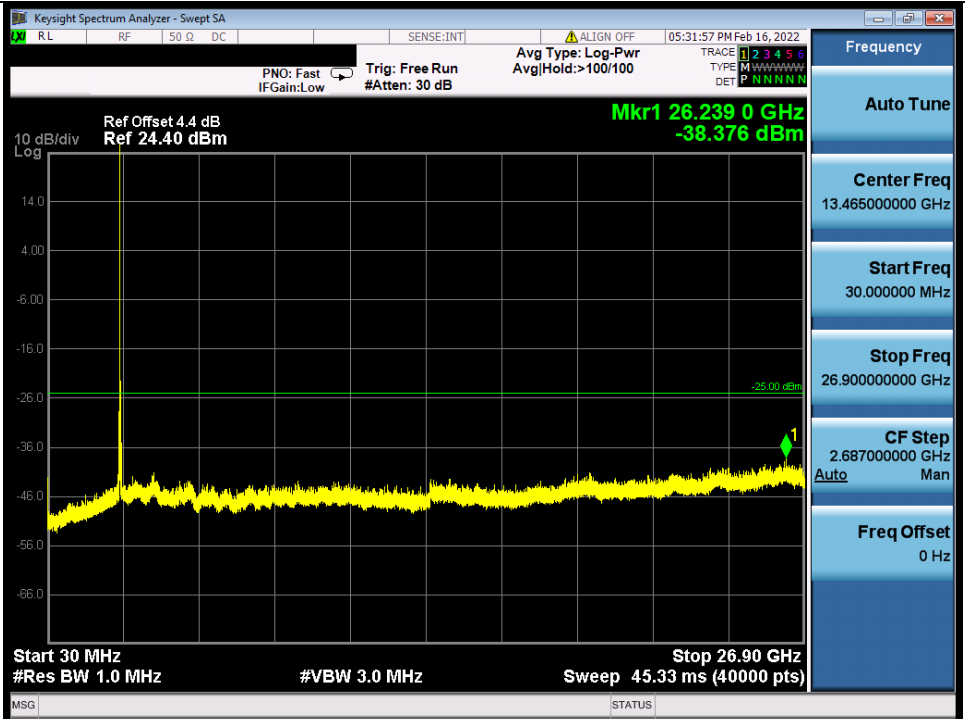

Band 41C QPSK HCH 20M+15M RB 1 0/1 74 NTV