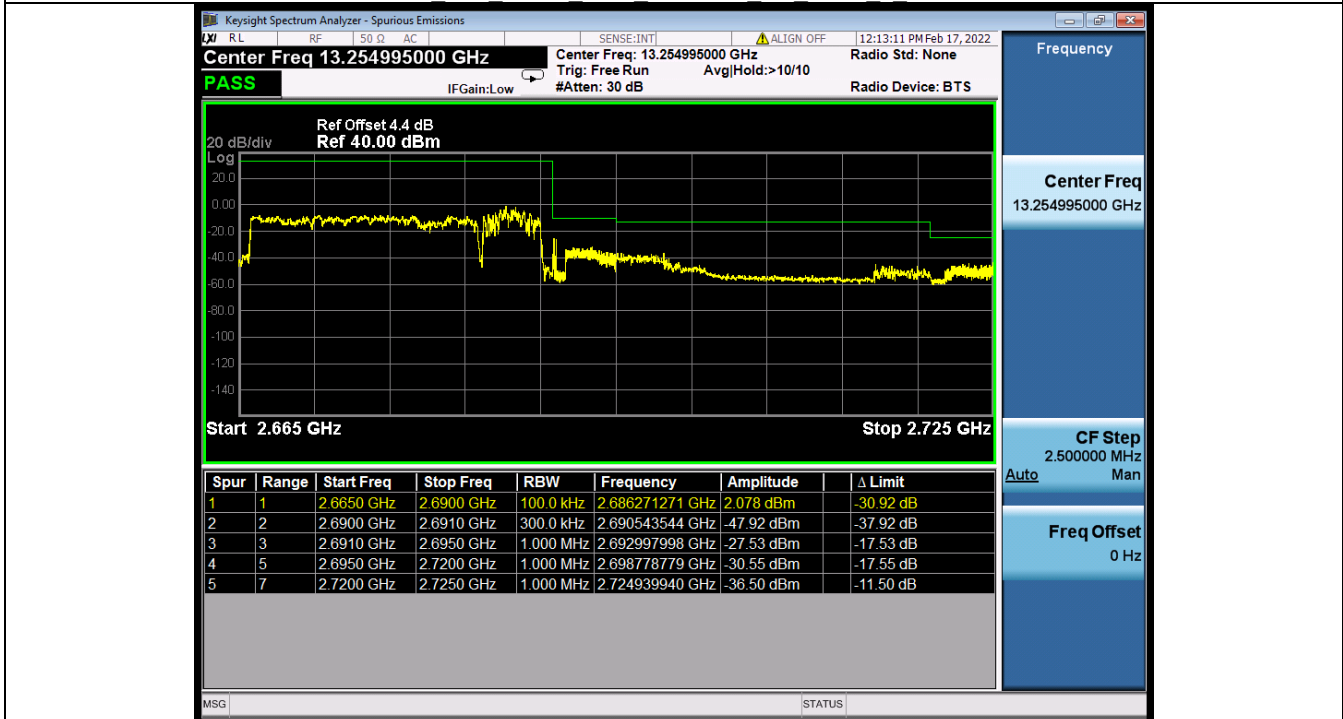

Band 41C QPSK HCH 20M+5M NTN

BV 7Layers Communications Technology (Shenzhen) Co., Ltd

No.B102, Dazu Chuangxin Mansion, North of Beihuan Avenue, North Area, Hi-Tech Industrial Park, Nanshan District, Shenzhen, Guangdong, China

Tel: +86 755 8869 6566

Fax: +86 755 8869 6577

Email: customerservice.sw@bureauveritas.com