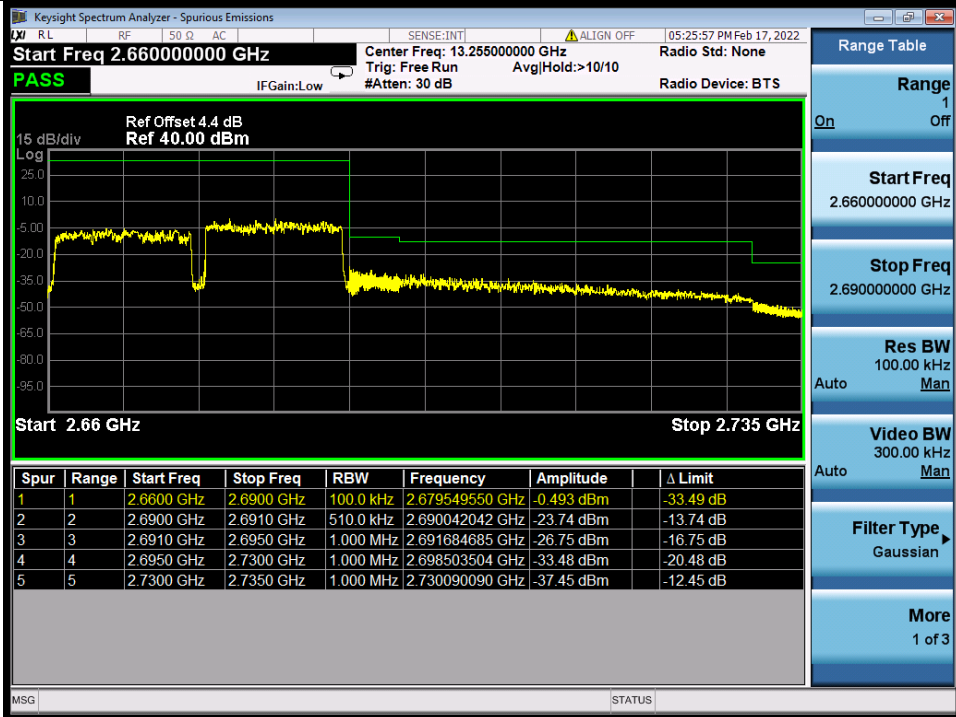

Band 41C 64QAM LCH 15M+15M RB 1 0/1 74 NTV