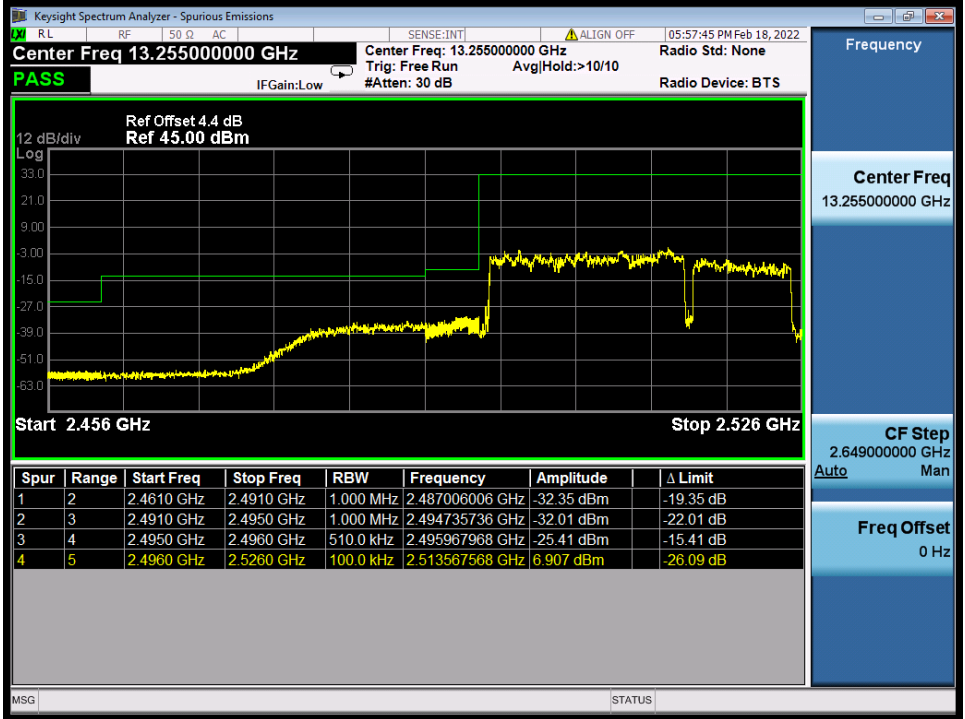

Band 41C 16QAM HCH 20M+10M RB 1 0/1 49 NTN

BV 7Layers Communications
Technology (Shenzhen) Co., Ltd

No.B102, Dazu Chuangxin Mansion, North of Beihuan
Avenue, North Area, Hi-Tech Industrial Park, Nanshan
District, Shenzhen, Guangdong, China

Tel: +86 755 8869 6566

Fax: +86 755 8869 6577

Email: customerservice.sw@bureauveritas.com