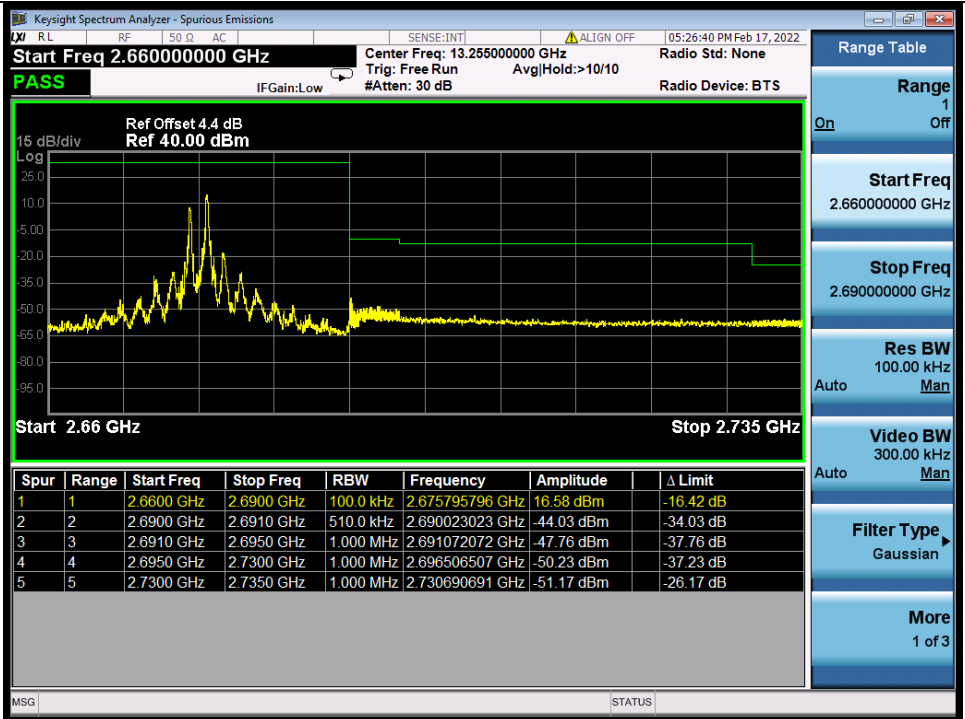

Band 41C QPSK HCH 15M+15M RB FULL 0 NTN