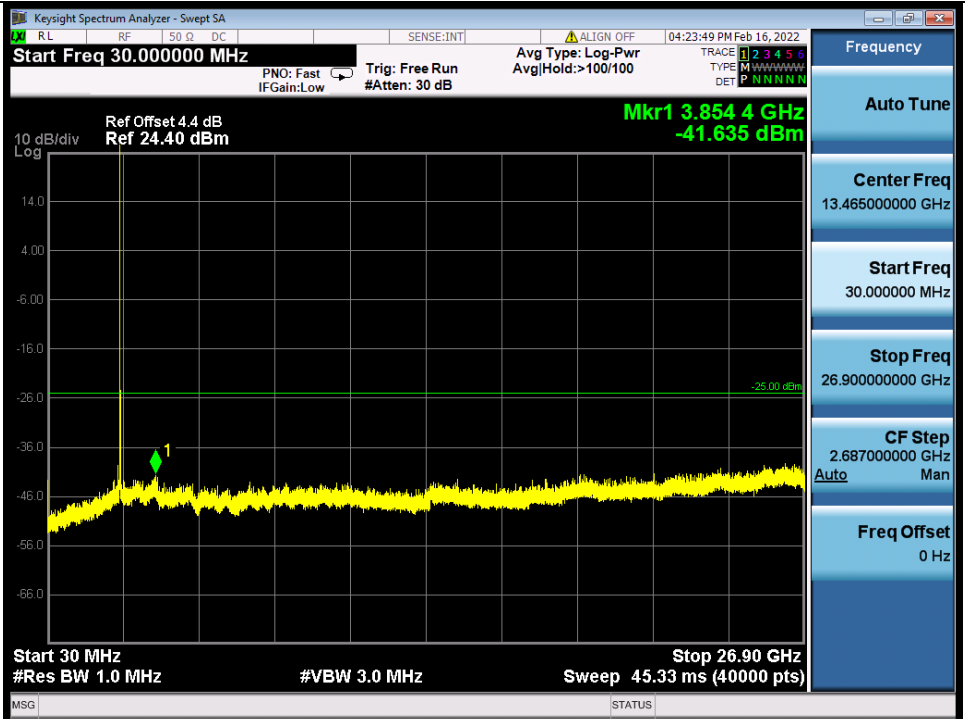

BUREAU VERITAS

Test Report No.: W7L-P22020005RF01

Band 41C QPSK HCH 15M+15M RB 1 0/1 74 NTV