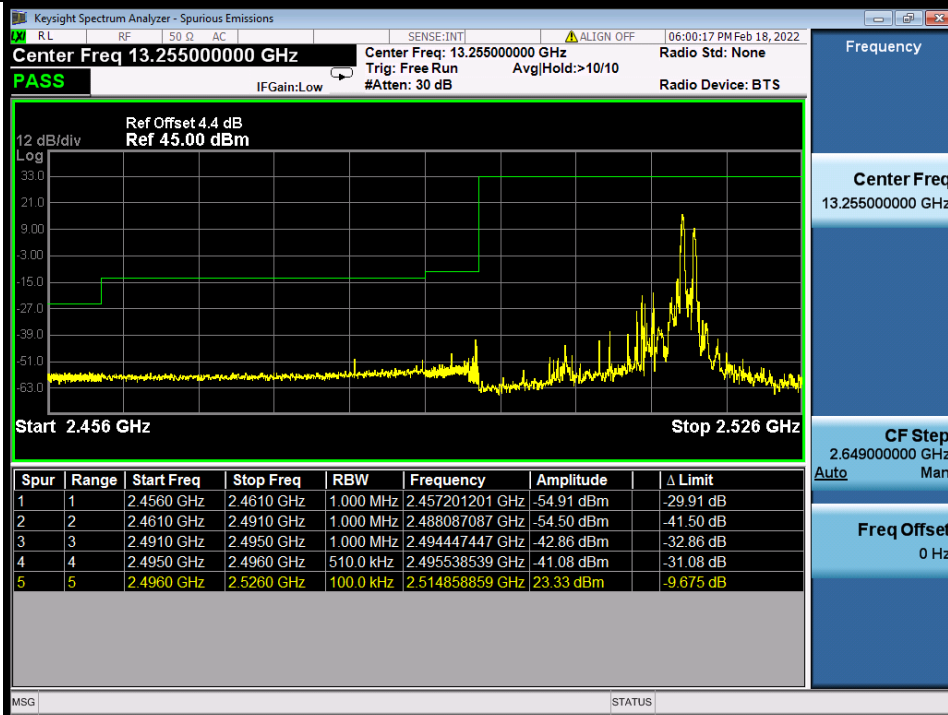

Band 41C QPSK LCH 20M+10M RB FULL 0 NTN

BV 7Layers Communications Technology (Shenzhen) Co., Ltd

No.B102, Dazu Chuangxin Mansion, North of Beihuan Avenue, North Area, Hi-Tech Industrial Park, Nanshan District, Shenzhen, Guangdong, China