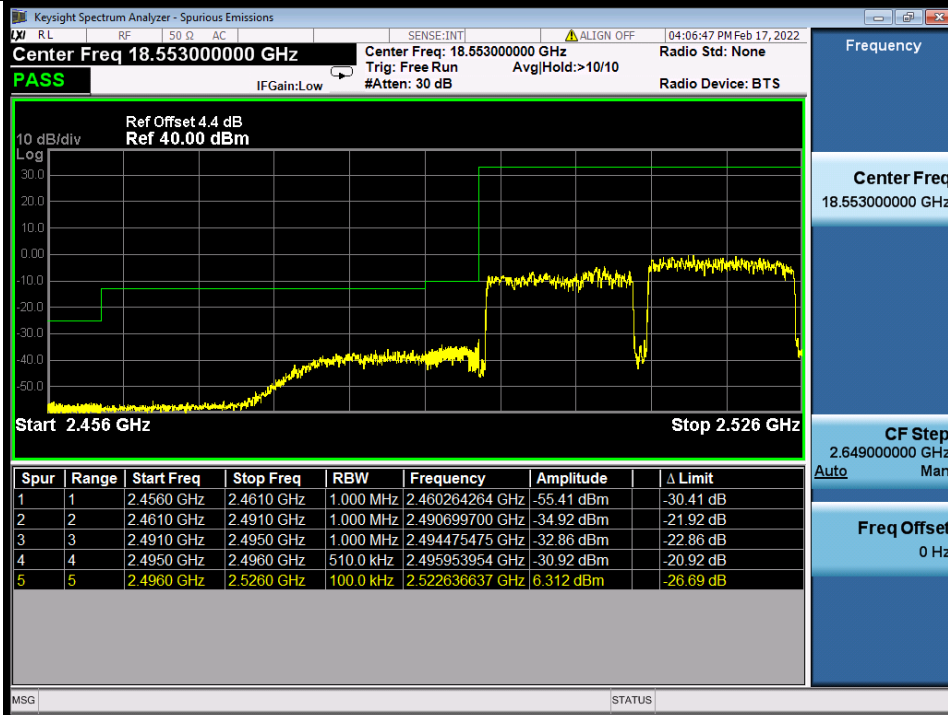

Fax: +86 755 8869 6577

Email: customerservice.sw@bureauveritas.com

BUREAU VERITAS

Test Report No.: W7L-P22020005RF01

Band 41C 16QAM LCH 15M+15M RB FULL 0 NTN

Band 41C 16QAM HCH 15M+15M RB 1 0/1 74 NTN

BV 7Layers Communications
Technology (Shenzhen) Co., Ltd