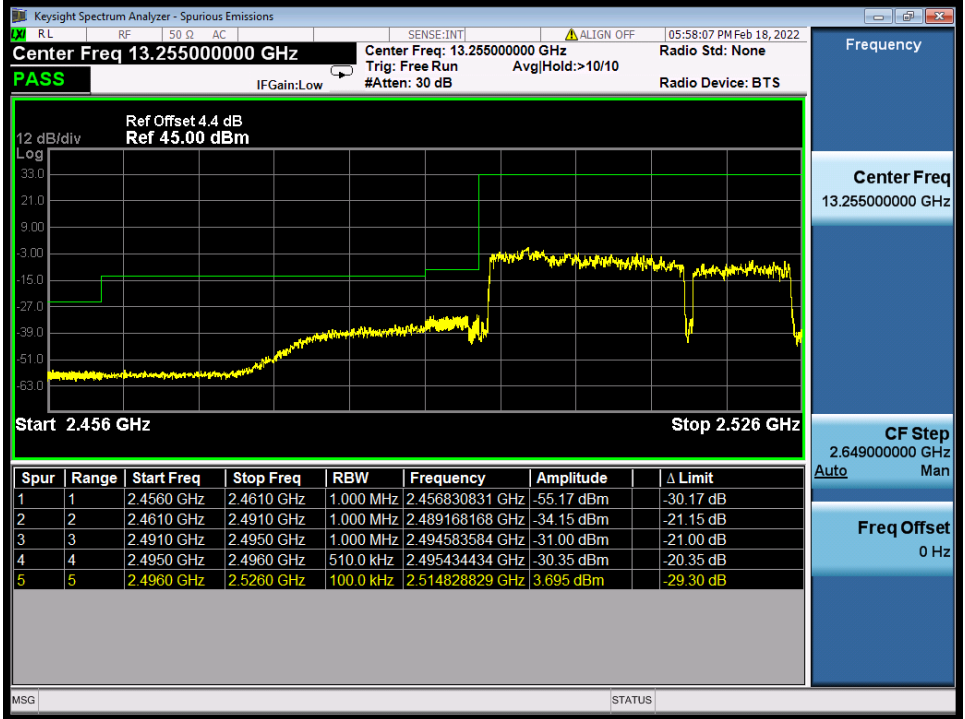

Band 41C 64QAM LCH 20M+10M RB FULL 0 NTN

Band 41C 64QAM HCH 20M+10M RB 1 0/1 49 NTN

BV 7Layers Communications
Technology (Shenzhen) Co., Ltd

No.B102, Dazu Chuangxin Mansion, North of Beihuan
Avenue, North Area, Hi-Tech Industrial Park, Nanshan
District, Shenzhen, Guangdong, China