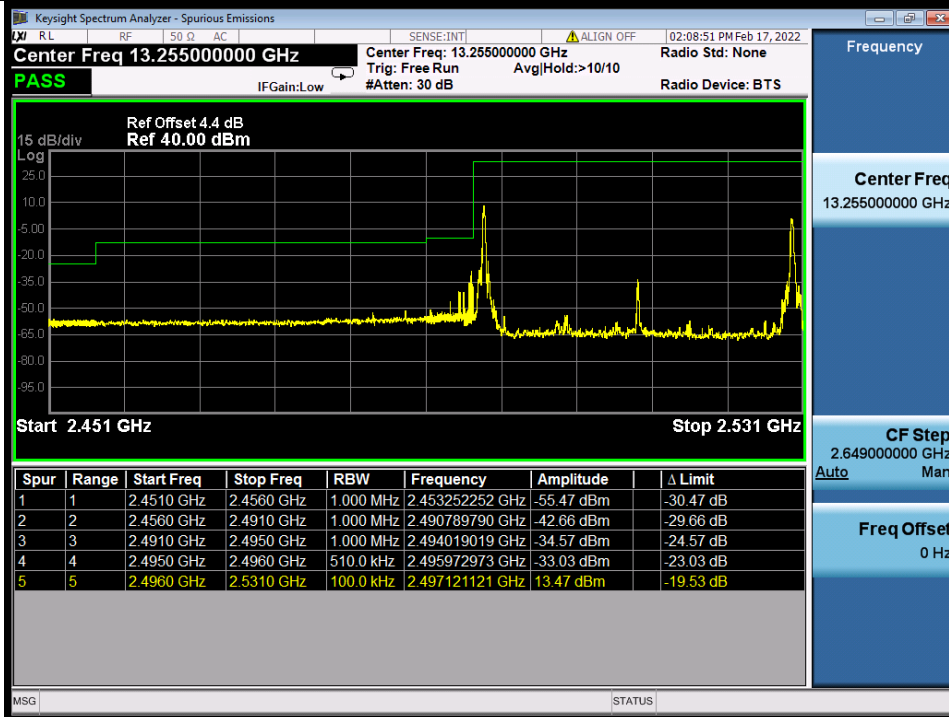

BUREAU VERITAS

Test Report No.: W7L-P22020005RF01

Band 41C QPSK LCH 15M+20M RB 1 0/1 99 NTN