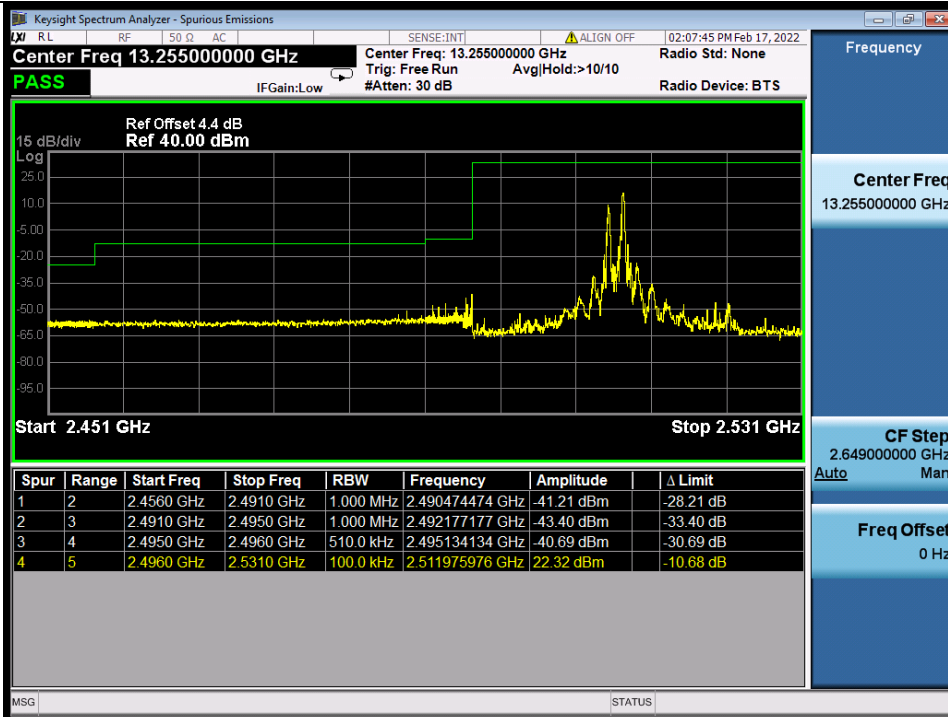

**BUREAU
VERITAS**

Test Report No.: W7L-P22020005RF01

Band 41C 16QAM LCH 15M+20M RB FULL 0 NTN