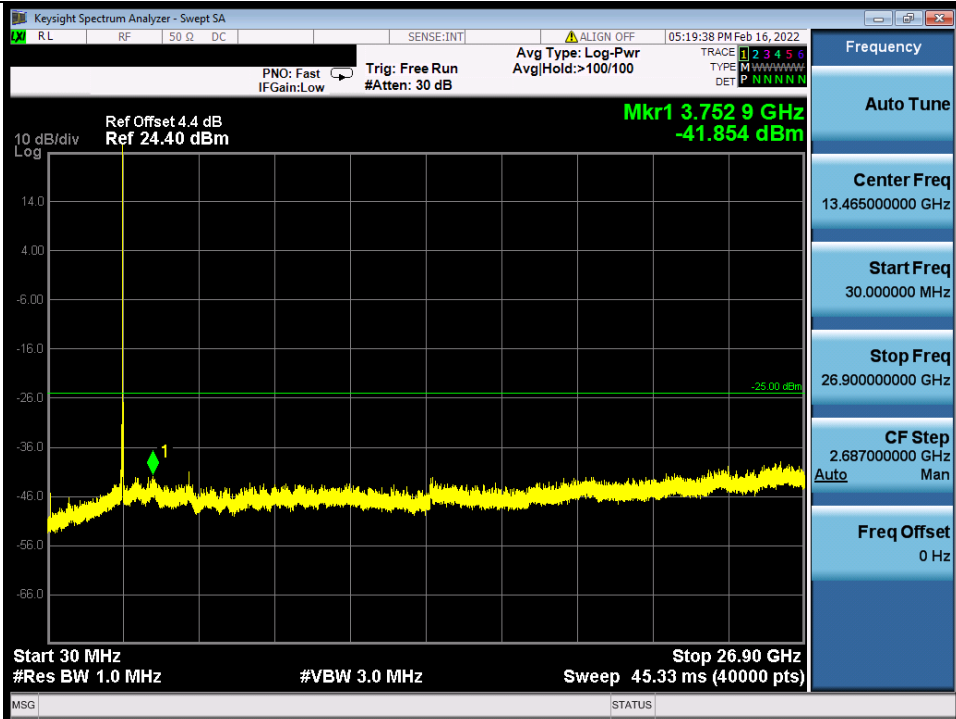

**BUREAU
VERITAS**

Test Report No.: W7L-P22020005RF01

Band 41C 16QAM LCH 20M+5M RB 1 0/1 24 NTV

Band 41C 16QAM LCH 20M+5M RB 1 99/1 0 NTV

BV 7Layers Communications
Technology (Shenzhen) Co., Ltd

No.B102, Dazu Chuangxin Mansion, North of Beihuan
Avenue, North Area, Hi-Tech Industrial Park, Nanshan
District, Shenzhen, Guangdong, China