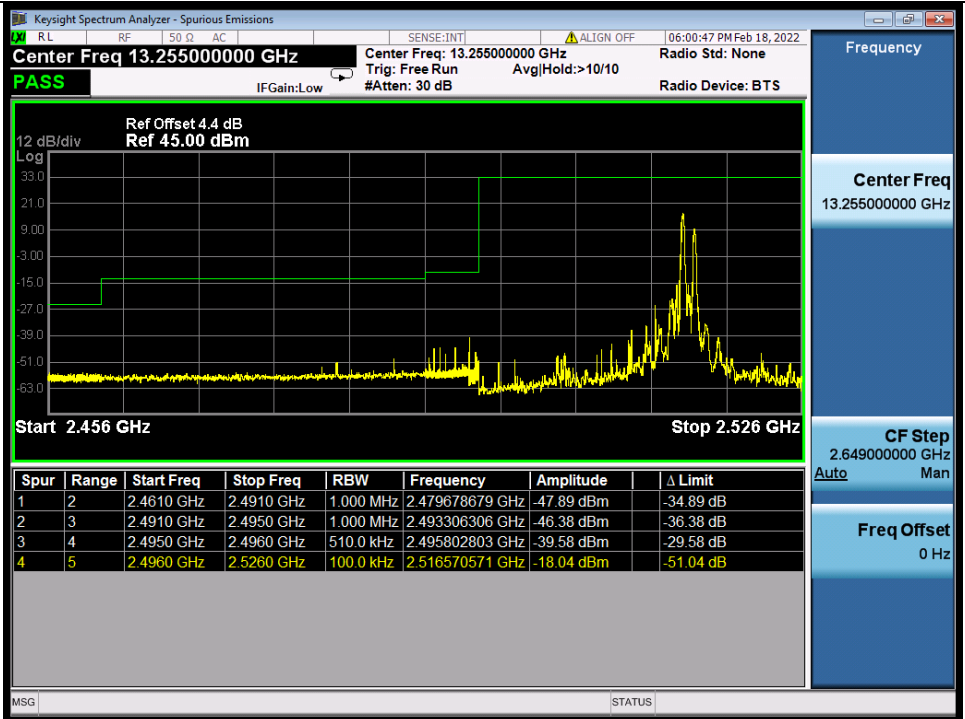

Band 41C 16QAM LCH 20M+10M RB FULL 0 NTN