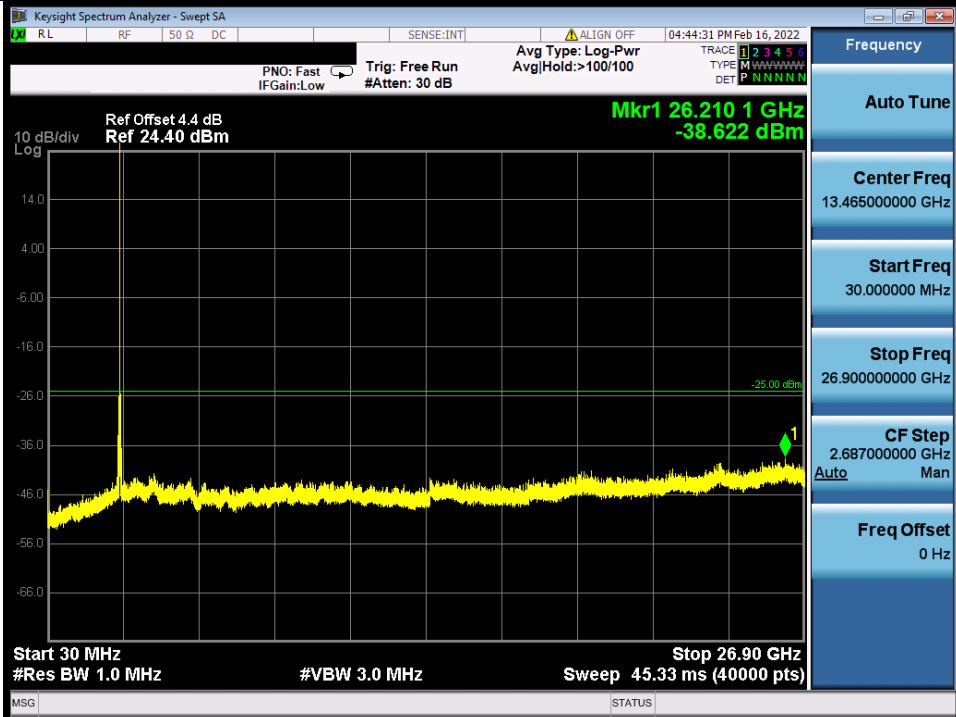

**BUREAU
VERITAS**

Test Report No.: W7L-P22020005RF01

Band 41C QPSK HCH 15M+20M RB 1 0/1 99 NTV

Band 41C QPSK HCH 15M+20M RB 1 74/1 0 NTV

BV 7Layers Communications
Technology (Shenzhen) Co., Ltd

No.B102, Dazu Chuangxin Mansion, North of Beihuan
Avenue, North Area, Hi-Tech Industrial Park, Nanshan
District, Shenzhen, Guangdong, China