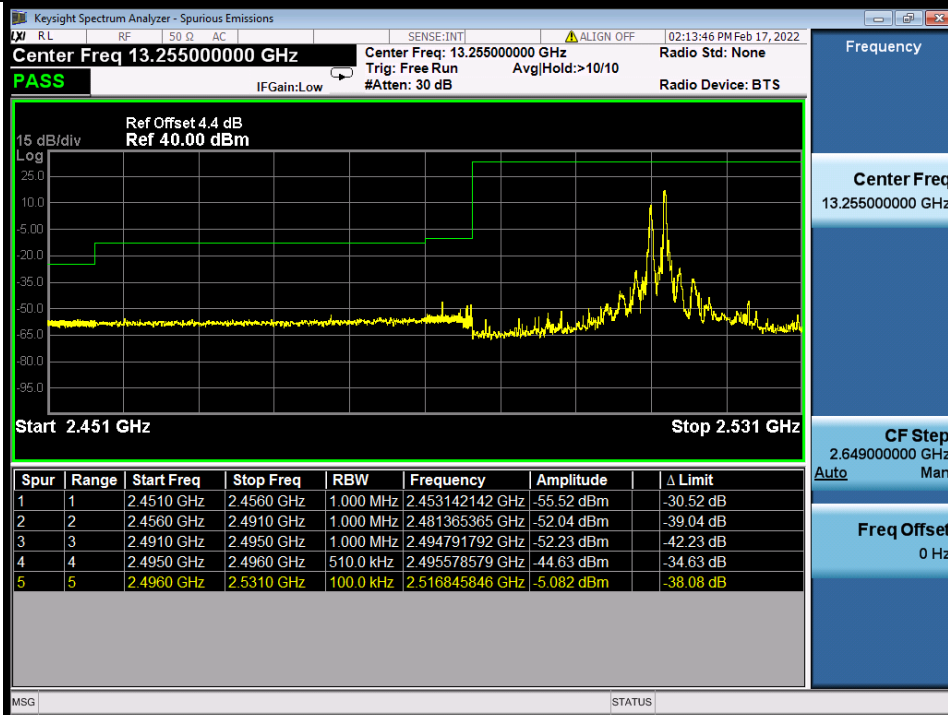

Tel: +86 755 8869 6566

Fax: +86 755 8869 6577

Email: customerservice.sw@bureauveritas.com

Band 41C QPSK LCH 20M+15M RB 1 0/1 74 NTN

Band 41C QPSK LCH 20M+15M RB 1 99/1 0 NTN

Band 41C QPSK LCH 20M+15M RB FULL 0 NTN