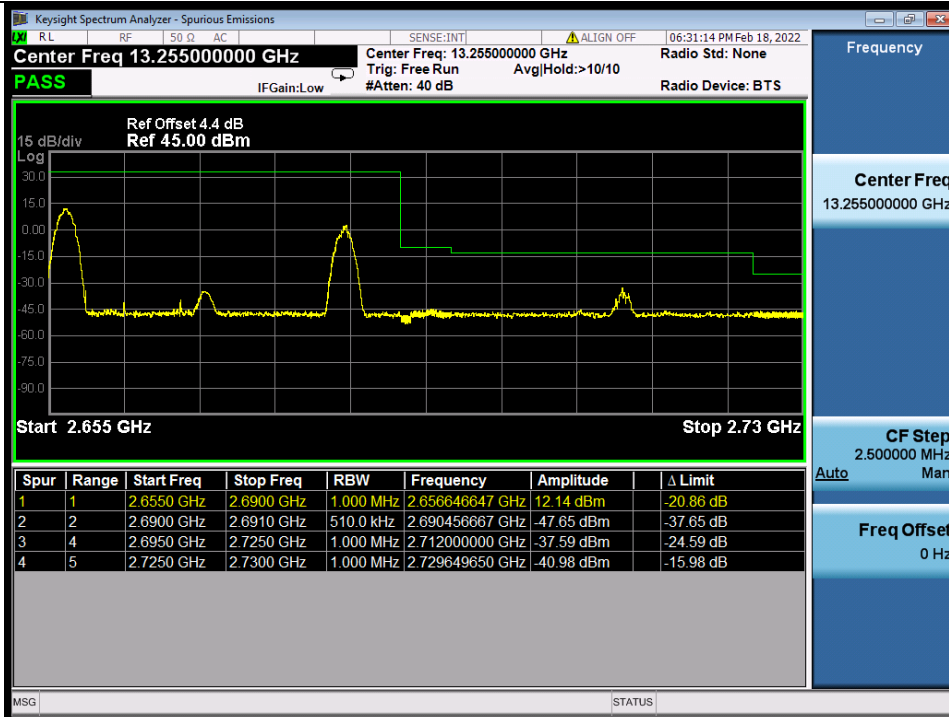

BUREAU VERITAS

Test Report No.: W7L-P22020005RF01

Band 41C 16QAM HCH 20M+10M RB 1 99/1 0 NTN

Band 41C 16QAM HCH 20M+10M RB FULL 0 NTN

BV 7Layers Communications Technology (Shenzhen) Co., Ltd

No.B102, Dazu Chuangxin Mansion, North of Beihuan Avenue, North Area, Hi-Tech Industrial Park, Nanshan District, Shenzhen, Guangdong, China