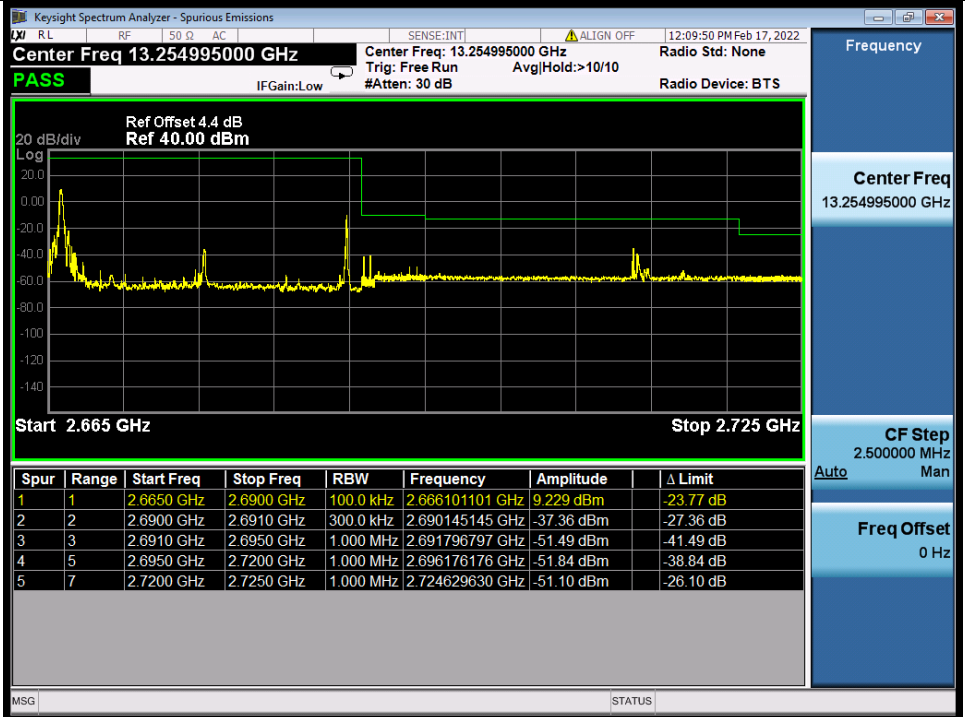

Band 41C QPSK HCH 20M+5M RB 1 0/1 24 NTN

Band 41C QPSK HCH 20M+5M RB 1 99/1 0 NTN

BV 7Layers Communications Technology (Shenzhen) Co., Ltd

No.B102, Dazu Chuangxin Mansion, North of Beihuan Avenue, North Area, Hi-Tech Industrial Park, Nanshan District, Shenzhen, Guangdong, China