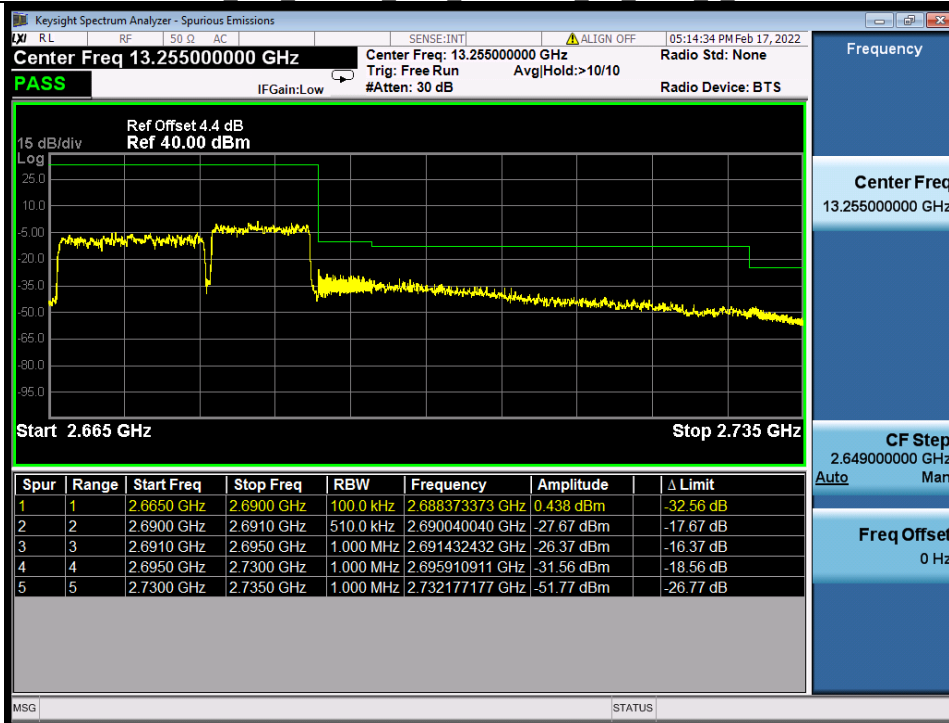

BUREAU
VERITAS

Test Report No.: W7L-P22020005RF01

Band 41C 64QAM HCH 15M+10M RB FULL 0 NTVN

BV 7Layers Communications
Technology (Shenzhen) Co., Ltd

No.B102, Dazu Chuangxin Mansion, North of Beihuan
Avenue, North Area, Hi-Tech Industrial Park, Nanshan
District, Shenzhen, Guangdong, China

Tel: +86 755 8869 6566

Fax: +86 755 8869 6577

Email: customerservice.sw@bureauveritas.com