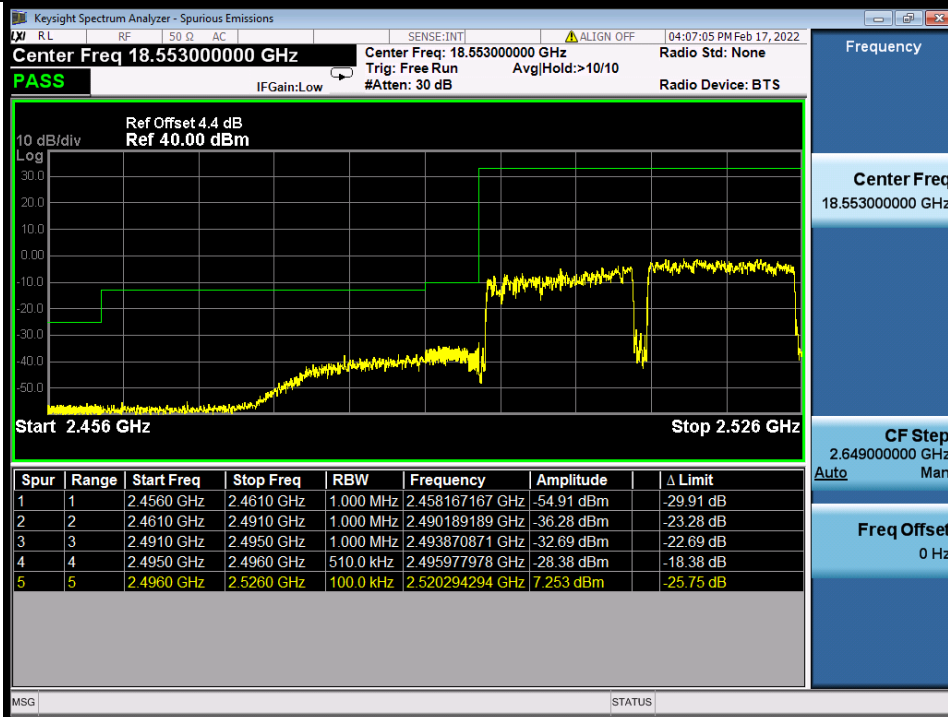

BUREAU VERITAS

Test Report No.: W7L-P22020005RF01

Band 41C 64QAM LCH 15M+15M RB FULL 0 NTN

Band 41C 64QAM HCH 15M+15M RB 1 0/1 74 NTN

BV 7Layers Communications Technology (Shenzhen) Co., Ltd

No.B102, Dazu Chuangxin Mansion, North of Beihuan Avenue, North Area, Hi-Tech Industrial Park, Nanshan District, Shenzhen, Guangdong, China