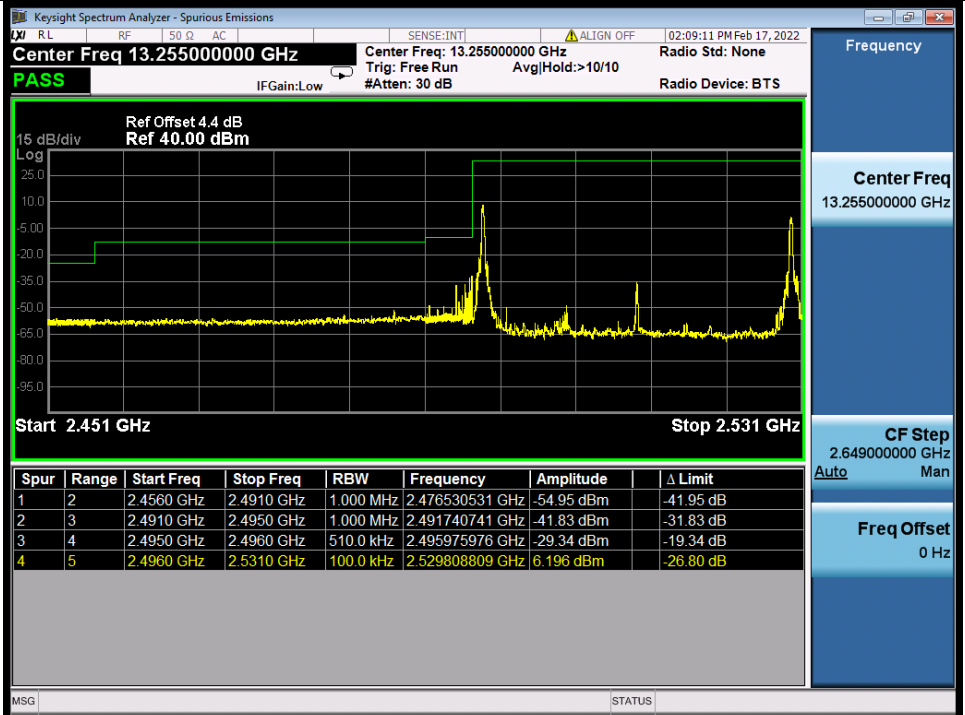

Band 41C 16QAM LCH 15M+20M RB 1 0/1 99 NTNV

Band 41C 16QAM LCH 15M+20M RB 1 74/1 0 NTNV

BV 7Layers Communications Technology (Shenzhen) Co., Ltd

No.B102, Dazu Chuangxin Mansion, North of Beihuan Avenue, North Area, Hi-Tech Industrial Park, Nanshan District, Shenzhen, Guangdong, China