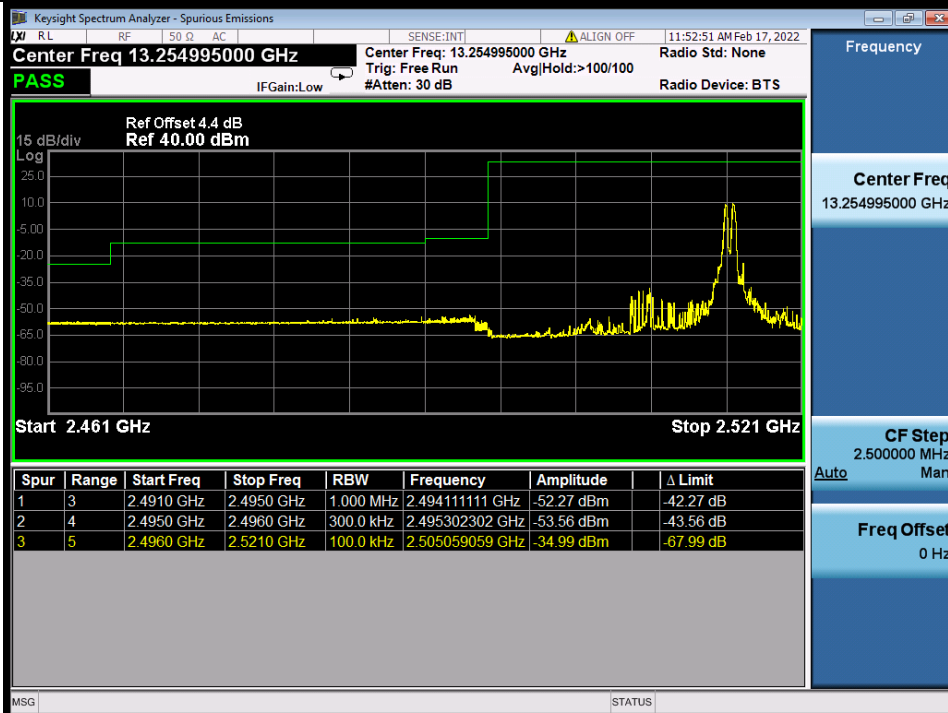

Band 41C_QPSK_LCH_20M+5M_RB_FULL_0_NTN

BV 7Layers Communications Technology (Shenzhen) Co., Ltd

No.B102, Dazu Chuangxin Mansion, North of Beihuan Avenue, North Area, Hi-Tech Industrial Park, Nanshan District, Shenzhen, Guangdong, China