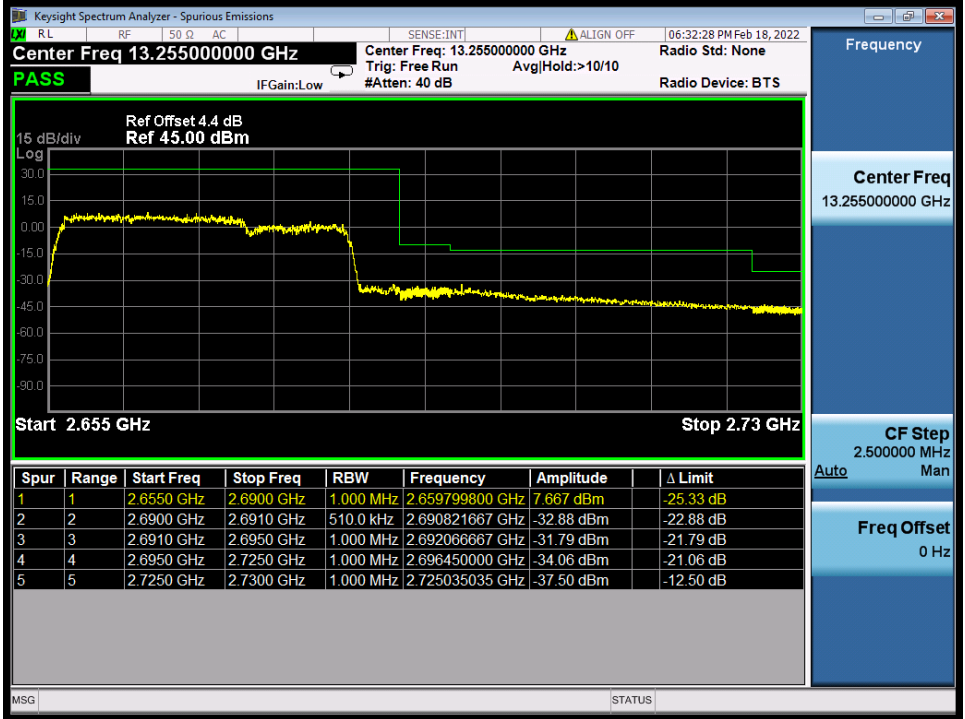

Band 41C QPSK HCH 20M+10M NTN

BV 7Layers Communications
Technology (Shenzhen) Co., Ltd

No.B102, Dazu Chuangxin Mansion, North of Beihuan
Avenue, North Area, Hi-Tech Industrial Park, Nanshan
District, Shenzhen, Guangdong, China

Tel: +86 755 8869 6566

Fax: +86 755 8869 6577

Email: customerservice.sw@bureauveritas.com