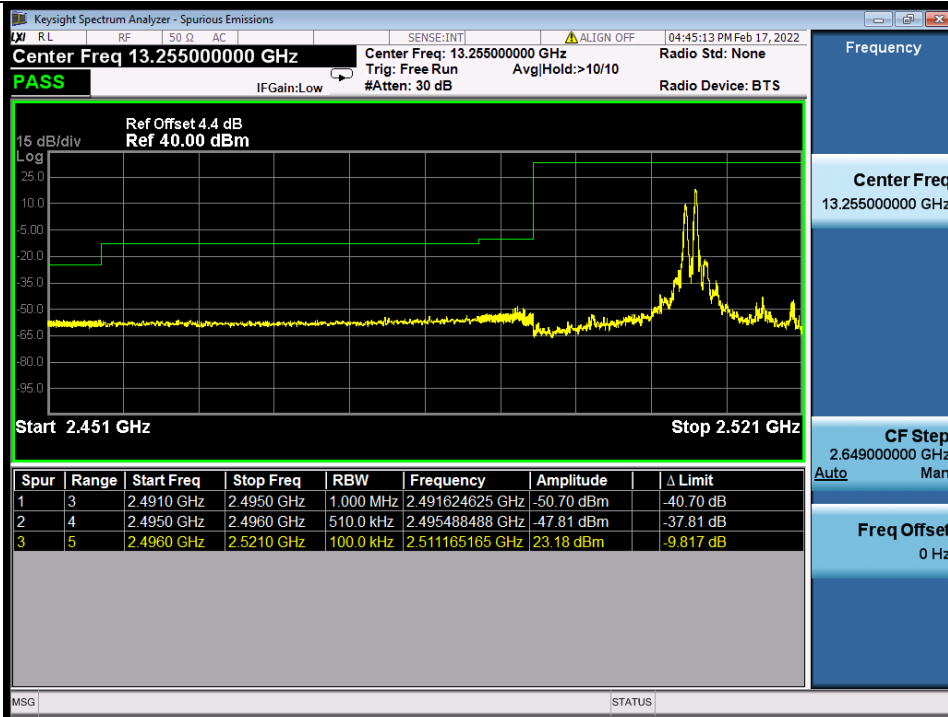

BUREAU VERITAS

Test Report No.: W7L-P22020005RF01

Band 41C 16QAM LCH 15M+10M RB FULL 0 NTN

Band 41C 16QAM HCH 15M+10M RB 1 0/1 49 NTN

BV 7Layers Communications Technology (Shenzhen) Co., Ltd

No.B102, Dazu Chuangxin Mansion, North of Beihuan Avenue, North Area, Hi-Tech Industrial Park, Nanshan District, Shenzhen, Guangdong, China