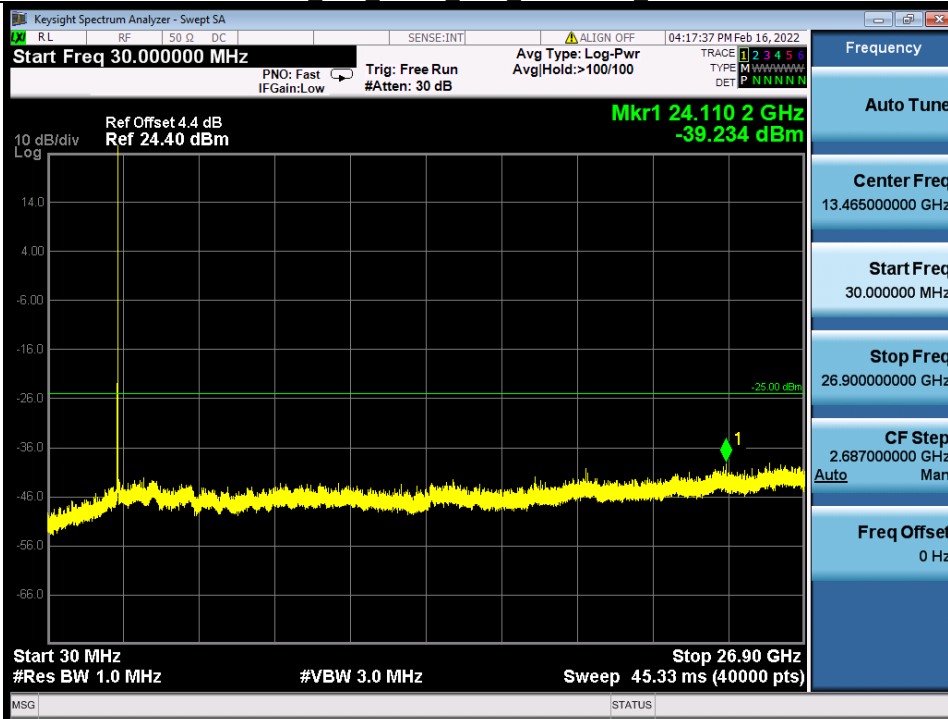

**BUREAU
VERITAS**

Test Report No.: W7L-P22020005RF01

Band 41C QPSK LCH 15M+15M NTN

Band 41C QPSK MCH 15M+15M NTN

BV 7Layers Communications
Technology (Shenzhen) Co., Ltd

No.B102, Dazu Chuangxin Mansion, North of Beihuan
Avenue, North Area, Hi-Tech Industrial Park, Nanshan
District, Shenzhen, Guangdong, China