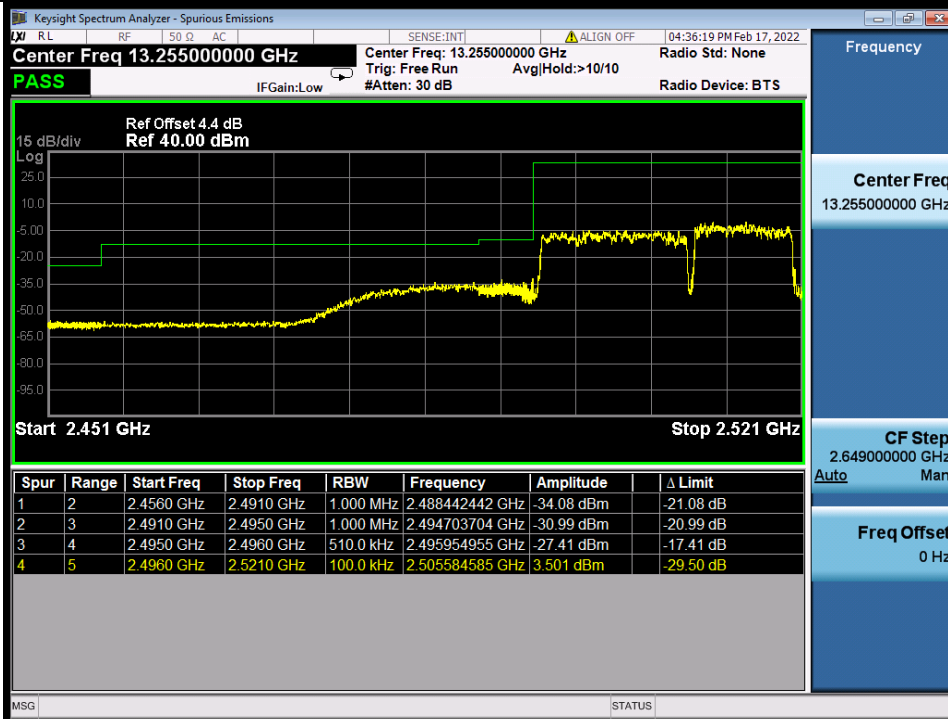

BUREAU VERITAS

Test Report No.: W7L-P22020005RF01

Band 41C 16QAM LCH 15M+10M RB FULL 0 NTN

Band 41C 16QAM HCH 15M+10M RB 1 0/1 49 NTN

BV 7Layers Communications Technology (Shenzhen) Co., Ltd

No.B102, Dazu Chuangxin Mansion, North of Beihuan Avenue, North Area, Hi-Tech Industrial Park, Nanshan District, Shenzhen, Guangdong, China