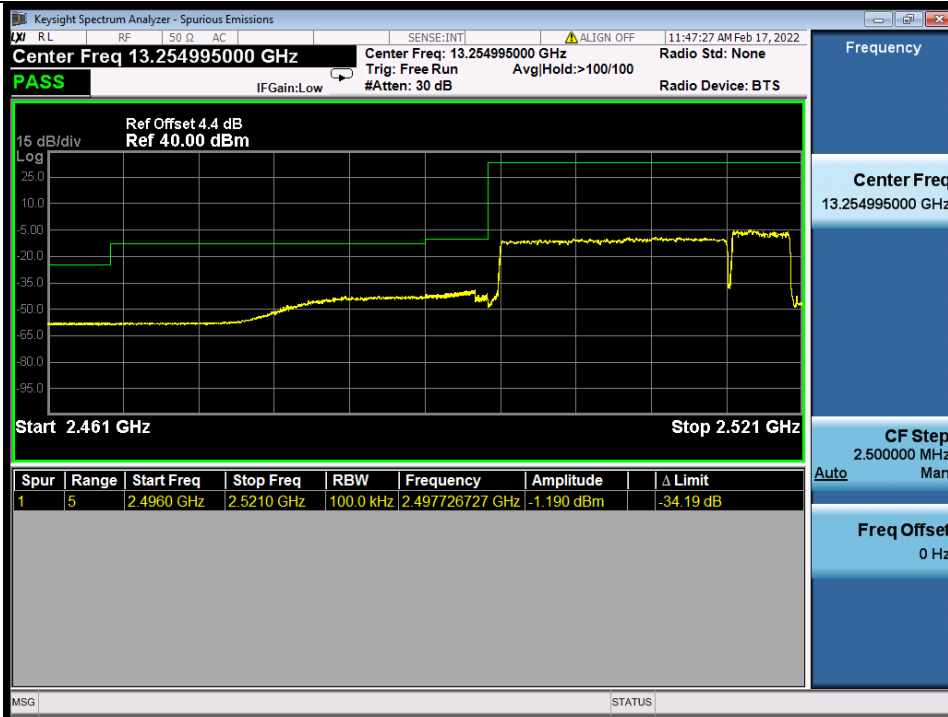

Tel: +86 755 8869 6566

Fax: +86 755 8869 6577

Email: customerservice.sw@bureauveritas.com

BUREAU VERITAS

Test Report No.: W7L-P22020005RF01

Band 41C QPSK LCH 20M+5M NTN

Band 41C_QPSK_MCH 20M+5M NTN

BV 7Layers Communications Technology (Shenzhen) Co., Ltd