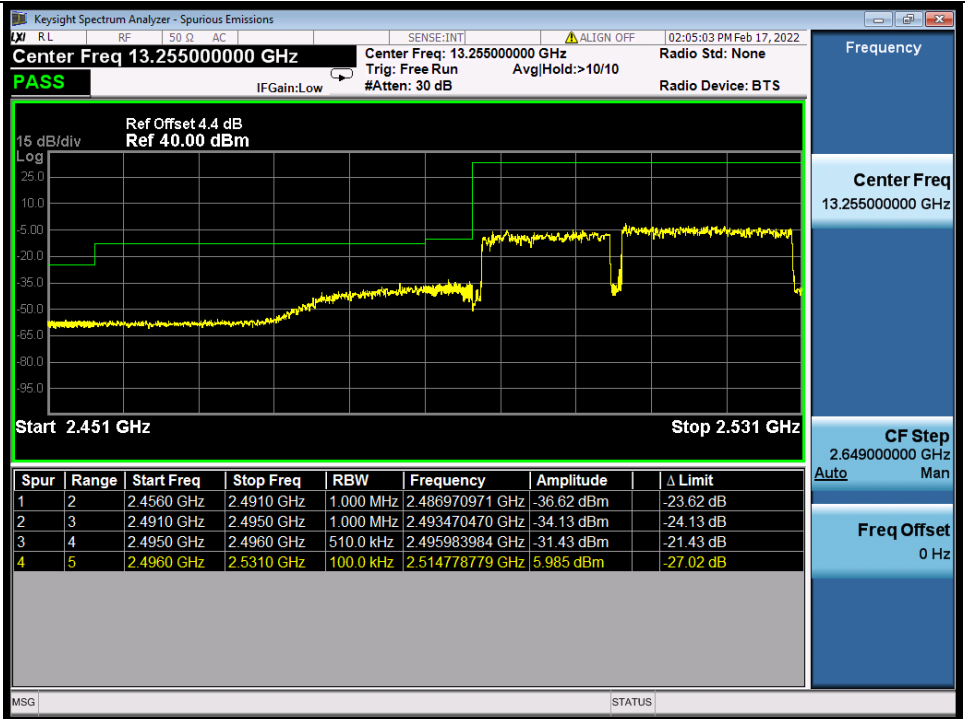

Band 41C QPSK LCH 15M+20M NTN