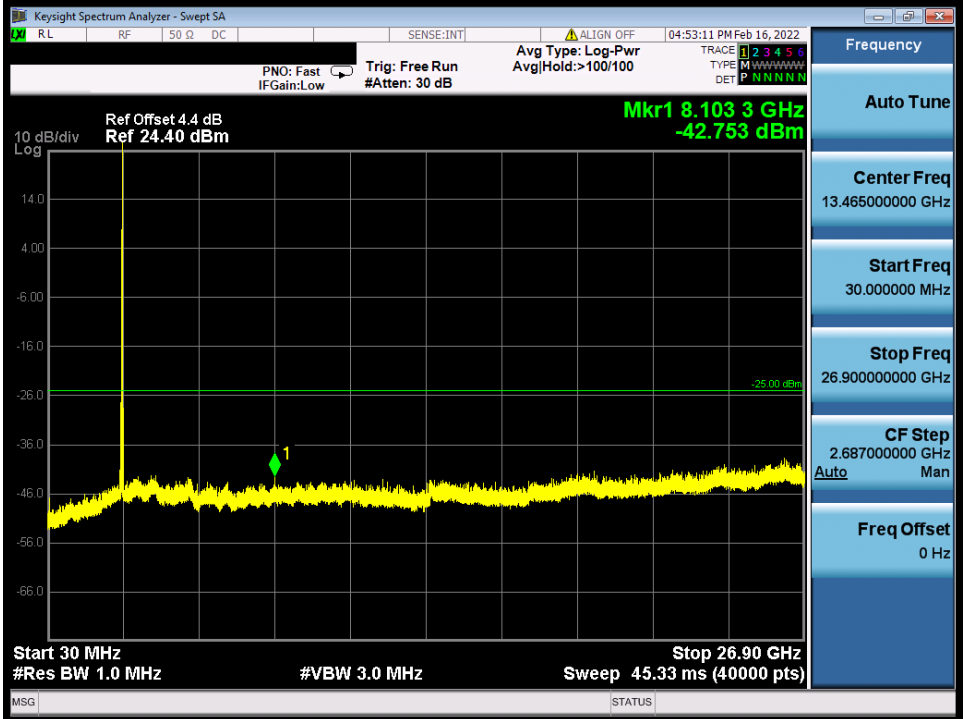

Band 41C QPSK MCH 15M+20M NTN

BV 7Layers Communications Technology (Shenzhen) Co., Ltd

No.B102, Dazu Chuangxin Mansion, North of Beihuan Avenue, North Area, Hi-Tech Industrial Park, Nanshan District, Shenzhen, Guangdong, China

Tel: +86 755 8869 6566

Fax: +86 755 8869 6577

Email: customerservice.sw@bureauveritas.com