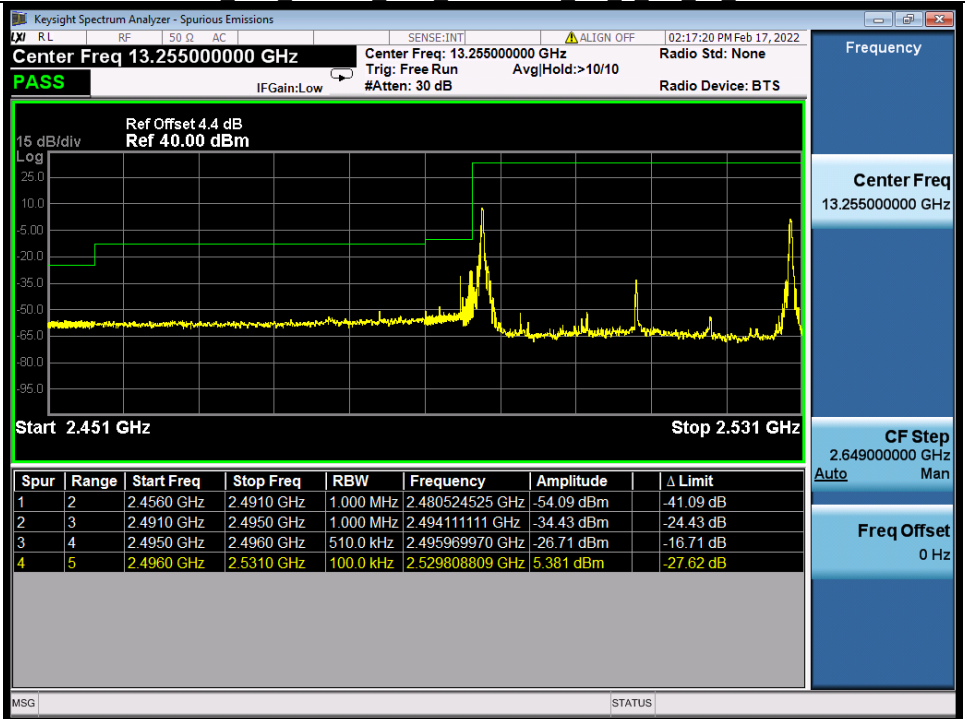

Band 41C 16QAM LCH 20M+15M RB 1 99/1 0 NTV

BV 7Layers Communications Technology (Shenzhen) Co., Ltd

No.B102, Dazu Chuangxin Mansion, North of Beihuan Avenue, North Area, Hi-Tech Industrial Park, Nanshan District, Shenzhen, Guangdong, China

Tel: +86 755 8869 6566

Fax: +86 755 8869 6577

Email: customerservice.sw@bureauveritas.com