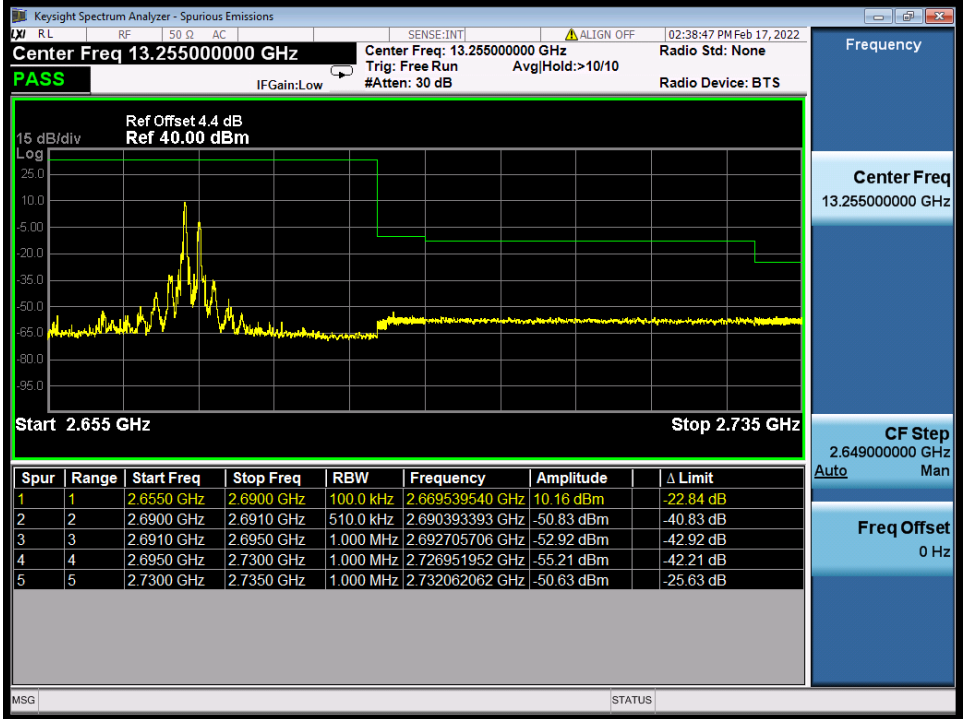

Band 41C 64QAM HCH 15M+20M RB 1 74/1 0 NTN

Band 41C 64QAM HCH 15M+20M RB FULL 0 NTN

BV 7Layers Communications
Technology (Shenzhen) Co., Ltd

No.B102, Dazu Chuangxin Mansion, North of Beihuan
Avenue, North Area, Hi-Tech Industrial Park, Nanshan
District, Shenzhen, Guangdong, China