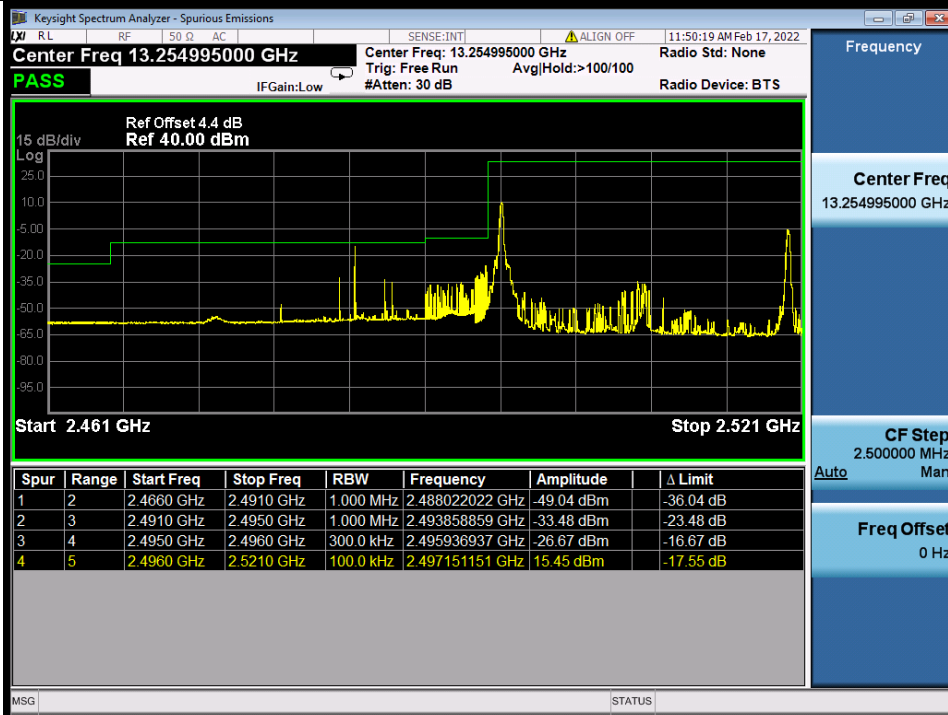

BUREAU VERITAS

Test Report No.: W7L-P22020005RF01

Band 41C QPSK LCH 20M+5M RB 1 0/1 24 NTN