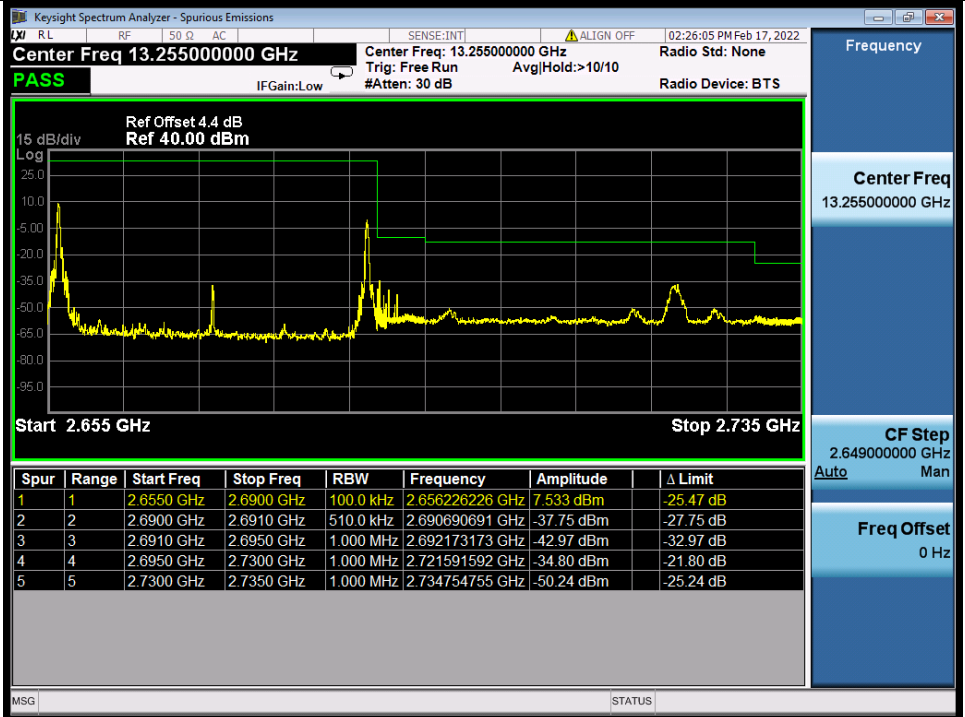

Band 41C QPSK HCH 20M+15M RB 1 99/1 0 NTV

BV 7Layers Communications Technology (Shenzhen) Co., Ltd

No.B102, Dazu Chuangxin Mansion, North of Beihuan Avenue, North Area, Hi-Tech Industrial Park, Nanshan District, Shenzhen, Guangdong, China

Tel: +86 755 8869 6566

Fax: +86 755 8869 6577

Email: customerservice.sw@bureauveritas.com