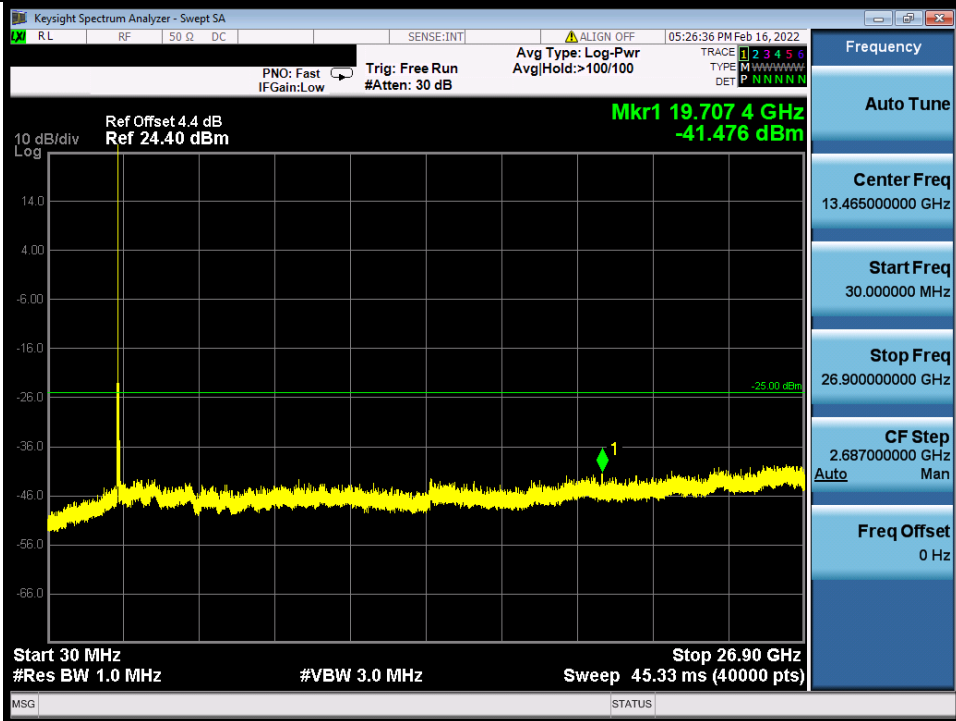

Band 41C QPSK MCH 20M+15M NTN

BV 7Layers Communications Technology (Shenzhen) Co., Ltd

No.B102, Dazu Chuangxin Mansion, North of Beihuan Avenue, North Area, Hi-Tech Industrial Park, Nanshan District, Shenzhen, Guangdong, China

Tel: +86 755 8869 6566

Fax: +86 755 8869 6577

Email: customerservice.sw@bureauveritas.com