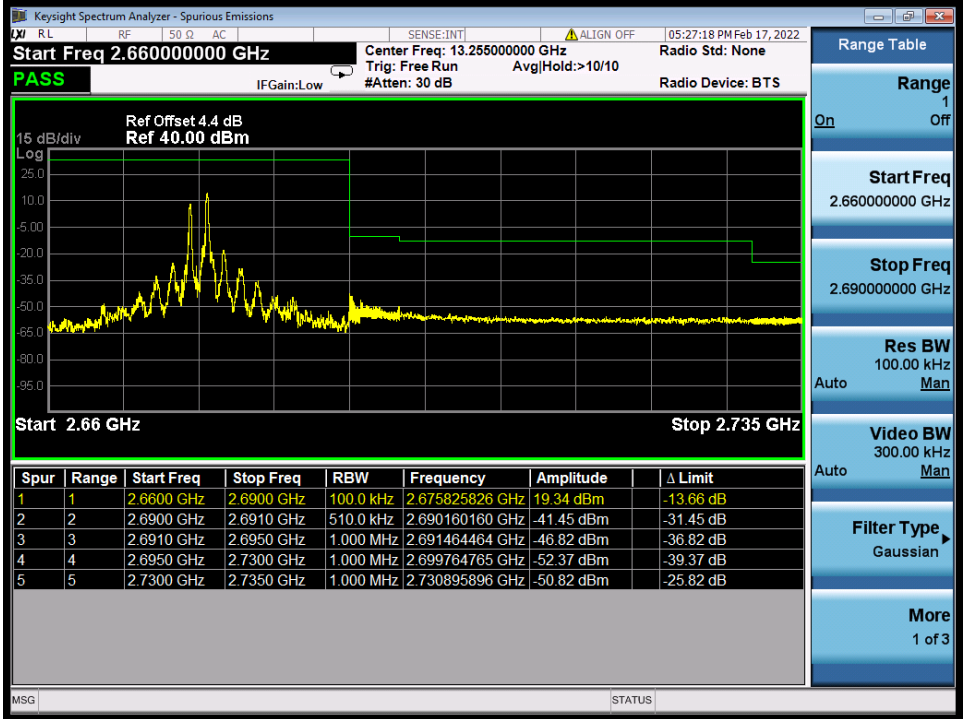

Band 41C 64QAM HCH 15M+15M RB FULL 0 NTN

BV 7Layers Communications
Technology (Shenzhen) Co., Ltd

No.B102, Dazu Chuangxin Mansion, North of Beihuan
Avenue, North Area, Hi-Tech Industrial Park, Nanshan
District, Shenzhen, Guangdong, China

Tel: +86 755 8869 6566

Fax: +86 755 8869 6577

Email: customerservice.sw@bureauveritas.com