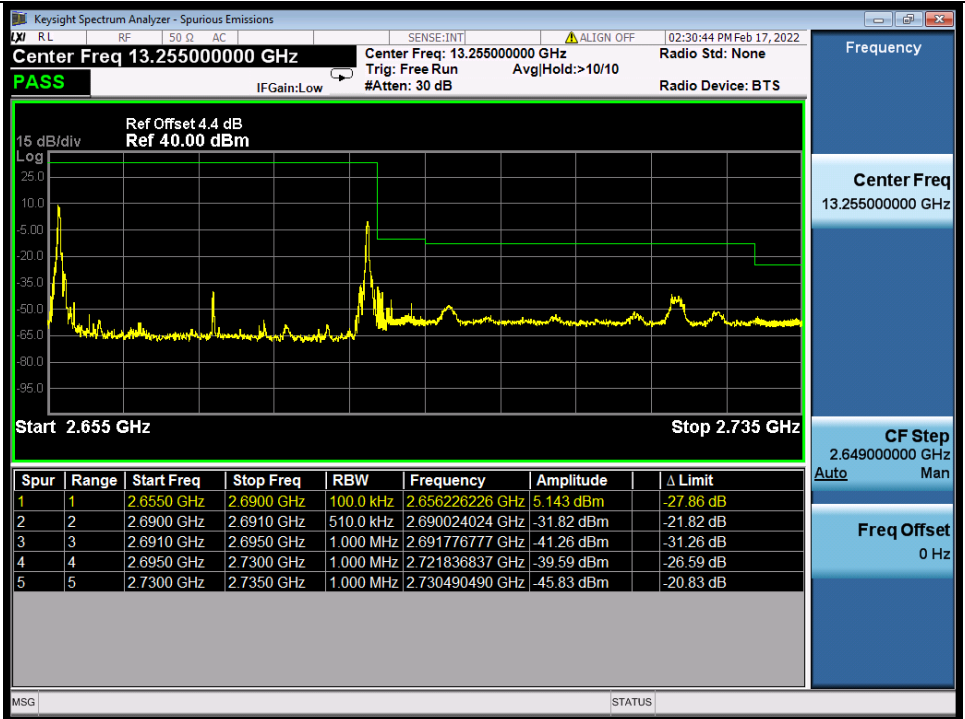

Band 41C 16QAM HCH 15M+20M RB 1 74/1 0 NTN