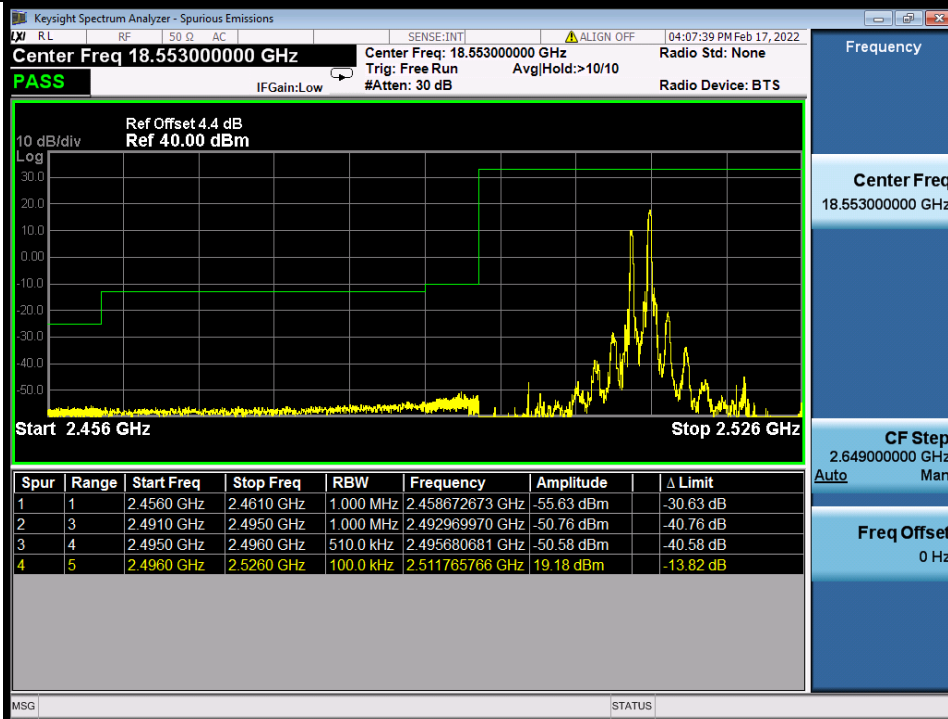

BUREAU VERITAS

Test Report No.: W7L-P22020005RF01

Band 41C QPSK LCH 15M+15M RB 1 0/1 74 NTNV

Band 41C QPSK LCH 15M+15M RB 1 74/1 0 NTNV

Band 41C QPSK LCH 15M+15M RB FULL 0 NTNV

BV 7Layers Communications Technology (Shenzhen) Co., Ltd