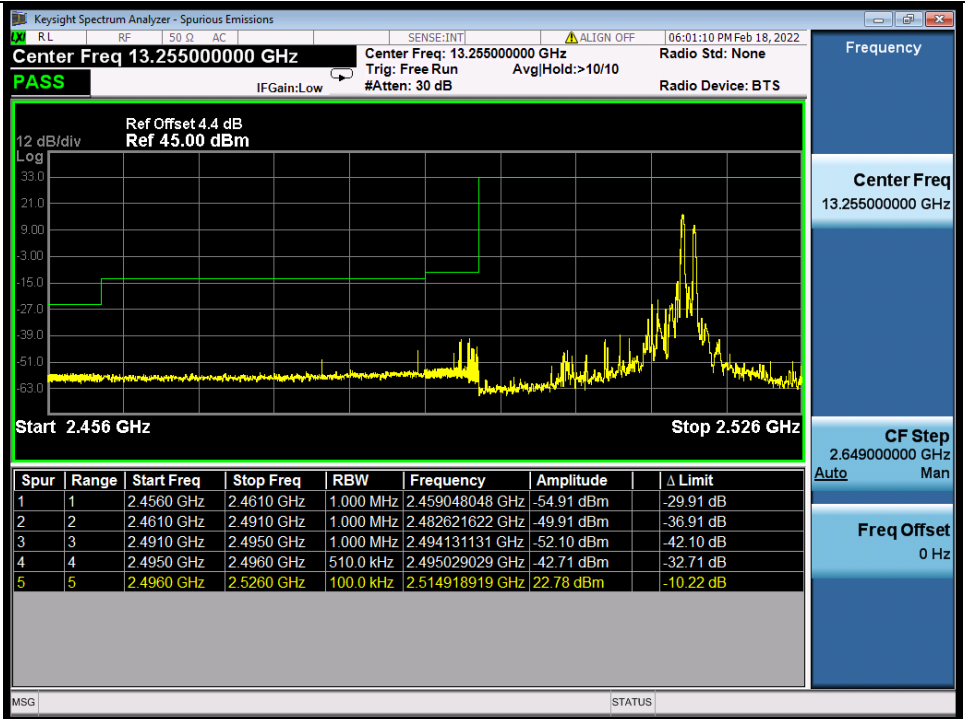

Band 41C 64QAM LCH 20M+10M RB FULL 0 NTN

Band 41C 64QAM HCH 20M+10M RB 1 0/1 49 NTN

BV 7Layers Communications
Technology (Shenzhen) Co., Ltd

No.B102, Dazu Chuangxin Mansion, North of Beihuan
Avenue, North Area, Hi-Tech Industrial Park, Nanshan
District, Shenzhen, Guangdong, China