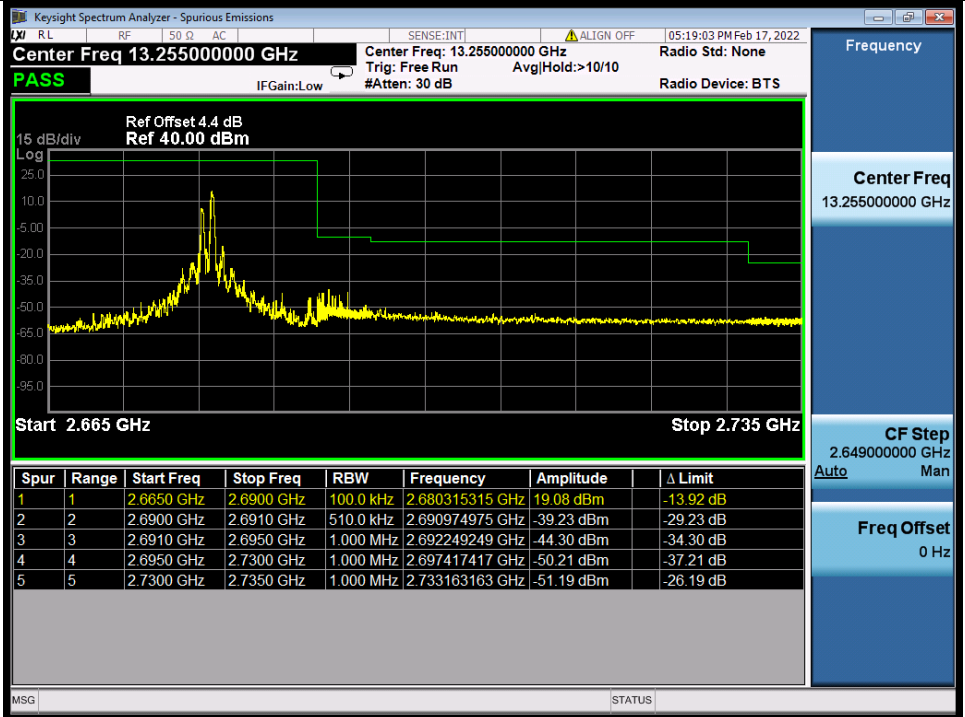

BV 7Layers Communications
Technology (Shenzhen) Co., Ltd

No.B102, Dazu Chuangxin Mansion, North of Beihuan
Avenue, North Area, Hi-Tech Industrial Park, Nanshan
District, Shenzhen, Guangdong, China

Tel: +86 755 8869 6566

Fax: +86 755 8869 6577

Email: customerservice.sw@bureauveritas.com