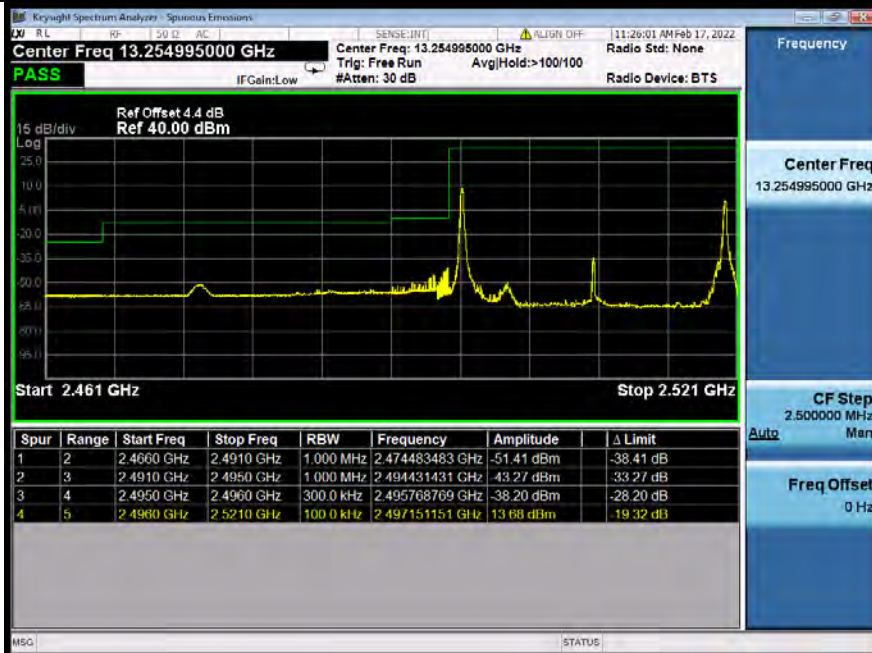

Fax: +86 755 8869 6577

Email: customerservice.sw@bureauveritas.com

2.3.2 Test Graph

Band 41C QPSK LCH 5M+20M RB 1 0/1 99 NTN

Band 41C QPSK LCH 5M+20M RB 1 24/1 0 NTN

Band 41C QPSK LCH 5M+20M RB FULL 0 NTN

BV 7Layers Communications
Technology (Shenzhen) Co., Ltd