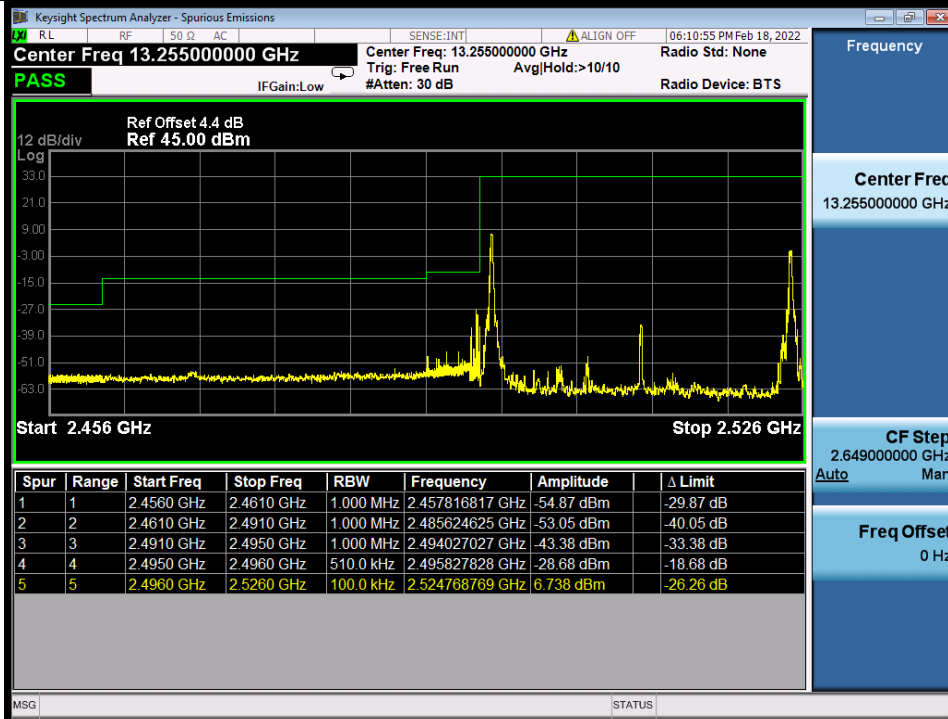

Band 41C 16QAM LCH 10M+20M RB 1 49/1 0 NTN

BV 7Layers Communications Technology (Shenzhen) Co., Ltd

No.B102, Dazu Chuangxin Mansion, North of Beihuan Avenue, North Area, Hi-Tech Industrial Park, Nanshan District, Shenzhen, Guangdong, China

Tel: +86 755 8869 6566

Fax: +86 755 8869 6577

Email: customerservice.sw@bureauveritas.com