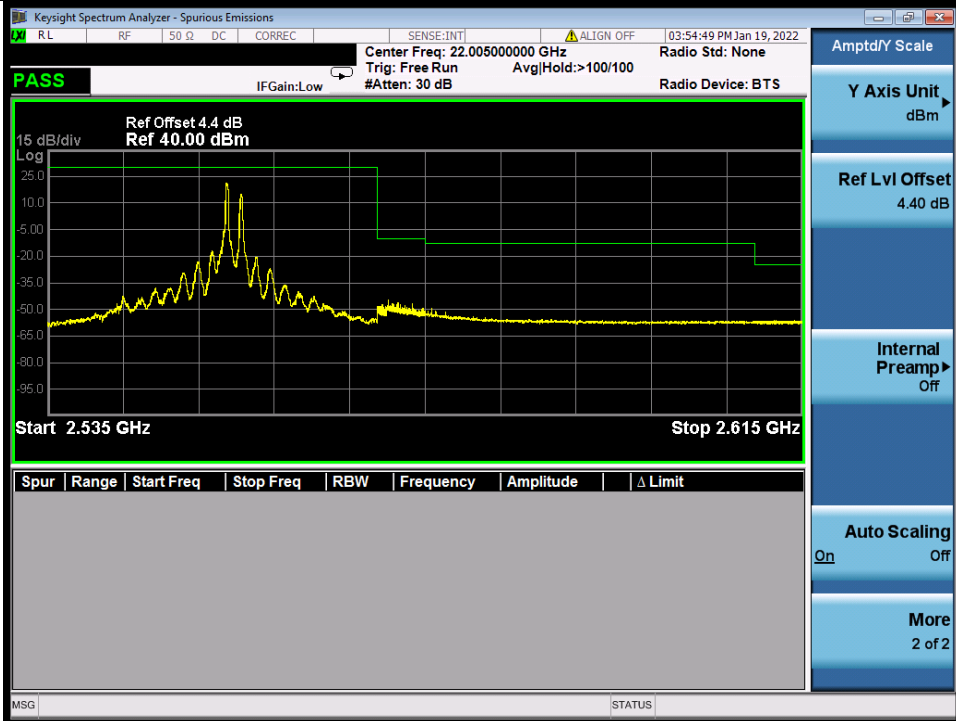

Band 7C 64QAM HCH 20M+15M RB FULL 0 NTN

BV 7Layers Communications
Technology (Shenzhen) Co., Ltd

No.B102, Dazu Chuangxin Mansion, North of Beihuan
Avenue, North Area, Hi-Tech Industrial Park, Nanshan
District, Shenzhen, Guangdong, China

Tel: +86 755 8869 6566

Fax: +86 755 8869 6577

Email: customerservice.sw@bureauveritas.com