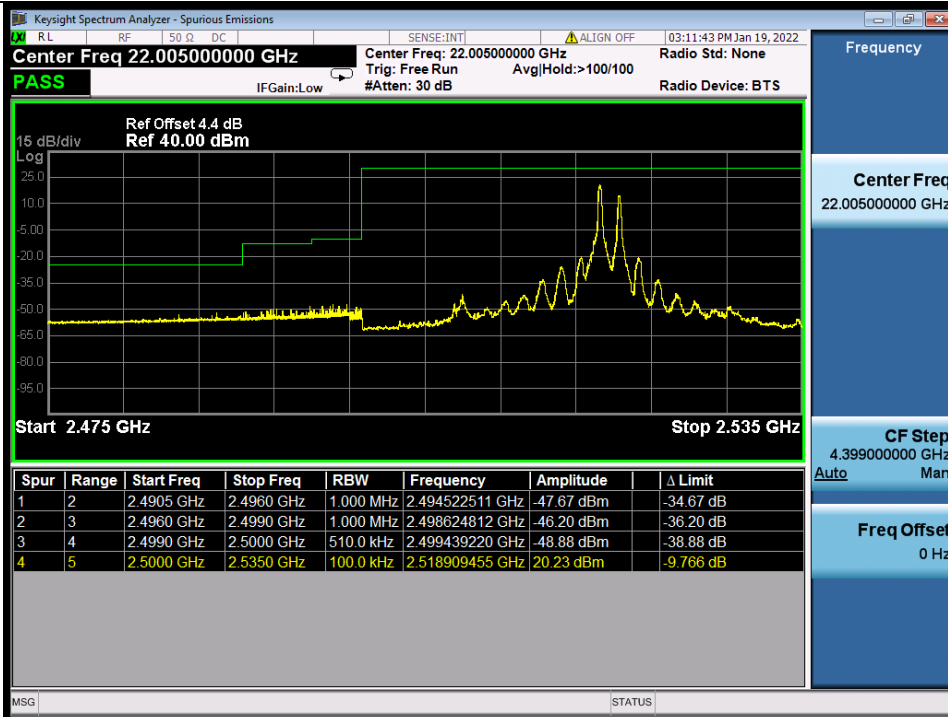

Band 7C 64QAM LCH 20M+15M RB FULL 0 NTN