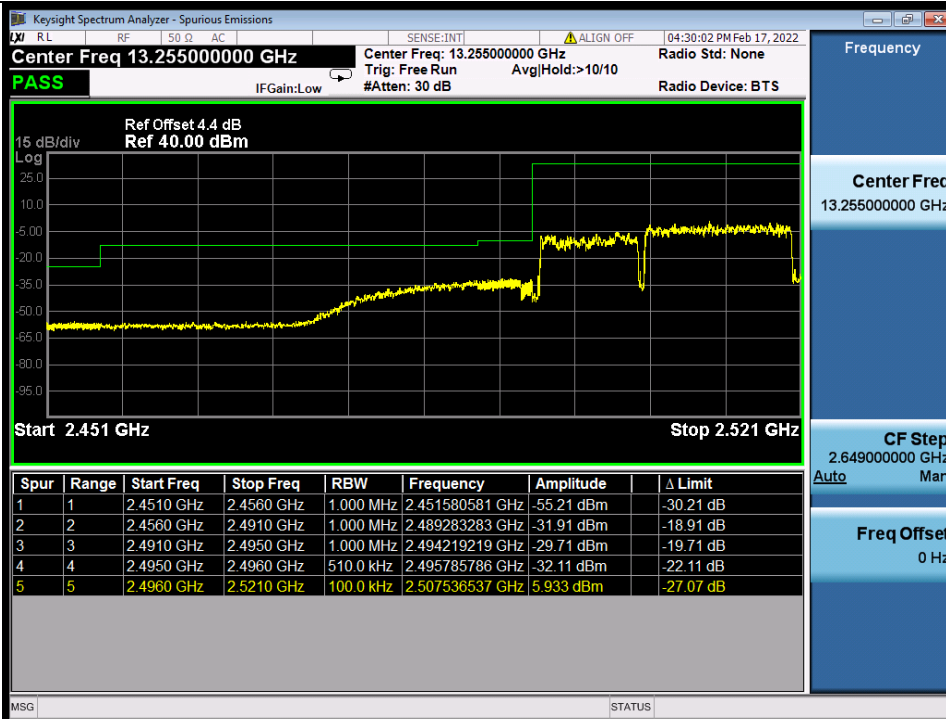

**BUREAU
VERITAS**

Test Report No.: W7L-P22020005RF01

Frequency
 Center Freq
 13.255000000 GHz
 CF Step
 2.649000000 GHz
 Auto Man
 Freq Offset
 0 Hz

Band 41C 64QAM HCH 10M+15M RB 1 0/1 74 NTN

Frequency
 Center Freq
 13.255000000 GHz
 CF Step
 2.649000000 GHz
 Auto Man
 Freq Offset
 0 Hz