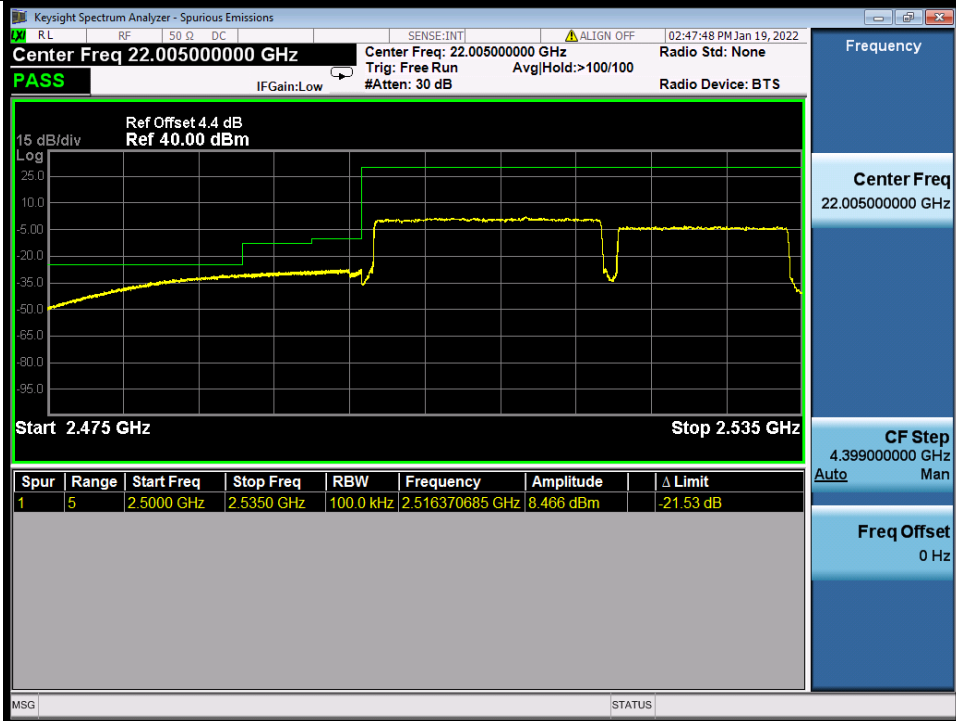

BUREAU VERITAS

Test Report No.: W7L-P22020005RF01

Band 7C 16QAM LCH 20M+15M RB FULL 0 NTN

Band 7C 16QAM HCH 20M+15M RB 1 0/1 74 NTN

BV 7Layers Communications Technology (Shenzhen) Co., Ltd

No.B102, Dazu Chuangxin Mansion, North of Beihuan Avenue, North Area, Hi-Tech Industrial Park, Nanshan District, Shenzhen, Guangdong, China