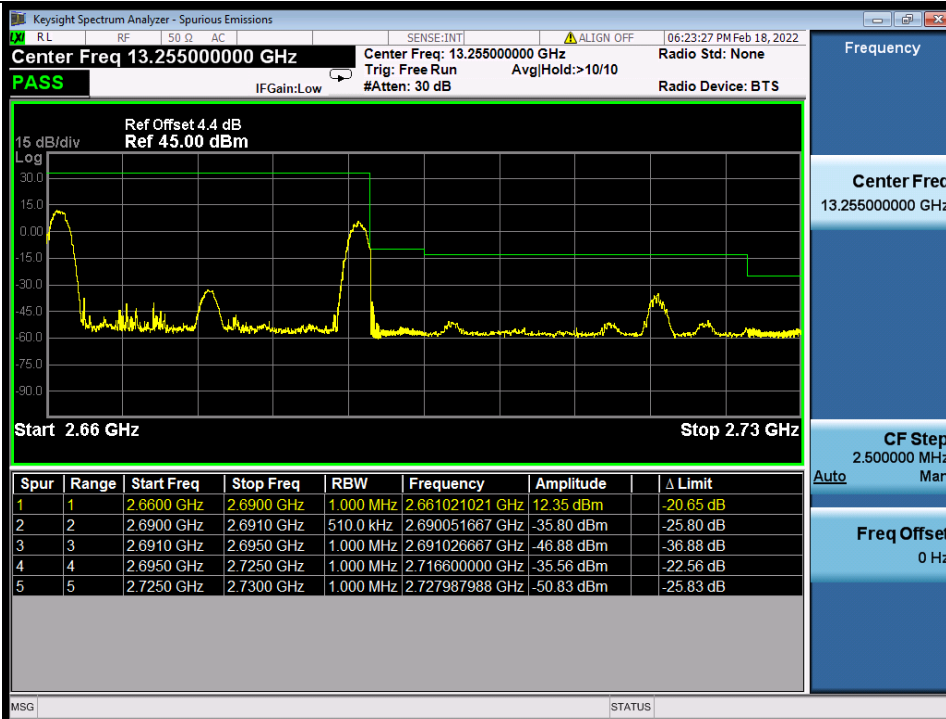

BUREAU VERITAS Test Report No.: W7L-P22020005RF01

Band 41C_16QAM_HCH_10M+20M_RB_1_49/1_0_NTNV

Band 41C_16QAM_HCH_10M+20M_RB_FULL_0_NTNV

BV 7Layers Communications
 Technology (Shenzhen) Co., Ltd

No.B102, Dazu Chuangxin Mansion, North of Beihuan
 Avenue, North Area, Hi-Tech Industrial Park, Nanshan
 District, Shenzhen, Guangdong, China