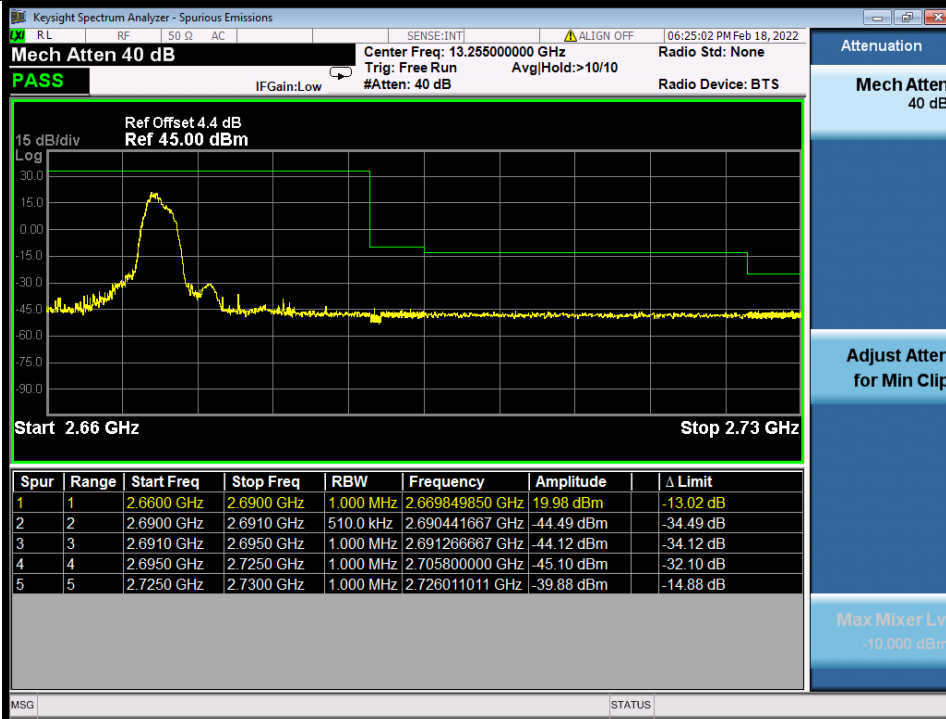

BUREAU VERITAS Test Report No.: W7L-P22020005RF01

Band 41C_16QAM_HCH_10M+20M_RB_1_49/1_0_NTNV

Band 41C_16QAM_HCH_10M+20M_RB_FULL_0_NTNV

BV 7Layers Communications
 Technology (Shenzhen) Co., Ltd

No.B102, Dazu Chuangxin Mansion, North of Beihuan
 Avenue, North Area, Hi-Tech Industrial Park, Nanshan
 District, Shenzhen, Guangdong, China