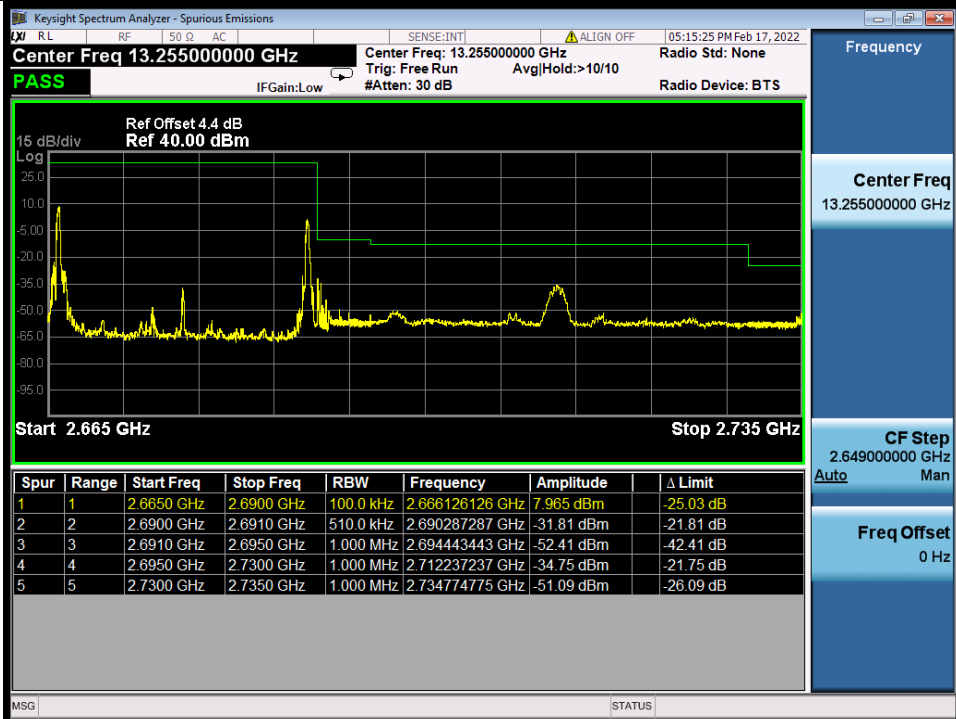

**BUREAU
VERITAS**

Test Report No.: W7L-P22020005RF01

Band 41C QPSK HCH 15M+10M RB 1 0/1 49 NTV

Band 41C QPSK HCH 15M+10M RB 1 74/1 0 NTV

BV 7Layers Communications
Technology (Shenzhen) Co., Ltd

No.B102, Dazu Chuangxin Mansion, North of Beihuan
Avenue, North Area, Hi-Tech Industrial Park, Nanshan
District, Shenzhen, Guangdong, China