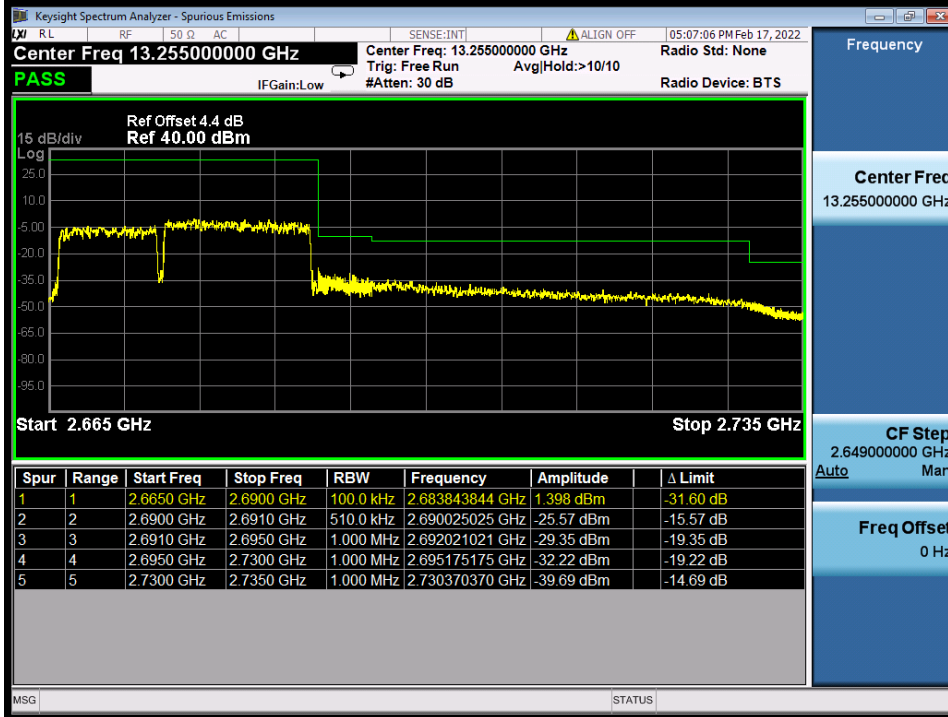

BUREAU VERITAS

Test Report No.: W7L-P22020005RF01

Band 41C 16QAM HCH 10M+15M RB FULL 0 NTN

Band 41C 64QAM LCH 10M+15M RB 1 0/1 74 NTN

BV 7Layers Communications Technology (Shenzhen) Co., Ltd

No.B102, Dazu Chuangxin Mansion, North of Beihuan Avenue, North Area, Hi-Tech Industrial Park, Nanshan District, Shenzhen, Guangdong, China