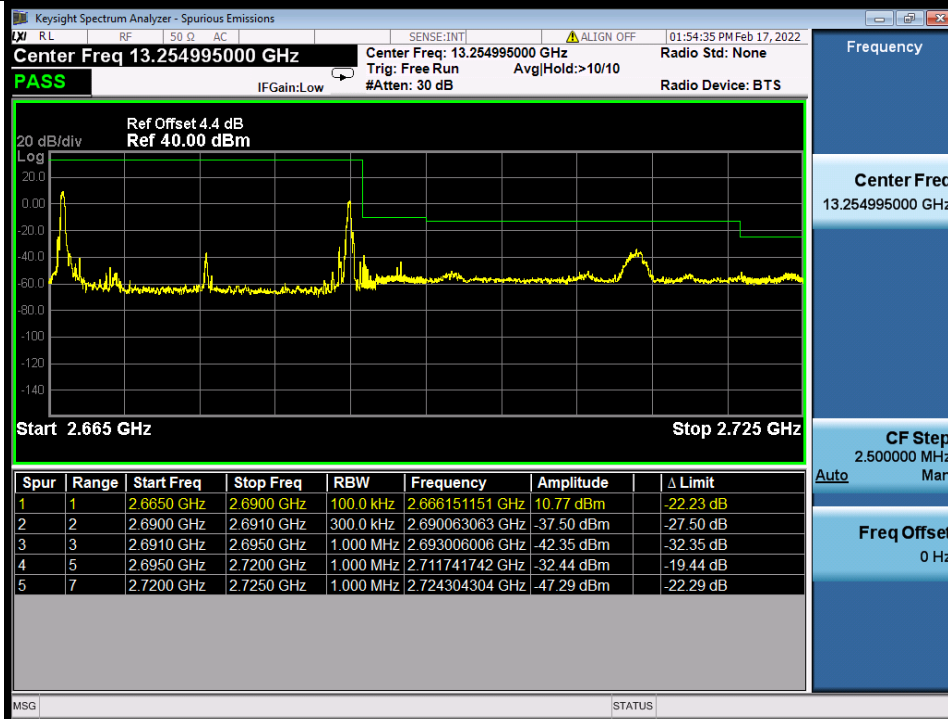

Band 41C QPSK HCH 5M+20M RB 1 24/1 0 NTNV

BV 7Layers Communications
Technology (Shenzhen) Co., Ltd

No.B102, Dazu Chuangxin Mansion, North of Beihuan
Avenue, North Area, Hi-Tech Industrial Park, Nanshan
District, Shenzhen, Guangdong, China

Tel: +86 755 8869 6566

Fax: +86 755 8869 6577

Email: customerservice.sw@bureauveritas.com