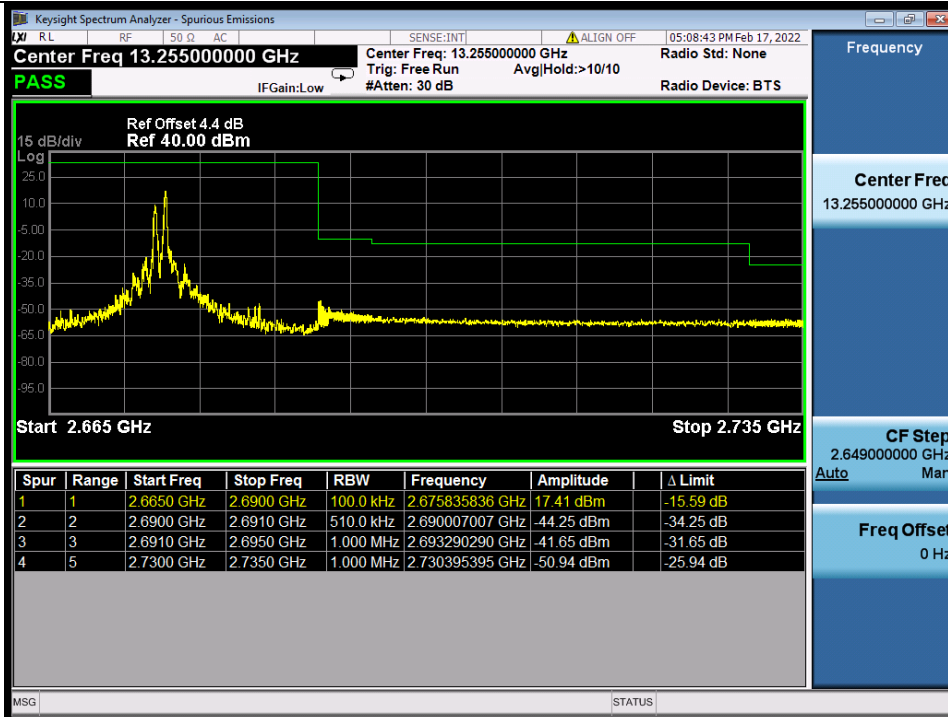

BUREAU VERITAS

Test Report No.: W7L-P22020005RF01

Band 41C 64QAM HCH 10M+15M FULL RB NTN