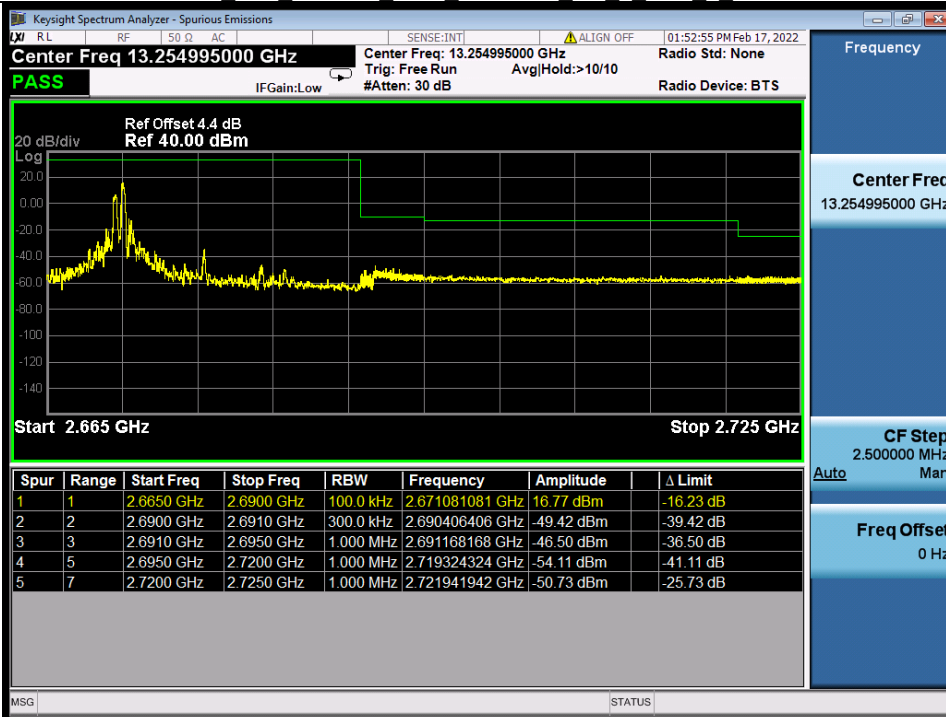

BUREAU VERITAS

Test Report No.: W7L-P22020005RF01

Band 41C 16QAM HCH 5M+20M RB 1 24/1 0 NTV

Band 41C 16QAM HCH 5M+20M RB FULL 0 NTV

BV 7Layers Communications Technology (Shenzhen) Co., Ltd

No.B102, Dazu Chuangxin Mansion, North of Beihuan Avenue, North Area, Hi-Tech Industrial Park, Nanshan District, Shenzhen, Guangdong, China