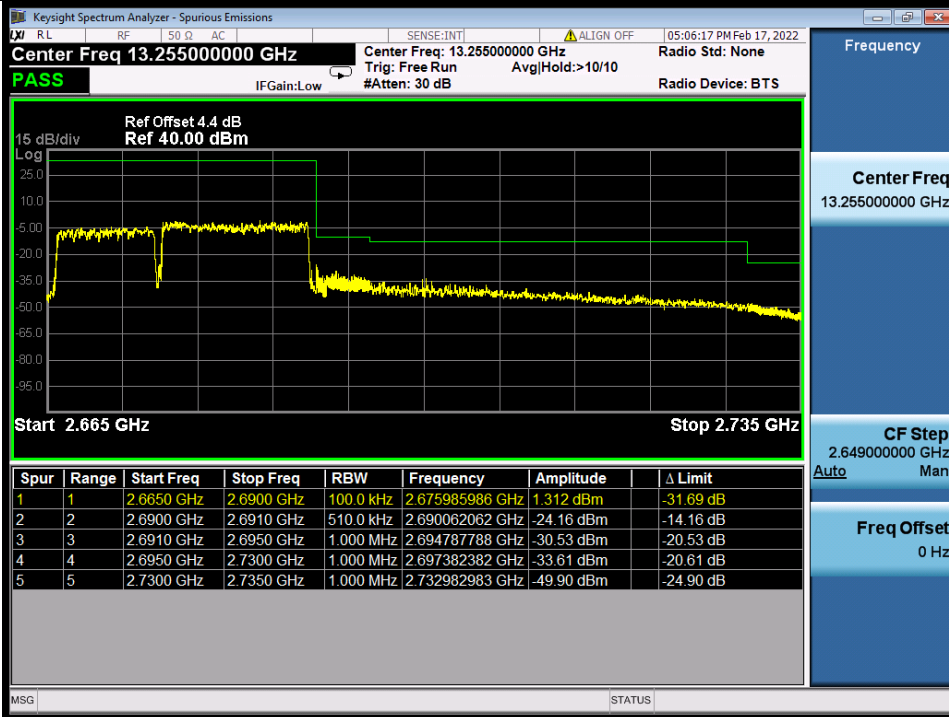

BUREAU VERITAS

Test Report No.: W7L-P22020005RF01

Band 41C QPSK HCH 10M+15M NTN

Band 41C 16QAM LCH 10M+15M RB 1 0/1 74 NTN

BV 7Layers Communications Technology (Shenzhen) Co., Ltd

No.B102, Dazu Chuangxin Mansion, North of Beihuan Avenue, North Area, Hi-Tech Industrial Park, Nanshan District, Shenzhen, Guangdong, China