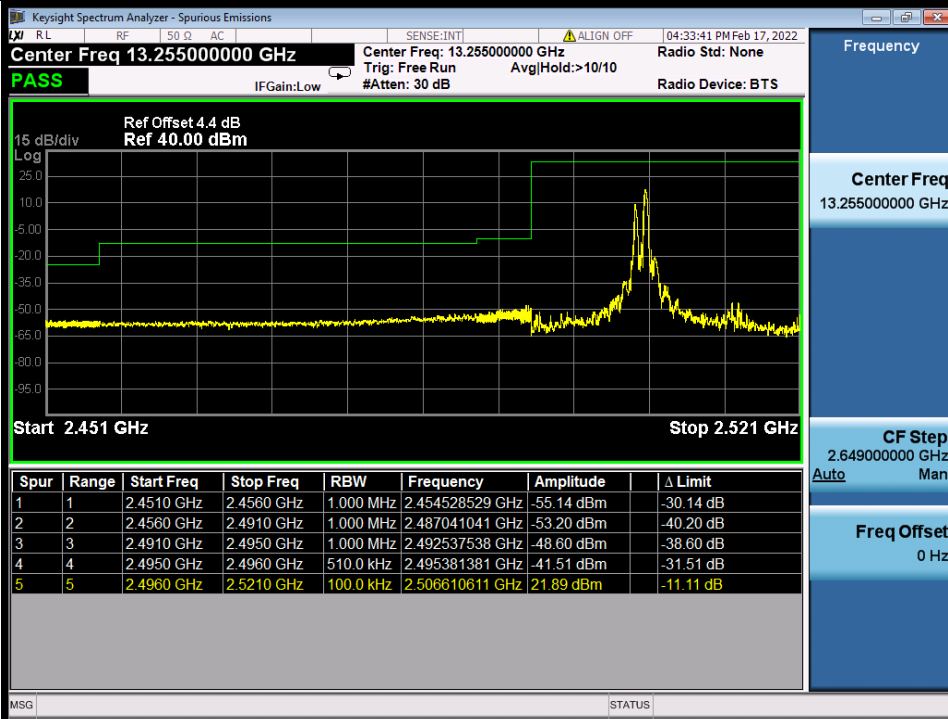

Band 41C 64QAM LCH 10M+15M RB FULL 0 NTNV

BV 7Layers Communications
Technology (Shenzhen) Co., Ltd

No.B102, Dazu Chuangxin Mansion, North of Beihuan
Avenue, North Area, Hi-Tech Industrial Park, Nanshan
District, Shenzhen, Guangdong, China

Tel: +86 755 8869 6566

Fax: +86 755 8869 6577

Email: customerservice.sw@bureauveritas.com