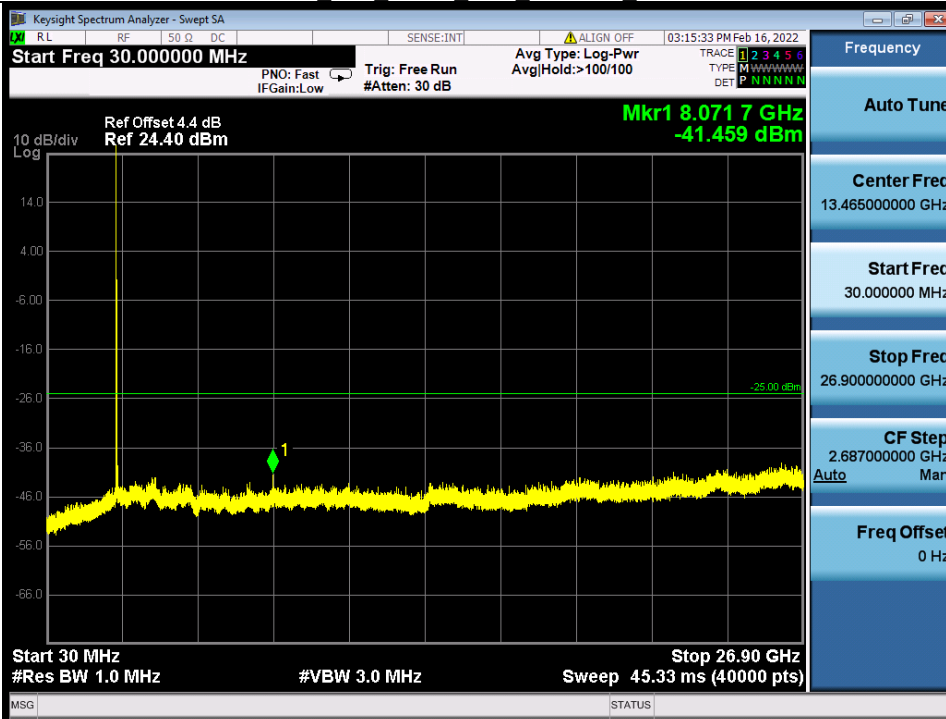

BUREAU VERITAS

Test Report No.: W7L-P22020005RF01

Band 41C QPSK LCH 5M+20M_NTNV

Band 41C QPSK MCH 5M+20M_NTNV

BV 7Layers Communications Technology (Shenzhen) Co., Ltd

No.B102, Dazu Chuangxin Mansion, North of Beihuan Avenue, North Area, Hi-Tech Industrial Park, Nanshan District, Shenzhen, Guangdong, China