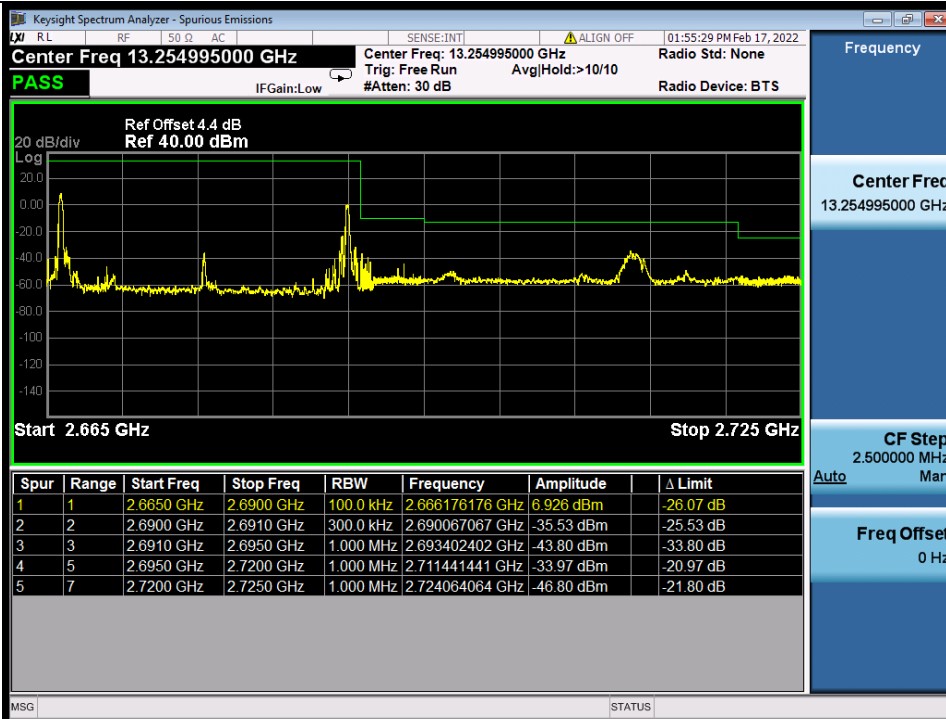

BUREAU VERITAS

Test Report No.: W7L-P22020005RF01

Band 41C 16QAM HCH 5M+20M RB 1 24/1 0 NTV

Band 41C 16QAM HCH 5M+20M RB FULL 0 NTV

BV 7Layers Communications Technology (Shenzhen) Co., Ltd

No.B102, Dazu Chuangxin Mansion, North of Beihuan Avenue, North Area, Hi-Tech Industrial Park, Nanshan District, Shenzhen, Guangdong, China