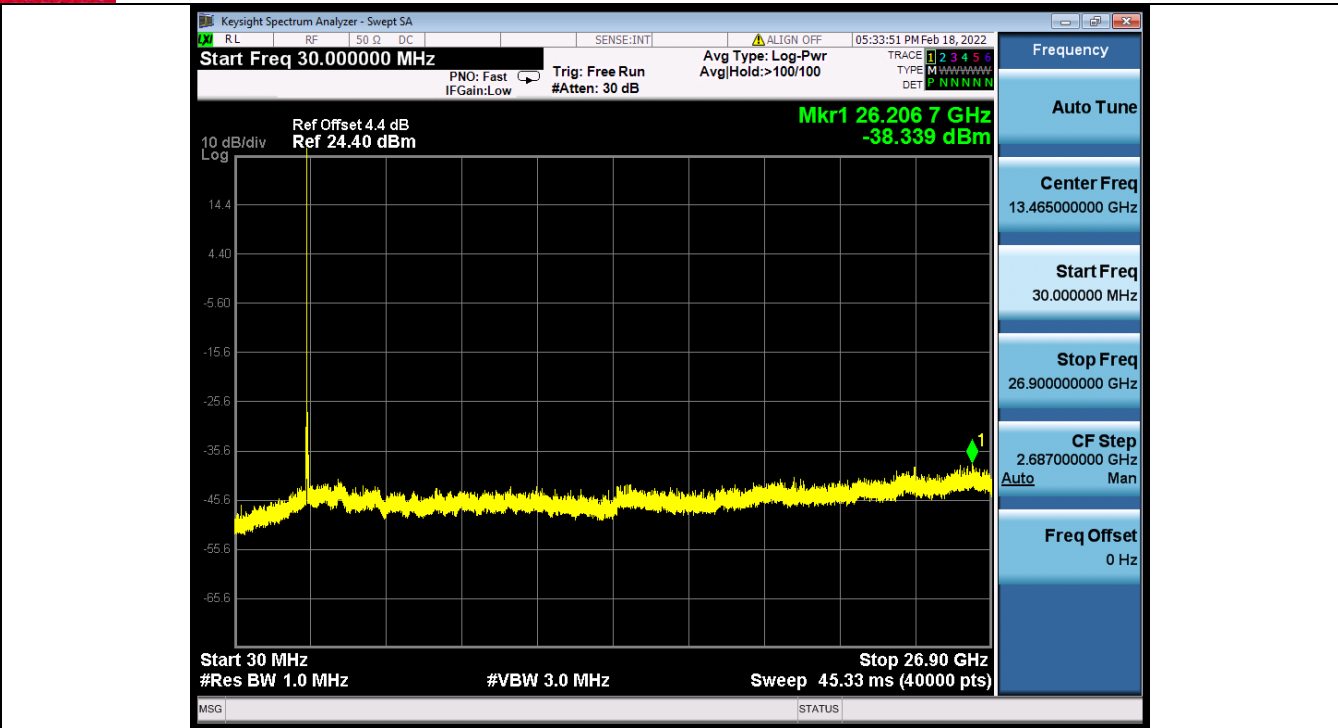

Band 41C QPSK HCH 10M+20M RB 1 0/1 99 NTN