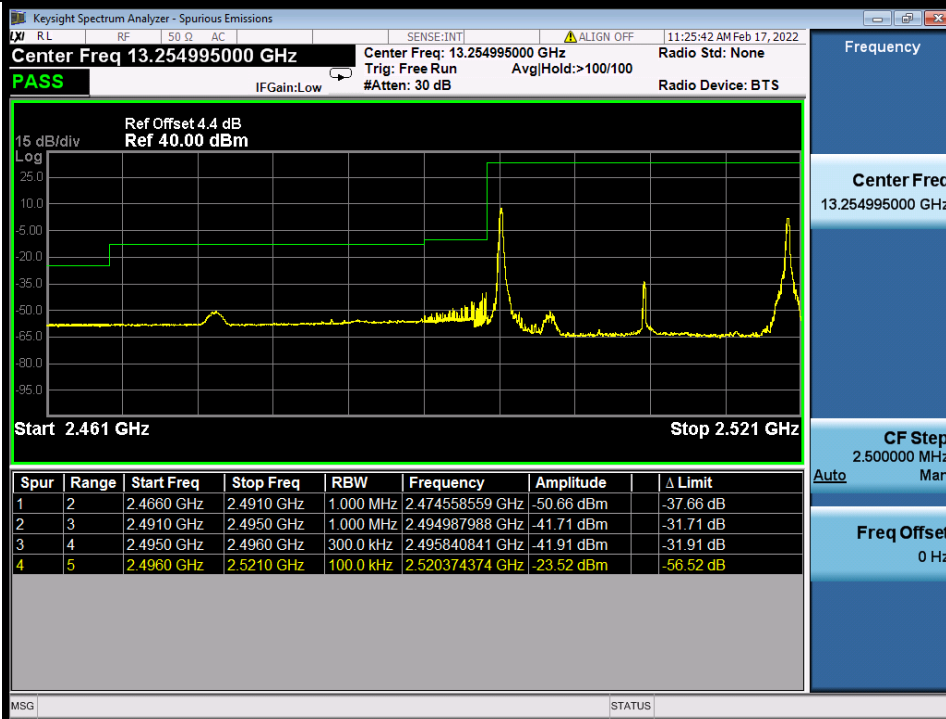

Band 41C 64QAM LCH 5M+20M RB 1 24/1 0 NTN

BV 7Layers Communications Technology (Shenzhen) Co., Ltd

No.B102, Dazu Chuangxin Mansion, North of Beihuan Avenue, North Area, Hi-Tech Industrial Park, Nanshan District, Shenzhen, Guangdong, China

Tel: +86 755 8869 6566

Fax: +86 755 8869 6577

Email: customerservice.sw@bureauveritas.com