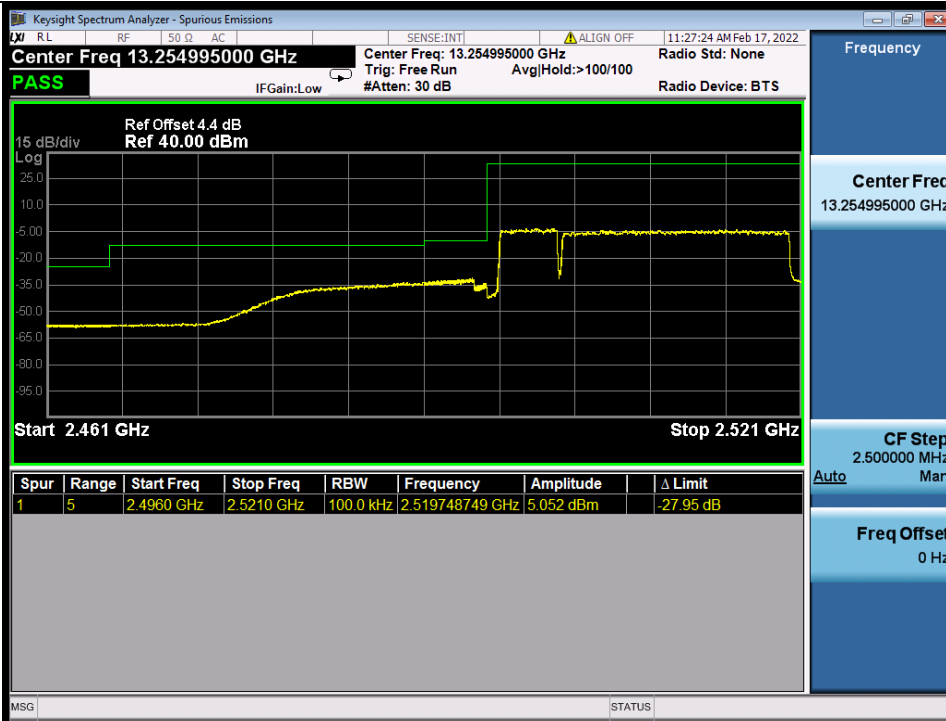

BUREAU VERITAS

Test Report No.: W7L-P22020005RF01

Band 41C QPSK LCH 5M+20M_NTNV

Band 41C QPSK MCH 5M+20M_NTNV

BV 7Layers Communications Technology (Shenzhen) Co., Ltd

No.B102, Dazu Chuangxin Mansion, North of Beihuan Avenue, North Area, Hi-Tech Industrial Park, Nanshan District, Shenzhen, Guangdong, China