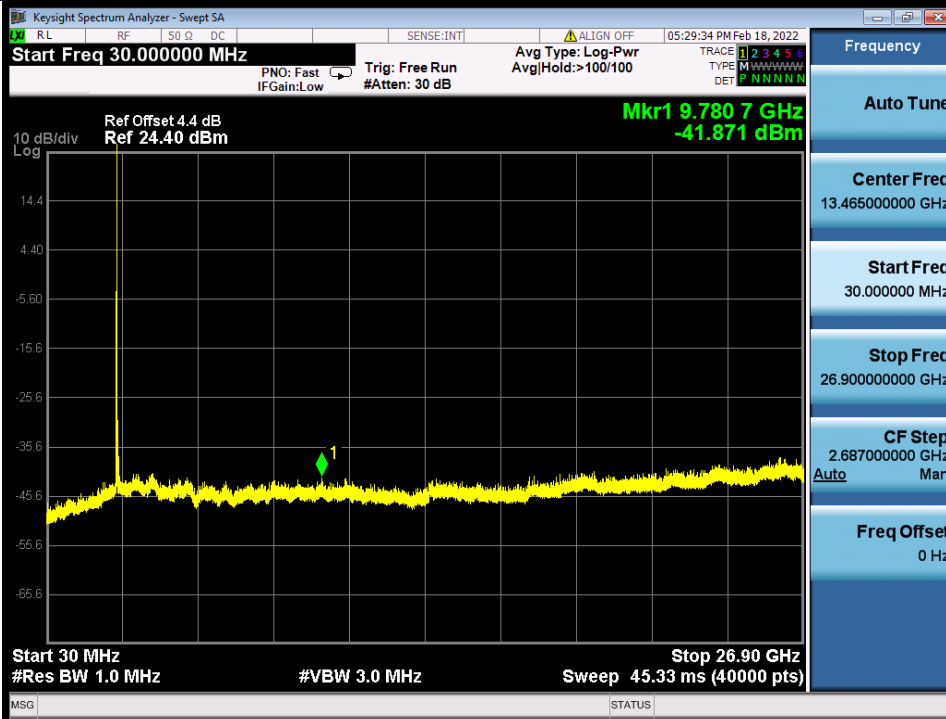

BUREAU VERITAS

Test Report No.: W7L-P22020005RF01

Band 41C QPSK LCH 10M+20M NTN

Band 41C QPSK MCH 10M+20M NTN

BV 7Layers Communications Technology (Shenzhen) Co., Ltd

No.B102, Dazu Chuangxin Mansion, North of Beihuan Avenue, North Area, Hi-Tech Industrial Park, Nanshan District, Shenzhen, Guangdong, China