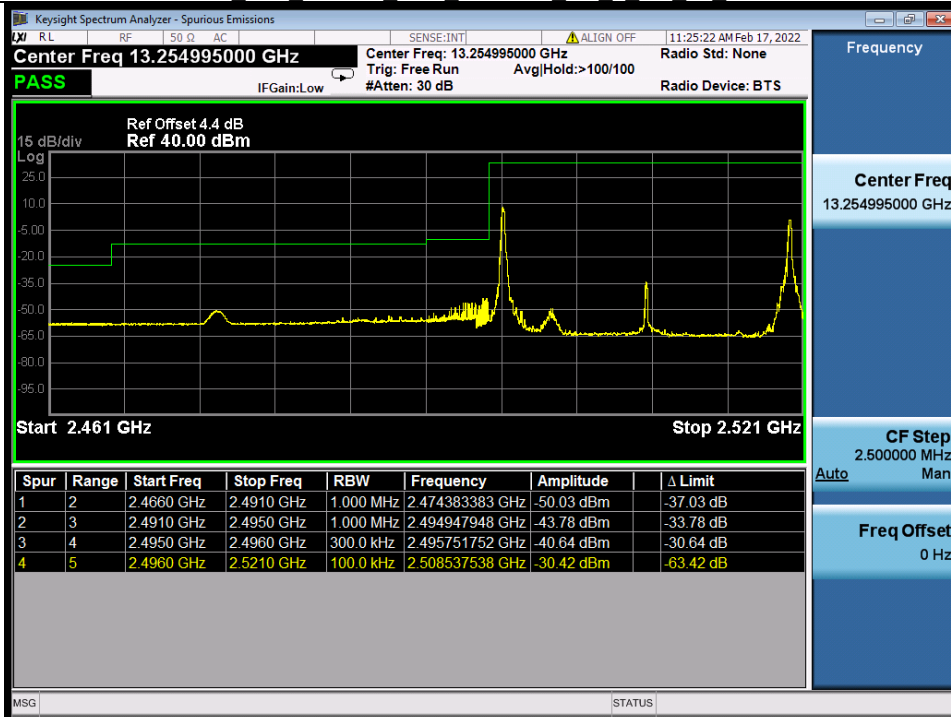

Band 41C 16QAM LCH 5M+20M RB 1 24/1 0 NTN

BV 7Layers Communications
Technology (Shenzhen) Co., Ltd

No.B102, Dazu Chuangxin Mansion, North of Beihuan
Avenue, North Area, Hi-Tech Industrial Park, Nanshan
District, Shenzhen, Guangdong, China

Tel: +86 755 8869 6566

Fax: +86 755 8869 6577

Email: customerservice.sw@bureauveritas.com