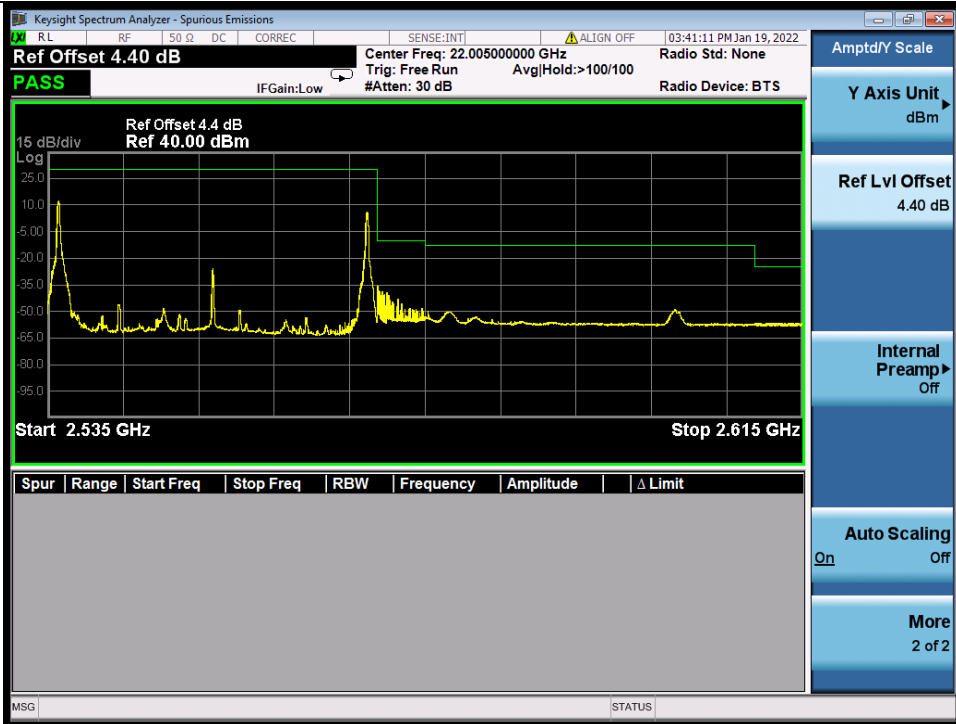

BUREAU VERITAS

Test Report No.: W7L-P22020005RF01

Band 7C 64QAM HCH 20M+15M RB 1 99/1 0 NTN