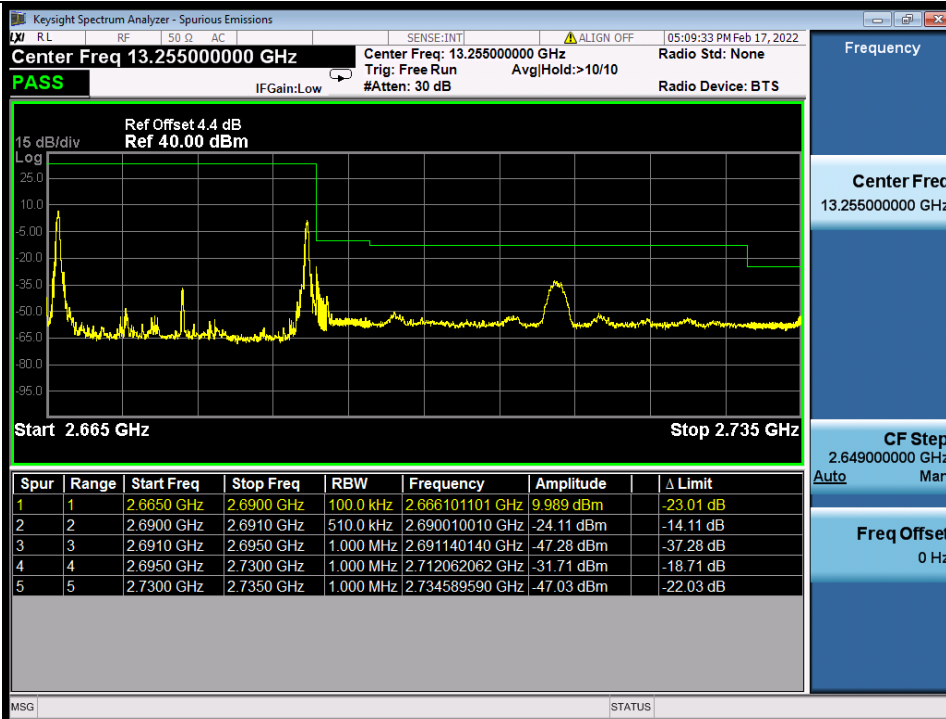

Band 41C QPSK HCH 10M+15M RB 1 49/1 0 NTN