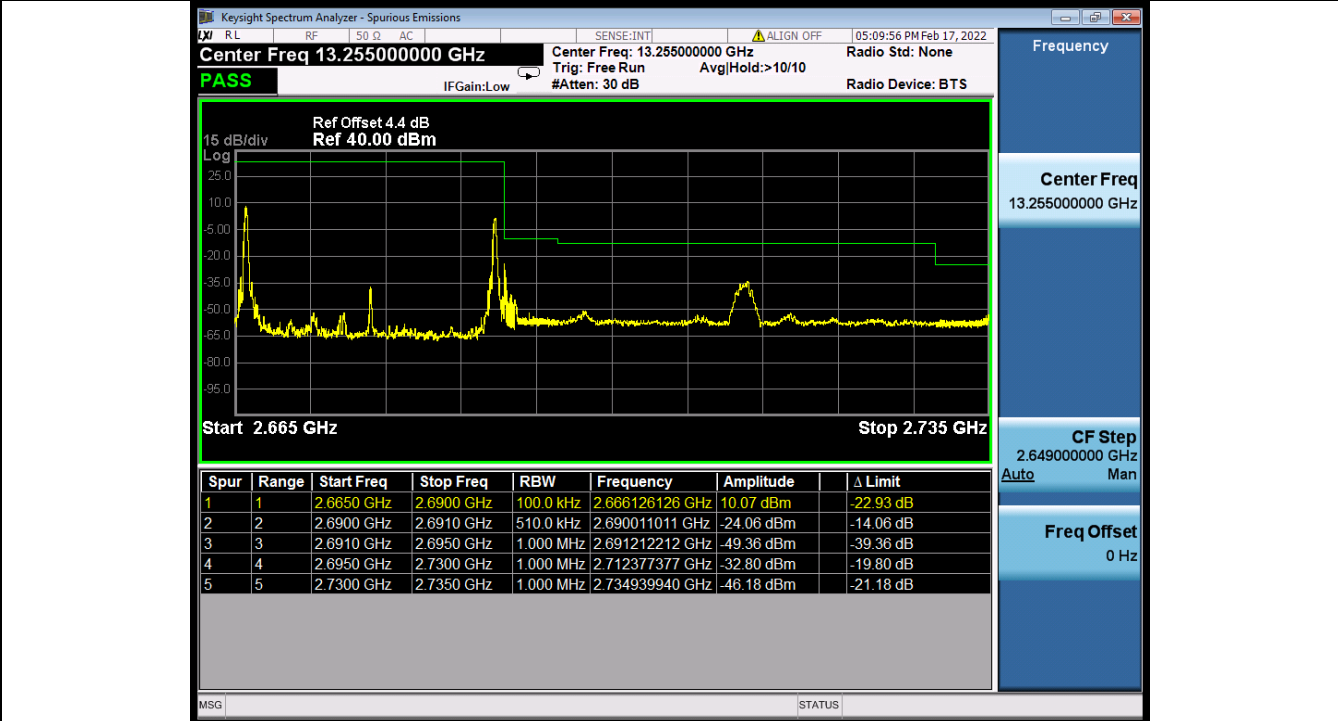

Band 41C 16QAM HCH 10M+15M RB 1 49/1 0 NTV

BV 7Layers Communications Technology (Shenzhen) Co., Ltd

No.B102, Dazu Chuangxin Mansion, North of Beihuan Avenue, North Area, Hi-Tech Industrial Park, Nanshan District, Shenzhen, Guangdong, China

Tel: +86 755 8869 6566

Fax: +86 755 8869 6577

Email: customerservice.sw@bureauveritas.com