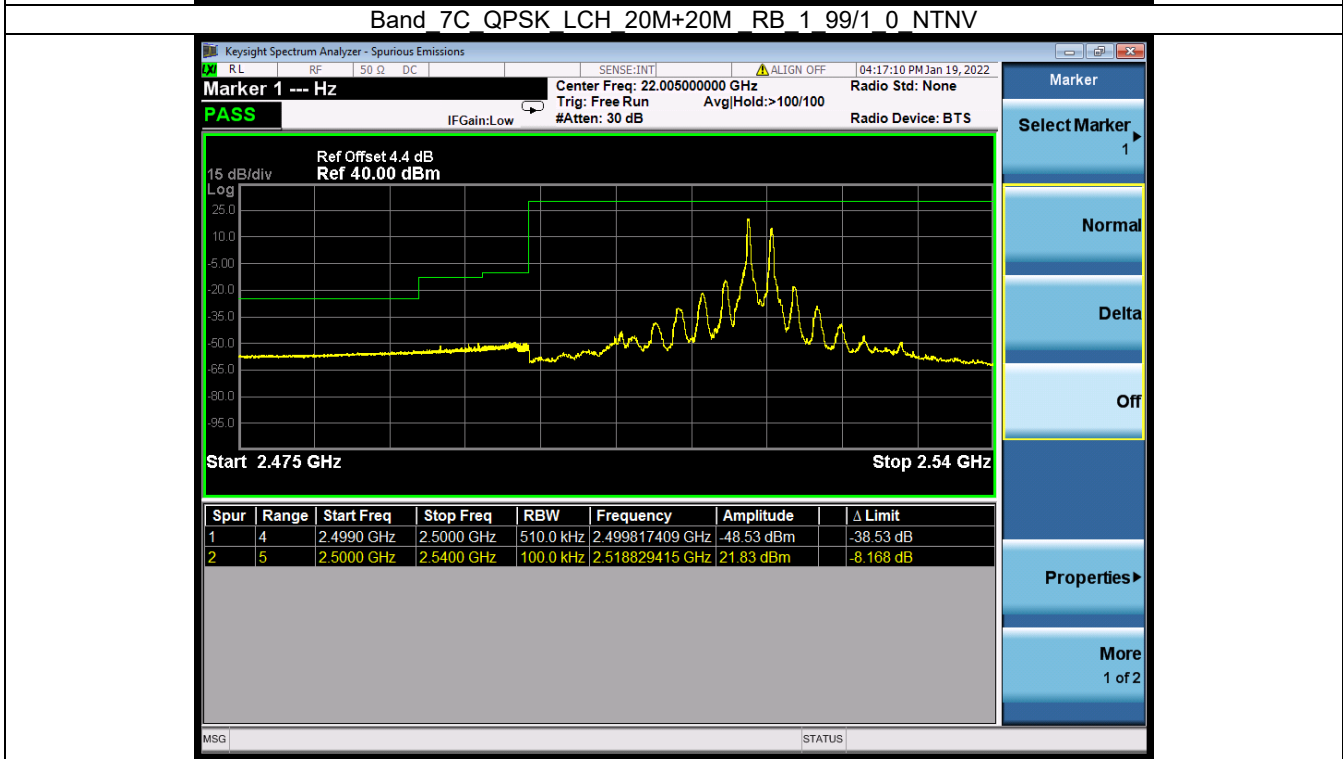

Tel: +86 755 8869 6566

Fax: +86 755 8869 6577

Email: customerservice.sw@bureauveritas.com

Band 7C QPSK LCH 20M+20M RB FULL 0 NTN

BV 7Layers Communications Technology (Shenzhen) Co., Ltd

No.B102, Dazu Chuangxin Mansion, North of Beihuan Avenue, North Area, Hi-Tech Industrial Park, Nanshan District, Shenzhen, Guangdong, China