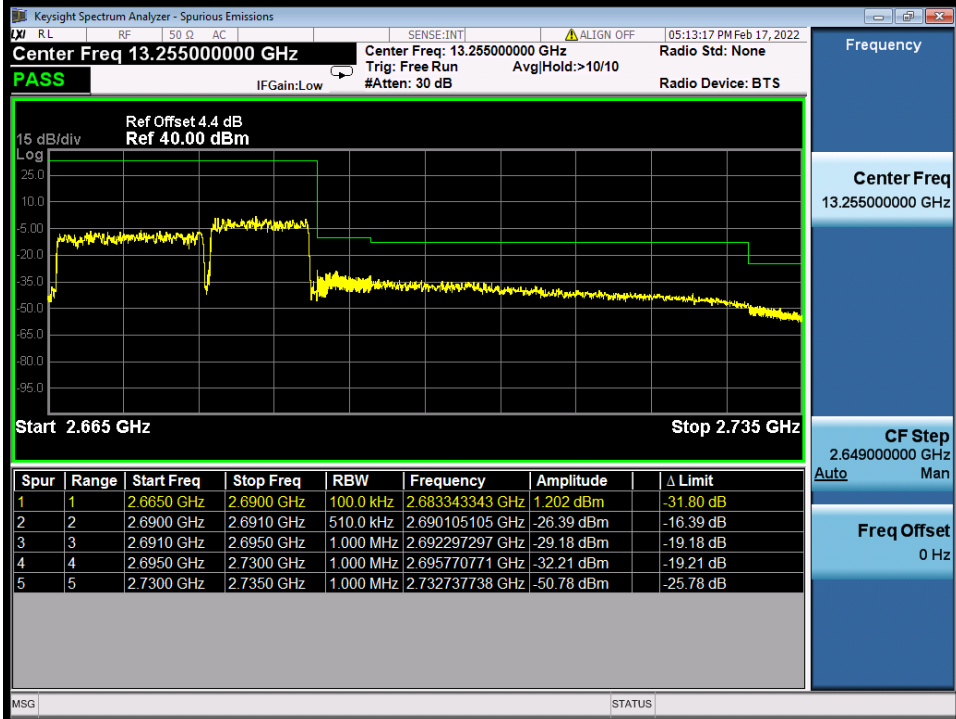

Band 41C_QPSK_HCH_15M+10M_NTN

BV 7Layers Communications
Technology (Shenzhen) Co., Ltd

No.B102, Dazu Chuangxin Mansion, North of Beihuan
Avenue, North Area, Hi-Tech Industrial Park, Nanshan
District, Shenzhen, Guangdong, China

Tel: +86 755 8869 6566

Fax: +86 755 8869 6577

Email: customerservice.sw@bureauveritas.com