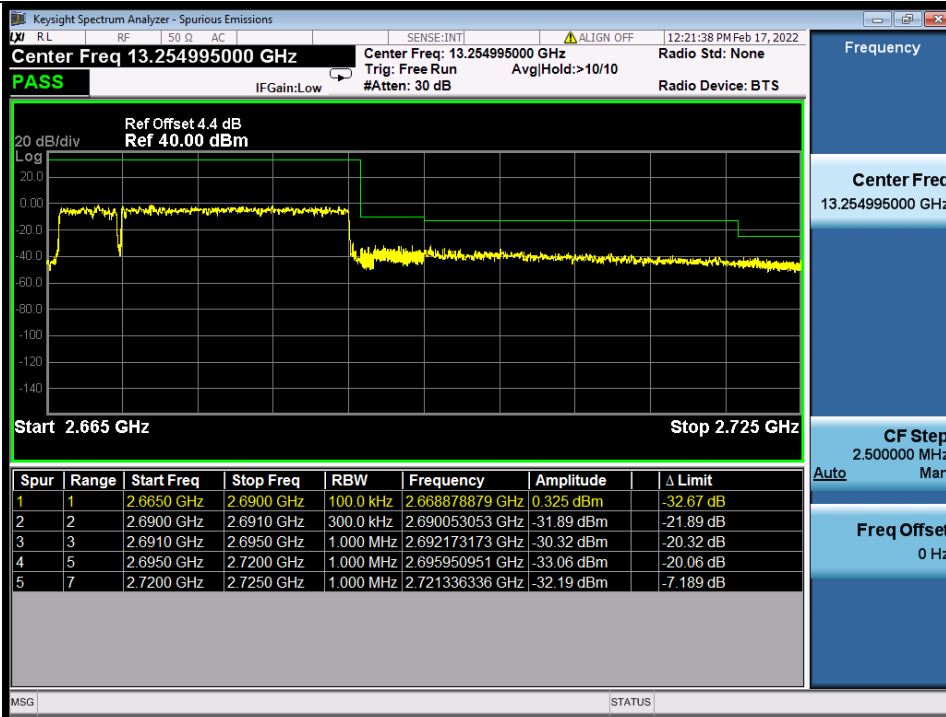

BUREAU VERITAS

Test Report No.: W7L-P22020005RF01

Band 41C 64QAM LCH 5M+20M RB 1 0/1 99 NTN