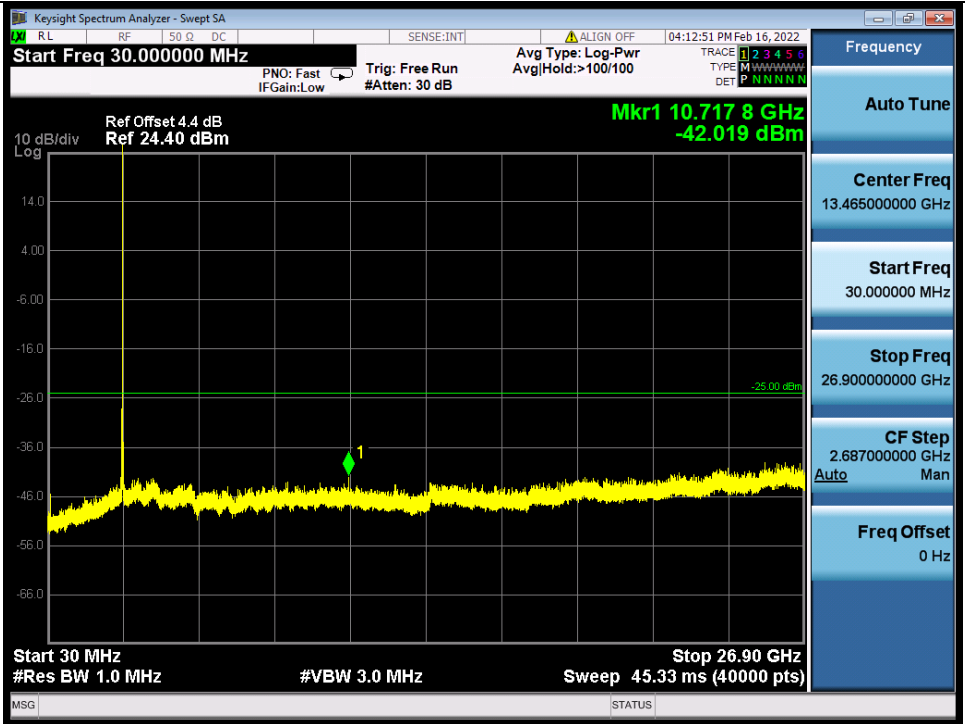

Band 41C 16QAM LCH 15M+10M RB 1 0/1 49 NTV

Band 41C 16QAM LCH 15M+10M RB 1 74/1 0 NTV

BV 7Layers Communications
Technology (Shenzhen) Co., Ltd

No.B102, Dazu Chuangxin Mansion, North of Beihuan
Avenue, North Area, Hi-Tech Industrial Park, Nanshan
District, Shenzhen, Guangdong, China