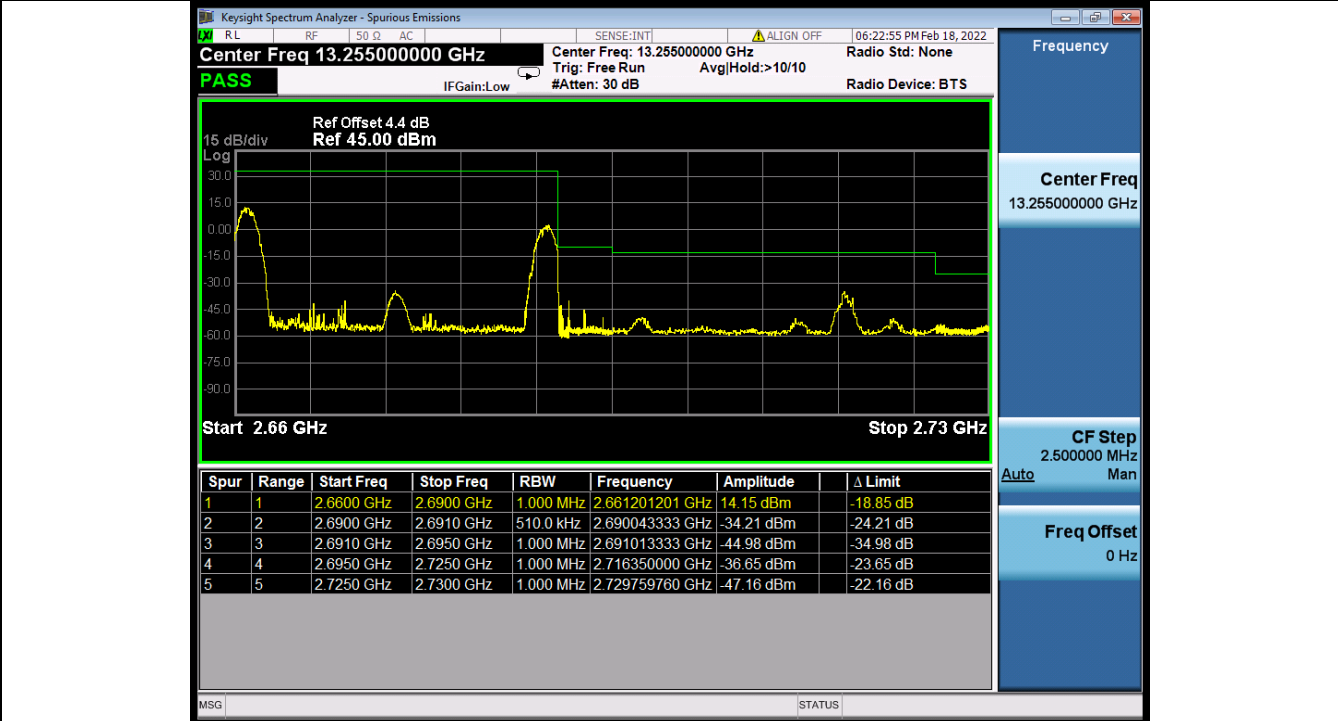

Band 41C QPSK HCH 10M+20M RB 1 49/1 0 NTN

BV 7Layers Communications Technology (Shenzhen) Co., Ltd

No.B102, Dazu Chuangxin Mansion, North of Beihuan Avenue, North Area, Hi-Tech Industrial Park, Nanshan District, Shenzhen, Guangdong, China

Tel: +86 755 8869 6566

Fax: +86 755 8869 6577

Email: customerservice.sw@bureauveritas.com