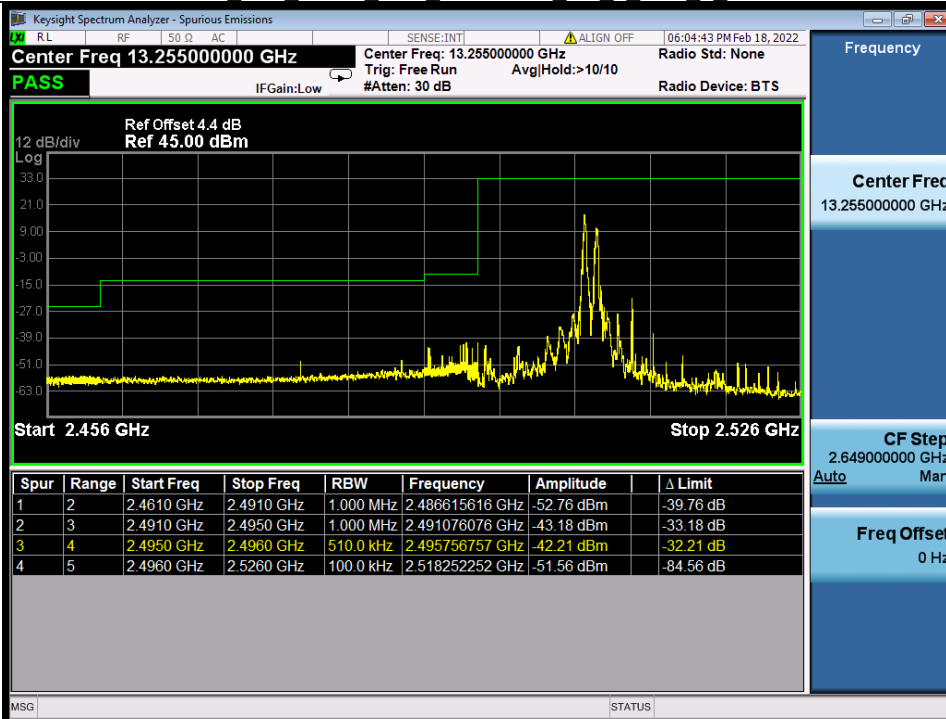

Band 41C QPSK LCH 10M+20M RB FULL 0 NTNv

BV 7Layers Communications
Technology (Shenzhen) Co., Ltd

No.B102, Dazu Chuangxin Mansion, North of Beihuan
Avenue, North Area, Hi-Tech Industrial Park, Nanshan
District, Shenzhen, Guangdong, China

Tel: +86 755 8869 6566

Fax: +86 755 8869 6577

Email: customerservice.sw@bureauveritas.com