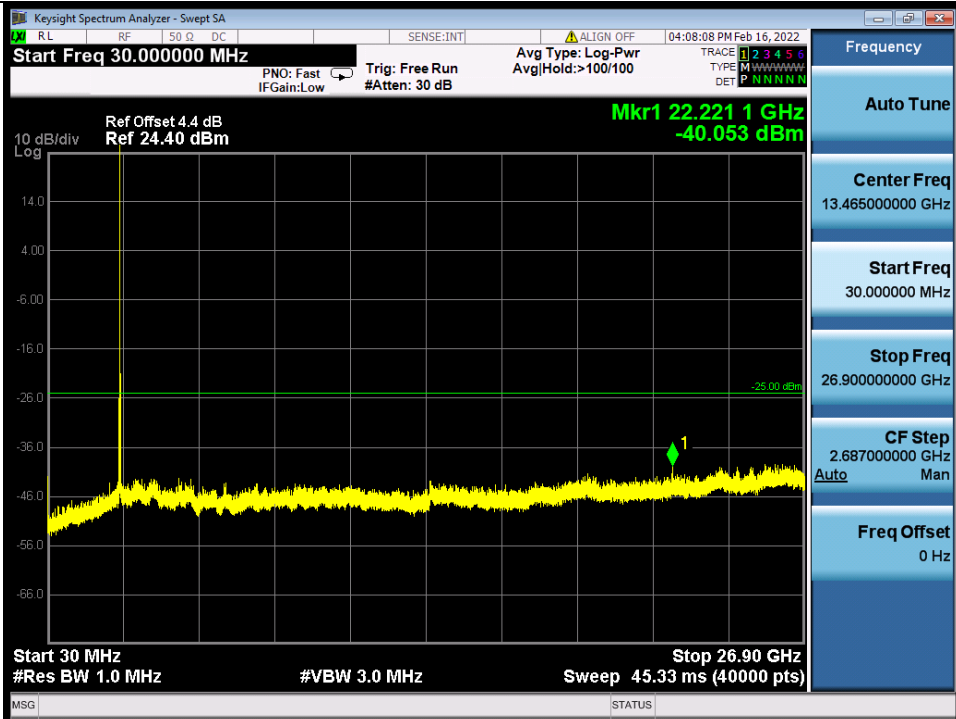

**BUREAU
VERITAS**

Test Report No.: W7L-P22020005RF01

Band 41C QPSK HCH 15M+10M RB 1 0/1 49 NTV

Band 41C QPSK HCH 15M+10M RB 1 74/1 0 NTV

BV 7Layers Communications
Technology (Shenzhen) Co., Ltd

No.B102, Dazu Chuangxin Mansion, North of Beihuan
Avenue, North Area, Hi-Tech Industrial Park, Nanshan
District, Shenzhen, Guangdong, China