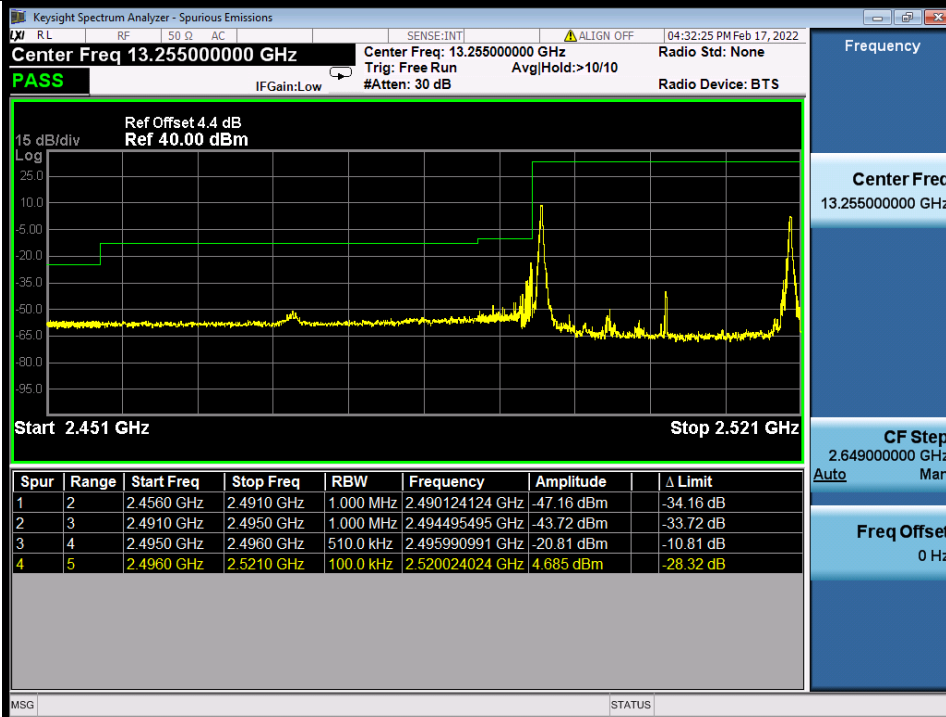

**BUREAU
VERITAS**

Test Report No.: W7L-P22020005RF01

Band 41C 16QAM LCH 10M+15M RB 1 49/1 0 NTV