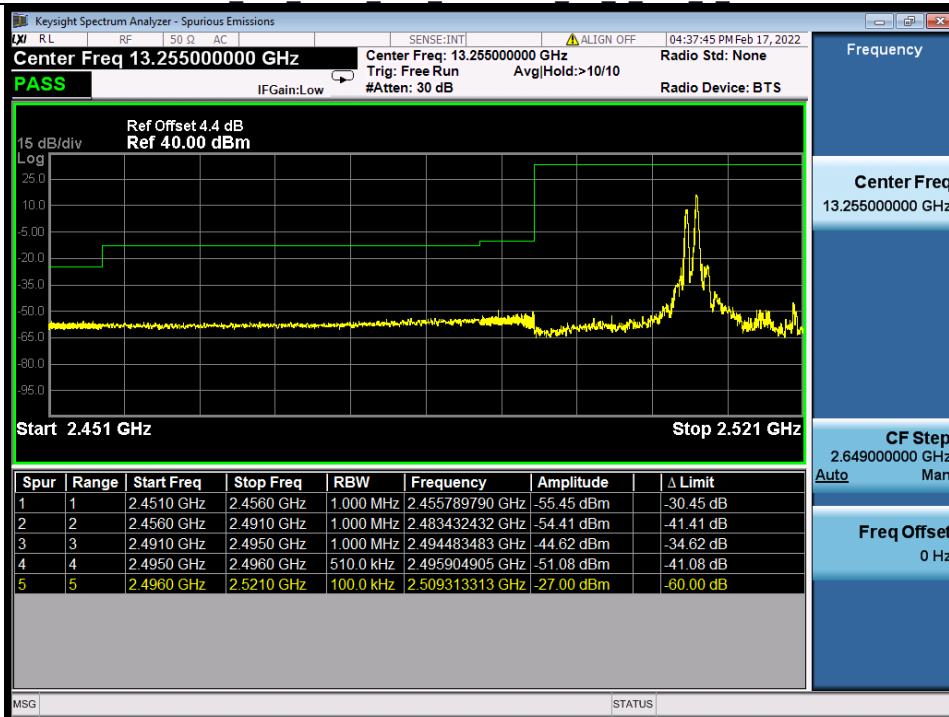

Band 41C QPSK LCH 15M+10M RB 1 0/1 49 NTN

Band 41C QPSK LCH 15M+10M RB 1 74/1 0 NTN

Band 41C QPSK LCH 15M+10M RB FULL 0 NTN

BV 7Layers Communications Technology (Shenzhen) Co., Ltd

No.B102, Dazu Chuangxin Mansion, North of Beihuan Avenue, North Area, Hi-Tech Industrial Park, Nanshan District, Shenzhen, Guangdong, China