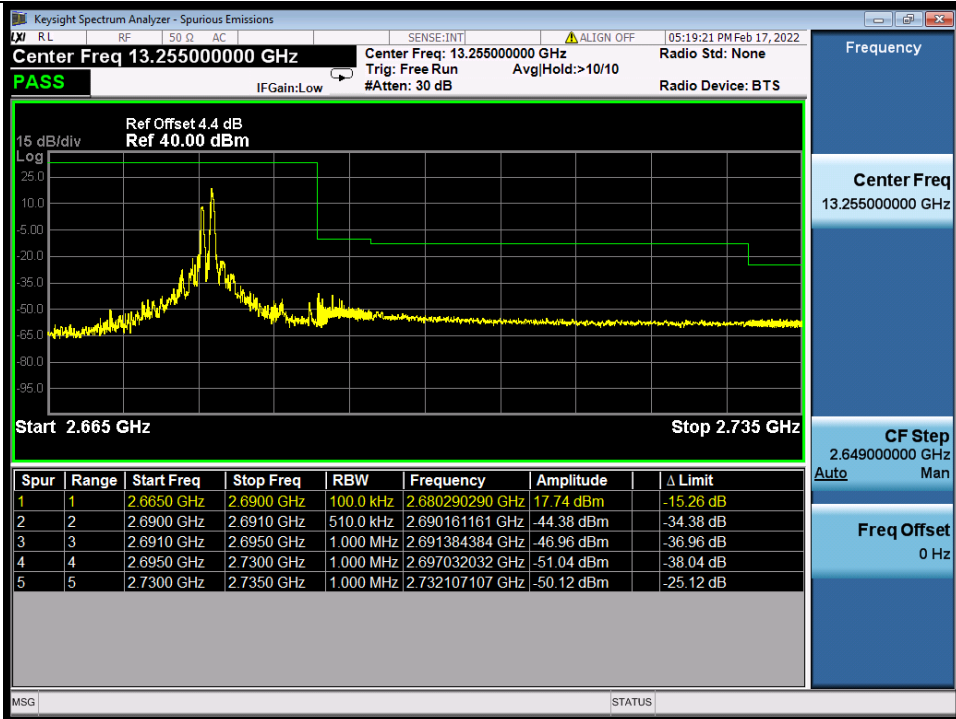

Band 41C QPSK HCH 15M+10M RB FULL 0 NTN