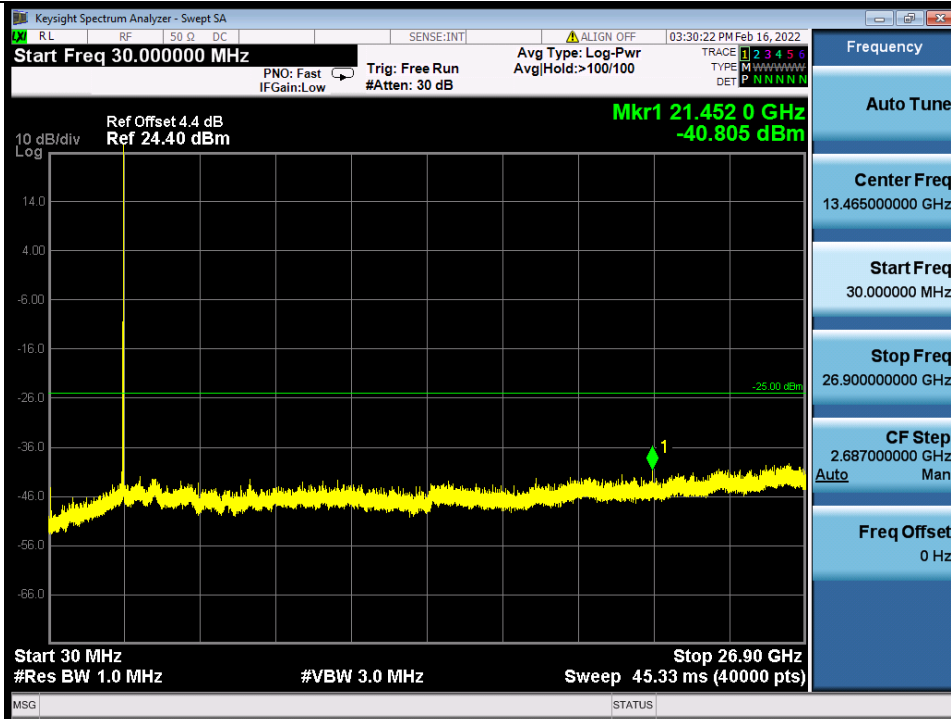

**BUREAU
VERITAS**

Test Report No.: W7L-P22020005RF01

Band 41C 16QAM LCH 5M+20M RB 1 0/1 99 NTN