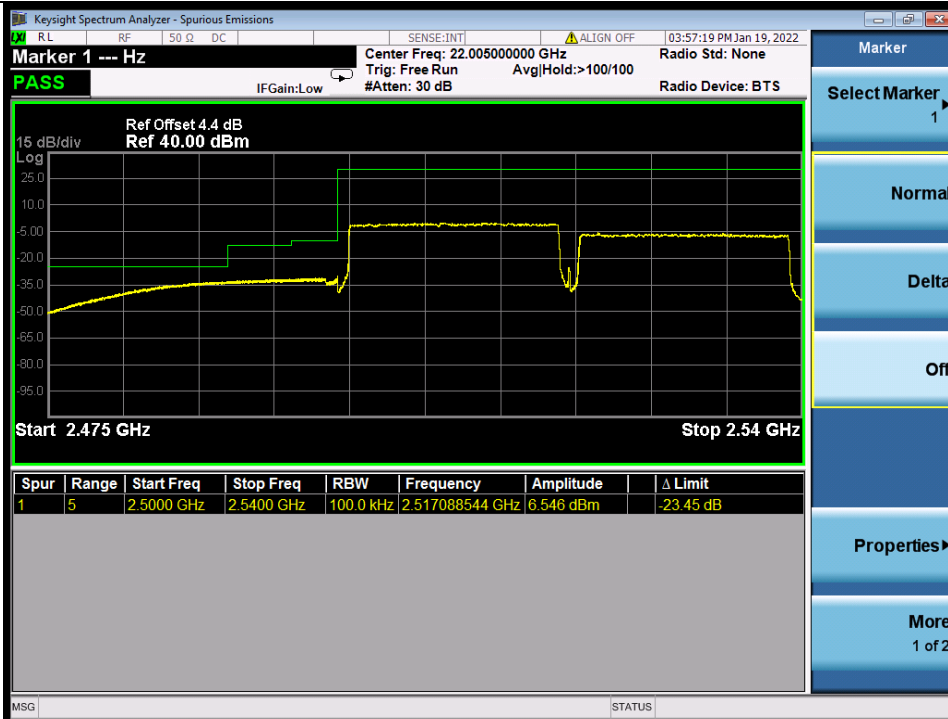

BUREAU VERITAS

Test Report No.: W7L-P22020005RF01

Band 7C QPSK LCH 20M+20M NTN