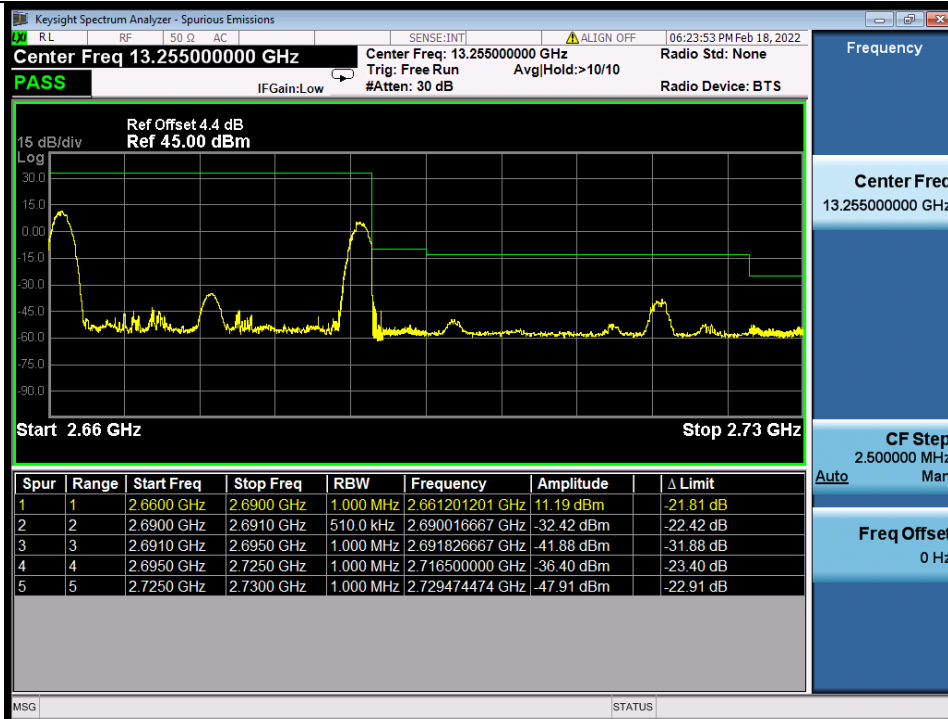

**BUREAU
VERITAS**

Test Report No.: W7L-P22020005RF01

Band 41C 64QAM HCH 10M+20M RB 1 49/1 0 NTVN

BV 7Layers Communications
Technology (Shenzhen) Co., Ltd

No.B102, Dazu Chuangxin Mansion, North of Beihuan
Avenue, North Area, Hi-Tech Industrial Park, Nanshan
District, Shenzhen, Guangdong, China