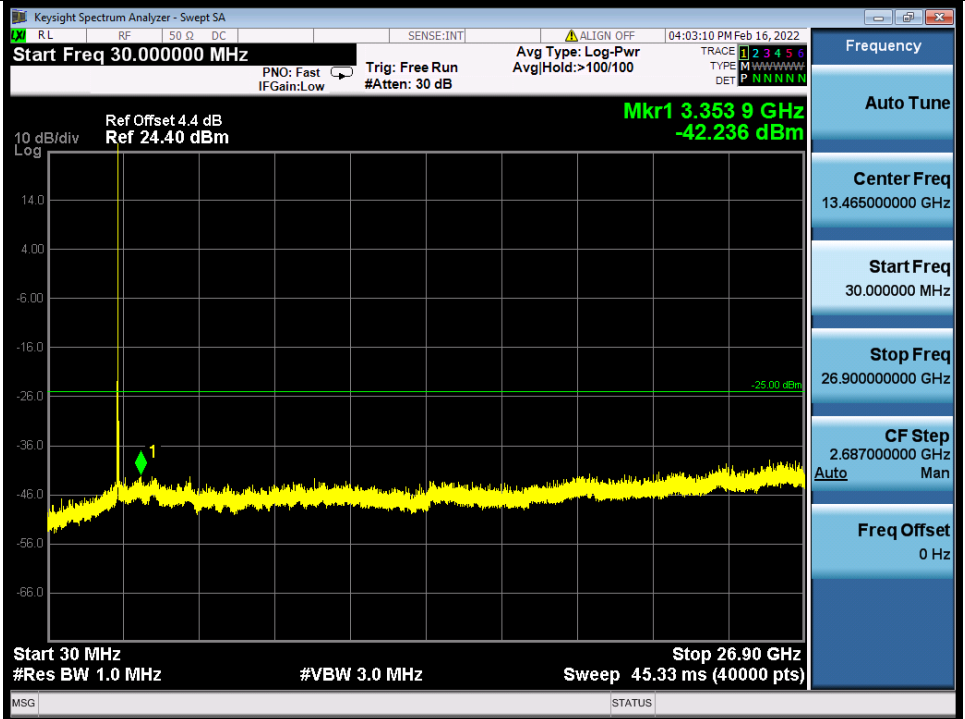

Band 41C QPSK MCH 15M+10M NTN

BV 7Layers Communications
Technology (Shenzhen) Co., Ltd

No.B102, Dazu Chuangxin Mansion, North of Beihuan
Avenue, North Area, Hi-Tech Industrial Park, Nanshan
District, Shenzhen, Guangdong, China

Tel: +86 755 8869 6566

Fax: +86 755 8869 6577

Email: customerservice.sw@bureauveritas.com