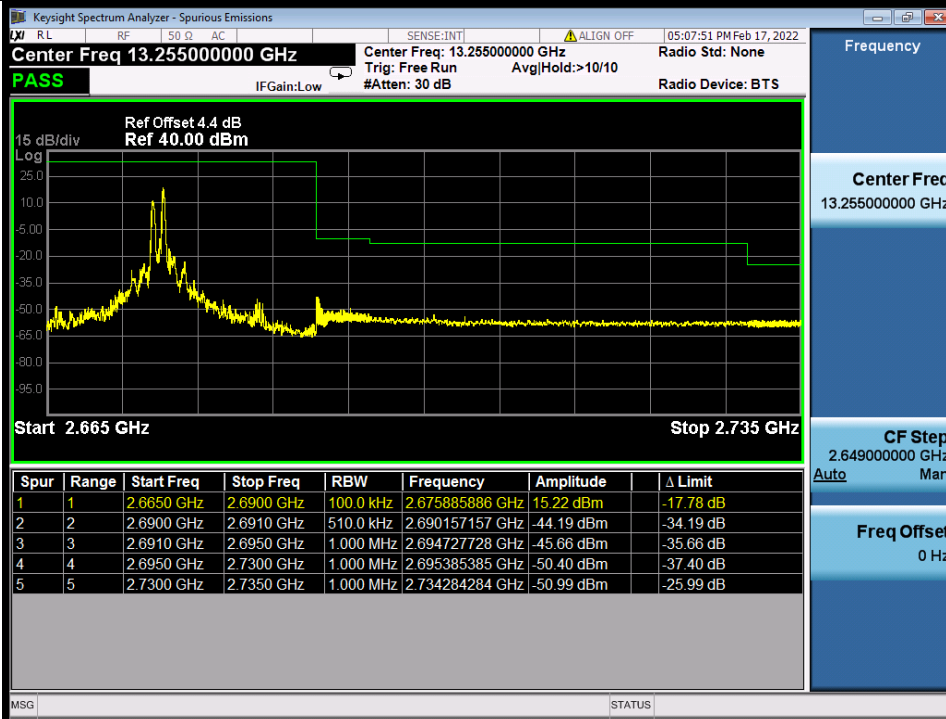

Band 41C QPSK HCH 10M+15M RB FULL 0 NTN

BV 7Layers Communications
Technology (Shenzhen) Co., Ltd

No.B102, Dazu Chuangxin Mansion, North of Beihuan
Avenue, North Area, Hi-Tech Industrial Park, Nanshan
District, Shenzhen, Guangdong, China

Tel: +86 755 8869 6566

Fax: +86 755 8869 6577

Email: customerservice.sw@bureauveritas.com