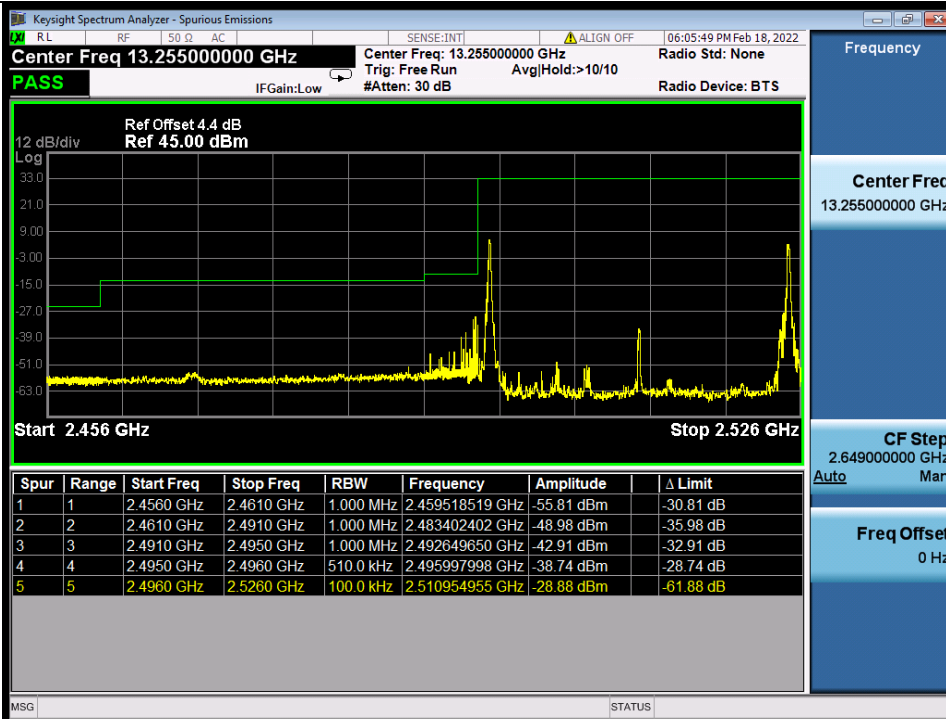

**BUREAU
VERITAS**

Test Report No.: W7L-P22020005RF01

Band 41C QPSK LCH 10M+20M RB 1 49/1 0 NTNv