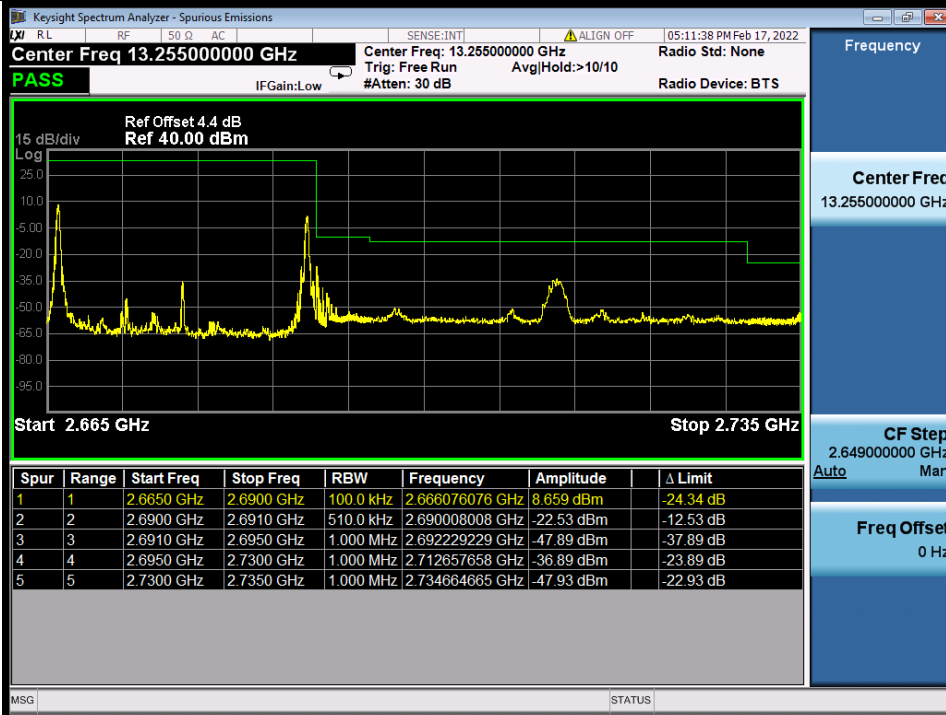

**BUREAU
VERITAS**

Test Report No.: W7L-P22020005RF01

Frequency
 Center Freq
 13.255000000 GHz
 CF Step
 2.649000000 GHz
 Auto Man
 Freq Offset
 0 Hz

Band 41C 64QAM HCH 10M+15M RB 1 0/1 74 NTN

Frequency
 Center Freq
 13.255000000 GHz
 CF Step
 2.649000000 GHz
 Auto Man
 Freq Offset
 0 Hz