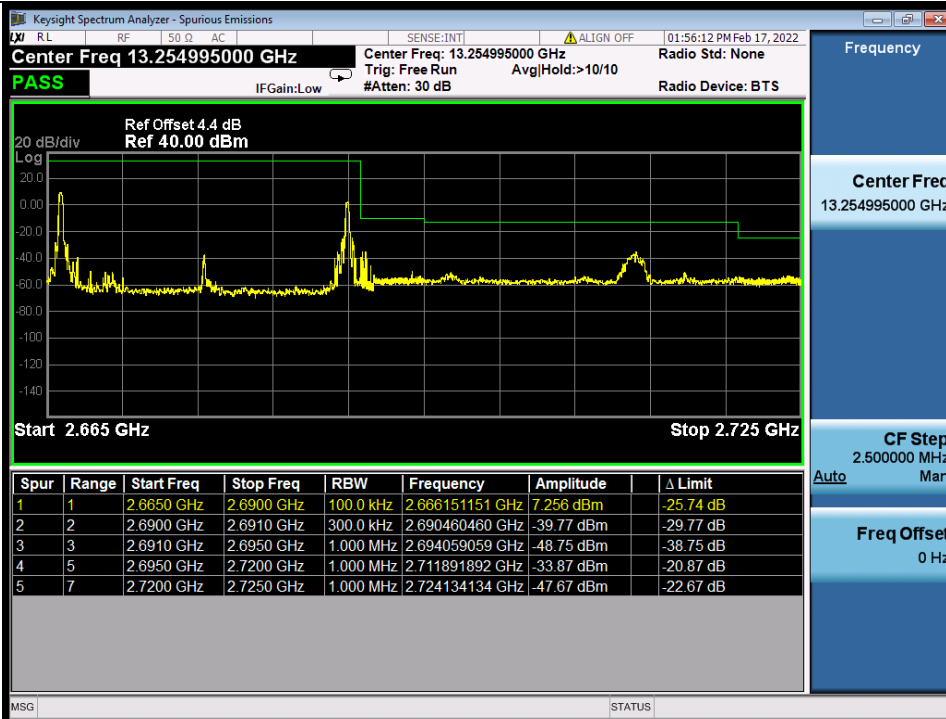

BUREAU VERITAS

Test Report No.: W7L-P22020005RF01

Band 41C 64QAM HCH 5M+20M RB 1 24/1 0 NTN

Band 41C 64QAM HCH 5M+20M FULL RB NTN

BV 7Layers Communications Technology (Shenzhen) Co., Ltd

No.B102, Dazu Chuangxin Mansion, North of Beihuan Avenue, North Area, Hi-Tech Industrial Park, Nanshan District, Shenzhen, Guangdong, China