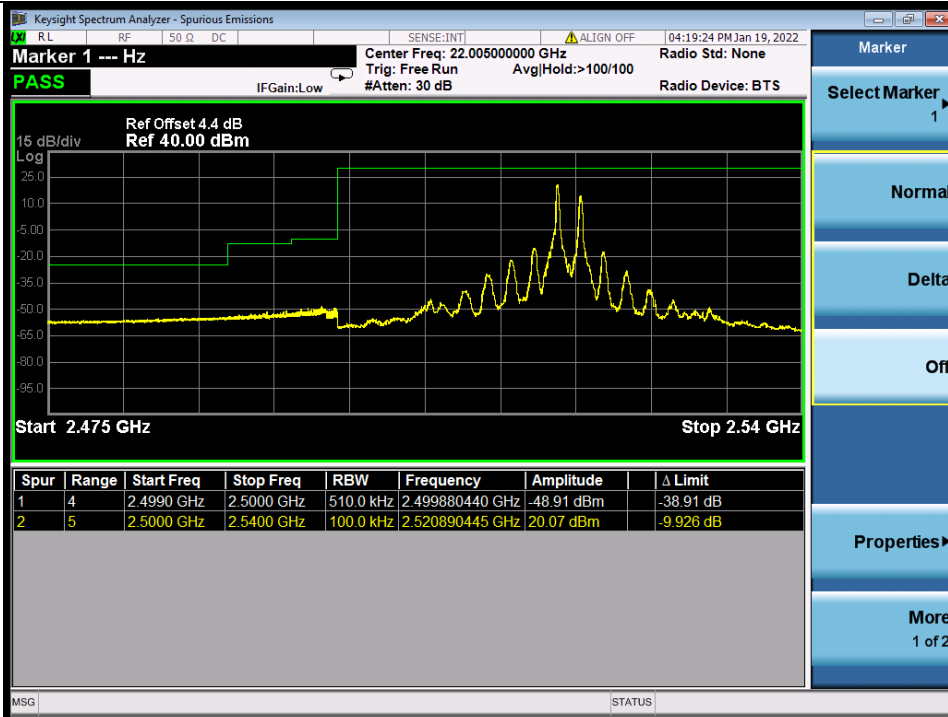

BUREAU VERITAS

Test Report No.: W7L-P22020005RF01

Band 7C 64QAM LCH 20M+20M RB FULL 0 NTNV