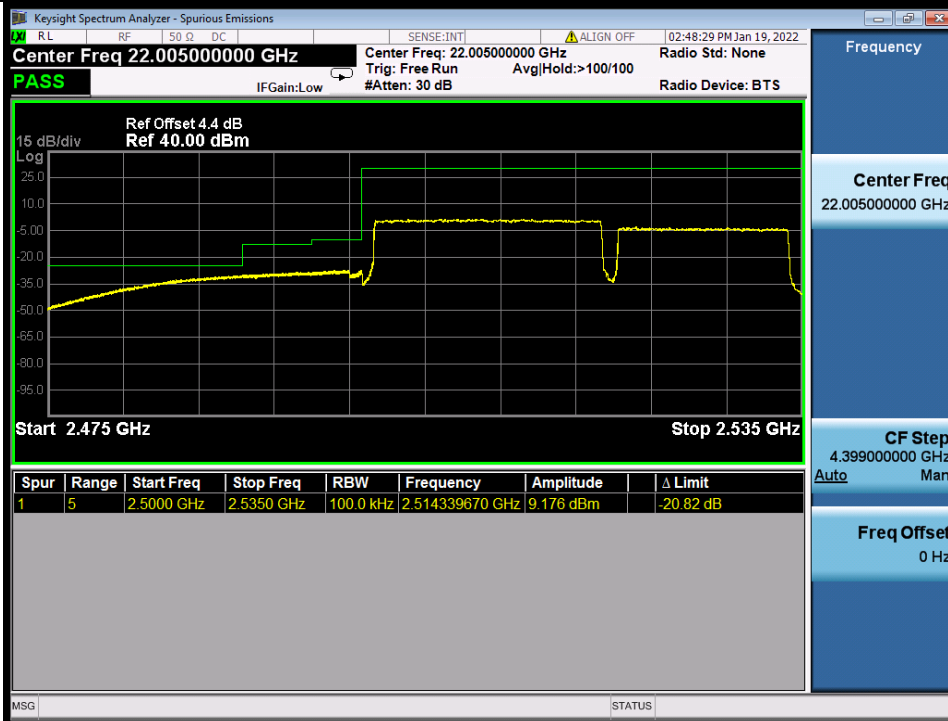

Band 7C 64QAM LCH 20M+15M RB FULL 0 NTN

Band 7C 64QAM HCH 20M+15M RB 1 0/1 74 NTN

BV 7Layers Communications
Technology (Shenzhen) Co., Ltd

No.B102, Dazu Chuangxin Mansion, North of Beihuan
Avenue, North Area, Hi-Tech Industrial Park, Nanshan
District, Shenzhen, Guangdong, China