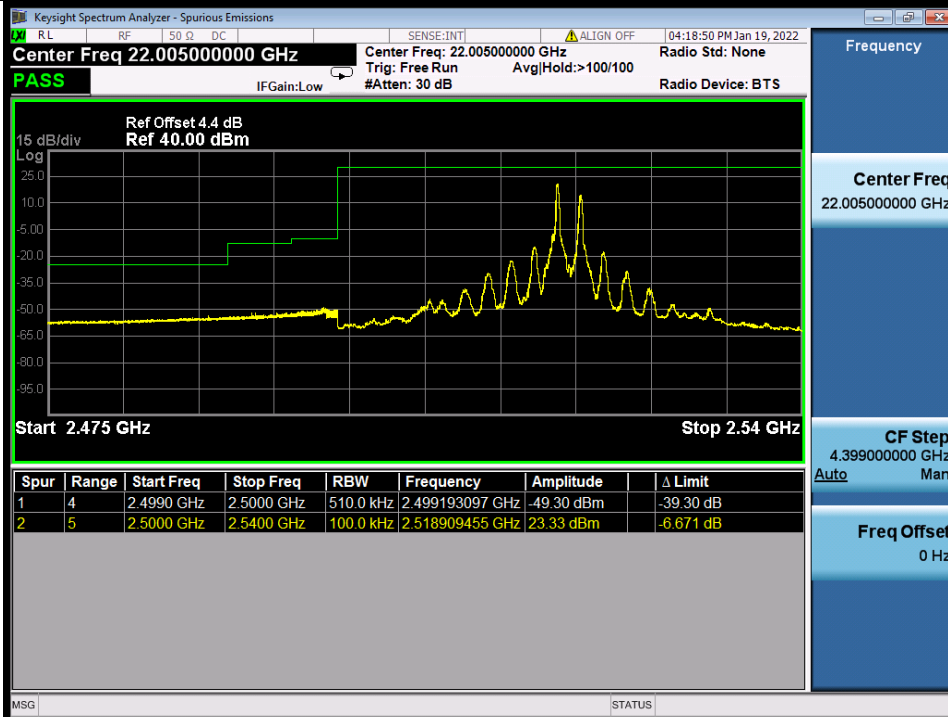

BUREAU VERITAS

Test Report No.: W7L-P22020005RF01

Band 7C 16QAM LCH 20M+20M RB FULL 0 NTN