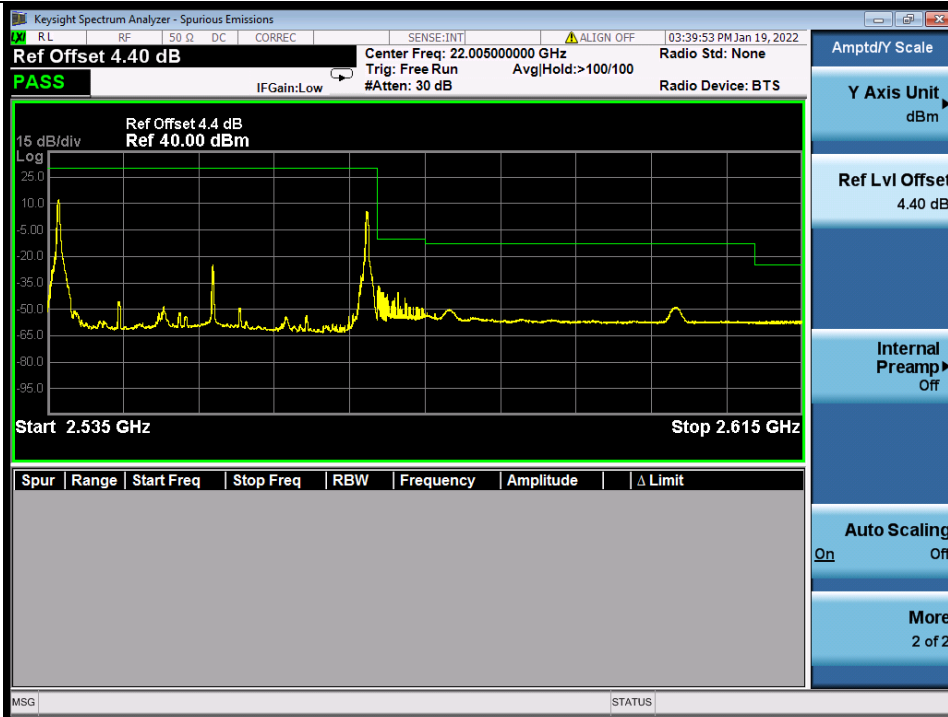

BUREAU
VERITAS

Test Report No.: W7L-P22020005RF01

Band 7C 16QAM HCH 20M+15M RB 1 99/1 0 NTN