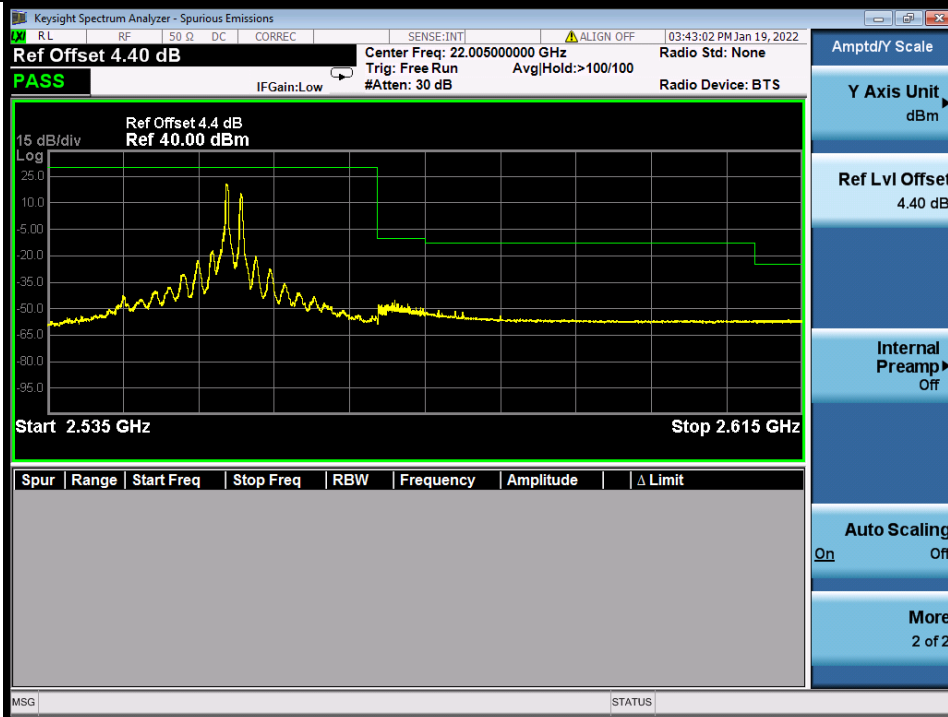

Band 7C 16QAM HCH 20M+15M RB FULL 0 NTN

BV 7Layers Communications
Technology (Shenzhen) Co., Ltd

No.B102, Dazu Chuangxin Mansion, North of Beihuan
Avenue, North Area, Hi-Tech Industrial Park, Nanshan
District, Shenzhen, Guangdong, China

Tel: +86 755 8869 6566

Fax: +86 755 8869 6577

Email: customerservice.sw@bureauveritas.com