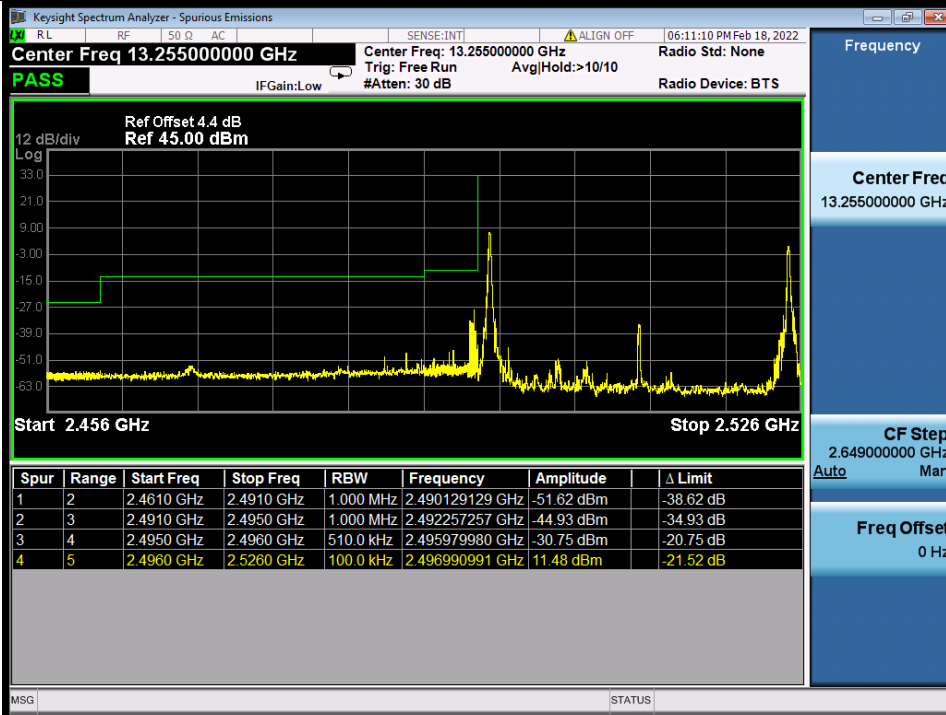

Band 41C 64QAM LCH 10M+20M RB 1 49/1 0 NTN

BV 7Layers Communications Technology (Shenzhen) Co., Ltd

No.B102, Dazu Chuangxin Mansion, North of Beihuan Avenue, North Area, Hi-Tech Industrial Park, Nanshan District, Shenzhen, Guangdong, China

Tel: +86 755 8869 6566

Fax: +86 755 8869 6577

Email: customerservice.sw@bureauveritas.com