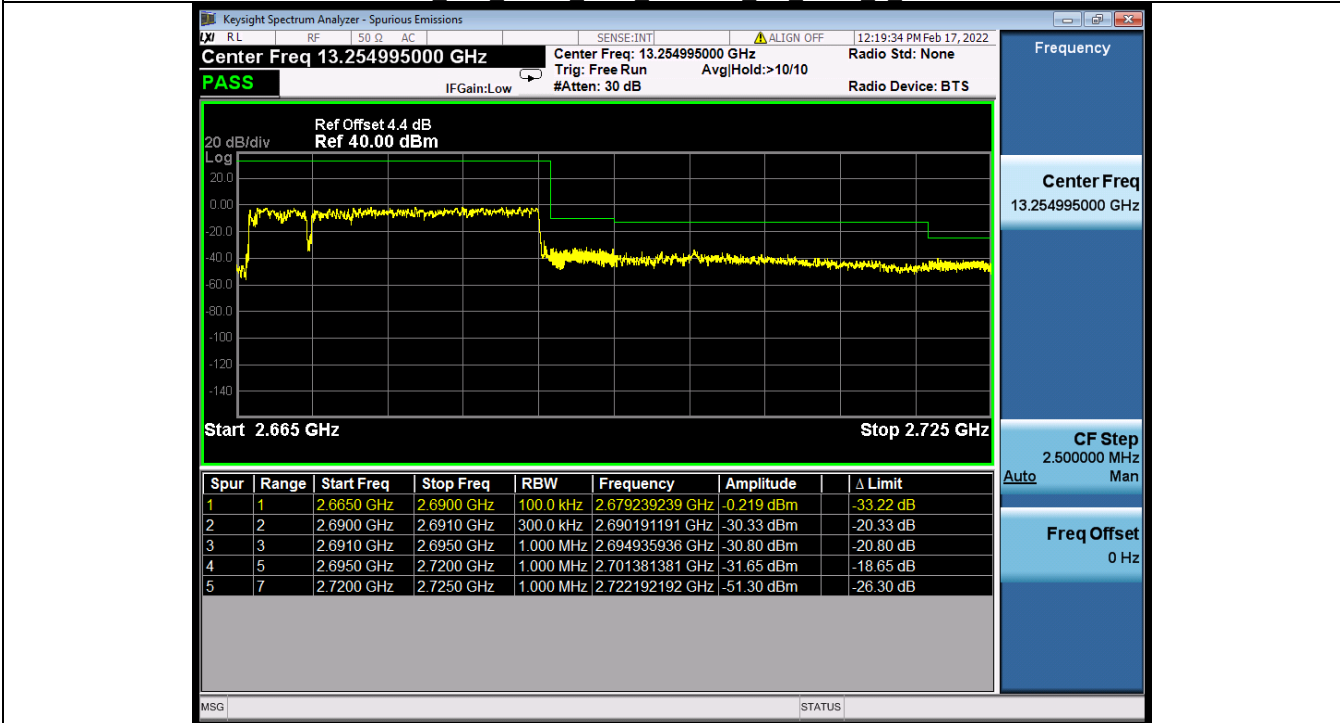

Fax: +86 755 8869 6577

Email: customerservice.sw@bureauveritas.com

Band 41C QPSK HCH 5M+20M RB FULL 0 NTV

Band 41C QPSK HCH 5M+20M NTV

BV 7Layers Communications Technology (Shenzhen) Co., Ltd

No.B102, Dazu Chuangxin Mansion, North of Beihuan Avenue, North Area, Hi-Tech Industrial Park, Nanshan District, Shenzhen, Guangdong, China