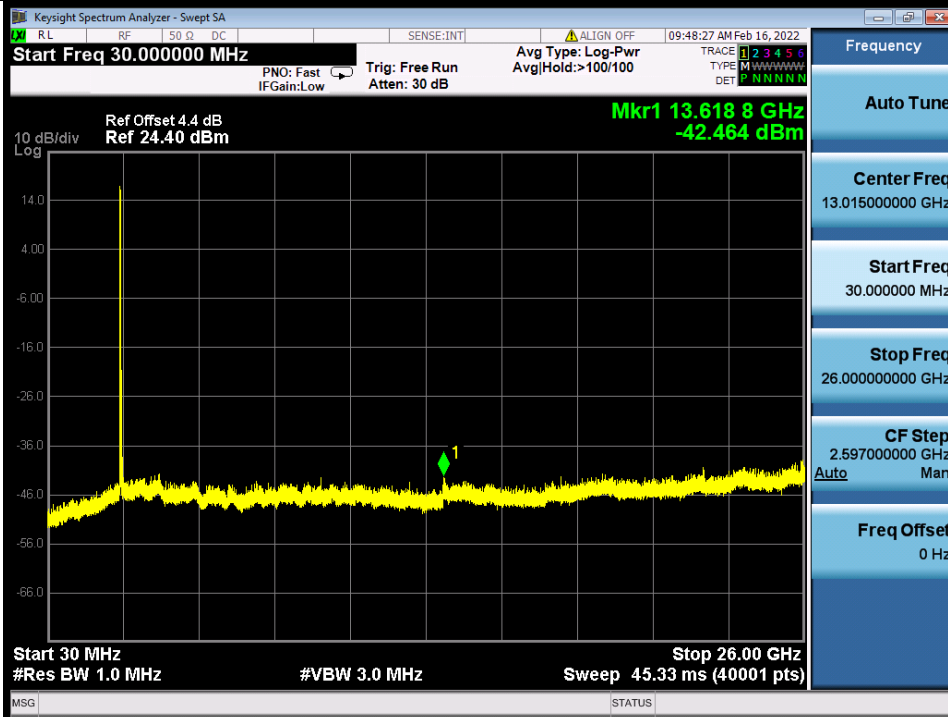

Tel: +86 755 8869 6566

Fax: +86 755 8869 6577

Email: customerservice.sw@bureauveritas.com

BUREAU VERITAS

Test Report No.: W7L-P22020005RF01

Band 7C QPSK LCH 20M+20M NTN

Band 7C QPSK MCH 20M+20M NTN

BV 7Layers Communications Technology (Shenzhen) Co., Ltd