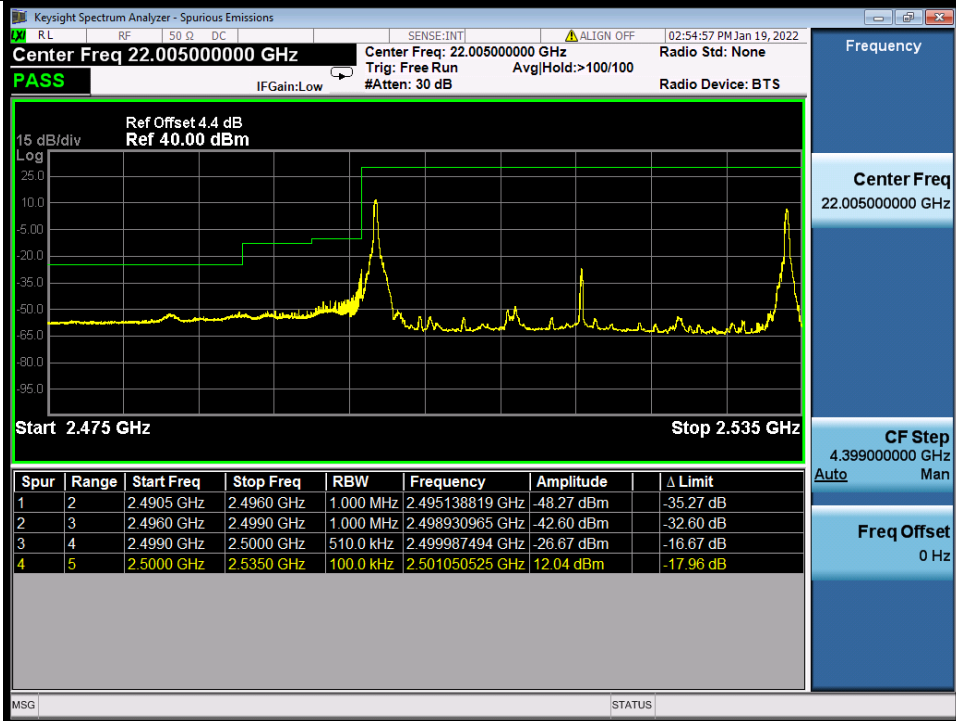

Fax: +86 755 8869 6577

Email: customerservice.sw@bureauveritas.com

**BUREAU
VERITAS**

Test Report No.: W7L-P22020005RF01

Band 7C 64QAM LCH 20M+15M RB 1 0/1 74 NTN

Band 7C 64QAM LCH 20M+15M RB 1 99/1 0 NTN

BV 7Layers Communications
Technology (Shenzhen) Co., Ltd