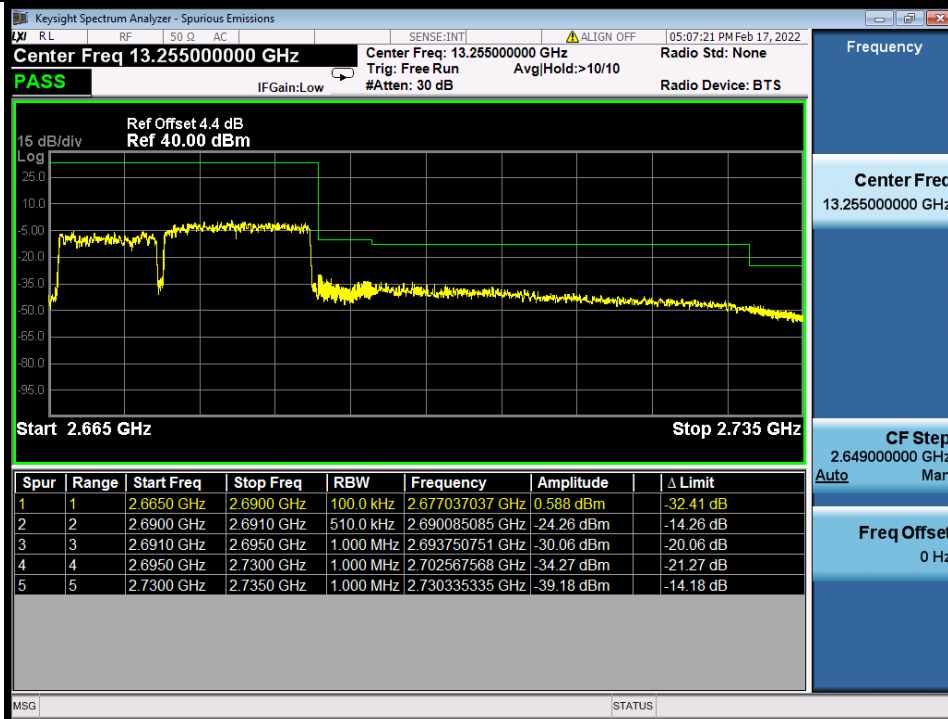

Band 41C QPSK LCH 10M+20M RB 1 0/1 99 NTN

BV 7Layers Communications Technology (Shenzhen) Co., Ltd

No.B102, Dazu Chuangxin Mansion, North of Beihuan Avenue, North Area, Hi-Tech Industrial Park, Nanshan District, Shenzhen, Guangdong, China

Tel: +86 755 8869 6566

Fax: +86 755 8869 6577

Email: customerservice.sw@bureauveritas.com