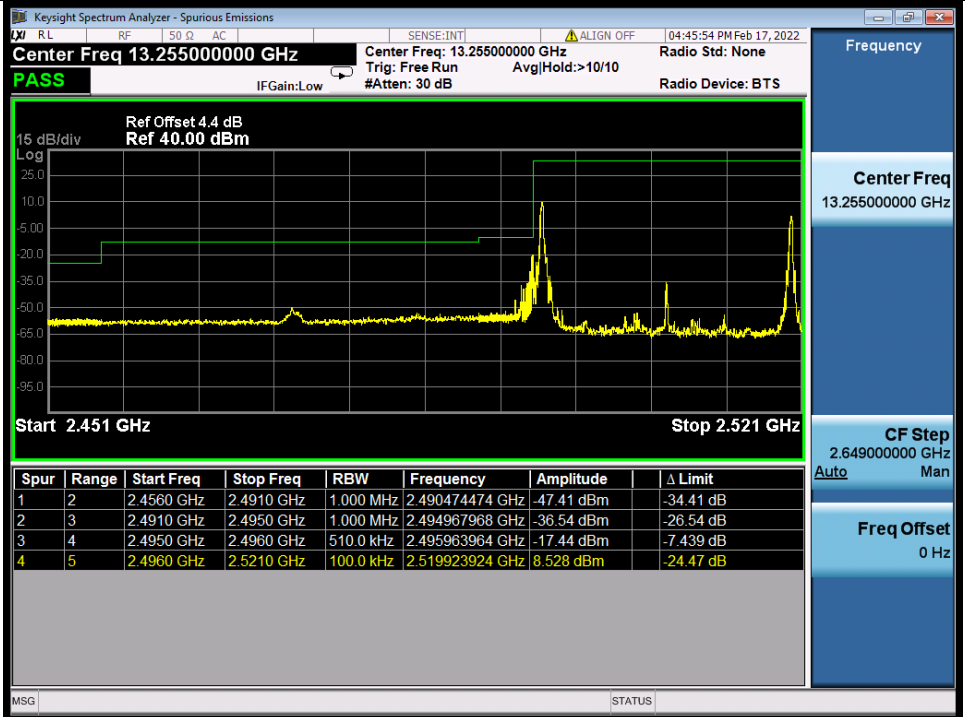

Band 41C 16QAM LCH 15M+10M RB 1 0/1 49 NTV

Band 41C 16QAM LCH 15M+10M RB 1 74/1 0 NTV

BV 7Layers Communications
Technology (Shenzhen) Co., Ltd

No.B102, Dazu Chuangxin Mansion, North of Beihuan
Avenue, North Area, Hi-Tech Industrial Park, Nanshan
District, Shenzhen, Guangdong, China