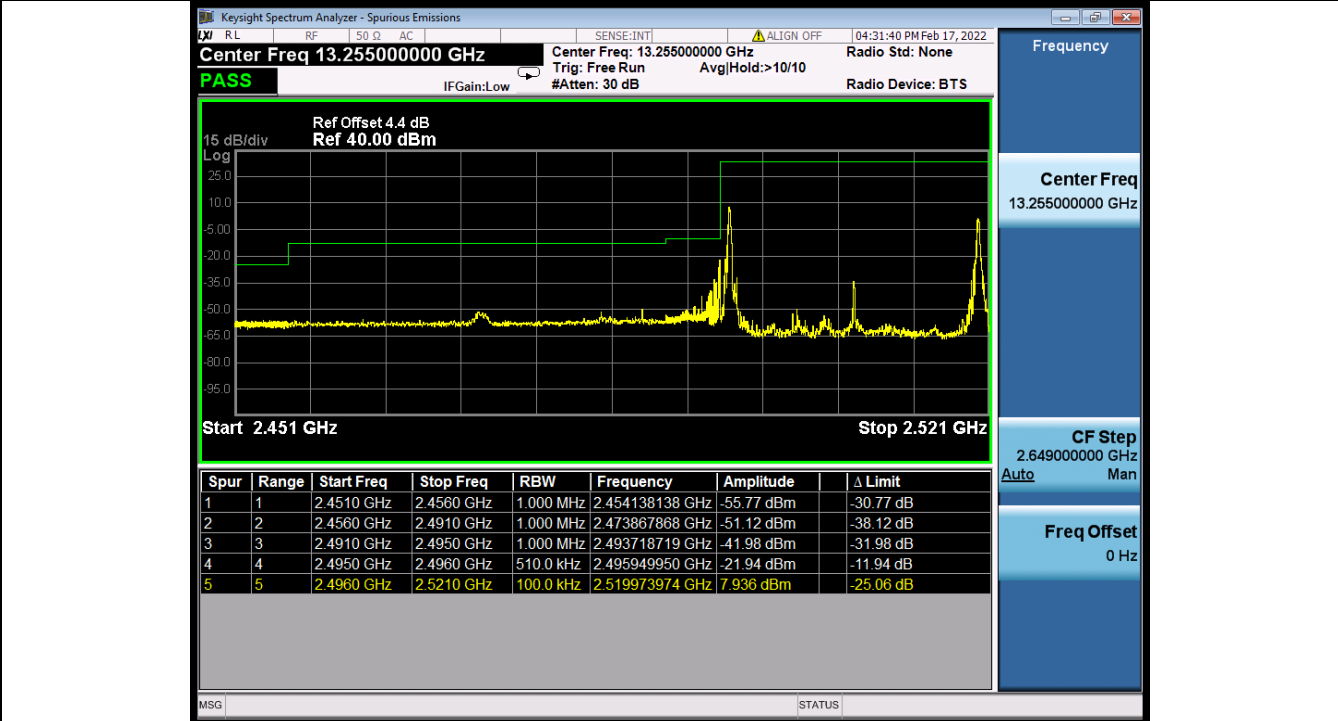

Band 41C QPSK LCH 10M+15M RB 1 49/1 0 NTN

BV 7Layers Communications Technology (Shenzhen) Co., Ltd

No.B102, Dazu Chuangxin Mansion, North of Beihuan Avenue, North Area, Hi-Tech Industrial Park, Nanshan District, Shenzhen, Guangdong, China

Tel: +86 755 8869 6566

Fax: +86 755 8869 6577

Email: customerservice.sw@bureauveritas.com