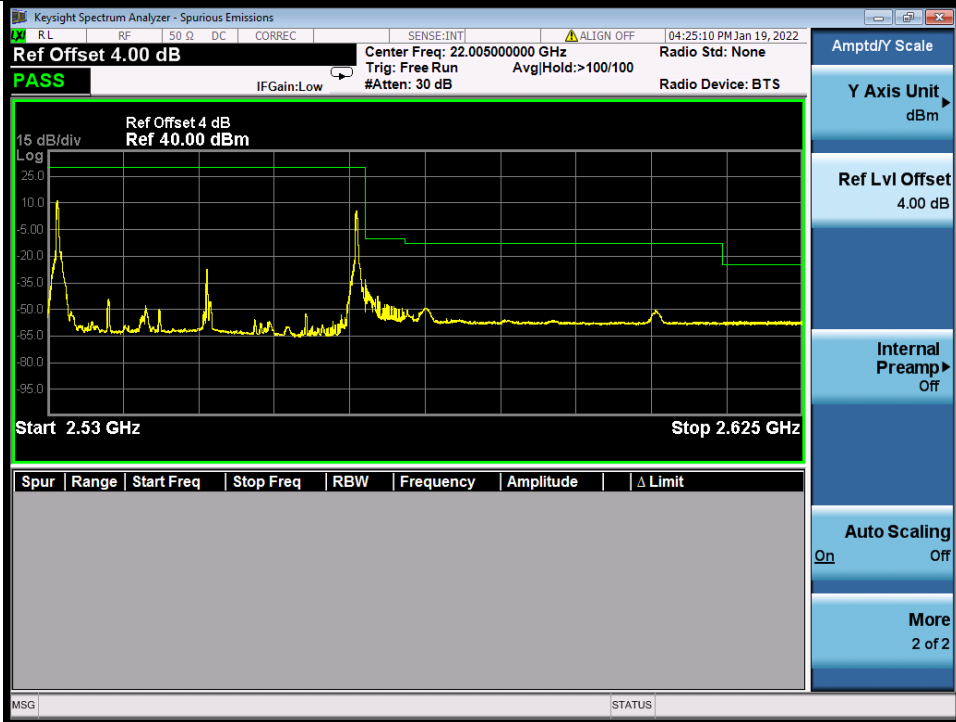

BUREAU VERITAS

Test Report No.: W7L-P22020005RF01

Band 7C 16QAM HCH 20M+20M RB 1 99/1 0 NTN