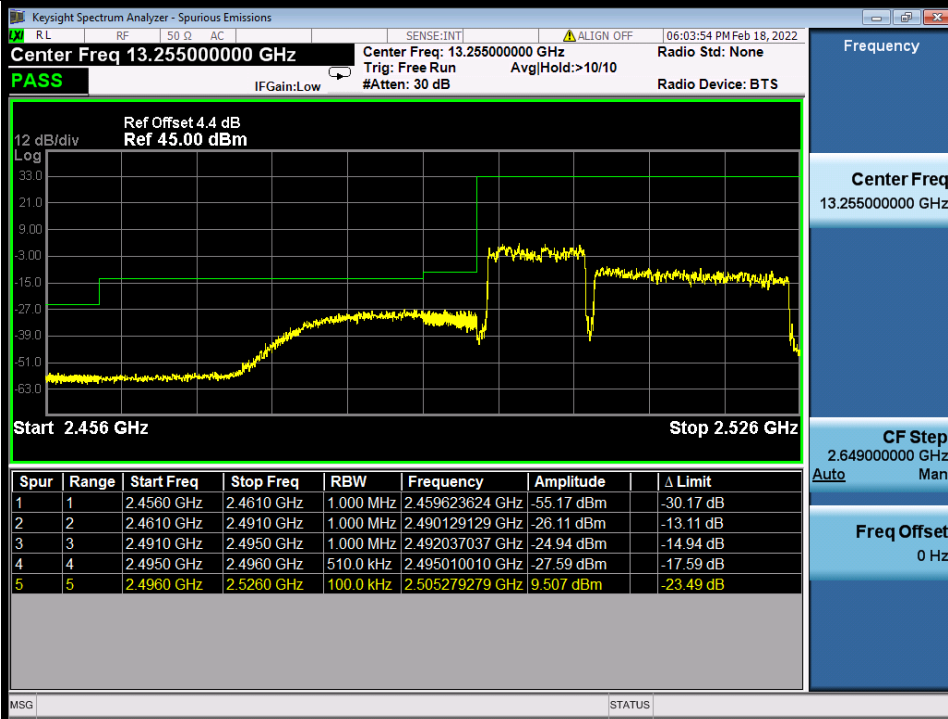

Band 41C 16QAM HCH 10M+20M RB 1_0/1_99 NTN

BV 7Layers Communications
Technology (Shenzhen) Co., Ltd

No.B102, Dazu Chuangxin Mansion, North of Beihuan
Avenue, North Area, Hi-Tech Industrial Park, Nanshan
District, Shenzhen, Guangdong, China

Tel: +86 755 8869 6566

Fax: +86 755 8869 6577

Email: customerservice.sw@bureauveritas.com