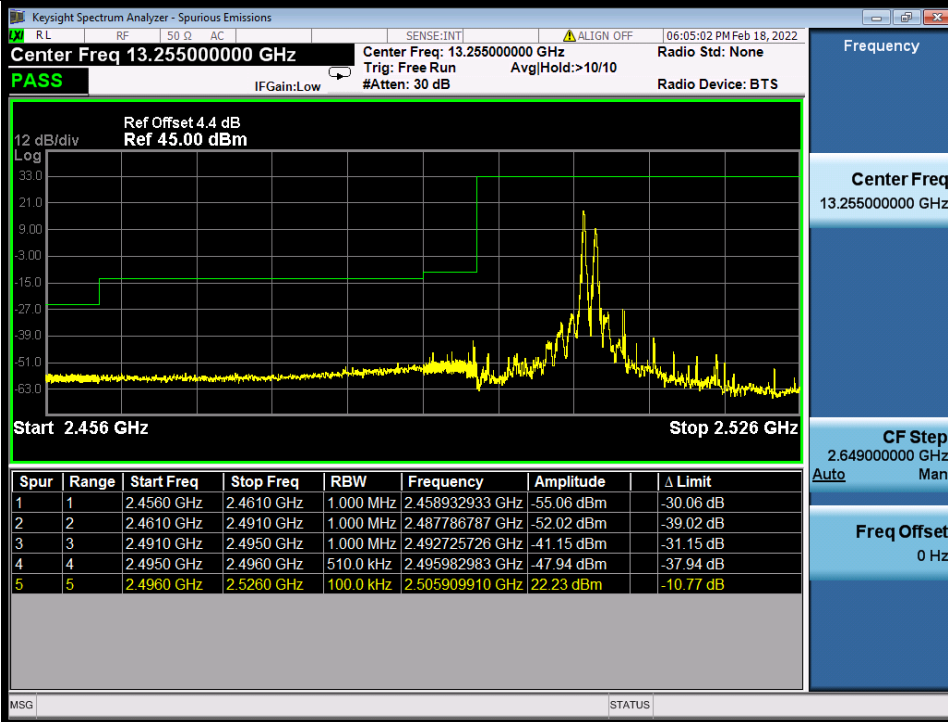

Band 41C 16QAM LCH 10M+20M RB FULL 0 NTN