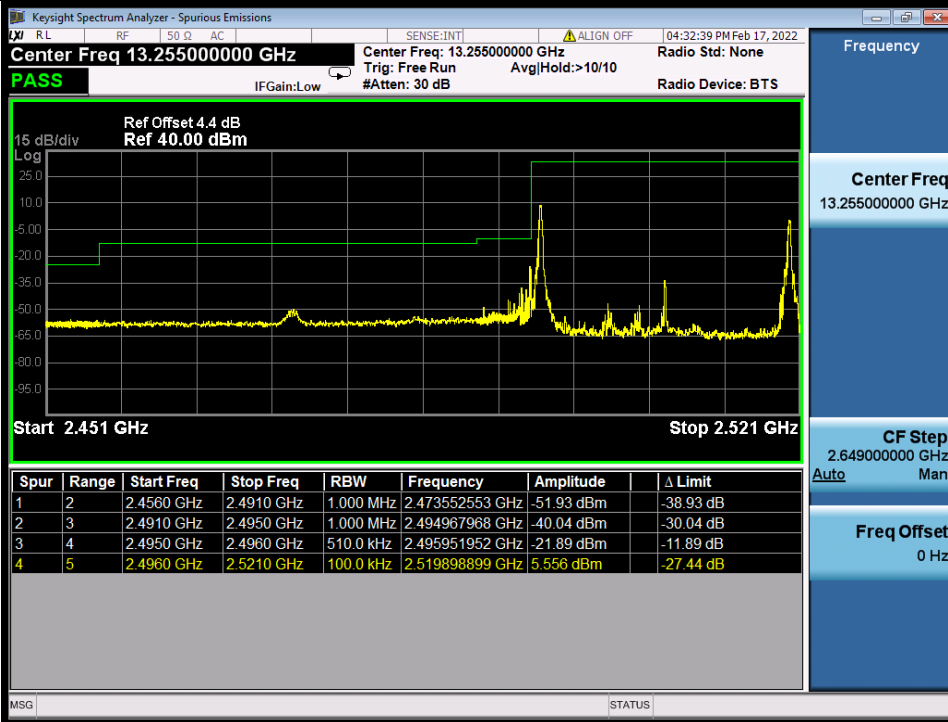

Band 41C 64QAM LCH 10M+15M RB 1 49/1 0 NTNV