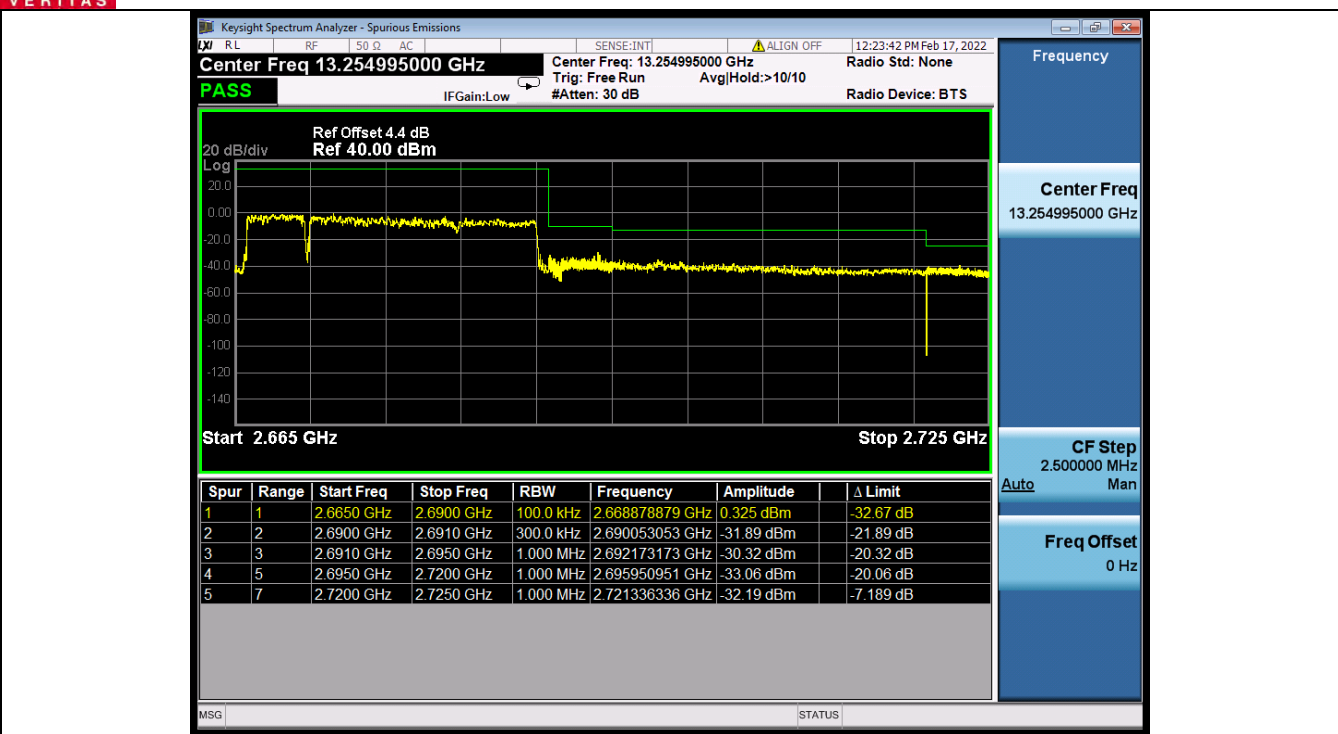

Band 41C QPSK LCH 10M+15M RB 1 0/1 74 NTN