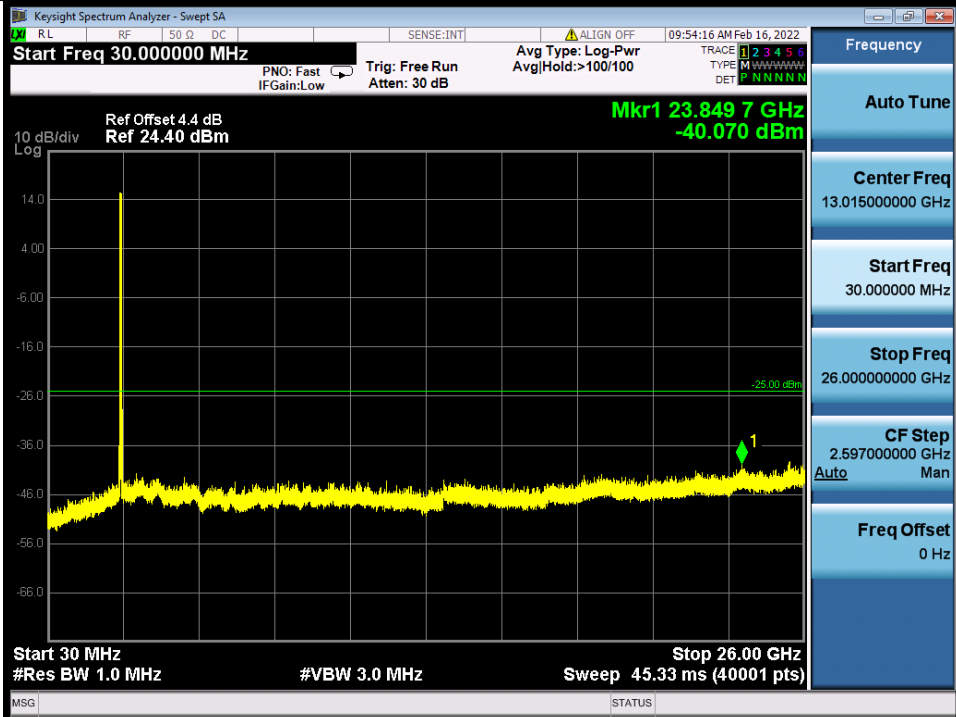

BUREAU VERITAS

Test Report No.: W7L-P22020005RF01

Band 7C QPSK HCH 20M+20M RB 1 0/1 99 NTN

Band 7C QPSK HCH 20M+20M RB 1 99/1 0 NTN

BV 7Layers Communications Technology (Shenzhen) Co., Ltd

No.B102, Dazu Chuangxin Mansion, North of Beihuan Avenue, North Area, Hi-Tech Industrial Park, Nanshan District, Shenzhen, Guangdong, China