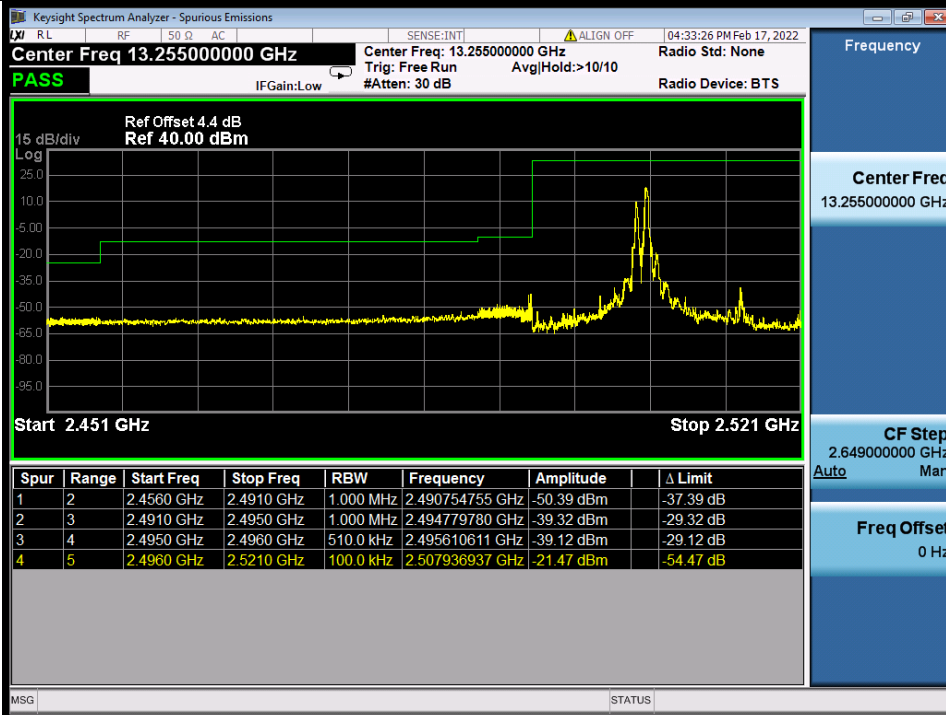

Band 41C 16QAM LCH 10M+15M RB FULL 0 NTV

BV 7Layers Communications
Technology (Shenzhen) Co., Ltd

No.B102, Dazu Chuangxin Mansion, North of Beihuan
Avenue, North Area, Hi-Tech Industrial Park, Nanshan
District, Shenzhen, Guangdong, China

Tel: +86 755 8869 6566

Fax: +86 755 8869 6577

Email: customerservice.sw@bureauveritas.com