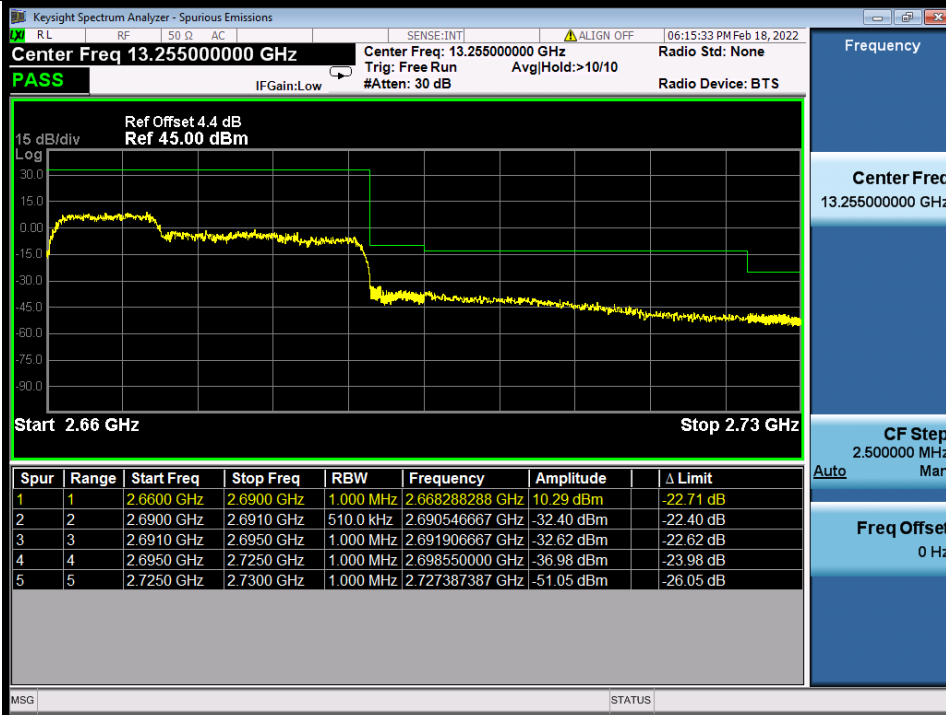

Band 41C QPSK HCH 10M+20M RB FULL 0 NTN

Band 41C QPSK HCH 10M+20M NTN

BV 7Layers Communications
Technology (Shenzhen) Co., Ltd

No.B102, Dazu Chuangxin Mansion, North of Beihuan
Avenue, North Area, Hi-Tech Industrial Park, Nanshan
District, Shenzhen, Guangdong, China