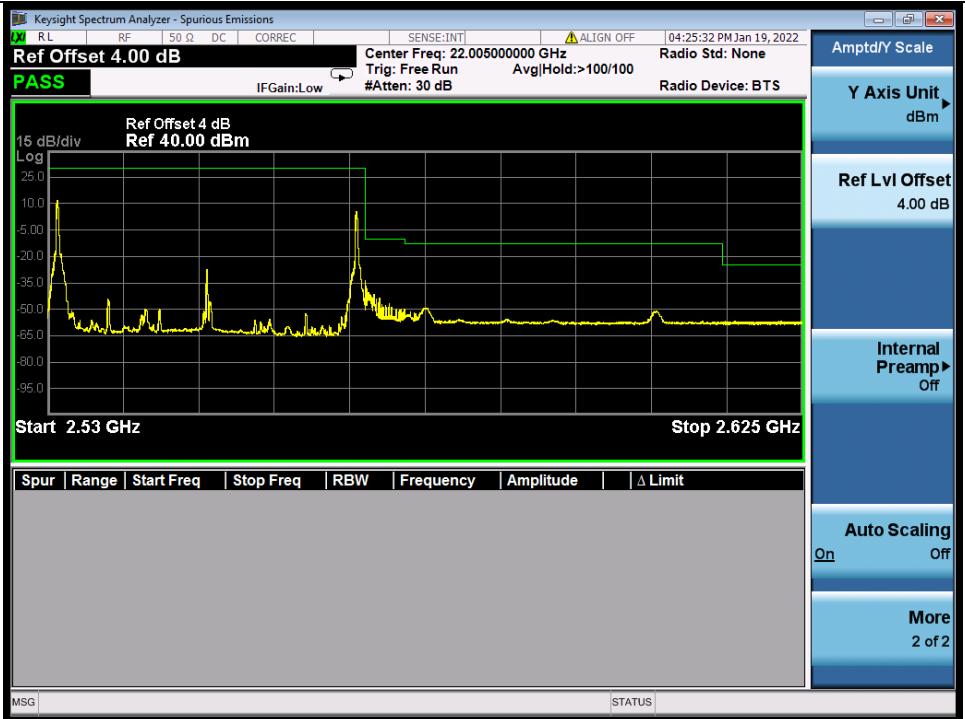

BUREAU VERITAS

Test Report No.: W7L-P22020005RF01

Band 7C 64QAM HCH 20M+20M RB 1 99/1 0 NTN