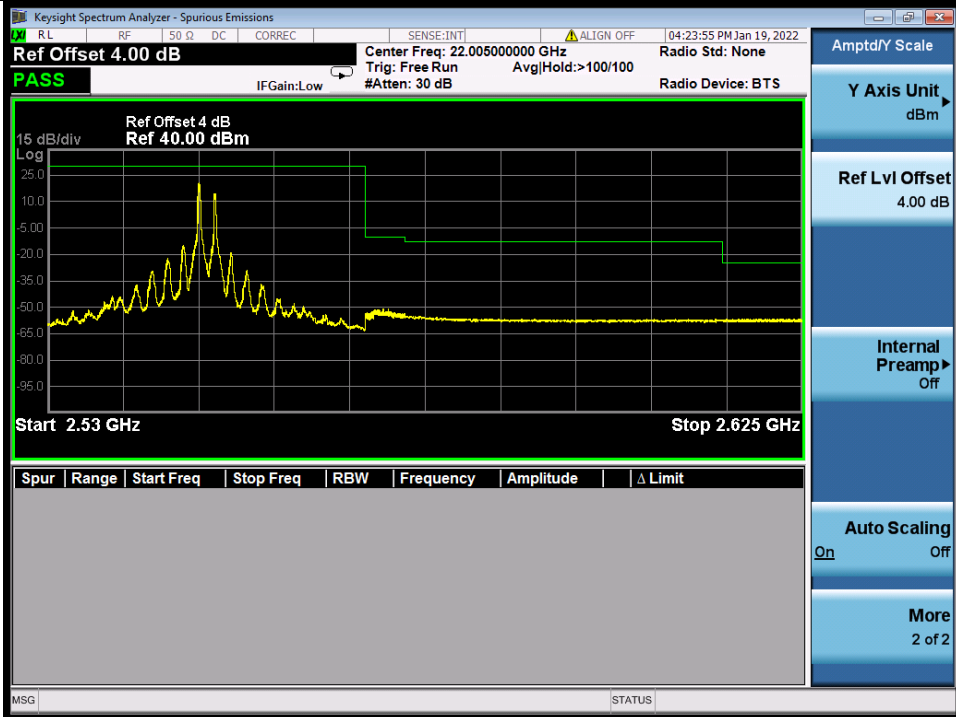

Fax: +86 755 8869 6577

Email: customerservice.sw@bureauveritas.com

BUREAU VERITAS

Test Report No.: W7L-P22020005RF01

Band 7C 16QAM HCH 20M+20M RB 1 99/1 0 NTN

Band 7C 16QAM HCH 20M+20M RB FULL 0 NTN

BV 7Layers Communications Technology (Shenzhen) Co., Ltd