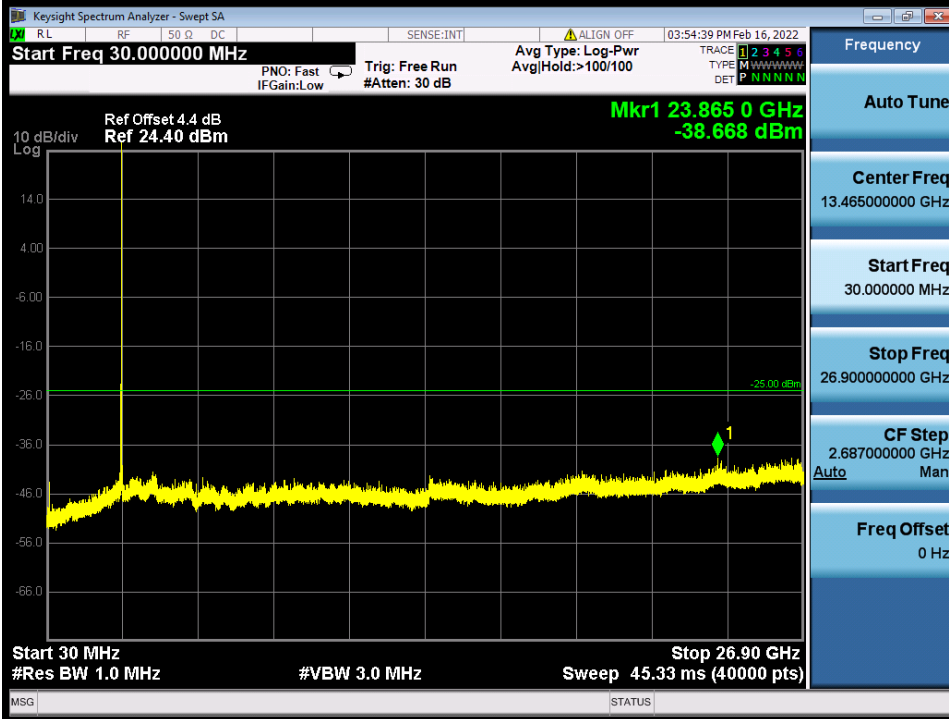

BUREAU VERITAS

Test Report No.: W7L-P22020005RF01

Band 41C QPSK HCH 10M+15M NTN

Band 41C 16QAM LCH 10M+15M RB 1 0/1 74 NTN

BV 7Layers Communications Technology (Shenzhen) Co., Ltd

No.B102, Dazu Chuangxin Mansion, North of Beihuan Avenue, North Area, Hi-Tech Industrial Park, Nanshan District, Shenzhen, Guangdong, China