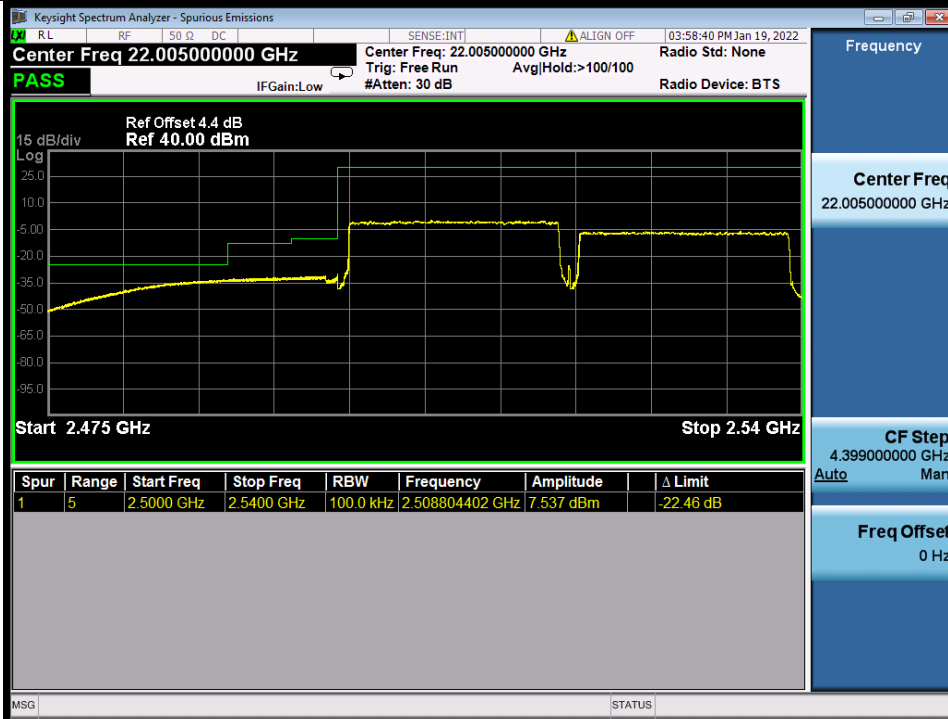

Band 7C 16QAM HCH 20M+20M RB 1 0/1 99 NTN

BV 7Layers Communications Technology (Shenzhen) Co., Ltd

No.B102, Dazu Chuangxin Mansion, North of Beihuan Avenue, North Area, Hi-Tech Industrial Park, Nanshan District, Shenzhen, Guangdong, China

Tel: +86 755 8869 6566

Fax: +86 755 8869 6577

Email: customerservice.sw@bureauveritas.com