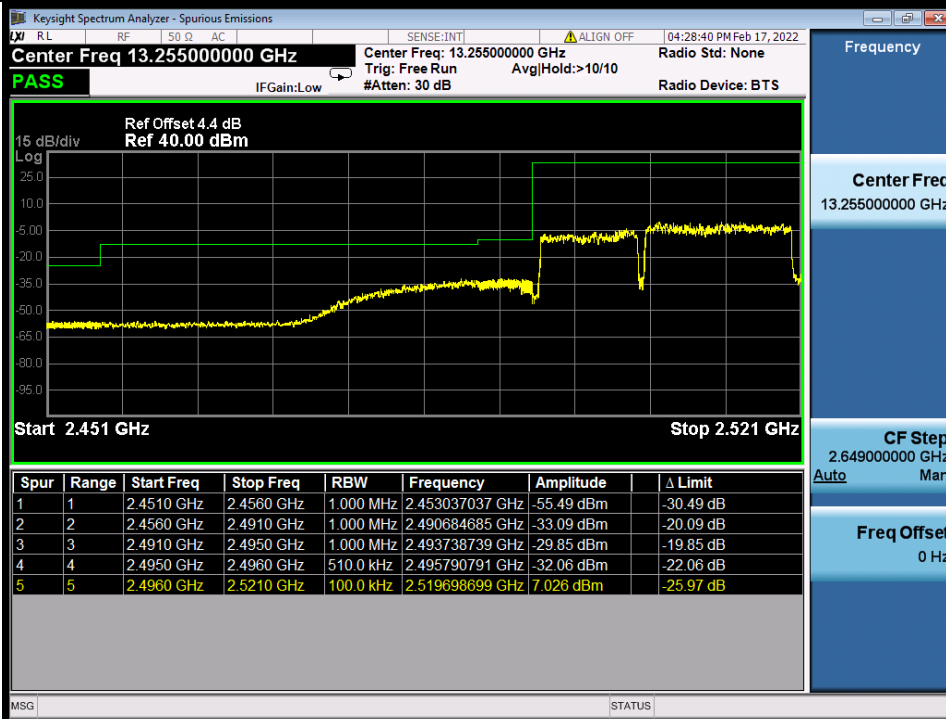

**BUREAU
VERITAS**

Test Report No.: W7L-P22020005RF01

Band 41C QPSK LCH 10M+15M RB FULL 0 NTV

Band 41C_QPSK_LCH_10M+15M_NTV

BV 7Layers Communications
Technology (Shenzhen) Co., Ltd

No.B102, Dazu Chuangxin Mansion, North of Beihuan
Avenue, North Area, Hi-Tech Industrial Park, Nanshan
District, Shenzhen, Guangdong, China