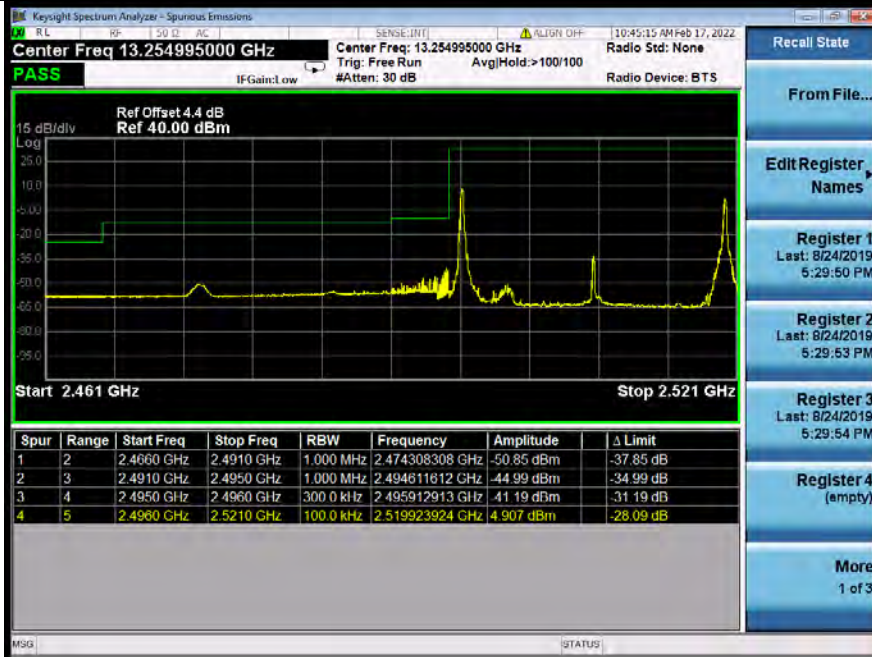

2.3.2 Test Graph

Band 41C QPSK LCH 5M+20M RB 1 0/1 99 NTN

Band 41C QPSK LCH 5M+20M RB 1 24/1 0 NTN