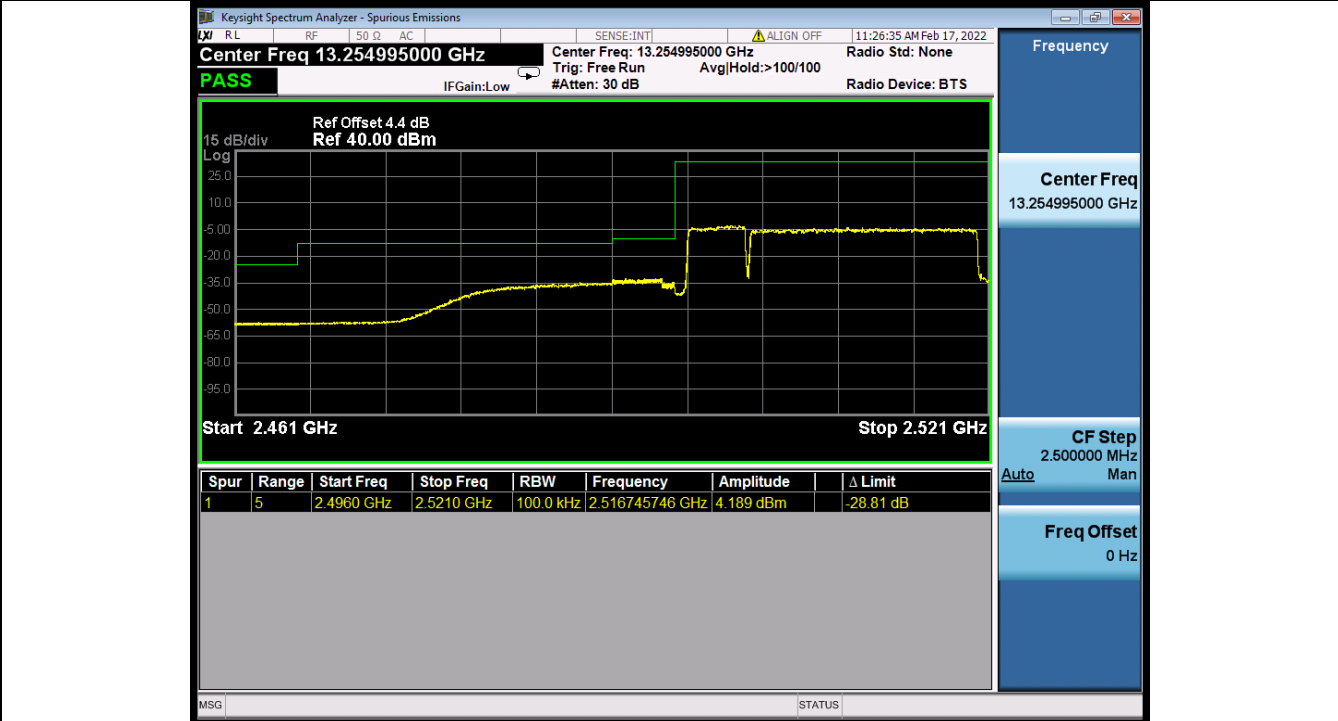

Band 41C 16QAM HCH 5M+20M RB 1 0/1 99 NTN

BV 7Layers Communications Technology (Shenzhen) Co., Ltd

No.B102, Dazu Chuangxin Mansion, North of Beihuan Avenue, North Area, Hi-Tech Industrial Park, Nanshan District, Shenzhen, Guangdong, China

Tel: +86 755 8869 6566

Fax: +86 755 8869 6577

Email: customerservice.sw@bureauveritas.com