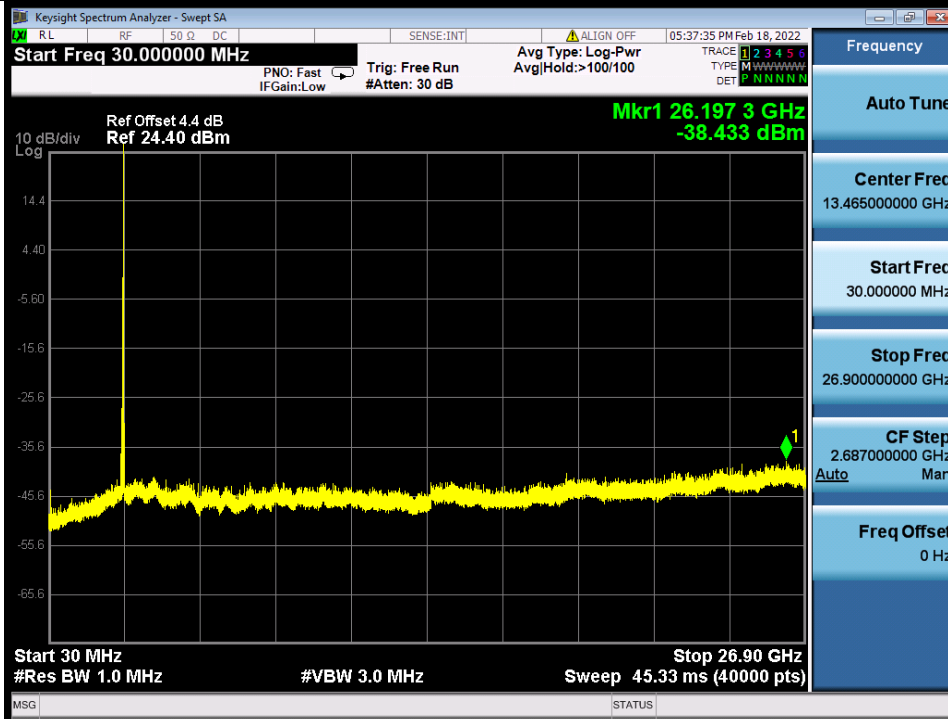

BUREAU VERITAS

Test Report No.: W7L-P22020005RF01

Band 41C 16QAM LCH 10M+20M RB 1 0/1 99 NTN