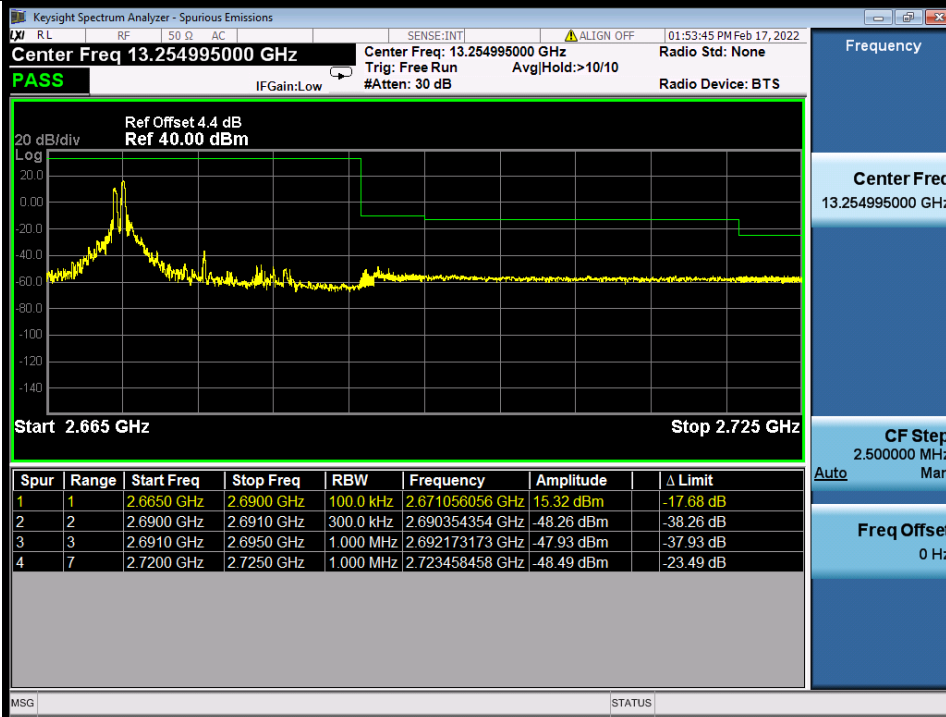

BUREAU VERITAS

Test Report No.: W7L-P22020005RF01

Band 41C 64QAM HCH 5M+20M RB 1 24/1 0 NTN

Band 41C 64QAM HCH 5M+20M FULL RB NTN

BV 7Layers Communications Technology (Shenzhen) Co., Ltd

No.B102, Dazu Chuangxin Mansion, North of Beihuan Avenue, North Area, Hi-Tech Industrial Park, Nanshan District, Shenzhen, Guangdong, China