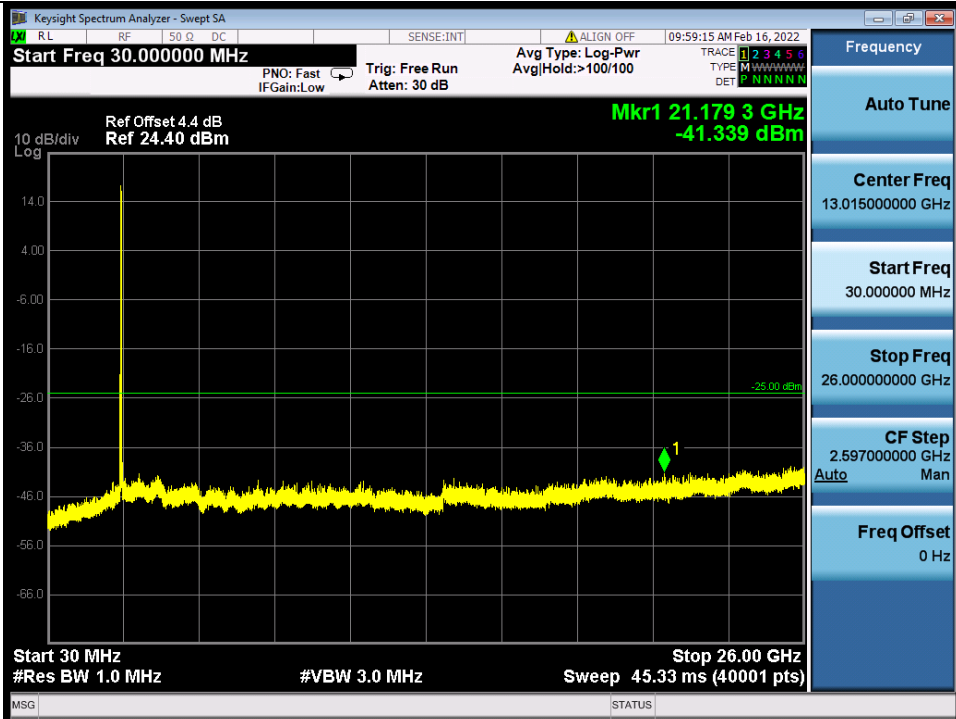

BUREAU VERITAS

Test Report No.: W7L-P22020005RF01

Band 7C 16QAM LCH 20M+20M RB 1 0/1 99 NTV

Band 7C 16QAM LCH 20M+20M RB 1 99/1 0 NTV

BV 7Layers Communications
Technology (Shenzhen) Co., Ltd

No.B102, Dazu Chuangxin Mansion, North of Beihuan
Avenue, North Area, Hi-Tech Industrial Park, Nanshan
District, Shenzhen, Guangdong, China