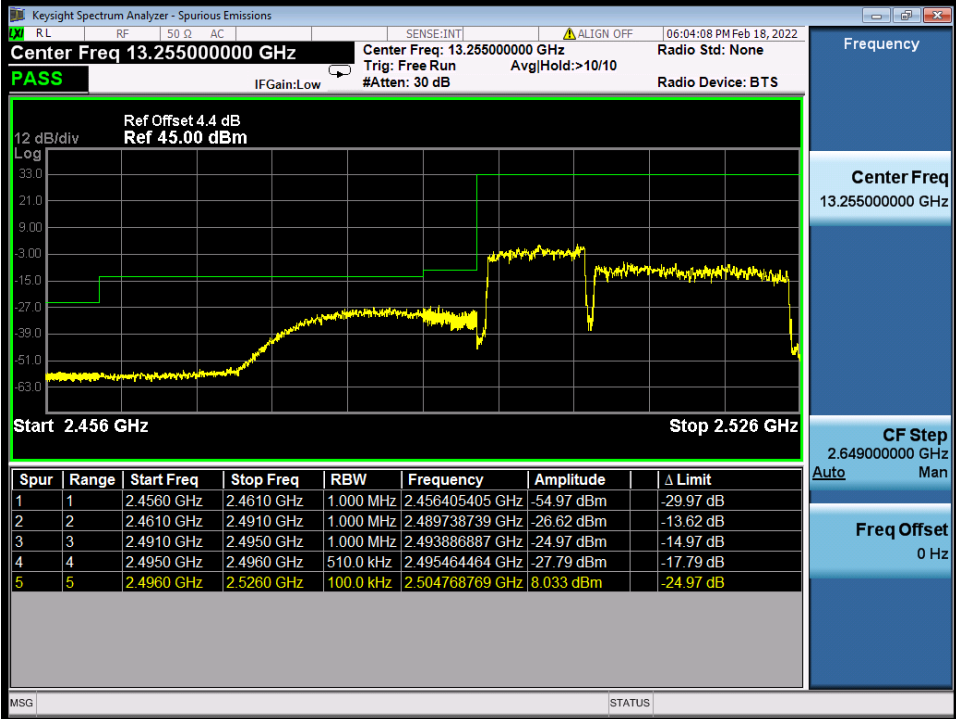

Band 41C 64QAM HCH 10M+20M RB 1_0/1_99 NTN

BV 7Layers Communications Technology (Shenzhen) Co., Ltd

No.B102, Dazu Chuangxin Mansion, North of Beihuan Avenue, North Area, Hi-Tech Industrial Park, Nanshan District, Shenzhen, Guangdong, China

Tel: +86 755 8869 6566

Fax: +86 755 8869 6577

Email: customerservice.sw@bureauveritas.com