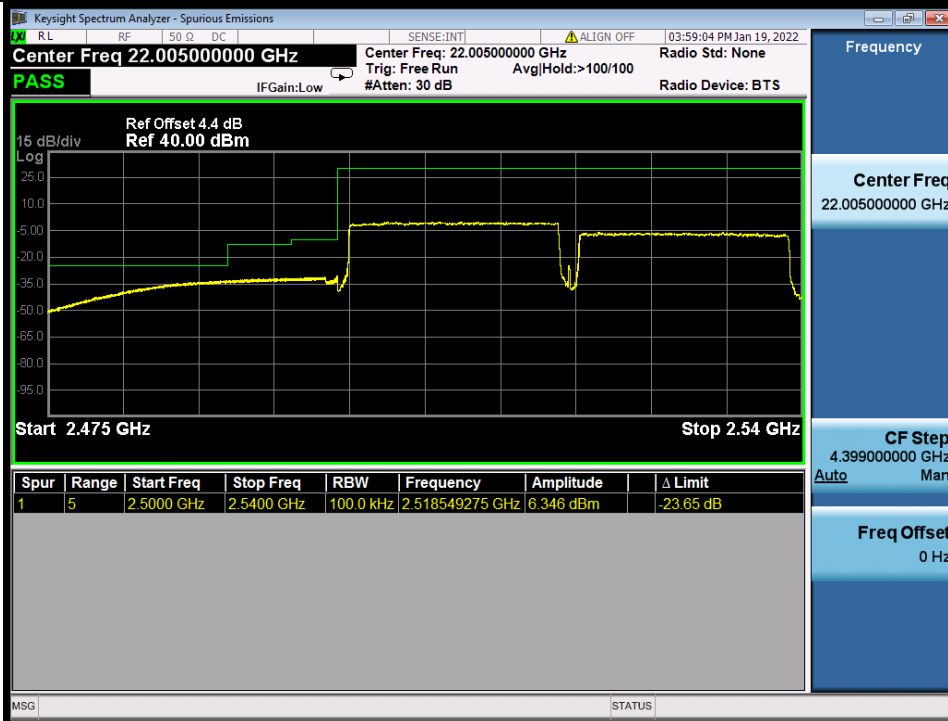

Band 7C 64QAM HCH 20M+20M RB 1 0/1 99 NTNV

BV 7Layers Communications Technology (Shenzhen) Co., Ltd

No.B102, Dazu Chuangxin Mansion, North of Beihuan Avenue, North Area, Hi-Tech Industrial Park, Nanshan District, Shenzhen, Guangdong, China

Tel: +86 755 8869 6566

Fax: +86 755 8869 6577

Email: customerservice.sw@bureauveritas.com