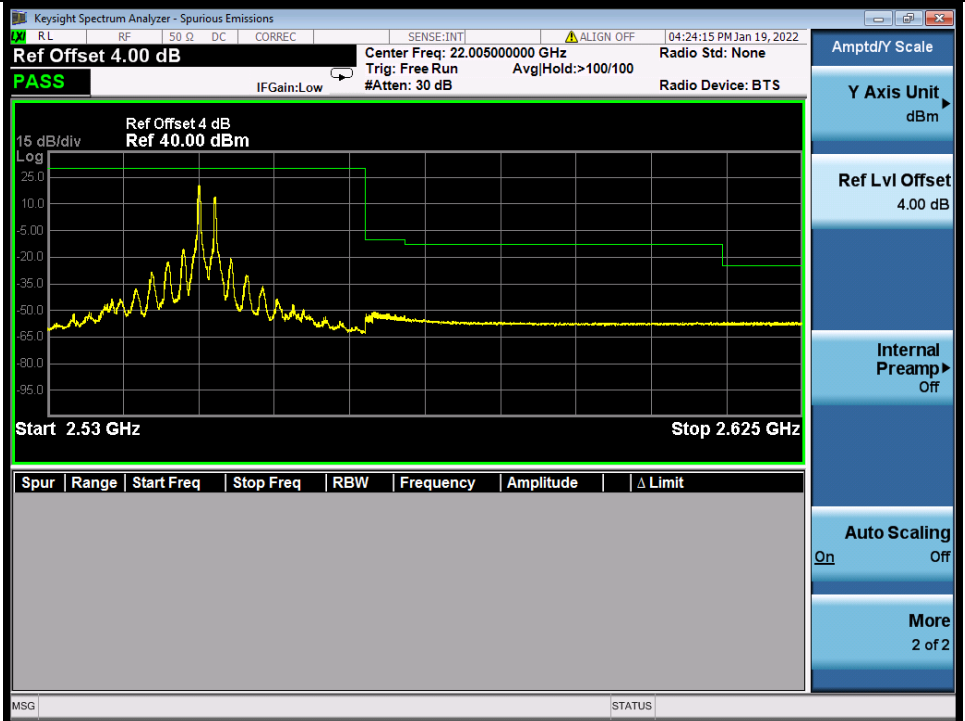

Fax: +86 755 8869 6577

Email: customerservice.sw@bureauveritas.com

BUREAU VERITAS

Test Report No.: W7L-P22020005RF01

Band 7C 64QAM HCH 20M+20M RB 1 99/1 0 NTN

Band 7C 64QAM HCH 20M+20M RB FULL 0 NTN

BV 7Layers Communications Technology (Shenzhen) Co., Ltd