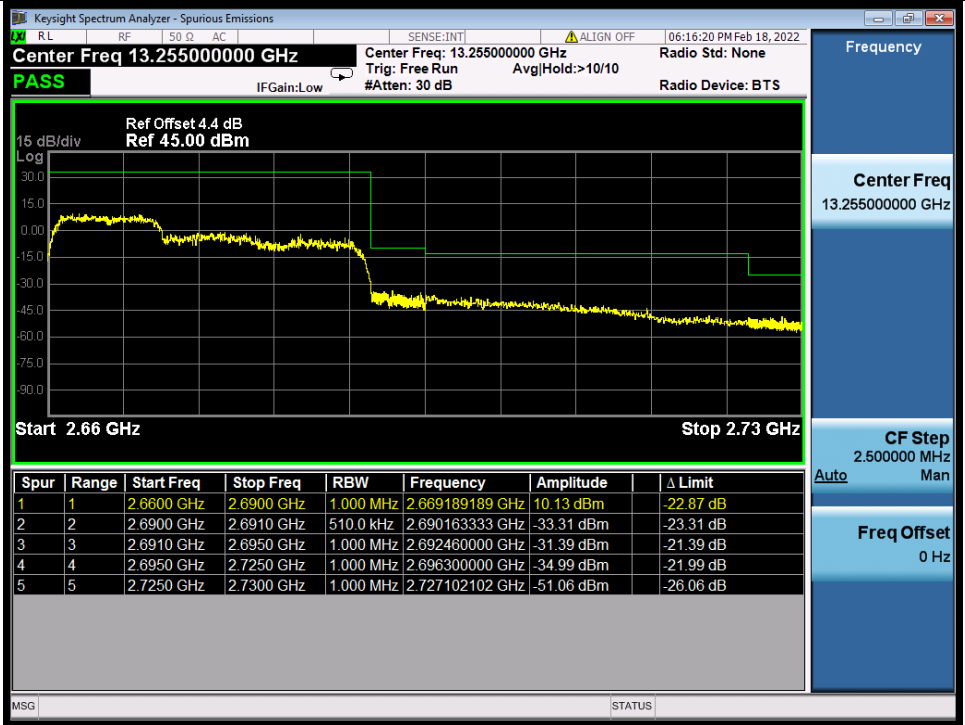

BUREAU VERITAS

Test Report No.: W7L-P22020005RF01

Band 41C 64QAM HCH 10M+20M RB FULL 0 NTN

BV 7Layers Communications
Technology (Shenzhen) Co., Ltd

No.B102, Dazu Chuangxin Mansion, North of Beihuan
Avenue, North Area, Hi-Tech Industrial Park, Nanshan
District, Shenzhen, Guangdong, China

Tel: +86 755 8869 6566

Fax: +86 755 8869 6577

Email: customerservice.sw@bureauveritas.com