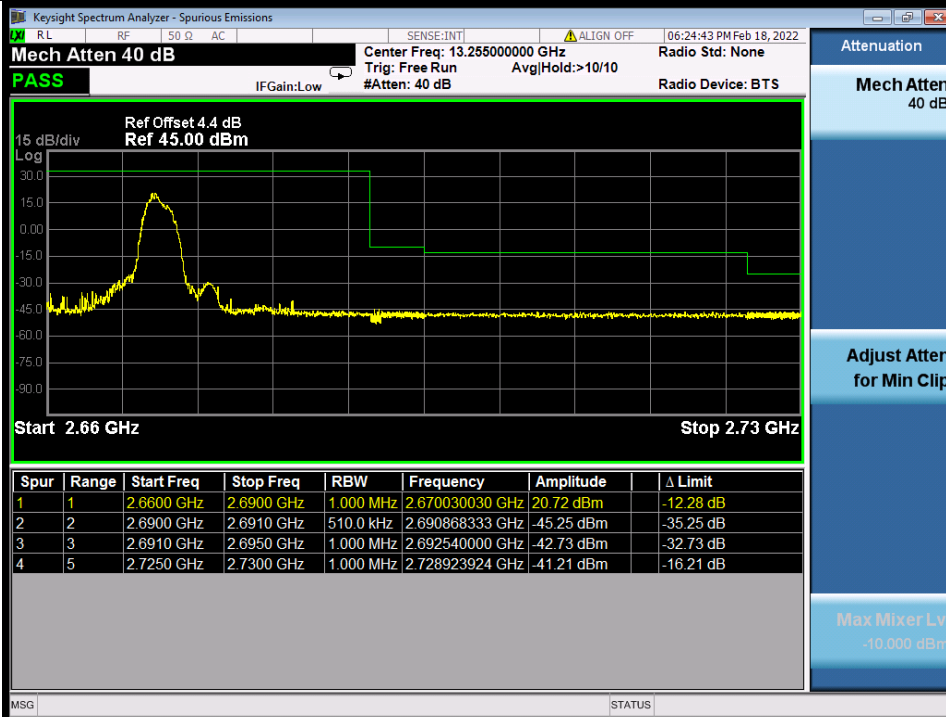

Band 41C QPSK HCH 10M+20M RB FULL 0 NTN

Band 41C QPSK HCH 10M+20M NTN

BV 7Layers Communications
Technology (Shenzhen) Co., Ltd

No.B102, Dazu Chuangxin Mansion, North of Beihuan
Avenue, North Area, Hi-Tech Industrial Park, Nanshan
District, Shenzhen, Guangdong, China