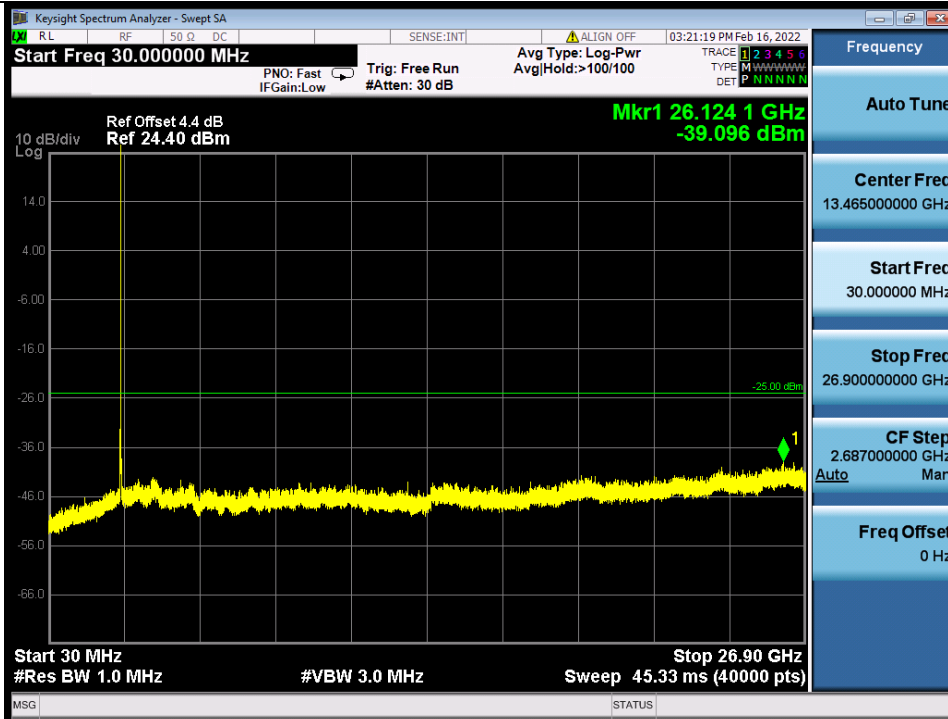

BUREAU VERITAS

Test Report No.: W7L-P22020005RF01

Band 41C QPSK HCH 5M+20M RB 1 0/1 99 NTNV