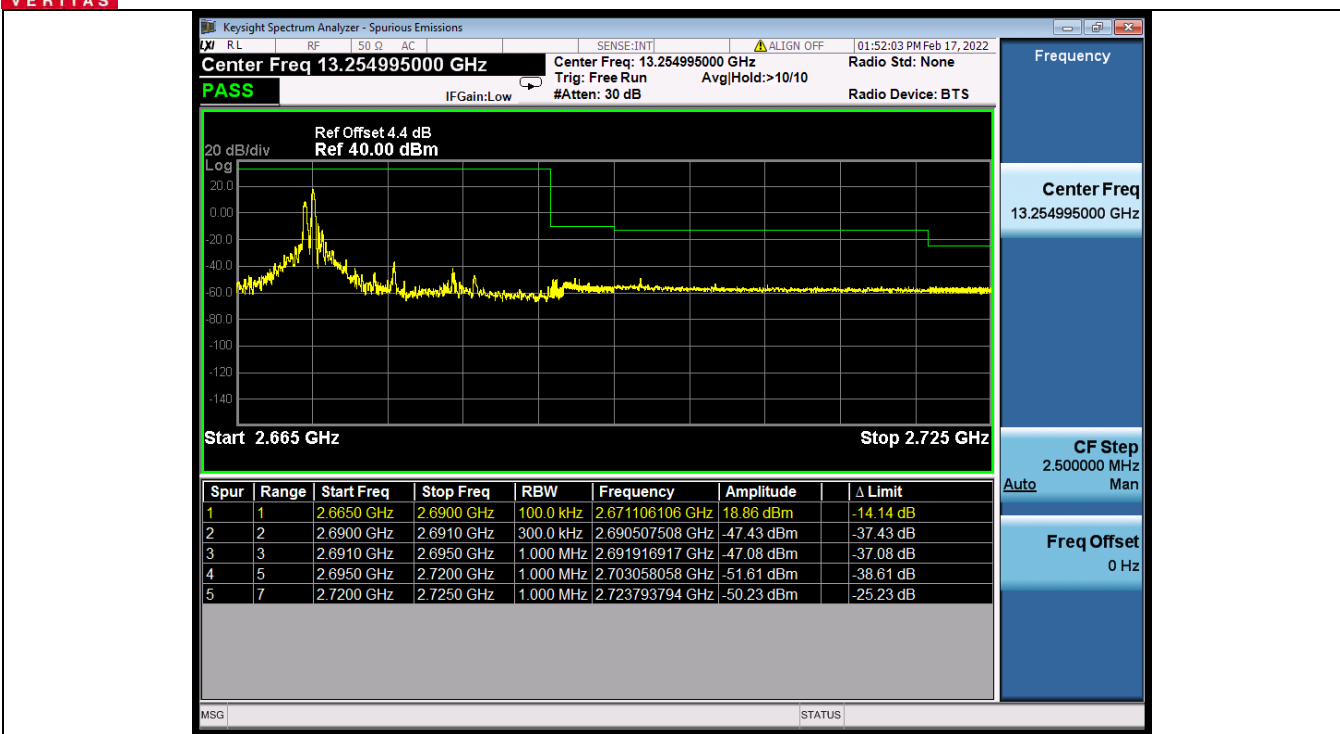

Band 41C QPSK HCH 5M+20M RB FULL 0 NTV