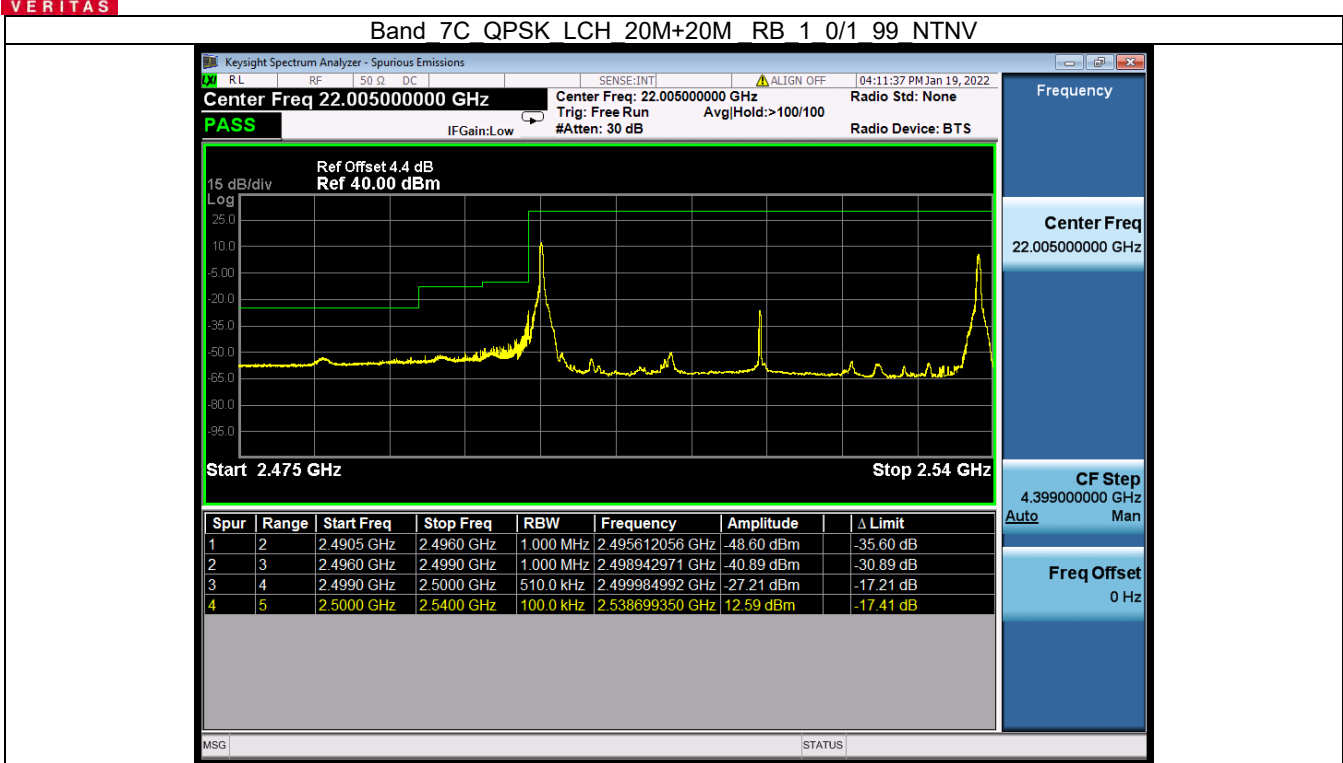

Band 7C QPSK LCH 20M+20M RB FULL 0 NTN

BV 7Layers Communications Technology (Shenzhen) Co., Ltd

No.B102, Dazu Chuangxin Mansion, North of Beihuan Avenue, North Area, Hi-Tech Industrial Park, Nanshan District, Shenzhen, Guangdong, China

Tel: +86 755 8869 6566

Fax: +86 755 8869 6577

Email: customerservice.sw@bureauveritas.com