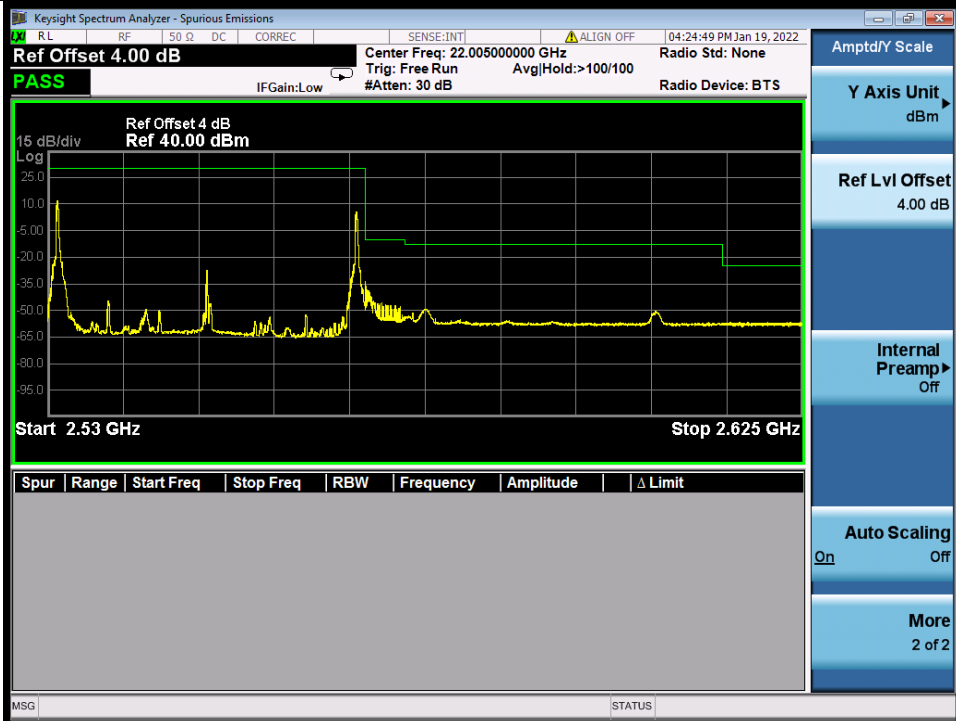

BUREAU VERITAS

Test Report No.: W7L-P22020005RF01

Band 7C QPSK HCH 20M+20M RB 1 0/1 99 NTN

Band 7C QPSK HCH 20M+20M RB 1 99/1 0 NTN

BV 7Layers Communications Technology (Shenzhen) Co., Ltd

No.B102, Dazu Chuangxin Mansion, North of Beihuan Avenue, North Area, Hi-Tech Industrial Park, Nanshan District, Shenzhen, Guangdong, China