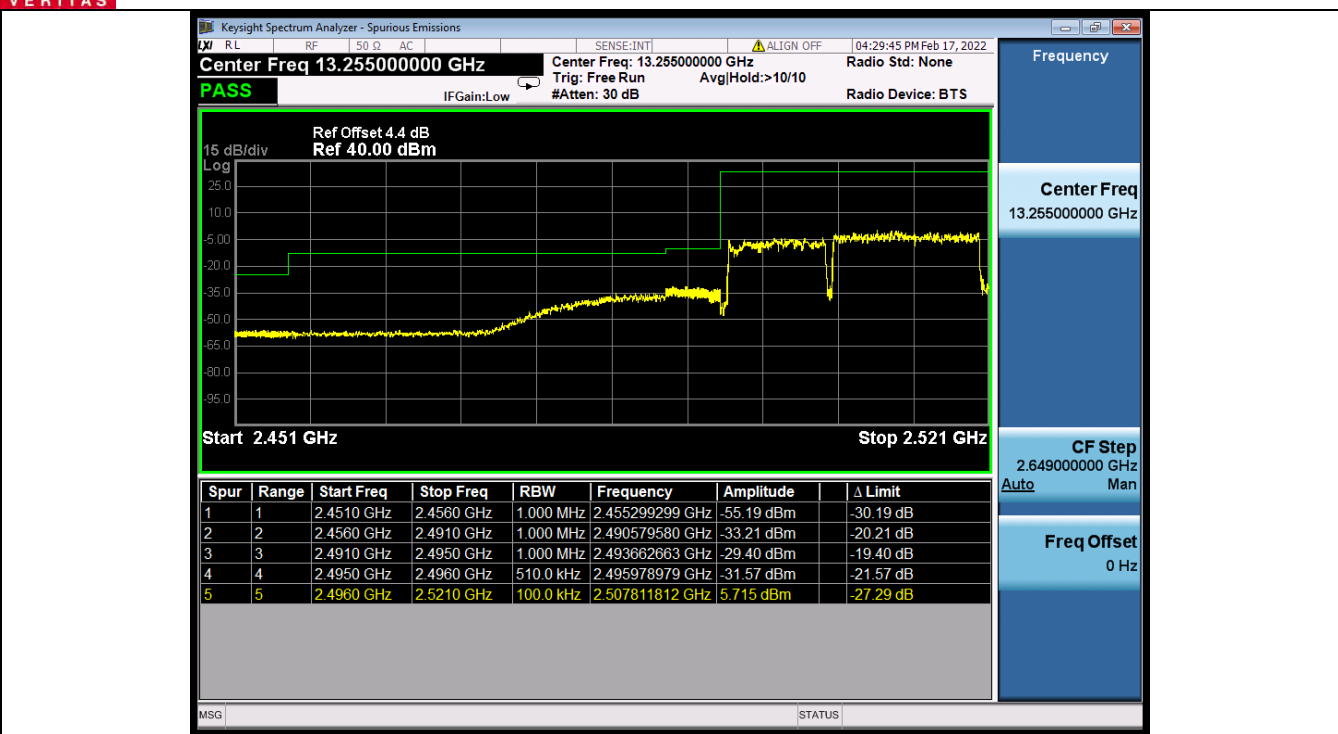

Band 41C 16QAM HCH 10M+15M RB 1 0/1 74 NTV