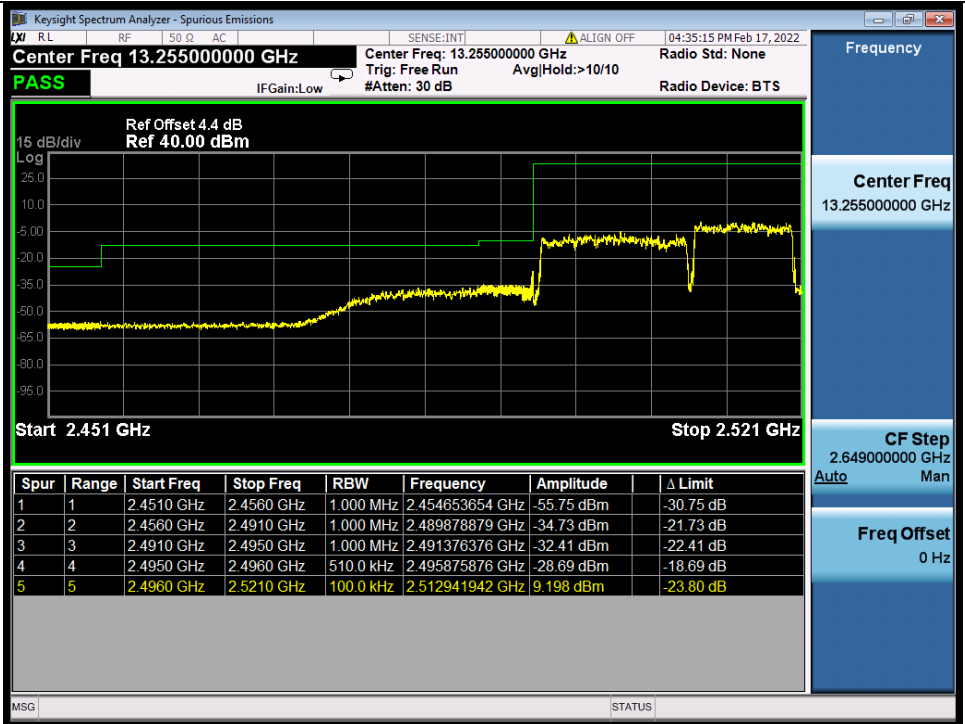

Band 41C QPSK LCH 15M+10M NTN