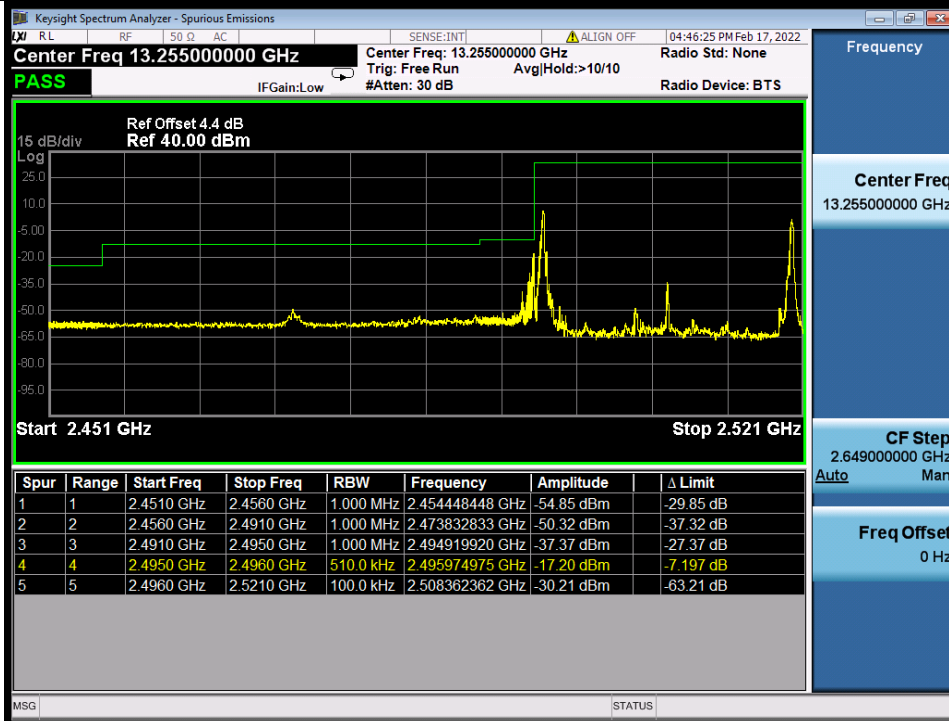

Band 41C QPSK LCH 15M+10M RB 1 0/1 49 NTN

Band 41C QPSK LCH 15M+10M RB 1 74/1 0 NTN

Band 41C QPSK LCH 15M+10M RB FULL 0 NTN

BV 7Layers Communications Technology (Shenzhen) Co., Ltd

No.B102, Dazu Chuangxin Mansion, North of Beihuan Avenue, North Area, Hi-Tech Industrial Park, Nanshan District, Shenzhen, Guangdong, China