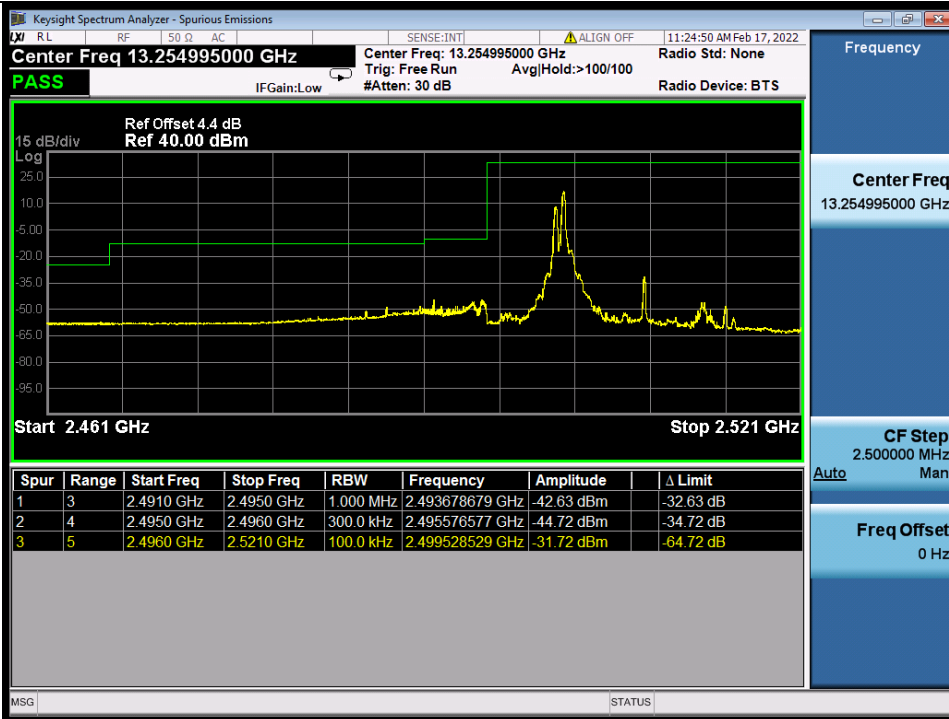

BUREAU VERITAS

Test Report No.: W7L-P22020005RF01

Band 41C 64QAM LCH 5M+20M RB FULL 0 NTV