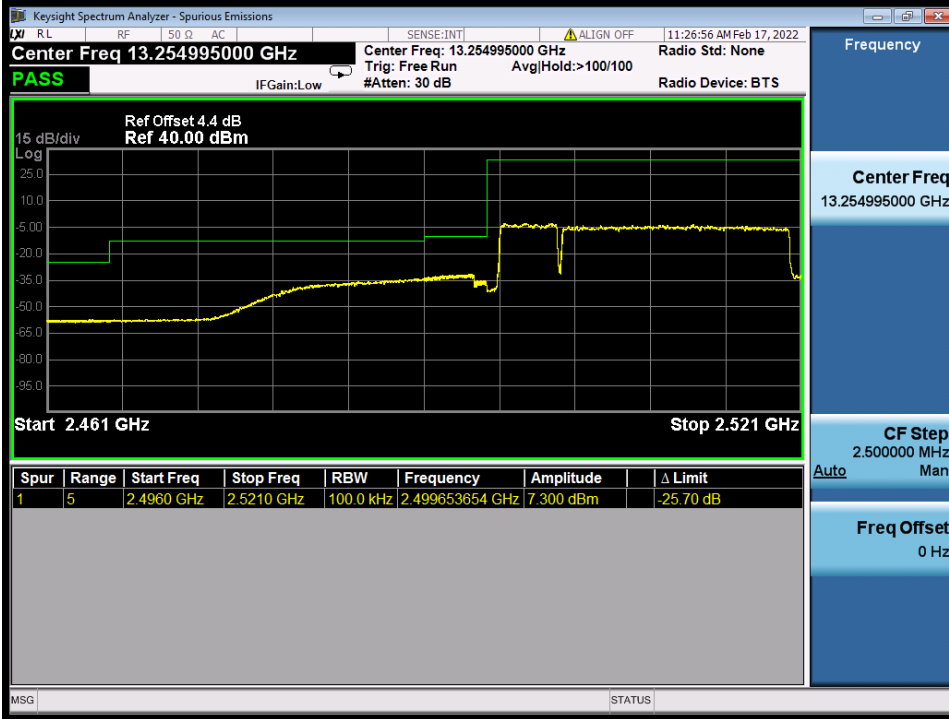

Fax: +86 755 8869 6577

Email: customerservice.sw@bureauveritas.com

BUREAU VERITAS

Test Report No.: W7L-P22020005RF01

Band 41C 64QAM LCH 5M+20M RB FULL 0 NTV

Band 41C 64QAM HCH 5M+20M RB 1 0/1 99 NTV

BV 7Layers Communications Technology (Shenzhen) Co., Ltd