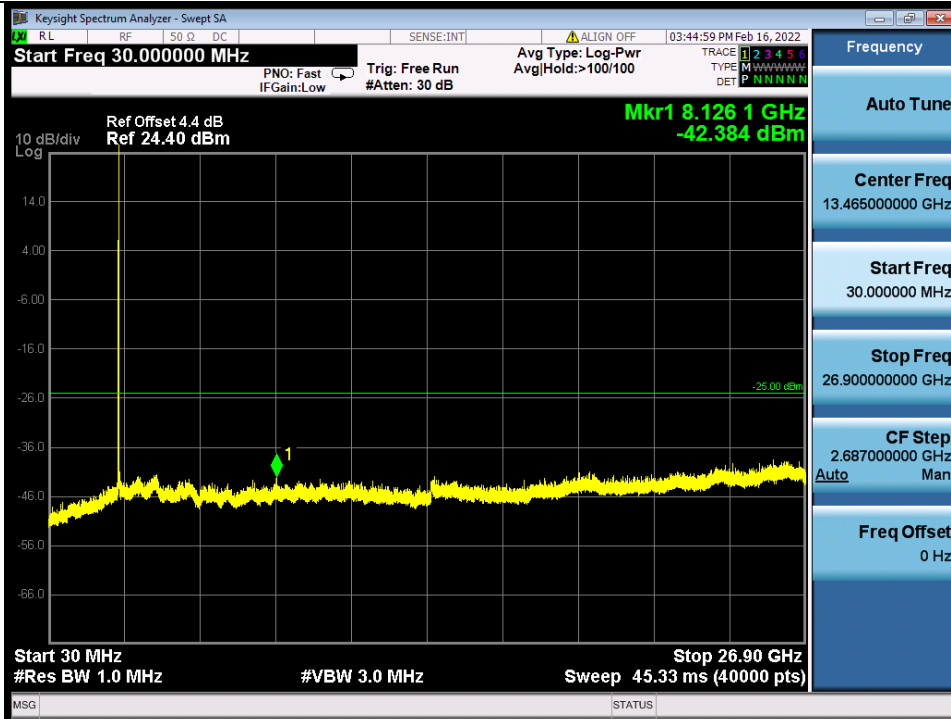

BUREAU VERITAS

Test Report No.: W7L-P22020005RF01

Band 41C QPSK MCH 10M+15M NTN