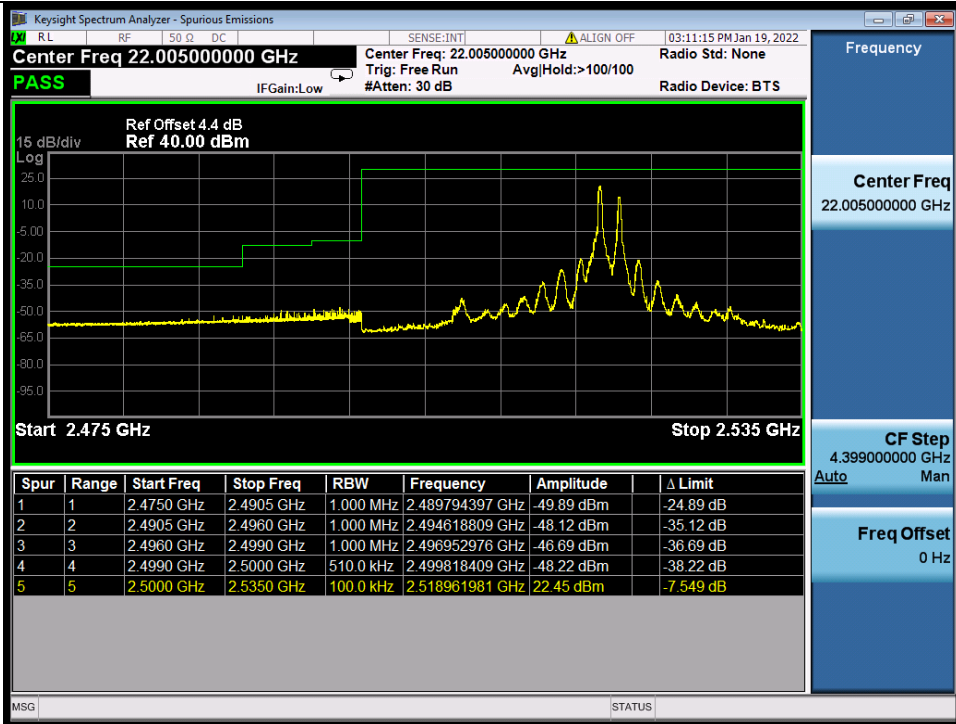

BUREAU VERITAS

Test Report No.: W7L-P22020005RF01

Band 7C 16QAM LCH 20M+15M RB FULL 0 NTN

Band 7C 16QAM HCH 20M+15M RB 1 0/1 74 NTN

BV 7Layers Communications Technology (Shenzhen) Co., Ltd

No.B102, Dazu Chuangxin Mansion, North of Beihuan Avenue, North Area, Hi-Tech Industrial Park, Nanshan District, Shenzhen, Guangdong, China