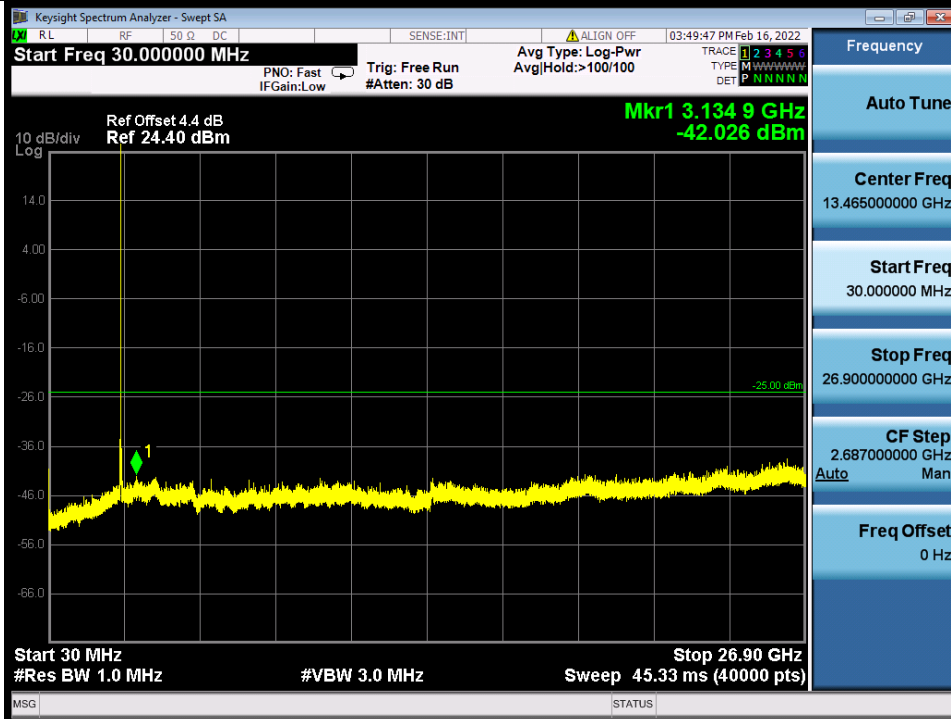

Band 41C QPSK HCH 10M+15M RB 1 0/1 74 NTN

BV 7Layers Communications
Technology (Shenzhen) Co., Ltd

No.B102, Dazu Chuangxin Mansion, North of Beihuan
Avenue, North Area, Hi-Tech Industrial Park, Nanshan
District, Shenzhen, Guangdong, China

Tel: +86 755 8869 6566

Fax: +86 755 8869 6577

Email: customerservice.sw@bureauveritas.com