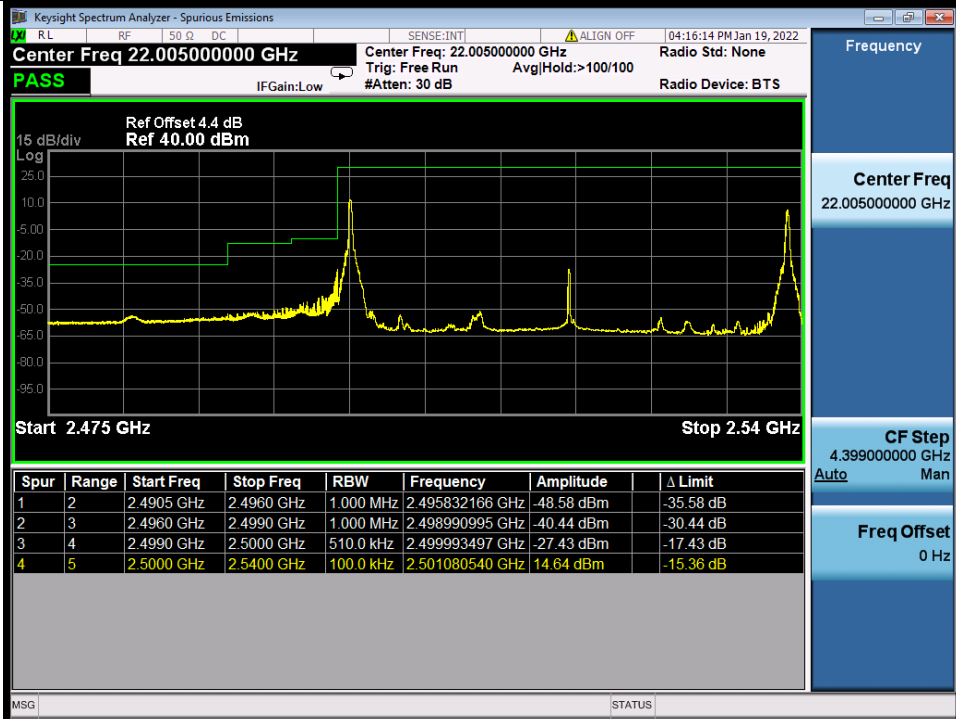

Band 7C 64QAM LCH 20M+20M RB 1 0/1 99 NTV

Band 7C 64QAM LCH 20M+20M RB 1 99/1 0 NTV

BV 7Layers Communications
Technology (Shenzhen) Co., Ltd

No.B102, Dazu Chuangxin Mansion, North of Beihuan
Avenue, North Area, Hi-Tech Industrial Park, Nanshan
District, Shenzhen, Guangdong, China