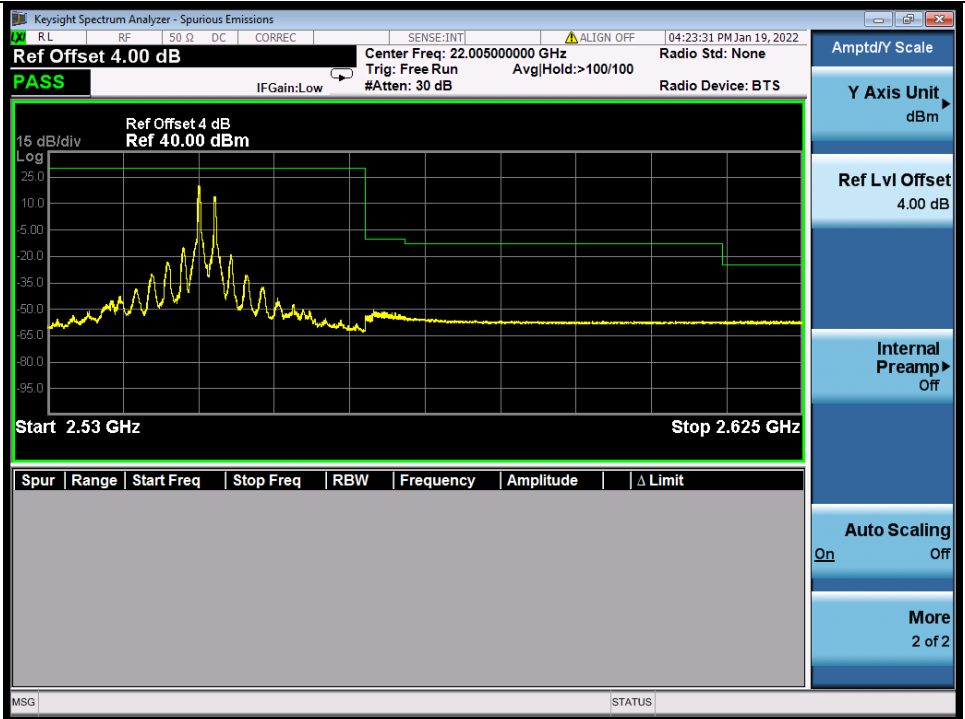

Band 7C QPSK HCH 20M+20M RB FULL 0 NTN