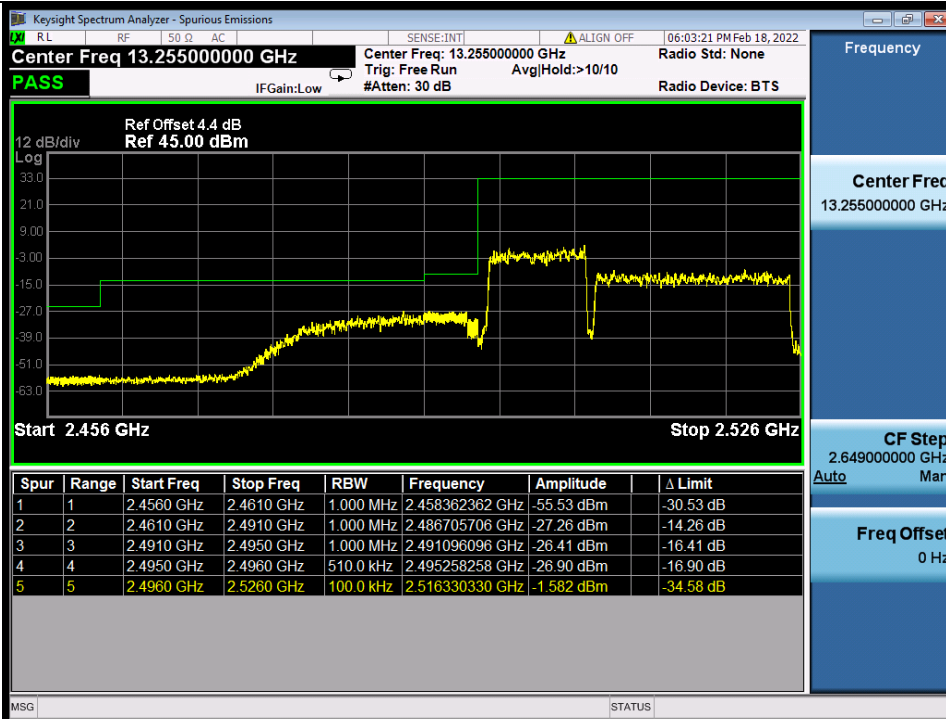

BUREAU VERITAS

Test Report No.: W7L-P22020005RF01

Band 41C QPSK LCH 10M+20M NTN

Band 41C QPSK MCH 10M+20M NTN

BV 7Layers Communications Technology (Shenzhen) Co., Ltd

No.B102, Dazu Chuangxin Mansion, North of Beihuan Avenue, North Area, Hi-Tech Industrial Park, Nanshan District, Shenzhen, Guangdong, China