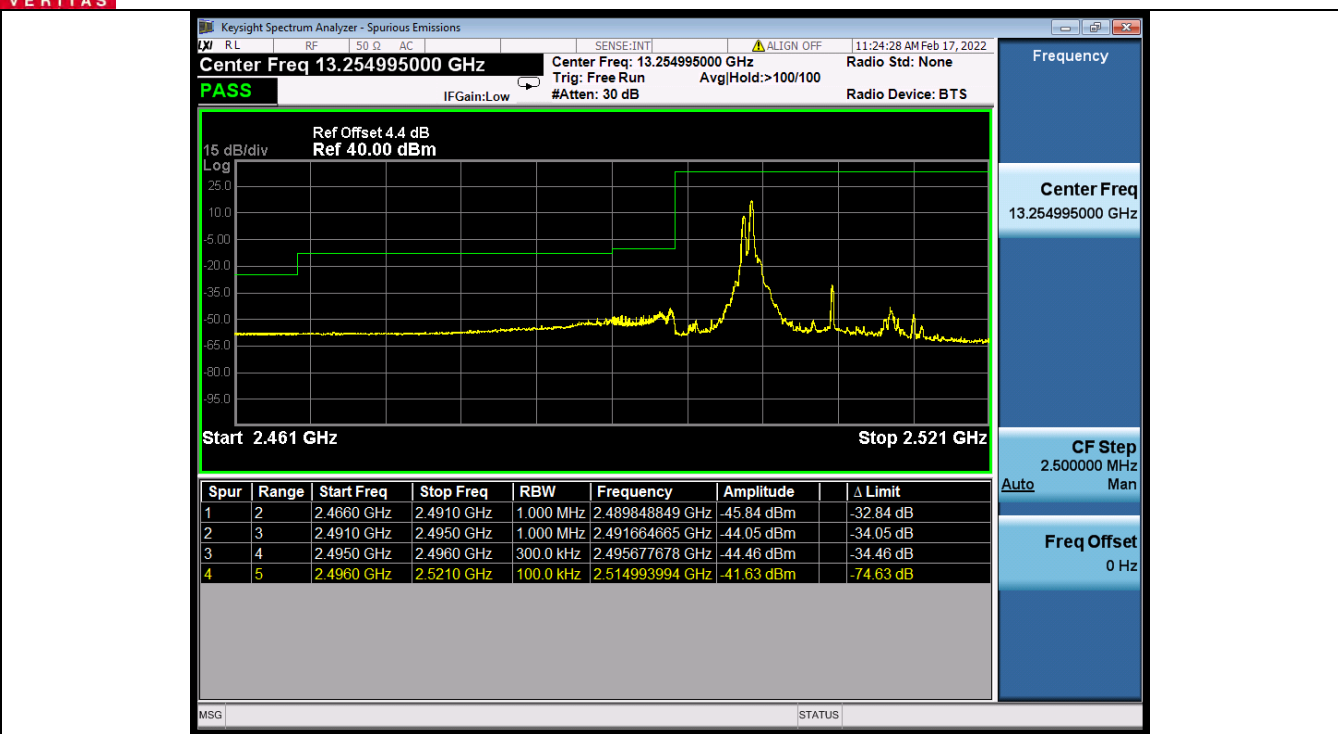

Band 41C 16QAM LCH 5M+20M RB FULL 0 NTN