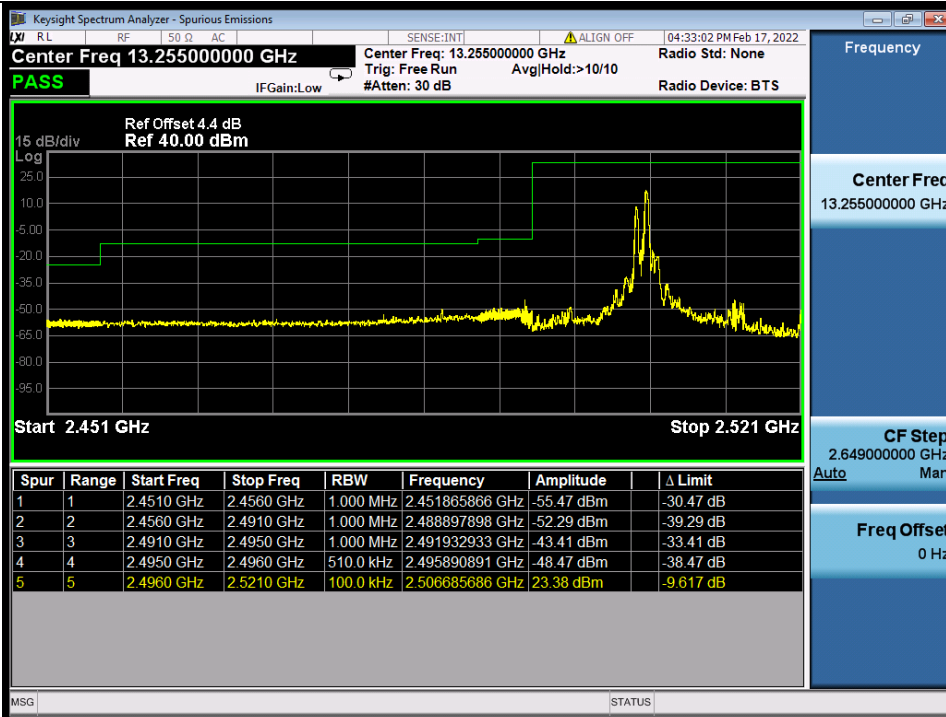

**BUREAU
VERITAS**

Test Report No.: W7L-P22020005RF01

Band 41C QPSK LCH 10M+15M RB FULL 0 NTV

Band 41C_QPSK_LCH_10M+15M_NTV

BV 7Layers Communications
Technology (Shenzhen) Co., Ltd

No.B102, Dazu Chuangxin Mansion, North of Beihuan
Avenue, North Area, Hi-Tech Industrial Park, Nanshan
District, Shenzhen, Guangdong, China