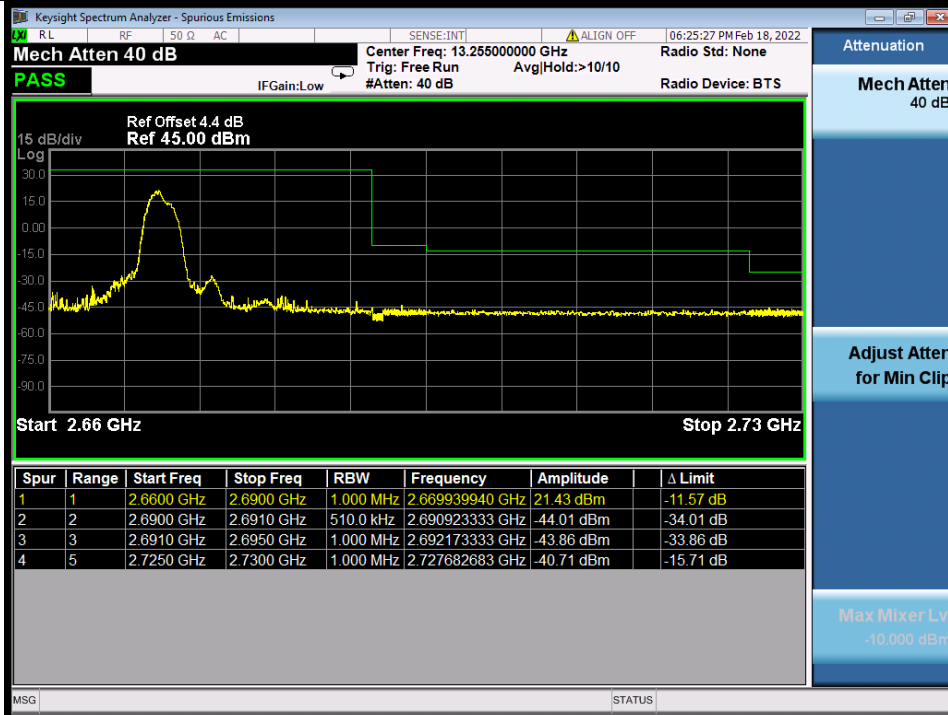

**BUREAU
VERITAS**

Test Report No.: W7L-P22020005RF01

Band 41C 64QAM HCH 10M+20M RB 1 49/1 0 NTVN

BV 7Layers Communications
Technology (Shenzhen) Co., Ltd

No.B102, Dazu Chuangxin Mansion, North of Beihuan
Avenue, North Area, Hi-Tech Industrial Park, Nanshan
District, Shenzhen, Guangdong, China