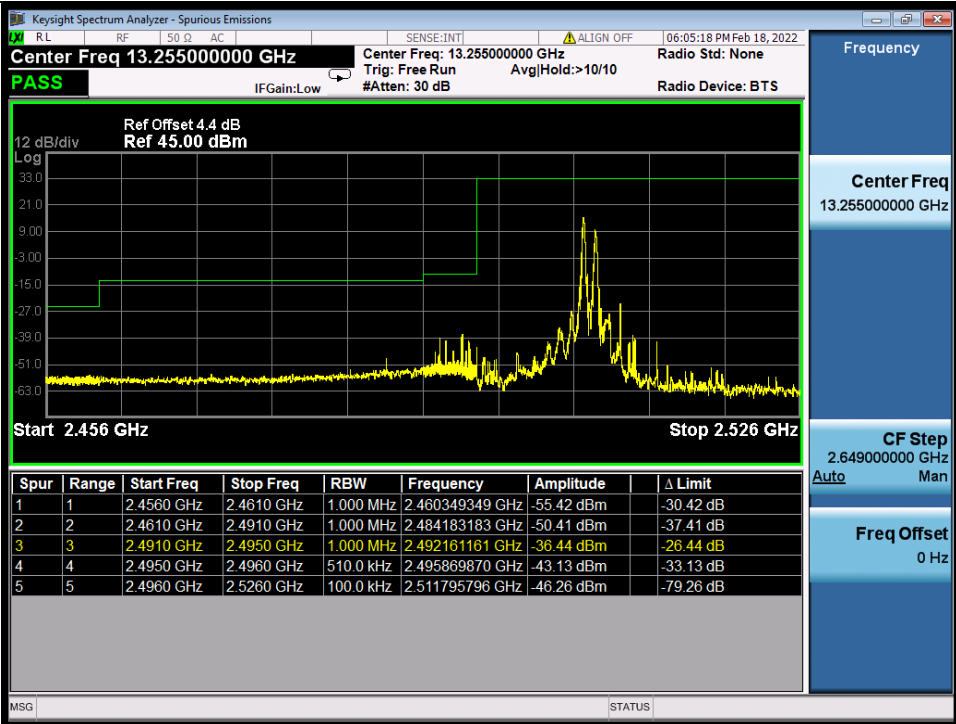

Band 41C 64QAM LCH 10M+20M RB FULL 0 NTN