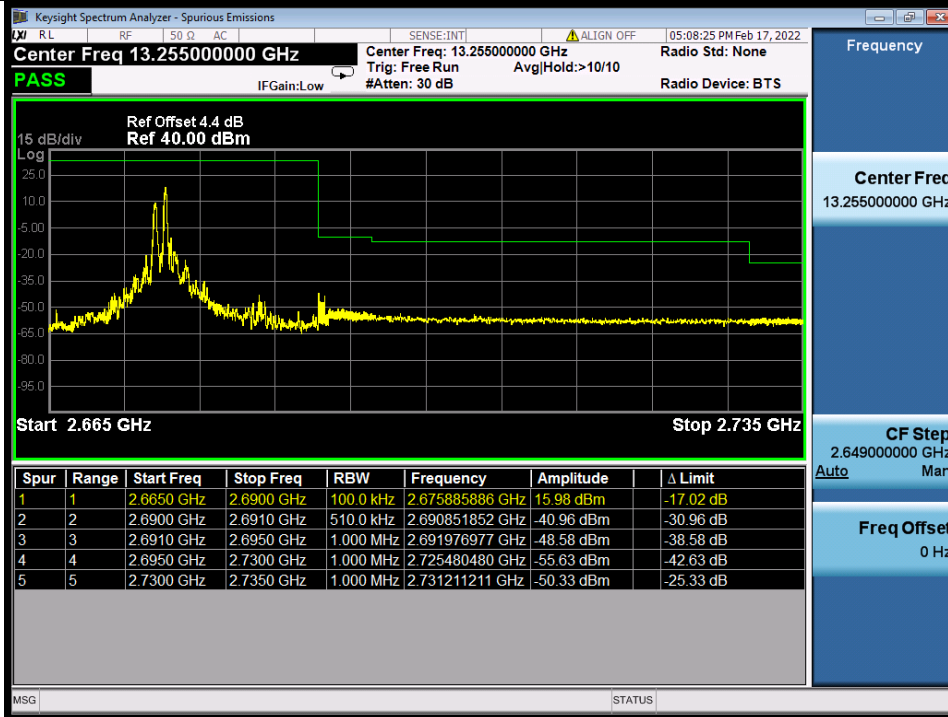

BUREAU VERITAS

Test Report No.: W7L-P22020005RF01

Band 41C 16QAM HCH 10M+15M RB FULL 0 NTN

Band 41C 64QAM LCH 10M+15M RB 1 0/1 74 NTN

BV 7Layers Communications Technology (Shenzhen) Co., Ltd

No.B102, Dazu Chuangxin Mansion, North of Beihuan Avenue, North Area, Hi-Tech Industrial Park, Nanshan District, Shenzhen, Guangdong, China