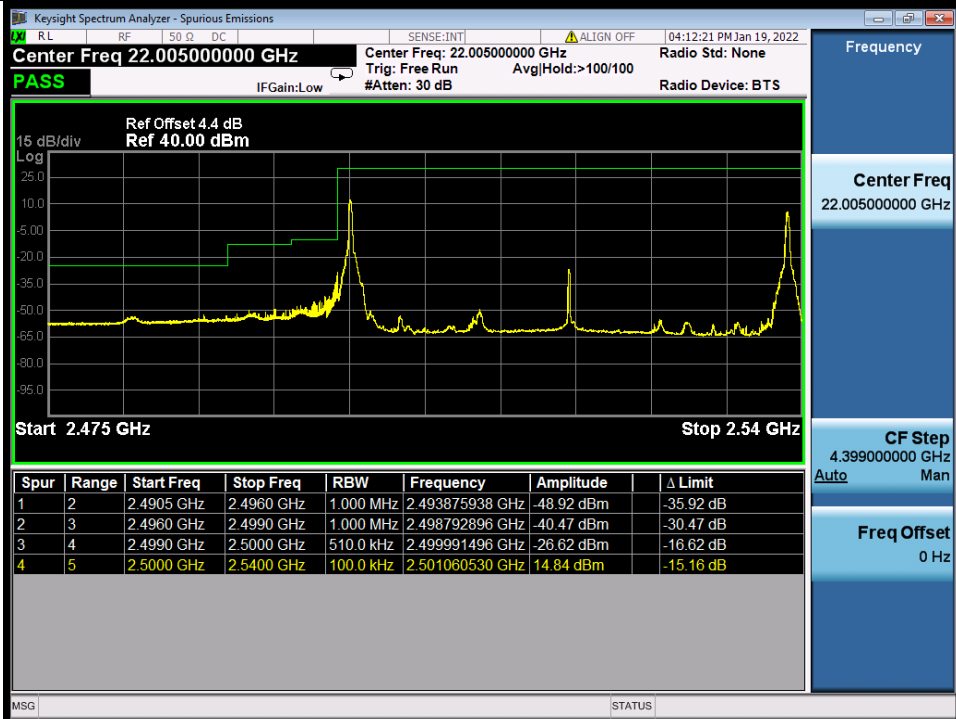

BUREAU VERITAS

Test Report No.: W7L-P22020005RF01

Band 7C 16QAM LCH 20M+20M RB 1 0/1 99 NTV

Band 7C 16QAM LCH 20M+20M RB 1 99/1 0 NTV

BV 7Layers Communications
Technology (Shenzhen) Co., Ltd

No.B102, Dazu Chuangxin Mansion, North of Beihuan
Avenue, North Area, Hi-Tech Industrial Park, Nanshan
District, Shenzhen, Guangdong, China