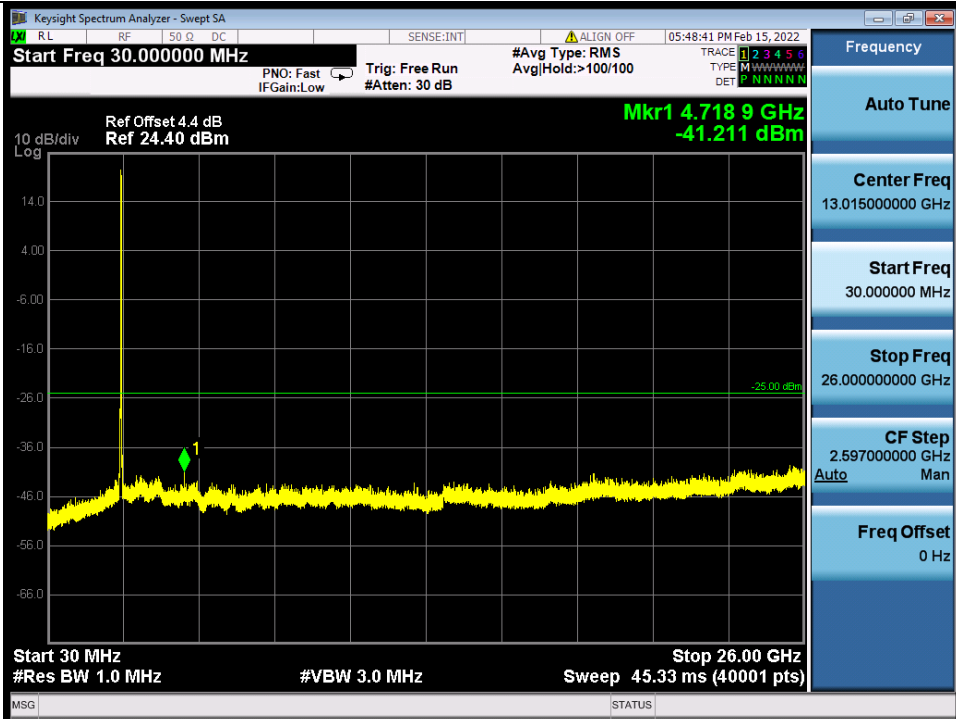

BUREAU VERITAS

Test Report No.: W7L-P22020005RF01

Band 7C QPSK HCH 20M+10M RB 1 0/1 49 NTN

Band 7C QPSK HCH 20M+10M RB 1 99/1 0 NTN

BV 7Layers Communications Technology (Shenzhen) Co., Ltd

No.B102, Dazu Chuangxin Mansion, North of Beihuan Avenue, North Area, Hi-Tech Industrial Park, Nanshan District, Shenzhen, Guangdong, China