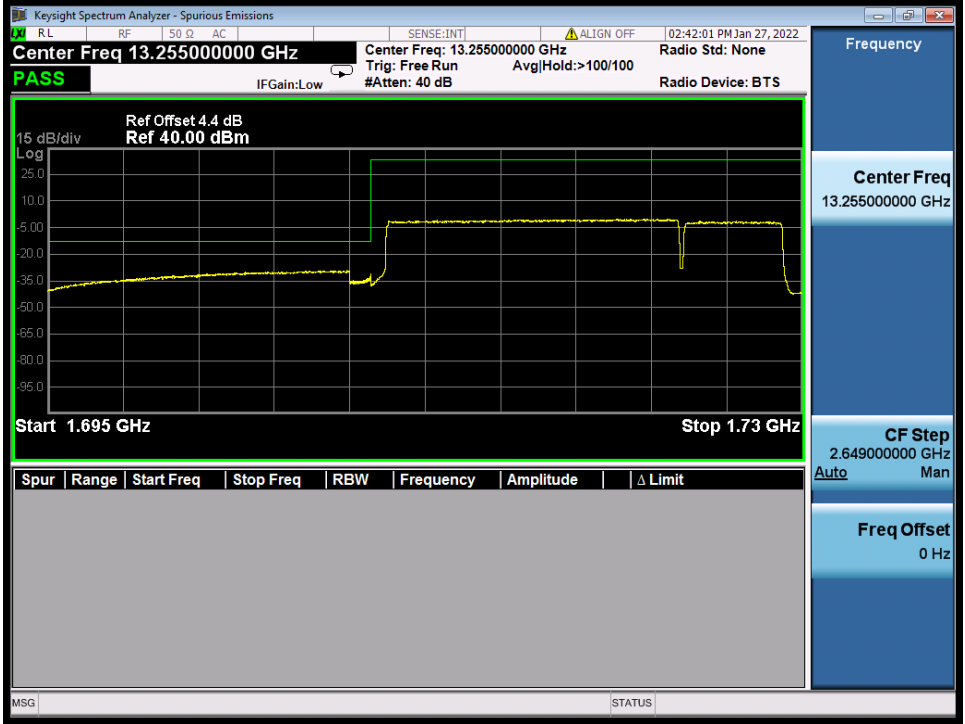

Band 66B 64QAM HCH 15M+5M RB 1 0/1 24 NTN

BV 7Layers Communications
Technology (Shenzhen) Co., Ltd

No.B102, Dazu Chuangxin Mansion, North of Beihuan Avenue, North Area, Hi-Tech Industrial Park, Nanshan District, Shenzhen, Guangdong, China

Tel: +86 755 8869 6566

Fax: +86 755 8869 6577

Email: customerservice.sw@bureauveritas.com