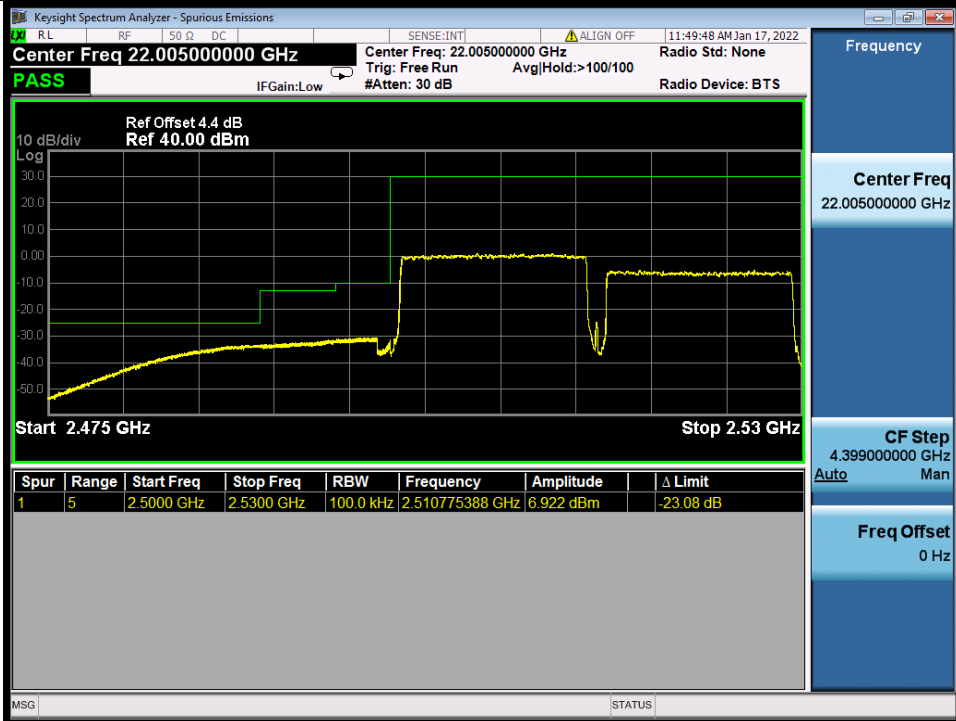

BUREAU VERITAS

Test Report No.: W7L-P22020005RF01

Band 7C 64QAM LCH 15M+15M RB FULL 0 NTN

Band 7C 64QAM HCH 15M+15M RB 1 0/1 74 NTN

BV 7Layers Communications Technology (Shenzhen) Co., Ltd

No.B102, Dazu Chuangxin Mansion, North of Beihuan Avenue, North Area, Hi-Tech Industrial Park, Nanshan District, Shenzhen, Guangdong, China