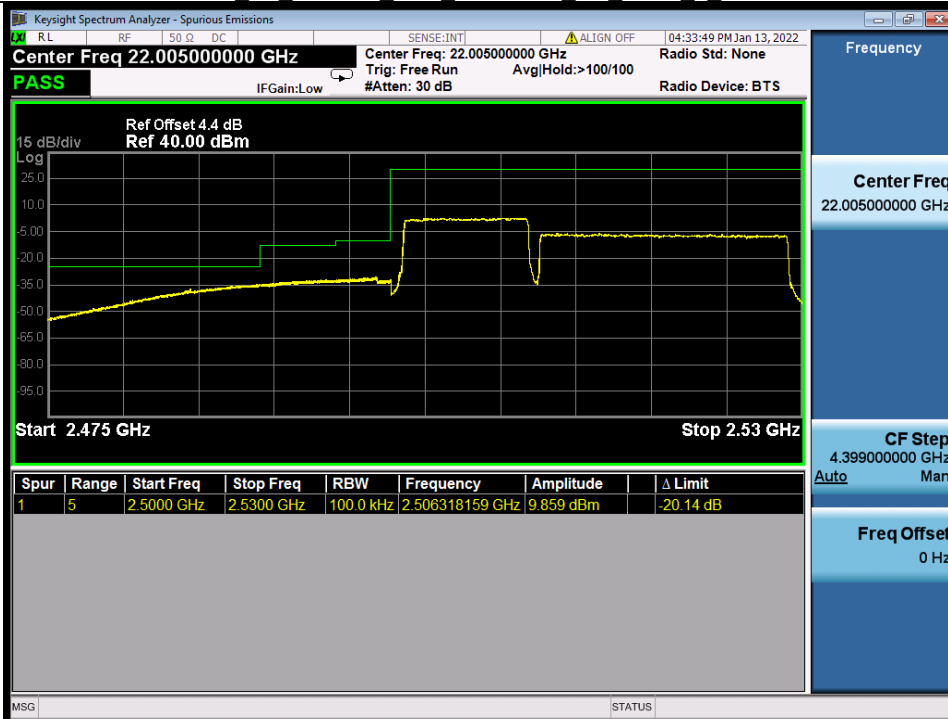

BUREAU VERITAS

Test Report No.: W7L-P22020005RF01

Band 7C 16QAM LCH 10M+20M RB FULL 0 NTN

Band 7C 16QAM HCH 10M+20M RB 1 0/1 99 NTN

BV 7Layers Communications Technology (Shenzhen) Co., Ltd

No.B102, Dazu Chuangxin Mansion, North of Beihuan Avenue, North Area, Hi-Tech Industrial Park, Nanshan District, Shenzhen, Guangdong, China