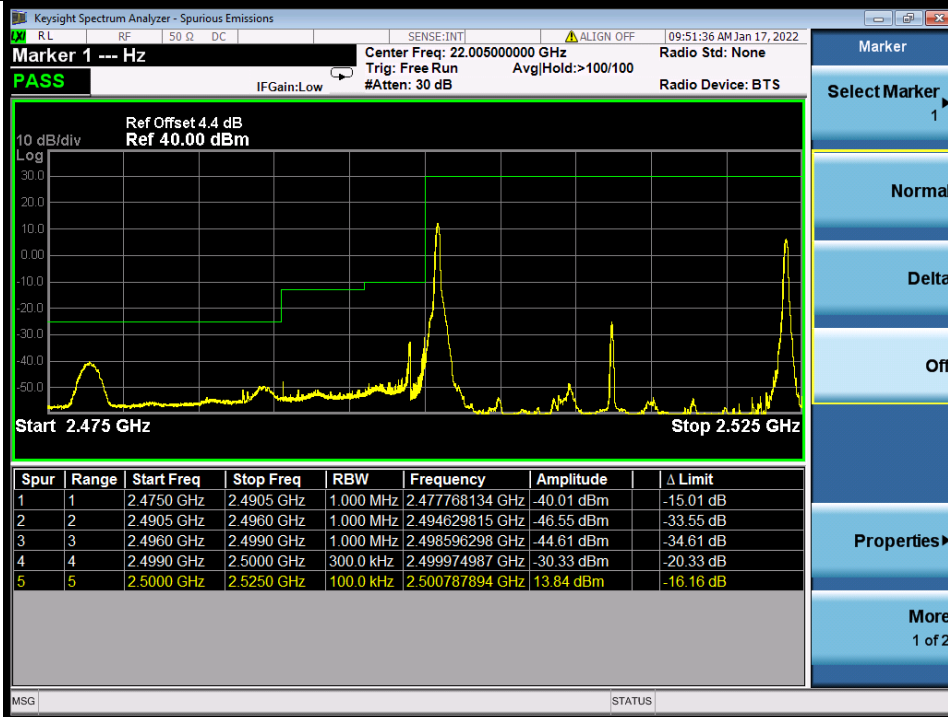

BUREAU VERITAS

Test Report No.: W7L-P22020005RF01

Band 7C QPSK LCH 15M+10M RB 1 0/1 49 NTVN