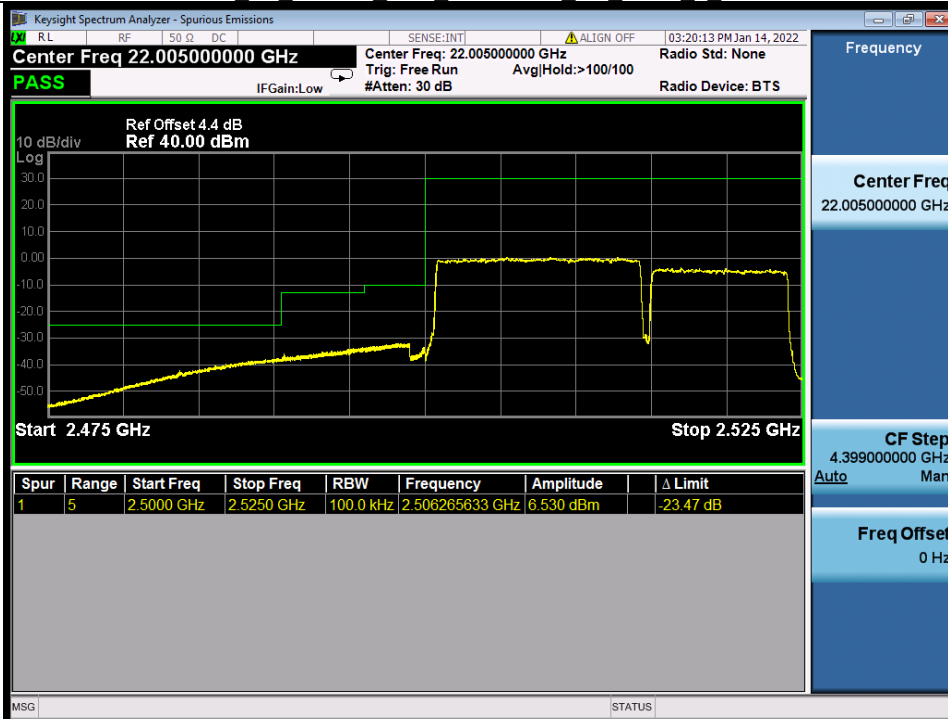

Band 7C 16QAM HCH 15M+10M RB 1 0/1 49 NTN

BV 7Layers Communications Technology (Shenzhen) Co., Ltd

No.B102, Dazu Chuangxin Mansion, North of Beihuan Avenue, North Area, Hi-Tech Industrial Park, Nanshan District, Shenzhen, Guangdong, China

Tel: +86 755 8869 6566

Fax: +86 755 8869 6577

Email: customerservice.sw@bureauveritas.com