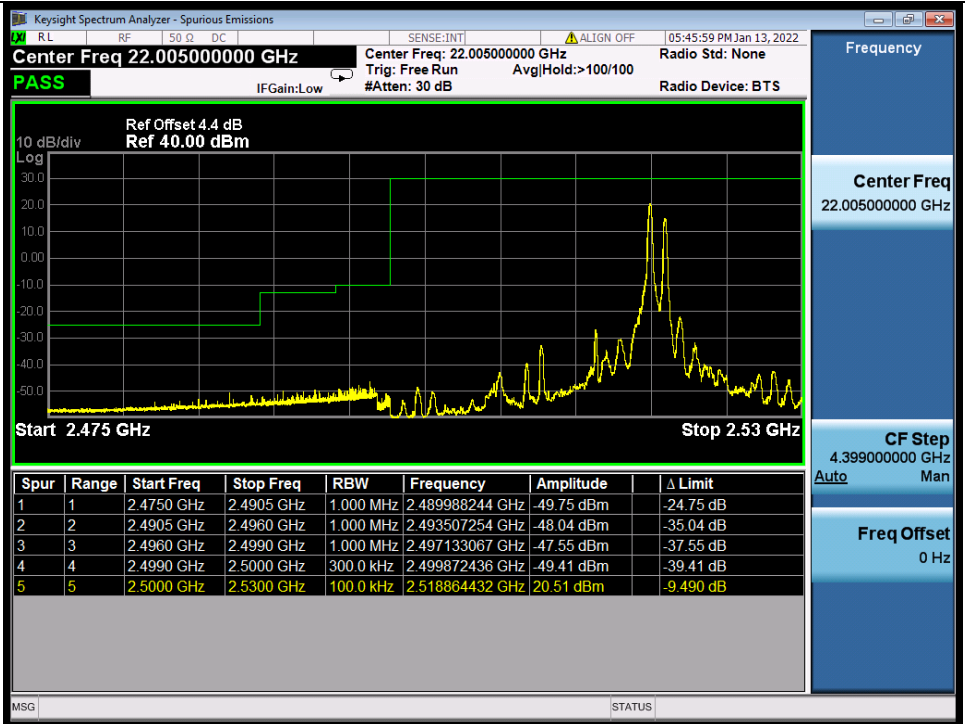

Band 7C 16QAM LCH 20M+10M RB FULL 0 NTN

Band 7C 16QAM HCH 20M+10M RB 1 0/1 49 NTN

BV 7Layers Communications Technology (Shenzhen) Co., Ltd

No.B102, Dazu Chuangxin Mansion, North of Beihuan Avenue, North Area, Hi-Tech Industrial Park, Nanshan District, Shenzhen, Guangdong, China