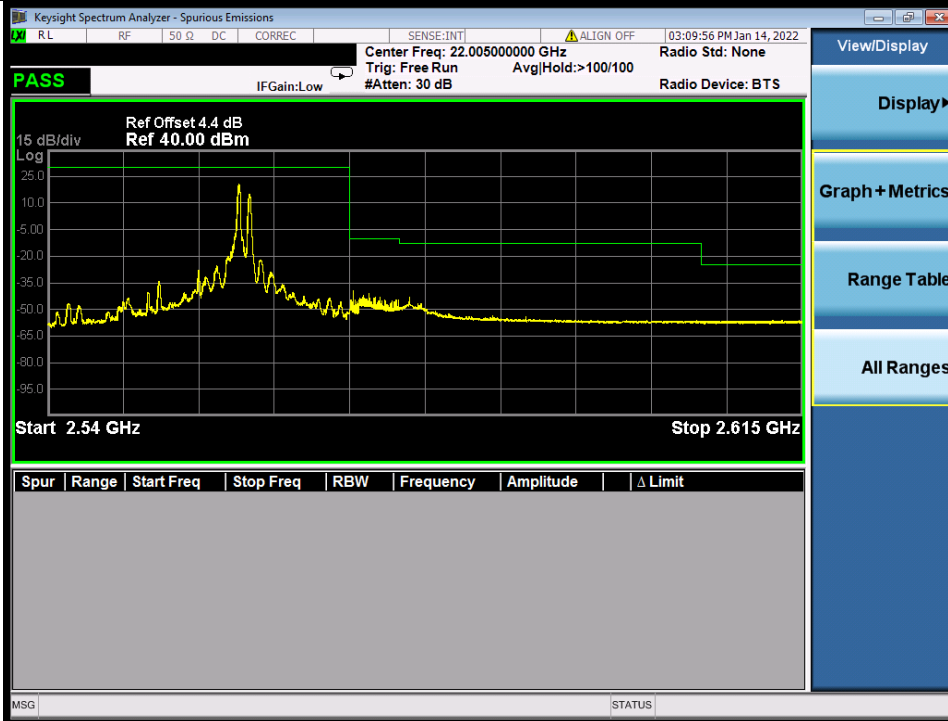

Band 7C 16QAM HCH 20M+10M RB FULL 0 NTN

BV 7Layers Communications Technology (Shenzhen) Co., Ltd

No.B102, Dazu Chuangxin Mansion, North of Beihuan Avenue, North Area, Hi-Tech Industrial Park, Nanshan District, Shenzhen, Guangdong, China

Tel: +86 755 8869 6566

Fax: +86 755 8869 6577

Email: customerservice.sw@bureauveritas.com