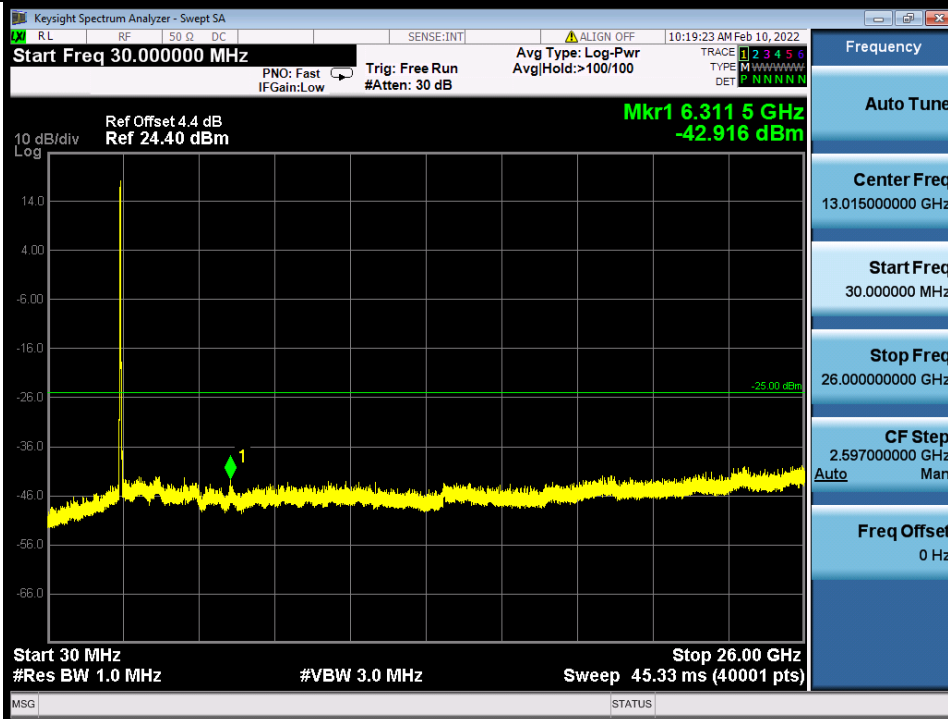

Fax: +86 755 8869 6577

Email: customerservice.sw@bureauveritas.com

BUREAU VERITAS

Test Report No.: W7L-P22020005RF01

Band 7C QPSK LCH 15M+20M NTN

Band 7C QPSK MCH 15M+20M NTN

BV 7Layers Communications Technology (Shenzhen) Co., Ltd