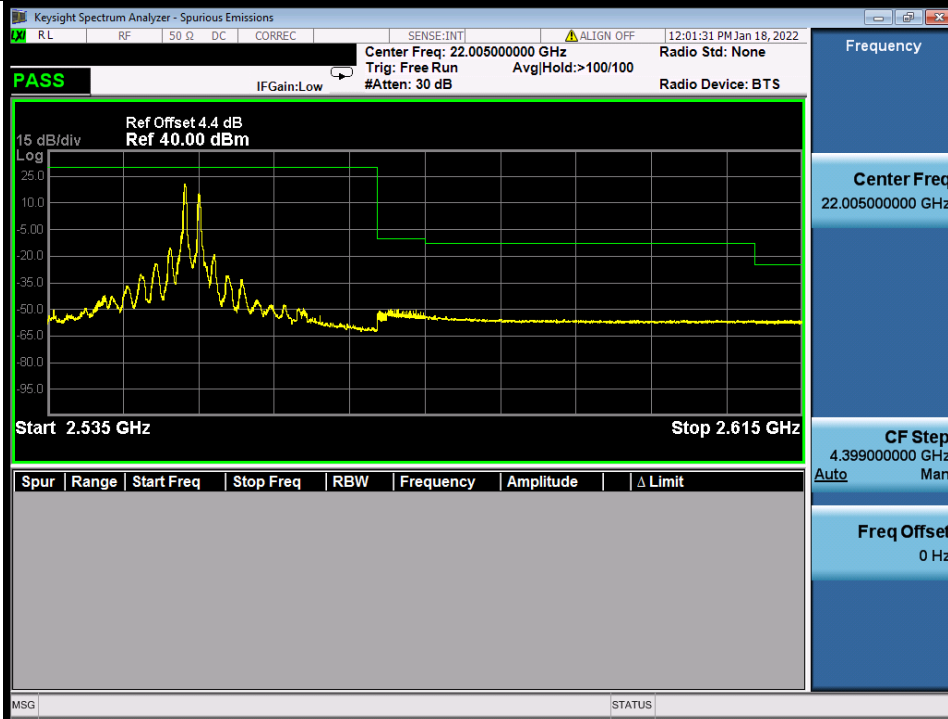

Band 7C 16QAM HCH 15M+20M RB FULL 0 NTN

BV 7Layers Communications
Technology (Shenzhen) Co., Ltd

No.B102, Dazu Chuangxin Mansion, North of Beihuan
Avenue, North Area, Hi-Tech Industrial Park, Nanshan
District, Shenzhen, Guangdong, China

Tel: +86 755 8869 6566

Fax: +86 755 8869 6577

Email: customerservice.sw@bureauveritas.com