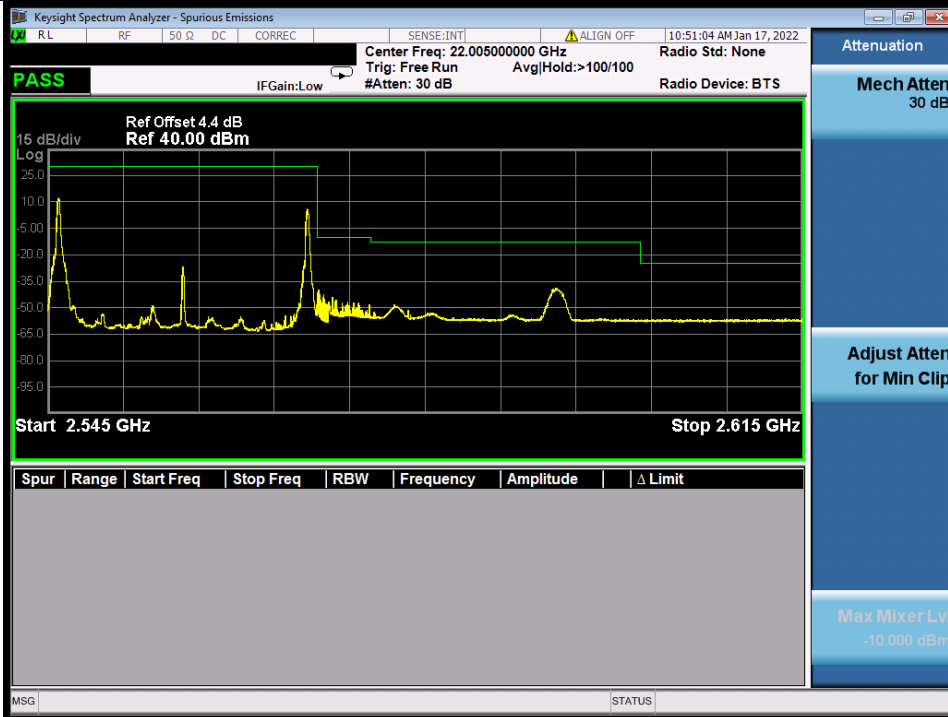

Band 7C QPSK HCH 15M+10M RB 1 74/1 0 NTN

BV 7Layers Communications Technology (Shenzhen) Co., Ltd

No.B102, Dazu Chuangxin Mansion, North of Beihuan Avenue, North Area, Hi-Tech Industrial Park, Nanshan District, Shenzhen, Guangdong, China

Tel: +86 755 8869 6566

Fax: +86 755 8869 6577

Email: customerservice.sw@bureauveritas.com