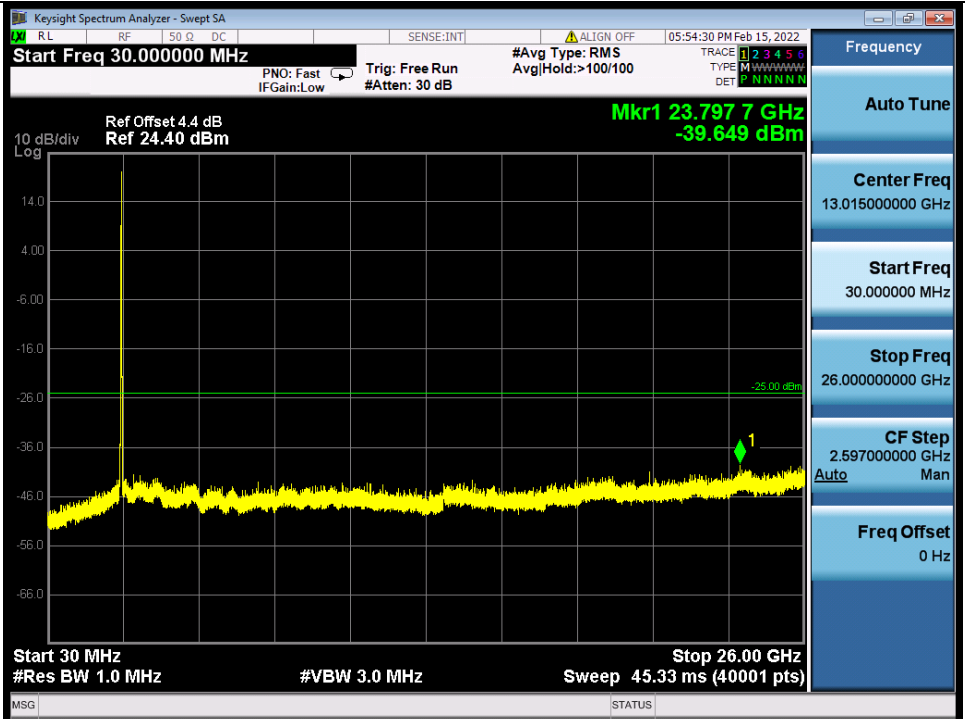

Band 7C 16QAM LCH 20M+10M RB 1 0/1 49 NTV