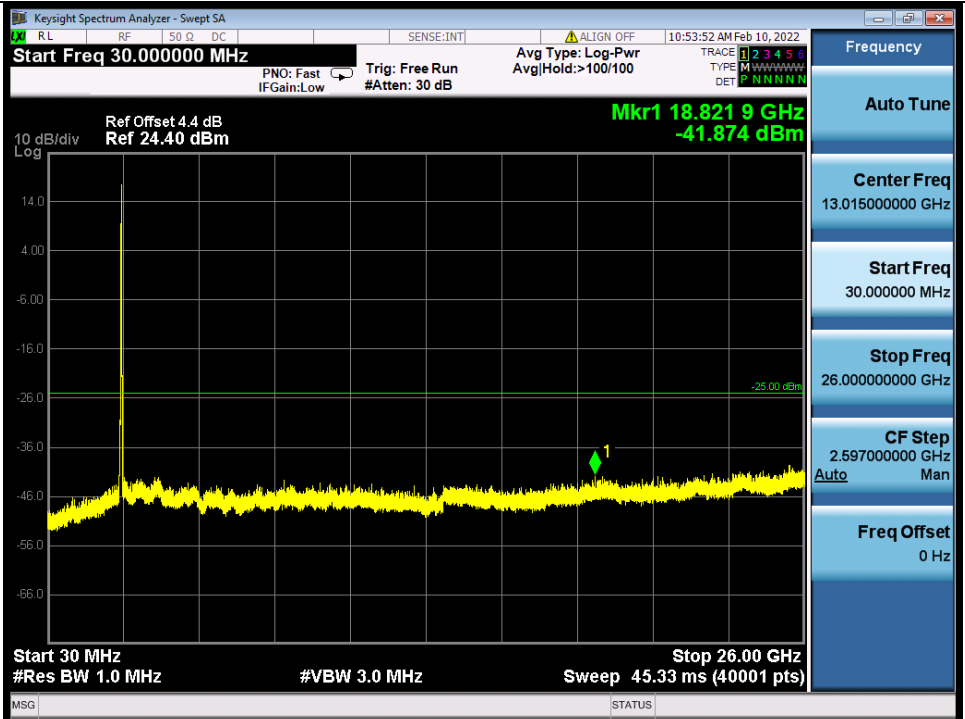

Band 7C 16QAM LCH 15M+20M RB 1 0/1 99 NTV