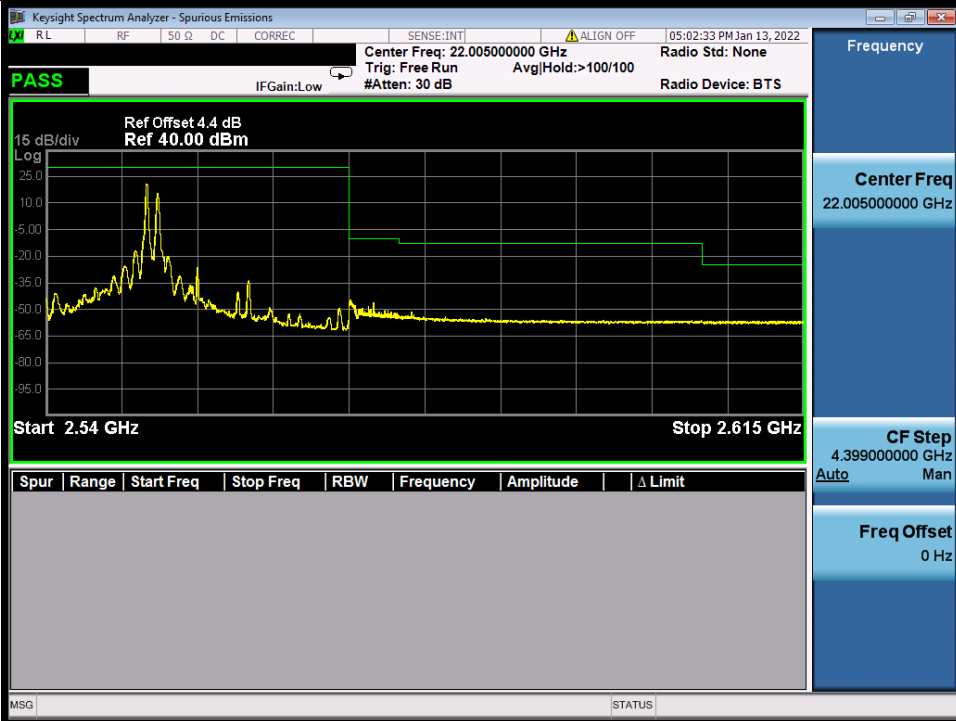

Band 7C 64QAM HCH 10M+20M RB 1 49/1 0 NTV

BV 7Layers Communications
Technology (Shenzhen) Co., Ltd

No.B102, Dazu Chuangxin Mansion, North of Beihuan
Avenue, North Area, Hi-Tech Industrial Park, Nanshan
District, Shenzhen, Guangdong, China

Tel: +86 755 8869 6566

Fax: +86 755 8869 6577

Email: customerservice.sw@bureauveritas.com