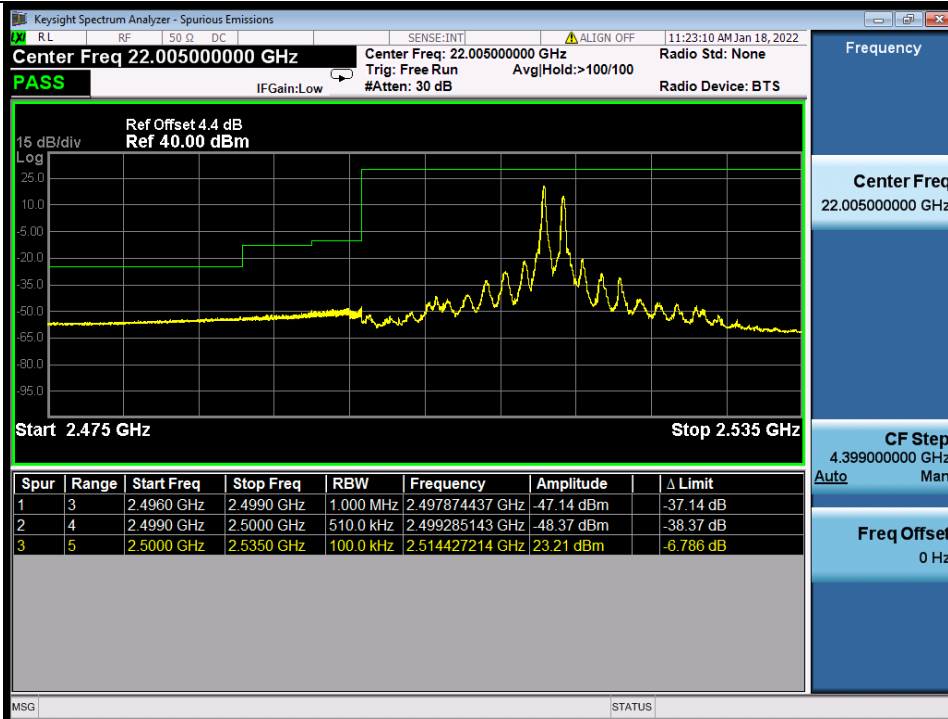

Band 7C 16QAM LCH 15M+20M RB FULL 0 NTN

Band 7C 16QAM HCH 15M+20M RB 1 0/1 99 NTN

BV 7Layers Communications Technology (Shenzhen) Co., Ltd

No.B102, Dazu Chuangxin Mansion, North of Beihuan Avenue, North Area, Hi-Tech Industrial Park, Nanshan District, Shenzhen, Guangdong, China