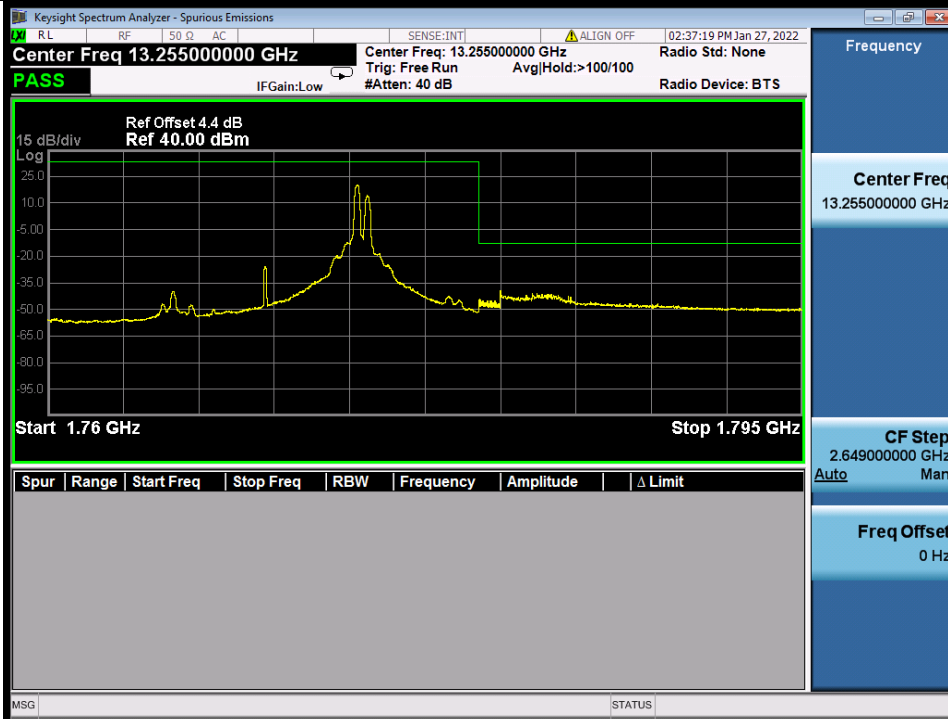

**BUREAU
VERITAS**

Test Report No.: W7L-P22020005RF01

Band 66B 64QAM HCH 15M+5M RB 1 74/1 0 NTN

Band 66B 64QAM HCH 15M+5M RB FULL 0 NTN

BV 7Layers Communications
Technology (Shenzhen) Co., Ltd

No.B102, Dazu Chuangxin Mansion, North of Beihuan
Avenue, North Area, Hi-Tech Industrial Park, Nanshan
District, Shenzhen, Guangdong, China