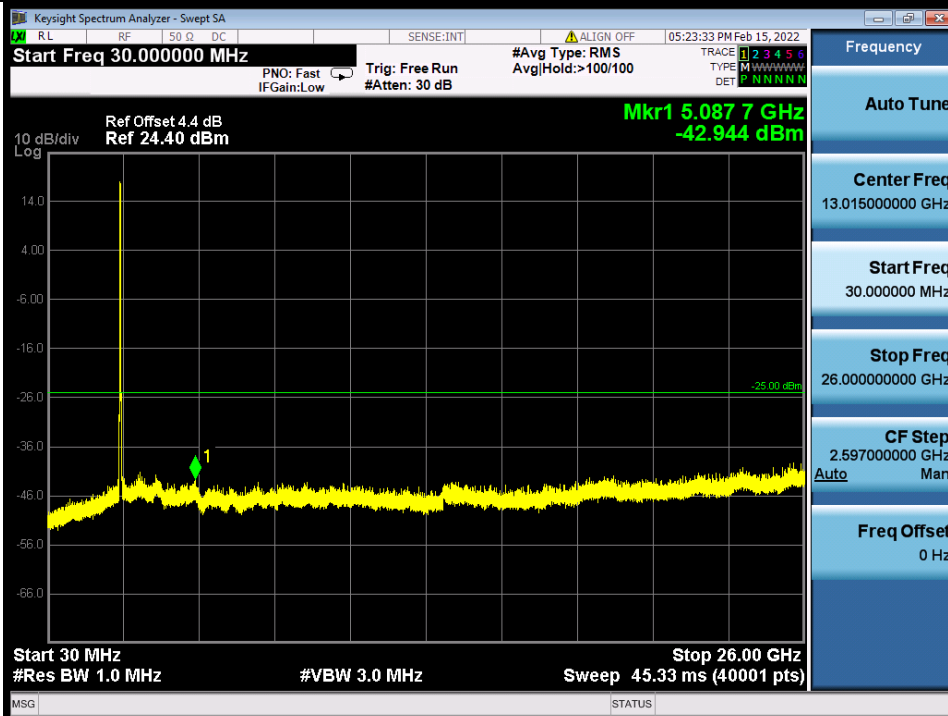

BUREAU VERITAS

Test Report No.: W7L-P22020005RF01

Band 7C QPSK LCH 10M+20M RB FULL 0 NTVN

Band 7C QPSK LCH 10M+20M NTVN

Band 7C QPSK MCH 10M+20M NTVN

BV 7Layers Communications Technology (Shenzhen) Co., Ltd