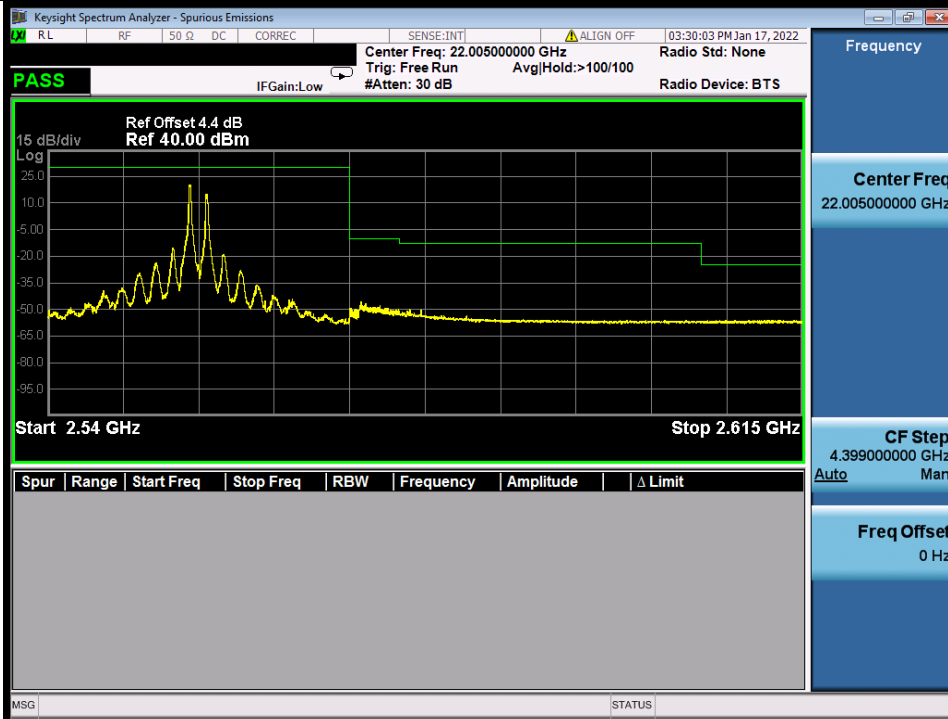

Band 7C 16QAM HCH 15M+15M RB FULL 0 NTN

BV 7Layers Communications
Technology (Shenzhen) Co., Ltd

No.B102, Dazu Chuangxin Mansion, North of Beihuan
Avenue, North Area, Hi-Tech Industrial Park, Nanshan
District, Shenzhen, Guangdong, China

Tel: +86 755 8869 6566

Fax: +86 755 8869 6577

Email: customerservice.sw@bureauveritas.com