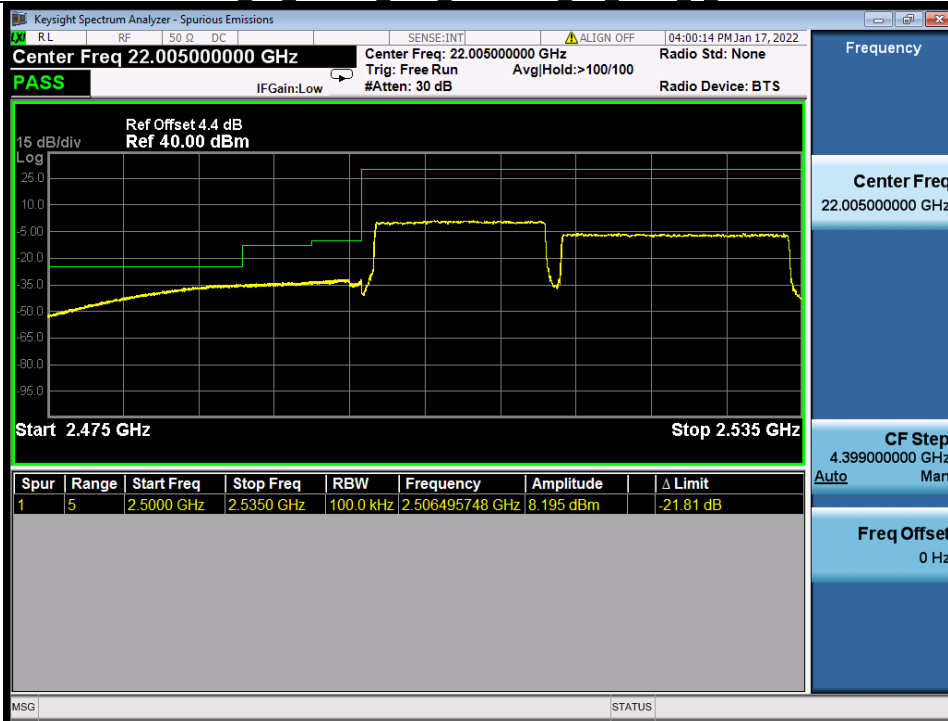

Band 7C 16QAM LCH 15M+20M RB FULL 0 NTN

Band 7C 16QAM HCH 15M+20M RB 1 0/1 99 NTN

BV 7Layers Communications Technology (Shenzhen) Co., Ltd

No.B102, Dazu Chuangxin Mansion, North of Beihuan Avenue, North Area, Hi-Tech Industrial Park, Nanshan District, Shenzhen, Guangdong, China