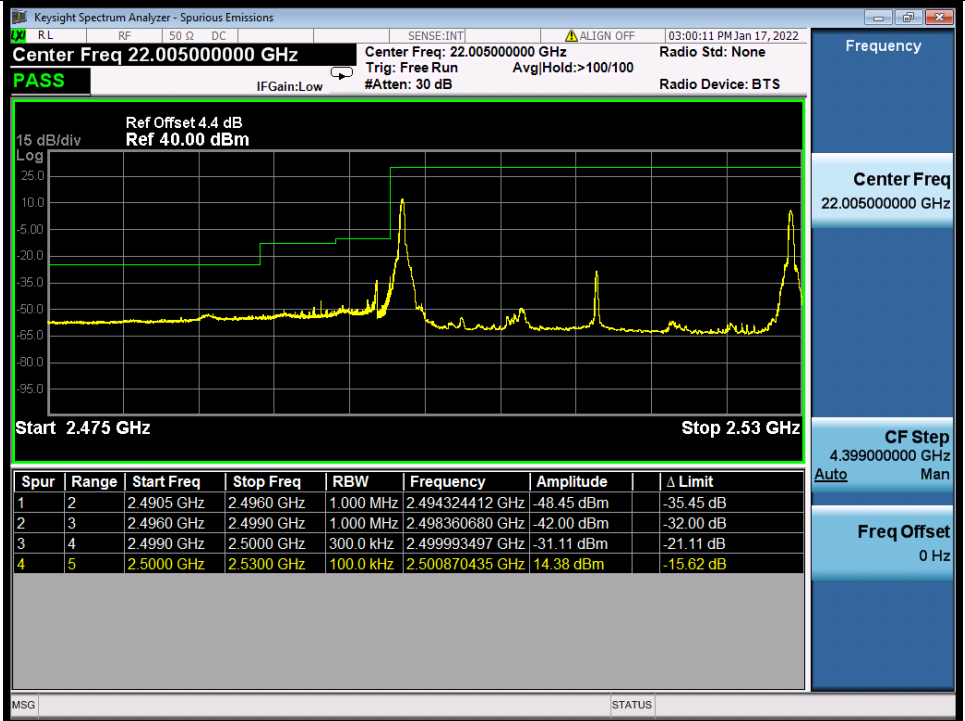

Band 7C 64QAM LCH 15M+15M RB 1 74/1 0 NTV

BV 7Layers Communications
Technology (Shenzhen) Co., Ltd

No.B102, Dazu Chuangxin Mansion, North of Beihuan
Avenue, North Area, Hi-Tech Industrial Park, Nanshan
District, Shenzhen, Guangdong, China

Tel: +86 755 8869 6566

Fax: +86 755 8869 6577

Email: customerservice.sw@bureauveritas.com