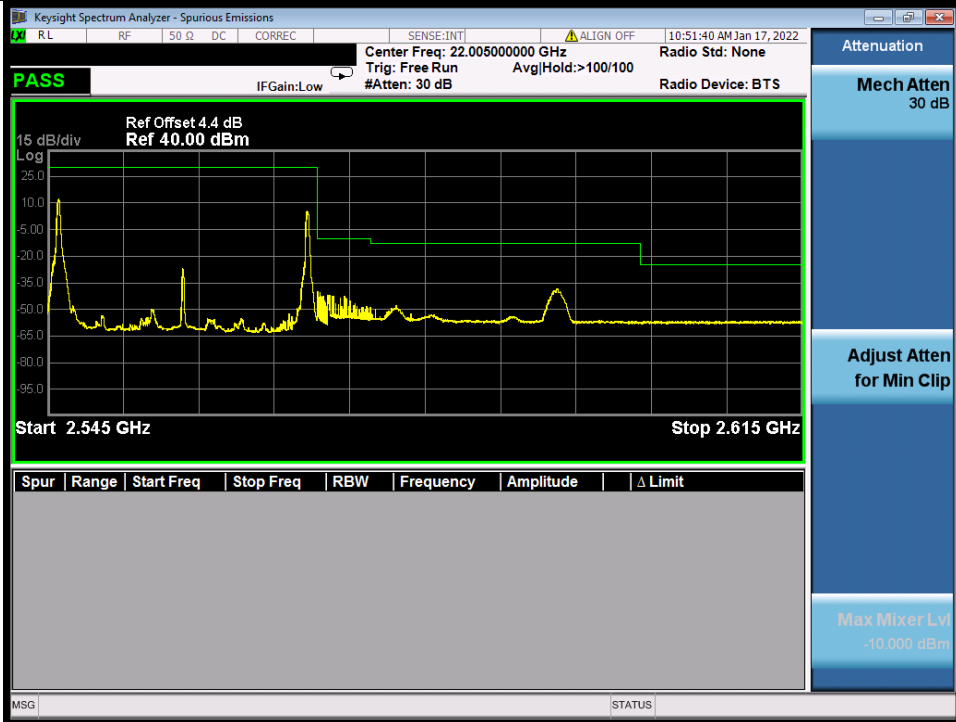

BUREAU VERITAS

Test Report No.: W7L-P22020005RF01

Band 7C 16QAM HCH 15M+10M RB 1 74/1 0 NTV