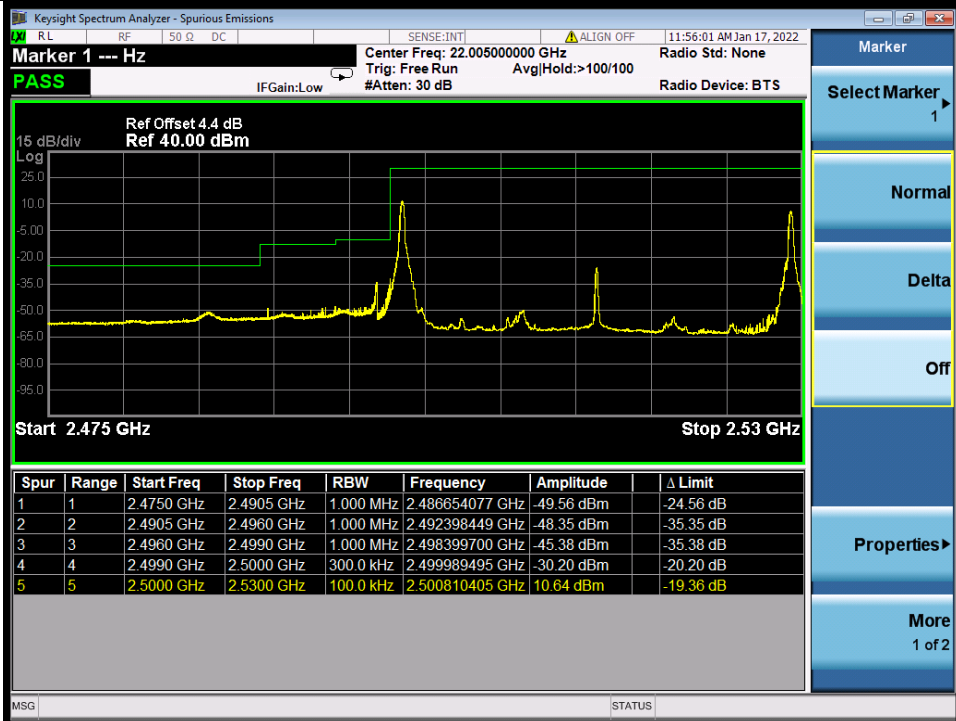

Band 7C QPSK LCH 15M+15M RB 1 0/1 74 NTNV