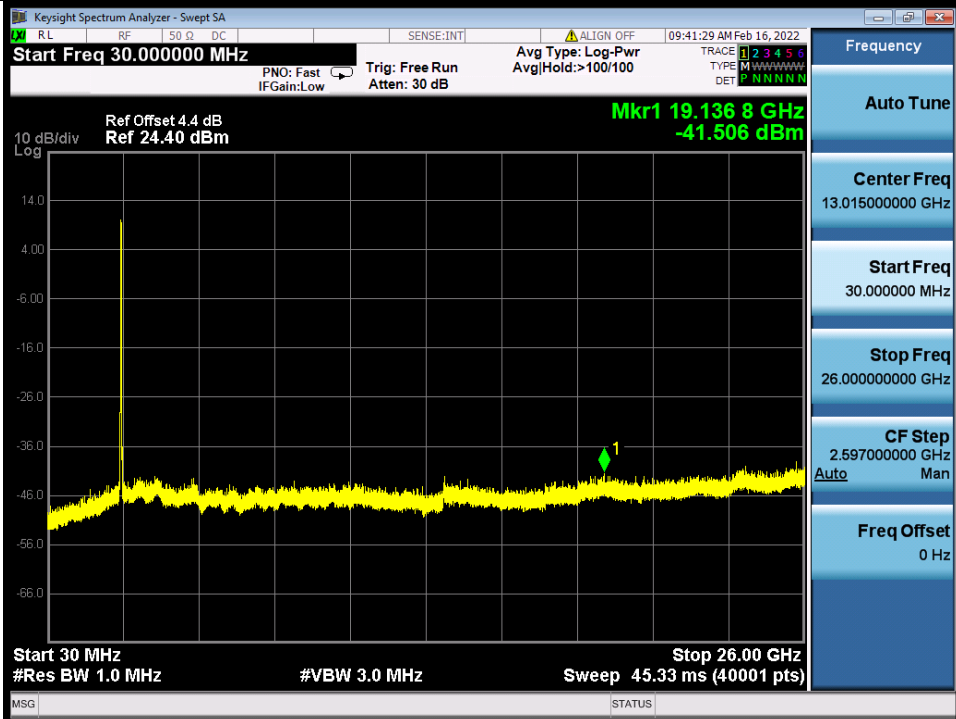

Band 7C QPSK MCH 20M+15M NTN

BV 7Layers Communications
Technology (Shenzhen) Co., Ltd

No.B102, Dazu Chuangxin Mansion, North of Beihuan
Avenue, North Area, Hi-Tech Industrial Park, Nanshan
District, Shenzhen, Guangdong, China

Tel: +86 755 8869 6566

Fax: +86 755 8869 6577

Email: customerservice.sw@bureauveritas.com