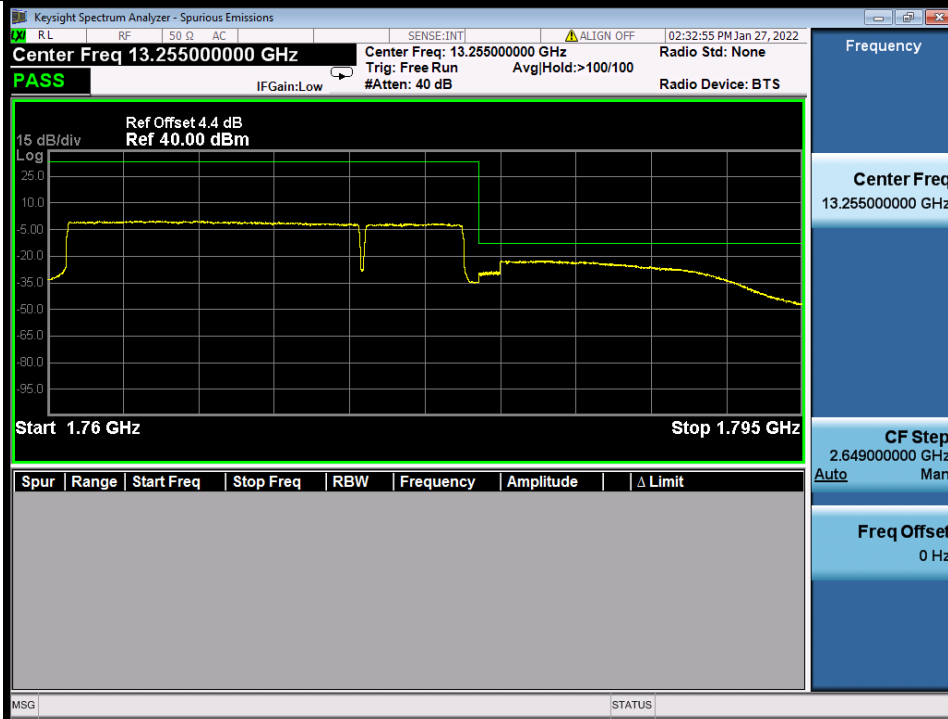

BUREAU
VERITAS

Test Report No.: W7L-P22020005RF01

Band 66B 64QAM LCH 15M+5M RB 1 0/1 24 NTV

Band 66B 64QAM LCH 15M+5M RB 1 74/1 0 NTV

BV 7Layers Communications
Technology (Shenzhen) Co., Ltd

No.B102, Dazu Chuangxin Mansion, North of Beihuan
Avenue, North Area, Hi-Tech Industrial Park, Nanshan
District, Shenzhen, Guangdong, China