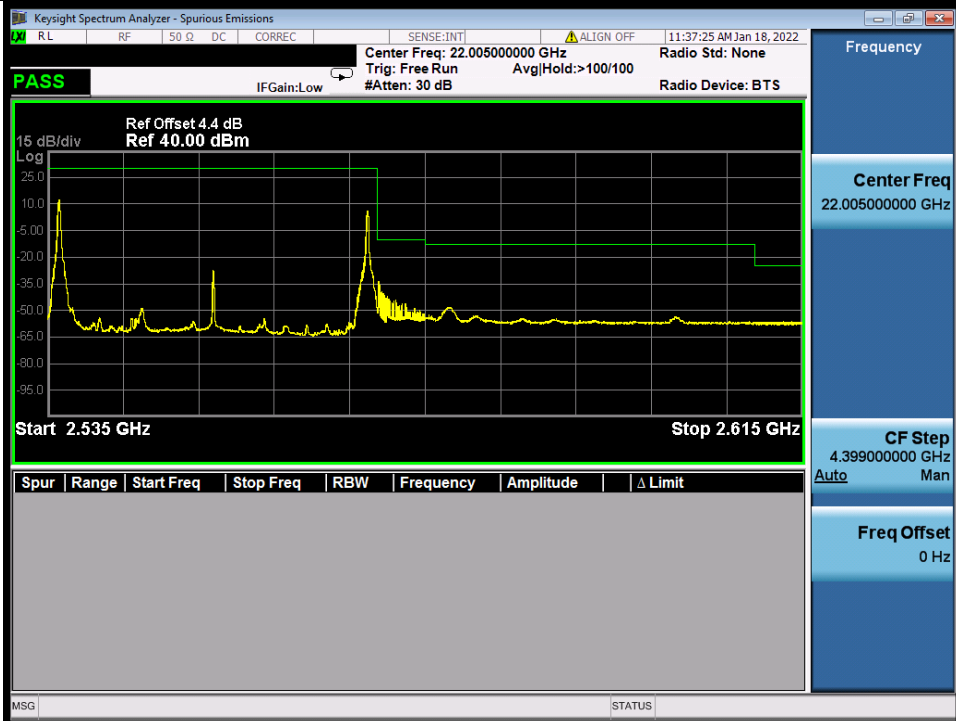

BUREAU VERITAS

Test Report No.: W7L-P22020005RF01

Band 7C QPSK HCH 15M+20M RB 1 0/1 99 NTN

Band 7C QPSK HCH 15M+20M RB 1 74/1 0 NTN

BV 7Layers Communications Technology (Shenzhen) Co., Ltd

No.B102, Dazu Chuangxin Mansion, North of Beihuan Avenue, North Area, Hi-Tech Industrial Park, Nanshan District, Shenzhen, Guangdong, China