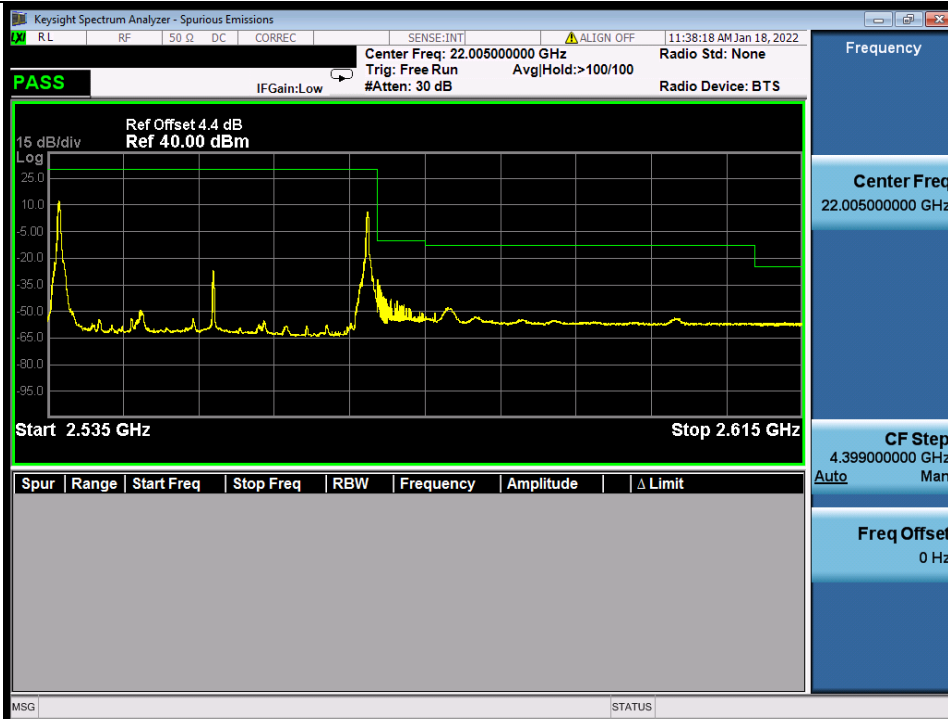

BUREAU VERITAS

Test Report No.: W7L-P22020005RF01

Band 7C 16QAM HCH 15M+20M RB 1 74/1 0 NTN