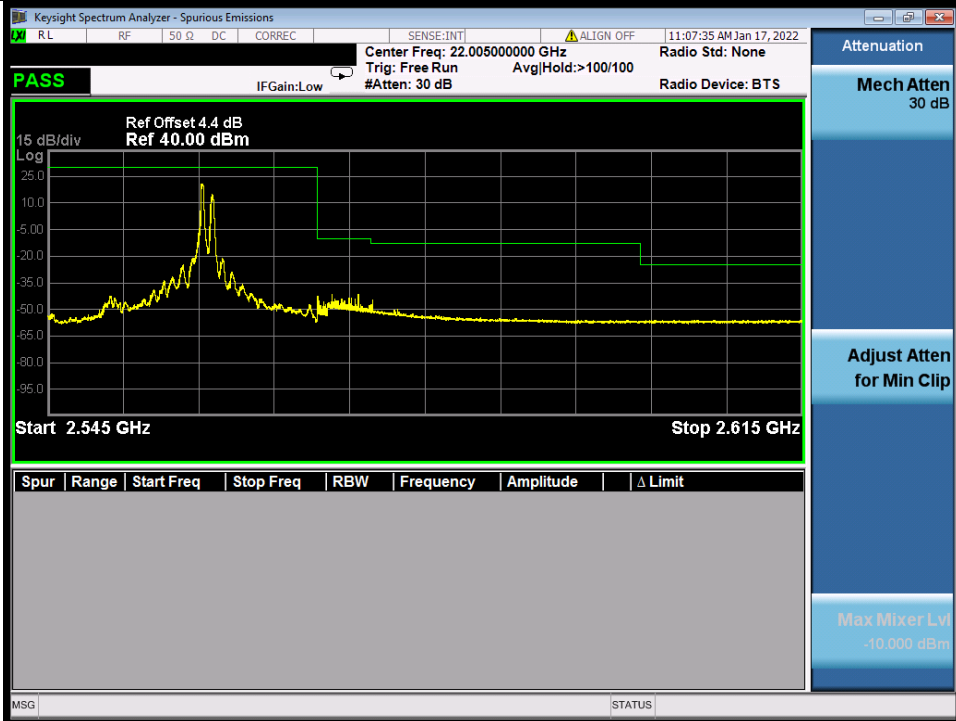

Fax: +86 755 8869 6577

Email: customerservice.sw@bureauveritas.com

**BUREAU
VERITAS**

Test Report No.: W7L-P22020005RF01

Band 7C 64QAM HCH 15M+10M RB 1 74/1 0 NTV

BV 7Layers Communications
Technology (Shenzhen) Co., Ltd