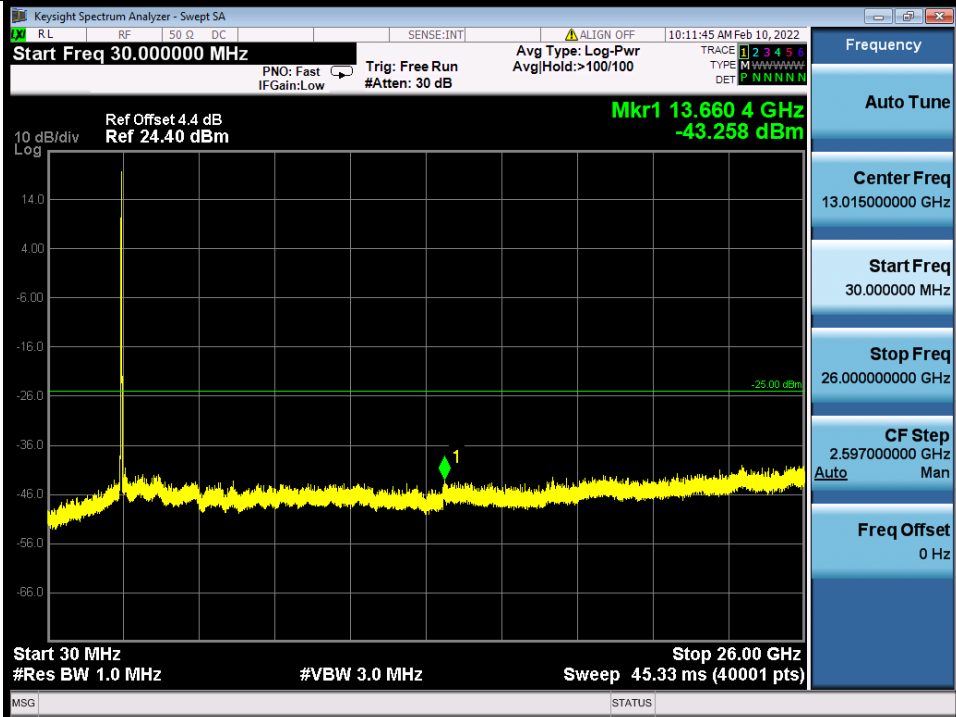

BUREAU VERITAS

Test Report No.: W7L-P22020005RF01

Band 7C 16QAM LCH 15M+10M RB 1 0/1 49 NTV