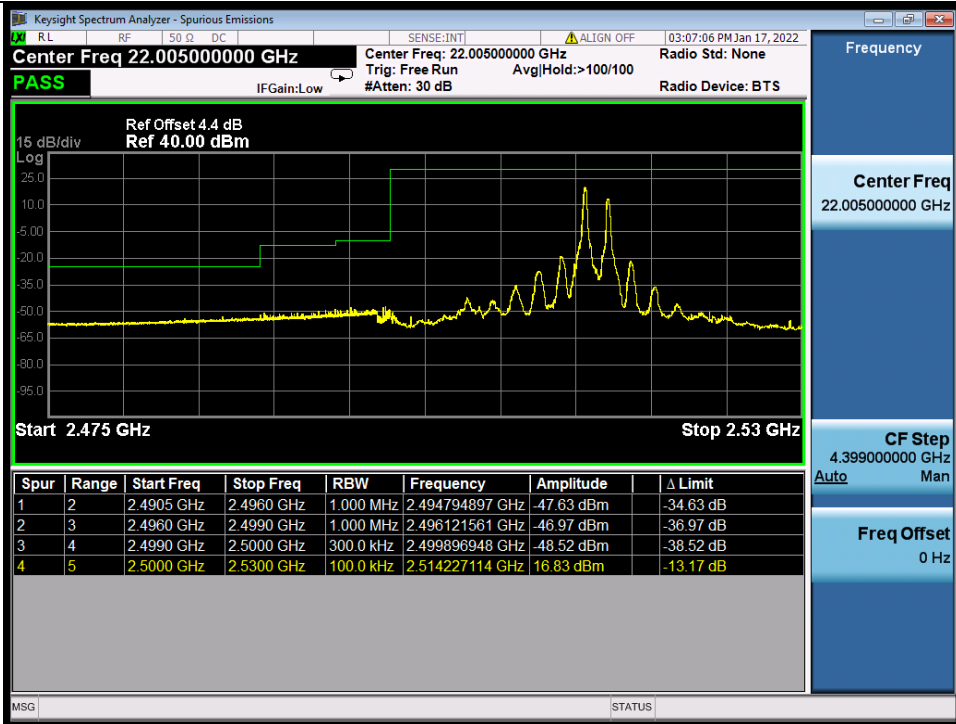

BUREAU VERITAS

Test Report No.: W7L-P22020005RF01

Band 7C 64QAM LCH 15M+15M RB FULL 0 NTN

Band 7C 64QAM HCH 15M+15M RB 1 0/1 74 NTN

BV 7Layers Communications Technology (Shenzhen) Co., Ltd

No.B102, Dazu Chuangxin Mansion, North of Beihuan Avenue, North Area, Hi-Tech Industrial Park, Nanshan District, Shenzhen, Guangdong, China