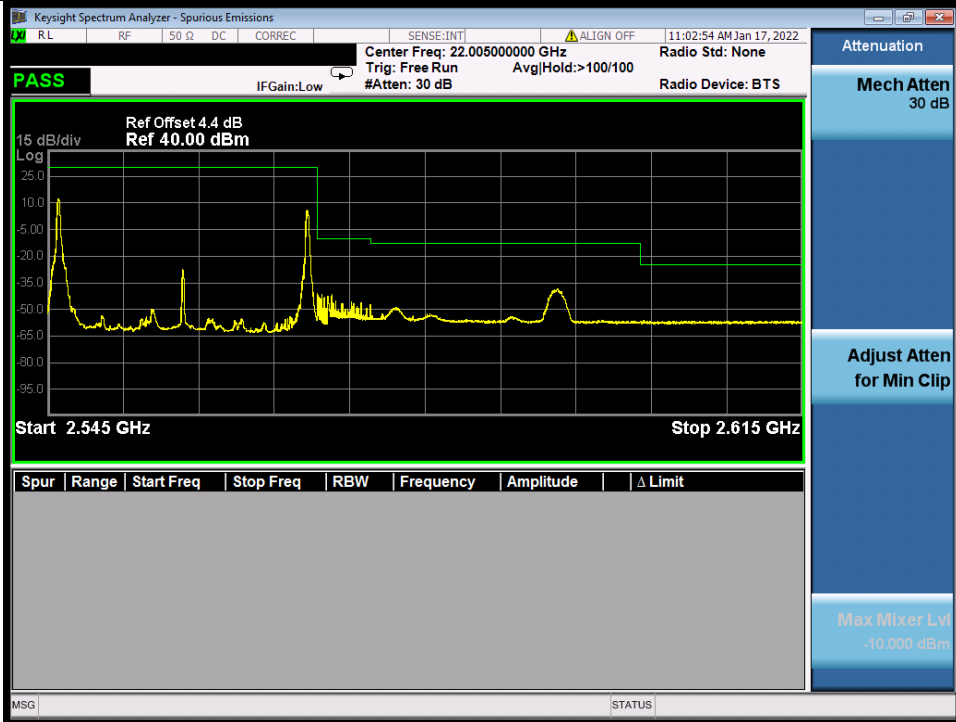

**BUREAU
VERITAS**

Test Report No.: W7L-P22020005RF01

Band 7C 64QAM HCH 15M+10M RB 1 74/1 0 NTV