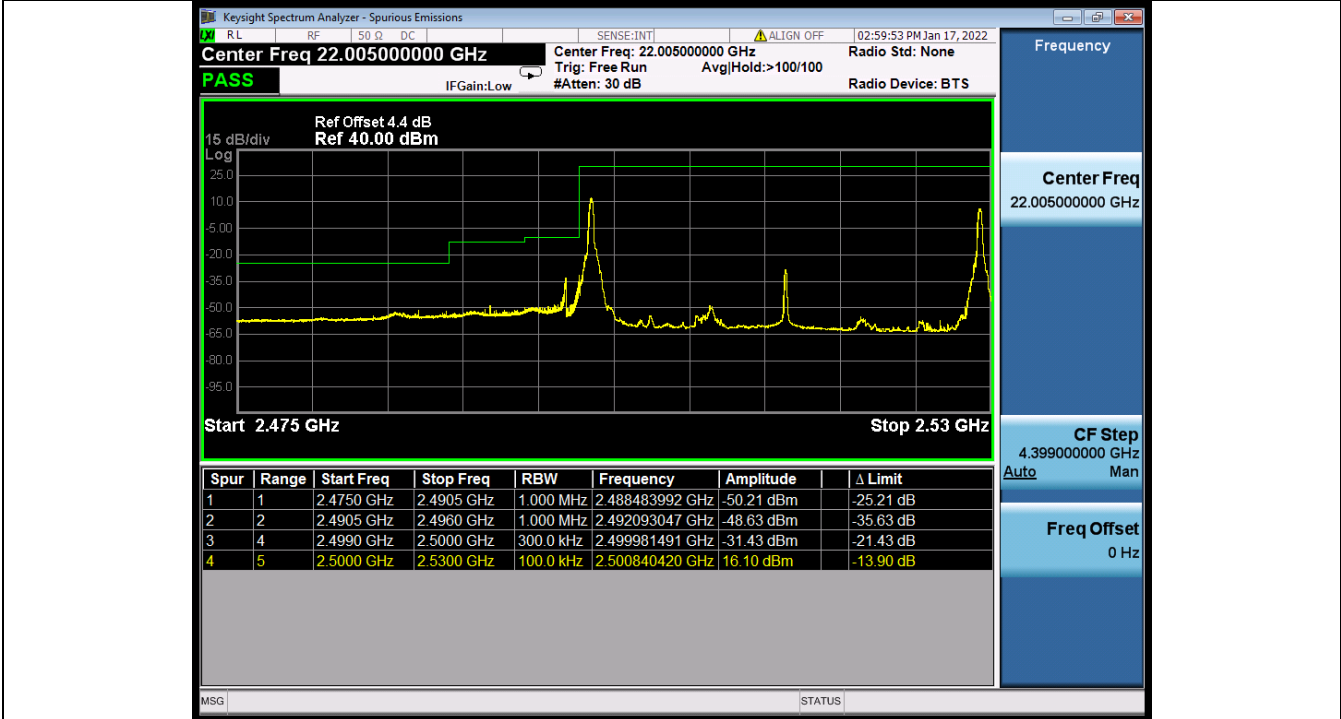

Band 7C 16QAM LCH 15M+15M RB 1 74/1 0 NTV

BV 7Layers Communications Technology (Shenzhen) Co., Ltd

No.B102, Dazu Chuangxin Mansion, North of Beihuan Avenue, North Area, Hi-Tech Industrial Park, Nanshan District, Shenzhen, Guangdong, China

Tel: +86 755 8869 6566

Fax: +86 755 8869 6577

Email: customerservice.sw@bureauveritas.com