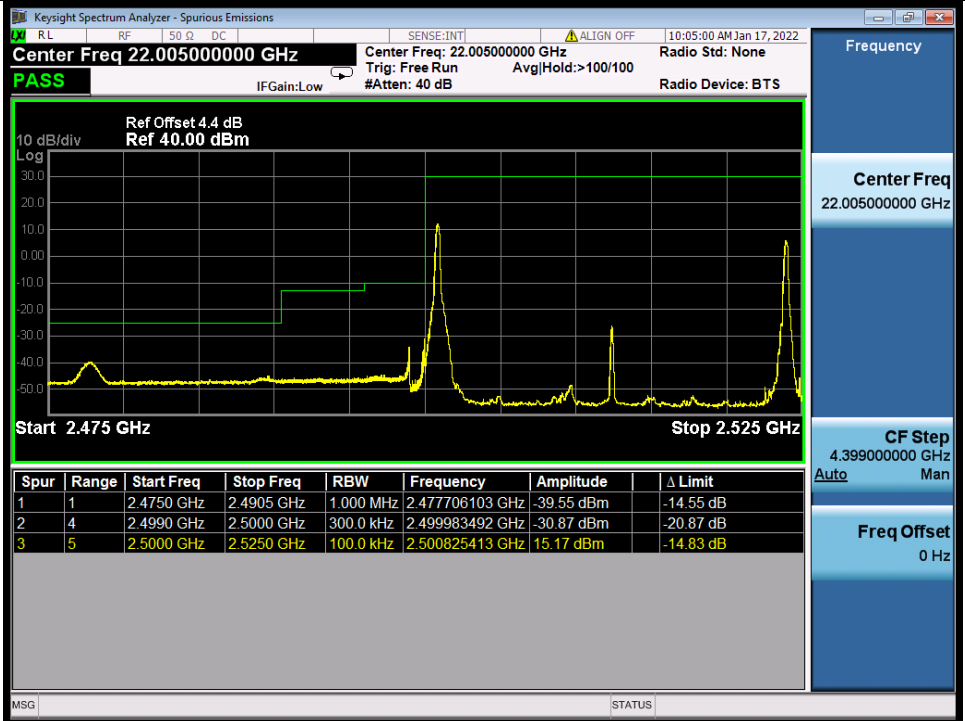

Band 7C 64QAM LCH 15M+10M RB 1 0/1 74 NTV

Band 7C 64QAM LCH 15M+10M RB 1 74/1 0 NTV

BV 7Layers Communications
 Technology (Shenzhen) Co., Ltd

No.B102, Dazu Chuangxin Mansion, North of Beihuan
 Avenue, North Area, Hi-Tech Industrial Park, Nanshan
 District, Shenzhen, Guangdong, China