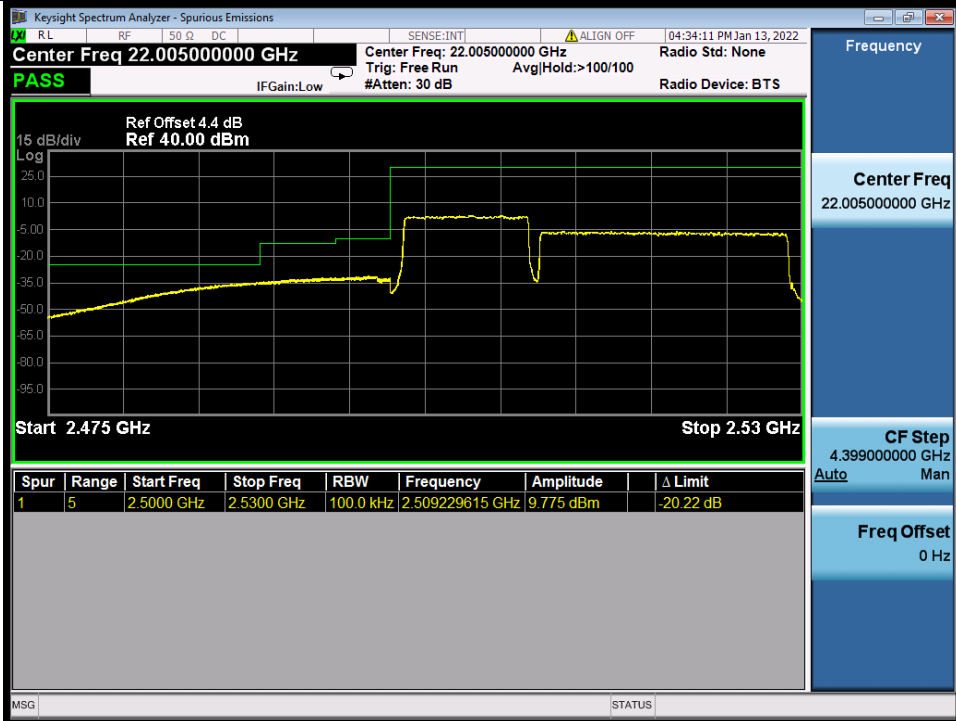

Band 7C 64QAM HCH 10M+20M RB 1 0/1 99 NTN

BV 7Layers Communications Technology (Shenzhen) Co., Ltd

No.B102, Dazu Chuangxin Mansion, North of Beihuan Avenue, North Area, Hi-Tech Industrial Park, Nanshan District, Shenzhen, Guangdong, China

Tel: +86 755 8869 6566

Fax: +86 755 8869 6577

Email: customerservice.sw@bureauveritas.com