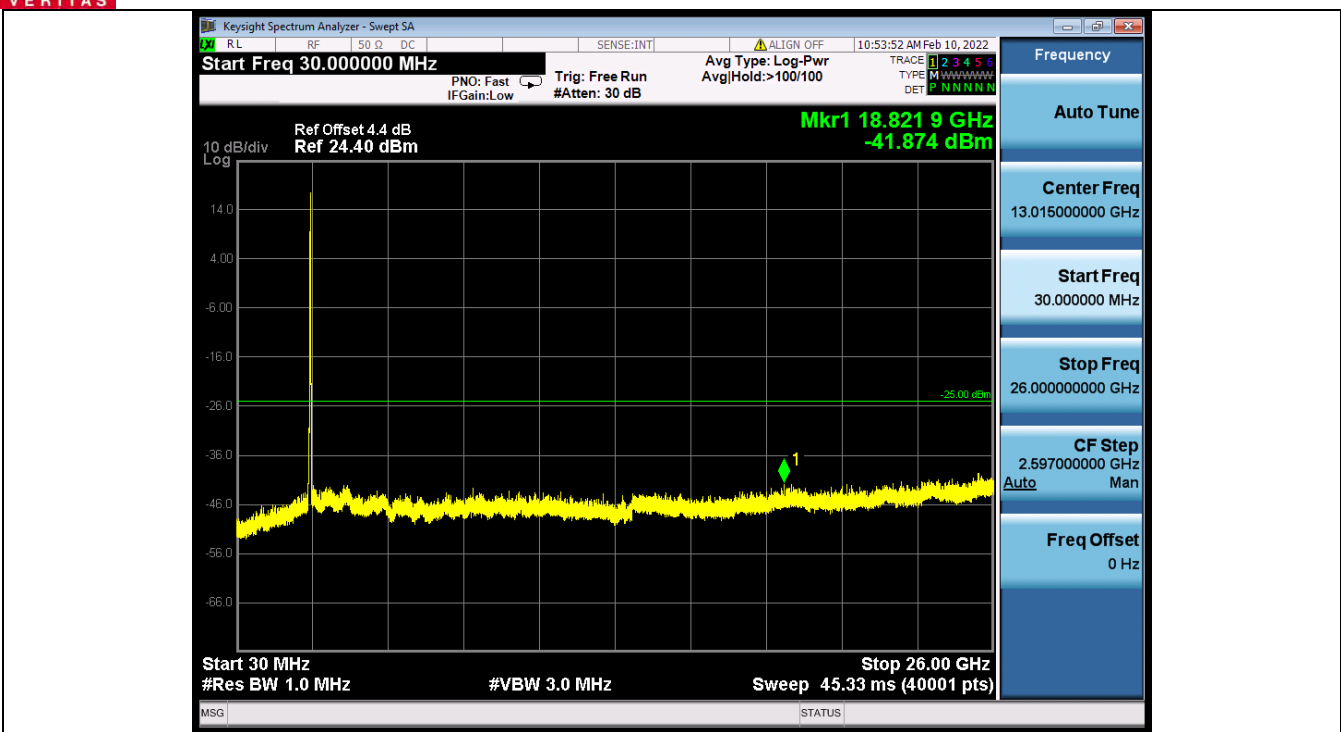

Band 7C 16QAM LCH 15M+15M RB 1 0/1 74 NTV