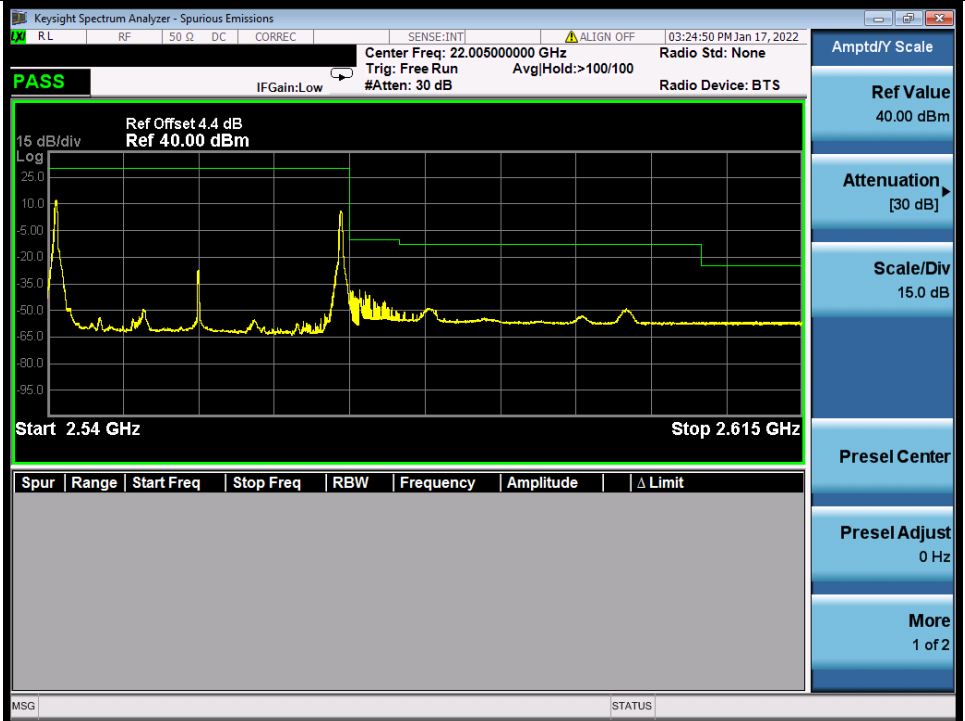

Band 7C QPSK HCH 15M+15M RB 1 0/1 74 NTNv

Band 7C QPSK HCH 15M+15M RB 1 74/1 0 NTNv

BV 7Layers Communications
Technology (Shenzhen) Co., Ltd

No.B102, Dazu Chuangxin Mansion, North of Beihuan
Avenue, North Area, Hi-Tech Industrial Park, Nanshan
District, Shenzhen, Guangdong, China