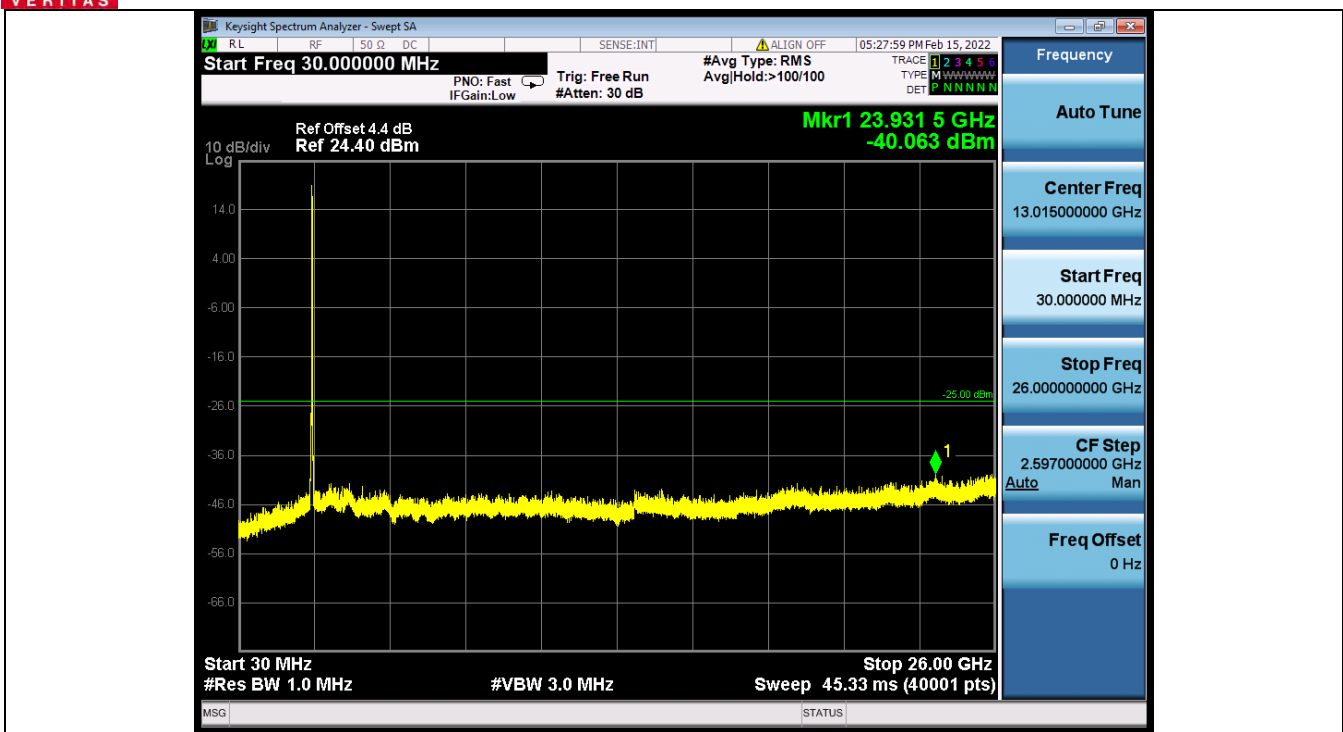

Band 7C QPSK HCH 10M+20M RB 1 0/1 99 NTN