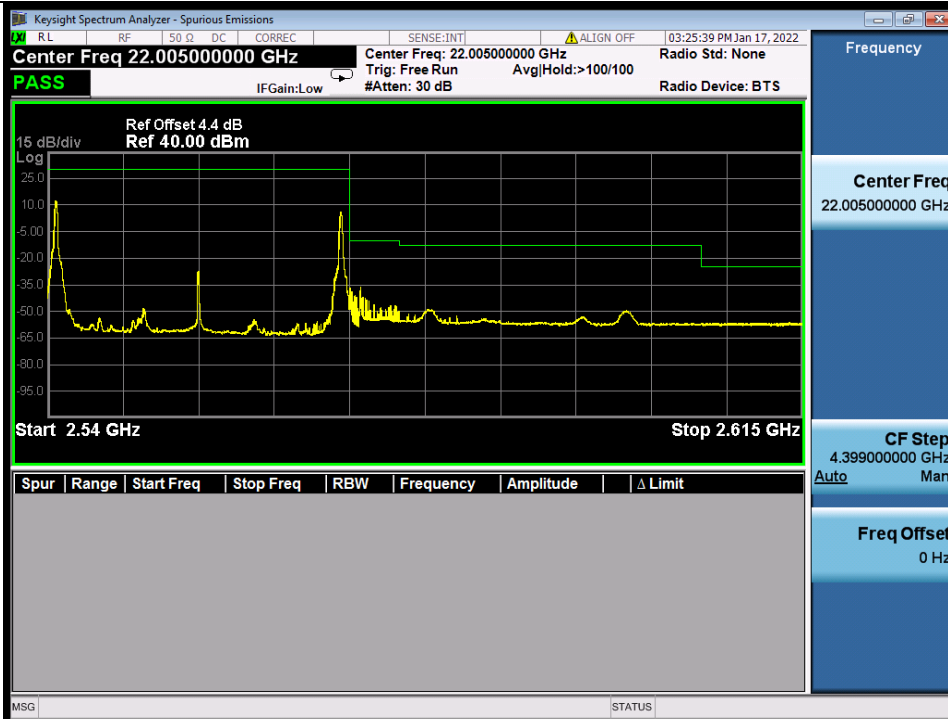

BUREAU VERITAS

Test Report No.: W7L-P22020005RF01

Band 7C 16QAM HCH 15M+15M RB 1 74/1 0 NTN