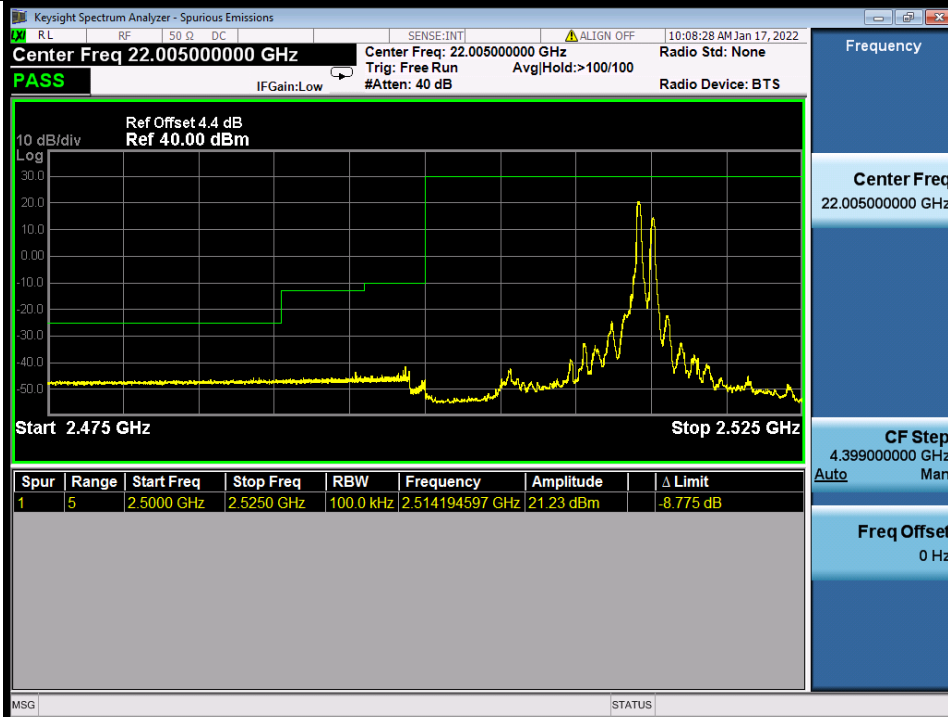

BUREAU VERITAS

Test Report No.: W7L-P22020005RF01

Band 7C 64QAM LCH 15M+10M RB FULL 0 NTN