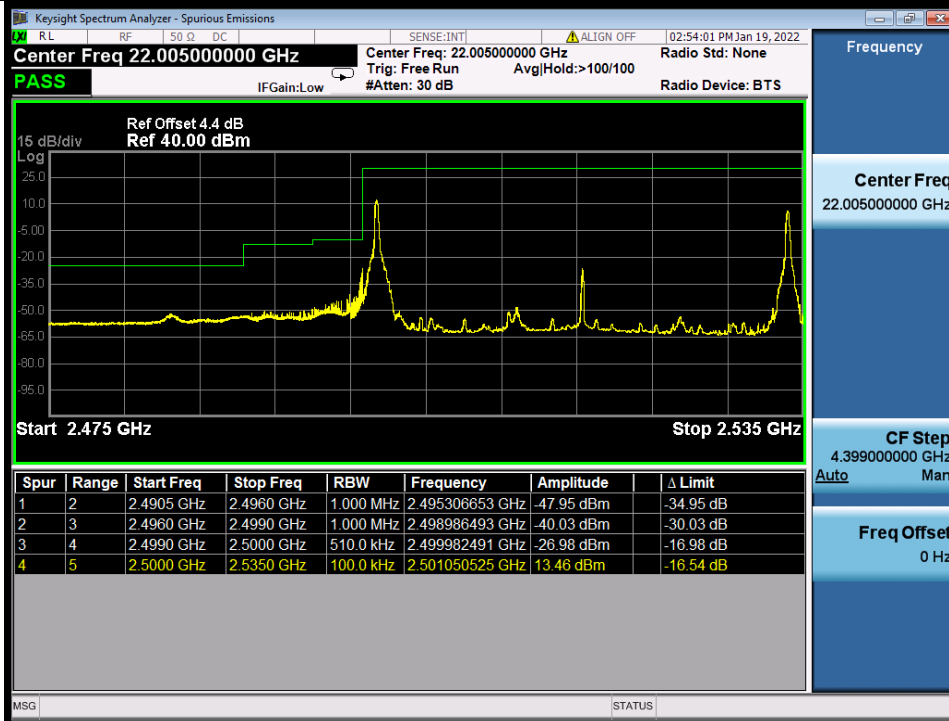

BUREAU VERITAS

Test Report No.: W7L-P22020005RF01

Band 7C QPSK LCH 20M+15M RB 1 0/1 74 NTN