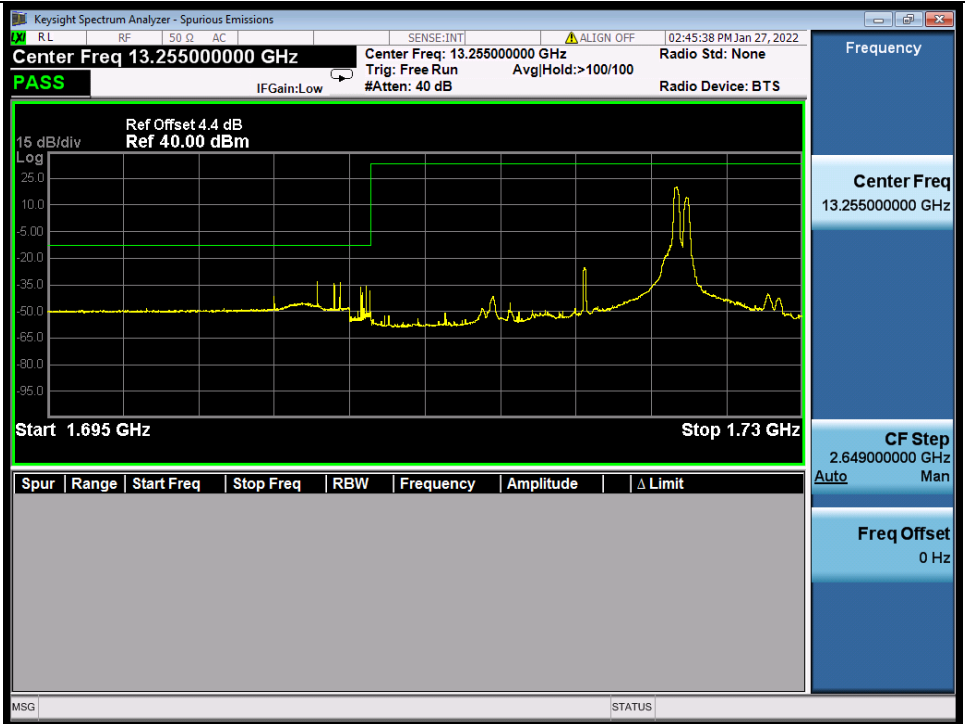

Band 66B 64QAM LCH 15M+5M RB FULL 0 NTN