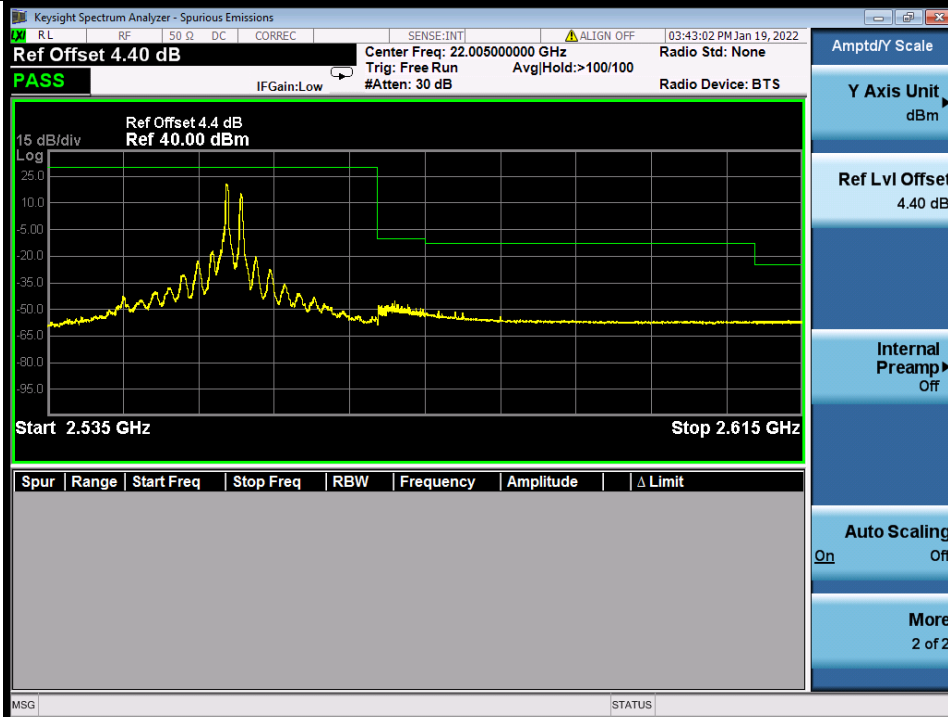

BUREAU VERITAS

Test Report No.: W7L-P22020005RF01

Band 7C QPSK HCH 20M+15M RB FULL 0 NTVN