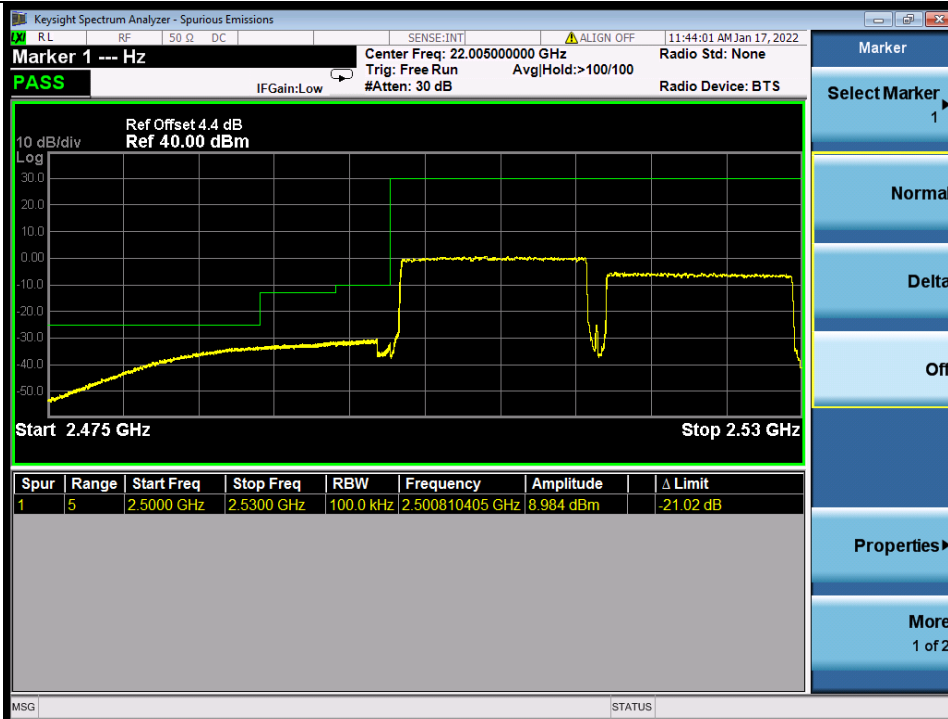

BUREAU VERITAS

Test Report No.: W7L-P22020005RF01

Band 7C QPSK LCH 15M+15M NTN