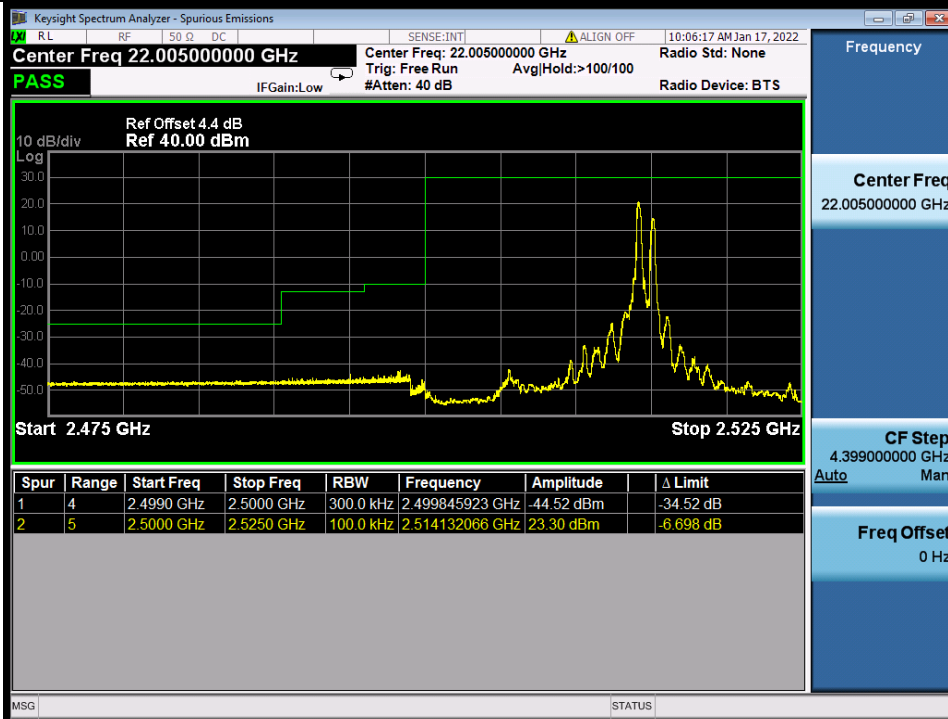

Band 7C QPSK LCH 15M+10M RB 1 74/1 0 NTVN

Band 7C QPSK LCH 15M+10M RB FULL 0 NTVN

BV 7Layers Communications Technology (Shenzhen) Co., Ltd

No.B102, Dazu Chuangxin Mansion, North of Beihuan Avenue, North Area, Hi-Tech Industrial Park, Nanshan District, Shenzhen, Guangdong, China

Tel: +86 755 8869 6566

Fax: +86 755 8869 6577

Email: customerservice.sw@bureauveritas.com