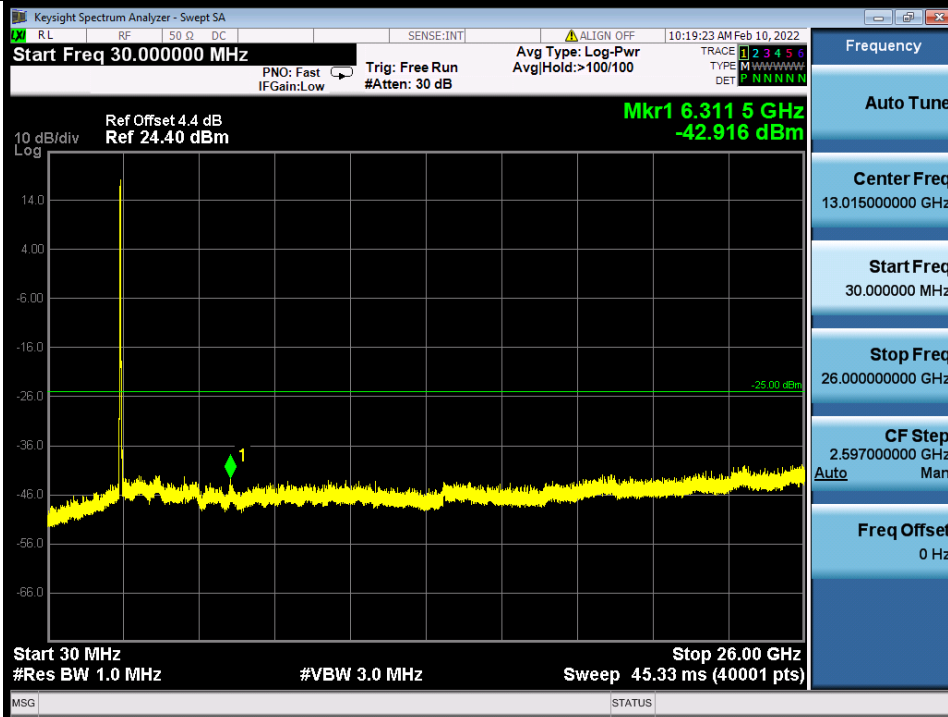

Band 7C QPSK MCH 15M+15M NTN

BV 7Layers Communications Technology (Shenzhen) Co., Ltd

No.B102, Dazu Chuangxin Mansion, North of Beihuan Avenue, North Area, Hi-Tech Industrial Park, Nanshan District, Shenzhen, Guangdong, China

Tel: +86 755 8869 6566

Fax: +86 755 8869 6577

Email: customerservice.sw@bureauveritas.com