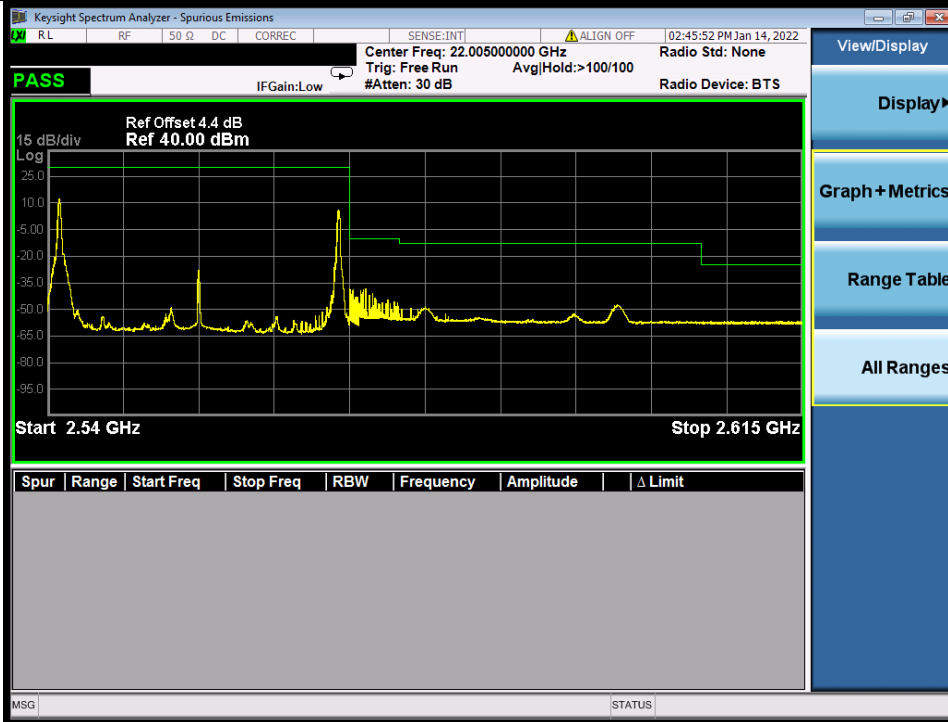

BUREAU VERITAS

Test Report No.: W7L-P22020005RF01

Band 7C 16QAM HCH 20M+10M RB 1 99/1 0 NTN