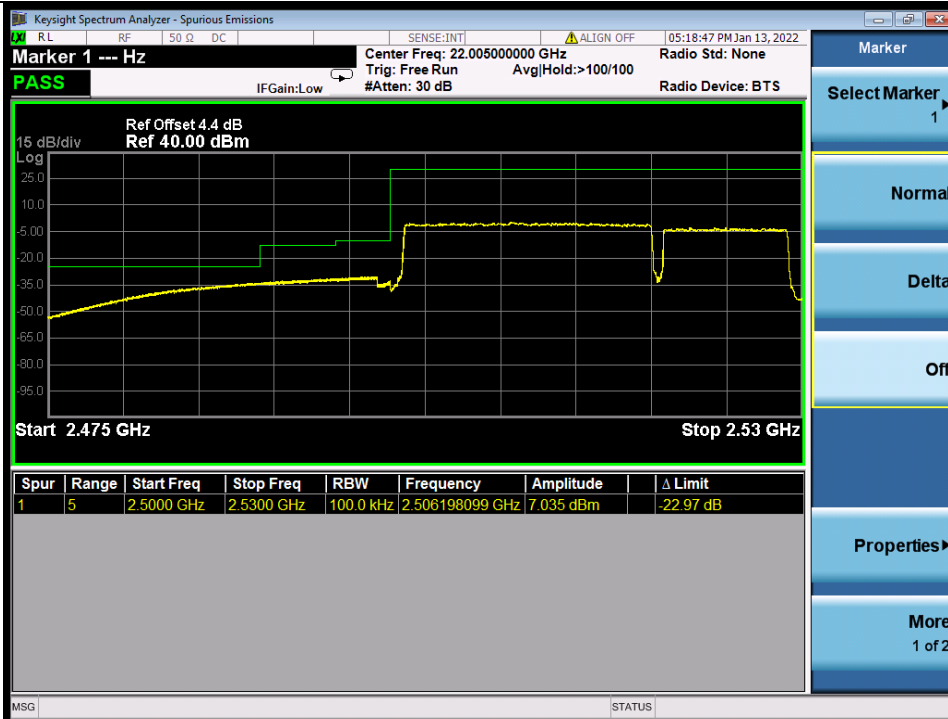

BUREAU VERITAS

Test Report No.: W7L-P22020005RF01

Band 7C QPSK LCH 20M+10M NTN