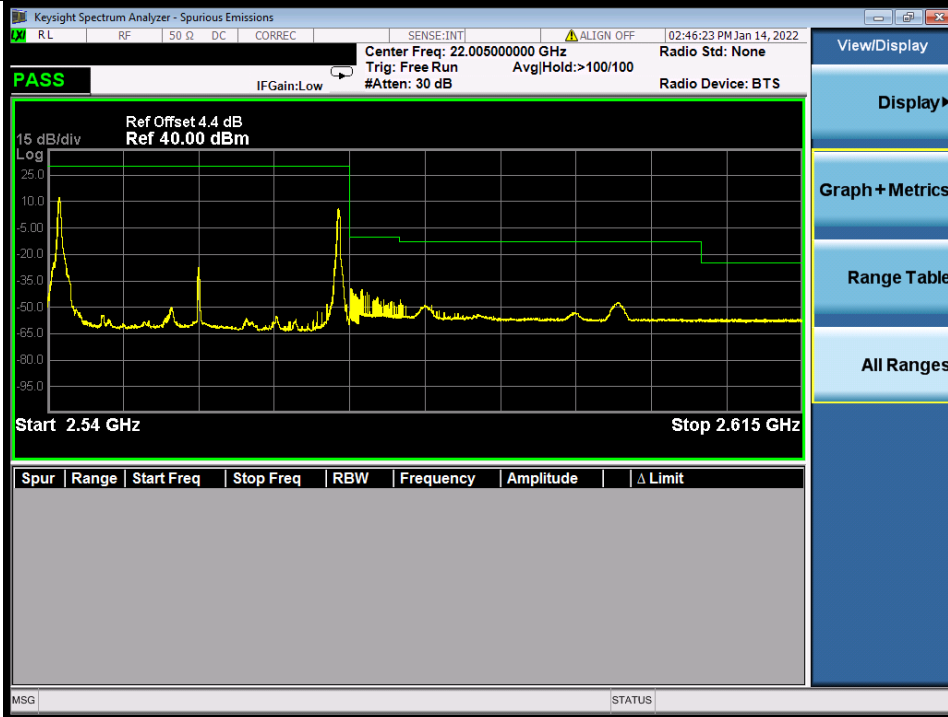

BUREAU VERITAS

Test Report No.: W7L-P22020005RF01

Band 7C 64QAM HCH 20M+10M RB 1 99/1 0 NTN