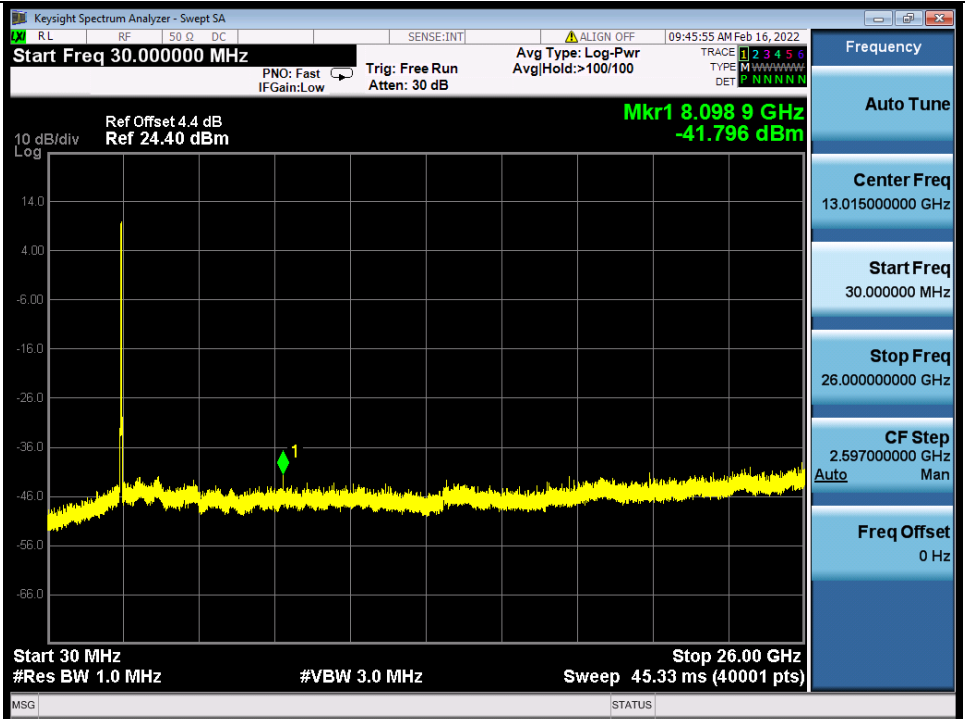

Band 7C 16QAM LCH 20M+15M RB 1 0/1 74 NTV