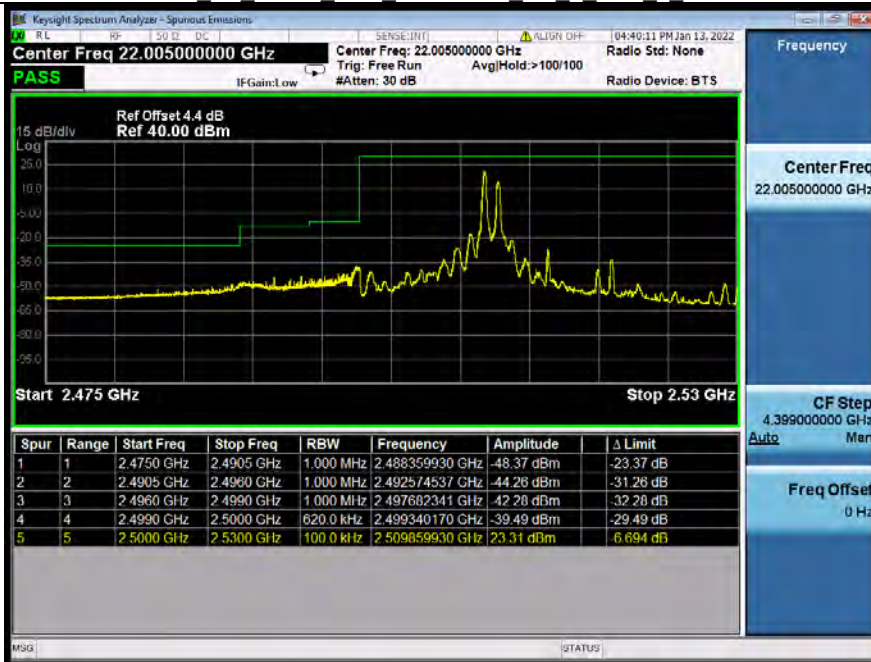

Band 7C QPSK LCH 10M+20M RB 1 49/1 0 NTN

BV 7Layers Communications
Technology (Shenzhen) Co., Ltd

No.B102, Dazu Chuangxin Mansion, North of Beihuan
Avenue, North Area, Hi-Tech Industrial Park, Nanshan
District, Shenzhen, Guangdong, China

Tel: +86 755 8869 6566

Fax: +86 755 8869 6577

Email: customerservice.sw@bureauveritas.com