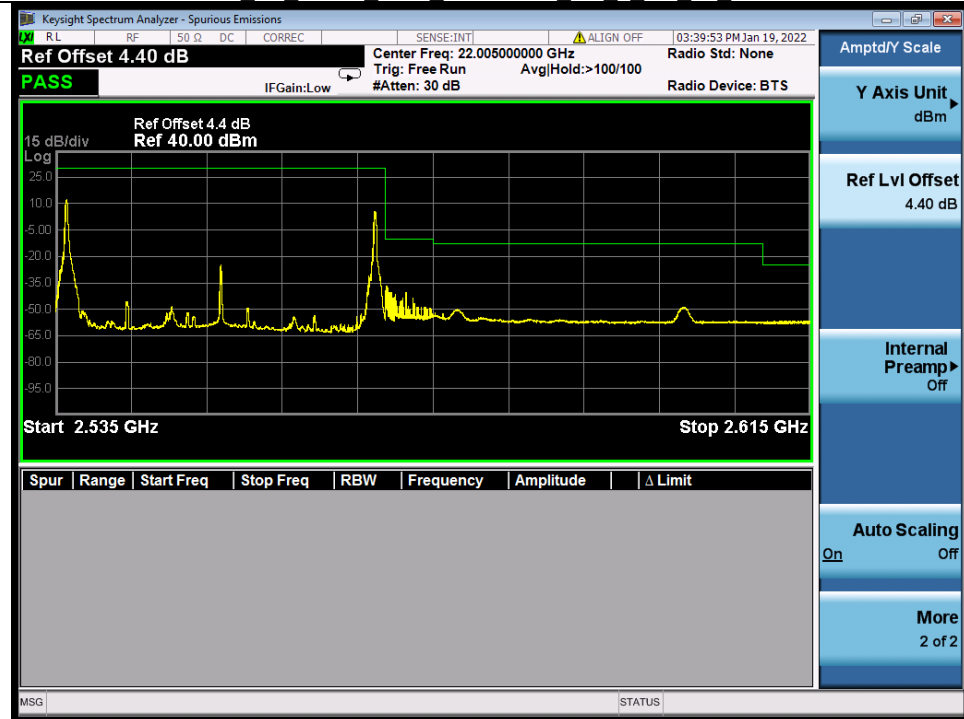

BUREAU VERITAS

Test Report No.: W7L-P22020005RF01

Band 7C QPSK HCH 20M+15M RB 1 0/1 74 NTN

Band 7C QPSK HCH 20M+15M RB 1 99/1 0 NTN

BV 7Layers Communications Technology (Shenzhen) Co., Ltd

No.B102, Dazu Chuangxin Mansion, North of Beihuan Avenue, North Area, Hi-Tech Industrial Park, Nanshan District, Shenzhen, Guangdong, China