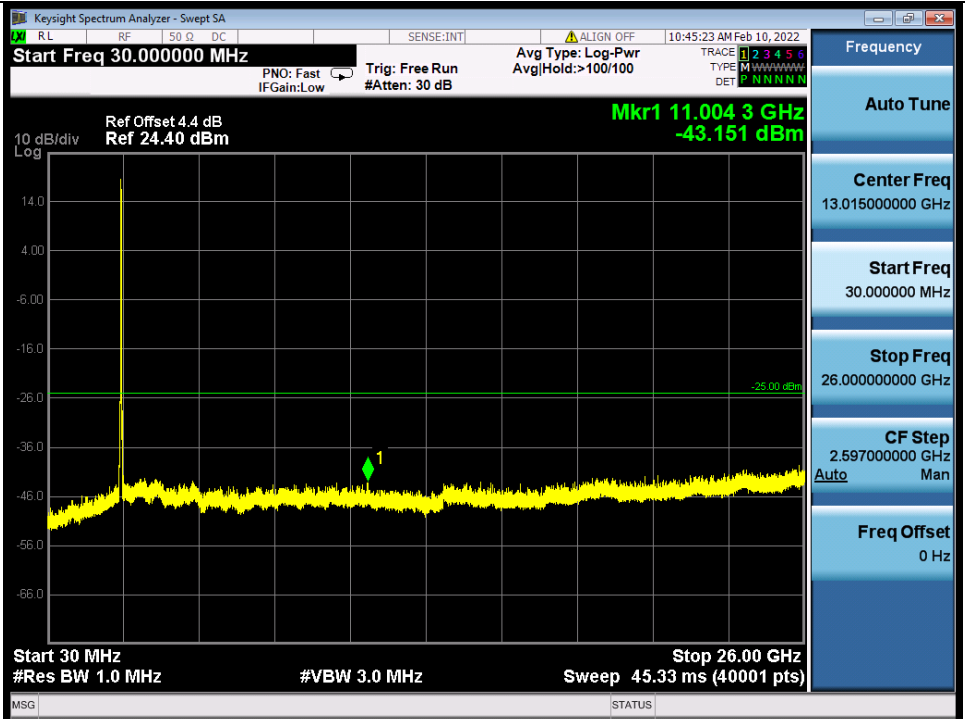

Band 7C QPSK HCH 15M+15M RB 1 0/1 74 NTNv

Band 7C QPSK HCH 15M+15M RB 1 74/1 0 NTNv

BV 7Layers Communications
Technology (Shenzhen) Co., Ltd

No.B102, Dazu Chuangxin Mansion, North of Beihuan
Avenue, North Area, Hi-Tech Industrial Park, Nanshan
District, Shenzhen, Guangdong, China