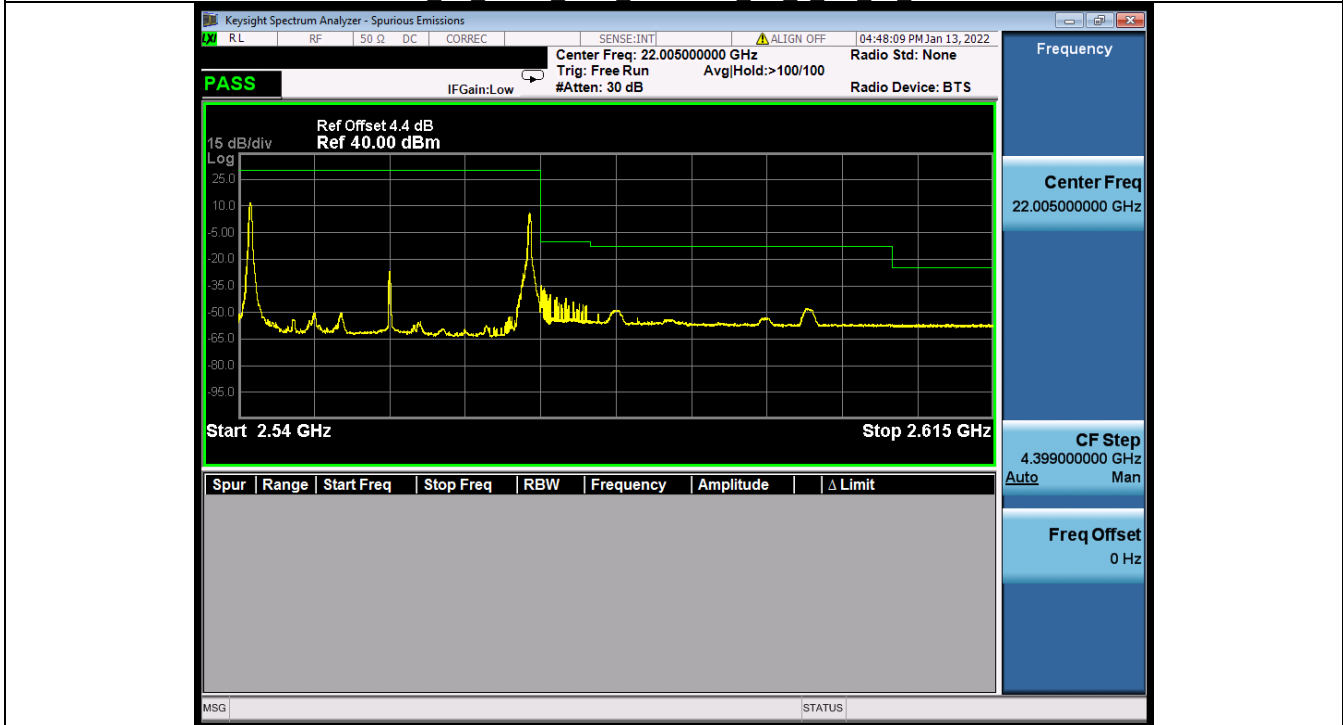

Band 7C QPSK HCH 10M+20M RB 1 0/1 99 NTN

Band 7C QPSK HCH 10M+20M RB 1 49/1 0 NTN

BV 7Layers Communications Technology (Shenzhen) Co., Ltd

No.B102, Dazu Chuangxin Mansion, North of Beihuan Avenue, North Area, Hi-Tech Industrial Park, Nanshan District, Shenzhen, Guangdong, China