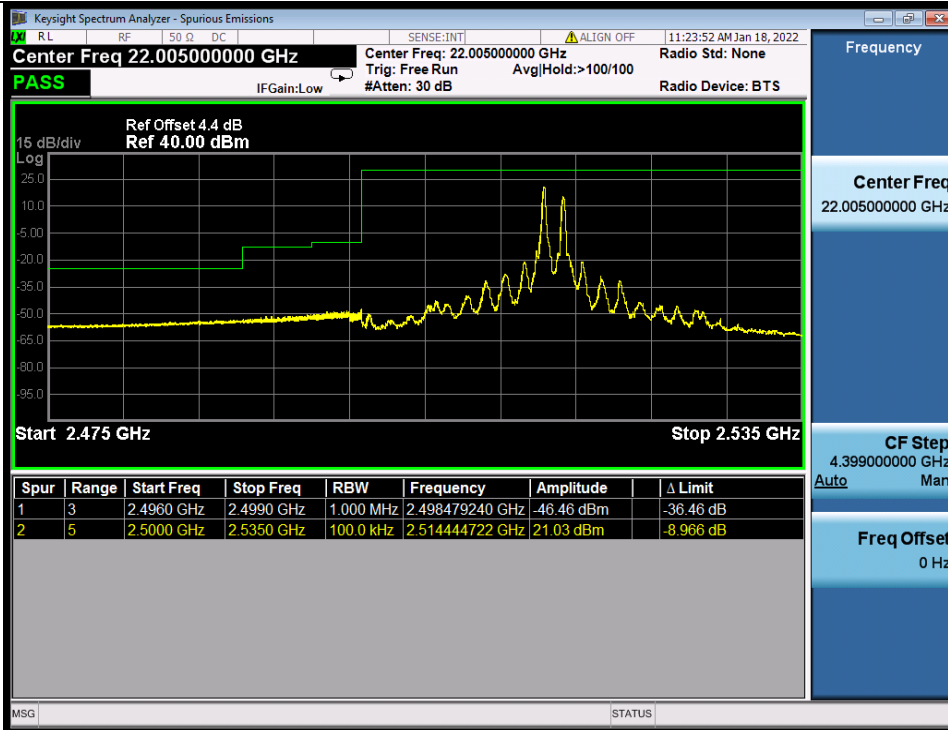

Band 7C 64QAM LCH 15M+20M RB FULL 0 NTV

Band 7C 64QAM HCH 15M+20M RB 1 0/1 99 NTV

BV 7Layers Communications
Technology (Shenzhen) Co., Ltd

No.B102, Dazu Chuangxin Mansion, North of Beihuan
Avenue, North Area, Hi-Tech Industrial Park, Nanshan
District, Shenzhen, Guangdong, China