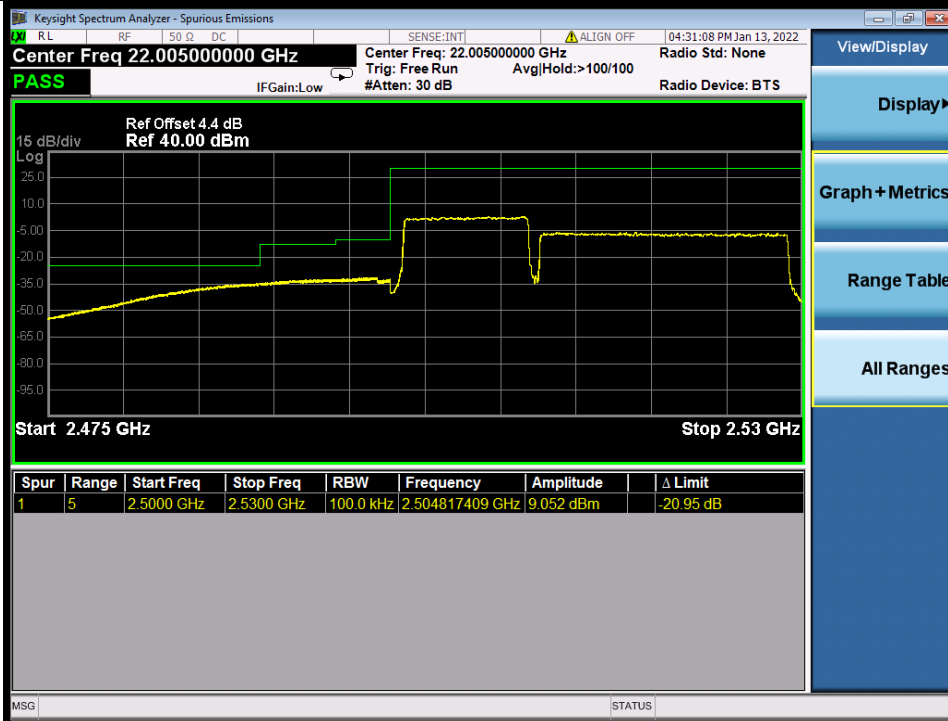

BUREAU VERITAS

Test Report No.: W7L-P22020005RF01

Band 7C QPSK LCH 10M+20M RB FULL 0 NTVN

Band 7C QPSK LCH 10M+20M NTVN

Band 7C QPSK MCH 10M+20M NTVN

BV 7Layers Communications Technology (Shenzhen) Co., Ltd