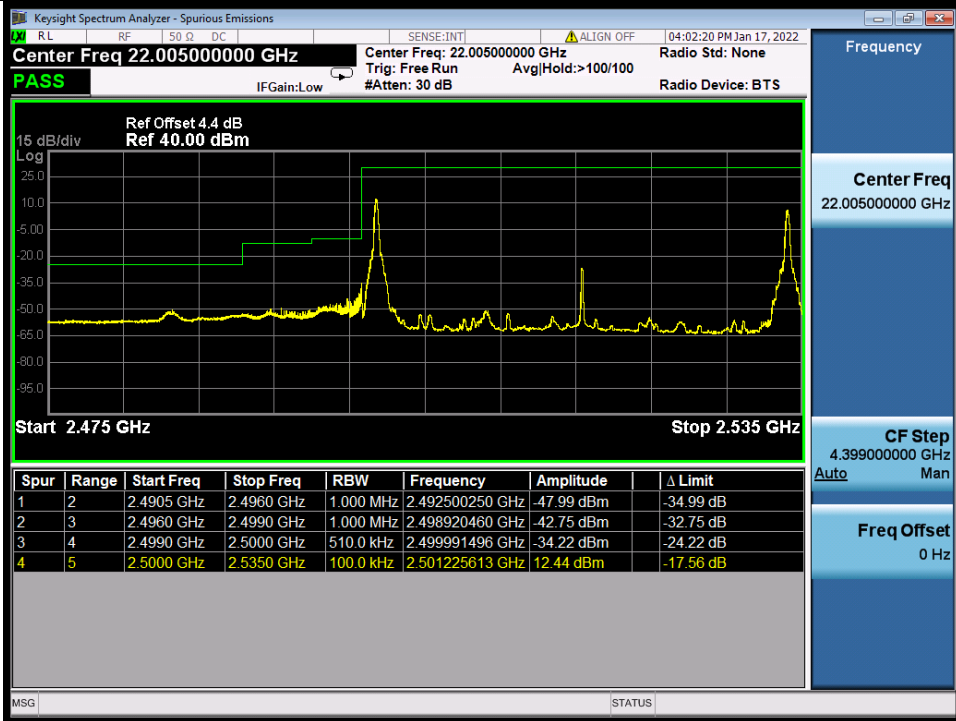

Band 7C QPSK LCH 15M+20M RB 1 0/1 99 NTN