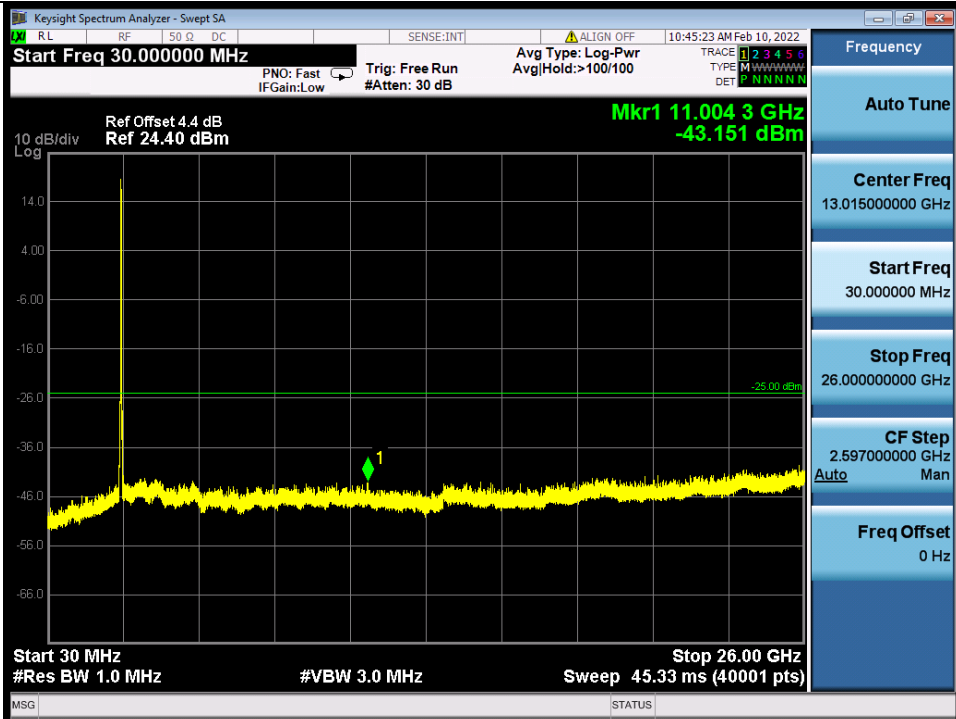

BUREAU VERITAS

Test Report No.: W7L-P22020005RF01

Band 7C QPSK HCH 15M+20M RB 1 0/1 99 NTN

Band 7C QPSK HCH 15M+20M RB 1 74/1 0 NTN

BV 7Layers Communications Technology (Shenzhen) Co., Ltd

No.B102, Dazu Chuangxin Mansion, North of Beihuan Avenue, North Area, Hi-Tech Industrial Park, Nanshan District, Shenzhen, Guangdong, China