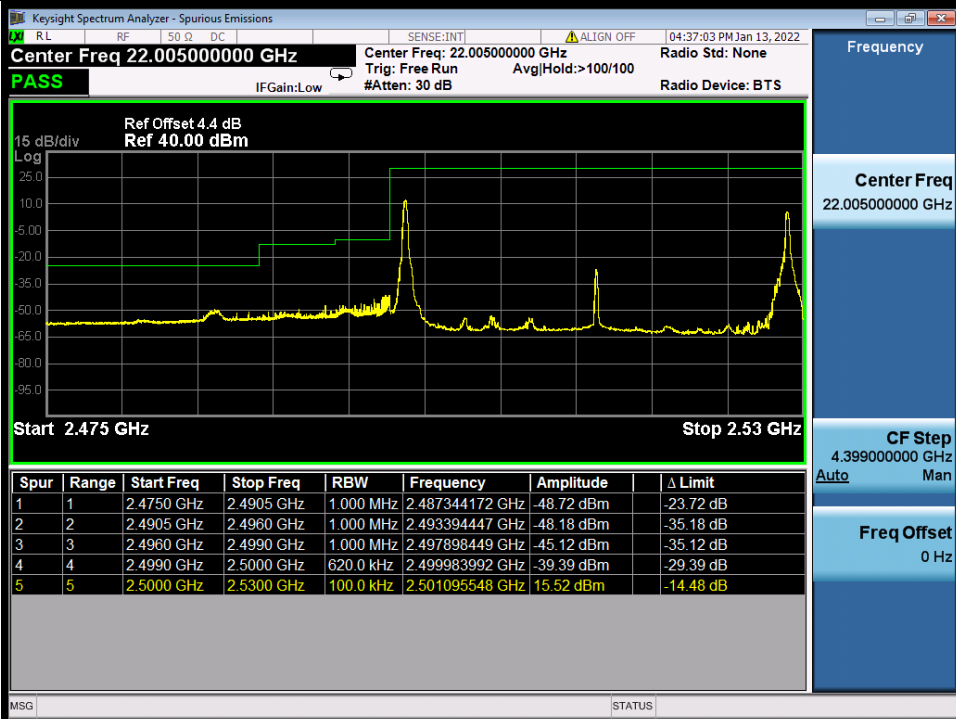

Band 7C 16QAM LCH 10M+20M RB 1 49/1 0 NTV

BV 7Layers Communications
Technology (Shenzhen) Co., Ltd

No.B102, Dazu Chuangxin Mansion, North of Beihuan
Avenue, North Area, Hi-Tech Industrial Park, Nanshan
District, Shenzhen, Guangdong, China

Tel: +86 755 8869 6566

Fax: +86 755 8869 6577

Email: customerservice.sw@bureauveritas.com