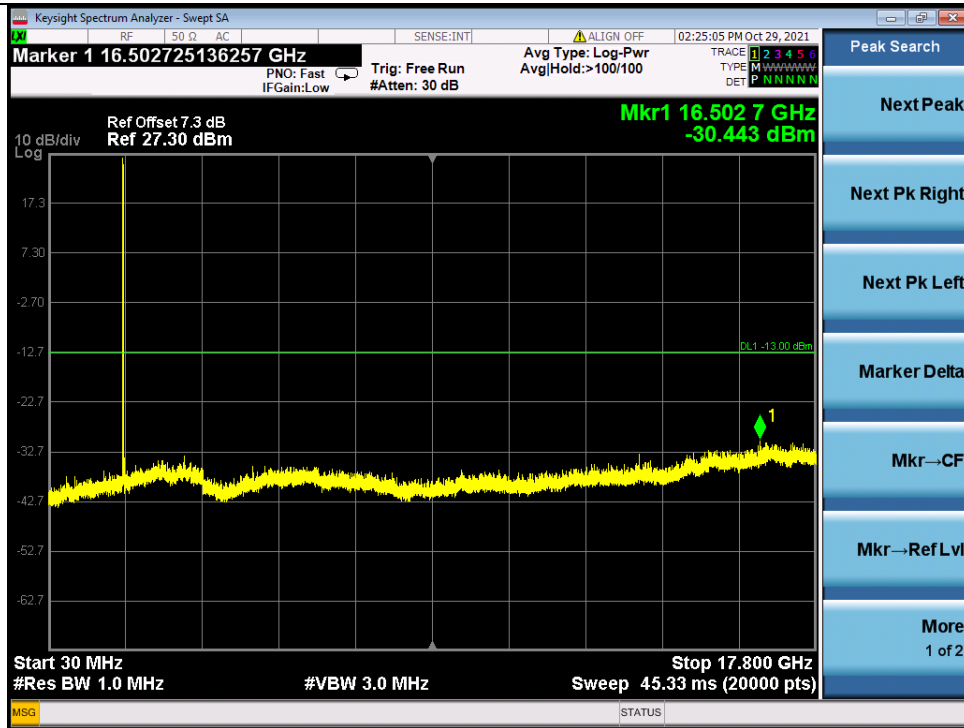

BUREAU VERITAS

Test Report No.: W7L-P22020005RF01

Band 7C QPSK HCH 20M+15M RB 1 0/1 74 NTN

Band 7C QPSK HCH 20M+15M RB 1 99/1 0 NTN

BV 7Layers Communications Technology (Shenzhen) Co., Ltd

No.B102, Dazu Chuangxin Mansion, North of Beihuan Avenue, North Area, Hi-Tech Industrial Park, Nanshan District, Shenzhen, Guangdong, China