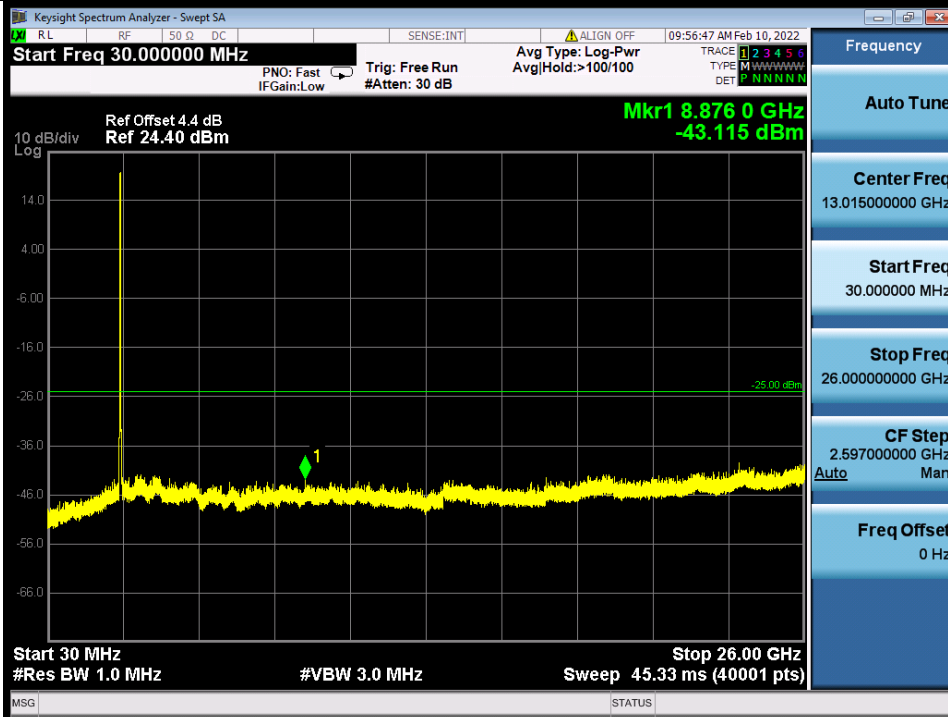

Band 7C QPSK MCH 15M+10M NTN

BV 7Layers Communications Technology (Shenzhen) Co., Ltd

No.B102, Dazu Chuangxin Mansion, North of Beihuan Avenue, North Area, Hi-Tech Industrial Park, Nanshan District, Shenzhen, Guangdong, China

Tel: +86 755 8869 6566

Fax: +86 755 8869 6577

Email: customerservice.sw@bureauveritas.com