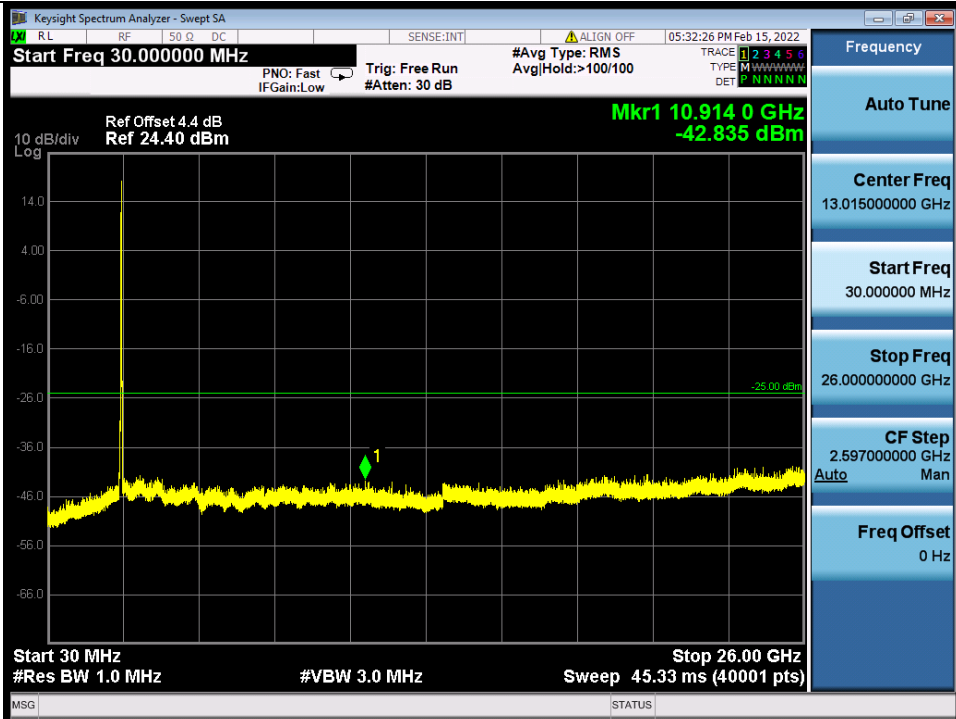

**BUREAU
VERITAS**

Test Report No.: W7L-P22020005RF01

Band 7C 16QAM LCH 10M+20M RB 1 0/1 99 NTV