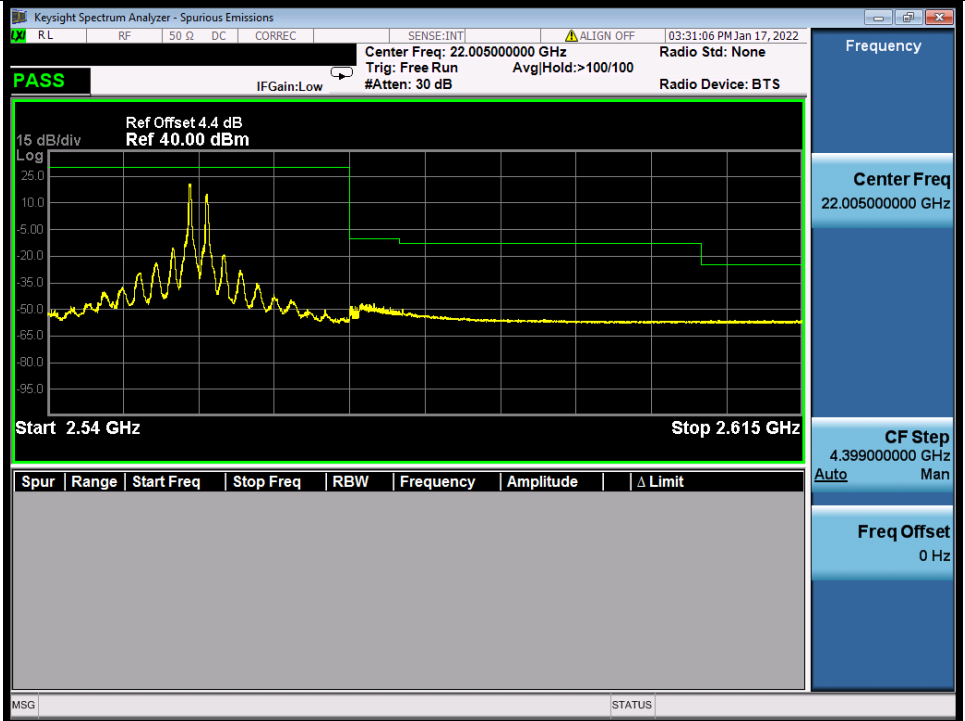

Band 7C 64QAM HCH 15M+15M RB FULL 0 NTN

BV 7Layers Communications
Technology (Shenzhen) Co., Ltd

No.B102, Dazu Chuangxin Mansion, North of Beihuan
Avenue, North Area, Hi-Tech Industrial Park, Nanshan
District, Shenzhen, Guangdong, China

Tel: +86 755 8869 6566

Fax: +86 755 8869 6577

Email: customerservice.sw@bureauveritas.com