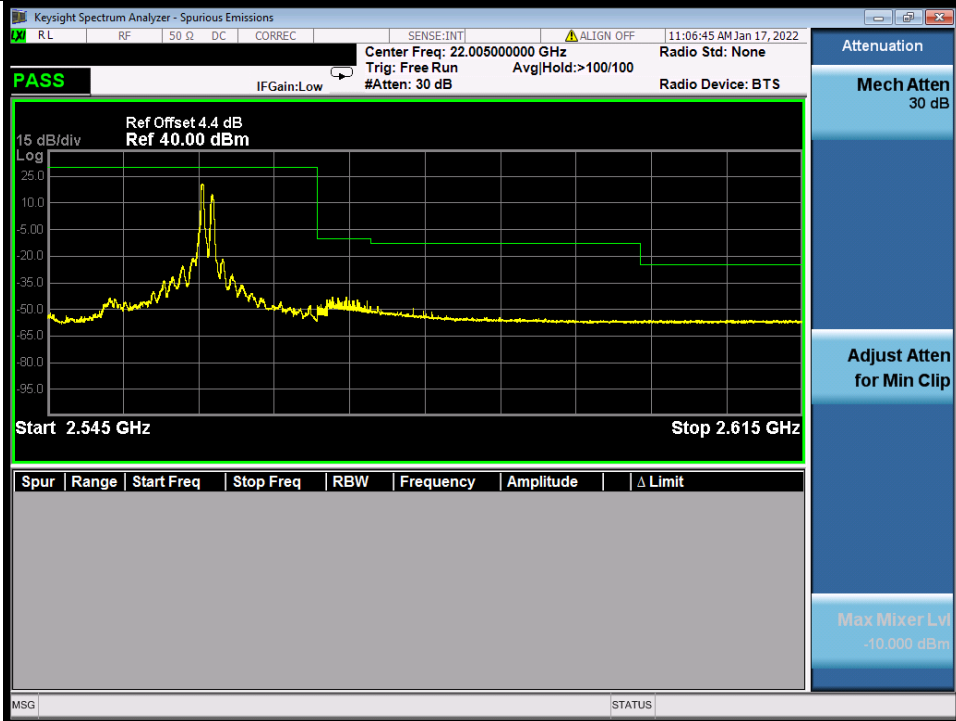

Band 7C 16QAM HCH 15M+10M RB FULL 0 NTV

BV 7Layers Communications Technology (Shenzhen) Co., Ltd

No.B102, Dazu Chuangxin Mansion, North of Beihuan Avenue, North Area, Hi-Tech Industrial Park, Nanshan District, Shenzhen, Guangdong, China

Tel: +86 755 8869 6566

Fax: +86 755 8869 6577

Email: customerservice.sw@bureauveritas.com