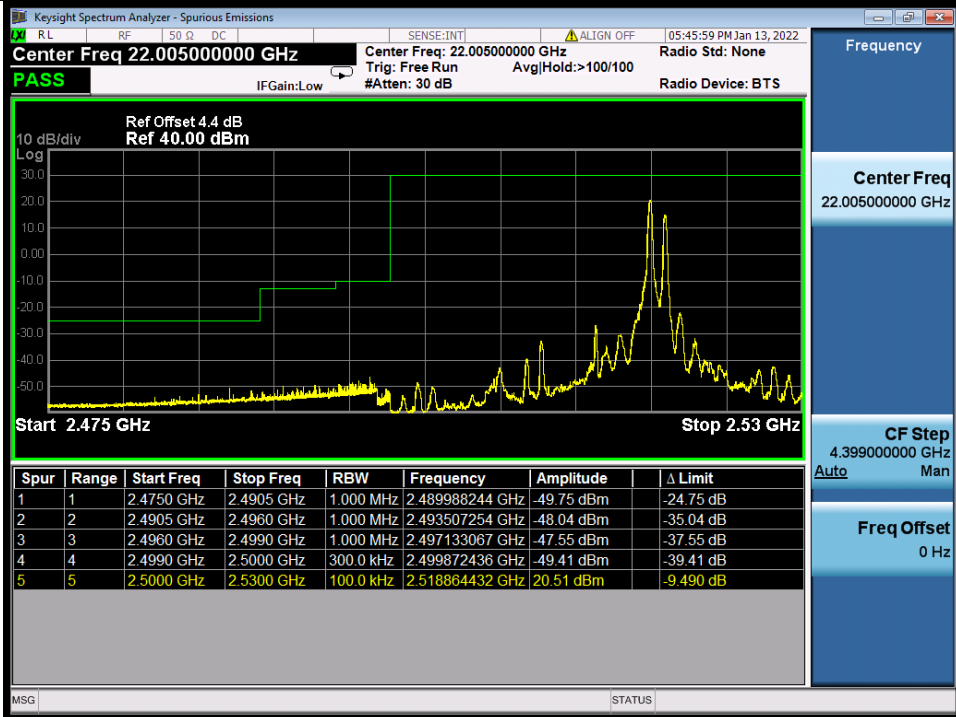

BUREAU VERITAS

Test Report No.: W7L-P22020005RF01

Band 7C 64QAM LCH 20M+10M RB FULL 0 NTN

Band 7C 64QAM HCH 20M+10M RB 1 0/1 49 NTN

BV 7Layers Communications Technology (Shenzhen) Co., Ltd

No.B102, Dazu Chuangxin Mansion, North of Beihuan Avenue, North Area, Hi-Tech Industrial Park, Nanshan District, Shenzhen, Guangdong, China