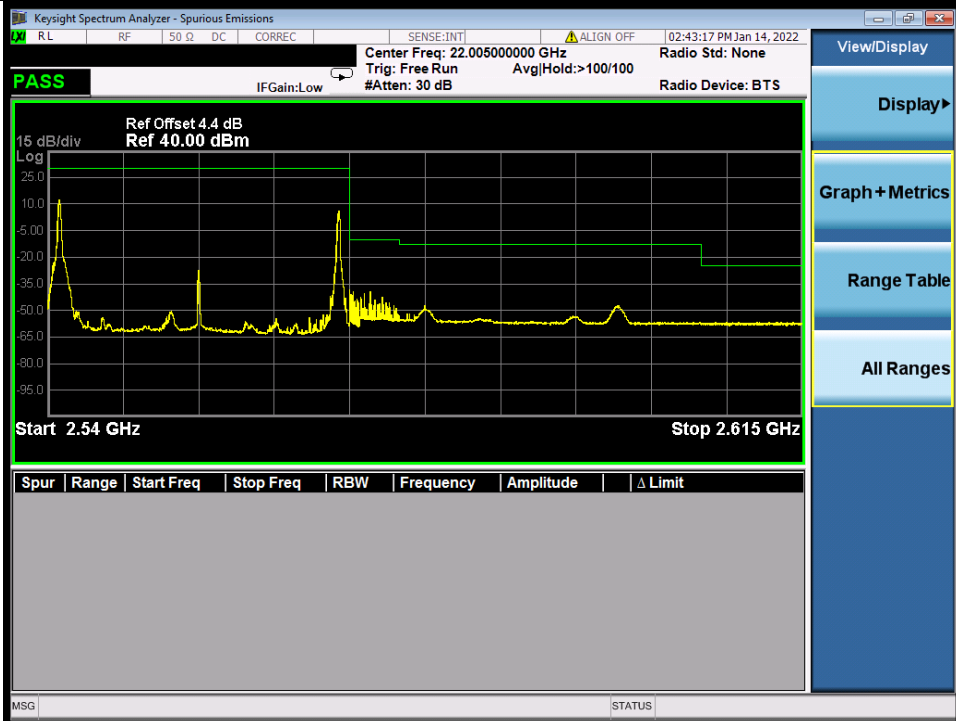

BUREAU VERITAS

Test Report No.: W7L-P22020005RF01

Band 7C QPSK HCH 20M+10M RB 1 0/1 49 NTN

Band 7C QPSK HCH 20M+10M RB 1 99/1 0 NTN

BV 7Layers Communications Technology (Shenzhen) Co., Ltd

No.B102, Dazu Chuangxin Mansion, North of Beihuan Avenue, North Area, Hi-Tech Industrial Park, Nanshan District, Shenzhen, Guangdong, China