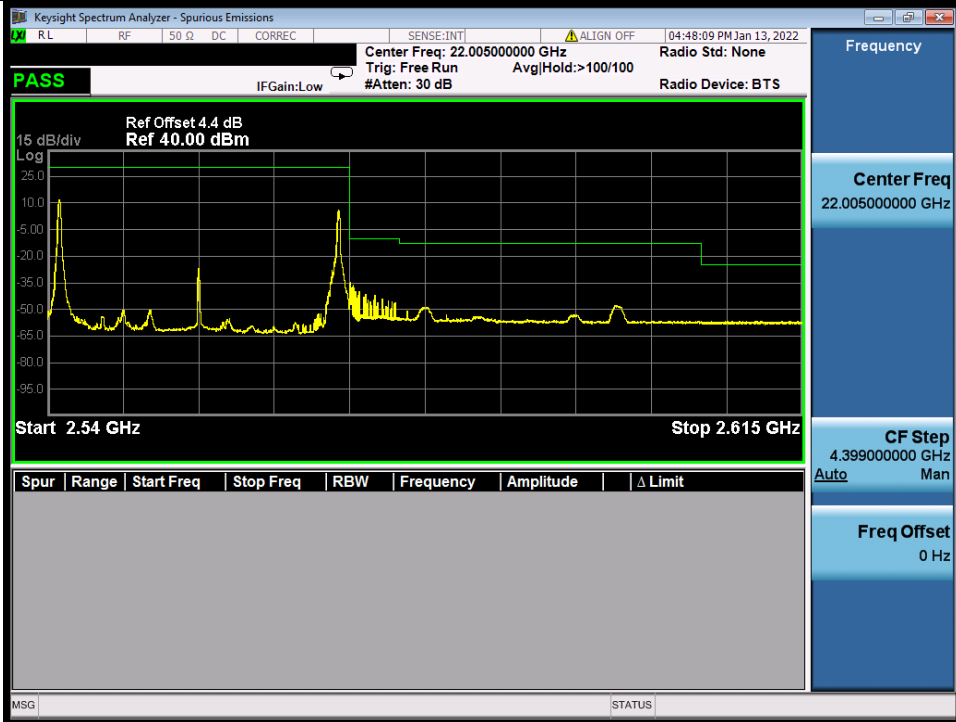

BUREAU VERITAS

Test Report No.: W7L-P22020005RF01