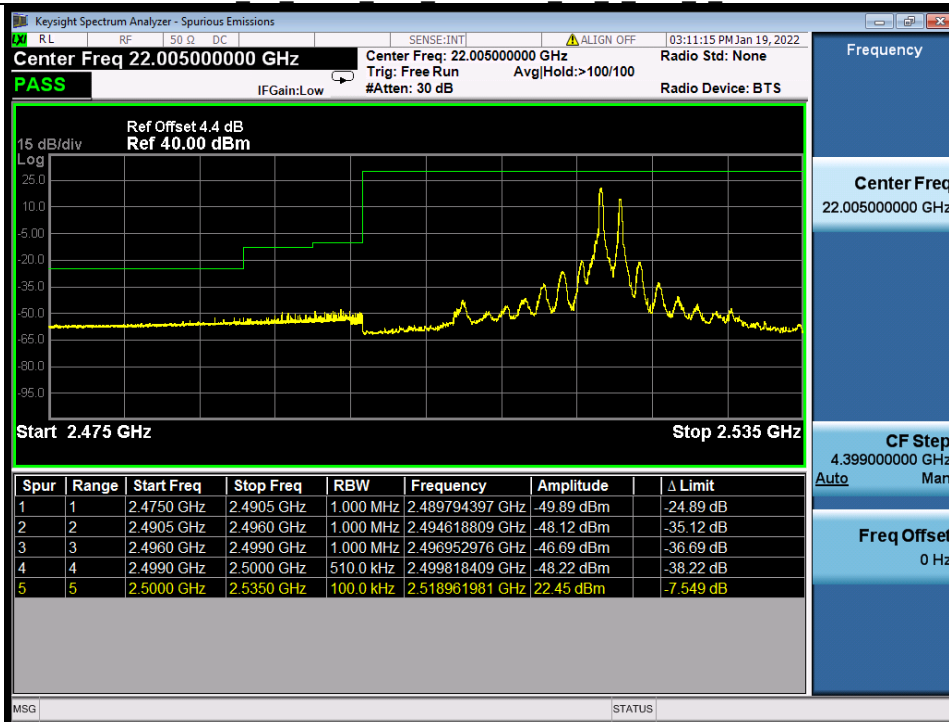

Band 7C QPSK LCH 20M+15M RB FULL 0 NTN

BV 7Layers Communications
Technology (Shenzhen) Co., Ltd

No.B102, Dazu Chuangxin Mansion, North of Beihuan
Avenue, North Area, Hi-Tech Industrial Park, Nanshan
District, Shenzhen, Guangdong, China