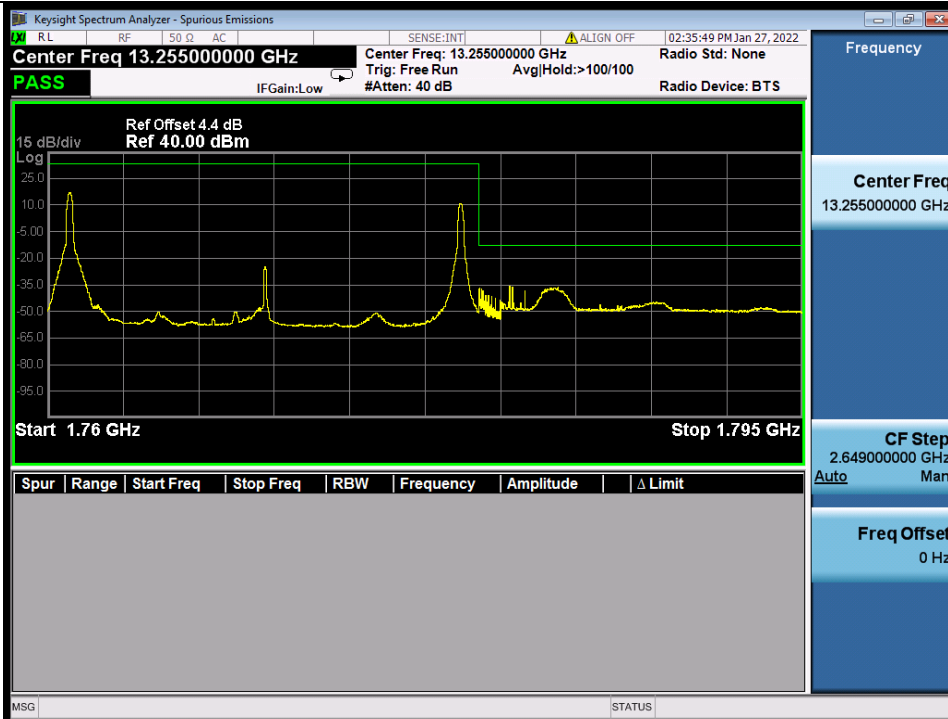

**BUREAU
VERITAS**

Test Report No.: W7L-P22020005RF01

Band 66B 64QAM HCH 15M+5M RB 1 74/1 0 NTN

Band 66B 64QAM HCH 15M+5M RB FULL 0 NTN

BV 7Layers Communications
Technology (Shenzhen) Co., Ltd

No.B102, Dazu Chuangxin Mansion, North of Beihuan
Avenue, North Area, Hi-Tech Industrial Park, Nanshan
District, Shenzhen, Guangdong, China