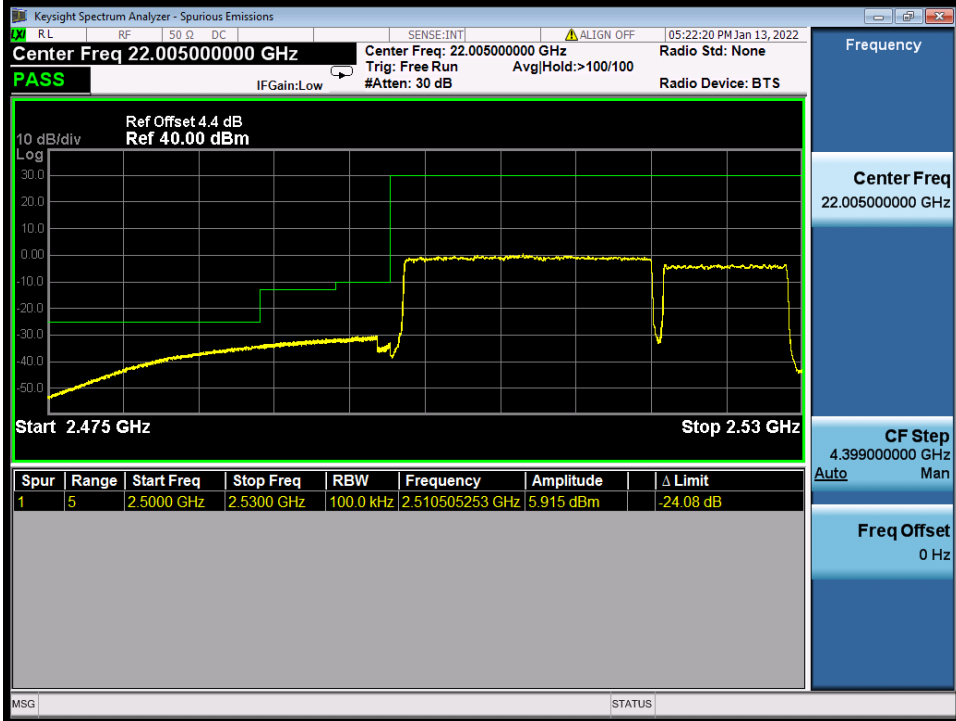

BUREAU VERITAS

Test Report No.: W7L-P22020005RF01

Band 7C 64QAM LCH 20M+10M RB FULL 0 NTN

Band 7C 64QAM HCH 20M+10M RB 1 0/1 49 NTN

BV 7Layers Communications Technology (Shenzhen) Co., Ltd

No.B102, Dazu Chuangxin Mansion, North of Beihuan Avenue, North Area, Hi-Tech Industrial Park, Nanshan District, Shenzhen, Guangdong, China