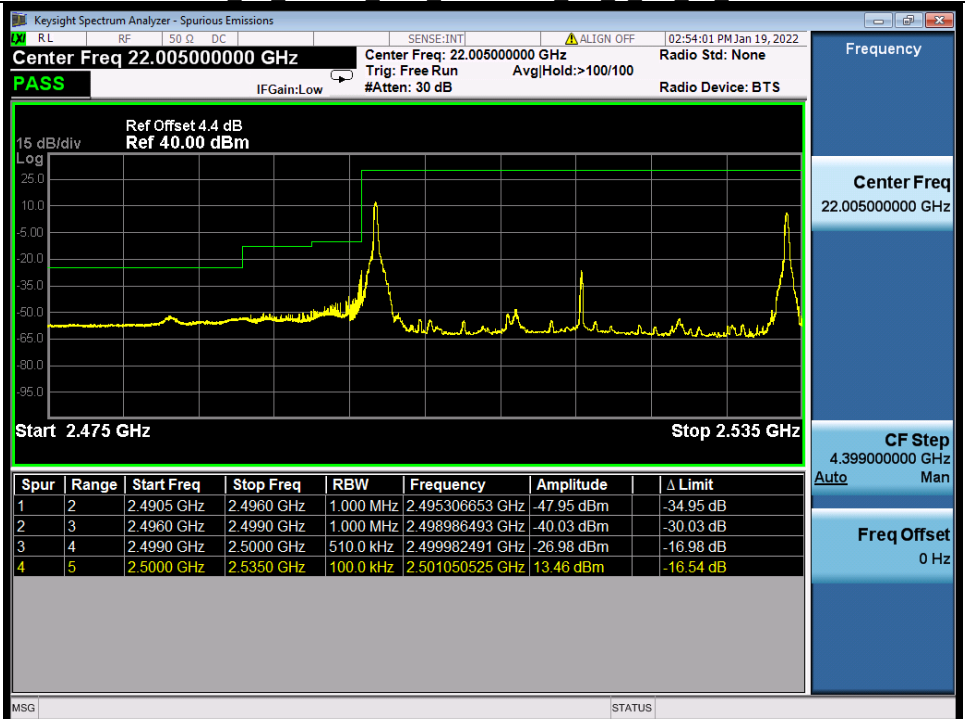

Band 7C 16QAM LCH 20M+15M RB 1 99/1 0 NTV

BV 7Layers Communications
Technology (Shenzhen) Co., Ltd

No.B102, Dazu Chuangxin Mansion, North of Beihuan
Avenue, North Area, Hi-Tech Industrial Park, Nanshan
District, Shenzhen, Guangdong, China

Tel: +86 755 8869 6566

Fax: +86 755 8869 6577

Email: customerservice.sw@bureauveritas.com