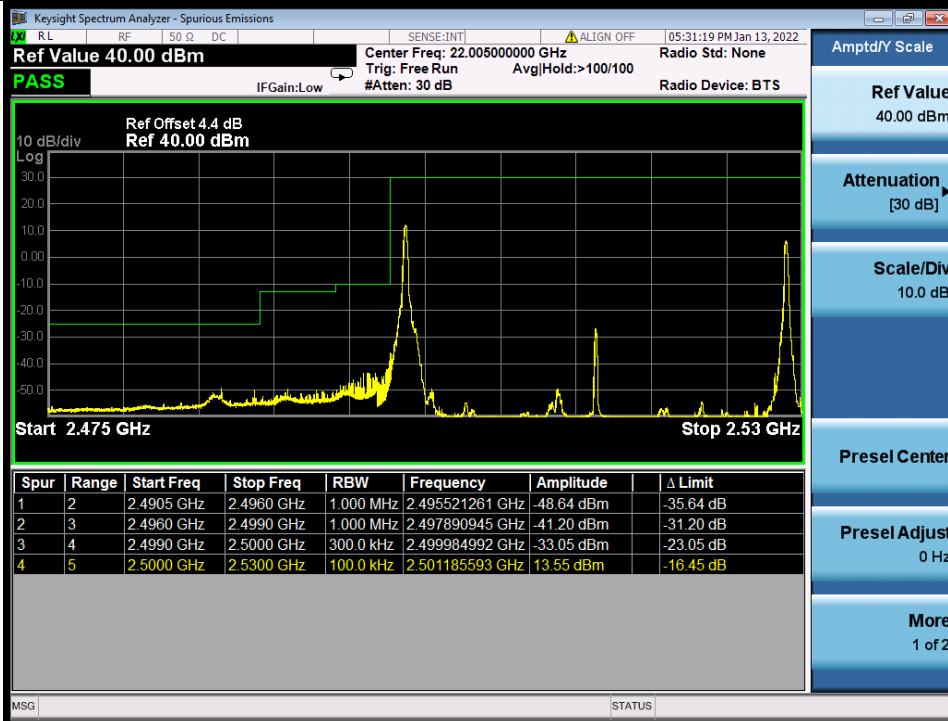

Band 7C QPSK LCH 20M+10M RB 1 0/1 49 NTN