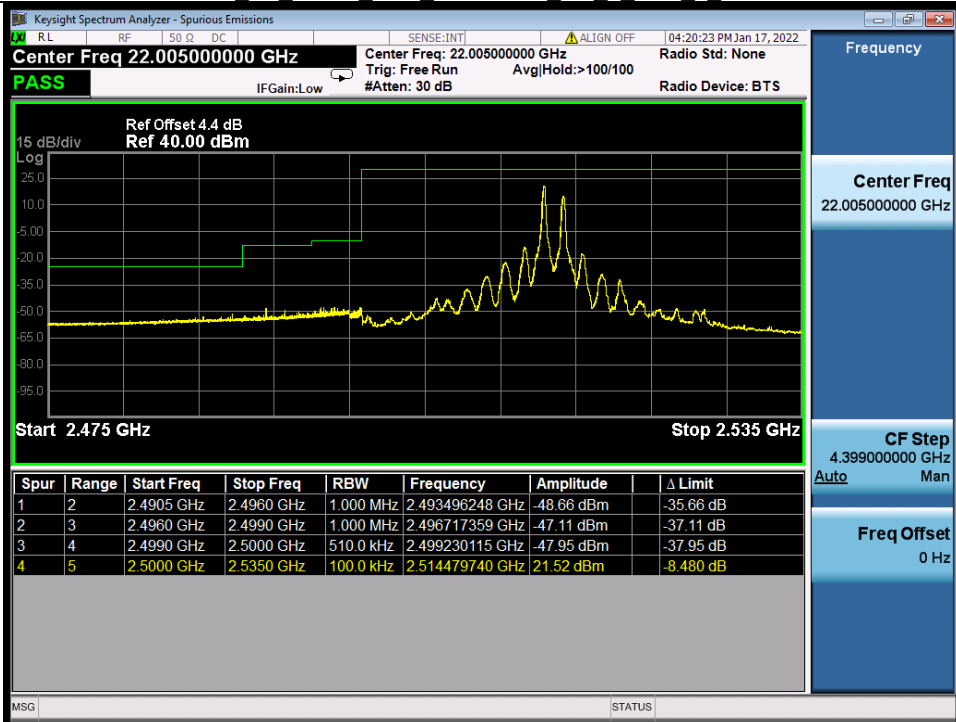

Band 7C QPSK LCH 15M+20M RB 1 74/1 0 NTN

Band 7C QPSK LCH 15M+20M RB FULL 0 NTN

BV 7Layers Communications
Technology (Shenzhen) Co., Ltd

No.B102, Dazu Chuangxin Mansion, North of Beihuan
Avenue, North Area, Hi-Tech Industrial Park, Nanshan
District, Shenzhen, Guangdong, China

Tel: +86 755 8869 6566

Fax: +86 755 8869 6577

Email: customerservice.sw@bureauveritas.com