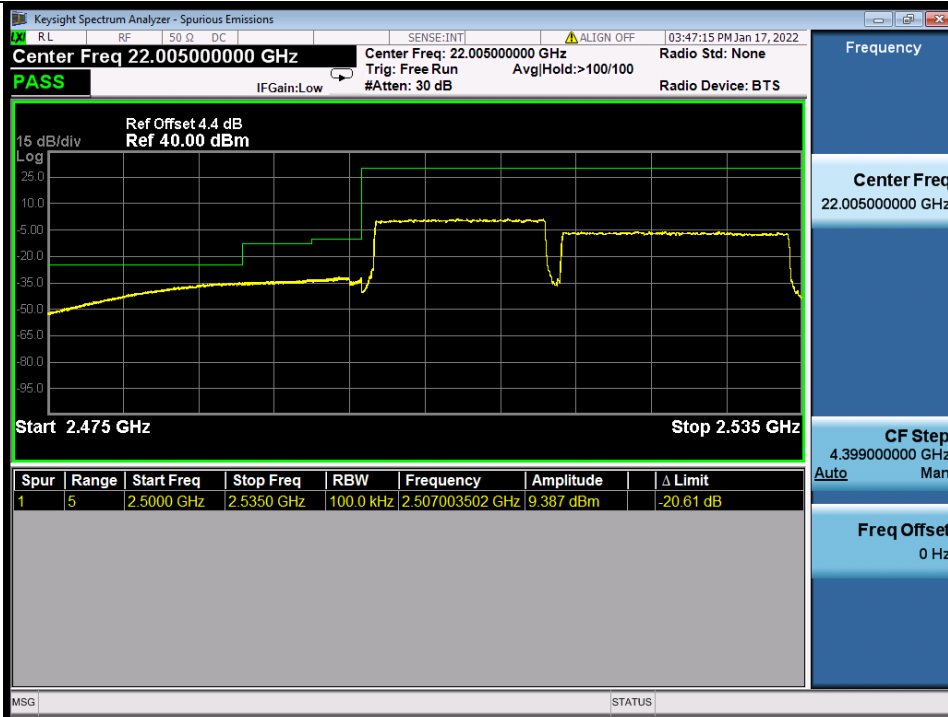

BUREAU VERITAS

Test Report No.: W7L-P22020005RF01

Band 7C QPSK LCH 15M+20M NTN