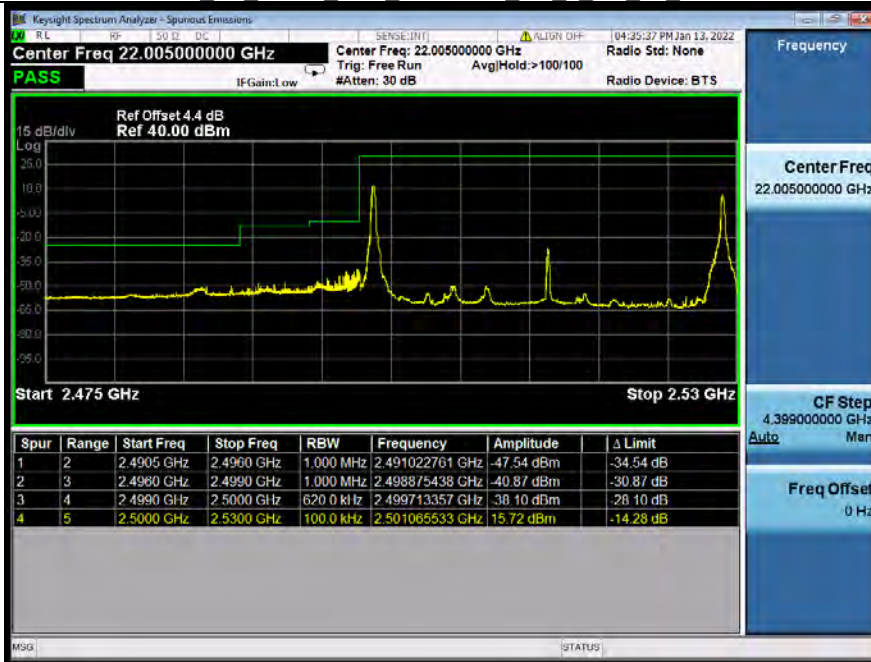

2.2.2 Test Graph

Band 7C QPSK LCH 10M+20M RB 1 0/1 99 NTN