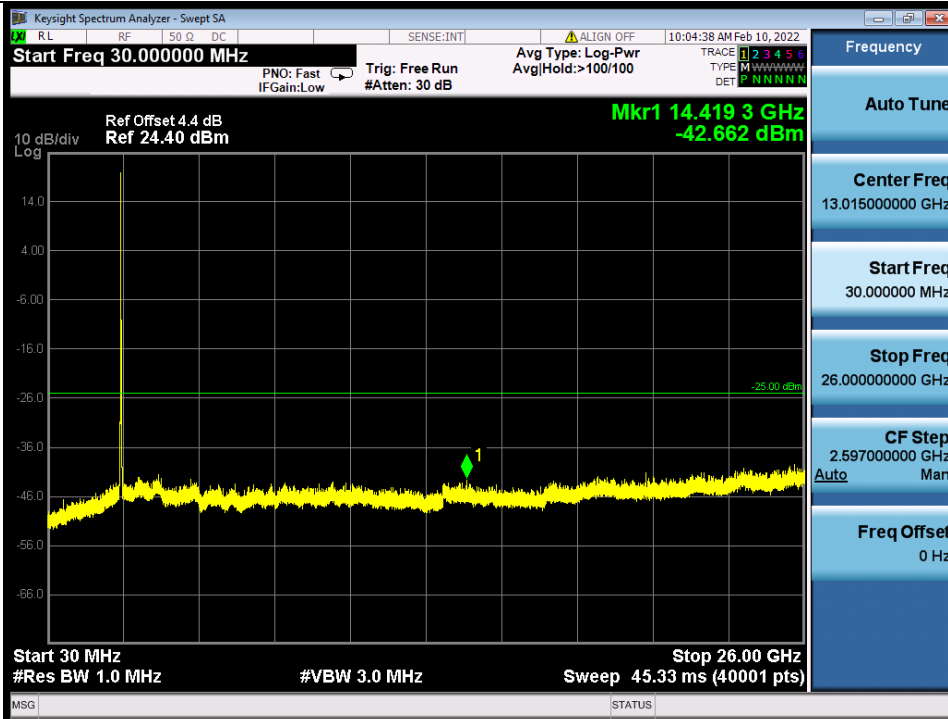

BUREAU VERITAS

Test Report No.: W7L-P22020005RF01

Band 7C QPSK HCH 15M+10M RB 1 0/1 49 NTN