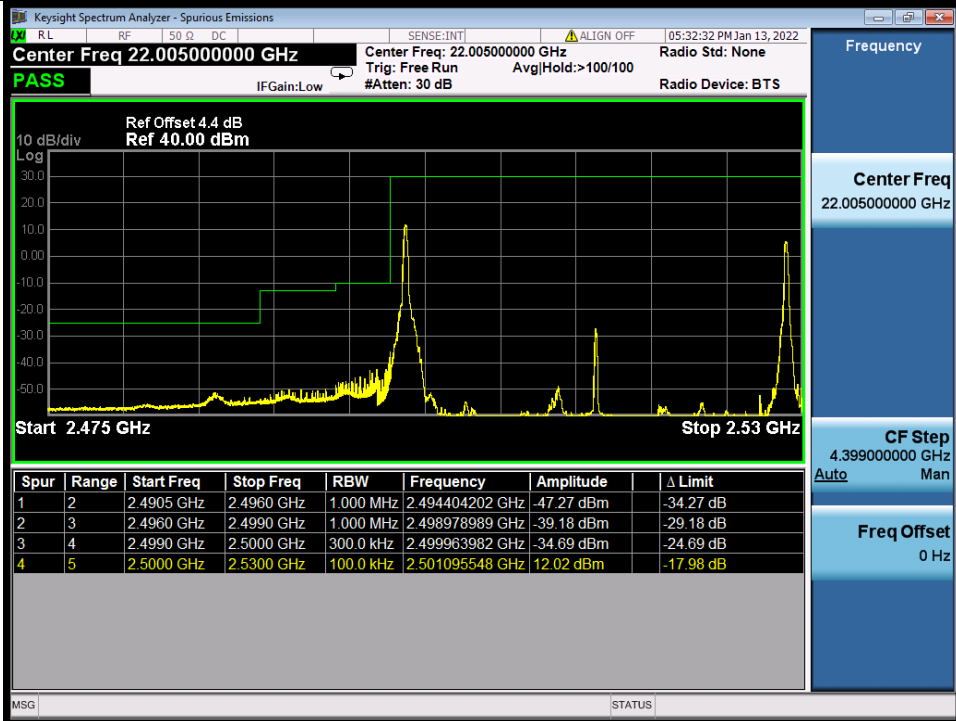

Band 7C 64QAM LCH 20M+10M RB 1 99/1 0 NTV

BV 7Layers Communications
Technology (Shenzhen) Co., Ltd

No.B102, Dazu Chuangxin Mansion, North of Beihuan
Avenue, North Area, Hi-Tech Industrial Park, Nanshan
District, Shenzhen, Guangdong, China

Tel: +86 755 8869 6566

Fax: +86 755 8869 6577

Email: customerservice.sw@bureauveritas.com