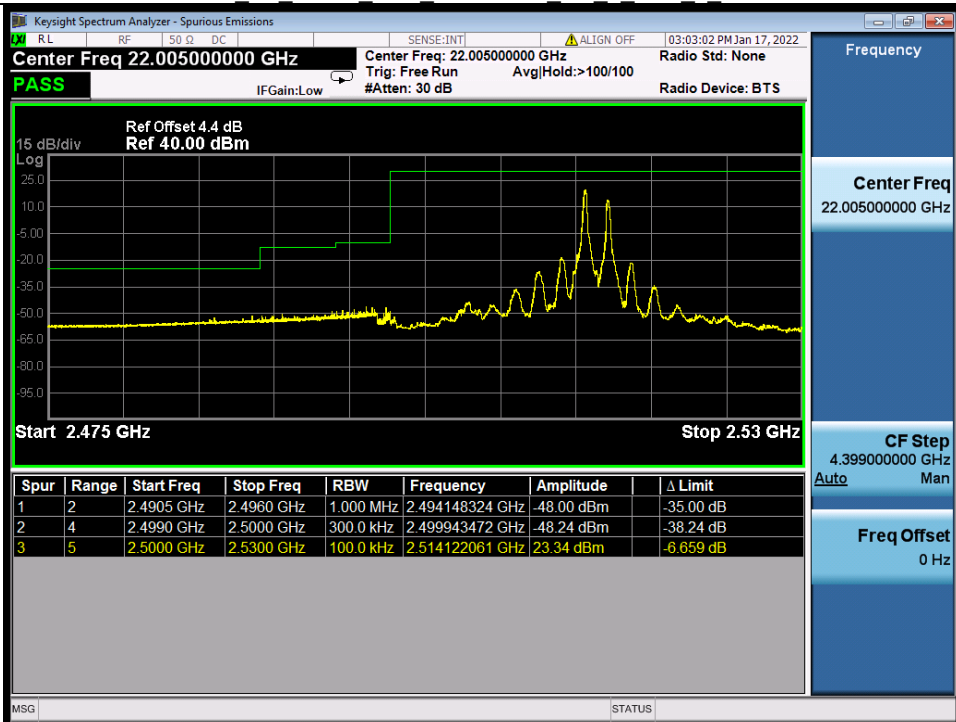

Band 7C QPSK LCH 15M+15M RB 1 74/1 0 NTNV

Band 7C QPSK LCH 15M+15M RB FULL 0 NTNV

BV 7Layers Communications
Technology (Shenzhen) Co., Ltd

No.B102, Dazu Chuangxin Mansion, North of Beihuan
Avenue, North Area, Hi-Tech Industrial Park, Nanshan
District, Shenzhen, Guangdong, China

Tel: +86 755 8869 6566

Fax: +86 755 8869 6577

Email: customerservice.sw@bureauveritas.com