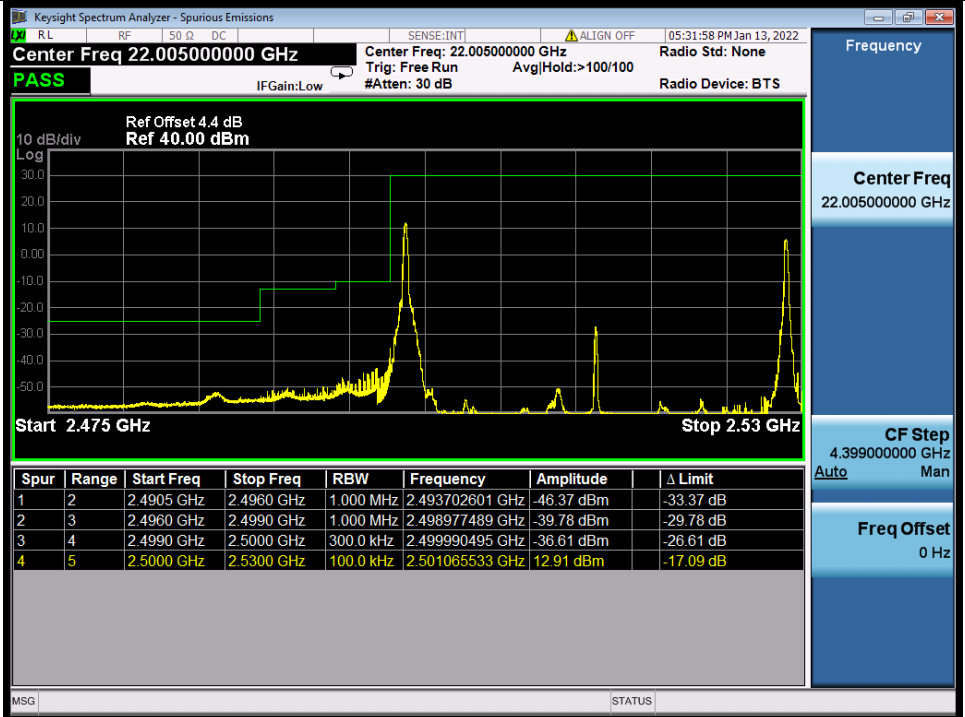

Band 7C_16QAM_LCH_20M+10M_RB_1_99/1_0_NTV

BV 7Layers Communications Technology (Shenzhen) Co., Ltd

No.B102, Dazu Chuangxin Mansion, North of Beihuan Avenue, North Area, Hi-Tech Industrial Park, Nanshan District, Shenzhen, Guangdong, China

Tel: +86 755 8869 6566

Fax: +86 755 8869 6577

Email: customerservice.sw@bureauveritas.com