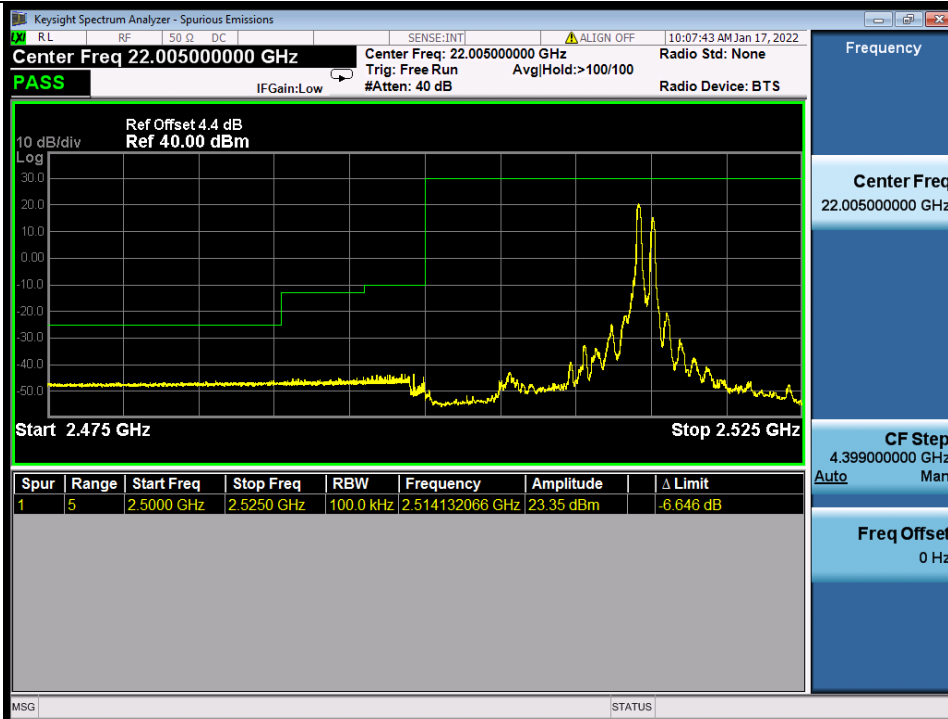

BUREAU VERITAS

Test Report No.: W7L-P22020005RF01

Band 7C 16QAM LCH 15M+10M RB FULL 0 NTN