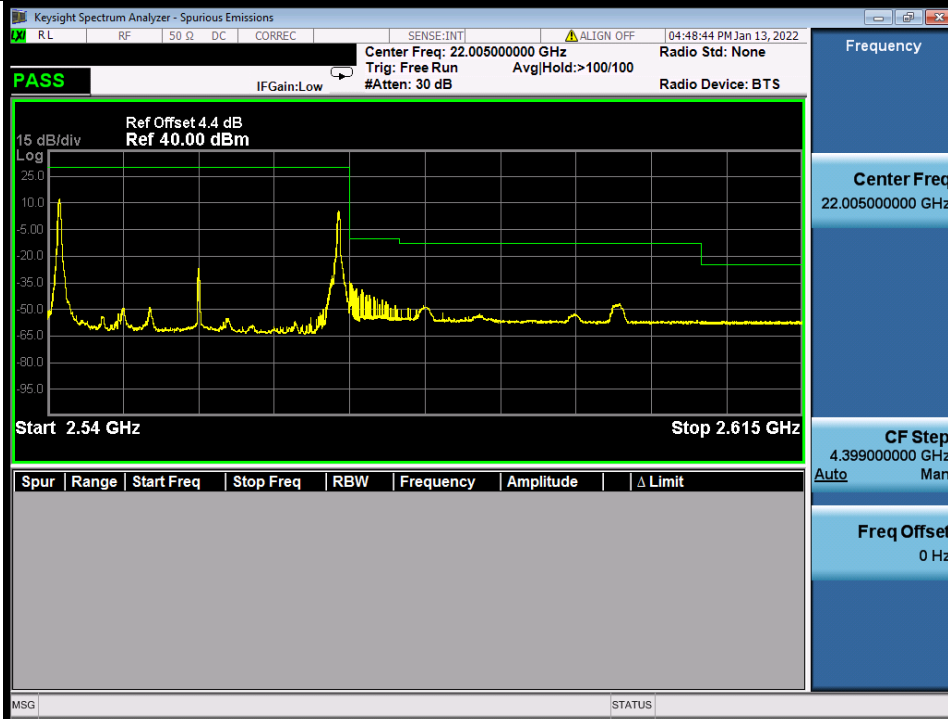

Band 7C 16QAM HCH 10M+20M RB 1 49/1 0 NTN