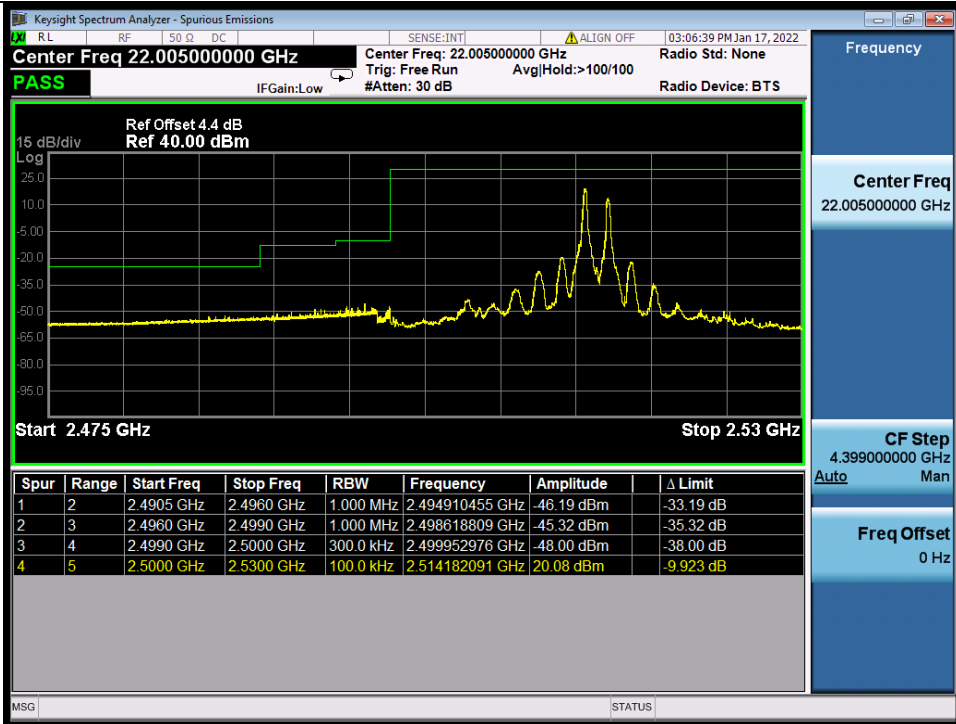

BUREAU VERITAS

Test Report No.: W7L-P22020005RF01

Band 7C 16QAM LCH 15M+15M RB FULL 0 NTN

Band 7C 16QAM HCH 15M+15M RB 1 0/1 74 NTN

BV 7Layers Communications Technology (Shenzhen) Co., Ltd

No.B102, Dazu Chuangxin Mansion, North of Beihuan Avenue, North Area, Hi-Tech Industrial Park, Nanshan District, Shenzhen, Guangdong, China