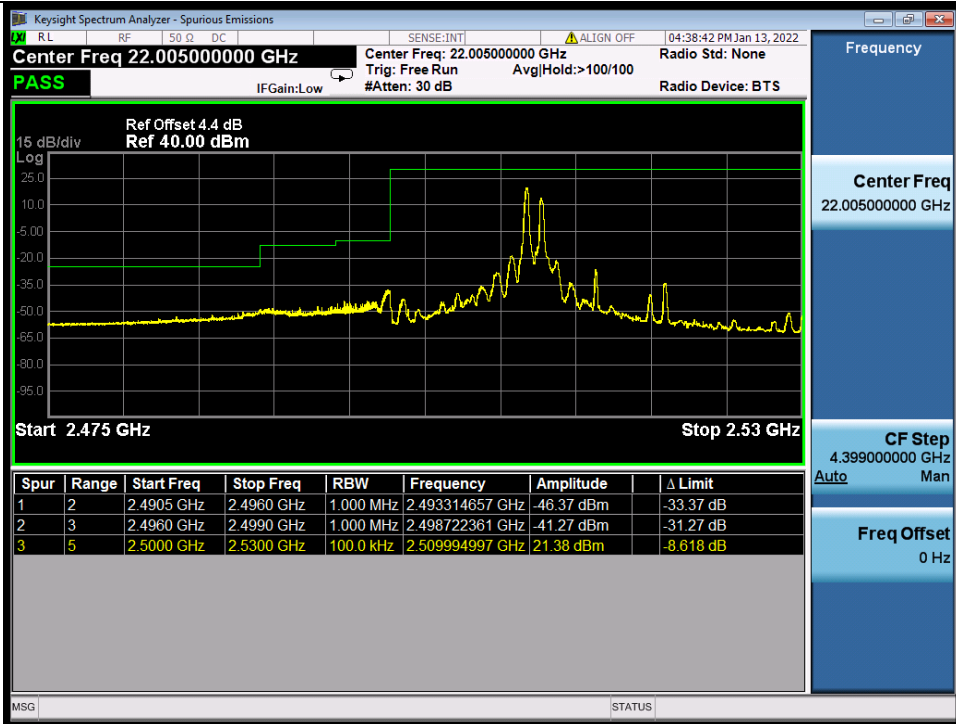

Band 7C 64QAM LCH 10M+20M RB FULL 0 NTN