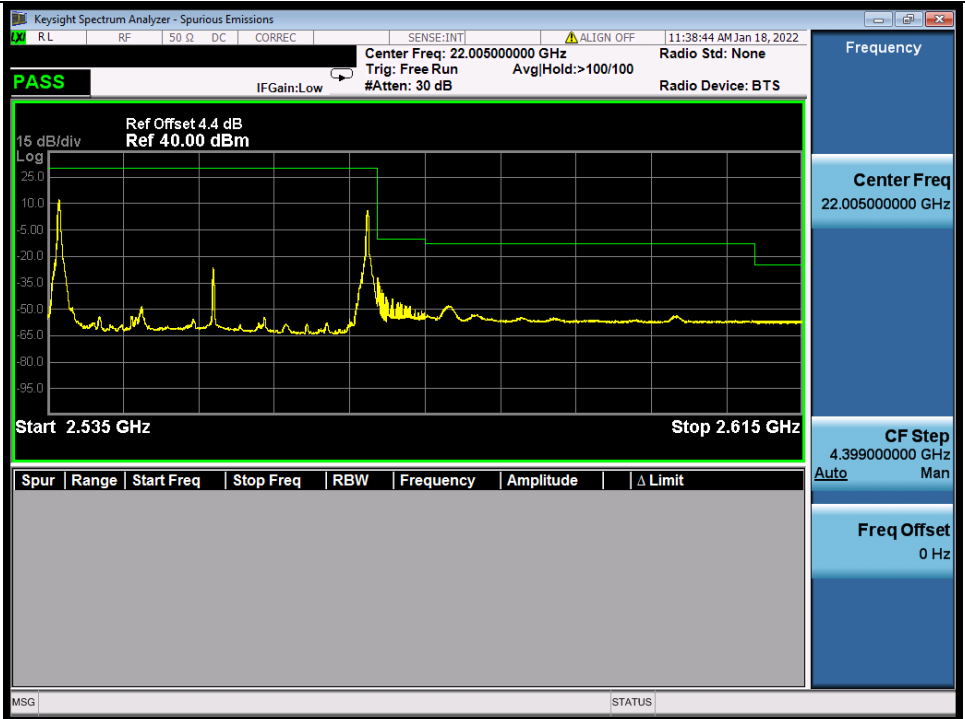

BUREAU VERITAS

Test Report No.: W7L-P22020005RF01

Band 7C 64QAM HCH 15M+20M RB 1 74/1 0 NTN