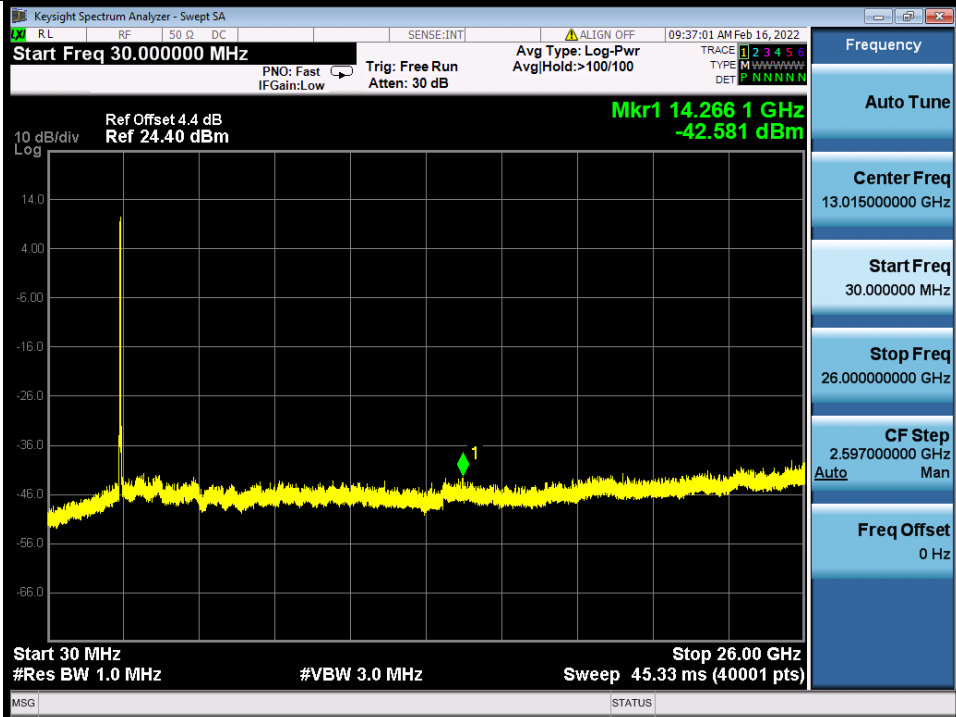

BUREAU VERITAS

Test Report No.: W7L-P22020005RF01

Band 7C QPSK LCH 20M+15M NTN