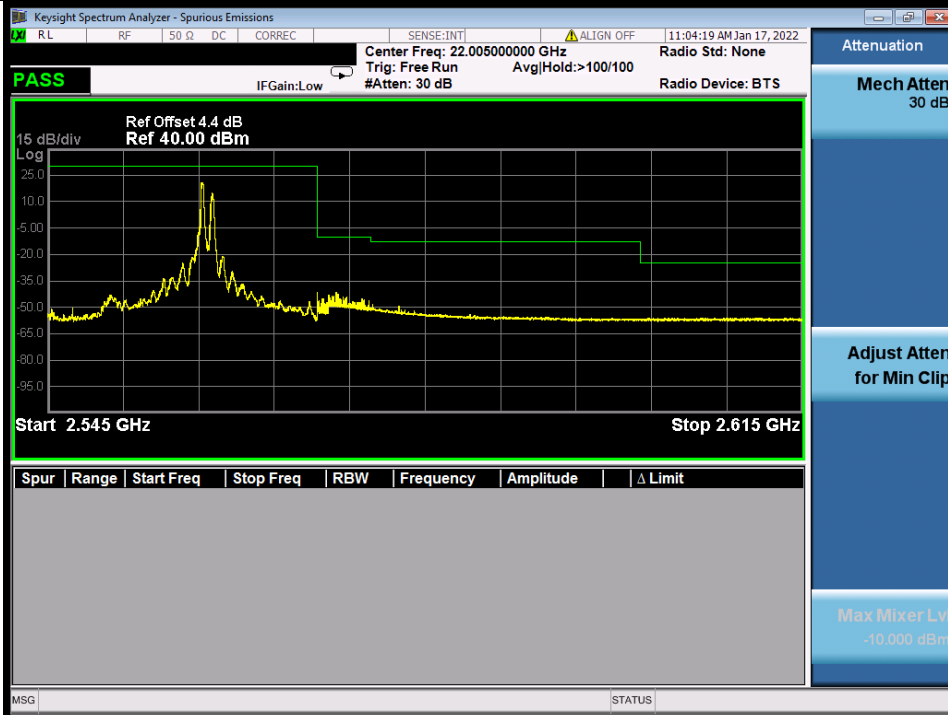

BUREAU VERITAS

Test Report No.: W7L-P22020005RF01

Band 7C QPSK HCH 15M+10M RB FULL 0 NTN