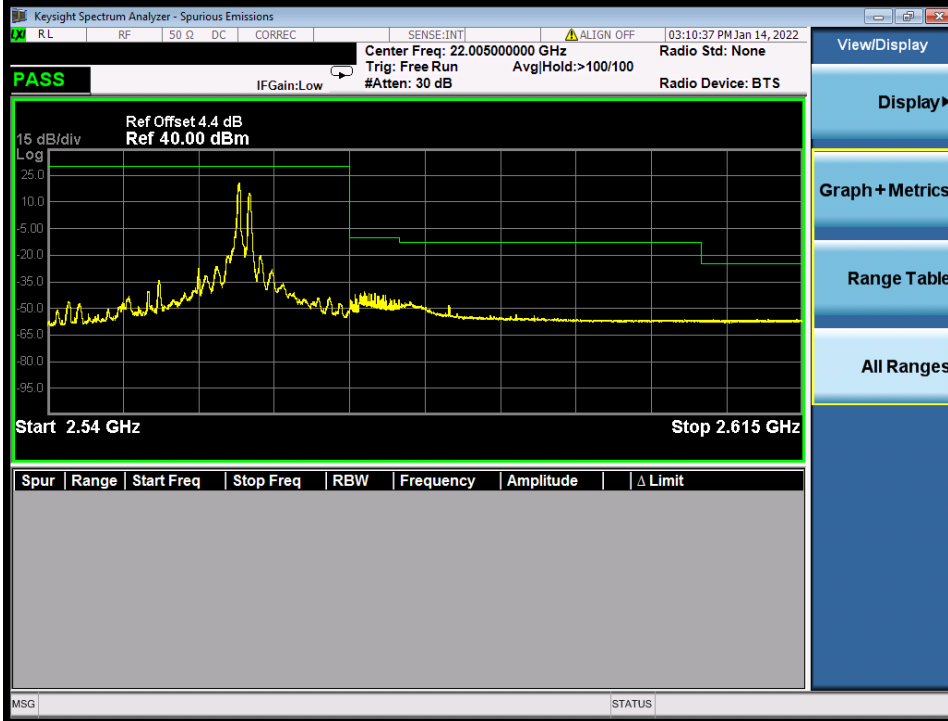

Band 7C 64QAM HCH 20M+10M RB FULL 0 NTN

BV 7Layers Communications
Technology (Shenzhen) Co., Ltd

No.B102, Dazu Chuangxin Mansion, North of Beihuan
Avenue, North Area, Hi-Tech Industrial Park, Nanshan
District, Shenzhen, Guangdong, China

Tel: +86 755 8869 6566

Fax: +86 755 8869 6577

Email: customerservice.sw@bureauveritas.com