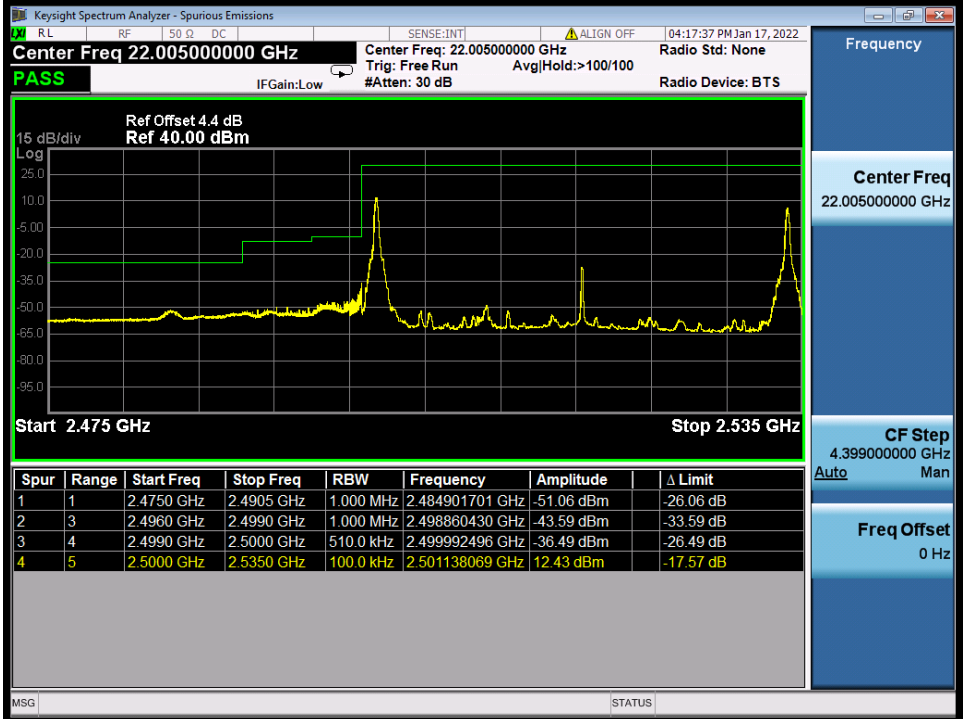

Band 7C 64QAM LCH 15M+20M RB 1 74/1 0 NTV

BV 7Layers Communications
Technology (Shenzhen) Co., Ltd

No.B102, Dazu Chuangxin Mansion, North of Beihuan
Avenue, North Area, Hi-Tech Industrial Park, Nanshan
District, Shenzhen, Guangdong, China

Tel: +86 755 8869 6566
Fax: +86 755 8869 6577
Email: customerservice.sw@bureauveritas.com