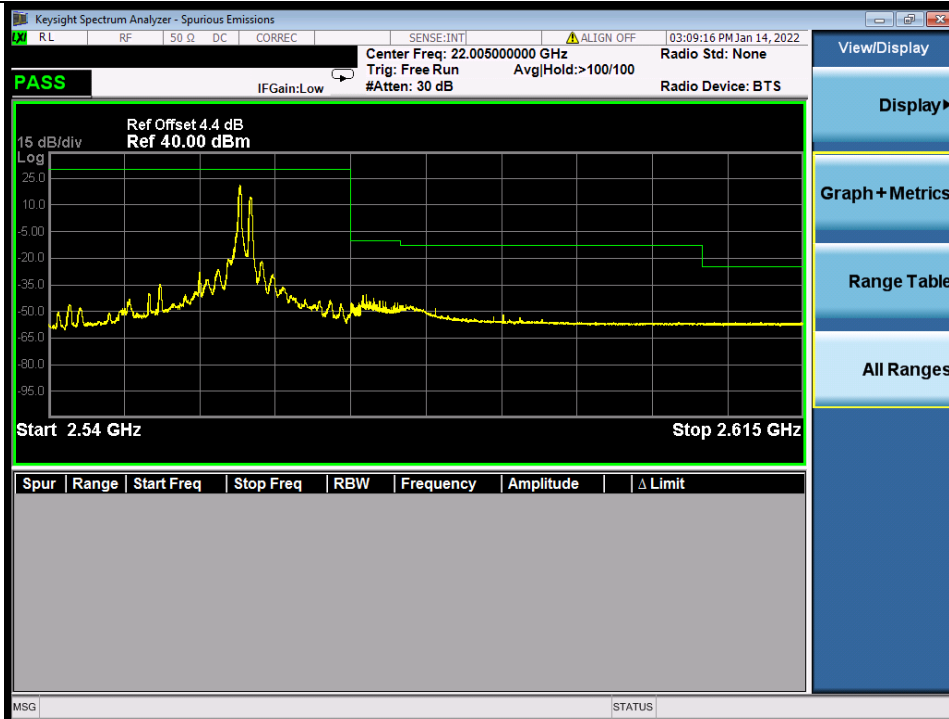

BUREAU VERITAS

Test Report No.: W7L-P22020005RF01

Band 7C QPSK HCH 20M+10M RB FULL 0 NTVN