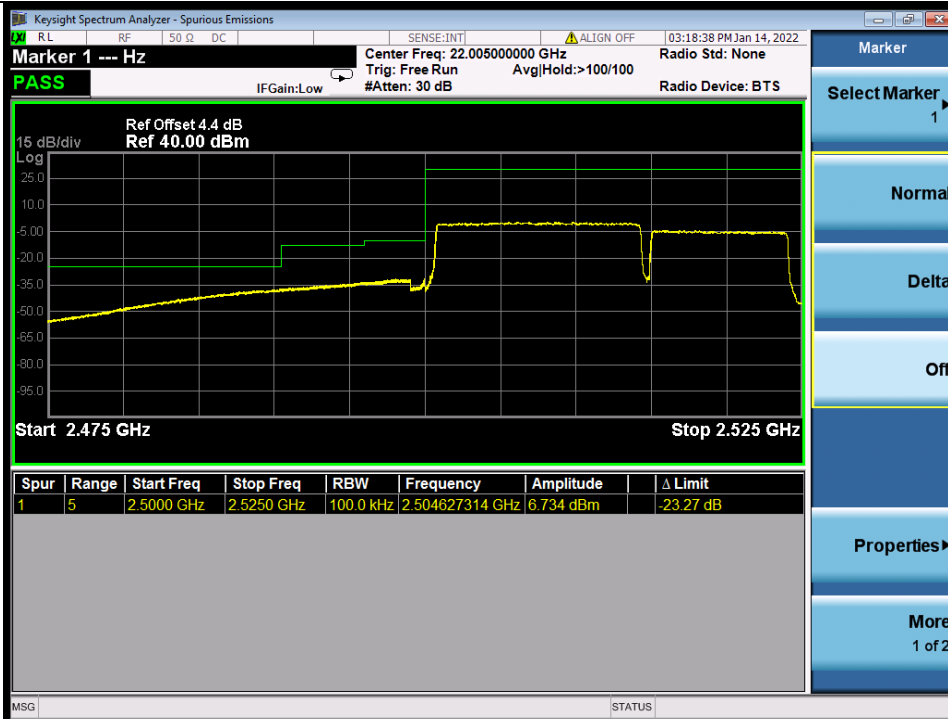

BUREAU VERITAS

Test Report No.: W7L-P22020005RF01

Band 7C QPSK LCH 15M+10M NTN