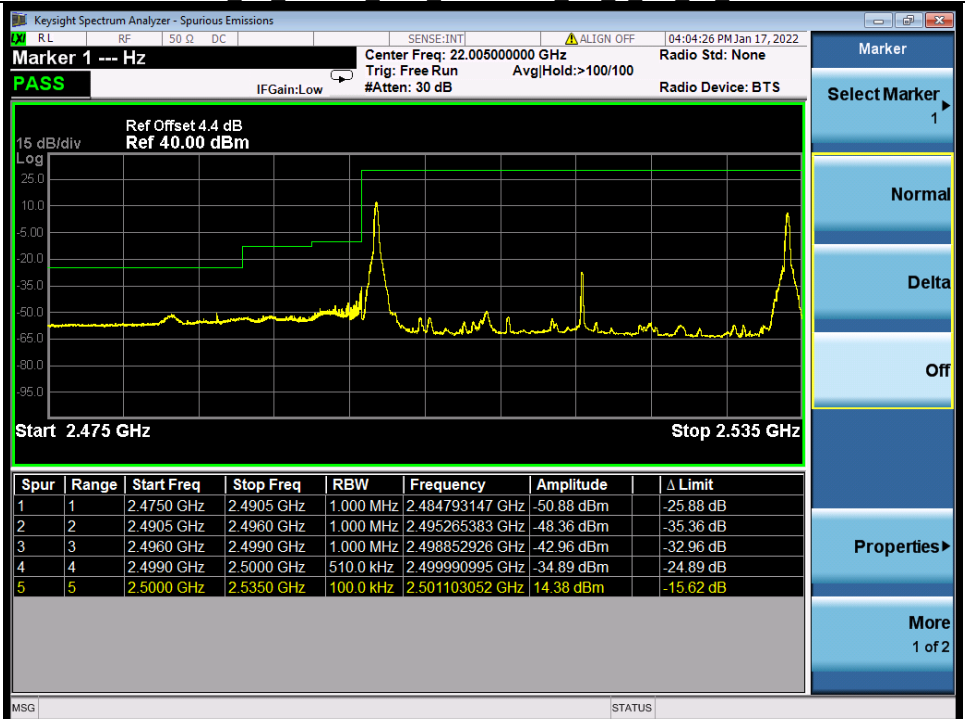

Band 7C 16QAM LCH 15M+20M RB 1 74/1 0 NTV

BV 7Layers Communications
Technology (Shenzhen) Co., Ltd

No.B102, Dazu Chuangxin Mansion, North of Beihuan
Avenue, North Area, Hi-Tech Industrial Park, Nanshan
District, Shenzhen, Guangdong, China

Tel: +86 755 8869 6566

Fax: +86 755 8869 6577

Email: customerservice.sw@bureauveritas.com