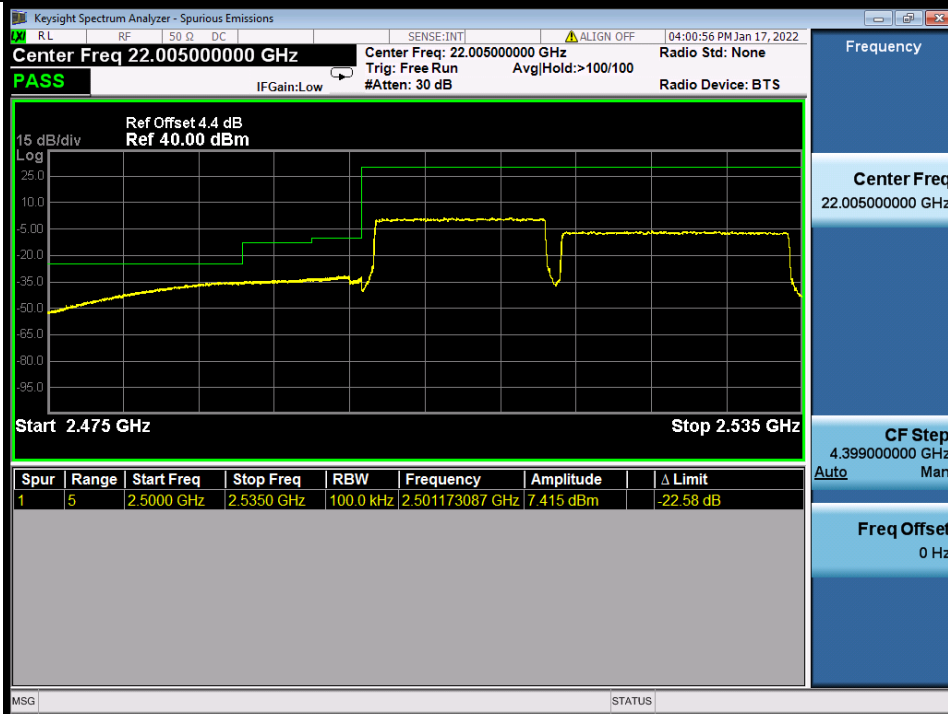

Band 7C 64QAM LCH 15M+20M RB FULL 0 NTV

Band 7C 64QAM HCH 15M+20M RB 1 0/1 99 NTV

BV 7Layers Communications
Technology (Shenzhen) Co., Ltd

No.B102, Dazu Chuangxin Mansion, North of Beihuan
Avenue, North Area, Hi-Tech Industrial Park, Nanshan
District, Shenzhen, Guangdong, China