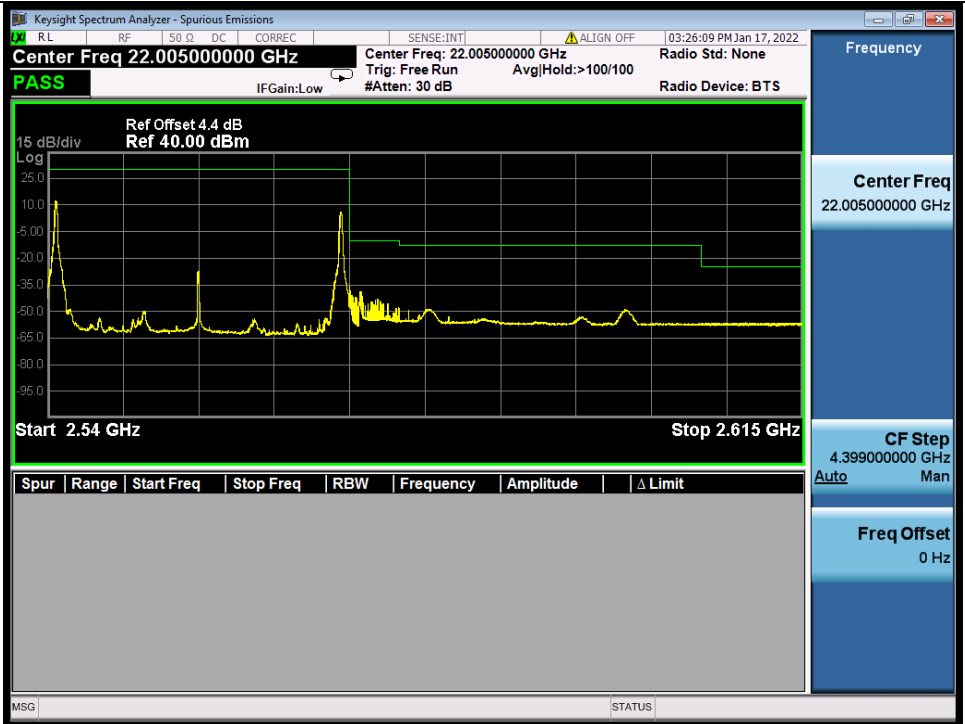

Band 7C 64QAM HCH 15M+15M RB 1 74/1 0 NTN