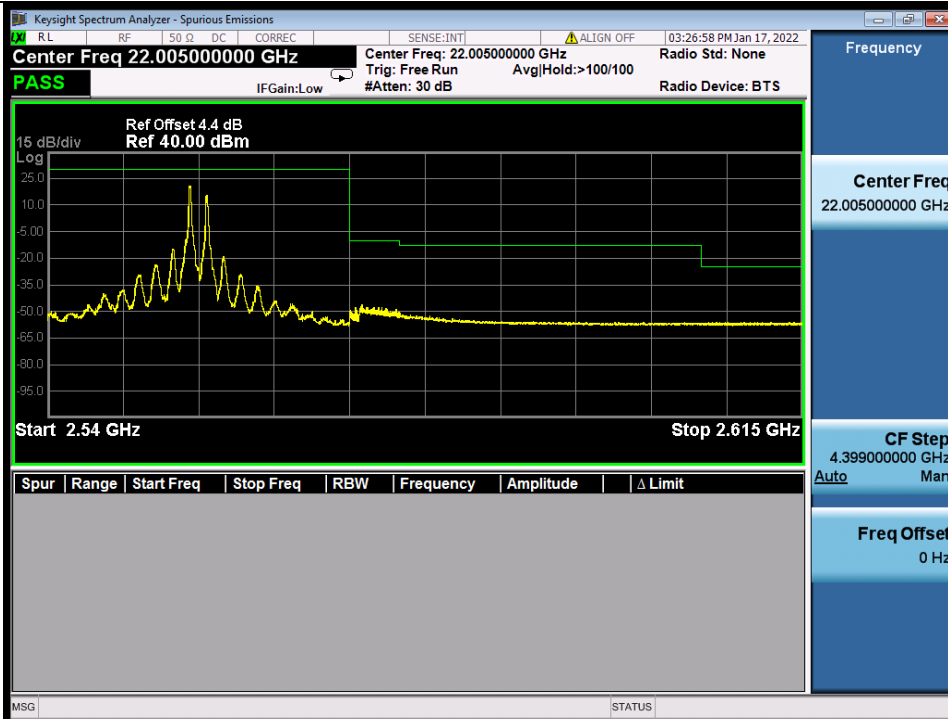

BUREAU VERITAS

Test Report No.: W7L-P22020005RF01

Band 7C QPSK HCH 15M+15M RB FULL 0 NTV