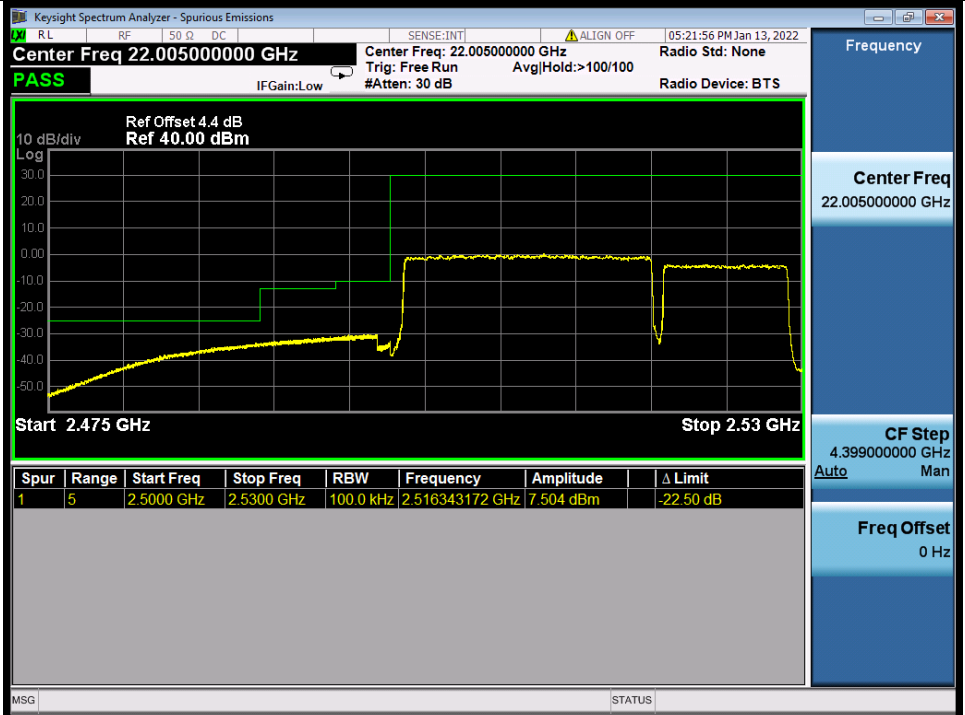

Band 7C 16QAM LCH 20M+10M RB FULL 0 NTN

Band 7C 16QAM HCH 20M+10M RB 1 0/1 49 NTN

BV 7Layers Communications Technology (Shenzhen) Co., Ltd

No.B102, Dazu Chuangxin Mansion, North of Beihuan Avenue, North Area, Hi-Tech Industrial Park, Nanshan District, Shenzhen, Guangdong, China