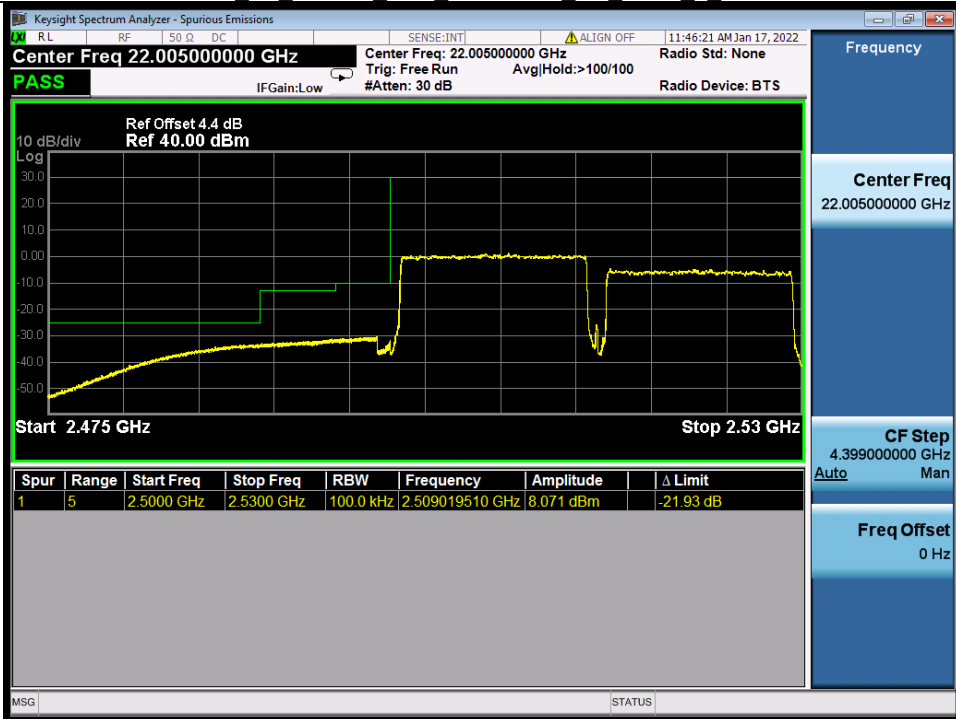

BUREAU VERITAS

Test Report No.: W7L-P22020005RF01

Band 7C 16QAM LCH 15M+15M RB FULL 0 NTN

Band 7C 16QAM HCH 15M+15M RB 1 0/1 74 NTN

BV 7Layers Communications Technology (Shenzhen) Co., Ltd

No.B102, Dazu Chuangxin Mansion, North of Beihuan Avenue, North Area, Hi-Tech Industrial Park, Nanshan District, Shenzhen, Guangdong, China