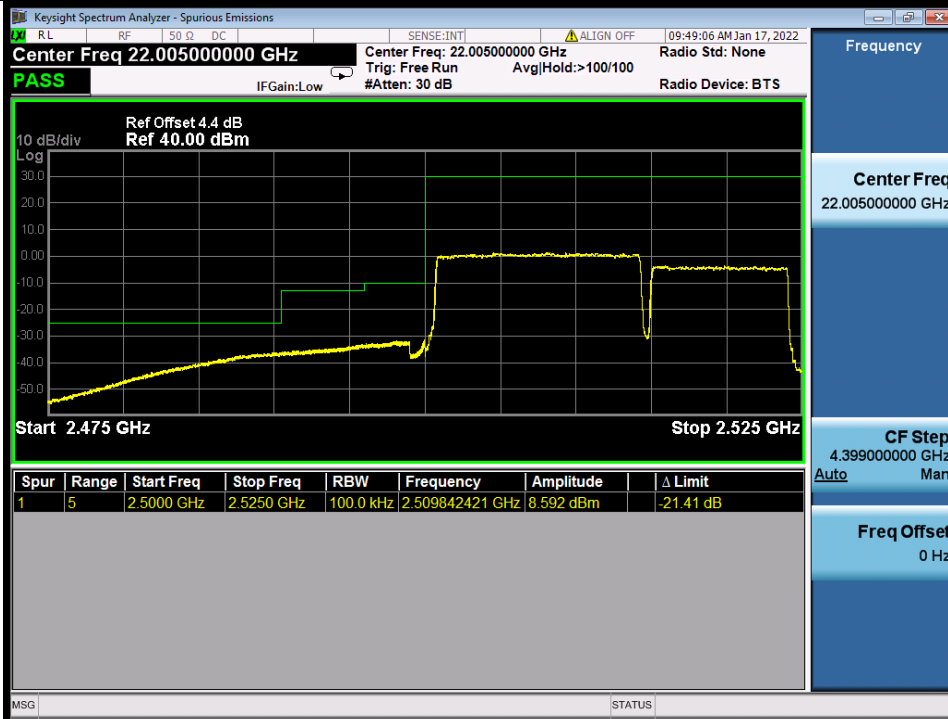

Band 7C 64QAM HCH 15M+10M RB 1 0/1 49 NTN

BV 7Layers Communications Technology (Shenzhen) Co., Ltd

No.B102, Dazu Chuangxin Mansion, North of Beihuan Avenue, North Area, Hi-Tech Industrial Park, Nanshan District, Shenzhen, Guangdong, China

Tel: +86 755 8869 6566

Fax: +86 755 8869 6577

Email: customerservice.sw@bureauveritas.com