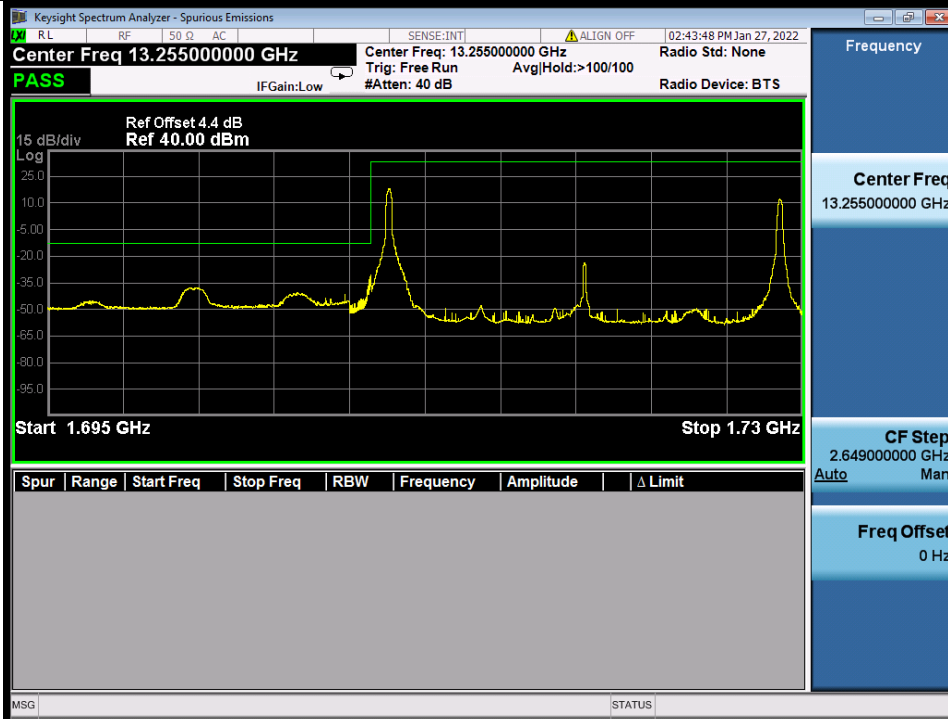

BUREAU
VERITAS

Test Report No.: W7L-P22020005RF01

Band 66B 64QAM LCH 15M+5M RB 1 0/1 24 NTV

Band 66B 64QAM LCH 15M+5M RB 1 74/1 0 NTV

BV 7Layers Communications
Technology (Shenzhen) Co., Ltd

No.B102, Dazu Chuangxin Mansion, North of Beihuan
Avenue, North Area, Hi-Tech Industrial Park, Nanshan
District, Shenzhen, Guangdong, China