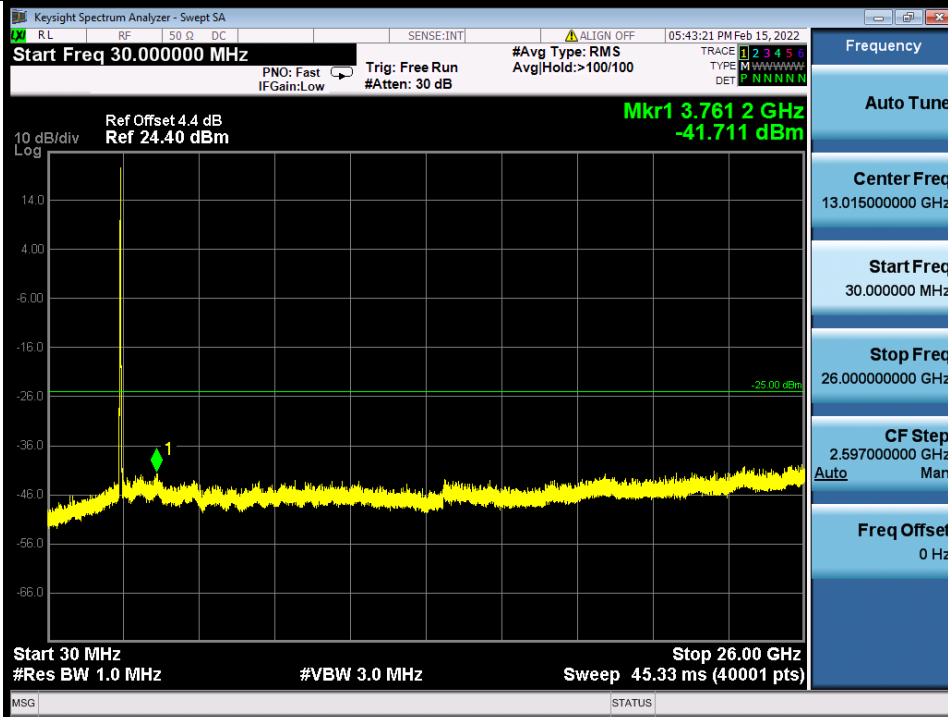

Band 7C QPSK MCH 20M+10M NTN

BV 7Layers Communications Technology (Shenzhen) Co., Ltd

No.B102, Dazu Chuangxin Mansion, North of Beihuan Avenue, North Area, Hi-Tech Industrial Park, Nanshan District, Shenzhen, Guangdong, China

Tel: +86 755 8869 6566

Fax: +86 755 8869 6577

Email: customerservice.sw@bureauveritas.com