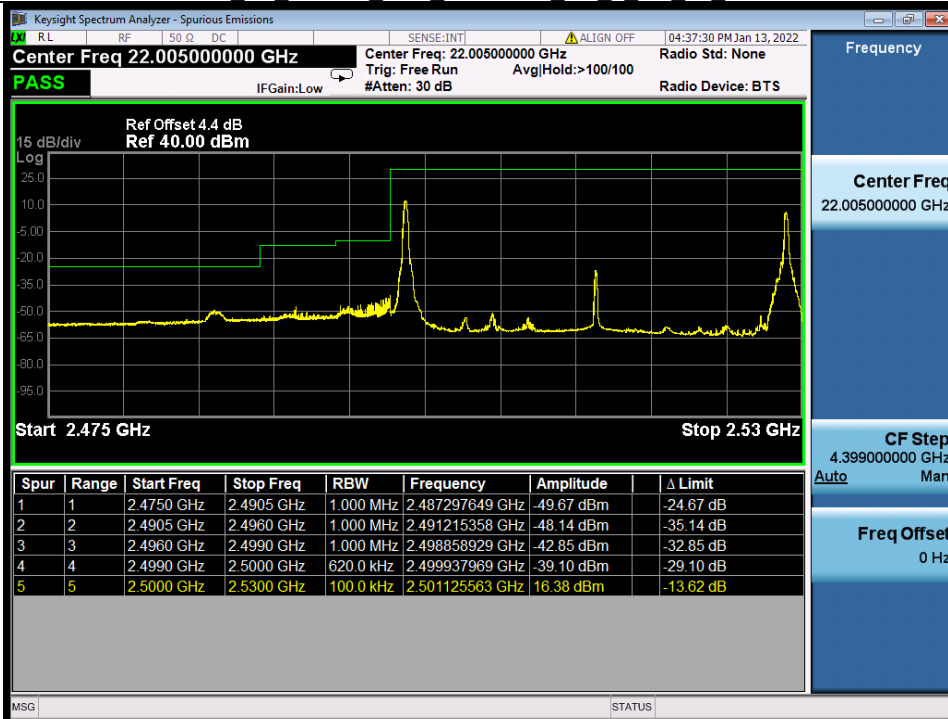

Band 7C 64QAM LCH 10M+20M RB 1 49/1 0 NTV

BV 7Layers Communications Technology (Shenzhen) Co., Ltd

No.B102, Dazu Chuangxin Mansion, North of Beihuan Avenue, North Area, Hi-Tech Industrial Park, Nanshan District, Shenzhen, Guangdong, China

Tel: +86 755 8869 6566

Fax: +86 755 8869 6577

Email: customerservice.sw@bureauveritas.com