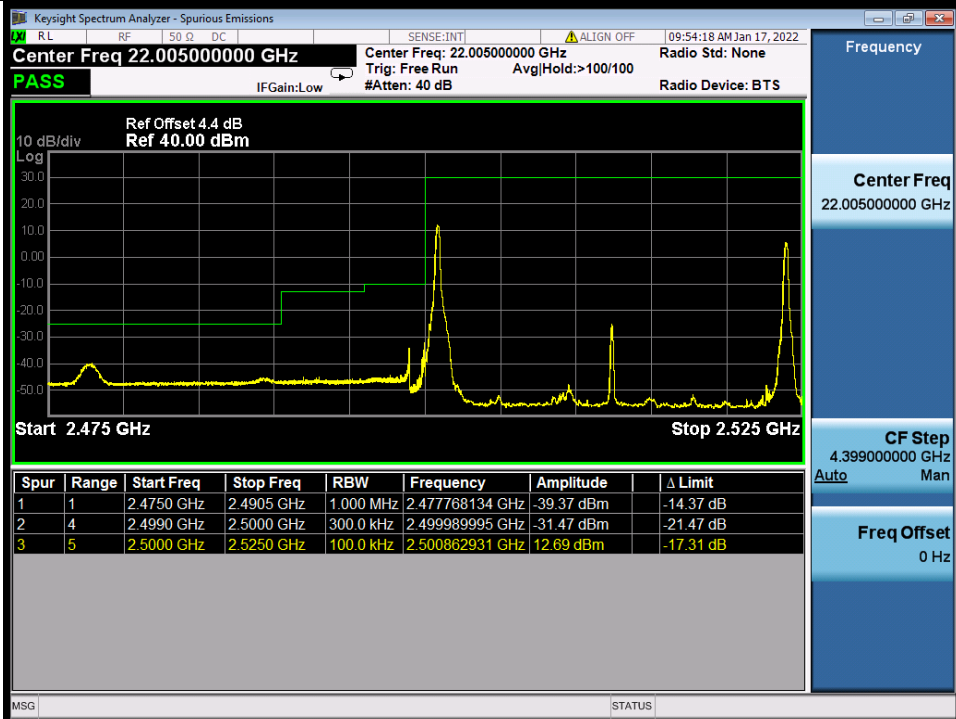

Band 7C 16QAM LCH 15M+10M RB 1 74/1 0 NTV

BV 7Layers Communications Technology (Shenzhen) Co., Ltd

No.B102, Dazu Chuangxin Mansion, North of Beihuan Avenue, North Area, Hi-Tech Industrial Park, Nanshan District, Shenzhen, Guangdong, China

Tel: +86 755 8869 6566

Fax: +86 755 8869 6577

Email: customerservice.sw@bureauveritas.com