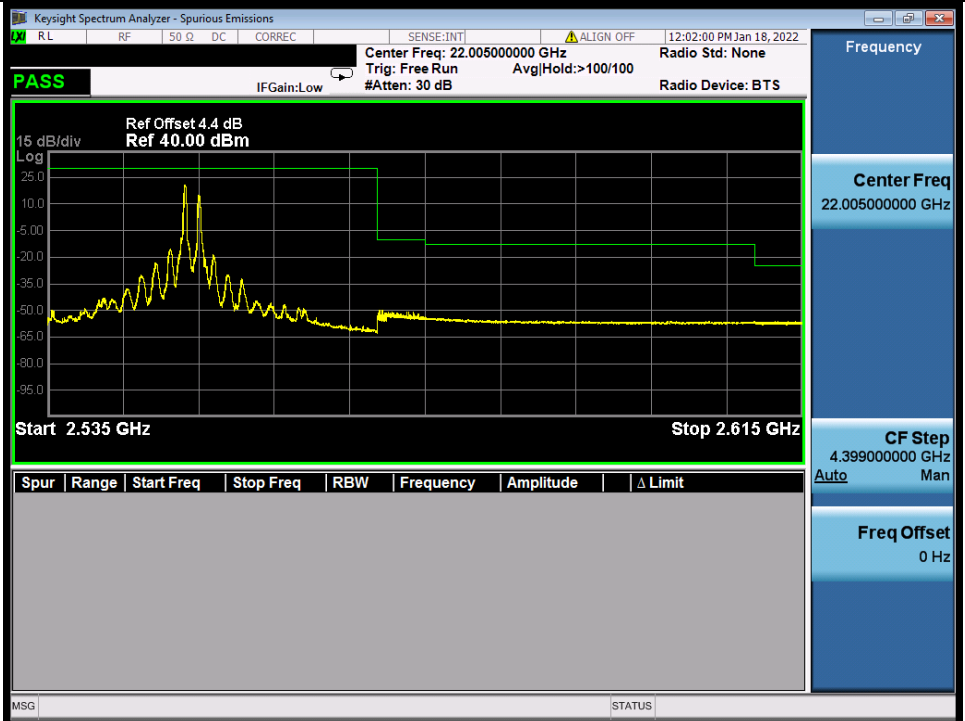

Band 7C 64QAM HCH 15M+20M RB FULL 0 NTN

BV 7Layers Communications Technology (Shenzhen) Co., Ltd

No.B102, Dazu Chuangxin Mansion, North of Beihuan Avenue, North Area, Hi-Tech Industrial Park, Nanshan District, Shenzhen, Guangdong, China

Tel: +86 755 8869 6566

Fax: +86 755 8869 6577

Email: customerservice.sw@bureauveritas.com