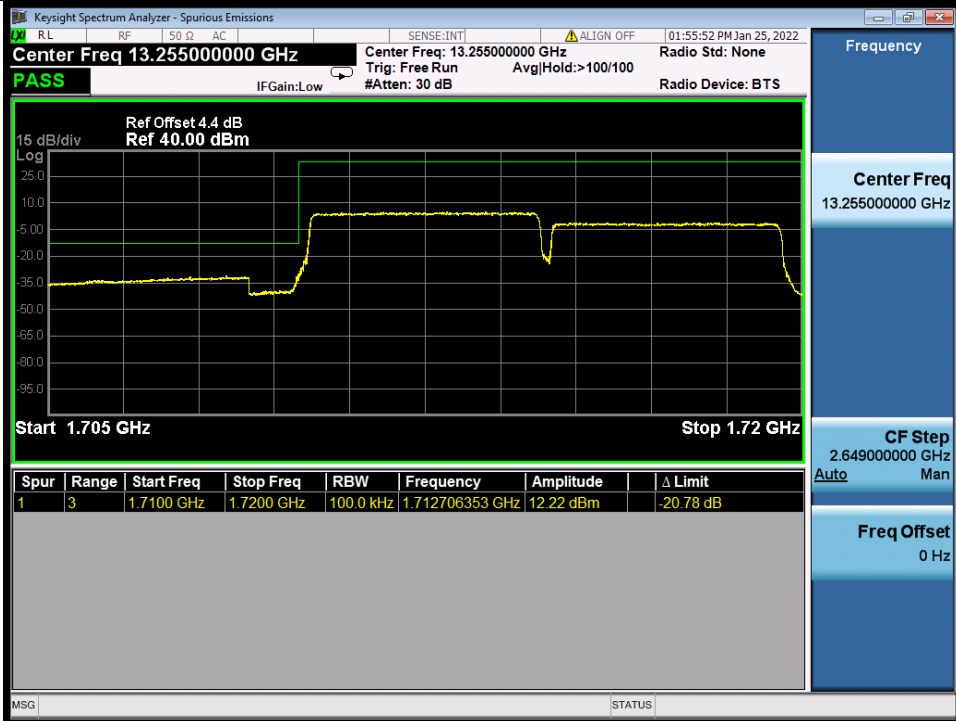

Band 66B 16QAM HCH 5M+5M RB 1 0/1 24 NTN

BV 7Layers Communications Technology (Shenzhen) Co., Ltd

No.B102, Dazu Chuangxin Mansion, North of Beihuan Avenue, North Area, Hi-Tech Industrial Park, Nanshan District, Shenzhen, Guangdong, China

Tel: +86 755 8869 6566

Fax: +86 755 8869 6577

Email: customerservice.sw@bureauveritas.com