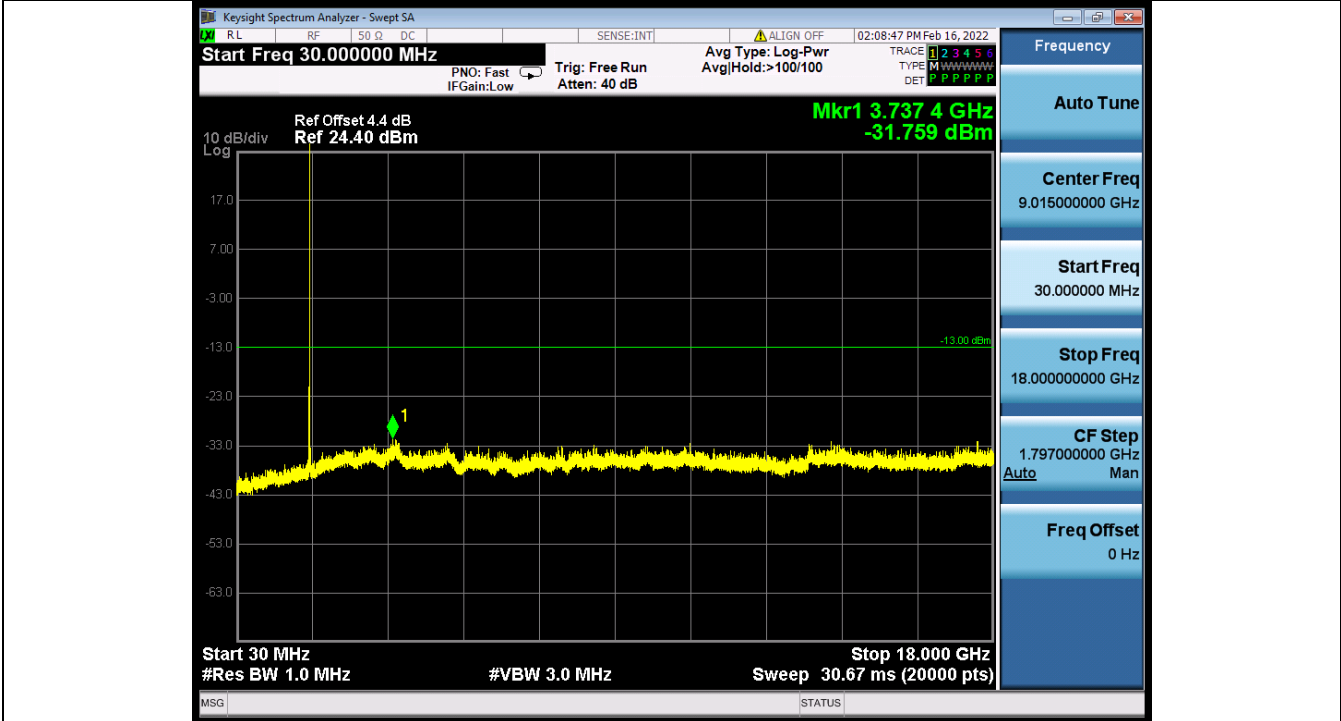

Fax: +86 755 8869 6577

Email: customerservice.sw@bureauveritas.com

Band 66B QPSK LCH 10M+5M NTN

Band 66B QPSK MCH 10M+5M NTN

BV 7Layers Communications Technology (Shenzhen) Co., Ltd

No.B102, Dazu Chuangxin Mansion, North of Beihuan Avenue, North Area, Hi-Tech Industrial Park, Nanshan District, Shenzhen, Guangdong, China