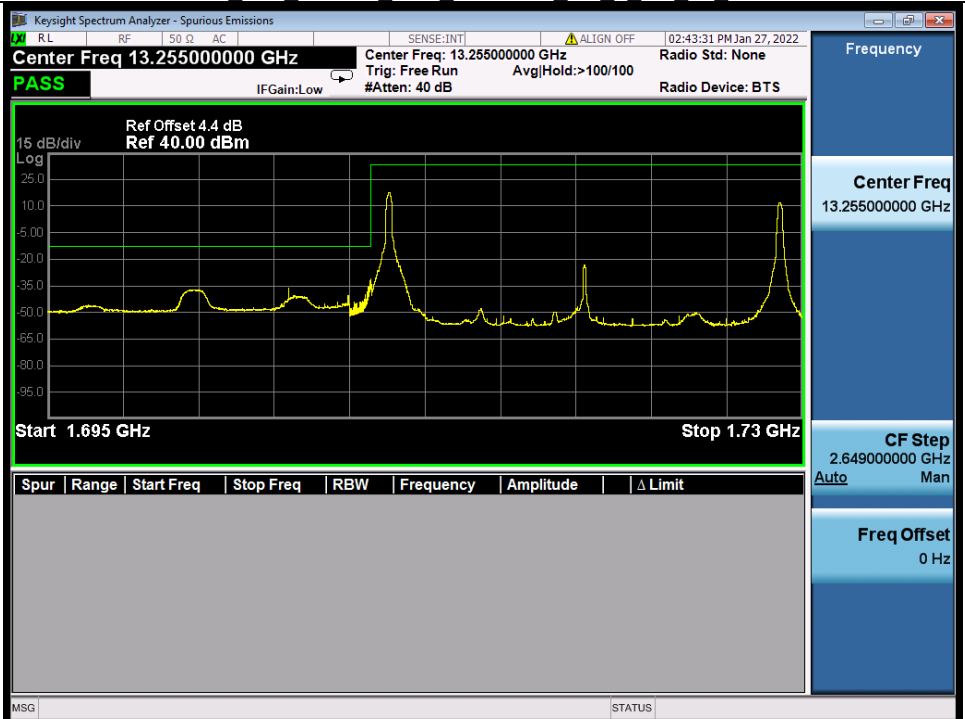

Band 66B 16QAM LCH 15M+5M RB 1 0/1 24 NTV

Band 66B 16QAM LCH 15M+5M RB 1 74/1 0 NTV

BV 7Layers Communications Technology (Shenzhen) Co., Ltd

No.B102, Dazu Chuangxin Mansion, North of Beihuan Avenue, North Area, Hi-Tech Industrial Park, Nanshan District, Shenzhen, Guangdong, China