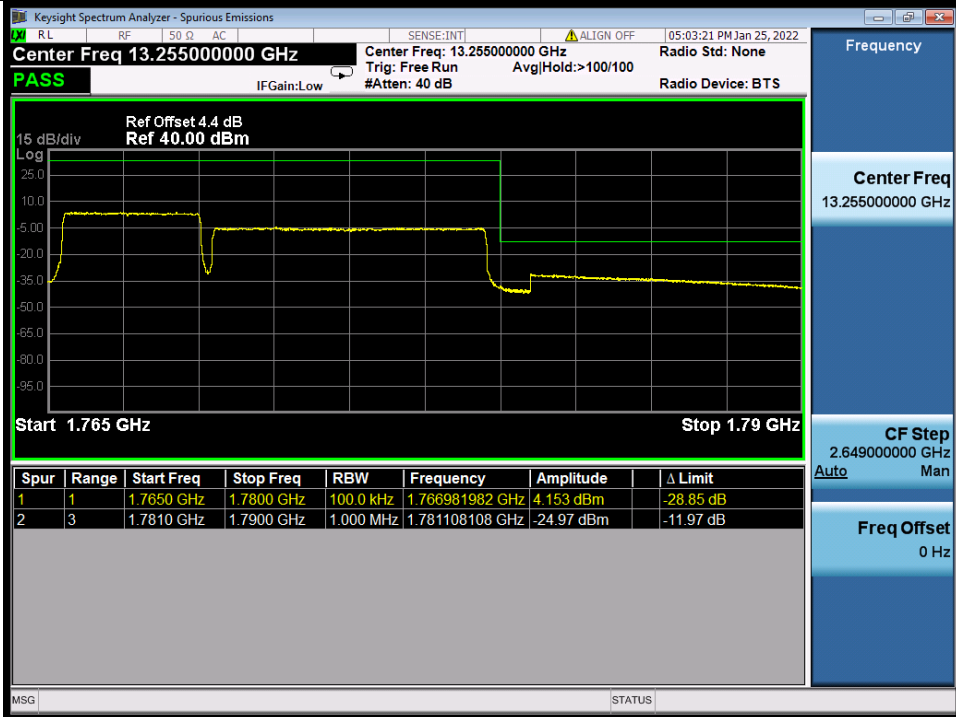

BUREAU VERITAS

Test Report No.: W7L-P22020005RF01

Band 66B QPSK HCH 5M+10M RB FULL 0 NTN

Band 66B QPSK HCH 5M+10M NTN

BV 7Layers Communications Technology (Shenzhen) Co., Ltd

No.B102, Dazu Chuangxin Mansion, North of Beihuan Avenue, North Area, Hi-Tech Industrial Park, Nanshan District, Shenzhen, Guangdong, China