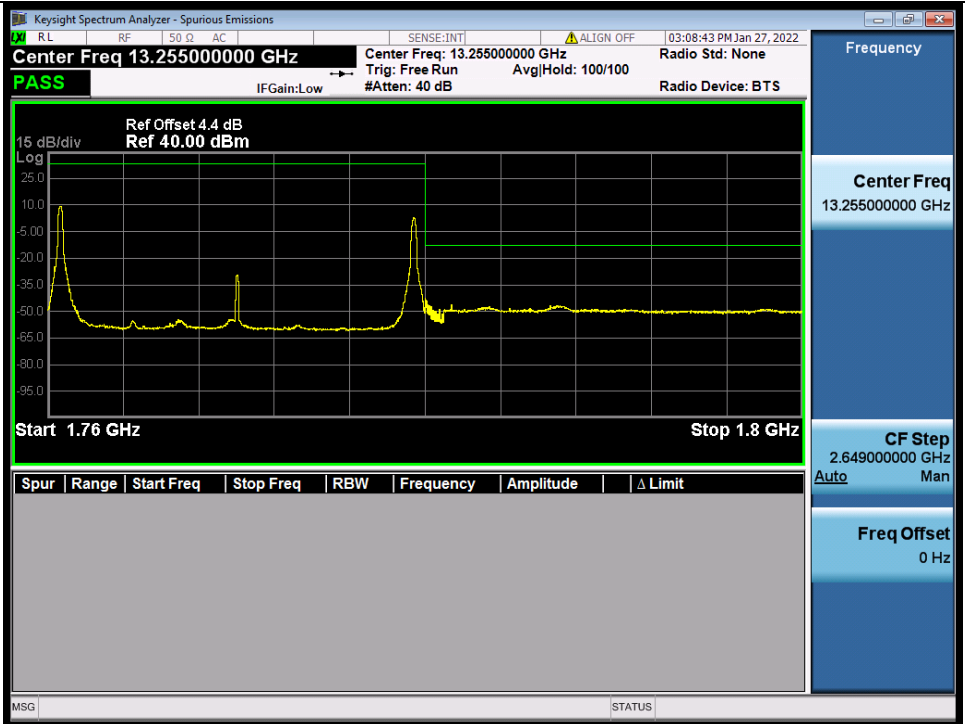

Band 66B 16QAM HCH 10M+10M RB 1 49/1 0 NTN