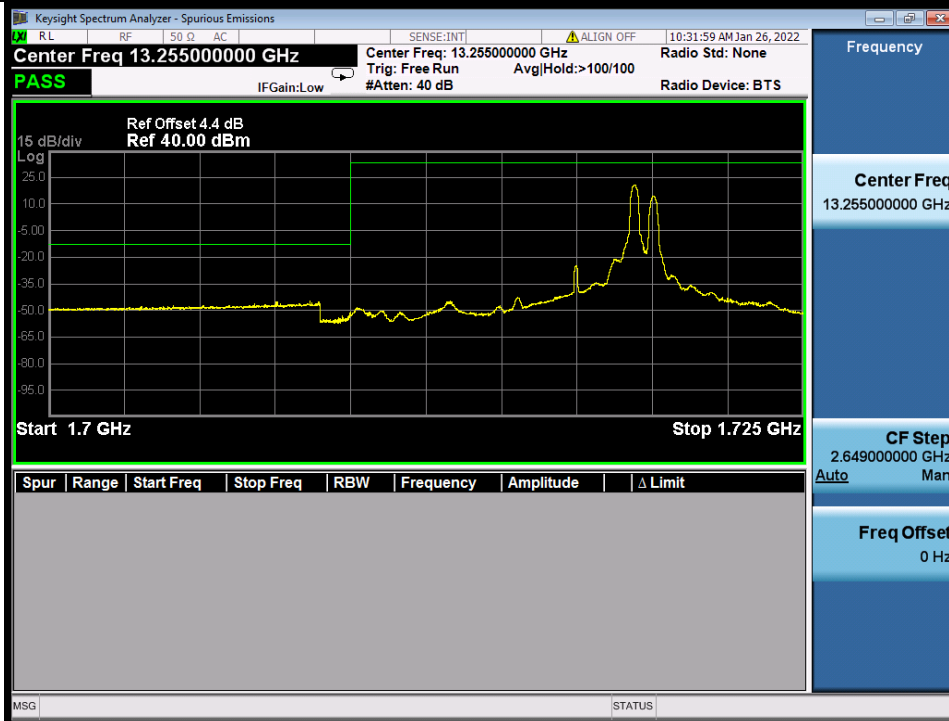

Band 66B QPSK LCH 10M+5M RB 1 49/1 0 NTN

Band 66B QPSK LCH 10M+5M RB FULL 0 NTN

BV 7Layers Communications Technology (Shenzhen) Co., Ltd

No.B102, Dazu Chuangxin Mansion, North of Beihuan Avenue, North Area, Hi-Tech Industrial Park, Nanshan District, Shenzhen, Guangdong, China

Tel: +86 755 8869 6566

Fax: +86 755 8869 6577

Email: customerservice.sw@bureauveritas.com