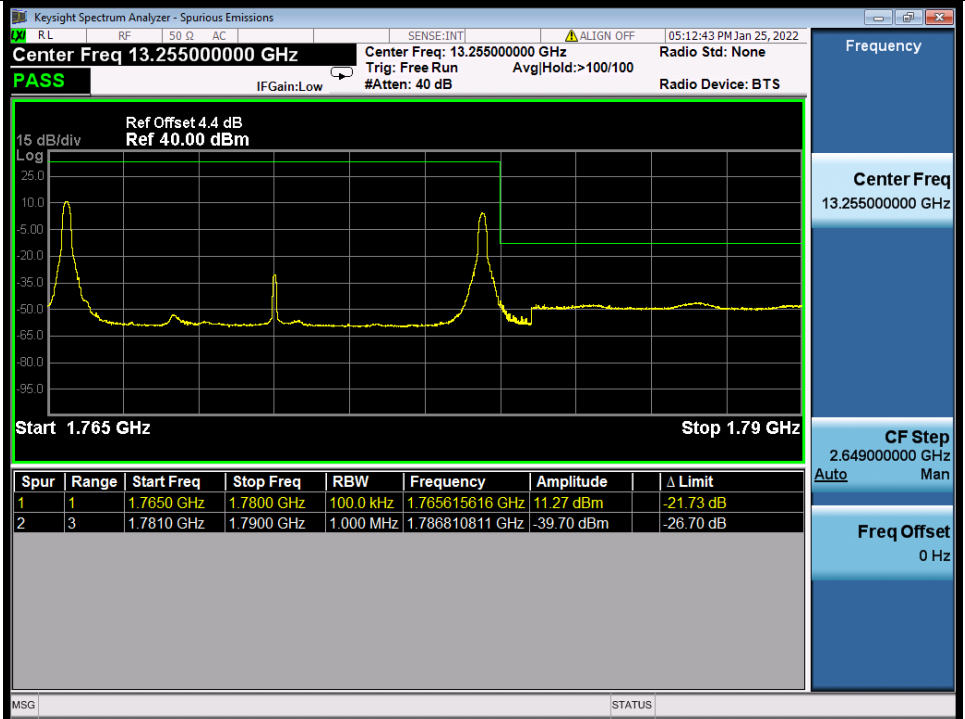

Band 66B QPSK HCH 5M+10M RB 1 24/1 0 NTNV

BV 7Layers Communications
Technology (Shenzhen) Co., Ltd

No.B102, Dazu Chuangxin Mansion, North of Beihuan
Avenue, North Area, Hi-Tech Industrial Park, Nanshan
District, Shenzhen, Guangdong, China

Tel: +86 755 8869 6566

Fax: +86 755 8869 6577

Email: customerservice.sw@bureauveritas.com