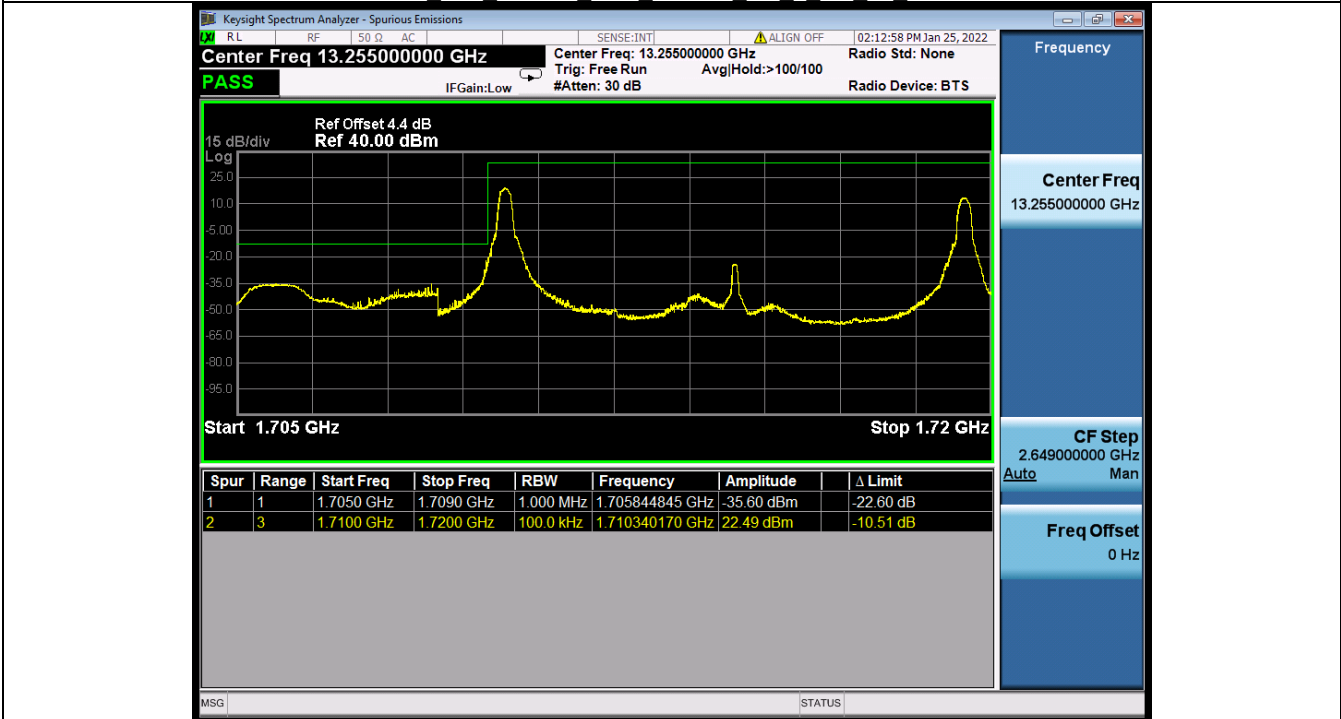

Band 66B 16QAM LCH 5M+5M RB 1 24/1 0 NTNV

BV 7Layers Communications Technology (Shenzhen) Co., Ltd

No.B102, Dazu Chuangxin Mansion, North of Beihuan Avenue, North Area, Hi-Tech Industrial Park, Nanshan District, Shenzhen, Guangdong, China

Tel: +86 755 8869 6566

Fax: +86 755 8869 6577

Email: customerservice.sw@bureauveritas.com