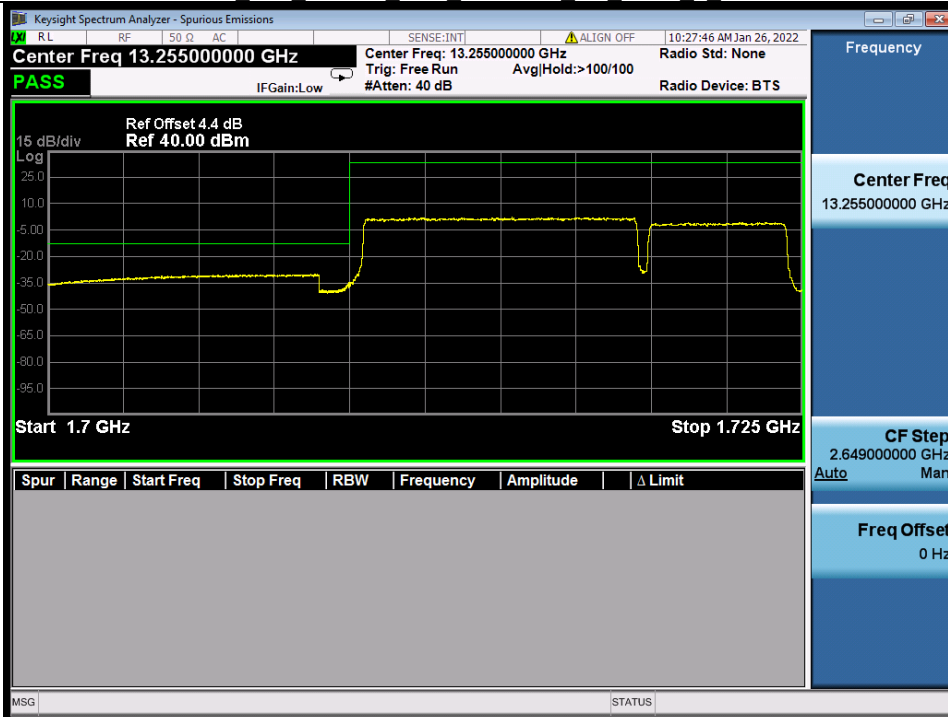

Band 66B 64QAM HCH 10M+5M RB 1 0/1 24 NTN

BV 7Layers Communications Technology (Shenzhen) Co., Ltd

No.B102, Dazu Chuangxin Mansion, North of Beihuan Avenue, North Area, Hi-Tech Industrial Park, Nanshan District, Shenzhen, Guangdong, China

Tel: +86 755 8869 6566

Fax: +86 755 8869 6577

Email: customerservice.sw@bureauveritas.com