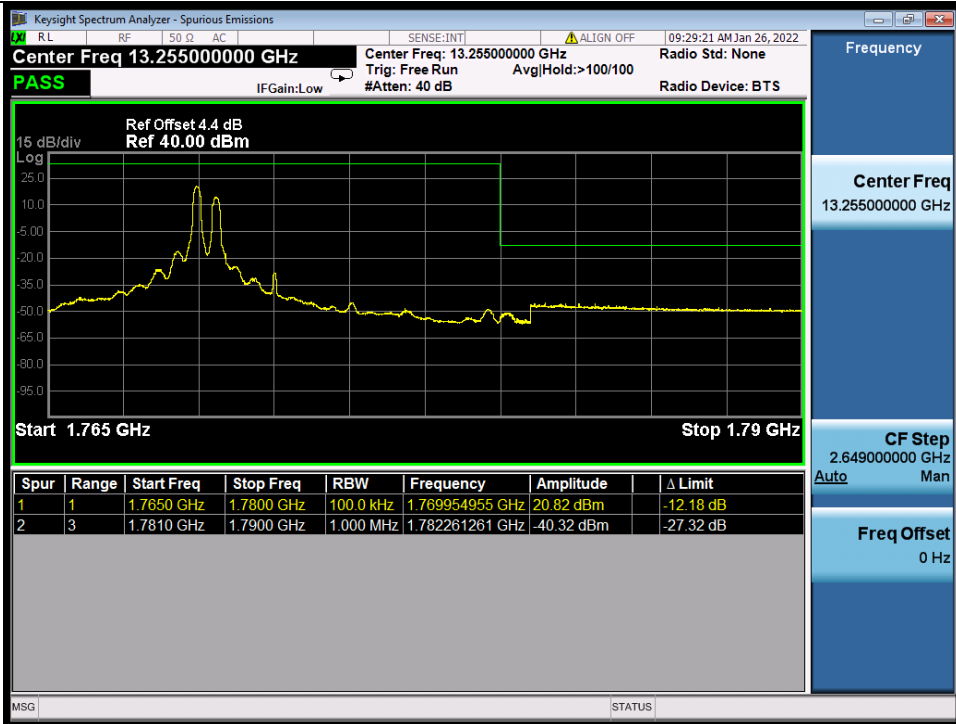

BUREAU VERITAS

Test Report No.: W7L-P22020005RF01

Band 66B QPSK HCH 5M+10M RB FULL 0 NTN

Band 66B QPSK HCH 5M+10M NTN

BV 7Layers Communications Technology (Shenzhen) Co., Ltd

No.B102, Dazu Chuangxin Mansion, North of Beihuan Avenue, North Area, Hi-Tech Industrial Park, Nanshan District, Shenzhen, Guangdong, China