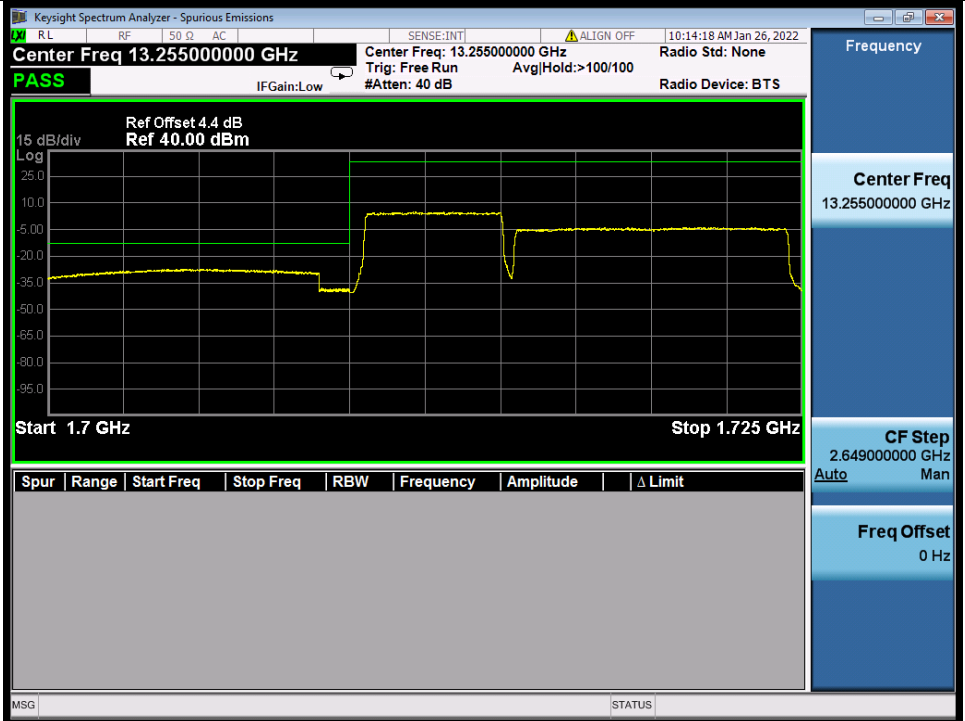

Band 66B 16QAM HCH 5M+10M RB 1 0/1 49 NTN

BV 7Layers Communications
Technology (Shenzhen) Co., Ltd

No.B102, Dazu Chuangxin Mansion, North of Beihuan
Avenue, North Area, Hi-Tech Industrial Park, Nanshan
District, Shenzhen, Guangdong, China

Tel: +86 755 8869 6566

Fax: +86 755 8869 6577

Email: customerservice.sw@bureauveritas.com