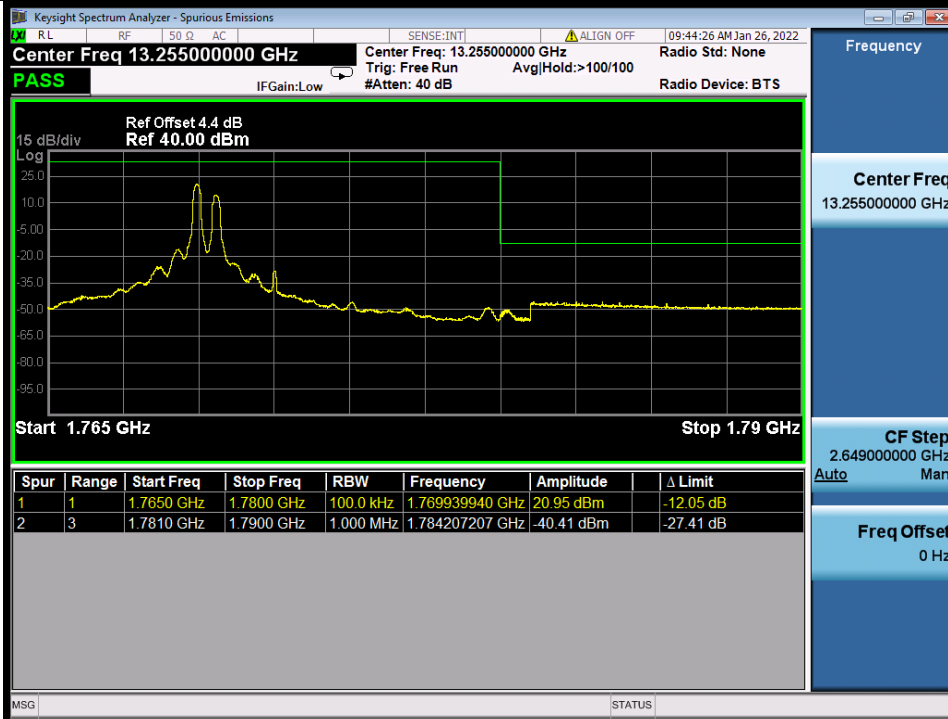

BV 7Layers Communications Technology (Shenzhen) Co., Ltd

No.B102, Dazu Chuangxin Mansion, North of Beihuan Avenue, North Area, Hi-Tech Industrial Park, Nanshan District, Shenzhen, Guangdong, China

Tel: +86 755 8869 6566

Fax: +86 755 8869 6577

Email: customerservice.sw@bureauveritas.com