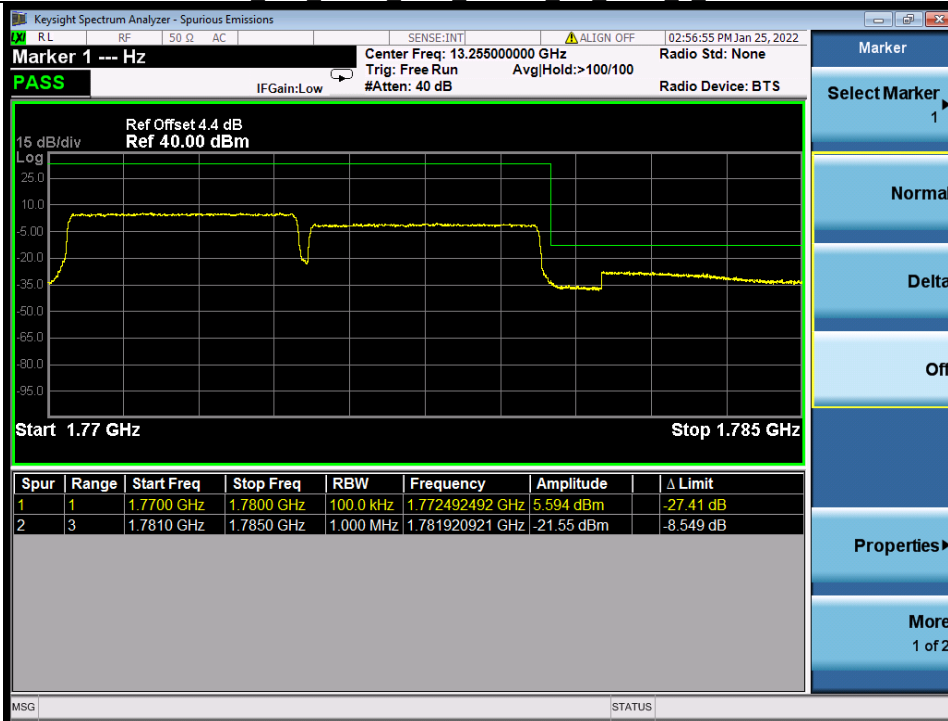

Band 66B QPSK HCH 5M+5M NTN

BV 7Layers Communications
Technology (Shenzhen) Co., Ltd

No.B102, Dazu Chuangxin Mansion, North of Beihuan
Avenue, North Area, Hi-Tech Industrial Park, Nanshan
District, Shenzhen, Guangdong, China

Tel: +86 755 8869 6566

Fax: +86 755 8869 6577

Email: customerservice.sw@bureauveritas.com