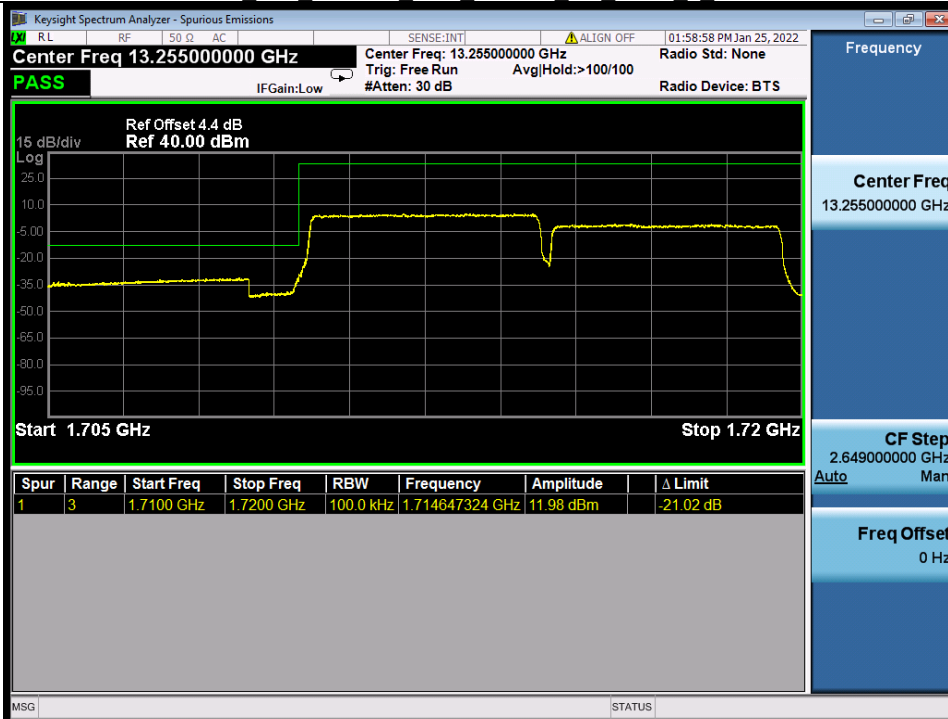

**BUREAU
VERITAS**

Test Report No.: W7L-P22020005RF01

Band 66B 64QAM LCH 5M+5M RB FULL 0 NTN

Band 66B 64QAM HCH 5M+5M RB 1 0/1 24 NTN

BV 7Layers Communications
Technology (Shenzhen) Co., Ltd

No.B102, Dazu Chuangxin Mansion, North of Beihuan
Avenue, North Area, Hi-Tech Industrial Park, Nanshan
District, Shenzhen, Guangdong, China