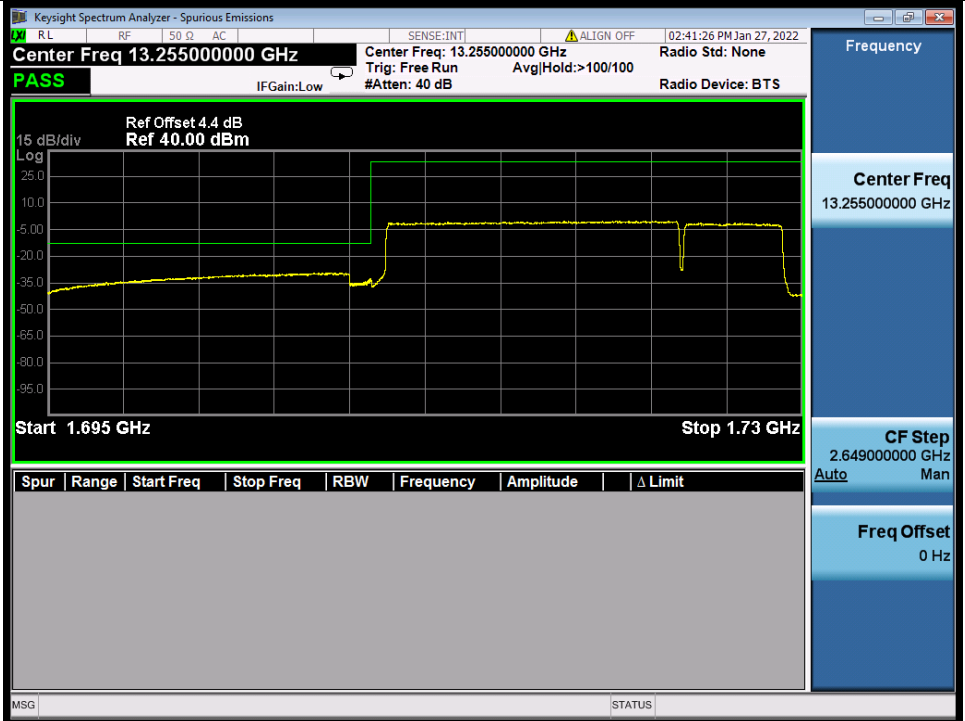

Band 66B 16QAM HCH 15M+5M RB 1 0/1 24 NTN

BV 7Layers Communications
Technology (Shenzhen) Co., Ltd

No.B102, Dazu Chuangxin Mansion, North of Beihuan
Avenue, North Area, Hi-Tech Industrial Park, Nanshan
District, Shenzhen, Guangdong, China

Tel: +86 755 8869 6566

Fax: +86 755 8869 6577

Email: customerservice.sw@bureauveritas.com