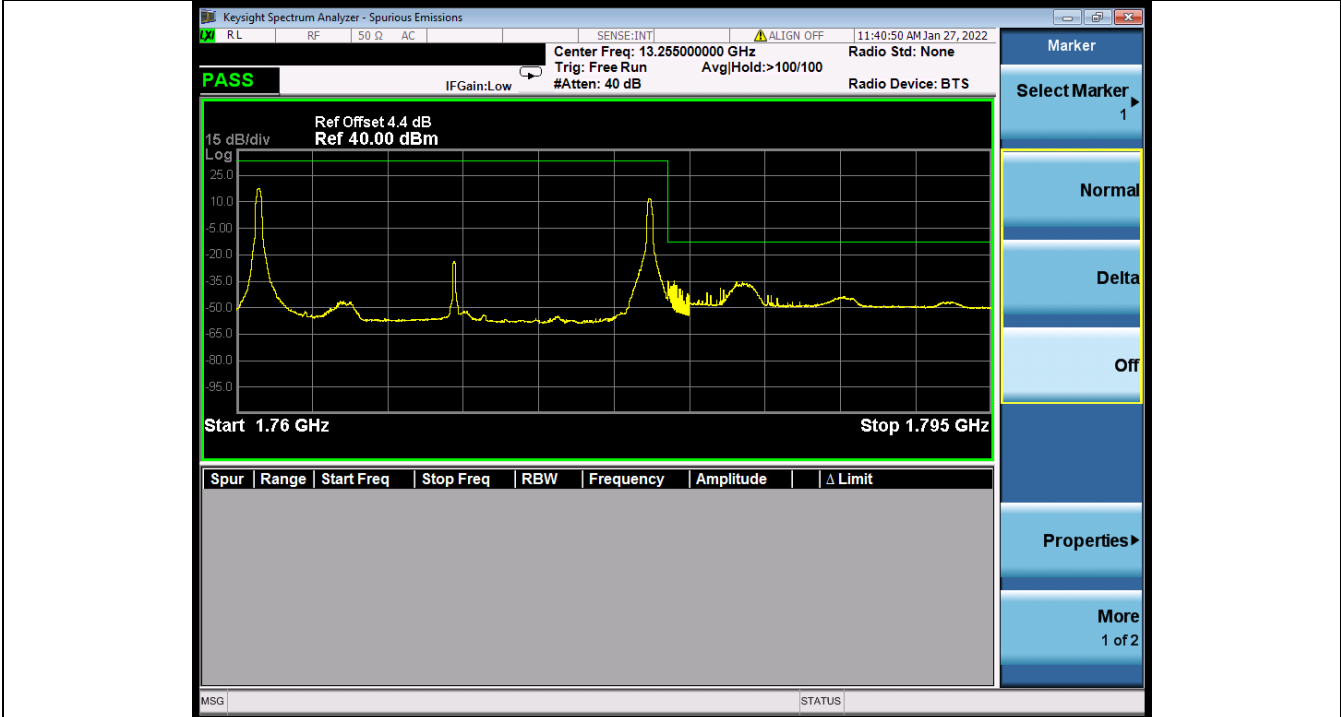

Band 66B QPSK HCH 5M+15M RB 1 24/1 0 NTNv

BV 7Layers Communications Technology (Shenzhen) Co., Ltd

No.B102, Dazu Chuangxin Mansion, North of Beihuan Avenue, North Area, Hi-Tech Industrial Park, Nanshan District, Shenzhen, Guangdong, China

Tel: +86 755 8869 6566

Fax: +86 755 8869 6577

Email: customerservice.sw@bureauveritas.com