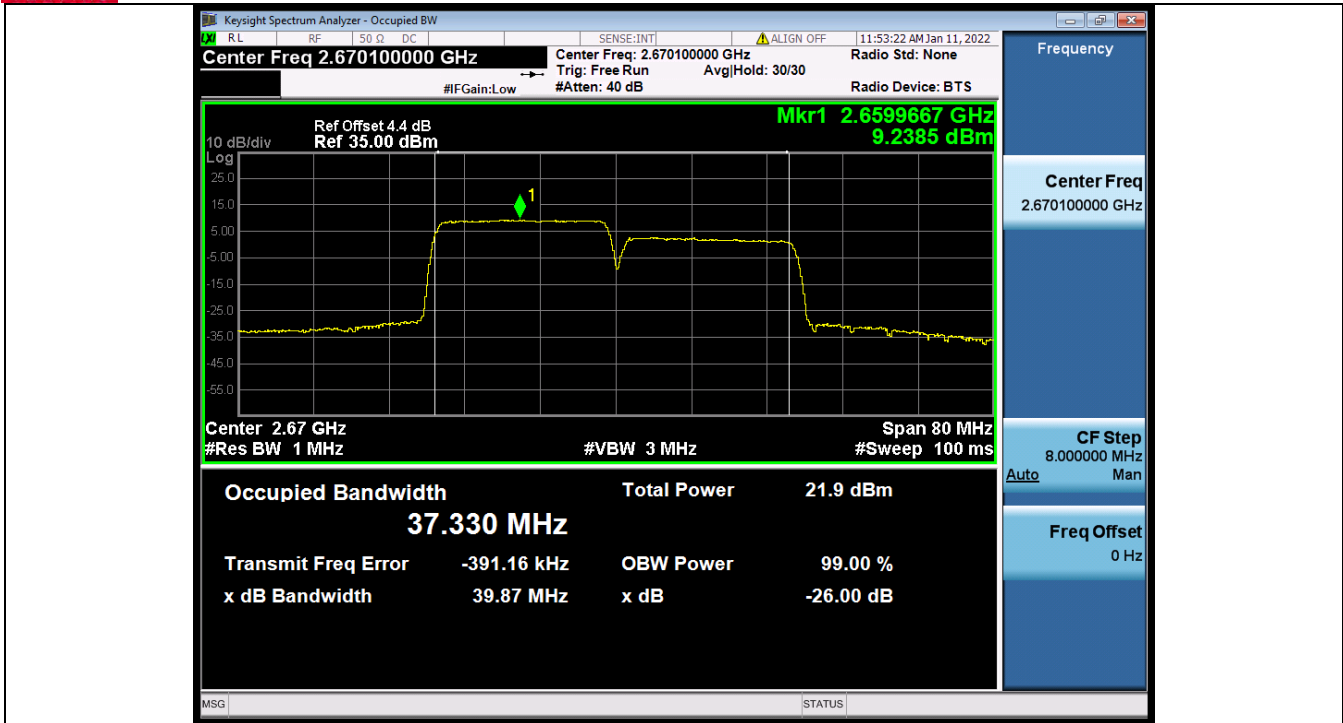

**BUREAU
VERITAS**

Test Report No.: W7L-P22020005RF01

BV 7Layers Communications
Technology (Shenzhen) Co., Ltd

No.B102, Dazu Chuangxin Mansion, North of Beihuan
Avenue, North Area, Hi-Tech Industrial Park, Nanshan
District, Shenzhen, Guangdong, China