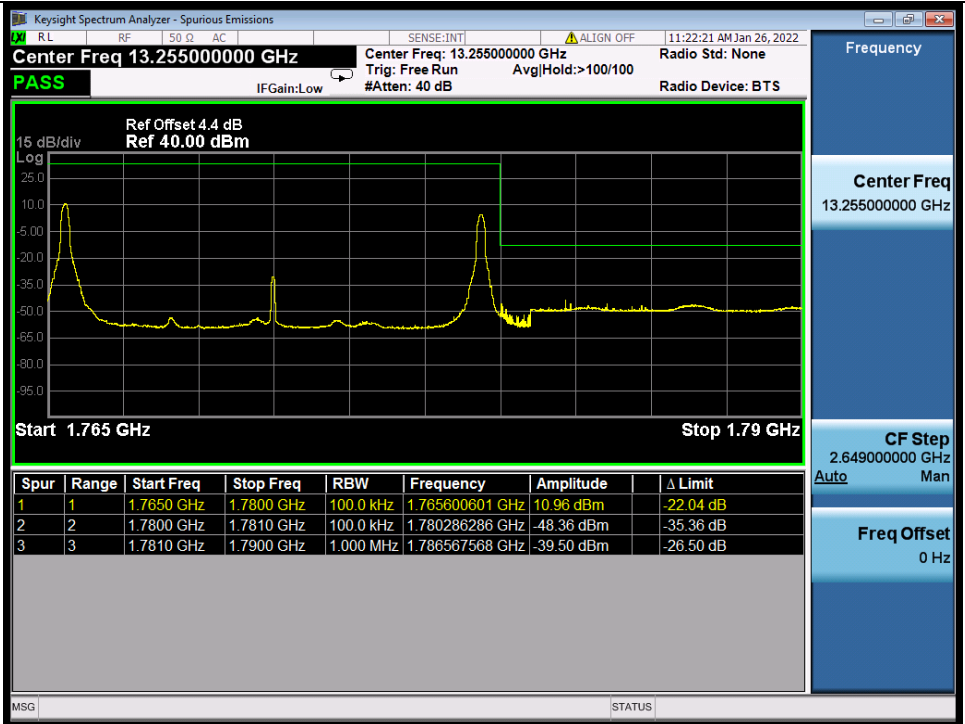

Band 66B 64QAM HCH 10M+5M RB 1 49/1 0 NTNV

Band 66B 64QAM HCH 10M+5M RB FULL 0 NTNV

BV 7Layers Communications
Technology (Shenzhen) Co., Ltd

No.B102, Dazu Chuangxin Mansion, North of Beihuan
Avenue, North Area, Hi-Tech Industrial Park, Nanshan
District, Shenzhen, Guangdong, China