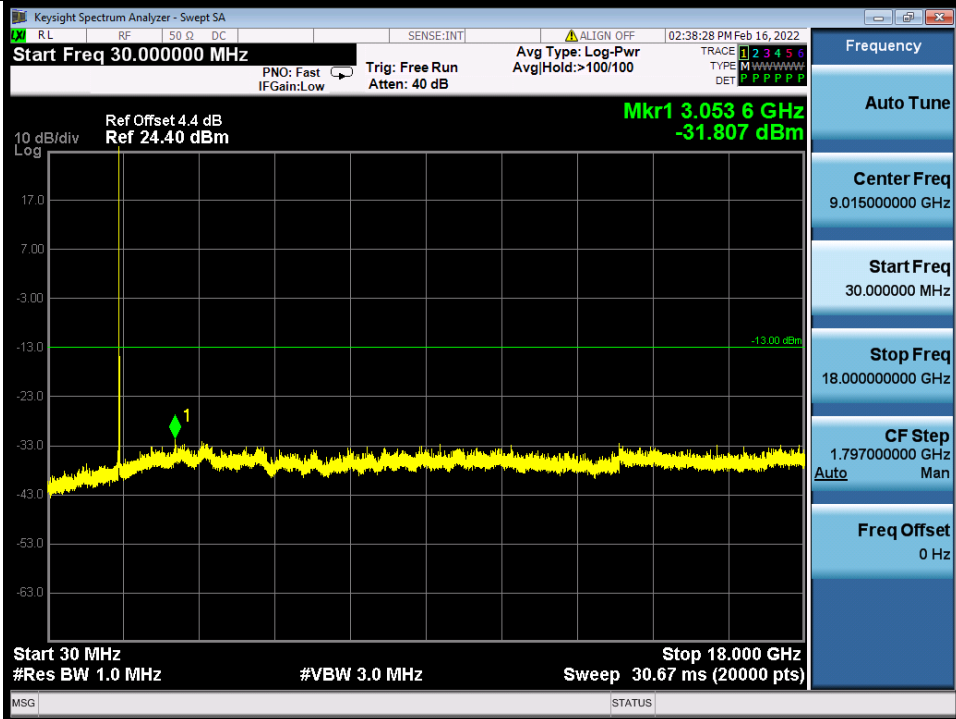

Band 66B QPSK MCH 15M+5M NTN

BV 7Layers Communications Technology (Shenzhen) Co., Ltd

No.B102, Dazu Chuangxin Mansion, North of Beihuan Avenue, North Area, Hi-Tech Industrial Park, Nanshan District, Shenzhen, Guangdong, China

Tel: +86 755 8869 6566

Fax: +86 755 8869 6577

Email: customerservice.sw@bureauveritas.com