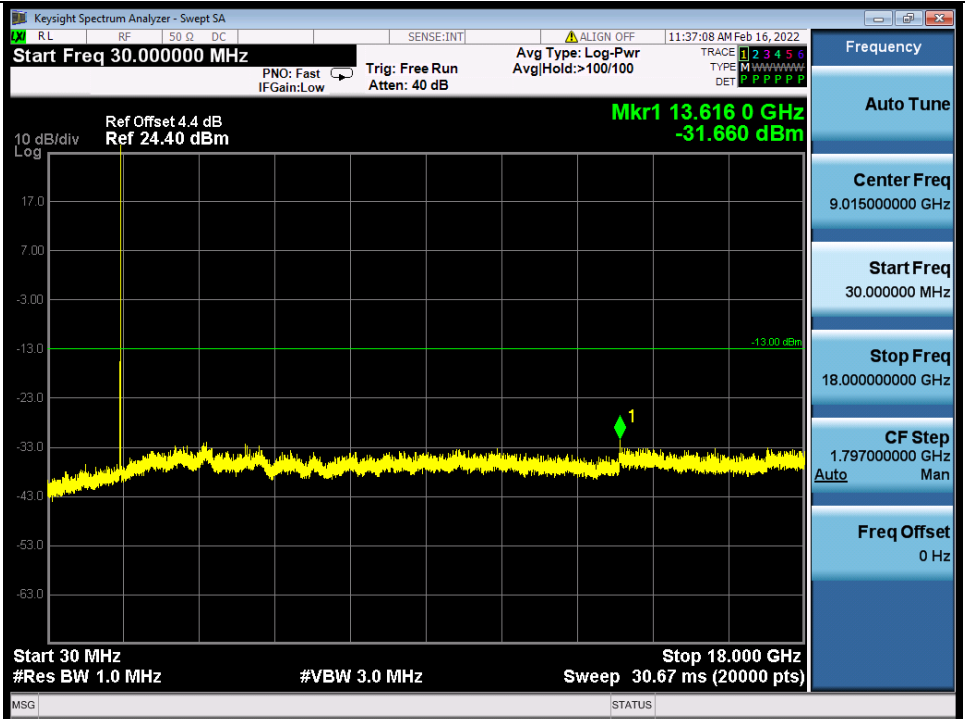

Band 66B QPSK HCH 5M+5M RB 1 0/1 24 NTN