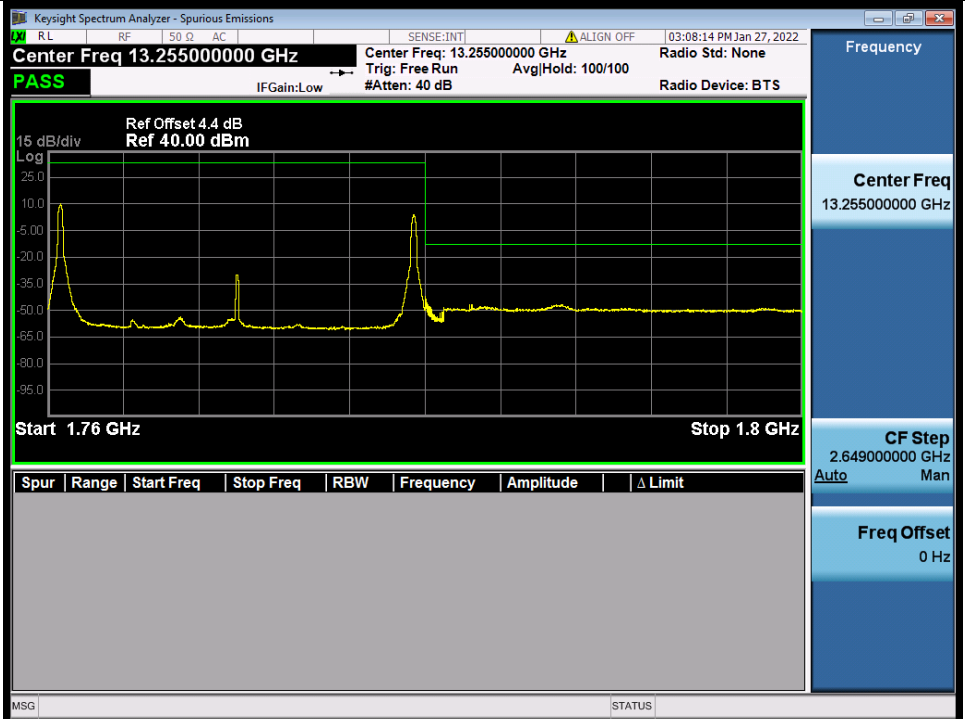

Band 66B QPSK HCH 10M+10M RB 1 0/1 49 NTV

Band 66B QPSK HCH 10M+10M RB 1 49/1 0 NTV

BV 7Layers Communications
Technology (Shenzhen) Co., Ltd

No.B102, Dazu Chuangxin Mansion, North of Beihuan
Avenue, North Area, Hi-Tech Industrial Park, Nanshan
District, Shenzhen, Guangdong, China