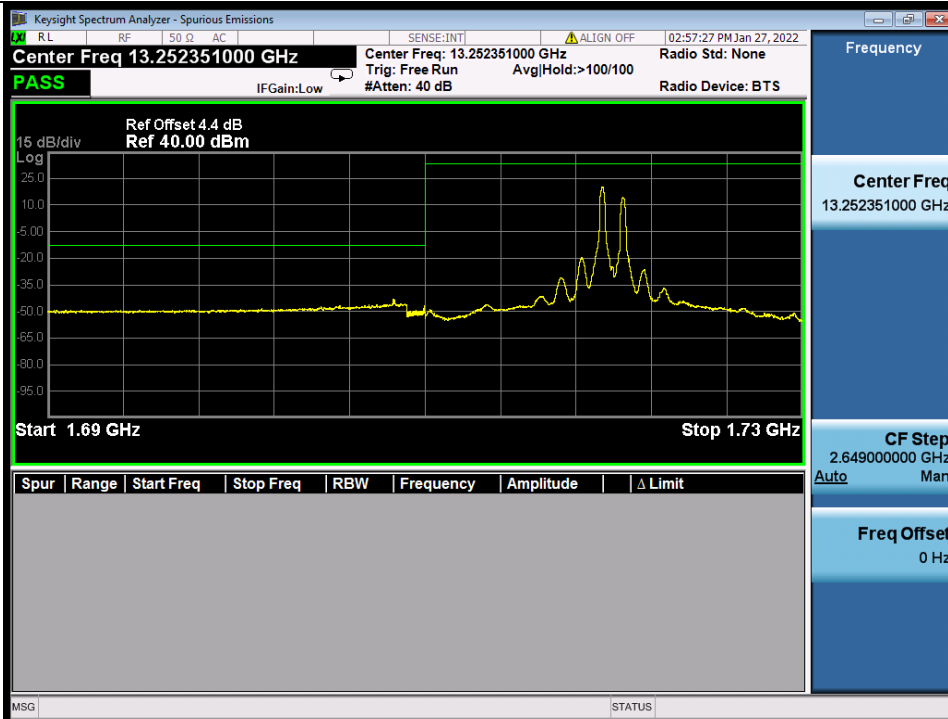

BUREAU VERITAS

Test Report No.: W7L-P22020005RF01

Band 66B 64QAM LCH 10M+10M RB FULL 0 NTN