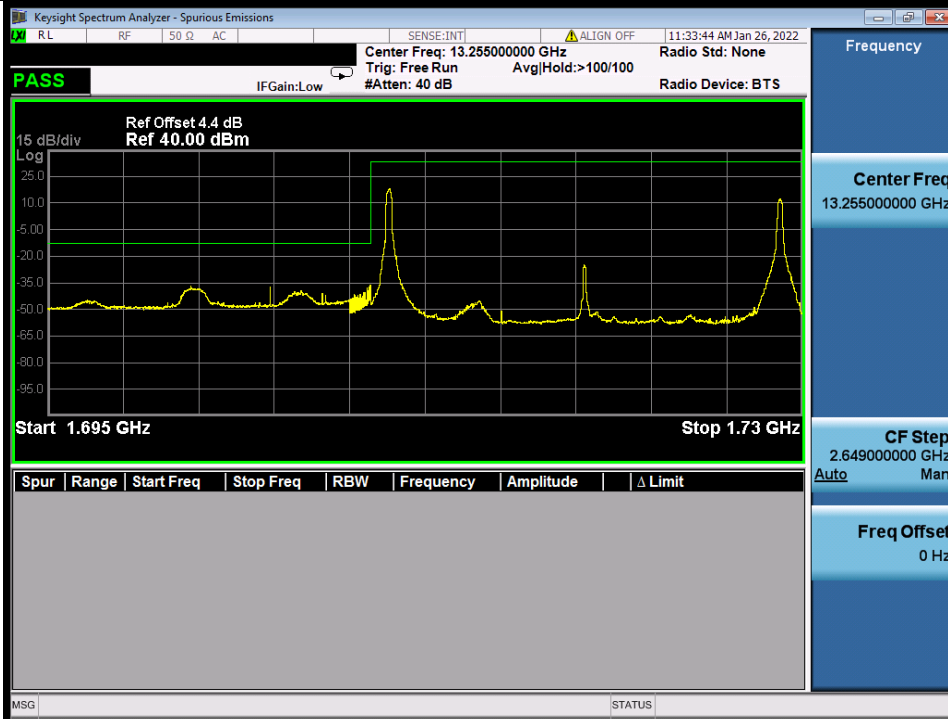

Band 66B 64QAM LCH 5M+15M RB 1 24/1 0 NTN

BV 7Layers Communications Technology (Shenzhen) Co., Ltd

No.B102, Dazu Chuangxin Mansion, North of Beihuan Avenue, North Area, Hi-Tech Industrial Park, Nanshan District, Shenzhen, Guangdong, China

Tel: +86 755 8869 6566

Fax: +86 755 8869 6577

Email: customerservice.sw@bureauveritas.com