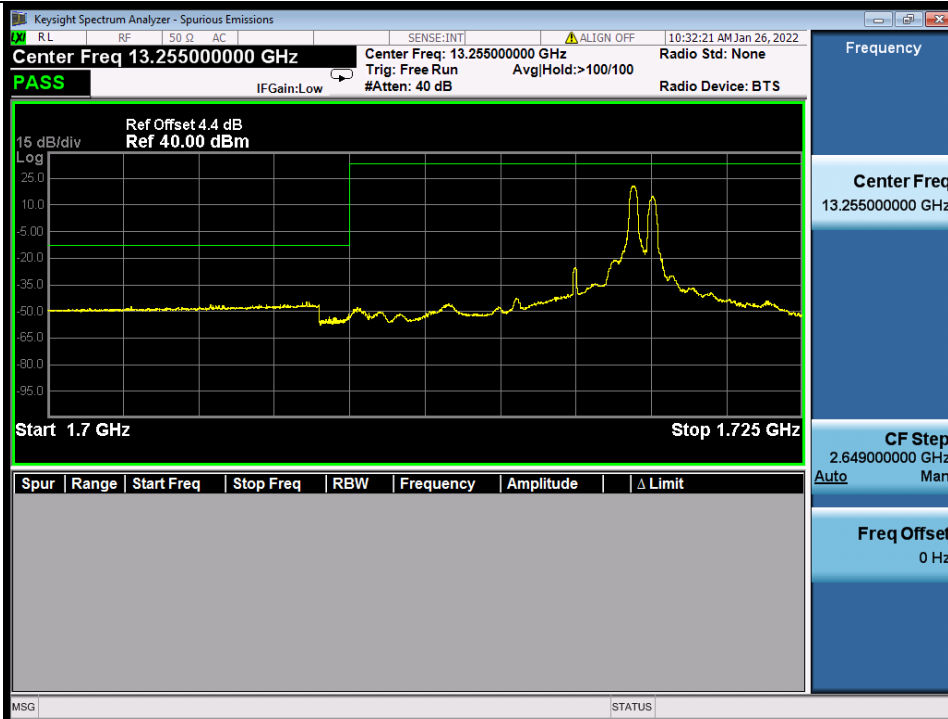

Band 66B 16QAM LCH 10M+5M RB FULL 0 NTNV