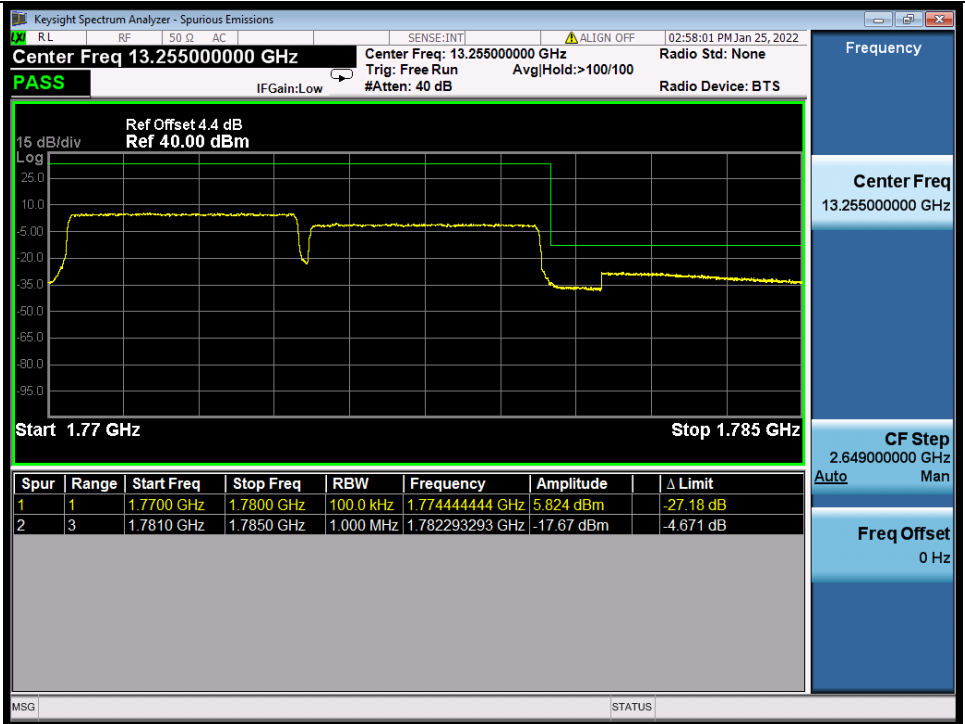

Band 66B 64QAM LCH 5M+5M RB 1 0/1 24 NTN