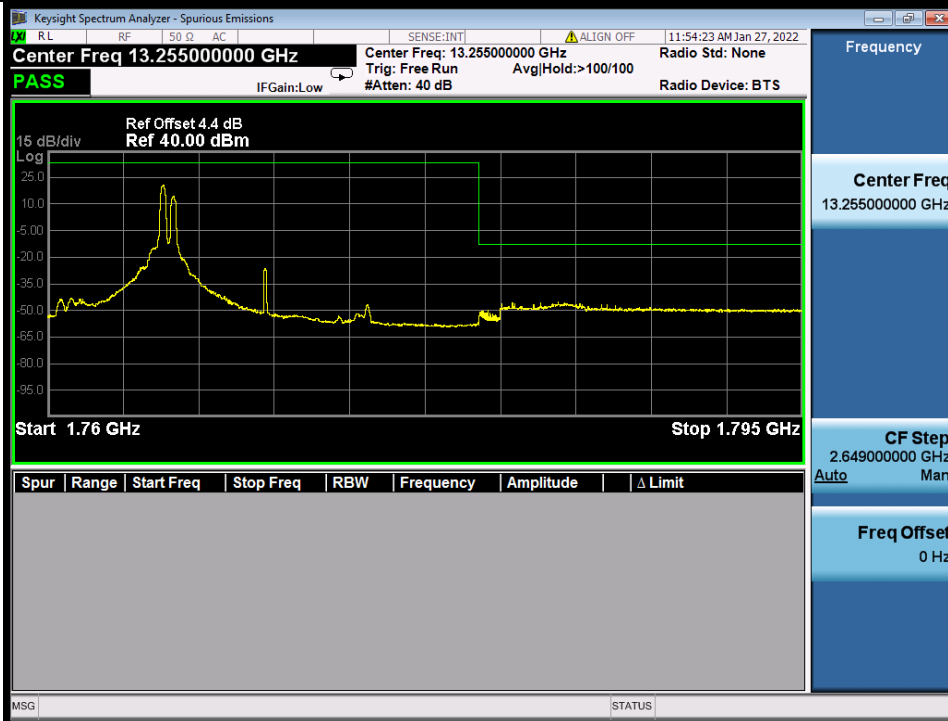

BUREAU
VERITAS

Test Report No.: W7L-P22020005RF01

Band 66B 64QAM HCH 5M+15M RB 1 24/1 0 NTN

Band 66B 64QAM HCH 5M+15M RB FULL 0 NTN

BV 7Layers Communications
Technology (Shenzhen) Co., Ltd

No.B102, Dazu Chuangxin Mansion, North of Beihuan
Avenue, North Area, Hi-Tech Industrial Park, Nanshan
District, Shenzhen, Guangdong, China