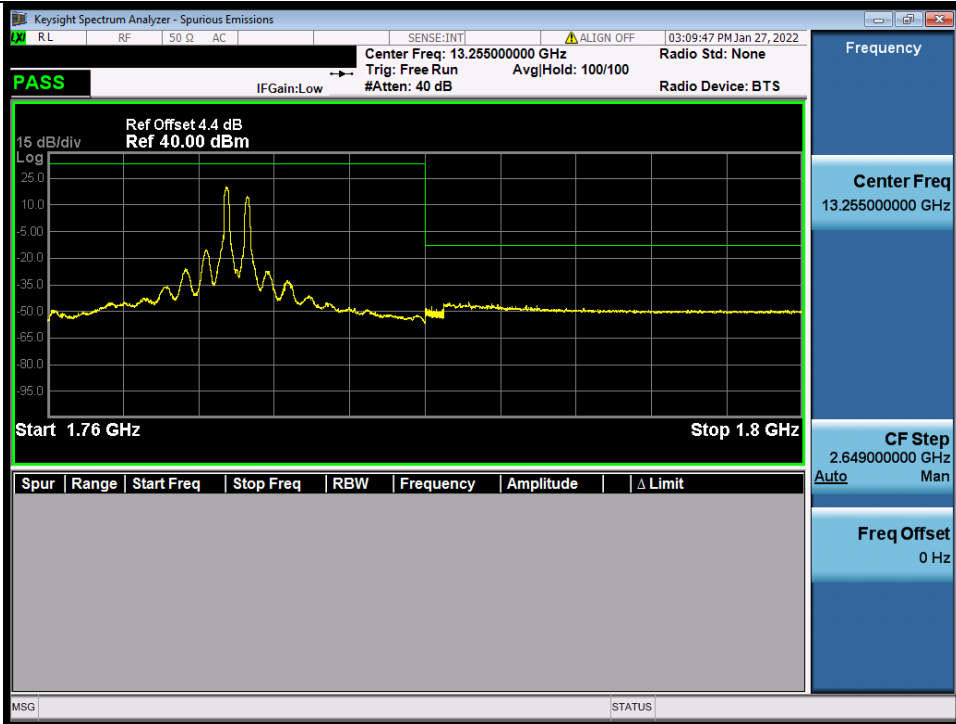

Band 66B QPSK HCH 10M+10M RB FULL 0 NTN