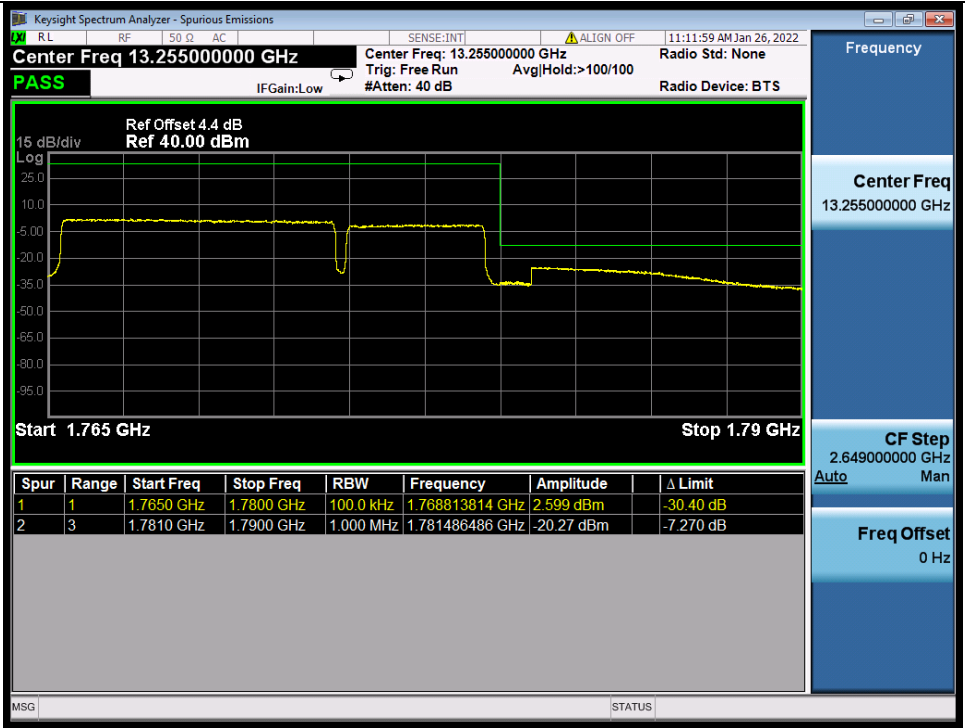

BUREAU
VERITAS

Test Report No.: W7L-P22020005RF01

BV 7Layers Communications
Technology (Shenzhen) Co., Ltd

No.B102, Dazu Chuangxin Mansion, North of Beihuan
Avenue, North Area, Hi-Tech Industrial Park, Nanshan
District, Shenzhen, Guangdong, China

Tel: +86 755 8869 6566

Fax: +86 755 8869 6577

Email: customerservice.sw@bureauveritas.com