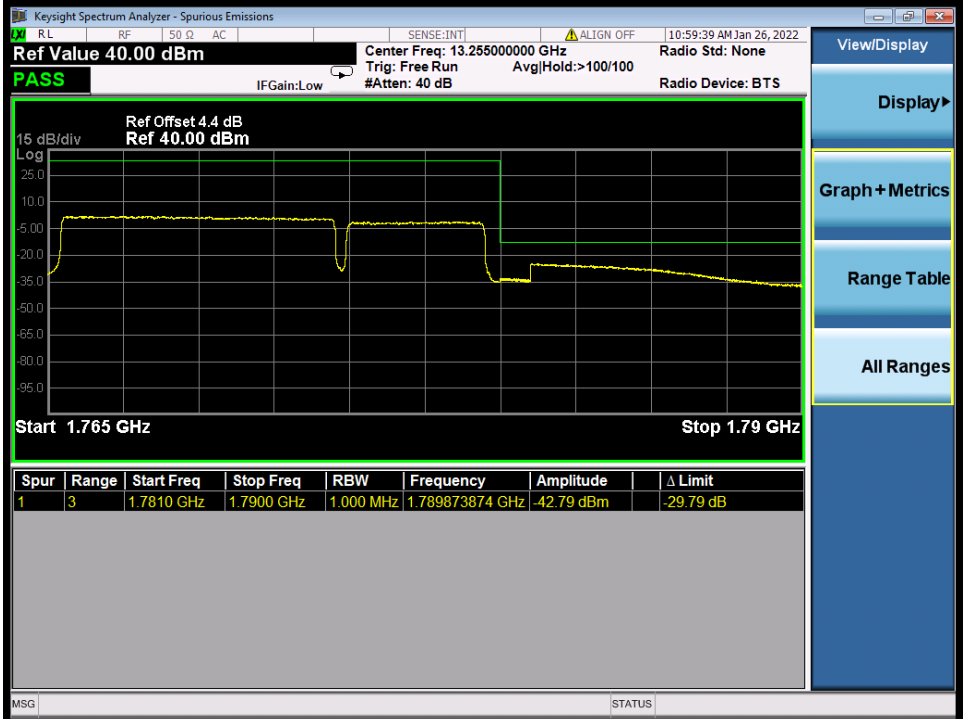

Band 66B QPSK HCH 10M+5M NTN

BV 7Layers Communications Technology (Shenzhen) Co., Ltd

No.B102, Dazu Chuangxin Mansion, North of Beihuan Avenue, North Area, Hi-Tech Industrial Park, Nanshan District, Shenzhen, Guangdong, China

Tel: +86 755 8869 6566
Fax: +86 755 8869 6577
Email: customerservice.sw@bureauveritas.com