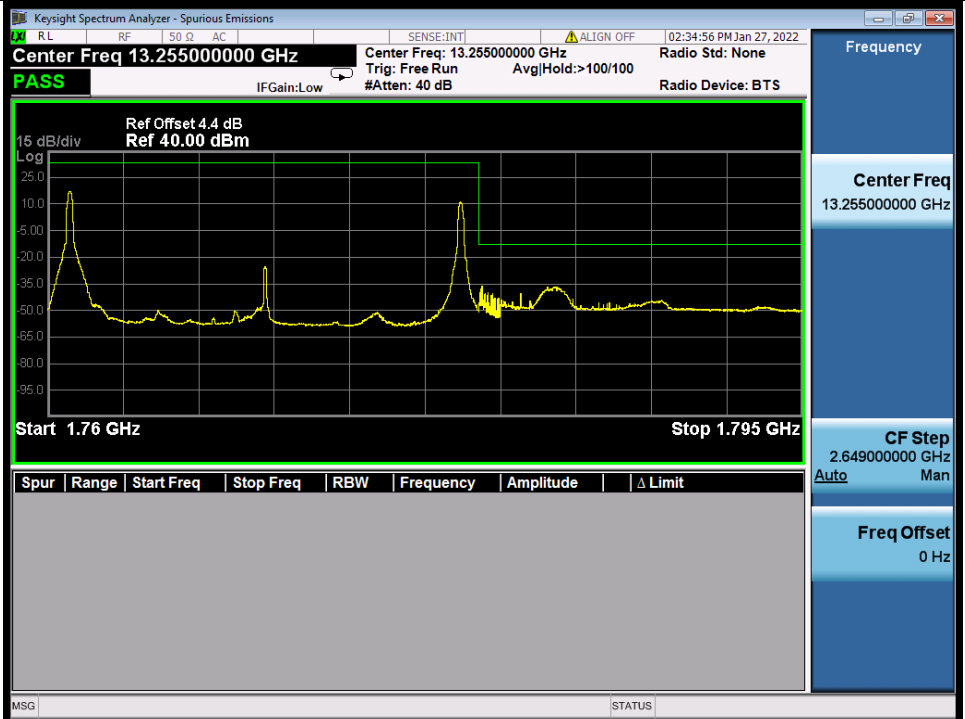

Band 66B QPSK HCH 15M+5M RB 1 0/1 24 NTN

Band 66B QPSK HCH 15M+5M RB 1 74/1 0 NTN

BV 7Layers Communications Technology (Shenzhen) Co., Ltd

No.B102, Dazu Chuangxin Mansion, North of Beihuan Avenue, North Area, Hi-Tech Industrial Park, Nanshan District, Shenzhen, Guangdong, China