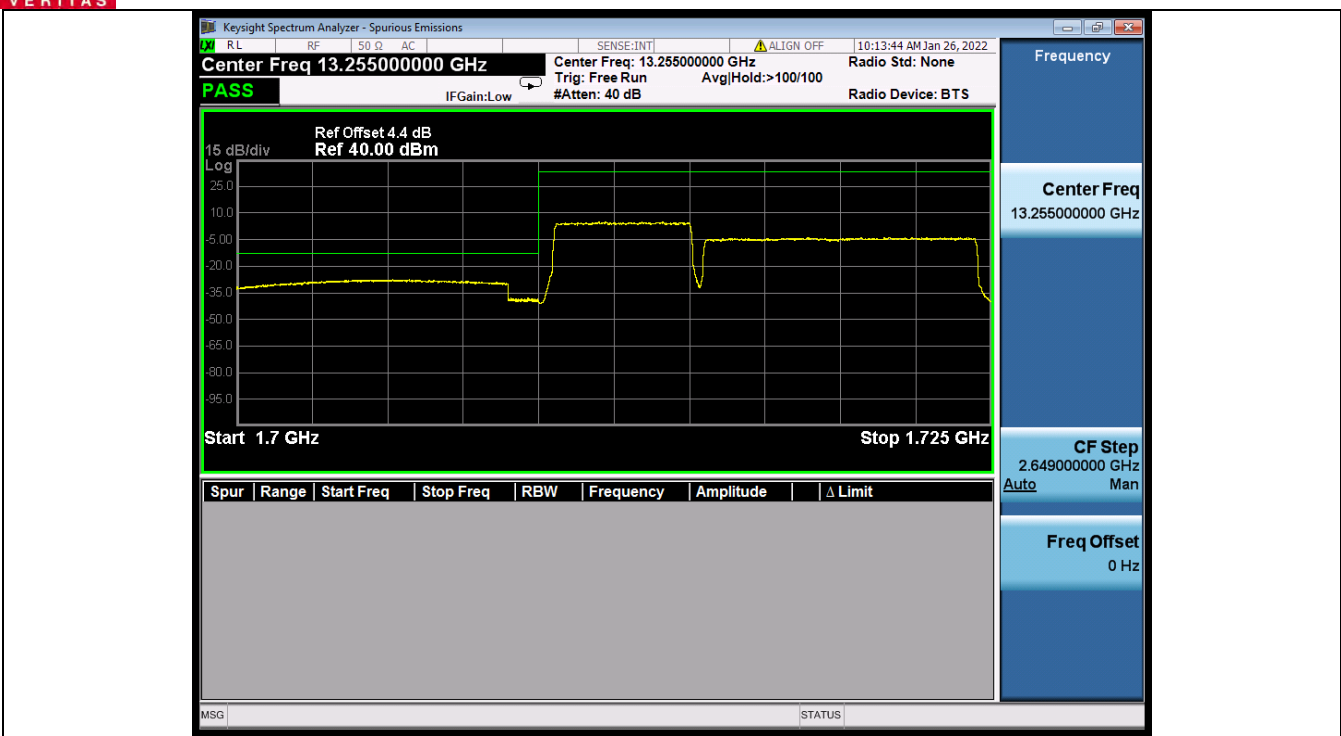

Band 66B QPSK LCH 5M+10M NTN