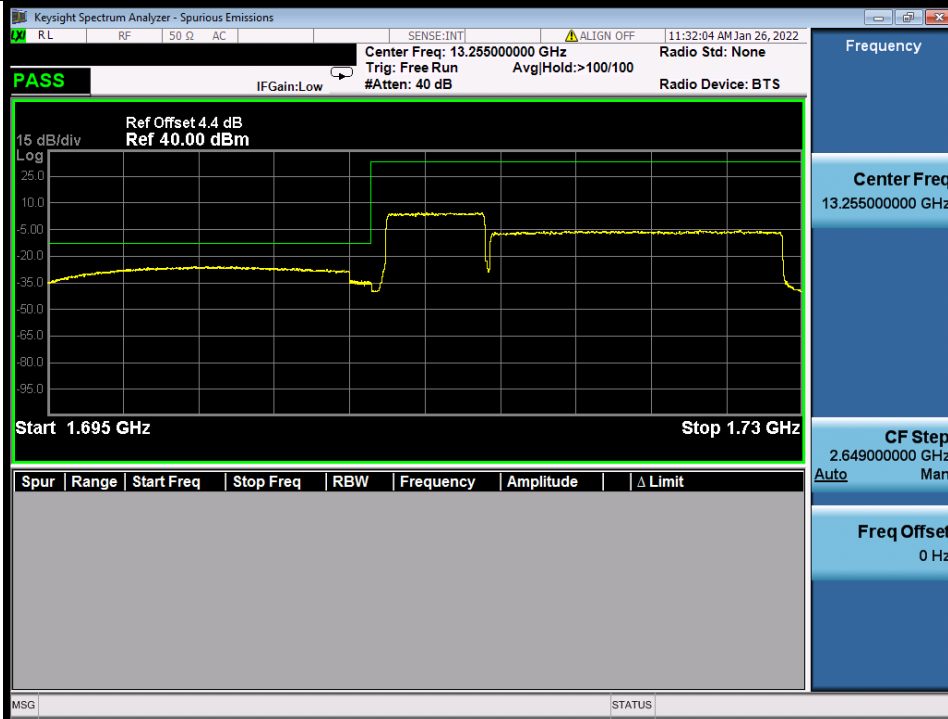

Fax: +86 755 8869 6577

Email: customerservice.sw@bureauveritas.com

BUREAU VERITAS

Test Report No.: W7L-P22020005RF01

Band 66B 16QAM LCH 5M+15M RB FULL 0 NTN

Band 66B 16QAM_HCH 5M+15M RB 1 0/1 74 NTN

BV 7Layers Communications
Technology (Shenzhen) Co., Ltd