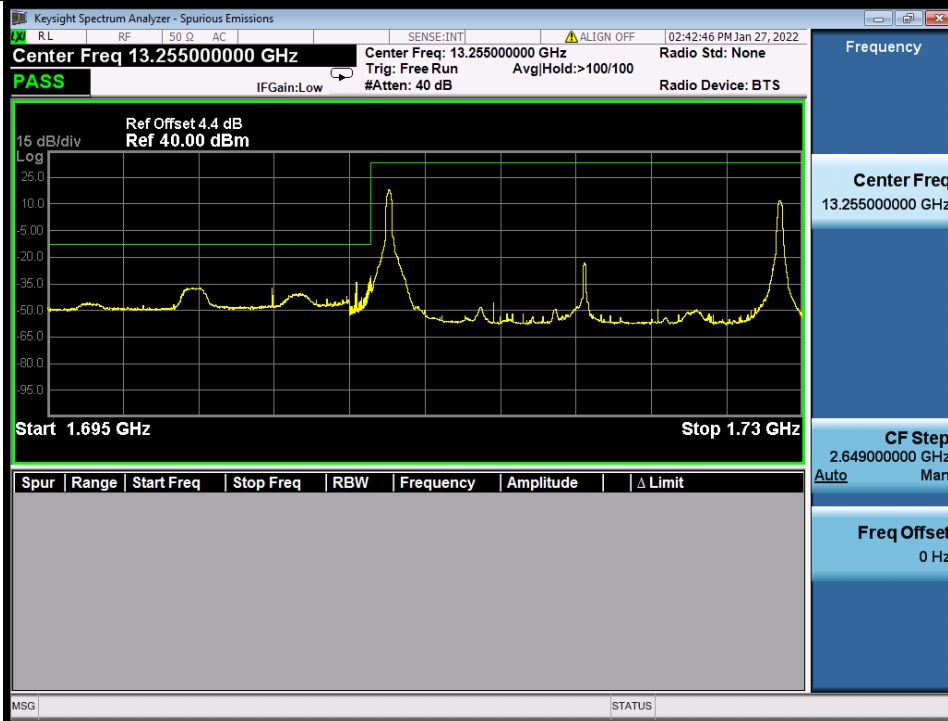

Band 66B QPSK LCH 15M+5M RB 1 0/1 24 NTN