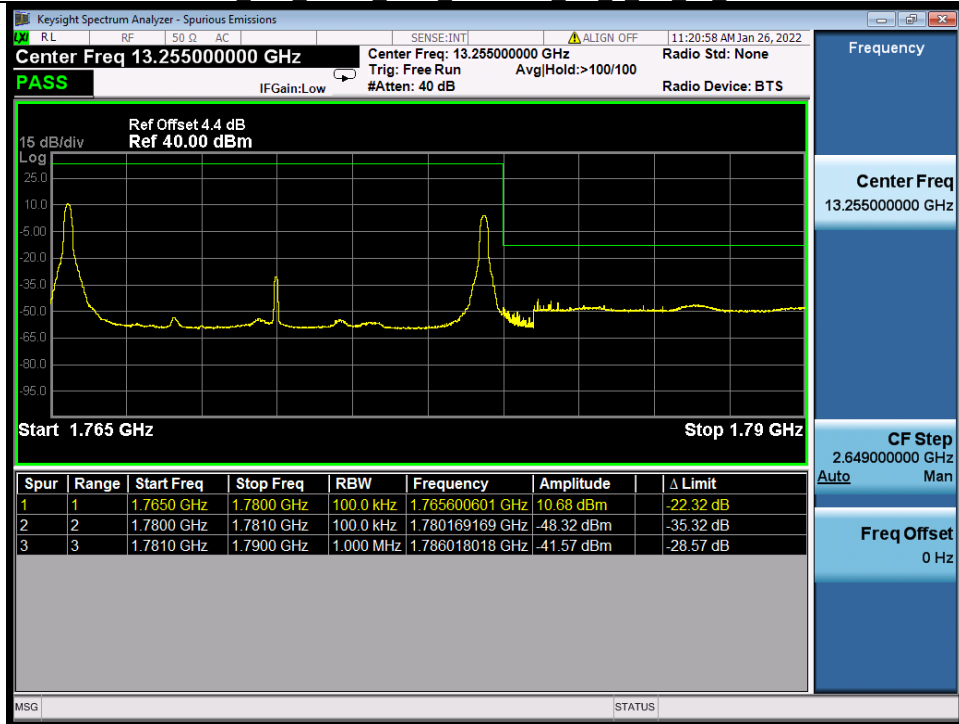

**BUREAU
VERITAS**

Test Report No.: W7L-P22020005RF01

BV 7Layers Communications
Technology (Shenzhen) Co., Ltd

No.B102, Dazu Chuangxin Mansion, North of Beihuan
Avenue, North Area, Hi-Tech Industrial Park, Nanshan
District, Shenzhen, Guangdong, China

Tel: +86 755 8869 6566

Fax: +86 755 8869 6577

Email: customerservice.sw@bureauveritas.com