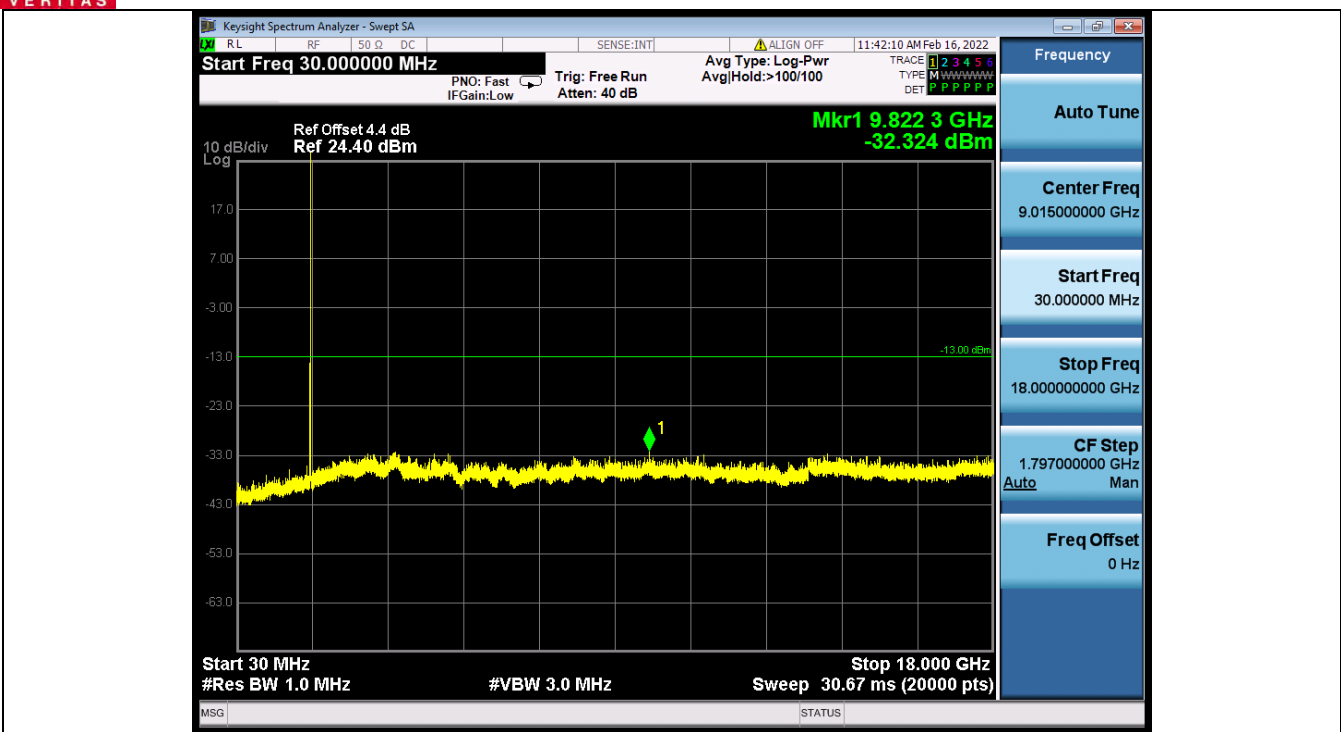

Band 66B 16QAM LCH 5M+5M RB 1 0/1 24 NTNV