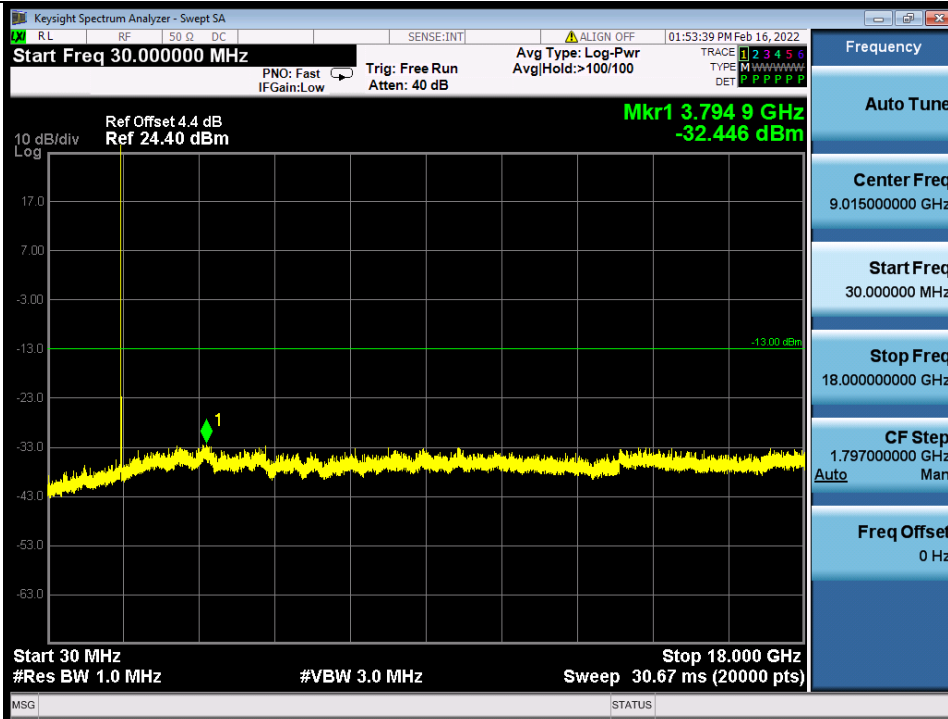

BUREAU VERITAS

Test Report No.: W7L-P22020005RF01

Band 66B 16QAM LCH 5M+15M RB 1 0/1 74 NTV