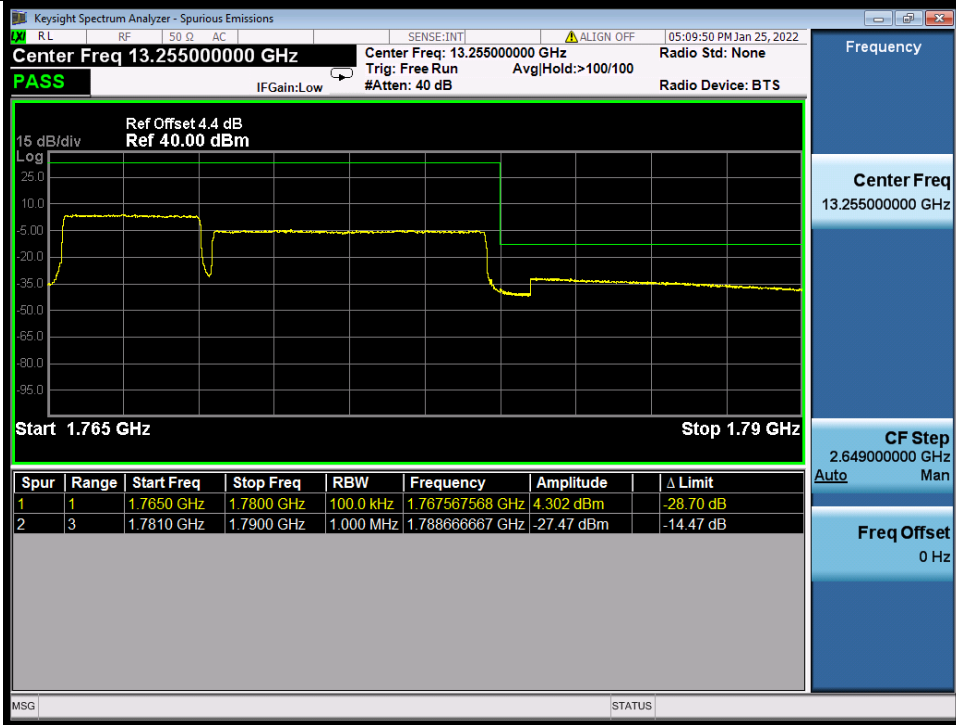

BUREAU
VERITAS

Test Report No.: W7L-P22020005RF01

Band 66B 64QAM HCH 5M+10M RB FULL 0 NTN

BV 7Layers Communications
Technology (Shenzhen) Co., Ltd

No.B102, Dazu Chuangxin Mansion, North of Beihuan
Avenue, North Area, Hi-Tech Industrial Park, Nanshan
District, Shenzhen, Guangdong, China