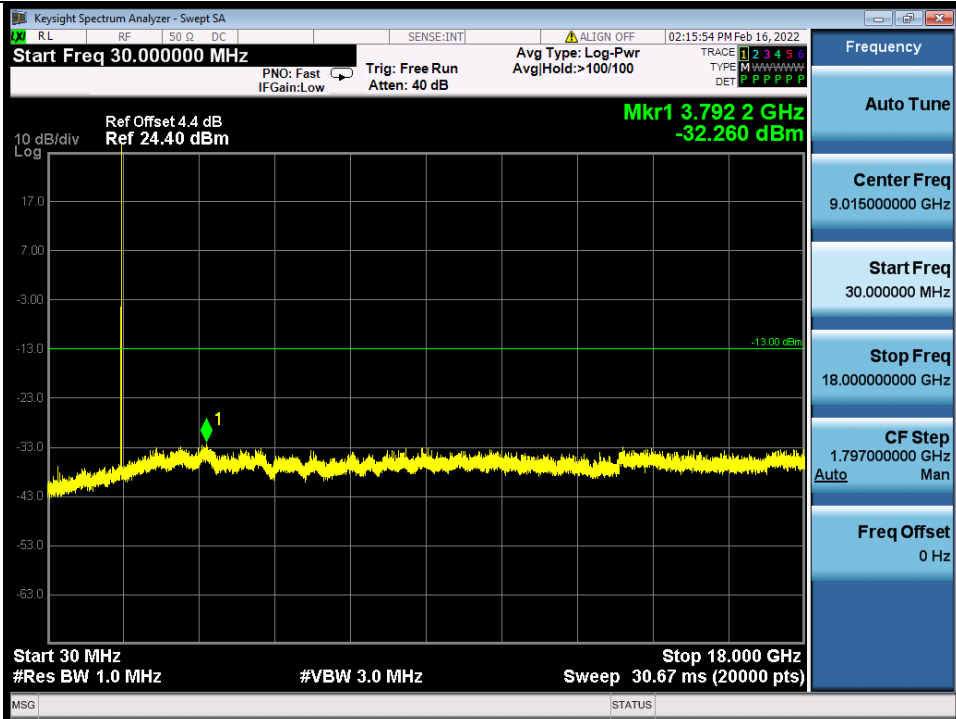

BUREAU VERITAS

Test Report No.: W7L-P22020005RF01

Band 66B 16QAM LCH 10M+5M RB 1 0/1 24 NTV