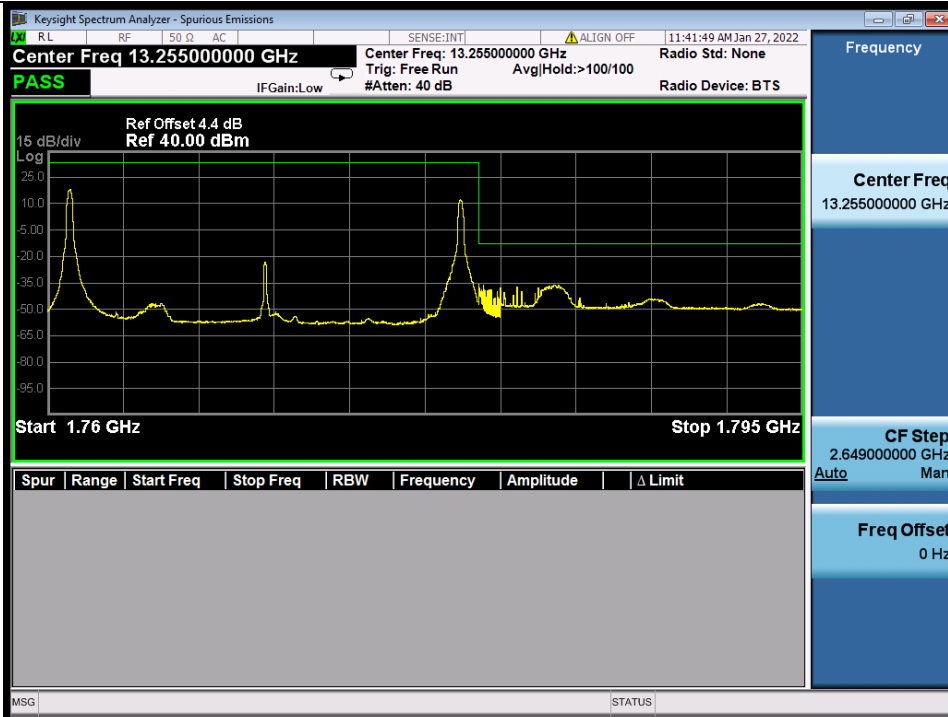

BUREAU
VERITAS

Test Report No.: W7L-P22020005RF01

Band 66B 64QAM HCH 5M+15M RB 1 24/1 0 NTN

Band 66B 64QAM HCH 5M+15M RB FULL 0 NTN

BV 7Layers Communications
Technology (Shenzhen) Co., Ltd

No.B102, Dazu Chuangxin Mansion, North of Beihuan
Avenue, North Area, Hi-Tech Industrial Park, Nanshan
District, Shenzhen, Guangdong, China