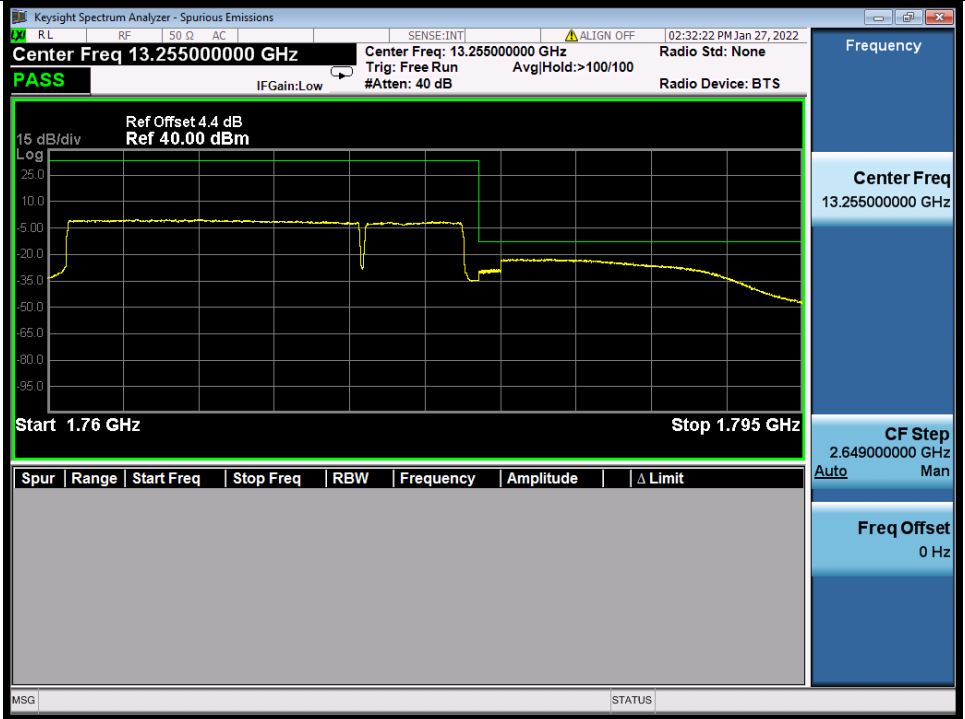

Band 66B QPSK HCH 15M+5M NTVN

BV 7Layers Communications
Technology (Shenzhen) Co., Ltd

No.B102, Dazu Chuangxin Mansion, North of Beihuan
Avenue, North Area, Hi-Tech Industrial Park, Nanshan
District, Shenzhen, Guangdong, China

Tel: +86 755 8869 6566

Fax: +86 755 8869 6577

Email: customerservice.sw@bureauveritas.com