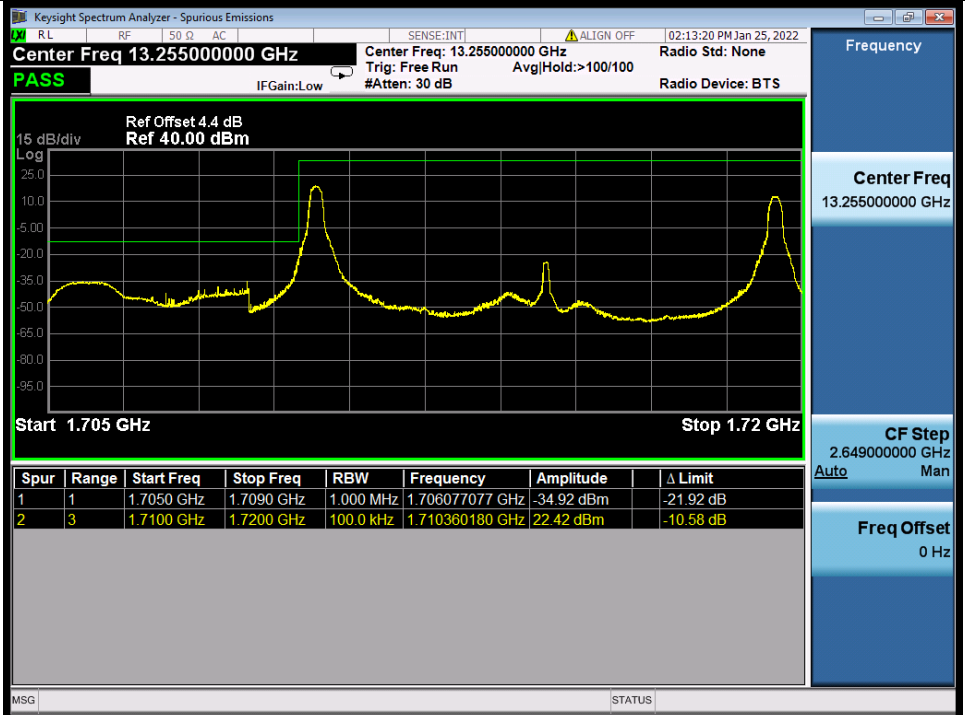

Band 66B 64QAM LCH 5M+5M RB 1 24/1 0 NTN

BV 7Layers Communications Technology (Shenzhen) Co., Ltd

No.B102, Dazu Chuangxin Mansion, North of Beihuan Avenue, North Area, Hi-Tech Industrial Park, Nanshan District, Shenzhen, Guangdong, China

Tel: +86 755 8869 6566

Fax: +86 755 8869 6577

Email: customerservice.sw@bureauveritas.com