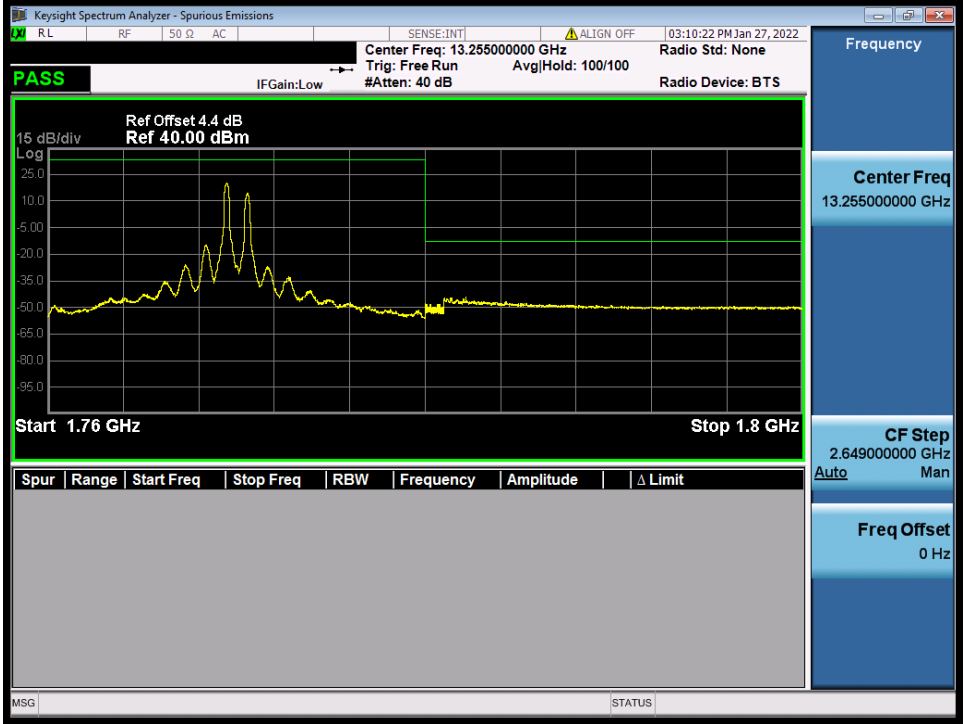

Band 66B 16QAM HCH 10M+10M RB FULL 0 NTN

BV 7Layers Communications
Technology (Shenzhen) Co., Ltd

No.B102, Dazu Chuangxin Mansion, North of Beihuan
Avenue, North Area, Hi-Tech Industrial Park, Nanshan
District, Shenzhen, Guangdong, China

Tel: +86 755 8869 6566

Fax: +86 755 8869 6577

Email: customerservice.sw@bureauveritas.com