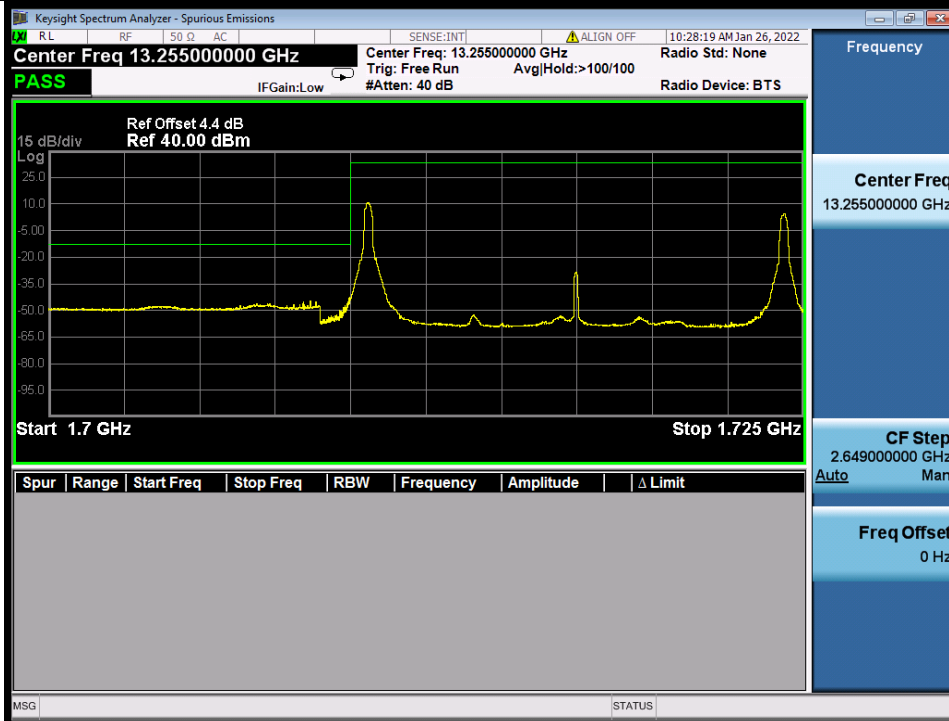

Band 66B QPSK LCH 10M+5M RB 1 0/1 24 NTN