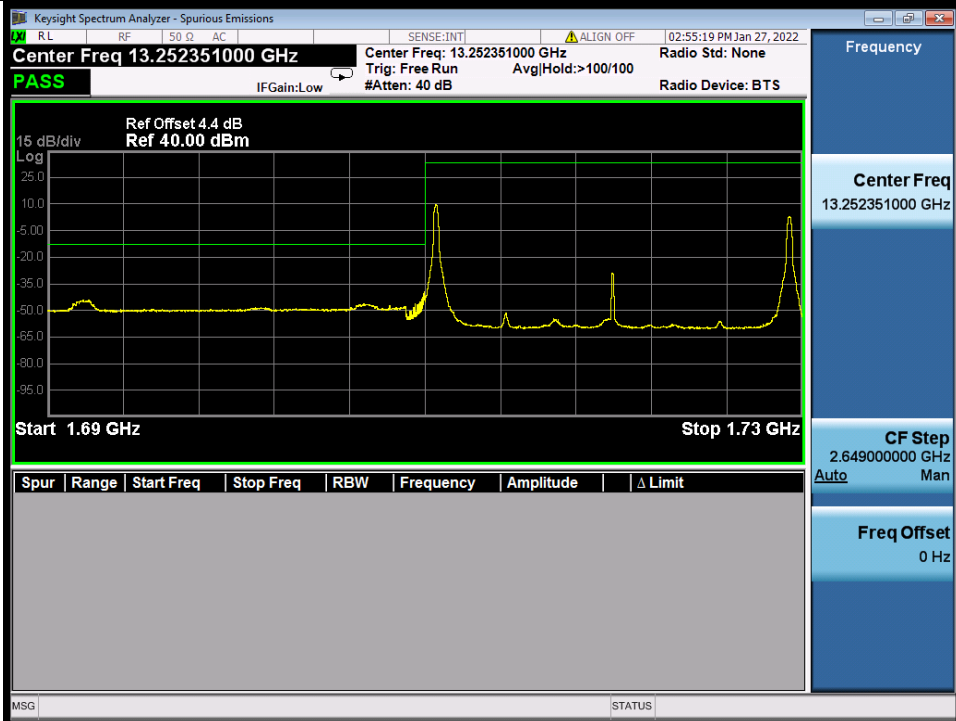

Band 66B 16QAM LCH 10M+10M RB 1 49/1 0 NTNV

BV 7Layers Communications Technology (Shenzhen) Co., Ltd

No.B102, Dazu Chuangxin Mansion, North of Beihuan Avenue, North Area, Hi-Tech Industrial Park, Nanshan District, Shenzhen, Guangdong, China

Tel: +86 755 8869 6566

Fax: +86 755 8869 6577

Email: customerservice.sw@bureauveritas.com