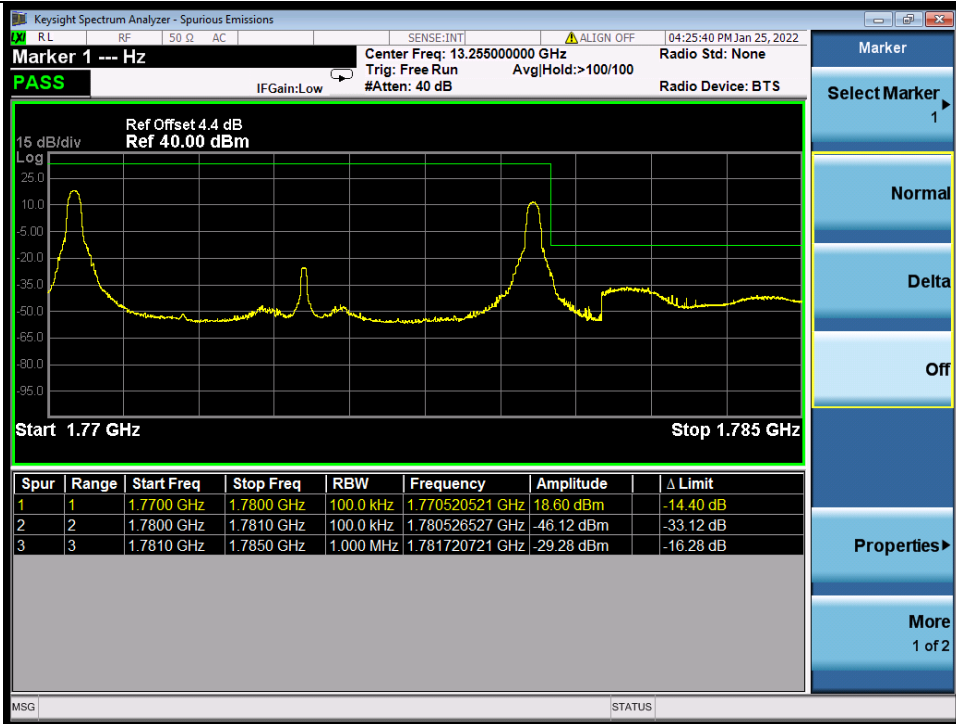

Band 66B 64QAM HCH 5M+5M RB 1 24/1 0 NTNv

BV 7Layers Communications
Technology (Shenzhen) Co., Ltd

No.B102, Dazu Chuangxin Mansion, North of Beihuan
Avenue, North Area, Hi-Tech Industrial Park, Nanshan
District, Shenzhen, Guangdong, China

Tel: +86 755 8869 6566

Fax: +86 755 8869 6577

Email: customerservice.sw@bureauveritas.com