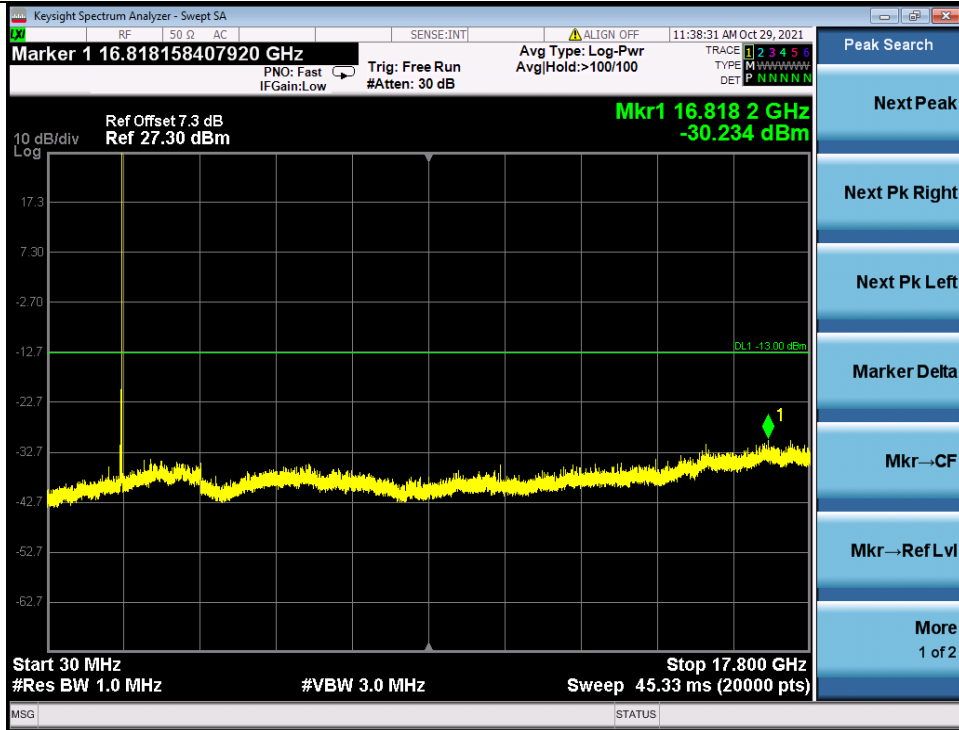

**BUREAU
VERITAS**

Test Report No.: W7L-P22020005RF01

BV 7Layers Communications
Technology (Shenzhen) Co., Ltd

No.B102, Dazu Chuangxin Mansion, North of Beihuan
Avenue, North Area, Hi-Tech Industrial Park, Nanshan
District, Shenzhen, Guangdong, China

Tel: +86 755 8869 6566

Fax: +86 755 8869 6577

Email: customerservice.sw@bureauveritas.com