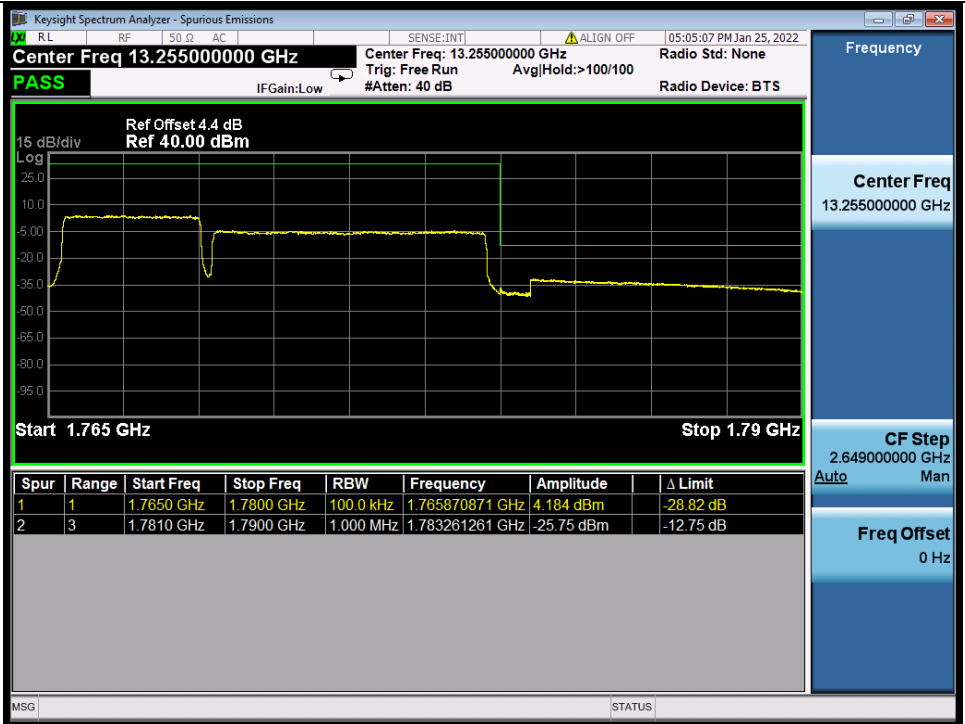

Band 66B 64QAM LCH 5M+10M RB 1 0/1 49 NTV