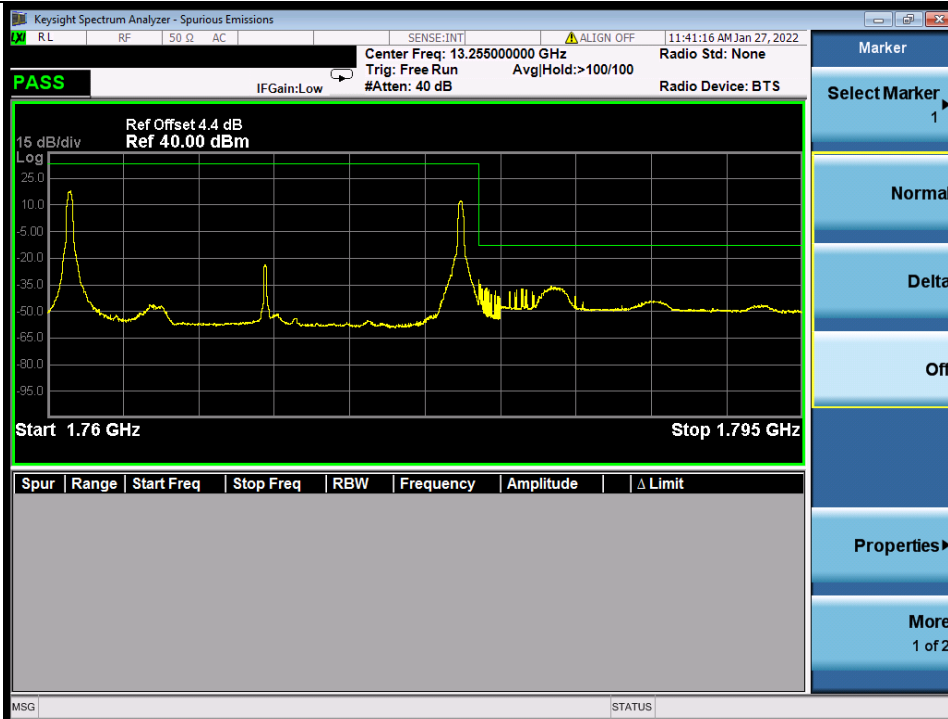

BUREAU VERITAS

Test Report No.: W7L-P22020005RF01

Band 66B 16QAM HCH 5M+15M RB 1 24/1 0 NTV

Band 66B 16QAM HCH 5M+15M RB FULL 0 NTV

BV 7Layers Communications Technology (Shenzhen) Co., Ltd

No.B102, Dazu Chuangxin Mansion, North of Beihuan Avenue, North Area, Hi-Tech Industrial Park, Nanshan District, Shenzhen, Guangdong, China