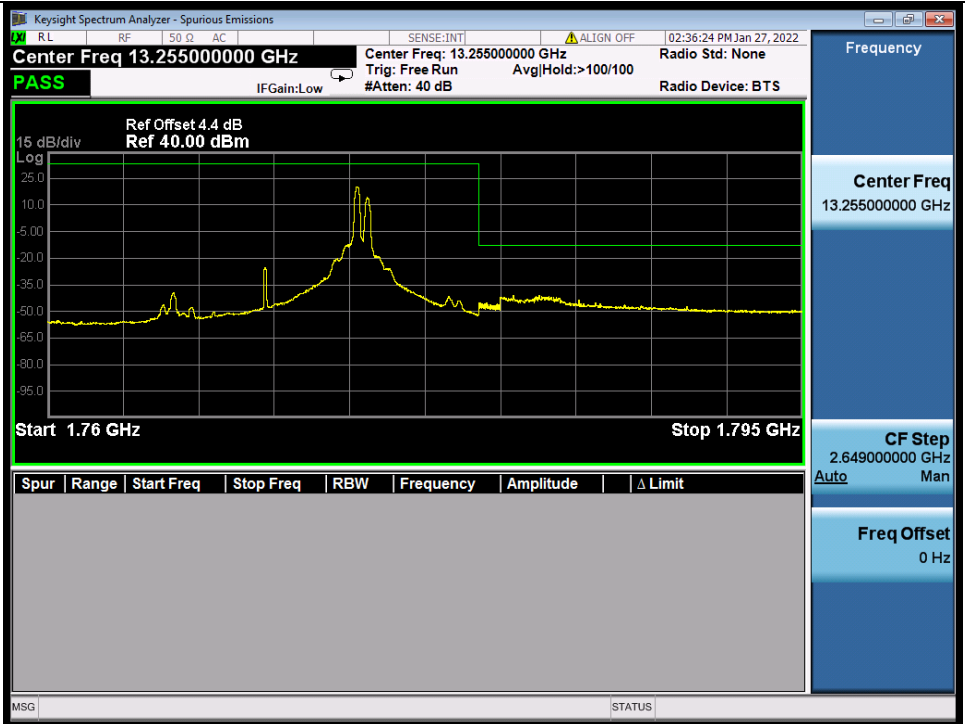

Band 66B QPSK HCH 15M+5M RB FULL 0 NTVN