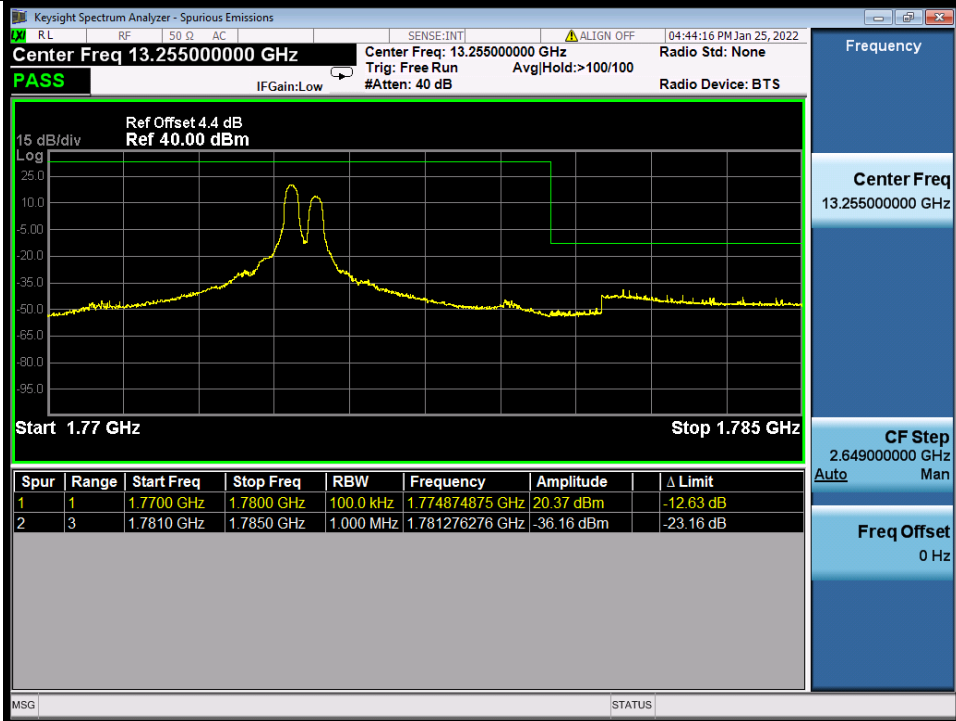

Band 66B 16QAM HCH 5M+5M RB FULL 0 NTN

BV 7Layers Communications Technology (Shenzhen) Co., Ltd

No.B102, Dazu Chuangxin Mansion, North of Beihuan Avenue, North Area, Hi-Tech Industrial Park, Nanshan District, Shenzhen, Guangdong, China

Tel: +86 755 8869 6566

Fax: +86 755 8869 6577

Email: customerservice.sw@bureauveritas.com