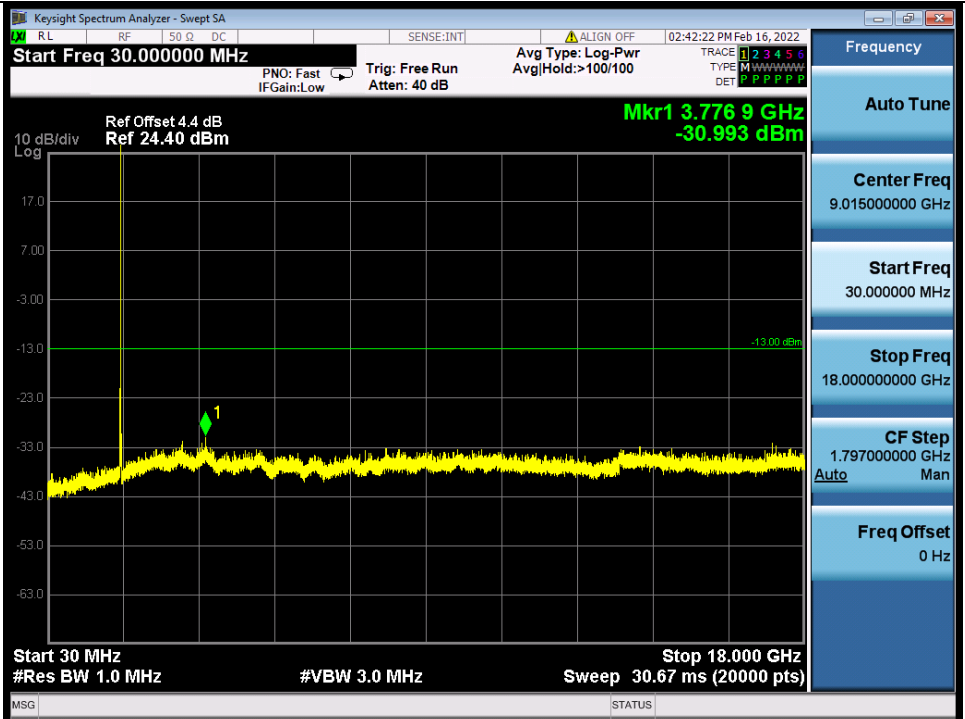

Band 66B QPSK HCH 15M+5M RB 1 0/1 24 NTN

Band 66B QPSK HCH 15M+5M RB 1 74/1 0 NTN

BV 7Layers Communications Technology (Shenzhen) Co., Ltd

No.B102, Dazu Chuangxin Mansion, North of Beihuan Avenue, North Area, Hi-Tech Industrial Park, Nanshan District, Shenzhen, Guangdong, China