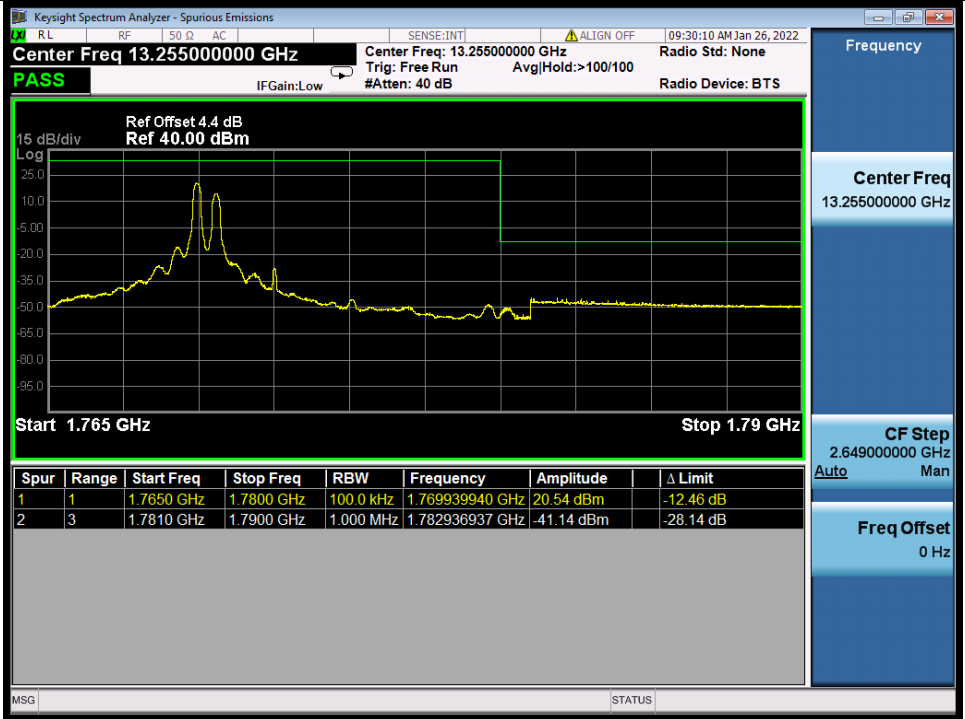

Band 66B 16QAM HCH 5M+10M RB FULL 0 NTN

BV 7Layers Communications Technology (Shenzhen) Co., Ltd

No.B102, Dazu Chuangxin Mansion, North of Beihuan Avenue, North Area, Hi-Tech Industrial Park, Nanshan District, Shenzhen, Guangdong, China

Tel: +86 755 8869 6566

Fax: +86 755 8869 6577

Email: customerservice.sw@bureauveritas.com