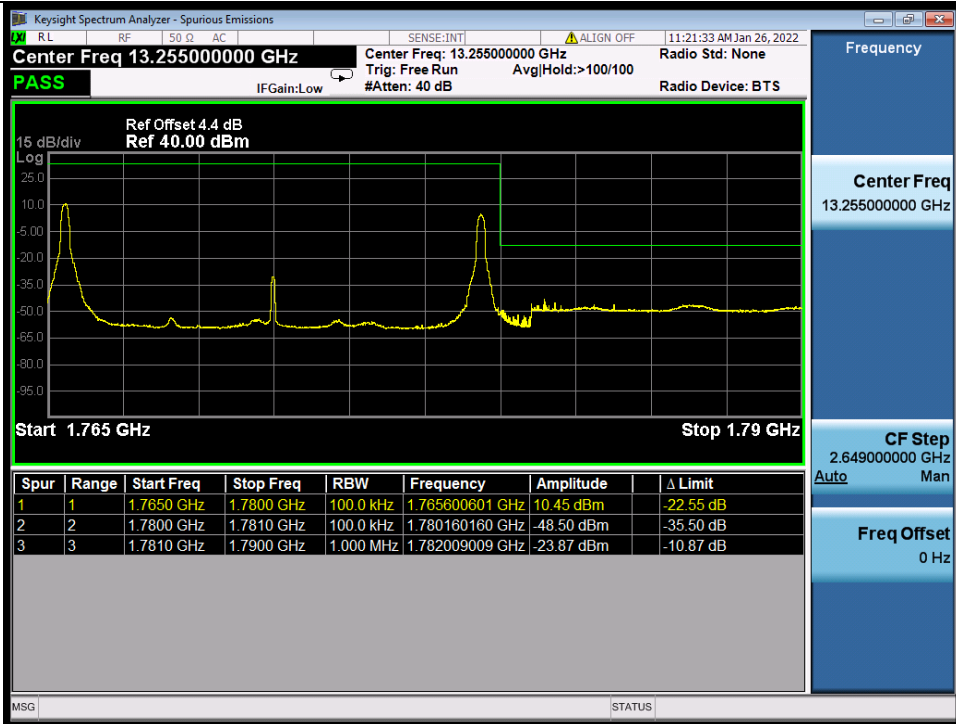

Band 66B 16QAM HCH 10M+5M RB 1 49/1 0 NTV