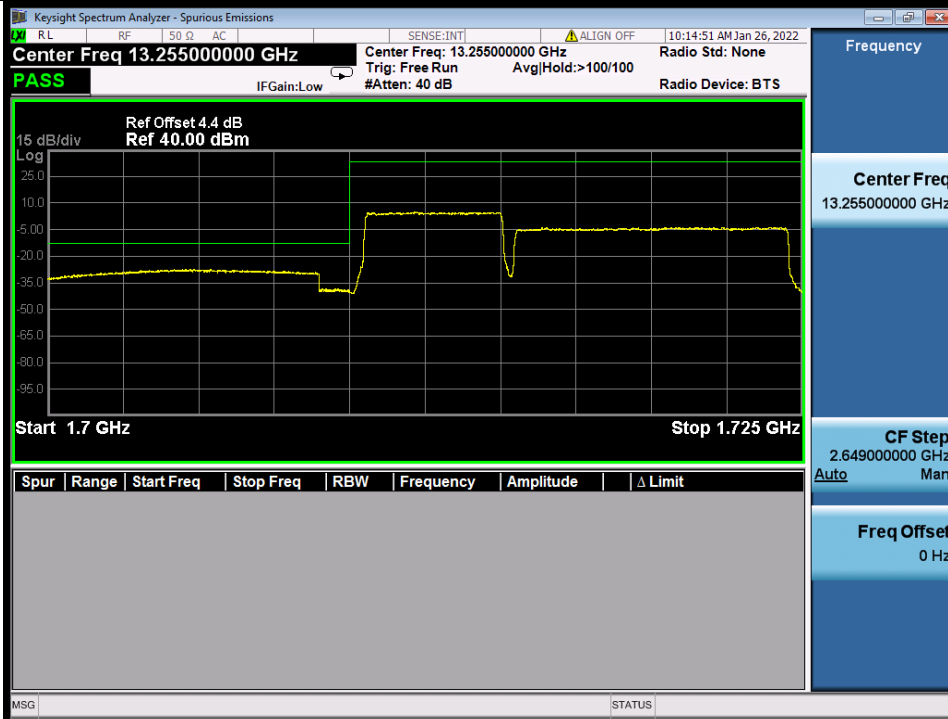

Band 66B 64QAM HCH 5M+10M RB 1 0/1 49 NTN

BV 7Layers Communications Technology (Shenzhen) Co., Ltd

No.B102, Dazu Chuangxin Mansion, North of Beihuan Avenue, North Area, Hi-Tech Industrial Park, Nanshan District, Shenzhen, Guangdong, China

Tel: +86 755 8869 6566

Fax: +86 755 8869 6577

Email: customerservice.sw@bureauveritas.com