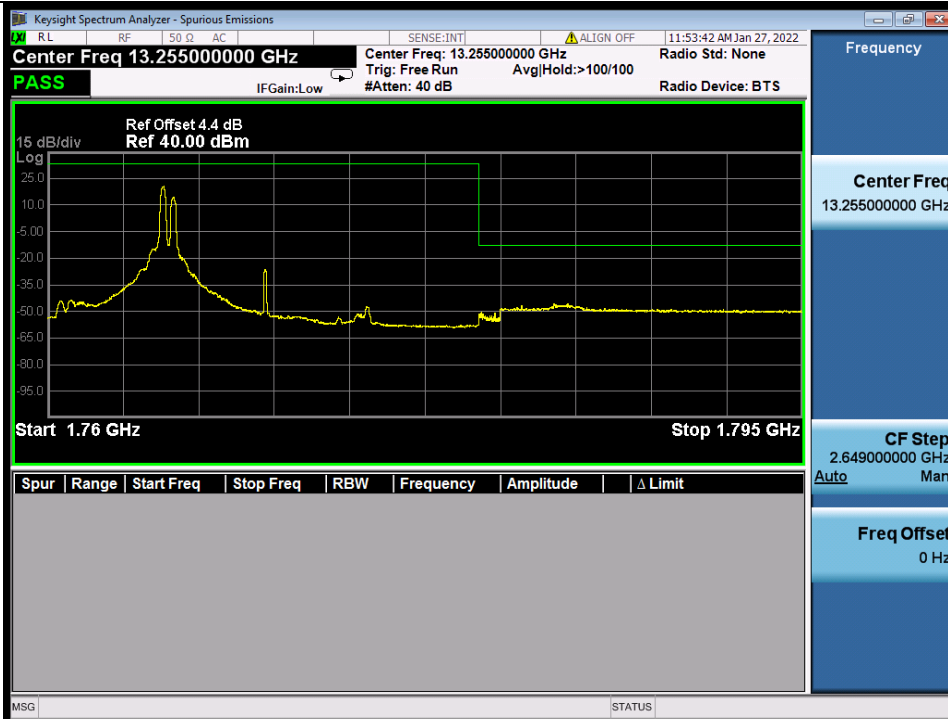

BUREAU VERITAS

Test Report No.: W7L-P22020005RF01

Band 66B QPSK HCH 5M+15M RB FULL 0 NTN

Band 66B QPSK HCH 5M+15M NTN

BV 7Layers Communications Technology (Shenzhen) Co., Ltd

No.B102, Dazu Chuangxin Mansion, North of Beihuan Avenue, North Area, Hi-Tech Industrial Park, Nanshan District, Shenzhen, Guangdong, China