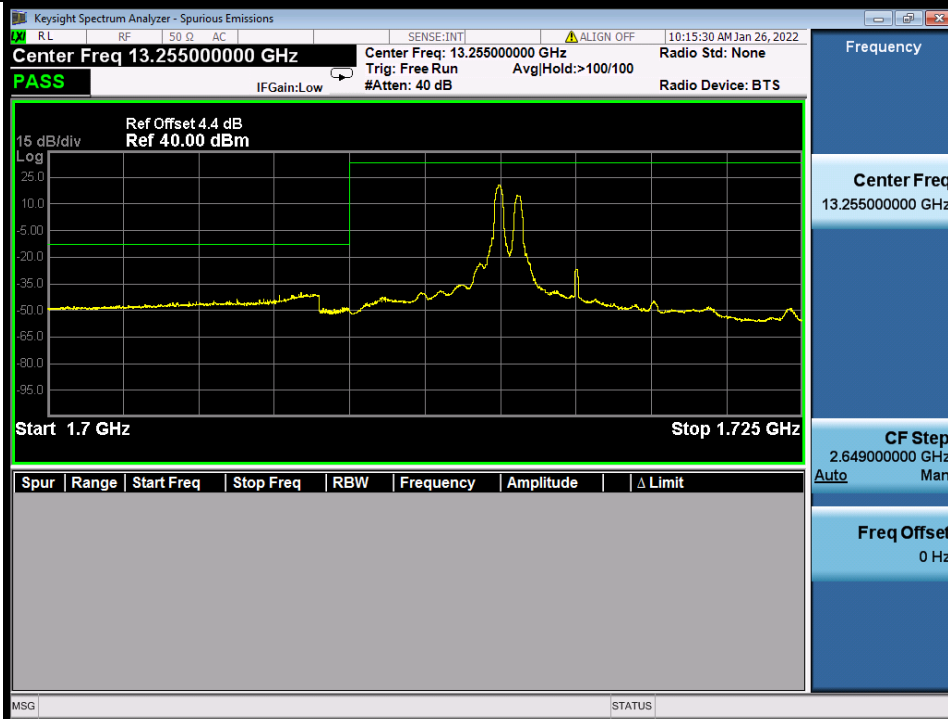

BUREAU
VERITAS

Test Report No.: W7L-P22020005RF01

Band 66B QPSK LCH 5M+10M RB 1 0/1 49 NTN

Band 66B QPSK LCH 5M+10M RB 1 24/1 0 NTN

Band 66B QPSK LCH 5M+10M RB FULL 0 NTN

BV 7Layers Communications
Technology (Shenzhen) Co., Ltd