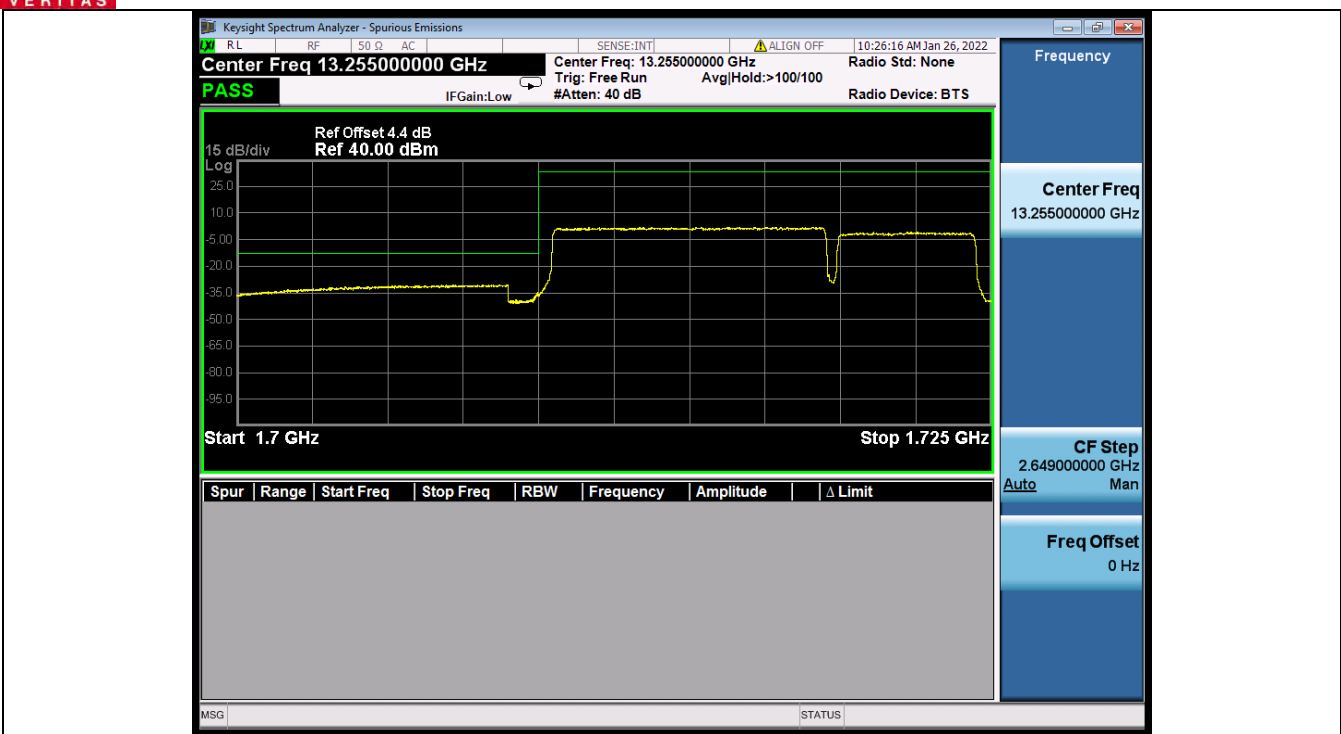

Band 66B QPSK LCH 10M+5M NTN