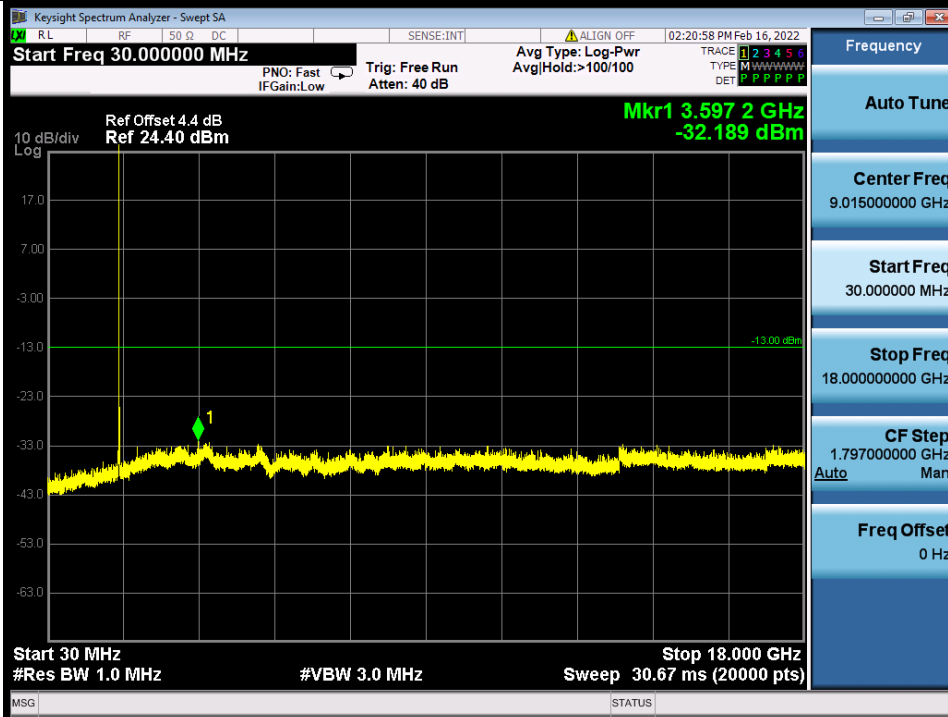

Band 66B QPSK MCH 10M+10M NTN

BV 7Layers Communications
Technology (Shenzhen) Co., Ltd

No.B102, Dazu Chuangxin Mansion, North of Beihuan
Avenue, North Area, Hi-Tech Industrial Park, Nanshan
District, Shenzhen, Guangdong, China

Tel: +86 755 8869 6566

Fax: +86 755 8869 6577

Email: customerservice.sw@bureauveritas.com