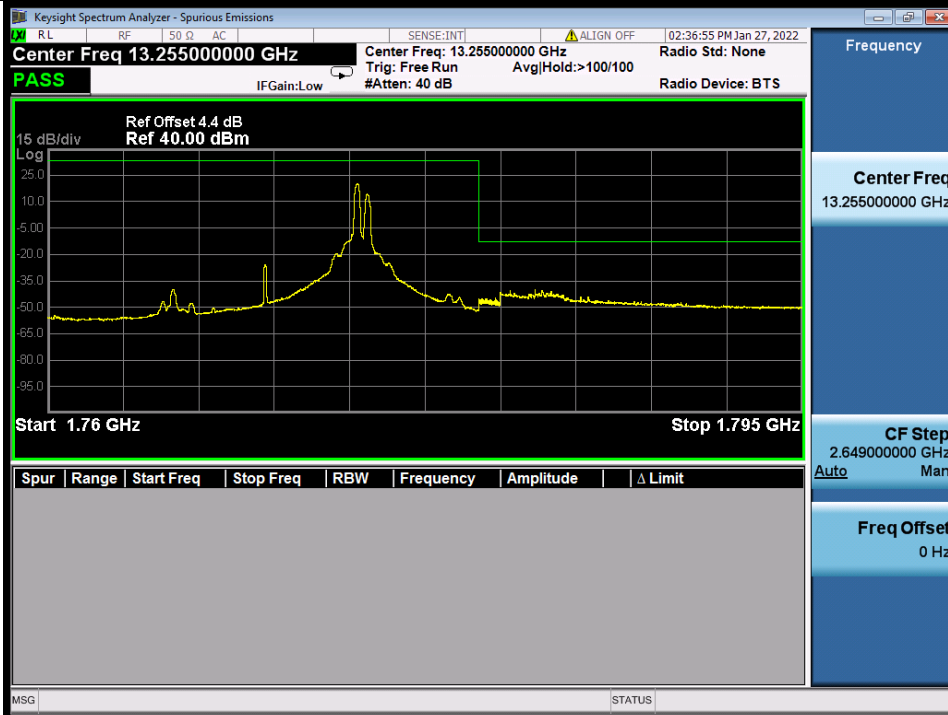

Band 66B 16QAM HCH 15M+5M RB FULL 0 NTV

BV 7Layers Communications
Technology (Shenzhen) Co., Ltd

No.B102, Dazu Chuangxin Mansion, North of Beihuan
Avenue, North Area, Hi-Tech Industrial Park, Nanshan
District, Shenzhen, Guangdong, China

Tel: +86 755 8869 6566

Fax: +86 755 8869 6577

Email: customerservice.sw@bureauveritas.com