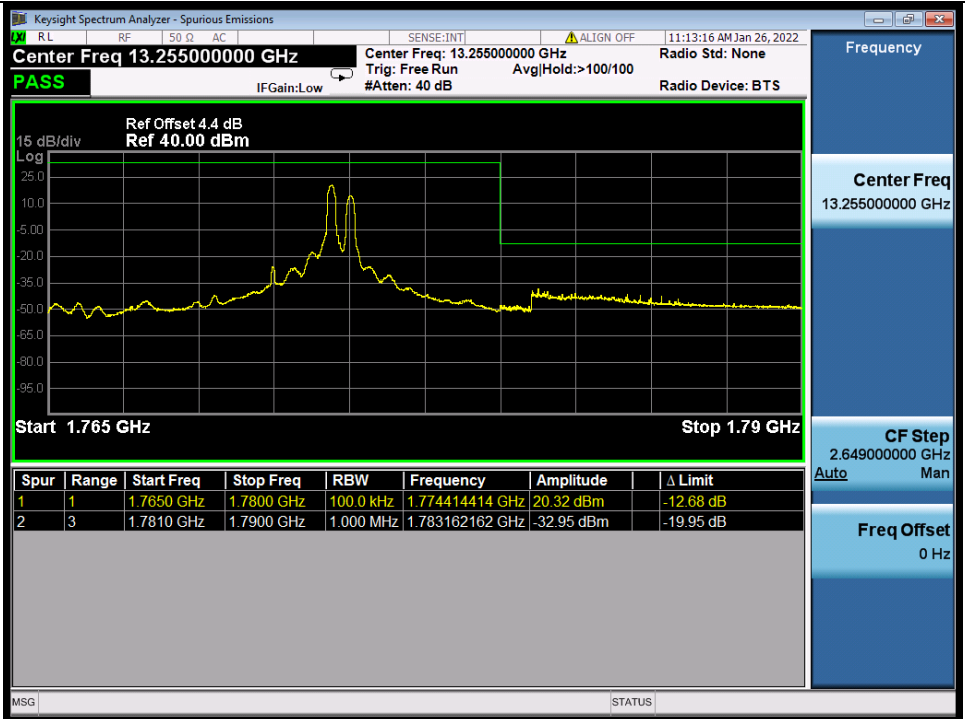

Band 66B QPSK HCH 10M+5M RB FULL 0 NTN