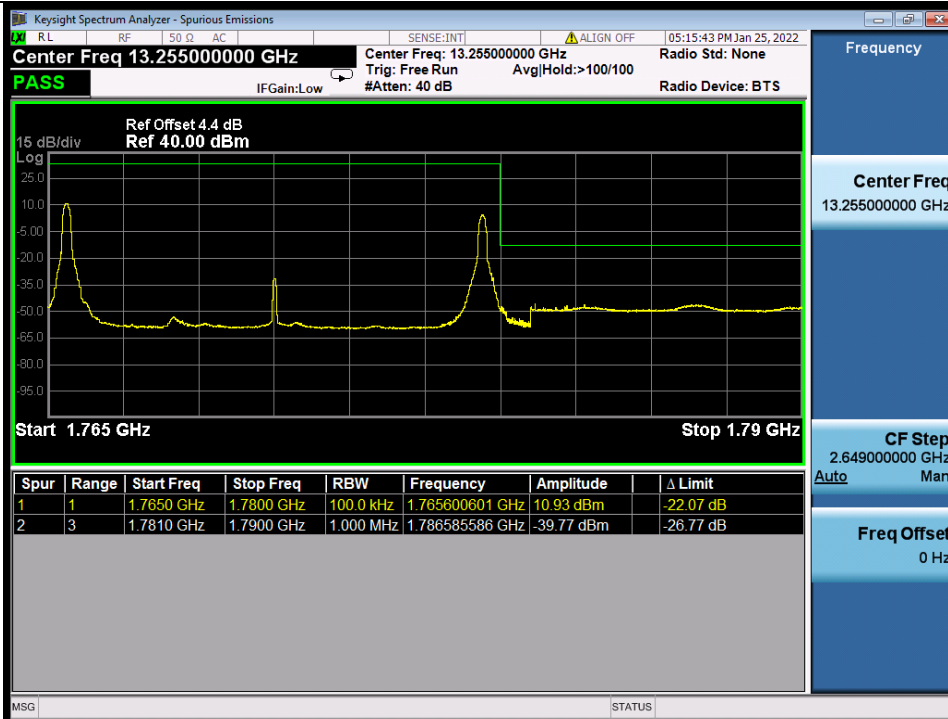

BUREAU VERITAS

Test Report No.: W7L-P22020005RF01

Band 66B 64QAM HCH 5M+10M RB 1 24/1 0 NTNV