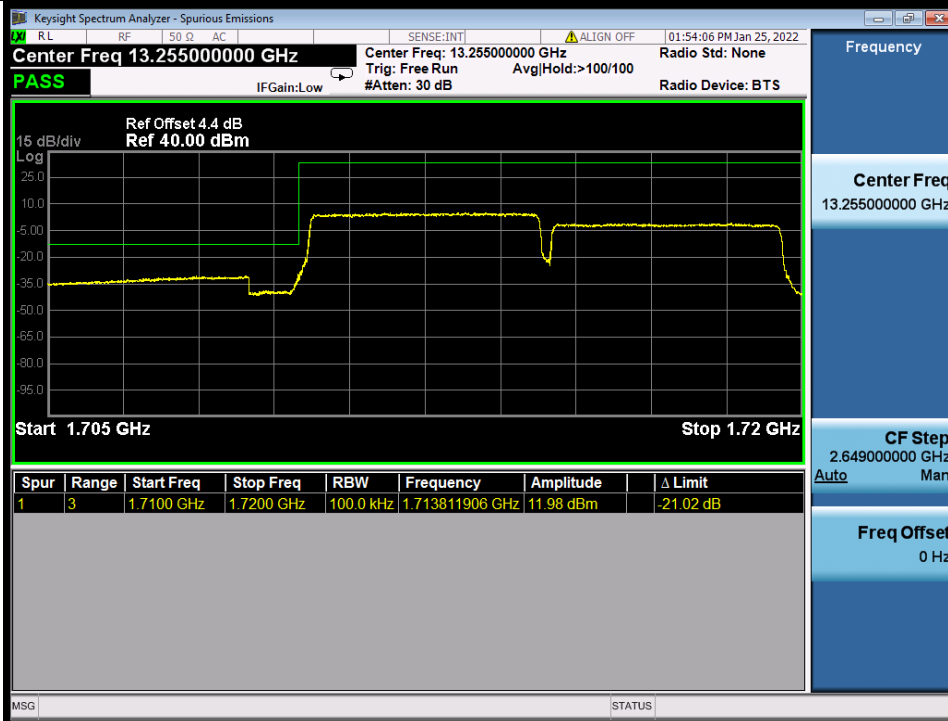

Tel: +86 755 8869 6566

Fax: +86 755 8869 6577

Email: customerservice.sw@bureauveritas.com

BUREAU VERITAS

Test Report No.: W7L-P22020005RF01

Band 66B QPSK LCH 5M+5M RB FULL 0 NTN

Band 66B QPSK LCH 5M+5M NTN

Band 66B_QPSK_MCH_5M+5M NTN