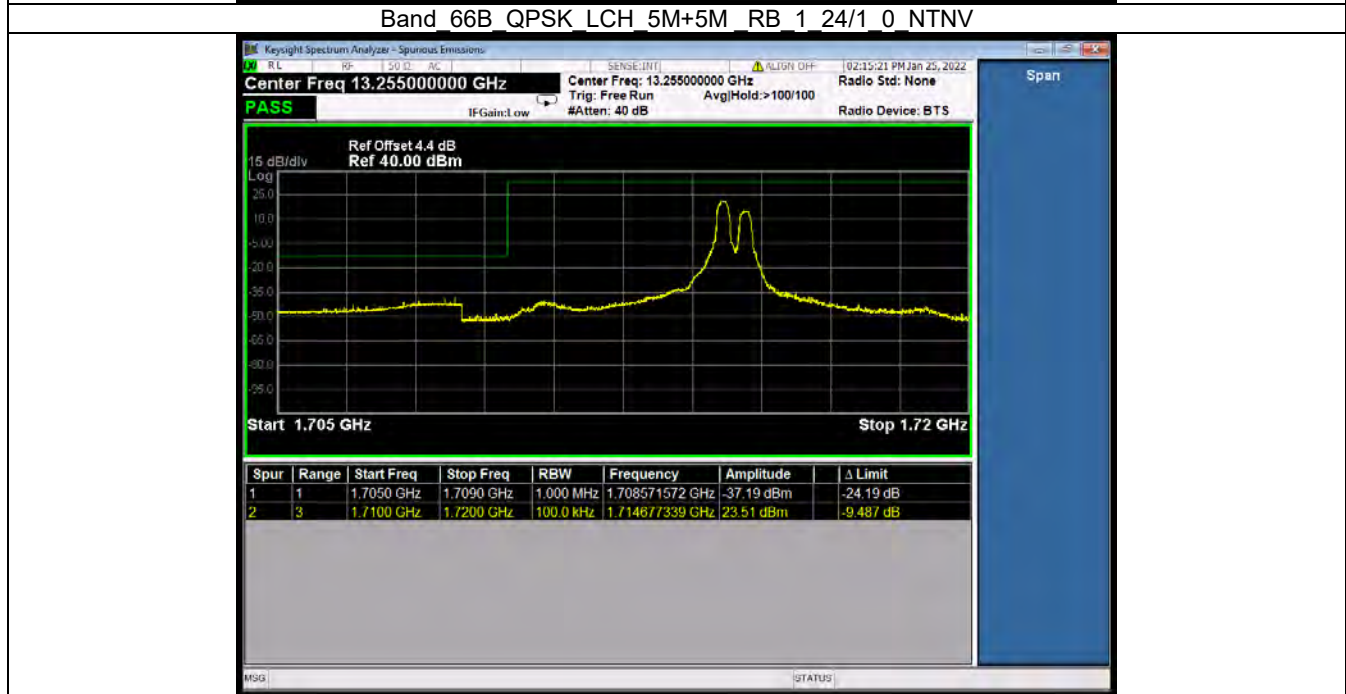

2.1.2 Test Graph

BV 7Layers Communications
Technology (Shenzhen) Co., Ltd

No.B102, Dazu Chuangxin Mansion, North of Beihuan
Avenue, North Area, Hi-Tech Industrial Park, Nanshan
District, Shenzhen, Guangdong, China

Tel: +86 755 8869 6566

Fax: +86 755 8869 6577

Email: customerservice.sw@bureauveritas.com