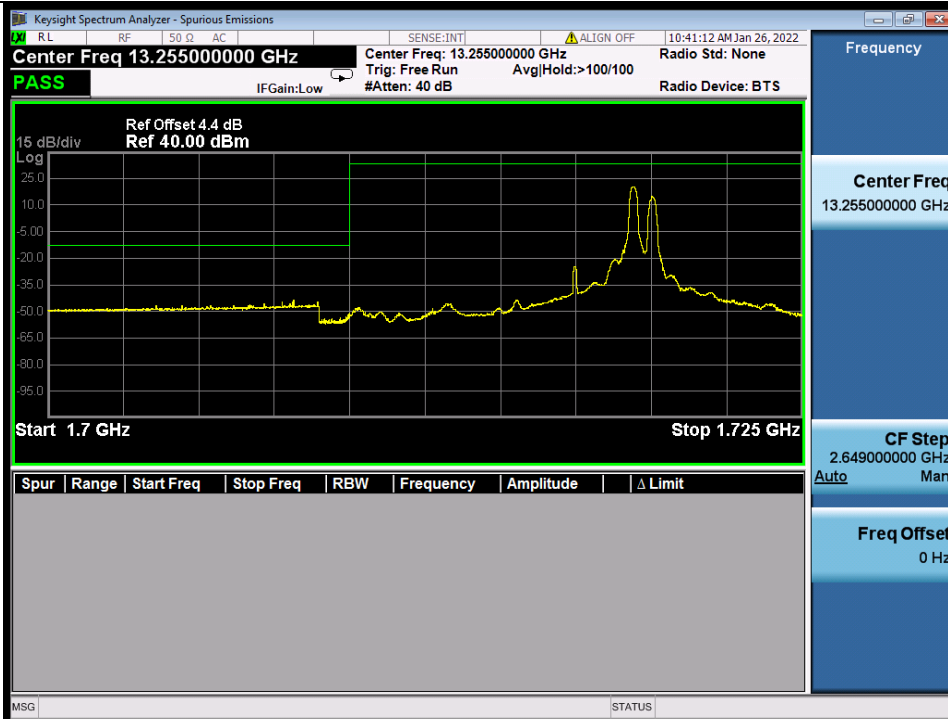

BUREAU VERITAS

Test Report No.: W7L-P22020005RF01

Band 66B 64QAM LCH 10M+5M RB FULL 0 NTN