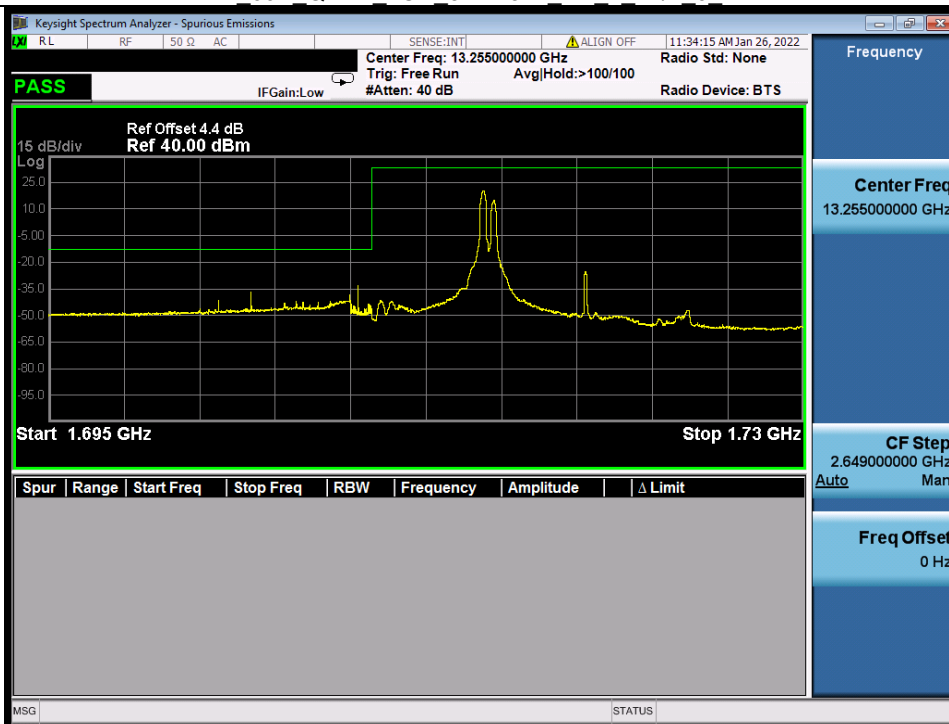

Band 66B QPSK LCH 5M+15M RB FULL 0 NTN

BV 7Layers Communications
Technology (Shenzhen) Co., Ltd

No.B102, Dazu Chuangxin Mansion, North of Beihuan
Avenue, North Area, Hi-Tech Industrial Park, Nanshan
District, Shenzhen, Guangdong, China