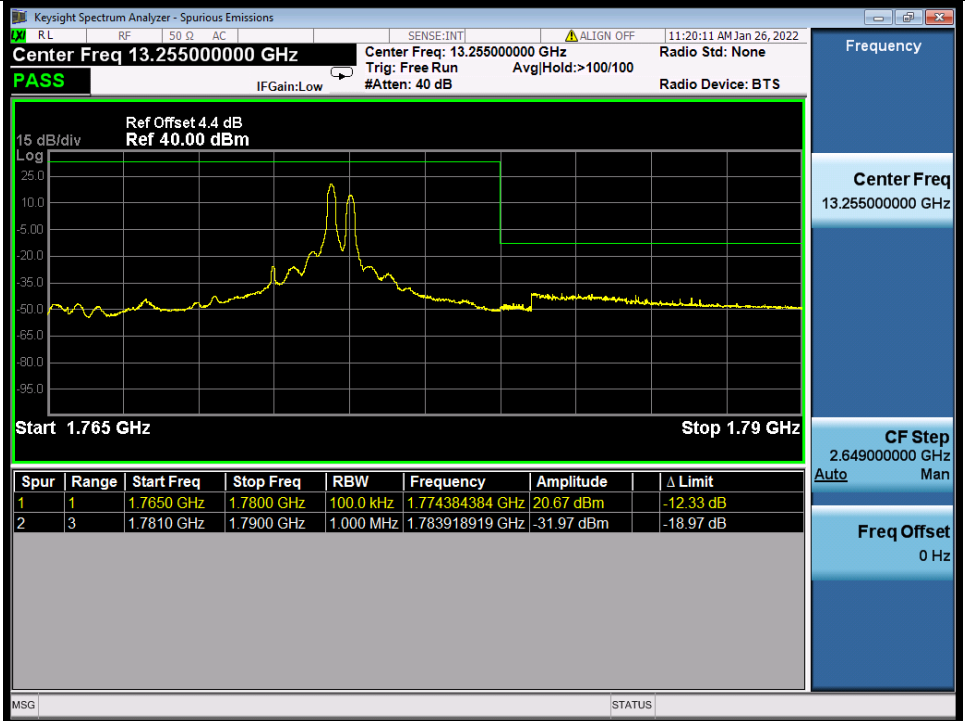

Band 66B 64QAM HCH 10M+5M RB 1 49/1 0 NTNV

Band 66B 64QAM HCH 10M+5M RB FULL 0 NTNV

BV 7Layers Communications
Technology (Shenzhen) Co., Ltd

No.B102, Dazu Chuangxin Mansion, North of Beihuan
Avenue, North Area, Hi-Tech Industrial Park, Nanshan
District, Shenzhen, Guangdong, China