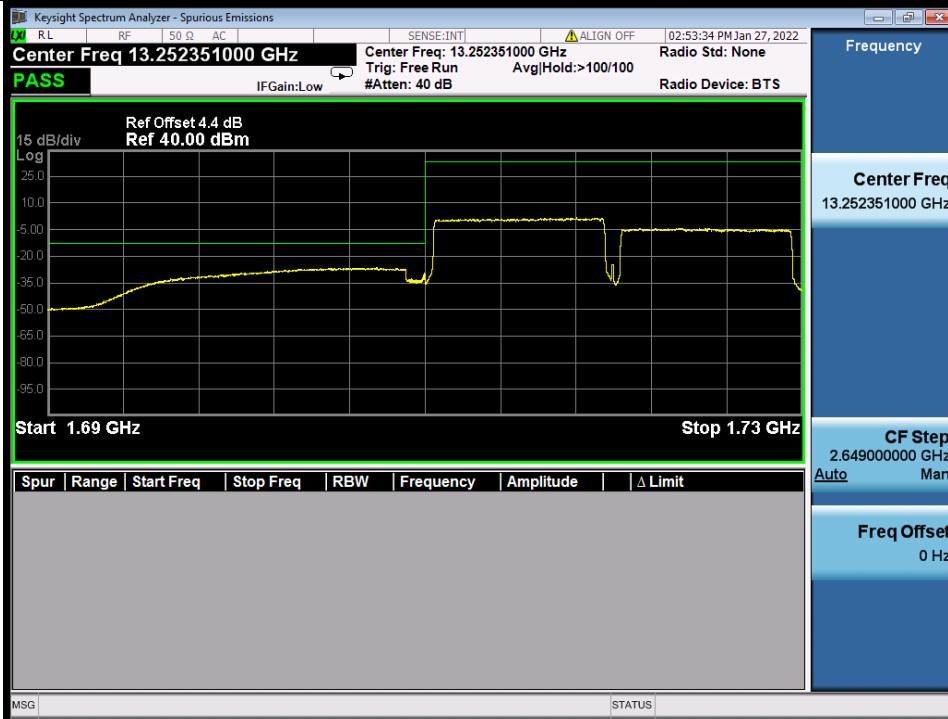

Band 66B 16QAM HCH 10M+10M RB 1 0/1 49 NTN

BV 7Layers Communications Technology (Shenzhen) Co., Ltd

No.B102, Dazu Chuangxin Mansion, North of Beihuan Avenue, North Area, Hi-Tech Industrial Park, Nanshan District, Shenzhen, Guangdong, China

Tel: +86 755 8869 6566

Fax: +86 755 8869 6577

Email: customerservice.sw@bureauveritas.com