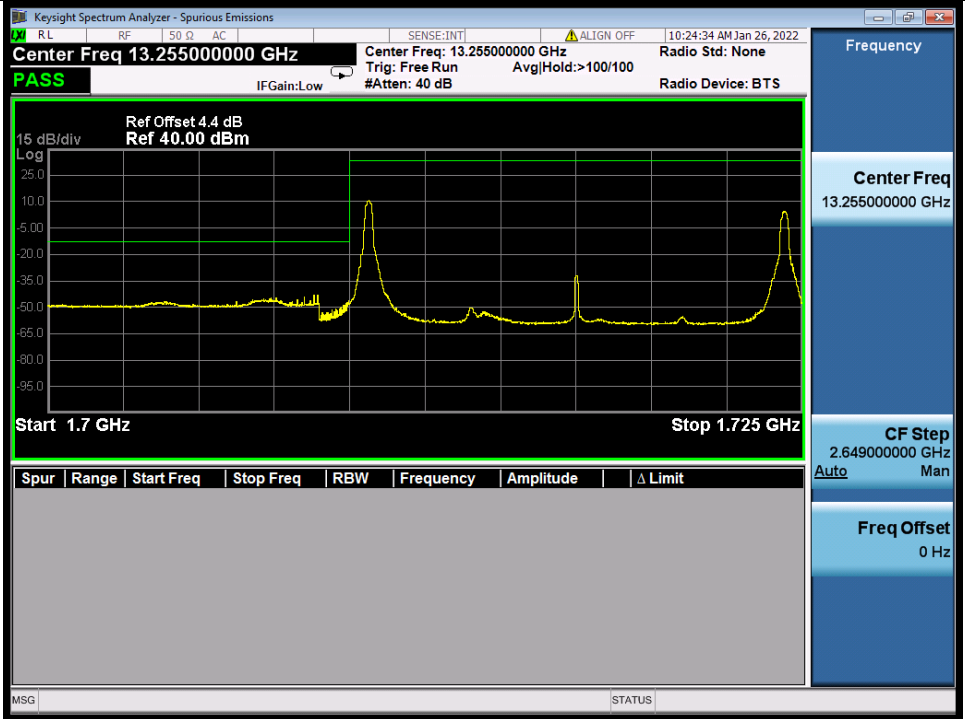

Band 66B 64QAM LCH 5M+10M RB 1 24/1 0 NTV

BV 7Layers Communications Technology (Shenzhen) Co., Ltd

No.B102, Dazu Chuangxin Mansion, North of Beihuan Avenue, North Area, Hi-Tech Industrial Park, Nanshan District, Shenzhen, Guangdong, China

Tel: +86 755 8869 6566

Fax: +86 755 8869 6577

Email: customerservice.sw@bureauveritas.com