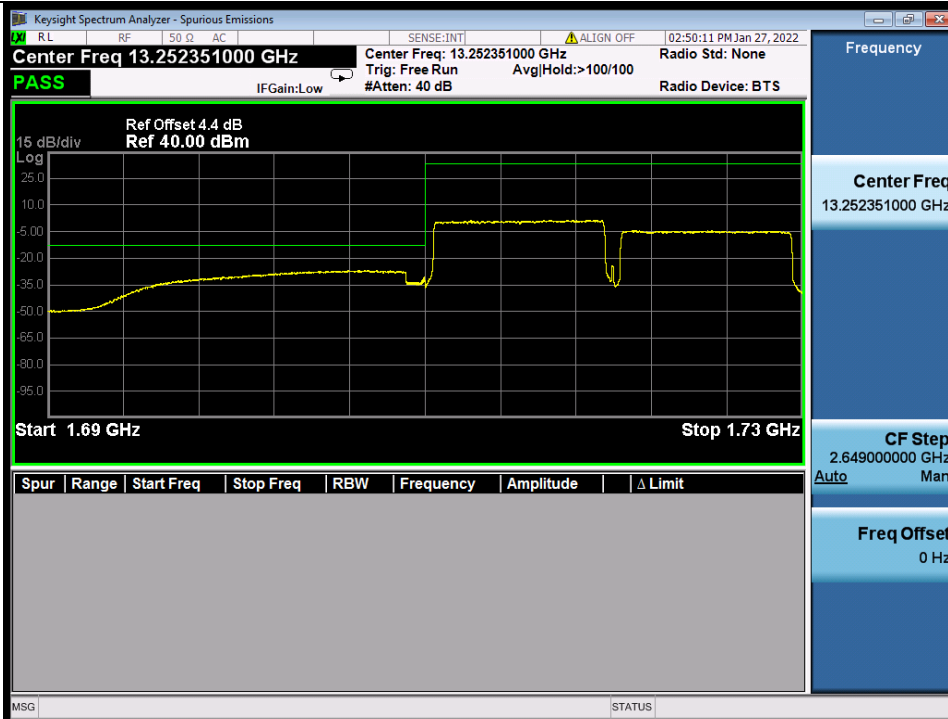

BUREAU VERITAS

Test Report No.: W7L-P22020005RF01

Band 66B QPSK LCH 10M+10M NTN