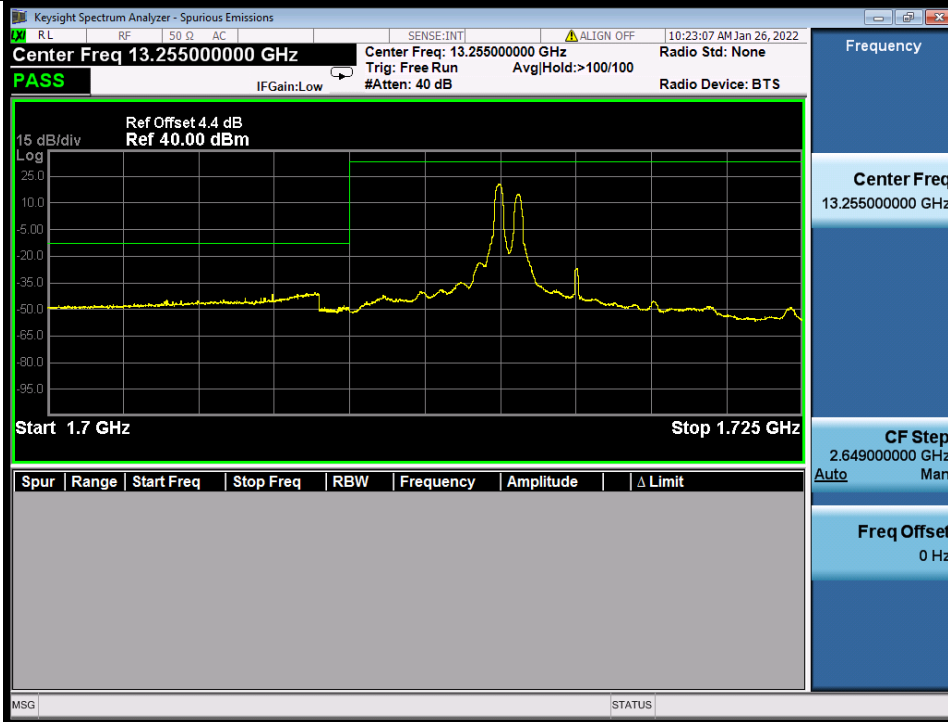

BUREAU VERITAS

Test Report No.: W7L-P22020005RF01

Band 66B 64QAM LCH 5M+10M RB FULL 0 NTN

Band 66B 64QAM HCH 5M+10M RB 1 0/1 49 NTN

BV 7Layers Communications Technology (Shenzhen) Co., Ltd

No.B102, Dazu Chuangxin Mansion, North of Beihuan Avenue, North Area, Hi-Tech Industrial Park, Nanshan District, Shenzhen, Guangdong, China