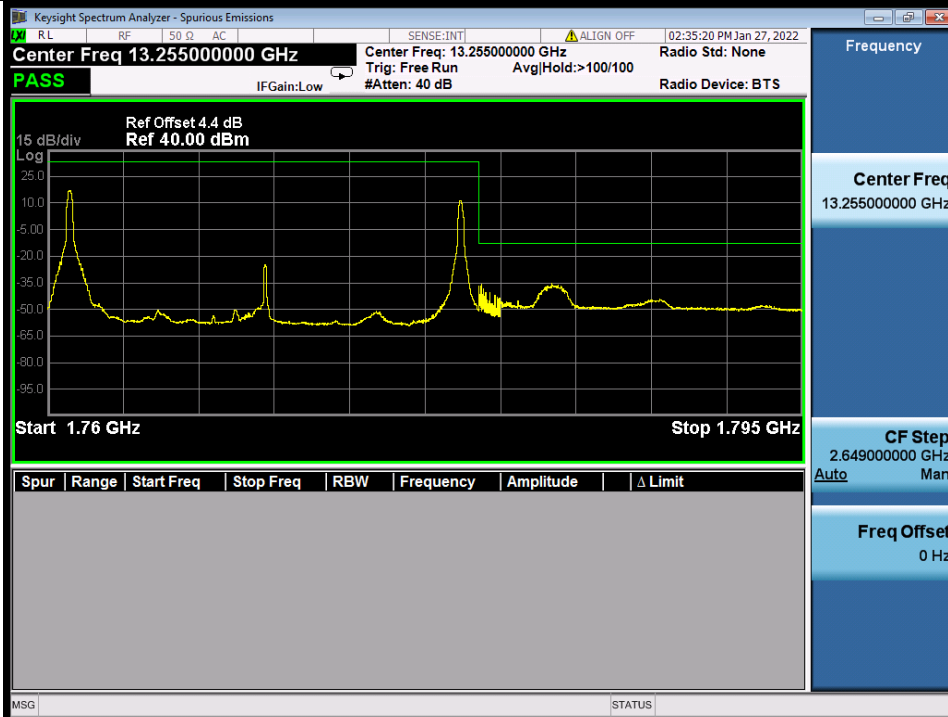

BUREAU VERITAS

Test Report No.: W7L-P22020005RF01

Band 66B 16QAM HCH 15M+5M RB 1 74/1 0 NTV