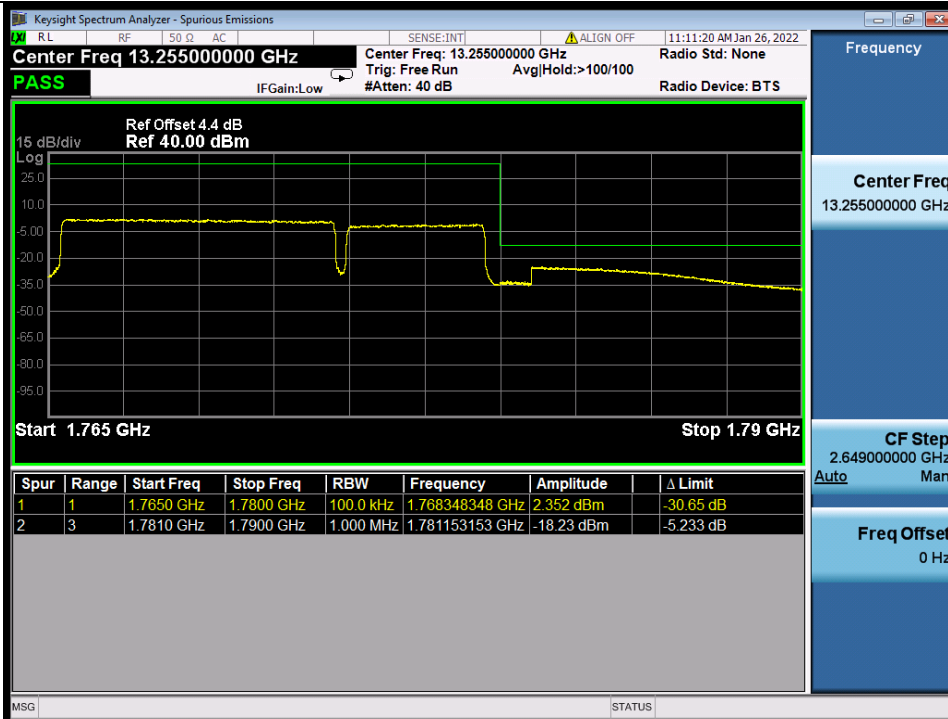

BUREAU VERITAS

Test Report No.: W7L-P22020005RF01

Band 66B_64QAM_LCH_10M+5M_RB_1_0/1_24_NTNV