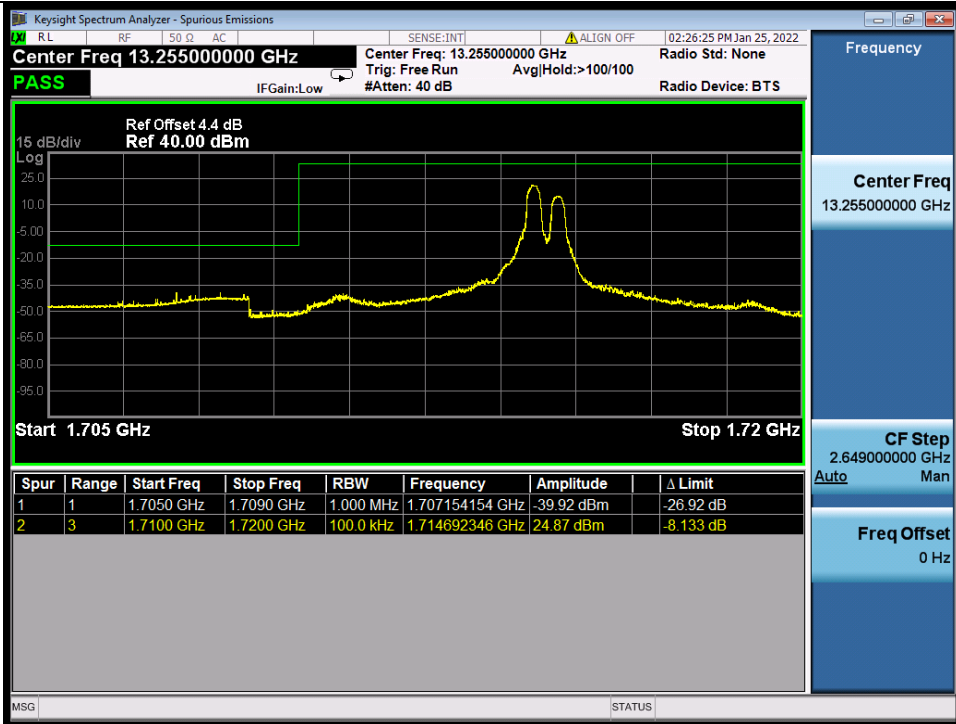

BUREAU VERITAS

Test Report No.: W7L-P22020005RF01

Band 66B 16QAM LCH 5M+5M RB FULL 0 NTN