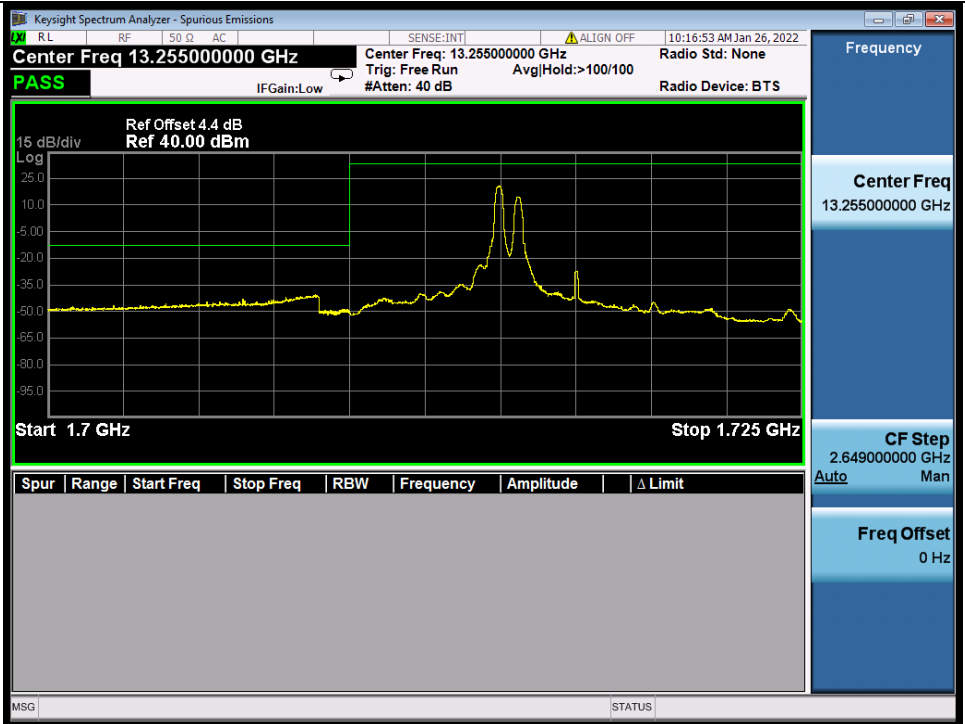

BUREAU VERITAS

Test Report No.: W7L-P22020005RF01

Band 66B 16QAM LCH 5M+10M RB FULL 0 NTN