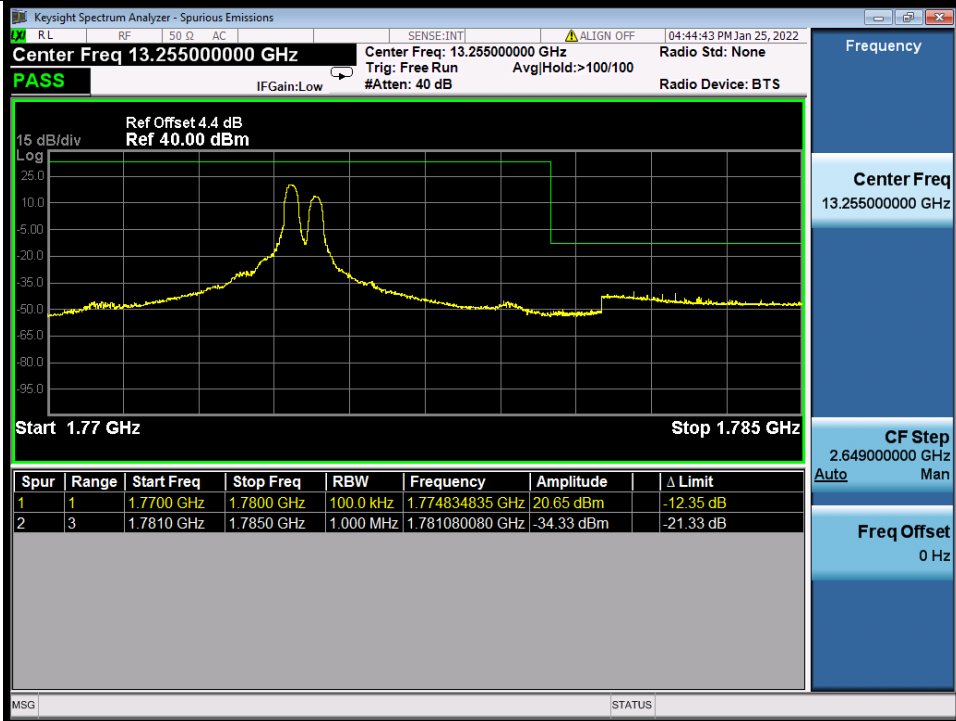

Band 66B 64QAM HCH 5M+5M RB 1 24/1 0 NTNv

BV 7Layers Communications
Technology (Shenzhen) Co., Ltd

No.B102, Dazu Chuangxin Mansion, North of Beihuan
Avenue, North Area, Hi-Tech Industrial Park, Nanshan
District, Shenzhen, Guangdong, China

Tel: +86 755 8869 6566

Fax: +86 755 8869 6577

Email: customerservice.sw@bureauveritas.com