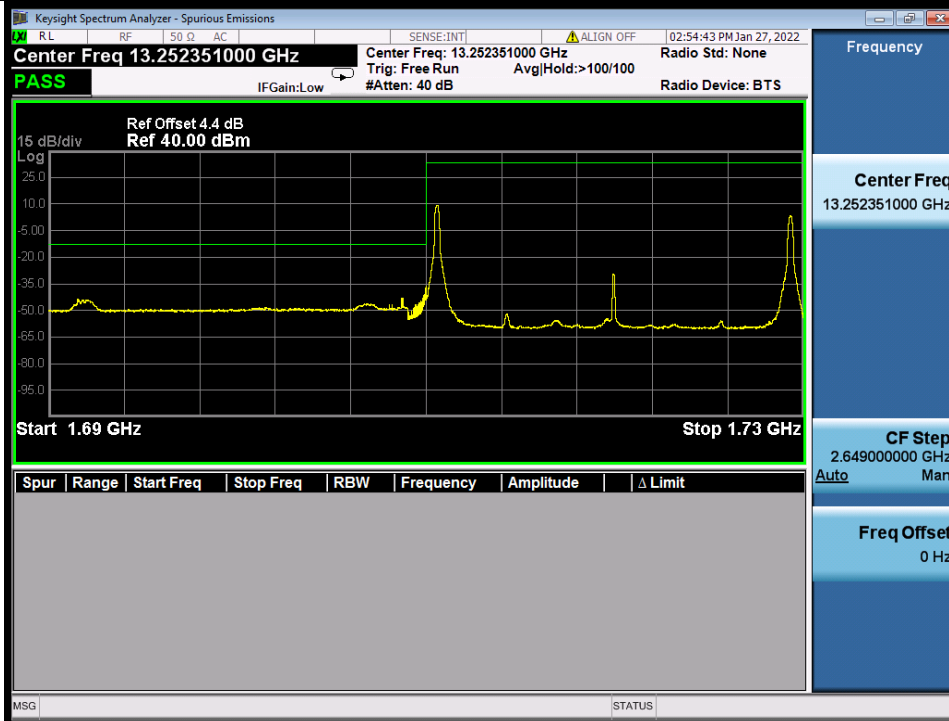

BUREAU VERITAS

Test Report No.: W7L-P22020005RF01

Band 66B QPSK LCH 10M+10M RB 1 0/1 49 NTN

Band 66B QPSK LCH 10M+10M RB 1 49/1 0 NTN