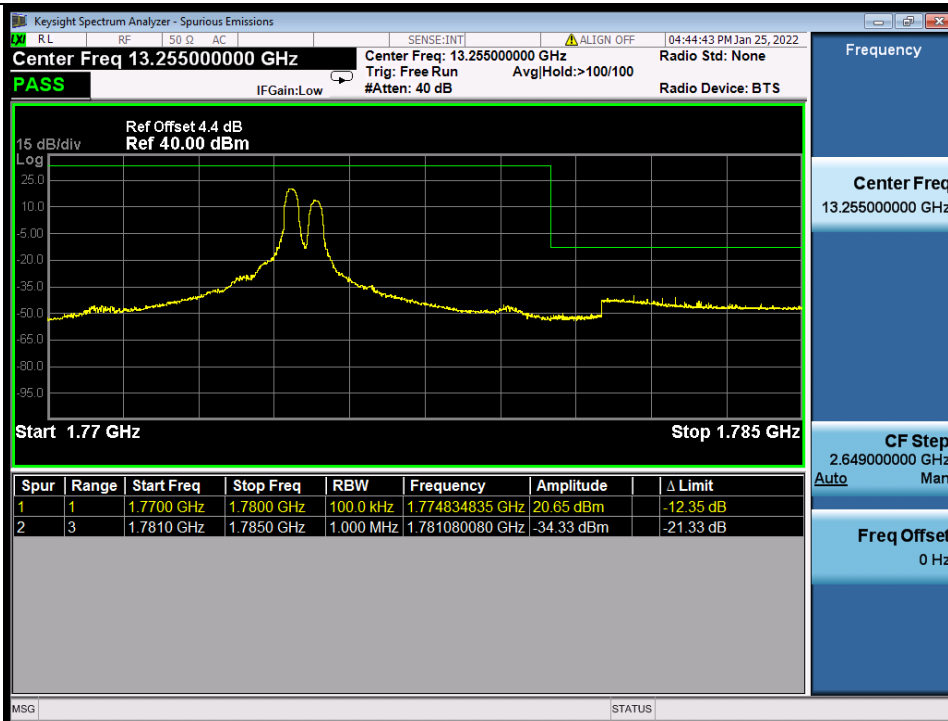

Band 66B QPSK HCH 5M+5M RB FULL 0 NTN