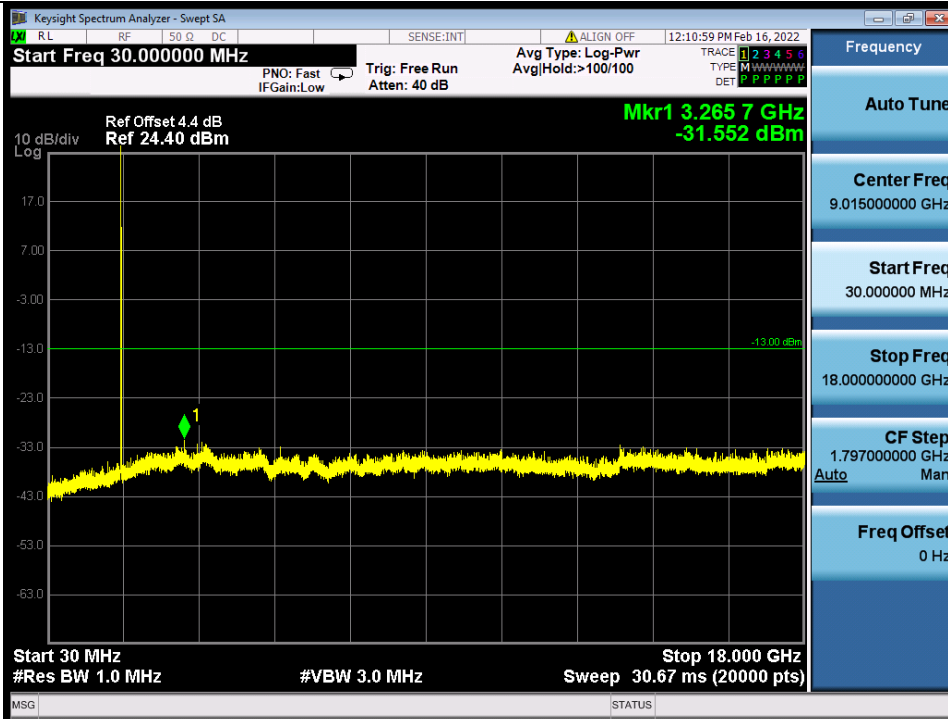

BUREAU VERITAS

Test Report No.: W7L-P22020005RF01

Band 66B 16QAM LCH 5M+10M RB 1 0/1 49 NTV