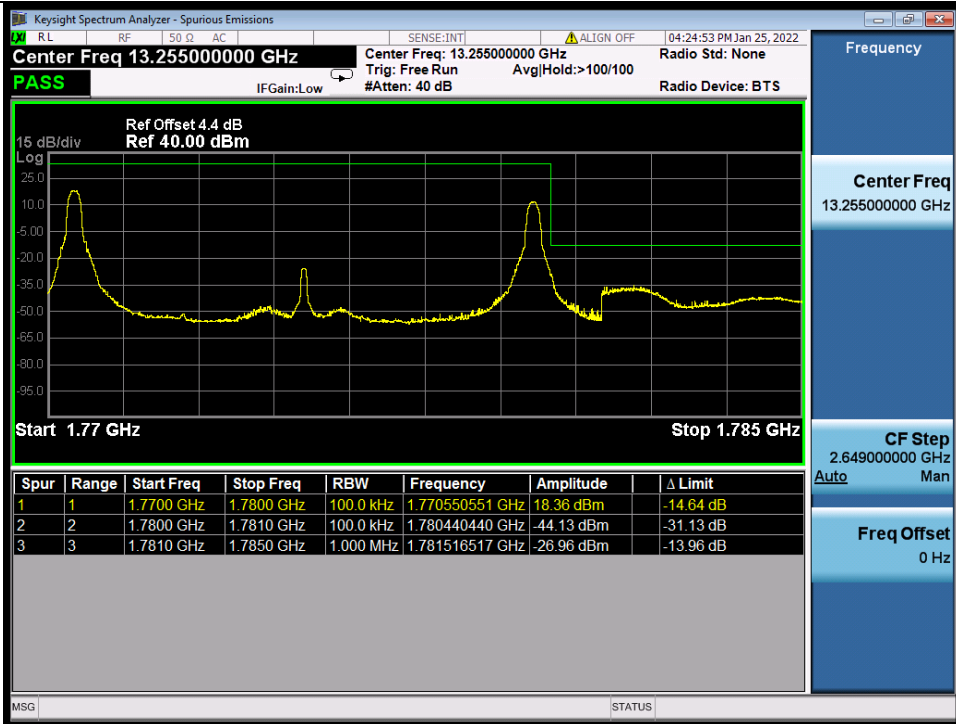

Band 66B 16QAM HCH 5M+5M RB 1 24/1 0 NTN