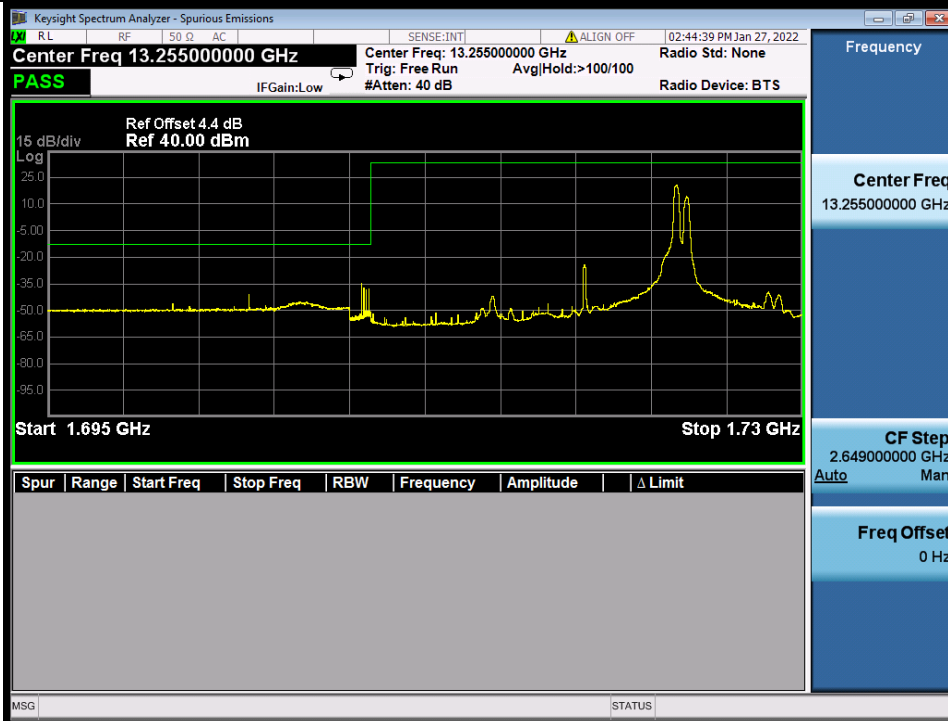

Band 66B QPSK LCH 15M+5M RB 1 74/1 0 NTN

Band 66B QPSK LCH 15M+5M RB FULL 0 NTN

BV 7Layers Communications Technology (Shenzhen) Co., Ltd

No.B102, Dazu Chuangxin Mansion, North of Beihuan Avenue, North Area, Hi-Tech Industrial Park, Nanshan District, Shenzhen, Guangdong, China

Tel: +86 755 8869 6566

Fax: +86 755 8869 6577

Email: customerservice.sw@bureauveritas.com