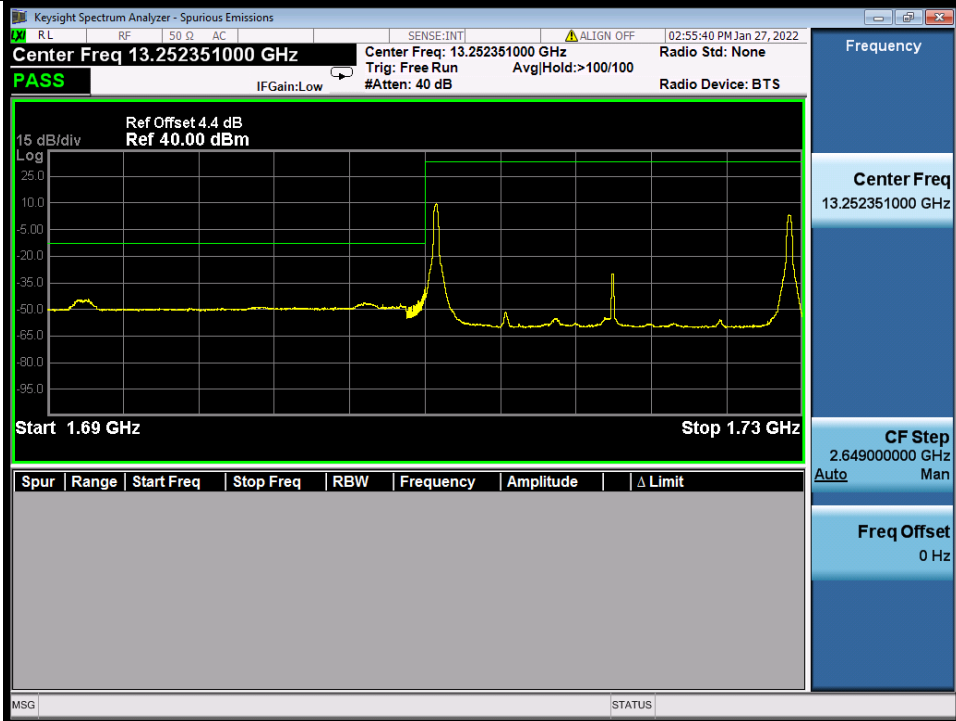

Band 66B 64QAM LCH 10M+10M RB 1 0/1 49 NTNV

Band 66B 64QAM LCH 10M+10M RB 1 49/1 0 NTNV

BV 7Layers Communications Technology (Shenzhen) Co., Ltd

No.B102, Dazu Chuangxin Mansion, North of Beihuan Avenue, North Area, Hi-Tech Industrial Park, Nanshan District, Shenzhen, Guangdong, China