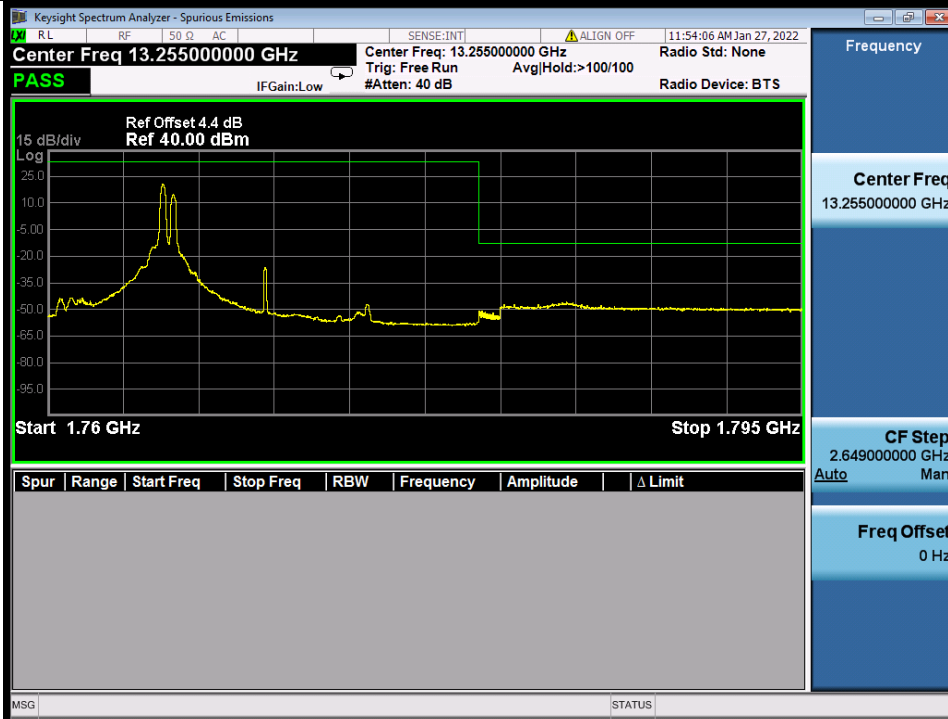

BUREAU VERITAS

Test Report No.: W7L-P22020005RF01

Band 66B 16QAM HCH 5M+15M RB 1 24/1 0 NTV

Band 66B 16QAM HCH 5M+15M RB FULL 0 NTV

BV 7Layers Communications Technology (Shenzhen) Co., Ltd

No.B102, Dazu Chuangxin Mansion, North of Beihuan Avenue, North Area, Hi-Tech Industrial Park, Nanshan District, Shenzhen, Guangdong, China