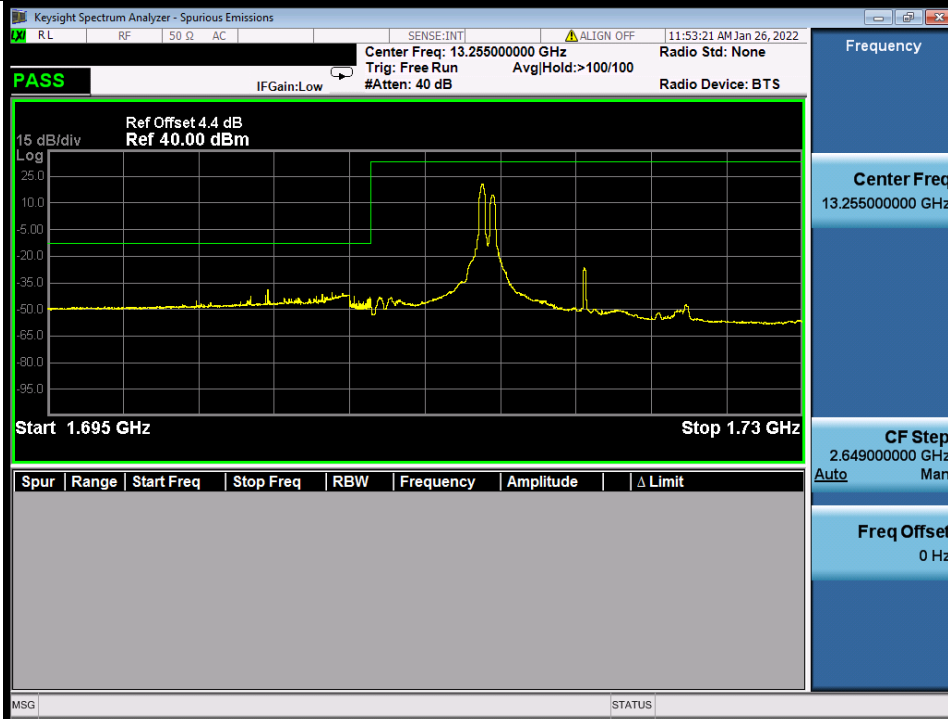

BUREAU VERITAS

Test Report No.: W7L-P22020005RF01

Band 66B 16QAM LCH 5M+15M RB FULL 0 NTN