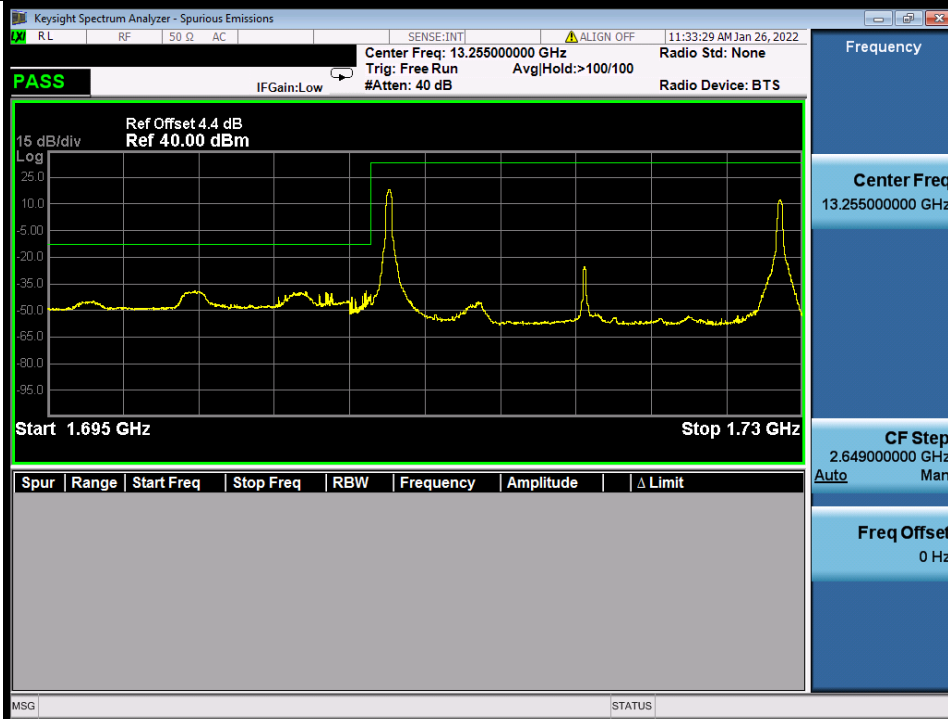

Band 66B 16QAM LCH 5M+15M RB 1 24/1 0 NTV

BV 7Layers Communications Technology (Shenzhen) Co., Ltd

No.B102, Dazu Chuangxin Mansion, North of Beihuan Avenue, North Area, Hi-Tech Industrial Park, Nanshan District, Shenzhen, Guangdong, China

Tel: +86 755 8869 6566

Fax: +86 755 8869 6577

Email: customerservice.sw@bureauveritas.com