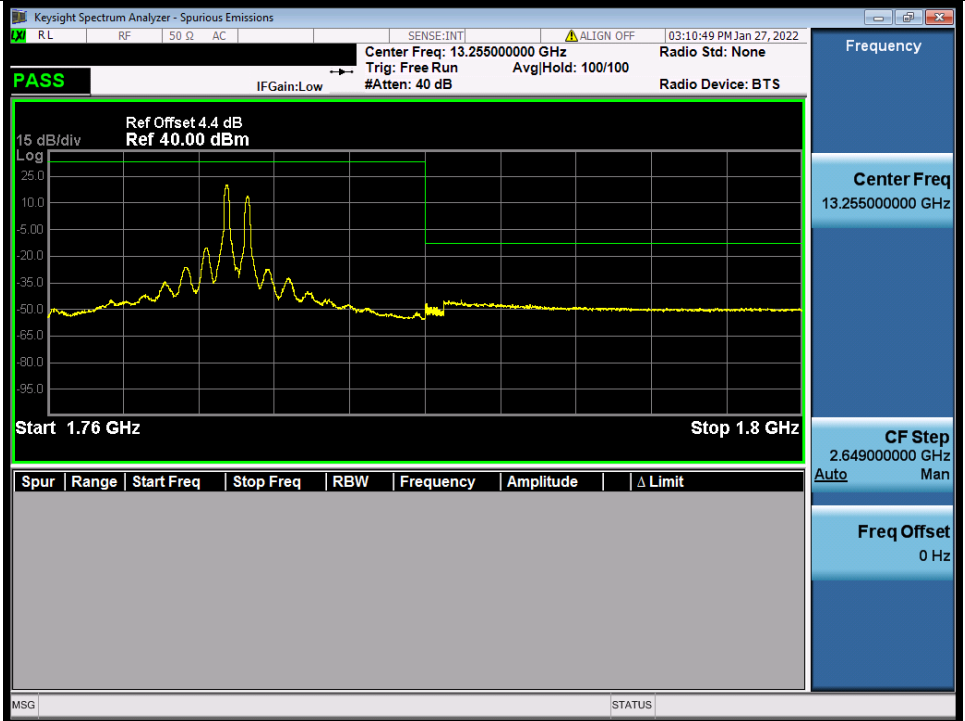

Band 66B 64QAM HCH 10M+10M RB FULL 0 NTN

BV 7Layers Communications
Technology (Shenzhen) Co., Ltd

No.B102, Dazu Chuangxin Mansion, North of Beihuan
Avenue, North Area, Hi-Tech Industrial Park, Nanshan
District, Shenzhen, Guangdong, China

Tel: +86 755 8869 6566

Fax: +86 755 8869 6577

Email: customerservice.sw@bureauveritas.com