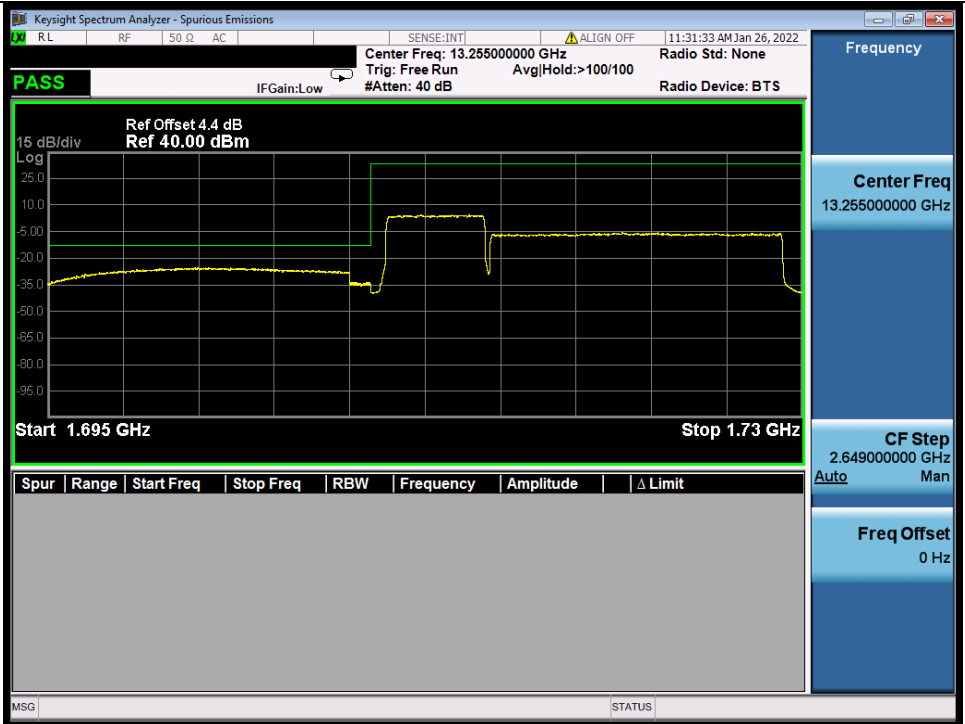

Band 66B QPSK LCH 5M+15M NTN