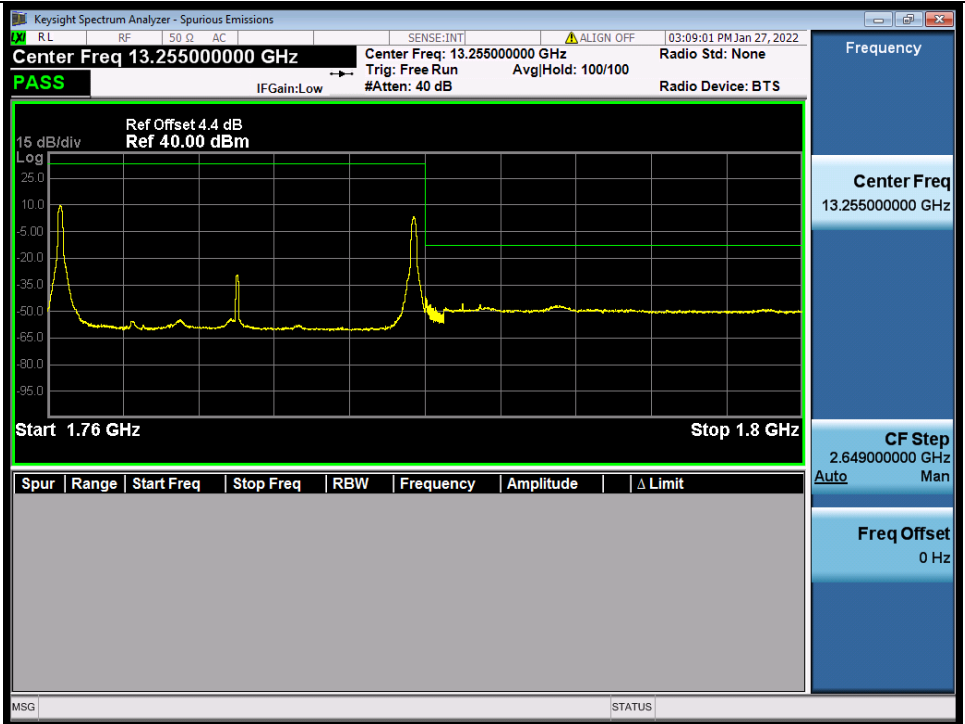

Band 66B 64QAM HCH 10M+10M RB 1 49/1 0 NTN