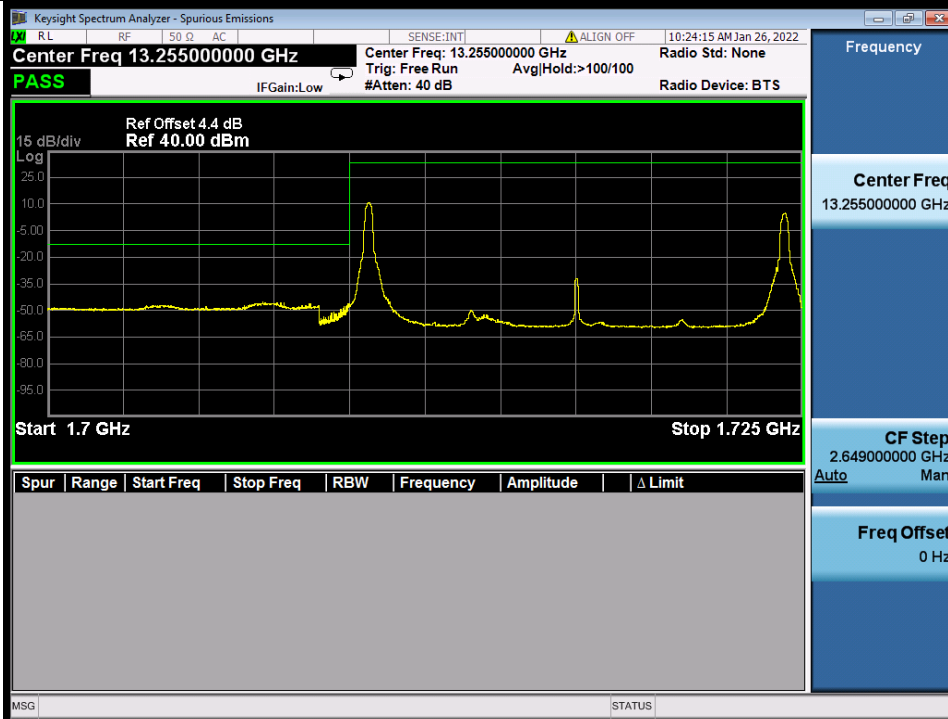

Band 66B 16QAM LCH 5M+10M RB 1 24/1 0 NTV

BV 7Layers Communications Technology (Shenzhen) Co., Ltd

No.B102, Dazu Chuangxin Mansion, North of Beihuan Avenue, North Area, Hi-Tech Industrial Park, Nanshan District, Shenzhen, Guangdong, China

Tel: +86 755 8869 6566

Fax: +86 755 8869 6577

Email: customerservice.sw@bureauveritas.com