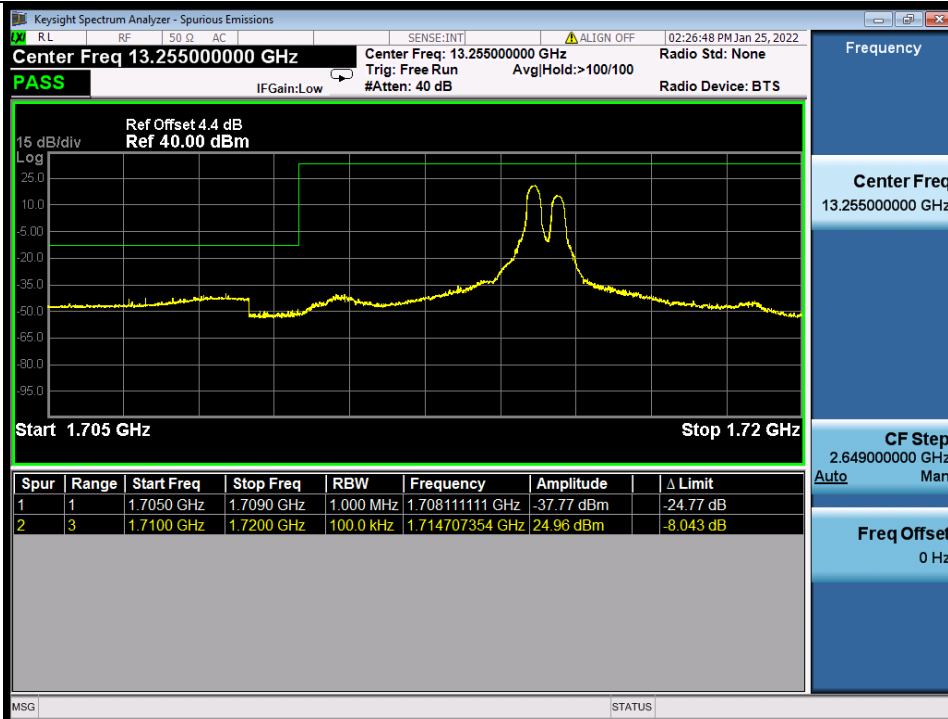

**BUREAU
VERITAS**

Test Report No.: W7L-P22020005RF01

Band 66B 64QAM LCH 5M+5M RB FULL 0 NTN

Band 66B 64QAM HCH 5M+5M RB 1 0/1 24 NTN

BV 7Layers Communications
Technology (Shenzhen) Co., Ltd

No.B102, Dazu Chuangxin Mansion, North of Beihuan
Avenue, North Area, Hi-Tech Industrial Park, Nanshan
District, Shenzhen, Guangdong, China