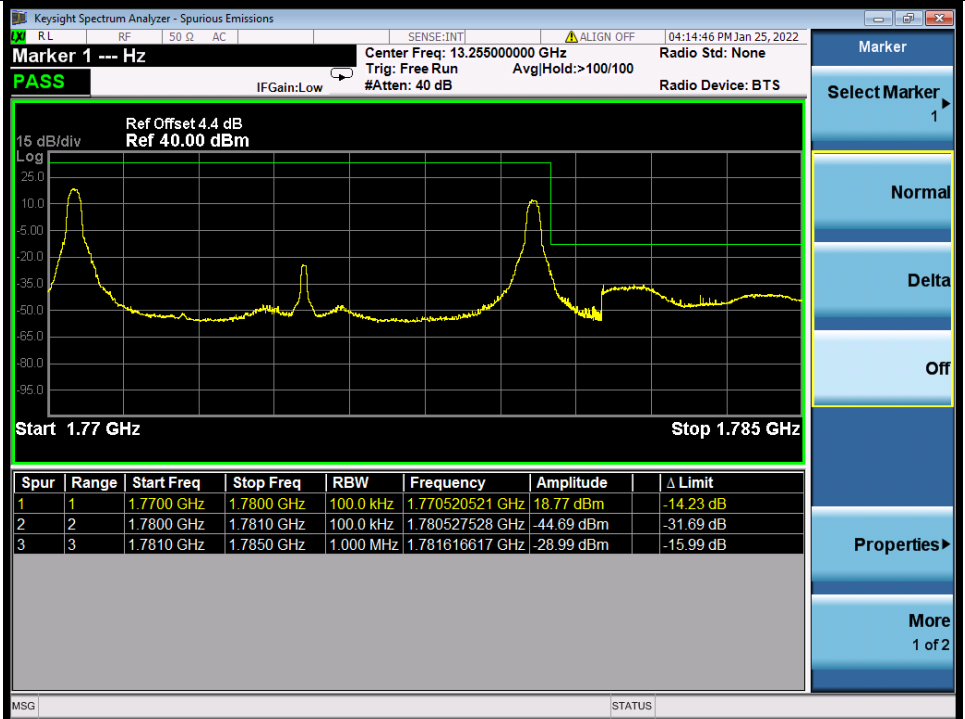

Band 66B QPSK HCH 5M+5M RB 1 24/1 0 NTN

BV 7Layers Communications
Technology (Shenzhen) Co., Ltd

No.B102, Dazu Chuangxin Mansion, North of Beihuan
Avenue, North Area, Hi-Tech Industrial Park, Nanshan
District, Shenzhen, Guangdong, China

Tel: +86 755 8869 6566

Fax: +86 755 8869 6577

Email: customerservice.sw@bureauveritas.com