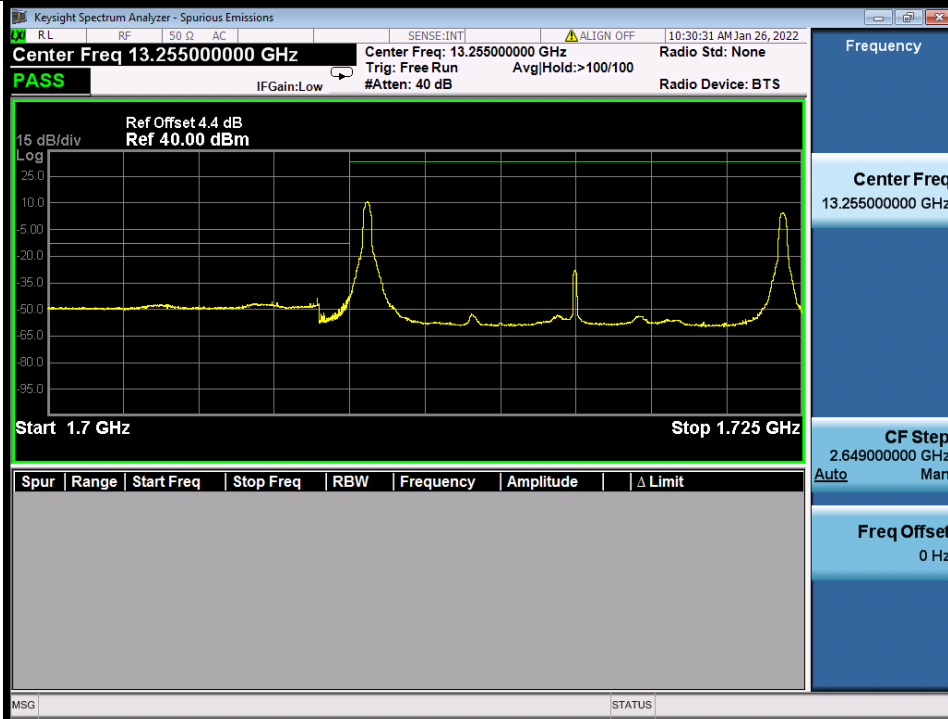

Band 66B_64QAM_LCH_10M+5M_RB_1_49/1_0_NTNV

BV 7Layers Communications Technology (Shenzhen) Co., Ltd

No.B102, Dazu Chuangxin Mansion, North of Beihuan Avenue, North Area, Hi-Tech Industrial Park, Nanshan District, Shenzhen, Guangdong, China

Tel: +86 755 8869 6566

Fax: +86 755 8869 6577

Email: customerservice.sw@bureauveritas.com