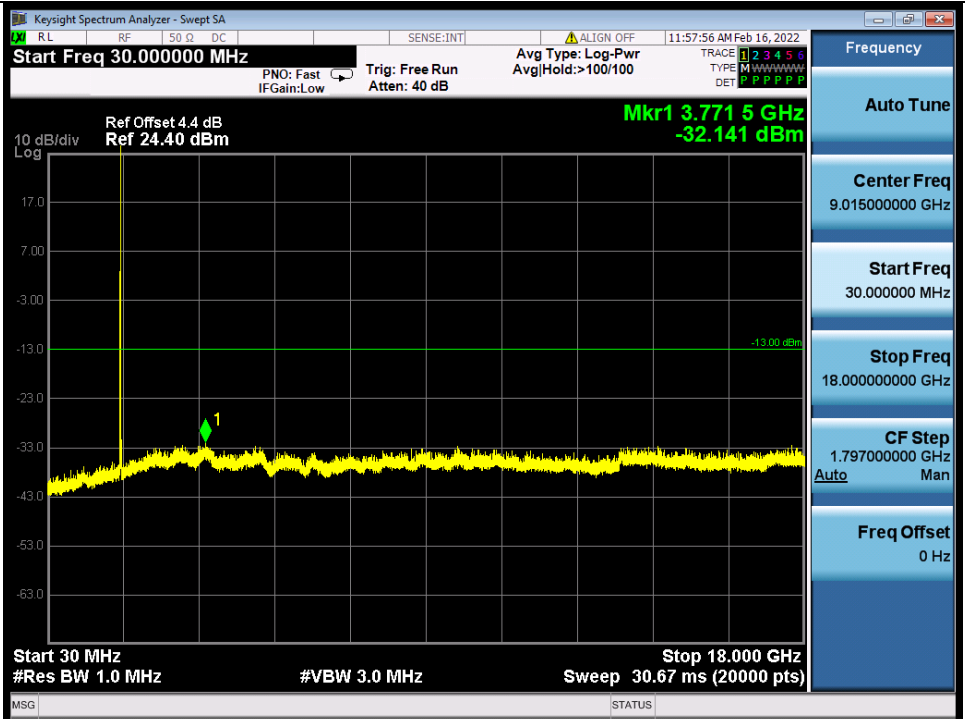

Band 66B QPSK HCH 5M+10M RB 1 0/1 49 NTNV