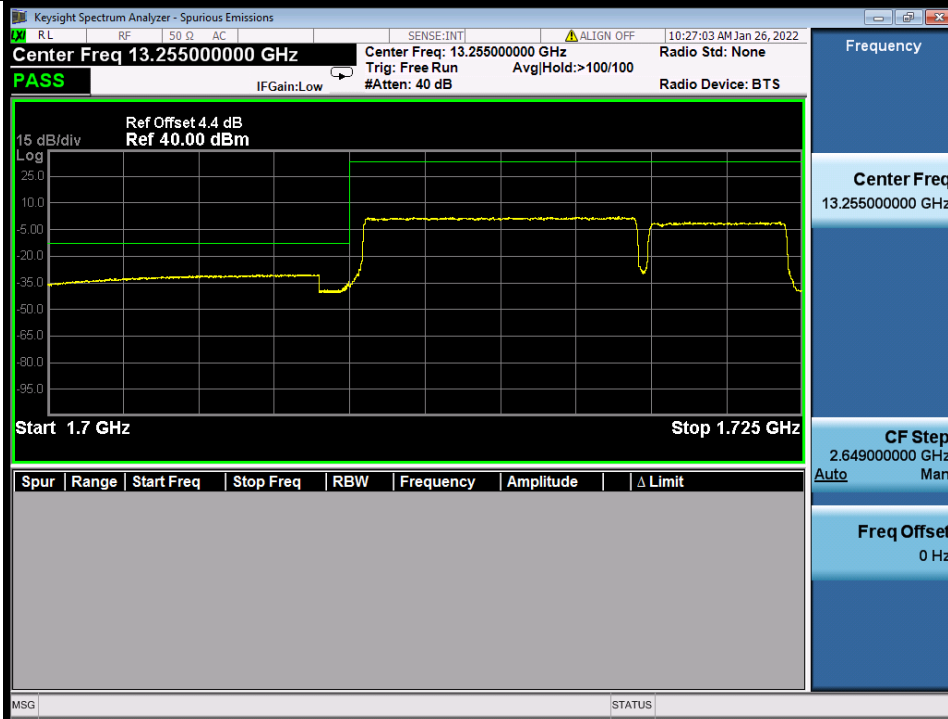

Band 66B 16QAM_HCH 10M+5M RB 1 0/1 24 NTNV

BV 7Layers Communications
Technology (Shenzhen) Co., Ltd

No.B102, Dazu Chuangxin Mansion, North of Beihuan
Avenue, North Area, Hi-Tech Industrial Park, Nanshan
District, Shenzhen, Guangdong, China

Tel: +86 755 8869 6566

Fax: +86 755 8869 6577

Email: customerservice.sw@bureauveritas.com