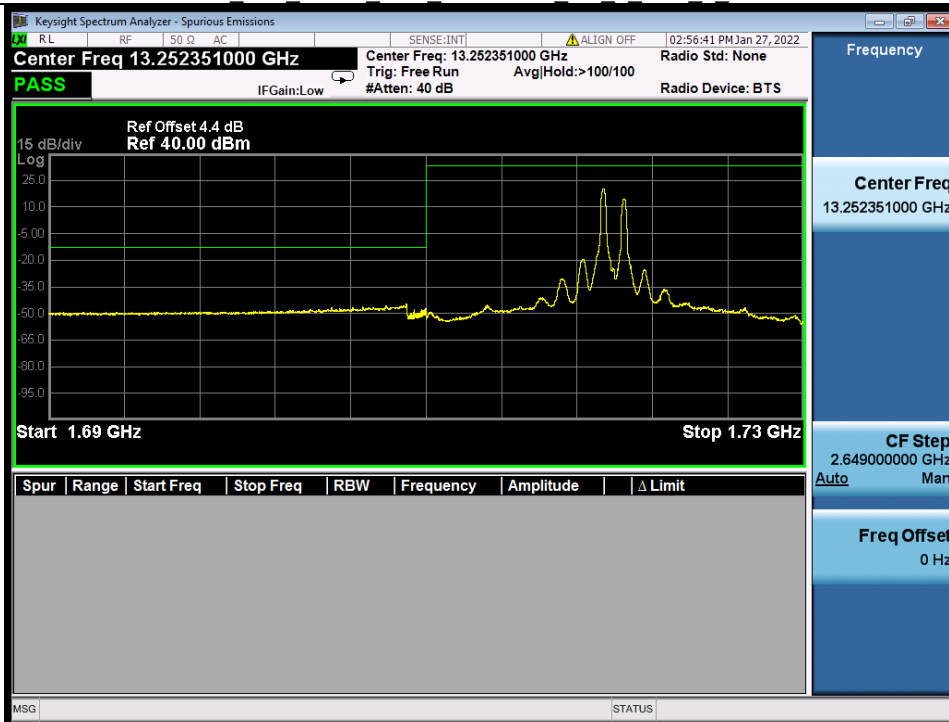

Band 66B QPSK LCH 10M+10M RB FULL 0 NTN

BV 7Layers Communications
Technology (Shenzhen) Co., Ltd

No.B102, Dazu Chuangxin Mansion, North of Beihuan
Avenue, North Area, Hi-Tech Industrial Park, Nanshan
District, Shenzhen, Guangdong, China