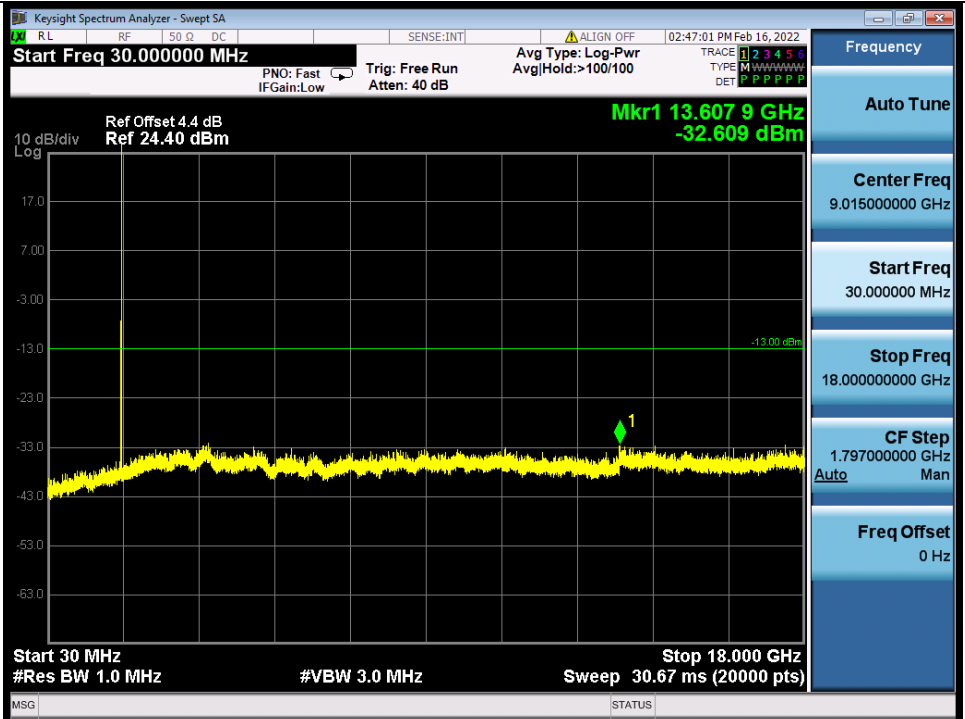

Band 66B 16QAM LCH 15M+5M RB 1 0/1 24 NTV