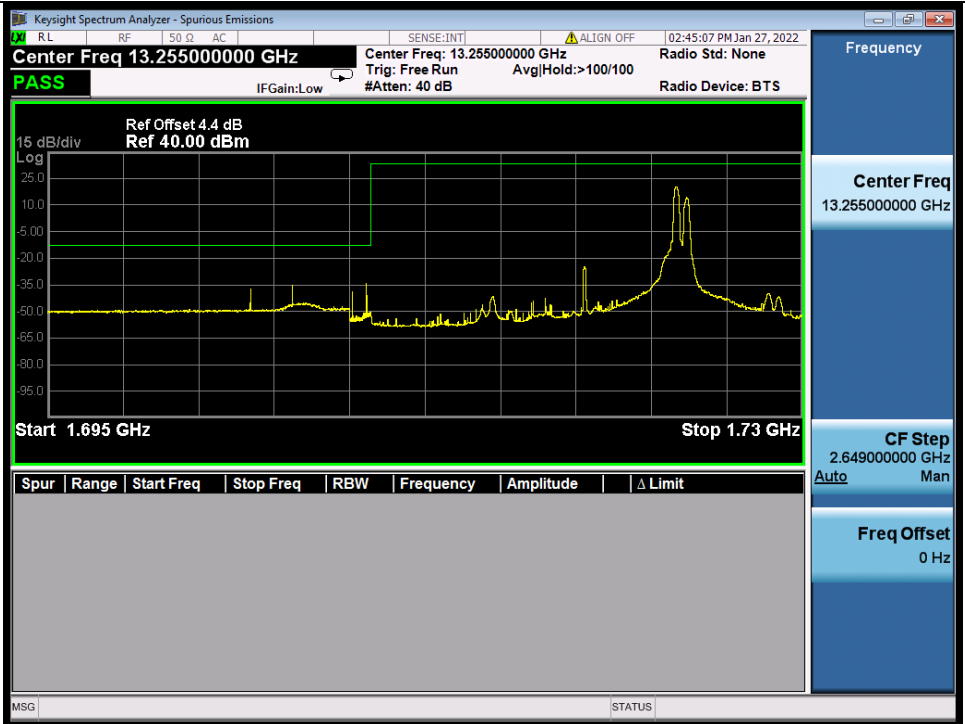

Band 66B 16QAM LCH 15M+5M RB FULL 0 NTN