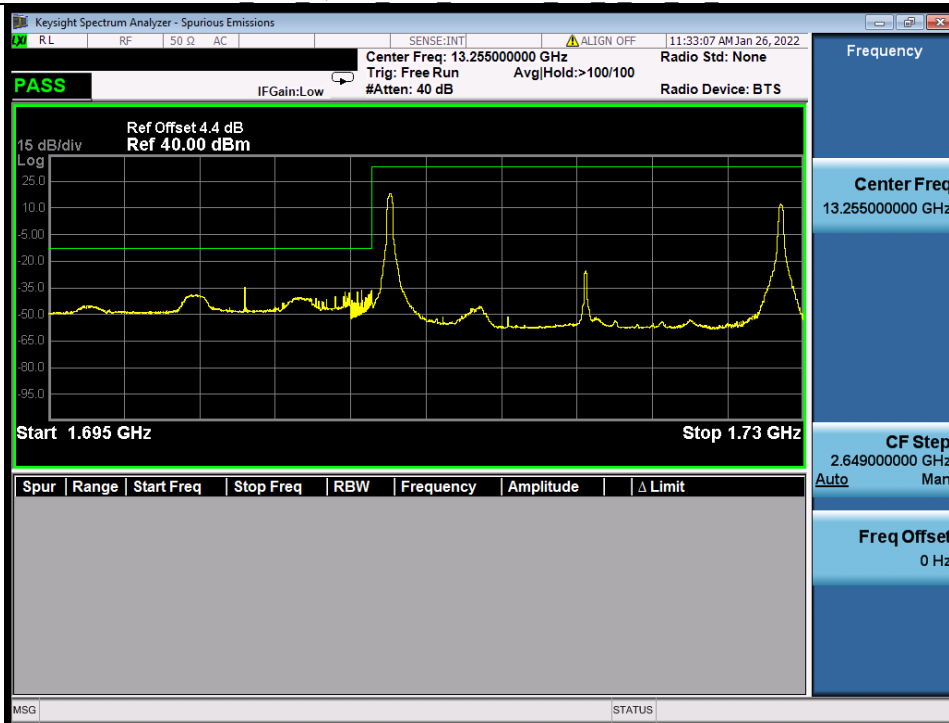

BUREAU
VERITAS

Test Report No.: W7L-P22020005RF01

Band 66B QPSK LCH 5M+15M RB 1 0/1 74 NTN