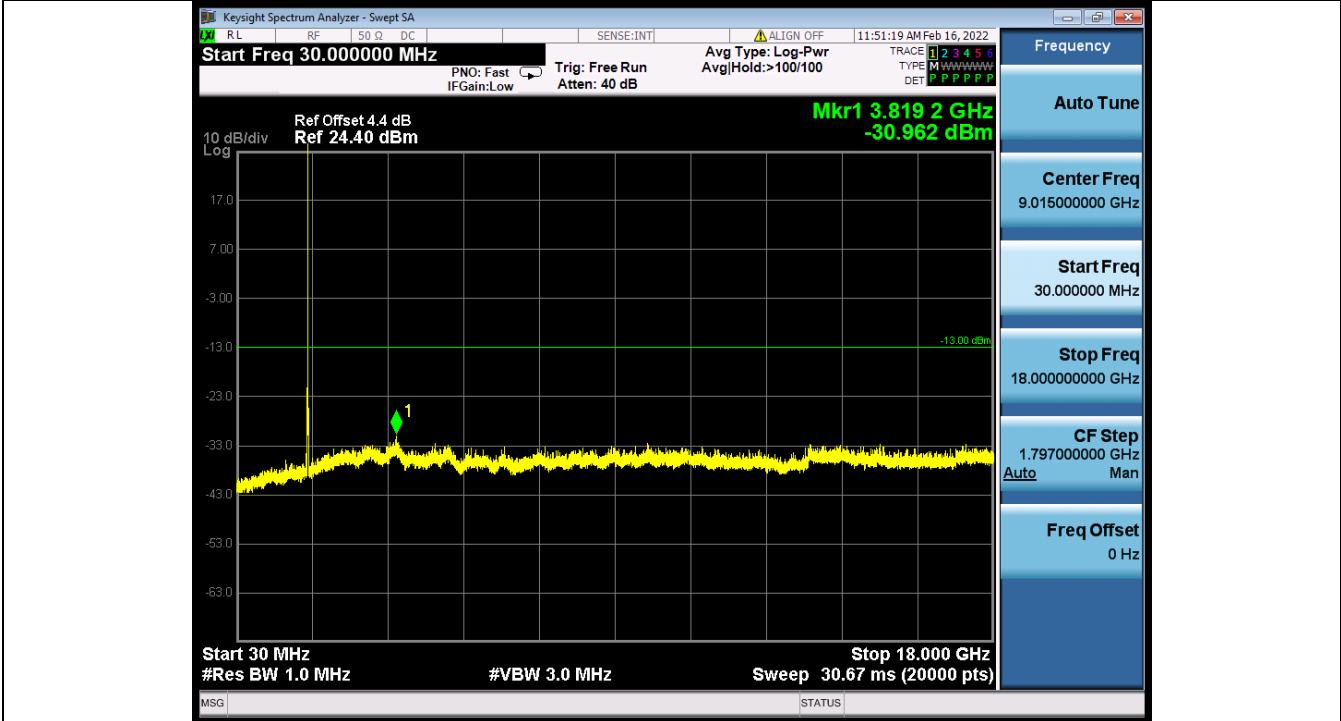

Band 66B QPSK LCH 5M+10M NTN

Band 66B QPSK MCH 5M+10M NTN

BV 7Layers Communications Technology (Shenzhen) Co., Ltd

No.B102, Dazu Chuangxin Mansion, North of Beihuan Avenue, North Area, Hi-Tech Industrial Park, Nanshan District, Shenzhen, Guangdong, China