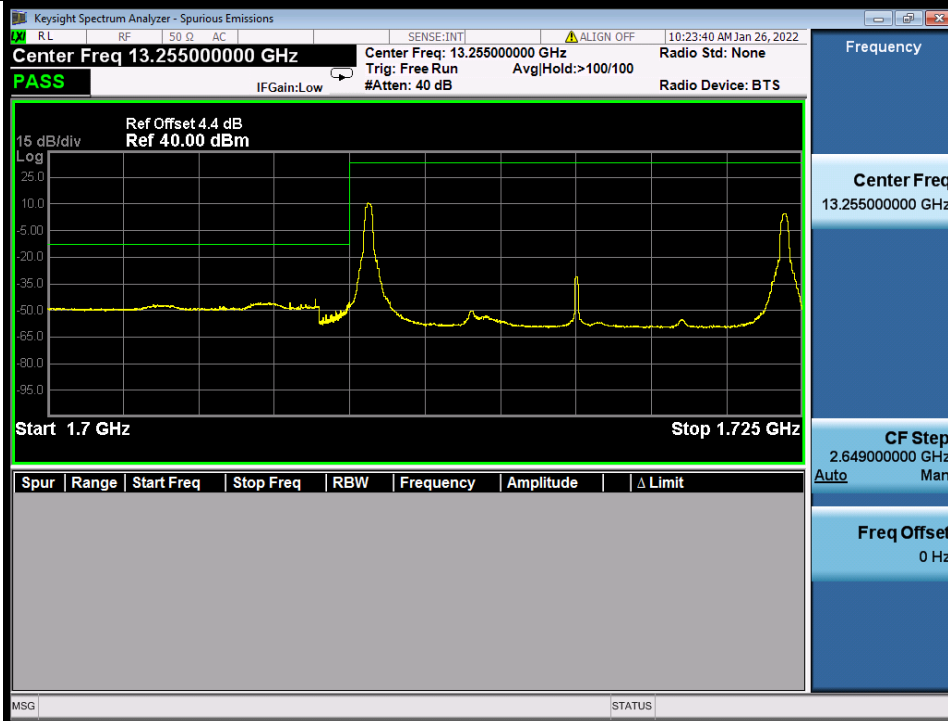

BUREAU
VERITAS

Test Report No.: W7L-P22020005RF01

Band 66B QPSK LCH 5M+10M RB 1 0/1 49 NTN