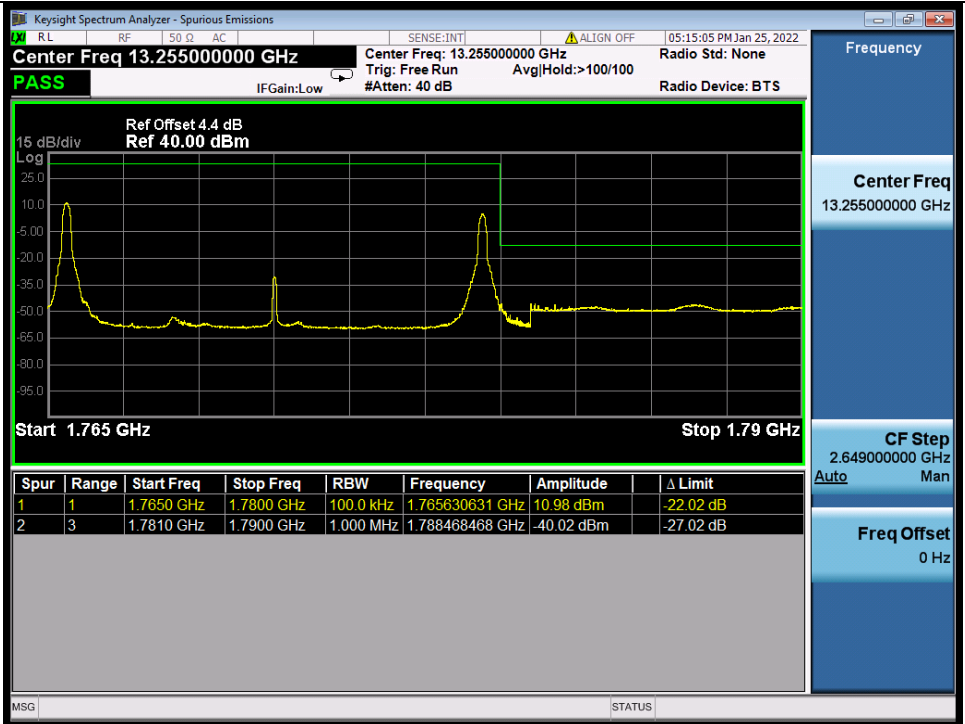

Band 66B 16QAM HCH 5M+10M RB 1 24/1 0 NTN