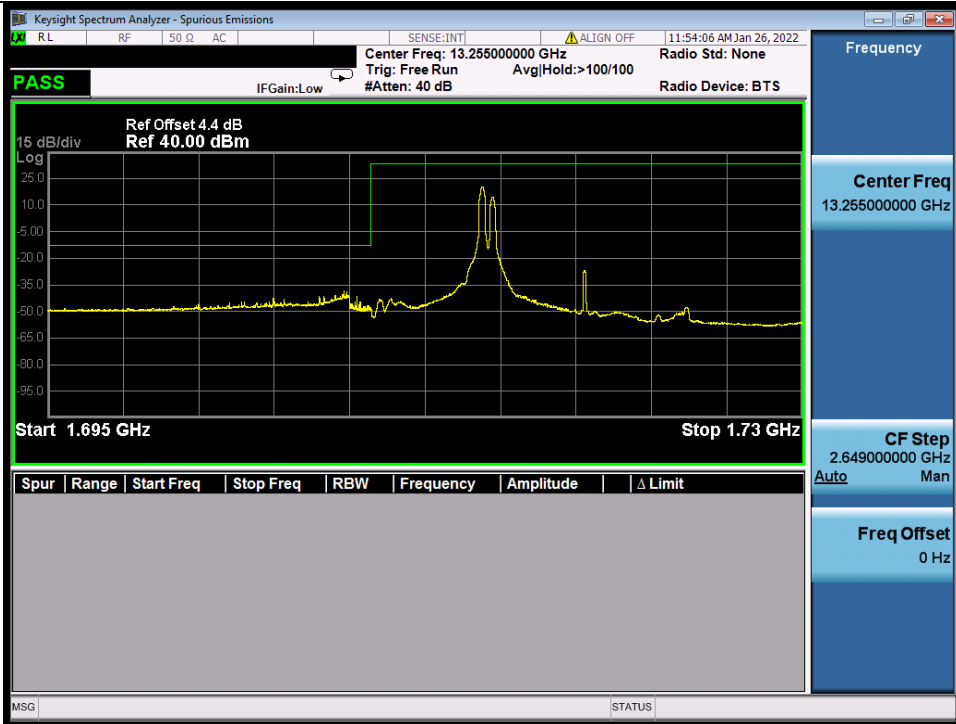

Band 66B 64QAM LCH 5M+15M RB FULL 0 NTN