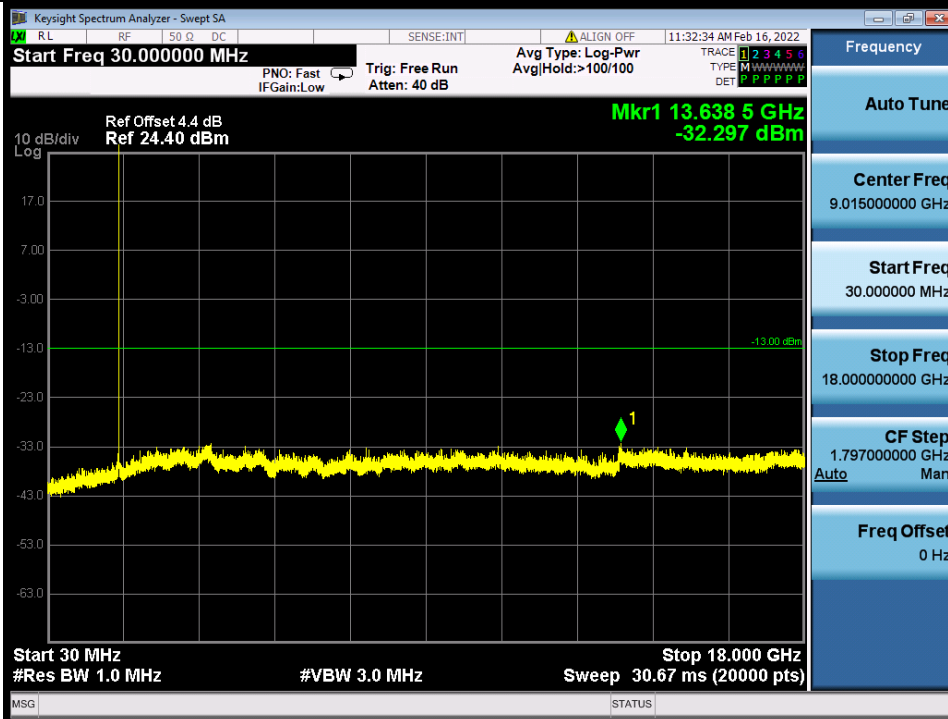

Tel: +86 755 8869 6566

Fax: +86 755 8869 6577

Email: customerservice.sw@bureauveritas.com

BUREAU VERITAS

Test Report No.: W7L-P22020005RF01

Band 66B QPSK LCH 5M+5M RB FULL 0 NTN

Band 66B QPSK LCH 5M+5M NTN

Band 66B_QPSK_MCH_5M+5M NTN