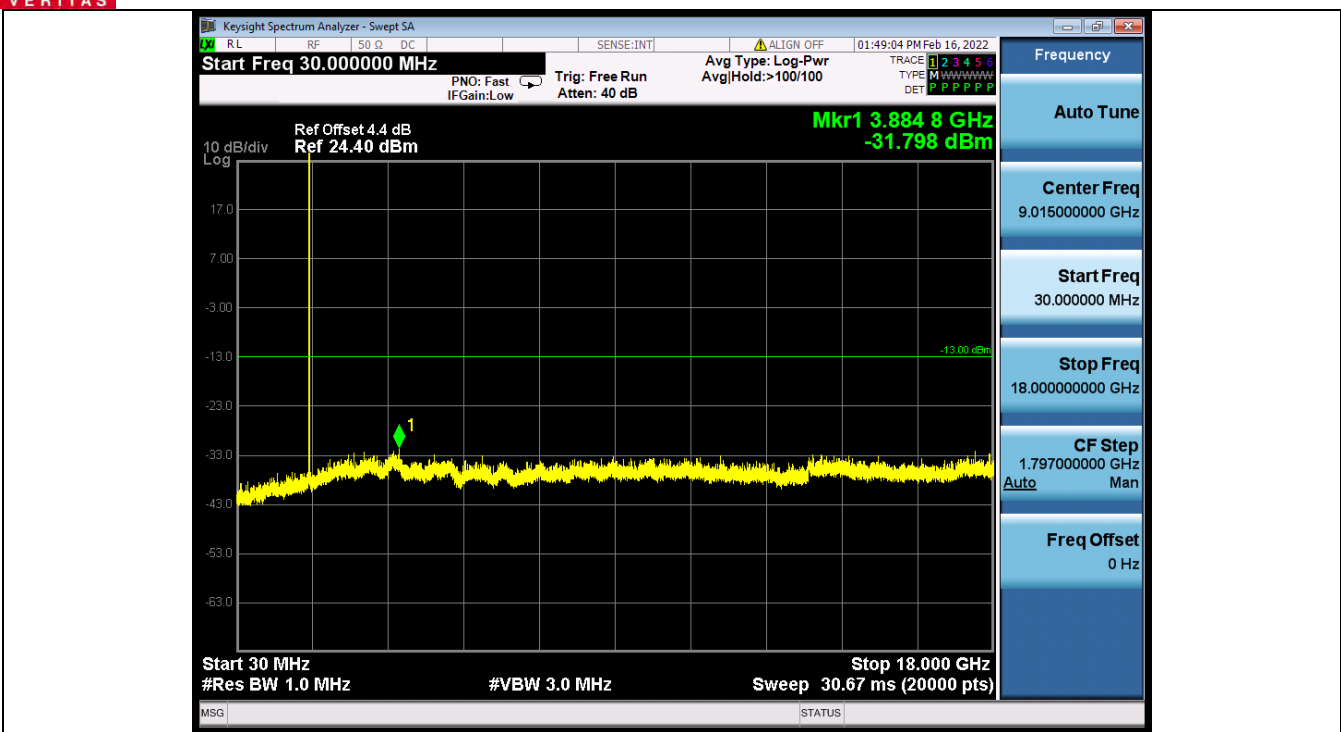

Band 66B QPSK HCH 5M+15M RB 1 0/1 74 NTNv