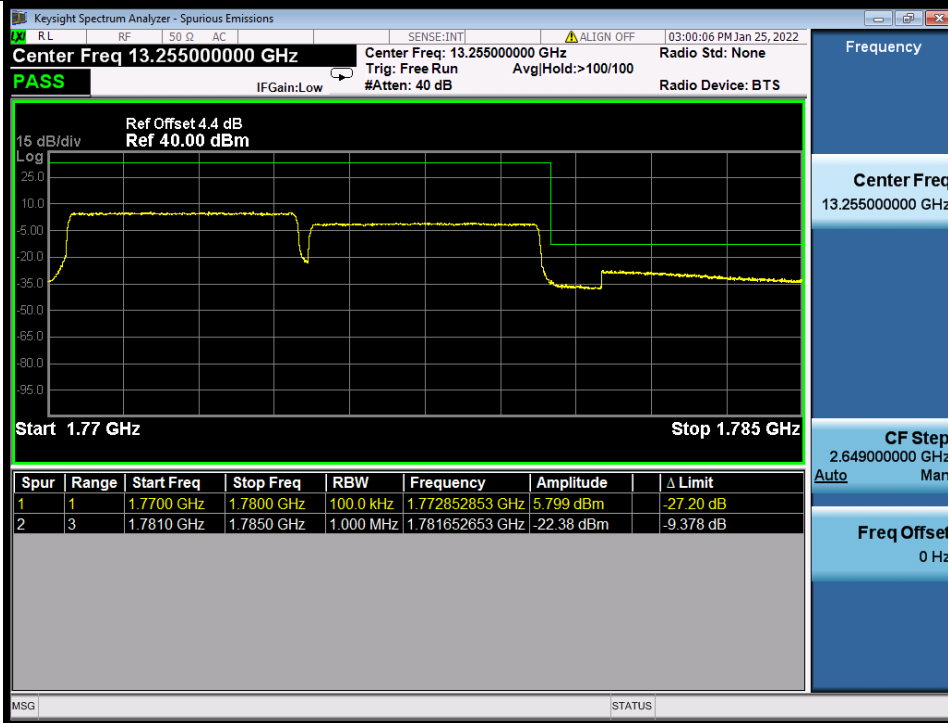

BUREAU
VERITAS

Test Report No.: W7L-P22020005RF01

Band 66B 64QAM HCH 5M+5M RB FULL 0 NTV

BV 7Layers Communications
Technology (Shenzhen) Co., Ltd

No.B102, Dazu Chuangxin Mansion, North of Beihuan
Avenue, North Area, Hi-Tech Industrial Park, Nanshan
District, Shenzhen, Guangdong, China

Tel: +86 755 8869 6566

Fax: +86 755 8869 6577

Email: customerservice.sw@bureauveritas.com