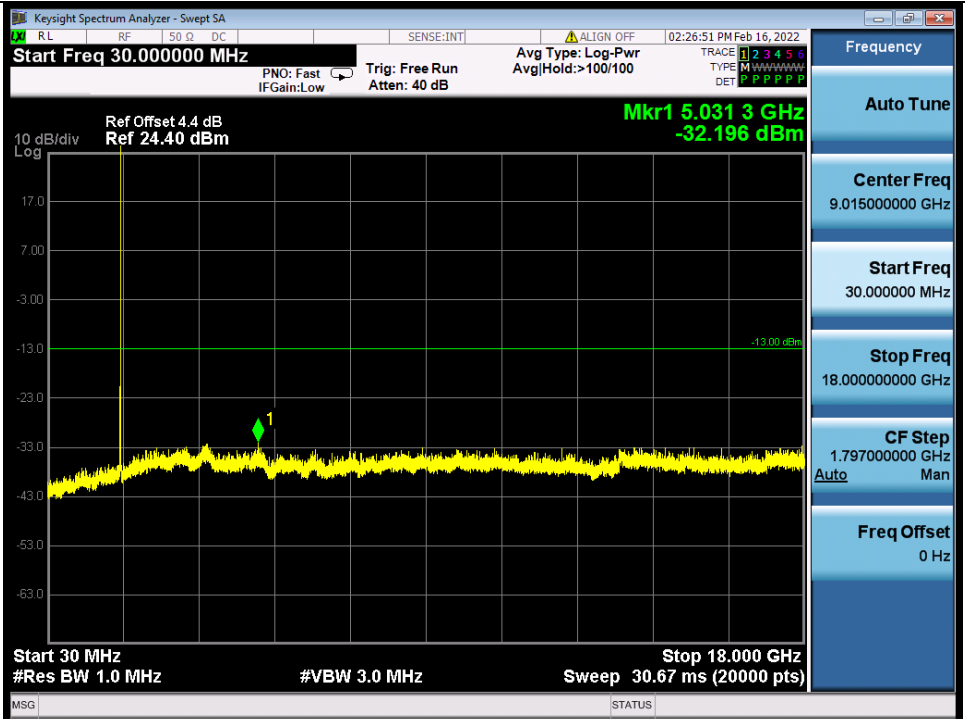

Band 66B QPSK HCH 10M+10M RB 1 0/1 49 NTV