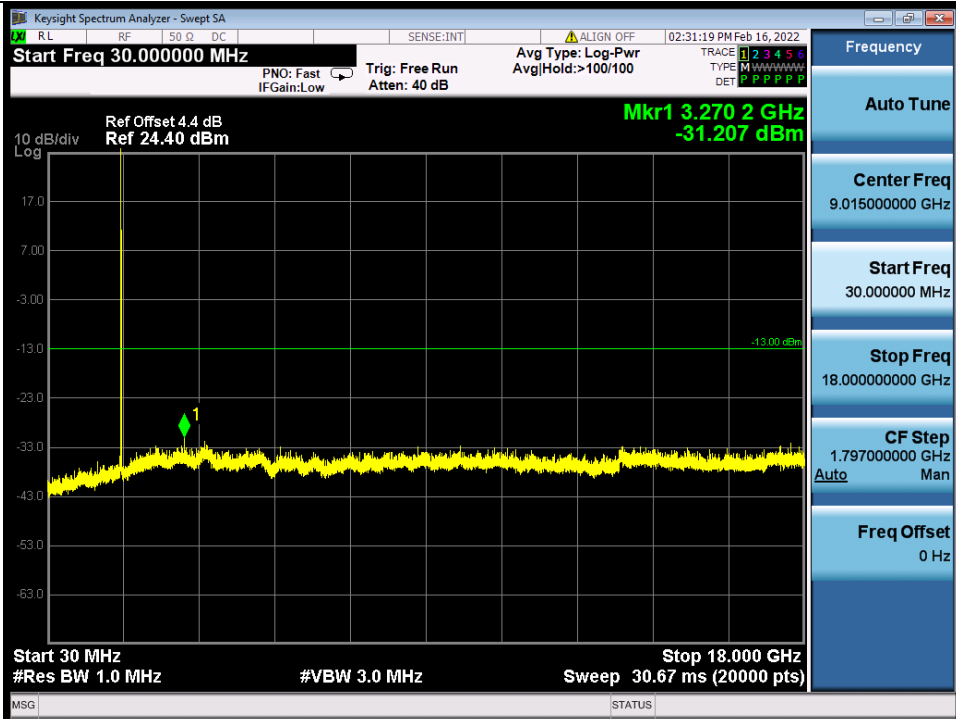

BUREAU VERITAS

Test Report No.: W7L-P22020005RF01

Band 66B 16QAM LCH 10M+10M RB 1 0/1 49 NTNV