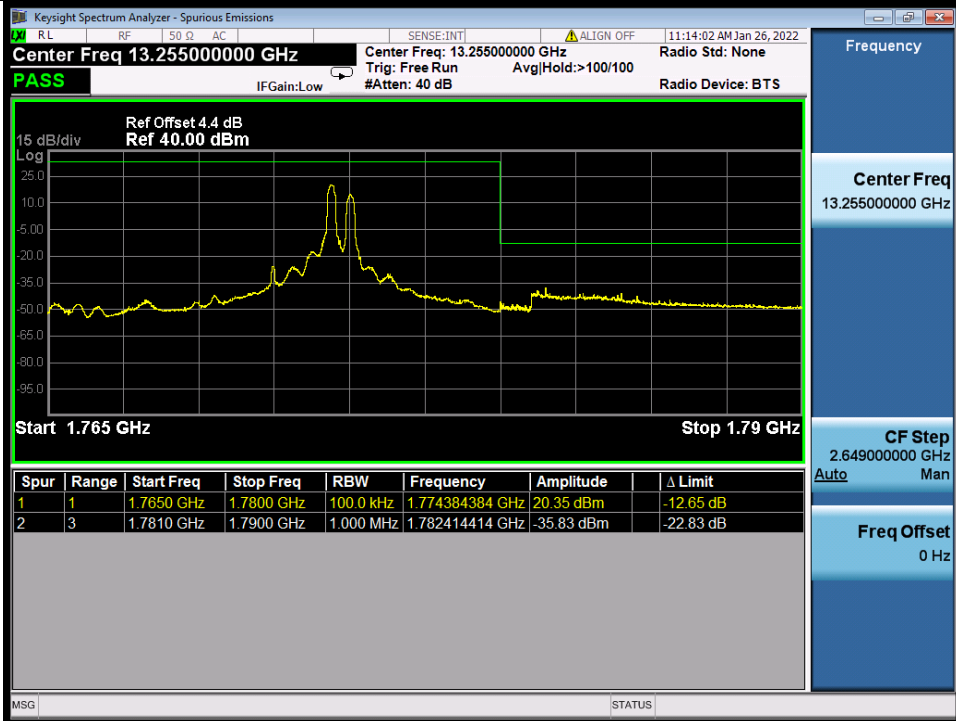

Band 66B 16QAM HCH 10M+5M RB 1 49/1 0 NTV

Band 66B 16QAM HCH 10M+5M RB FULL 0 NTV

BV 7Layers Communications
Technology (Shenzhen) Co., Ltd

No.B102, Dazu Chuangxin Mansion, North of Beihuan
Avenue, North Area, Hi-Tech Industrial Park, Nanshan
District, Shenzhen, Guangdong, China