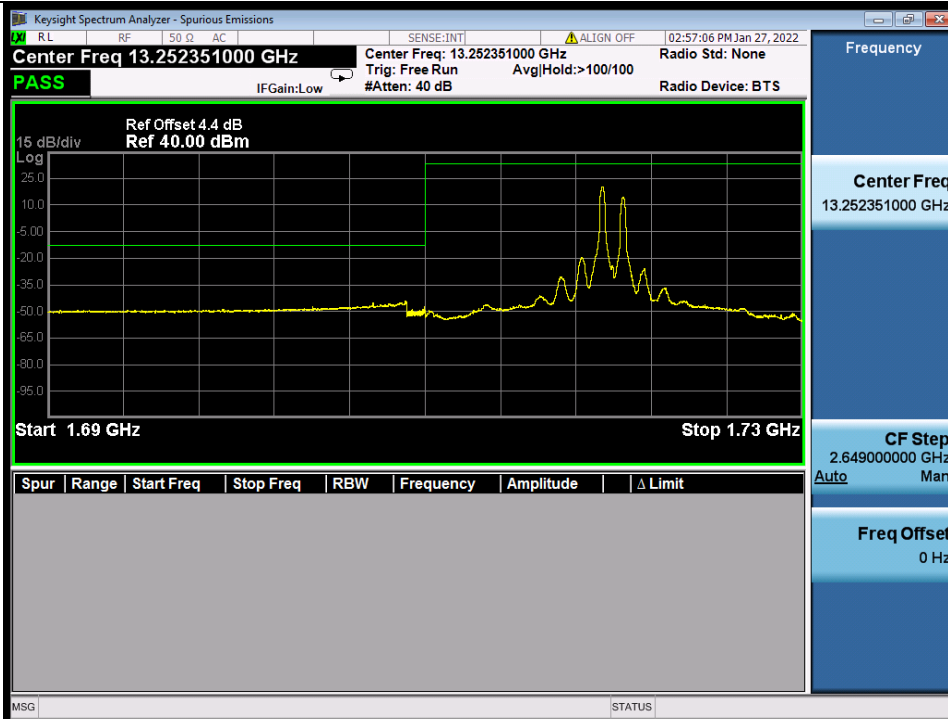

BUREAU VERITAS

Test Report No.: W7L-P22020005RF01

Band 66B 16QAM LCH 10M+10M RB FULL 0 NTN