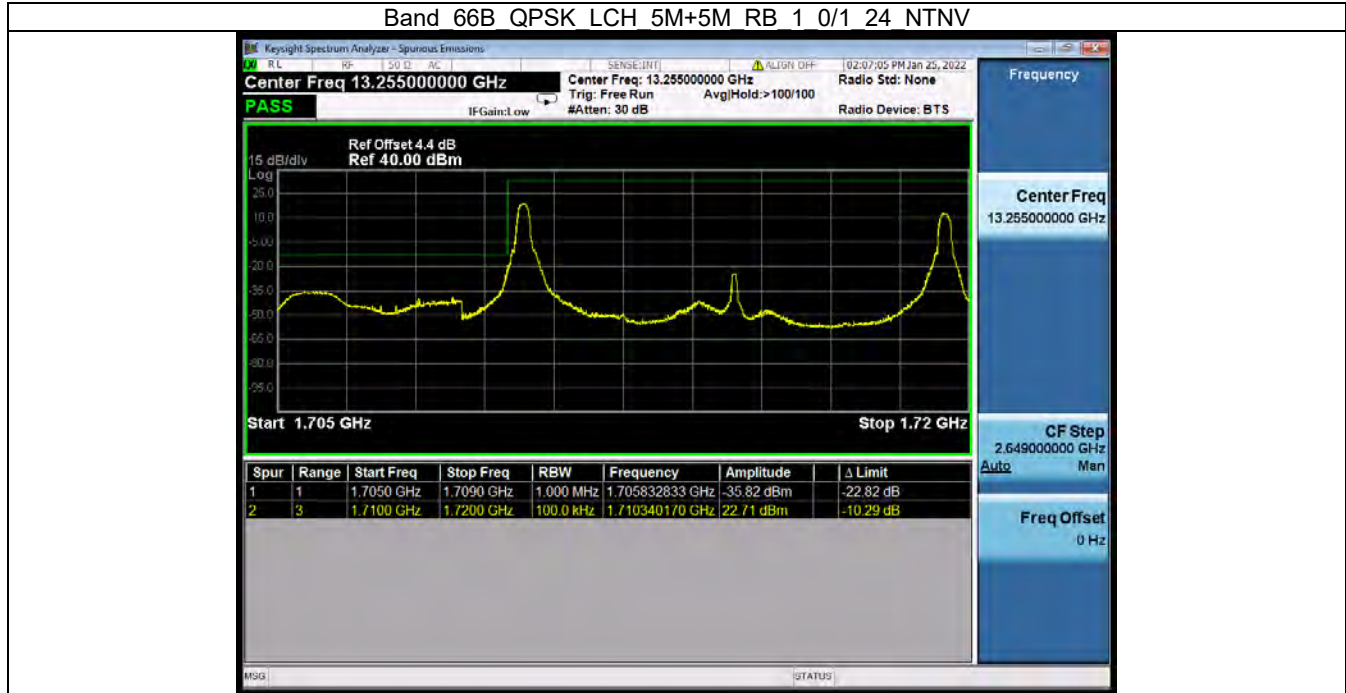

2.1.2 Test Graph

BV 7Layers Communications
Technology (Shenzhen) Co., Ltd

No.B102, Dazu Chuangxin Mansion, North of Beihuan
Avenue, North Area, Hi-Tech Industrial Park, Nanshan
District, Shenzhen, Guangdong, China

Tel: +86 755 8869 6566

Fax: +86 755 8869 6577

Email: customerservice.sw@bureauveritas.com