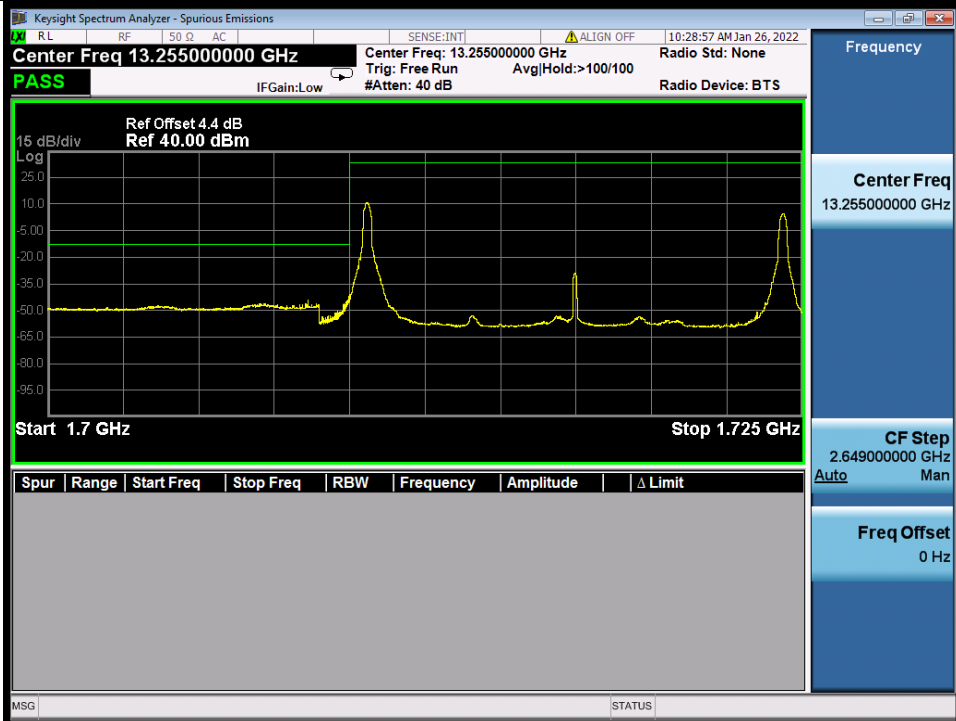

BUREAU VERITAS

Test Report No.: W7L-P22020005RF01

Band 66B 16QAM LCH 10M+5M RB 1 0/1 24 NTV

Band 66B 16QAM LCH 10M+5M RB 1 49/1 0 NTV

BV 7Layers Communications Technology (Shenzhen) Co., Ltd

No.B102, Dazu Chuangxin Mansion, North of Beihuan Avenue, North Area, Hi-Tech Industrial Park, Nanshan District, Shenzhen, Guangdong, China