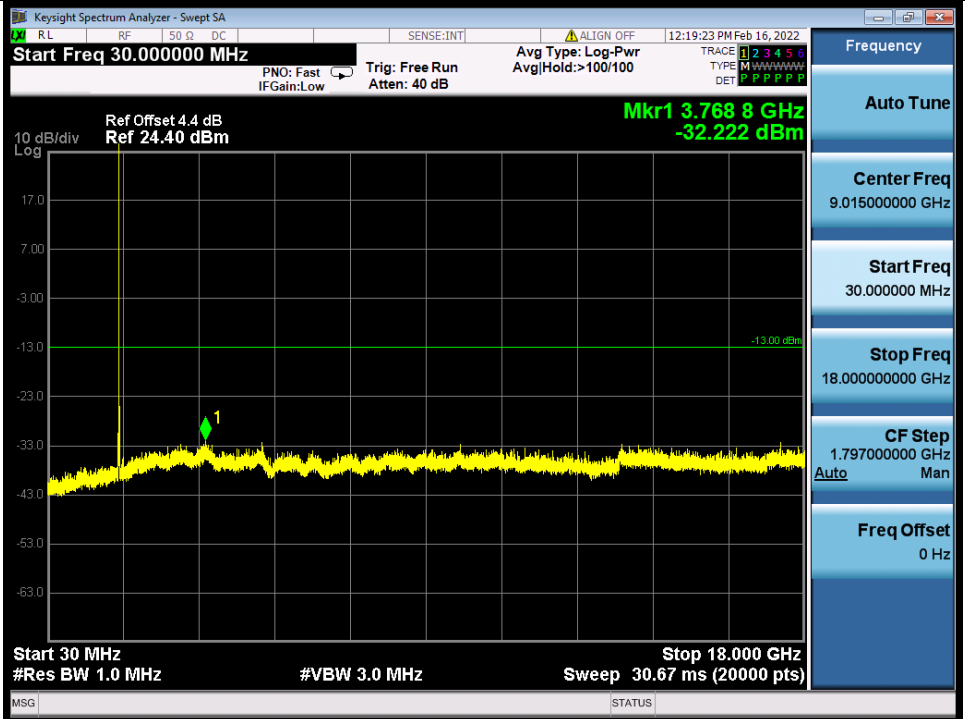

Band 66B QPSK MCH 5M+15M NTN

BV 7Layers Communications Technology (Shenzhen) Co., Ltd

No.B102, Dazu Chuangxin Mansion, North of Beihuan Avenue, North Area, Hi-Tech Industrial Park, Nanshan District, Shenzhen, Guangdong, China

Tel: +86 755 8869 6566

Fax: +86 755 8869 6577

Email: customerservice.sw@bureauveritas.com