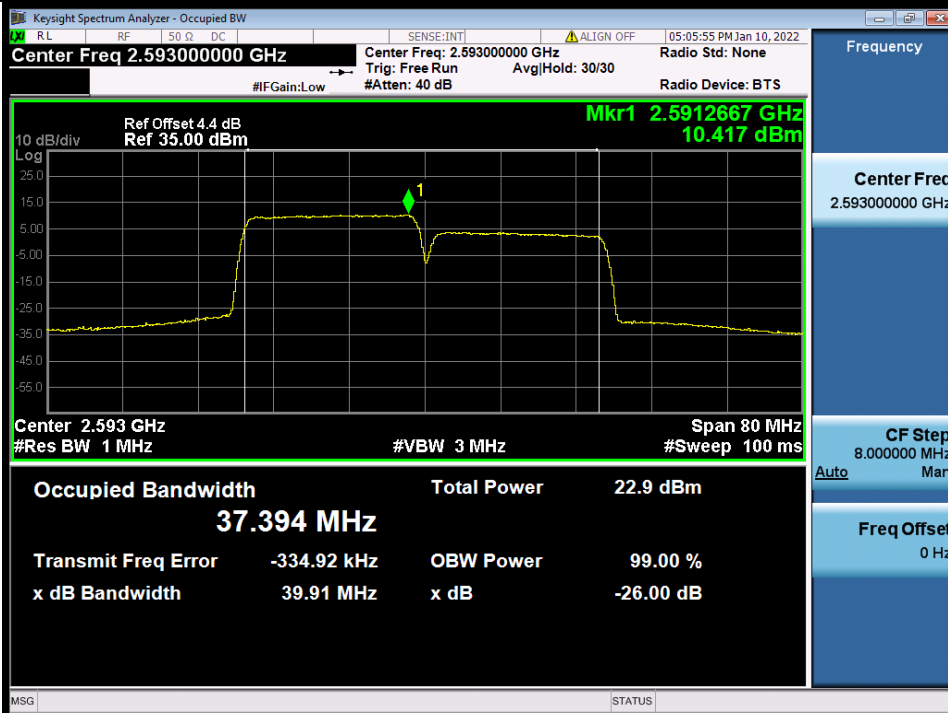

Band 41C 20MHz+20MHz QPSK HCH NTN

BV 7Layers Communications Technology (Shenzhen) Co., Ltd

No.B102, Dazu Chuangxin Mansion, North of Beihuan Avenue, North Area, Hi-Tech Industrial Park, Nanshan District, Shenzhen, Guangdong, China