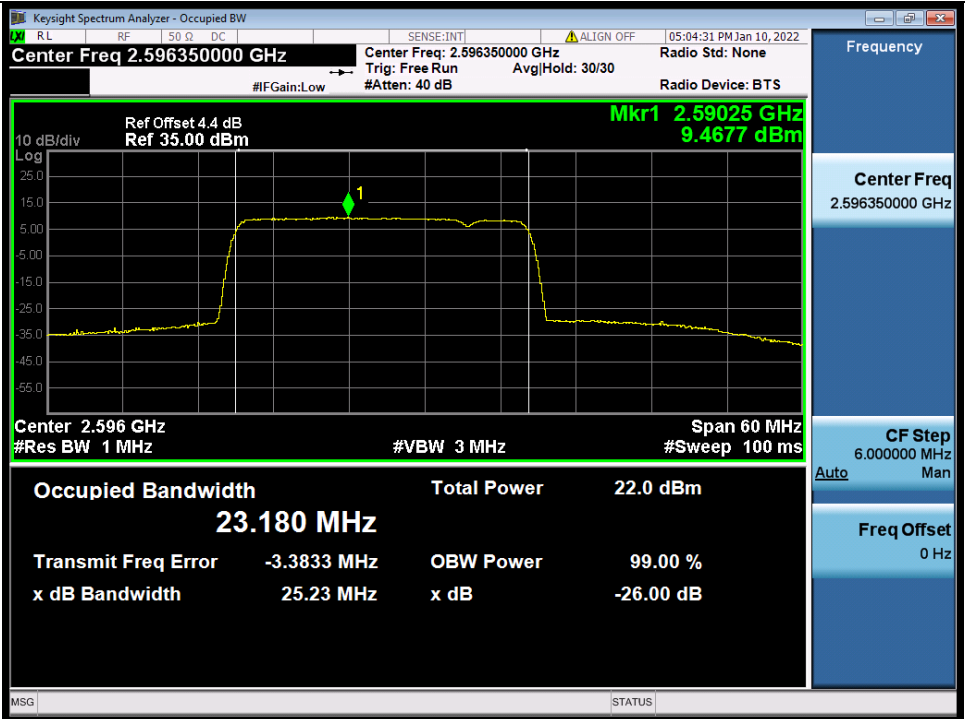

BUREAU VERITAS

Test Report No.: W7L-P22020005RF01

Band 41C 20MHz+5MHz 16QAM HCH NTN

Band 41C 20MHz+5MHz 64QAM LCH NTN

BV 7Layers Communications Technology (Shenzhen) Co., Ltd

No.B102, Dazu Chuangxin Mansion, North of Beihuan Avenue, North Area, Hi-Tech Industrial Park, Nanshan District, Shenzhen, Guangdong, China