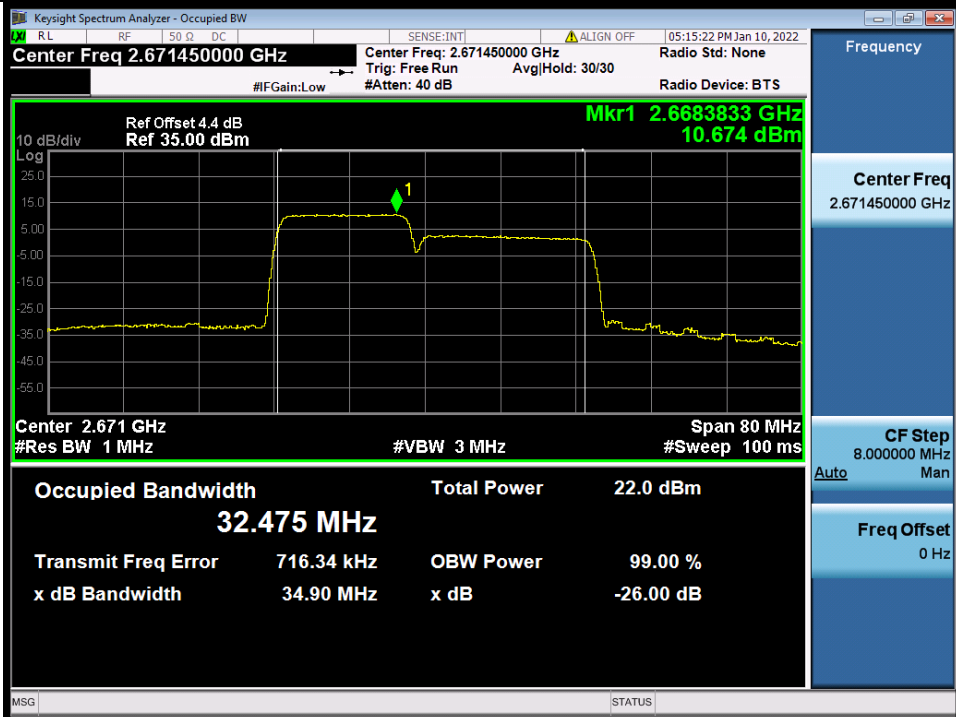

Band 41C 15MHz+20MHz 64QAM LCH NTN

BV 7Layers Communications
Technology (Shenzhen) Co., Ltd

No.B102, Dazu Chuangxin Mansion, North of Beihuan
Avenue, North Area, Hi-Tech Industrial Park, Nanshan
District, Shenzhen, Guangdong, China

Tel: +86 755 8869 6566

Fax: +86 755 8869 6577

Email: customerservice.sw@bureauveritas.com