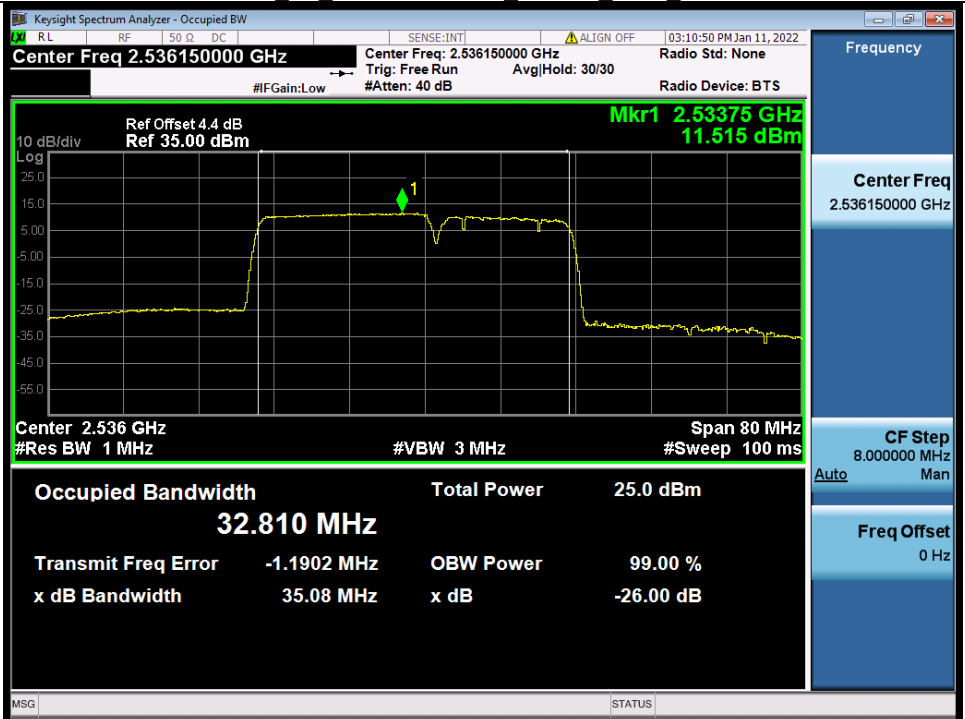

Band 7C 20MHz+15MHz 64QAM HCH NTN

BV 7Layers Communications
Technology (Shenzhen) Co., Ltd

No.B102, Dazu Chuangxin Mansion, North of Beihuan
Avenue, North Area, Hi-Tech Industrial Park, Nanshan
District, Shenzhen, Guangdong, China

Tel: +86 755 8869 6566

Fax: +86 755 8869 6577

Email: customerservice.sw@bureauveritas.com