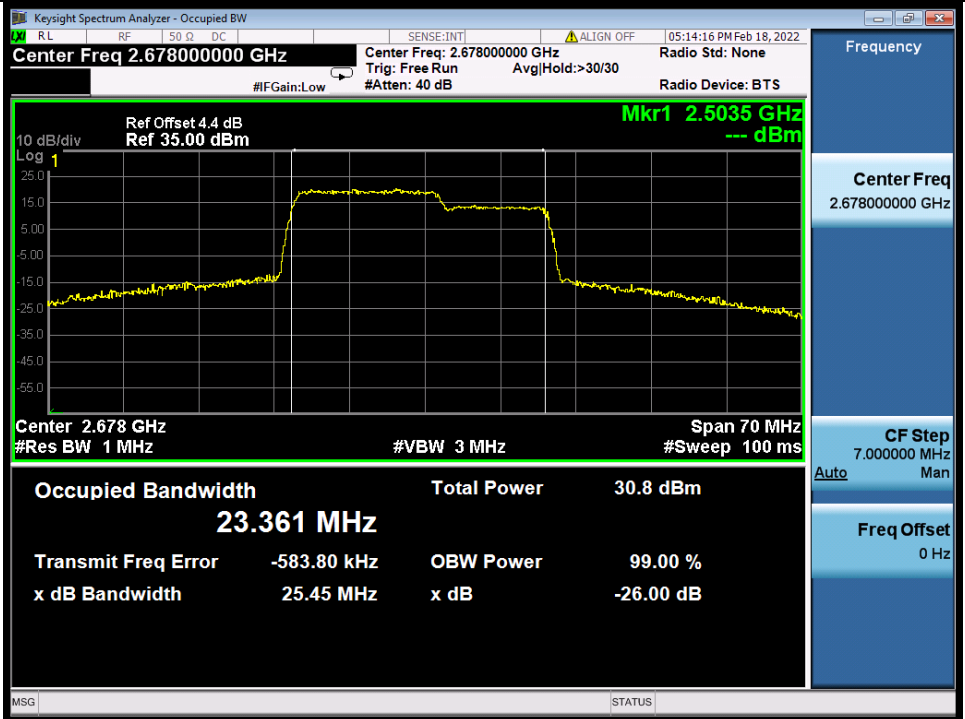

Band 41C 15MHz+10MHz 64QAM LCH NTN

BV 7Layers Communications
Technology (Shenzhen) Co., Ltd

No.B102, Dazu Chuangxin Mansion, North of Beihuan
Avenue, North Area, Hi-Tech Industrial Park, Nanshan
District, Shenzhen, Guangdong, China

Tel: +86 755 8869 6566

Fax: +86 755 8869 6577

Email: customerservice.sw@bureauveritas.com