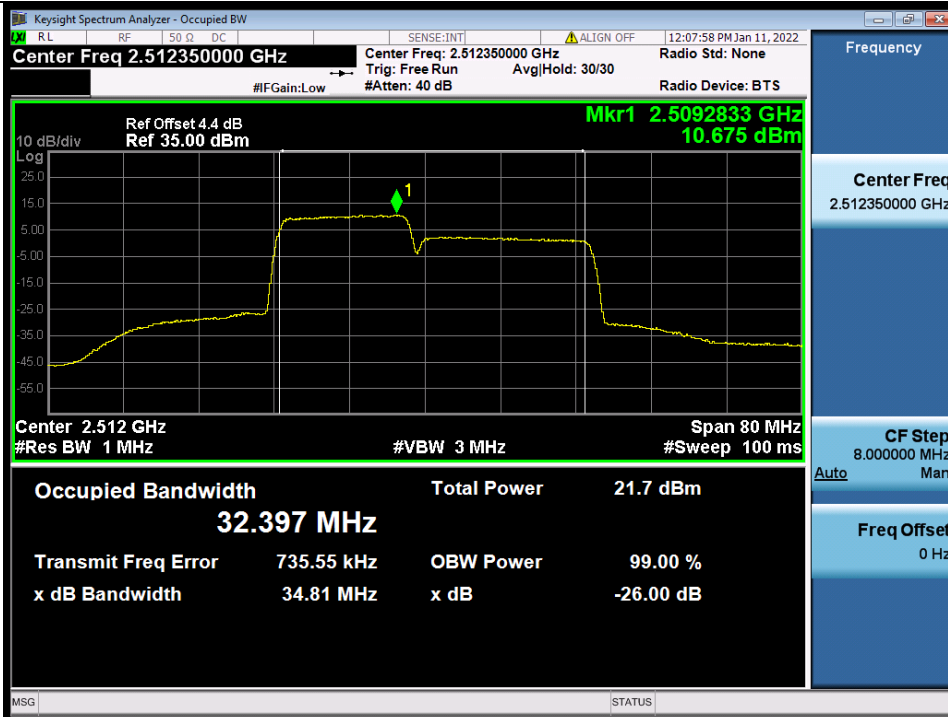

BUREAU VERITAS

Test Report No.: W7L-P22020005RF01

Band 41C 15MHz+20MHz 64QAM MCH NTN

Band 41C 15MHz+20MHz 64QAM HCH NTN

BV 7Layers Communications Technology (Shenzhen) Co., Ltd

No.B102, Dazu Chuangxin Mansion, North of Beihuan Avenue, North Area, Hi-Tech Industrial Park, Nanshan District, Shenzhen, Guangdong, China