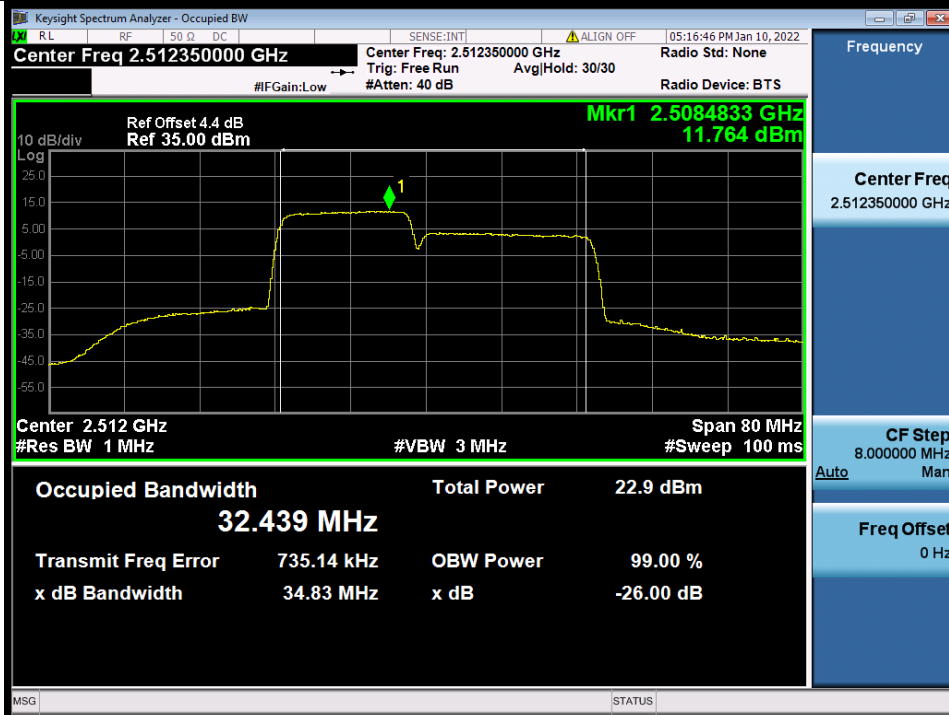

BUREAU VERITAS

Test Report No.: W7L-P22020005RF01

Band 41C 15MHz+20MHz QPSK LCH NTN