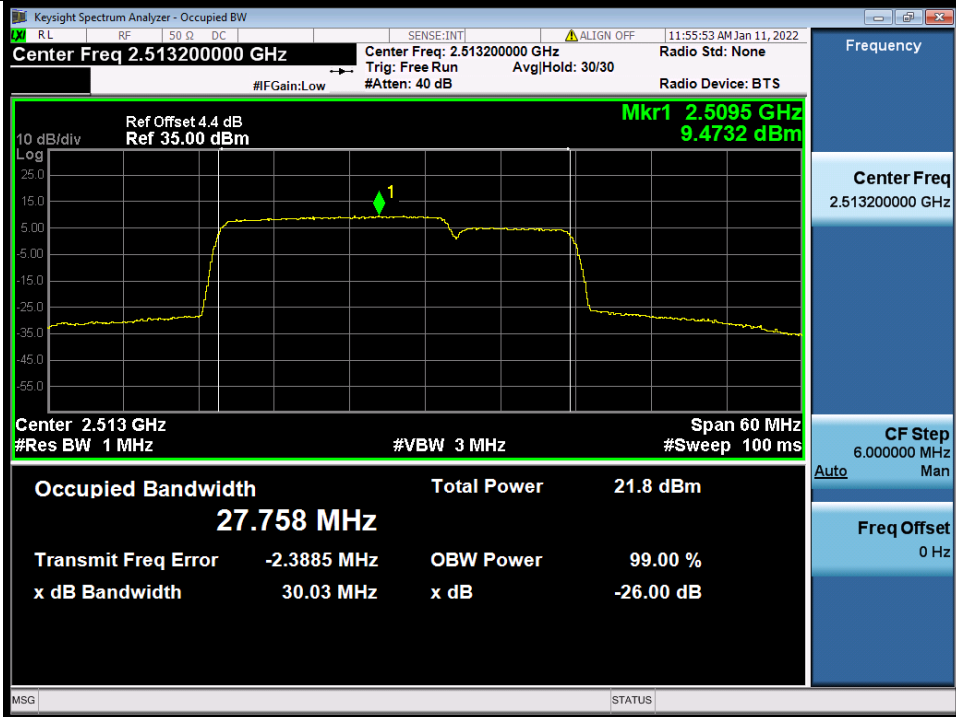

BUREAU VERITAS

Test Report No.: W7L-P22020005RF01

Band 41C 20MHz+10MHz 64QAM MCH NTN