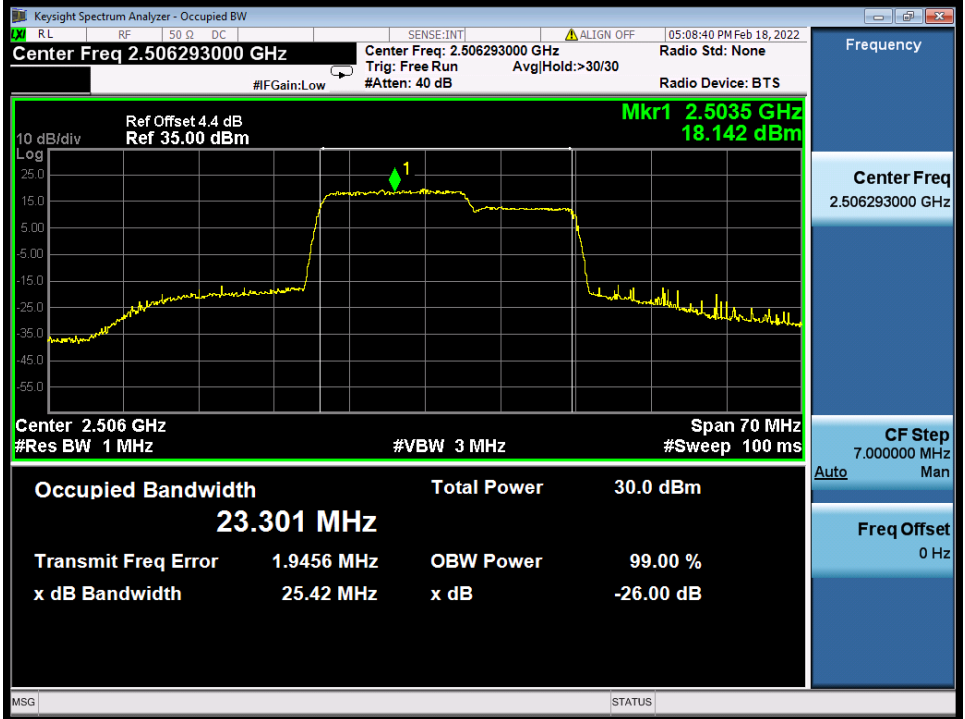

Band 41C 15MHz+10MHz 16QAM MCH NTN

BV 7Layers Communications
Technology (Shenzhen) Co., Ltd

No.B102, Dazu Chuangxin Mansion, North of Beihuan
Avenue, North Area, Hi-Tech Industrial Park, Nanshan
District, Shenzhen, Guangdong, China

Tel: +86 755 8869 6566

Fax: +86 755 8869 6577

Email: customerservice.sw@bureauveritas.com