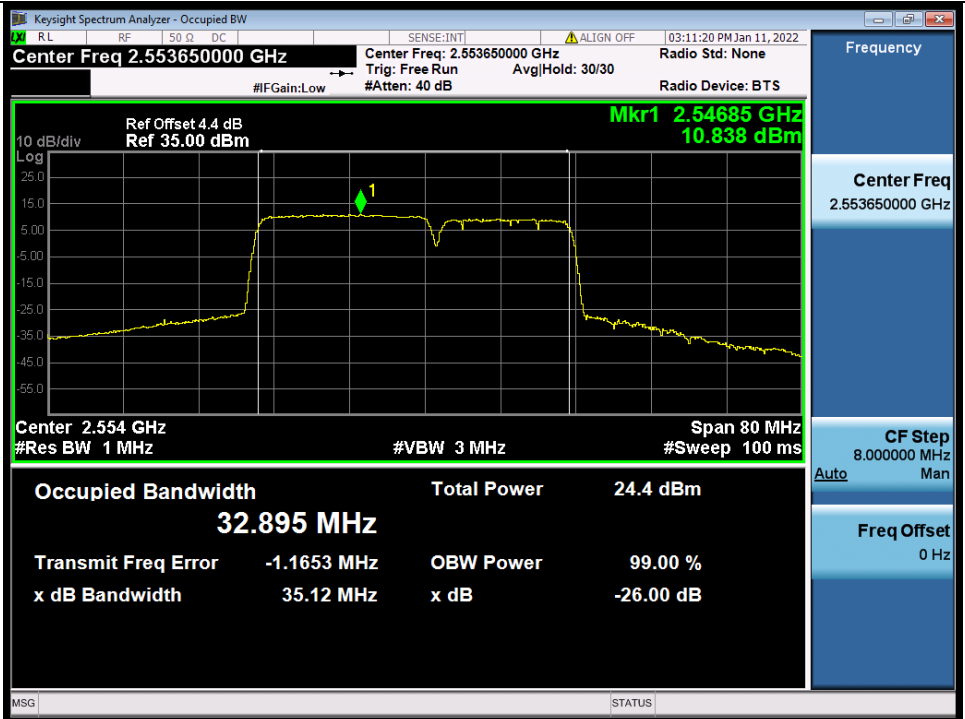

BV 7Layers Communications
Technology (Shenzhen) Co., Ltd

No.B102, Dazu Chuangxin Mansion, North of Beihuan
Avenue, North Area, Hi-Tech Industrial Park, Nanshan
District, Shenzhen, Guangdong, China

Tel: +86 755 8869 6566

Fax: +86 755 8869 6577

Email: customerservice.sw@bureauveritas.com