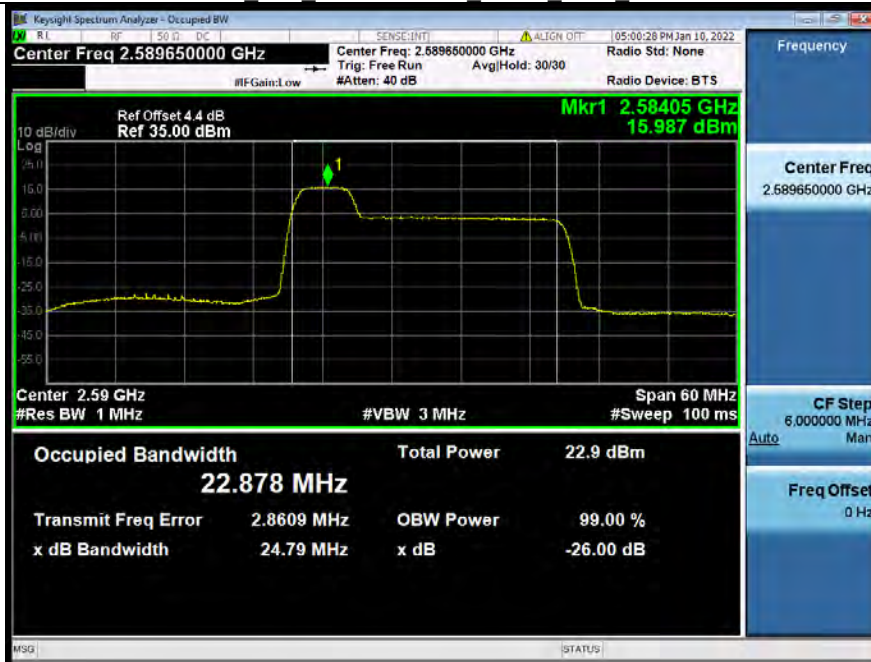

Band 41C 5MHz+20MHz QPSK MCH NTN