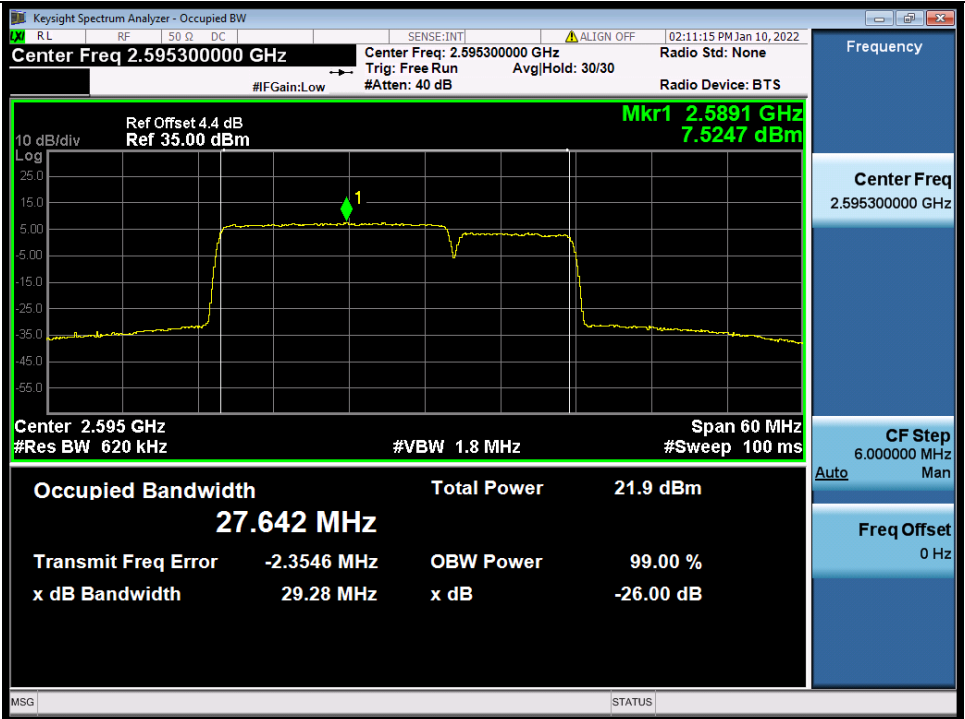

BUREAU VERITAS

Test Report No.: W7L-P22020005RF01

Band 41C 20MHz+10MHz 16QAM HCH NTN