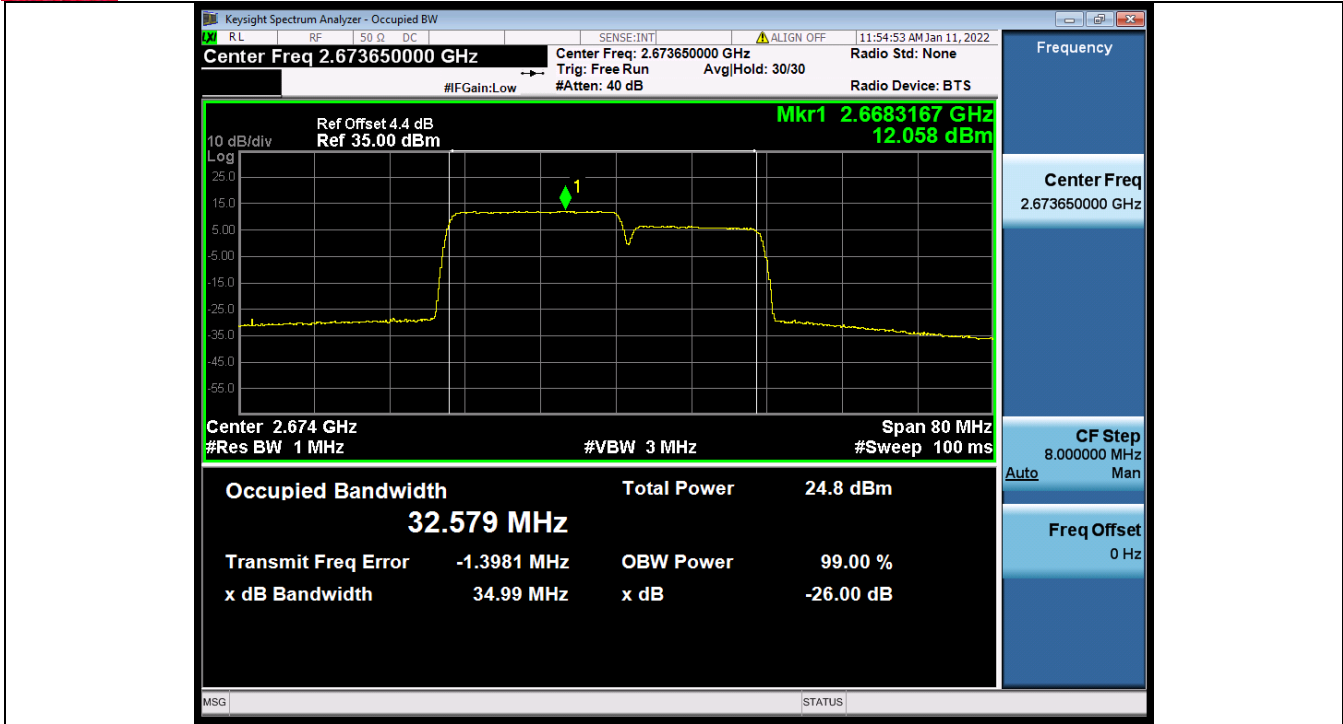

BV 7Layers Communications Technology (Shenzhen) Co., Ltd

No.B102, Dazu Chuangxin Mansion, North of Beihuan Avenue, North Area, Hi-Tech Industrial Park, Nanshan District, Shenzhen, Guangdong, China

Tel: +86 755 8869 6566

Fax: +86 755 8869 6577

Email: customerservice.sw@bureauveritas.com