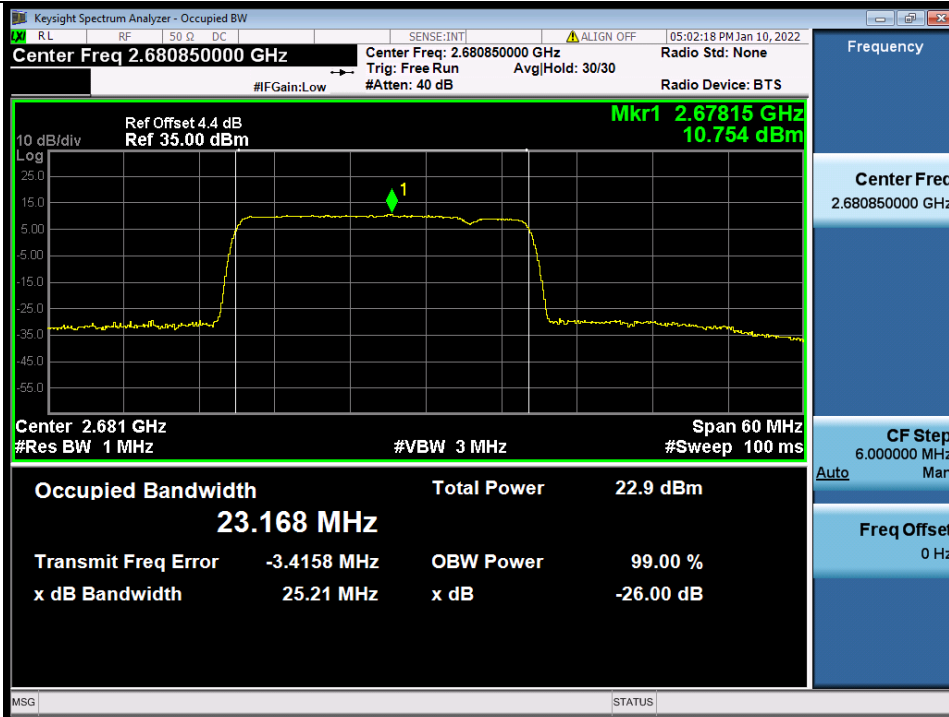

BUREAU
VERITAS

Test Report No.: W7L-P22020005RF01

Band 41C 20MHz+5MHz 16QAM LCH NTN