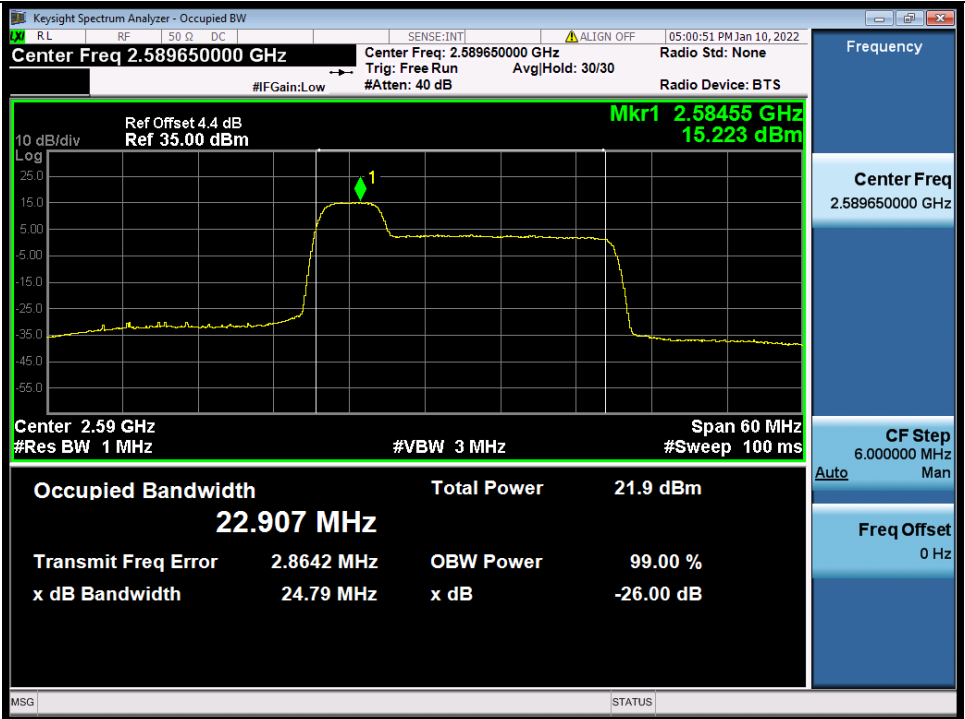

BUREAU
VERITAS

Test Report No.: W7L-P22020005RF01

Band 41C 5MHz+20MHz 16QAM HCH NTN