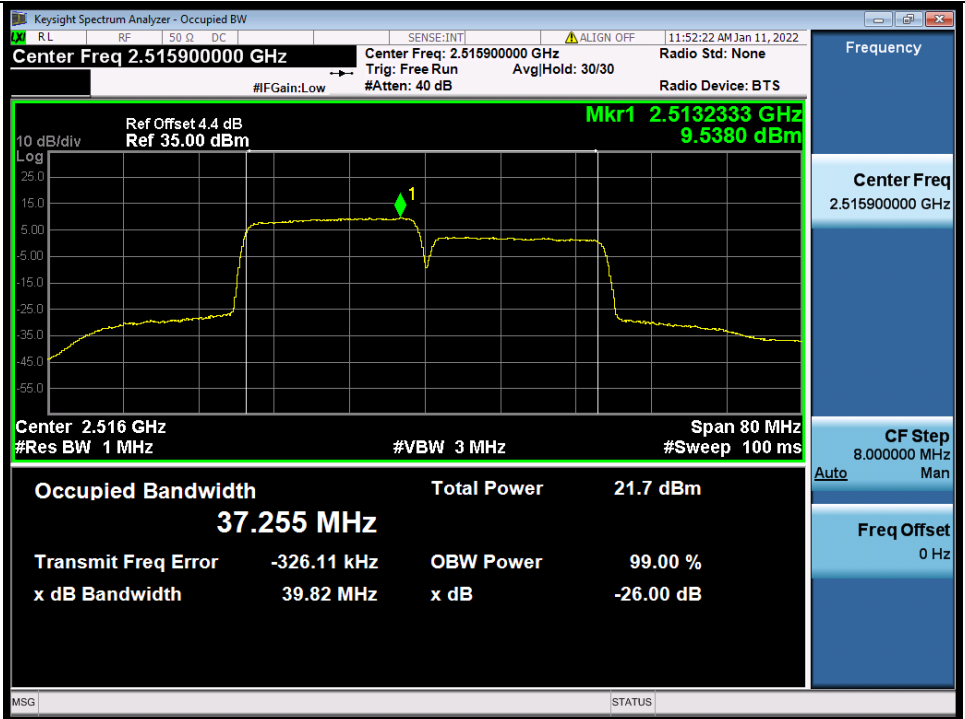

Band 41C 20MHz+20MHz 64QAM MCH NTN