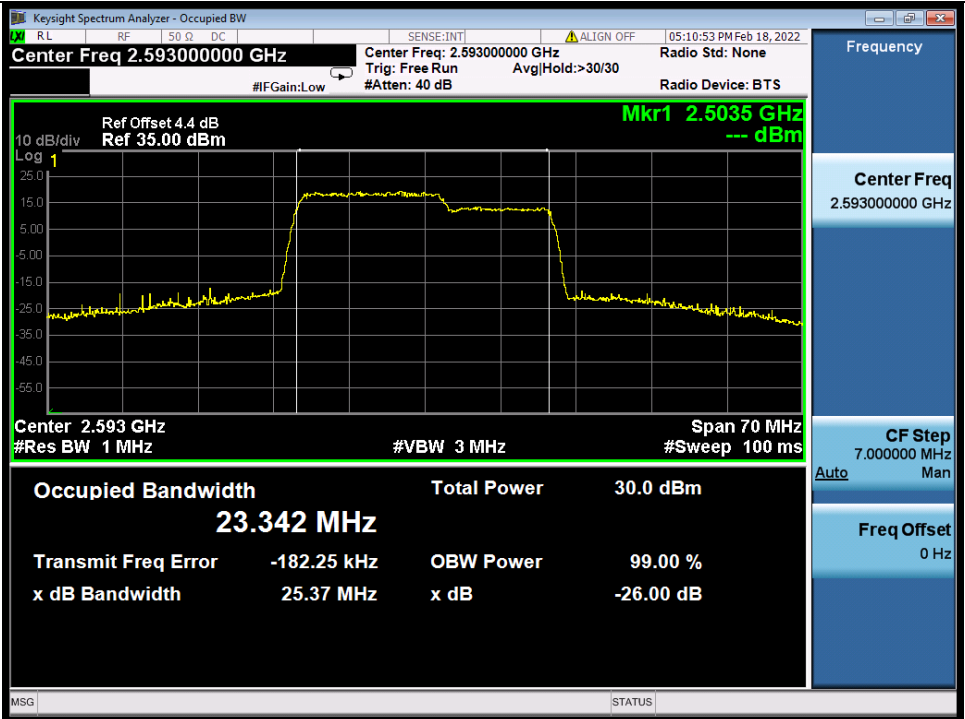

BUREAU
VERITAS

Test Report No.: W7L-P22020005RF01

Band 41C 15MHz+10MHz 16QAM HCH NTN