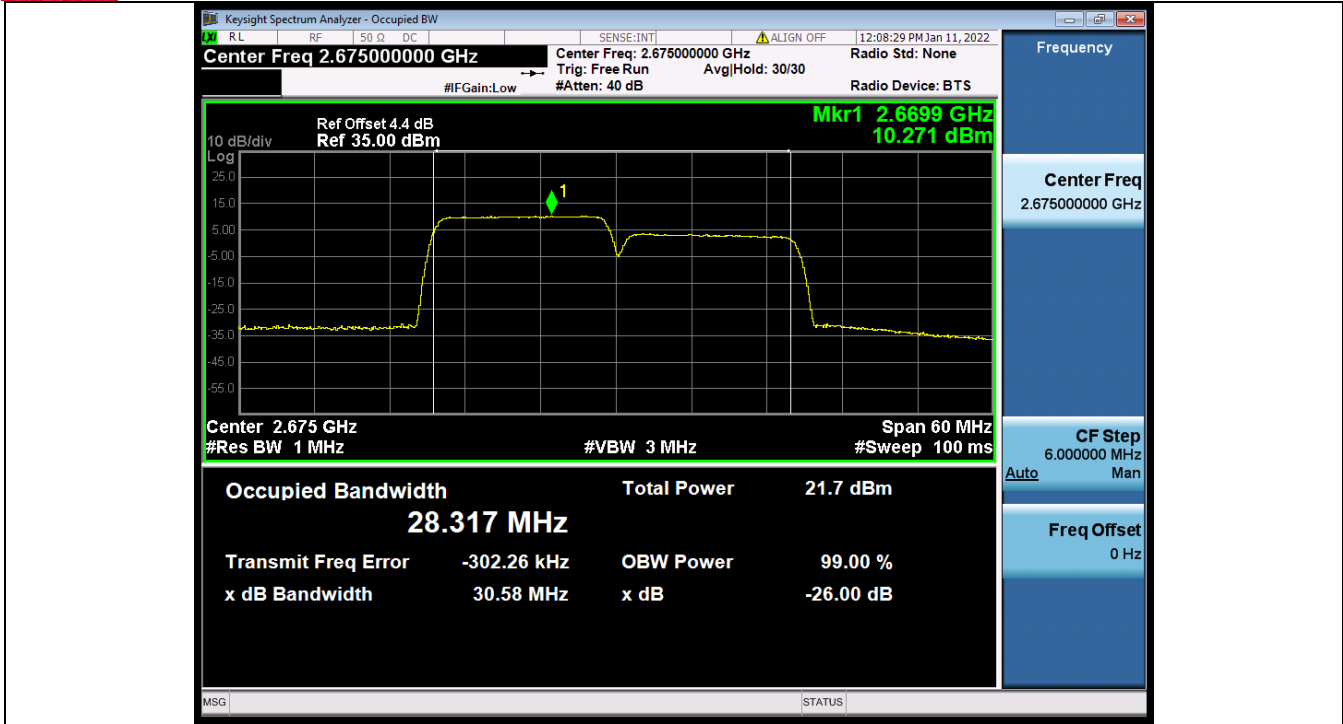

BV 7Layers Communications Technology (Shenzhen) Co., Ltd

No.B102, Dazu Chuangxin Mansion, North of Beihuan Avenue, North Area, Hi-Tech Industrial Park, Nanshan District, Shenzhen, Guangdong, China

Tel: +86 755 8869 6566

Fax: +86 755 8869 6577

Email: customerservice.sw@bureauveritas.com