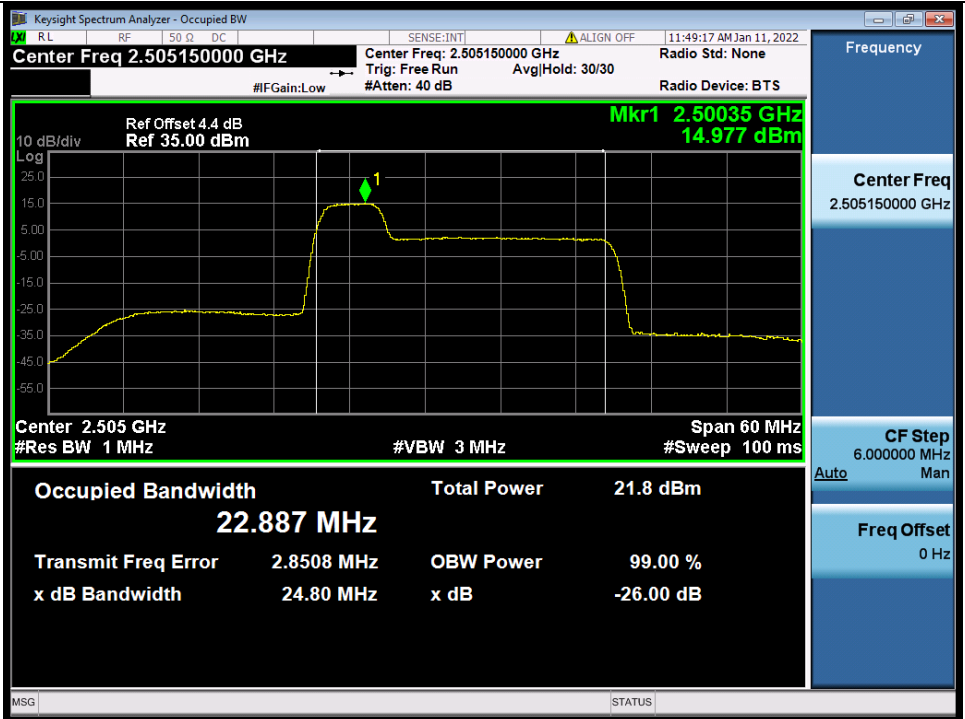

Band 41C 5MHz+20MHz 64QAM MCH NTN