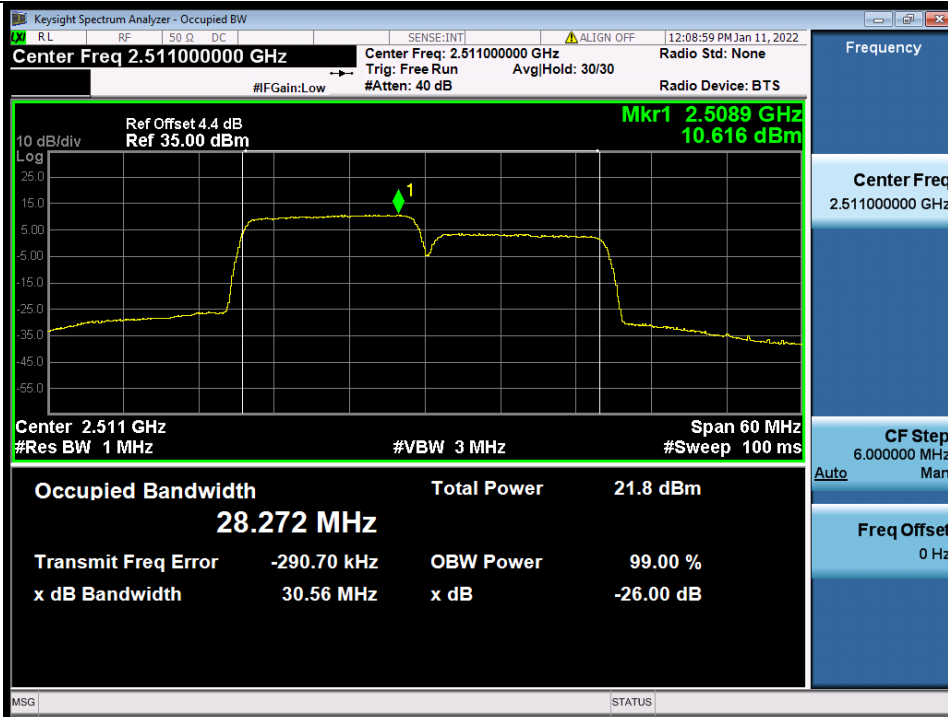

BUREAU VERITAS

Test Report No.: W7L-P22020005RF01

Band 41C 15MHz+15MHz 64QAM MCH NTN