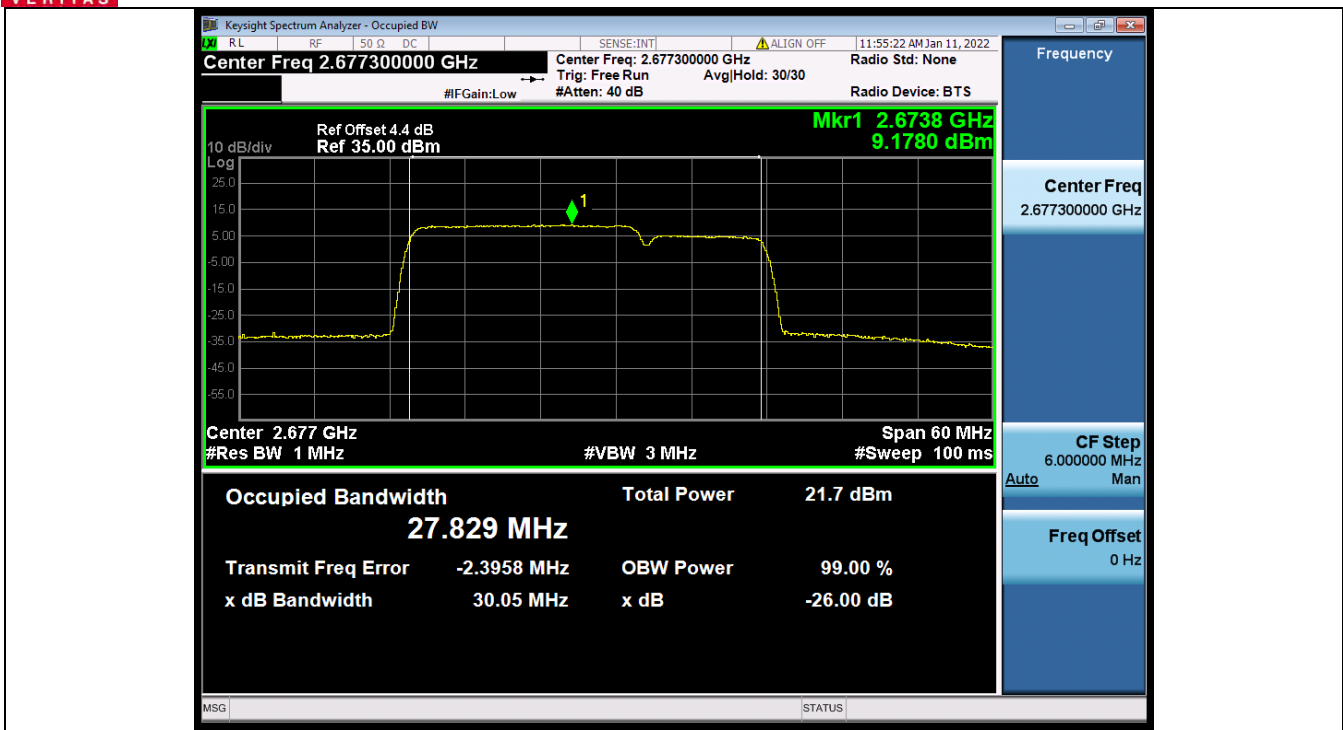

BV 7Layers Communications Technology (Shenzhen) Co., Ltd

No.B102, Dazu Chuangxin Mansion, North of Beihuan Avenue, North Area, Hi-Tech Industrial Park, Nanshan District, Shenzhen, Guangdong, China

Tel: +86 755 8869 6566

Fax: +86 755 8869 6577

Email: customerservice.sw@bureauveritas.com