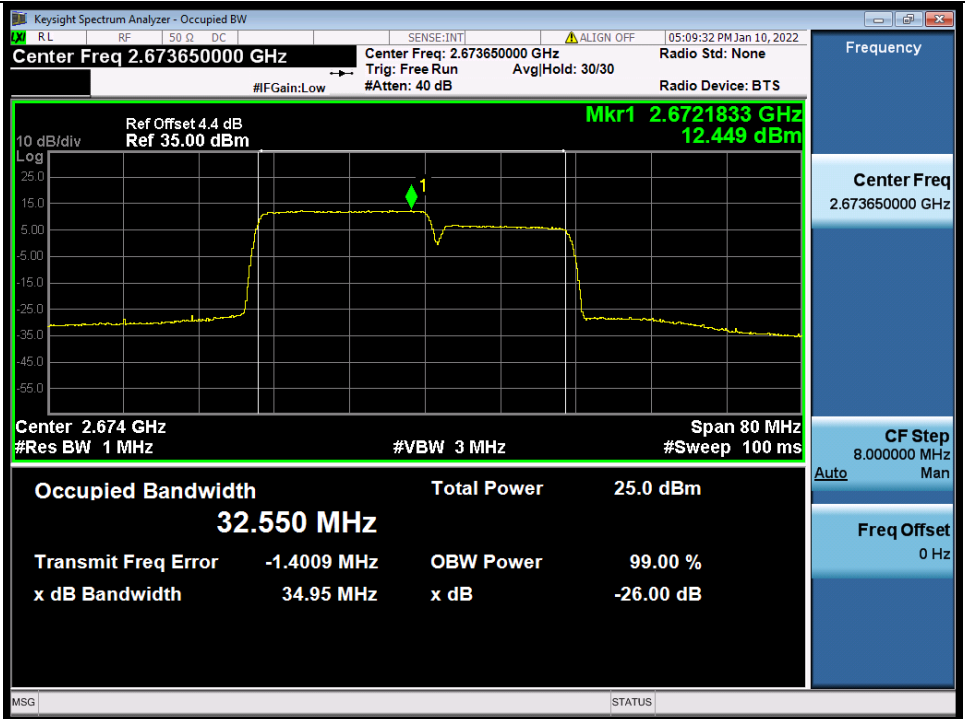

Band 41C 20MHz+15MHz 16QAM LCH NTN