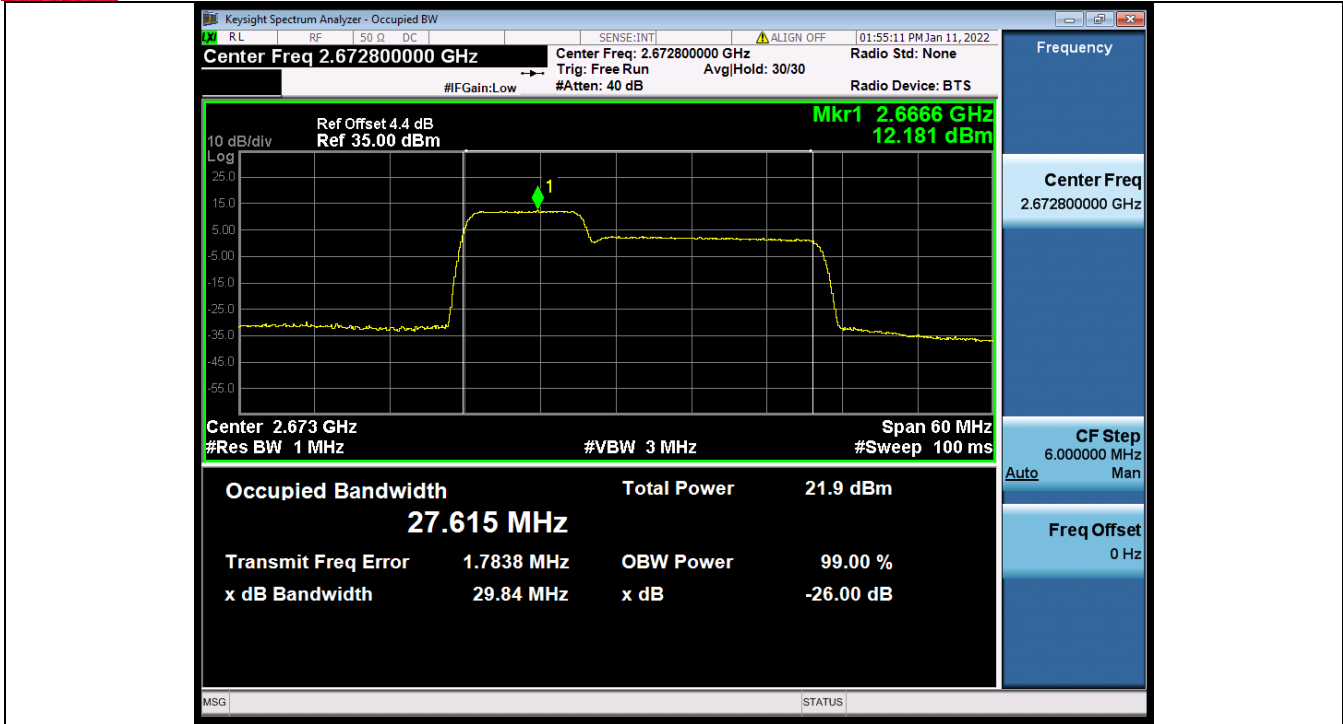

BV 7Layers Communications Technology (Shenzhen) Co., Ltd

No.B102, Dazu Chuangxin Mansion, North of Beihuan Avenue, North Area, Hi-Tech Industrial Park, Nanshan District, Shenzhen, Guangdong, China

Tel: +86 755 8869 6566

Fax: +86 755 8869 6577

Email: customerservice.sw@bureauveritas.com