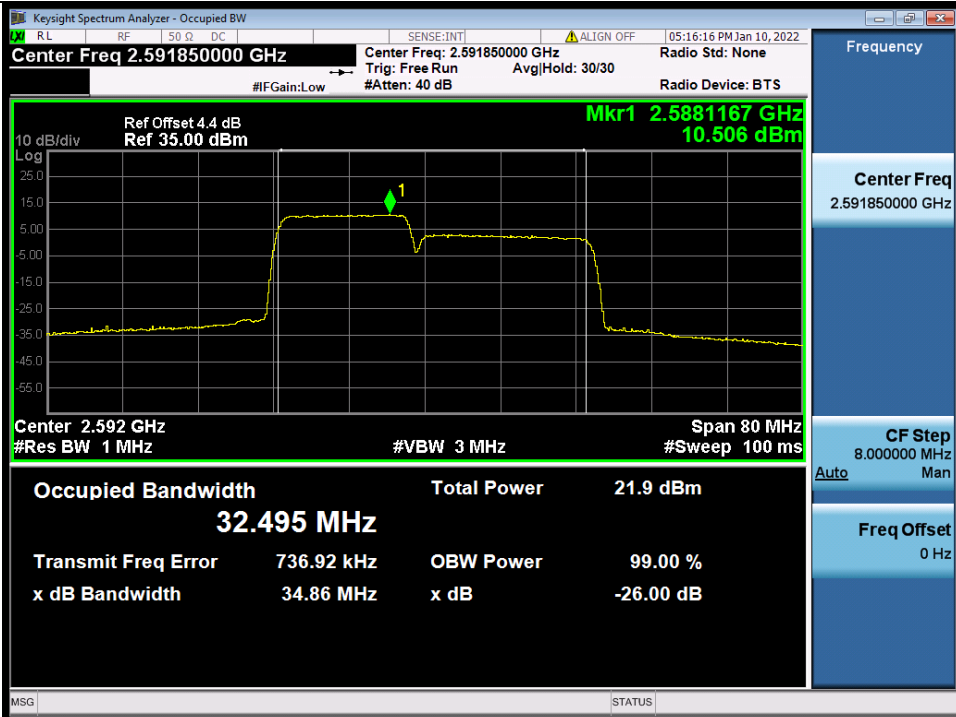

BUREAU
VERITAS

Test Report No.: W7L-P22020005RF01

Band 41C 15MHz+20MHz 16QAM HCH NTN