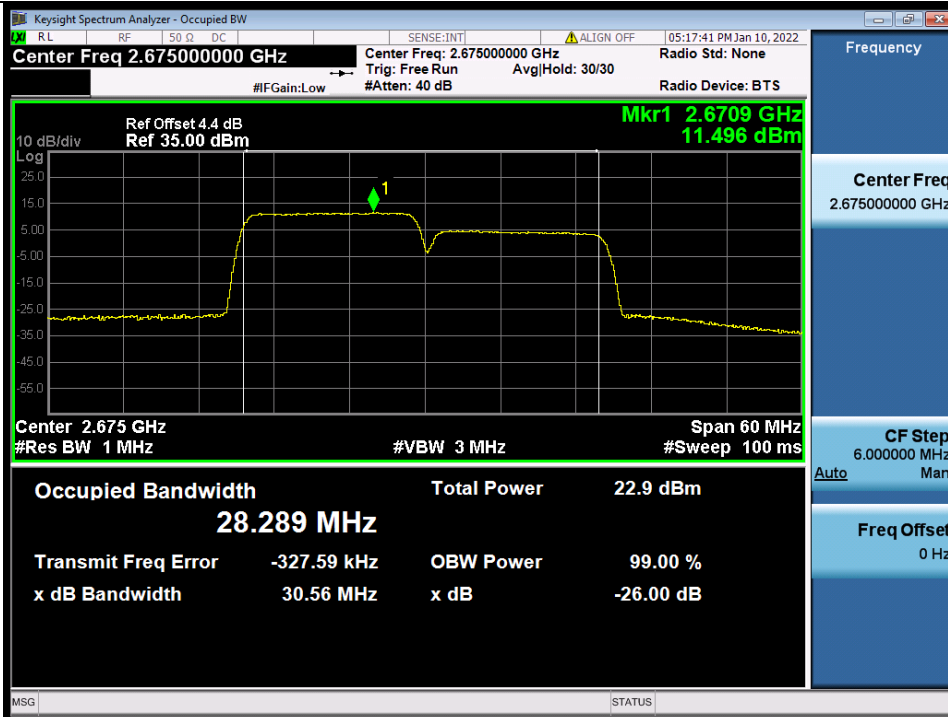

BUREAU VERITAS

Test Report No.: W7L-P22020005RF01

Band 41C 15MHz+15MHz 16QAM LCH NTN