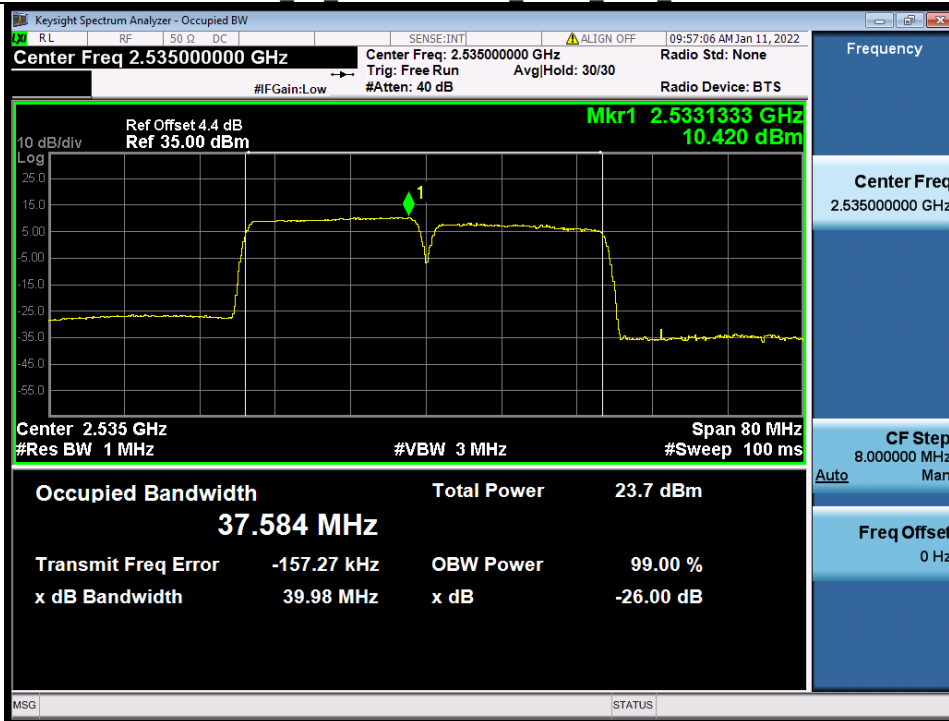

Band 7C 20MHz+20MHz QPSK HCH NTNV

BV 7Layers Communications Technology (Shenzhen) Co., Ltd

No.B102, Dazu Chuangxin Mansion, North of Beihuan Avenue, North Area, Hi-Tech Industrial Park, Nanshan District, Shenzhen, Guangdong, China