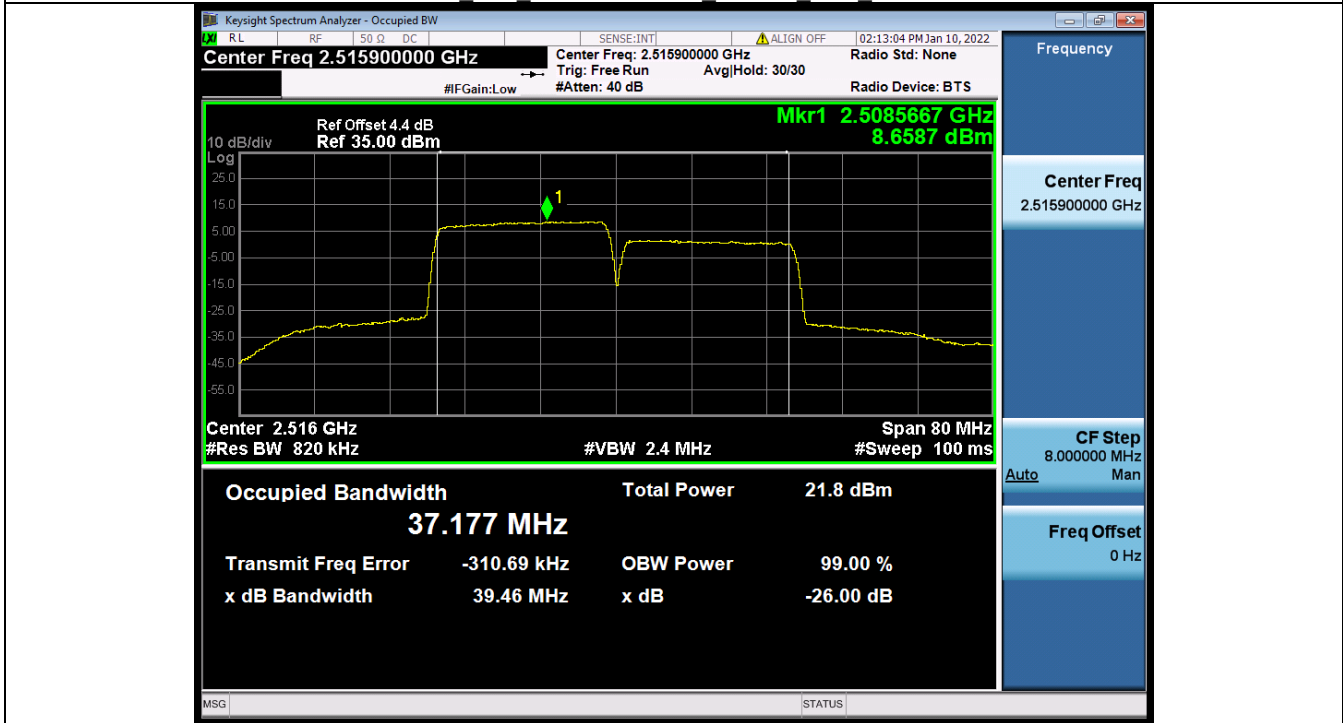

Band 41C 20MHz+20MHz 16QAM MCH NTN

BV 7Layers Communications Technology (Shenzhen) Co., Ltd

No.B102, Dazu Chuangxin Mansion, North of Beihuan Avenue, North Area, Hi-Tech Industrial Park, Nanshan District, Shenzhen, Guangdong, China

Tel: +86 755 8869 6566

Fax: +86 755 8869 6577

Email: customerservice.sw@bureauveritas.com