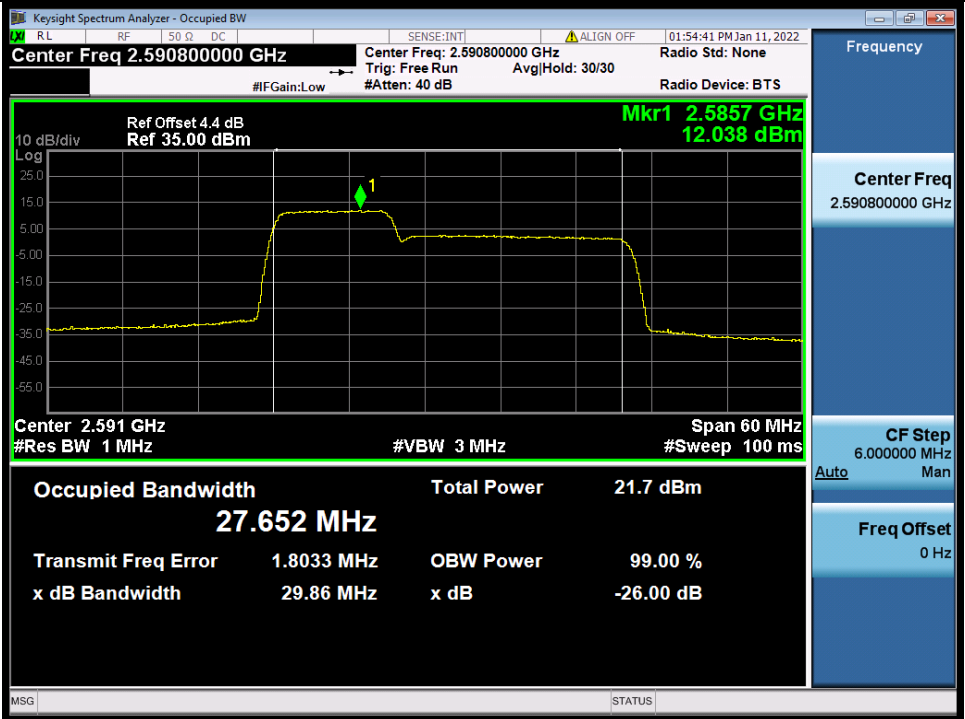

Fax: +86 755 8869 6577

Email: customerservice.sw@bureauveritas.com

BUREAU VERITAS

Test Report No.: W7L-P22020005RF01

Band 41C 10MHz+20MHz 64QAM MCH NTN

Band 41C 10MHz+20MHz 64QAM HCH NTN

BV 7Layers Communications Technology (Shenzhen) Co., Ltd