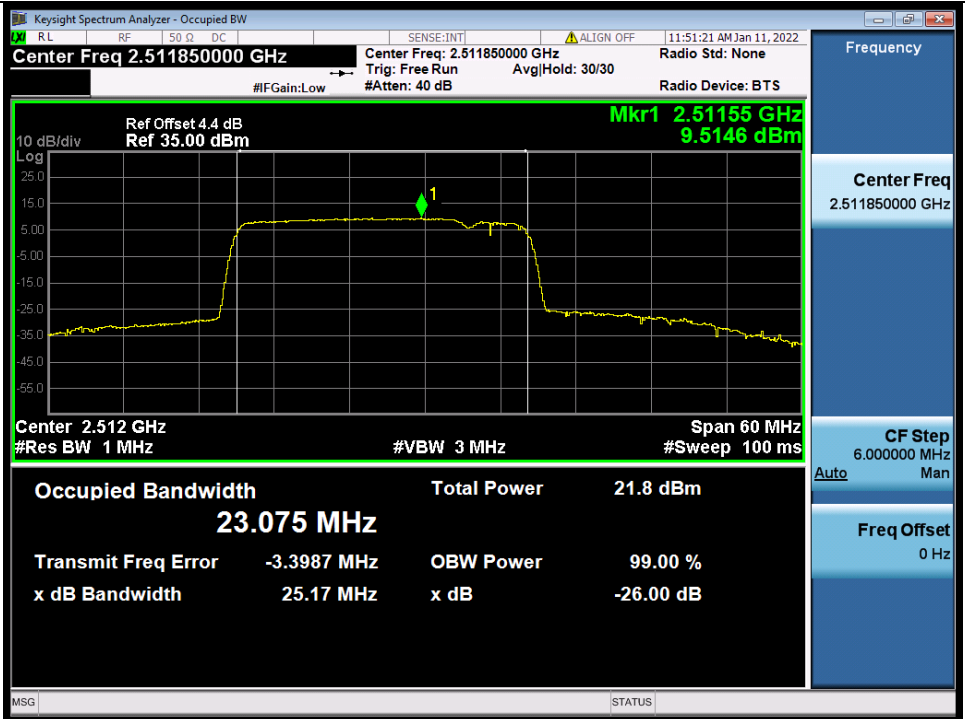

Band 41C 20MHz+5MHz 64QAM MCH NTN