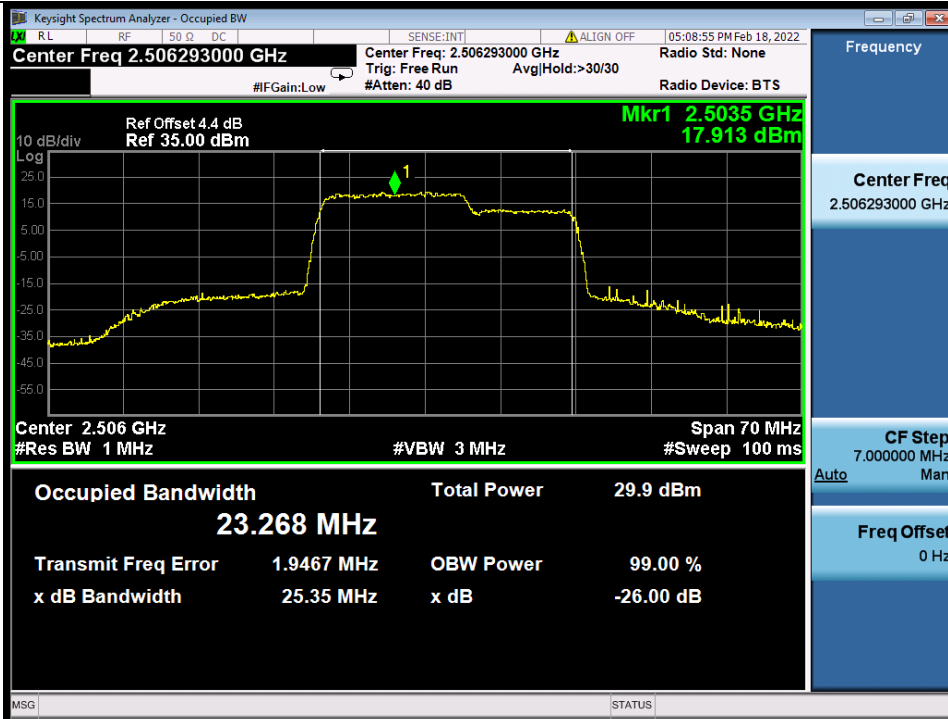

BUREAU VERITAS

Test Report No.: W7L-P22020005RF01

Band 41C 15MHz+10MHz 64QAM MCH NTN