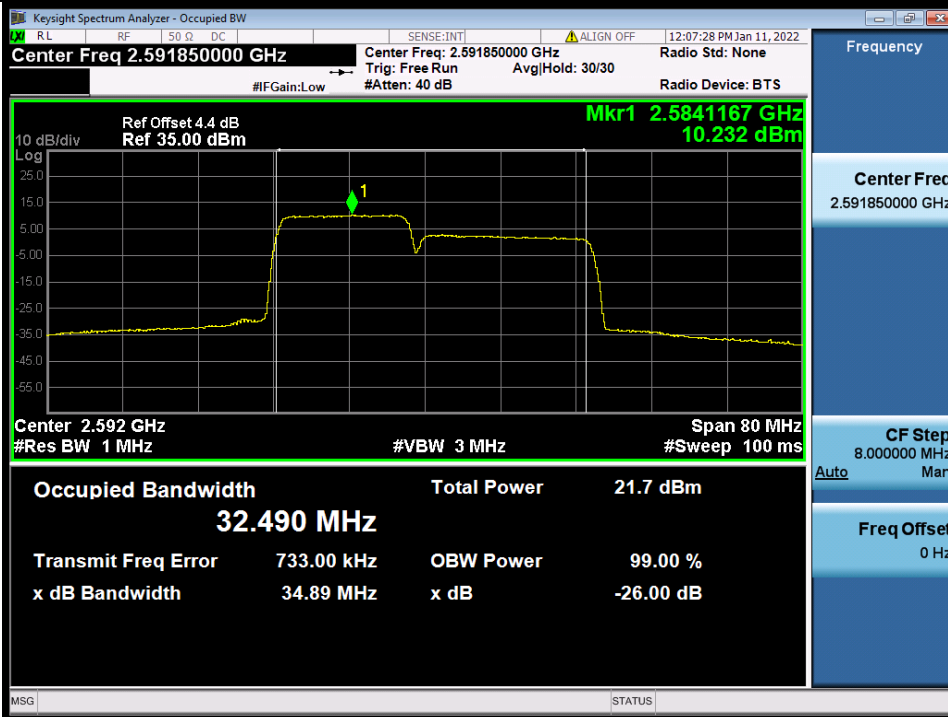

BUREAU VERITAS

Test Report No.: W7L-P22020005RF01

Band 41C 15MHz+20MHz 64QAM MCH NTN

Band 41C 15MHz+20MHz 64QAM HCH NTN

BV 7Layers Communications Technology (Shenzhen) Co., Ltd

No.B102, Dazu Chuangxin Mansion, North of Beihuan Avenue, North Area, Hi-Tech Industrial Park, Nanshan District, Shenzhen, Guangdong, China