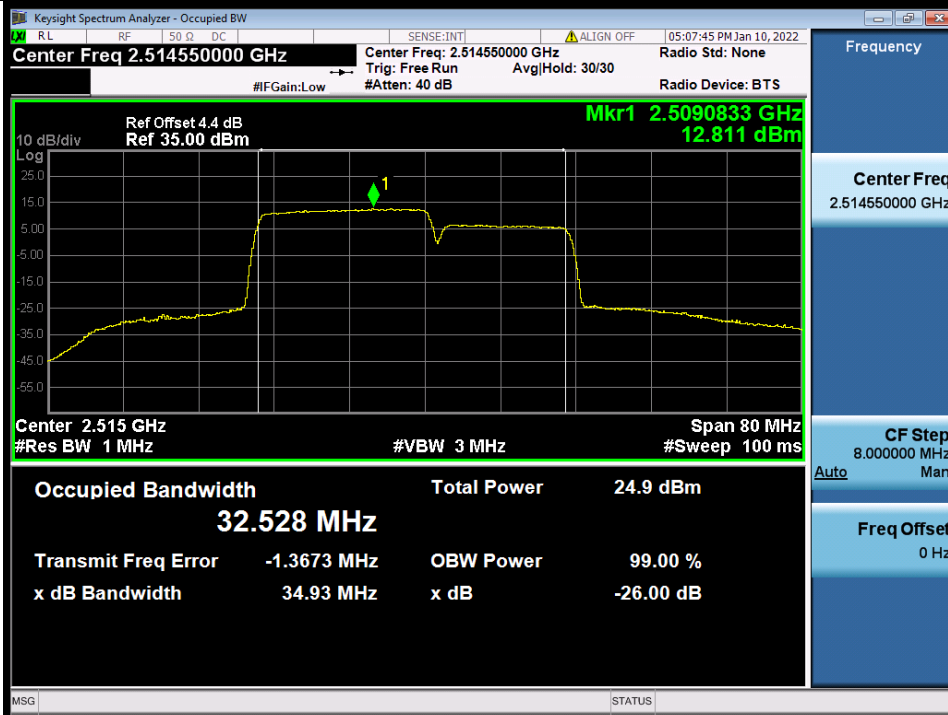

BUREAU VERITAS

Test Report No.: W7L-P22020005RF01

Band 41C 20MHz+15MHz QPSK LCH NTN