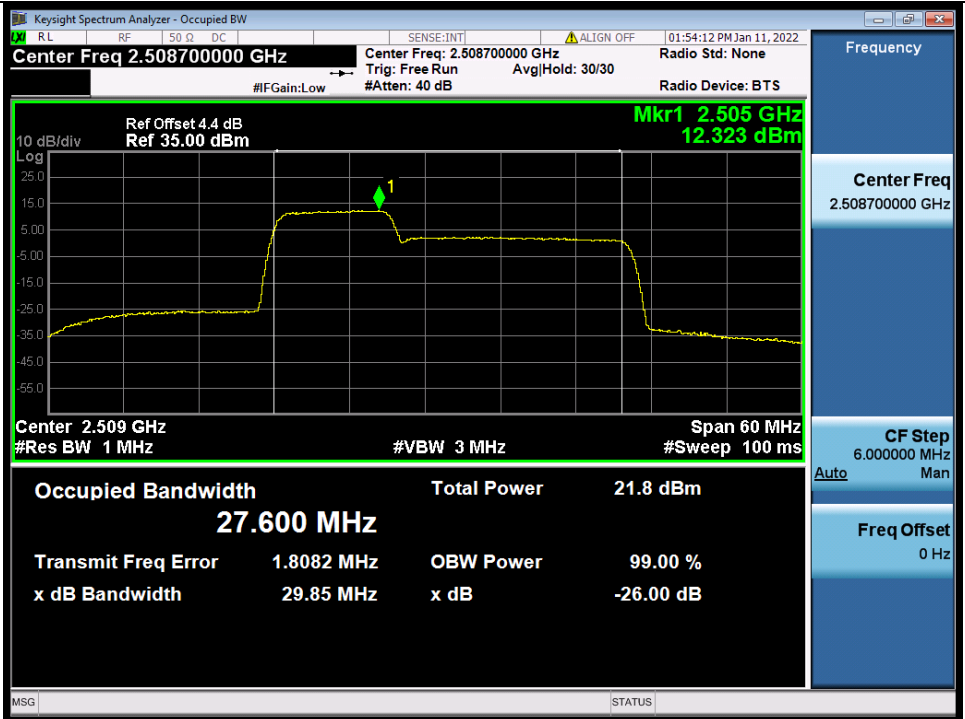

BUREAU VERITAS

Test Report No.: W7L-P22020005RF01

Band 41C 10MHz+20MHz 64QAM MCH NTN