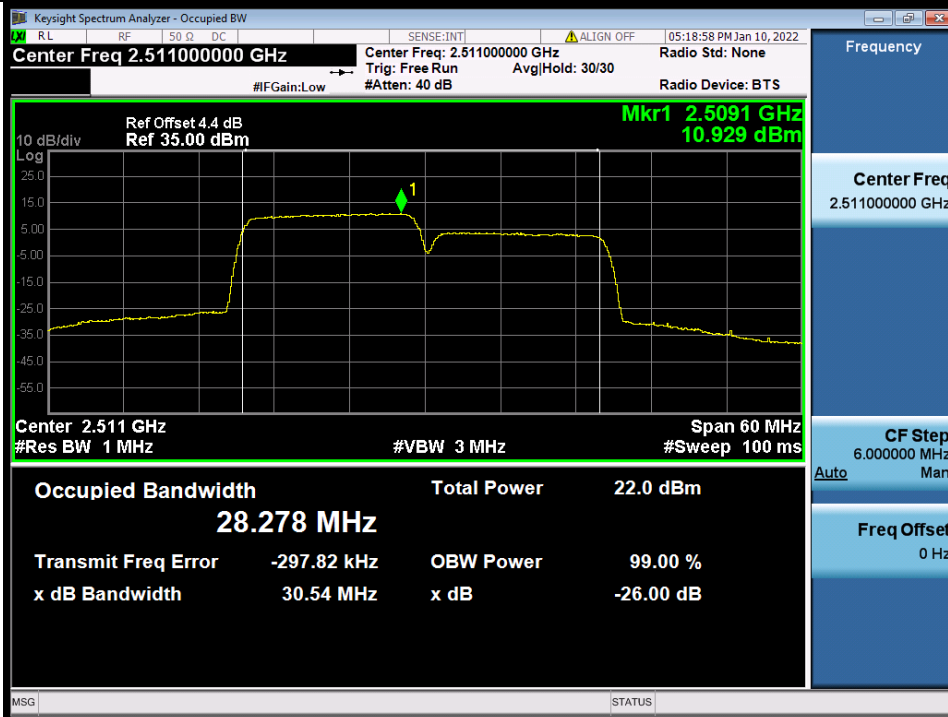

Fax: +86 755 8869 6577

Email: customerservice.sw@bureauveritas.com

BUREAU VERITAS

Test Report No.: W7L-P22020005RF01

Band 41C 15MHz+15MHz 16QAM LCH NTN

Band 41C 15MHz+15MHz 16QAM MCH NTN

BV 7Layers Communications Technology (Shenzhen) Co., Ltd