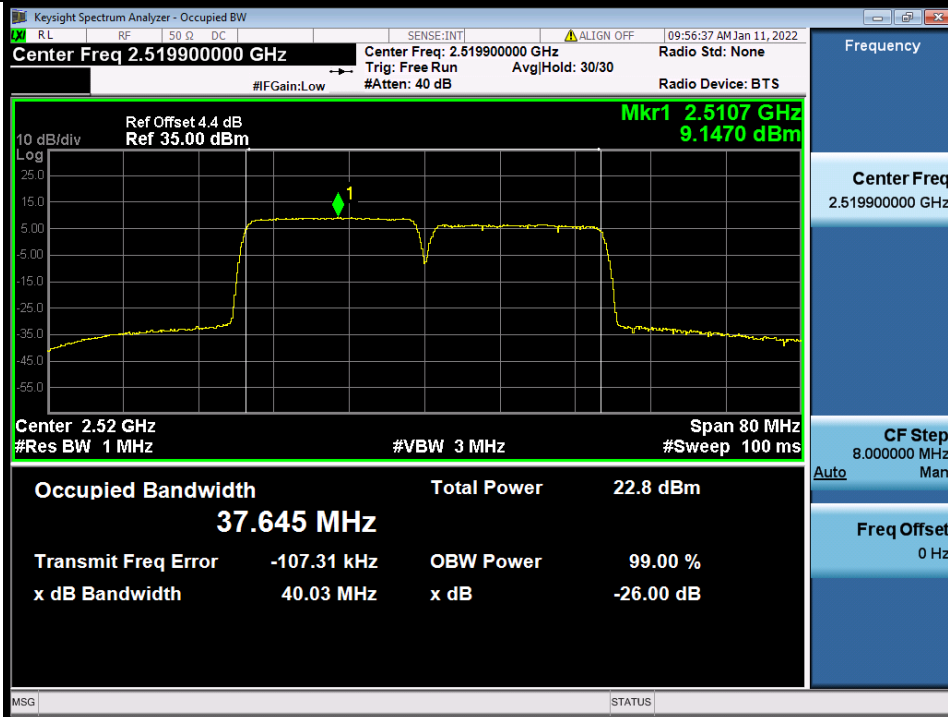

Band 7C_20MHz+20MHz_16QAM_MCH_NTNV

BV 7Layers Communications Technology (Shenzhen) Co., Ltd

No.B102, Dazu Chuangxin Mansion, North of Beihuan Avenue, North Area, Hi-Tech Industrial Park, Nanshan District, Shenzhen, Guangdong, China

Tel: +86 755 8869 6566

Fax: +86 755 8869 6577

Email: customerservice.sw@bureauveritas.com