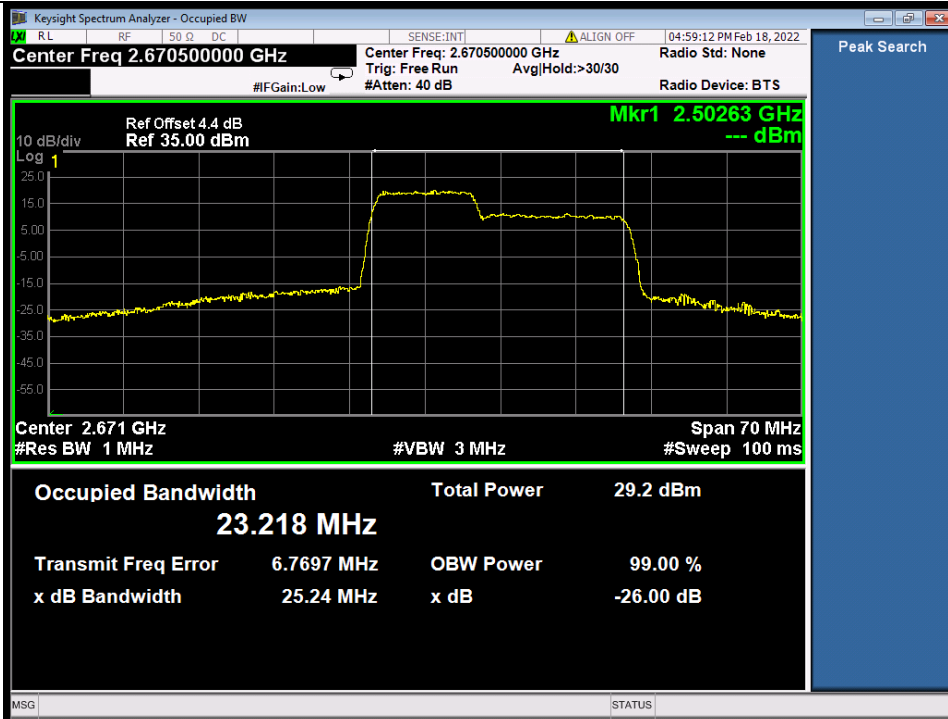

BUREAU VERITAS

Test Report No.: W7L-P22020005RF01

Band 41C 10MHz+15MHz 16QAM LCH NTN