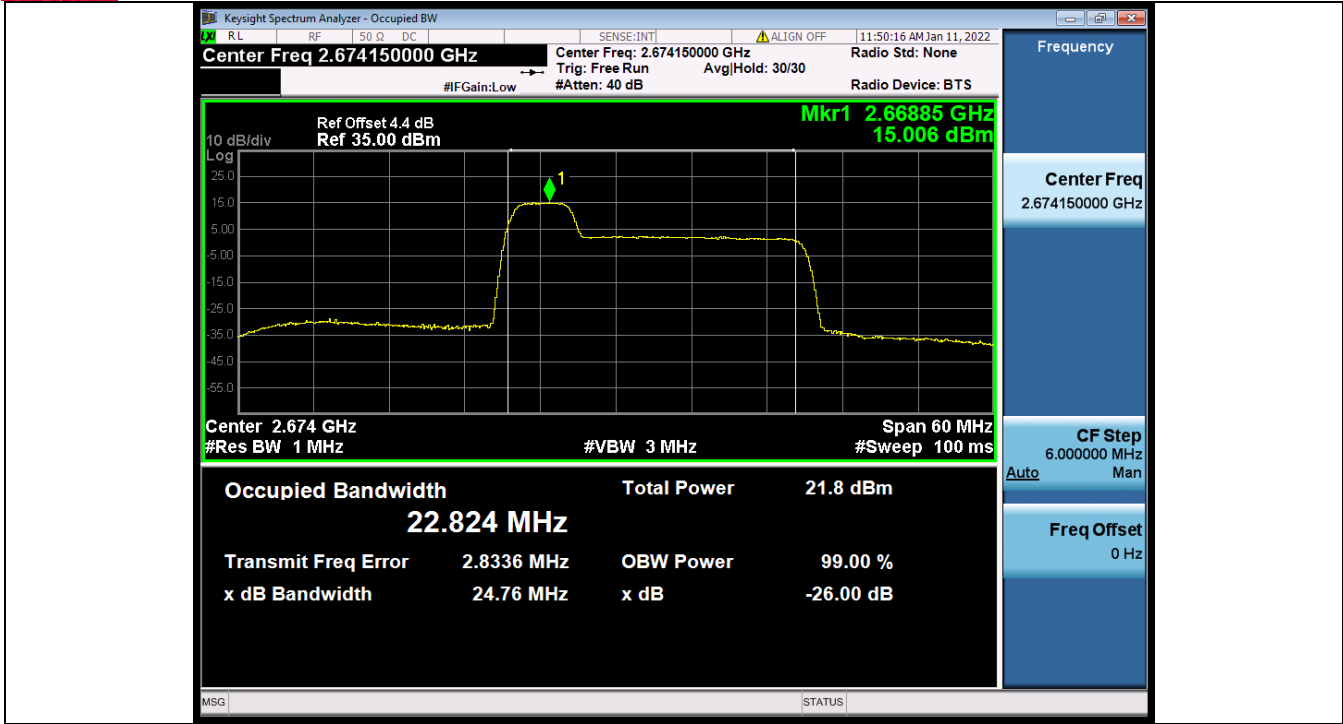

BV 7Layers Communications
Technology (Shenzhen) Co., Ltd

No.B102, Dazu Chuangxin Mansion, North of Beihuan
Avenue, North Area, Hi-Tech Industrial Park, Nanshan
District, Shenzhen, Guangdong, China

Tel: +86 755 8869 6566

Fax: +86 755 8869 6577

Email: customerservice.sw@bureauveritas.com