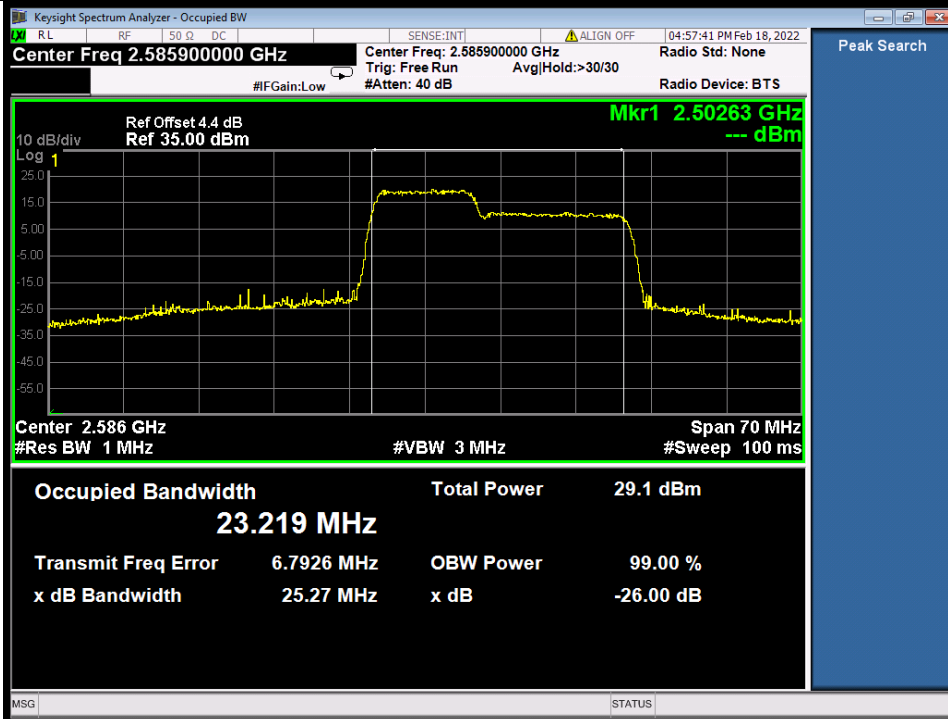

BUREAU
VERITAS

Test Report No.: W7L-P22020005RF01

Band 41C 10MHz+15MHz 64QAM MCH NTN

Band 41C 10MHz+15MHz 64QAM HCH NTN

BV 7Layers Communications
Technology (Shenzhen) Co., Ltd

No.B102, Dazu Chuangxin Mansion, North of Beihuan
Avenue, North Area, Hi-Tech Industrial Park, Nanshan
District, Shenzhen, Guangdong, China