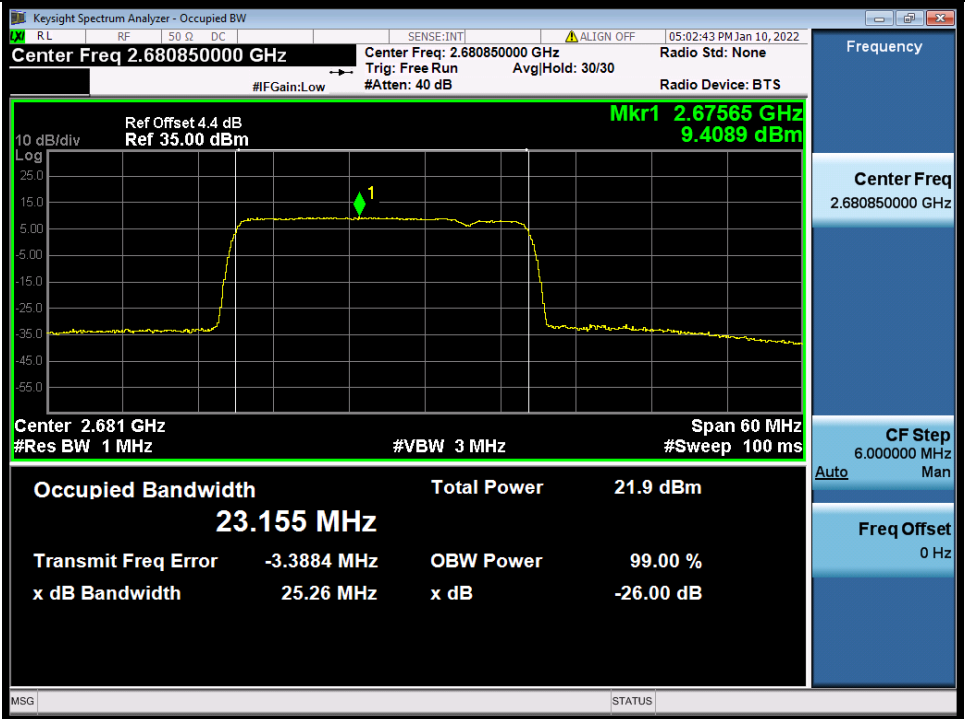

BUREAU VERITAS

Test Report No.: W7L-P22020005RF01

Band 41C 20MHz+5MHz 16QAM HCH NTN

Band 41C 20MHz+5MHz 64QAM LCH NTN

BV 7Layers Communications Technology (Shenzhen) Co., Ltd

No.B102, Dazu Chuangxin Mansion, North of Beihuan Avenue, North Area, Hi-Tech Industrial Park, Nanshan District, Shenzhen, Guangdong, China