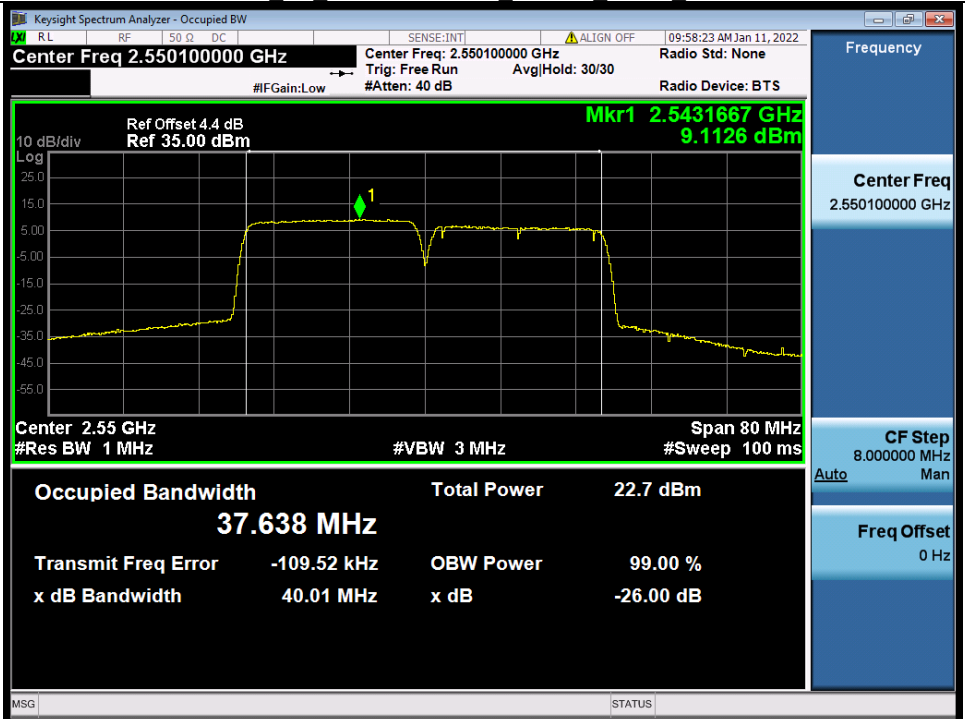

Fax: +86 755 8869 6577

Email: customerservice.sw@bureauveritas.com

Band 7C 20MHz+20MHz 16QAM HCH NTN

Band 7C 20MHz+20MHz 64QAM LCH NTN

BV 7Layers Communications
Technology (Shenzhen) Co., Ltd

No.B102, Dazu Chuangxin Mansion, North of Beihuan
Avenue, North Area, Hi-Tech Industrial Park, Nanshan
District, Shenzhen, Guangdong, China