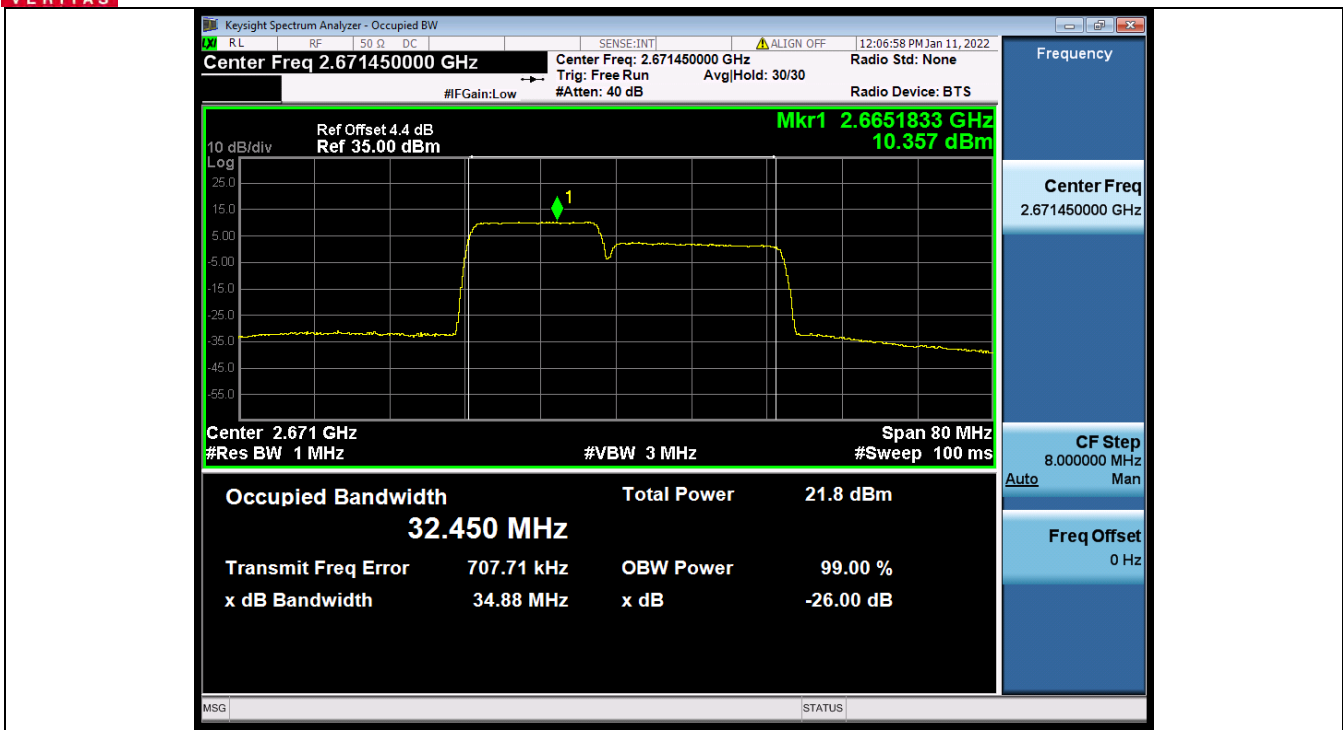

BV 7Layers Communications Technology (Shenzhen) Co., Ltd

No.B102, Dazu Chuangxin Mansion, North of Beihuan Avenue, North Area, Hi-Tech Industrial Park, Nanshan District, Shenzhen, Guangdong, China

Tel: +86 755 8869 6566

Fax: +86 755 8869 6577

Email: customerservice.sw@bureauveritas.com