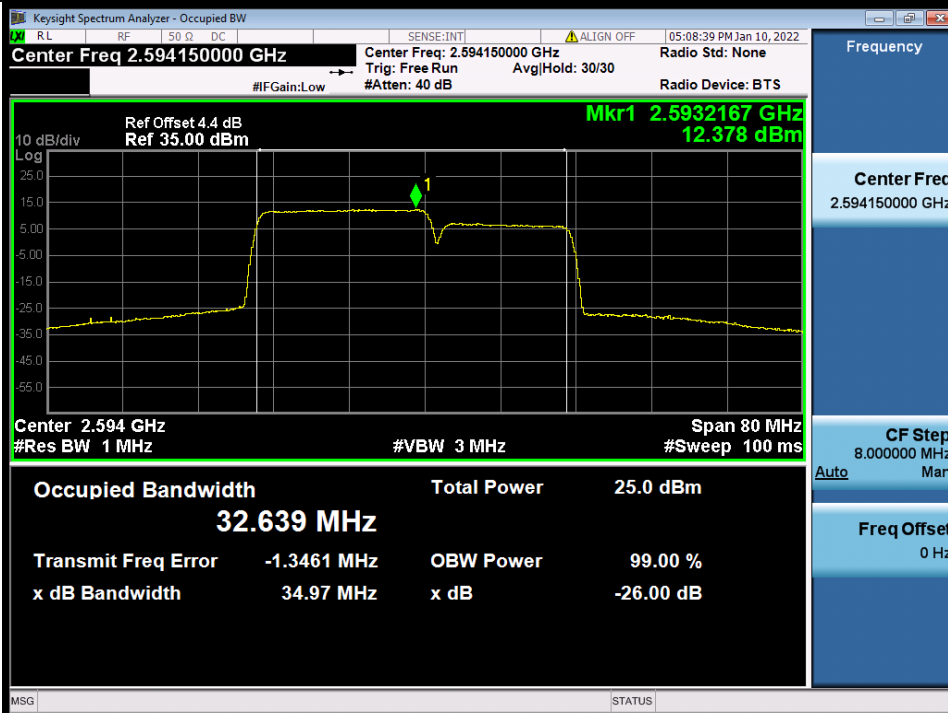

Band 41C 20MHz+15MHz QPSK HCH NTN

BV 7Layers Communications Technology (Shenzhen) Co., Ltd

No.B102, Dazu Chuangxin Mansion, North of Beihuan Avenue, North Area, Hi-Tech Industrial Park, Nanshan District, Shenzhen, Guangdong, China