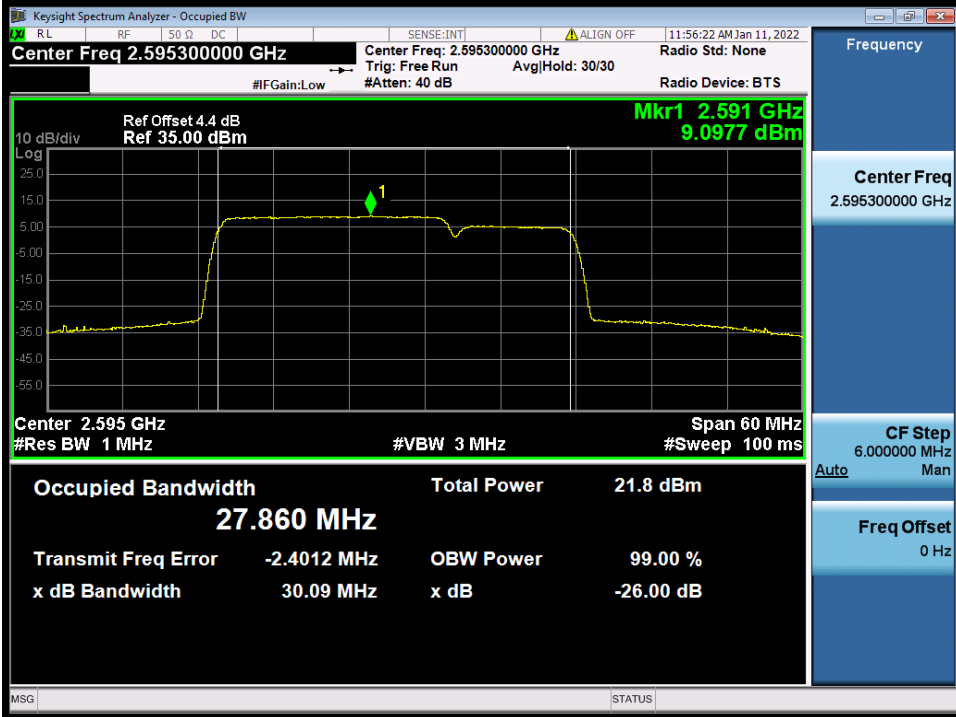

Band 41C 20MHz+10MHz 64QAM HCH NTN

BV 7Layers Communications Technology (Shenzhen) Co., Ltd

No.B102, Dazu Chuangxin Mansion, North of Beihuan Avenue, North Area, Hi-Tech Industrial Park, Nanshan District, Shenzhen, Guangdong, China

Tel: +86 755 8869 6566

Fax: +86 755 8869 6577

Email: customerservice.sw@bureauveritas.com