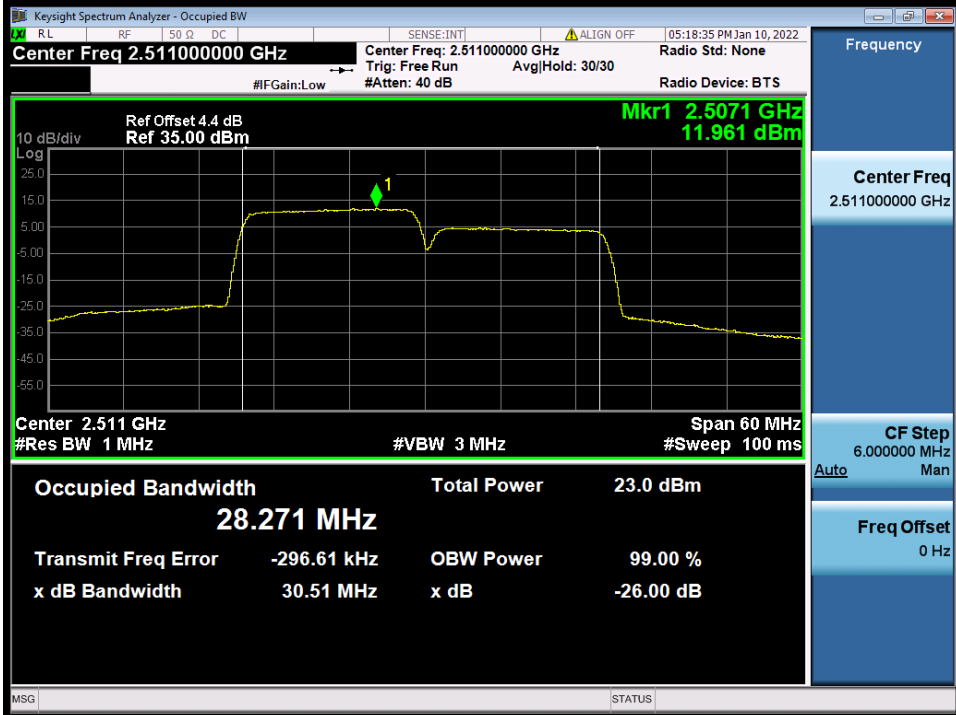

BUREAU VERITAS

Test Report No.: W7L-P22020005RF01

Band 41C 15MHz+15MHz QPSK LCH NTN