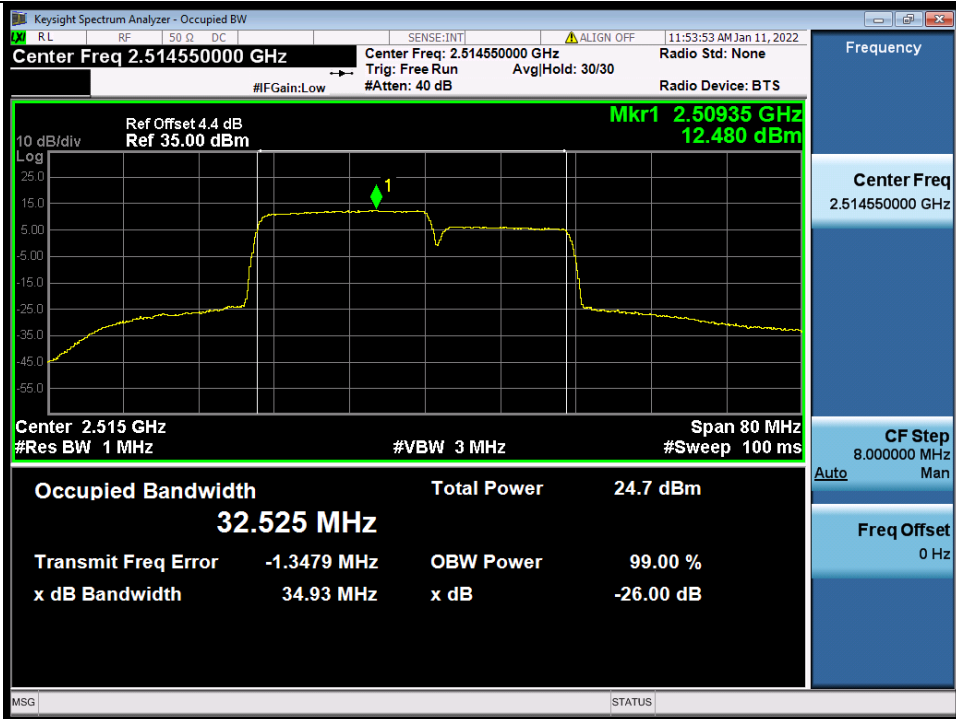

BUREAU
VERITAS

Test Report No.: W7L-P22020005RF01

Band 41C 20MHz+15MHz 64QAM MCH NTN