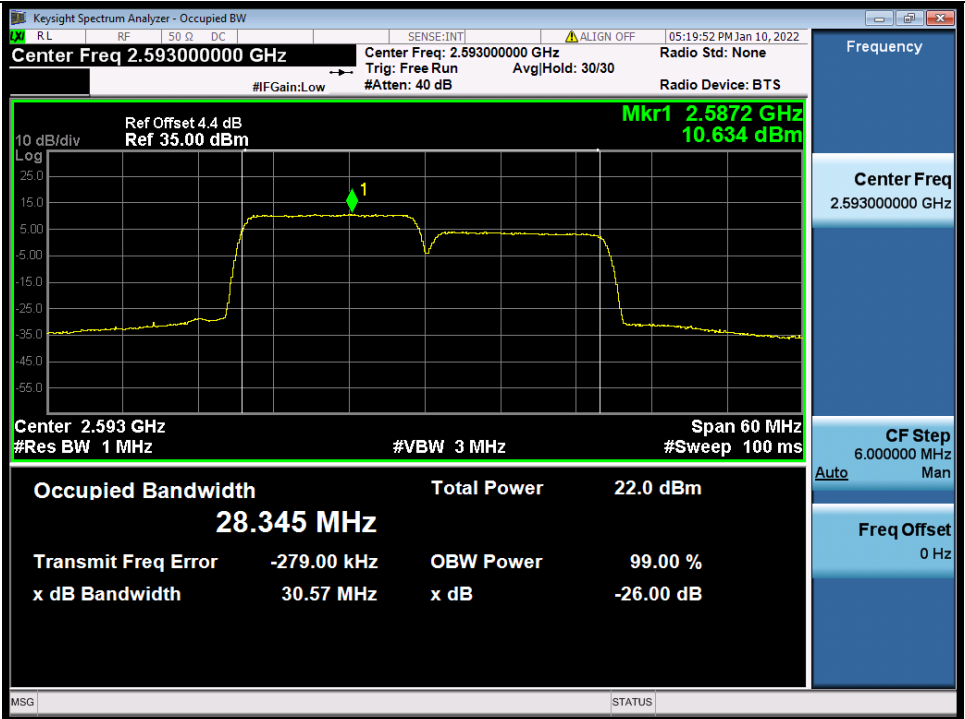

Band 41C 15MHz+15MHz 16QAM HCH NTN