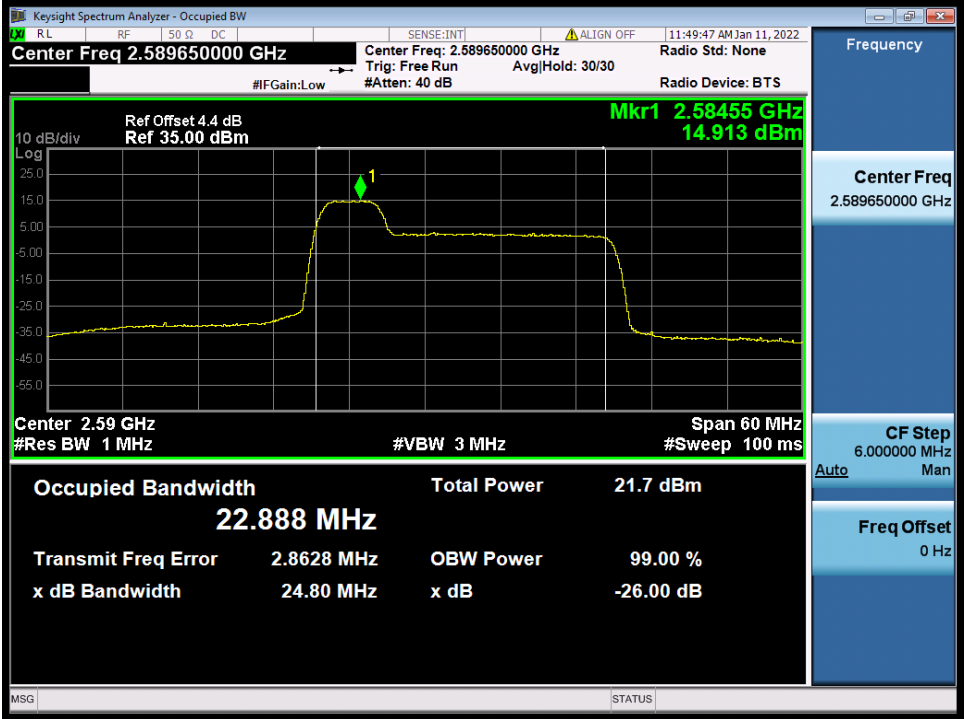

Band 41C 5MHz+20MHz 64QAM HCH NTN

BV 7Layers Communications
Technology (Shenzhen) Co., Ltd

No.B102, Dazu Chuangxin Mansion, North of Beihuan
Avenue, North Area, Hi-Tech Industrial Park, Nanshan
District, Shenzhen, Guangdong, China

Tel: +86 755 8869 6566

Fax: +86 755 8869 6577

Email: customerservice.sw@bureauveritas.com