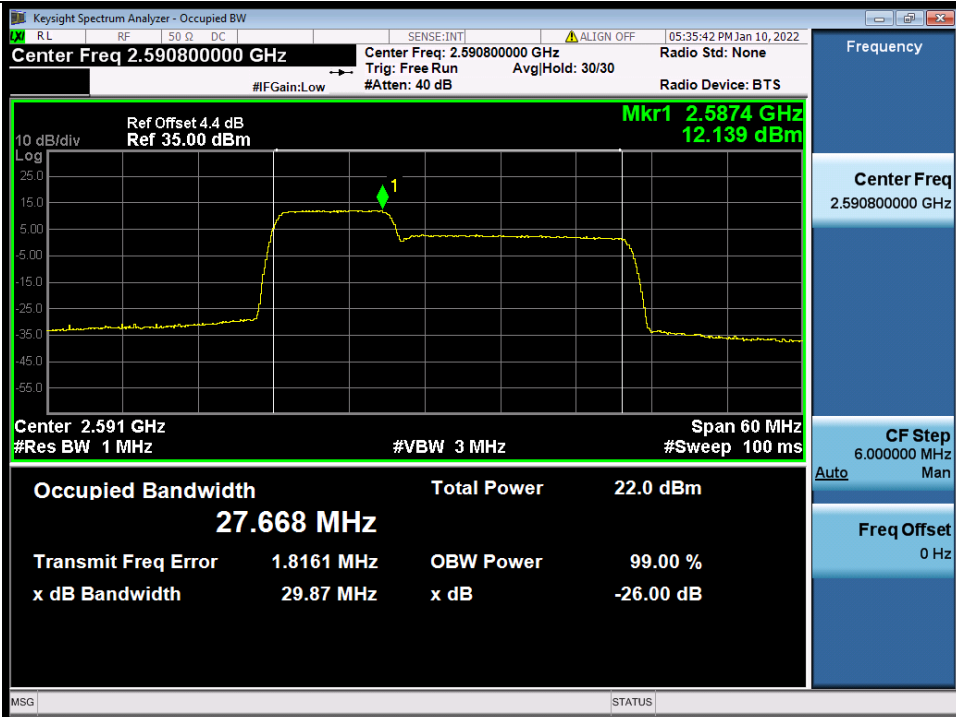

BUREAU
VERITAS

Test Report No.: W7L-P22020005RF01

Band 41C 10MHz+20MHz 16QAM HCH NTN