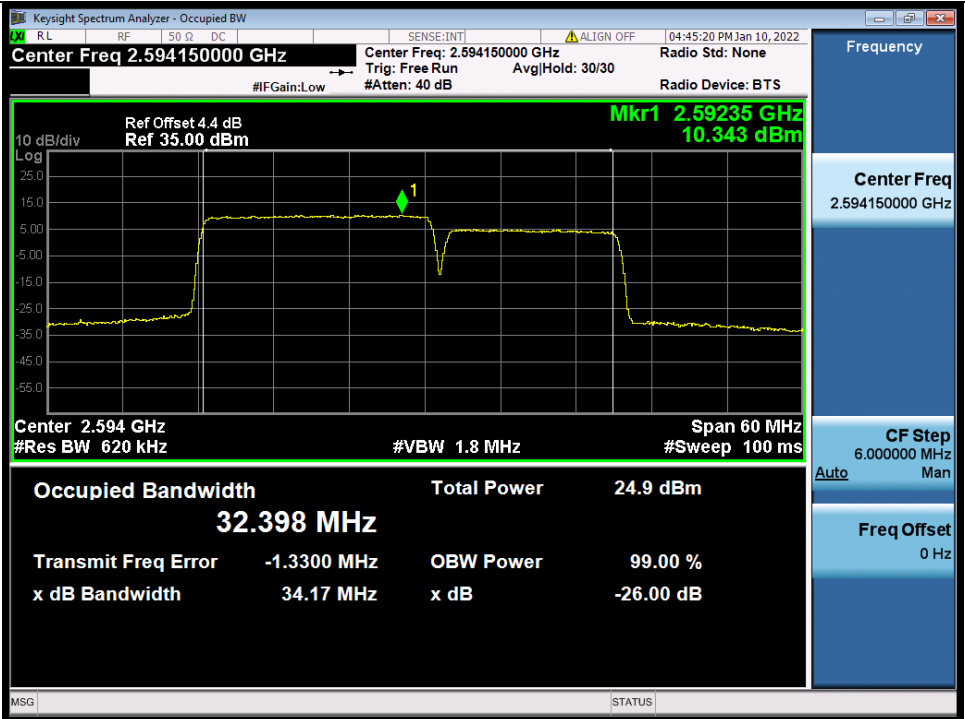

BUREAU
VERITAS

Test Report No.: W7L-P22020005RF01

Band 41C 20MHz+15MHz 16QAM HCH NTN