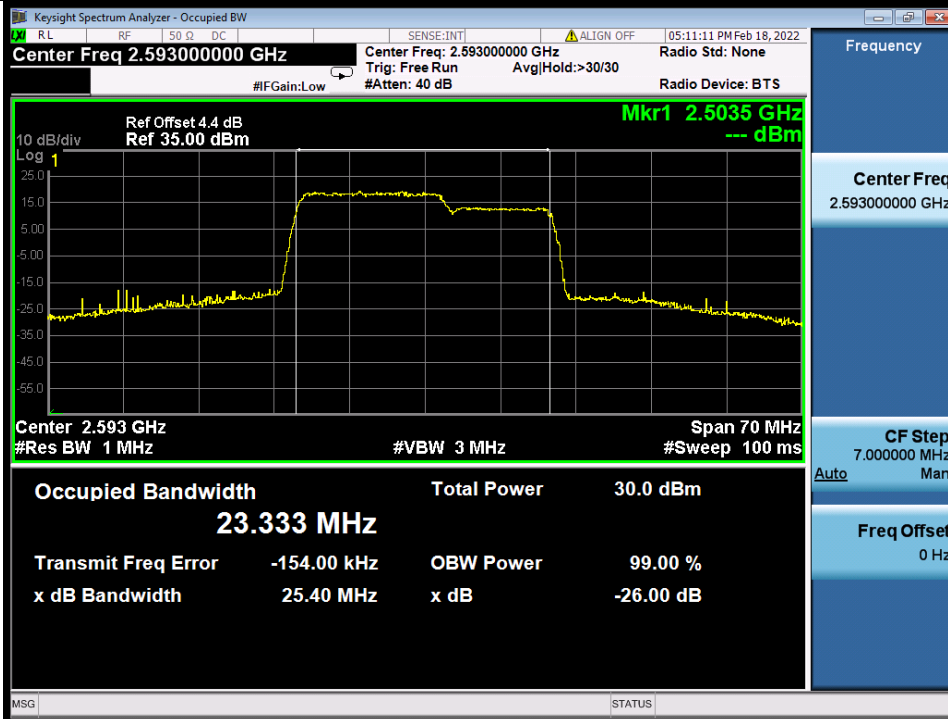

Fax: +86 755 8869 6577

Email: customerservice.sw@bureauveritas.com

BUREAU VERITAS

Test Report No.: W7L-P22020005RF01

Band 41C 15MHz+10MHz 64QAM MCH NTN

Band 41C 15MHz+10MHz 64QAM HCH NTN

BV 7Layers Communications Technology (Shenzhen) Co., Ltd