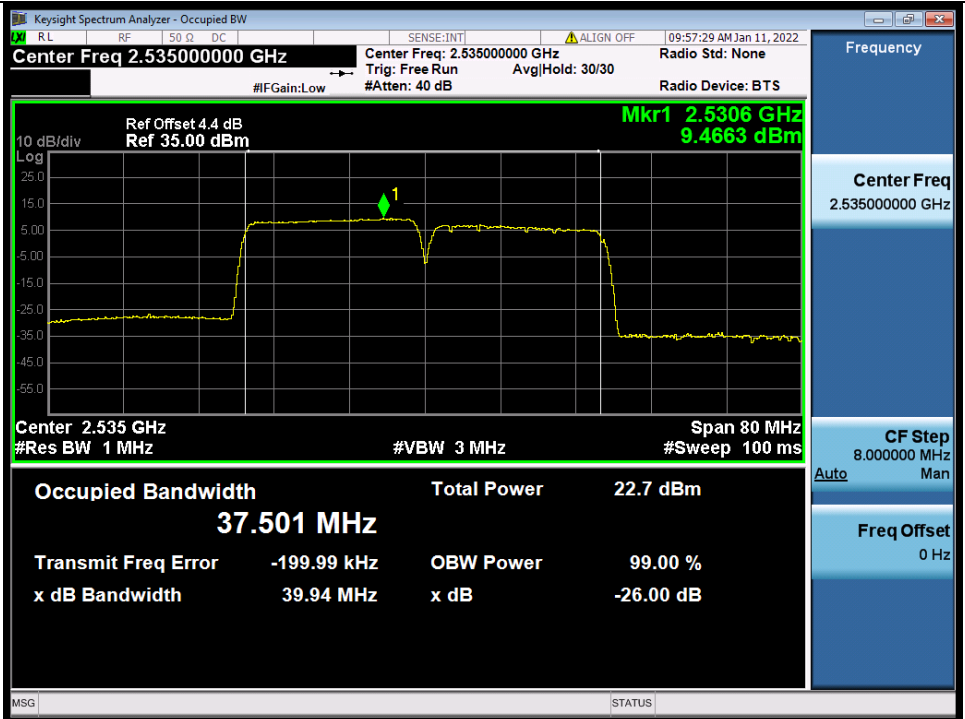

Band 7C 20MHz+20MHz 16QAM HCH NTN