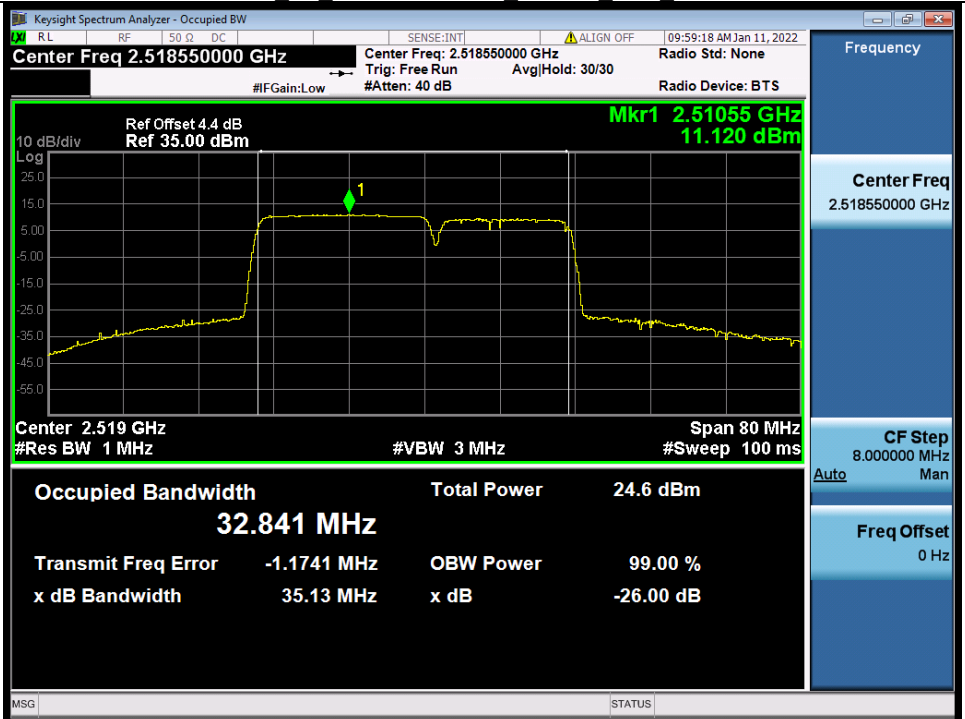

BUREAU
VERITAS

Test Report No.: W7L-P22020005RF01

Band 7C 20MHz+15MHz 16QAM LCH NTN

Band 7C 20MHz+15MHz 16QAM MCH NTN

BV 7Layers Communications
Technology (Shenzhen) Co., Ltd

No.B102, Dazu Chuangxin Mansion, North of Beihuan
Avenue, North Area, Hi-Tech Industrial Park, Nanshan
District, Shenzhen, Guangdong, China