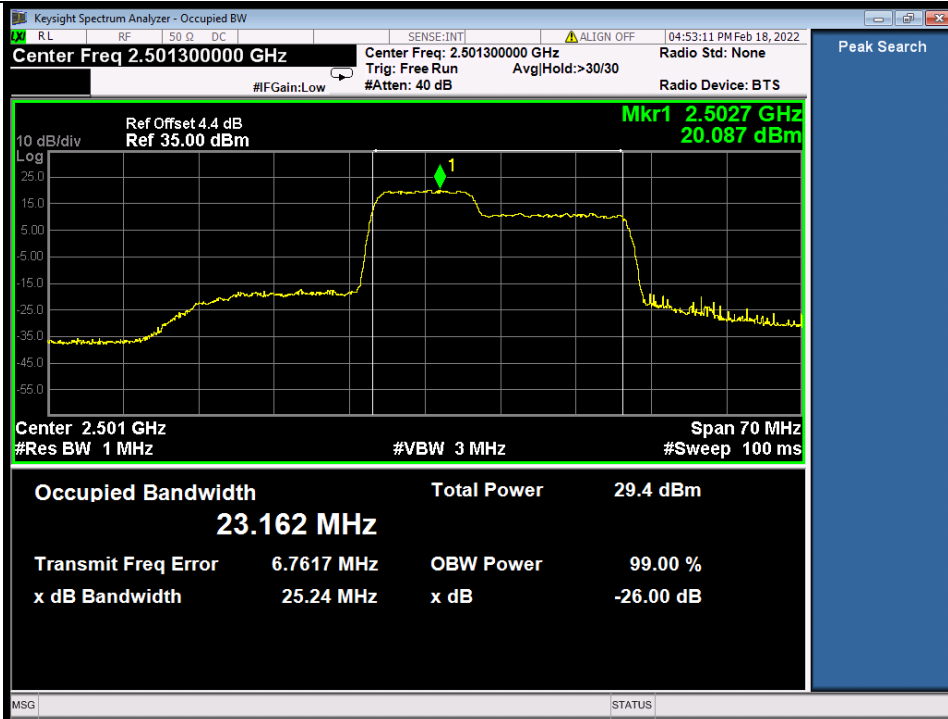

BUREAU
VERITAS

Test Report No.: W7L-P22020005RF01

Band 41C 10MHz+15MHz 64QAM MCH NTN

Band 41C 10MHz+15MHz 64QAM HCH NTN

BV 7Layers Communications
Technology (Shenzhen) Co., Ltd

No.B102, Dazu Chuangxin Mansion, North of Beihuan
Avenue, North Area, Hi-Tech Industrial Park, Nanshan
District, Shenzhen, Guangdong, China