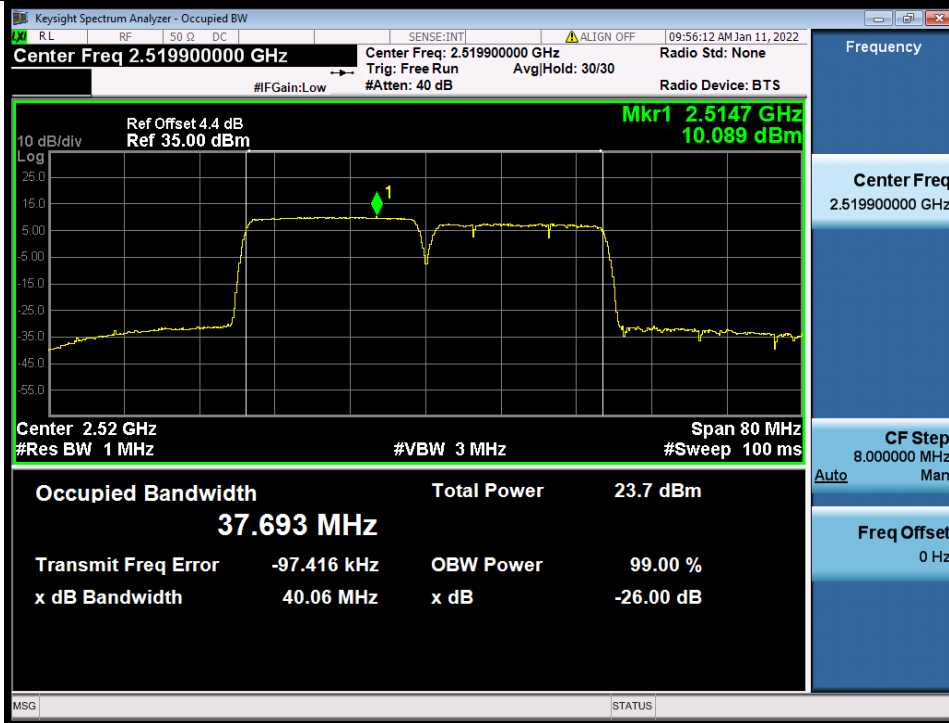

BUREAU VERITAS

Test Report No.: W7L-P22020005RF01

Band 7C 20MHz+20MHz QPSK LCH NTNV