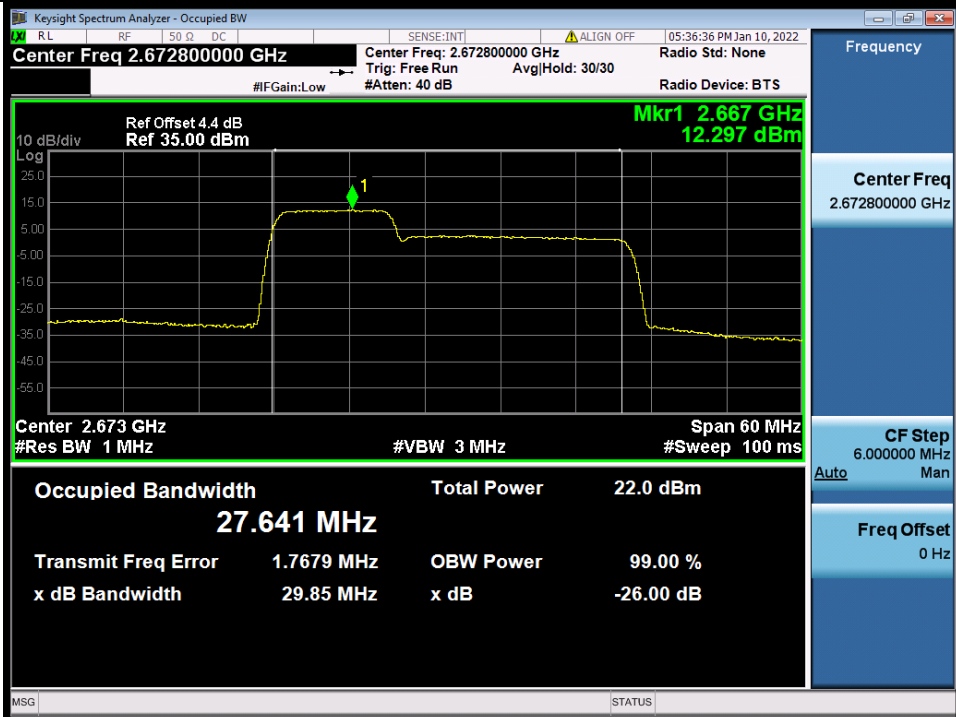

Band 41C 10MHz+20MHz 64QAM LCH NTN

BV 7Layers Communications
Technology (Shenzhen) Co., Ltd

No.B102, Dazu Chuangxin Mansion, North of Beihuan
Avenue, North Area, Hi-Tech Industrial Park, Nanshan
District, Shenzhen, Guangdong, China

Tel: +86 755 8869 6566

Fax: +86 755 8869 6577

Email: customerservice.sw@bureauveritas.com