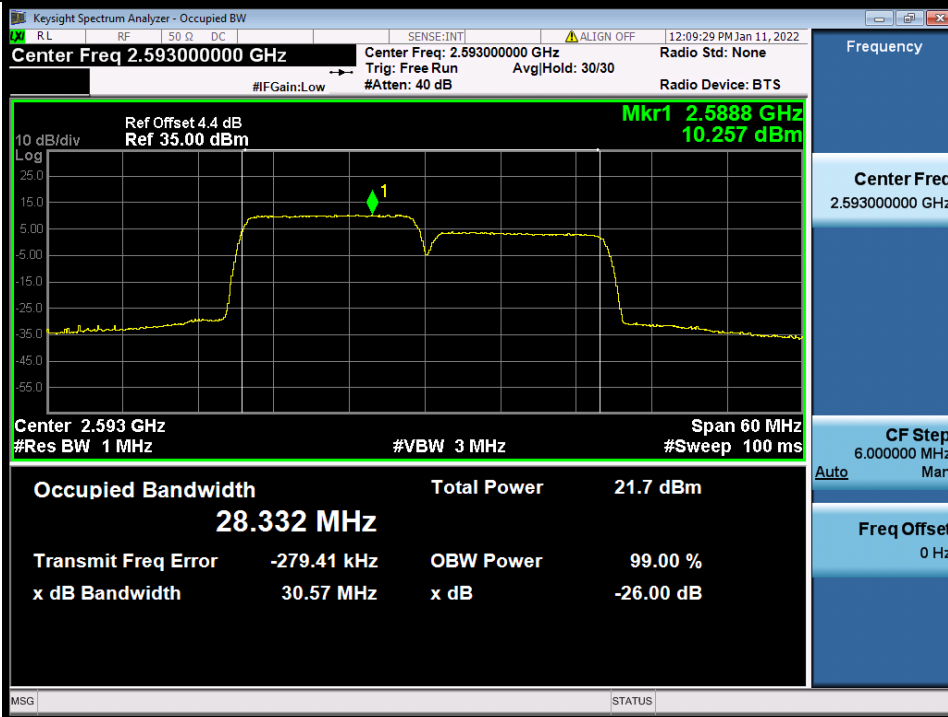

Band 41C 15MHz+15MHz 64QAM HCH NTN

BV 7Layers Communications Technology (Shenzhen) Co., Ltd

No.B102, Dazu Chuangxin Mansion, North of Beihuan Avenue, North Area, Hi-Tech Industrial Park, Nanshan District, Shenzhen, Guangdong, China

Tel: +86 755 8869 6566

Fax: +86 755 8869 6577

Email: customerservice.sw@bureauveritas.com