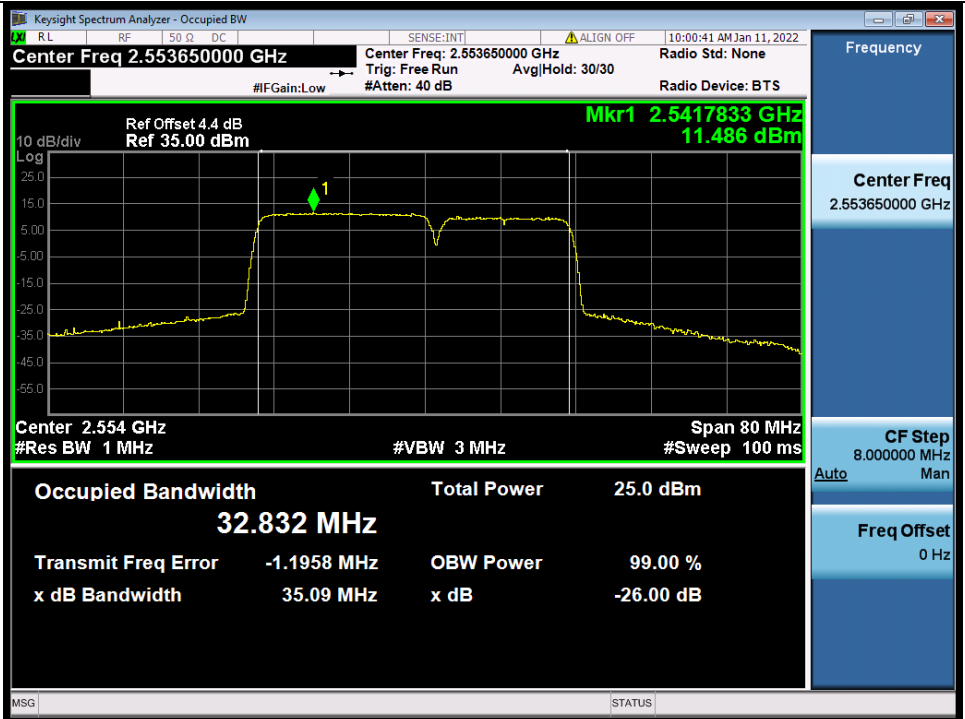

BUREAU
VERITAS

Test Report No.: W7L-P22020005RF01

Band 7C 20MHz+15MHz 16QAM LCH NTN

Band 7C 20MHz+15MHz 16QAM MCH NTN

BV 7Layers Communications
Technology (Shenzhen) Co., Ltd

No.B102, Dazu Chuangxin Mansion, North of Beihuan
Avenue, North Area, Hi-Tech Industrial Park, Nanshan
District, Shenzhen, Guangdong, China