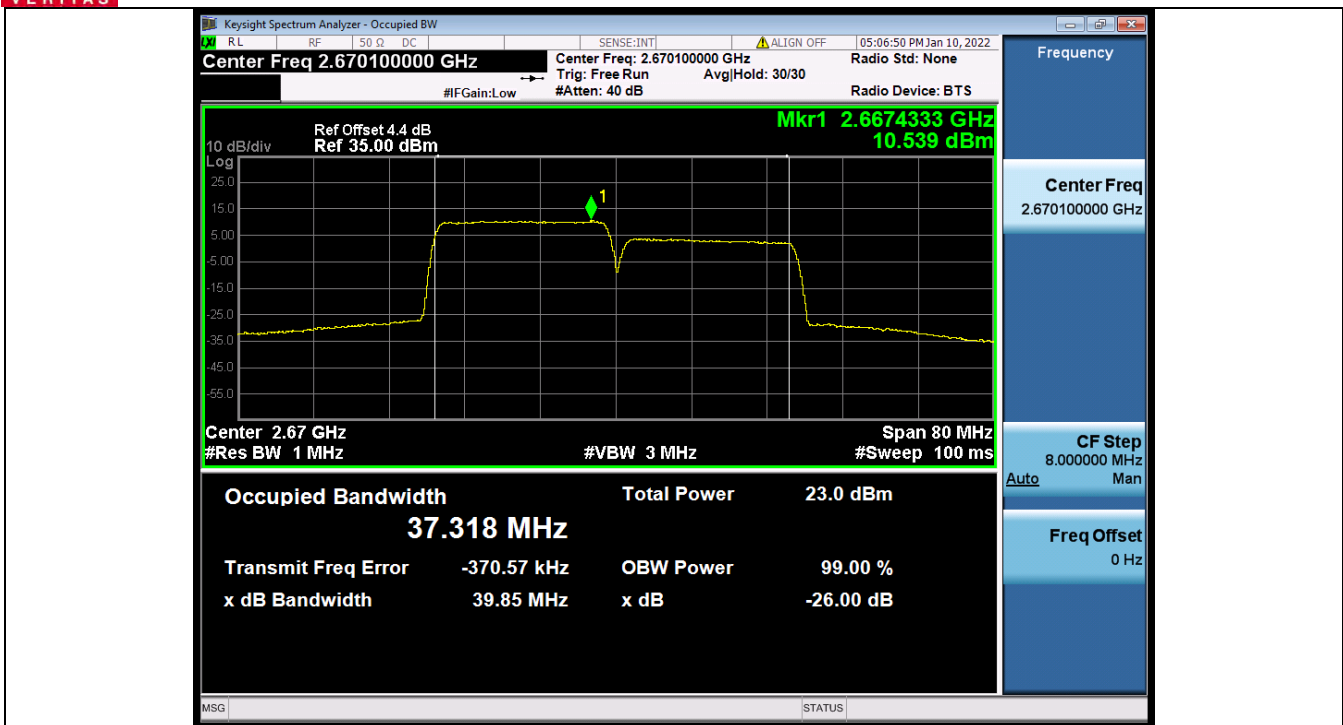

Band 41C 20MHz+20MHz 16QAM LCH NTN