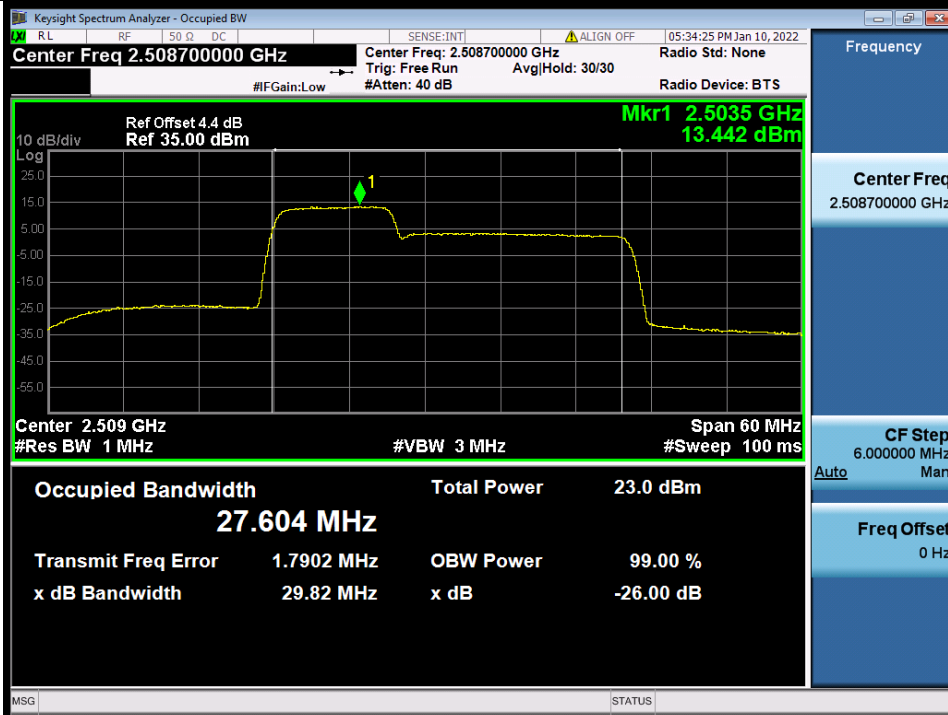

Band 41C 10MHz+20MHz QPSK LCH NTN