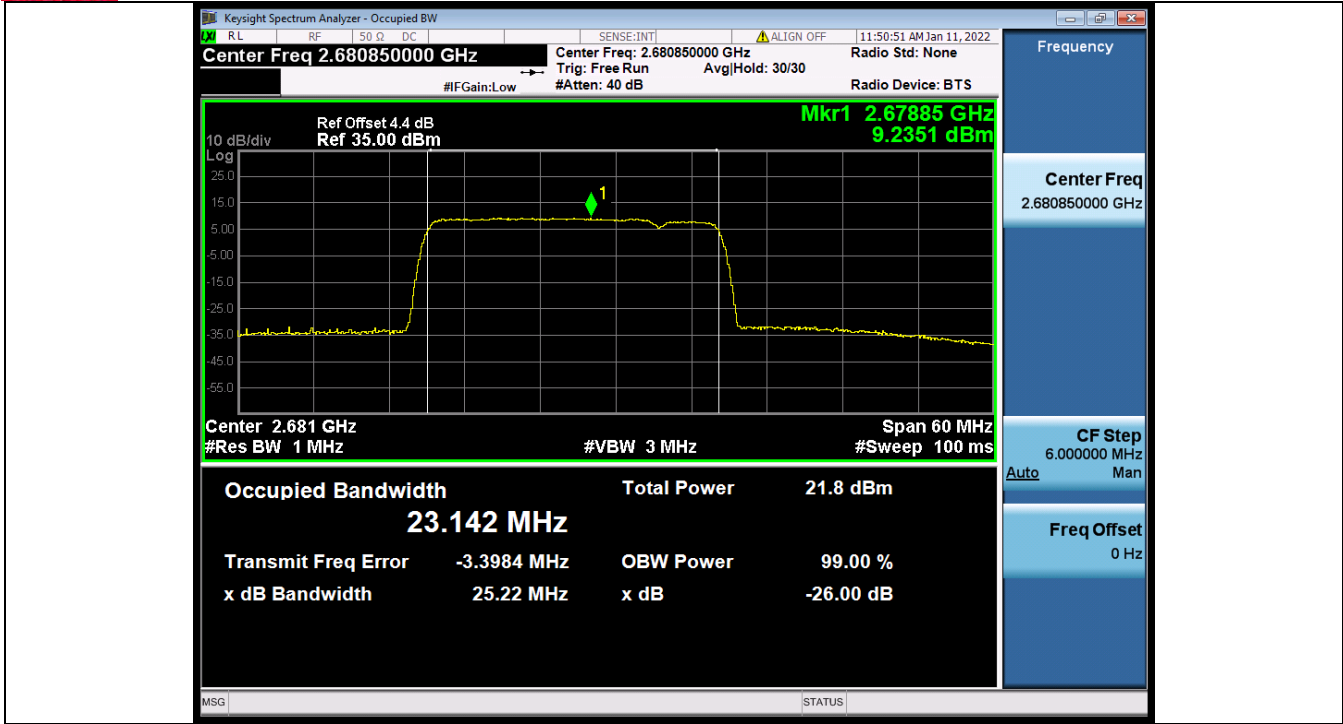

BV 7Layers Communications Technology (Shenzhen) Co., Ltd

No.B102, Dazu Chuangxin Mansion, North of Beihuan Avenue, North Area, Hi-Tech Industrial Park, Nanshan District, Shenzhen, Guangdong, China

Tel: +86 755 8869 6566

Fax: +86 755 8869 6577

Email: customerservice.sw@bureauveritas.com