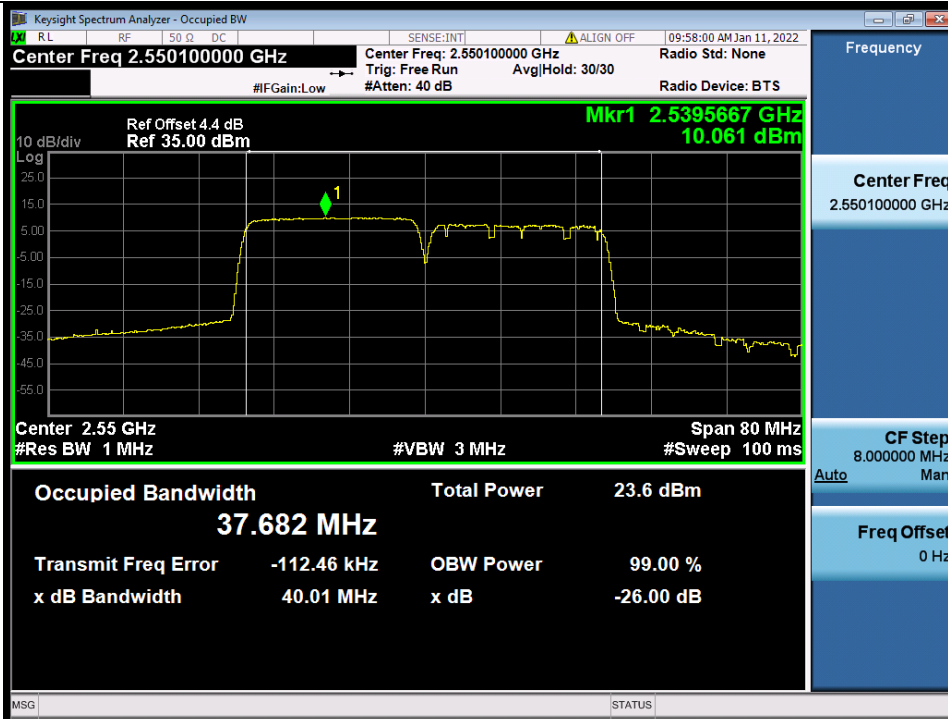

BUREAU VERITAS

Test Report No.: W7L-P22020005RF01

Band 7C_20MHz+20MHz_16QAM_LCH_NTNV