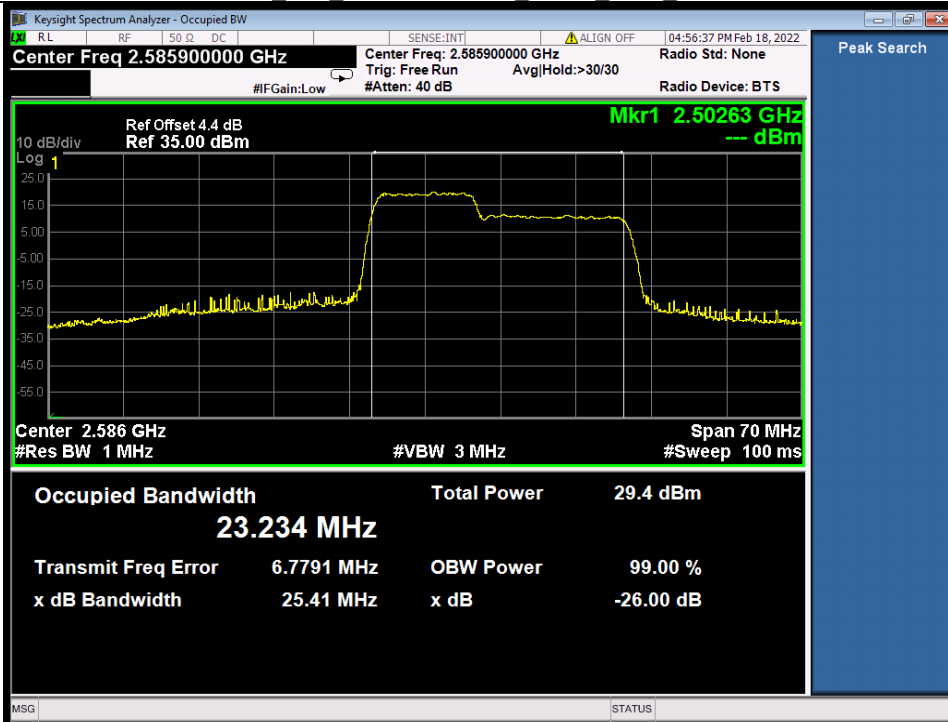

Band 41C 10MHz+15MHz QPSK HCH NTN

BV 7Layers Communications Technology (Shenzhen) Co., Ltd

No.B102, Dazu Chuangxin Mansion, North of Beihuan Avenue, North Area, Hi-Tech Industrial Park, Nanshan District, Shenzhen, Guangdong, China