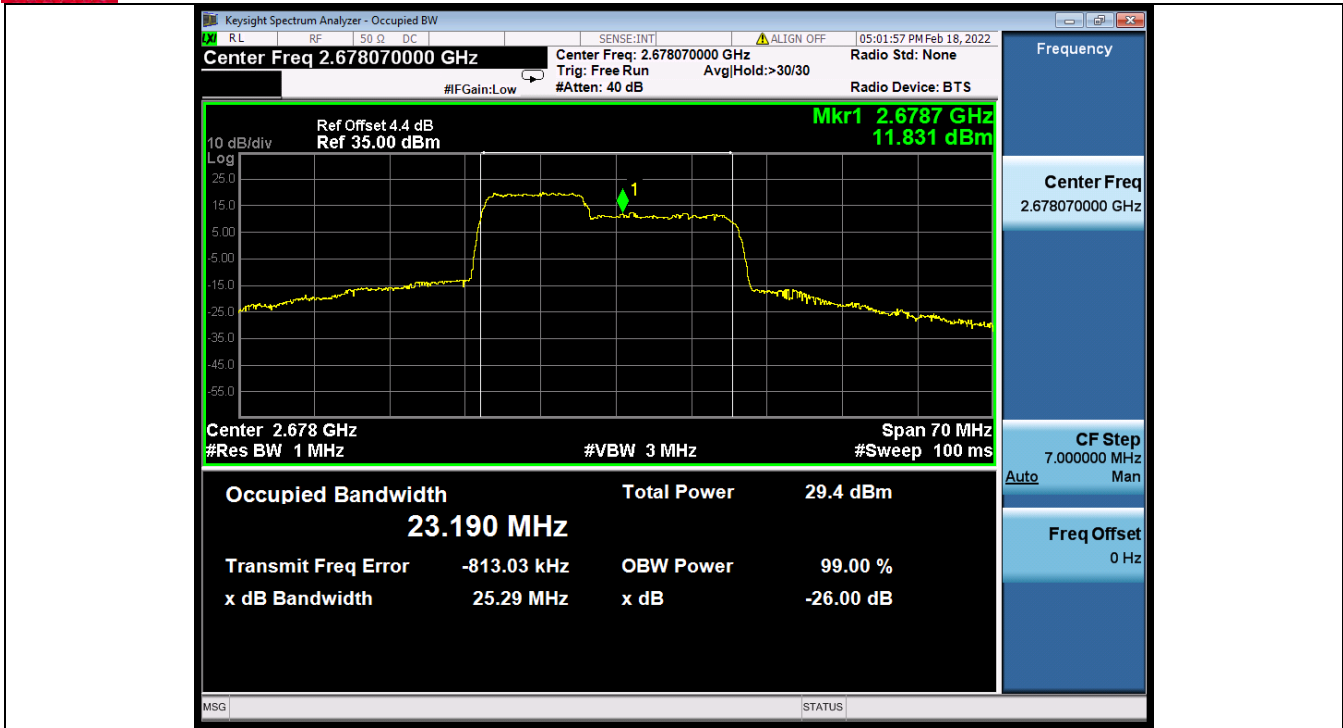

BUREAU VERITAS

Test Report No.: W7L-P22020005RF01

BV 7Layers Communications Technology (Shenzhen) Co., Ltd

No.B102, Dazu Chuangxin Mansion, North of Beihuan Avenue, North Area, Hi-Tech Industrial Park, Nanshan District, Shenzhen, Guangdong, China

Tel: +86 755 8869 6566

Fax: +86 755 8869 6577

Email: customerservice.sw@bureauveritas.com