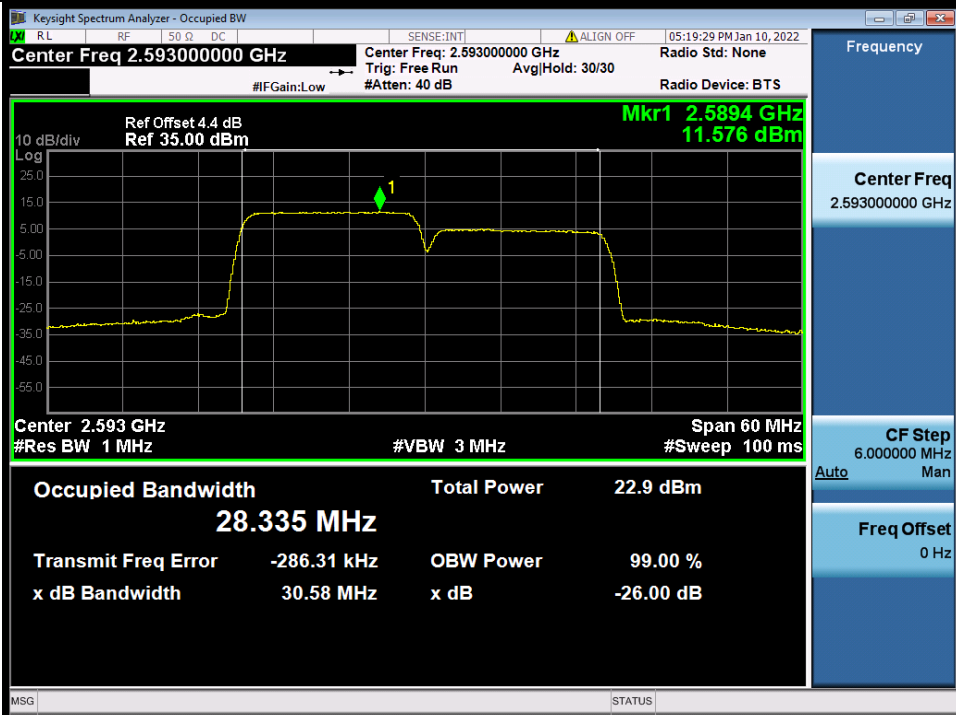

Fax: +86 755 8869 6577

Email: customerservice.sw@bureauveritas.com

BUREAU VERITAS

Test Report No.: W7L-P22020005RF01

Band 41C 15MHz+15MHz QPSK LCH NTN

Band 41C 15MHz+15MHz QPSK MCH NTN

Band 41C 15MHz+15MHz QPSK HCH NTN