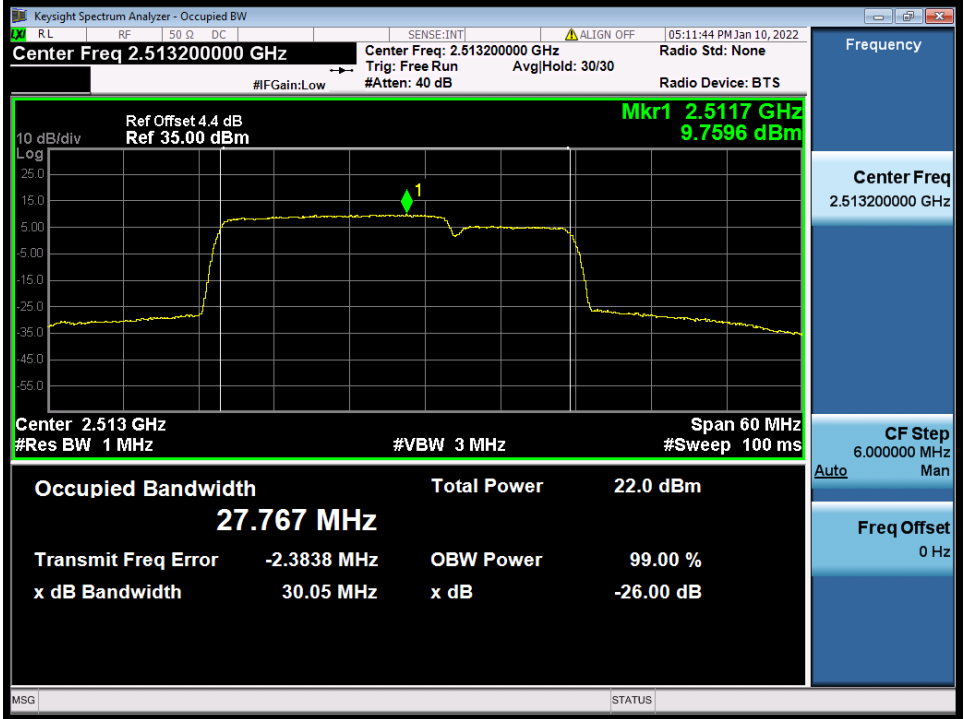

Band 41C 20MHz+10MHz 16QAM MCH NTN