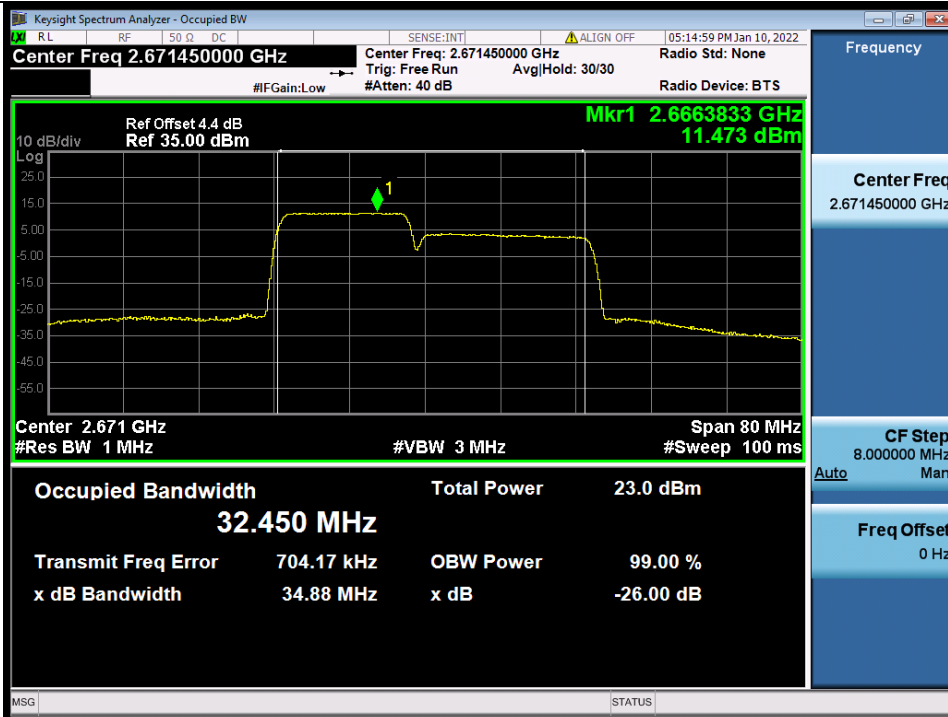

BUREAU
VERITAS

Test Report No.: W7L-P22020005RF01

Band 41C 15MHz+20MHz 16QAM LCH NTN