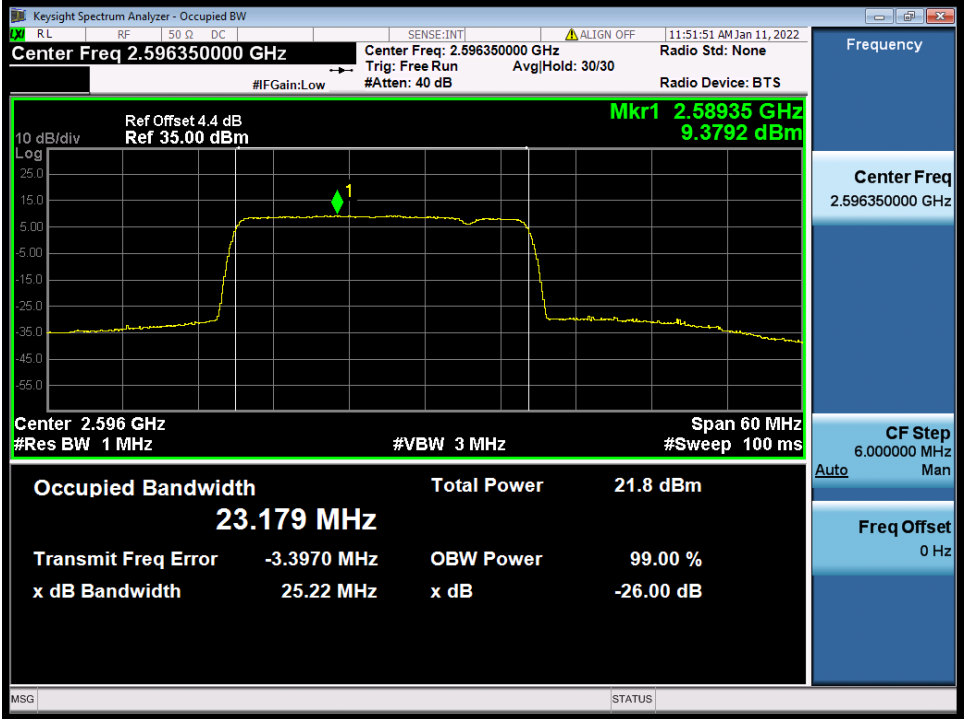

Band 41C 20MHz+5MHz 64QAM HCH NTN

BV 7Layers Communications
Technology (Shenzhen) Co., Ltd

No.B102, Dazu Chuangxin Mansion, North of Beihuan
Avenue, North Area, Hi-Tech Industrial Park, Nanshan
District, Shenzhen, Guangdong, China

Tel: +86 755 8869 6566

Fax: +86 755 8869 6577

Email: customerservice.sw@bureauveritas.com