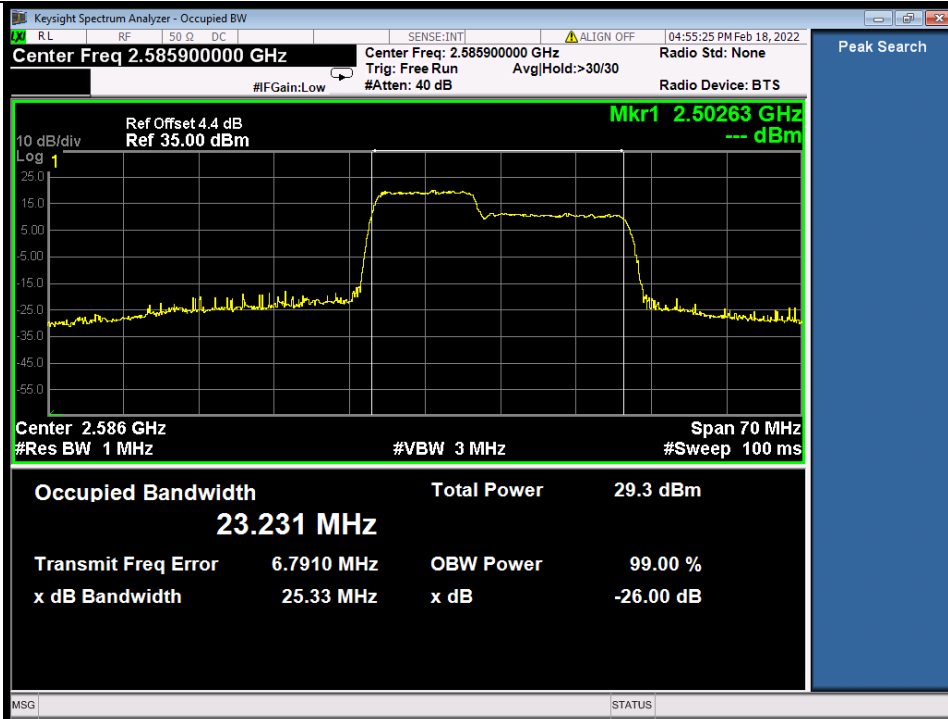

BUREAU VERITAS

Test Report No.: W7L-P22020005RF01

Band 41C 10MHz+15MHz 16QAM HCH NTN