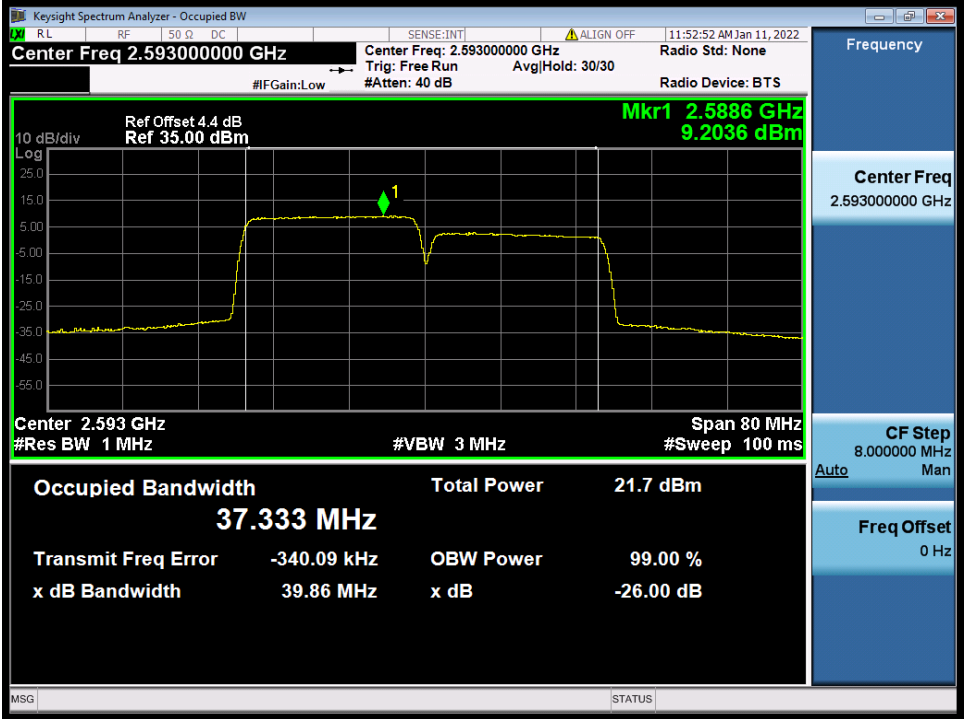

Band 41C 20MHz+20MHz 64QAM HCH NTN

BV 7Layers Communications Technology (Shenzhen) Co., Ltd

No.B102, Dazu Chuangxin Mansion, North of Beihuan Avenue, North Area, Hi-Tech Industrial Park, Nanshan District, Shenzhen, Guangdong, China

Tel: +86 755 8869 6566

Fax: +86 755 8869 6577

Email: customerservice.sw@bureauveritas.com