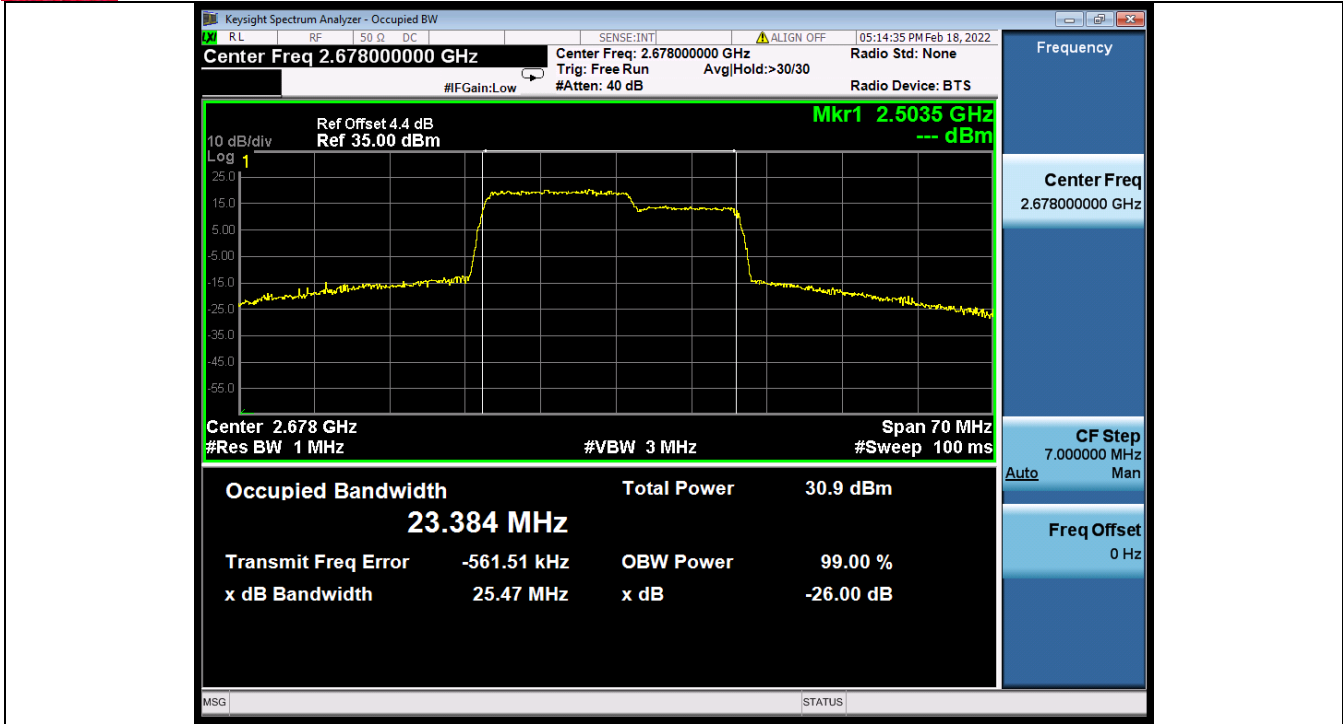

BV 7Layers Communications
Technology (Shenzhen) Co., Ltd

No.B102, Dazu Chuangxin Mansion, North of Beihuan
Avenue, North Area, Hi-Tech Industrial Park, Nanshan
District, Shenzhen, Guangdong, China

Tel: +86 755 8869 6566

Fax: +86 755 8869 6577

Email: customerservice.sw@bureauveritas.com