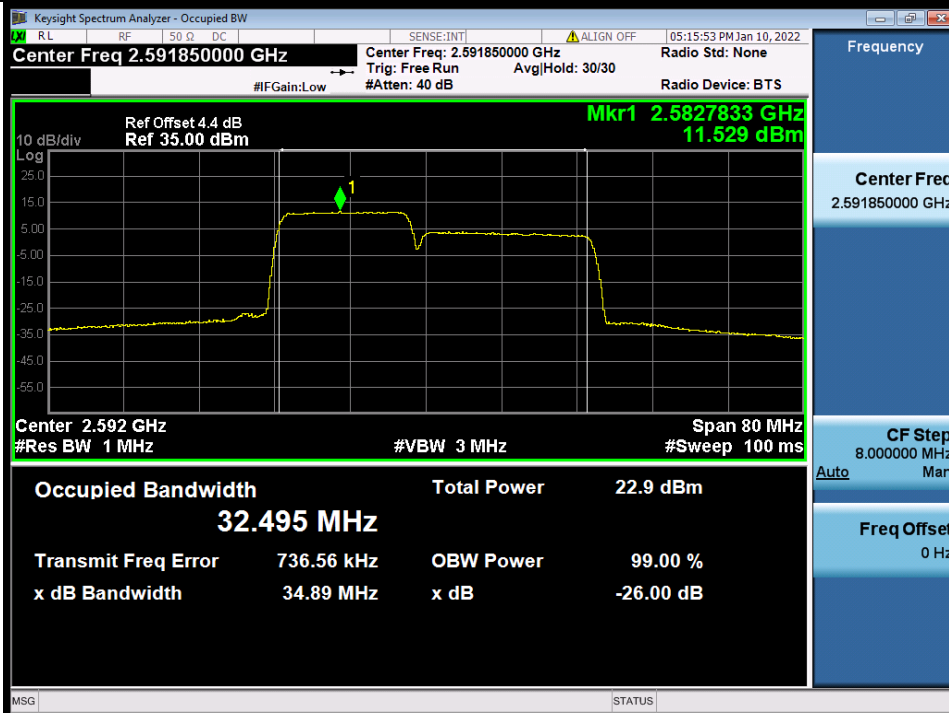

Band 41C 15MHz+20MHz QPSK HCH NTN

BV 7Layers Communications Technology (Shenzhen) Co., Ltd

No.B102, Dazu Chuangxin Mansion, North of Beihuan Avenue, North Area, Hi-Tech Industrial Park, Nanshan District, Shenzhen, Guangdong, China