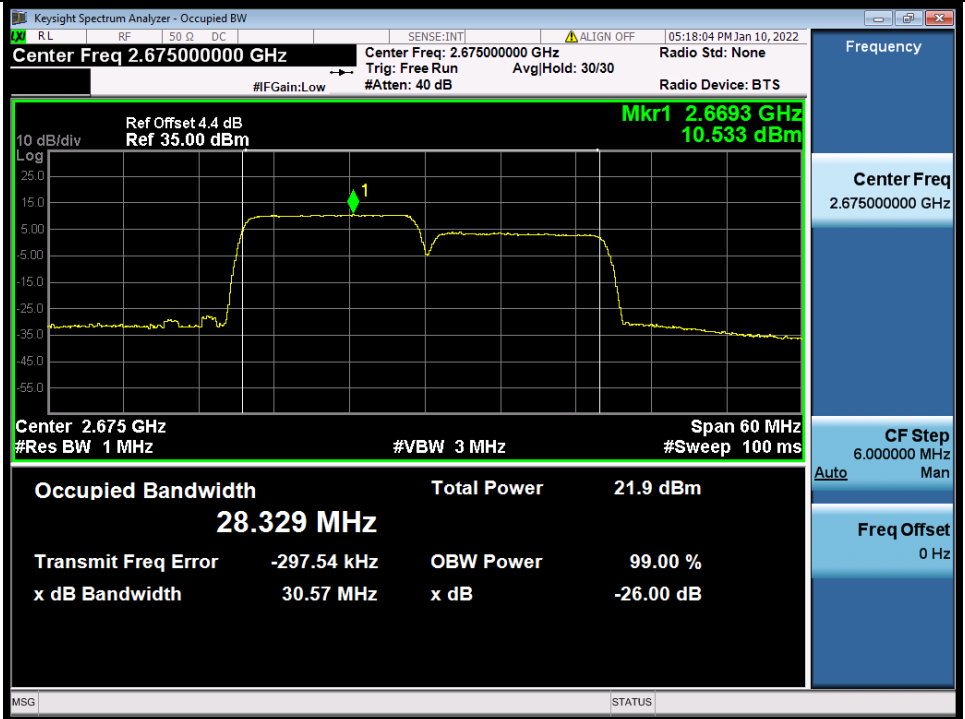

Band 41C 15MHz+15MHz 16QAM HCH NTN

Band 41C 15MHz+15MHz 64QAM LCH NTN

BV 7Layers Communications
Technology (Shenzhen) Co., Ltd

No.B102, Dazu Chuangxin Mansion, North of Beihuan
Avenue, North Area, Hi-Tech Industrial Park, Nanshan
District, Shenzhen, Guangdong, China