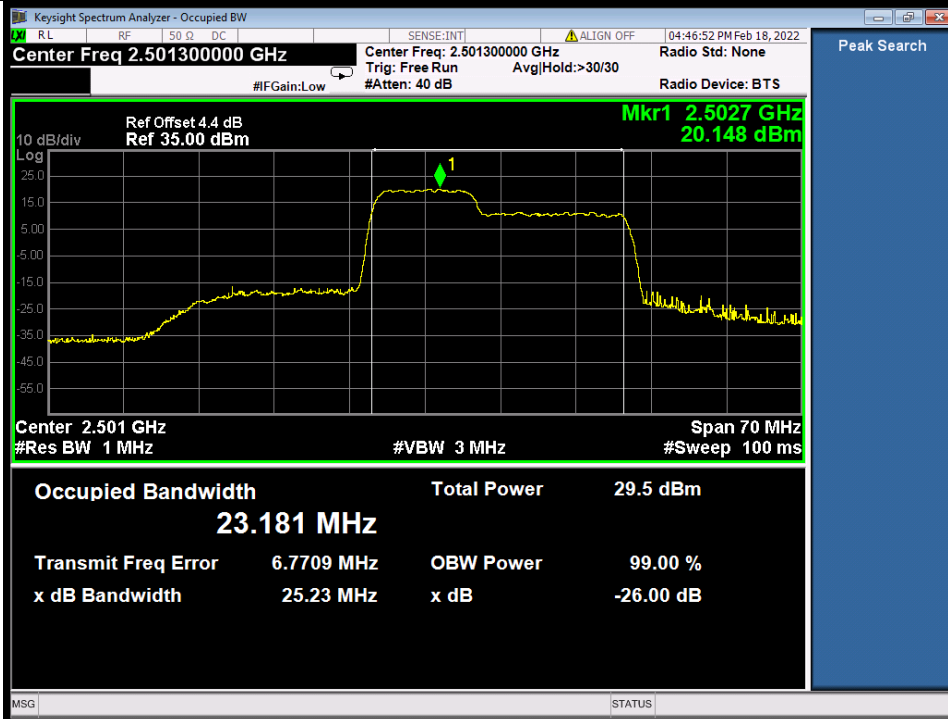

Band 41C 10MHz+15MHz 16QAM MCH NTN

BV 7Layers Communications Technology (Shenzhen) Co., Ltd

No.B102, Dazu Chuangxin Mansion, North of Beihuan Avenue, North Area, Hi-Tech Industrial Park, Nanshan District, Shenzhen, Guangdong, China

Tel: +86 755 8869 6566

Fax: +86 755 8869 6577

Email: customerservice.sw@bureauveritas.com