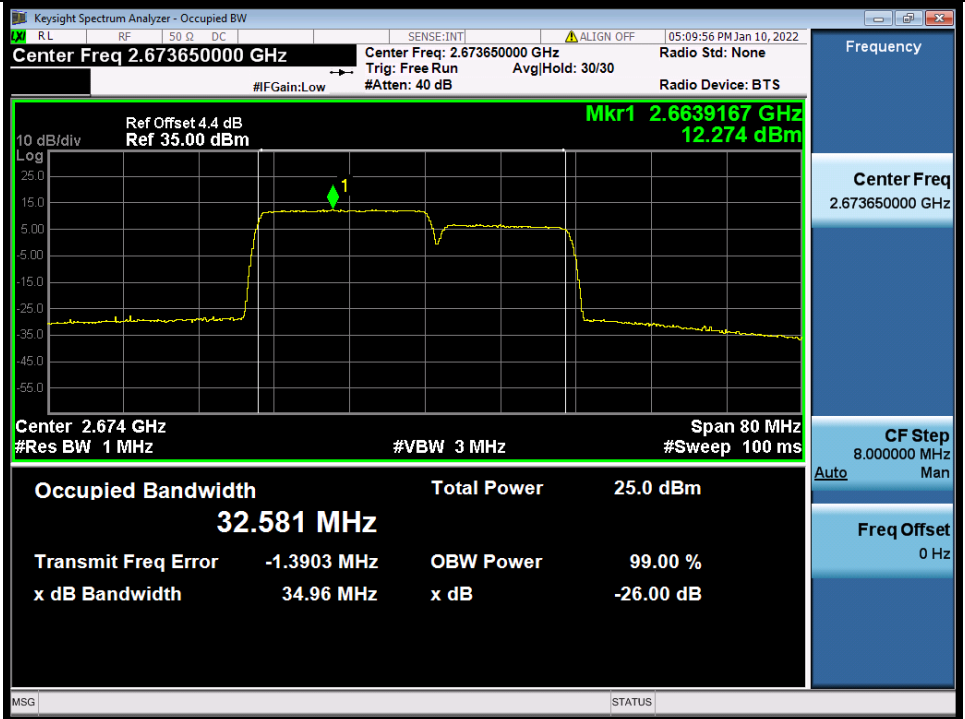

Band 41C 20MHz+15MHz 64QAM LCH NTN

BV 7Layers Communications
Technology (Shenzhen) Co., Ltd

No.B102, Dazu Chuangxin Mansion, North of Beihuan
Avenue, North Area, Hi-Tech Industrial Park, Nanshan
District, Shenzhen, Guangdong, China

Tel: +86 755 8869 6566

Fax: +86 755 8869 6577

Email: customerservice.sw@bureauveritas.com