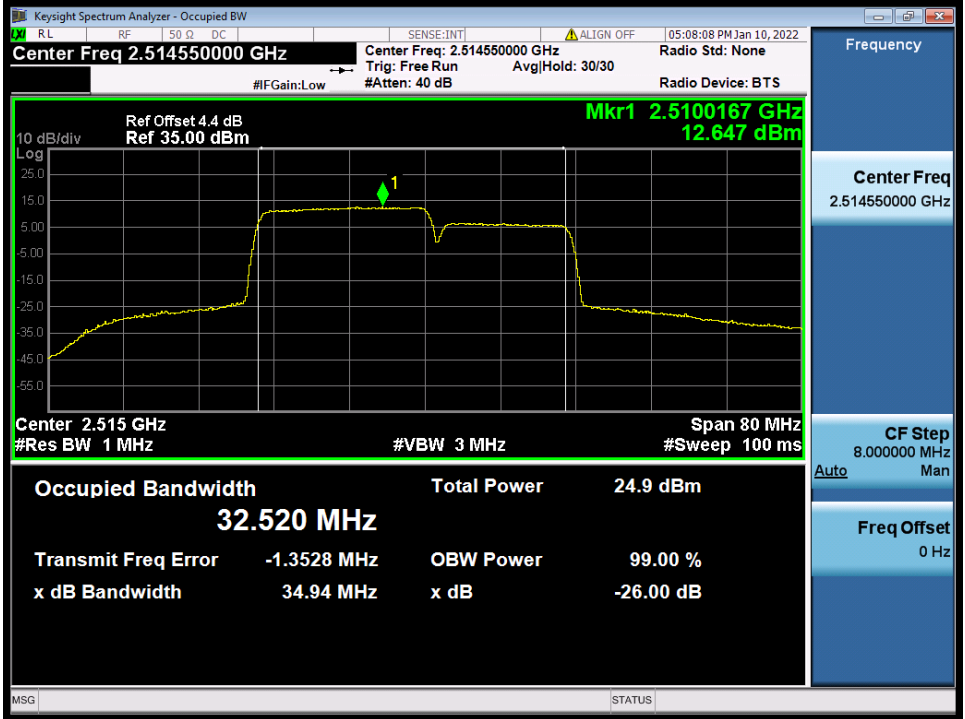

Band 41C 20MHz+15MHz 16QAM MCH NTN

BV 7Layers Communications
Technology (Shenzhen) Co., Ltd

No.B102, Dazu Chuangxin Mansion, North of Beihuan
Avenue, North Area, Hi-Tech Industrial Park, Nanshan
District, Shenzhen, Guangdong, China

Tel: +86 755 8869 6566

Fax: +86 755 8869 6577

Email: customerservice.sw@bureauveritas.com