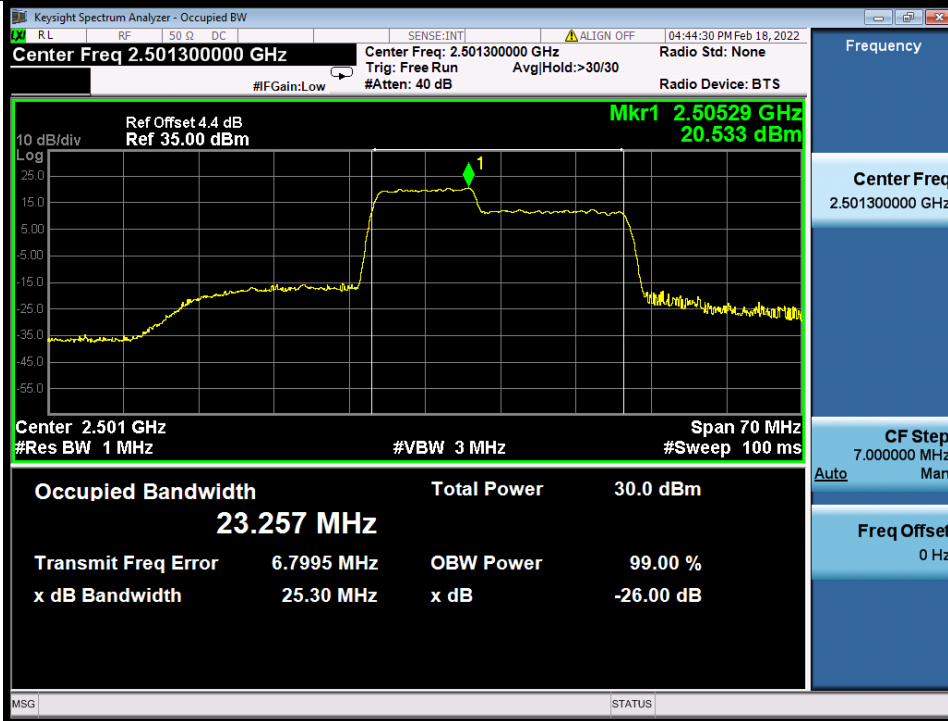

BUREAU VERITAS

Test Report No.: W7L-P22020005RF01

Band 41C 10MHz+15MHz QPSK LCH NTN