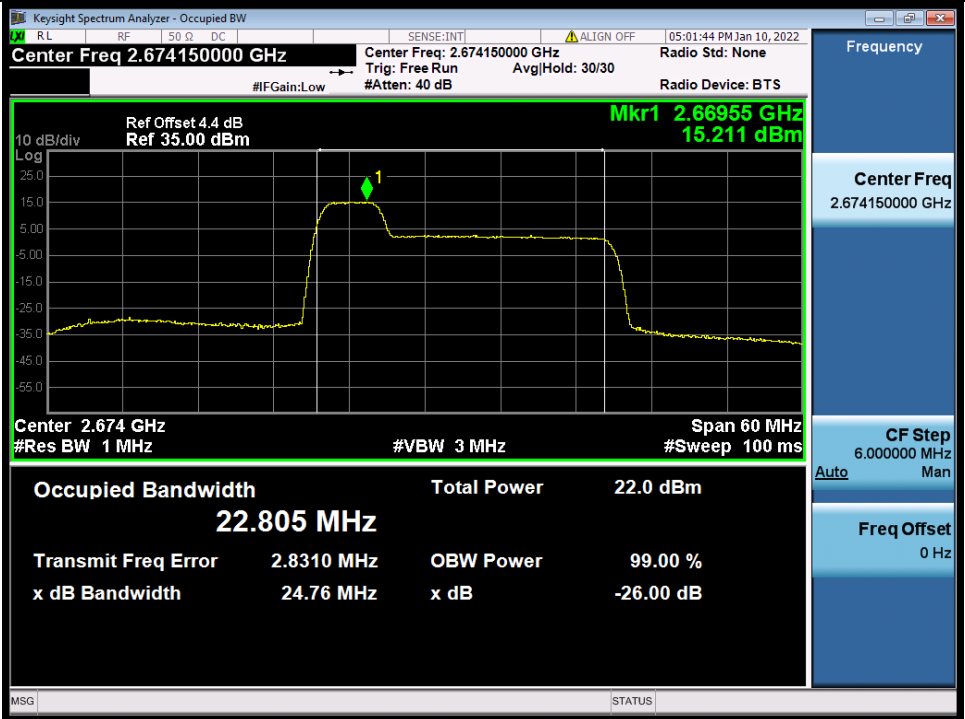

Band 41C 5MHz+20MHz 64QAM LCH NTN

BV 7Layers Communications
Technology (Shenzhen) Co., Ltd

No.B102, Dazu Chuangxin Mansion, North of Beihuan
Avenue, North Area, Hi-Tech Industrial Park, Nanshan
District, Shenzhen, Guangdong, China

Tel: +86 755 8869 6566

Fax: +86 755 8869 6577

Email: customerservice.sw@bureauveritas.com