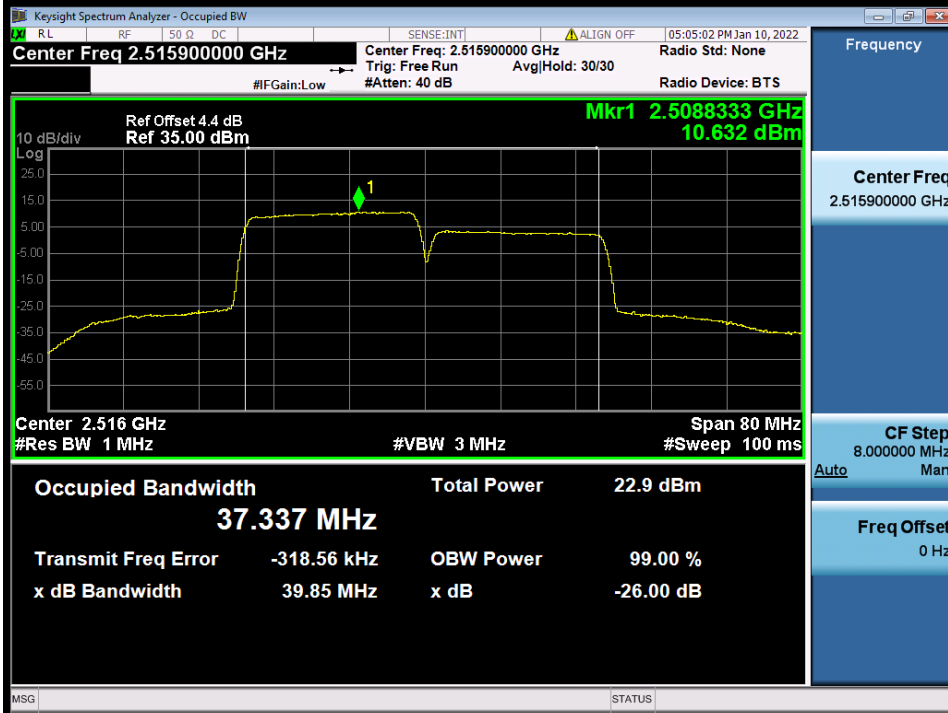

BUREAU VERITAS

Test Report No.: W7L-P22020005RF01

Band 41C 20MHz+20MHz QPSK LCH NTN