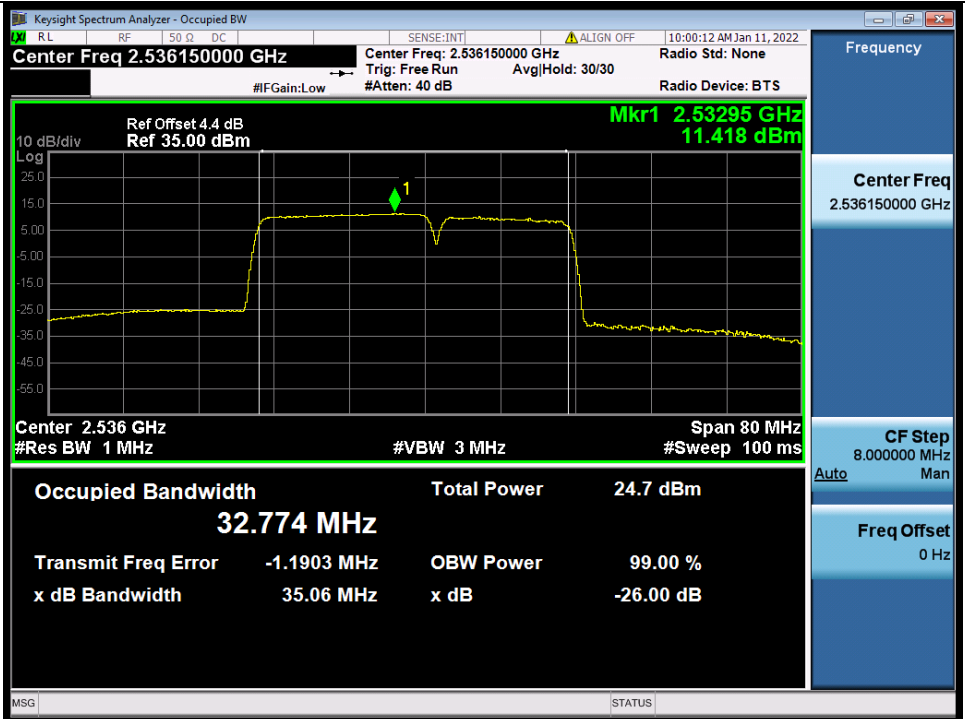

BUREAU VERITAS

Test Report No.: W7L-P22020005RF01

Band 7C 20MHz+15MHz 16QAM HCH NTN