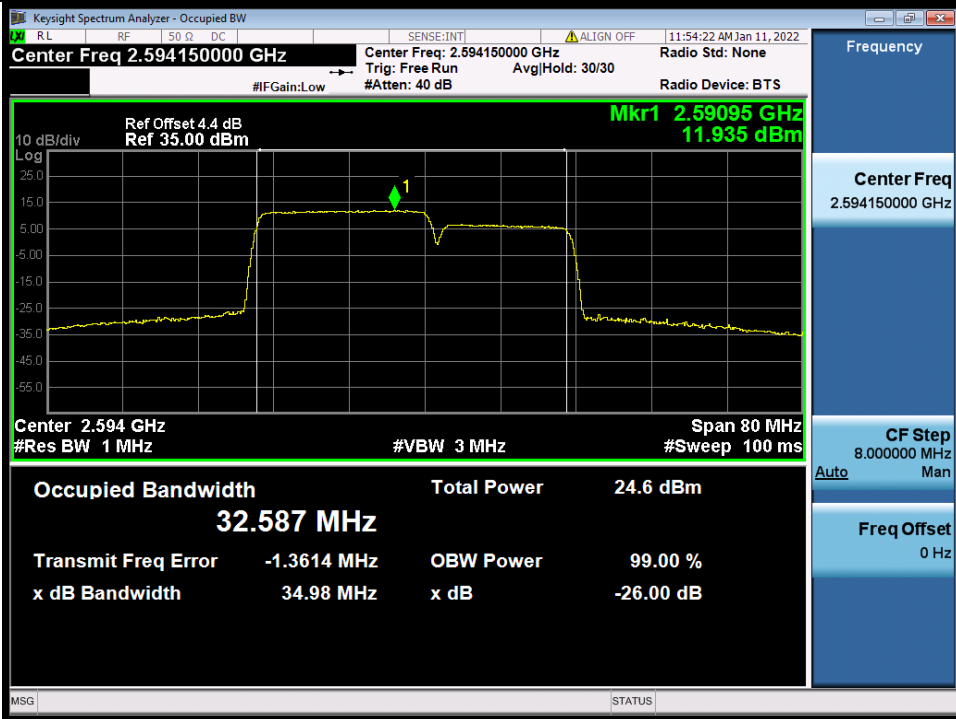

Band 41C 20MHz+15MHz 64QAM HCH NTN

BV 7Layers Communications
Technology (Shenzhen) Co., Ltd

No.B102, Dazu Chuangxin Mansion, North of Beihuan
Avenue, North Area, Hi-Tech Industrial Park, Nanshan
District, Shenzhen, Guangdong, China

Tel: +86 755 8869 6566

Fax: +86 755 8869 6577

Email: customerservice.sw@bureauveritas.com