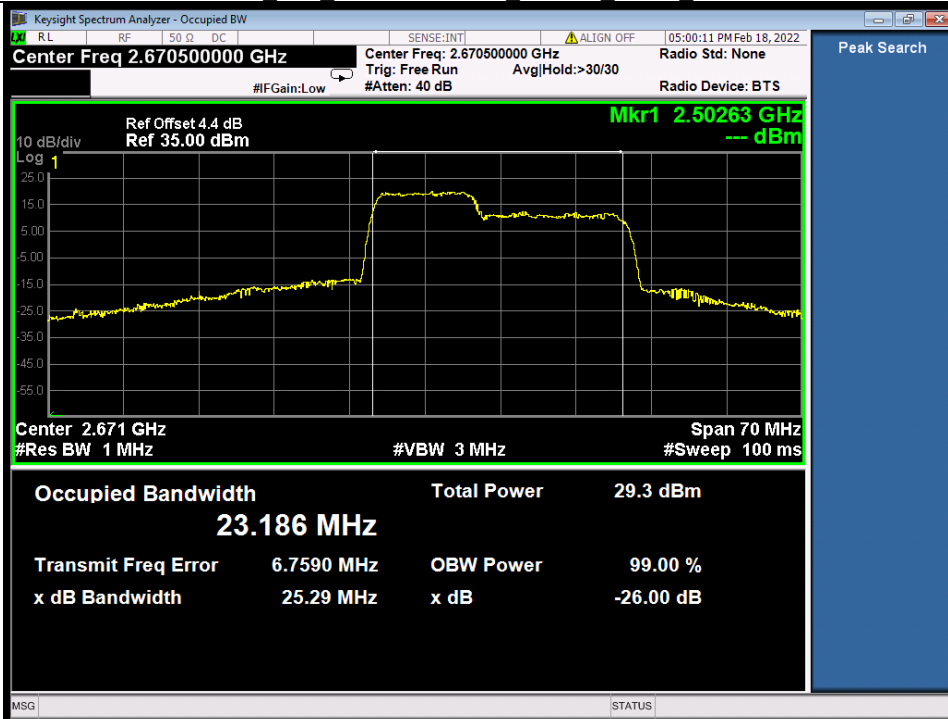

Fax: +86 755 8869 6577

Email: customerservice.sw@bureauveritas.com

BUREAU VERITAS

Test Report No.: W7L-P22020005RF01

Band 41C 10MHz+15MHz 16QAM HCH NTN

Band 41C 10MHz+15MHz 64QAM LCH NTN

BV 7Layers Communications Technology (Shenzhen) Co., Ltd