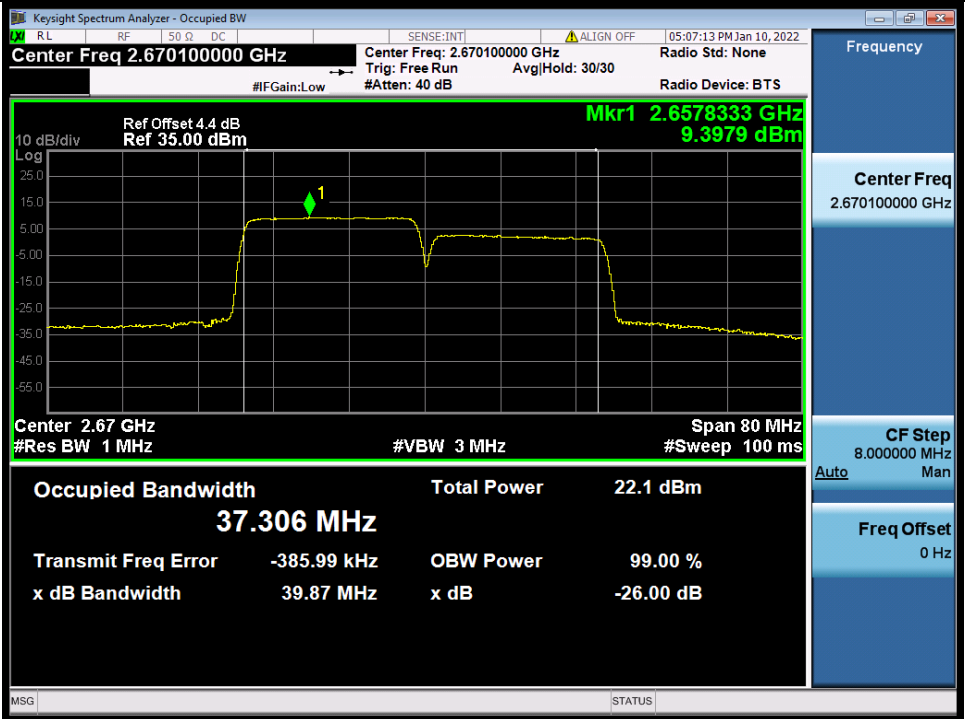

Band 41C 20MHz+20MHz 16QAM HCH NTN

Band 41C 20MHz+20MHz 64QAM LCH NTN

BV 7Layers Communications
Technology (Shenzhen) Co., Ltd

No.B102, Dazu Chuangxin Mansion, North of Beihuan
Avenue, North Area, Hi-Tech Industrial Park, Nanshan
District, Shenzhen, Guangdong, China