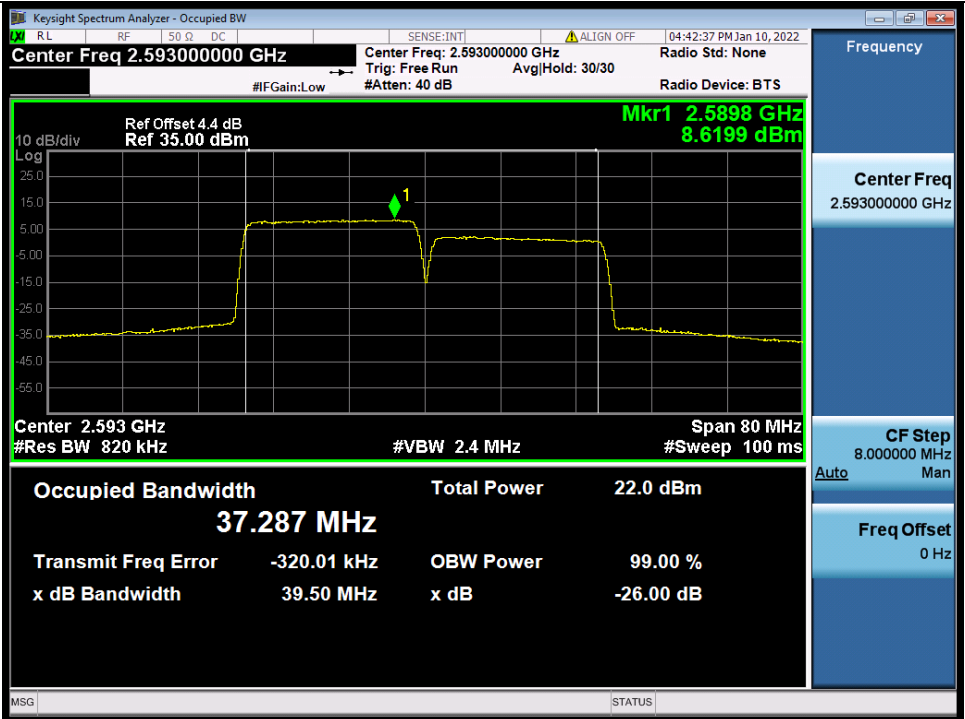

Band 41C 20MHz+20MHz 16QAM HCH NTN