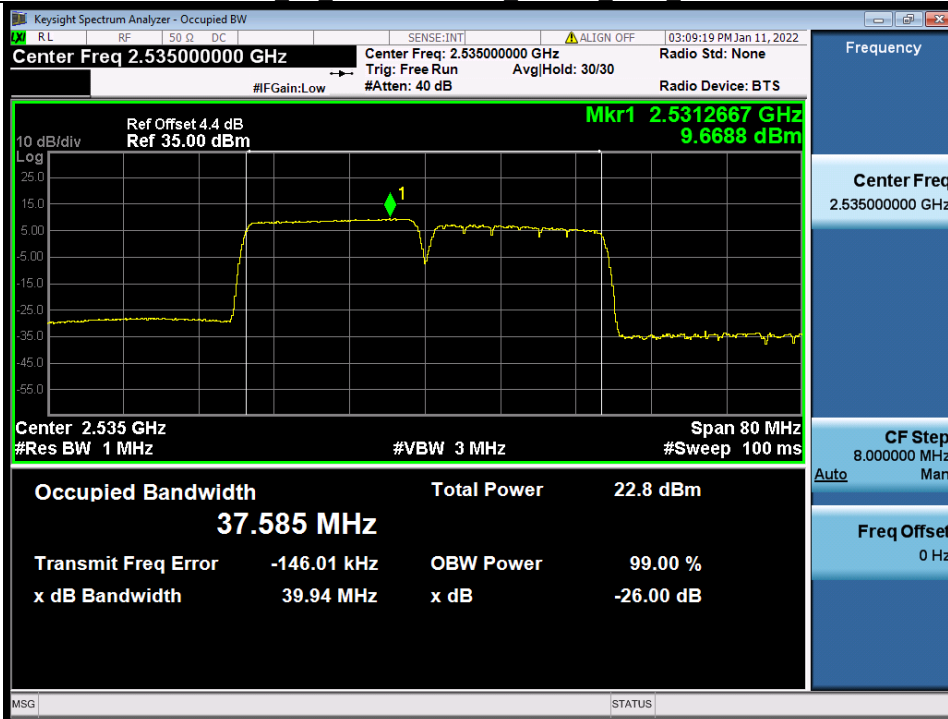

Band 7C 20MHz+20MHz 64QAM HCH NTN

BV 7Layers Communications
Technology (Shenzhen) Co., Ltd

No.B102, Dazu Chuangxin Mansion, North of Beihuan
Avenue, North Area, Hi-Tech Industrial Park, Nanshan
District, Shenzhen, Guangdong, China

Tel: +86 755 8869 6566

Fax: +86 755 8869 6577

Email: customerservice.sw@bureauveritas.com