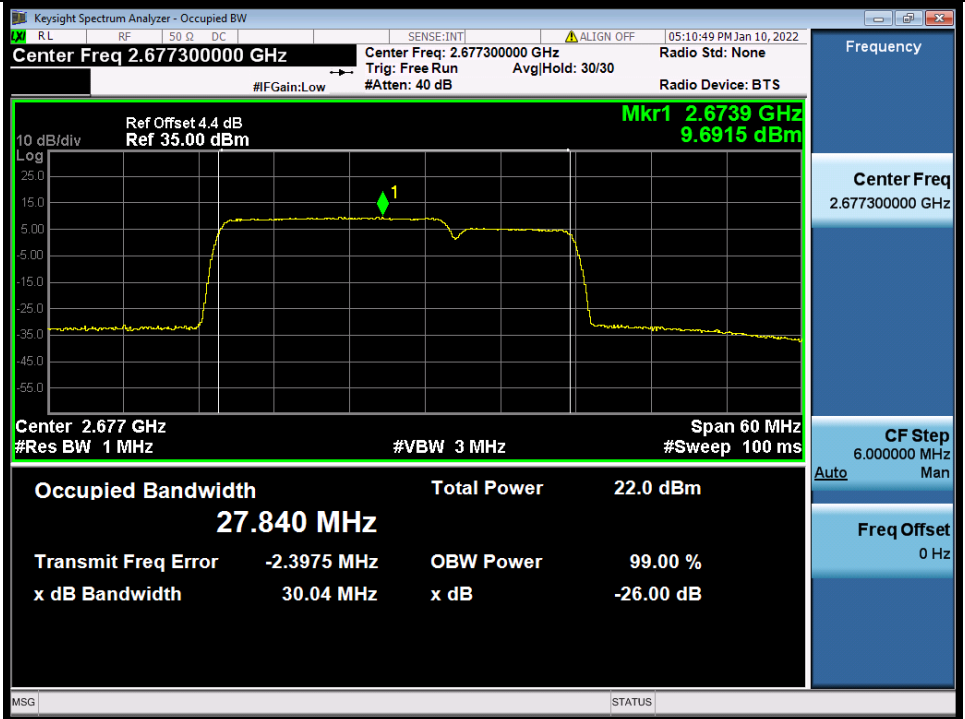

Band 41C 20MHz+10MHz 64QAM LCH NTN

BV 7Layers Communications Technology (Shenzhen) Co., Ltd

No.B102, Dazu Chuangxin Mansion, North of Beihuan Avenue, North Area, Hi-Tech Industrial Park, Nanshan District, Shenzhen, Guangdong, China