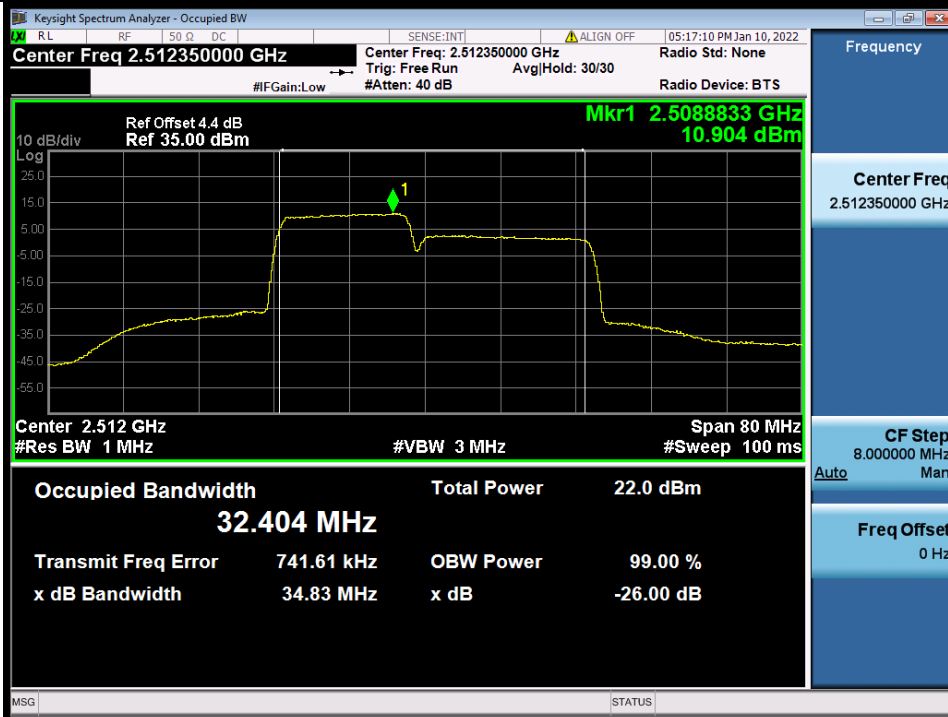

Band 41C 15MHz+20MHz 16QAM MCH NTN

BV 7Layers Communications
Technology (Shenzhen) Co., Ltd

No.B102, Dazu Chuangxin Mansion, North of Beihuan
Avenue, North Area, Hi-Tech Industrial Park, Nanshan
District, Shenzhen, Guangdong, China

Tel: +86 755 8869 6566

Fax: +86 755 8869 6577

Email: customerservice.sw@bureauveritas.com