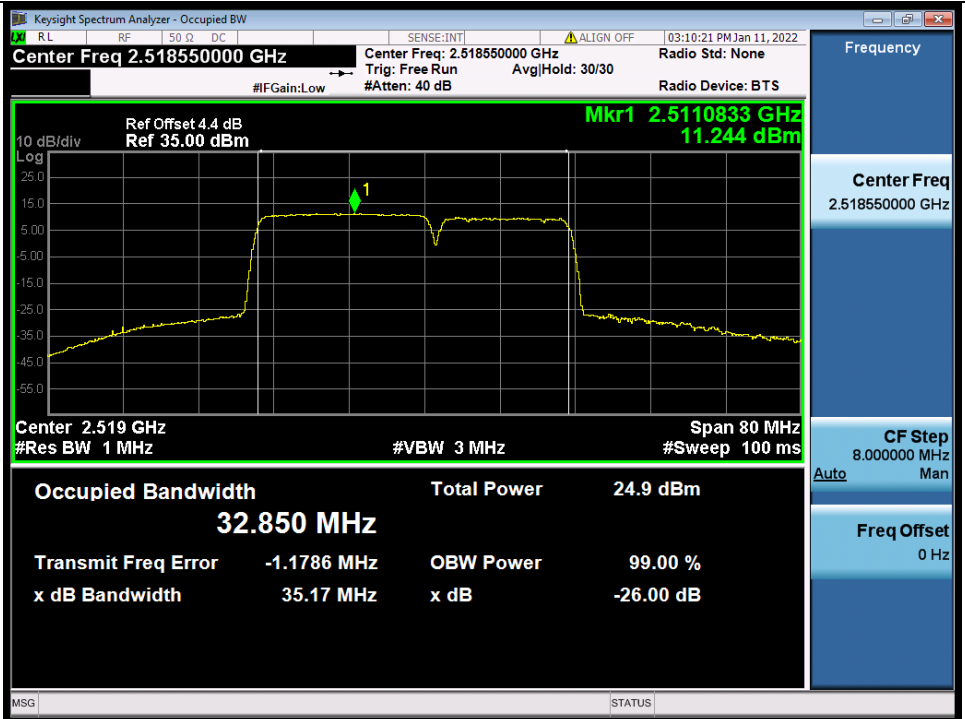

Band 7C 20MHz+15MHz 64QAM MCH NTN