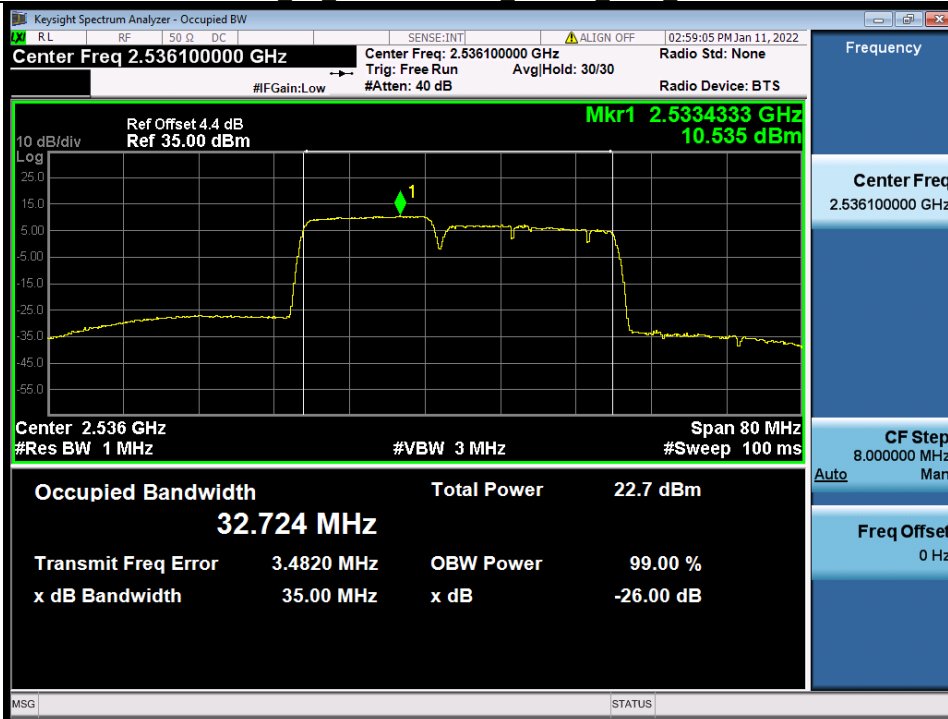

Band 7C 15MHz+20MHz 64QAM HCH NTN

BV 7Layers Communications
Technology (Shenzhen) Co., Ltd

No.B102, Dazu Chuangxin Mansion, North of Beihuan
Avenue, North Area, Hi-Tech Industrial Park, Nanshan
District, Shenzhen, Guangdong, China

Tel: +86 755 8869 6566

Fax: +86 755 8869 6577

Email: customerservice.sw@bureauveritas.com