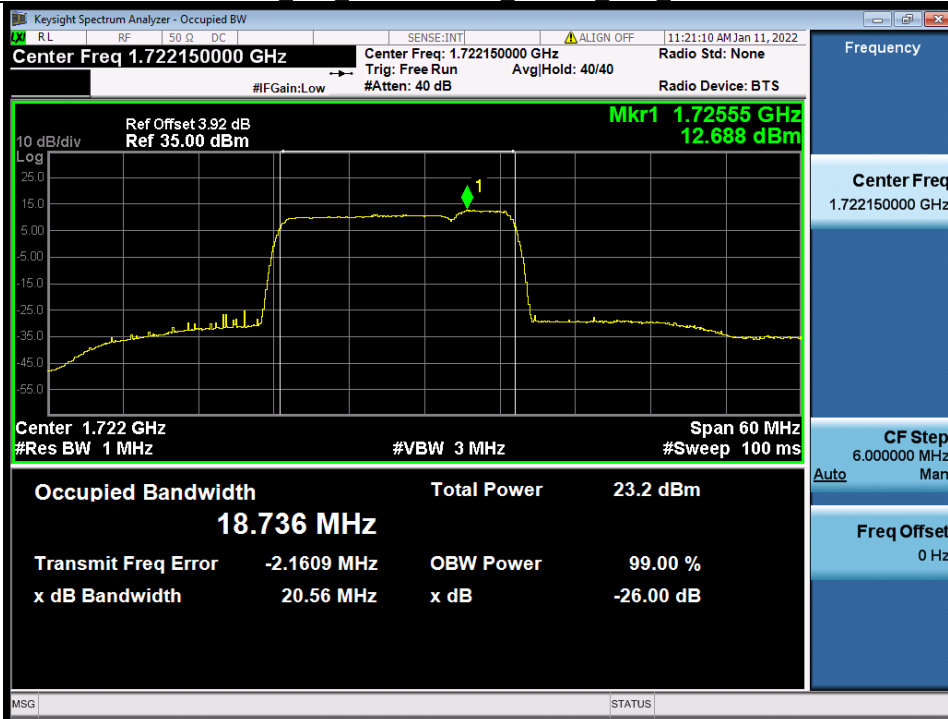

Fax: +86 755 8869 6577

Email: customerservice.sw@bureauveritas.com

BUREAU
VERITAS

Test Report No.: W7L-P22020005RF01

Band 66B 15MHz+5MHz 16QAM LCH NTN

Band 66B 15MHz+5MHz 16QAM MCH NTN

BV 7Layers Communications
Technology (Shenzhen) Co., Ltd