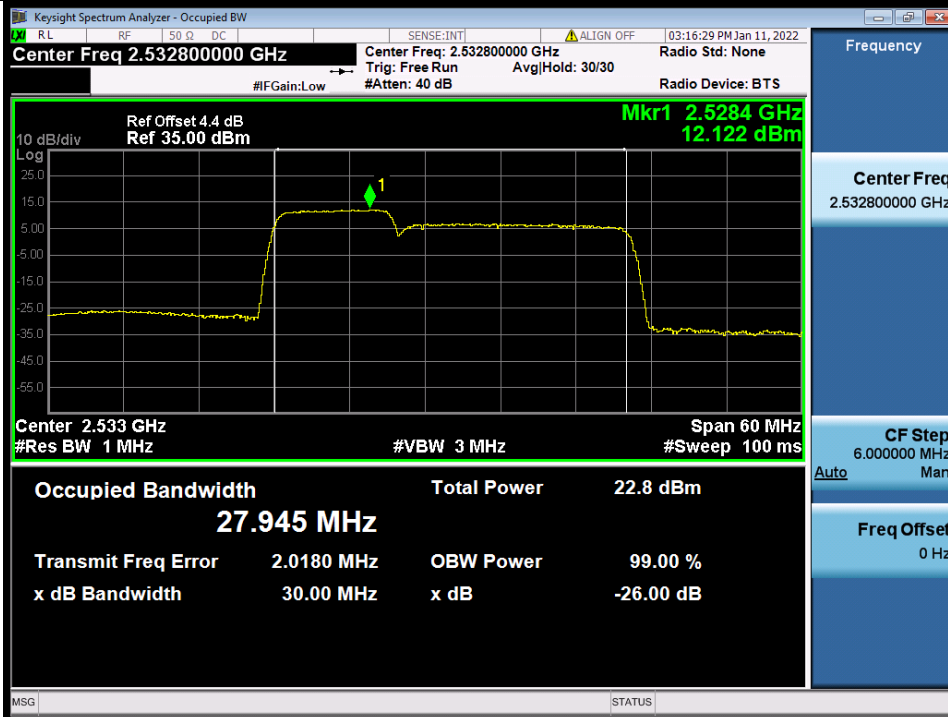

BUREAU VERITAS

Test Report No.: W7L-P22020005RF01

Band 7C 10MHz+20MHz 64QAM MCH NTN

Band 7C 10MHz+20MHz 64QAM HCH NTN

BV 7Layers Communications Technology (Shenzhen) Co., Ltd

No.B102, Dazu Chuangxin Mansion, North of Beihuan Avenue, North Area, Hi-Tech Industrial Park, Nanshan District, Shenzhen, Guangdong, China