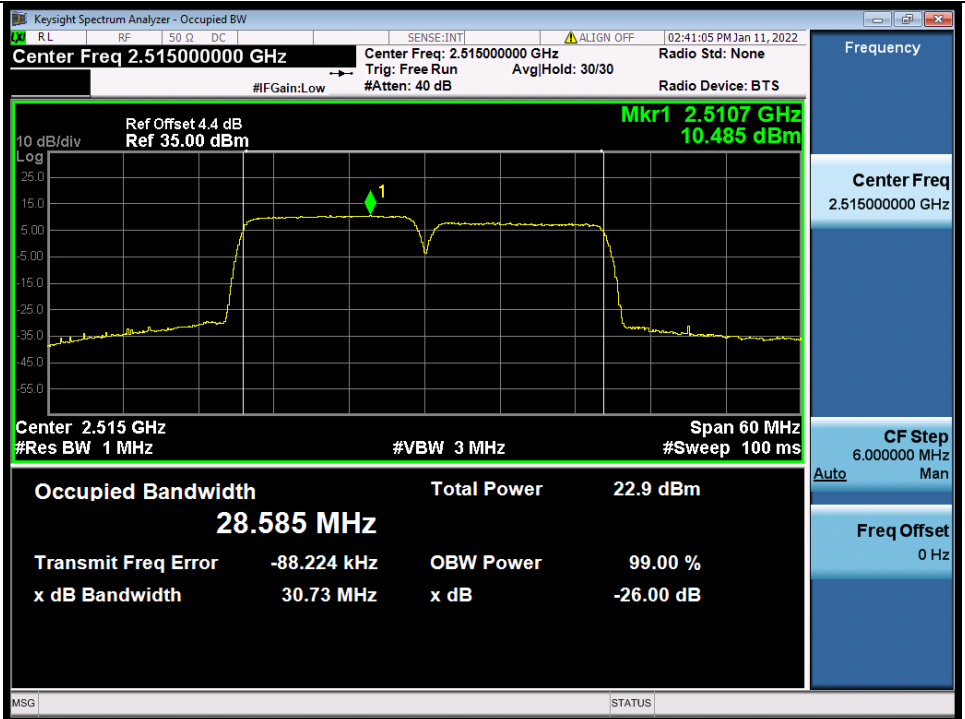

Band 7C 15MHz+15MHz 64QAM MCH NTN