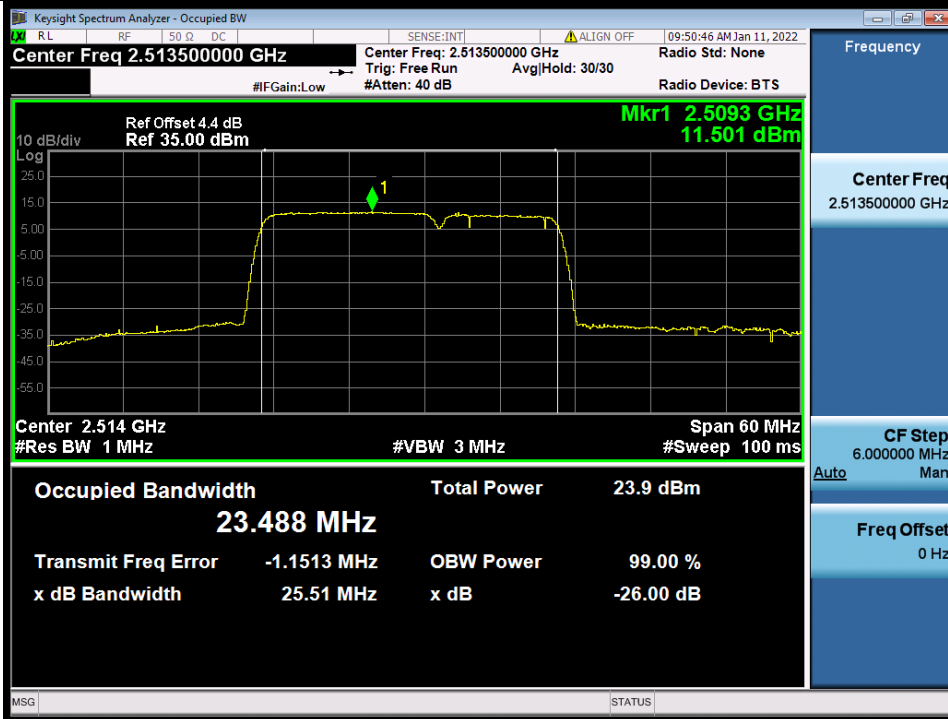

BUREAU VERITAS

Test Report No.: W7L-P22020005RF01

Band 7C 15MHz+10MHz QPSK LCH NTN