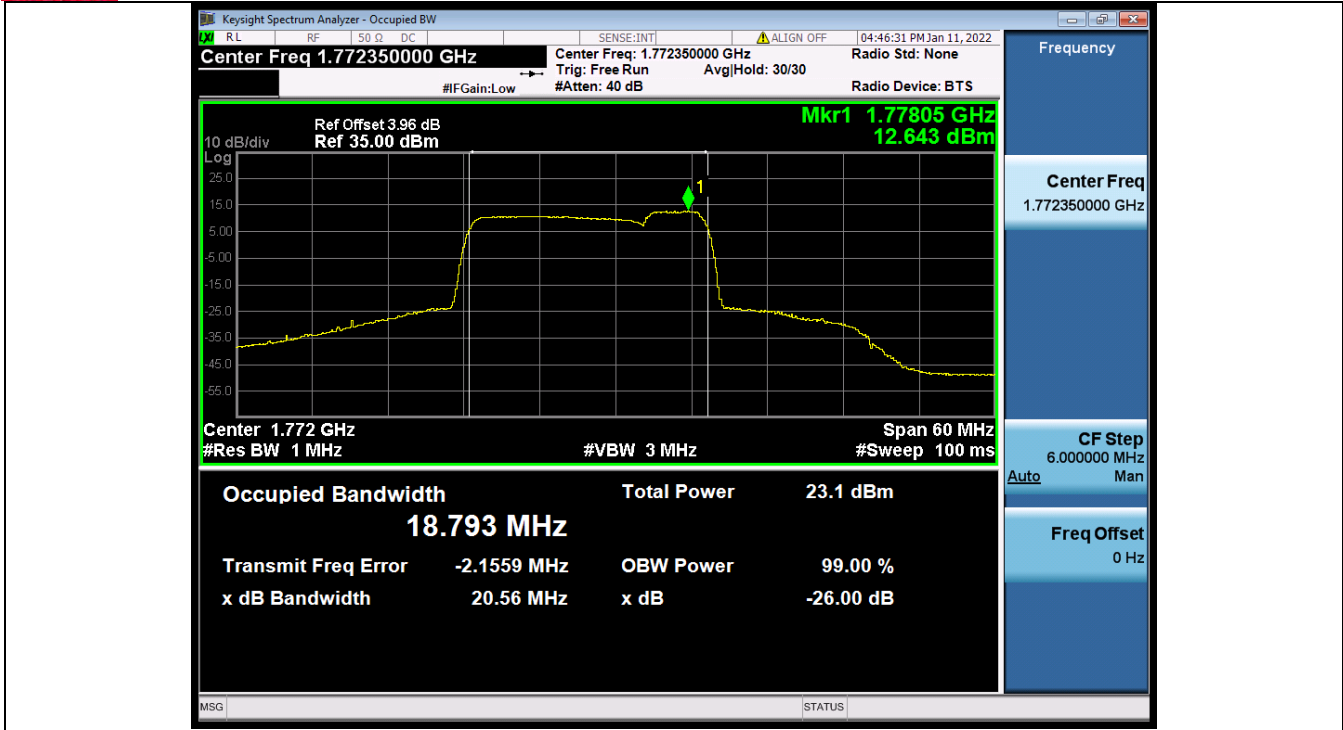

BV 7Layers Communications
Technology (Shenzhen) Co., Ltd

No.B102, Dazu Chuangxin Mansion, North of Beihuan
Avenue, North Area, Hi-Tech Industrial Park, Nanshan
District, Shenzhen, Guangdong, China

Tel: +86 755 8869 6566

Fax: +86 755 8869 6577

Email: customerservice.sw@bureauveritas.com