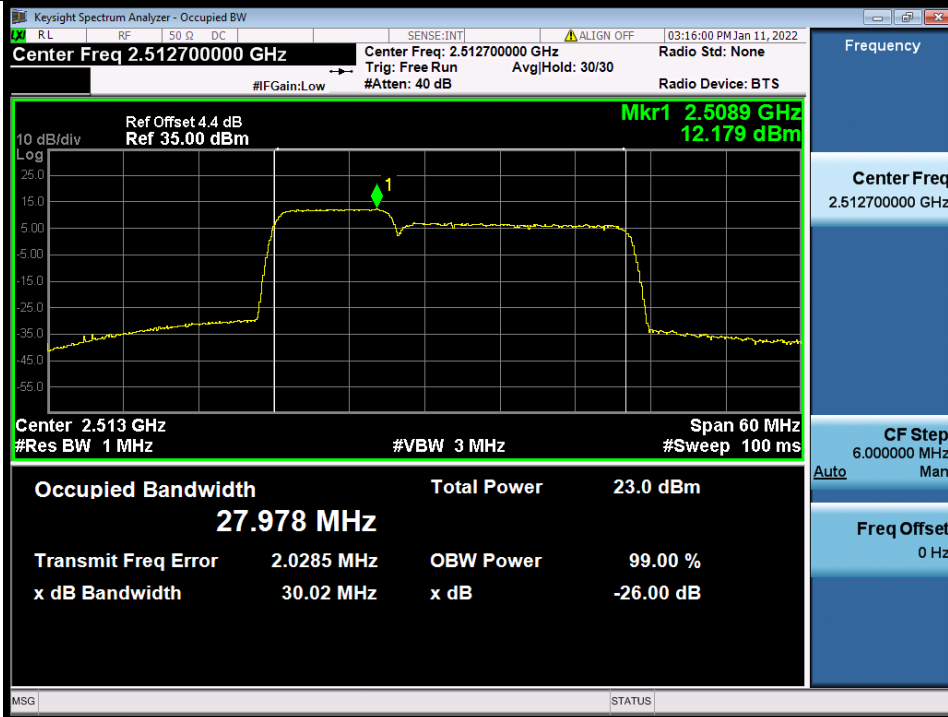

BUREAU VERITAS

Test Report No.: W7L-P22020005RF01

Band 7C 10MHz+20MHz 64QAM MCH NTN

Band 7C 10MHz+20MHz 64QAM HCH NTN

BV 7Layers Communications Technology (Shenzhen) Co., Ltd

No.B102, Dazu Chuangxin Mansion, North of Beihuan Avenue, North Area, Hi-Tech Industrial Park, Nanshan District, Shenzhen, Guangdong, China