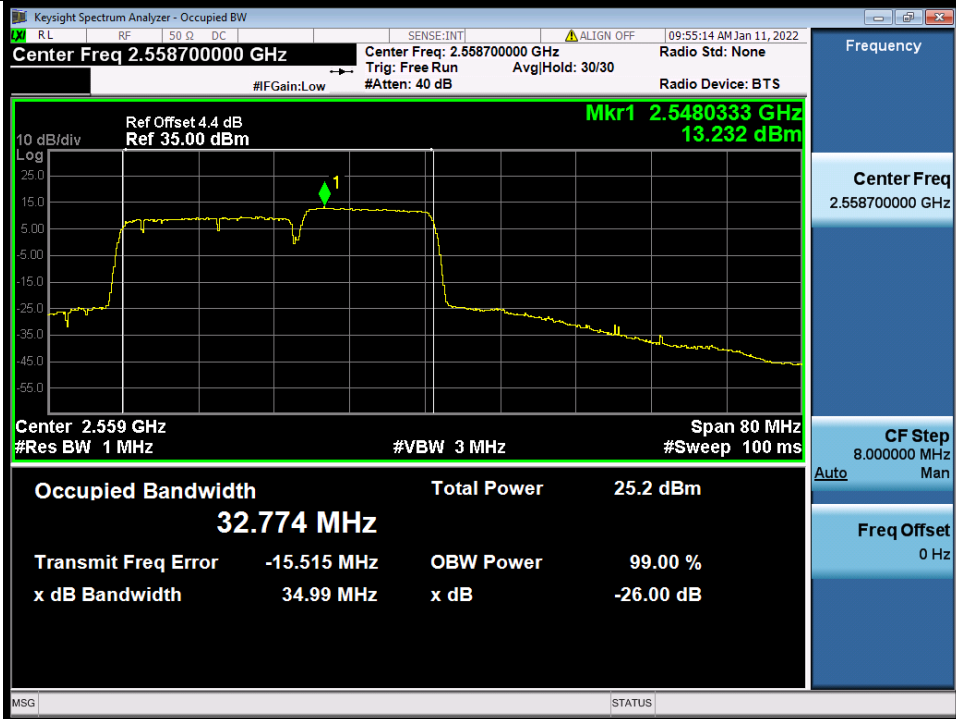

BUREAU
VERITAS

Test Report No.: W7L-P22020005RF01

Band 7C 15MHz+20MHz 16QAM LCH NTN