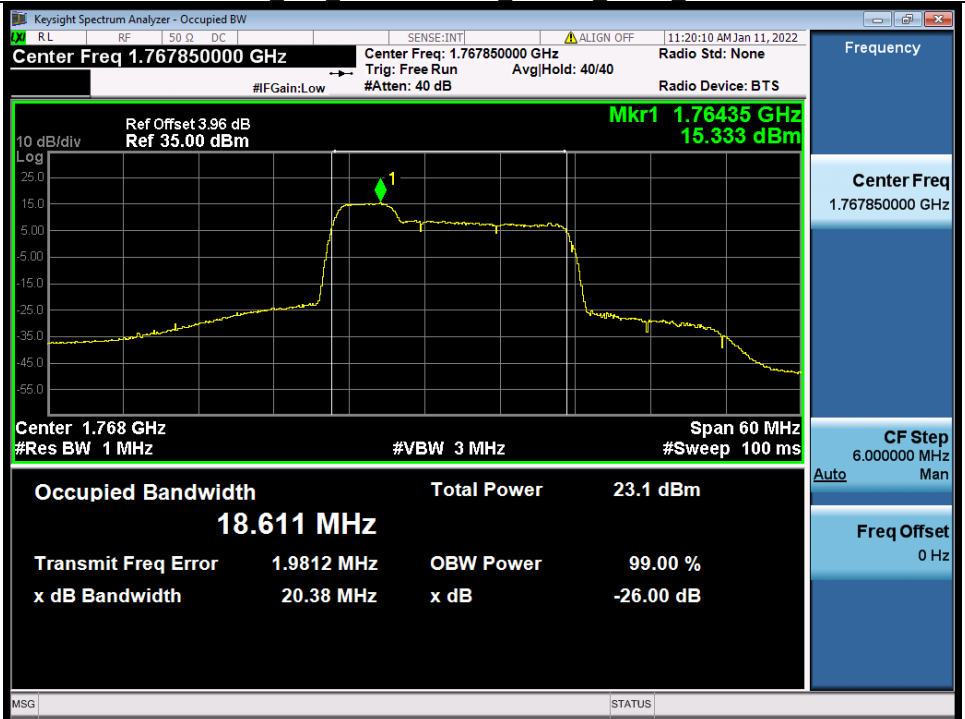

Band 66B 5MHz+15MHz 64QAM LCH NTN

BV 7Layers Communications Technology (Shenzhen) Co., Ltd

No.B102, Dazu Chuangxin Mansion, North of Beihuan Avenue, North Area, Hi-Tech Industrial Park, Nanshan District, Shenzhen, Guangdong, China

Tel: +86 755 8869 6566

Fax: +86 755 8869 6577

Email: customerservice.sw@bureauveritas.com