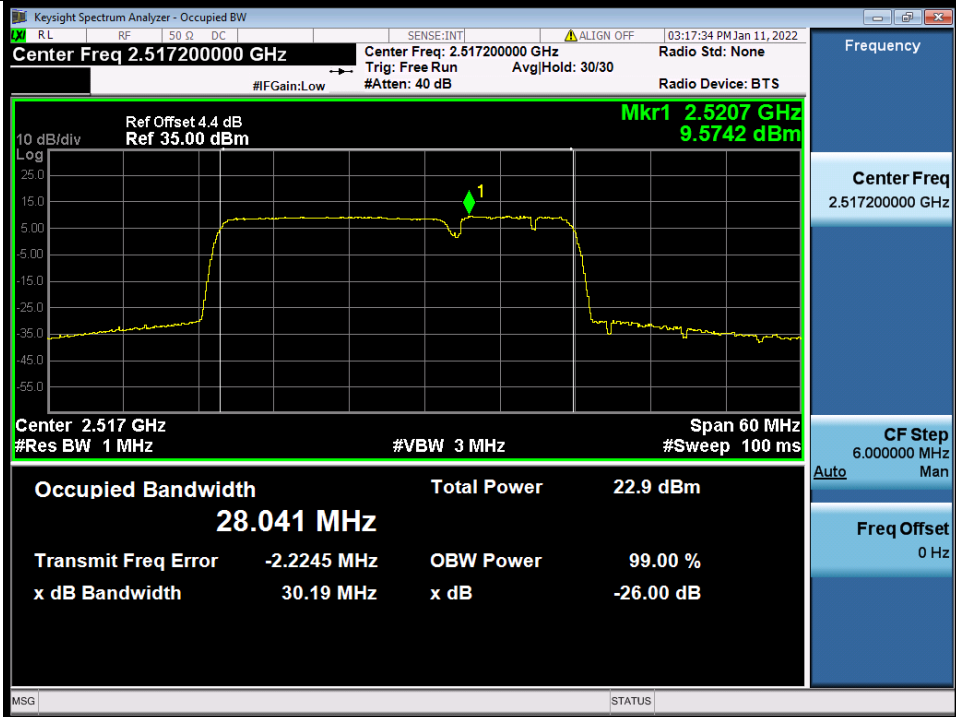

BUREAU VERITAS

Test Report No.: W7L-P22020005RF01

Band 7C 20MHz+10MHz 64QAM MCH NTN