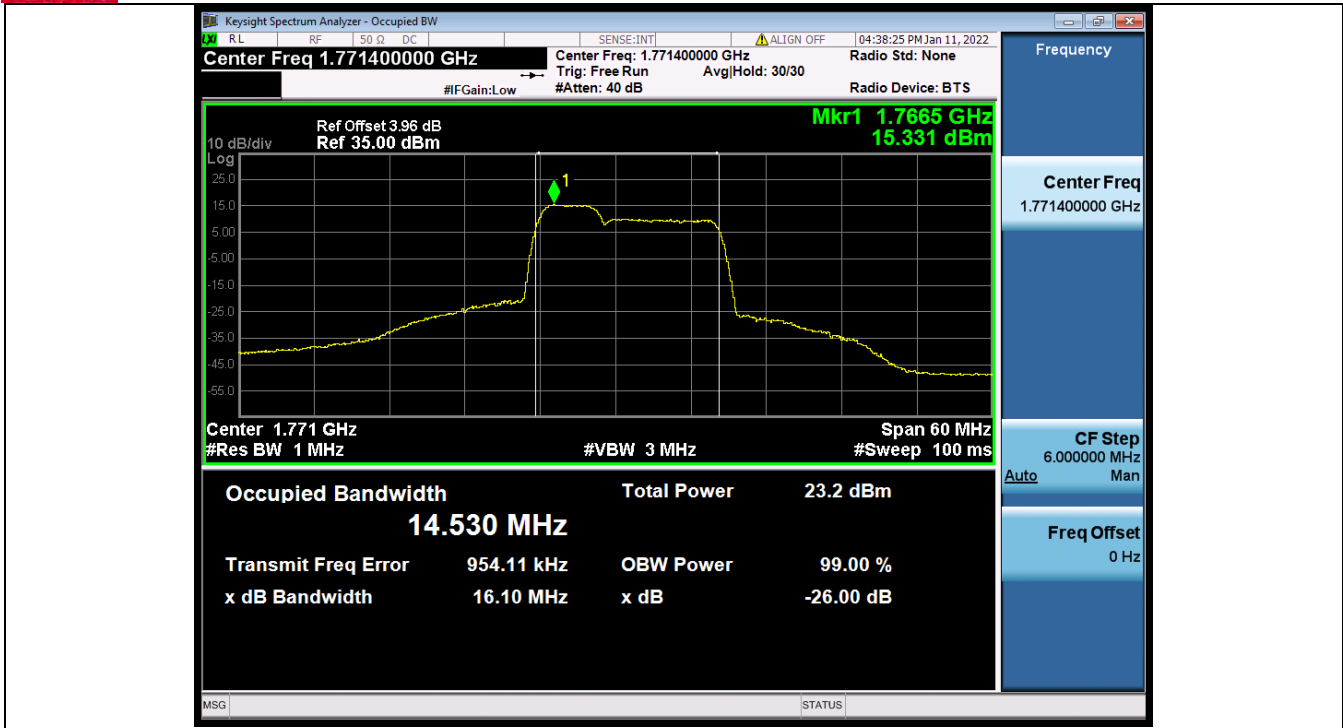

**BUREAU
VERITAS**

Test Report No.: W7L-P22020005RF01

BV 7Layers Communications
Technology (Shenzhen) Co., Ltd

No.B102, Dazu Chuangxin Mansion, North of Beihuan
Avenue, North Area, Hi-Tech Industrial Park, Nanshan
District, Shenzhen, Guangdong, China

Tel: +86 755 8869 6566

Fax: +86 755 8869 6577

Email: customerservice.sw@bureauveritas.com