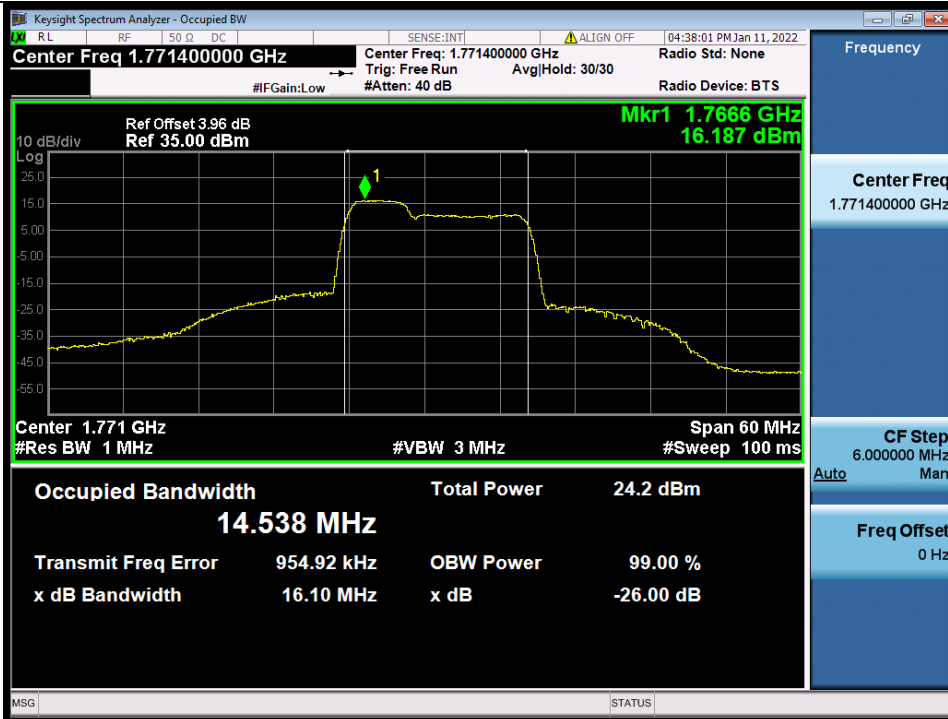

BUREAU
VERITAS

Test Report No.: W7L-P22020005RF01

Band 66B 5MHz+10MHz 16QAM LCH NTN