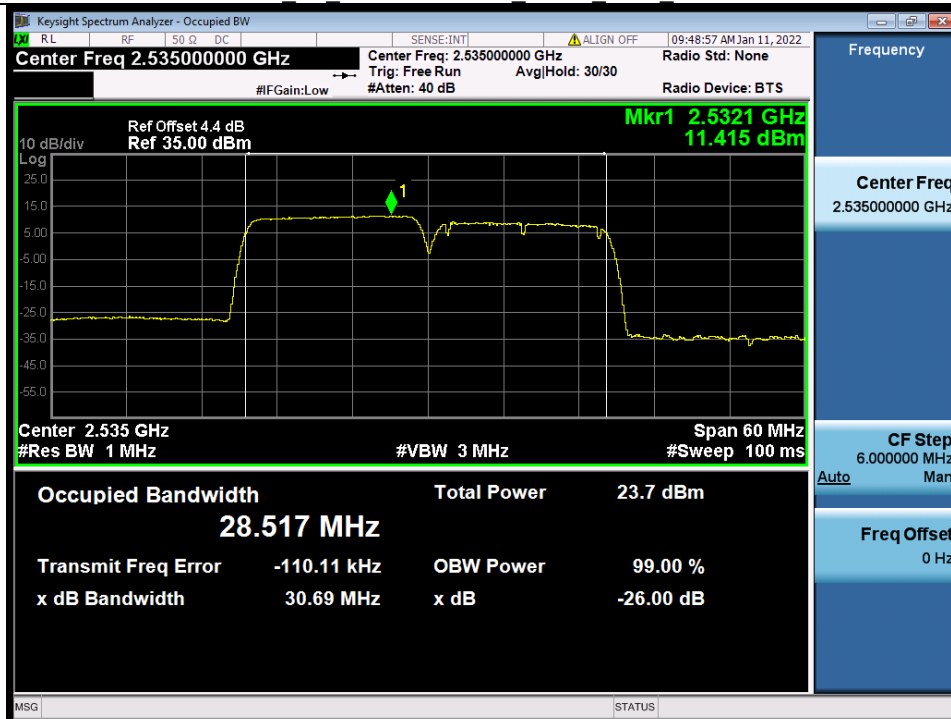

Tel: +86 755 8869 6566

Fax: +86 755 8869 6577

Email: customerservice.sw@bureauveritas.com

BUREAU VERITAS

Test Report No.: W7L-P22020005RF01

Band 7C 15MHz+15MHz QPSK LCH NTN

Band 7C 15MHz+15MHz QPSK MCH NTN

Band 7C 15MHz+15MHz QPSK HCH NTN