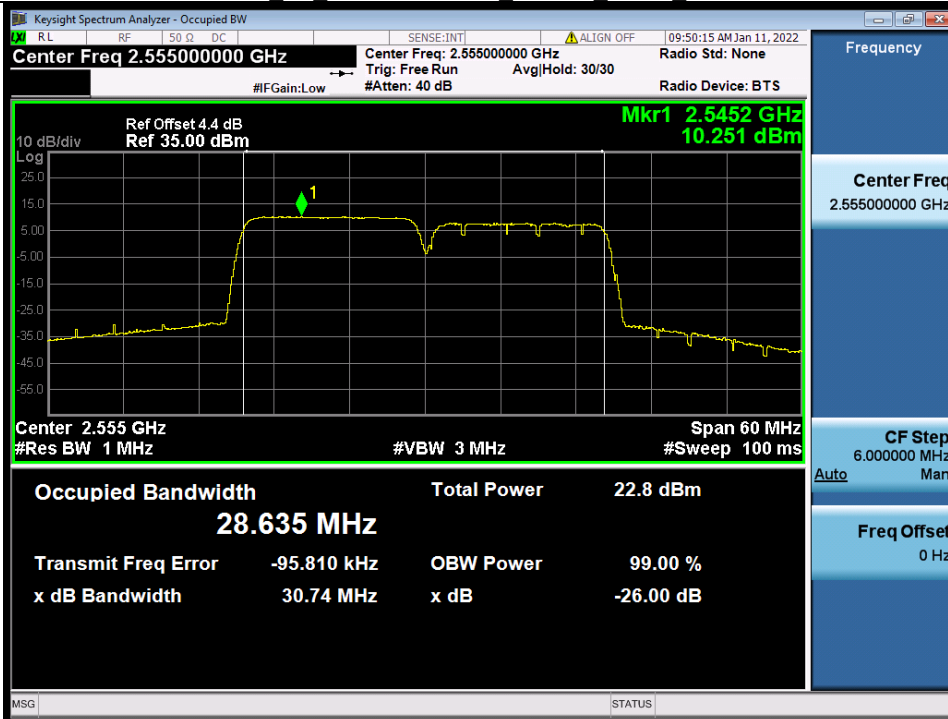

BUREAU VERITAS

Test Report No.: W7L-P22020005RF01

Band 7C 15MHz+15MHz 16QAM HCH NTN

Band 7C 15MHz+15MHz 64QAM LCH NTN

BV 7Layers Communications Technology (Shenzhen) Co., Ltd

No.B102, Dazu Chuangxin Mansion, North of Beihuan Avenue, North Area, Hi-Tech Industrial Park, Nanshan District, Shenzhen, Guangdong, China