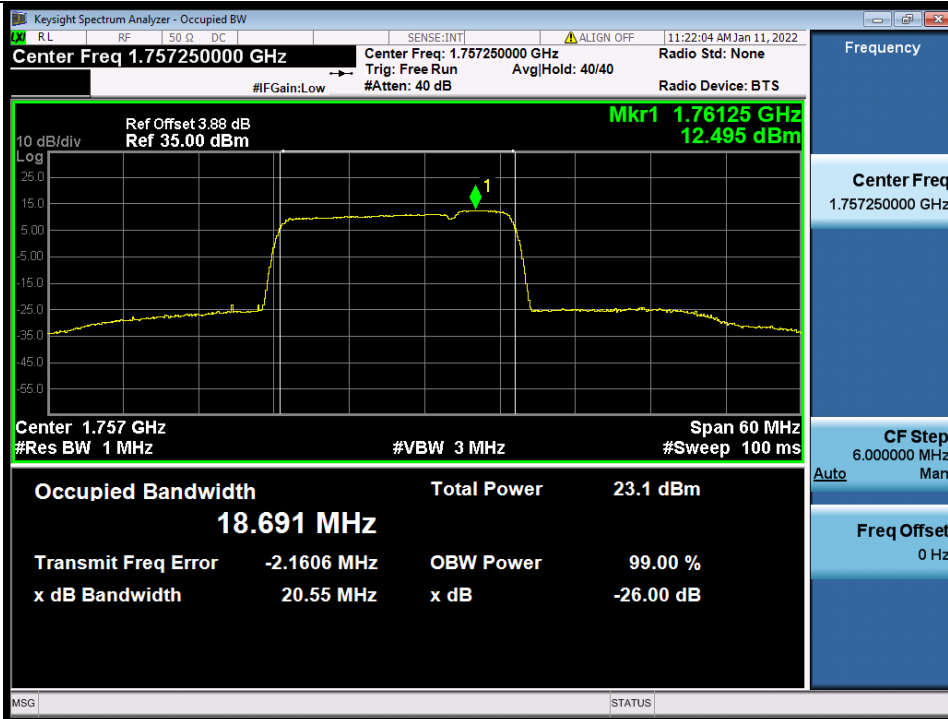

BUREAU
VERITAS

Test Report No.: W7L-P22020005RF01

Band 66B 15MHz+5MHz 16QAM HCH NTN

Band 66B 15MHz+5MHz 64QAM LCH NTN

BV 7Layers Communications
Technology (Shenzhen) Co., Ltd

No.B102, Dazu Chuangxin Mansion, North of Beihuan
Avenue, North Area, Hi-Tech Industrial Park, Nanshan
District, Shenzhen, Guangdong, China