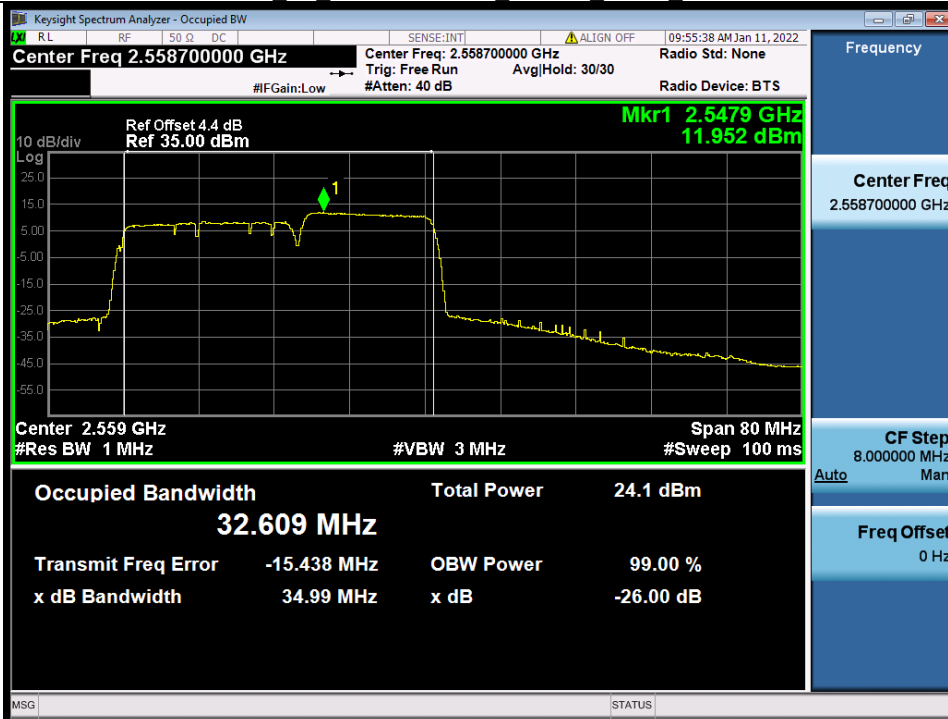

BUREAU
VERITAS

Test Report No.: W7L-P22020005RF01

Band 7C 15MHz+20MHz 16QAM HCH NTN

Band 7C 15MHz+20MHz 64QAM LCH NTN

BV 7Layers Communications
Technology (Shenzhen) Co., Ltd

No.B102, Dazu Chuangxin Mansion, North of Beihuan
Avenue, North Area, Hi-Tech Industrial Park, Nanshan
District, Shenzhen, Guangdong, China