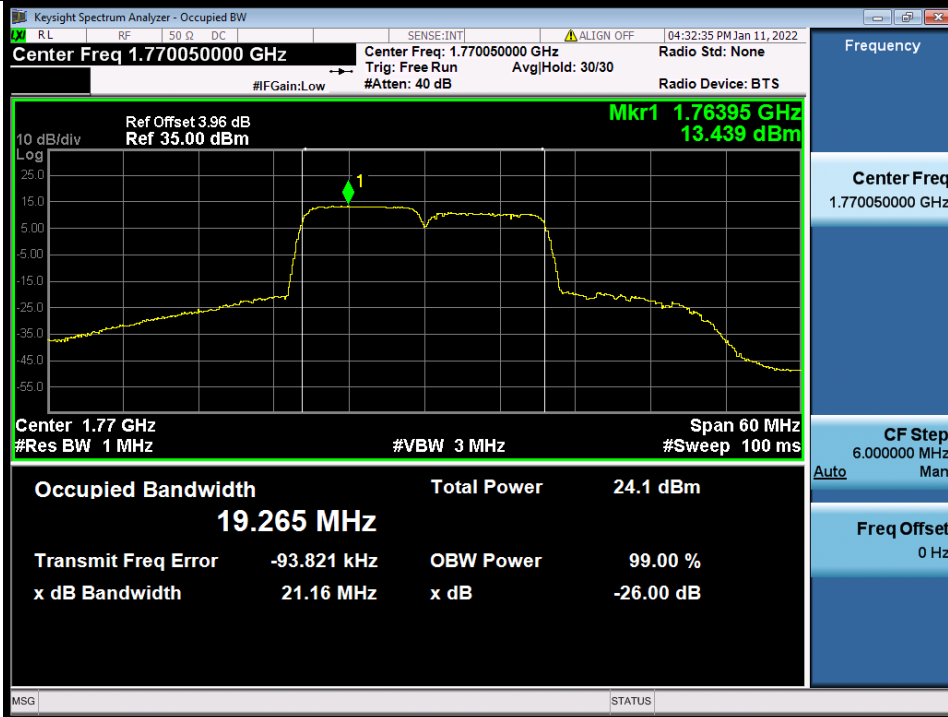

BUREAU
VERITAS

Test Report No.: W7L-P22020005RF01

Band 66B 10MHz+10MHz 16QAM LCH NTN