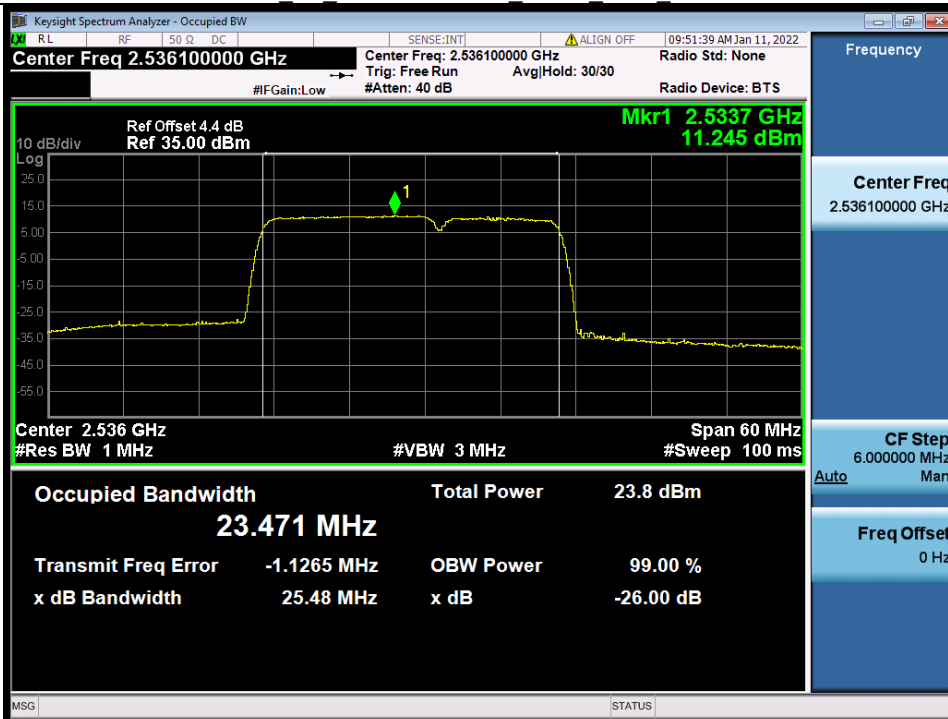

Band 7C 15MHz+10MHz QPSK MCH NTN

Band 7C 15MHz+10MHz QPSK HCH NTN

BV 7Layers Communications Technology (Shenzhen) Co., Ltd

No.B102, Dazu Chuangxin Mansion, North of Beihuan Avenue, North Area, Hi-Tech Industrial Park, Nanshan District, Shenzhen, Guangdong, China

Tel: +86 755 8869 6566

Fax: +86 755 8869 6577

Email: customerservice.sw@bureauveritas.com