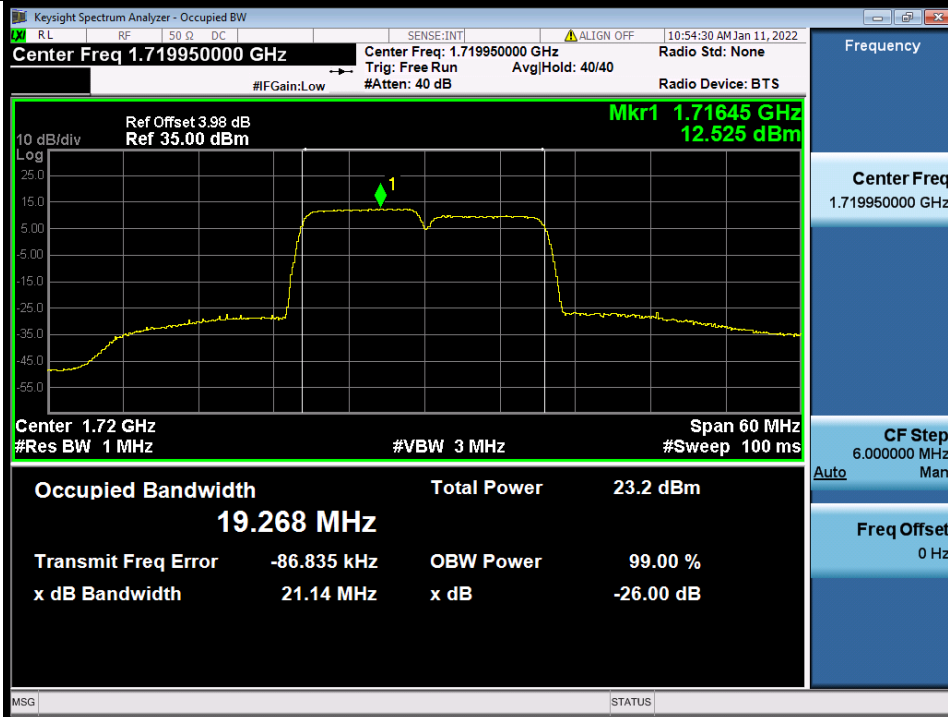

Fax: +86 755 8869 6577

Email: customerservice.sw@bureauveritas.com

BUREAU
VERITAS

Test Report No.: W7L-P22020005RF01

Band 66B 10MHz+10MHz 16QAM LCH NTN

Band 66B 10MHz+10MHz 16QAM MCH NTN

BV 7Layers Communications
Technology (Shenzhen) Co., Ltd