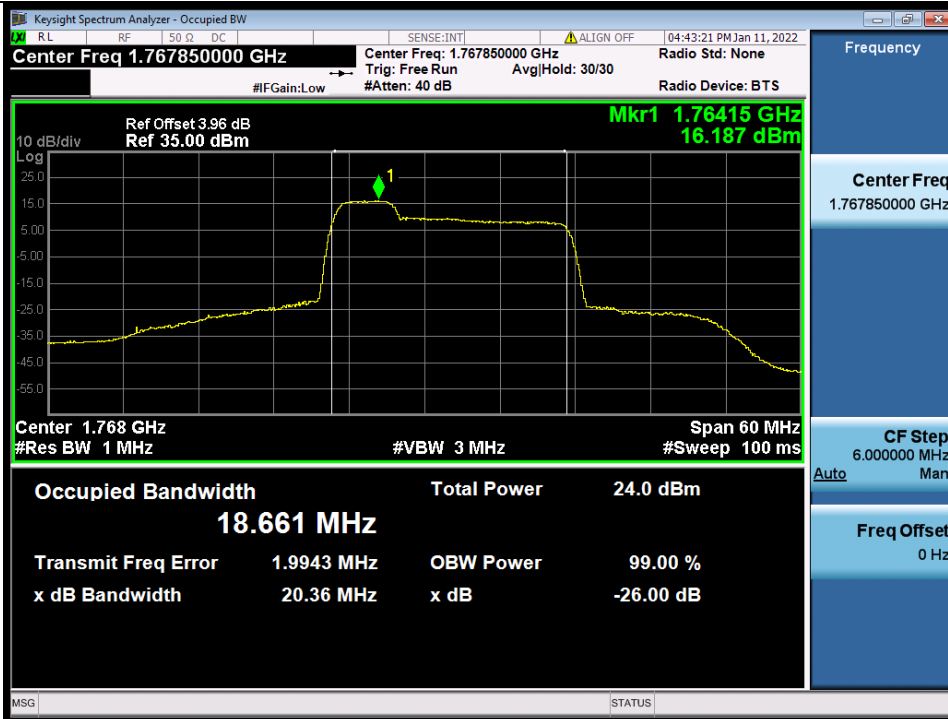

BUREAU VERITAS

Test Report No.: W7L-P22020005RF01

Band 66B 5MHz+15MHz 16QAM LCH NTN