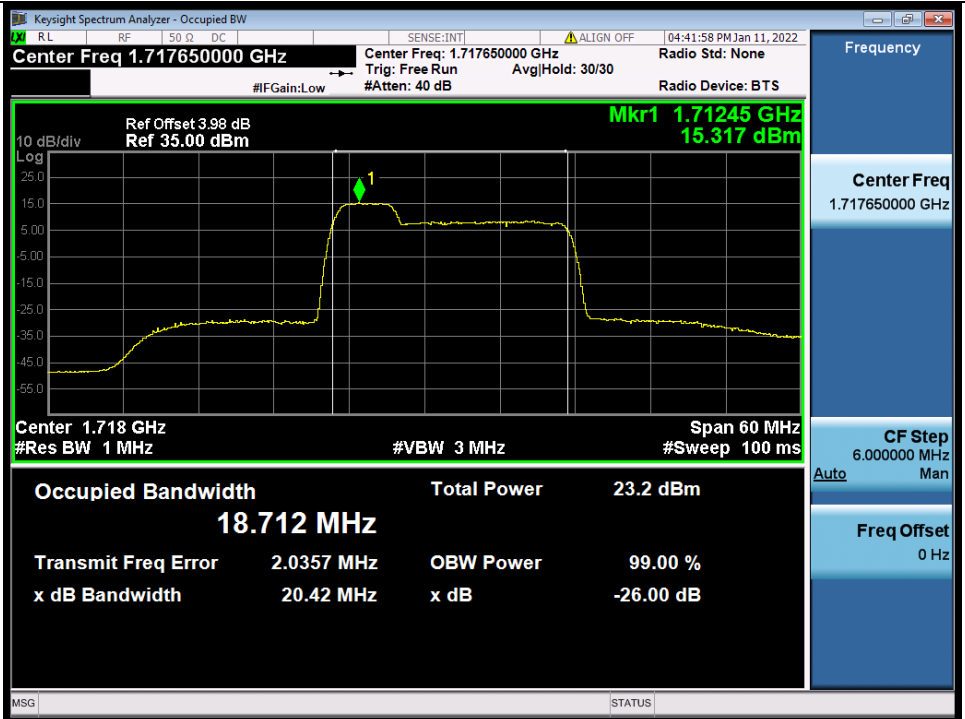

Band 66B 5MHz+15MHz 64QAM MCH NTN