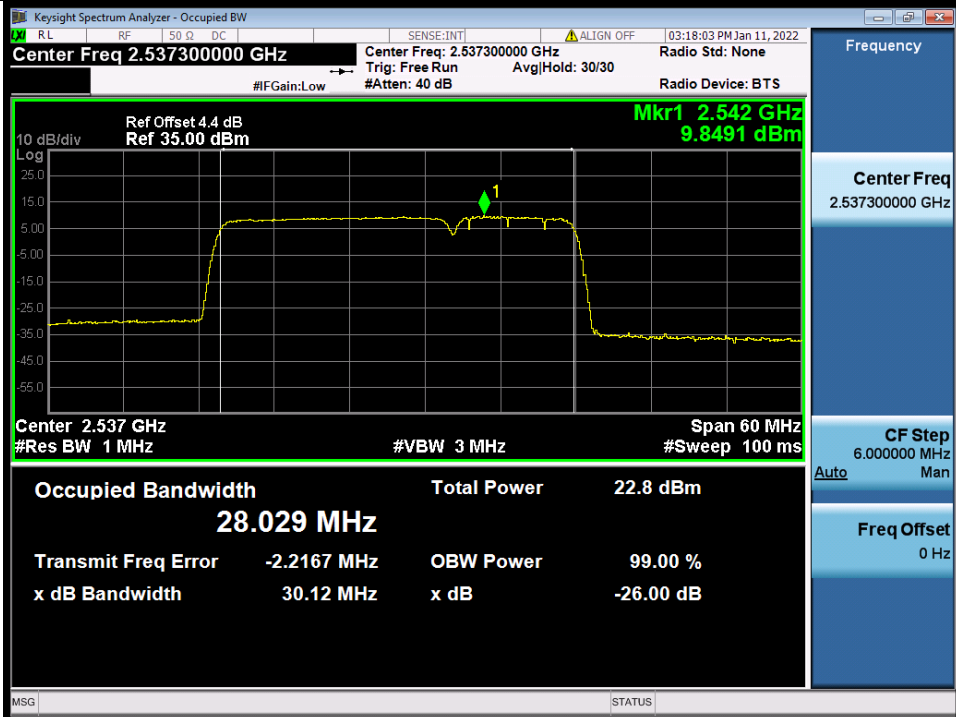

Fax: +86 755 8869 6577

Email: customerservice.sw@bureauveritas.com

BUREAU VERITAS

Test Report No.: W7L-P22020005RF01

Band 7C 20MHz+10MHz 64QAM MCH NTN

Band 7C 20MHz+10MHz 64QAM HCH NTN

BV 7Layers Communications Technology (Shenzhen) Co., Ltd