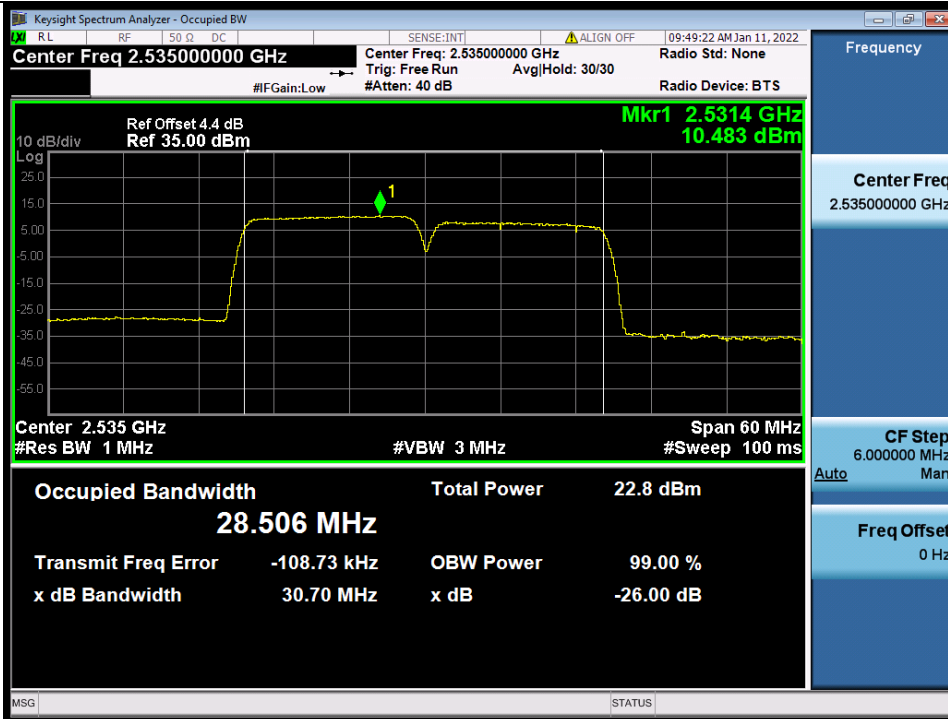

BUREAU VERITAS

Test Report No.: W7L-P22020005RF01

Band 7C 15MHz+15MHz 16QAM HCH NTN

Band 7C 15MHz+15MHz 64QAM LCH NTN

BV 7Layers Communications Technology (Shenzhen) Co., Ltd

No.B102, Dazu Chuangxin Mansion, North of Beihuan Avenue, North Area, Hi-Tech Industrial Park, Nanshan District, Shenzhen, Guangdong, China