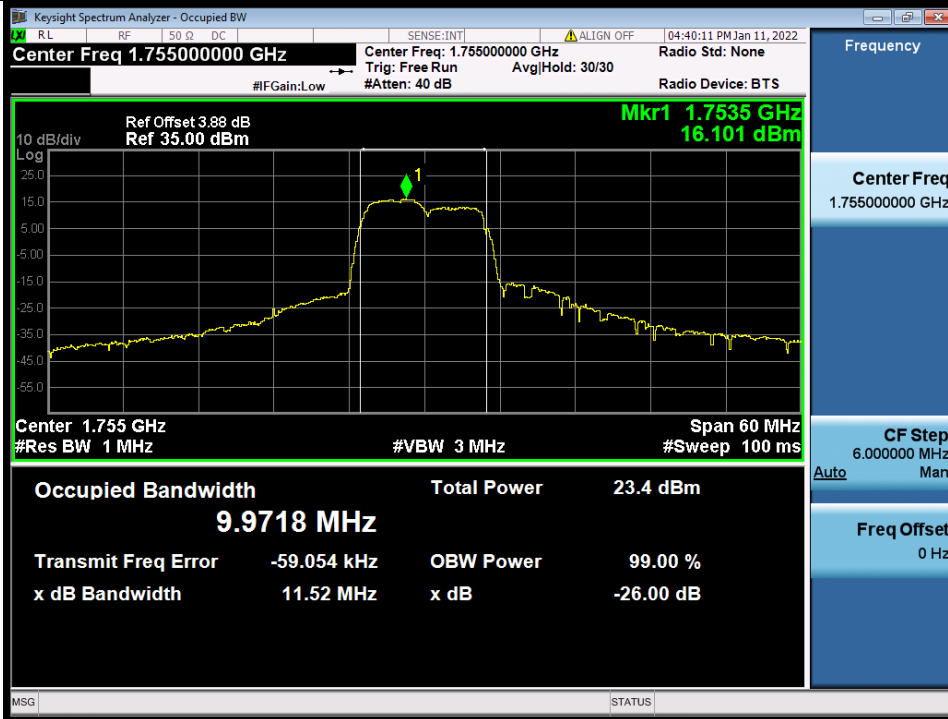

BUREAU
VERITAS

Test Report No.: W7L-P22020005RF01

Band 66B 5MHz+5MHz 64QAM MCH NTNV

Band 66B 5MHz+5MHz 64QAM HCH NTNV

BV 7Layers Communications
Technology (Shenzhen) Co., Ltd

No.B102, Dazu Chuangxin Mansion, North of Beihuan
Avenue, North Area, Hi-Tech Industrial Park, Nanshan
District, Shenzhen, Guangdong, China