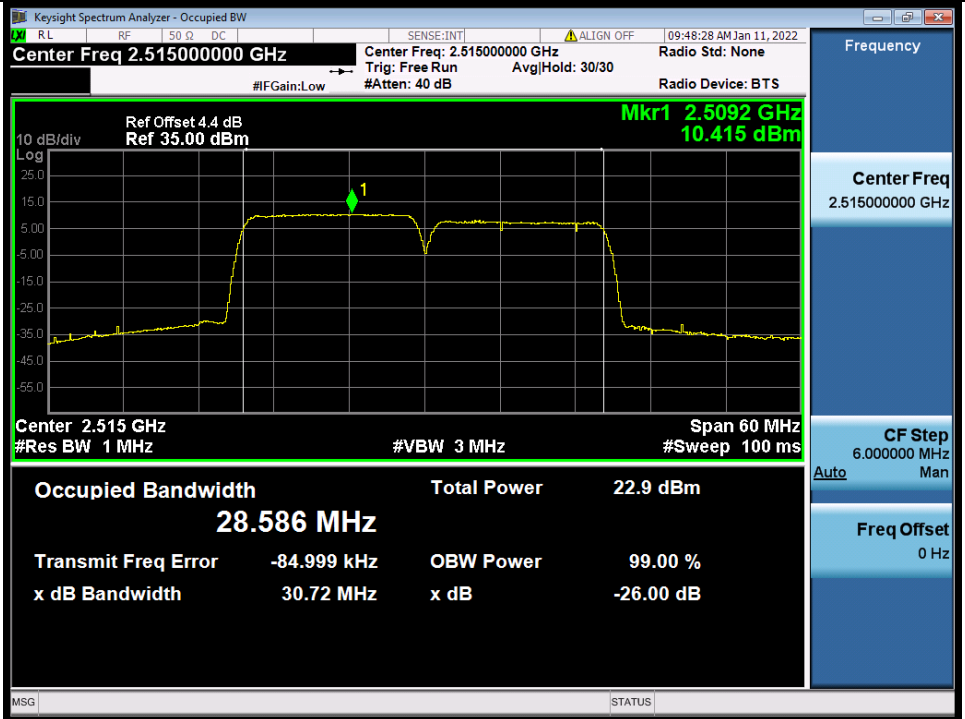

Band 7C 15MHz+15MHz 16QAM MCH NTN

BV 7Layers Communications
Technology (Shenzhen) Co., Ltd

No.B102, Dazu Chuangxin Mansion, North of Beihuan
Avenue, North Area, Hi-Tech Industrial Park, Nanshan
District, Shenzhen, Guangdong, China

Tel: +86 755 8869 6566

Fax: +86 755 8869 6577

Email: customerservice.sw@bureauveritas.com