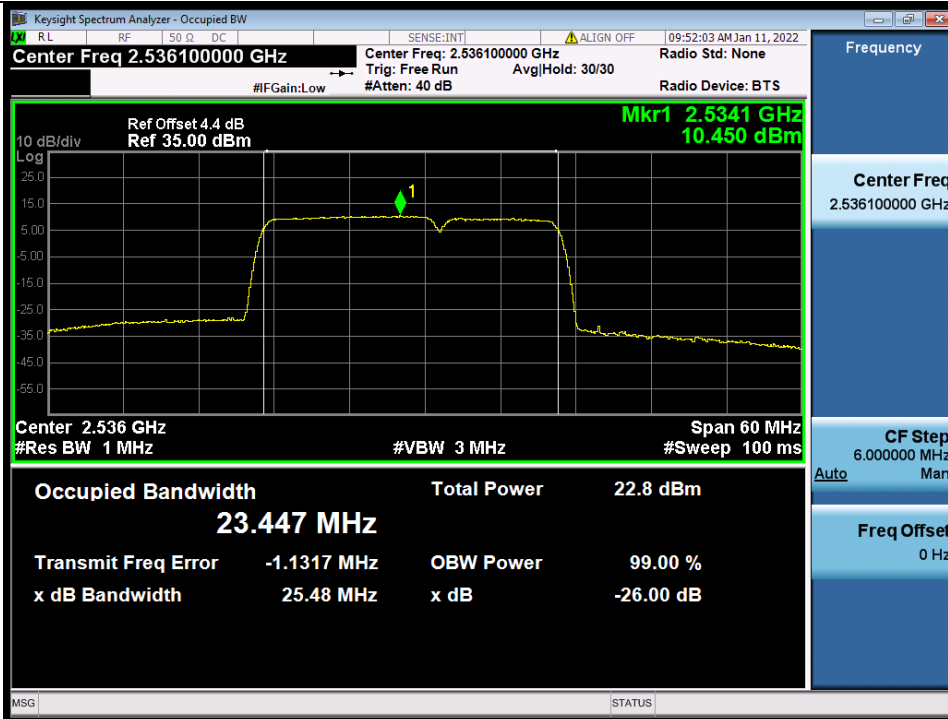

BUREAU
VERITAS

Test Report No.: W7L-P22020005RF01

Band 7C 15MHz+10MHz 16QAM HCH NTN

Band 7C 15MHz+10MHz 64QAM LCH NTN

BV 7Layers Communications
Technology (Shenzhen) Co., Ltd

No.B102, Dazu Chuangxin Mansion, North of Beihuan
Avenue, North Area, Hi-Tech Industrial Park, Nanshan
District, Shenzhen, Guangdong, China