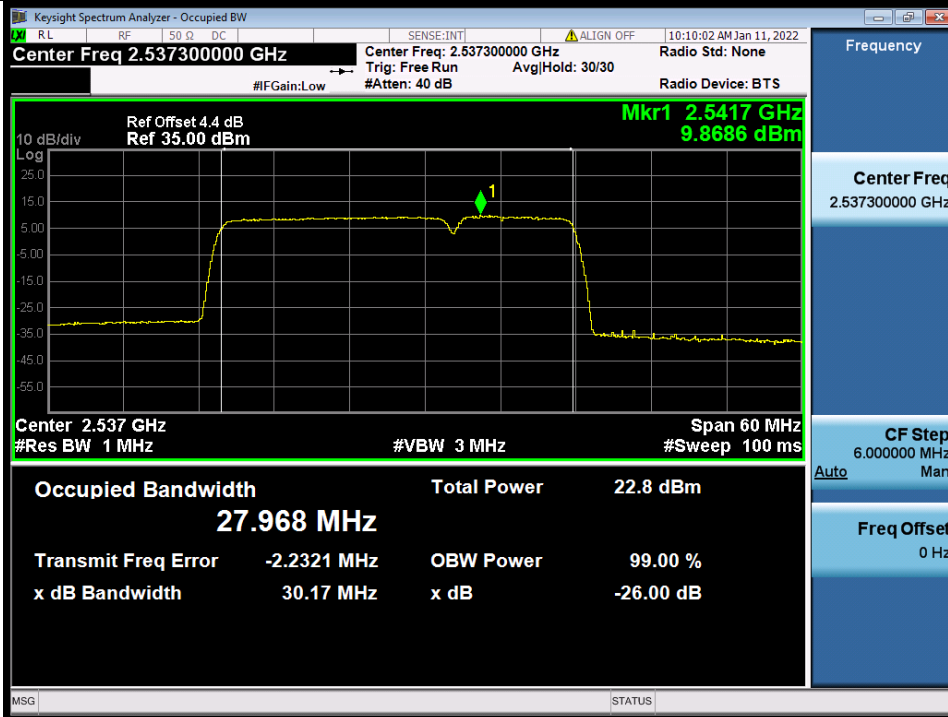

BUREAU VERITAS

Test Report No.: W7L-P22020005RF01