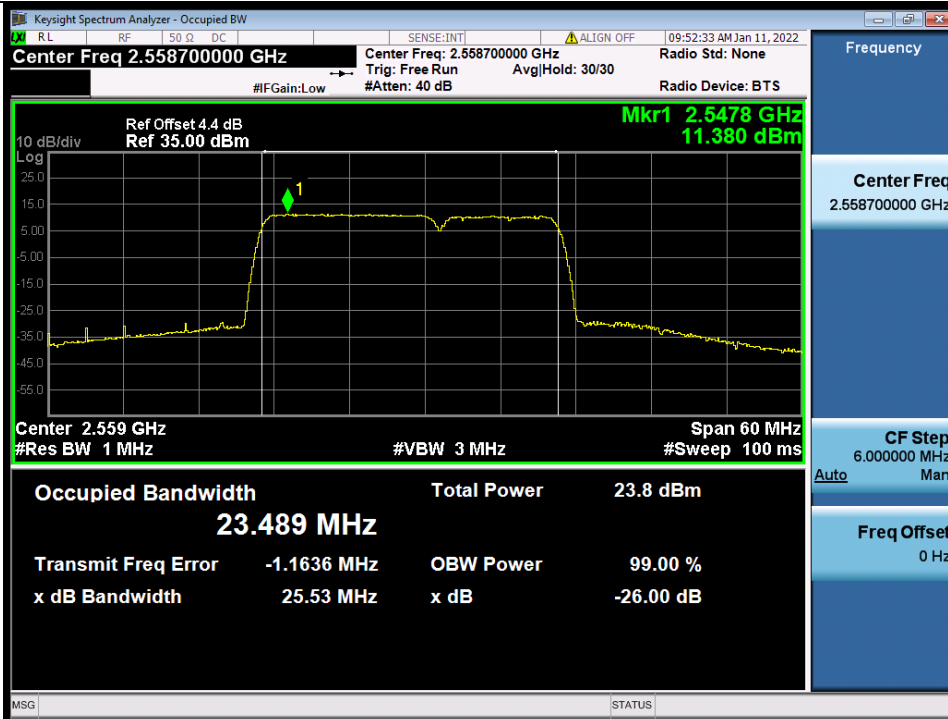

**BUREAU
VERITAS**

Test Report No.: W7L-P22020005RF01

Band 7C 15MHz+10MHz 16QAM LCH NTN