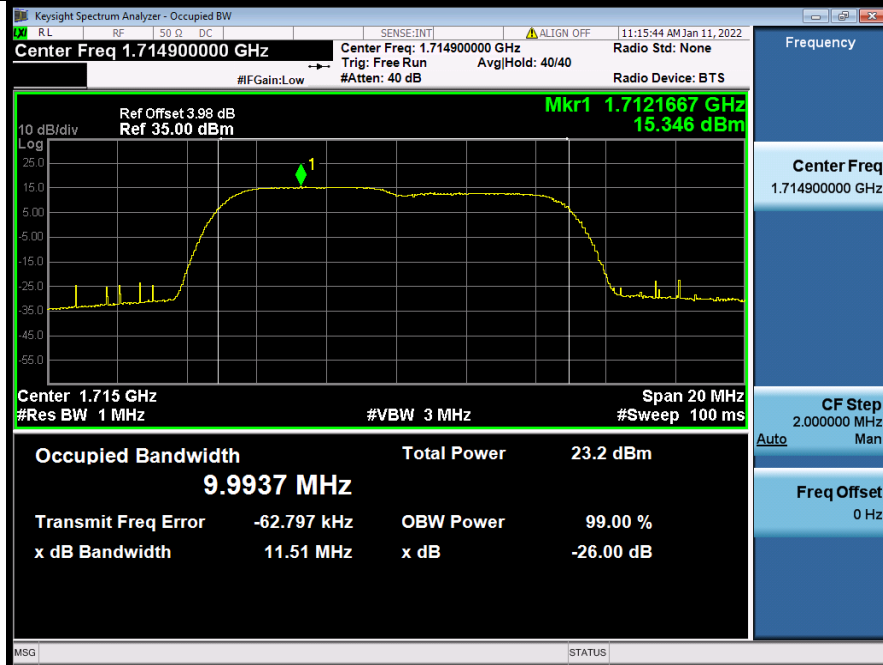

Tel: +86 755 8869 6566

Fax: +86 755 8869 6577

Email: customerservice.sw@bureauveritas.com

Band 66B 5MHz+5MHz QPSK HCH NTN

Band 66B 5MHz+5MHz 16QAM LCH NTN

BV 7Layers Communications Technology (Shenzhen) Co., Ltd