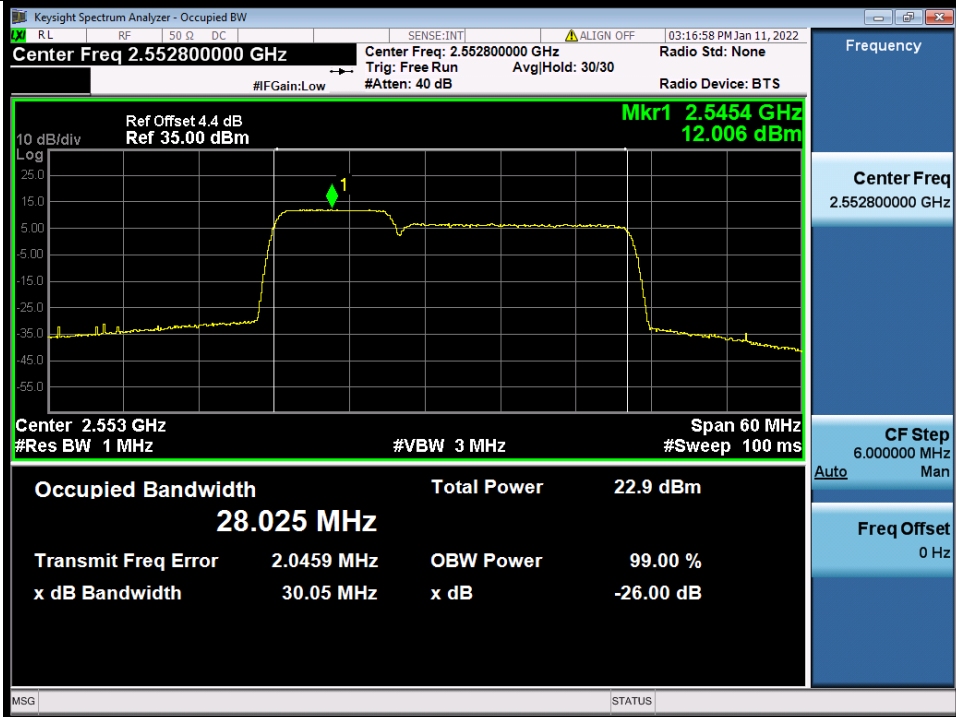

**BUREAU
VERITAS**

Test Report No.: W7L-P22020005RF01

BV 7Layers Communications
Technology (Shenzhen) Co., Ltd

No.B102, Dazu Chuangxin Mansion, North of Beihuan
Avenue, North Area, Hi-Tech Industrial Park, Nanshan
District, Shenzhen, Guangdong, China

Tel: +86 755 8869 6566

Fax: +86 755 8869 6577

Email: customerservice.sw@bureauveritas.com