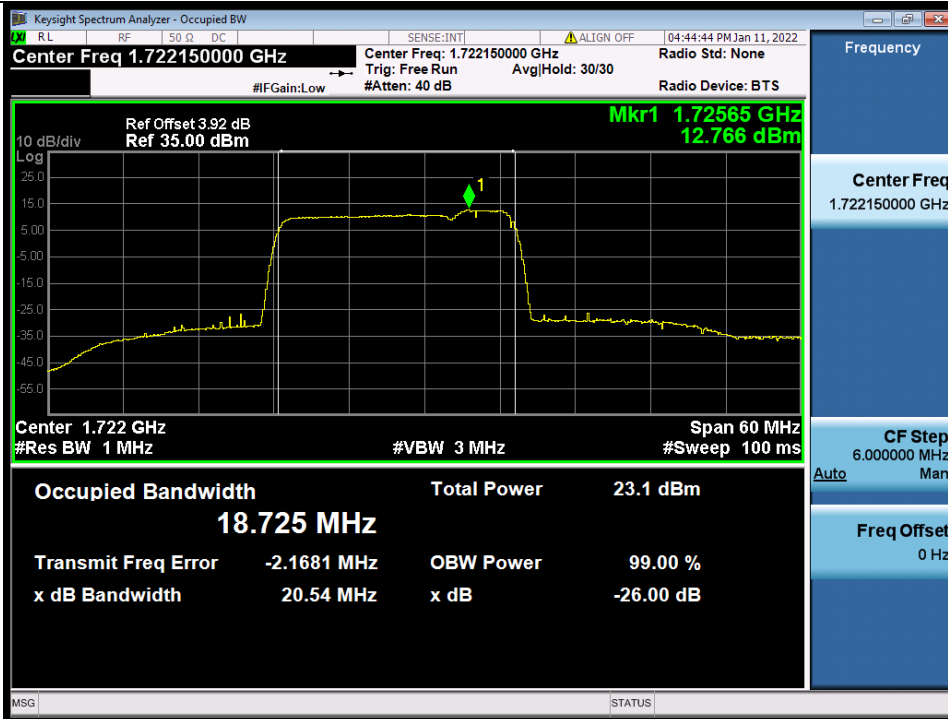

BUREAU
VERITAS

Test Report No.: W7L-P22020005RF01

Band 66B 15MHz+5MHz 64QAM MCH NTN