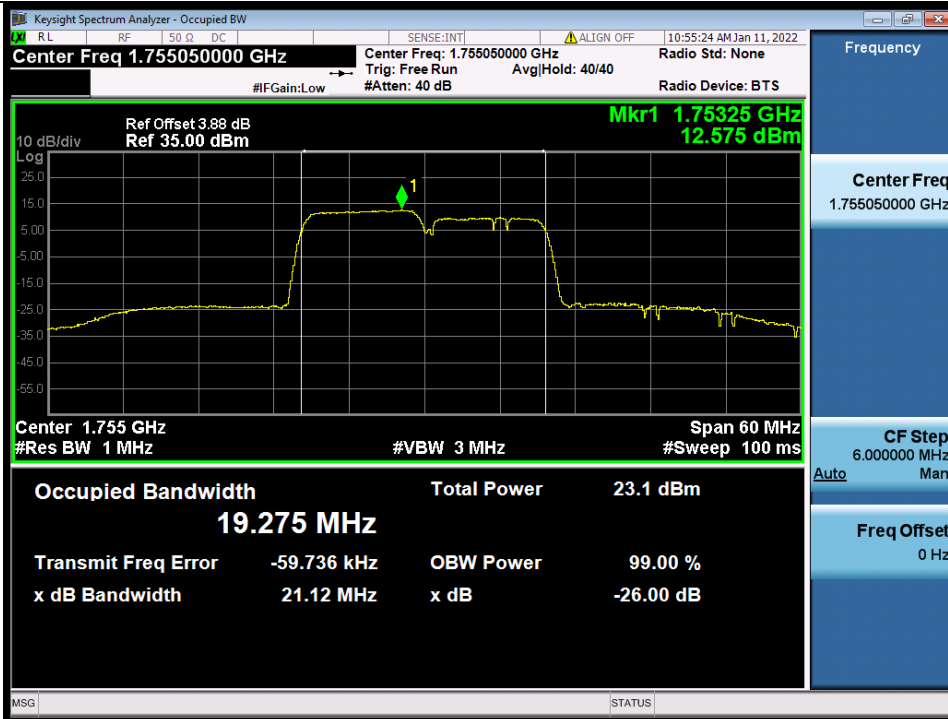

BUREAU
VERITAS

Test Report No.: W7L-P22020005RF01

Band 66B 10MHz+10MHz 16QAM HCH NTN

Band 66B 10MHz+10MHz 64QAM LCH NTN

BV 7Layers Communications
Technology (Shenzhen) Co., Ltd

No.B102, Dazu Chuangxin Mansion, North of Beihuan
Avenue, North Area, Hi-Tech Industrial Park, Nanshan
District, Shenzhen, Guangdong, China