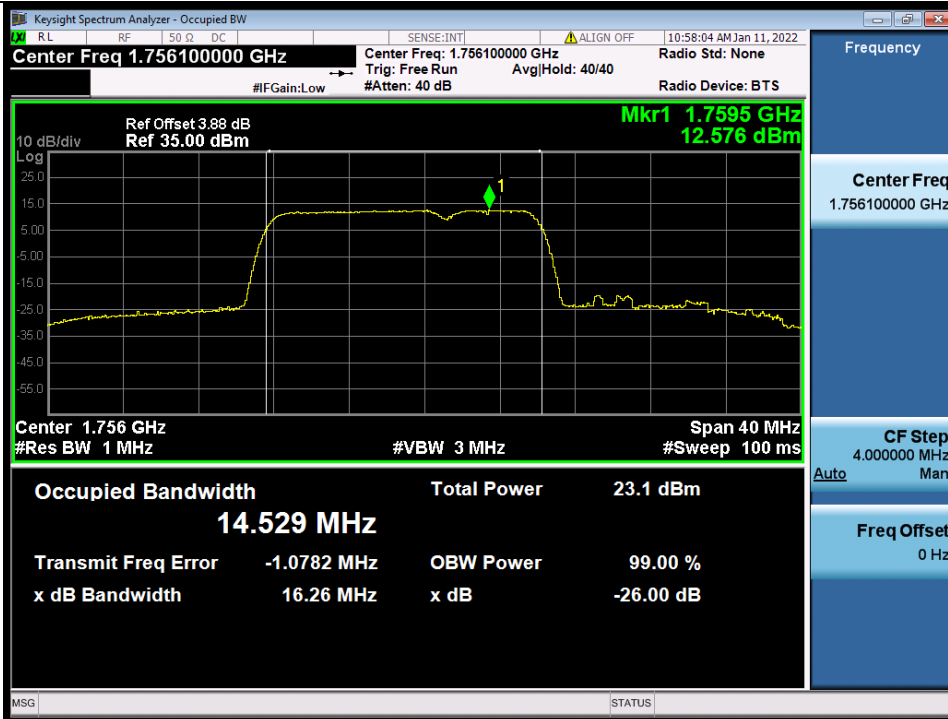

BUREAU
VERITAS

Test Report No.: W7L-P22020005RF01

Band 66B 10MHz+5MHz 16QAM HCH NTN

Band 66B 10MHz+5MHz 64QAM LCH NTN

BV 7Layers Communications
Technology (Shenzhen) Co., Ltd

No.B102, Dazu Chuangxin Mansion, North of Beihuan
Avenue, North Area, Hi-Tech Industrial Park, Nanshan
District, Shenzhen, Guangdong, China