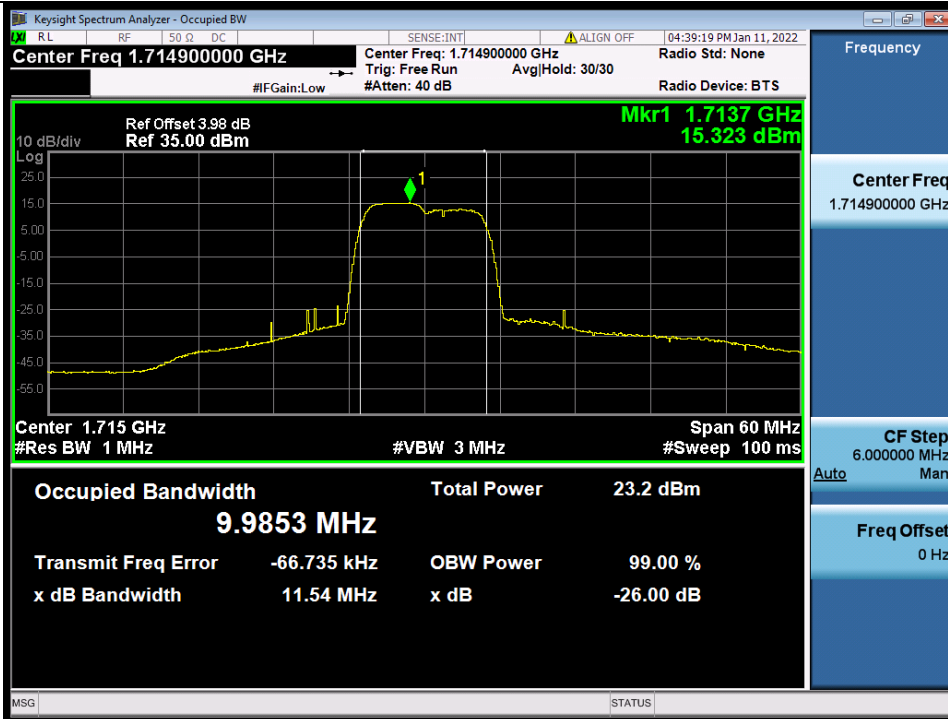

BUREAU
VERITAS

Test Report No.: W7L-P22020005RF01

Band 66B 5MHz+5MHz 64QAM MCH NTNV

Band 66B 5MHz+5MHz 64QAM HCH NTNV

BV 7Layers Communications
Technology (Shenzhen) Co., Ltd

No.B102, Dazu Chuangxin Mansion, North of Beihuan
Avenue, North Area, Hi-Tech Industrial Park, Nanshan
District, Shenzhen, Guangdong, China