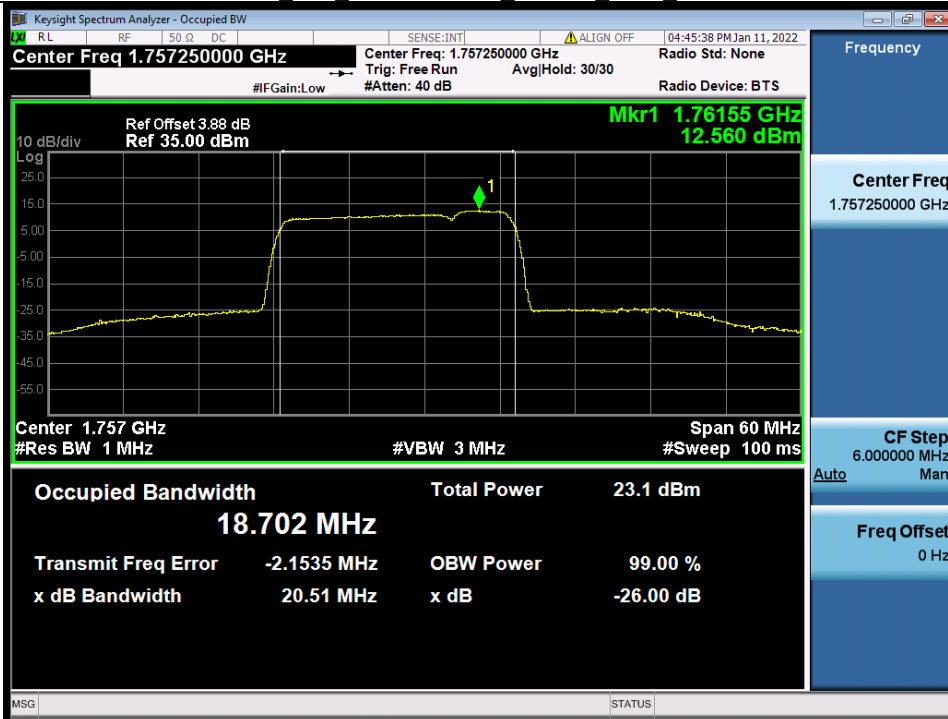

Band 66B 15MHz+5MHz 64QAM HCH NTN

BV 7Layers Communications
Technology (Shenzhen) Co., Ltd

No.B102, Dazu Chuangxin Mansion, North of Beihuan
Avenue, North Area, Hi-Tech Industrial Park, Nanshan
District, Shenzhen, Guangdong, China

Tel: +86 755 8869 6566

Fax: +86 755 8869 6577

Email: customerservice.sw@bureauveritas.com