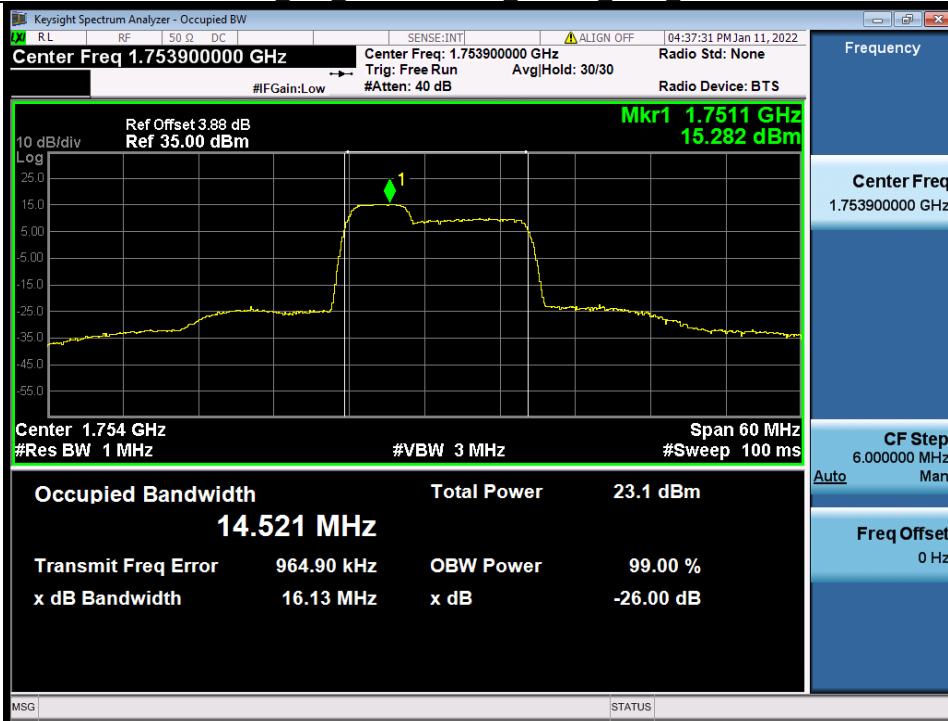

Band 66B 5MHz+10MHz 64QAM HCH NTN

BV 7Layers Communications Technology (Shenzhen) Co., Ltd

No.B102, Dazu Chuangxin Mansion, North of Beihuan Avenue, North Area, Hi-Tech Industrial Park, Nanshan District, Shenzhen, Guangdong, China

Tel: +86 755 8869 6566

Fax: +86 755 8869 6577

Email: customerservice.sw@bureauveritas.com