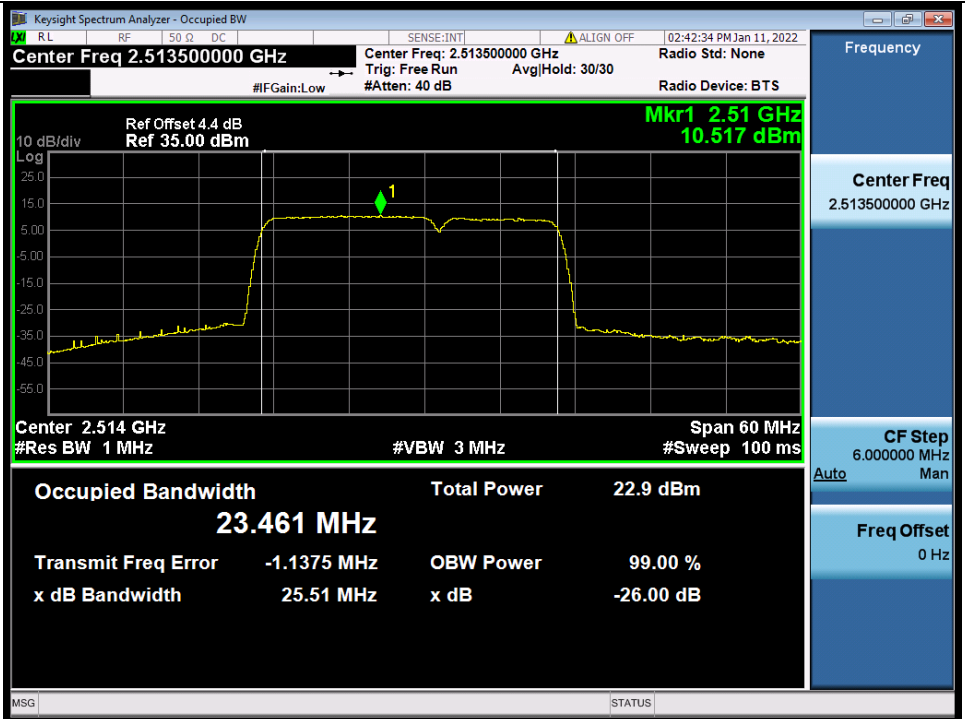

Band 7C 15MHz+10MHz 64QAM MCH NTN