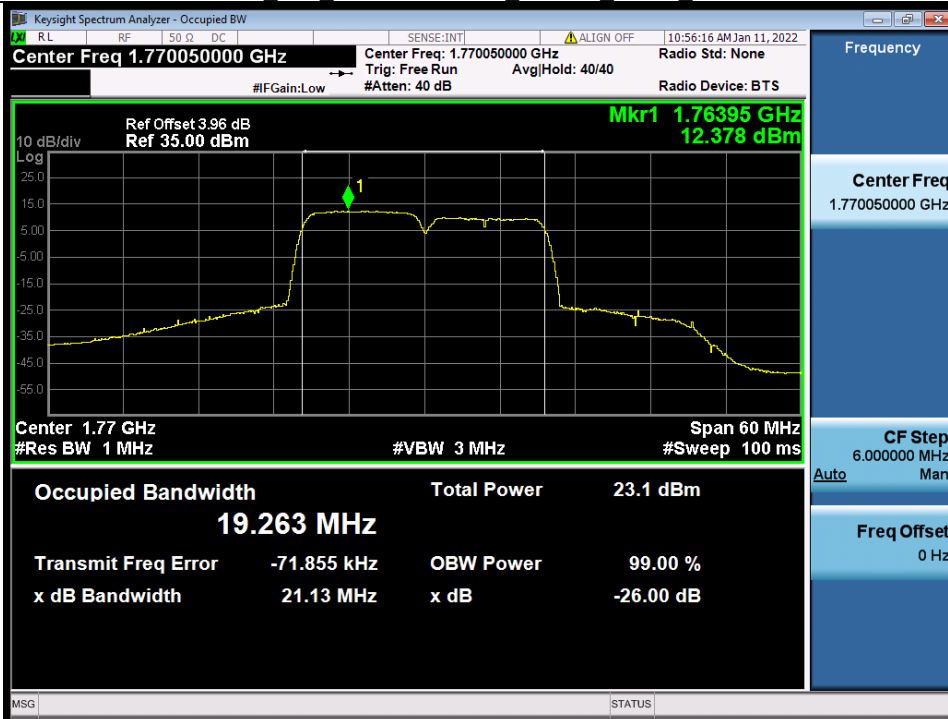

BUREAU
VERITAS

Test Report No.: W7L-P22020005RF01

Band 66B 10MHz+10MHz 16QAM HCH NTN

Band 66B 10MHz+10MHz 64QAM LCH NTN

BV 7Layers Communications
Technology (Shenzhen) Co., Ltd

No.B102, Dazu Chuangxin Mansion, North of Beihuan
Avenue, North Area, Hi-Tech Industrial Park, Nanshan
District, Shenzhen, Guangdong, China