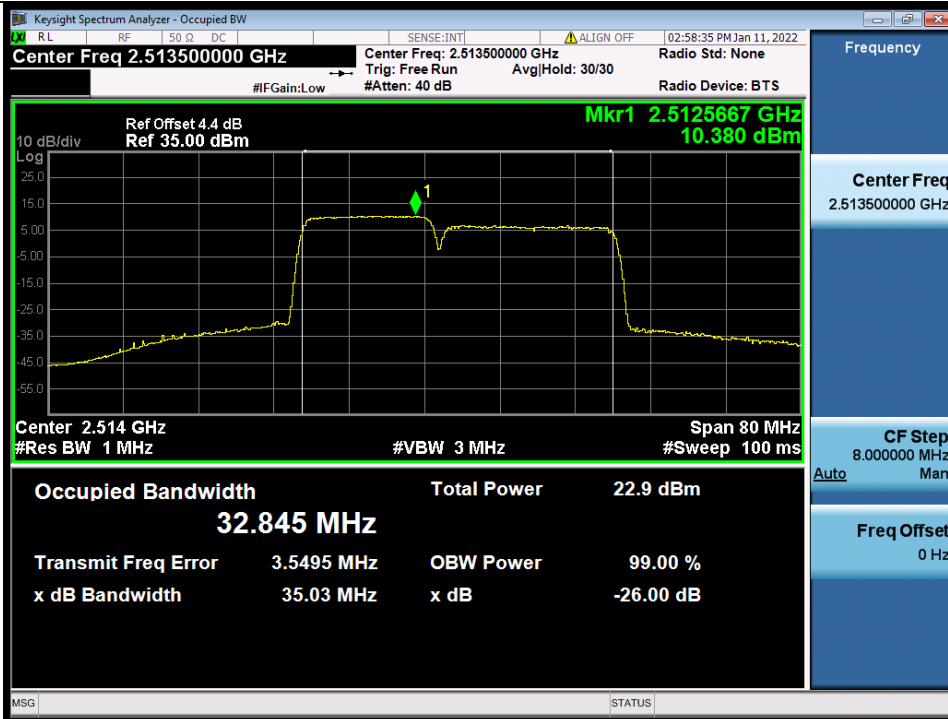

BUREAU
VERITAS

Test Report No.: W7L-P22020005RF01

Band 7C 15MHz+20MHz 64QAM MCH NTN