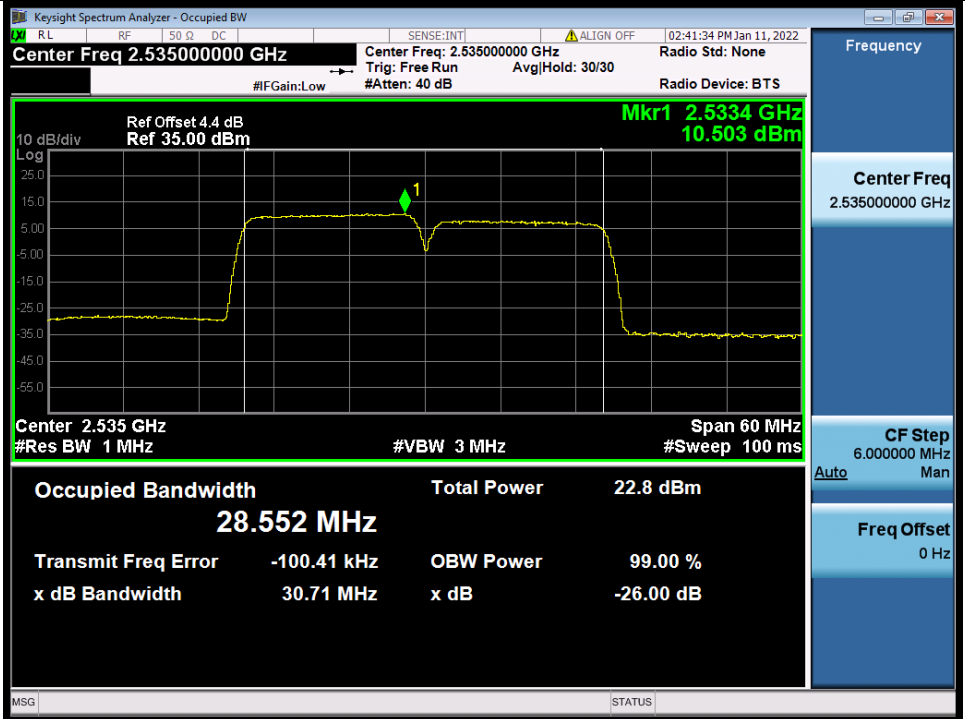

Band 7C 15MHz+15MHz 64QAM HCH NTN

BV 7Layers Communications
Technology (Shenzhen) Co., Ltd

No.B102, Dazu Chuangxin Mansion, North of Beihuan
Avenue, North Area, Hi-Tech Industrial Park, Nanshan
District, Shenzhen, Guangdong, China

Tel: +86 755 8869 6566

Fax: +86 755 8869 6577

Email: customerservice.sw@bureauveritas.com