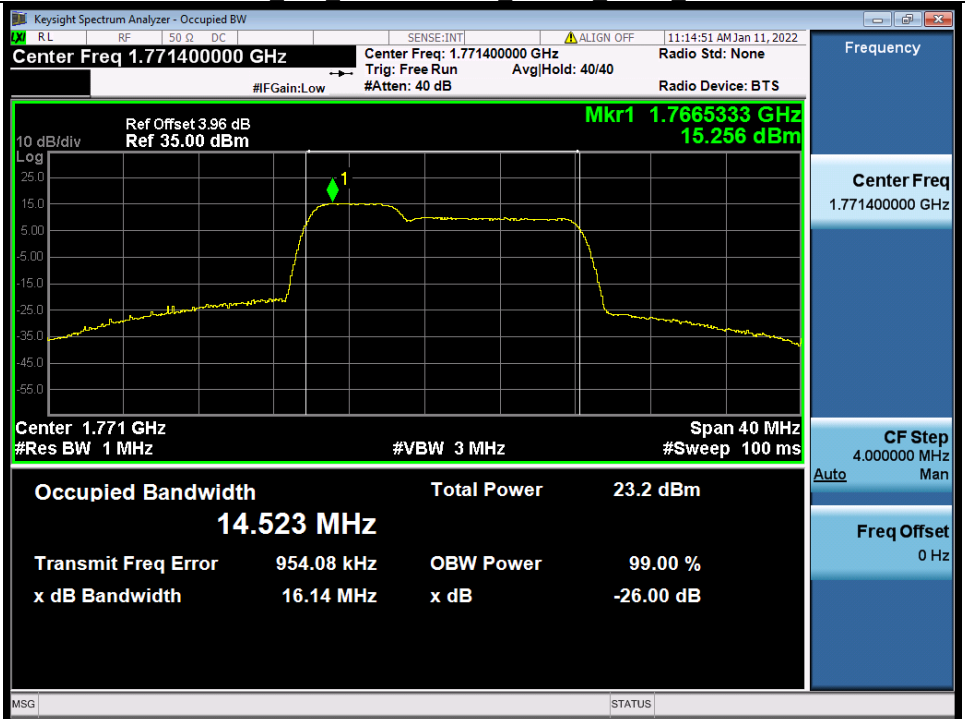

Band 66B 5MHz+10MHz 64QAM LCH NTN

BV 7Layers Communications
Technology (Shenzhen) Co., Ltd

No.B102, Dazu Chuangxin Mansion, North of Beihuan
Avenue, North Area, Hi-Tech Industrial Park, Nanshan
District, Shenzhen, Guangdong, China

Tel: +86 755 8869 6566

Fax: +86 755 8869 6577

Email: customerservice.sw@bureauveritas.com