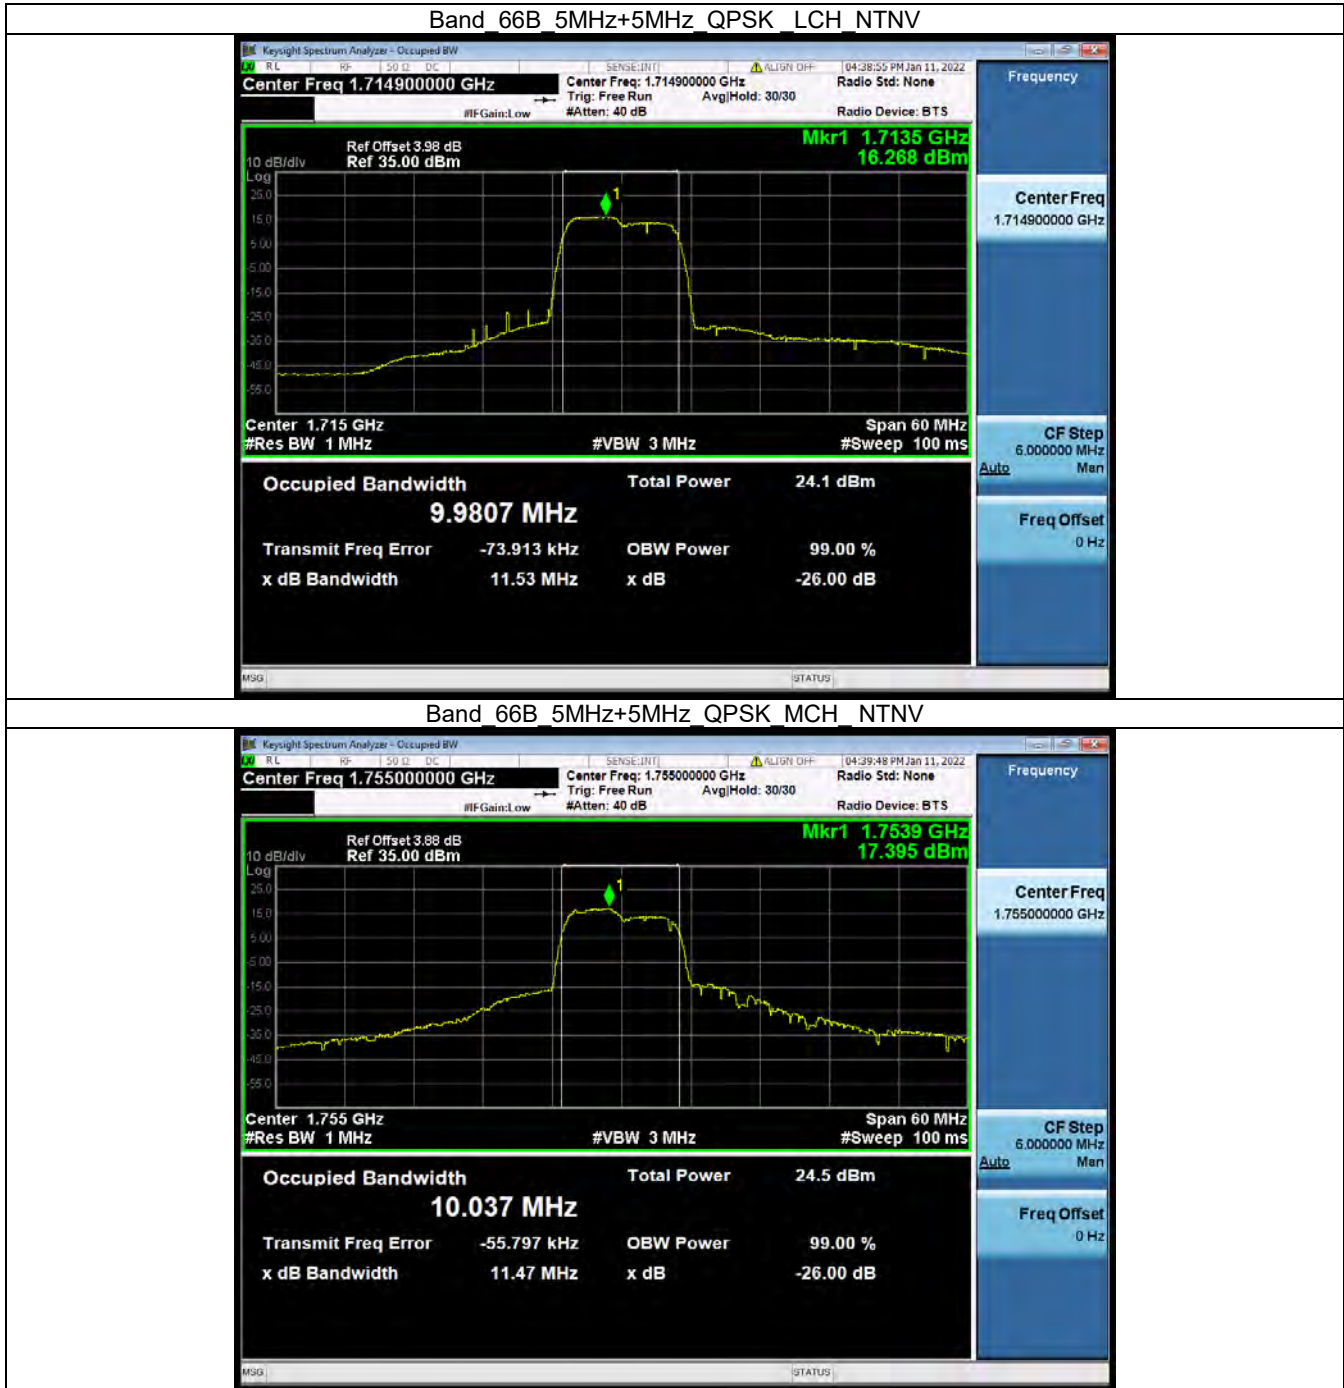

1.1.2 Test Graph

BV 7Layers Communications
Technology (Shenzhen) Co., Ltd

No.B102, Dazu Chuangxin Mansion, North of Beihuan
Avenue, North Area, Hi-Tech Industrial Park, Nanshan
District, Shenzhen, Guangdong, China

Tel: +86 755 8869 6566

Fax: +86 755 8869 6577

Email: customerservice.sw@bureauveritas.com