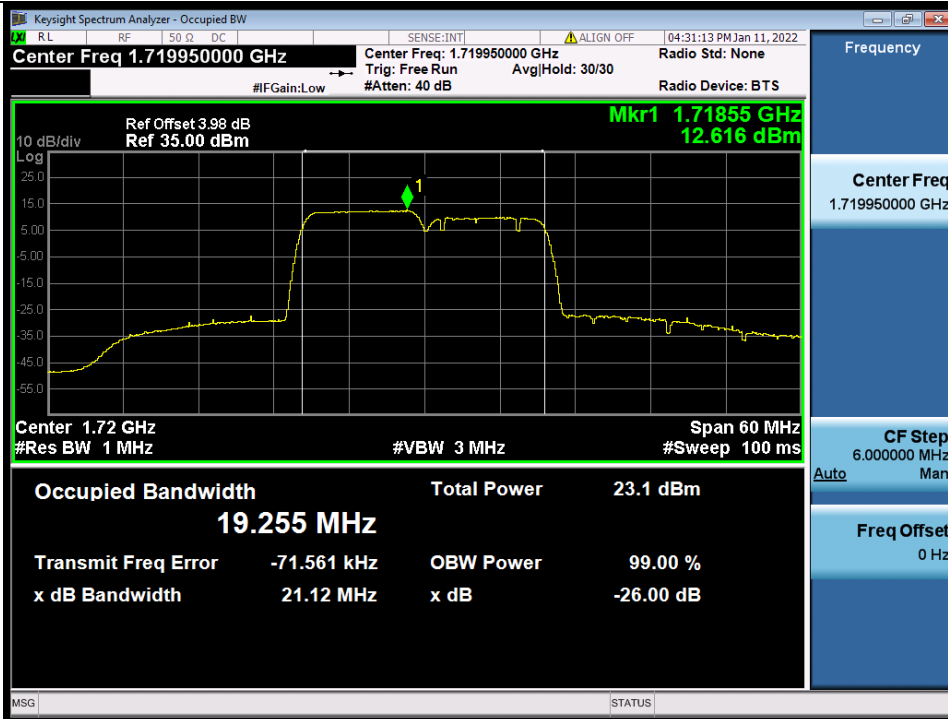

BUREAU
VERITAS

Test Report No.: W7L-P22020005RF01

Band 66B 10MHz+10MHz 64QAM MCH NTN