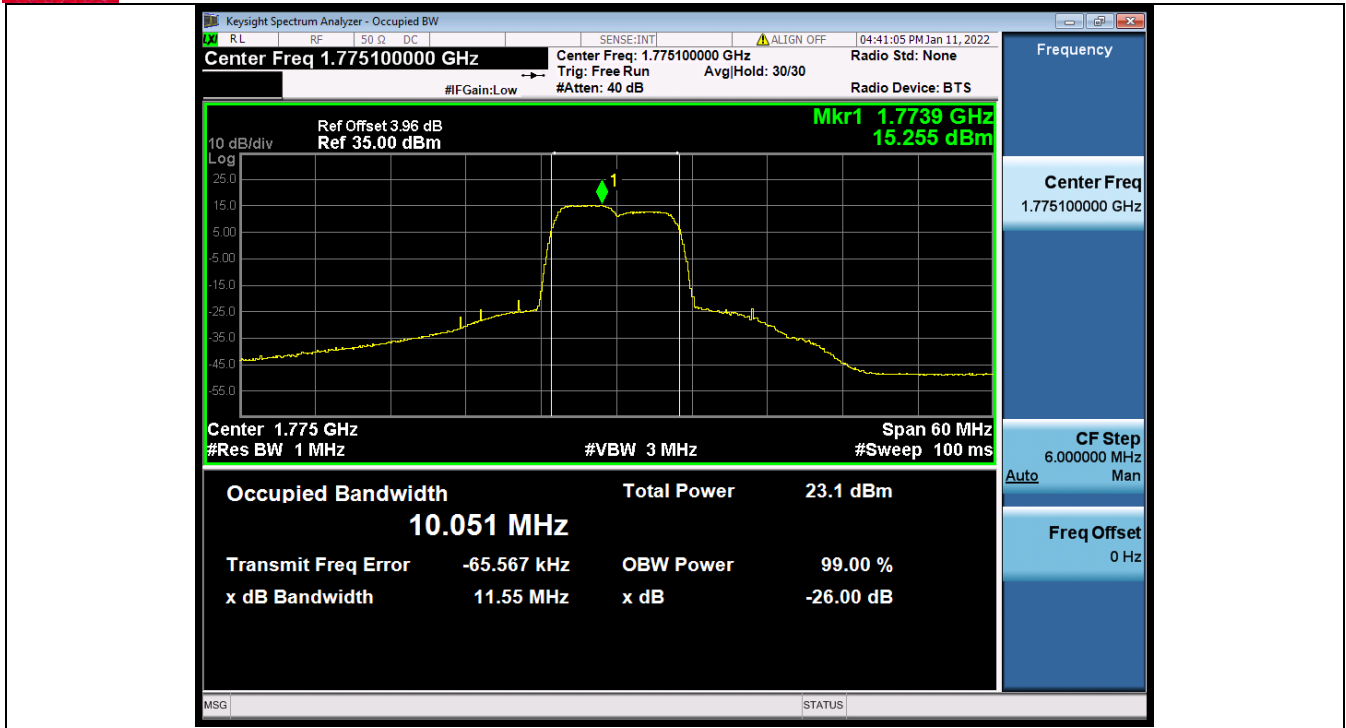

**BUREAU
VERITAS**

Test Report No.: W7L-P22020005RF01

BV 7Layers Communications
Technology (Shenzhen) Co., Ltd

No.B102, Dazu Chuangxin Mansion, North of Beihuan
Avenue, North Area, Hi-Tech Industrial Park, Nanshan
District, Shenzhen, Guangdong, China

Tel: +86 755 8869 6566

Fax: +86 755 8869 6577

Email: customerservice.sw@bureauveritas.com