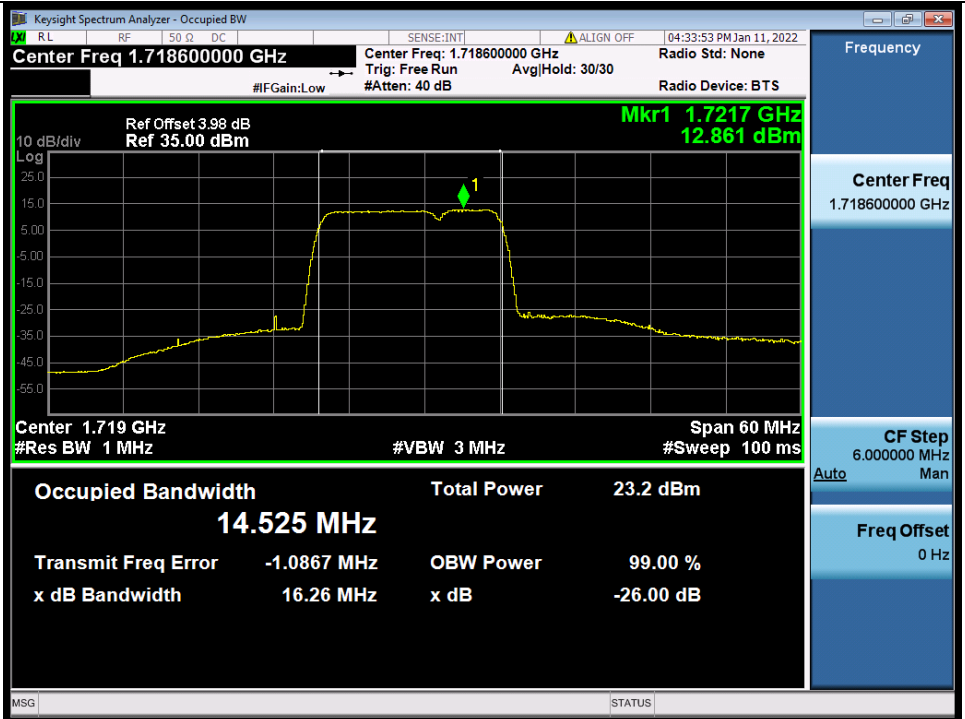

Band 66B 10MHz+5MHz 64QAM MCH NTN