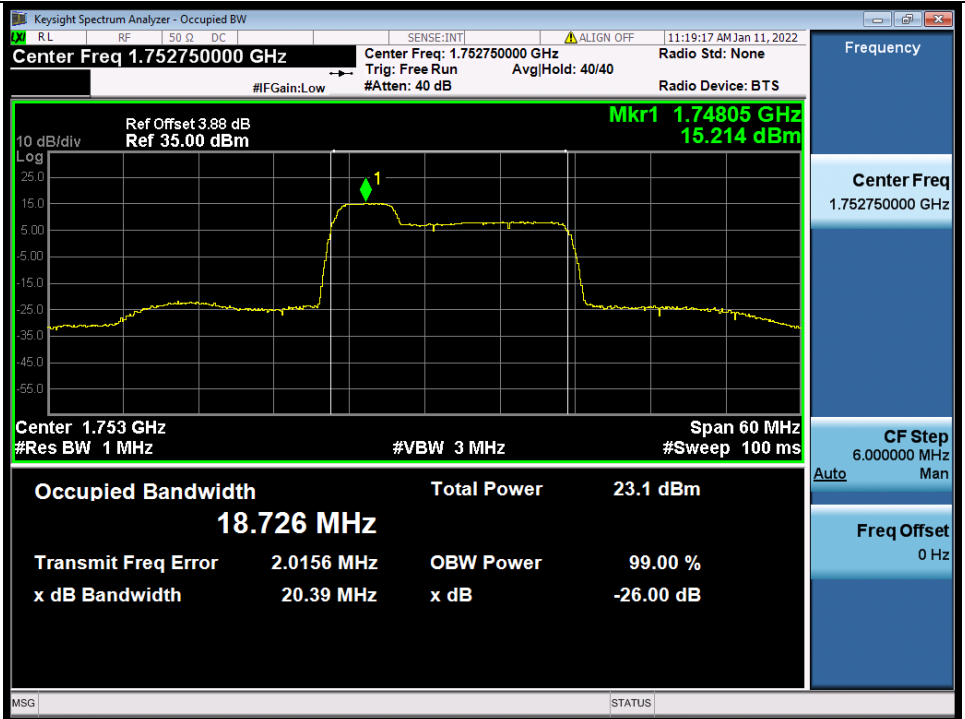

Band 66B 5MHz+15MHz 16QAM HCH NTN