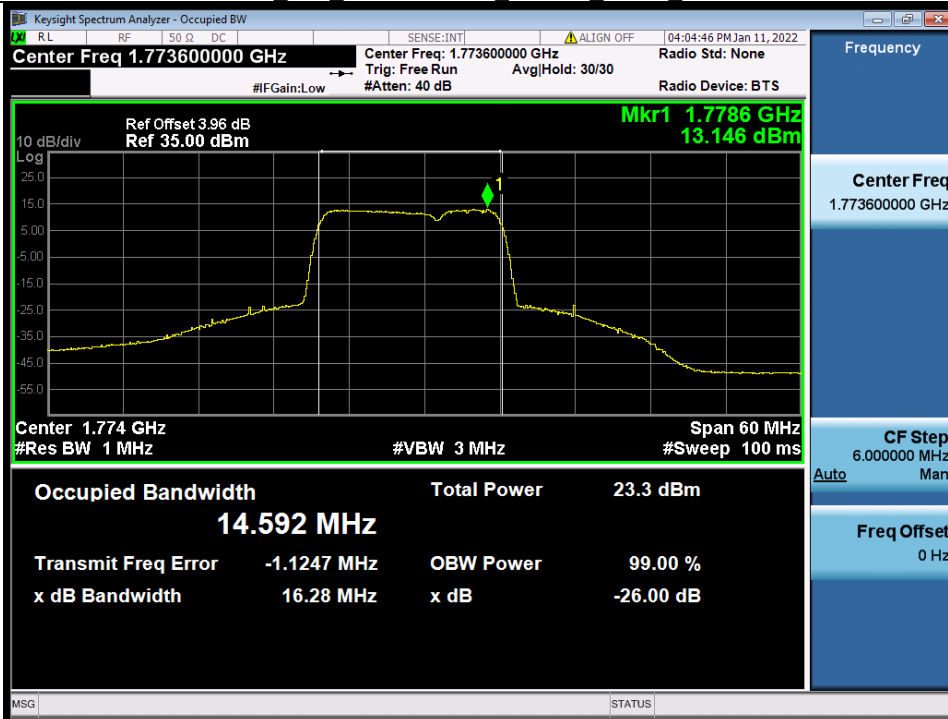

BUREAU
VERITAS

Test Report No.: W7L-P22020005RF01

Band 66B 10MHz+5MHz 16QAM HCH NTN

Band 66B 10MHz+5MHz 64QAM LCH NTN

BV 7Layers Communications
Technology (Shenzhen) Co., Ltd

No.B102, Dazu Chuangxin Mansion, North of Beihuan
Avenue, North Area, Hi-Tech Industrial Park, Nanshan
District, Shenzhen, Guangdong, China