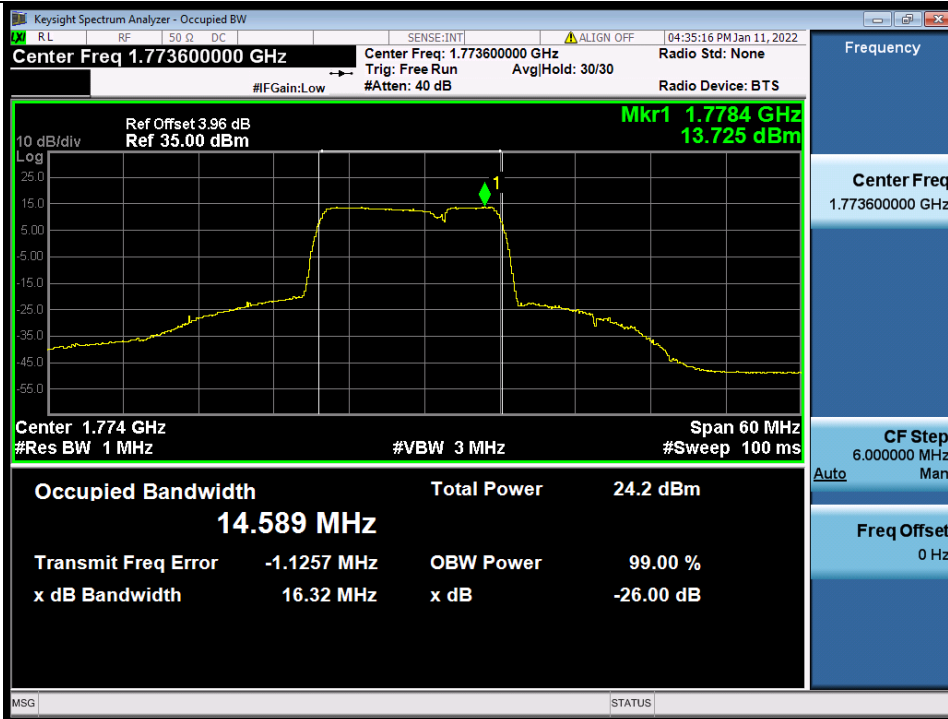

BUREAU VERITAS

Test Report No.: W7L-P22020005RF01

Band 66B 10MHz+5MHz 16QAM LCH NTN