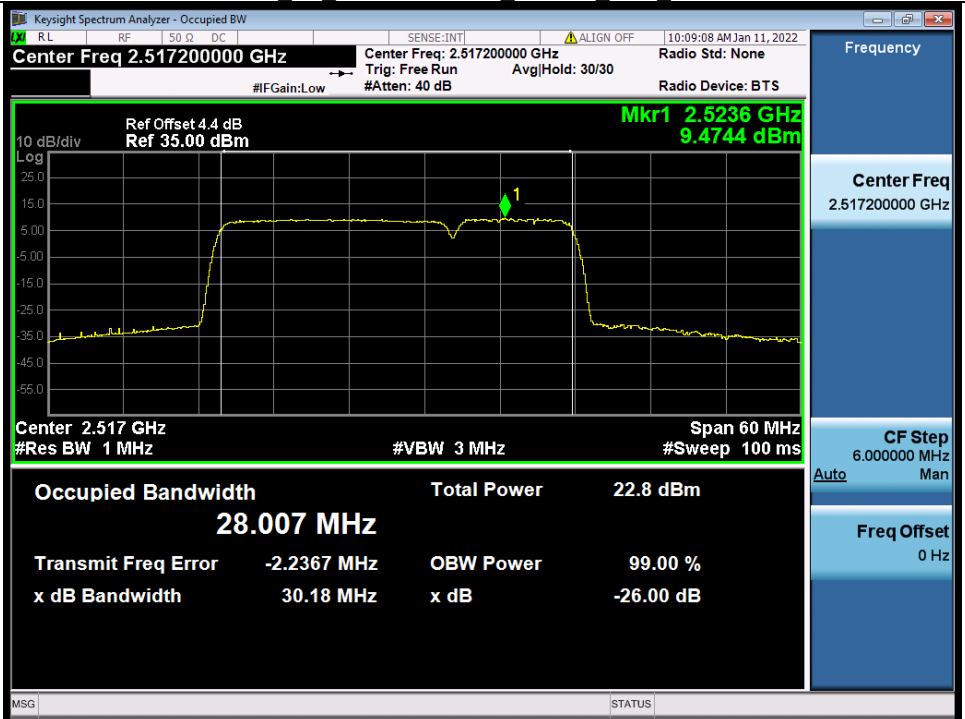

Band 7C 20MHz+10MHz 16QAM MCH NTN

BV 7Layers Communications
Technology (Shenzhen) Co., Ltd

No.B102, Dazu Chuangxin Mansion, North of Beihuan
Avenue, North Area, Hi-Tech Industrial Park, Nanshan
District, Shenzhen, Guangdong, China

Tel: +86 755 8869 6566

Fax: +86 755 8869 6577

Email: customerservice.sw@bureauveritas.com