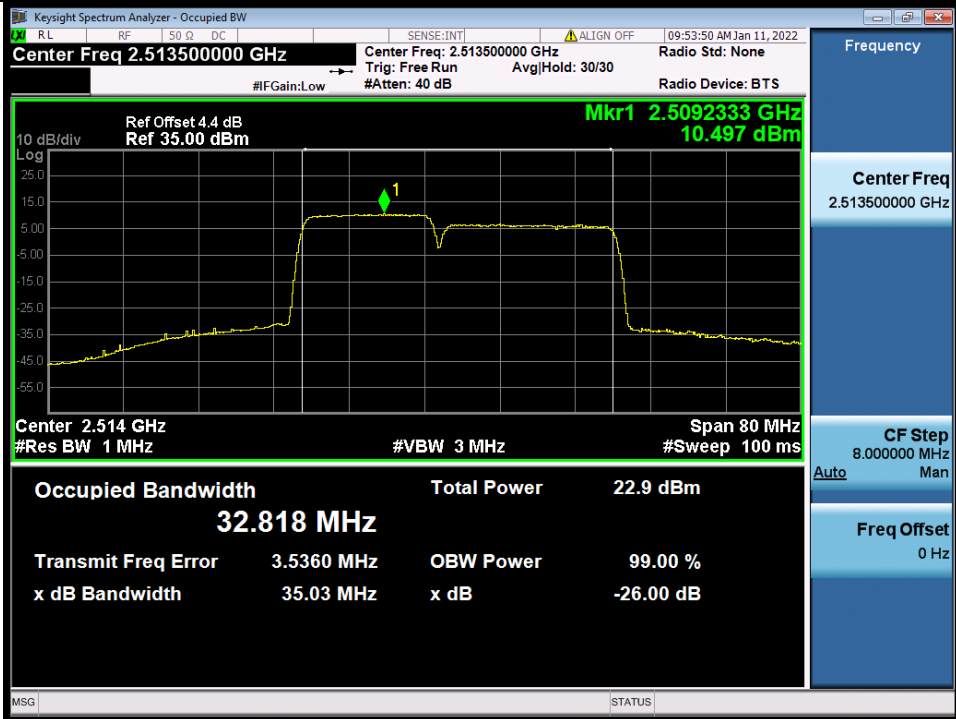

Band 7C 15MHz+20MHz 16QAM MCH NTN

BV 7Layers Communications
Technology (Shenzhen) Co., Ltd

No.B102, Dazu Chuangxin Mansion, North of Beihuan
Avenue, North Area, Hi-Tech Industrial Park, Nanshan
District, Shenzhen, Guangdong, China

Tel: +86 755 8869 6566

Fax: +86 755 8869 6577

Email: customerservice.sw@bureauveritas.com