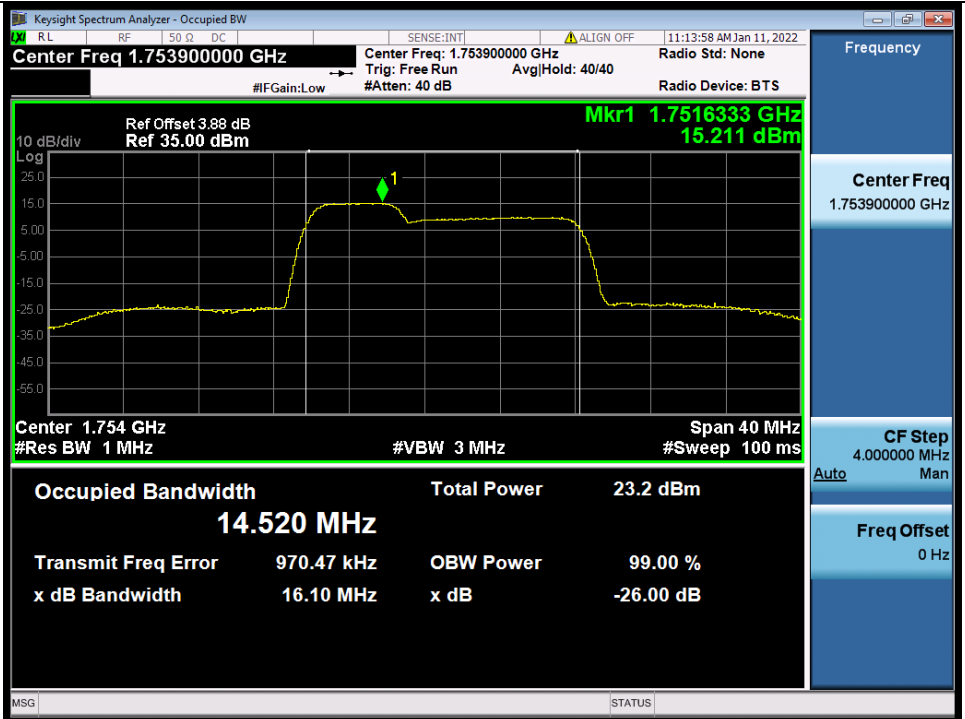

Band 66B 5MHz+10MHz 16QAM HCH NTN