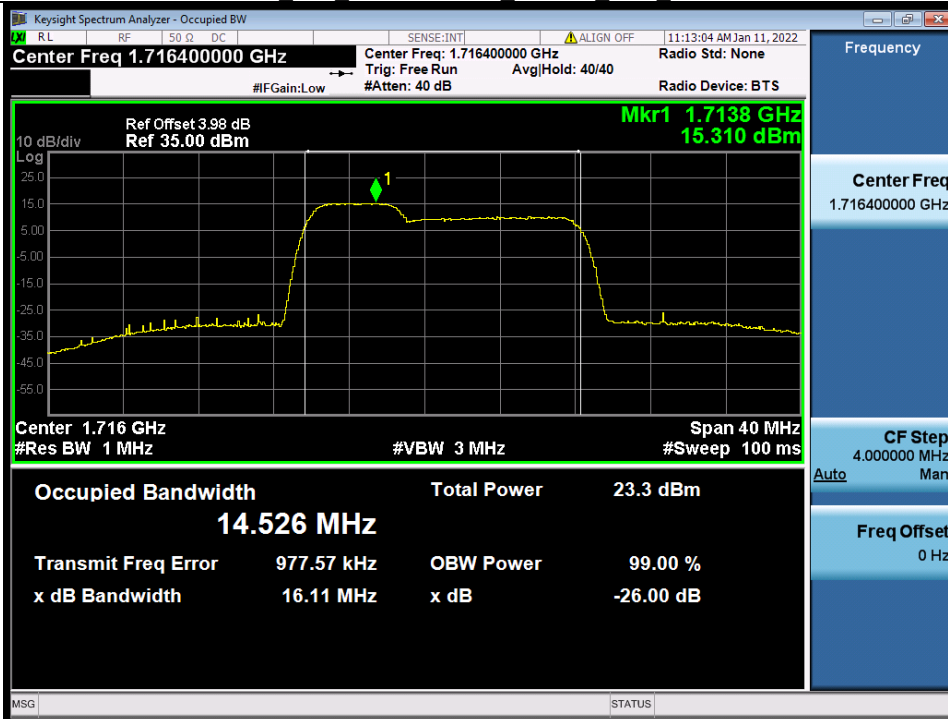

Fax: +86 755 8869 6577

Email: customerservice.sw@bureauveritas.com

BUREAU
VERITAS

Test Report No.: W7L-P22020005RF01

Band 66B 5MHz+10MHz 16QAM LCH NTN

Band 66B 5MHz+10MHz 16QAM MCH NTN

BV 7Layers Communications
Technology (Shenzhen) Co., Ltd