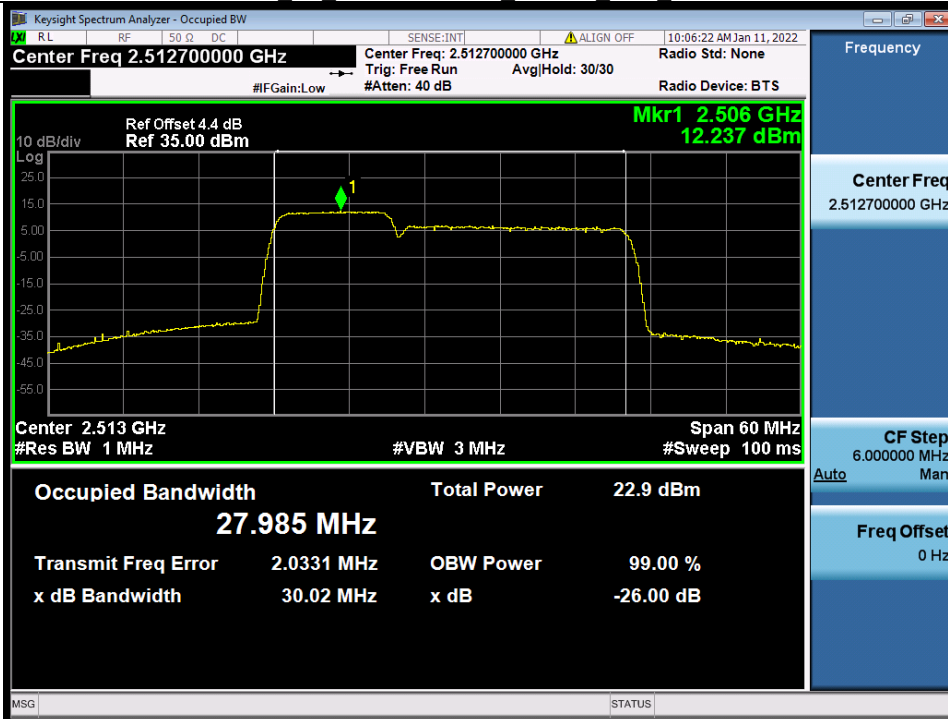

Band 7C 10MHz+20MHz 16QAM LCH NTN

Band 7C 10MHz+20MHz 16QAM MCH NTN

BV 7Layers Communications Technology (Shenzhen) Co., Ltd

No.B102, Dazu Chuangxin Mansion, North of Beihuan Avenue, North Area, Hi-Tech Industrial Park, Nanshan District, Shenzhen, Guangdong, China

Tel: +86 755 8869 6566

Fax: +86 755 8869 6577

Email: customerservice.sw@bureauveritas.com