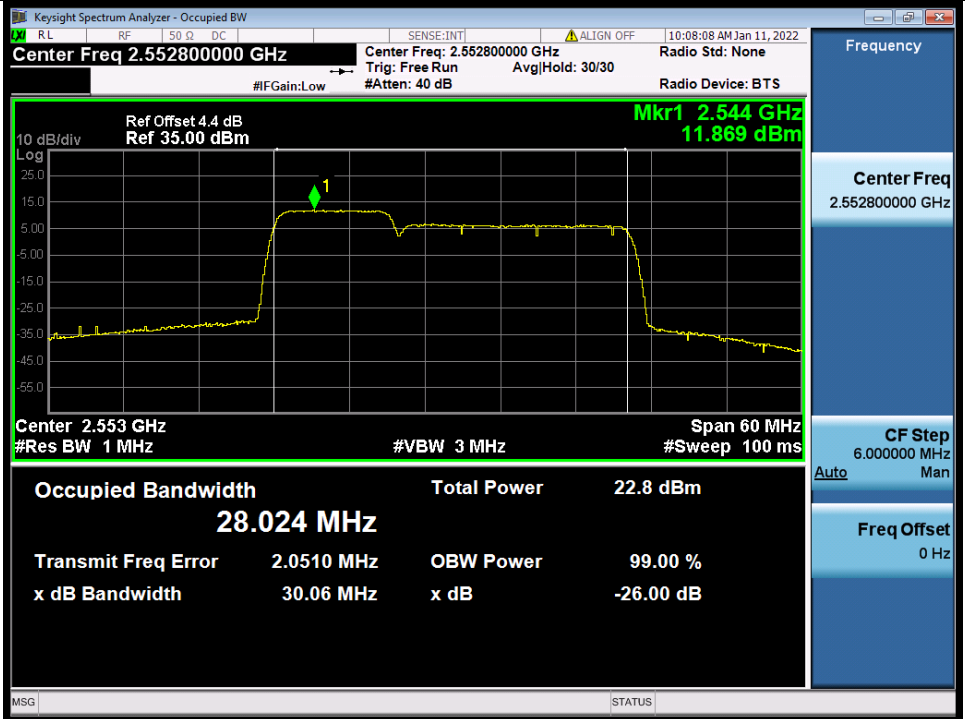

Band 7C 10MHz+20MHz 64QAM LCH NTN

BV 7Layers Communications
Technology (Shenzhen) Co., Ltd

No.B102, Dazu Chuangxin Mansion, North of Beihuan
Avenue, North Area, Hi-Tech Industrial Park, Nanshan
District, Shenzhen, Guangdong, China

Tel: +86 755 8869 6566

Fax: +86 755 8869 6577

Email: customerservice.sw@bureauveritas.com