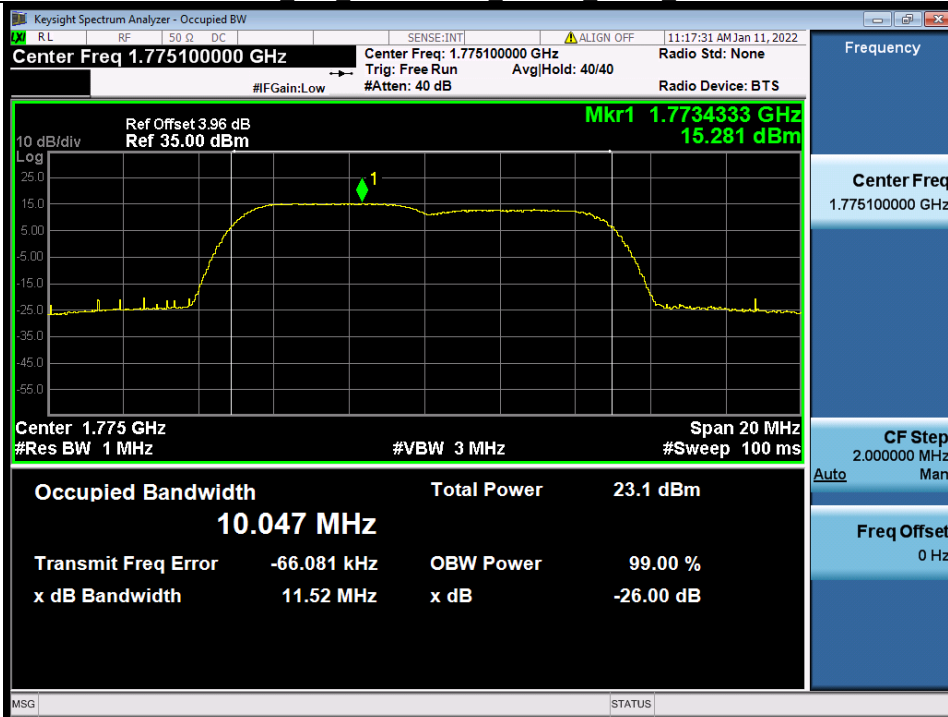

BUREAU VERITAS

Test Report No.: W7L-P22020005RF01

Band 66B 5MHz+5MHz 16QAM MCH NTN

Band 66B 5MHz+5MHz 16QAM HCH NTN

Band 66B 5MHz+5MHz 64QAM LCH NTN

BV 7Layers Communications Technology (Shenzhen) Co., Ltd