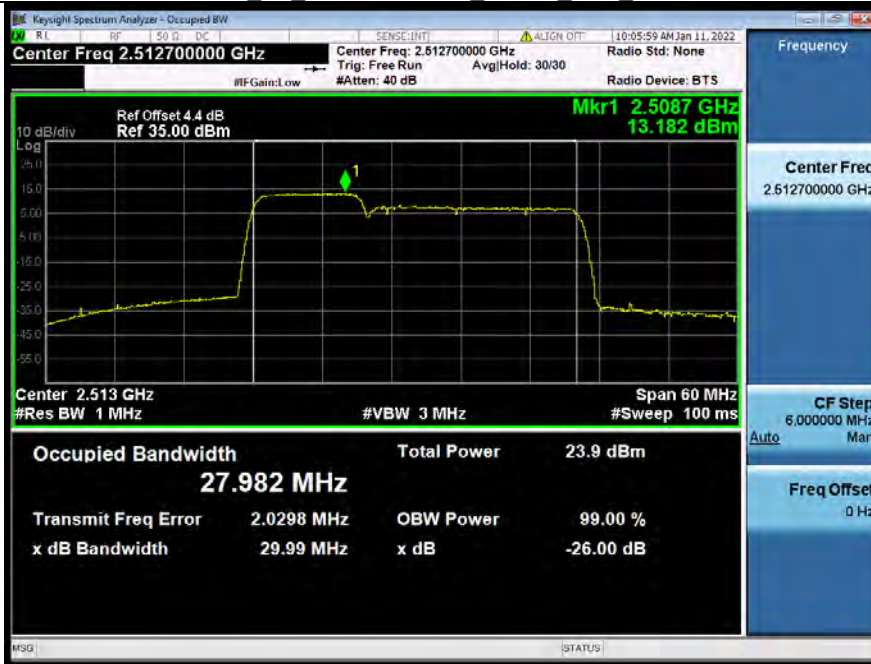

1.2.2 Test Graph

Band 7C 10MHz+20MHz QPSK LCH NTN