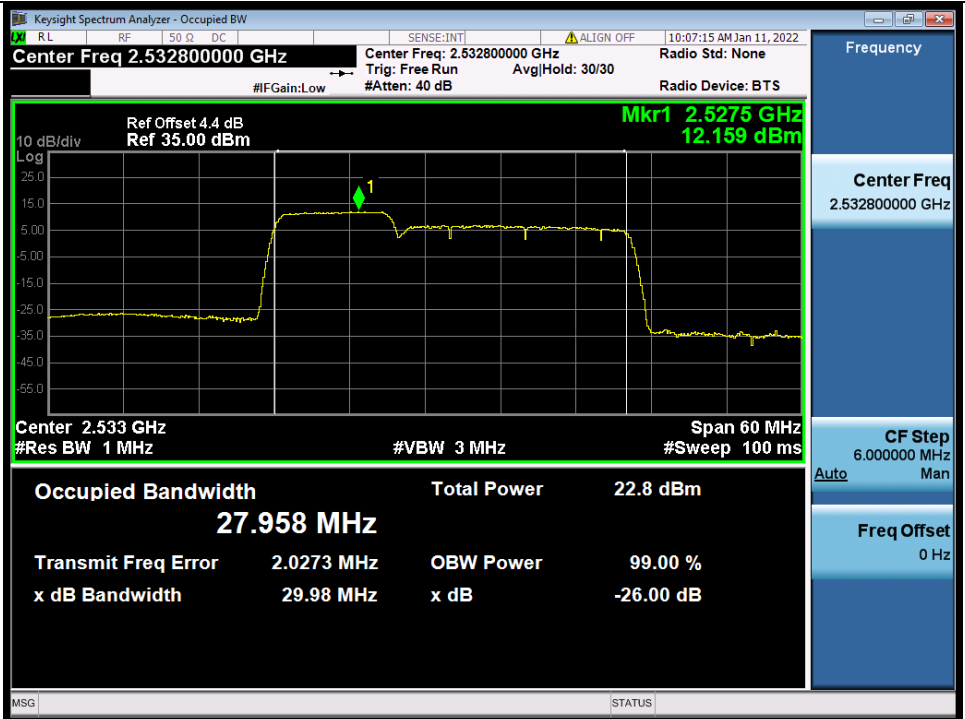

Band 7C 10MHz+20MHz 16QAM HCH NTN