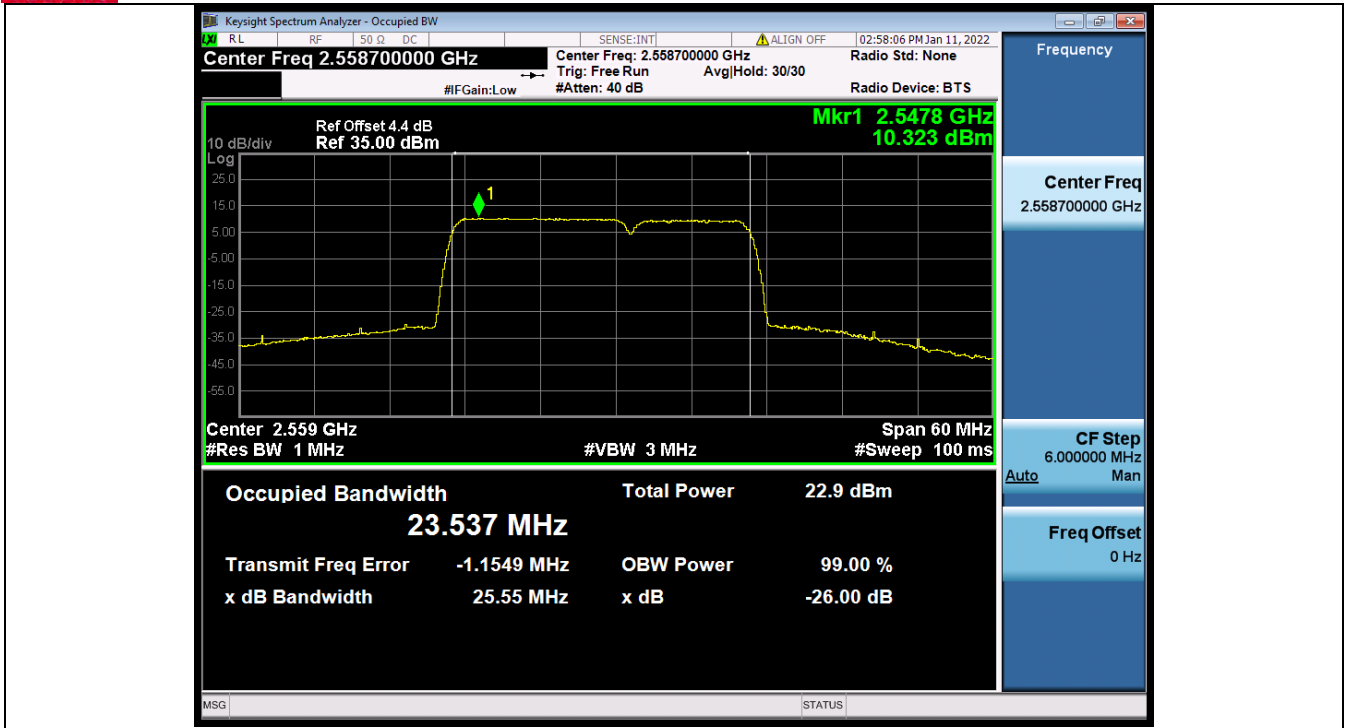

BUREAU VERITAS

Test Report No.: W7L-P22020005RF01

BV 7Layers Communications
Technology (Shenzhen) Co., Ltd

No.B102, Dazu Chuangxin Mansion, North of Beihuan
Avenue, North Area, Hi-Tech Industrial Park, Nanshan
District, Shenzhen, Guangdong, China

Tel: +86 755 8869 6566

Fax: +86 755 8869 6577

Email: customerservice.sw@bureauveritas.com