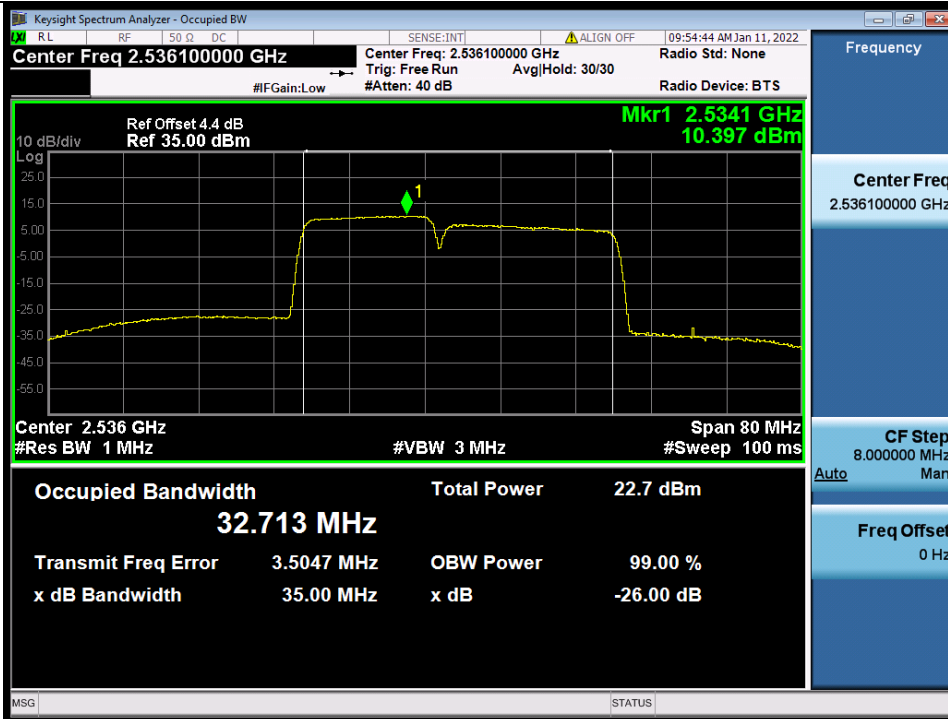

BUREAU
VERITAS

Test Report No.: W7L-P22020005RF01

Band 7C 15MHz+20MHz 16QAM HCH NTN

Band 7C 15MHz+20MHz 64QAM LCH NTN

BV 7Layers Communications
Technology (Shenzhen) Co., Ltd

No.B102, Dazu Chuangxin Mansion, North of Beihuan
Avenue, North Area, Hi-Tech Industrial Park, Nanshan
District, Shenzhen, Guangdong, China