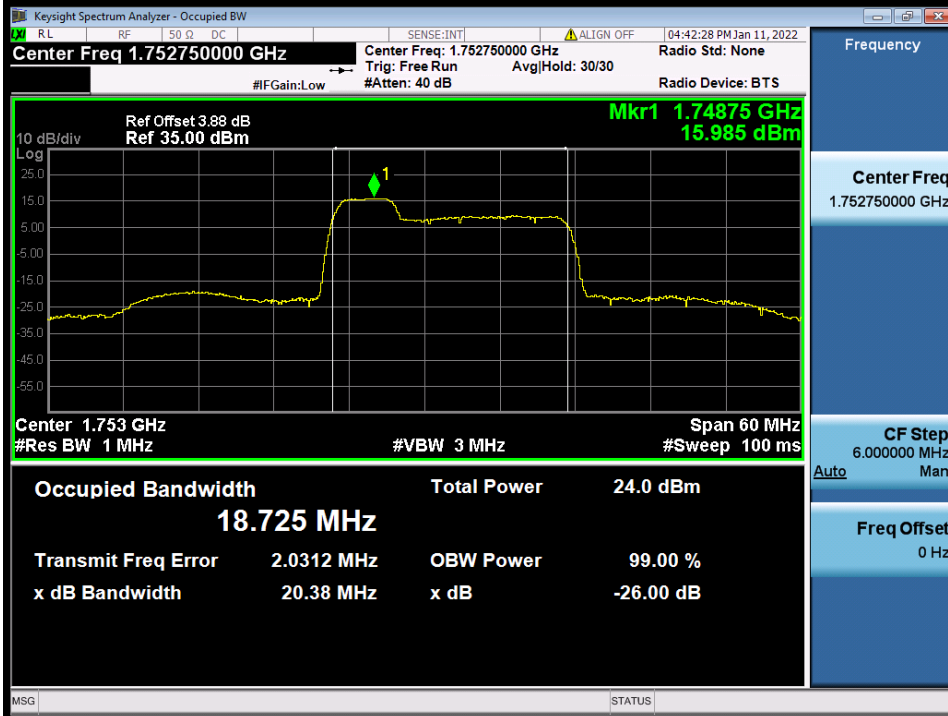

Band 66B 5MHz+15MHz QPSK MCH NTN

Band 66B 5MHz+15MHz QPSK HCH NTN

BV 7Layers Communications Technology (Shenzhen) Co., Ltd

No.B102, Dazu Chuangxin Mansion, North of Beihuan Avenue, North Area, Hi-Tech Industrial Park, Nanshan District, Shenzhen, Guangdong, China

Tel: +86 755 8869 6566

Fax: +86 755 8869 6577

Email: customerservice.sw@bureauveritas.com