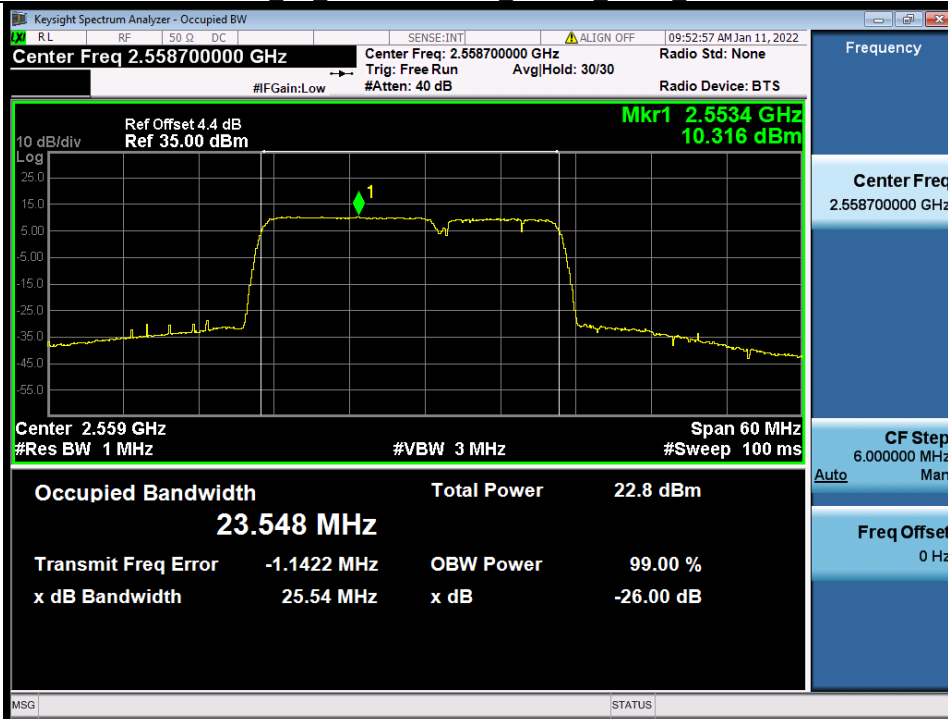

BUREAU
VERITAS

Test Report No.: W7L-P22020005RF01

Band 7C 15MHz+10MHz 16QAM HCH NTN

Band 7C 15MHz+10MHz 64QAM LCH NTN

BV 7Layers Communications
Technology (Shenzhen) Co., Ltd

No.B102, Dazu Chuangxin Mansion, North of Beihuan
Avenue, North Area, Hi-Tech Industrial Park, Nanshan
District, Shenzhen, Guangdong, China