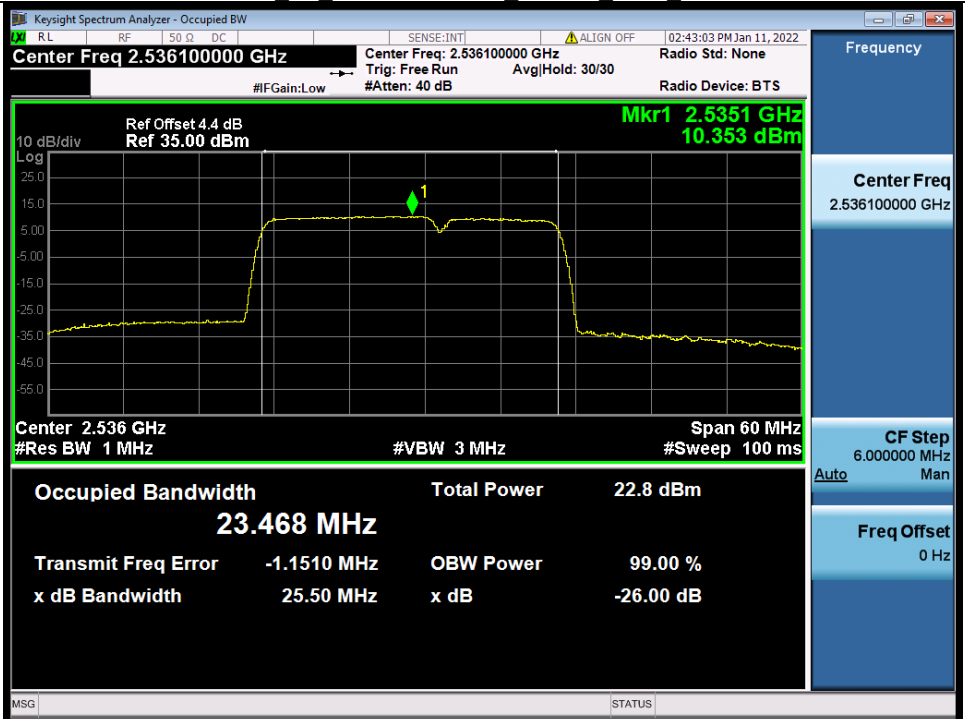

Band 7C 15MHz+10MHz 64QAM HCH NTN

BV 7Layers Communications
Technology (Shenzhen) Co., Ltd

No.B102, Dazu Chuangxin Mansion, North of Beihuan
Avenue, North Area, Hi-Tech Industrial Park, Nanshan
District, Shenzhen, Guangdong, China

Tel: +86 755 8869 6566

Fax: +86 755 8869 6577

Email: customerservice.sw@bureauveritas.com