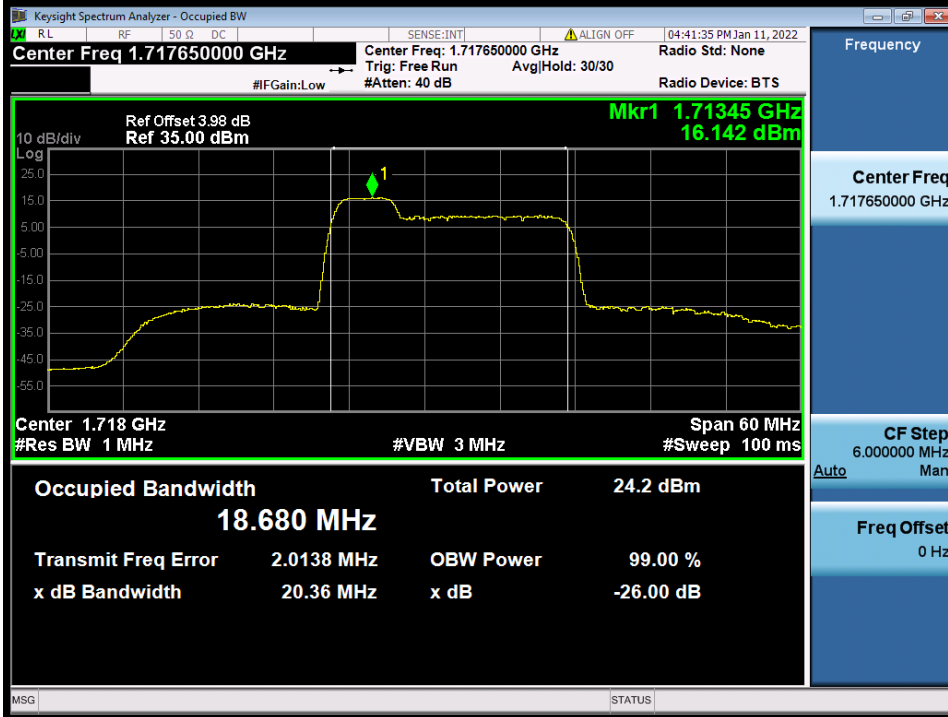

BUREAU VERITAS

Test Report No.: W7L-P22020005RF01

Band 66B 5MHz+15MHz QPSK LCH NTN