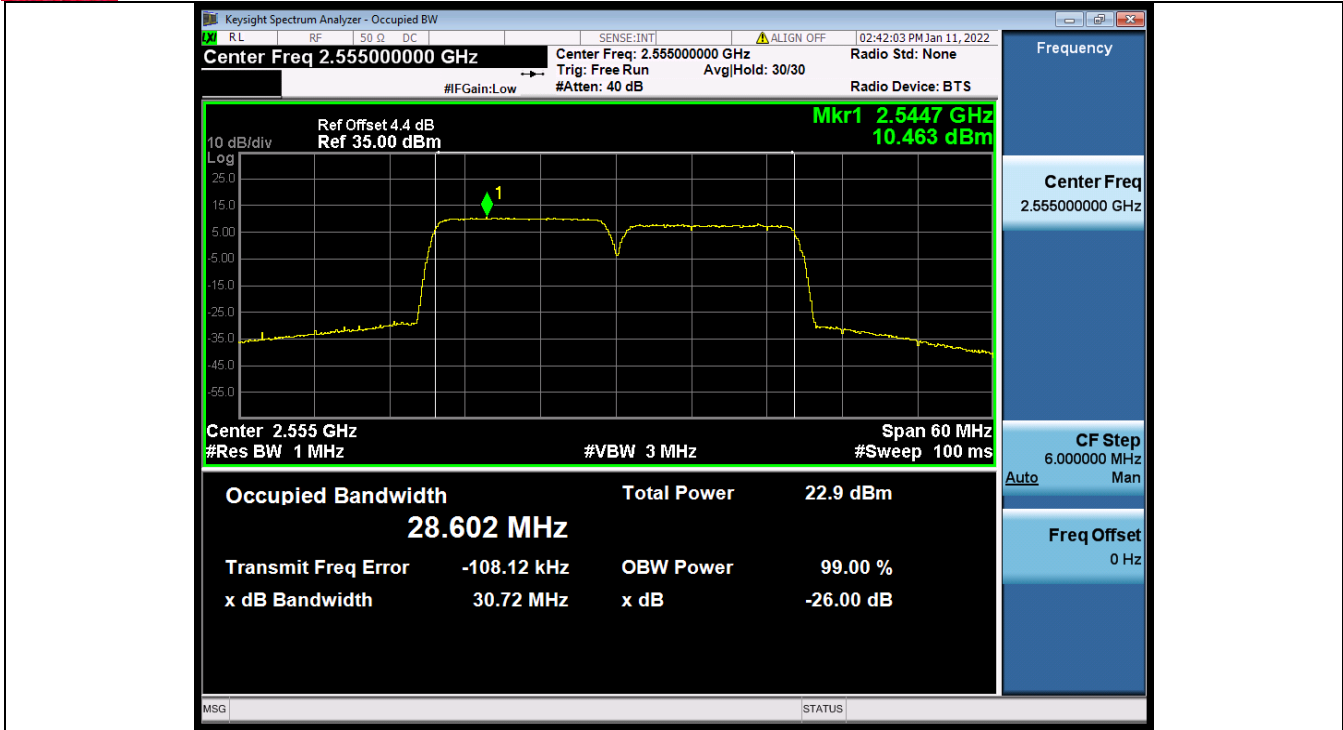

BV 7Layers Communications
Technology (Shenzhen) Co., Ltd

No.B102, Dazu Chuangxin Mansion, North of Beihuan
Avenue, North Area, Hi-Tech Industrial Park, Nanshan
District, Shenzhen, Guangdong, China

Tel: +86 755 8869 6566

Fax: +86 755 8869 6577

Email: customerservice.sw@bureauveritas.com