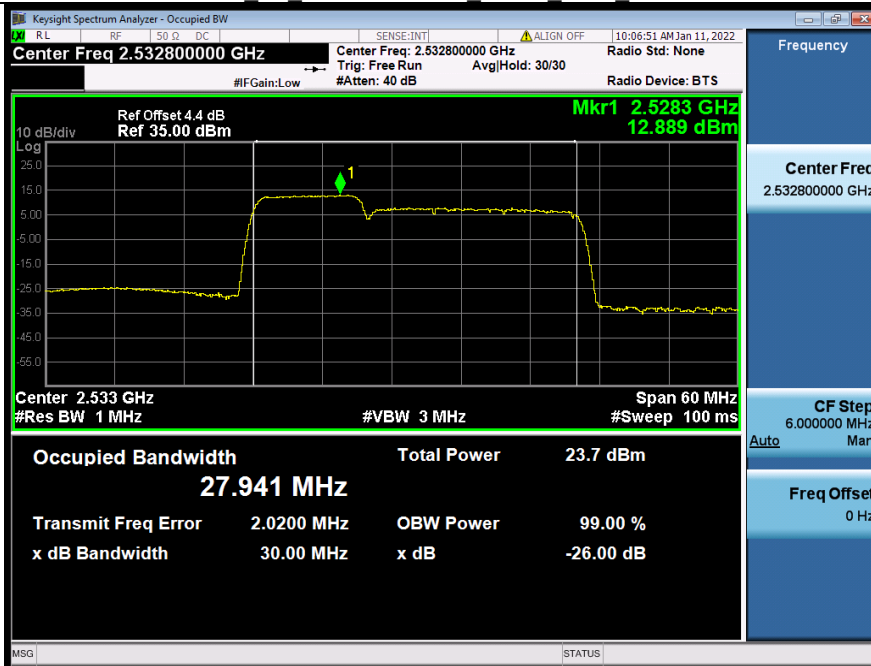

Band 7C 10MHz+20MHz QPSK MCH NTN

BV 7Layers Communications Technology (Shenzhen) Co., Ltd

No.B102, Dazu Chuangxin Mansion, North of Beihuan Avenue, North Area, Hi-Tech Industrial Park, Nanshan District, Shenzhen, Guangdong, China

Tel: +86 755 8869 6566

Fax: +86 755 8869 6577

Email: customerservice.sw@bureauveritas.com