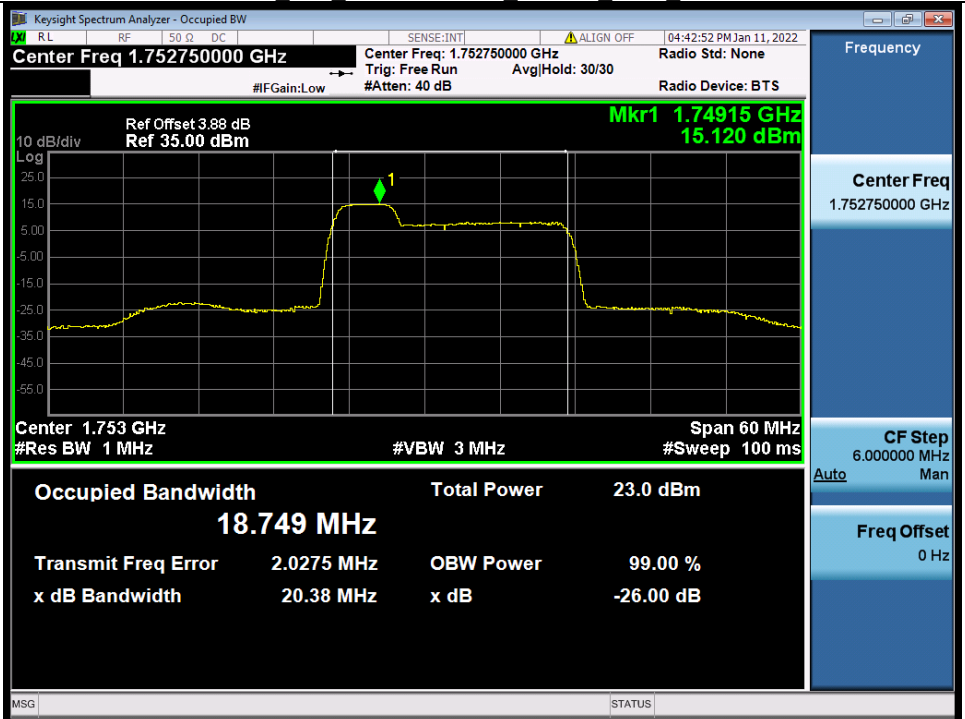

Band 66B 5MHz+15MHz 64QAM HCH NTN

BV 7Layers Communications
Technology (Shenzhen) Co., Ltd

No.B102, Dazu Chuangxin Mansion, North of Beihuan
Avenue, North Area, Hi-Tech Industrial Park, Nanshan
District, Shenzhen, Guangdong, China

Tel: +86 755 8869 6566

Fax: +86 755 8869 6577

Email: customerservice.sw@bureauveritas.com