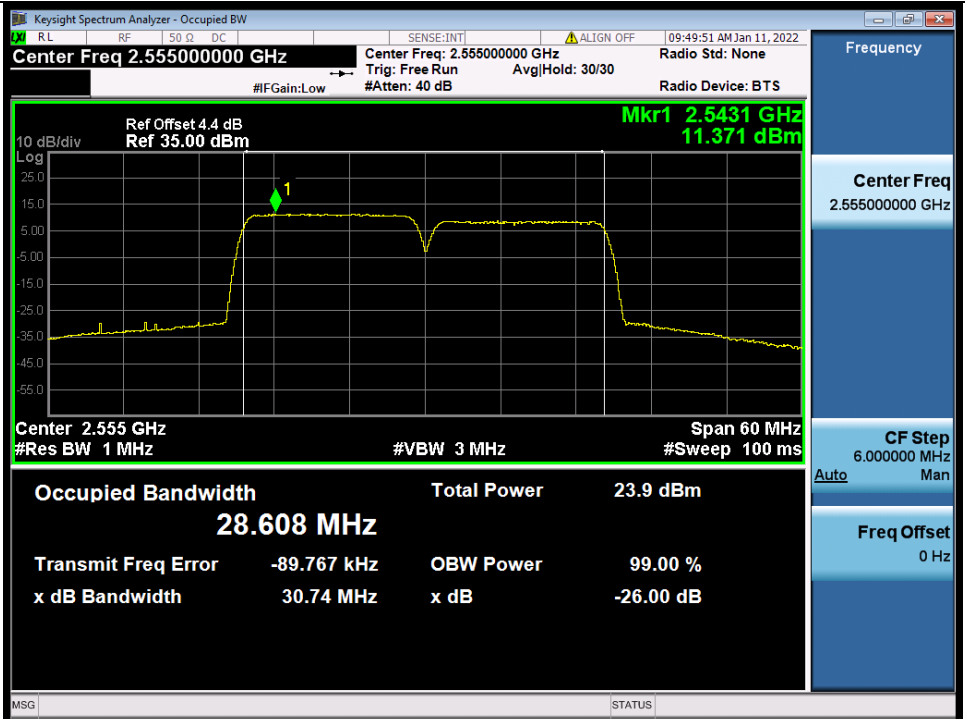

BUREAU
VERITAS

Test Report No.: W7L-P22020005RF01

Band 7C 15MHz+15MHz 16QAM LCH NTN