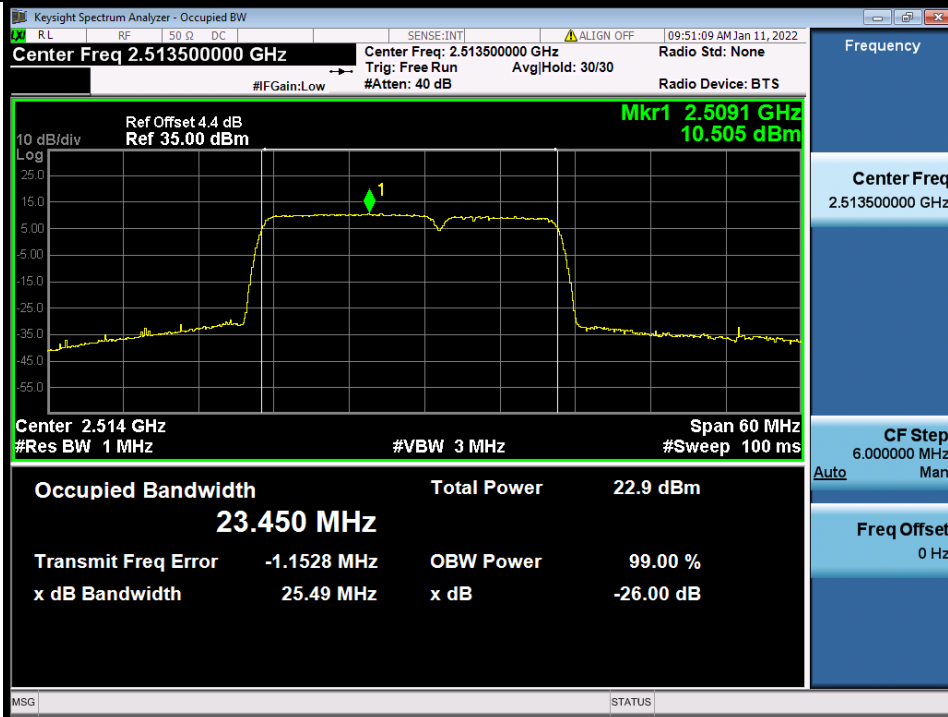

Band 7C 15MHz+10MHz 16QAM MCH NTN

BV 7Layers Communications
Technology (Shenzhen) Co., Ltd

No.B102, Dazu Chuangxin Mansion, North of Beihuan
Avenue, North Area, Hi-Tech Industrial Park, Nanshan
District, Shenzhen, Guangdong, China

Tel: +86 755 8869 6566

Fax: +86 755 8869 6577

Email: customerservice.sw@bureauveritas.com