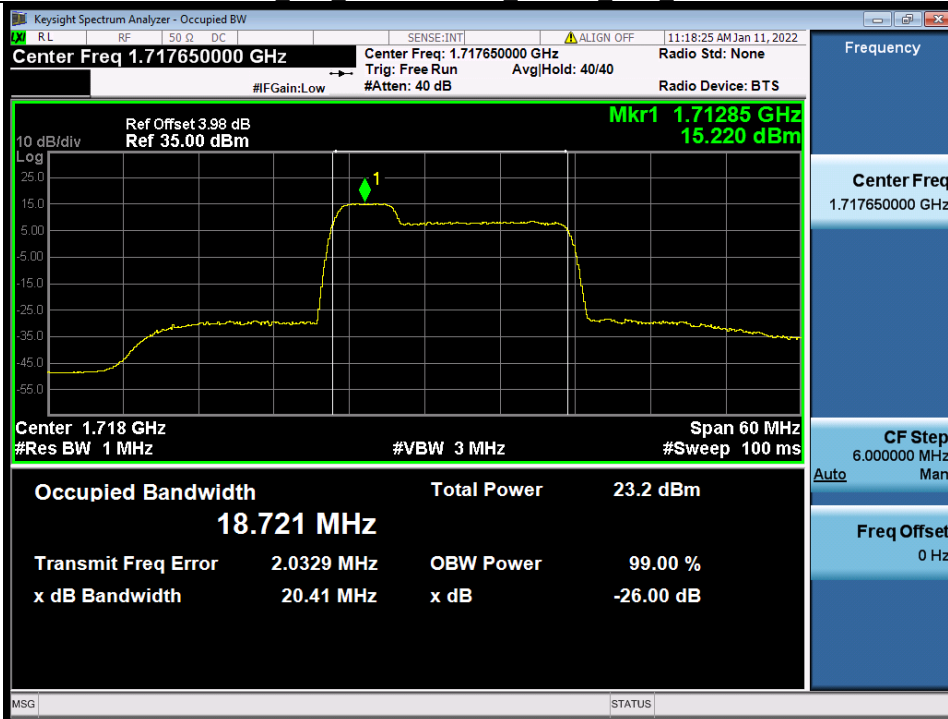

Band 66B 5MHz+15MHz 16QAM MCH NTN

BV 7Layers Communications Technology (Shenzhen) Co., Ltd

No.B102, Dazu Chuangxin Mansion, North of Beihuan Avenue, North Area, Hi-Tech Industrial Park, Nanshan District, Shenzhen, Guangdong, China

Tel: +86 755 8869 6566

Fax: +86 755 8869 6577

Email: customerservice.sw@bureauveritas.com