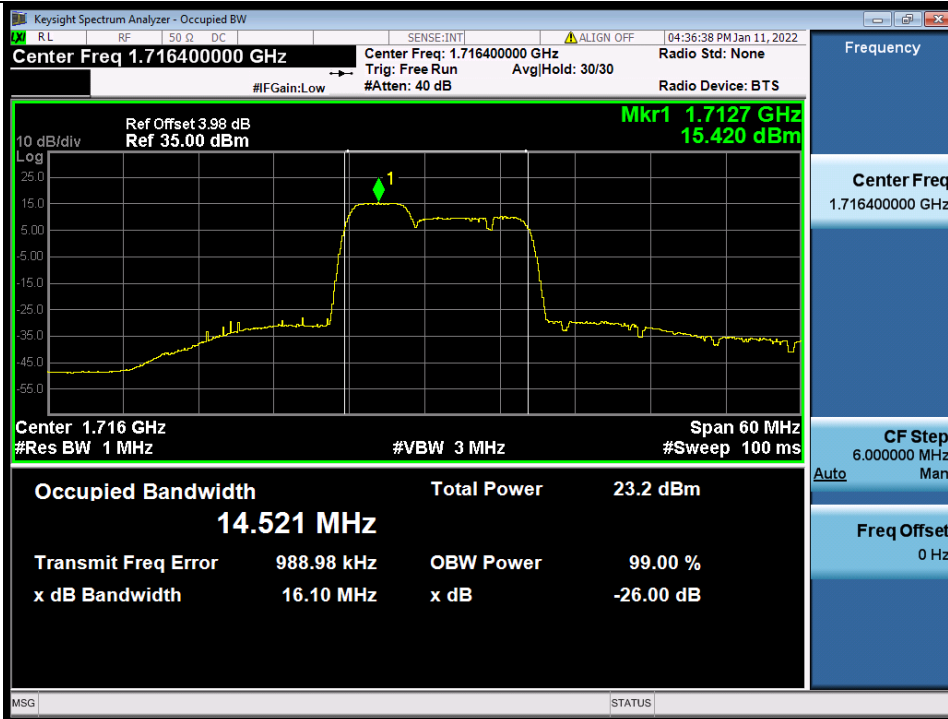

BUREAU VERITAS

Test Report No.: W7L-P22020005RF01

Band 66B 5MHz+10MHz 64QAM MCH NTN