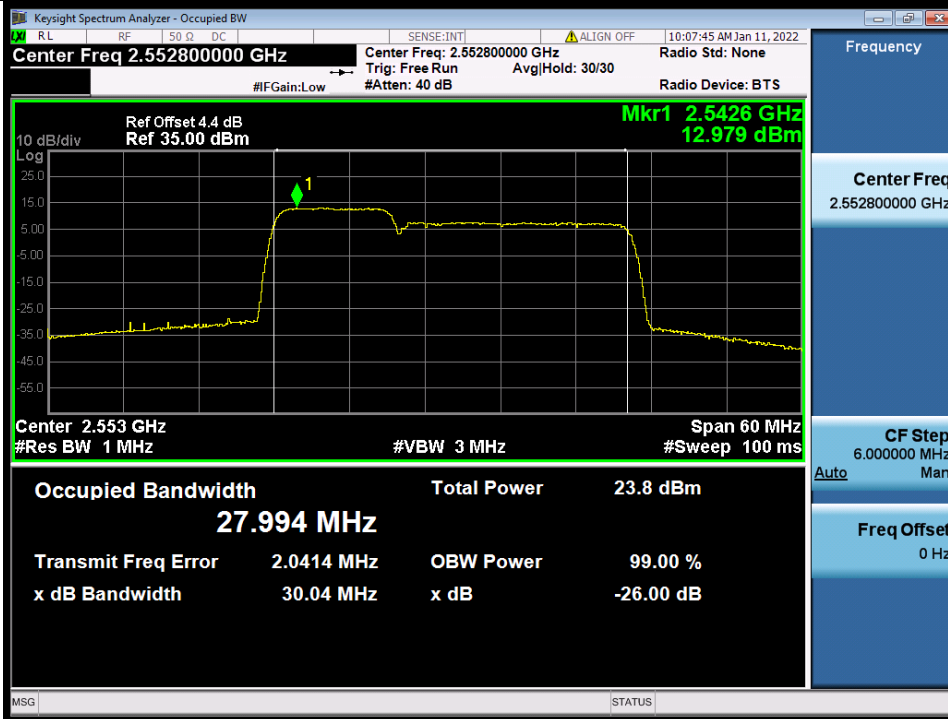

BUREAU VERITAS

Test Report No.: W7L-P22020005RF01

Band 7C 10MHz+20MHz QPSK HCH NTN