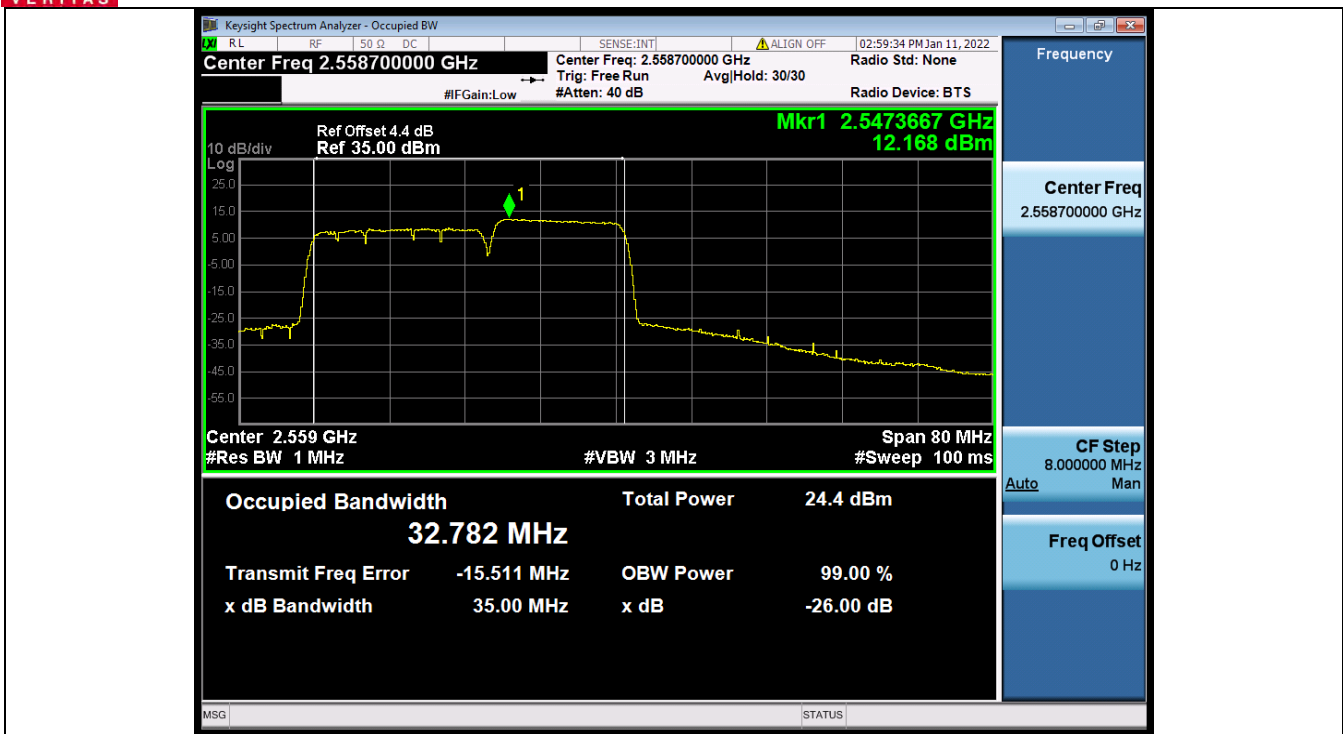

BV 7Layers Communications
Technology (Shenzhen) Co., Ltd

No.B102, Dazu Chuangxin Mansion, North of Beihuan
Avenue, North Area, Hi-Tech Industrial Park, Nanshan
District, Shenzhen, Guangdong, China

Tel: +86 755 8869 6566

Fax: +86 755 8869 6577

Email: customerservice.sw@bureauveritas.com