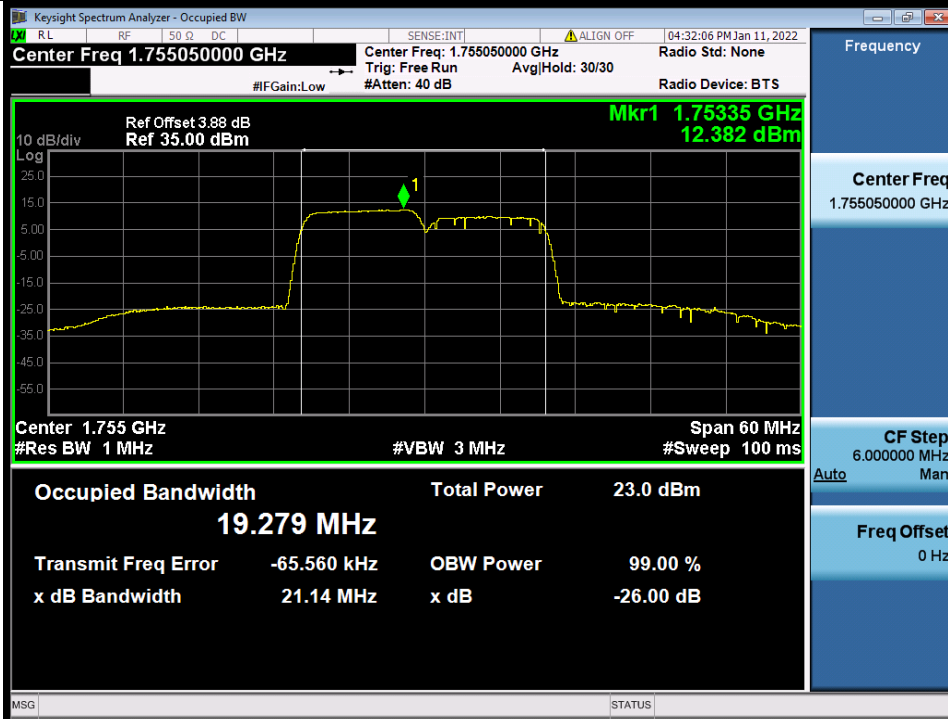

Band 66B 10MHz+10MHz 64QAM HCH NTN

BV 7Layers Communications
Technology (Shenzhen) Co., Ltd

No.B102, Dazu Chuangxin Mansion, North of Beihuan
Avenue, North Area, Hi-Tech Industrial Park, Nanshan
District, Shenzhen, Guangdong, China

Tel: +86 755 8869 6566

Fax: +86 755 8869 6577

Email: customerservice.sw@bureauveritas.com