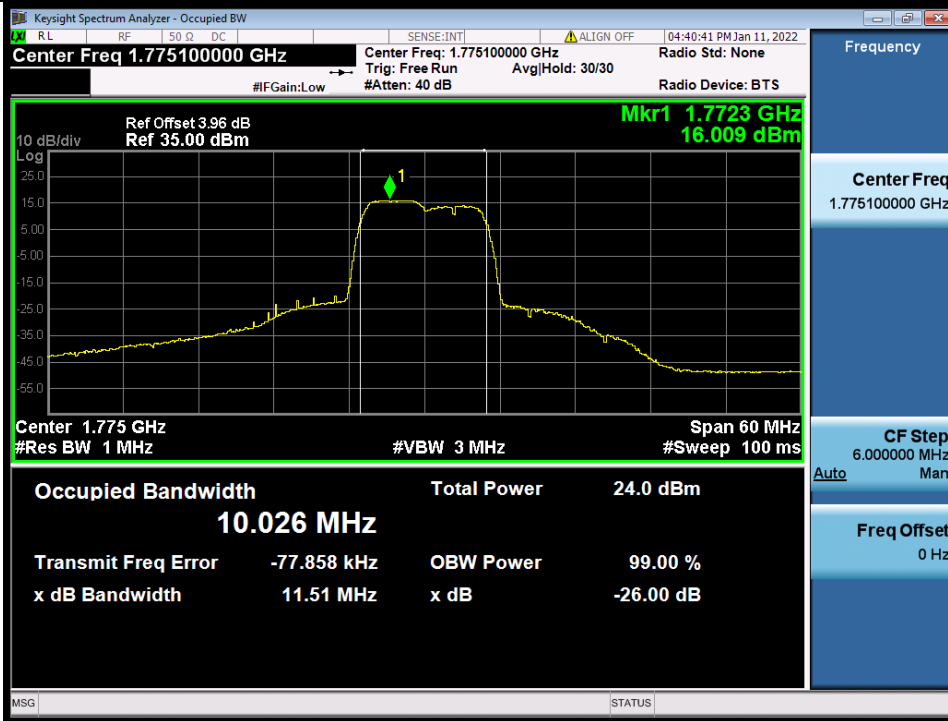

Band 66B 5MHz+5MHz QPSK HCH NTN