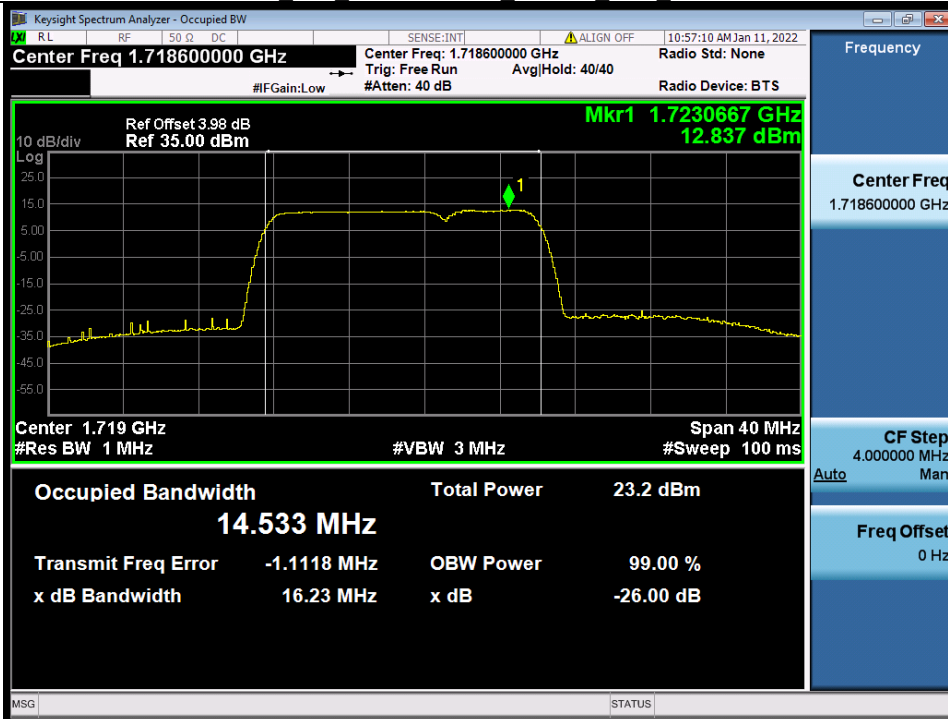

Fax: +86 755 8869 6577

Email: customerservice.sw@bureauveritas.com

BUREAU VERITAS

Test Report No.: W7L-P22020005RF01

Band 66B 10MHz+5MHz 16QAM LCH NTN

Band 66B 10MHz+5MHz 16QAM MCH NTN

BV 7Layers Communications Technology (Shenzhen) Co., Ltd