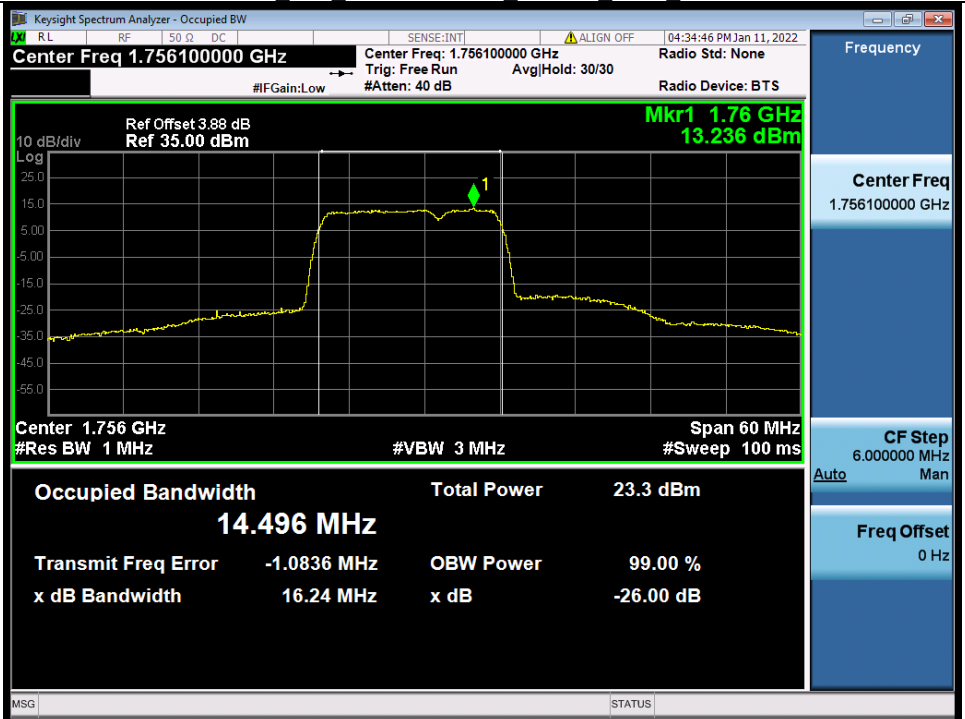

Band 66B 10MHz+5MHz 64QAM HCH NTN

BV 7Layers Communications Technology (Shenzhen) Co., Ltd

No.B102, Dazu Chuangxin Mansion, North of Beihuan Avenue, North Area, Hi-Tech Industrial Park, Nanshan District, Shenzhen, Guangdong, China

Tel: +86 755 8869 6566

Fax: +86 755 8869 6577

Email: customerservice.sw@bureauveritas.com