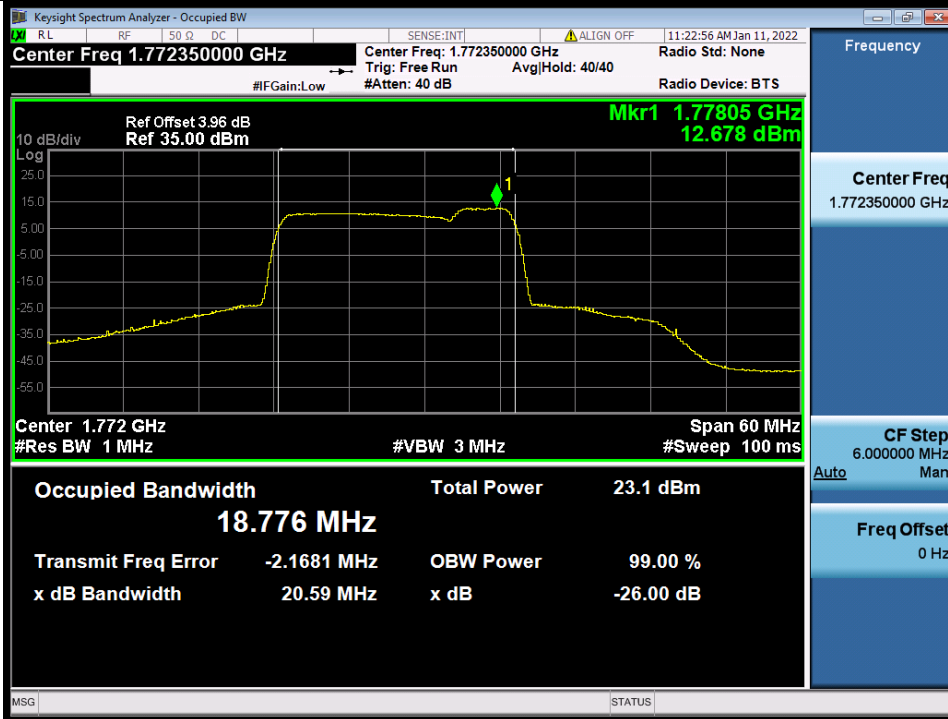

BUREAU
VERITAS

Test Report No.: W7L-P22020005RF01

Band 66B 15MHz+5MHz 16QAM HCH NTN

Band 66B 15MHz+5MHz 64QAM LCH NTN

BV 7Layers Communications
Technology (Shenzhen) Co., Ltd

No.B102, Dazu Chuangxin Mansion, North of Beihuan
Avenue, North Area, Hi-Tech Industrial Park, Nanshan
District, Shenzhen, Guangdong, China