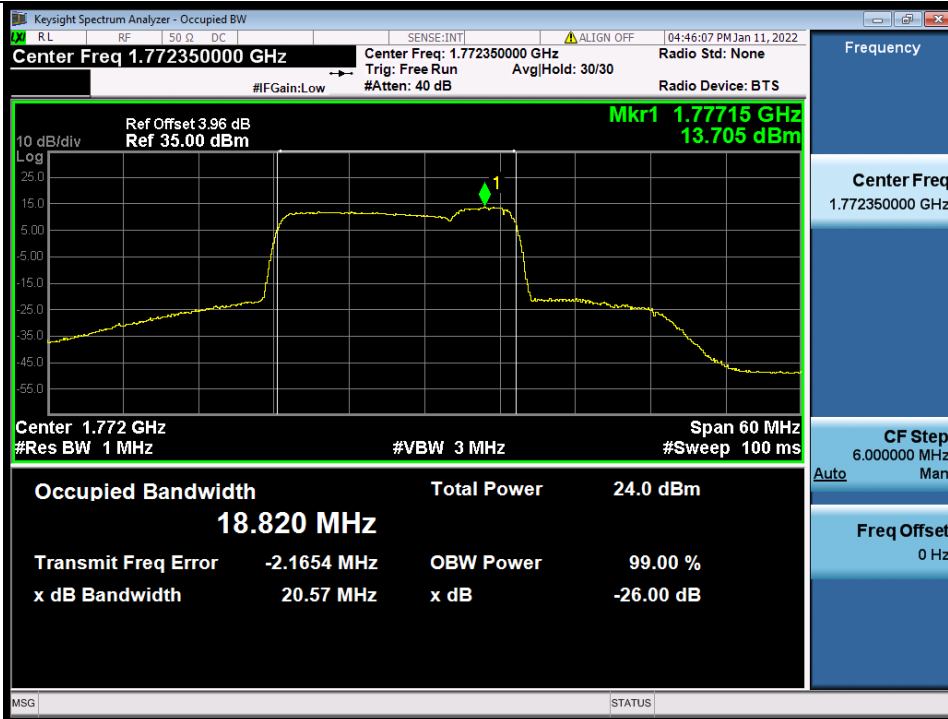

BUREAU
VERITAS

Test Report No.: W7L-P22020005RF01

Band 66B 15MHz+5MHz 16QAM LCH NTN