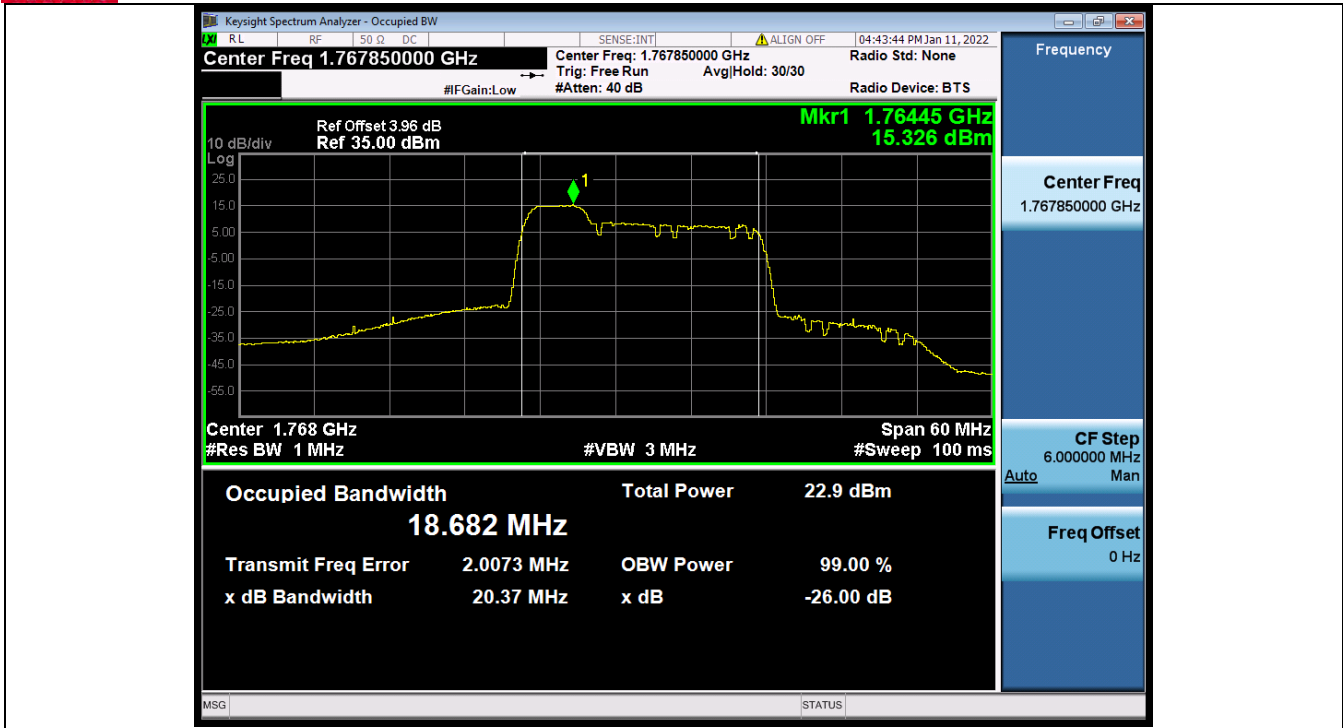

BV 7Layers Communications
Technology (Shenzhen) Co., Ltd

No.B102, Dazu Chuangxin Mansion, North of Beihuan
Avenue, North Area, Hi-Tech Industrial Park, Nanshan
District, Shenzhen, Guangdong, China

Tel: +86 755 8869 6566

Fax: +86 755 8869 6577

Email: customerservice.sw@bureauveritas.com