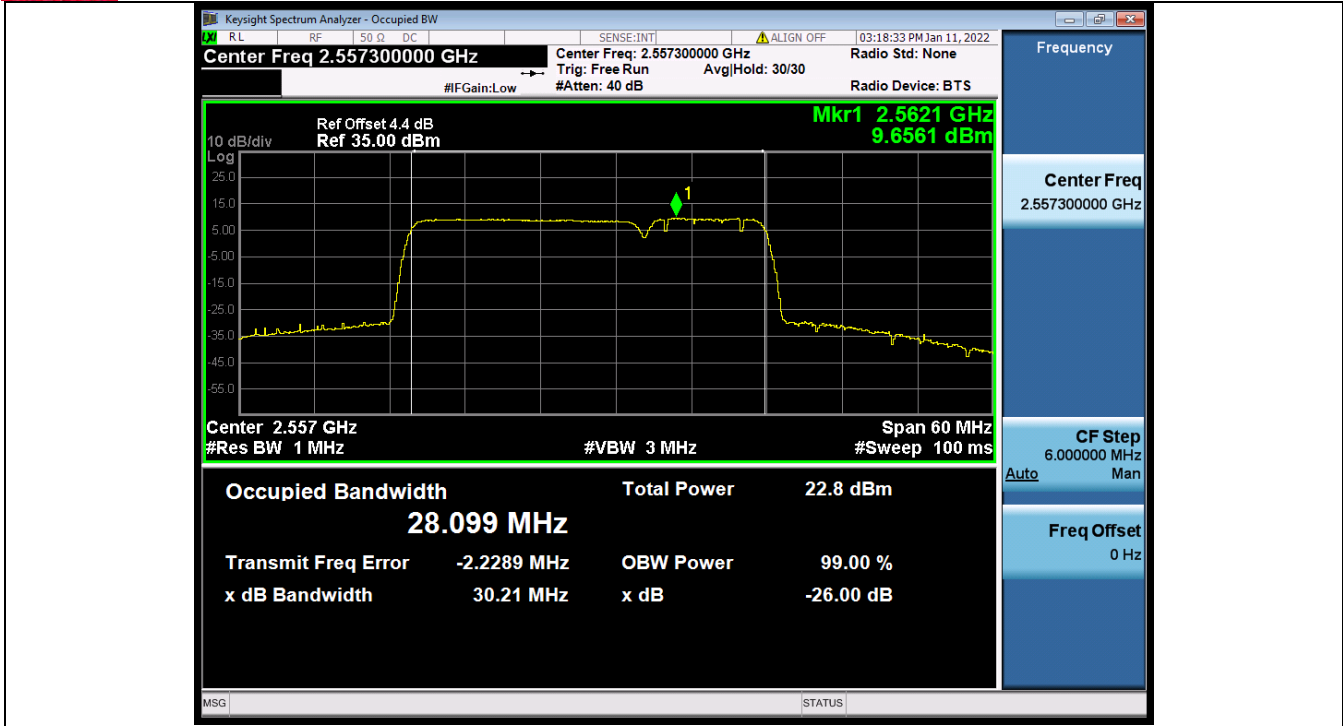

BV 7Layers Communications Technology (Shenzhen) Co., Ltd

No.B102, Dazu Chuangxin Mansion, North of Beihuan Avenue, North Area, Hi-Tech Industrial Park, Nanshan District, Shenzhen, Guangdong, China

Tel: +86 755 8869 6566

Fax: +86 755 8869 6577

Email: customerservice.sw@bureauveritas.com