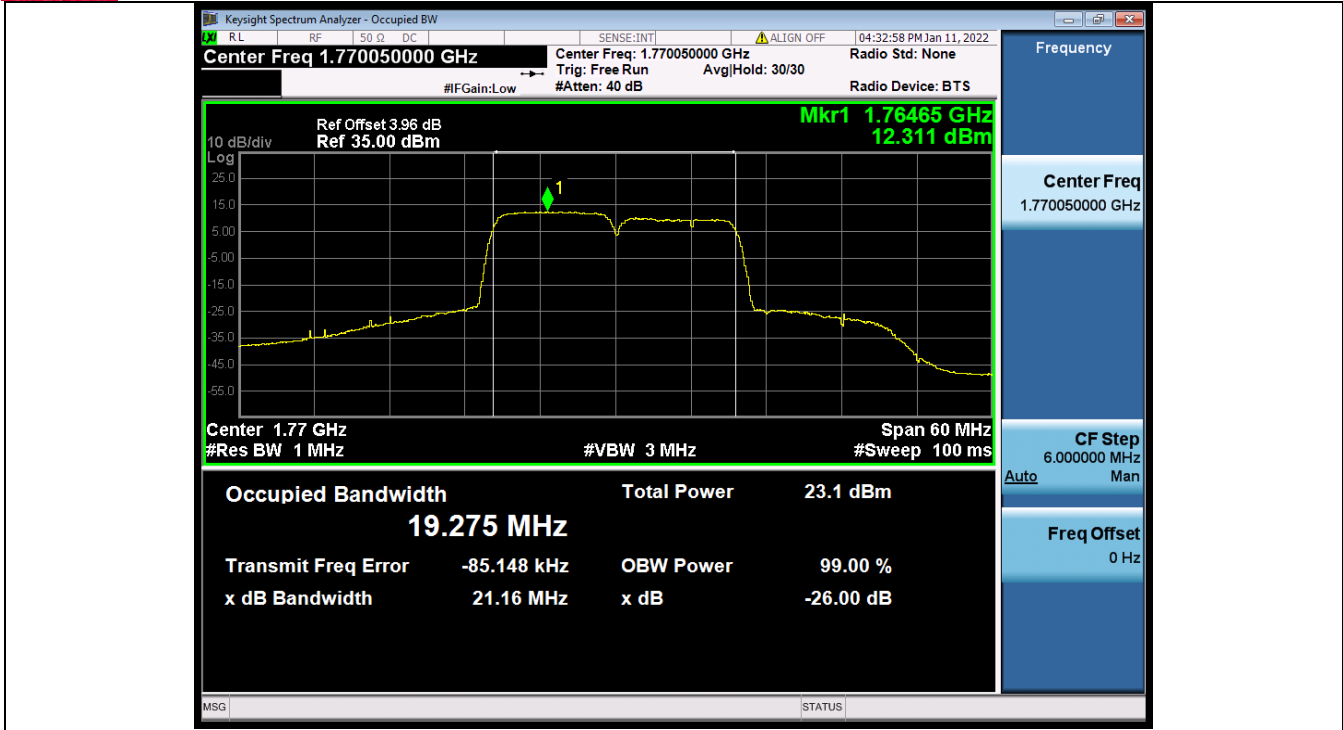

BV 7Layers Communications
Technology (Shenzhen) Co., Ltd

No.B102, Dazu Chuangxin Mansion, North of Beihuan
Avenue, North Area, Hi-Tech Industrial Park, Nanshan
District, Shenzhen, Guangdong, China

Tel: +86 755 8869 6566

Fax: +86 755 8869 6577

Email: customerservice.sw@bureauveritas.com