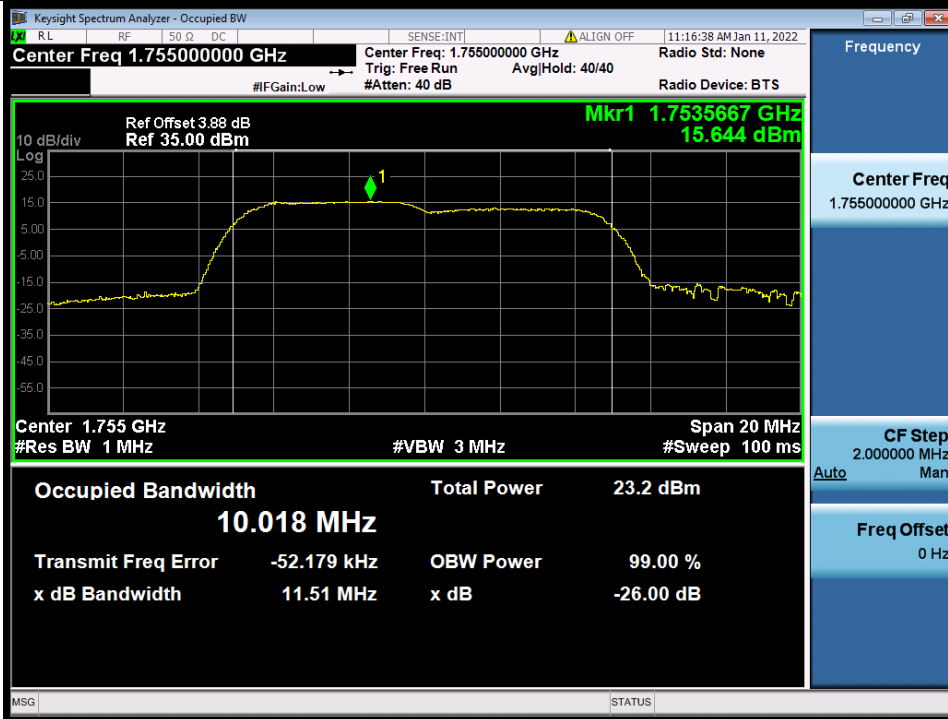

BUREAU VERITAS

Test Report No.: W7L-P22020005RF01

Band 66B 5MHz+5MHz 16QAM MCH NTN

Band 66B 5MHz+5MHz 16QAM HCH NTN

Band 66B 5MHz+5MHz 64QAM LCH NTN

BV 7Layers Communications Technology (Shenzhen) Co., Ltd