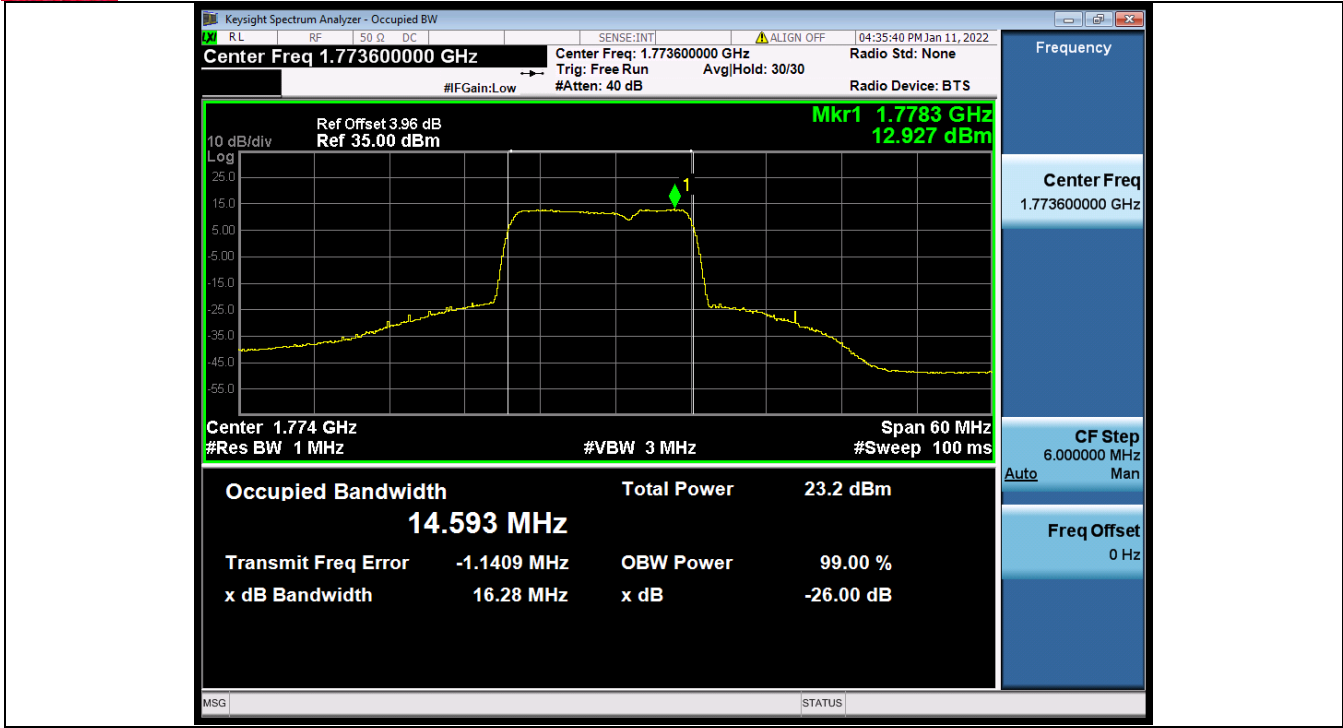

BV 7Layers Communications
Technology (Shenzhen) Co., Ltd

No.B102, Dazu Chuangxin Mansion, North of Beihuan
Avenue, North Area, Hi-Tech Industrial Park, Nanshan
District, Shenzhen, Guangdong, China

Tel: +86 755 8869 6566

Fax: +86 755 8869 6577

Email: customerservice.sw@bureauveritas.com