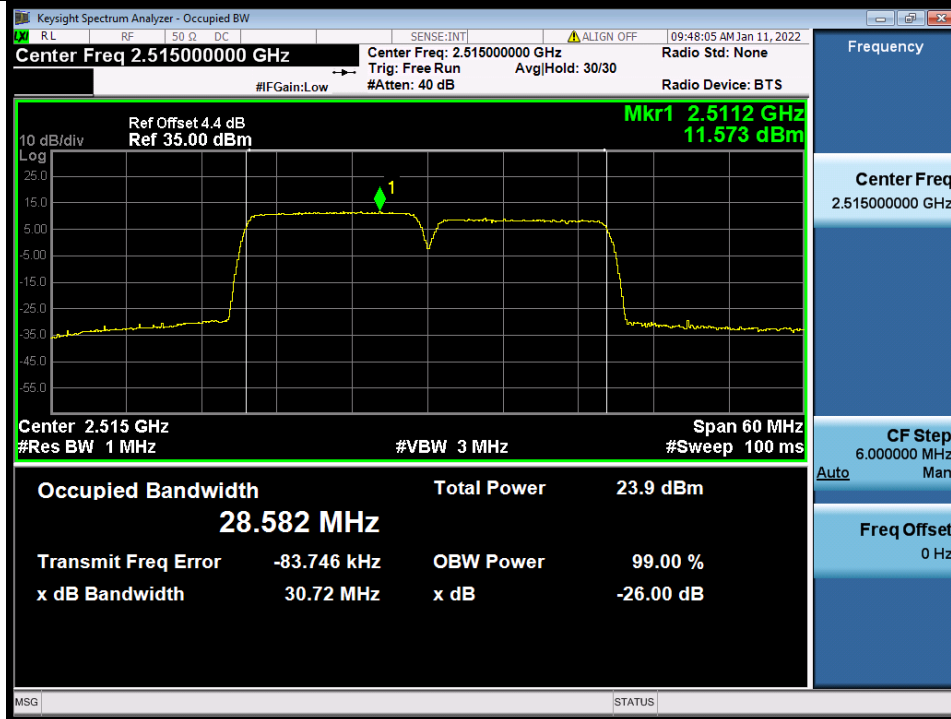

Tel: +86 755 8869 6566

Fax: +86 755 8869 6577

Email: customerservice.sw@bureauveritas.com

BUREAU VERITAS

Test Report No.: W7L-P22020005RF01

Band 7C 15MHz+15MHz QPSK LCH NTN

Band 7C 15MHz+15MHz QPSK MCH NTN

Band 7C 15MHz+15MHz QPSK HCH NTN