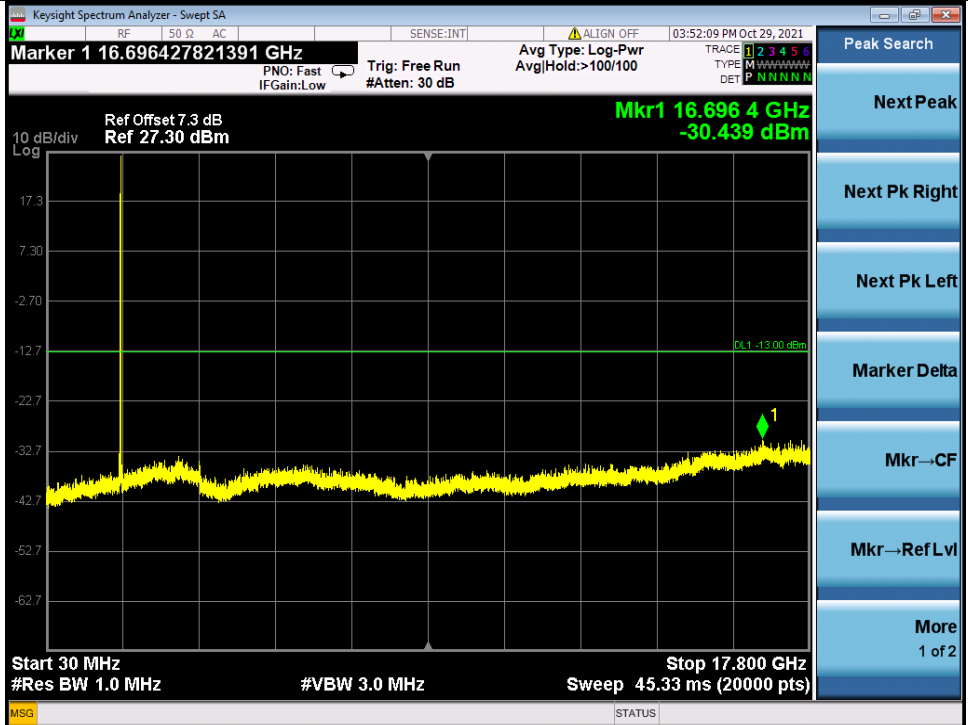

Band 66C QPSK MCH 20M+20M NTN