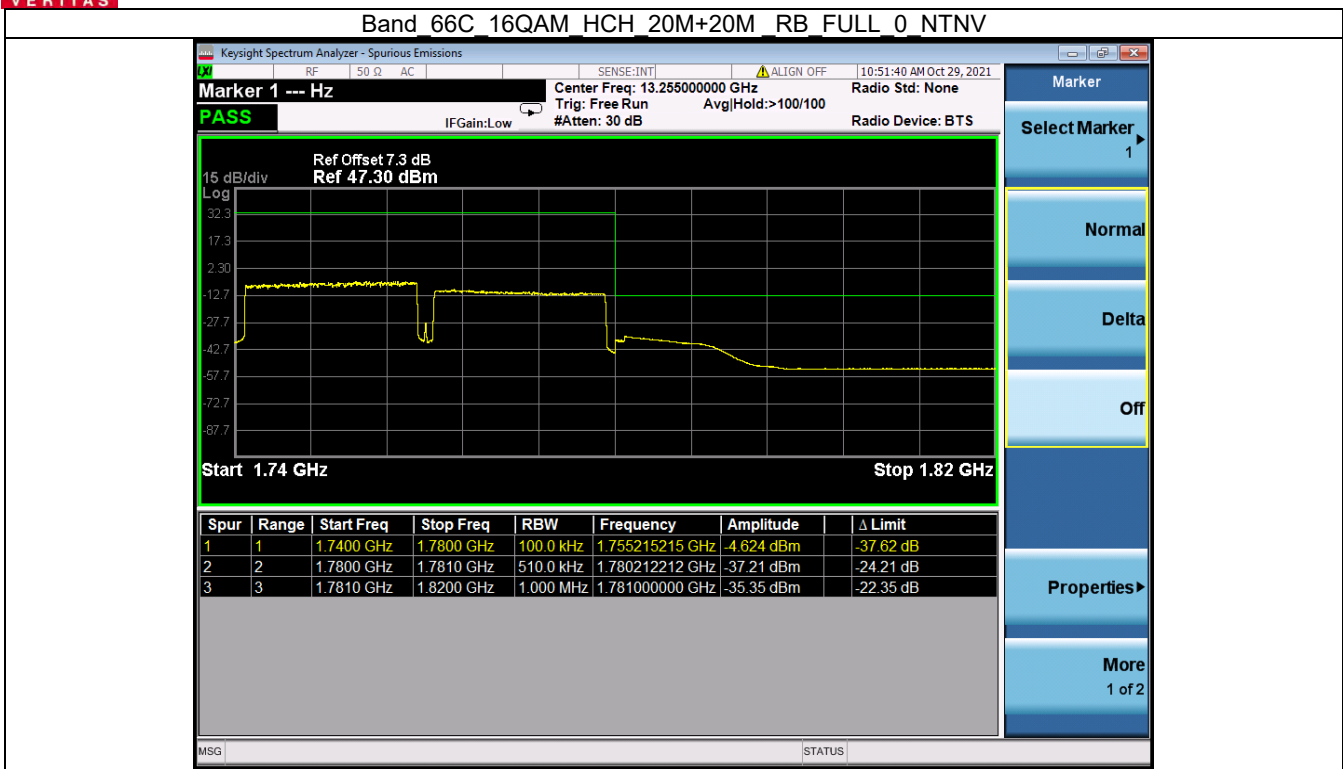

BV 7Layers Communications Technology (Shenzhen) Co. Ltd

No.B102, Dazu Chuangxin Mansion, North of Beihuan Avenue, North Area, Hi-Tech Industrial Park, Nanshan District, Shenzhen, Guangdong, China

Tel: +86 755 8869 6566

Fax: +86 755 8869 6577

Email: customerservice.sw@bureauveritas.com