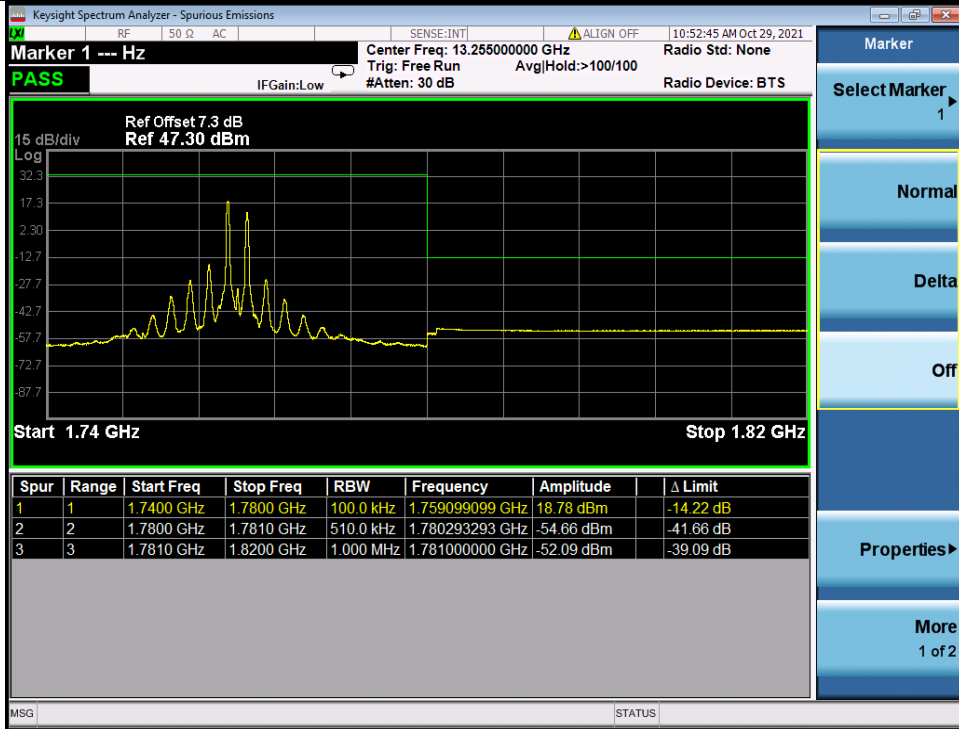

Band 66C QPSK HCH 20M+20M RB 1 99/1 0 NTV