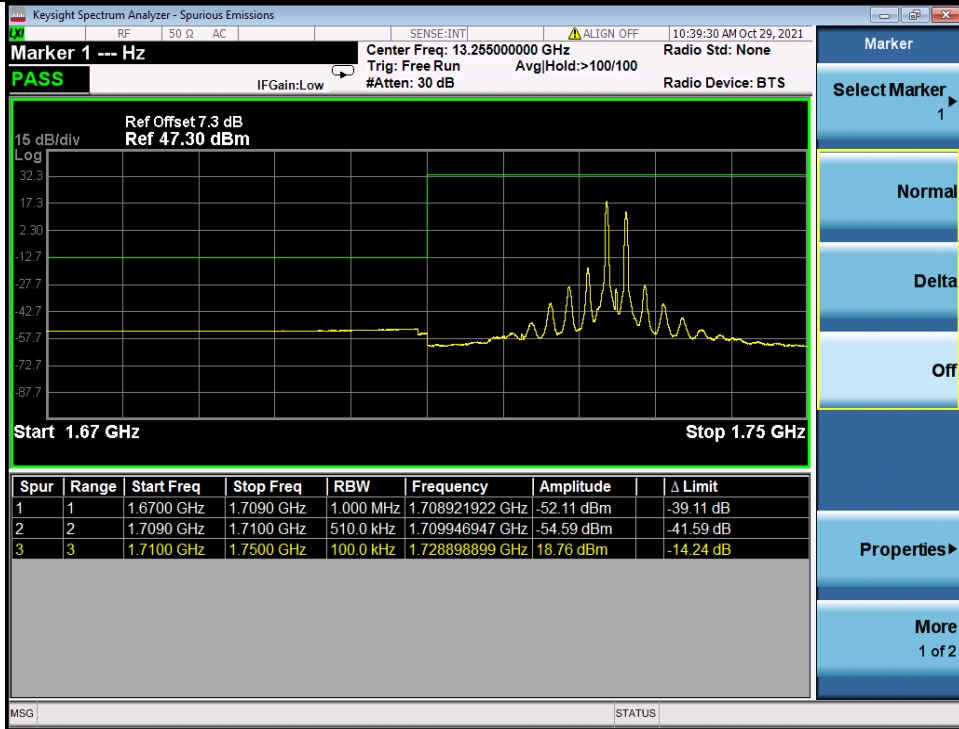

Band 66C QPSK LCH 20M+20M RB 1 99/1 0 NTN

BV 7Layers Communications Technology (Shenzhen) Co. Ltd

No.B102, Dazu Chuangxin Mansion, North of Beihuan Avenue, North Area, Hi-Tech Industrial Park, Nanshan District, Shenzhen, Guangdong, China

Tel: +86 755 8869 6566

Fax: +86 755 8869 6577

Email: customerservice.sw@bureauveritas.com