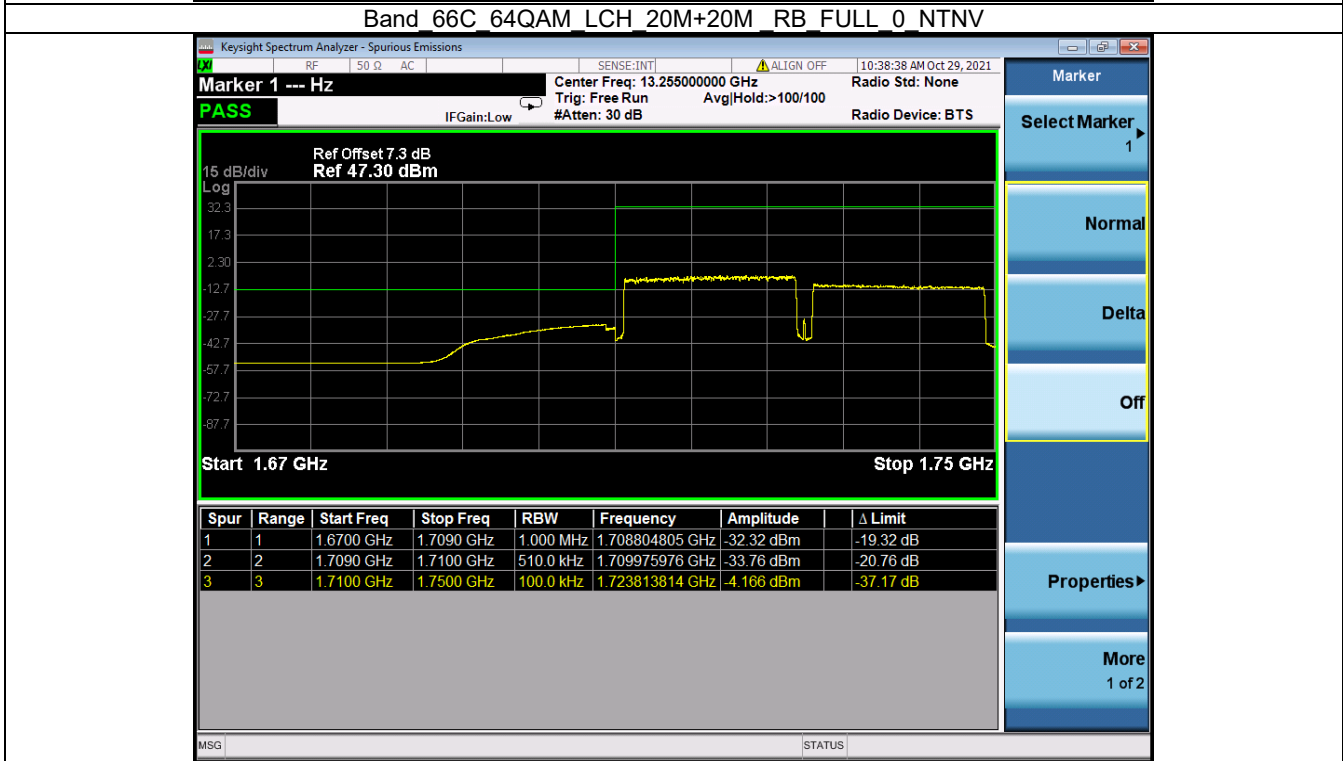

BV 7Layers Communications Technology (Shenzhen) Co. Ltd

No.B102, Dazu Chuangxin Mansion, North of Beihuan Avenue, North Area, Hi-Tech Industrial Park, Nanshan District, Shenzhen, Guangdong, China

Tel: +86 755 8869 6566

Fax: +86 755 8869 6577

Email: customerservice.sw@bureauveritas.com