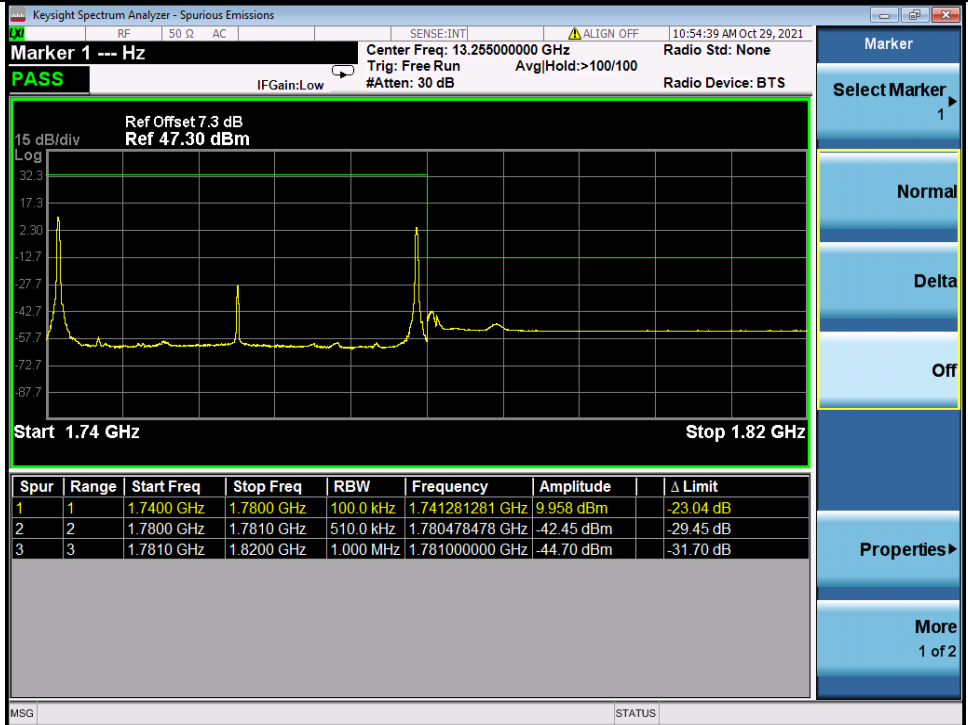

BV 7Layers Communications  
Technology (Shenzhen) Co. Ltd

No.B102, Dazu Chuangxin Mansion, North of Beihuan  
Avenue, North Area, Hi-Tech Industrial Park, Nanshan  
District, Shenzhen, Guangdong, China