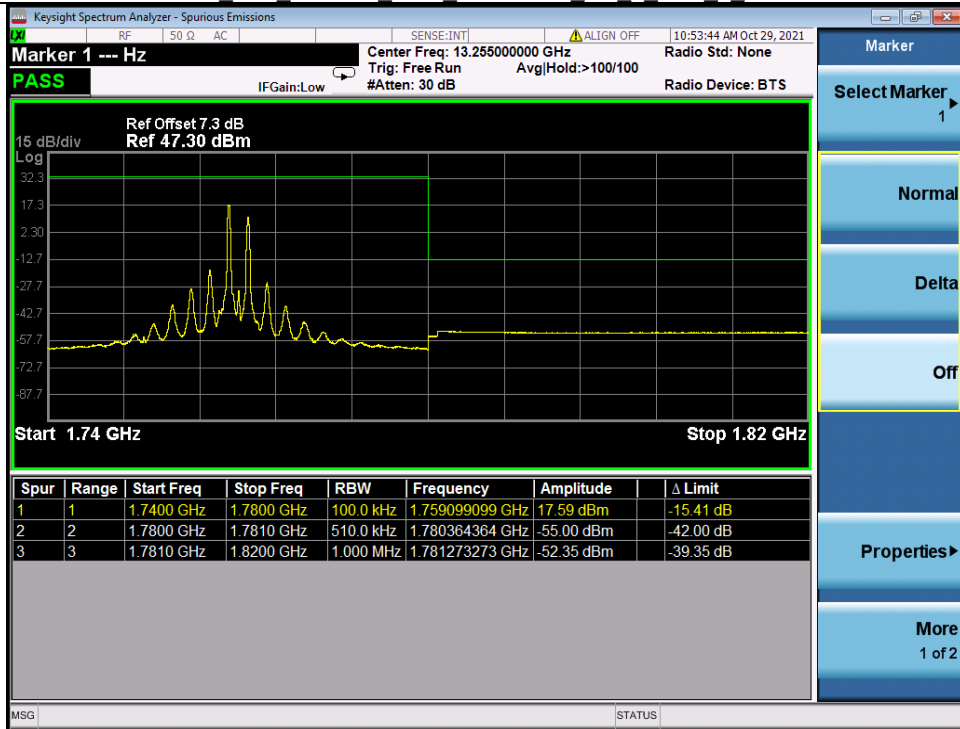

BV 7Layers Communications Technology (Shenzhen) Co. Ltd

No.B102, Dazu Chuangxin Mansion, North of Beihuan Avenue, North Area, Hi-Tech Industrial Park, Nanshan District, Shenzhen, Guangdong, China

Tel: +86 755 8869 6566