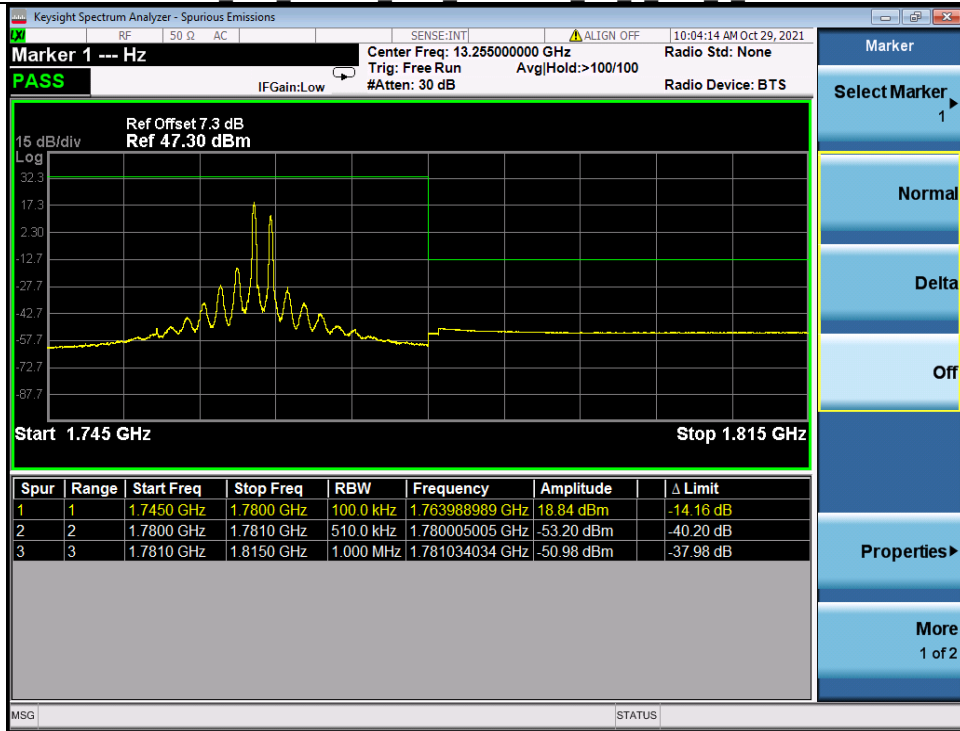

Band 66C 64QAM HCH 20M+15M RB 1 0/1 74 NTN

Band 66C 64QAM HCH 20M+15M RB 1 99/1 0 NTN

BV 7Layers Communications Technology (Shenzhen) Co. Ltd

No.B102, Dazu Chuangxin Mansion, North of Beihuan Avenue, North Area, Hi-Tech Industrial Park, Nanshan District, Shenzhen, Guangdong, China