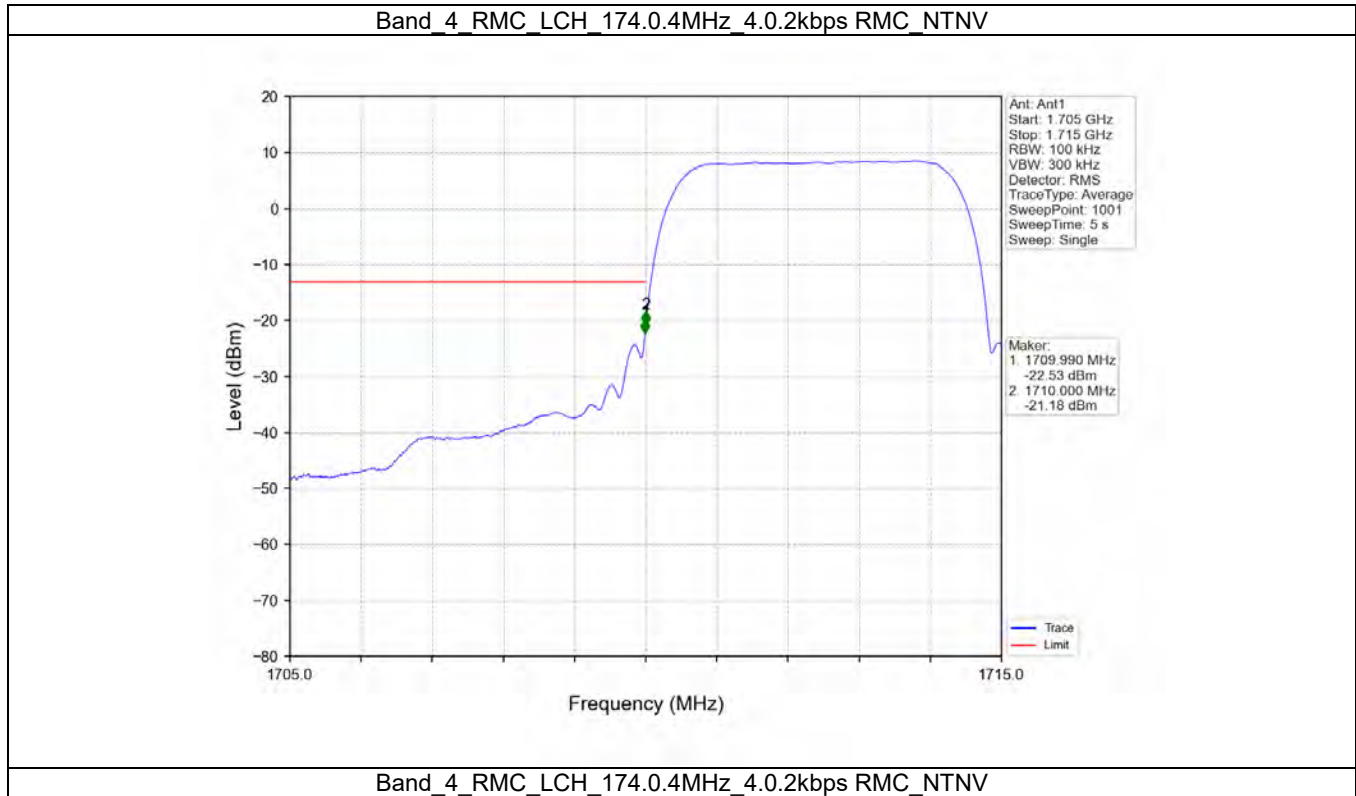

4.13.2 Test Graph