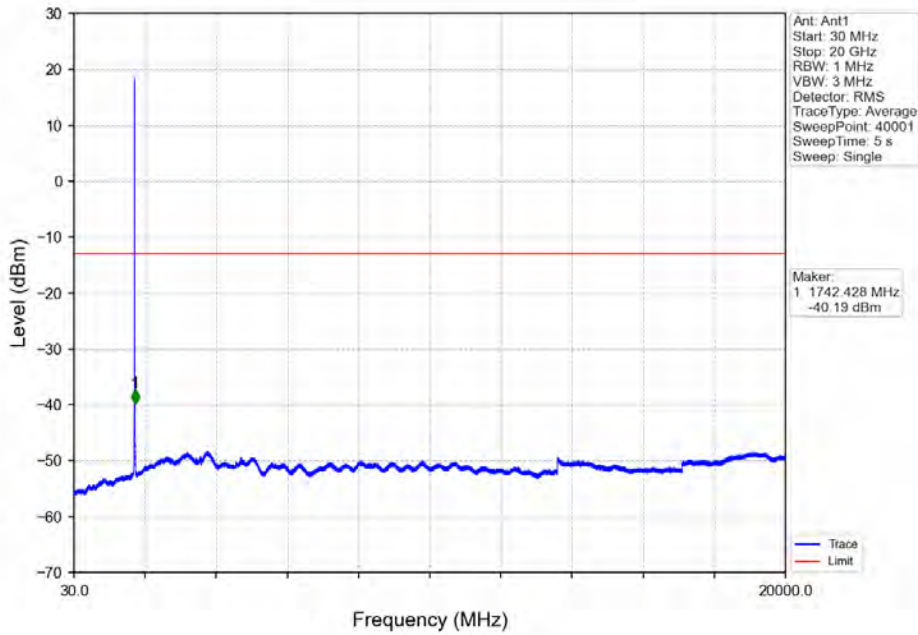

Band 4 RMC MCH 1732.6MHz 4.0kbps RMC NTN