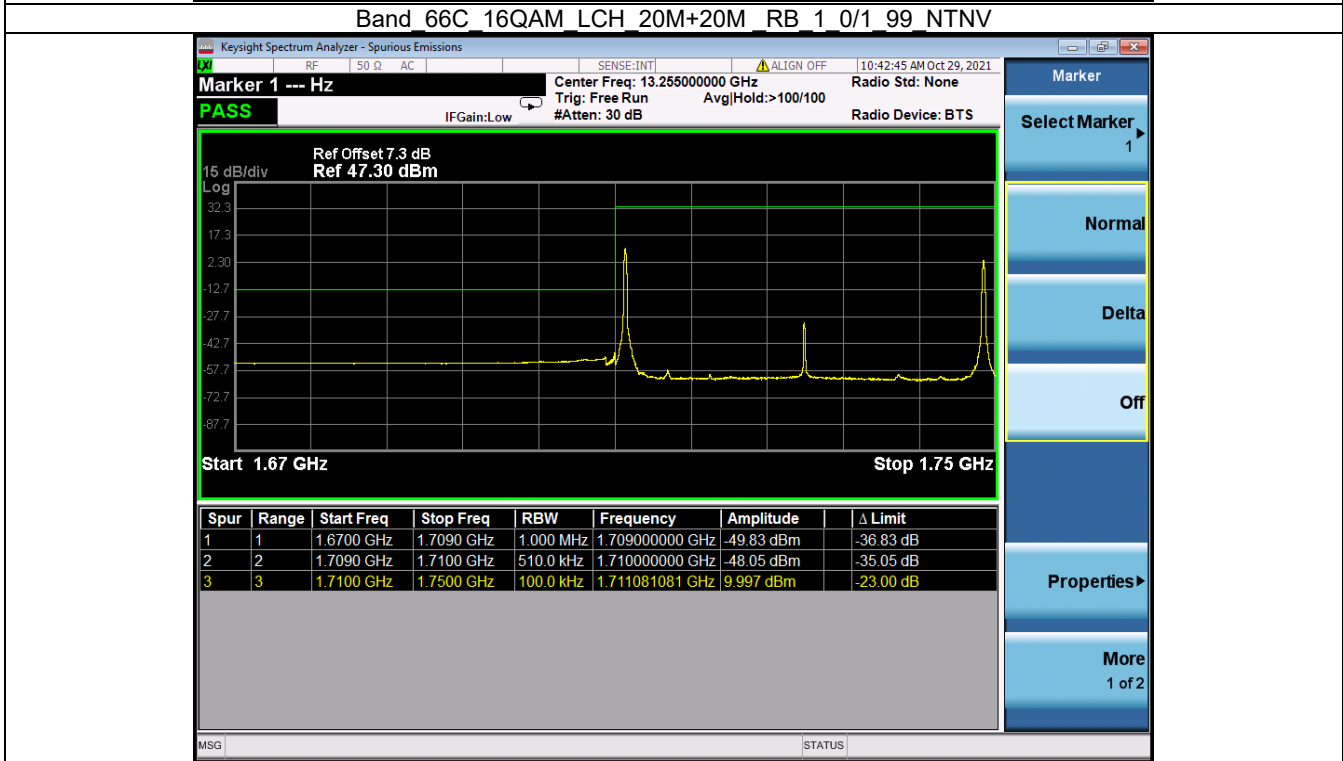

BV 7Layers Communications Technology (Shenzhen) Co. Ltd

No.B102, Dazu Chuangxin Mansion, North of Beihuan Avenue, North Area, Hi-Tech Industrial Park, Nanshan District, Shenzhen, Guangdong, China

Tel: +86 755 8869 6566

Fax: +86 755 8869 6577

Email: customerservice.sw@bureauveritas.com