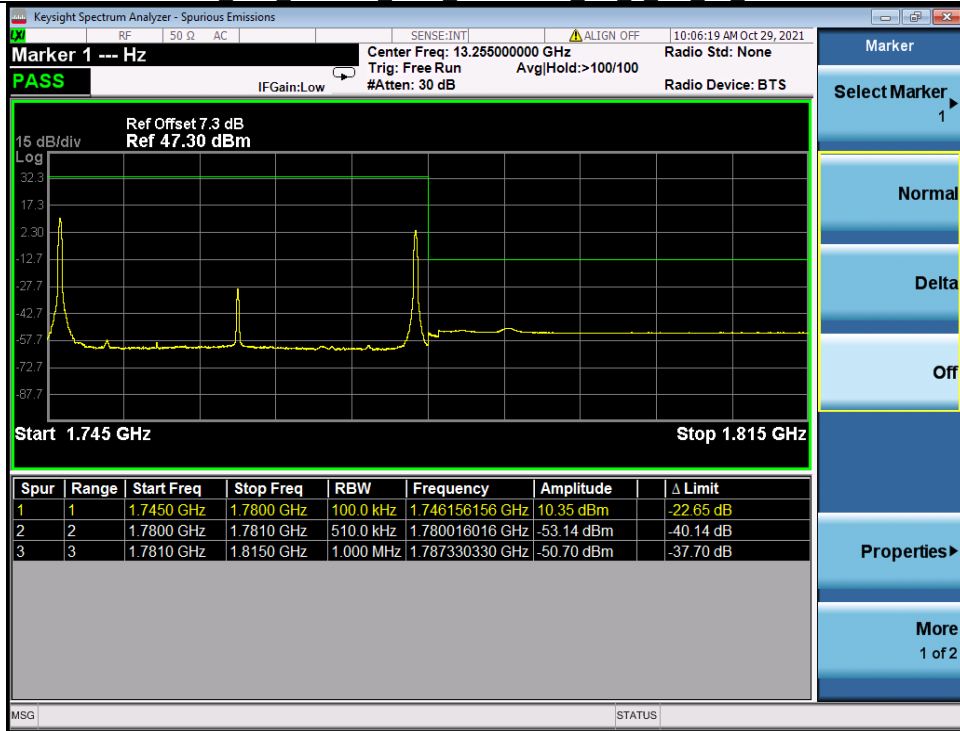

Band 66C 64QAM HCH 20M+15M RB 1 0/1 74 NTN

Band 66C 64QAM HCH 20M+15M RB 1 99/1 0 NTN

BV 7Layers Communications Technology (Shenzhen) Co. Ltd

No.B102, Dazu Chuangxin Mansion, North of Beihuan Avenue, North Area, Hi-Tech Industrial Park, Nanshan District, Shenzhen, Guangdong, China