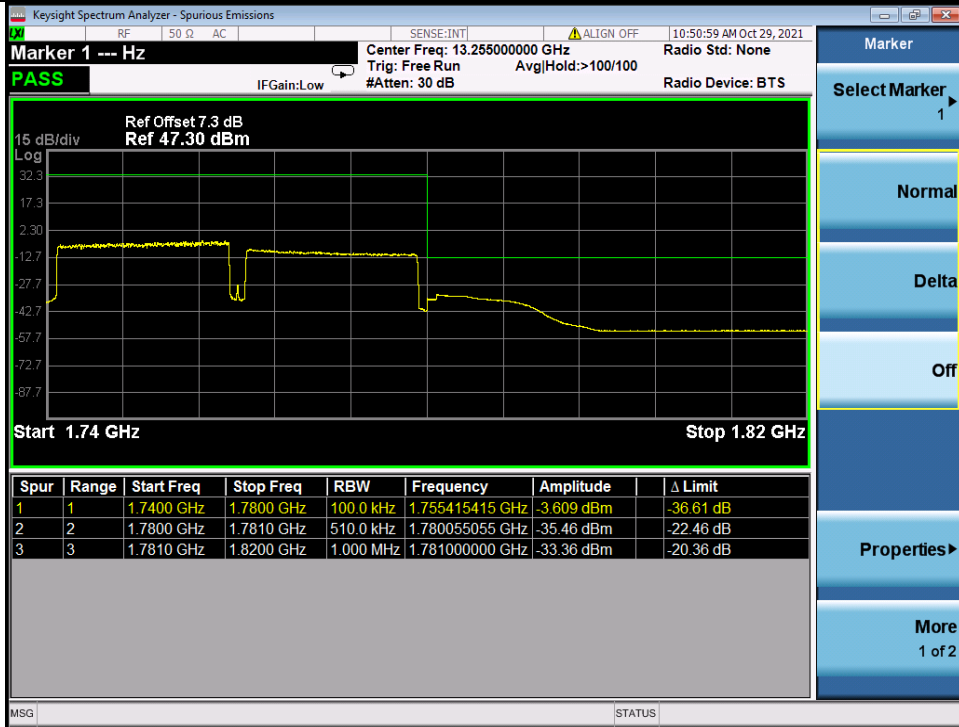

Band 66C QPSK HCH 20M+20M RB FULL 0 NTV

BV 7Layers Communications Technology (Shenzhen) Co. Ltd

No.B102, Dazu Chuangxin Mansion, North of Beihuan Avenue, North Area, Hi-Tech Industrial Park, Nanshan District, Shenzhen, Guangdong, China

Tel: +86 755 8869 6566

Fax: +86 755 8869 6577

Email: customerservice.sw@bureauveritas.com