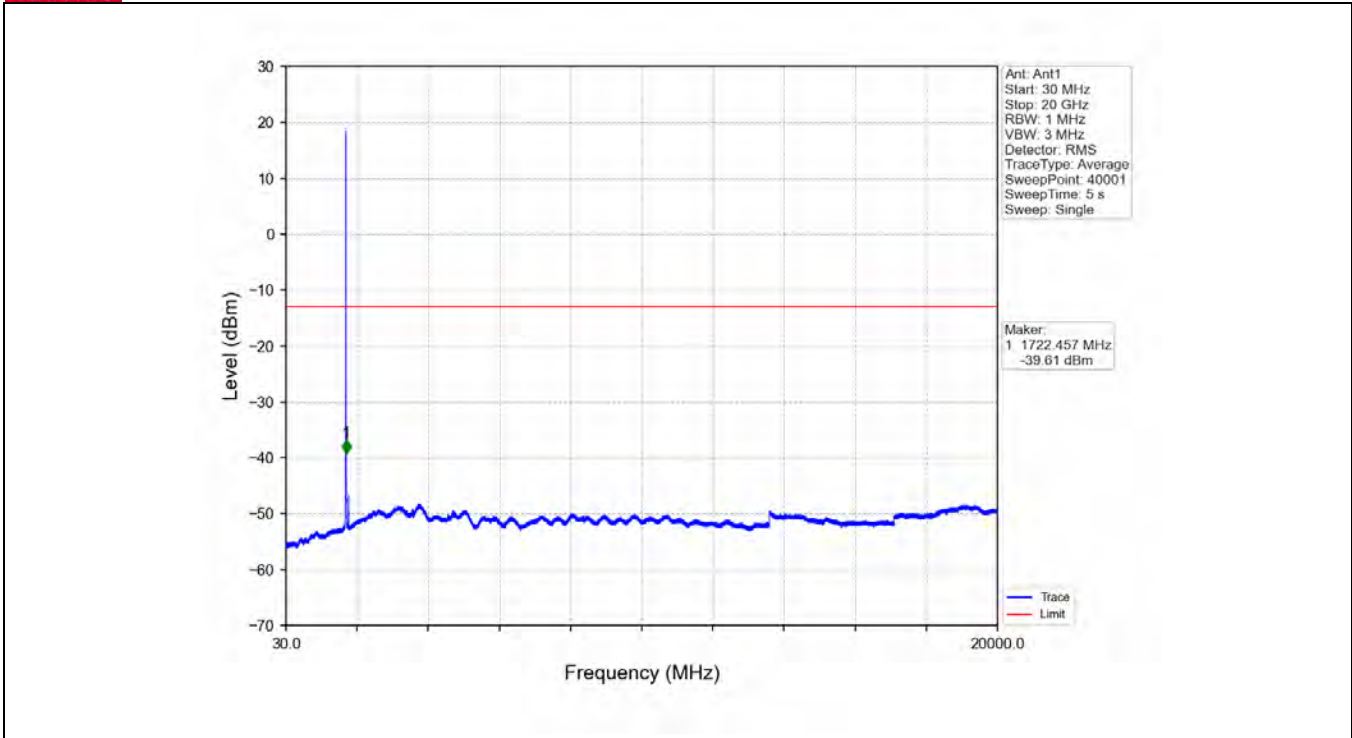

BV 7Layers Communications
Technology (Shenzhen) Co. Ltd

No.B102, Dazu Chuangxin Mansion, North of Beihuan
Avenue, North Area, Hi-Tech Industrial Park, Nanshan
District, Shenzhen, Guangdong, China

Tel: +86 755 8869 6566

Fax: +86 755 8869 6577

Email: customerservice.sw@bureauveritas.com