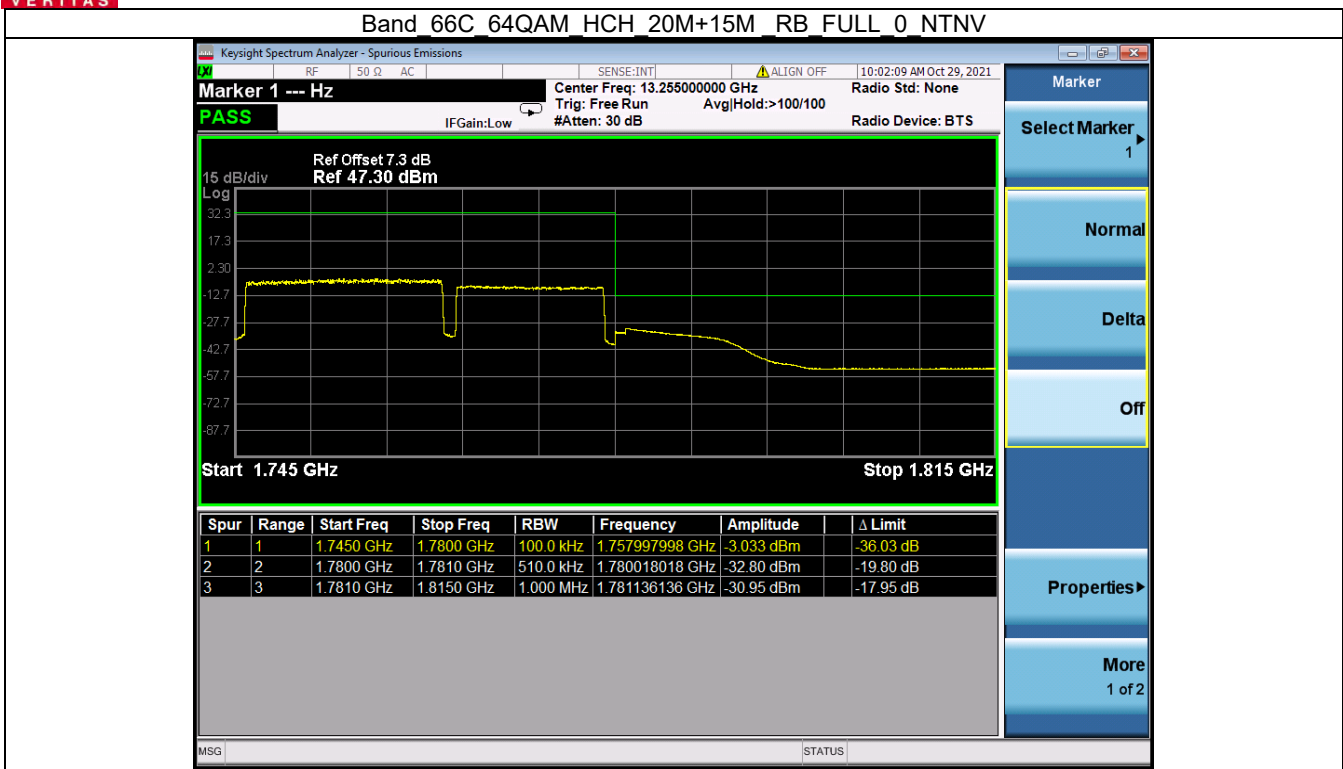

BV 7Layers Communications Technology (Shenzhen) Co. Ltd

No.B102, Dazu Chuangxin Mansion, North of Beihuan Avenue, North Area, Hi-Tech Industrial Park, Nanshan District, Shenzhen, Guangdong, China

Tel: +86 755 8869 6566

Fax: +86 755 8869 6577

Email: customerservice.sw@bureauveritas.com