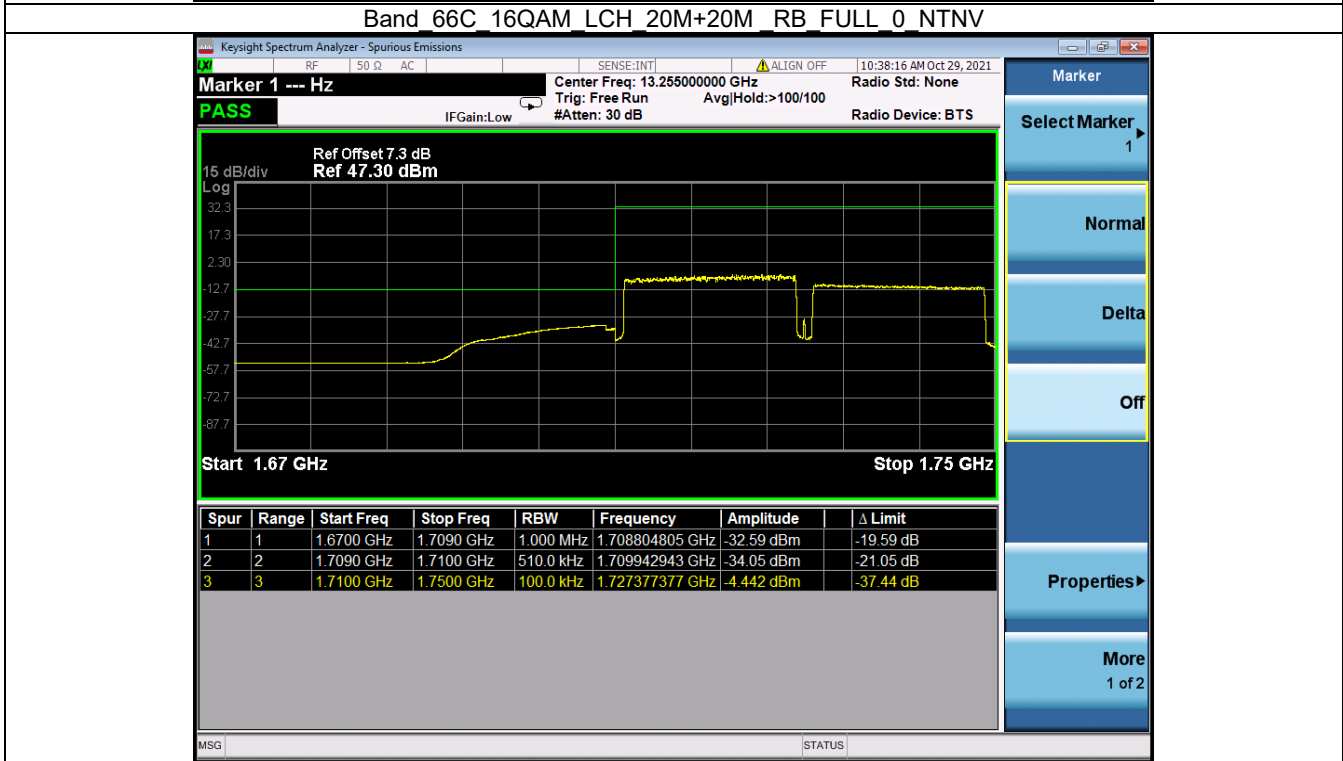

BV 7Layers Communications Technology (Shenzhen) Co. Ltd

No.B102, Dazu Chuangxin Mansion, North of Beihuan Avenue, North Area, Hi-Tech Industrial Park, Nanshan District, Shenzhen, Guangdong, China

Tel: +86 755 8869 6566

Fax: +86 755 8869 6577

Email: customerservice.sw@bureauveritas.com