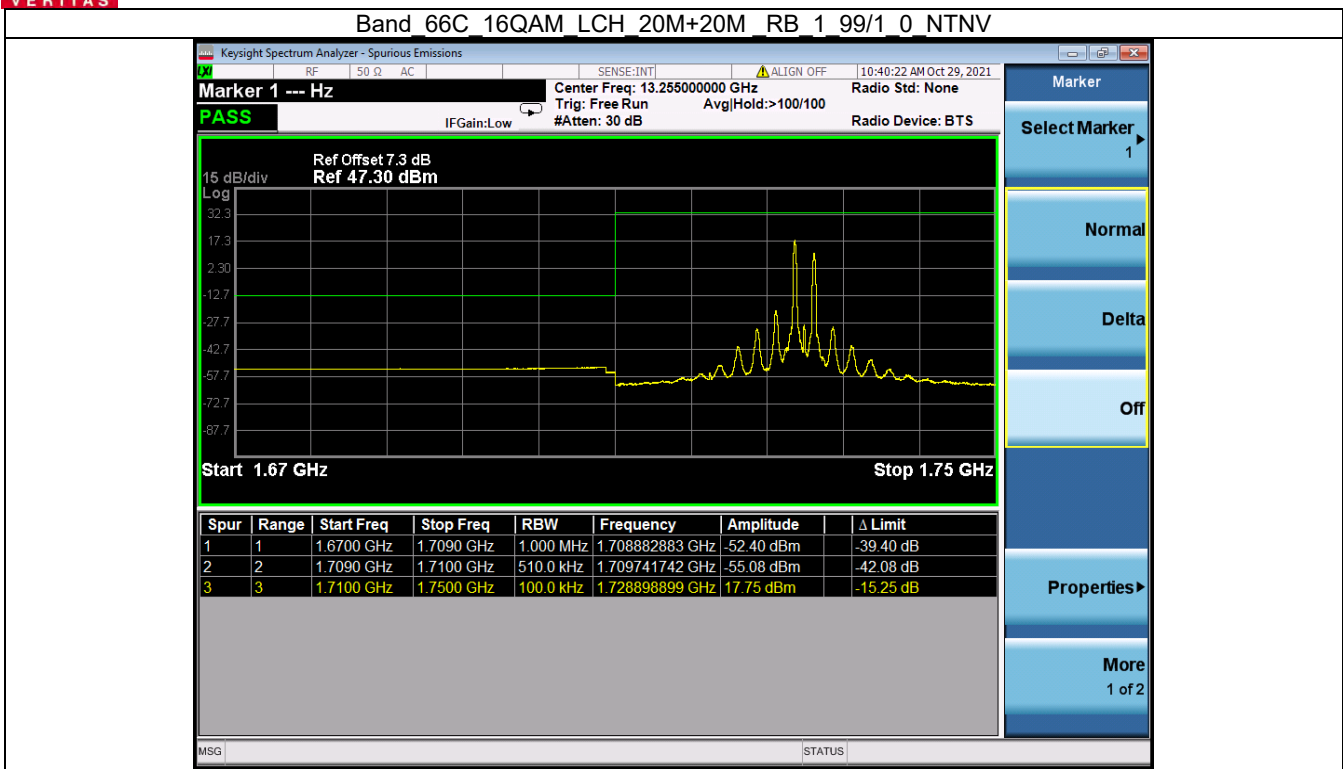

BV 7Layers Communications Technology (Shenzhen) Co. Ltd

No.B102, Dazu Chuangxin Mansion, North of Beihuan Avenue, North Area, Hi-Tech Industrial Park, Nanshan District, Shenzhen, Guangdong, China

Tel: +86 755 8869 6566

Fax: +86 755 8869 6577

Email: customerservice.sw@bureauveritas.com