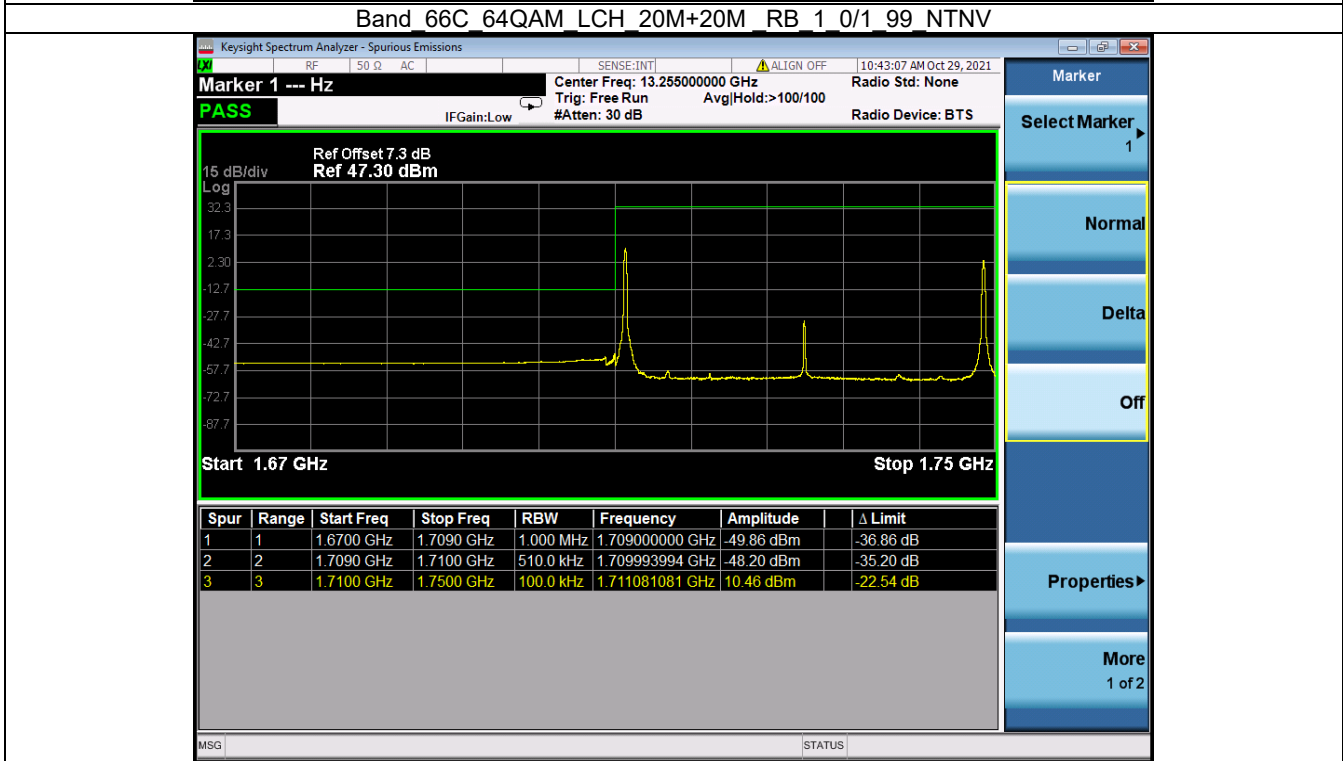

BV 7Layers Communications Technology (Shenzhen) Co. Ltd

No.B102, Dazu Chuangxin Mansion, North of Beihuan Avenue, North Area, Hi-Tech Industrial Park, Nanshan District, Shenzhen, Guangdong, China

Tel: +86 755 8869 6566

Fax: +86 755 8869 6577

Email: customerservice.sw@bureauveritas.com