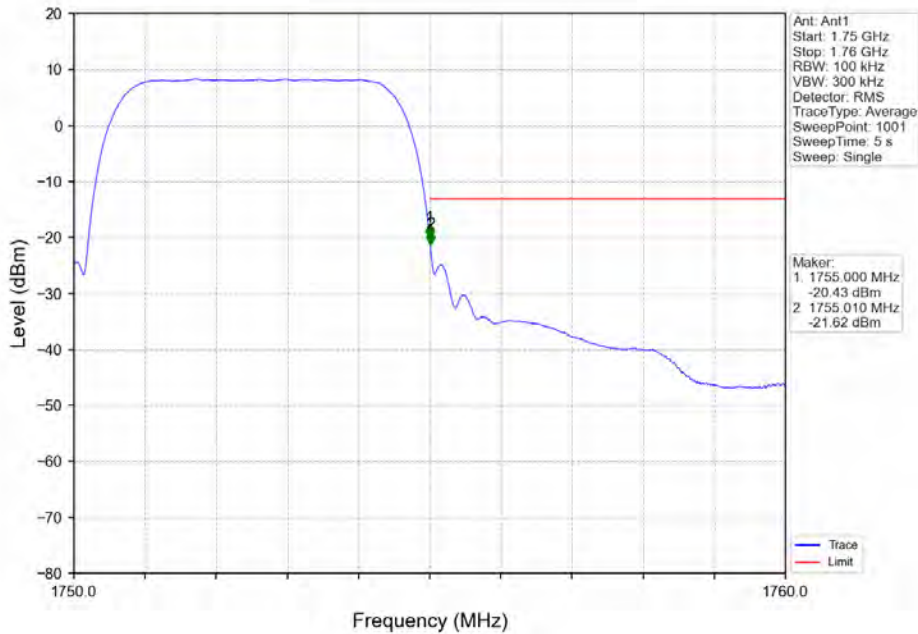

Band 4 RMC HCH 1752.6MHz 4.0.2kbps RMC NTN