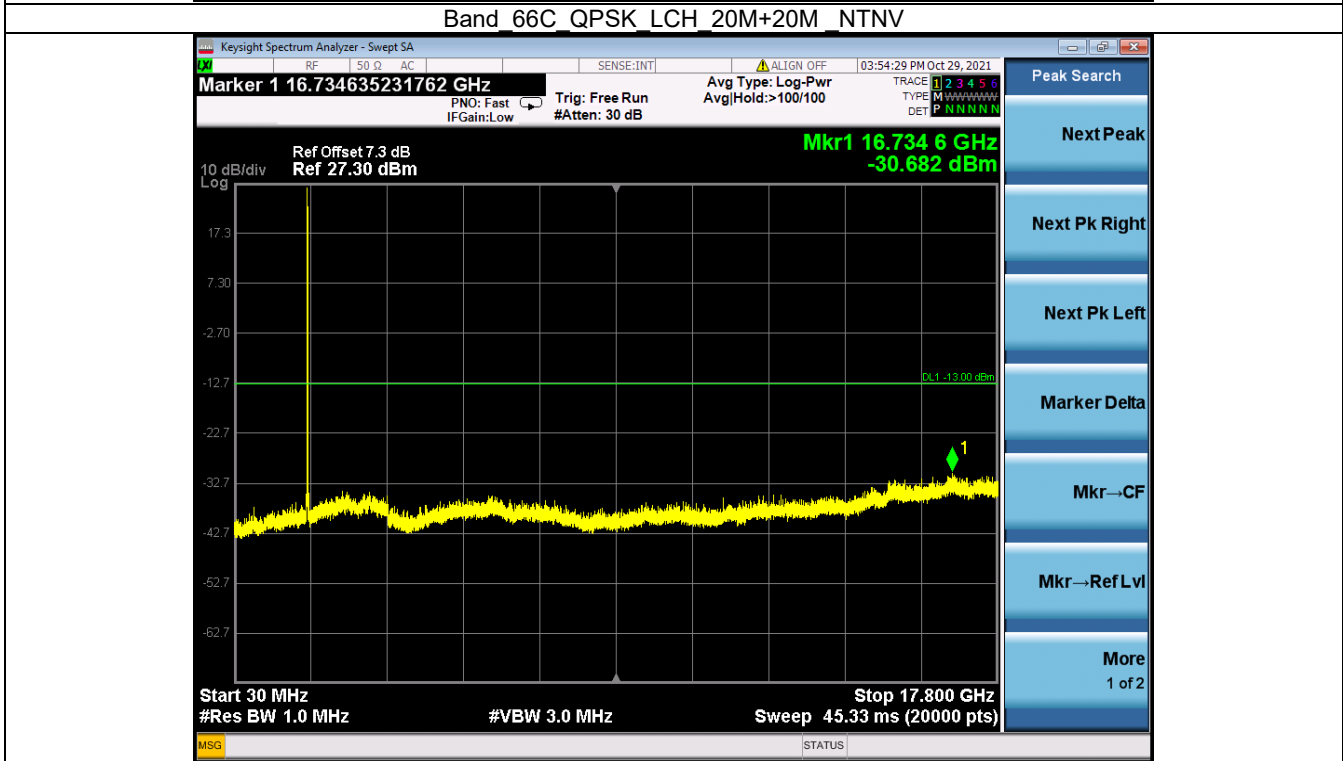

BV 7Layers Communications Technology (Shenzhen) Co. Ltd

No.B102, Dazu Chuangxin Mansion, North of Beihuan Avenue, North Area, Hi-Tech Industrial Park, Nanshan District, Shenzhen, Guangdong, China

Tel: +86 755 8869 6566

Fax: +86 755 8869 6577

Email: customerservice.sw@bureauveritas.com