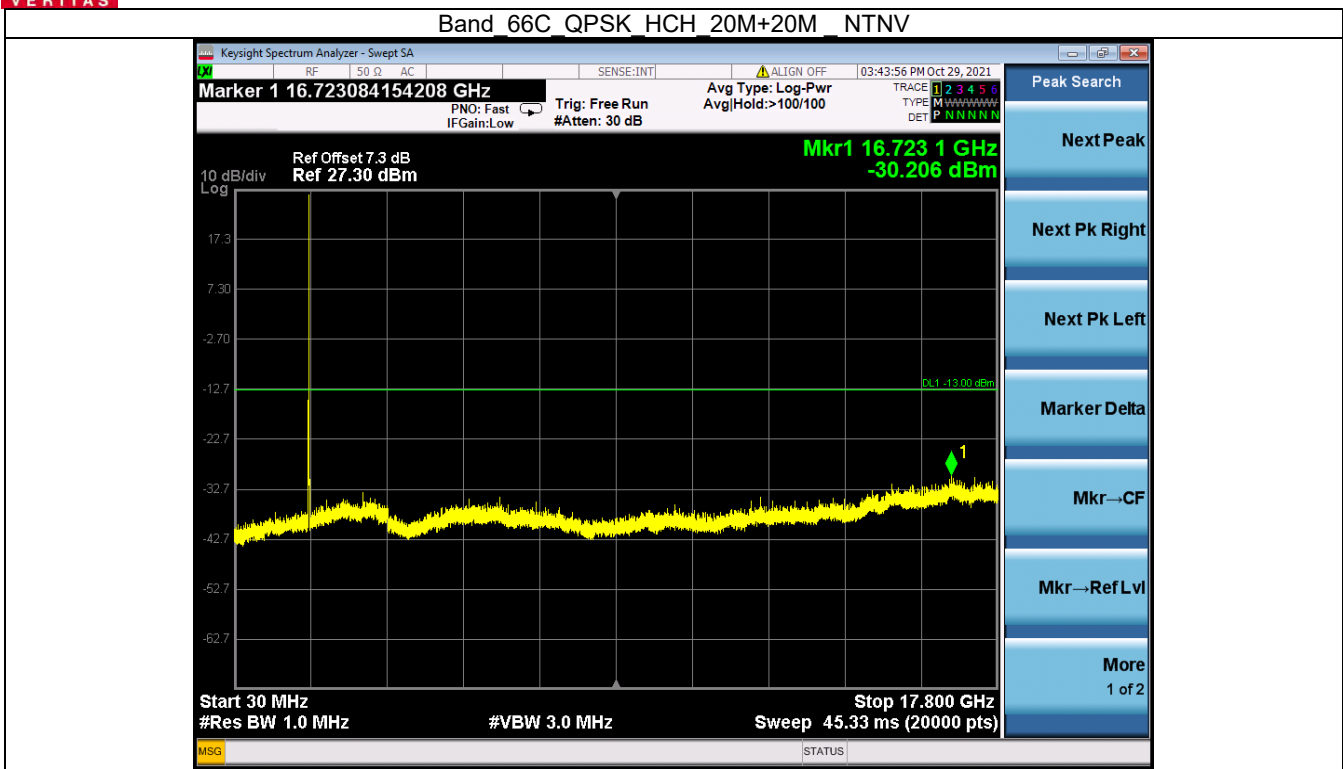

BV 7Layers Communications Technology (Shenzhen) Co. Ltd

No.B102, Dazu Chuangxin Mansion, North of Beihuan Avenue, North Area, Hi-Tech Industrial Park, Nanshan District, Shenzhen, Guangdong, China

Tel: +86 755 8869 6566

Fax: +86 755 8869 6577

Email: customerservice.sw@bureauveritas.com