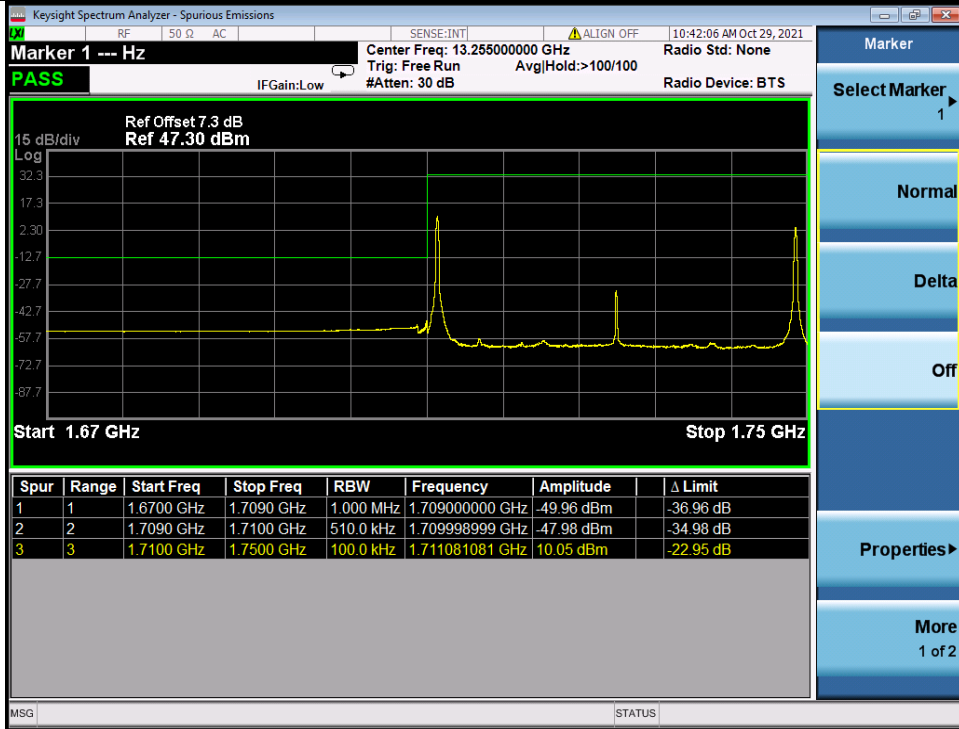

Band 66C QPSK LCH 20M+20M RB 1 0/1 99 NTN