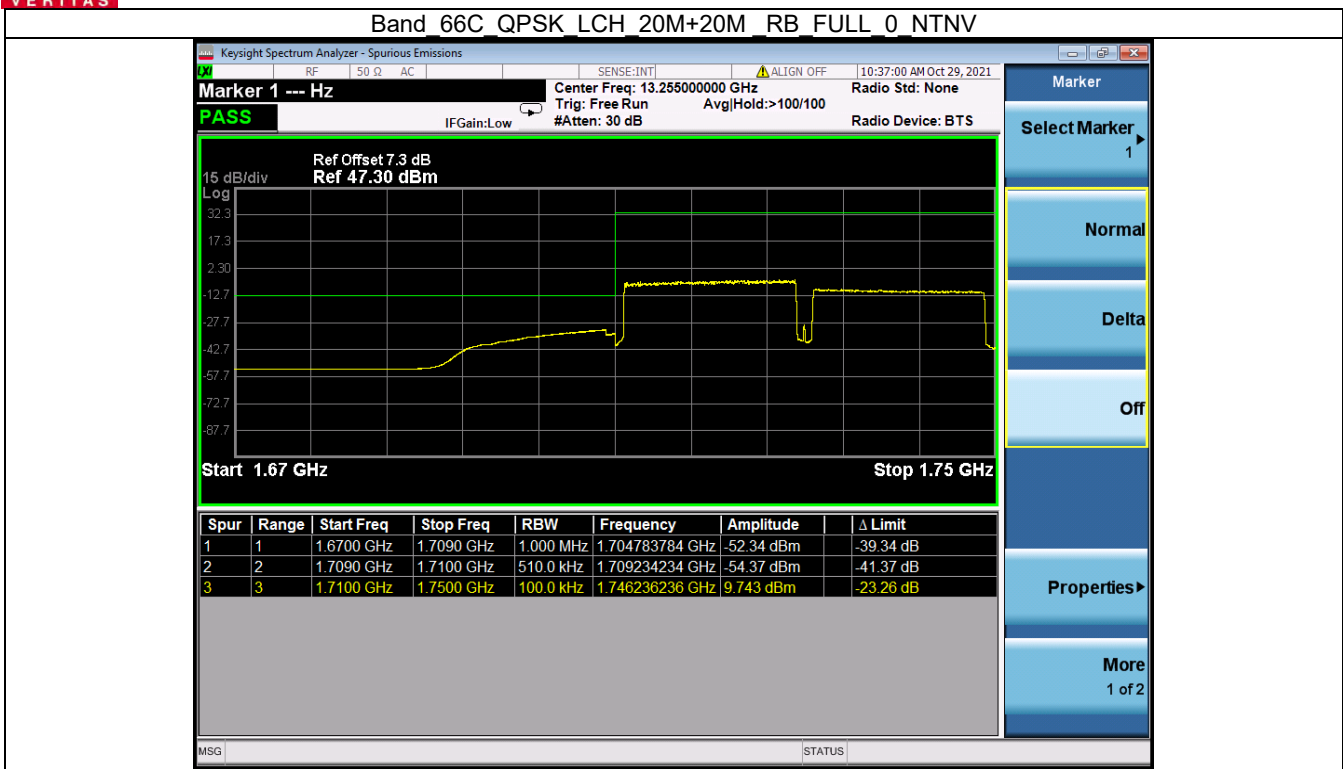

BV 7Layers Communications Technology (Shenzhen) Co. Ltd

No.B102, Dazu Chuangxin Mansion, North of Beihuan Avenue, North Area, Hi-Tech Industrial Park, Nanshan District, Shenzhen, Guangdong, China

Tel: +86 755 8869 6566

Fax: +86 755 8869 6577

Email: customerservice.sw@bureauveritas.com