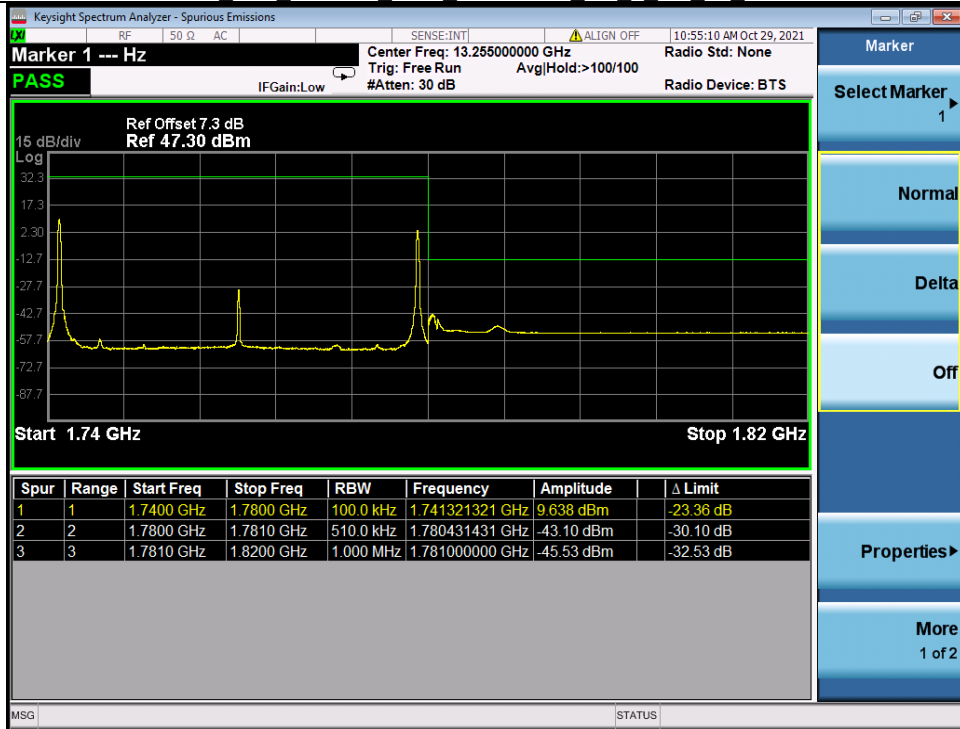

Band 66C 16QAM HCH 20M+20M RB 1 0/1 99 NTN