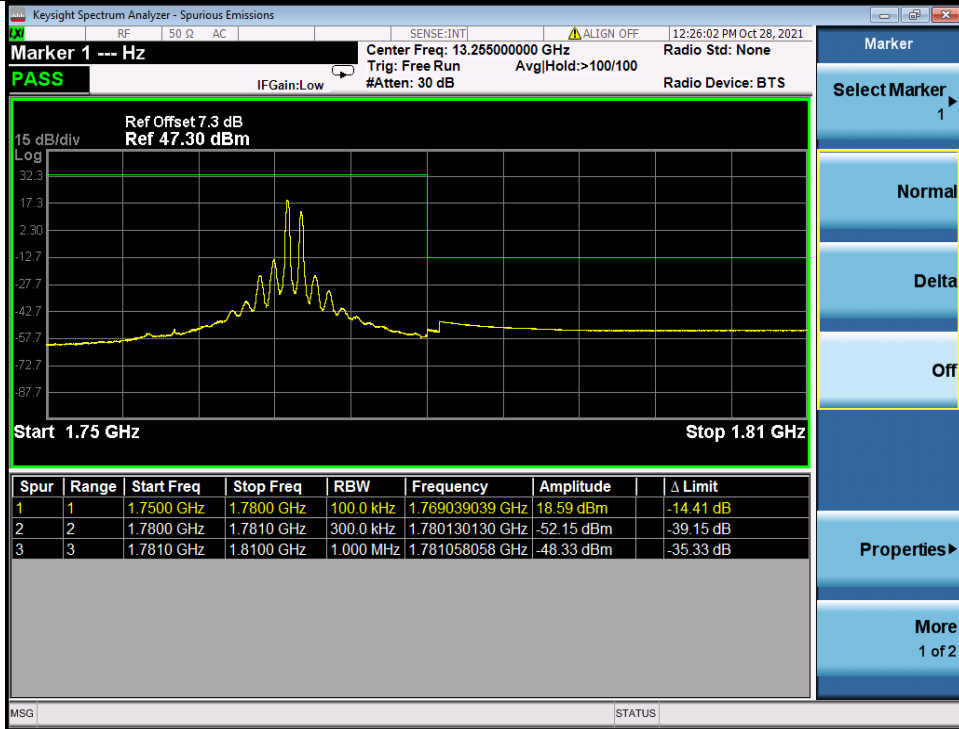

Tel: +86 755 8869 6566

Fax: +86 755 8869 6577

Email: customerservice.sw@bureauveritas.com

Band 66C QPSK HCH 20M+10M RB 1 99/1 0 NTN

Band 66C QPSK HCH 20M+10M RB FULL 0 NTN

BV 7Layers Communications
Technology (Shenzhen) Co. Ltd