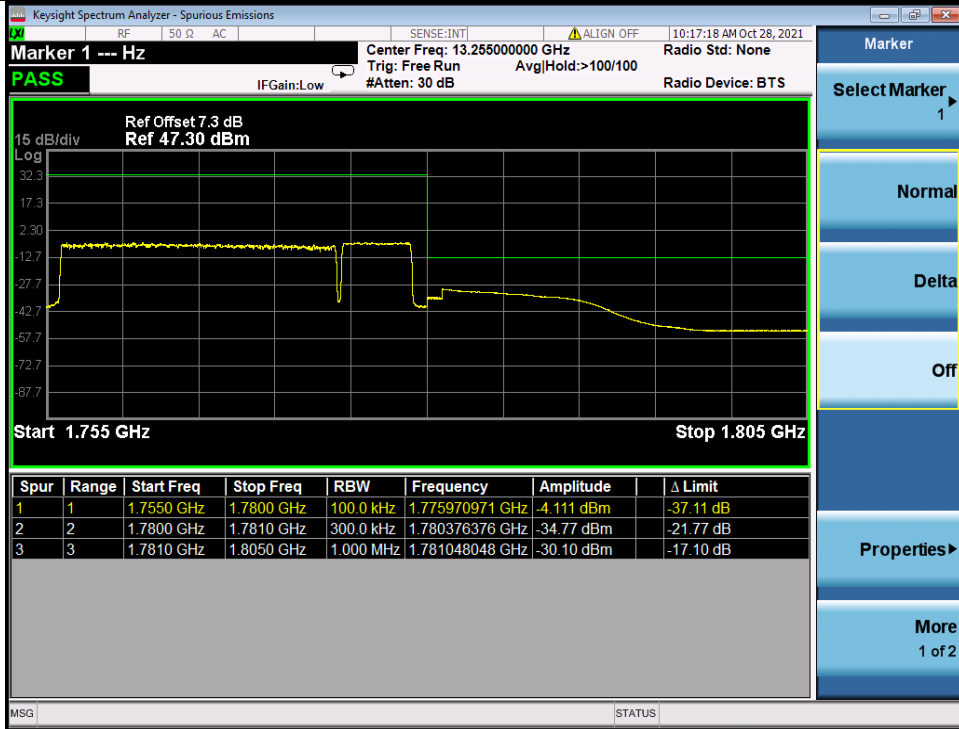

Band 66C 16QAM HCH 20M+5M RB FULL 0 NTN