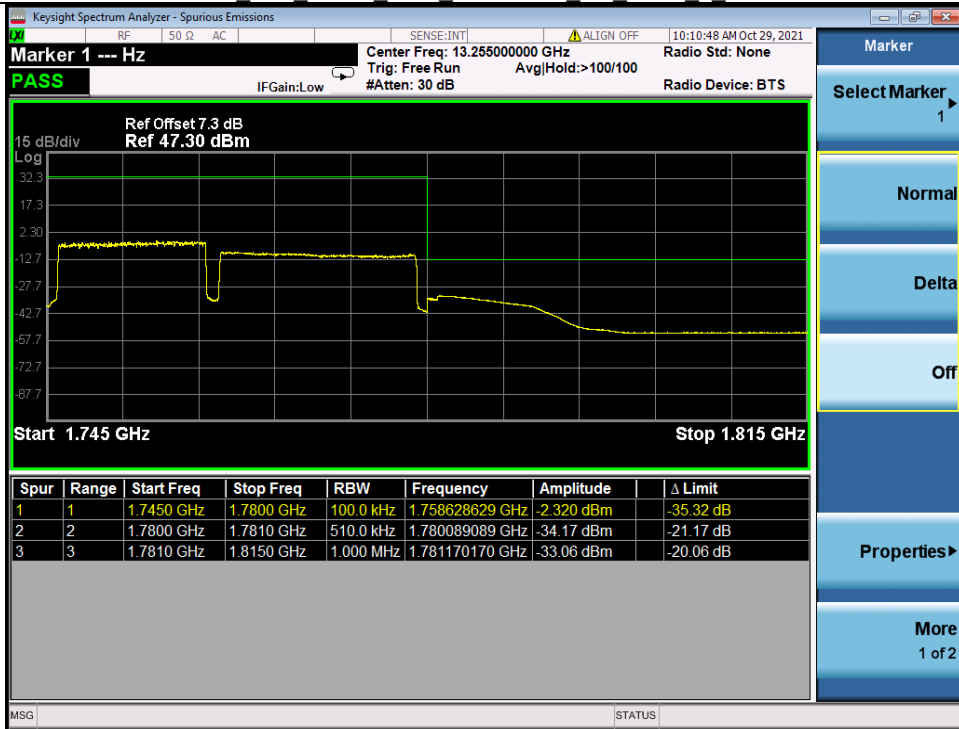

Tel: +86 755 8869 6566

Fax: +86 755 8869 6577

Email: customerservice.sw@bureauveritas.com

Band 66C QPSK HCH 15M+20M RB 1 74/1 0 NTN

Band 66C QPSK HCH 15M+20M RB FULL 0 NTN

BV 7Layers Communications Technology (Shenzhen) Co. Ltd