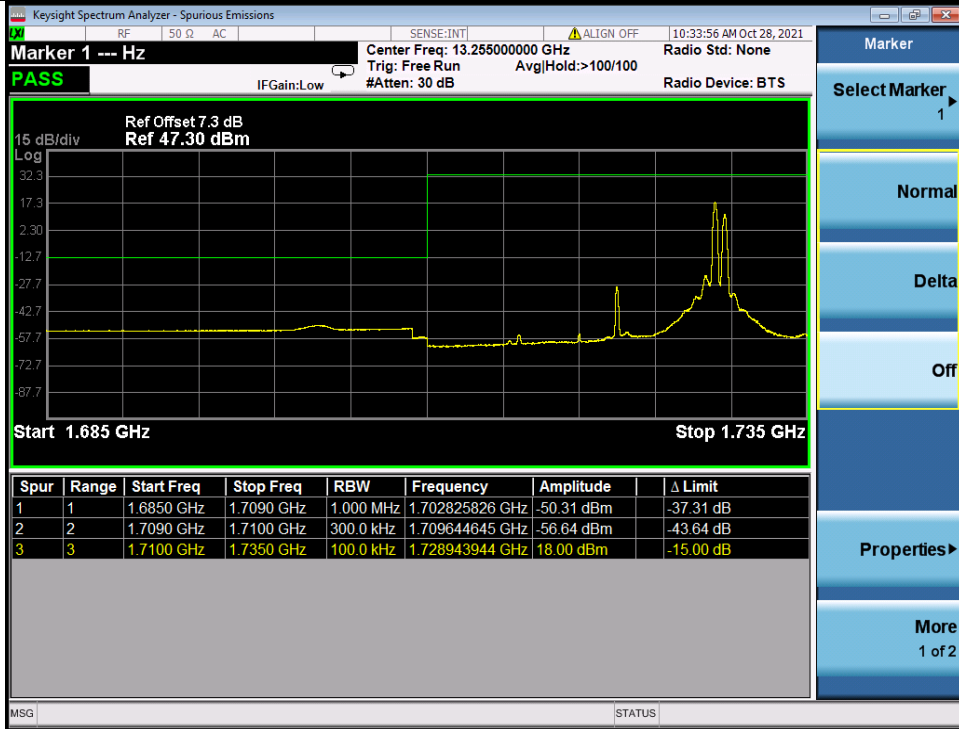

Band 66C 16QAM LCH 20M+5M RB 1 99/1 0 NTN