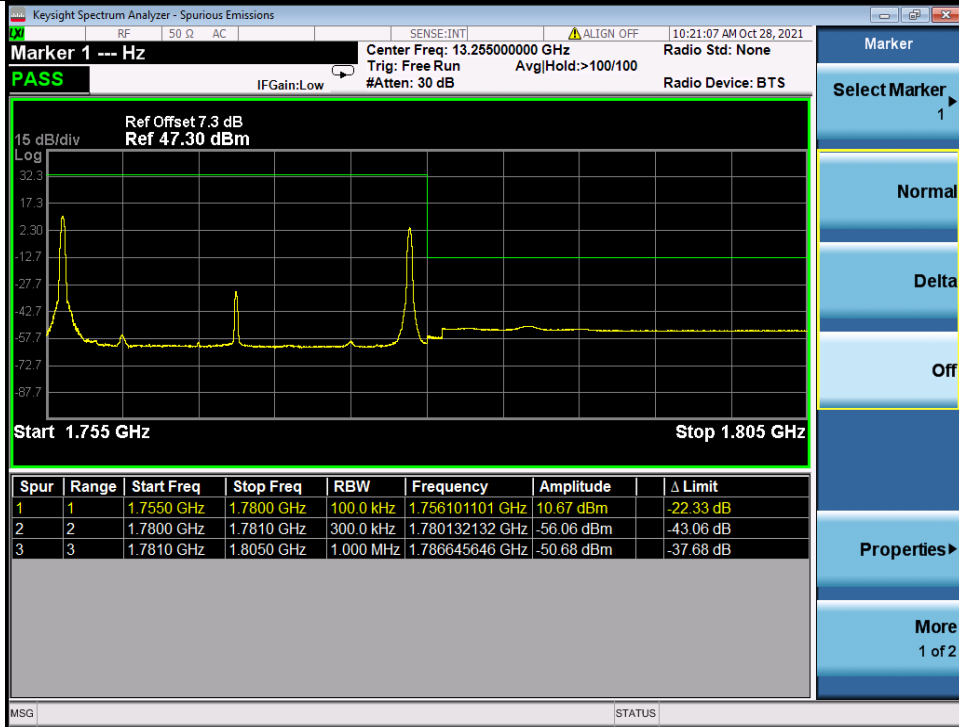

Band 66C 64QAM HCH 20M+5M RB 1 0/1 24 NTN