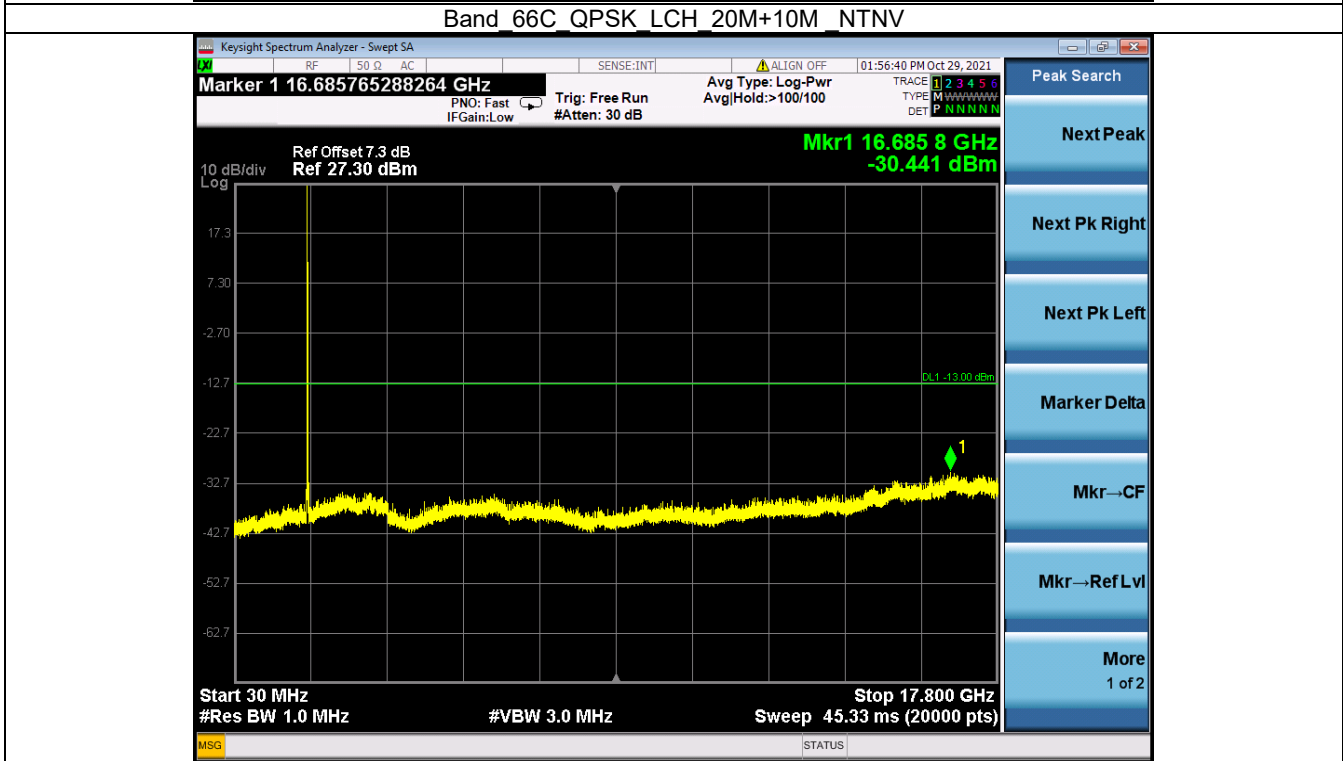

BV 7Layers Communications Technology (Shenzhen) Co. Ltd

No.B102, Dazu Chuangxin Mansion, North of Beihuan Avenue, North Area, Hi-Tech Industrial Park, Nanshan District, Shenzhen, Guangdong, China

Tel: +86 755 8869 6566

Fax: +86 755 8869 6577

Email: customerservice.sw@bureauveritas.com