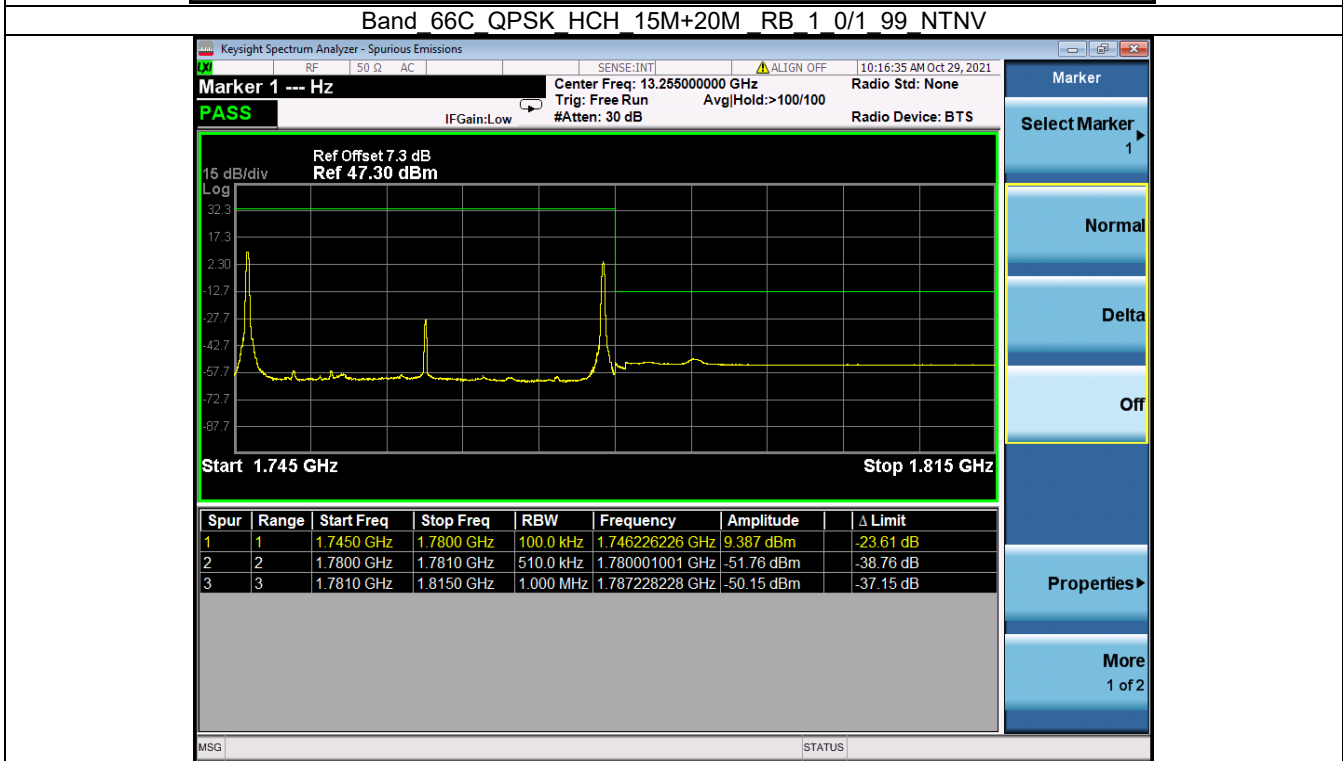

BV 7Layers Communications Technology (Shenzhen) Co. Ltd

No.B102, Dazu Chuangxin Mansion, North of Beihuan Avenue, North Area, Hi-Tech Industrial Park, Nanshan District, Shenzhen, Guangdong, China

Tel: +86 755 8869 6566

Fax: +86 755 8869 6577

Email: customerservice.sw@bureauveritas.com