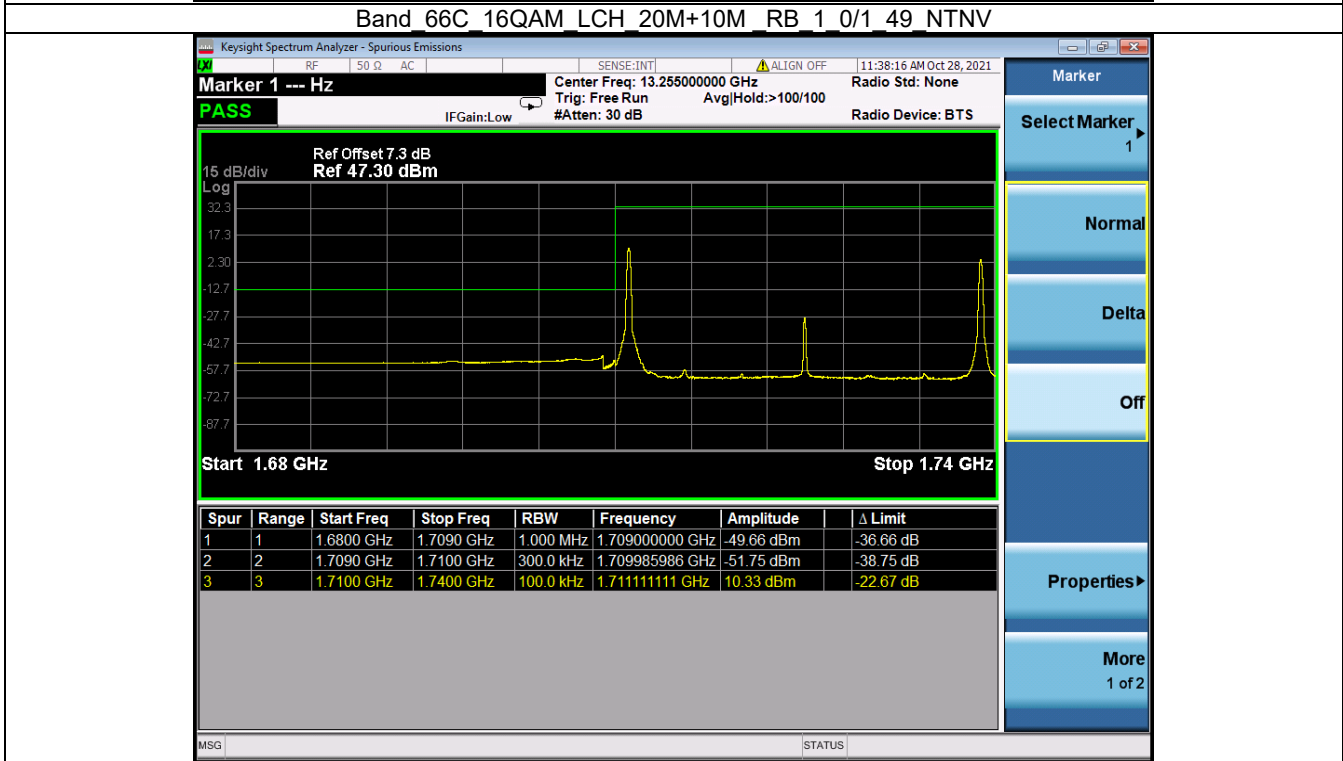

BV 7Layers Communications Technology (Shenzhen) Co. Ltd

No.B102, Dazu Chuangxin Mansion, North of Beihuan Avenue, North Area, Hi-Tech Industrial Park, Nanshan District, Shenzhen, Guangdong, China

Tel: +86 755 8869 6566

Fax: +86 755 8869 6577

Email: customerservice.sw@bureauveritas.com