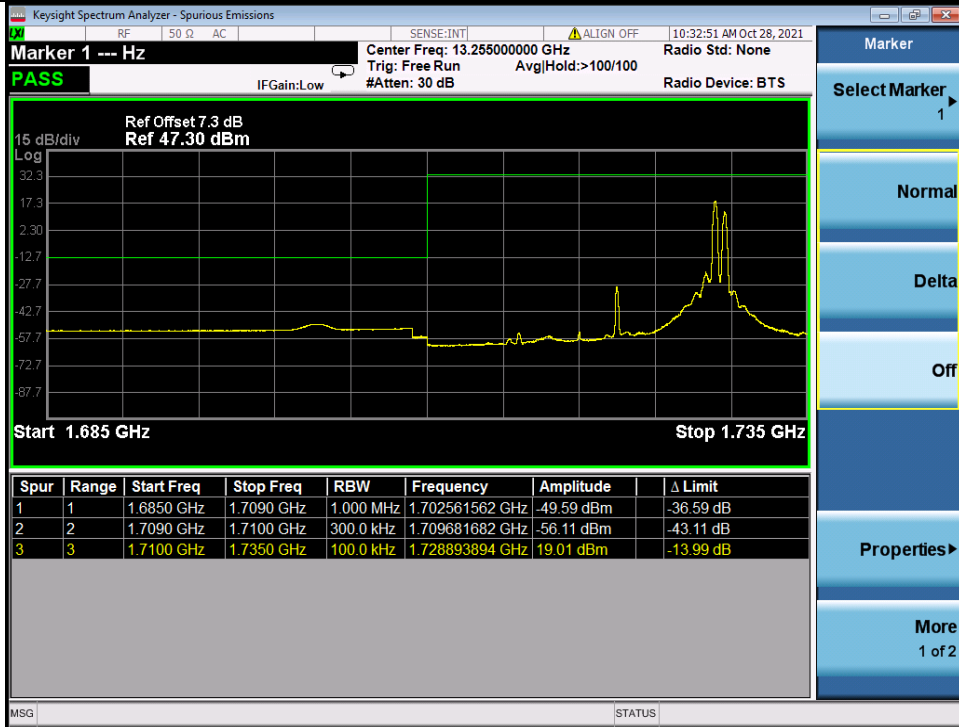

Tel: +86 755 8869 6566

Fax: +86 755 8869 6577

Email: customerservice.sw@bureauveritas.com

Band 66C QPSK LCH 20M+5M RB 1 0/1 24 NTN

Band 66C QPSK LCH 20M+5M RB 1 99/1 0 NTN

BV 7Layers Communications Technology (Shenzhen) Co. Ltd