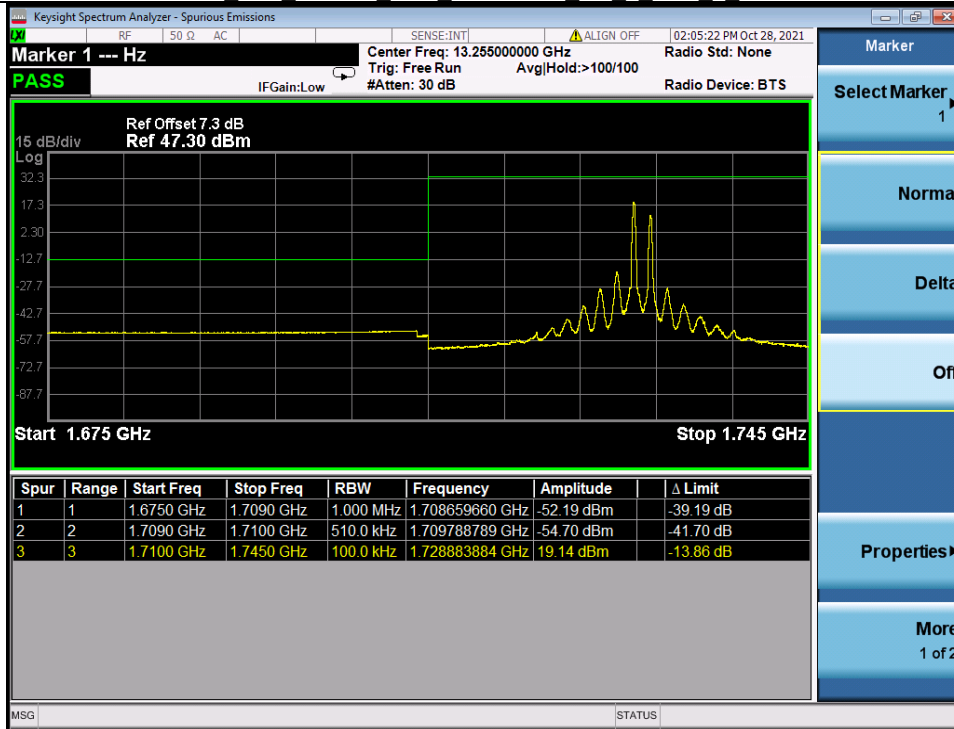

Fax: +86 755 8869 6577

Email: customerservice.sw@bureauveritas.com

BUREAU VERITAS

Test Report No.: W7L-P20210616-3RF03

Band 66C 16QAM LCH 20M+15M RB 1 99/1 0 NTVN

Band 66C 16QAM LCH 20M+15M RB FULL 0 NTVN

BV 7Layers Communications Technology (Shenzhen) Co. Ltd