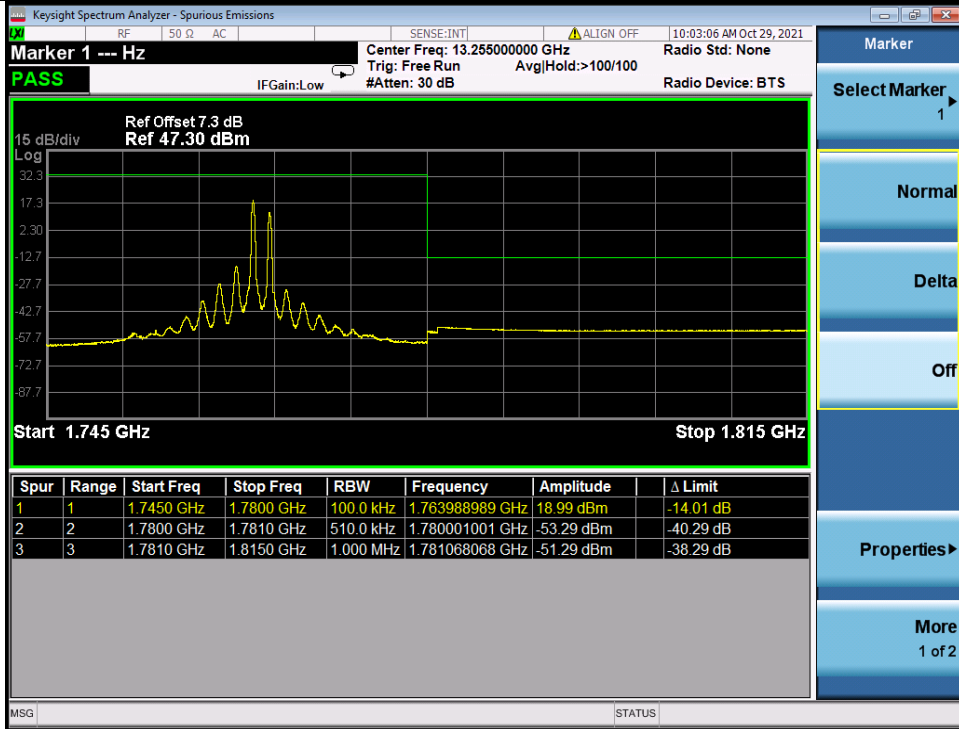

Band 66C QPSK HCH 20M+15M RB 1 99/1 0 NTV