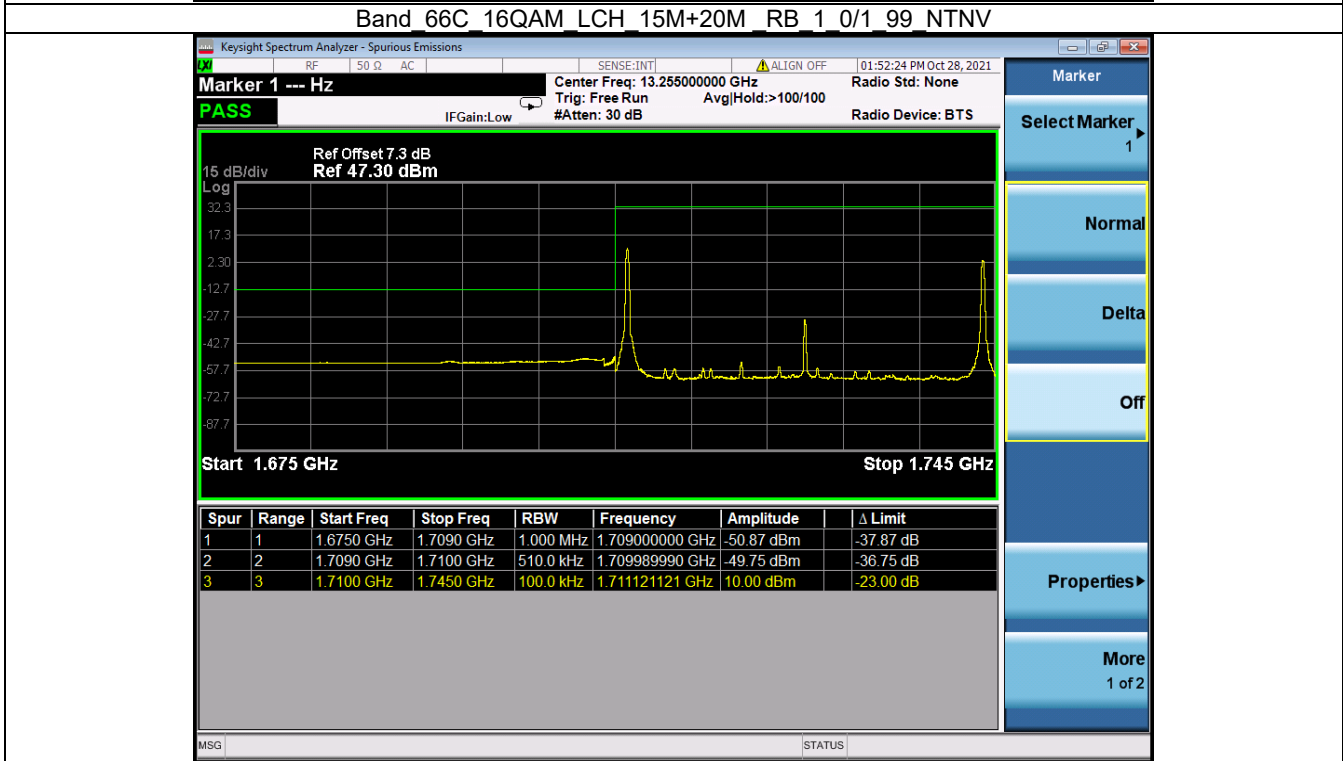

BV 7Layers Communications Technology (Shenzhen) Co. Ltd

No.B102, Dazu Chuangxin Mansion, North of Beihuan Avenue, North Area, Hi-Tech Industrial Park, Nanshan District, Shenzhen, Guangdong, China

Tel: +86 755 8869 6566

Fax: +86 755 8869 6577

Email: customerservice.sw@bureauveritas.com