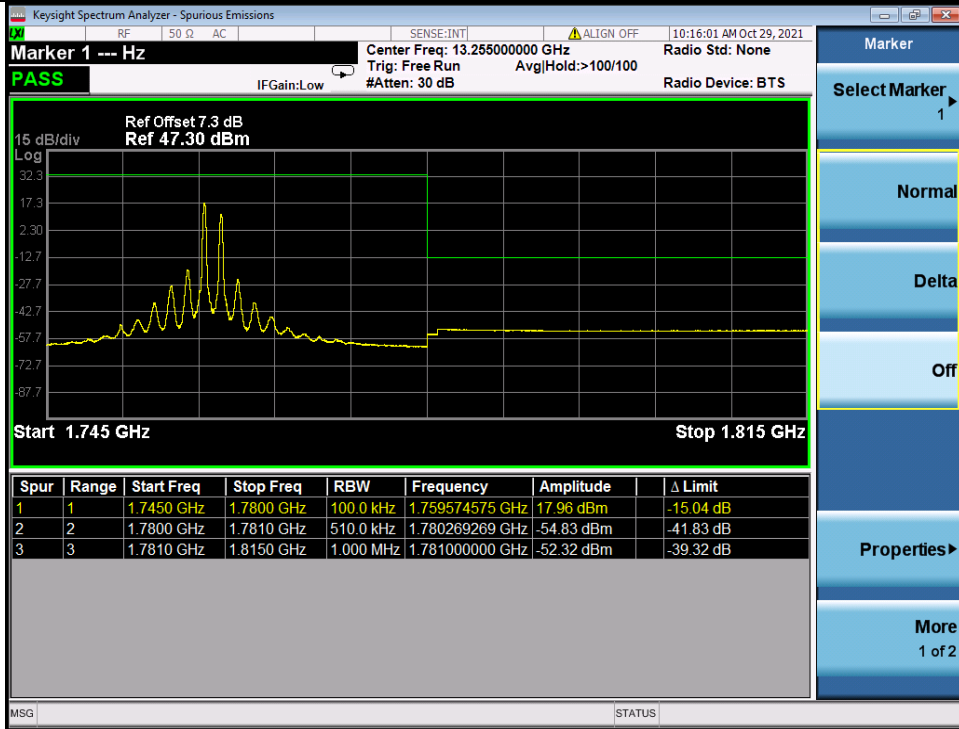

Band 66C 64QAM HCH 15M+20M RB 1 0/1 99 NTN

Band 66C 64QAM HCH 15M+20M RB 1 74/1 0 NTN

BV 7Layers Communications Technology (Shenzhen) Co. Ltd

No.B102, Dazu Chuangxin Mansion, North of Beihuan Avenue, North Area, Hi-Tech Industrial Park, Nanshan District, Shenzhen, Guangdong, China