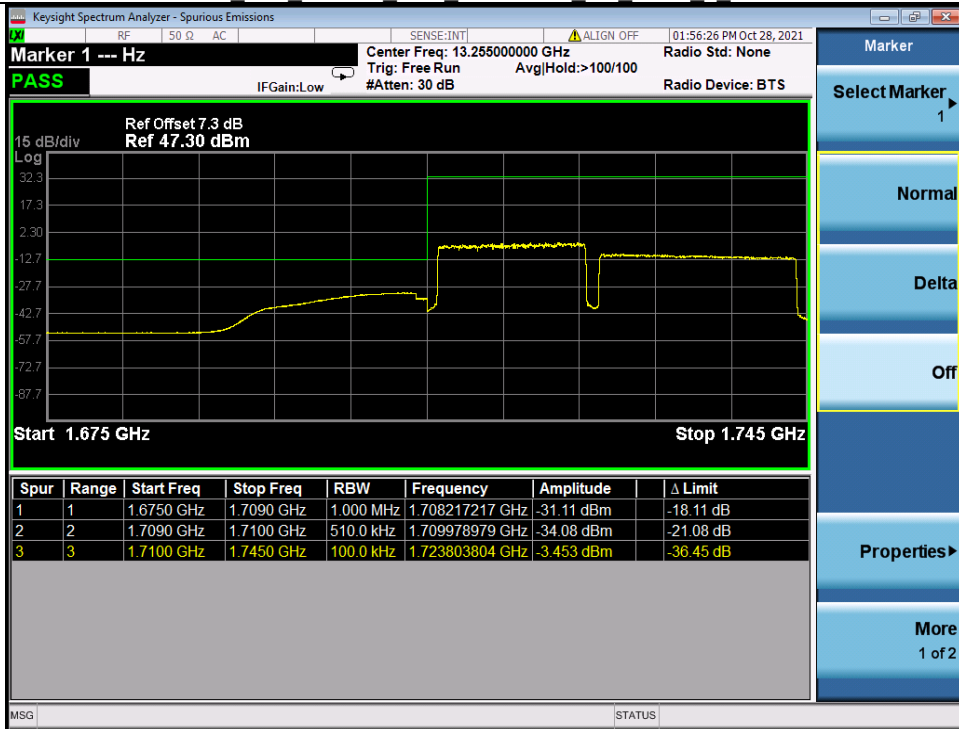

Tel: +86 755 8869 6566

Fax: +86 755 8869 6577

Email: customerservice.sw@bureauveritas.com

Band 66C 64QAM LCH 15M+20M RB 1 74/1 0 NTV

Band 66C 64QAM LCH 15M+20M RB FULL 0 NTV

BV 7Layers Communications Technology (Shenzhen) Co. Ltd