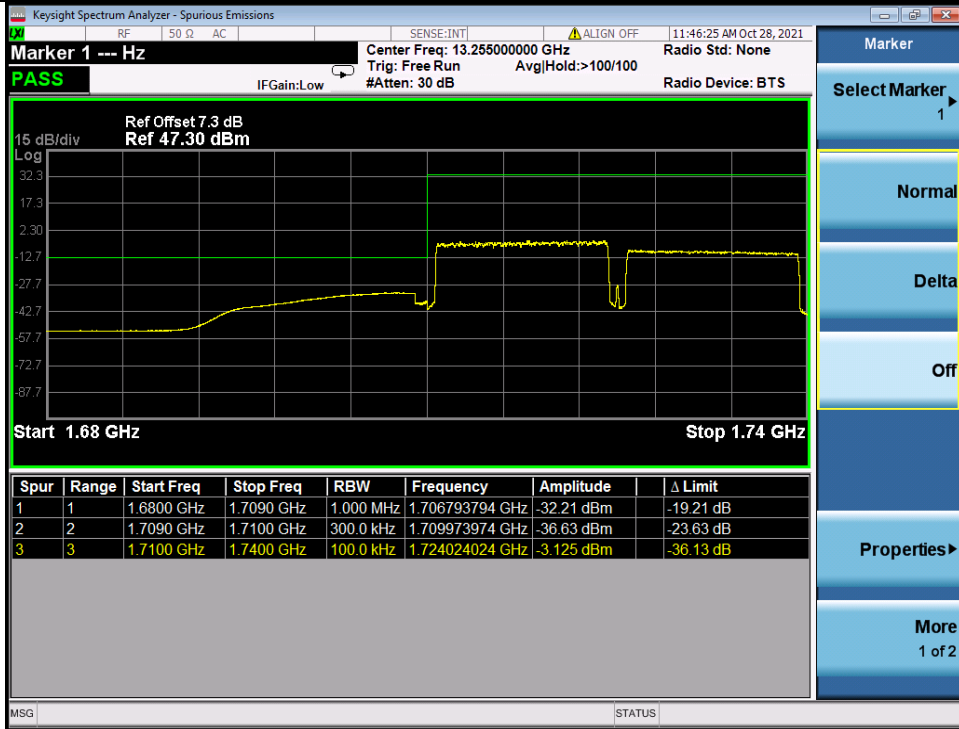

Band 66C 64QAM LCH 15M+15M RB FULL 0 NTNV

BV 7Layers Communications
Technology (Shenzhen) Co. Ltd

No.B102, Dazu Chuangxin Mansion, North of Beihuan
Avenue, North Area, Hi-Tech Industrial Park, Nanshan
District, Shenzhen, Guangdong, China

Tel: +86 755 8869 6566

Fax: +86 755 8869 6577

Email: customerservice.sw@bureauveritas.com