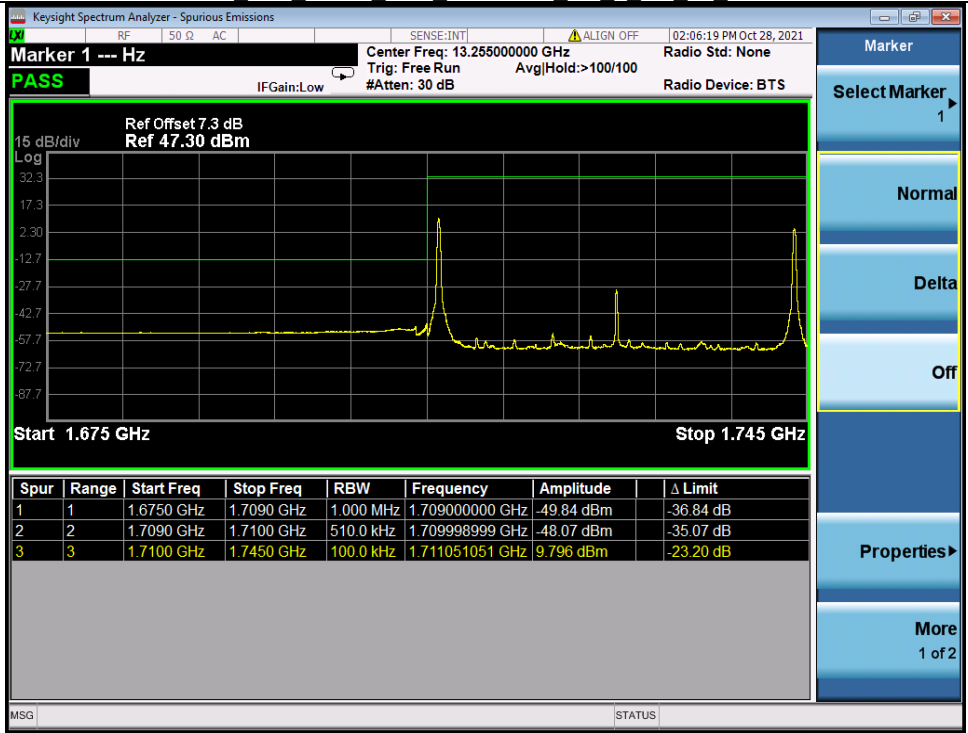

Band 66C QPSK LCH 20M+15M RB 1 0/1 74 NTN