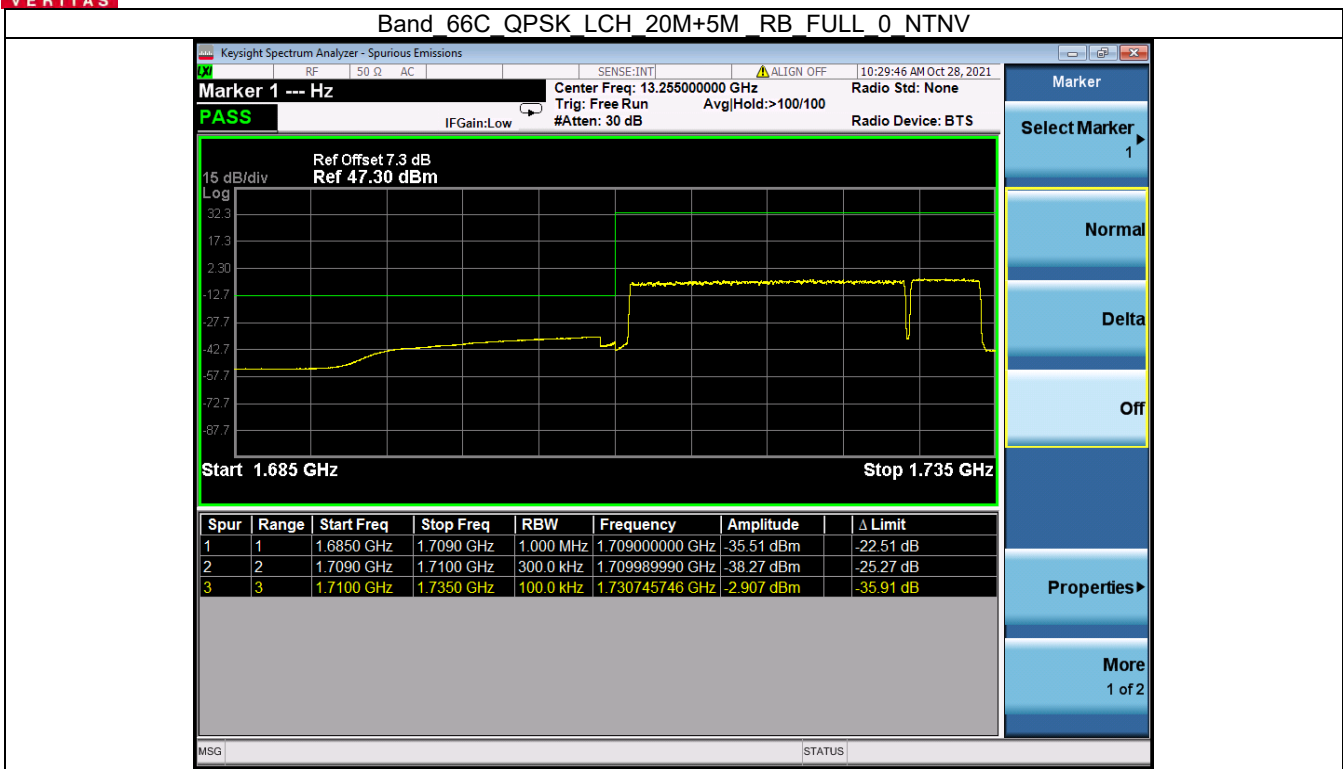

BV 7Layers Communications Technology (Shenzhen) Co. Ltd

No.B102, Dazu Chuangxin Mansion, North of Beihuan Avenue, North Area, Hi-Tech Industrial Park, Nanshan District, Shenzhen, Guangdong, China

Tel: +86 755 8869 6566

Fax: +86 755 8869 6577

Email: customerservice.sw@bureauveritas.com