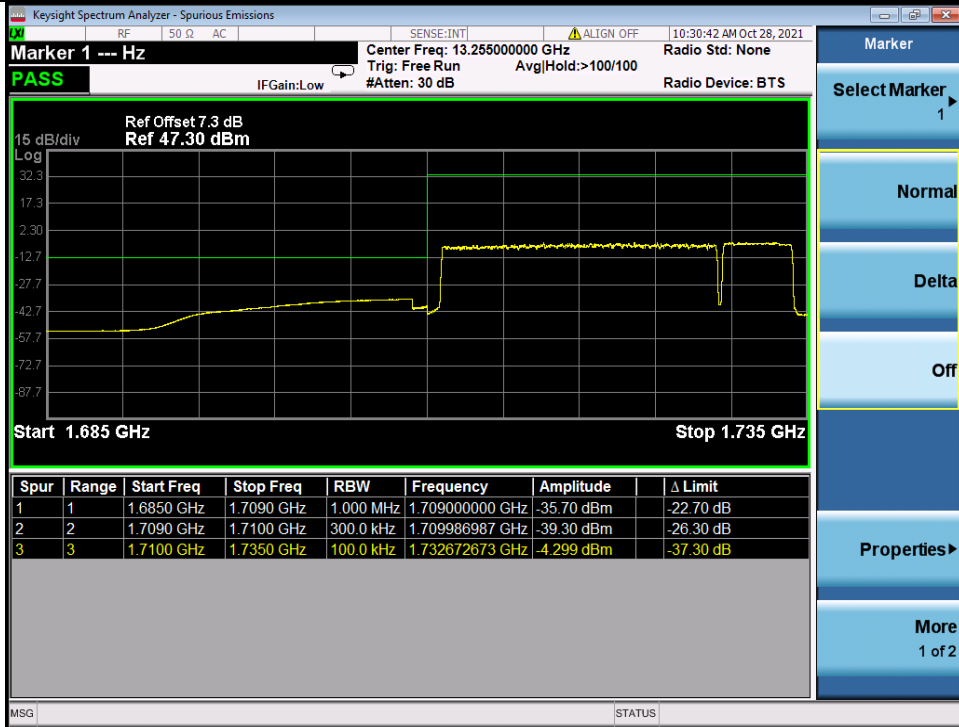

Band 66C 16QAM LCH 20M+5M RB FULL 0 NTN

BV 7Layers Communications Technology (Shenzhen) Co. Ltd

No.B102, Dazu Chuangxin Mansion, North of Beihuan Avenue, North Area, Hi-Tech Industrial Park, Nanshan District, Shenzhen, Guangdong, China

Tel: +86 755 8869 6566

Fax: +86 755 8869 6577

Email: customerservice.sw@bureauveritas.com