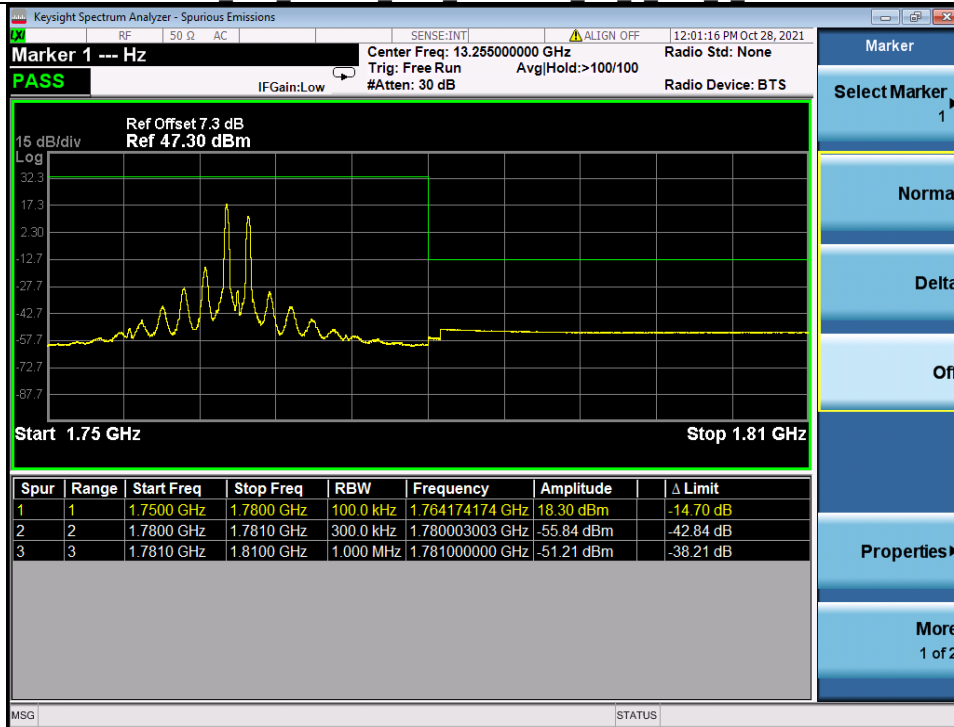

BUREAU VERITAS

Test Report No.: W7L-P20210616-3RF03

Band 66C 16QAM HCH 15M+15M RB 1 0/1 74 NTN

Band 66C 16QAM HCH 15M+15M RB 1 74/1 0 NTN

BV 7Layers Communications Technology (Shenzhen) Co. Ltd

No.B102, Dazu Chuangxin Mansion, North of Beihuan Avenue, North Area, Hi-Tech Industrial Park, Nanshan District, Shenzhen, Guangdong, China