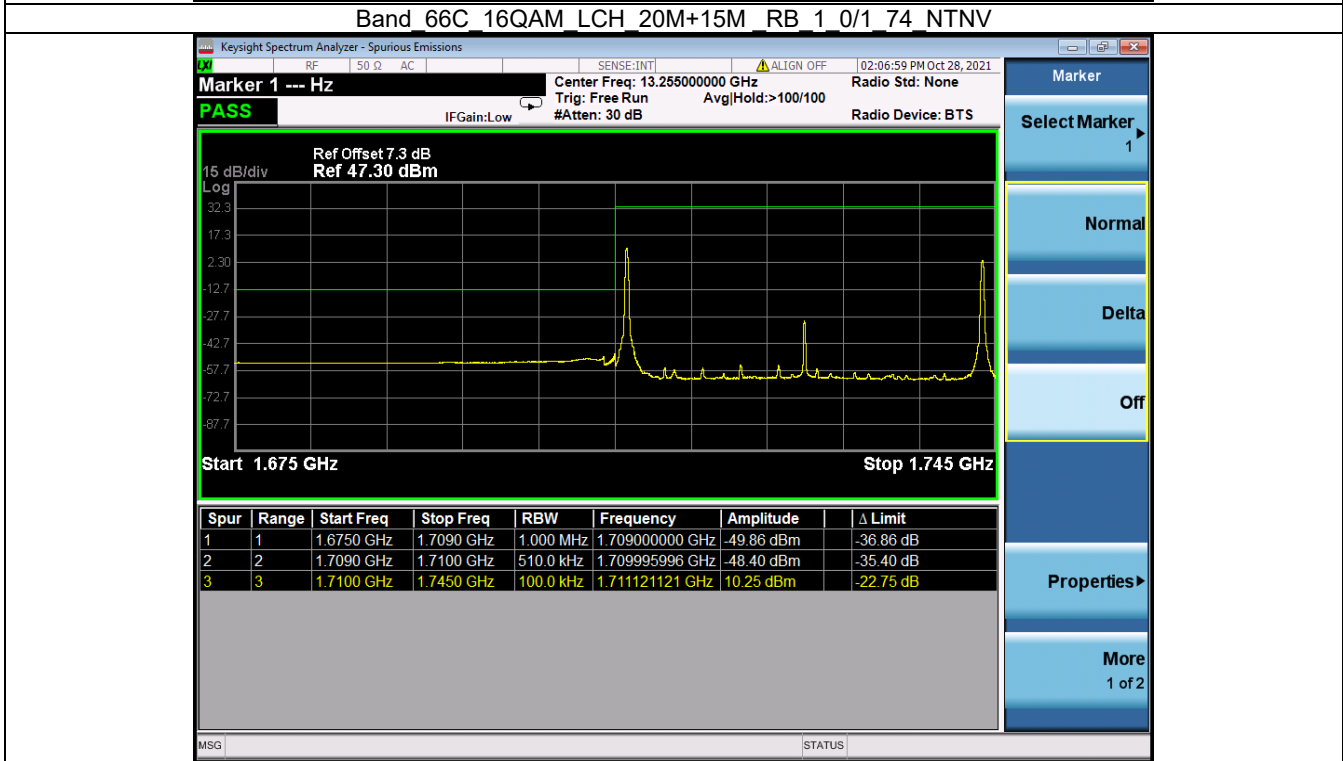

BV 7Layers Communications Technology (Shenzhen) Co. Ltd

No.B102, Dazu Chuangxin Mansion, North of Beihuan Avenue, North Area, Hi-Tech Industrial Park, Nanshan District, Shenzhen, Guangdong, China

Tel: +86 755 8869 6566

Fax: +86 755 8869 6577

Email: customerservice.sw@bureauveritas.com