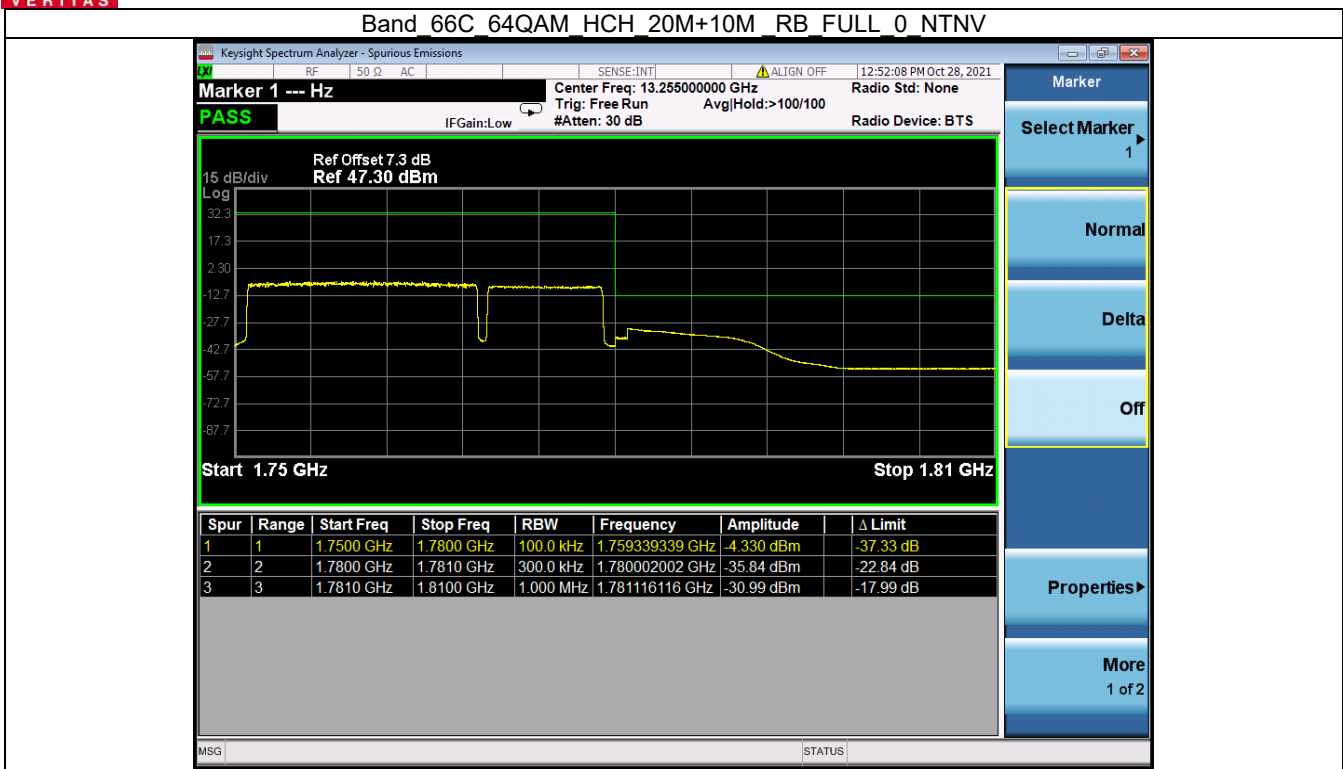

BV 7Layers Communications Technology (Shenzhen) Co. Ltd

No.B102, Dazu Chuangxin Mansion, North of Beihuan Avenue, North Area, Hi-Tech Industrial Park, Nanshan District, Shenzhen, Guangdong, China

Tel: +86 755 8869 6566

Fax: +86 755 8869 6577

Email: customerservice.sw@bureauveritas.com