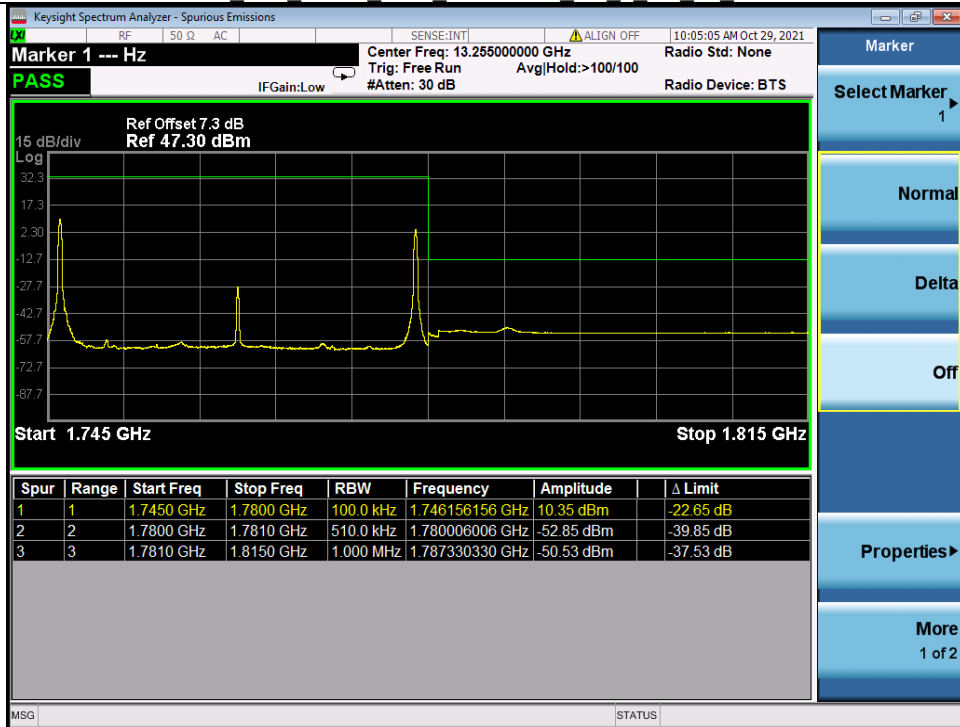

Fax: +86 755 8869 6577

Email: customerservice.sw@bureauveritas.com

Band 66C QPSK MCH 20M+15M NTN

Band 66C QPSK HCH 20M+15M RB 1 0/1 74 NTN

BV 7Layers Communications
Technology (Shenzhen) Co. Ltd

No.B102, Dazu Chuangxin Mansion, North of Beihuan
Avenue, North Area, Hi-Tech Industrial Park, Nanshan
District, Shenzhen, Guangdong, China