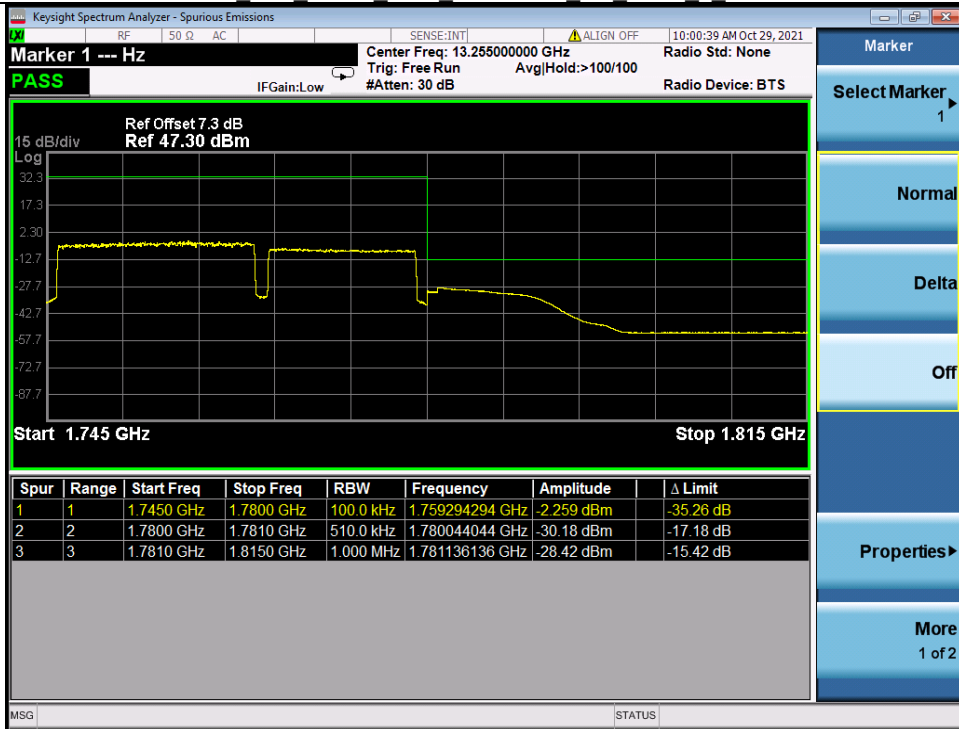

Tel: +86 755 8869 6566

Fax: +86 755 8869 6577

Email: customerservice.sw@bureauveritas.com

Band 66C QPSK HCH 20M+15M RB 1 99/1 0 NTV

Band 66C QPSK HCH 20M+15M RB FULL 0 NTV

BV 7Layers Communications Technology (Shenzhen) Co. Ltd