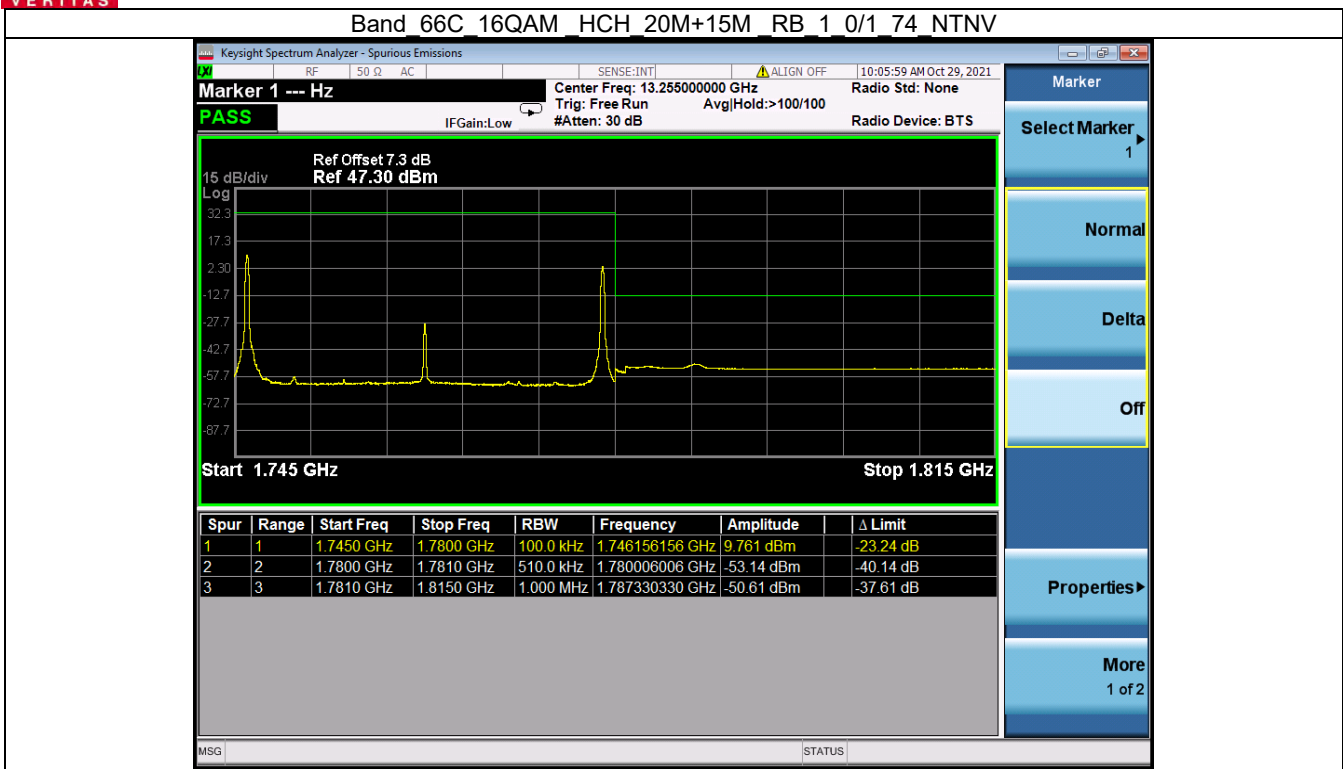

BV 7Layers Communications Technology (Shenzhen) Co. Ltd

No.B102, Dazu Chuangxin Mansion, North of Beihuan Avenue, North Area, Hi-Tech Industrial Park, Nanshan District, Shenzhen, Guangdong, China

Tel: +86 755 8869 6566

Fax: +86 755 8869 6577

Email: customerservice.sw@bureauveritas.com