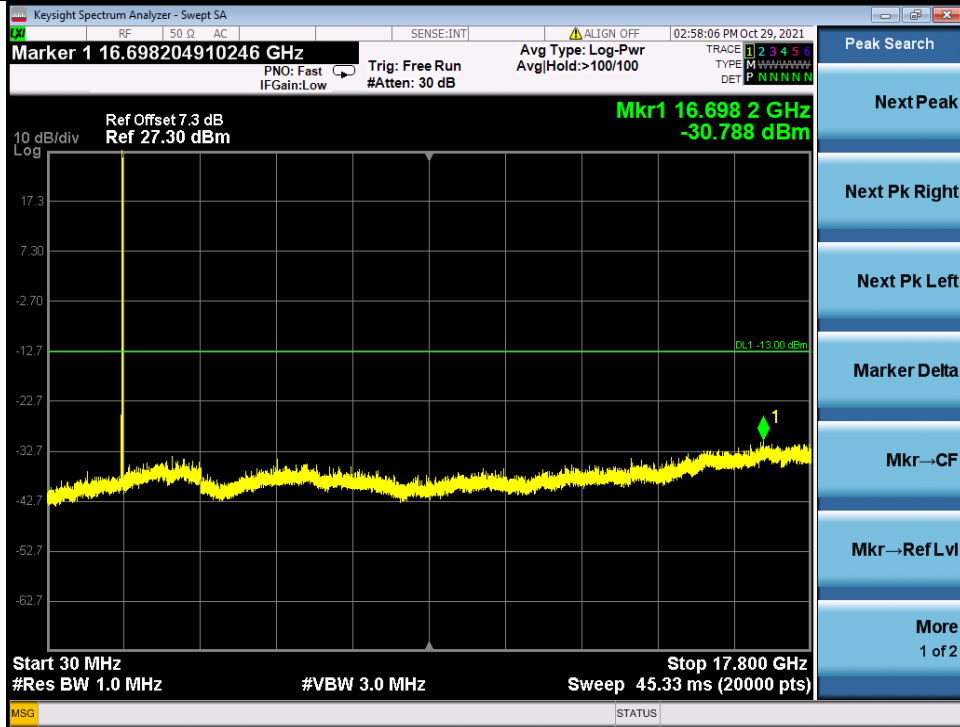

Band 66C QPSK HCH 20M+5M NTN

Band 66C 16QAM LCH 20M+5M RB 1 0/1 24 NTN

BV 7Layers Communications
Technology (Shenzhen) Co. Ltd

No.B102, Dazu Chuangxin Mansion, North of Beihuan
Avenue, North Area, Hi-Tech Industrial Park, Nanshan
District, Shenzhen, Guangdong, China