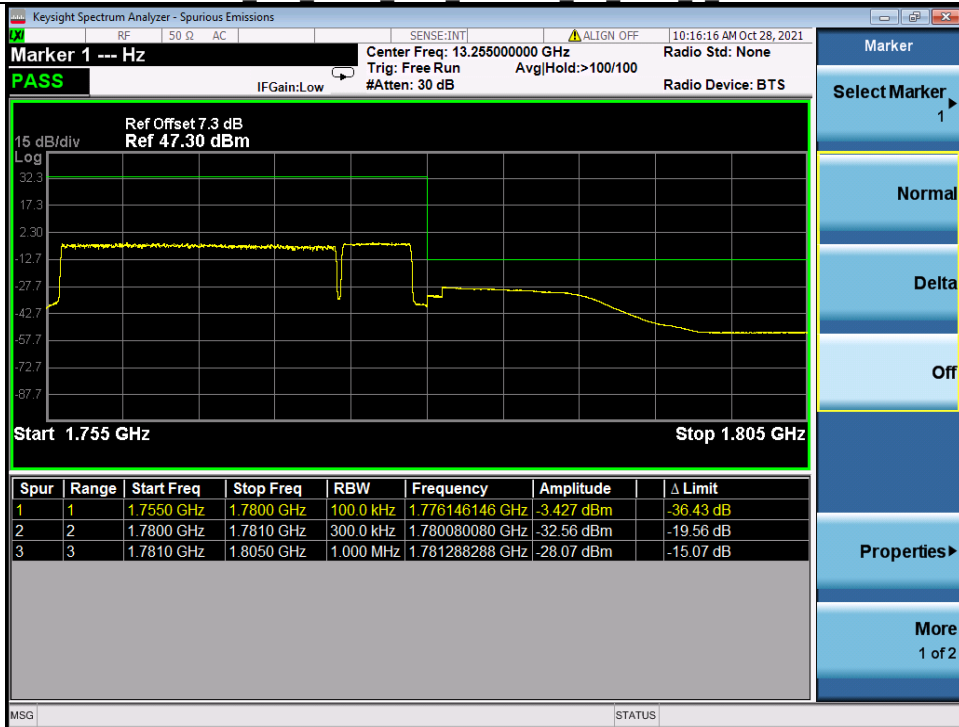

Tel: +86 755 8869 6566

Fax: +86 755 8869 6577

Email: customerservice.sw@bureauveritas.com

Band 66C QPSK HCH 20M+5M RB 1 99/1 0 NTVN

Band 66C QPSK HCH 20M+5M RB FULL 0 NTVN

BV 7Layers Communications Technology (Shenzhen) Co. Ltd