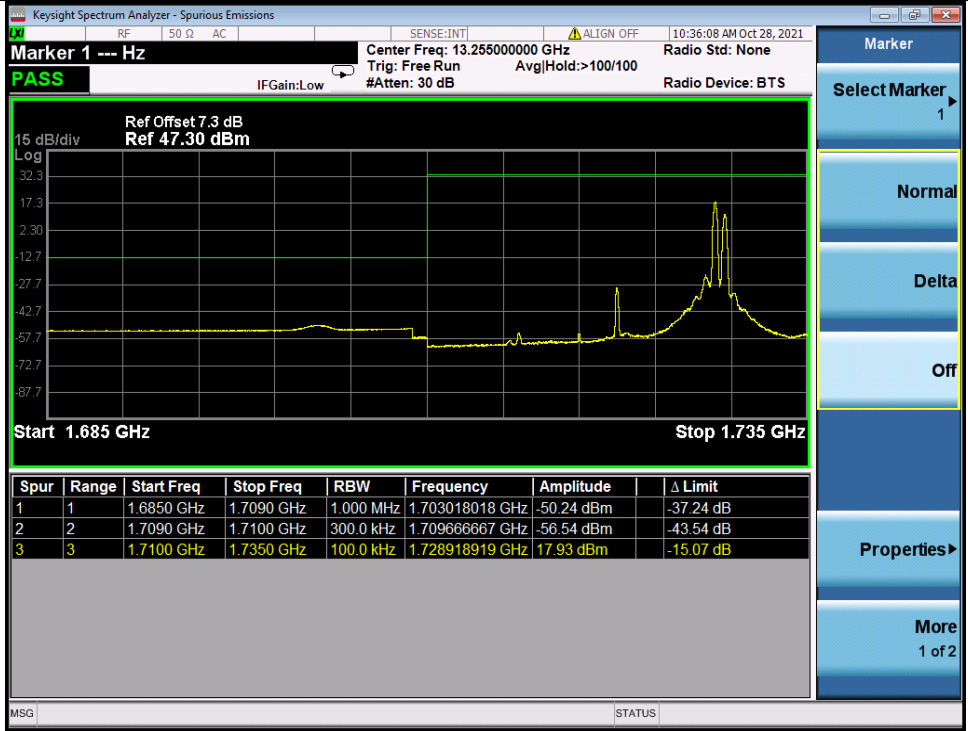

Band 66C 64QAM LCH 20M+5M RB 1 99/1 0 NTN

Band 66C 64QAM LCH 20M+5M RB FULL 0 NTN

BV 7Layers Communications Technology (Shenzhen) Co. Ltd

No.B102, Dazu Chuangxin Mansion, North of Beihuan Avenue, North Area, Hi-Tech Industrial Park, Nanshan District, Shenzhen, Guangdong, China