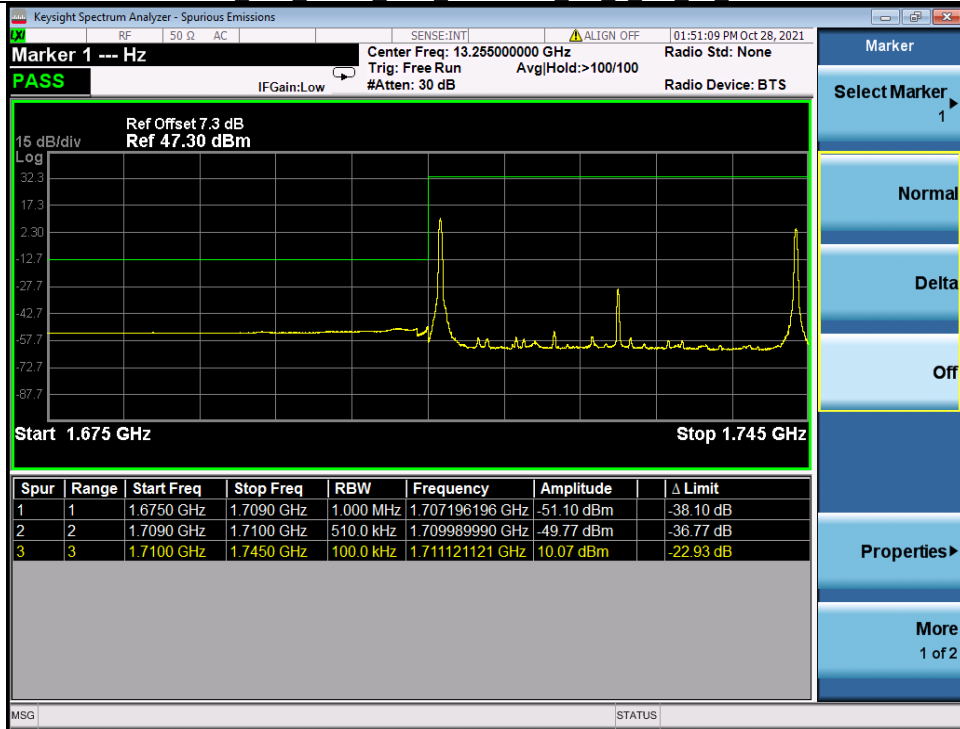

Band 66C QPSK LCH 15M+20M RB 1 0/1 99 NTN