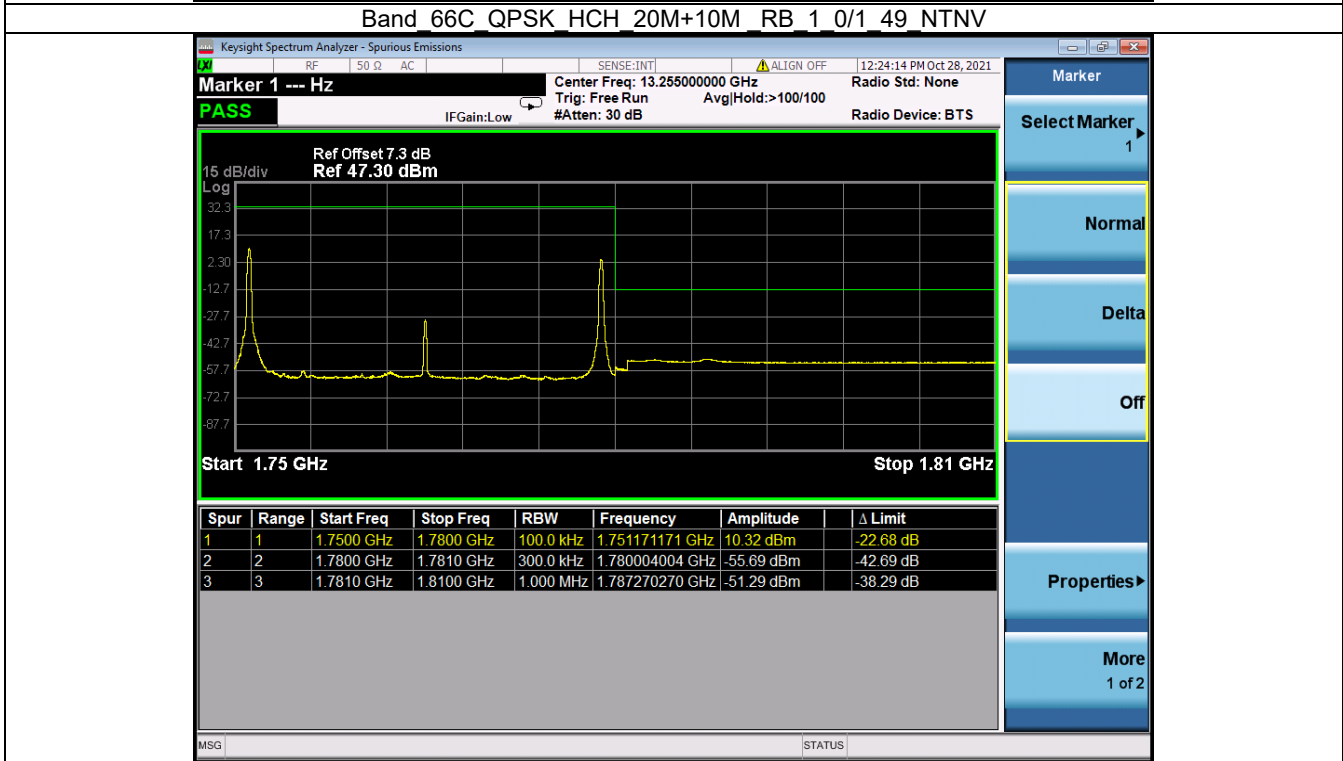

BV 7Layers Communications Technology (Shenzhen) Co. Ltd

No.B102, Dazu Chuangxin Mansion, North of Beihuan Avenue, North Area, Hi-Tech Industrial Park, Nanshan District, Shenzhen, Guangdong, China

Tel: +86 755 8869 6566

Fax: +86 755 8869 6577

Email: customerservice.sw@bureauveritas.com