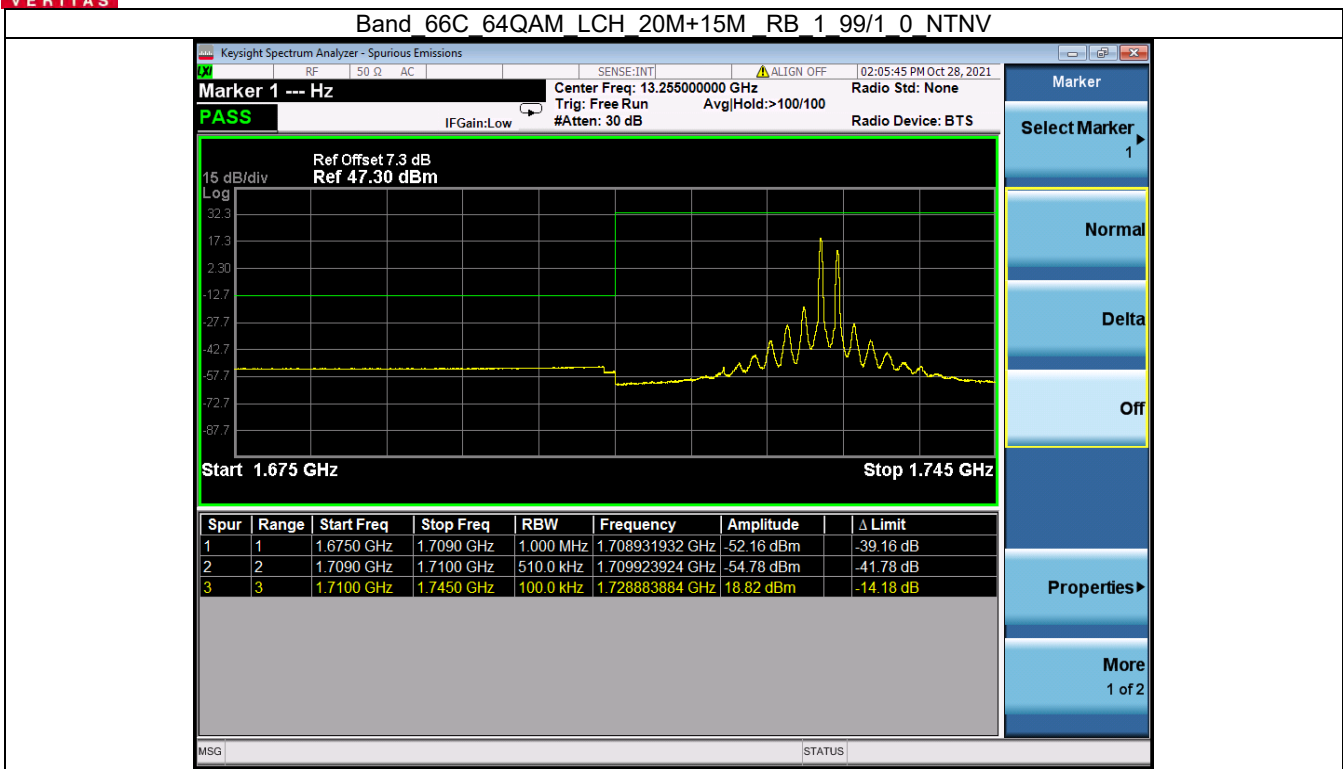

BV 7Layers Communications Technology (Shenzhen) Co. Ltd

No.B102, Dazu Chuangxin Mansion, North of Beihuan Avenue, North Area, Hi-Tech Industrial Park, Nanshan District, Shenzhen, Guangdong, China

Tel: +86 755 8869 6566

Fax: +86 755 8869 6577

Email: customerservice.sw@bureauveritas.com