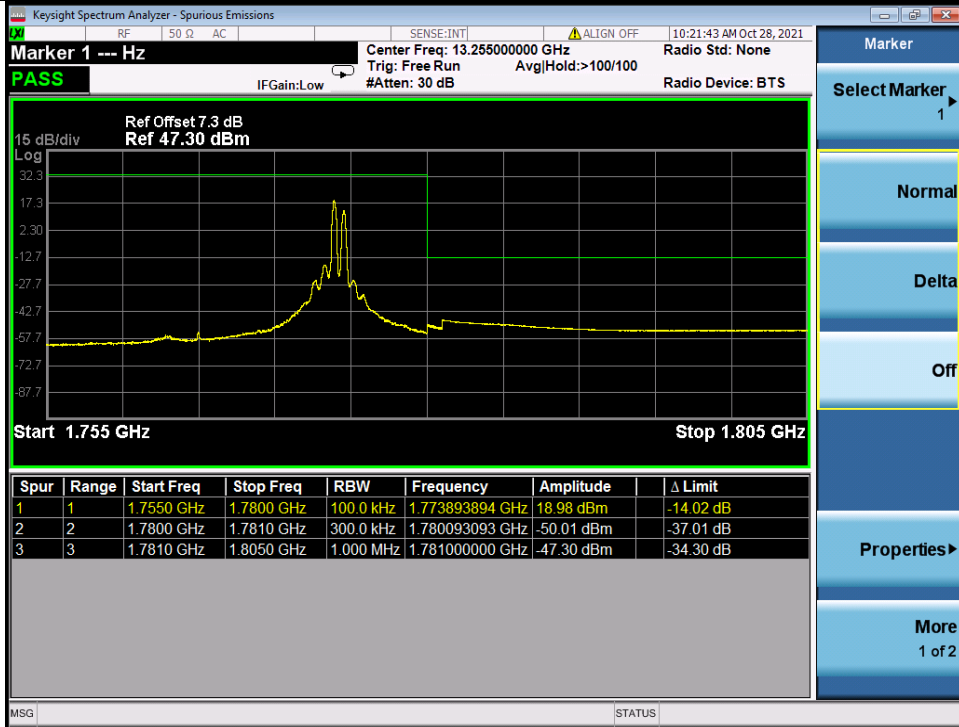

Band 66C QPSK HCH 20M+5M RB 1 99/1 0 NTVN