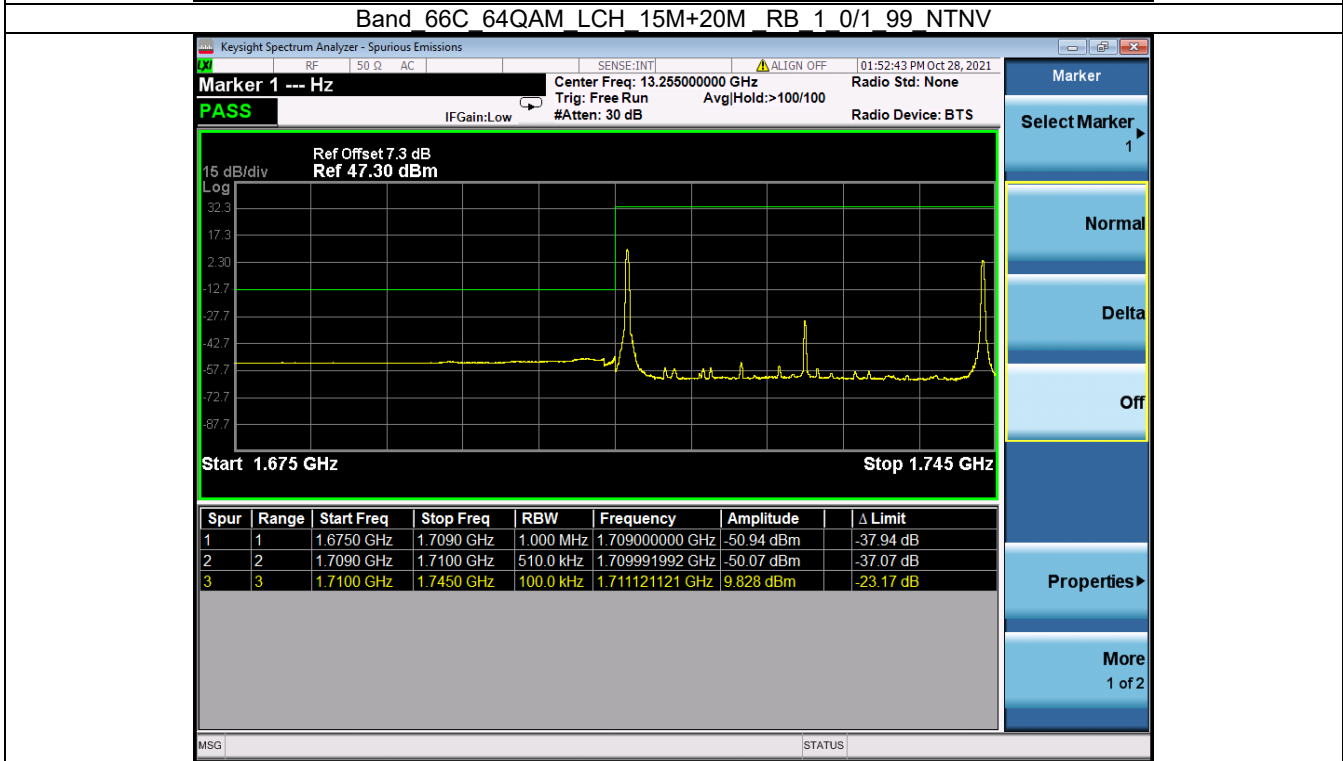

BV 7Layers Communications Technology (Shenzhen) Co. Ltd

No.B102, Dazu Chuangxin Mansion, North of Beihuan Avenue, North Area, Hi-Tech Industrial Park, Nanshan District, Shenzhen, Guangdong, China

Tel: +86 755 8869 6566

Fax: +86 755 8869 6577

Email: customerservice.sw@bureauveritas.com