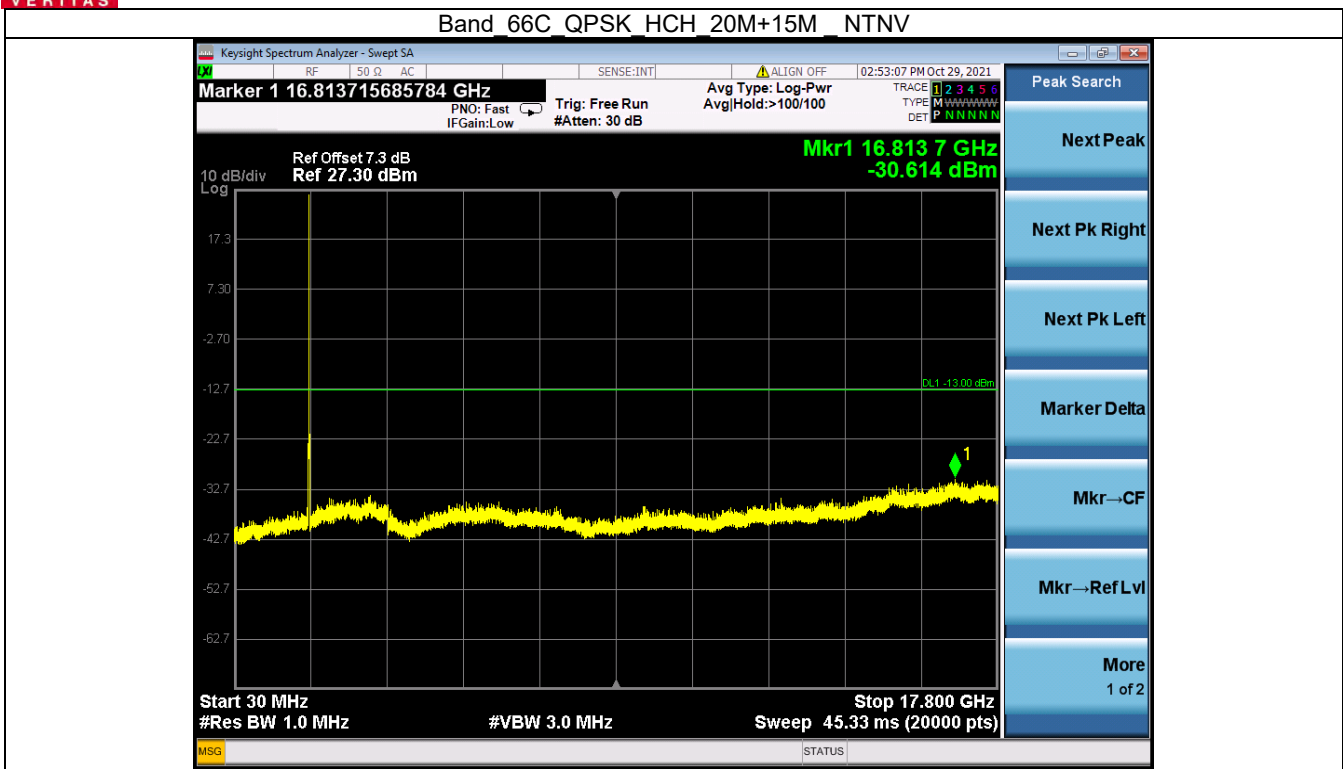

BV 7Layers Communications Technology (Shenzhen) Co. Ltd

No.B102, Dazu Chuangxin Mansion, North of Beihuan Avenue, North Area, Hi-Tech Industrial Park, Nanshan District, Shenzhen, Guangdong, China

Tel: +86 755 8869 6566

Fax: +86 755 8869 6577

Email: customerservice.sw@bureauveritas.com