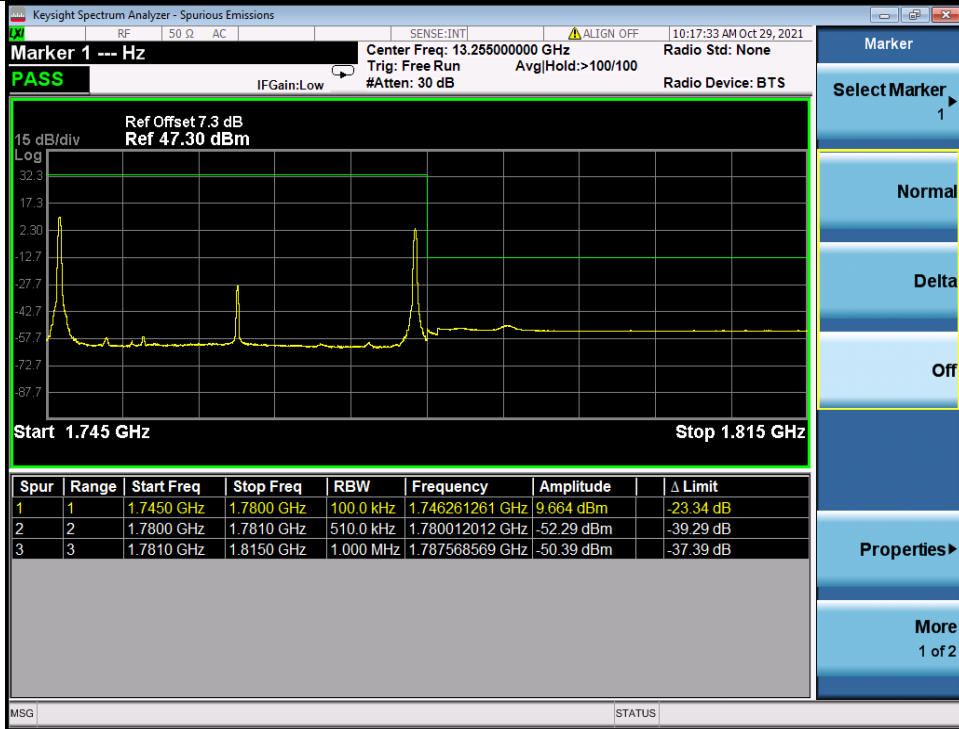

Band 66C 64QAM HCH 15M+20M RB 1 0/1 99 NTN

Band 66C 64QAM HCH 15M+20M RB 1 74/1 0 NTN

BV 7Layers Communications Technology (Shenzhen) Co. Ltd

No.B102, Dazu Chuangxin Mansion, North of Beihuan Avenue, North Area, Hi-Tech Industrial Park, Nanshan District, Shenzhen, Guangdong, China