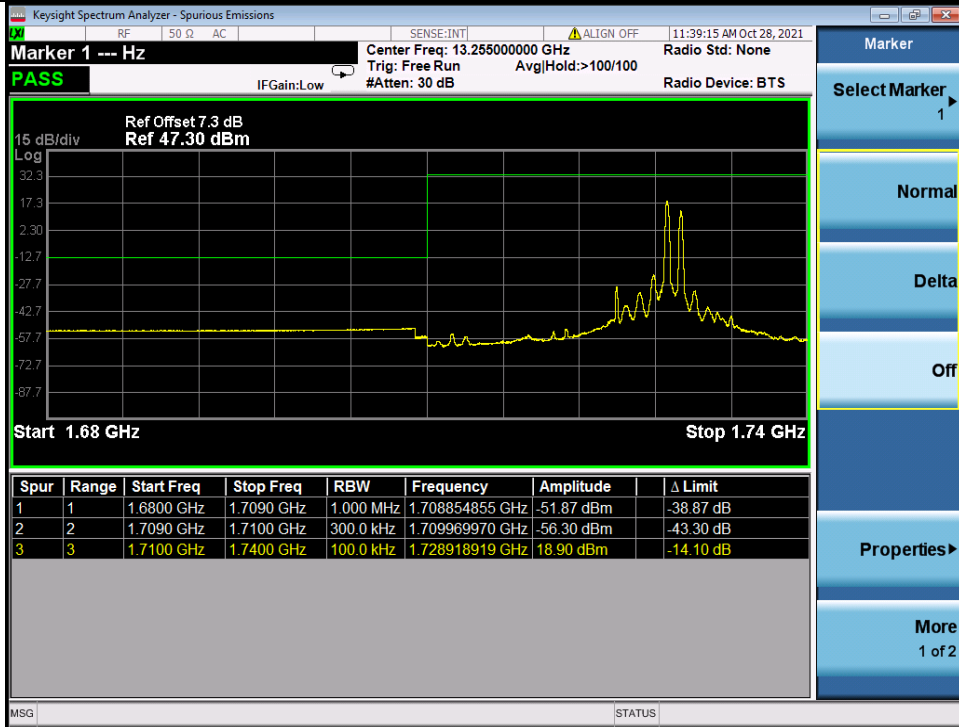

Fax: +86 755 8869 6577

Email: customerservice.sw@bureauveritas.com

Band 66C QPSK LCH 20M+10M RB 1 0/1 49 NTN

Band 66C QPSK LCH 20M+10M RB 1 99/1 0 NTN

BV 7Layers Communications Technology (Shenzhen) Co. Ltd