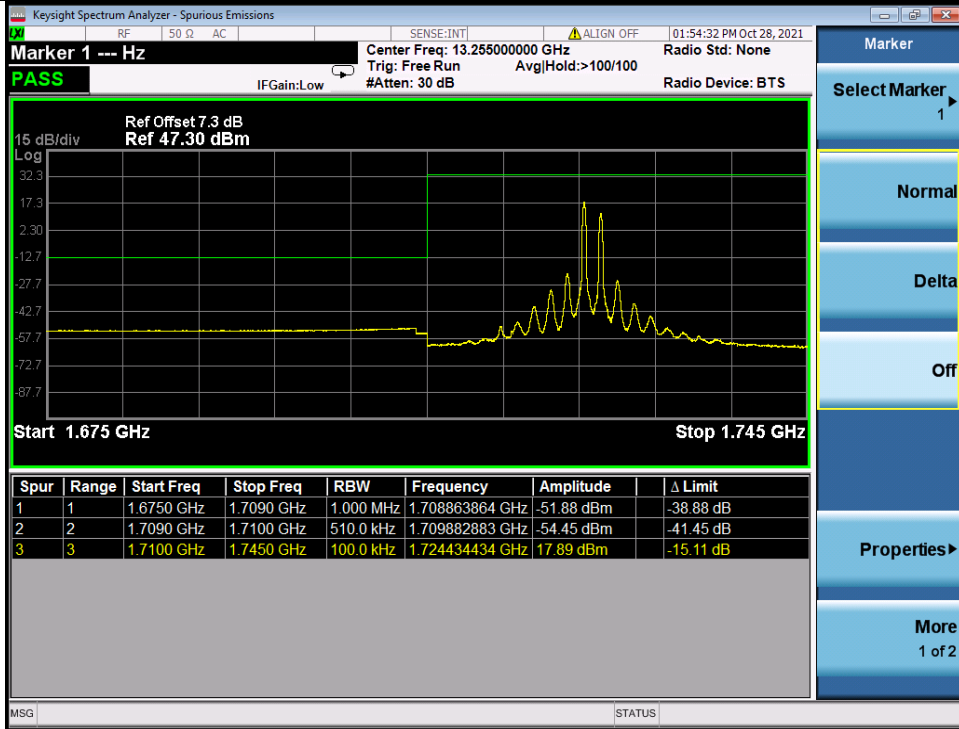

Tel: +86 755 8869 6566

Fax: +86 755 8869 6577

Email: customerservice.sw@bureauveritas.com

Band 66C 64QAM LCH 15M+20M RB 1 74/1 0 NTV

Band 66C 64QAM LCH 15M+20M RB FULL 0 NTV

BV 7Layers Communications Technology (Shenzhen) Co. Ltd