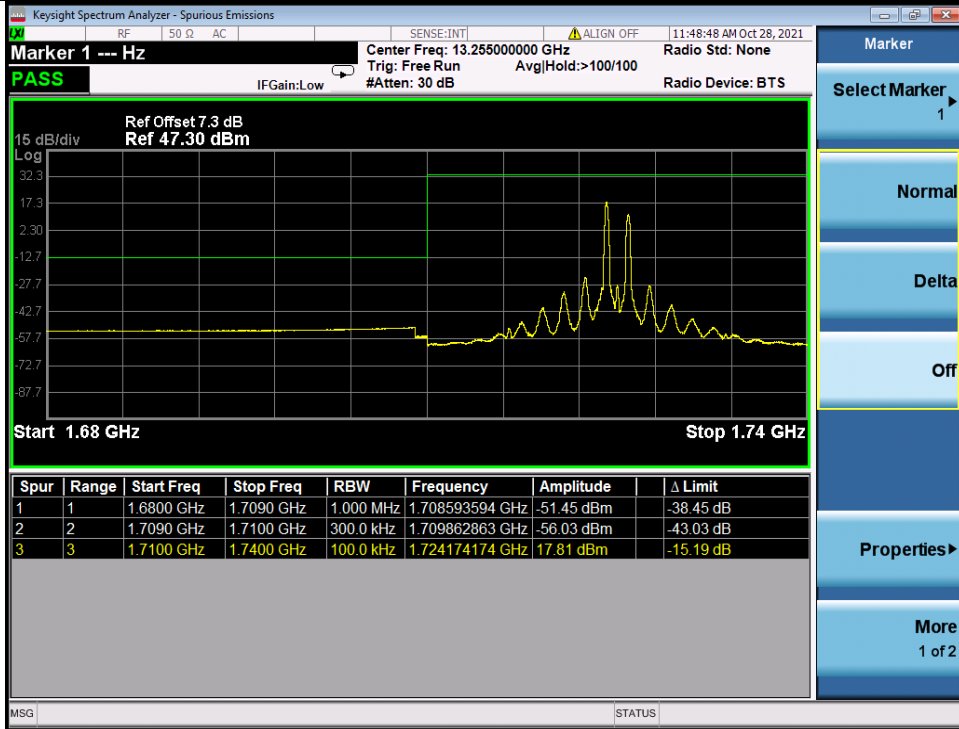

Band 66C 64QAM LCH 15M+15M RB 1 74/1 0 NTNV