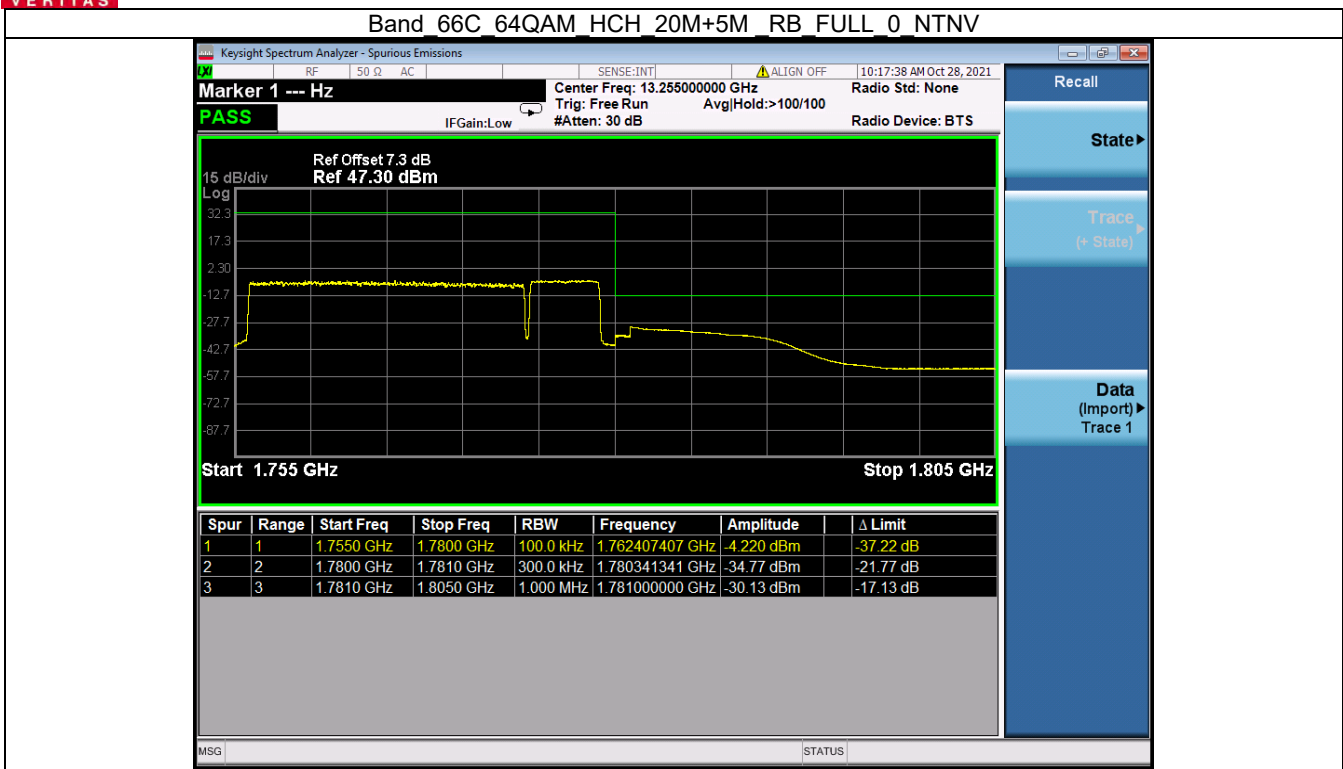

BV 7Layers Communications Technology (Shenzhen) Co. Ltd

No.B102, Dazu Chuangxin Mansion, North of Beihuan Avenue, North Area, Hi-Tech Industrial Park, Nanshan District, Shenzhen, Guangdong, China

Tel: +86 755 8869 6566

Fax: +86 755 8869 6577

Email: customerservice.sw@bureauveritas.com