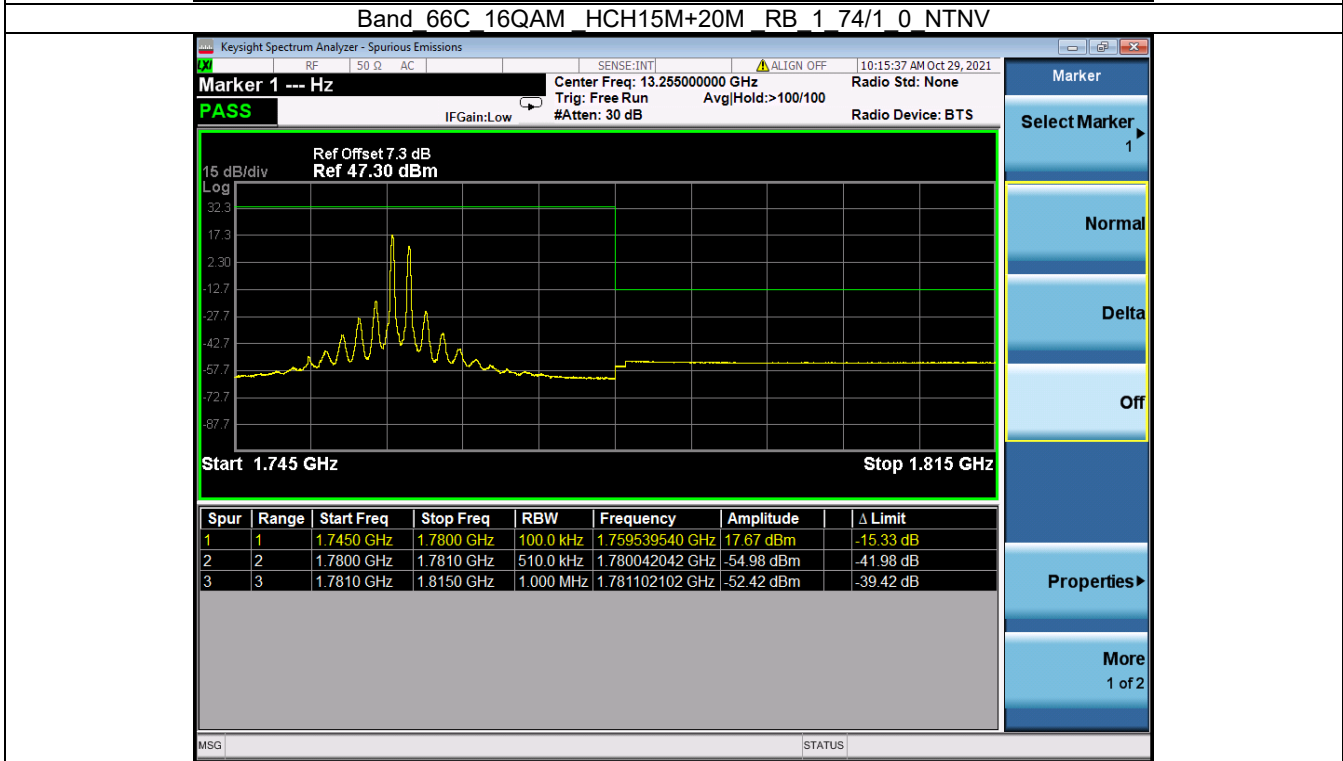

BV 7Layers Communications Technology (Shenzhen) Co. Ltd

No.B102, Dazu Chuangxin Mansion, North of Beihuan Avenue, North Area, Hi-Tech Industrial Park, Nanshan District, Shenzhen, Guangdong, China

Tel: +86 755 8869 6566

Fax: +86 755 8869 6577

Email: customerservice.sw@bureauveritas.com