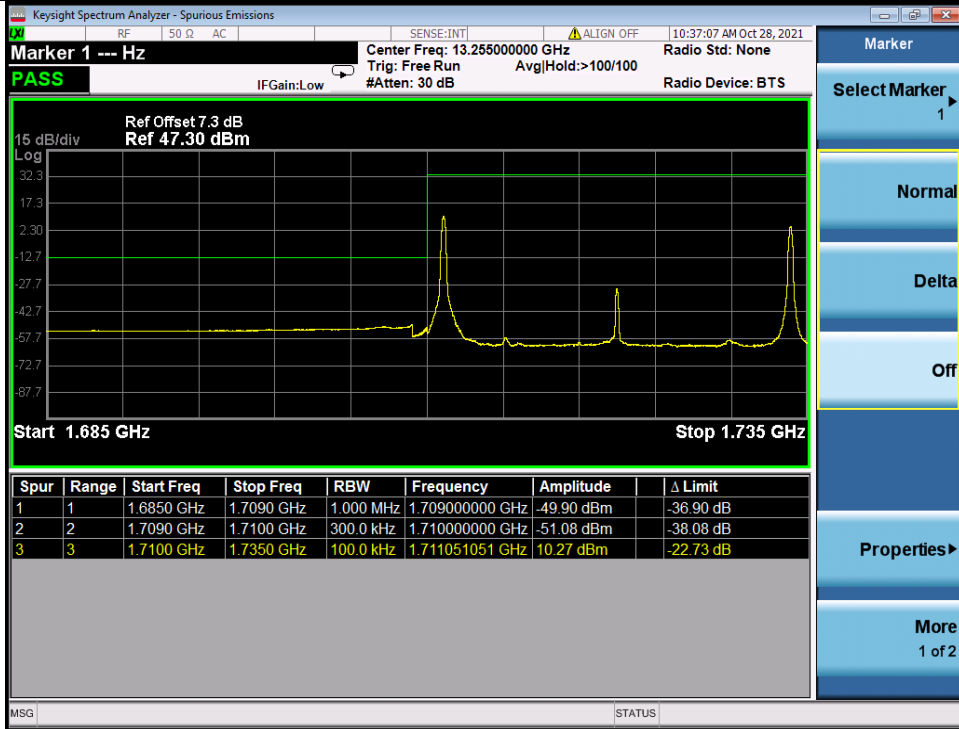

Band 66C QPSK LCH 20M+5M RB 1 0/1 24 NTN