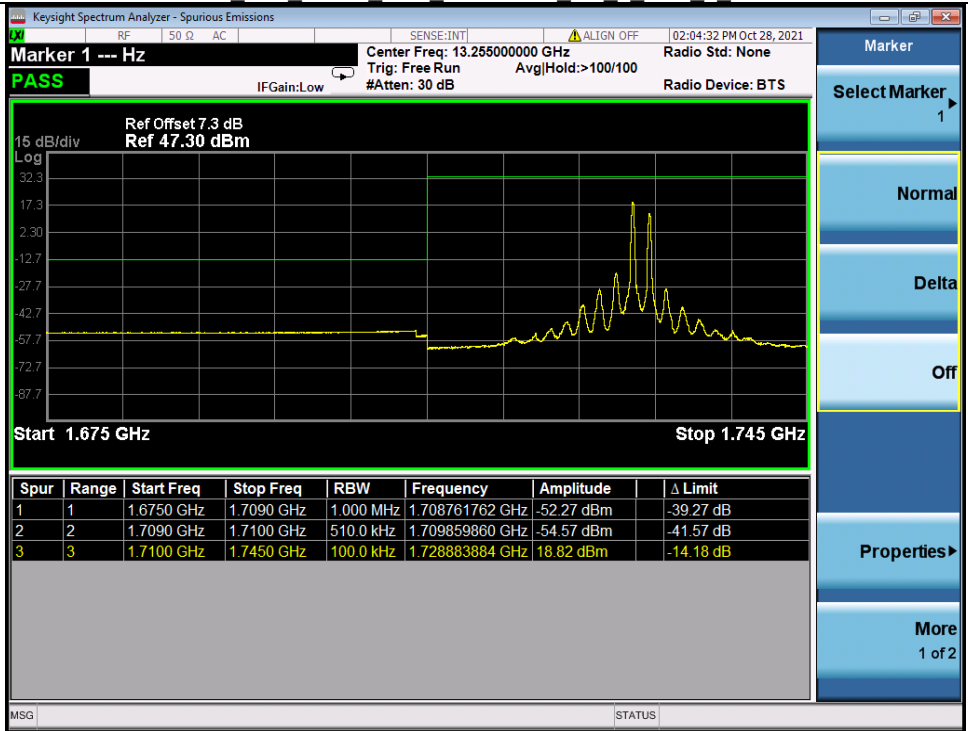

Tel: +86 755 8869 6566

Fax: +86 755 8869 6577

Email: customerservice.sw@bureauveritas.com

Band 66C QPSK LCH 20M+15M RB 1 0/1 74 NTN

Band 66C QPSK LCH 20M+15M RB 1 99/1 0 NTN

BV 7Layers Communications Technology (Shenzhen) Co. Ltd