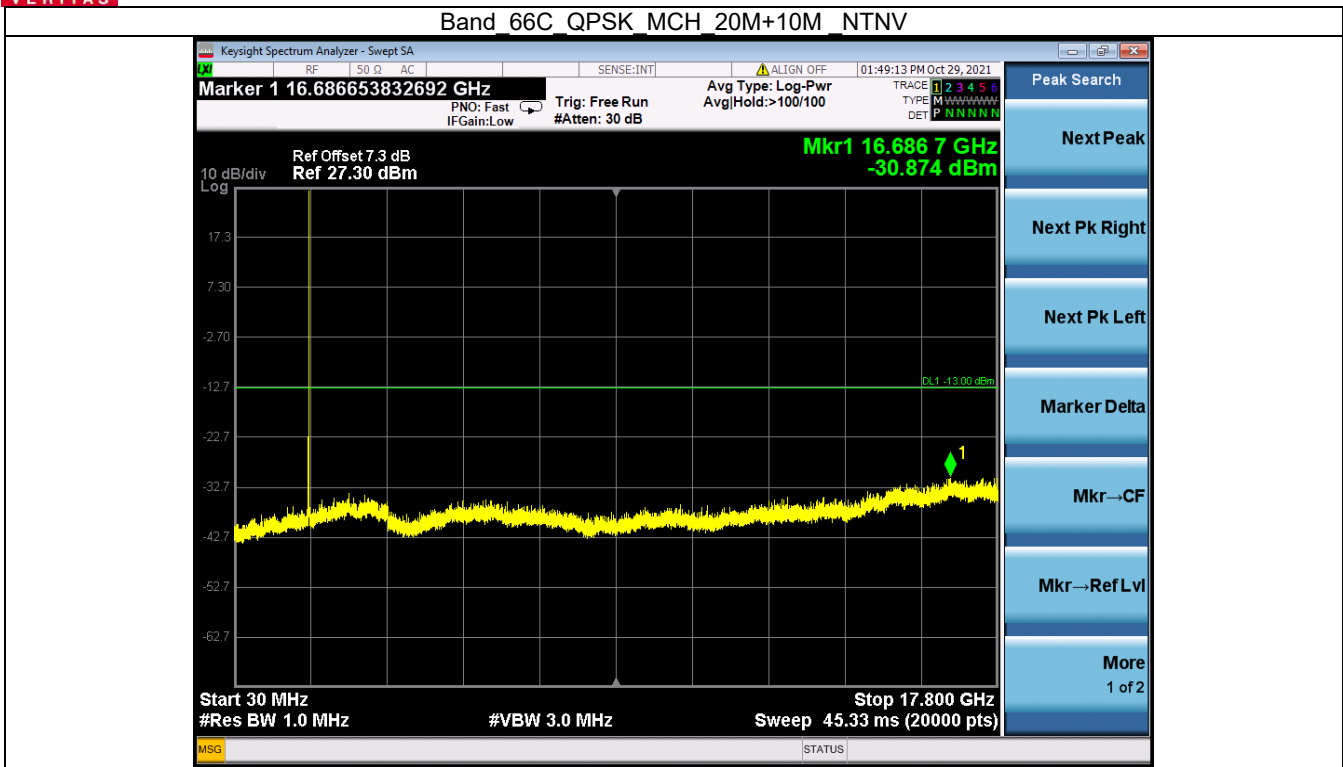

BV 7Layers Communications Technology (Shenzhen) Co. Ltd

No.B102, Dazu Chuangxin Mansion, North of Beihuan Avenue, North Area, Hi-Tech Industrial Park, Nanshan District, Shenzhen, Guangdong, China

Tel: +86 755 8869 6566

Fax: +86 755 8869 6577

Email: customerservice.sw@bureauveritas.com