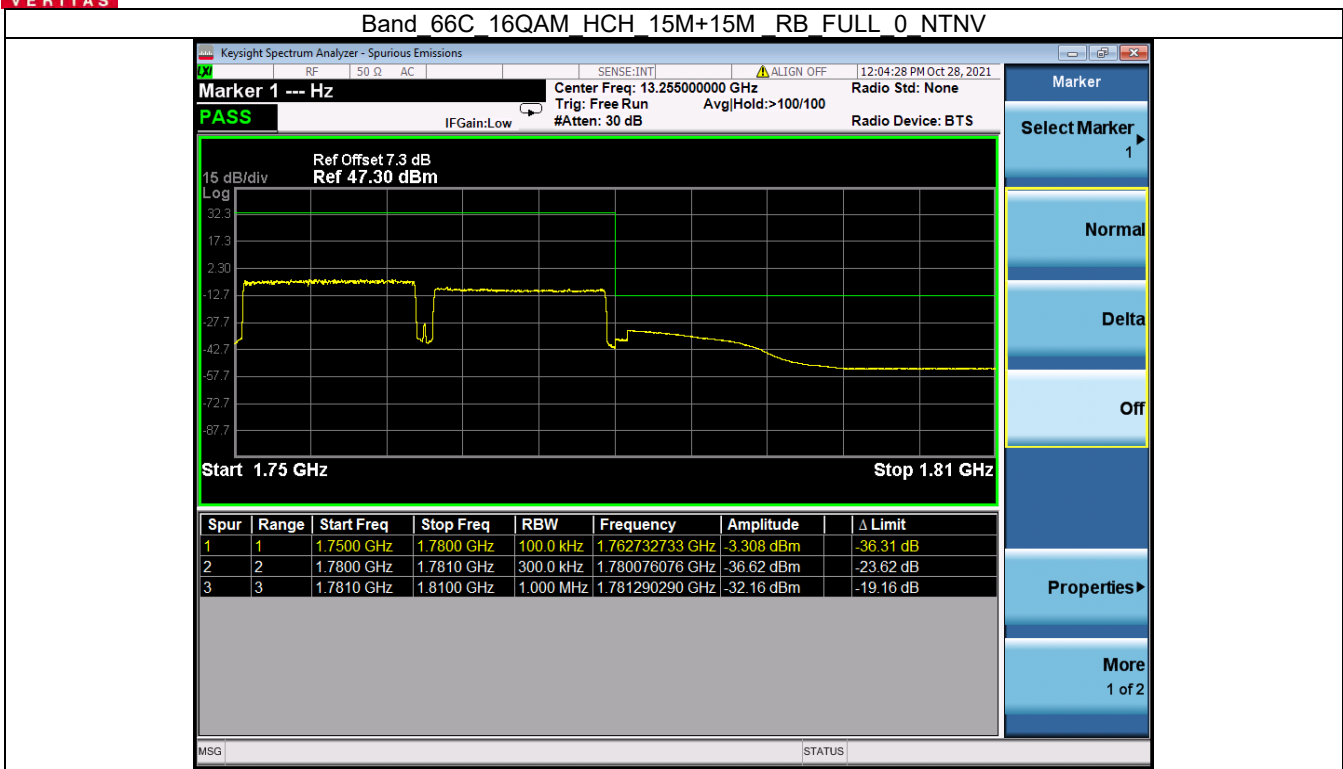

BV 7Layers Communications Technology (Shenzhen) Co. Ltd

No.B102, Dazu Chuangxin Mansion, North of Beihuan Avenue, North Area, Hi-Tech Industrial Park, Nanshan District, Shenzhen, Guangdong, China

Tel: +86 755 8869 6566

Fax: +86 755 8869 6577

Email: customerservice.sw@bureauveritas.com