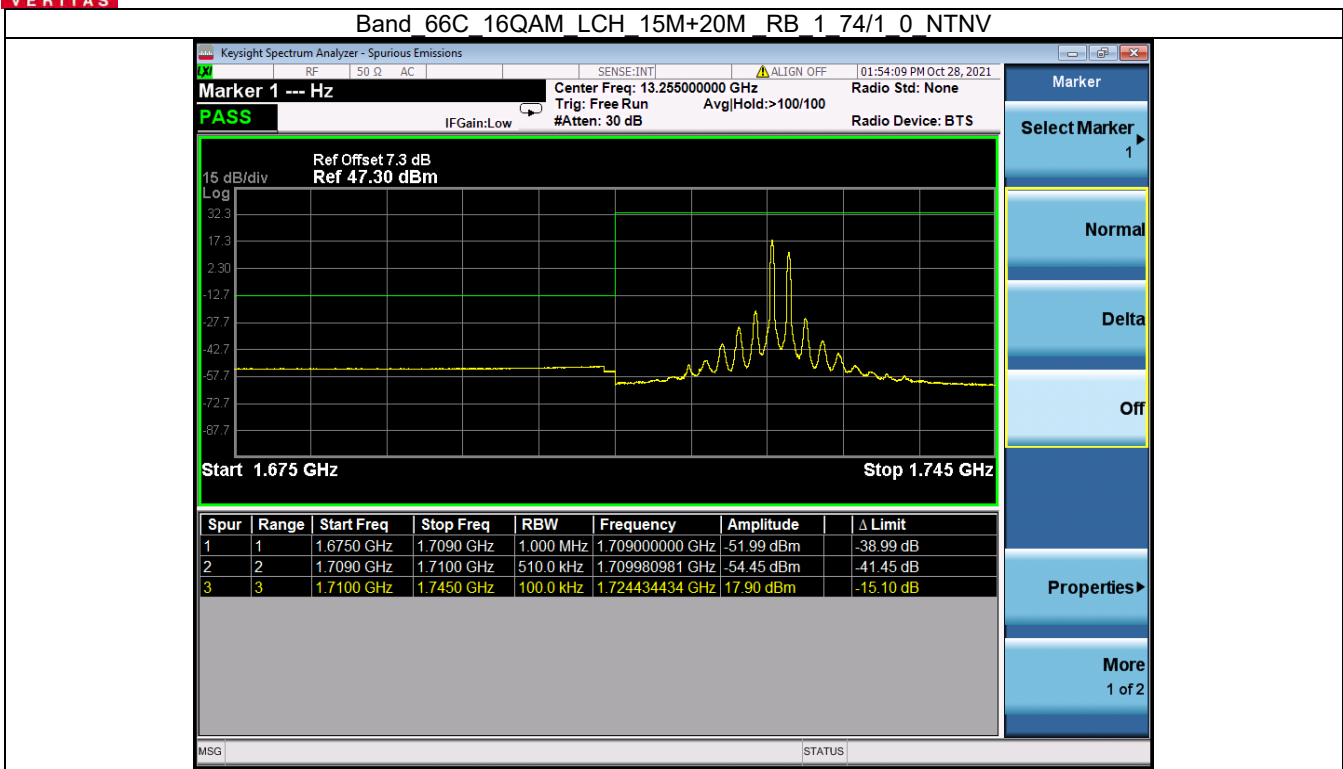

BV 7Layers Communications Technology (Shenzhen) Co. Ltd

No.B102, Dazu Chuangxin Mansion, North of Beihuan Avenue, North Area, Hi-Tech Industrial Park, Nanshan District, Shenzhen, Guangdong, China

Tel: +86 755 8869 6566

Fax: +86 755 8869 6577

Email: customerservice.sw@bureauveritas.com