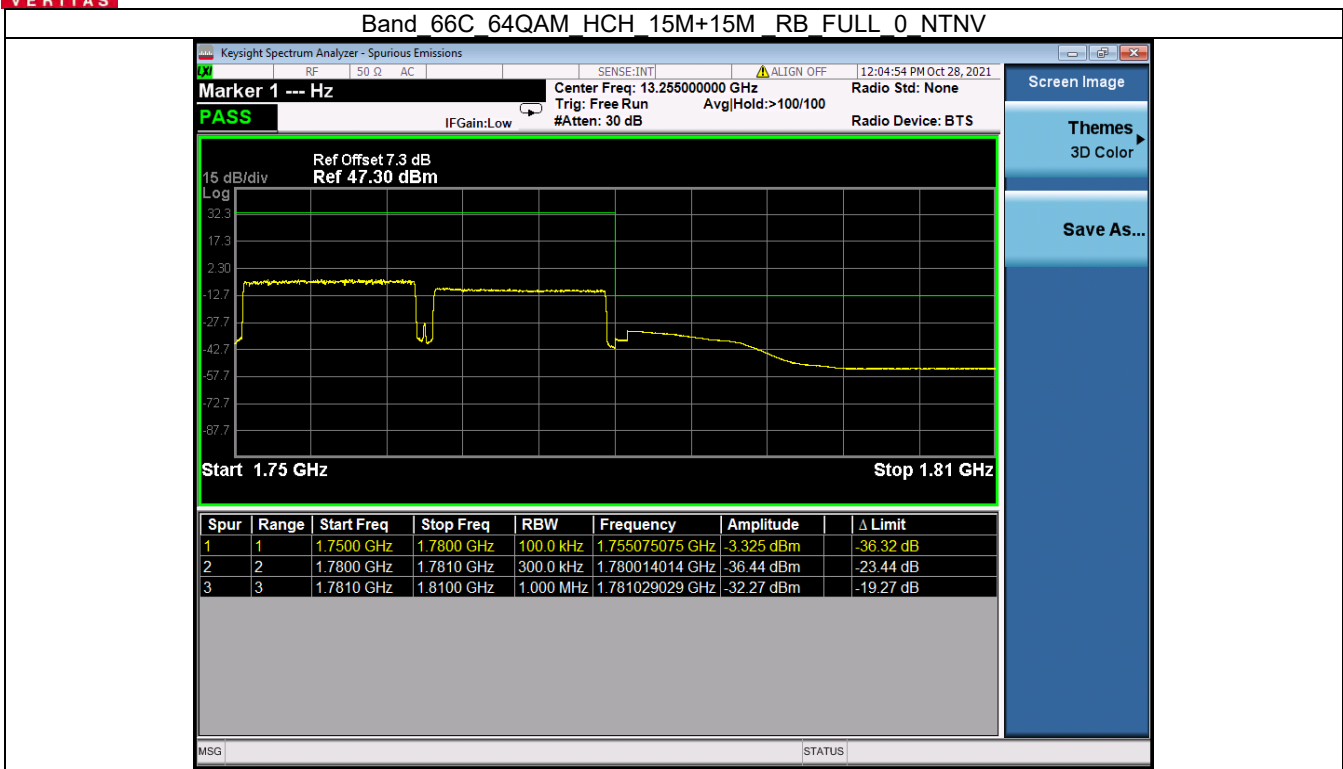

BV 7Layers Communications Technology (Shenzhen) Co. Ltd

No.B102, Dazu Chuangxin Mansion, North of Beihuan Avenue, North Area, Hi-Tech Industrial Park, Nanshan District, Shenzhen, Guangdong, China

Tel: +86 755 8869 6566

Fax: +86 755 8869 6577

Email: customerservice.sw@bureauveritas.com