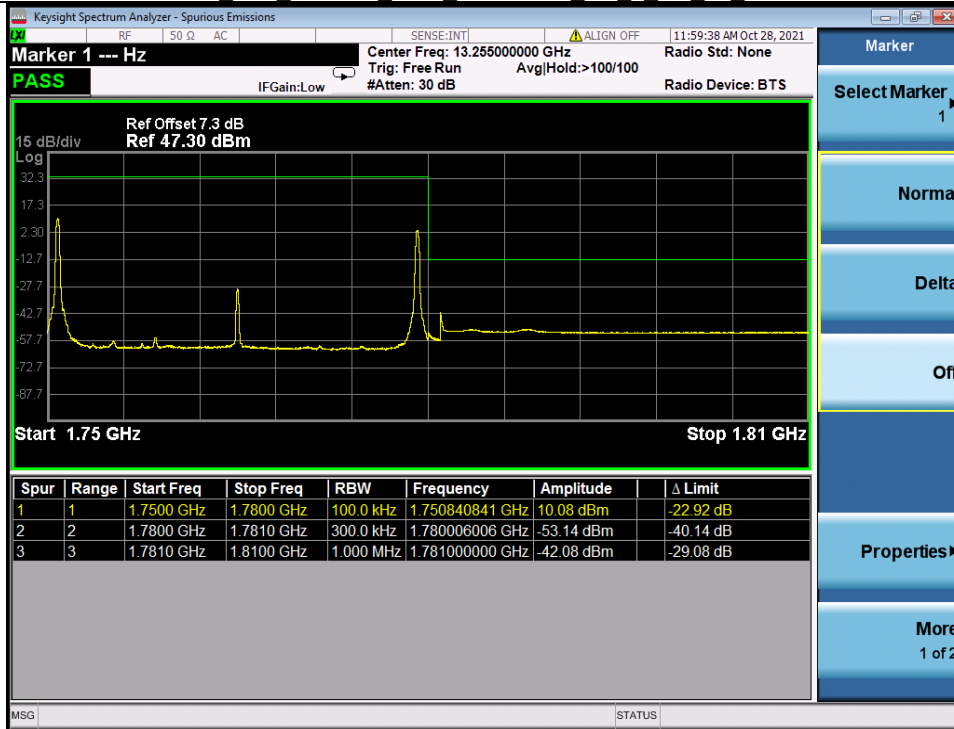

BUREAU VERITAS

Test Report No.: W7L-P20210616-3RF03

Band 66C 16QAM HCH 15M+15M RB 1 0/1 74 NTN

Band 66C 16QAM HCH 15M+15M RB 1 74/1 0 NTN

BV 7Layers Communications Technology (Shenzhen) Co. Ltd

No.B102, Dazu Chuangxin Mansion, North of Beihuan Avenue, North Area, Hi-Tech Industrial Park, Nanshan District, Shenzhen, Guangdong, China