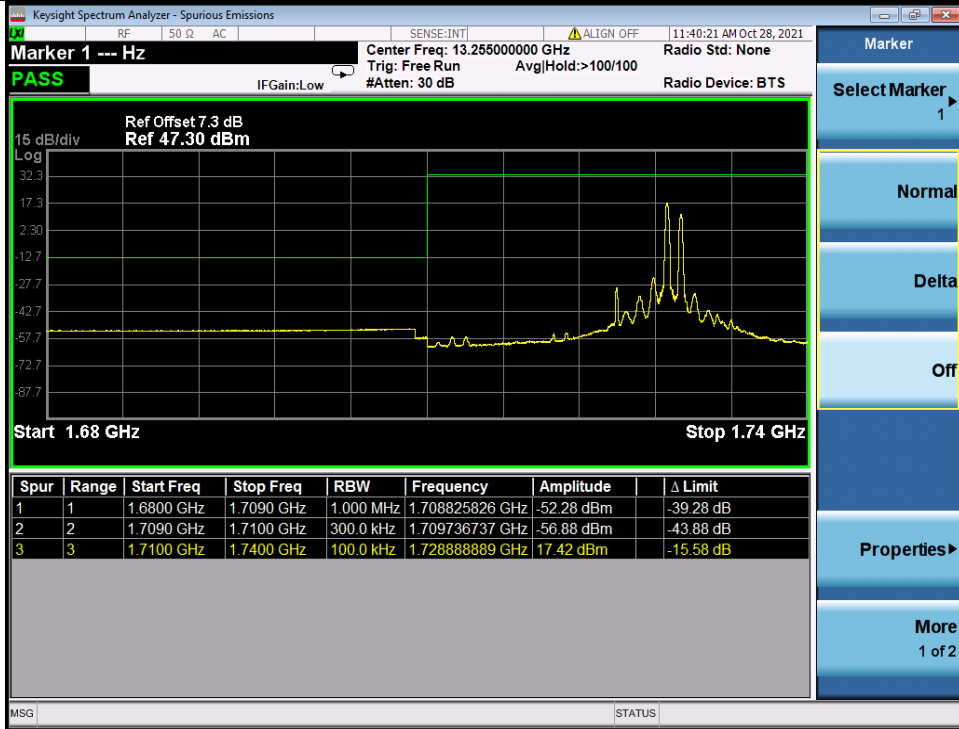

Band 66C 64QAM LCH 20M+10M RB 1 99/1 0 NTVN