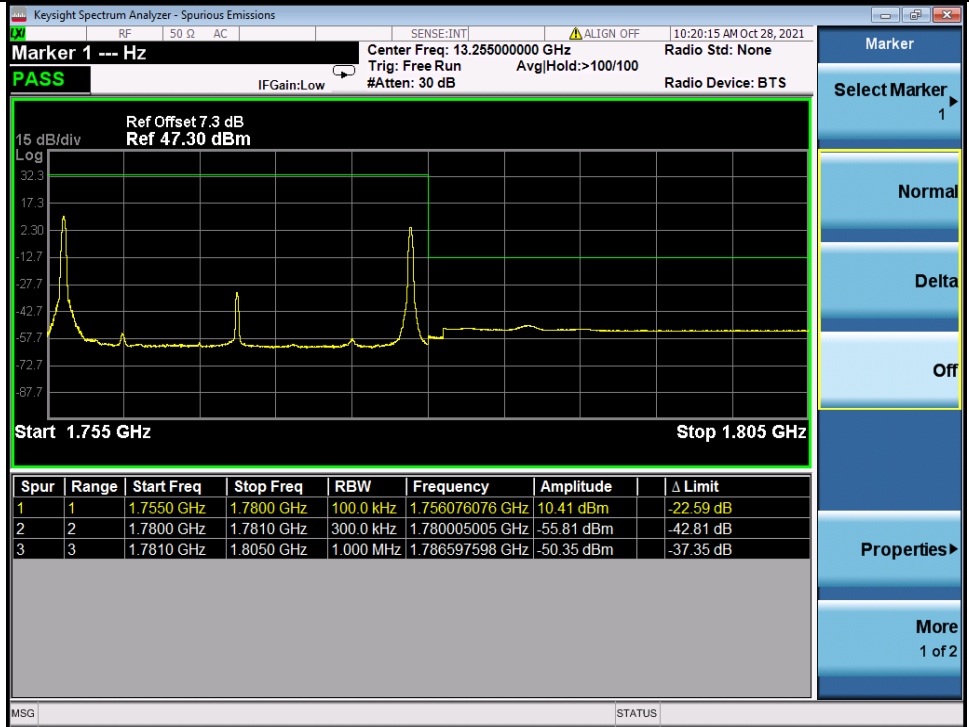

Fax: +86 755 8869 6577

Email: customerservice.sw@bureauveritas.com

Band 66C QPSK MCH 20M+5M NTN

Band 66C QPSK HCH 20M+5M RB 1 0/1 24 NTN

BV 7Layers Communications
 Technology (Shenzhen) Co. Ltd

No.B102, Dazu Chuangxin Mansion, North of Beihuan
 Avenue, North Area, Hi-Tech Industrial Park, Nanshan
 District, Shenzhen, Guangdong, China