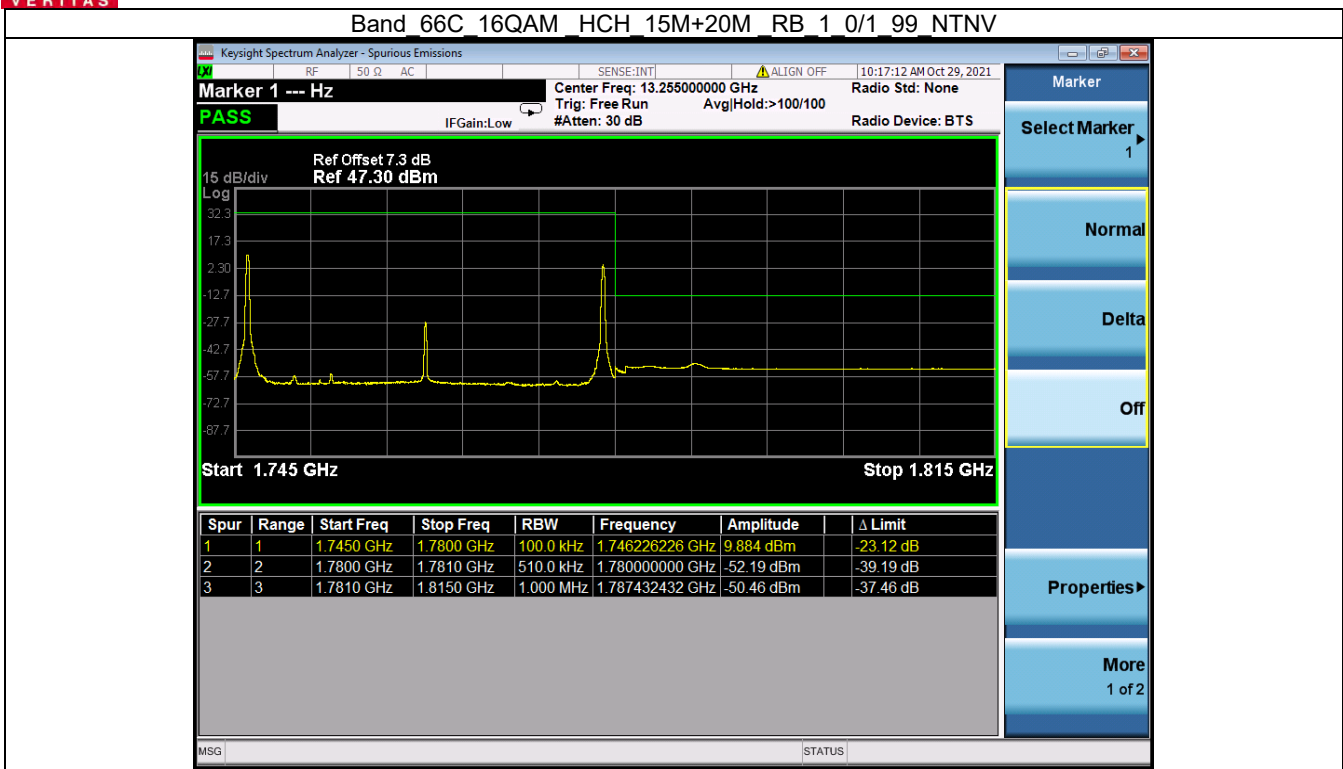

BV 7Layers Communications Technology (Shenzhen) Co. Ltd

No.B102, Dazu Chuangxin Mansion, North of Beihuan Avenue, North Area, Hi-Tech Industrial Park, Nanshan District, Shenzhen, Guangdong, China

Tel: +86 755 8869 6566

Fax: +86 755 8869 6577

Email: customerservice.sw@bureauveritas.com