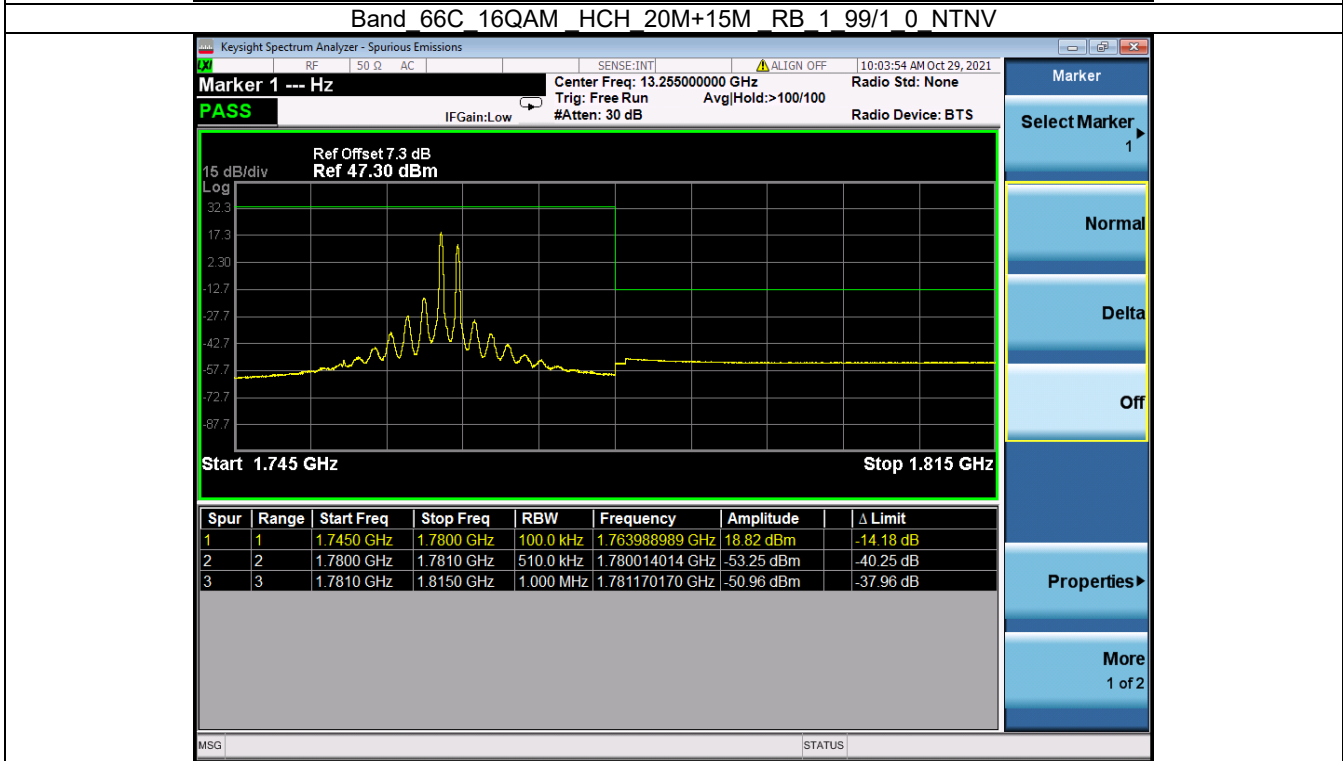

BV 7Layers Communications Technology (Shenzhen) Co. Ltd

No.B102, Dazu Chuangxin Mansion, North of Beihuan Avenue, North Area, Hi-Tech Industrial Park, Nanshan District, Shenzhen, Guangdong, China

Tel: +86 755 8869 6566

Fax: +86 755 8869 6577

Email: customerservice.sw@bureauveritas.com