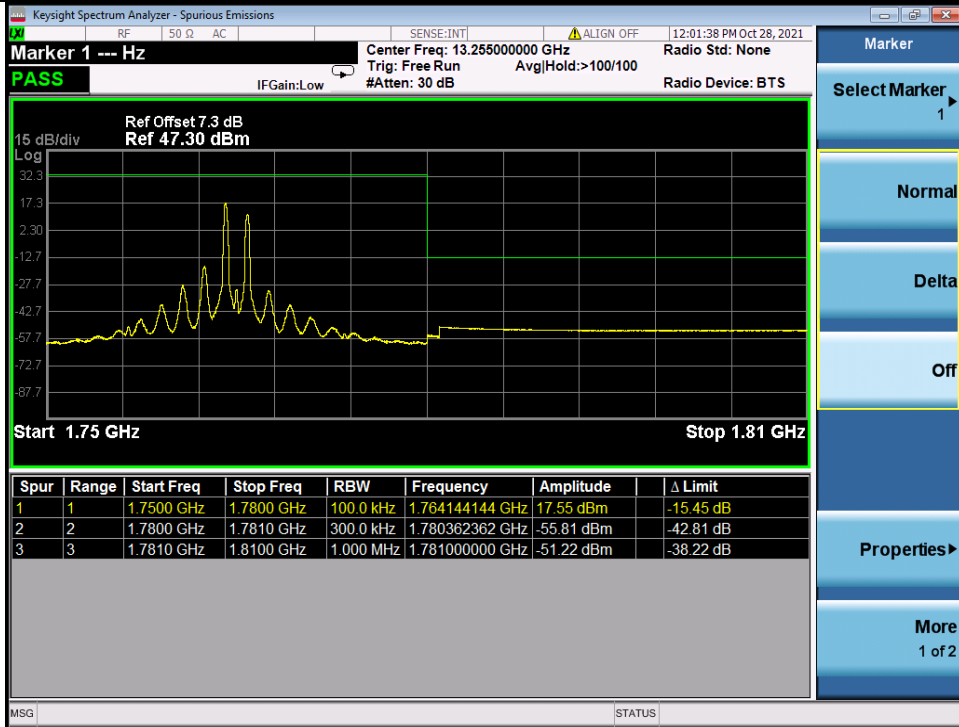

Band 66C 64QAM HCH 15M+15M RB 1 0/1 74 NTN

Band 66C 64QAM HCH 15M+15M RB 1 74/1 0 NTN

BV 7Layers Communications Technology (Shenzhen) Co. Ltd

No.B102, Dazu Chuangxin Mansion, North of Beihuan Avenue, North Area, Hi-Tech Industrial Park, Nanshan District, Shenzhen, Guangdong, China