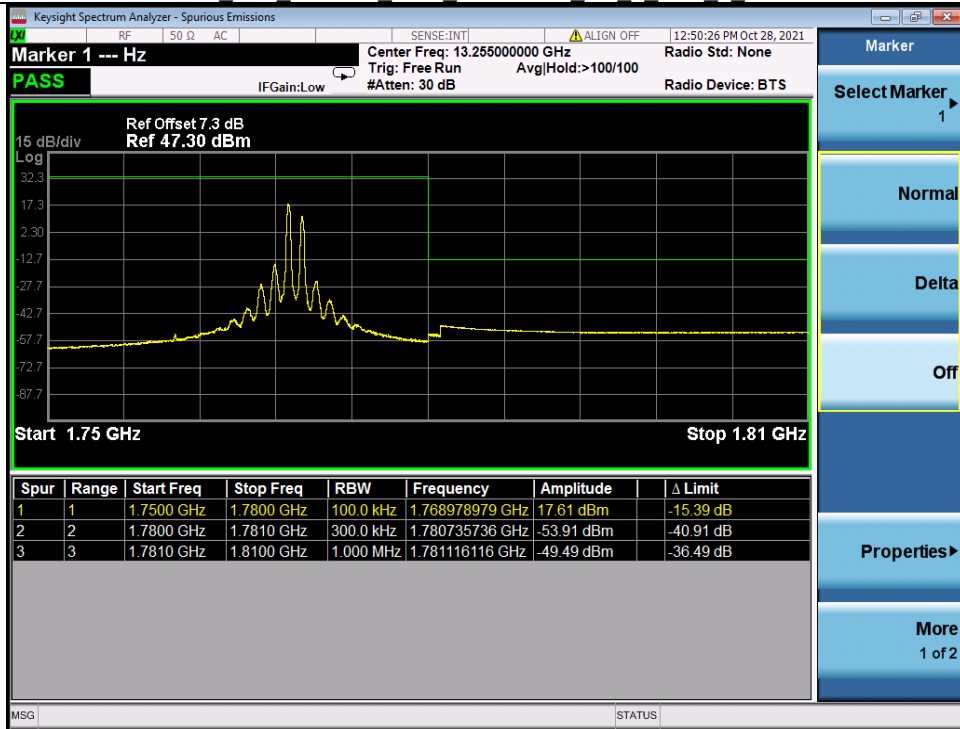

Band 66C 64QAM HCH 20M+10M RB 1 0/1 49 NTN

Band 66C 64QAM HCH 20M+10M RB 1 99/1 0 NTN

BV 7Layers Communications Technology (Shenzhen) Co. Ltd

No.B102, Dazu Chuangxin Mansion, North of Beihuan Avenue, North Area, Hi-Tech Industrial Park, Nanshan District, Shenzhen, Guangdong, China