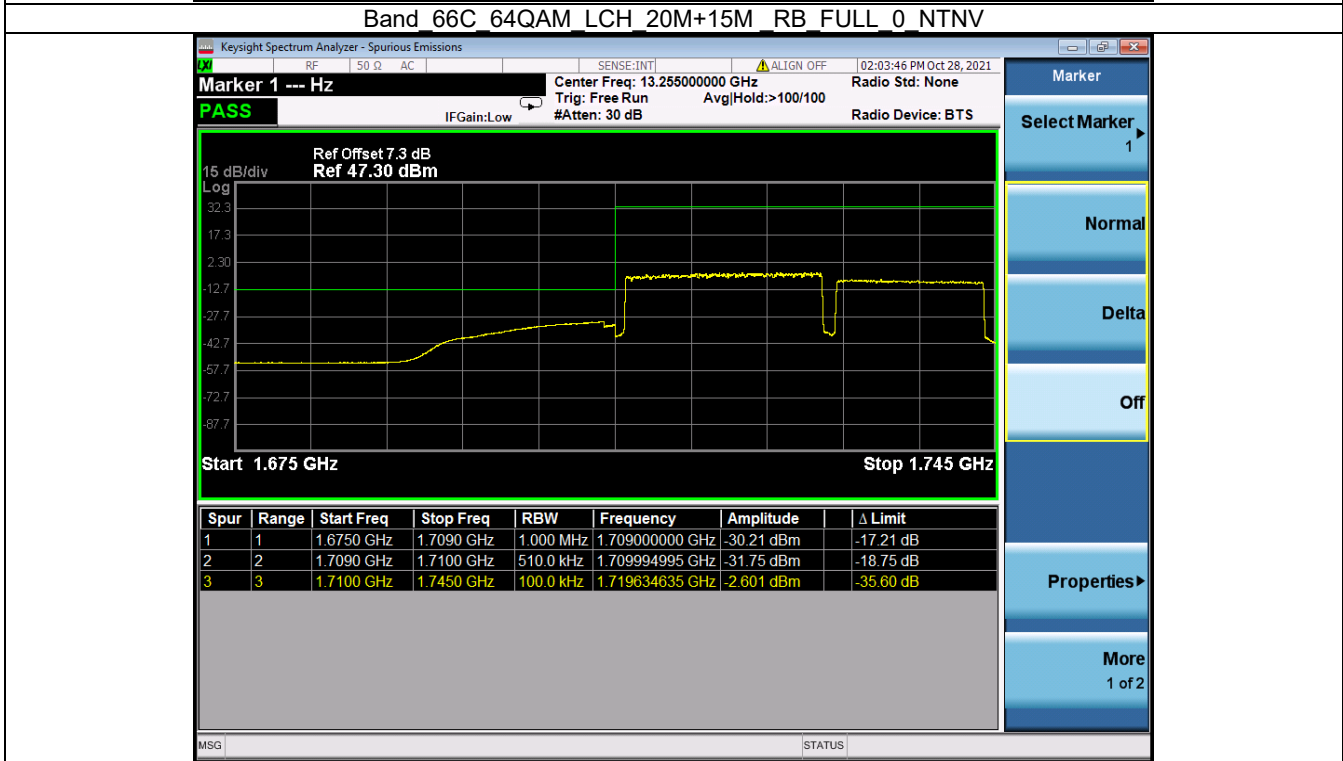

BV 7Layers Communications Technology (Shenzhen) Co. Ltd

No.B102, Dazu Chuangxin Mansion, North of Beihuan Avenue, North Area, Hi-Tech Industrial Park, Nanshan District, Shenzhen, Guangdong, China

Tel: +86 755 8869 6566

Fax: +86 755 8869 6577

Email: customerservice.sw@bureauveritas.com