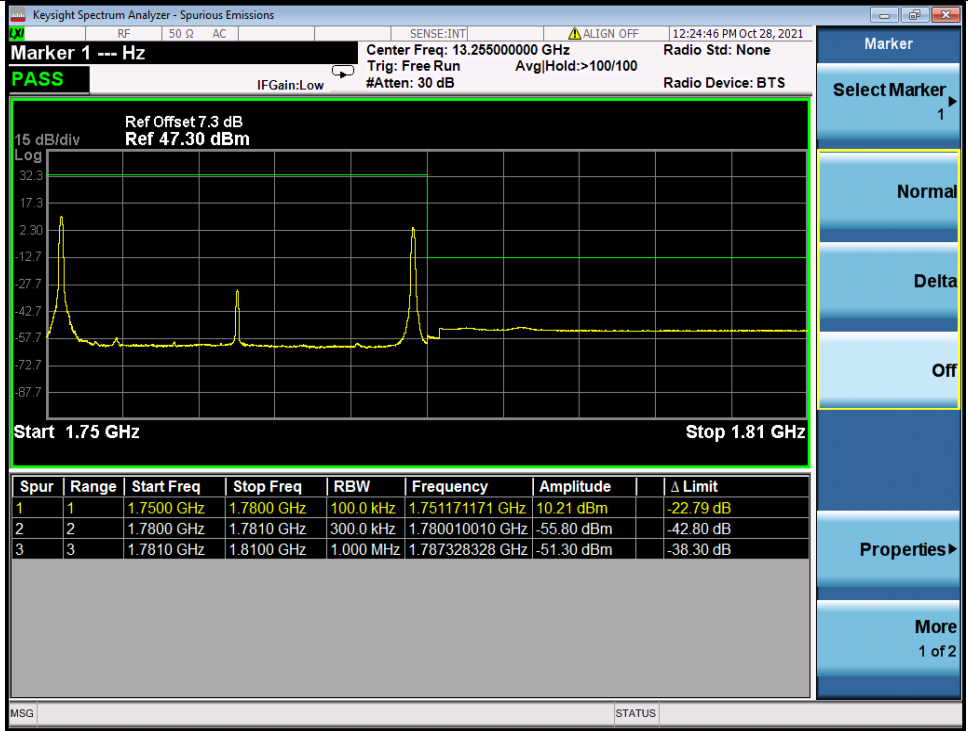

Tel: +86 755 8869 6566

Fax: +86 755 8869 6577

Email: customerservice.sw@bureauveritas.com

Band 66C 16QAM HCH 20M+10M RB 1 0/1 49 NTN

Band 66C 16QAM HCH 20M+10M RB 1 99/1 0 NTN

BV 7Layers Communications Technology (Shenzhen) Co. Ltd