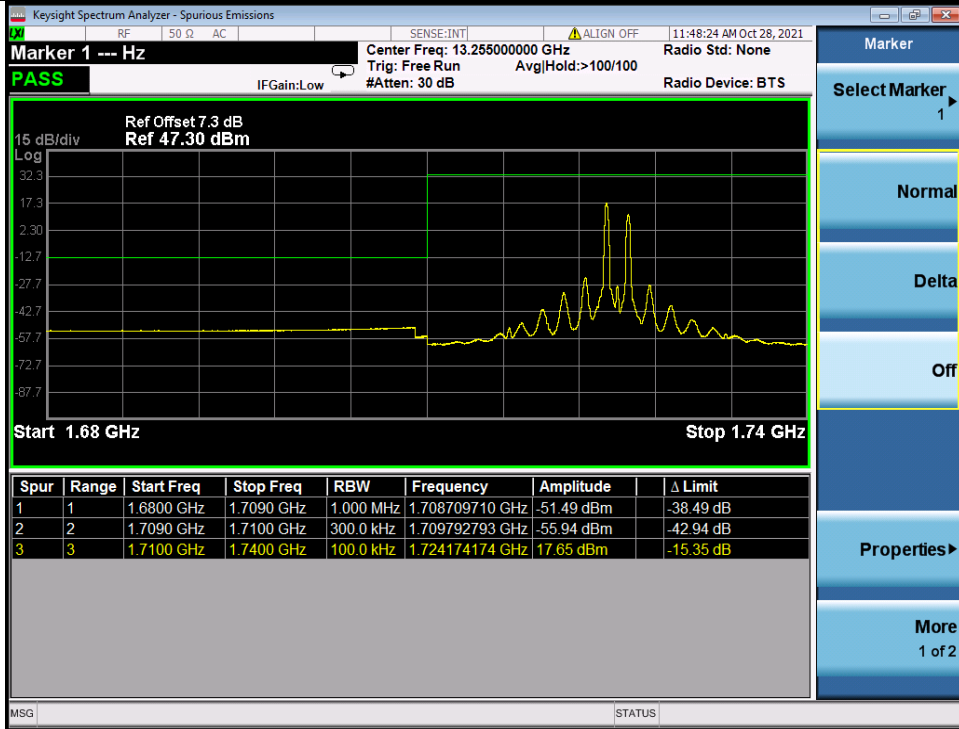

Band 66C 16QAM LCH 15M+15M RB 1 74/1 0 NTV