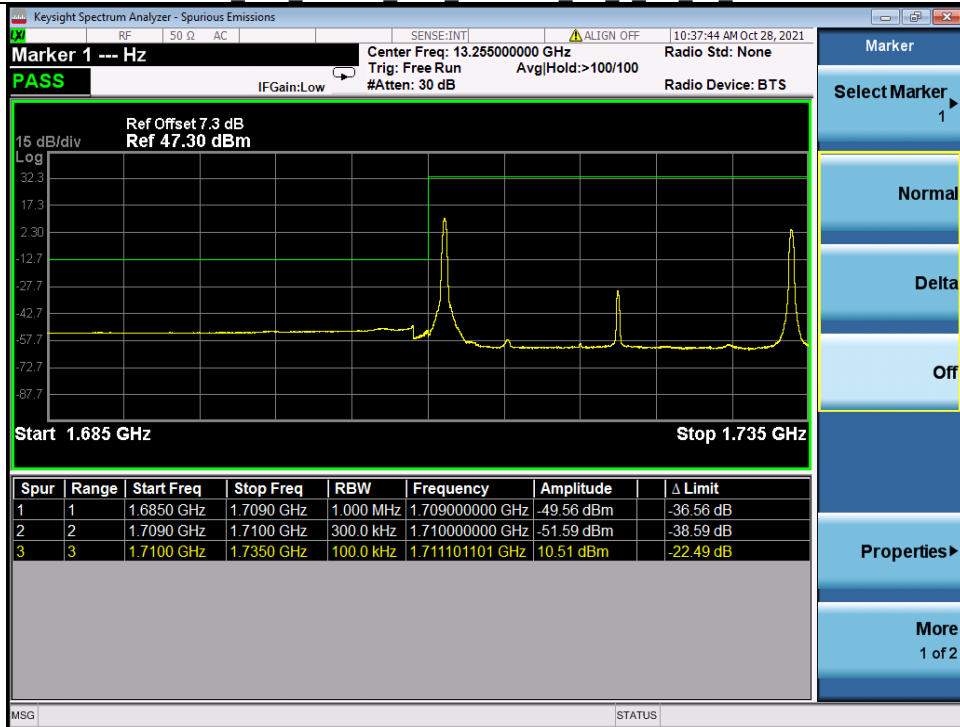

Band 66C QPSK HCH 20M+5M NTN

Band 66C 16QAM LCH 20M+5M RB 1 0/1 24 NTN

BV 7Layers Communications
Technology (Shenzhen) Co. Ltd

No.B102, Dazu Chuangxin Mansion, North of Beihuan
Avenue, North Area, Hi-Tech Industrial Park, Nanshan
District, Shenzhen, Guangdong, China