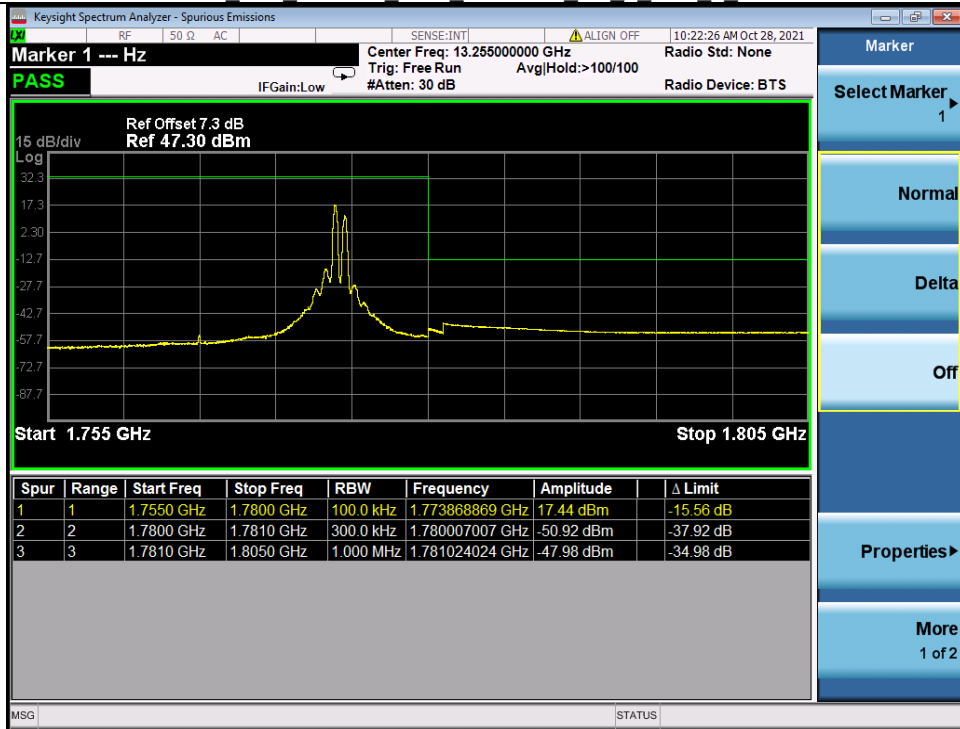

Band 66C 16QAM HCH 20M+5M M RB 1 0/1 24 NTN

Band 66C 16QAM HCH 20M+5M RB 1 99/1 0 NTN

BV 7Layers Communications Technology (Shenzhen) Co. Ltd

No.B102, Dazu Chuangxin Mansion, North of Beihuan Avenue, North Area, Hi-Tech Industrial Park, Nanshan District, Shenzhen, Guangdong, China