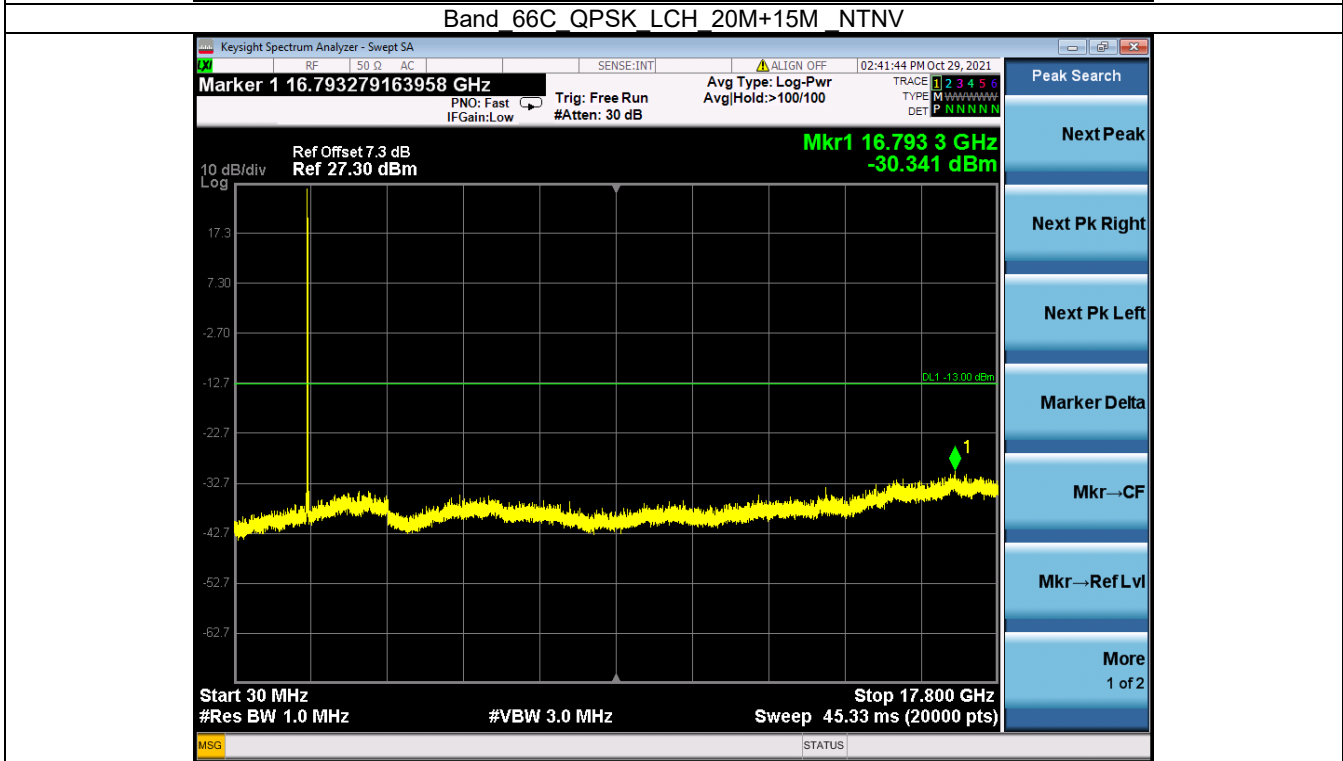

BV 7Layers Communications Technology (Shenzhen) Co. Ltd

No.B102, Dazu Chuangxin Mansion, North of Beihuan Avenue, North Area, Hi-Tech Industrial Park, Nanshan District, Shenzhen, Guangdong, China

Tel: +86 755 8869 6566

Fax: +86 755 8869 6577

Email: customerservice.sw@bureauveritas.com