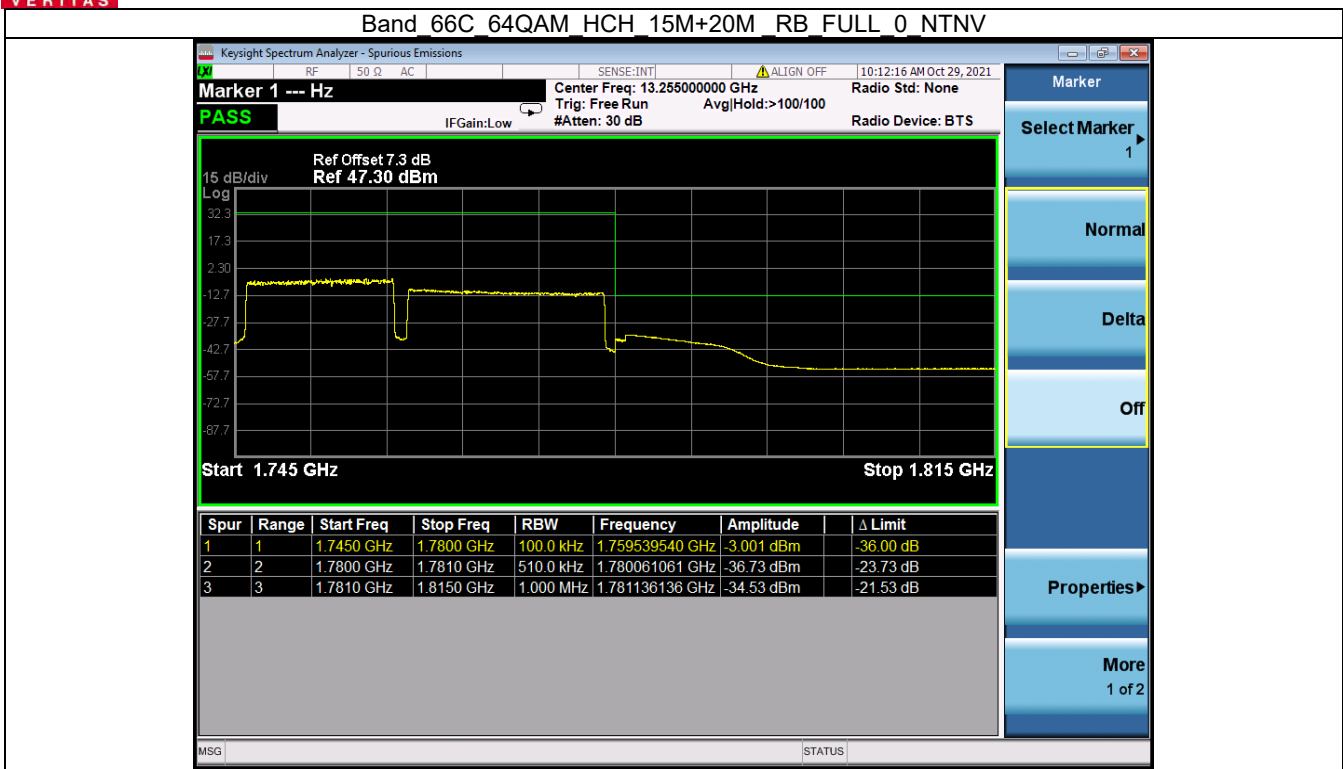

BV 7Layers Communications Technology (Shenzhen) Co. Ltd

No.B102, Dazu Chuangxin Mansion, North of Beihuan Avenue, North Area, Hi-Tech Industrial Park, Nanshan District, Shenzhen, Guangdong, China

Tel: +86 755 8869 6566

Fax: +86 755 8869 6577

Email: customerservice.sw@bureauveritas.com