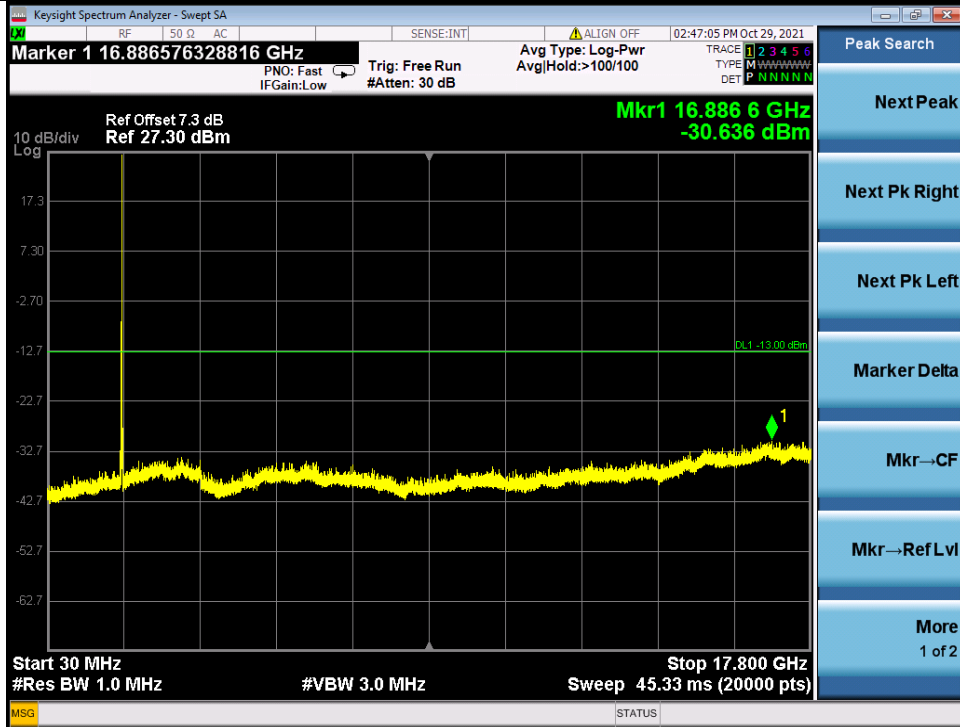

Band 66C QPSK MCH 20M+15M NTN