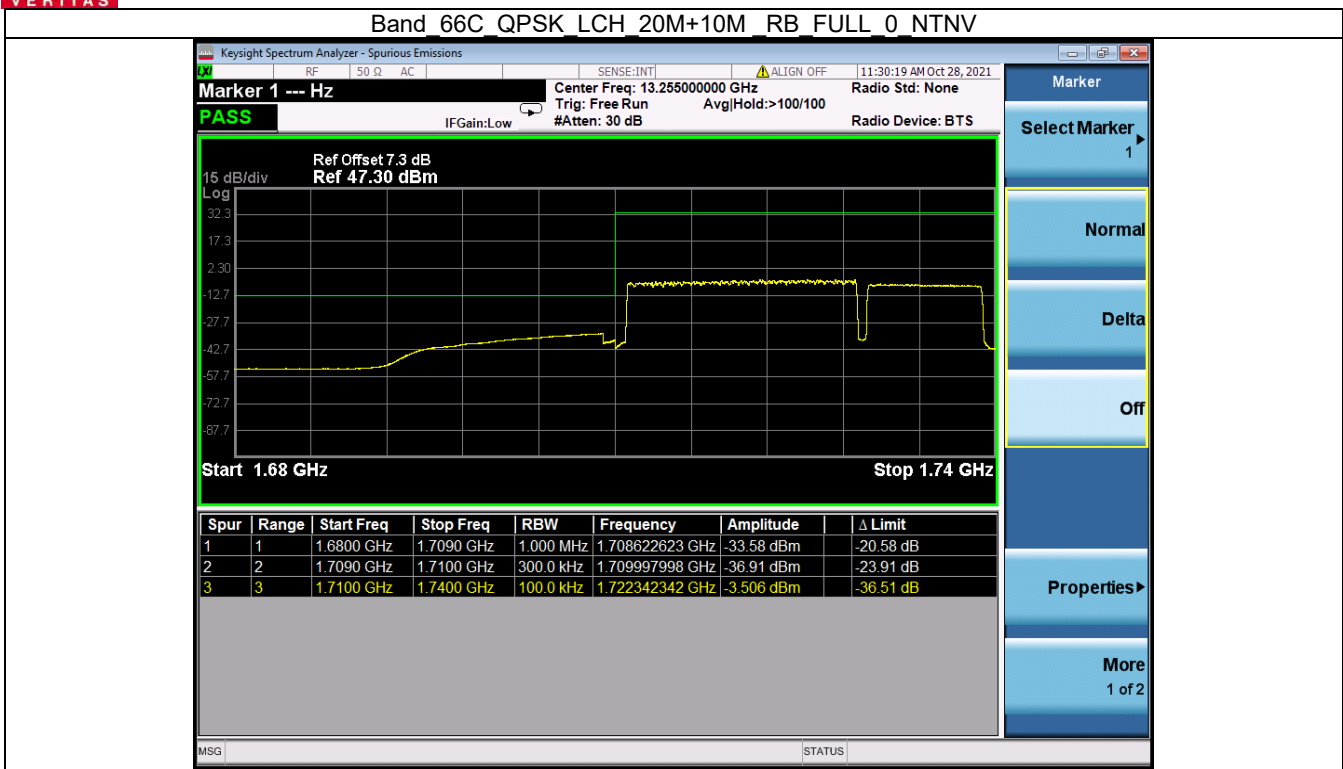

BV 7Layers Communications Technology (Shenzhen) Co. Ltd

No.B102, Dazu Chuangxin Mansion, North of Beihuan Avenue, North Area, Hi-Tech Industrial Park, Nanshan District, Shenzhen, Guangdong, China

Tel: +86 755 8869 6566

Fax: +86 755 8869 6577

Email: customerservice.sw@bureauveritas.com