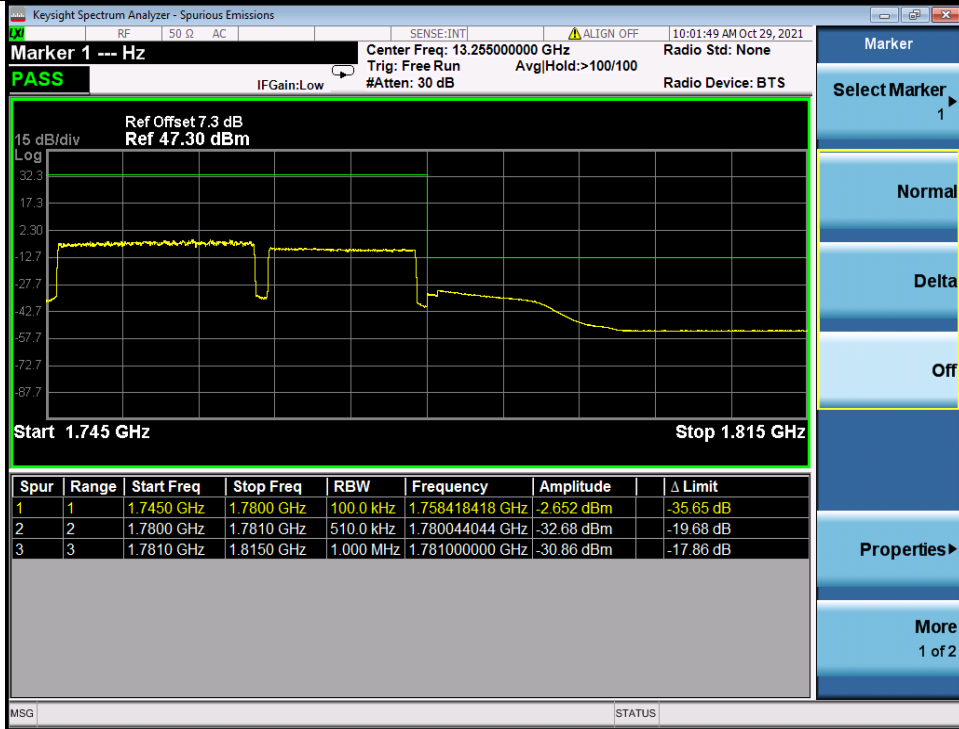

Band 66C 16QAM HCH 20M+15M RB FULL 0 NTN