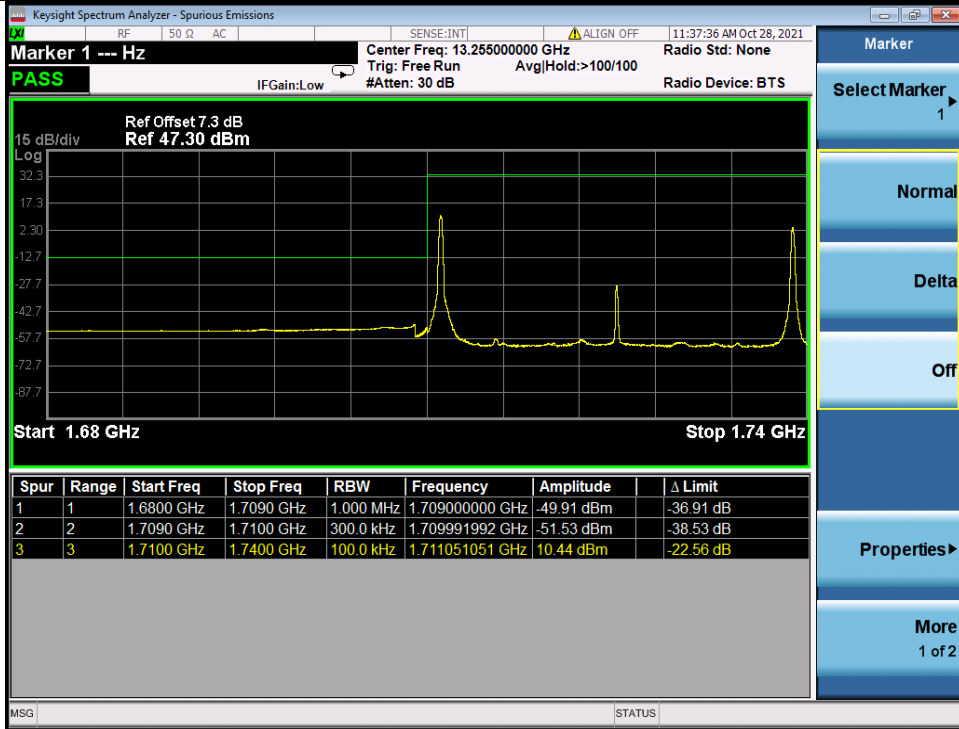

Fax: +86 755 8869 6577

Email: customerservice.sw@bureauveritas.com

Band 66C QPSK LCH 20M+10M RB 1 0/1 49 NTN

Band 66C QPSK LCH 20M+10M RB 1 99/1 0 NTN

BV 7Layers Communications Technology (Shenzhen) Co. Ltd