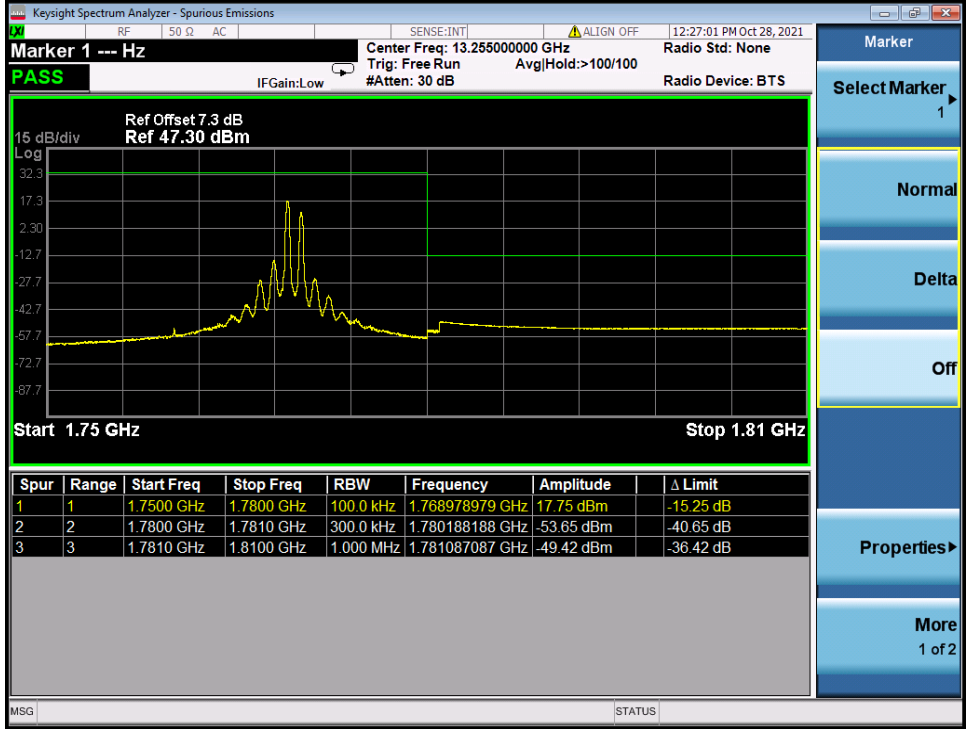

Tel: +86 755 8869 6566

Fax: +86 755 8869 6577

Email: customerservice.sw@bureauveritas.com

Band 66C 16QAM HCH 20M+10M RB 1 0/1 49 NTN

Band 66C 16QAM HCH 20M+10M RB 1 99/1 0 NTN

BV 7Layers Communications Technology (Shenzhen) Co. Ltd