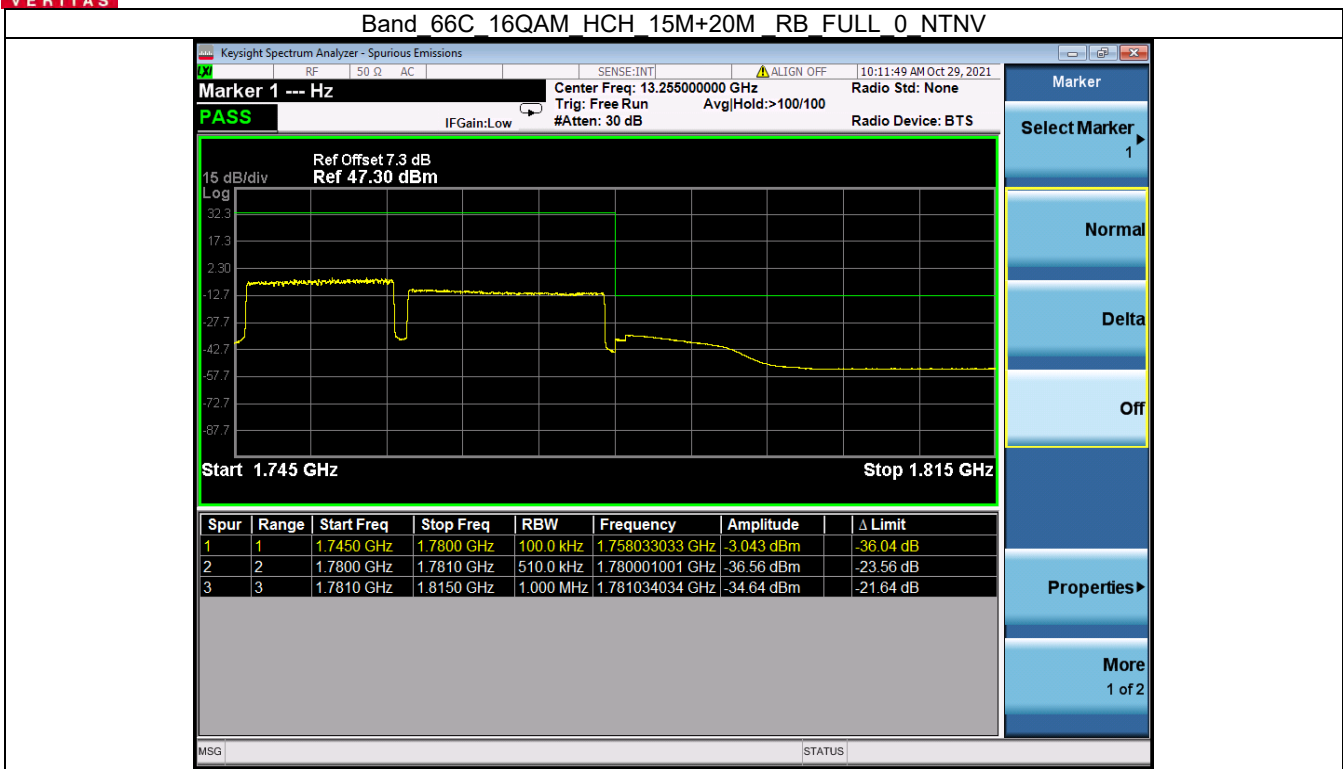

BV 7Layers Communications Technology (Shenzhen) Co. Ltd

No.B102, Dazu Chuangxin Mansion, North of Beihuan Avenue, North Area, Hi-Tech Industrial Park, Nanshan District, Shenzhen, Guangdong, China

Tel: +86 755 8869 6566

Fax: +86 755 8869 6577

Email: customerservice.sw@bureauveritas.com