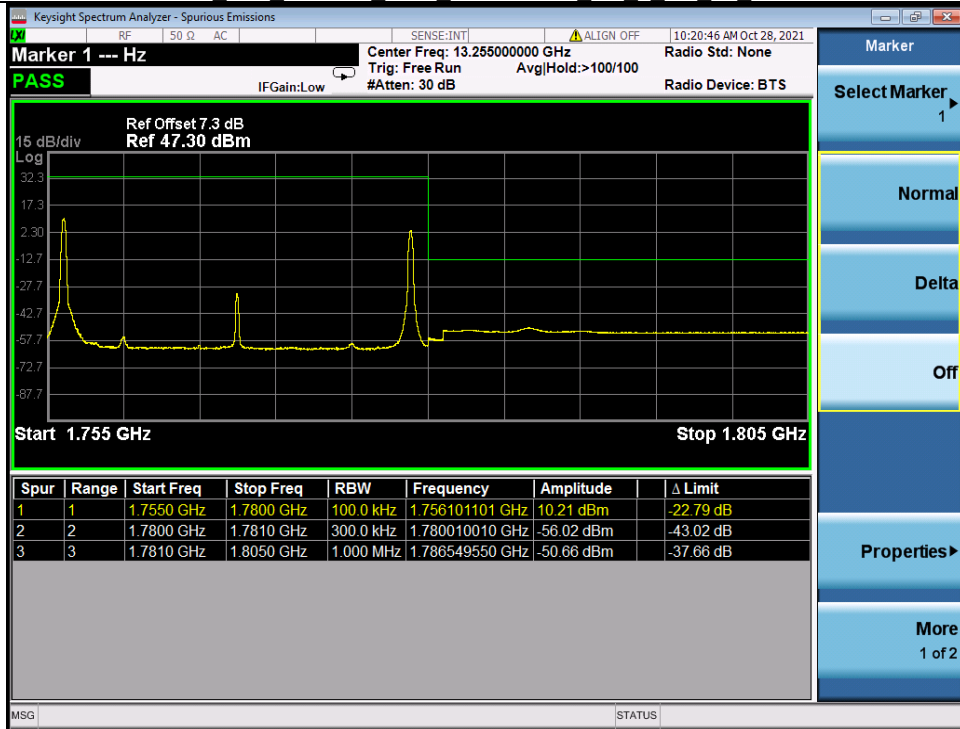

Band 66C 16QAM HCH 20M+5M M RB 1 0/1 24 NTN

Band 66C 16QAM HCH 20M+5M RB 1 99/1 0 NTN

BV 7Layers Communications Technology (Shenzhen) Co. Ltd

No.B102, Dazu Chuangxin Mansion, North of Beihuan Avenue, North Area, Hi-Tech Industrial Park, Nanshan District, Shenzhen, Guangdong, China