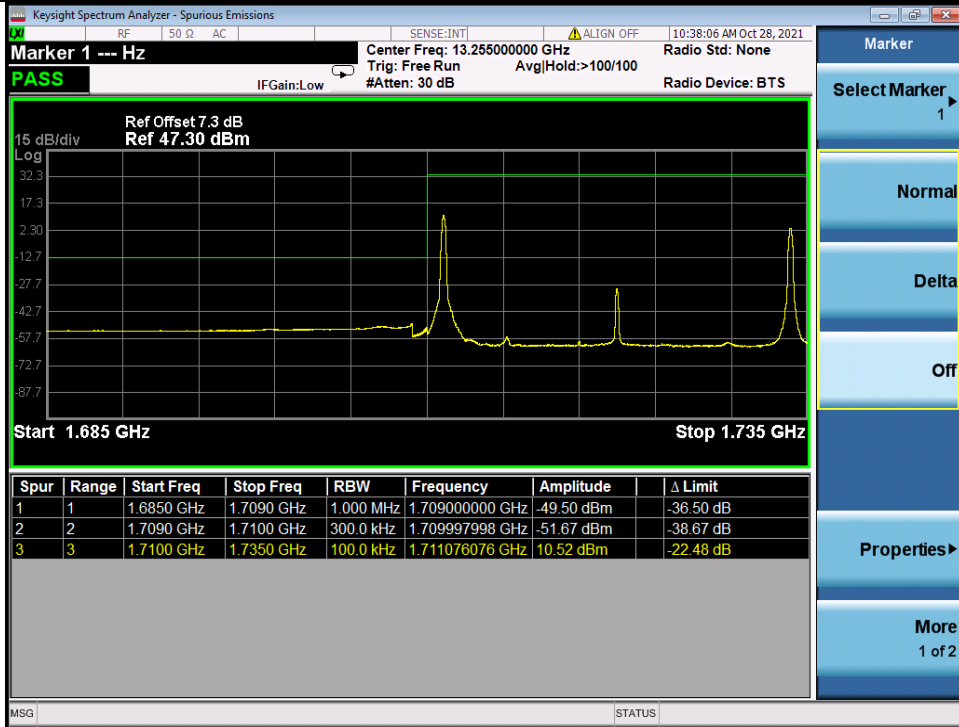

Band 66C 64QAM LCH 20M+5M RB 1 0/1 24 NTN

BV 7Layers Communications Technology (Shenzhen) Co. Ltd

No.B102, Dazu Chuangxin Mansion, North of Beihuan Avenue, North Area, Hi-Tech Industrial Park, Nanshan District, Shenzhen, Guangdong, China

Tel: +86 755 8869 6566

Fax: +86 755 8869 6577

Email: customerservice.sw@bureauveritas.com