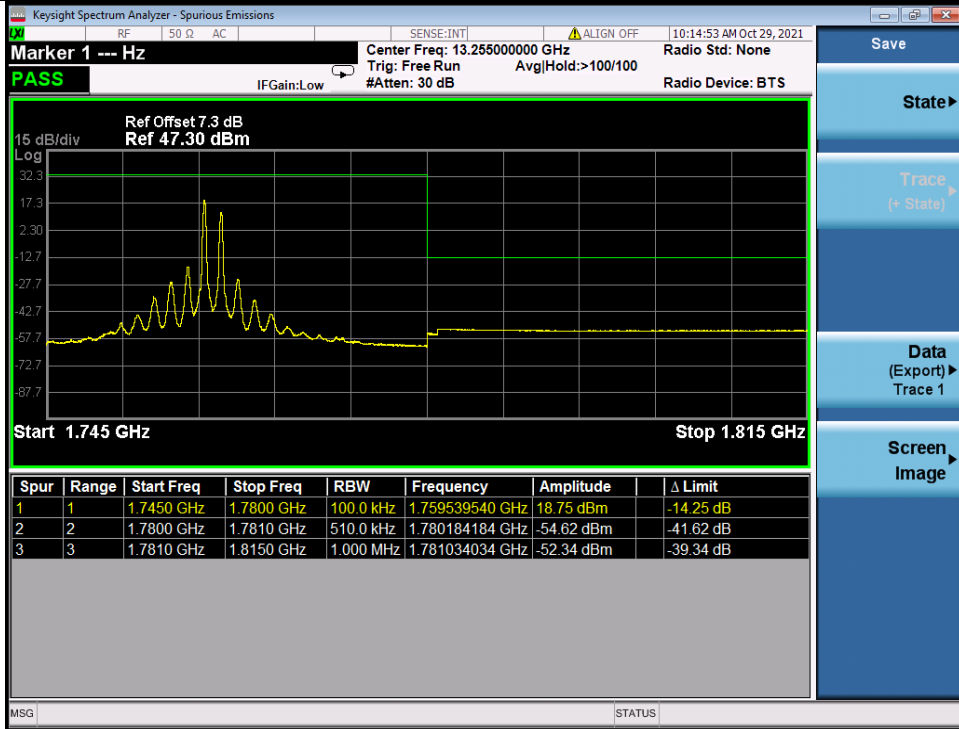

Tel: +86 755 8869 6566

Fax: +86 755 8869 6577

Email: customerservice.sw@bureauveritas.com

Band 66C QPSK HCH 15M+20M RB 1 74/1 0 NTN

Band 66C QPSK HCH 15M+20M RB FULL 0 NTN

BV 7Layers Communications Technology (Shenzhen) Co. Ltd