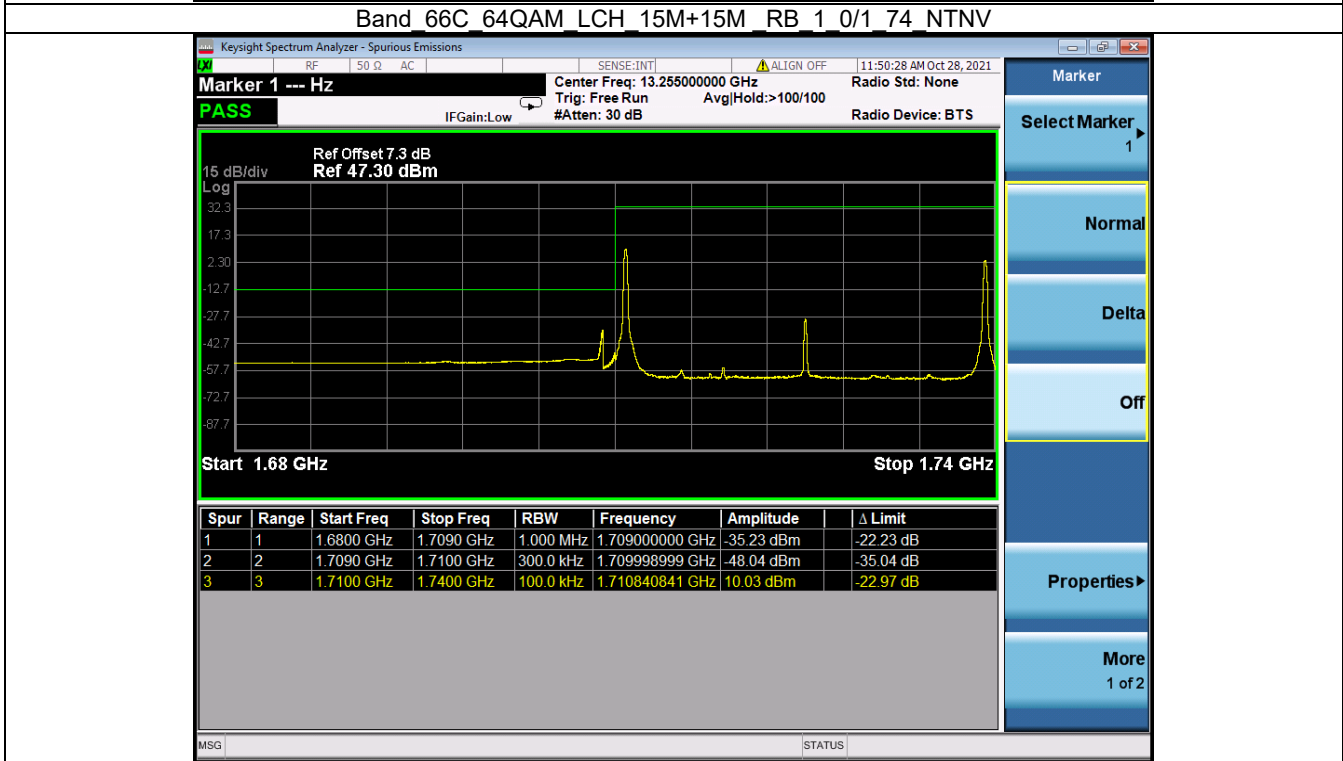

BV 7Layers Communications Technology (Shenzhen) Co. Ltd

No.B102, Dazu Chuangxin Mansion, North of Beihuan Avenue, North Area, Hi-Tech Industrial Park, Nanshan District, Shenzhen, Guangdong, China

Tel: +86 755 8869 6566

Fax: +86 755 8869 6577

Email: customerservice.sw@bureauveritas.com