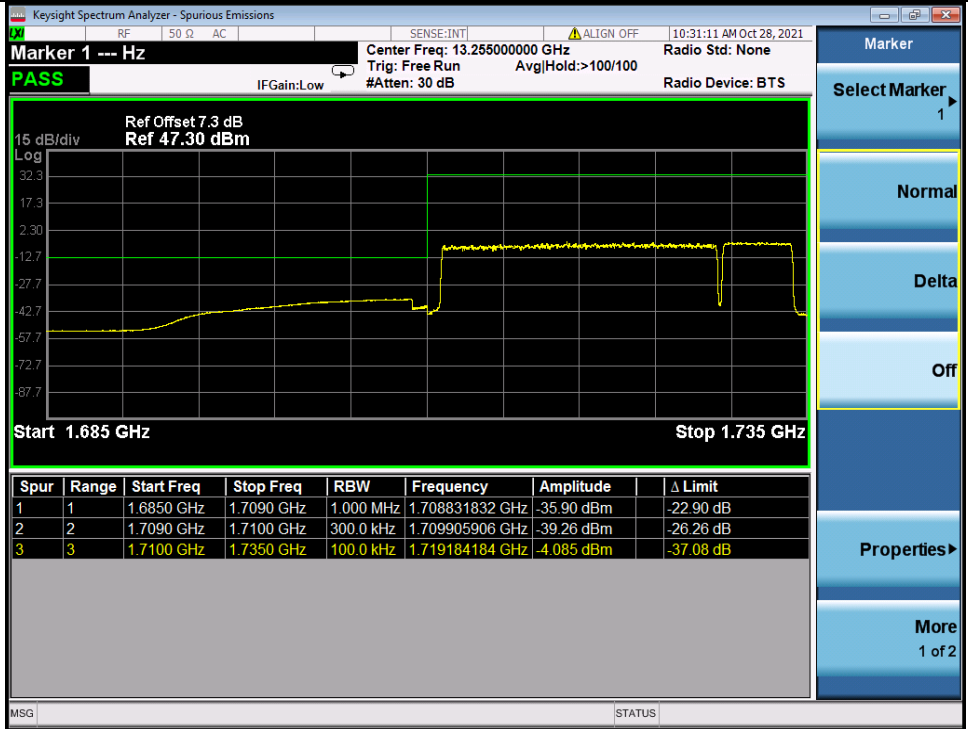

Band 66C 64QAM LCH 20M+5M RB 1 99/1 0 NTN

Band 66C 64QAM LCH 20M+5M RB FULL 0 NTN

BV 7Layers Communications Technology (Shenzhen) Co. Ltd

No.B102, Dazu Chuangxin Mansion, North of Beihuan Avenue, North Area, Hi-Tech Industrial Park, Nanshan District, Shenzhen, Guangdong, China