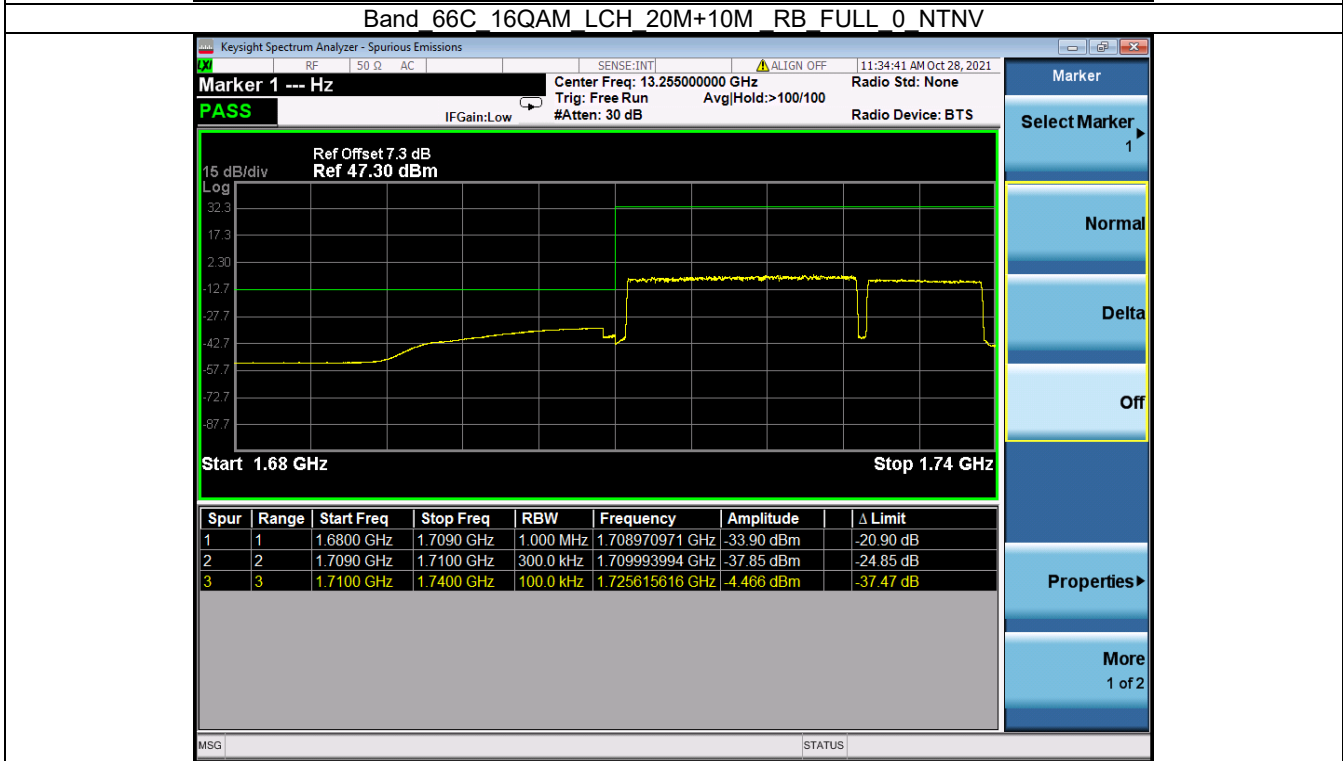

BV 7Layers Communications Technology (Shenzhen) Co. Ltd

No.B102, Dazu Chuangxin Mansion, North of Beihuan Avenue, North Area, Hi-Tech Industrial Park, Nanshan District, Shenzhen, Guangdong, China

Tel: +86 755 8869 6566

Fax: +86 755 8869 6577

Email: customerservice.sw@bureauveritas.com