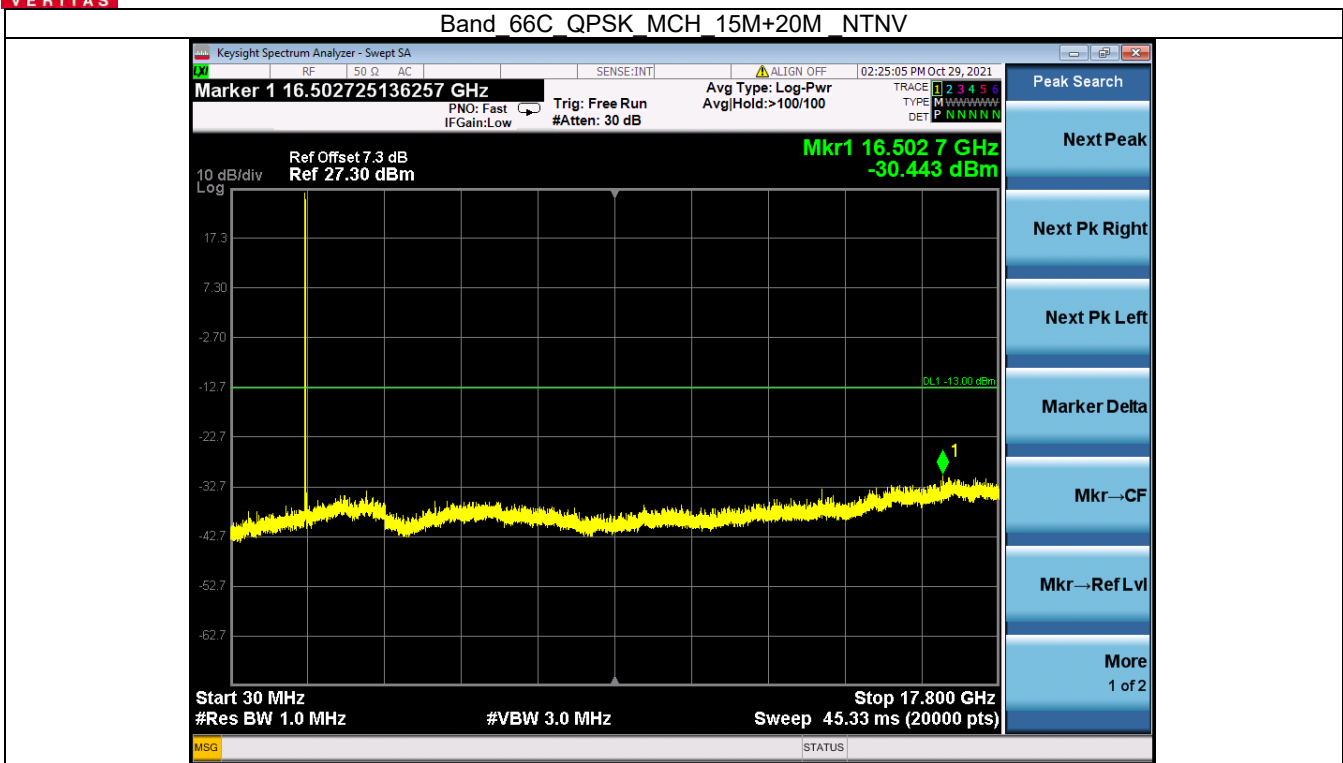

BV 7Layers Communications Technology (Shenzhen) Co. Ltd

No.B102, Dazu Chuangxin Mansion, North of Beihuan Avenue, North Area, Hi-Tech Industrial Park, Nanshan District, Shenzhen, Guangdong, China

Tel: +86 755 8869 6566

Fax: +86 755 8869 6577

Email: customerservice.sw@bureauveritas.com