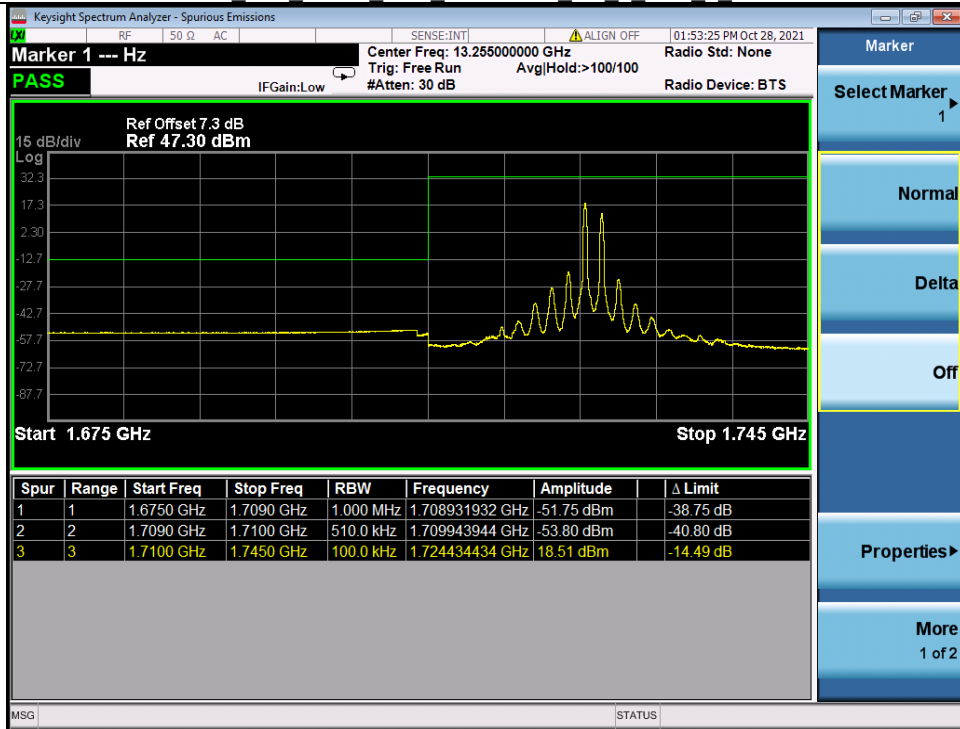

Tel: +86 755 8869 6566

Fax: +86 755 8869 6577

Email: customerservice.sw@bureauveritas.com

Band 66C QPSK LCH 15M+20M RB 1 0/1 99 NTN

Band 66C QPSK LCH 15M+20M RB 1 74/1 0 NTN

BV 7Layers Communications
Technology (Shenzhen) Co. Ltd