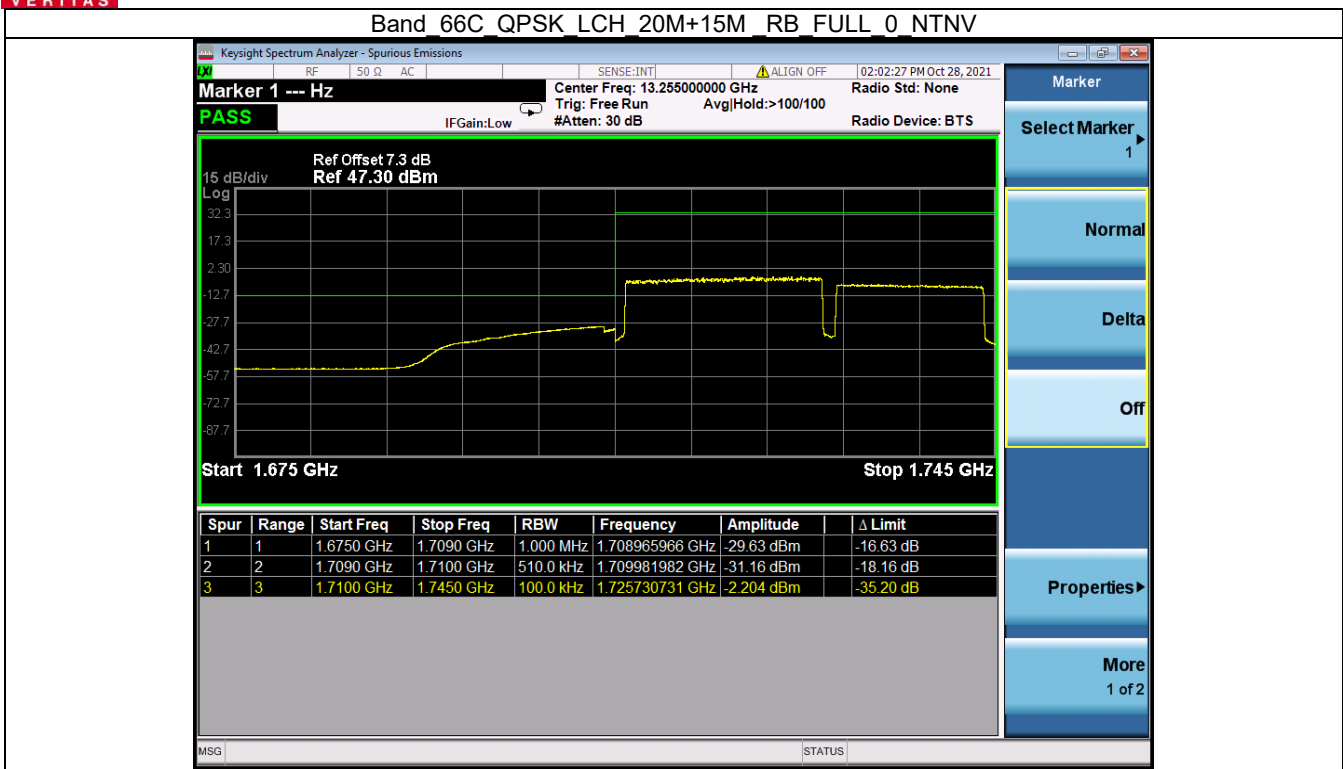

BV 7Layers Communications Technology (Shenzhen) Co. Ltd

No.B102, Dazu Chuangxin Mansion, North of Beihuan Avenue, North Area, Hi-Tech Industrial Park, Nanshan District, Shenzhen, Guangdong, China

Tel: +86 755 8869 6566

Fax: +86 755 8869 6577

Email: customerservice.sw@bureauveritas.com