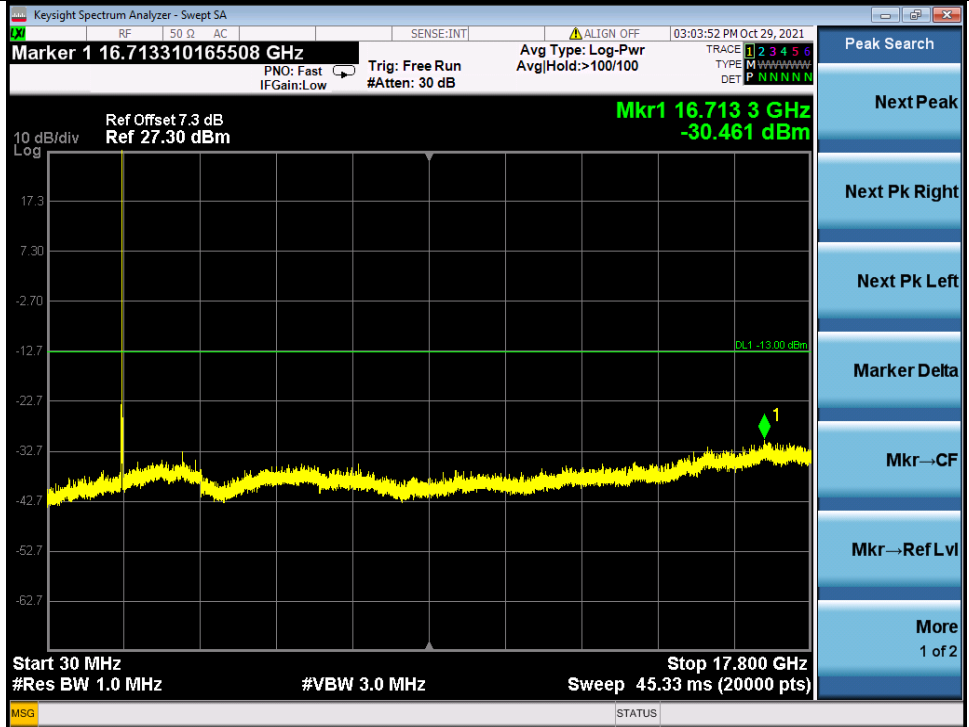

Fax: +86 755 8869 6577

Email: customerservice.sw@bureauveritas.com

Band 66C QPSK MCH 20M+5M NTN

Band 66C QPSK HCH 20M+5M RB 1 0/1 24 NTN

BV 7Layers Communications
 Technology (Shenzhen) Co. Ltd

No.B102, Dazu Chuangxin Mansion, North of Beihuan
 Avenue, North Area, Hi-Tech Industrial Park, Nanshan
 District, Shenzhen, Guangdong, China