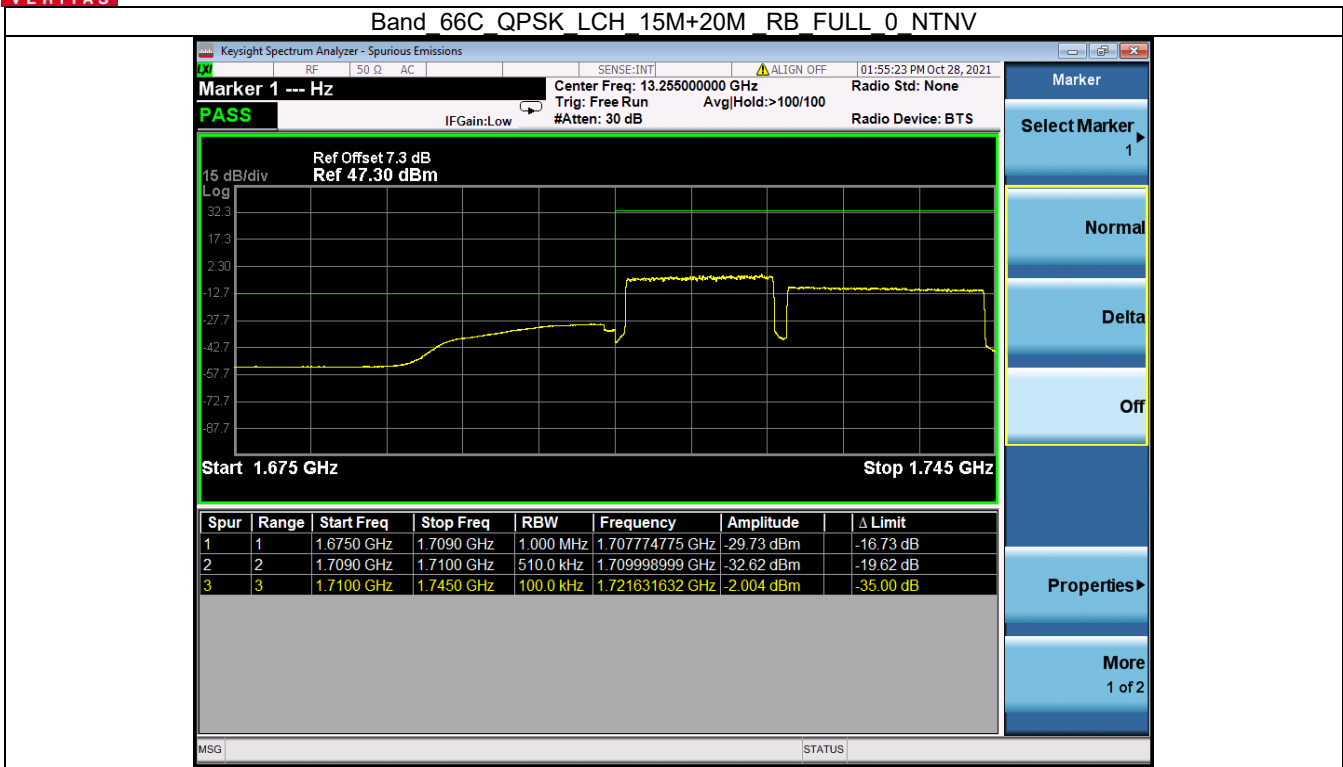

BV 7Layers Communications Technology (Shenzhen) Co. Ltd

No.B102, Dazu Chuangxin Mansion, North of Beihuan Avenue, North Area, Hi-Tech Industrial Park, Nanshan District, Shenzhen, Guangdong, China

Tel: +86 755 8869 6566

Fax: +86 755 8869 6577

Email: customerservice.sw@bureauveritas.com