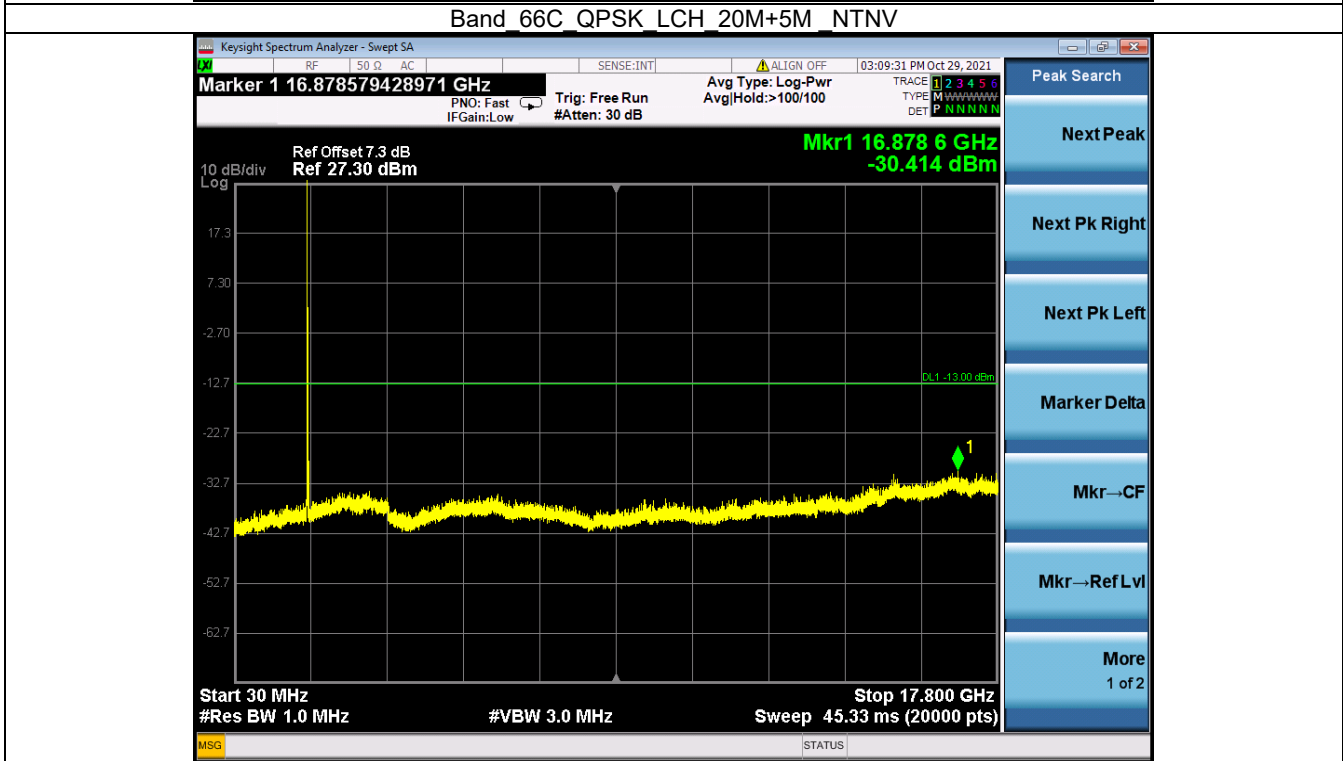

BV 7Layers Communications Technology (Shenzhen) Co. Ltd

No.B102, Dazu Chuangxin Mansion, North of Beihuan Avenue, North Area, Hi-Tech Industrial Park, Nanshan District, Shenzhen, Guangdong, China

Tel: +86 755 8869 6566

Fax: +86 755 8869 6577

Email: customerservice.sw@bureauveritas.com