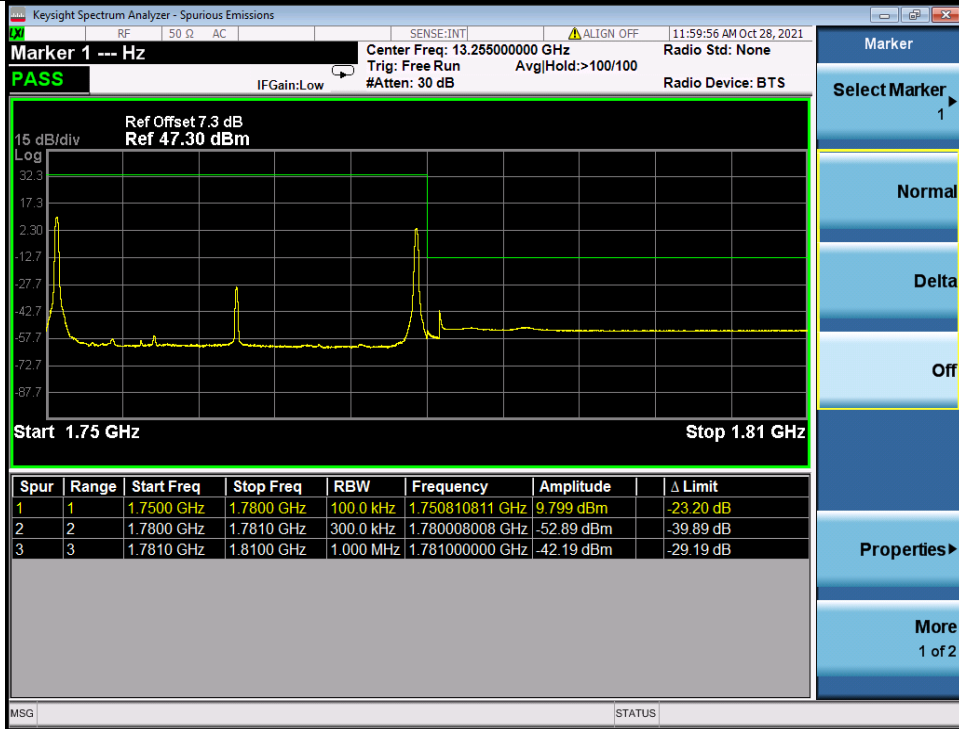

Band 66C 64QAM HCH 15M+15M RB 1 0/1 74 NTN

Band 66C 64QAM HCH 15M+15M RB 1 74/1 0 NTN

BV 7Layers Communications Technology (Shenzhen) Co. Ltd

No.B102, Dazu Chuangxin Mansion, North of Beihuan Avenue, North Area, Hi-Tech Industrial Park, Nanshan District, Shenzhen, Guangdong, China