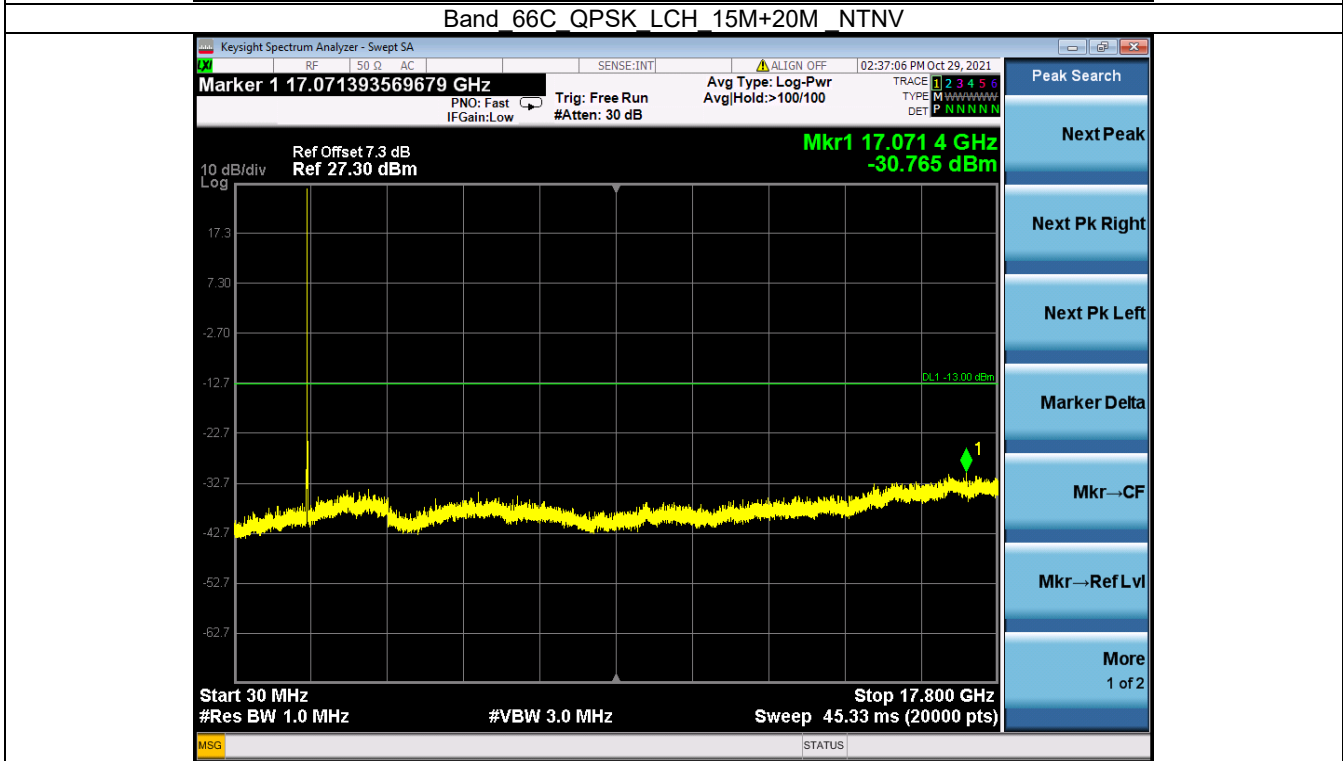

BV 7Layers Communications Technology (Shenzhen) Co. Ltd

No.B102, Dazu Chuangxin Mansion, North of Beihuan Avenue, North Area, Hi-Tech Industrial Park, Nanshan District, Shenzhen, Guangdong, China

Tel: +86 755 8869 6566

Fax: +86 755 8869 6577

Email: customerservice.sw@bureauveritas.com