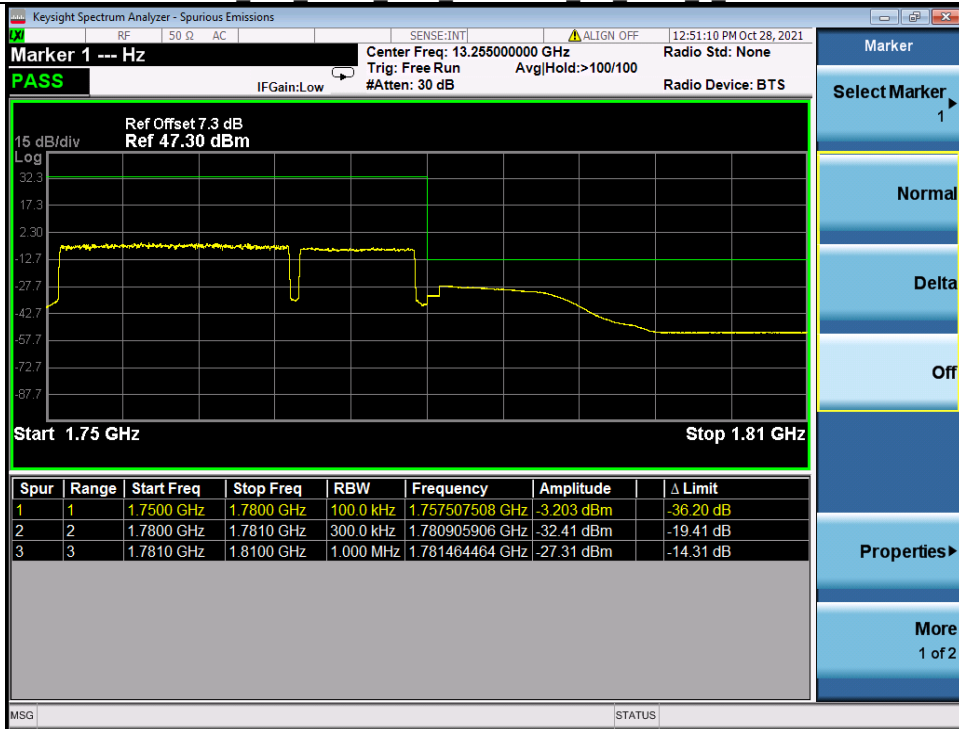

Tel: +86 755 8869 6566

Fax: +86 755 8869 6577

Email: customerservice.sw@bureauveritas.com

Band 66C QPSK HCH 20M+10M RB 1 99/1 0 NTN

Band 66C QPSK HCH 20M+10M RB FULL 0 NTN

BV 7Layers Communications
Technology (Shenzhen) Co. Ltd