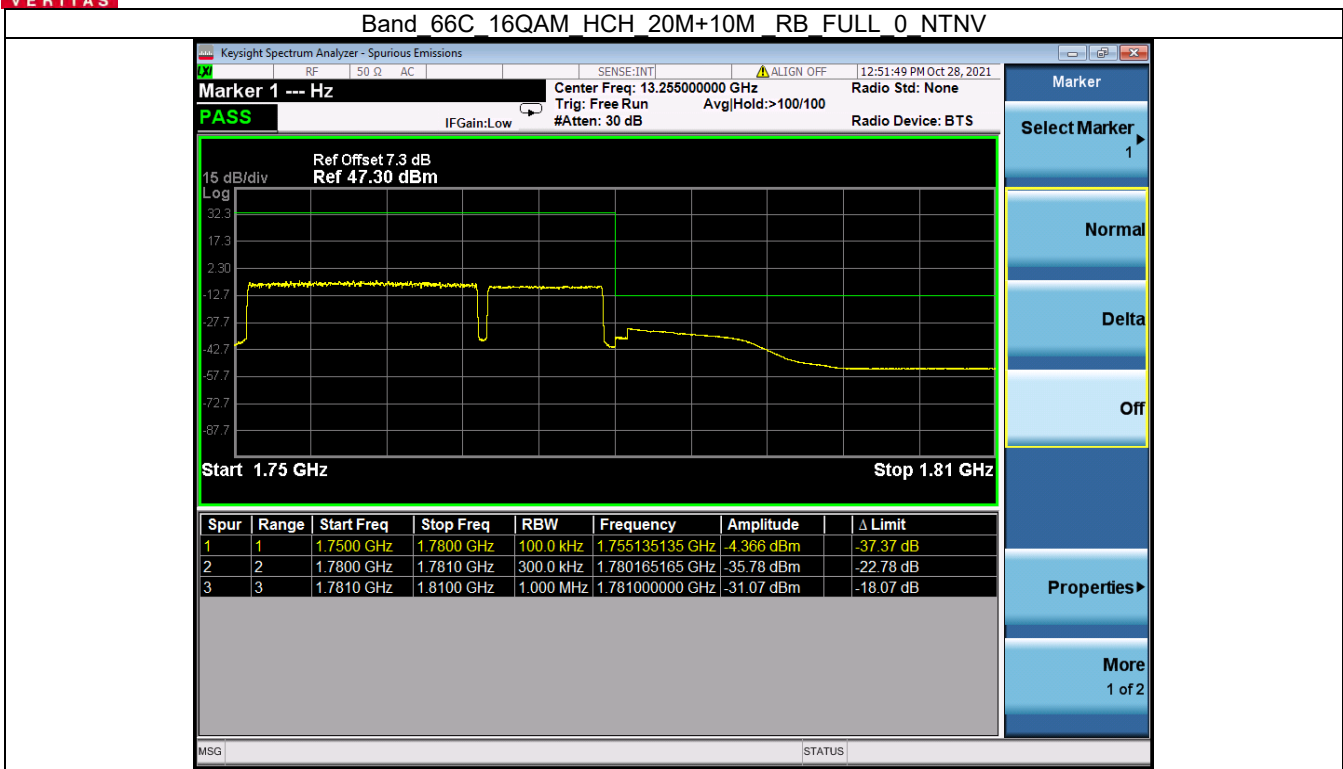

BV 7Layers Communications Technology (Shenzhen) Co. Ltd

No.B102, Dazu Chuangxin Mansion, North of Beihuan Avenue, North Area, Hi-Tech Industrial Park, Nanshan District, Shenzhen, Guangdong, China

Tel: +86 755 8869 6566

Fax: +86 755 8869 6577

Email: customerservice.sw@bureauveritas.com