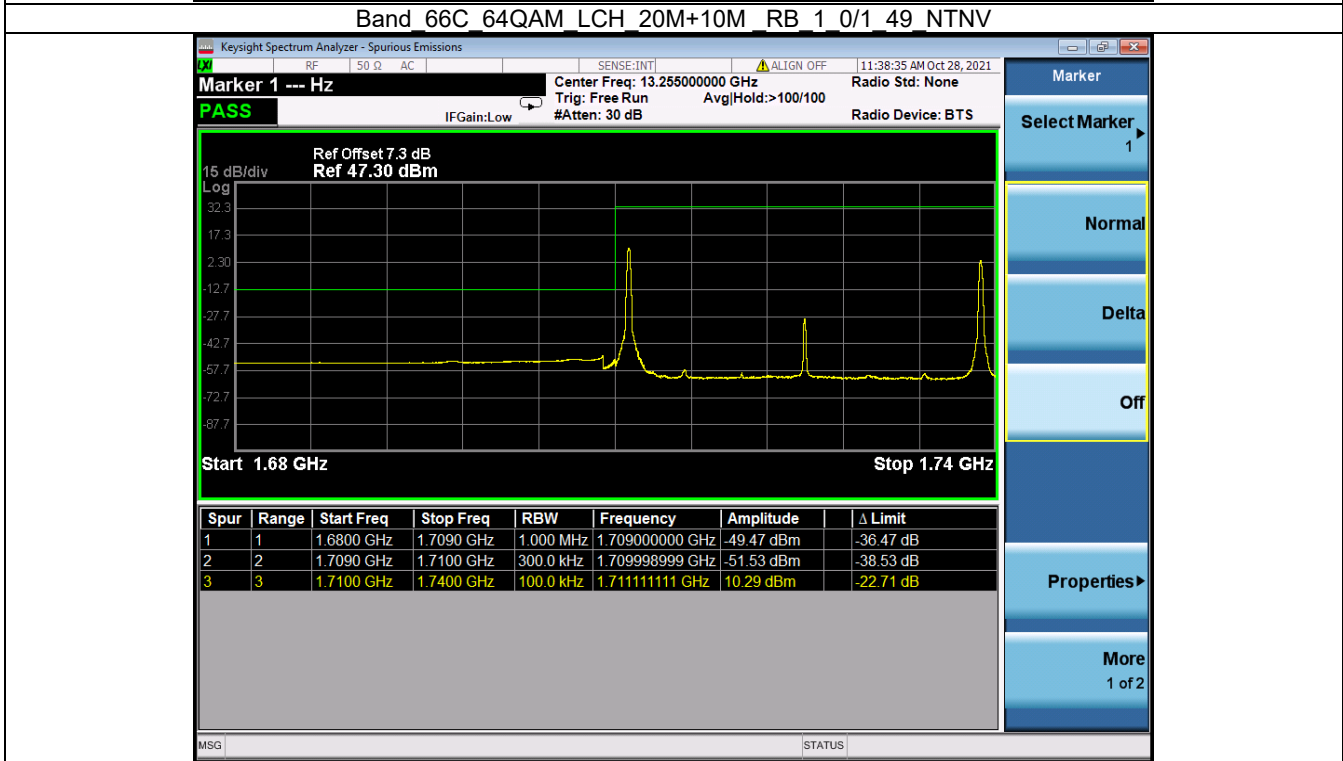

BV 7Layers Communications Technology (Shenzhen) Co. Ltd

No.B102, Dazu Chuangxin Mansion, North of Beihuan Avenue, North Area, Hi-Tech Industrial Park, Nanshan District, Shenzhen, Guangdong, China

Tel: +86 755 8869 6566

Fax: +86 755 8869 6577

Email: customerservice.sw@bureauveritas.com