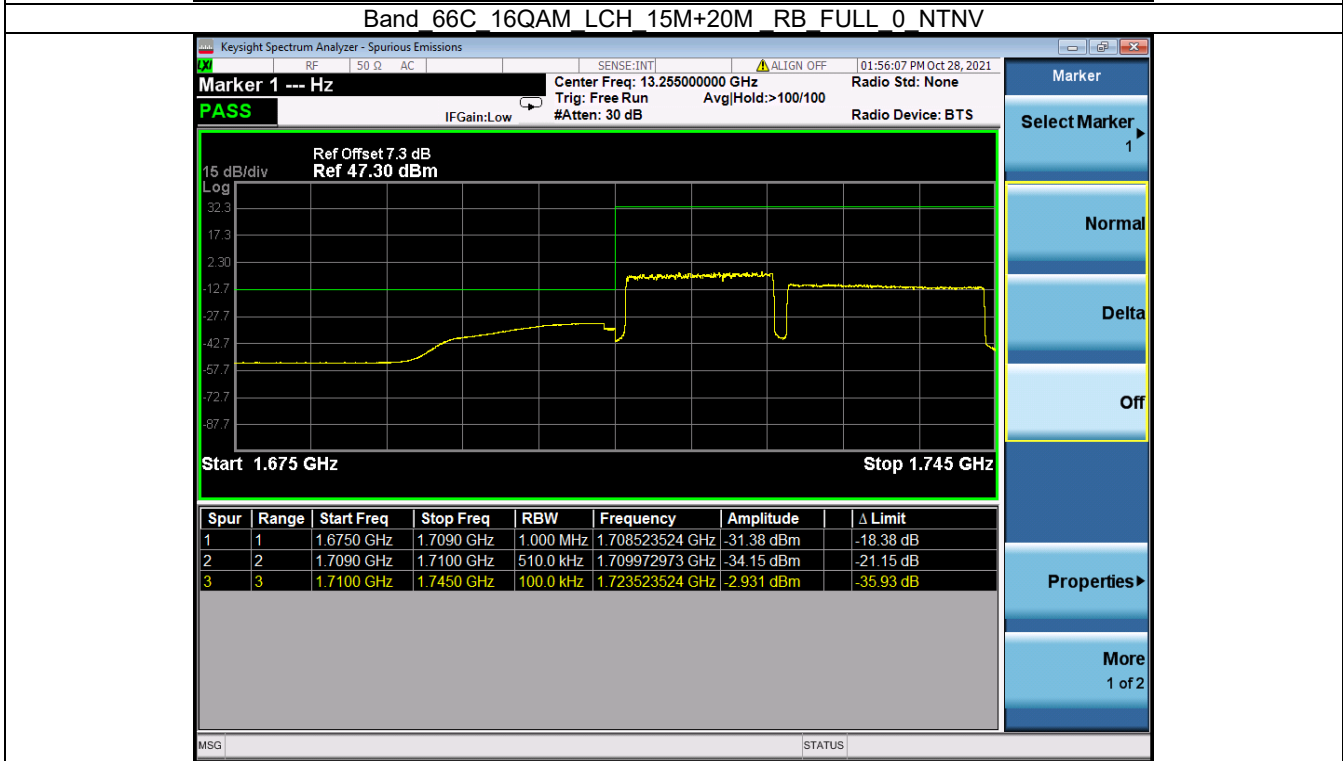

BV 7Layers Communications Technology (Shenzhen) Co. Ltd

No.B102, Dazu Chuangxin Mansion, North of Beihuan Avenue, North Area, Hi-Tech Industrial Park, Nanshan District, Shenzhen, Guangdong, China

Tel: +86 755 8869 6566

Fax: +86 755 8869 6577

Email: customerservice.sw@bureauveritas.com