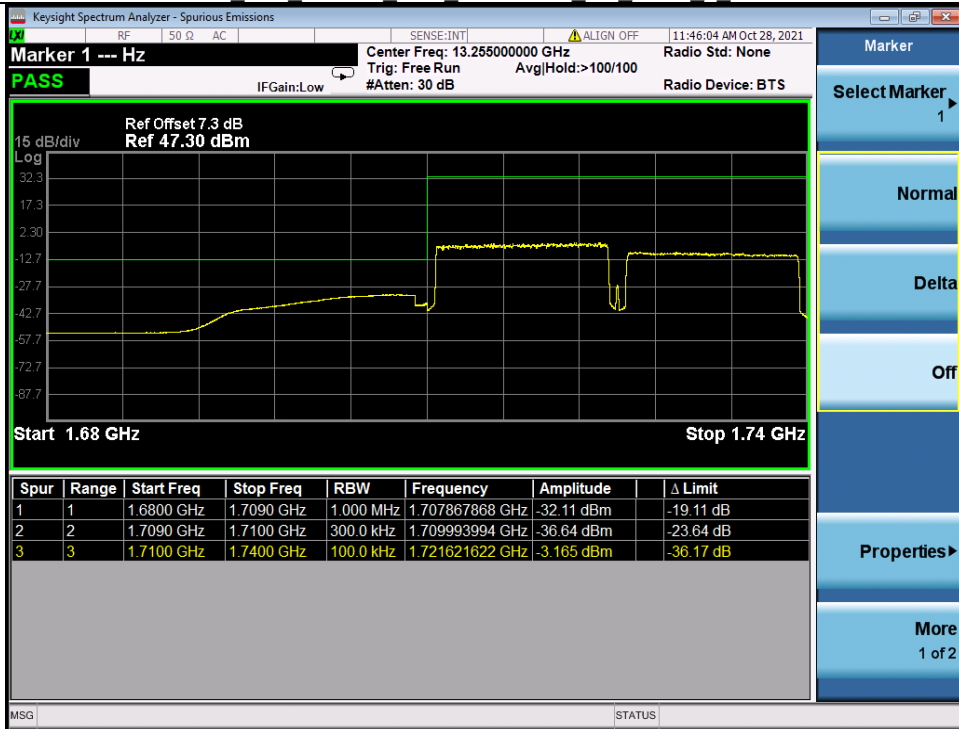

Band 66C 16QAM LCH 15M+15M RB FULL 0 NTV

BV 7Layers Communications Technology (Shenzhen) Co. Ltd

No.B102, Dazu Chuangxin Mansion, North of Beihuan Avenue, North Area, Hi-Tech Industrial Park, Nanshan District, Shenzhen, Guangdong, China

Tel: +86 755 8869 6566

Fax: +86 755 8869 6577

Email: customerservice.sw@bureauveritas.com