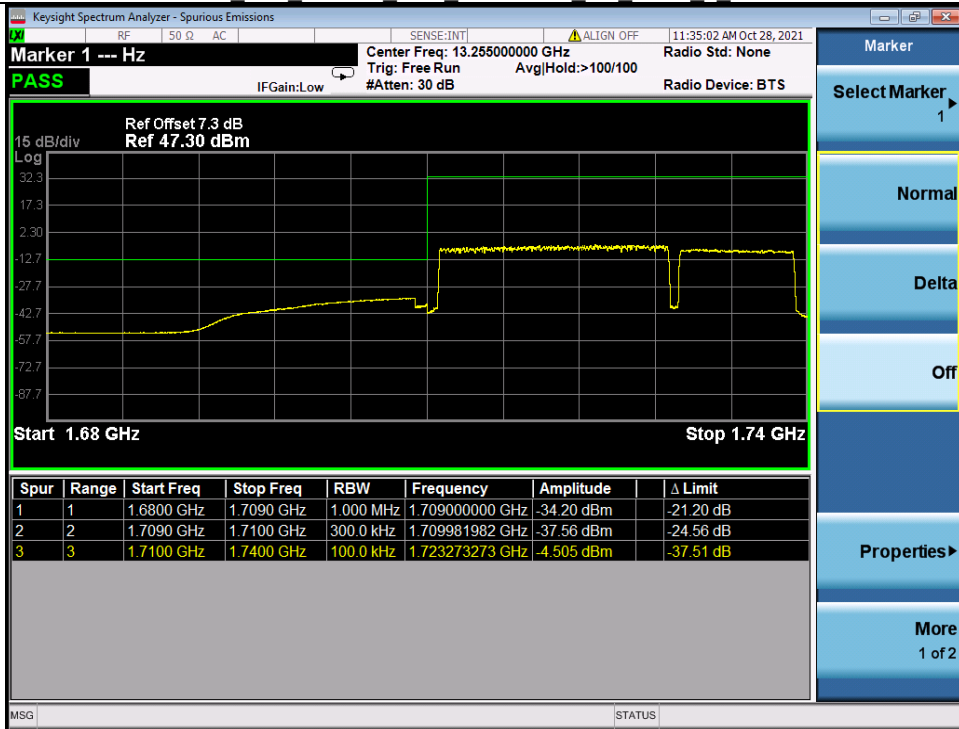

Band 66C 64QAM LCH 20M+10M RB FULL 0 NTVN

BV 7Layers Communications
Technology (Shenzhen) Co. Ltd

No.B102, Dazu Chuangxin Mansion, North of Beihuan
Avenue, North Area, Hi-Tech Industrial Park, Nanshan
District, Shenzhen, Guangdong, China

Tel: +86 755 8869 6566

Fax: +86 755 8869 6577

Email: customerservice.sw@bureauveritas.com