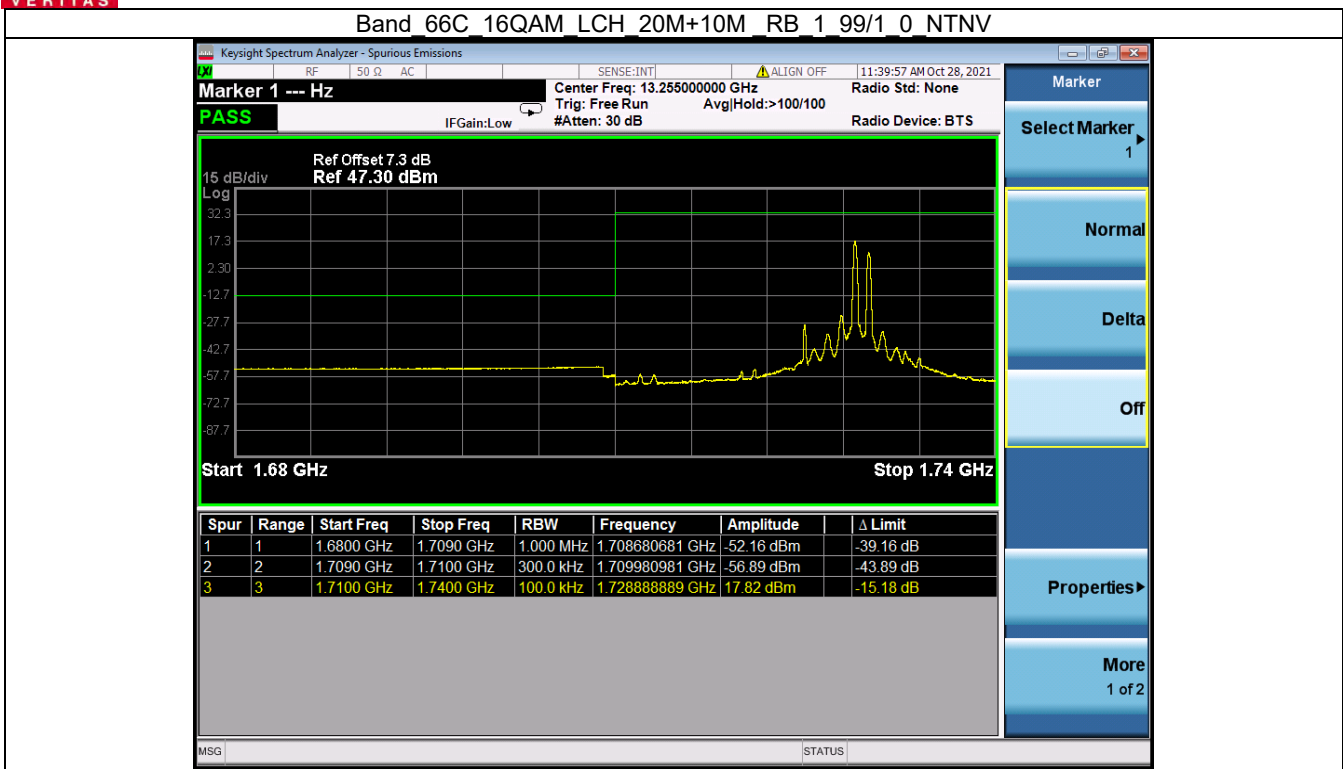

BV 7Layers Communications Technology (Shenzhen) Co. Ltd

No.B102, Dazu Chuangxin Mansion, North of Beihuan Avenue, North Area, Hi-Tech Industrial Park, Nanshan District, Shenzhen, Guangdong, China

Tel: +86 755 8869 6566

Fax: +86 755 8869 6577

Email: customerservice.sw@bureauveritas.com