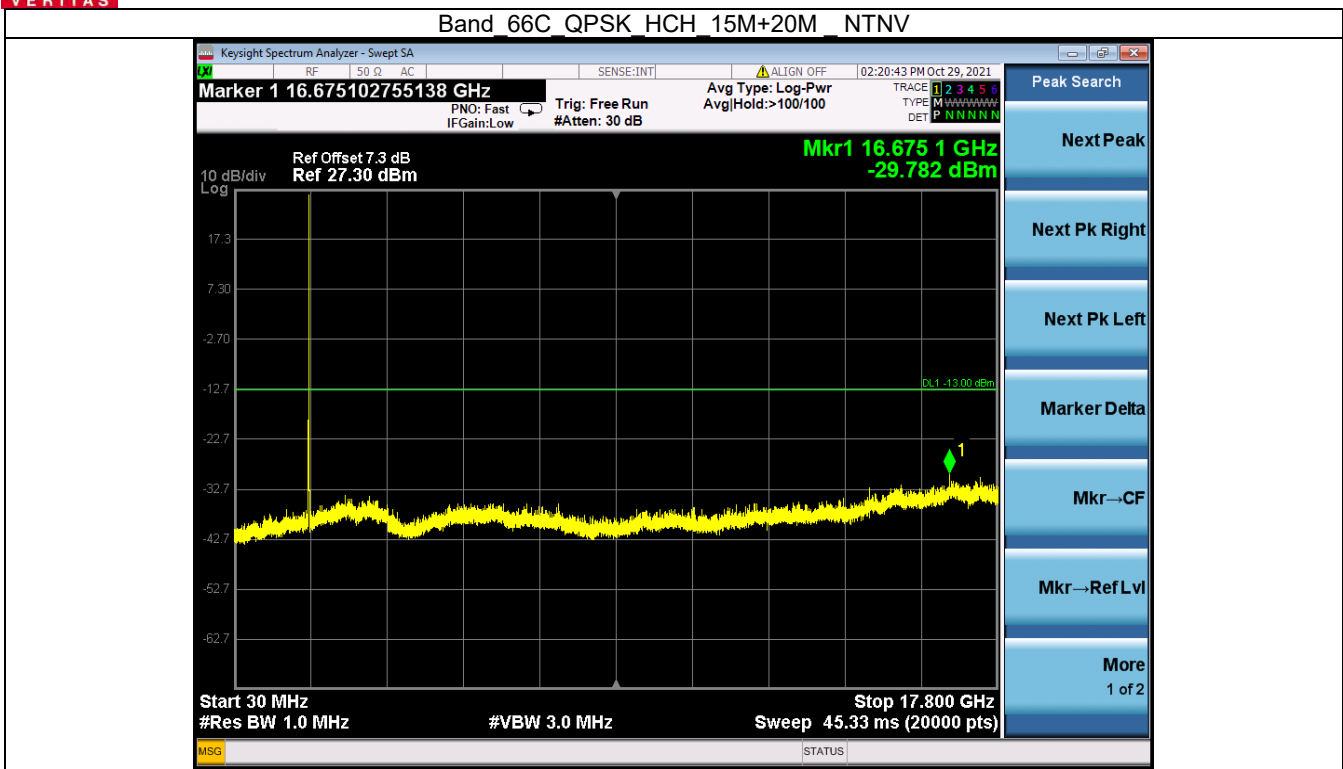

BV 7Layers Communications Technology (Shenzhen) Co. Ltd

No.B102, Dazu Chuangxin Mansion, North of Beihuan Avenue, North Area, Hi-Tech Industrial Park, Nanshan District, Shenzhen, Guangdong, China

Tel: +86 755 8869 6566

Fax: +86 755 8869 6577

Email: customerservice.sw@bureauveritas.com