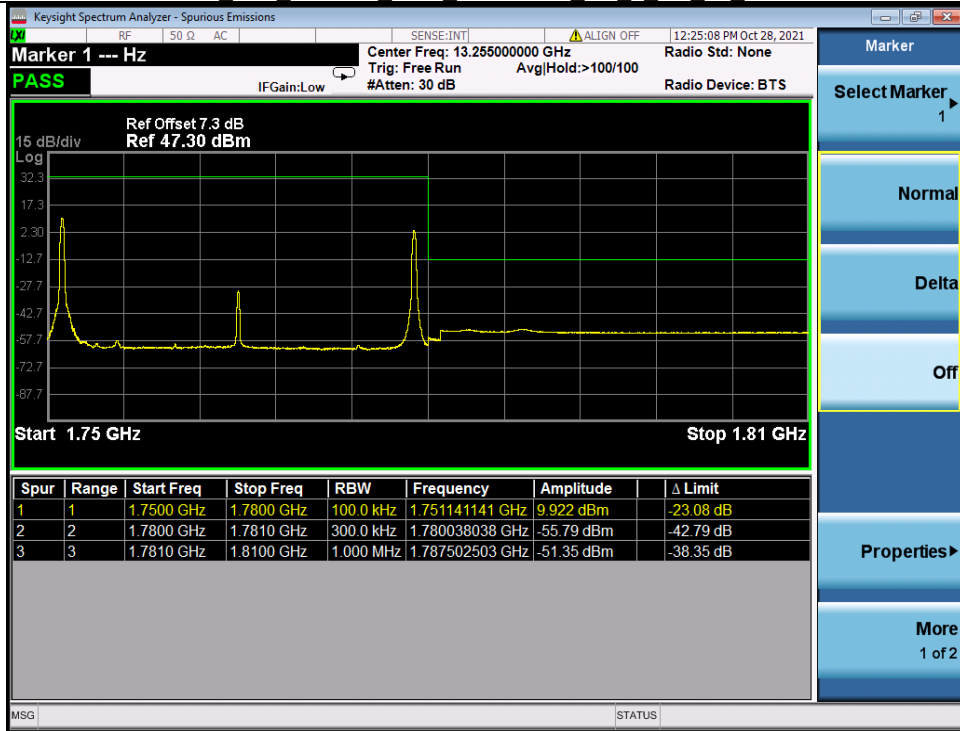

Band 66C 64QAM HCH 20M+10M RB 1 0/1 49 NTN

Band 66C 64QAM HCH 20M+10M RB 1 99/1 0 NTN

BV 7Layers Communications Technology (Shenzhen) Co. Ltd

No.B102, Dazu Chuangxin Mansion, North of Beihuan Avenue, North Area, Hi-Tech Industrial Park, Nanshan District, Shenzhen, Guangdong, China