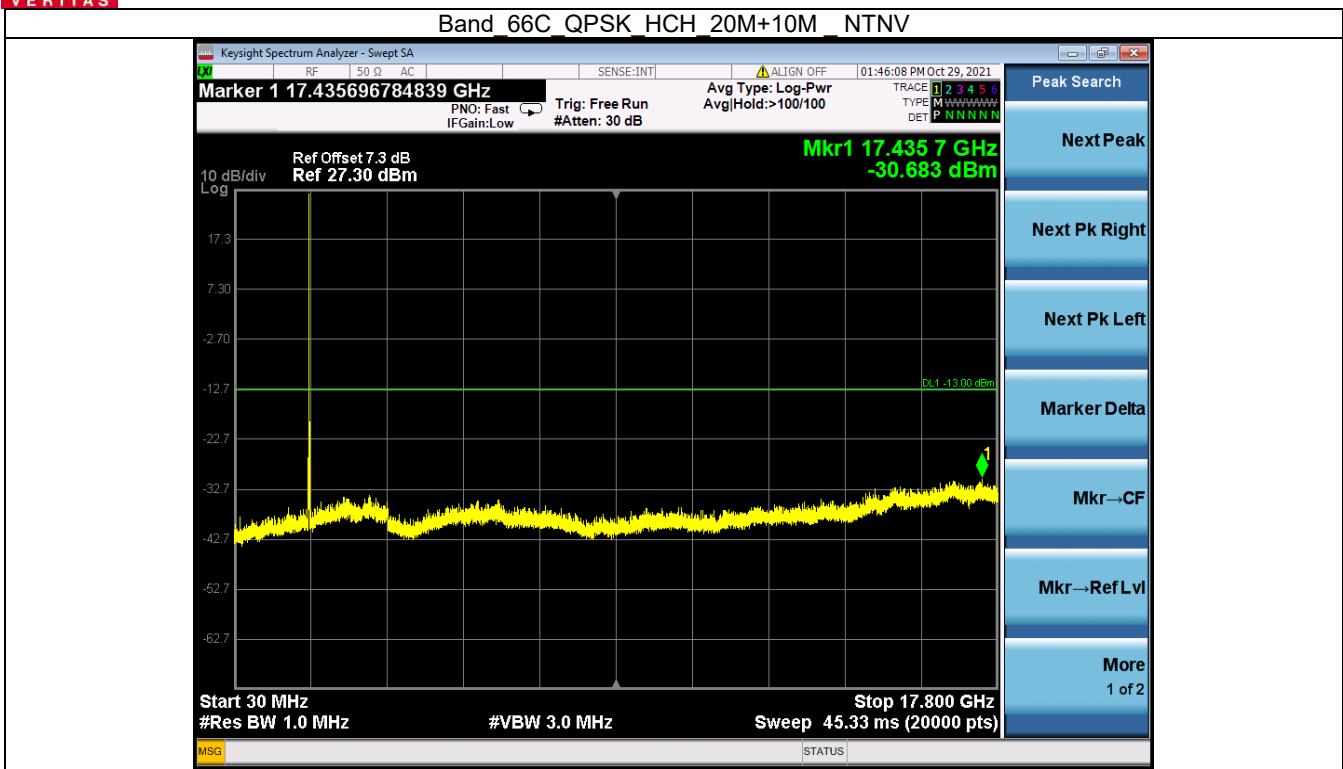

BV 7Layers Communications Technology (Shenzhen) Co. Ltd

No.B102, Dazu Chuangxin Mansion, North of Beihuan Avenue, North Area, Hi-Tech Industrial Park, Nanshan District, Shenzhen, Guangdong, China

Tel: +86 755 8869 6566

Fax: +86 755 8869 6577

Email: customerservice.sw@bureauveritas.com