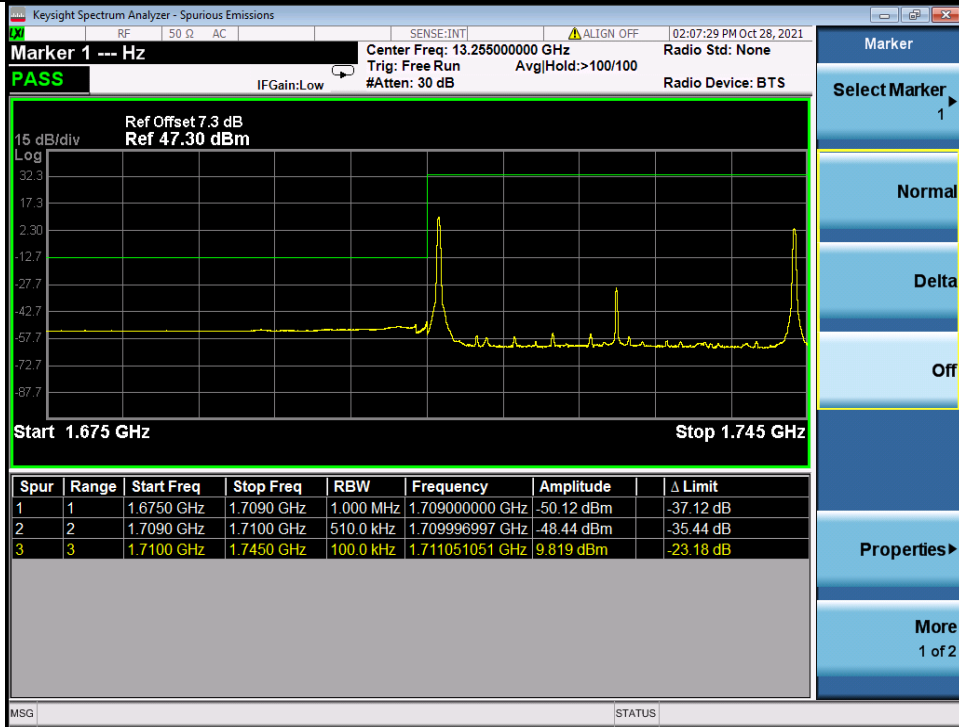

Fax: +86 755 8869 6577

Email: customerservice.sw@bureauveritas.com

Band 66C 16QAM HCH 20M+15M RB FULL 0 NTN

Band 66C 64QAM LCH 20M+15M RB 1 0/1 74 NTN

BV 7Layers Communications Technology (Shenzhen) Co. Ltd