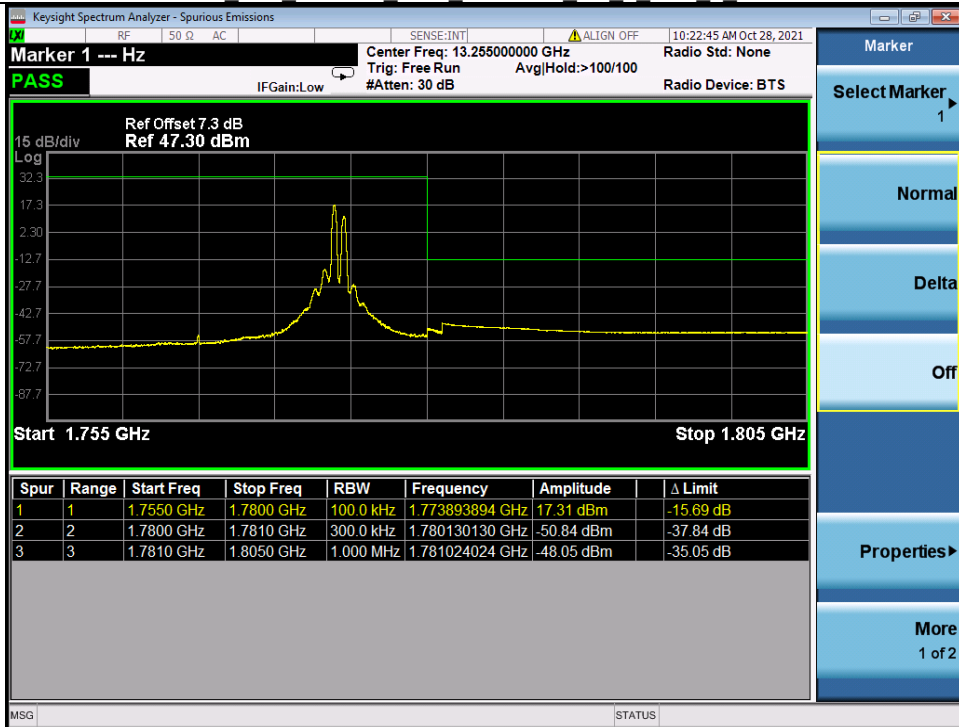

Band 66C 64QAM HCH 20M+5M RB 1 99/1 0 NTN

BV 7Layers Communications Technology (Shenzhen) Co. Ltd

No.B102, Dazu Chuangxin Mansion, North of Beihuan Avenue, North Area, Hi-Tech Industrial Park, Nanshan District, Shenzhen, Guangdong, China

Tel: +86 755 8869 6566

Fax: +86 755 8869 6577

Email: customerservice.sw@bureauveritas.com