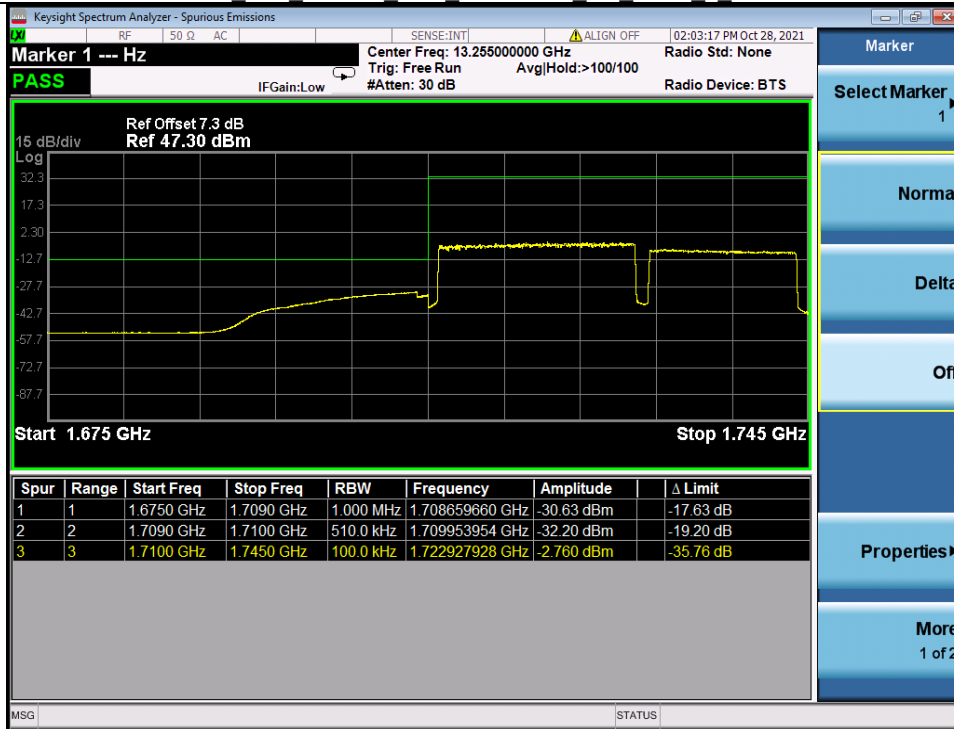

Fax: +86 755 8869 6577

Email: customerservice.sw@bureauveritas.com

BUREAU VERITAS

Test Report No.: W7L-P20210616-3RF03

Band 66C 16QAM LCH 20M+15M RB 1 99/1 0 NTVN

Band 66C 16QAM LCH 20M+15M RB FULL 0 NTVN

BV 7Layers Communications Technology (Shenzhen) Co. Ltd