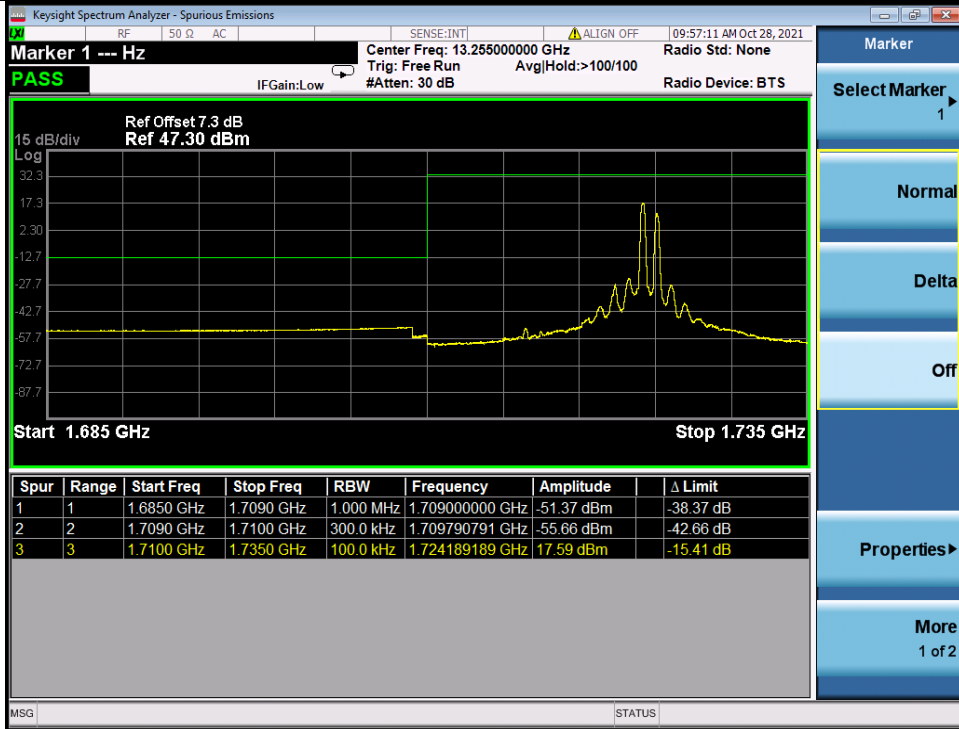

Band 66C 16QAM LCH 15M+10M RB FULL 0 NTN

BV 7Layers Communications Technology (Shenzhen) Co. Ltd

No.B102, Dazu Chuangxin Mansion, North of Beihuan Avenue, North Area, Hi-Tech Industrial Park, Nanshan District, Shenzhen, Guangdong, China