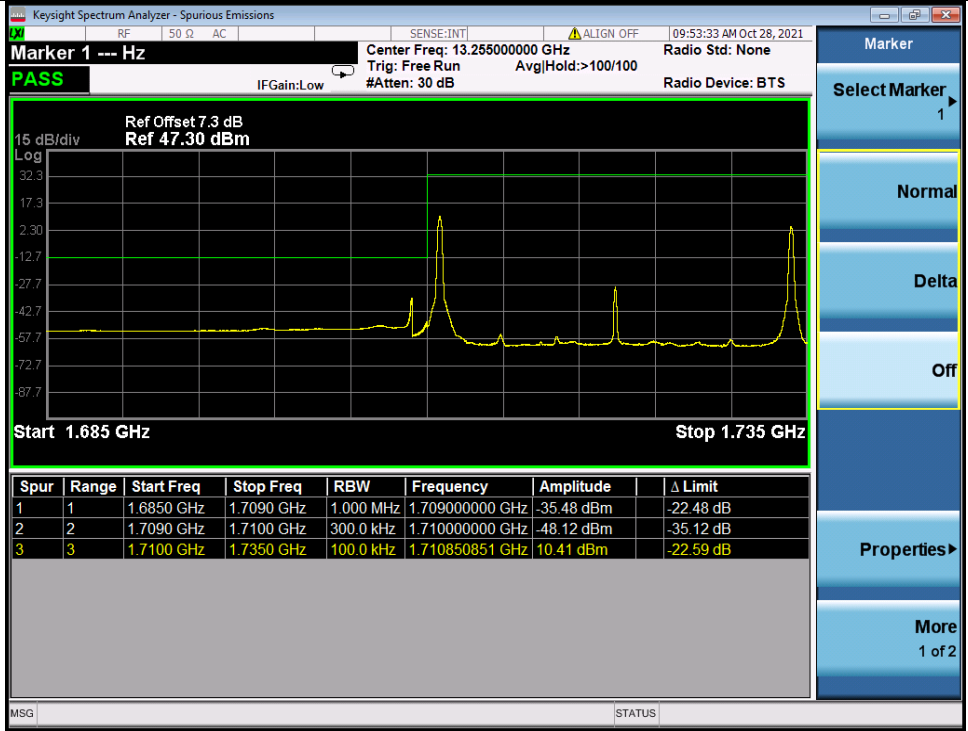

Band 66C QPSK LCH 15M+10M RB 1 0/1 49 NTN