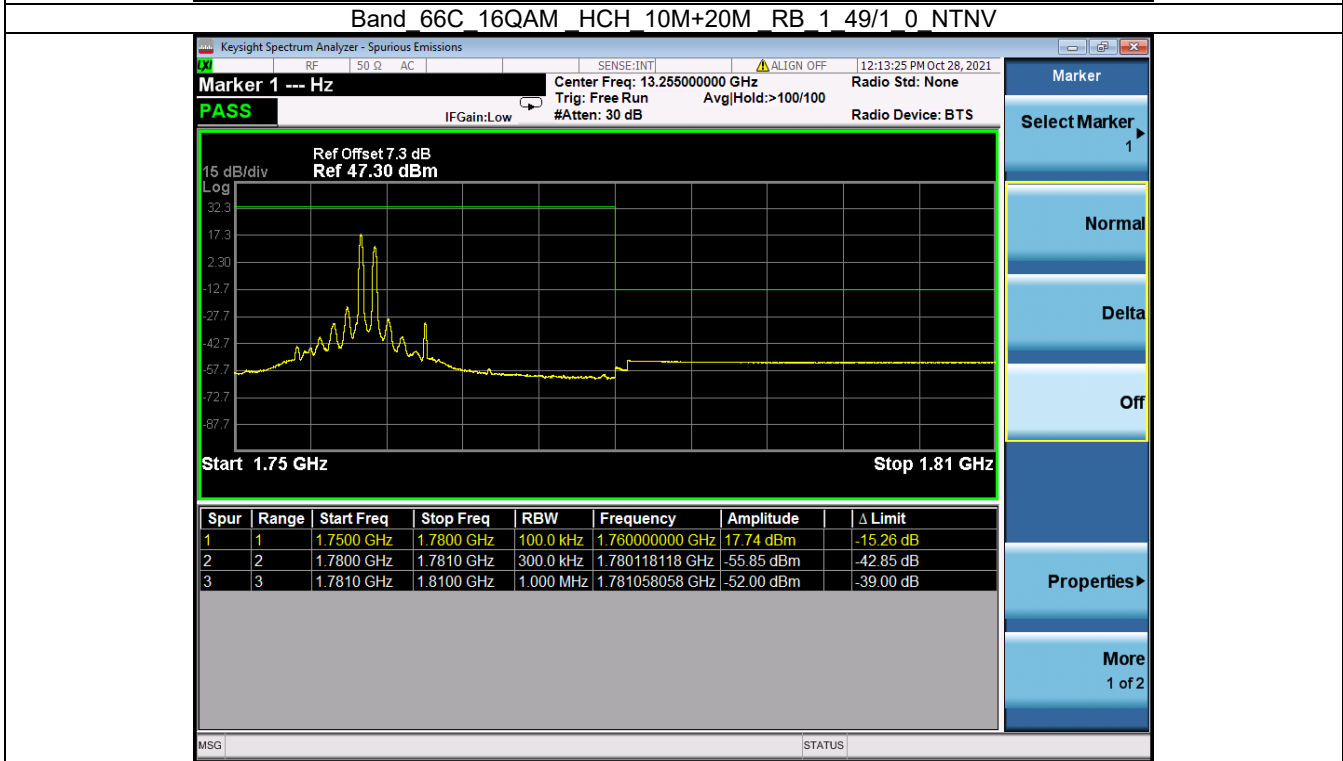

BV 7Layers Communications Technology (Shenzhen) Co. Ltd

No.B102, Dazu Chuangxin Mansion, North of Beihuan Avenue, North Area, Hi-Tech Industrial Park, Nanshan District, Shenzhen, Guangdong, China

Tel: +86 755 8869 6566

Fax: +86 755 8869 6577

Email: customerservice.sw@bureauveritas.com