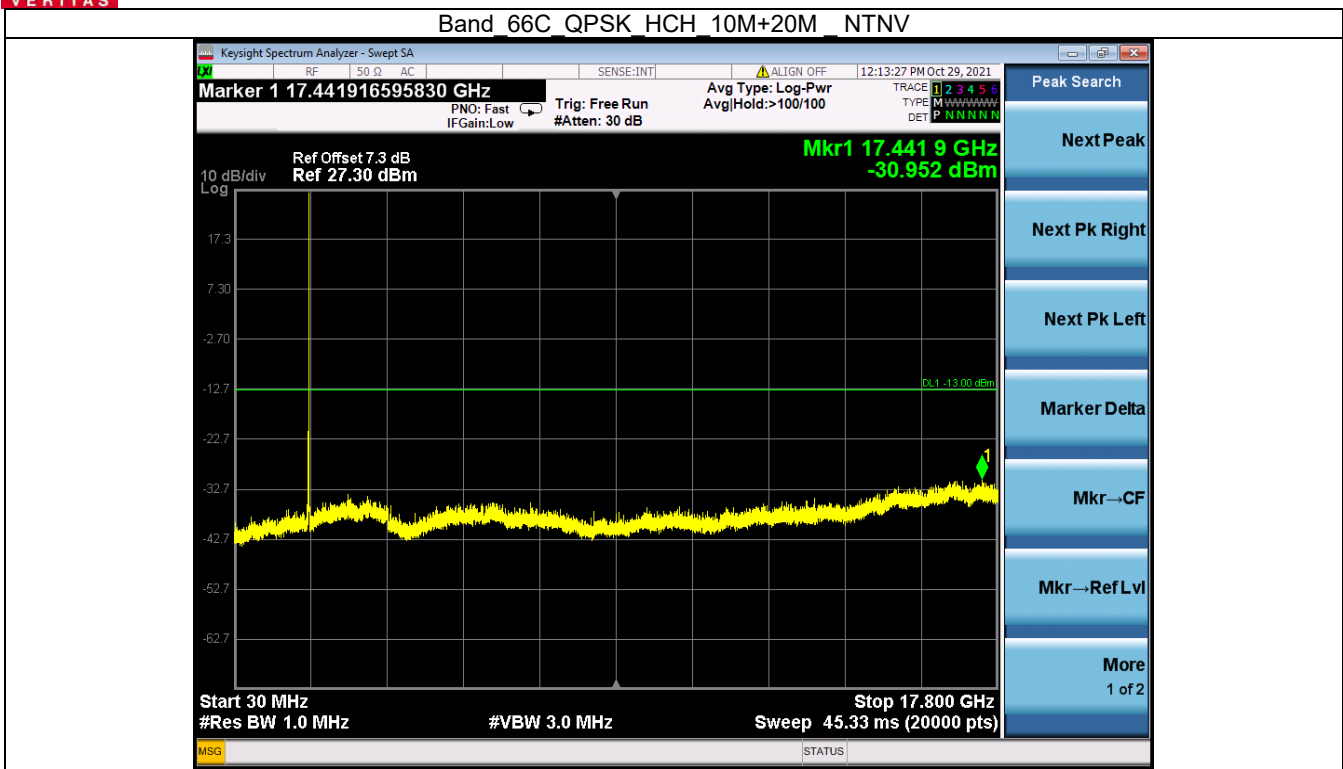

BV 7Layers Communications Technology (Shenzhen) Co. Ltd

No.B102, Dazu Chuangxin Mansion, North of Beihuan Avenue, North Area, Hi-Tech Industrial Park, Nanshan District, Shenzhen, Guangdong, China

Tel: +86 755 8869 6566

Fax: +86 755 8869 6577

Email: customerservice.sw@bureauveritas.com