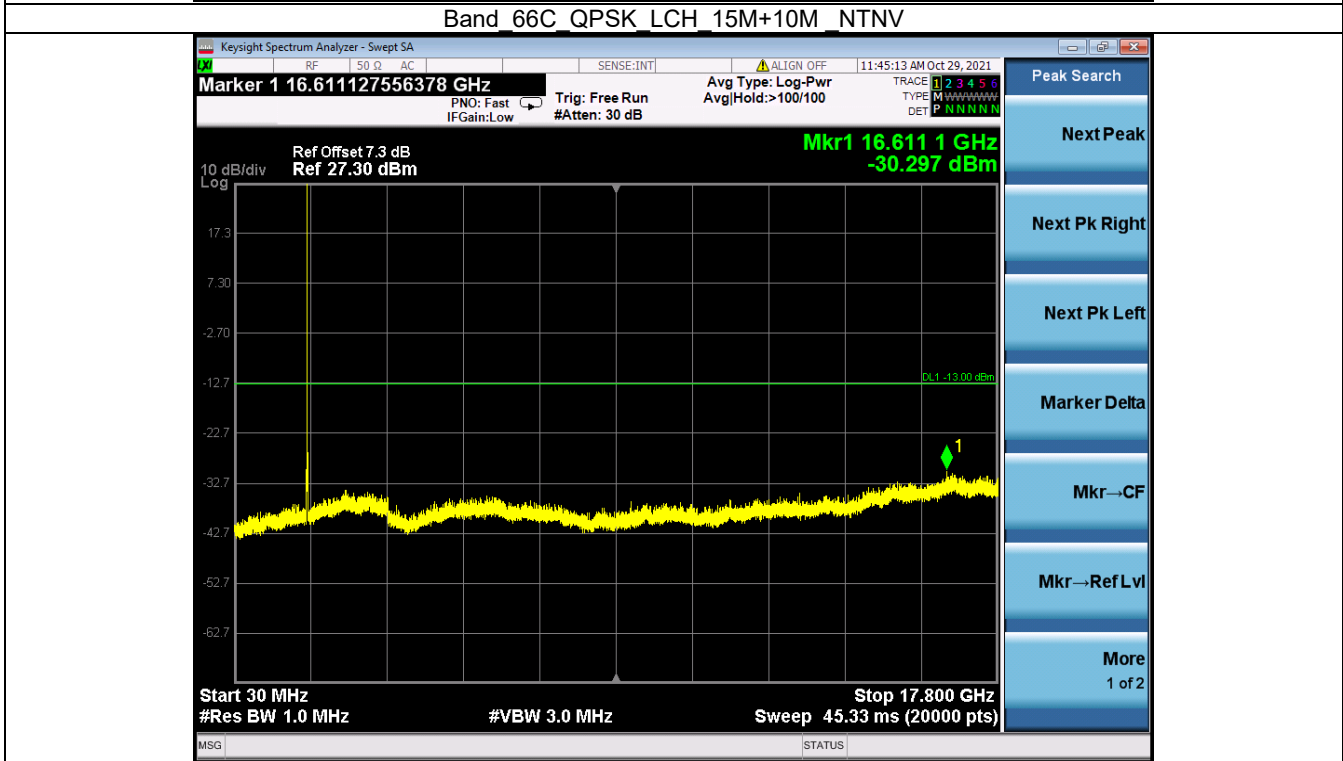

BV 7Layers Communications Technology (Shenzhen) Co. Ltd

No.B102, Dazu Chuangxin Mansion, North of Beihuan Avenue, North Area, Hi-Tech Industrial Park, Nanshan District, Shenzhen, Guangdong, China

Tel: +86 755 8869 6566

Fax: +86 755 8869 6577

Email: customerservice.sw@bureauveritas.com