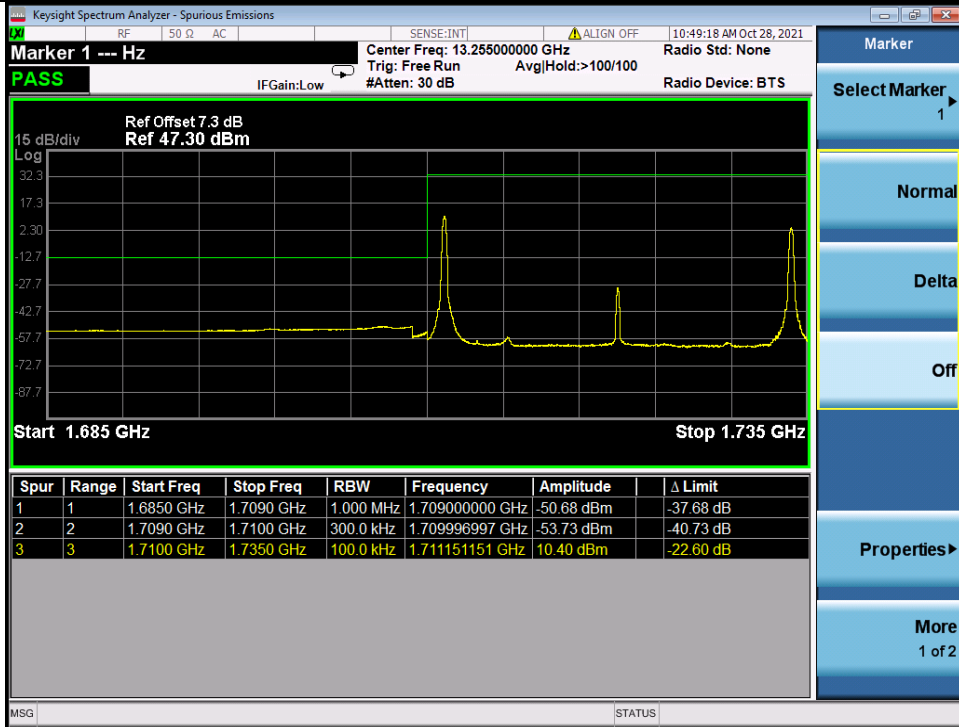

Band 66C 64QAM LCH 5M+20M RB 1 0/1 99 NTN

BV 7Layers Communications Technology (Shenzhen) Co. Ltd

No.B102, Dazu Chuangxin Mansion, North of Beihuan Avenue, North Area, Hi-Tech Industrial Park, Nanshan District, Shenzhen, Guangdong, China

Tel: +86 755 8869 6566

Fax: +86 755 8869 6577

Email: customerservice.sw@bureauveritas.com