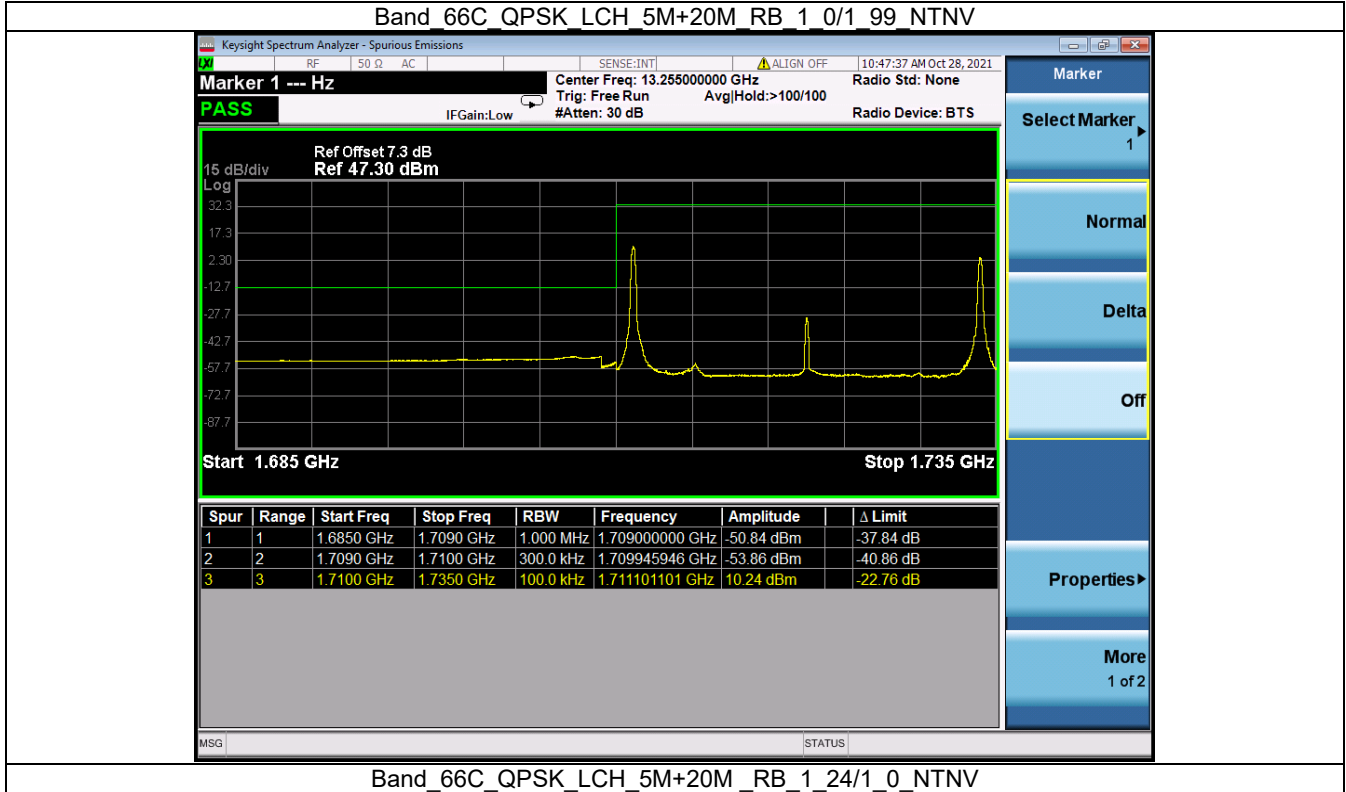

4.9.2 Test Graph

BV 7Layers Communications
Technology (Shenzhen) Co. Ltd

No.B102, Dazu Chuangxin Mansion, North of Beihuan
Avenue, North Area, Hi-Tech Industrial Park, Nanshan
District, Shenzhen, Guangdong, China

Tel: +86 755 8869 6566

Fax: +86 755 8869 6577

Email: customerservice.sw@bureauveritas.com