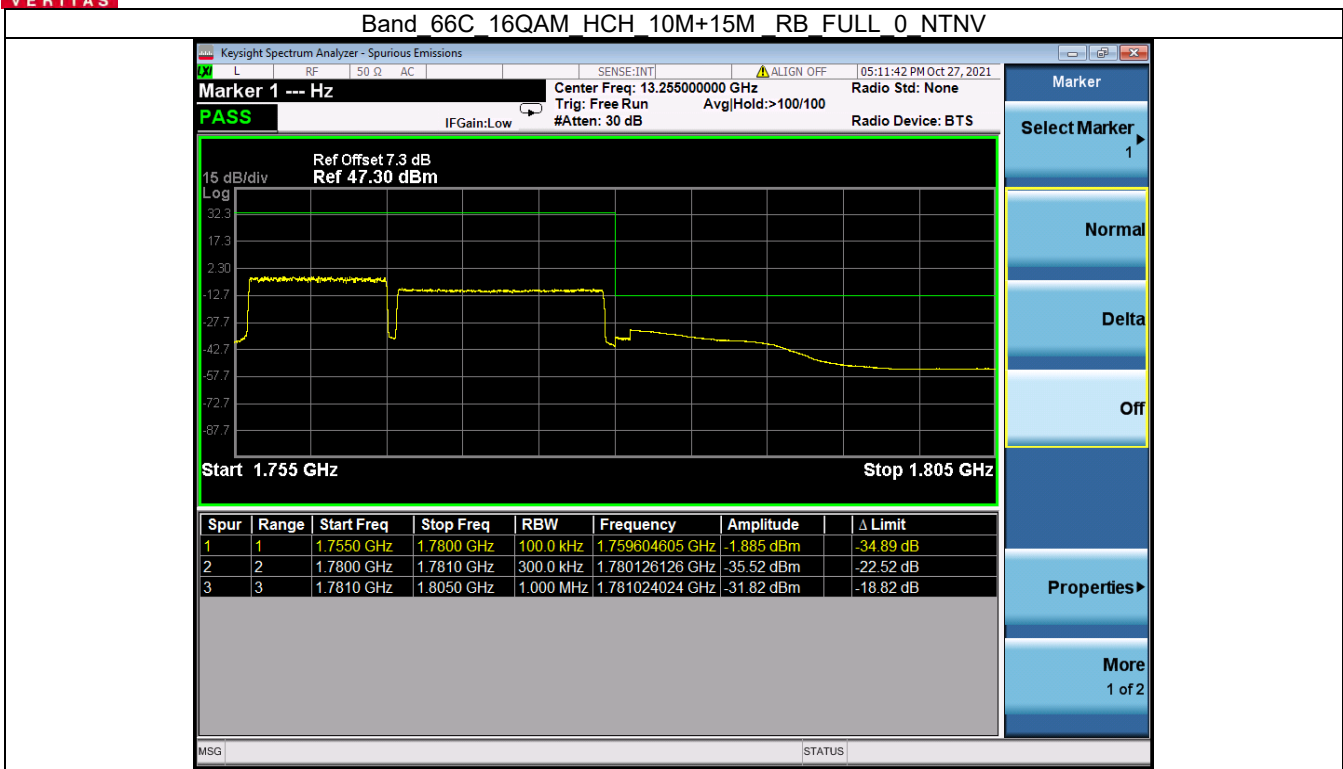

BV 7Layers Communications Technology (Shenzhen) Co. Ltd

No.B102, Dazu Chuangxin Mansion, North of Beihuan Avenue, North Area, Hi-Tech Industrial Park, Nanshan District, Shenzhen, Guangdong, China

Tel: +86 755 8869 6566

Fax: +86 755 8869 6577

Email: customerservice.sw@bureauveritas.com