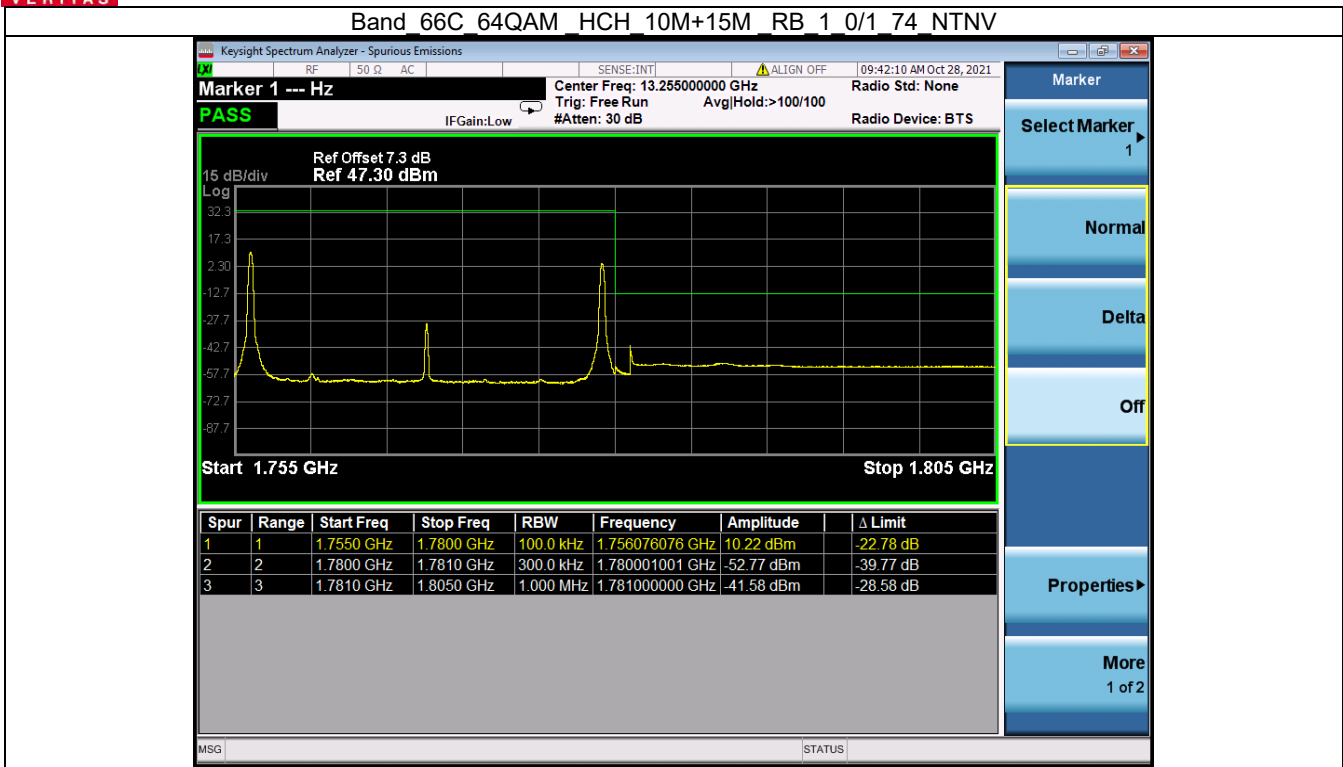

BV 7Layers Communications Technology (Shenzhen) Co. Ltd

No.B102, Dazu Chuangxin Mansion, North of Beihuan Avenue, North Area, Hi-Tech Industrial Park, Nanshan District, Shenzhen, Guangdong, China

Tel: +86 755 8869 6566

Fax: +86 755 8869 6577

Email: customerservice.sw@bureauveritas.com