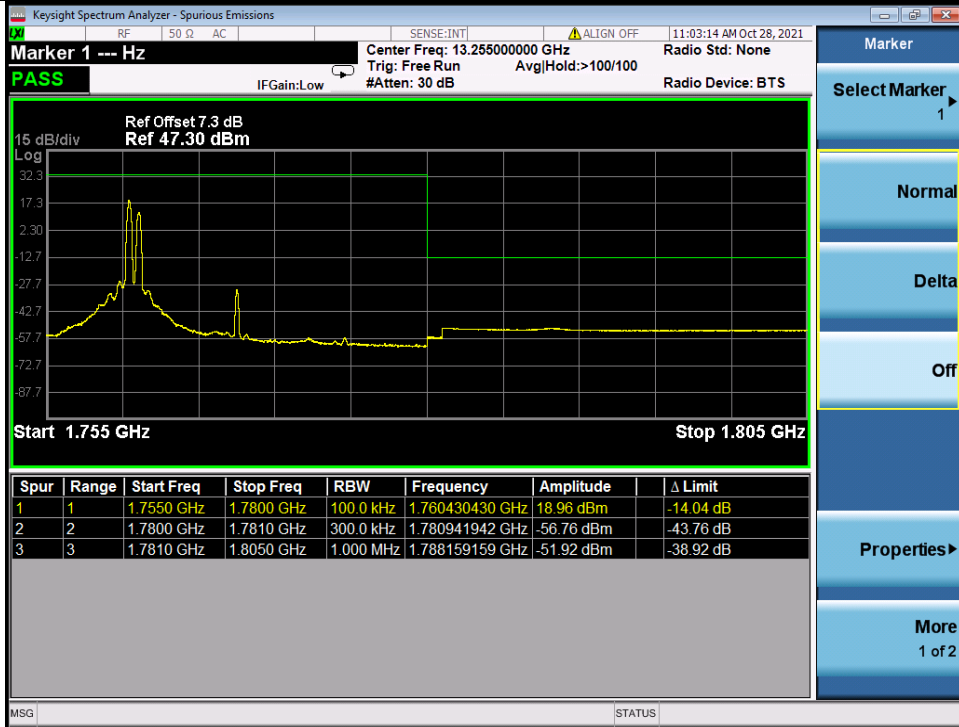

Band 66C QPSK HCH 5M+20M RB 1 24/1 0 NTVN