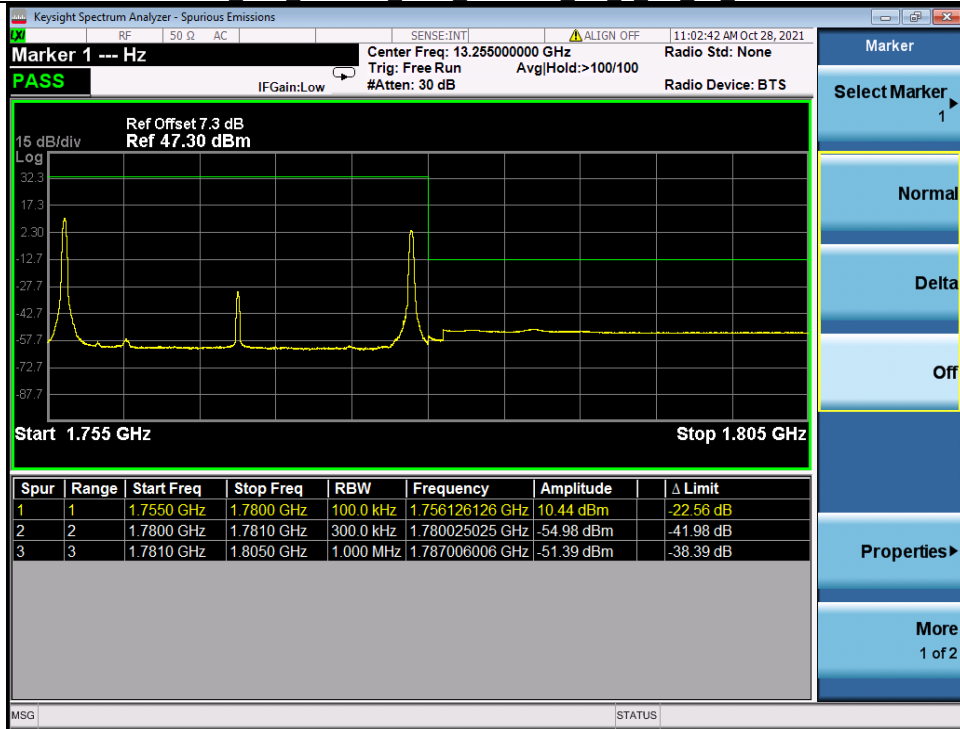

Band 66C 64QAM HCH 5M+20M RB 1 0/1 99 NTV