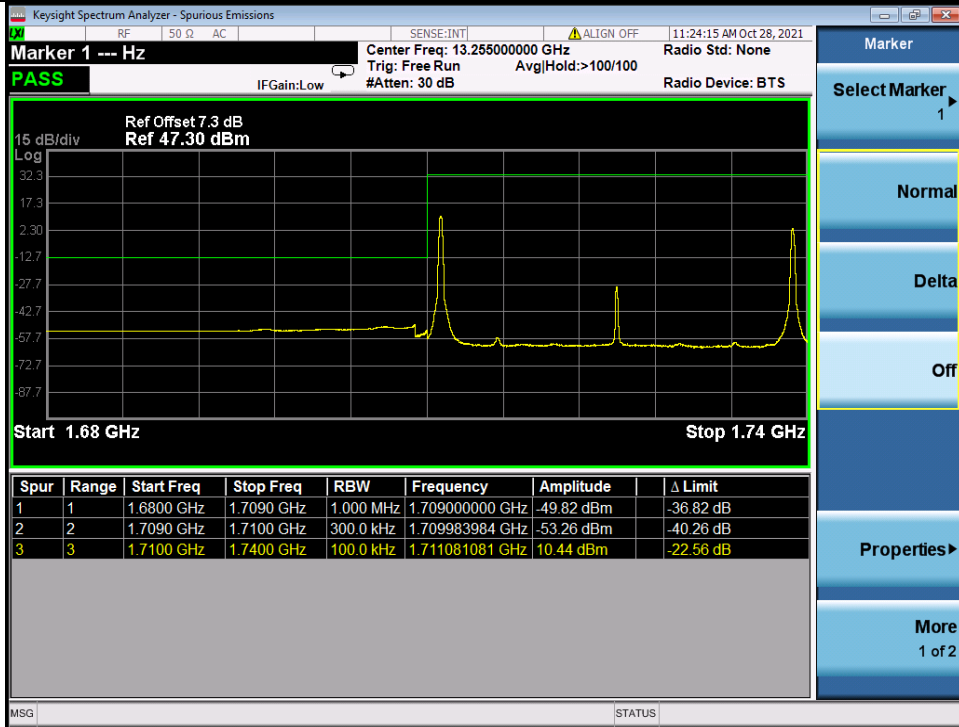

Band 66C 64QAM LCH 10M+20M RB 1 0/1 99 NTN

BV 7Layers Communications Technology (Shenzhen) Co. Ltd

No.B102, Dazu Chuangxin Mansion, North of Beihuan Avenue, North Area, Hi-Tech Industrial Park, Nanshan District, Shenzhen, Guangdong, China

Tel: +86 755 8869 6566

Fax: +86 755 8869 6577

Email: customerservice.sw@bureauveritas.com