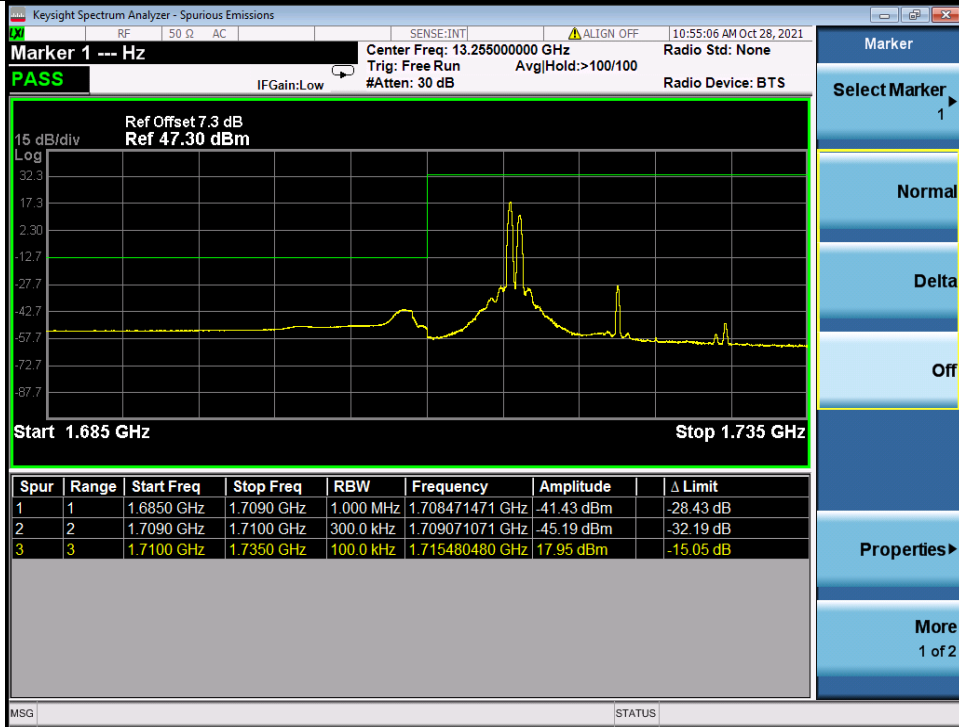

Band 66C 64QAM LCH 5M+20M RB 1 24/1 0 NTN

Band 66C 64QAM LCH 5M+20M RB FULL 0 NTN

BV 7Layers Communications Technology (Shenzhen) Co. Ltd

No.B102, Dazu Chuangxin Mansion, North of Beihuan Avenue, North Area, Hi-Tech Industrial Park, Nanshan District, Shenzhen, Guangdong, China