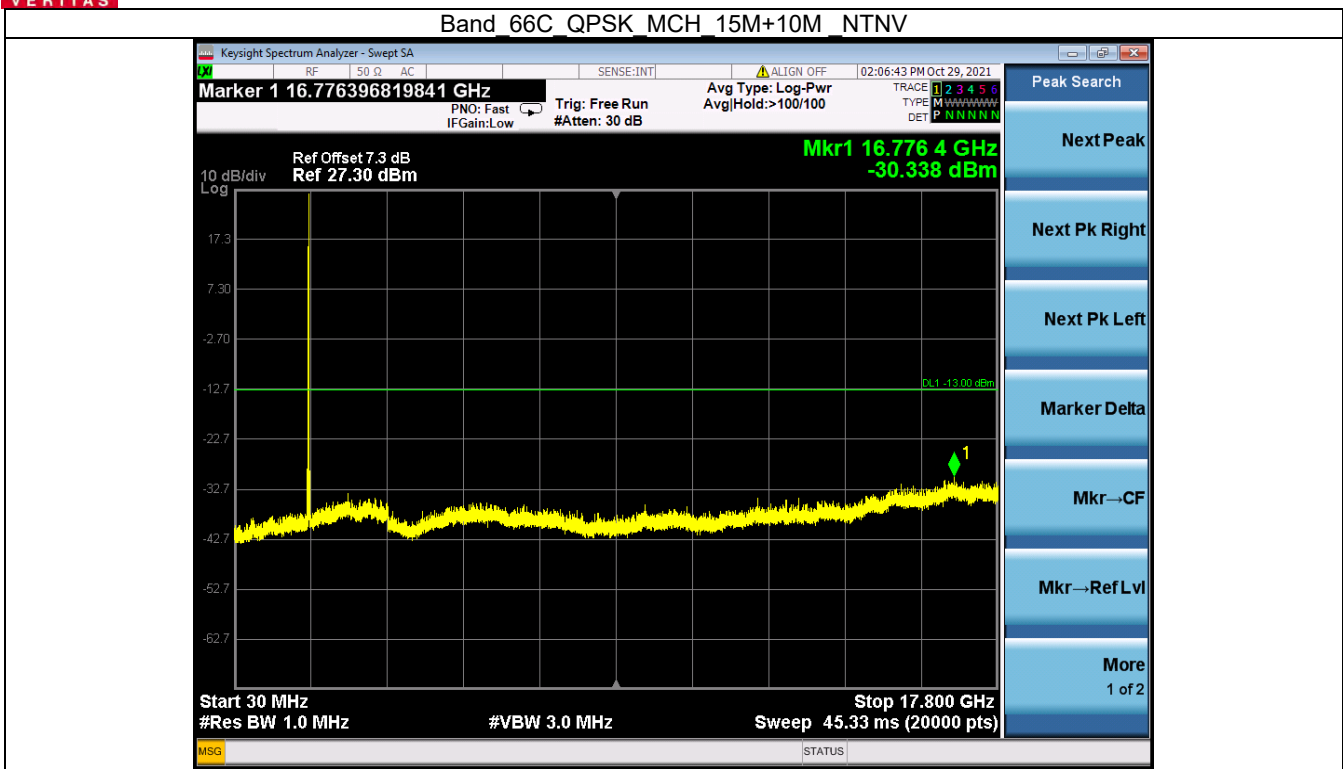

BV 7Layers Communications Technology (Shenzhen) Co. Ltd

No.B102, Dazu Chuangxin Mansion, North of Beihuan Avenue, North Area, Hi-Tech Industrial Park, Nanshan District, Shenzhen, Guangdong, China

Tel: +86 755 8869 6566

Fax: +86 755 8869 6577

Email: customerservice.sw@bureauveritas.com