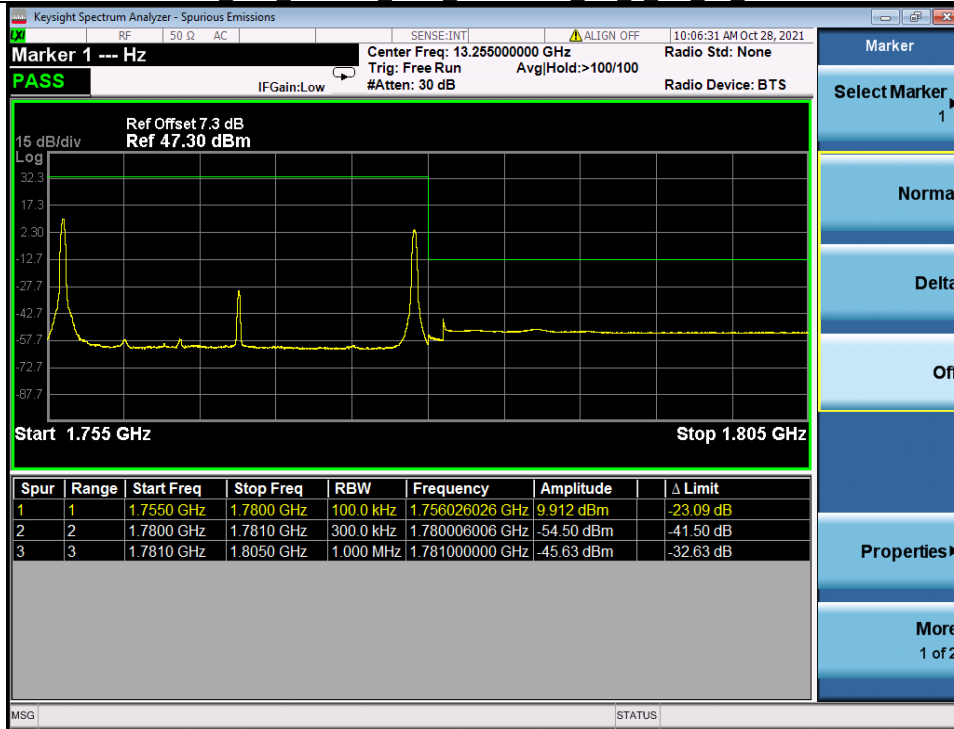

Band 66C 64QAM HCH 15M+10M RB 1 0/1 49 NTN