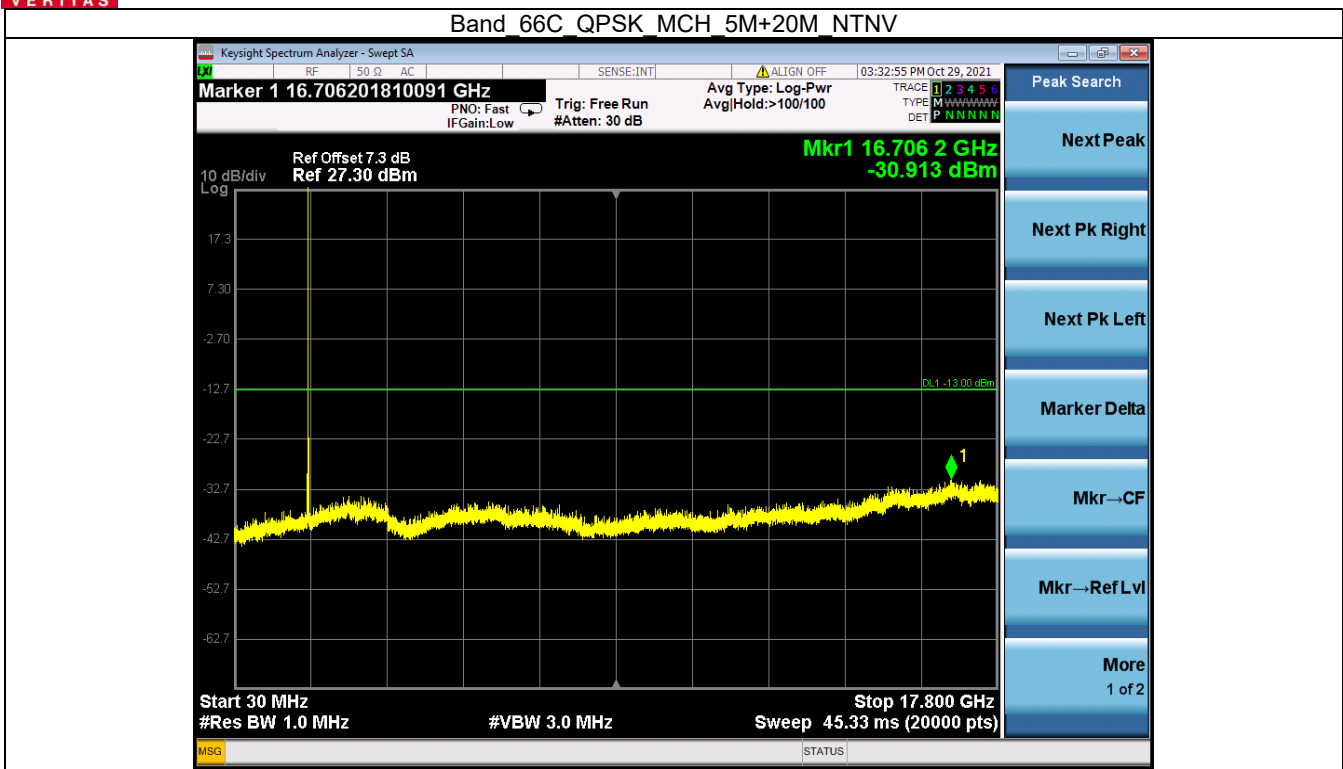

BV 7Layers Communications Technology (Shenzhen) Co. Ltd

No.B102, Dazu Chuangxin Mansion, North of Beihuan Avenue, North Area, Hi-Tech Industrial Park, Nanshan District, Shenzhen, Guangdong, China

Tel: +86 755 8869 6566

Fax: +86 755 8869 6577

Email: customerservice.sw@bureauveritas.com