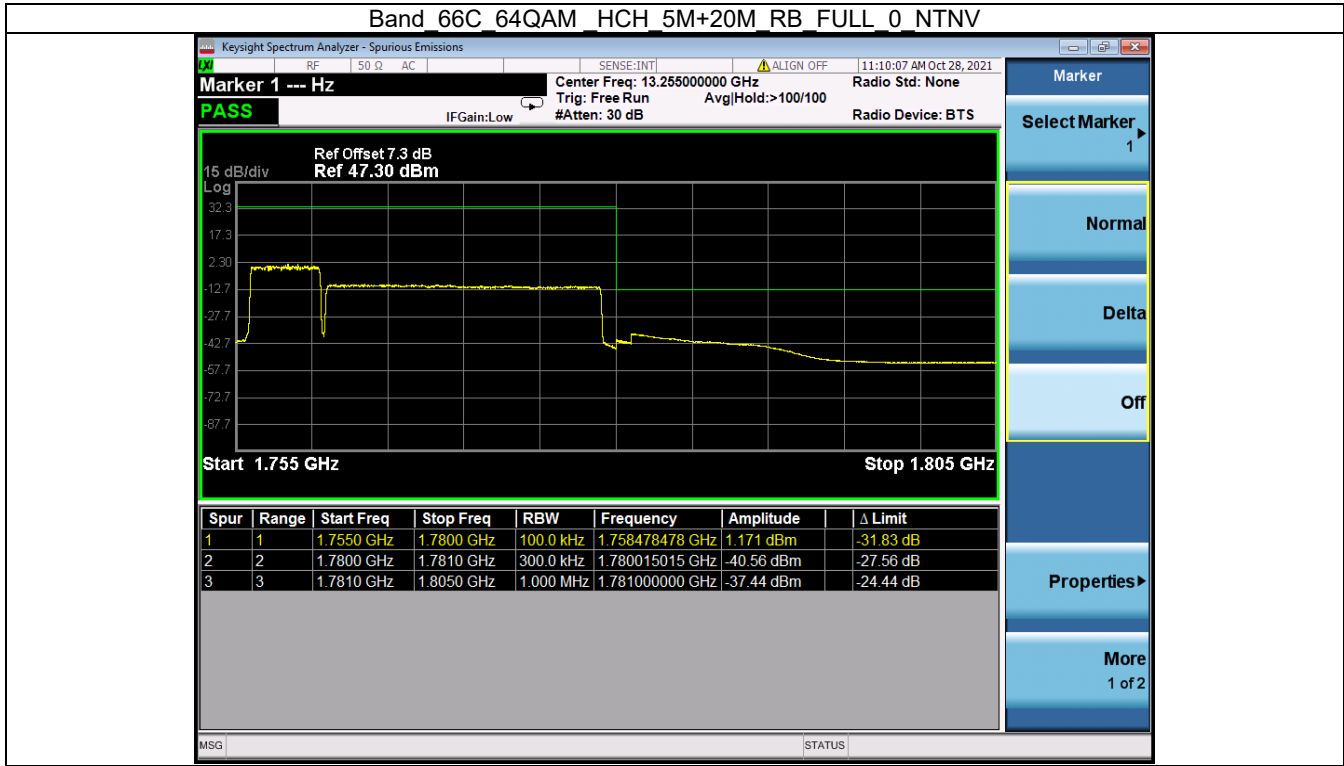

BUREAU
VERITAS

Test Report No.: W7L-P20210616-3RF03

Band 66C 64QAM HCH 5M+20M RB FULL 0 NTN

BV 7Layers Communications
Technology (Shenzhen) Co. Ltd

No.B102, Dazu Chuangxin Mansion, North of Beihuan
Avenue, North Area, Hi-Tech Industrial Park, Nanshan
District, Shenzhen, Guangdong, China

Tel: +86 755 8869 6566

Fax: +86 755 8869 6577

Email: customerservice.sw@bureauveritas.com