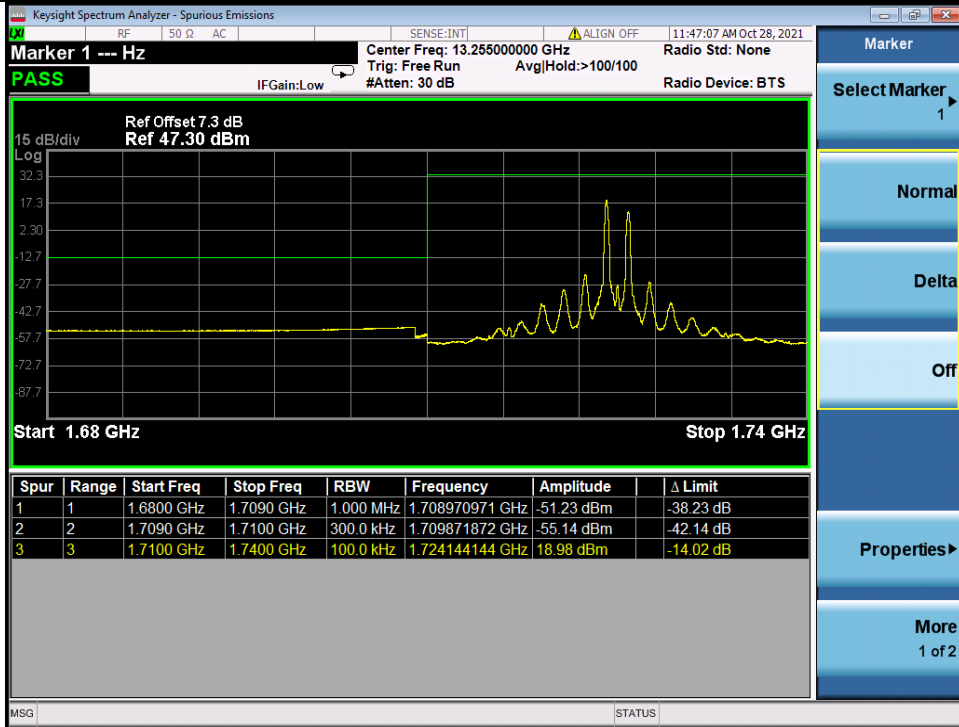

Fax: +86 755 8869 6577

Email: [customerservice.sw@bureauveritas.com](mailto:customerservice.sw@bureauveritas.com)

Band 66C QPSK LCH 15M+15M RB 1 0/1 74 NTN

Band 66C QPSK LCH 15M+15M RB 1 74/1 0 NTN

BV 7Layers Communications Technology (Shenzhen) Co. Ltd