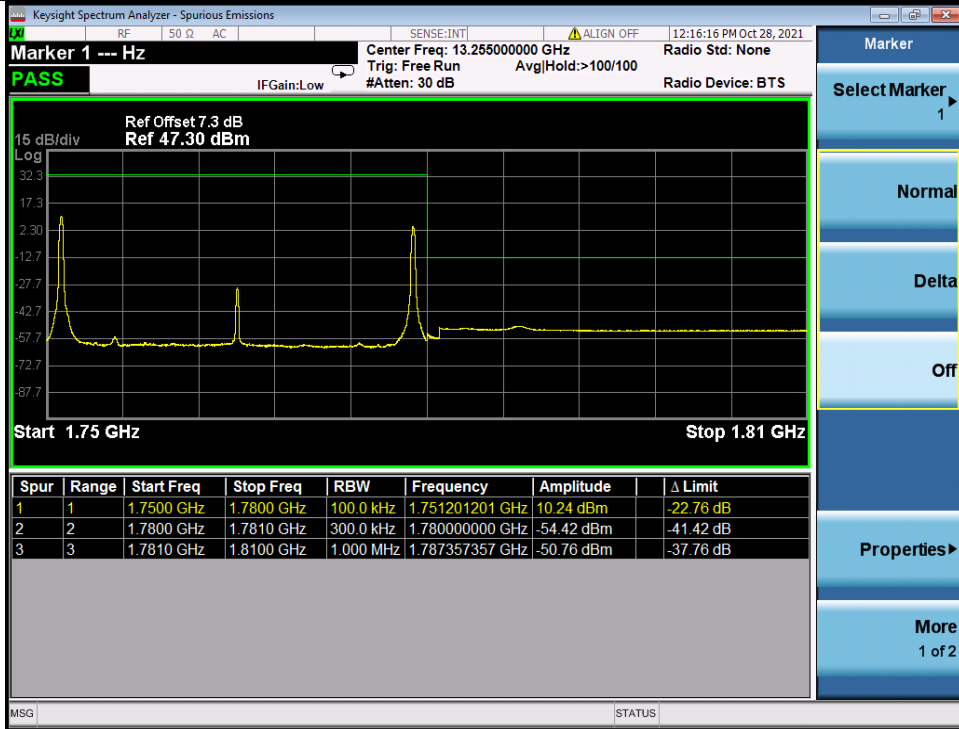

Band 66C 64QAM HCH 10M+20M RB 1 0/1 99 NTN

Band 66C 64QAM HCH 10M+20M RB 1 49/1 0 NTN