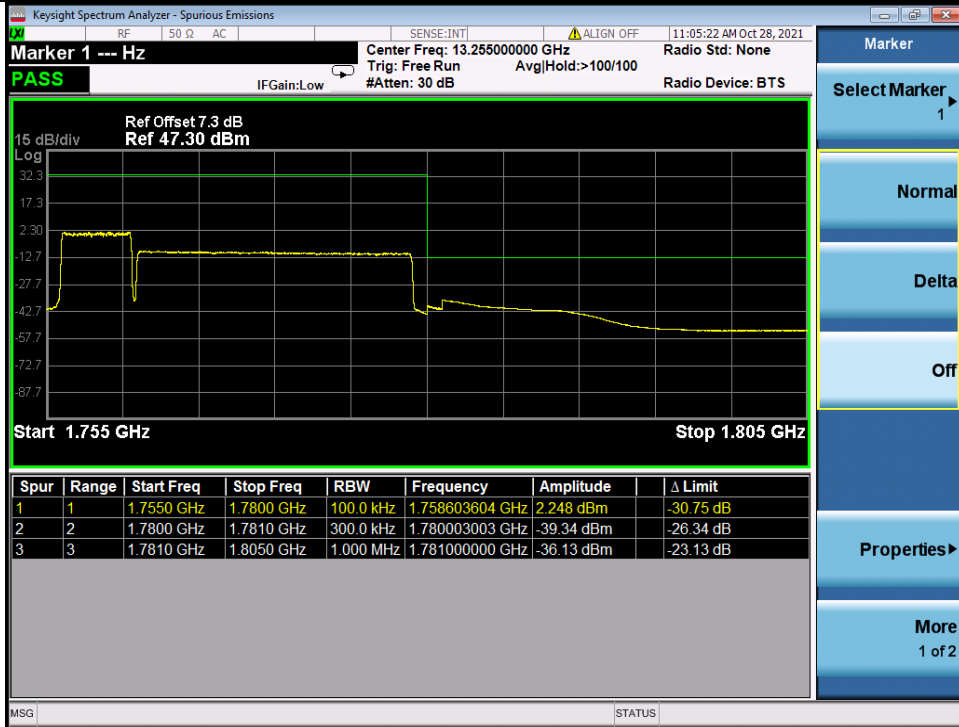

Band 66C QPSK HCH 5M+20M RB FULL 0 NTVN

BV 7Layers Communications Technology (Shenzhen) Co. Ltd

No.B102, Dazu Chuangxin Mansion, North of Beihuan Avenue, North Area, Hi-Tech Industrial Park, Nanshan District, Shenzhen, Guangdong, China

Tel: +86 755 8869 6566

Fax: +86 755 8869 6577

Email: customerservice.sw@bureauveritas.com