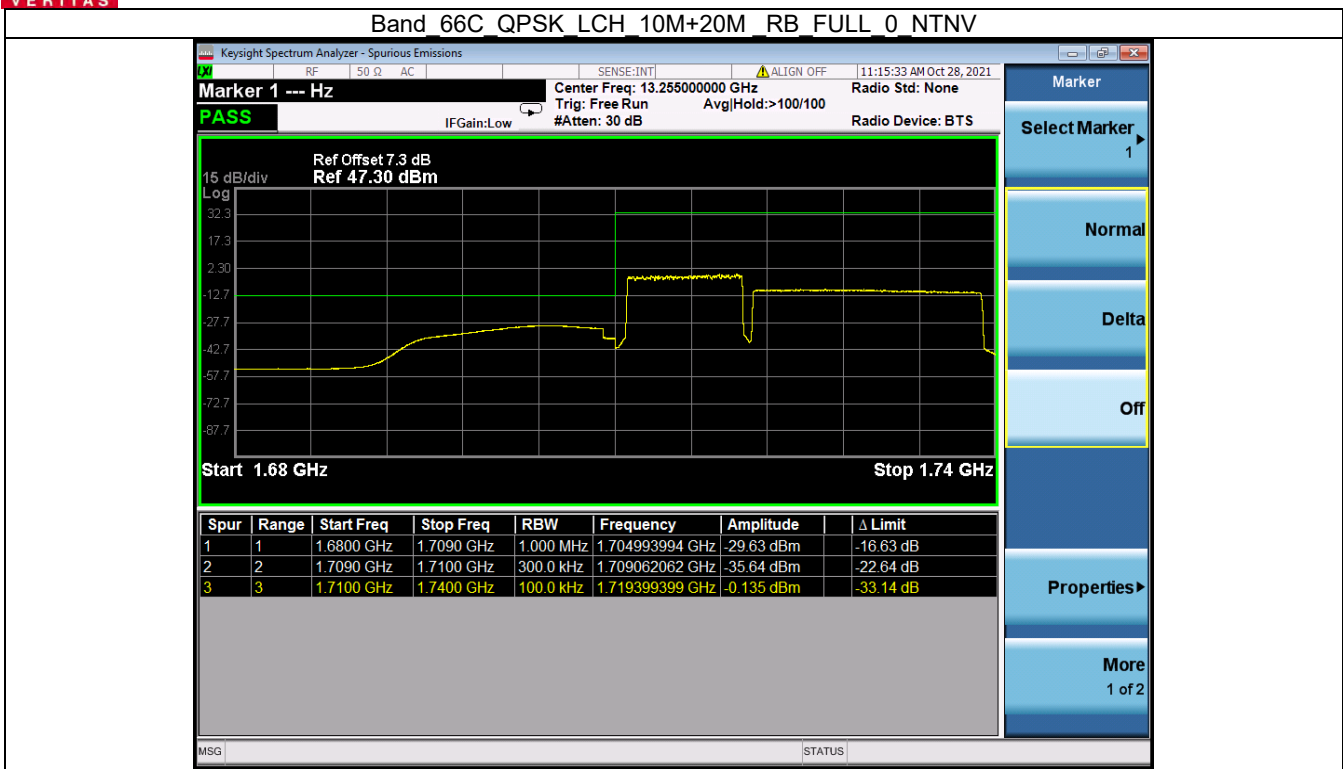

BV 7Layers Communications Technology (Shenzhen) Co. Ltd

No.B102, Dazu Chuangxin Mansion, North of Beihuan Avenue, North Area, Hi-Tech Industrial Park, Nanshan District, Shenzhen, Guangdong, China

Tel: +86 755 8869 6566

Fax: +86 755 8869 6577

Email: customerservice.sw@bureauveritas.com