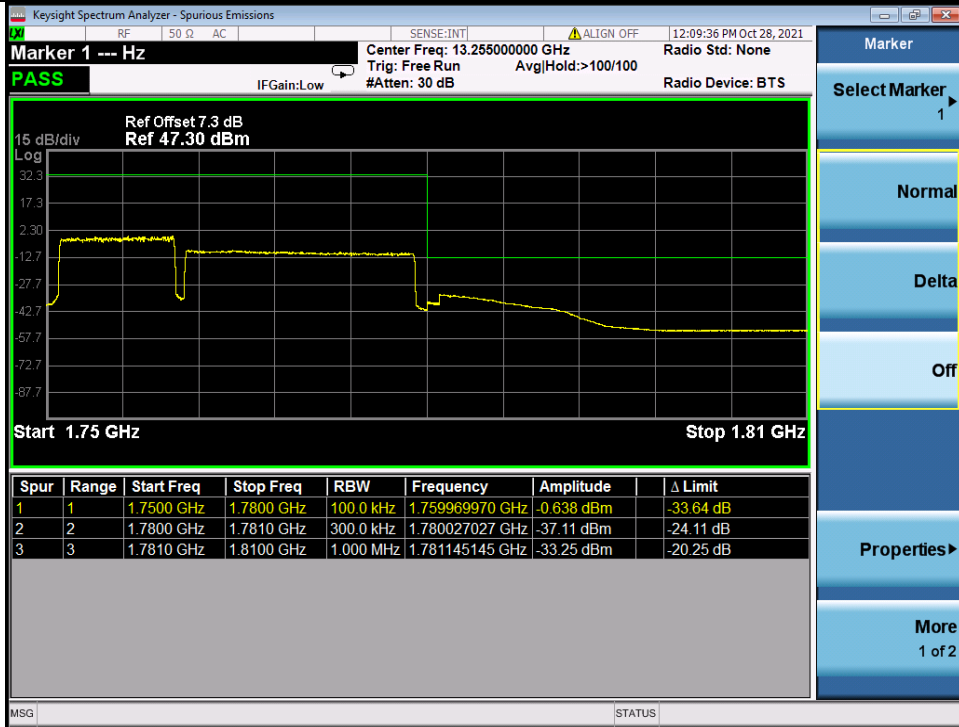

Fax: +86 755 8869 6577

Email: [customerservice.sw@bureauveritas.com](mailto:customerservice.sw@bureauveritas.com)

Band 66C QPSK HCH 10M+20M RB 1 49/1 0 NTV

Band 66C QPSK HCH 10M+20M RB FULL 0 NTV

BV 7Layers Communications Technology (Shenzhen) Co. Ltd