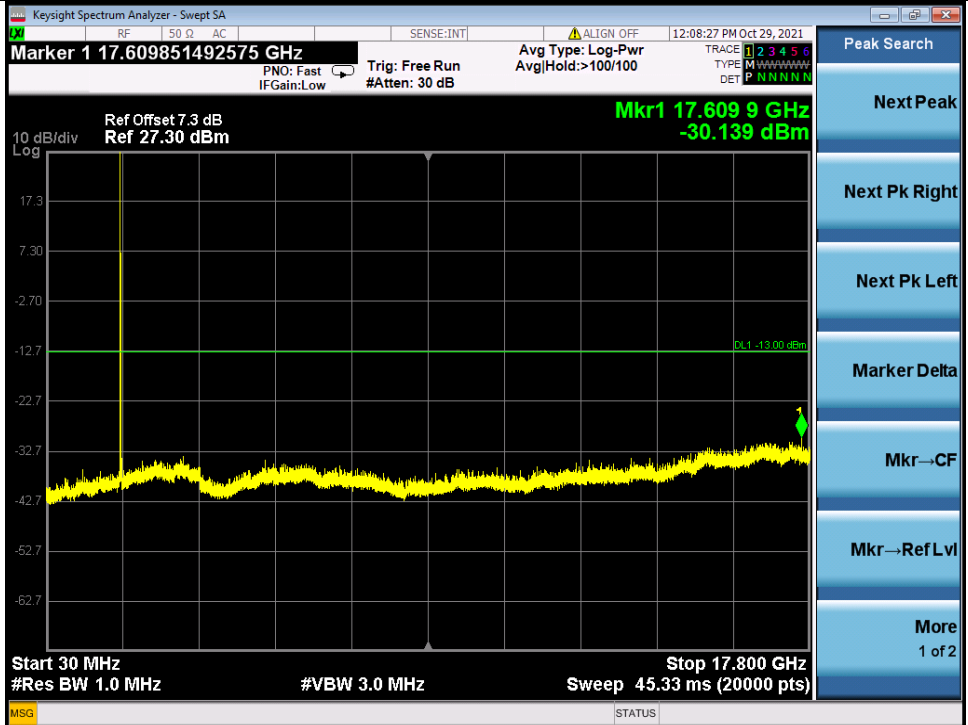

Band 66C QPSK MCH 10M+20M NTN