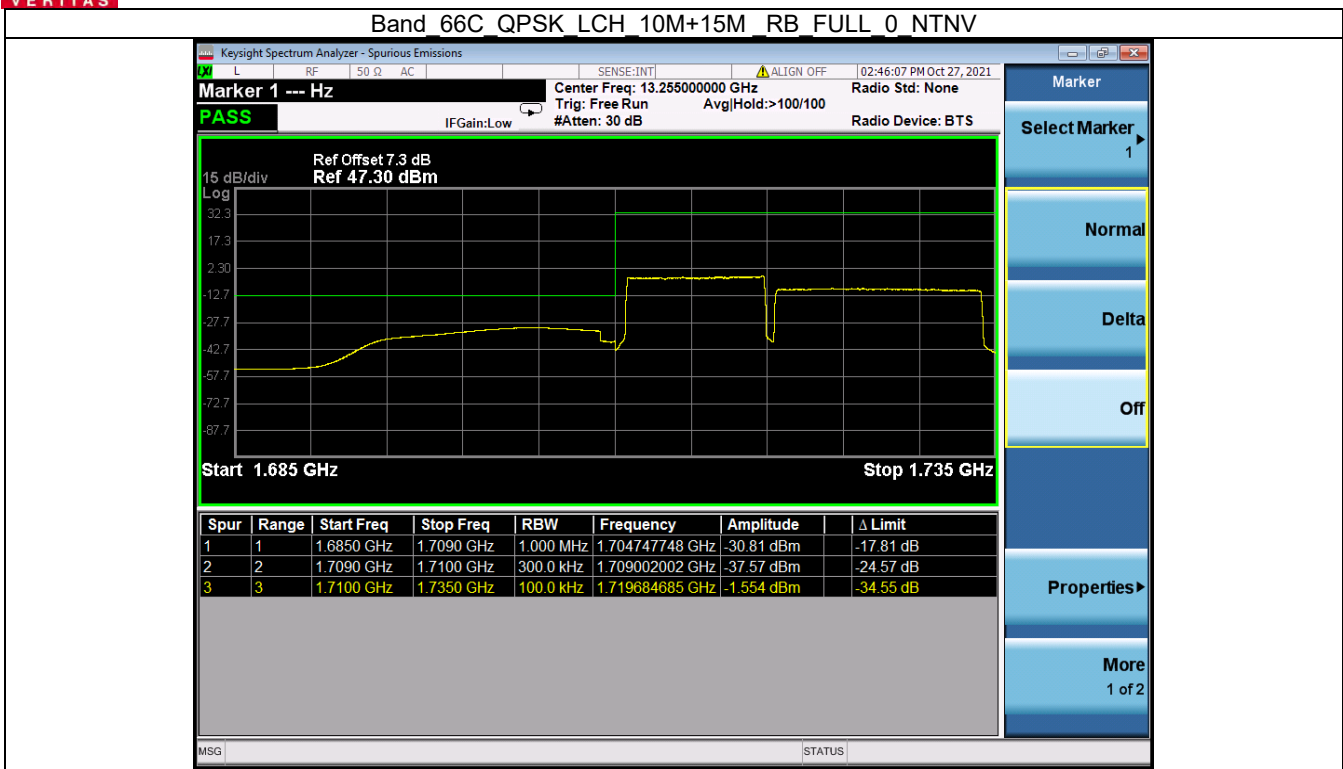

BV 7Layers Communications Technology (Shenzhen) Co. Ltd

No.B102, Dazu Chuangxin Mansion, North of Beihuan Avenue, North Area, Hi-Tech Industrial Park, Nanshan District, Shenzhen, Guangdong, China

Tel: +86 755 8869 6566

Fax: +86 755 8869 6577

Email: customerservice.sw@bureauveritas.com