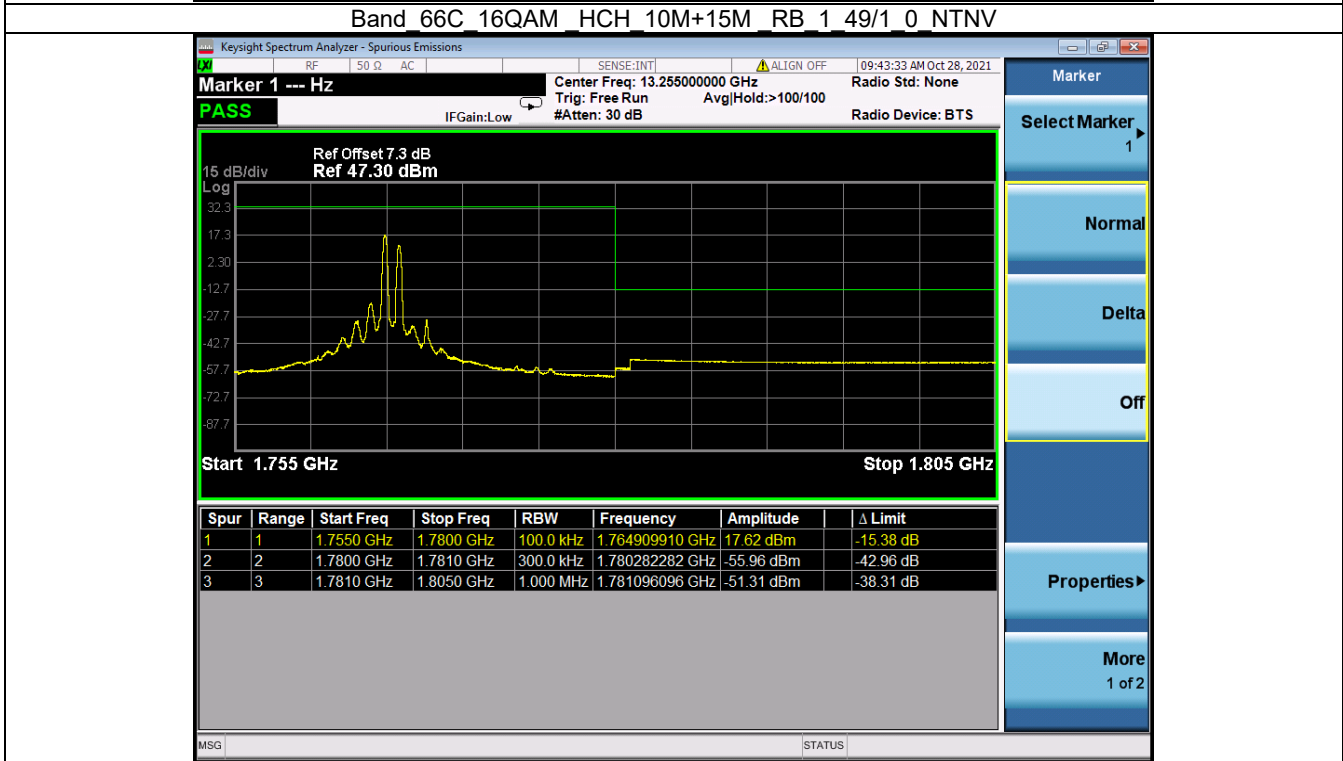

BV 7Layers Communications Technology (Shenzhen) Co. Ltd

No.B102, Dazu Chuangxin Mansion, North of Beihuan Avenue, North Area, Hi-Tech Industrial Park, Nanshan District, Shenzhen, Guangdong, China

Tel: +86 755 8869 6566

Fax: +86 755 8869 6577

Email: customerservice.sw@bureauveritas.com