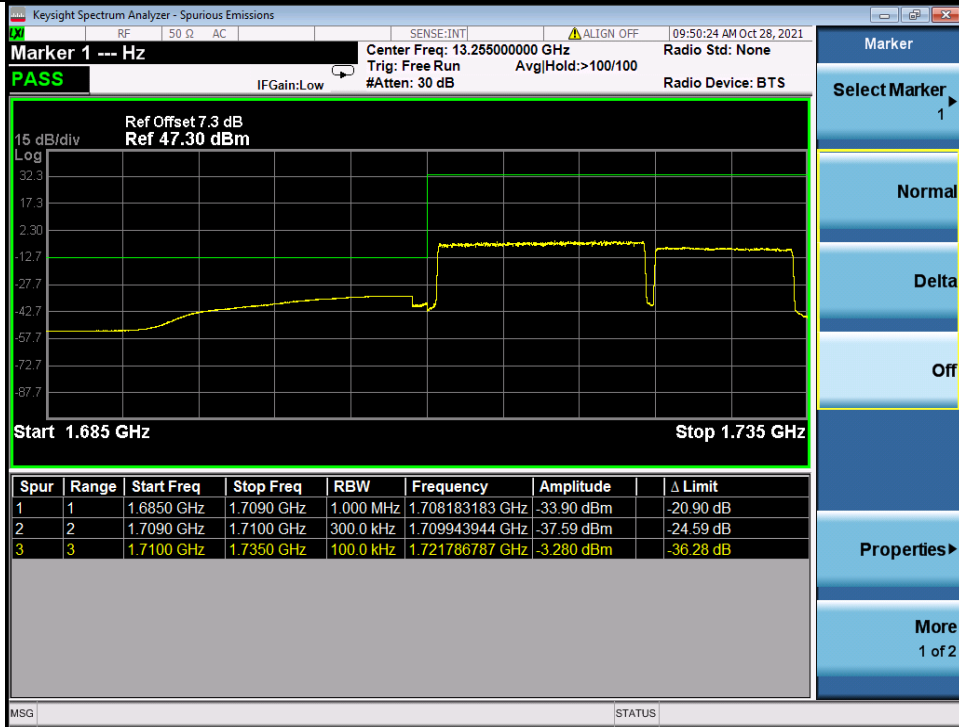

Band 66C 16QAM LCH 15M+10M RB FULL 0 NTN

BV 7Layers Communications Technology (Shenzhen) Co. Ltd

No.B102, Dazu Chuangxin Mansion, North of Beihuan Avenue, North Area, Hi-Tech Industrial Park, Nanshan District, Shenzhen, Guangdong, China