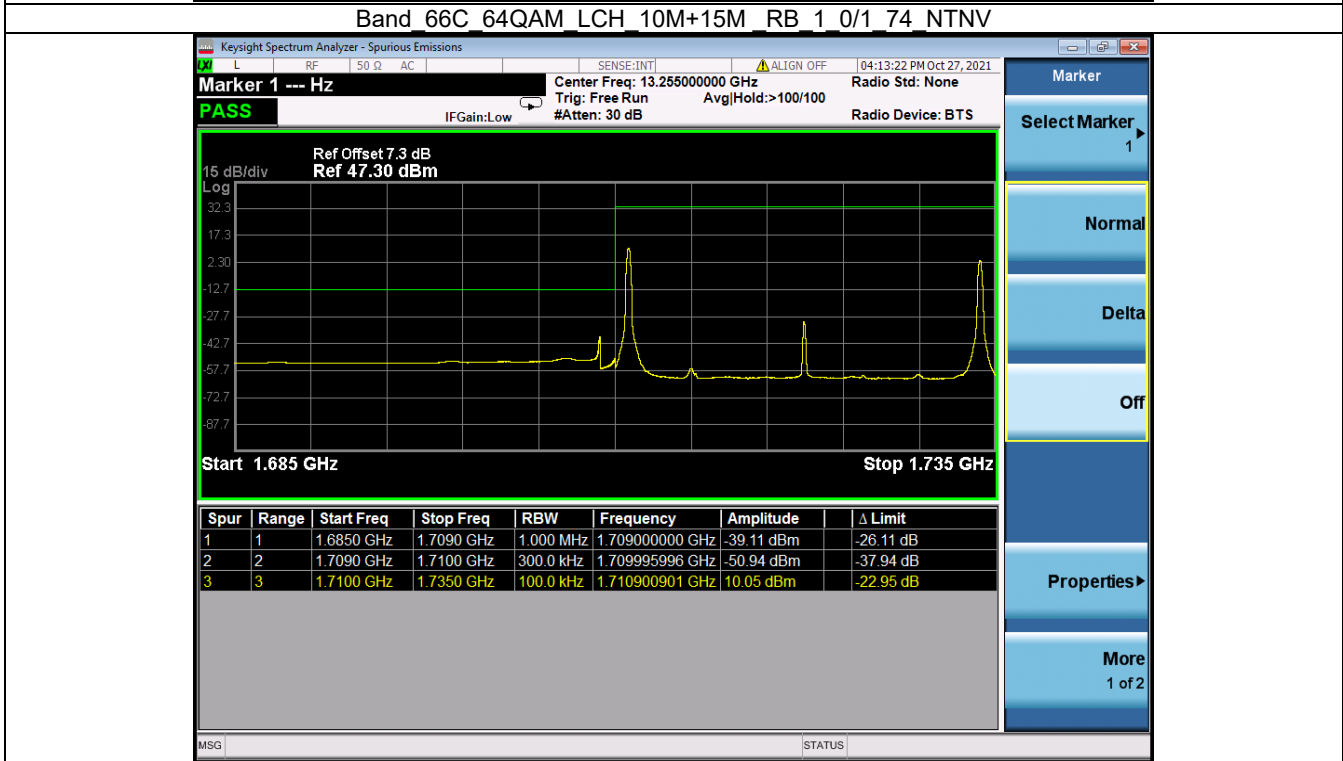

BV 7Layers Communications Technology (Shenzhen) Co. Ltd

No.B102, Dazu Chuangxin Mansion, North of Beihuan Avenue, North Area, Hi-Tech Industrial Park, Nanshan District, Shenzhen, Guangdong, China

Tel: +86 755 8869 6566

Fax: +86 755 8869 6577

Email: customerservice.sw@bureauveritas.com