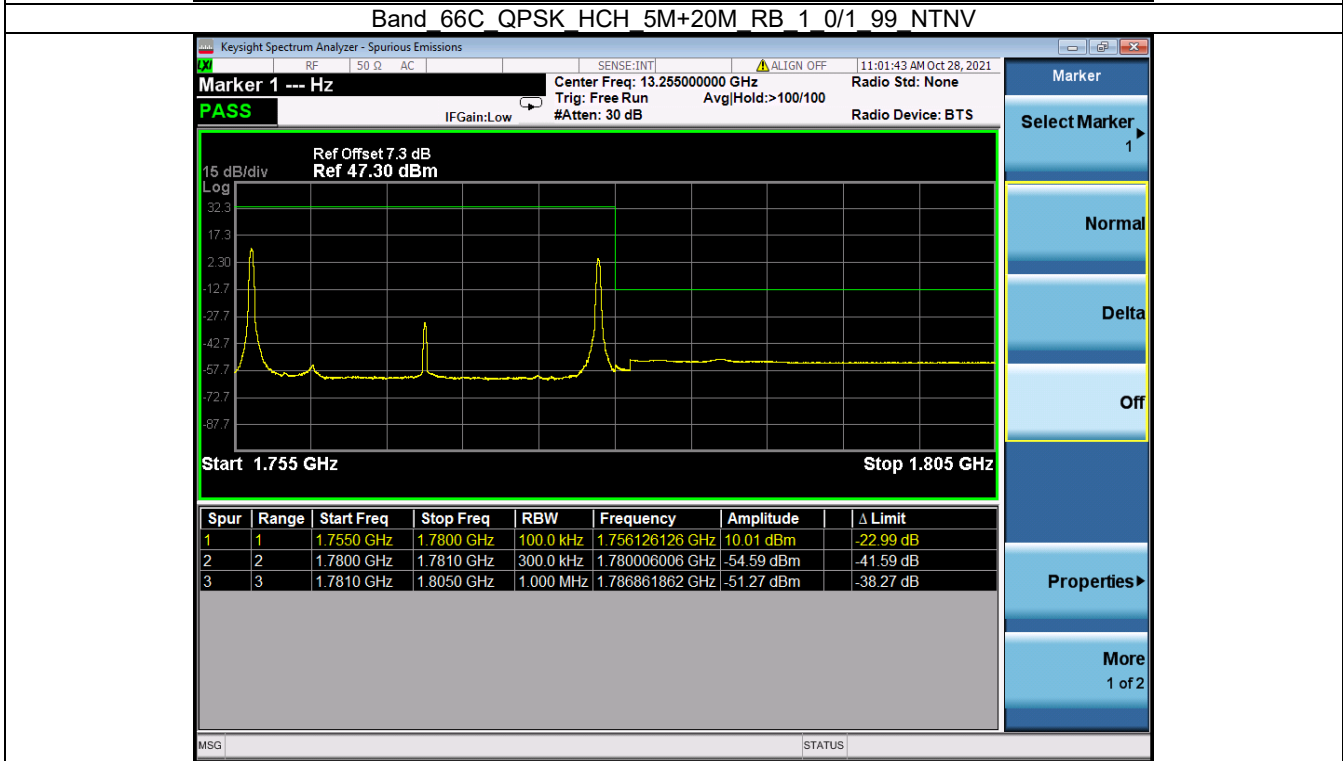

BV 7Layers Communications Technology (Shenzhen) Co. Ltd

No.B102, Dazu Chuangxin Mansion, North of Beihuan Avenue, North Area, Hi-Tech Industrial Park, Nanshan District, Shenzhen, Guangdong, China

Tel: +86 755 8869 6566

Fax: +86 755 8869 6577

Email: customerservice.sw@bureauveritas.com