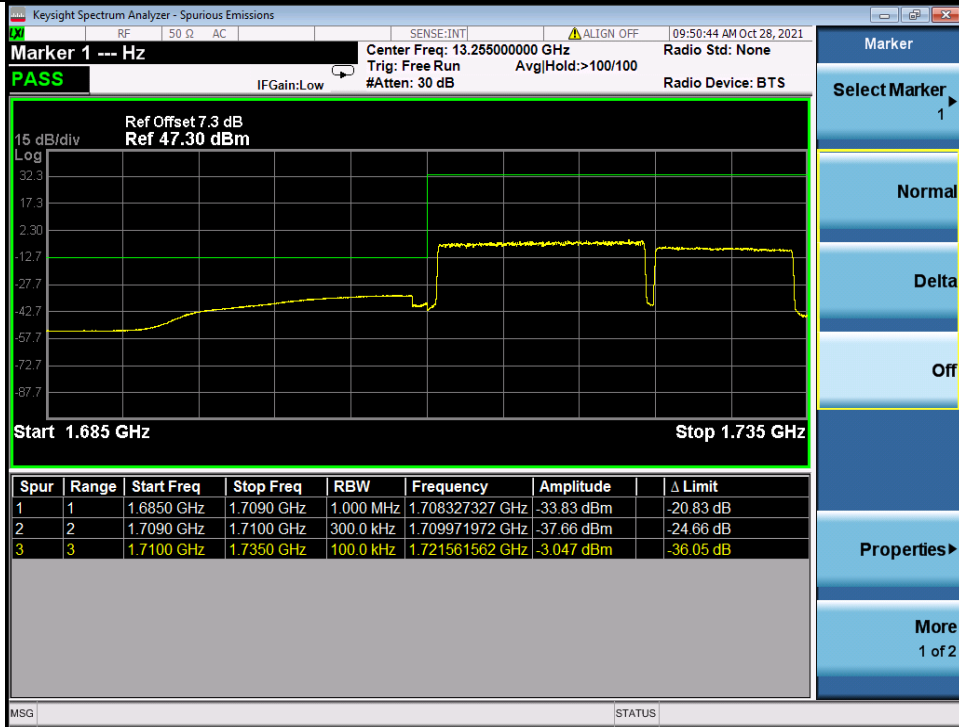

BV 7Layers Communications Technology (Shenzhen) Co. Ltd

No.B102, Dazu Chuangxin Mansion, North of Beihuan Avenue, North Area, Hi-Tech Industrial Park, Nanshan District, Shenzhen, Guangdong, China

Tel: +86 755 8869 6566