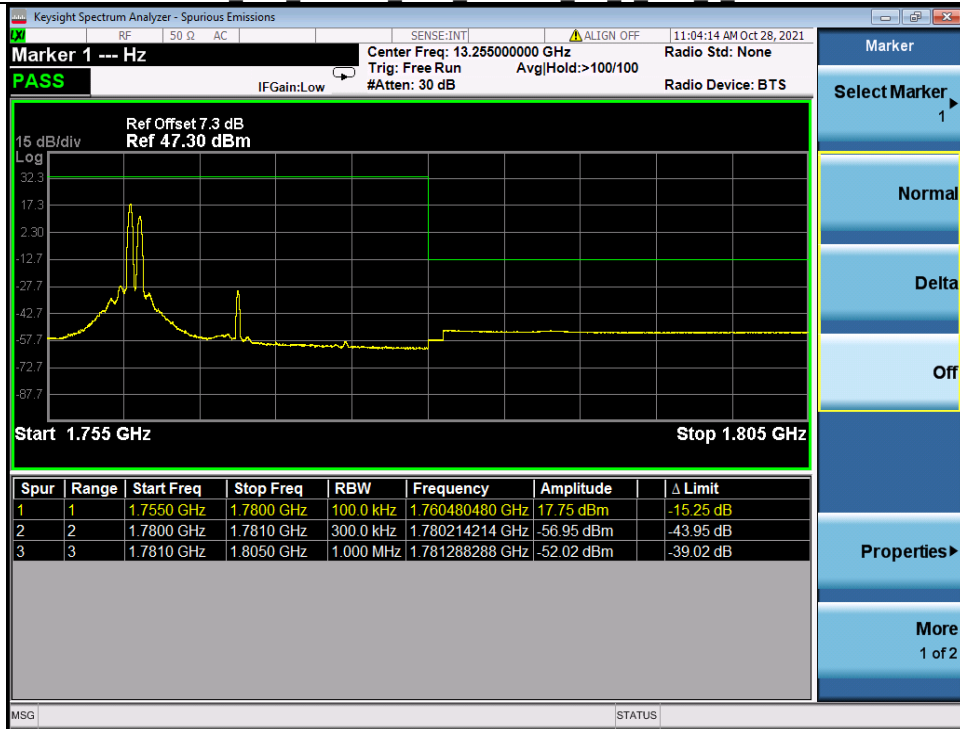

Band 66C 64QAM HCH 5M+20M RB 1 24/1 0 NTV

BV 7Layers Communications Technology (Shenzhen) Co. Ltd

No.B102, Dazu Chuangxin Mansion, North of Beihuan Avenue, North Area, Hi-Tech Industrial Park, Nanshan District, Shenzhen, Guangdong, China

Tel: +86 755 8869 6566

Fax: +86 755 8869 6577

Email: customerservice.sw@bureauveritas.com