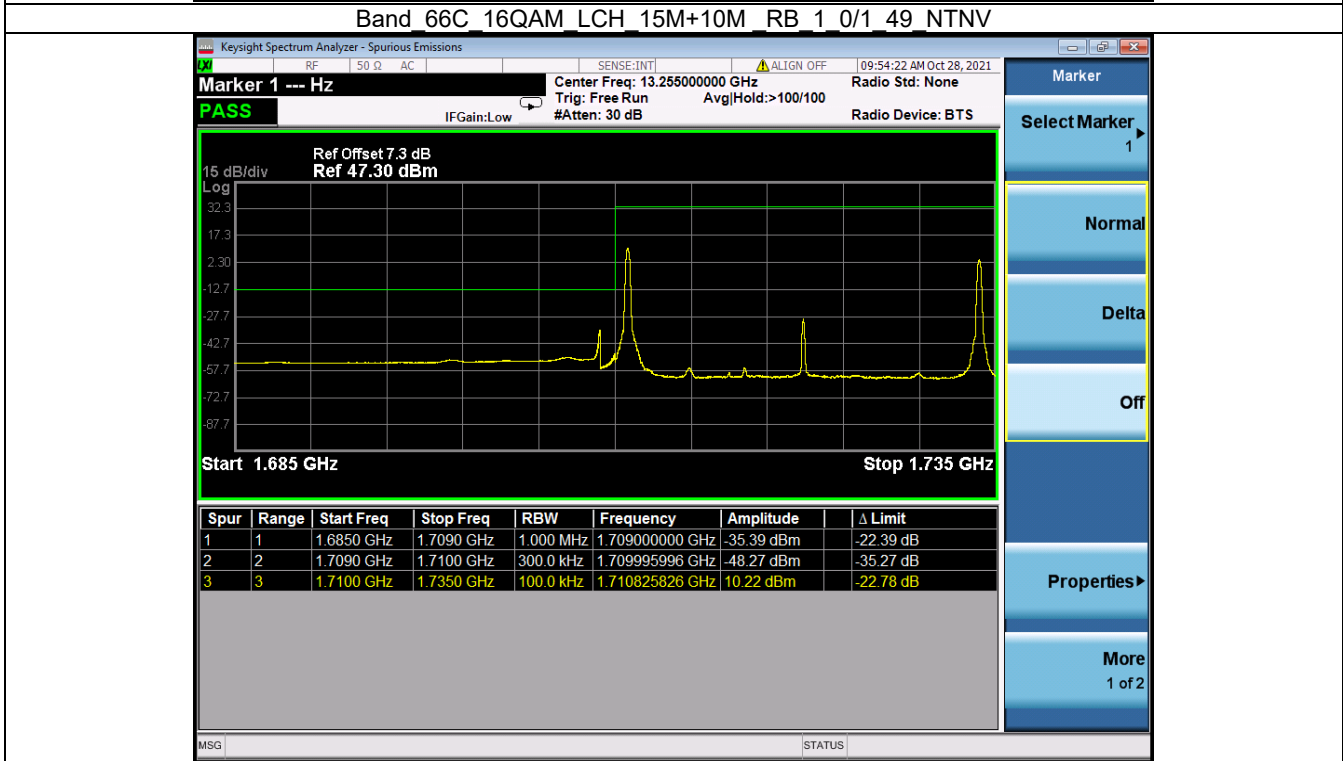

BV 7Layers Communications Technology (Shenzhen) Co. Ltd

No.B102, Dazu Chuangxin Mansion, North of Beihuan Avenue, North Area, Hi-Tech Industrial Park, Nanshan District, Shenzhen, Guangdong, China

Tel: +86 755 8869 6566

Fax: +86 755 8869 6577

Email: customerservice.sw@bureauveritas.com