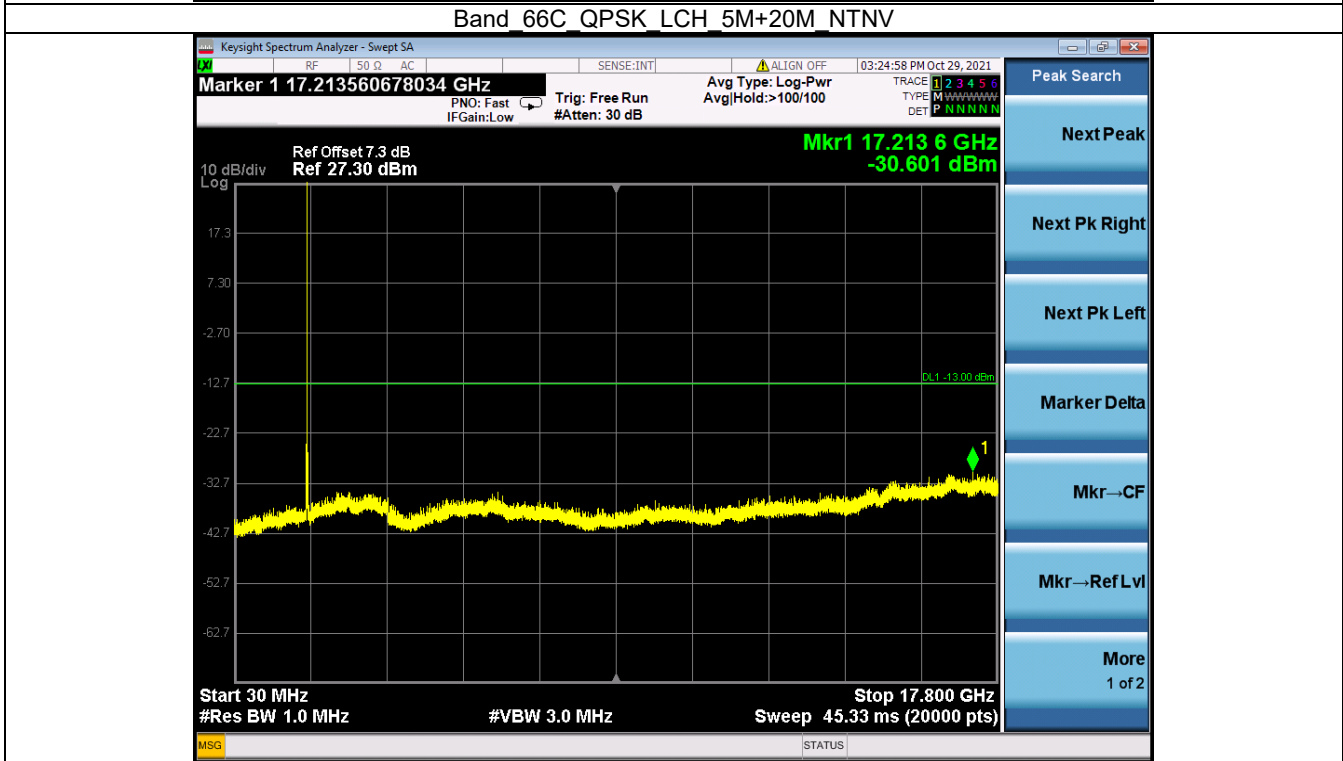

BV 7Layers Communications Technology (Shenzhen) Co. Ltd

No.B102, Dazu Chuangxin Mansion, North of Beihuan Avenue, North Area, Hi-Tech Industrial Park, Nanshan District, Shenzhen, Guangdong, China

Tel: +86 755 8869 6566

Fax: +86 755 8869 6577

Email: customerservice.sw@bureauveritas.com