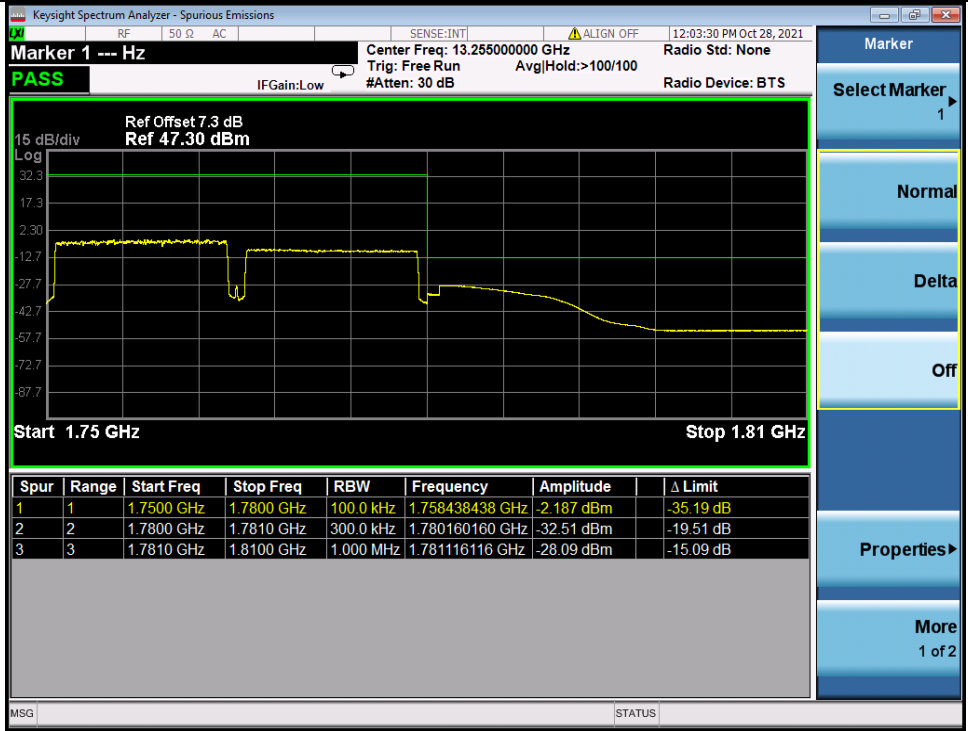

BV 7Layers Communications Technology (Shenzhen) Co. Ltd

No.B102, Dazu Chuangxin Mansion, North of Beihuan Avenue, North Area, Hi-Tech Industrial Park, Nanshan District, Shenzhen, Guangdong, China

Tel: +86 755 8869 6566