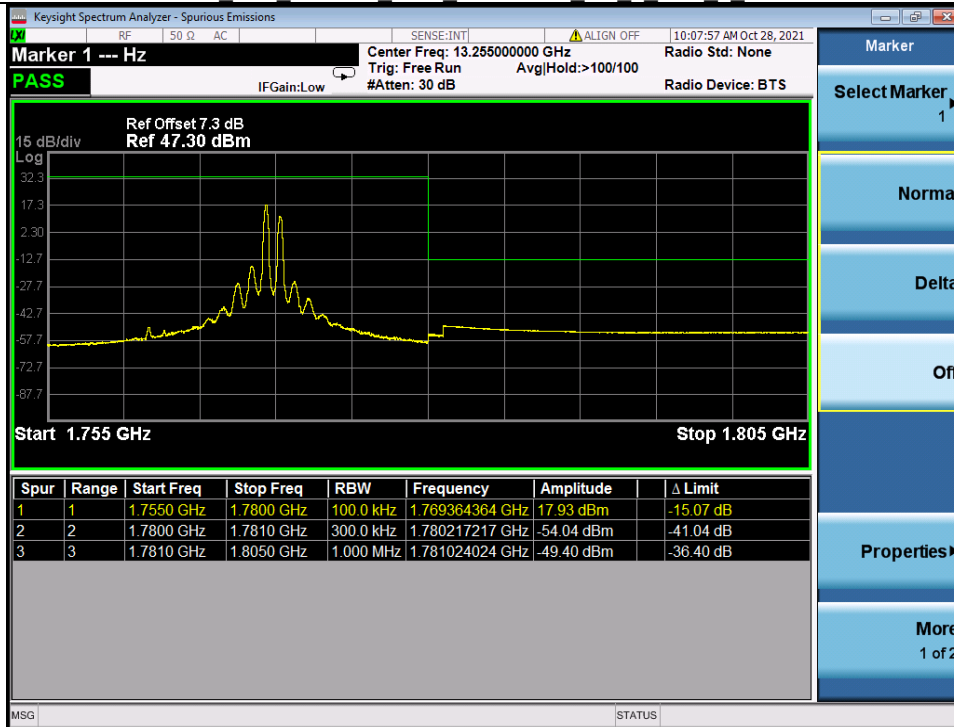

Band 66C 16QAM HCH 15M+10M RB 1 74/1 0 NTN

BV 7Layers Communications Technology (Shenzhen) Co. Ltd

No.B102, Dazu Chuangxin Mansion, North of Beihuan Avenue, North Area, Hi-Tech Industrial Park, Nanshan District, Shenzhen, Guangdong, China

Tel: +86 755 8869 6566

Fax: +86 755 8869 6577

Email: customerservice.sw@bureauveritas.com