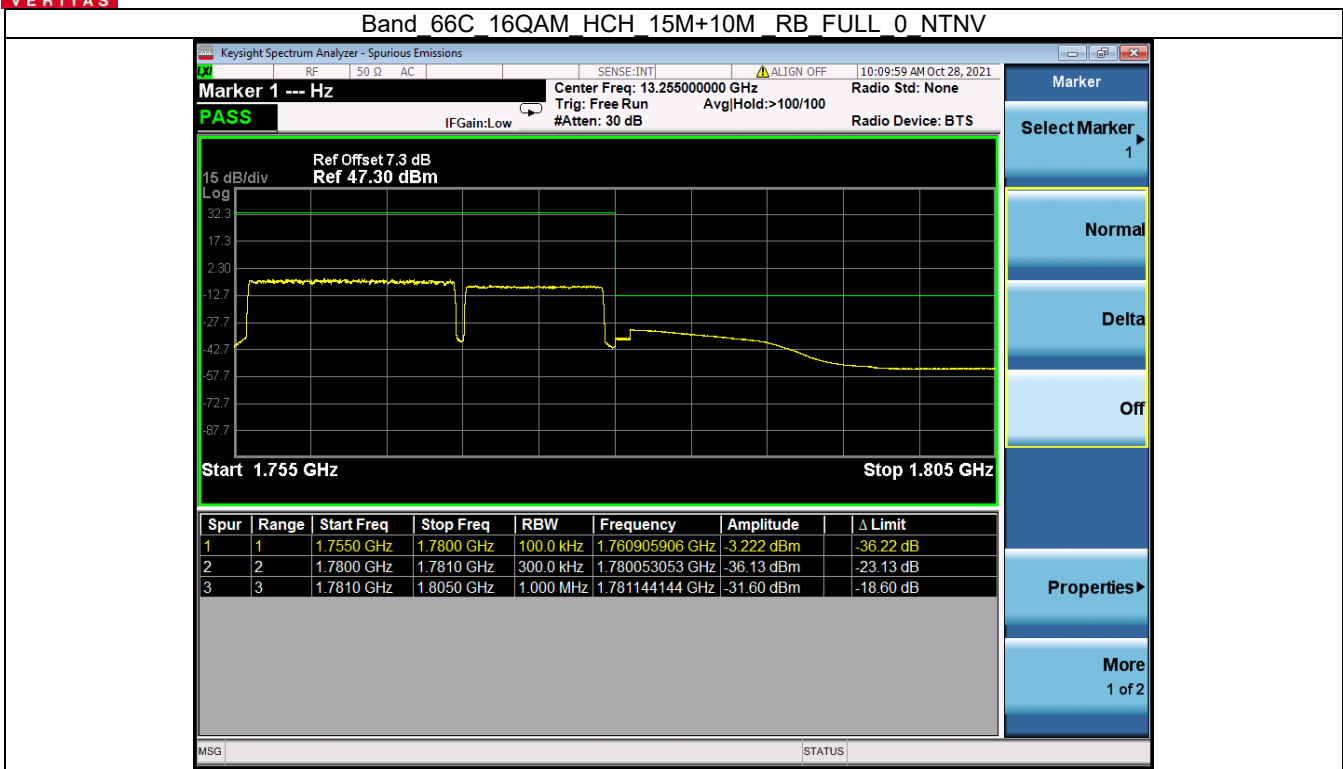

BV 7Layers Communications Technology (Shenzhen) Co. Ltd

No.B102, Dazu Chuangxin Mansion, North of Beihuan Avenue, North Area, Hi-Tech Industrial Park, Nanshan District, Shenzhen, Guangdong, China

Tel: +86 755 8869 6566

Fax: +86 755 8869 6577

Email: customerservice.sw@bureauveritas.com