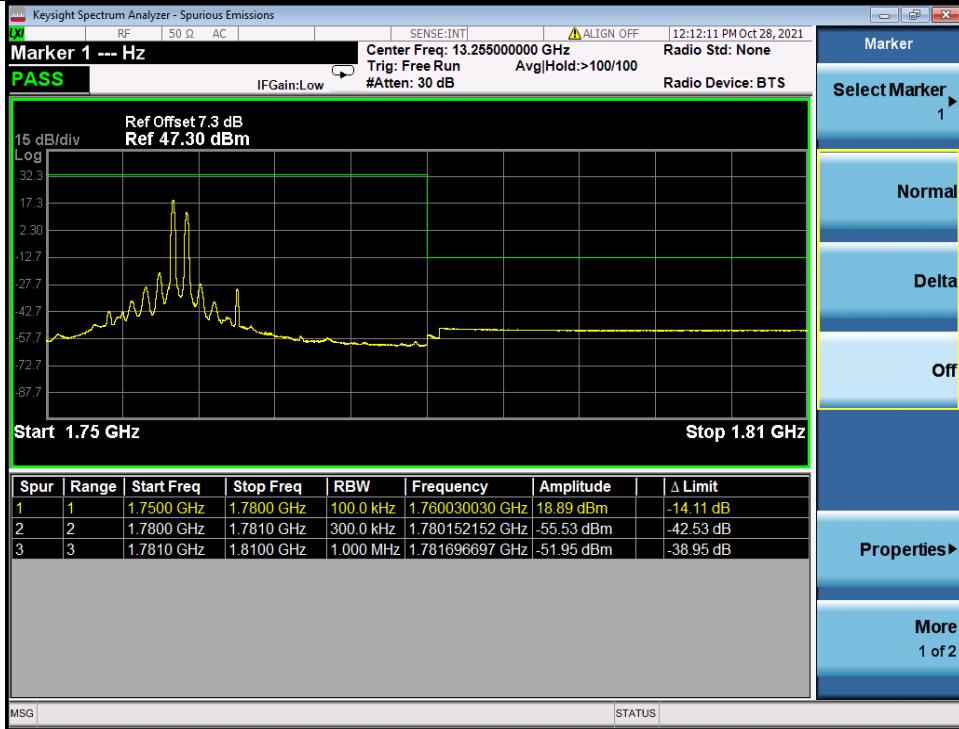

Band 66C QPSK HCH 10M+20M RB 1 49/1 0 NTV