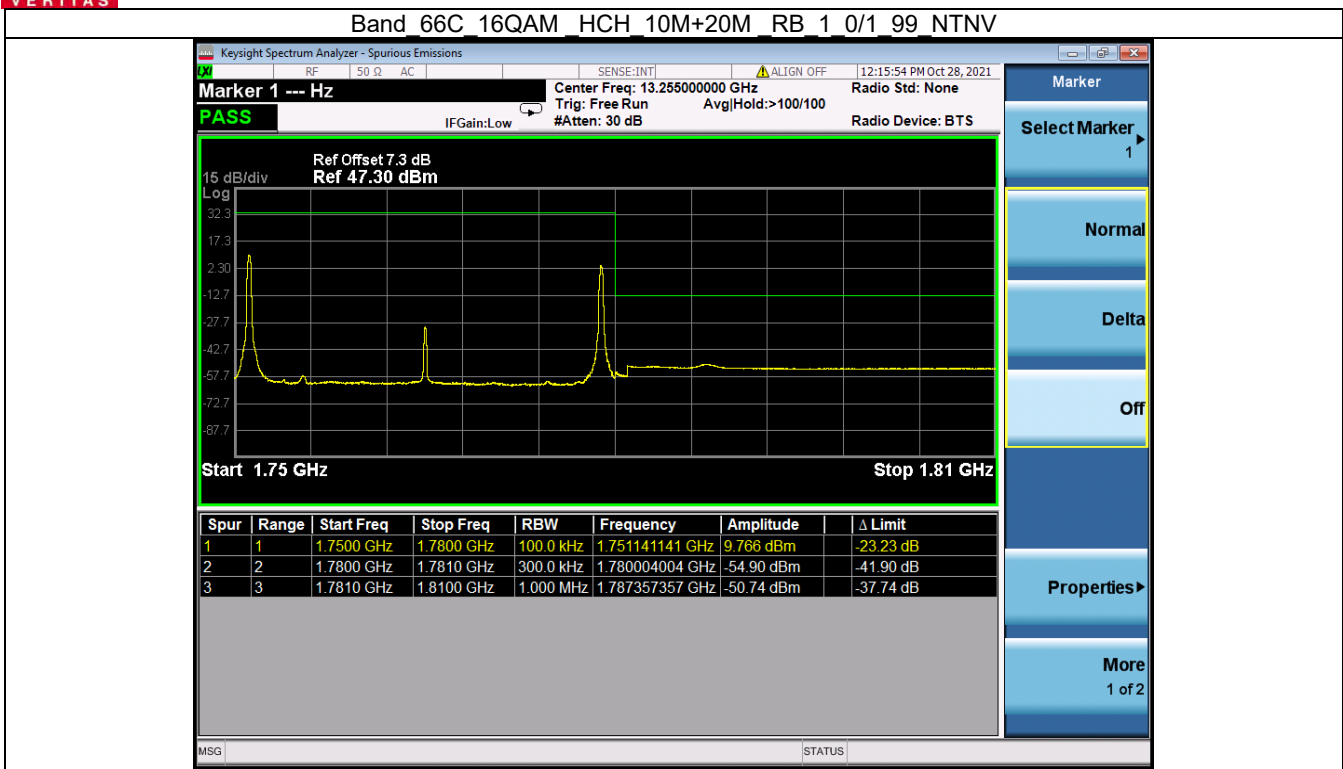

BV 7Layers Communications Technology (Shenzhen) Co. Ltd

No.B102, Dazu Chuangxin Mansion, North of Beihuan Avenue, North Area, Hi-Tech Industrial Park, Nanshan District, Shenzhen, Guangdong, China

Tel: +86 755 8869 6566

Fax: +86 755 8869 6577

Email: customerservice.sw@bureauveritas.com