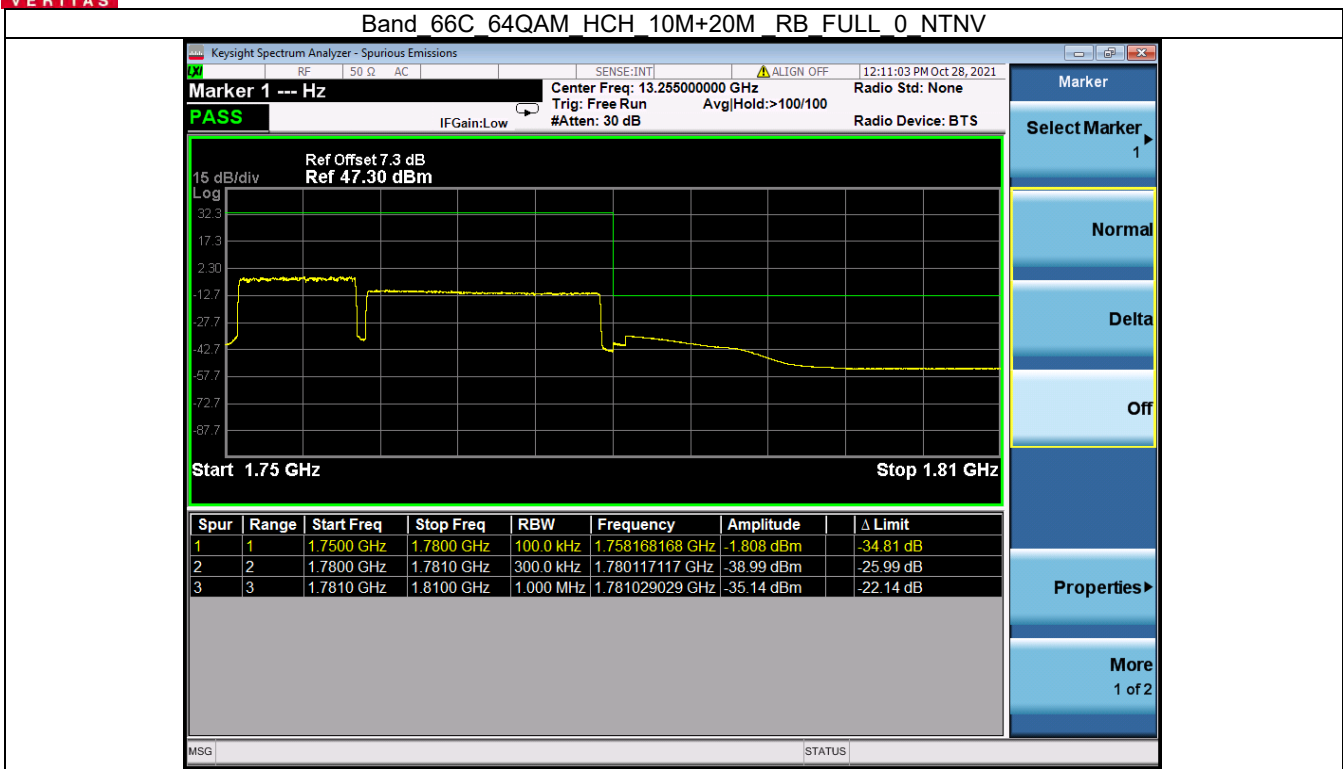

BV 7Layers Communications Technology (Shenzhen) Co. Ltd

No.B102, Dazu Chuangxin Mansion, North of Beihuan Avenue, North Area, Hi-Tech Industrial Park, Nanshan District, Shenzhen, Guangdong, China

Tel: +86 755 8869 6566

Fax: +86 755 8869 6577

Email: customerservice.sw@bureauveritas.com