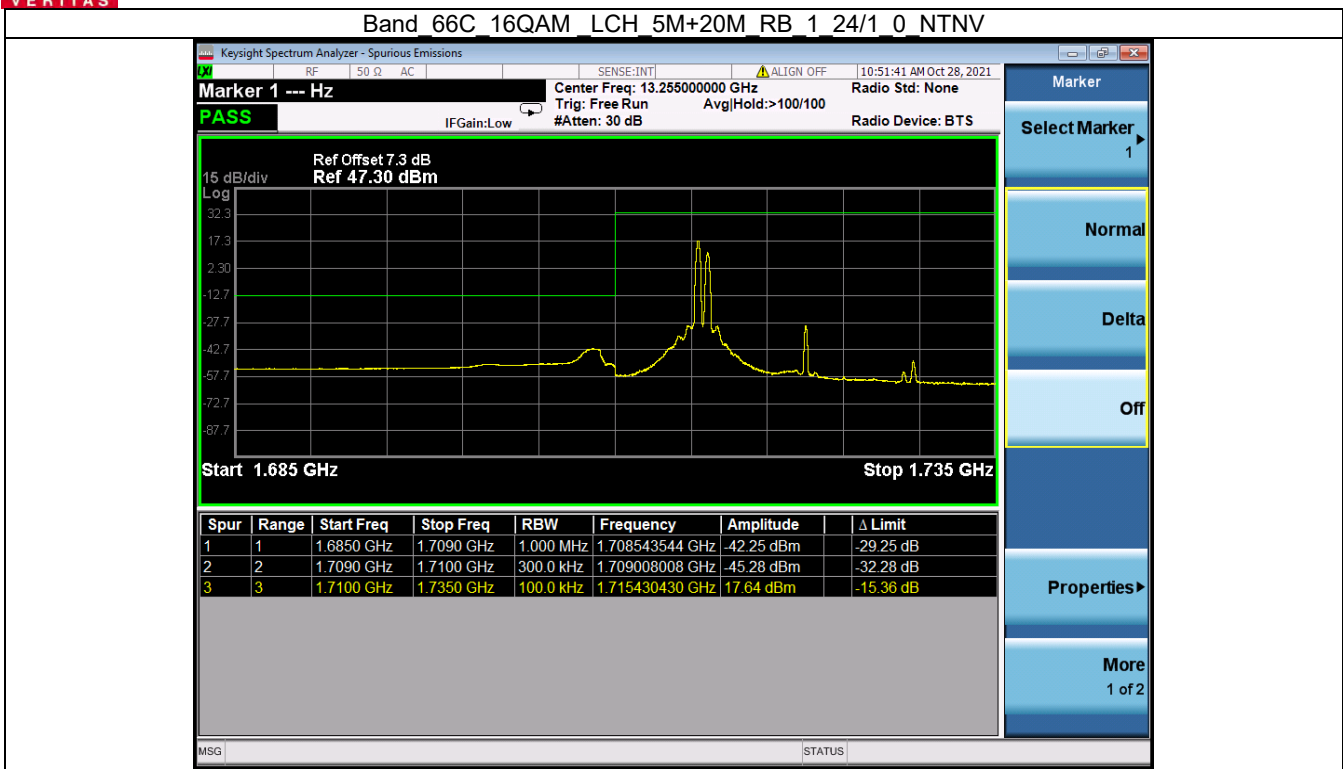

BV 7Layers Communications Technology (Shenzhen) Co. Ltd

No.B102, Dazu Chuangxin Mansion, North of Beihuan Avenue, North Area, Hi-Tech Industrial Park, Nanshan District, Shenzhen, Guangdong, China

Tel: +86 755 8869 6566

Fax: +86 755 8869 6577

Email: customerservice.sw@bureauveritas.com