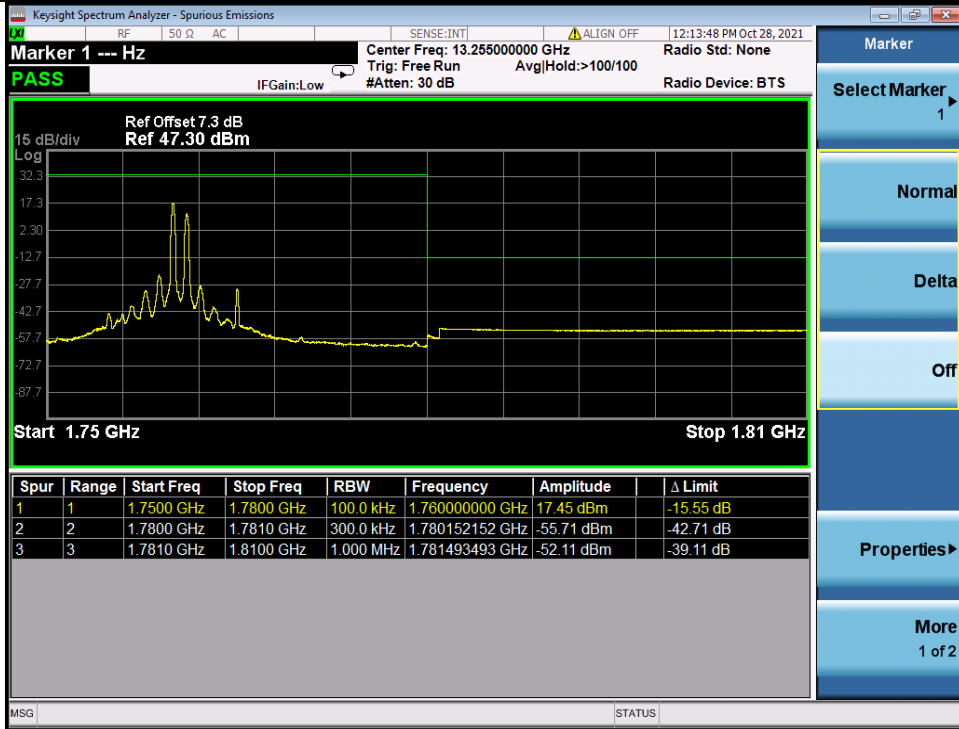

BV 7Layers Communications Technology (Shenzhen) Co. Ltd

No.B102, Dazu Chuangxin Mansion, North of Beihuan Avenue, North Area, Hi-Tech Industrial Park, Nanshan District, Shenzhen, Guangdong, China

Tel: +86 755 8869 6566

Fax: +86 755 8869 6577

Email: customerservice.sw@bureauveritas.com