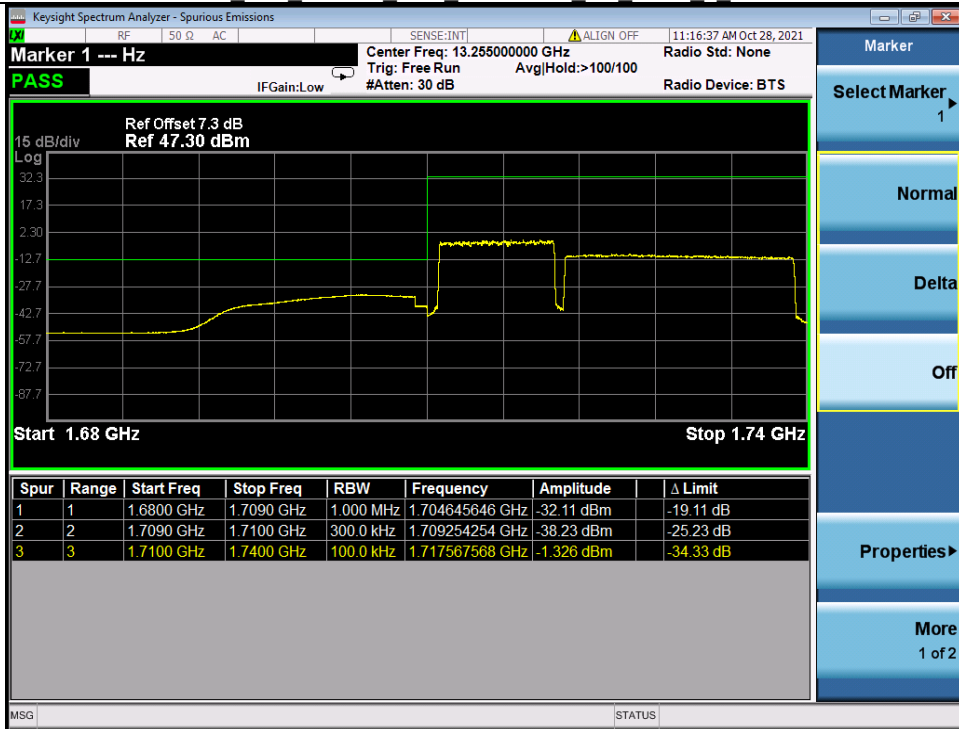

Fax: +86 755 8869 6577

Email: [customerservice.sw@bureauveritas.com](mailto:customerservice.sw@bureauveritas.com)

Band 66C 16QAM LCH 10M+20M RB 1 49/1 0 NTNV

Band 66C 16QAM LCH 10M+20M RB FULL 0 NTNV

BV 7Layers Communications  
Technology (Shenzhen) Co. Ltd