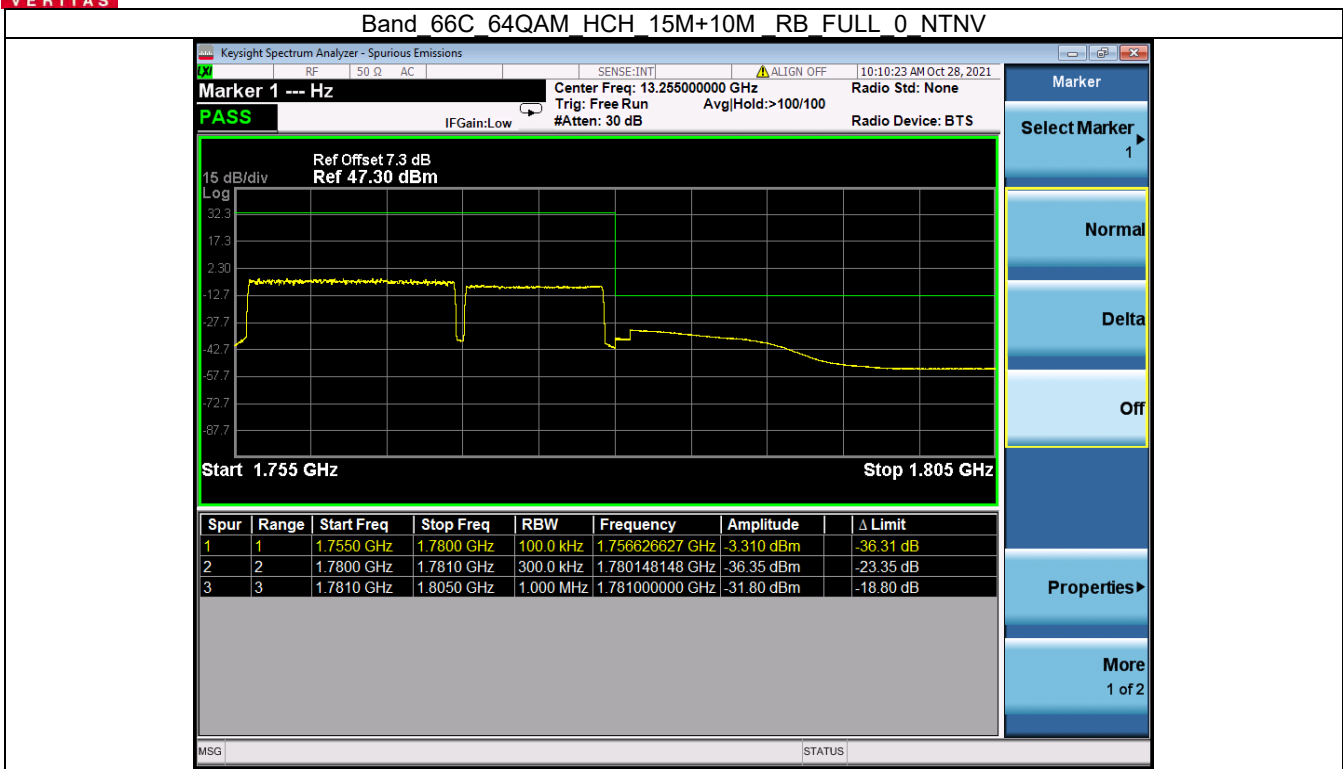

BV 7Layers Communications Technology (Shenzhen) Co. Ltd

No.B102, Dazu Chuangxin Mansion, North of Beihuan Avenue, North Area, Hi-Tech Industrial Park, Nanshan District, Shenzhen, Guangdong, China

Tel: +86 755 8869 6566

Fax: +86 755 8869 6577

Email: customerservice.sw@bureauveritas.com