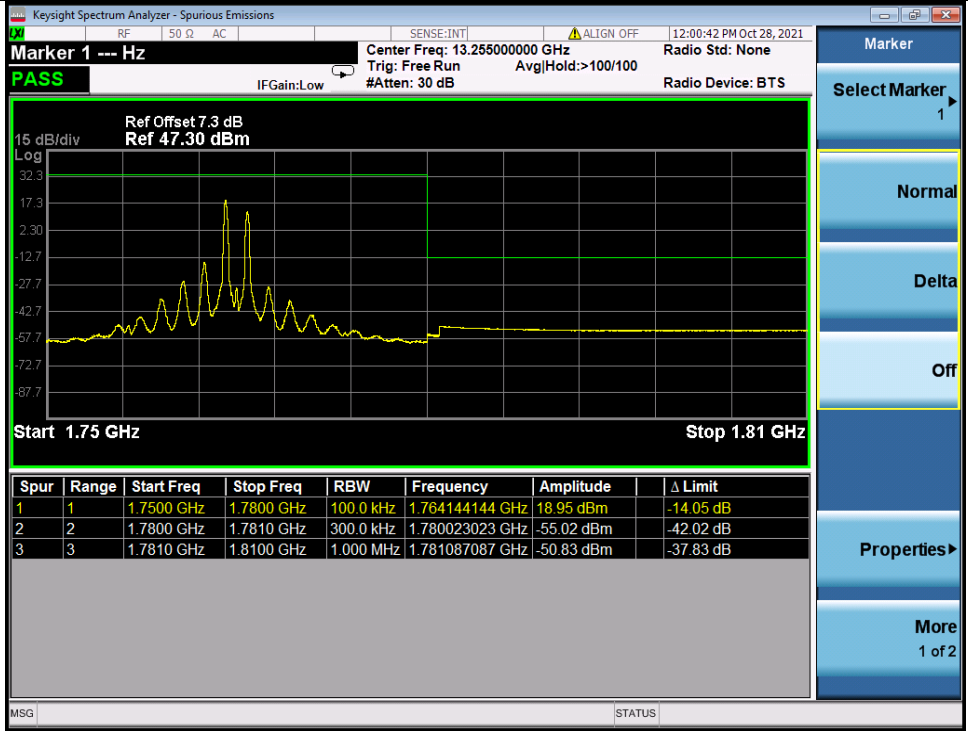

Band 66C QPSK HCH 15M+15M RB 1 74/1 0 NTV