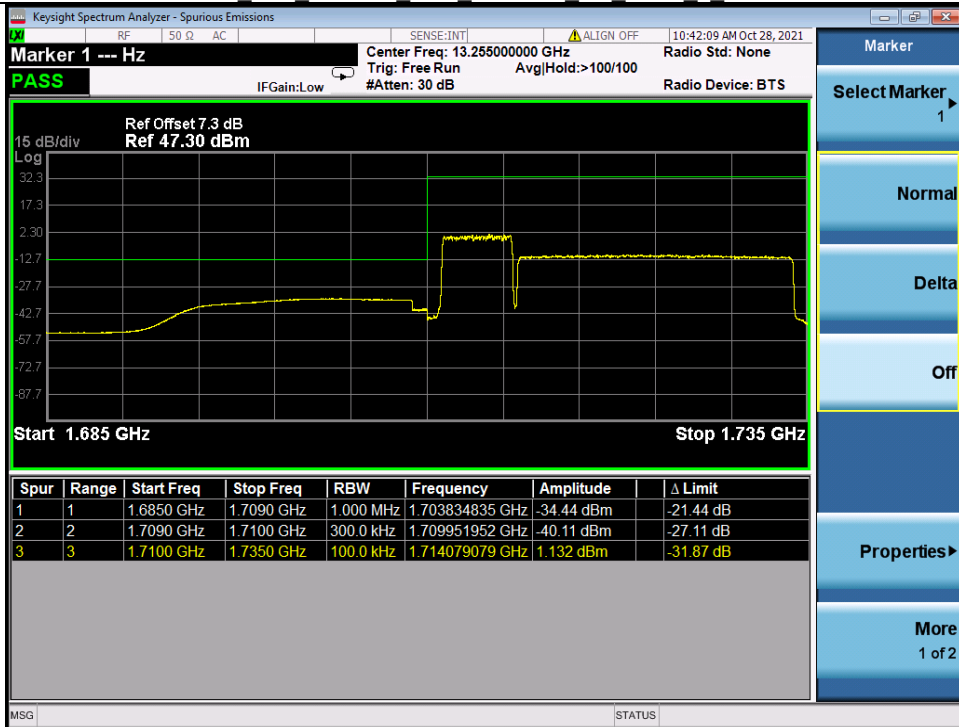

Band 66C 64QAM LCH 5M+20M RB 1 24/1 0 NTN

Band 66C 64QAM LCH 5M+20M RB FULL 0 NTN

BV 7Layers Communications Technology (Shenzhen) Co. Ltd

No.B102, Dazu Chuangxin Mansion, North of Beihuan Avenue, North Area, Hi-Tech Industrial Park, Nanshan District, Shenzhen, Guangdong, China