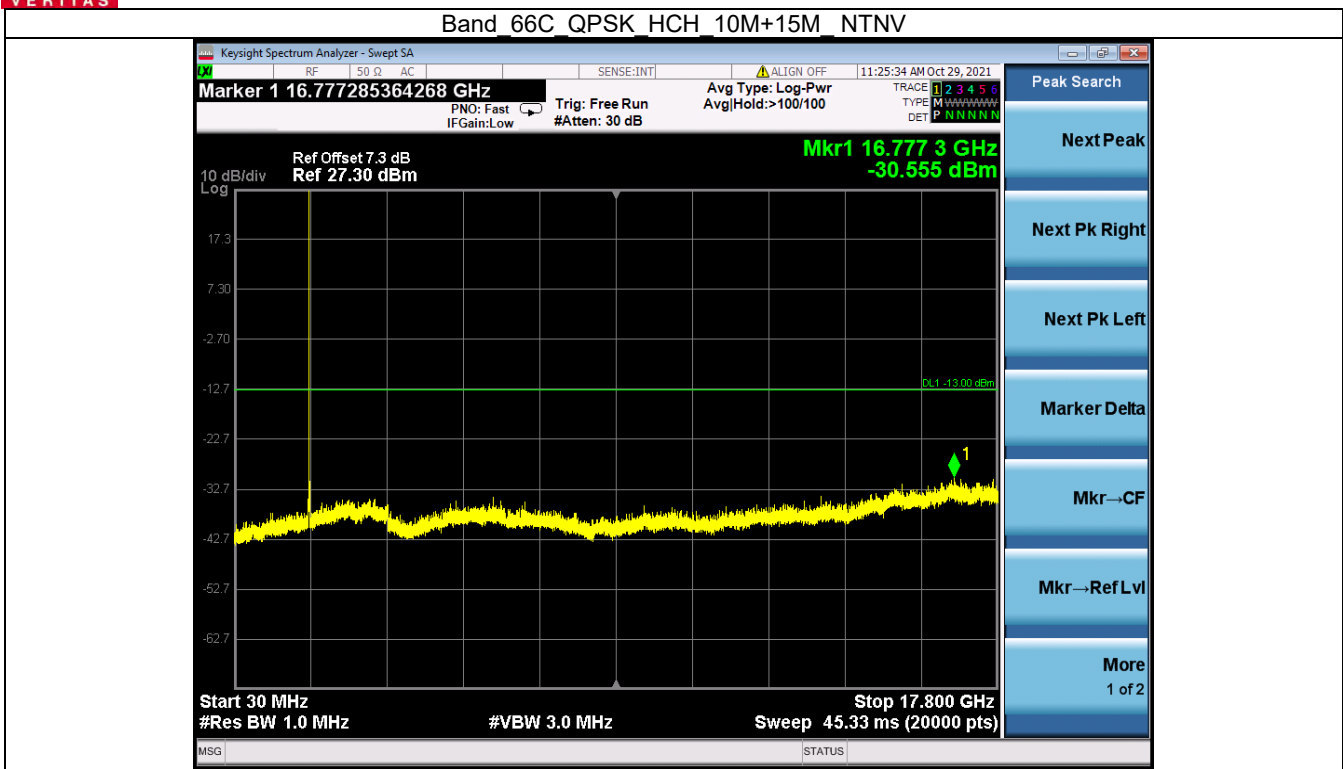

BV 7Layers Communications Technology (Shenzhen) Co. Ltd

No.B102, Dazu Chuangxin Mansion, North of Beihuan Avenue, North Area, Hi-Tech Industrial Park, Nanshan District, Shenzhen, Guangdong, China

Tel: +86 755 8869 6566

Fax: +86 755 8869 6577

Email: customerservice.sw@bureauveritas.com