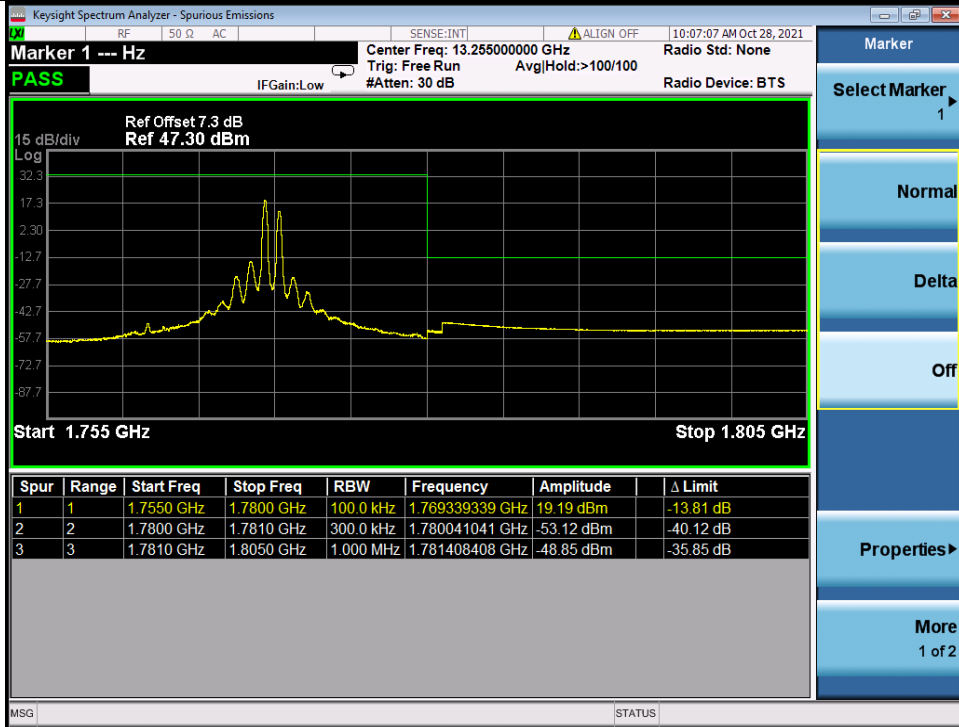

Band 66C QPSK HCH 15M+10M RB 1 74/1 0 NTN