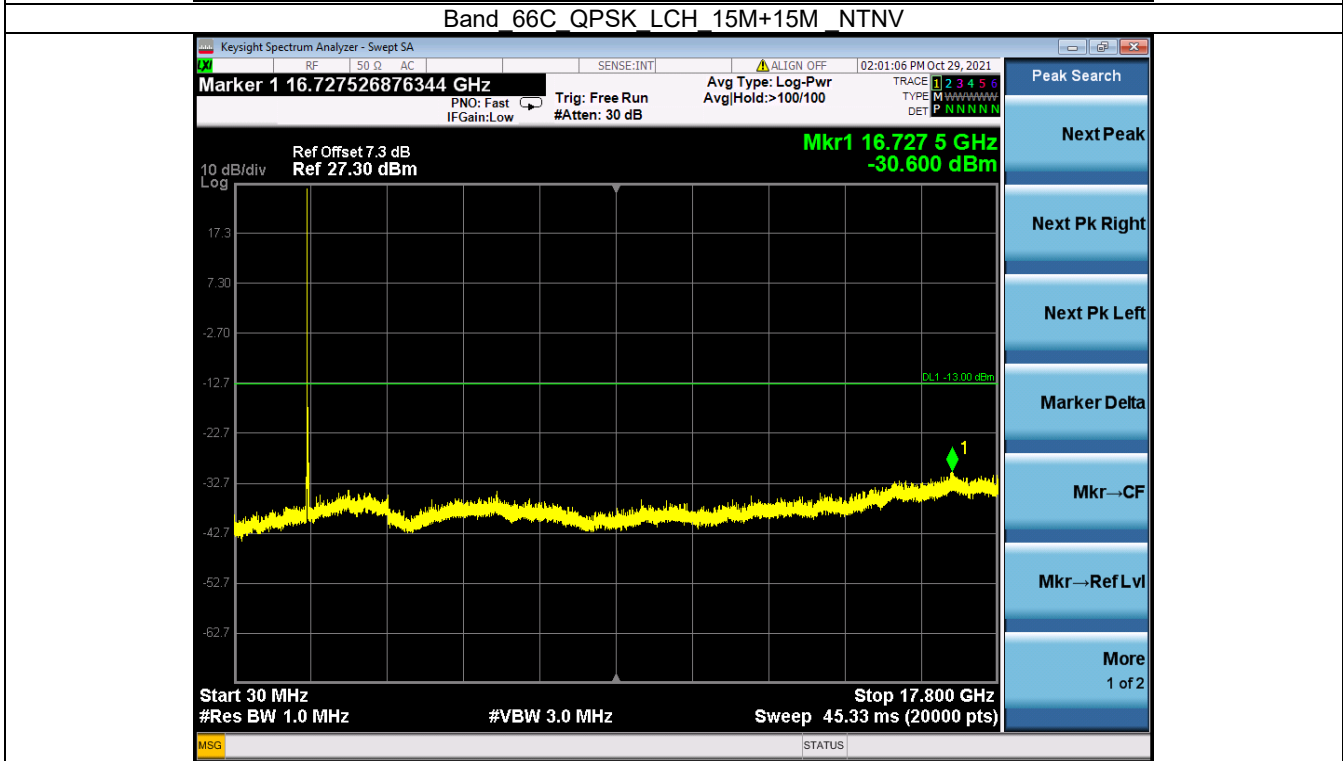

BV 7Layers Communications Technology (Shenzhen) Co. Ltd

No.B102, Dazu Chuangxin Mansion, North of Beihuan Avenue, North Area, Hi-Tech Industrial Park, Nanshan District, Shenzhen, Guangdong, China

Tel: +86 755 8869 6566

Fax: +86 755 8869 6577

Email: customerservice.sw@bureauveritas.com