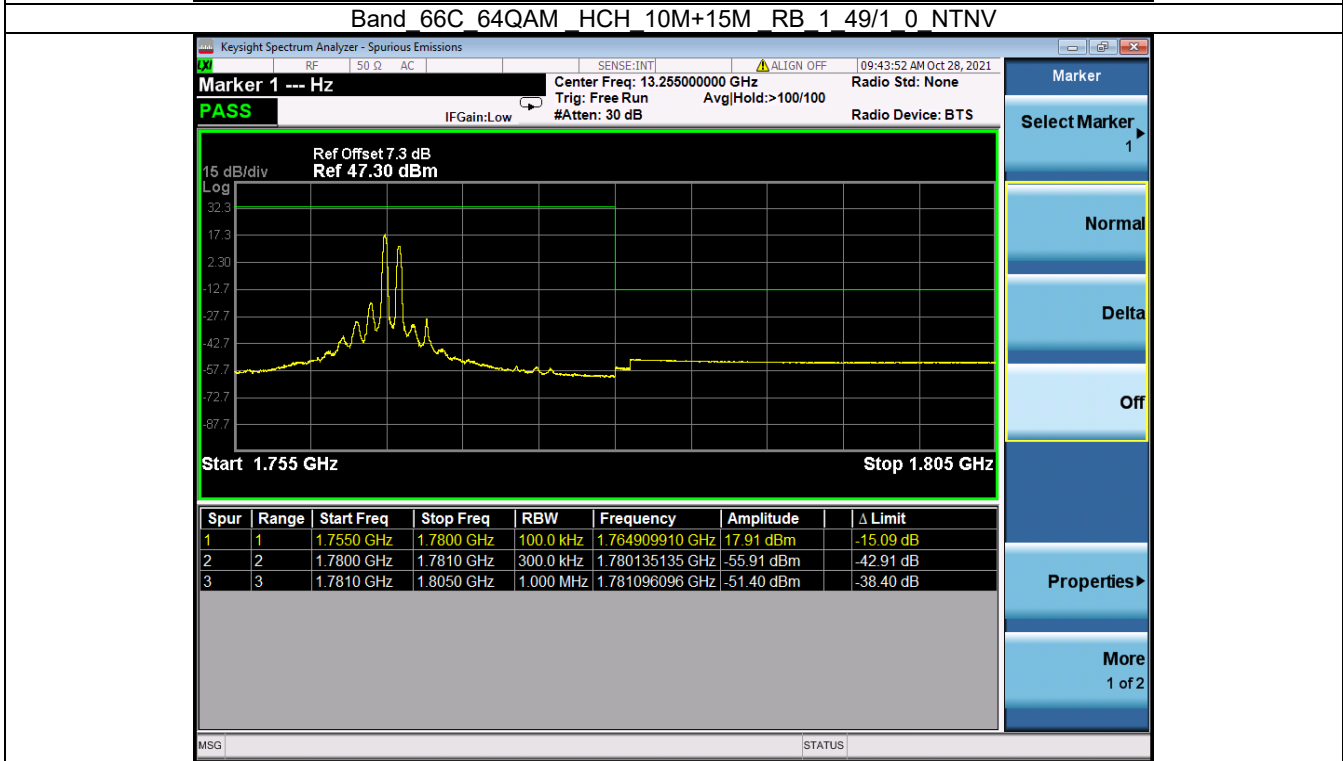

BV 7Layers Communications Technology (Shenzhen) Co. Ltd

No.B102, Dazu Chuangxin Mansion, North of Beihuan Avenue, North Area, Hi-Tech Industrial Park, Nanshan District, Shenzhen, Guangdong, China

Tel: +86 755 8869 6566

Fax: +86 755 8869 6577

Email: customerservice.sw@bureauveritas.com