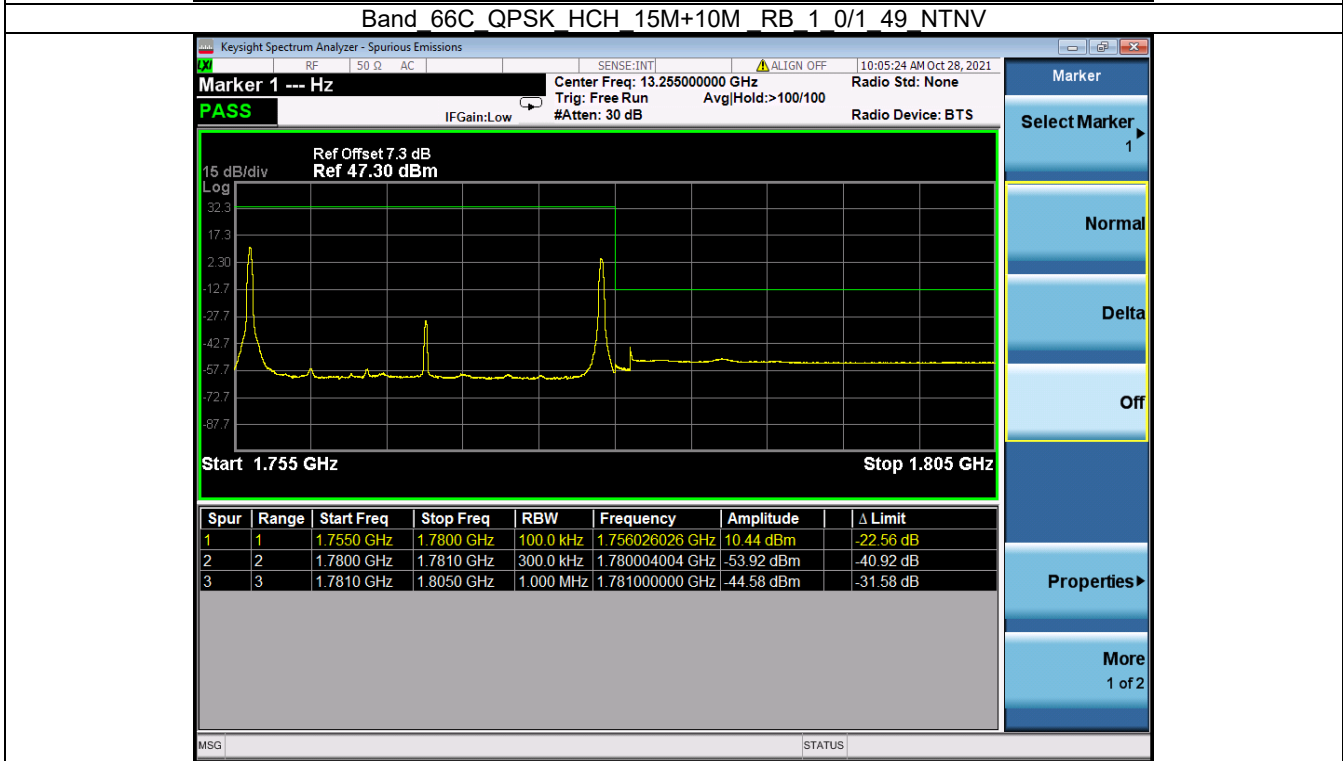

BV 7Layers Communications Technology (Shenzhen) Co. Ltd

No.B102, Dazu Chuangxin Mansion, North of Beihuan Avenue, North Area, Hi-Tech Industrial Park, Nanshan District, Shenzhen, Guangdong, China

Tel: +86 755 8869 6566

Fax: +86 755 8869 6577

Email: customerservice.sw@bureauveritas.com