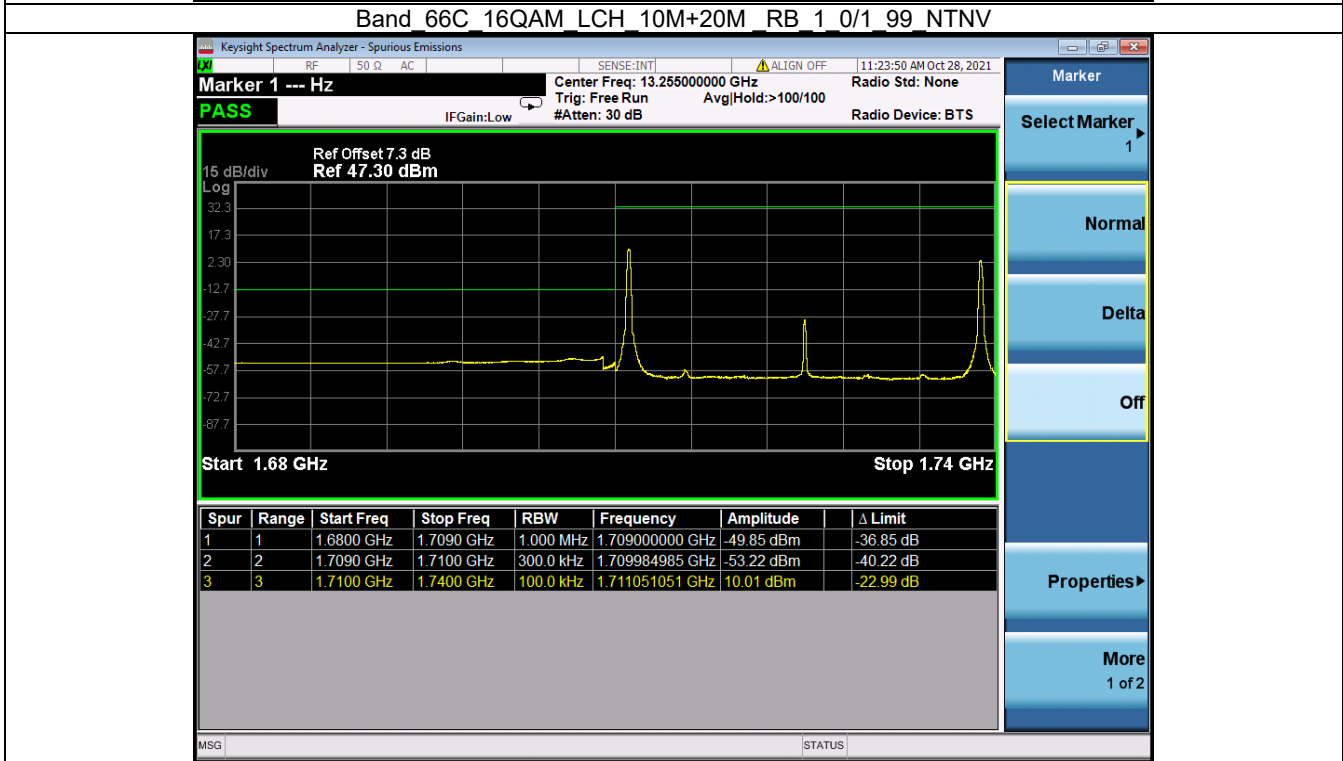

BV 7Layers Communications Technology (Shenzhen) Co. Ltd

No.B102, Dazu Chuangxin Mansion, North of Beihuan Avenue, North Area, Hi-Tech Industrial Park, Nanshan District, Shenzhen, Guangdong, China

Tel: +86 755 8869 6566

Fax: +86 755 8869 6577

Email: customerservice.sw@bureauveritas.com