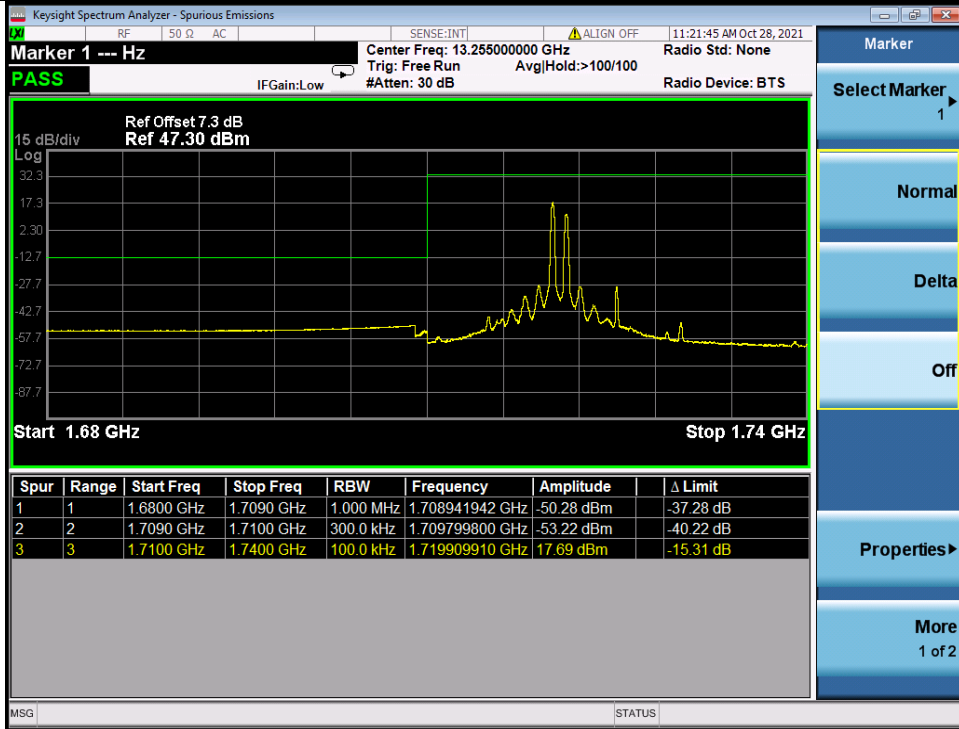

Band 66C 16QAM LCH 10M+20M RB 1 49/1 0 NTNV