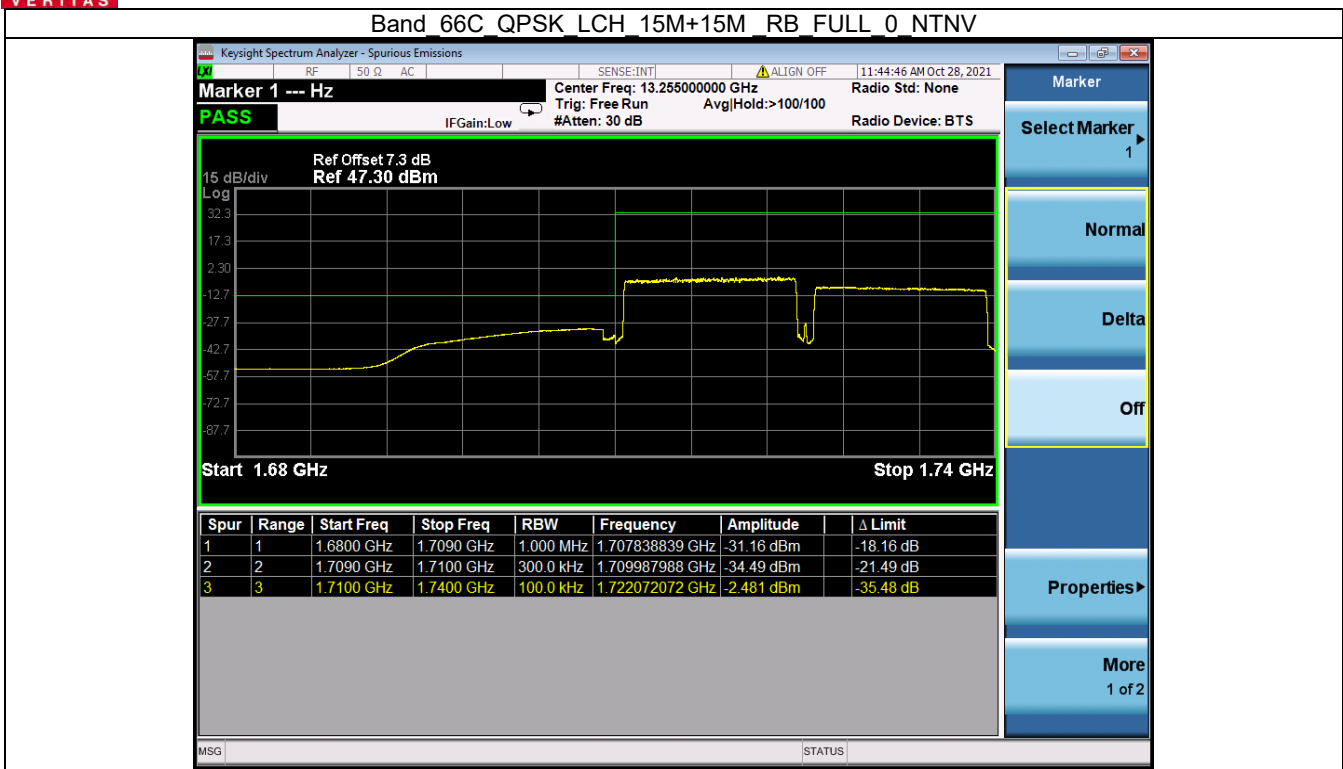

BV 7Layers Communications Technology (Shenzhen) Co. Ltd

No.B102, Dazu Chuangxin Mansion, North of Beihuan Avenue, North Area, Hi-Tech Industrial Park, Nanshan District, Shenzhen, Guangdong, China

Tel: +86 755 8869 6566

Fax: +86 755 8869 6577

Email: customerservice.sw@bureauveritas.com