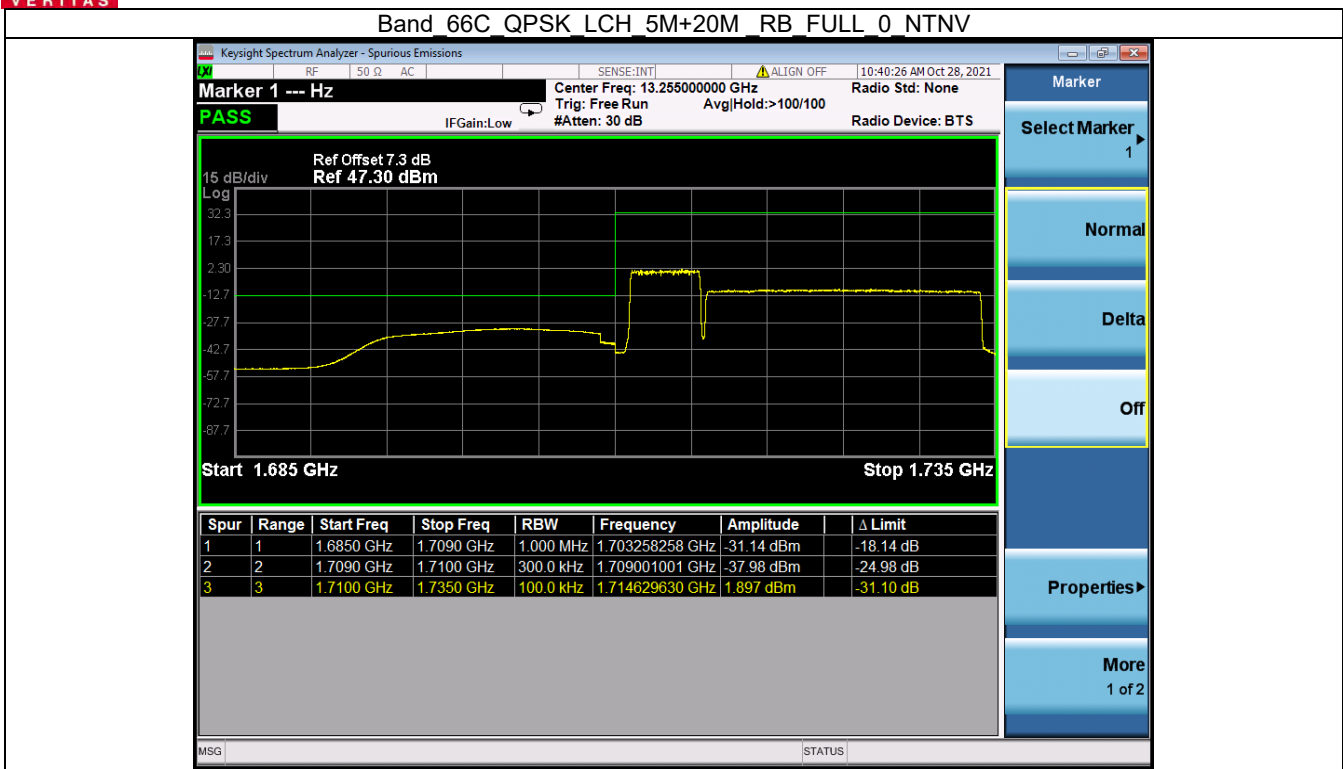

BV 7Layers Communications Technology (Shenzhen) Co. Ltd

No.B102, Dazu Chuangxin Mansion, North of Beihuan Avenue, North Area, Hi-Tech Industrial Park, Nanshan District, Shenzhen, Guangdong, China

Tel: +86 755 8869 6566

Fax: +86 755 8869 6577

Email: customerservice.sw@bureauveritas.com