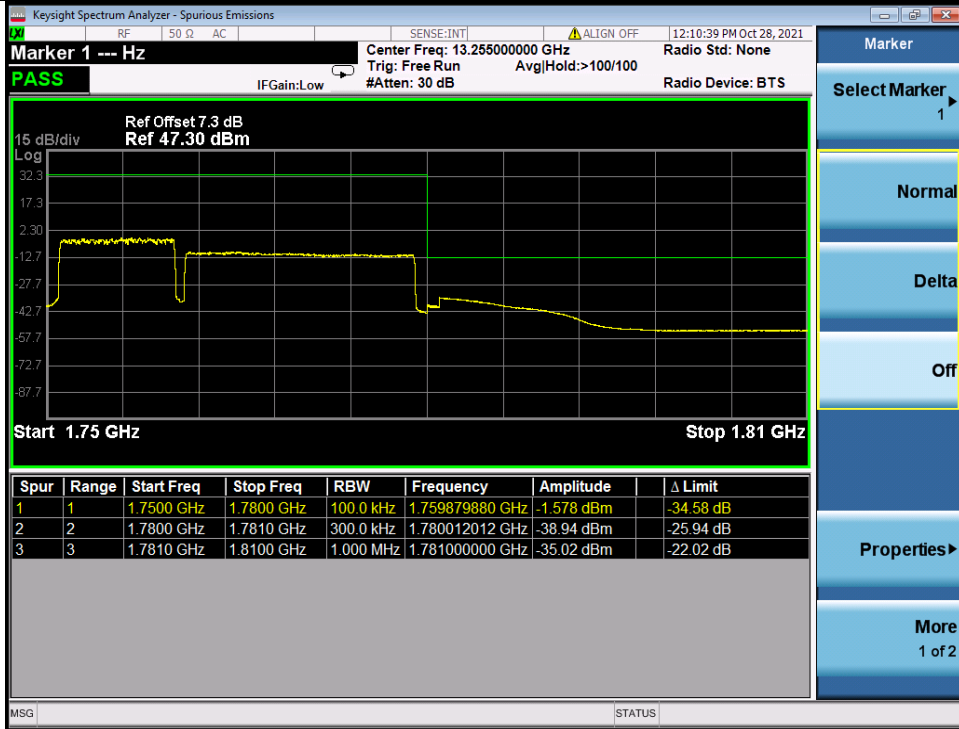

Band 66C 16QAM HCH 10M+20M RB FULL 0 NTN