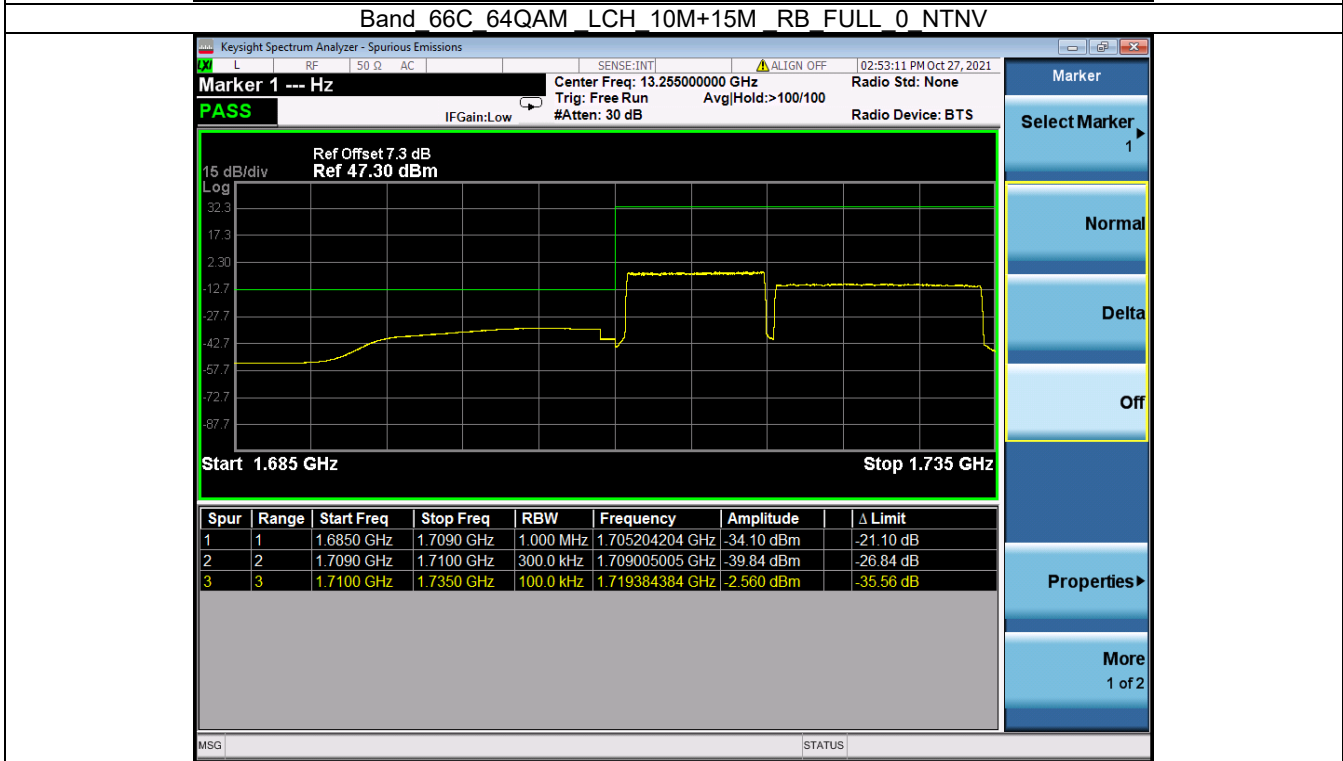

BV 7Layers Communications Technology (Shenzhen) Co. Ltd

No.B102, Dazu Chuangxin Mansion, North of Beihuan Avenue, North Area, Hi-Tech Industrial Park, Nanshan District, Shenzhen, Guangdong, China

Tel: +86 755 8869 6566

Fax: +86 755 8869 6577

Email: customerservice.sw@bureauveritas.com