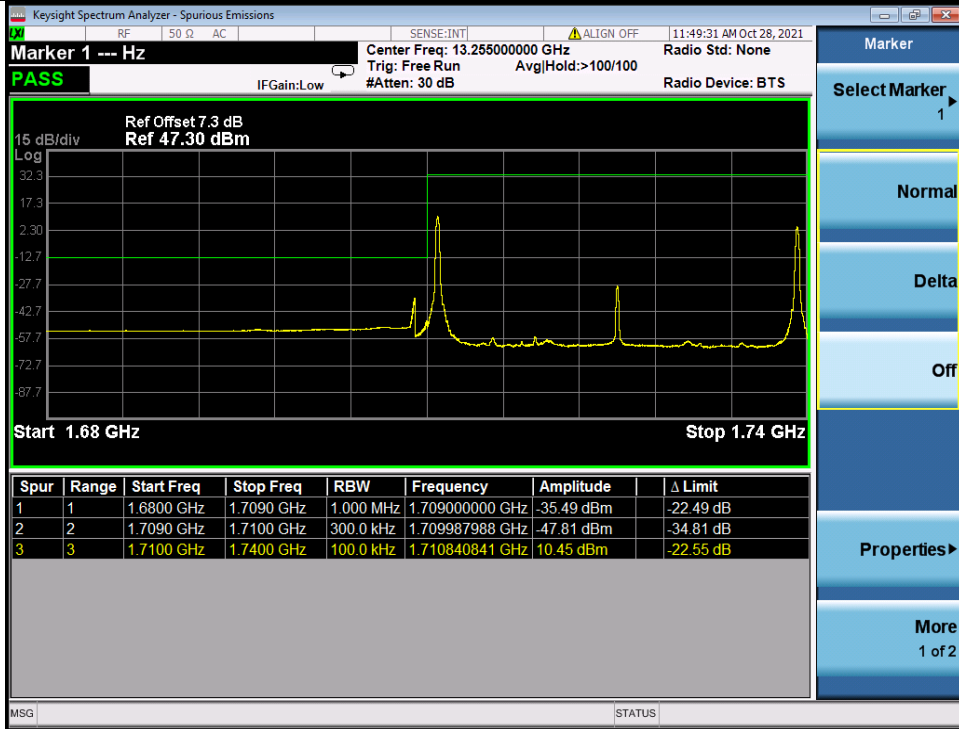

Band 66C QPSK LCH 15M+15M RB 1 0/1 74 NTN