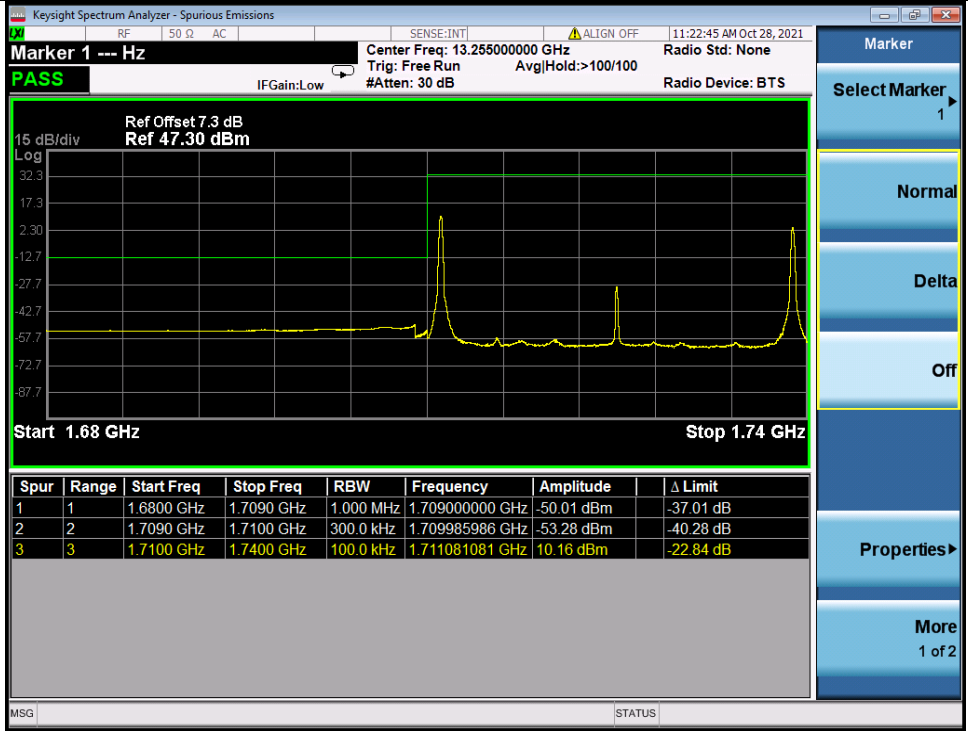

Band 66C QPSK LCH 10M+20M RB 1 0/1 99 NTN

Band 66C QPSK LCH 10M+20M RB 1 49/1 0 NTN

BV 7Layers Communications Technology (Shenzhen) Co. Ltd

No.B102, Dazu Chuangxin Mansion, North of Beihuan Avenue, North Area, Hi-Tech Industrial Park, Nanshan District, Shenzhen, Guangdong, China