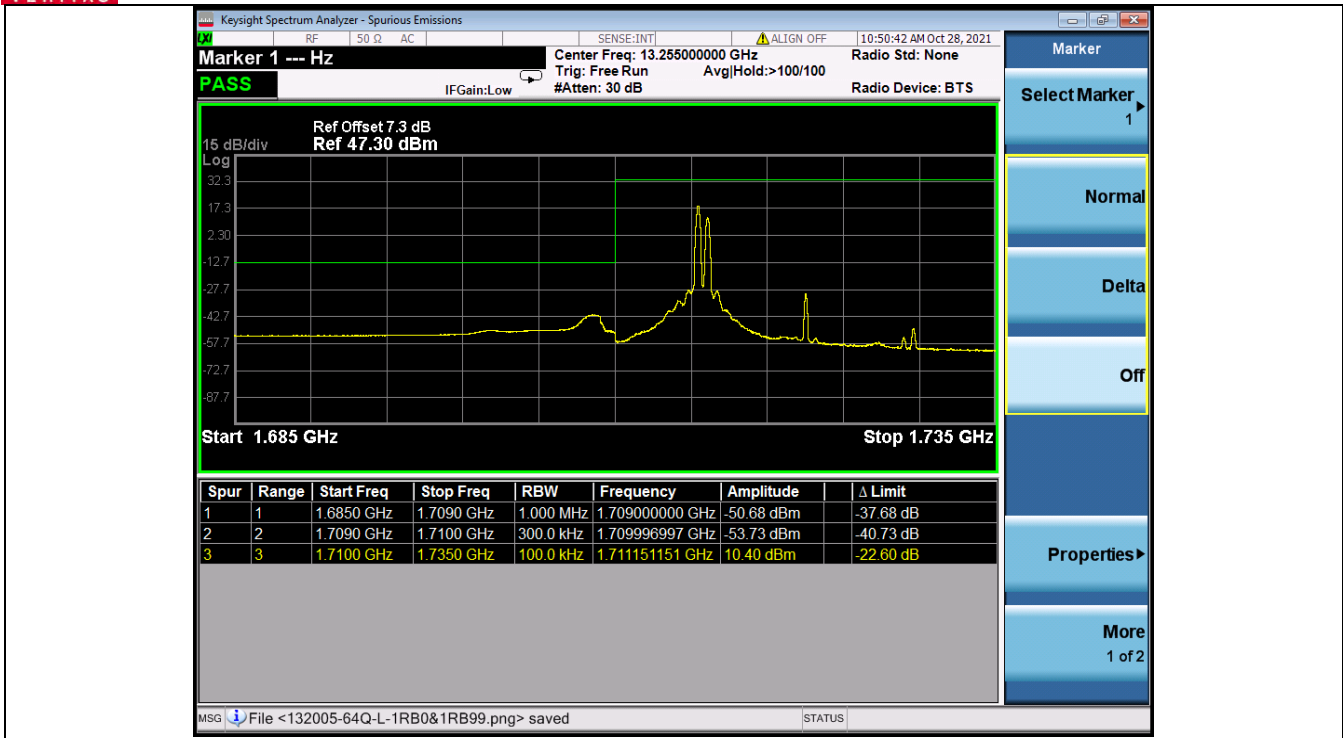

BUREAU VERITAS Test Report No.: W7L-P20210616-3RF03

BV 7Layers Communications
Technology (Shenzhen) Co. Ltd

No.B102, Dazu Chuangxin Mansion, North of Beihuan
Avenue, North Area, Hi-Tech Industrial Park, Nanshan
District, Shenzhen, Guangdong, China

Tel: +86 755 8869 6566

Fax: +86 755 8869 6577

Email: customerservice.sw@bureauveritas.com