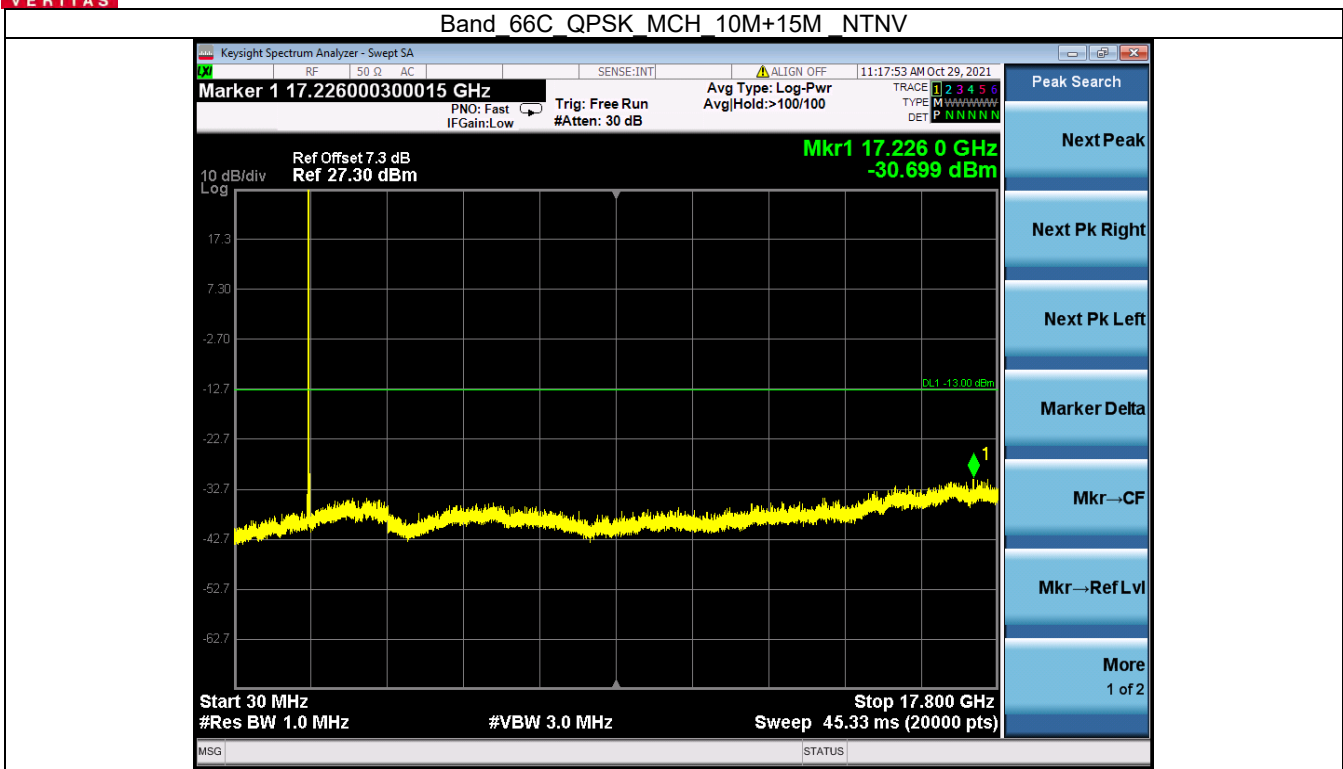

BV 7Layers Communications Technology (Shenzhen) Co. Ltd

No.B102, Dazu Chuangxin Mansion, North of Beihuan Avenue, North Area, Hi-Tech Industrial Park, Nanshan District, Shenzhen, Guangdong, China

Tel: +86 755 8869 6566

Fax: +86 755 8869 6577

Email: customerservice.sw@bureauveritas.com