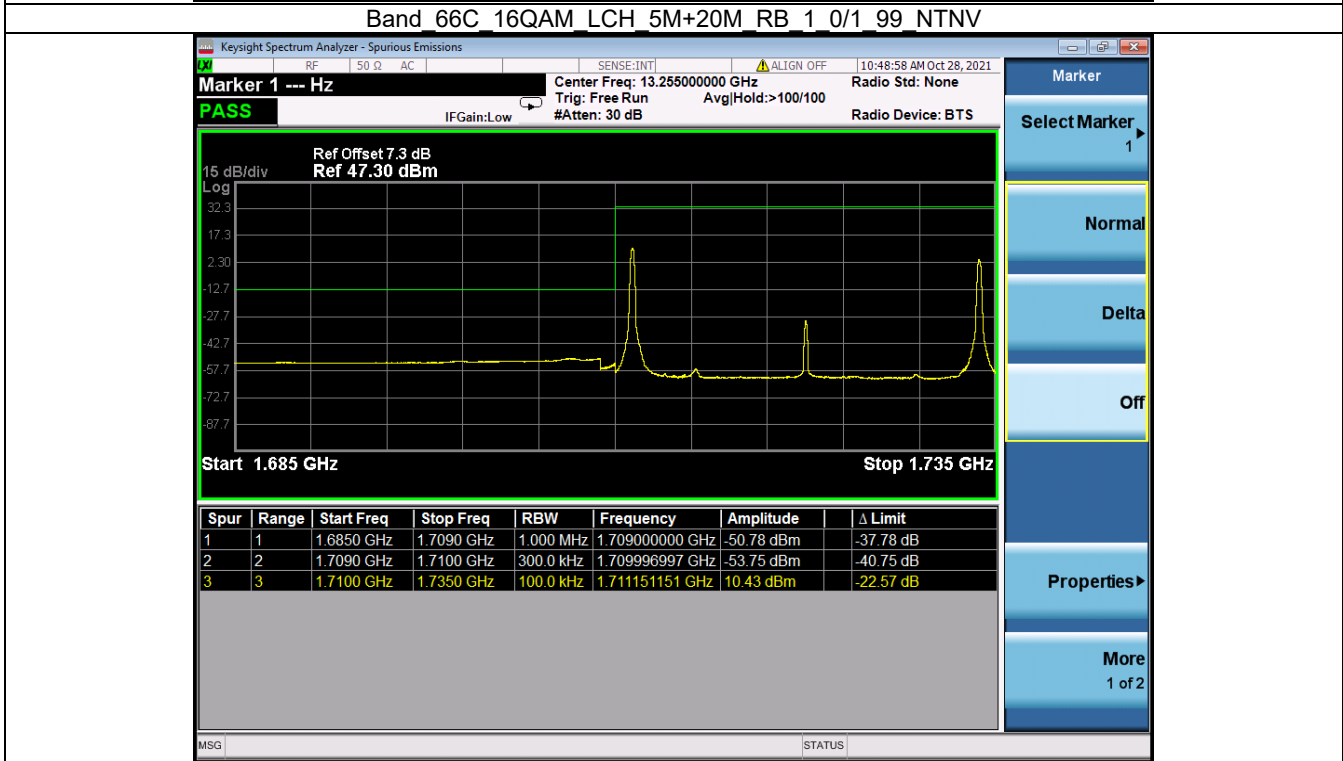

BV 7Layers Communications Technology (Shenzhen) Co. Ltd

No.B102, Dazu Chuangxin Mansion, North of Beihuan Avenue, North Area, Hi-Tech Industrial Park, Nanshan District, Shenzhen, Guangdong, China

Tel: +86 755 8869 6566

Fax: +86 755 8869 6577

Email: customerservice.sw@bureauveritas.com