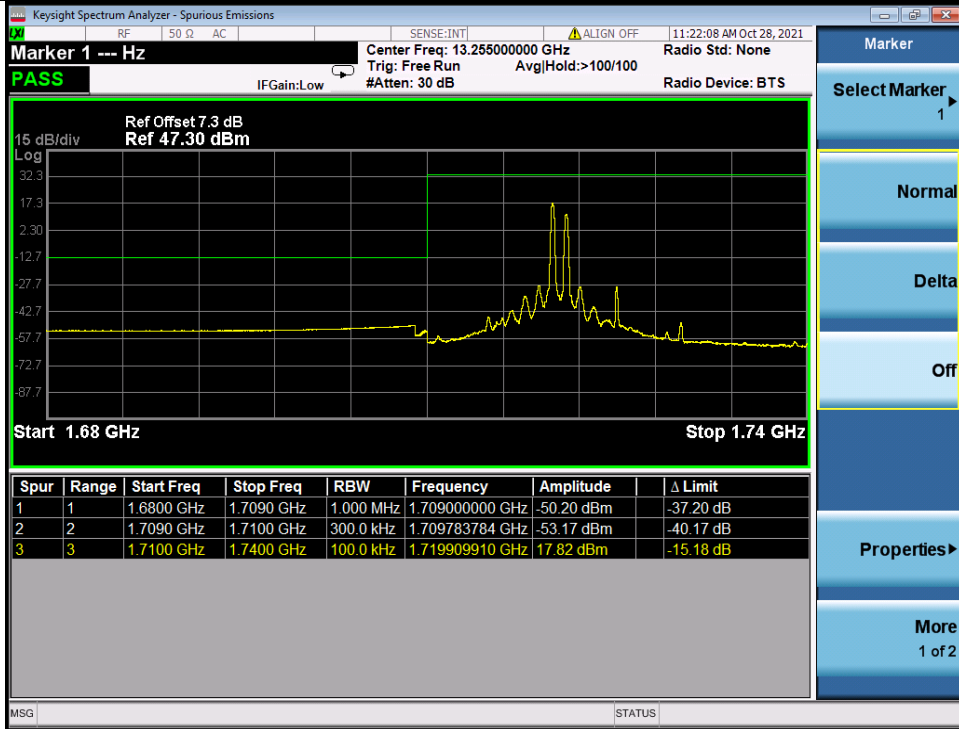

Band 66C 64QAM LCH 10M+20M RB 1 49/1 0 NTNV

Band 66C 64QAM LCH 10M+20M RB FULL 0 NTNV

BV 7Layers Communications Technology (Shenzhen) Co. Ltd

No.B102, Dazu Chuangxin Mansion, North of Beihuan Avenue, North Area, Hi-Tech Industrial Park, Nanshan District, Shenzhen, Guangdong, China