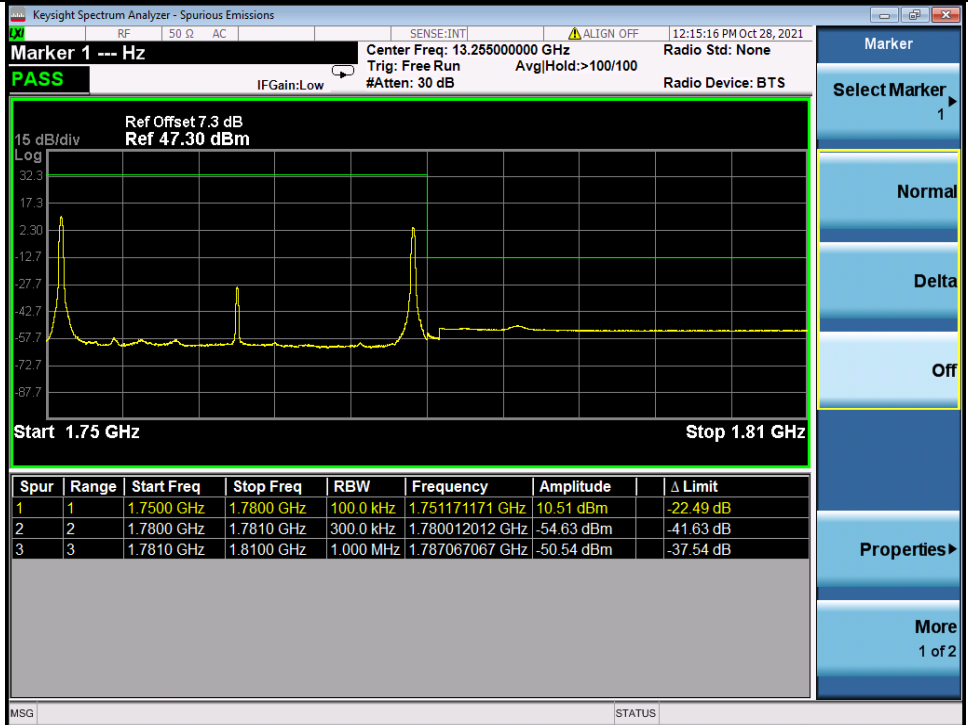

Band 66C QPSK HCH 10M+20M RB 1 0/1 99 NTN

BV 7Layers Communications Technology (Shenzhen) Co. Ltd

No.B102, Dazu Chuangxin Mansion, North of Beihuan Avenue, North Area, Hi-Tech Industrial Park, Nanshan District, Shenzhen, Guangdong, China

Tel: +86 755 8869 6566

Fax: +86 755 8869 6577

Email: customerservice.sw@bureauveritas.com