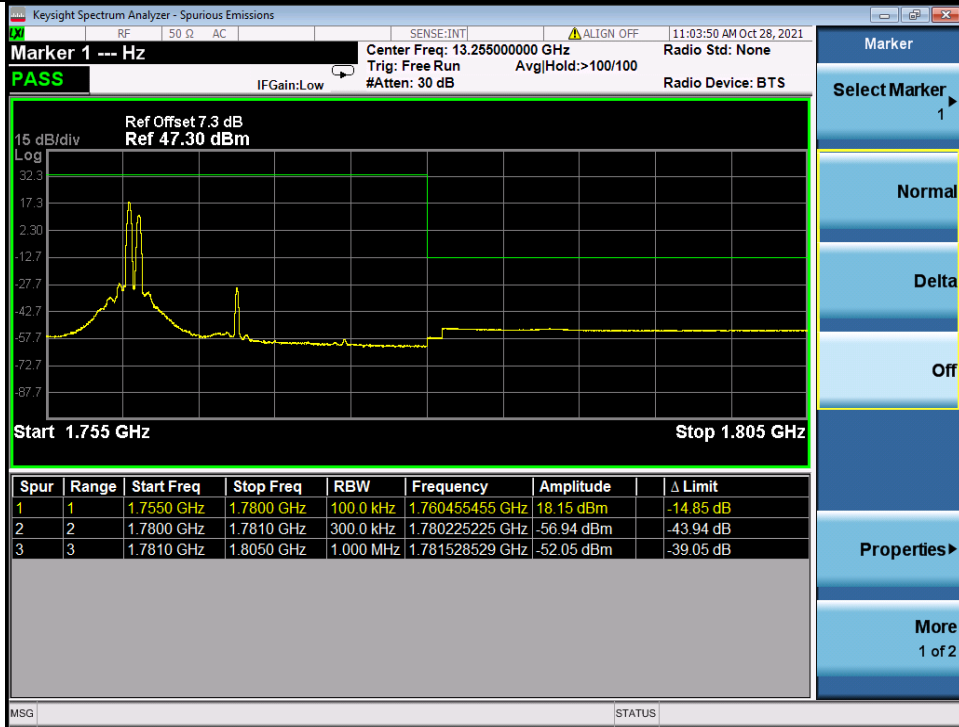

Band 66C 16QAM HCH 5M+20M RB 1 24/1 0 NTN

BV 7Layers Communications Technology (Shenzhen) Co. Ltd

No.B102, Dazu Chuangxin Mansion, North of Beihuan Avenue, North Area, Hi-Tech Industrial Park, Nanshan District, Shenzhen, Guangdong, China

Tel: +86 755 8869 6566

Fax: +86 755 8869 6577

Email: customerservice.sw@bureauveritas.com