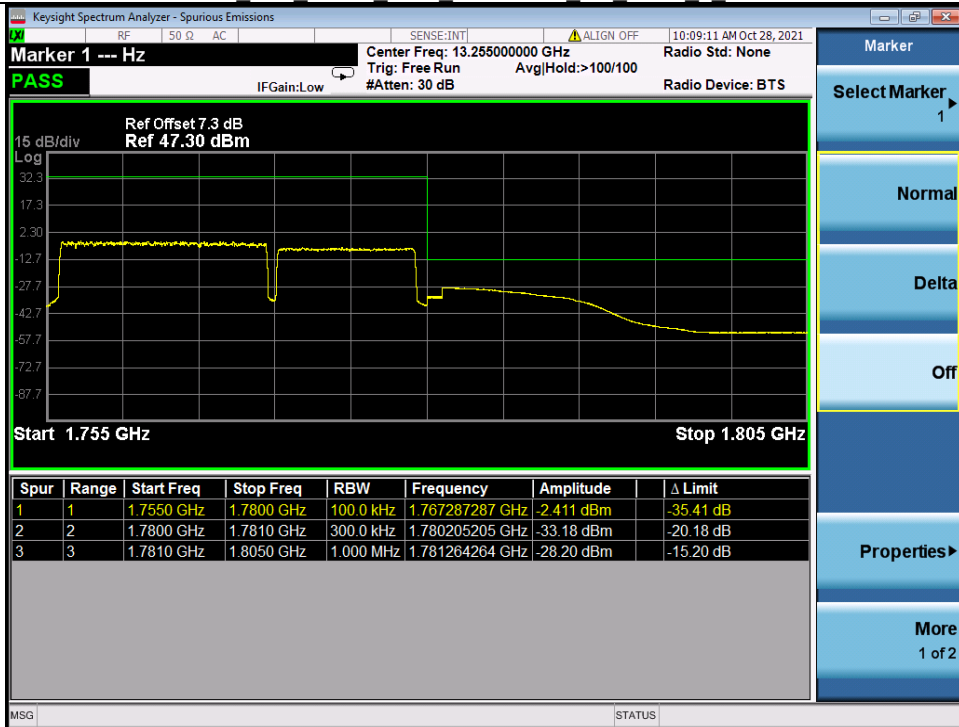

BV 7Layers Communications  
Technology (Shenzhen) Co. Ltd

No.B102, Dazu Chuangxin Mansion, North of Beihuan  
Avenue, North Area, Hi-Tech Industrial Park, Nanshan  
District, Shenzhen, Guangdong, China