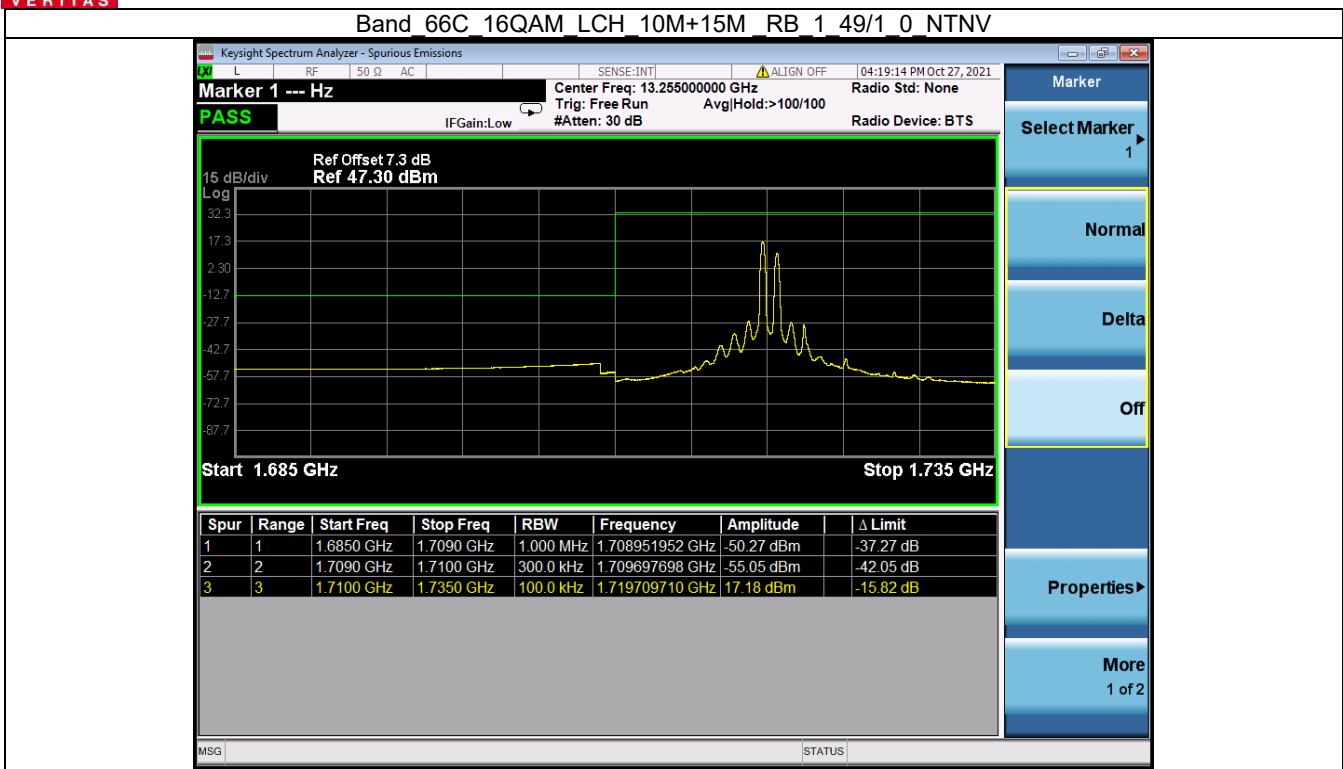

BV 7Layers Communications Technology (Shenzhen) Co. Ltd

No.B102, Dazu Chuangxin Mansion, North of Beihuan Avenue, North Area, Hi-Tech Industrial Park, Nanshan District, Shenzhen, Guangdong, China

Tel: +86 755 8869 6566

Fax: +86 755 8869 6577

Email: customerservice.sw@bureauveritas.com