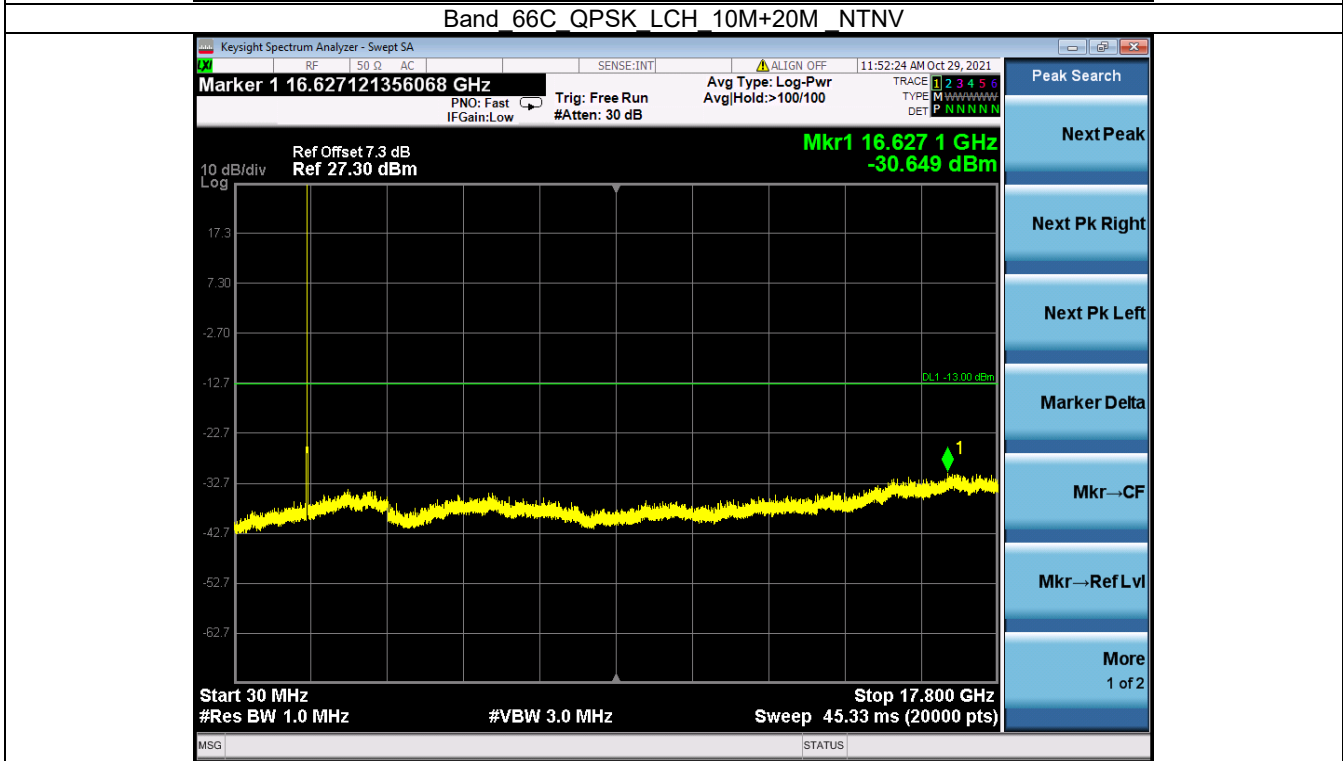

BV 7Layers Communications Technology (Shenzhen) Co. Ltd

No.B102, Dazu Chuangxin Mansion, North of Beihuan Avenue, North Area, Hi-Tech Industrial Park, Nanshan District, Shenzhen, Guangdong, China

Tel: +86 755 8869 6566

Fax: +86 755 8869 6577

Email: customerservice.sw@bureauveritas.com