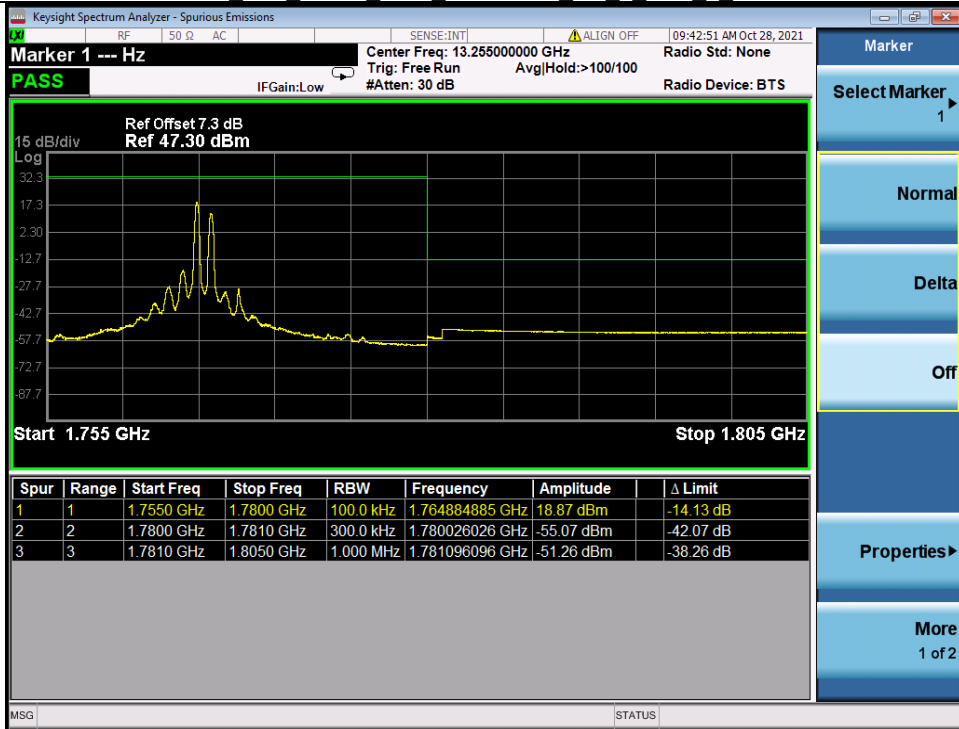

Band 66C QPSK HCH 10M+15M RB 1 49/1 0 NTV