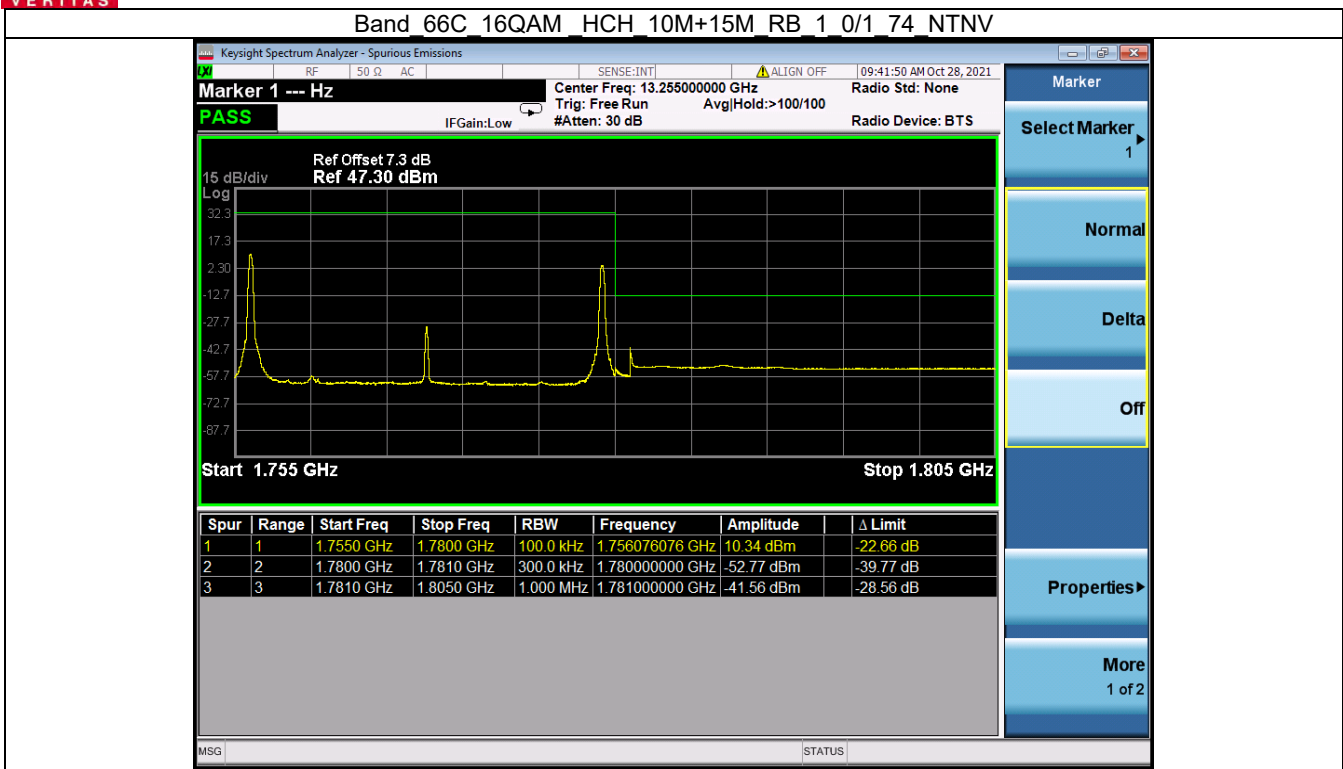

BV 7Layers Communications Technology (Shenzhen) Co. Ltd

No.B102, Dazu Chuangxin Mansion, North of Beihuan Avenue, North Area, Hi-Tech Industrial Park, Nanshan District, Shenzhen, Guangdong, China

Tel: +86 755 8869 6566

Fax: +86 755 8869 6577

Email: customerservice.sw@bureauveritas.com