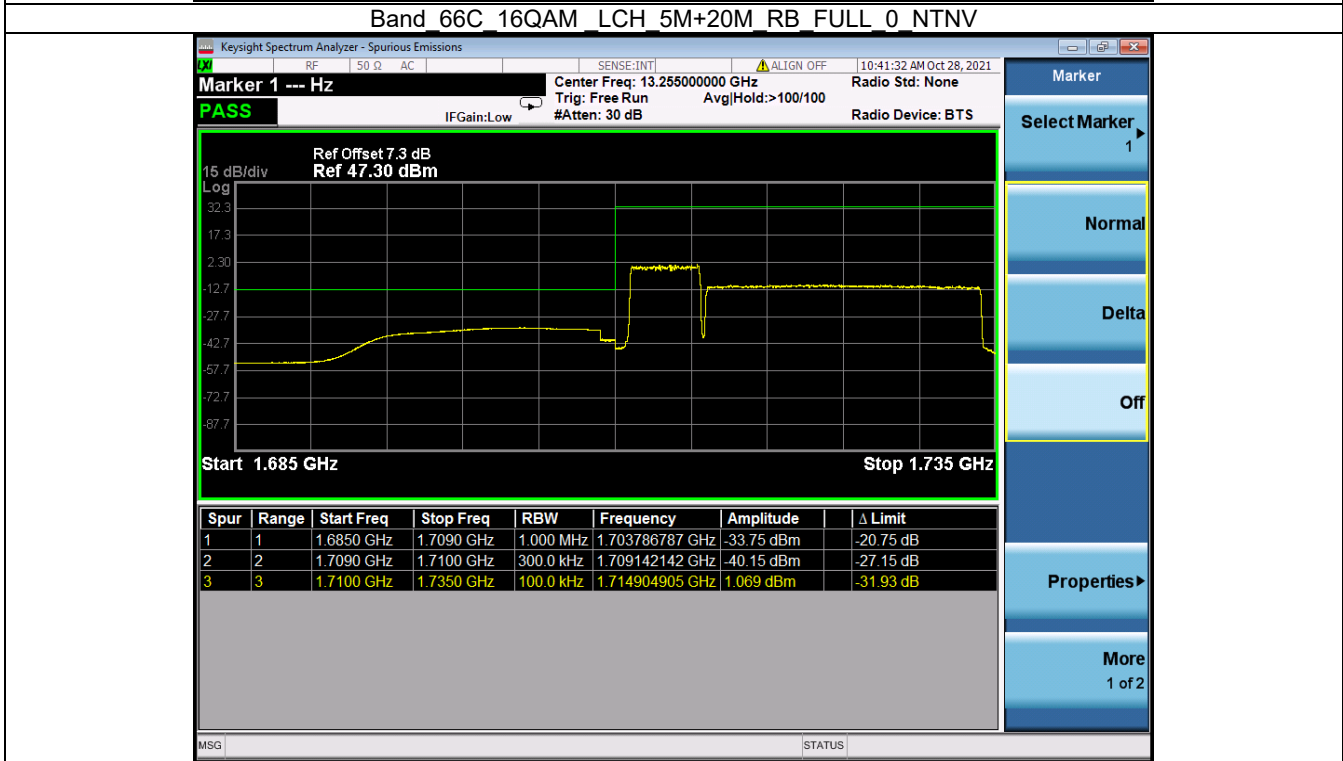

BV 7Layers Communications Technology (Shenzhen) Co. Ltd

No.B102, Dazu Chuangxin Mansion, North of Beihuan Avenue, North Area, Hi-Tech Industrial Park, Nanshan District, Shenzhen, Guangdong, China

Tel: +86 755 8869 6566

Fax: +86 755 8869 6577

Email: customerservice.sw@bureauveritas.com