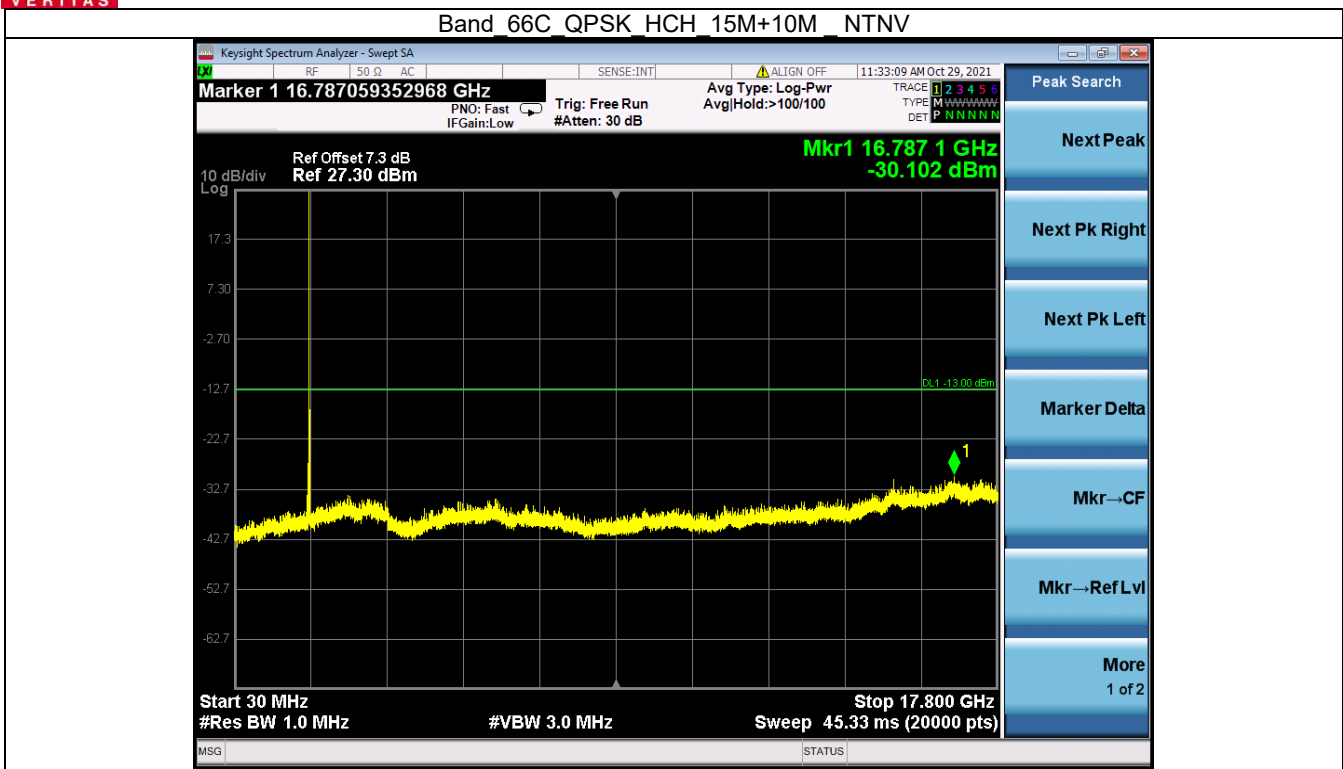

BV 7Layers Communications Technology (Shenzhen) Co. Ltd

No.B102, Dazu Chuangxin Mansion, North of Beihuan Avenue, North Area, Hi-Tech Industrial Park, Nanshan District, Shenzhen, Guangdong, China

Tel: +86 755 8869 6566

Fax: +86 755 8869 6577

Email: customerservice.sw@bureauveritas.com