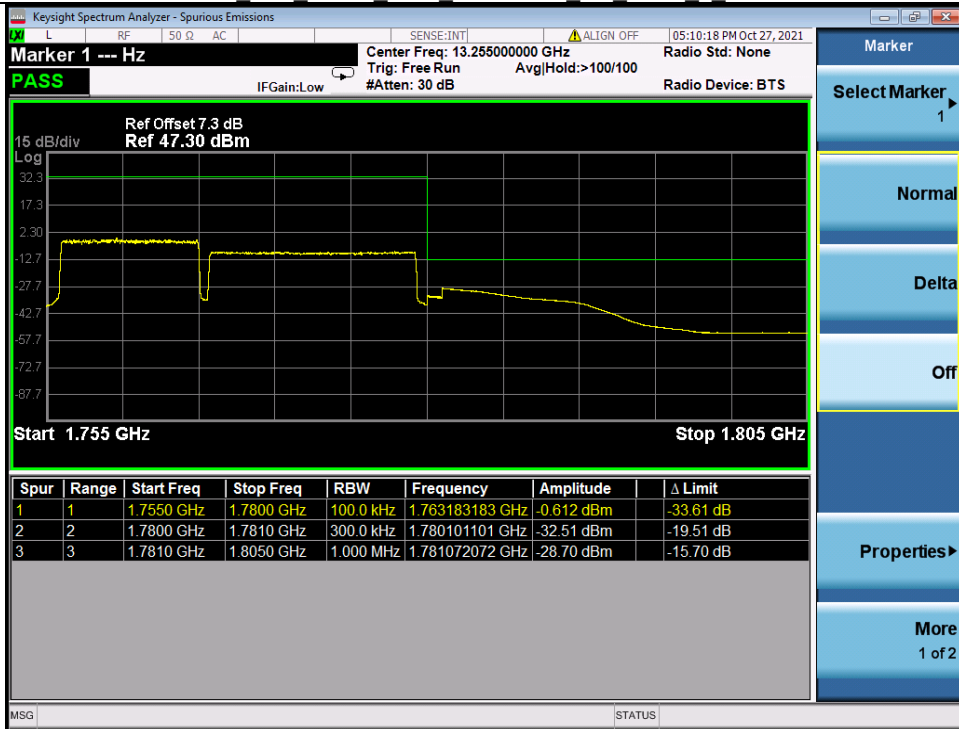

Band 66C QPSK HCH 10M+15M RB FULL 0 NTV

BV 7Layers Communications Technology (Shenzhen) Co. Ltd

No.B102, Dazu Chuangxin Mansion, North of Beihuan Avenue, North Area, Hi-Tech Industrial Park, Nanshan District, Shenzhen, Guangdong, China

Tel: +86 755 8869 6566

Fax: +86 755 8869 6577

Email: customerservice.sw@bureauveritas.com