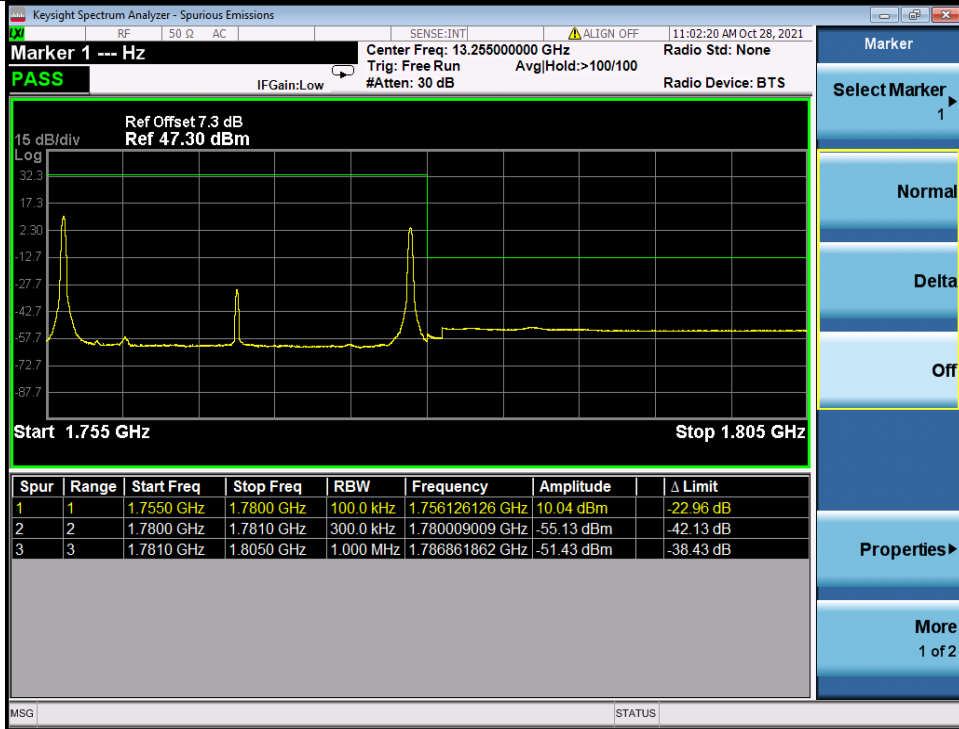

Band 66C 16QAM HCH 5M+20M RB 1 0/1 99 NTN