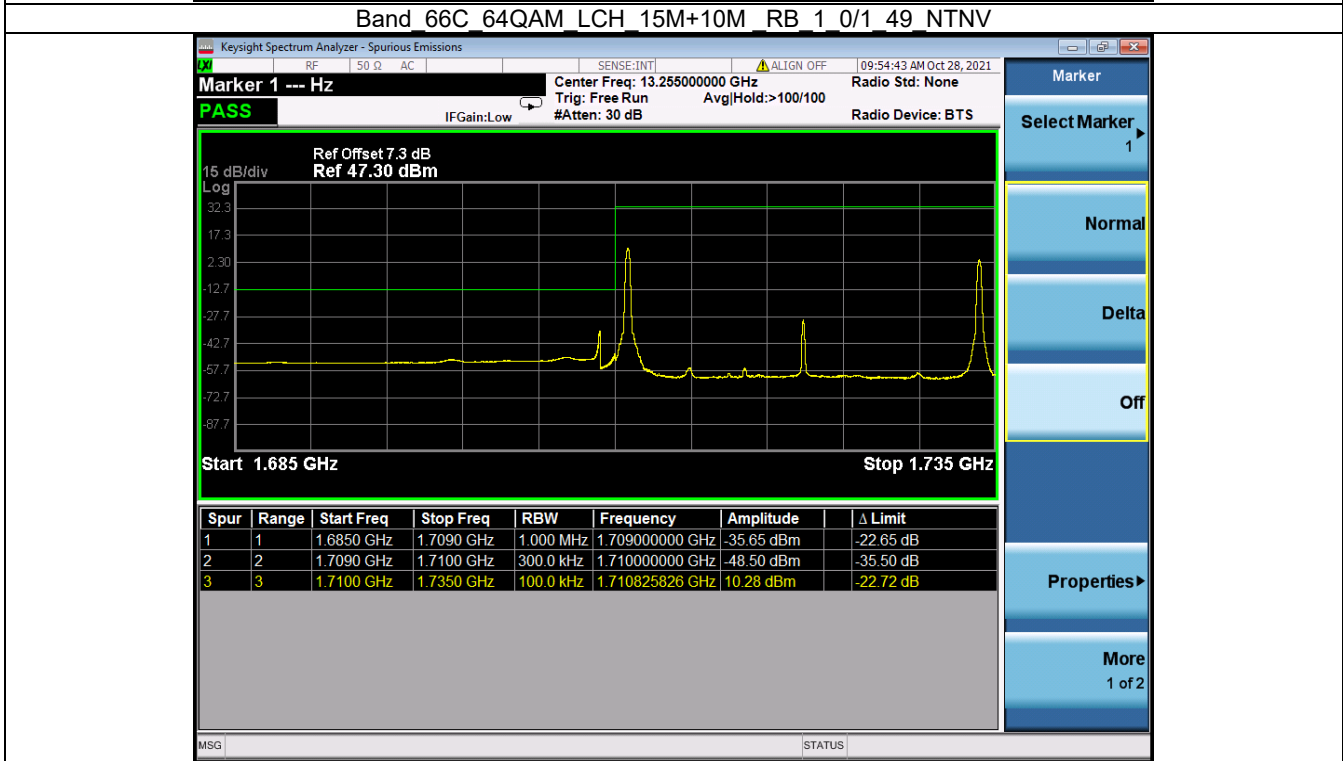

BV 7Layers Communications Technology (Shenzhen) Co. Ltd

No.B102, Dazu Chuangxin Mansion, North of Beihuan Avenue, North Area, Hi-Tech Industrial Park, Nanshan District, Shenzhen, Guangdong, China

Tel: +86 755 8869 6566

Fax: +86 755 8869 6577

Email: customerservice.sw@bureauveritas.com