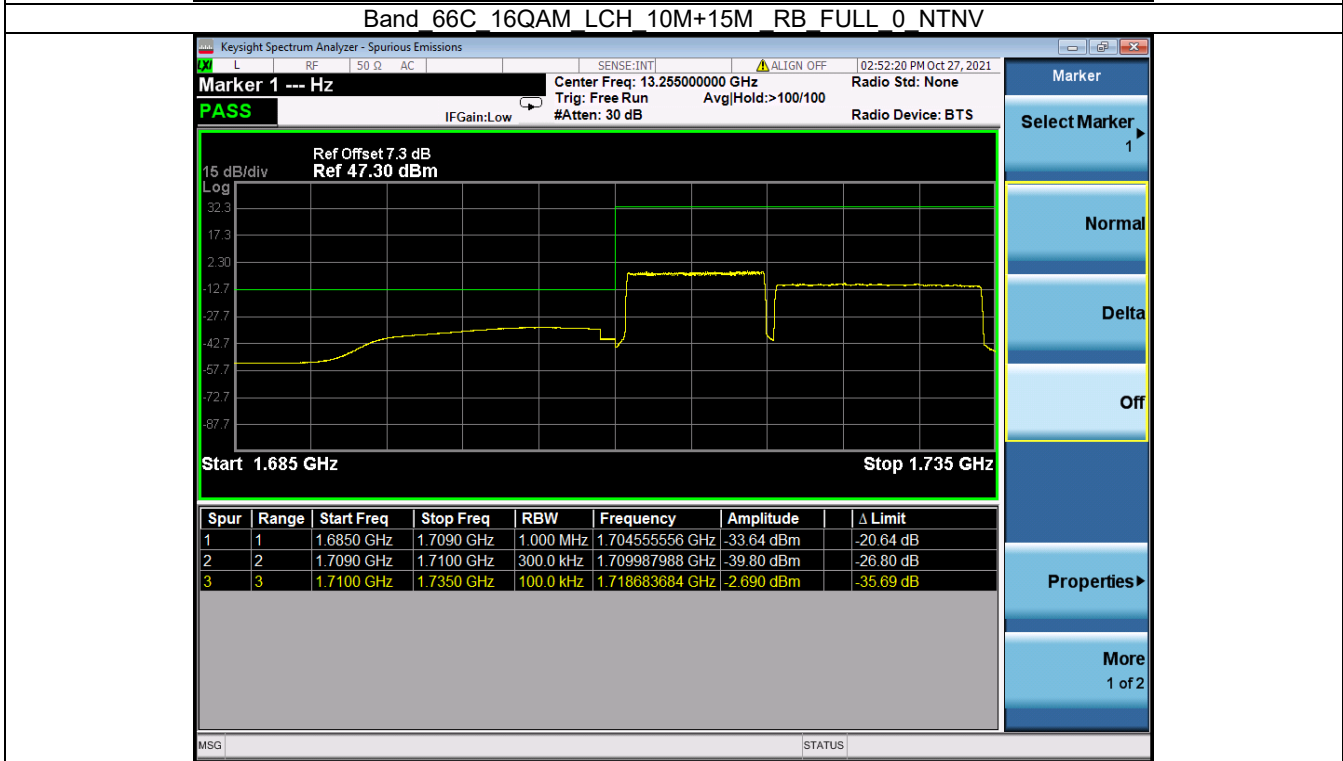

BV 7Layers Communications Technology (Shenzhen) Co. Ltd

No.B102, Dazu Chuangxin Mansion, North of Beihuan Avenue, North Area, Hi-Tech Industrial Park, Nanshan District, Shenzhen, Guangdong, China

Tel: +86 755 8869 6566

Fax: +86 755 8869 6577

Email: customerservice.sw@bureauveritas.com