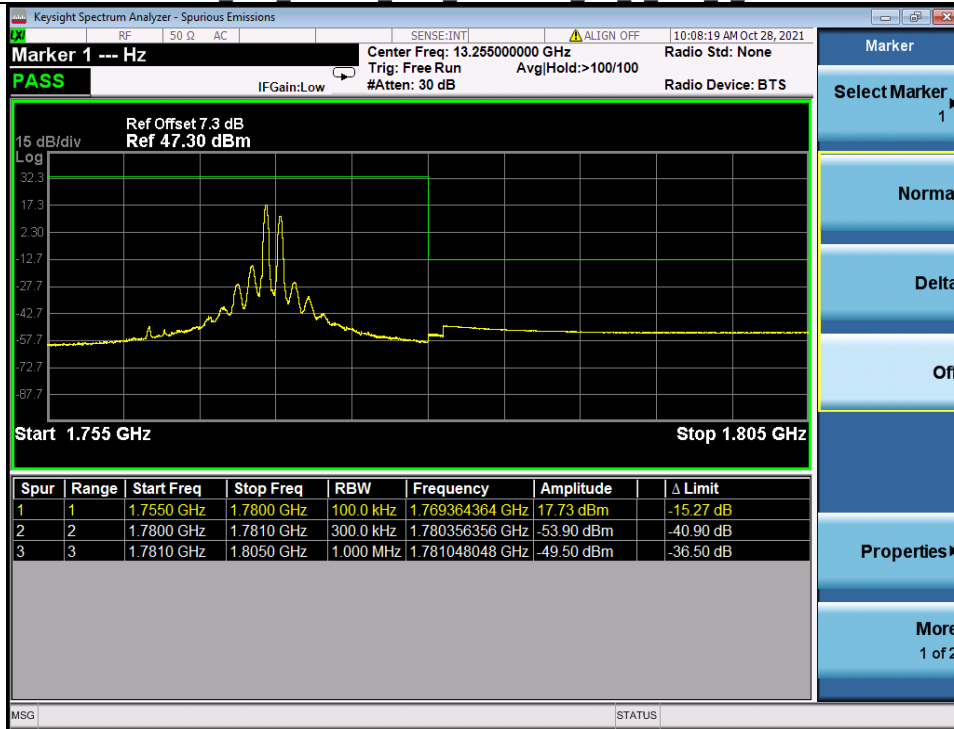

Fax: +86 755 8869 6577

Email: [customerservice.sw@bureauveritas.com](mailto:customerservice.sw@bureauveritas.com)

Band 66C 64QAM HCH 15M+10M RB 1 0/1 49 NTN

Band 66C 64QAM HCH 15M+10M RB 1 74/1 0 NTN

BV 7Layers Communications Technology (Shenzhen) Co. Ltd