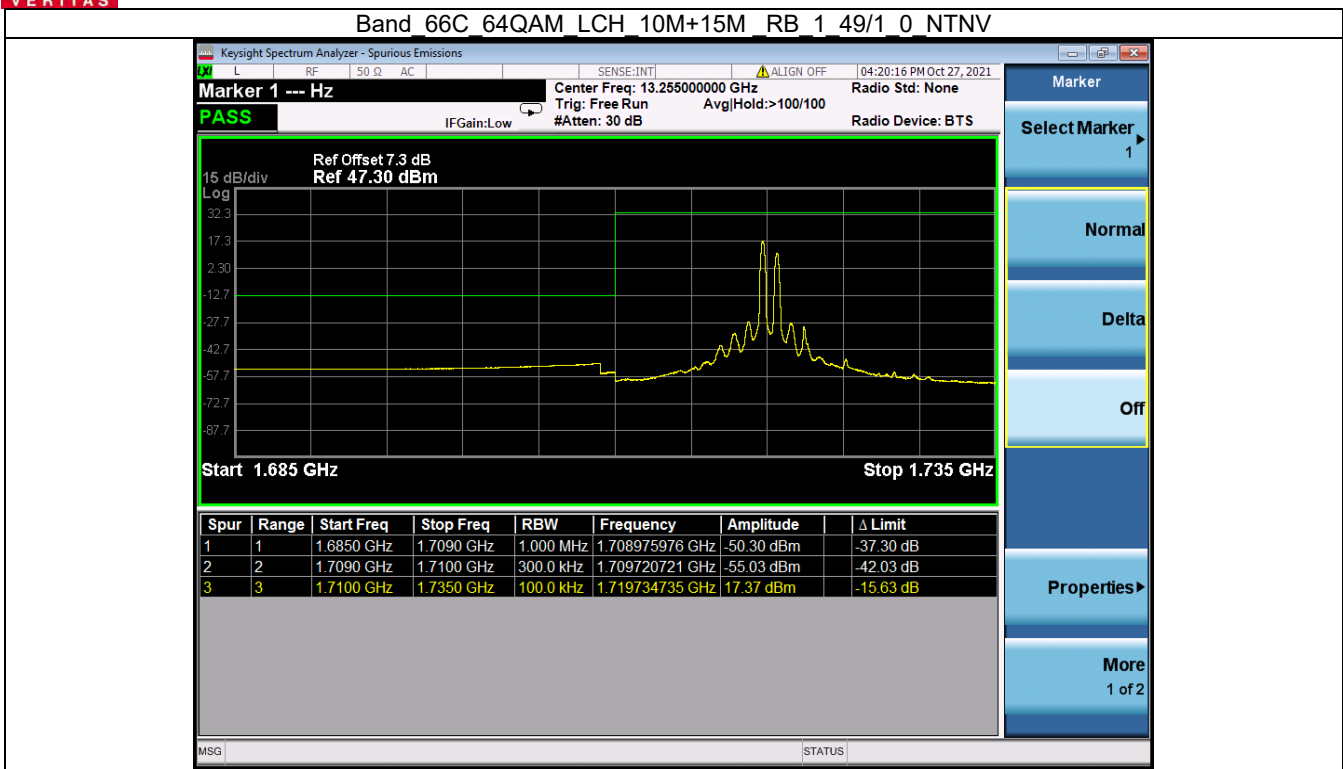

BV 7Layers Communications Technology (Shenzhen) Co. Ltd

No.B102, Dazu Chuangxin Mansion, North of Beihuan Avenue, North Area, Hi-Tech Industrial Park, Nanshan District, Shenzhen, Guangdong, China

Tel: +86 755 8869 6566

Fax: +86 755 8869 6577

Email: customerservice.sw@bureauveritas.com