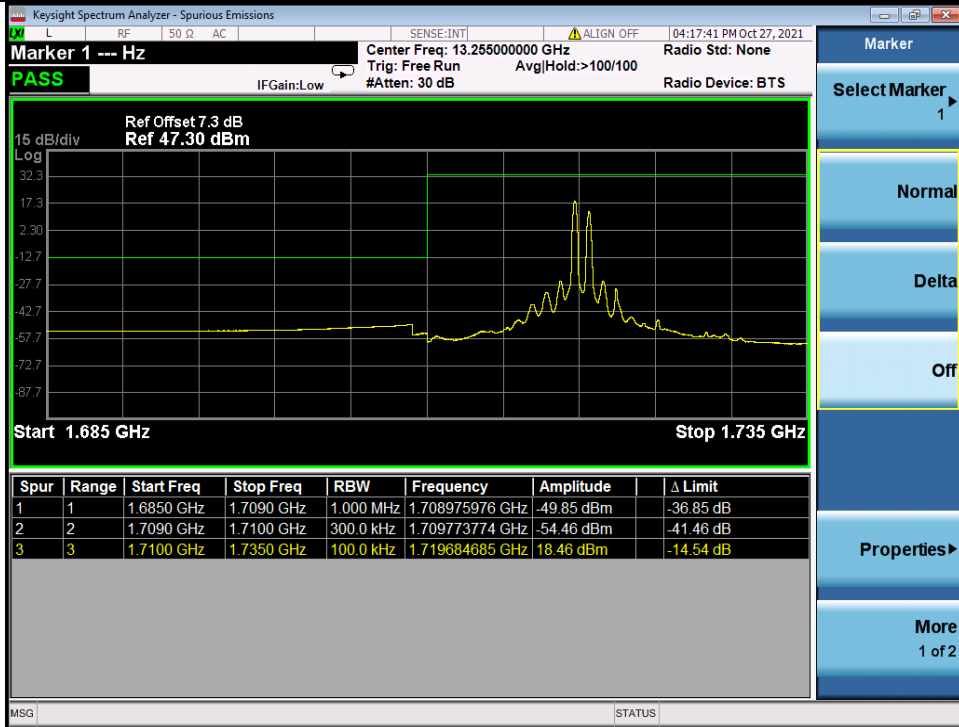

Band 66C QPSK LCH 10M+15M RB 1 49/1 0 NTN

BV 7Layers Communications Technology (Shenzhen) Co. Ltd

No.B102, Dazu Chuangxin Mansion, North of Beihuan Avenue, North Area, Hi-Tech Industrial Park, Nanshan District, Shenzhen, Guangdong, China

Tel: +86 755 8869 6566

Fax: +86 755 8869 6577

Email: customerservice.sw@bureauveritas.com