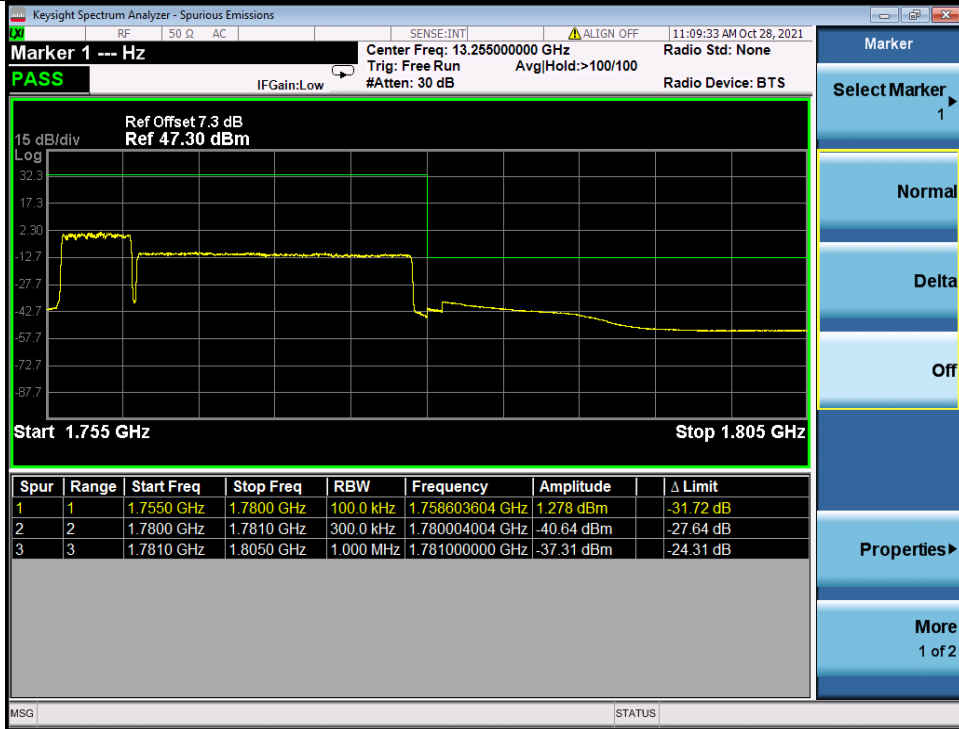

Band 66C 16QAM HCH 5M+20M RB FULL 0 NTN