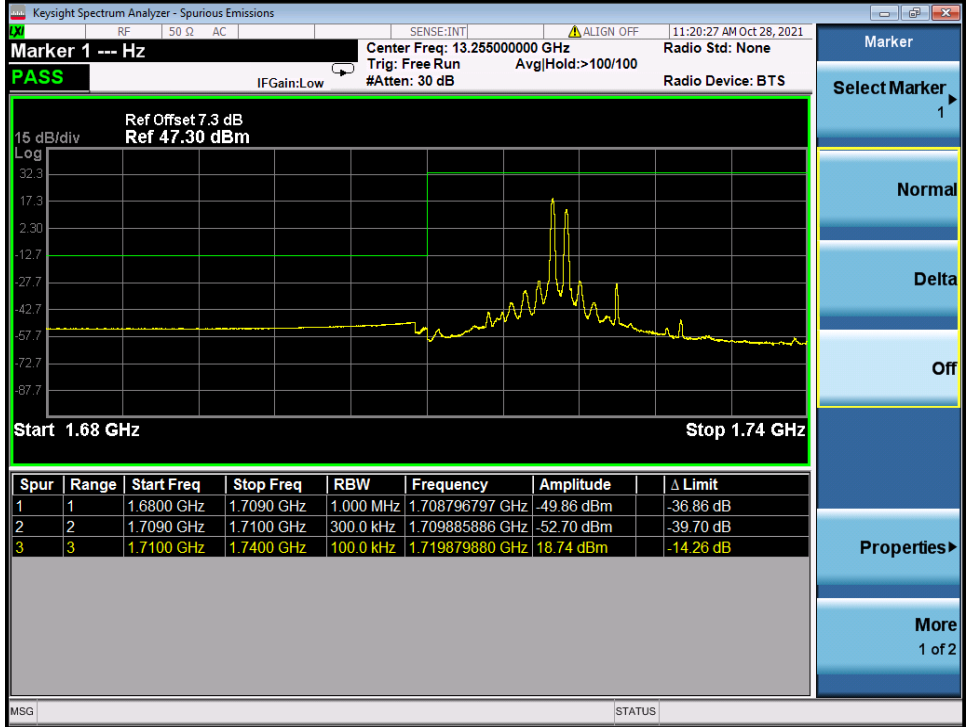

Band 66C QPSK LCH 10M+20M RB 1 0/1 99 NTN

Band 66C QPSK LCH 10M+20M RB 1 49/1 0 NTN

BV 7Layers Communications Technology (Shenzhen) Co. Ltd

No.B102, Dazu Chuangxin Mansion, North of Beihuan Avenue, North Area, Hi-Tech Industrial Park, Nanshan District, Shenzhen, Guangdong, China