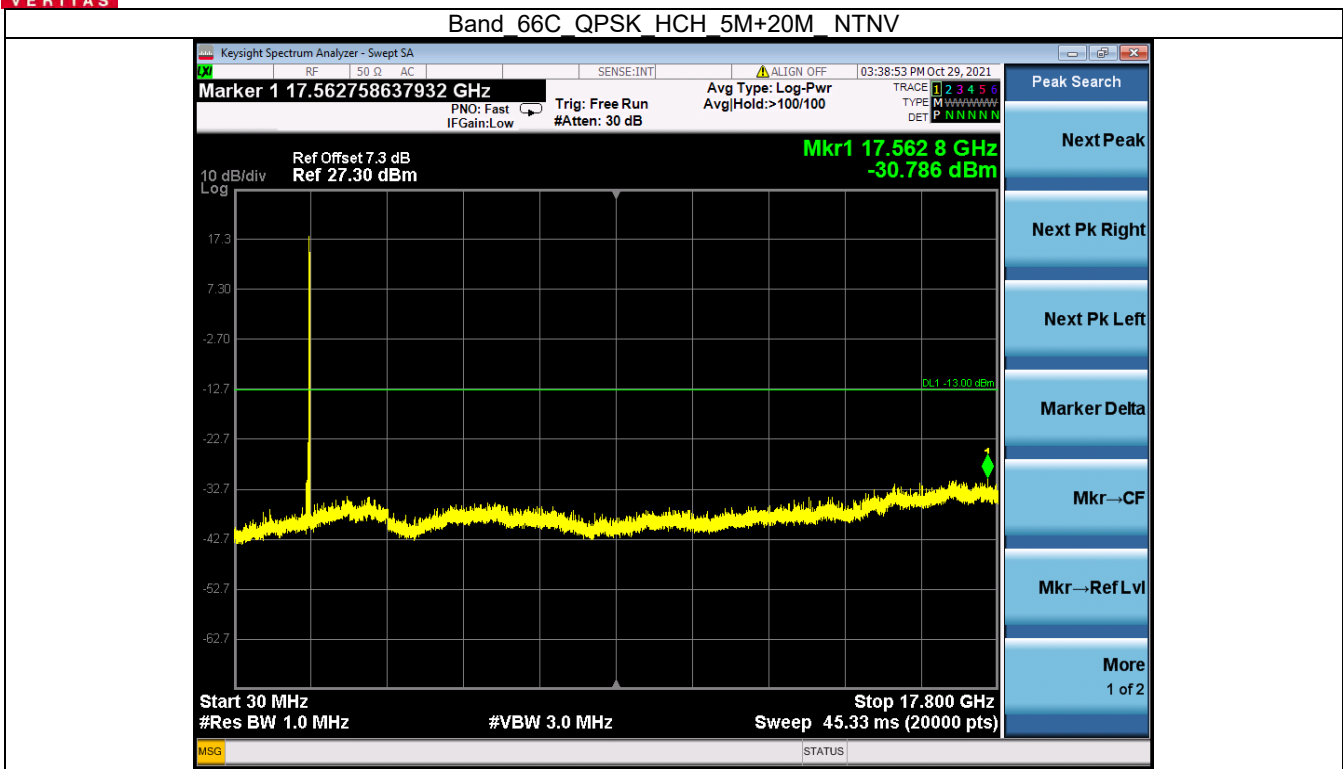

BV 7Layers Communications Technology (Shenzhen) Co. Ltd

No.B102, Dazu Chuangxin Mansion, North of Beihuan Avenue, North Area, Hi-Tech Industrial Park, Nanshan District, Shenzhen, Guangdong, China

Tel: +86 755 8869 6566

Fax: +86 755 8869 6577

Email: customerservice.sw@bureauveritas.com