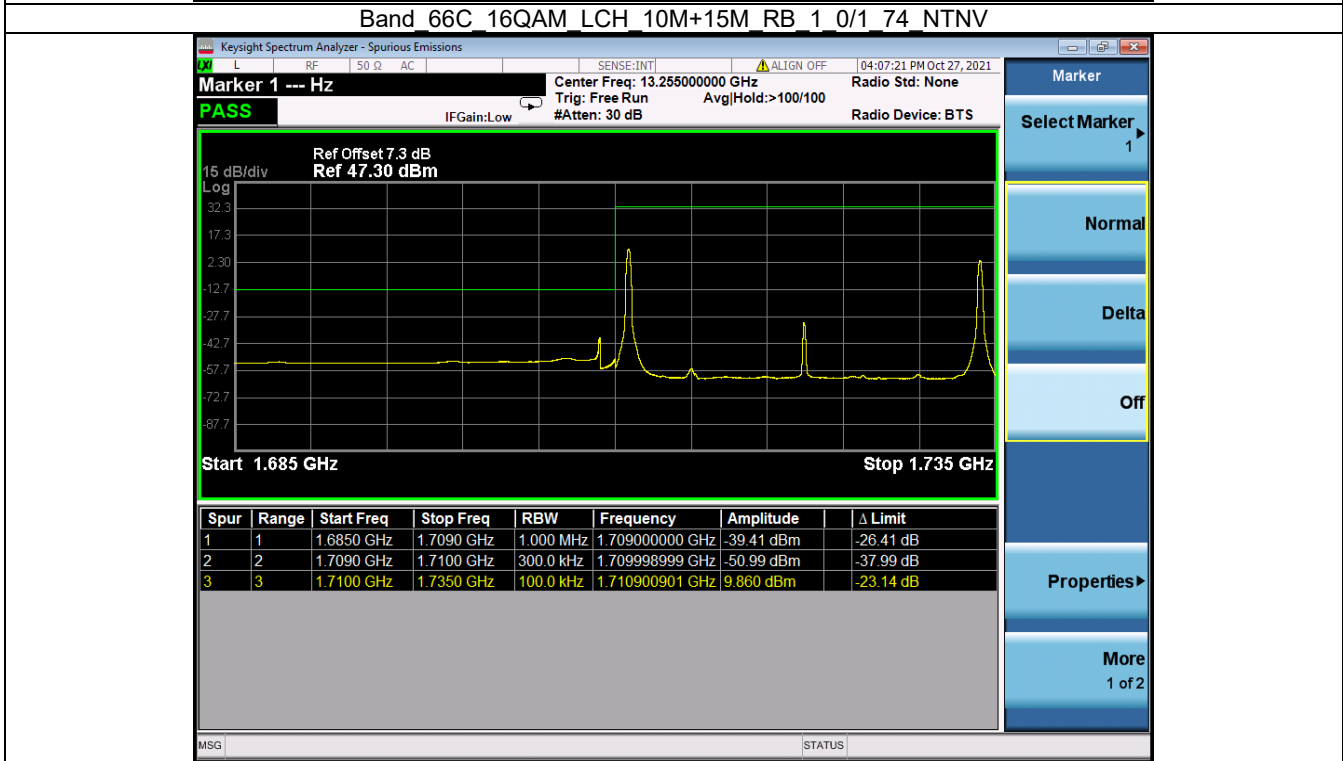

BV 7Layers Communications Technology (Shenzhen) Co. Ltd

No.B102, Dazu Chuangxin Mansion, North of Beihuan Avenue, North Area, Hi-Tech Industrial Park, Nanshan District, Shenzhen, Guangdong, China

Tel: +86 755 8869 6566

Fax: +86 755 8869 6577

Email: customerservice.sw@bureauveritas.com