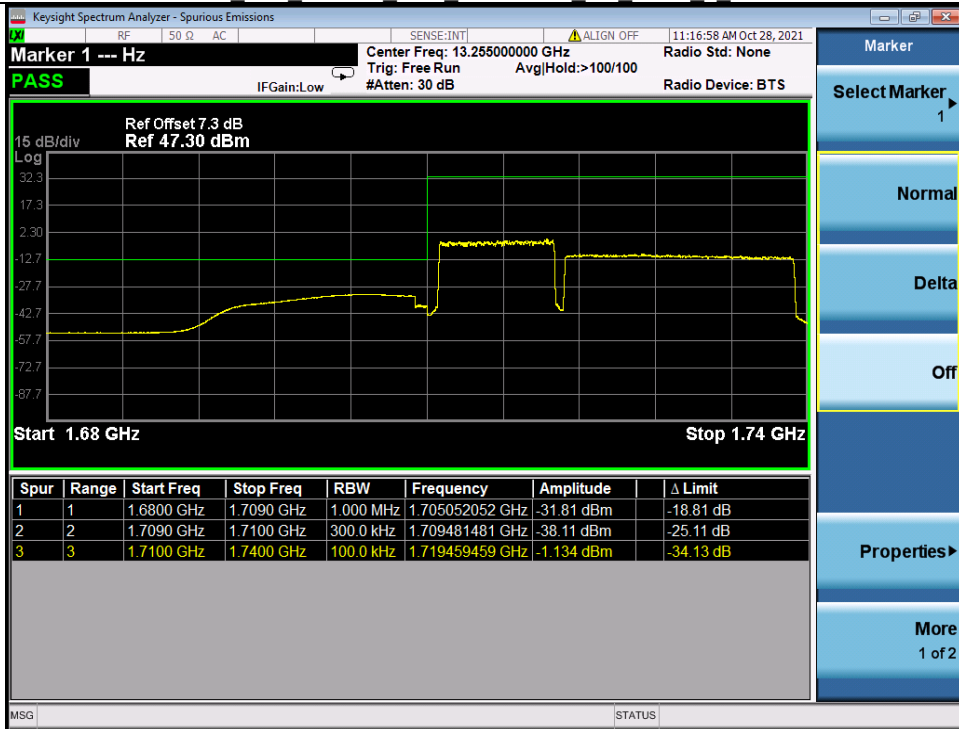

Band 66C 64QAM LCH 10M+20M RB 1 49/1 0 NTNV

Band 66C 64QAM LCH 10M+20M RB FULL 0 NTNV

BV 7Layers Communications Technology (Shenzhen) Co. Ltd

No.B102, Dazu Chuangxin Mansion, North of Beihuan Avenue, North Area, Hi-Tech Industrial Park, Nanshan District, Shenzhen, Guangdong, China