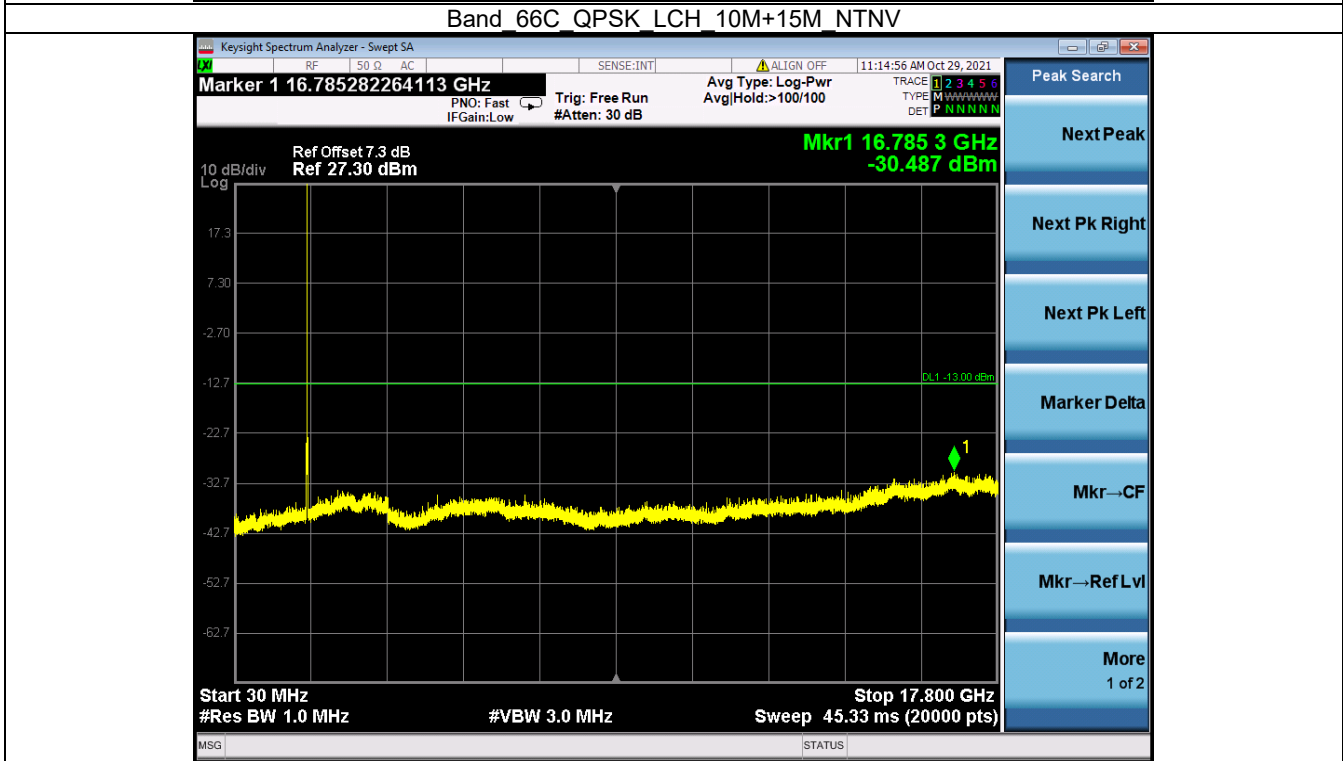

BV 7Layers Communications Technology (Shenzhen) Co. Ltd

No.B102, Dazu Chuangxin Mansion, North of Beihuan Avenue, North Area, Hi-Tech Industrial Park, Nanshan District, Shenzhen, Guangdong, China

Tel: +86 755 8869 6566

Fax: +86 755 8869 6577

Email: customerservice.sw@bureauveritas.com