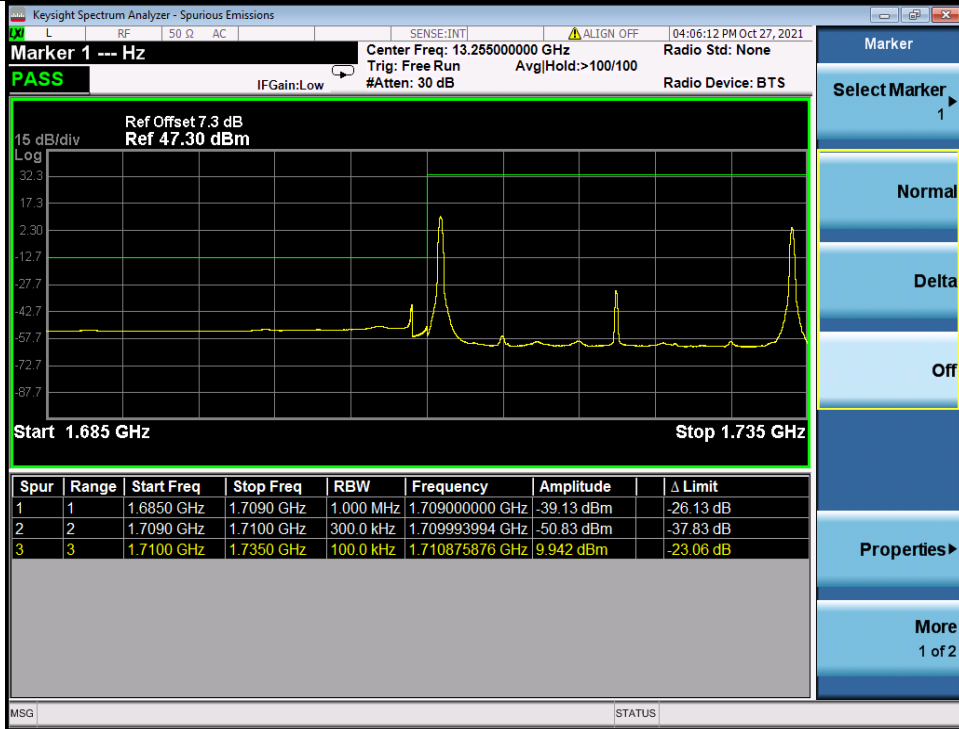

Band 66C QPSK LCH 10M+15M RB 1 0/1 74 NTN