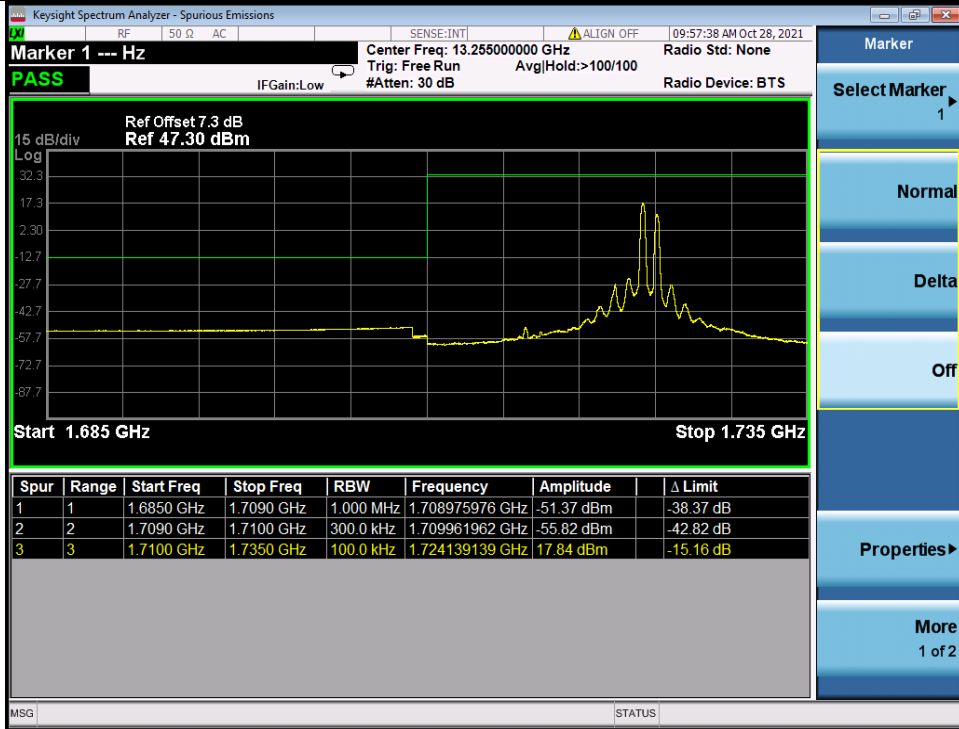

Band 66C 64QAM LCH 15M+10M RB 1 74/1 0 NTN