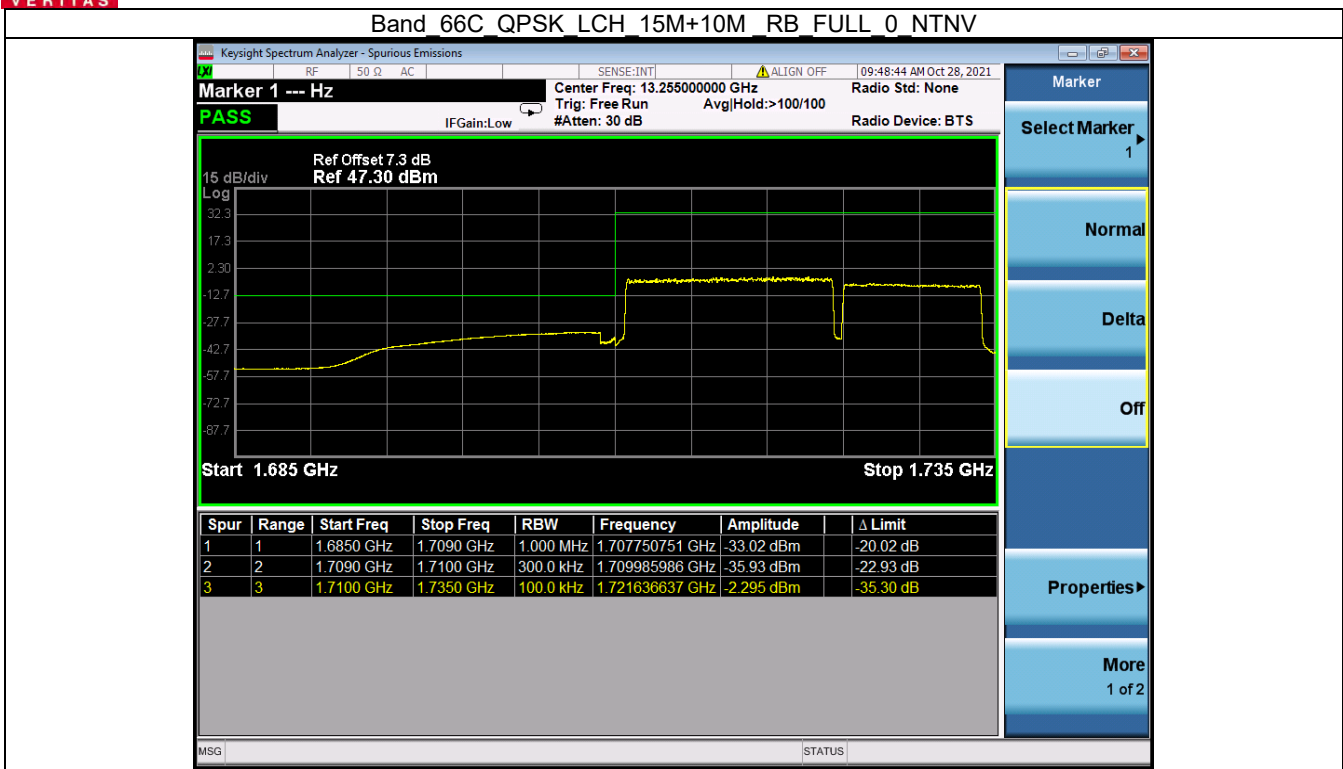

BV 7Layers Communications Technology (Shenzhen) Co. Ltd

No.B102, Dazu Chuangxin Mansion, North of Beihuan Avenue, North Area, Hi-Tech Industrial Park, Nanshan District, Shenzhen, Guangdong, China

Tel: +86 755 8869 6566

Fax: +86 755 8869 6577

Email: customerservice.sw@bureauveritas.com