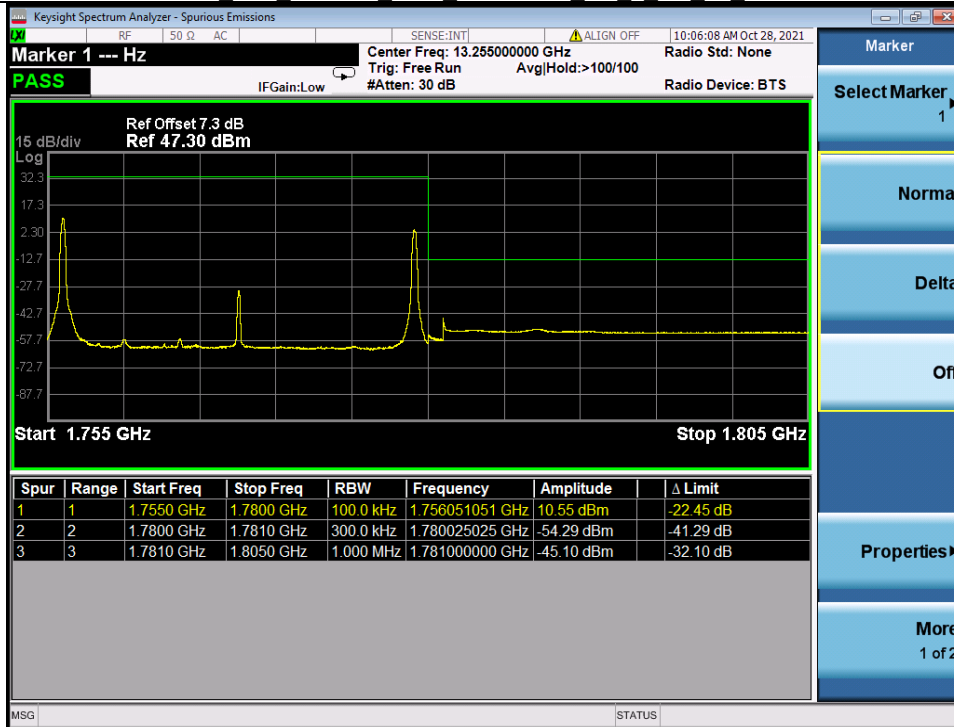

Band 66C 16QAM HCH 15M+10M RB 1 0/1 49 NTN