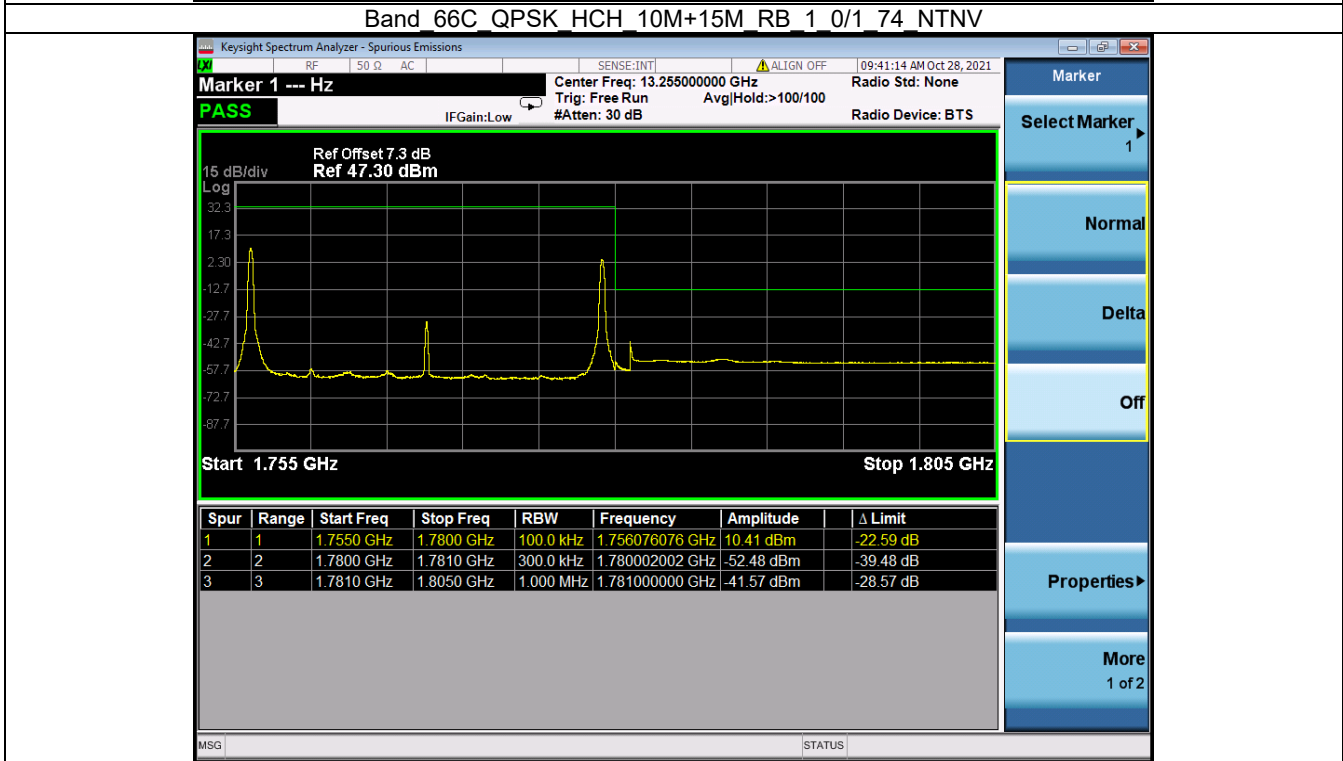

BV 7Layers Communications Technology (Shenzhen) Co. Ltd

No.B102, Dazu Chuangxin Mansion, North of Beihuan Avenue, North Area, Hi-Tech Industrial Park, Nanshan District, Shenzhen, Guangdong, China

Tel: +86 755 8869 6566

Fax: +86 755 8869 6577

Email: customerservice.sw@bureauveritas.com