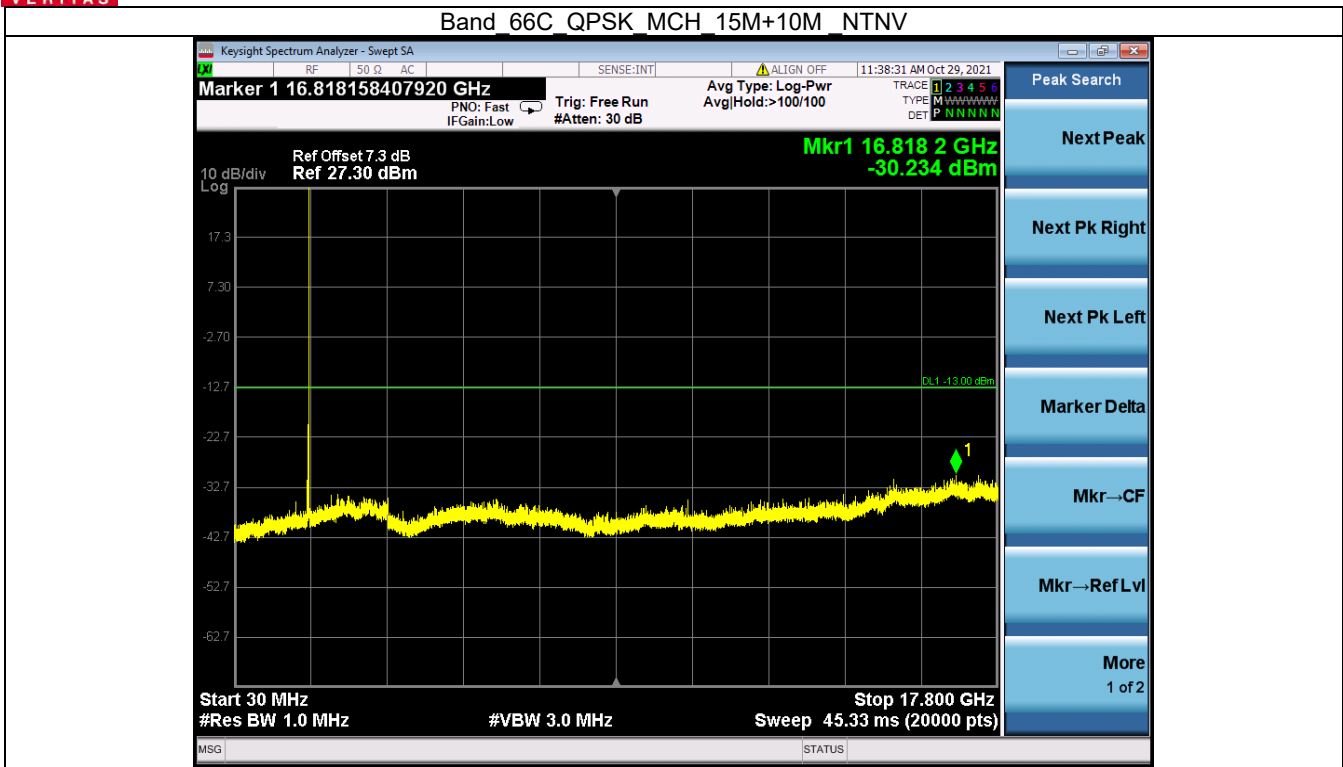

BV 7Layers Communications Technology (Shenzhen) Co. Ltd

No.B102, Dazu Chuangxin Mansion, North of Beihuan Avenue, North Area, Hi-Tech Industrial Park, Nanshan District, Shenzhen, Guangdong, China

Tel: +86 755 8869 6566

Fax: +86 755 8869 6577

Email: customerservice.sw@bureauveritas.com