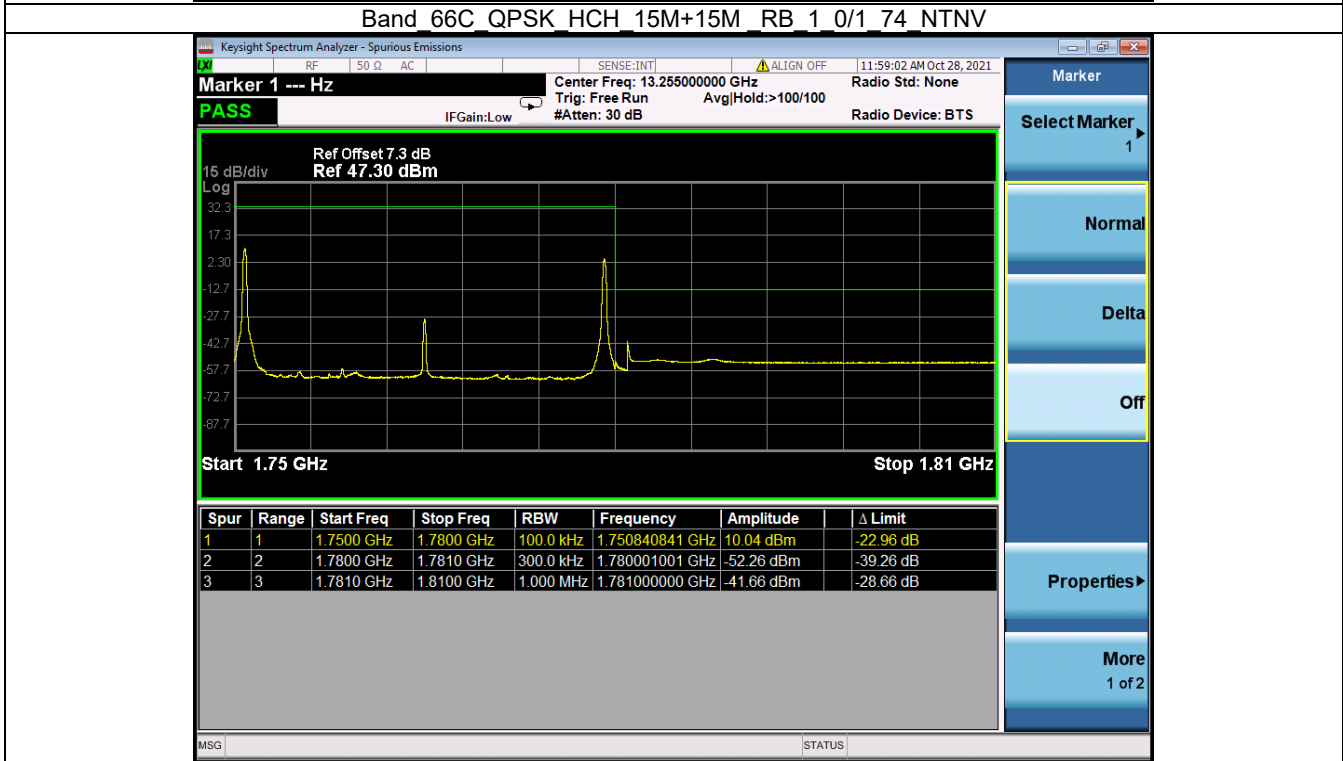

BV 7Layers Communications Technology (Shenzhen) Co. Ltd

No.B102, Dazu Chuangxin Mansion, North of Beihuan Avenue, North Area, Hi-Tech Industrial Park, Nanshan District, Shenzhen, Guangdong, China

Tel: +86 755 8869 6566

Fax: +86 755 8869 6577

Email: customerservice.sw@bureauveritas.com