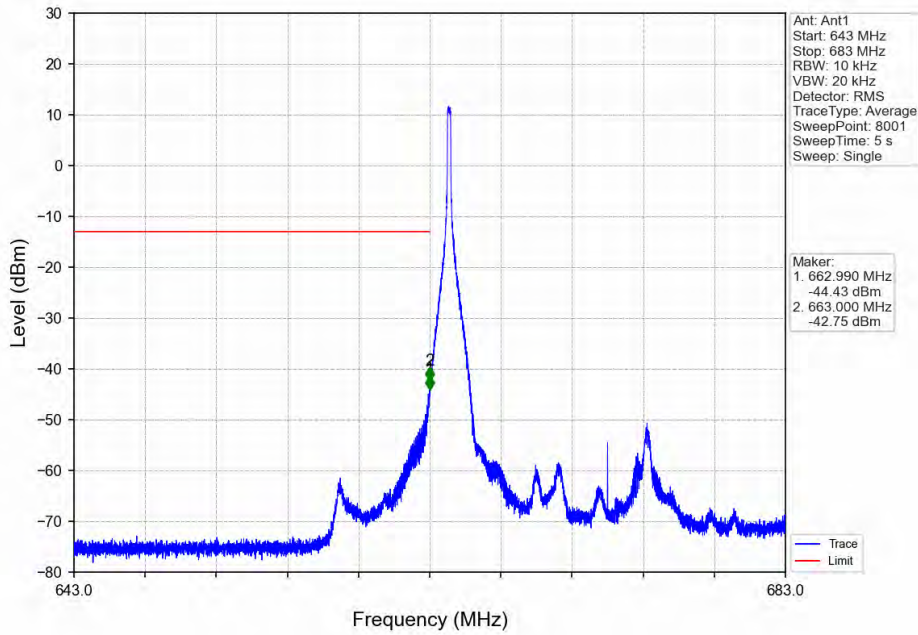

Band 71 20MHz QPSK LCH 673MHz RB 1 0 NTN

Band 71 20MHz QPSK LCH 673MHz RB 1 0 NTN

BV 7Layers Communications
Technology (Shenzhen) Co. Ltd

No.B102, Dazu Chuangxin Mansion, North of Beihuan
Avenue, North Area, Hi-Tech Industrial Park, Nanshan
District, Shenzhen, Guangdong, China