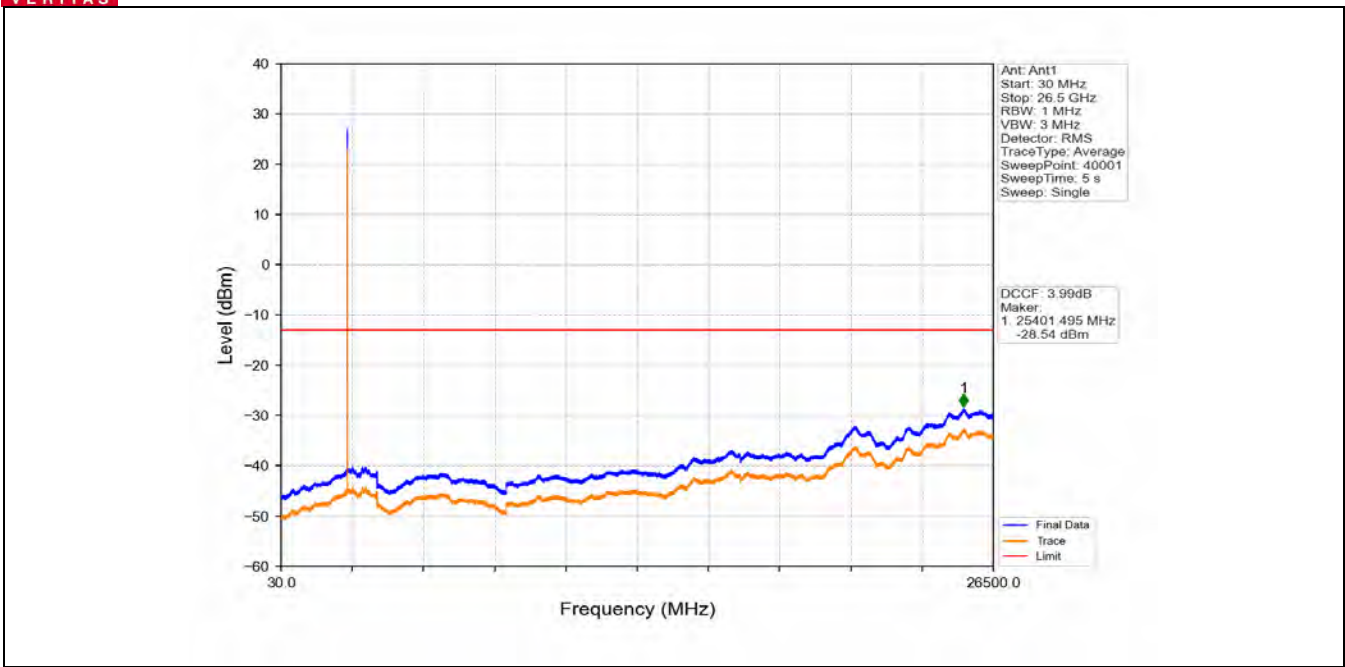

BV 7Layers Communications
Technology (Shenzhen) Co. Ltd

No.B102, Dazu Chuangxin Mansion, North of Beihuan
Avenue, North Area, Hi-Tech Industrial Park, Nanshan
District, Shenzhen, Guangdong, China

Tel: +86 755 8869 6566

Fax: +86 755 8869 6577

Email: customerservice.sw@bureauveritas.com