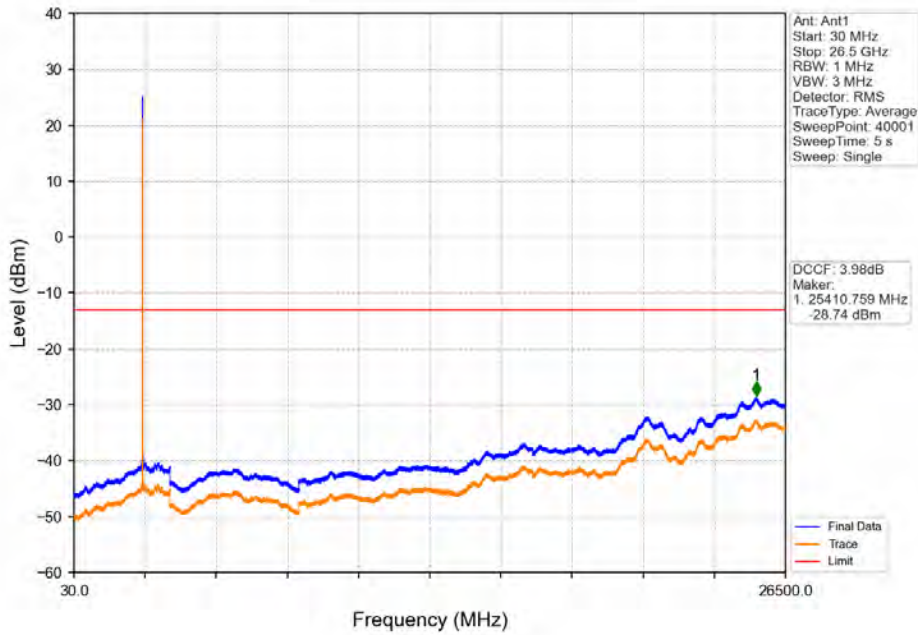

Band41_20MHz_16QAM_HCH_2680MHz_RB_1_0_NTNV

Band41_20MHz_16QAM_HCH_2680MHz_RB_1_99_NTNV

Band41_20MHz_16QAM_HCH_2680MHz_RB_100_0_NTNV

Band41_20MHz_64QAM_LCH_2506MHz_RB_1_0_NTNV

Band41_20MHz_64QAM_LCH_2506MHz_RB_1_0_NTNV