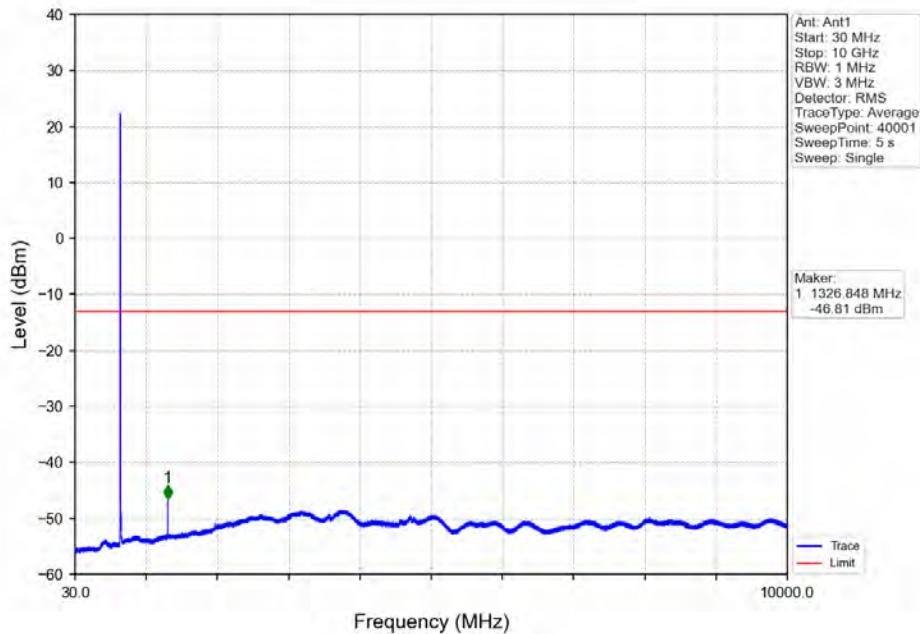

Fax: +86 755 8869 6577

Email: customerservice.sw@bureauveritas.com

Band 71_5MHz_64QAM_LCH_665.5MHz_RB_1_0_NTNV

Band 71_5MHz_64QAM_LCH_665.5MHz_RB_1_0_NTNV

BV 7Layers Communications
Technology (Shenzhen) Co. Ltd