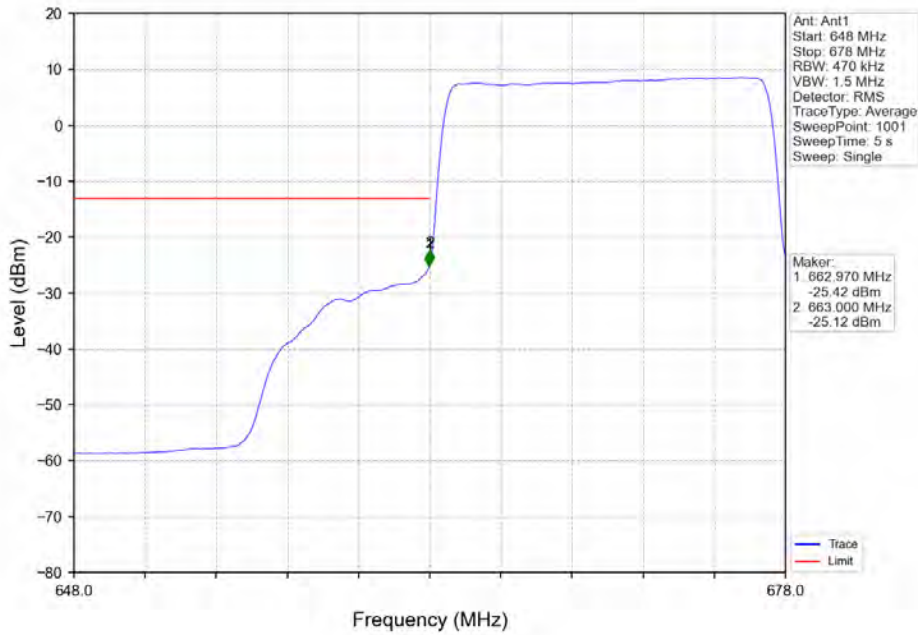

Band 71 15MHz QPSK LCH 670.5MHz RB 75 0 NTN

Band 71 15MHz QPSK MCH 680.5MHz RB 1 0 NTN

BV 7Layers Communications
Technology (Shenzhen) Co. Ltd

No.B102, Dazu Chuangxin Mansion, North of Beihuan
Avenue, North Area, Hi-Tech Industrial Park, Nanshan
District, Shenzhen, Guangdong, China