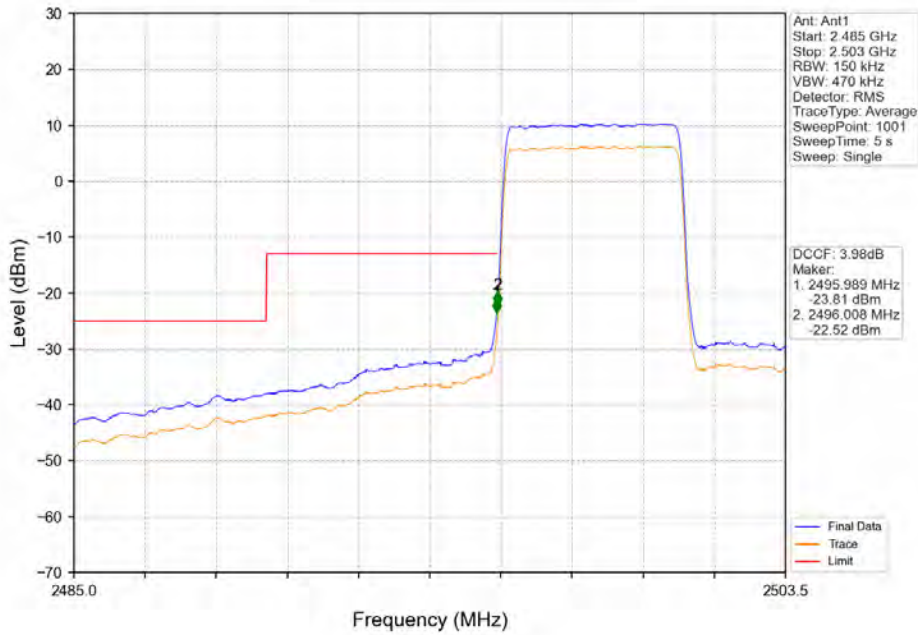

Band41_5MHz_64QAM_LCH_2498.5MHz_RB_1_0_NTNV

Band41_5MHz_64QAM_LCH_2498.5MHz_RB_1_0_NTNV

Band41_5MHz_64QAM_LCH_2498.5MHz_RB_25_0_NTNV

Band41_5MHz_64QAM_MCH_2593MHz_RB_1_0_NTNV

Band41_5MHz_64QAM_HCH_2687.5MHz_RB_1_0_NTNV