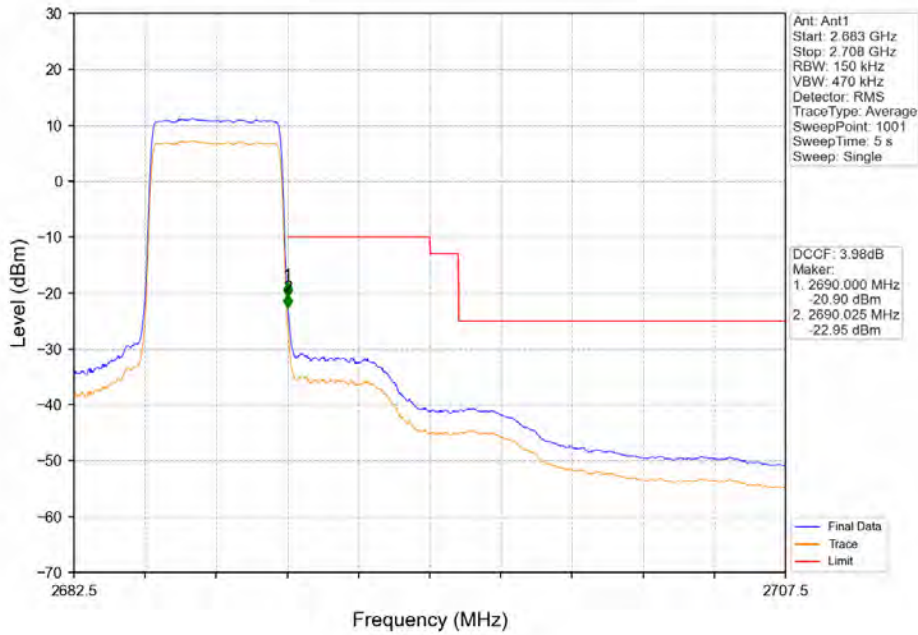

Band41_5MHz_QPSK_HCH_2687.5MHz_RB_25_0_NTNV