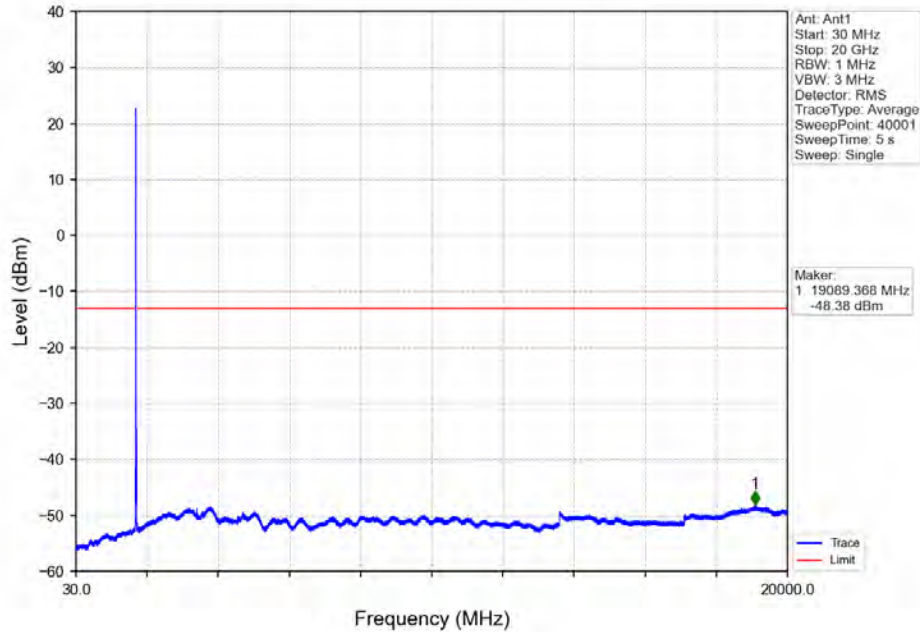

Band 66 20MHz QPSK LCH 1720MHz RB 1 0 NTV