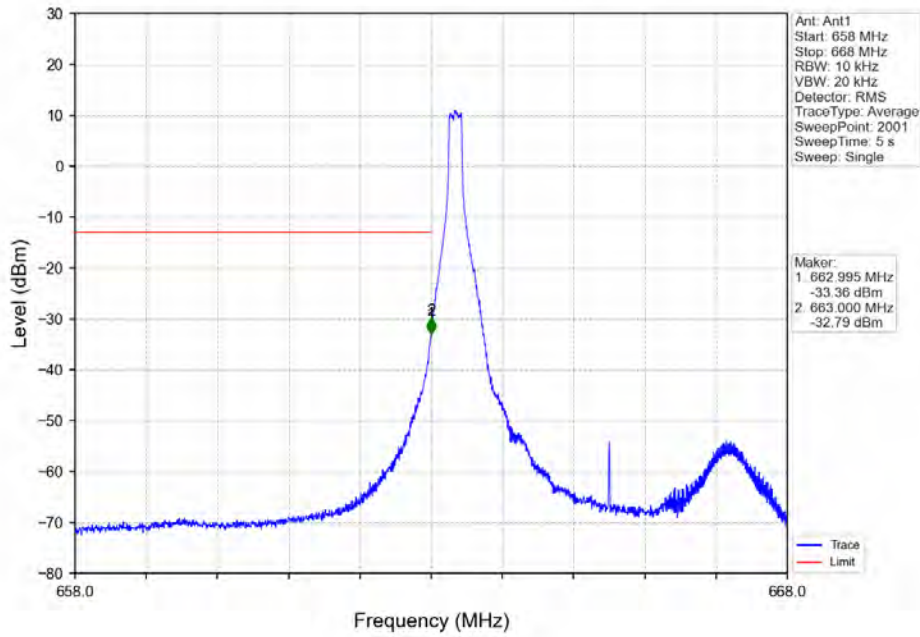

Band 71_5MHz_64QAM_LCH_665.5MHz_RB_1_0_NTNV

Band 71_5MHz_64QAM_LCH_665.5MHz_RB_1_0_NTNV