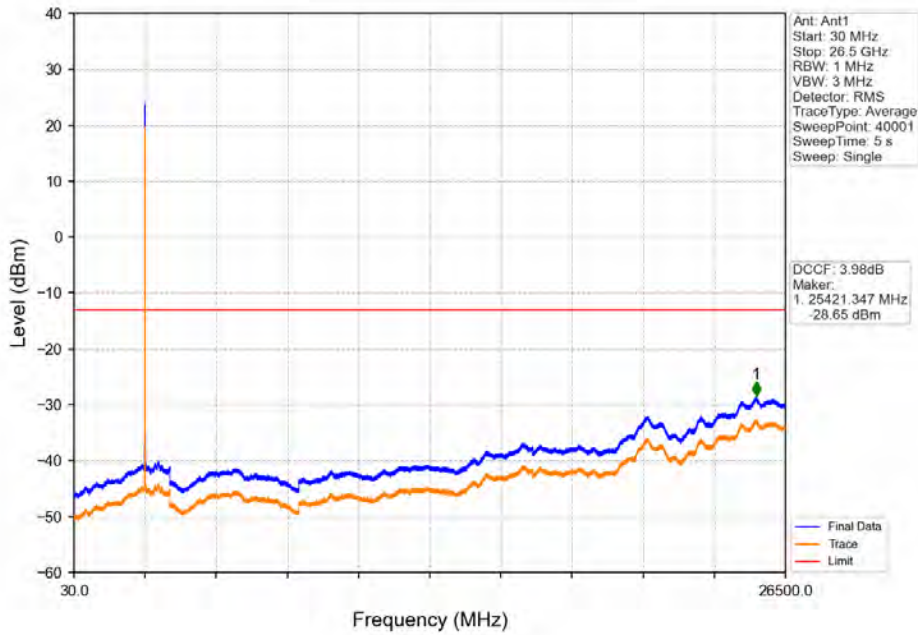

Band41_20MHz_QPSK_HCH_2680MHz_RB_1_0_NTNV