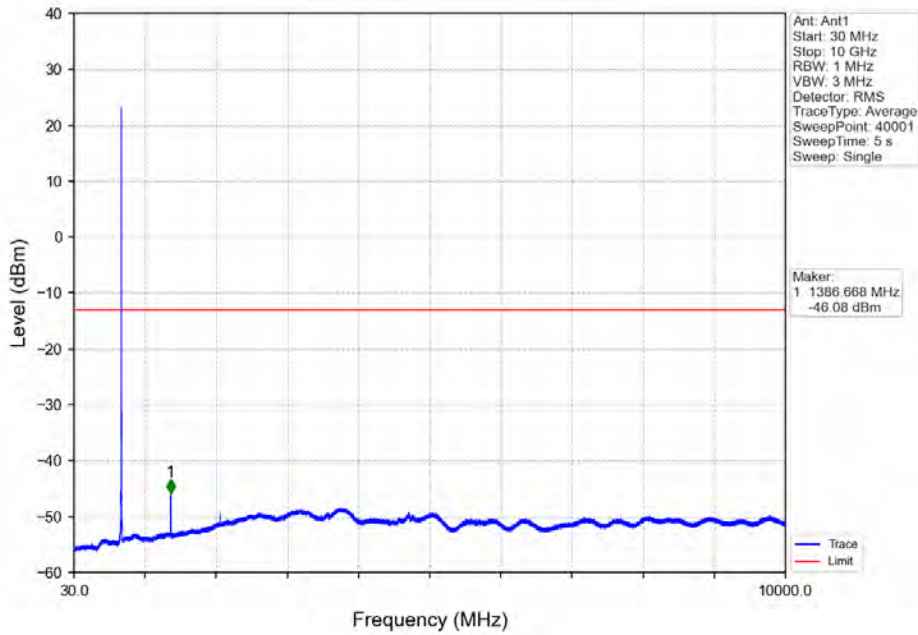

Band 71_5MHz_QPSK_HCH_695.5MHz_RB_1_0_NTNV

Band 71_5MHz_QPSK_HCH_695.5MHz_RB_1_24_NTNV

BV 7Layers Communications
Technology (Shenzhen) Co. Ltd

No.B102, Dazu Chuangxin Mansion, North of Beihuan
Avenue, North Area, Hi-Tech Industrial Park, Nanshan
District, Shenzhen, Guangdong, China