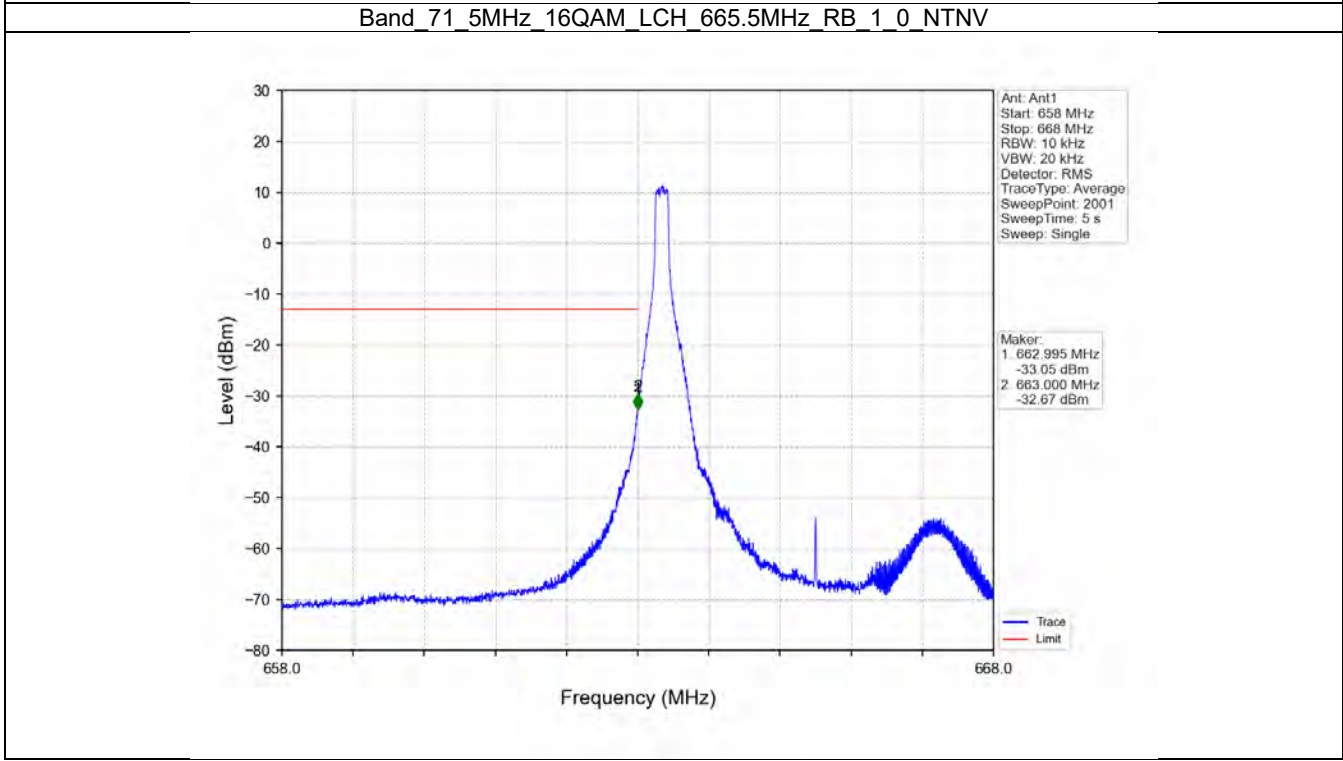

Band 71_5MHz_QPSK_HCH_695.5MHz_RB_1_0_NTNV

Band 71_5MHz_QPSK_HCH_695.5MHz_RB_1_24_NTNV

BV 7Layers Communications
Technology (Shenzhen) Co. Ltd

No.B102, Dazu Chuangxin Mansion, North of Beihuan
Avenue, North Area, Hi-Tech Industrial Park, Nanshan
District, Shenzhen, Guangdong, China