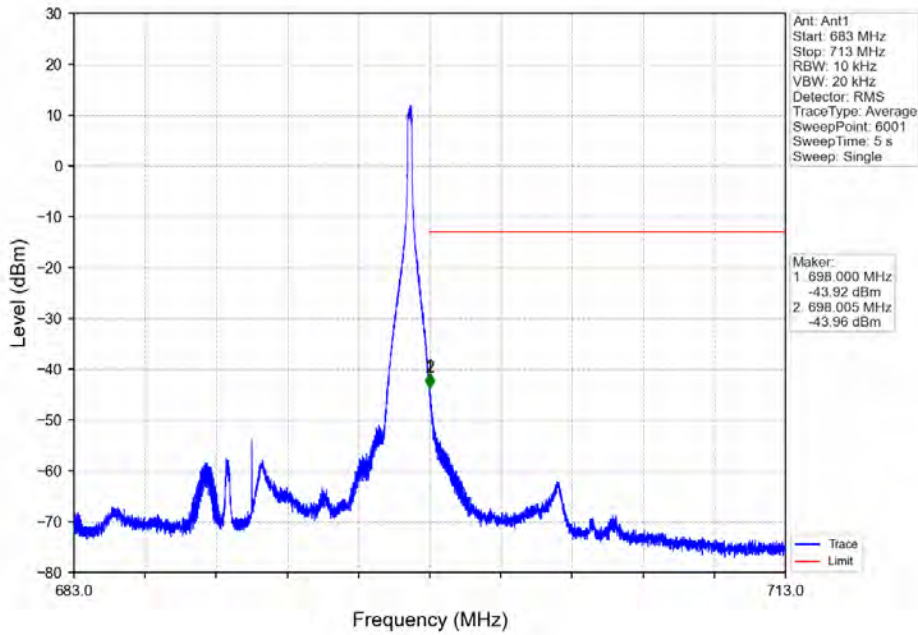

Band 71 15MHz 16QAM MCH 680.5MHz RB 1 0 NTN

Band 71 15MHz 16QAM HCH 690.5MHz RB 1 0 NTN

Band 71 15MHz 16QAM HCH 690.5MHz RB 1 74 NTV

Band 71 15MHz 16QAM HCH 690.5MHz RB 75 0 NTV

BV 7Layers Communications
Technology (Shenzhen) Co. Ltd