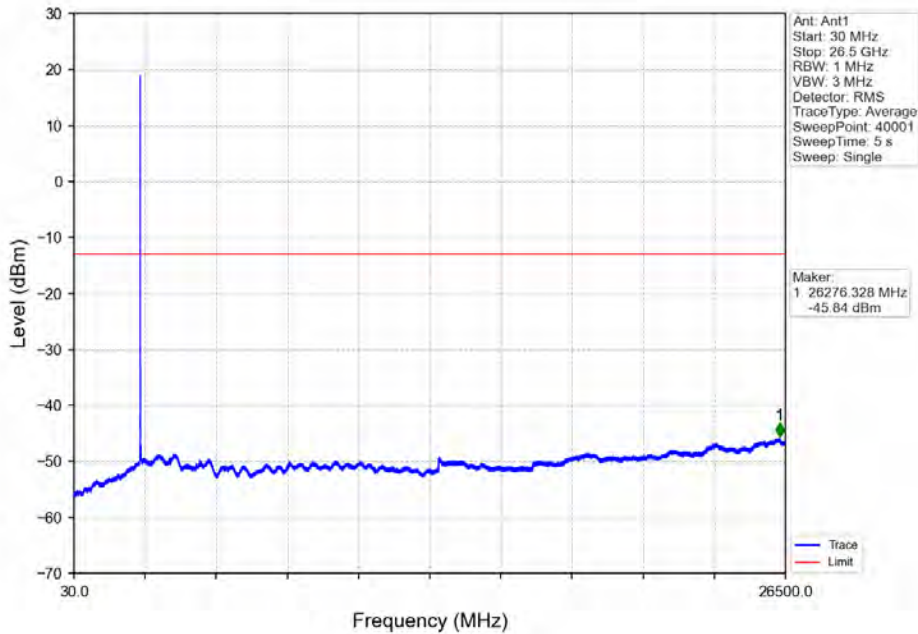

Band41_20MHz_16QAM_HCH_2680MHz_RB_1_0_NTNV

Band41_20MHz_16QAM_HCH_2680MHz_RB_1_99_NTNV

Band41_20MHz_16QAM_HCH_2680MHz_RB_100_0_NTNV

Band41_20MHz_64QAM_LCH_2506MHz_RB_1_0_NTNV

Band41_20MHz_64QAM_LCH_2506MHz_RB_1_0_NTNV