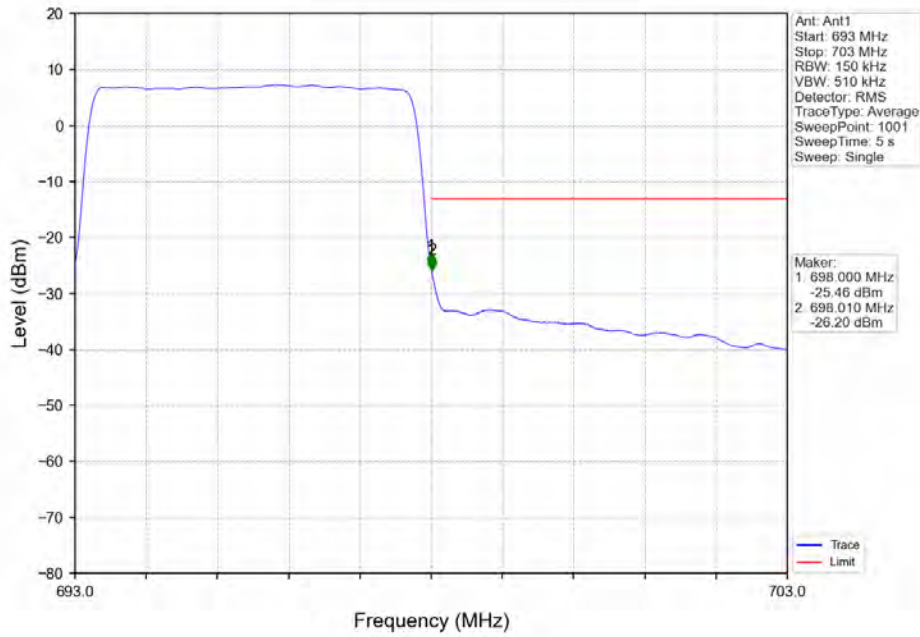

BUREAU
VERITAS

Test Report No.: W7L-P20210616-3RF03

Band 71 5MHz 64QAM HCH 695.5MHz RB 25.0 NTNV

BV 7Layers Communications
Technology (Shenzhen) Co. Ltd

No.B102, Dazu Chuangxin Mansion, North of Beihuan
Avenue, North Area, Hi-Tech Industrial Park, Nanshan
District, Shenzhen, Guangdong, China

Tel: +86 755 8869 6566

Fax: +86 755 8869 6577

Email: customerservice.sw@bureauveritas.com