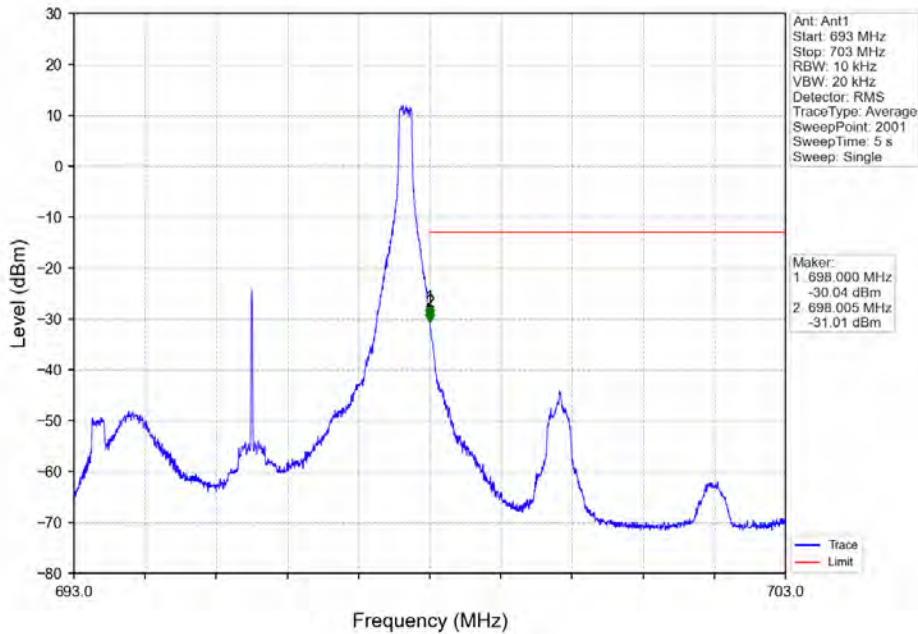

Band 71_5MHz_QPSK_HCH_695.5MHz_RB_1_0_NTNV

Band 71_5MHz_QPSK_HCH_695.5MHz_RB_1_24_NTNV

BV 7Layers Communications
Technology (Shenzhen) Co. Ltd

No.B102, Dazu Chuangxin Mansion, North of Beihuan
Avenue, North Area, Hi-Tech Industrial Park, Nanshan
District, Shenzhen, Guangdong, China