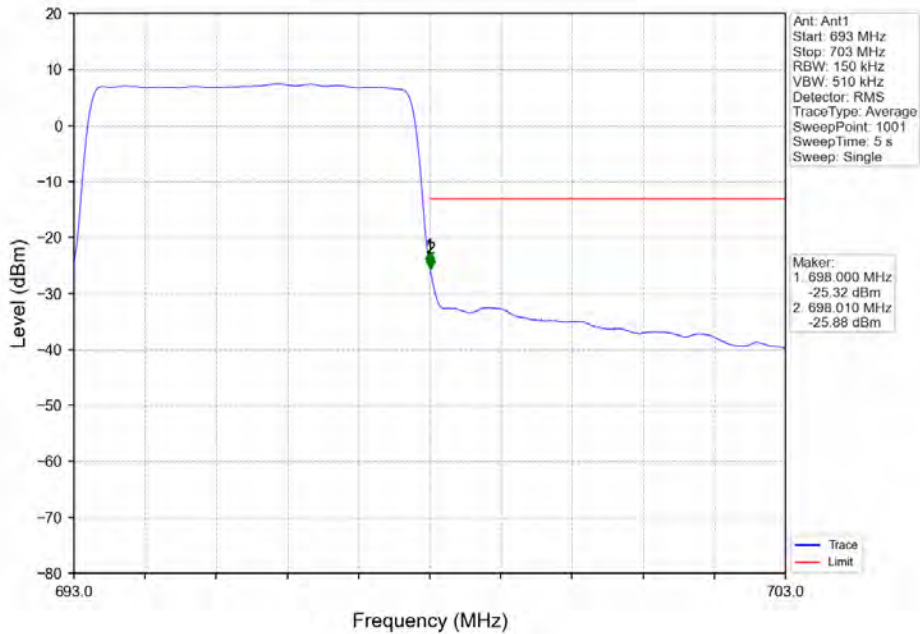

BV 7Layers Communications
Technology (Shenzhen) Co. Ltd

No.B102, Dazu Chuangxin Mansion, North of Beihuan
Avenue, North Area, Hi-Tech Industrial Park, Nanshan
District, Shenzhen, Guangdong, China

Tel: +86 755 8869 6566

Fax: +86 755 8869 6577

Email: customerservice.sw@bureauveritas.com