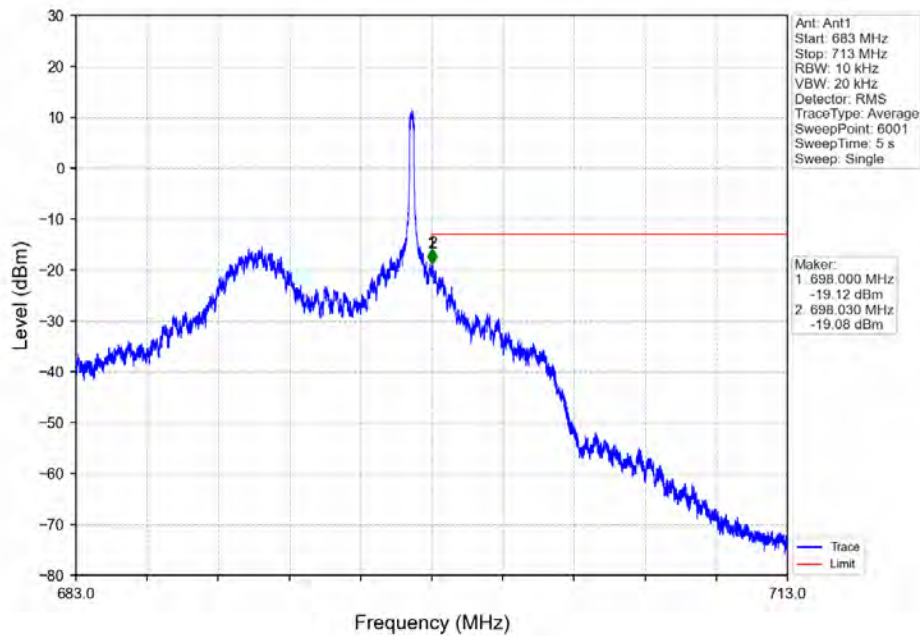

BV 7Layers Communications
Technology (Shenzhen) Co. Ltd

No.B102, Dazu Chuangxin Mansion, North of Beihuan
Avenue, North Area, Hi-Tech Industrial Park, Nanshan
District, Shenzhen, Guangdong, China

Tel: +86 755 8869 6566

Fax: +86 755 8869 6577

Email: customerservice.sw@bureauveritas.com