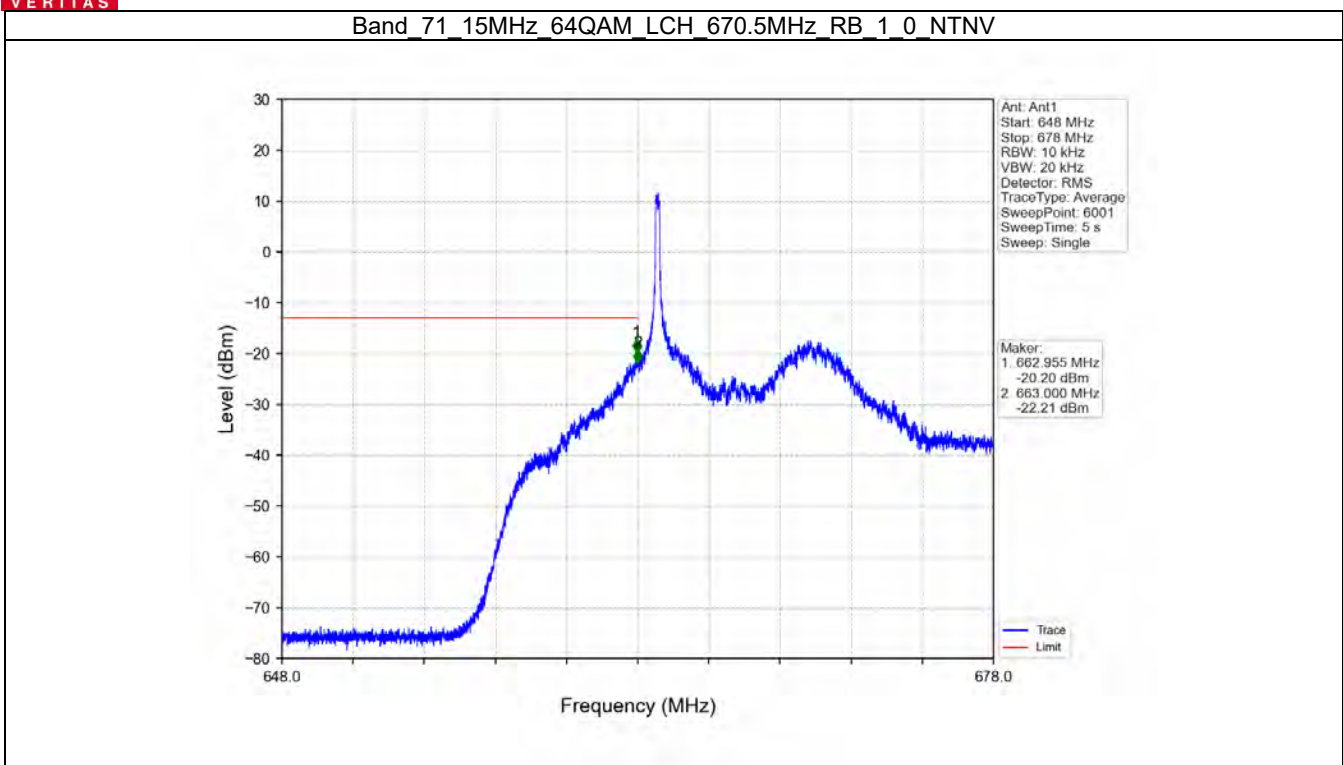

Band 71 15MHz 16QAM MCH 680.5MHz RB 1 0 NTN

Band 71 15MHz 16QAM HCH 690.5MHz RB 1 0 NTN

Band 71 15MHz 16QAM HCH 690.5MHz RB 1 74 NTV

Band 71 15MHz 16QAM HCH 690.5MHz RB 75 0 NTV

BV 7Layers Communications
Technology (Shenzhen) Co. Ltd