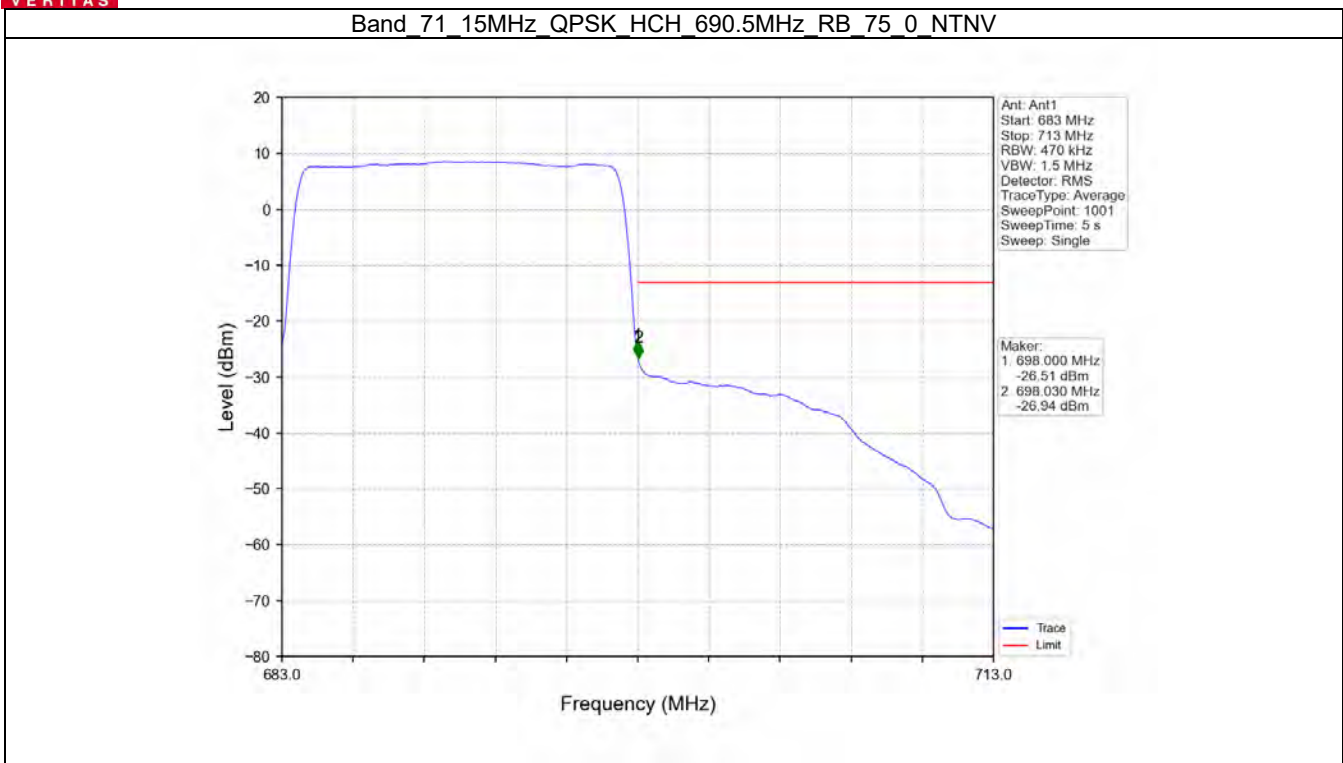

BV 7Layers Communications
Technology (Shenzhen) Co. Ltd

No.B102, Dazu Chuangxin Mansion, North of Beihuan
Avenue, North Area, Hi-Tech Industrial Park, Nanshan
District, Shenzhen, Guangdong, China

Tel: +86 755 8869 6566
Fax: +86 755 8869 6577
Email: customerservice.sw@bureauveritas.com