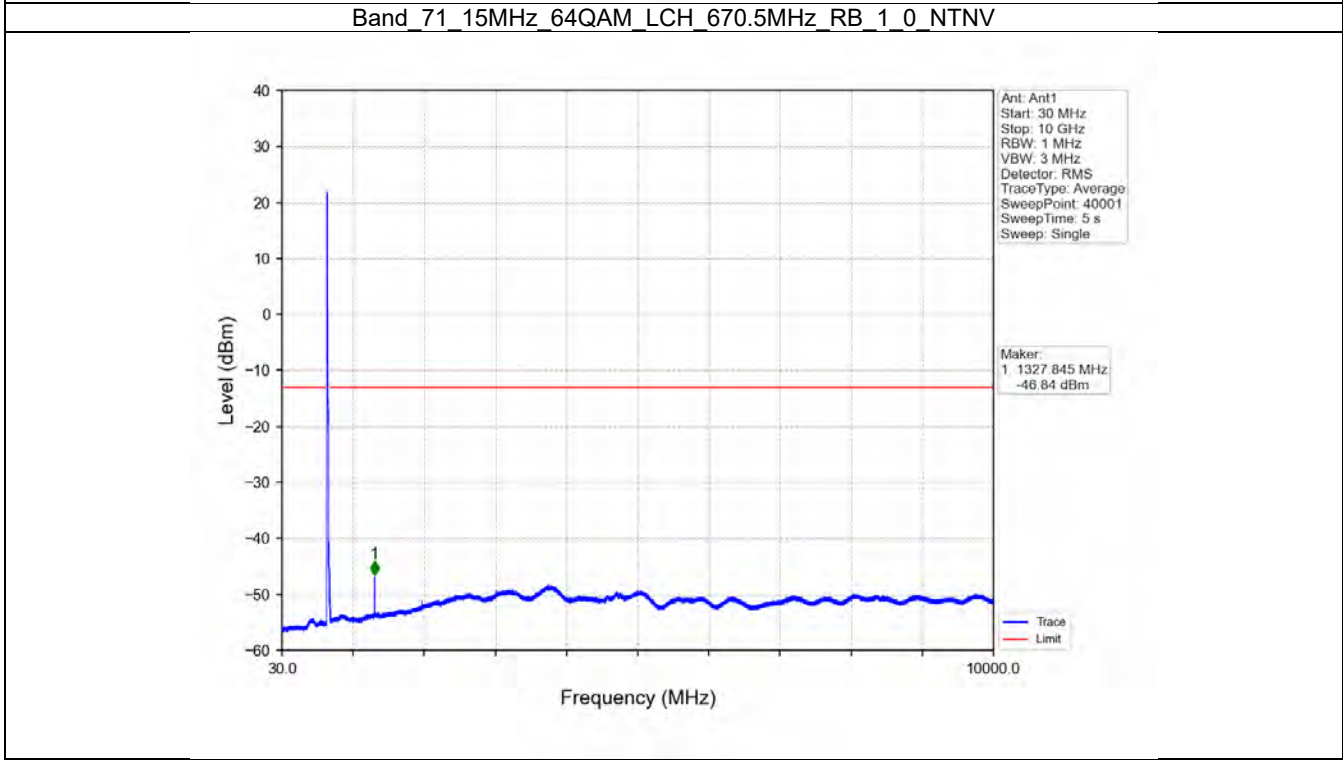

Band 71 15MHz 16QAM MCH 680.5MHz RB 1 0 NTN

Band 71 15MHz 16QAM HCH 690.5MHz RB 1 0 NTN

Band 71 15MHz 16QAM HCH 690.5MHz RB 1 74 NTV

Band 71 15MHz 16QAM HCH 690.5MHz RB 75 0 NTV

BV 7Layers Communications
Technology (Shenzhen) Co. Ltd