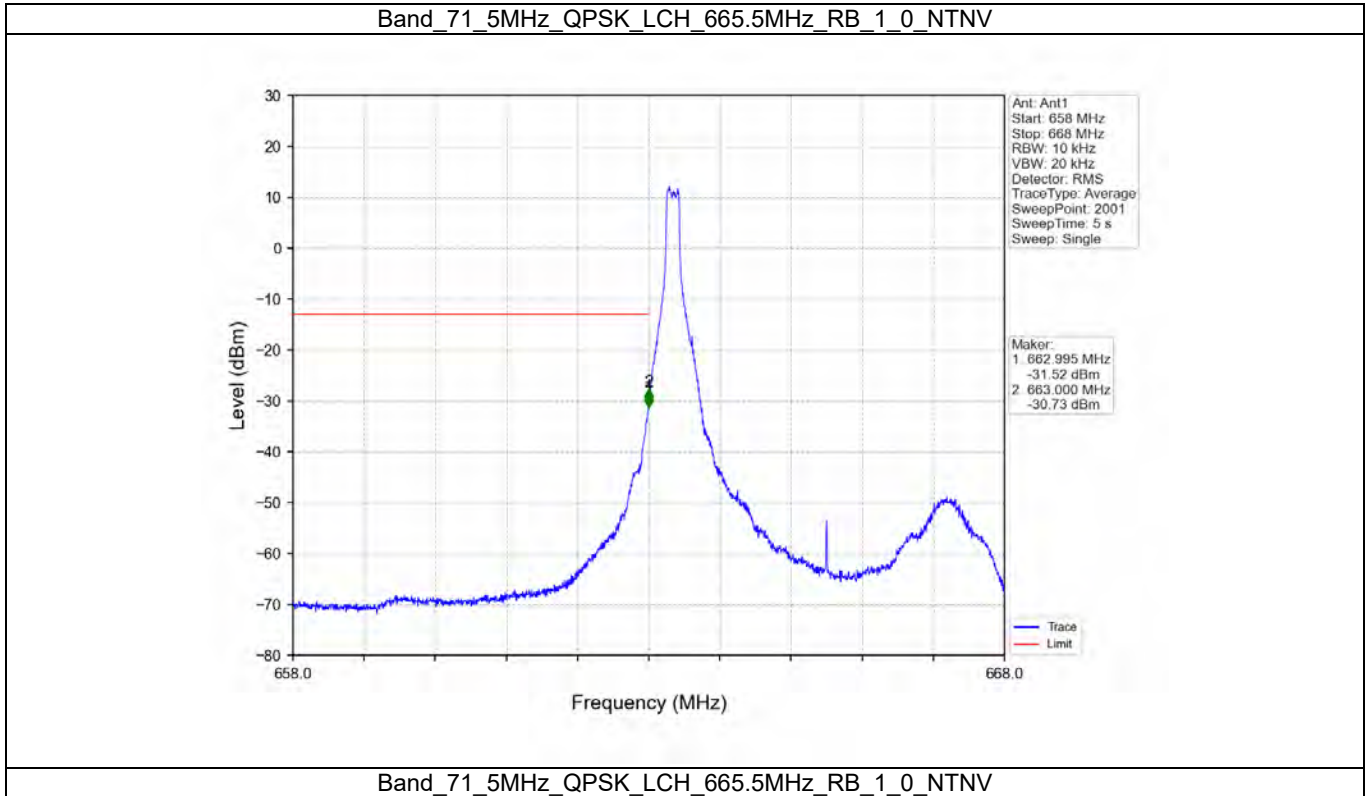

4.7.2 Test Graph

BV 7Layers Communications
Technology (Shenzhen) Co. Ltd

No.B102, Dazu Chuangxin Mansion, North of Beihuan
Avenue, North Area, Hi-Tech Industrial Park, Nanshan
District, Shenzhen, Guangdong, China

Tel: +86 755 8869 6566

Fax: +86 755 8869 6577

Email: customerservice.sw@bureauveritas.com