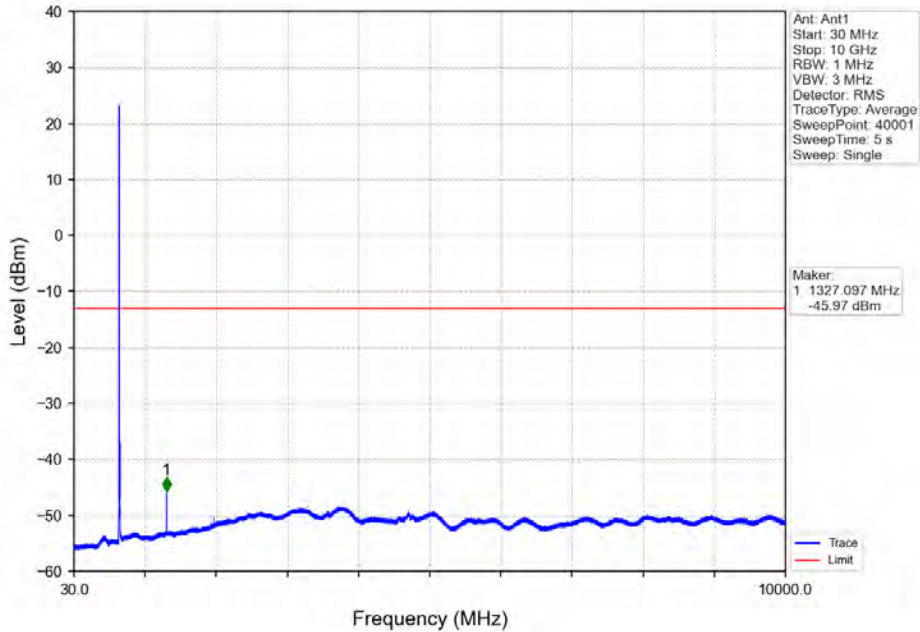

Band 71 10MHz QPSK LCH 668MHz RB 1 0 NTN

Band 71 10MHz QPSK LCH 668MHz RB 1 0 NTN

BV 7Layers Communications
Technology (Shenzhen) Co. Ltd

No.B102, Dazu Chuangxin Mansion, North of Beihuan
Avenue, North Area, Hi-Tech Industrial Park, Nanshan
District, Shenzhen, Guangdong, China