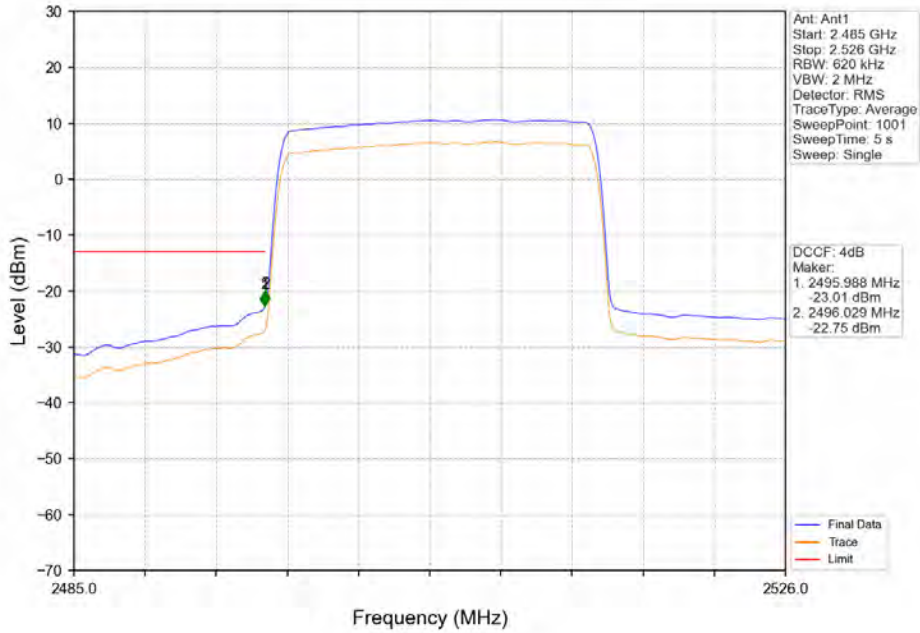

Band41_20MHz_64QAM_LCH_2506MHz_RB_100_0_NTNV