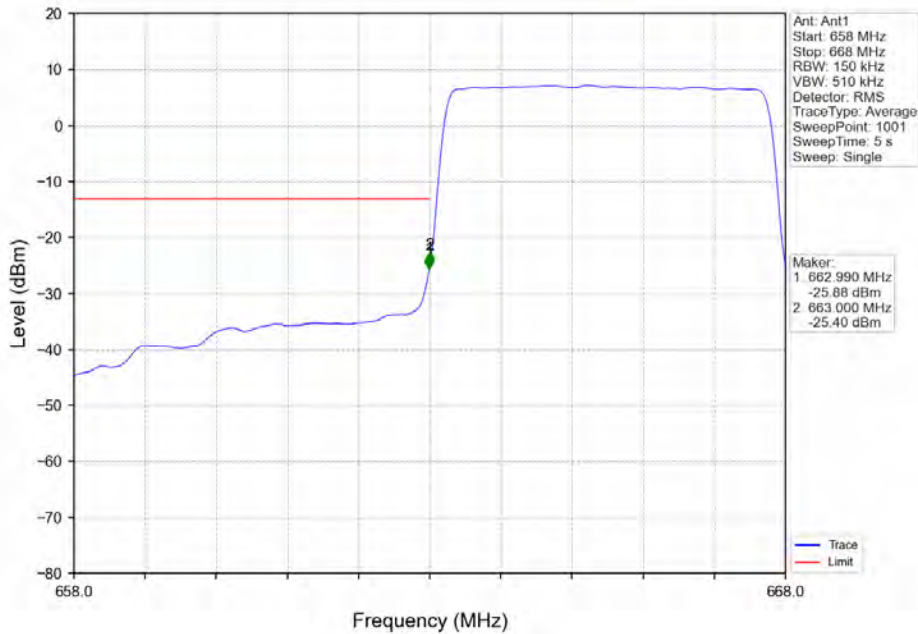

Band 71_5MHz_16QAM_LCH_665.5MHz_RB_25_0_NTNV