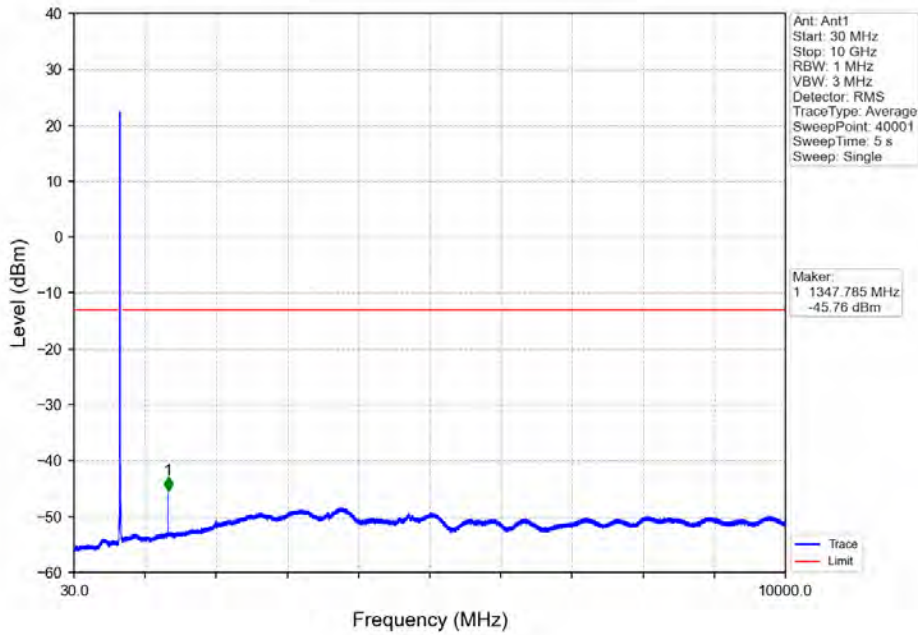

Band 71 15MHz 16QAM MCH 680.5MHz RB 1 0 NTN