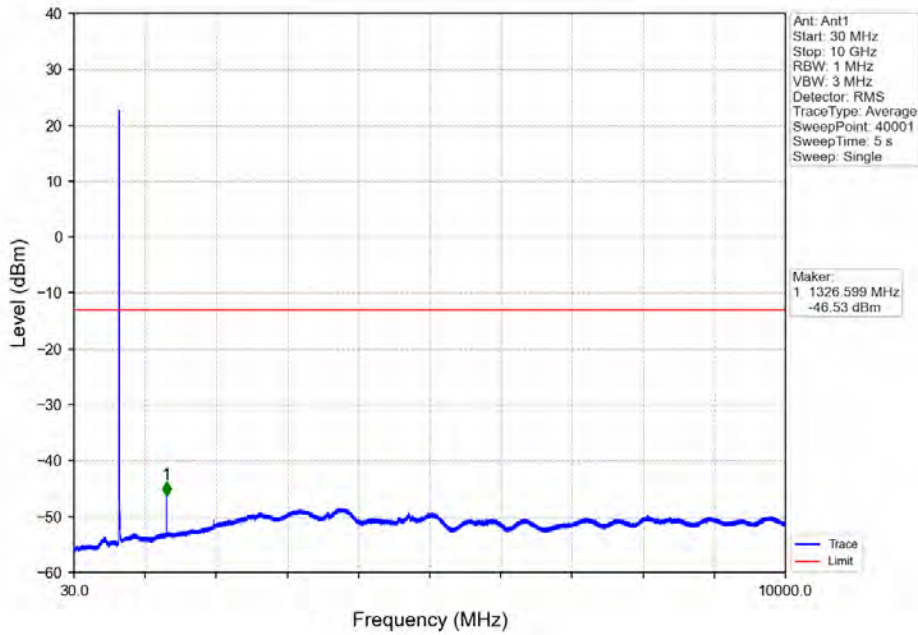

Band 71_5MHz_16QAM_LCH_665.5MHz_RB_1_0_NTNV