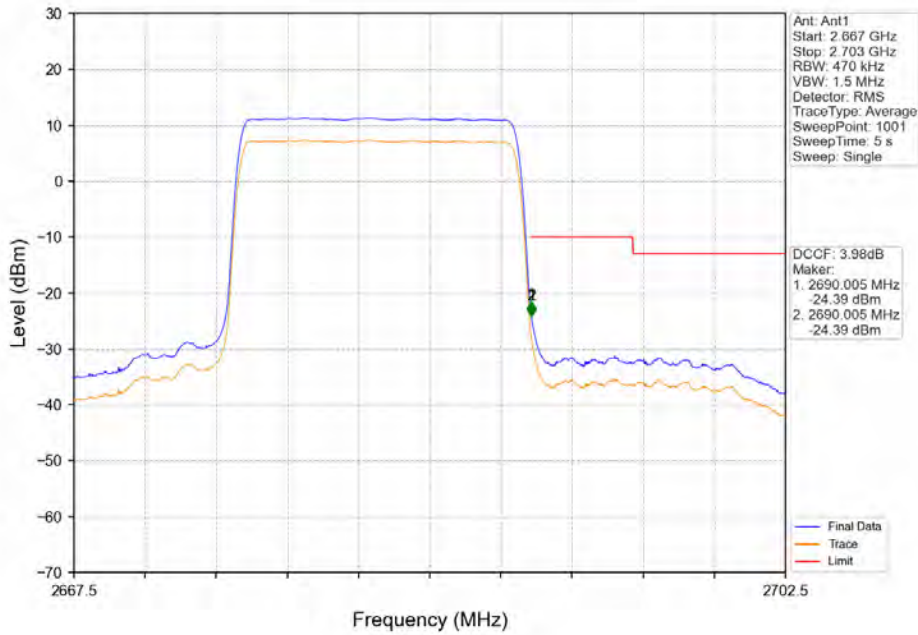

Band41_15MHz_QPSK_HCH_2682.5MHz_RB_75_0_NTNV