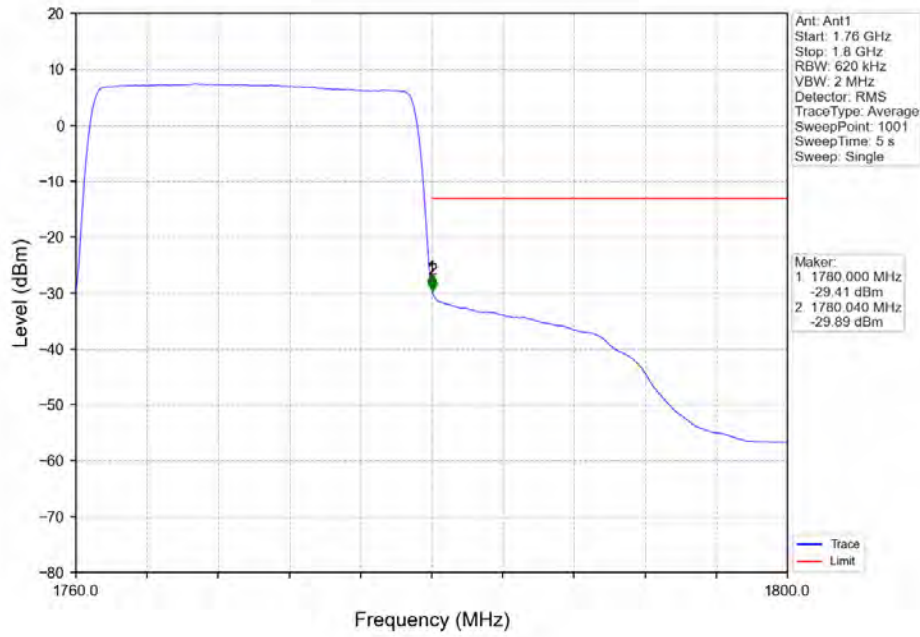

BUREAU
VERITAS

Test Report No.: W7L-P20210616-3RF03

Band_66 20MHz 64QAM HCH 1770MHz RB 100 0 NTNV

BV 7Layers Communications
Technology (Shenzhen) Co. Ltd

No.B102, Dazu Chuangxin Mansion, North of Beihuan
Avenue, North Area, Hi-Tech Industrial Park, Nanshan
District, Shenzhen, Guangdong, China

Tel: +86 755 8869 6566

Fax: +86 755 8869 6577

Email: customerservice.sw@bureauveritas.com