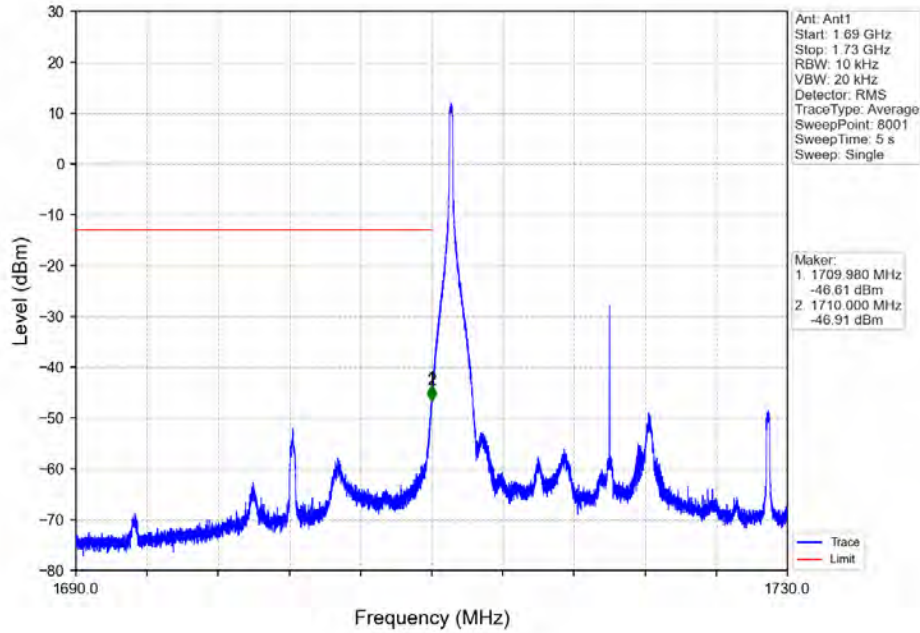

Band 66 20MHz QPSK LCH 1720MHz RB 1 0 NTV