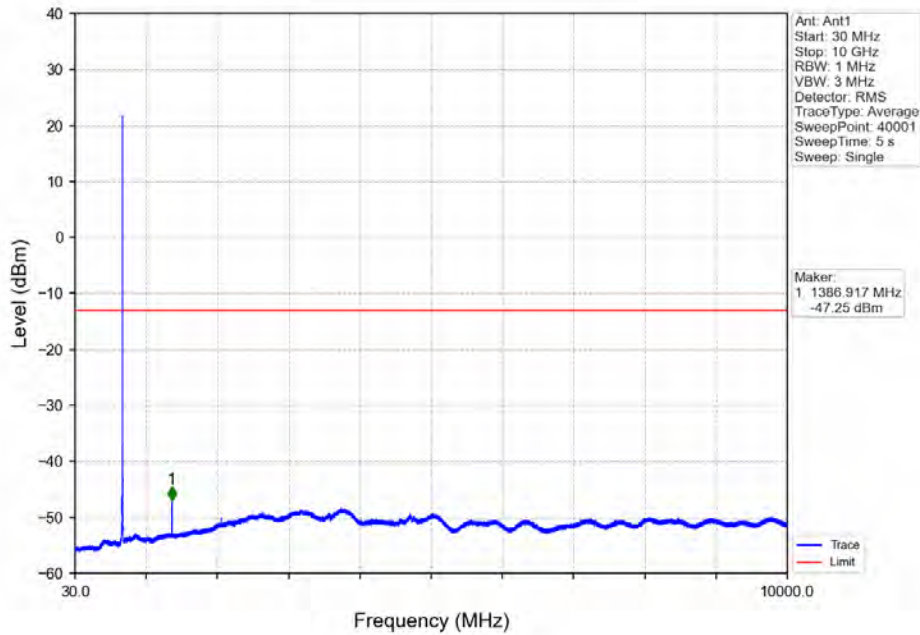

BUREAU VERITAS

Test Report No.: W7L-P20210616-3RF03

Band 71 5MHz 64QAM HCH 695.5MHz RB 1 0 NTV

Band 71 5MHz 64QAM HCH 695.5MHz RB 1 24 NTV