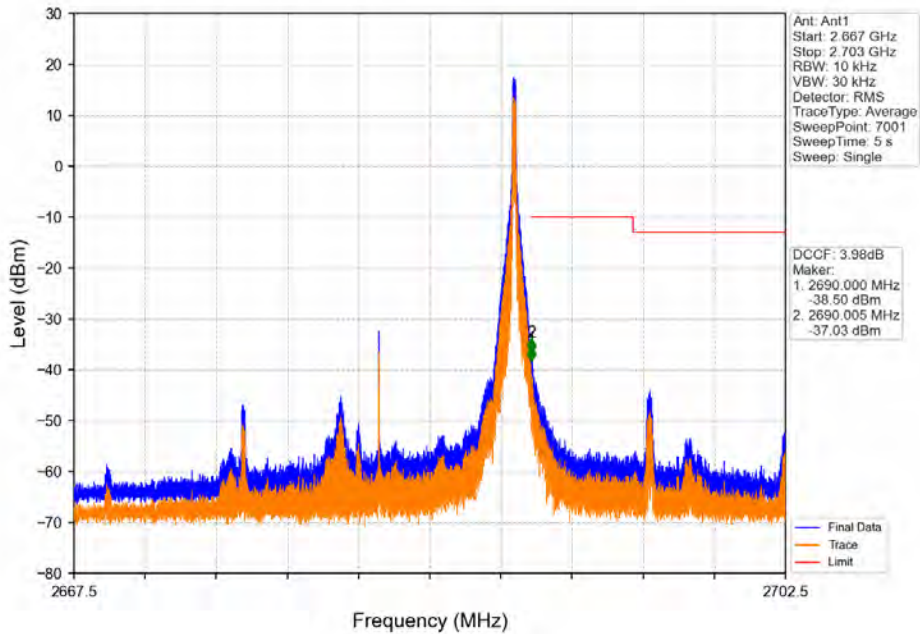

Band41_15MHz_QPSK_HCH_2682.5MHz_RB_1_74_NTNV

BV 7Layers Communications Technology (Shenzhen) Co. Ltd

No.B102, Dazu Chuangxin Mansion, North of Beihuan Avenue, North Area, Hi-Tech Industrial Park, Nanshan District, Shenzhen, Guangdong, China

Tel: +86 755 8869 6566

Fax: +86 755 8869 6577

Email: customerservice.sw@bureauveritas.com