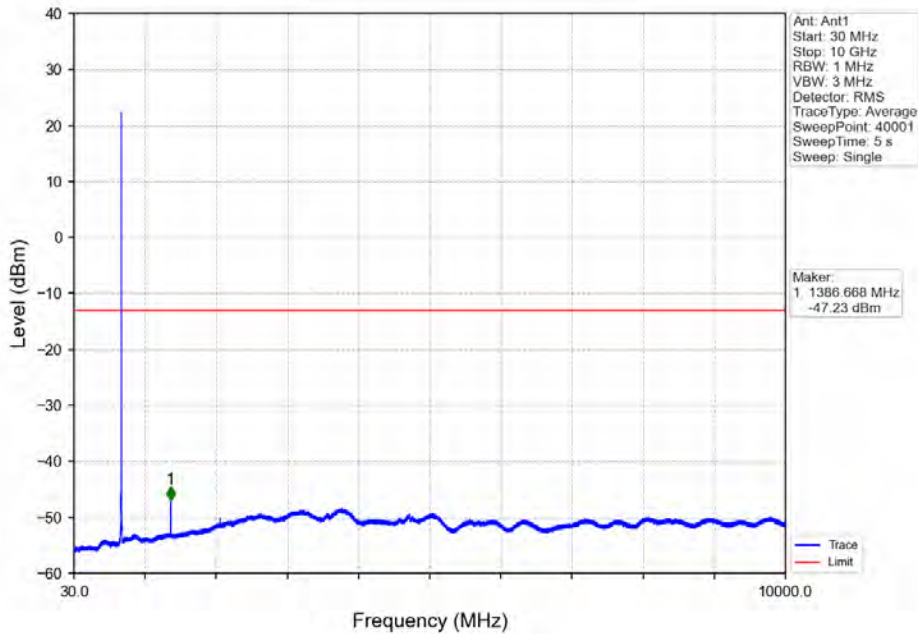

Band 71 5MHz 16QAM MCH 680.5MHz RB 1 0 NTVN

Band 71 5MHz 16QAM HCH 695.5MHz RB 1 0 NTVN

BV 7Layers Communications
Technology (Shenzhen) Co. Ltd

No.B102, Dazu Chuangxin Mansion, North of Beihuan
Avenue, North Area, Hi-Tech Industrial Park, Nanshan
District, Shenzhen, Guangdong, China