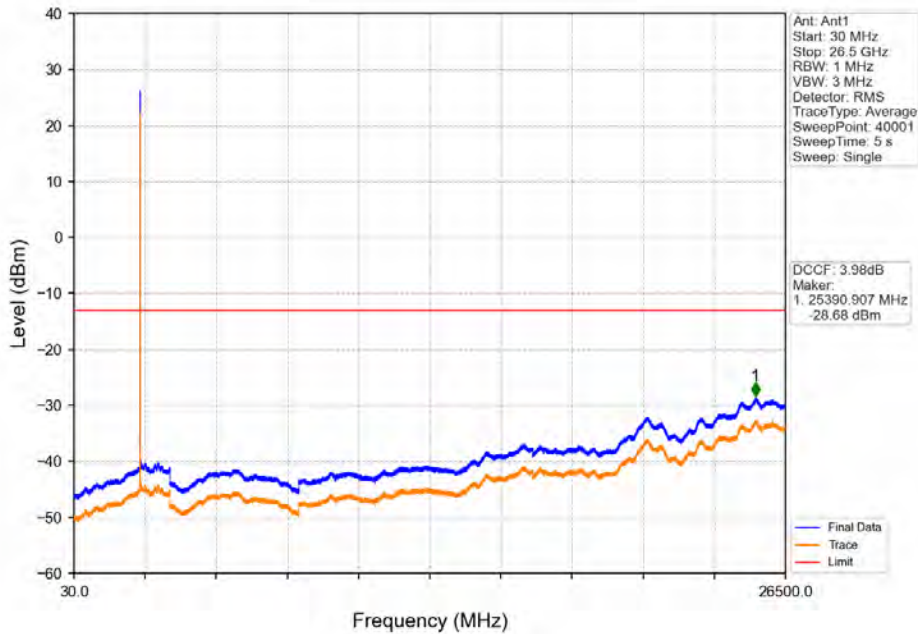

Band41_5MHz_64QAM_LCH_2498.5MHz_RB_1_0_NTNV