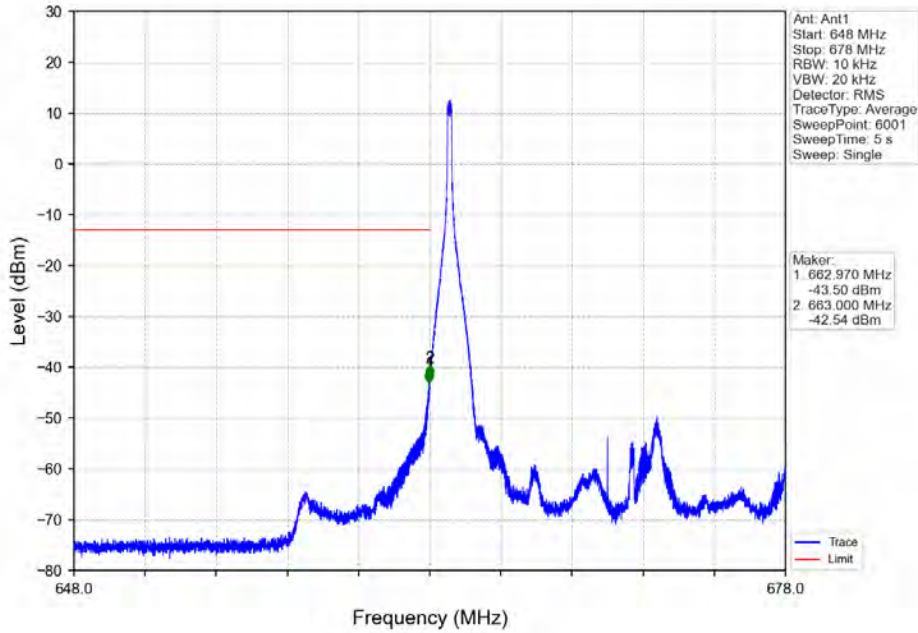

Band 71_15MHz_QPSK_LCH_670.5MHz_RB_1_0_NTNV