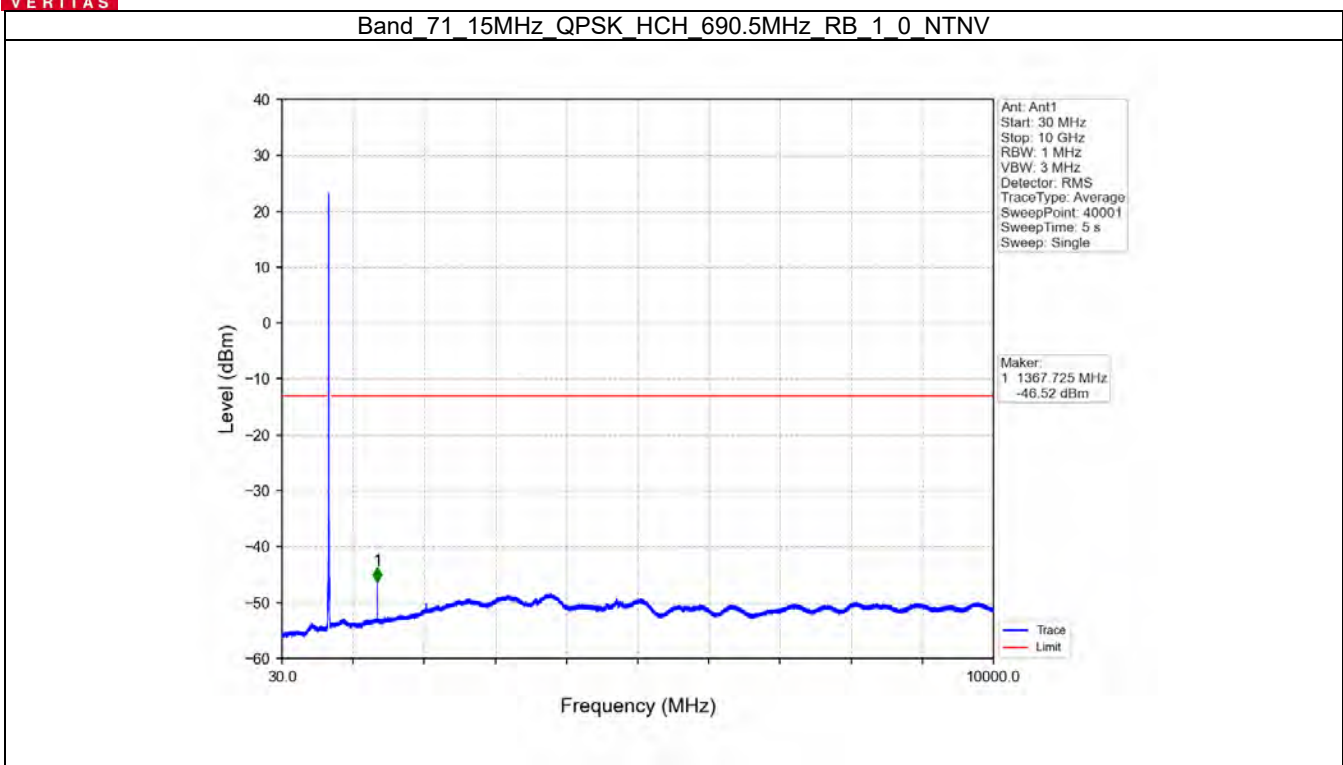

Band 71 15MHz QPSK LCH 670.5MHz RB 75 0 NTN

Band 71 15MHz QPSK MCH 680.5MHz RB 1 0 NTN

BV 7Layers Communications
Technology (Shenzhen) Co. Ltd

No.B102, Dazu Chuangxin Mansion, North of Beihuan
Avenue, North Area, Hi-Tech Industrial Park, Nanshan
District, Shenzhen, Guangdong, China