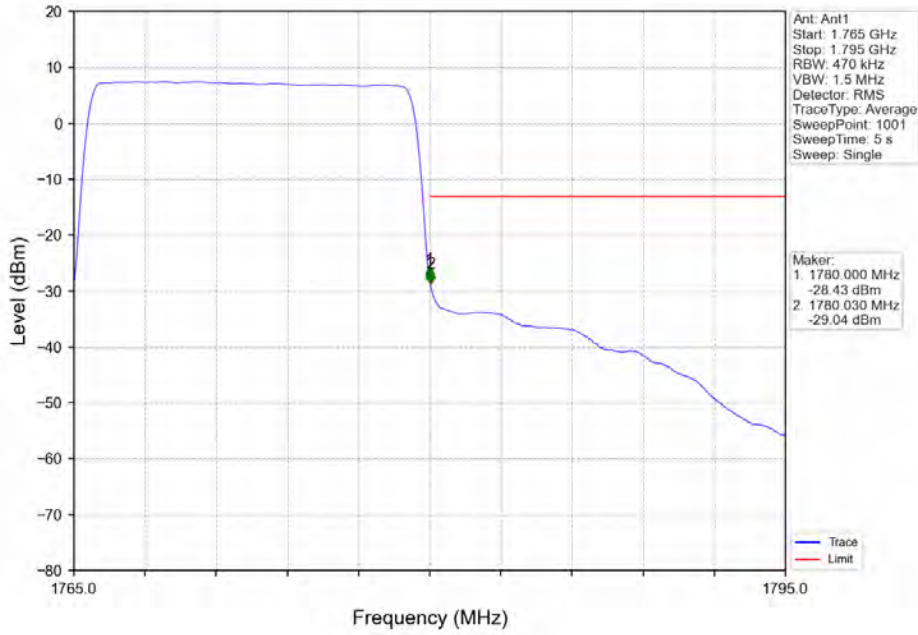

BUREAU
VERITAS

Test Report No.: W7L-P20210616-3RF03

Band 66 15MHz 64QAM HCH 1772.5MHz RB 75 0 NTVV

BV 7Layers Communications
Technology (Shenzhen) Co. Ltd

No.B102, Dazu Chuangxin Mansion, North of Beihuan
Avenue, North Area, Hi-Tech Industrial Park, Nanshan
District, Shenzhen, Guangdong, China