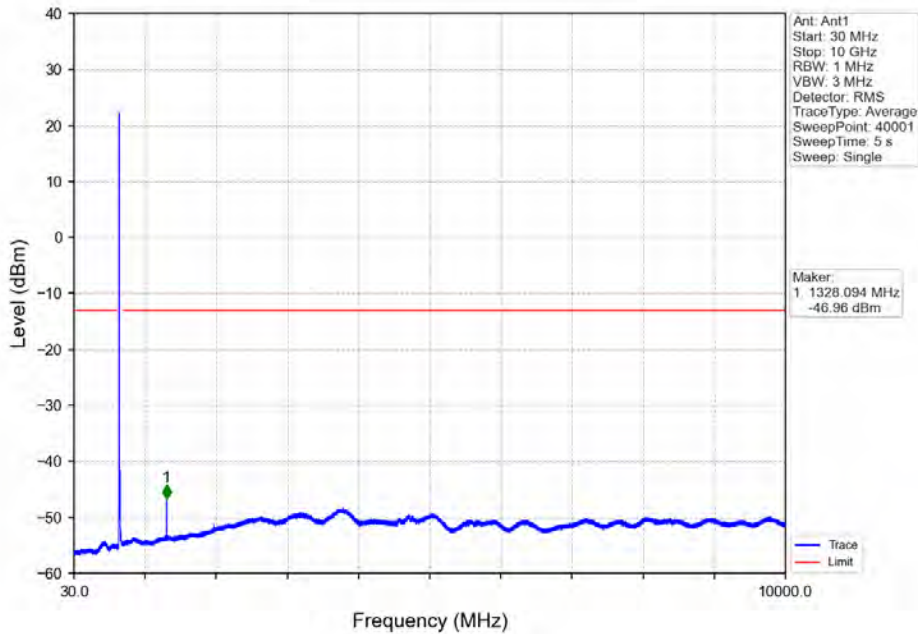

Band 71_20MHz_64QAM_LCH_673MHz_RB_1_0_NTNV