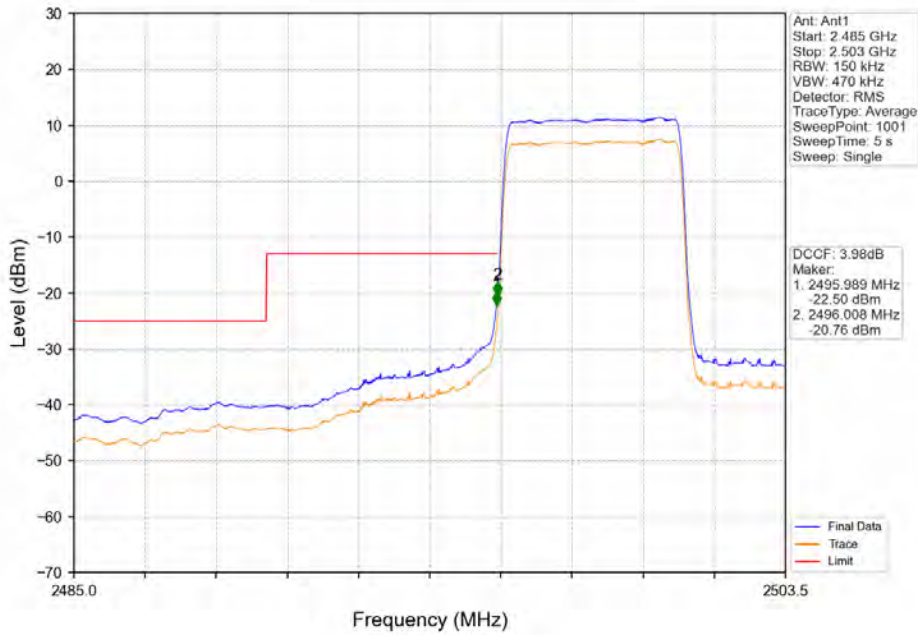

Band41_5MHz_QPSK_LCH_2498.5MHz_RB_25_0_NTNV