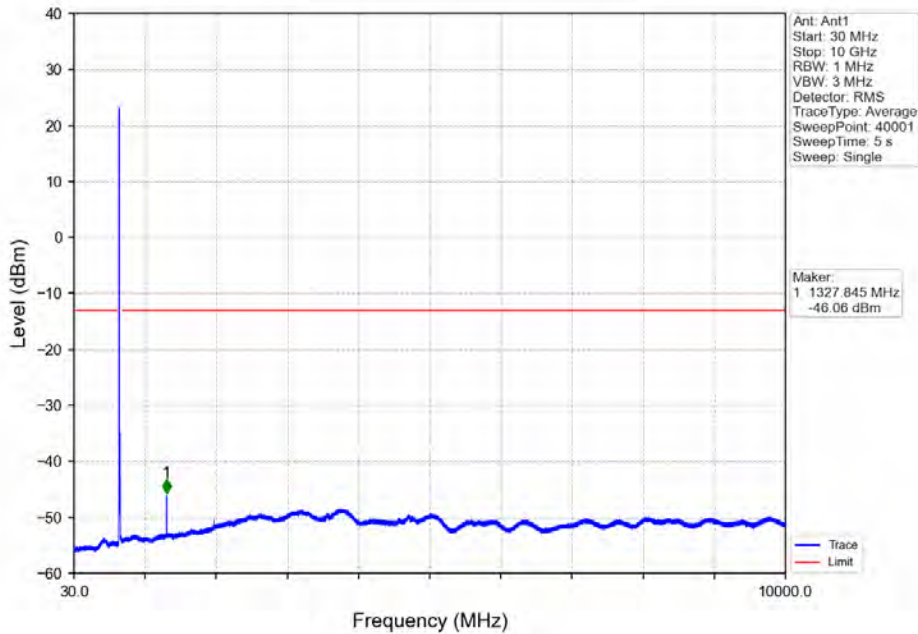

Band 71_15MHz_QPSK_LCH_670.5MHz_RB_1_0_NTNV

BV 7Layers Communications
Technology (Shenzhen) Co. Ltd

No.B102, Dazu Chuangxin Mansion, North of Beihuan
Avenue, North Area, Hi-Tech Industrial Park, Nanshan
District, Shenzhen, Guangdong, China

Tel: +86 755 8869 6566

Fax: +86 755 8869 6577

Email: customerservice.sw@bureauveritas.com