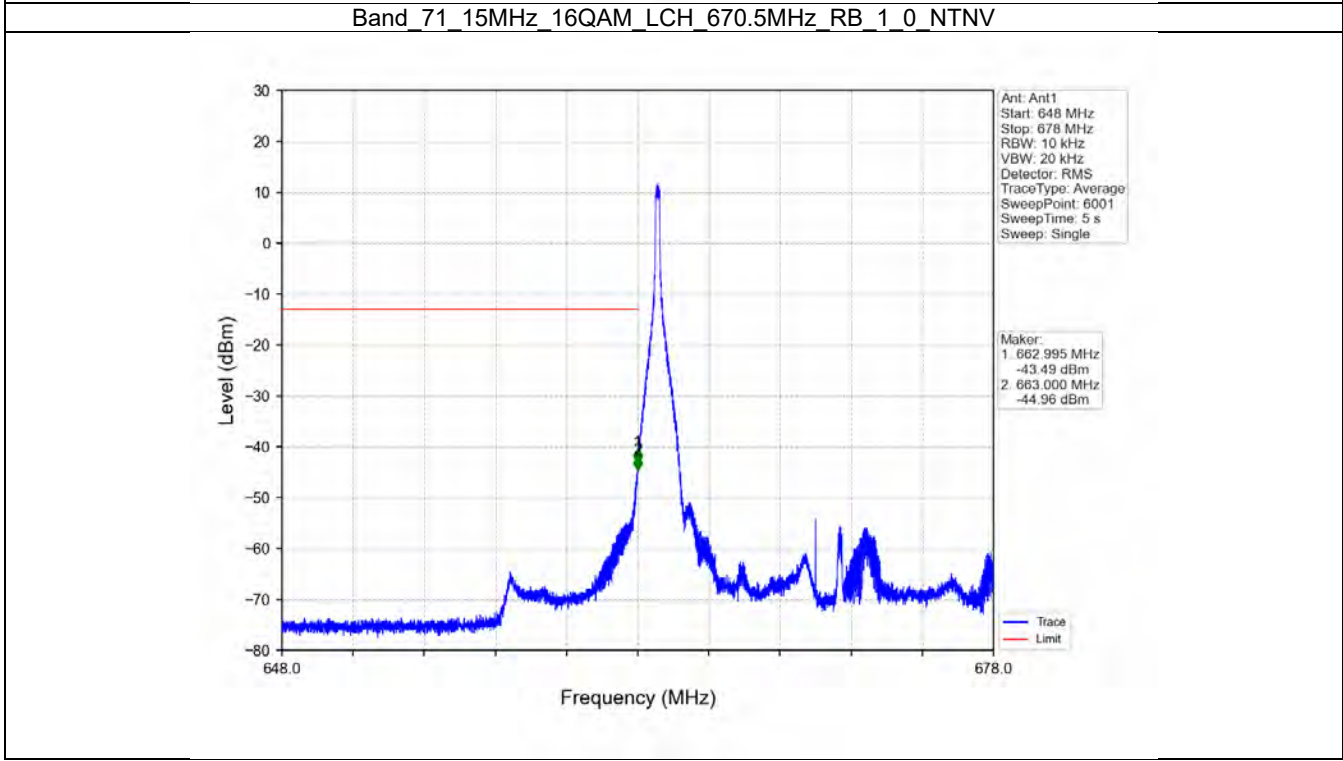

BV 7Layers Communications
Technology (Shenzhen) Co. Ltd

No.B102, Dazu Chuangxin Mansion, North of Beihuan
Avenue, North Area, Hi-Tech Industrial Park, Nanshan
District, Shenzhen, Guangdong, China

Tel: +86 755 8869 6566
Fax: +86 755 8869 6577
Email: customerservice.sw@bureauveritas.com