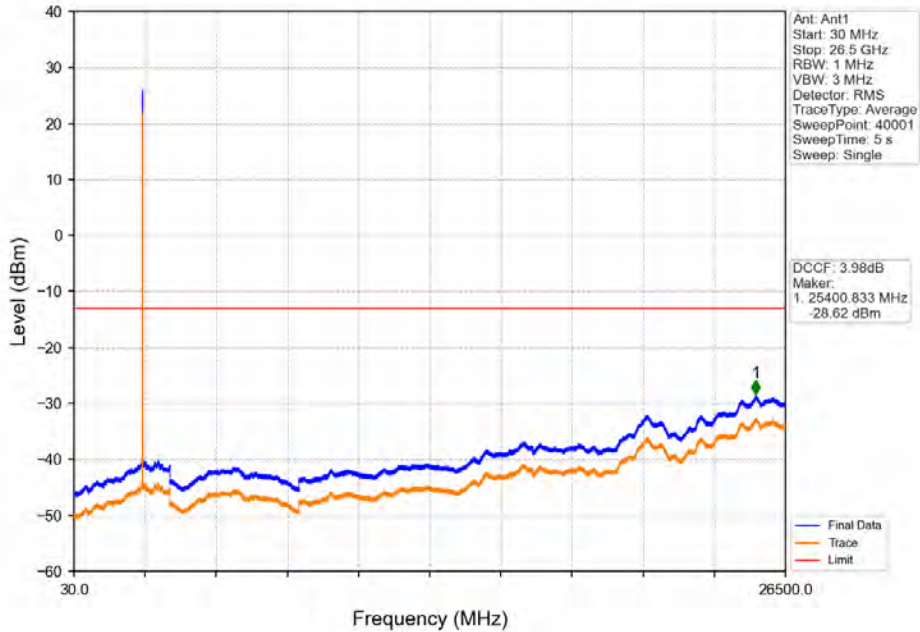

Band41_20MHz_QPSK_MCH_2593MHz_RB_1_0_NTNV

BV 7Layers Communications Technology (Shenzhen) Co. Ltd

No.B102, Dazu Chuangxin Mansion, North of Beihuan Avenue, North Area, Hi-Tech Industrial Park, Nanshan District, Shenzhen, Guangdong, China

Tel: +86 755 8869 6566

Fax: +86 755 8869 6577

Email: customerservice.sw@bureauveritas.com