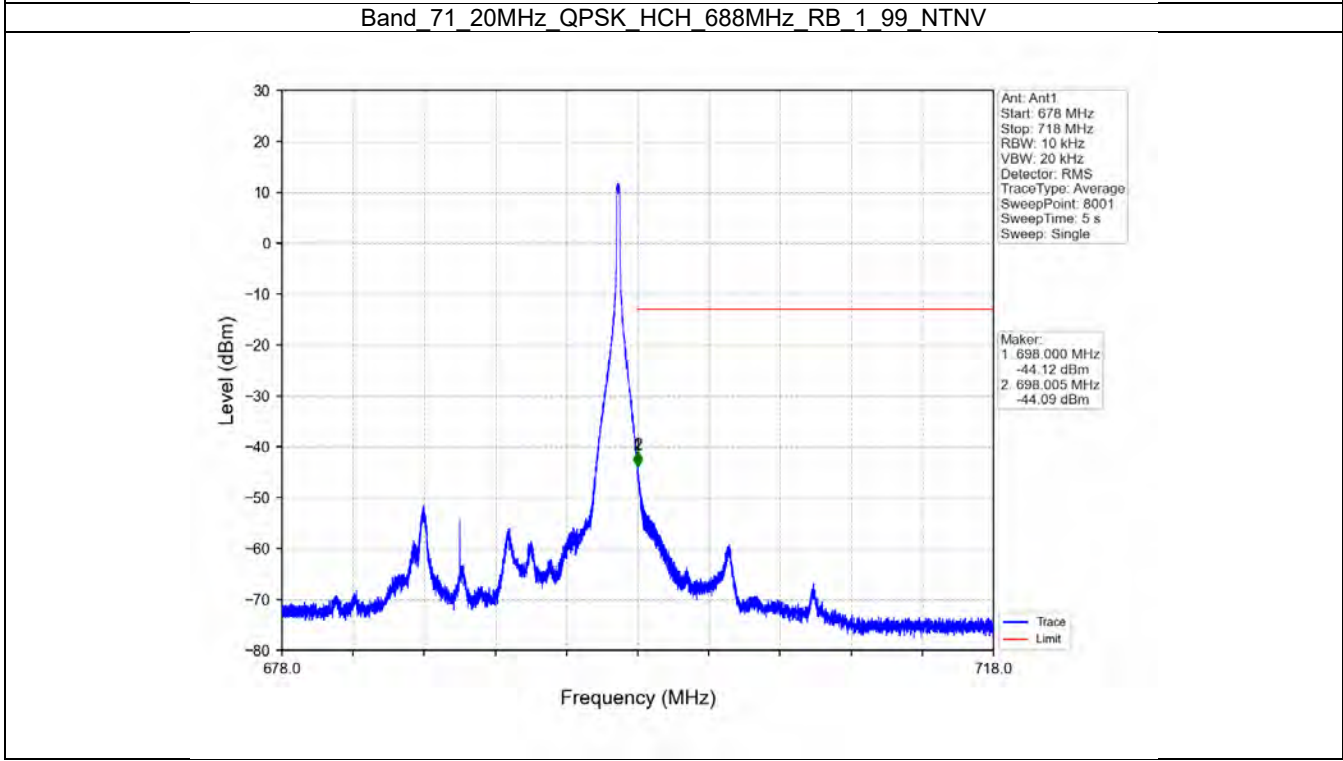

BV 7Layers Communications
Technology (Shenzhen) Co. Ltd

No.B102, Dazu Chuangxin Mansion, North of Beihuan
Avenue, North Area, Hi-Tech Industrial Park, Nanshan
District, Shenzhen, Guangdong, China

Tel: +86 755 8869 6566

Fax: +86 755 8869 6577

Email: customerservice.sw@bureauveritas.com