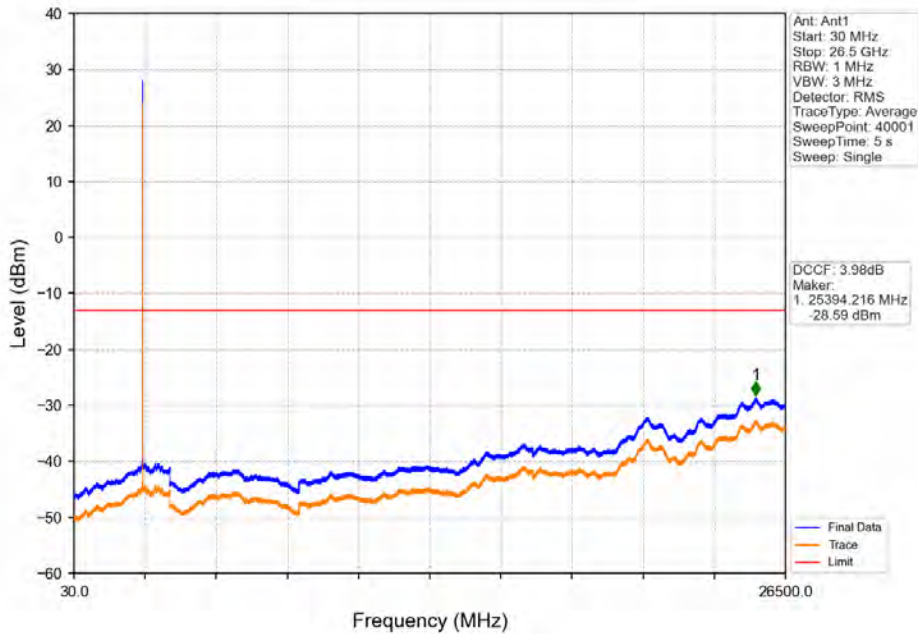

Band41_5MHz_64QAM_LCH_2498.5MHz_RB_1_0_NTNV

Band41_5MHz_64QAM_LCH_2498.5MHz_RB_1_0_NTNV

Band41_5MHz_64QAM_LCH_2498.5MHz_RB_25_0_NTNV

Band41_5MHz_64QAM_MCH_2593MHz_RB_1_0_NTNV

Band41_5MHz_64QAM_HCH_2687.5MHz_RB_1_0_NTNV