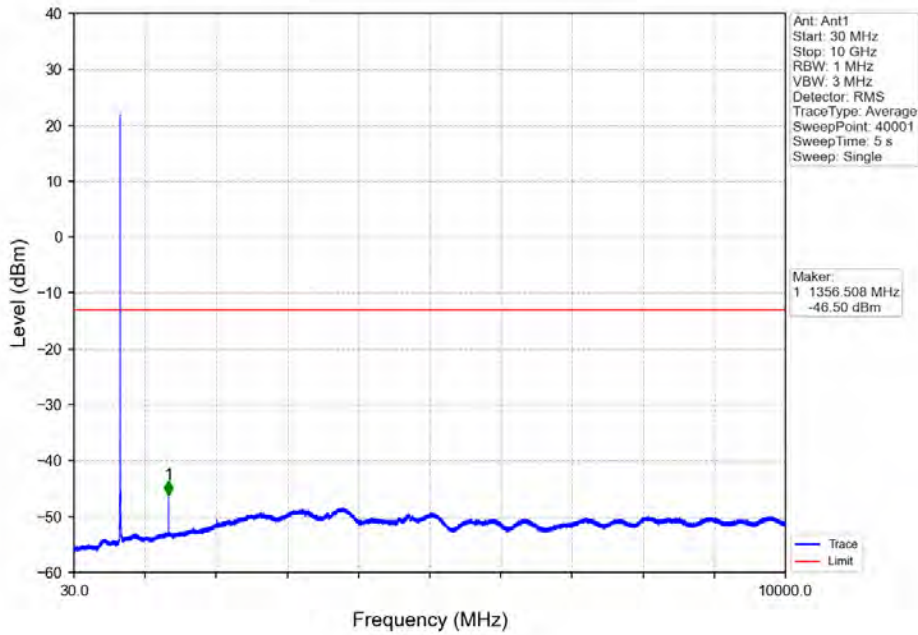

Band 71 5MHz 16QAM MCH 680.5MHz RB 1 0 NTVN

Band 71 5MHz 16QAM HCH 695.5MHz RB 1 0 NTVN

BV 7Layers Communications
Technology (Shenzhen) Co. Ltd

No.B102, Dazu Chuangxin Mansion, North of Beihuan
Avenue, North Area, Hi-Tech Industrial Park, Nanshan
District, Shenzhen, Guangdong, China