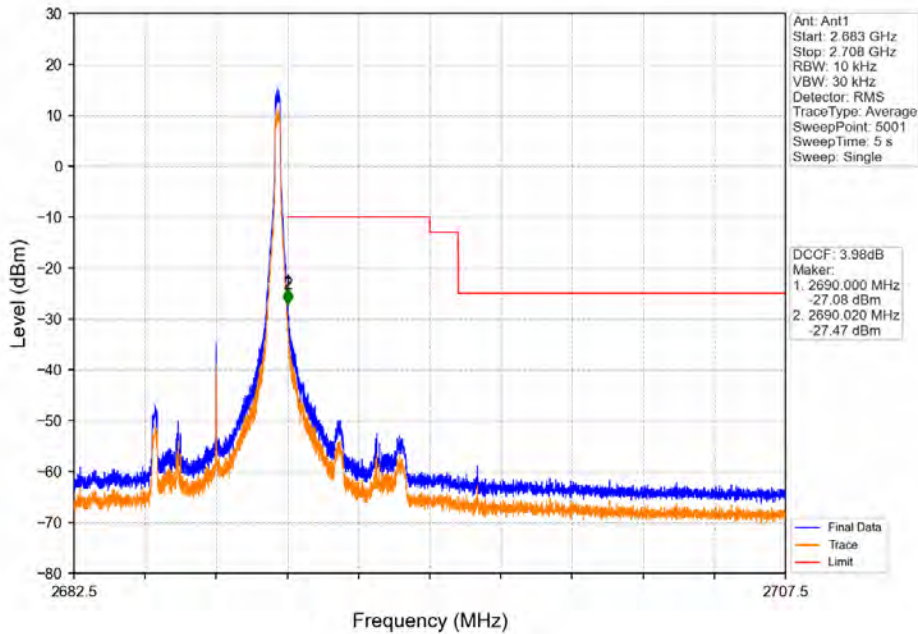

Band41_5MHz_64QAM_HCH_2687.5MHz_RB_1_24_NTNV