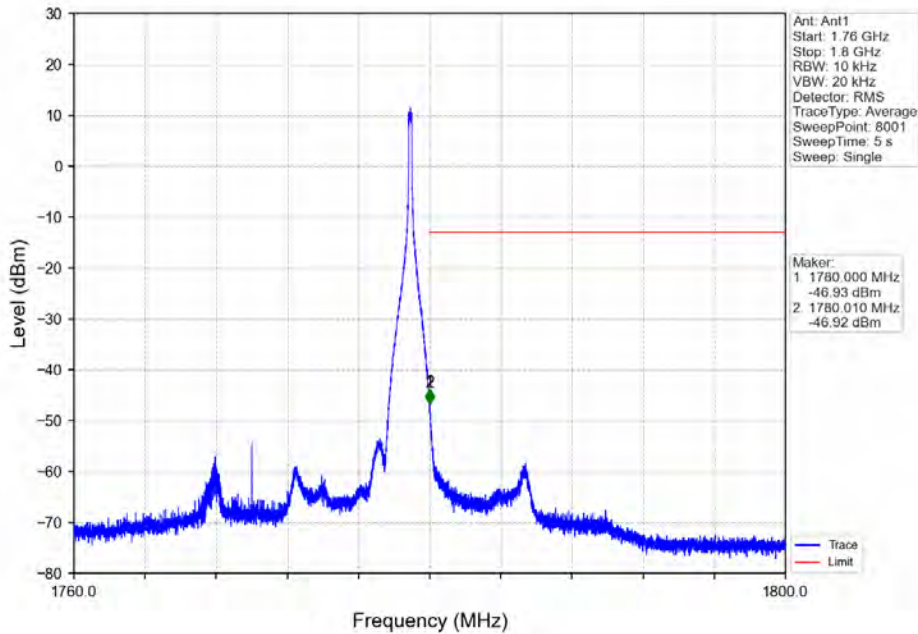

Band 66 20MHz 64QAM MCH 1745MHz RB 1 0 NTN

Band 66 20MHz 64QAM HCH 1770MHz RB 1 0 NTN

Band 66 20MHz 64QAM HCH 1770MHz RB 1 99 NTN

BV 7Layers Communications
Technology (Shenzhen) Co. Ltd

No.B102, Dazu Chuangxin Mansion, North of Beihuan
Avenue, North Area, Hi-Tech Industrial Park, Nanshan
District, Shenzhen, Guangdong, China