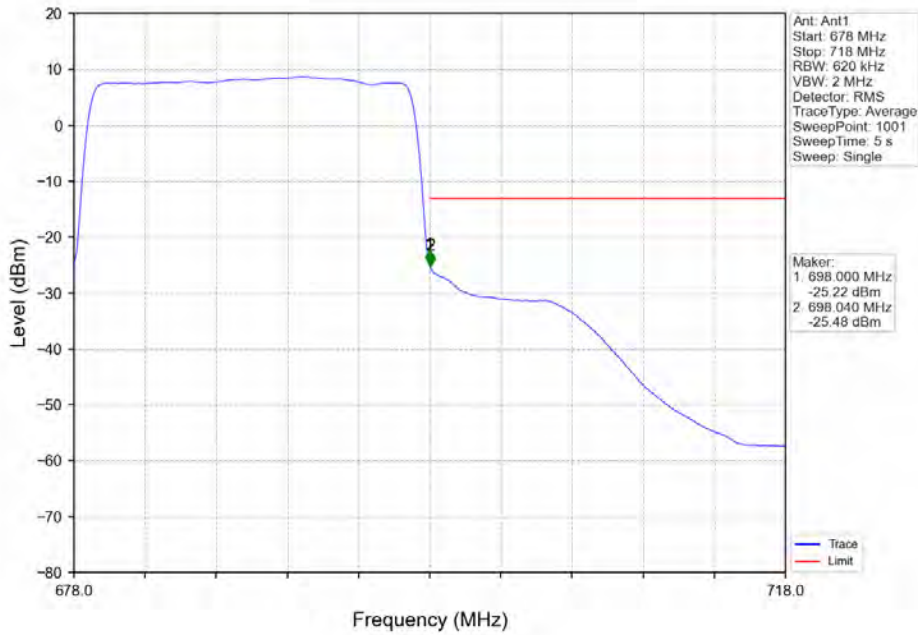

Band 71 20MHz QPSK HCH 688MHz RB 100 0 NTNV