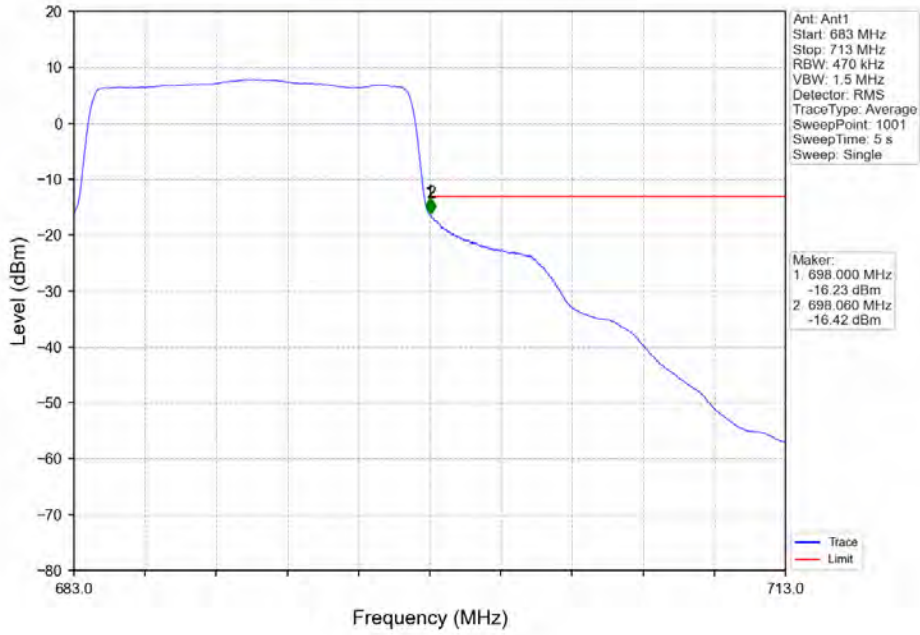

Fax: +86 755 8869 6577

Email: customerservice.sw@bureauveritas.com

BUREAU
VERITAS

Test Report No.: W7L-P20210616-3RF03

Band 71 15MHz 64QAM HCH 690.5MHz RB 75 0 NTNV

BV 7Layers Communications
Technology (Shenzhen) Co. Ltd