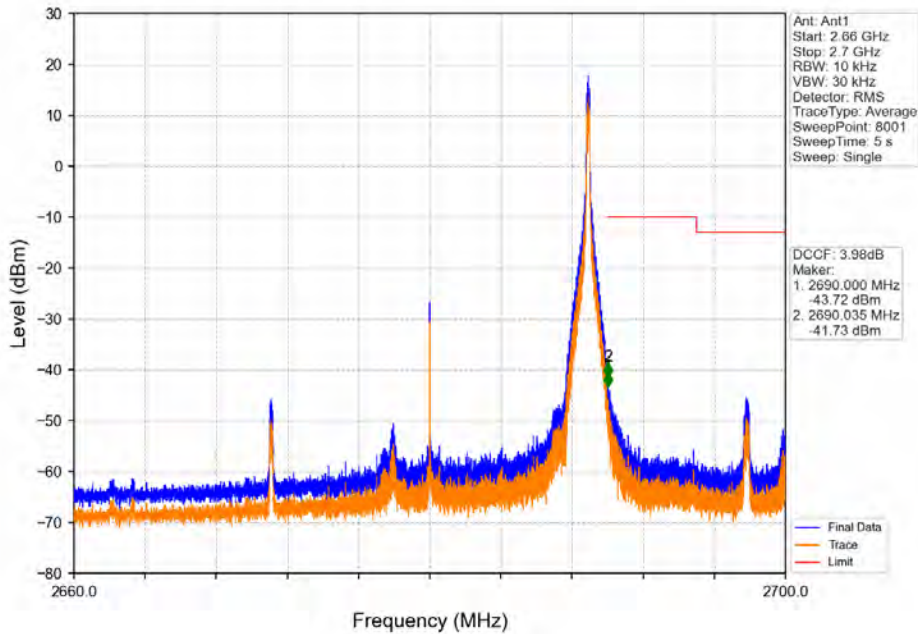

Band41_20MHz_QPSK_HCH_2680MHz_RB_1_99_NTNV