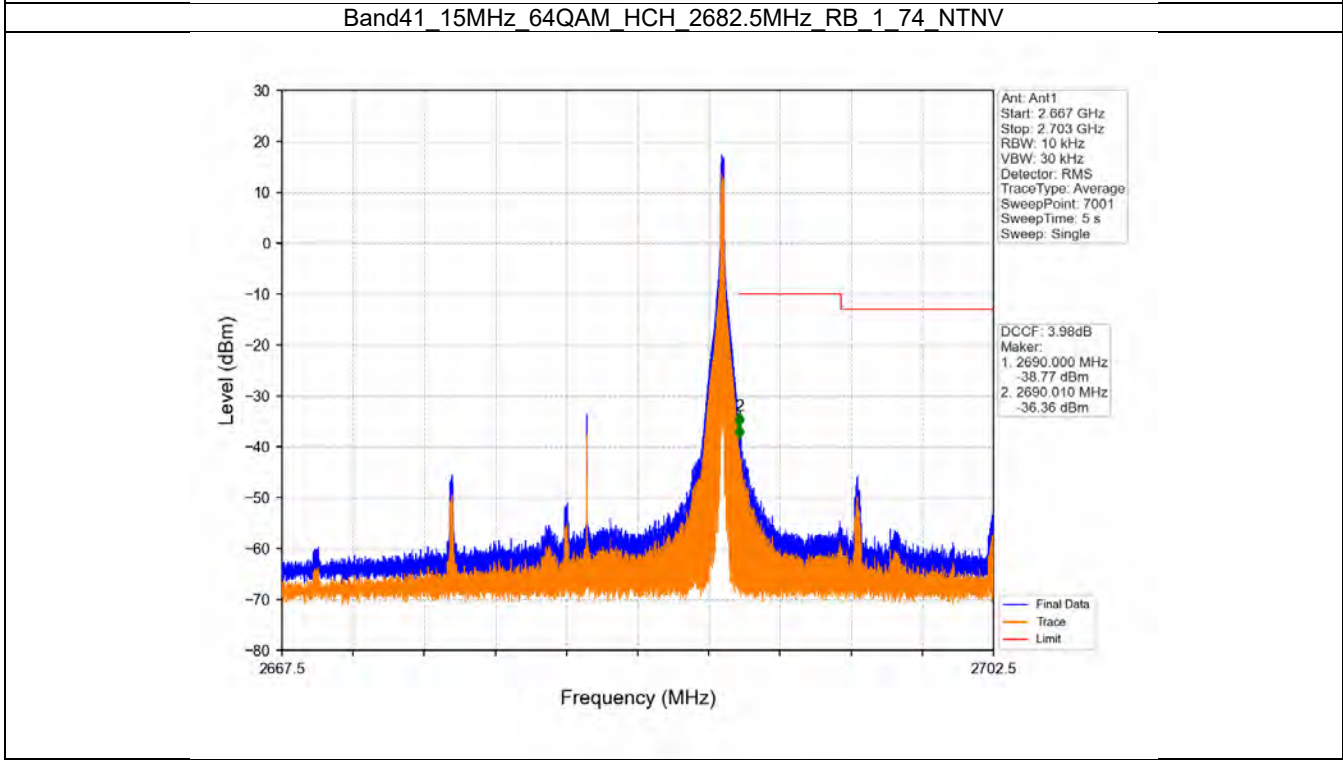

BV 7Layers Communications
Technology (Shenzhen) Co. Ltd

No.B102, Dazu Chuangxin Mansion, North of Beihuan
Avenue, North Area, Hi-Tech Industrial Park, Nanshan
District, Shenzhen, Guangdong, China

Tel: +86 755 8869 6566

Fax: +86 755 8869 6577

Email: customerservice.sw@bureauveritas.com