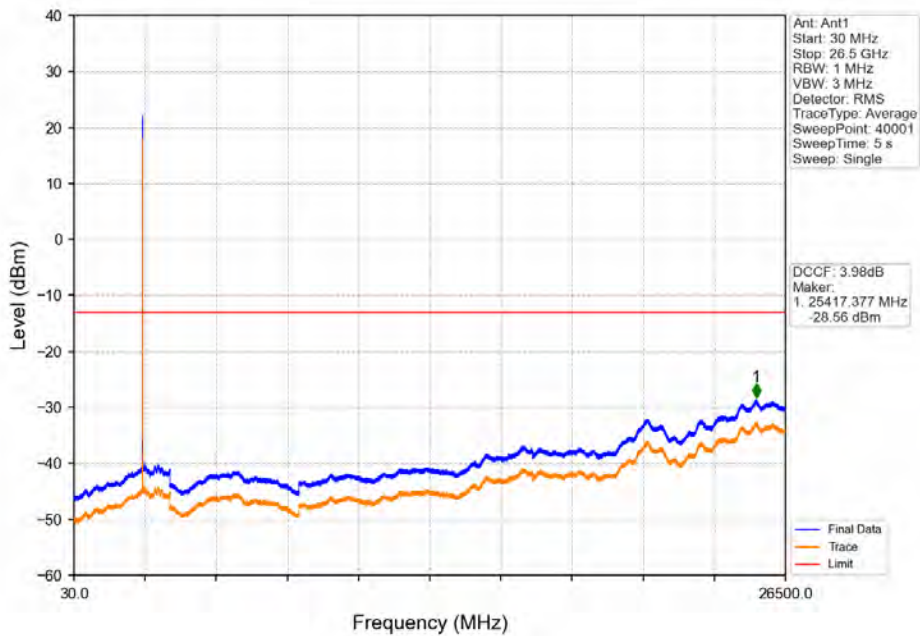

Band41_10MHz_64QAM_LCH_2501MHz_RB_1_0_NTNV

Band41_10MHz_64QAM_LCH_2501MHz_RB_50_0_NTNV

Band41_10MHz_64QAM_MCH_2593MHz_RB_1_0_NTNV

BV 7Layers Communications Technology (Shenzhen) Co. Ltd

No.B102, Dazu Chuangxin Mansion, North of Beihuan Avenue, North Area, Hi-Tech Industrial Park, Nanshan District, Shenzhen, Guangdong, China