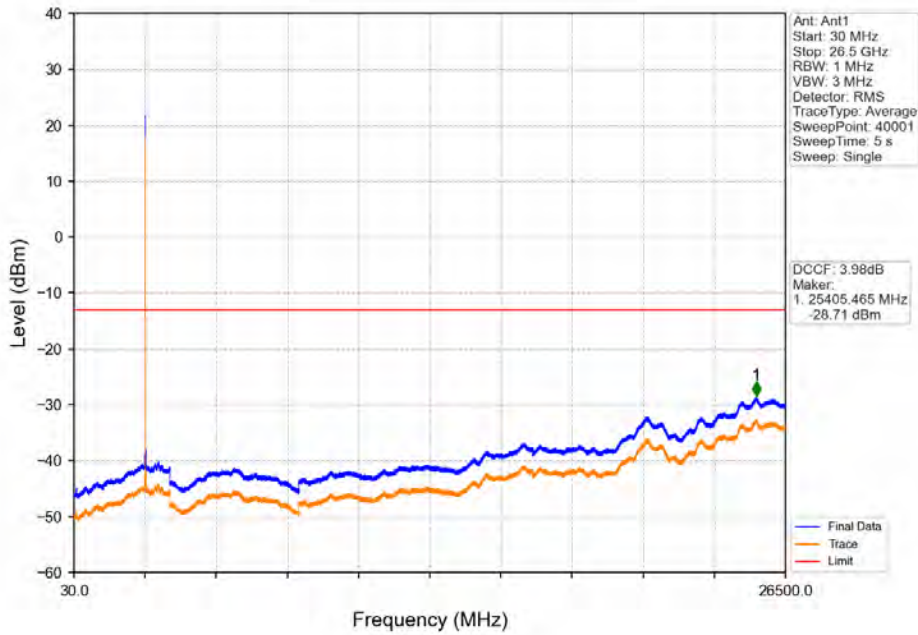

Band41_5MHz_64QAM_LCH_2498.5MHz_RB_1_0_NTNV

Band41_5MHz_64QAM_LCH_2498.5MHz_RB_1_0_NTNV

Band41_5MHz_64QAM_LCH_2498.5MHz_RB_25_0_NTNV

Band41_5MHz_64QAM_MCH_2593MHz_RB_1_0_NTNV

Band41_5MHz_64QAM_HCH_2687.5MHz_RB_1_0_NTNV