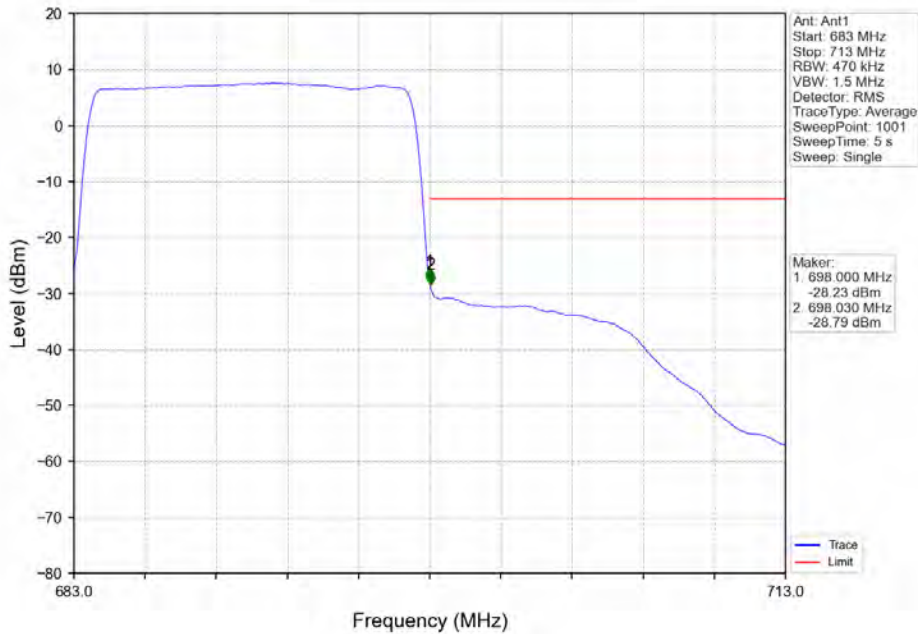

Band 71 15MHz 16QAM MCH 680.5MHz RB 1 0 NTN

Band 71 15MHz 16QAM HCH 690.5MHz RB 1 0 NTN

Band 71 15MHz 16QAM HCH 690.5MHz RB 1 74 NTV

Band 71 15MHz 16QAM HCH 690.5MHz RB 75 0 NTV

BV 7Layers Communications
Technology (Shenzhen) Co. Ltd