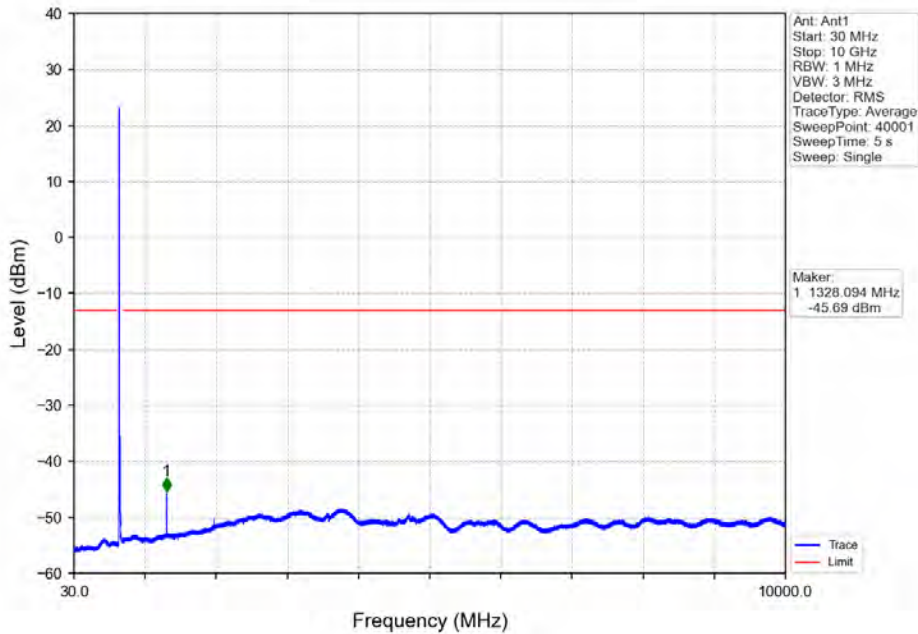

Band 71 20MHz QPSK LCH 673MHz RB 1 0 NTN

Band 71 20MHz QPSK LCH 673MHz RB 1 0 NTN

BV 7Layers Communications
Technology (Shenzhen) Co. Ltd

No.B102, Dazu Chuangxin Mansion, North of Beihuan
Avenue, North Area, Hi-Tech Industrial Park, Nanshan
District, Shenzhen, Guangdong, China