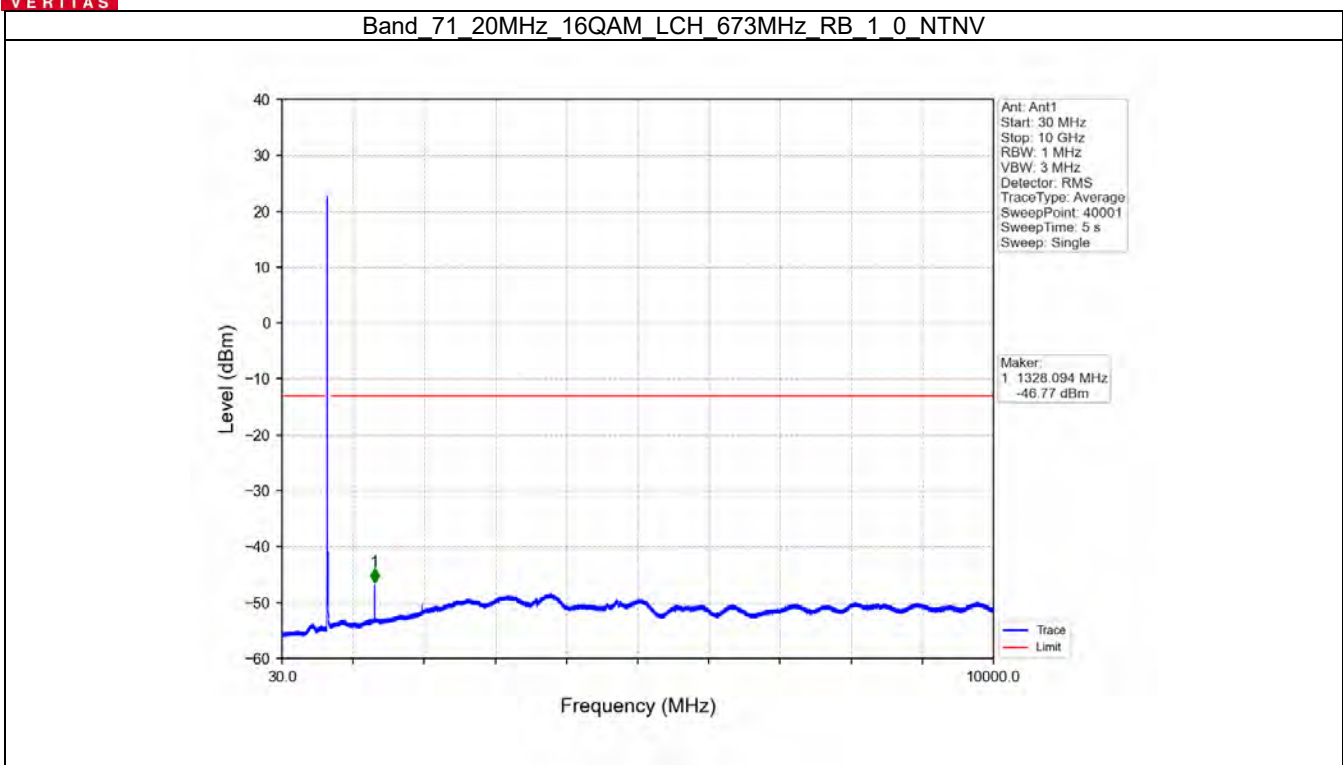

BV 7Layers Communications
Technology (Shenzhen) Co. Ltd

No.B102, Dazu Chuangxin Mansion, North of Beihuan
Avenue, North Area, Hi-Tech Industrial Park, Nanshan
District, Shenzhen, Guangdong, China

Tel: +86 755 8869 6566
Fax: +86 755 8869 6577
Email: customerservice.sw@bureauveritas.com