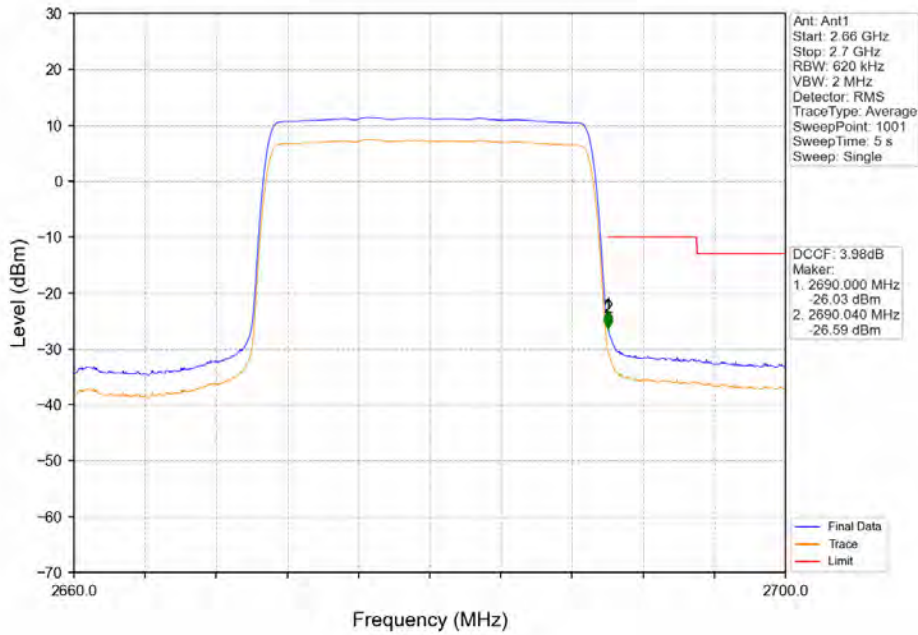

BUREAU
VERITAS

Test Report No.: W7L-P20210616-3RF03

Band41_20MHz_QPSK_HCH_2680MHz_RB_100_0_NTNV

Band41_20MHz_16QAM_LCH_2506MHz_RB_1_0_NTNV