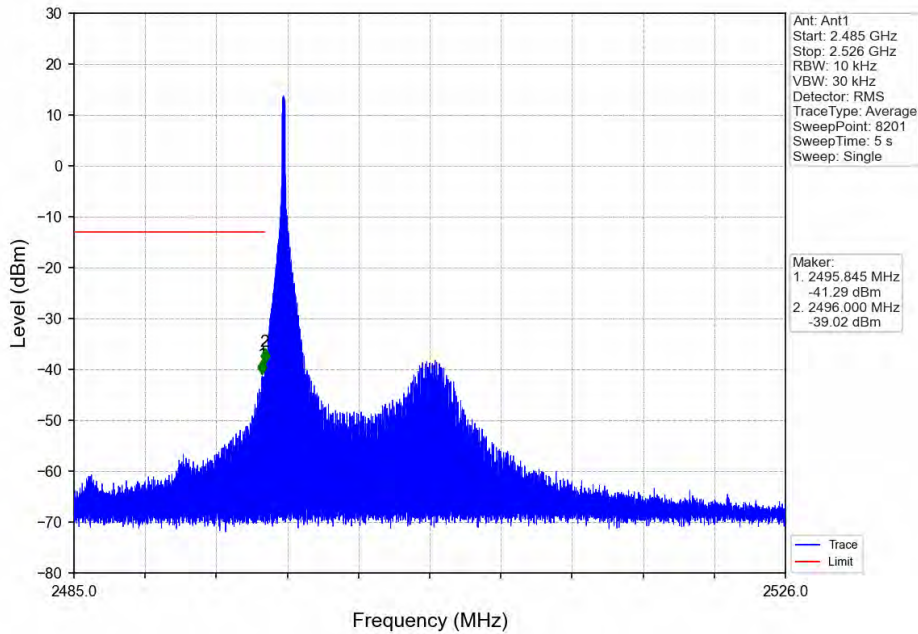

BV 7Layers Communications
Technology (Shenzhen) Co. Ltd

No.B102, Dazu Chuangxin Mansion, North of Beihuan
Avenue, North Area, Hi-Tech Industrial Park, Nanshan
District, Shenzhen, Guangdong, China

Tel: +86 755 8869 6566

Fax: +86 755 8869 6577

Email: customerservice.sw@bureauveritas.com