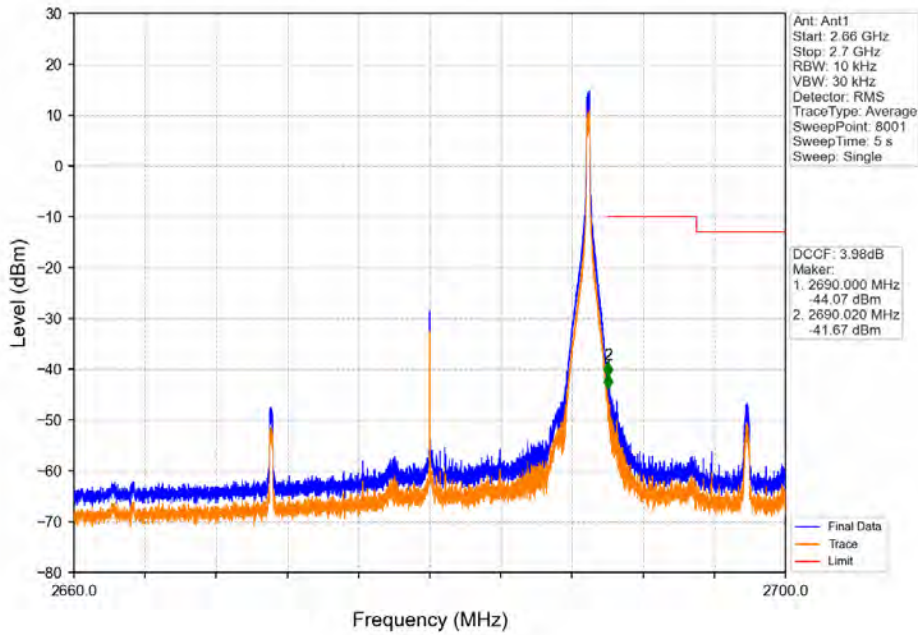

Band41_20MHz_16QAM_HCH_2680MHz_RB_1_0_NTNV

Band41_20MHz_16QAM_HCH_2680MHz_RB_1_99_NTNV

Band41_20MHz_16QAM_HCH_2680MHz_RB_100_0_NTNV

Band41_20MHz_64QAM_LCH_2506MHz_RB_1_0_NTNV

Band41_20MHz_64QAM_LCH_2506MHz_RB_1_0_NTNV