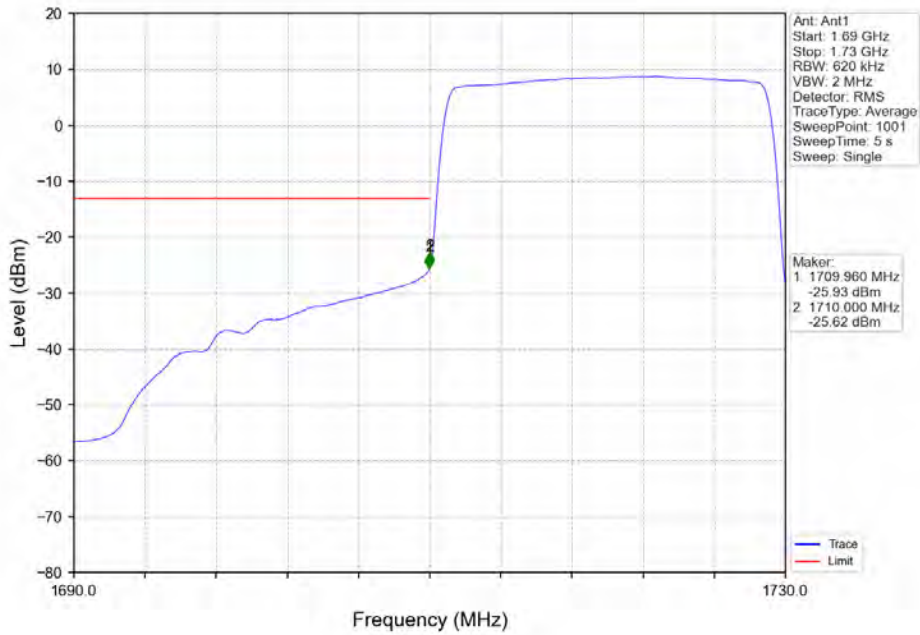

Band 66 20MHz QPSK LCH 1720MHz RB 100_0 NTN