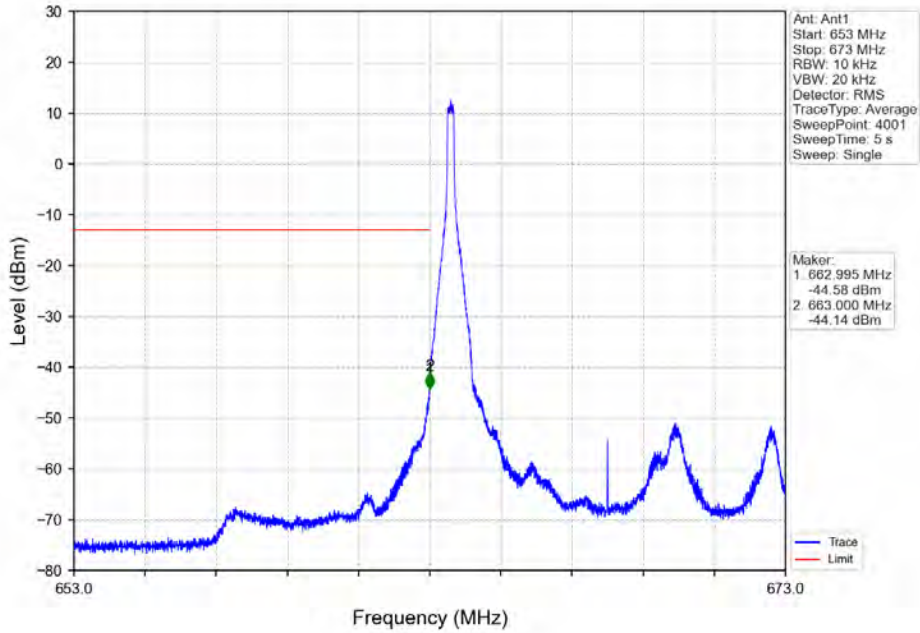

Band 71 10MHz QPSK LCH 668MHz RB 1 0 NTN

Band 71 10MHz QPSK LCH 668MHz RB 1 0 NTN

BV 7Layers Communications
Technology (Shenzhen) Co. Ltd

No.B102, Dazu Chuangxin Mansion, North of Beihuan
Avenue, North Area, Hi-Tech Industrial Park, Nanshan
District, Shenzhen, Guangdong, China