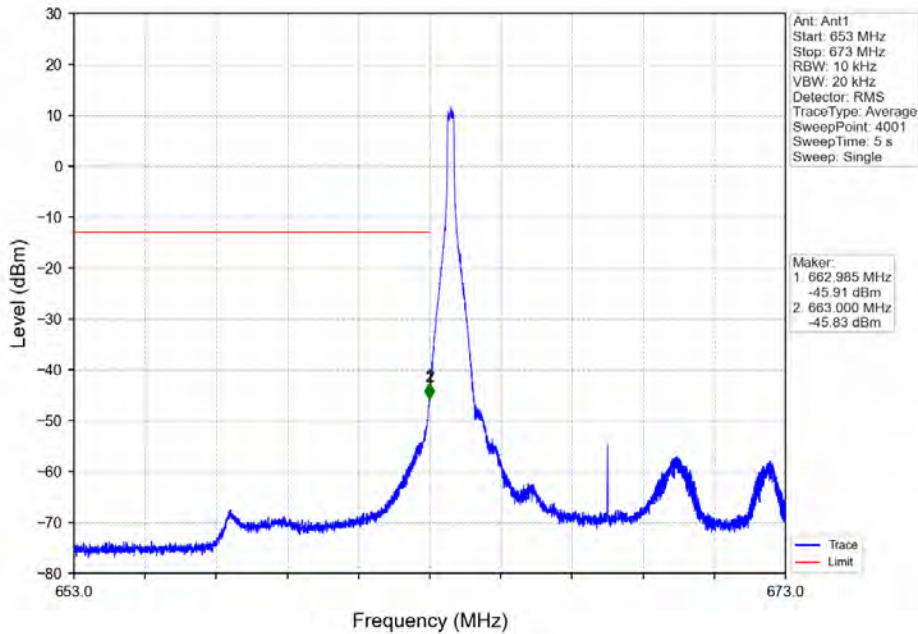

Band 71 10MHz 16QAM LCH 668MHz RB 1 0 NTV

BV 7Layers Communications
Technology (Shenzhen) Co. Ltd

No.B102, Dazu Chuangxin Mansion, North of Beihuan
Avenue, North Area, Hi-Tech Industrial Park, Nanshan
District, Shenzhen, Guangdong, China

Tel: +86 755 8869 6566

Fax: +86 755 8869 6577

Email: customerservice.sw@bureauveritas.com