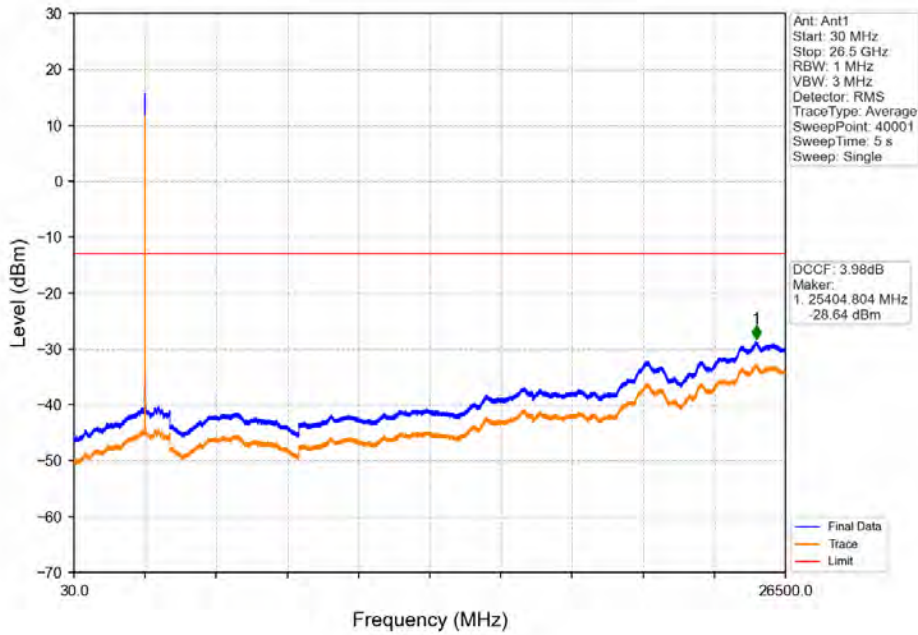

Band41_20MHz_64QAM_HCH_2680MHz_RB_1_0_NTNV