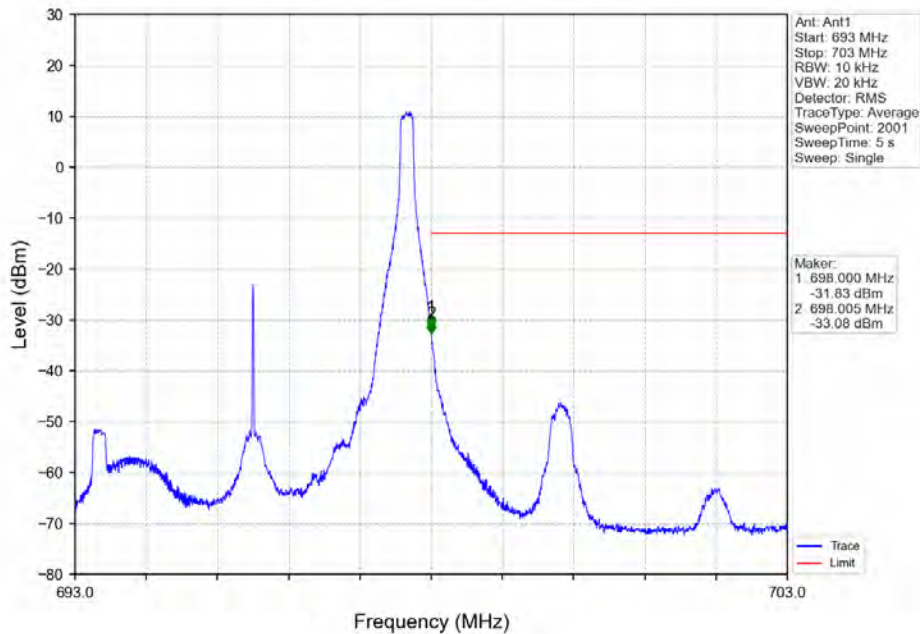

BV 7Layers Communications
Technology (Shenzhen) Co. Ltd

No.B102, Dazu Chuangxin Mansion, North of Beihuan
Avenue, North Area, Hi-Tech Industrial Park, Nanshan
District, Shenzhen, Guangdong, China

Tel: +86 755 8869 6566

Fax: +86 755 8869 6577

Email: customerservice.sw@bureauveritas.com