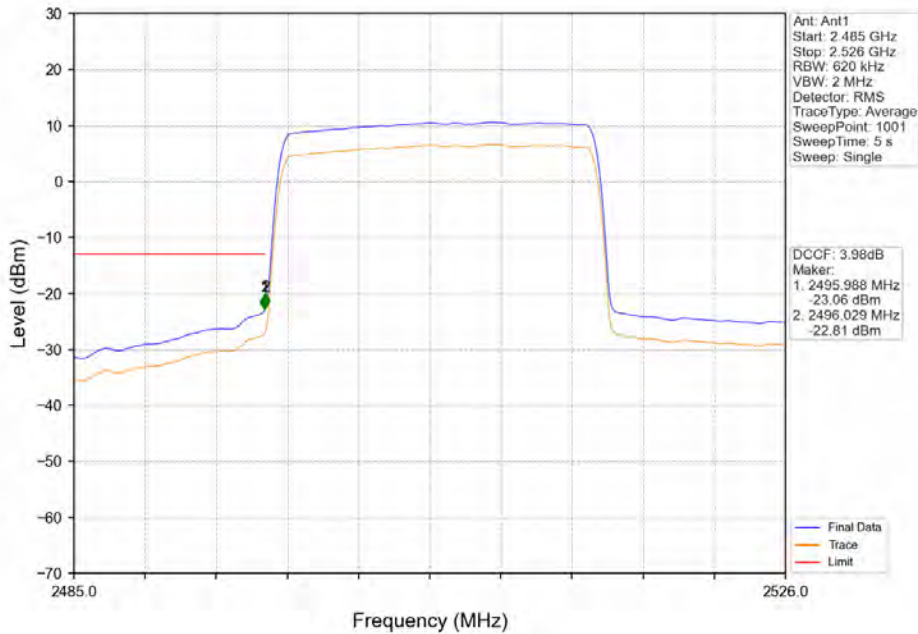

Band41_20MHz_16QAM_LCH_2506MHz_RB_100_0_NTNV