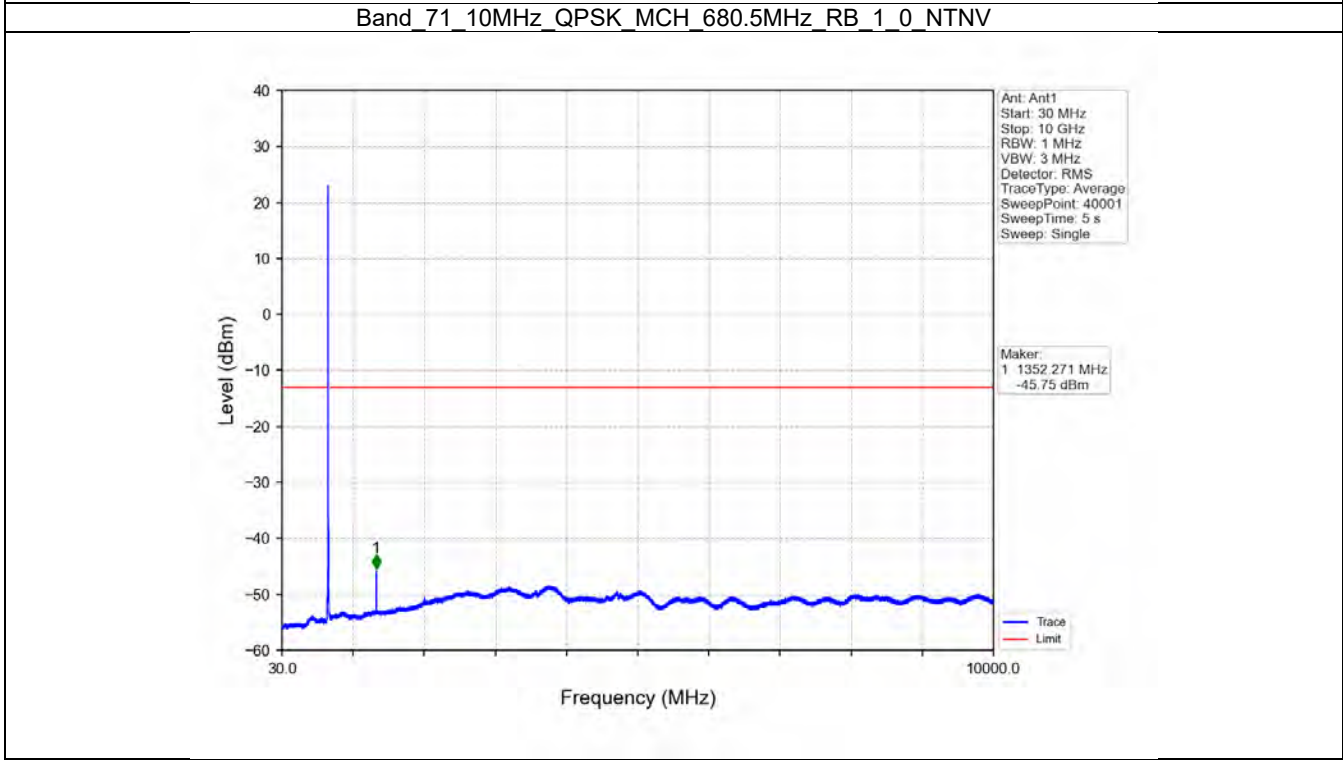

Band 71 10MHz QPSK LCH 668MHz RB 1 0 NTN

Band 71 10MHz QPSK LCH 668MHz RB 1 0 NTN

BV 7Layers Communications
Technology (Shenzhen) Co. Ltd

No.B102, Dazu Chuangxin Mansion, North of Beihuan
Avenue, North Area, Hi-Tech Industrial Park, Nanshan
District, Shenzhen, Guangdong, China