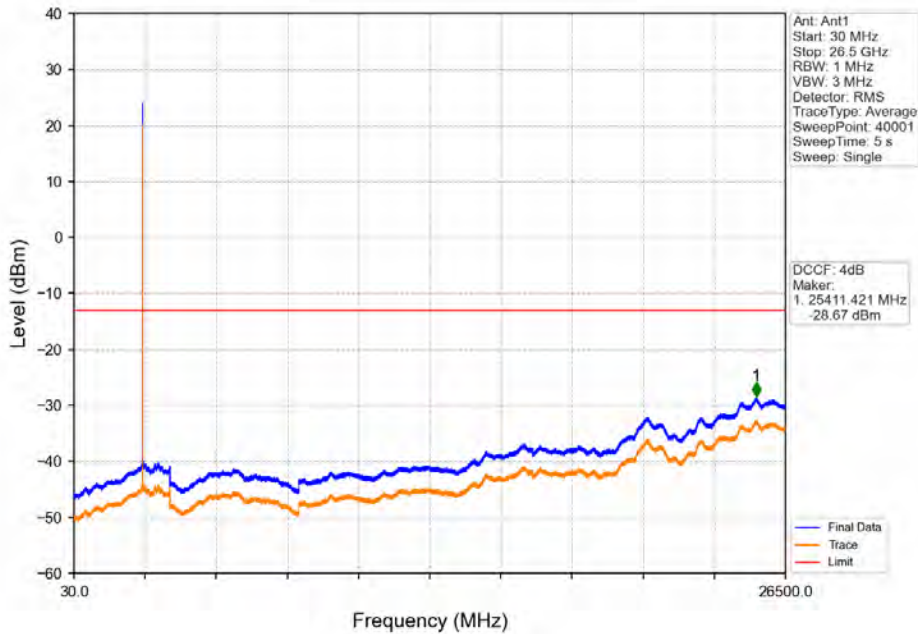

Band41_5MHz_QPSK_MCH_2593MHz_RB_1_0_NTNV