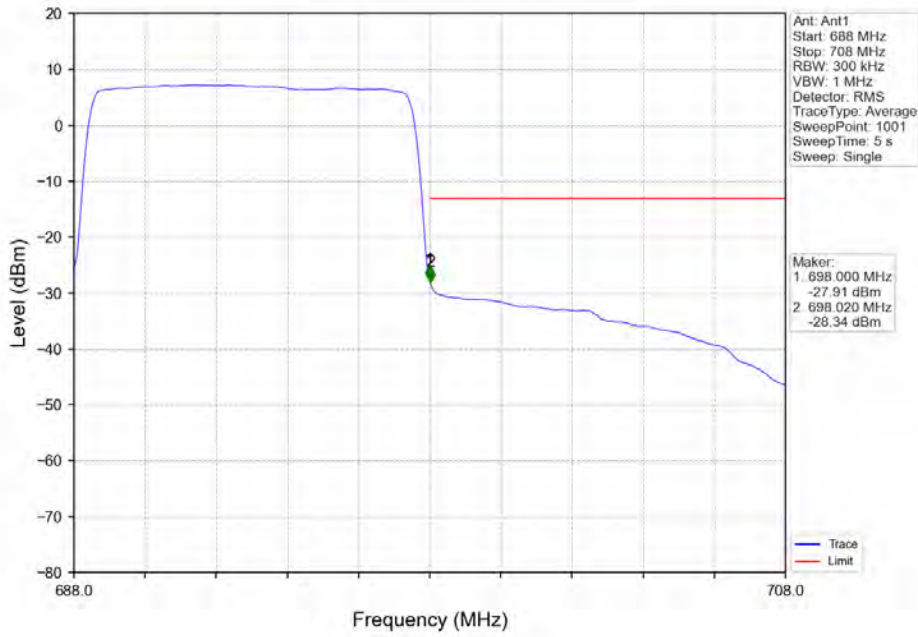

Band 71 10MHz 64QAM HCH 693MHz RB 50 0 NTN