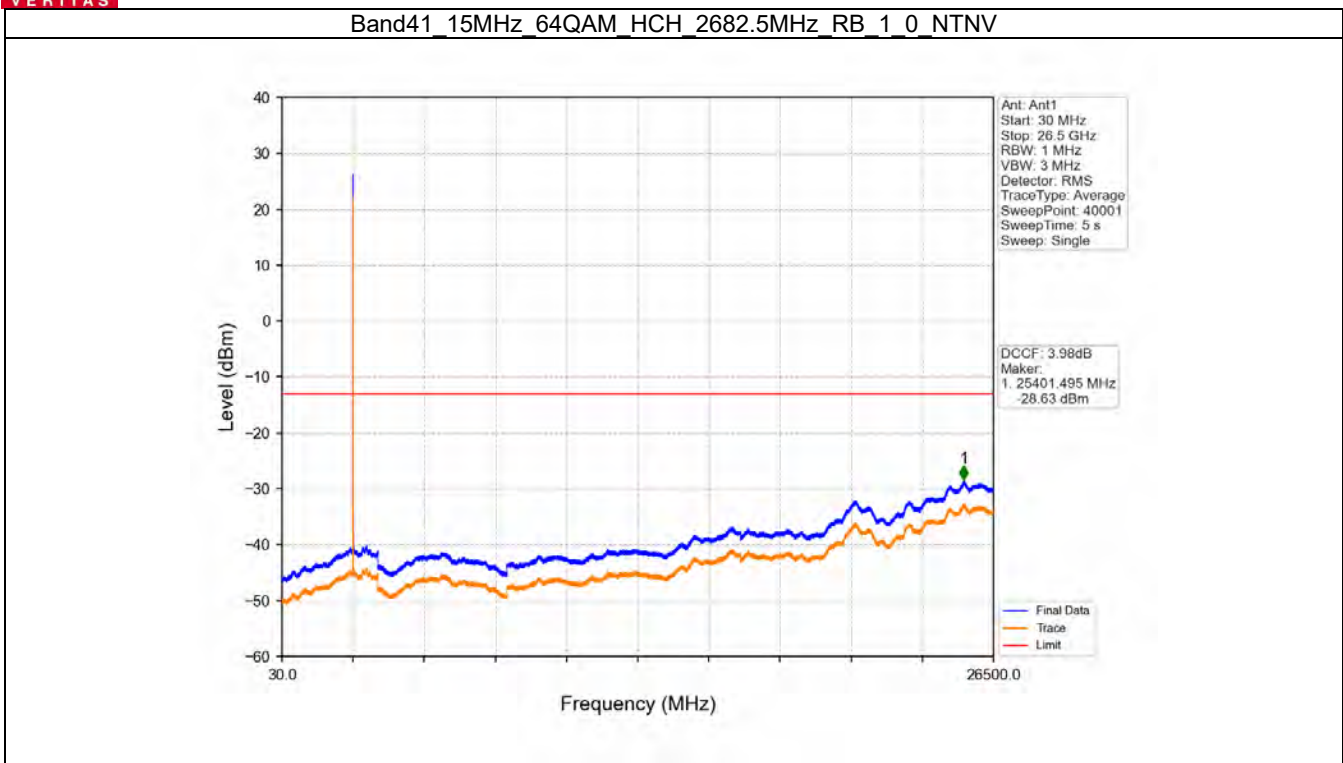

BV 7Layers Communications
Technology (Shenzhen) Co. Ltd

No.B102, Dazu Chuangxin Mansion, North of Beihuan
Avenue, North Area, Hi-Tech Industrial Park, Nanshan
District, Shenzhen, Guangdong, China

Tel: +86 755 8869 6566

Fax: +86 755 8869 6577

Email: customerservice.sw@bureauveritas.com