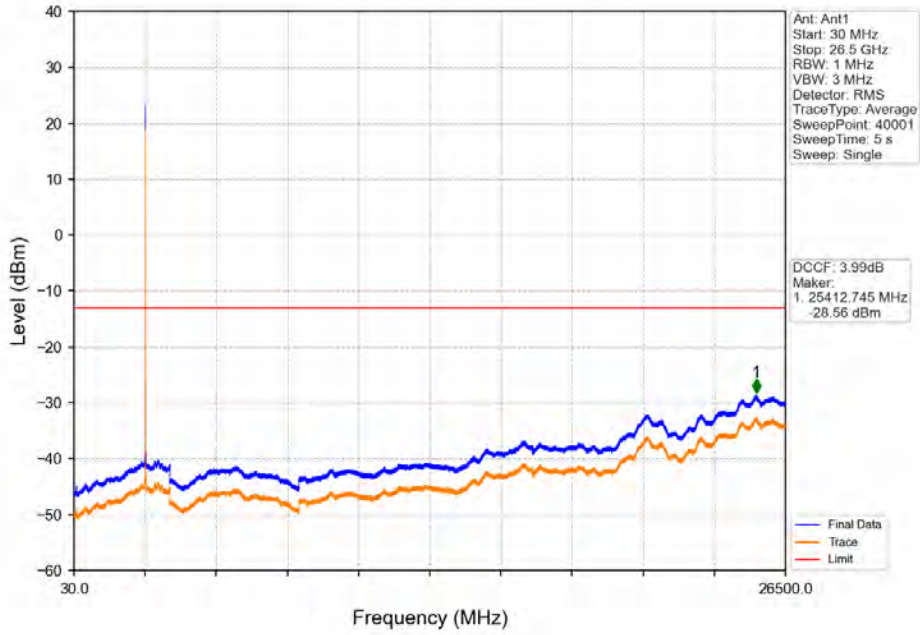

Band41_5MHz_QPSK_HCH_2687.5MHz_RB_1_24_NTNV

BV 7Layers Communications Technology (Shenzhen) Co. Ltd

No.B102, Dazu Chuangxin Mansion, North of Beihuan Avenue, North Area, Hi-Tech Industrial Park, Nanshan District, Shenzhen, Guangdong, China