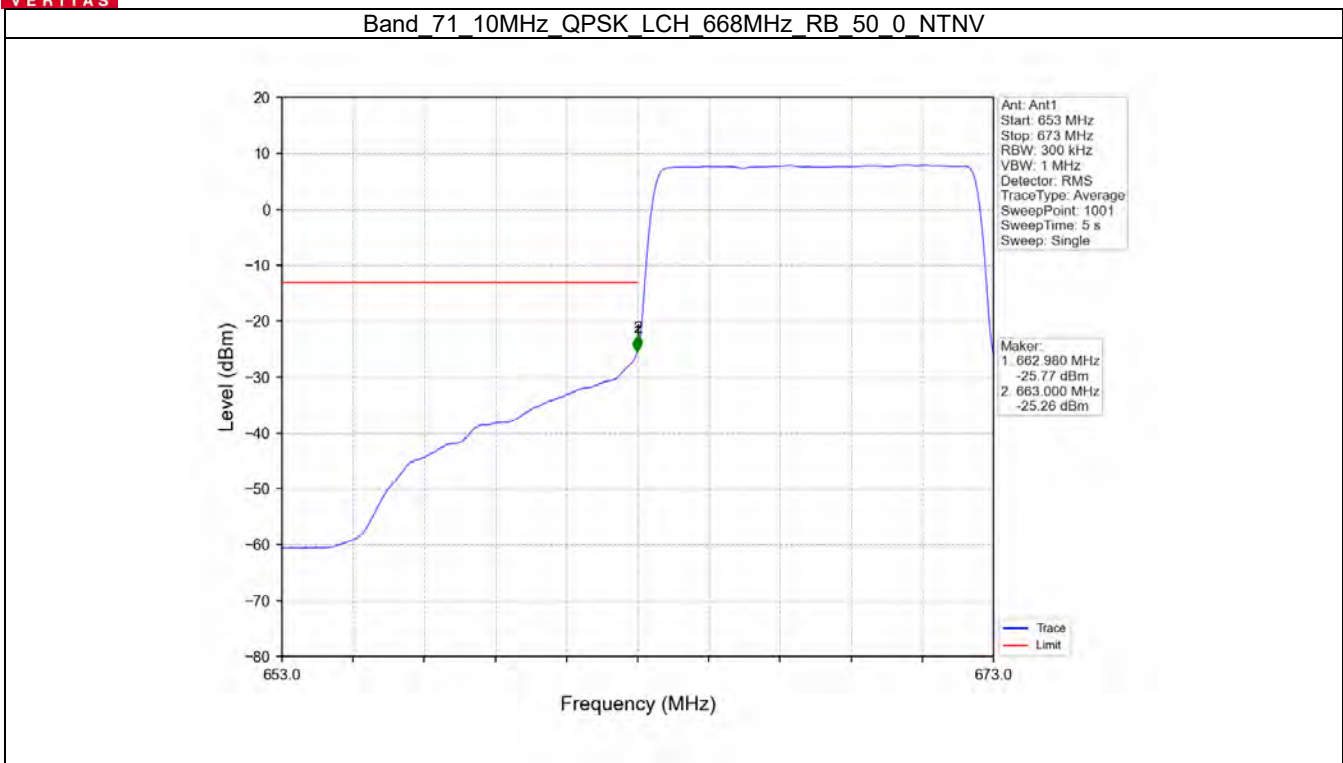

Band 71 10MHz QPSK LCH 668MHz RB 1 0 NTN

Band 71 10MHz QPSK LCH 668MHz RB 1 0 NTN

BV 7Layers Communications
Technology (Shenzhen) Co. Ltd

No.B102, Dazu Chuangxin Mansion, North of Beihuan
Avenue, North Area, Hi-Tech Industrial Park, Nanshan
District, Shenzhen, Guangdong, China