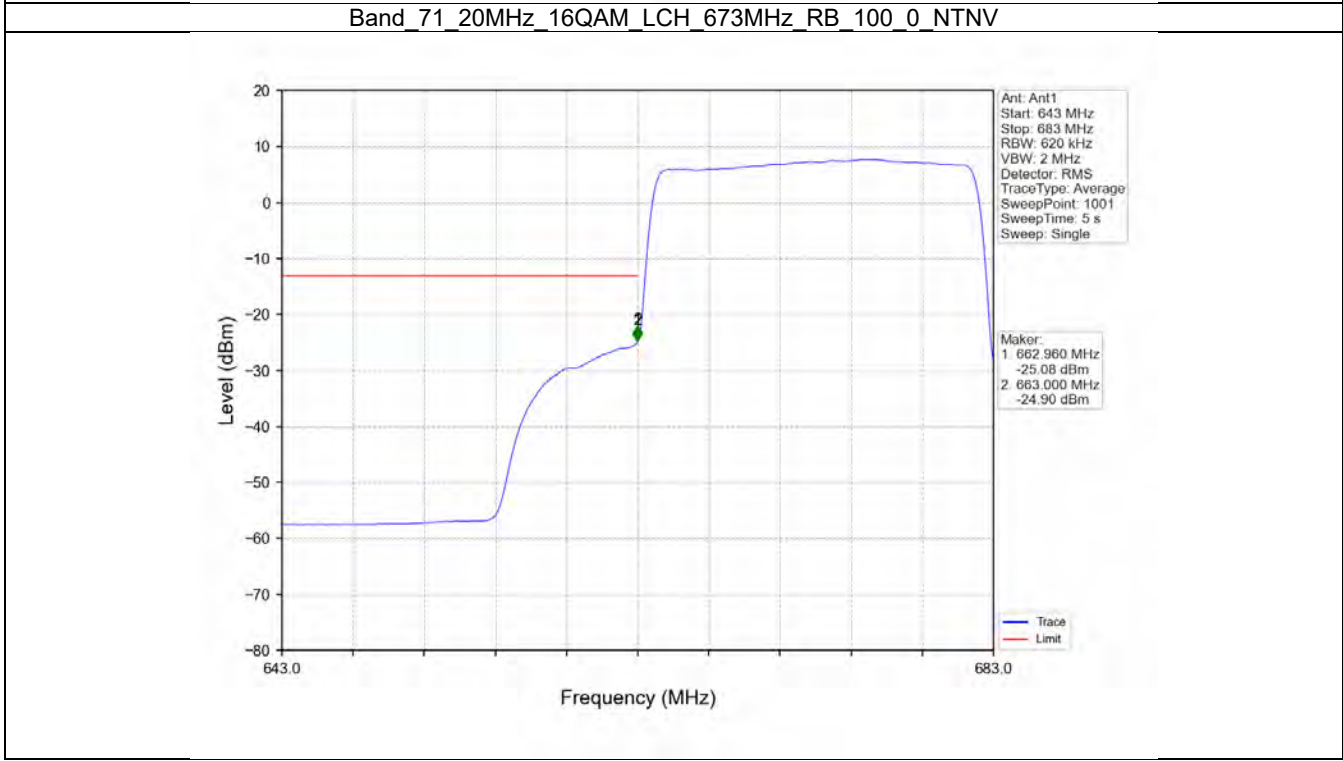

BV 7Layers Communications
Technology (Shenzhen) Co. Ltd

No.B102, Dazu Chuangxin Mansion, North of Beihuan
Avenue, North Area, Hi-Tech Industrial Park, Nanshan
District, Shenzhen, Guangdong, China

Tel: +86 755 8869 6566
Fax: +86 755 8869 6577
Email: customerservice.sw@bureauveritas.com