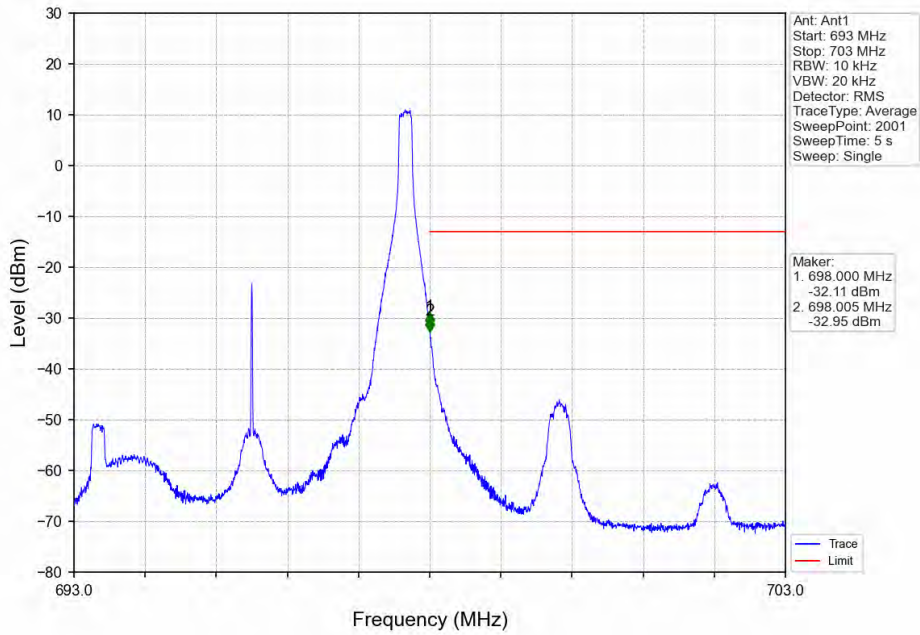

BUREAU
VERITAS

Test Report No.: W7L-P20210616-3RF03

Band 71 5MHz 16QAM HCH 695.5MHz RB 1 24 NTN

Band 71 5MHz 16QAM HCH 695.5MHz RB 25 0 NTN