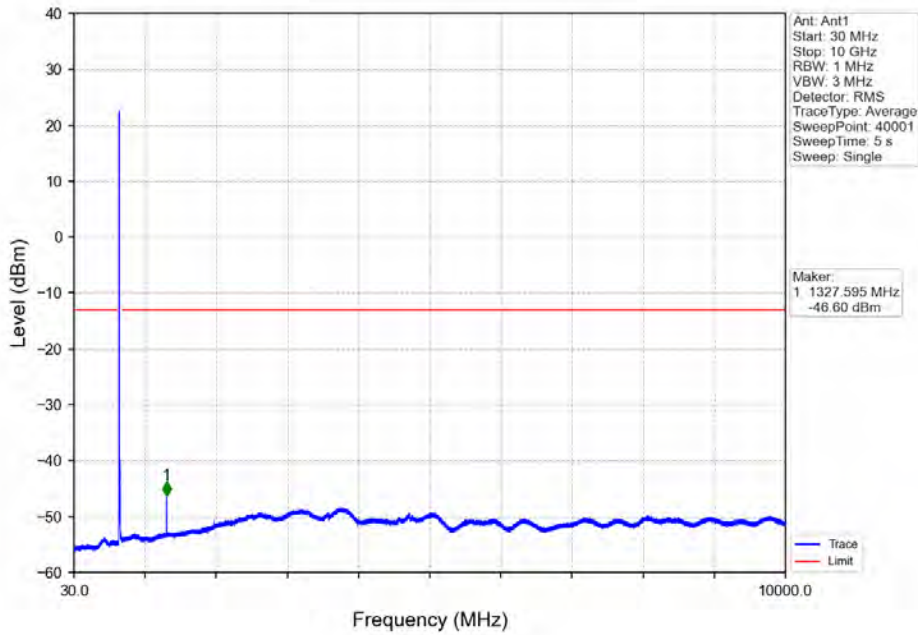

Band 71 15MHz 16QAM LCH 670.5MHz RB 1 0 NTN