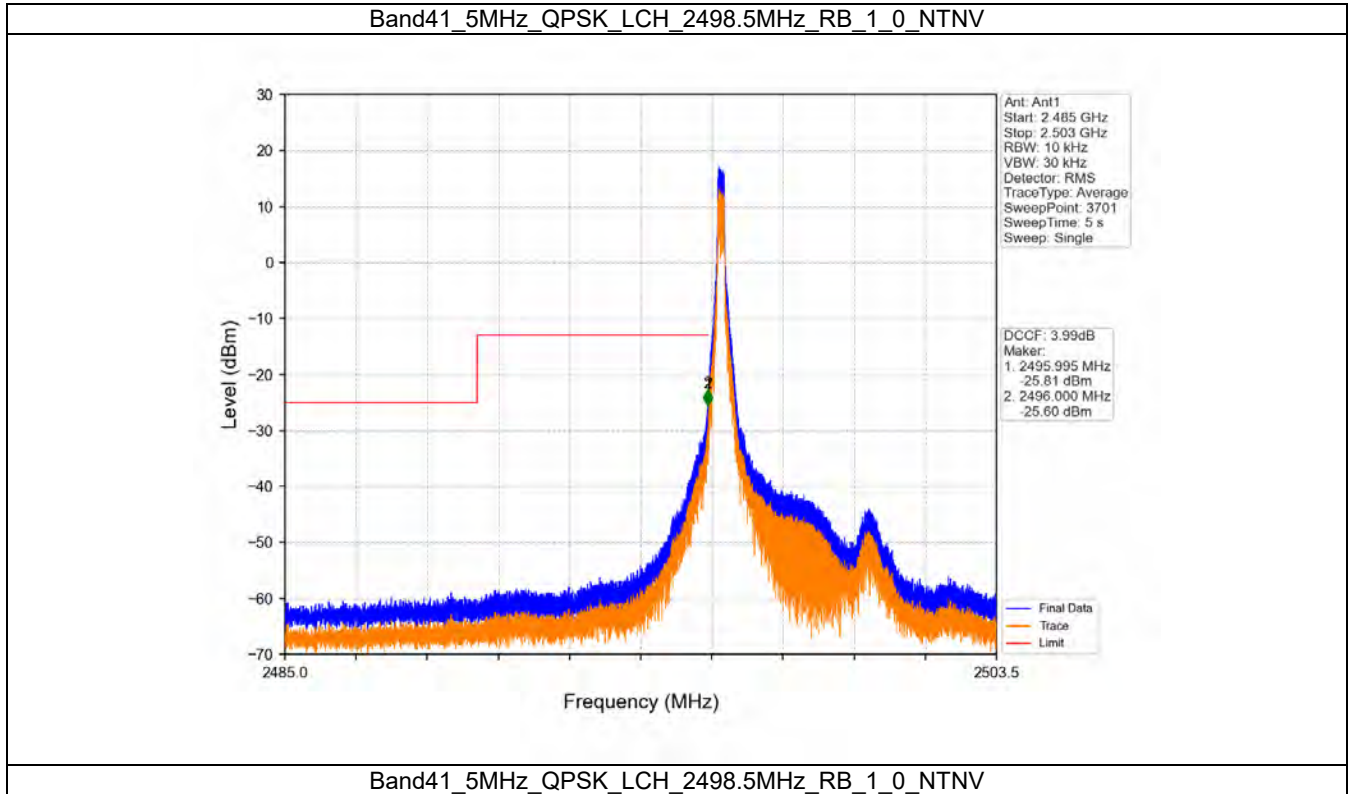

BUREAU VERITAS Test Report No.: W7L-P20210616-3RF03

Modulation	Frequency (MHz)	RB Allocation		Spurious Emission		Verdict
		Size	Offset	Result	Limit	
	2593	1	0	Refer To Test Graph		Pass
			0			Pass
	2682.5	1	74	Refer To Test Graph		Pass
		75	0	Refer To Test Graph		Pass
16QAM	2503.5	1	0	Refer To Test Graph		Pass
		75	0	Refer To Test Graph		Pass
	2593	1	0	Refer To Test Graph		Pass
			0			Pass
	2682.5	1	74	Refer To Test Graph		Pass
		75	0	Refer To Test Graph		Pass
64QAM	2503.5	1	0	Refer To Test Graph		Pass
		75	0	Refer To Test Graph		Pass
	2593	1	0	Refer To Test Graph		Pass
			0			Pass
	2682.5	1	74	Refer To Test Graph		Pass
		75	0	Refer To Test Graph		Pass
Band: 41 / Bandwidth: 20MHz / NTNV						
QPSK	2506	1	0	Refer To Test Graph		Pass
		100	0	Refer To Test Graph		Pass
	2593	1	0	Refer To Test Graph		Pass
			0			Pass
	2680	1	99	Refer To Test Graph		Pass
		100	0	Refer To Test Graph		Pass
16QAM	2506	1	0	Refer To Test Graph		Pass
		100	0	Refer To Test Graph		Pass
	2593	1	0	Refer To Test Graph		Pass
			0			Pass
	2680	1	99	Refer To Test Graph		Pass
		100	0	Refer To Test Graph		Pass
64QAM	2506	1	0	Refer To Test Graph		Pass
		100	0	Refer To Test Graph		Pass
	2593	1	0	Refer To Test Graph		Pass
			0			Pass
	2680	1	99	Refer To Test Graph		Pass
		100	0	Refer To Test Graph		Pass

BV 7Layers Communications
Technology (Shenzhen) Co. Ltd

No.B102, Dazu Chuangxin Mansion, North of Beihuan
Avenue, North Area, Hi-Tech Industrial Park, Nanshan
District, Shenzhen, Guangdong, China

Tel: +86 755 8869 6566

Fax: +86 755 8869 6577

Email: customerservice.sw@bureauveritas.com

4.8.2 Test Graph