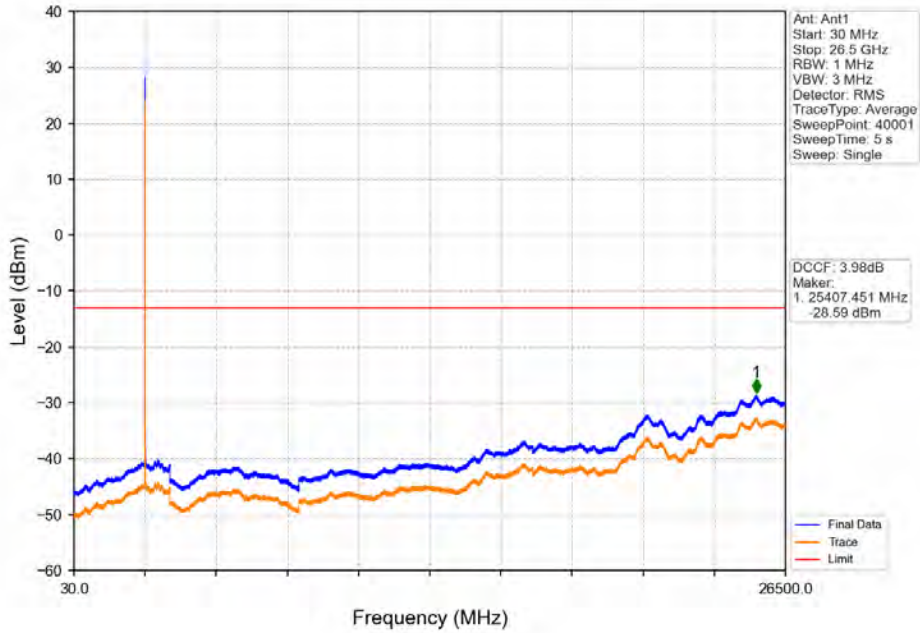

Band41_15MHz_QPSK_HCH_2682.5MHz_RB_1_0_NTNV

Band41_15MHz_QPSK_HCH_2682.5MHz_RB_1_74_NTNV

BV 7Layers Communications Technology (Shenzhen) Co. Ltd

No.B102, Dazu Chuangxin Mansion, North of Beihuan Avenue, North Area, Hi-Tech Industrial Park, Nanshan District, Shenzhen, Guangdong, China