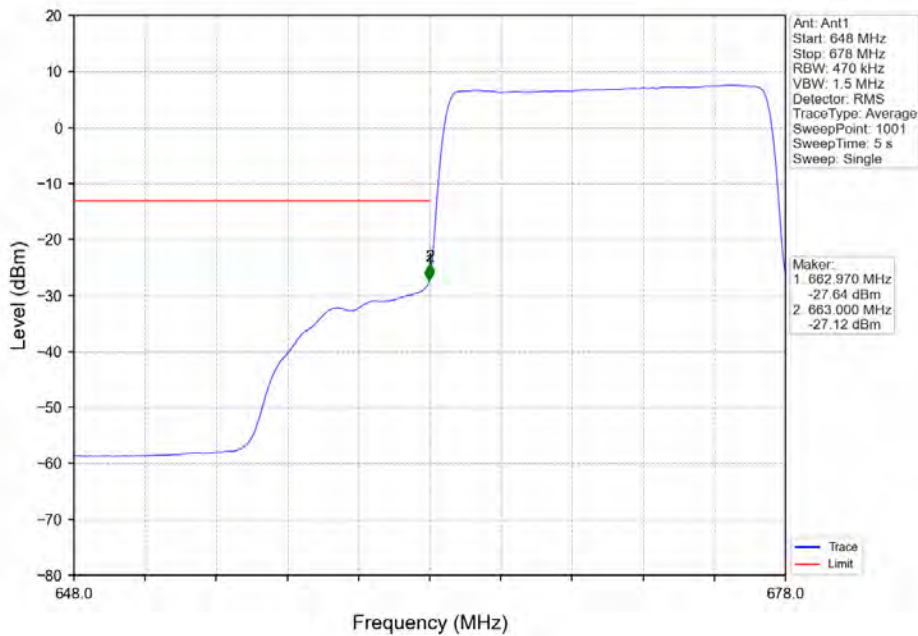

Band 71 15MHz 16QAM LCH 670.5MHz RB 75 0 NTN

BV 7Layers Communications Technology (Shenzhen) Co. Ltd

No.B102, Dazu Chuangxin Mansion, North of Beihuan Avenue, North Area, Hi-Tech Industrial Park, Nanshan District, Shenzhen, Guangdong, China

Tel: +86 755 8869 6566

Fax: +86 755 8869 6577

Email: customerservice.sw@bureauveritas.com