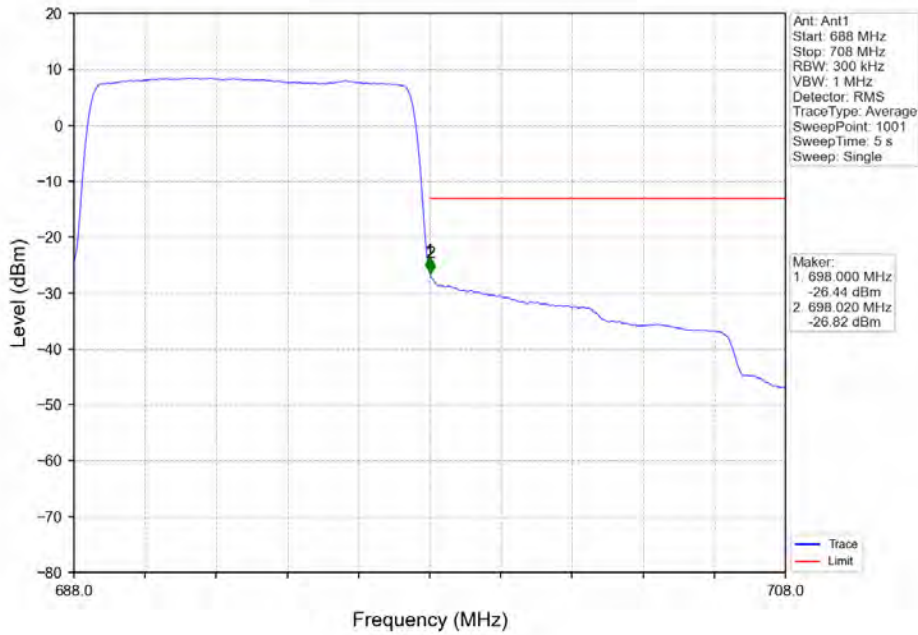

Band 71 10MHz QPSK HCH 693MHz RB 50 0 NTV