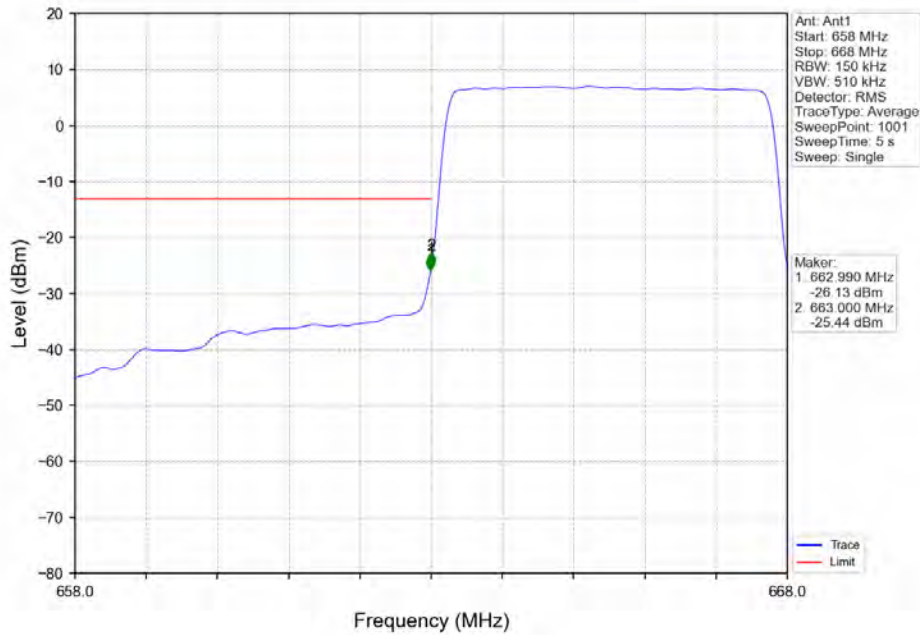

Band 71 5MHz 64QAM LCH 665.5MHz RB 25 0 NTN

Band 71 5MHz 64QAM MCH 680.5MHz RB 1 0 NTN

BV 7Layers Communications
Technology (Shenzhen) Co. Ltd

No.B102, Dazu Chuangxin Mansion, North of Beihuan
Avenue, North Area, Hi-Tech Industrial Park, Nanshan
District, Shenzhen, Guangdong, China