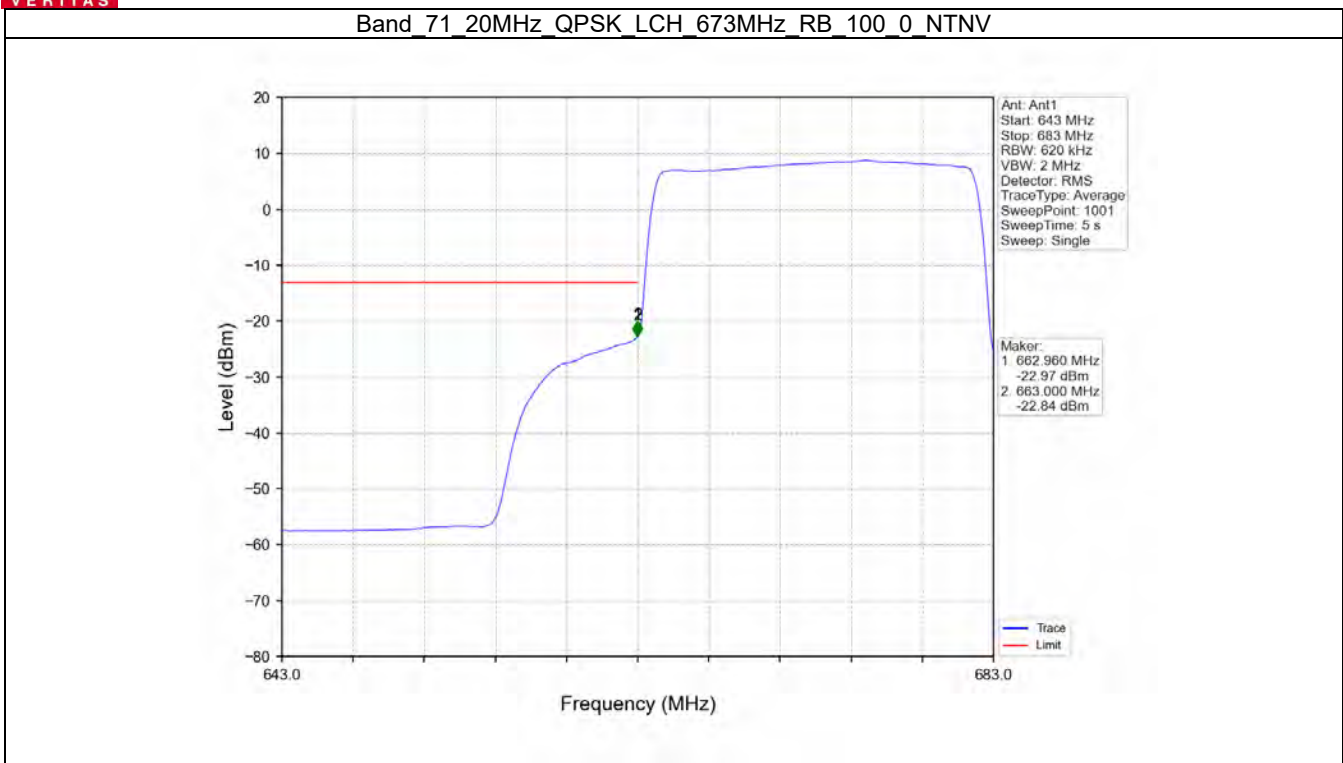

BV 7Layers Communications
Technology (Shenzhen) Co. Ltd

No.B102, Dazu Chuangxin Mansion, North of Beihuan
Avenue, North Area, Hi-Tech Industrial Park, Nanshan
District, Shenzhen, Guangdong, China

Tel: +86 755 8869 6566

Fax: +86 755 8869 6577

Email: customerservice.sw@bureauveritas.com