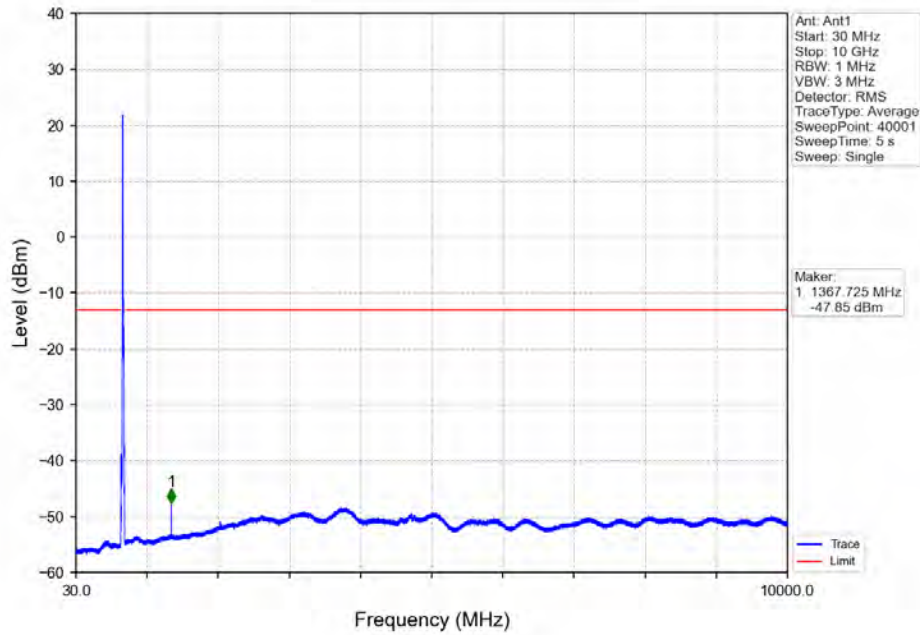

BUREAU
VERITAS

Test Report No.: W7L-P20210616-3RF03

Band 71 15MHz 64QAM HCH 690.5MHz RB 1 0 NTN

Band 71 15MHz 64QAM HCH 690.5MHz RB 1 74 NTN