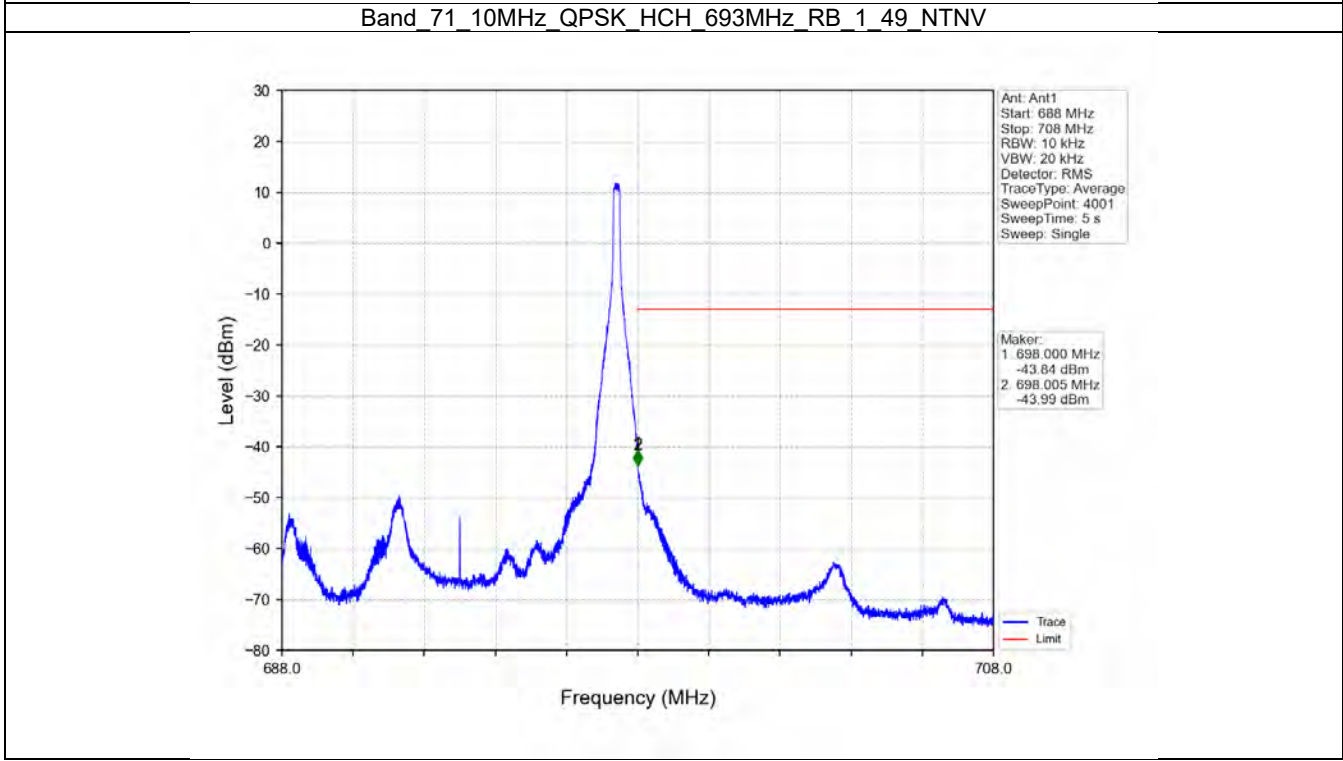

BV 7Layers Communications
Technology (Shenzhen) Co. Ltd

No.B102, Dazu Chuangxin Mansion, North of Beihuan
Avenue, North Area, Hi-Tech Industrial Park, Nanshan
District, Shenzhen, Guangdong, China

Tel: +86 755 8869 6566

Fax: +86 755 8869 6577

Email: customerservice.sw@bureauveritas.com