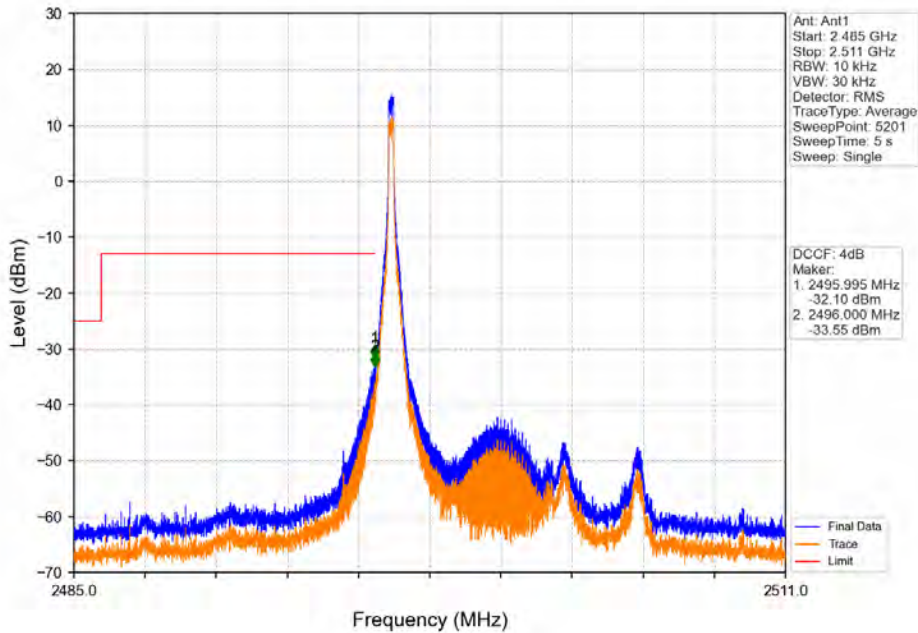

Band41_10MHz_QPSK_LCH_2501MHz_RB_1_0_NTNV