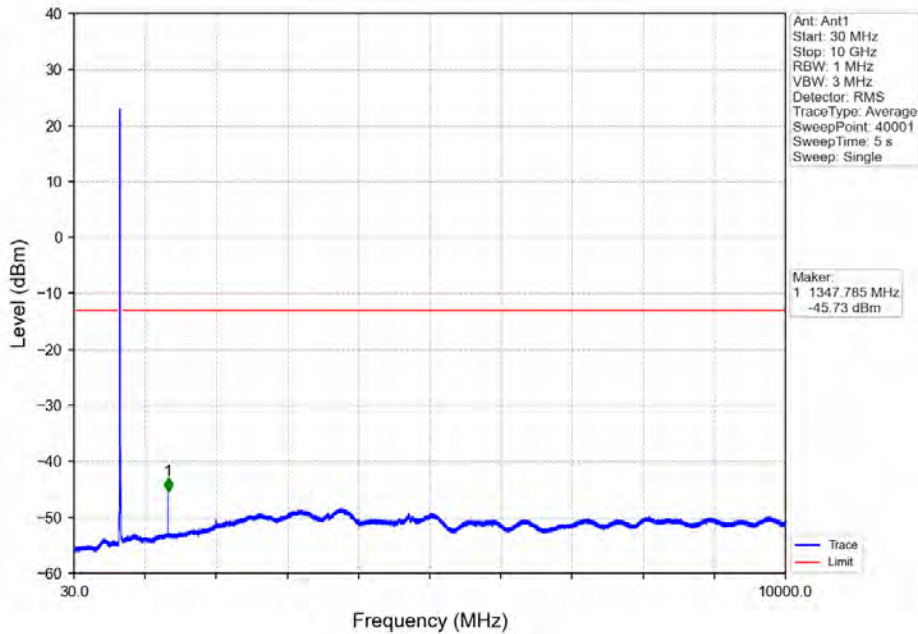

Band 71 15MHz QPSK LCH 670.5MHz RB 75 0 NTN

Band 71 15MHz QPSK MCH 680.5MHz RB 1 0 NTN

BV 7Layers Communications
Technology (Shenzhen) Co. Ltd

No.B102, Dazu Chuangxin Mansion, North of Beihuan
Avenue, North Area, Hi-Tech Industrial Park, Nanshan
District, Shenzhen, Guangdong, China