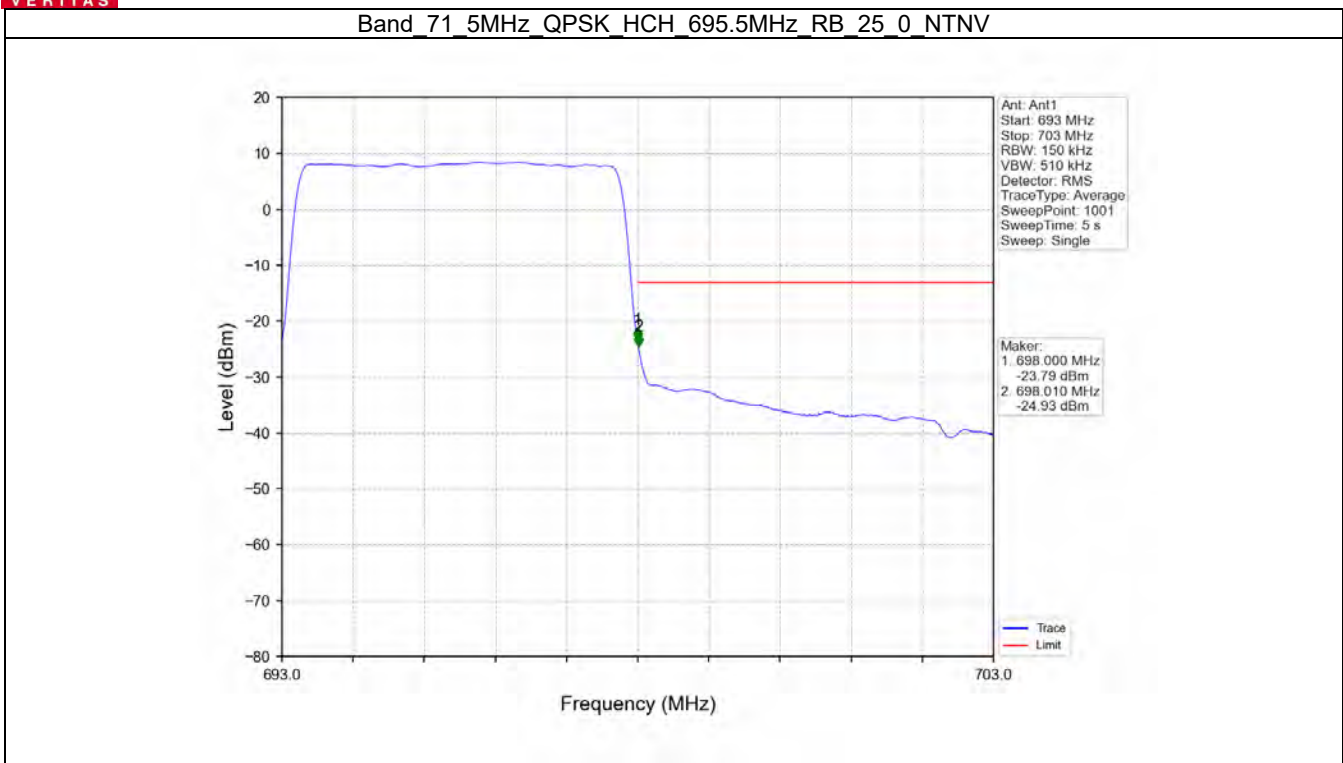

Band 71_5MHz_QPSK_HCH_695.5MHz_RB_1_0_NTNV

Band 71_5MHz_QPSK_HCH_695.5MHz_RB_1_24_NTNV

BV 7Layers Communications
Technology (Shenzhen) Co. Ltd

No.B102, Dazu Chuangxin Mansion, North of Beihuan
Avenue, North Area, Hi-Tech Industrial Park, Nanshan
District, Shenzhen, Guangdong, China