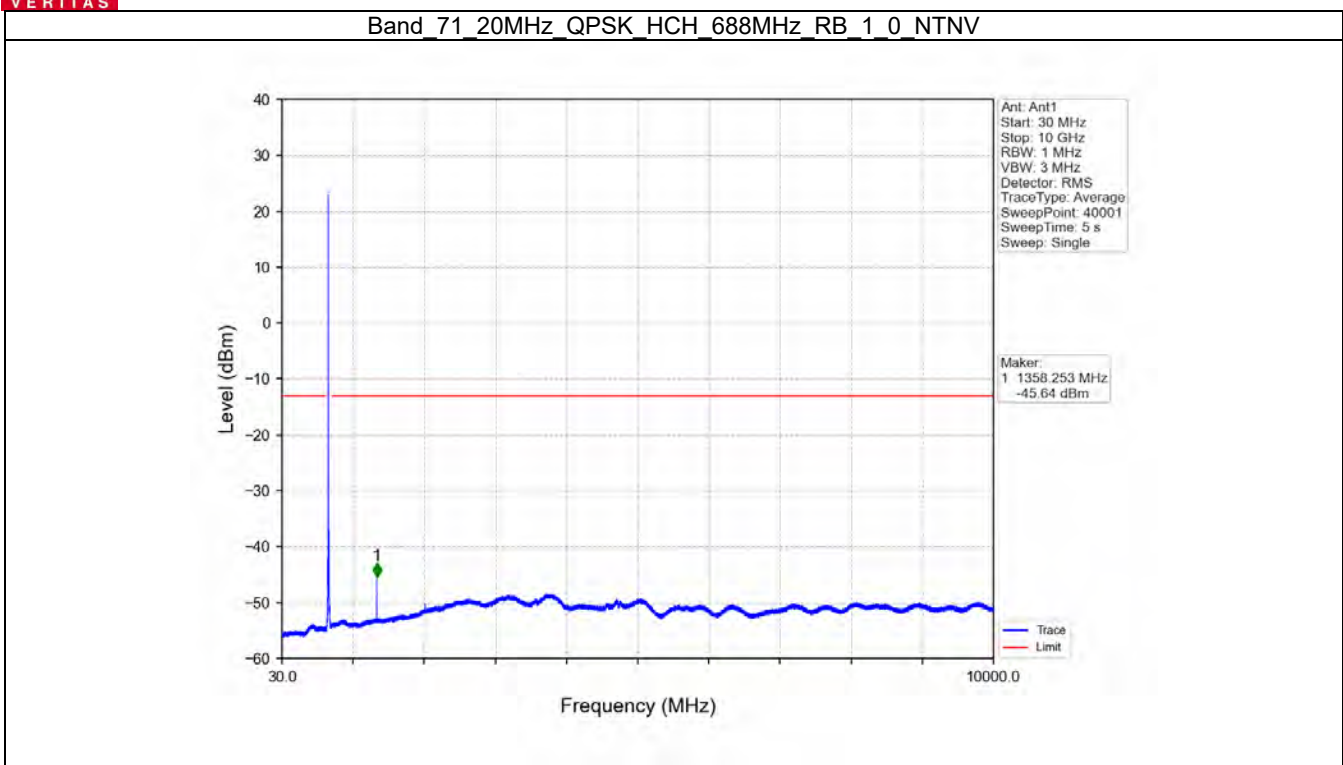

BV 7Layers Communications
Technology (Shenzhen) Co. Ltd

No.B102, Dazu Chuangxin Mansion, North of Beihuan
Avenue, North Area, Hi-Tech Industrial Park, Nanshan
District, Shenzhen, Guangdong, China

Tel: +86 755 8869 6566

Fax: +86 755 8869 6577

Email: customerservice.sw@bureauveritas.com