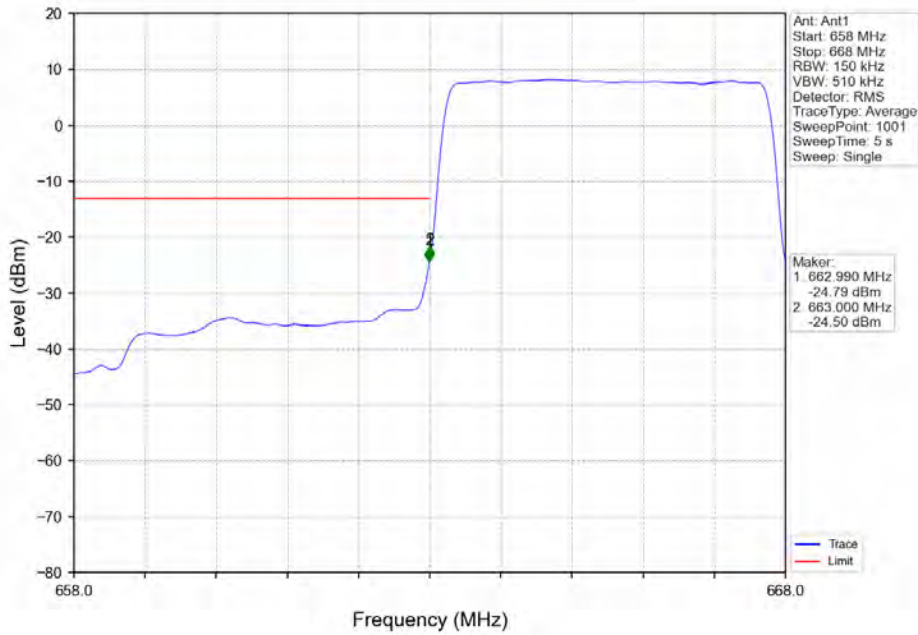

Tel: +86 755 8869 6566

Fax: +86 755 8869 6577

Email: customerservice.sw@bureauveritas.com

Band 71_5MHz_QPSK_LCH_665.5MHz_RB_25_0_NTNV

Band 71_5MHz_QPSK_MCH_680.5MHz_RB_1_0_NTNV

BV 7Layers Communications
Technology (Shenzhen) Co. Ltd