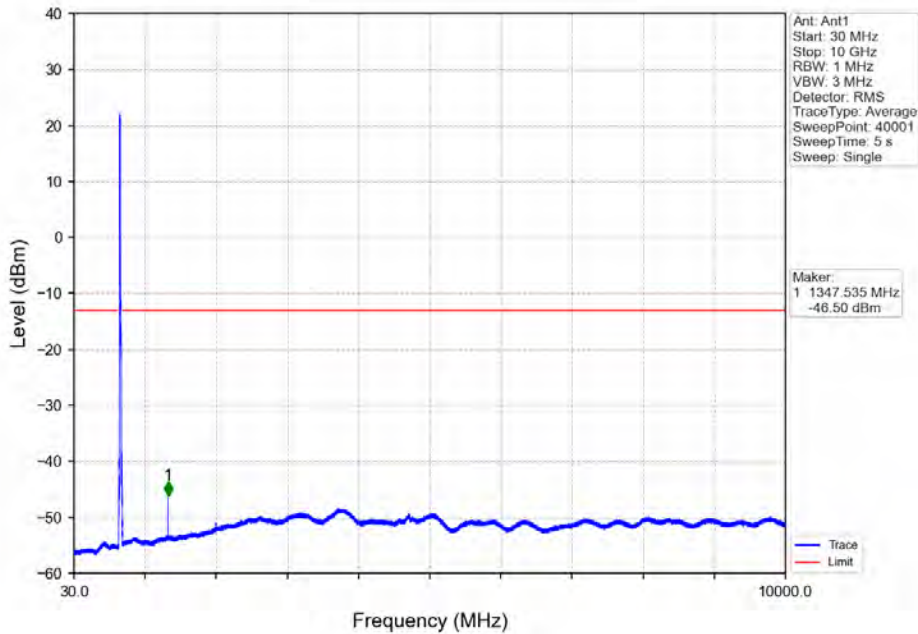

Band 71 15MHz 64QAM LCH 670.5MHz RB 75 0 NTV

Band 71 15MHz 64QAM MCH 680.5MHz RB 1 0 NTV

BV 7Layers Communications Technology (Shenzhen) Co. Ltd

No.B102, Dazu Chuangxin Mansion, North of Beihuan Avenue, North Area, Hi-Tech Industrial Park, Nanshan District, Shenzhen, Guangdong, China