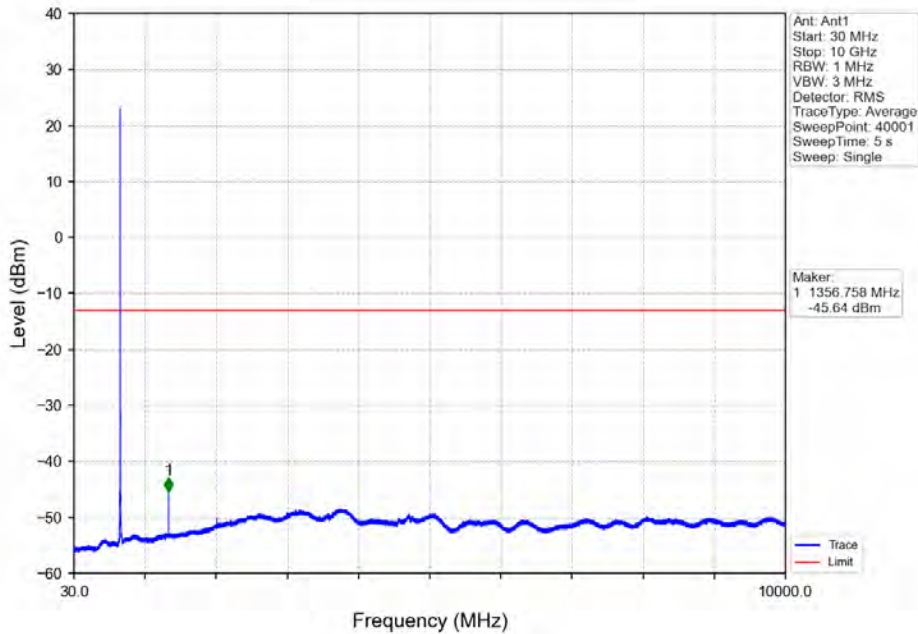

Tel: +86 755 8869 6566

Fax: +86 755 8869 6577

Email: customerservice.sw@bureauveritas.com

Band 71_5MHz_QPSK_LCH_665.5MHz_RB_25_0_NTNV

Band 71_5MHz_QPSK_MCH_680.5MHz_RB_1_0_NTNV

BV 7Layers Communications
Technology (Shenzhen) Co. Ltd