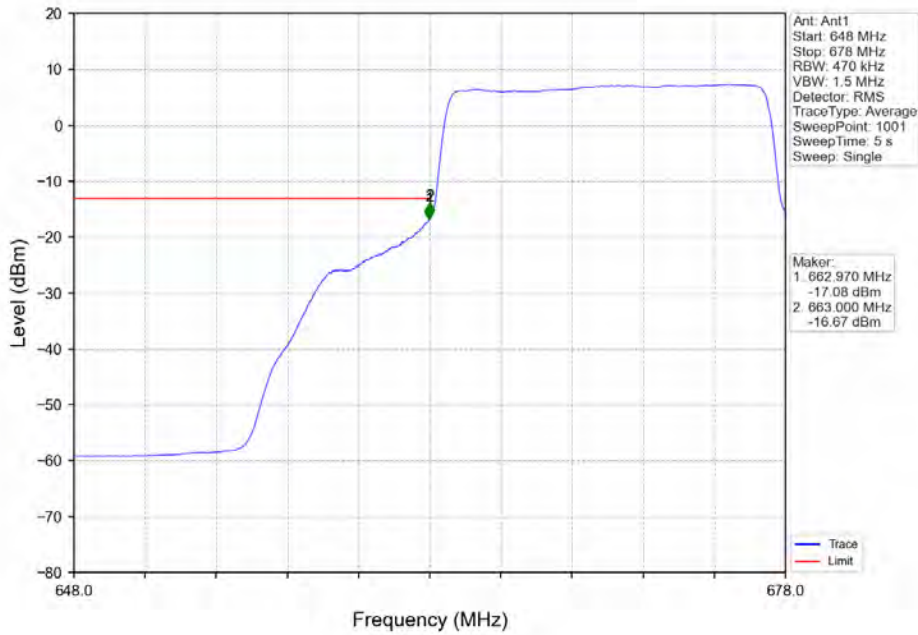

Band 71 15MHz 64QAM LCH 670.5MHz RB 75 0 NTV