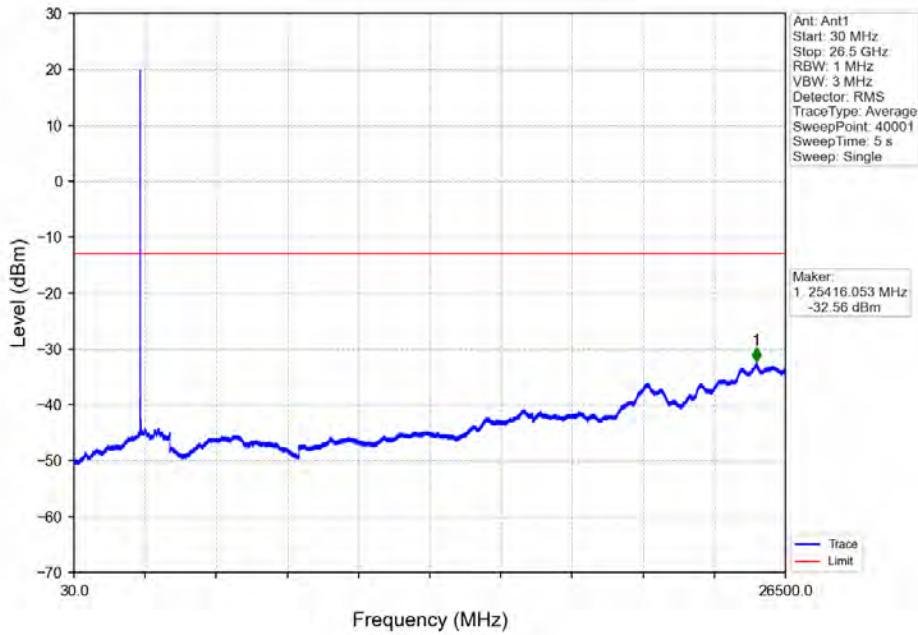

Band41_20MHz_16QAM_LCH_2506MHz_RB_1_0_NTNV