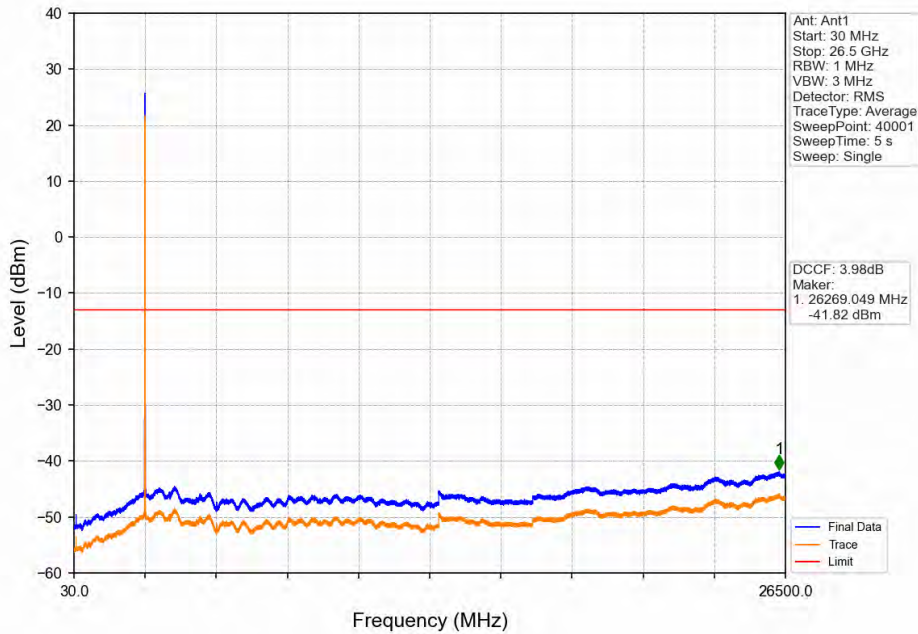

Band41_20MHz_16QAM_HCH_2680MHz_RB_1_0_NTNV

Band41_20MHz_16QAM_HCH_2680MHz_RB_1_99_NTNV

Band41_20MHz_16QAM_HCH_2680MHz_RB_100_0_NTNV

Band41_20MHz_64QAM_LCH_2506MHz_RB_1_0_NTNV

Band41_20MHz_64QAM_LCH_2506MHz_RB_1_0_NTNV