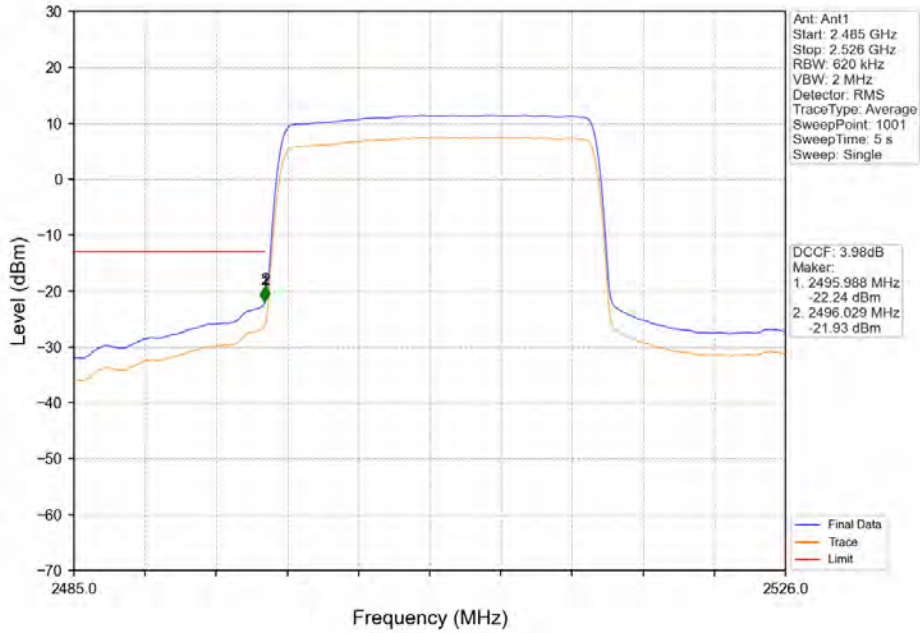

Band41_20MHz_QPSK_MCH_2593MHz_RB_1_0_NTNV

BV 7Layers Communications Technology (Shenzhen) Co. Ltd

No.B102, Dazu Chuangxin Mansion, North of Beihuan Avenue, North Area, Hi-Tech Industrial Park, Nanshan District, Shenzhen, Guangdong, China