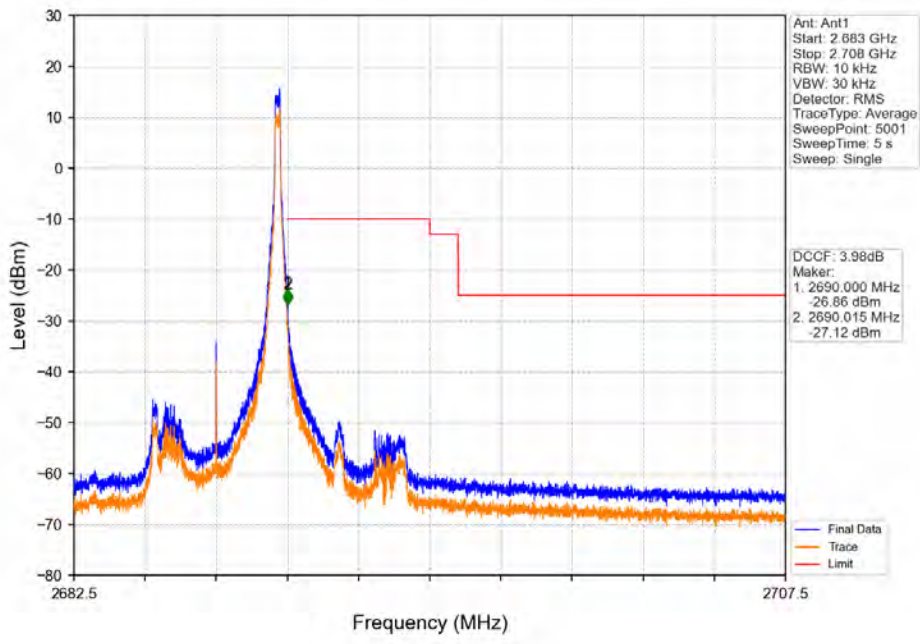

Band41_5MHz_QPSK_HCH_2687.5MHz_RB_1_24_NTNV

BV 7Layers Communications Technology (Shenzhen) Co. Ltd

No.B102, Dazu Chuangxin Mansion, North of Beihuan Avenue, North Area, Hi-Tech Industrial Park, Nanshan District, Shenzhen, Guangdong, China