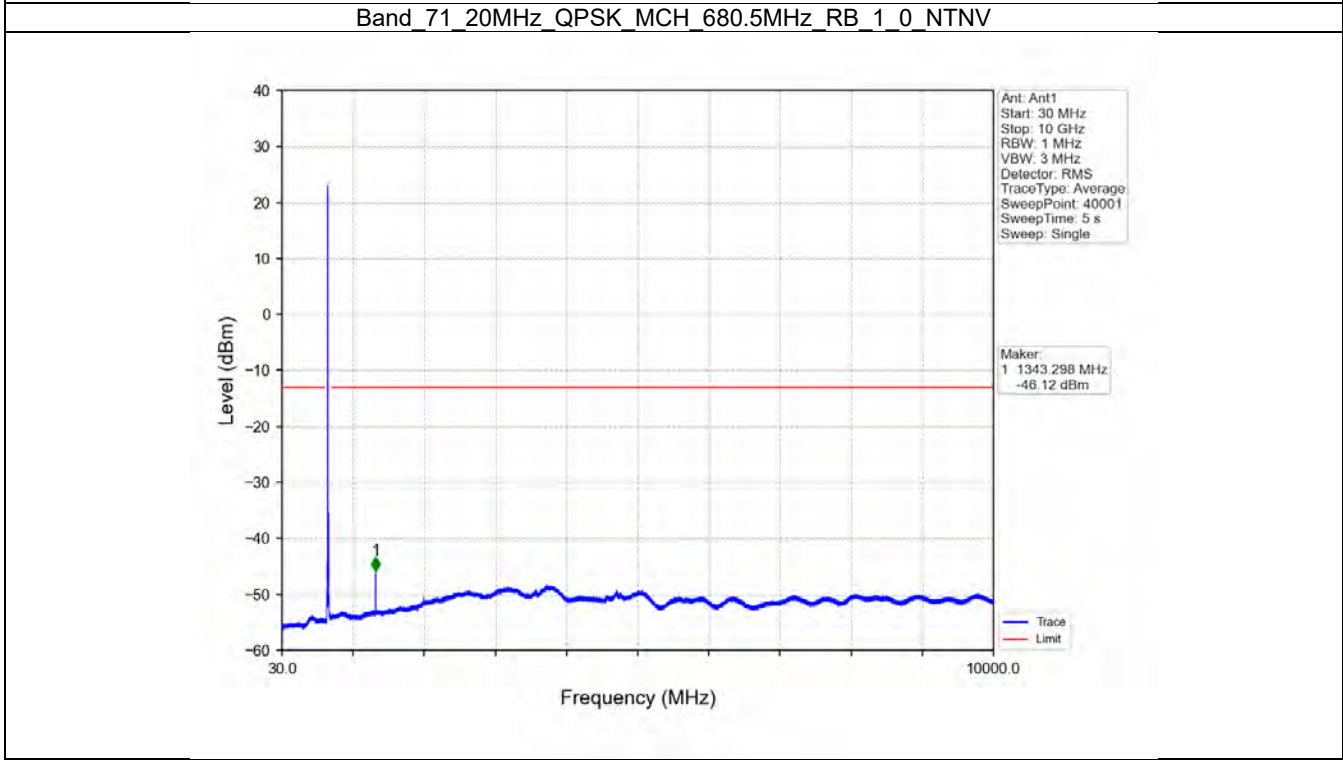

BV 7Layers Communications
Technology (Shenzhen) Co. Ltd

No.B102, Dazu Chuangxin Mansion, North of Beihuan
Avenue, North Area, Hi-Tech Industrial Park, Nanshan
District, Shenzhen, Guangdong, China

Tel: +86 755 8869 6566

Fax: +86 755 8869 6577

Email: customerservice.sw@bureauveritas.com