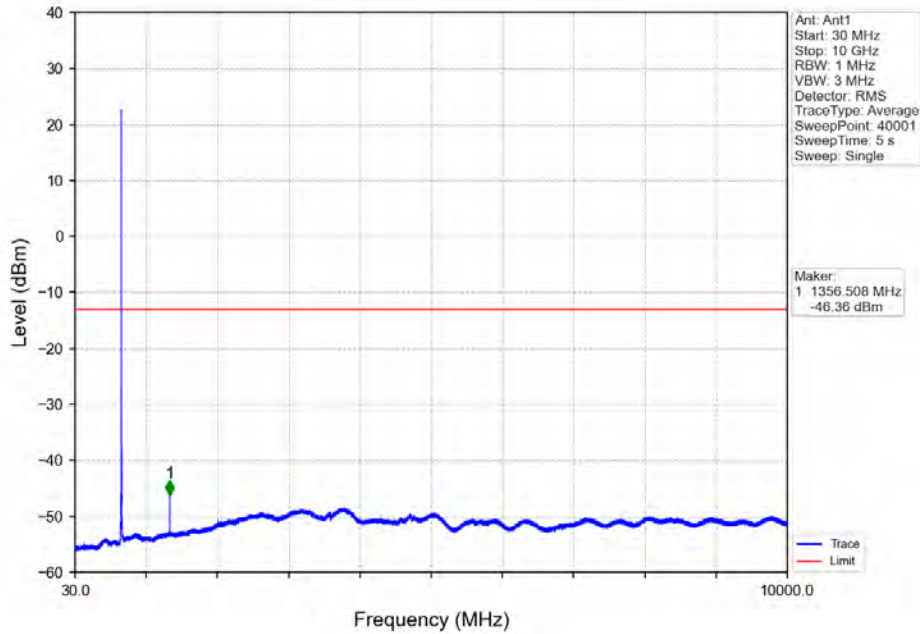

Band 71 5MHz 64QAM LCH 665.5MHz RB 25 0 NTN

Band 71 5MHz 64QAM MCH 680.5MHz RB 1 0 NTN

BV 7Layers Communications
Technology (Shenzhen) Co. Ltd

No.B102, Dazu Chuangxin Mansion, North of Beihuan
Avenue, North Area, Hi-Tech Industrial Park, Nanshan
District, Shenzhen, Guangdong, China