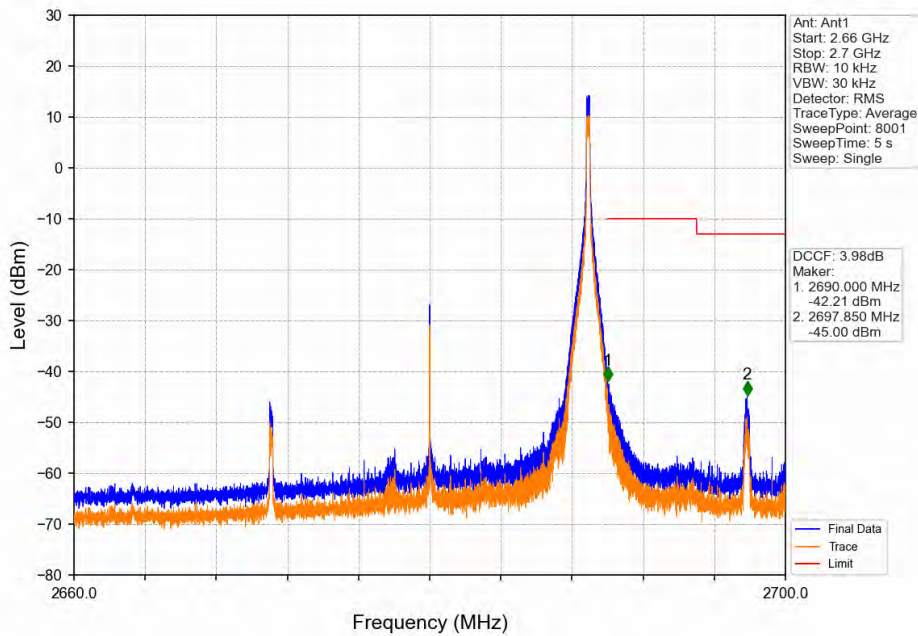

Band41_20MHz_64QAM_HCH_2680MHz_RB_1_99_NTNV