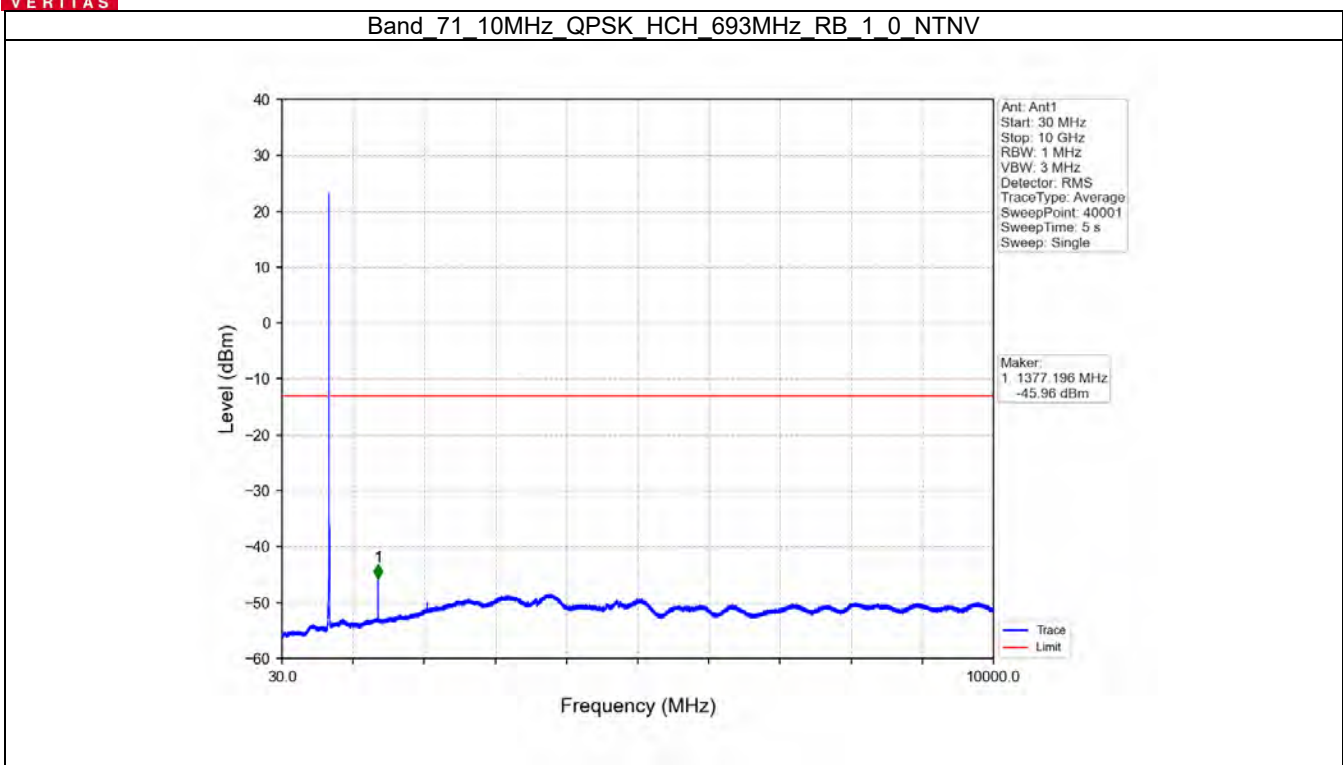

BV 7Layers Communications
Technology (Shenzhen) Co. Ltd

No.B102, Dazu Chuangxin Mansion, North of Beihuan
Avenue, North Area, Hi-Tech Industrial Park, Nanshan
District, Shenzhen, Guangdong, China

Tel: +86 755 8869 6566

Fax: +86 755 8869 6577

Email: customerservice.sw@bureauveritas.com