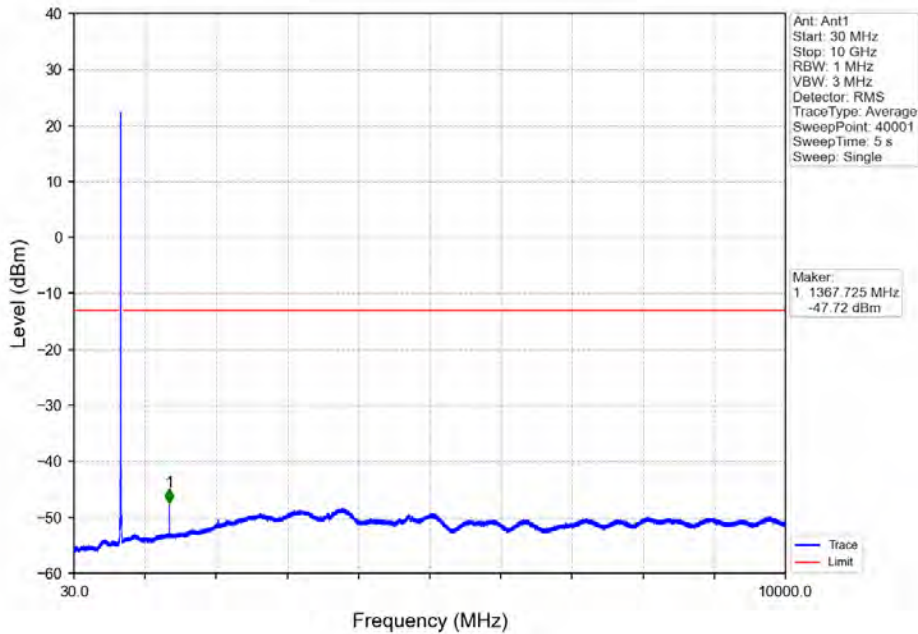

Band 71 15MHz 16QAM HCH 690.5MHz RB 1 0 NTN