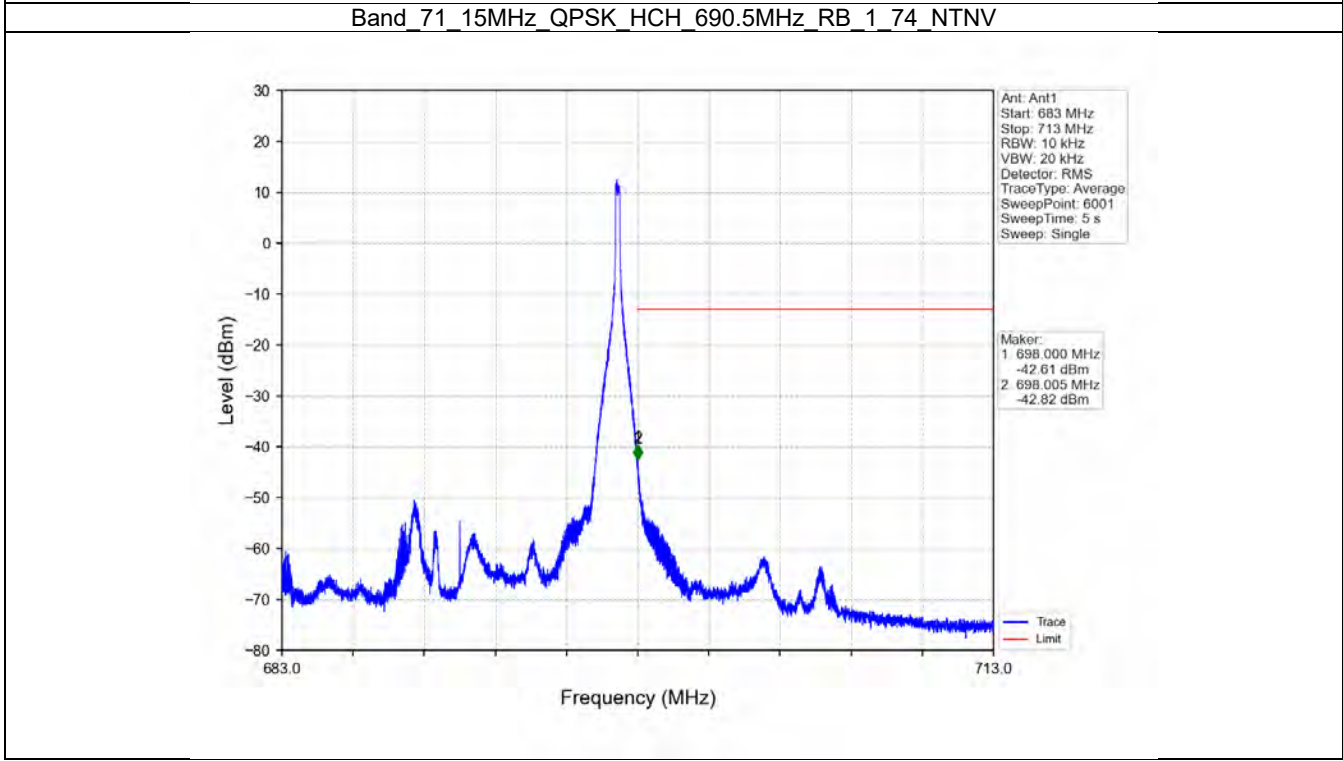

Band 71 15MHz QPSK LCH 670.5MHz RB 75 0 NTN

Band 71 15MHz QPSK MCH 680.5MHz RB 1 0 NTN

BV 7Layers Communications
Technology (Shenzhen) Co. Ltd

No.B102, Dazu Chuangxin Mansion, North of Beihuan
Avenue, North Area, Hi-Tech Industrial Park, Nanshan
District, Shenzhen, Guangdong, China