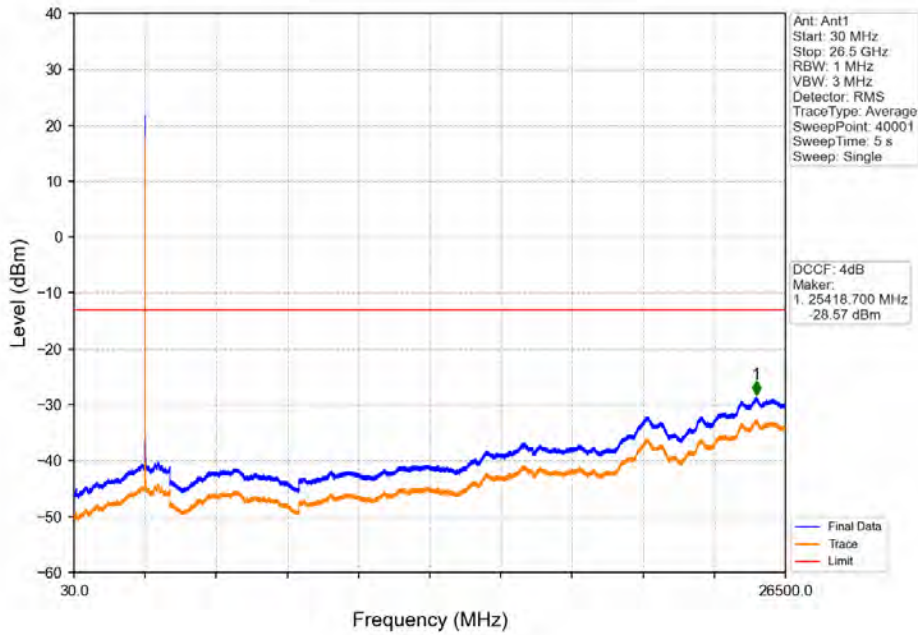

Band41 10MHz 64QAM HCH 2685MHz RB 1 0 NTV