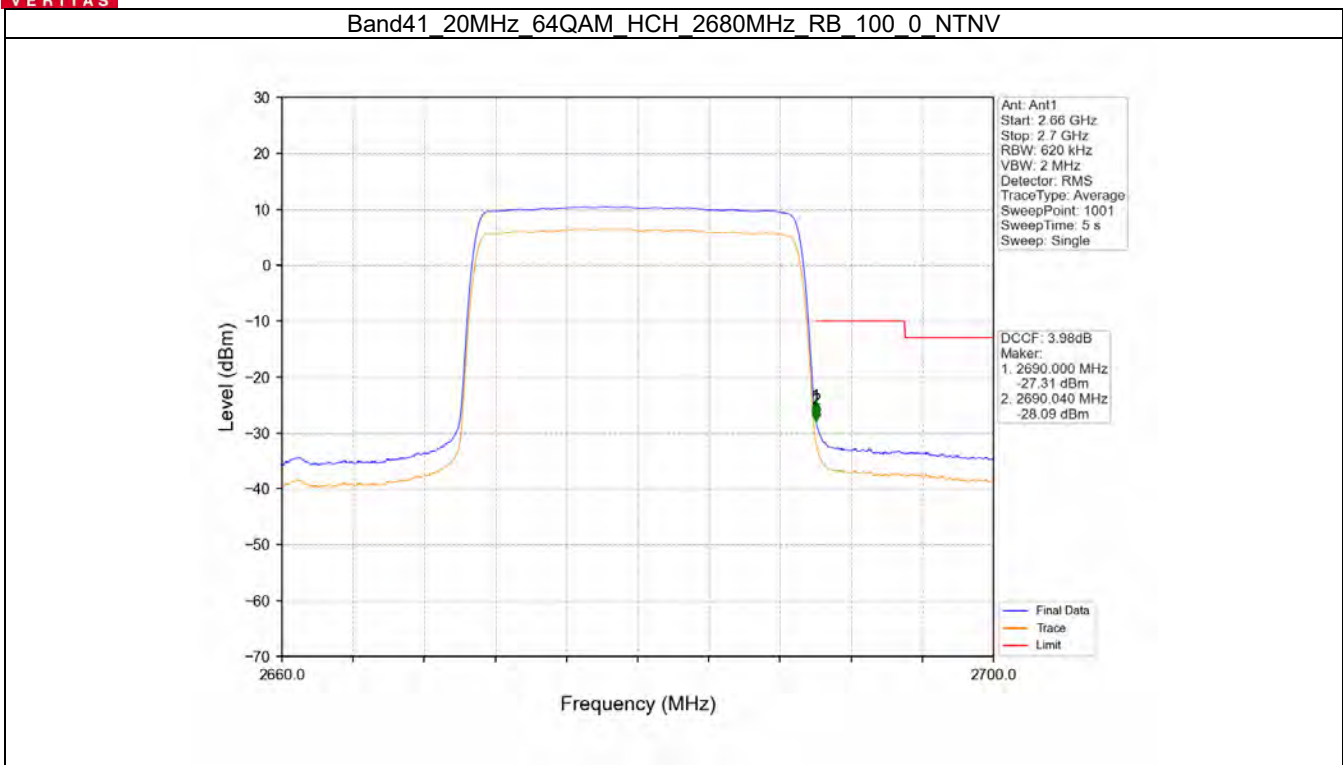

4.9 LTE Band 66C 5MHz +20MHz

4.9.1 Test Result

Band: 66C / Bandwidth: 5MHz+20MHz / NTNV							
Modulation	RB Allocation		Spurious Emission				Verdict
	Size	Offset	LCH	MCH	HCH	Limit	
QPSK	1/1	0/99	Refer To Test Graph	Refer To Test Graph	Refer To Test Graph	Refer To Test Graph	Pass
	FULL	0	Refer To Test Graph	/	Refer To Test Graph	Refer To Test Graph	Pass
	1/1	24/0	Refer To Test Graph	/	Refer To Test Graph	Refer To Test Graph	Pass
16QAM	1/1	0/99	Refer To Test Graph	/	Refer To Test Graph	Refer To Test Graph	Pass
	FULL	0	Refer To Test Graph	/	Refer To Test Graph	Refer To Test Graph	Pass
	1/1	24/0	Refer To Test Graph	/	Refer To Test Graph	Refer To Test Graph	Pass
64QAM	1/1	0/99	Refer To Test Graph	/	Refer To Test Graph	Refer To Test Graph	Pass
	FULL	0	Refer To Test Graph	/	Refer To Test Graph	Refer To Test Graph	Pass
	1/1	24/0	Refer To Test	/	Refer To Test	Refer To Test	Pass

BV 7Layers Communications
Technology (Shenzhen) Co. Ltd

No.B102, Dazu Chuangxin Mansion, North of Beihuan
Avenue, North Area, Hi-Tech Industrial Park, Nanshan
District, Shenzhen, Guangdong, China

Tel: +86 755 8869 6566

Fax: +86 755 8869 6577

Email: customerservice.sw@bureauveritas.com