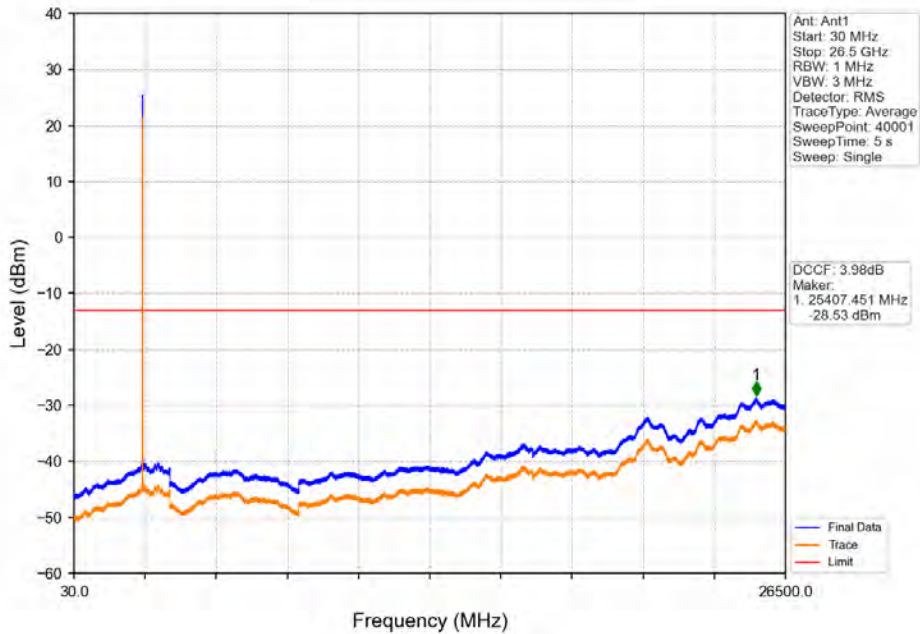

Band41_20MHz_64QAM_MCH_2593MHz_RB_1_0_NTNV

BV 7Layers Communications Technology (Shenzhen) Co. Ltd

No.B102, Dazu Chuangxin Mansion, North of Beihuan Avenue, North Area, Hi-Tech Industrial Park, Nanshan District, Shenzhen, Guangdong, China

Tel: +86 755 8869 6566

Fax: +86 755 8869 6577

Email: customerservice.sw@bureauveritas.com