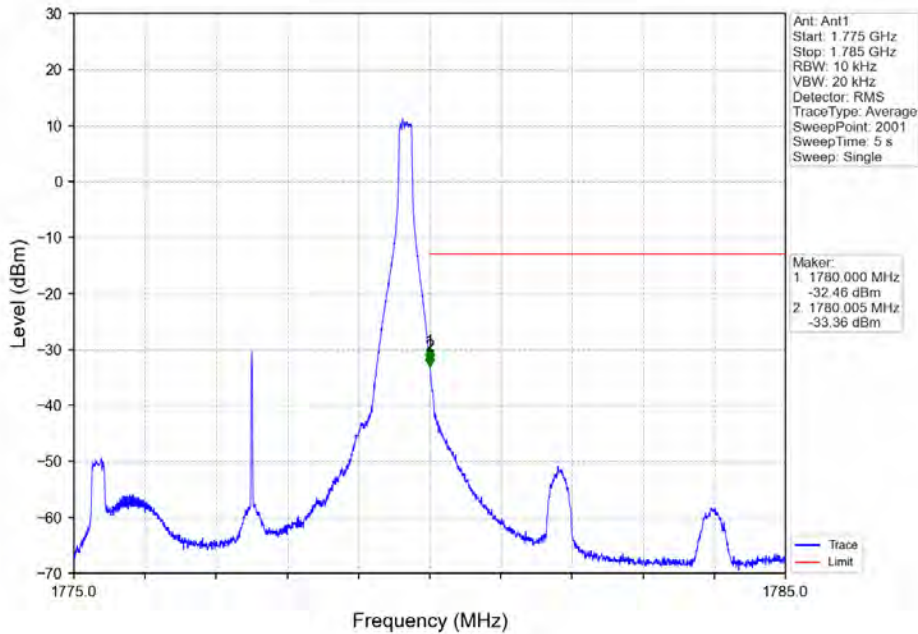

Band 66 5MHz 64QAM HCH 1777.5MHz RB 1_24 NTN

BV 7Layers Communications
Technology (Shenzhen) Co. Ltd

No.B102, Dazu Chuangxin Mansion, North of Beihuan
Avenue, North Area, Hi-Tech Industrial Park, Nanshan
District, Shenzhen, Guangdong, China

Tel: +86 755 8869 6566

Fax: +86 755 8869 6577

Email: customerservice.sw@bureauveritas.com