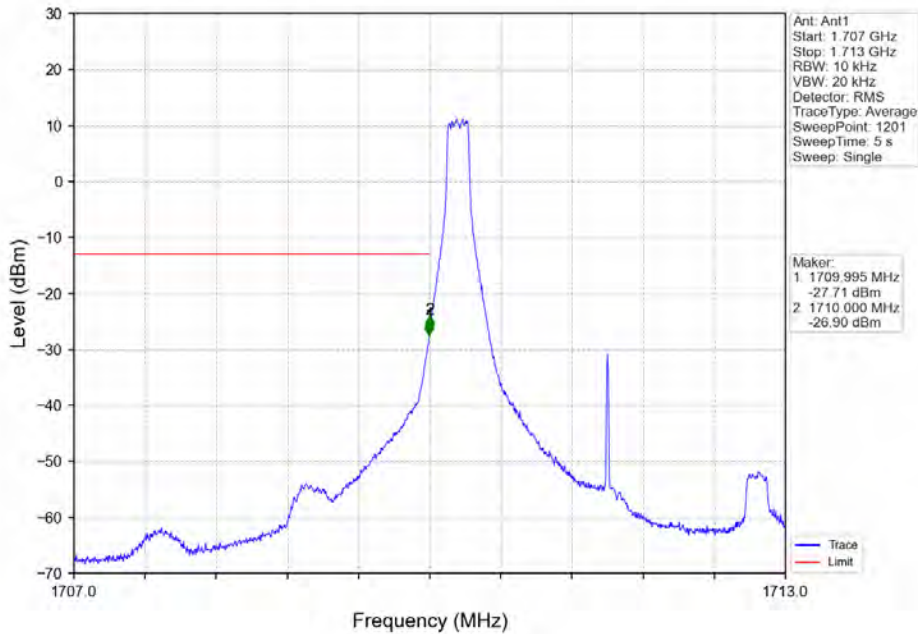

Band 66 3MHz 16QAM LCH 1711.5MHz RB 1_0 NTN