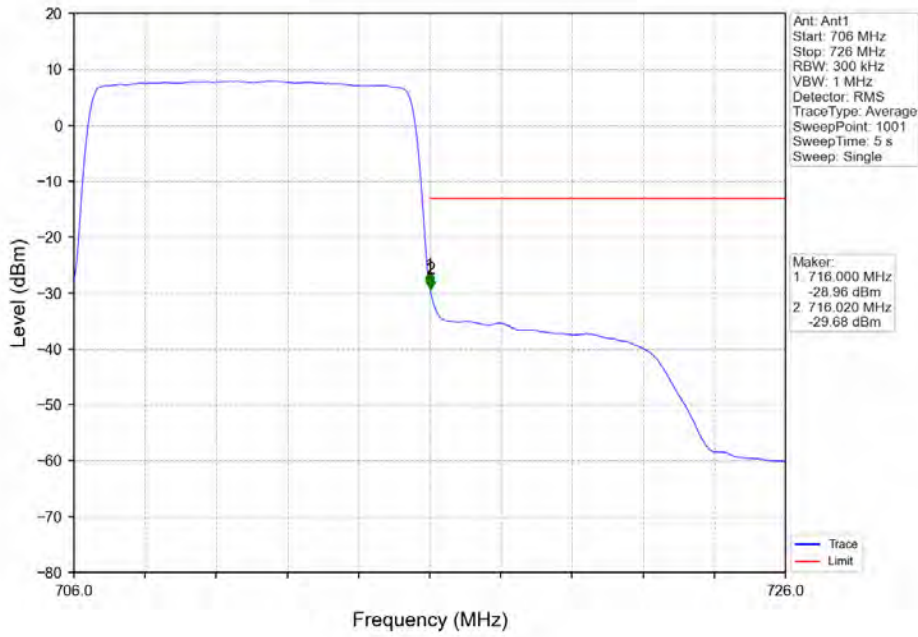

Tel: +86 755 8869 6566

Fax: +86 755 8869 6577

Email: customerservice.sw@bureauveritas.com

Band 17 10MHz 64QAM HCH 711MHz RB 50 0 NTN

4.6 LTE Band 66

4.6.1 Test Result

Band: 66 / Bandwidth: 1.4MHz / NTV							
Modulation	RB Allocation		Spurious Emission				Verdict
	Size	Offset	LCH	MCH	HCH	Limit	
QPSK	1	0	Refer To Test Graph	Refer To Test Graph	Refer To Test Graph	Refer To Test Graph	Pass
	6	0	Refer To Test Graph	/	Refer To Test Graph	Refer To Test Graph	Pass
	1	5	/	/	Refer To Test Graph	Refer To Test Graph	Pass
16QAM	1	0	Refer To Test Graph	Refer To Test Graph	Refer To Test Graph	Refer To Test Graph	Pass
	6	0	Refer To Test Graph	/	Refer To Test Graph	Refer To Test Graph	Pass
	1	5	/	/	Refer To Test Graph	Refer To Test Graph	Pass
64QAM	1	0	Refer To Test Graph	Refer To Test Graph	Refer To Test Graph	Refer To Test Graph	Pass
	6	0	Refer To Test Graph	/	Refer To Test Graph	Refer To Test Graph	Pass
	1	5	/	/	Refer To Test Graph	Refer To Test Graph	Pass
Band: 66 / Bandwidth: 3MHz / NTN							
Modulation	RB Allocation		Spurious Emission				Verdict
	Size	Offset	LCH	MCH	HCH	Limit	
QPSK	1	0	Refer To Test Graph	Refer To Test Graph	Refer To Test Graph	Refer To Test Graph	Pass
	15	0	Refer To Test Graph	/	Refer To Test Graph	Refer To Test Graph	Pass
	1	14	/	/	Refer To Test Graph	Refer To Test Graph	Pass
16QAM	1	0	Refer To Test Graph	Refer To Test Graph	Refer To Test Graph	Refer To Test Graph	Pass
	15	0	Refer To Test Graph	/	Refer To Test Graph	Refer To Test Graph	Pass
	1	14	/	/	Refer To Test Graph	Refer To Test Graph	Pass
64QAM	1	0	Refer To Test Graph	Refer To Test Graph	Refer To Test Graph	Refer To Test Graph	Pass
	15	0	Refer To Test Graph	/	Refer To Test Graph	Refer To Test Graph	Pass
	1	14	/	/	Refer To Test Graph	Refer To Test Graph	Pass
Band: 66 / Bandwidth: 5MHz / NTN							
Modulation	RB Allocation		Spurious Emission				Verdict
	Size	Offset	LCH	MCH	HCH	Limit	
QPSK	1	0	Refer To Test Graph	Refer To Test Graph	Refer To Test Graph	Refer To Test Graph	Pass