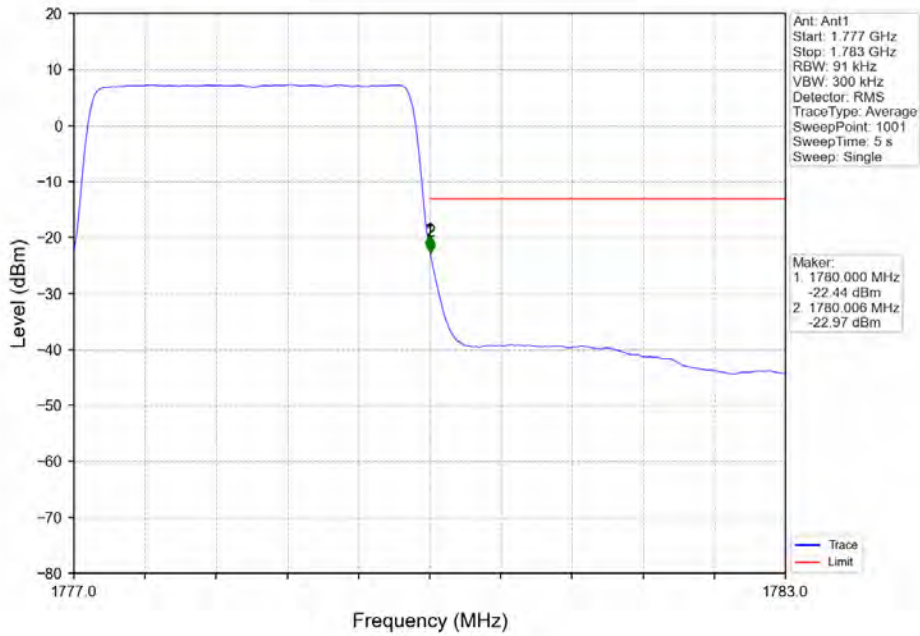

Band 66 3MHz 16QAM HCH 1778.5MHz RB 15 0 NTVN

BV 7Layers Communications
Technology (Shenzhen) Co. Ltd

No.B102, Dazu Chuangxin Mansion, North of Beihuan
Avenue, North Area, Hi-Tech Industrial Park, Nanshan
District, Shenzhen, Guangdong, China

Tel: +86 755 8869 6566

Fax: +86 755 8869 6577

Email: customerservice.sw@bureauveritas.com