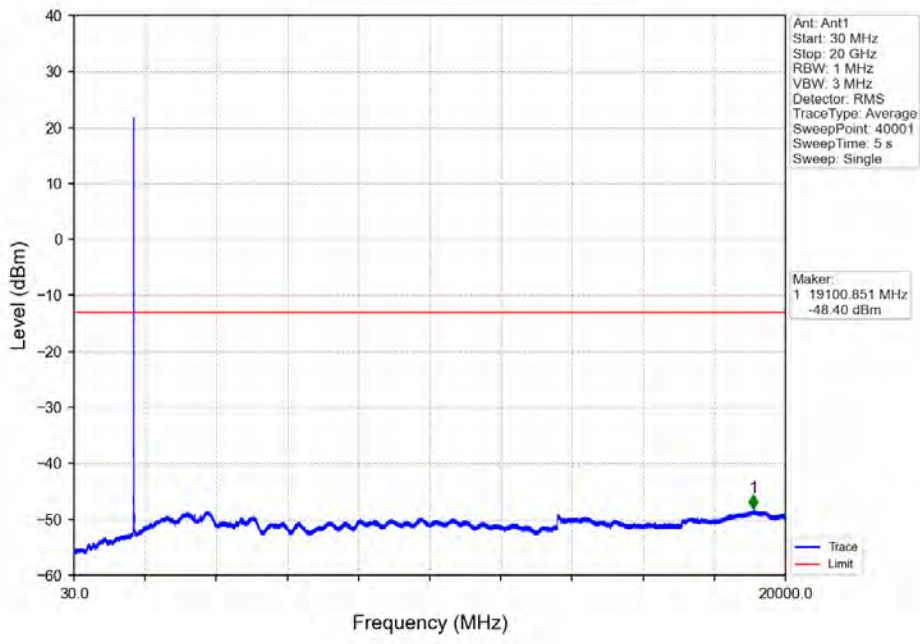

Band 66_5MHz_64QAM_LCH_174.0.5MHz_RB_1_0_NTNV