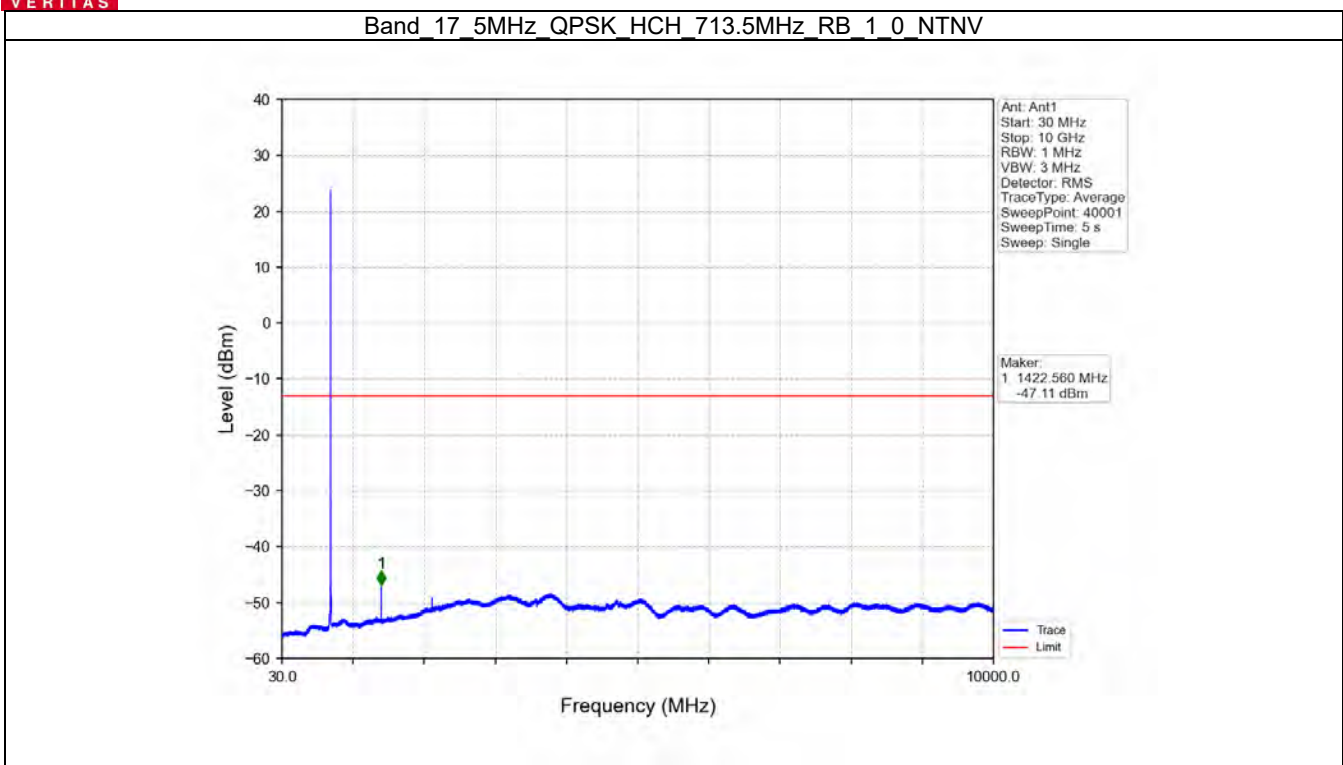

BV 7Layers Communications
Technology (Shenzhen) Co. Ltd

No.B102, Dazu Chuangxin Mansion, North of Beihuan
Avenue, North Area, Hi-Tech Industrial Park, Nanshan
District, Shenzhen, Guangdong, China

Tel: +86 755 8869 6566

Fax: +86 755 8869 6577

Email: customerservice.sw@bureauveritas.com