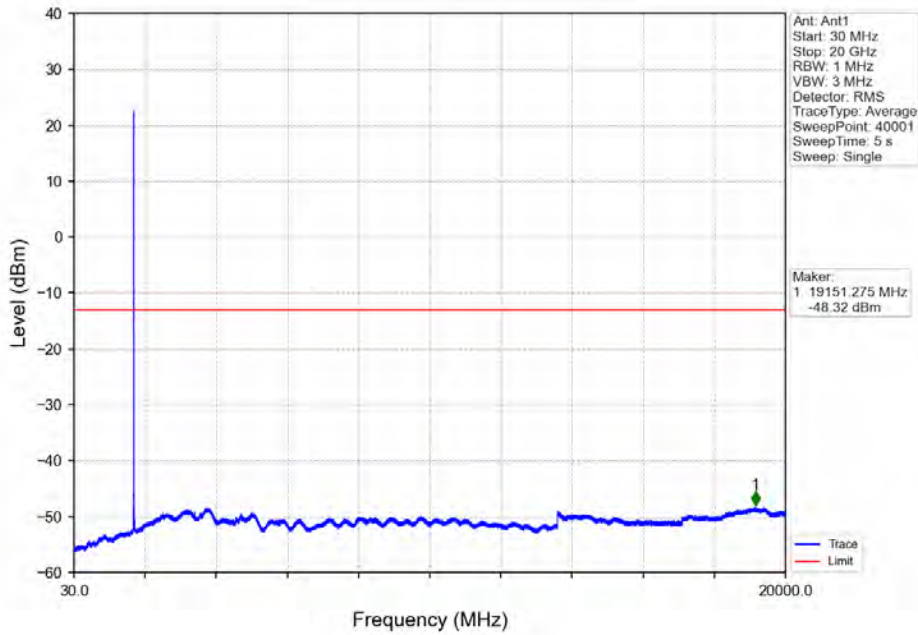

Band 66_5MHz_16QAM_LCH_174.0.5MHz_RB_1_0_NTNV