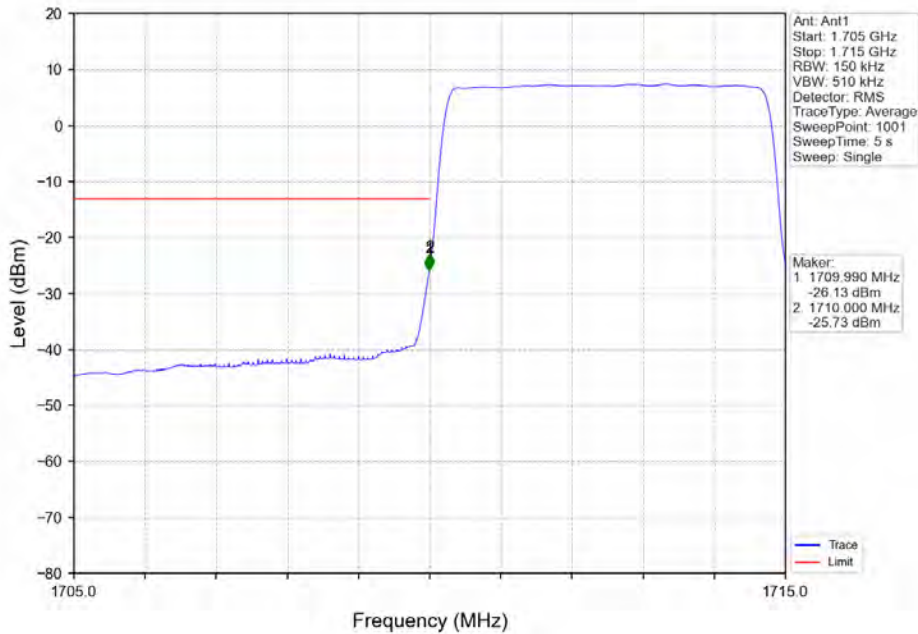

Band 66_5MHz_16QAM_LCH_174.0.5MHz_RB_25_0_NTNV

Band 66 5MHz 16QAM MCH 1745MHz RB 1 0 NTNV

Band 66 5MHz 16QAM HCH 1777.5MHz RB 1 0 NTNV

BUREAU
VERITAS

Test Report No.: W7L-P20210616-3RF03

Band 66 5MHz 16QAM HCH 1777.5MHz RB 1 24 NTV