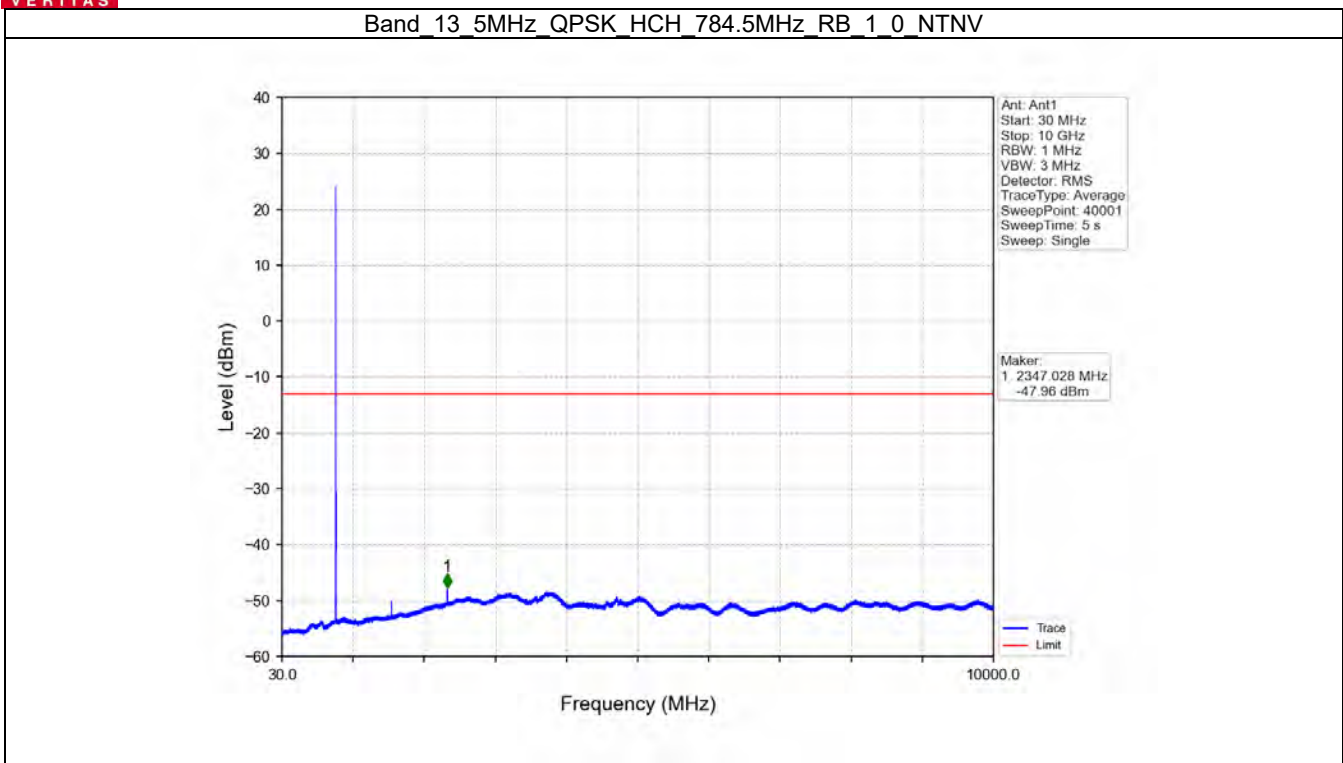

BV 7Layers Communications
Technology (Shenzhen) Co. Ltd

No.B102, Dazu Chuangxin Mansion, North of Beihuan
Avenue, North Area, Hi-Tech Industrial Park, Nanshan
District, Shenzhen, Guangdong, China

Tel: +86 755 8869 6566
Fax: +86 755 8869 6577
Email: customerservice.sw@bureauveritas.com