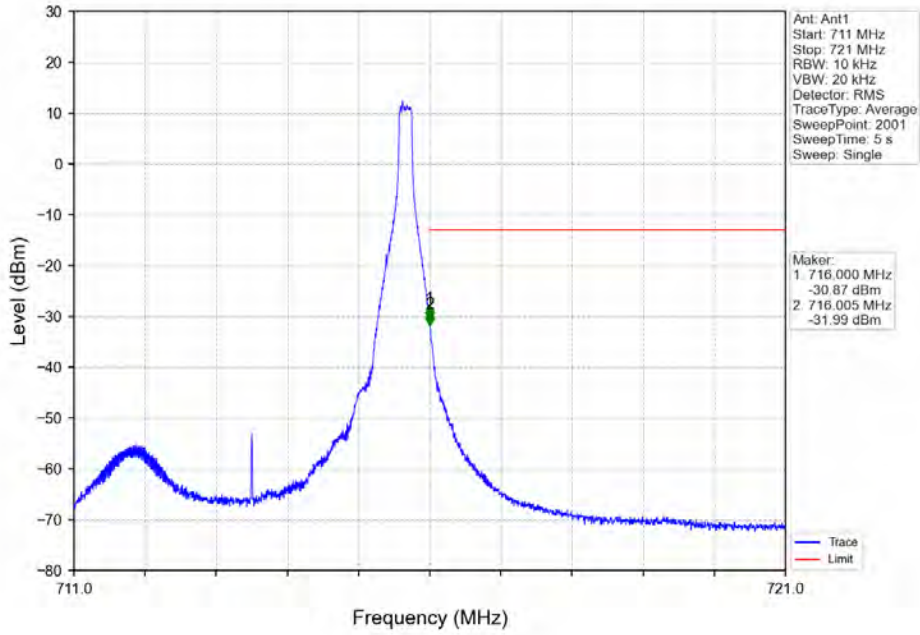

Band 12 5MHz 16QAM MCH 707.5MHz RB 1 0 NTVN

Band 12 5MHz 16QAM HCH 713.5MHz RB 1 0 NTVN

Band 12_5MHz_16QAM_HCH_713.5MHz_RB_1_24_NTNV

Band 12_5MHz_16QAM_HCH_713.5MHz_RB_25_0_NTNV

BV 7Layers Communications Technology (Shenzhen) Co. Ltd