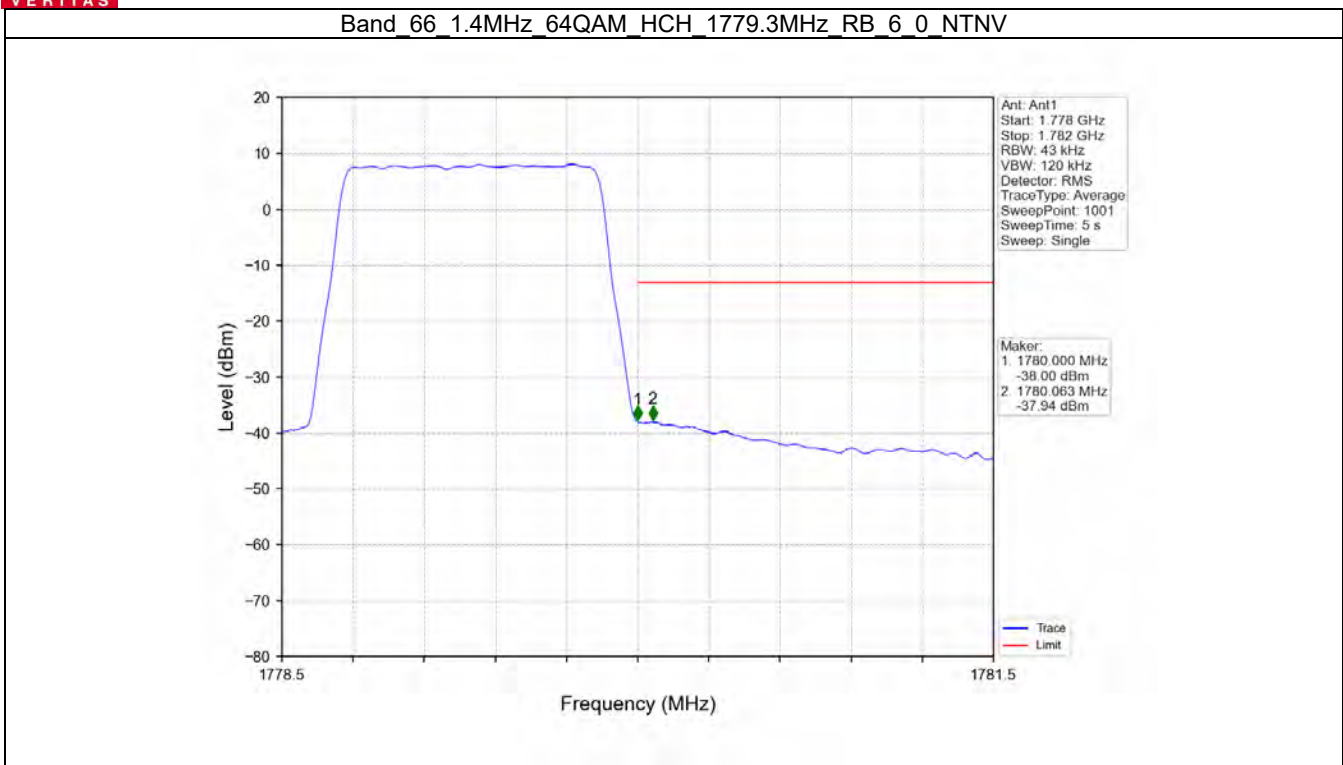

BV 7Layers Communications
Technology (Shenzhen) Co. Ltd

No.B102, Dazu Chuangxin Mansion, North of Beihuan
Avenue, North Area, Hi-Tech Industrial Park, Nanshan
District, Shenzhen, Guangdong, China

Tel: +86 755 8869 6566

Fax: +86 755 8869 6577

Email: customerservice.sw@bureauveritas.com