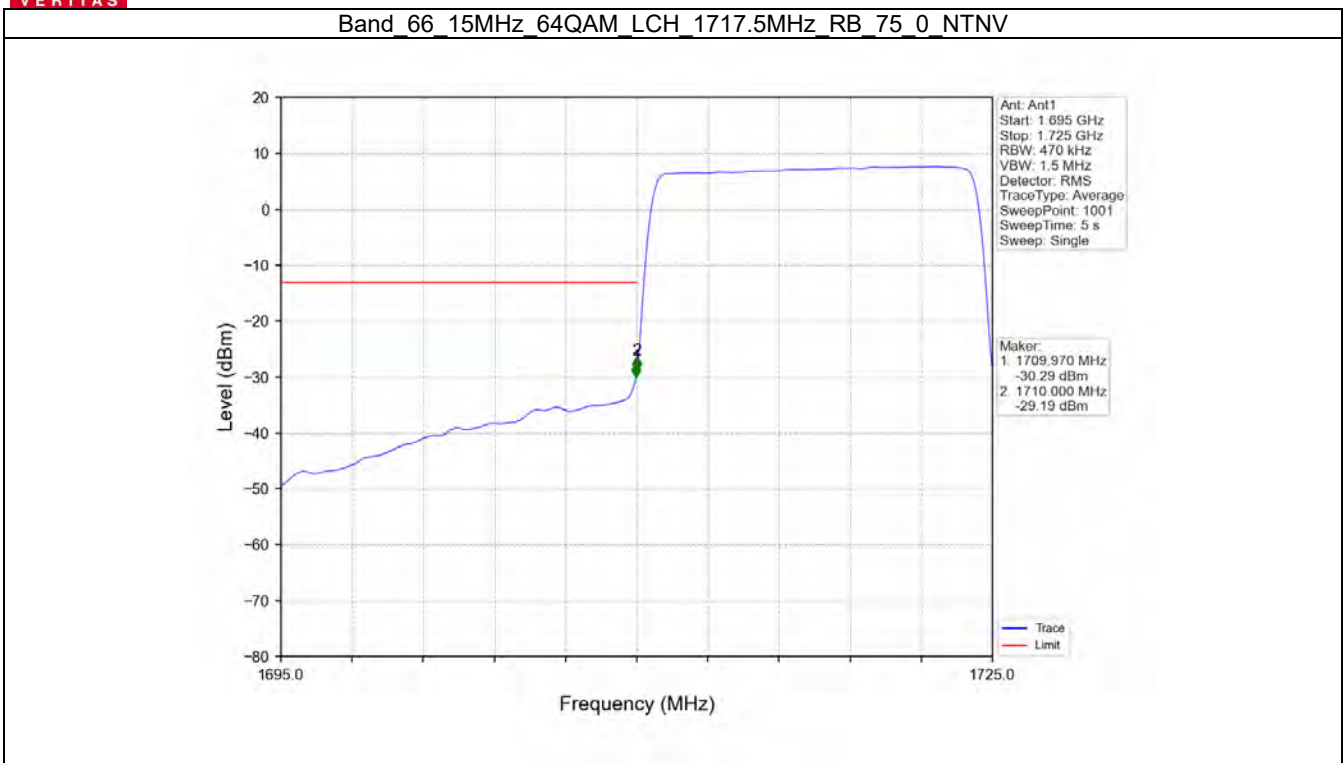

BV 7Layers Communications
Technology (Shenzhen) Co. Ltd

No.B102, Dazu Chuangxin Mansion, North of Beihuan
Avenue, North Area, Hi-Tech Industrial Park, Nanshan
District, Shenzhen, Guangdong, China

Tel: +86 755 8869 6566

Fax: +86 755 8869 6577

Email: customerservice.sw@bureauveritas.com