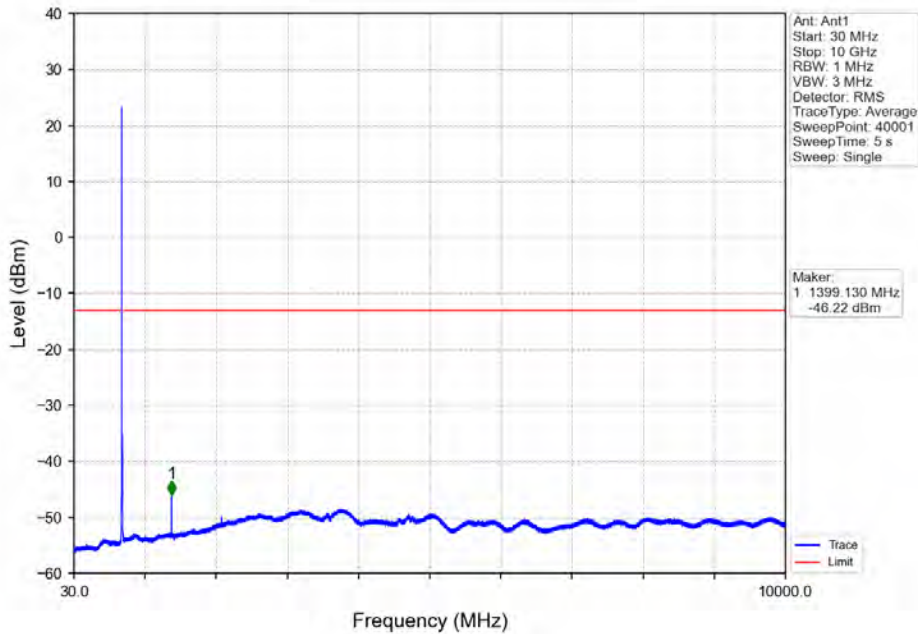

Band 12 10MHz QPSK LCH 704MHz RB 1 0 NTN