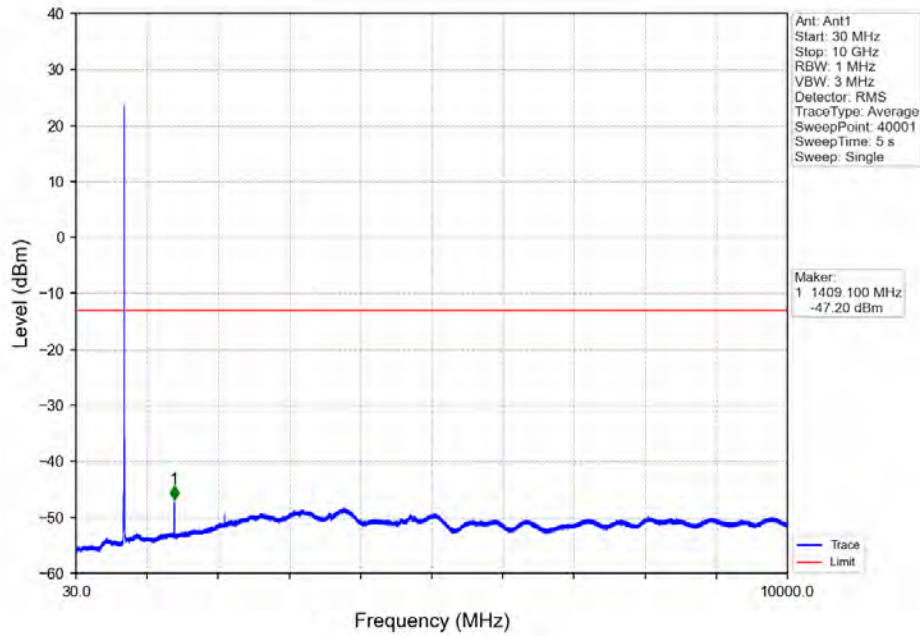

Band 17 10MHz QPSK LCH 709MHz RB 1 0 NTNV

BV 7Layers Communications
Technology (Shenzhen) Co. Ltd

No.B102, Dazu Chuangxin Mansion, North of Beihuan
Avenue, North Area, Hi-Tech Industrial Park, Nanshan
District, Shenzhen, Guangdong, China

Tel: +86 755 8869 6566

Fax: +86 755 8869 6577

Email: customerservice.sw@bureauveritas.com