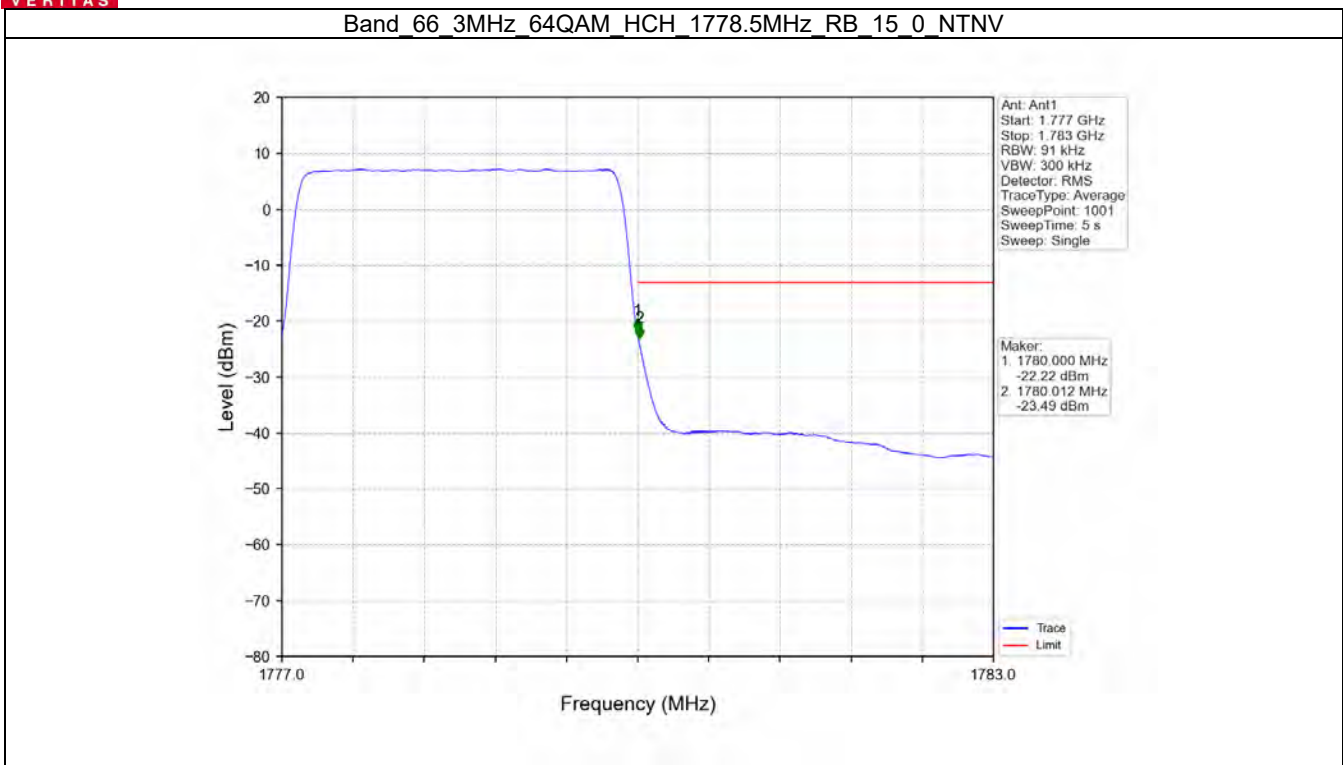

BV 7Layers Communications
Technology (Shenzhen) Co. Ltd

No.B102, Dazu Chuangxin Mansion, North of Beihuan
Avenue, North Area, Hi-Tech Industrial Park, Nanshan
District, Shenzhen, Guangdong, China

Tel: +86 755 8869 6566

Fax: +86 755 8869 6577

Email: customerservice.sw@bureauveritas.com