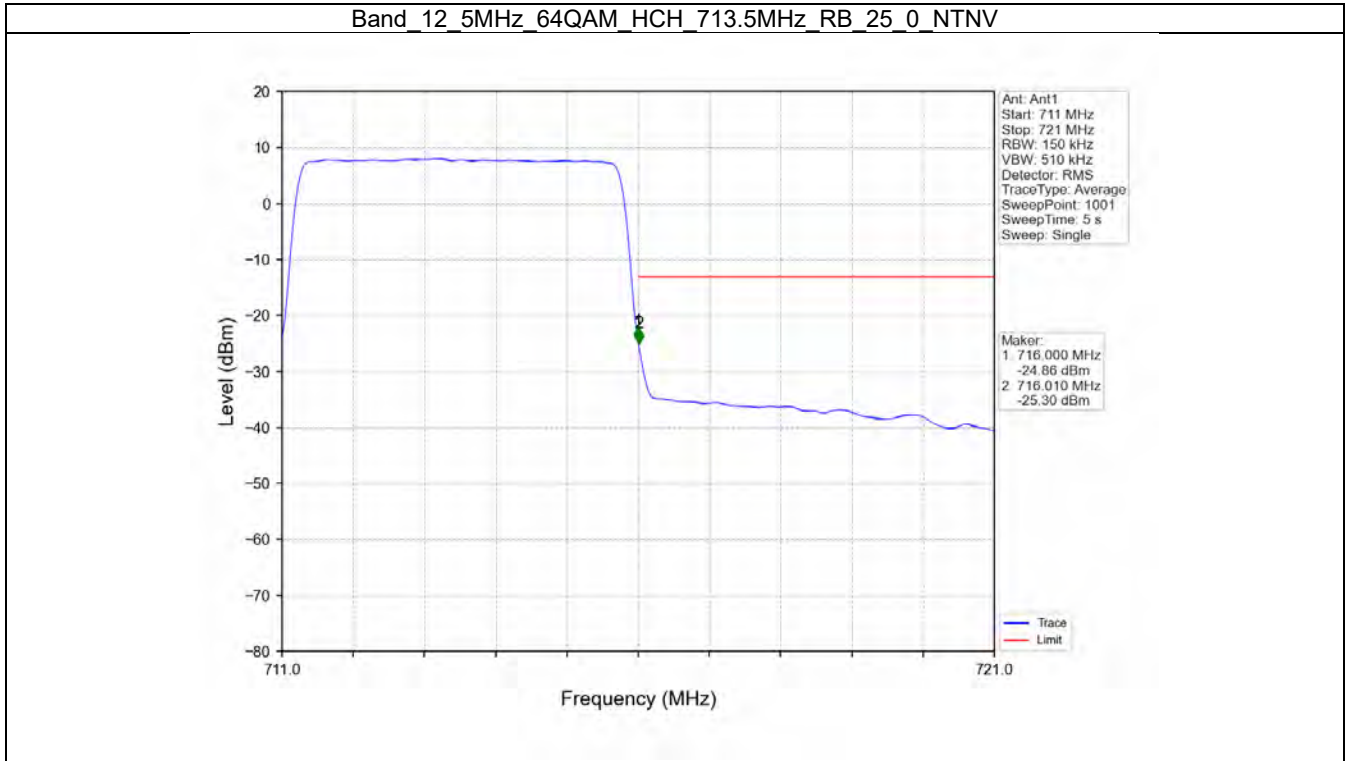

Band_12_5MHz_64QAM_HCH_713.5MHz_RB_1_0_NTNV

Band_12_5MHz_64QAM_HCH_713.5MHz_RB_1_24_NTNV

**BUREAU
VERITAS**

Test Report No.: W7L-P20210616-3RF03

BV 7Layers Communications
Technology (Shenzhen) Co. Ltd

No.B102, Dazu Chuangxin Mansion, North of Beihuan
Avenue, North Area, Hi-Tech Industrial Park, Nanshan
District, Shenzhen, Guangdong, China