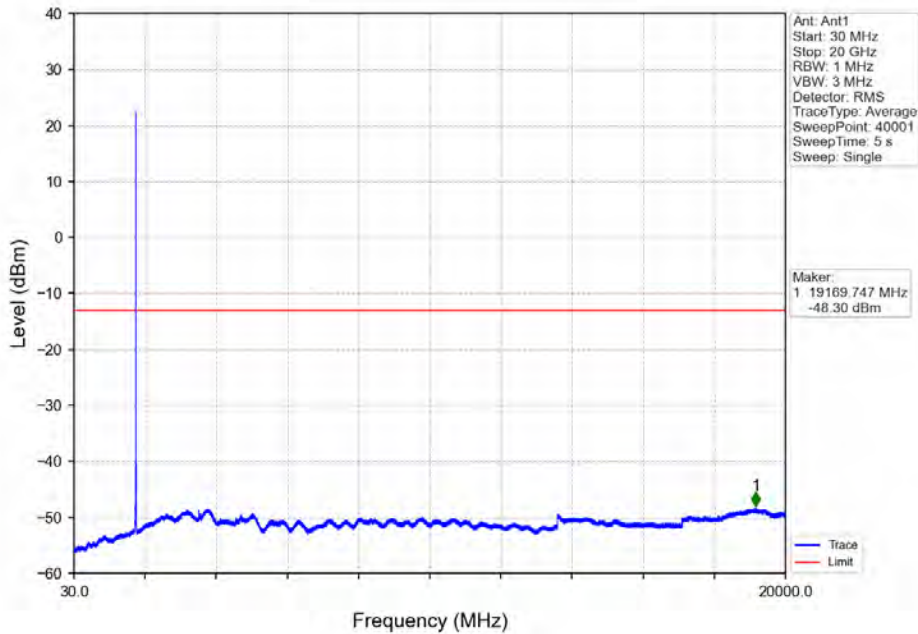

Band 66 15MHz 16QAM HCH 1772.5MHz RB 1 0 NTN

Band 66 15MHz 16QAM HCH 1772.5MHz RB 1 74 NTV

Band 66 15MHz 16QAM HCH 1772.5MHz RB 75 0 NTV

BV 7Layers Communications Technology (Shenzhen) Co. Ltd

No.B102, Dazu Chuangxin Mansion, North of Beihuan Avenue, North Area, Hi-Tech Industrial Park, Nanshan District, Shenzhen, Guangdong, China