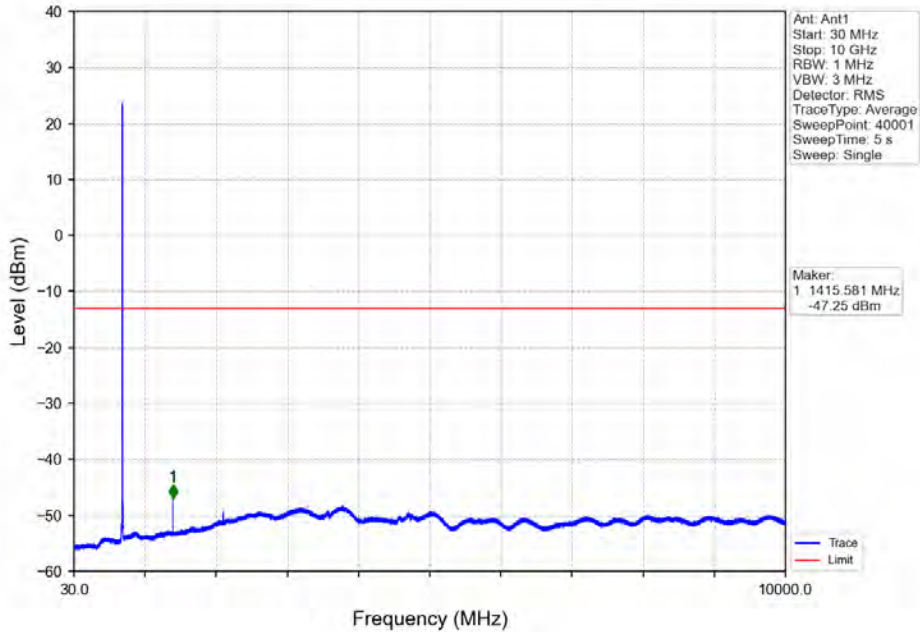

Band 17 5MHz QPSK MCH 710MHz RB 1 0 NTNV