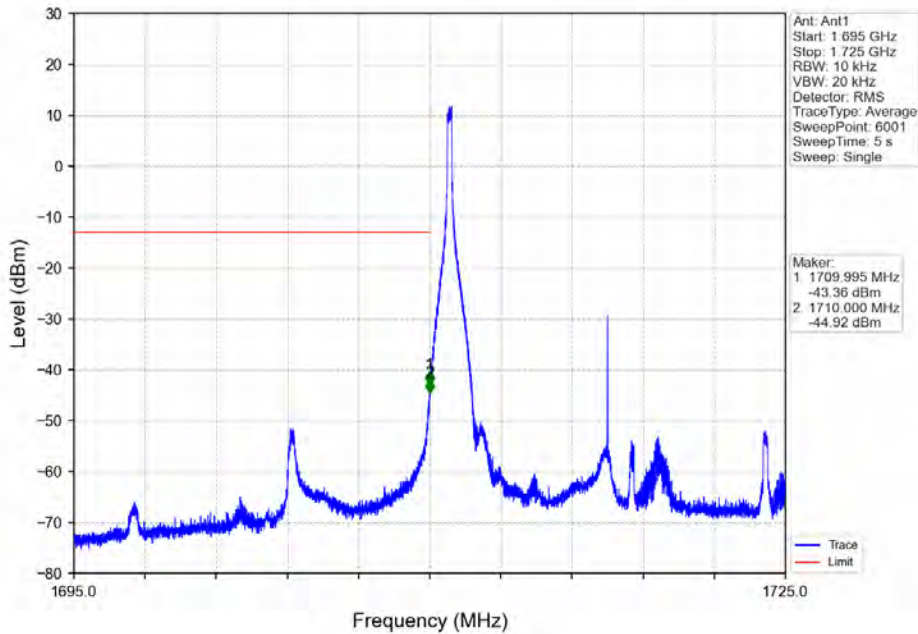

Band 66 15MHz 16QAM LCH 1717.5MHz RB 1 0 NTV

BV 7Layers Communications
Technology (Shenzhen) Co. Ltd

No.B102, Dazu Chuangxin Mansion, North of Beihuan
Avenue, North Area, Hi-Tech Industrial Park, Nanshan
District, Shenzhen, Guangdong, China

Tel: +86 755 8869 6566

Fax: +86 755 8869 6577

Email: customerservice.sw@bureauveritas.com