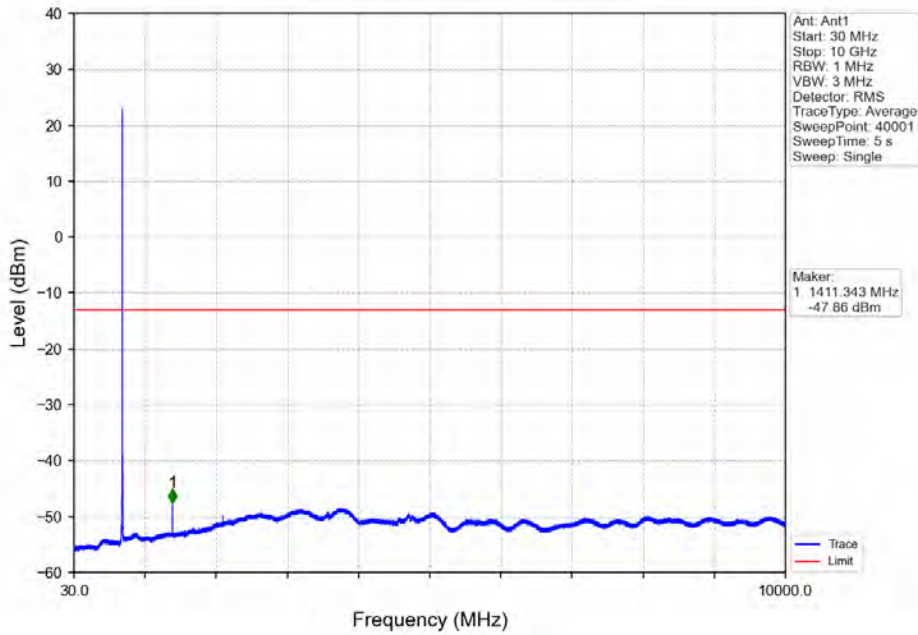

Band 17_10MHz_16QAM_MCH_710MHz_RB_1_0_NTNV