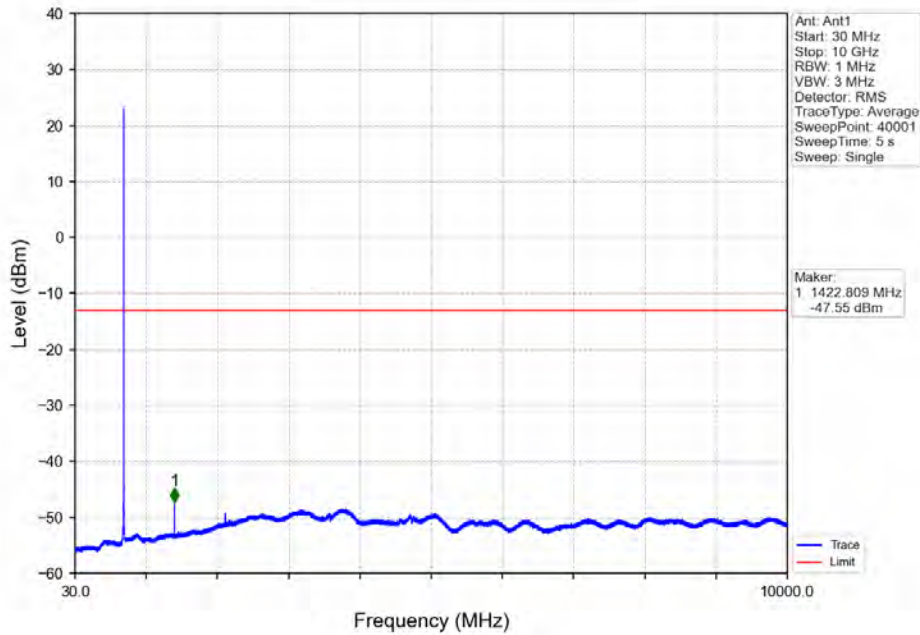

Band_12_5MHz_64QAM_HCH_713.5MHz_RB_1_0_NTNV

Band_12_5MHz_64QAM_HCH_713.5MHz_RB_1_24_NTNV

**BUREAU
VERITAS**

Test Report No.: W7L-P20210616-3RF03

BV 7Layers Communications
Technology (Shenzhen) Co. Ltd

No.B102, Dazu Chuangxin Mansion, North of Beihuan
Avenue, North Area, Hi-Tech Industrial Park, Nanshan
District, Shenzhen, Guangdong, China