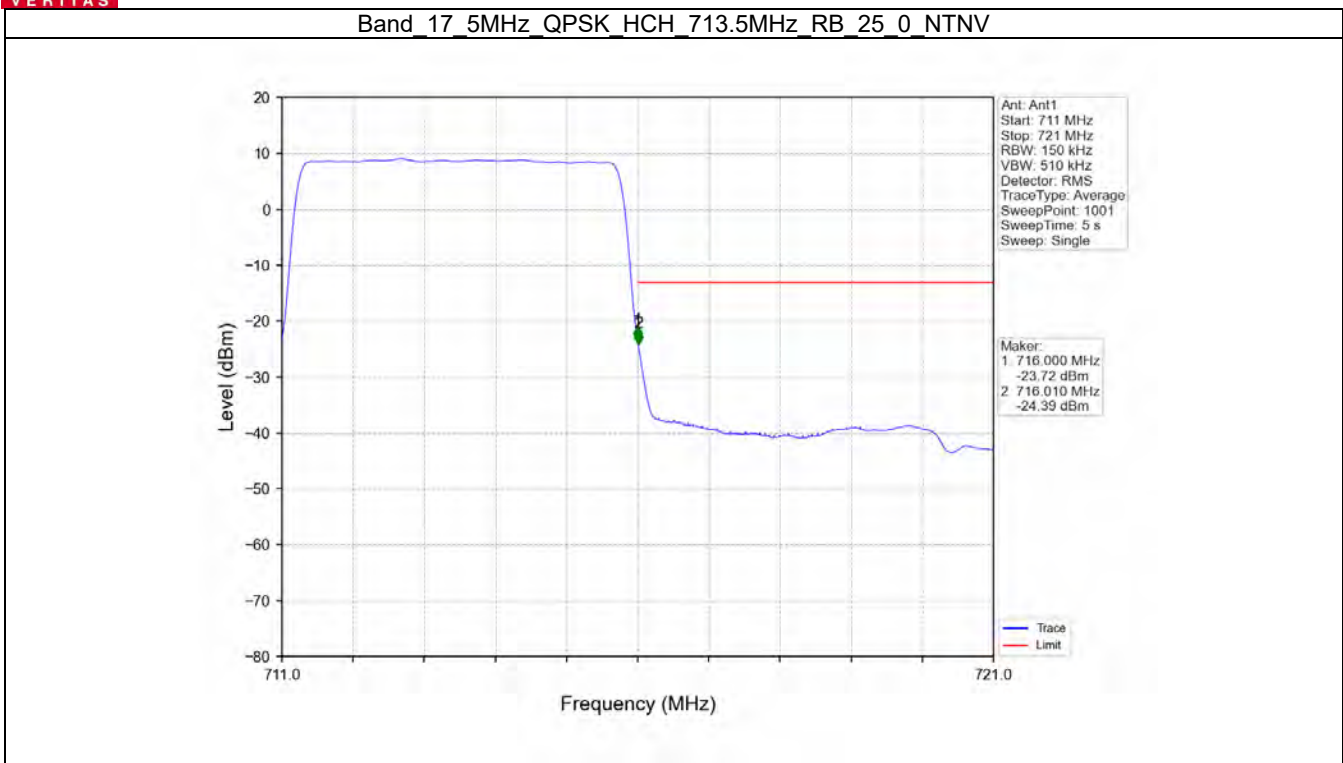

BV 7Layers Communications
Technology (Shenzhen) Co. Ltd

No.B102, Dazu Chuangxin Mansion, North of Beihuan
Avenue, North Area, Hi-Tech Industrial Park, Nanshan
District, Shenzhen, Guangdong, China

Tel: +86 755 8869 6566

Fax: +86 755 8869 6577

Email: customerservice.sw@bureauveritas.com