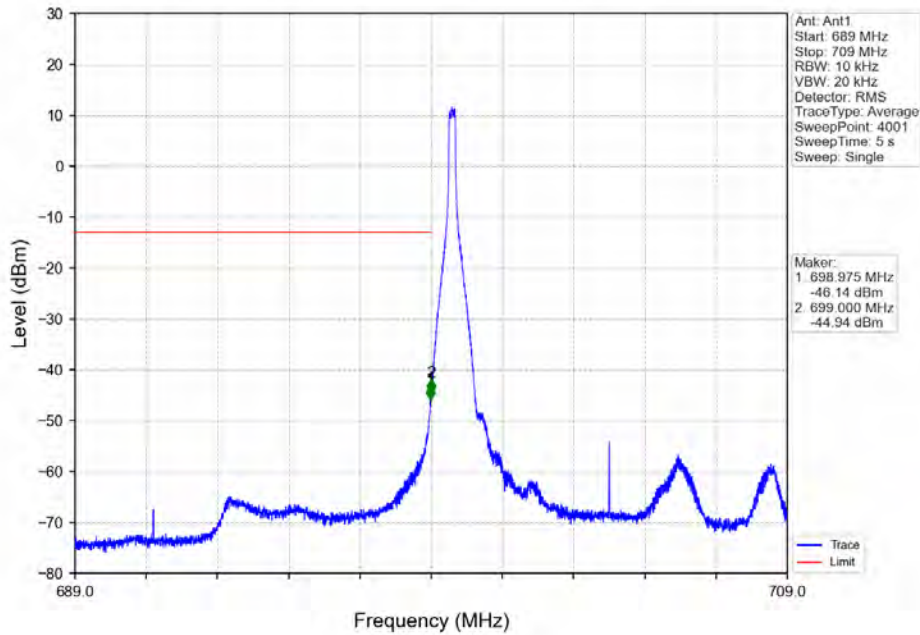

Band 12 10MHz 64QAM LCH 704MHz RB 1 0 NTV

Band 12 10MHz 64QAM LCH 704MHz RB 1 0 NTV