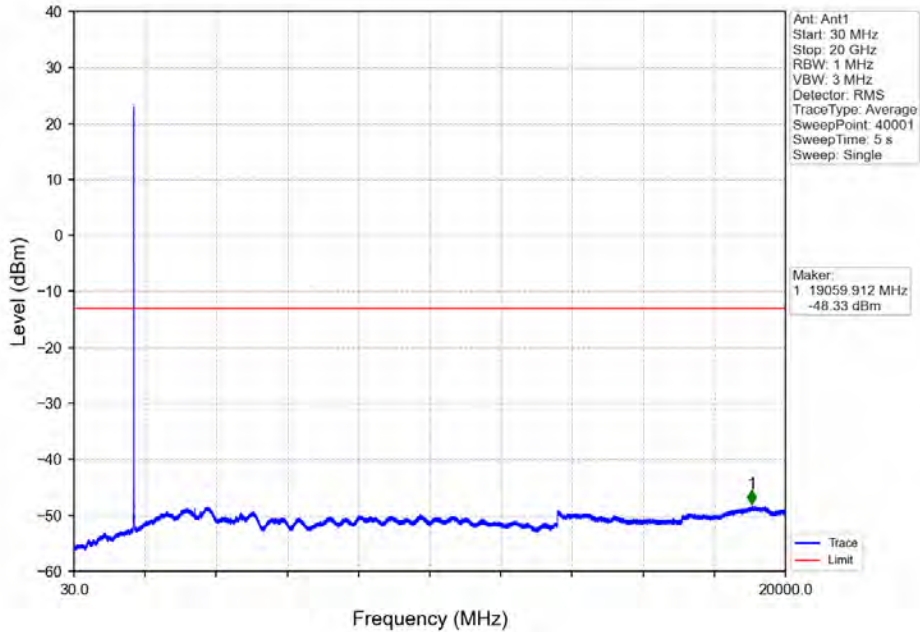

Band 66 5MHz QPSK LCH 174.0.5MHz RB 1 0 NTVN