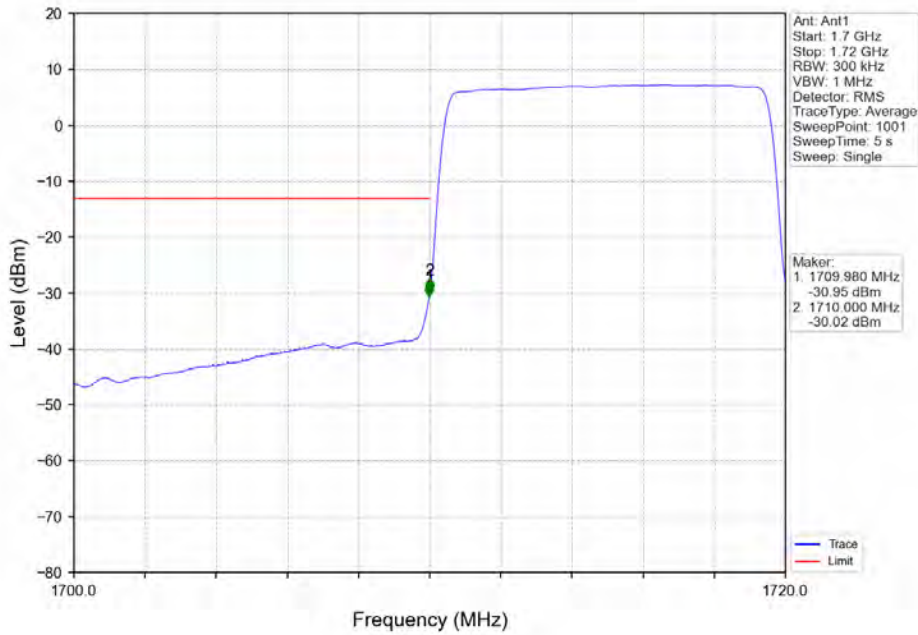

Band 66 10MHz 64QAM LCH 1715MHz RB 50 0 NTN

Band 66 10MHz 64QAM MCH 1745MHz RB 1 0 NTN

Band 66 10MHz 64QAM HCH 1775MHz RB 1 0 NTN

Band 66 10MHz 64QAM HCH 1775MHz RB 1 49 NTN

BV 7Layers Communications Technology (Shenzhen) Co. Ltd