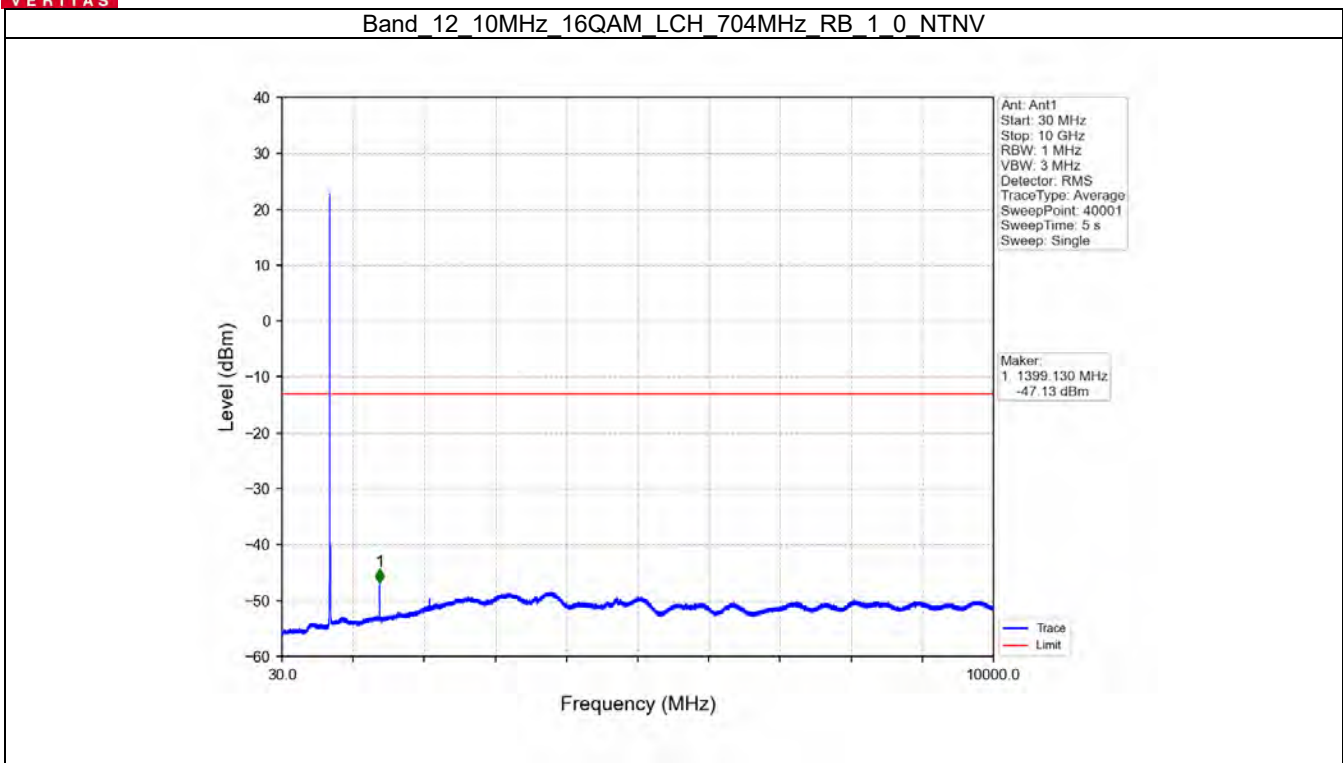

BV 7Layers Communications
Technology (Shenzhen) Co. Ltd

No.B102, Dazu Chuangxin Mansion, North of Beihuan
Avenue, North Area, Hi-Tech Industrial Park, Nanshan
District, Shenzhen, Guangdong, China

Tel: +86 755 8869 6566

Fax: +86 755 8869 6577

Email: customerservice.sw@bureauveritas.com