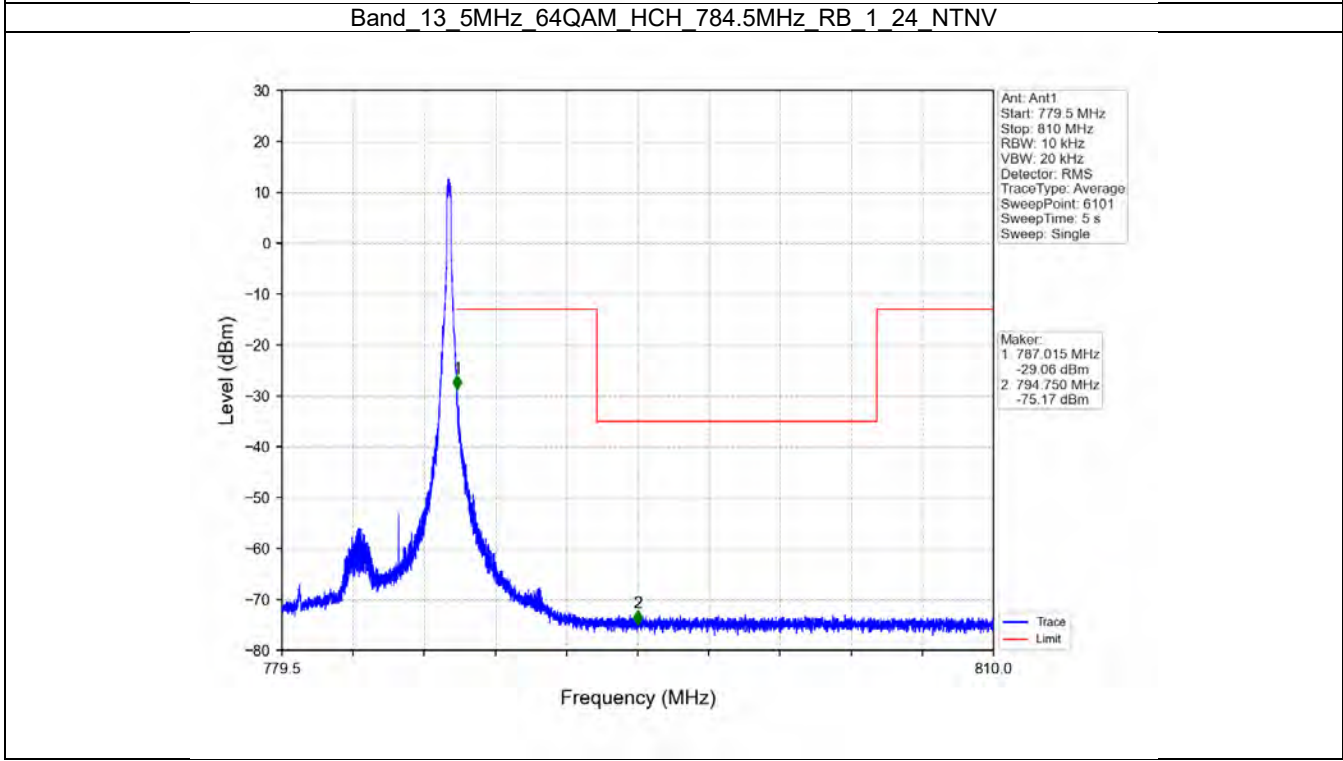

BV 7Layers Communications
Technology (Shenzhen) Co. Ltd

No.B102, Dazu Chuangxin Mansion, North of Beihuan
Avenue, North Area, Hi-Tech Industrial Park, Nanshan
District, Shenzhen, Guangdong, China

Tel: +86 755 8869 6566
Fax: +86 755 8869 6577
Email: customerservice.sw@bureauveritas.com