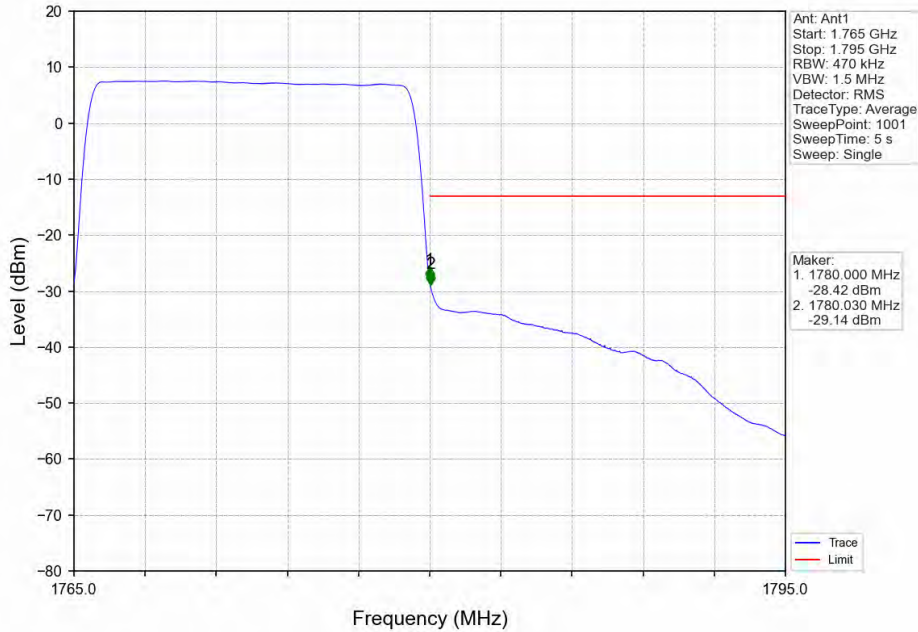

Band 66 15MHz 16QAM HCH 1772.5MHz RB 1 0 NTN

Band 66 15MHz 16QAM HCH 1772.5MHz RB 1 74 NTV

Band 66 15MHz 16QAM HCH 1772.5MHz RB 75 0 NTV

BV 7Layers Communications Technology (Shenzhen) Co. Ltd

No.B102, Dazu Chuangxin Mansion, North of Beihuan Avenue, North Area, Hi-Tech Industrial Park, Nanshan District, Shenzhen, Guangdong, China