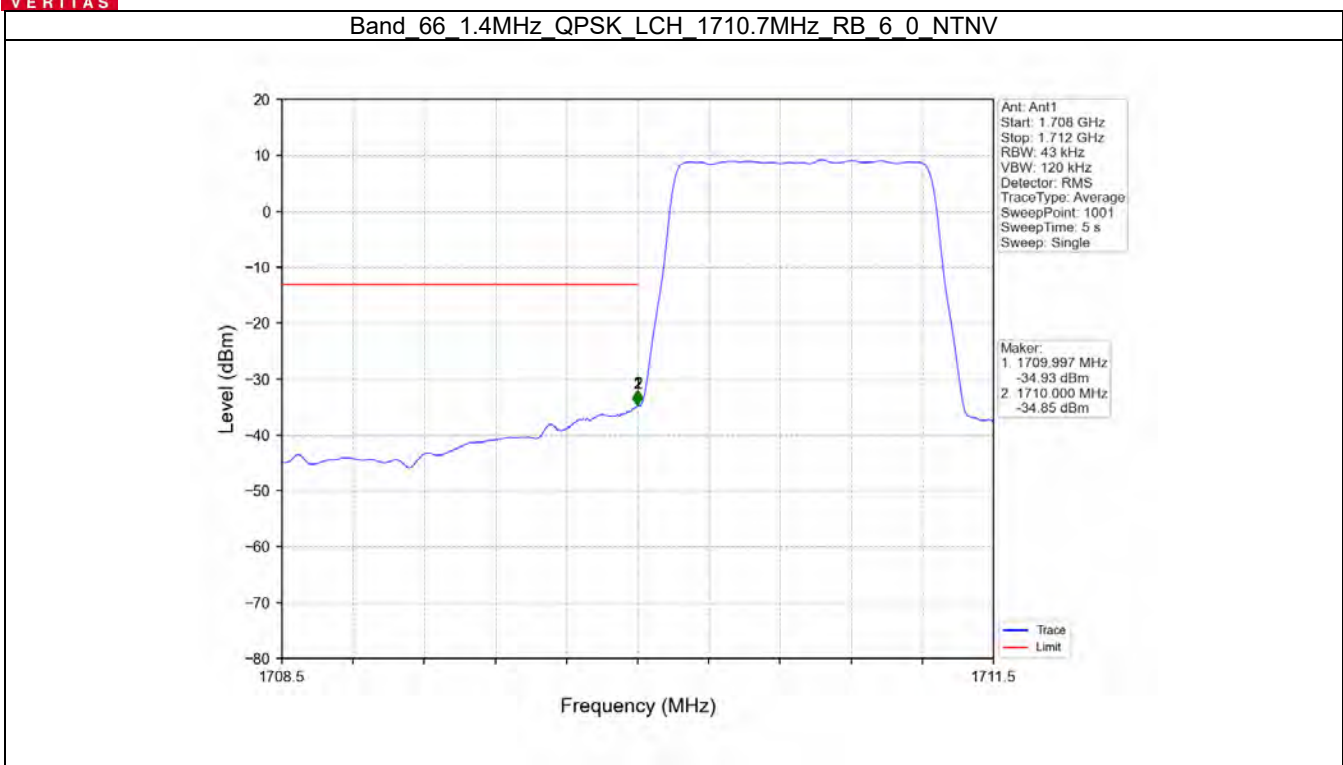

BV 7Layers Communications
Technology (Shenzhen) Co. Ltd

No.B102, Dazu Chuangxin Mansion, North of Beihuan
Avenue, North Area, Hi-Tech Industrial Park, Nanshan
District, Shenzhen, Guangdong, China

Tel: +86 755 8869 6566
Fax: +86 755 8869 6577
Email: customerservice.sw@bureauveritas.com