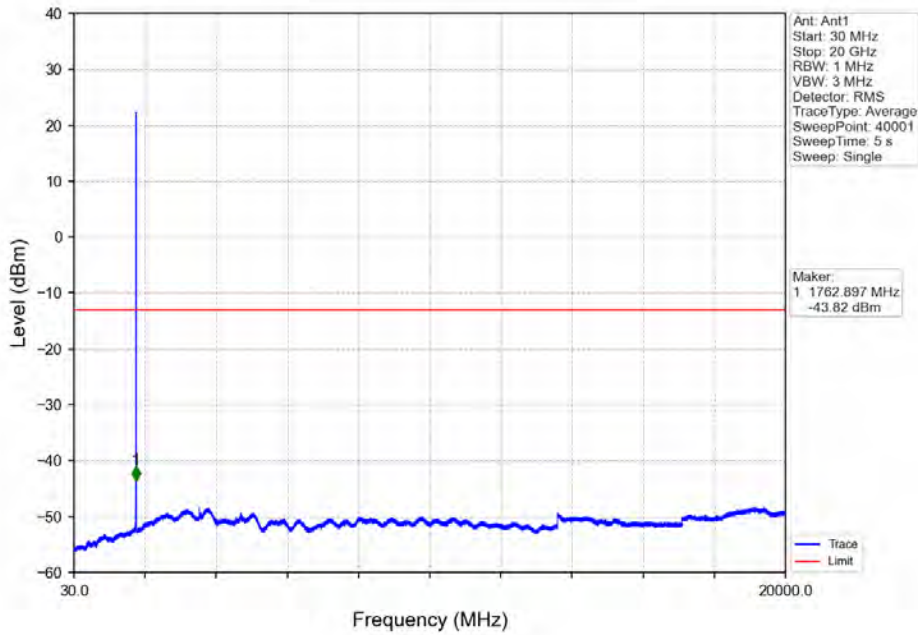

Band 66 5MHz 64QAM HCH 1777.5MHz RB 1_0 NTN