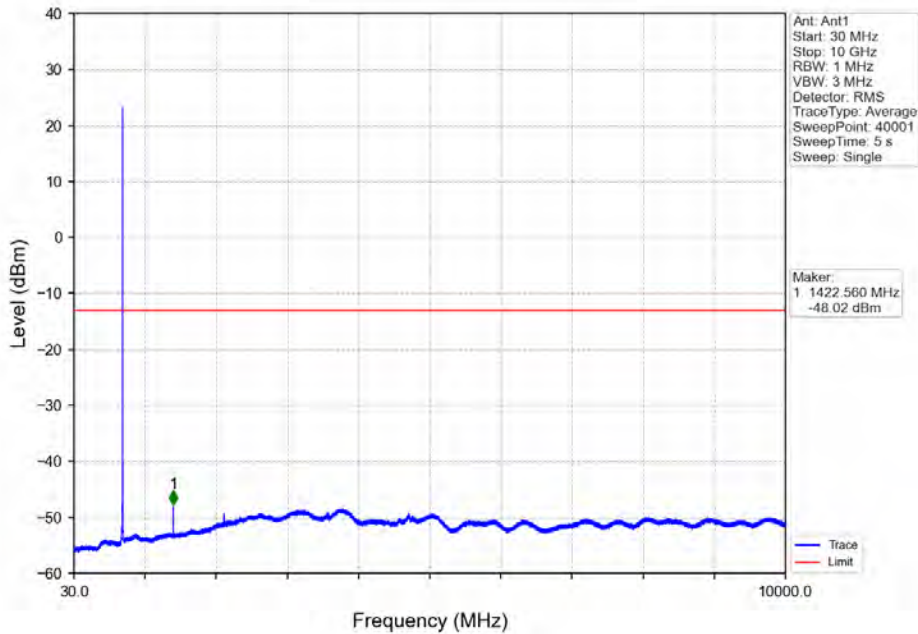

Band 12 5MHz 16QAM MCH 707.5MHz RB 1 0 NTVN

Band 12 5MHz 16QAM HCH 713.5MHz RB 1 0 NTVN

Band 12_5MHz_16QAM_HCH_713.5MHz_RB_1_24_NTNV

Band 12_5MHz_16QAM_HCH_713.5MHz_RB_25_0_NTNV

BV 7Layers Communications Technology (Shenzhen) Co. Ltd