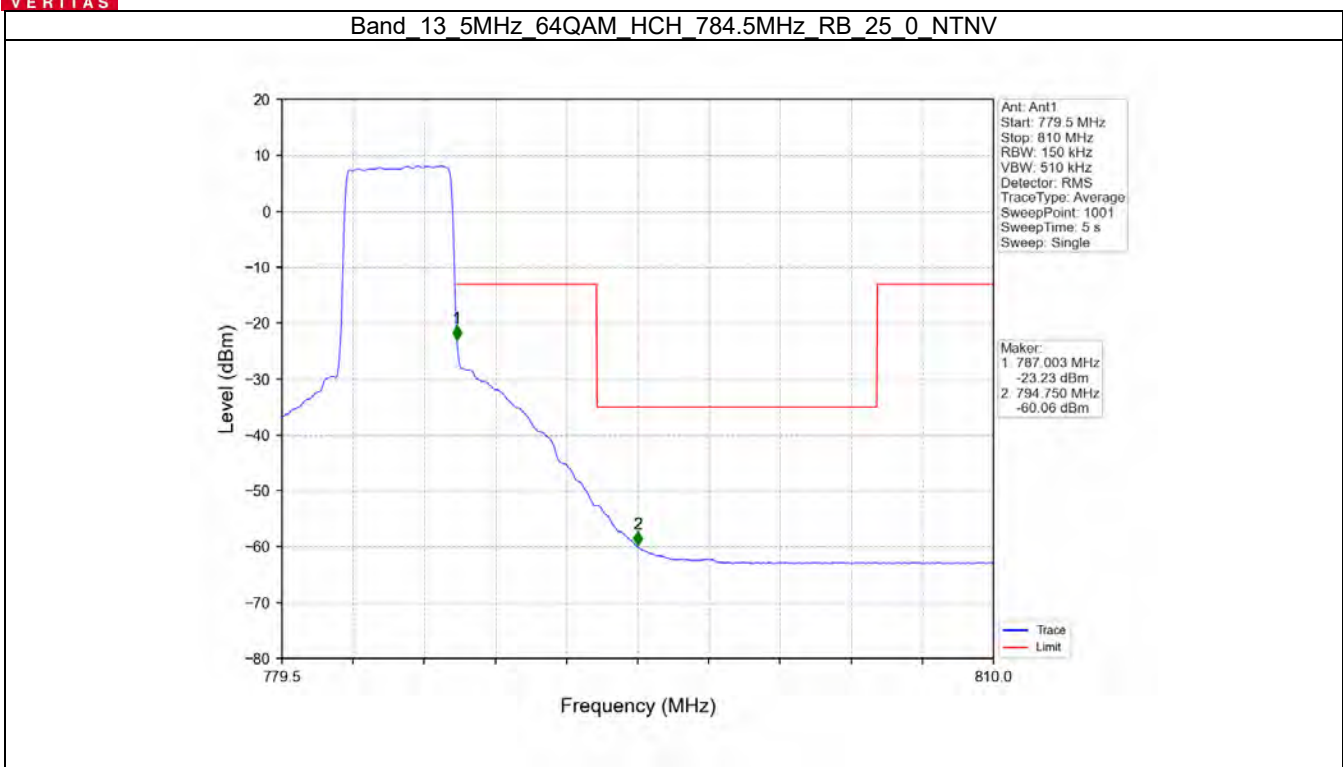

BV 7Layers Communications
Technology (Shenzhen) Co. Ltd

No.B102, Dazu Chuangxin Mansion, North of Beihuan
Avenue, North Area, Hi-Tech Industrial Park, Nanshan
District, Shenzhen, Guangdong, China

Tel: +86 755 8869 6566

Fax: +86 755 8869 6577

Email: customerservice.sw@bureauveritas.com