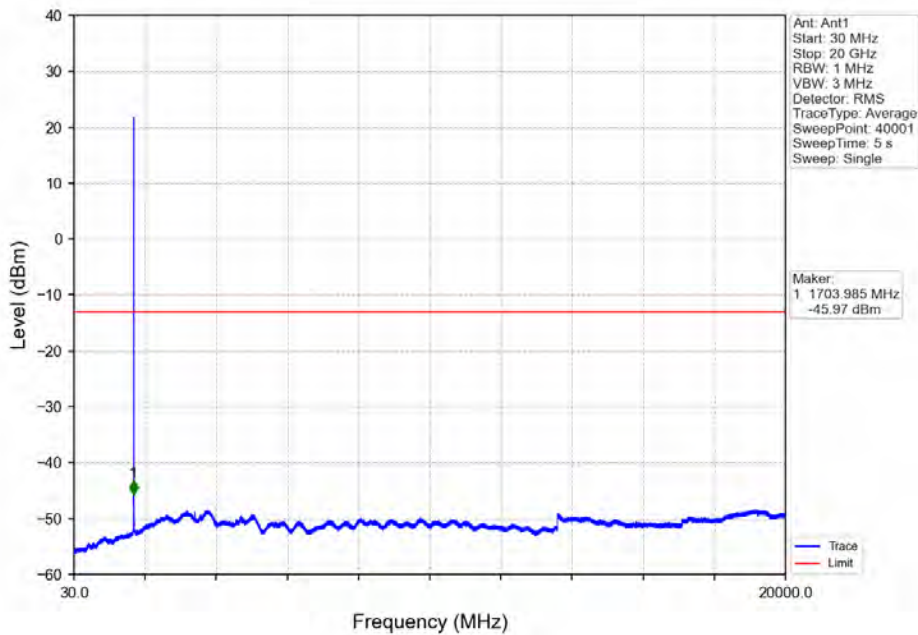

Band 66 3MHz 16QAM LCH 1711.5MHz RB 1 0 NTN