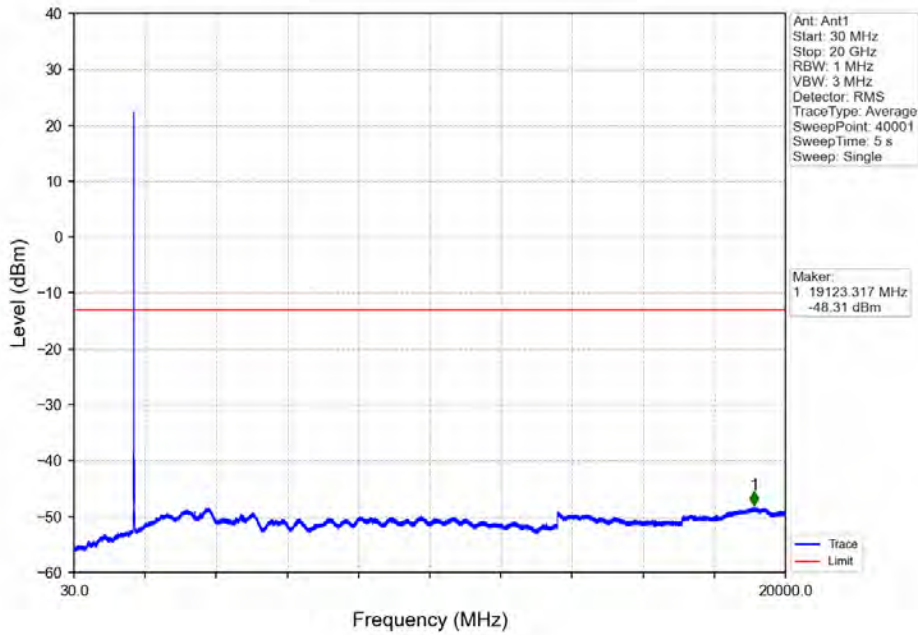

Band 66 15MHz 16QAM LCH 1717.5MHz RB 1 0 NTV