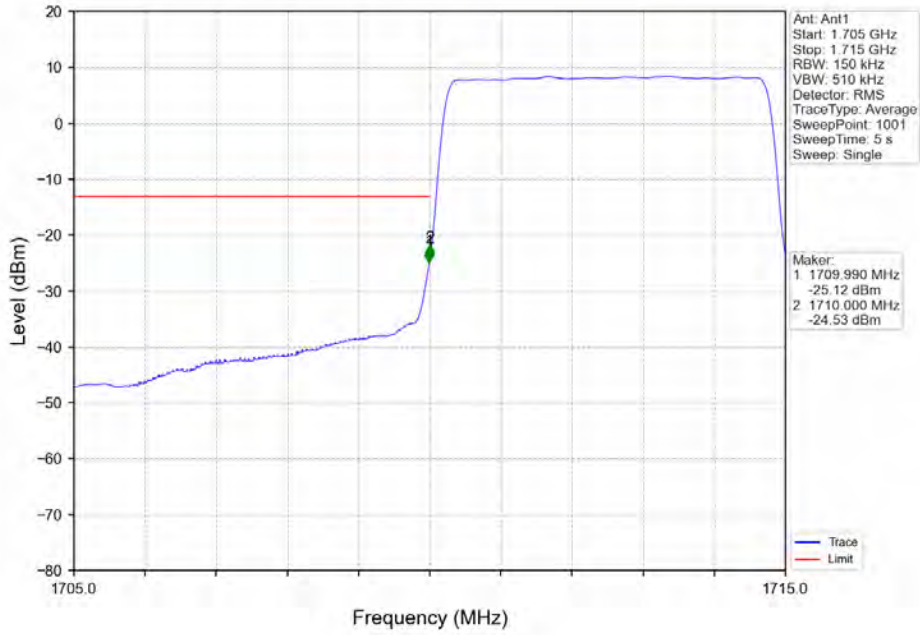

Band 66 5MHz QPSK MCH 1745MHz RB 1_0 NTN

BV 7Layers Communications
Technology (Shenzhen) Co. Ltd

No.B102, Dazu Chuangxin Mansion, North of Beihuan
Avenue, North Area, Hi-Tech Industrial Park, Nanshan
District, Shenzhen, Guangdong, China