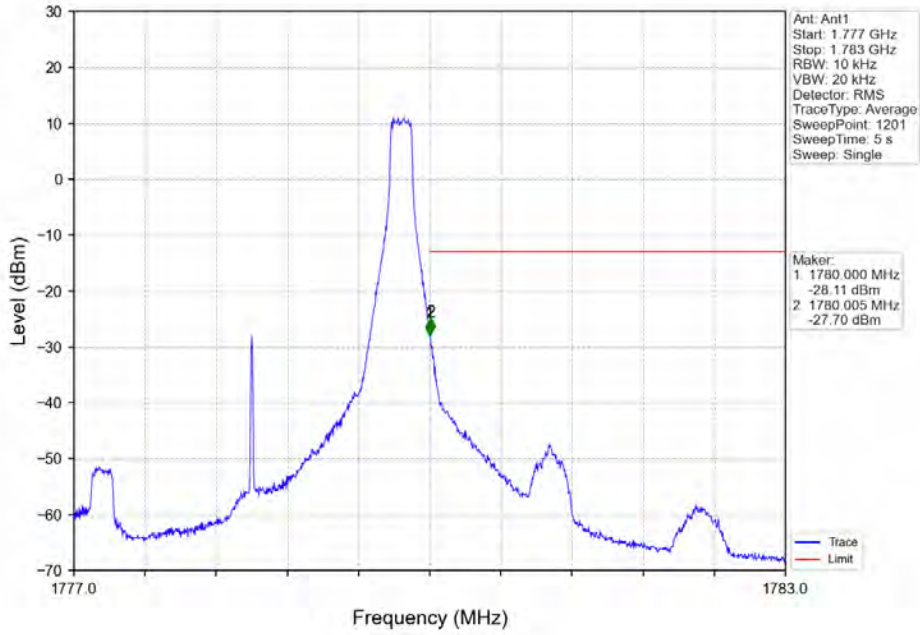

Band 66 3MHz 16QAM HCH 1778.5MHz RB 1 14 NTVN