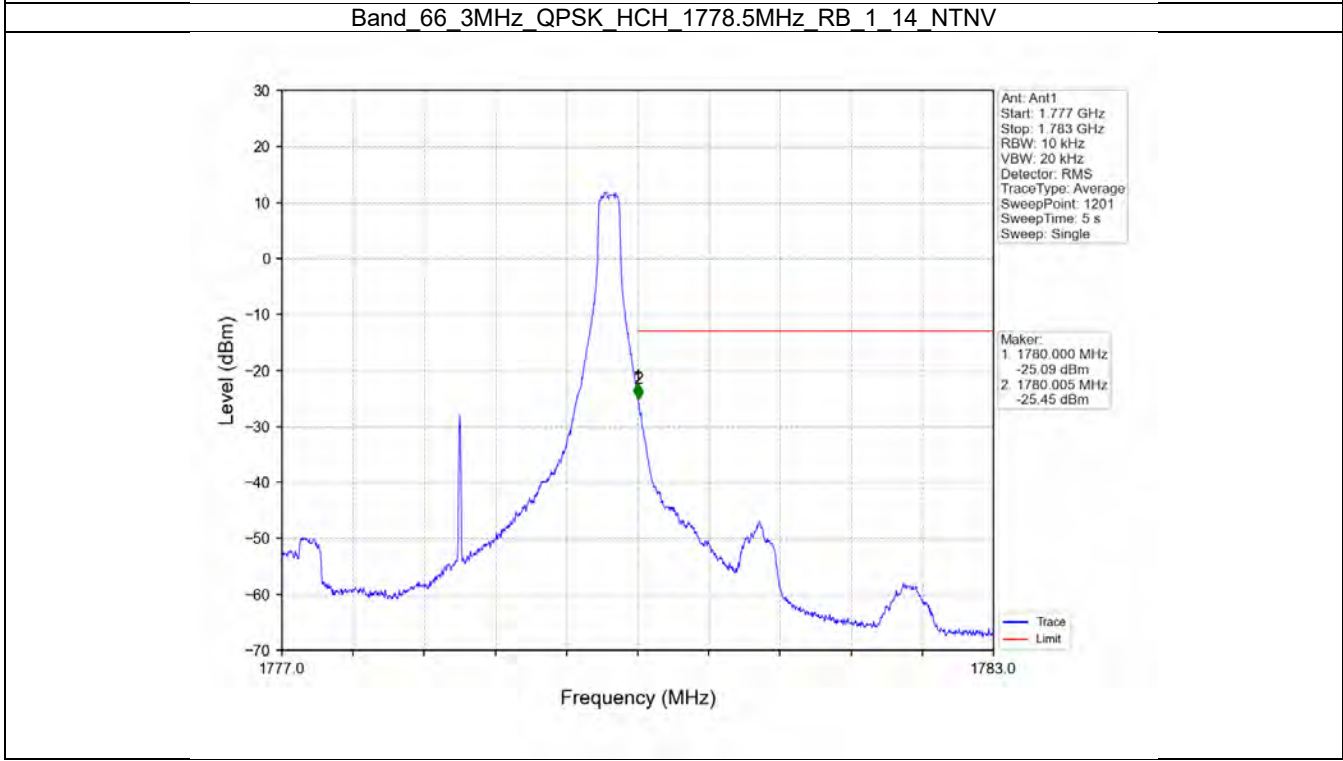

Band 66 3MHz QPSK MCH 1745MHz RB 1_0 NTN

BV 7Layers Communications
Technology (Shenzhen) Co. Ltd

No.B102, Dazu Chuangxin Mansion, North of Beihuan
Avenue, North Area, Hi-Tech Industrial Park, Nanshan
District, Shenzhen, Guangdong, China