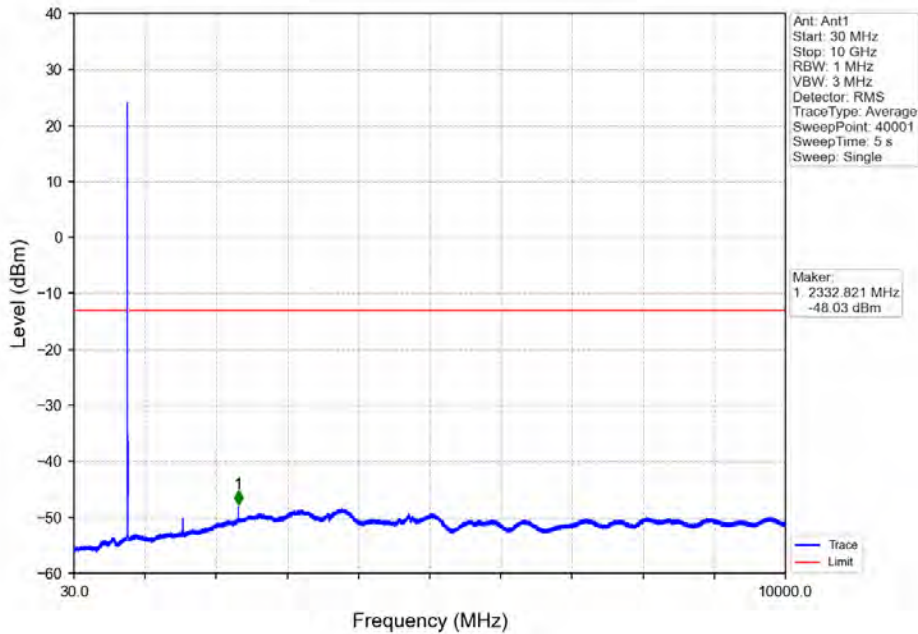

Tel: +86 755 8869 6566

Fax: +86 755 8869 6577

Email: customerservice.sw@bureauveritas.com

Band 13 10MHz QPSK MCH 782MHz RB 1 0 NTN

Band 13 10MHz QPSK MCH 782MHz RB 1 0 NTN

BV 7Layers Communications
Technology (Shenzhen) Co. Ltd