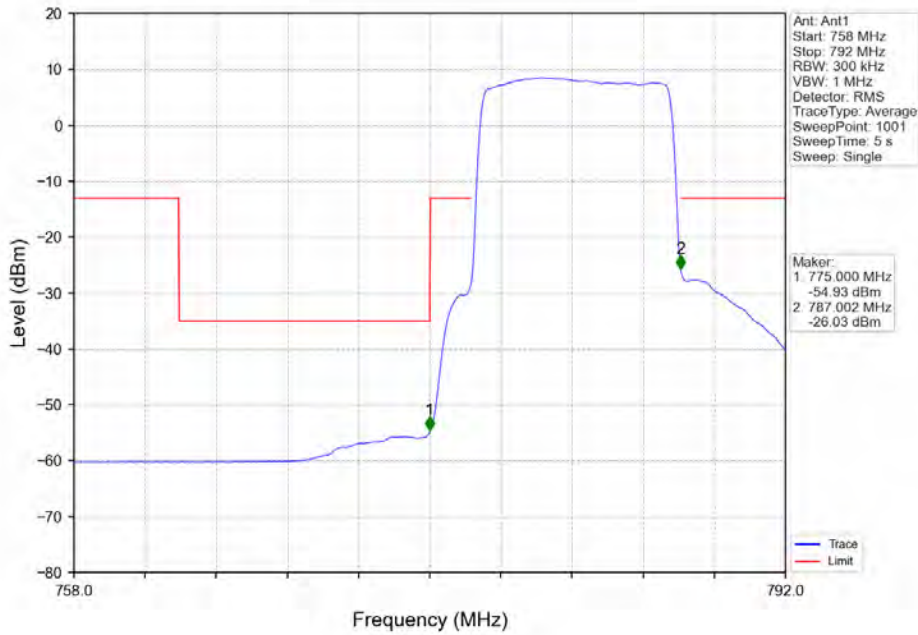

Fax: +86 755 8869 6577

Email: customerservice.sw@bureauveritas.com

Band 13 10MHz 64QAM MCH 782MHz RB 50 0 NTN

Band 13 10MHz 64QAM MCH 782MHz RB 1 49 NTN

4.5 LTE Band 17

4.5.1 Test Result

Band: 17 / Bandwidth: 5MHz / NTV							
Modulation	RB Allocation		Spurious Emission				Verdict
	Size	Offset	LCH	MCH	HCH	Limit	
QPSK	1	0	Refer To Test Graph	Refer To Test Graph	Refer To Test Graph	Refer To Test Graph	Pass
	25	0	Refer To Test Graph	/	Refer To Test Graph	Refer To Test Graph	Pass
	1	24	/	/	Refer To Test Graph	Refer To Test Graph	Pass
16QAM	1	0	Refer To Test Graph	Refer To Test Graph	Refer To Test Graph	Refer To Test Graph	Pass
	25	0	Refer To Test Graph	/	Refer To Test Graph	Refer To Test Graph	Pass
	1	24	/	/	Refer To Test Graph	Refer To Test Graph	Pass
64QAM	1	0	Refer To Test Graph	Refer To Test Graph	Refer To Test Graph	Refer To Test Graph	Pass
	25	0	Refer To Test Graph	/	Refer To Test Graph	Refer To Test Graph	Pass
	1	24	/	/	Refer To Test Graph	Refer To Test Graph	Pass
Band: 17 / Bandwidth: 10MHz / NTV							
Modulation	RB Allocation		Spurious Emission				Verdict
	Size	Offset	LCH	MCH	HCH	Limit	
QPSK	1	0	Refer To Test Graph	Refer To Test Graph	Refer To Test Graph	Refer To Test Graph	Pass
	50	0	Refer To Test Graph	/	Refer To Test Graph	Refer To Test Graph	Pass
	1	49	/	/	Refer To Test Graph	Refer To Test Graph	Pass
16QAM	1	0	Refer To Test Graph	Refer To Test Graph	Refer To Test Graph	Refer To Test Graph	Pass
	50	0	Refer To Test Graph	/	Refer To Test Graph	Refer To Test Graph	Pass
	1	49	/	/	Refer To Test Graph	Refer To Test Graph	Pass
64QAM	1	0	Refer To Test Graph	Refer To Test Graph	Refer To Test Graph	Refer To Test Graph	Pass
	50	0	Refer To Test Graph	/	Refer To Test Graph	Refer To Test Graph	Pass
	1	49	/	/	Refer To Test Graph	Refer To Test Graph	Pass