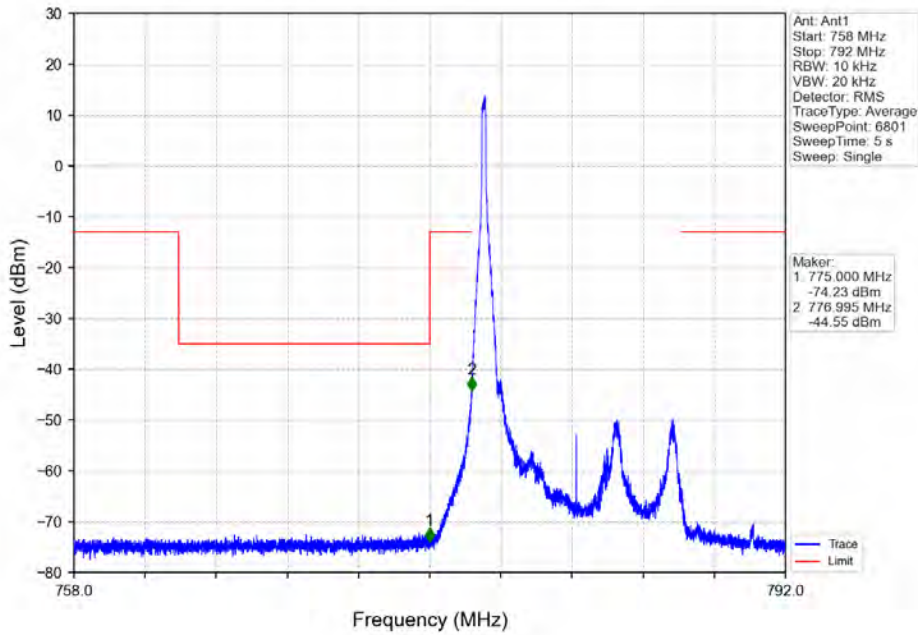

Band 13 10MHz QPSK MCH 782MHz RB 1 0 NTN