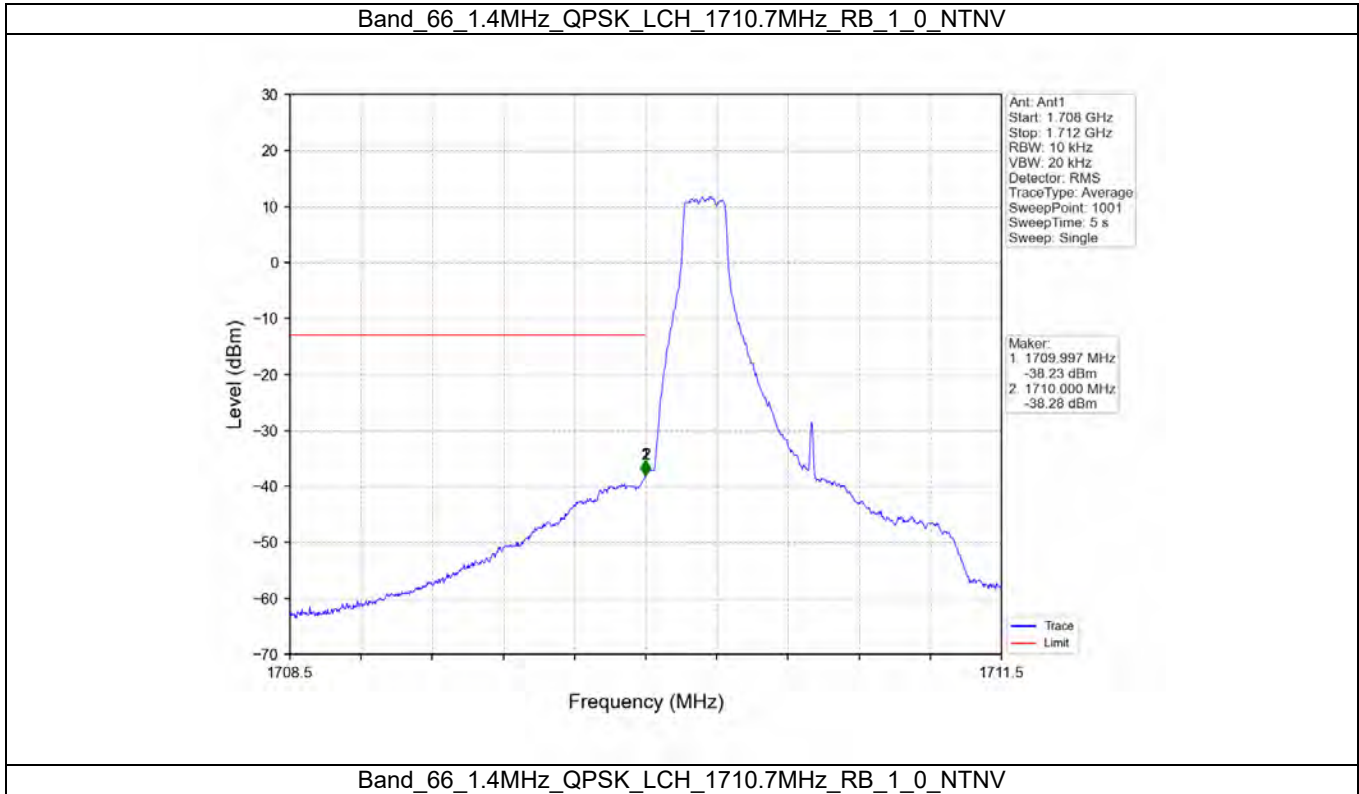

BUREAU VERITAS Test Report No.: W7L-P20210616-3RF03

	75	0	Refer To Test Graph	/	Refer To Test Graph	Refer To Test Graph	Pass
	1	74	/	/	Refer To Test Graph	Refer To Test Graph	Pass
Band: 66 / Bandwidth: 20MHz / NTV							
Modulation	RB Allocation		Spurious Emission				Verdict
	Size	Offset	LCH	MCH	HCH	Limit	
QPSK	1	0	Refer To Test Graph	Refer To Test Graph	Refer To Test Graph	Refer To Test Graph	Pass
	100	0	Refer To Test Graph	/	Refer To Test Graph	Refer To Test Graph	Pass
	1	99	/	/	Refer To Test Graph	Refer To Test Graph	Pass
16QAM	1	0	Refer To Test Graph	Refer To Test Graph	Refer To Test Graph	Refer To Test Graph	Pass
	100	0	Refer To Test Graph	/	Refer To Test Graph	Refer To Test Graph	Pass
	1	99	/	/	Refer To Test Graph	Refer To Test Graph	Pass
64QAM	1	0	Refer To Test Graph	Refer To Test Graph	Refer To Test Graph	Refer To Test Graph	Pass
	100	0	Refer To Test Graph	/	Refer To Test Graph	Refer To Test Graph	Pass
	1	99	/	/	Refer To Test Graph	Refer To Test Graph	Pass

BV 7Layers Communications
Technology (Shenzhen) Co. Ltd

No.B102, Dazu Chuangxin Mansion, North of Beihuan Avenue, North Area, Hi-Tech Industrial Park, Nanshan District, Shenzhen, Guangdong, China

Tel: +86 755 8869 6566

Fax: +86 755 8869 6577

Email: customerservice.sw@bureauveritas.com

4.6.2 Test Graph