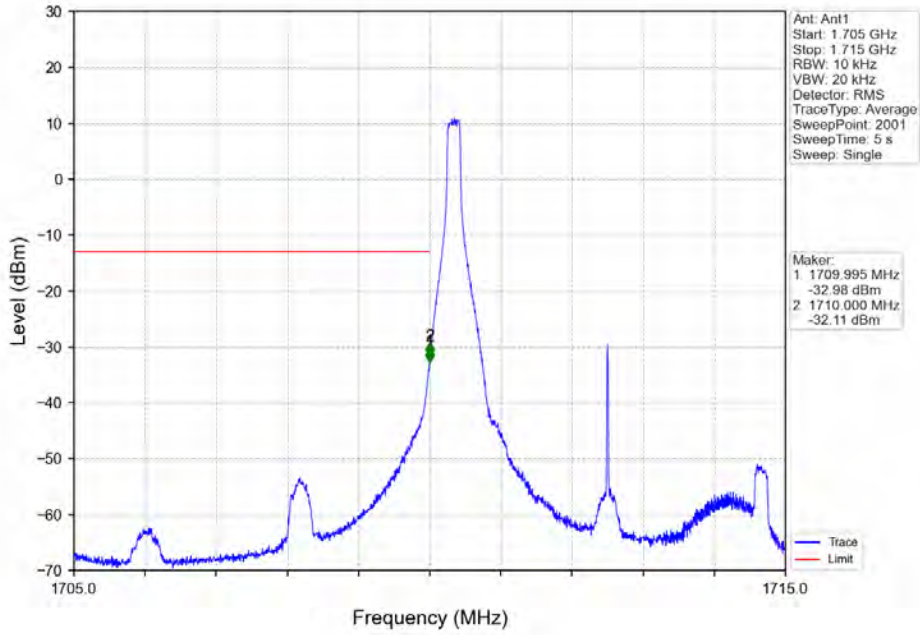

Band 66_5MHz_64QAM_LCH_174.0.5MHz_RB_1_0_NTNV