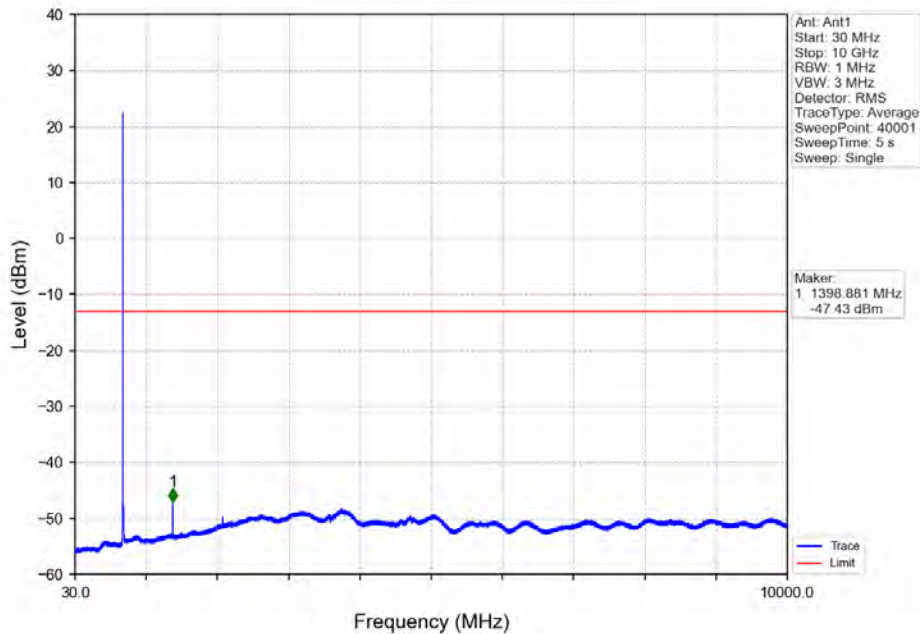

BV 7Layers Communications
Technology (Shenzhen) Co. Ltd

No.B102, Dazu Chuangxin Mansion, North of Beihuan
Avenue, North Area, Hi-Tech Industrial Park, Nanshan
District, Shenzhen, Guangdong, China

Tel: +86 755 8869 6566

Fax: +86 755 8869 6577

Email: customerservice.sw@bureauveritas.com