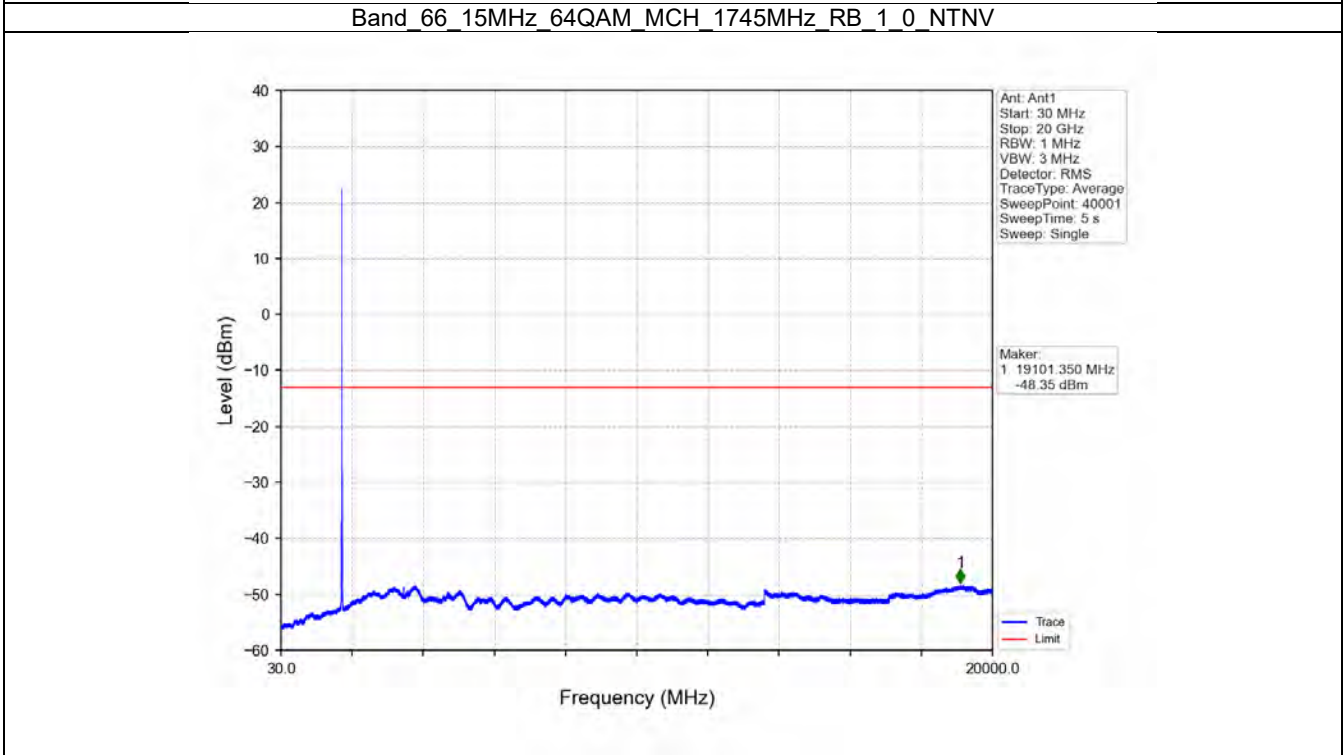

BV 7Layers Communications
Technology (Shenzhen) Co. Ltd

No.B102, Dazu Chuangxin Mansion, North of Beihuan
Avenue, North Area, Hi-Tech Industrial Park, Nanshan
District, Shenzhen, Guangdong, China

Tel: +86 755 8869 6566

Fax: +86 755 8869 6577

Email: customerservice.sw@bureauveritas.com