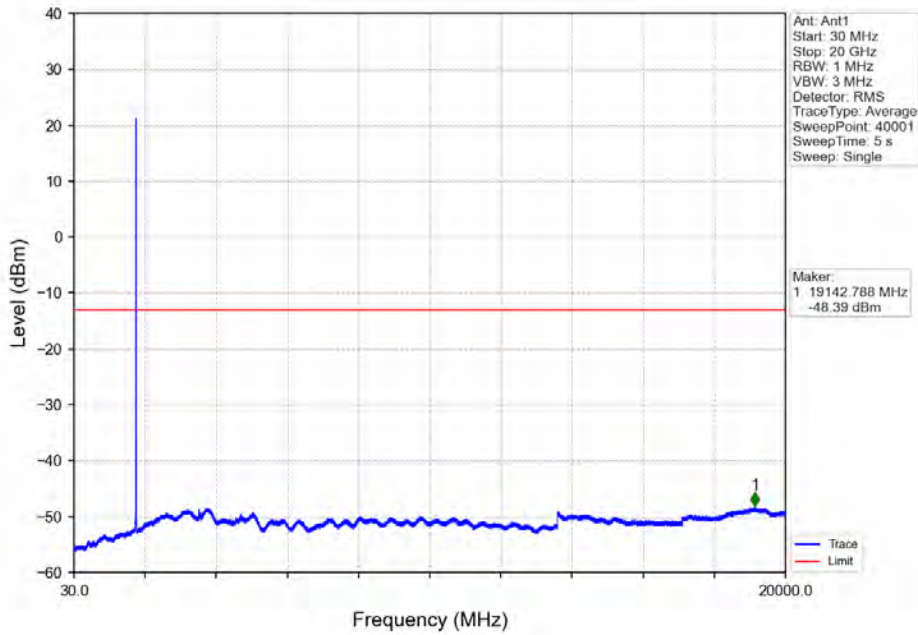

Band 66 10MHz 64QAM LCH 1715MHz RB 50 0 NTN

Band 66 10MHz 64QAM MCH 1745MHz RB 1 0 NTN

Band 66 10MHz 64QAM HCH 1775MHz RB 1 0 NTN

Band 66 10MHz 64QAM HCH 1775MHz RB 1 49 NTN

BV 7Layers Communications Technology (Shenzhen) Co. Ltd