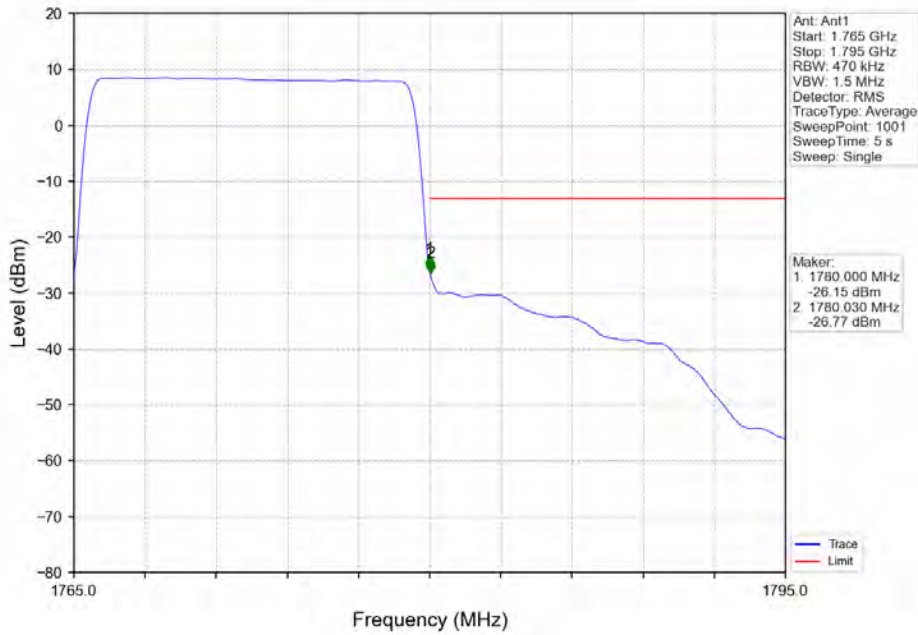

Band 66 15MHz QPSK HCH 1772.5MHz RB 75 0 NTV

Band 66 15MHz 16QAM LCH 1717.5MHz RB 1 0 NTV

BV 7Layers Communications
Technology (Shenzhen) Co. Ltd

No.B102, Dazu Chuangxin Mansion, North of Beihuan
Avenue, North Area, Hi-Tech Industrial Park, Nanshan
District, Shenzhen, Guangdong, China