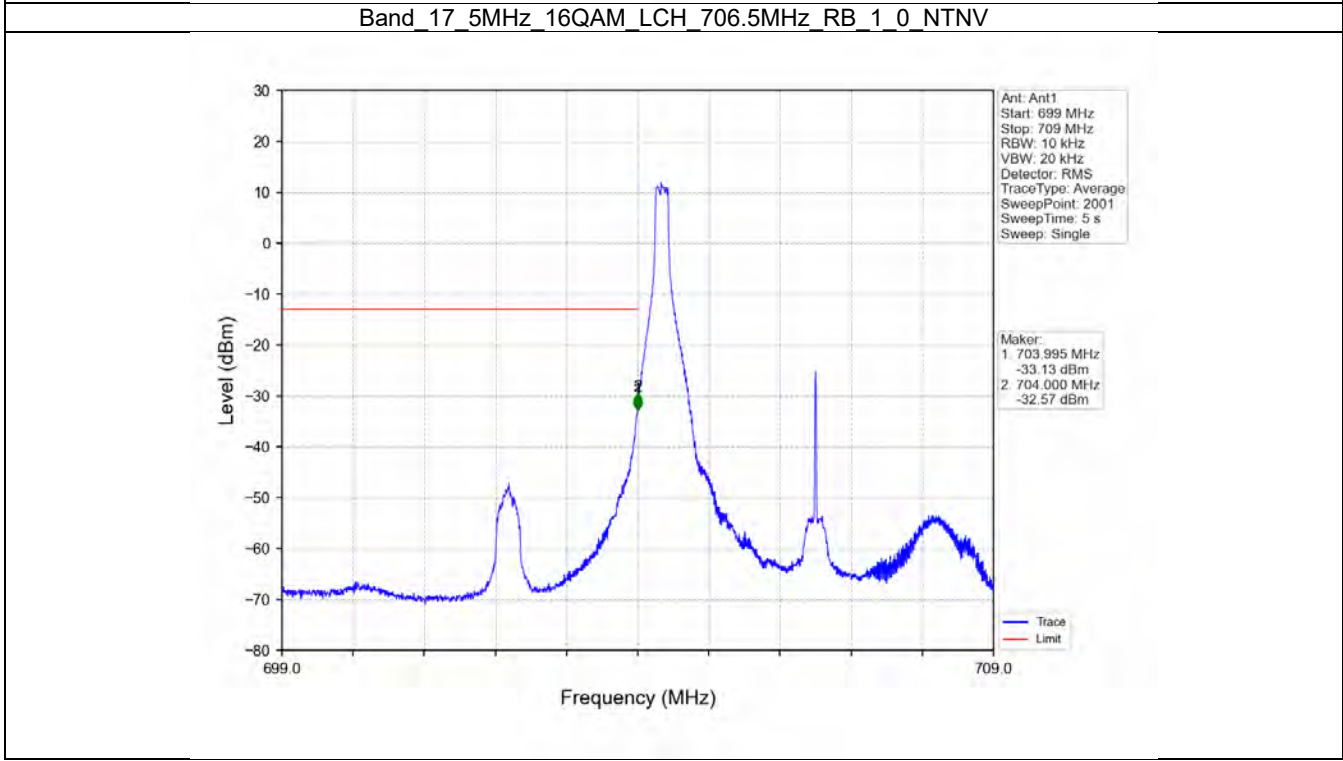

BV 7Layers Communications
Technology (Shenzhen) Co. Ltd

No.B102, Dazu Chuangxin Mansion, North of Beihuan
Avenue, North Area, Hi-Tech Industrial Park, Nanshan
District, Shenzhen, Guangdong, China

Tel: +86 755 8869 6566

Fax: +86 755 8869 6577

Email: customerservice.sw@bureauveritas.com