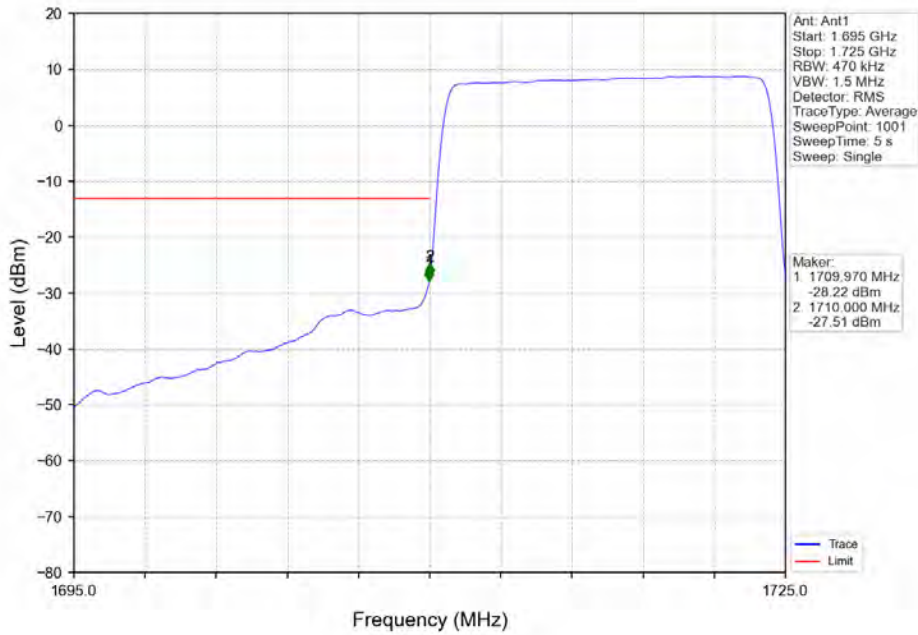

Band 66 15MHz QPSK MCH 1745MHz RB 1 0 NTV

BUREAU
VERITAS

Test Report No.: W7L-P20210616-3RF03

Band 66 15MHz QPSK HCH 1772.5MHz RB 1 0 NTN

Band 66 15MHz QPSK HCH 1772.5MHz RB 1 74 NTN

BV 7Layers Communications
Technology (Shenzhen) Co. Ltd