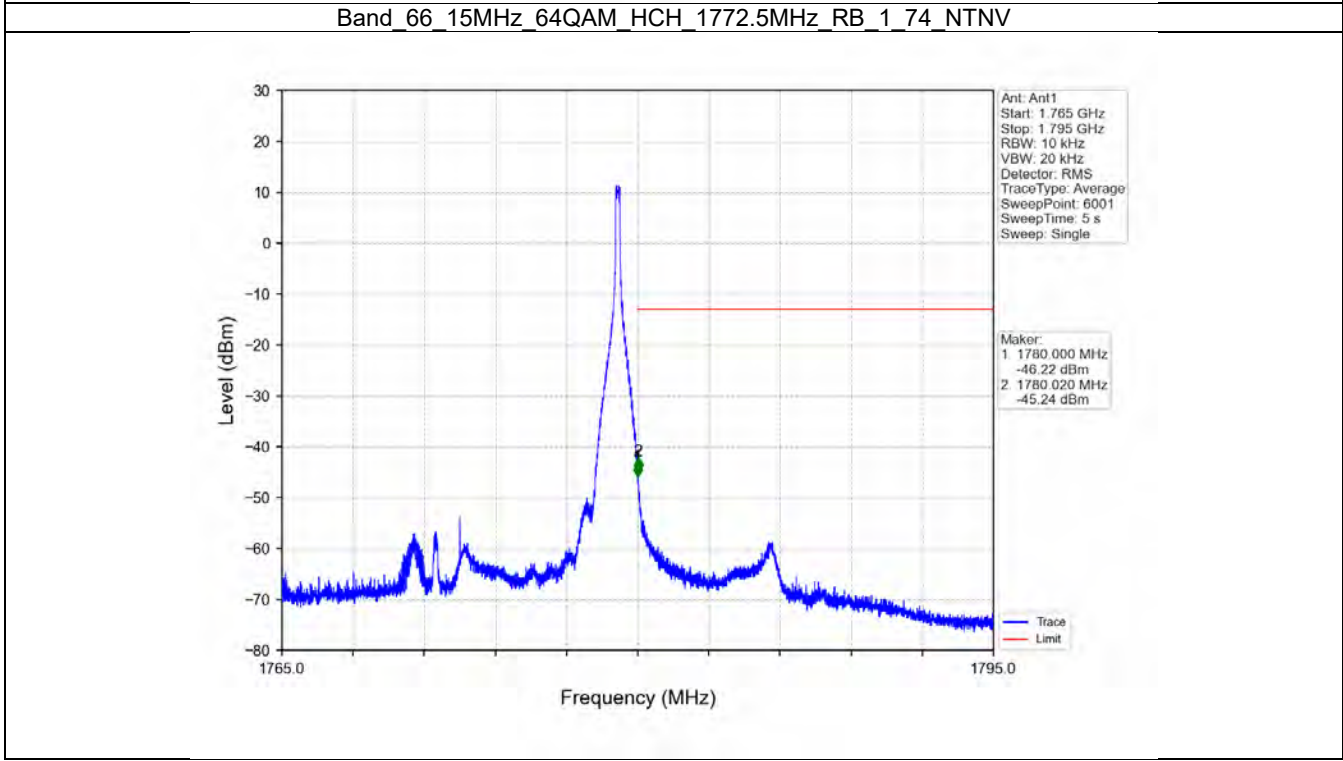

BV 7Layers Communications
Technology (Shenzhen) Co. Ltd

No.B102, Dazu Chuangxin Mansion, North of Beihuan
Avenue, North Area, Hi-Tech Industrial Park, Nanshan
District, Shenzhen, Guangdong, China

Tel: +86 755 8869 6566

Fax: +86 755 8869 6577

Email: customerservice.sw@bureauveritas.com