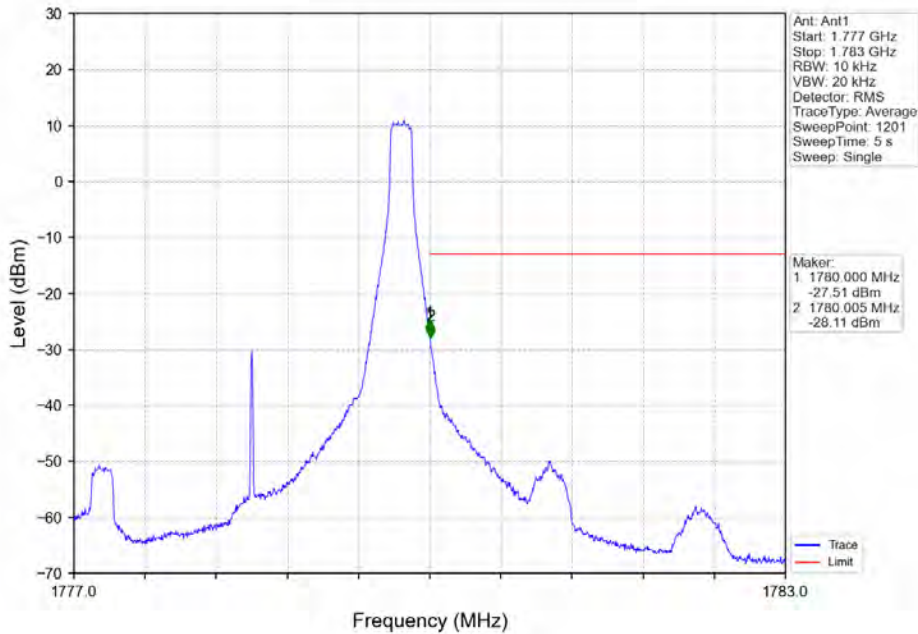

Band 66 3MHz 64QAM HCH 1778.5MHz RB 1 14 NTN