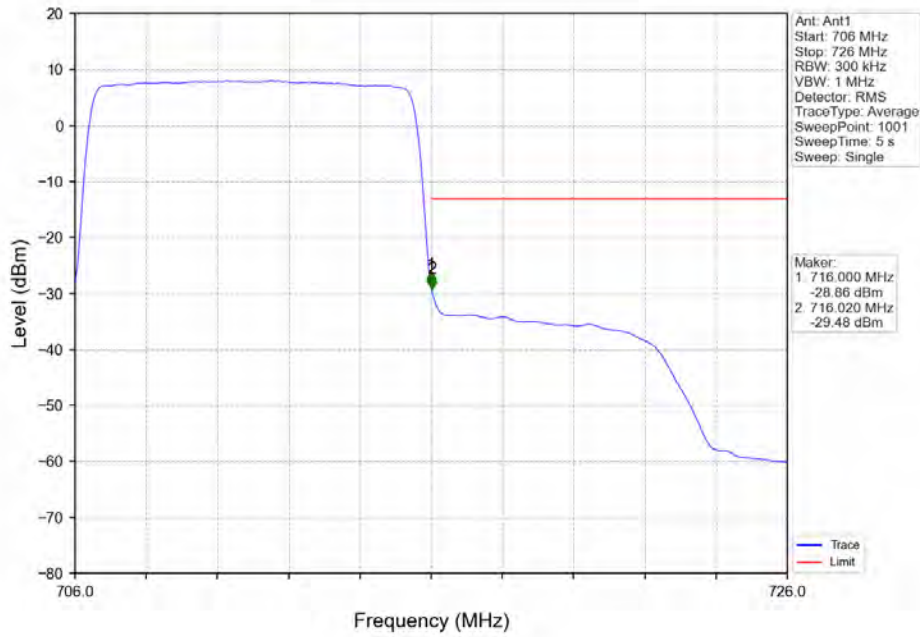

BUREAU
VERITAS

Test Report No.: W7L-P20210616-3RF03

Band 12 10MHz 64QAM HCH 711MHz RB 50 0 NTN

BV 7Layers Communications
Technology (Shenzhen) Co. Ltd

No.B102, Dazu Chuangxin Mansion, North of Beihuan
Avenue, North Area, Hi-Tech Industrial Park, Nanshan
District, Shenzhen, Guangdong, China

Tel: +86 755 8869 6566

Fax: +86 755 8869 6577

Email: customerservice.sw@bureauveritas.com