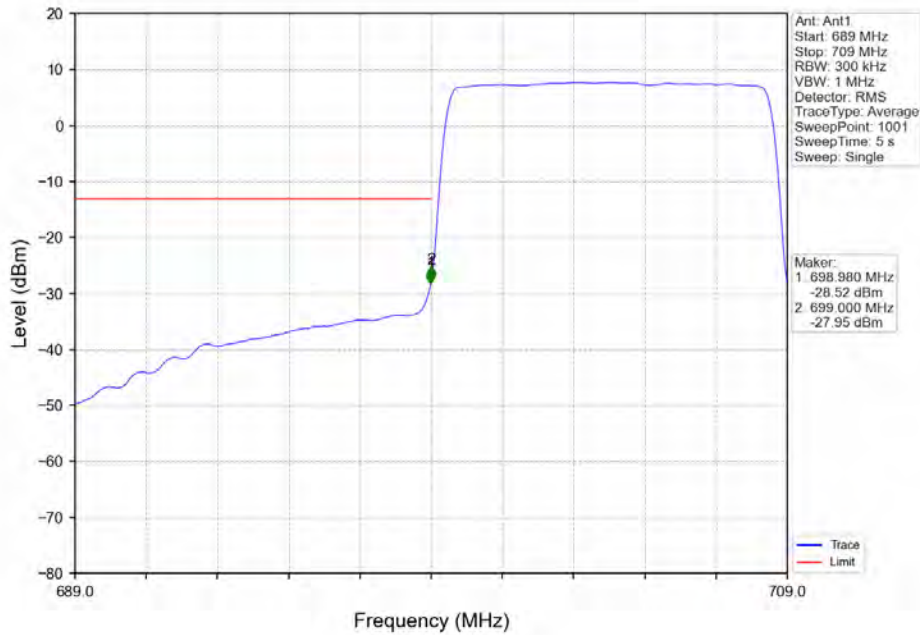

Band 12 10MHz 64QAM LCH 704MHz RB 50 0 NTVN