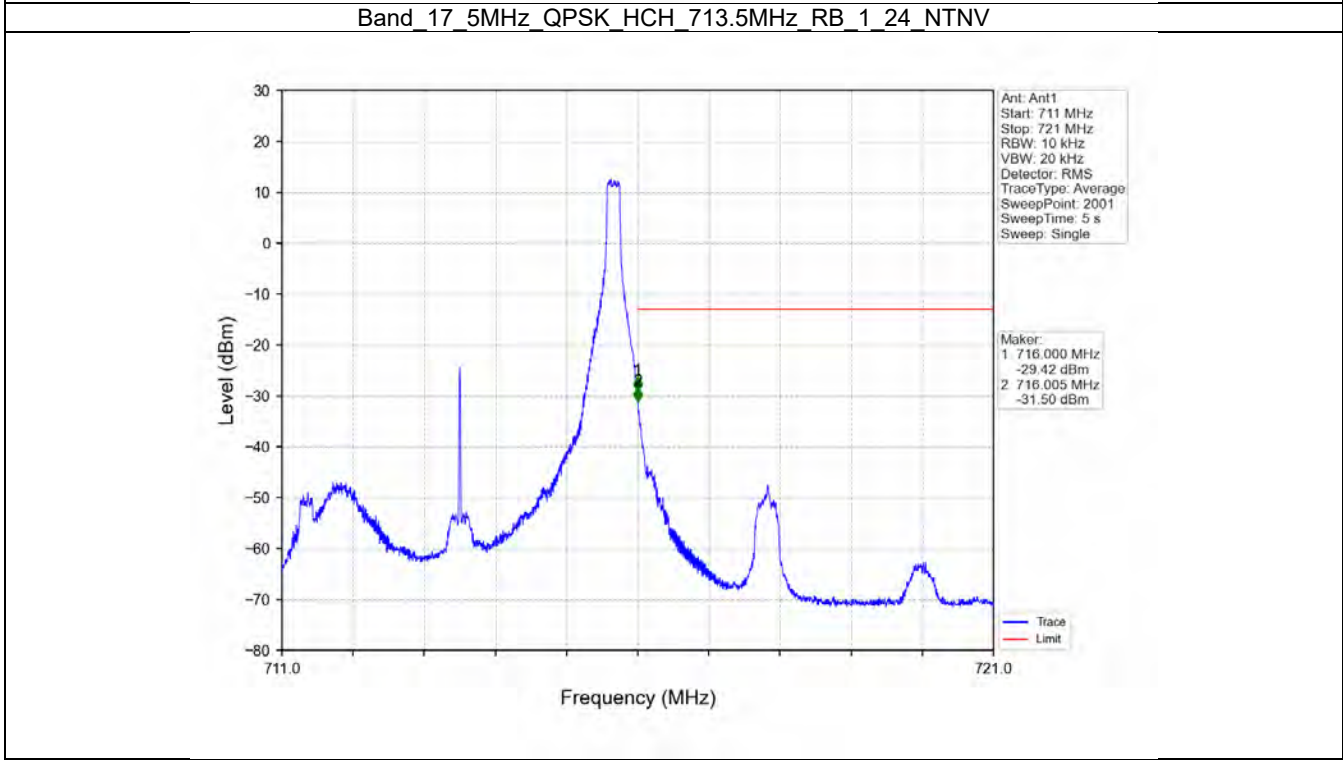

BV 7Layers Communications
Technology (Shenzhen) Co. Ltd

No.B102, Dazu Chuangxin Mansion, North of Beihuan
Avenue, North Area, Hi-Tech Industrial Park, Nanshan
District, Shenzhen, Guangdong, China

Tel: +86 755 8869 6566

Fax: +86 755 8869 6577

Email: customerservice.sw@bureauveritas.com