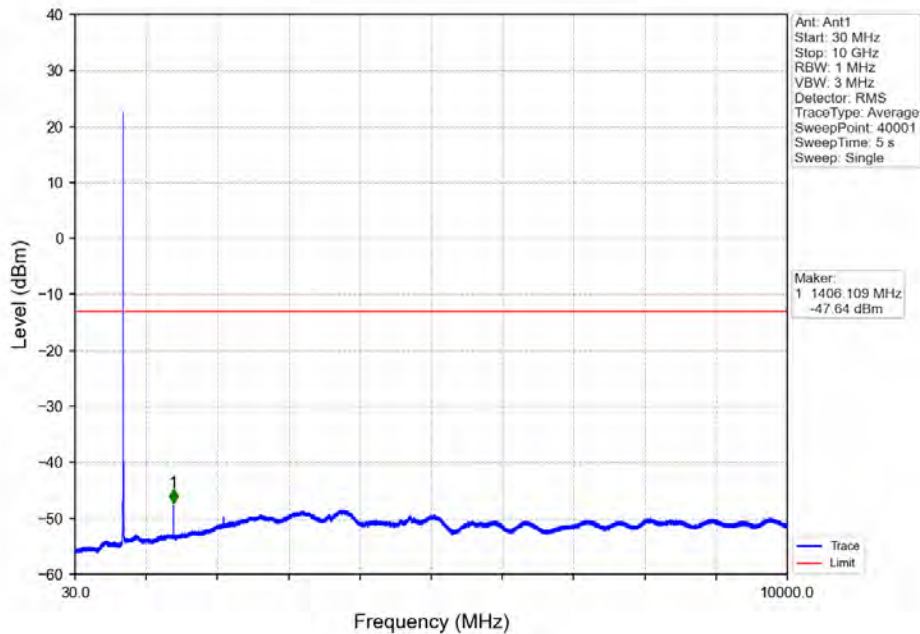

Band 12 10MHz 64QAM MCH 707.5MHz RB 1 0 NTVN