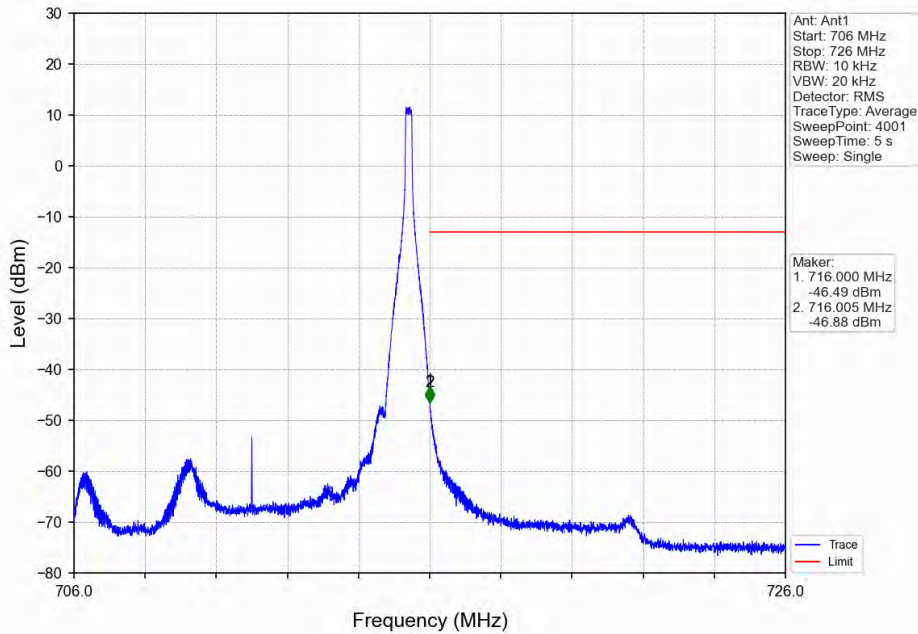

Band 17 10MHz 64QAM HCH 711MHz RB 1 49 NTNV

BV 7Layers Communications Technology (Shenzhen) Co. Ltd

No.B102, Dazu Chuangxin Mansion, North of Beihuan Avenue, North Area, Hi-Tech Industrial Park, Nanshan District, Shenzhen, Guangdong, China

Tel: +86 755 8869 6566

Fax: +86 755 8869 6577

Email: customerservice.sw@bureauveritas.com