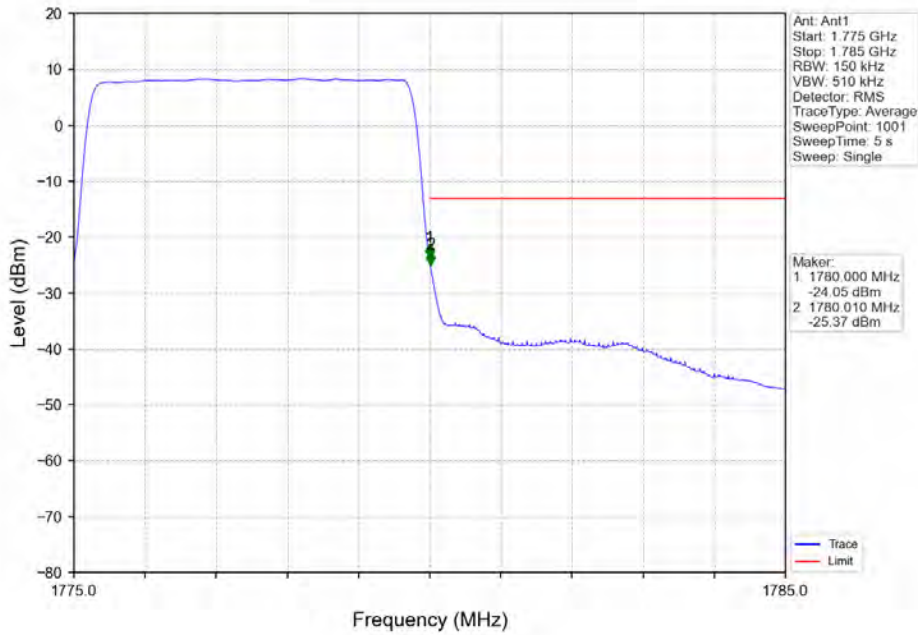

Band 66 5MHz QPSK HCH 1777.5MHz RB 25_0 NTN