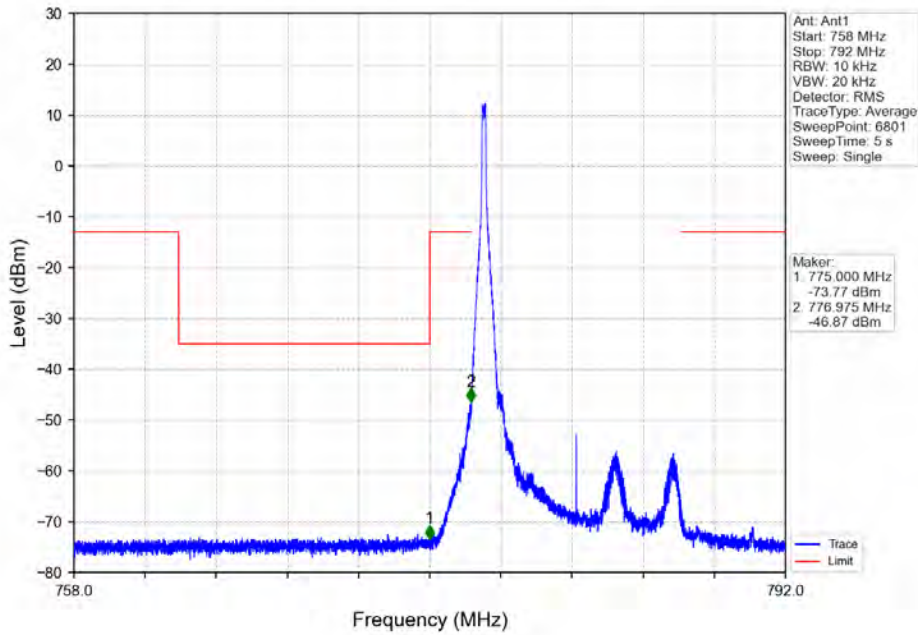

BUREAU
VERITAS

Test Report No.: W7L-P20210616-3RF03

Band 13 10MHz 64QAM MCH 782MHz RB 1 0 NTNV

Band 13 10MHz 64QAM MCH 782MHz RB 1 0 NTNV