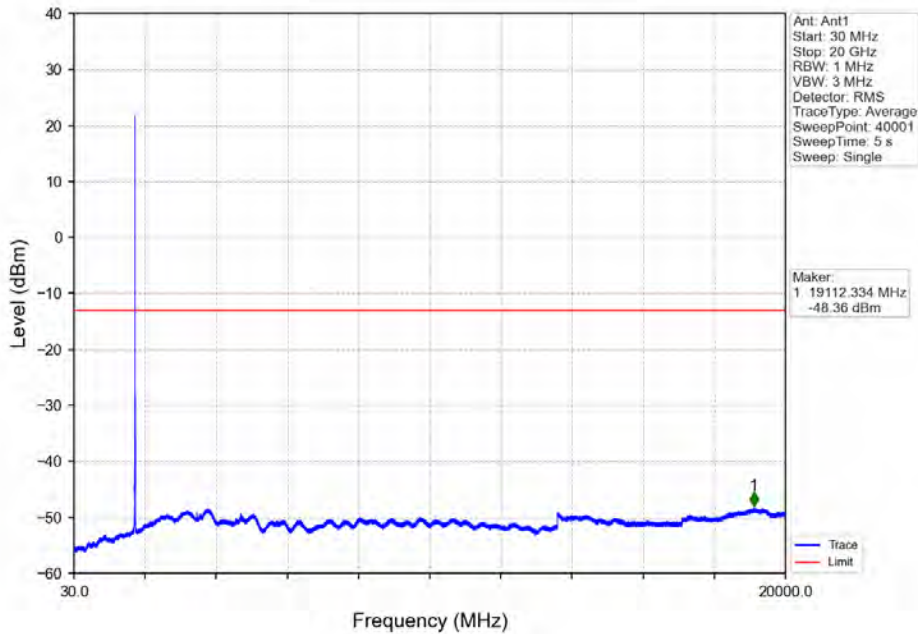

Band 66 10MHz 64QAM LCH 1715MHz RB 50 0 NTN

Band 66 10MHz 64QAM MCH 1745MHz RB 1 0 NTN

Band 66 10MHz 64QAM HCH 1775MHz RB 1 0 NTN

Band 66 10MHz 64QAM HCH 1775MHz RB 1 49 NTN

BV 7Layers Communications Technology (Shenzhen) Co. Ltd