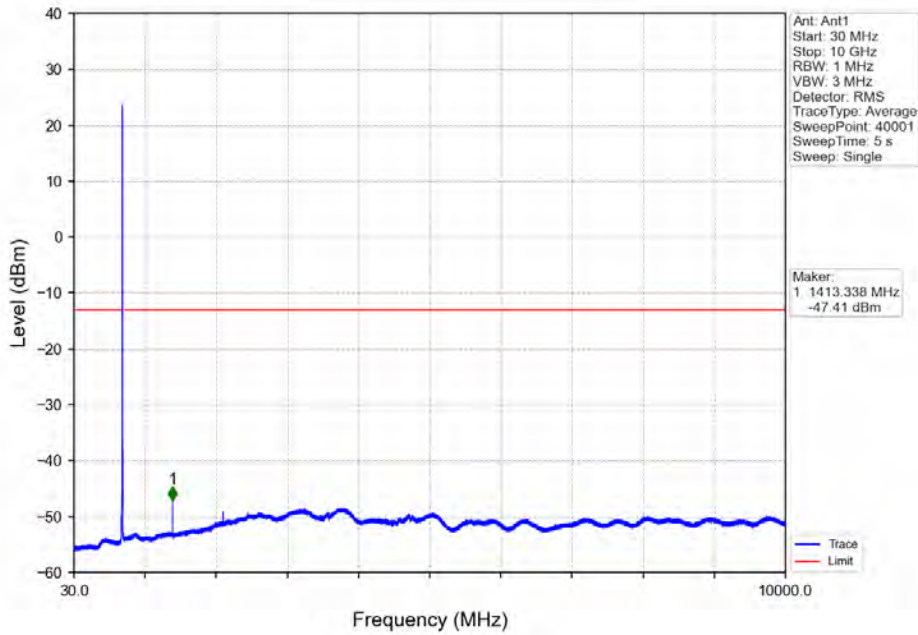

Band 12 10MHz QPSK MCH 707.5MHz RB 1 0 NTV

Band 12 10MHz QPSK HCH 711MHz RB 1 0 NTN

Band 12 10MHz QPSK HCH 711MHz RB 1 49 NTN

BV 7Layers Communications
Technology (Shenzhen) Co. Ltd

No.B102, Dazu Chuangxin Mansion, North of Beihuan
Avenue, North Area, Hi-Tech Industrial Park, Nanshan
District, Shenzhen, Guangdong, China