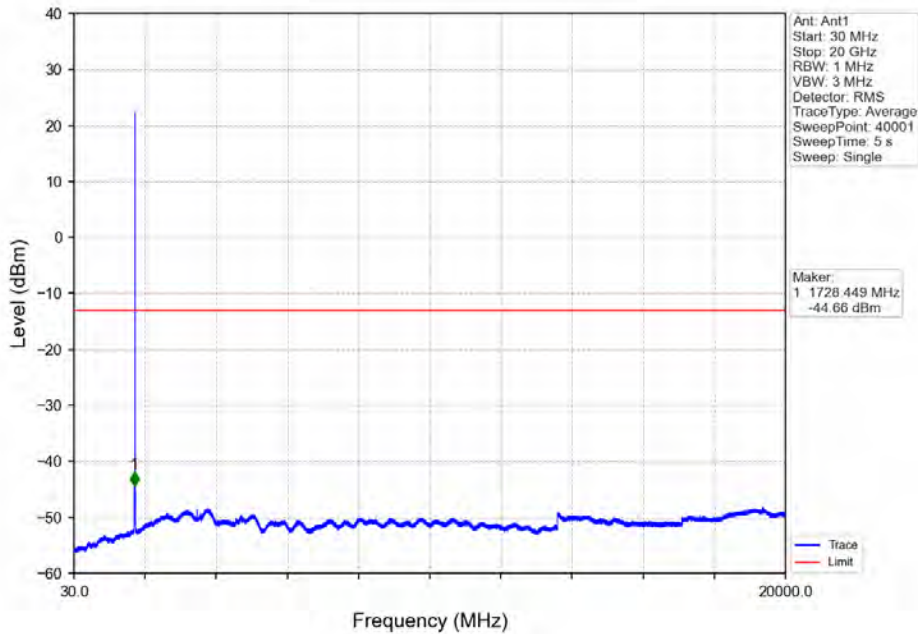

Band 66 5MHz 64QAM LCH 174.05MHz RB 25 0 NTV

Band 66 5MHz 64QAM MCH 1745MHz RB 1 0 NTV

BV 7Layers Communications
Technology (Shenzhen) Co. Ltd

No.B102, Dazu Chuangxin Mansion, North of Beihuan
Avenue, North Area, Hi-Tech Industrial Park, Nanshan
District, Shenzhen, Guangdong, China