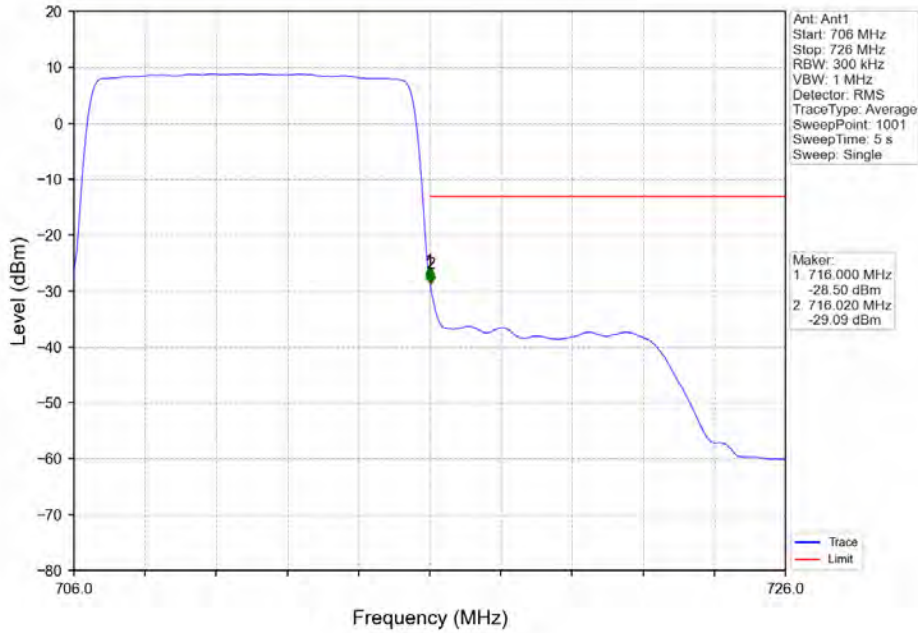

BUREAU
VERITAS

Test Report No.: W7L-P20210616-3RF03

Band 12 10MHz QPSK HCH 711MHz RB 50 0 NTV

Band 12 10MHz 16QAM LCH 704MHz RB 1 0 NTV