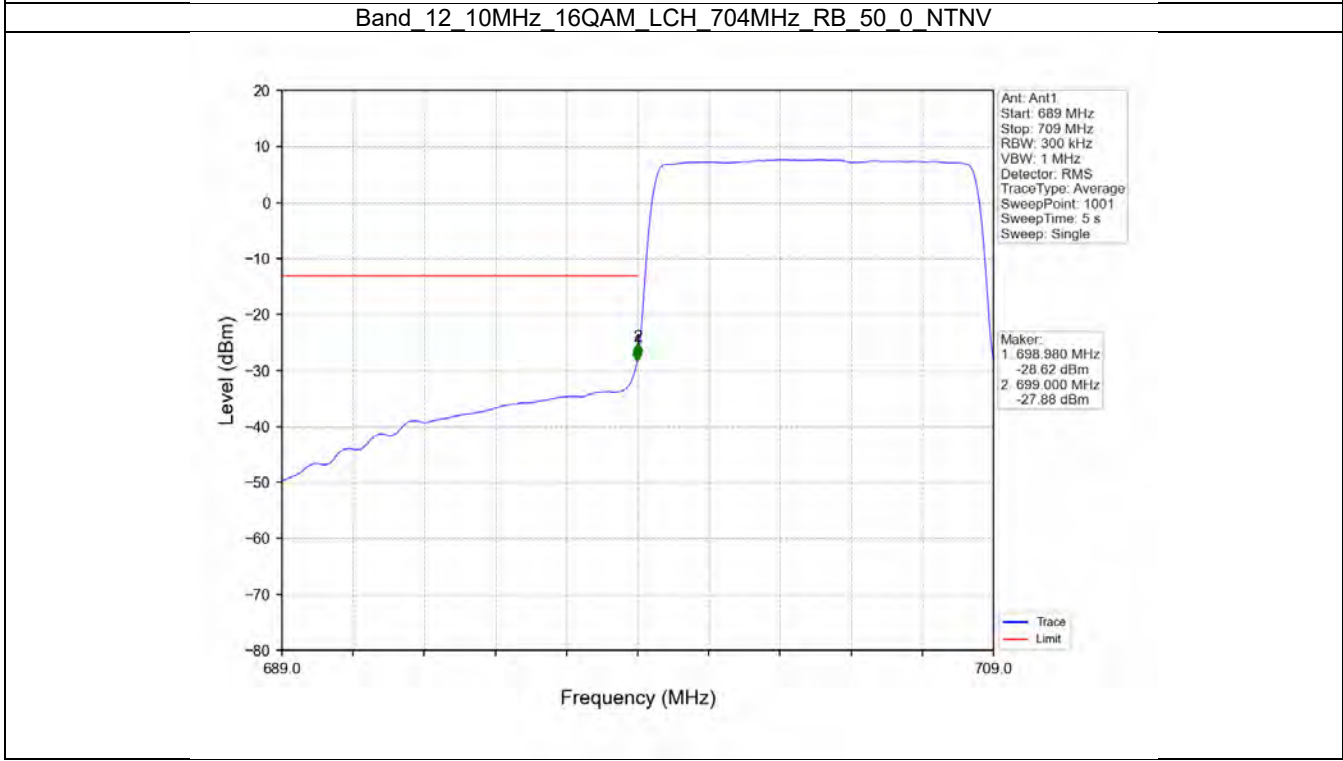

BV 7Layers Communications
Technology (Shenzhen) Co. Ltd

No.B102, Dazu Chuangxin Mansion, North of Beihuan
Avenue, North Area, Hi-Tech Industrial Park, Nanshan
District, Shenzhen, Guangdong, China

Tel: +86 755 8869 6566

Fax: +86 755 8869 6577

Email: customerservice.sw@bureauveritas.com