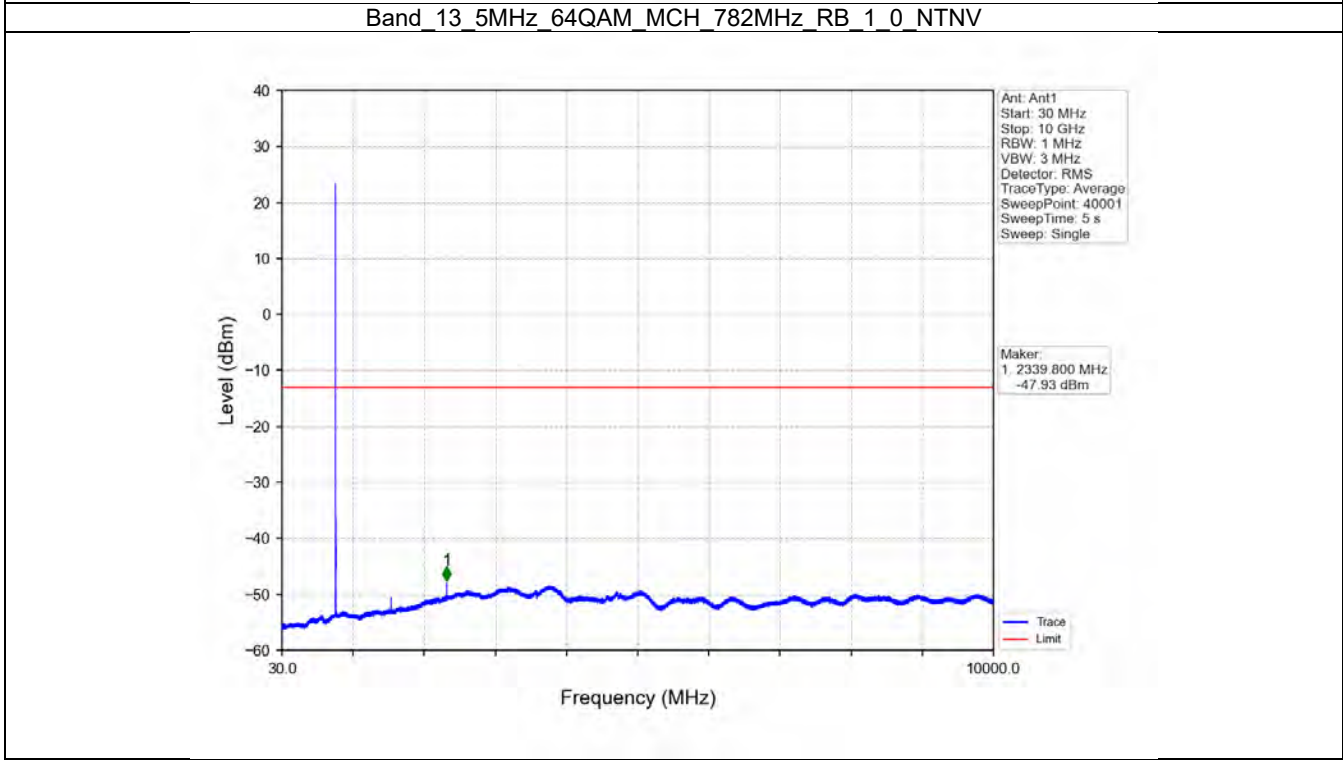

BV 7Layers Communications
Technology (Shenzhen) Co. Ltd

No.B102, Dazu Chuangxin Mansion, North of Beihuan
Avenue, North Area, Hi-Tech Industrial Park, Nanshan
District, Shenzhen, Guangdong, China

Tel: +86 755 8869 6566
Fax: +86 755 8869 6577
Email: customerservice.sw@bureauveritas.com