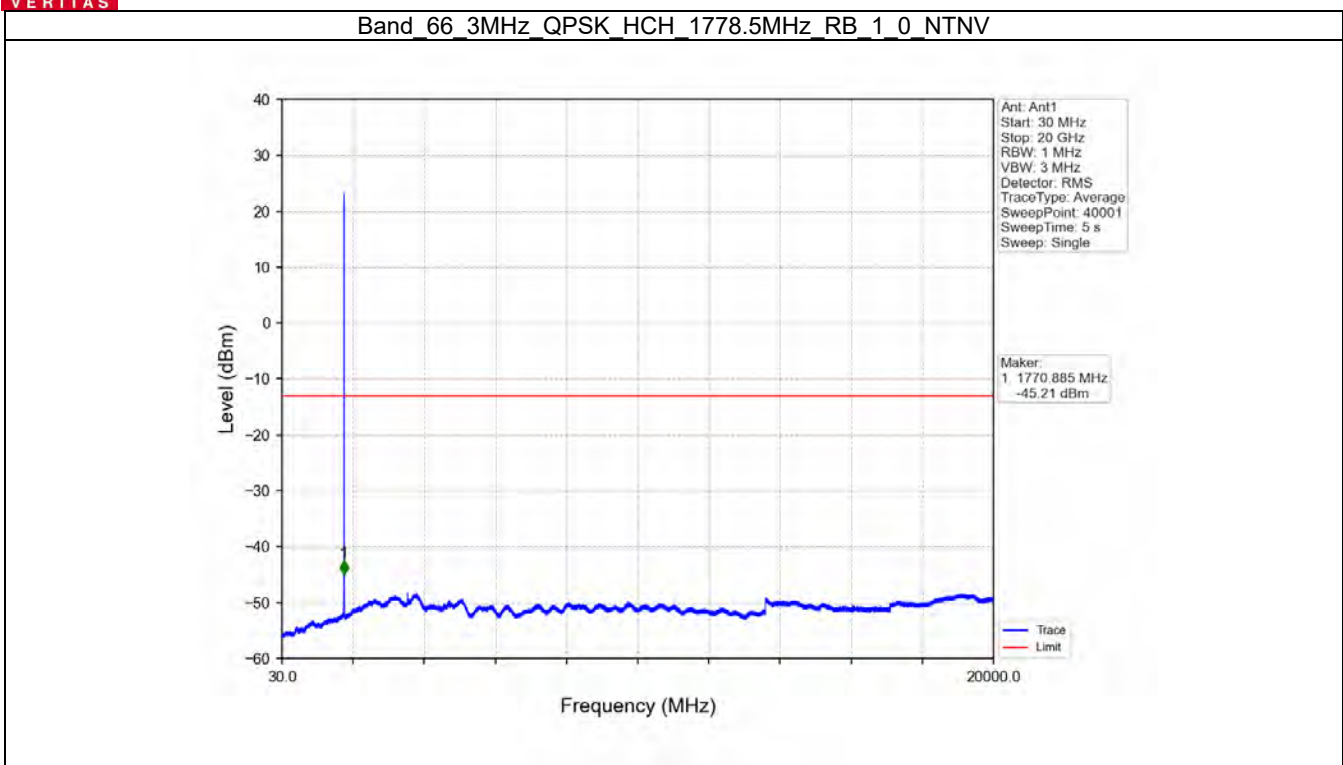

BV 7Layers Communications
Technology (Shenzhen) Co. Ltd

No.B102, Dazu Chuangxin Mansion, North of Beihuan
Avenue, North Area, Hi-Tech Industrial Park, Nanshan
District, Shenzhen, Guangdong, China

Tel: +86 755 8869 6566

Fax: +86 755 8869 6577

Email: customerservice.sw@bureauveritas.com