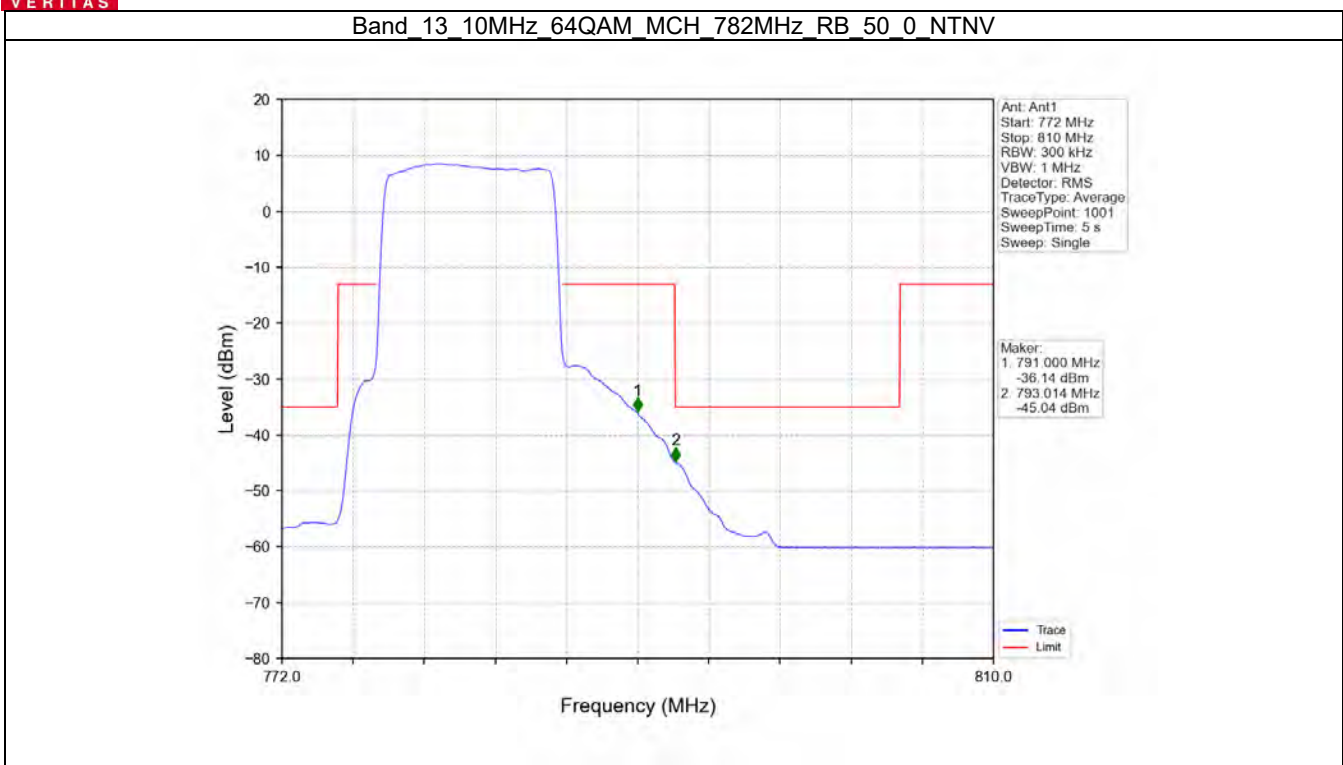

Fax: +86 755 8869 6577

Email: customerservice.sw@bureauveritas.com

Band 13 10MHz 64QAM MCH 782MHz RB 50 0 NTN

Band 13 10MHz 64QAM MCH 782MHz RB 1 49 NTN

4.5 LTE Band 17

4.5.1 Test Result

Band: 17 / Bandwidth: 5MHz / NTV							
Modulation	RB Allocation		Spurious Emission				Verdict
	Size	Offset	LCH	MCH	HCH	Limit	
QPSK	1	0	Refer To Test Graph	Refer To Test Graph	Refer To Test Graph	Refer To Test Graph	Pass
	25	0	Refer To Test Graph	/	Refer To Test Graph	Refer To Test Graph	Pass
	1	24	/	/	Refer To Test Graph	Refer To Test Graph	Pass
16QAM	1	0	Refer To Test Graph	Refer To Test Graph	Refer To Test Graph	Refer To Test Graph	Pass
	25	0	Refer To Test Graph	/	Refer To Test Graph	Refer To Test Graph	Pass
	1	24	/	/	Refer To Test Graph	Refer To Test Graph	Pass
64QAM	1	0	Refer To Test Graph	Refer To Test Graph	Refer To Test Graph	Refer To Test Graph	Pass
	25	0	Refer To Test Graph	/	Refer To Test Graph	Refer To Test Graph	Pass
	1	24	/	/	Refer To Test Graph	Refer To Test Graph	Pass
Band: 17 / Bandwidth: 10MHz / NTV							
Modulation	RB Allocation		Spurious Emission				Verdict
	Size	Offset	LCH	MCH	HCH	Limit	
QPSK	1	0	Refer To Test Graph	Refer To Test Graph	Refer To Test Graph	Refer To Test Graph	Pass
	50	0	Refer To Test Graph	/	Refer To Test Graph	Refer To Test Graph	Pass
	1	49	/	/	Refer To Test Graph	Refer To Test Graph	Pass
16QAM	1	0	Refer To Test Graph	Refer To Test Graph	Refer To Test Graph	Refer To Test Graph	Pass
	50	0	Refer To Test Graph	/	Refer To Test Graph	Refer To Test Graph	Pass
	1	49	/	/	Refer To Test Graph	Refer To Test Graph	Pass
64QAM	1	0	Refer To Test Graph	Refer To Test Graph	Refer To Test Graph	Refer To Test Graph	Pass
	50	0	Refer To Test Graph	/	Refer To Test Graph	Refer To Test Graph	Pass
	1	49	/	/	Refer To Test Graph	Refer To Test Graph	Pass