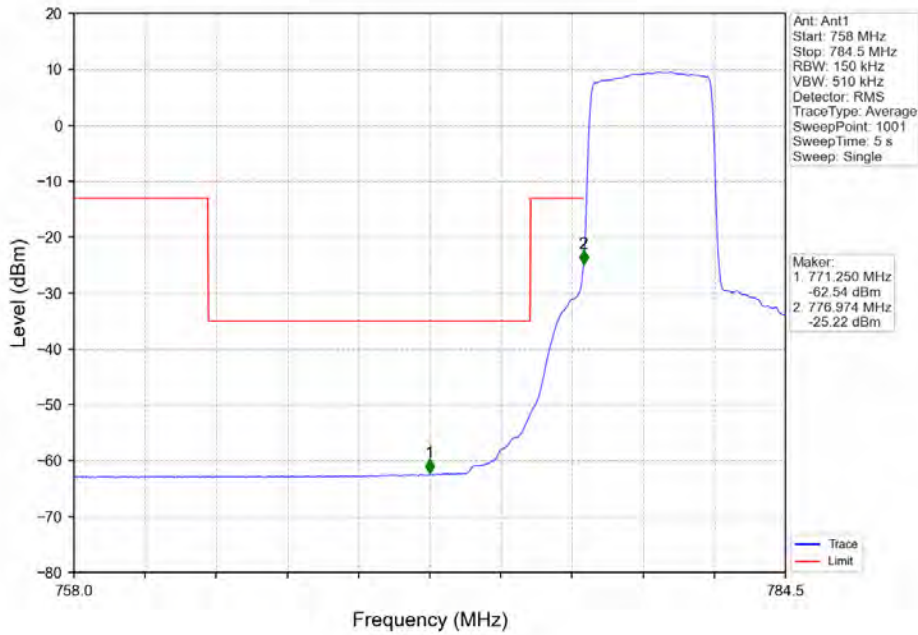

Band 13 5MHz QPSK LCH 779.5MHz RB 25 0 NTNV