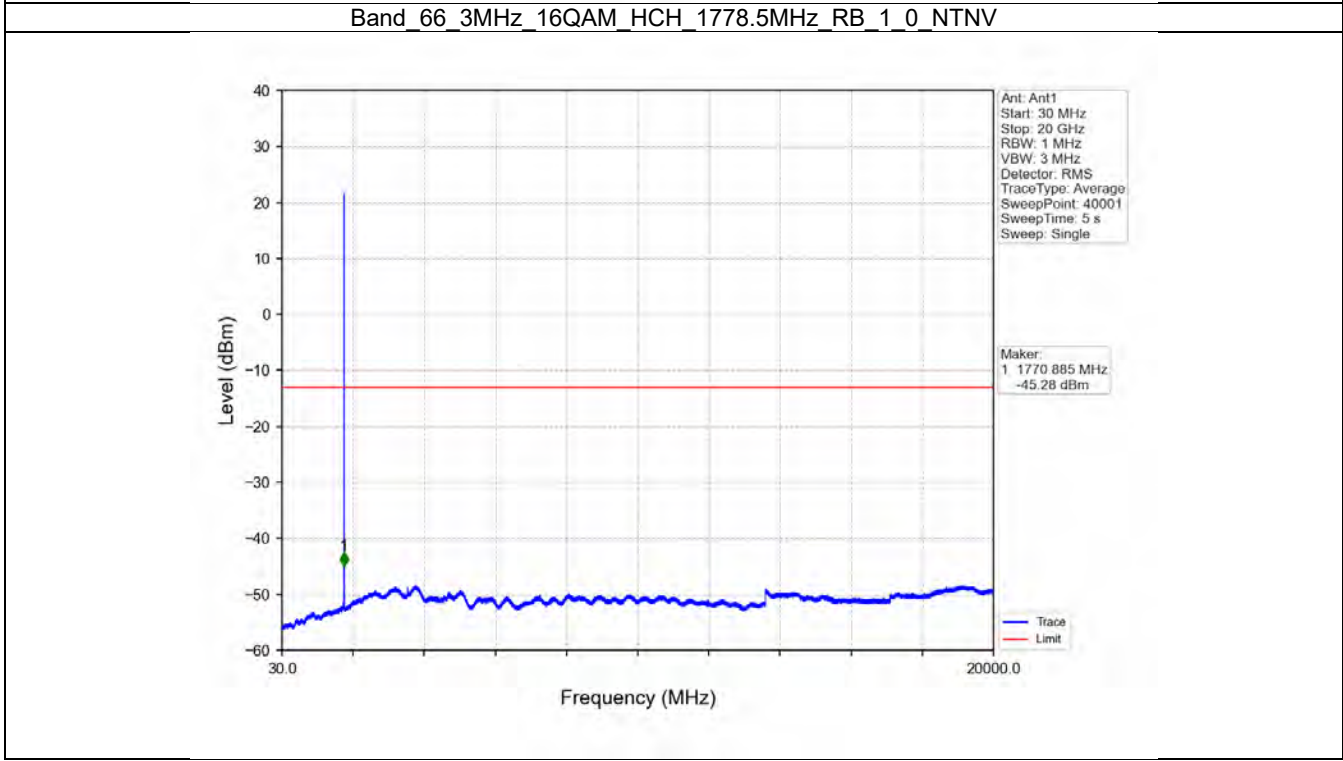

BV 7Layers Communications
Technology (Shenzhen) Co. Ltd

No.B102, Dazu Chuangxin Mansion, North of Beihuan
Avenue, North Area, Hi-Tech Industrial Park, Nanshan
District, Shenzhen, Guangdong, China

Tel: +86 755 8869 6566

Fax: +86 755 8869 6577

Email: customerservice.sw@bureauveritas.com