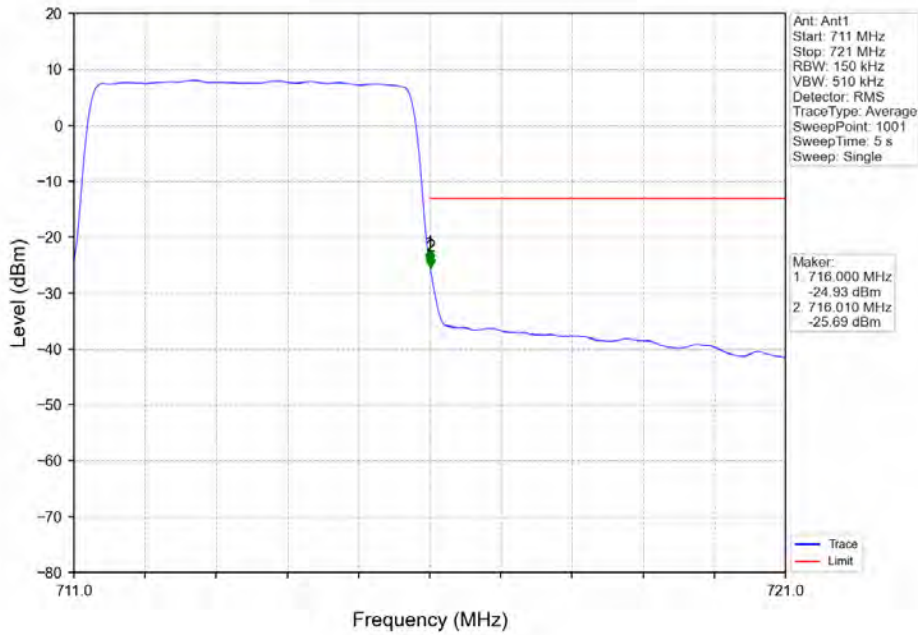

Band 17 5MHz 64QAM HCH 713.5MHz RB 1 24 NTVN

BUREAU
VERITAS

Test Report No.: W7L-P20210616-3RF03

Band 17 5MHz 64QAM HCH 713.5MHz RB 25.0 NTNV

BV 7Layers Communications
Technology (Shenzhen) Co. Ltd

No.B102, Dazu Chuangxin Mansion, North of Beihuan
Avenue, North Area, Hi-Tech Industrial Park, Nanshan
District, Shenzhen, Guangdong, China