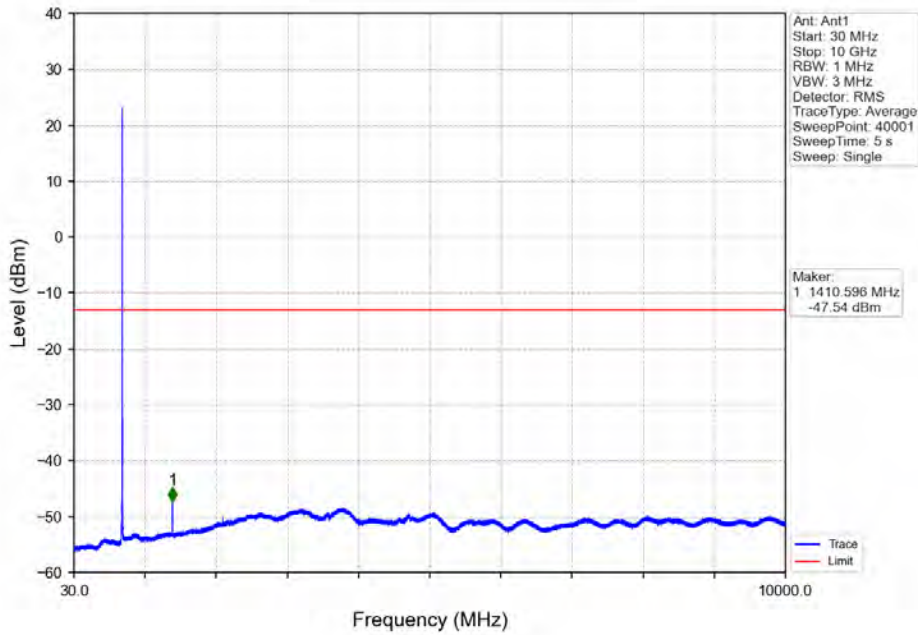

Band 12 5MHz 16QAM MCH 707.5MHz RB 1 0 NTVN

Band 12 5MHz 16QAM HCH 713.5MHz RB 1 0 NTVN

Band 12_5MHz_16QAM_HCH_713.5MHz_RB_1_24_NTNV

Band 12_5MHz_16QAM_HCH_713.5MHz_RB_25_0_NTNV

BV 7Layers Communications Technology (Shenzhen) Co. Ltd