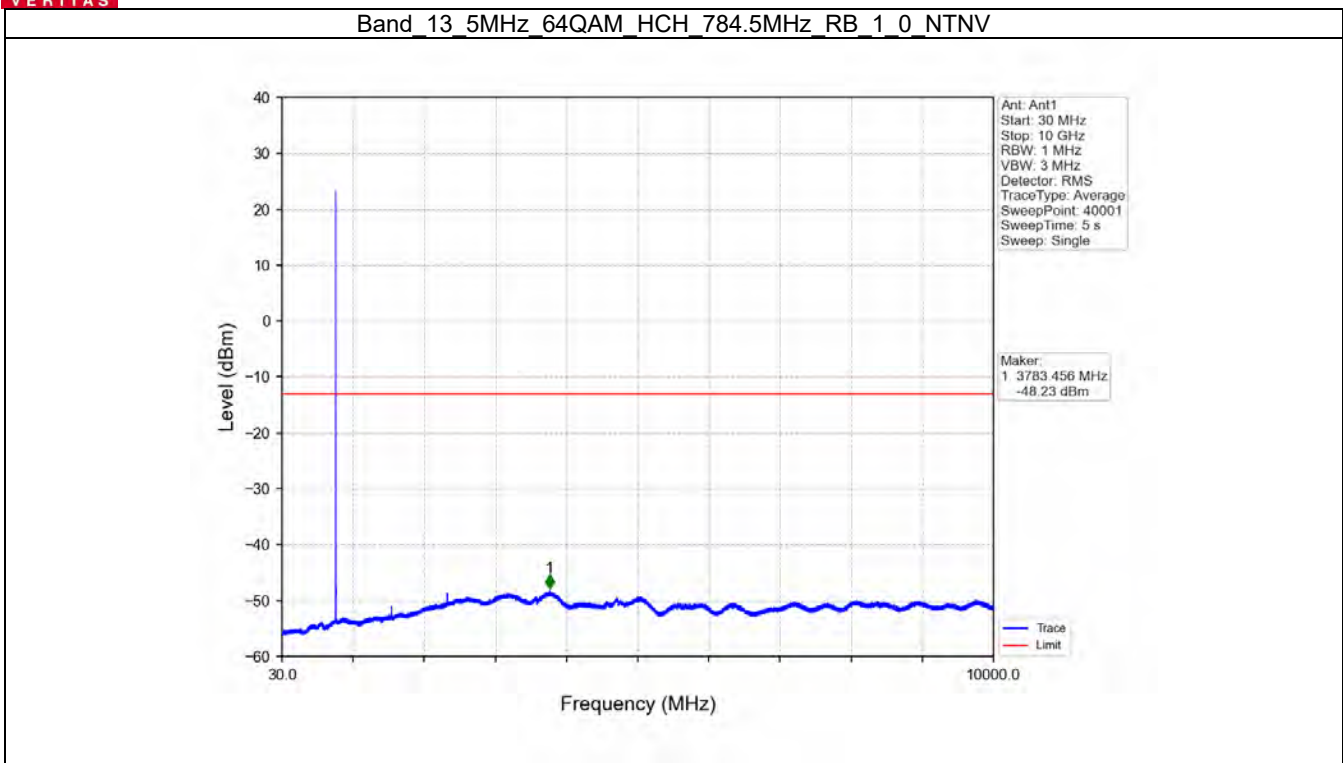

BV 7Layers Communications
Technology (Shenzhen) Co. Ltd

No.B102, Dazu Chuangxin Mansion, North of Beihuan
Avenue, North Area, Hi-Tech Industrial Park, Nanshan
District, Shenzhen, Guangdong, China

Tel: +86 755 8869 6566
Fax: +86 755 8869 6577
Email: customerservice.sw@bureauveritas.com