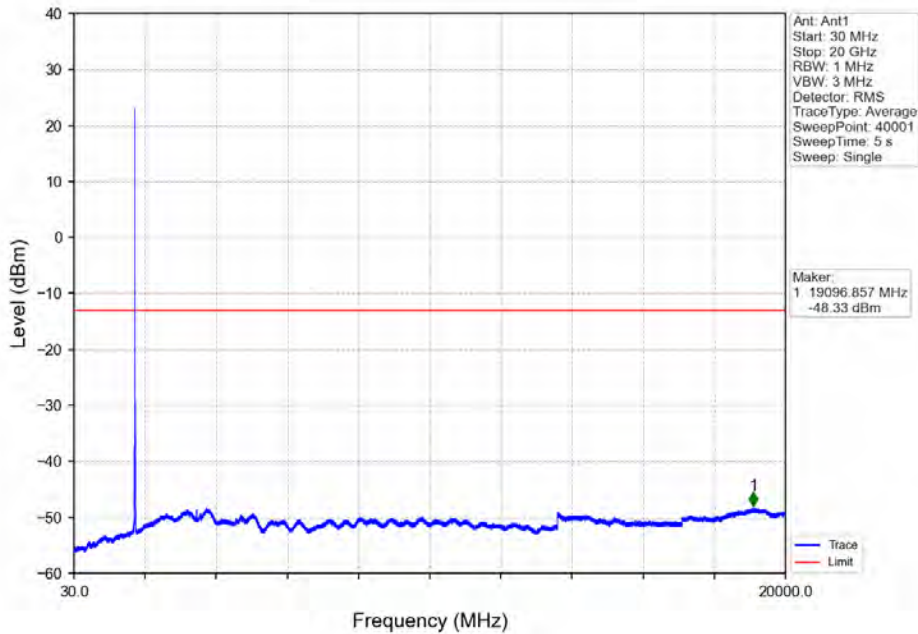

Band 66 15MHz QPSK MCH 1745MHz RB 1 0 NTV

BUREAU
VERITAS

Test Report No.: W7L-P20210616-3RF03

Band 66 15MHz QPSK HCH 1772.5MHz RB 1 0 NTN

Band 66 15MHz QPSK HCH 1772.5MHz RB 1 74 NTN

BV 7Layers Communications
Technology (Shenzhen) Co. Ltd