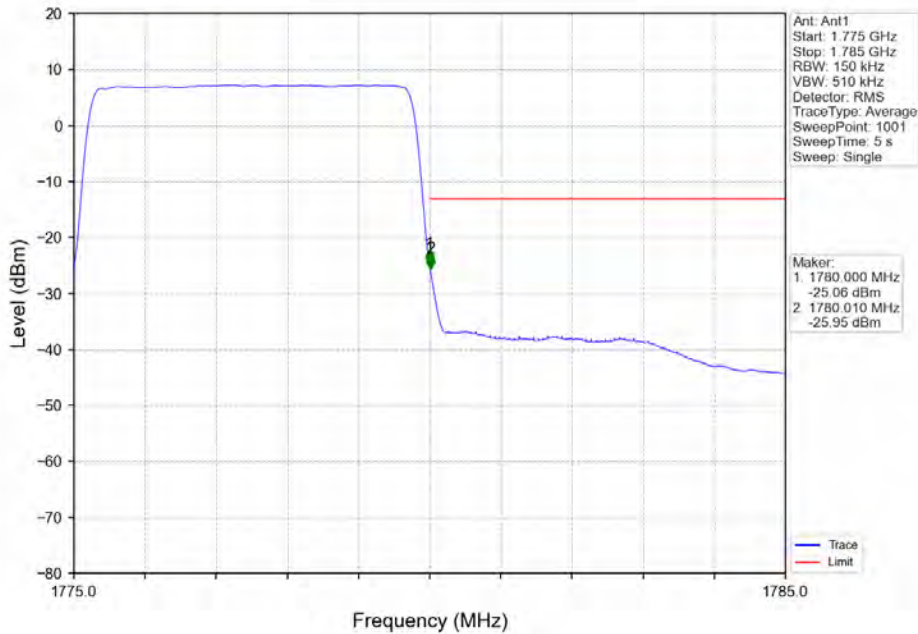

BV 7Layers Communications
Technology (Shenzhen) Co. Ltd

No.B102, Dazu Chuangxin Mansion, North of Beihuan
Avenue, North Area, Hi-Tech Industrial Park, Nanshan
District, Shenzhen, Guangdong, China

Tel: +86 755 8869 6566

Fax: +86 755 8869 6577

Email: customerservice.sw@bureauveritas.com