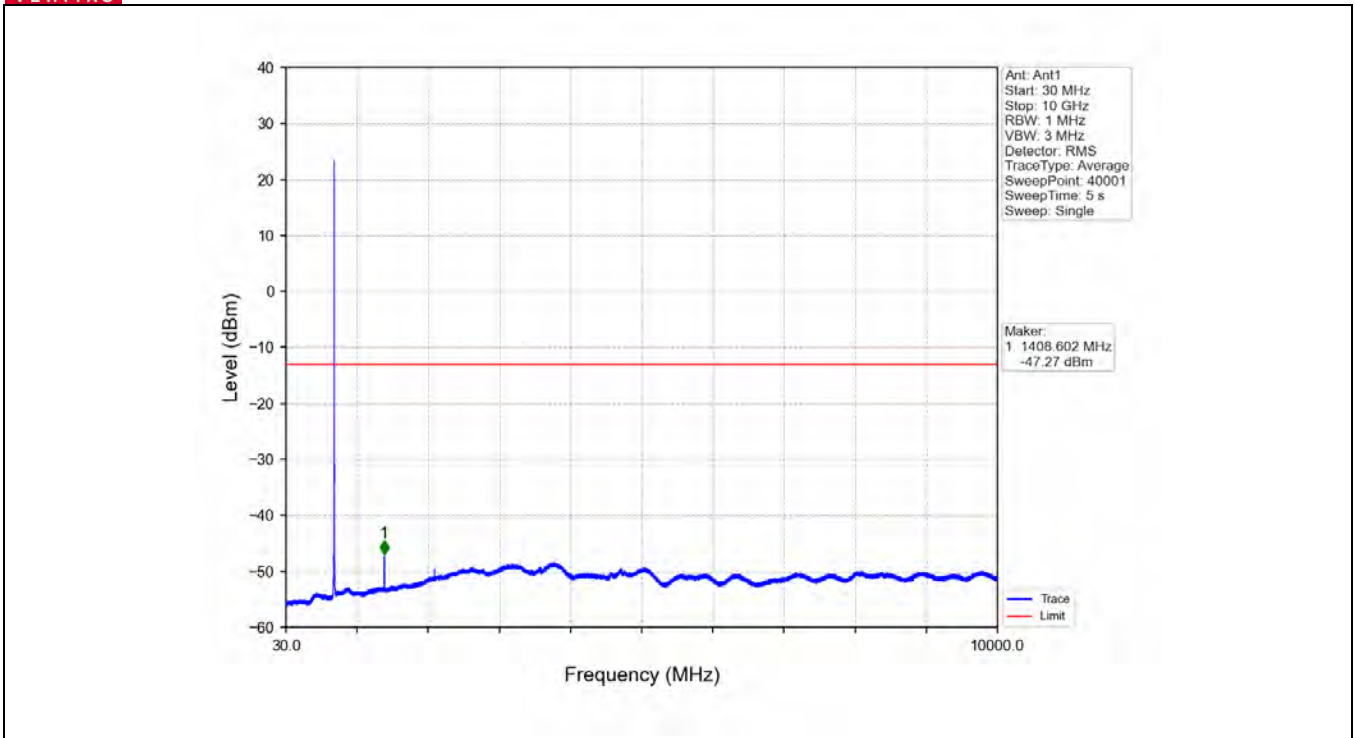

BV 7Layers Communications
Technology (Shenzhen) Co. Ltd

No.B102, Dazu Chuangxin Mansion, North of Beihuan
Avenue, North Area, Hi-Tech Industrial Park, Nanshan
District, Shenzhen, Guangdong, China

Tel: +86 755 8869 6566
Fax: +86 755 8869 6577
Email: customerservice.sw@bureauveritas.com