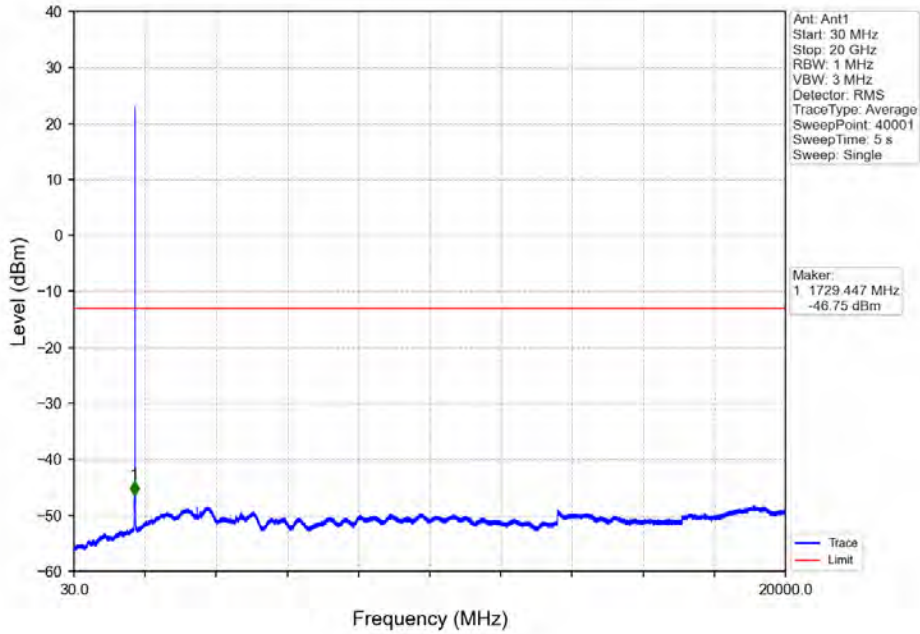

Band 66 5MHz QPSK MCH 1745MHz RB 1_0 NTN

BV 7Layers Communications
Technology (Shenzhen) Co. Ltd

No.B102, Dazu Chuangxin Mansion, North of Beihuan
Avenue, North Area, Hi-Tech Industrial Park, Nanshan
District, Shenzhen, Guangdong, China