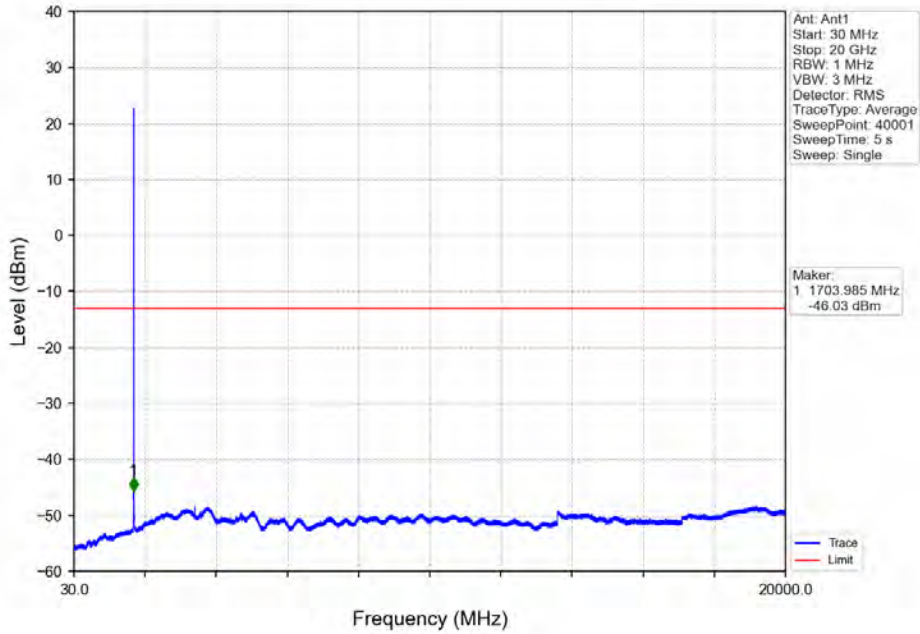

Band 66 3MHz QPSK LCH 1711.5MHz RB 1 0 NTV