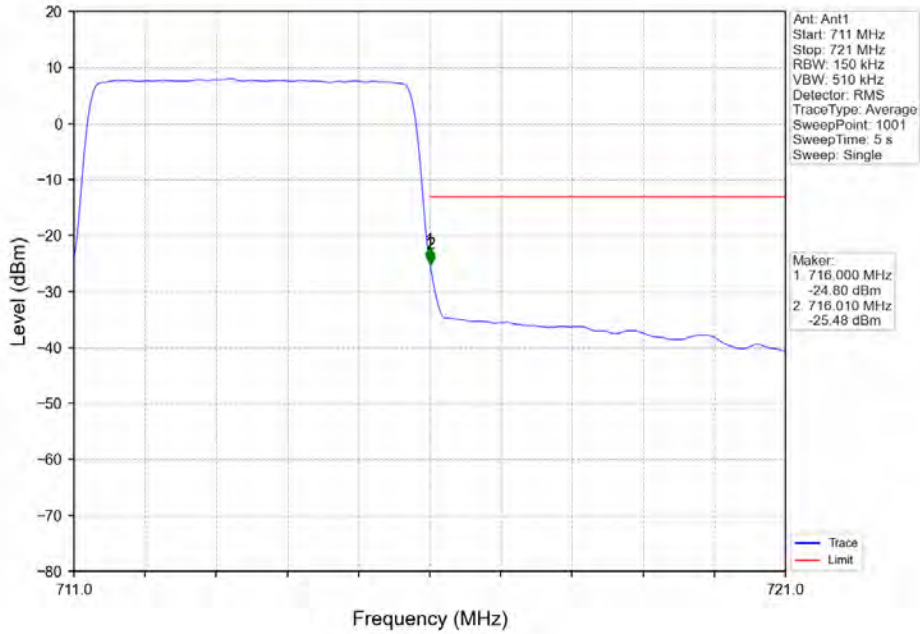

Band 12 5MHz 16QAM MCH 707.5MHz RB 1 0 NTVN

Band 12 5MHz 16QAM HCH 713.5MHz RB 1 0 NTVN

Band 12_5MHz_16QAM_HCH_713.5MHz_RB_1_24_NTNV

Band 12_5MHz_16QAM_HCH_713.5MHz_RB_25_0_NTNV

BV 7Layers Communications Technology (Shenzhen) Co. Ltd