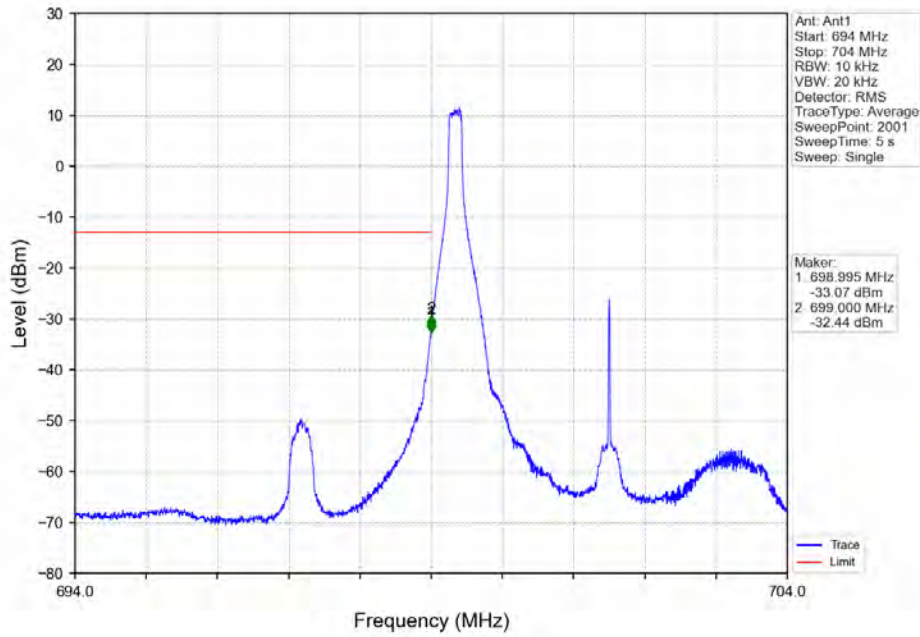

Band 12 5MHz 64QAM LCH 701.5MHz RB 1 0 NTV

Band 12 5MHz 64QAM LCH 701.5MHz RB 1 0 NTV