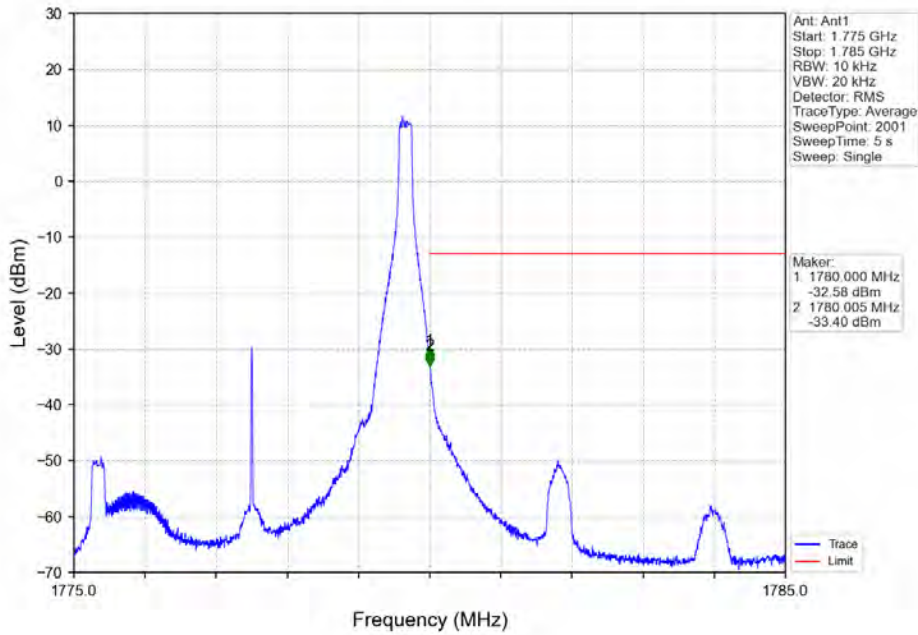

Band 66_5MHz_16QAM_LCH_174.0.5MHz_RB_25_0_NTNV

Band 66 5MHz 16QAM MCH 1745MHz RB 1 0 NTNV

Band 66 5MHz 16QAM HCH 1777.5MHz RB 1 0 NTNV

BUREAU
VERITAS

Test Report No.: W7L-P20210616-3RF03

Band 66 5MHz 16QAM HCH 1777.5MHz RB 1 24 NTV