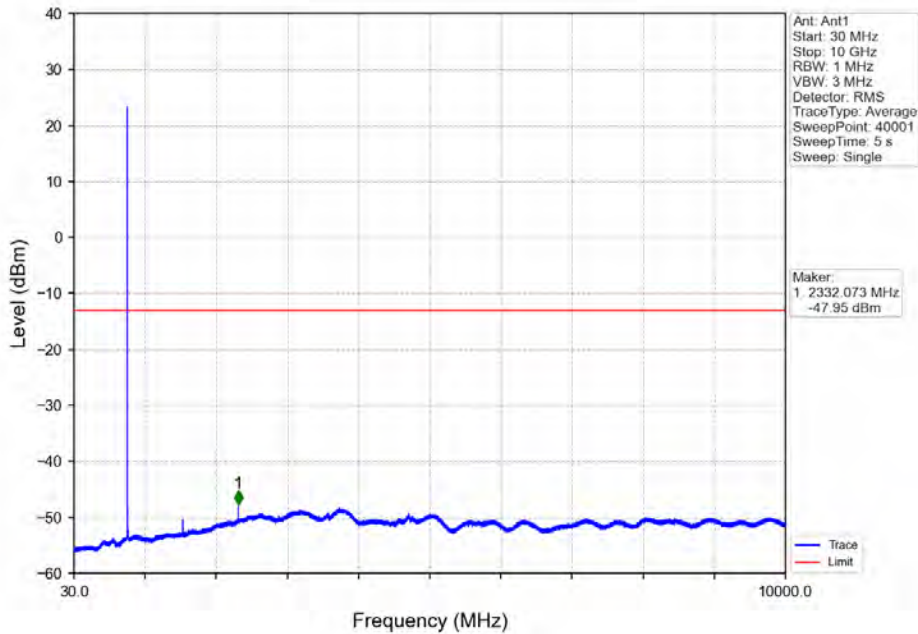

Band 13 5MHz 16QAM HCH 784.5MHz RB 25 0 NTN

Band 13 5MHz 64QAM LCH 779.5MHz RB 1 0 NTV

Band 13 5MHz 64QAM LCH 779.5MHz RB 1 0 NTV

BV 7Layers Communications
 Technology (Shenzhen) Co. Ltd

No.B102, Dazu Chuangxin Mansion, North of Beihuan
 Avenue, North Area, Hi-Tech Industrial Park, Nanshan
 District, Shenzhen, Guangdong, China