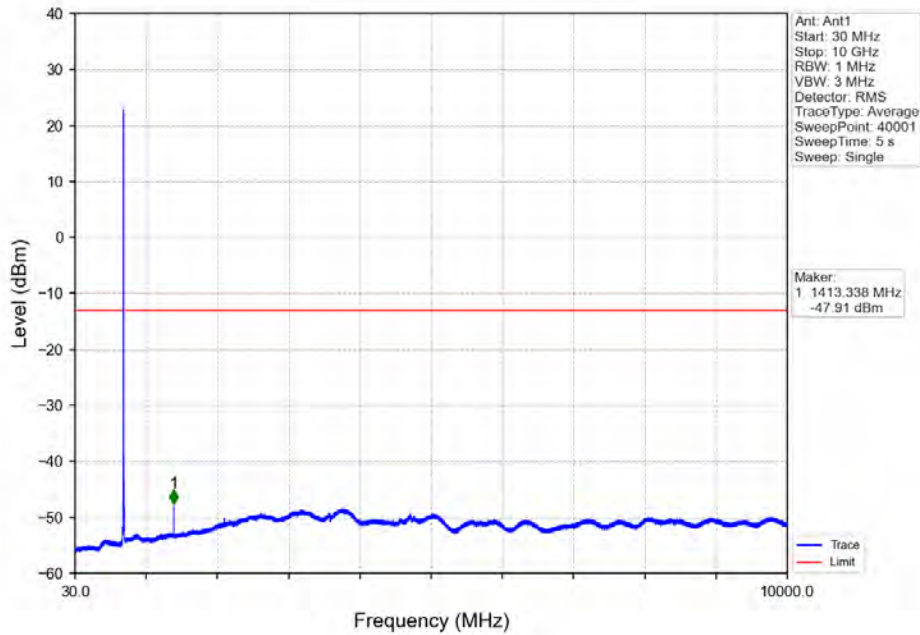

Band 12 10MHz 64QAM HCH 711MHz RB 1 0 NTNV

Band 12 10MHz 64QAM HCH 711MHz RB 1 49 NTNV