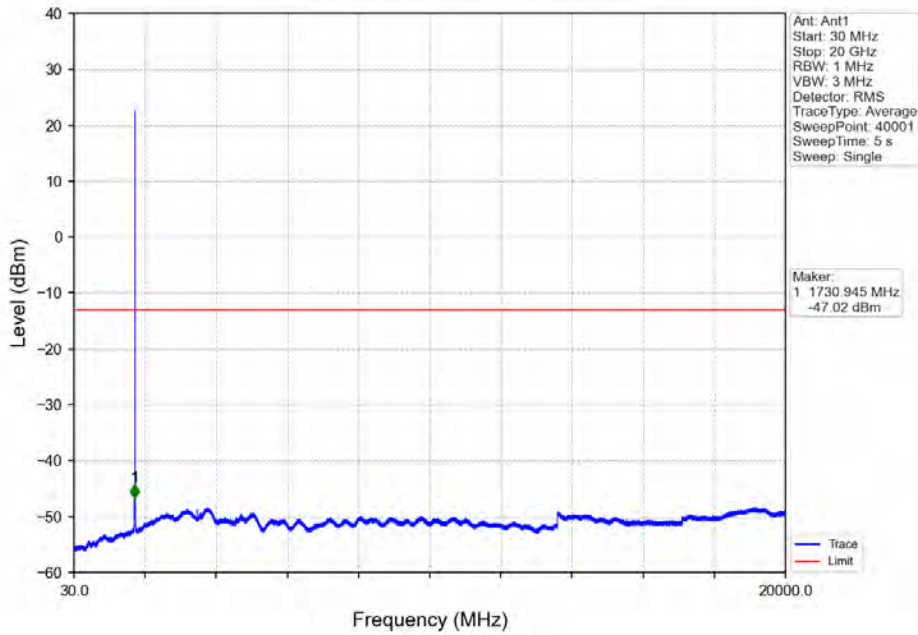

Band 66 5MHz 16QAM MCH 1745MHz RB 1 0 NTNV