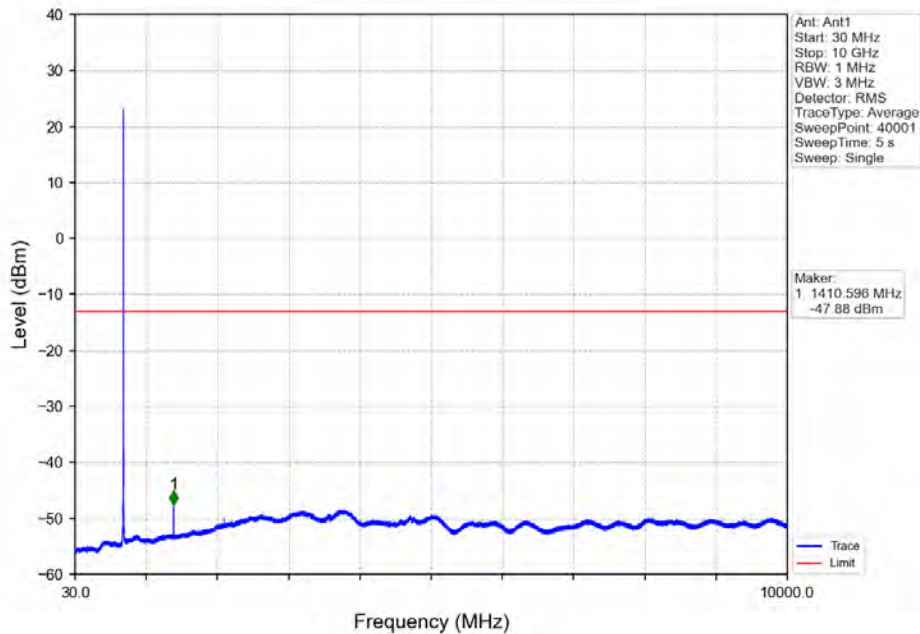

Tel: +86 755 8869 6566

Fax: +86 755 8869 6577

Email: customerservice.sw@bureauveritas.com

Band 12 5MHz 64QAM LCH 701.5MHz RB 25 0 NTN

Band 12 5MHz 64QAM MCH 707.5MHz RB 1 0 NTN

BV 7Layers Communications
Technology (Shenzhen) Co. Ltd