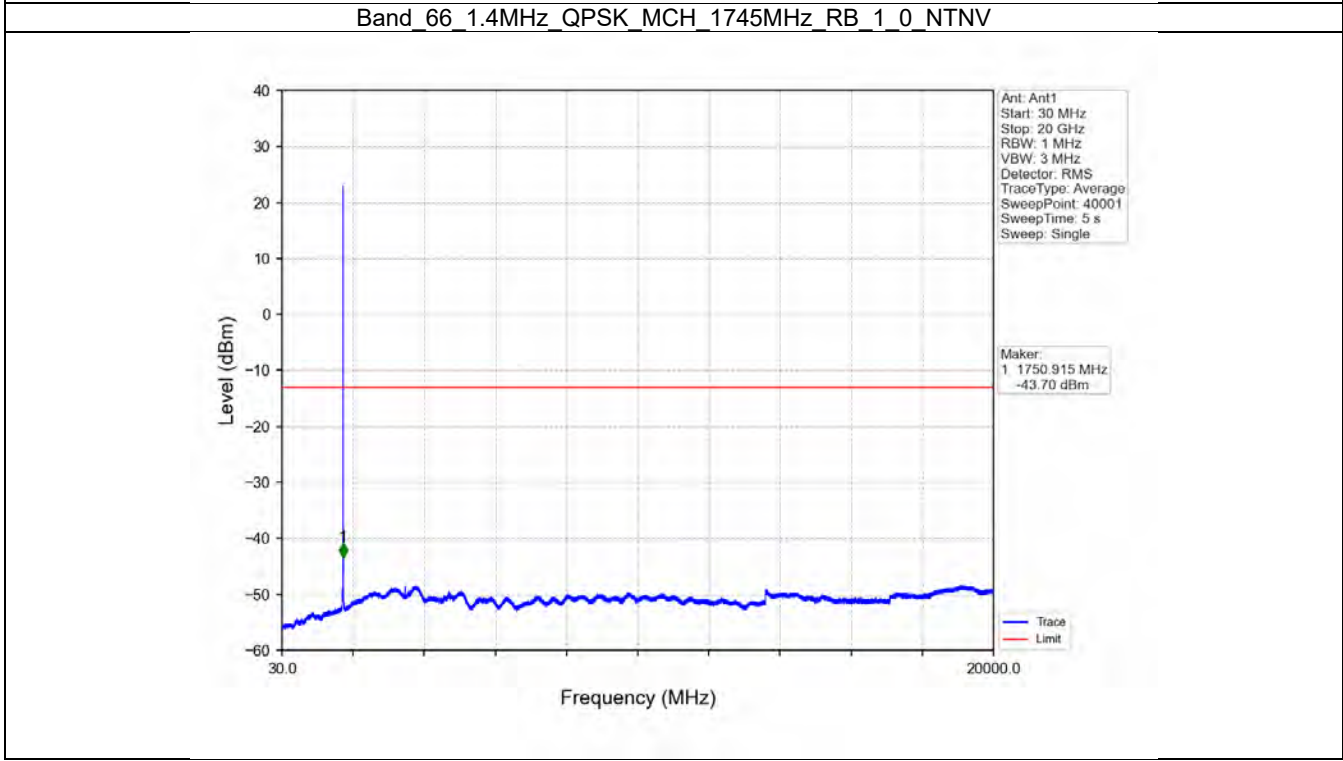

BV 7Layers Communications
Technology (Shenzhen) Co. Ltd

No.B102, Dazu Chuangxin Mansion, North of Beihuan
Avenue, North Area, Hi-Tech Industrial Park, Nanshan
District, Shenzhen, Guangdong, China

Tel: +86 755 8869 6566
Fax: +86 755 8869 6577
Email: customerservice.sw@bureauveritas.com