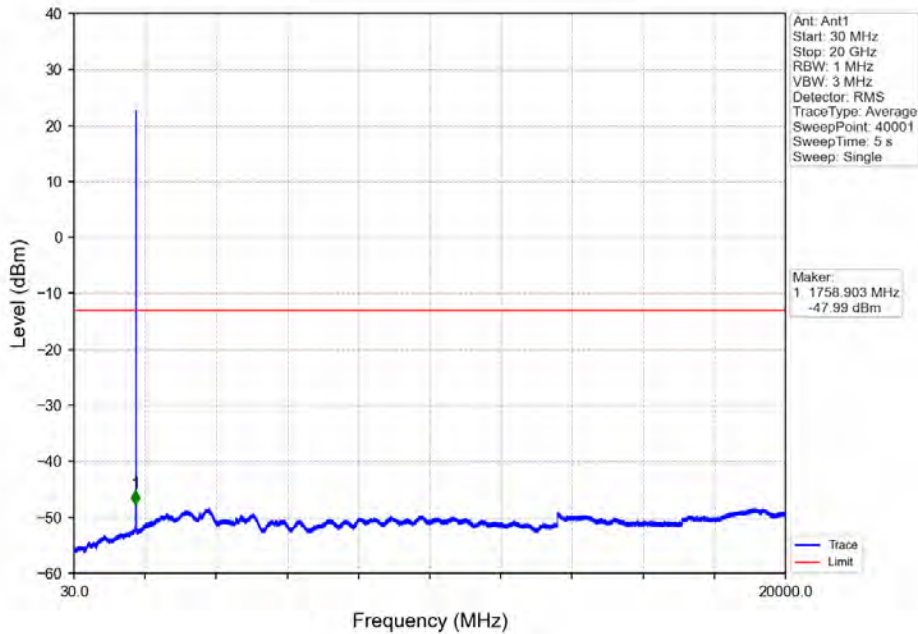

Band 66_5MHz_16QAM_LCH_174.0.5MHz_RB_25_0_NTNV

Band 66 5MHz 16QAM MCH 1745MHz RB 1 0 NTNV

Band 66 5MHz 16QAM HCH 1777.5MHz RB 1 0 NTNV

BUREAU
VERITAS

Test Report No.: W7L-P20210616-3RF03

Band 66 5MHz 16QAM HCH 1777.5MHz RB 1 24 NTV