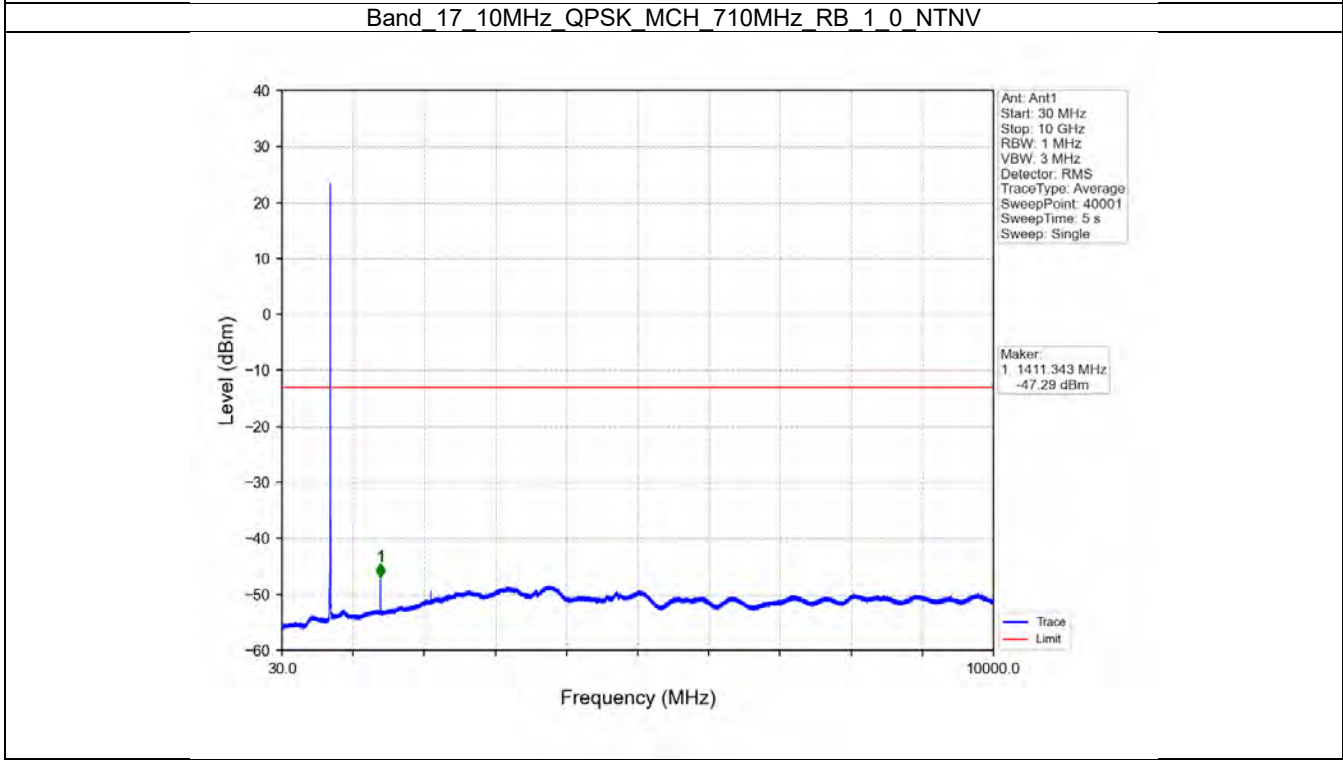

BV 7Layers Communications
Technology (Shenzhen) Co. Ltd

No.B102, Dazu Chuangxin Mansion, North of Beihuan
Avenue, North Area, Hi-Tech Industrial Park, Nanshan
District, Shenzhen, Guangdong, China

Tel: +86 755 8869 6566
Fax: +86 755 8869 6577
Email: customerservice.sw@bureauveritas.com