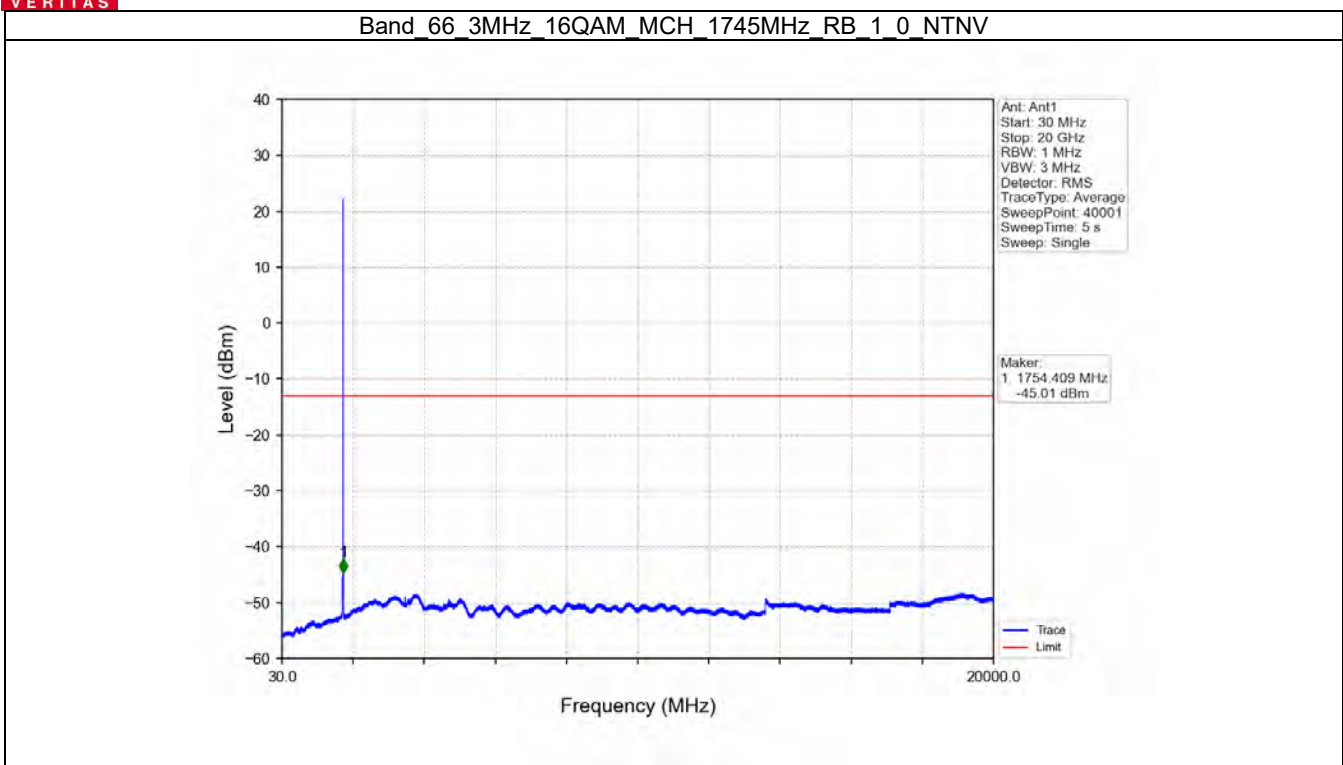

BV 7Layers Communications
Technology (Shenzhen) Co. Ltd

No.B102, Dazu Chuangxin Mansion, North of Beihuan
Avenue, North Area, Hi-Tech Industrial Park, Nanshan
District, Shenzhen, Guangdong, China

Tel: +86 755 8869 6566

Fax: +86 755 8869 6577

Email: customerservice.sw@bureauveritas.com