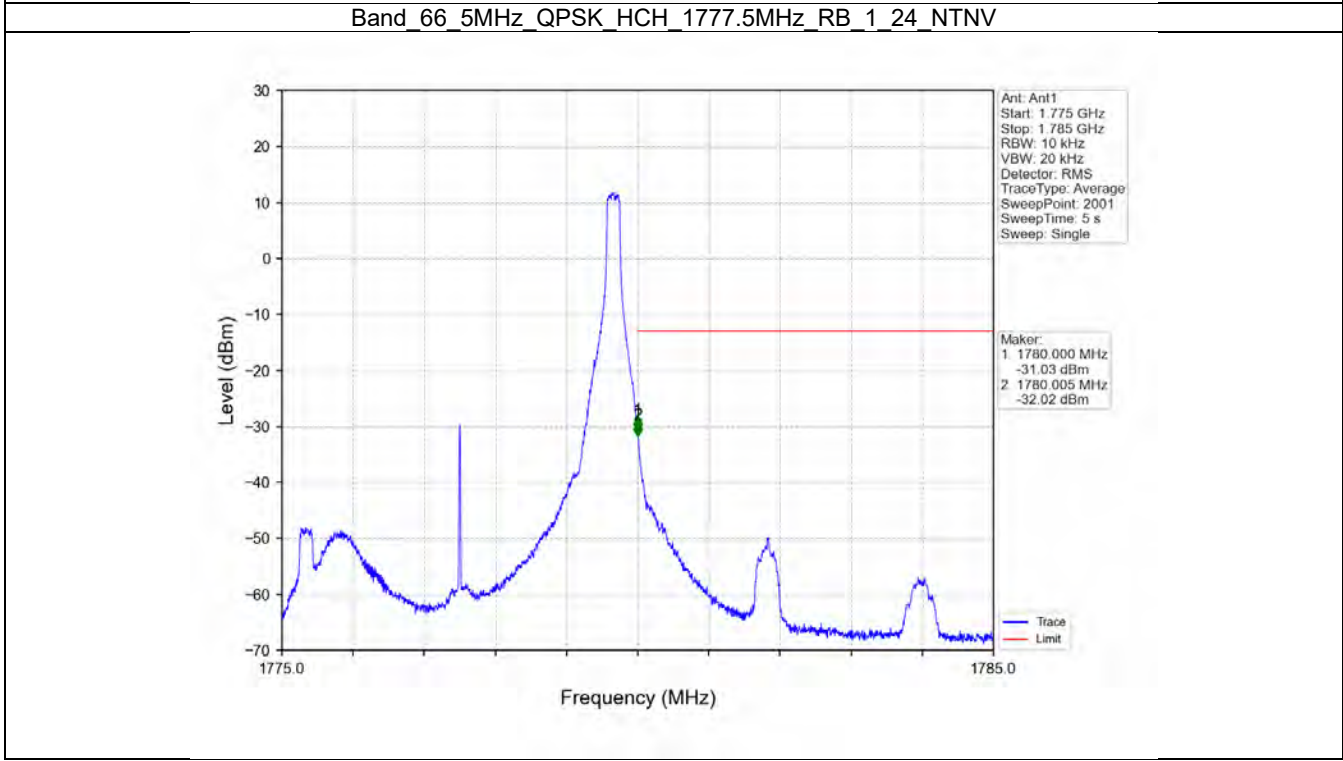

Band 66 5MHz QPSK MCH 1745MHz RB 1_0 NTN

BV 7Layers Communications
Technology (Shenzhen) Co. Ltd

No.B102, Dazu Chuangxin Mansion, North of Beihuan
Avenue, North Area, Hi-Tech Industrial Park, Nanshan
District, Shenzhen, Guangdong, China