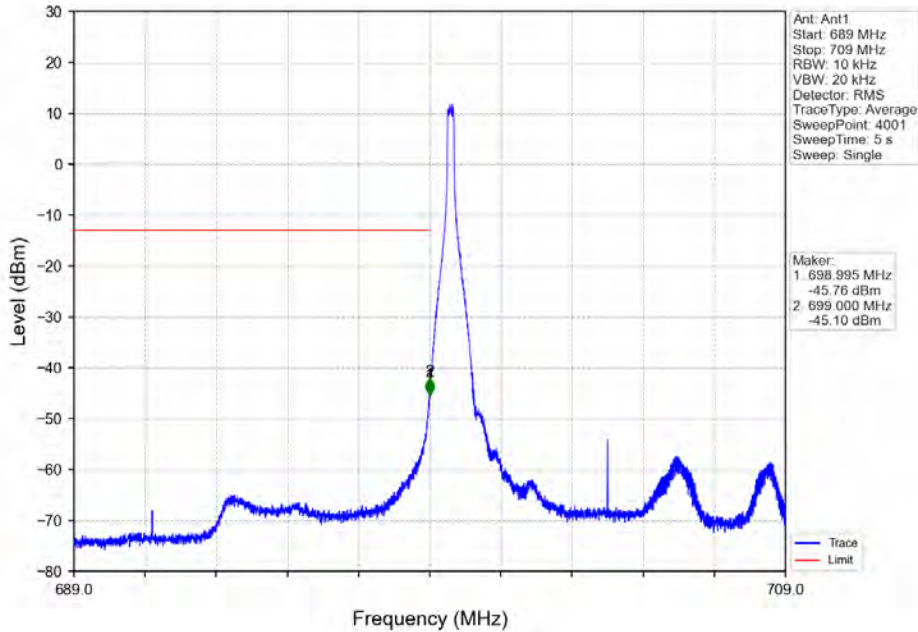

BV 7Layers Communications
Technology (Shenzhen) Co. Ltd

No.B102, Dazu Chuangxin Mansion, North of Beihuan
Avenue, North Area, Hi-Tech Industrial Park, Nanshan
District, Shenzhen, Guangdong, China

Tel: +86 755 8869 6566

Fax: +86 755 8869 6577

Email: customerservice.sw@bureauveritas.com