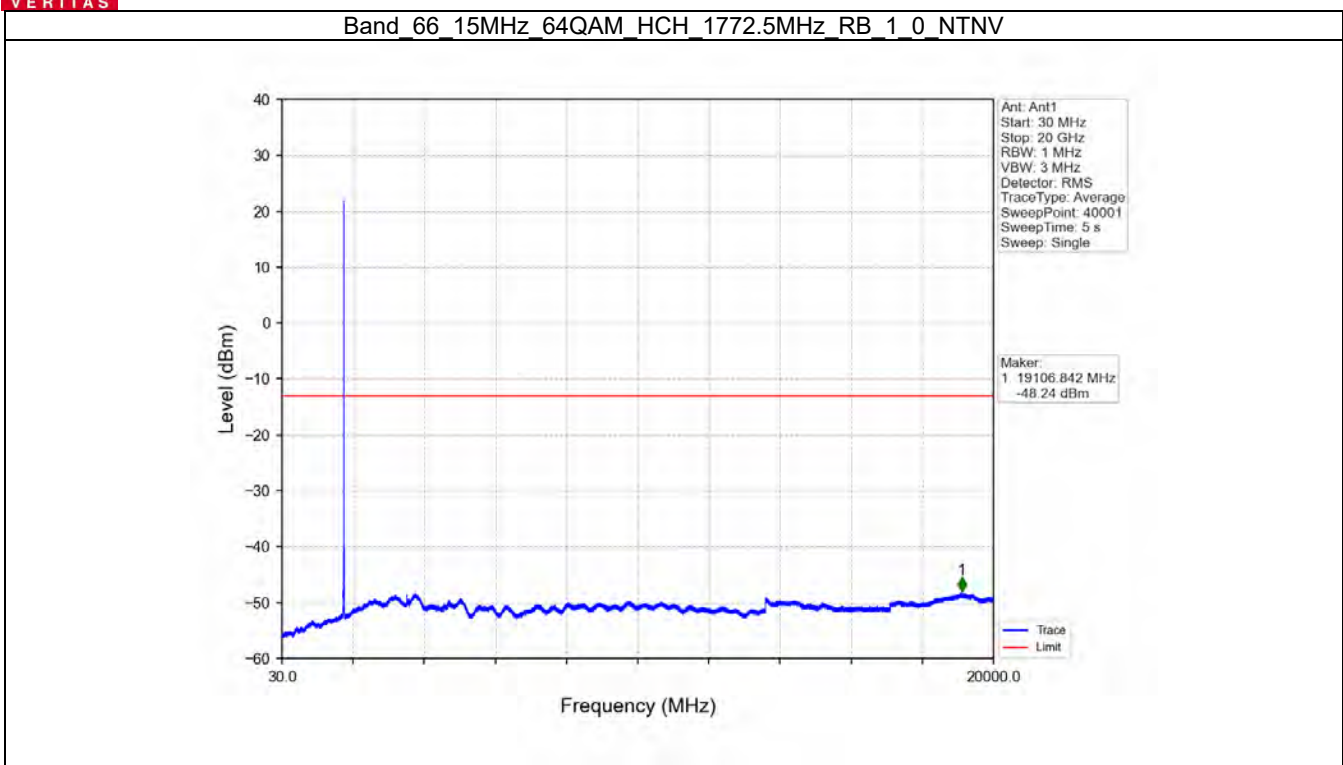

BV 7Layers Communications
Technology (Shenzhen) Co. Ltd

No.B102, Dazu Chuangxin Mansion, North of Beihuan
Avenue, North Area, Hi-Tech Industrial Park, Nanshan
District, Shenzhen, Guangdong, China

Tel: +86 755 8869 6566

Fax: +86 755 8869 6577

Email: customerservice.sw@bureauveritas.com