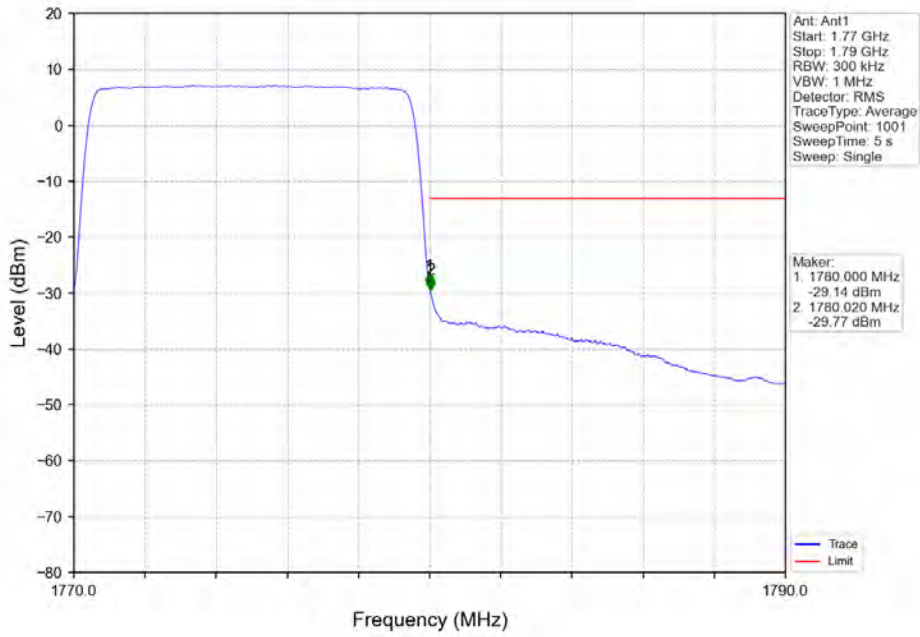

BUREAU
VERITAS

Test Report No.: W7L-P20210616-3RF03

Band 66 10MHz 64QAM HCH 1775MHz RB 50 0 NTV

BV 7Layers Communications
Technology (Shenzhen) Co. Ltd

No.B102, Dazu Chuangxin Mansion, North of Beihuan
Avenue, North Area, Hi-Tech Industrial Park, Nanshan
District, Shenzhen, Guangdong, China

Tel: +86 755 8869 6566

Fax: +86 755 8869 6577

Email: customerservice.sw@bureauveritas.com