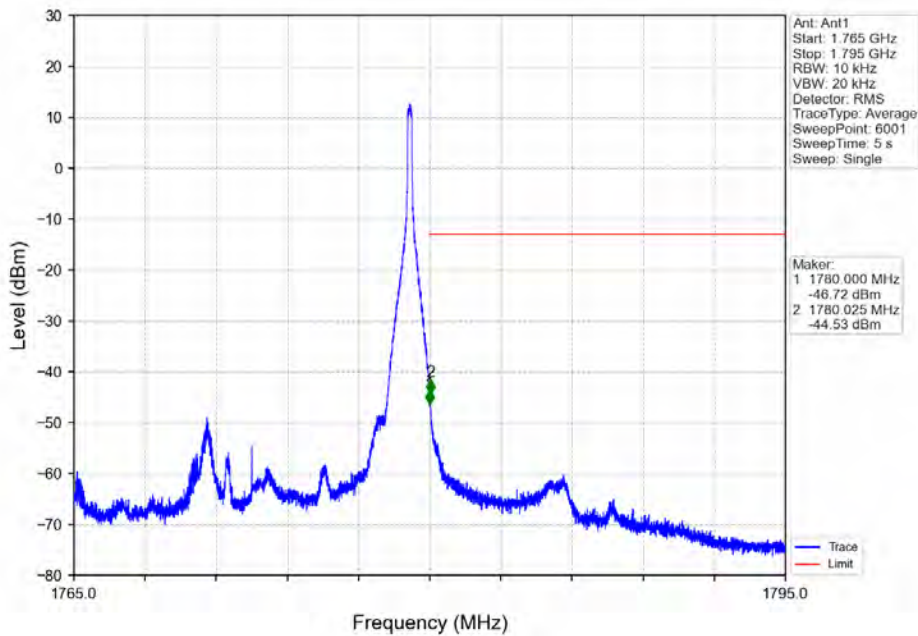

Band 66 15MHz QPSK MCH 1745MHz RB 1 0 NTV

BUREAU
VERITAS

Test Report No.: W7L-P20210616-3RF03

Band 66 15MHz QPSK HCH 1772.5MHz RB 1 0 NTN

Band 66 15MHz QPSK HCH 1772.5MHz RB 1 74 NTN

BV 7Layers Communications
Technology (Shenzhen) Co. Ltd