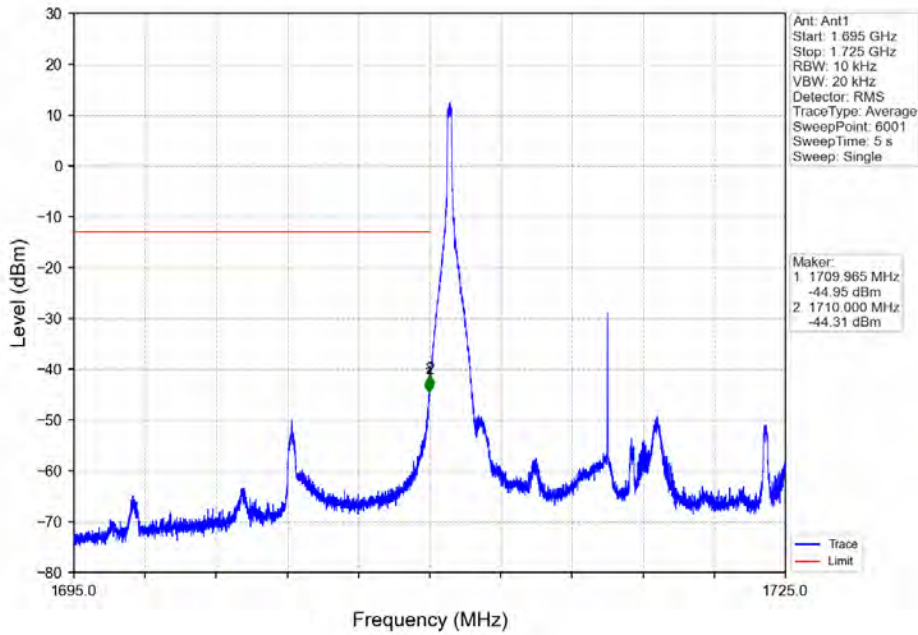

Band 66 15MHz QPSK LCH 1717.5MHz RB 1 0 NTN