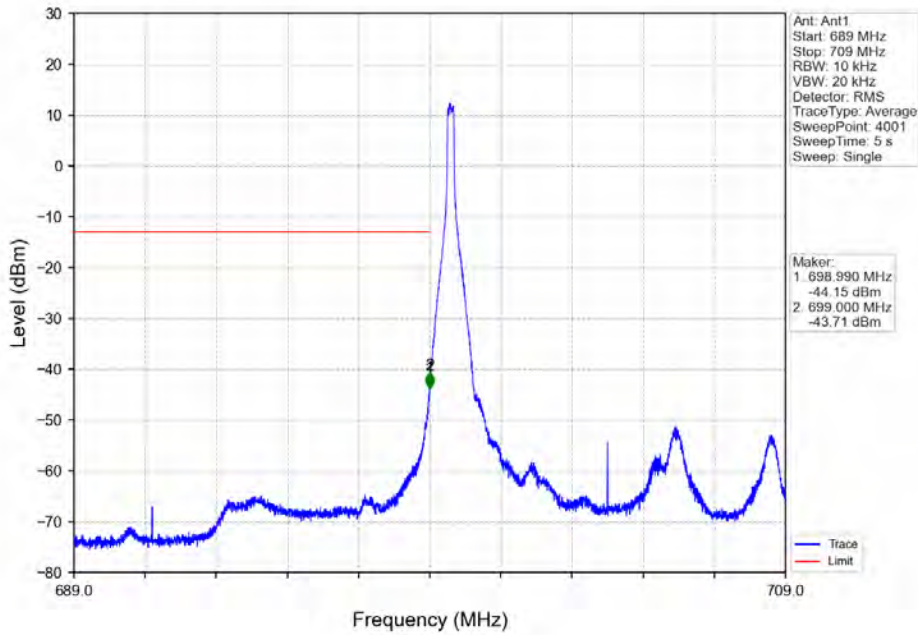

Band 12 10MHz QPSK LCH 704MHz RB 1 0 NTN