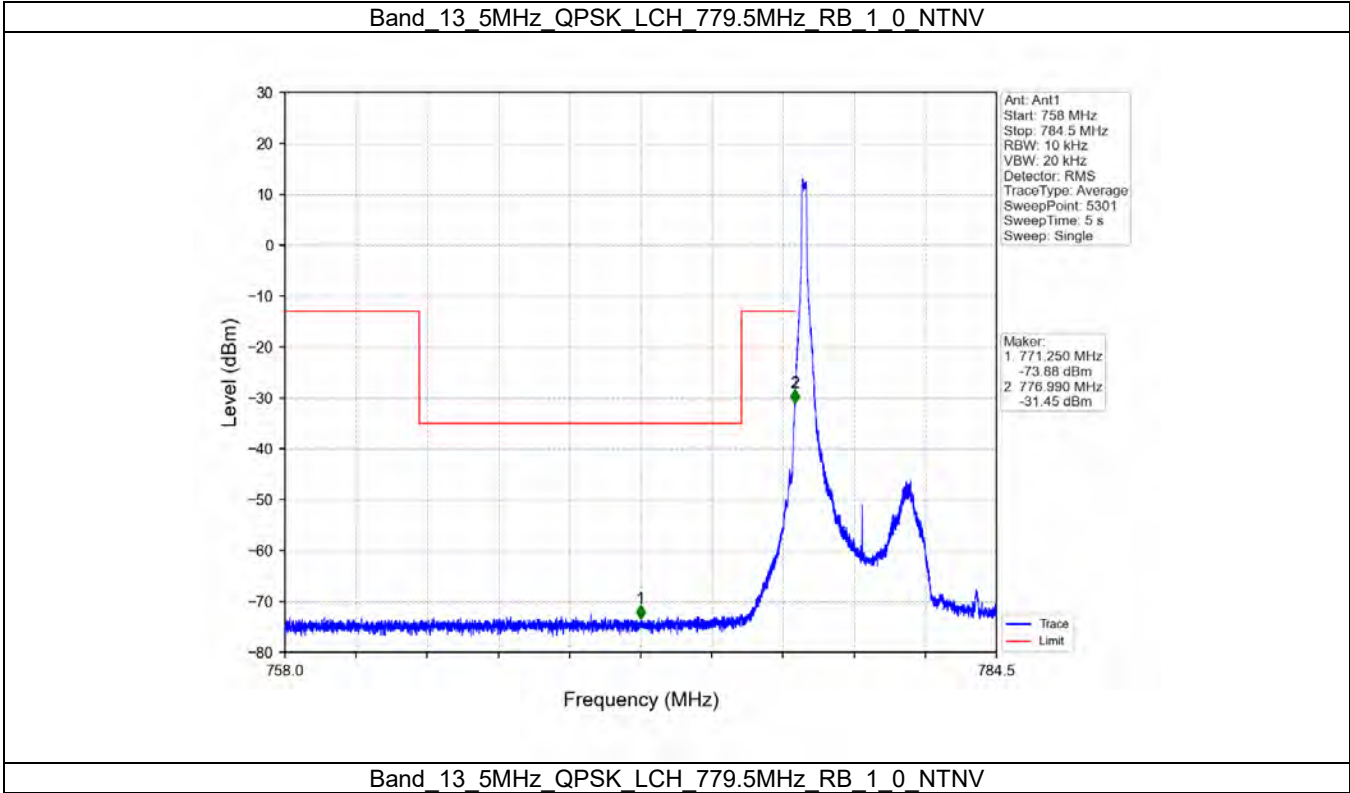

4.4 LTE Band13

4.4.1 Test Result

Band: 13 / Bandwidth: 5MHz / NTV							
Modulation	RB Allocation		Spurious Emission				Verdict
	Size	Offset	LCH	MCH	HCH	Limit	
QPSK	1	0	Refer To Test Graph	Refer To Test Graph	Refer To Test Graph	Refer To Test Graph	Pass
	25	0	Refer To Test Graph	/	Refer To Test Graph	Refer To Test Graph	Pass
	1	24	/	/	Refer To Test Graph	Refer To Test Graph	Pass
16QAM	1	0	Refer To Test Graph	Refer To Test Graph	Refer To Test Graph	Refer To Test Graph	Pass
	25	0	Refer To Test Graph	/	Refer To Test Graph	Refer To Test Graph	Pass
	1	24	/	/	Refer To Test Graph	Refer To Test Graph	Pass
64QAM	1	0	Refer To Test Graph	Refer To Test Graph	Refer To Test Graph	Refer To Test Graph	Pass
	25	0	Refer To Test Graph	/	Refer To Test Graph	Refer To Test Graph	Pass
	1	24	/	/	Refer To Test Graph	Refer To Test Graph	Pass
Band: 13 / Bandwidth: 10MHz / NTV							
Modulation	RB Allocation		Spurious Emission				Verdict
	Size	Offset	LCH	MCH	HCH	Limit	
QPSK	1	0	/	Refer To Test Graph	/	Refer To Test Graph	Pass
	50	0	/	Refer To Test Graph	/	Refer To Test Graph	Pass
	1	49	/	Refer To Test Graph	/	Refer To Test Graph	Pass
16QAM	1	0	/	Refer To Test Graph	/	Refer To Test Graph	Pass
	50	0	/	Refer To Test Graph	/	Refer To Test Graph	Pass
	1	49	/	Refer To Test Graph	/	Refer To Test Graph	Pass
64QAM	1	0	/	Refer To Test Graph	/	Refer To Test Graph	Pass
	50	0	/	Refer To Test Graph	/	Refer To Test Graph	Pass
	1	49	/	Refer To Test Graph	/	Refer To Test Graph	Pass

4.4.2 Test Graph