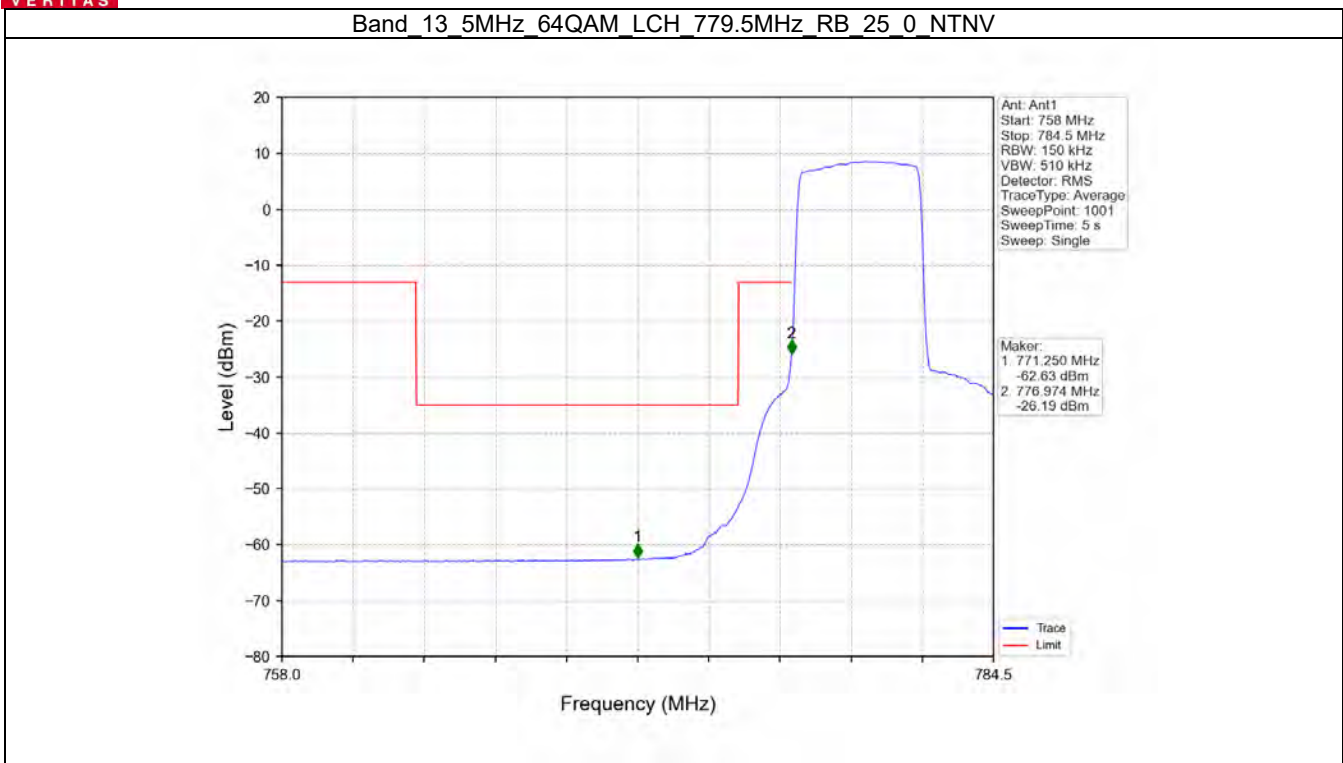

BV 7Layers Communications
Technology (Shenzhen) Co. Ltd

No.B102, Dazu Chuangxin Mansion, North of Beihuan
Avenue, North Area, Hi-Tech Industrial Park, Nanshan
District, Shenzhen, Guangdong, China

Tel: +86 755 8869 6566
Fax: +86 755 8869 6577
Email: customerservice.sw@bureauveritas.com