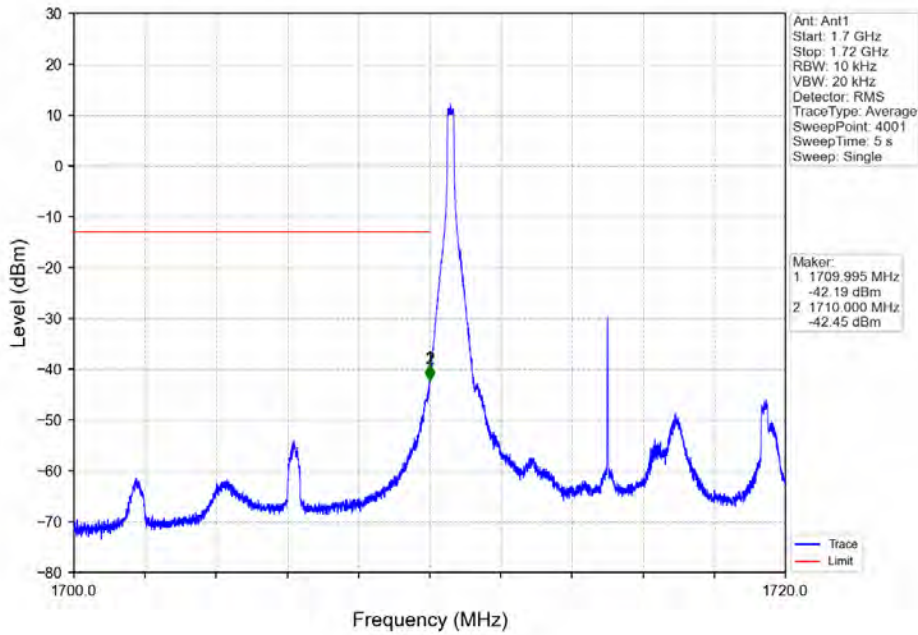

Band 66 10MHz QPSK LCH 1715MHz RB 1 0 NTV