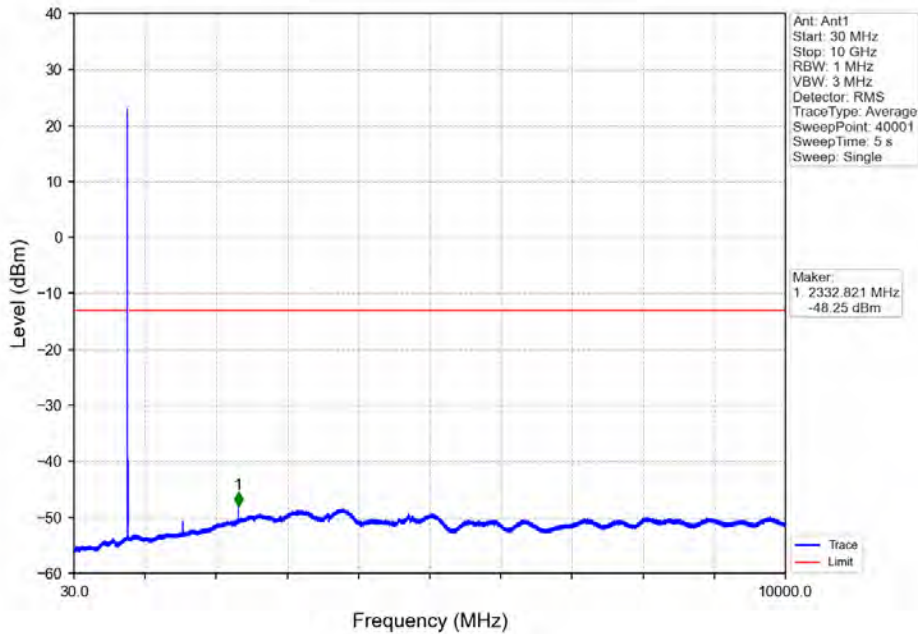

BV 7Layers Communications
Technology (Shenzhen) Co. Ltd

No.B102, Dazu Chuangxin Mansion, North of Beihuan
Avenue, North Area, Hi-Tech Industrial Park, Nanshan
District, Shenzhen, Guangdong, China

Tel: +86 755 8869 6566

Fax: +86 755 8869 6577

Email: customerservice.sw@bureauveritas.com