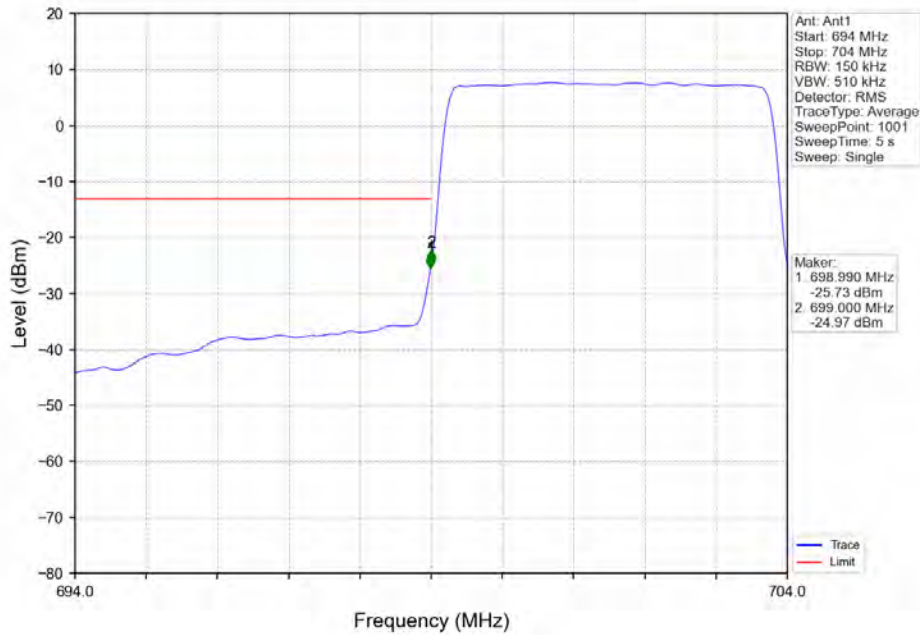

Band 12 5MHz 64QAM LCH 701.5MHz RB 25 0 NTN

Band 12 5MHz 64QAM MCH 707.5MHz RB 1 0 NTN