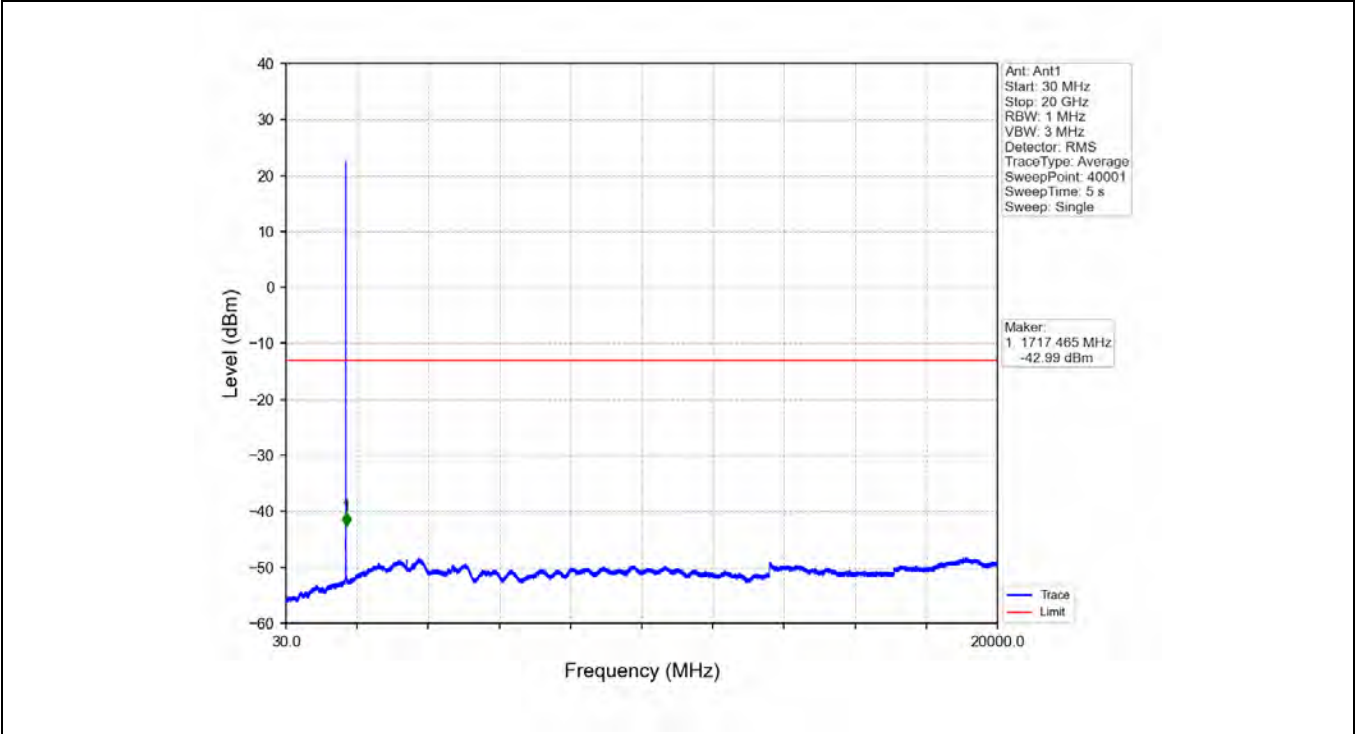

BV 7Layers Communications
Technology (Shenzhen) Co. Ltd

No.B102, Dazu Chuangxin Mansion, North of Beihuan
Avenue, North Area, Hi-Tech Industrial Park, Nanshan
District, Shenzhen, Guangdong, China

Tel: +86 755 8869 6566
Fax: +86 755 8869 6577
Email: customerservice.sw@bureauveritas.com