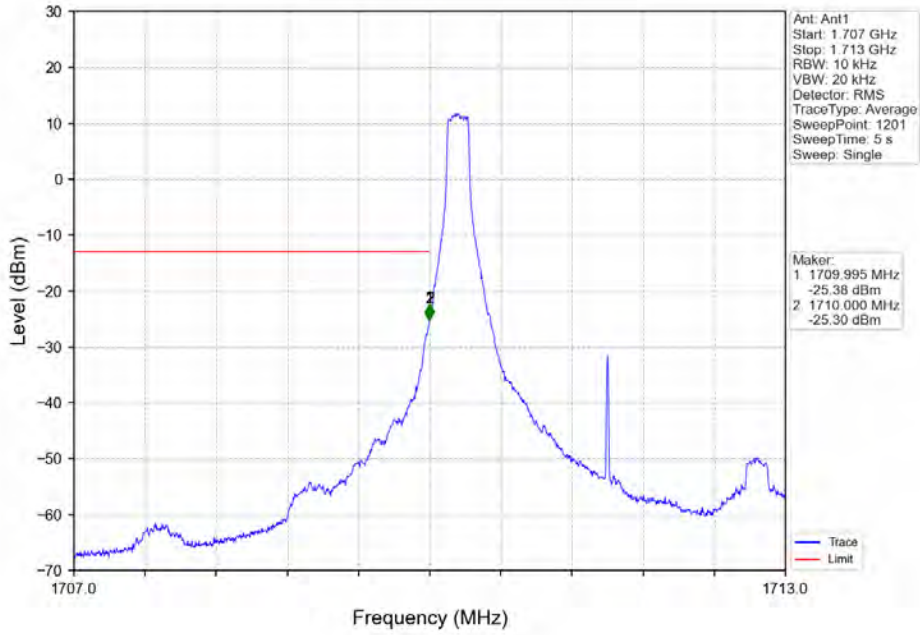

Band 66 3MHz QPSK LCH 1711.5MHz RB 1 0 NTV