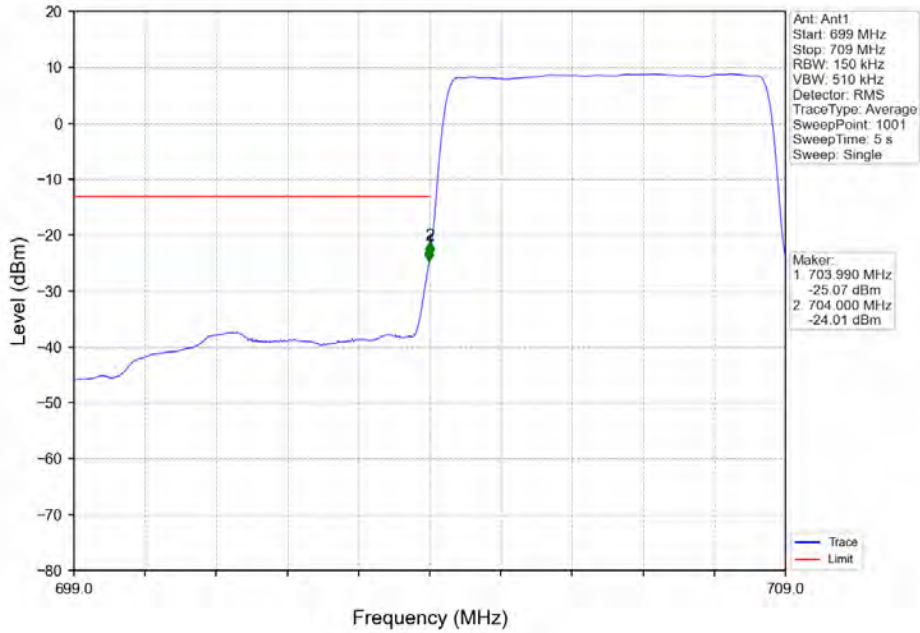

Band 17 5MHz QPSK LCH 706.5MHz RB 25 0 NTNV