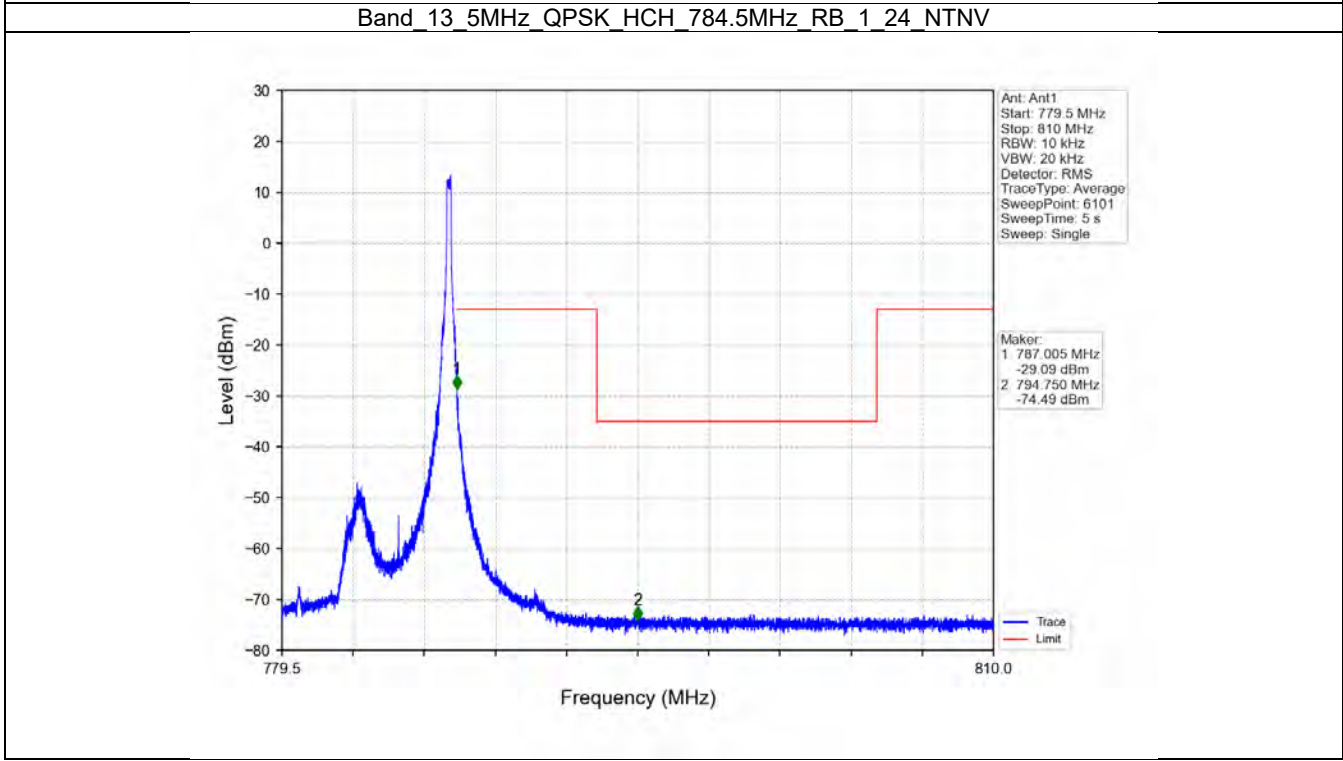

BV 7Layers Communications
Technology (Shenzhen) Co. Ltd

No.B102, Dazu Chuangxin Mansion, North of Beihuan
Avenue, North Area, Hi-Tech Industrial Park, Nanshan
District, Shenzhen, Guangdong, China

Tel: +86 755 8869 6566
Fax: +86 755 8869 6577
Email: customerservice.sw@bureauveritas.com