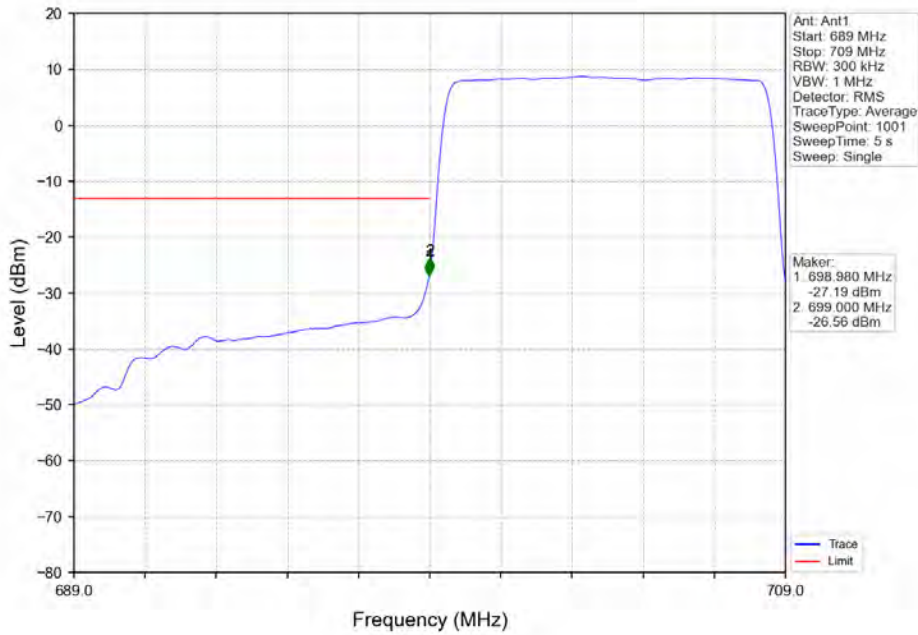

Band 12 10MHz QPSK MCH 707.5MHz RB 1 0 NTV

Band 12 10MHz QPSK HCH 711MHz RB 1 0 NTN

Band 12 10MHz QPSK HCH 711MHz RB 1 49 NTN

BV 7Layers Communications
Technology (Shenzhen) Co. Ltd

No.B102, Dazu Chuangxin Mansion, North of Beihuan
Avenue, North Area, Hi-Tech Industrial Park, Nanshan
District, Shenzhen, Guangdong, China