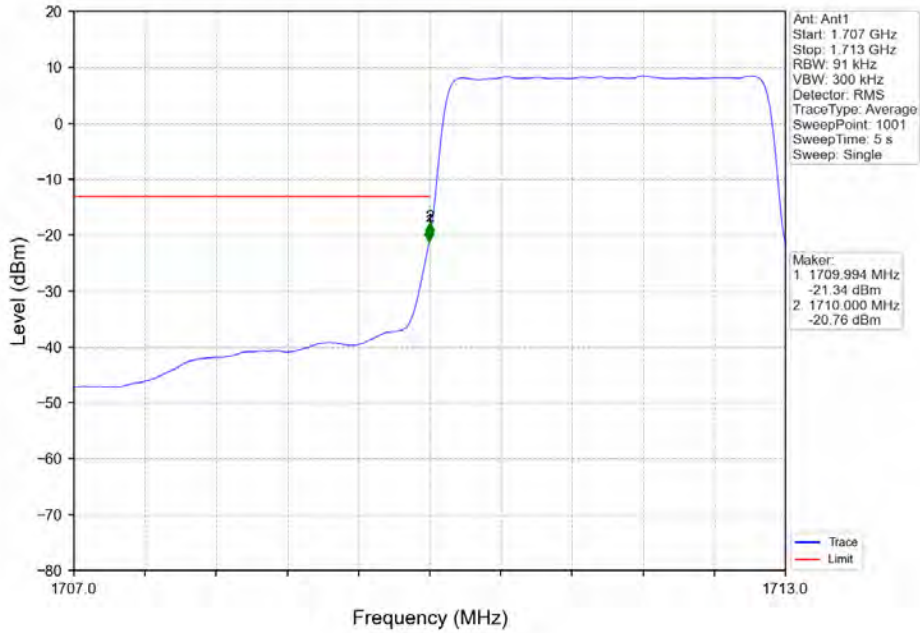

Band 66 3MHz QPSK LCH 1711.5MHz RB 15_0 NTN