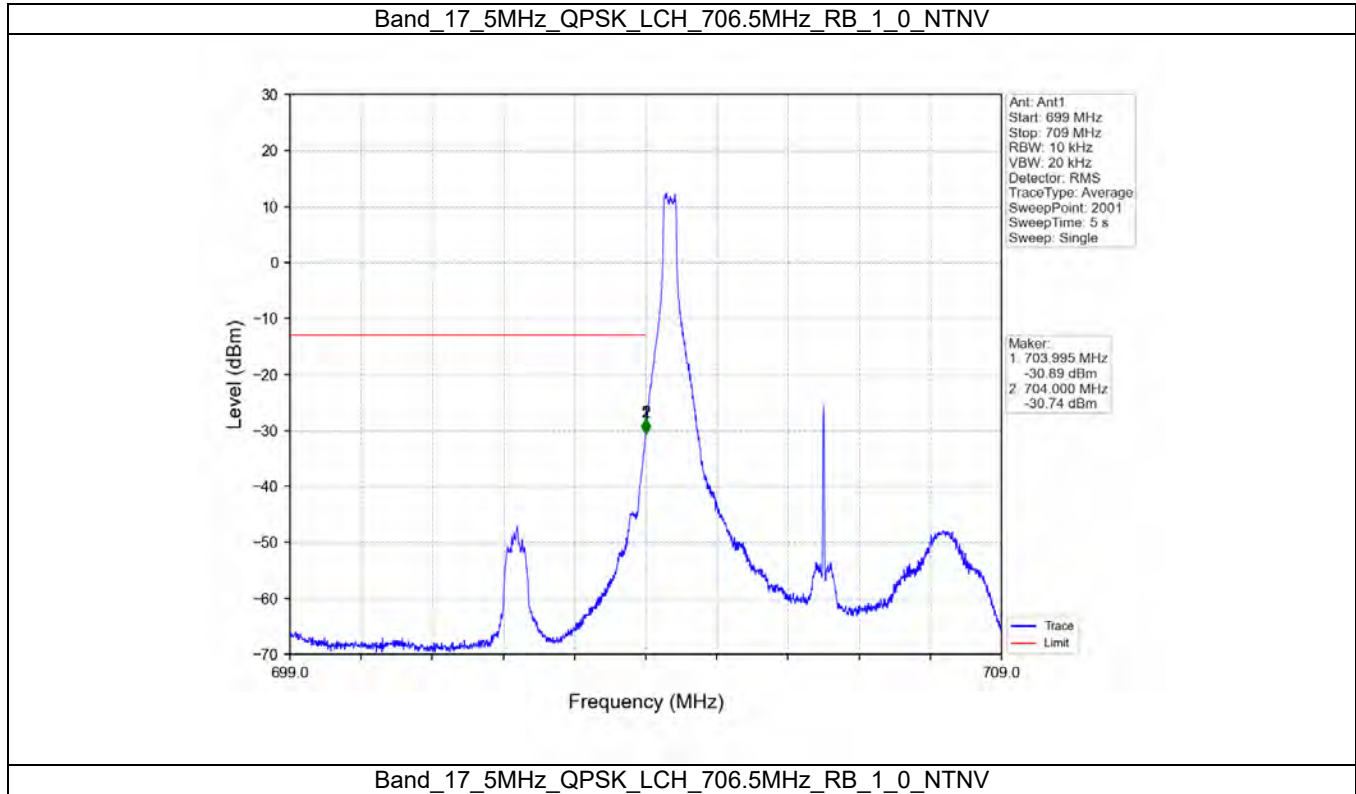

4.5 LTE Band 17

4.5.1 Test Result

Band: 17 / Bandwidth: 5MHz / NTV							
Modulation	RB Allocation		Spurious Emission				Verdict
	Size	Offset	LCH	MCH	HCH	Limit	
QPSK	1	0	Refer To Test Graph	Refer To Test Graph	Refer To Test Graph	Refer To Test Graph	Pass
	25	0	Refer To Test Graph	/	Refer To Test Graph	Refer To Test Graph	Pass
	1	24	/	/	Refer To Test Graph	Refer To Test Graph	Pass
16QAM	1	0	Refer To Test Graph	Refer To Test Graph	Refer To Test Graph	Refer To Test Graph	Pass
	25	0	Refer To Test Graph	/	Refer To Test Graph	Refer To Test Graph	Pass
	1	24	/	/	Refer To Test Graph	Refer To Test Graph	Pass
64QAM	1	0	Refer To Test Graph	Refer To Test Graph	Refer To Test Graph	Refer To Test Graph	Pass
	25	0	Refer To Test Graph	/	Refer To Test Graph	Refer To Test Graph	Pass
	1	24	/	/	Refer To Test Graph	Refer To Test Graph	Pass
Band: 17 / Bandwidth: 10MHz / NTV							
Modulation	RB Allocation		Spurious Emission				Verdict
	Size	Offset	LCH	MCH	HCH	Limit	
QPSK	1	0	Refer To Test Graph	Refer To Test Graph	Refer To Test Graph	Refer To Test Graph	Pass
	50	0	Refer To Test Graph	/	Refer To Test Graph	Refer To Test Graph	Pass
	1	49	/	/	Refer To Test Graph	Refer To Test Graph	Pass
16QAM	1	0	Refer To Test Graph	Refer To Test Graph	Refer To Test Graph	Refer To Test Graph	Pass
	50	0	Refer To Test Graph	/	Refer To Test Graph	Refer To Test Graph	Pass
	1	49	/	/	Refer To Test Graph	Refer To Test Graph	Pass
64QAM	1	0	Refer To Test Graph	Refer To Test Graph	Refer To Test Graph	Refer To Test Graph	Pass
	50	0	Refer To Test Graph	/	Refer To Test Graph	Refer To Test Graph	Pass
	1	49	/	/	Refer To Test Graph	Refer To Test Graph	Pass

BV 7Layers Communications
Technology (Shenzhen) Co. Ltd

No.B102, Dazu Chuangxin Mansion, North of Beihuan
Avenue, North Area, Hi-Tech Industrial Park, Nanshan
District, Shenzhen, Guangdong, China

Tel: +86 755 8869 6566

Fax: +86 755 8869 6577

Email: customerservice.sw@bureauveritas.com

4.5.2 Test Graph