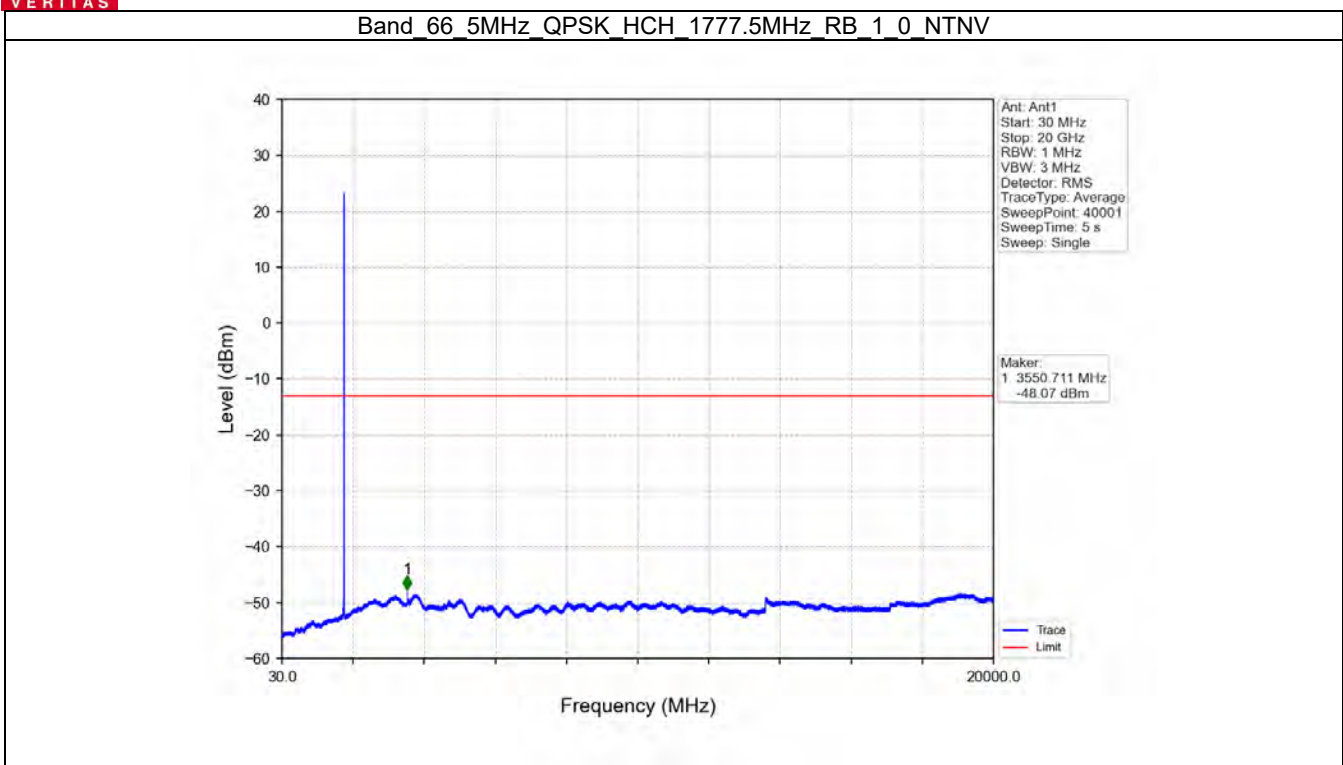

Band 66 5MHz QPSK MCH 1745MHz RB 1_0 NTN

BV 7Layers Communications
Technology (Shenzhen) Co. Ltd

No.B102, Dazu Chuangxin Mansion, North of Beihuan
Avenue, North Area, Hi-Tech Industrial Park, Nanshan
District, Shenzhen, Guangdong, China