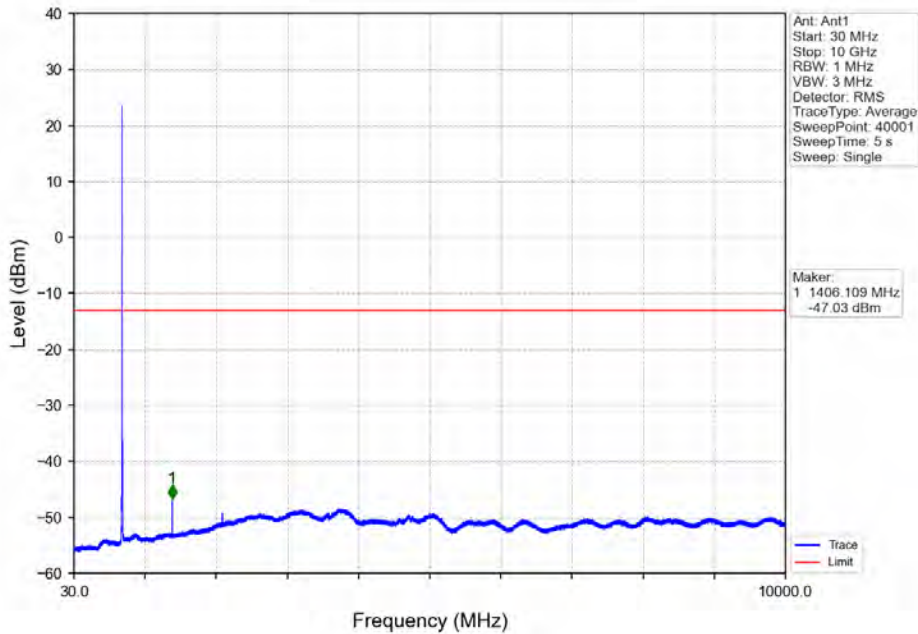

Band 12 10MHz QPSK MCH 707.5MHz RB 1 0 NTV

Band 12 10MHz QPSK HCH 711MHz RB 1 0 NTN

Band 12 10MHz QPSK HCH 711MHz RB 1 49 NTN

BV 7Layers Communications
Technology (Shenzhen) Co. Ltd

No.B102, Dazu Chuangxin Mansion, North of Beihuan
Avenue, North Area, Hi-Tech Industrial Park, Nanshan
District, Shenzhen, Guangdong, China