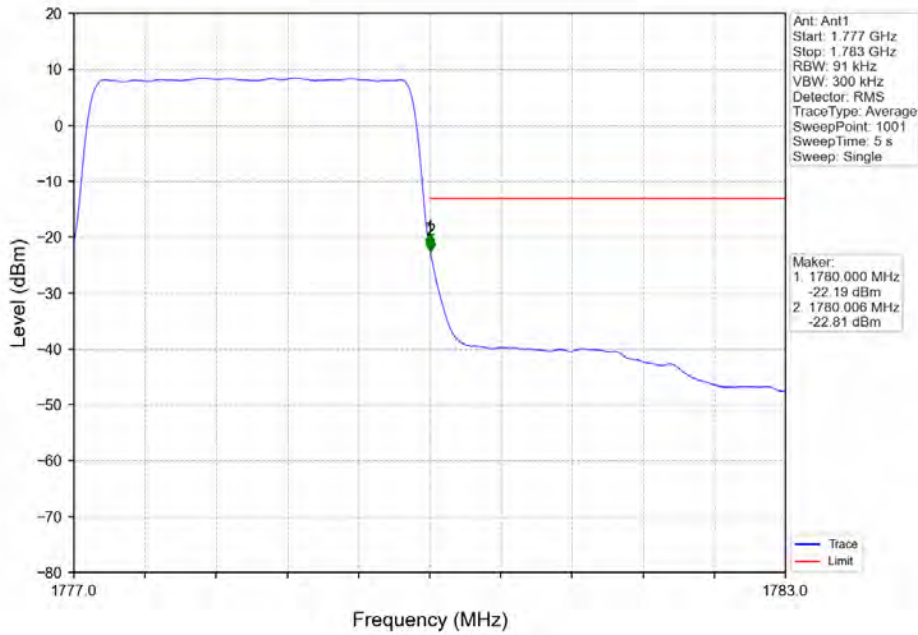

Band 66 3MHz QPSK HCH 1778.5MHz RB 15_0 NTN