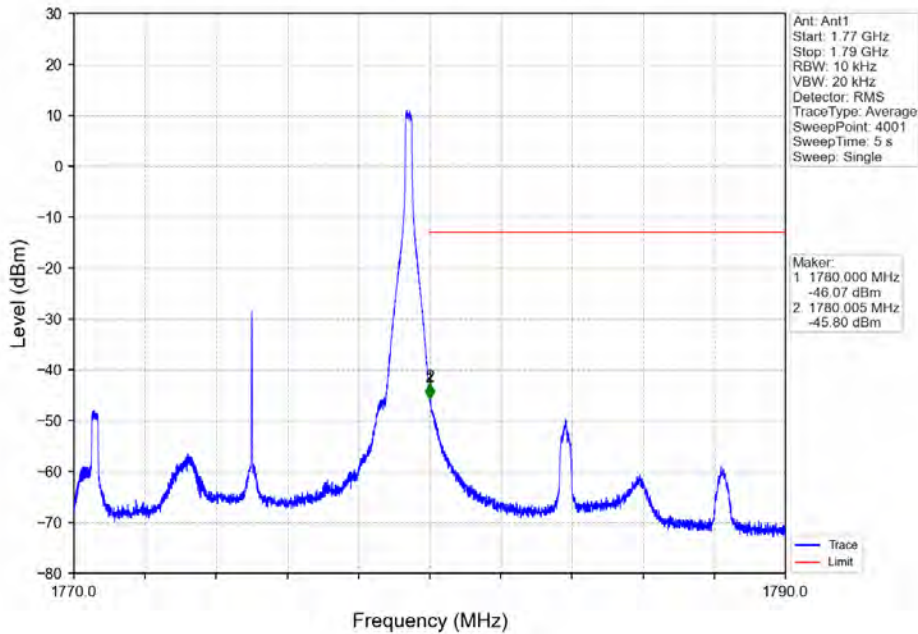

Band 66 10MHz 64QAM LCH 1715MHz RB 50 0 NTN

Band 66 10MHz 64QAM MCH 1745MHz RB 1 0 NTN

Band 66 10MHz 64QAM HCH 1775MHz RB 1 0 NTN

Band 66 10MHz 64QAM HCH 1775MHz RB 1 49 NTN

BV 7Layers Communications Technology (Shenzhen) Co. Ltd