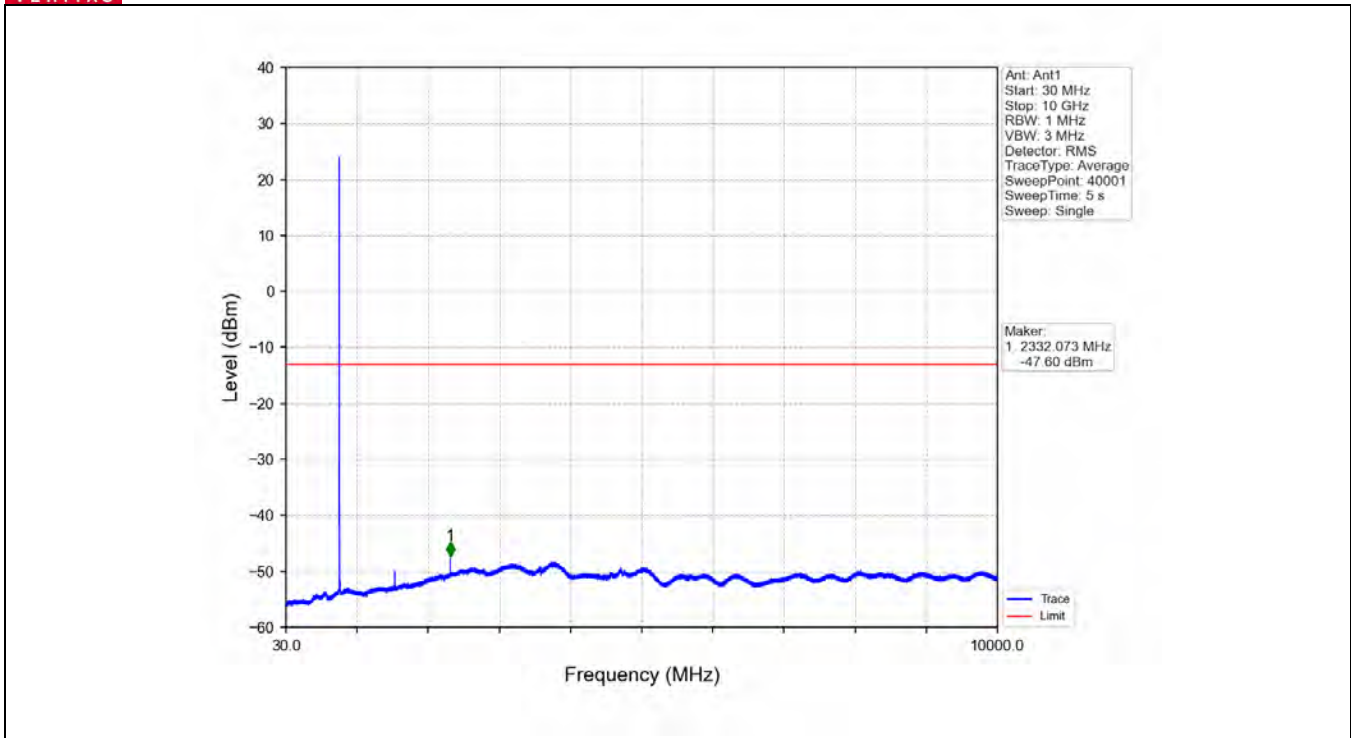

BV 7Layers Communications
Technology (Shenzhen) Co. Ltd

No.B102, Dazu Chuangxin Mansion, North of Beihuan
Avenue, North Area, Hi-Tech Industrial Park, Nanshan
District, Shenzhen, Guangdong, China

Tel: +86 755 8869 6566

Fax: +86 755 8869 6577

Email: customerservice.sw@bureauveritas.com