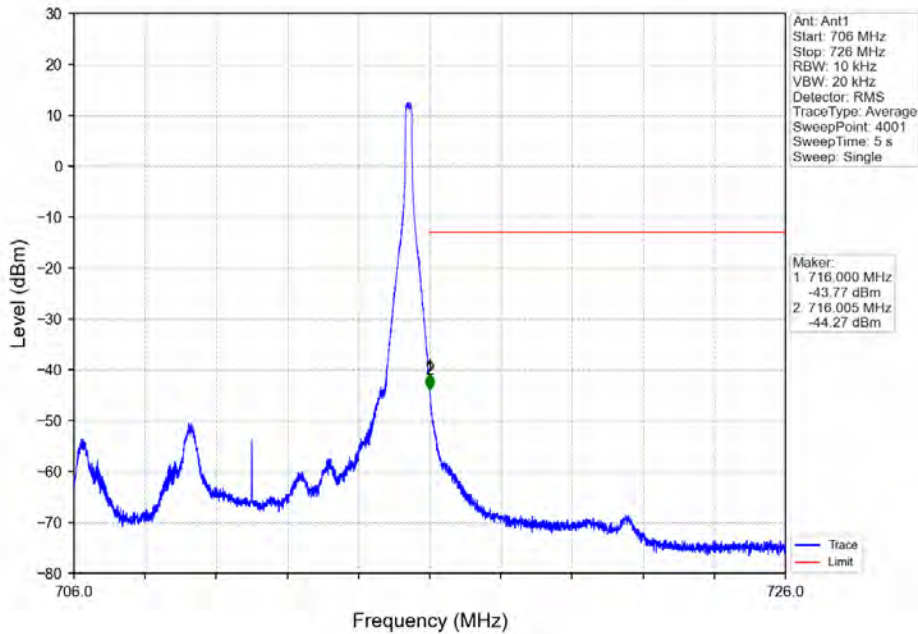

Band 12 10MHz QPSK MCH 707.5MHz RB 1 0 NTV

Band 12 10MHz QPSK HCH 711MHz RB 1 0 NTN

Band 12 10MHz QPSK HCH 711MHz RB 1 49 NTN

BV 7Layers Communications
Technology (Shenzhen) Co. Ltd

No.B102, Dazu Chuangxin Mansion, North of Beihuan
Avenue, North Area, Hi-Tech Industrial Park, Nanshan
District, Shenzhen, Guangdong, China