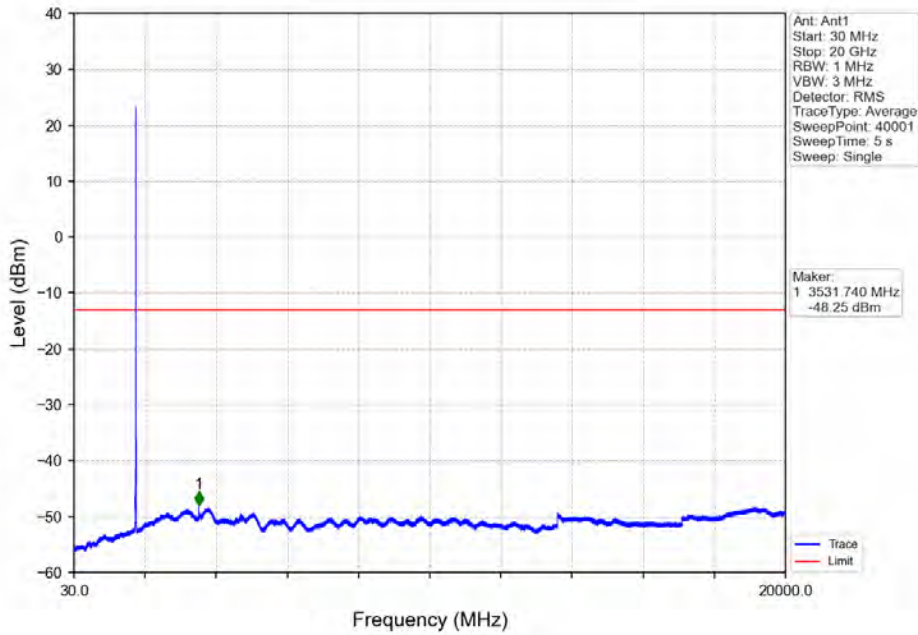

Band 66 15MHz QPSK MCH 1745MHz RB 1 0 NTV

BUREAU
VERITAS

Test Report No.: W7L-P20210616-3RF03

Band 66 15MHz QPSK HCH 1772.5MHz RB 1 0 NTN

Band 66 15MHz QPSK HCH 1772.5MHz RB 1 74 NTN

BV 7Layers Communications
Technology (Shenzhen) Co. Ltd