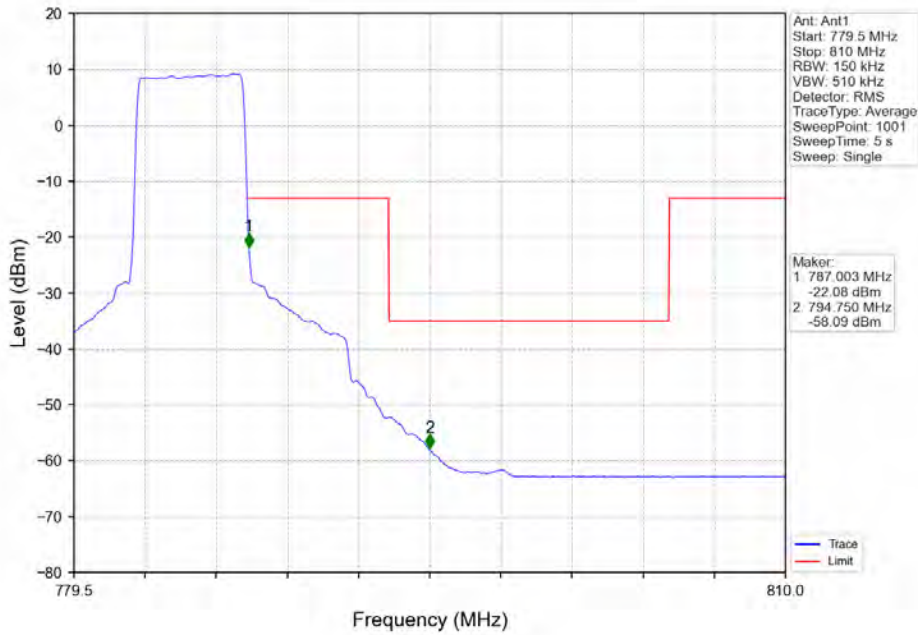

Band 13 5MHz QPSK HCH 784.5MHz RB 25 0 NTVN