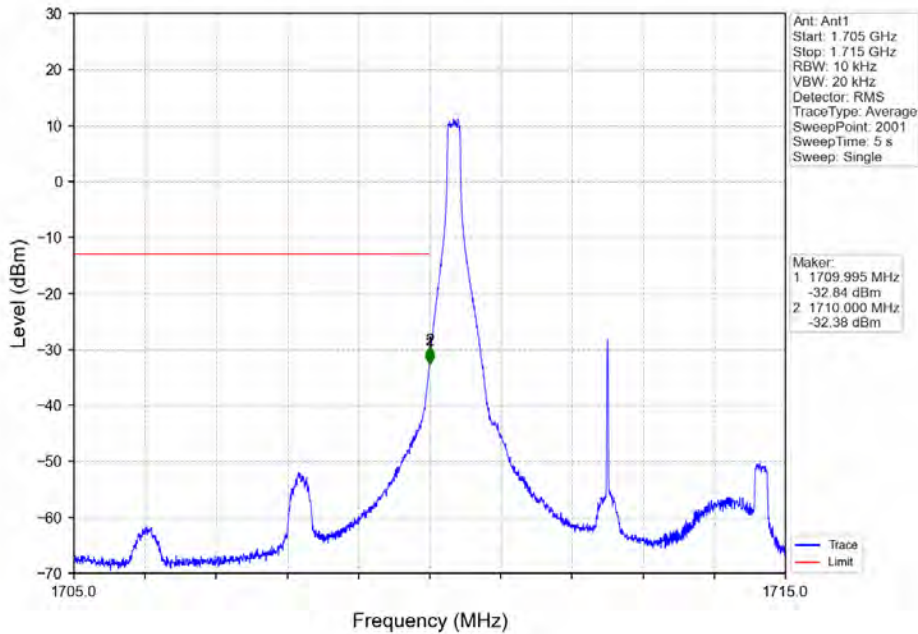

Band 66 5MHz 16QAM LCH 174.0.5MHz RB 1_0 NTN