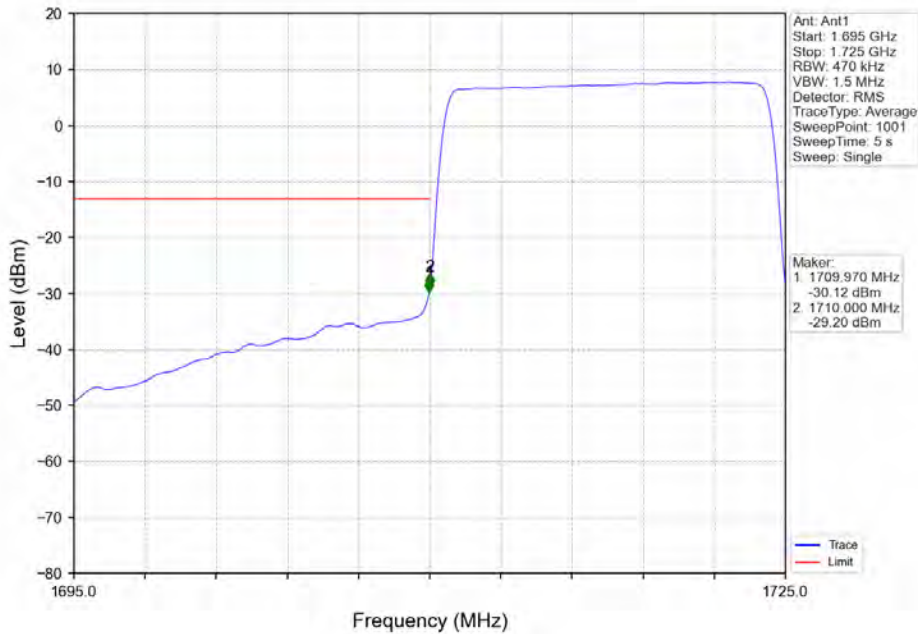

Band 66 15MHz 16QAM LCH 1717.5MHz RB 75 0 NTV