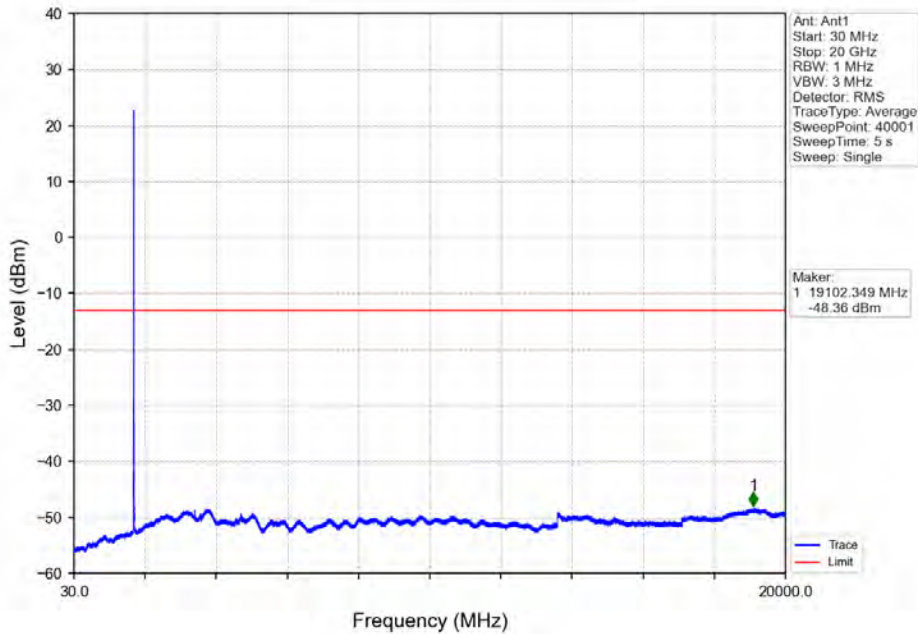

Band 66 10MHz QPSK LCH 1715MHz RB 1 0 NTV

BV 7Layers Communications
Technology (Shenzhen) Co. Ltd

No.B102, Dazu Chuangxin Mansion, North of Beihuan
Avenue, North Area, Hi-Tech Industrial Park, Nanshan
District, Shenzhen, Guangdong, China

Tel: +86 755 8869 6566

Fax: +86 755 8869 6577

Email: customerservice.sw@bureauveritas.com