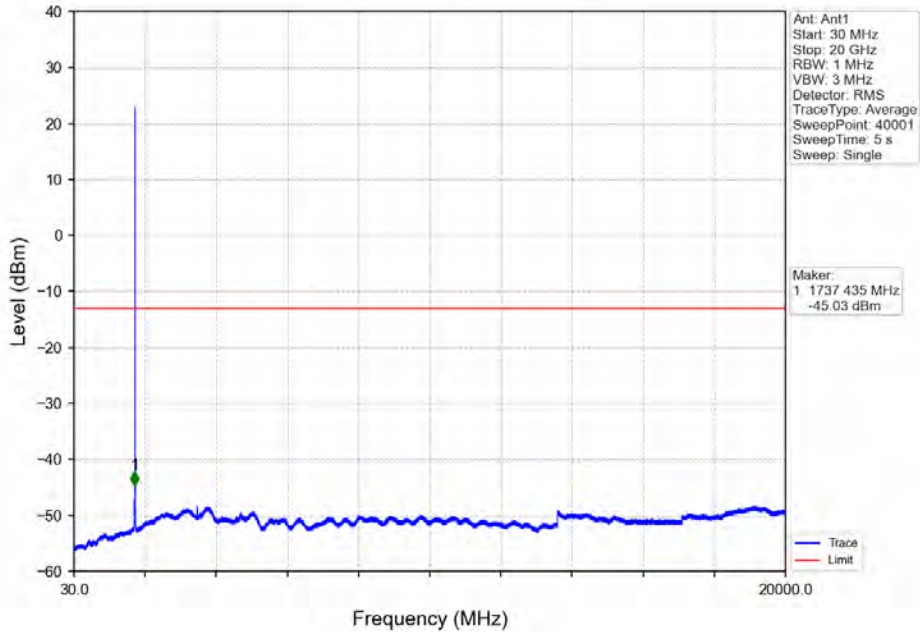

Band 66 3MHz QPSK MCH 1745MHz RB 1_0 NTN

BV 7Layers Communications
Technology (Shenzhen) Co. Ltd

No.B102, Dazu Chuangxin Mansion, North of Beihuan
Avenue, North Area, Hi-Tech Industrial Park, Nanshan
District, Shenzhen, Guangdong, China