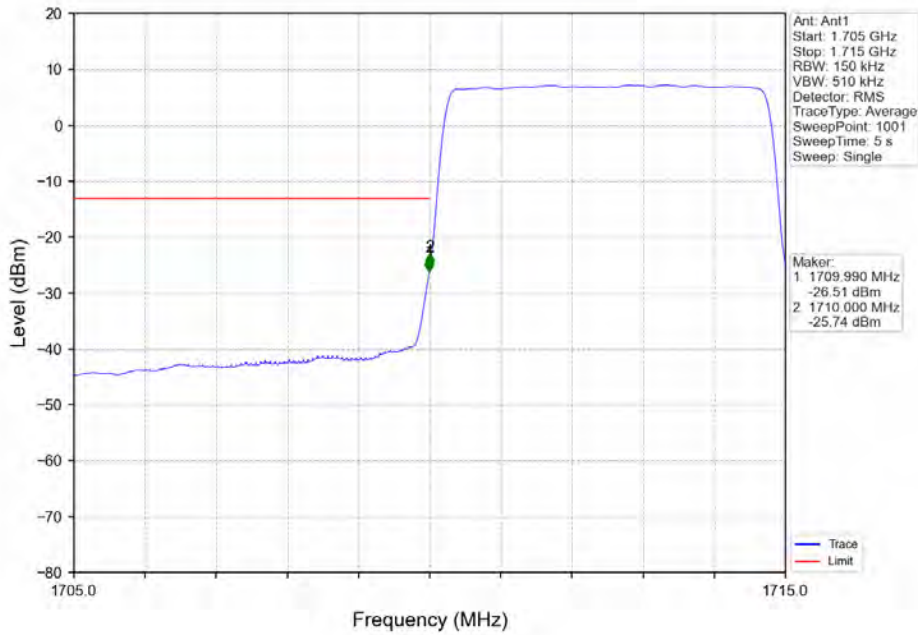

Band 66 5MHz 64QAM LCH 174.05MHz RB 25 0 NTV

Band 66 5MHz 64QAM MCH 1745MHz RB 1 0 NTV

BV 7Layers Communications
Technology (Shenzhen) Co. Ltd

No.B102, Dazu Chuangxin Mansion, North of Beihuan
Avenue, North Area, Hi-Tech Industrial Park, Nanshan
District, Shenzhen, Guangdong, China