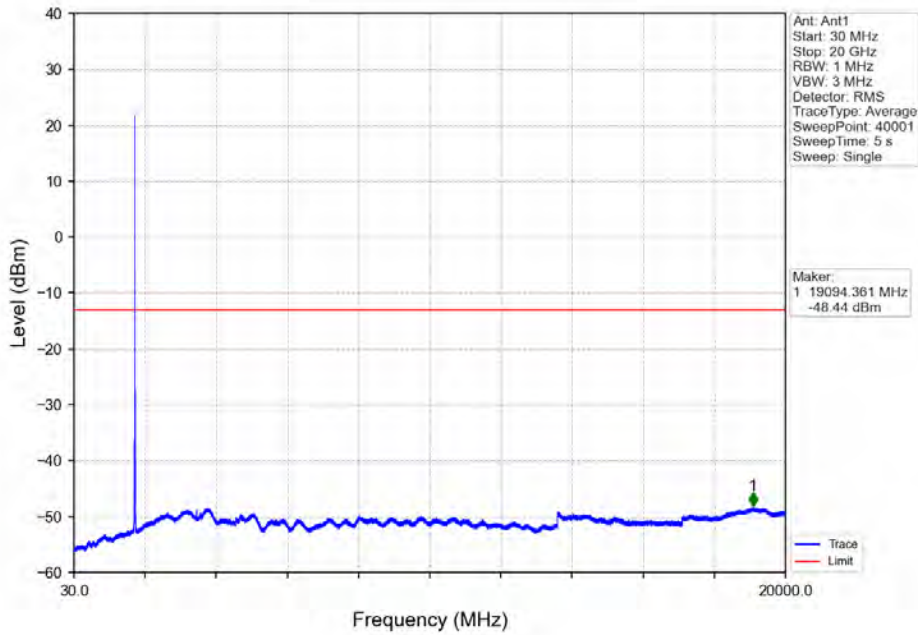

Band 66 15MHz 16QAM HCH 1772.5MHz RB 1 0 NTN

Band 66 15MHz 16QAM HCH 1772.5MHz RB 1 74 NTV

Band 66 15MHz 16QAM HCH 1772.5MHz RB 75 0 NTV

BV 7Layers Communications Technology (Shenzhen) Co. Ltd

No.B102, Dazu Chuangxin Mansion, North of Beihuan Avenue, North Area, Hi-Tech Industrial Park, Nanshan District, Shenzhen, Guangdong, China