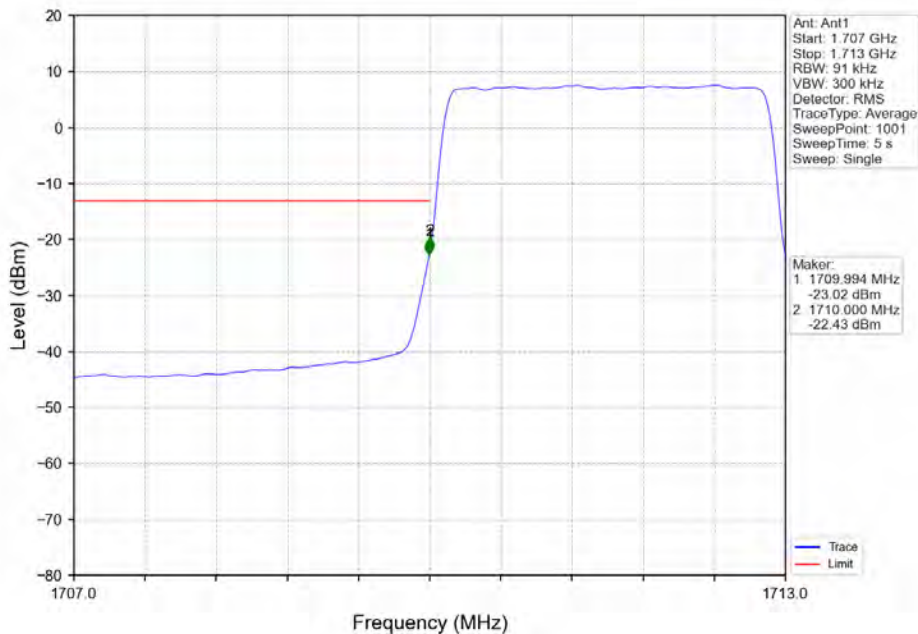

Band 66 3MHz 16QAM LCH 1711.5MHz RB 15 0 NTN