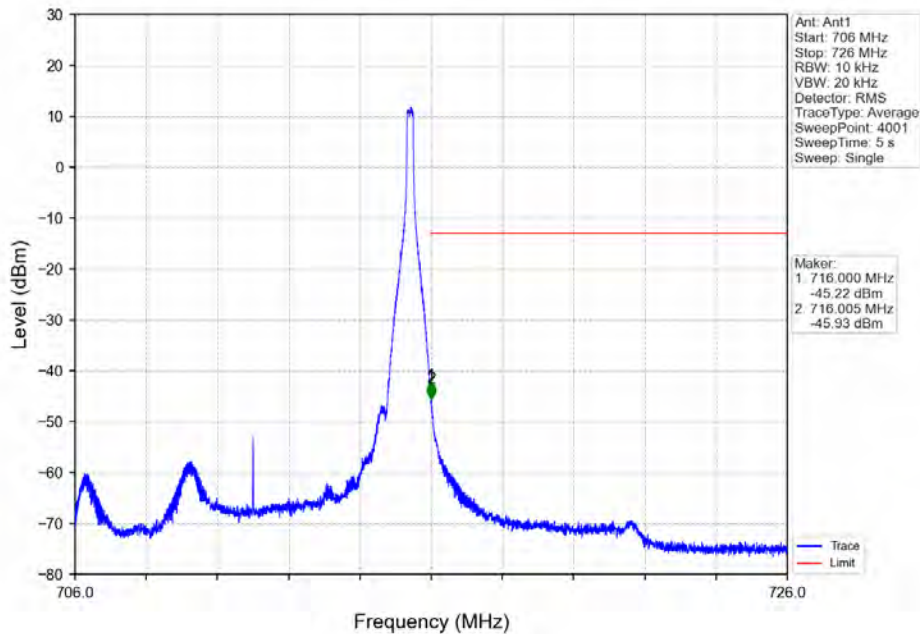

BV 7Layers Communications
Technology (Shenzhen) Co. Ltd

No.B102, Dazu Chuangxin Mansion, North of Beihuan
Avenue, North Area, Hi-Tech Industrial Park, Nanshan
District, Shenzhen, Guangdong, China

Tel: +86 755 8869 6566

Fax: +86 755 8869 6577

Email: customerservice.sw@bureauveritas.com