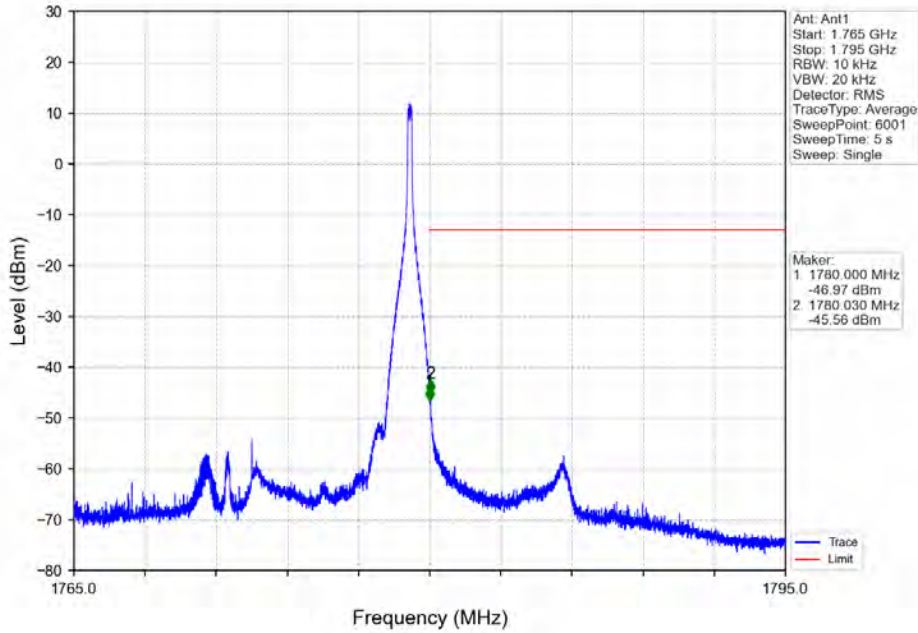

Band 66 15MHz 16QAM HCH 1772.5MHz RB 1 74 NTV