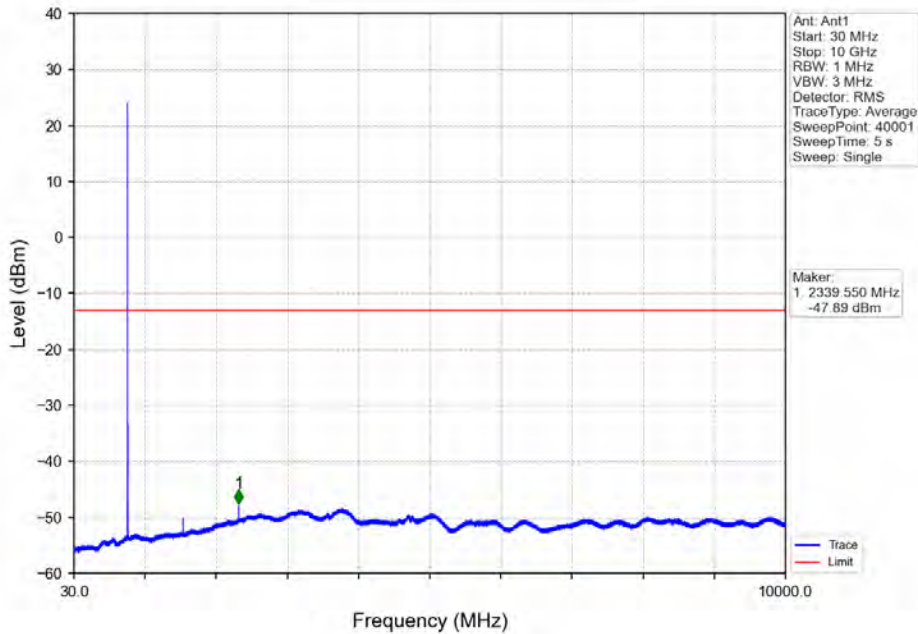

Band 13 5MHz QPSK MCH 782MHz RB 1 0 NTNV