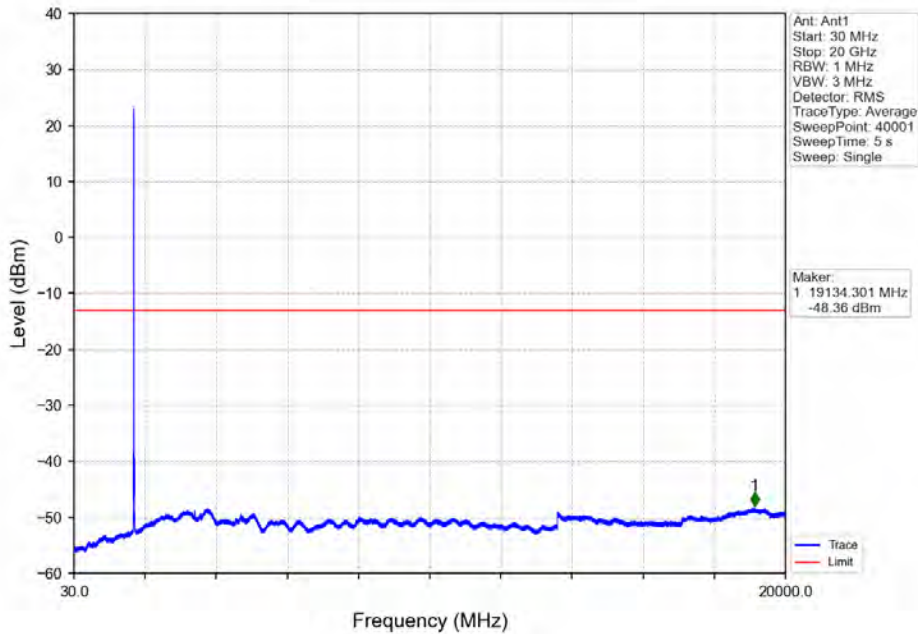

Band 66 15MHz QPSK LCH 1717.5MHz RB 1 0 NTN