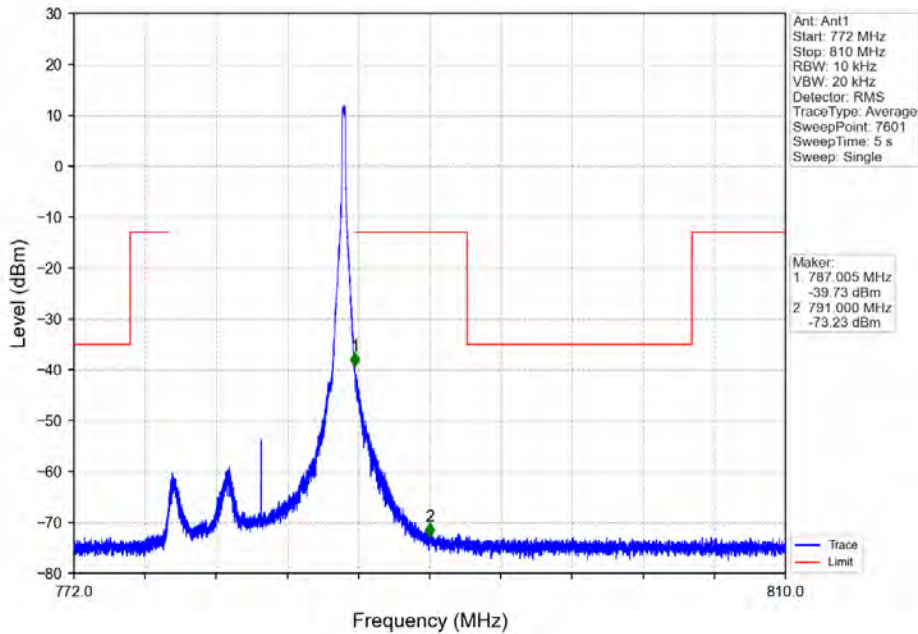

Fax: +86 755 8869 6577

Email: customerservice.sw@bureauveritas.com

Band 13 10MHz 64QAM MCH 782MHz RB 50 0 NTN

Band 13 10MHz 64QAM MCH 782MHz RB 1 49 NTN

4.5 LTE Band 17

4.5.1 Test Result

Band: 17 / Bandwidth: 5MHz / NTV							
Modulation	RB Allocation		Spurious Emission				Verdict
	Size	Offset	LCH	MCH	HCH	Limit	
QPSK	1	0	Refer To Test Graph	Refer To Test Graph	Refer To Test Graph	Refer To Test Graph	Pass
	25	0	Refer To Test Graph	/	Refer To Test Graph	Refer To Test Graph	Pass
	1	24	/	/	Refer To Test Graph	Refer To Test Graph	Pass
16QAM	1	0	Refer To Test Graph	Refer To Test Graph	Refer To Test Graph	Refer To Test Graph	Pass
	25	0	Refer To Test Graph	/	Refer To Test Graph	Refer To Test Graph	Pass
	1	24	/	/	Refer To Test Graph	Refer To Test Graph	Pass
64QAM	1	0	Refer To Test Graph	Refer To Test Graph	Refer To Test Graph	Refer To Test Graph	Pass
	25	0	Refer To Test Graph	/	Refer To Test Graph	Refer To Test Graph	Pass
	1	24	/	/	Refer To Test Graph	Refer To Test Graph	Pass
Band: 17 / Bandwidth: 10MHz / NTV							
Modulation	RB Allocation		Spurious Emission				Verdict
	Size	Offset	LCH	MCH	HCH	Limit	
QPSK	1	0	Refer To Test Graph	Refer To Test Graph	Refer To Test Graph	Refer To Test Graph	Pass
	50	0	Refer To Test Graph	/	Refer To Test Graph	Refer To Test Graph	Pass
	1	49	/	/	Refer To Test Graph	Refer To Test Graph	Pass
16QAM	1	0	Refer To Test Graph	Refer To Test Graph	Refer To Test Graph	Refer To Test Graph	Pass
	50	0	Refer To Test Graph	/	Refer To Test Graph	Refer To Test Graph	Pass
	1	49	/	/	Refer To Test Graph	Refer To Test Graph	Pass
64QAM	1	0	Refer To Test Graph	Refer To Test Graph	Refer To Test Graph	Refer To Test Graph	Pass
	50	0	Refer To Test Graph	/	Refer To Test Graph	Refer To Test Graph	Pass
	1	49	/	/	Refer To Test Graph	Refer To Test Graph	Pass