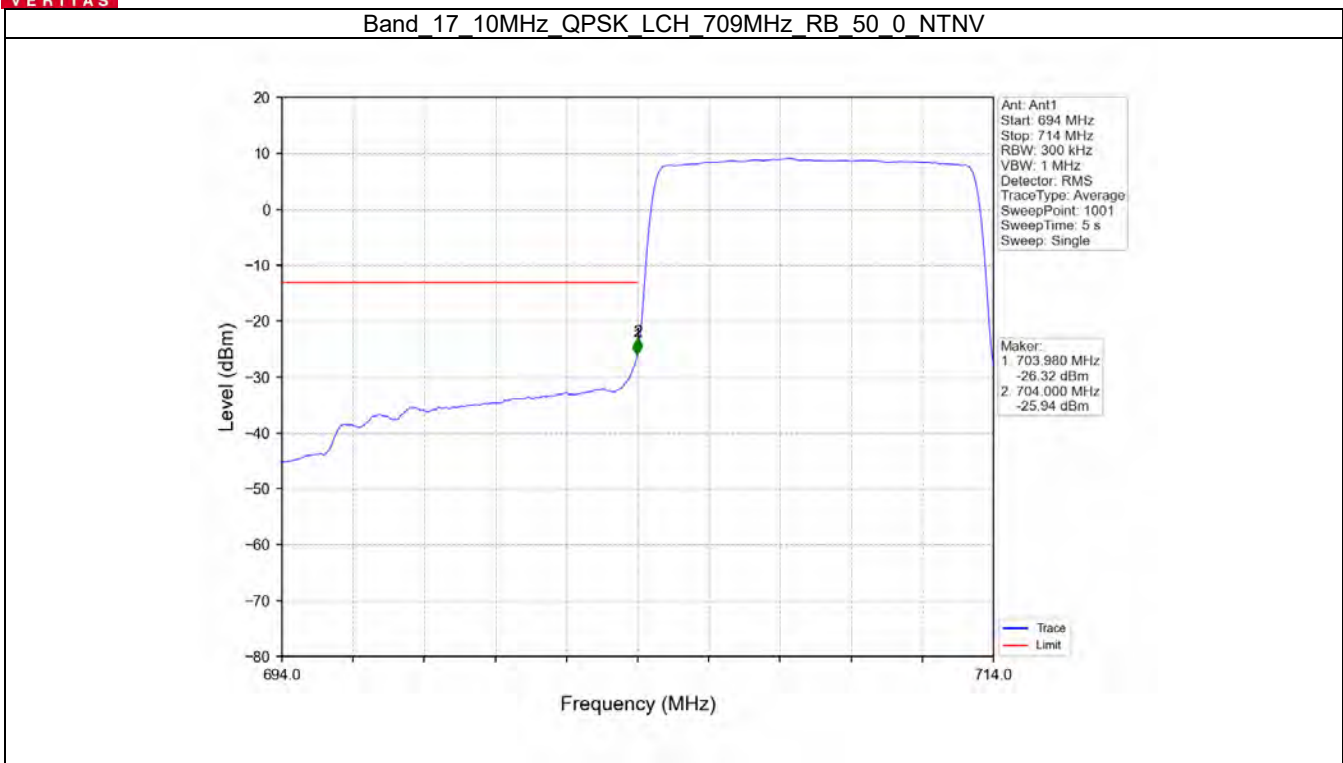

BV 7Layers Communications
Technology (Shenzhen) Co. Ltd

No.B102, Dazu Chuangxin Mansion, North of Beihuan
Avenue, North Area, Hi-Tech Industrial Park, Nanshan
District, Shenzhen, Guangdong, China

Tel: +86 755 8869 6566
Fax: +86 755 8869 6577
Email: customerservice.sw@bureauveritas.com