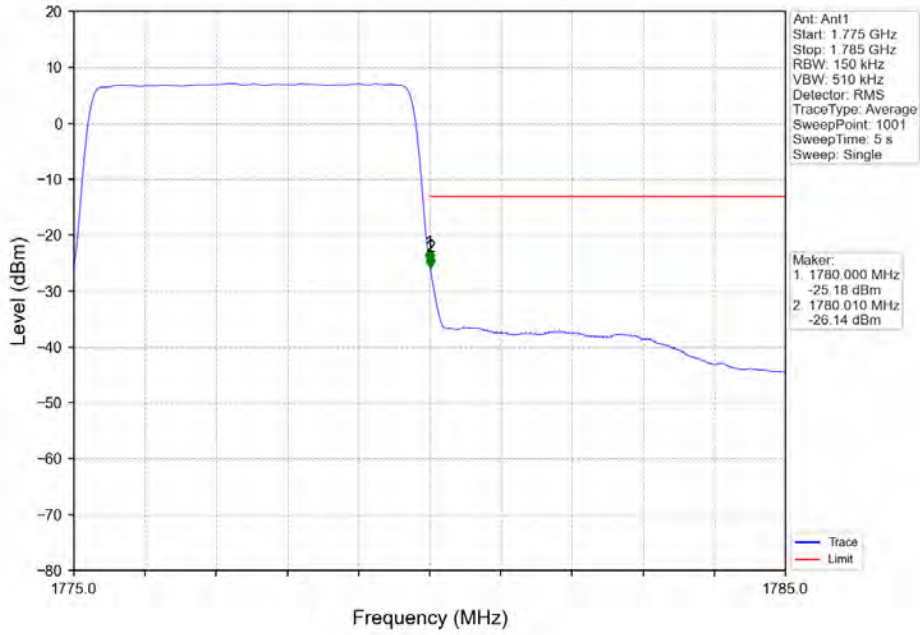

Band 66 5MHz 64QAM HCH 1777.5MHz RB 25 0 NTV

BV 7Layers Communications
Technology (Shenzhen) Co. Ltd

No.B102, Dazu Chuangxin Mansion, North of Beihuan
Avenue, North Area, Hi-Tech Industrial Park, Nanshan
District, Shenzhen, Guangdong, China