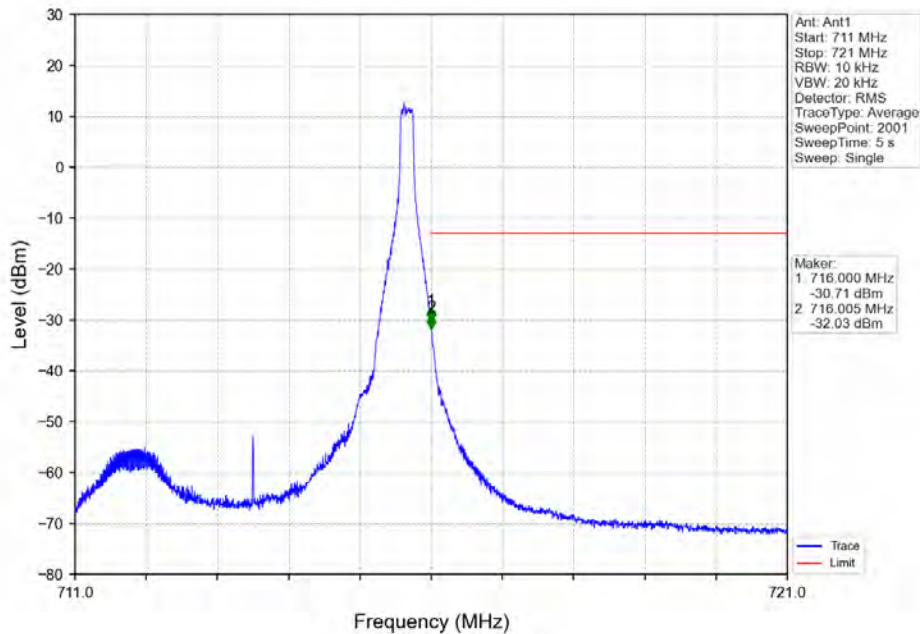

Band_12_5MHz_64QAM_HCH_713.5MHz_RB_1_0_NTNV

Band_12_5MHz_64QAM_HCH_713.5MHz_RB_1_24_NTNV

**BUREAU
VERITAS**

Test Report No.: W7L-P20210616-3RF03

BV 7Layers Communications
Technology (Shenzhen) Co. Ltd

No.B102, Dazu Chuangxin Mansion, North of Beihuan
Avenue, North Area, Hi-Tech Industrial Park, Nanshan
District, Shenzhen, Guangdong, China