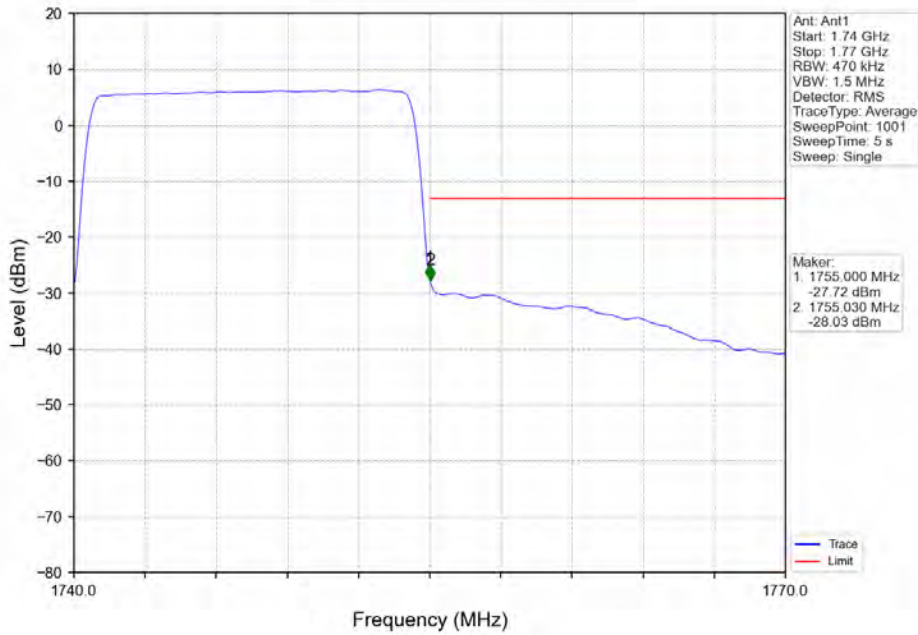

BUREAU
VERITAS

Test Report No.: W7L-P20210616-3RF03

Band 4 15MHz 64QAM HCH 1747.5MHz RB 75 0 NTV

BV 7Layers Communications
Technology (Shenzhen) Co. Ltd

No.B102, Dazu Chuangxin Mansion, North of Beihuan
Avenue, North Area, Hi-Tech Industrial Park, Nanshan
District, Shenzhen, Guangdong, China

Tel: +86 755 8869 6566

Fax: +86 755 8869 6577

Email: customerservice.sw@bureauveritas.com