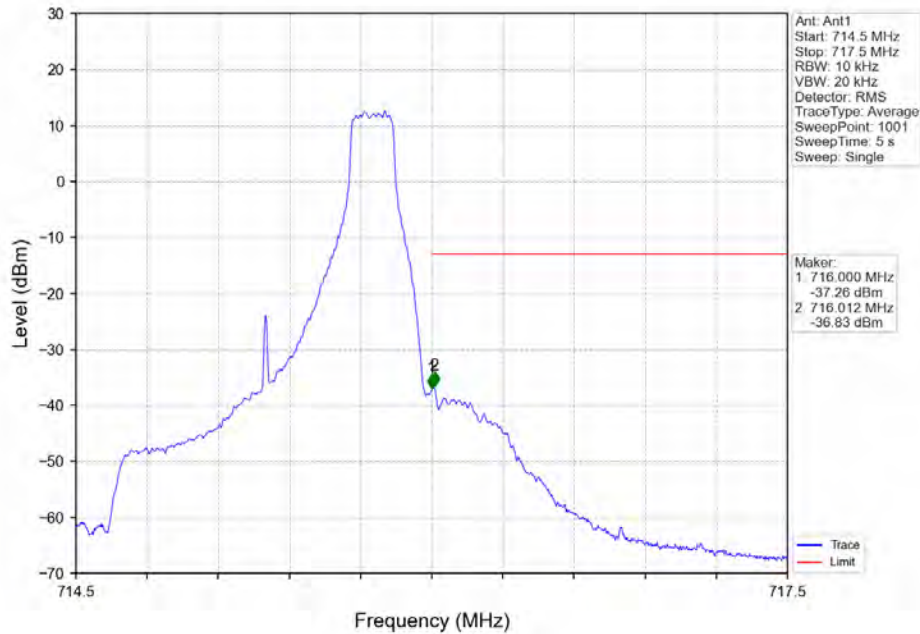

Band 12 1.4MHz QPSK HCH 715.3MHz RB 1 5 NTN

BV 7Layers Communications
Technology (Shenzhen) Co. Ltd

No.B102, Dazu Chuangxin Mansion, North of Beihuan
Avenue, North Area, Hi-Tech Industrial Park, Nanshan
District, Shenzhen, Guangdong, China