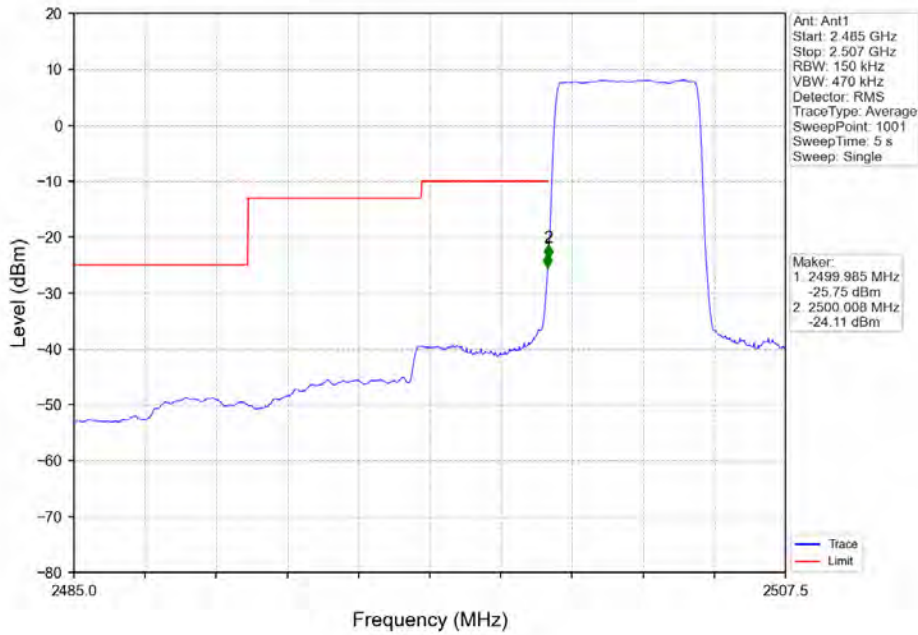

Band7_5MHz_QPSK_LCH_2502.5MHz_RB_25_0_NTNV