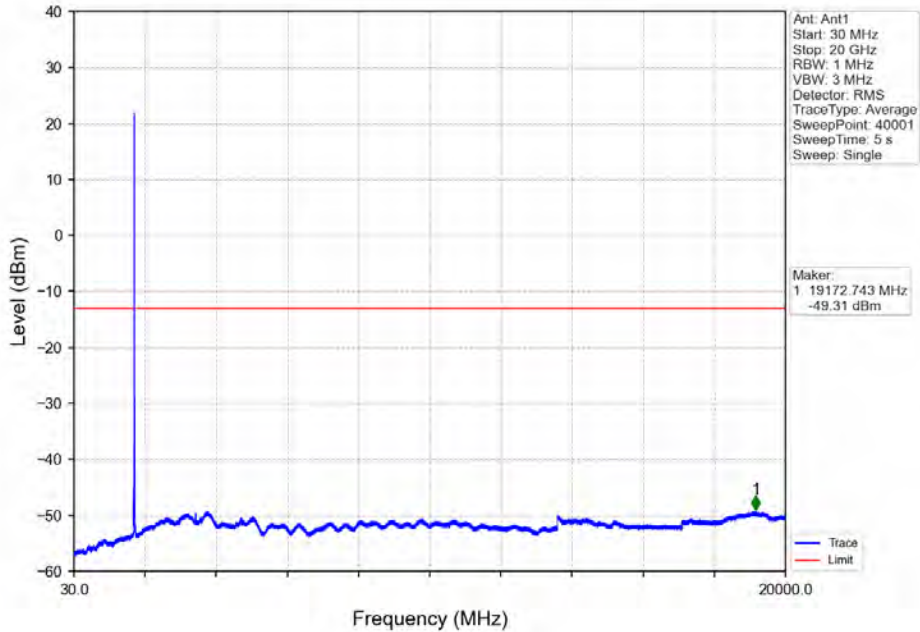

Band 4 20MHz QPSK MCH 1732.5MHz RB 1 0 NTNV