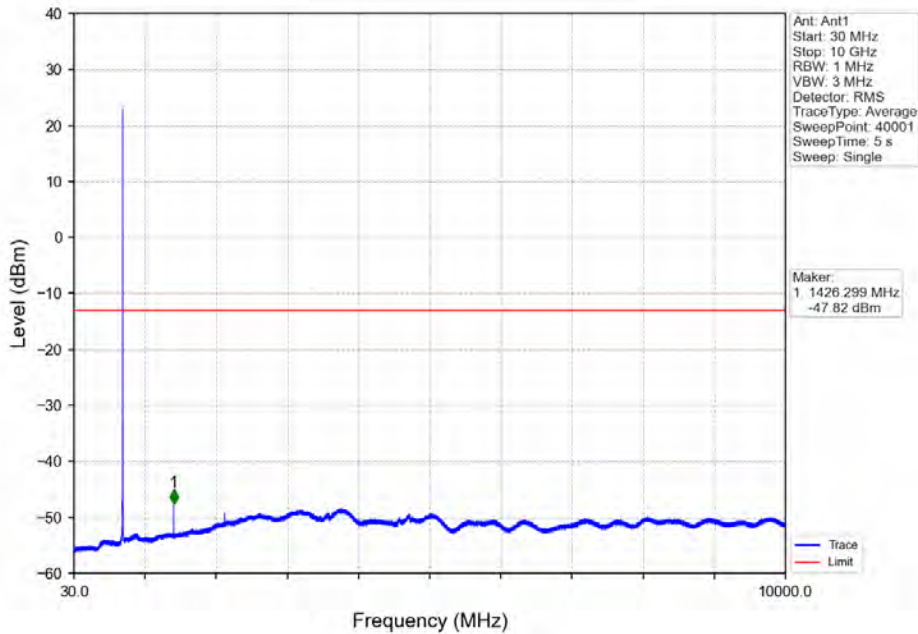

Band 12 3MHz 16QAM HCH 714.5MHz RB 1 0 NTVN