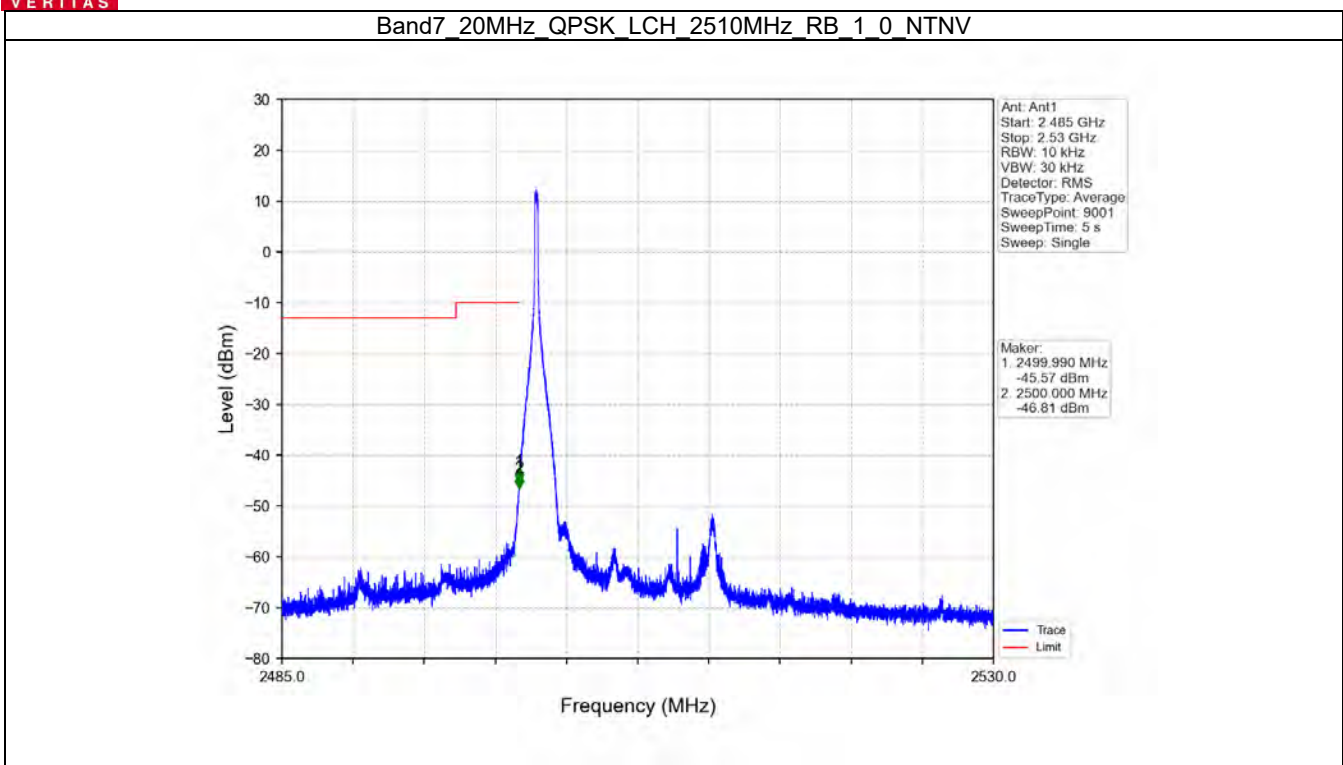

BV 7Layers Communications
Technology (Shenzhen) Co. Ltd

No.B102, Dazu Chuangxin Mansion, North of Beihuan
Avenue, North Area, Hi-Tech Industrial Park, Nanshan
District, Shenzhen, Guangdong, China

Tel: +86 755 8869 6566

Fax: +86 755 8869 6577

Email: customerservice.sw@bureauveritas.com