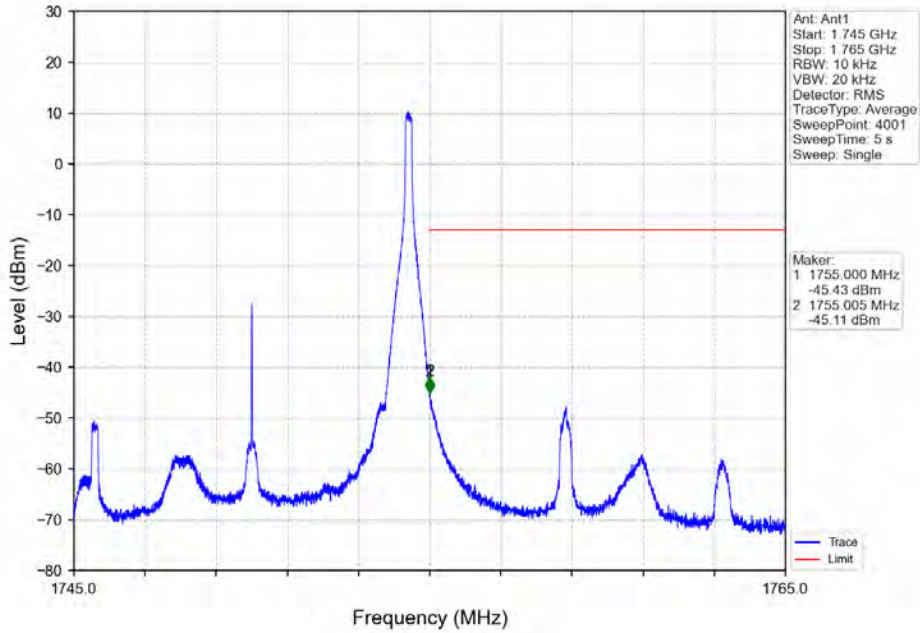

Band 4 10MHz 16QAM HCH 1750MHz RB 1 49 NTNV