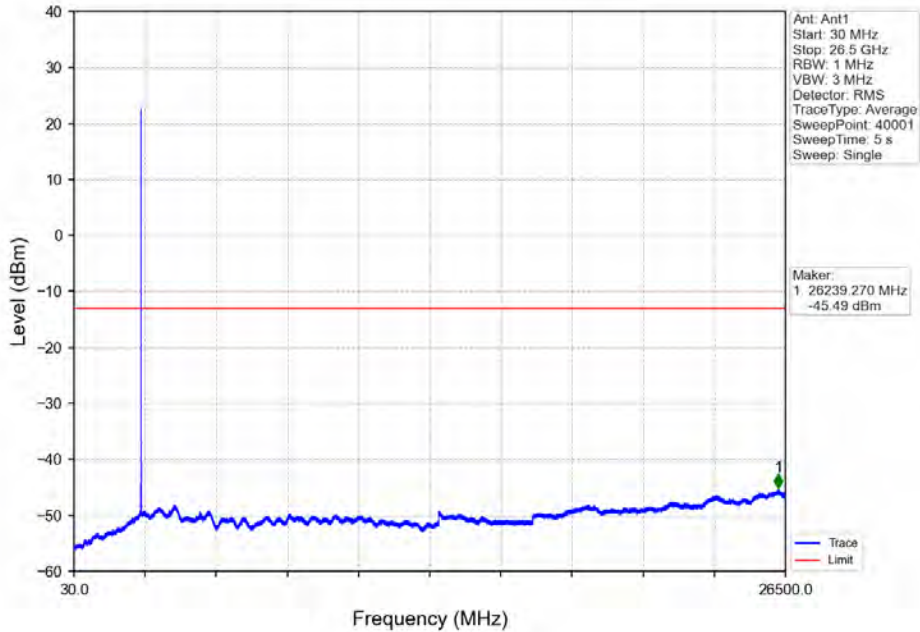

Band7_10MHz_QPSK_MCH_2535MHz_RB_1_0_NTNV