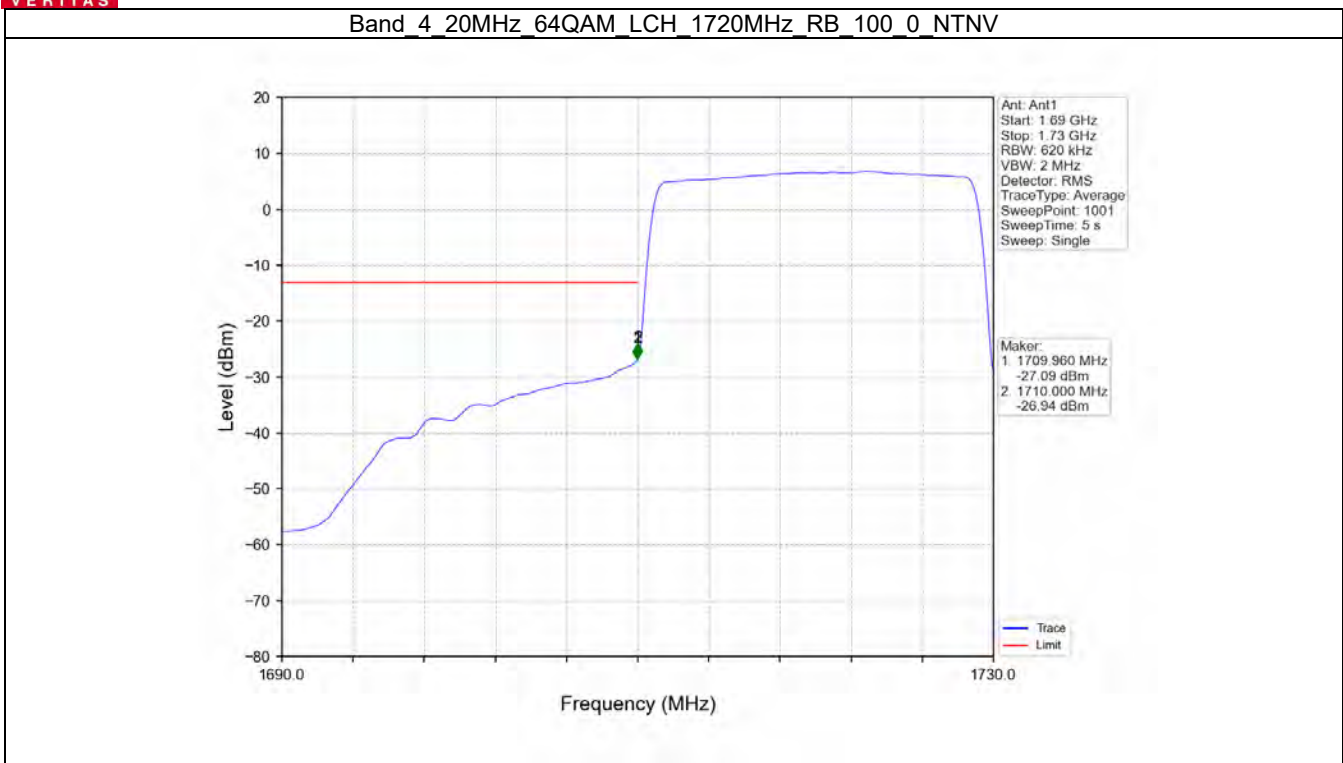

Band 4 20MHz 64QAM LCH 1720MHz RB 1 0 NTV

Band 4 20MHz 64QAM LCH 1720MHz RB 1 0 NTV

BV 7Layers Communications
Technology (Shenzhen) Co. Ltd

No.B102, Dazu Chuangxin Mansion, North of Beihuan
Avenue, North Area, Hi-Tech Industrial Park, Nanshan
District, Shenzhen, Guangdong, China