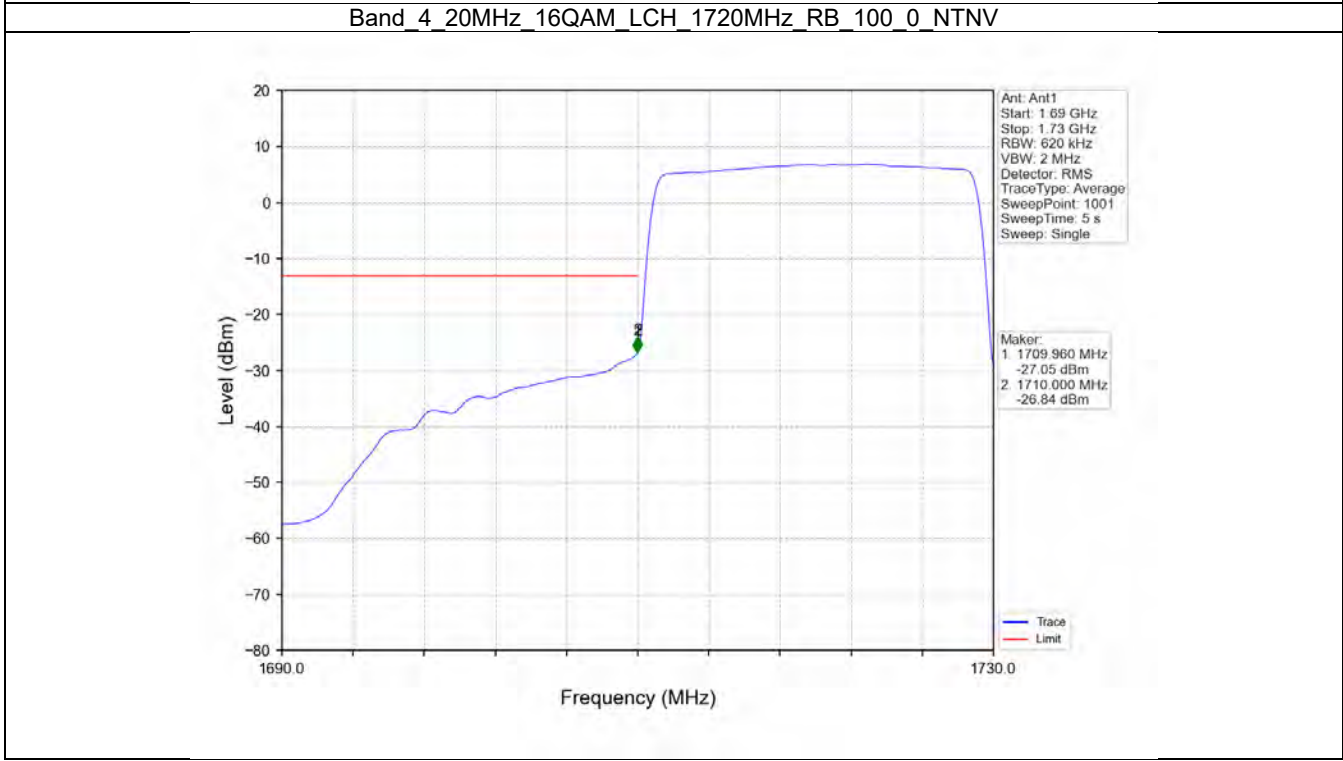

BV 7Layers Communications
Technology (Shenzhen) Co. Ltd

No.B102, Dazu Chuangxin Mansion, North of Beihuan
Avenue, North Area, Hi-Tech Industrial Park, Nanshan
District, Shenzhen, Guangdong, China

Tel: +86 755 8869 6566

Fax: +86 755 8869 6577

Email: customerservice.sw@bureauveritas.com