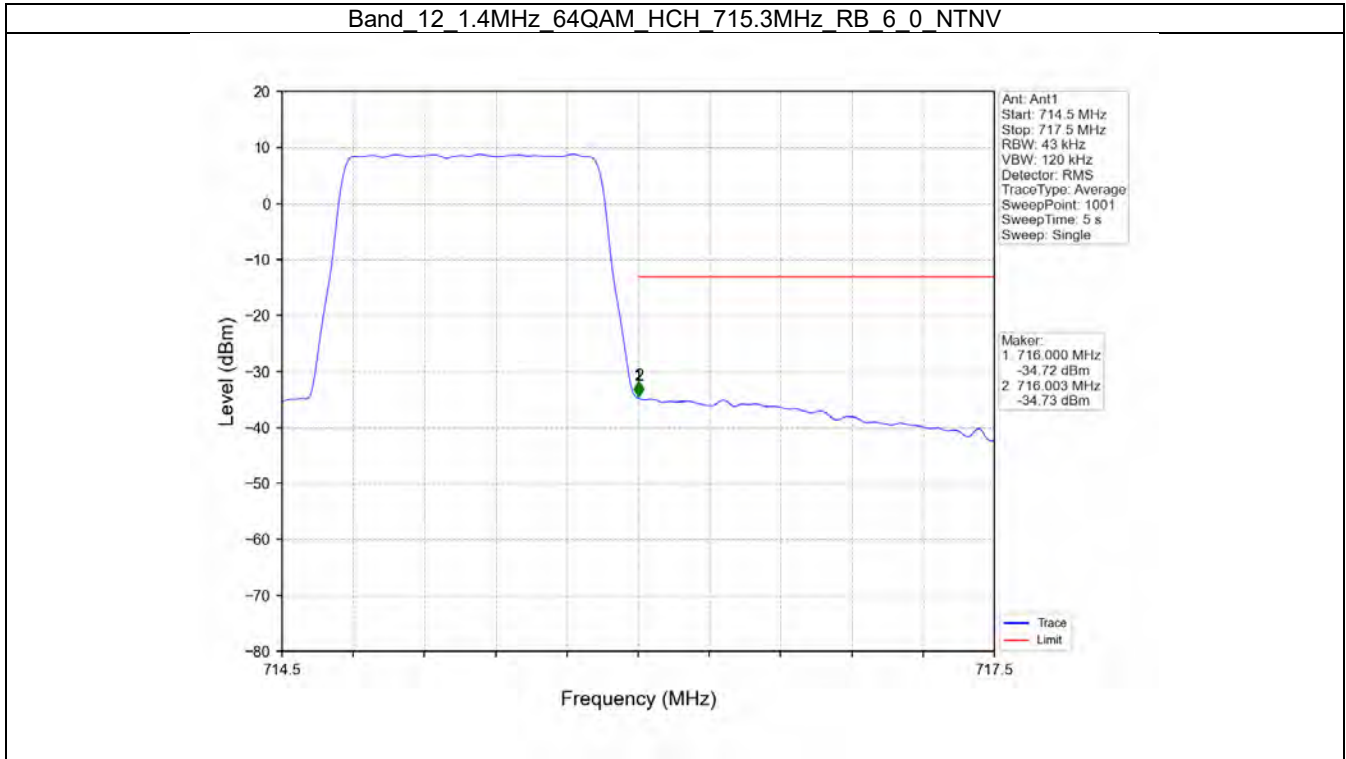

**BUREAU
VERITAS**

Test Report No.: W7L-P20210616-3RF03

BV 7Layers Communications
Technology (Shenzhen) Co. Ltd

No.B102, Dazu Chuangxin Mansion, North of Beihuan
Avenue, North Area, Hi-Tech Industrial Park, Nanshan
District, Shenzhen, Guangdong, China

Tel: +86 755 8869 6566

Fax: +86 755 8869 6577

Email: customerservice.sw@bureauveritas.com