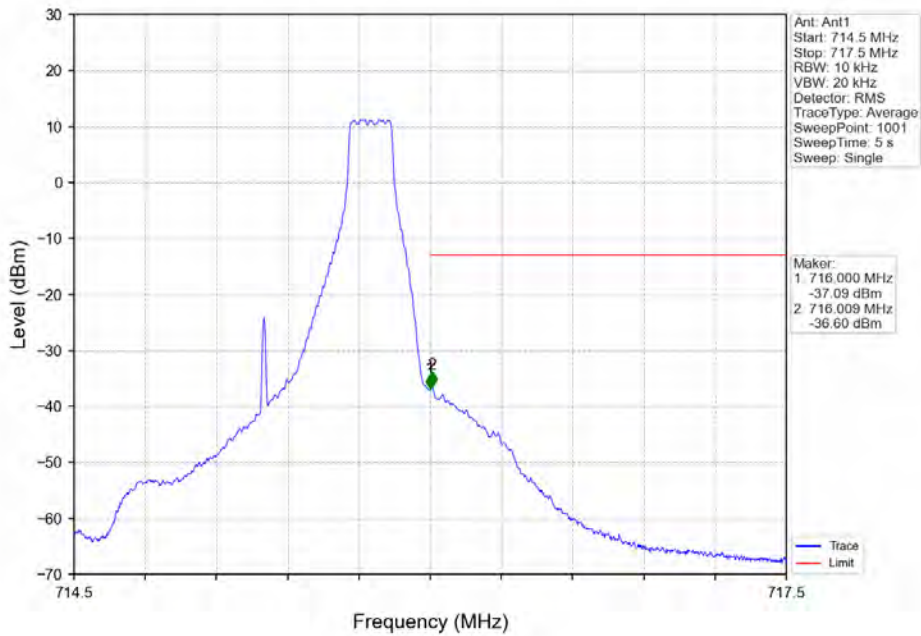

BV 7Layers Communications
Technology (Shenzhen) Co. Ltd

No.B102, Dazu Chuangxin Mansion, North of Beihuan
Avenue, North Area, Hi-Tech Industrial Park, Nanshan
District, Shenzhen, Guangdong, China

Tel: +86 755 8869 6566

Fax: +86 755 8869 6577

Email: customerservice.sw@bureauveritas.com