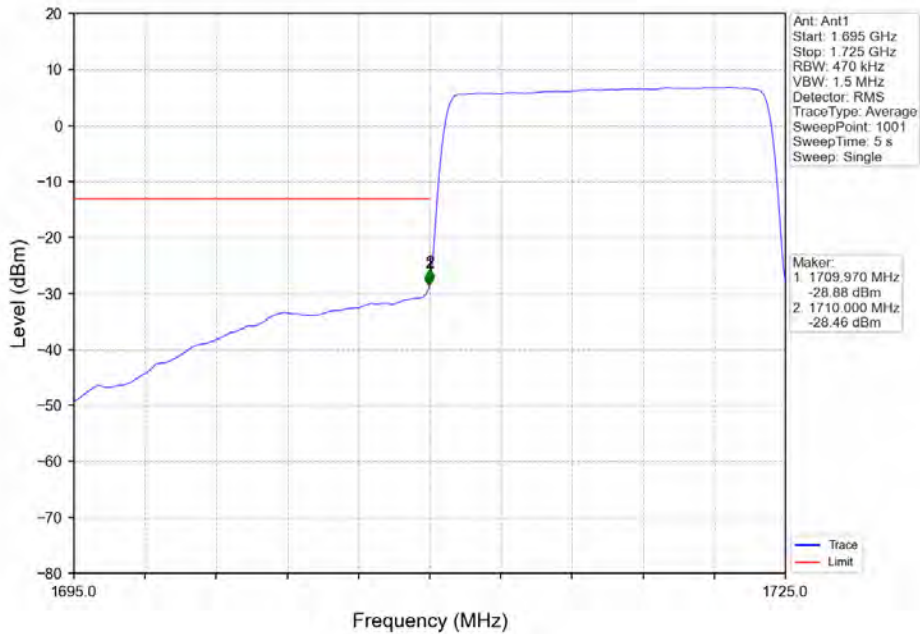

Band 4 15MHz 16QAM LCH 1717.5MHz RB 75 0 NTN