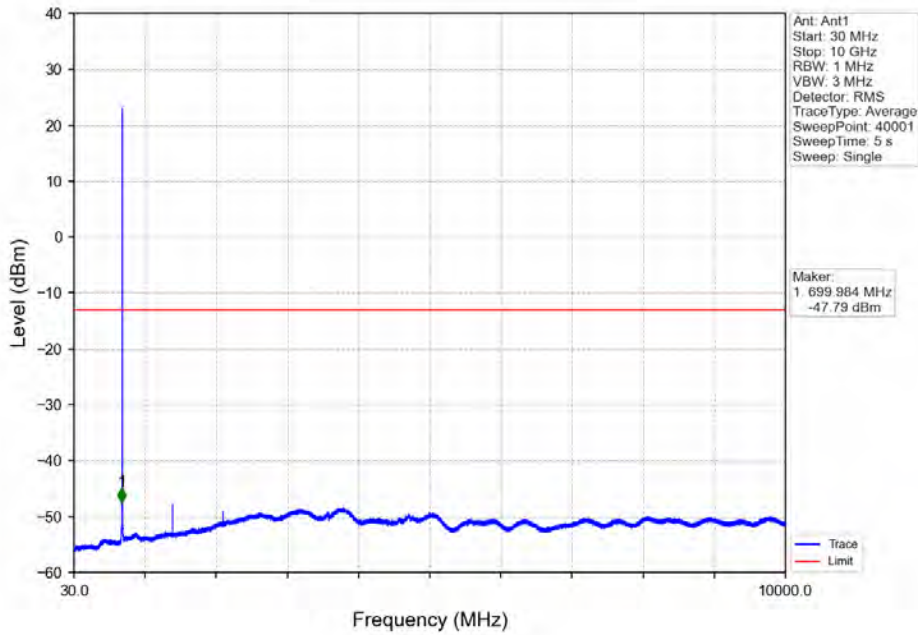

Band 12 3MHz 16QAM MCH 707.5MHz RB 1 0 NTVN