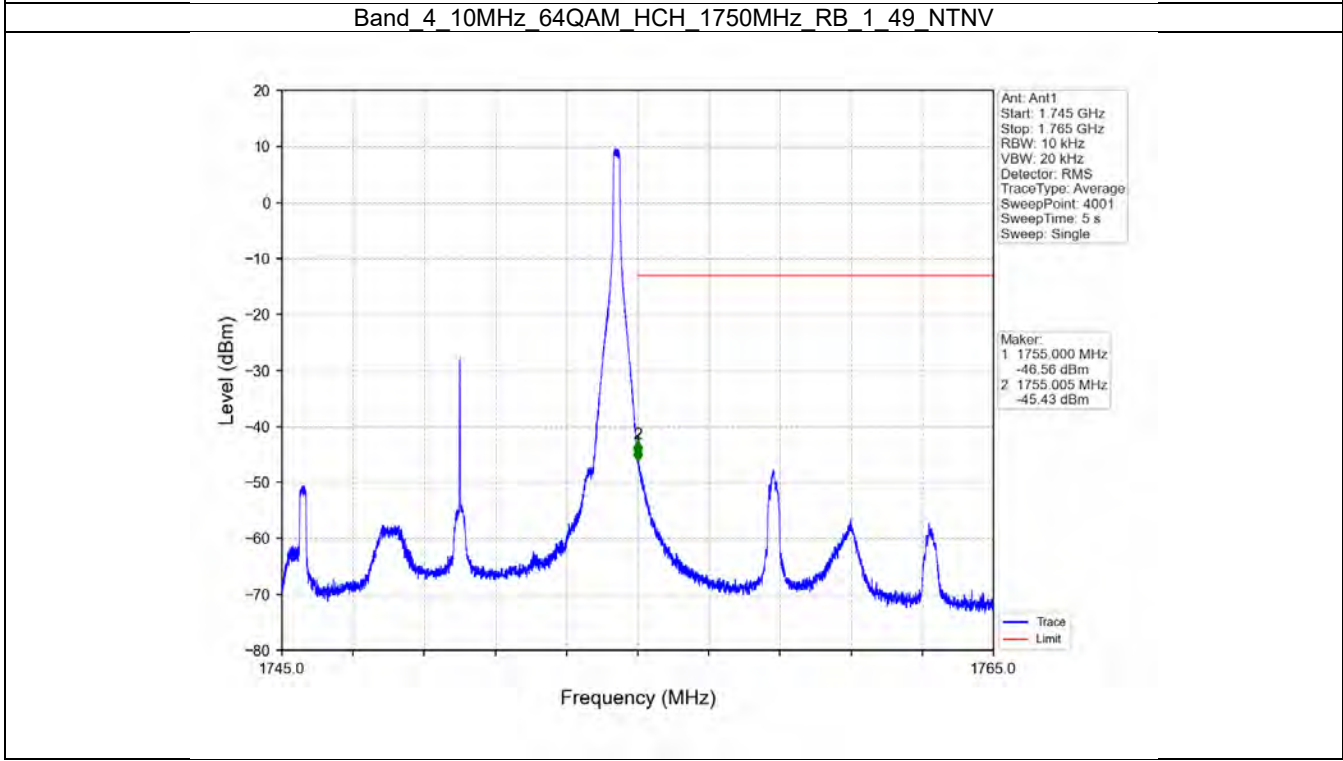

BV 7Layers Communications
Technology (Shenzhen) Co. Ltd

No.B102, Dazu Chuangxin Mansion, North of Beihuan
Avenue, North Area, Hi-Tech Industrial Park, Nanshan
District, Shenzhen, Guangdong, China

Tel: +86 755 8869 6566

Fax: +86 755 8869 6577

Email: customerservice.sw@bureauveritas.com