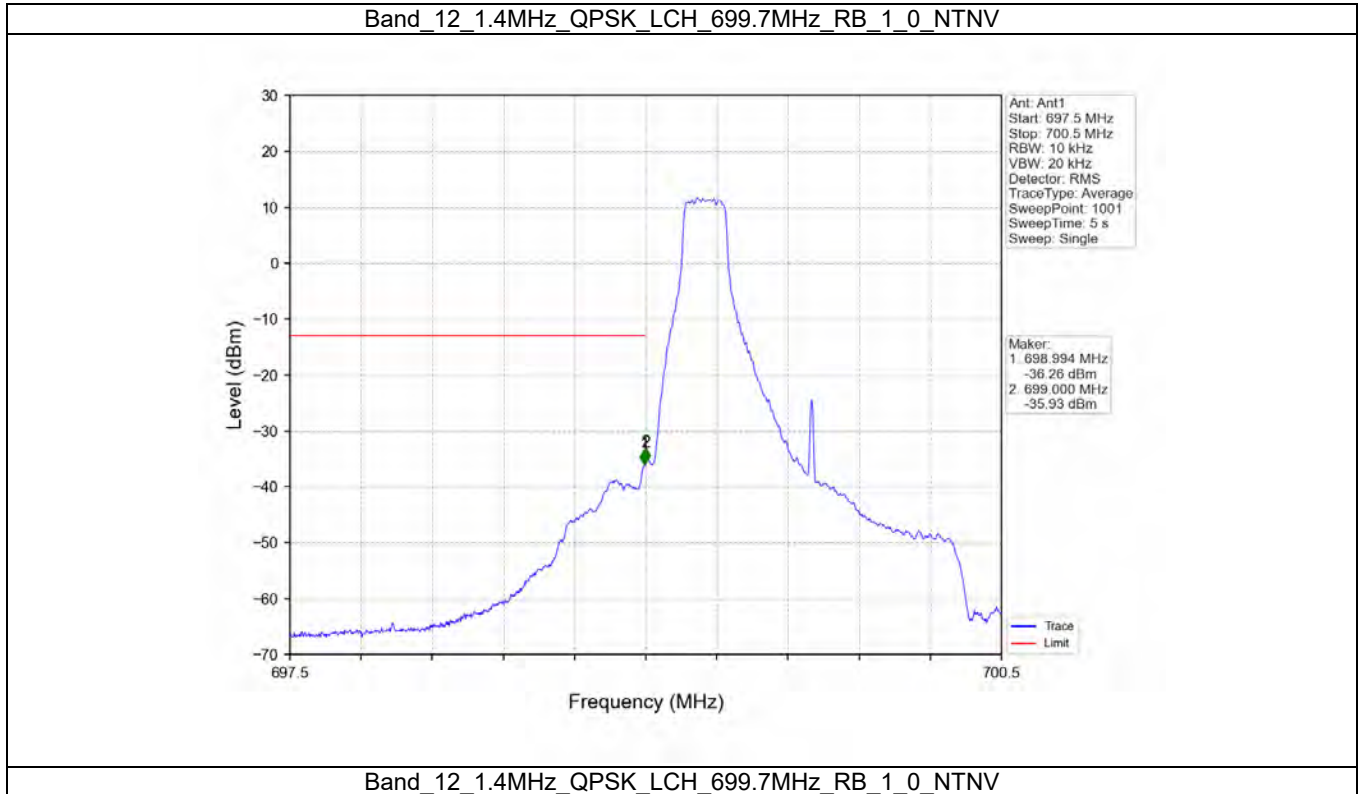

Band: 12 / Bandwidth: 5MHz / NTV							
Modulation	RB Allocation		Spurious Emission				Verdict
	Size	Offset	LCH	MCH	HCH	Limit	
QPSK	1	0	Refer To Test Graph	Refer To Test Graph	Refer To Test Graph	Refer To Test Graph	Pass
	25	0	Refer To Test Graph	/	Refer To Test Graph	Refer To Test Graph	Pass
	1	24	/	/	Refer To Test Graph	Refer To Test Graph	Pass
16QAM	1	0	Refer To Test Graph	Refer To Test Graph	Refer To Test Graph	Refer To Test Graph	Pass
	25	0	Refer To Test Graph	/	Refer To Test Graph	Refer To Test Graph	Pass
	1	24	/	/	Refer To Test Graph	Refer To Test Graph	Pass
64QAM	1	0	Refer To Test Graph	Refer To Test Graph	Refer To Test Graph	Refer To Test Graph	Pass
	25	0	Refer To Test Graph	/	Refer To Test Graph	Refer To Test Graph	Pass
	1	24	/	/	Refer To Test Graph	Refer To Test Graph	Pass
Band: 12 / Bandwidth: 10MHz / NTV							
Modulation	RB Allocation		Spurious Emission				Verdict
	Size	Offset	LCH	MCH	HCH	Limit	
QPSK	1	0	Refer To Test Graph	Refer To Test Graph	Refer To Test Graph	Refer To Test Graph	Pass
	50	0	Refer To Test Graph	/	Refer To Test Graph	Refer To Test Graph	Pass
	1	49	/	/	Refer To Test Graph	Refer To Test Graph	Pass
16QAM	1	0	Refer To Test Graph	Refer To Test Graph	Refer To Test Graph	Refer To Test Graph	Pass
	50	0	Refer To Test Graph	/	Refer To Test Graph	Refer To Test Graph	Pass
	1	49	/	/	Refer To Test Graph	Refer To Test Graph	Pass
64QAM	1	0	Refer To Test Graph	Refer To Test Graph	Refer To Test Graph	Refer To Test Graph	Pass
	50	0	Refer To Test Graph	/	Refer To Test Graph	Refer To Test Graph	Pass
	1	49	/	/	Refer To Test Graph	Refer To Test Graph	Pass

4.3.2 Test Graph