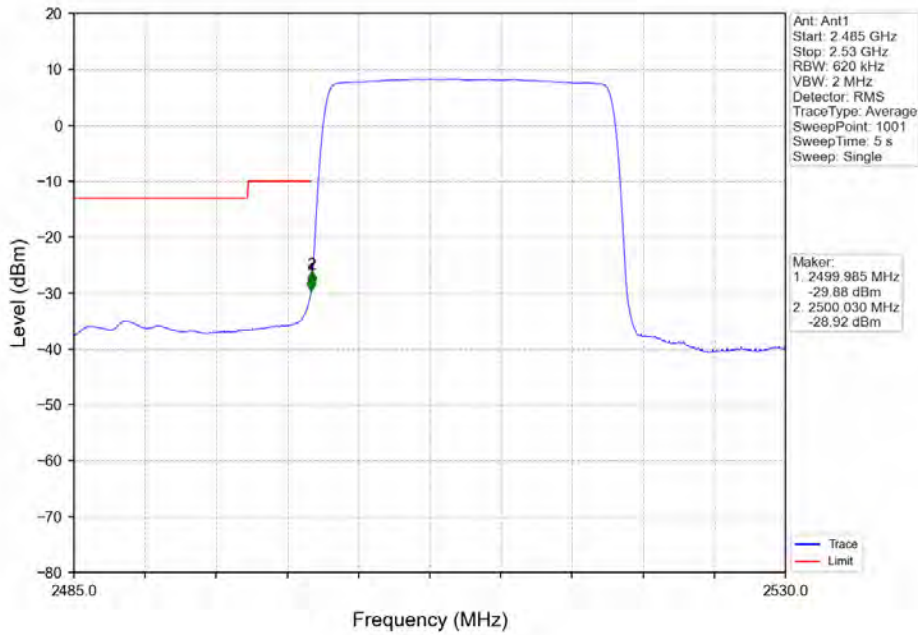

Band7_20MHz_QPSK_LCH_2510MHz_RB_100_0_NTNV