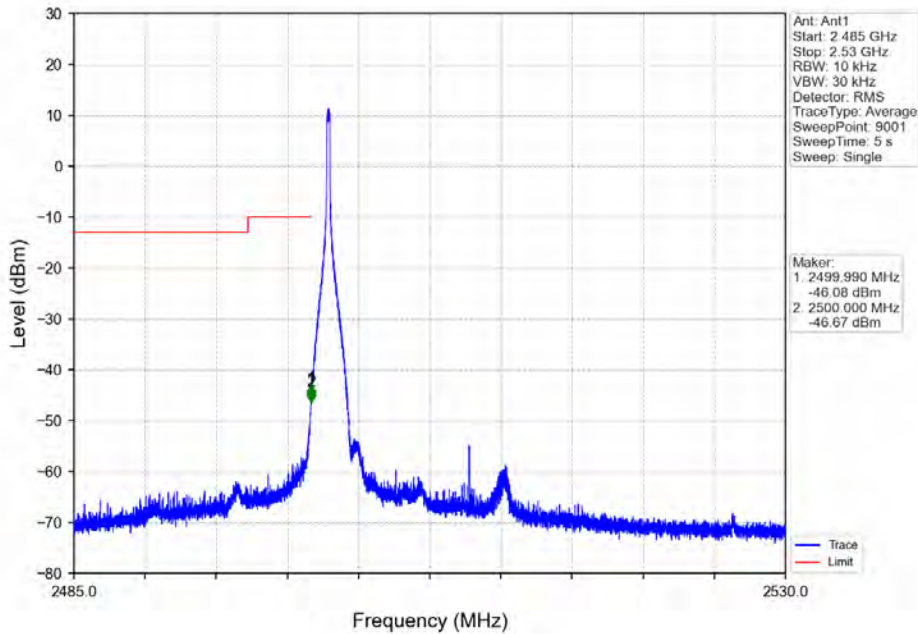

Band7 20MHz 16QAM LCH 2510MHz RB 1 0 NTV

BV 7Layers Communications
Technology (Shenzhen) Co. Ltd

No.B102, Dazu Chuangxin Mansion, North of Beihuan
Avenue, North Area, Hi-Tech Industrial Park, Nanshan
District, Shenzhen, Guangdong, China