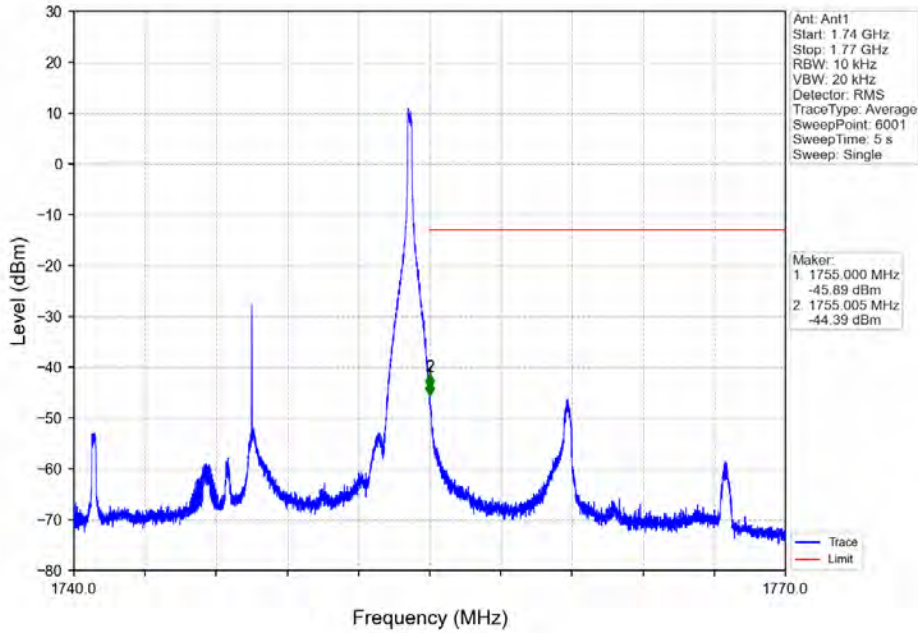

Band 4 15MHz 16QAM HCH 1747.5MHz RB 1 74 NTV