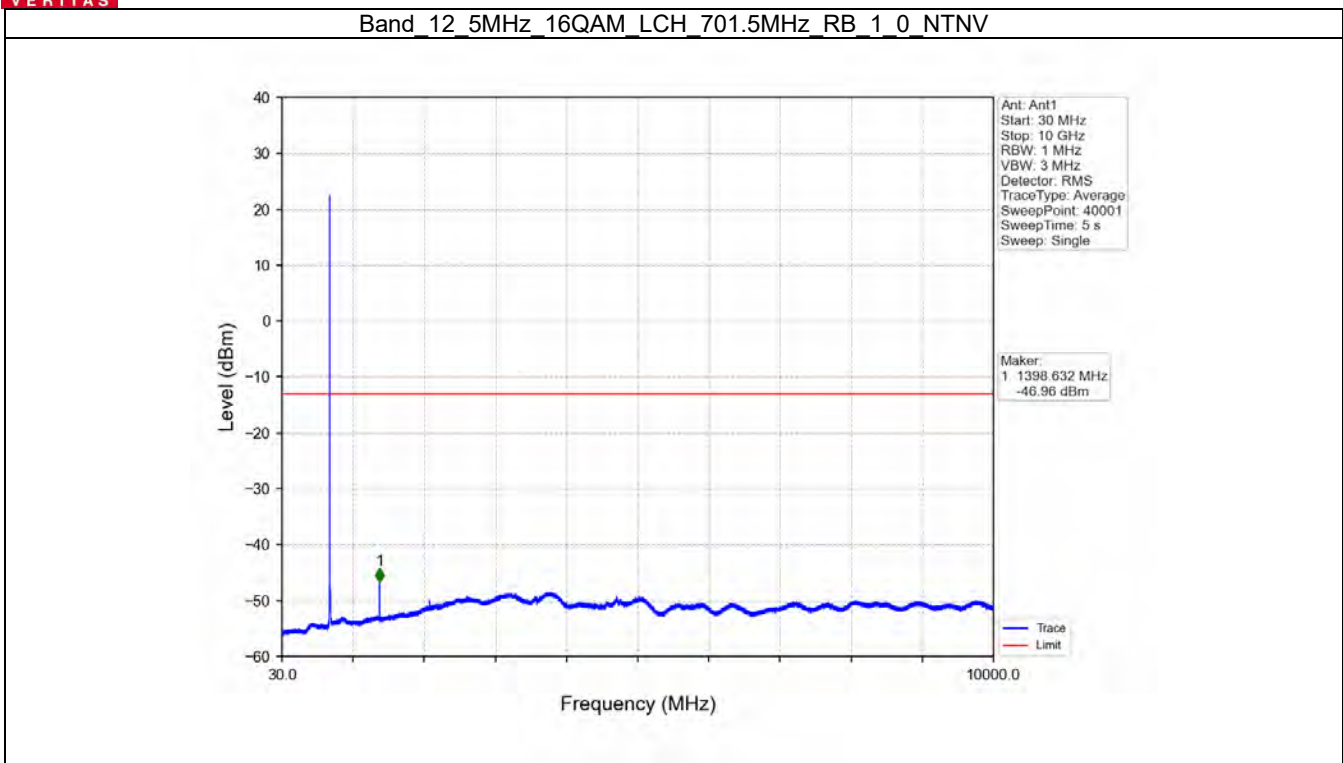

BV 7Layers Communications
Technology (Shenzhen) Co. Ltd

No.B102, Dazu Chuangxin Mansion, North of Beihuan
Avenue, North Area, Hi-Tech Industrial Park, Nanshan
District, Shenzhen, Guangdong, China

Tel: +86 755 8869 6566

Fax: +86 755 8869 6577

Email: customerservice.sw@bureauveritas.com