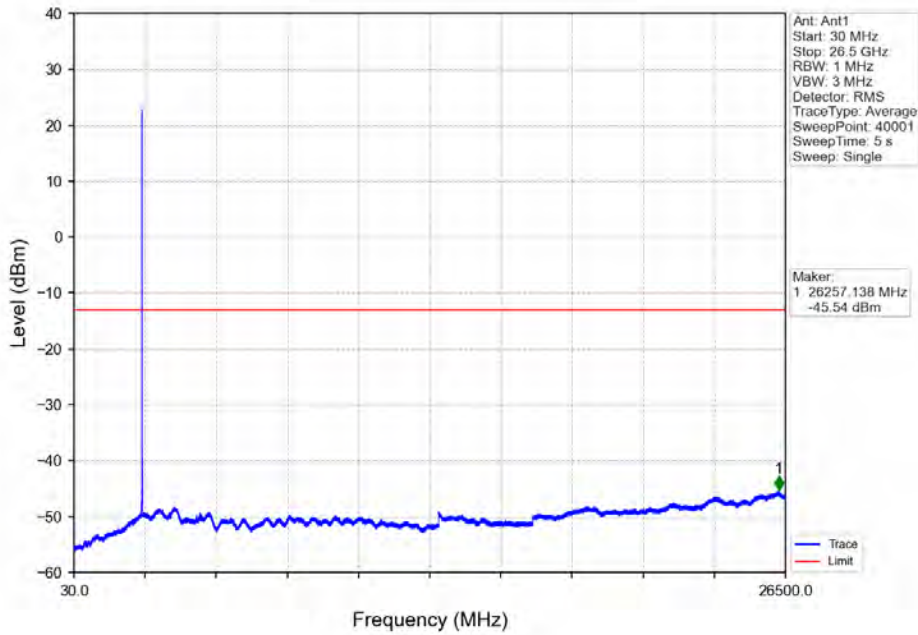

Band7 10MHz QPSK HCH 2565MHz RB 1 49 NTN

Band7 10MHz QPSK HCH 2565MHz RB 50_0 NTN

Band7 10MHz 16QAM LCH 2505MHz RB 1_0 NTN

BV 7Layers Communications
Technology (Shenzhen) Co. Ltd

No.B102, Dazu Chuangxin Mansion, North of Beihuan
Avenue, North Area, Hi-Tech Industrial Park, Nanshan
District, Shenzhen, Guangdong, China