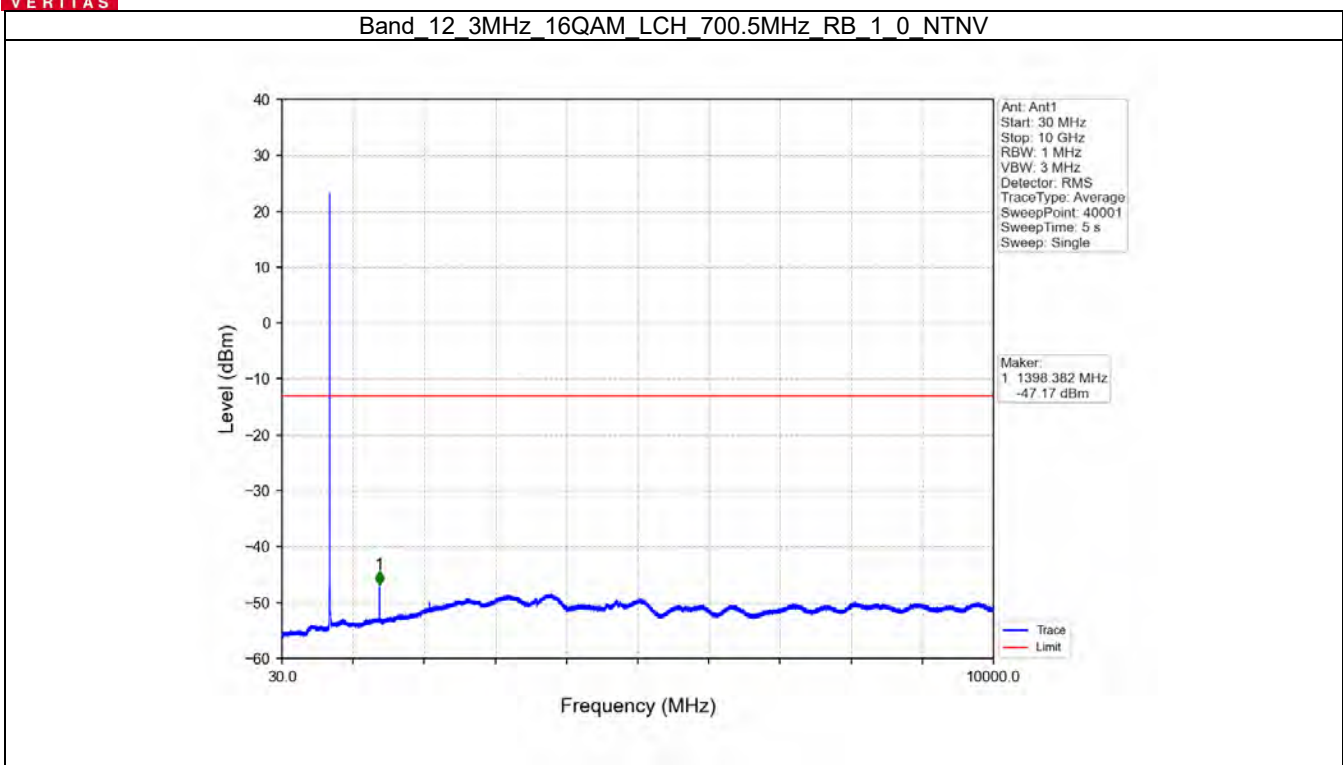

BV 7Layers Communications
Technology (Shenzhen) Co. Ltd

No.B102, Dazu Chuangxin Mansion, North of Beihuan
Avenue, North Area, Hi-Tech Industrial Park, Nanshan
District, Shenzhen, Guangdong, China

Tel: +86 755 8869 6566

Fax: +86 755 8869 6577

Email: customerservice.sw@bureauveritas.com