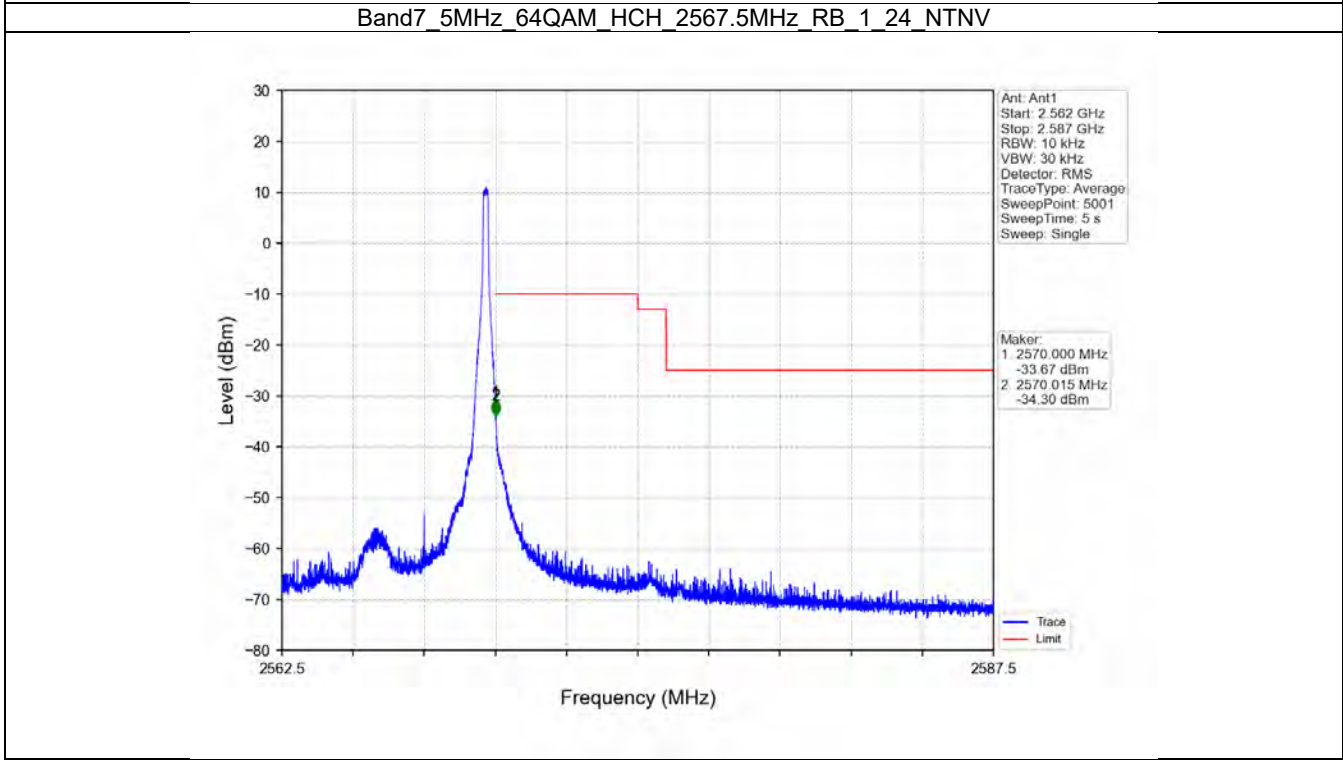

Band7_5MHz_16QAM_HCH_2567.5MHz_RB_1_24_NTNV

Band7_5MHz_16QAM_HCH_2567.5MHz_RB_25_0_NTNV

Band7_5MHz_64QAM_LCH_2502.5MHz_RB_25_0_NTNV

Band7_5MHz_64QAM_MCH_2535MHz_RB_1_0_NTNV

BV 7Layers Communications
Technology (Shenzhen) Co. Ltd