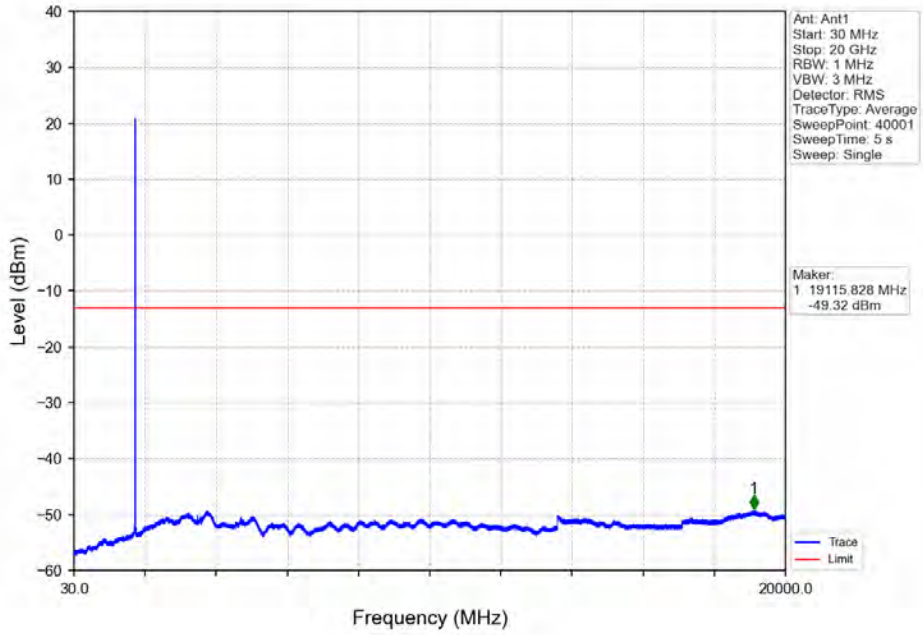

Band 4 5MHz 64QAM HCH 1752.5MHz RB 1 0 NTNV

Band 4 5MHz 64QAM HCH 1752.5MHz RB 1 24 NTNV

BV 7Layers Communications Technology (Shenzhen) Co. Ltd

No.B102, Dazu Chuangxin Mansion, North of Beihuan Avenue, North Area, Hi-Tech Industrial Park, Nanshan District, Shenzhen, Guangdong, China