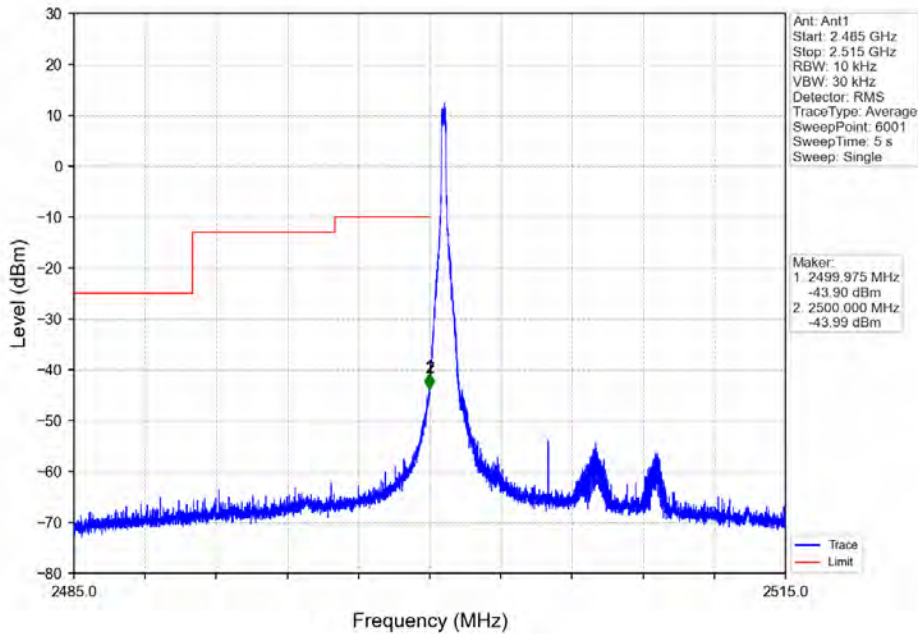

Band7 10MHz QPSK HCH 2565MHz RB 1 49 NTN

Band7 10MHz QPSK HCH 2565MHz RB 50_0 NTN

Band7 10MHz 16QAM LCH 2505MHz RB 1_0 NTN

BV 7Layers Communications
Technology (Shenzhen) Co. Ltd

No.B102, Dazu Chuangxin Mansion, North of Beihuan
Avenue, North Area, Hi-Tech Industrial Park, Nanshan
District, Shenzhen, Guangdong, China