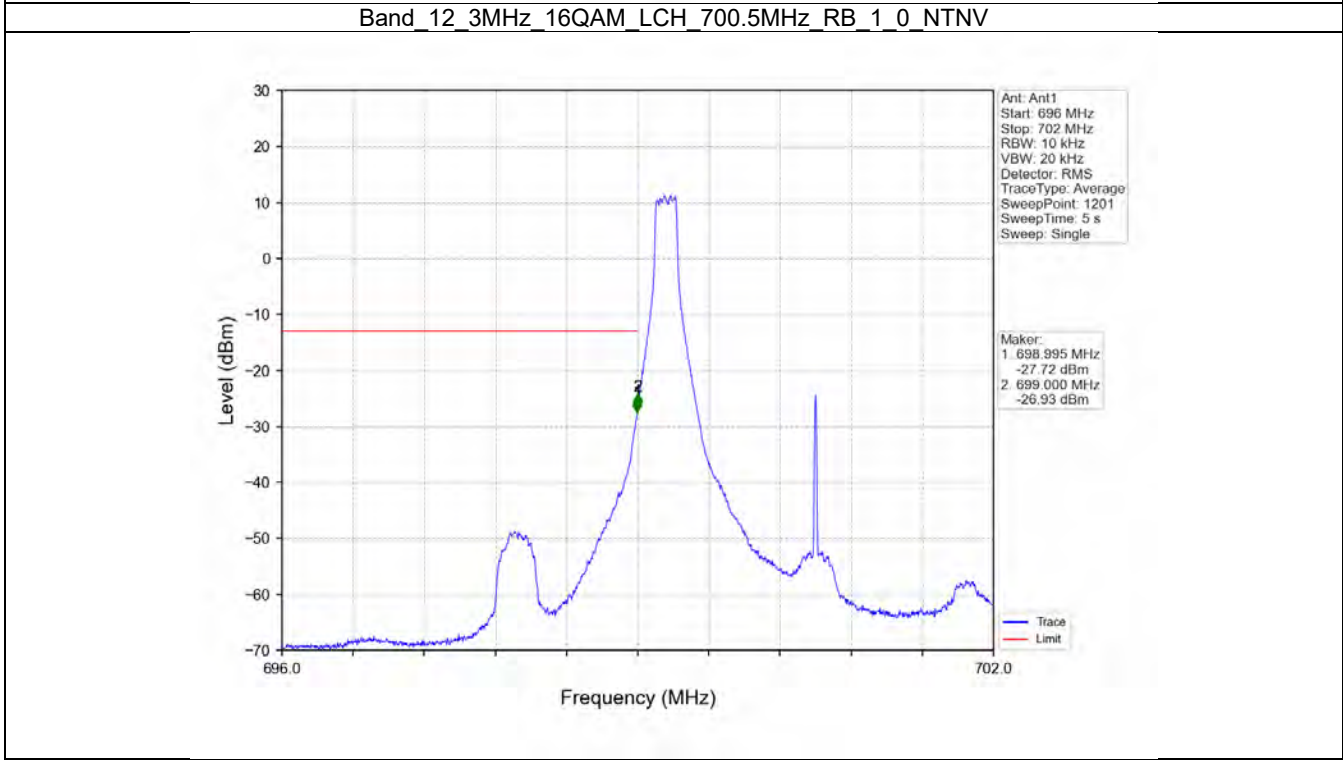

BV 7Layers Communications
Technology (Shenzhen) Co. Ltd

No.B102, Dazu Chuangxin Mansion, North of Beihuan
Avenue, North Area, Hi-Tech Industrial Park, Nanshan
District, Shenzhen, Guangdong, China

Tel: +86 755 8869 6566

Fax: +86 755 8869 6577

Email: customerservice.sw@bureauveritas.com