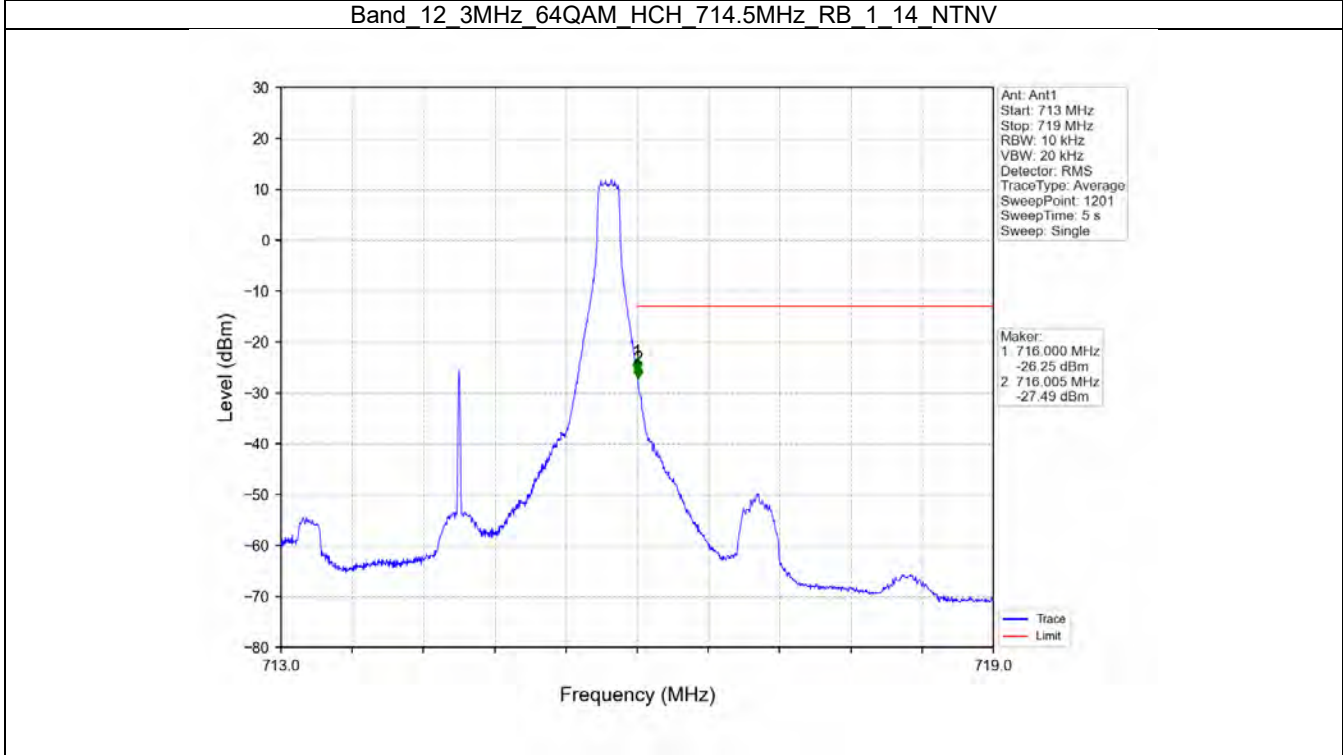

BV 7Layers Communications
Technology (Shenzhen) Co. Ltd

No.B102, Dazu Chuangxin Mansion, North of Beihuan
Avenue, North Area, Hi-Tech Industrial Park, Nanshan
District, Shenzhen, Guangdong, China

Tel: +86 755 8869 6566

Fax: +86 755 8869 6577

Email: customerservice.sw@bureauveritas.com