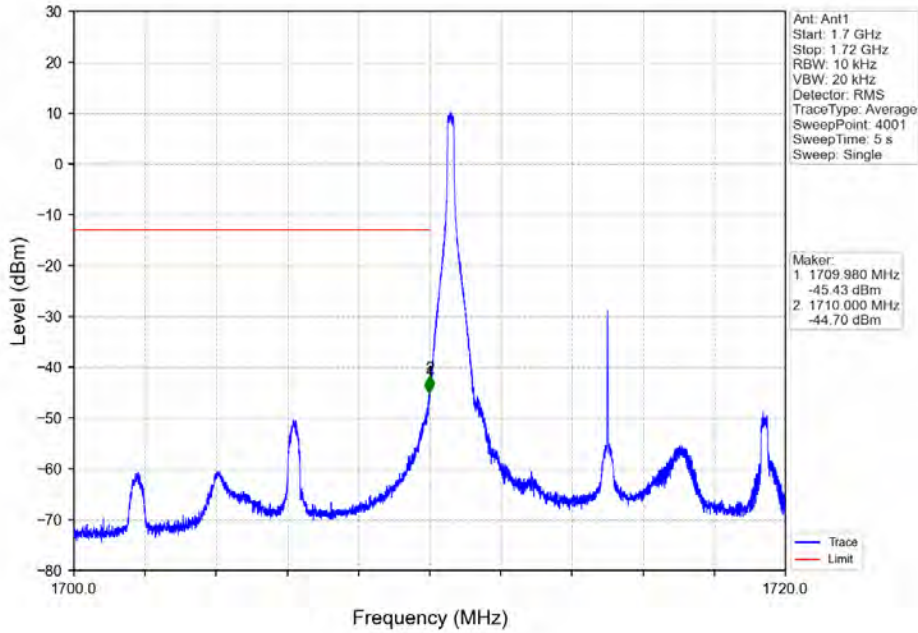

Band 4 10MHz 64QAM LCH 1715MHz RB 1 0 NTV