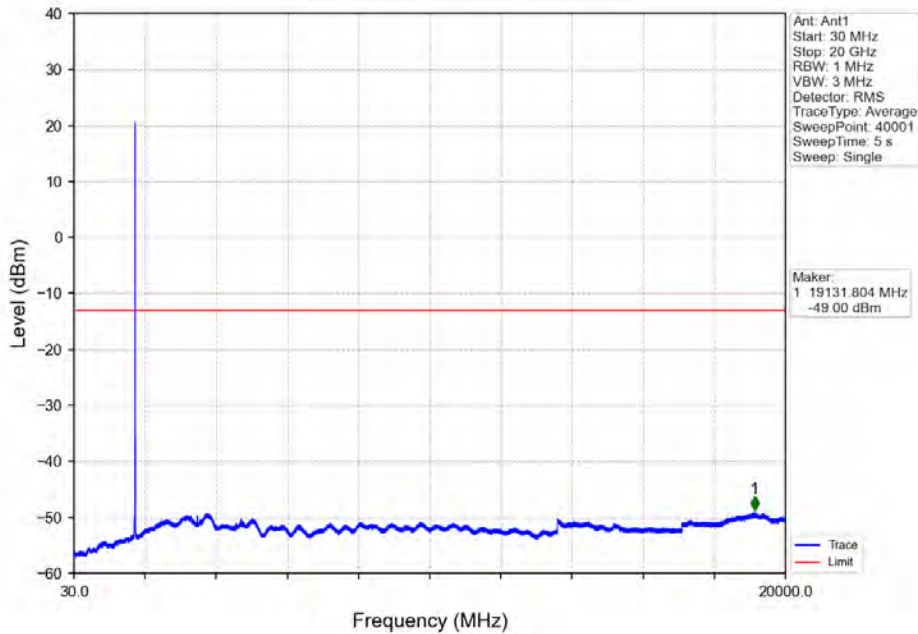

Band 4 10MHz 16QAM HCH 1750MHz RB 1 0 NTN