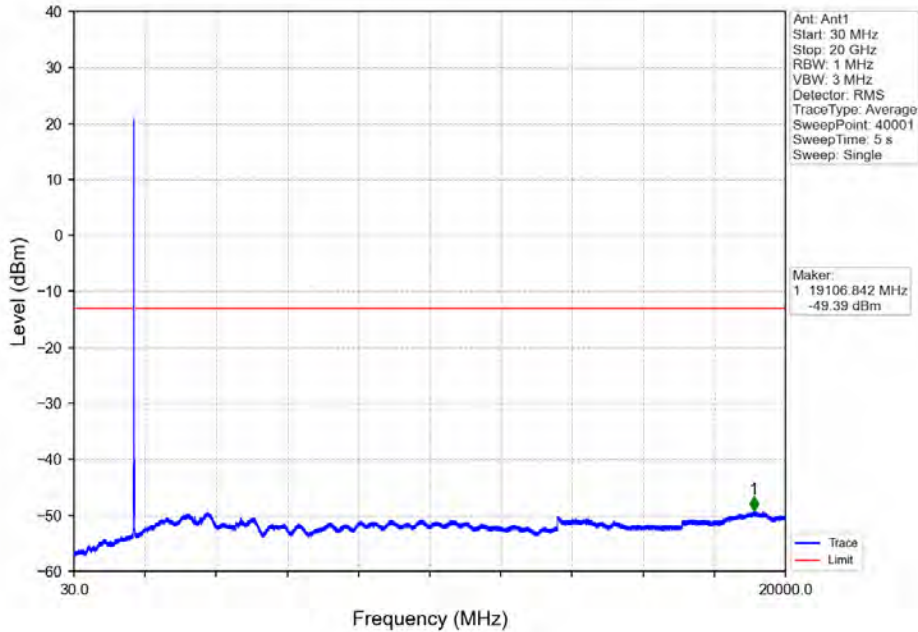

Band 4 20MHz 64QAM LCH 1720MHz RB 1 0 NTV

Band 4 20MHz 64QAM LCH 1720MHz RB 1 0 NTV

BV 7Layers Communications
Technology (Shenzhen) Co. Ltd

No.B102, Dazu Chuangxin Mansion, North of Beihuan
Avenue, North Area, Hi-Tech Industrial Park, Nanshan
District, Shenzhen, Guangdong, China