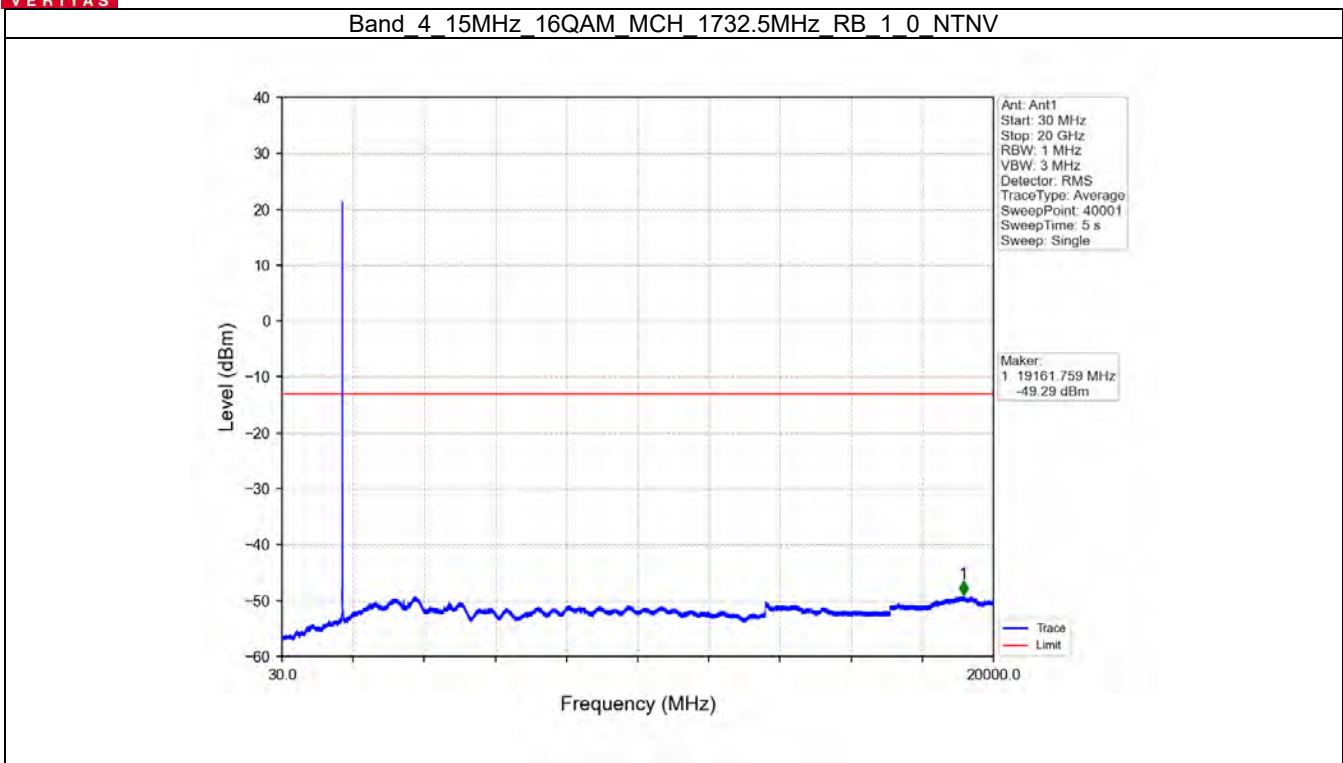

BV 7Layers Communications
Technology (Shenzhen) Co. Ltd

No.B102, Dazu Chuangxin Mansion, North of Beihuan
Avenue, North Area, Hi-Tech Industrial Park, Nanshan
District, Shenzhen, Guangdong, China

Tel: +86 755 8869 6566

Fax: +86 755 8869 6577

Email: customerservice.sw@bureauveritas.com