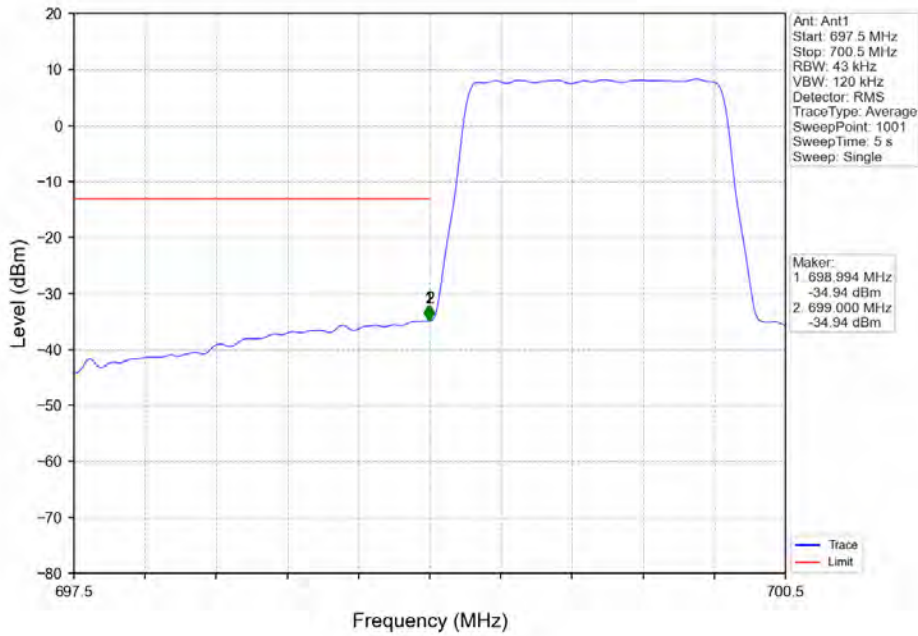

Band 12 1.4MHz 16QAM LCH 699.7MHz RB 6 0 NTN