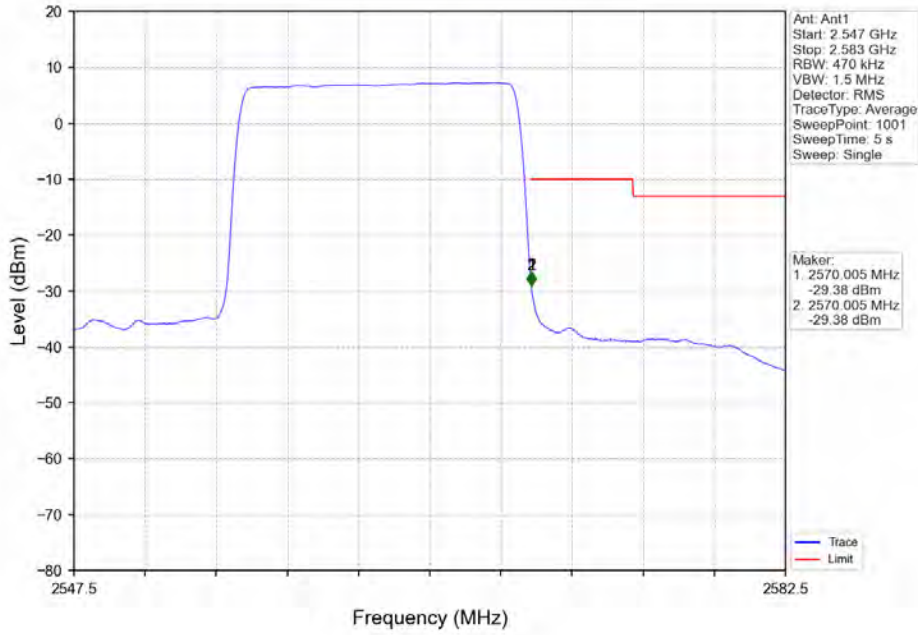

Band7 15MHz 64QAM MCH 2535MHz RB 1 0 NTN

Band7 15MHz 64QAM HCH 2562.5MHz RB 1 0 NTVN

Band7 15MHz 64QAM HCH 2562.5MHz RB 1 74 NTVN

BUREAU
VERITAS

Test Report No.: W7L-P20210616-3RF03

Band7_15MHz_64QAM_HCH_2562.5MHz_RB_75_0_NTNV