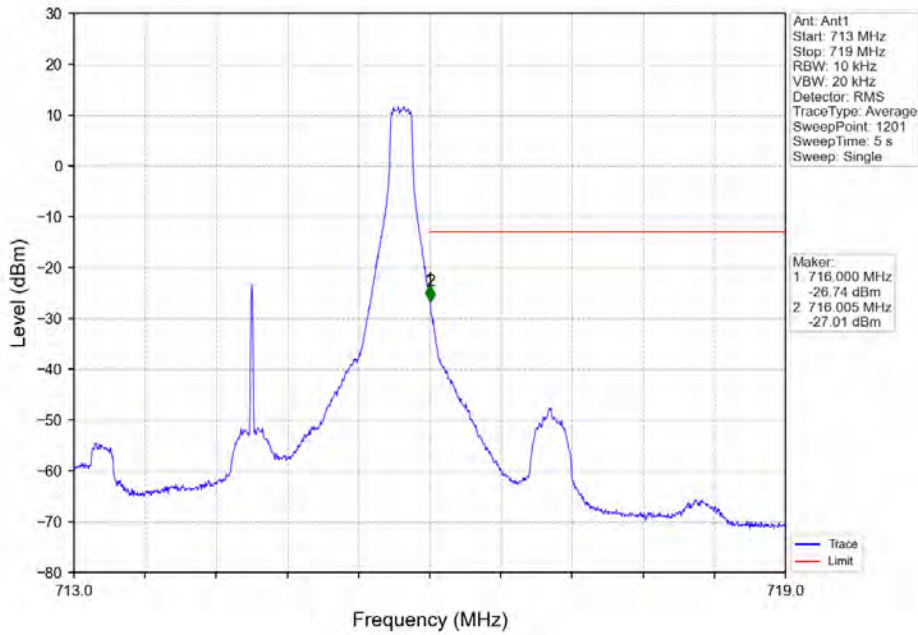

Band 12 3MHz 16QAM HCH 714.5MHz RB 1 14 NTN