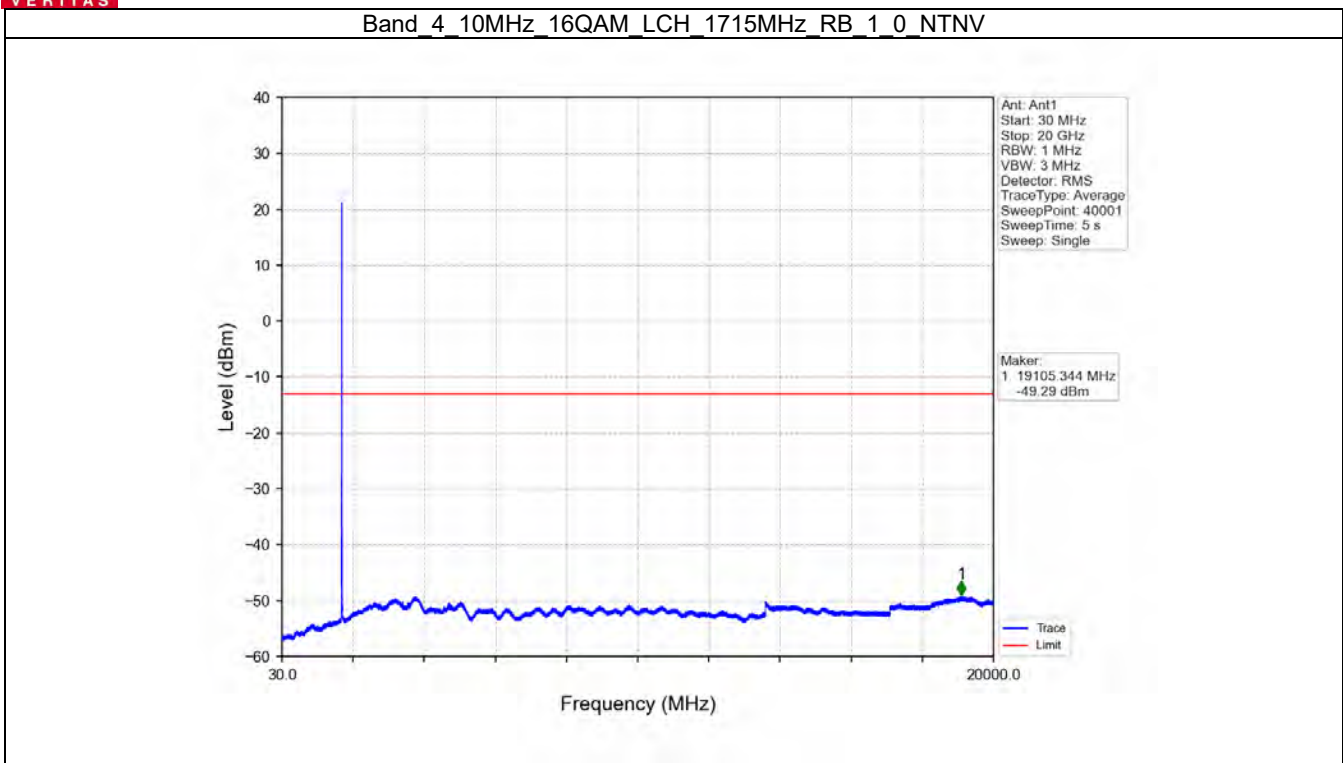

Band 4 10MHz QPSK HCH 1750MHz RB 1 49 NTN

Band 4 10MHz QPSK HCH 1750MHz RB 50 0 NTV

Band 4 10MHz 16QAM LCH 1715MHz RB 1 0 NTV

BV 7Layers Communications
Technology (Shenzhen) Co. Ltd

No.B102, Dazhu Chuangxin Mansion, North of Beihuan
Avenue, North Area, Hi-Tech Industrial Park, Nanshan
District, Shenzhen, Guangdong, China