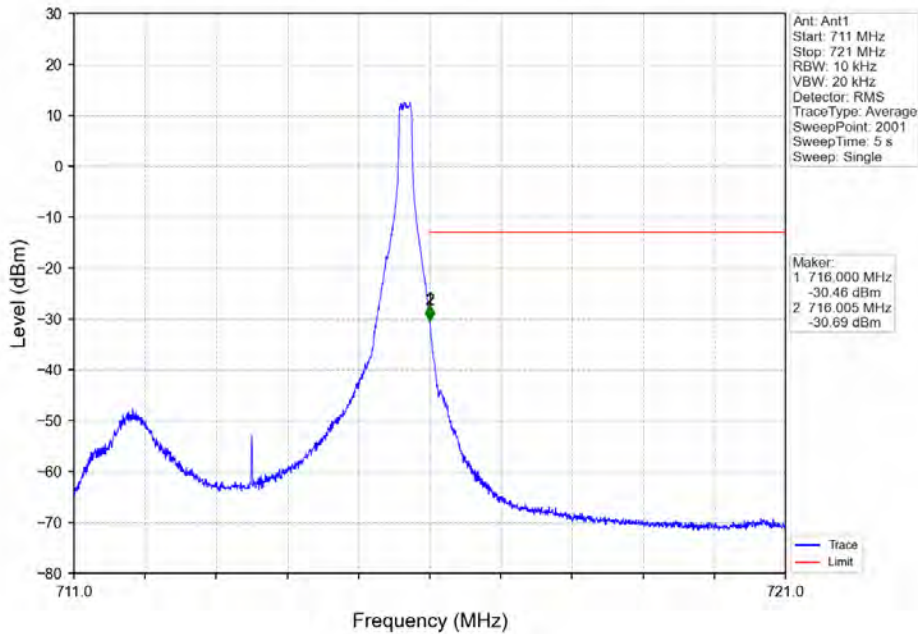

Band 12 5MHz QPSK HCH 713.5MHz RB 1 24 NTV

BV 7Layers Communications Technology (Shenzhen) Co. Ltd

No.B102, Dazu Chuangxin Mansion, North of Beihuan Avenue, North Area, Hi-Tech Industrial Park, Nanshan District, Shenzhen, Guangdong, China

Tel: +86 755 8869 6566

Fax: +86 755 8869 6577

Email: customerservice.sw@bureauveritas.com