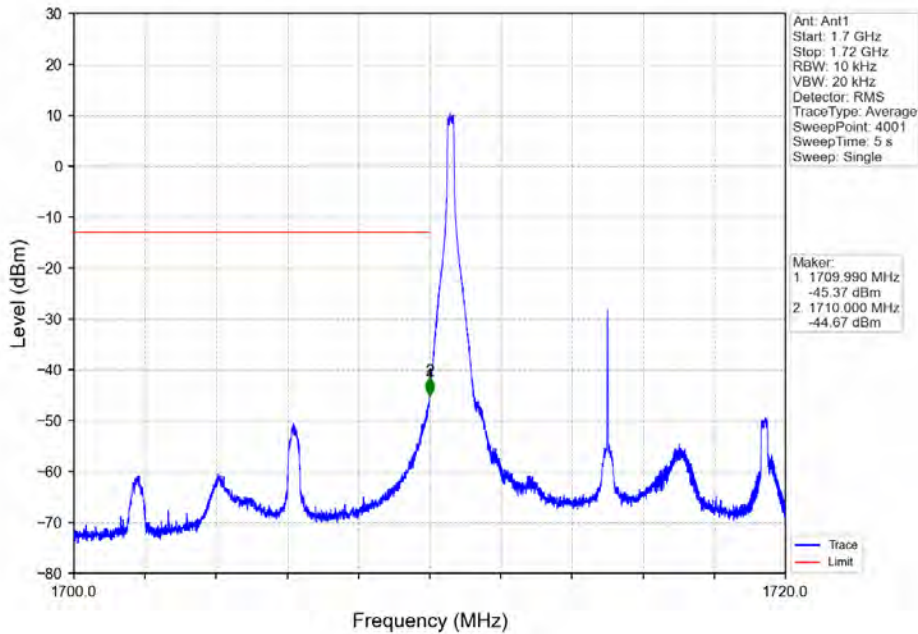

Band 4 10MHz QPSK HCH 1750MHz RB 1 49 NTN

Band 4 10MHz QPSK HCH 1750MHz RB 50 0 NTV

Band 4 10MHz 16QAM LCH 1715MHz RB 1 0 NTV

BV 7Layers Communications
Technology (Shenzhen) Co. Ltd

No.B102, Dazhu Chuangxin Mansion, North of Beihuan
Avenue, North Area, Hi-Tech Industrial Park, Nanshan
District, Shenzhen, Guangdong, China