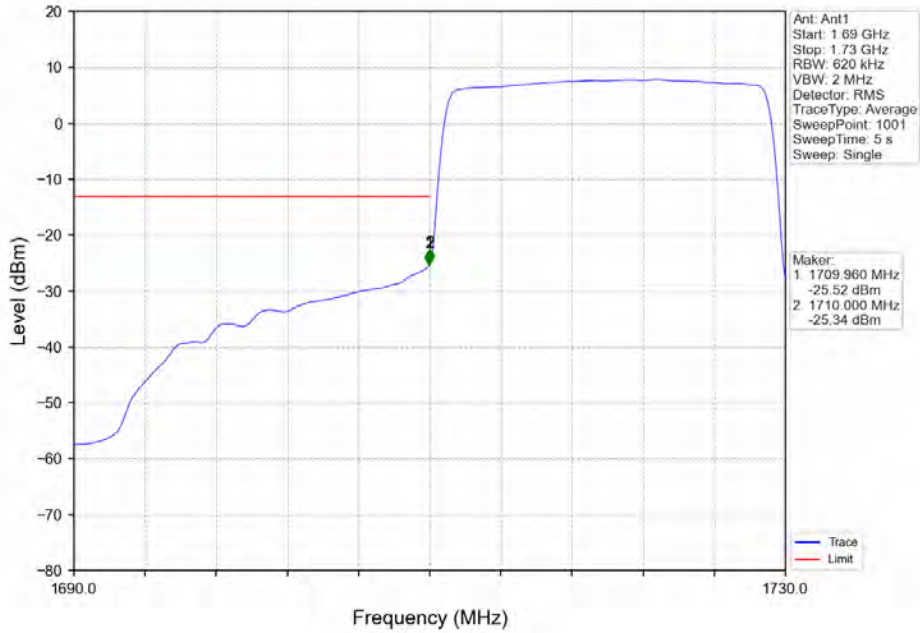

Band 4 20MHz QPSK LCH 1720MHz RB 100 0 NTNV