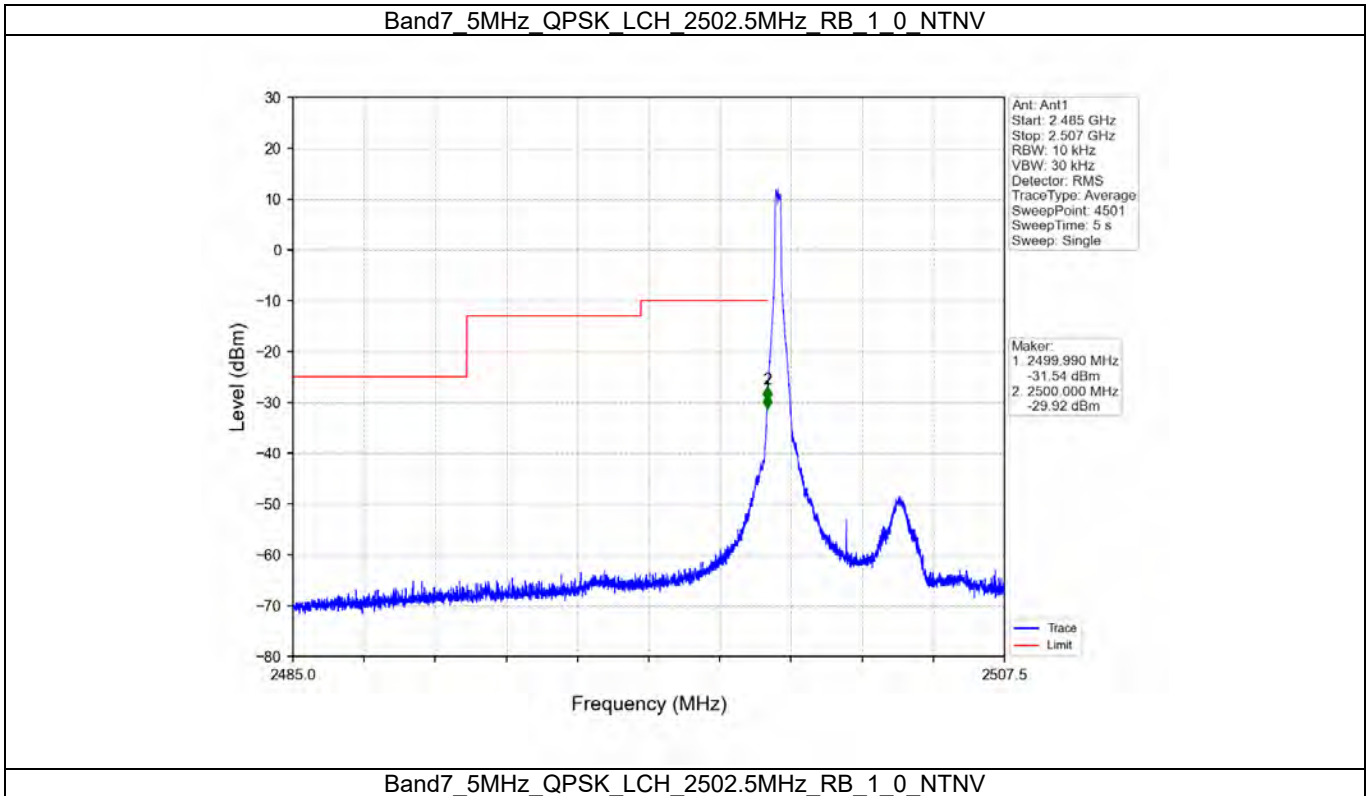

Band: 7 / Bandwidth: 15MHz / NTN							
Modulation	Frequency (MHz)	RB Allocation		Spurious Emission		Verdict	
		Size	Offset	Result	Limit		
QPSK	2507.5	1	0	Refer To Test Graph		Pass	
		75	0	Refer To Test Graph		Pass	
	2562.5	1	0	Refer To Test Graph		Pass	
			74	Refer To Test Graph		Pass	
		75	0	Refer To Test Graph		Pass	
16QAM	2507.5	1	0	Refer To Test Graph		Pass	
		75	0	Refer To Test Graph		Pass	
	2562.5	1	0	Refer To Test Graph		Pass	
			74	Refer To Test Graph		Pass	
		75	0	Refer To Test Graph		Pass	
64QAM	2507.5	1	0	Refer To Test Graph		Pass	
		75	0	Refer To Test Graph		Pass	
	2562.5	1	0	Refer To Test Graph		Pass	
			74	Refer To Test Graph		Pass	
		75	0	Refer To Test Graph		Pass	
Band: 7 / Bandwidth: 20MHz / NTN							
Modulation	Frequency (MHz)	RB Allocation		Spurious Emission		Verdict	
		Size	Offset	Result	Limit		
QPSK	2510	1	0	Refer To Test Graph		Pass	
		100	0	Refer To Test Graph		Pass	
	2560	1	0	Refer To Test Graph		Pass	
			99	Refer To Test Graph		Pass	
		100	0	Refer To Test Graph		Pass	
16QAM	2510	1	0	Refer To Test Graph		Pass	
		100	0	Refer To Test Graph		Pass	
	2560	1	0	Refer To Test Graph		Pass	
			99	Refer To Test Graph		Pass	
		100	0	Refer To Test Graph		Pass	
64QAM	2510	1	0	Refer To Test Graph		Pass	
		100	0	Refer To Test Graph		Pass	
	2560	1	0	Refer To Test Graph		Pass	
			99	Refer To Test Graph		Pass	
		100	0	Refer To Test Graph		Pass	

4.2.2 Test Graph