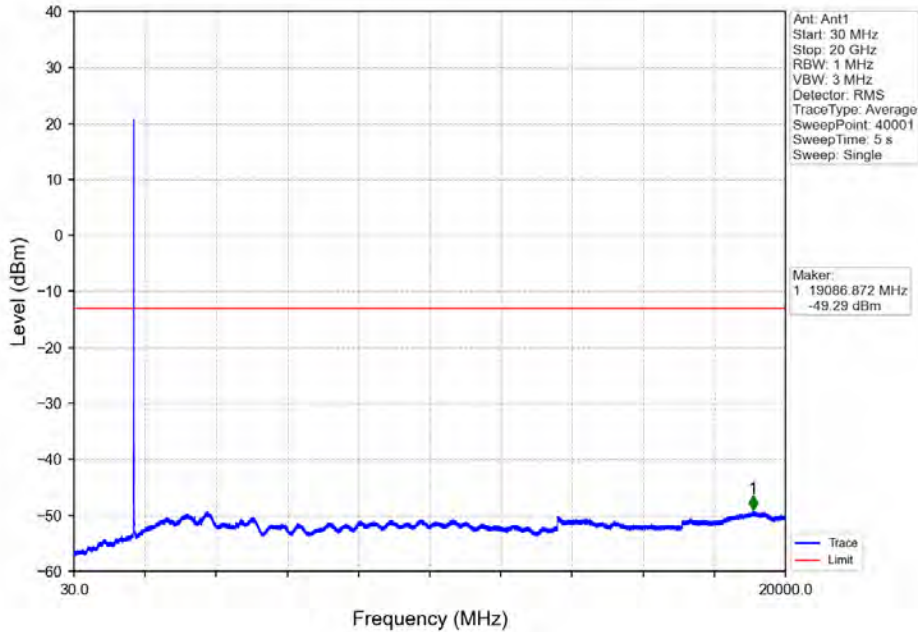

Tel: +86 755 8869 6566

Fax: +86 755 8869 6577

Email: customerservice.sw@bureauveritas.com

Band 4 10MHz 64QAM LCH 1715MHz RB 1 0 NTV

Band 4 10MHz 64QAM LCH 1715MHz RB 1 0 NTV

BV 7Layers Communications
Technology (Shenzhen) Co. Ltd