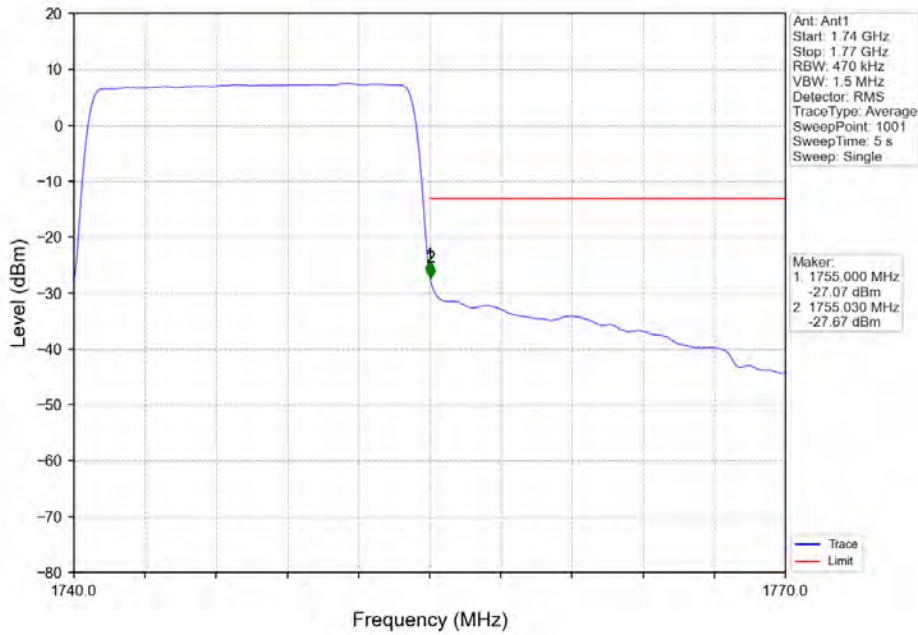

Band 4 15MHz QPSK HCH 1747.5MHz RB 75_0 NTN