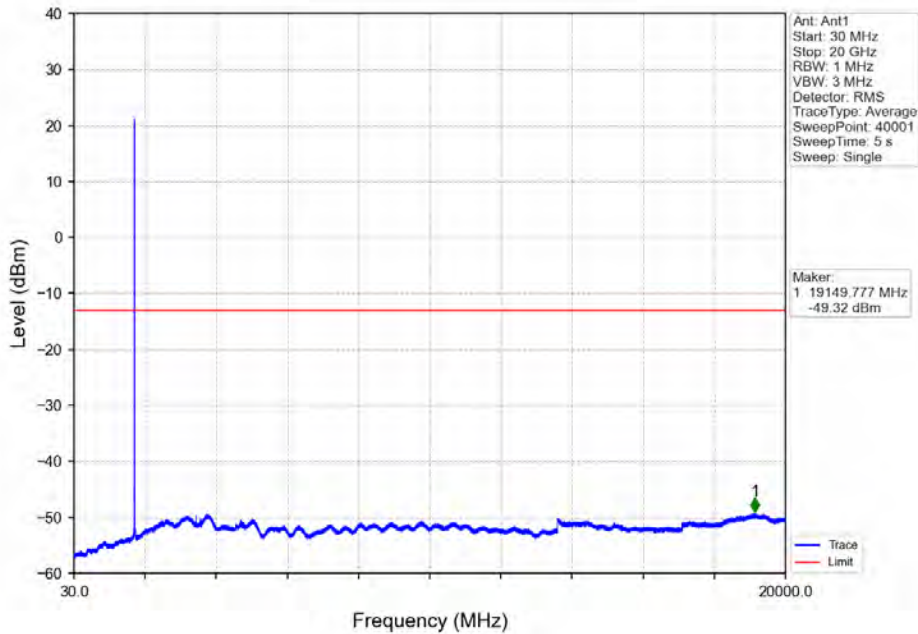

Fax: +86 755 8869 6577

Email: customerservice.sw@bureauveritas.com

Band 4 5MHz 64QAM LCH 174.05MHz RB 25 0 NTN

Band 4 5MHz 64QAM MCH 1732.5MHz RB 1 0 NTN

BV 7Layers Communications Technology (Shenzhen) Co. Ltd