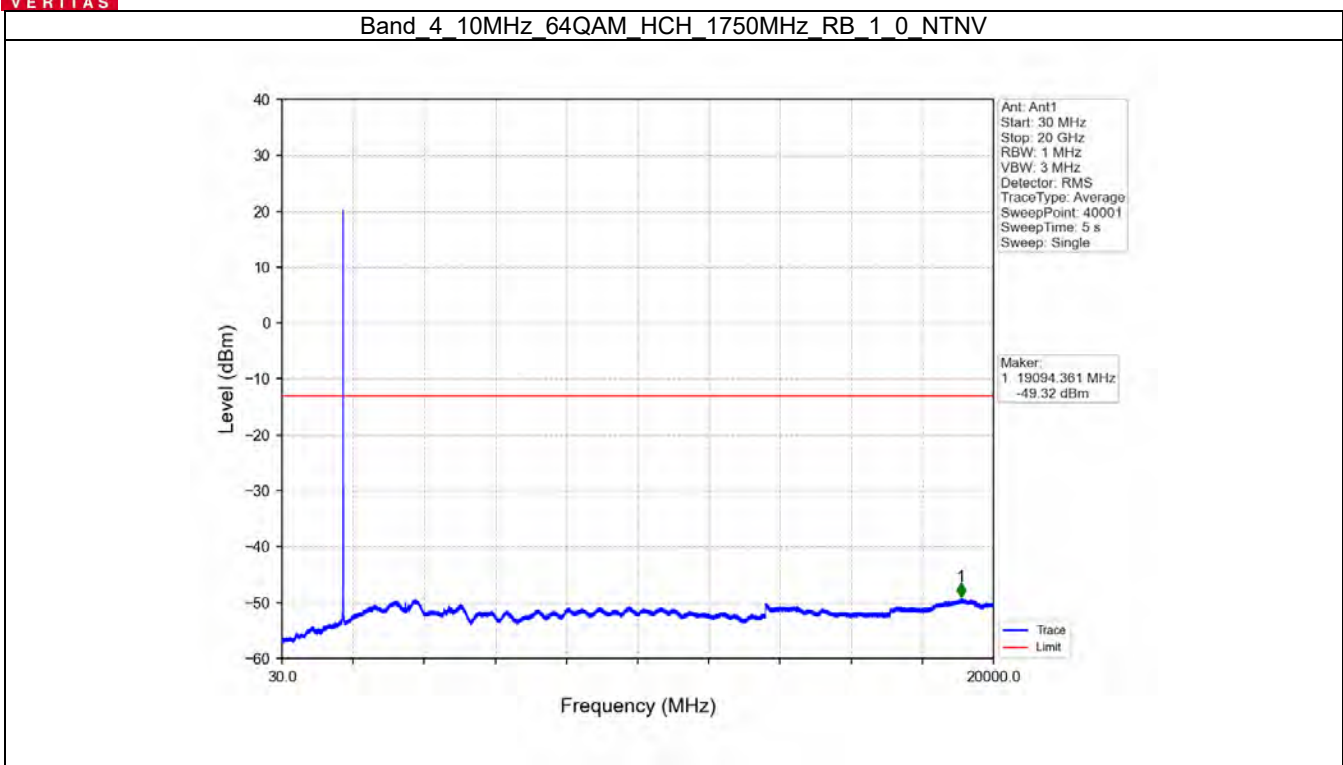

Tel: +86 755 8869 6566

Fax: +86 755 8869 6577

Email: customerservice.sw@bureauveritas.com

Band 4 10MHz 64QAM LCH 1715MHz RB 1 0 NTV

Band 4 10MHz 64QAM LCH 1715MHz RB 1 0 NTV

BV 7Layers Communications
Technology (Shenzhen) Co. Ltd