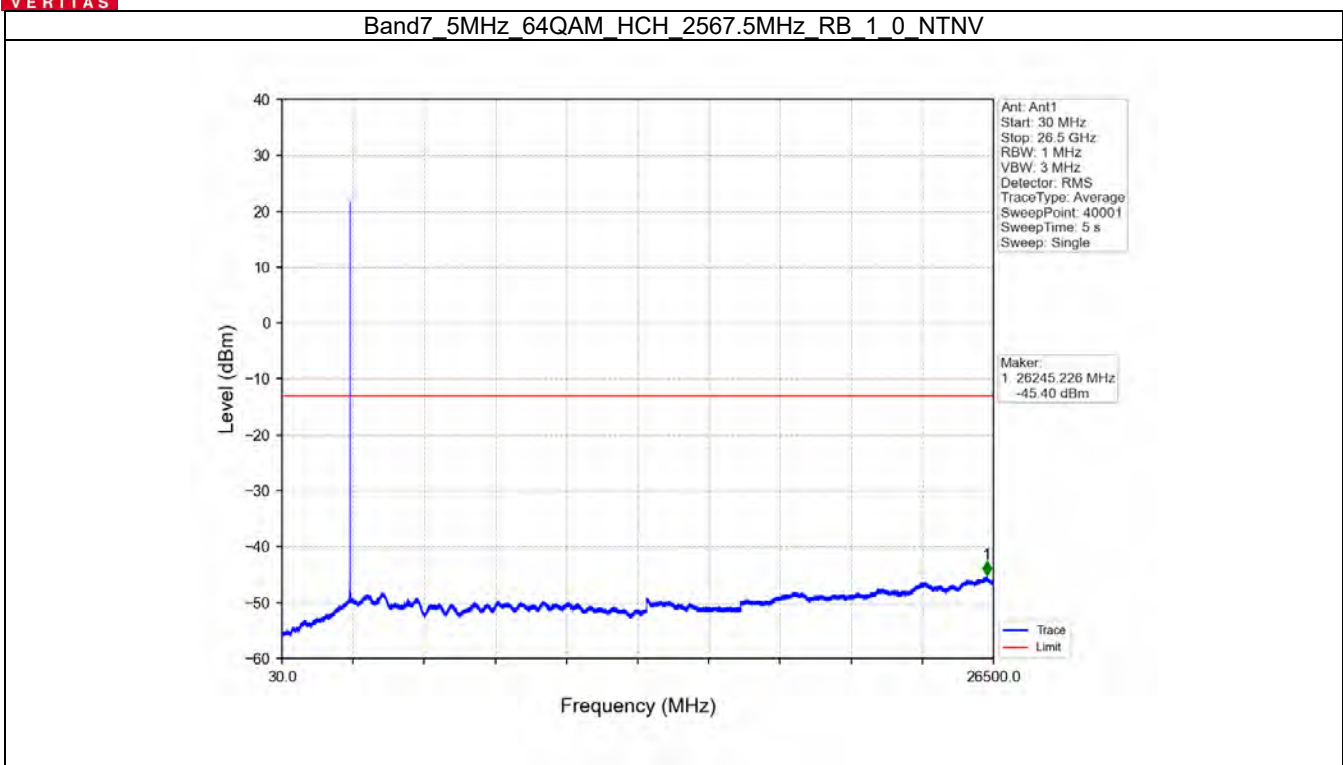

Band7_5MHz_16QAM_HCH_2567.5MHz_RB_1_24_NTNV

Band7_5MHz_16QAM_HCH_2567.5MHz_RB_25_0_NTNV

Band7_5MHz_64QAM_LCH_2502.5MHz_RB_25_0_NTNV

Band7_5MHz_64QAM_MCH_2535MHz_RB_1_0_NTNV

BV 7Layers Communications
Technology (Shenzhen) Co. Ltd