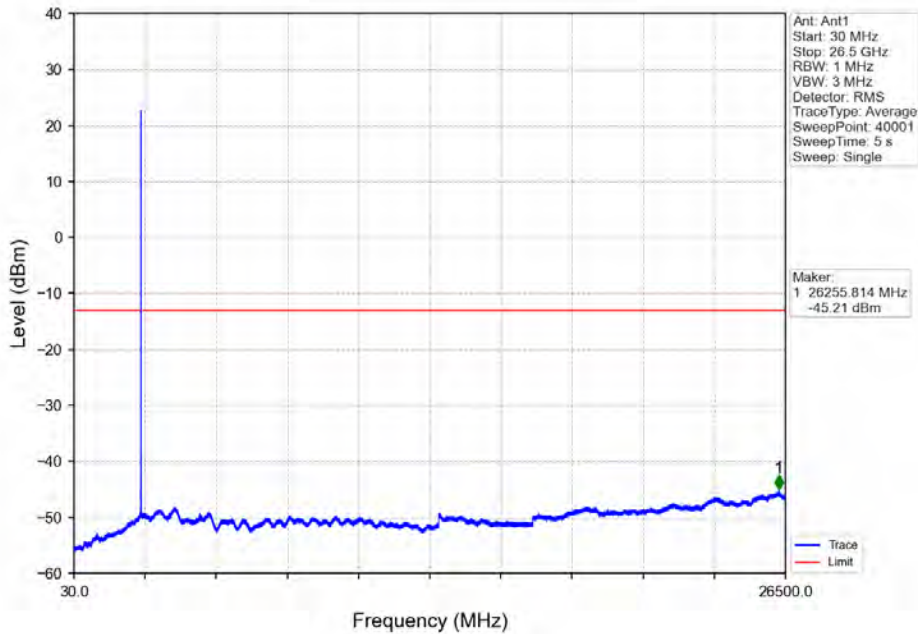

Band7_20MHz_QPSK_MCH_2535MHz_RB_1_0_NTNV