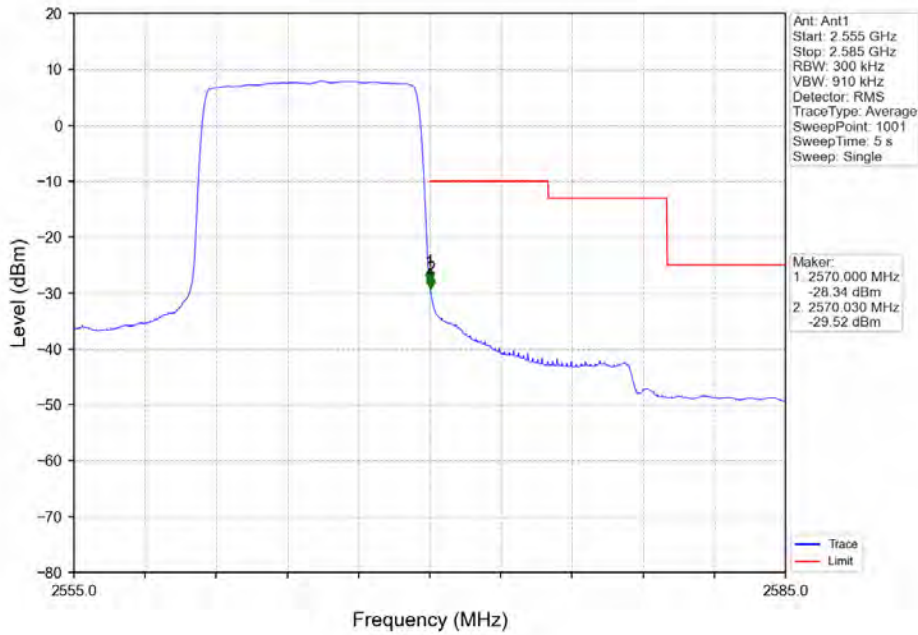

Band7 10MHz QPSK HCH 2565MHz RB 1 49 NTN

Band7 10MHz QPSK HCH 2565MHz RB 50_0 NTN

Band7 10MHz 16QAM LCH 2505MHz RB 1_0 NTN

BV 7Layers Communications
Technology (Shenzhen) Co. Ltd

No.B102, Dazu Chuangxin Mansion, North of Beihuan
Avenue, North Area, Hi-Tech Industrial Park, Nanshan
District, Shenzhen, Guangdong, China