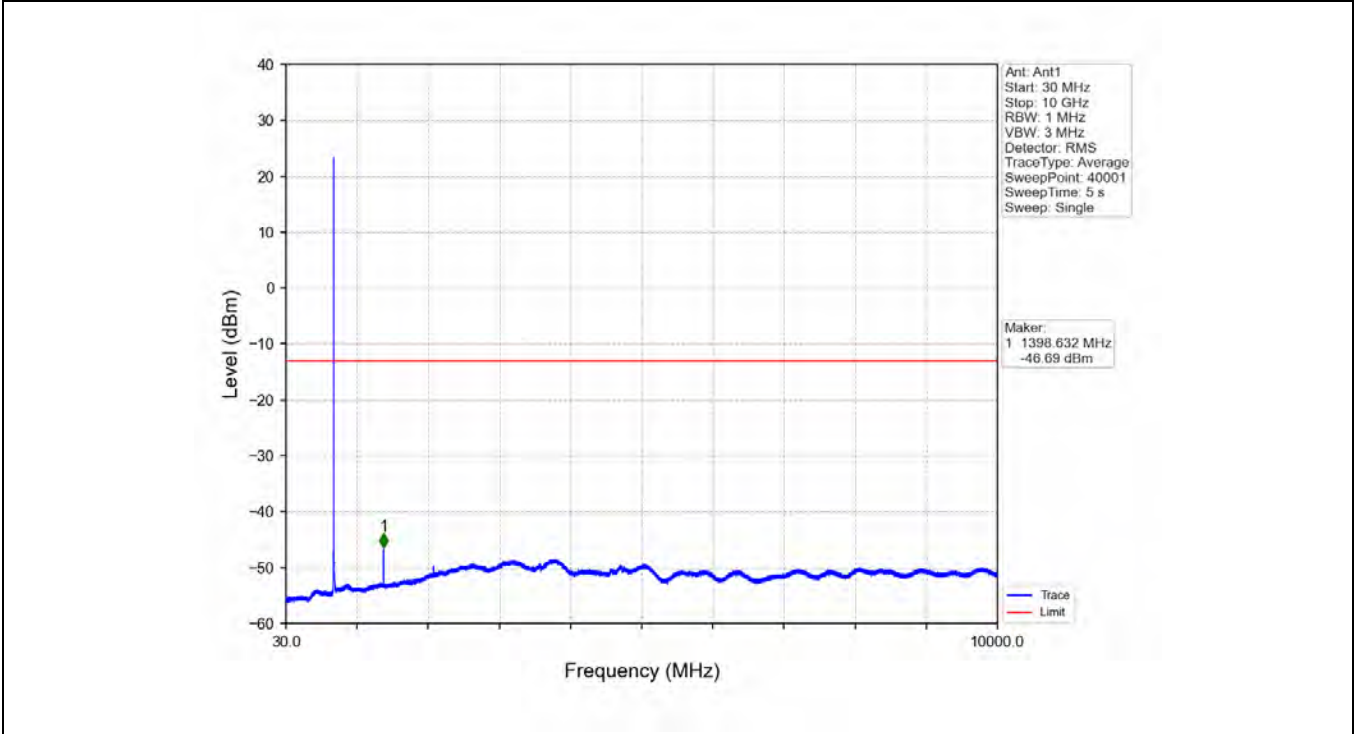

BV 7Layers Communications
Technology (Shenzhen) Co. Ltd

No.B102, Dazu Chuangxin Mansion, North of Beihuan
Avenue, North Area, Hi-Tech Industrial Park, Nanshan
District, Shenzhen, Guangdong, China

Tel: +86 755 8869 6566
Fax: +86 755 8869 6577
Email: customerservice.sw@bureauveritas.com