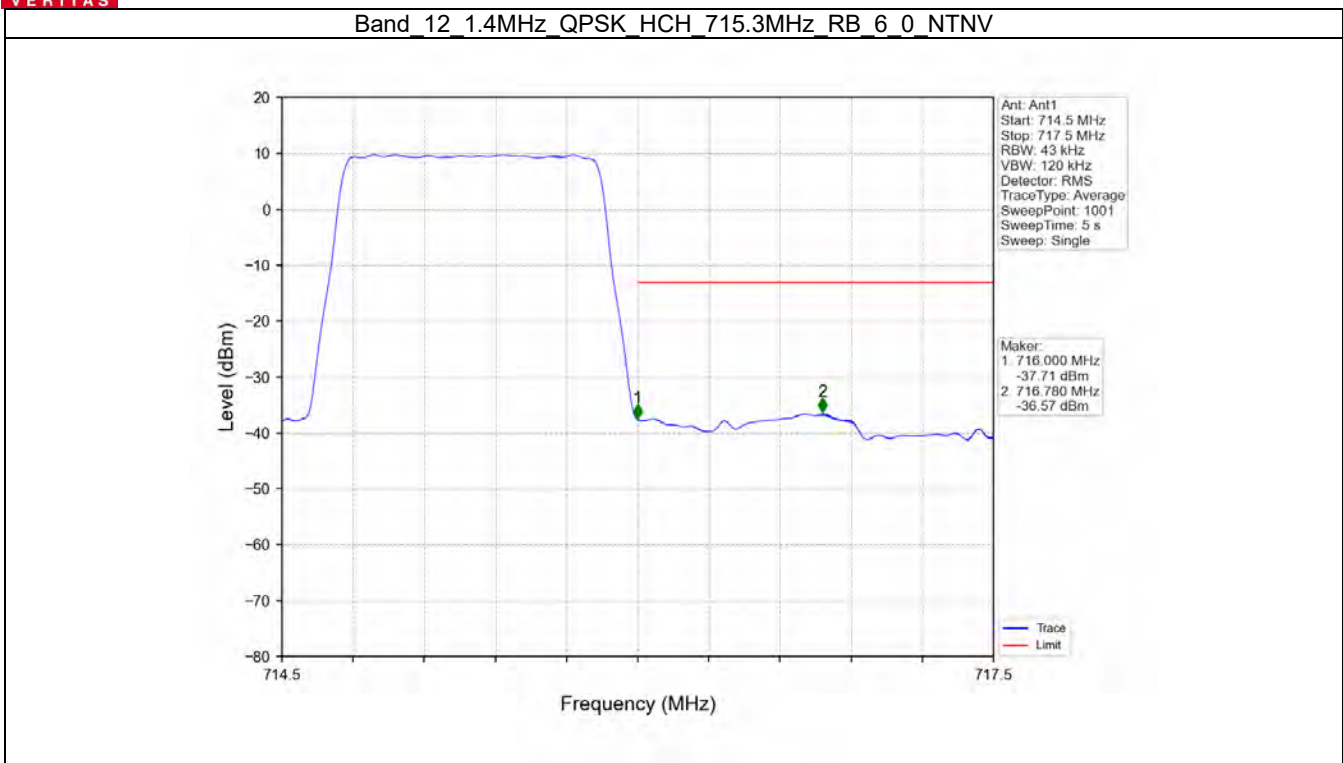

Band 12 1.4MHz QPSK HCH 715.3MHz RB 1 5 NTN

BV 7Layers Communications
Technology (Shenzhen) Co. Ltd

No.B102, Dazu Chuangxin Mansion, North of Beihuan
Avenue, North Area, Hi-Tech Industrial Park, Nanshan
District, Shenzhen, Guangdong, China