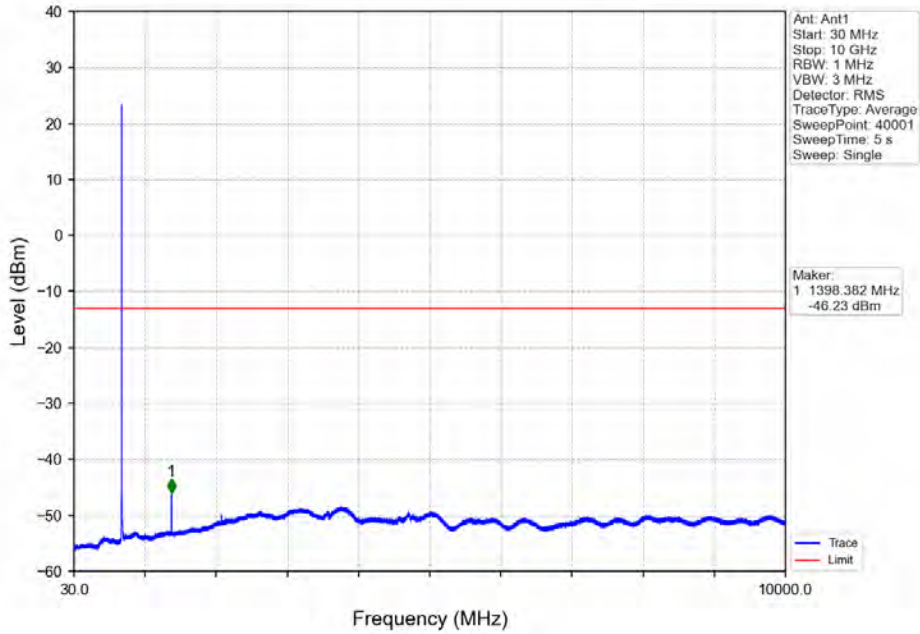

Band 12 3MHz QPSK LCH 700.5MHz RB 1 0 NTN

BV 7Layers Communications
Technology (Shenzhen) Co. Ltd

No.B102, Dazu Chuangxin Mansion, North of Beihuan
Avenue, North Area, Hi-Tech Industrial Park, Nanshan
District, Shenzhen, Guangdong, China

Tel: +86 755 8869 6566

Fax: +86 755 8869 6577

Email: customerservice.sw@bureauveritas.com