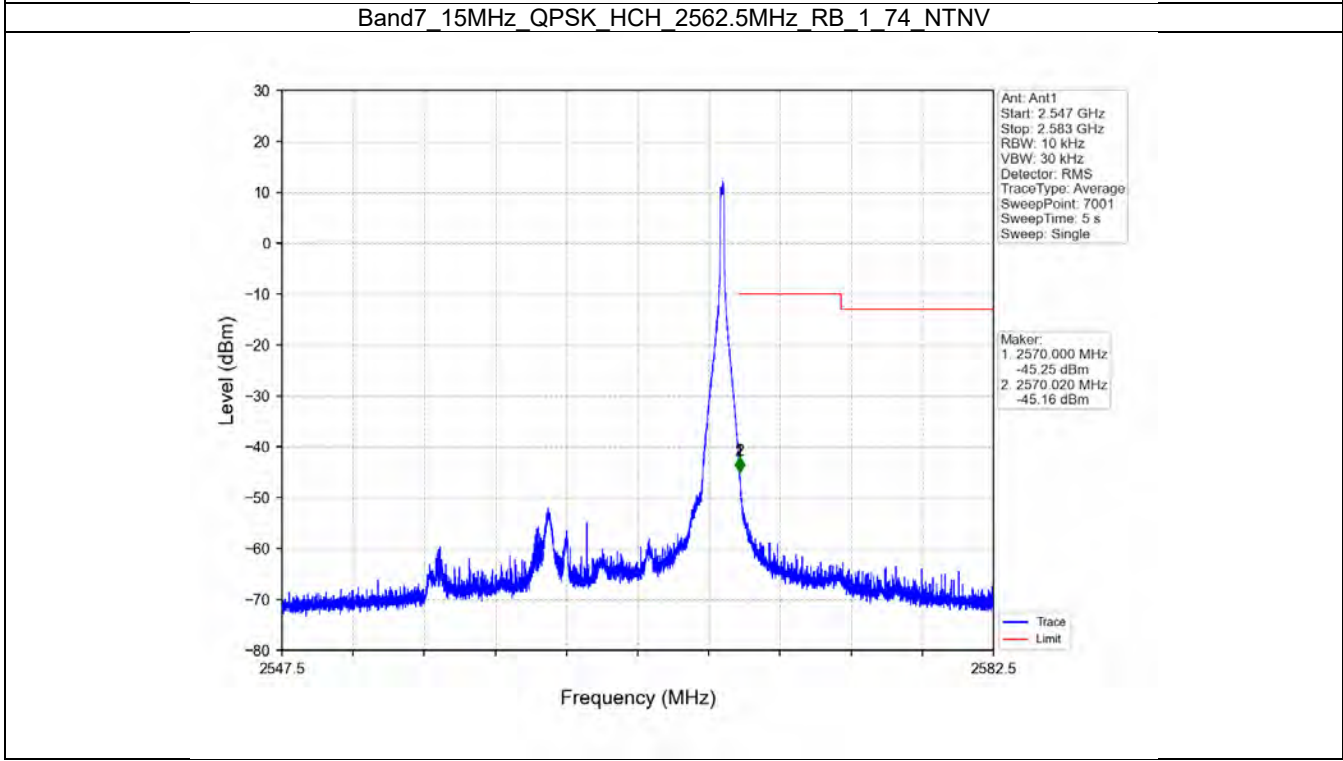

Band7_15MHz_QPSK_LCH_2507.5MHz_RB_1_0_NTNV

Band7_15MHz_QPSK_LCH_2507.5MHz_RB_1_0_NTNV

BV 7Layers Communications
Technology (Shenzhen) Co. Ltd

No.B102, Dazu Chuangxin Mansion, North of Beihuan
Avenue, North Area, Hi-Tech Industrial Park, Nanshan
District, Shenzhen, Guangdong, China