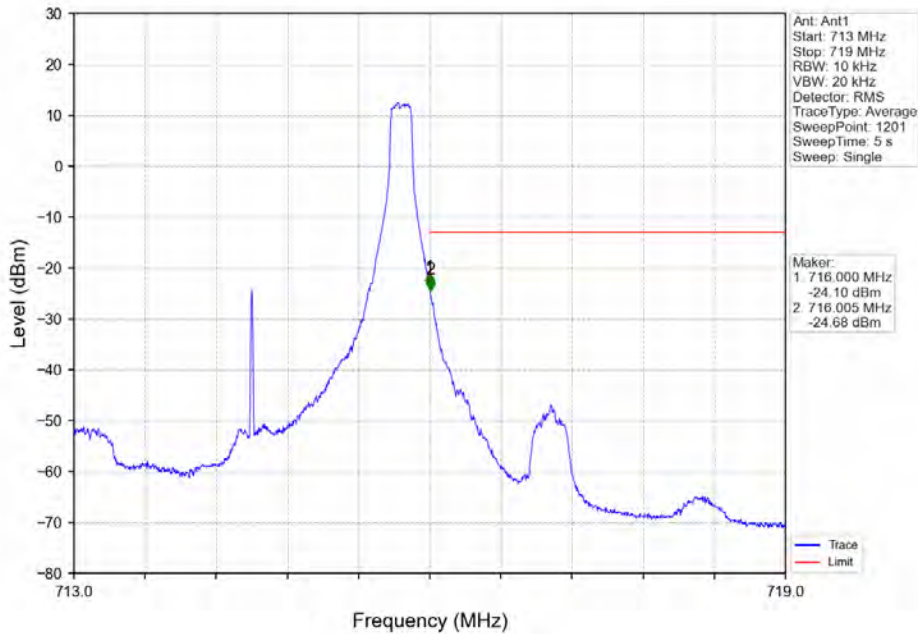

Band 12 3MHz QPSK HCH 714.5MHz RB 1 14 NTN