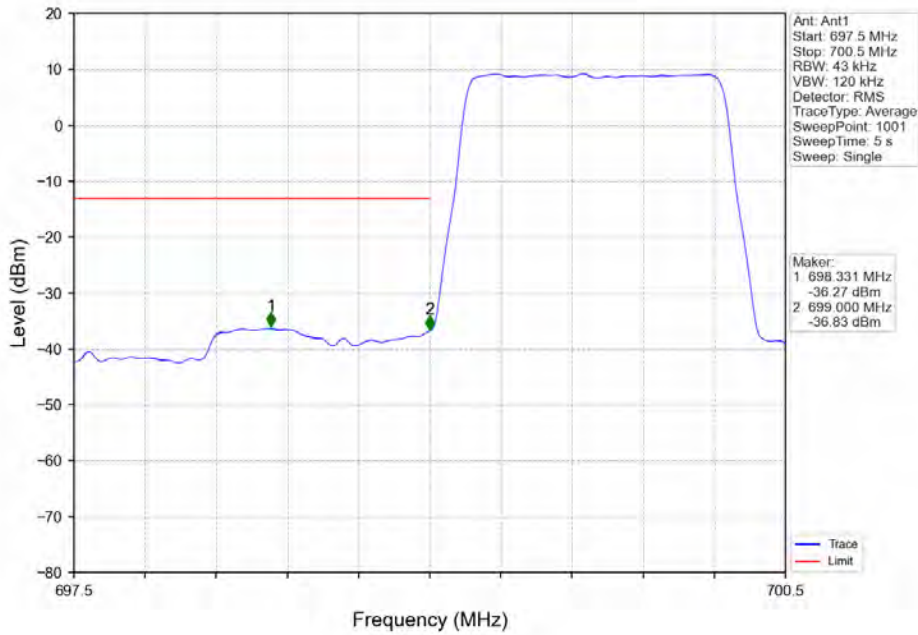

Band 12 1.4MHz QPSK LCH 699.7MHz RB 6 0 NTVN