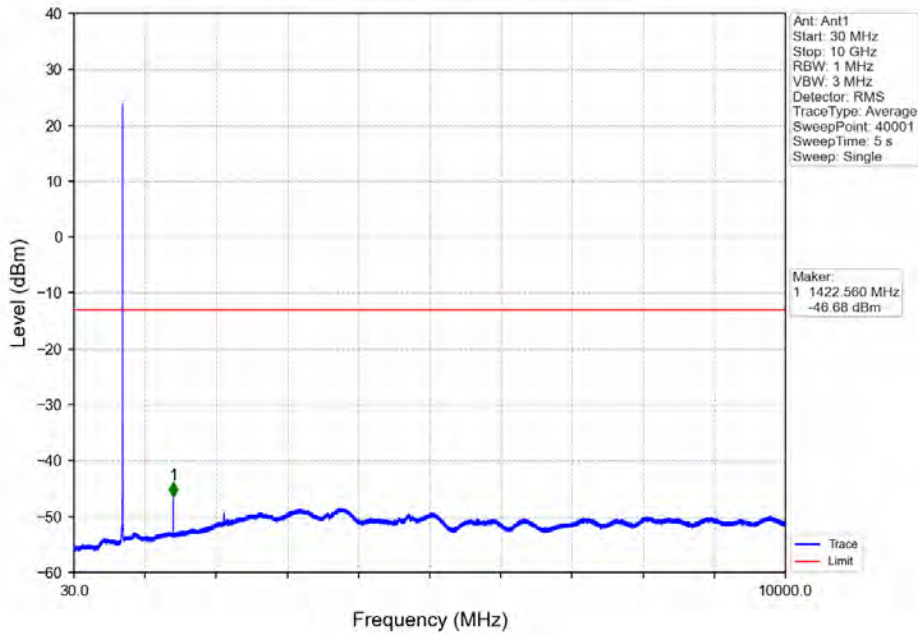

Band 12 5MHz QPSK HCH 713.5MHz RB 1 0 NTV