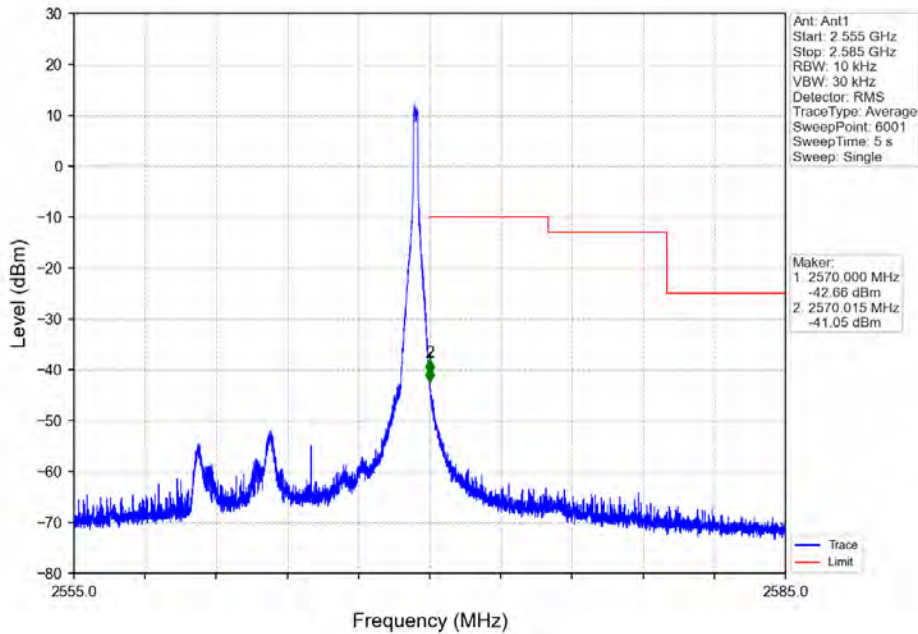

Band7 10MHz QPSK HCH 2565MHz RB 1 49 NTN

Band7 10MHz QPSK HCH 2565MHz RB 50_0 NTN

Band7 10MHz 16QAM LCH 2505MHz RB 1_0 NTN

BV 7Layers Communications
Technology (Shenzhen) Co. Ltd

No.B102, Dazu Chuangxin Mansion, North of Beihuan
Avenue, North Area, Hi-Tech Industrial Park, Nanshan
District, Shenzhen, Guangdong, China