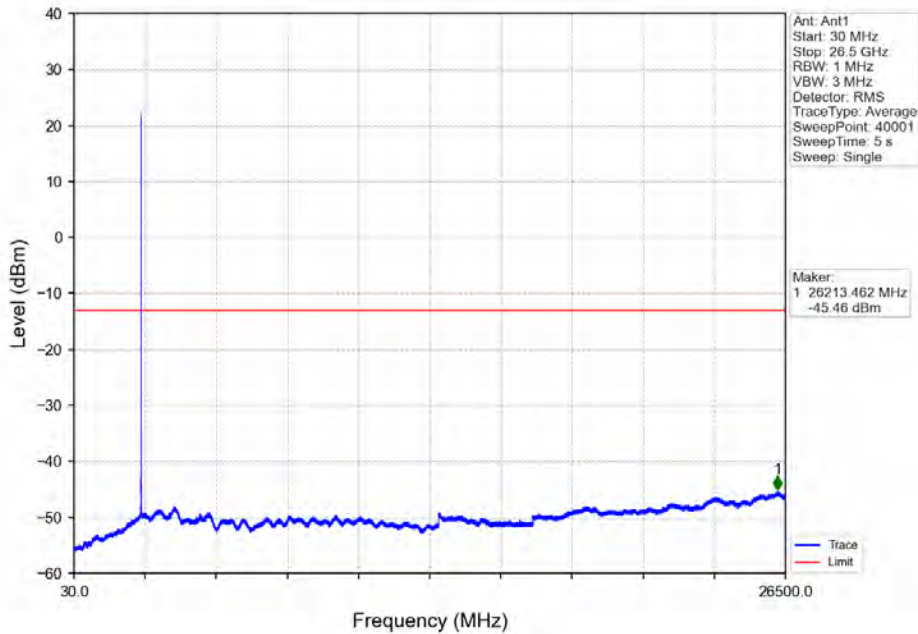

Band7_5MHz_16QAM_HCH_2567.5MHz_RB_1_24_NTNV

Band7_5MHz_16QAM_HCH_2567.5MHz_RB_25_0_NTNV

Band7_5MHz_64QAM_LCH_2502.5MHz_RB_25_0_NTNV

Band7_5MHz_64QAM_MCH_2535MHz_RB_1_0_NTNV

BV 7Layers Communications
Technology (Shenzhen) Co. Ltd