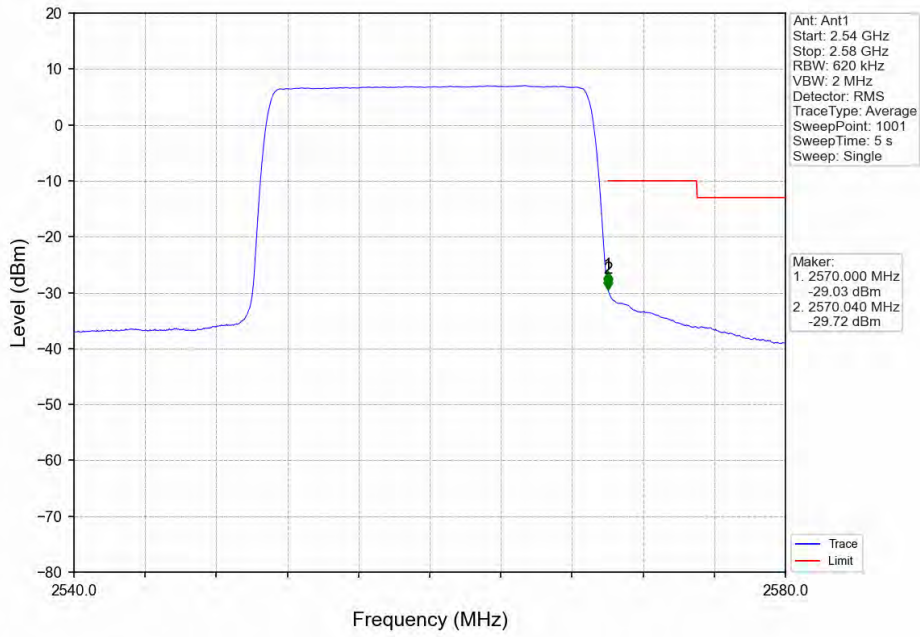

BUREAU
VERITAS

Test Report No.: W7L-P20210616-3RF03

Band7 20MHz 64QAM HCH 2560MHz RB 100 0 NTNV

BV 7Layers Communications
Technology (Shenzhen) Co. Ltd

No.B102, Dazu Chuangxin Mansion, North of Beihuan
Avenue, North Area, Hi-Tech Industrial Park, Nanshan
District, Shenzhen, Guangdong, China

Tel: +86 755 8869 6566

Fax: +86 755 8869 6577

Email: customerservice.sw@bureauveritas.com