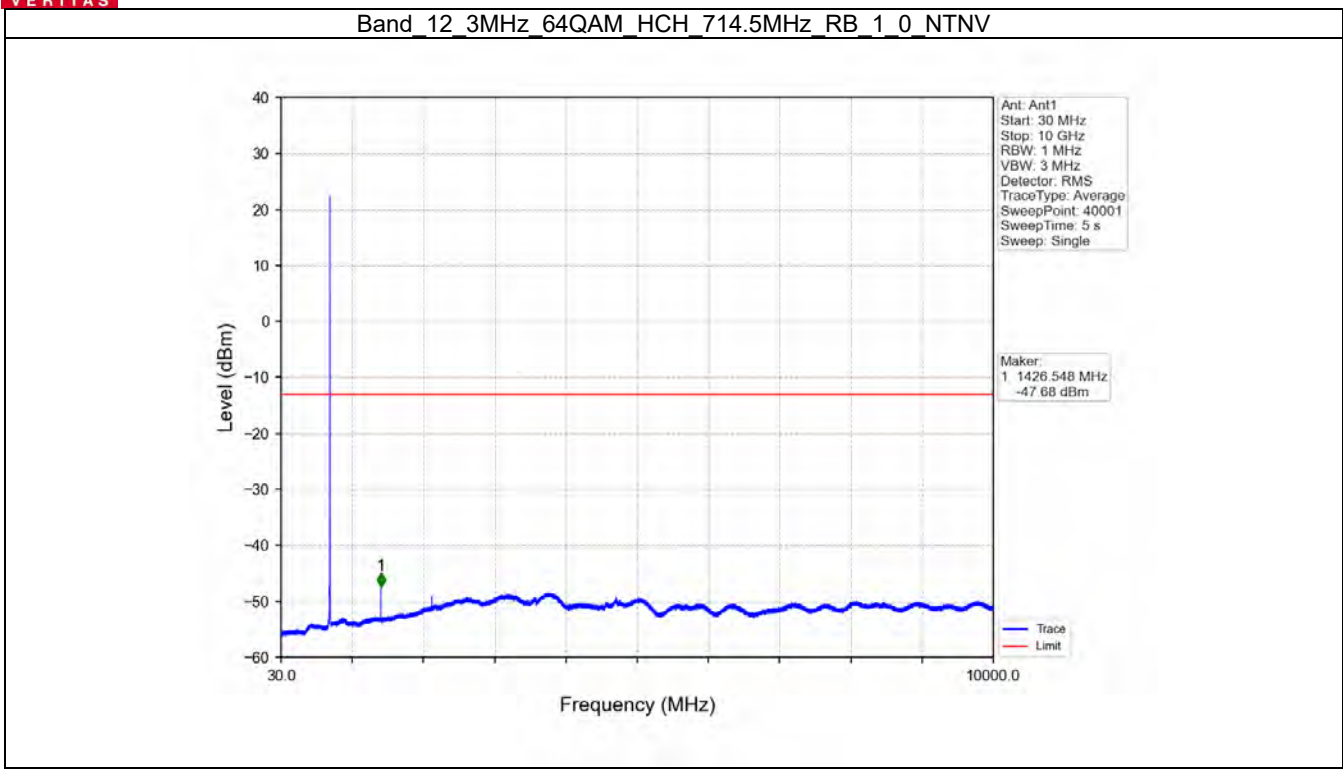

Fax: +86 755 8869 6577

Email: customerservice.sw@bureauveritas.com

Band 12 3MHz 64QAM LCH 700.5MHz RB 15 0 NTNV

Band 12 3MHz 64QAM MCH 707.5MHz RB 1 0 NTNV

BV 7Layers Communications
Technology (Shenzhen) Co. Ltd