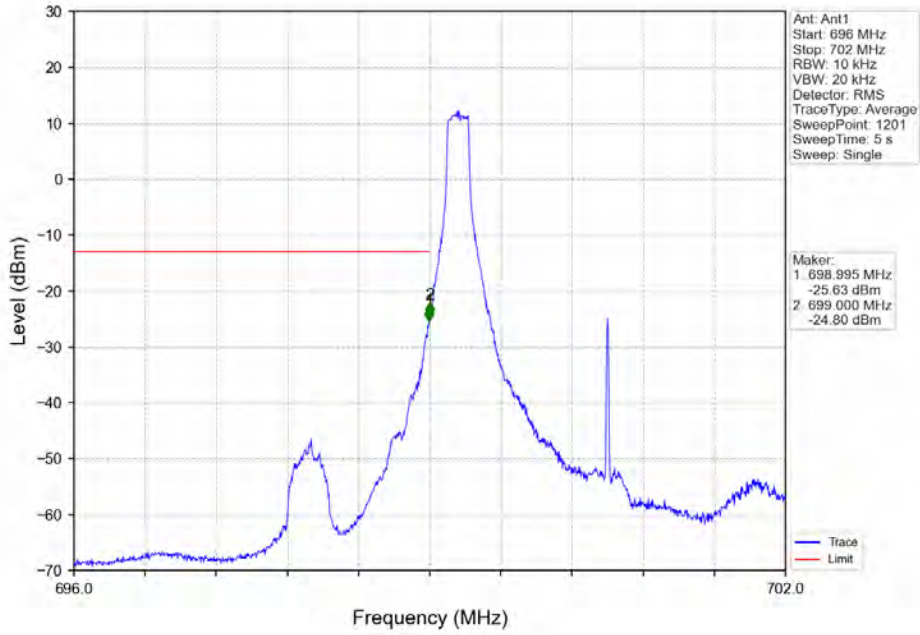

Band 12 3MHz QPSK LCH 700.5MHz RB 1 0 NTN