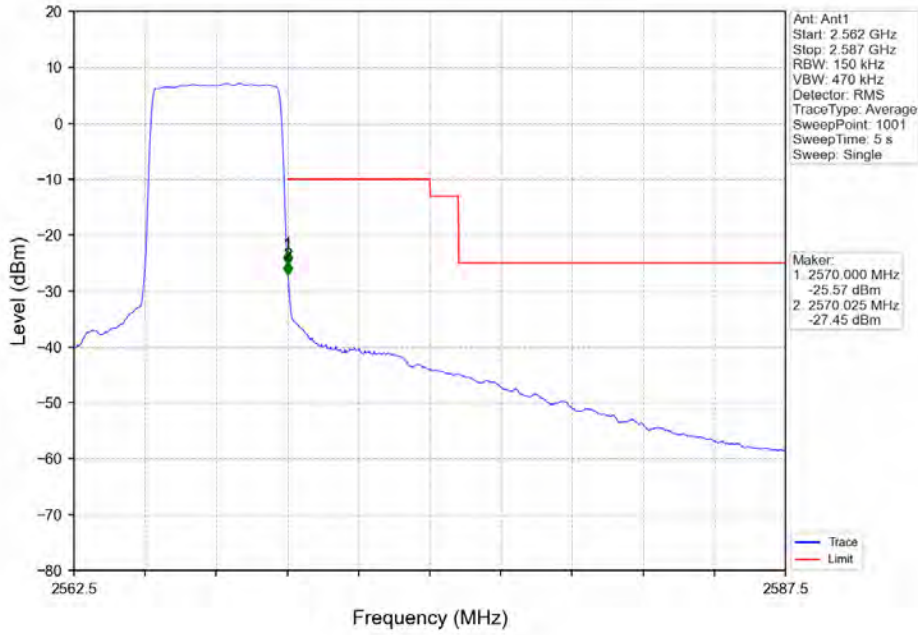

Band7_5MHz_64QAM_HCH_2567.5MHz_RB_25_0_NTNV

Band7_10MHz_QPSK_LCH_2505MHz_RB_1_0_NTNV

Band7_10MHz_QPSK_LCH_2505MHz_RB_1_0_NTNV

BV 7Layers Communications
Technology (Shenzhen) Co. Ltd

No.B102, Dazu Chuangxin Mansion, North of Beihuan
Avenue, North Area, Hi-Tech Industrial Park, Nanshan
District, Shenzhen, Guangdong, China