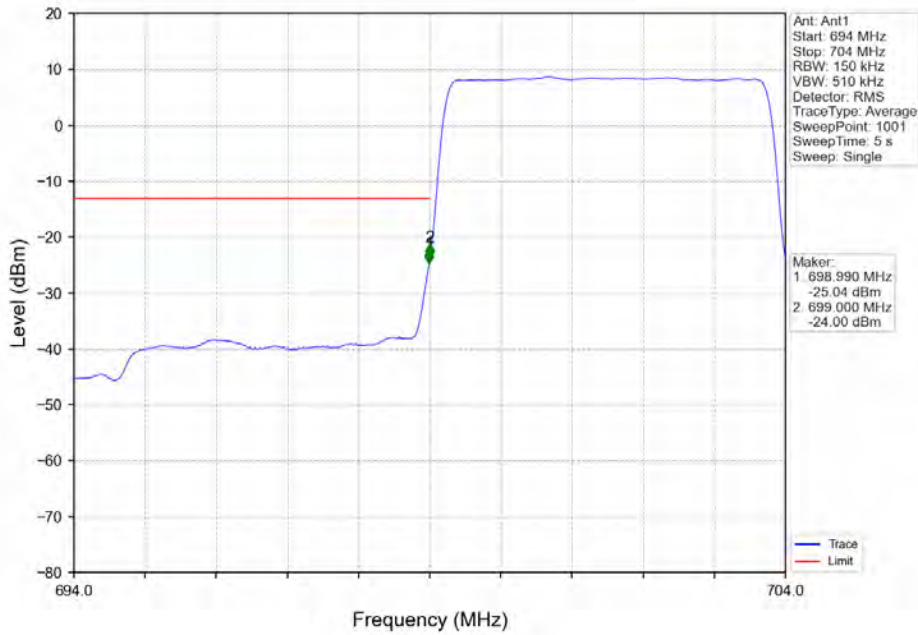

Band 12_5MHz_QPSK_LCH_701.5MHz_RB_25_0_NTNV

Band 12_5MHz_QPSK_MCH_707.5MHz_RB_1_0_NTNV

BV 7Layers Communications
Technology (Shenzhen) Co. Ltd

No.B102, Dazu Chuangxin Mansion, North of Beihuan
Avenue, North Area, Hi-Tech Industrial Park, Nanshan
District, Shenzhen, Guangdong, China