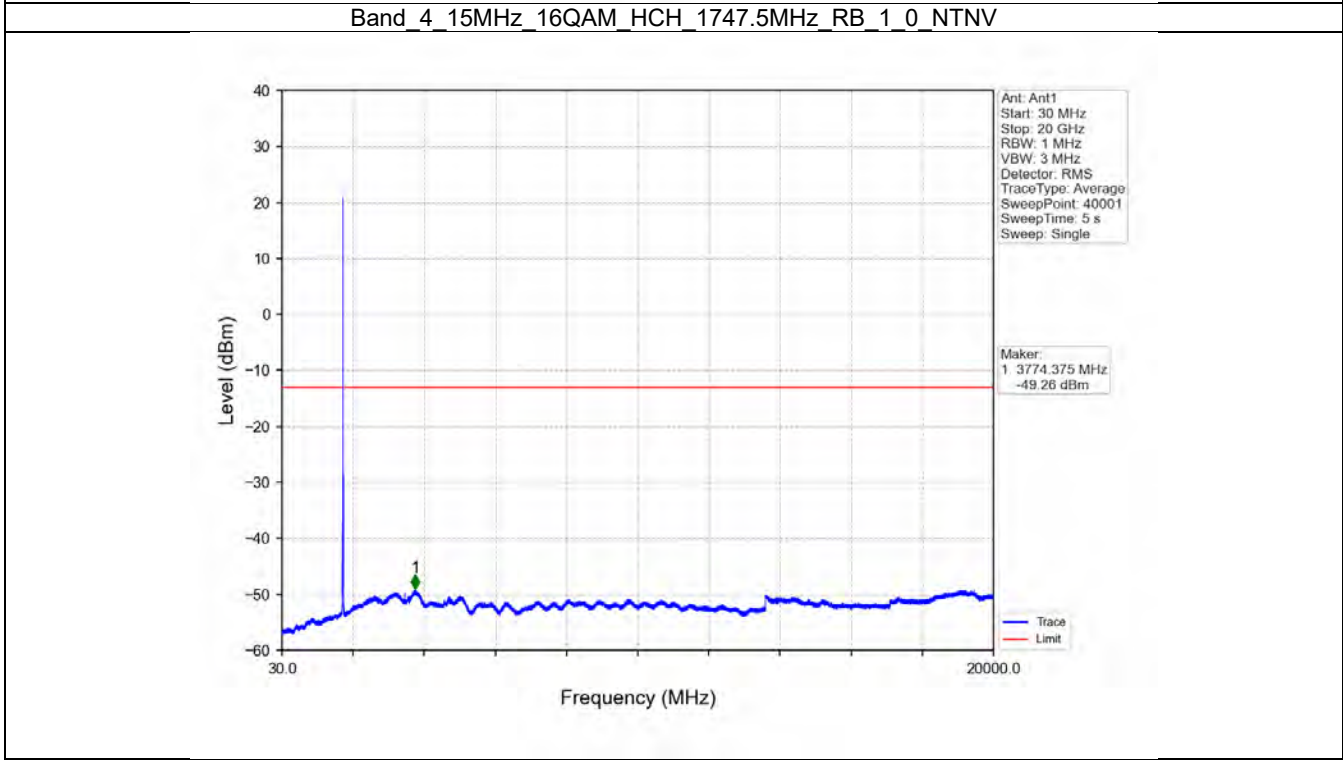

BV 7Layers Communications
Technology (Shenzhen) Co. Ltd

No.B102, Dazu Chuangxin Mansion, North of Beihuan
Avenue, North Area, Hi-Tech Industrial Park, Nanshan
District, Shenzhen, Guangdong, China

Tel: +86 755 8869 6566

Fax: +86 755 8869 6577

Email: customerservice.sw@bureauveritas.com