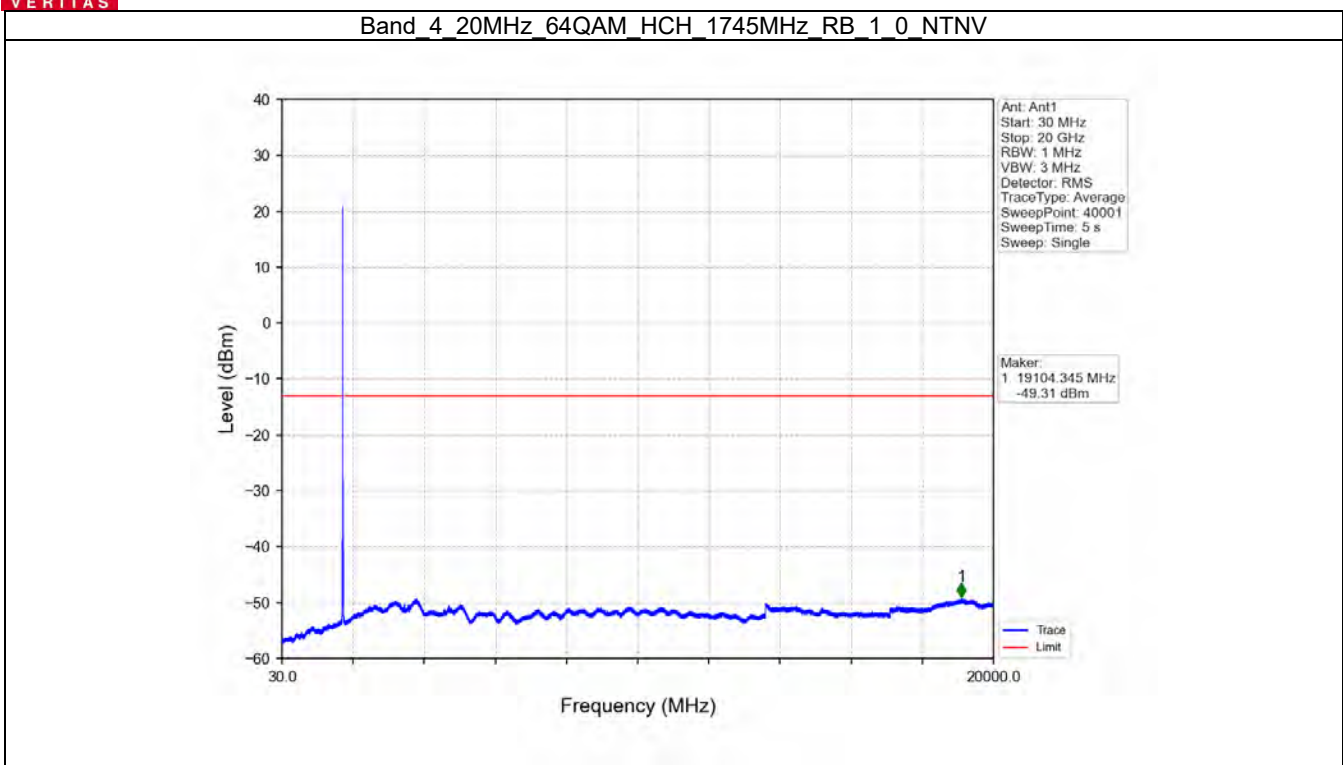

BV 7Layers Communications
Technology (Shenzhen) Co. Ltd

No.B102, Dazu Chuangxin Mansion, North of Beihuan
Avenue, North Area, Hi-Tech Industrial Park, Nanshan
District, Shenzhen, Guangdong, China

Tel: +86 755 8869 6566

Fax: +86 755 8869 6577

Email: customerservice.sw@bureauveritas.com