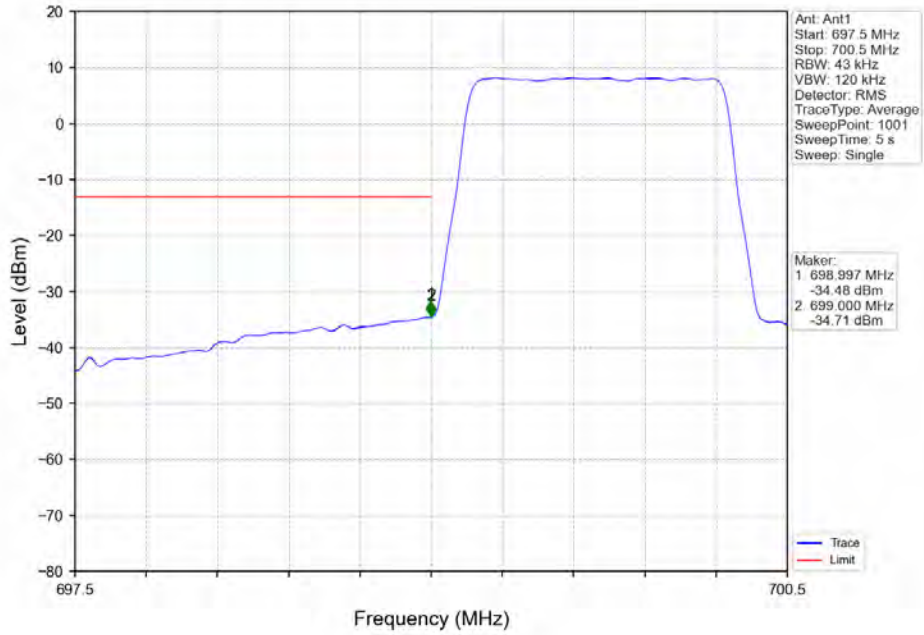

BUREAU
VERITAS

Test Report No.: W7L-P20210616-3RF03

Band 12 1.4MHz 64QAM LCH 699.7MHz RB 6 0 NTVN

Band 12 1.4MHz 64QAM MCH 707.5MHz RB 1 0 NTVN