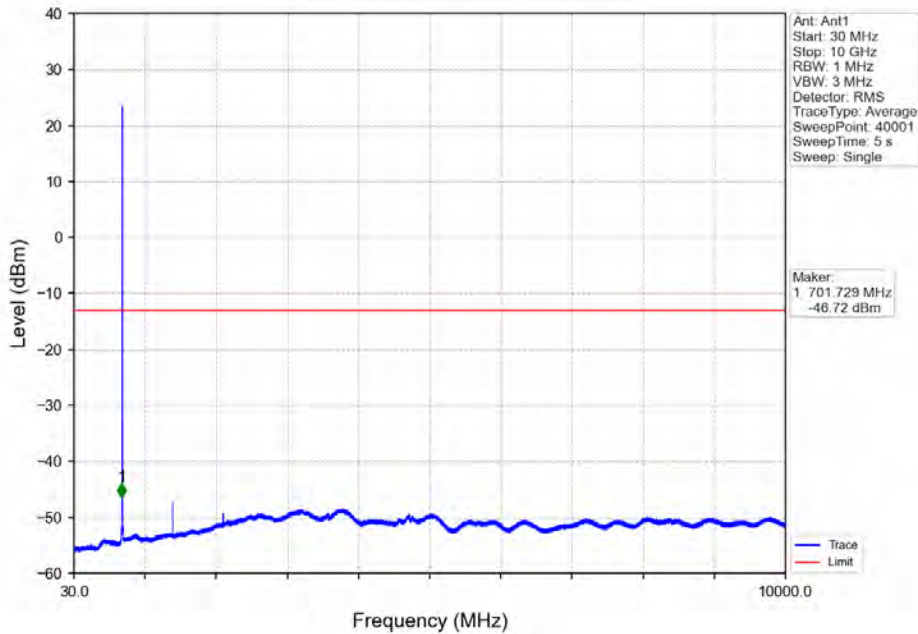

Band 12 1.4MHz QPSK MCH 707.5MHz RB 1 0 NTVN