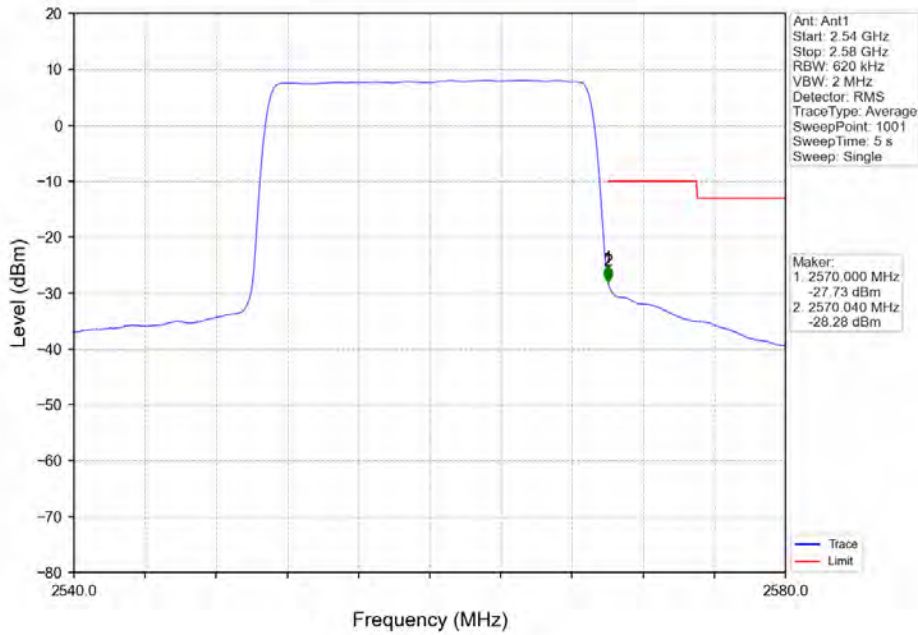

Band7 20MHz 16QAM LCH 2510MHz RB 1 0 NTV

BV 7Layers Communications
Technology (Shenzhen) Co. Ltd

No.B102, Dazu Chuangxin Mansion, North of Beihuan
Avenue, North Area, Hi-Tech Industrial Park, Nanshan
District, Shenzhen, Guangdong, China