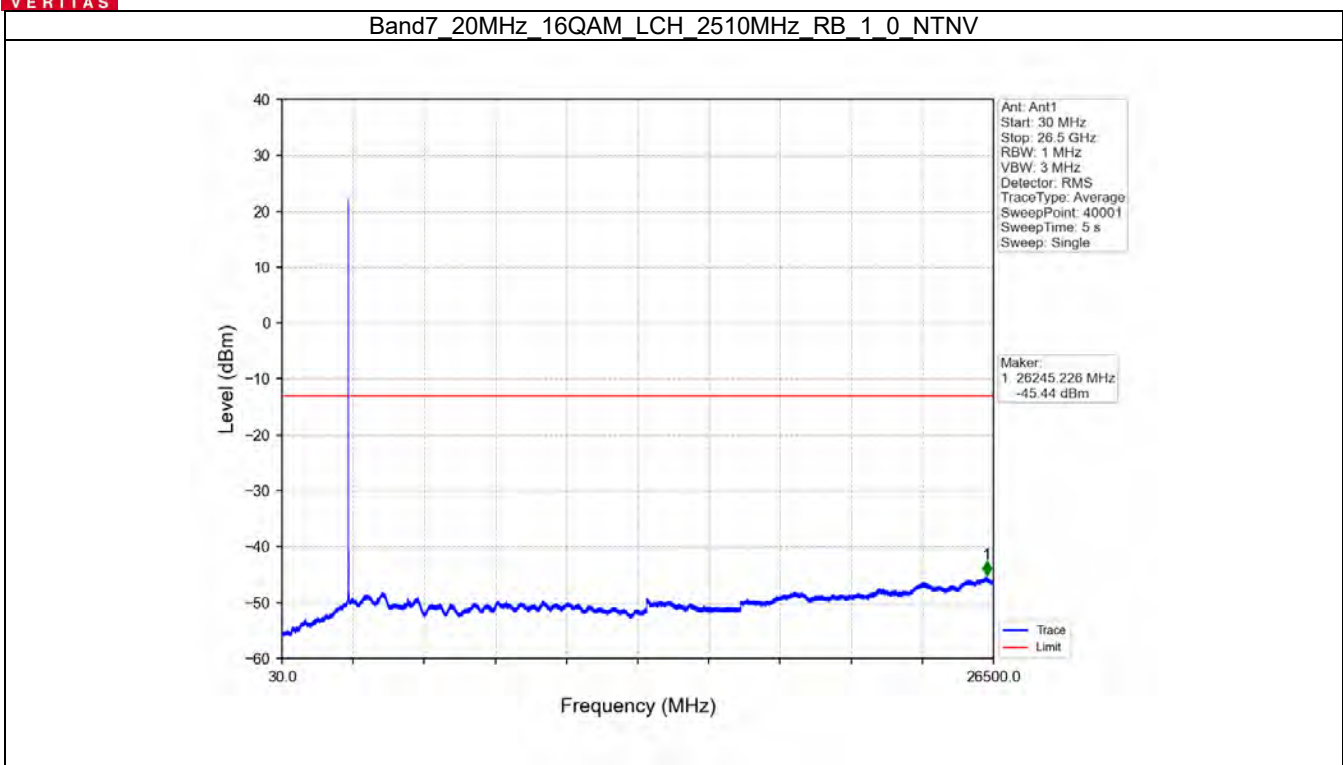

Band7 20MHz 16QAM LCH 2510MHz RB 1 0 NTV

BV 7Layers Communications
Technology (Shenzhen) Co. Ltd

No.B102, Dazu Chuangxin Mansion, North of Beihuan
Avenue, North Area, Hi-Tech Industrial Park, Nanshan
District, Shenzhen, Guangdong, China