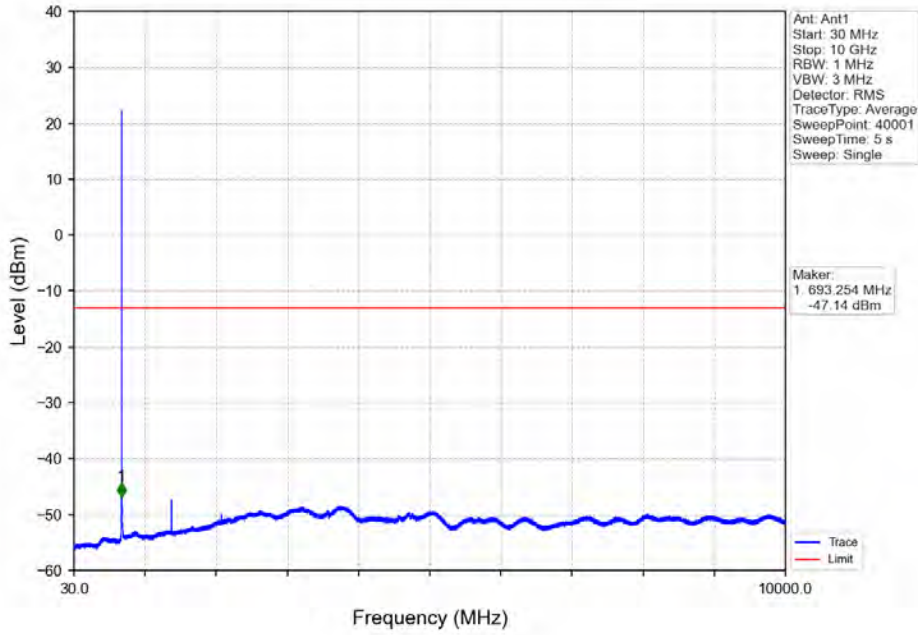

Band 12 1.4MHz 16QAM LCH 699.7MHz RB 1 0 NTN