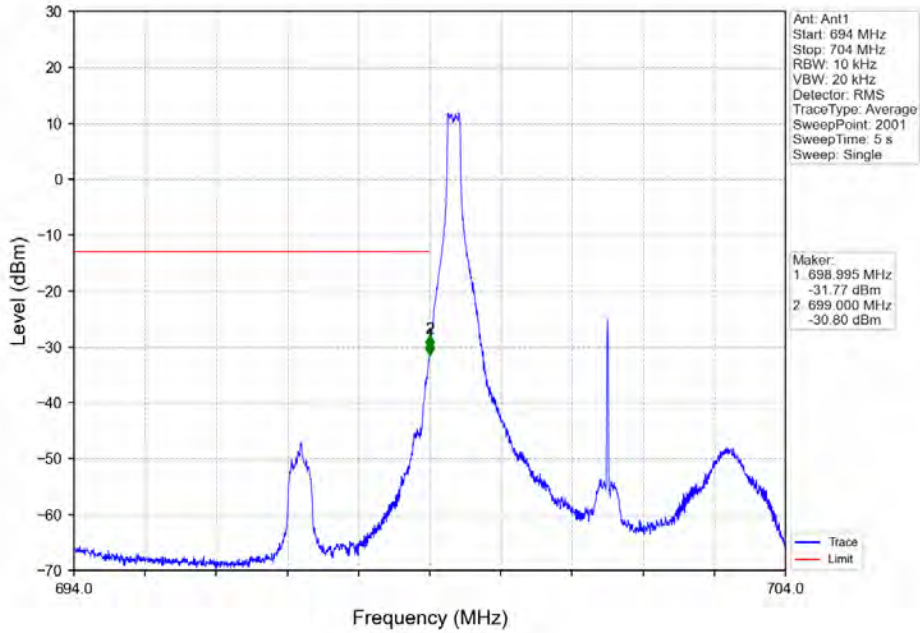

Band 12 5MHz QPSK LCH 701.5MHz RB 1.0 NTNV