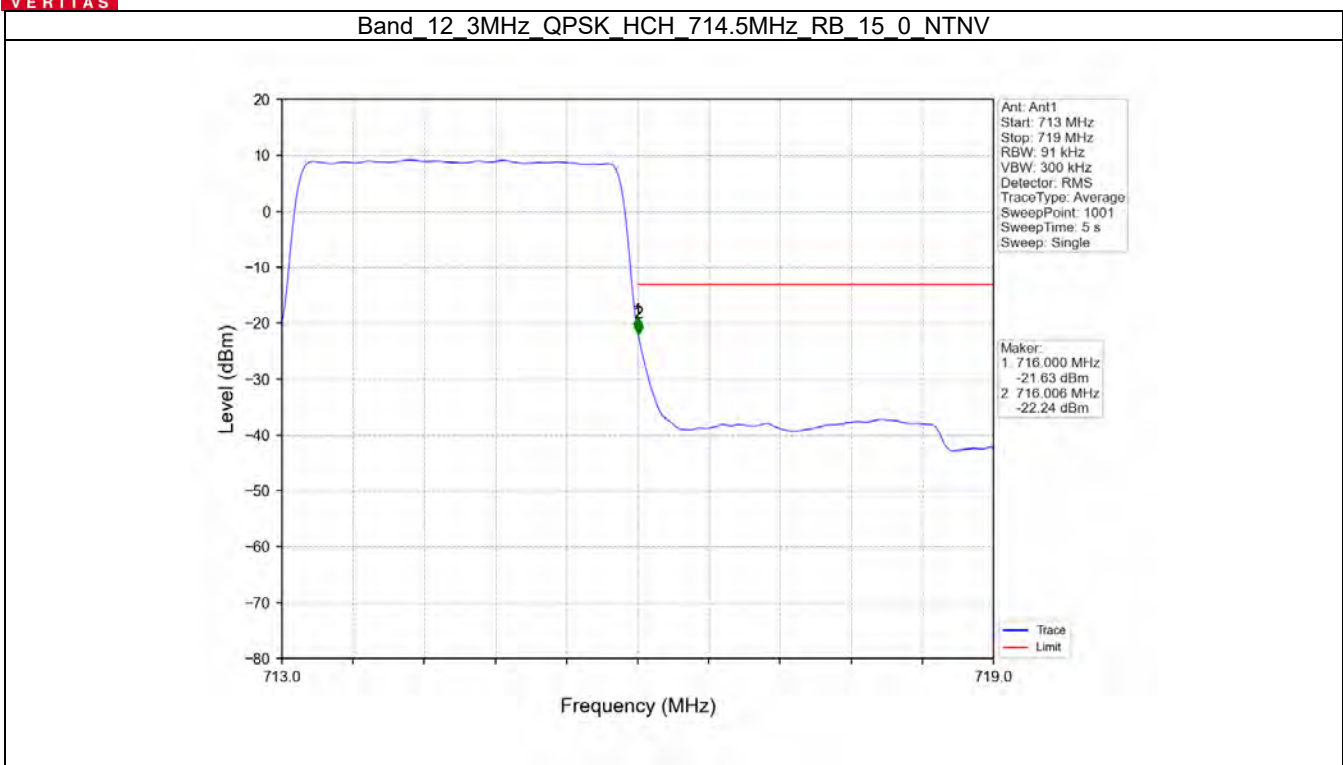

BV 7Layers Communications
Technology (Shenzhen) Co. Ltd

No.B102, Dazu Chuangxin Mansion, North of Beihuan
Avenue, North Area, Hi-Tech Industrial Park, Nanshan
District, Shenzhen, Guangdong, China

Tel: +86 755 8869 6566

Fax: +86 755 8869 6577

Email: customerservice.sw@bureauveritas.com