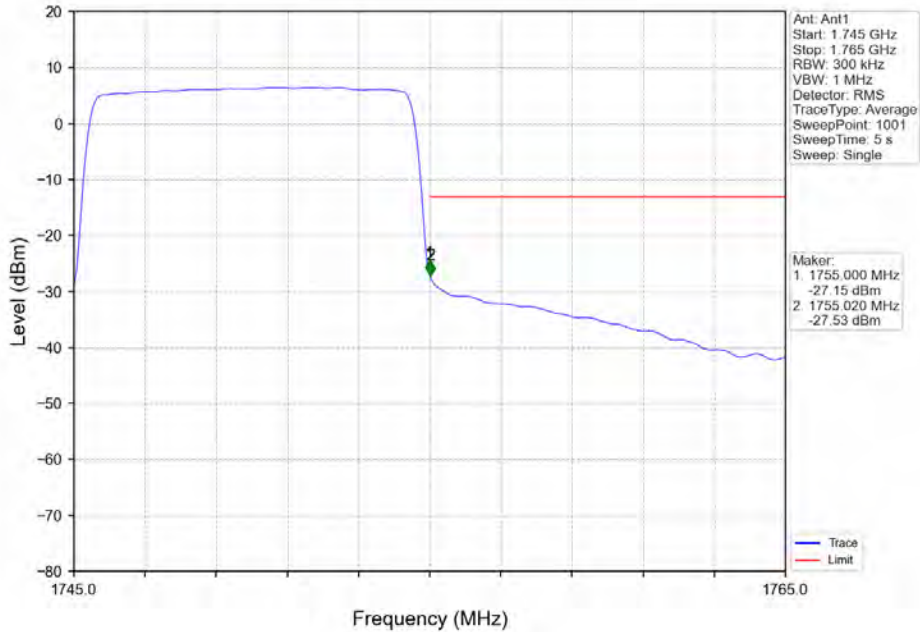

Band 4 10MHz 16QAM HCH 1750MHz RB 50 0 NTNV

BV 7Layers Communications
Technology (Shenzhen) Co. Ltd

No.B102, Dazu Chuangxin Mansion, North of Beihuan
Avenue, North Area, Hi-Tech Industrial Park, Nanshan
District, Shenzhen, Guangdong, China

Tel: +86 755 8869 6566

Fax: +86 755 8869 6577

Email: customerservice.sw@bureauveritas.com