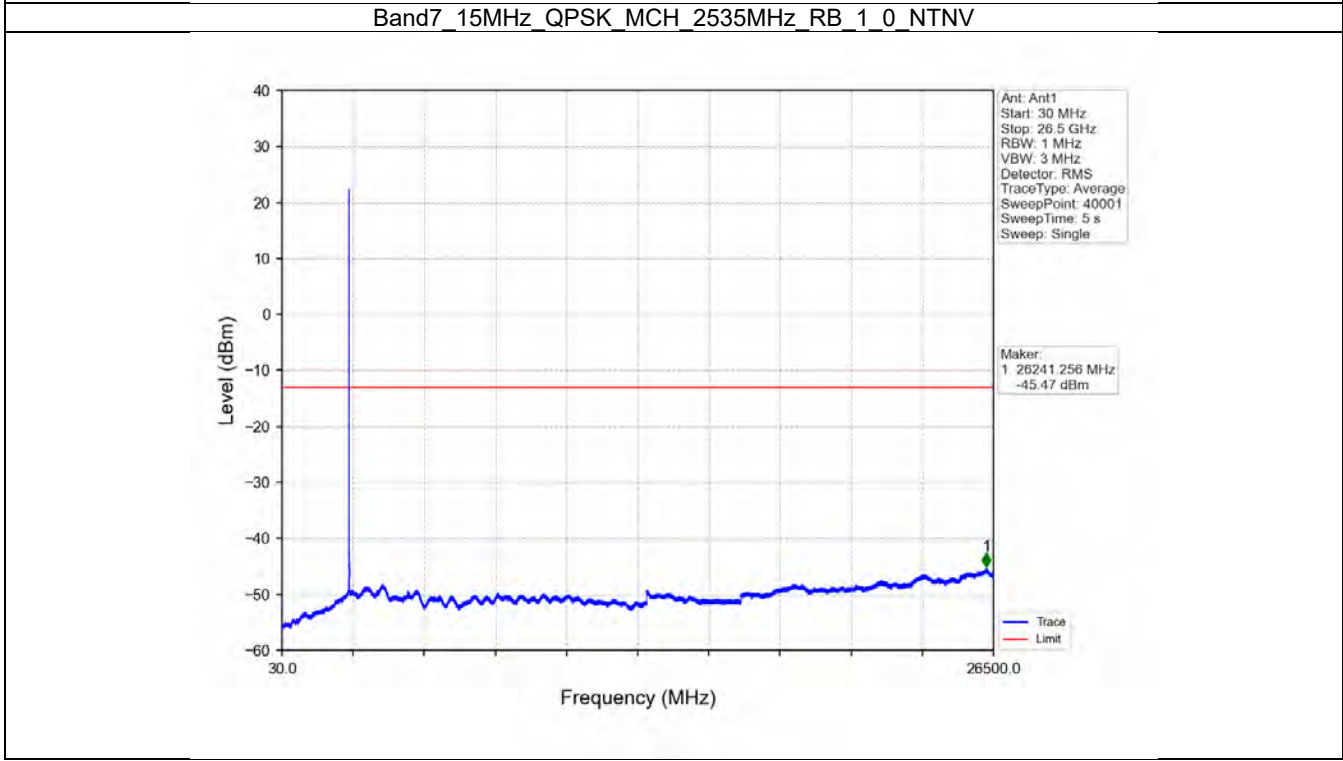

Band7_15MHz_QPSK_LCH_2507.5MHz_RB_1_0_NTNV

Band7_15MHz_QPSK_LCH_2507.5MHz_RB_1_0_NTNV

BV 7Layers Communications
Technology (Shenzhen) Co. Ltd

No.B102, Dazu Chuangxin Mansion, North of Beihuan
Avenue, North Area, Hi-Tech Industrial Park, Nanshan
District, Shenzhen, Guangdong, China