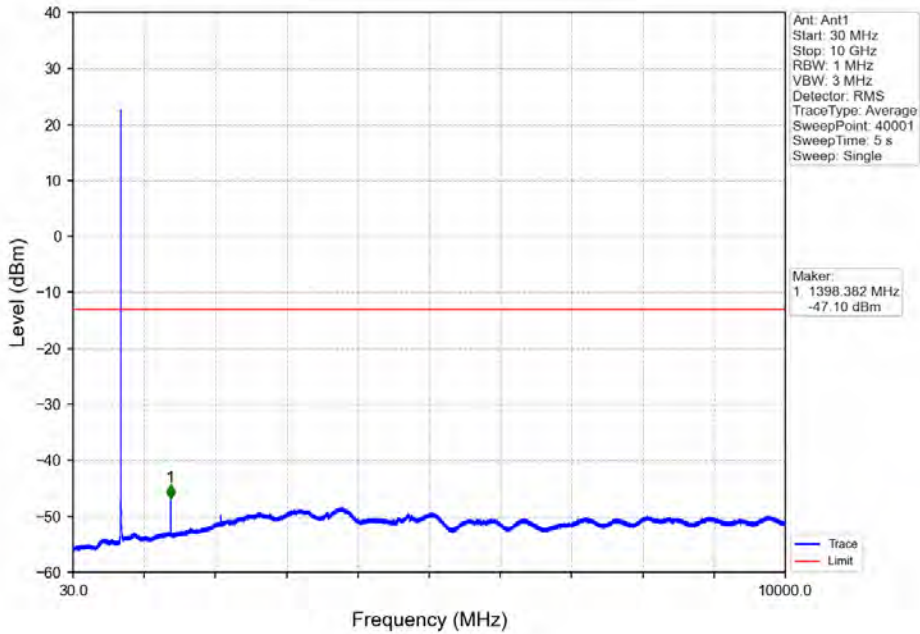

BV 7Layers Communications
Technology (Shenzhen) Co. Ltd

No.B102, Dazu Chuangxin Mansion, North of Beihuan
Avenue, North Area, Hi-Tech Industrial Park, Nanshan
District, Shenzhen, Guangdong, China

Tel: +86 755 8869 6566

Fax: +86 755 8869 6577

Email: customerservice.sw@bureauveritas.com