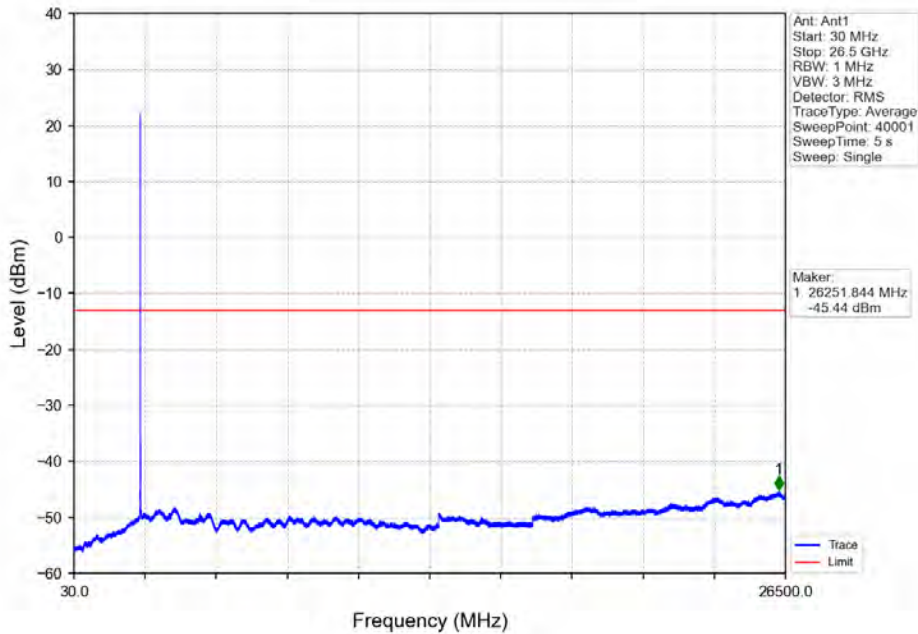

Band7_5MHz_64QAM_HCH_2567.5MHz_RB_25_0_NTNV

Band7_10MHz_QPSK_LCH_2505MHz_RB_1_0_NTNV

Band7_10MHz_QPSK_LCH_2505MHz_RB_1_0_NTNV

BV 7Layers Communications
Technology (Shenzhen) Co. Ltd

No.B102, Dazu Chuangxin Mansion, North of Beihuan
Avenue, North Area, Hi-Tech Industrial Park, Nanshan
District, Shenzhen, Guangdong, China