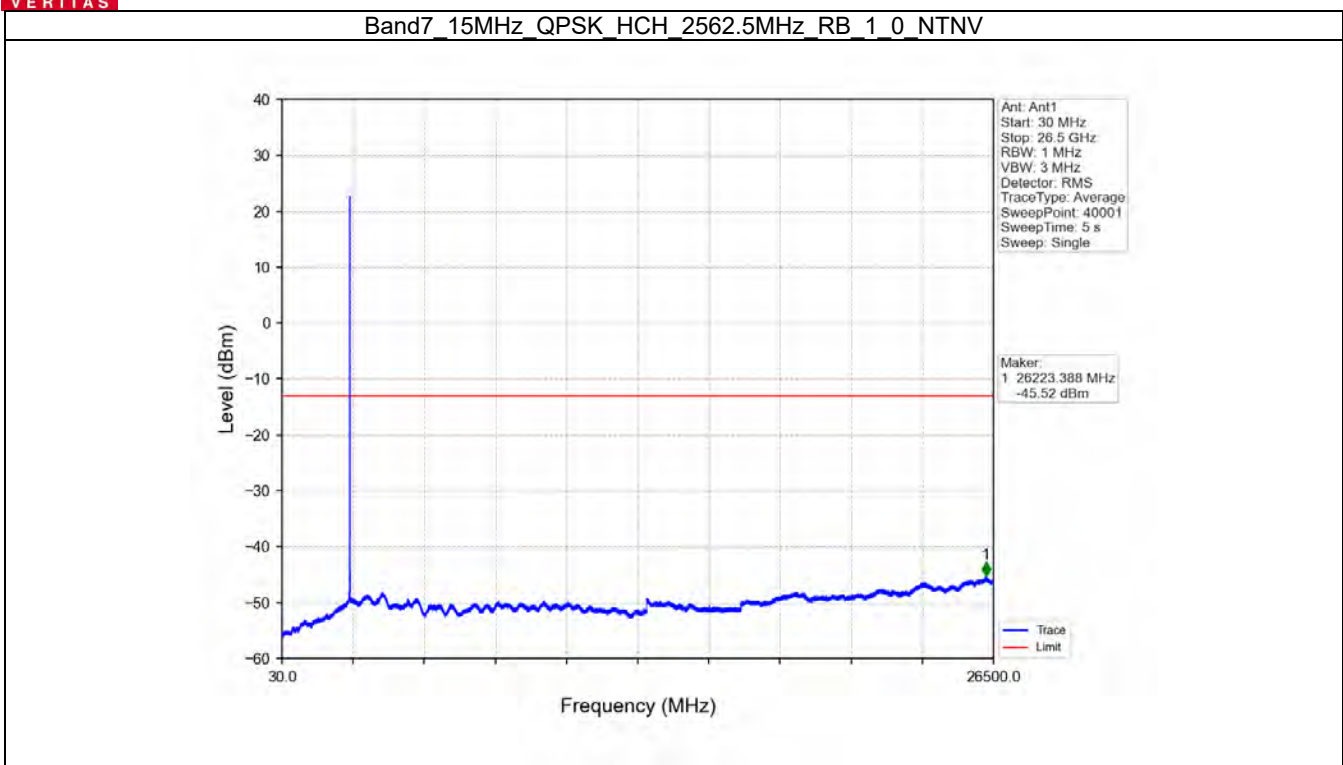

Band7_15MHz_QPSK_LCH_2507.5MHz_RB_1_0_NTNV

Band7_15MHz_QPSK_LCH_2507.5MHz_RB_1_0_NTNV

BV 7Layers Communications
Technology (Shenzhen) Co. Ltd

No.B102, Dazu Chuangxin Mansion, North of Beihuan
Avenue, North Area, Hi-Tech Industrial Park, Nanshan
District, Shenzhen, Guangdong, China