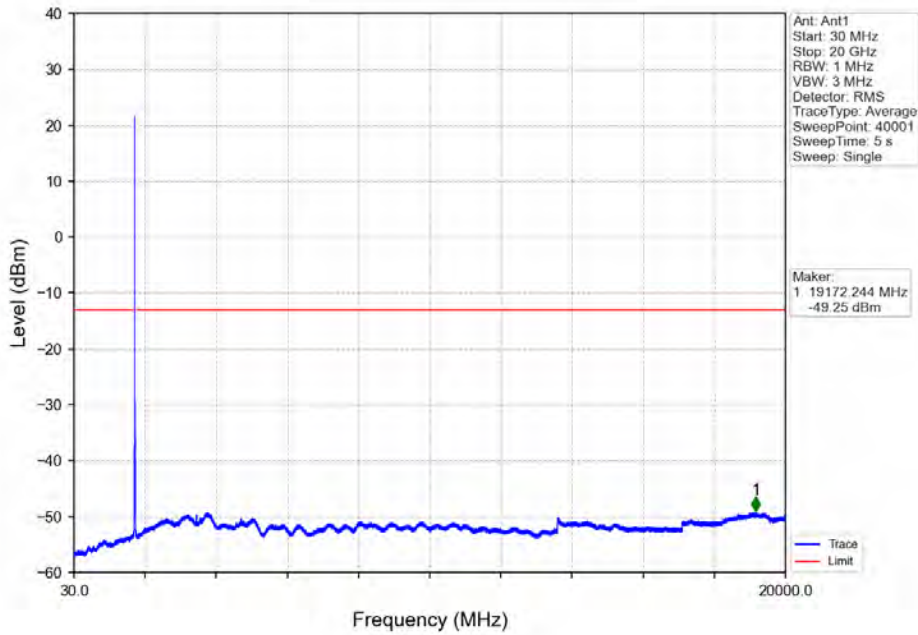

Band 4 20MHz QPSK HCH 1745MHz RB 1_99 NTN

BV 7Layers Communications
Technology (Shenzhen) Co. Ltd

No.B102, Dazu Chuangxin Mansion, North of Beihuan
Avenue, North Area, Hi-Tech Industrial Park, Nanshan
District, Shenzhen, Guangdong, China