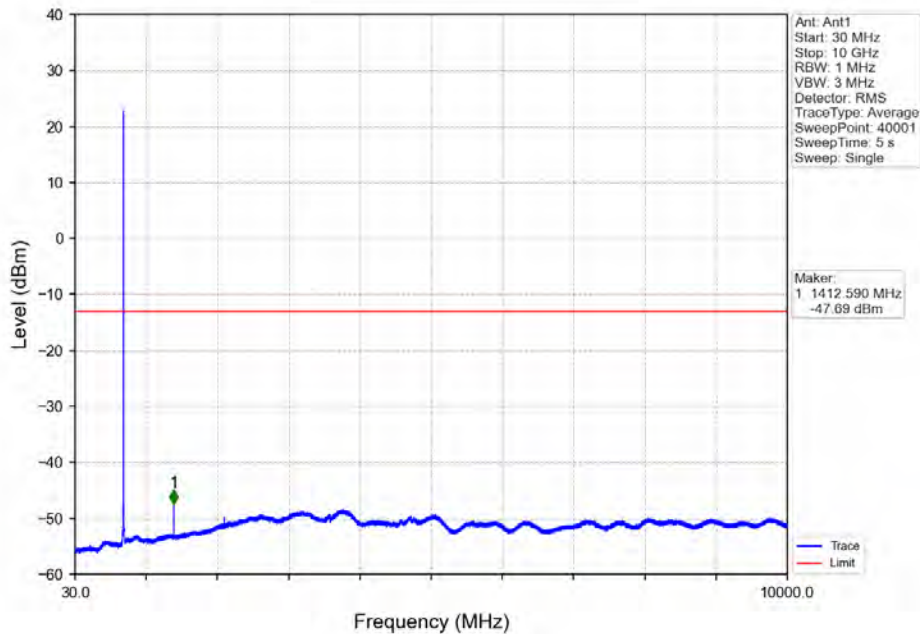

Fax: +86 755 8869 6577

Email: customerservice.sw@bureauveritas.com

Band 12 3MHz 64QAM LCH 700.5MHz RB 15 0 NTNV

Band 12 3MHz 64QAM MCH 707.5MHz RB 1 0 NTNV

BV 7Layers Communications
Technology (Shenzhen) Co. Ltd