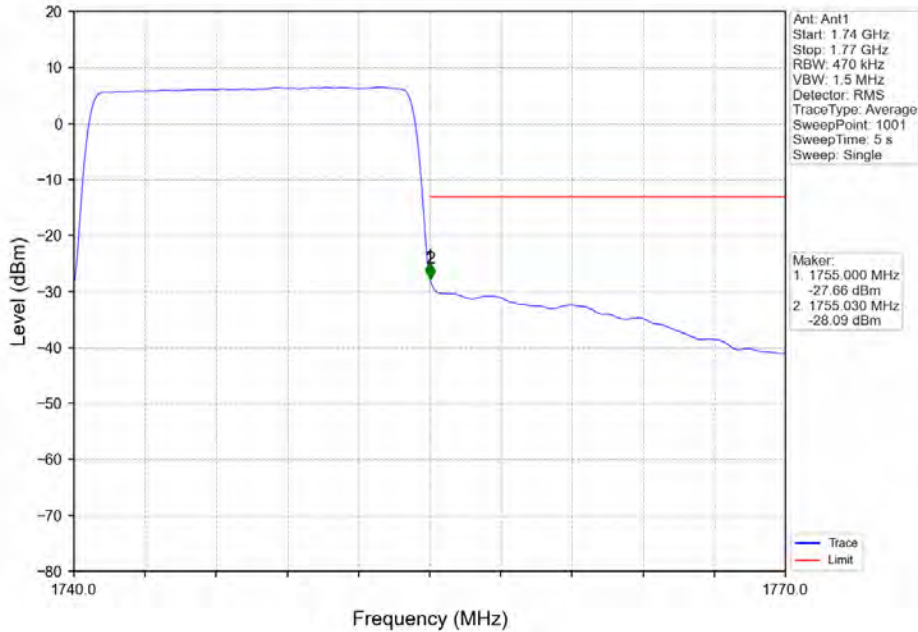

Band 4 15MHz 16QAM HCH 1747.5MHz RB 75 0 NTV