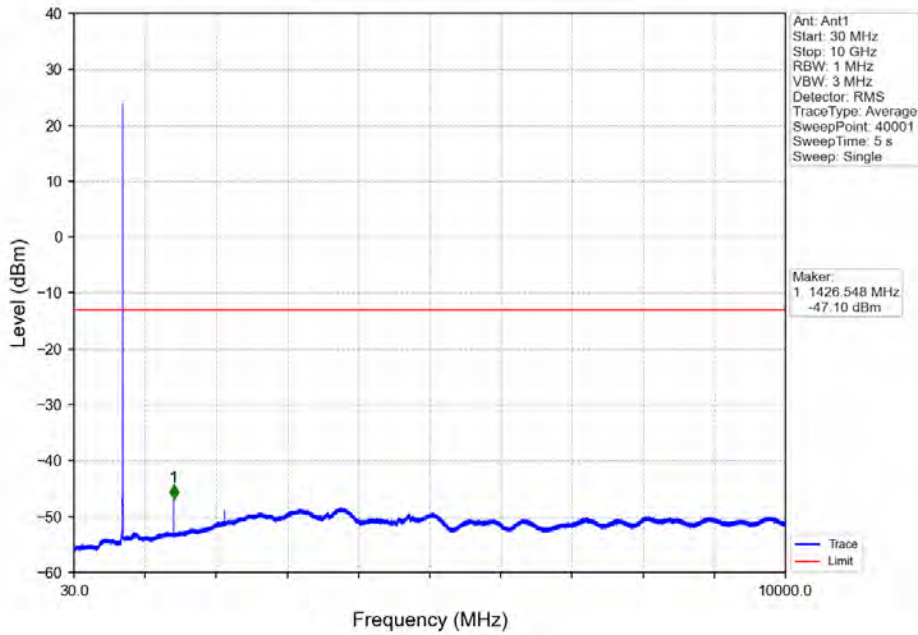

Band 12 3MHz QPSK HCH 714.5MHz RB 1 0 NTN