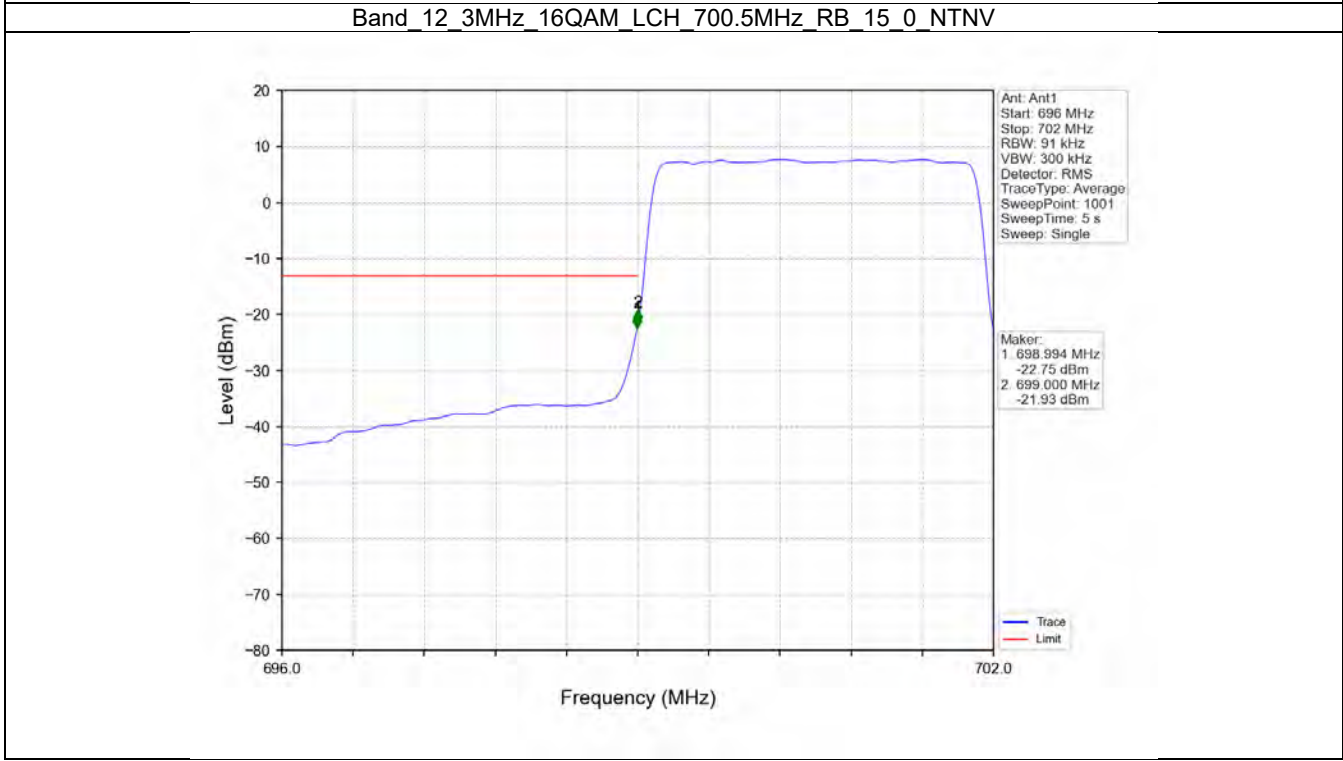

BV 7Layers Communications
Technology (Shenzhen) Co. Ltd

No.B102, Dazu Chuangxin Mansion, North of Beihuan
Avenue, North Area, Hi-Tech Industrial Park, Nanshan
District, Shenzhen, Guangdong, China

Tel: +86 755 8869 6566

Fax: +86 755 8869 6577

Email: customerservice.sw@bureauveritas.com