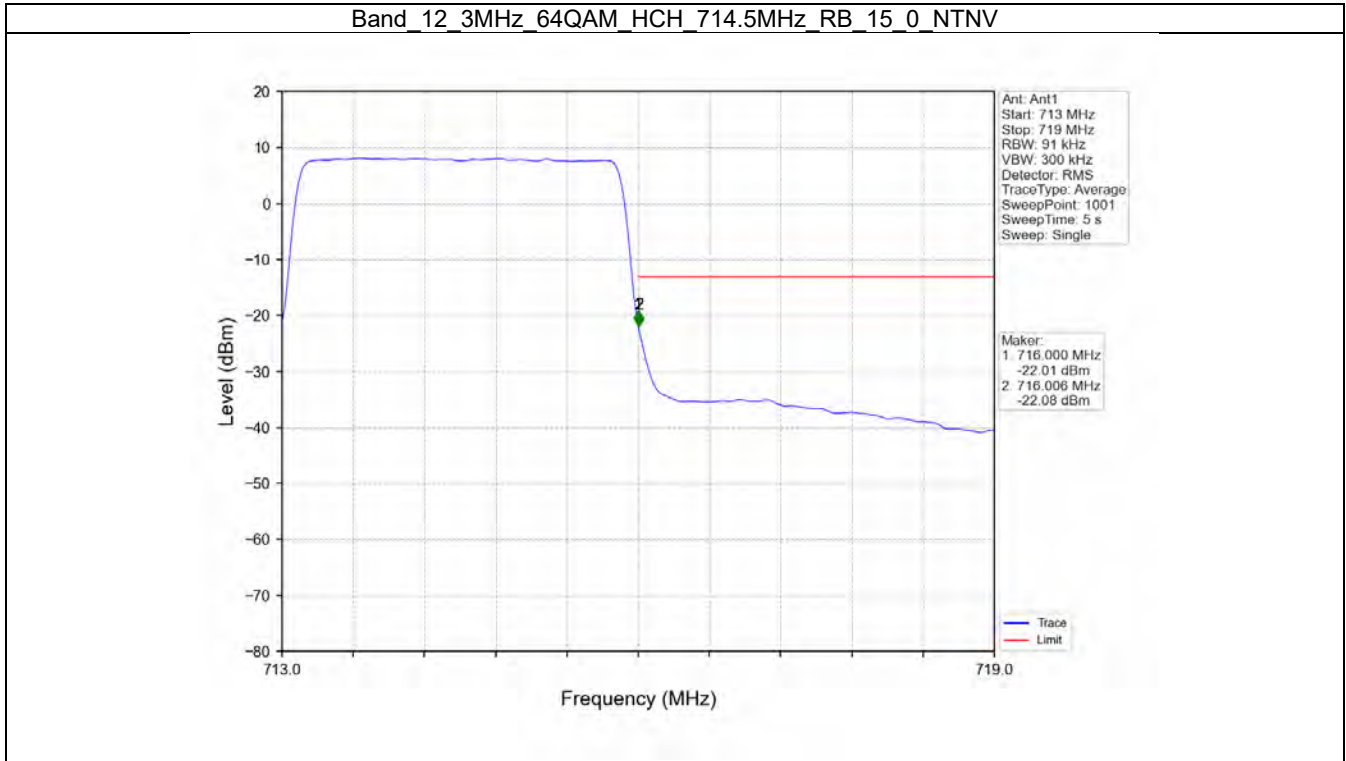

BUREAU
VERITAS

Test Report No.: W7L-P20210616-3RF03

BV 7Layers Communications
Technology (Shenzhen) Co. Ltd

No.B102, Dazu Chuangxin Mansion, North of Beihuan
Avenue, North Area, Hi-Tech Industrial Park, Nanshan
District, Shenzhen, Guangdong, China