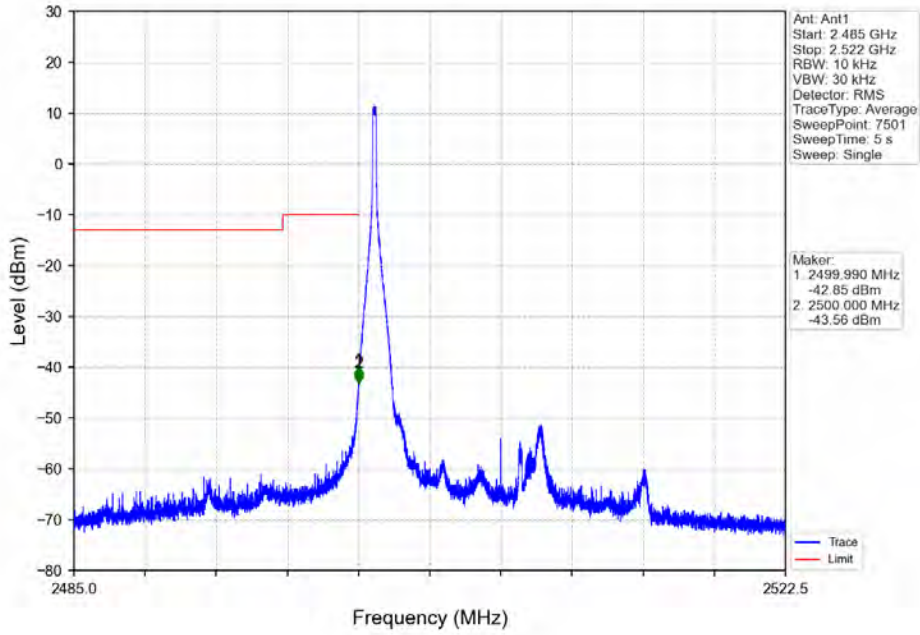

Band7_15MHz_QPSK_LCH_2507.5MHz_RB_1_0_NTNV

Band7_15MHz_QPSK_LCH_2507.5MHz_RB_1_0_NTNV

BV 7Layers Communications
Technology (Shenzhen) Co. Ltd

No.B102, Dazu Chuangxin Mansion, North of Beihuan
Avenue, North Area, Hi-Tech Industrial Park, Nanshan
District, Shenzhen, Guangdong, China