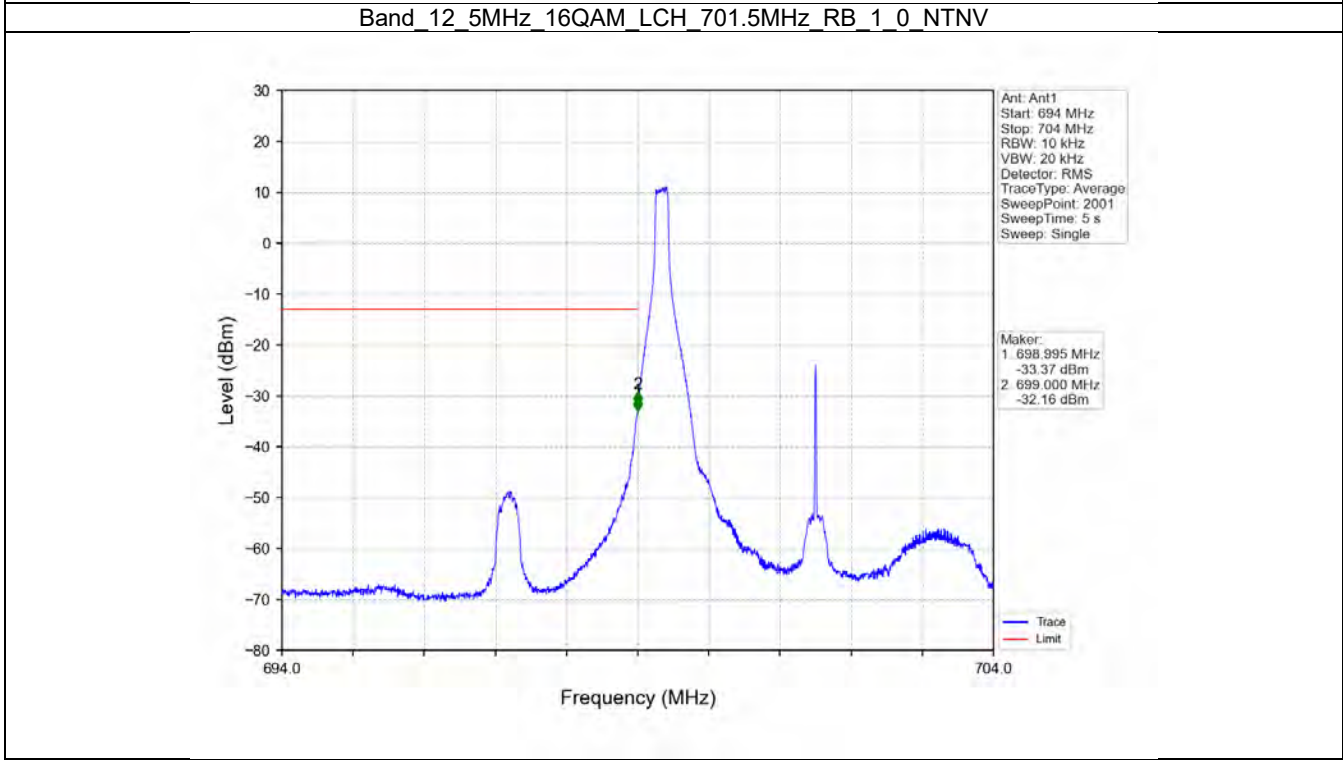

BV 7Layers Communications
Technology (Shenzhen) Co. Ltd

No.B102, Dazu Chuangxin Mansion, North of Beihuan
Avenue, North Area, Hi-Tech Industrial Park, Nanshan
District, Shenzhen, Guangdong, China

Tel: +86 755 8869 6566
Fax: +86 755 8869 6577
Email: customerservice.sw@bureauveritas.com