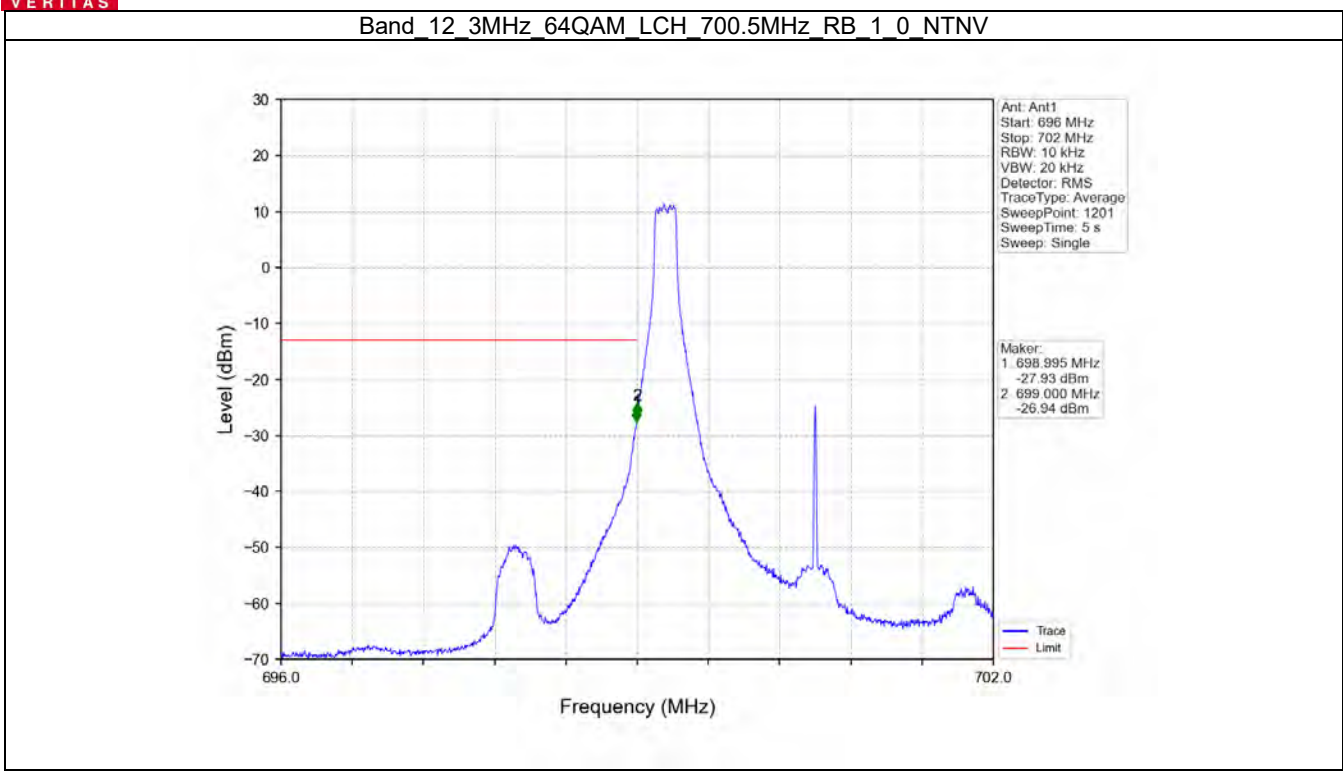

BV 7Layers Communications
Technology (Shenzhen) Co. Ltd

No.B102, Dazu Chuangxin Mansion, North of Beihuan
Avenue, North Area, Hi-Tech Industrial Park, Nanshan
District, Shenzhen, Guangdong, China

Tel: +86 755 8869 6566

Fax: +86 755 8869 6577

Email: customerservice.sw@bureauveritas.com