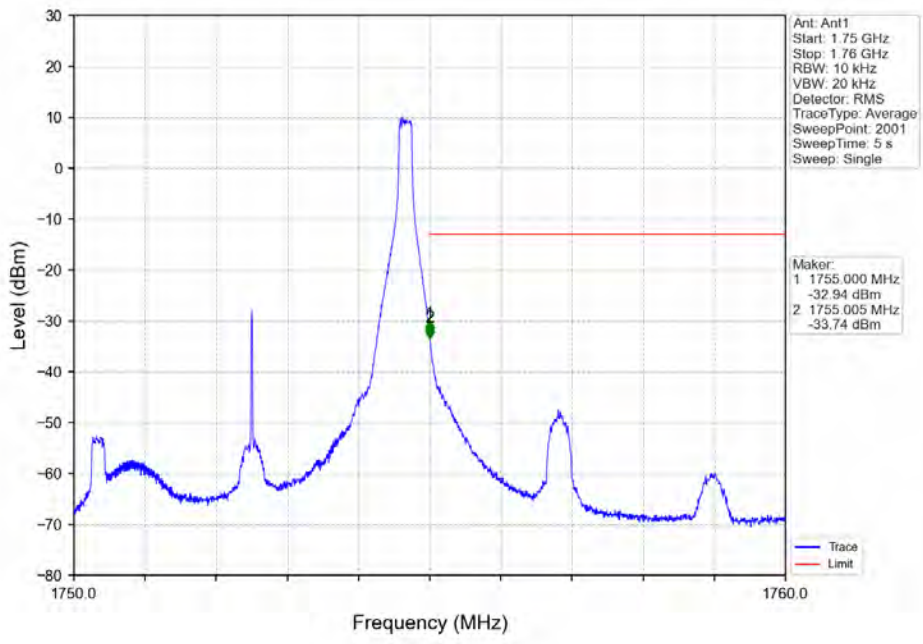

Band 4 5MHz 64QAM HCH 1752.5MHz RB 1 0 NTNV

Band 4 5MHz 64QAM HCH 1752.5MHz RB 1 24 NTNV

BV 7Layers Communications Technology (Shenzhen) Co. Ltd

No.B102, Dazu Chuangxin Mansion, North of Beihuan Avenue, North Area, Hi-Tech Industrial Park, Nanshan District, Shenzhen, Guangdong, China