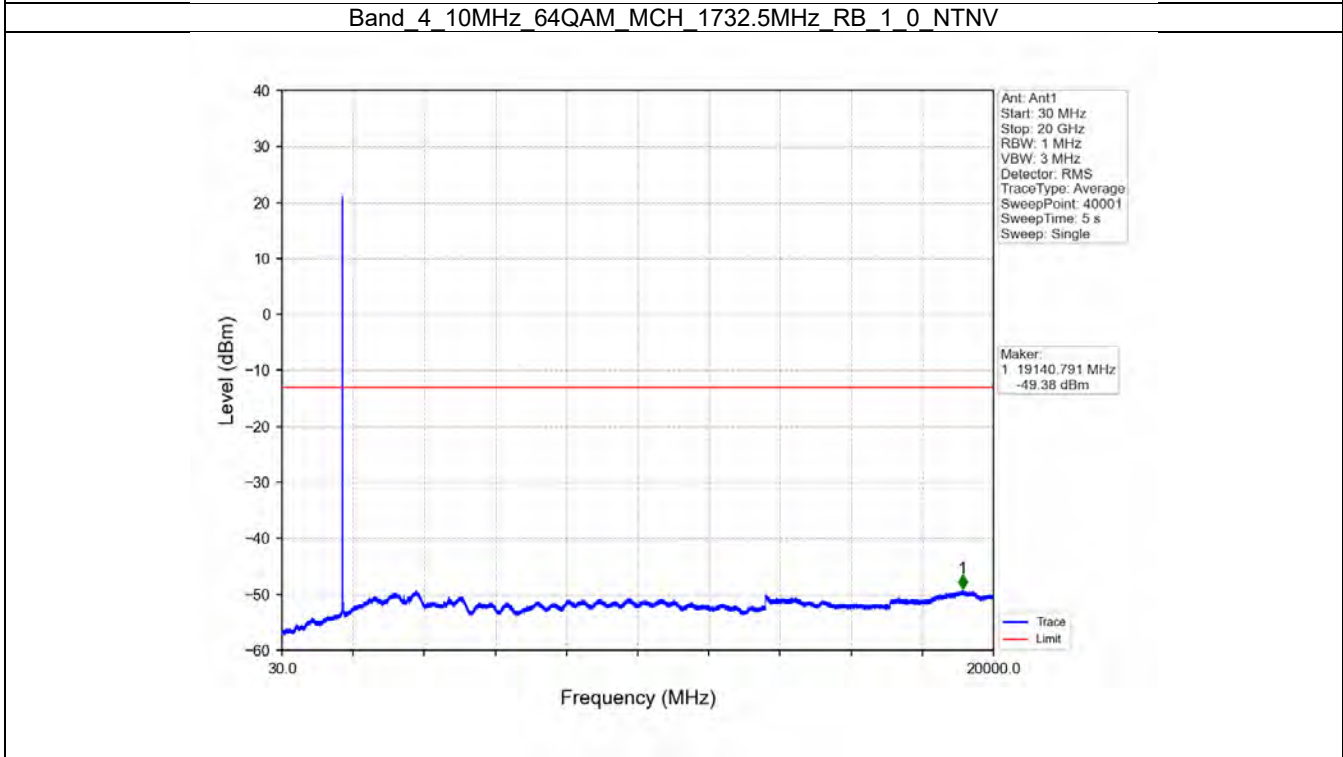

Tel: +86 755 8869 6566

Fax: +86 755 8869 6577

Email: customerservice.sw@bureauveritas.com

Band 4 10MHz 64QAM LCH 1715MHz RB 1 0 NTV

Band 4 10MHz 64QAM LCH 1715MHz RB 1 0 NTV

BV 7Layers Communications
Technology (Shenzhen) Co. Ltd