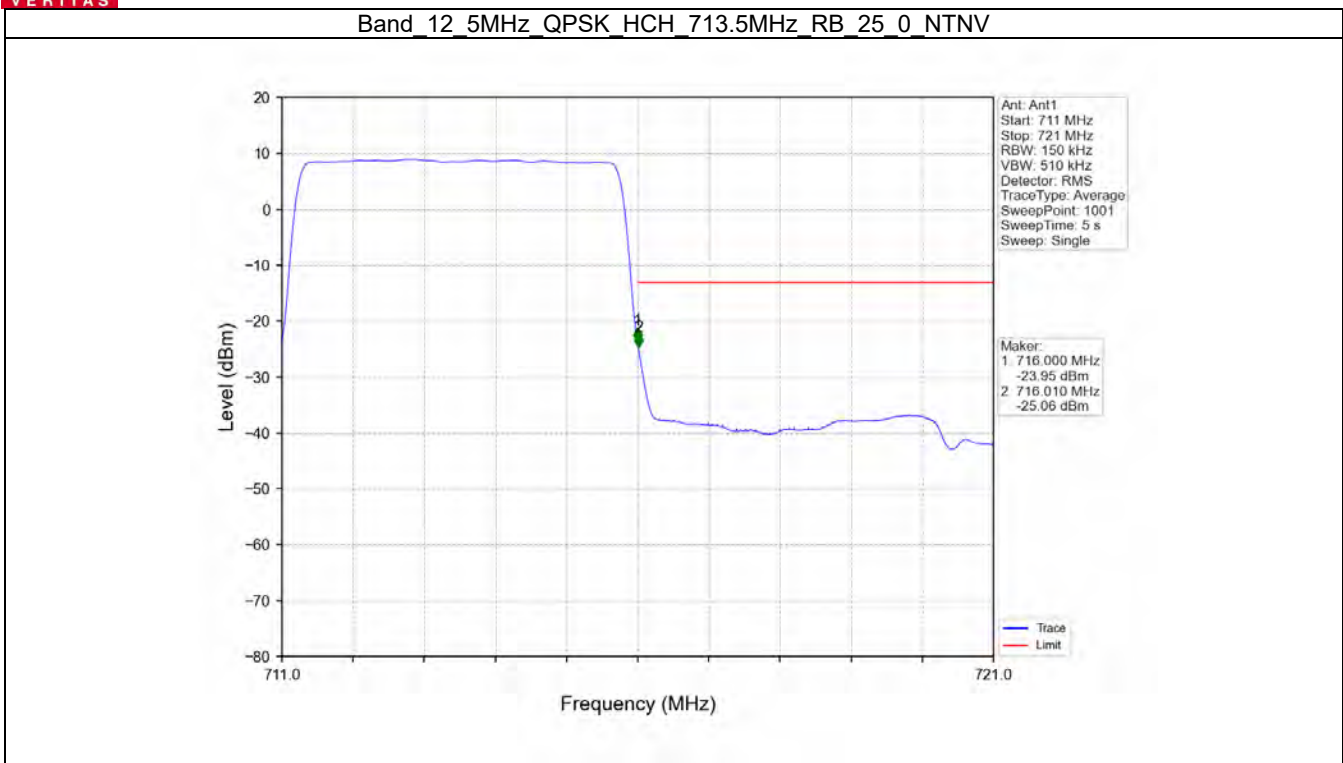

BV 7Layers Communications
Technology (Shenzhen) Co. Ltd

No.B102, Dazu Chuangxin Mansion, North of Beihuan
Avenue, North Area, Hi-Tech Industrial Park, Nanshan
District, Shenzhen, Guangdong, China

Tel: +86 755 8869 6566
Fax: +86 755 8869 6577
Email: customerservice.sw@bureauveritas.com