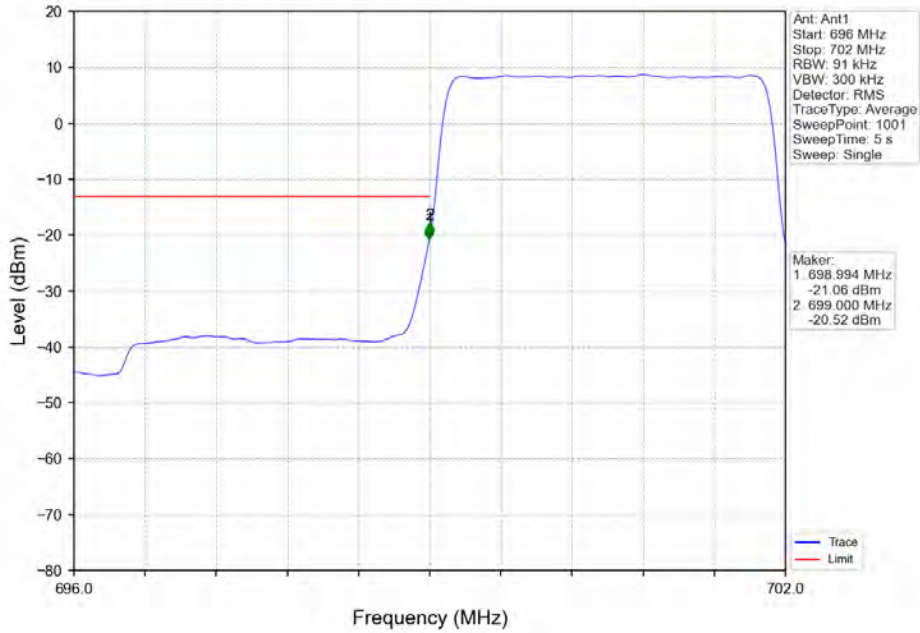

Band 12 3MHz QPSK LCH 700.5MHz RB 15 0 NTV

Band 12 3MHz QPSK MCH 707.5MHz RB 1 0 NTV

BV 7Layers Communications
Technology (Shenzhen) Co. Ltd

No.B102, Dazu Chuangxin Mansion, North of Beihuan
Avenue, North Area, Hi-Tech Industrial Park, Nanshan
District, Shenzhen, Guangdong, China