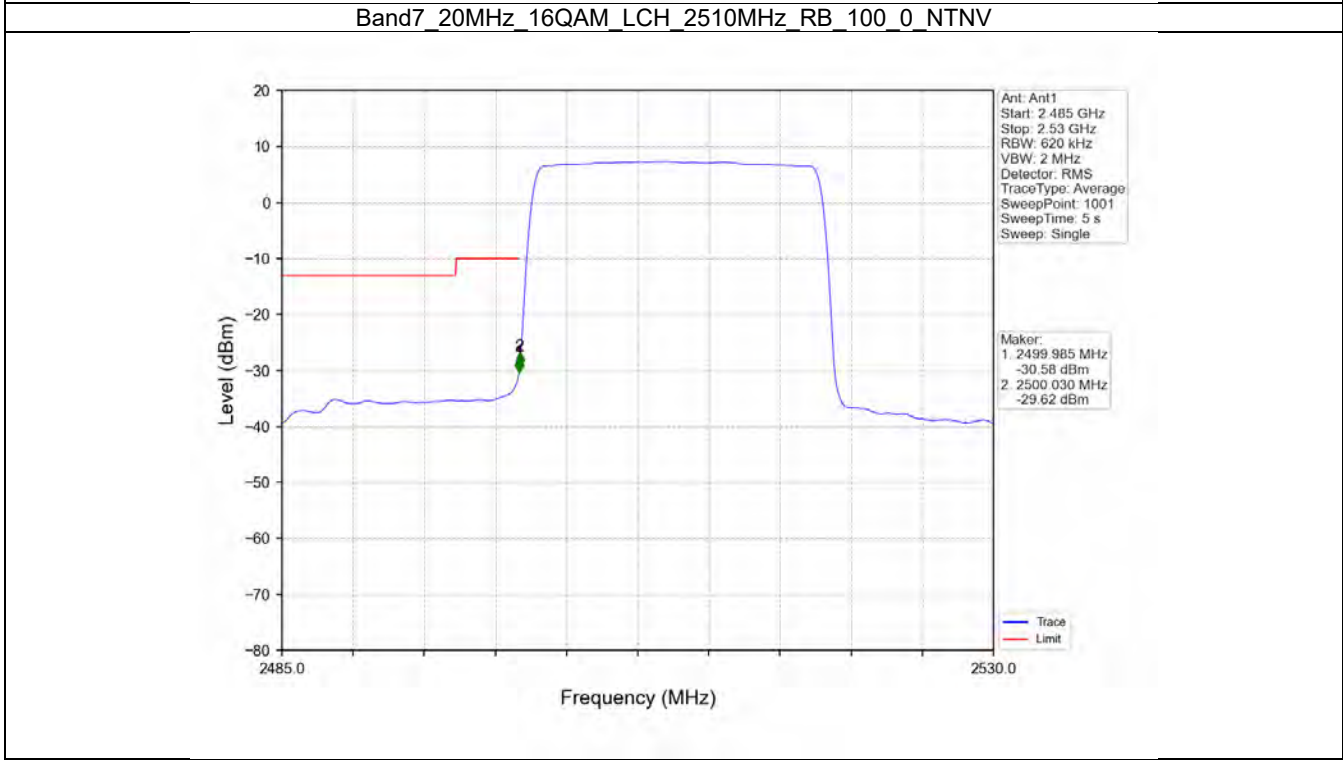

Band7 20MHz 16QAM LCH 2510MHz RB 1 0 NTV

BV 7Layers Communications
Technology (Shenzhen) Co. Ltd

No.B102, Dazu Chuangxin Mansion, North of Beihuan
Avenue, North Area, Hi-Tech Industrial Park, Nanshan
District, Shenzhen, Guangdong, China