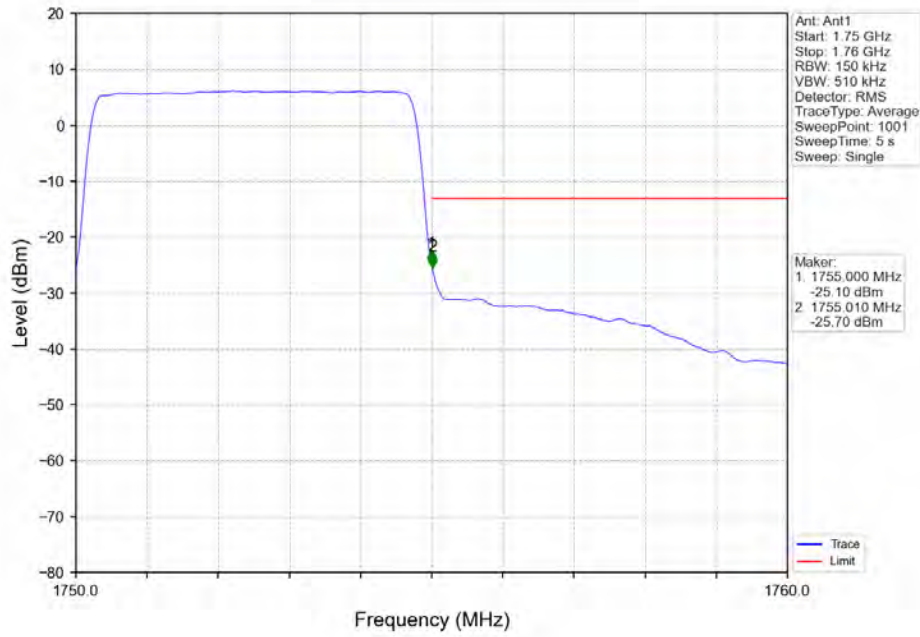

BUREAU
VERITAS

Test Report No.: W7L-P20210616-3RF03

Band 4 5MHz 64QAM HCH 1752.5MHz RB 25.0 NTNV

BV 7Layers Communications
Technology (Shenzhen) Co. Ltd

No.B102, Dazu Chuangxin Mansion, North of Beihuan
Avenue, North Area, Hi-Tech Industrial Park, Nanshan
District, Shenzhen, Guangdong, China

Tel: +86 755 8869 6566

Fax: +86 755 8869 6577

Email: customerservice.sw@bureauveritas.com