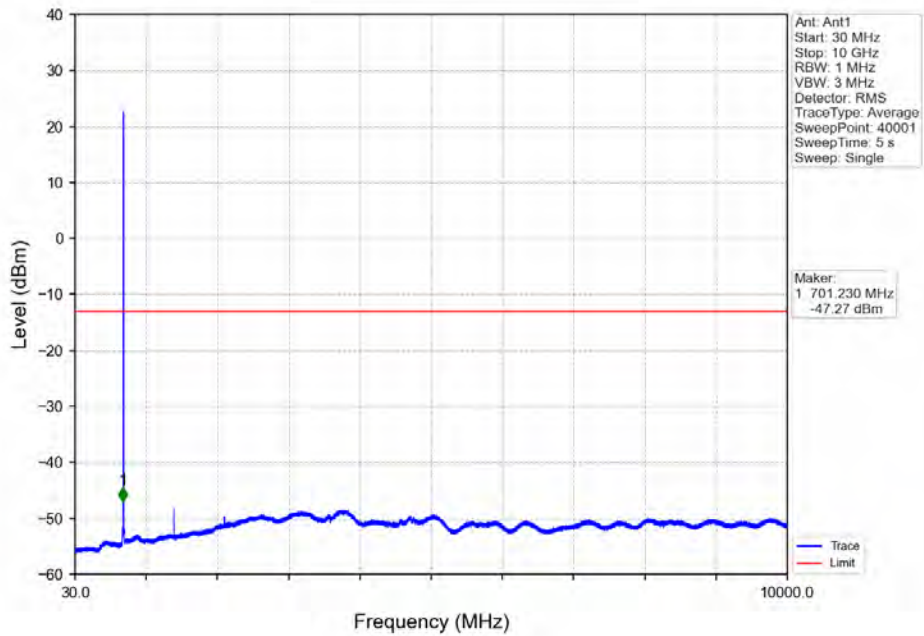

BV 7Layers Communications
Technology (Shenzhen) Co. Ltd

No.B102, Dazu Chuangxin Mansion, North of Beihuan
Avenue, North Area, Hi-Tech Industrial Park, Nanshan
District, Shenzhen, Guangdong, China

Tel: +86 755 8869 6566

Fax: +86 755 8869 6577

Email: customerservice.sw@bureauveritas.com