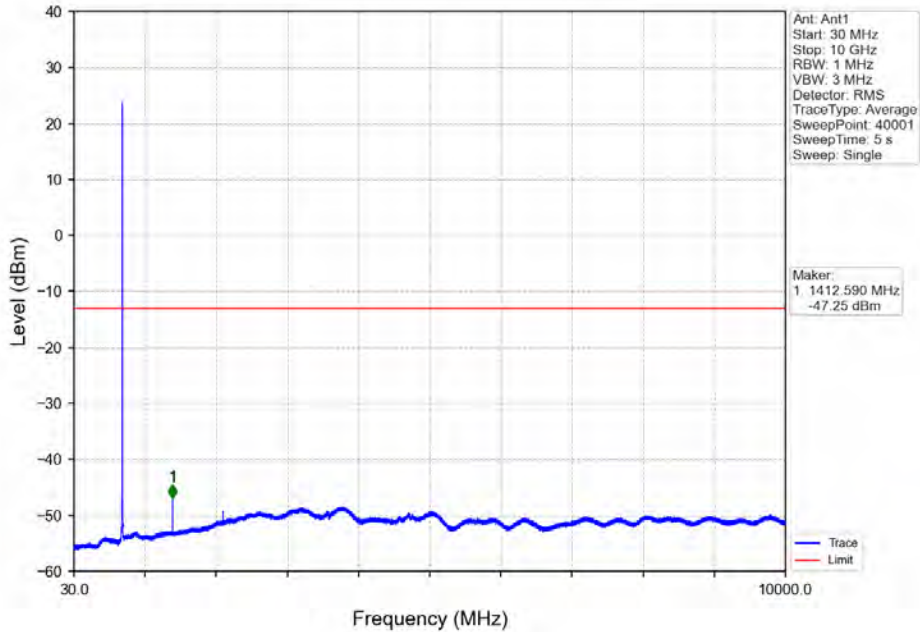

Band 12 3MHz QPSK LCH 700.5MHz RB 15 0 NTV

Band 12 3MHz QPSK MCH 707.5MHz RB 1 0 NTV

BV 7Layers Communications
Technology (Shenzhen) Co. Ltd

No.B102, Dazu Chuangxin Mansion, North of Beihuan
Avenue, North Area, Hi-Tech Industrial Park, Nanshan
District, Shenzhen, Guangdong, China