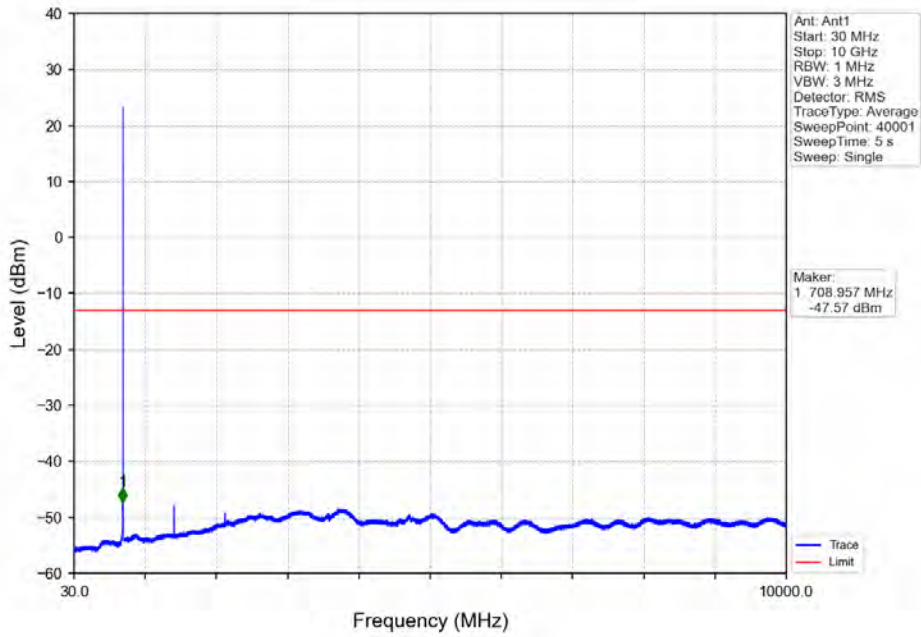

BUREAU
VERITAS

Test Report No.: W7L-P20210616-3RF03

Band_12_1.4MHz_64QAM_HCH_715.3MHz_RB_1_0_NTNV

Band_12_1.4MHz_64QAM_HCH_715.3MHz_RB_1_5_NTNV