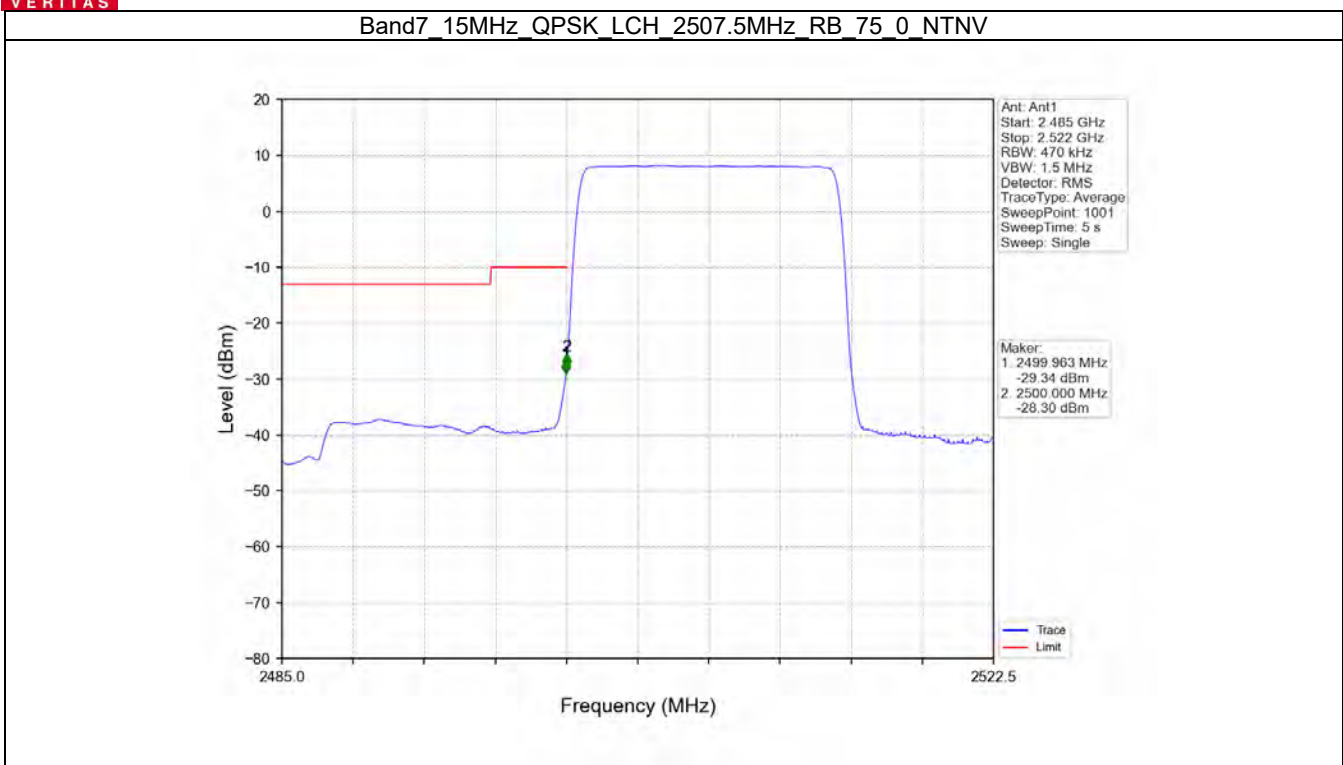

Band7_15MHz_QPSK_LCH_2507.5MHz_RB_1_0_NTNV

Band7_15MHz_QPSK_LCH_2507.5MHz_RB_1_0_NTNV

BV 7Layers Communications
Technology (Shenzhen) Co. Ltd

No.B102, Dazu Chuangxin Mansion, North of Beihuan
Avenue, North Area, Hi-Tech Industrial Park, Nanshan
District, Shenzhen, Guangdong, China