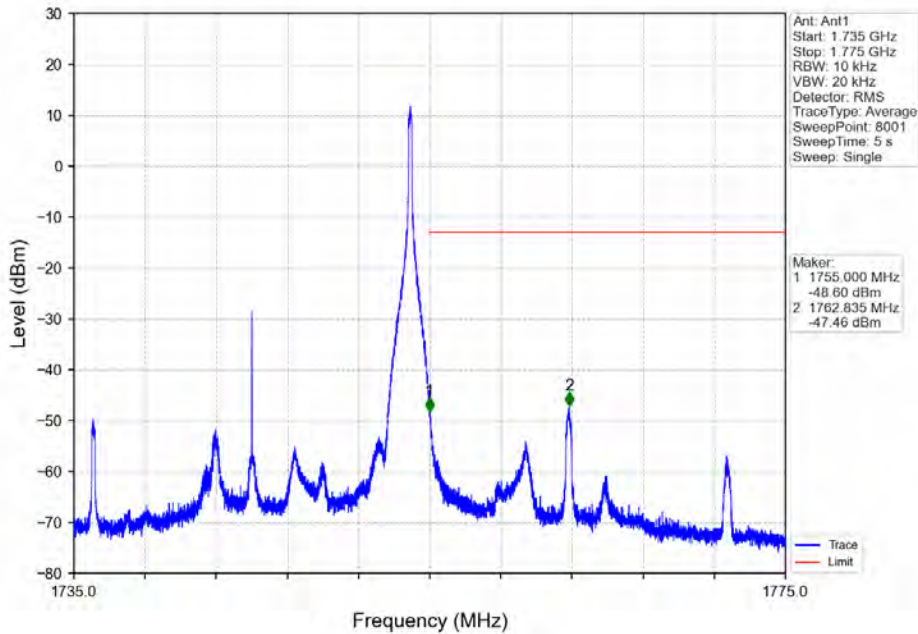

Band 4 20MHz QPSK HCH 1745MHz RB 1_99 NTN

BV 7Layers Communications
Technology (Shenzhen) Co. Ltd

No.B102, Dazu Chuangxin Mansion, North of Beihuan
Avenue, North Area, Hi-Tech Industrial Park, Nanshan
District, Shenzhen, Guangdong, China