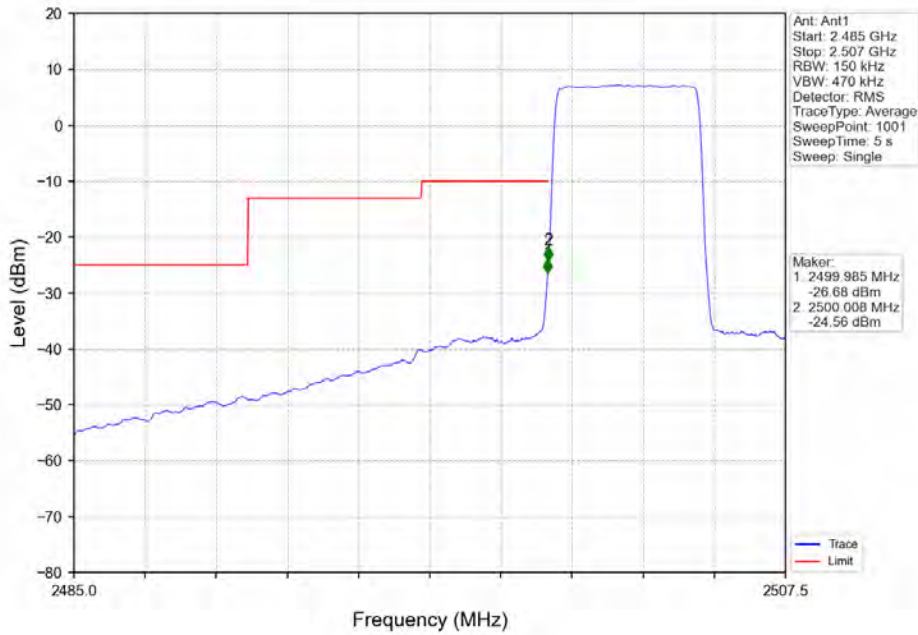

Band7_5MHz_16QAM_HCH_2567.5MHz_RB_1_24_NTNV

Band7_5MHz_16QAM_HCH_2567.5MHz_RB_25_0_NTNV

Band7_5MHz_64QAM_LCH_2502.5MHz_RB_25_0_NTNV

Band7_5MHz_64QAM_MCH_2535MHz_RB_1_0_NTNV

BV 7Layers Communications
Technology (Shenzhen) Co. Ltd