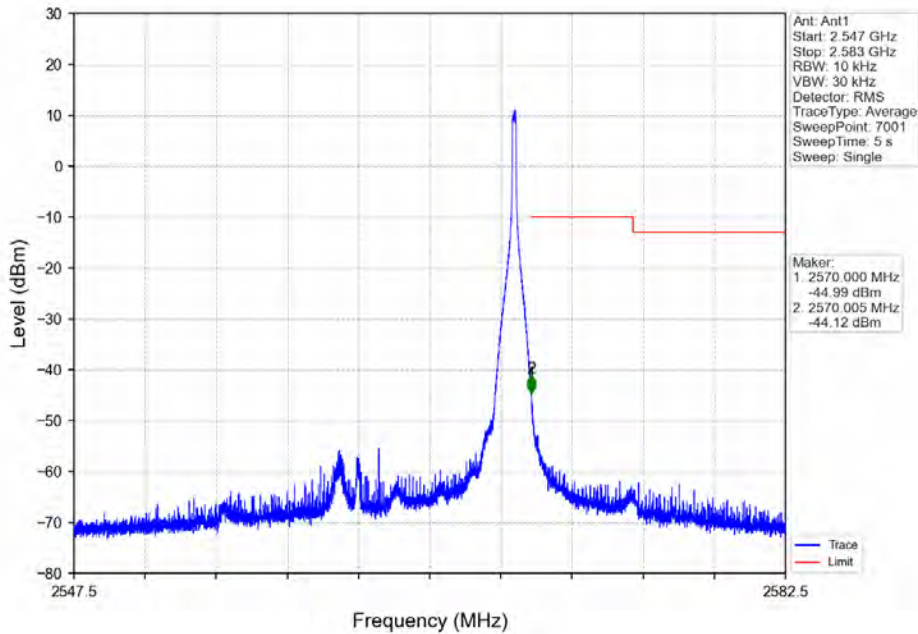

Band7 15MHz 64QAM MCH 2535MHz RB 1 0 NTN

Band7 15MHz 64QAM HCH 2562.5MHz RB 1 0 NTVN

Band7 15MHz 64QAM HCH 2562.5MHz RB 1 74 NTVN

BUREAU
VERITAS

Test Report No.: W7L-P20210616-3RF03

Band7_15MHz_64QAM_HCH_2562.5MHz_RB_75_0_NTNV