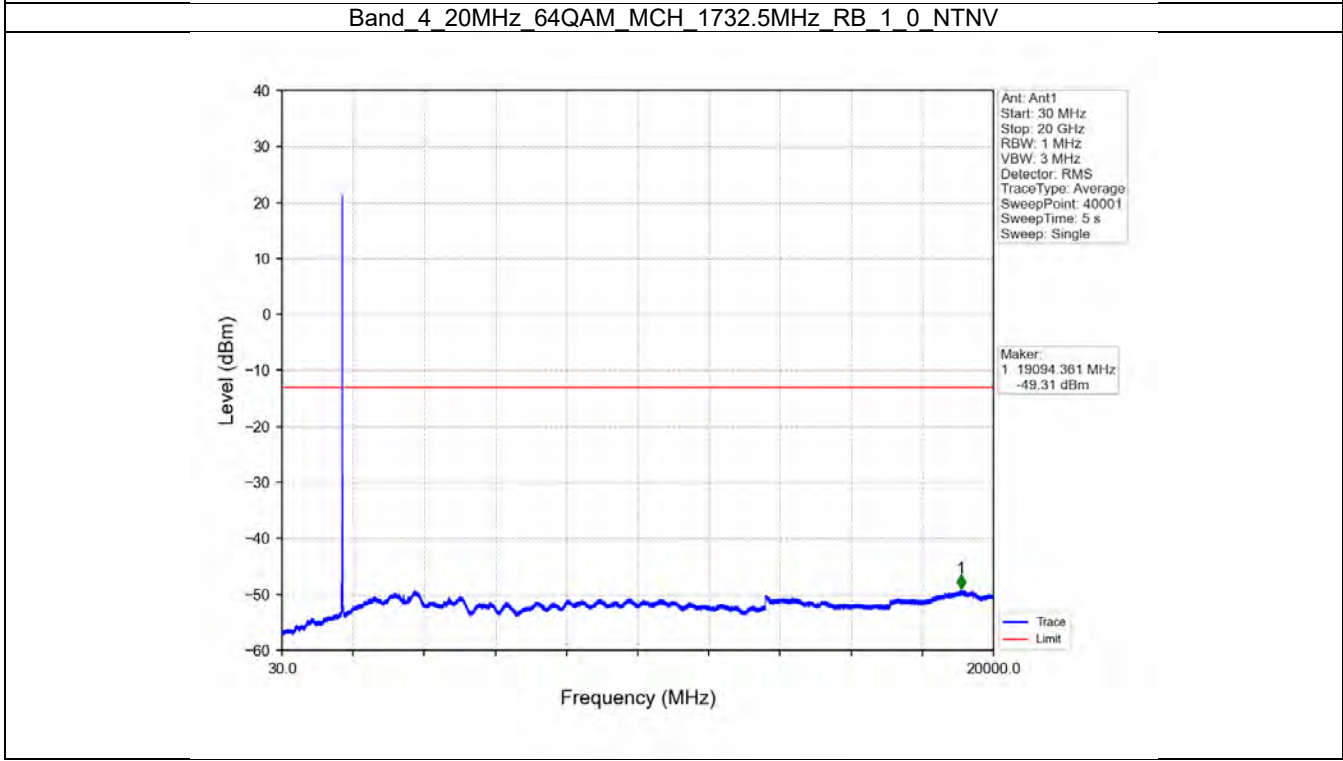

Band 4 20MHz 64QAM LCH 1720MHz RB 1 0 NTV

Band 4 20MHz 64QAM LCH 1720MHz RB 1 0 NTV

BV 7Layers Communications
Technology (Shenzhen) Co. Ltd

No.B102, Dazu Chuangxin Mansion, North of Beihuan
Avenue, North Area, Hi-Tech Industrial Park, Nanshan
District, Shenzhen, Guangdong, China