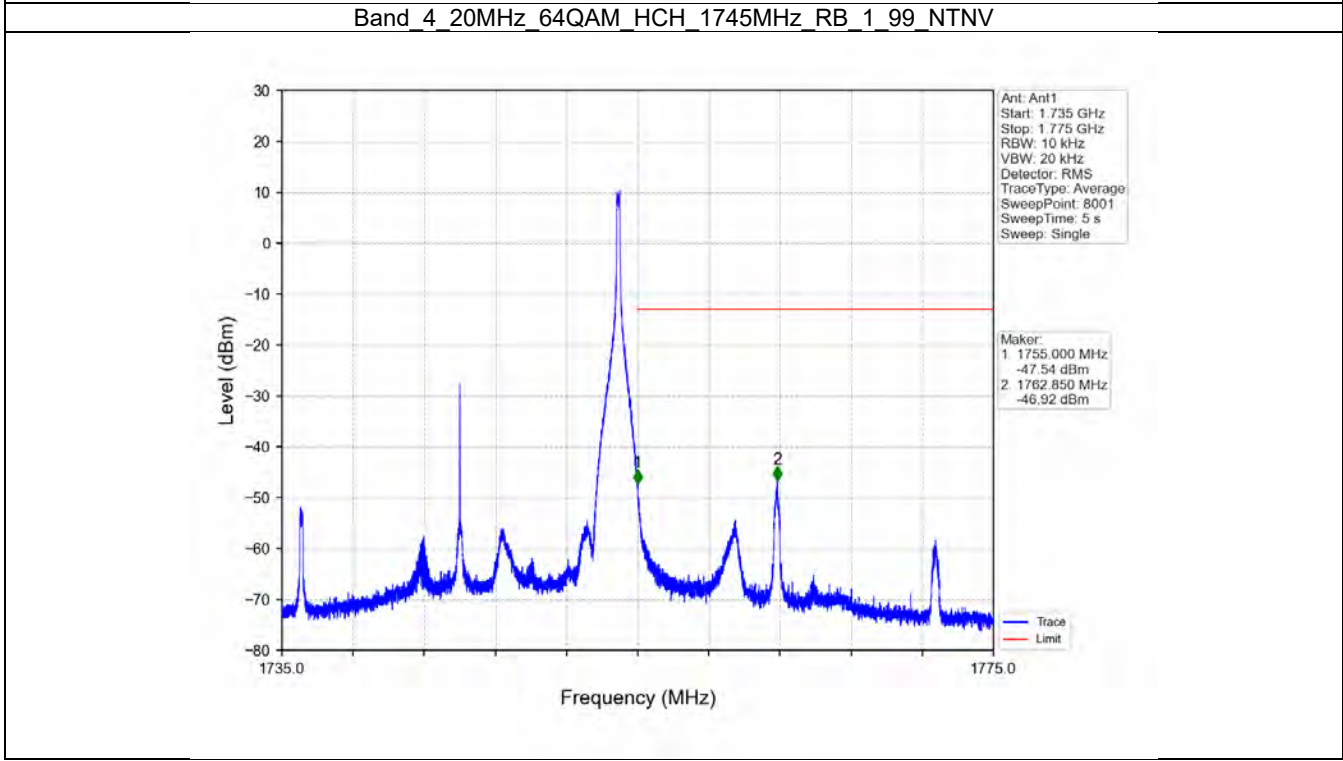

BV 7Layers Communications
Technology (Shenzhen) Co. Ltd

No.B102, Dazu Chuangxin Mansion, North of Beihuan
Avenue, North Area, Hi-Tech Industrial Park, Nanshan
District, Shenzhen, Guangdong, China

Tel: +86 755 8869 6566

Fax: +86 755 8869 6577

Email: customerservice.sw@bureauveritas.com