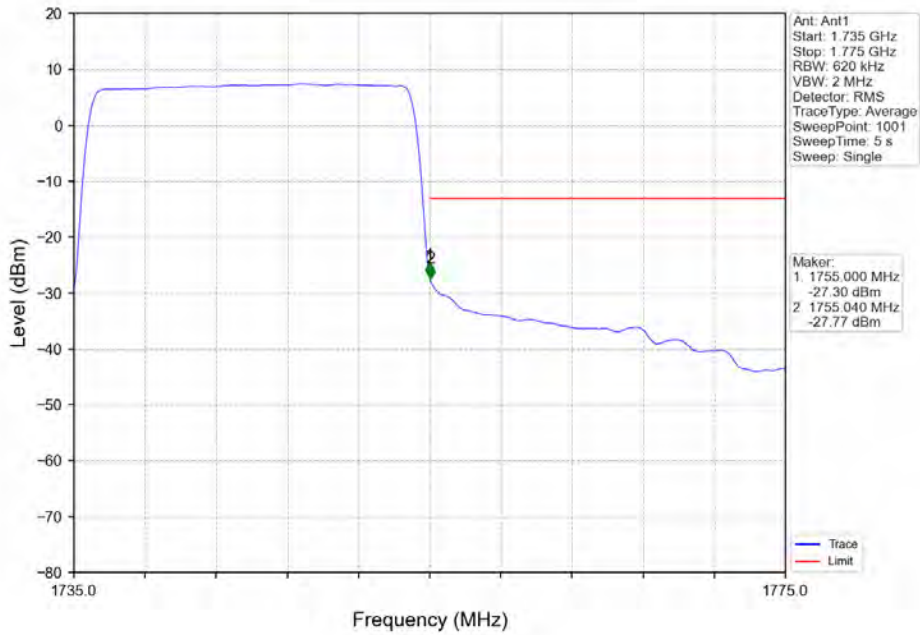

BUREAU
VERITAS

Test Report No.: W7L-P20210616-3RF03

Band 4 20MHz QPSK HCH 1745MHz RB 100 0 NTNV

Band 4 20MHz 16QAM LCH 1720MHz RB 1 0 NTNV