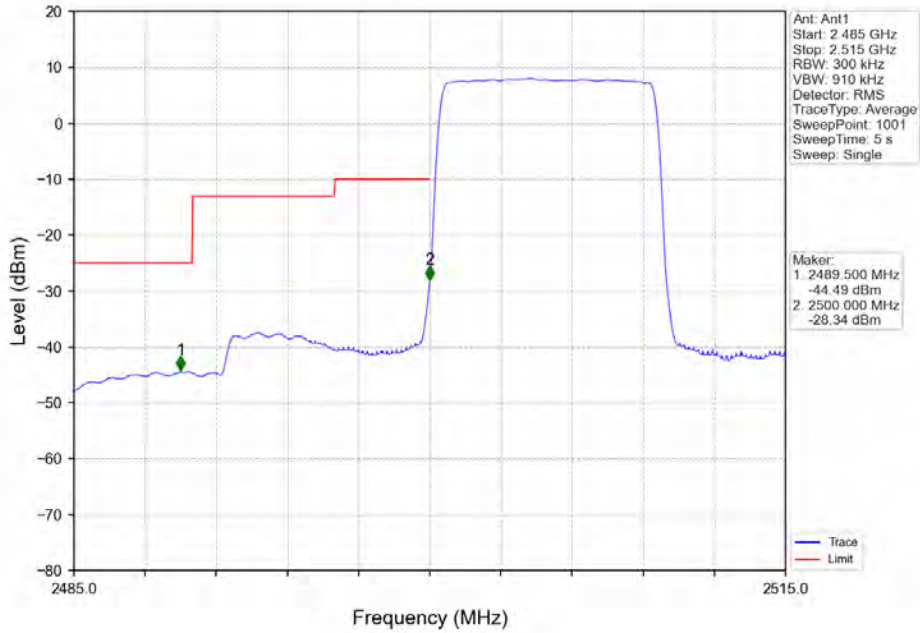

Band7_10MHz_QPSK_LCH_2505MHz_RB_50_0_NTNV