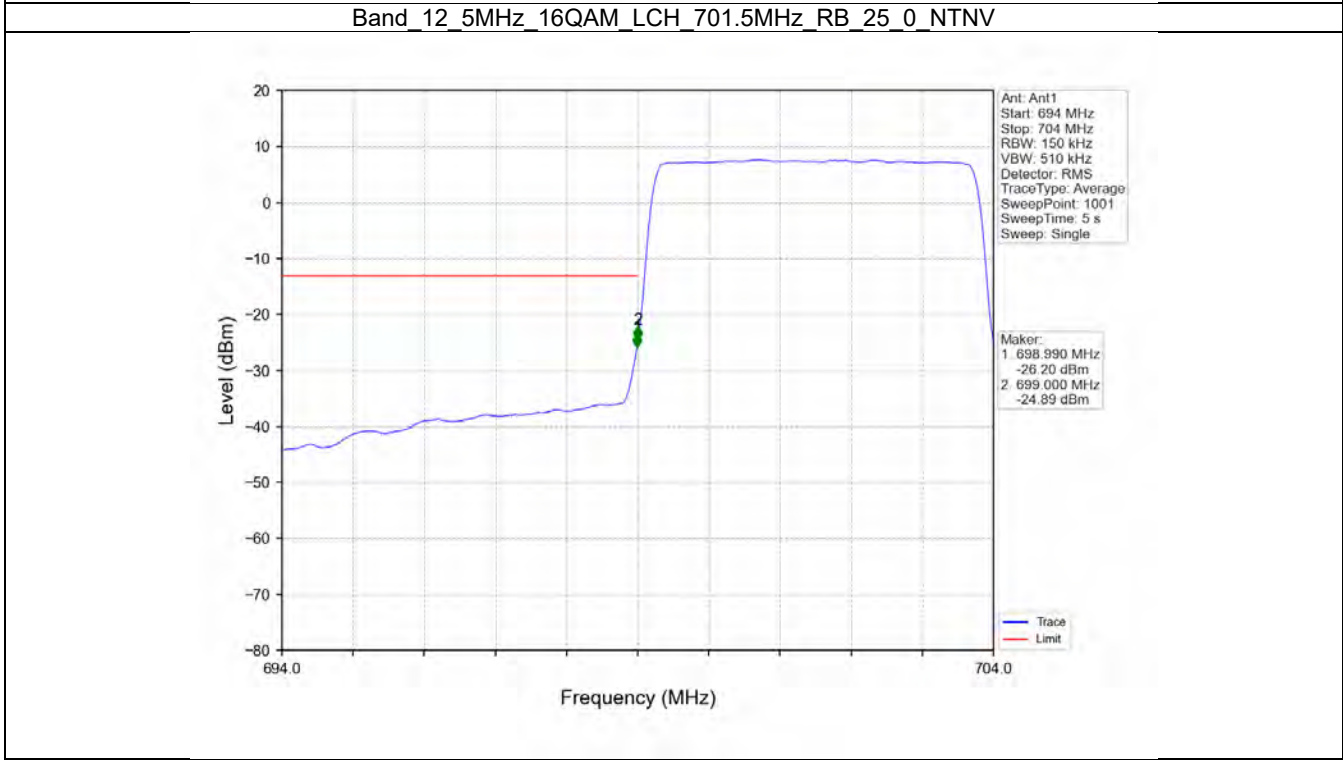

BV 7Layers Communications
Technology (Shenzhen) Co. Ltd

No.B102, Dazu Chuangxin Mansion, North of Beihuan
Avenue, North Area, Hi-Tech Industrial Park, Nanshan
District, Shenzhen, Guangdong, China

Tel: +86 755 8869 6566

Fax: +86 755 8869 6577

Email: customerservice.sw@bureauveritas.com