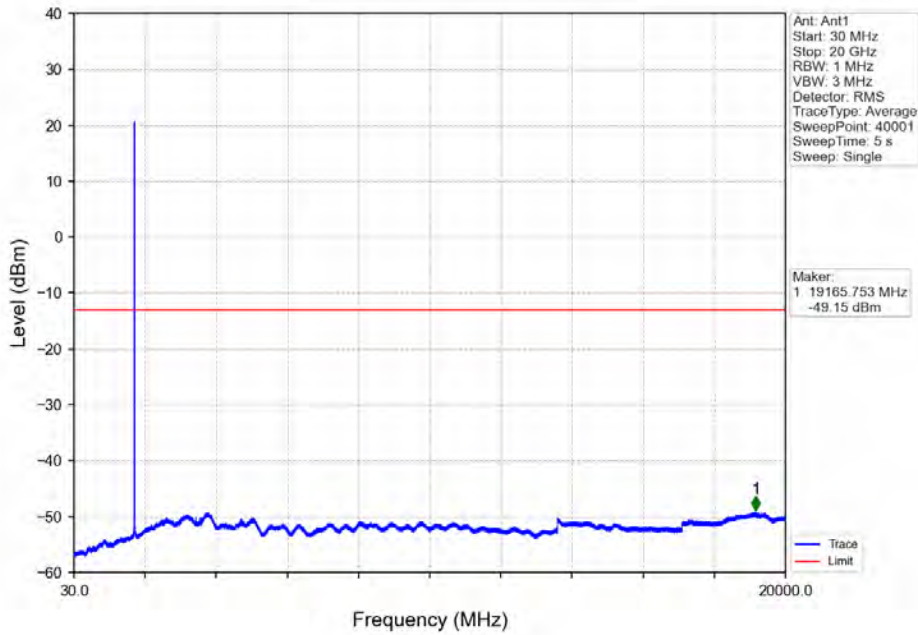

Band 4 10MHz 16QAM MCH 1732.5MHz RB 1 0 NTN