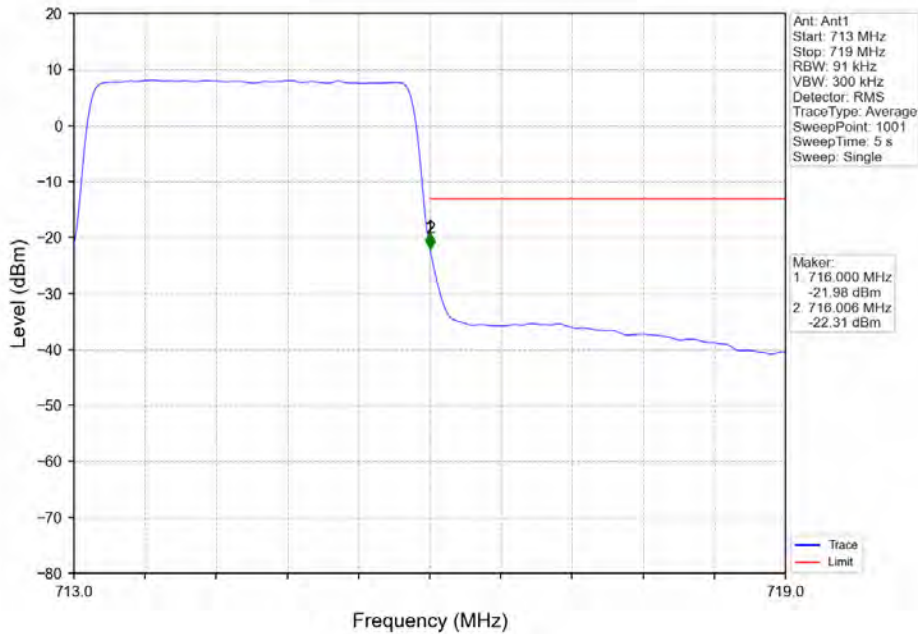

Band 12 3MHz 16QAM HCH 714.5MHz RB 15 0 NTN