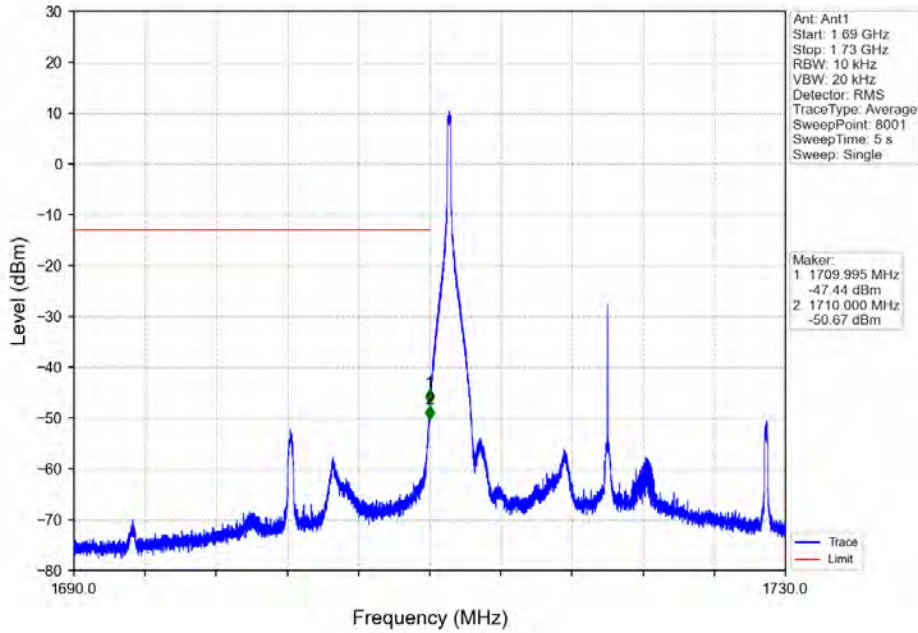

Band 4 20MHz 64QAM LCH 1720MHz RB 1 0 NTV

Band 4 20MHz 64QAM LCH 1720MHz RB 1 0 NTV

BV 7Layers Communications
Technology (Shenzhen) Co. Ltd

No.B102, Dazu Chuangxin Mansion, North of Beihuan
Avenue, North Area, Hi-Tech Industrial Park, Nanshan
District, Shenzhen, Guangdong, China