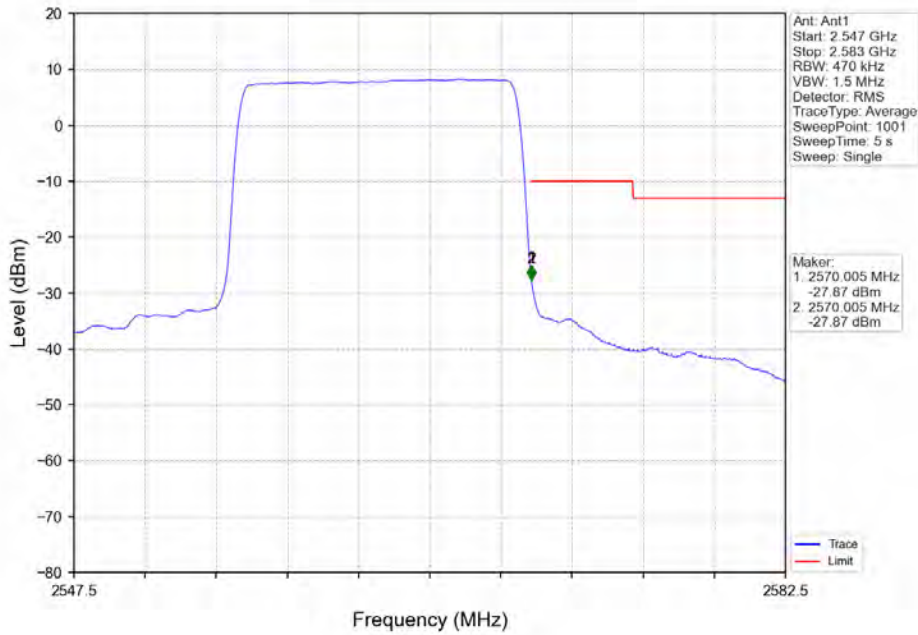

Band7_15MHz_QPSK_HCH_2562.5MHz_RB_75_0_NTNV