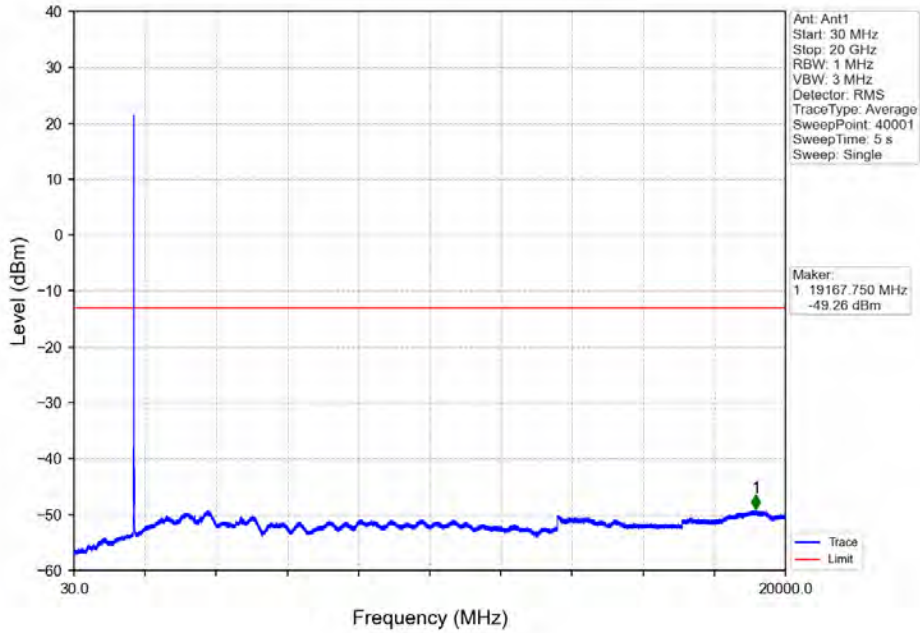

Band 4 15MHz 16QAM LCH 1717.5MHz RB 1 0 NTN