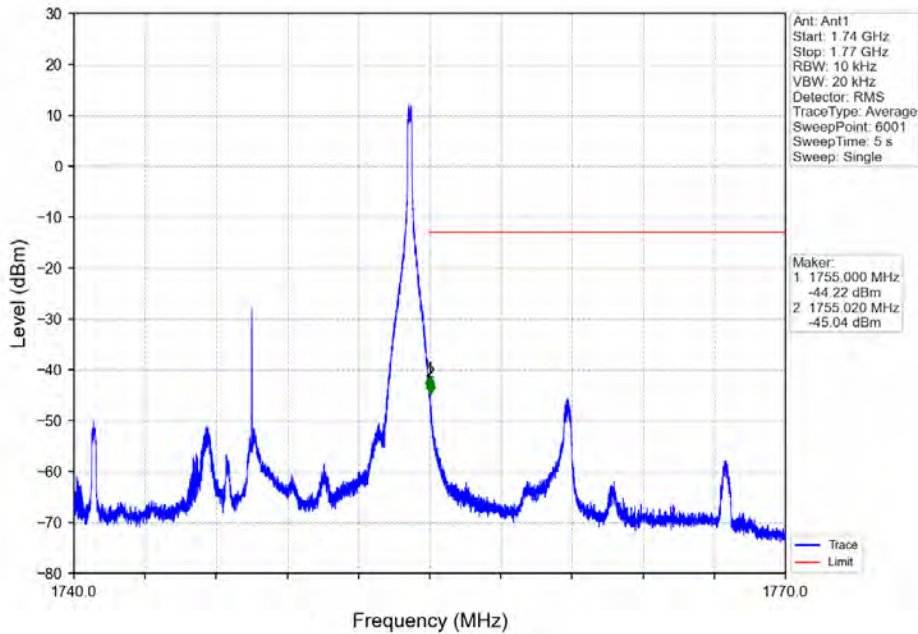

BV 7Layers Communications
Technology (Shenzhen) Co. Ltd

No.B102, Dazu Chuangxin Mansion, North of Beihuan
Avenue, North Area, Hi-Tech Industrial Park, Nanshan
District, Shenzhen, Guangdong, China

Tel: +86 755 8869 6566

Fax: +86 755 8869 6577

Email: customerservice.sw@bureauveritas.com