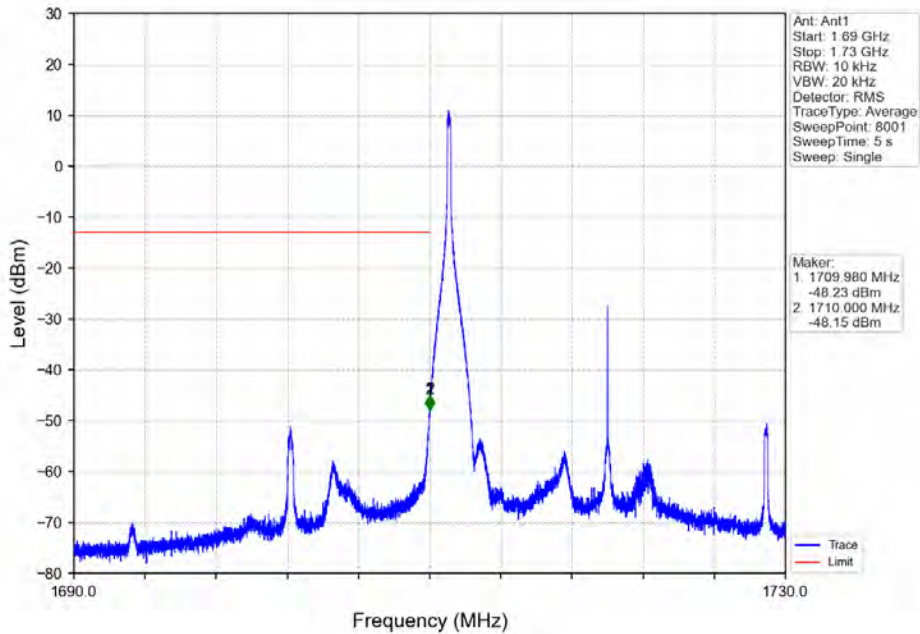

BV 7Layers Communications
Technology (Shenzhen) Co. Ltd

No.B102, Dazu Chuangxin Mansion, North of Beihuan
Avenue, North Area, Hi-Tech Industrial Park, Nanshan
District, Shenzhen, Guangdong, China

Tel: +86 755 8869 6566

Fax: +86 755 8869 6577

Email: customerservice.sw@bureauveritas.com