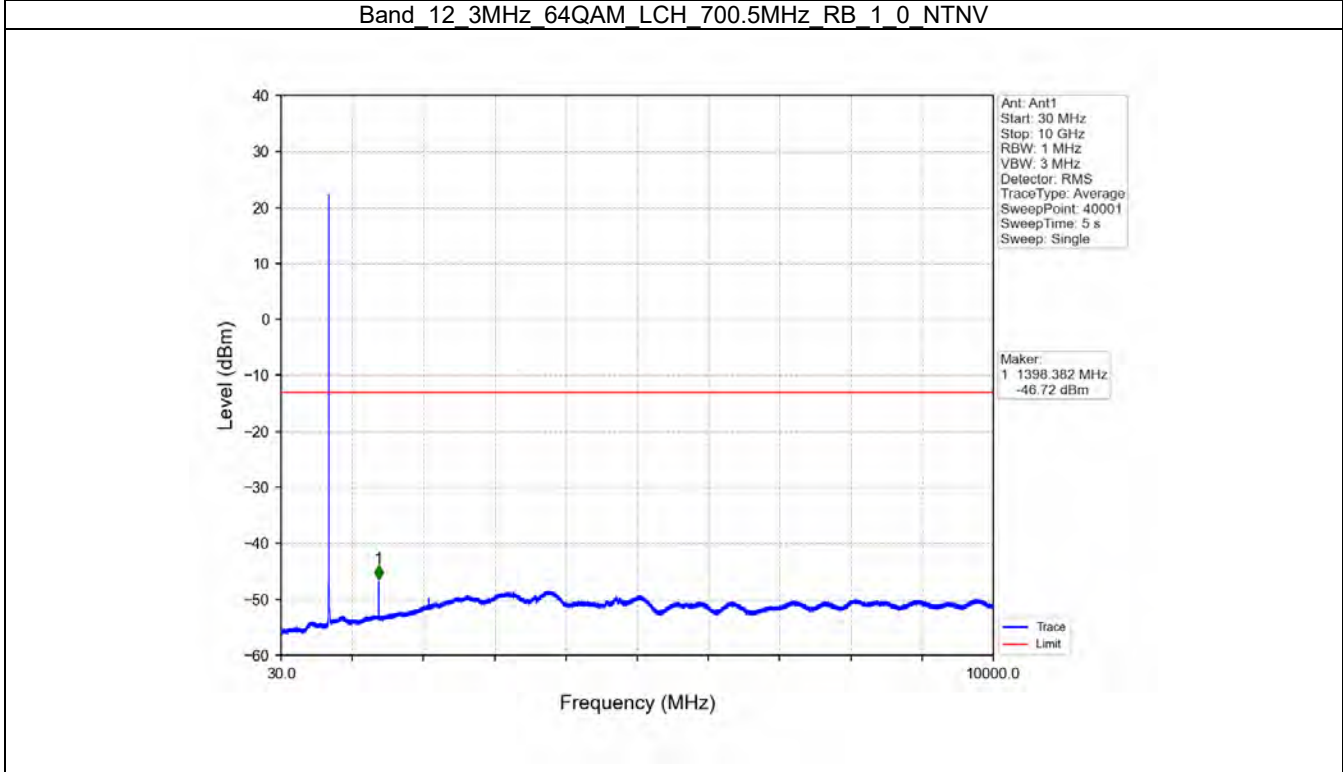

BV 7Layers Communications
Technology (Shenzhen) Co. Ltd

No.B102, Dazu Chuangxin Mansion, North of Beihuan
Avenue, North Area, Hi-Tech Industrial Park, Nanshan
District, Shenzhen, Guangdong, China

Tel: +86 755 8869 6566

Fax: +86 755 8869 6577

Email: customerservice.sw@bureauveritas.com