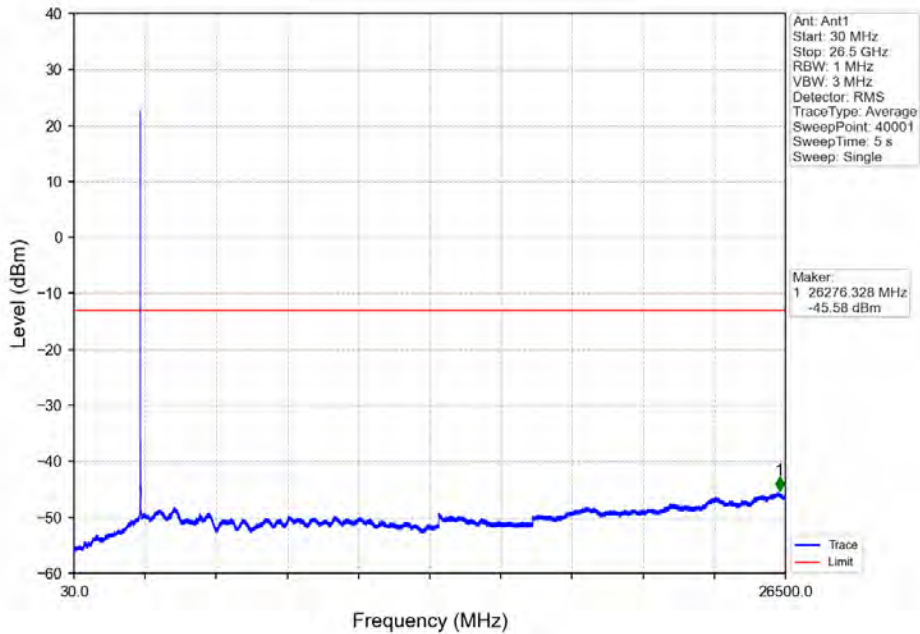

Band7_15MHz_QPSK_LCH_2507.5MHz_RB_1_0_NTNV

Band7_15MHz_QPSK_LCH_2507.5MHz_RB_1_0_NTNV

BV 7Layers Communications
Technology (Shenzhen) Co. Ltd

No.B102, Dazu Chuangxin Mansion, North of Beihuan
Avenue, North Area, Hi-Tech Industrial Park, Nanshan
District, Shenzhen, Guangdong, China