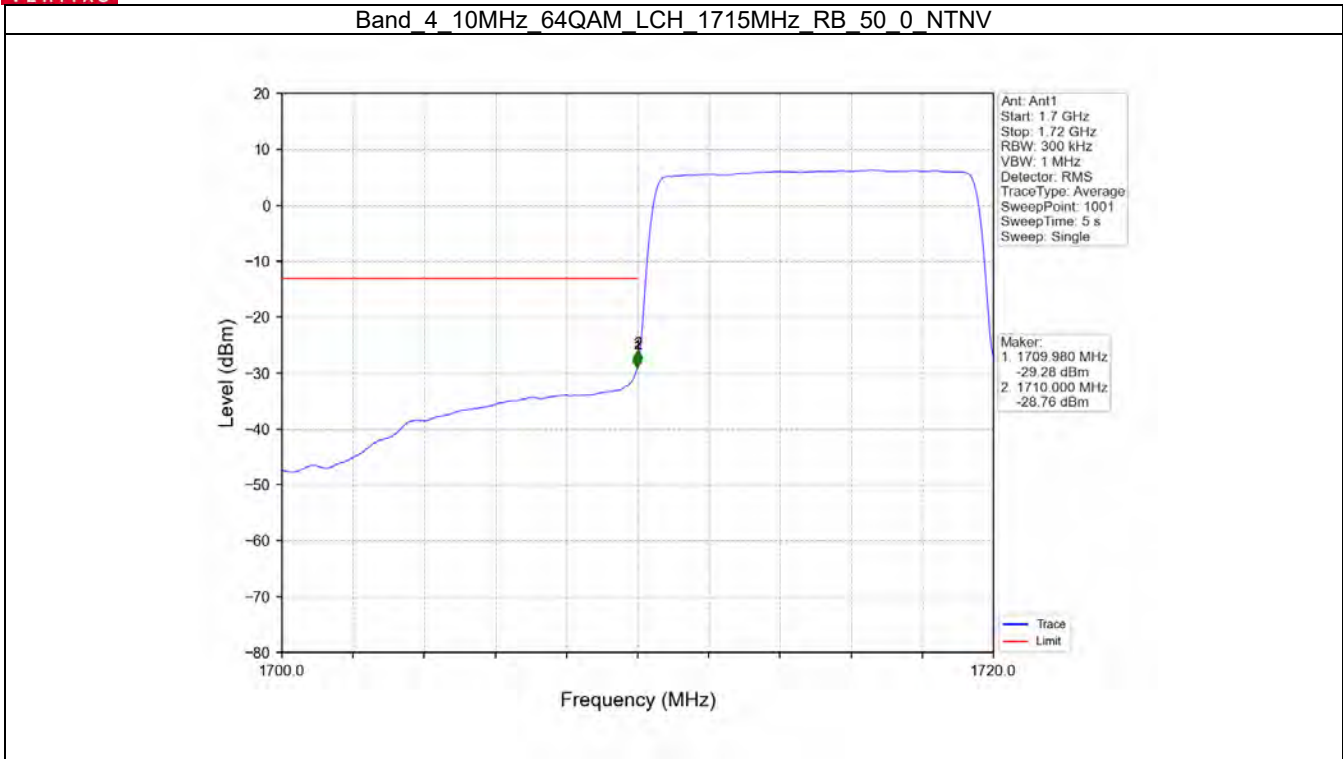

Tel: +86 755 8869 6566

Fax: +86 755 8869 6577

Email: customerservice.sw@bureauveritas.com

Band 4 10MHz 64QAM LCH 1715MHz RB 1 0 NTV

Band 4 10MHz 64QAM LCH 1715MHz RB 1 0 NTV

BV 7Layers Communications
Technology (Shenzhen) Co. Ltd