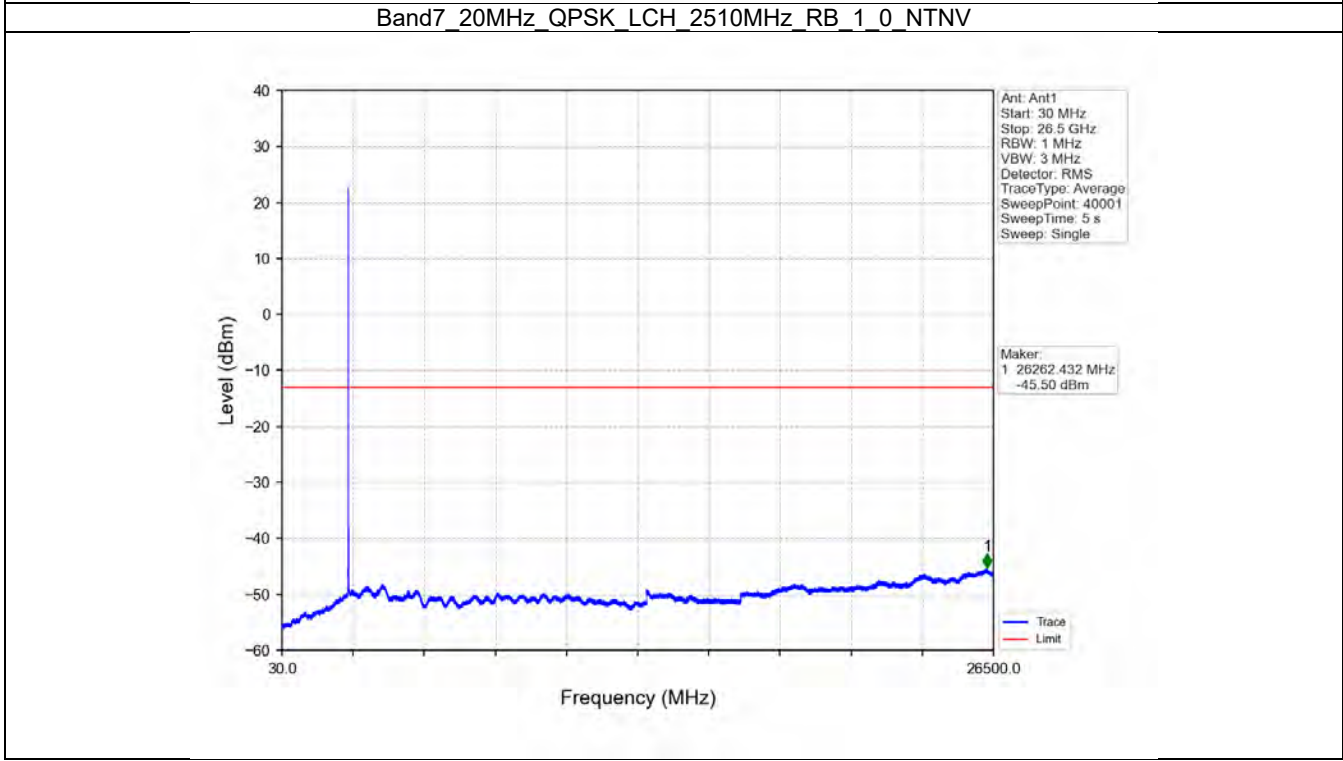

BV 7Layers Communications
Technology (Shenzhen) Co. Ltd

No.B102, Dazu Chuangxin Mansion, North of Beihuan
Avenue, North Area, Hi-Tech Industrial Park, Nanshan
District, Shenzhen, Guangdong, China

Tel: +86 755 8869 6566

Fax: +86 755 8869 6577

Email: customerservice.sw@bureauveritas.com