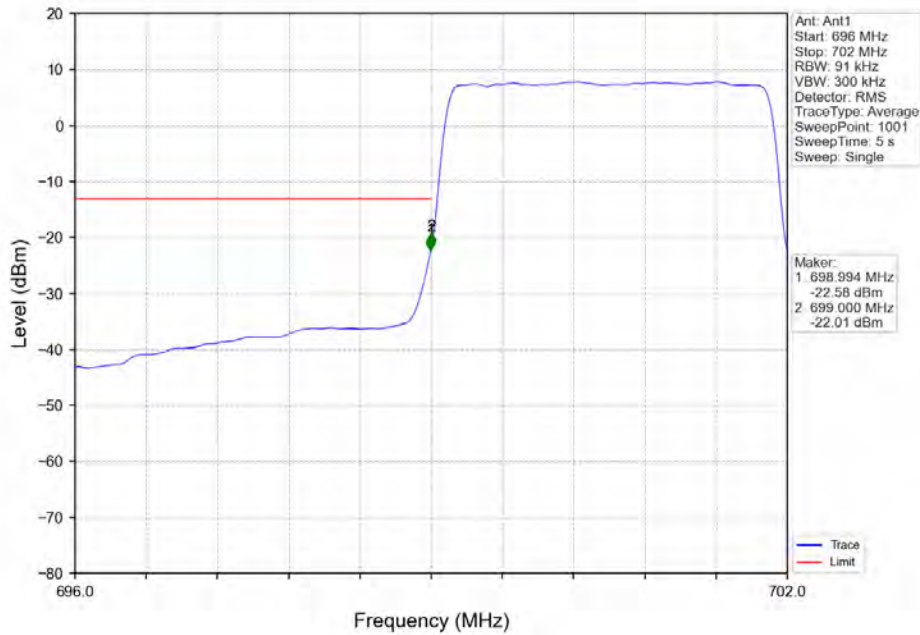

Band 12 3MHz 64QAM LCH 700.5MHz RB 15 0 NTNV