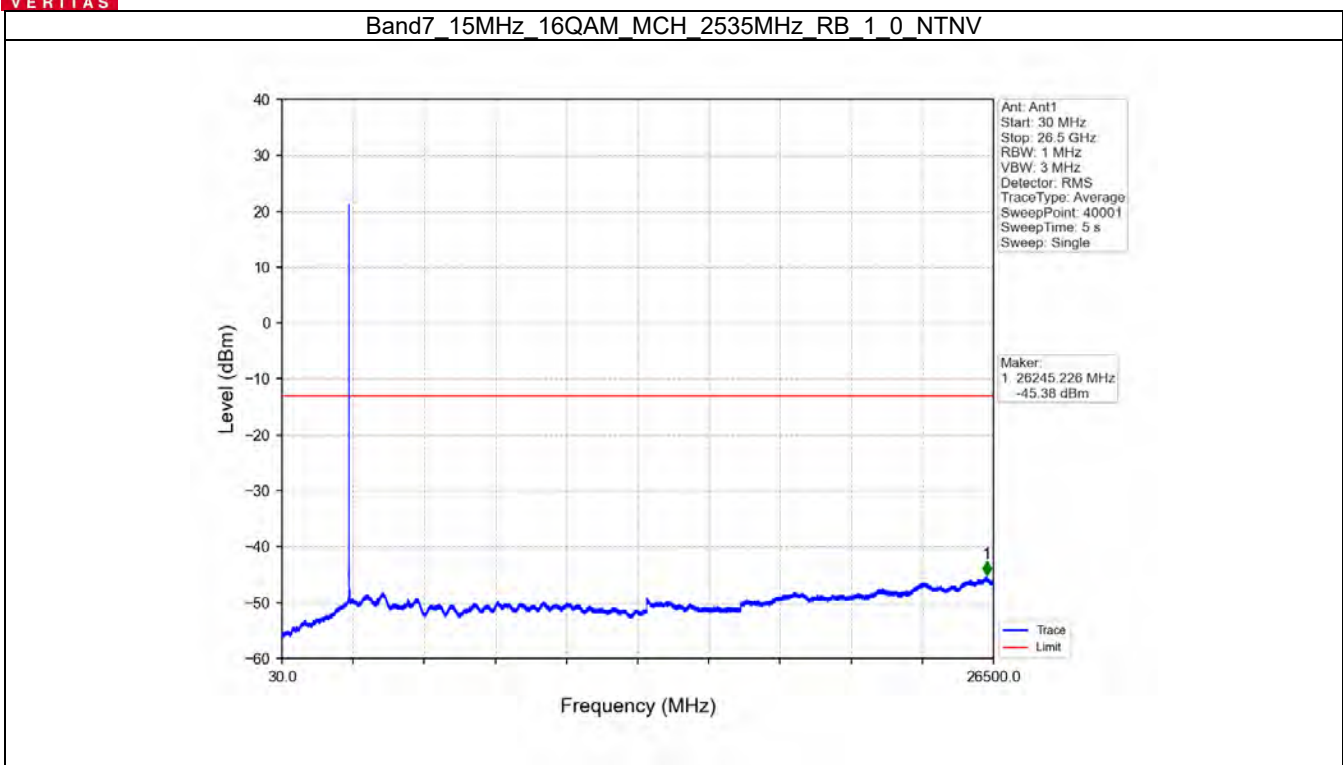

BV 7Layers Communications
Technology (Shenzhen) Co. Ltd

No.B102, Dazu Chuangxin Mansion, North of Beihuan
Avenue, North Area, Hi-Tech Industrial Park, Nanshan
District, Shenzhen, Guangdong, China

Tel: +86 755 8869 6566

Fax: +86 755 8869 6577

Email: customerservice.sw@bureauveritas.com