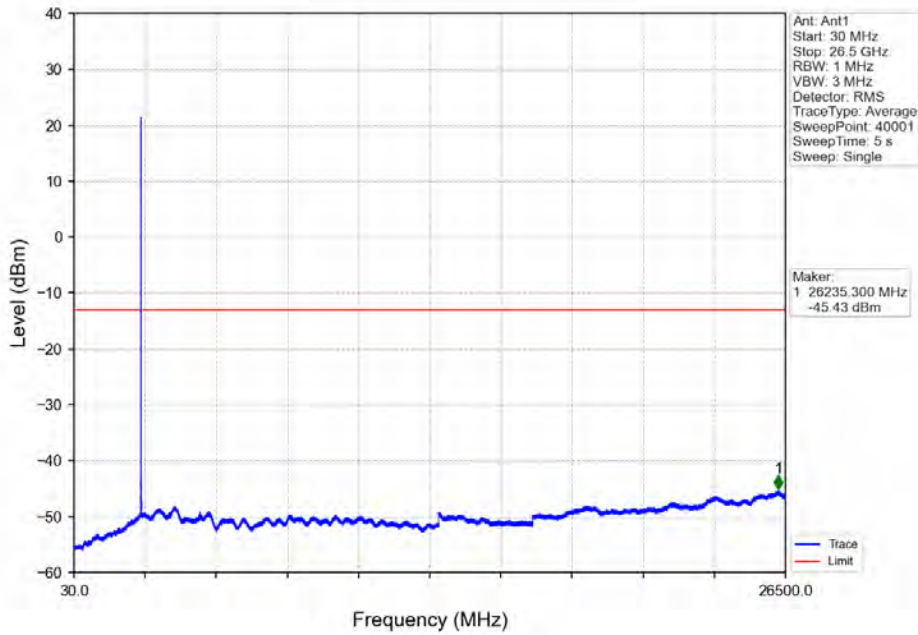

Band7_20MHz_16QAM_MCH_2535MHz_RB_1_0_NTNV