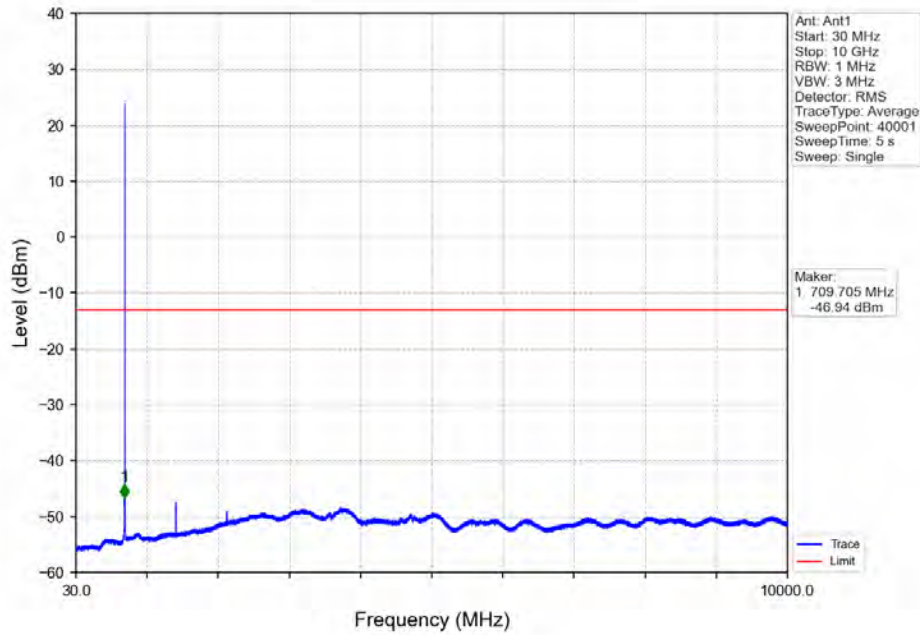

Band 12 1.4MHz QPSK HCH 715.3MHz RB 1 5 NTN

BV 7Layers Communications
Technology (Shenzhen) Co. Ltd

No.B102, Dazu Chuangxin Mansion, North of Beihuan
Avenue, North Area, Hi-Tech Industrial Park, Nanshan
District, Shenzhen, Guangdong, China