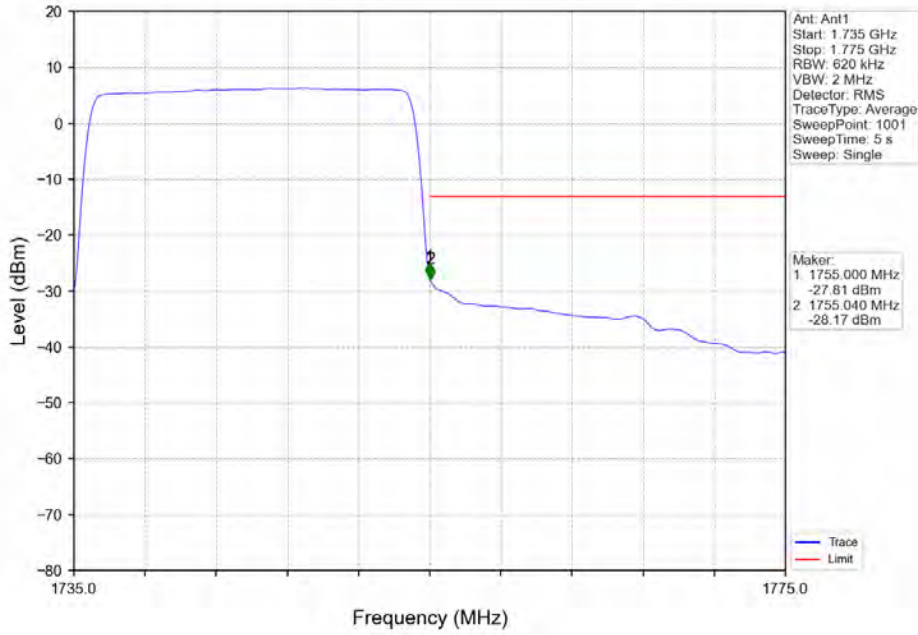

BUREAU
VERITAS

Test Report No.: W7L-P20210616-3RF03

Band 4 20MHz 64QAM HCH 1745MHz RB 100 0 NTV

BV 7Layers Communications
Technology (Shenzhen) Co. Ltd

No.B102, Dazu Chuangxin Mansion, North of Beihuan
Avenue, North Area, Hi-Tech Industrial Park, Nanshan
District, Shenzhen, Guangdong, China

Tel: +86 755 8869 6566

Fax: +86 755 8869 6577

Email: customerservice.sw@bureauveritas.com