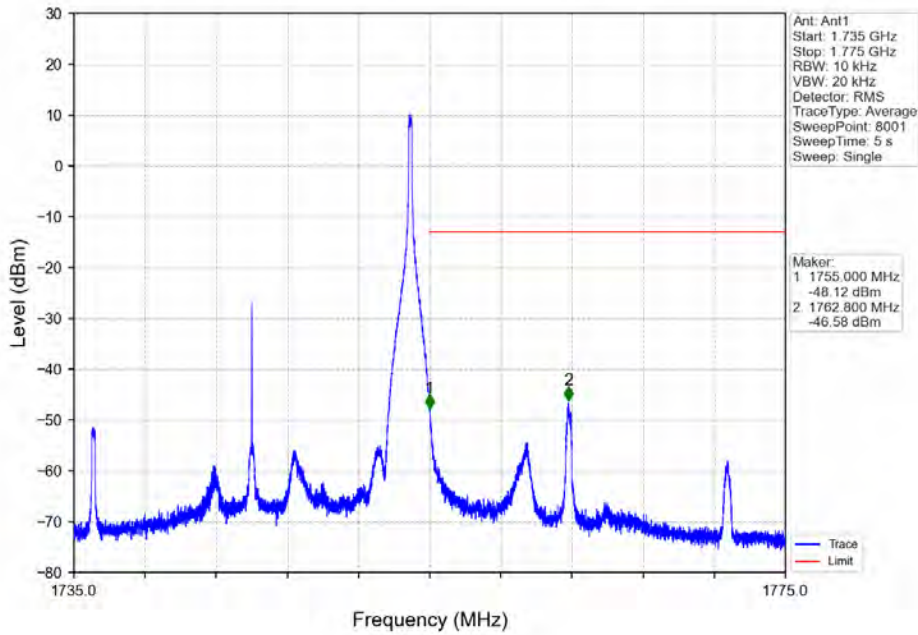

Band 4 20MHz 16QAM HCH 1745MHz RB 1 99 NTNV

Band 4 20MHz 16QAM HCH 1745MHz RB 100 0 NTNV