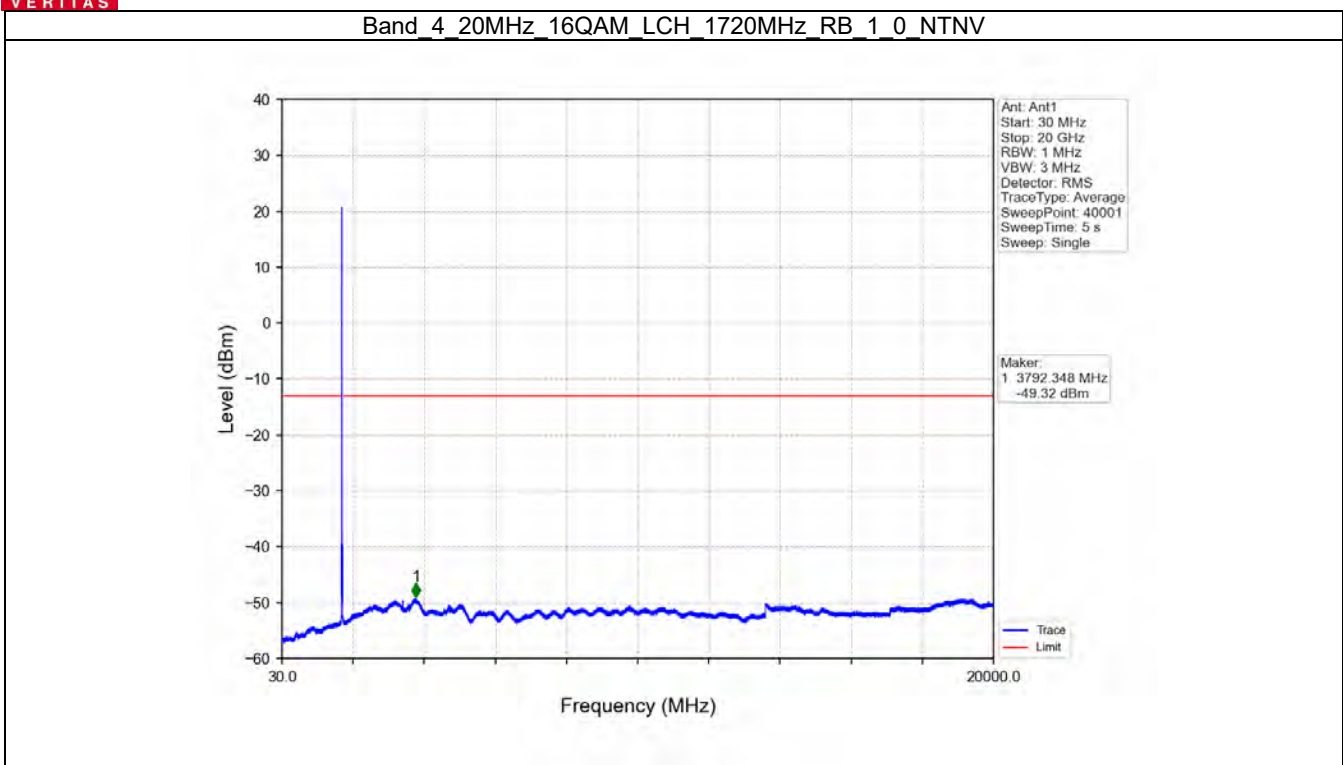

BV 7Layers Communications
Technology (Shenzhen) Co. Ltd

No.B102, Dazu Chuangxin Mansion, North of Beihuan
Avenue, North Area, Hi-Tech Industrial Park, Nanshan
District, Shenzhen, Guangdong, China

Tel: +86 755 8869 6566

Fax: +86 755 8869 6577

Email: customerservice.sw@bureauveritas.com