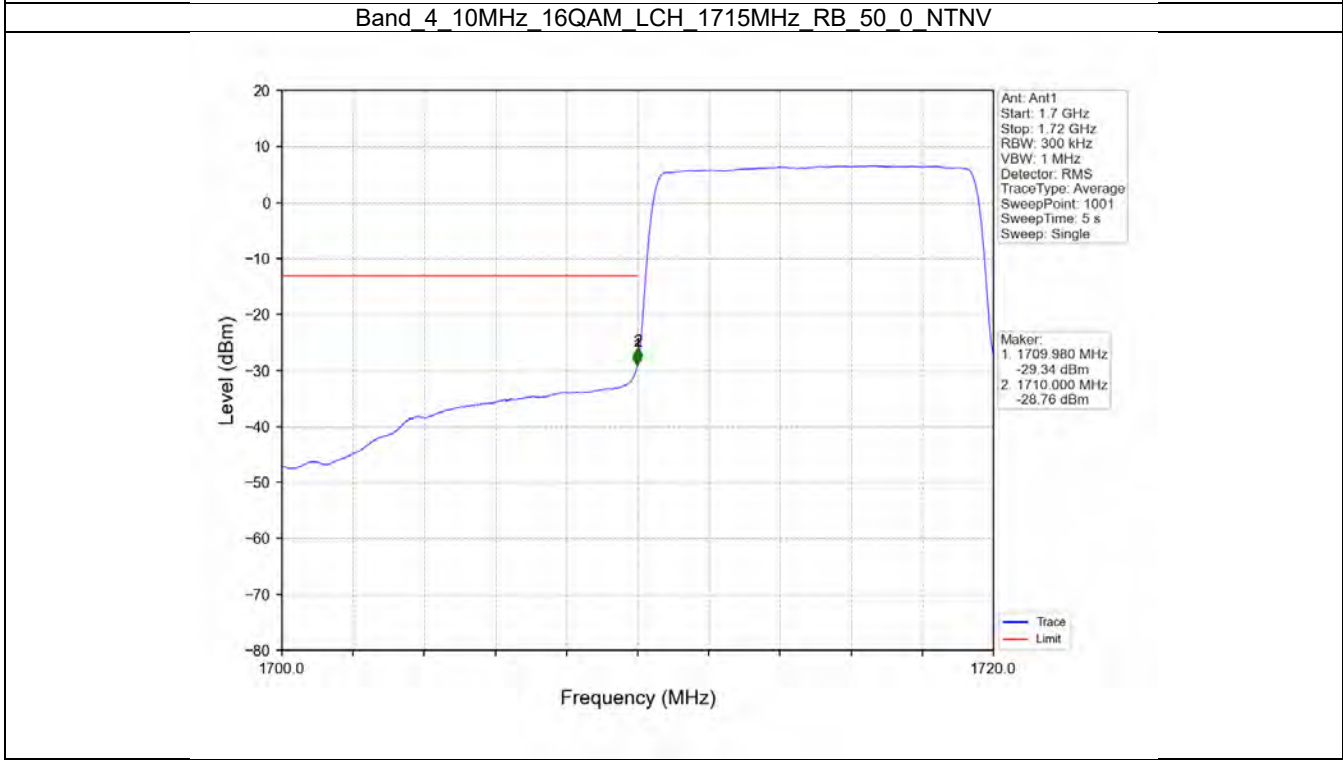

Band 4 10MHz QPSK HCH 1750MHz RB 1 49 NTN

Band 4 10MHz QPSK HCH 1750MHz RB 50 0 NTV

Band 4 10MHz 16QAM LCH 1715MHz RB 1 0 NTV

BV 7Layers Communications
Technology (Shenzhen) Co. Ltd

No.B102, Dazhu Chuangxin Mansion, North of Beihuan
Avenue, North Area, Hi-Tech Industrial Park, Nanshan
District, Shenzhen, Guangdong, China