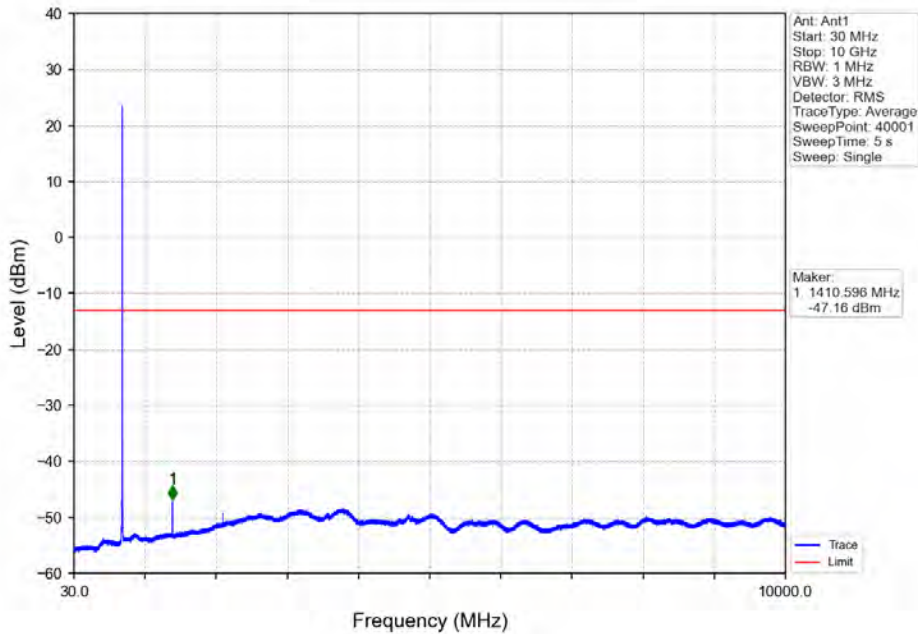

Band 12_5MHz_QPSK_LCH_701.5MHz_RB_25_0_NTNV

Band 12_5MHz_QPSK_MCH_707.5MHz_RB_1_0_NTNV

BV 7Layers Communications
Technology (Shenzhen) Co. Ltd

No.B102, Dazu Chuangxin Mansion, North of Beihuan
Avenue, North Area, Hi-Tech Industrial Park, Nanshan
District, Shenzhen, Guangdong, China