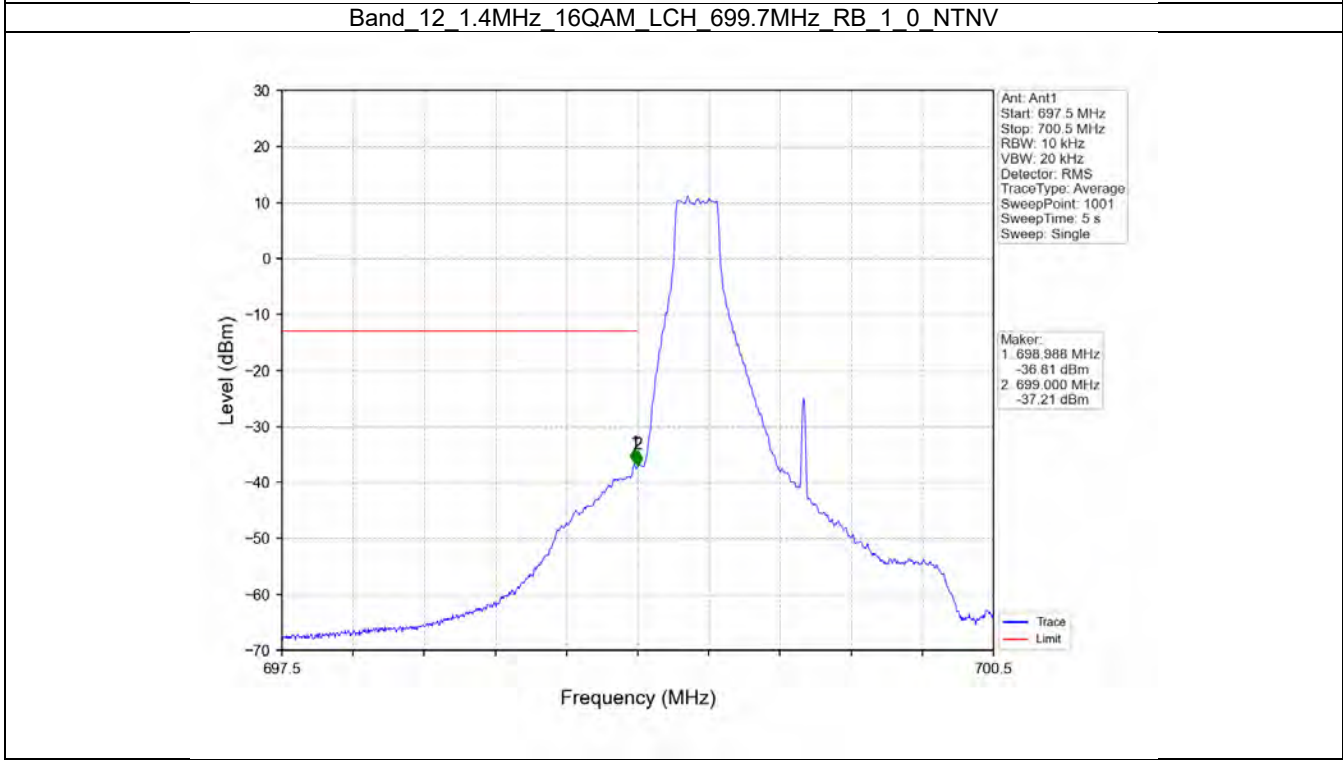

Band 12 1.4MHz QPSK HCH 715.3MHz RB 1 5 NTN

BV 7Layers Communications
Technology (Shenzhen) Co. Ltd

No.B102, Dazu Chuangxin Mansion, North of Beihuan
Avenue, North Area, Hi-Tech Industrial Park, Nanshan
District, Shenzhen, Guangdong, China