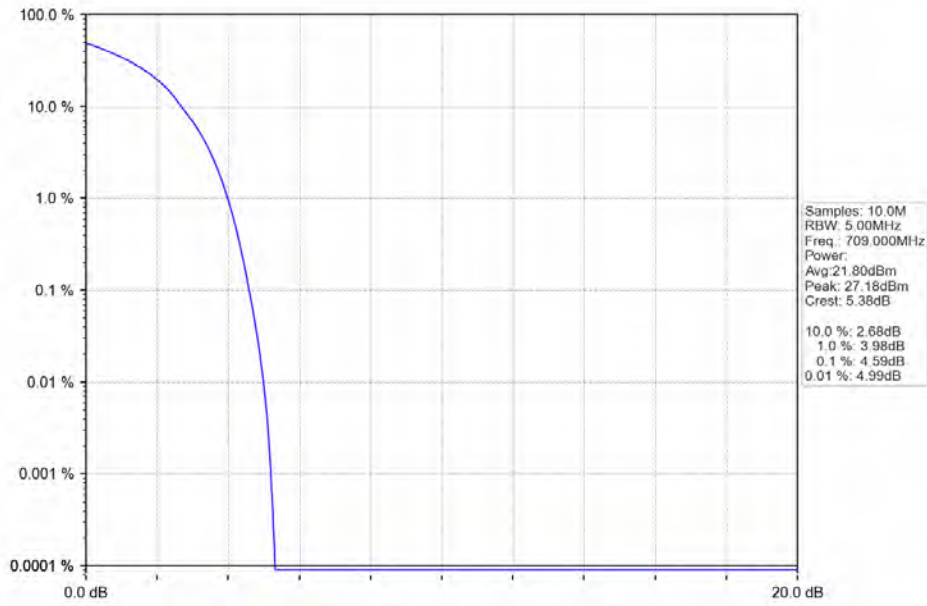

Band 17 5MHz 64QAM HCH 713.5MHz RB 25.0 NTNV

**BUREAU**  
**VERITAS**

**Test Report No.: W7L-P20210616-3RF03**

Band 17 10MHz QPSK LCH 709MHz RB 50 0 NTV

Band\_17\_10MHz\_QPSK\_MCH\_710MHz\_RB\_50\_0\_NTV

BV 7Layers Communications  
Technology (Shenzhen) Co. Ltd