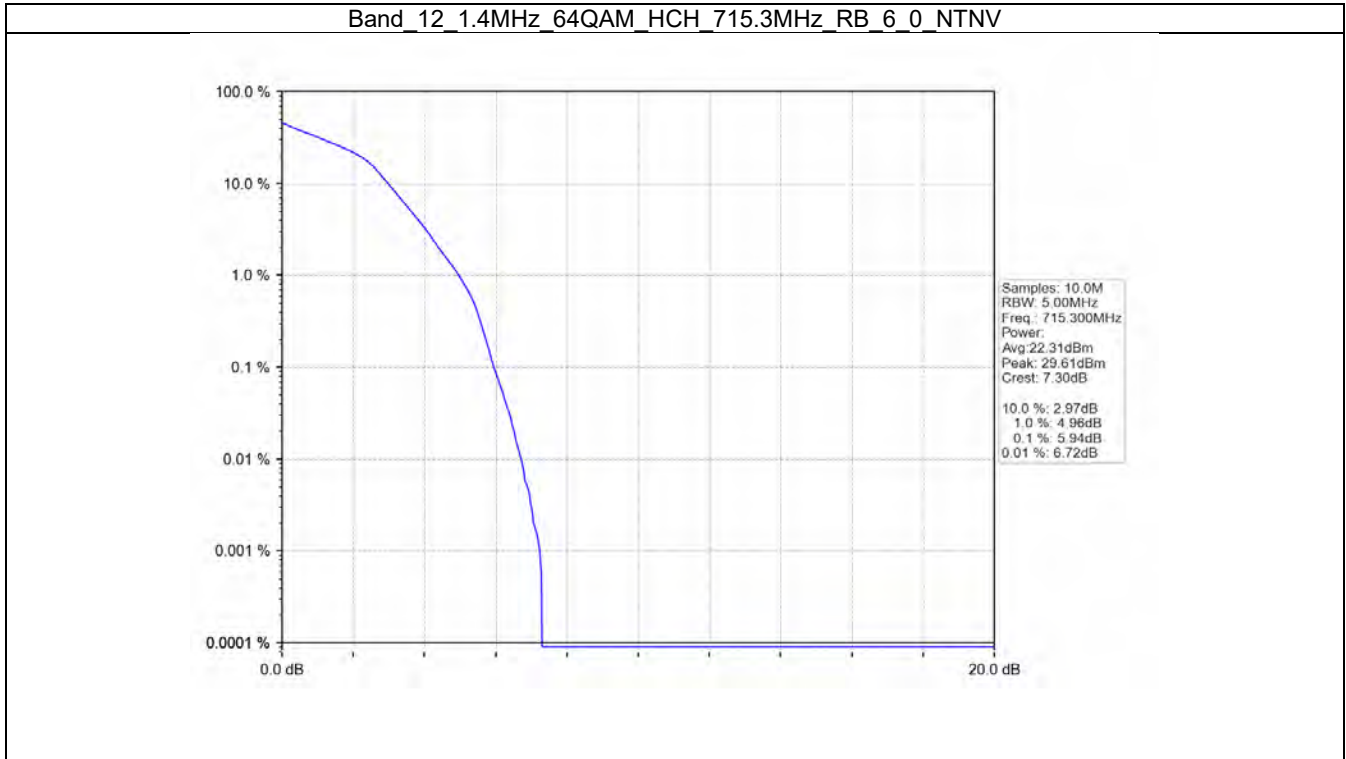

Band 12 1.4MHz 64QAM LCH 699.7MHz RB 6.0 NTNV

Band 12 1.4MHz 64QAM MCH 707.5MHz RB 6.0 NTNV

**BUREAU**  
**VERITAS**

**Test Report No.: W7L-P20210616-3RF03**

BV 7Layers Communications  
Technology (Shenzhen) Co. Ltd