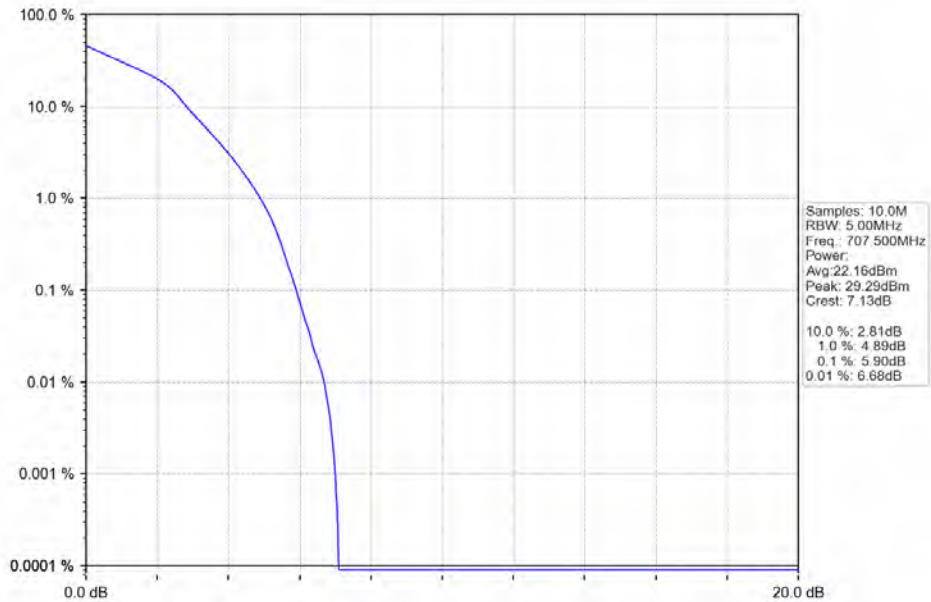

BV 7Layers Communications
Technology (Shenzhen) Co. Ltd

No.B102, Dazu Chuangxin Mansion, North of Beihuan
Avenue, North Area, Hi-Tech Industrial Park, Nanshan
District, Shenzhen, Guangdong, China

Tel: +86 755 8869 6566

Fax: +86 755 8869 6577

Email: customerservice.sw@bureauveritas.com