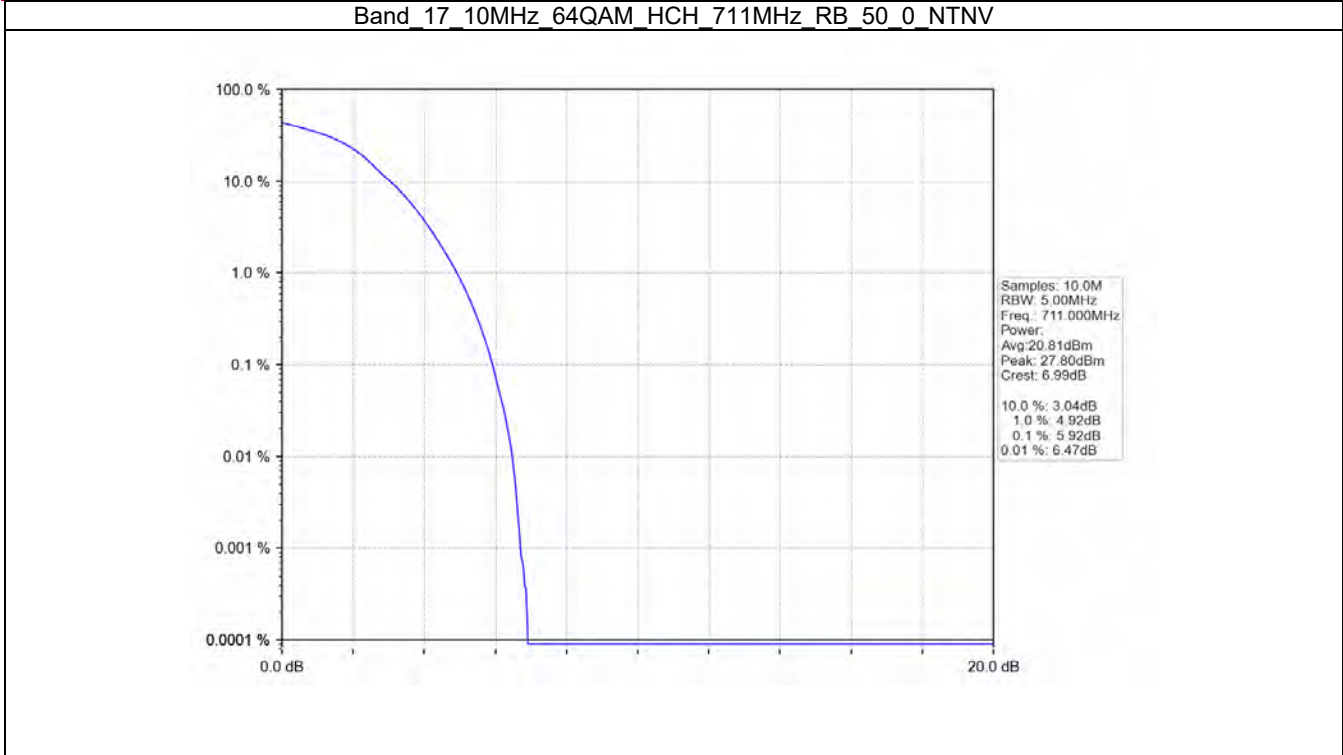

BV 7Layers Communications
Technology (Shenzhen) Co. Ltd

No.B102, Dazu Chuangxin Mansion, North of Beihuan
Avenue, North Area, Hi-Tech Industrial Park, Nanshan
District, Shenzhen, Guangdong, China

Tel: +86 755 8869 6566

Fax: +86 755 8869 6577

Email: customerservice.sw@bureauveritas.com

3.7 LTE Band 66

3.7.1 Test Result

Band: 66 / Bandwidth: 1.4MHz / NTV							
Modulation	RB Allocation		Peak-Average Ratio (dB)				Verdict
	Size	Offset	LCH	MCH	HCH	Limit	
QPSK	6	0	5.46	5.37	5.43	<=13	Pass
16QAM	6	0	6.15	6.4.0	6.03	<=13	Pass
64QAM	6	0	6.06	6.4.0	6.03	<=13	Pass
Band: 66 / Bandwidth: 3MHz / NTV							
Modulation	RB Allocation		Peak-Average Ratio (dB)				Verdict
	Size	Offset	LCH	MCH	HCH	Limit	
QPSK	15	0	5.29	5.23	5.20	<=13	Pass
16QAM	15	0	6.03	5.99	6.00	<=13	Pass
64QAM	15	0	6.04	6.01	6.00	<=13	Pass
Band: 66 / Bandwidth: 5MHz / NTV							
Modulation	RB Allocation		Peak-Average Ratio (dB)				Verdict
	Size	Offset	LCH	MCH	HCH	Limit	
QPSK	25	0	5.37	5.33	5.34	<=13	Pass
16QAM	25	0	6.02	5.99	6.02	<=13	Pass
64QAM	25	0	6.01	5.98	6.01	<=13	Pass
Band: 66 / Bandwidth: 10MHz / NTV							
Modulation	RB Allocation		Peak-Average Ratio (dB)				Verdict
	Size	Offset	LCH	MCH	HCH	Limit	
QPSK	50	0	4.59	4.53	4.60	<=13	Pass
16QAM	50	0	6.04	6.01	5.97	<=13	Pass
64QAM	50	0	6.04	6.02	5.96	<=13	Pass
Band: 66 / Bandwidth: 15MHz / NTV							
Modulation	RB Allocation		Peak-Average Ratio (dB)				Verdict
	Size	Offset	LCH	MCH	HCH	Limit	
QPSK	75	0	5.81	5.77	5.73	<=13	Pass
16QAM	75	0	6.80	6.85	6.75	<=13	Pass
64QAM	75	0	6.80	6.85	6.75	<=13	Pass
Band: 66 / Bandwidth: 20MHz / NTV							
Modulation	RB Allocation		Peak-Average Ratio (dB)				Verdict
	Size	Offset	LCH	MCH	HCH	Limit	
QPSK	100	0	6.45	6.43	6.37	<=13	Pass
16QAM	100	0	7.18	7.13	7.4.0	<=13	Pass
64QAM	100	0	7.18	7.13	7.09	<=13	Pass