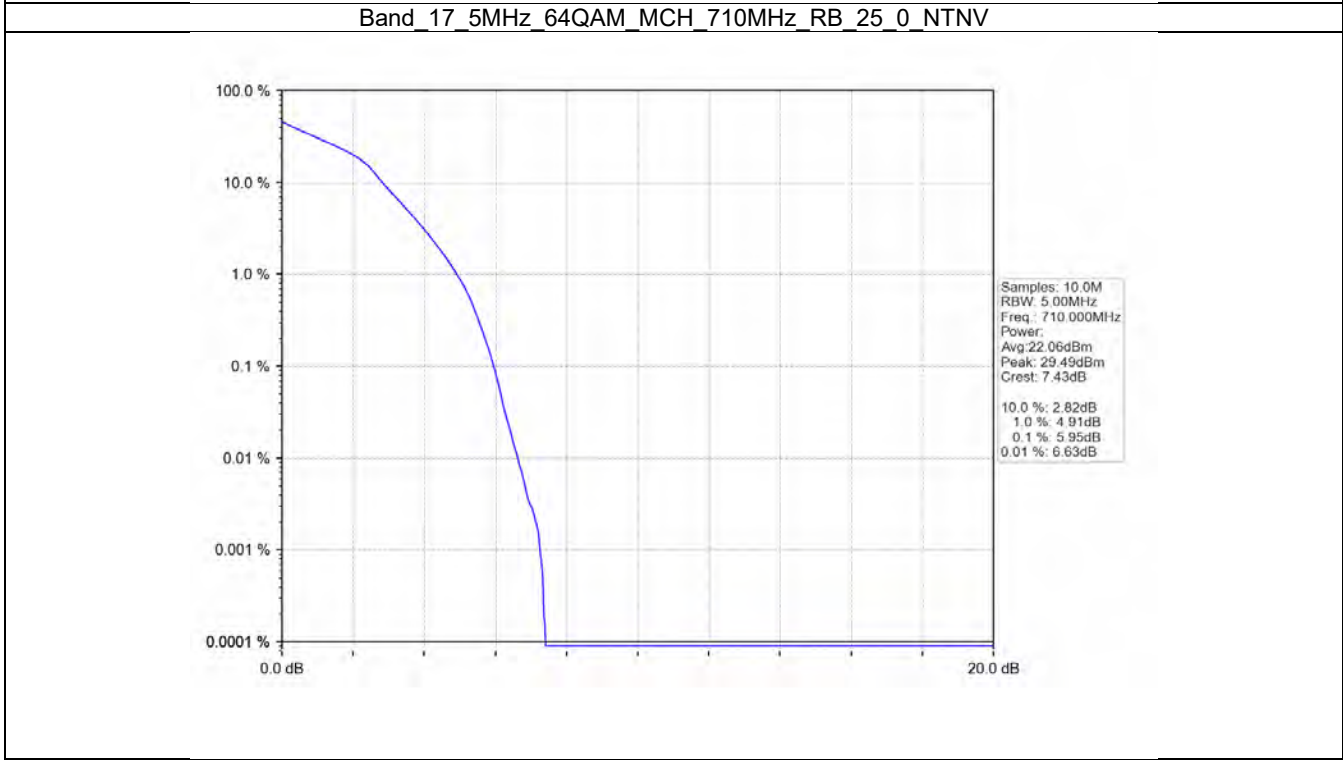

Band 17 5MHz 64QAM HCH 713.5MHz RB 25.0 NTNV

**BUREAU**  
**VERITAS**

**Test Report No.: W7L-P20210616-3RF03**

Band 17 10MHz QPSK LCH 709MHz RB 50 0 NTV

Band\_17\_10MHz\_QPSK\_MCH\_710MHz\_RB\_50\_0\_NTV

BV 7Layers Communications  
Technology (Shenzhen) Co. Ltd