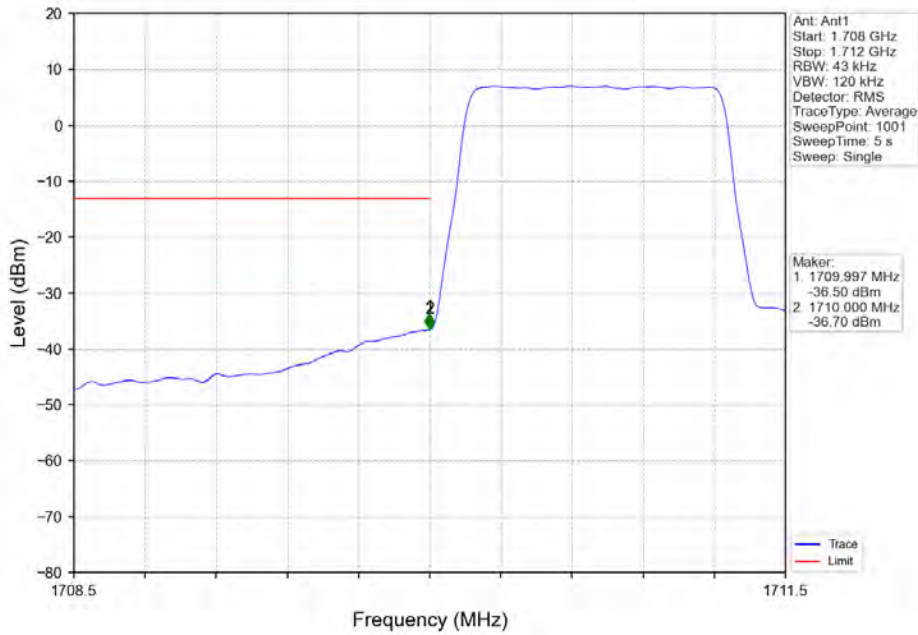

Band_LTE Band 4_64QAM LCH 1710.7MHz RB_6_0 NTVN