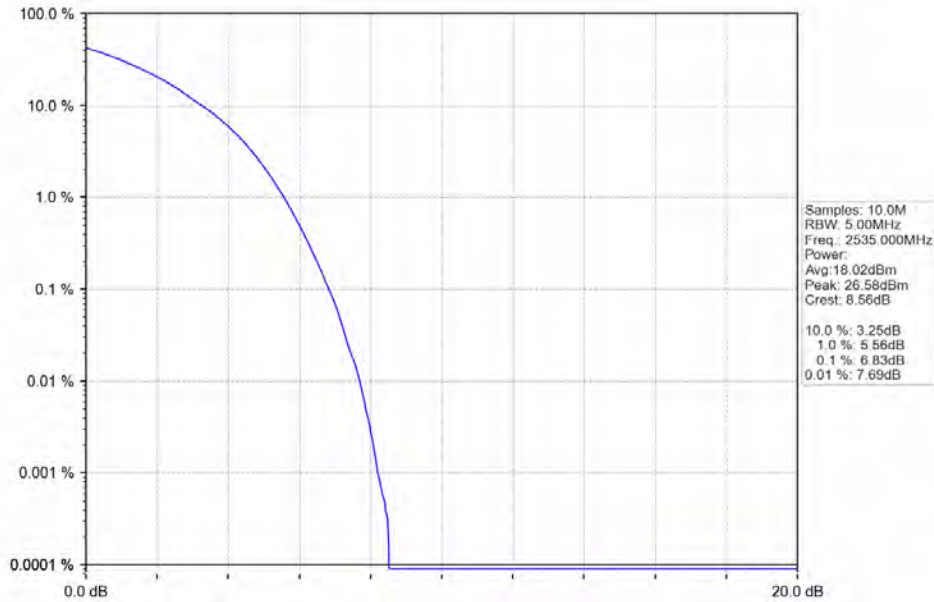

Band7 15MHz 64QAM LCH 2507.5MHz RB 75 0 NTNV

Band7 15MHz 64QAM MCH 2535MHz RB 75 0 NTNV

**BUREAU**  
**VERITAS**

**Test Report No.: W7L-P20210616-3RF03**

Band7\_15MHz\_64QAM\_HCH\_2562.5MHz\_RB\_75\_0\_NTNV