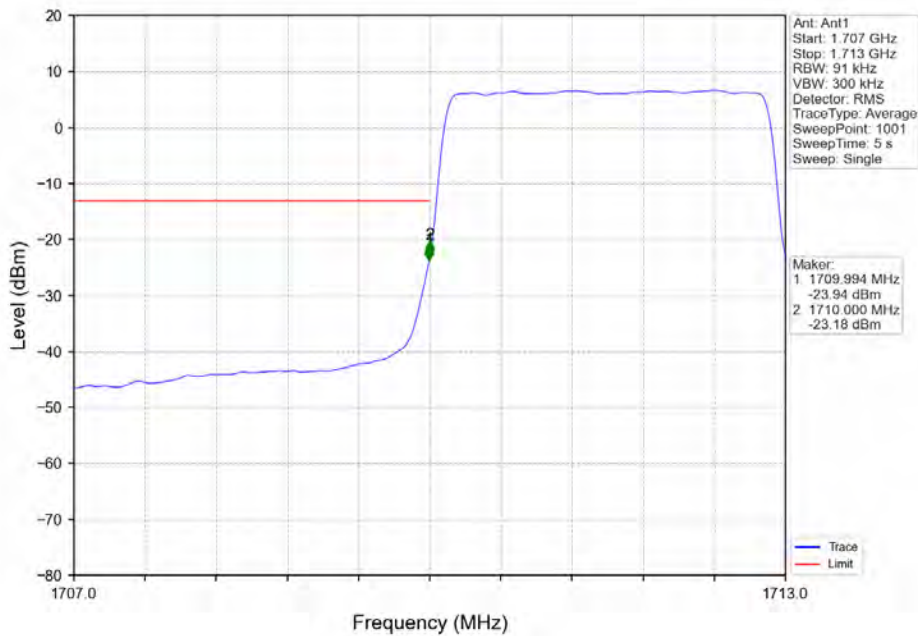

Band 4 3MHz 16QAM LCH 1711.5MHz RB 15 0 NTVN

BV 7Layers Communications
Technology (Shenzhen) Co. Ltd

No.B102, Dazu Chuangxin Mansion, North of Beihuan
Avenue, North Area, Hi-Tech Industrial Park, Nanshan
District, Shenzhen, Guangdong, China

Tel: +86 755 8869 6566

Fax: +86 755 8869 6577

Email: customerservice.sw@bureauveritas.com