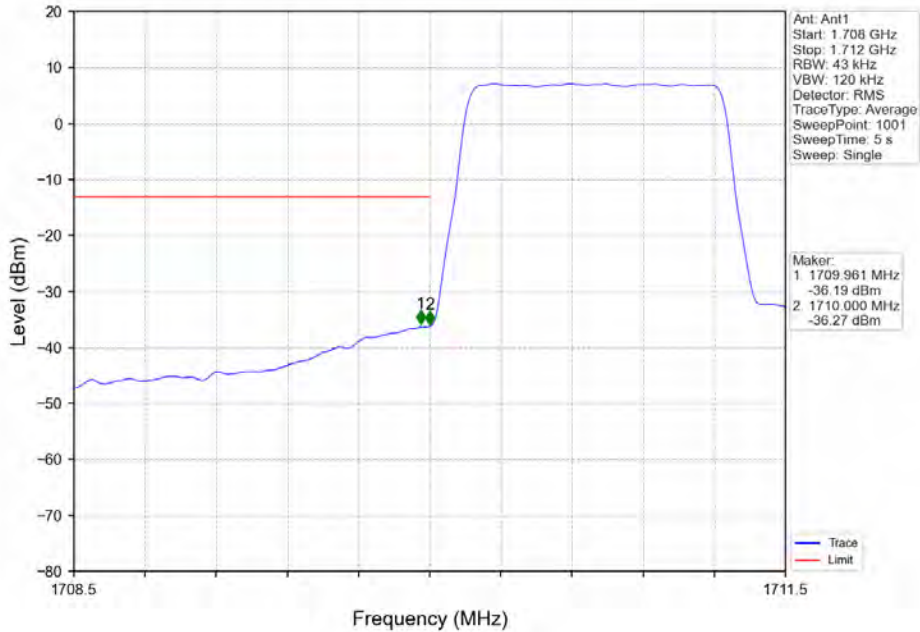

Band_LTE Band 4_16QAM_LCH_1710.7MHz_RB_6_0_NTNV

BV 7Layers Communications
Technology (Shenzhen) Co. Ltd

No.B102, Dazu Chuangxin Mansion, North of Beihuan
Avenue, North Area, Hi-Tech Industrial Park, Nanshan
District, Shenzhen, Guangdong, China

Tel: +86 755 8869 6566

Fax: +86 755 8869 6577

Email: customerservice.sw@bureauveritas.com