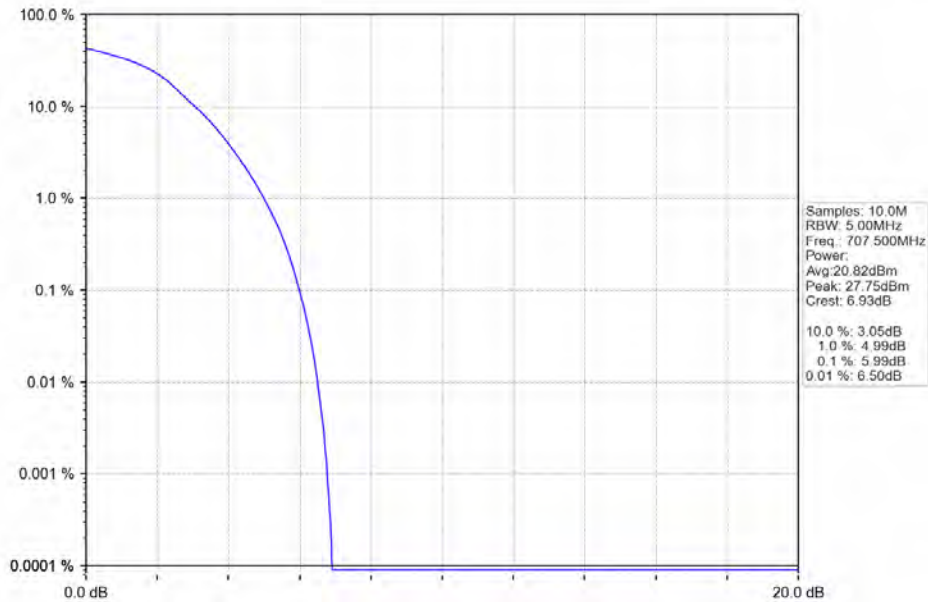

Band_12_10MHz_64QAM_MCH_707.5MHz_RB_50_0_NTNV