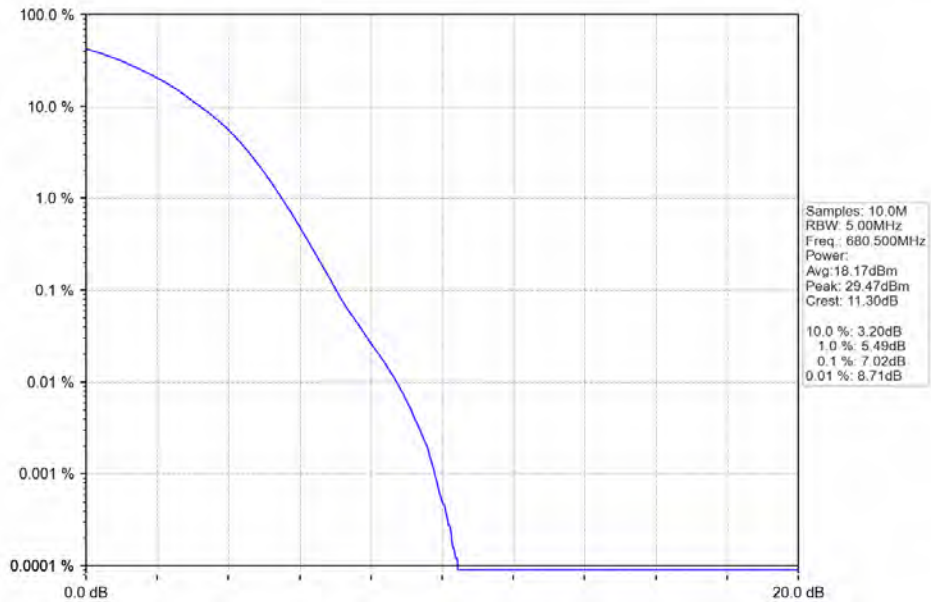

Band 71 15MHz 64QAM MCH 680.5MHz RB 75 0 NTV

BV 7Layers Communications
Technology (Shenzhen) Co. Ltd

No.B102, Dazu Chuangxin Mansion, North of Beihuan
Avenue, North Area, Hi-Tech Industrial Park, Nanshan
District, Shenzhen, Guangdong, China

Tel: +86 755 8869 6566

Fax: +86 755 8869 6577

Email: customerservice.sw@bureauveritas.com