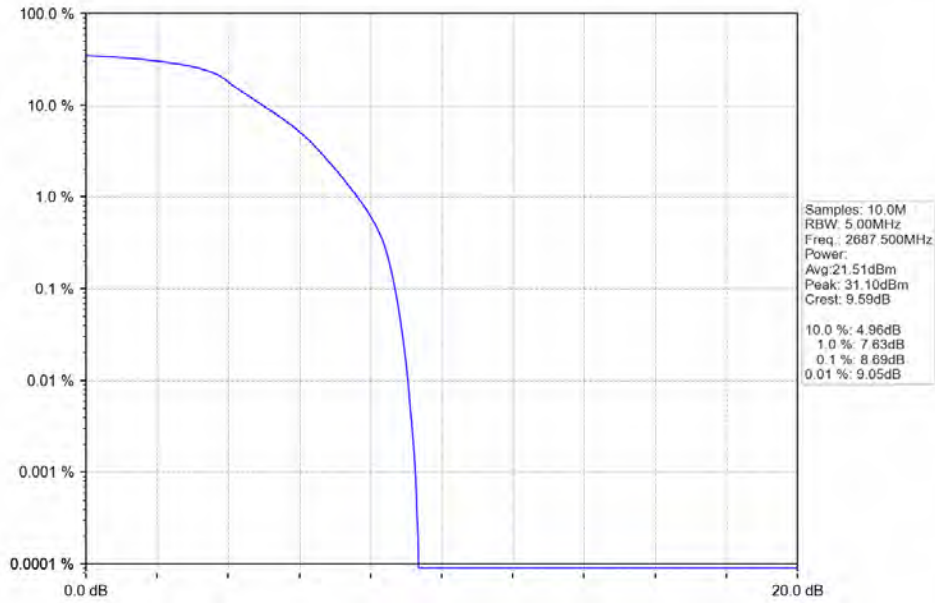

BUREAU
VERITAS

Test Report No.: W7L-P20210616-3RF03

Band41_5MHz_QPSK_HCH_2687.5MHz_RB_25_0_NTNV