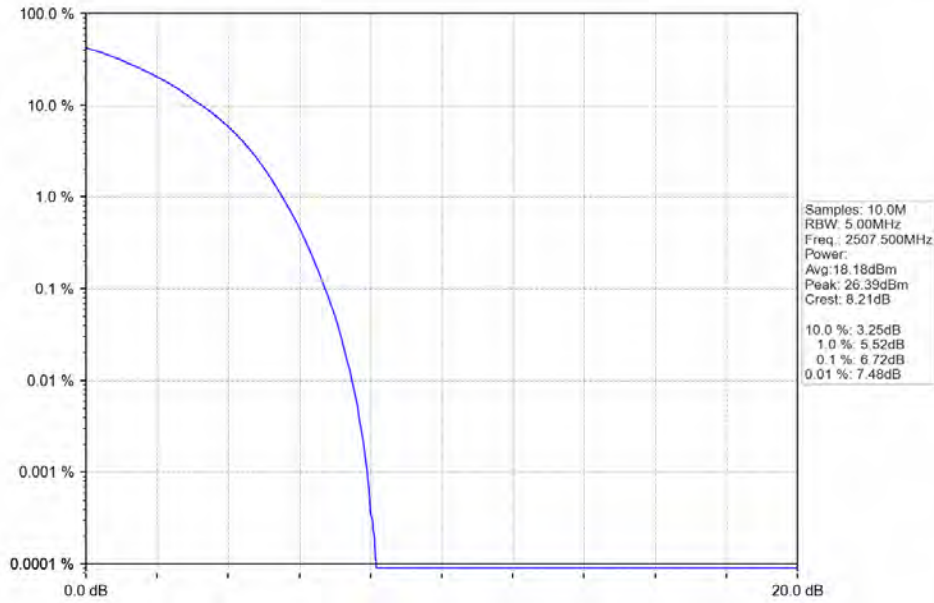

Band7 15MHz 64QAM LCH 2507.5MHz RB 75 0 NTNV

Band7 15MHz 64QAM MCH 2535MHz RB 75 0 NTNV

**BUREAU**  
**VERITAS**

**Test Report No.: W7L-P20210616-3RF03**

Band7\_15MHz\_64QAM\_HCH\_2562.5MHz\_RB\_75\_0\_NTNV