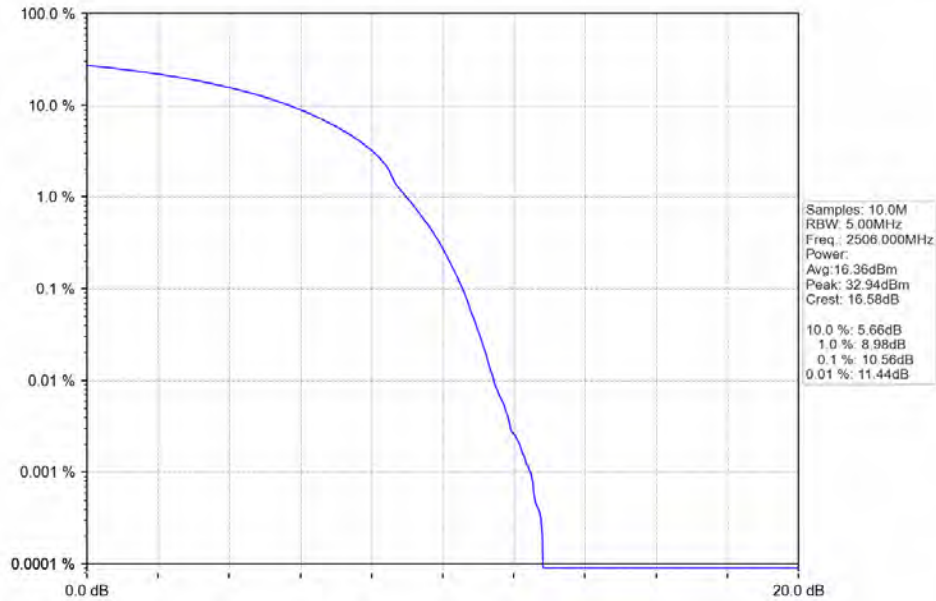

Band41_20MHz_64QAM_LCH_2506MHz_RB_100_0_NTNV