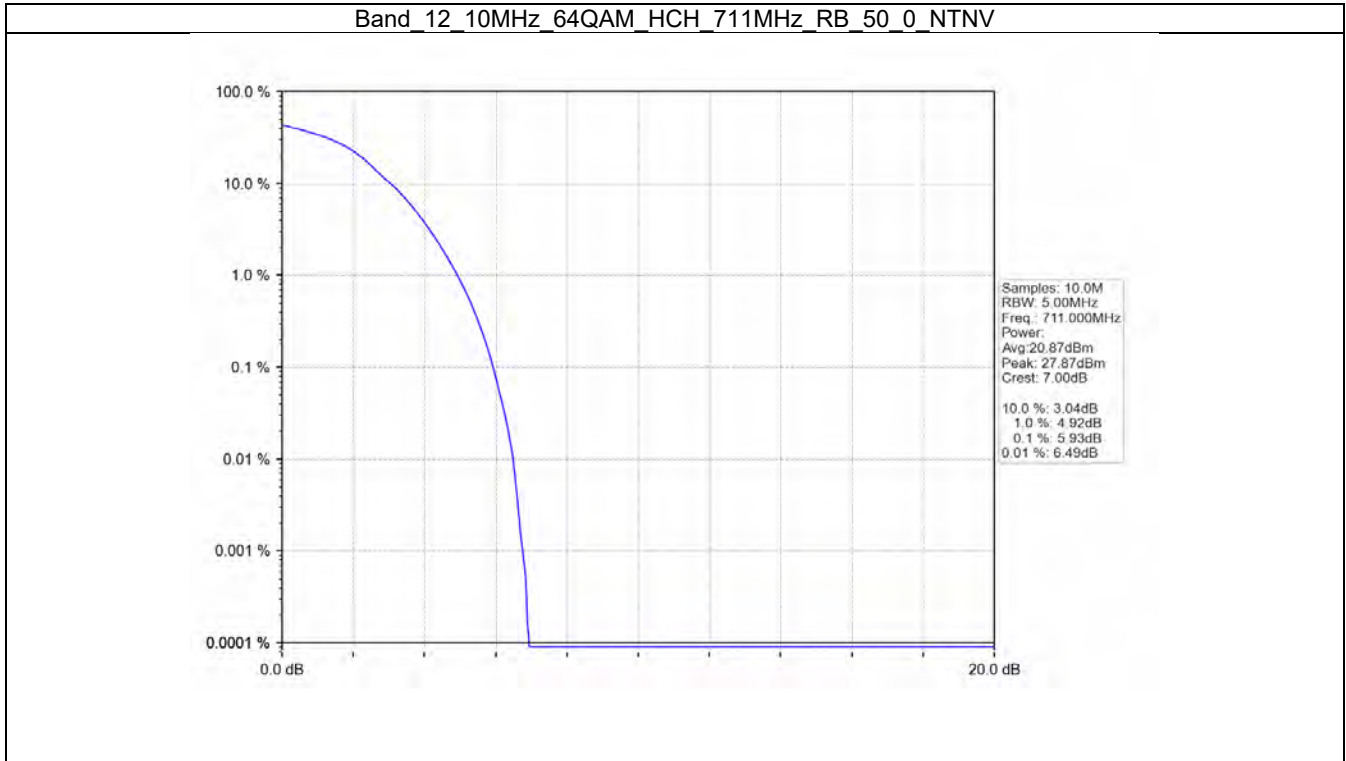

BUREAU
VERITAS

Test Report No.: W7L-P20210616-3RF03

BV 7Layers Communications
Technology (Shenzhen) Co. Ltd

No.B102, Dazu Chuangxin Mansion, North of Beihuan
Avenue, North Area, Hi-Tech Industrial Park, Nanshan
District, Shenzhen, Guangdong, China

Tel: +86 755 8869 6566

Fax: +86 755 8869 6577

Email: customerservice.sw@bureauveritas.com