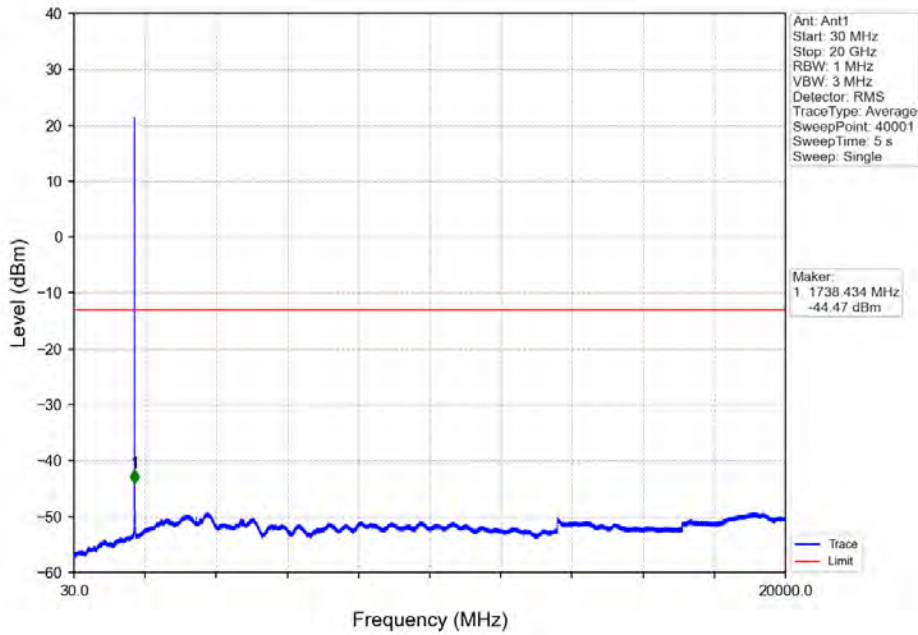

Band LTE Band 4 16QAM MCH 1732.5MHz RB 1 0 NTV