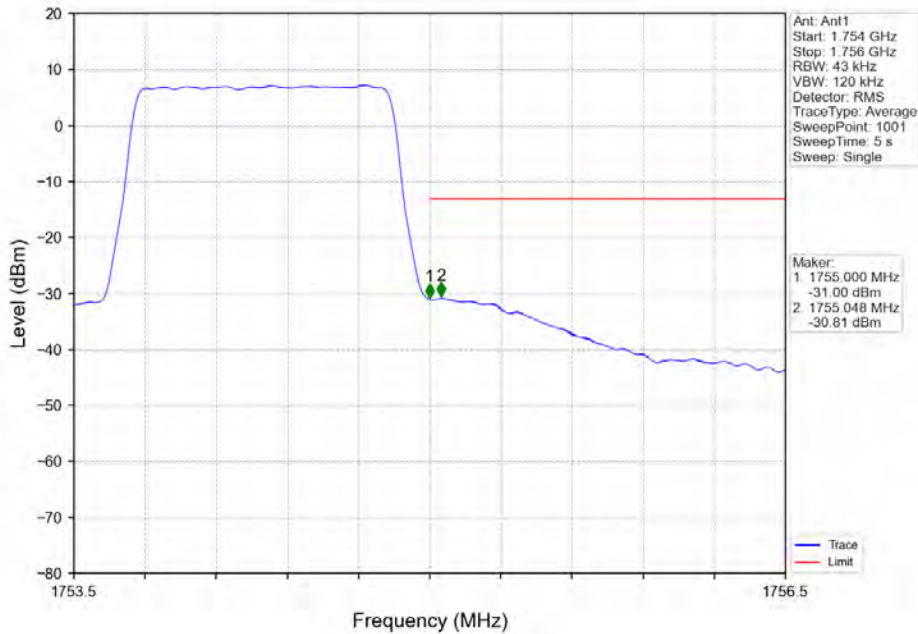

Band\_LTE Band 4\_16QAM\_HCH\_1754.3MHz\_RB\_1\_5\_NTNV

Band\_LTE Band 4\_16QAM\_HCH\_1754.3MHz\_RB\_6\_0\_NTNV

Band LTE Band 4 64QAM LCH 1710.7MHz RB 1 0 NTVN

Band LTE Band 4 64QAM LCH 1710.7MHz RB 1 0 NTVN