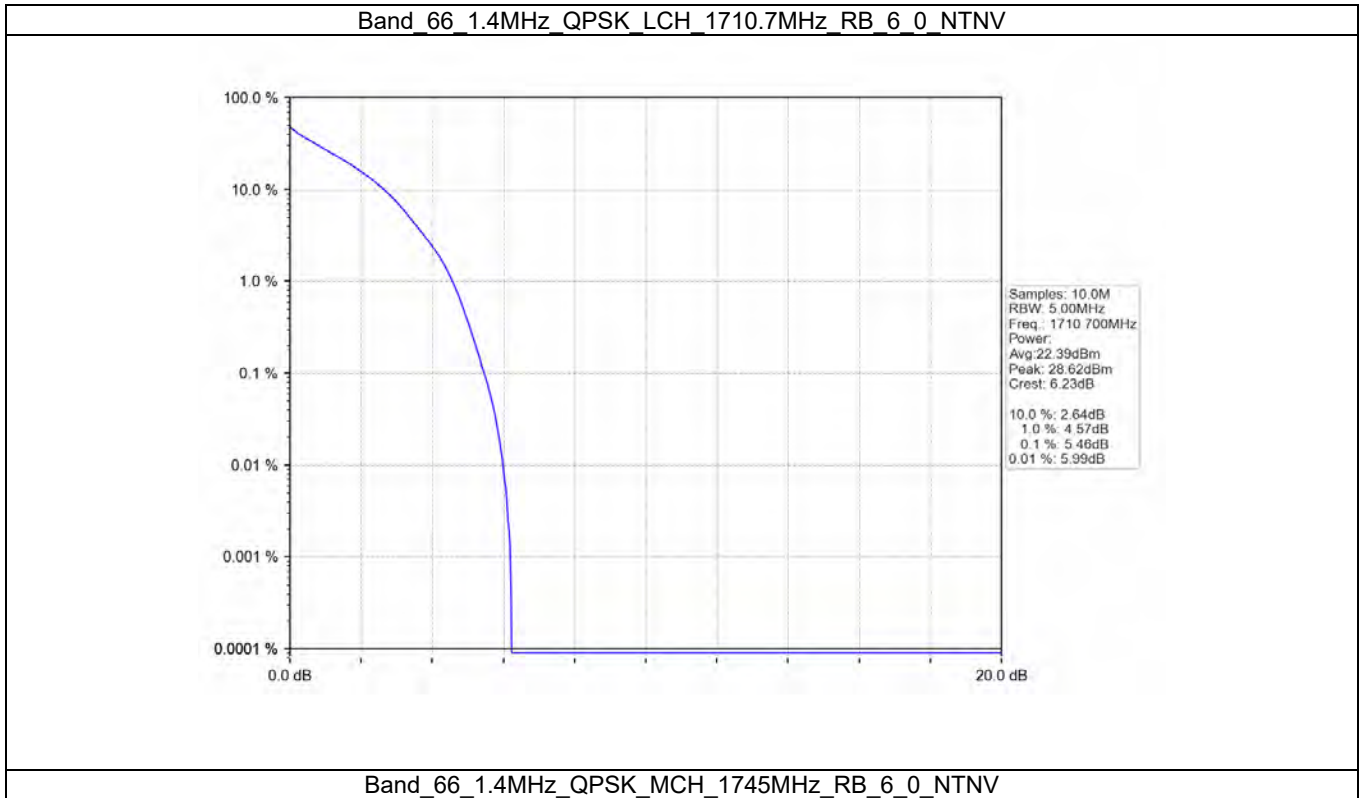

3.7 LTE Band 66

3.7.1 Test Result

Band: 66 / Bandwidth: 1.4MHz / NTV							
Modulation	RB Allocation		Peak-Average Ratio (dB)				Verdict
	Size	Offset	LCH	MCH	HCH	Limit	
QPSK	6	0	5.46	5.37	5.43	<=13	Pass
16QAM	6	0	6.15	6.4.0	6.03	<=13	Pass
64QAM	6	0	6.06	6.4.0	6.03	<=13	Pass
Band: 66 / Bandwidth: 3MHz / NTV							
Modulation	RB Allocation		Peak-Average Ratio (dB)				Verdict
	Size	Offset	LCH	MCH	HCH	Limit	
QPSK	15	0	5.29	5.23	5.20	<=13	Pass
16QAM	15	0	6.03	5.99	6.00	<=13	Pass
64QAM	15	0	6.04	6.01	6.00	<=13	Pass
Band: 66 / Bandwidth: 5MHz / NTV							
Modulation	RB Allocation		Peak-Average Ratio (dB)				Verdict
	Size	Offset	LCH	MCH	HCH	Limit	
QPSK	25	0	5.37	5.33	5.34	<=13	Pass
16QAM	25	0	6.02	5.99	6.02	<=13	Pass
64QAM	25	0	6.01	5.98	6.01	<=13	Pass
Band: 66 / Bandwidth: 10MHz / NTV							
Modulation	RB Allocation		Peak-Average Ratio (dB)				Verdict
	Size	Offset	LCH	MCH	HCH	Limit	
QPSK	50	0	4.59	4.53	4.60	<=13	Pass
16QAM	50	0	6.04	6.01	5.97	<=13	Pass
64QAM	50	0	6.04	6.02	5.96	<=13	Pass
Band: 66 / Bandwidth: 15MHz / NTV							
Modulation	RB Allocation		Peak-Average Ratio (dB)				Verdict
	Size	Offset	LCH	MCH	HCH	Limit	
QPSK	75	0	5.81	5.77	5.73	<=13	Pass
16QAM	75	0	6.80	6.85	6.75	<=13	Pass
64QAM	75	0	6.80	6.85	6.75	<=13	Pass
Band: 66 / Bandwidth: 20MHz / NTV							
Modulation	RB Allocation		Peak-Average Ratio (dB)				Verdict
	Size	Offset	LCH	MCH	HCH	Limit	
QPSK	100	0	6.45	6.43	6.37	<=13	Pass
16QAM	100	0	7.18	7.13	7.4.0	<=13	Pass
64QAM	100	0	7.18	7.13	7.09	<=13	Pass

3.7.2 Test Graph