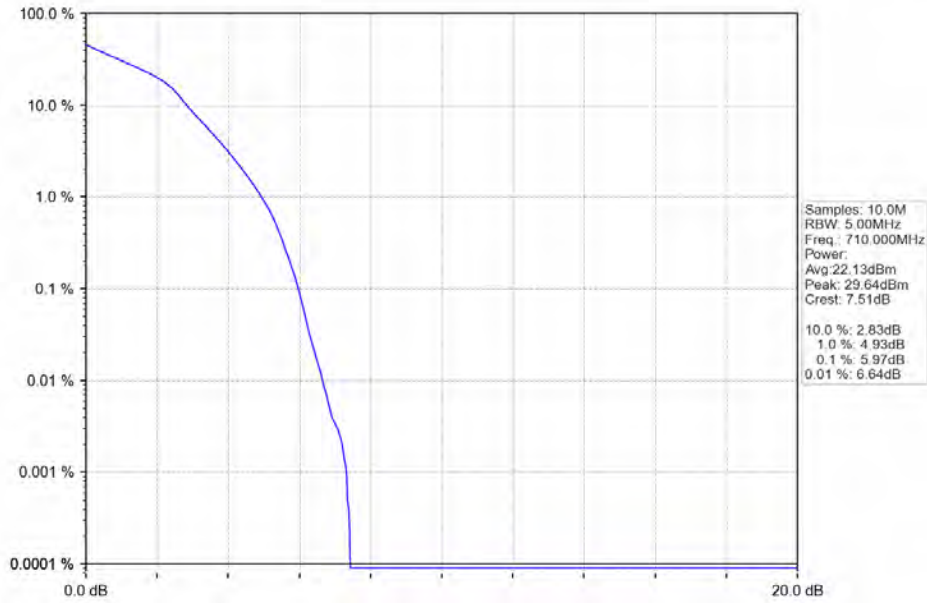

Band 17_5MHz_16QAM_MCH_710MHz_RB_25_0_NTNV