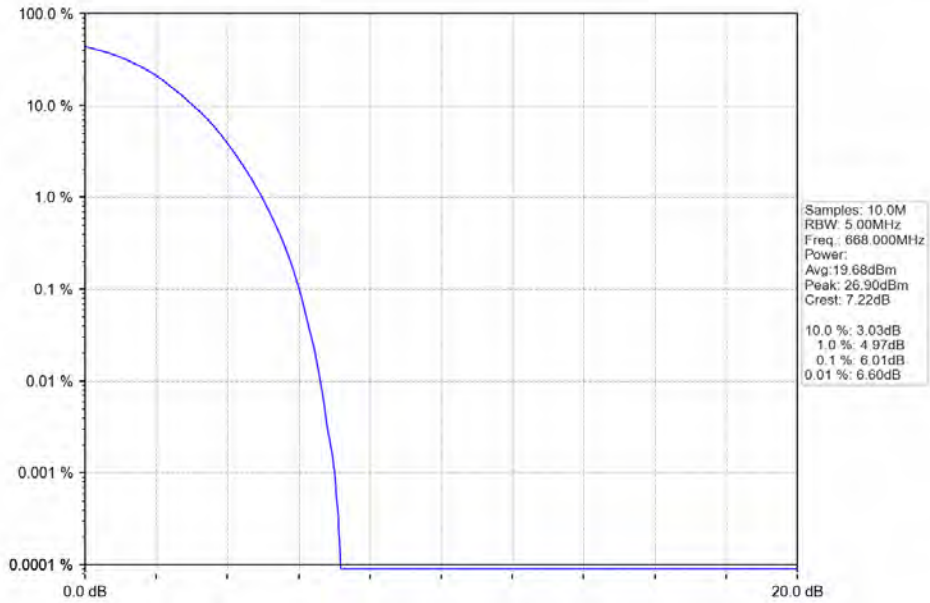

Band_71_10MHz_64QAM_LCH_668MHz_RB_50_0_NTNV