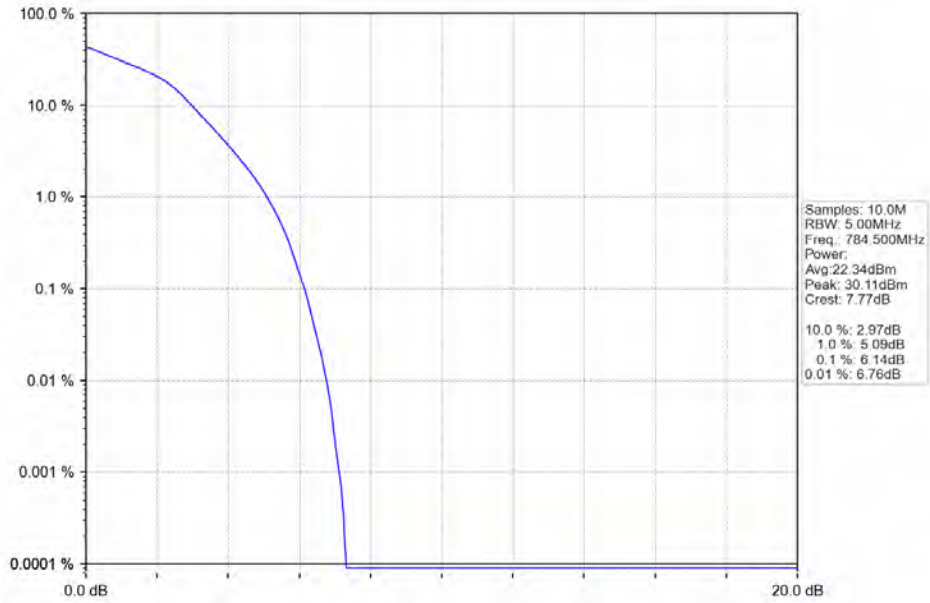

BUREAU
VERITAS

Test Report No.: W7L-P20210616-3RF03

Band 13 5MHz 64QAM HCH 784.5MHz RB 25.0 NTNV

BV 7Layers Communications
Technology (Shenzhen) Co. Ltd

No.B102, Dazu Chuangxin Mansion, North of Beihuan
Avenue, North Area, Hi-Tech Industrial Park, Nanshan
District, Shenzhen, Guangdong, China

Tel: +86 755 8869 6566

Fax: +86 755 8869 6577

Email: customerservice.sw@bureauveritas.com