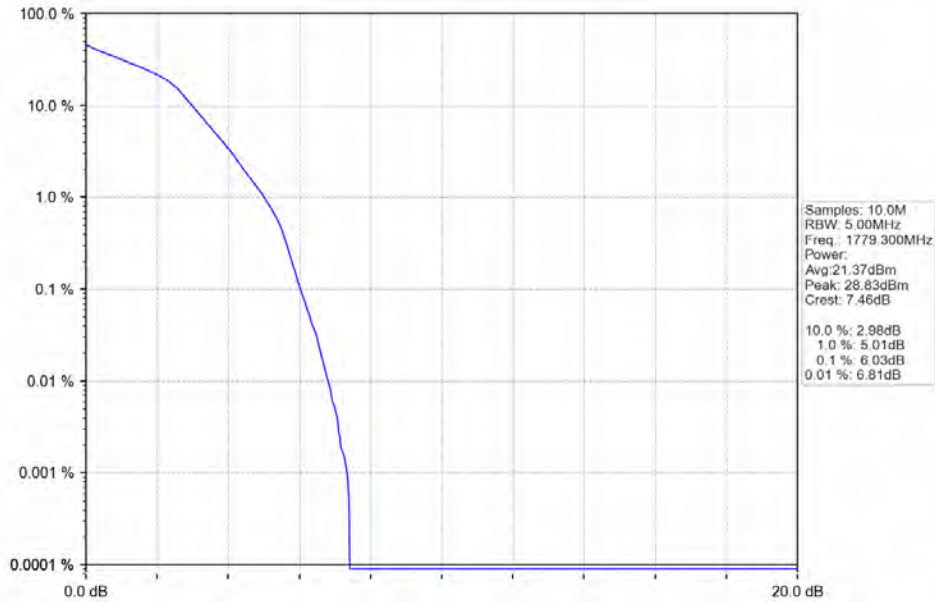

BV 7Layers Communications
Technology (Shenzhen) Co. Ltd

No.B102, Dazu Chuangxin Mansion, North of Beihuan
Avenue, North Area, Hi-Tech Industrial Park, Nanshan
District, Shenzhen, Guangdong, China

Tel: +86 755 8869 6566

Fax: +86 755 8869 6577

Email: customerservice.sw@bureauveritas.com