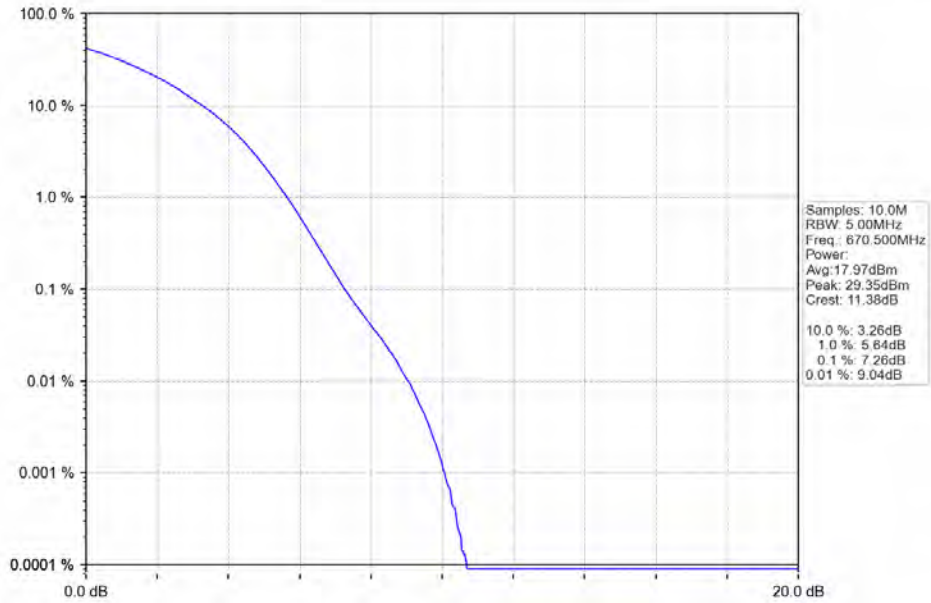

BUREAU
VERITAS

Test Report No.: W7L-P20210616-3RF03

Band 71 15MHz 64QAM LCH 670.5MHz RB 75 0 NTV