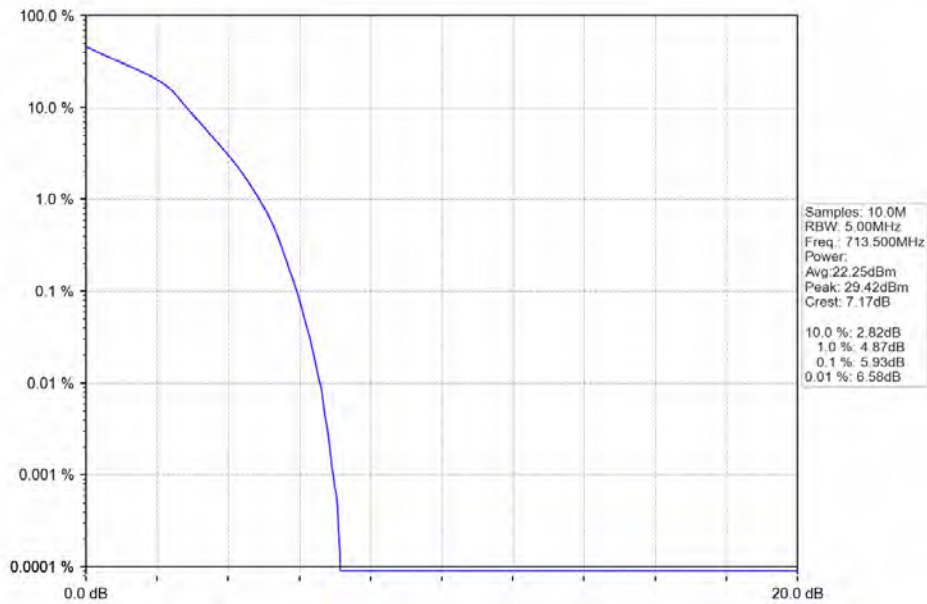

Band 17_5MHz_16QAM_HCH_713.5MHz_RB_25_0_NTNV