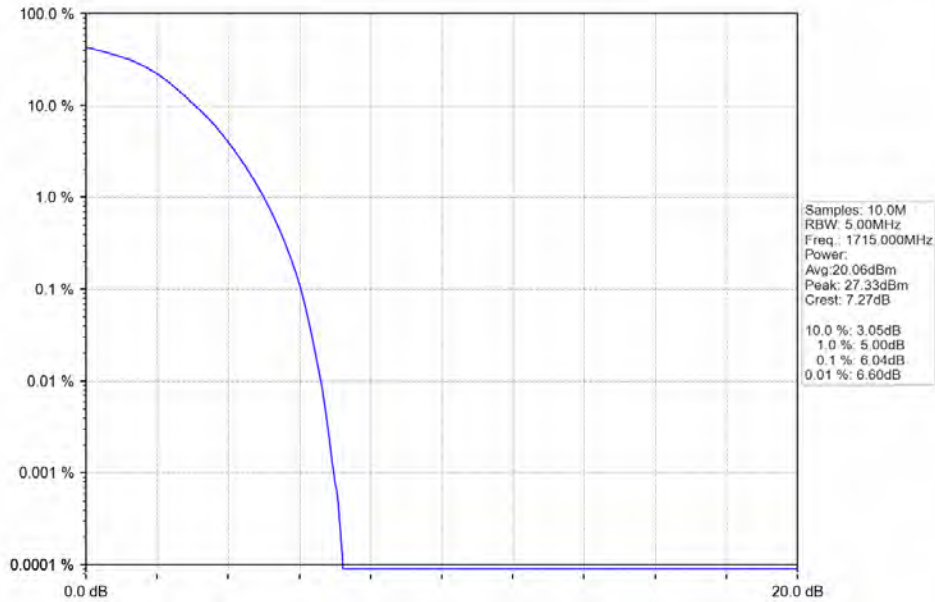

Band\_66\_10MHz\_QPSK\_MCH\_1745MHz\_RB\_50\_0\_NTNV

**BUREAU**  
**VERITAS**

**Test Report No.: W7L-P20210616-3RF03**

Band 66 10MHz QPSK HCH 1775MHz RB 50 0 NTNV

Band 66 10MHz 16QAM LCH 1715MHz RB 50 0 NTNV