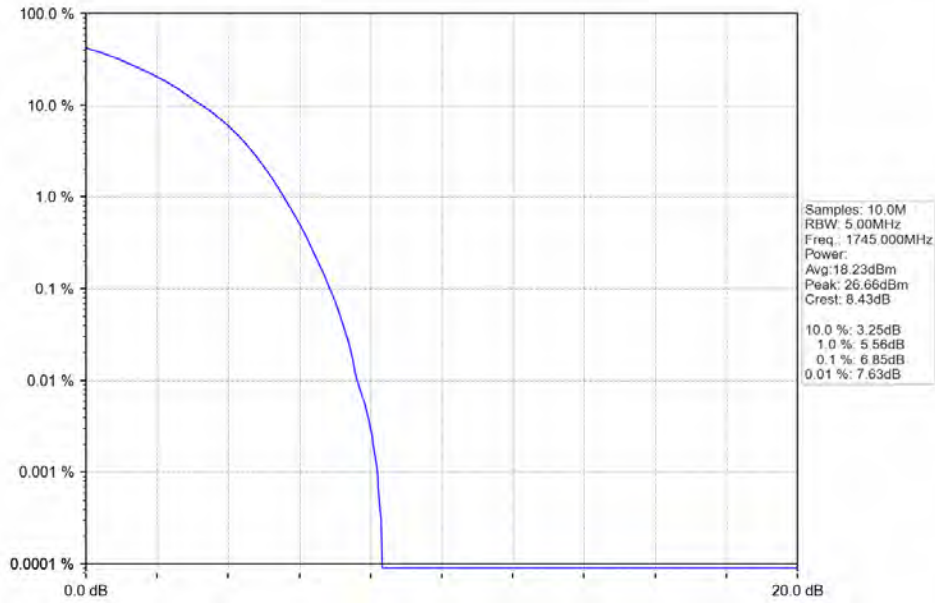

**BUREAU**  
**VERITAS**

**Test Report No.: W7L-P20210616-3RF03**

Band 66 15MHz 16QAM MCH 1745MHz RB 75 0 NTV

Band 66 15MHz 16QAM HCH 1772.5MHz RB 75 0 NTV

BV 7Layers Communications  
Technology (Shenzhen) Co. Ltd