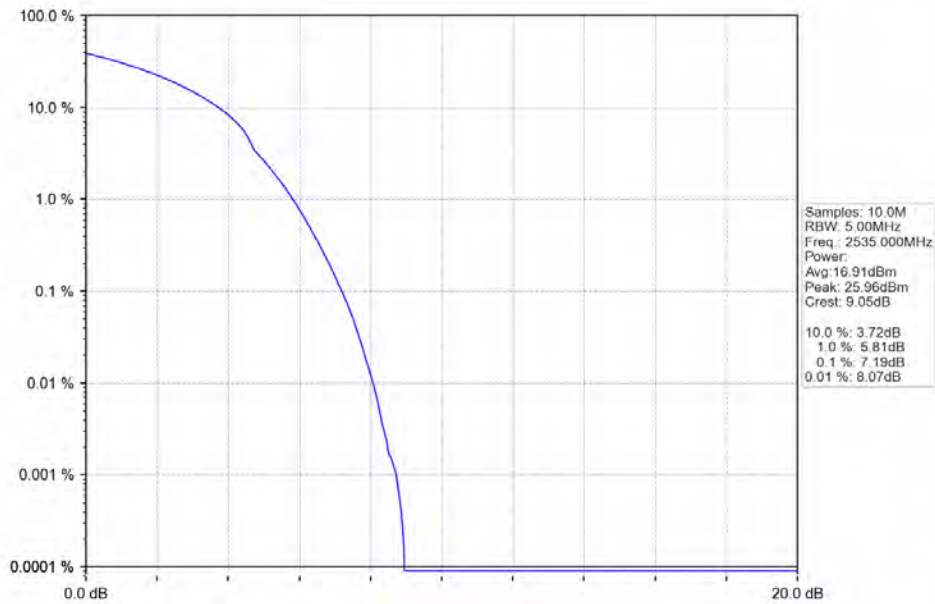

Band7 20MHz 64QAM MCH 2535MHz RB 100 0 NTVN

BV 7Layers Communications
Technology (Shenzhen) Co. Ltd

No.B102, Dazu Chuangxin Mansion, North of Beihuan
Avenue, North Area, Hi-Tech Industrial Park, Nanshan
District, Shenzhen, Guangdong, China

Tel: +86 755 8869 6566

Fax: +86 755 8869 6577

Email: customerservice.sw@bureauveritas.com