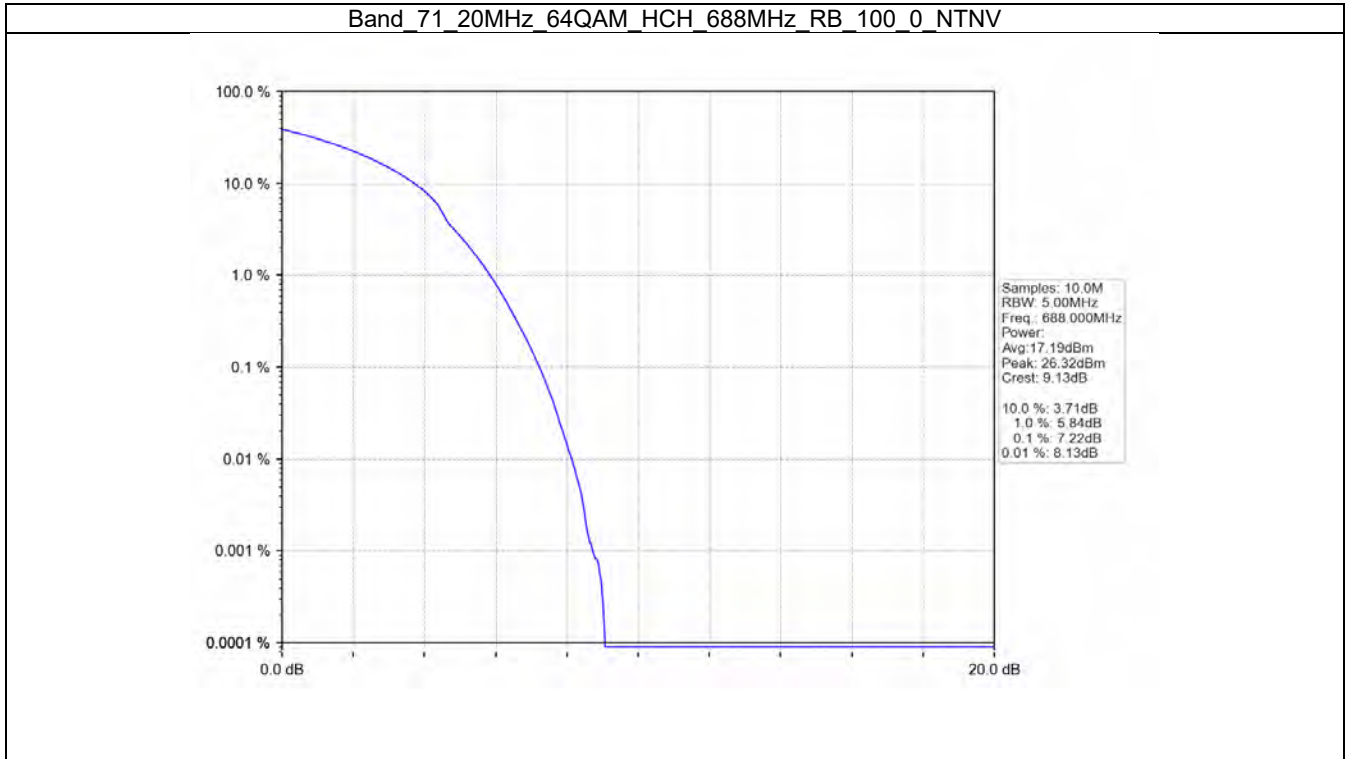

BUREAU
VERITAS

Test Report No.: W7L-P20210616-3RF03

BV 7Layers Communications
Technology (Shenzhen) Co. Ltd

No.B102, Dazu Chuangxin Mansion, North of Beihuan
Avenue, North Area, Hi-Tech Industrial Park, Nanshan
District, Shenzhen, Guangdong, China

Tel: +86 755 8869 6566

Fax: +86 755 8869 6577

Email: customerservice.sw@bureauveritas.com