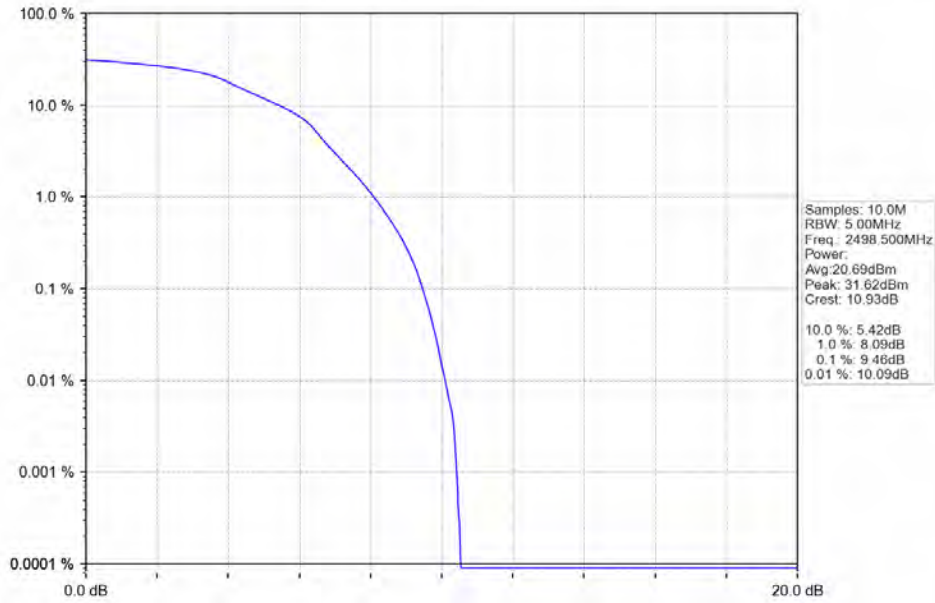

Band41_5MHz_64QAM_LCH_2498.5MHz_RB_25_0_NTNV