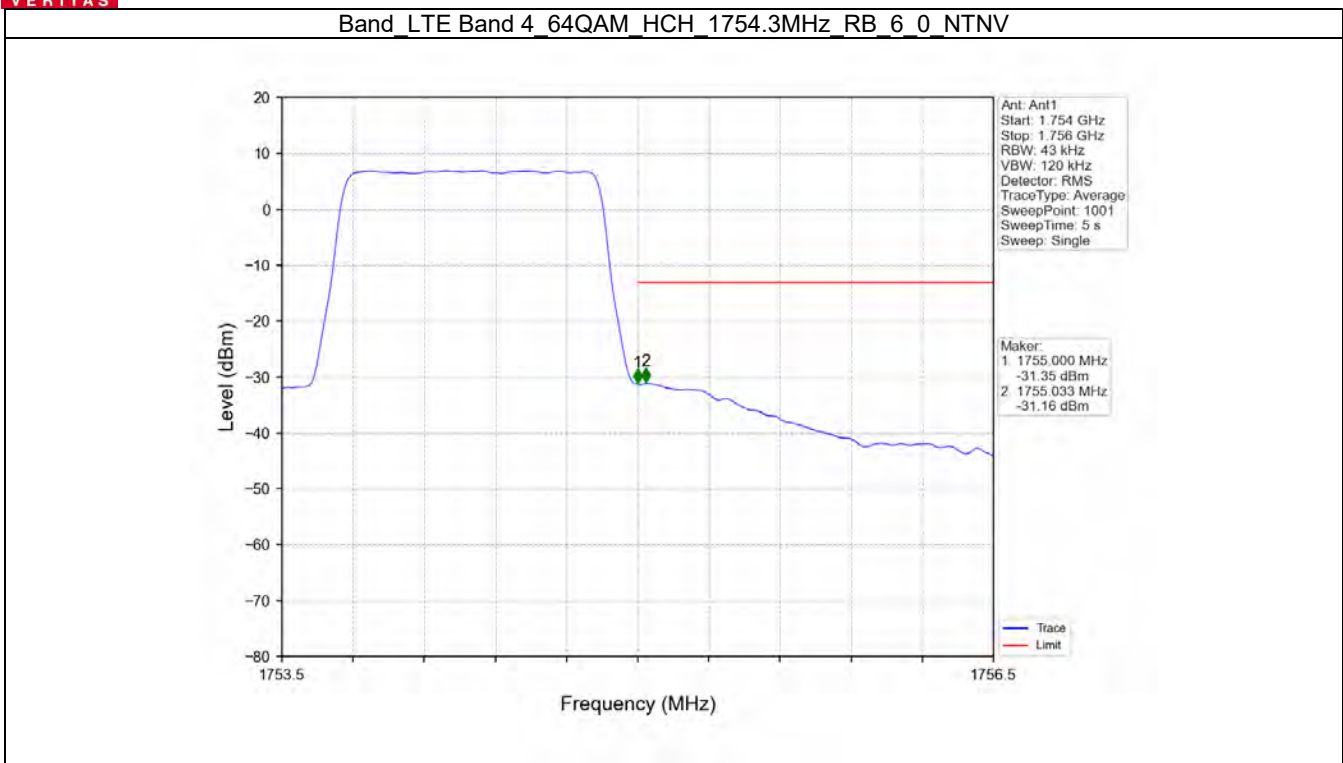

BV 7Layers Communications
Technology (Shenzhen) Co. Ltd

No.B102, Dazu Chuangxin Mansion, North of Beihuan
Avenue, North Area, Hi-Tech Industrial Park, Nanshan
District, Shenzhen, Guangdong, China

Tel: +86 755 8869 6566

Fax: +86 755 8869 6577

Email: customerservice.sw@bureauveritas.com