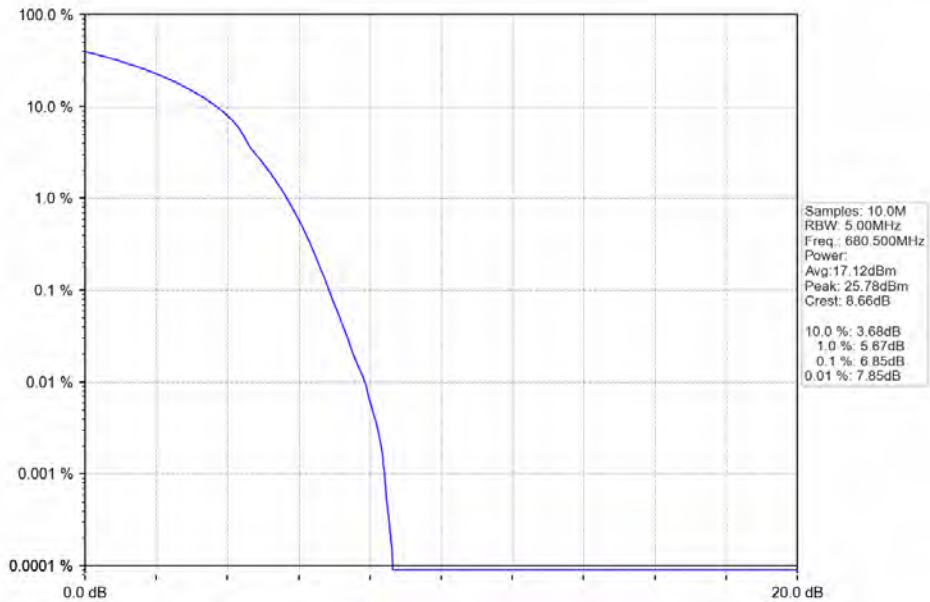

BV 7Layers Communications
Technology (Shenzhen) Co. Ltd

No.B102, Dazu Chuangxin Mansion, North of Beihuan
Avenue, North Area, Hi-Tech Industrial Park, Nanshan
District, Shenzhen, Guangdong, China

Tel: +86 755 8869 6566

Fax: +86 755 8869 6577

Email: customerservice.sw@bureauveritas.com