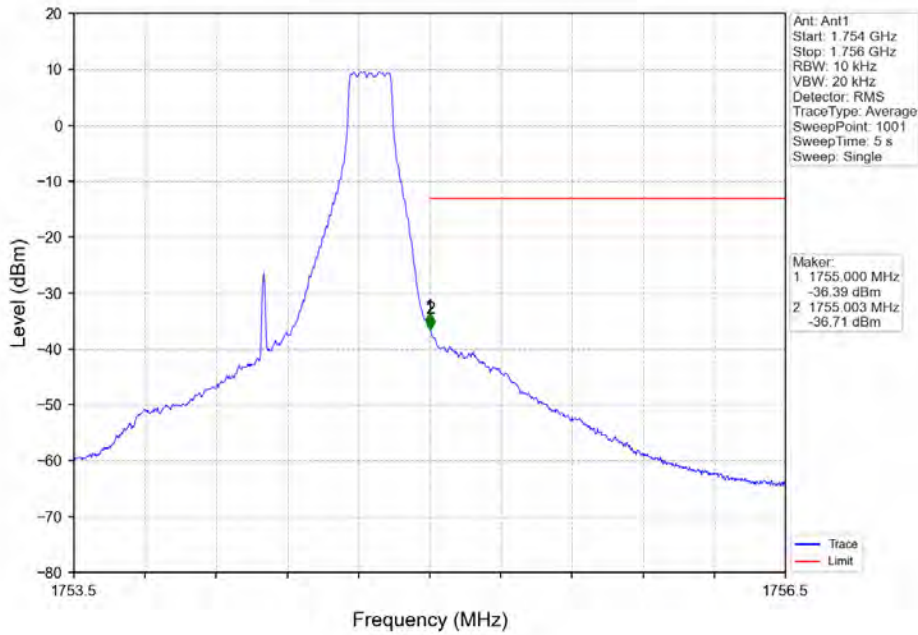

Band\_LTE Band 4\_16QAM\_HCH\_1754.3MHz\_RB\_1\_5\_NTNV

Band\_LTE Band 4\_16QAM\_HCH\_1754.3MHz\_RB\_6\_0\_NTNV

Band LTE Band 4 64QAM LCH 1710.7MHz RB 1 0 NTVN

Band LTE Band 4 64QAM LCH 1710.7MHz RB 1 0 NTVN