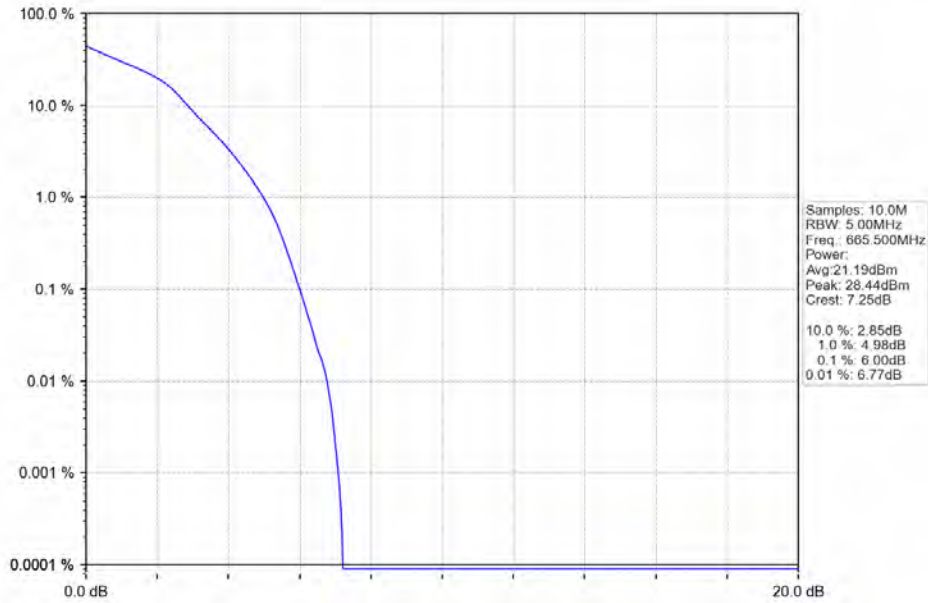

Band 71_5MHz_64QAM_LCH_665.5MHz_RB_25_0_NTNV