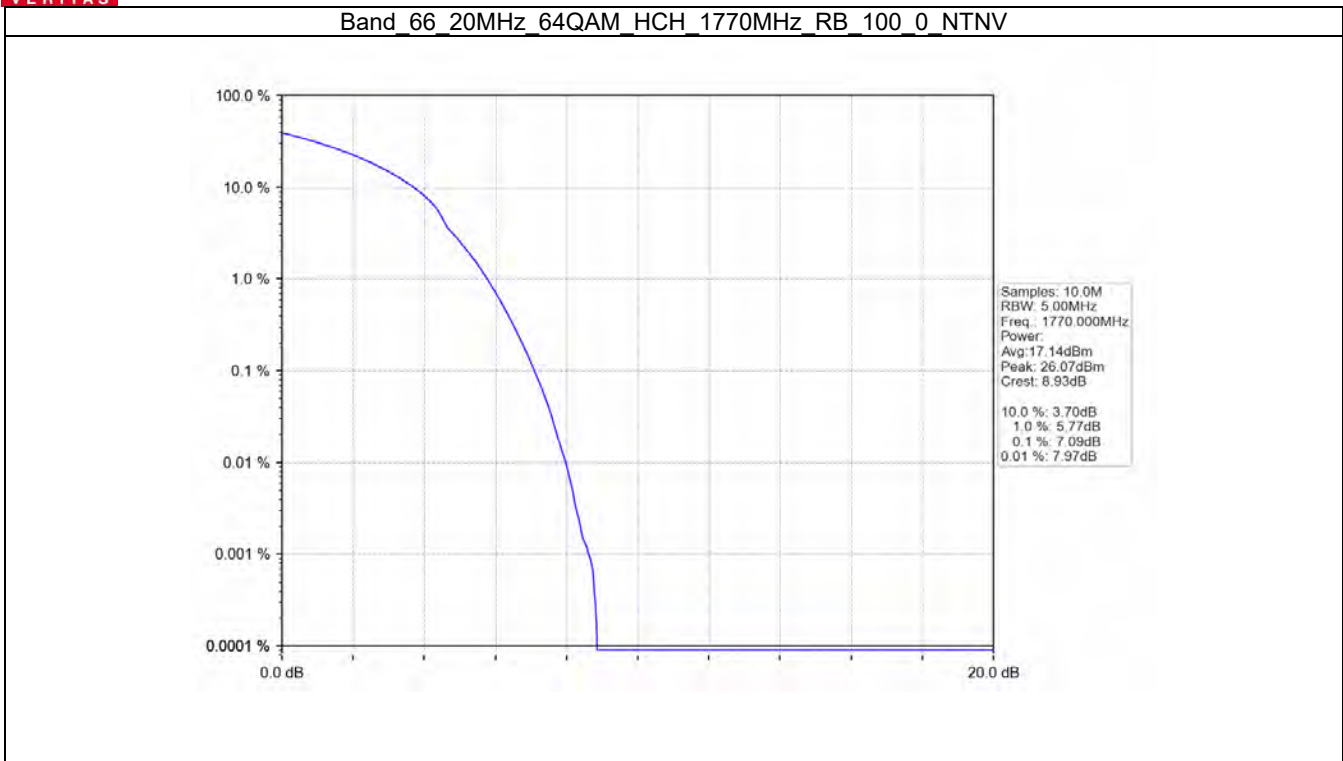

BV 7Layers Communications
Technology (Shenzhen) Co. Ltd

No.B102, Dazu Chuangxin Mansion, North of Beihuan
Avenue, North Area, Hi-Tech Industrial Park, Nanshan
District, Shenzhen, Guangdong, China

Tel: +86 755 8869 6566

Fax: +86 755 8869 6577

Email: customerservice.sw@bureauveritas.com

3.8 LTE Band 71

3.8.1 Test Result

Band: 71 / Bandwidth: 5MHz / NTV							
Modulation	RB Allocation		Peak-Average Ratio (dB)				Verdict
	Size	Offset	LCH	MCH	HCH	Limit	
QPSK	25	0	5.27	5.33	5.37	<=13	Pass
16QAM	25	0	6.00	6.07	6.10	<=13	Pass
64QAM	25	0	6.00	6.07	6.09	<=13	Pass
Band: 71 / Bandwidth: 10MHz / NTV							
Modulation	RB Allocation		Peak-Average Ratio (dB)				Verdict
	Size	Offset	LCH	MCH	HCH	Limit	
QPSK	50	0	4.60	4.53	4.64	<=13	Pass
16QAM	50	0	6.01	6.01	6.00	<=13	Pass
64QAM	50	0	6.01	6.00	6.00	<=13	Pass
Band: 71 / Bandwidth: 15MHz / NTV							
Modulation	RB Allocation		Peak-Average Ratio (dB)				Verdict
	Size	Offset	LCH	MCH	HCH	Limit	
QPSK	75	0	5.79	5.60	5.82	<=13	Pass
16QAM	75	0	6.74	6.63	6.87	<=13	Pass
64QAM	75	0	7.26	7.02	7.43	<=13	Pass
Band: 71 / Bandwidth: 20MHz / NTV							
Modulation	RB Allocation		Peak-Average Ratio (dB)				Verdict
	Size	Offset	LCH	MCH	HCH	Limit	
QPSK	100	0	6.54	6.15	6.53	<=13	Pass
16QAM	100	0	7.17	6.86	7.22	<=13	Pass
64QAM	100	0	7.18	6.85	7.22	<=13	Pass