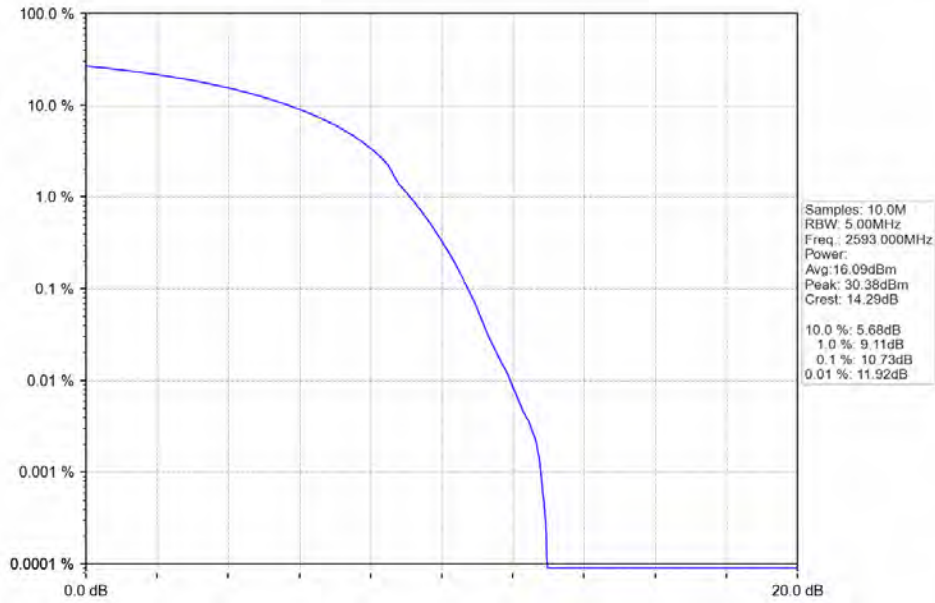

BUREAU
VERITAS

Test Report No.: W7L-P20210616-3RF03

Band41_20MHz_16QAM_MCH_2593MHz_RB_100_0_NTNV