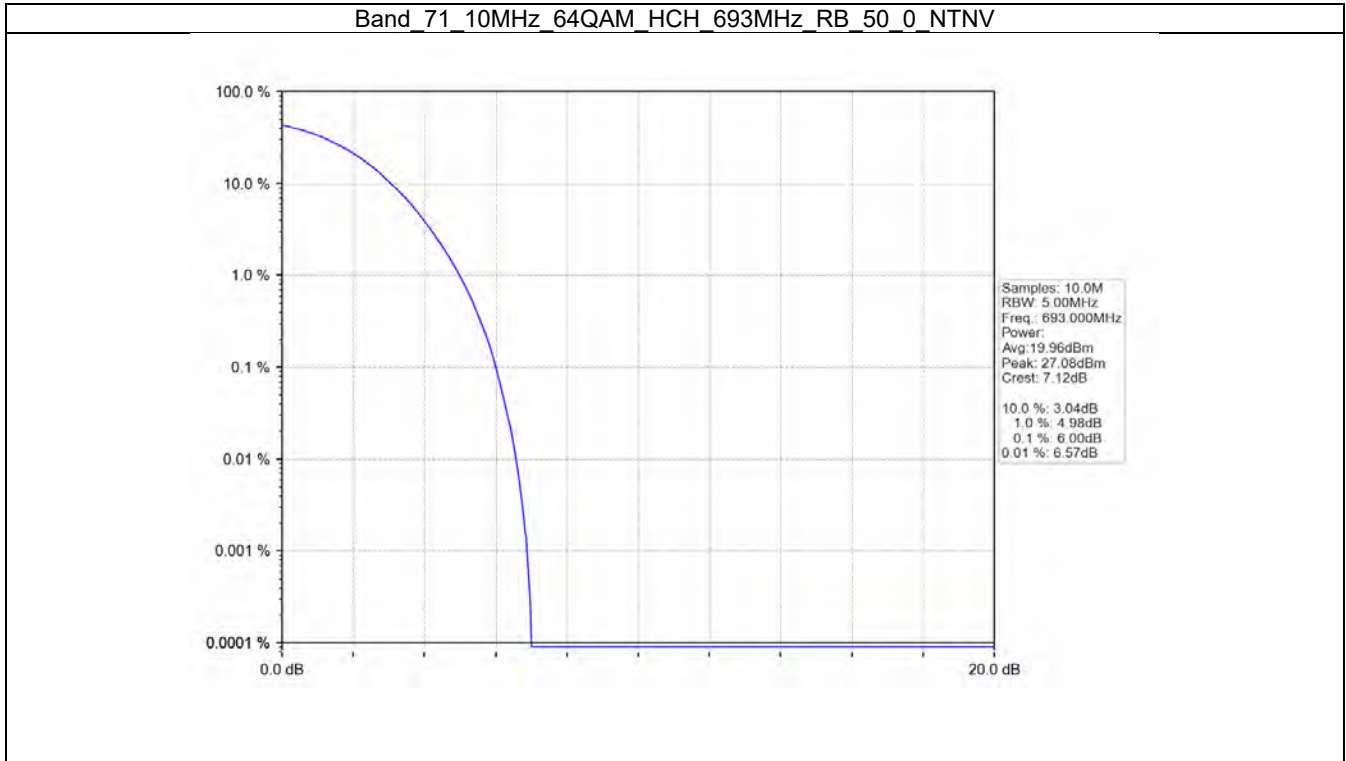

BUREAU
VERITAS

Test Report No.: W7L-P20210616-3RF03

BV 7Layers Communications
Technology (Shenzhen) Co. Ltd

No.B102, Dazu Chuangxin Mansion, North of Beihuan
Avenue, North Area, Hi-Tech Industrial Park, Nanshan
District, Shenzhen, Guangdong, China

Tel: +86 755 8869 6566

Fax: +86 755 8869 6577

Email: customerservice.sw@bureauveritas.com