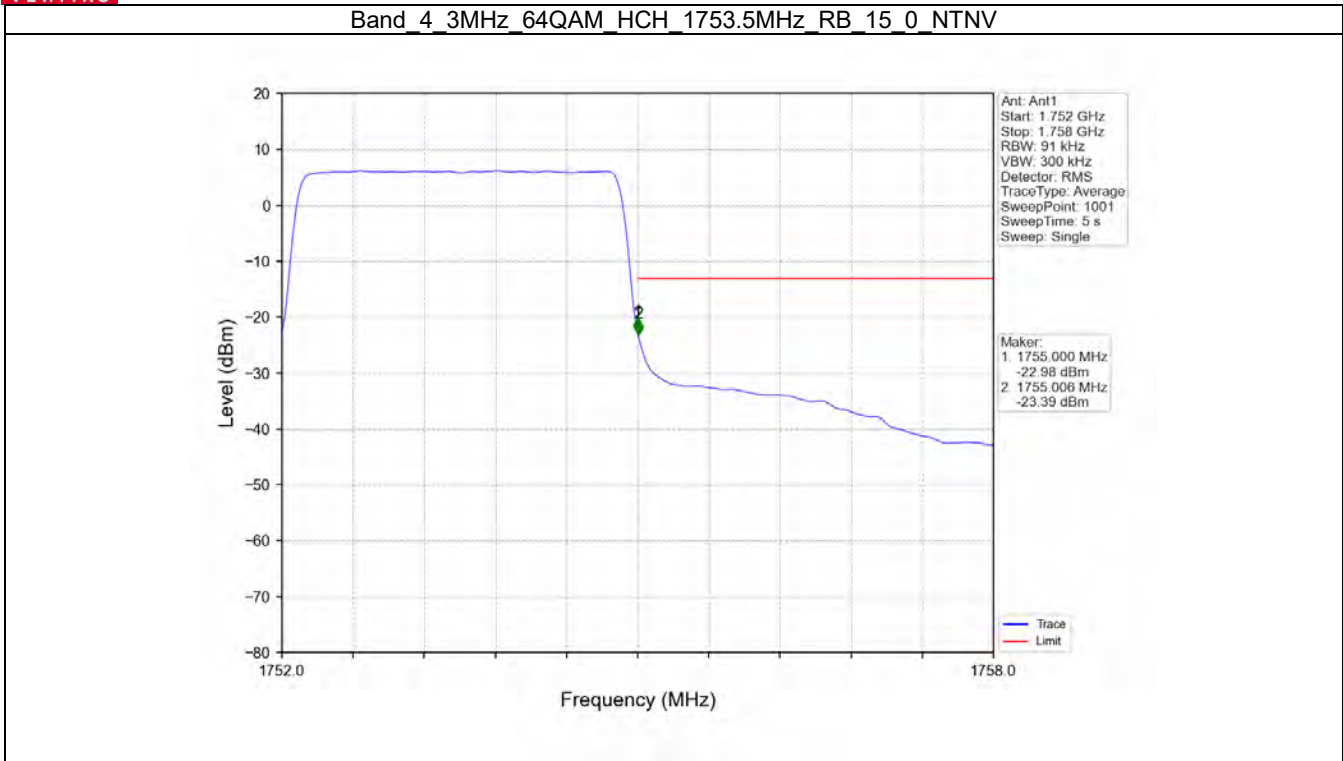

BV 7Layers Communications
Technology (Shenzhen) Co. Ltd

No.B102, Dazu Chuangxin Mansion, North of Beihuan
Avenue, North Area, Hi-Tech Industrial Park, Nanshan
District, Shenzhen, Guangdong, China

Tel: +86 755 8869 6566

Fax: +86 755 8869 6577

Email: customerservice.sw@bureauveritas.com