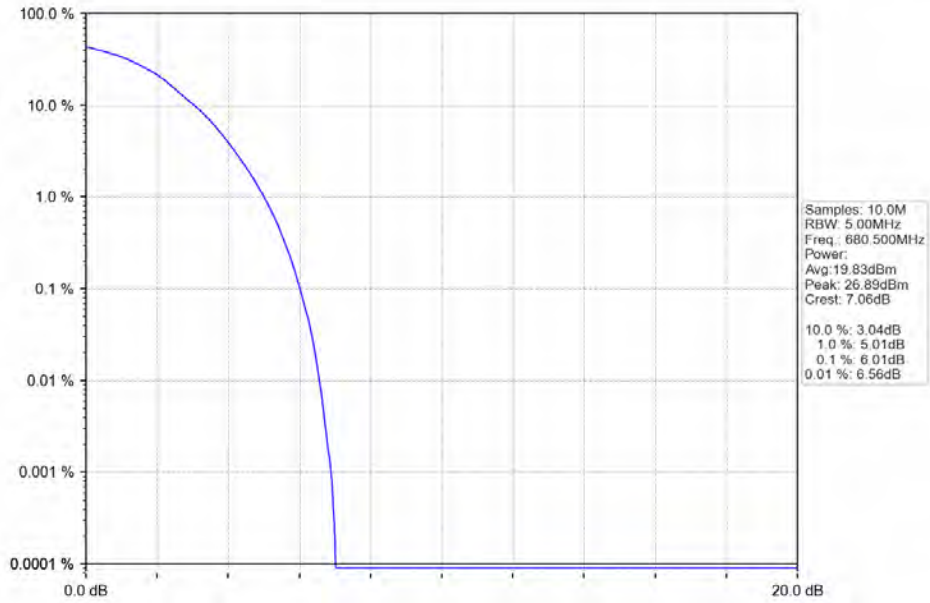

BUREAU
VERITAS

Test Report No.: W7L-P20210616-3RF03

Band 71 10MHz 16QAM MCH 680.5MHz RB 50 0 NTN