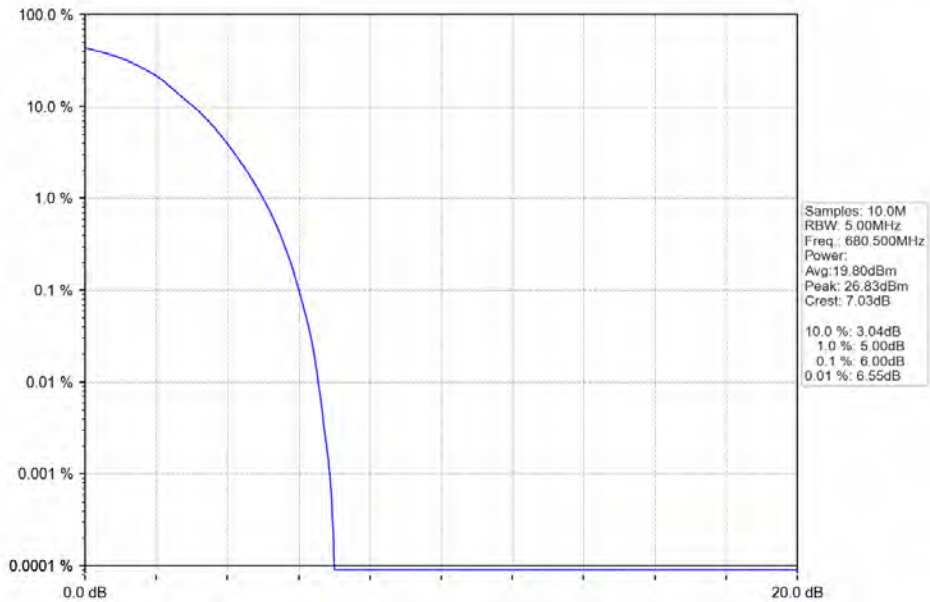

Band_71_10MHz_64QAM_MCH_680.5MHz_RB_50_0_NTNV