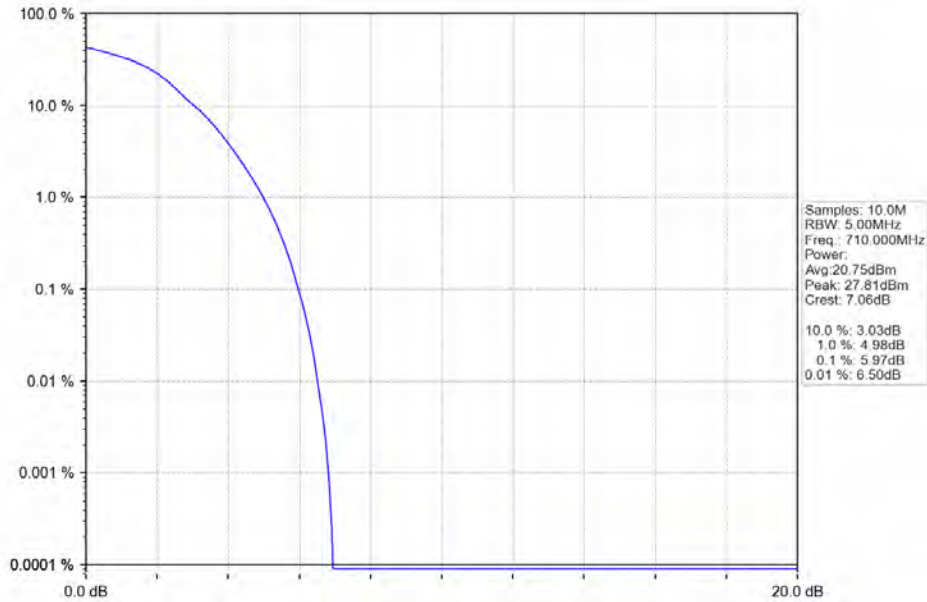

Band 17 10MHz 64QAM MCH 710MHz RB 50 0 NTVN

BV 7Layers Communications
Technology (Shenzhen) Co. Ltd

No.B102, Dazu Chuangxin Mansion, North of Beihuan
Avenue, North Area, Hi-Tech Industrial Park, Nanshan
District, Shenzhen, Guangdong, China

Tel: +86 755 8869 6566

Fax: +86 755 8869 6577

Email: customerservice.sw@bureauveritas.com