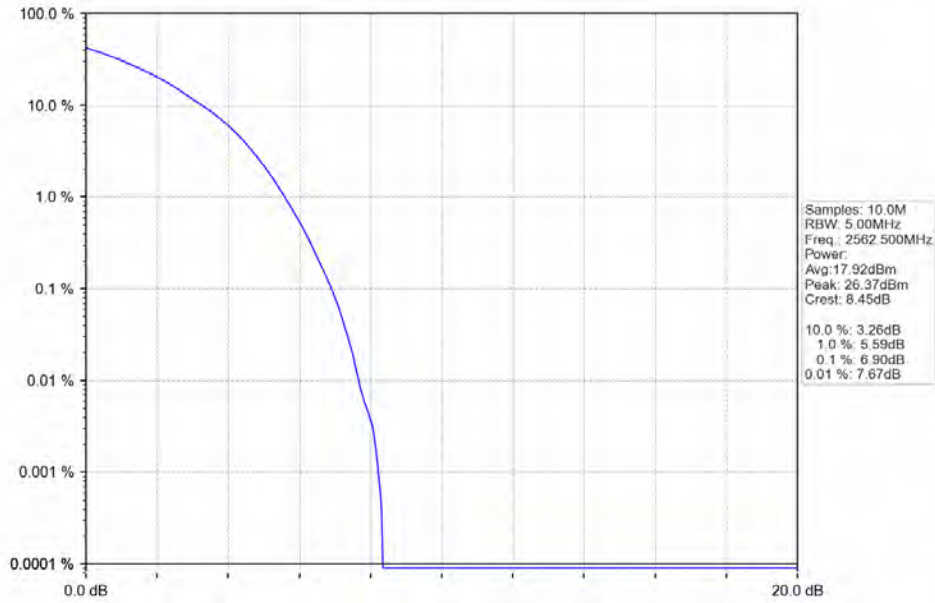

Band7 15MHz 64QAM LCH 2507.5MHz RB 75 0 NTNV

Band7 15MHz 64QAM MCH 2535MHz RB 75 0 NTNV

**BUREAU**  
**VERITAS**

**Test Report No.: W7L-P20210616-3RF03**

Band7\_15MHz\_64QAM\_HCH\_2562.5MHz\_RB\_75\_0\_NTNV