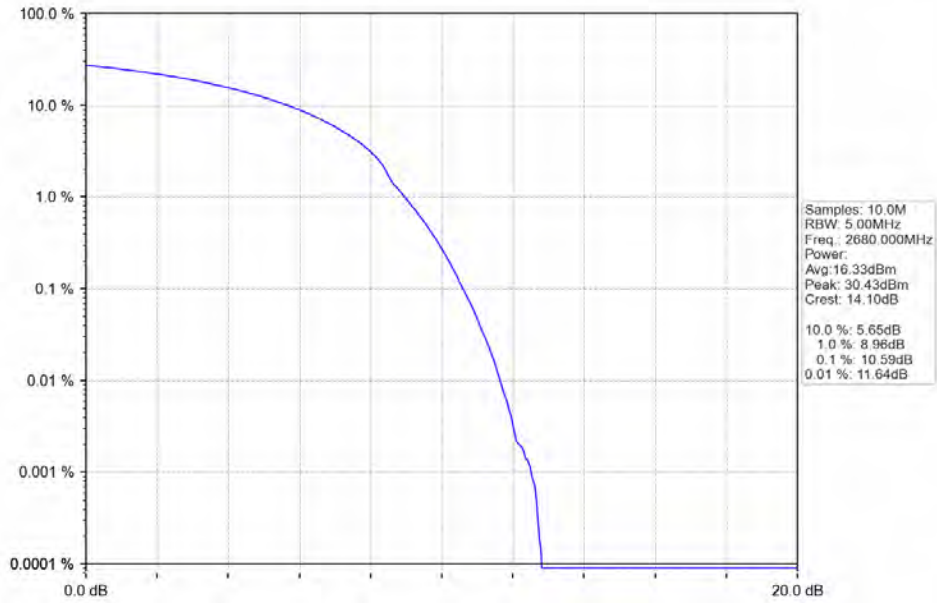

BUREAU
VERITAS

Test Report No.: W7L-P20210616-3RF03

Band41_20MHz_64QAM_HCH_2680MHz_RB_100_0_NTNV

BV 7Layers Communications
Technology (Shenzhen) Co. Ltd

No.B102, Dazu Chuangxin Mansion, North of Beihuan
Avenue, North Area, Hi-Tech Industrial Park, Nanshan
District, Shenzhen, Guangdong, China

Tel: +86 755 8869 6566

Fax: +86 755 8869 6577

Email: customerservice.sw@bureauveritas.com