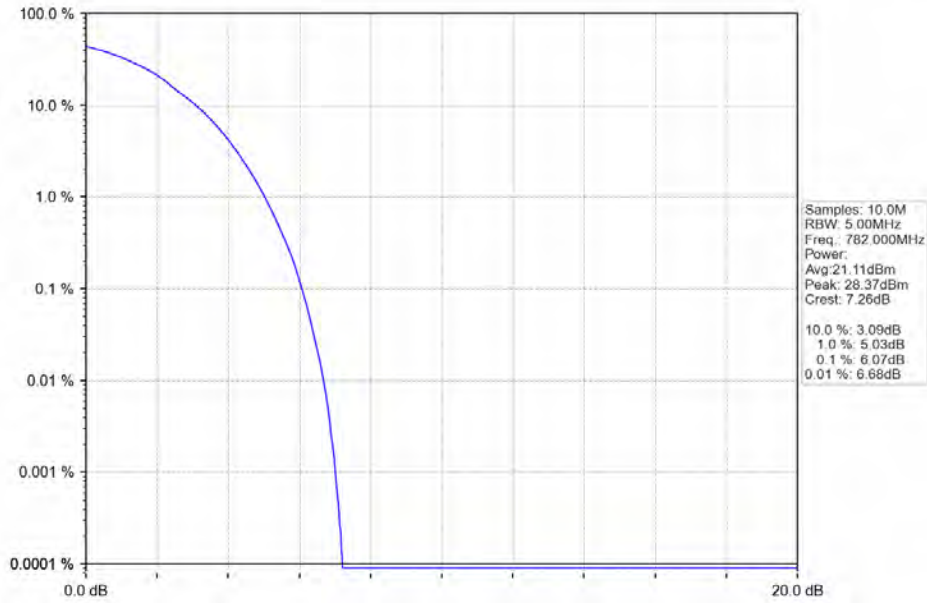

Band 13 10MHz 64QAM MCH 782MHz RB 50 0 NTVN

BV 7Layers Communications
Technology (Shenzhen) Co. Ltd

No.B102, Dazu Chuangxin Mansion, North of Beihuan
Avenue, North Area, Hi-Tech Industrial Park, Nanshan
District, Shenzhen, Guangdong, China

Tel: +86 755 8869 6566

Fax: +86 755 8869 6577

Email: customerservice.sw@bureauveritas.com