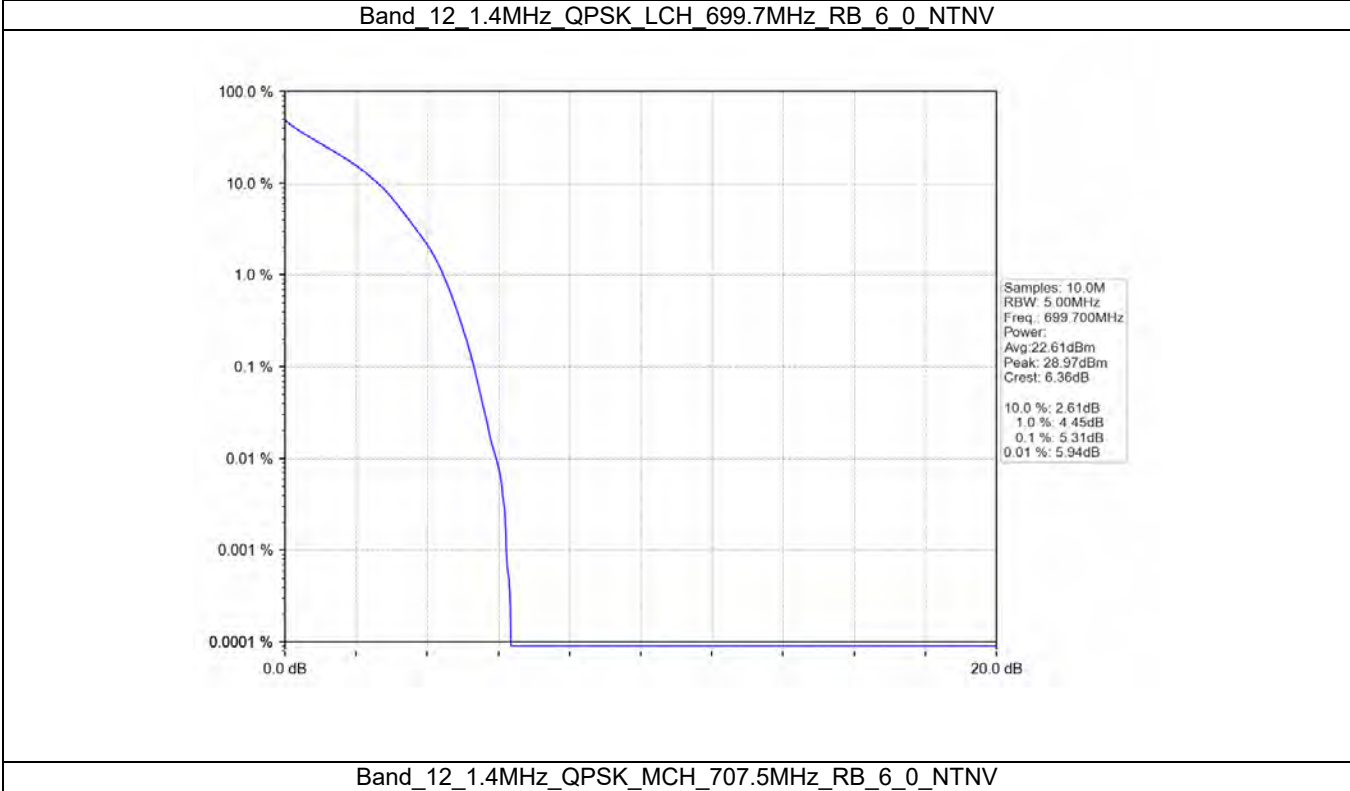

3.3 LTE Band 12

3.3.1 Test Result

Band: 12 / Bandwidth: 1.4MHz / NTNV							
Modulation	RB Allocation		Peak-Average Ratio (dB)				Verdict
	Size	Offset	LCH	MCH	HCH	Limit	
QPSK	6	0	5.31	5.29	5.21	<=13	Pass
16QAM	6	0	5.98	6.03	6.04	<=13	Pass
64QAM	6	0	6.05	6.05	5.94	<=13	Pass
Band: 12 / Bandwidth: 3MHz / NTNV							
Modulation	RB Allocation		Peak-Average Ratio (dB)				Verdict
	Size	Offset	LCH	MCH	HCH	Limit	
QPSK	15	0	5.17	5.40	5.08	<=13	Pass
16QAM	15	0	5.94	5.93	5.91	<=13	Pass
64QAM	15	0	5.96	5.91	5.88	<=13	Pass
Band: 12 / Bandwidth: 5MHz / NTNV							
Modulation	RB Allocation		Peak-Average Ratio (dB)				Verdict
	Size	Offset	LCH	MCH	HCH	Limit	
QPSK	25	0	5.28	5.19	5.21	<=13	Pass
16QAM	25	0	6.02	5.92	5.94	<=13	Pass
64QAM	25	0	5.99	5.90	5.94	<=13	Pass
Band: 12 / Bandwidth: 10MHz / NTNV							
Modulation	RB Allocation		Peak-Average Ratio (dB)				Verdict
	Size	Offset	LCH	MCH	HCH	Limit	
QPSK	50	0	4.60	4.50	4.59	<=13	Pass
16QAM	50	0	5.99	5.98	5.93	<=13	Pass
64QAM	50	0	5.99	5.99	5.93	<=13	Pass

VERITAS
3.3.2 Test Graph