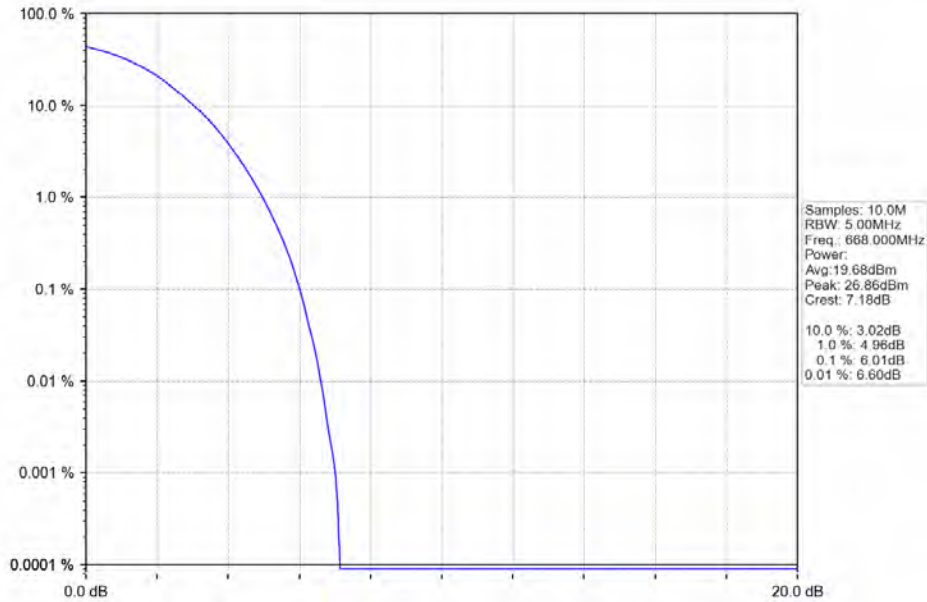

Band 71 10MHz 16QAM LCH 668MHz RB 50 0 NTV

BV 7Layers Communications
Technology (Shenzhen) Co. Ltd

No.B102, Dazu Chuangxin Mansion, North of Beihuan
Avenue, North Area, Hi-Tech Industrial Park, Nanshan
District, Shenzhen, Guangdong, China

Tel: +86 755 8869 6566

Fax: +86 755 8869 6577

Email: customerservice.sw@bureauveritas.com