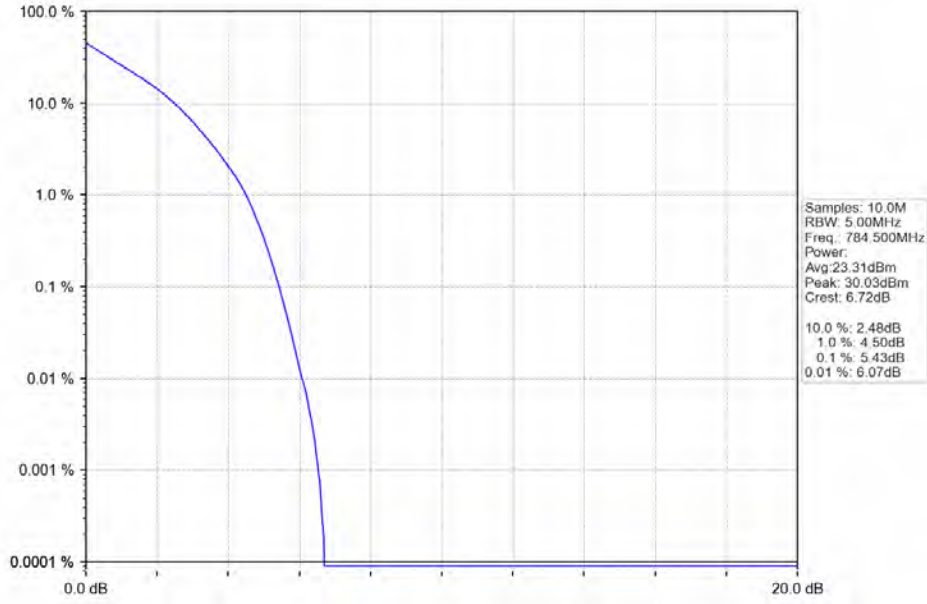

### 3.4.2 Test Graph

**BUREAU**  
**VERITAS**

**Test Report No.: W7L-P20210616-3RF03**

Band 13 5MHz QPSK HCH 784.5MHz RB 25 0 NTNV

Band 13 5MHz 16QAM LCH 779.5MHz RB 25 0 NTNV

BV 7Layers Communications  
Technology (Shenzhen) Co. Ltd