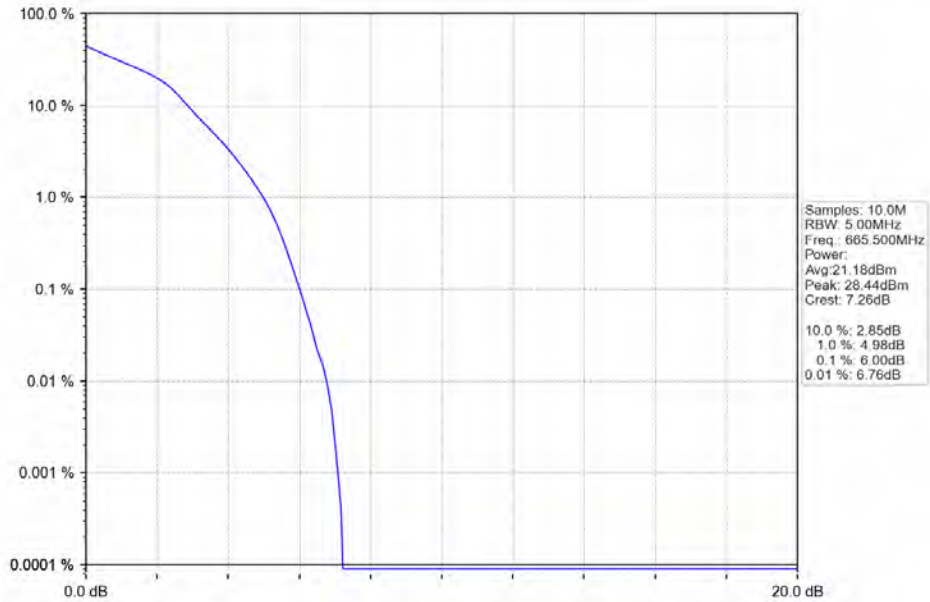

Band 71 5MHz 16QAM LCH 665.5MHz RB 25 0 NTNV

BV 7Layers Communications
Technology (Shenzhen) Co. Ltd

No.B102, Dazu Chuangxin Mansion, North of Beihuan
Avenue, North Area, Hi-Tech Industrial Park, Nanshan
District, Shenzhen, Guangdong, China

Tel: +86 755 8869 6566

Fax: +86 755 8869 6577

Email: customerservice.sw@bureauveritas.com