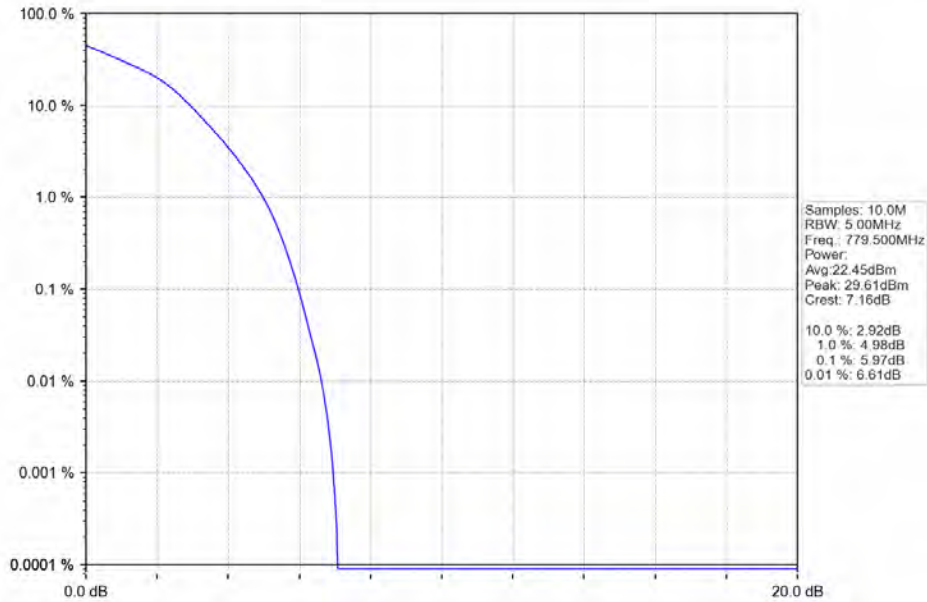

### 3.4.2 Test Graph

**BUREAU**  
**VERITAS**

**Test Report No.: W7L-P20210616-3RF03**

Band 13 5MHz QPSK HCH 784.5MHz RB 25 0 NTNV

Band 13 5MHz 16QAM LCH 779.5MHz RB 25 0 NTNV

BV 7Layers Communications  
Technology (Shenzhen) Co. Ltd