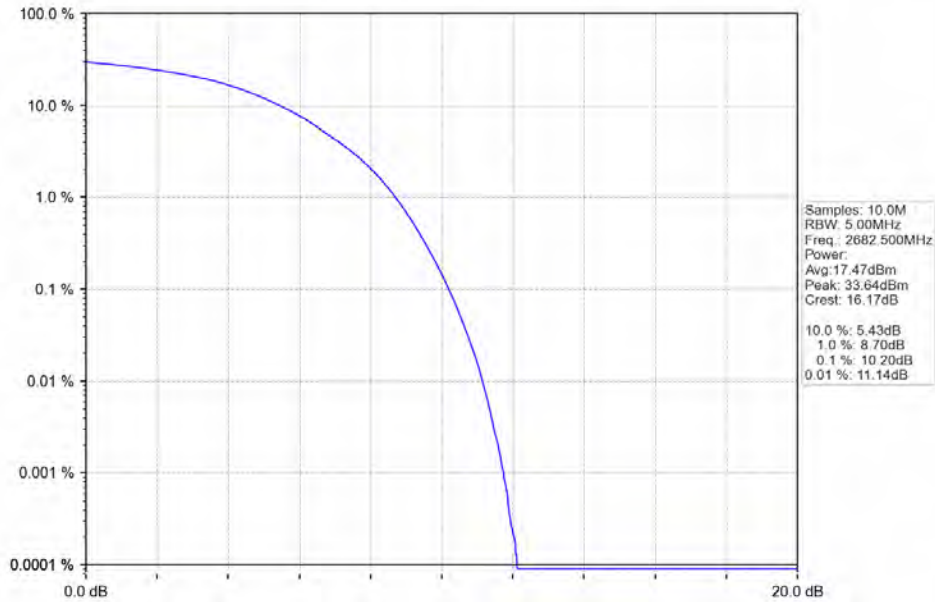

**Band41\_15MHz\_16QAM\_LCH\_2503.5MHz\_RB\_75\_0\_NTNV**

Band41\_15MHz\_16QAM\_MCH\_2593MHz\_RB\_75\_0\_NTNV

Band41\_15MHz\_16QAM\_HCH\_2682.5MHz\_RB\_75\_0\_NTNV

**BUREAU**  
**VERITAS**

**Test Report No.: W7L-P20210616-3RF03**