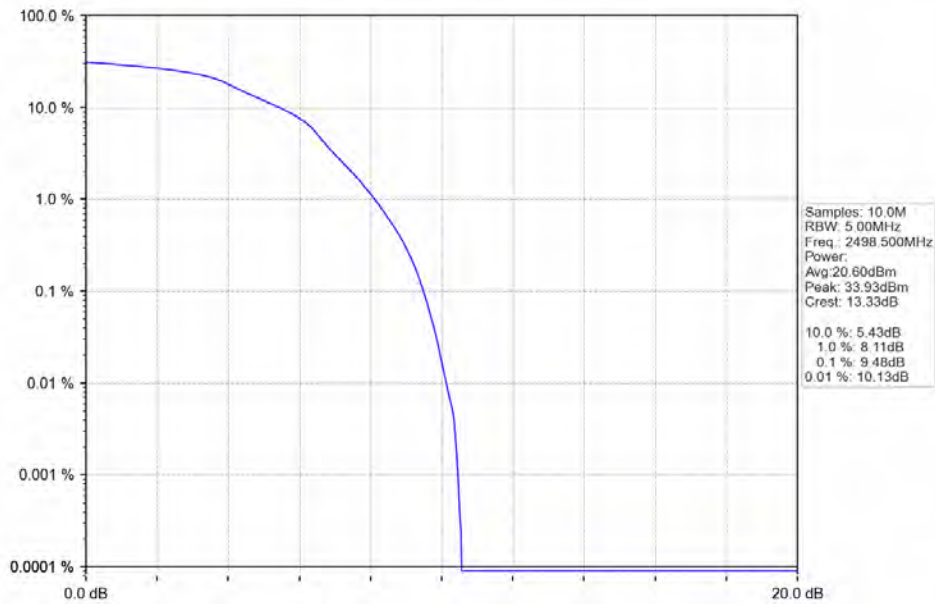

Band41_5MHz_16QAM_LCH_2498.5MHz_RB_25_0_NTNV

BV 7Layers Communications
Technology (Shenzhen) Co. Ltd

No.B102, Dazu Chuangxin Mansion, North of Beihuan
Avenue, North Area, Hi-Tech Industrial Park, Nanshan
District, Shenzhen, Guangdong, China

Tel: +86 755 8869 6566

Fax: +86 755 8869 6577

Email: customerservice.sw@bureauveritas.com