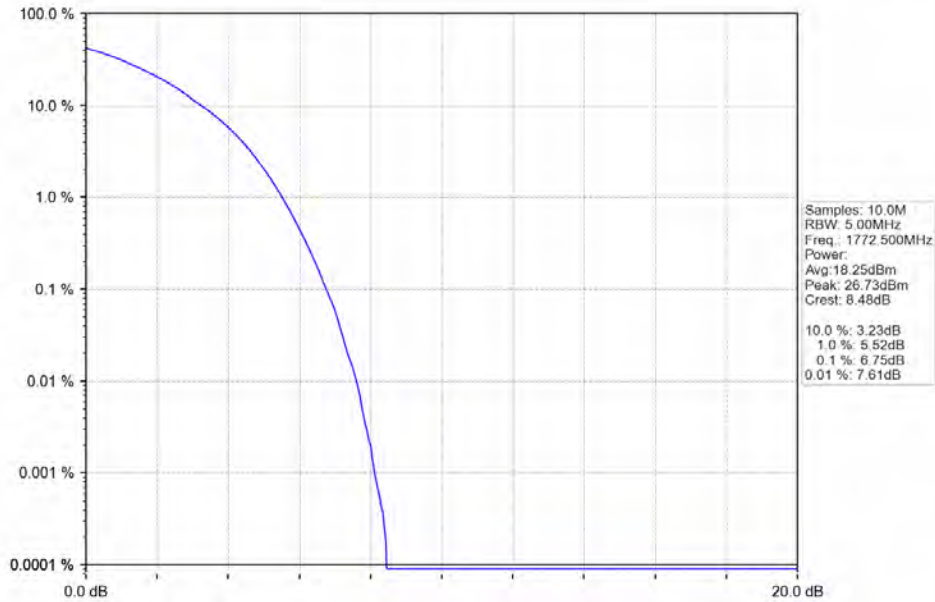

Band 66 15MHz 16QAM HCH 1772.5MHz RB 75 0 NTV

BV 7Layers Communications
Technology (Shenzhen) Co. Ltd

No.B102, Dazu Chuangxin Mansion, North of Beihuan
Avenue, North Area, Hi-Tech Industrial Park, Nanshan
District, Shenzhen, Guangdong, China

Tel: +86 755 8869 6566

Fax: +86 755 8869 6577

Email: customerservice.sw@bureauveritas.com