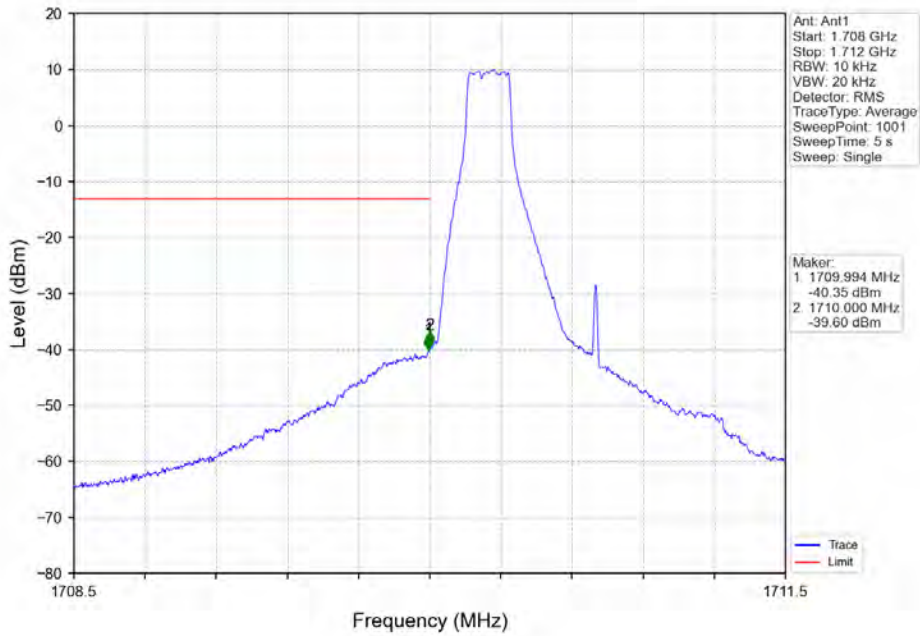

Band LTE Band 4 16QAM LCH 1710.7MHz RB 1 0 NTV