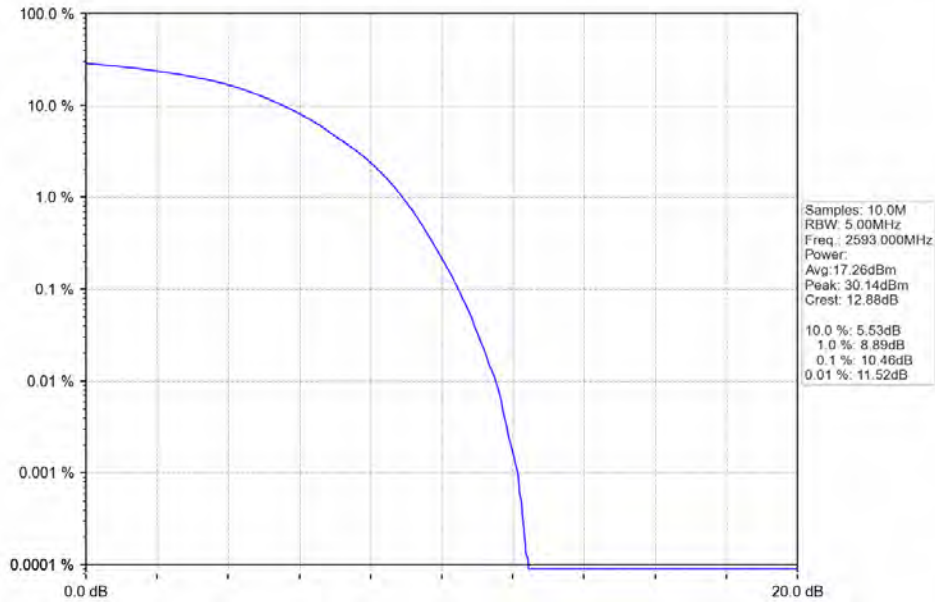

BV 7Layers Communications
Technology (Shenzhen) Co. Ltd

No.B102, Dazu Chuangxin Mansion, North of Beihuan
Avenue, North Area, Hi-Tech Industrial Park, Nanshan
District, Shenzhen, Guangdong, China

Tel: +86 755 8869 6566

Fax: +86 755 8869 6577

Email: customerservice.sw@bureauveritas.com