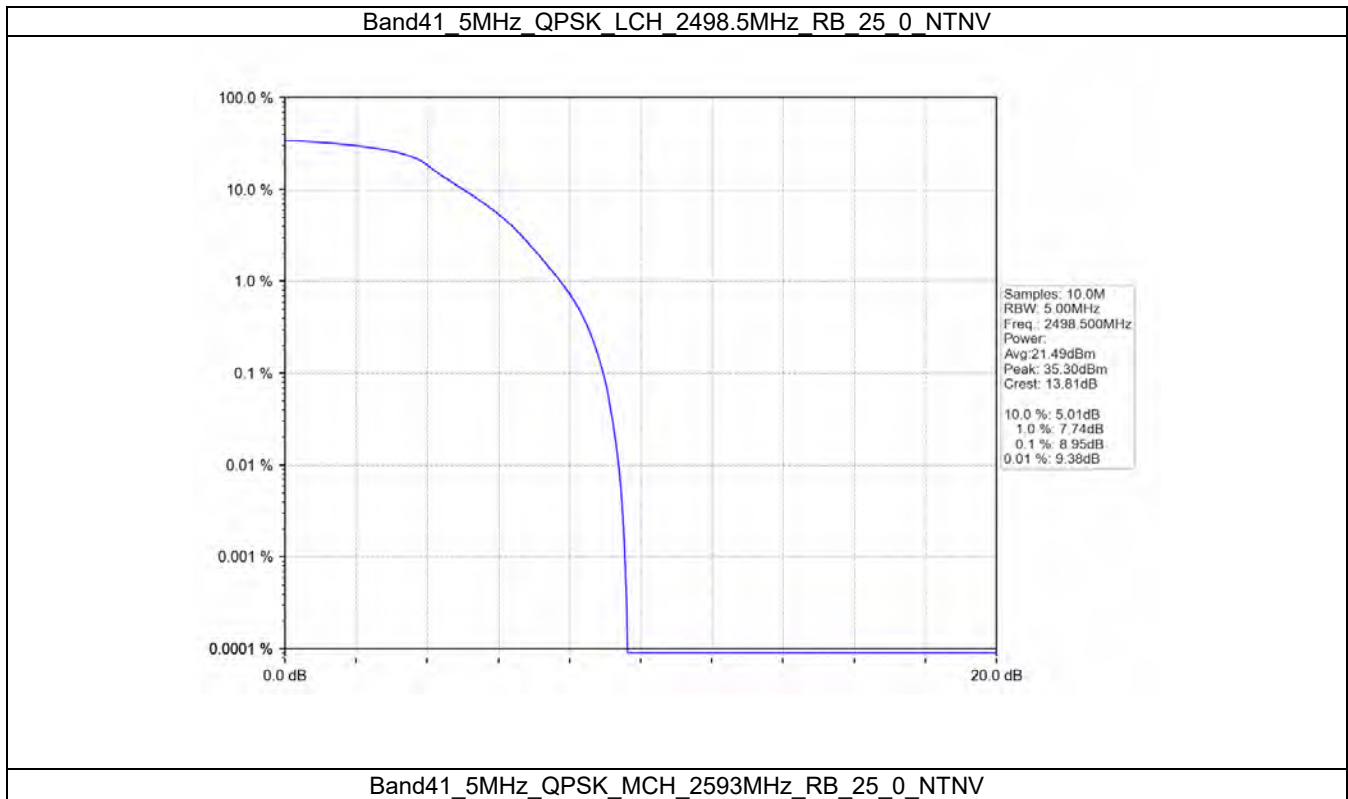

BUREAU VERITAS Test Report No.: W7L-P20210616-3RF03

64QAM	2506	100	0	10.56	<=13	Pass
	2593	100	0	10.51	<=13	Pass
	2680	100	0	10.59	<=13	Pass

3.9.2 Test Graph

BV 7Layers Communications
Technology (Shenzhen) Co. Ltd

No.B102, Dazu Chuangxin Mansion, North of Beihuan
Avenue, North Area, Hi-Tech Industrial Park, Nanshan
District, Shenzhen, Guangdong, China

Tel: +86 755 8869 6566

Fax: +86 755 8869 6577

Email: customerservice.sw@bureauveritas.com