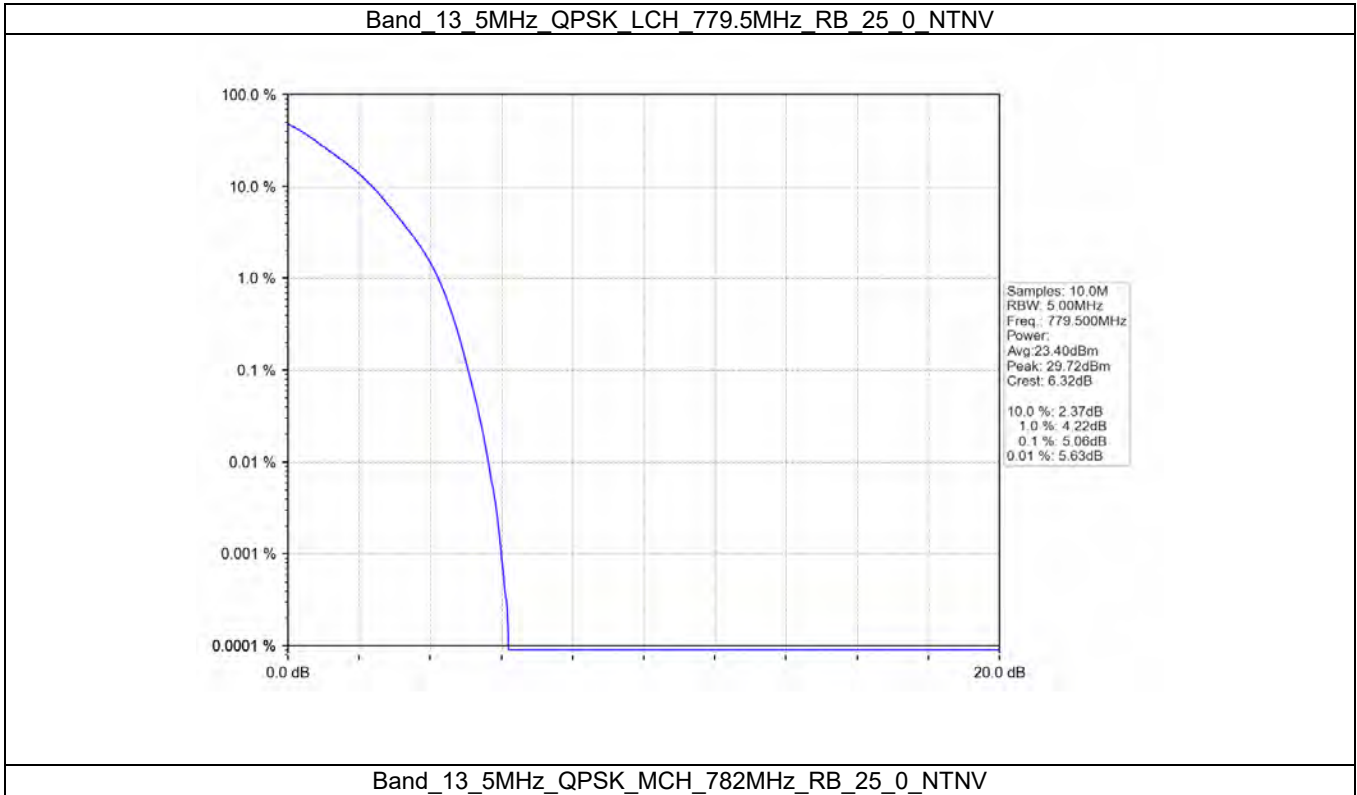

3.4 LTE Band 13

3.4.1 Test Result

Band: 13 / Bandwidth: 5MHz / NTNV							
Modulation	RB Allocation		Peak-Average Ratio (dB)				Verdict
	Size	Offset	LCH	MCH	HCH	Limit	
QPSK	25	0	5.06	5.39	5.43	<=13	Pass
16QAM	25	0	5.97	6.11	6.11	<=13	Pass
64QAM	25	0	6.00	6.02	6.14	<=13	Pass

Band: 13 / Bandwidth: 10MHz / NTNV							
Modulation	RB Allocation		Peak-Average Ratio (dB)				Verdict
	Size	Offset	LCH	MCH	HCH	Limit	
QPSK	50	0	/	4.68	/	<=13	Pass
16QAM	50	0	/	6.10	/	<=13	Pass
64QAM	50	0	/	6.07	/	<=13	Pass

3.4.2 Test Graph