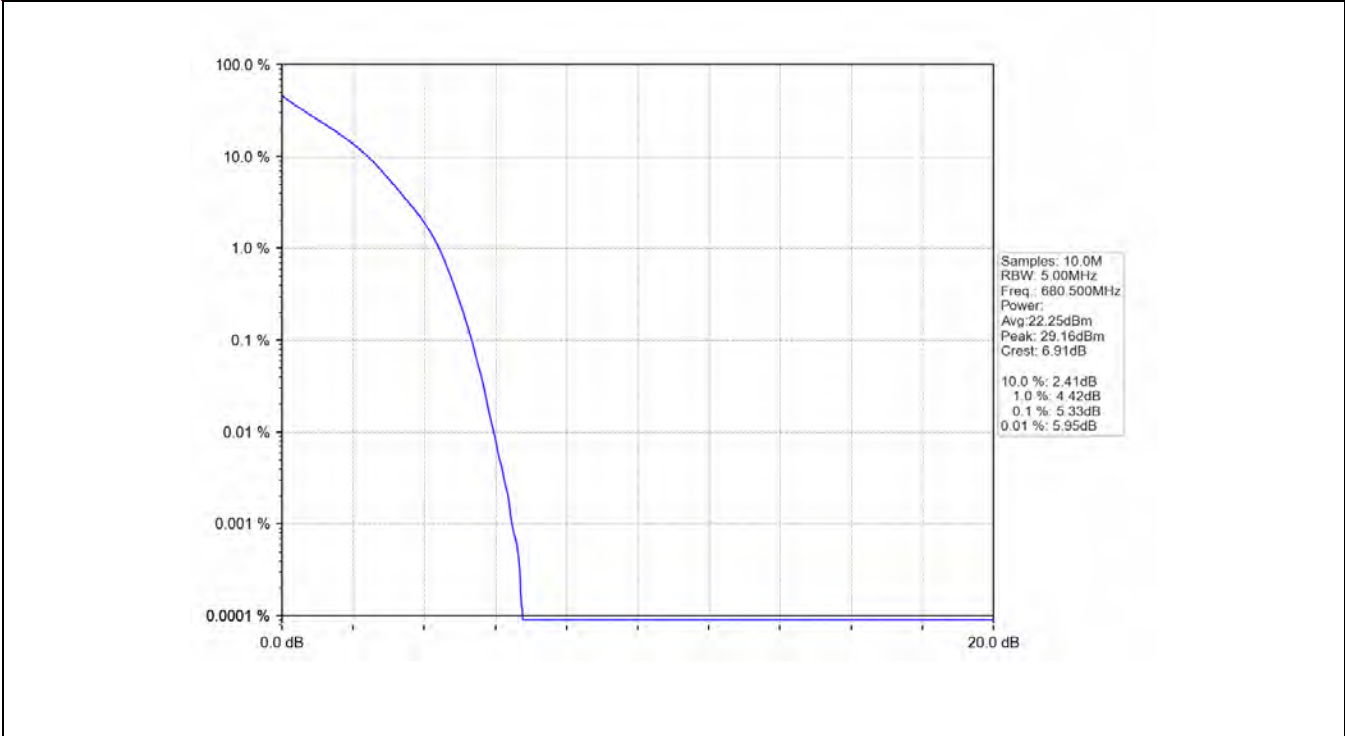

BV 7Layers Communications
Technology (Shenzhen) Co. Ltd

No.B102, Dazu Chuangxin Mansion, North of Beihuan
Avenue, North Area, Hi-Tech Industrial Park, Nanshan
District, Shenzhen, Guangdong, China

Tel: +86 755 8869 6566

Fax: +86 755 8869 6577

Email: customerservice.sw@bureauveritas.com