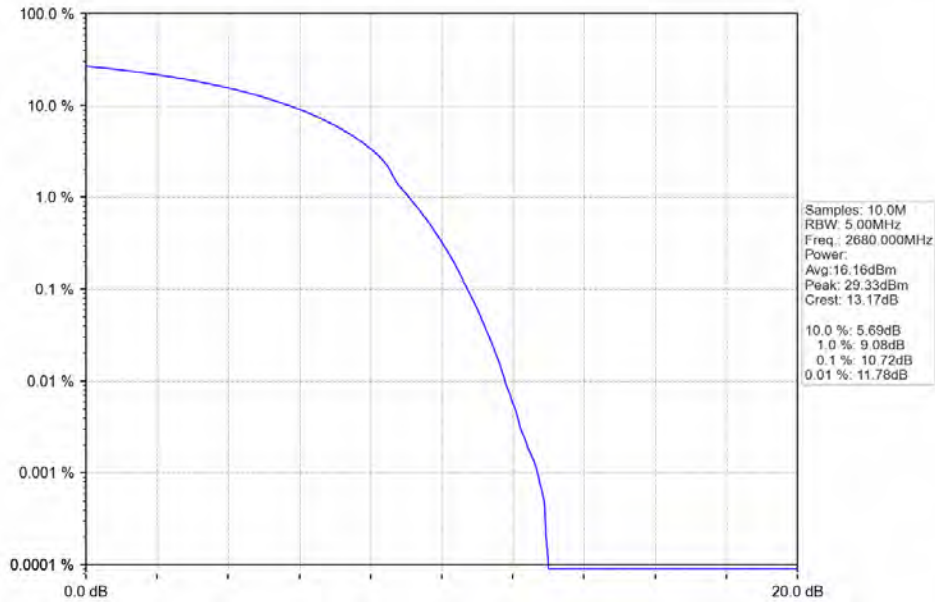

Band41_20MHz_16QAM_HCH_2680MHz_RB_100_0_NTNV

BV 7Layers Communications
Technology (Shenzhen) Co. Ltd

No.B102, Dazu Chuangxin Mansion, North of Beihuan
Avenue, North Area, Hi-Tech Industrial Park, Nanshan
District, Shenzhen, Guangdong, China

Tel: +86 755 8869 6566

Fax: +86 755 8869 6577

Email: customerservice.sw@bureauveritas.com