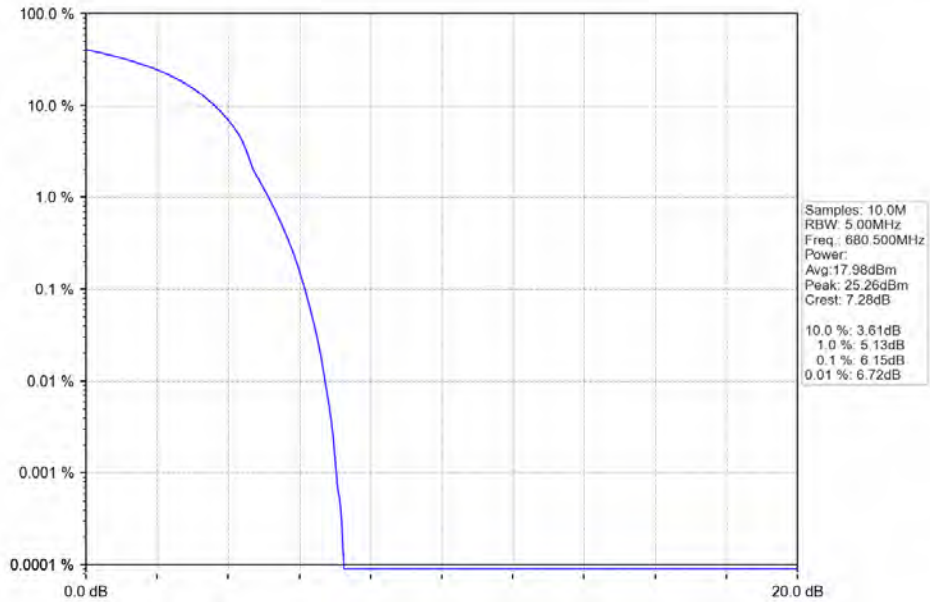

BV 7Layers Communications
Technology (Shenzhen) Co. Ltd

No.B102, Dazu Chuangxin Mansion, North of Beihuan
Avenue, North Area, Hi-Tech Industrial Park, Nanshan
District, Shenzhen, Guangdong, China

Tel: +86 755 8869 6566

Fax: +86 755 8869 6577

Email: customerservice.sw@bureauveritas.com