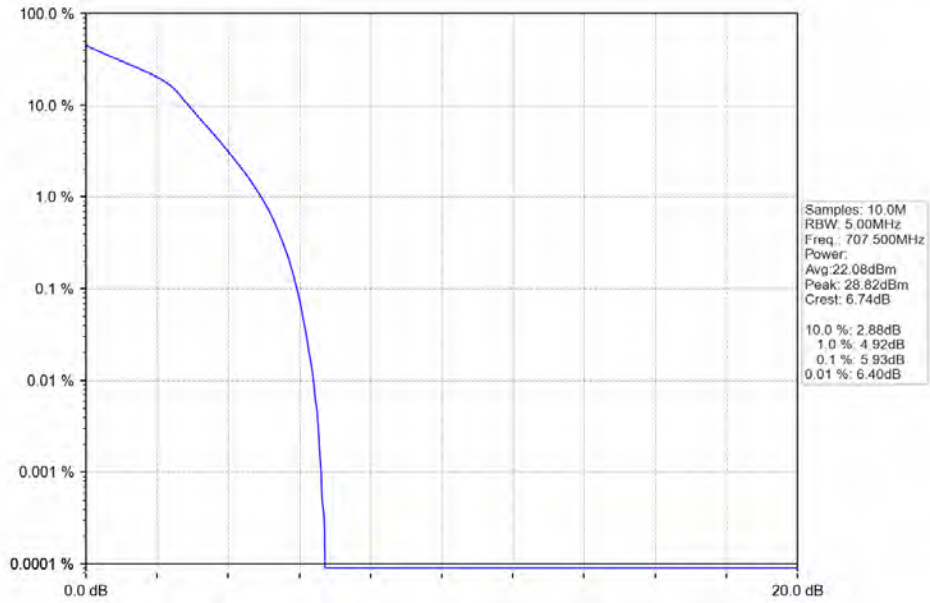

Band 12 3MHz 16QAM MCH 707.5MHz RB 15.0 NTNV