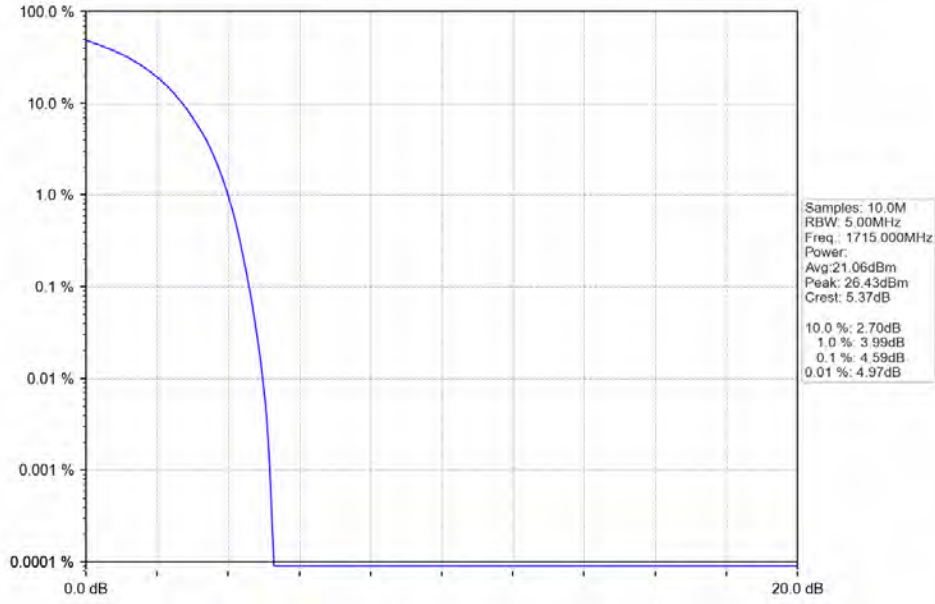

Band\_66\_10MHz\_QPSK\_MCH\_1745MHz\_RB\_50\_0\_NTNV

**BUREAU**  
**VERITAS**

**Test Report No.: W7L-P20210616-3RF03**

Band 66 10MHz QPSK HCH 1775MHz RB 50 0 NTNV

Band 66 10MHz 16QAM LCH 1715MHz RB 50 0 NTNV