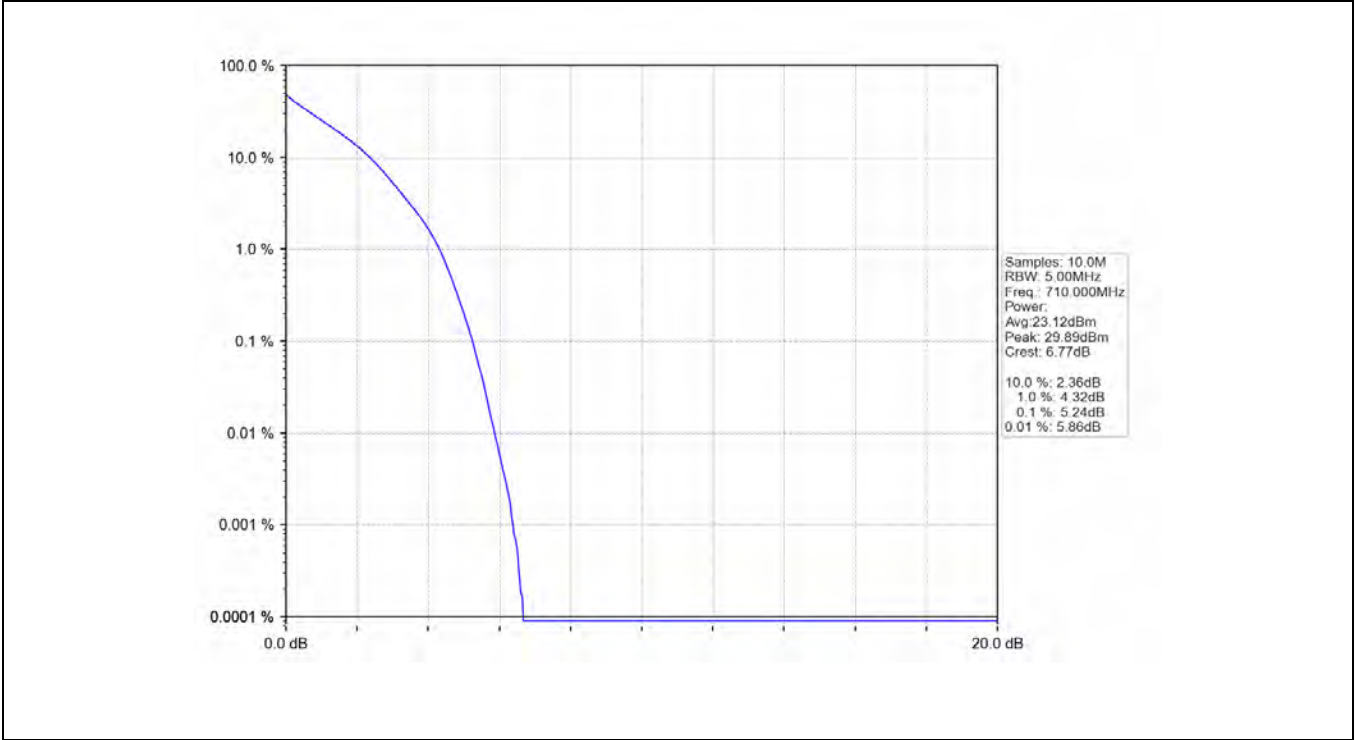

BV 7Layers Communications
Technology (Shenzhen) Co. Ltd

No.B102, Dazu Chuangxin Mansion, North of Beihuan
Avenue, North Area, Hi-Tech Industrial Park, Nanshan
District, Shenzhen, Guangdong, China

Tel: +86 755 8869 6566
Fax: +86 755 8869 6577
Email: customerservice.sw@bureauveritas.com