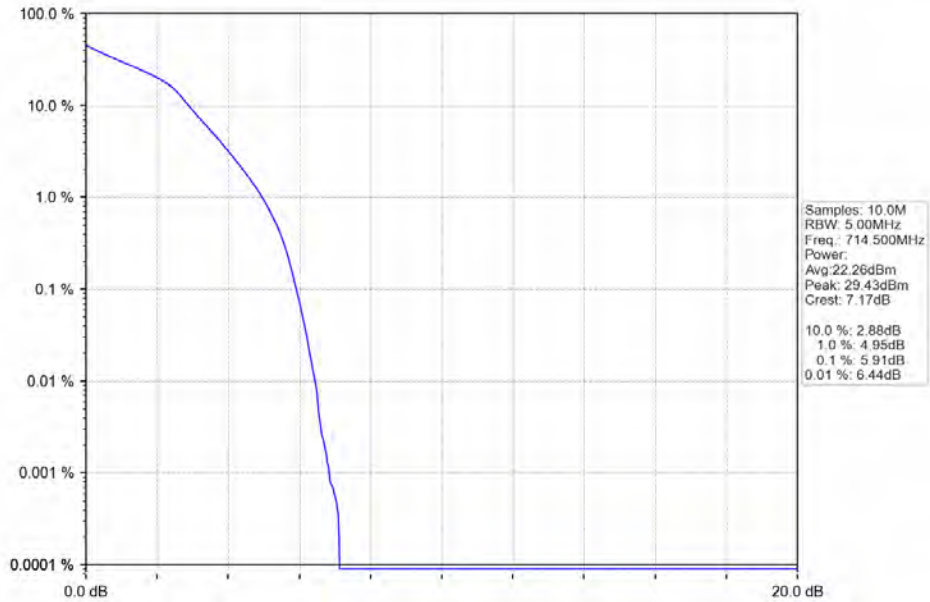

Band 12 3MHz 16QAM HCH 714.5MHz RB 15.0 NTNV