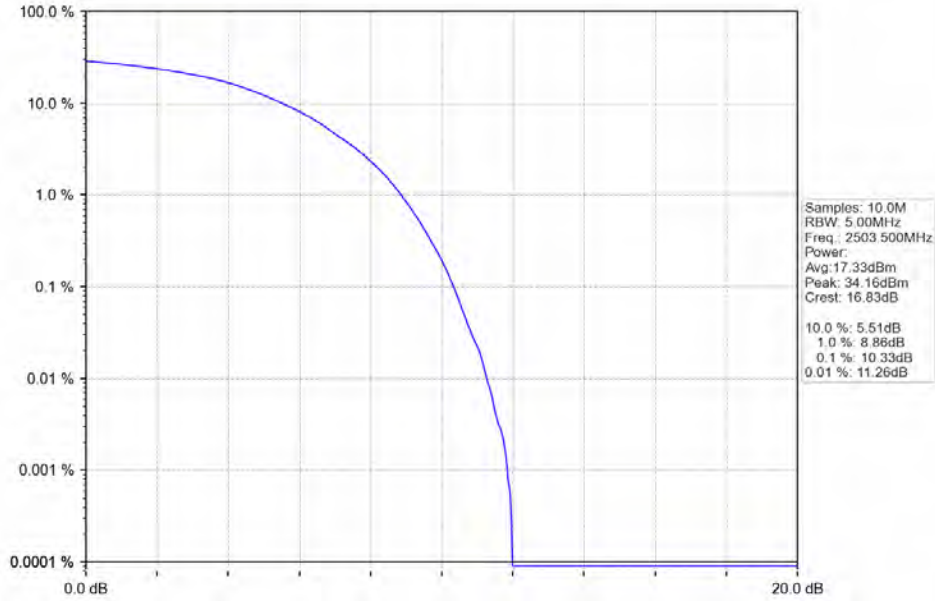

BUREAU
VERITAS

Test Report No.: W7L-P20210616-3RF03

Band41_15MHz_64QAM_LCH_2503.5MHz_RB_75_0_NTNV

Band41_15MHz_64QAM_MCH_2593MHz_RB_75_0_NTNV