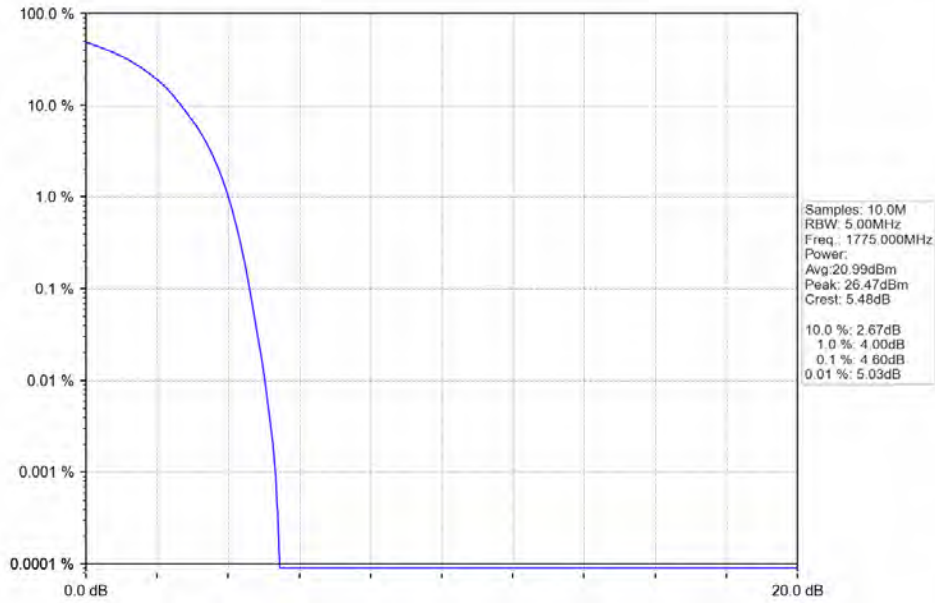

Band\_66\_10MHz\_QPSK\_MCH\_1745MHz\_RB\_50\_0\_NTNV

**BUREAU**  
**VERITAS**

**Test Report No.: W7L-P20210616-3RF03**

Band 66 10MHz QPSK HCH 1775MHz RB 50 0 NTNV

Band 66 10MHz 16QAM LCH 1715MHz RB 50 0 NTNV