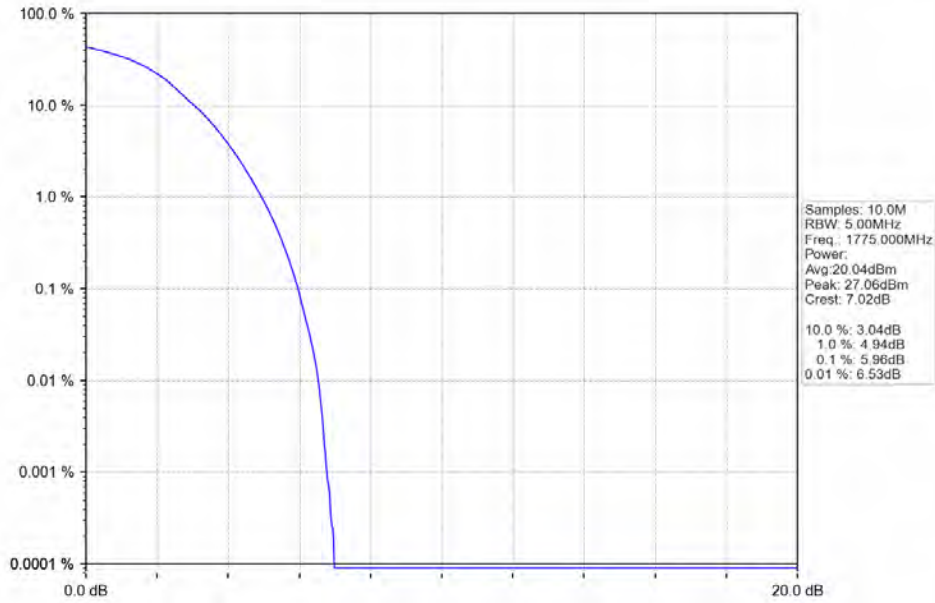

**BUREAU**  
**VERITAS**

**Test Report No.: W7L-P20210616-3RF03**

Band 66 10MHz 64QAM HCH 1775MHz RB 50 0 NTV

BV 7Layers Communications  
Technology (Shenzhen) Co. Ltd

No.B102, Dazu Chuangxin Mansion, North of Beihuan  
Avenue, North Area, Hi-Tech Industrial Park, Nanshan  
District, Shenzhen, Guangdong, China