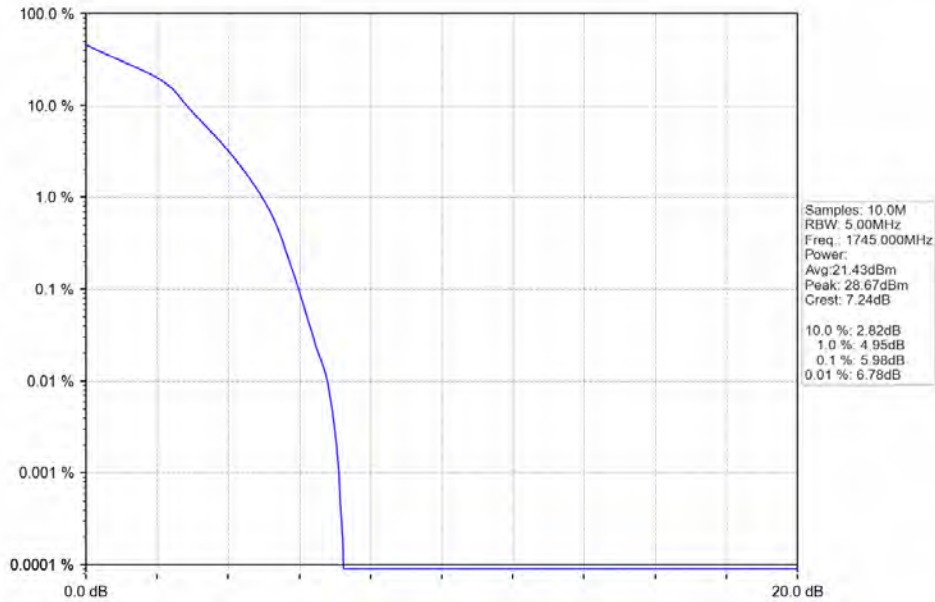

Band 66 5MHz 64QAM MCH 1745MHz RB 25 0 NTNV

BV 7Layers Communications
Technology (Shenzhen) Co. Ltd

No.B102, Dazu Chuangxin Mansion, North of Beihuan
Avenue, North Area, Hi-Tech Industrial Park, Nanshan
District, Shenzhen, Guangdong, China

Tel: +86 755 8869 6566

Fax: +86 755 8869 6577

Email: customerservice.sw@bureauveritas.com