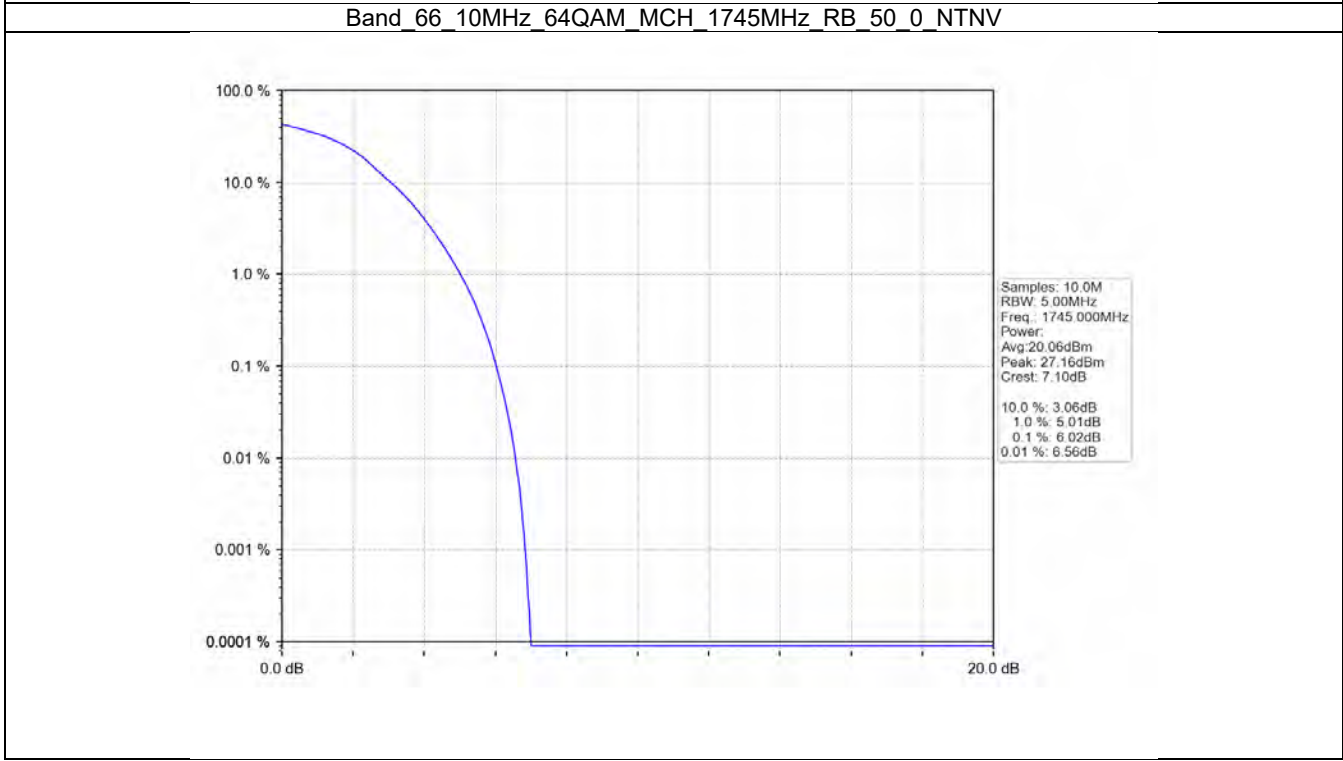

**BUREAU**  
**VERITAS**

**Test Report No.: W7L-P20210616-3RF03**

Band 66 10MHz 64QAM HCH 1775MHz RB 50 0 NTV

BV 7Layers Communications  
Technology (Shenzhen) Co. Ltd

No.B102, Dazu Chuangxin Mansion, North of Beihuan  
Avenue, North Area, Hi-Tech Industrial Park, Nanshan  
District, Shenzhen, Guangdong, China