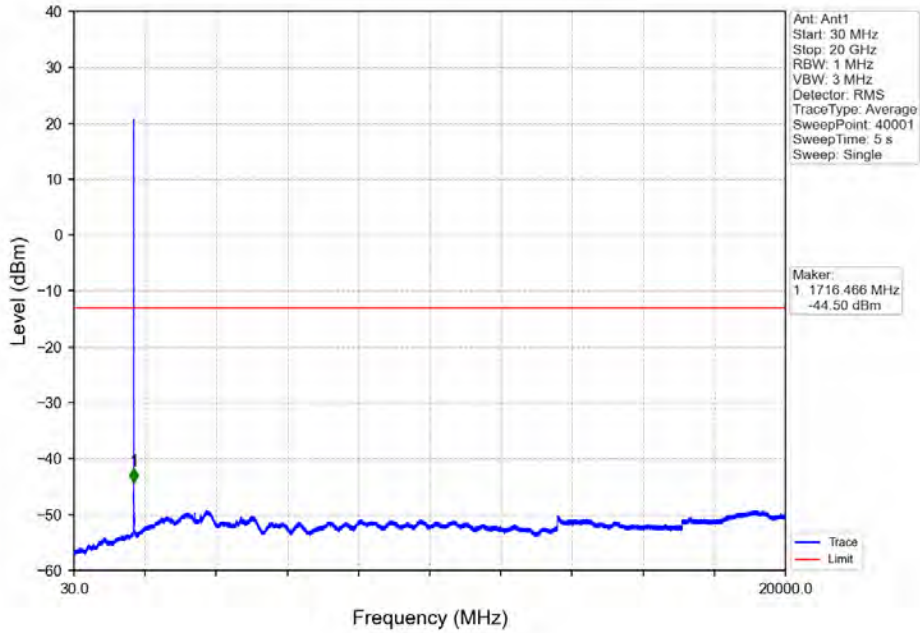

Band_LTE Band 4_16QAM_LCH_1710.7MHz_RB_1_0_NTNV