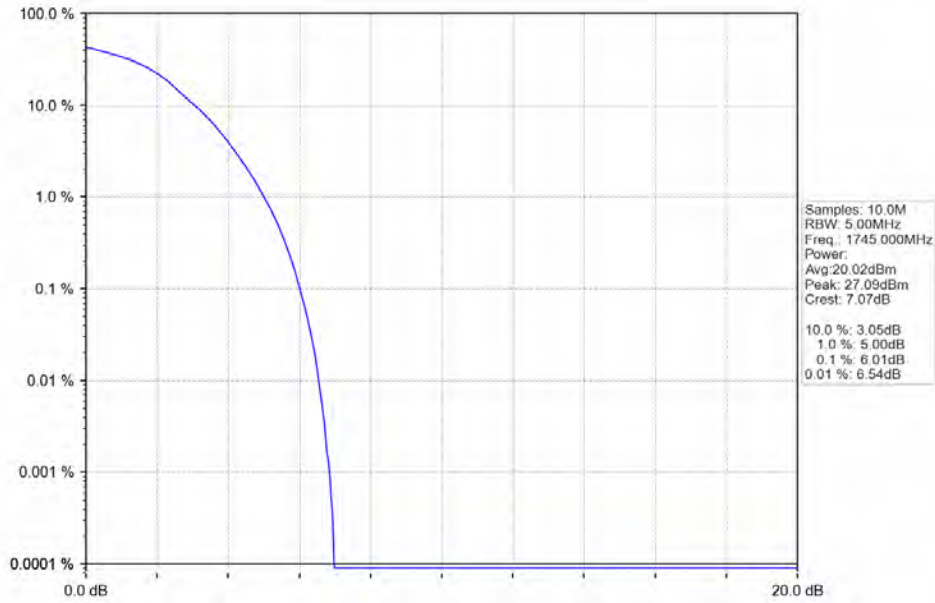

Band 66 10MHz 16QAM MCH 1745MHz RB 50 0 NTV