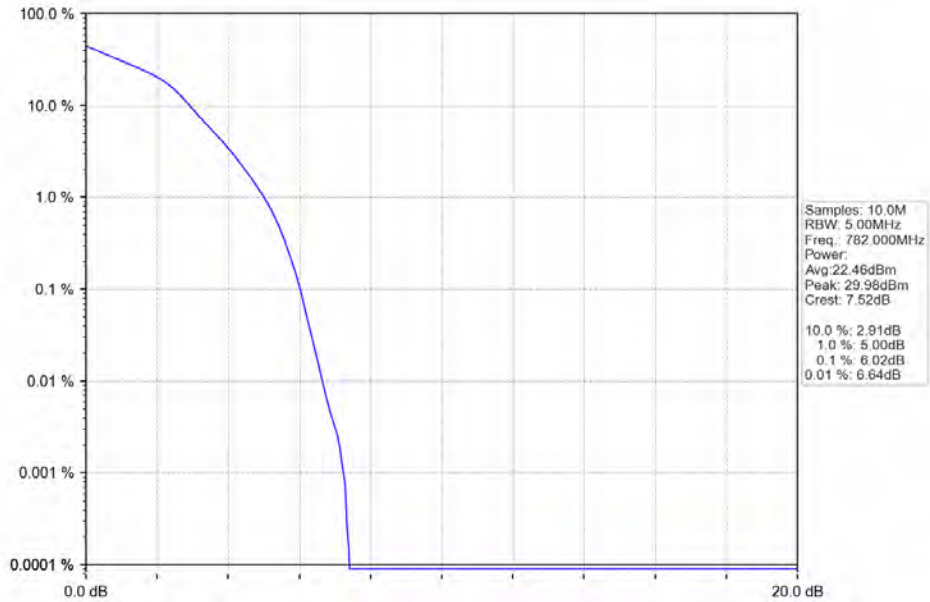

Band 13 5MHz 64QAM MCH 782MHz RB 25 0 NTNV

BV 7Layers Communications
Technology (Shenzhen) Co. Ltd

No.B102, Dazu Chuangxin Mansion, North of Beihuan
Avenue, North Area, Hi-Tech Industrial Park, Nanshan
District, Shenzhen, Guangdong, China

Tel: +86 755 8869 6566

Fax: +86 755 8869 6577

Email: customerservice.sw@bureauveritas.com