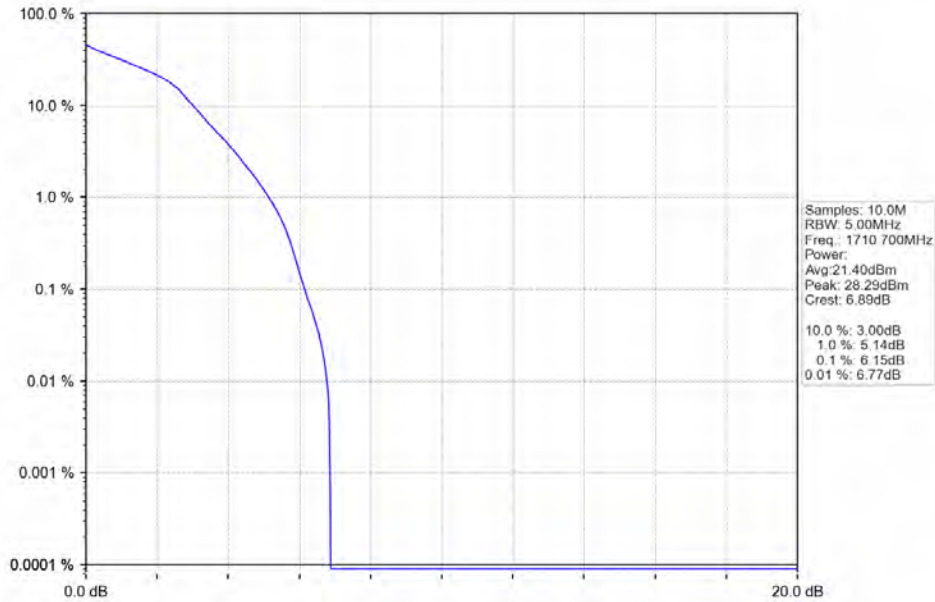

Band 66 1.4MHz 16QAM LCH 1710.7MHz RB 6 0 NTV