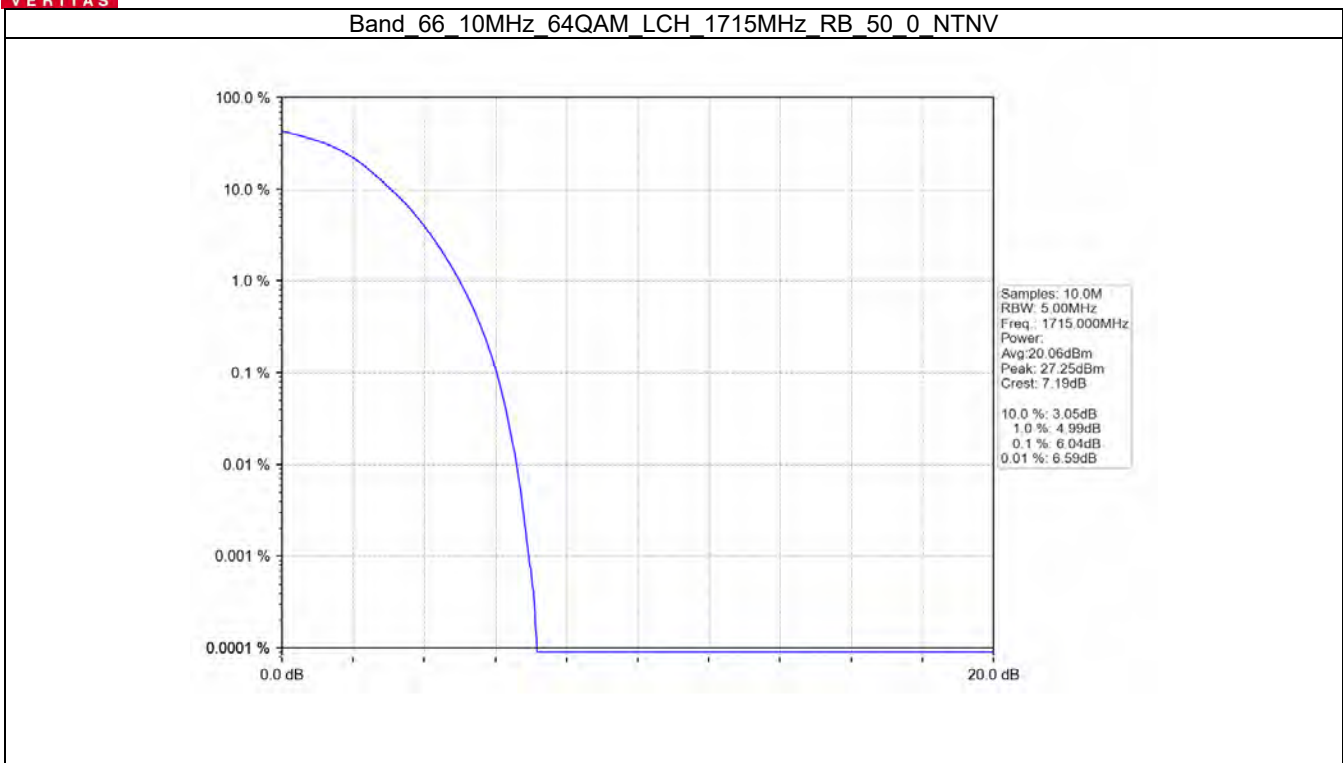

**BUREAU**  
**VERITAS**

**Test Report No.: W7L-P20210616-3RF03**

Band 66 10MHz 64QAM HCH 1775MHz RB 50 0 NTV

BV 7Layers Communications  
Technology (Shenzhen) Co. Ltd

No.B102, Dazu Chuangxin Mansion, North of Beihuan  
Avenue, North Area, Hi-Tech Industrial Park, Nanshan  
District, Shenzhen, Guangdong, China