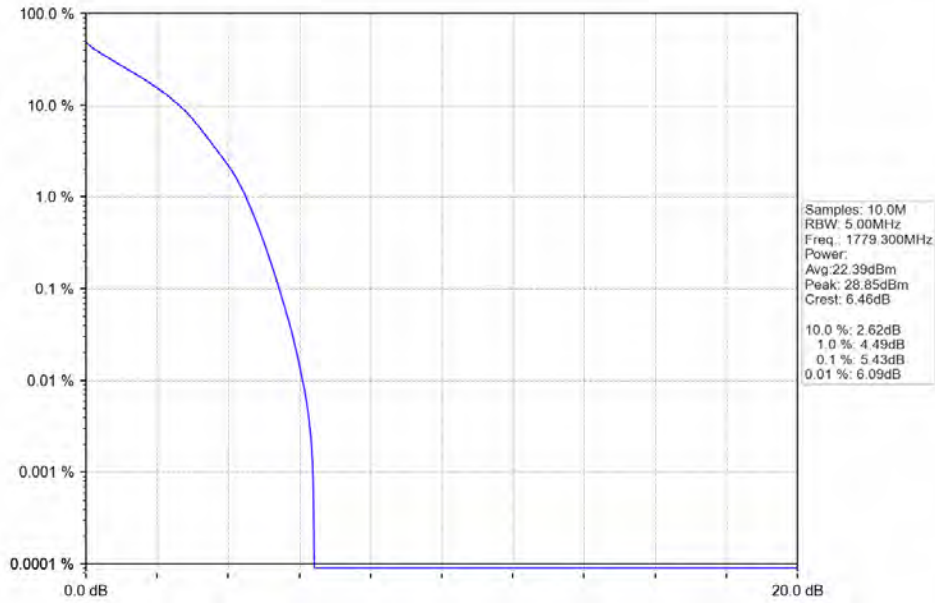

Band 66 1.4MHz QPSK HCH 1779.3MHz RB 6 0 NTV