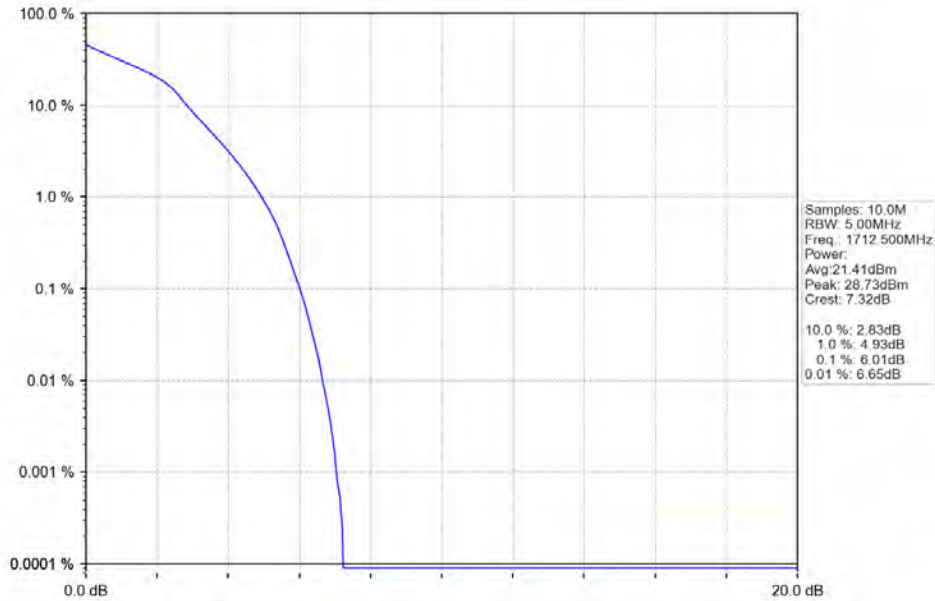

BUREAU
VERITAS

Test Report No.: W7L-P20210616-3RF03

Band 66 5MHz 64QAM LCH 174.05MHz RB 25 0 NTNV