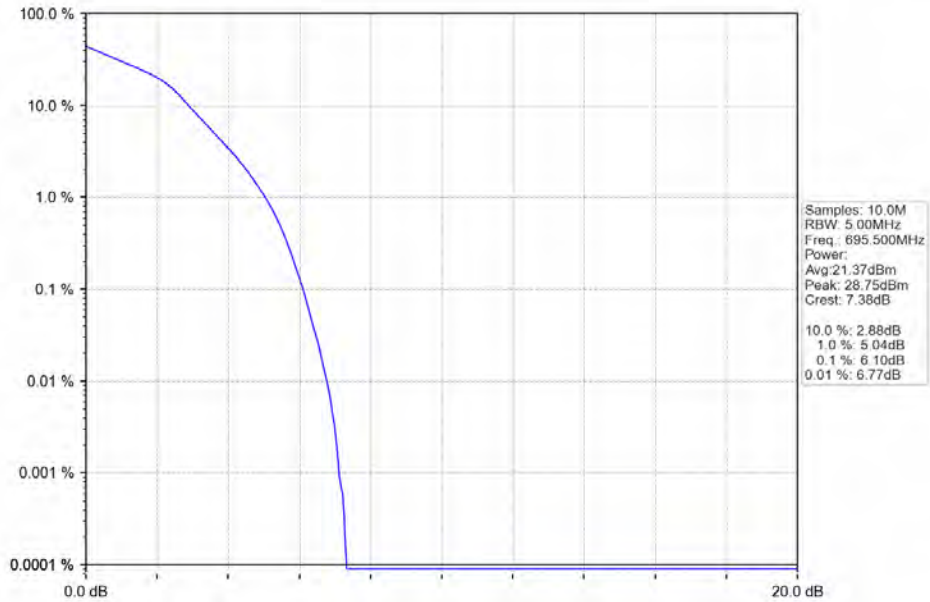

Band 71_5MHz_16QAM_HCH_695.5MHz_RB_25_0_NTNV