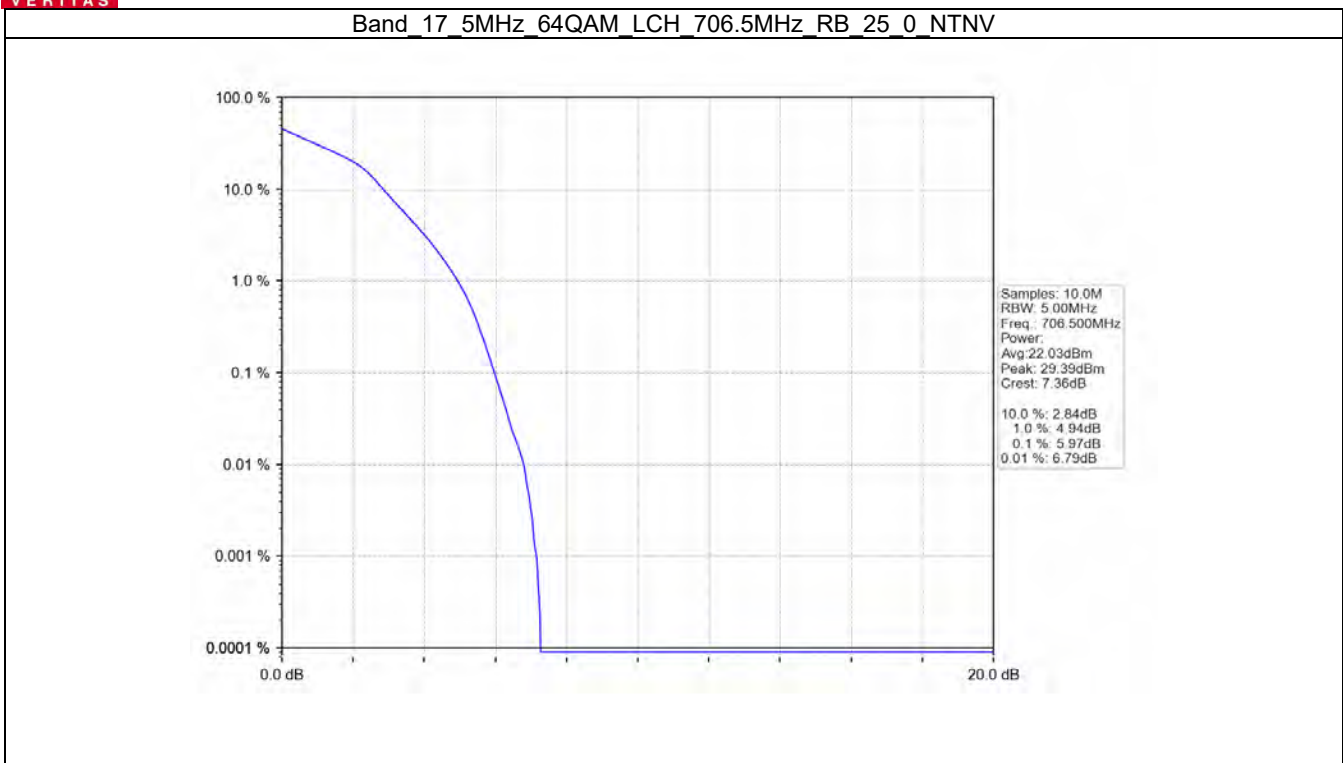

Band 17 5MHz 64QAM HCH 713.5MHz RB 25.0 NTNV

**BUREAU**  
**VERITAS**

**Test Report No.: W7L-P20210616-3RF03**

Band 17 10MHz QPSK LCH 709MHz RB 50 0 NTV

Band\_17\_10MHz\_QPSK\_MCH\_710MHz\_RB\_50\_0\_NTV

BV 7Layers Communications  
Technology (Shenzhen) Co. Ltd