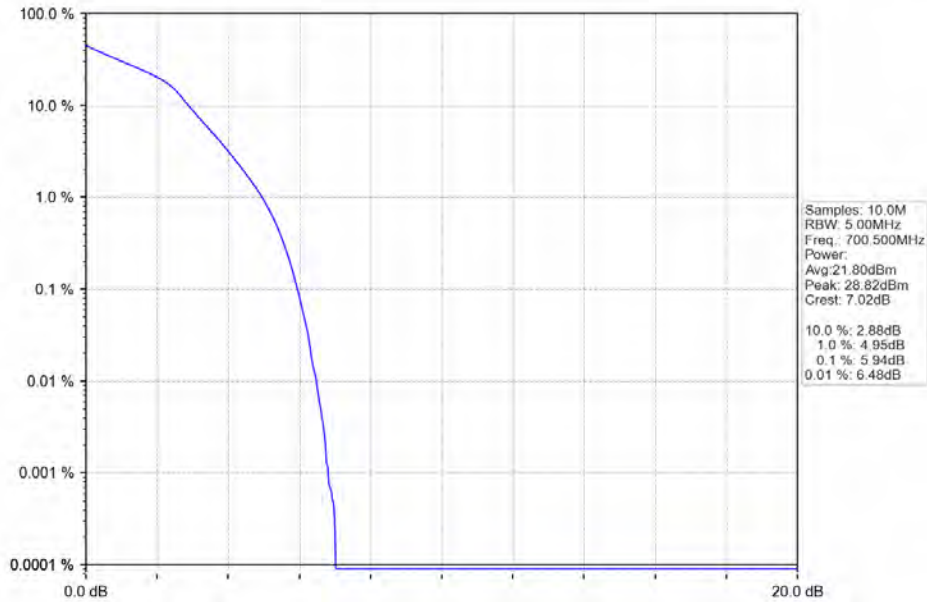

**BUREAU**  
**VERITAS**

**Test Report No.: W7L-P20210616-3RF03**

Band 12 3MHz QPSK HCH 714.5MHz RB 15 0 NTVN

Band 12 3MHz 16QAM LCH 700.5MHz RB 15 0 NTVN

BV 7Layers Communications  
Technology (Shenzhen) Co. Ltd