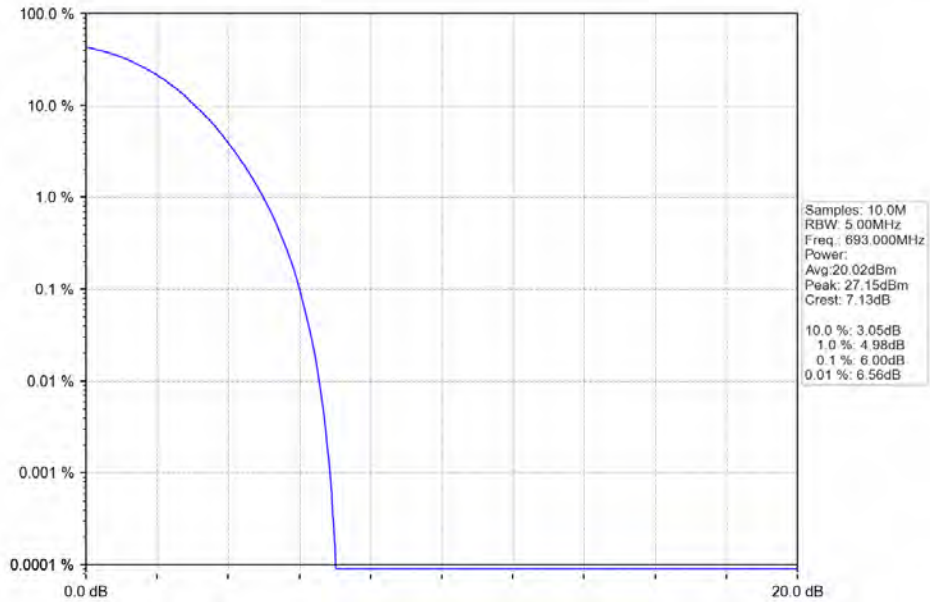

Band 71 10MHz 16QAM HCH 693MHz RB 50 0 NTN

BV 7Layers Communications
Technology (Shenzhen) Co. Ltd

No.B102, Dazu Chuangxin Mansion, North of Beihuan
Avenue, North Area, Hi-Tech Industrial Park, Nanshan
District, Shenzhen, Guangdong, China

Tel: +86 755 8869 6566

Fax: +86 755 8869 6577

Email: customerservice.sw@bureauveritas.com