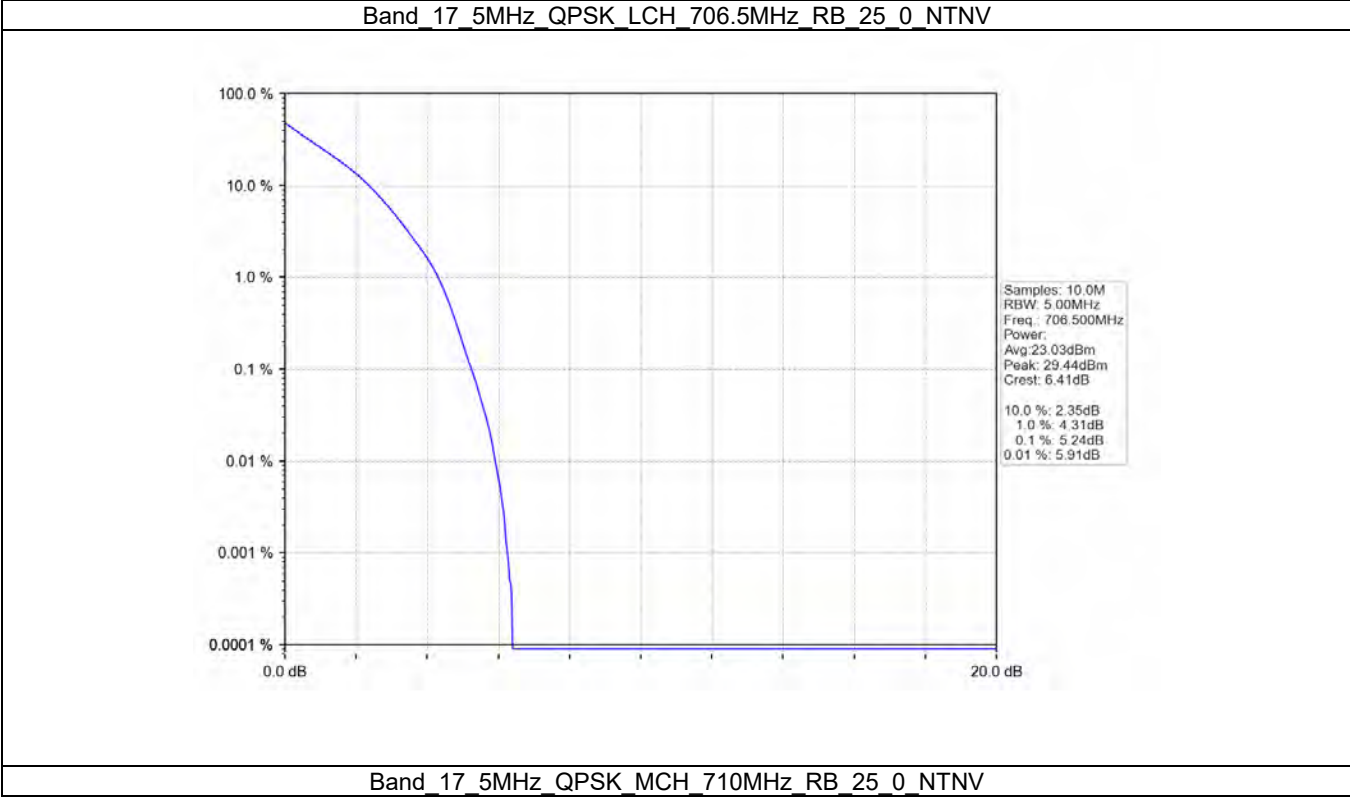

3.6 LTE Band 17

3.6.1 Test Result

Band: 17 / Bandwidth: 5MHz / NTNV							
Modulation	RB Allocation		Peak-Average Ratio (dB)				Verdict
	Size	Offset	LCH	MCH	HCH	Limit	
QPSK	25	0	5.24	5.24	5.22	<=13	Pass
16QAM	25	0	5.96	5.97	5.93	<=13	Pass
64QAM	25	0	5.97	5.95	5.93	<=13	Pass

Band: 17 / Bandwidth: 10MHz / NTNV							
Modulation	RB Allocation		Peak-Average Ratio (dB)				Verdict
	Size	Offset	LCH	MCH	HCH	Limit	
QPSK	50	0	4.59	4.54	4.58	<=13	Pass
16QAM	50	0	6.00	5.97	5.92	<=13	Pass
64QAM	50	0	6.00	5.97	5.92	<=13	Pass

VERITAS
3.6.2 Test Graph