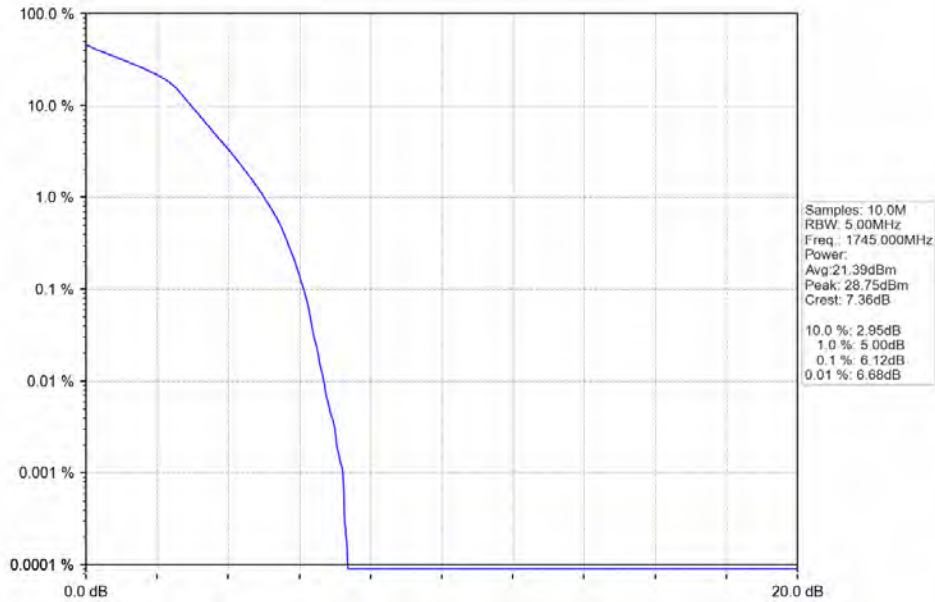

Band 66 1.4MHz 64QAM MCH 1745MHz RB 6 0 NTV

BV 7Layers Communications
Technology (Shenzhen) Co. Ltd

No.B102, Dazu Chuangxin Mansion, North of Beihuan
Avenue, North Area, Hi-Tech Industrial Park, Nanshan
District, Shenzhen, Guangdong, China

Tel: +86 755 8869 6566

Fax: +86 755 8869 6577

Email: customerservice.sw@bureauveritas.com