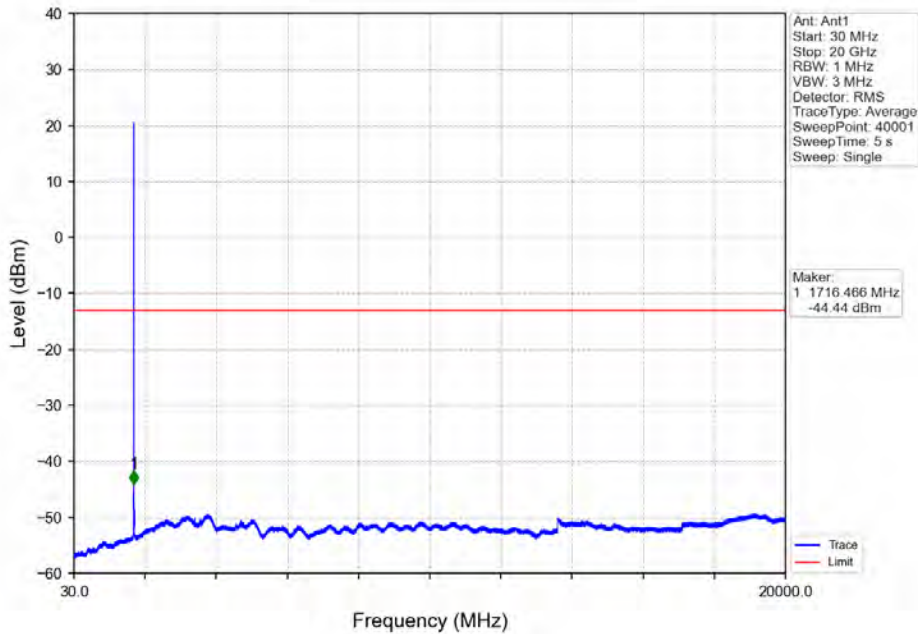

Band\_LTE Band 4\_16QAM\_HCH\_1754.3MHz\_RB\_1\_5\_NTNV

Band\_LTE Band 4\_16QAM\_HCH\_1754.3MHz\_RB\_6\_0\_NTNV

Band LTE Band 4 64QAM LCH 1710.7MHz RB 1 0 NTVN

Band LTE Band 4 64QAM LCH 1710.7MHz RB 1 0 NTVN