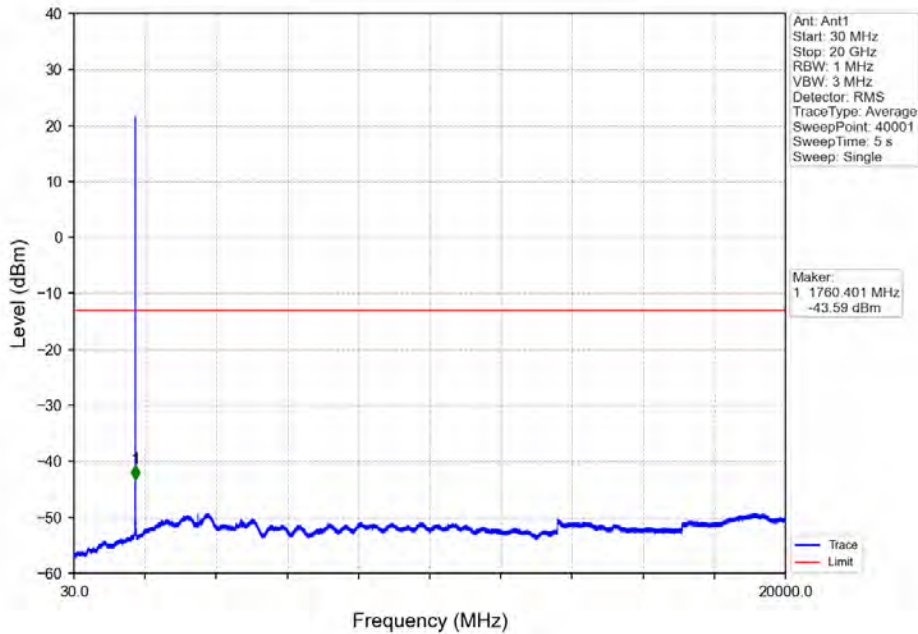

Band\_LTE Band 4\_16QAM\_HCH\_1754.3MHz\_RB\_1\_5\_NTNV

Band\_LTE Band 4\_16QAM\_HCH\_1754.3MHz\_RB\_6\_0\_NTNV

Band LTE Band 4 64QAM LCH 1710.7MHz RB 1 0 NTVN

Band LTE Band 4 64QAM LCH 1710.7MHz RB 1 0 NTVN