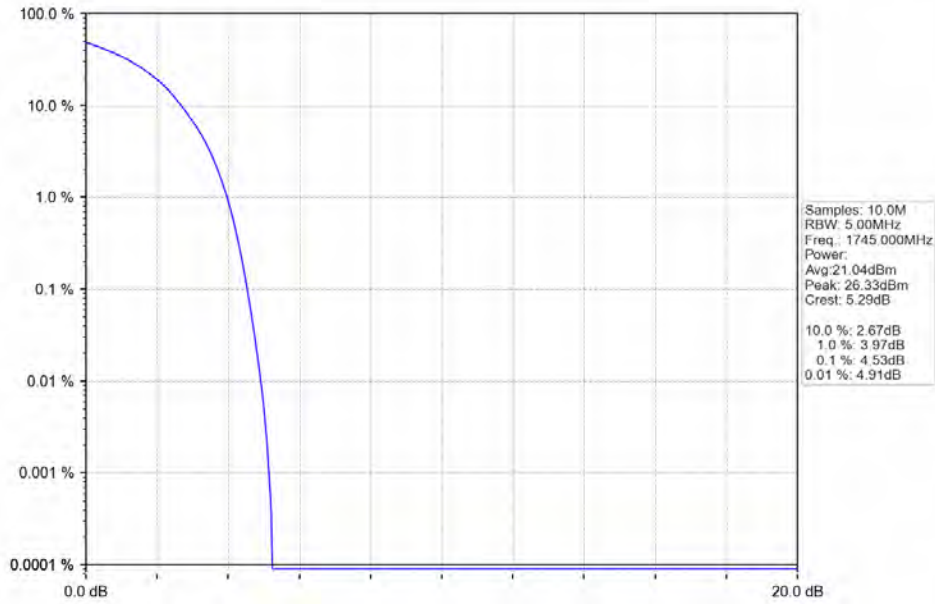

Band\_66\_10MHz\_QPSK\_MCH\_1745MHz\_RB\_50\_0\_NTNV

**BUREAU**  
**VERITAS**

**Test Report No.: W7L-P20210616-3RF03**

Band 66 10MHz QPSK HCH 1775MHz RB 50 0 NTNV

Band 66 10MHz 16QAM LCH 1715MHz RB 50 0 NTNV