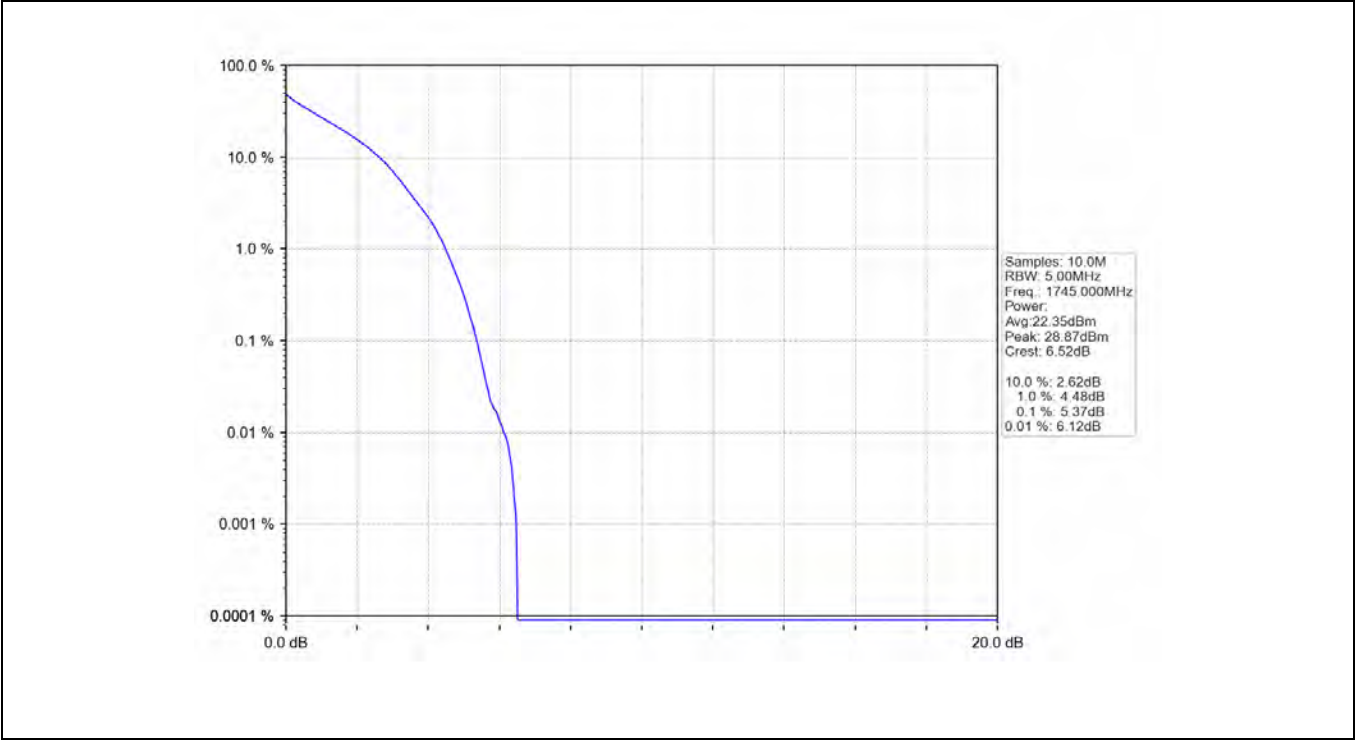

BV 7Layers Communications
Technology (Shenzhen) Co. Ltd

No.B102, Dazu Chuangxin Mansion, North of Beihuan
Avenue, North Area, Hi-Tech Industrial Park, Nanshan
District, Shenzhen, Guangdong, China

Tel: +86 755 8869 6566
Fax: +86 755 8869 6577
Email: customerservice.sw@bureauveritas.com