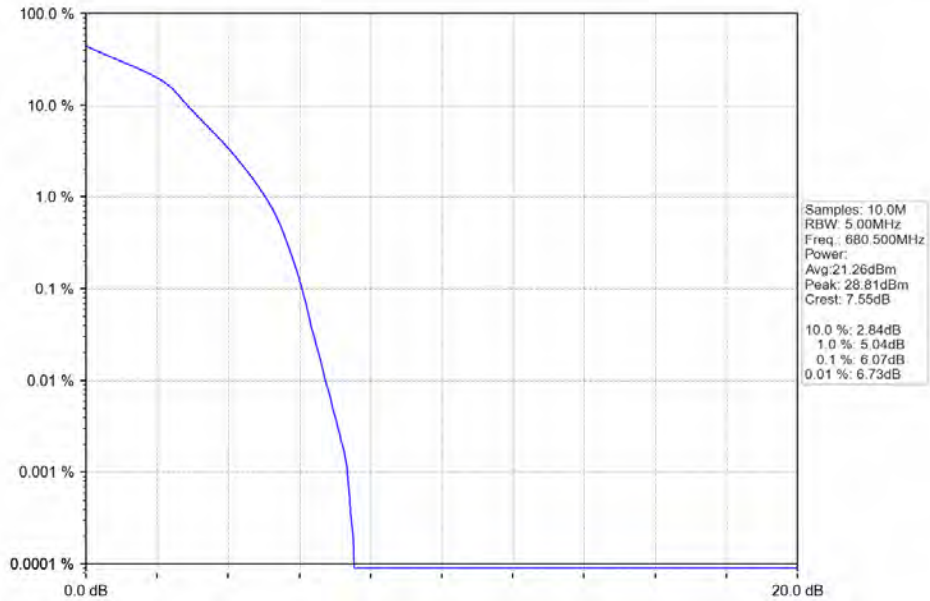

Band 71_5MHz_16QAM_MCH_680.5MHz_RB_25_0_NTNV