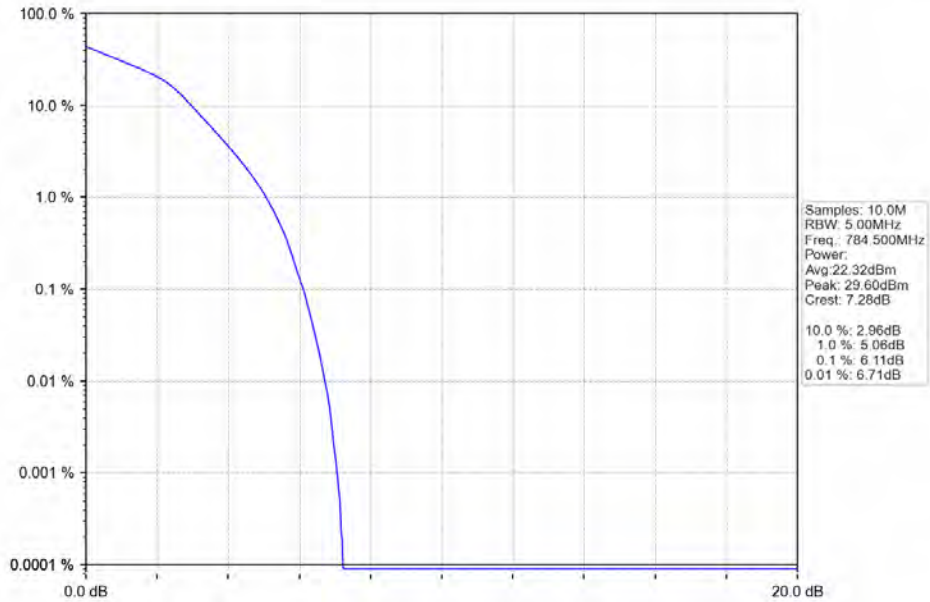

BV 7Layers Communications
Technology (Shenzhen) Co. Ltd

No.B102, Dazu Chuangxin Mansion, North of Beihuan
Avenue, North Area, Hi-Tech Industrial Park, Nanshan
District, Shenzhen, Guangdong, China

Tel: +86 755 8869 6566

Fax: +86 755 8869 6577

Email: customerservice.sw@bureauveritas.com