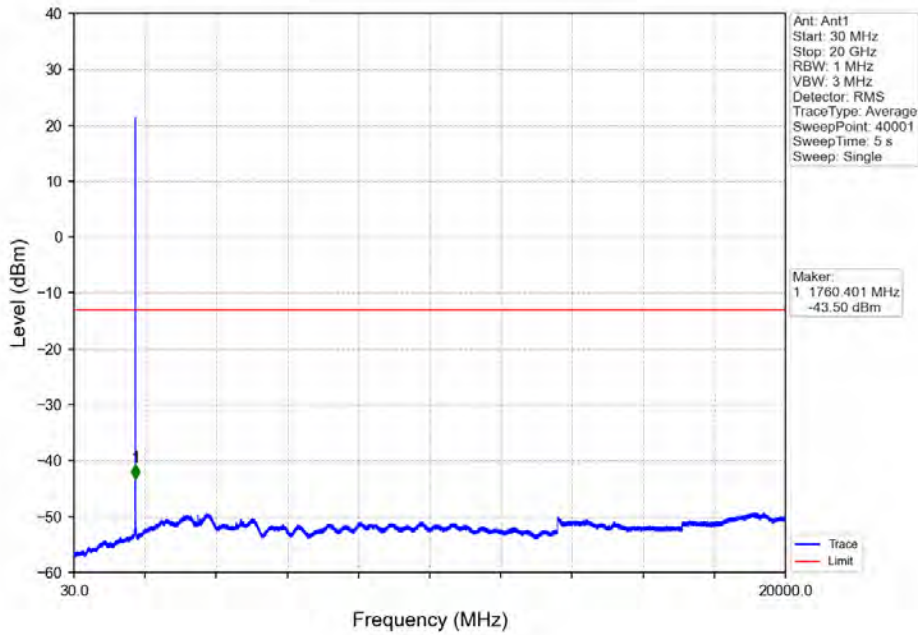

Band_LTE Band 4_64QAM_HCH_1754.3MHz_RB_1_0_NTNV

Band_LTE Band 4_64QAM_HCH_1754.3MHz_RB_1_5_NTNV