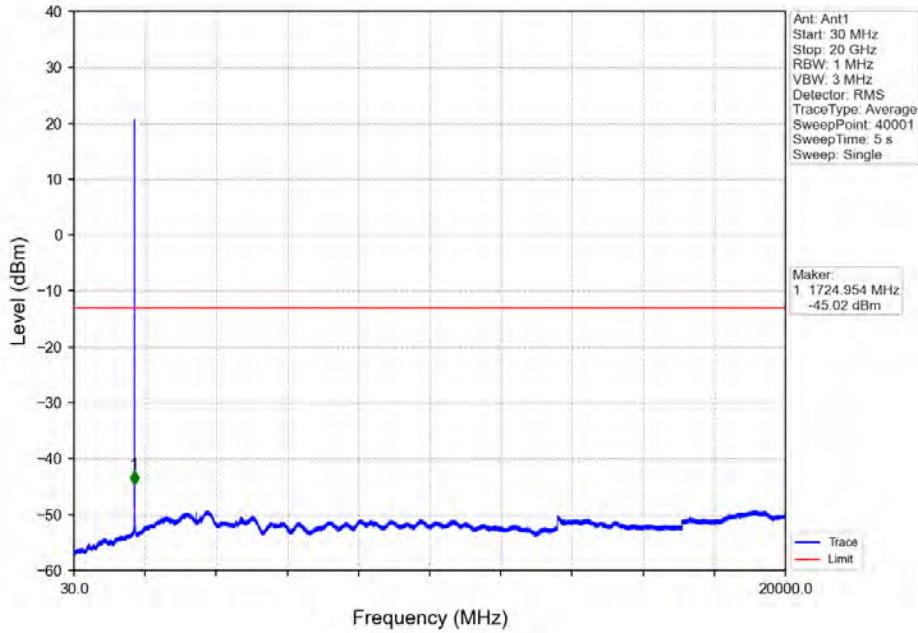

Band 4 3MHz 16QAM MCH 1732.5MHz RB 1 0 NTVN