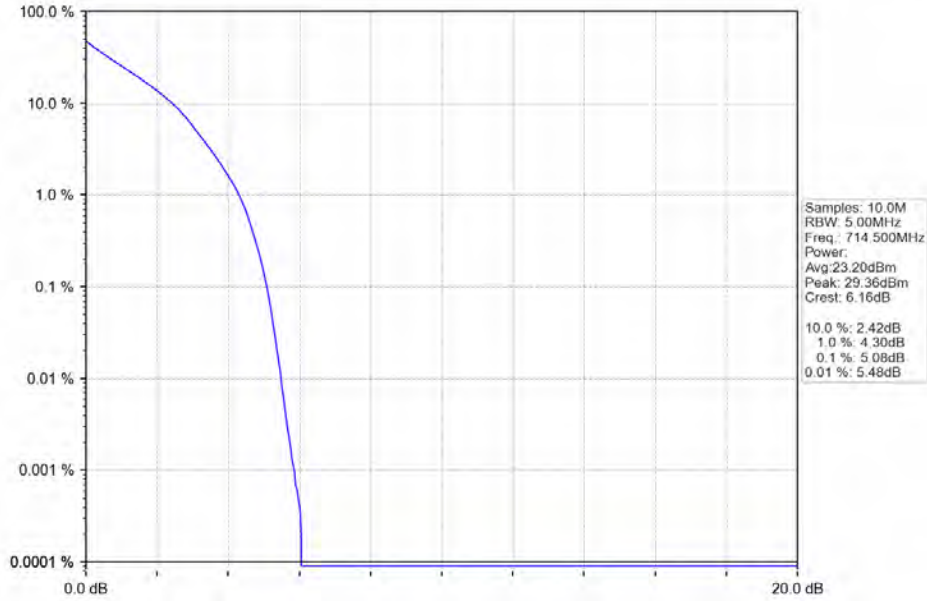

**BUREAU**  
**VERITAS**

**Test Report No.: W7L-P20210616-3RF03**

Band 12 3MHz QPSK HCH 714.5MHz RB 15 0 NTVN

Band 12 3MHz 16QAM LCH 700.5MHz RB 15 0 NTVN

BV 7Layers Communications  
Technology (Shenzhen) Co. Ltd