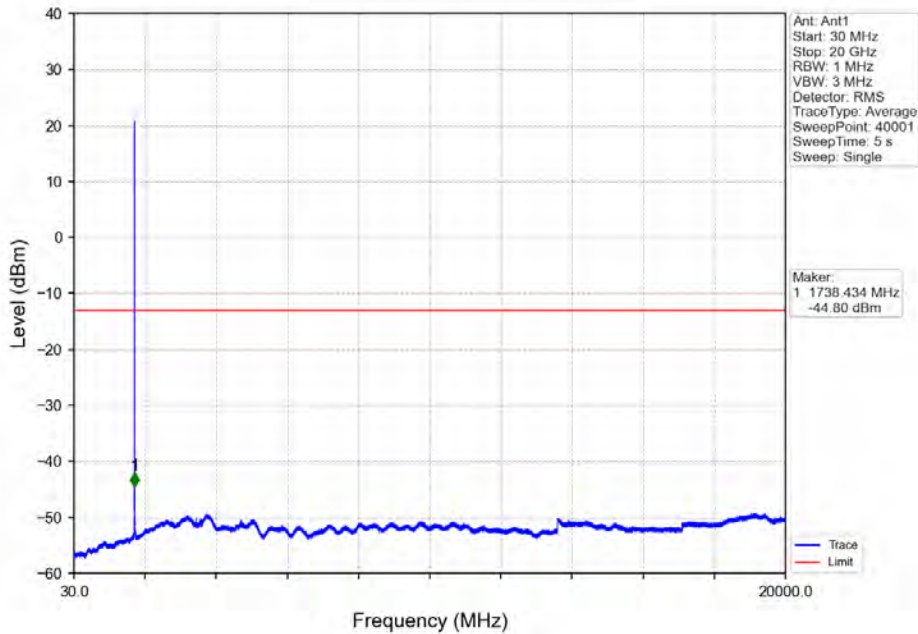

Band_LTE Band 4_64QAM MCH 1732.5MHz RB_1_0 NTVN