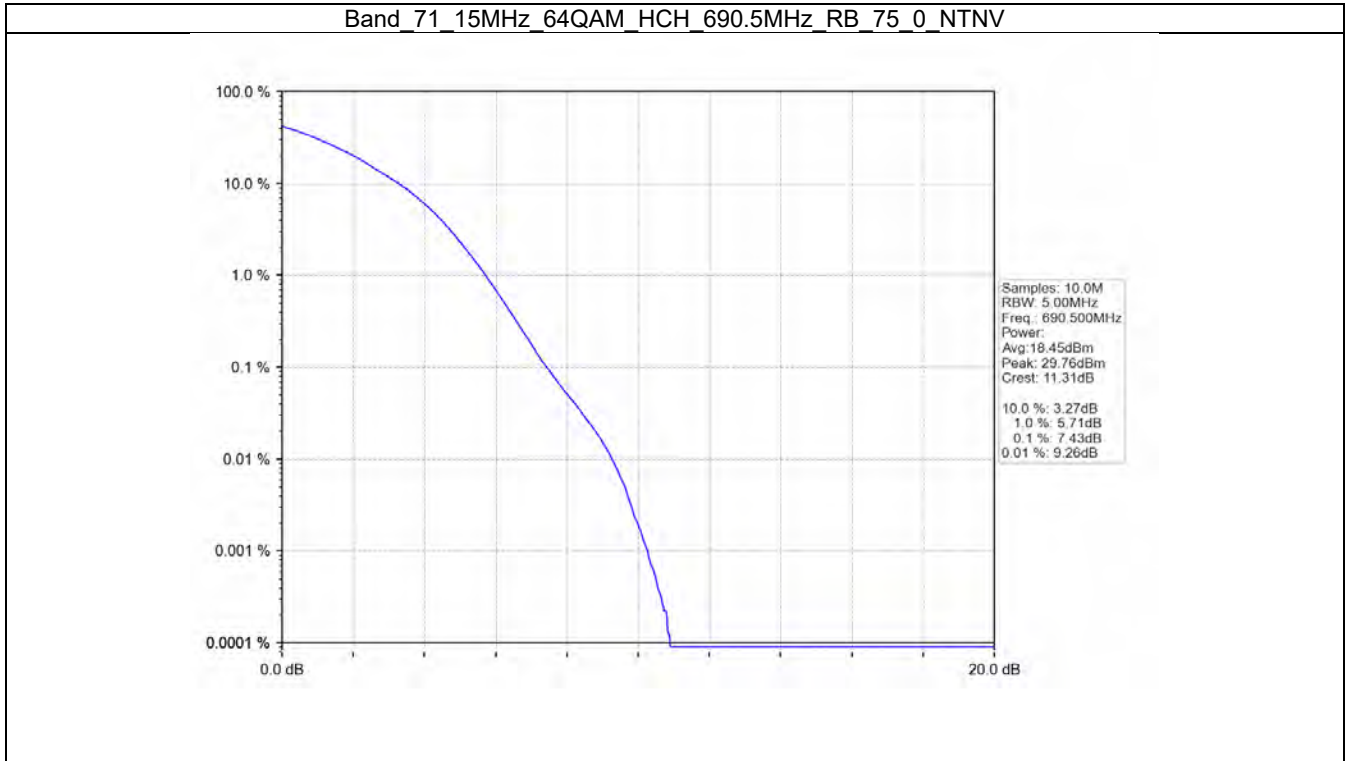

BUREAU
VERITAS

Test Report No.: W7L-P20210616-3RF03

BV 7Layers Communications
Technology (Shenzhen) Co. Ltd

No.B102, Dazu Chuangxin Mansion, North of Beihuan
Avenue, North Area, Hi-Tech Industrial Park, Nanshan
District, Shenzhen, Guangdong, China

Tel: +86 755 8869 6566

Fax: +86 755 8869 6577

Email: customerservice.sw@bureauveritas.com