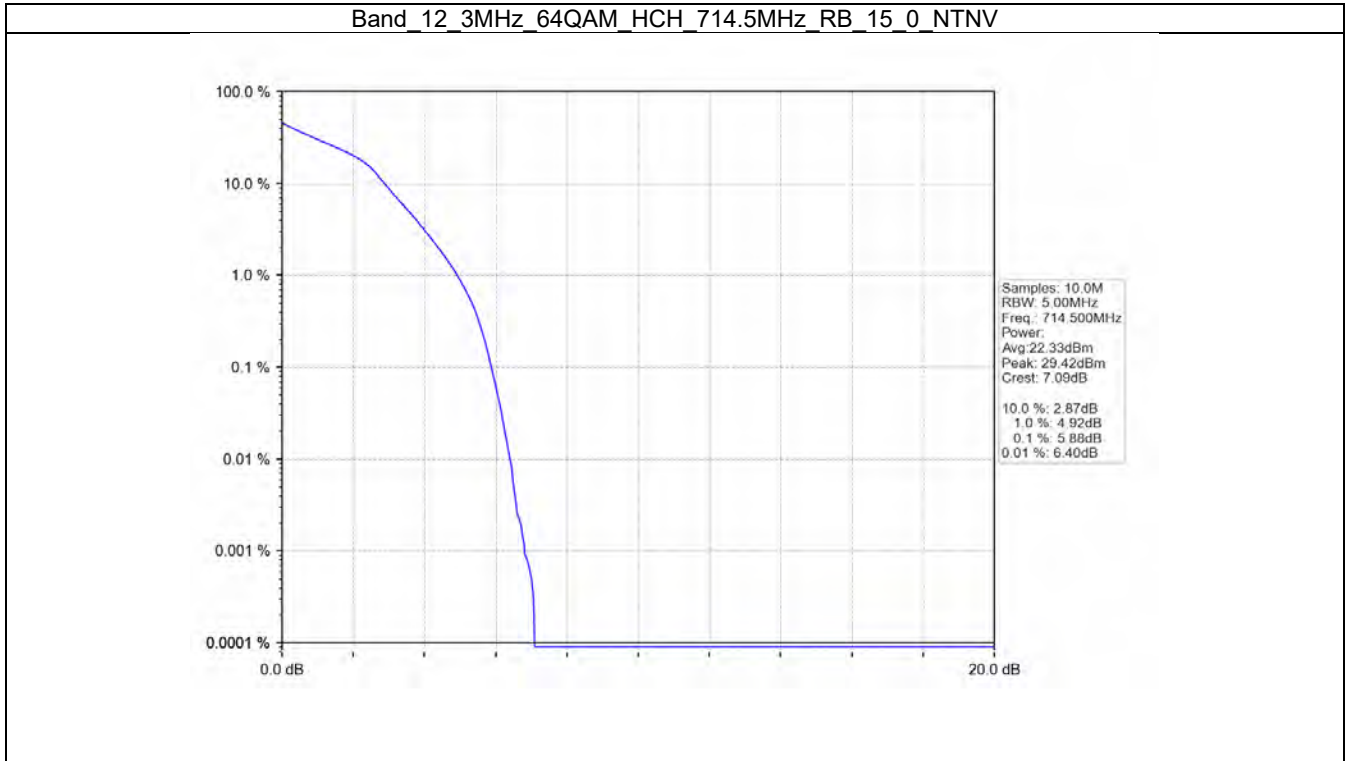

BUREAU
VERITAS

Test Report No.: W7L-P20210616-3RF03

BV 7Layers Communications
Technology (Shenzhen) Co. Ltd

No.B102, Dazu Chuangxin Mansion, North of Beihuan
Avenue, North Area, Hi-Tech Industrial Park, Nanshan
District, Shenzhen, Guangdong, China

Tel: +86 755 8869 6566

Fax: +86 755 8869 6577

Email: customerservice.sw@bureauveritas.com