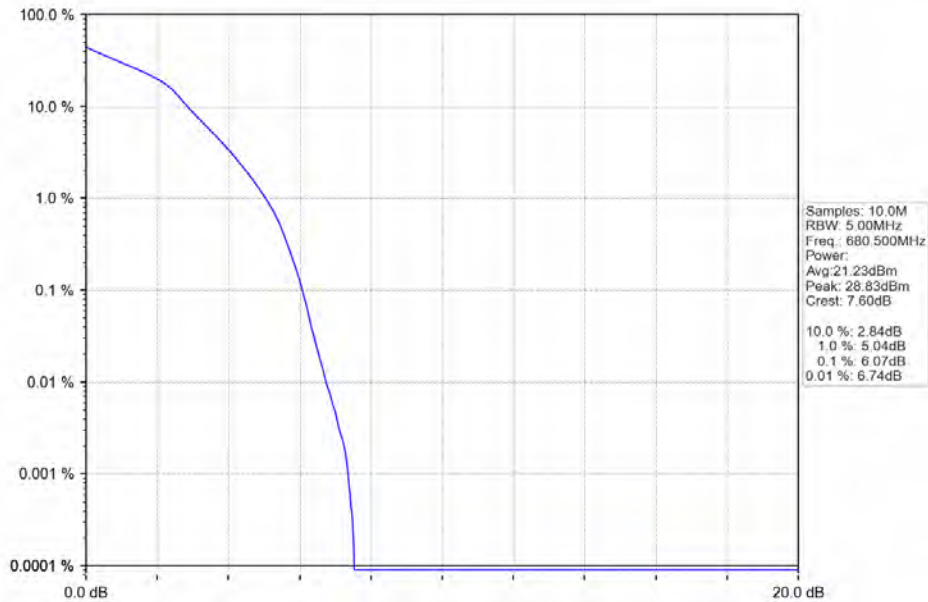

Band 71_5MHz_64QAM_MCH_680.5MHz_RB_25_0_NTNV