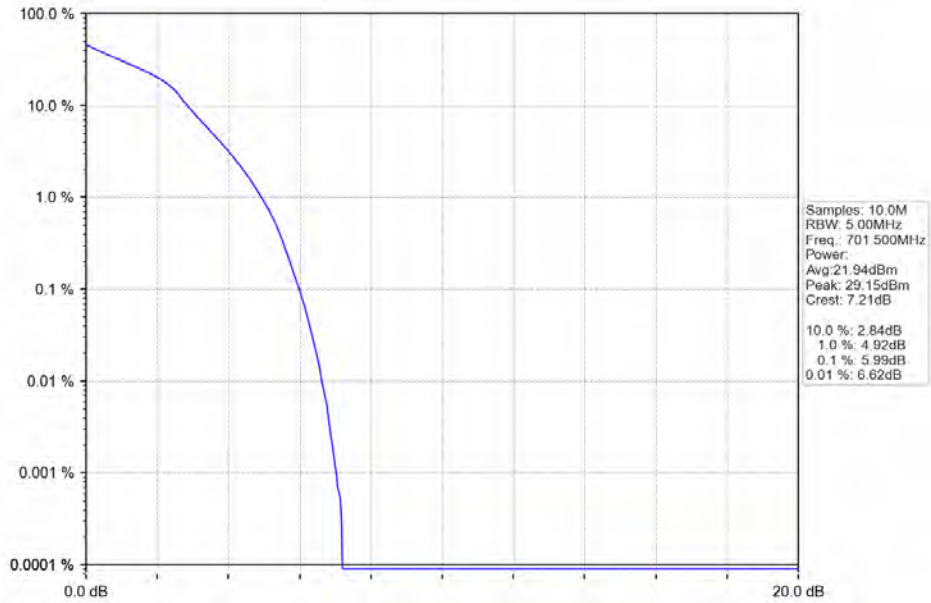

BUREAU
VERITAS

Test Report No.: W7L-P20210616-3RF03

Band 12 5MHz 64QAM LCH 701.5MHz RB 25_0 NTN

Band 12 5MHz 64QAM MCH 707.5MHz RB 25_0 NTN