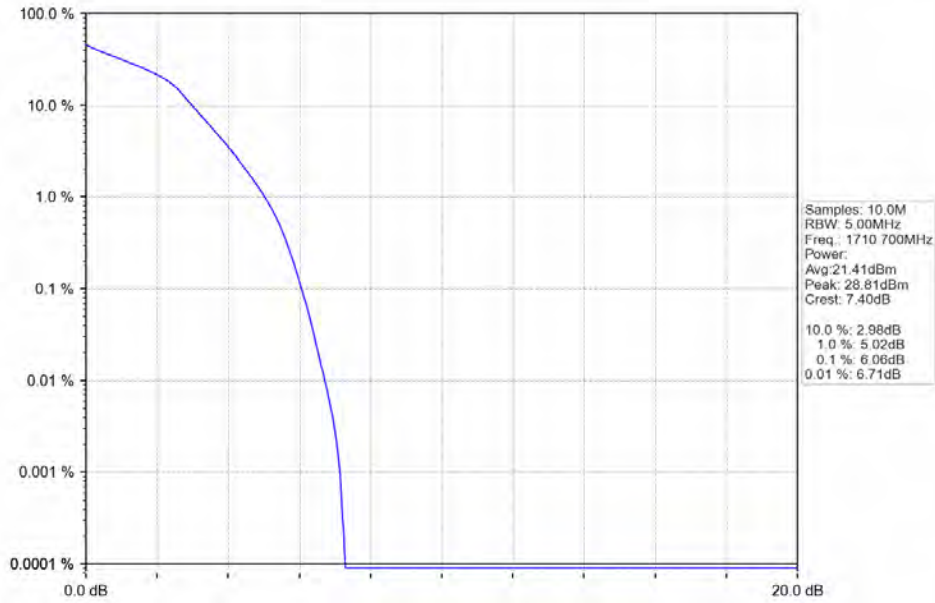

BUREAU
VERITAS

Test Report No.: W7L-P20210616-3RF03

Band 66 1.4MHz 64QAM LCH 1710.7MHz RB 6 0 NTV