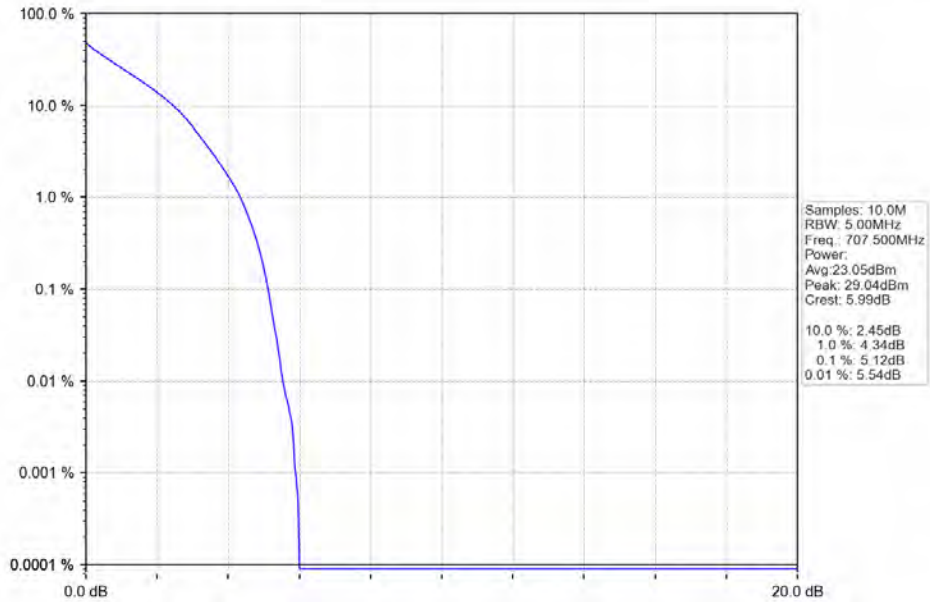

BV 7Layers Communications
Technology (Shenzhen) Co. Ltd

No.B102, Dazu Chuangxin Mansion, North of Beihuan
Avenue, North Area, Hi-Tech Industrial Park, Nanshan
District, Shenzhen, Guangdong, China

Tel: +86 755 8869 6566

Fax: +86 755 8869 6577

Email: customerservice.sw@bureauveritas.com