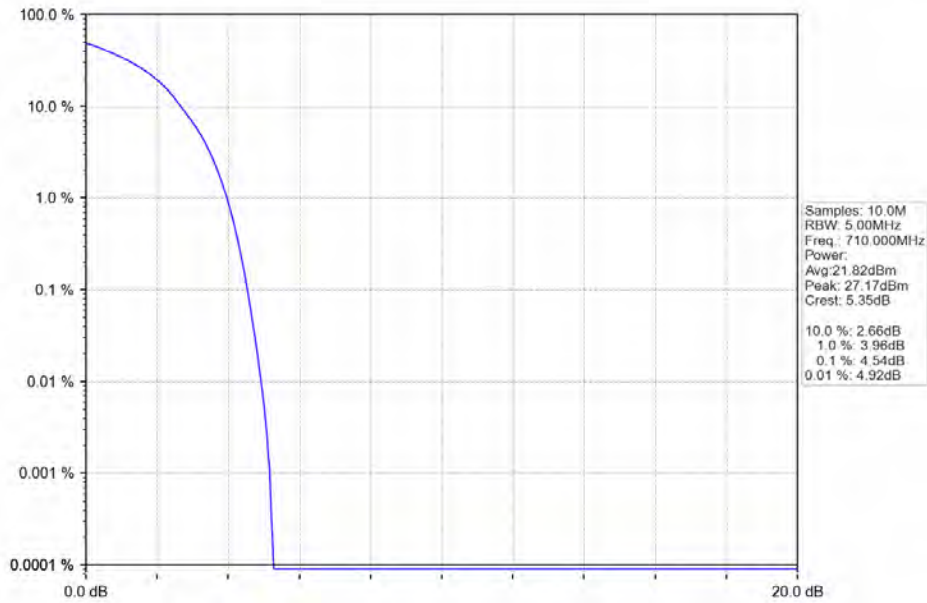

Band 17 5MHz 64QAM HCH 713.5MHz RB 25.0 NTNV

**BUREAU**  
**VERITAS**

**Test Report No.: W7L-P20210616-3RF03**

Band 17 10MHz QPSK LCH 709MHz RB 50 0 NTV

Band\_17\_10MHz\_QPSK\_MCH\_710MHz\_RB\_50\_0\_NTV

BV 7Layers Communications  
Technology (Shenzhen) Co. Ltd