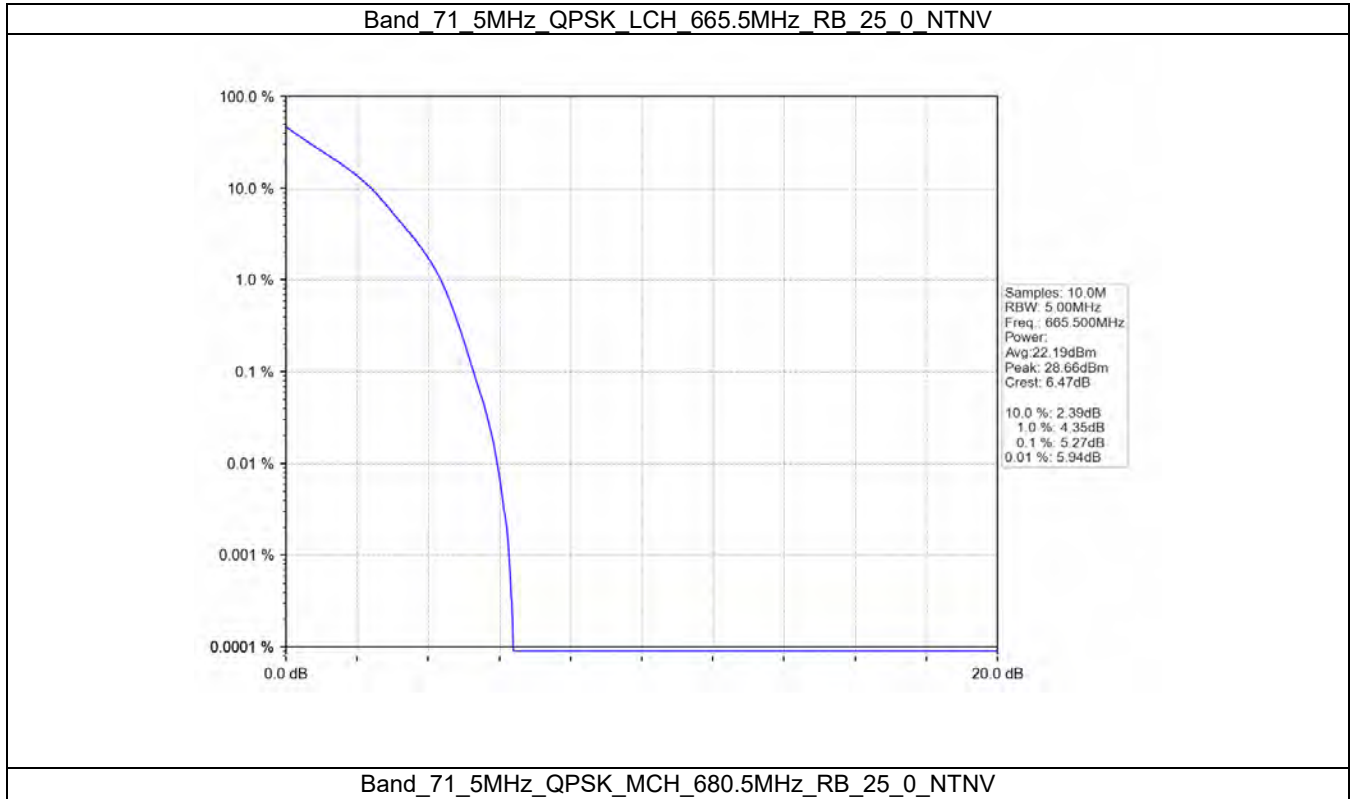

3.8 LTE Band 71

3.8.1 Test Result

Band: 71 / Bandwidth: 5MHz / NTV							
Modulation	RB Allocation		Peak-Average Ratio (dB)				Verdict
	Size	Offset	LCH	MCH	HCH	Limit	
QPSK	25	0	5.27	5.33	5.37	<=13	Pass
16QAM	25	0	6.00	6.07	6.10	<=13	Pass
64QAM	25	0	6.00	6.07	6.09	<=13	Pass
Band: 71 / Bandwidth: 10MHz / NTV							
Modulation	RB Allocation		Peak-Average Ratio (dB)				Verdict
	Size	Offset	LCH	MCH	HCH	Limit	
QPSK	50	0	4.60	4.53	4.64	<=13	Pass
16QAM	50	0	6.01	6.01	6.00	<=13	Pass
64QAM	50	0	6.01	6.00	6.00	<=13	Pass
Band: 71 / Bandwidth: 15MHz / NTV							
Modulation	RB Allocation		Peak-Average Ratio (dB)				Verdict
	Size	Offset	LCH	MCH	HCH	Limit	
QPSK	75	0	5.79	5.60	5.82	<=13	Pass
16QAM	75	0	6.74	6.63	6.87	<=13	Pass
64QAM	75	0	7.26	7.02	7.43	<=13	Pass
Band: 71 / Bandwidth: 20MHz / NTV							
Modulation	RB Allocation		Peak-Average Ratio (dB)				Verdict
	Size	Offset	LCH	MCH	HCH	Limit	
QPSK	100	0	6.54	6.15	6.53	<=13	Pass
16QAM	100	0	7.17	6.86	7.22	<=13	Pass
64QAM	100	0	7.18	6.85	7.22	<=13	Pass

3.8.2 Test Graph