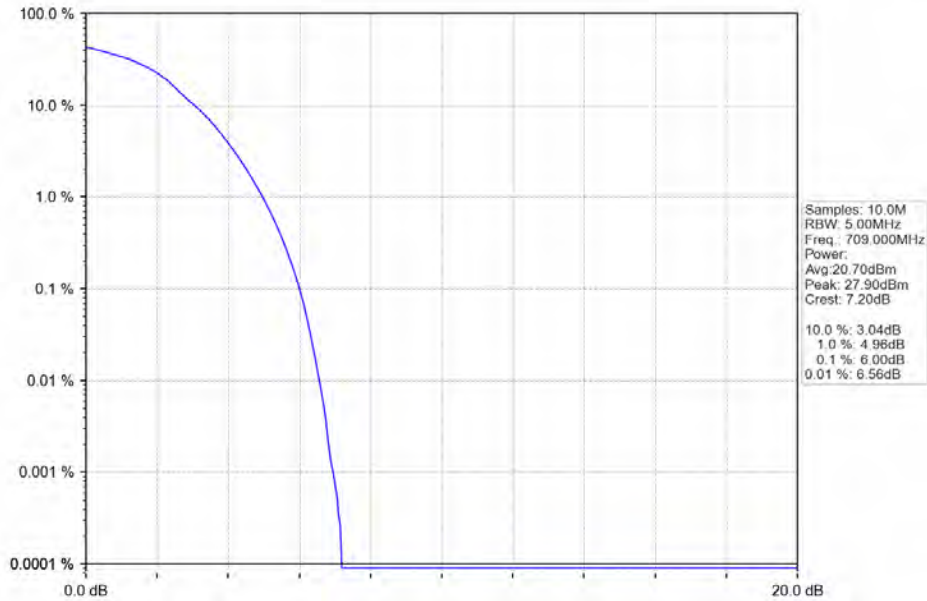

BUREAU
VERITAS

Test Report No.: W7L-P20210616-3RF03

Band 17 10MHz 64QAM LCH 709MHz RB 50 0 NTVN