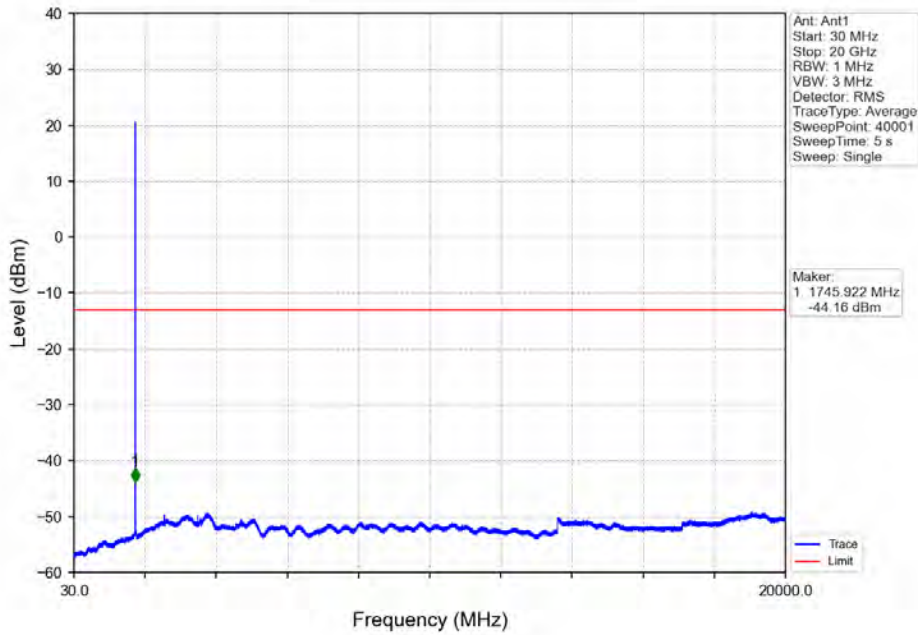

Band 4 3MHz 64QAM HCH 1753.5MHz RB 1 0 NTVN