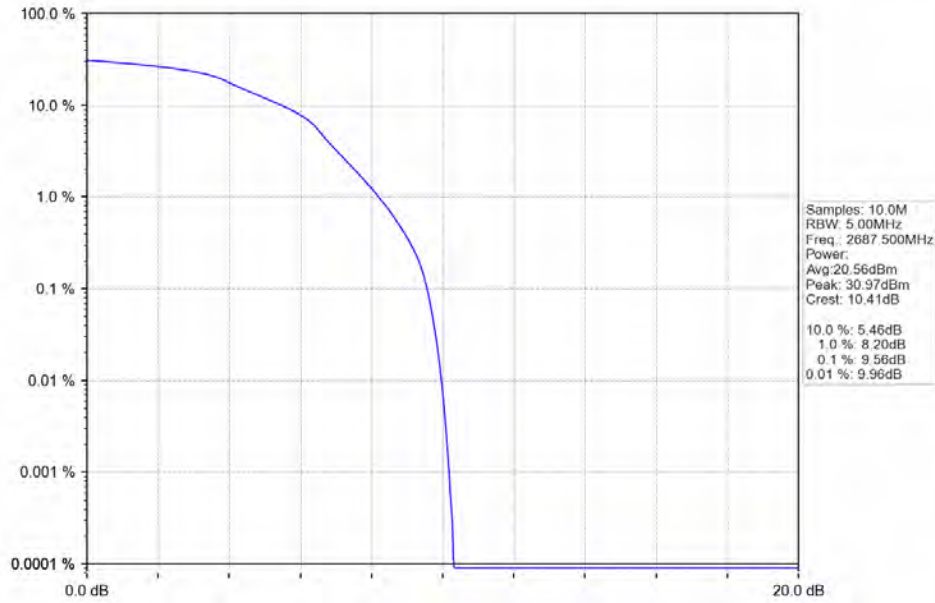

Band41\_5MHz\_64QAM\_LCH\_2498.5MHz\_RB\_25\_0\_NTNV

Band41\_5MHz\_64QAM\_MCH\_2593MHz\_RB\_25\_0\_NTNV

**BUREAU**  
**VERITAS**

**Test Report No.: W7L-P20210616-3RF03**

Band41\_5MHz\_64QAM\_HCH\_2687.5MHz\_RB\_25\_0\_NTNV