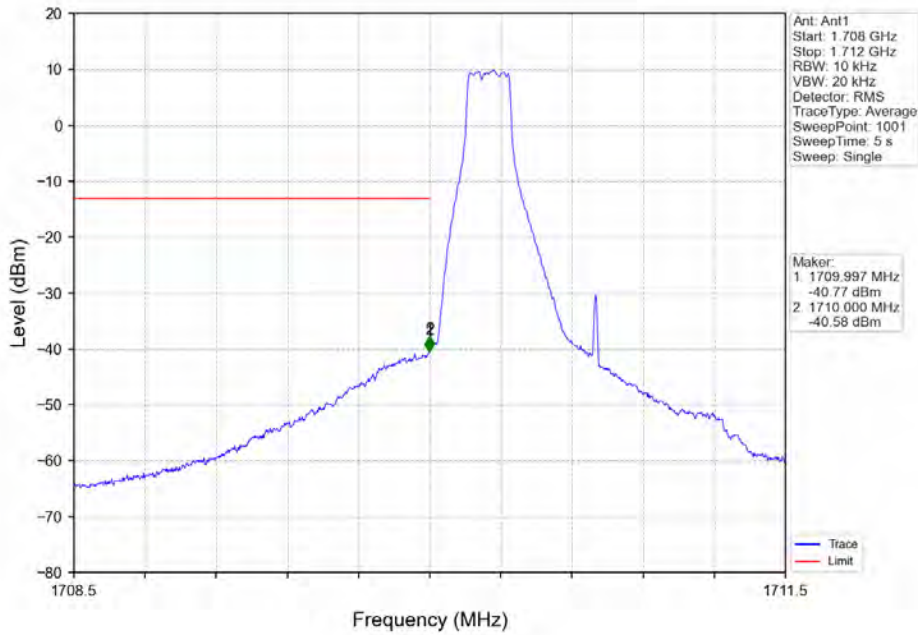

Band\_LTE Band 4\_16QAM\_HCH\_1754.3MHz\_RB\_1\_5\_NTNV

Band\_LTE Band 4\_16QAM\_HCH\_1754.3MHz\_RB\_6\_0\_NTNV

Band LTE Band 4 64QAM LCH 1710.7MHz RB 1 0 NTVN

Band LTE Band 4 64QAM LCH 1710.7MHz RB 1 0 NTVN