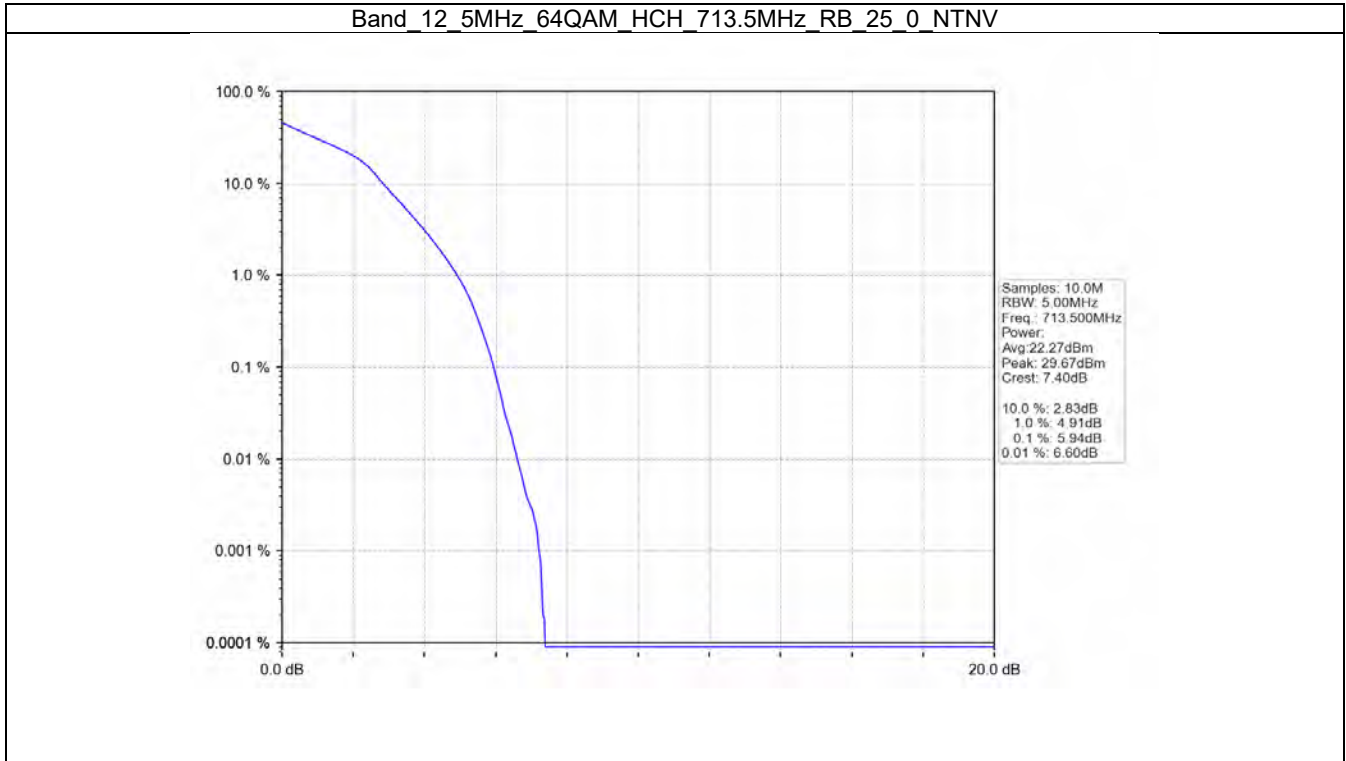

BUREAU
VERITAS

Test Report No.: W7L-P20210616-3RF03

BV 7Layers Communications
Technology (Shenzhen) Co. Ltd

No.B102, Dazu Chuangxin Mansion, North of Beihuan
Avenue, North Area, Hi-Tech Industrial Park, Nanshan
District, Shenzhen, Guangdong, China

Tel: +86 755 8869 6566

Fax: +86 755 8869 6577

Email: customerservice.sw@bureauveritas.com