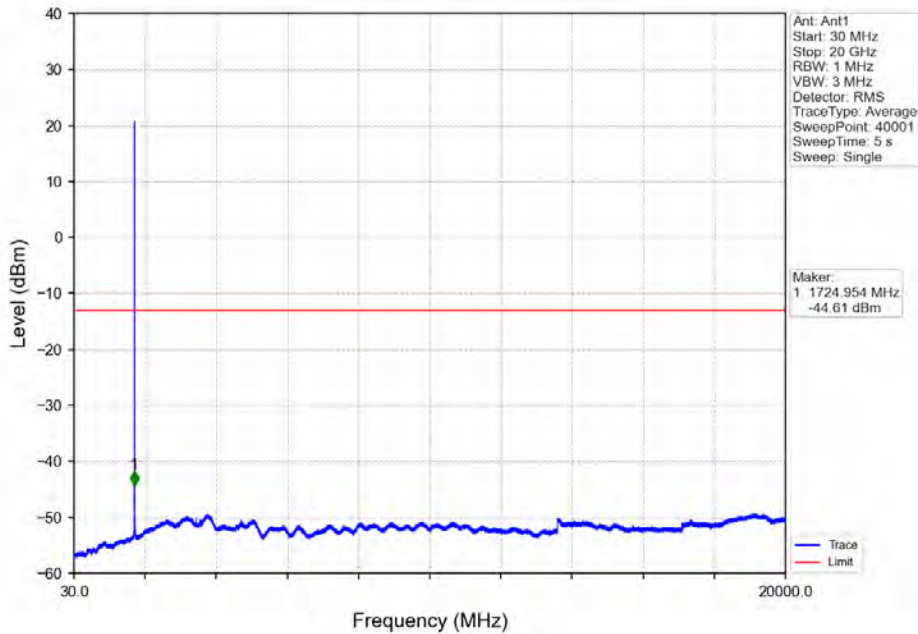

Band 4 3MHz 64QAM MCH 1732.5MHz RB 1_0 NTN