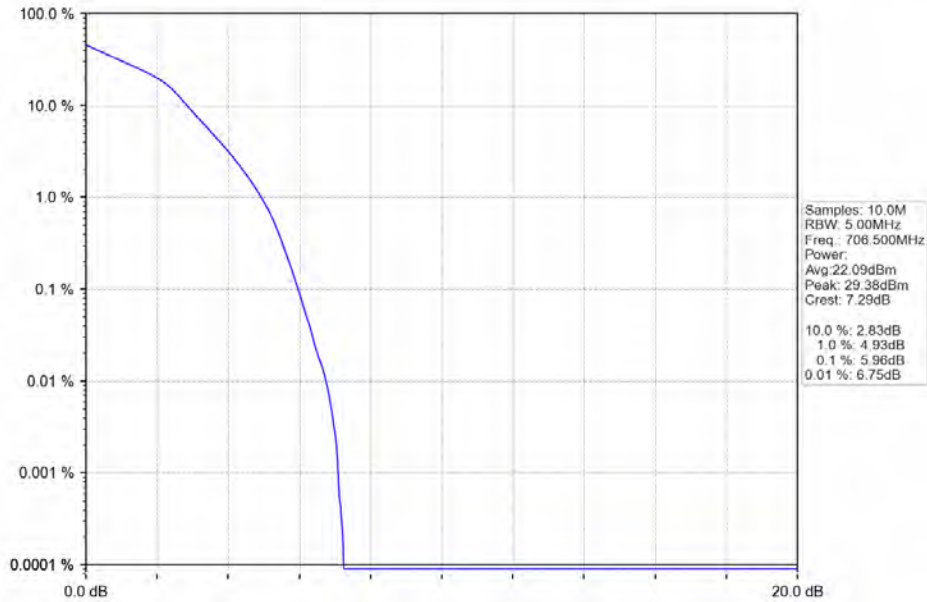

Band 17 5MHz 16QAM LCH 706.5MHz RB 25 0 NTNV

BV 7Layers Communications
Technology (Shenzhen) Co. Ltd

No.B102, Dazu Chuangxin Mansion, North of Beihuan
Avenue, North Area, Hi-Tech Industrial Park, Nanshan
District, Shenzhen, Guangdong, China

Tel: +86 755 8869 6566

Fax: +86 755 8869 6577

Email: customerservice.sw@bureauveritas.com