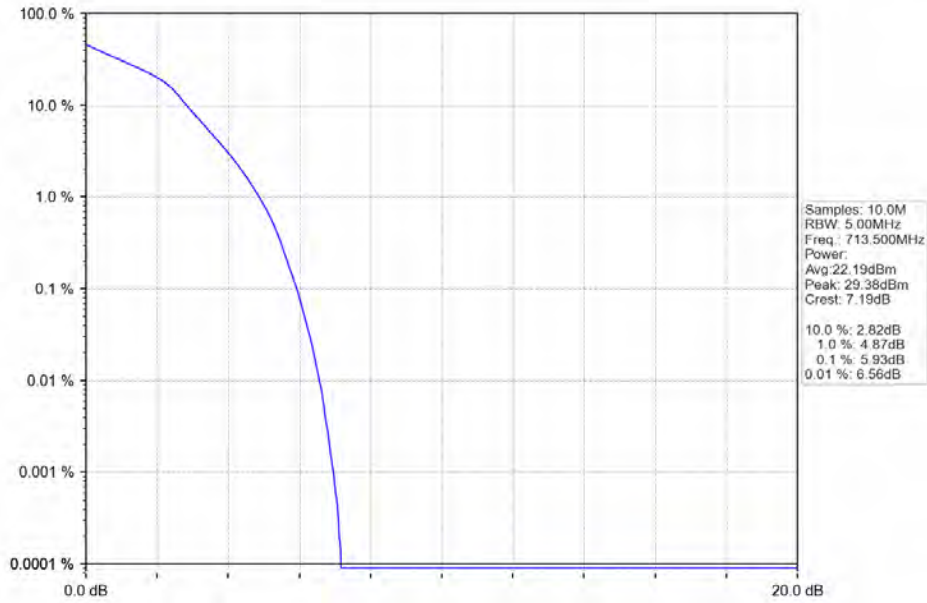

Band 17 5MHz 64QAM HCH 713.5MHz RB 25.0 NTNV

**BUREAU**  
**VERITAS**

**Test Report No.: W7L-P20210616-3RF03**

Band 17 10MHz QPSK LCH 709MHz RB 50 0 NTV

Band\_17\_10MHz\_QPSK\_MCH\_710MHz\_RB\_50\_0\_NTV

BV 7Layers Communications  
Technology (Shenzhen) Co. Ltd