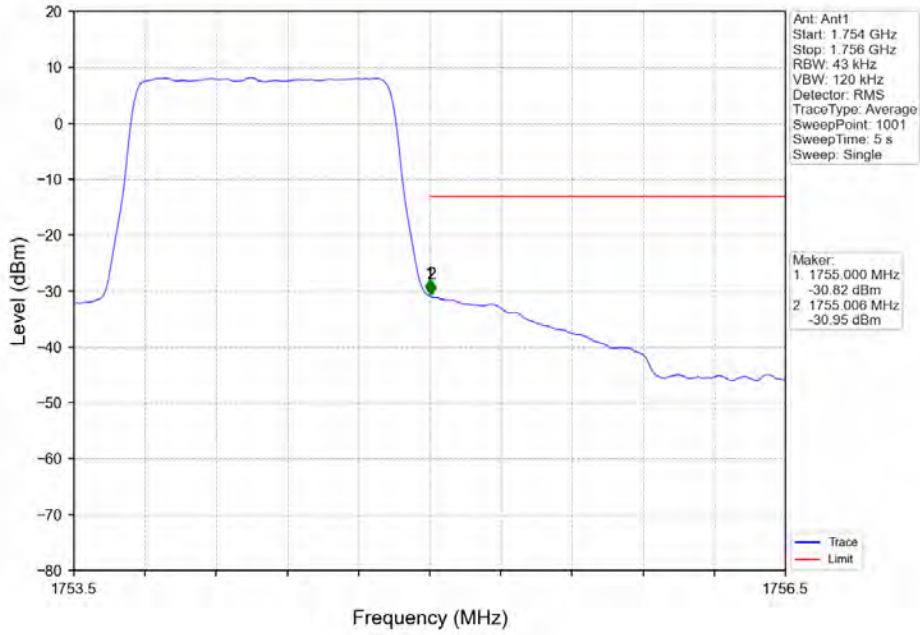

Band LTE Band 4 QPSK HCH 1754.3MHz RB 6 0 NTV