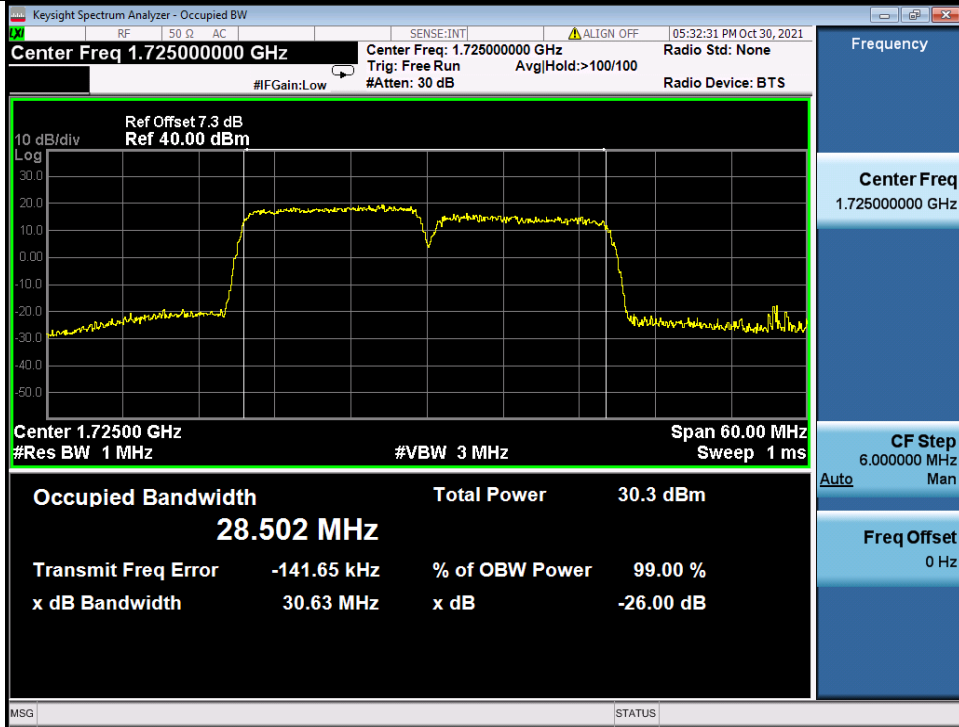

Band 66C 15MHz+15MHz 64QAM LCH NTN