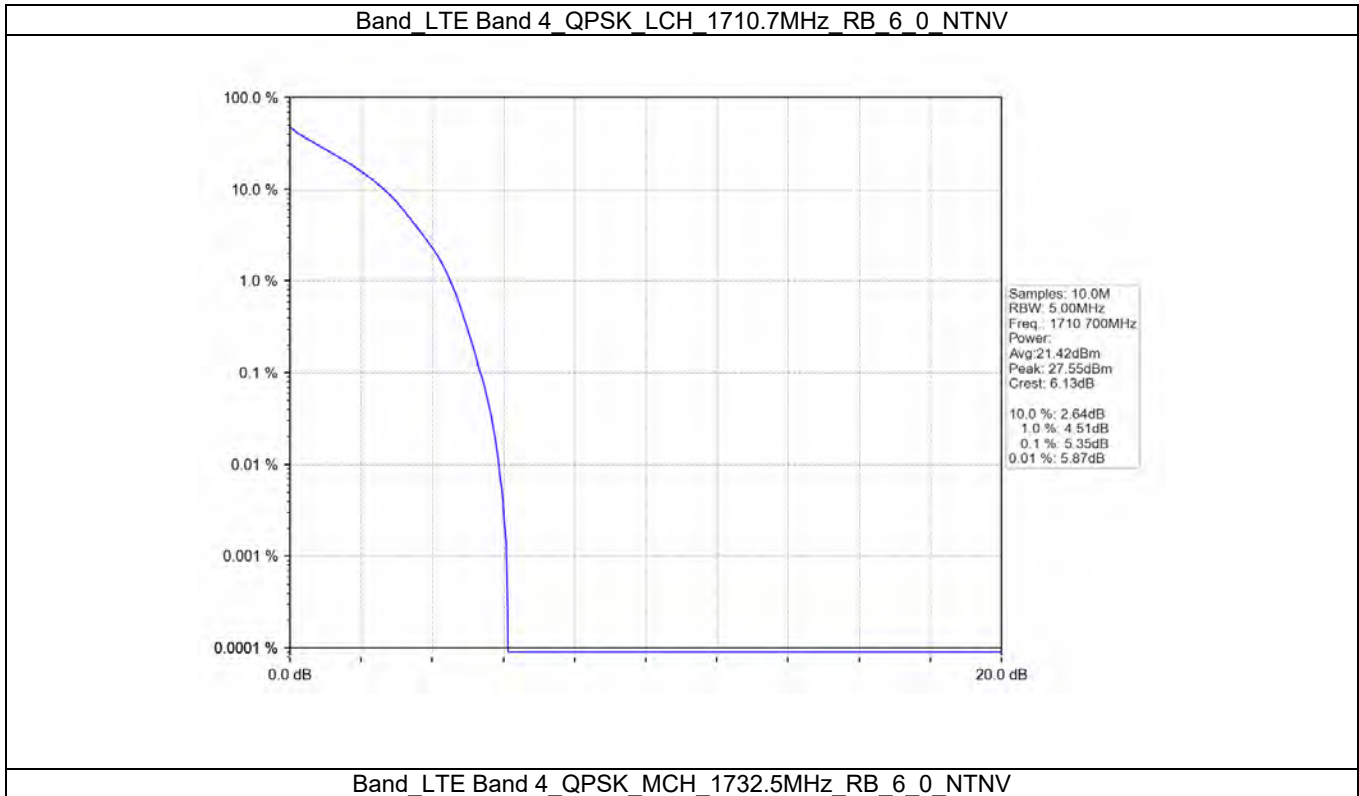

3. Peak-Average Ratio

3.1 LTE Band 4

3.1.1 Test Result

Band: 4 / Bandwidth: 1.4MHz / NTV							
Modulation	RB Allocation		Peak-Average Ratio (dB)				Verdict
	Size	Offset	LCH	MCH	HCH	Limit	
QPSK	6	0	5.35	5.26	5.25	<=13	Pass
16QAM	6	0	6.04	6.03	5.94	<=13	Pass
64QAM	6	0	6.06	6.01	5.99	<=13	Pass
Band: 4 / Bandwidth: 3MHz / NTV							
Modulation	RB Allocation		Peak-Average Ratio (dB)				Verdict
	Size	Offset	LCH	MCH	HCH	Limit	
QPSK	15	0	5.20	5.19	5.11	<=13	Pass
16QAM	15	0	5.96	5.97	5.89	<=13	Pass
64QAM	15	0	5.95	5.95	5.89	<=13	Pass
Band: 4 / Bandwidth: 5MHz / NTV							
Modulation	RB Allocation		Peak-Average Ratio (dB)				Verdict
	Size	Offset	LCH	MCH	HCH	Limit	
QPSK	25	0	5.29	5.27	5.23	<=13	Pass
16QAM	25	0	5.99	5.95	5.91	<=13	Pass
64QAM	25	0	5.95	5.96	5.90	<=13	Pass
Band: 4 / Bandwidth: 10MHz / NTV							
Modulation	RB Allocation		Peak-Average Ratio (dB)				Verdict
	Size	Offset	LCH	MCH	HCH	Limit	
QPSK	50	0	4.58	4.53	4.57	<=13	Pass
16QAM	50	0	6.02	5.99	5.93	<=13	Pass
64QAM	50	0	6.03	5.96	5.94	<=13	Pass
Band: 4 / Bandwidth: 15MHz / NTV							
Modulation	RB Allocation		Peak-Average Ratio (dB)				Verdict
	Size	Offset	LCH	MCH	HCH	Limit	
QPSK	75	0	5.81	5.72	5.77	<=13	Pass
16QAM	75	0	6.79	6.77	6.79	<=13	Pass
64QAM	75	0	6.80	6.74	6.79	<=13	Pass
Band: 4 / Bandwidth: 20MHz / NTV							
Modulation	RB Allocation		Peak-Average Ratio (dB)				Verdict
	Size	Offset	LCH	MCH	HCH	Limit	
QPSK	100	0	6.44	6.35	6.44	<=13	Pass
16QAM	100	0	7.13	6.99	7.18	<=13	Pass
64QAM	100	0	7.15	7.01	7.20	<=13	Pass

3.1.2 Test Graph