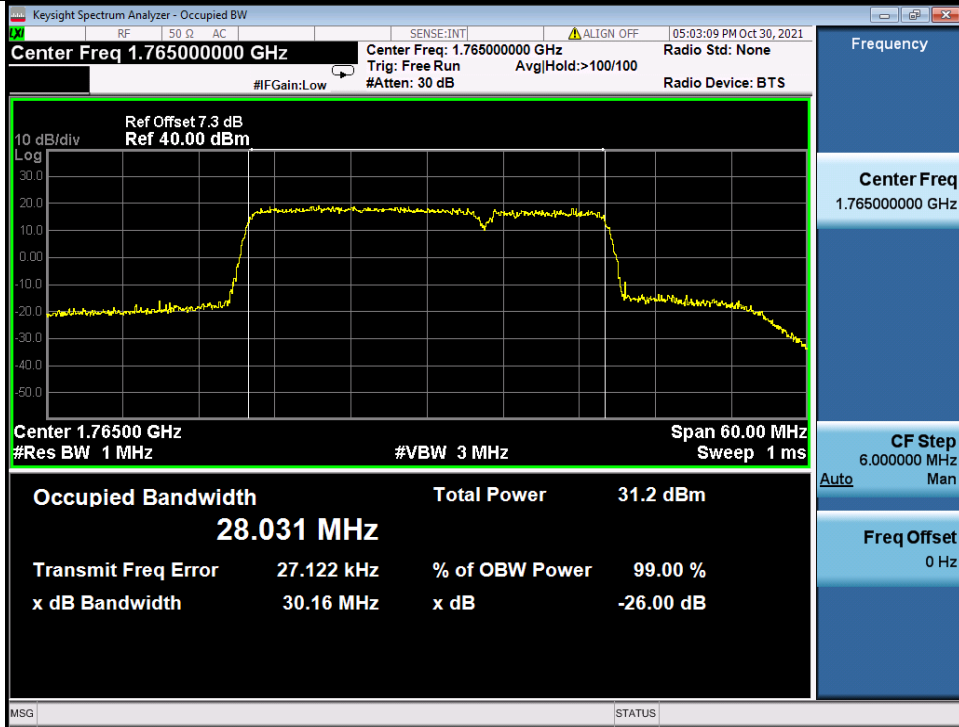

Band 66C 20MHz+10MHz QPSK HCH NTN