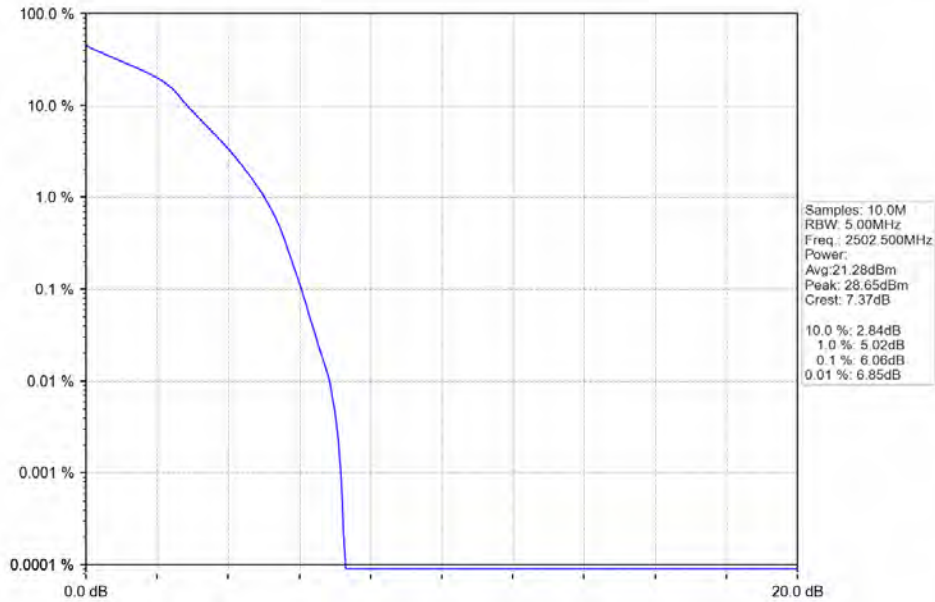

Band7_5MHz_16QAM_LCH_2502.5MHz_RB_25_0_NTNV

BV 7Layers Communications
Technology (Shenzhen) Co. Ltd

No.B102, Dazu Chuangxin Mansion, North of Beihuan
Avenue, North Area, Hi-Tech Industrial Park, Nanshan
District, Shenzhen, Guangdong, China

Tel: +86 755 8869 6566

Fax: +86 755 8869 6577

Email: customerservice.sw@bureauveritas.com