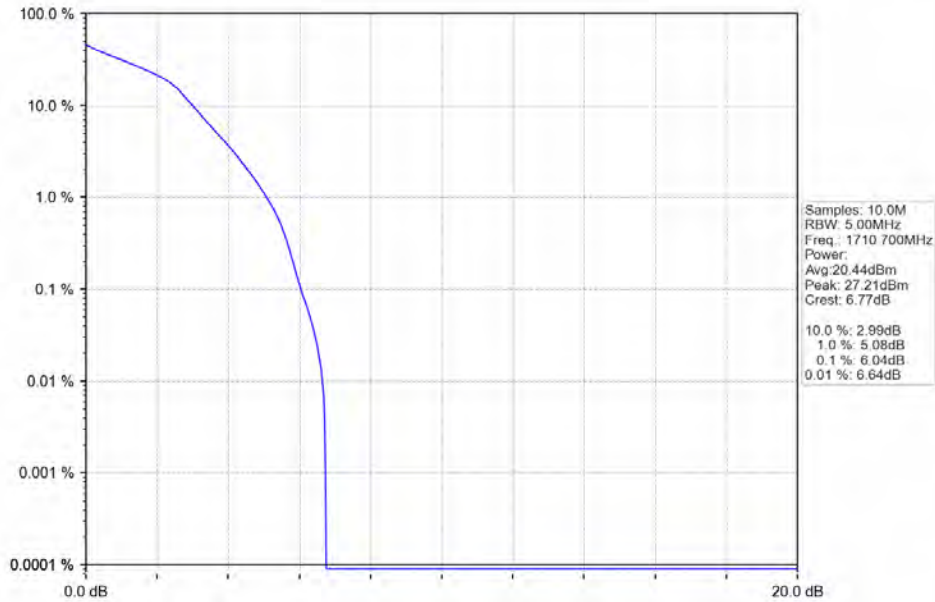

Band LTE Band 4 16QAM LCH 1710.7MHz RB 6 0 NTV