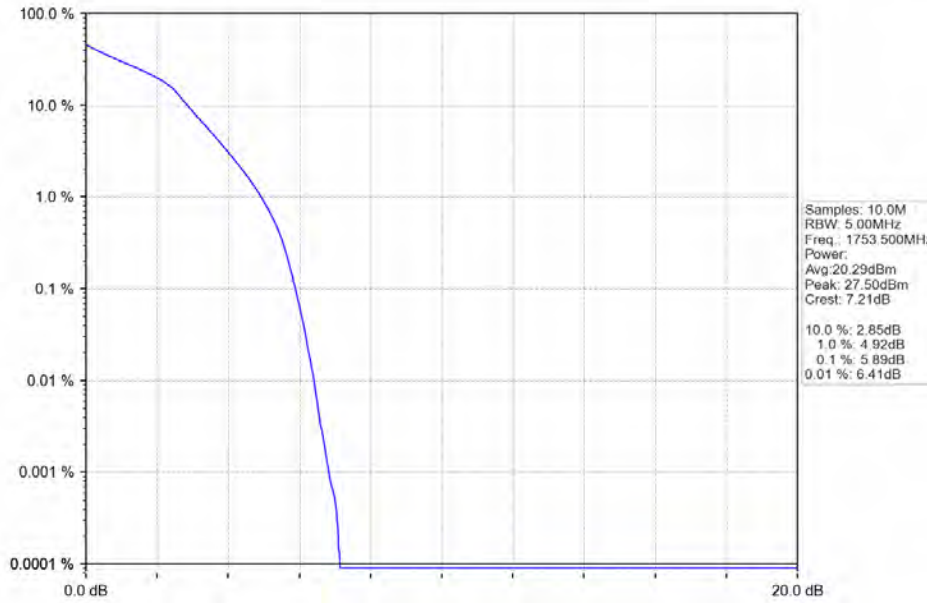

Band 4 3MHz 16QAM HCH 1753.5MHz RB 15\_0 NTN

Band 4 3MHz 64QAM LCH 1711.5MHz RB 15 0 NTN

Band 4 3MHz 64QAM MCH 1732.5MHz RB 15 0 NTN

**BUREAU**  
**VERITAS**

**Test Report No.: W7L-P20210616-3RF03**

Band 4 3MHz 64QAM HCH 1753.5MHz RB 15.0 NTNV