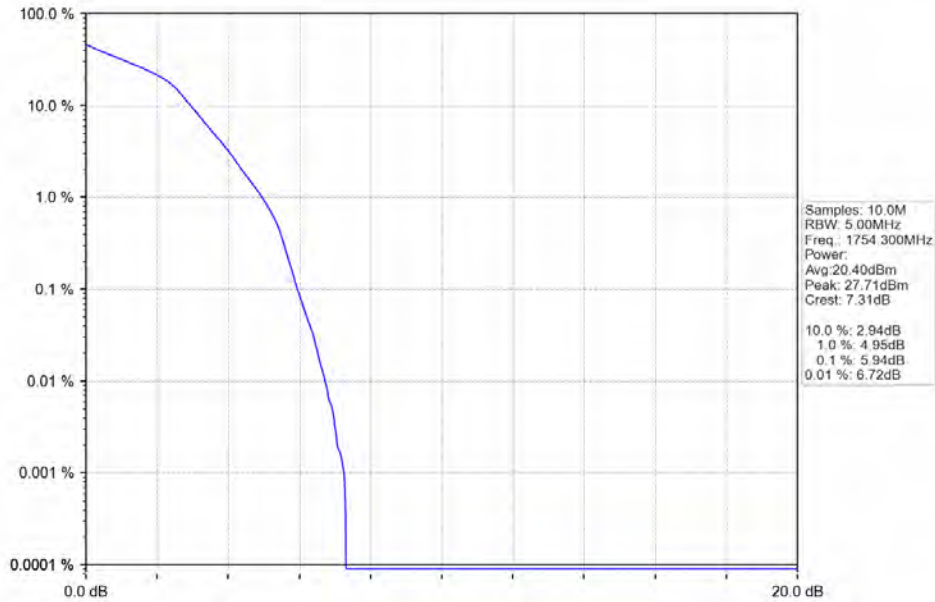

Band\_LTE Band 4\_16QAM\_MCH\_1732.5MHz\_RB\_6\_0\_NTNV

Band\_LTE Band 4\_16QAM\_HCH\_1754.3MHz\_RB\_6\_0\_NTNV

**BUREAU**  
**VERITAS**

**Test Report No.: W7L-P20210616-3RF03**

Band\_LTE Band 4\_64QAM\_LCH\_1710.7MHz\_RB\_6\_0\_NTNV