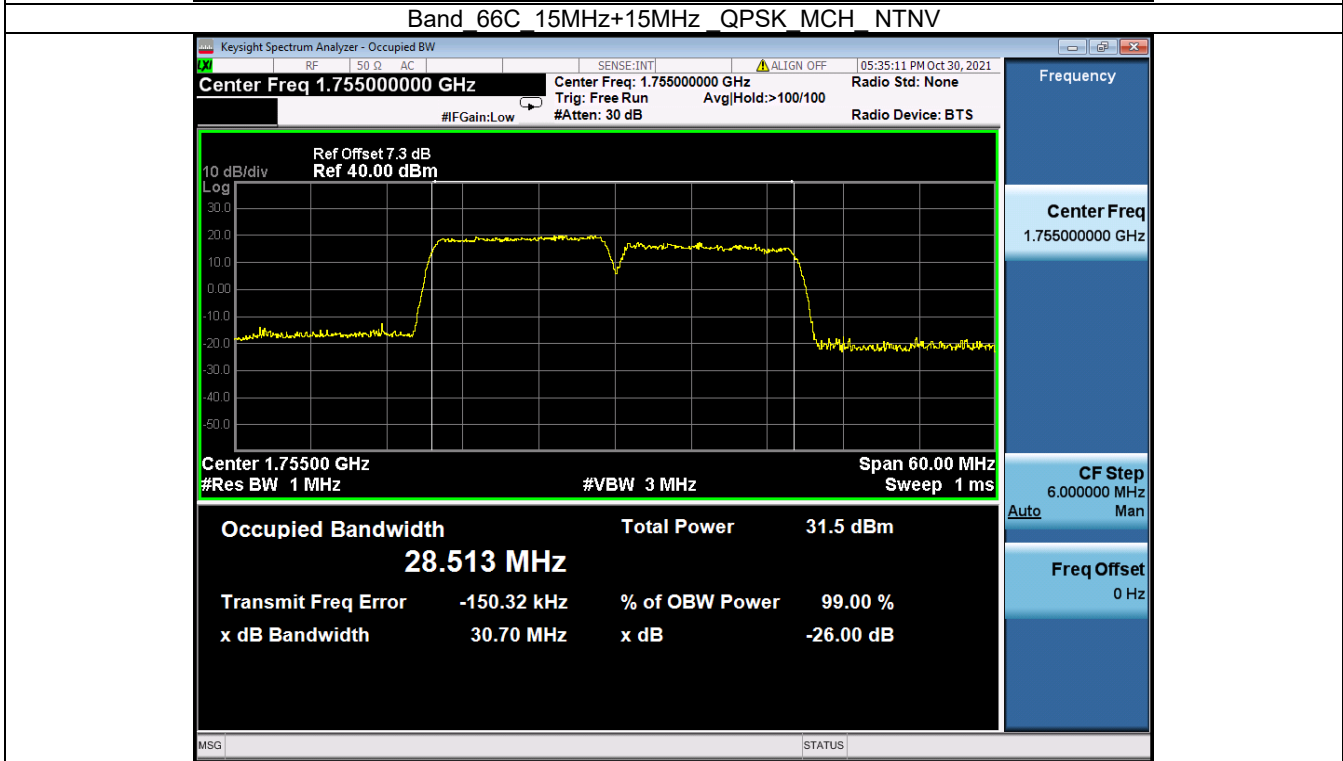

BV 7Layers Communications Technology (Shenzhen) Co. Ltd

No.B102, Dazu Chuangxin Mansion, North of Beihuan Avenue, North Area, Hi-Tech Industrial Park, Nanshan District, Shenzhen, Guangdong, China

Tel: +86 755 8869 6566

Fax: +86 755 8869 6577

Email: customerservice.sw@bureauveritas.com