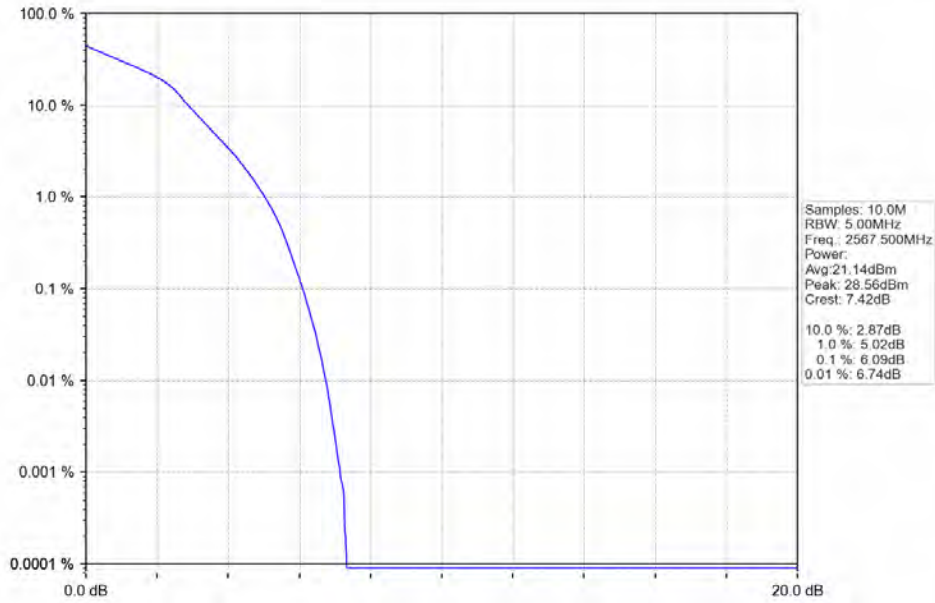

BUREAU
VERITAS

Test Report No.: W7L-P20210616-3RF03

Band7_5MHz_64QAM_HCH_2567.5MHz_RB_25_0_NTNV

BV 7Layers Communications
Technology (Shenzhen) Co. Ltd

No.B102, Dazu Chuangxin Mansion, North of Beihuan
Avenue, North Area, Hi-Tech Industrial Park, Nanshan
District, Shenzhen, Guangdong, China

Tel: +86 755 8869 6566

Fax: +86 755 8869 6577

Email: customerservice.sw@bureauveritas.com