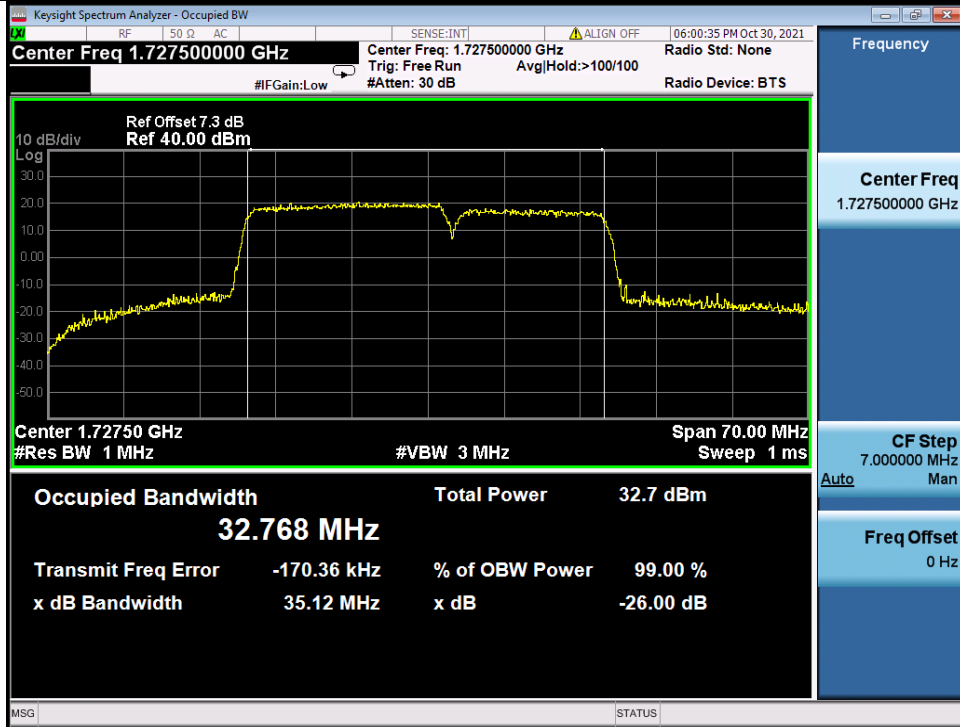

Band 66C 20MHz+15MHz 64QAM LCH NTN

Band 66C 20MHz+15MHz 64QAM MCH NTN

BV 7Layers Communications  
Technology (Shenzhen) Co. Ltd

No.B102, Dazu Chuangxin Mansion, North of Beihuan  
Avenue, North Area, Hi-Tech Industrial Park, Nanshan  
District, Shenzhen, Guangdong, China