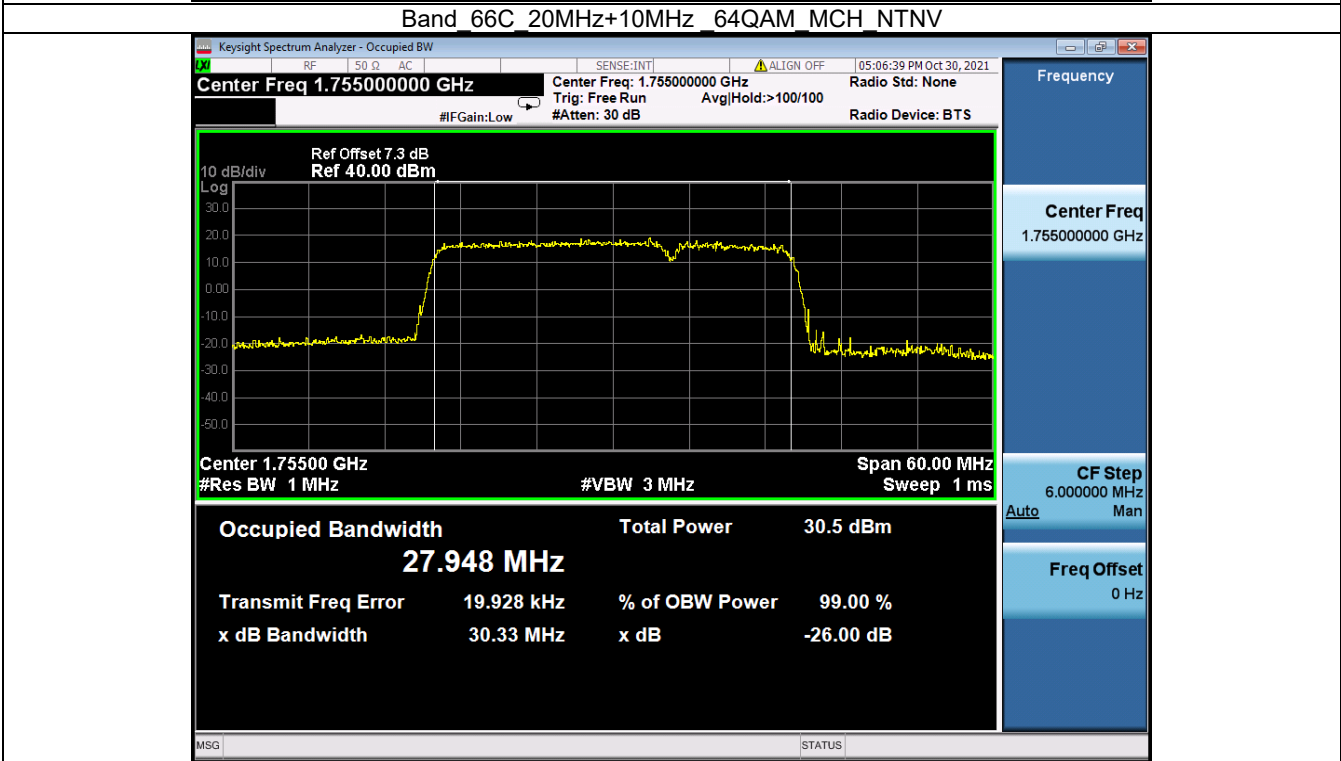

BV 7Layers Communications Technology (Shenzhen) Co. Ltd

No.B102, Dazu Chuangxin Mansion, North of Beihuan Avenue, North Area, Hi-Tech Industrial Park, Nanshan District, Shenzhen, Guangdong, China

Tel: +86 755 8869 6566

Fax: +86 755 8869 6577

Email: customerservice.sw@bureauveritas.com