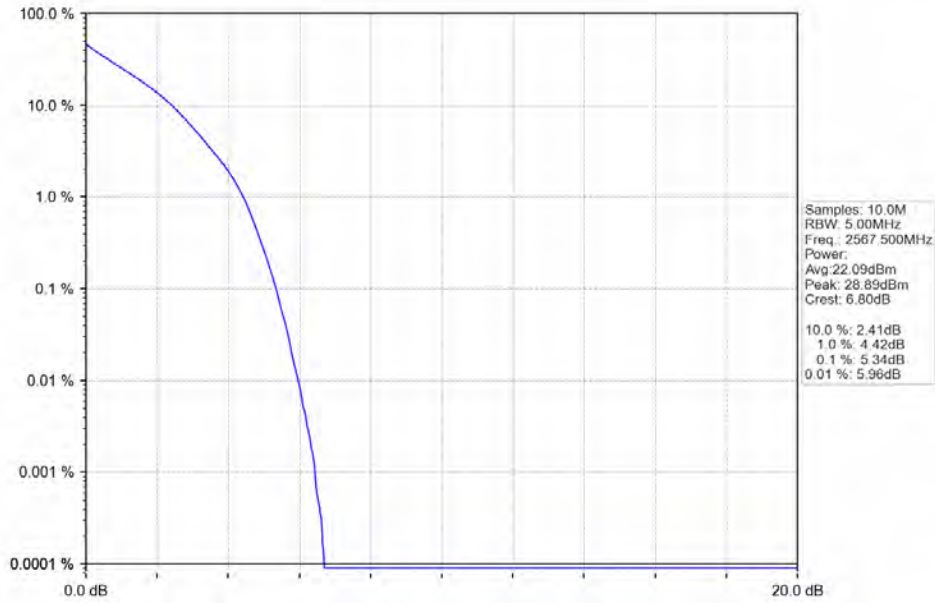

BUREAU
VERITAS

Test Report No.: W7L-P20210616-3RF03

Band7_5MHz_QPSK_HCH_2567.5MHz_RB_25_0_NTNV