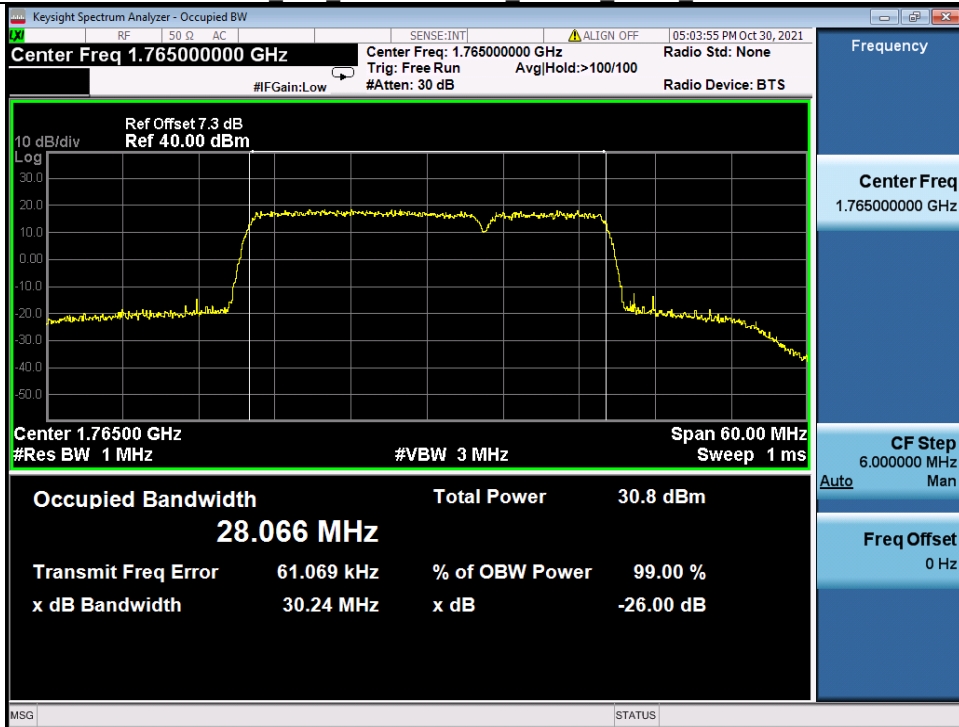

Band 66C 20MHz+10MHz 16QAM MCH NTN

Band 66C 20MHz+10MHz 16QAM HCH NTN

BV 7Layers Communications Technology (Shenzhen) Co. Ltd

No.B102, Dazu Chuangxin Mansion, North of Beihuan Avenue, North Area, Hi-Tech Industrial Park, Nanshan District, Shenzhen, Guangdong, China