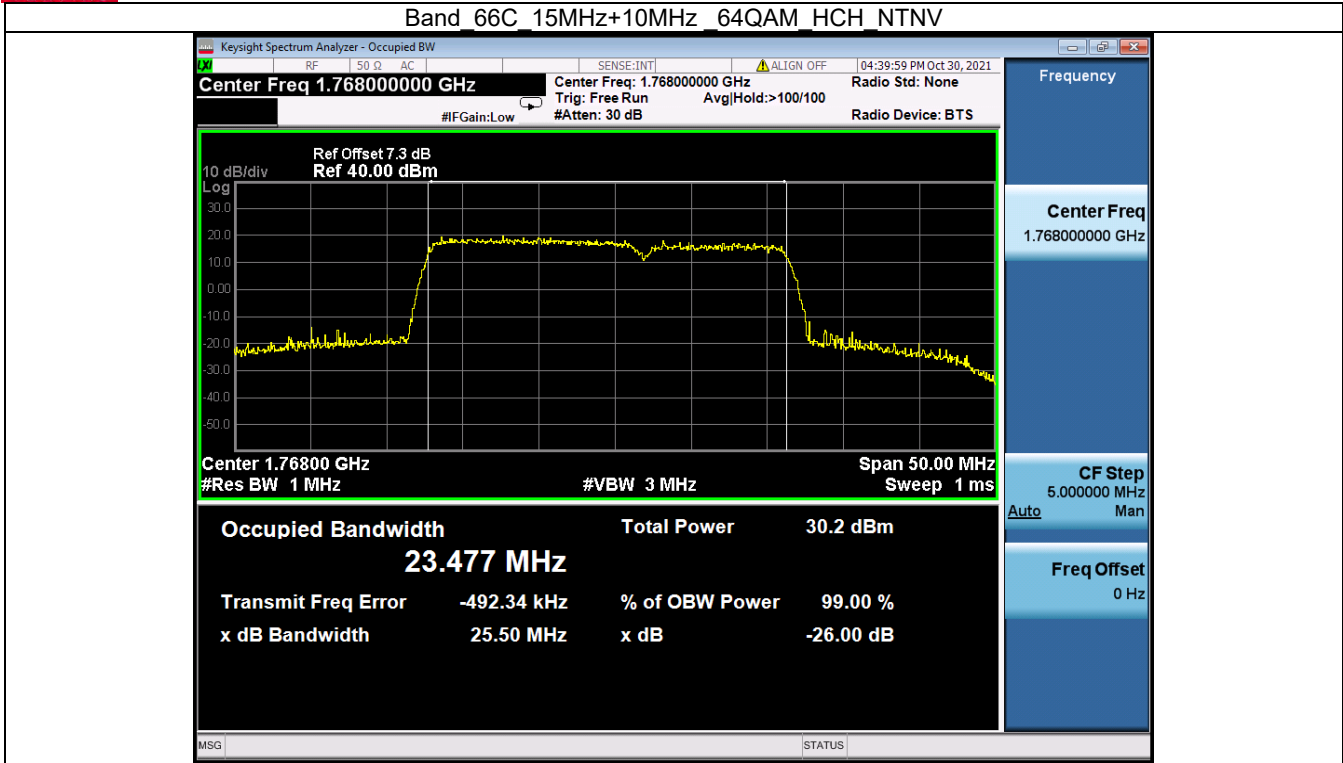

Band 66C 15MHz+10MHz 64QAM HCH NTN

BV 7Layers Communications Technology (Shenzhen) Co. Ltd

No.B102, Dazu Chuangxin Mansion, North of Beihuan Avenue, North Area, Hi-Tech Industrial Park, Nanshan District, Shenzhen, Guangdong, China

Tel: +86 755 8869 6566

Fax: +86 755 8869 6577

Email: customerservice.sw@bureauveritas.com