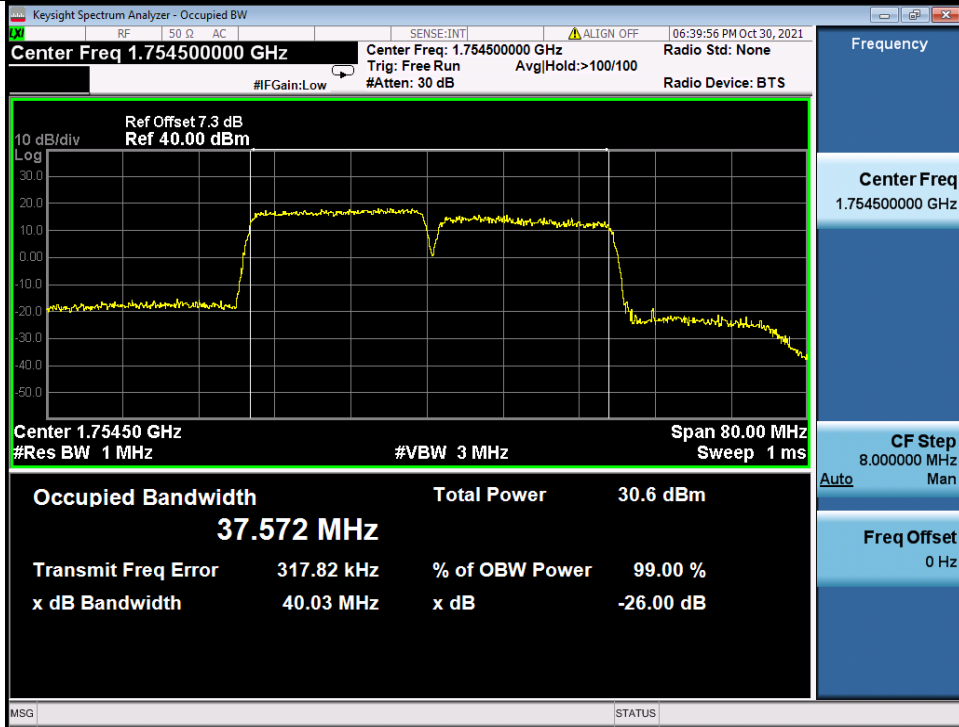

Band 66C 20MHz+20MHz 16QAM MCH NTN