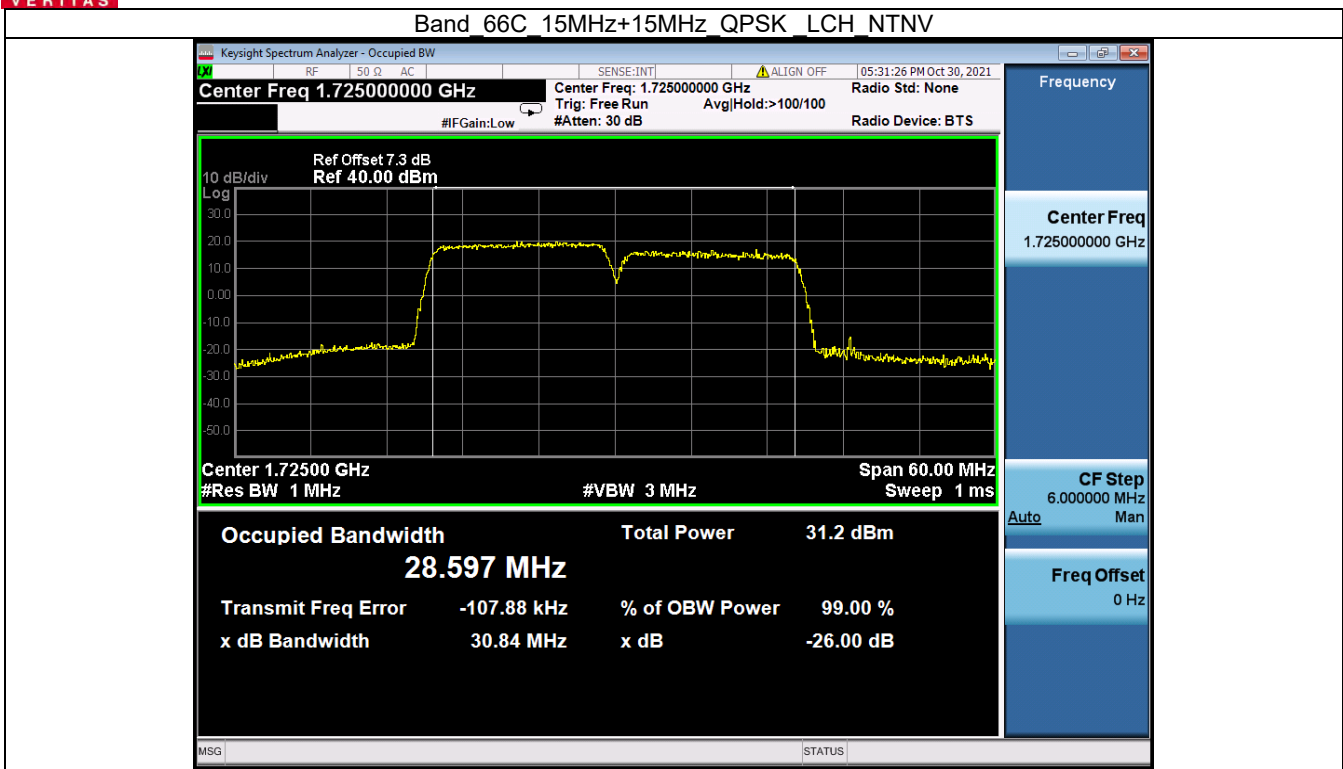

BV 7Layers Communications Technology (Shenzhen) Co. Ltd

No.B102, Dazu Chuangxin Mansion, North of Beihuan Avenue, North Area, Hi-Tech Industrial Park, Nanshan District, Shenzhen, Guangdong, China

Tel: +86 755 8869 6566

Fax: +86 755 8869 6577

Email: customerservice.sw@bureauveritas.com