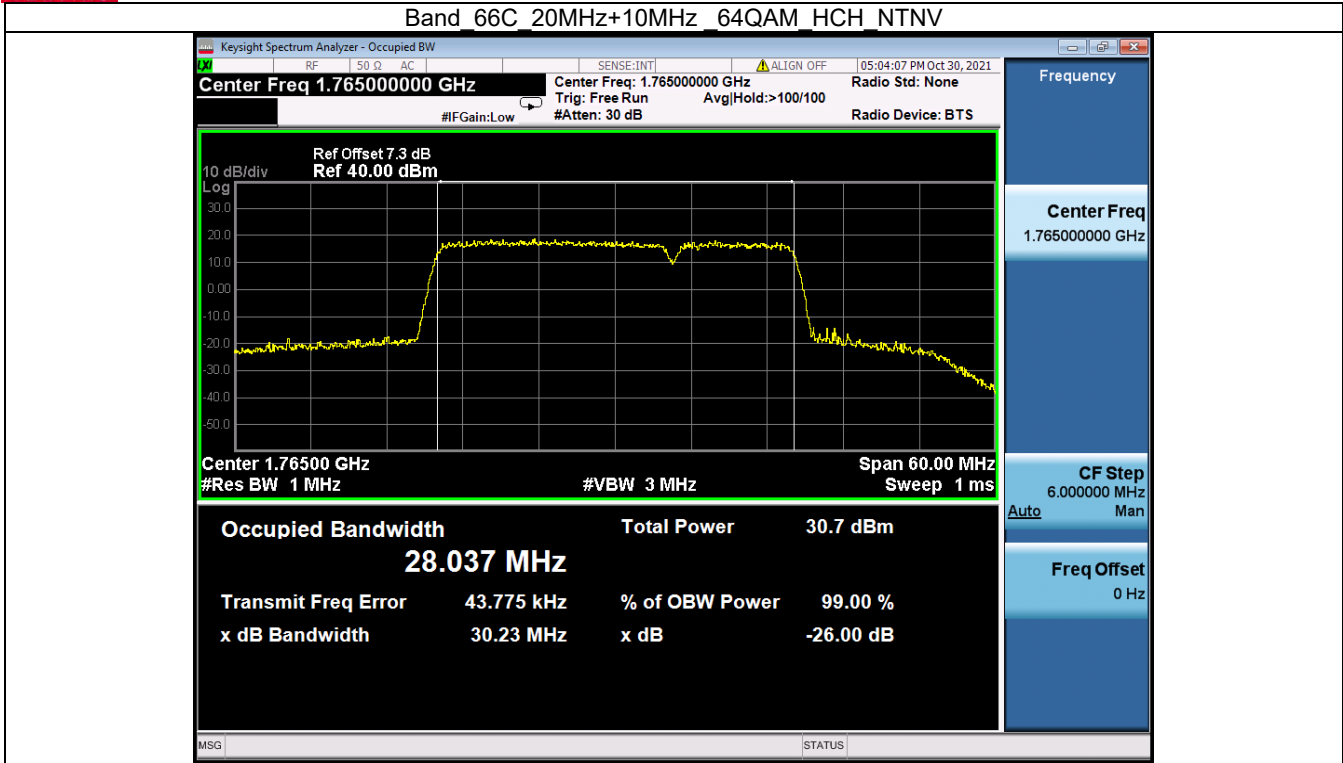

Band 66C 20MHz+10MHz 64QAM HCH NTN

BV 7Layers Communications Technology (Shenzhen) Co. Ltd

No.B102, Dazu Chuangxin Mansion, North of Beihuan Avenue, North Area, Hi-Tech Industrial Park, Nanshan District, Shenzhen, Guangdong, China

Tel: +86 755 8869 6566

Fax: +86 755 8869 6577

Email: customerservice.sw@bureauveritas.com