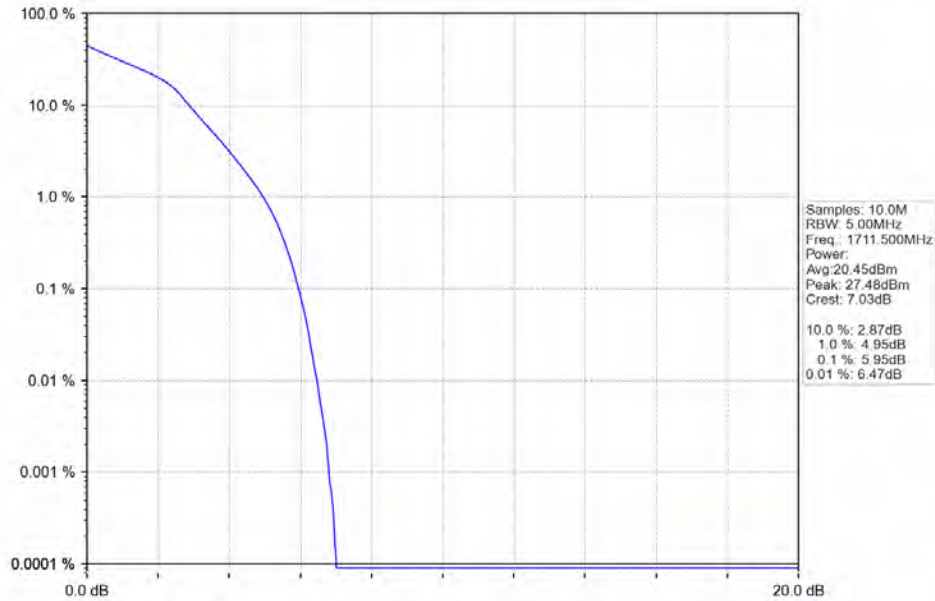

Band 4 3MHz 64QAM LCH 1711.5MHz RB 15 0 NTN