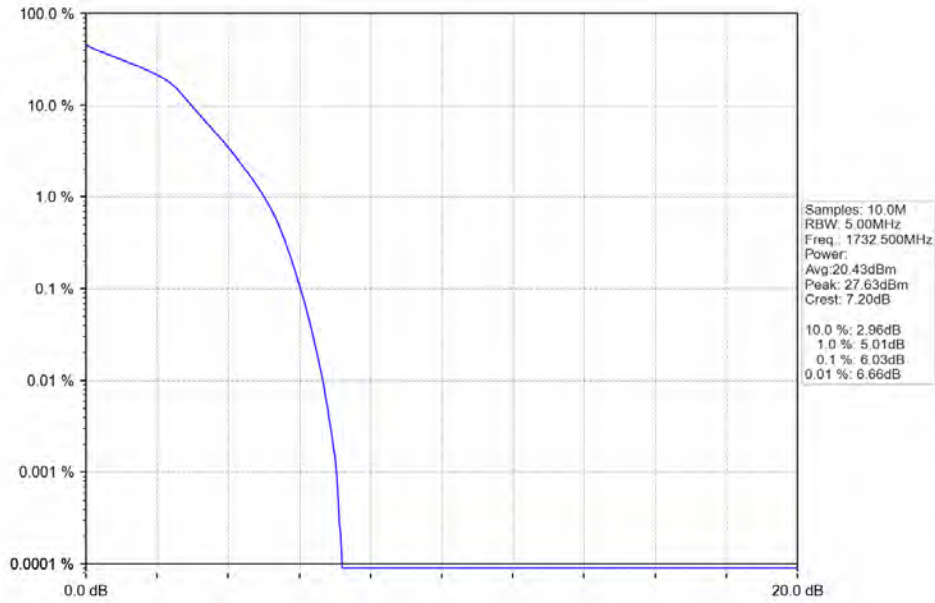

Band_LTE Band 4_16QAM_MCH_1732.5MHz_RB_6_0_NTNV