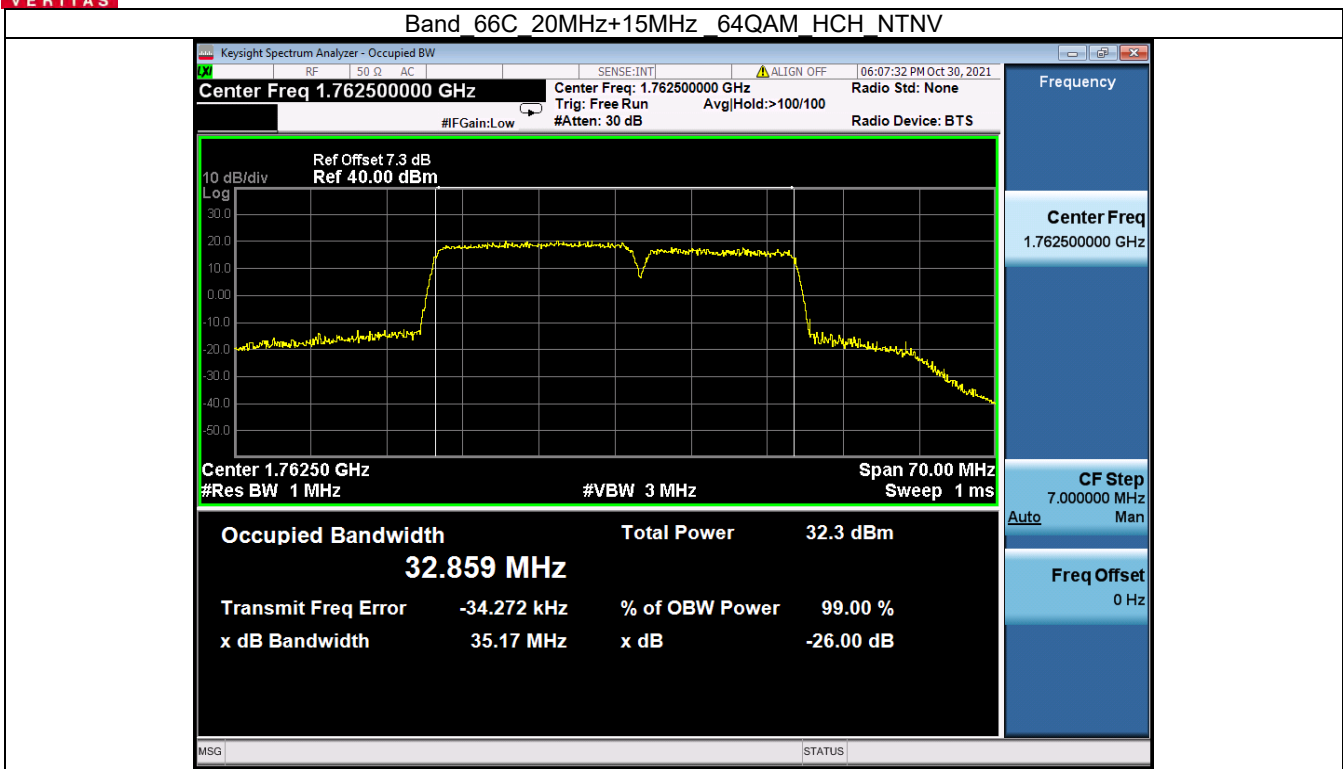

BV 7Layers Communications Technology (Shenzhen) Co. Ltd

No.B102, Dazu Chuangxin Mansion, North of Beihuan Avenue, North Area, Hi-Tech Industrial Park, Nanshan District, Shenzhen, Guangdong, China

Tel: +86 755 8869 6566

Fax: +86 755 8869 6577

Email: customerservice.sw@bureauveritas.com