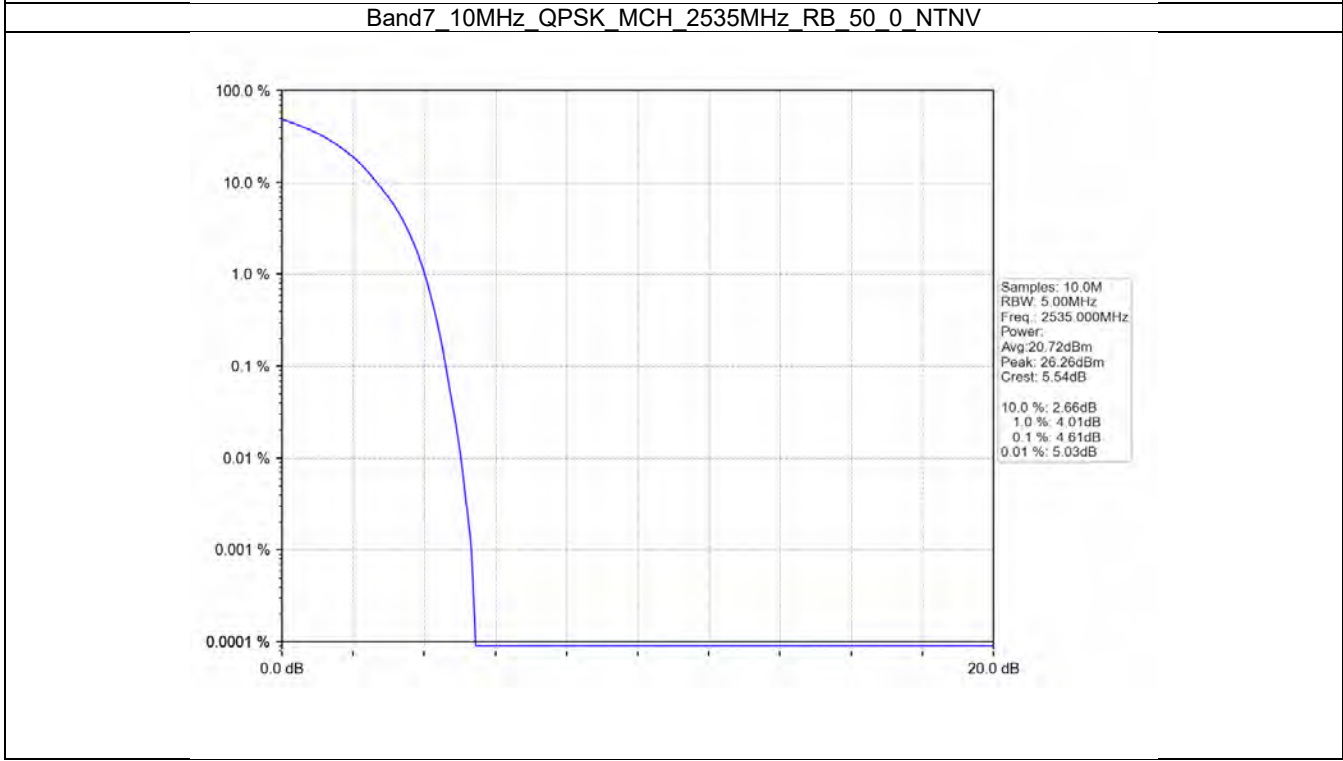

BV 7Layers Communications
Technology (Shenzhen) Co. Ltd

No.B102, Dazu Chuangxin Mansion, North of Beihuan
Avenue, North Area, Hi-Tech Industrial Park, Nanshan
District, Shenzhen, Guangdong, China

Tel: +86 755 8869 6566

Fax: +86 755 8869 6577

Email: customerservice.sw@bureauveritas.com