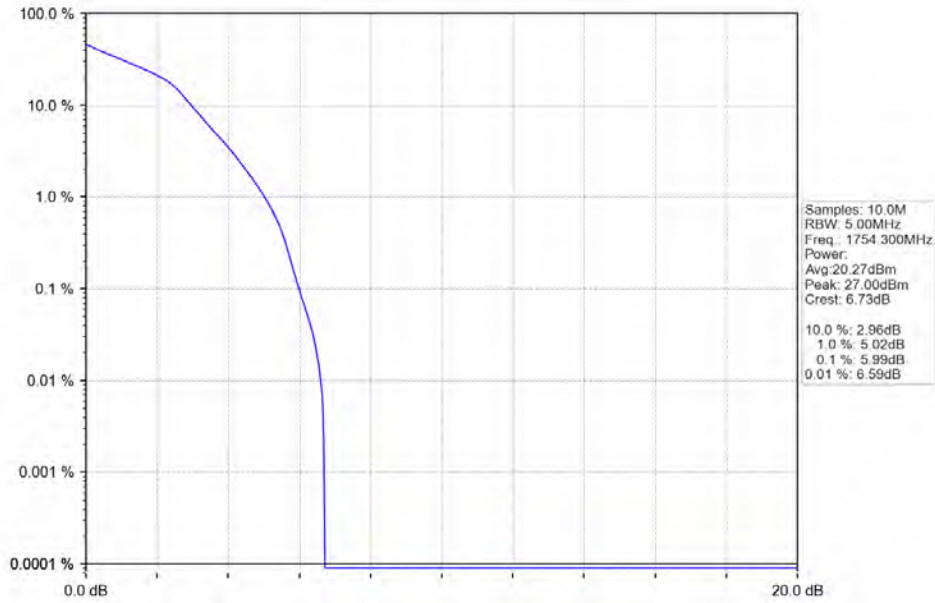

Band_LTE Band 4_64QAM_HCH_1754.3MHz_RB_6_0_NTNV