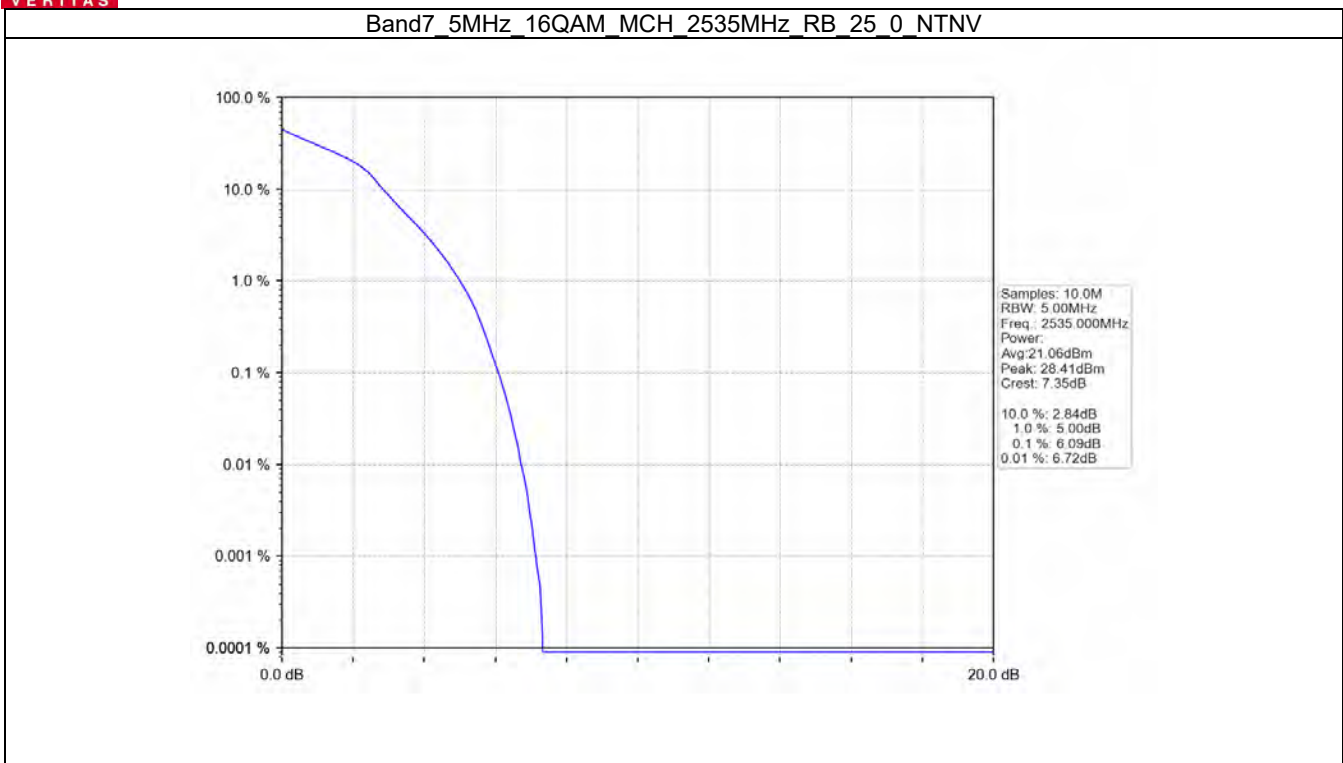

BV 7Layers Communications
Technology (Shenzhen) Co. Ltd

No.B102, Dazu Chuangxin Mansion, North of Beihuan
Avenue, North Area, Hi-Tech Industrial Park, Nanshan
District, Shenzhen, Guangdong, China

Tel: +86 755 8869 6566
Fax: +86 755 8869 6577
Email: customerservice.sw@bureauveritas.com