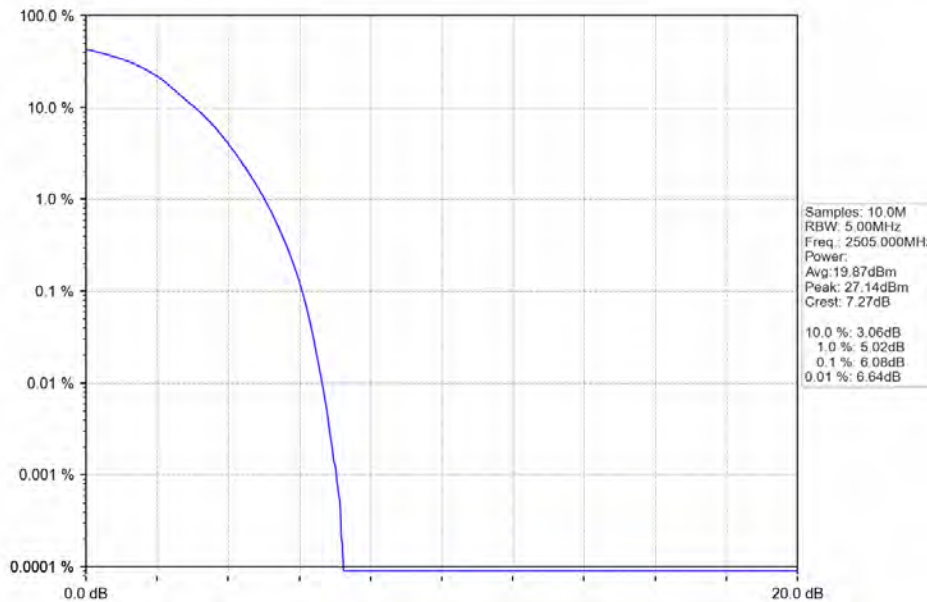

**BUREAU**  
**VERITAS**

**Test Report No.: W7L-P20210616-3RF03**

Band7 10MHz 16QAM MCH 2535MHz RB 50 0 NTNV

Band7 10MHz 16QAM HCH 2565MHz RB 50 0 NTNV

BV 7Layers Communications  
Technology (Shenzhen) Co. Ltd