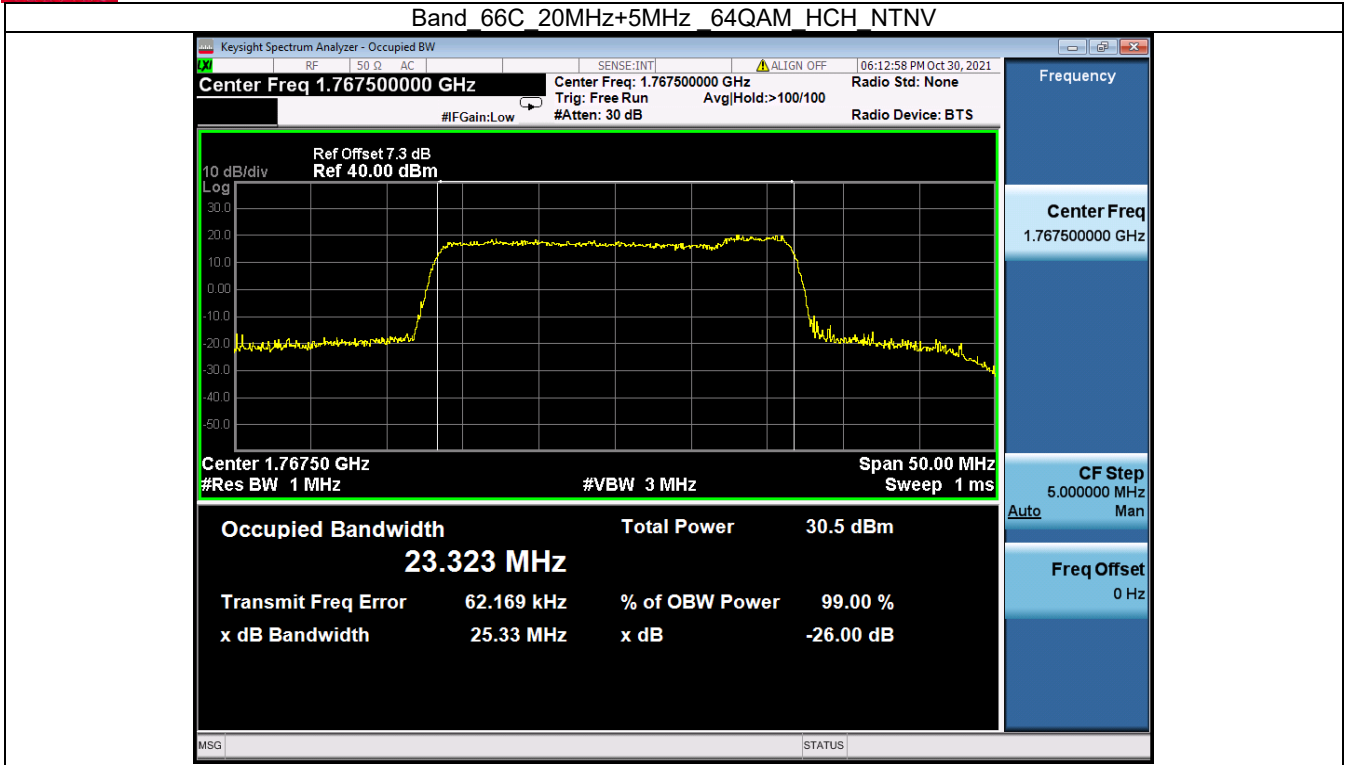

Band 66C 20MHz+5MHz 64QAM HCH NTN

BV 7Layers Communications
Technology (Shenzhen) Co. Ltd

No.B102, Dazu Chuangxin Mansion, North of Beihuan
Avenue, North Area, Hi-Tech Industrial Park, Nanshan
District, Shenzhen, Guangdong, China

Tel: +86 755 8869 6566

Fax: +86 755 8869 6577

Email: customerservice.sw@bureauveritas.com