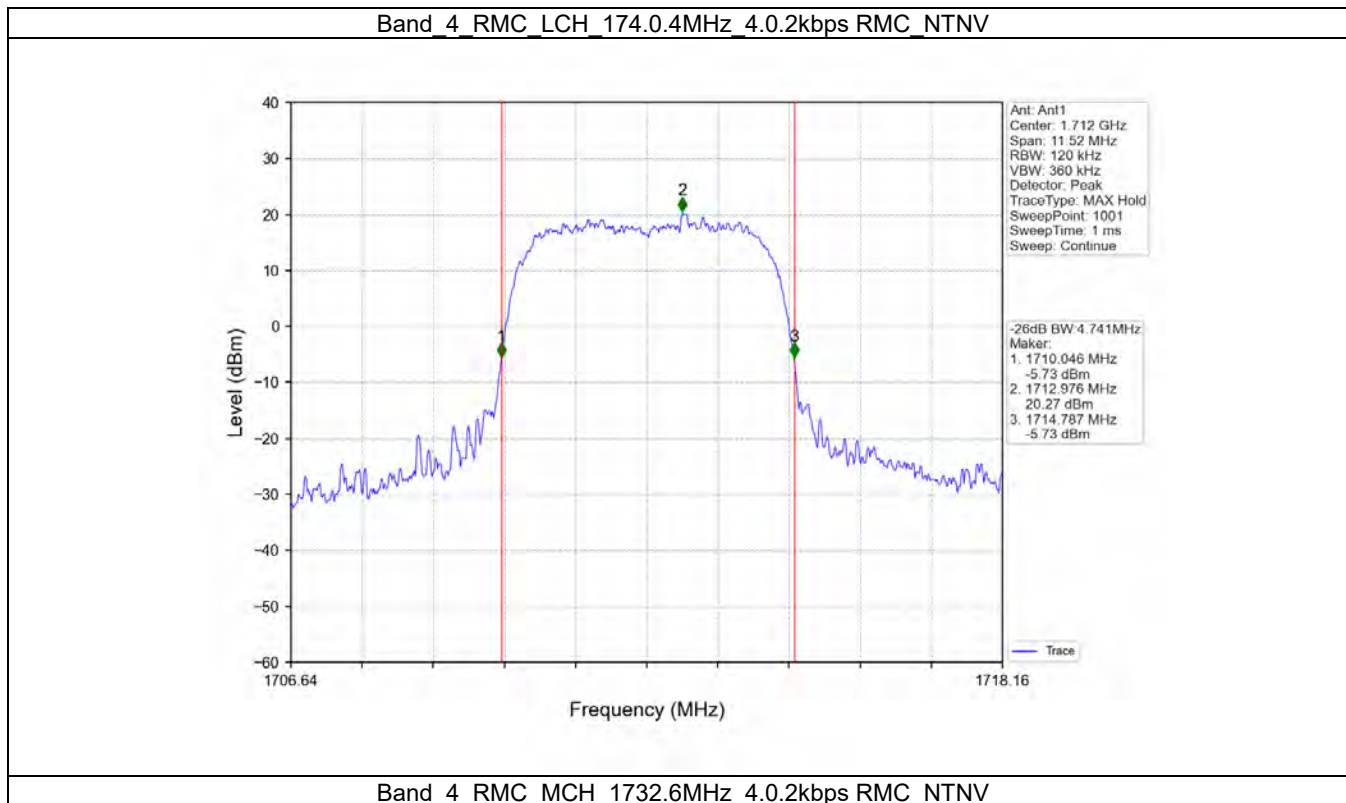

2.20.2 Test Graph