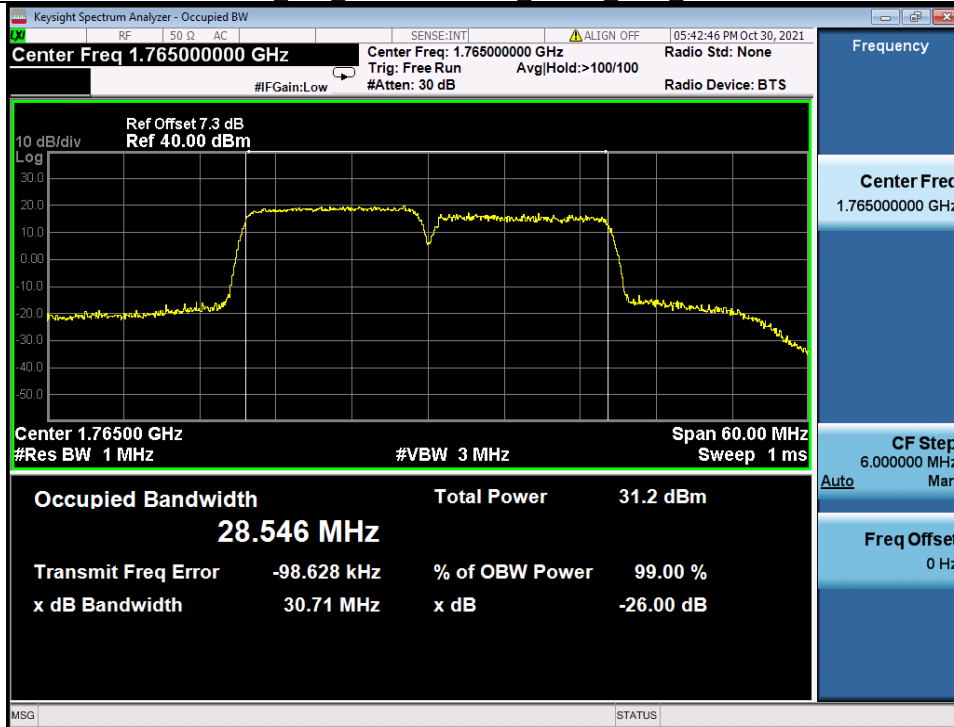

**Band 66C 15MHz+15MHz 16QAM LCH NTN**

BV 7Layers Communications  
Technology (Shenzhen) Co. Ltd

No.B102, Dazu Chuangxin Mansion, North of Beihuan  
Avenue, North Area, Hi-Tech Industrial Park, Nanshan  
District, Shenzhen, Guangdong, China