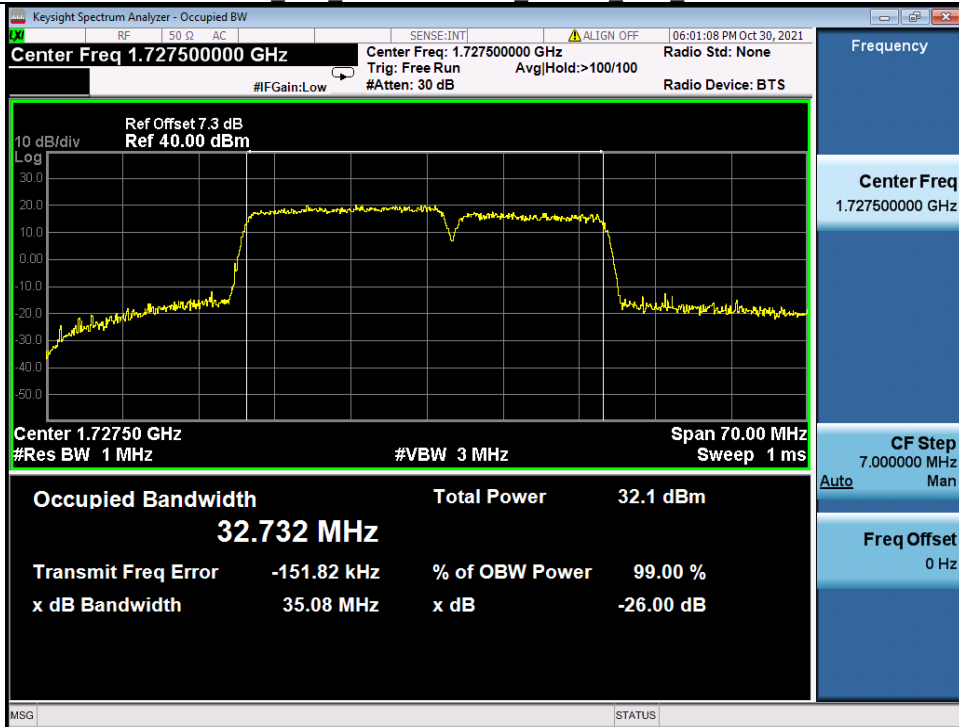

Band 66C 20MHz+15MHz 16QAM LCH NTN

BV 7Layers Communications Technology (Shenzhen) Co. Ltd

No.B102, Dazu Chuangxin Mansion, North of Beihuan Avenue, North Area, Hi-Tech Industrial Park, Nanshan District, Shenzhen, Guangdong, China

Tel: +86 755 8869 6566

Fax: +86 755 8869 6577

Email: customerservice.sw@bureauveritas.com