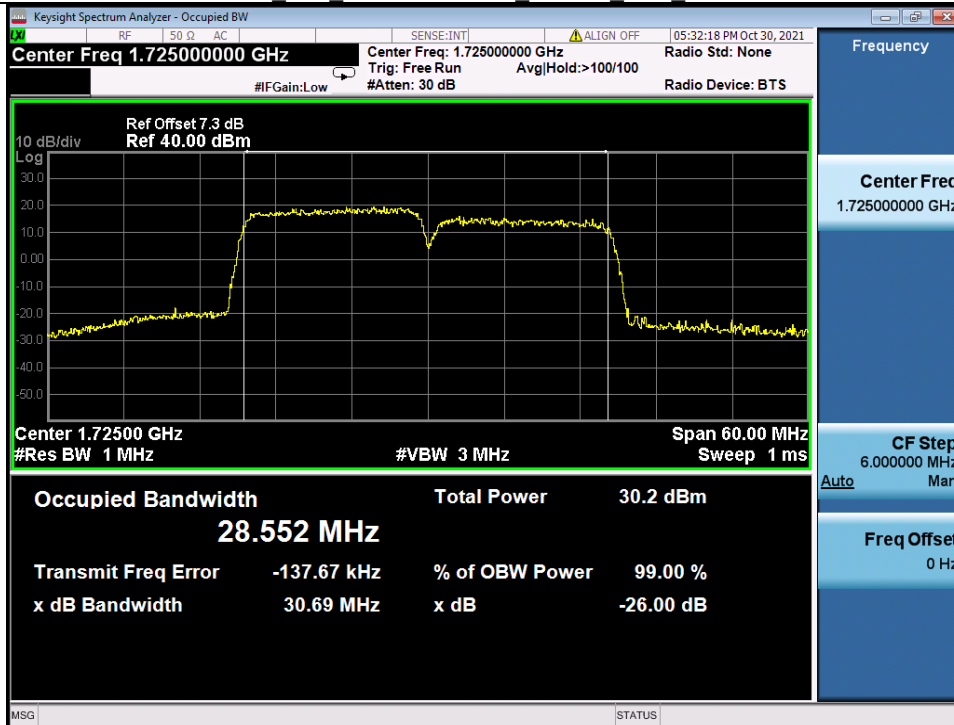

**Band 66C 15MHz+15MHz 16QAM LCH NTN**

BV 7Layers Communications  
Technology (Shenzhen) Co. Ltd

No.B102, Dazu Chuangxin Mansion, North of Beihuan  
Avenue, North Area, Hi-Tech Industrial Park, Nanshan  
District, Shenzhen, Guangdong, China