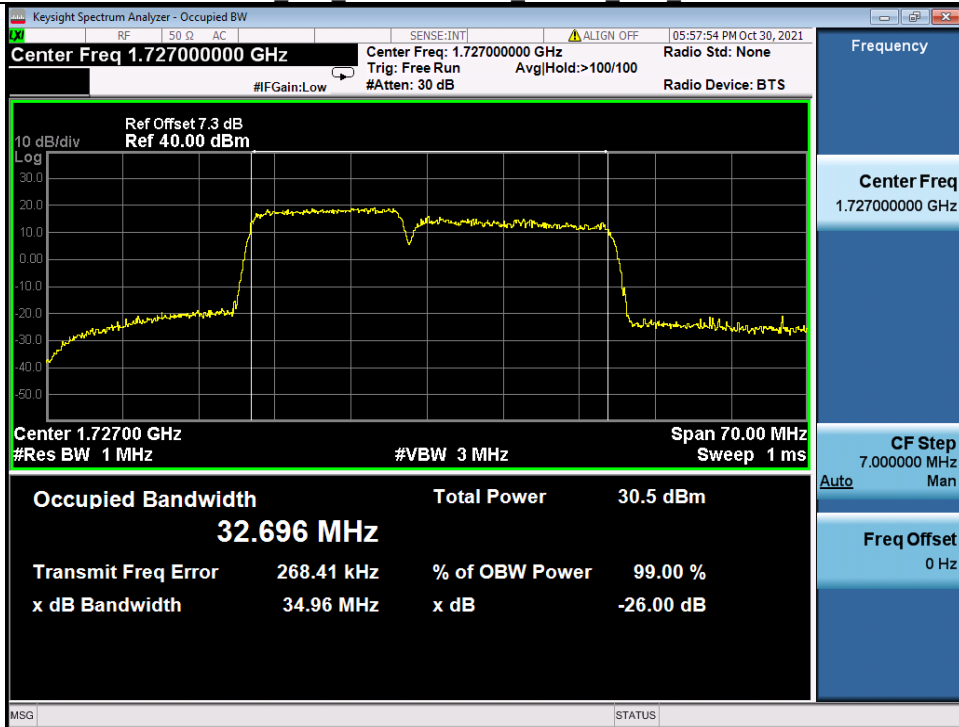

Fax: +86 755 8869 6577

Email: [customerservice.sw@bureauveritas.com](mailto:customerservice.sw@bureauveritas.com)

Band 66C 15MHz+20MHz QPSK\_HCH NTN

Band 66C 15MHz+20MHz 16QAM LCH NTN

BV 7Layers Communications Technology (Shenzhen) Co. Ltd