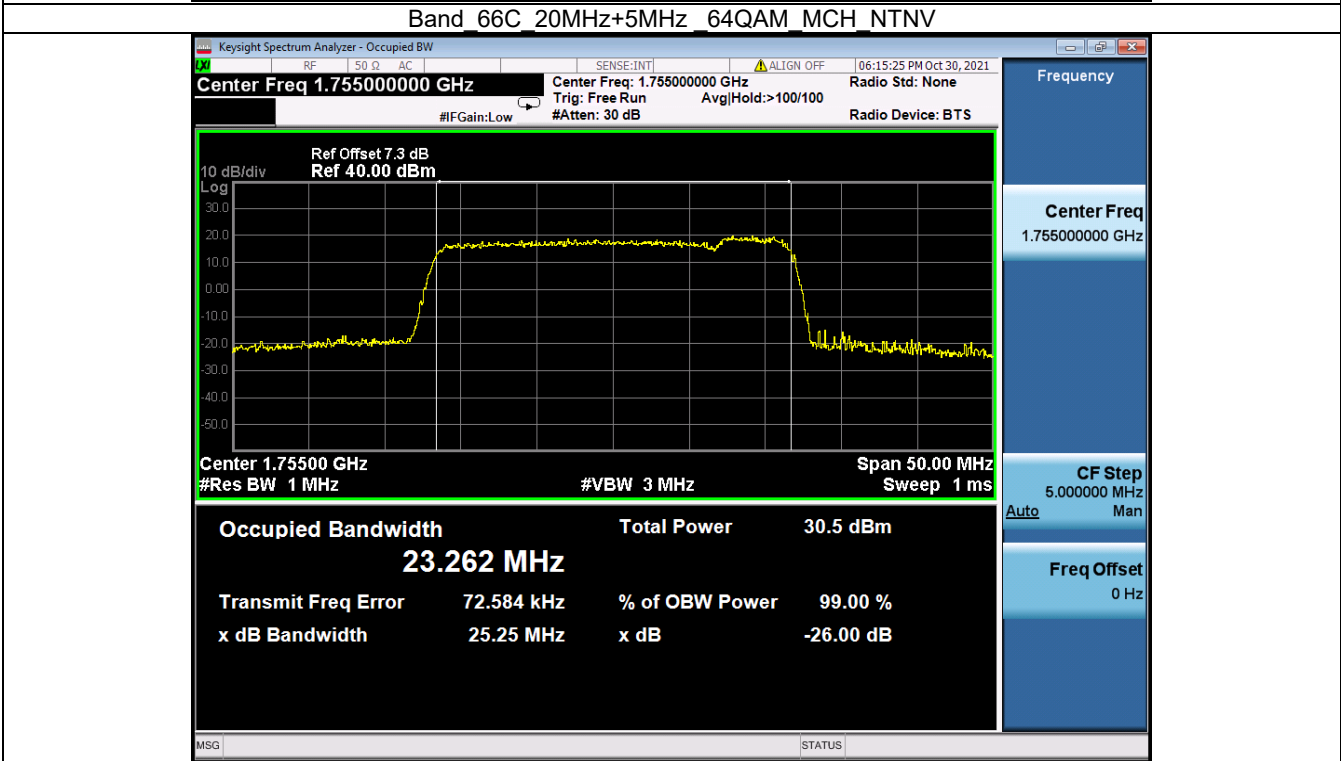

BV 7Layers Communications Technology (Shenzhen) Co. Ltd

No.B102, Dazu Chuangxin Mansion, North of Beihuan Avenue, North Area, Hi-Tech Industrial Park, Nanshan District, Shenzhen, Guangdong, China

Tel: +86 755 8869 6566

Fax: +86 755 8869 6577

Email: customerservice.sw@bureauveritas.com