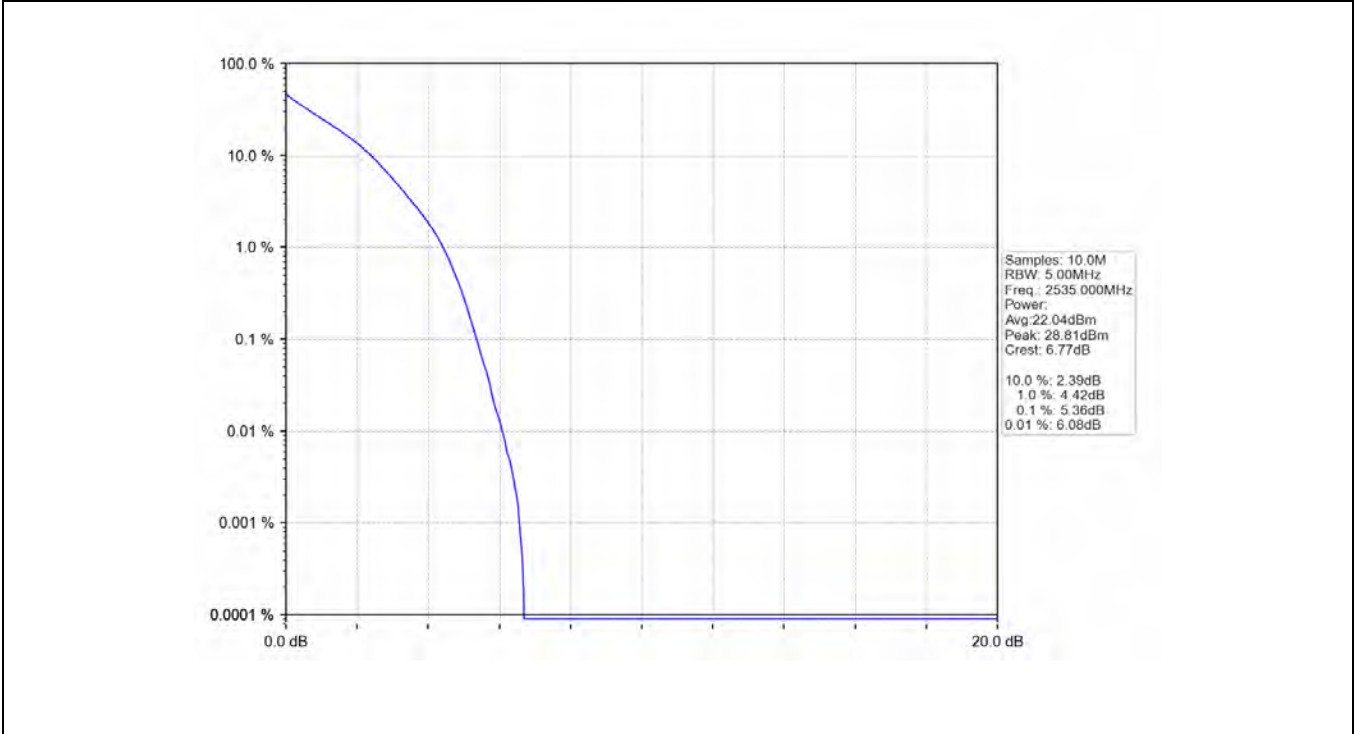

BV 7Layers Communications
Technology (Shenzhen) Co. Ltd

No.B102, Dazu Chuangxin Mansion, North of Beihuan
Avenue, North Area, Hi-Tech Industrial Park, Nanshan
District, Shenzhen, Guangdong, China

Tel: +86 755 8869 6566
Fax: +86 755 8869 6577
Email: customerservice.sw@bureauveritas.com