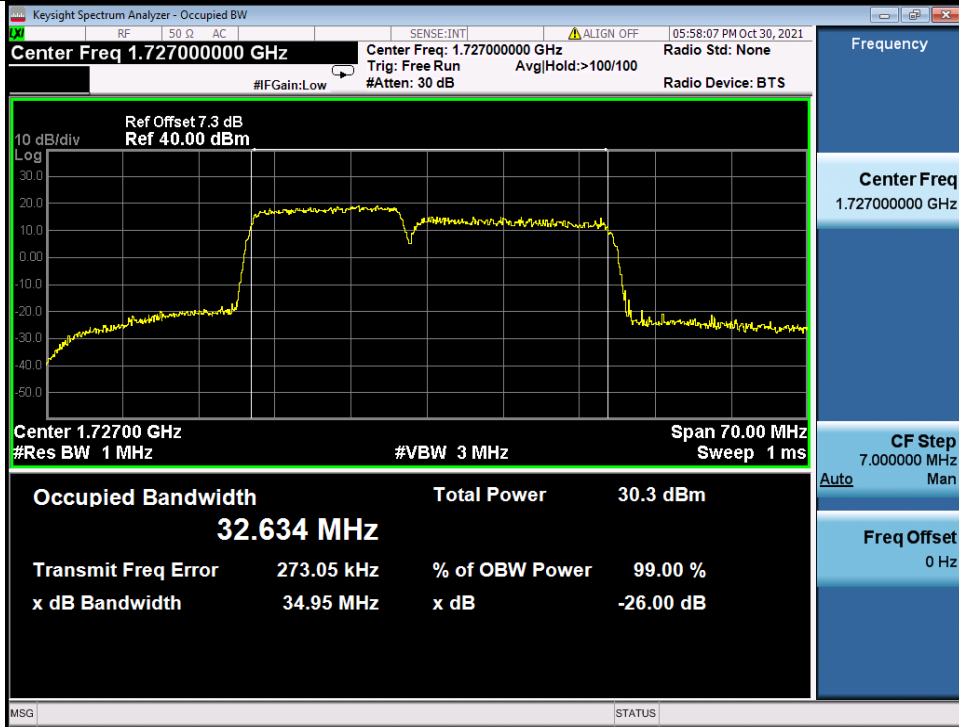

Band 66C 15MHz+20MHz 64QAM LCH NTN