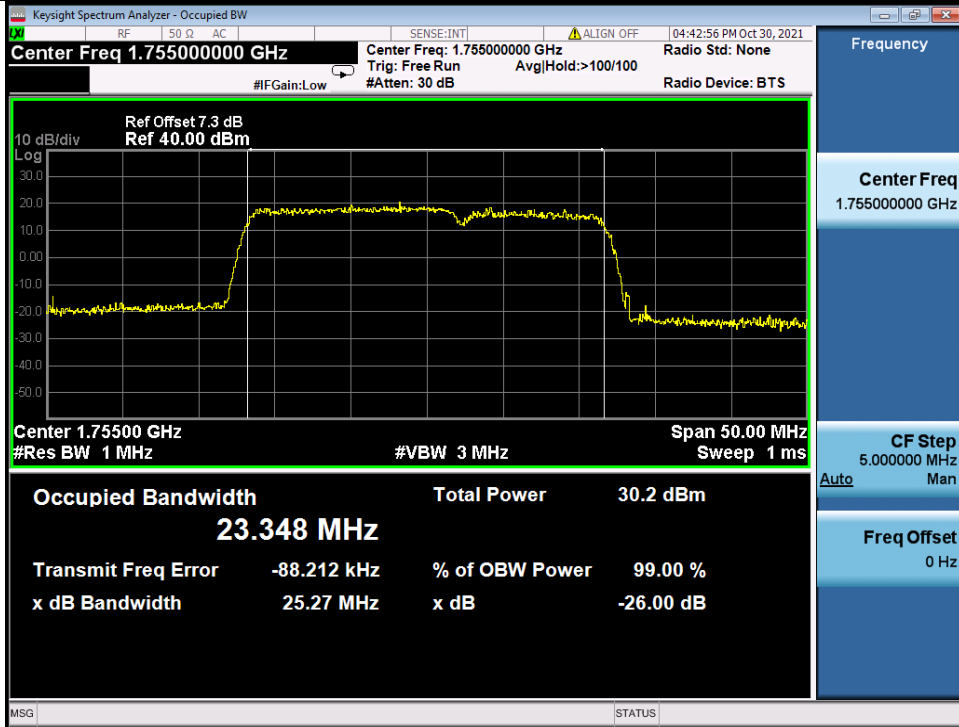

Fax: +86 755 8869 6577

Email: [customerservice.sw@bureauveritas.com](mailto:customerservice.sw@bureauveritas.com)

Band 66C 15MHz+10MHz 16QAM MCH NTN

Band 66C 15MHz+10MHz 16QAM HCH NTN

BV 7Layers Communications Technology (Shenzhen) Co. Ltd