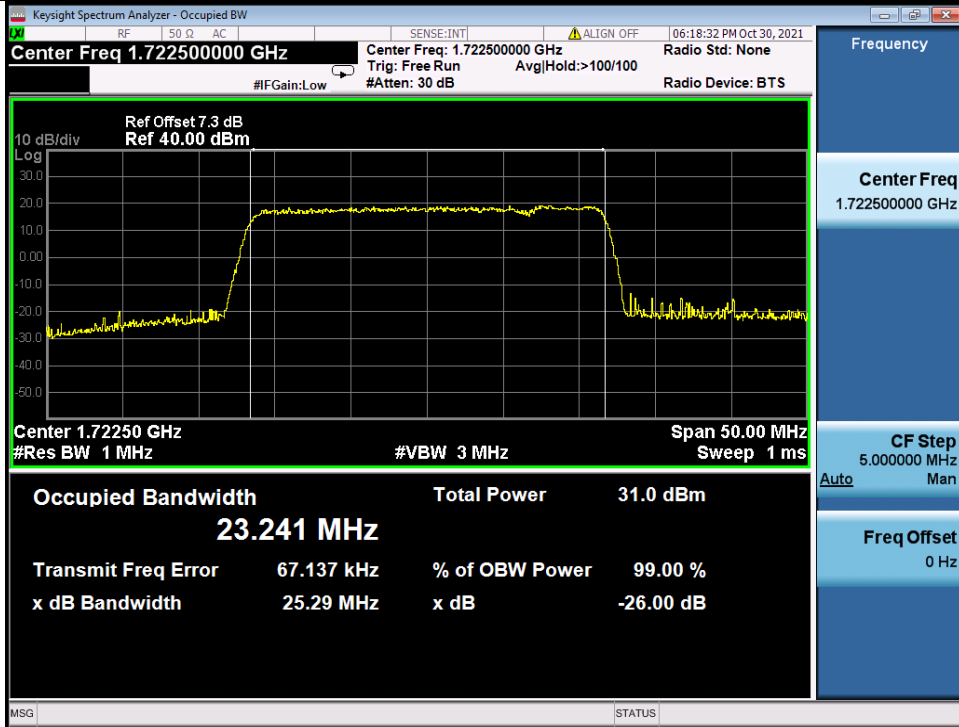

Band 66C 20MHz+5MHz QPSK LCH NTN

Band 66C 20MHz+5MHz QPSK MCH NTN

BV 7Layers Communications Technology (Shenzhen) Co. Ltd

No.B102, Dazu Chuangxin Mansion, North of Beihuan Avenue, North Area, Hi-Tech Industrial Park, Nanshan District, Shenzhen, Guangdong, China