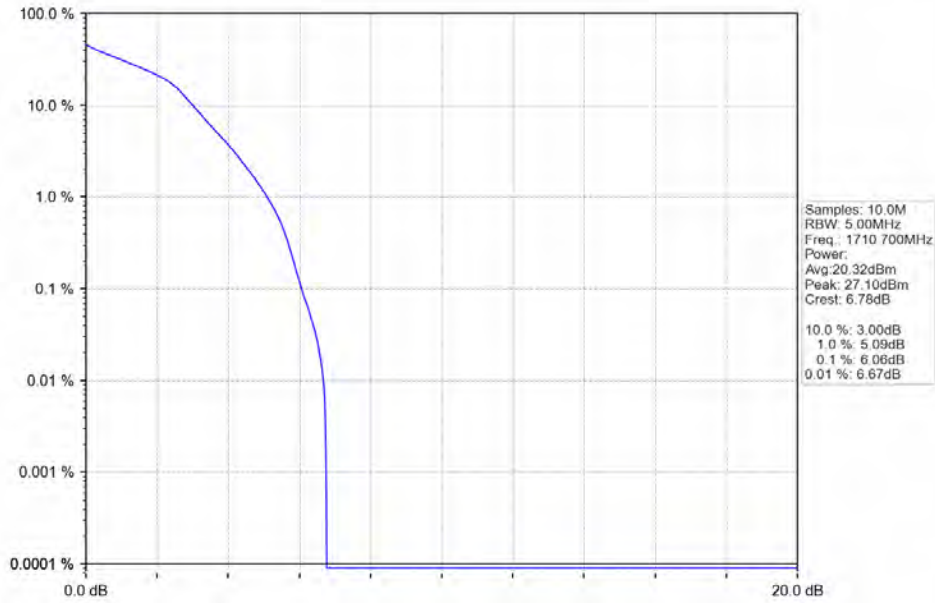

Band\_LTE Band 4\_16QAM\_MCH\_1732.5MHz\_RB\_6\_0\_NTNV

Band\_LTE Band 4\_16QAM\_HCH\_1754.3MHz\_RB\_6\_0\_NTNV

**BUREAU**  
**VERITAS**

**Test Report No.: W7L-P20210616-3RF03**

Band\_LTE Band 4\_64QAM\_LCH\_1710.7MHz\_RB\_6\_0\_NTNV