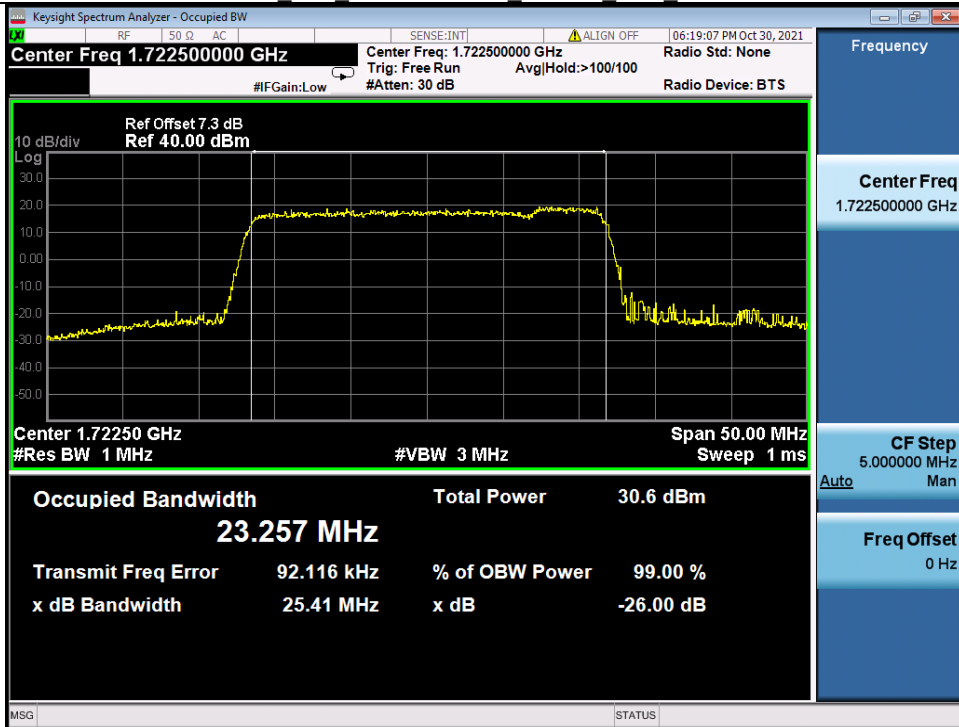

Band 66C 20MHz+5MHz 16QAM LCH NTN

BV 7Layers Communications Technology (Shenzhen) Co. Ltd

No.B102, Dazu Chuangxin Mansion, North of Beihuan Avenue, North Area, Hi-Tech Industrial Park, Nanshan District, Shenzhen, Guangdong, China

Tel: +86 755 8869 6566

Fax: +86 755 8869 6577

Email: customerservice.sw@bureauveritas.com