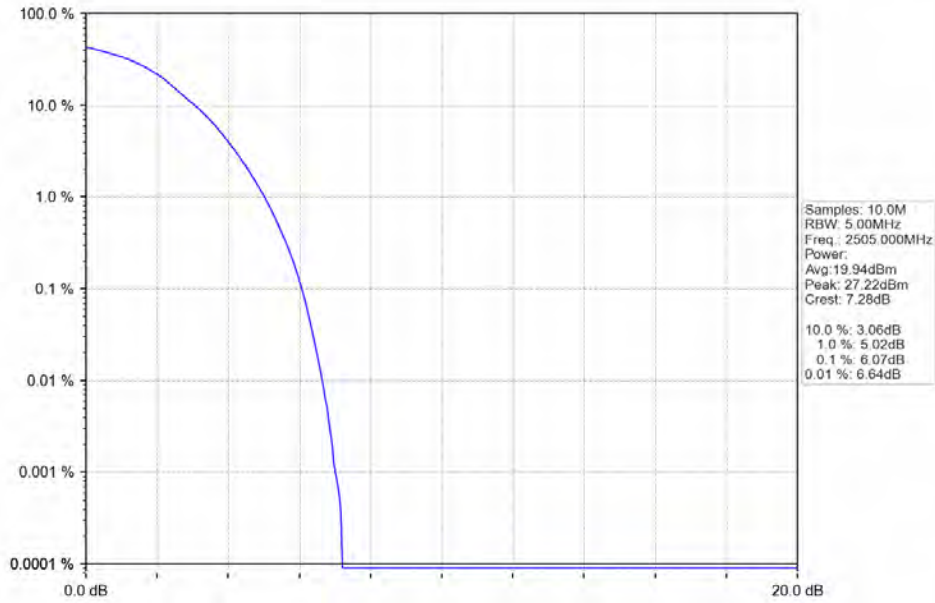

Band7\_10MHz\_64QAM\_LCH\_2505MHz\_RB\_50\_0\_NTNV

Band7\_10MHz\_64QAM\_MCH\_2535MHz\_RB\_50\_0\_NTNV

**BUREAU**  
**VERITAS**

**Test Report No.: W7L-P20210616-3RF03**

Band7\_10MHz\_64QAM\_HCH\_2565MHz\_RB\_50\_0\_NTNV