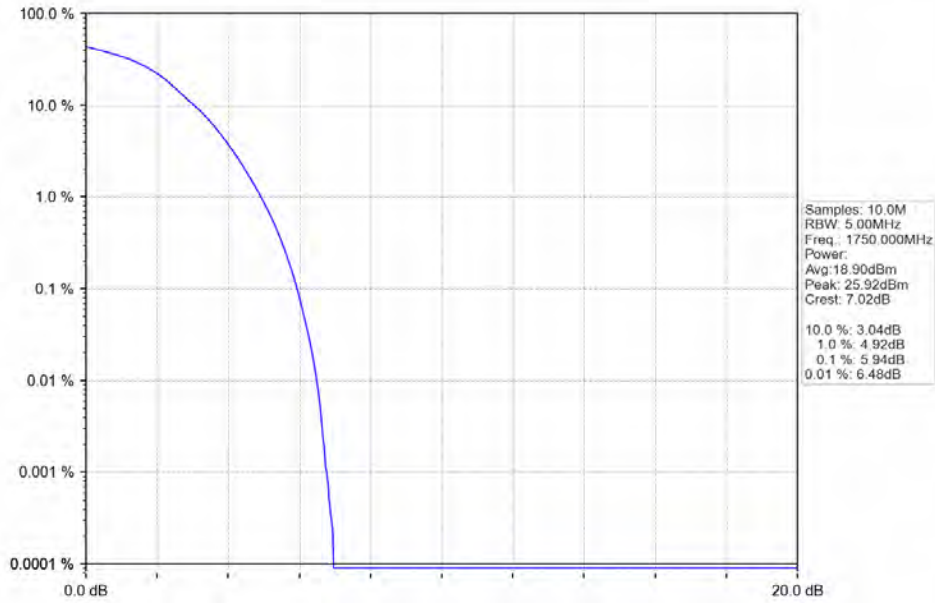

BUREAU
VERITAS

Test Report No.: W7L-P20210616-3RF03

Band 4 10MHz 64QAM HCH 1750MHz RB 50 0 NTVN

BV 7Layers Communications
Technology (Shenzhen) Co. Ltd

No.B102, Dazu Chuangxin Mansion, North of Beihuan
Avenue, North Area, Hi-Tech Industrial Park, Nanshan
District, Shenzhen, Guangdong, China

Tel: +86 755 8869 6566

Fax: +86 755 8869 6577

Email: customerservice.sw@bureauveritas.com