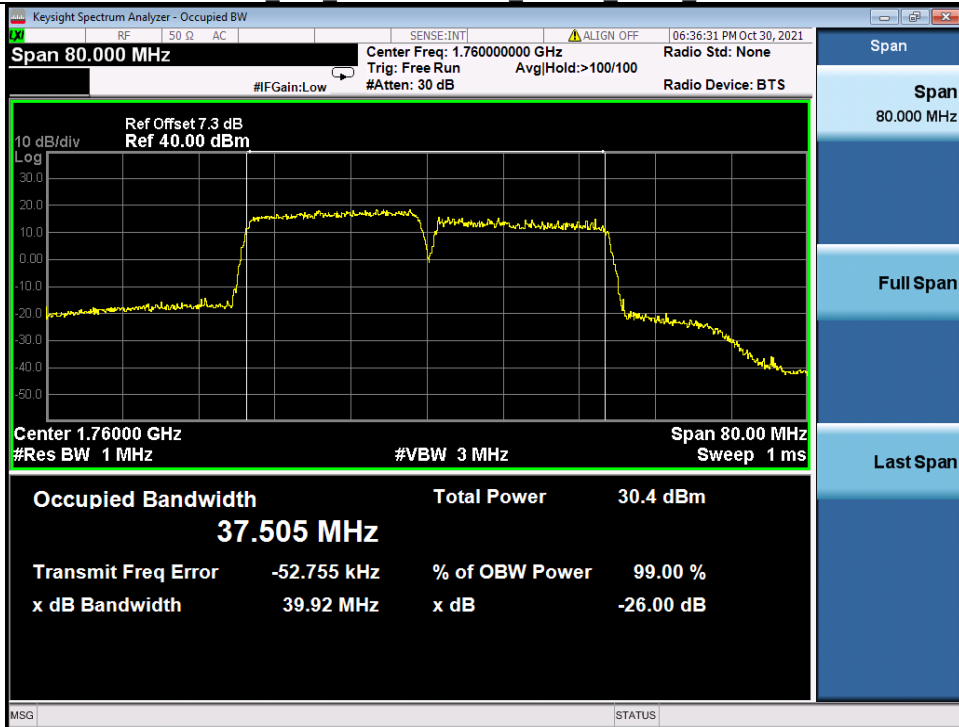

Band 66C 20MHz+20MHz 16QAM HCH NTN

BV 7Layers Communications
Technology (Shenzhen) Co. Ltd

No.B102, Dazu Chuangxin Mansion, North of Beihuan
Avenue, North Area, Hi-Tech Industrial Park, Nanshan
District, Shenzhen, Guangdong, China

Tel: +86 755 8869 6566

Fax: +86 755 8869 6577

Email: customerservice.sw@bureauveritas.com