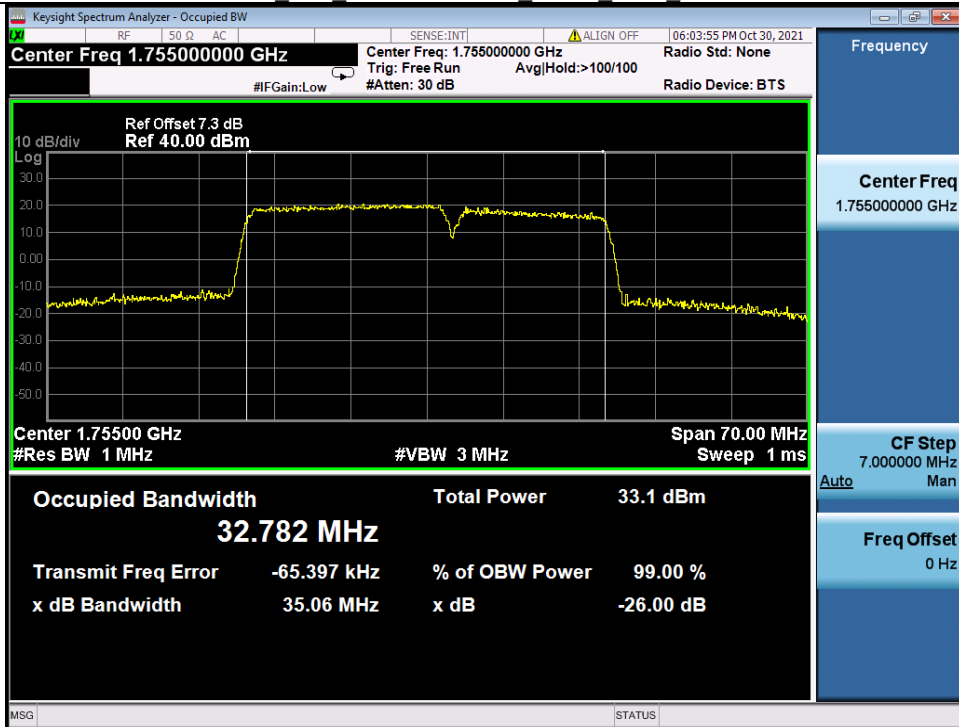

Band 66C 20MHz+15MHz QPSK LCH NTN

Band 66C 20MHz+15MHz QPSK MCH NTN

BV 7Layers Communications Technology (Shenzhen) Co. Ltd

No.B102, Dazu Chuangxin Mansion, North of Beihuan Avenue, North Area, Hi-Tech Industrial Park, Nanshan District, Shenzhen, Guangdong, China