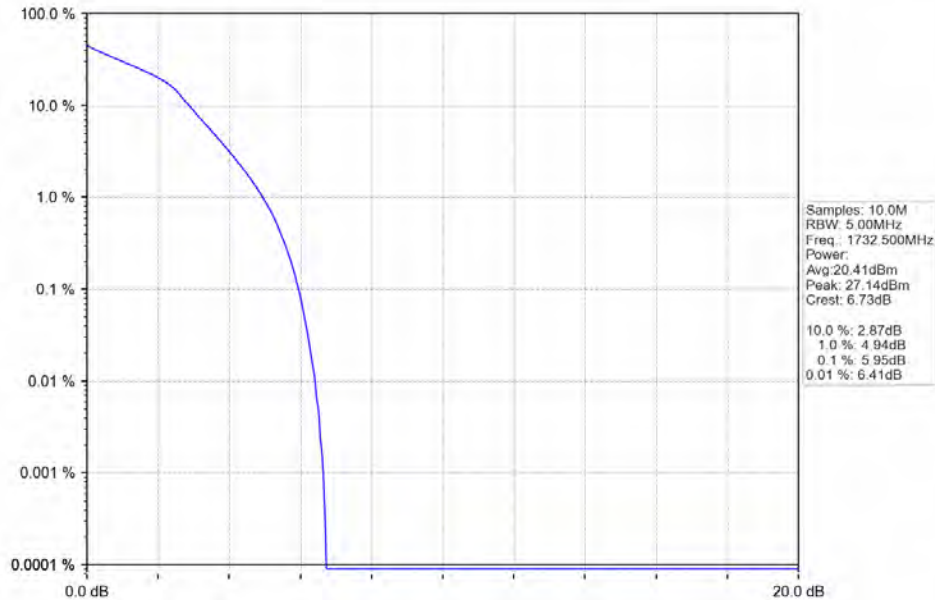

Band 4 3MHz 16QAM HCH 1753.5MHz RB 15\_0 NTN

Band 4 3MHz 64QAM LCH 1711.5MHz RB 15 0 NTN

Band 4 3MHz 64QAM MCH 1732.5MHz RB 15 0 NTN

**BUREAU**  
**VERITAS**

**Test Report No.: W7L-P20210616-3RF03**

Band 4 3MHz 64QAM HCH 1753.5MHz RB 15.0 NTNV