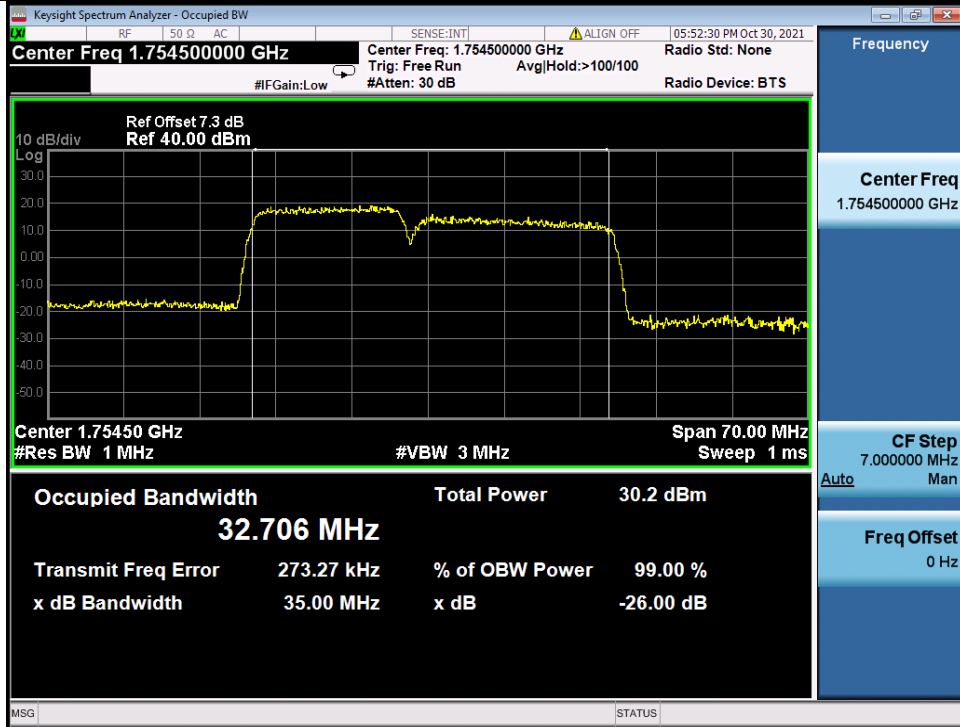

Band 66C 15MHz+20MHz 16QAM MCH NTN

Band 66C 15MHz+20MHz 16QAM HCH NTN

BV 7Layers Communications  
Technology (Shenzhen) Co. Ltd

No.B102, Dazu Chuangxin Mansion, North of Beihuan  
Avenue, North Area, Hi-Tech Industrial Park, Nanshan  
District, Shenzhen, Guangdong, China