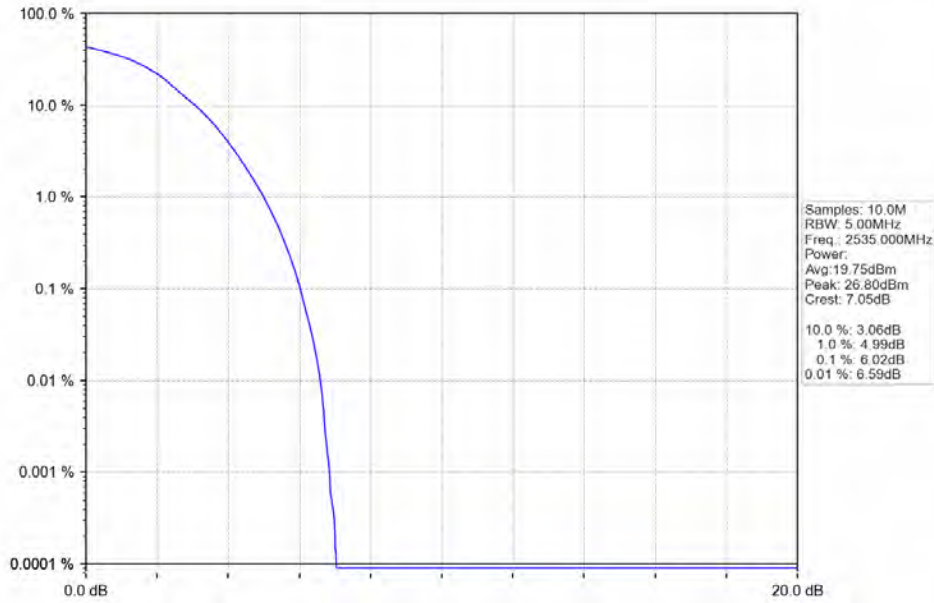

**BUREAU**  
**VERITAS**

**Test Report No.: W7L-P20210616-3RF03**

Band7 10MHz 16QAM MCH 2535MHz RB 50 0 NTNV

Band7 10MHz 16QAM HCH 2565MHz RB 50 0 NTNV

BV 7Layers Communications  
Technology (Shenzhen) Co. Ltd