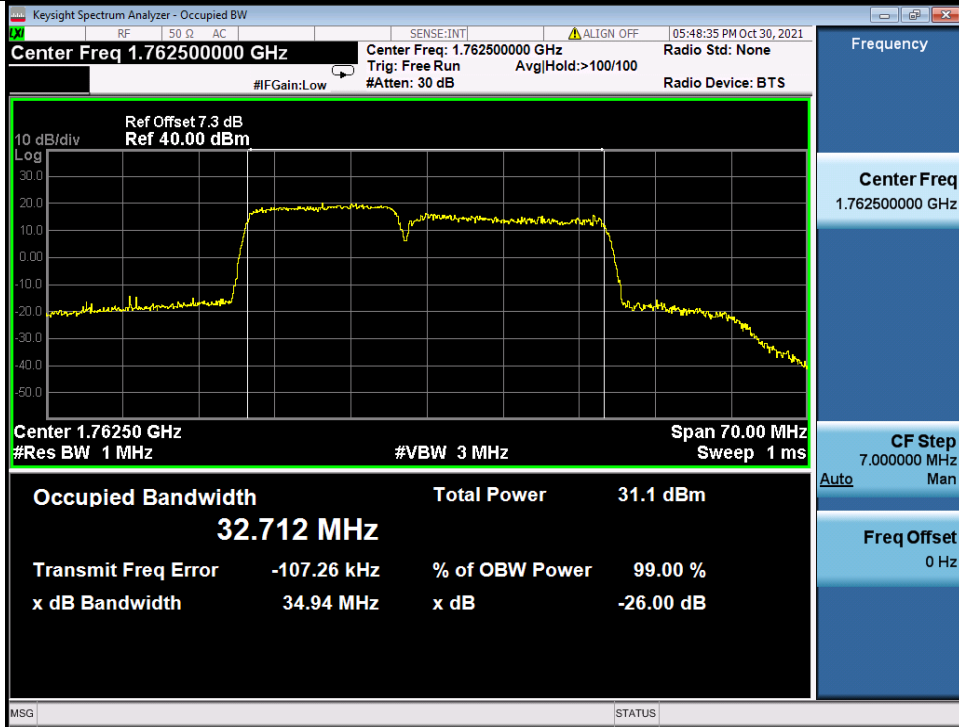

Fax: +86 755 8869 6577

Email: [customerservice.sw@bureauveritas.com](mailto:customerservice.sw@bureauveritas.com)

Band 66C 15MHz+20MHz QPSK\_HCH NTN

Band 66C 15MHz+20MHz 16QAM LCH NTN

BV 7Layers Communications Technology (Shenzhen) Co. Ltd