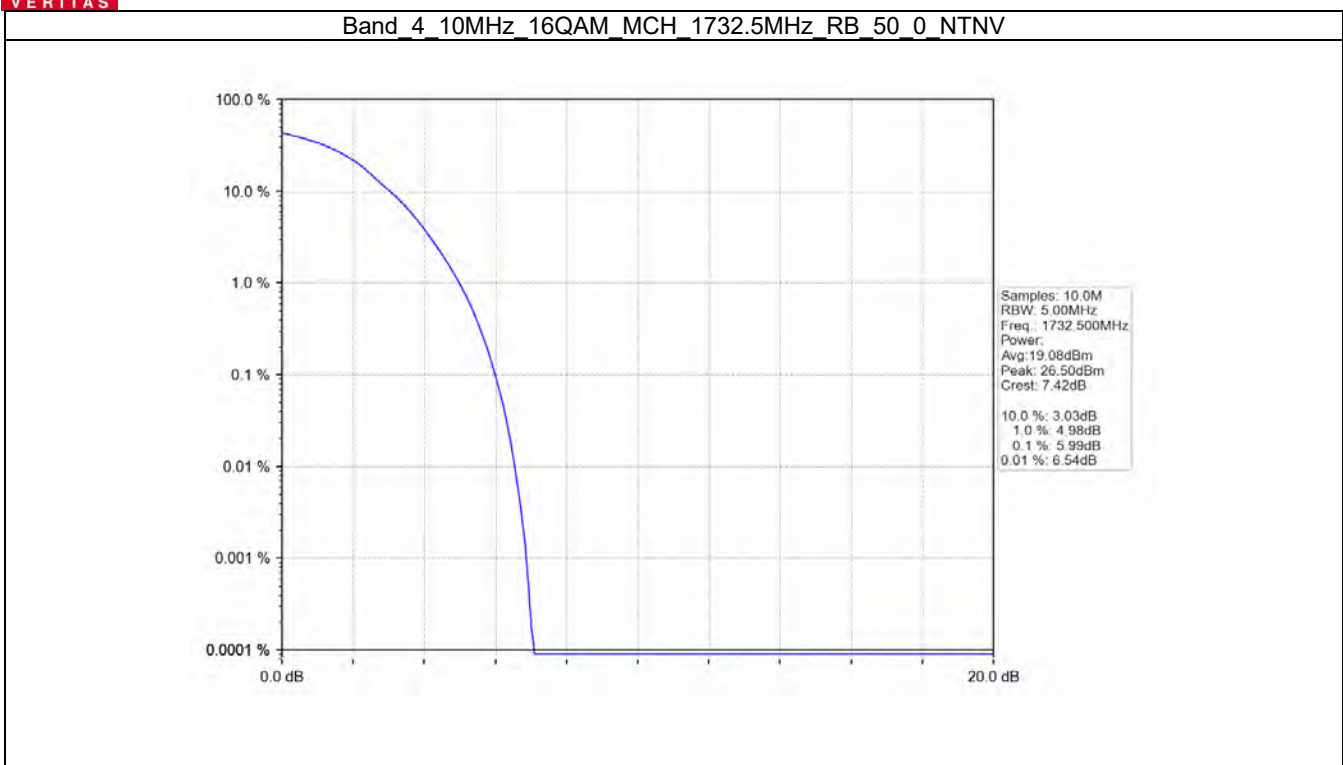

BV 7Layers Communications
Technology (Shenzhen) Co. Ltd

No.B102, Dazu Chuangxin Mansion, North of Beihuan
Avenue, North Area, Hi-Tech Industrial Park, Nanshan
District, Shenzhen, Guangdong, China

Tel: +86 755 8869 6566
Fax: +86 755 8869 6577
Email: customerservice.sw@bureauveritas.com