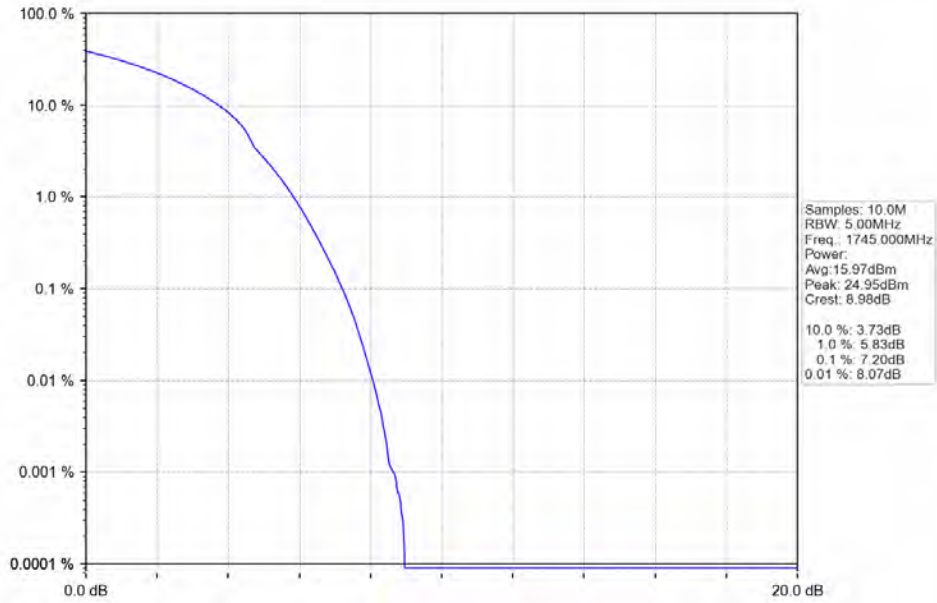

Band 4 20MHz 64QAM HCH 1745MHz RB 100 0 NTV

3.2 B7_5MHz

3.2.1 Test Result

Band: 7 / Bandwidth: 5MHz / NTNV						
Modulation	Frequency (MHz)	RB Allocation		Peak-Average Ratio (dB)		Verdict
		Size	Offset	Result	Limit	
QPSK	2502.5	25	0	5.35	<=13	Pass
	2535	25	0	5.36	<=13	Pass
	2567.5	25	0	5.34	<=13	Pass
16QAM	2502.5	25	0	6.06	<=13	Pass
	2535	25	0	6.09	<=13	Pass
	2567.5	25	0	6.09	<=13	Pass
64QAM	2502.5	25	0	6.08	<=13	Pass
	2535	25	0	6.07	<=13	Pass
	2567.5	25	0	6.09	<=13	Pass
Band: 7 / Bandwidth: 10MHz / NTNV						
Modulation	Frequency (MHz)	RB Allocation		Peak-Average Ratio (dB)		Verdict
		Size	Offset	Result	Limit	
QPSK	2505	50	0	4.60	<=13	Pass
	2535	50	0	4.61	<=13	Pass
	2565	50	0	4.57	<=13	Pass
16QAM	2505	50	0	6.08	<=13	Pass
	2535	50	0	6.02	<=13	Pass
	2565	50	0	6.09	<=13	Pass
64QAM	2505	50	0	6.07	<=13	Pass
	2535	50	0	6.02	<=13	Pass
	2565	50	0	6.10	<=13	Pass
Band: 7 / Bandwidth: 15MHz / NTNV						
Modulation	Frequency (MHz)	RB Allocation		Peak-Average Ratio (dB)		Verdict
		Size	Offset	Result	Limit	
QPSK	2507.5	75	0	5.75	<=13	Pass
	2535	75	0	5.76	<=13	Pass
	2562.5	75	0	5.80	<=13	Pass
16QAM	2507.5	75	0	6.72	<=13	Pass
	2535	75	0	6.79	<=13	Pass
	2562.5	75	0	6.91	<=13	Pass
64QAM	2507.5	75	0	6.72	<=13	Pass
	2535	75	0	6.83	<=13	Pass
	2562.5	75	0	6.90	<=13	Pass
Band: 7 / Bandwidth: 20MHz / NTNV						
Modulation	Frequency (MHz)	RB Allocation		Peak-Average Ratio (dB)		Verdict
		Size	Offset	Result	Limit	
QPSK	2510	100	0	6.38	<=13	Pass
	2535	100	0	6.42	<=13	Pass
	2560	100	0	6.44	<=13	Pass
16QAM	2510	100	0	7.10	<=13	Pass
	2535	100	0	7.19	<=13	Pass
	2560	100	0	7.15	<=13	Pass
64QAM	2510	100	0	7.10	<=13	Pass
	2535	100	0	7.19	<=13	Pass
	2560	100	0	7.16	<=13	Pass

BV 7Layers Communications
Technology (Shenzhen) Co. Ltd

No.B102, Dazu Chuangxin Mansion, North of Beihuan
Avenue, North Area, Hi-Tech Industrial Park, Nanshan
District, Shenzhen, Guangdong, China

Tel: +86 755 8869 6566

Fax: +86 755 8869 6577

Email: customerservice.sw@bureauveritas.com