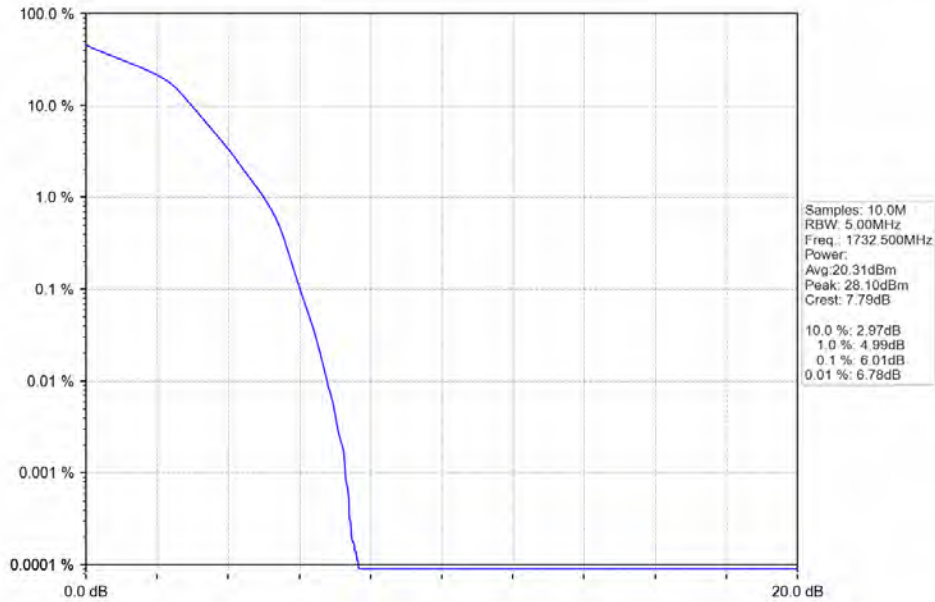

Band_LTE Band 4_64QAM_MCH_1732.5MHz_RB_6_0_NTNV

BV 7Layers Communications
Technology (Shenzhen) Co. Ltd

No.B102, Dazu Chuangxin Mansion, North of Beihuan
Avenue, North Area, Hi-Tech Industrial Park, Nanshan
District, Shenzhen, Guangdong, China

Tel: +86 755 8869 6566

Fax: +86 755 8869 6577

Email: customerservice.sw@bureauveritas.com