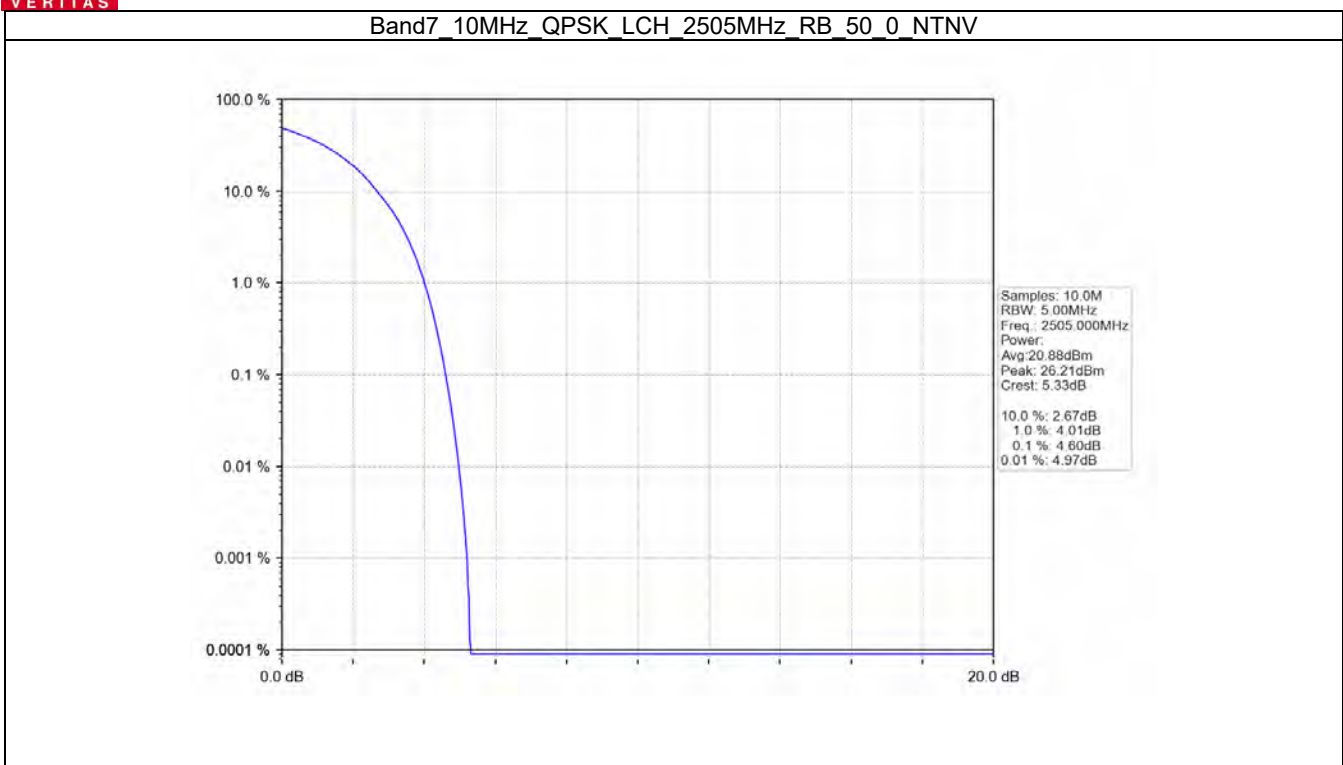

BV 7Layers Communications
Technology (Shenzhen) Co. Ltd

No.B102, Dazu Chuangxin Mansion, North of Beihuan
Avenue, North Area, Hi-Tech Industrial Park, Nanshan
District, Shenzhen, Guangdong, China

Tel: +86 755 8869 6566

Fax: +86 755 8869 6577

Email: customerservice.sw@bureauveritas.com