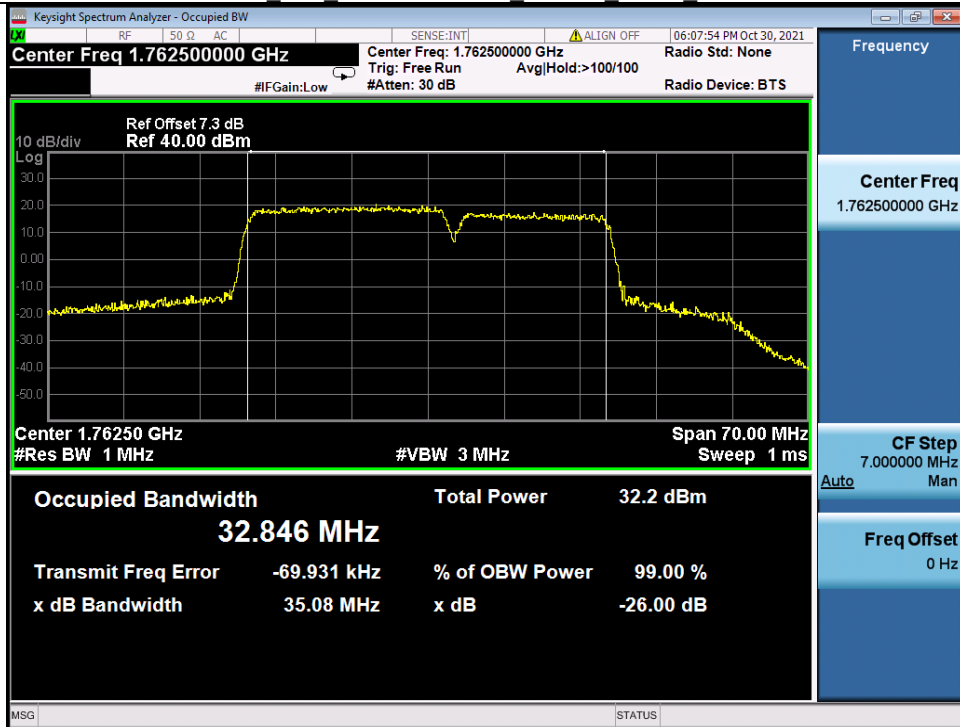

Band 66C 20MHz+15MHz 16QAM HCH NTN

BV 7Layers Communications
Technology (Shenzhen) Co. Ltd

No.B102, Dazu Chuangxin Mansion, North of Beihuan
Avenue, North Area, Hi-Tech Industrial Park, Nanshan
District, Shenzhen, Guangdong, China

Tel: +86 755 8869 6566

Fax: +86 755 8869 6577

Email: customerservice.sw@bureauveritas.com