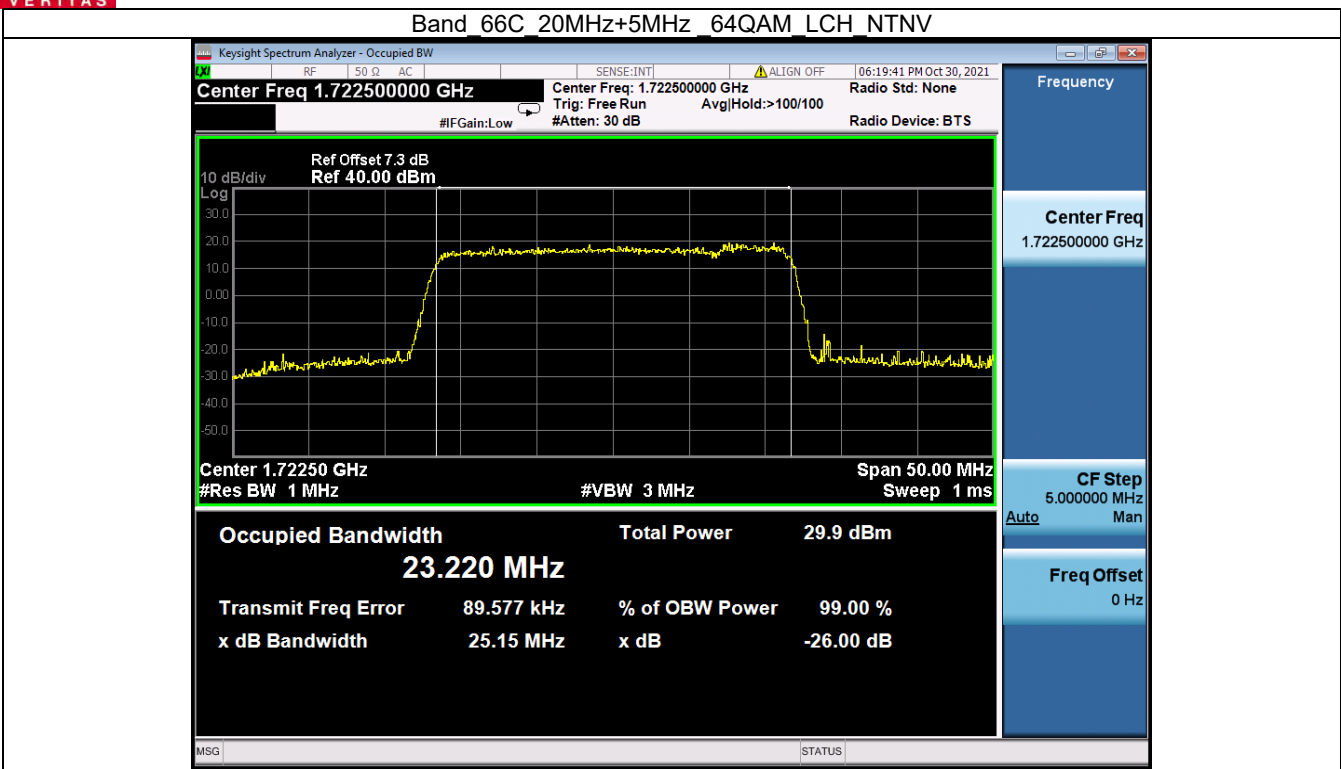

BV 7Layers Communications Technology (Shenzhen) Co. Ltd

No.B102, Dazu Chuangxin Mansion, North of Beihuan Avenue, North Area, Hi-Tech Industrial Park, Nanshan District, Shenzhen, Guangdong, China

Tel: +86 755 8869 6566

Fax: +86 755 8869 6577

Email: customerservice.sw@bureauveritas.com