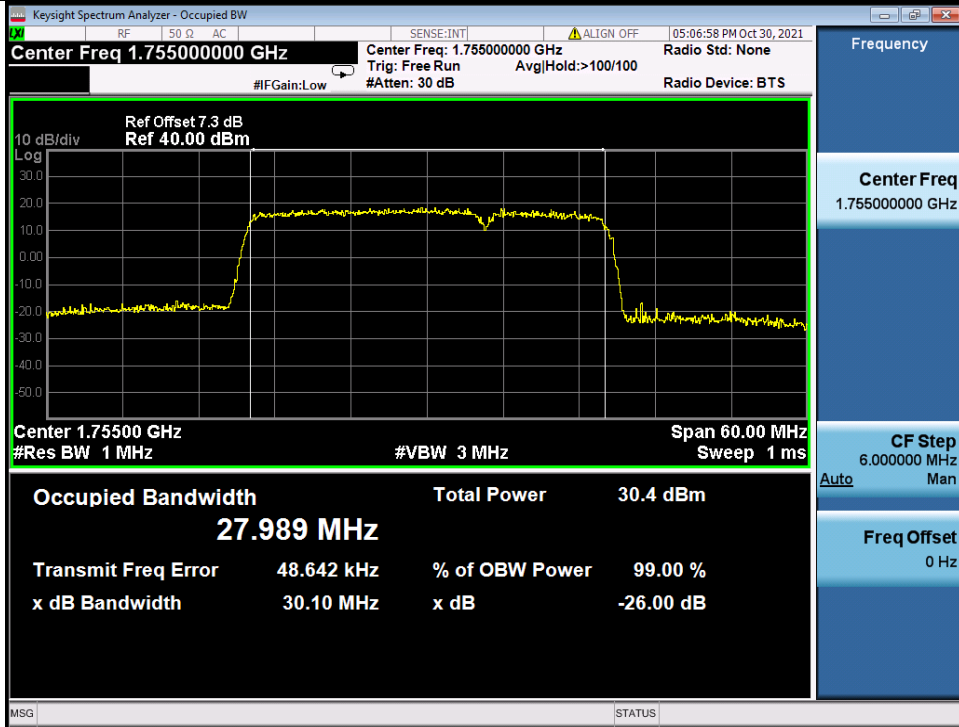

Band 66C 20MHz+10MHz 16QAM MCH NTN

Band 66C 20MHz+10MHz 16QAM HCH NTN

BV 7Layers Communications Technology (Shenzhen) Co. Ltd

No.B102, Dazu Chuangxin Mansion, North of Beihuan Avenue, North Area, Hi-Tech Industrial Park, Nanshan District, Shenzhen, Guangdong, China