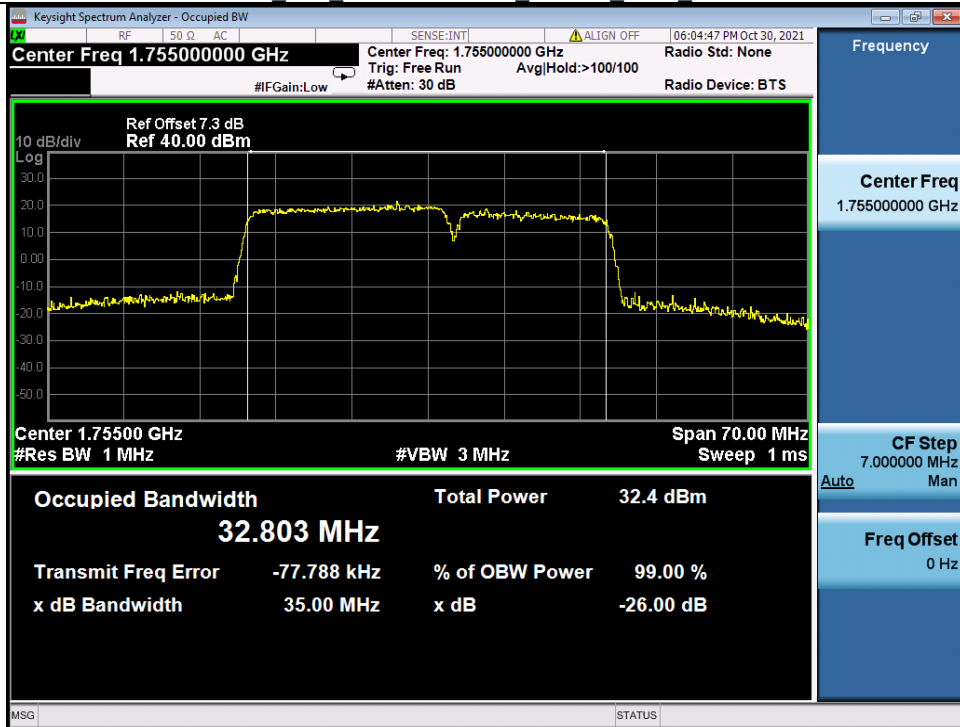

Band 66C 20MHz+15MHz 64QAM LCH NTN

Band 66C 20MHz+15MHz 64QAM MCH NTN

BV 7Layers Communications  
Technology (Shenzhen) Co. Ltd

No.B102, Dazu Chuangxin Mansion, North of Beihuan  
Avenue, North Area, Hi-Tech Industrial Park, Nanshan  
District, Shenzhen, Guangdong, China