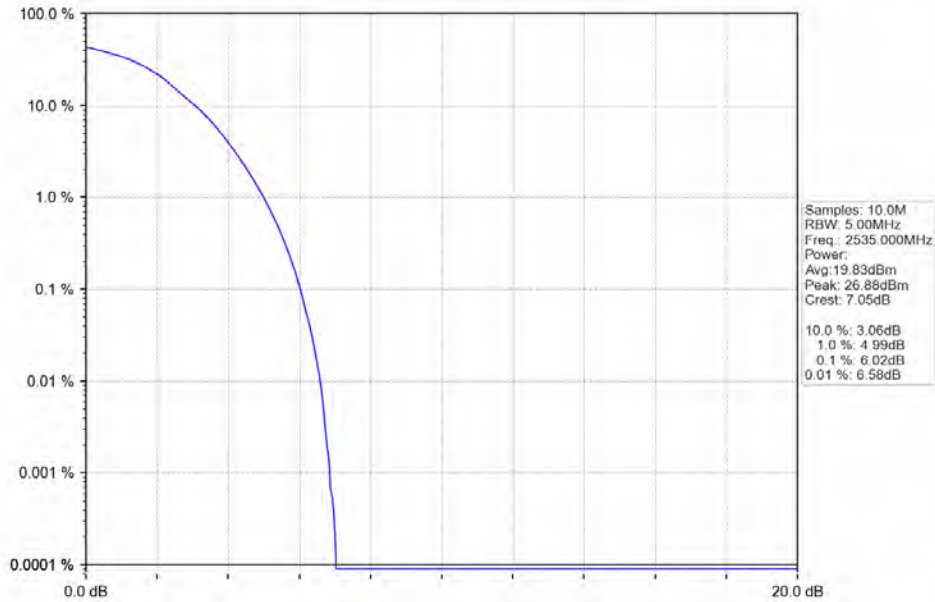

Band7\_10MHz\_64QAM\_LCH\_2505MHz\_RB\_50\_0\_NTNV

Band7\_10MHz\_64QAM\_MCH\_2535MHz\_RB\_50\_0\_NTNV

**BUREAU**  
**VERITAS**

**Test Report No.: W7L-P20210616-3RF03**

Band7\_10MHz\_64QAM\_HCH\_2565MHz\_RB\_50\_0\_NTNV