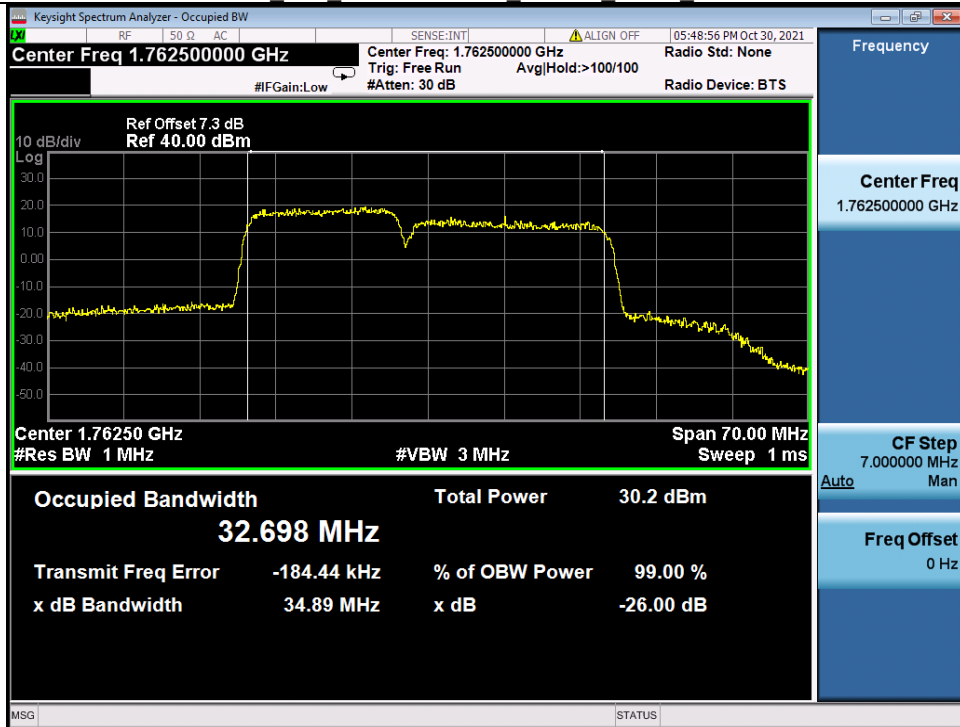

Band 66C 15MHz+20MHz 16QAM MCH NTN

Band 66C 15MHz+20MHz 16QAM HCH NTN

BV 7Layers Communications  
Technology (Shenzhen) Co. Ltd

No.B102, Dazu Chuangxin Mansion, North of Beihuan  
Avenue, North Area, Hi-Tech Industrial Park, Nanshan  
District, Shenzhen, Guangdong, China