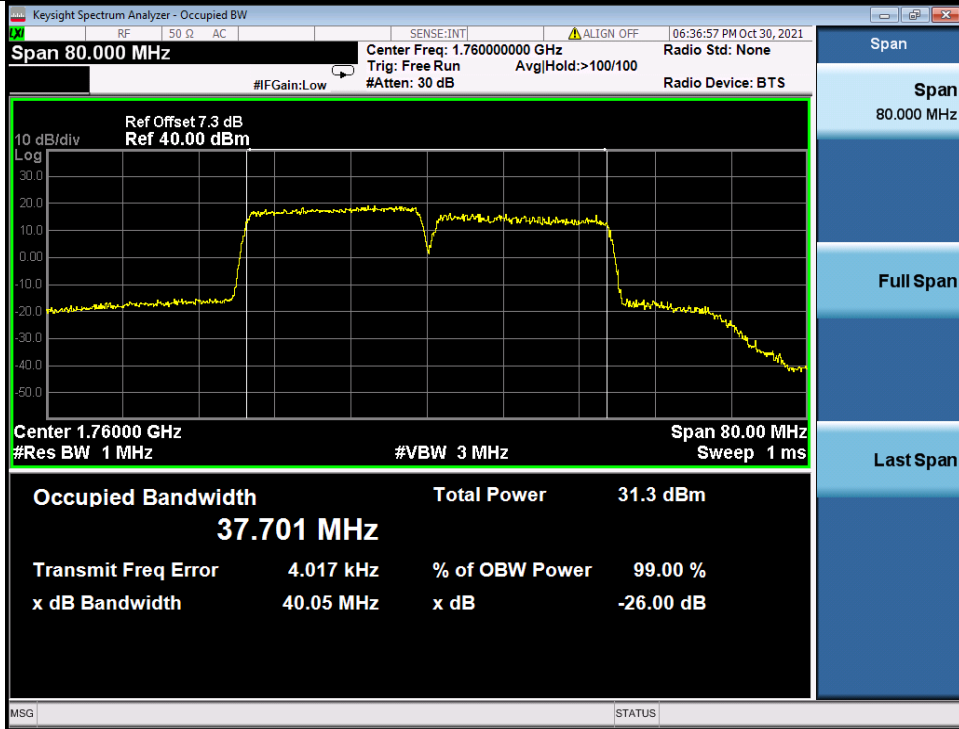

Band 66C 20MHz+20MHz QPSK HCH NTN