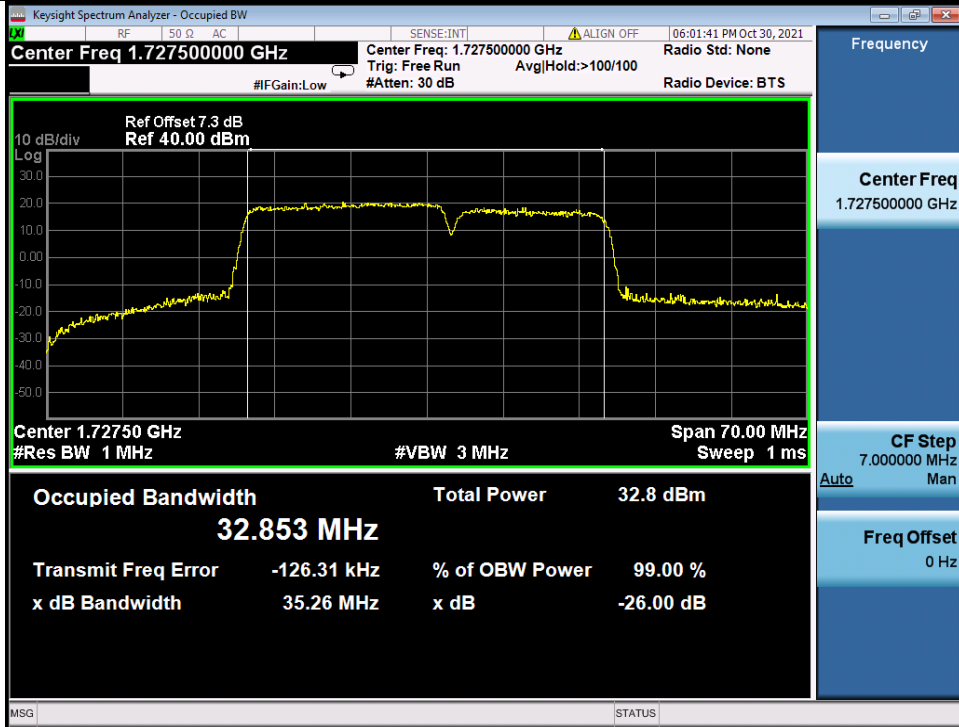

Band 66C 20MHz+15MHz QPSK LCH NTN

Band 66C 20MHz+15MHz QPSK MCH NTN

BV 7Layers Communications Technology (Shenzhen) Co. Ltd

No.B102, Dazu Chuangxin Mansion, North of Beihuan Avenue, North Area, Hi-Tech Industrial Park, Nanshan District, Shenzhen, Guangdong, China