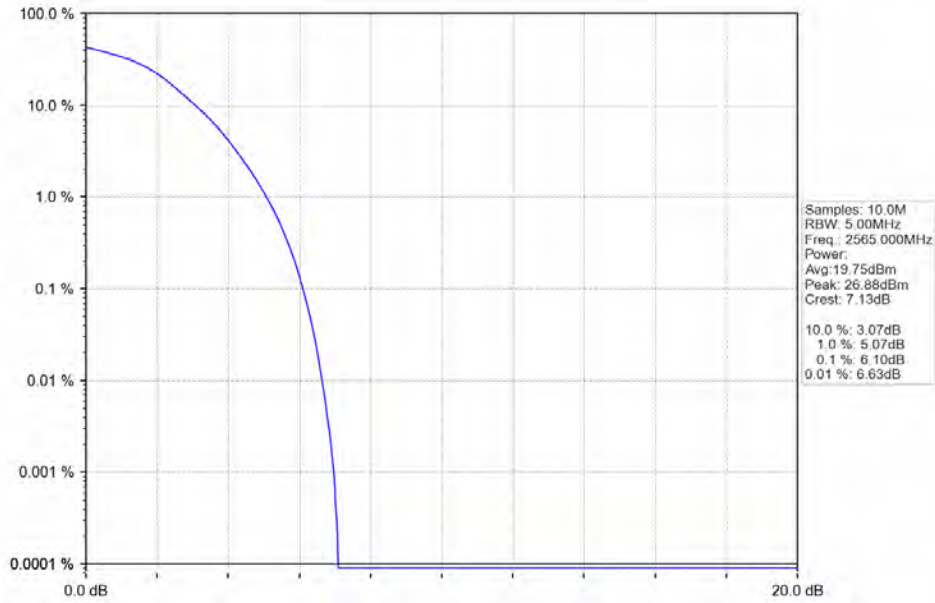

Band7\_10MHz\_64QAM\_LCH\_2505MHz\_RB\_50\_0\_NTNV

Band7\_10MHz\_64QAM\_MCH\_2535MHz\_RB\_50\_0\_NTNV

**BUREAU**  
**VERITAS**

**Test Report No.: W7L-P20210616-3RF03**

Band7\_10MHz\_64QAM\_HCH\_2565MHz\_RB\_50\_0\_NTNV