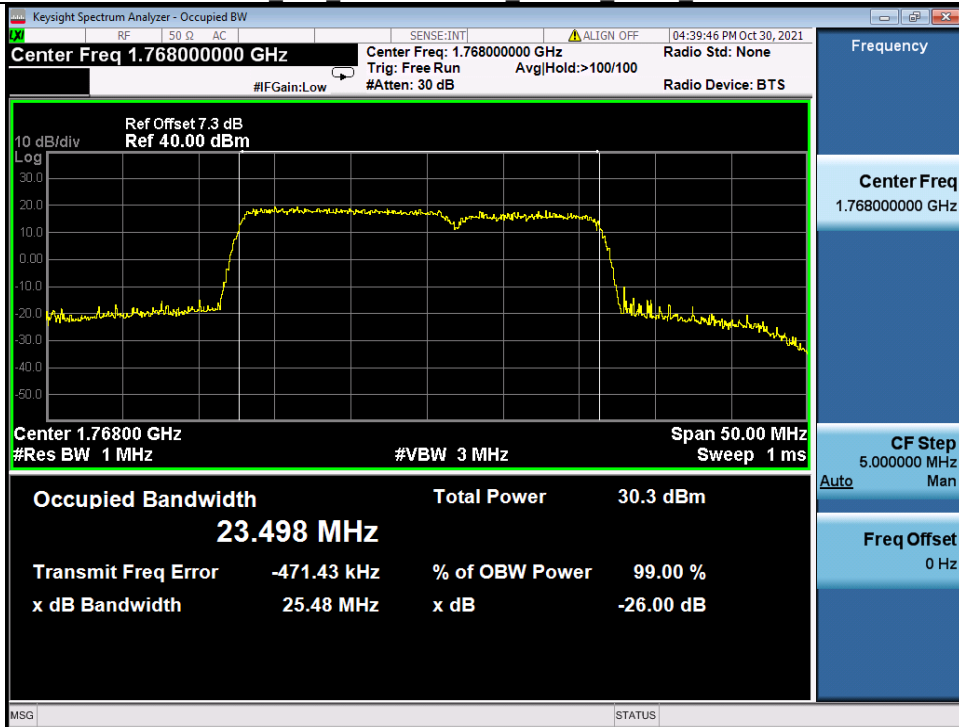

Fax: +86 755 8869 6577

Email: [customerservice.sw@bureauveritas.com](mailto:customerservice.sw@bureauveritas.com)

Band 66C 15MHz+10MHz 16QAM MCH NTN

Band 66C 15MHz+10MHz 16QAM HCH NTN

BV 7Layers Communications Technology (Shenzhen) Co. Ltd