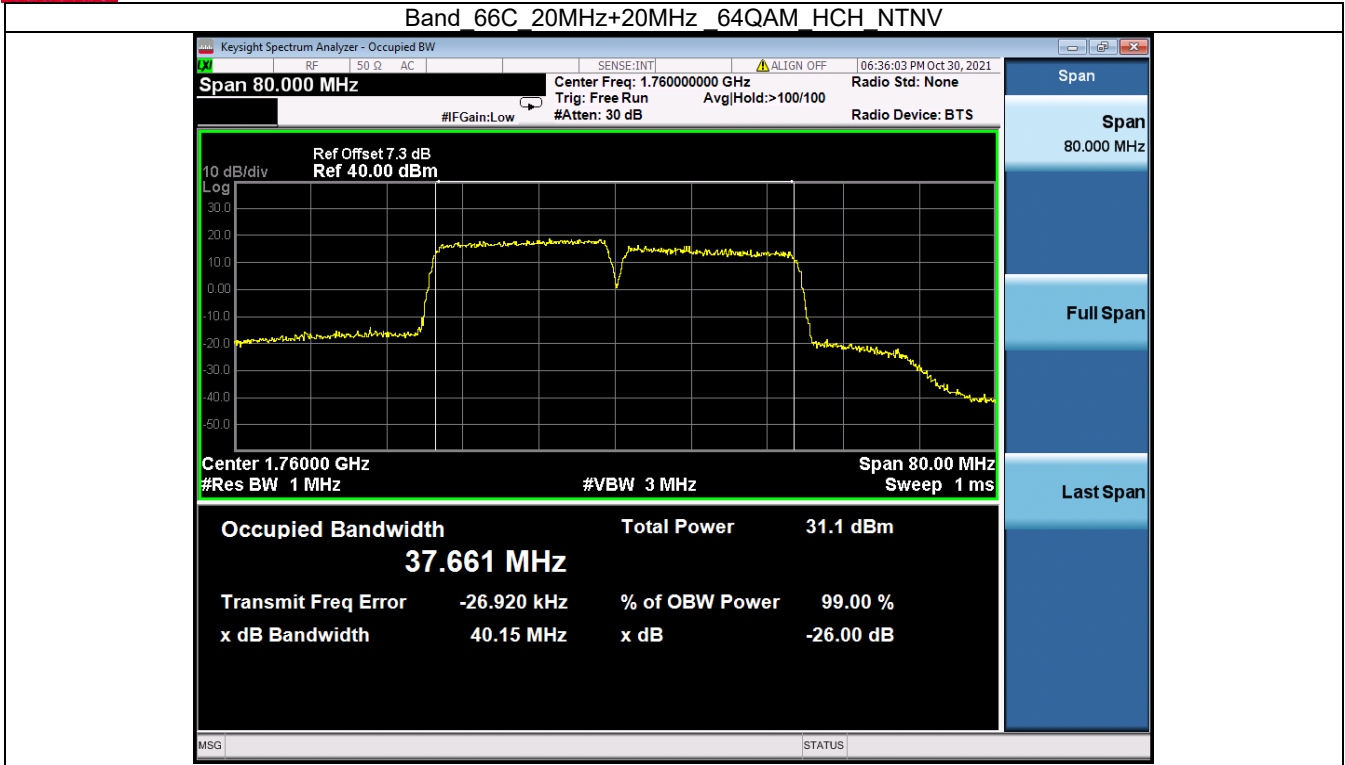

BUREAU
VERITAS

Test Report No.: W7L-P20210616-3RF03

Band 66C 20MHz+20MHz 64QAM HCH NTN

BV 7Layers Communications
Technology (Shenzhen) Co. Ltd

No.B102, Dazu Chuangxin Mansion, North of Beihuan
Avenue, North Area, Hi-Tech Industrial Park, Nanshan
District, Shenzhen, Guangdong, China

Tel: +86 755 8869 6566

Fax: +86 755 8869 6577

Email: customerservice.sw@bureauveritas.com