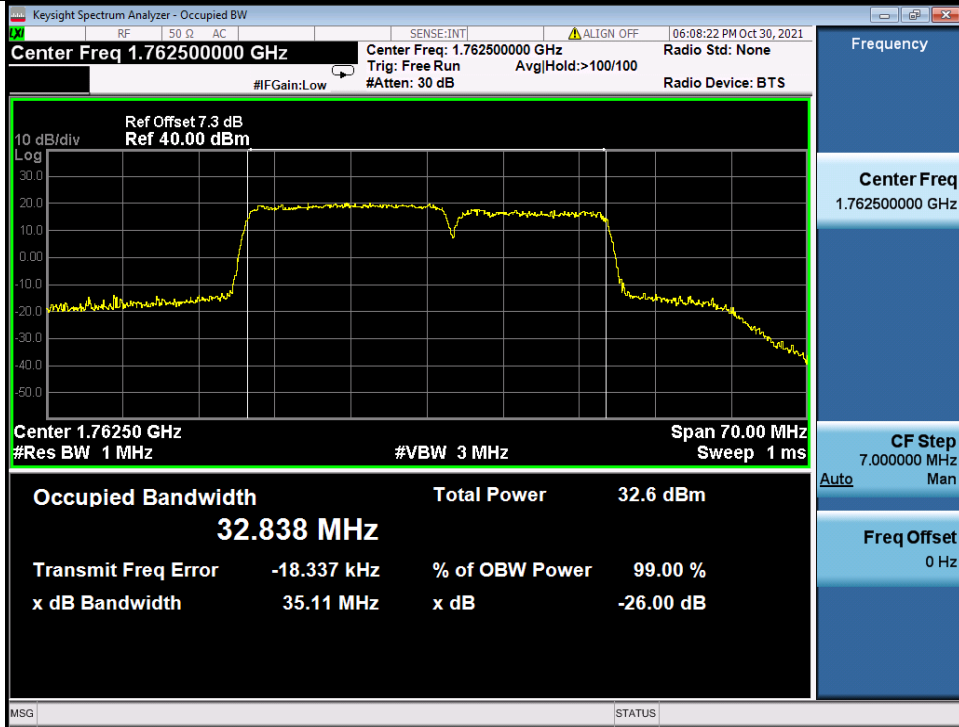

Band 66C 20MHz+15MHz QPSK HCH NTN