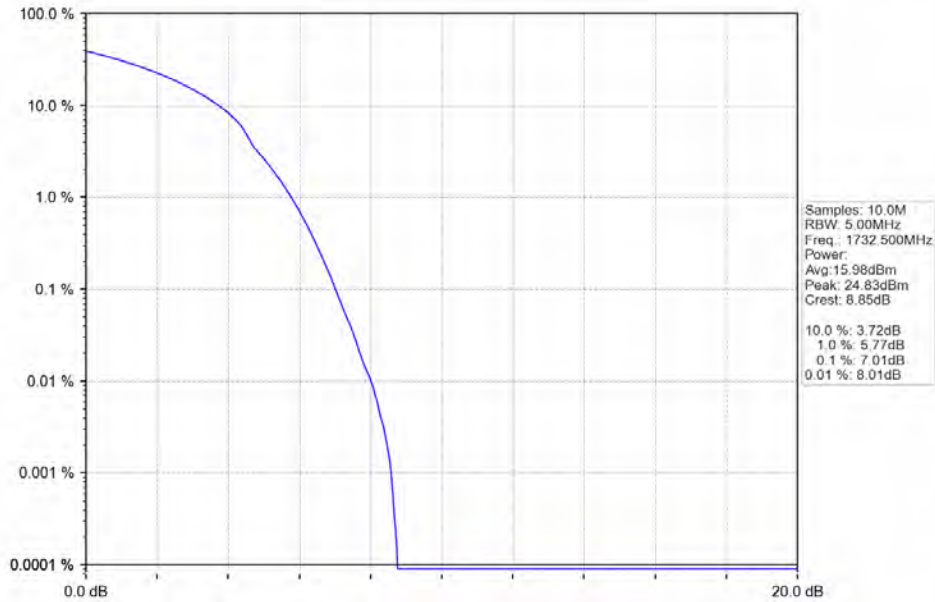

Band 4 20MHz 64QAM MCH 1732.5MHz RB 100_0 NTN

BV 7Layers Communications
Technology (Shenzhen) Co. Ltd

No.B102, Dazu Chuangxin Mansion, North of Beihuan
Avenue, North Area, Hi-Tech Industrial Park, Nanshan
District, Shenzhen, Guangdong, China

Tel: +86 755 8869 6566

Fax: +86 755 8869 6577

Email: customerservice.sw@bureauveritas.com