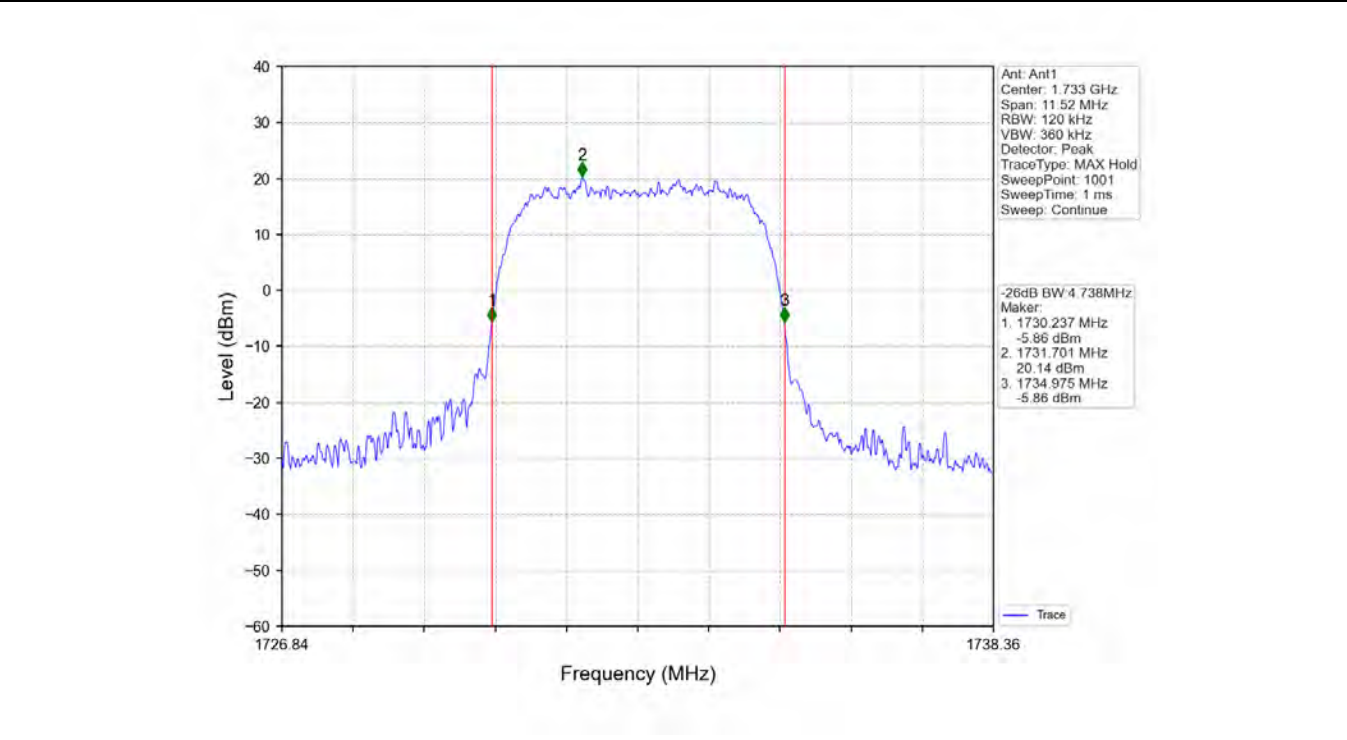

BV 7Layers Communications
Technology (Shenzhen) Co. Ltd

No.B102, Dazu Chuangxin Mansion, North of Beihuan
Avenue, North Area, Hi-Tech Industrial Park, Nanshan
District, Shenzhen, Guangdong, China

Tel: +86 755 8869 6566

Fax: +86 755 8869 6577

Email: customerservice.sw@bureauveritas.com