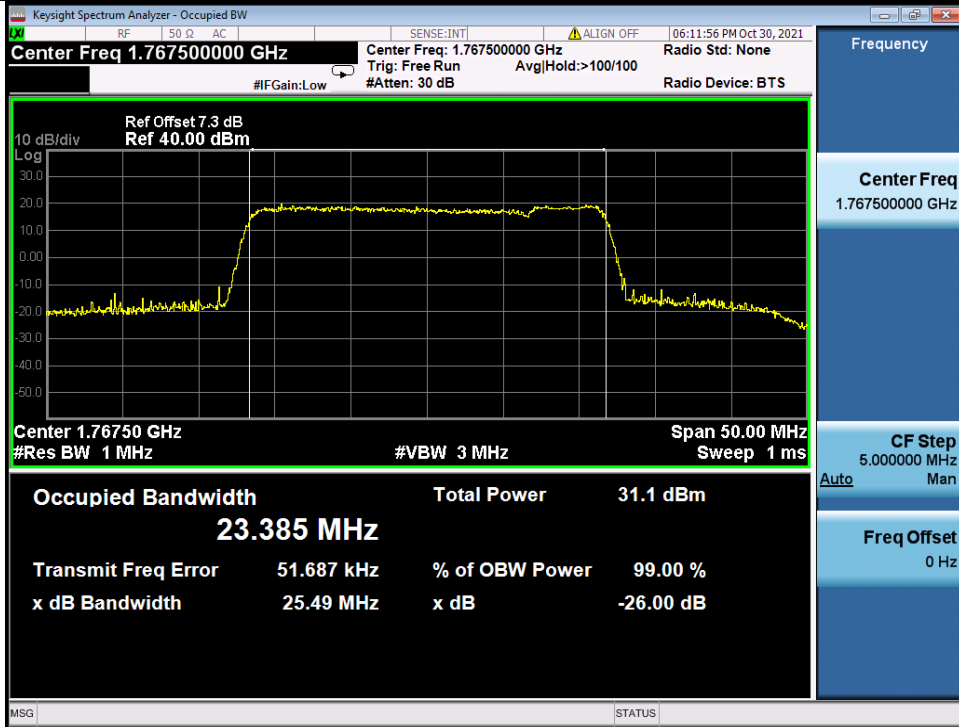

Band 66C 20MHz+5MHz QPSK HCH NTN