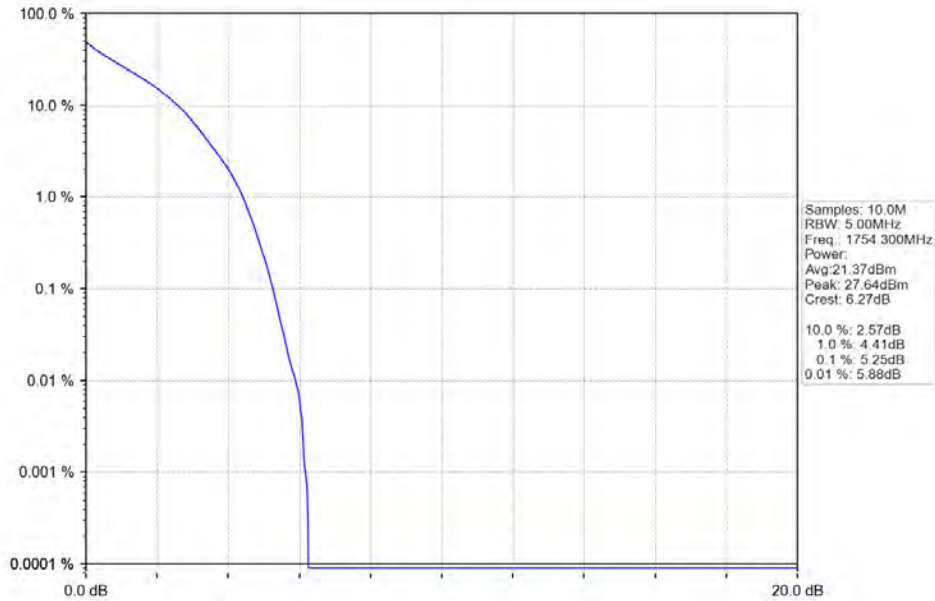

Band LTE Band 4 QPSK HCH 1754.3MHz RB 6 0 NTV