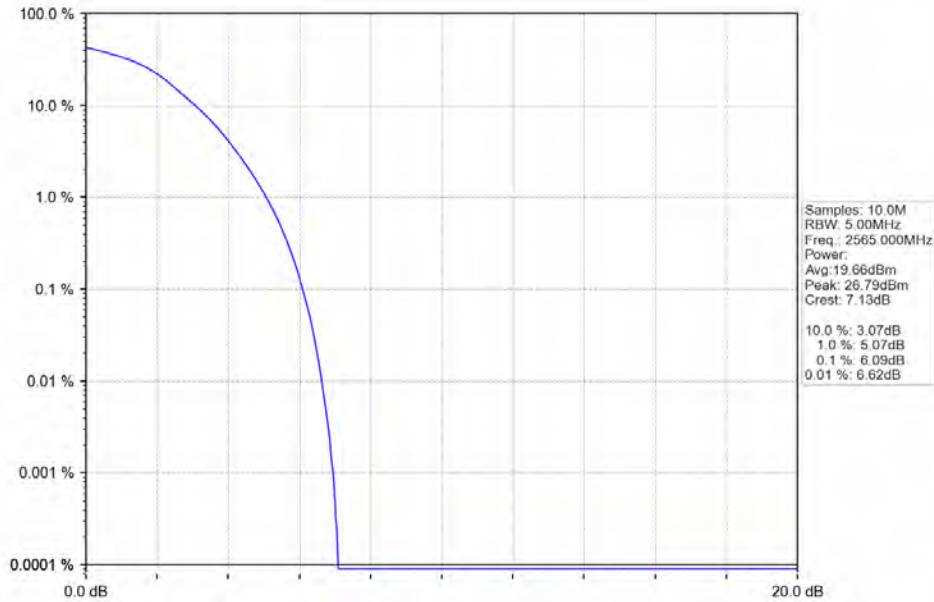

**BUREAU**  
**VERITAS**

**Test Report No.: W7L-P20210616-3RF03**

Band7 10MHz 16QAM MCH 2535MHz RB 50 0 NTNV

Band7 10MHz 16QAM HCH 2565MHz RB 50 0 NTNV

BV 7Layers Communications  
Technology (Shenzhen) Co. Ltd