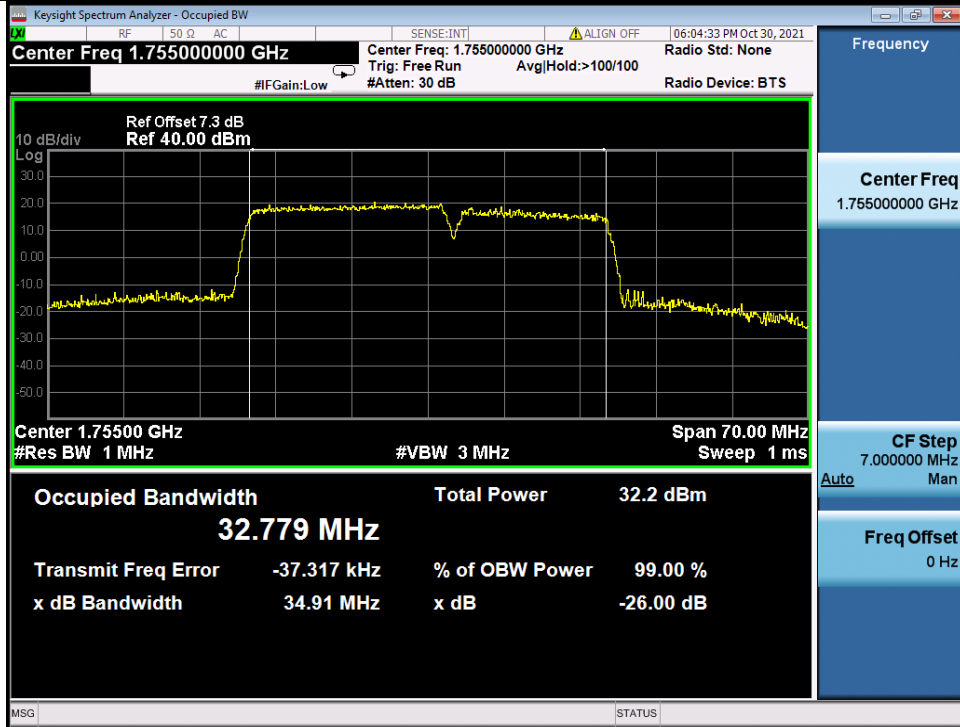

Band 66C 20MHz+15MHz 16QAM MCH NTN