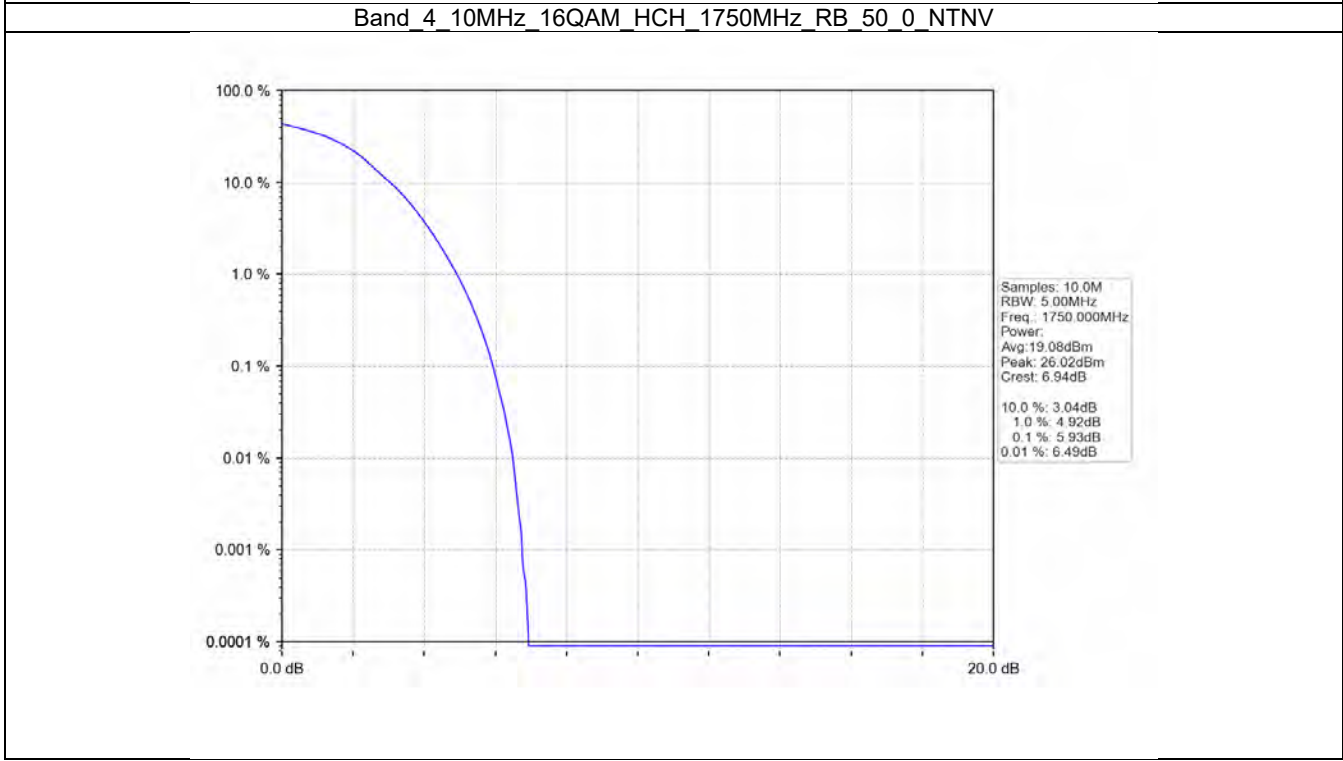

BV 7Layers Communications
Technology (Shenzhen) Co. Ltd

No.B102, Dazu Chuangxin Mansion, North of Beihuan
Avenue, North Area, Hi-Tech Industrial Park, Nanshan
District, Shenzhen, Guangdong, China

Tel: +86 755 8869 6566
Fax: +86 755 8869 6577
Email: customerservice.sw@bureauveritas.com