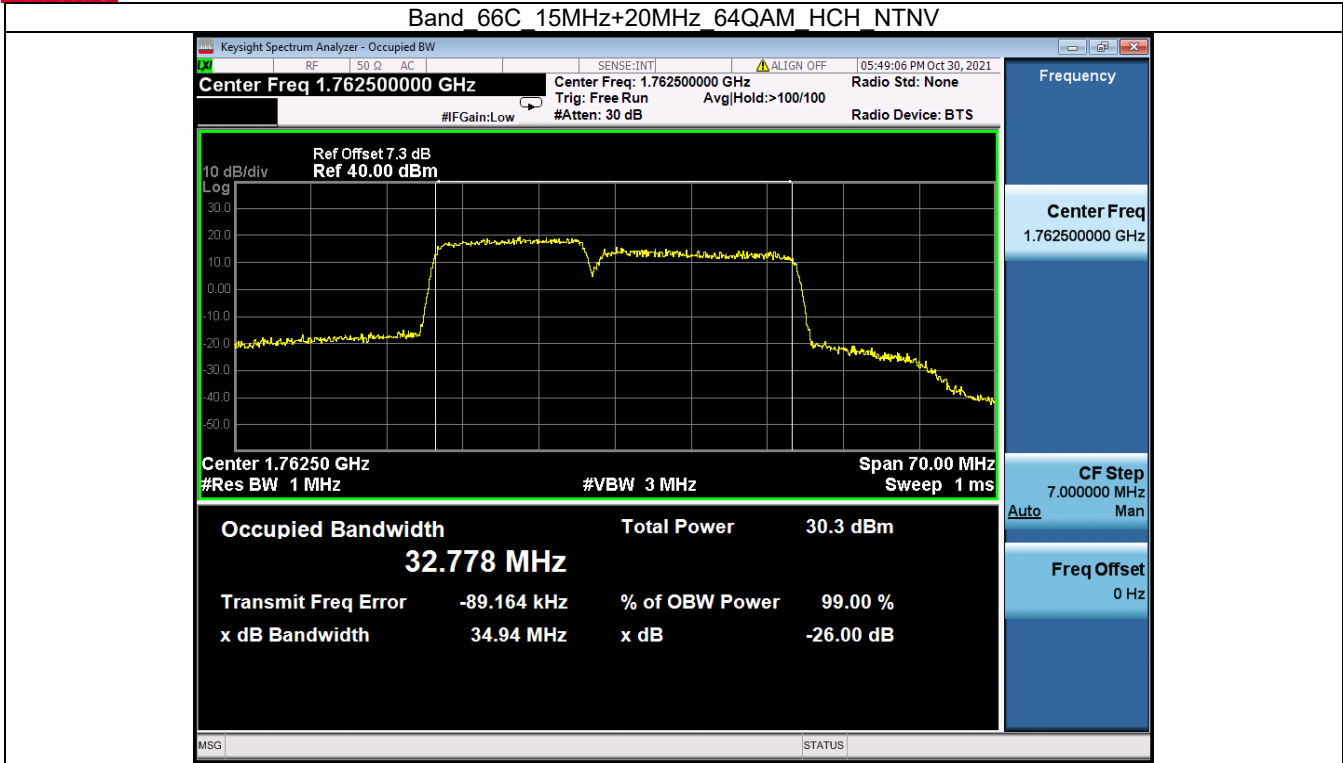

Band 66C 15MHz+20MHz 64QAM HCH NTN

BV 7Layers Communications Technology (Shenzhen) Co. Ltd

No.B102, Dazu Chuangxin Mansion, North of Beihuan Avenue, North Area, Hi-Tech Industrial Park, Nanshan District, Shenzhen, Guangdong, China

Tel: +86 755 8869 6566

Fax: +86 755 8869 6577

Email: customerservice.sw@bureauveritas.com