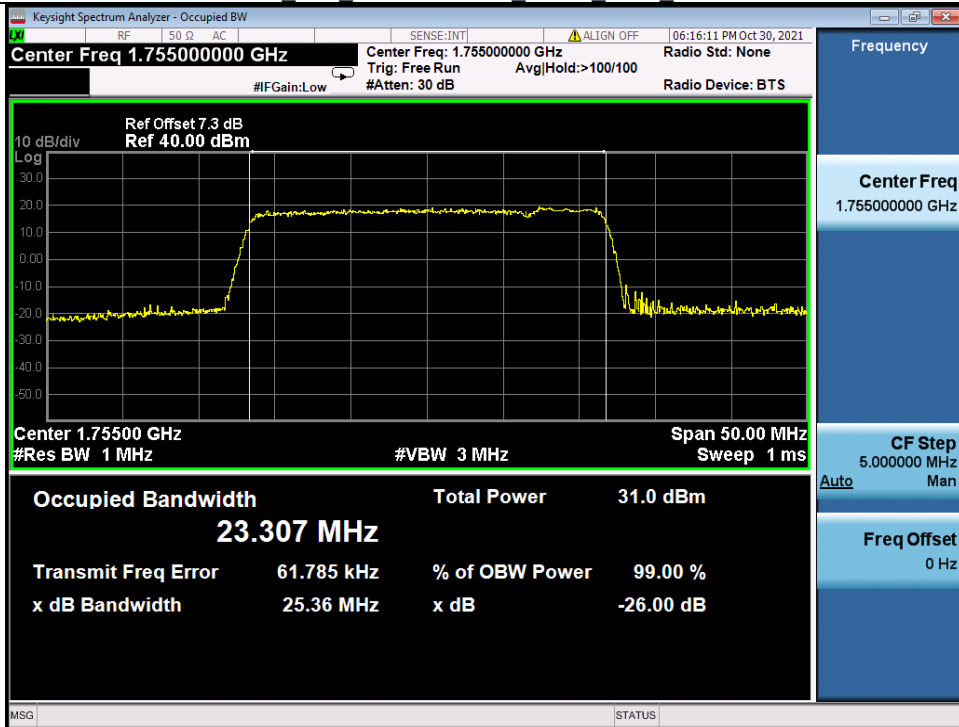

Band 66C 20MHz+5MHz QPSK LCH NTN

Band 66C 20MHz+5MHz QPSK MCH NTN

BV 7Layers Communications Technology (Shenzhen) Co. Ltd

No.B102, Dazu Chuangxin Mansion, North of Beihuan Avenue, North Area, Hi-Tech Industrial Park, Nanshan District, Shenzhen, Guangdong, China