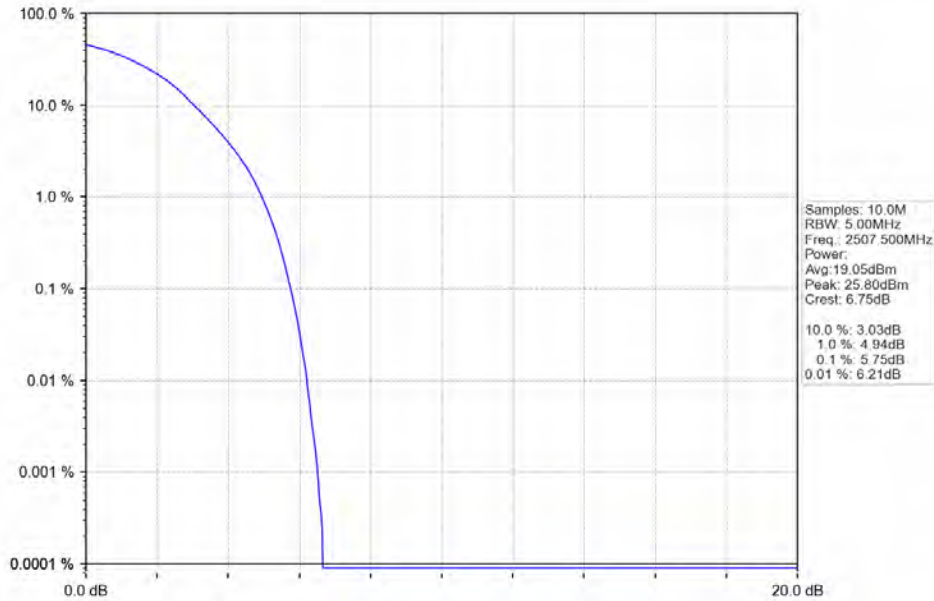

Band7 15MHz QPSK LCH 2507.5MHz RB 75 0 NTNV