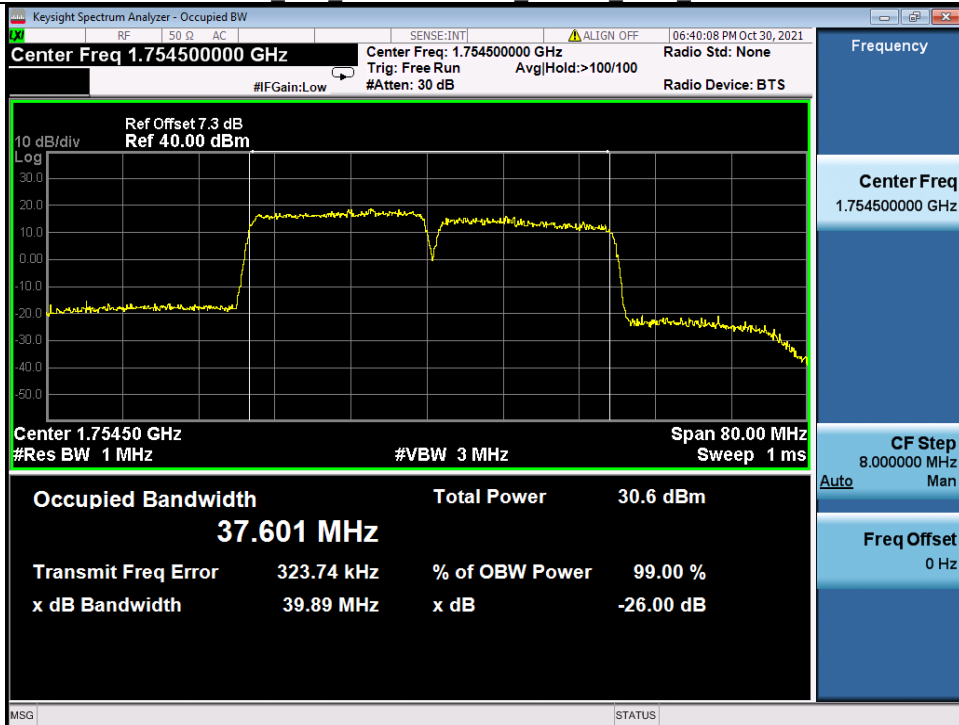

Band 66C 20MHz+20MHz 64QAM LCH NTN

Band 66C 20MHz+20MHz 64QAM MCH NTN

BV 7Layers Communications  
Technology (Shenzhen) Co. Ltd

No.B102, Dazu Chuangxin Mansion, North of Beihuan  
Avenue, North Area, Hi-Tech Industrial Park, Nanshan  
District, Shenzhen, Guangdong, China