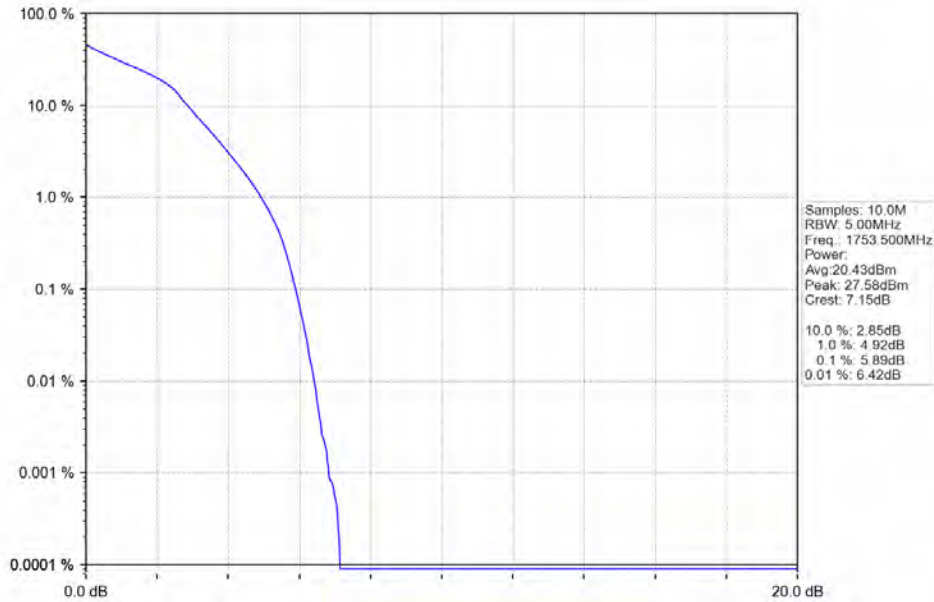

Band 4 3MHz 16QAM HCH 1753.5MHz RB 15_0 NTN