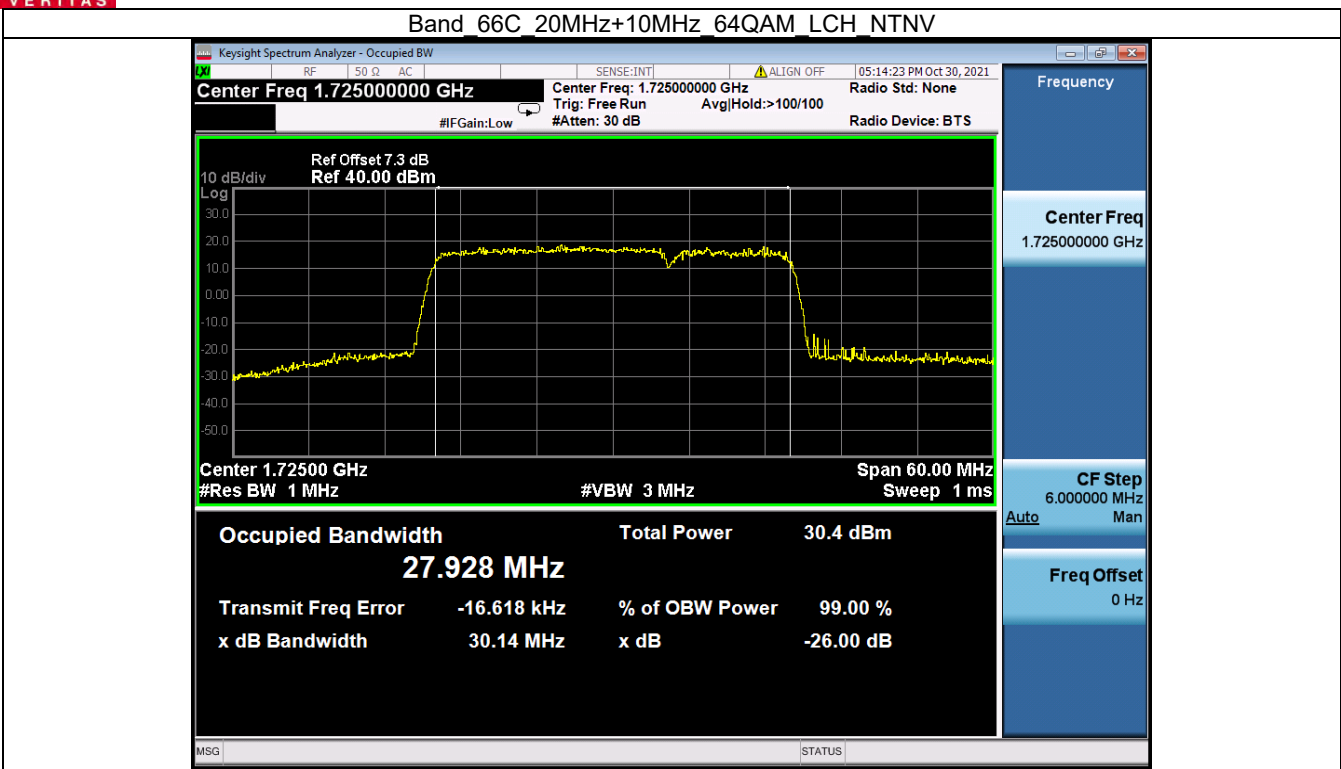

BV 7Layers Communications Technology (Shenzhen) Co. Ltd

No.B102, Dazu Chuangxin Mansion, North of Beihuan Avenue, North Area, Hi-Tech Industrial Park, Nanshan District, Shenzhen, Guangdong, China

Tel: +86 755 8869 6566

Fax: +86 755 8869 6577

Email: customerservice.sw@bureauveritas.com