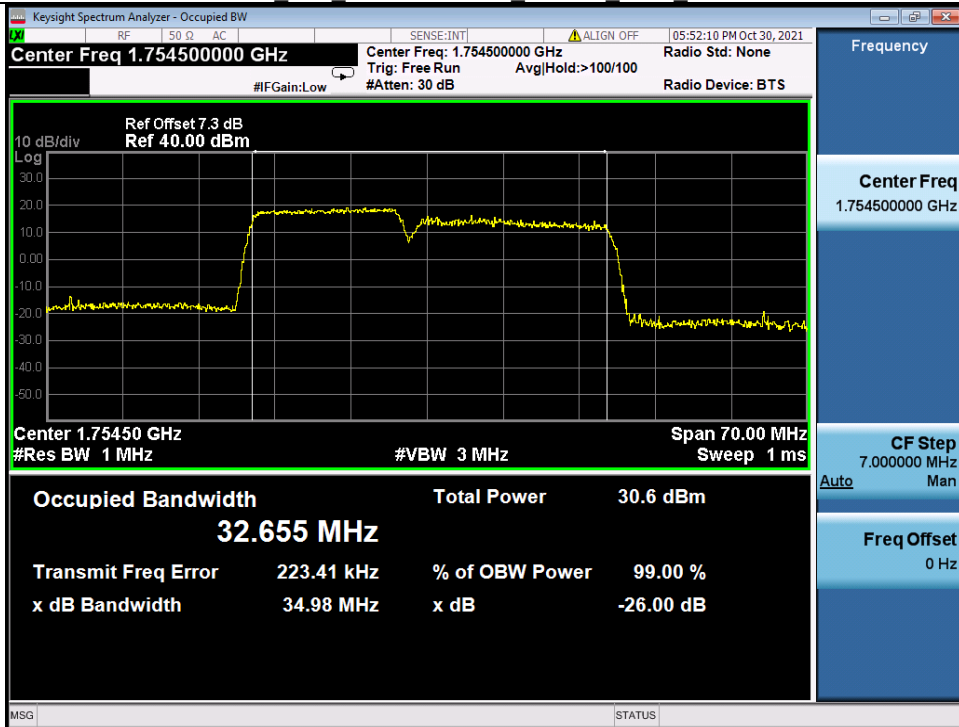

Band 66C 15MHz+20MHz 64QAM MCH NTN

BV 7Layers Communications Technology (Shenzhen) Co. Ltd

No.B102, Dazu Chuangxin Mansion, North of Beihuan Avenue, North Area, Hi-Tech Industrial Park, Nanshan District, Shenzhen, Guangdong, China

Tel: +86 755 8869 6566

Fax: +86 755 8869 6577

Email: customerservice.sw@bureauveritas.com