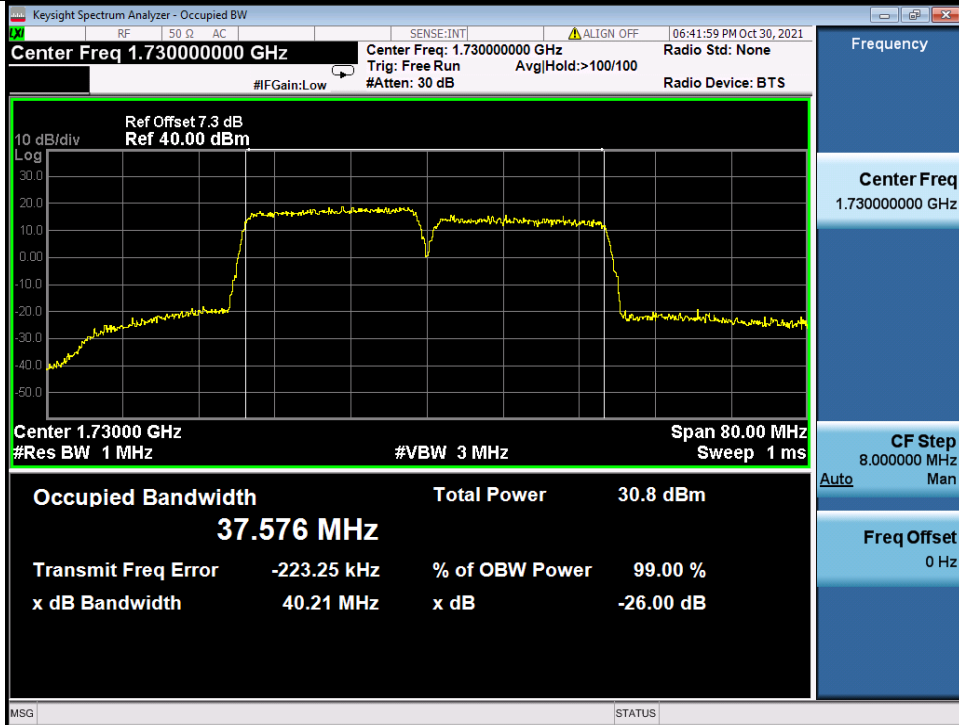

Band 66C 20MHz+20MHz 64QAM LCH NTN

Band 66C 20MHz+20MHz 64QAM MCH NTN

BV 7Layers Communications  
Technology (Shenzhen) Co. Ltd

No.B102, Dazu Chuangxin Mansion, North of Beihuan  
Avenue, North Area, Hi-Tech Industrial Park, Nanshan  
District, Shenzhen, Guangdong, China