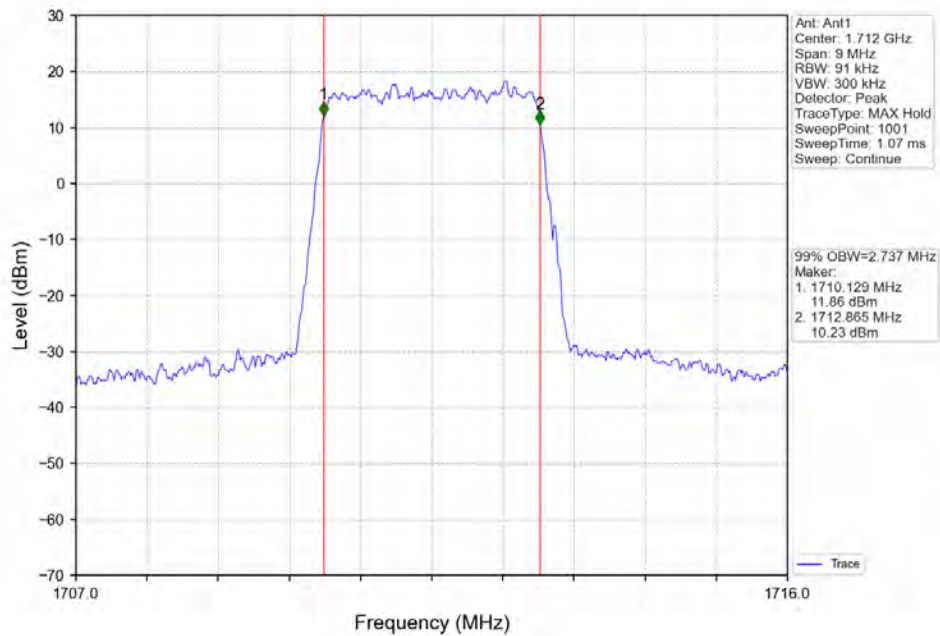

Band 66 3MHz 16QAM LCH 1711.5MHz RB 15_0 NTN