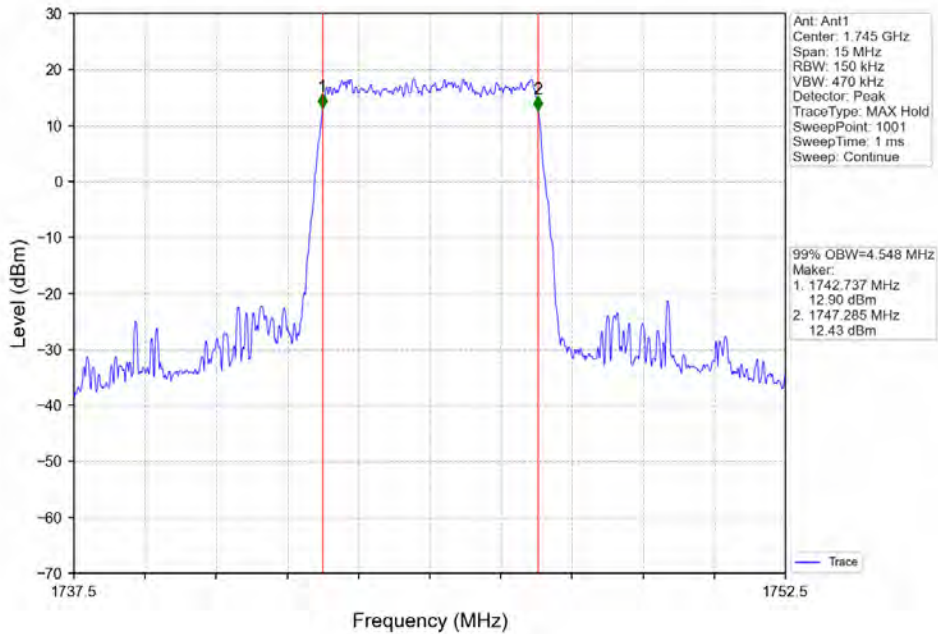

Band 66 5MHz QPSK MCH 1745MHz RB 25 0 NTN