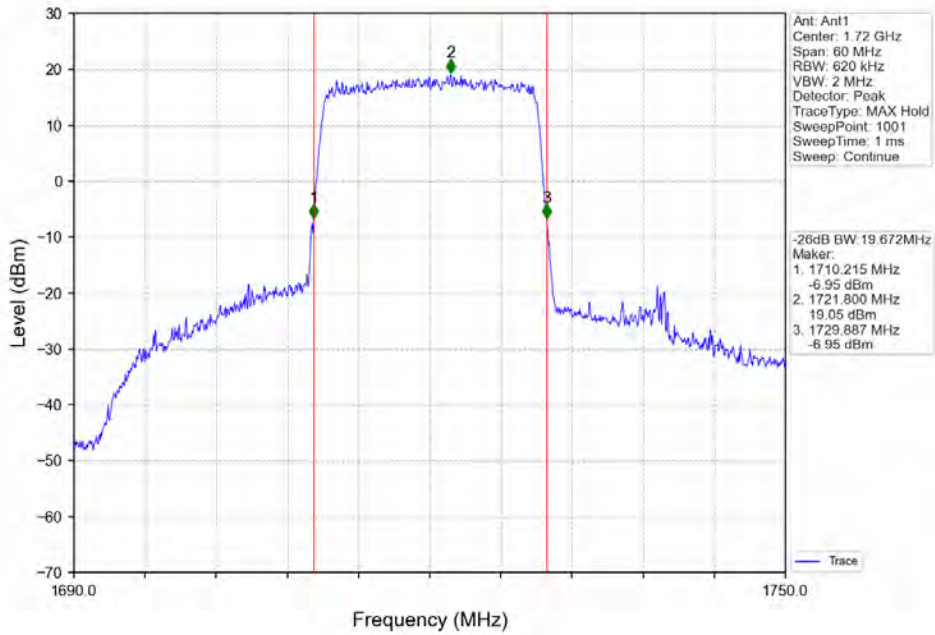

Band 66 20MHz QPSK LCH 1720MHz RB 100_0 NTN