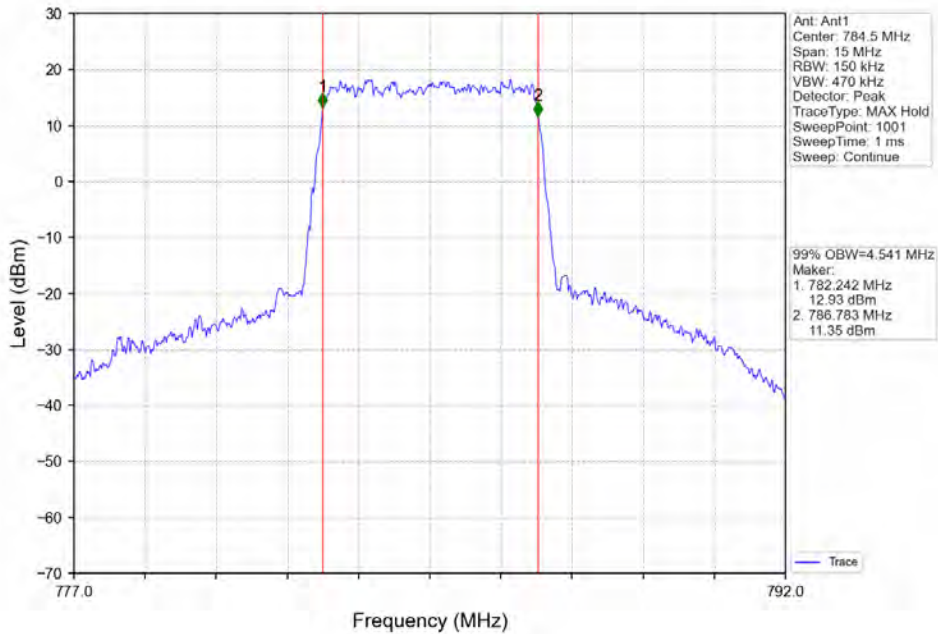

Band 13 5MHz 16QAM HCH 784.5MHz RB 25 0 NTNV