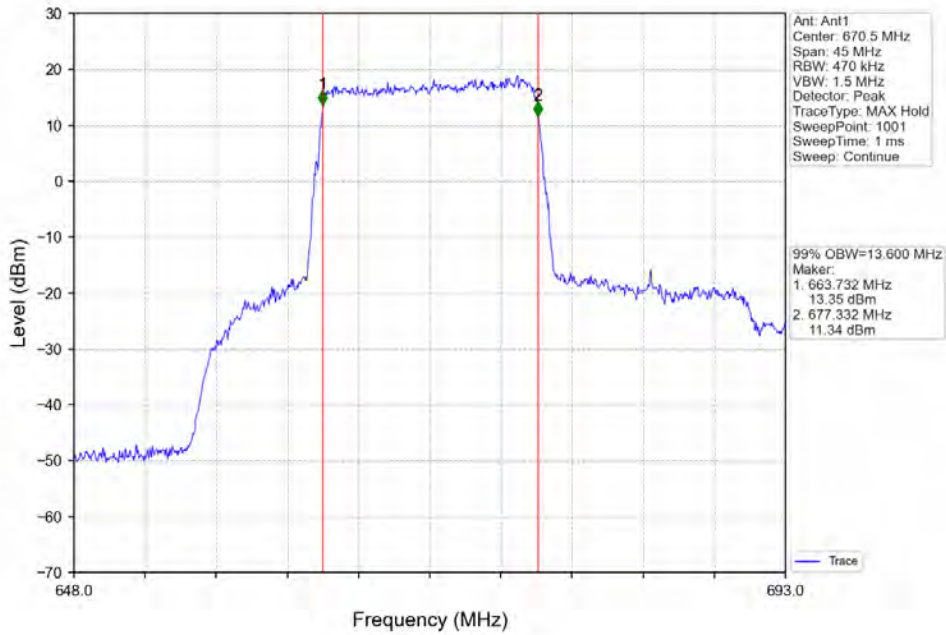

Band 71 15MHz QPSK LCH 670.5MHz RB 75 0 NTN