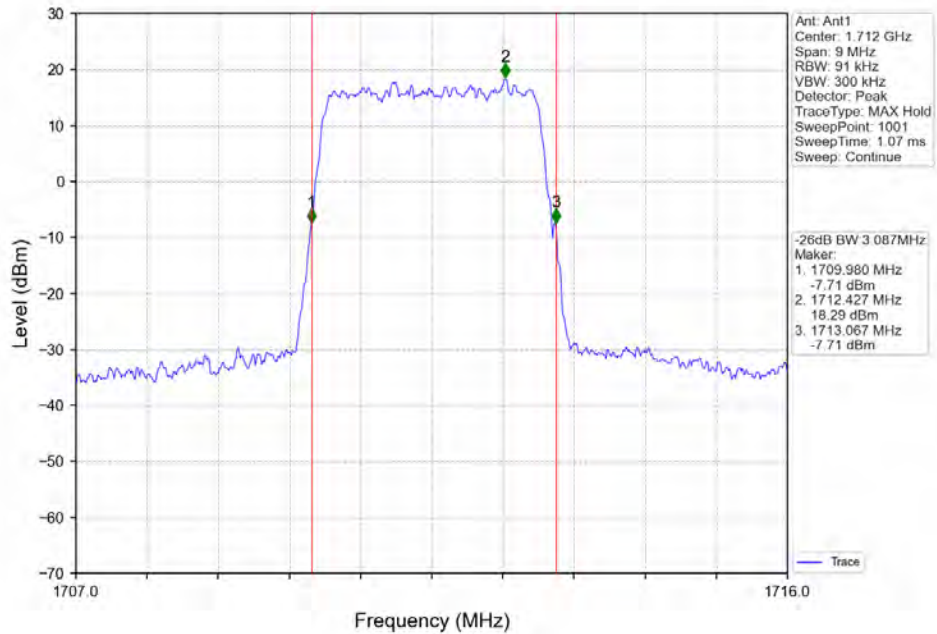

Band 66 3MHz 16QAM LCH 1711.5MHz RB 15_0 NTN