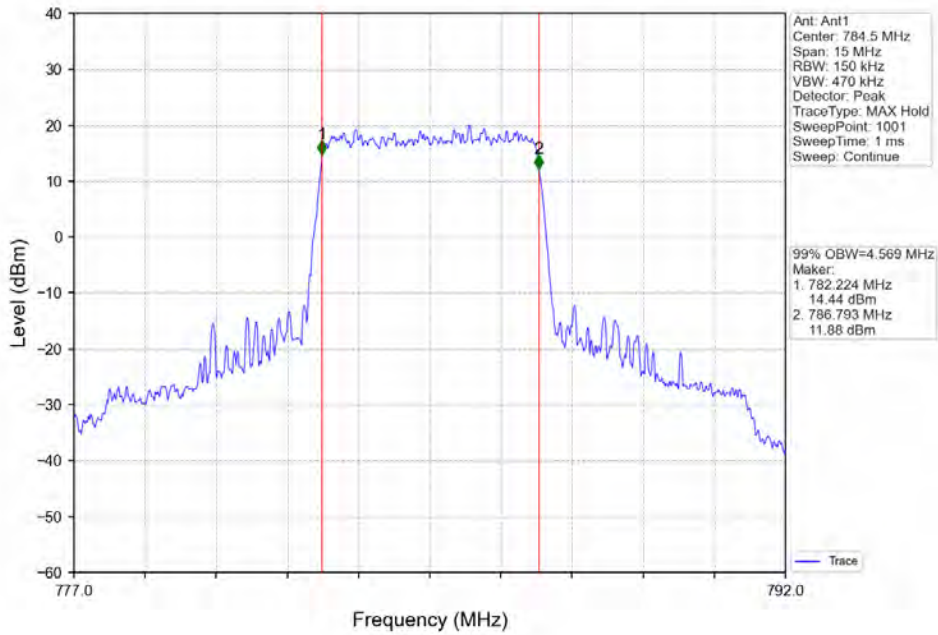

Band 13 5MHz QPSK HCH 784.5MHz RB 25 0 NTVN