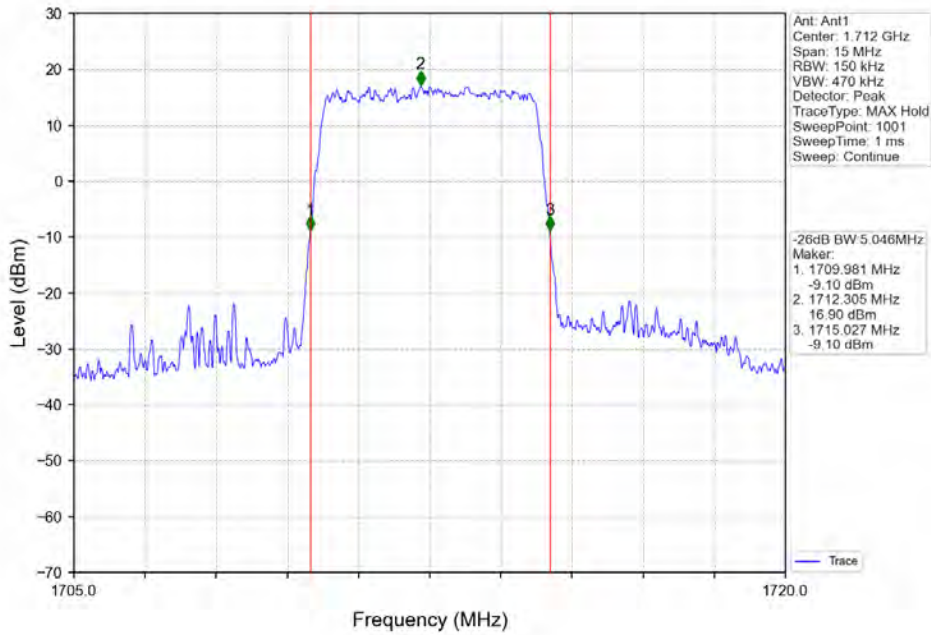

Band 66 5MHz 16QAM MCH 1745MHz RB 25\_0 NTNV

Band 66 5MHz 16QAM HCH 1777.5MHz RB 25\_0 NTNV

Band 66 5MHz 64QAM LCH 174.0.5MHz RB 25 0 NTN

Band 66 5MHz 64QAM MCH 1745MHz RB 25 0 NTN

BV 7Layers Communications  
Technology (Shenzhen) Co. Ltd