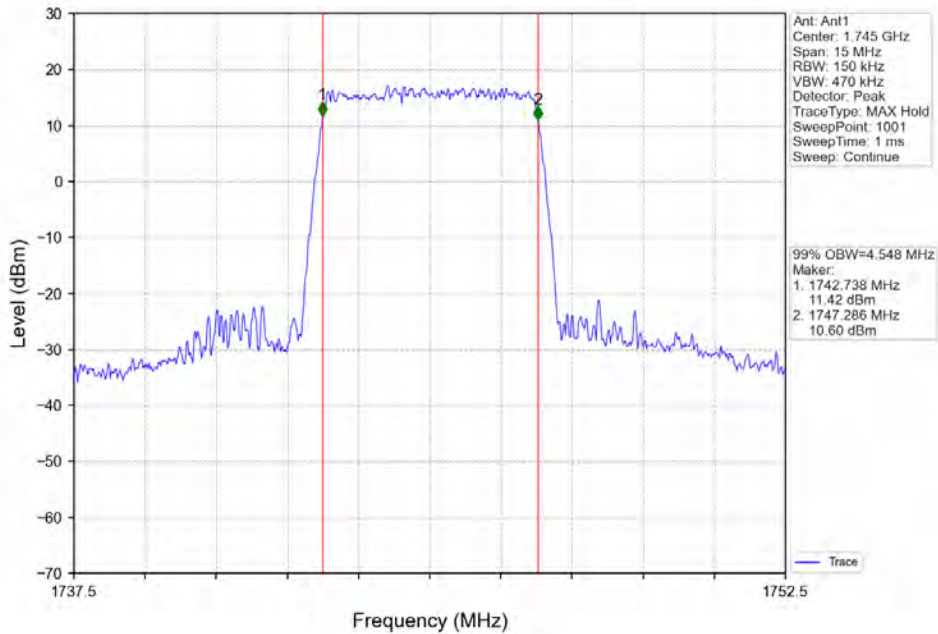

Band 66 5MHz 64QAM MCH 1745MHz RB 25 0 NTNV

BV 7Layers Communications Technology (Shenzhen) Co. Ltd

No.B102, Dazhu Chuangxin Mansion, North of Beihuan Avenue, North Area, Hi-Tech Industrial Park, Nanshan District, Shenzhen, Guangdong, China

Tel: +86 755 8869 6566

Fax: +86 755 8869 6577

Email: customerservice.sw@bureauveritas.com