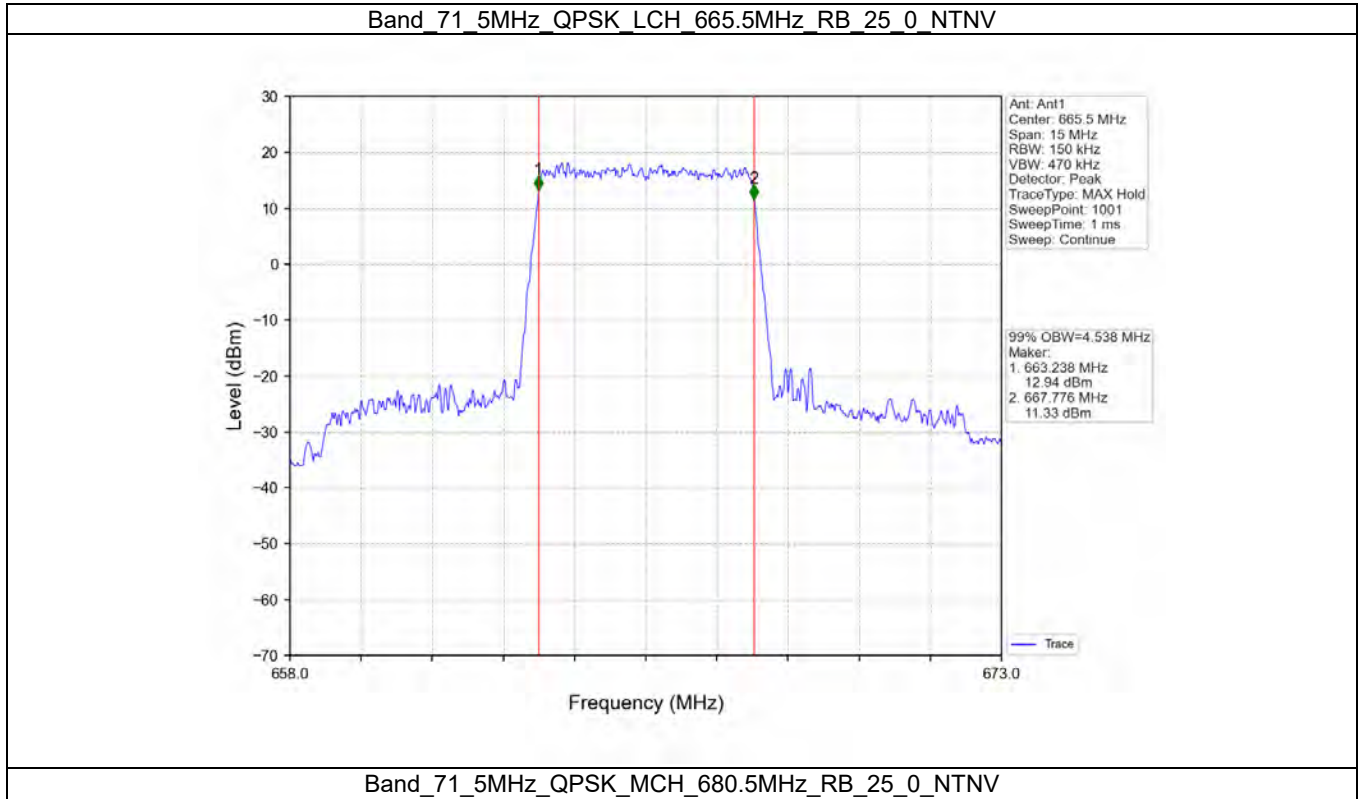

2.13 LTE Band71 OBW

2.13.1 Test Result

Band: 71 / Bandwidth: 5MHz / NTV							
Modulation	RB Allocation		99% Occupied Bandwidth (MHz)			Limit (MHz)	Verdict
	Size	Offset	LCH	MCH	HCH		
QPSK	25	0	4.538	4.542	4.564	/	Pass
16QAM	25	0	4.557	4.545	4.553	/	Pass
64QAM	25	0	4.553	4.562	4.543	/	Pass
Band: 71 / Bandwidth: 10MHz / NTV							
Modulation	RB Allocation		99% Occupied Bandwidth (MHz)			Limit (MHz)	Verdict
	Size	Offset	LCH	MCH	HCH		
QPSK	50	0	9.065	9.058	9.023	/	Pass
16QAM	50	0	9.062	9.040	9.043	/	Pass
64QAM	50	0	9.073	9.028	9.046	/	Pass
Band: 71 / Bandwidth: 15MHz / NTV							
Modulation	RB Allocation		99% Occupied Bandwidth (MHz)			Limit (MHz)	Verdict
	Size	Offset	LCH	MCH	HCH		
QPSK	75	0	13.600	13.581	13.550	/	Pass
16QAM	75	0	13.591	13.594	13.578	/	Pass
64QAM	75	0	14.344	14.478	14.400	/	Pass
Band: 71 / Bandwidth: 20MHz / NTV							
Modulation	RB Allocation		99% Occupied Bandwidth (MHz)			Limit (MHz)	Verdict
	Size	Offset	LCH	MCH	HCH		
QPSK	100	0	18.093	18.101	18.095	/	Pass
16QAM	100	0	18.020	18.070	18.043	/	Pass
64QAM	100	0	18.116	18.062	18.063	/	Pass

2.13.2 Test Graph