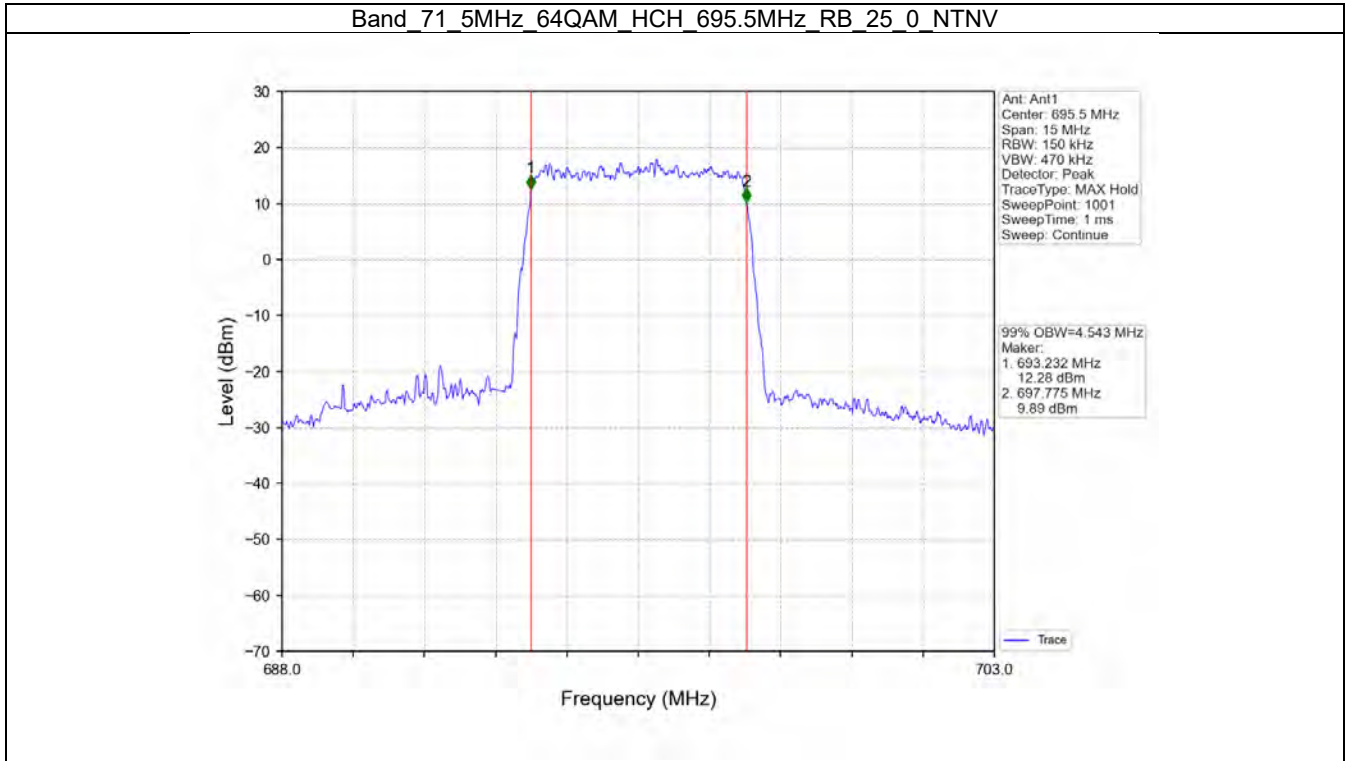

**BUREAU
VERITAS**

Test Report No.: W7L-P20210616-3RF03

BV 7Layers Communications
Technology (Shenzhen) Co. Ltd

No.B102, Dazu Chuangxin Mansion, North of Beihuan
Avenue, North Area, Hi-Tech Industrial Park, Nanshan
District, Shenzhen, Guangdong, China

Tel: +86 755 8869 6566

Fax: +86 755 8869 6577

Email: customerservice.sw@bureauveritas.com