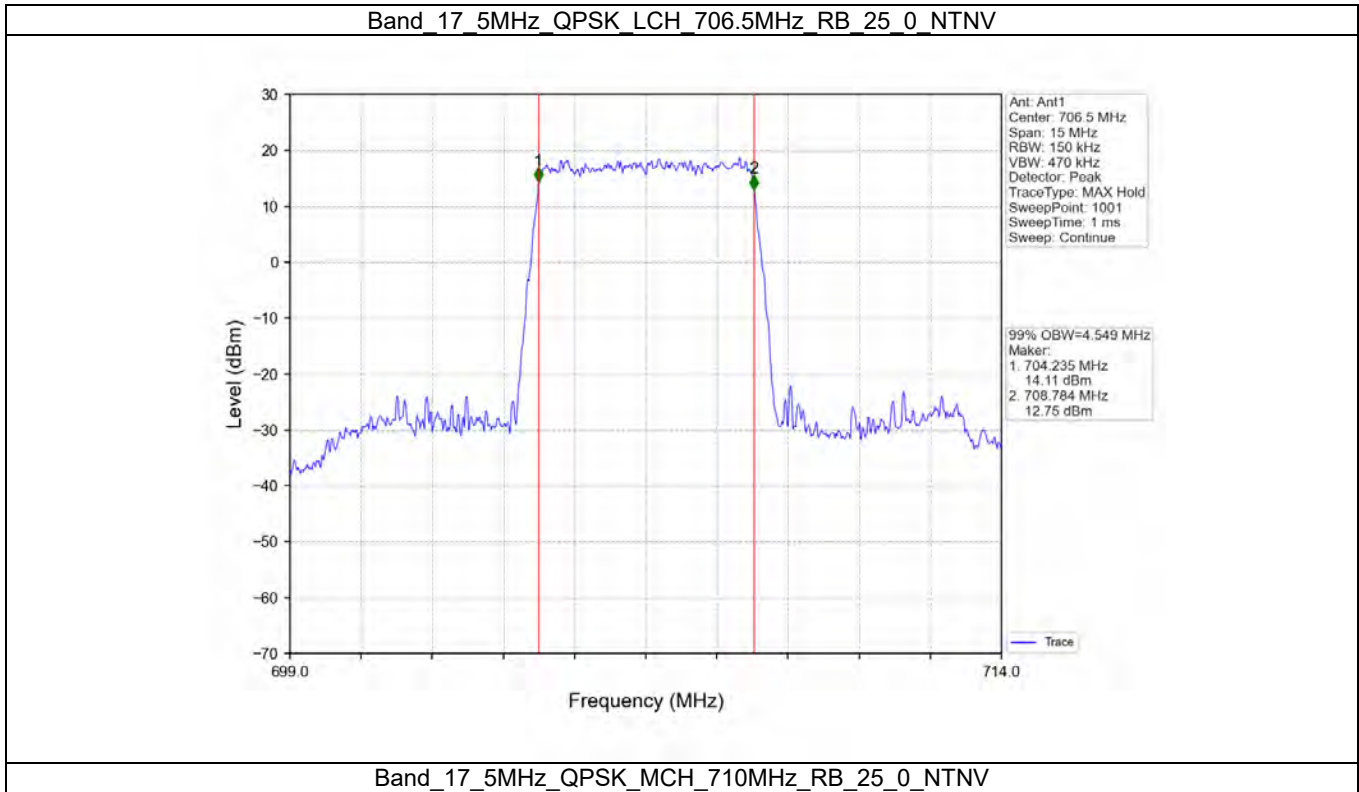

2.9 LTE Band 17 OBW

2.9.1 Test Result

Band: 17 / Bandwidth: 5MHz / NTNV							
Modulation	RB Allocation		99% Occupied Bandwidth (MHz)			Limit (MHz)	Verdict
	Size	Offset	LCH	MCH	HCH		
QPSK	25	0	4.549	4.538	4.554	/	Pass
16QAM	25	0	4.566	4.570	4.527	/	Pass
64QAM	25	0	4.567	4.563	4.533	/	Pass
Band: 17 / Bandwidth: 10MHz / NTNV							
Modulation	RB Allocation		99% Occupied Bandwidth (MHz)			Limit (MHz)	Verdict
	Size	Offset	LCH	MCH	HCH		
QPSK	50	0	9.026	9.014	9.022	/	Pass
16QAM	50	0	9.052	9.016	9.021	/	Pass
64QAM	50	0	9.010	9.035	9.008	/	Pass

2.9.2 Test Graph