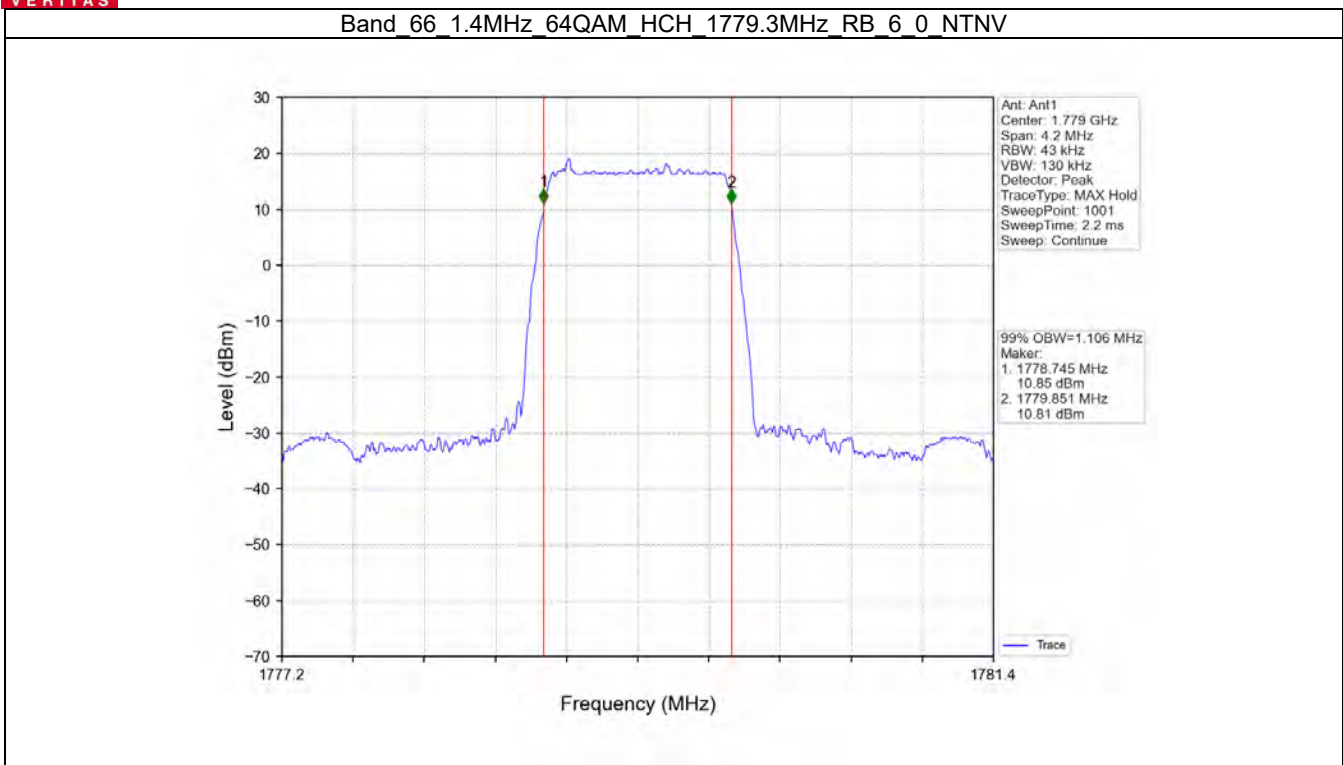

BV 7Layers Communications
Technology (Shenzhen) Co. Ltd

No.B102, Dazu Chuangxin Mansion, North of Beihuan
Avenue, North Area, Hi-Tech Industrial Park, Nanshan
District, Shenzhen, Guangdong, China

Tel: +86 755 8869 6566

Fax: +86 755 8869 6577

Email: customerservice.sw@bureauveritas.com