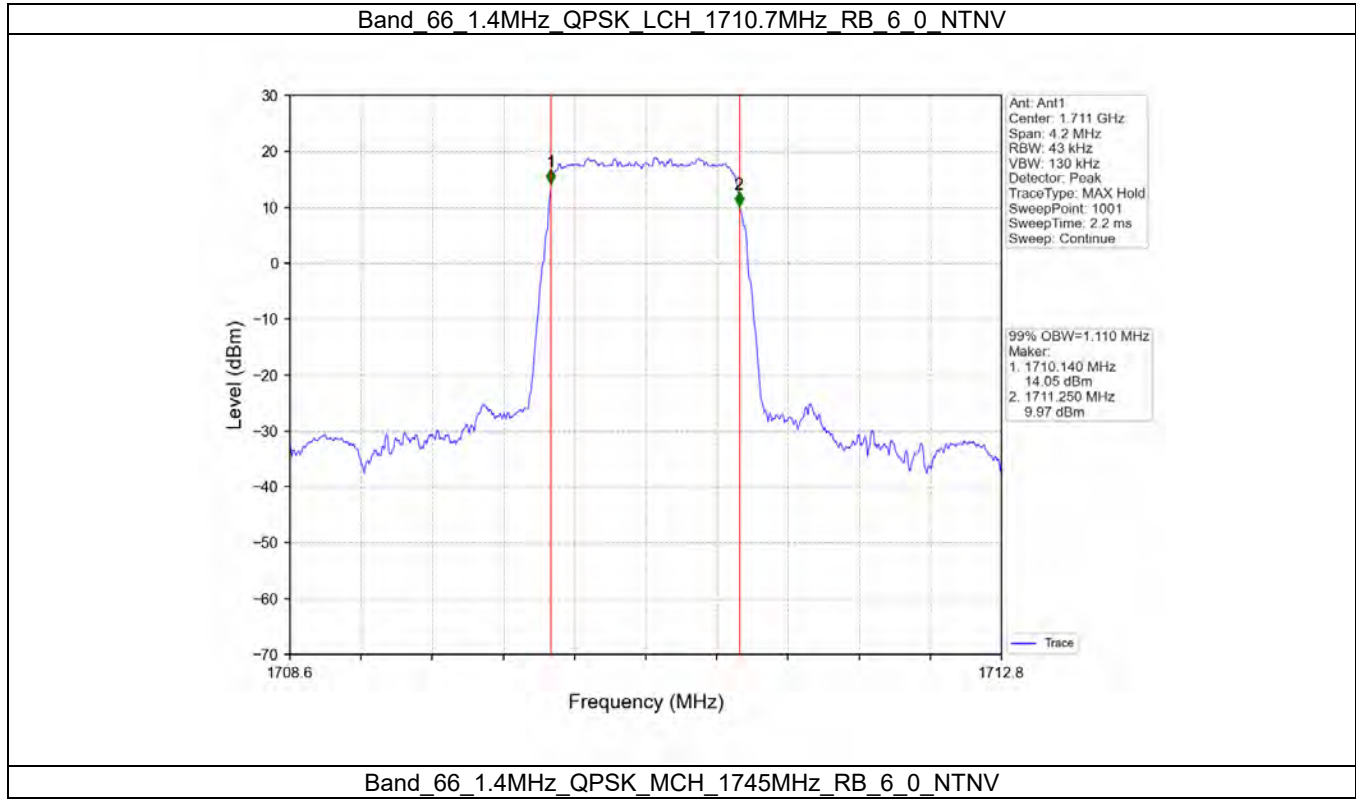

2.11 LTE Band 66 OBW

2.11.1 Test Result

Band: 66 / Bandwidth: 1.4MHz / NTNV							
Modulation	RB Allocation		99% Occupied Bandwidth (MHz)			Limit (MHz)	Verdict
	Size	Offset	LCH	MCH	HCH		
QPSK	6	0	1.110	1.104	1.107	/	Pass
16QAM	6	0	1.107	1.102	1.106	/	Pass
64QAM	6	0	1.109	1.098	1.106	/	Pass
Band: 66 / Bandwidth: 3MHz / NTNV							
Modulation	RB Allocation		99% Occupied Bandwidth (MHz)			Limit (MHz)	Verdict
	Size	Offset	LCH	MCH	HCH		
QPSK	15	0	2.743	2.742	2.735	/	Pass
16QAM	15	0	2.737	2.742	2.736	/	Pass
64QAM	15	0	2.732	2.736	2.734	/	Pass
Band: 66 / Bandwidth: 5MHz / NTNV							
Modulation	RB Allocation		99% Occupied Bandwidth (MHz)			Limit (MHz)	Verdict
	Size	Offset	LCH	MCH	HCH		
QPSK	25	0	4.566	4.548	4.539	/	Pass
16QAM	25	0	4.543	4.558	4.568	/	Pass
64QAM	25	0	4.542	4.548	4.565	/	Pass
Band: 66 / Bandwidth: 10MHz / NTNV							
Modulation	RB Allocation		99% Occupied Bandwidth (MHz)			Limit (MHz)	Verdict
	Size	Offset	LCH	MCH	HCH		
QPSK	50	0	9.024	9.048	9.030	/	Pass
16QAM	50	0	9.035	9.026	9.032	/	Pass
64QAM	50	0	9.032	9.034	9.051	/	Pass
Band: 66 / Bandwidth: 15MHz / NTNV							
Modulation	RB Allocation		99% Occupied Bandwidth (MHz)			Limit (MHz)	Verdict
	Size	Offset	LCH	MCH	HCH		
QPSK	75	0	13.546	13.573	13.562	/	Pass
16QAM	75	0	13.604	13.603	13.556	/	Pass
64QAM	75	0	13.572	13.617	13.566	/	Pass
Band: 66 / Bandwidth: 20MHz / NTNV							
Modulation	RB Allocation		99% Occupied Bandwidth (MHz)			Limit (MHz)	Verdict
	Size	Offset	LCH	MCH	HCH		
QPSK	100	0	18.007	18.097	18.119	/	Pass
16QAM	100	0	18.086	18.105	18.065	/	Pass
64QAM	100	0	18.111	18.088	18.083	/	Pass

2.11.2 Test Graph