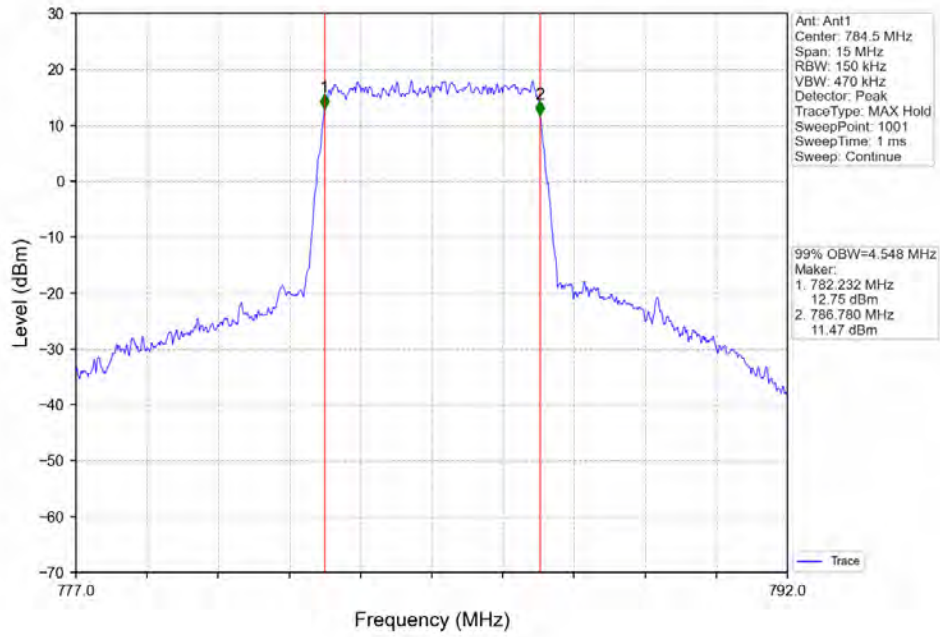

BUREAU
VERITAS

Test Report No.: W7L-P20210616-3RF03

Band 13 5MHz 64QAM HCH 784.5MHz RB 25.0 NTNV

BV 7Layers Communications
Technology (Shenzhen) Co. Ltd

No.B102, Dazu Chuangxin Mansion, North of Beihuan
Avenue, North Area, Hi-Tech Industrial Park, Nanshan
District, Shenzhen, Guangdong, China

Tel: +86 755 8869 6566

Fax: +86 755 8869 6577

Email: customerservice.sw@bureauveritas.com