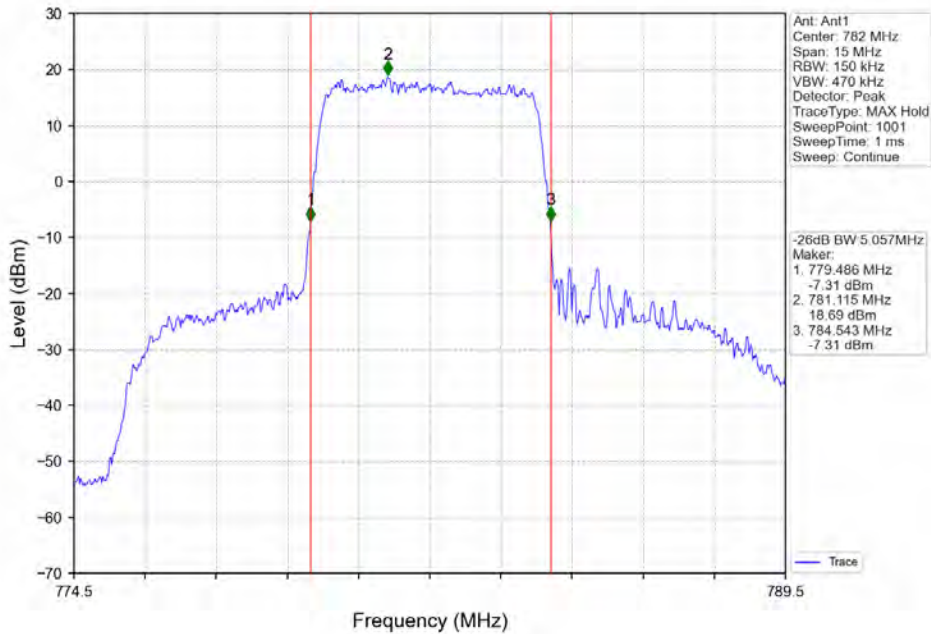

Band 13 5MHz 64QAM MCH 782MHz RB 25 0 NTNV

BV 7Layers Communications
Technology (Shenzhen) Co. Ltd

No.B102, Dazu Chuangxin Mansion, North of Beihuan
Avenue, North Area, Hi-Tech Industrial Park, Nanshan
District, Shenzhen, Guangdong, China

Tel: +86 755 8869 6566

Fax: +86 755 8869 6577

Email: customerservice.sw@bureauveritas.com