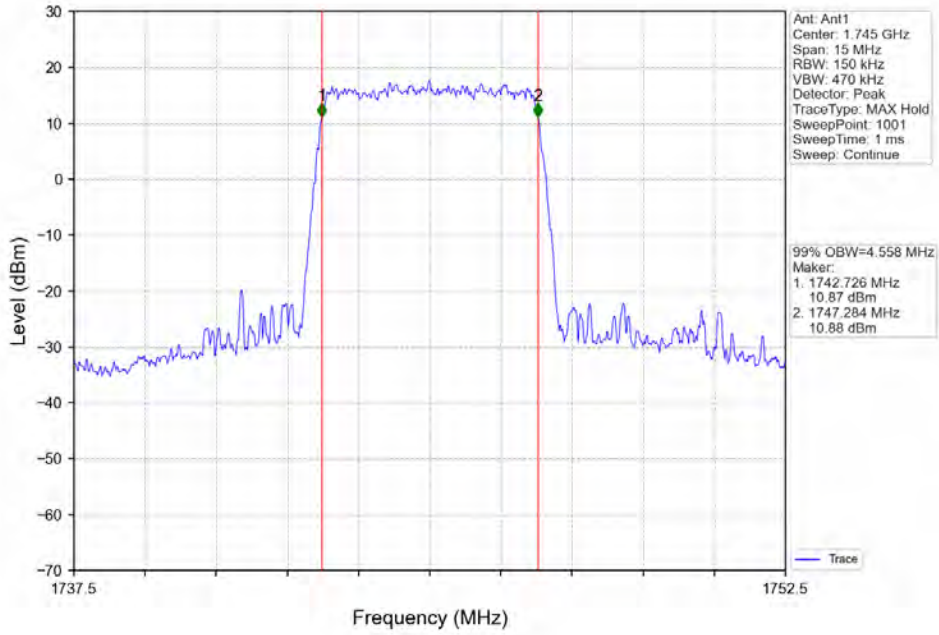

Band 66 5MHz 16QAM MCH 1745MHz RB 25 0 NTN