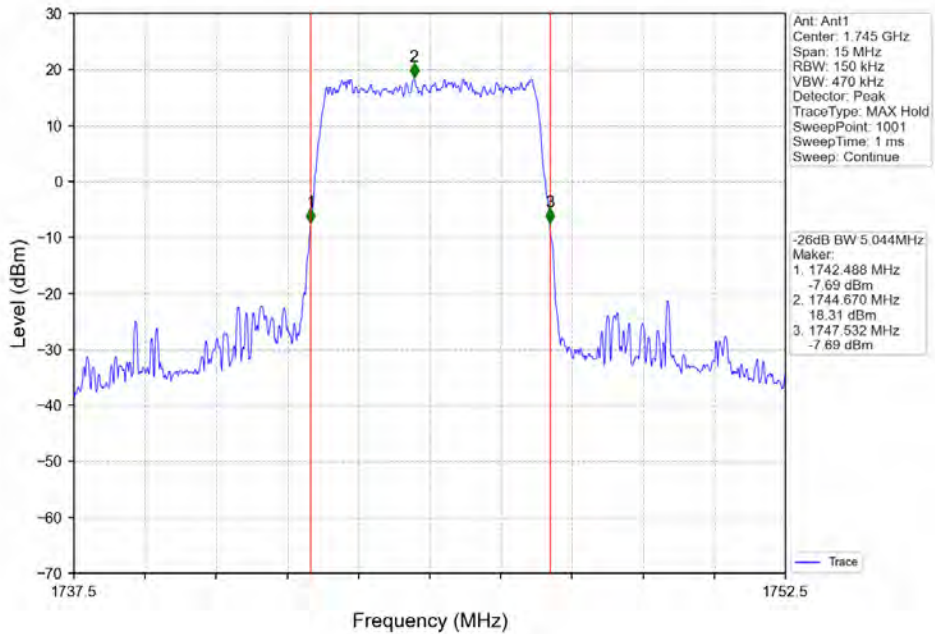

Band 66 5MHz QPSK MCH 1745MHz RB 25 0 NTN

BV 7Layers Communications
Technology (Shenzhen) Co. Ltd

No.B102, Dazu Chuangxin Mansion, North of Beihuan
Avenue, North Area, Hi-Tech Industrial Park, Nanshan
District, Shenzhen, Guangdong, China

Tel: +86 755 8869 6566

Fax: +86 755 8869 6577

Email: customerservice.sw@bureauveritas.com