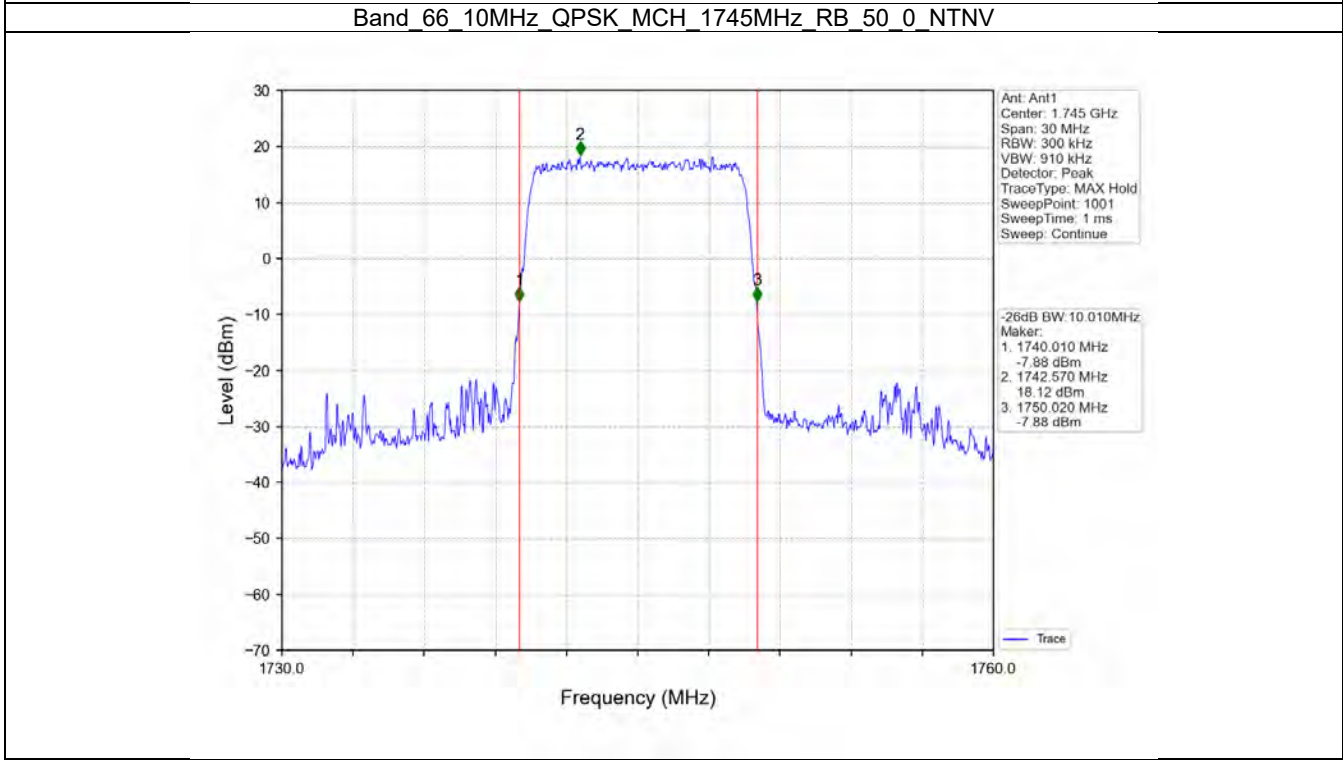

BV 7Layers Communications
Technology (Shenzhen) Co. Ltd

No.B102, Dazu Chuangxin Mansion, North of Beihuan
Avenue, North Area, Hi-Tech Industrial Park, Nanshan
District, Shenzhen, Guangdong, China

Tel: +86 755 8869 6566

Fax: +86 755 8869 6577

Email: customerservice.sw@bureauveritas.com