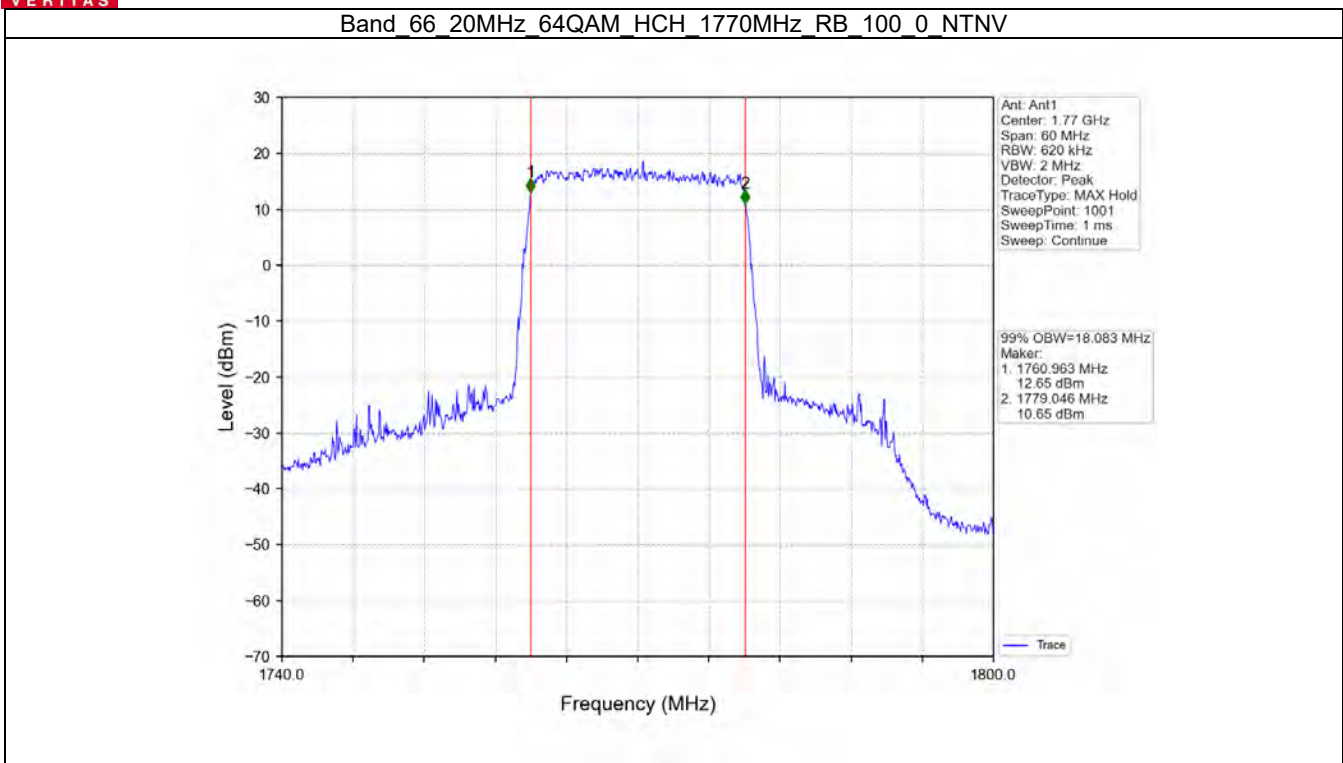

BV 7Layers Communications
Technology (Shenzhen) Co. Ltd

No.B102, Dazu Chuangxin Mansion, North of Beihuan
Avenue, North Area, Hi-Tech Industrial Park, Nanshan
District, Shenzhen, Guangdong, China

Tel: +86 755 8869 6566

Fax: +86 755 8869 6577

Email: customerservice.sw@bureauveritas.com

2.4.0 LTE Band 66 26DB

2.4.0.1 Test Result

Band: 66 / Bandwidth: 1.4MHz / NTNV							
Modulation	RB Allocation		26dB Bandwidth (MHz)			Limit (MHz)	Verdict
	Size	Offset	LCH	MCH	HCH		
QPSK	6	0	1.262	1.258	1.270	/	Pass
16QAM	6	0	1.268	1.251	1.270	/	Pass
64QAM	6	0	1.264	1.250	1.261	/	Pass
Band: 66 / Bandwidth: 3MHz / NTNV							
Modulation	RB Allocation		26dB Bandwidth (MHz)			Limit (MHz)	Verdict
	Size	Offset	LCH	MCH	HCH		
QPSK	15	0	3.064	3.064	3.040	/	Pass
16QAM	15	0	3.087	3.078	3.072	/	Pass
64QAM	15	0	3.059	3.076	3.078	/	Pass
Band: 66 / Bandwidth: 5MHz / NTNV							
Modulation	RB Allocation		26dB Bandwidth (MHz)			Limit (MHz)	Verdict
	Size	Offset	LCH	MCH	HCH		
QPSK	25	0	5.047	5.044	5.042	/	Pass
16QAM	25	0	5.052	5.053	5.062	/	Pass
64QAM	25	0	5.046	5.060	5.072	/	Pass
Band: 66 / Bandwidth: 10MHz / NTNV							
Modulation	RB Allocation		26dB Bandwidth (MHz)			Limit (MHz)	Verdict
	Size	Offset	LCH	MCH	HCH		
QPSK	50	0	10.016	10.010	10.007	/	Pass
16QAM	50	0	10.010	9.933	9.945	/	Pass
64QAM	50	0	9.932	9.966	9.961	/	Pass
Band: 66 / Bandwidth: 15MHz / NTNV							
Modulation	RB Allocation		26dB Bandwidth (MHz)			Limit (MHz)	Verdict
	Size	Offset	LCH	MCH	HCH		
QPSK	75	0	15.034	14.990	14.968	/	Pass
16QAM	75	0	14.882	14.913	14.927	/	Pass
64QAM	75	0	14.944	14.927	14.962	/	Pass
Band: 66 / Bandwidth: 20MHz / NTNV							
Modulation	RB Allocation		26dB Bandwidth (MHz)			Limit (MHz)	Verdict
	Size	Offset	LCH	MCH	HCH		
QPSK	100	0	19.672	20.092	19.806	/	Pass
16QAM	100	0	19.660	19.840	19.679	/	Pass
64QAM	100	0	19.682	19.802	19.747	/	Pass