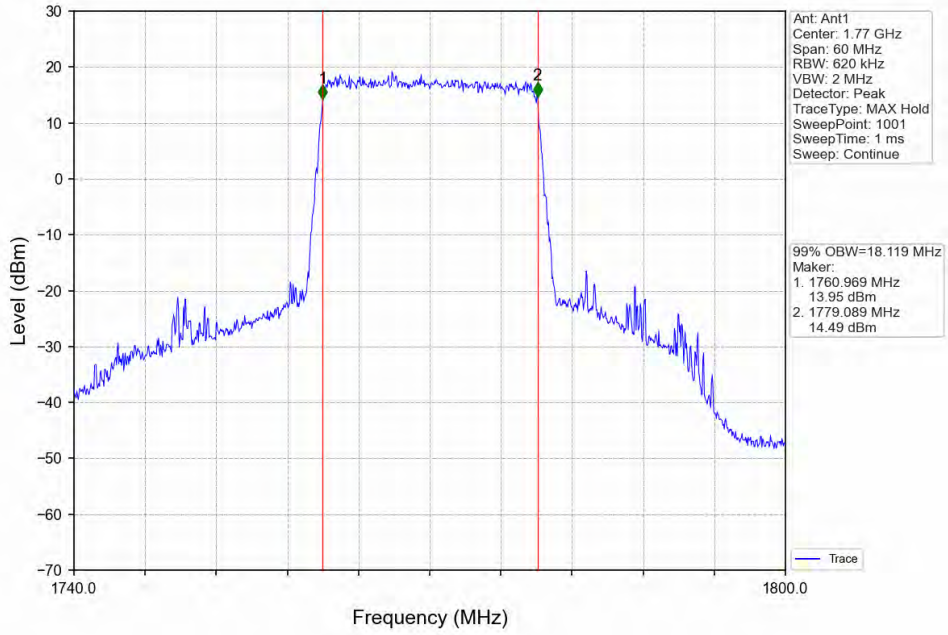

**Band 66 20MHz QPSK HCH 1770MHz RB 100 0 NTV**

**Band 66 20MHz 16QAM LCH 1720MHz RB 100 0 NTV**

BV 7Layers Communications Technology (Shenzhen) Co. Ltd

No.B102, Dazu Chuangxin Mansion, North of Beihuan Avenue, North Area, Hi-Tech Industrial Park, Nanshan District, Shenzhen, Guangdong, China