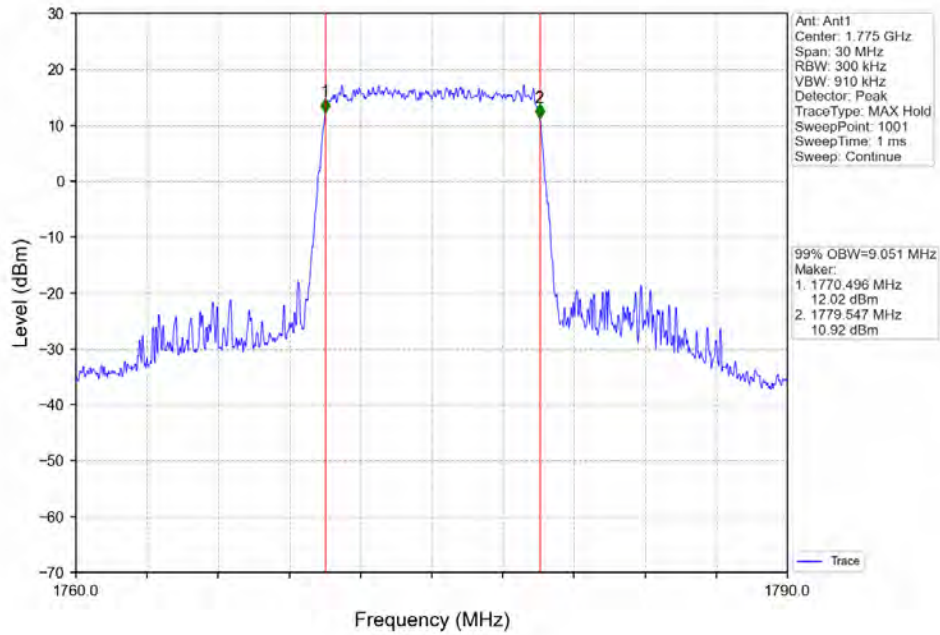

Band 66 10MHz 64QAM MCH 1745MHz RB 50 0 NTN

**BUREAU**  
**VERITAS**

**Test Report No.: W7L-P20210616-3RF03**

Band 66 10MHz 64QAM HCH 1775MHz RB 50 0 NTV

BV 7Layers Communications  
Technology (Shenzhen) Co. Ltd