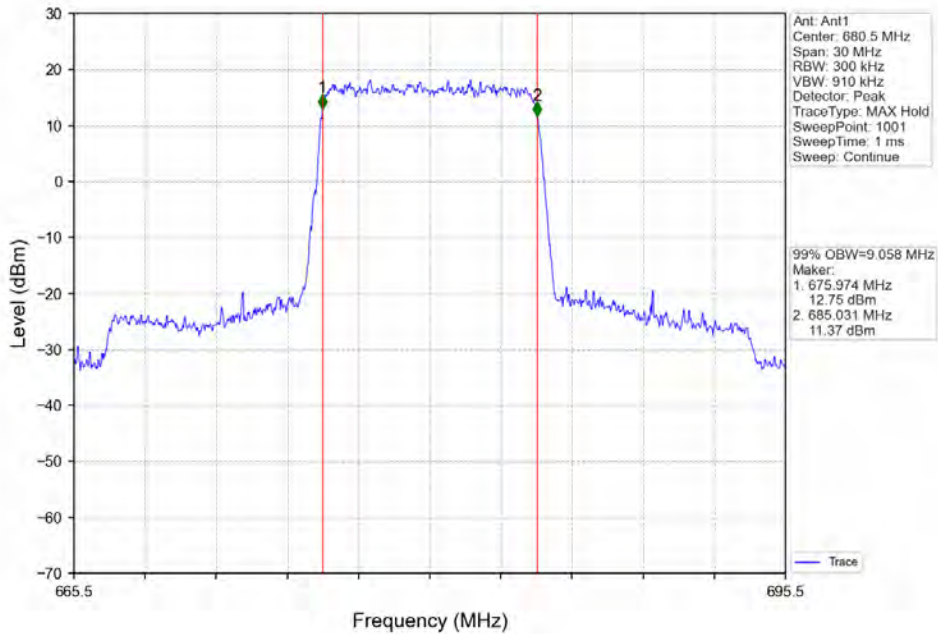

Band 71 10MHz QPSK MCH 680.5MHz RB 50 0 NTNV

BV 7Layers Communications
Technology (Shenzhen) Co. Ltd

No.B102, Dazhu Chuangxin Mansion, North of Beihuan
Avenue, North Area, Hi-Tech Industrial Park, Nanshan
District, Shenzhen, Guangdong, China

Tel: +86 755 8869 6566

Fax: +86 755 8869 6577

Email: customerservice.sw@bureauveritas.com