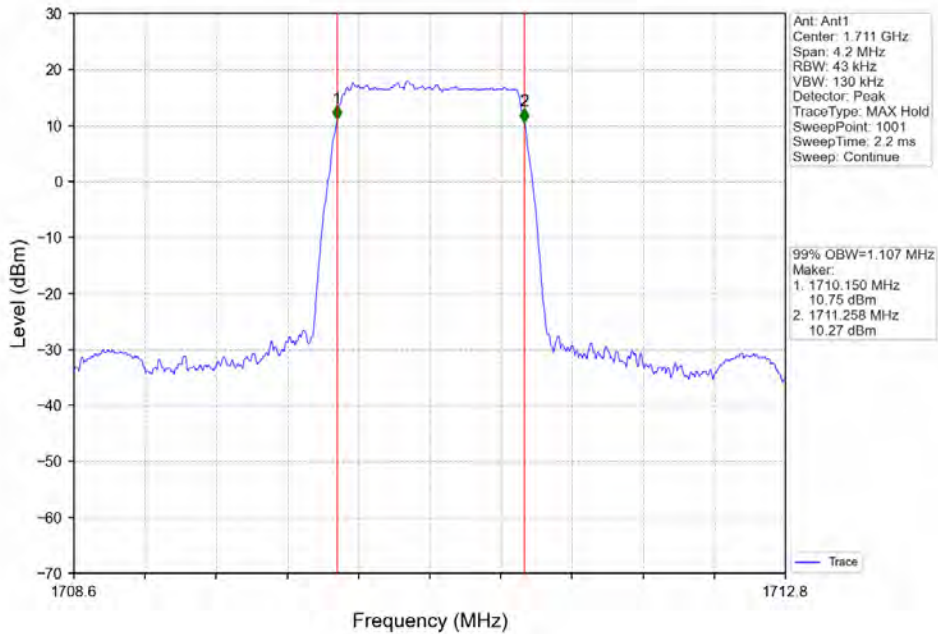

### 2.11.2 Test Graph

Band 66 1.4MHz QPSK HCH 1779.3MHz RB 6 0 NTV

Band 66 1.4MHz 16QAM LCH 1710.7MHz RB 6 0 NTV

BV 7Layers Communications  
Technology (Shenzhen) Co. Ltd

No.B102, Dazu Chuangxin Mansion, North of Beihuan  
Avenue, North Area, Hi-Tech Industrial Park, Nanshan  
District, Shenzhen, Guangdong, China