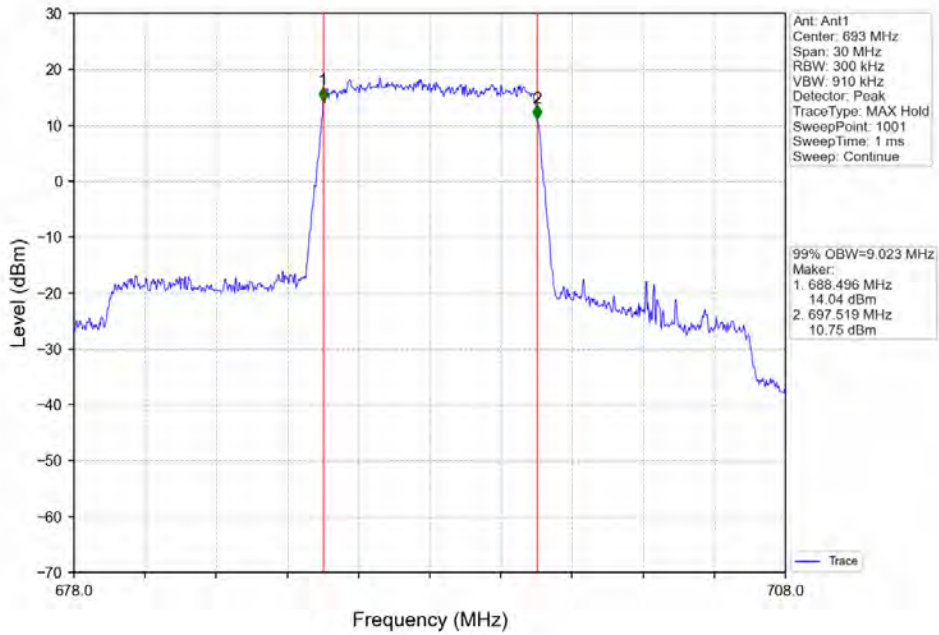

Band 71 10MHz QPSK HCH 693MHz RB 50 0 NTV