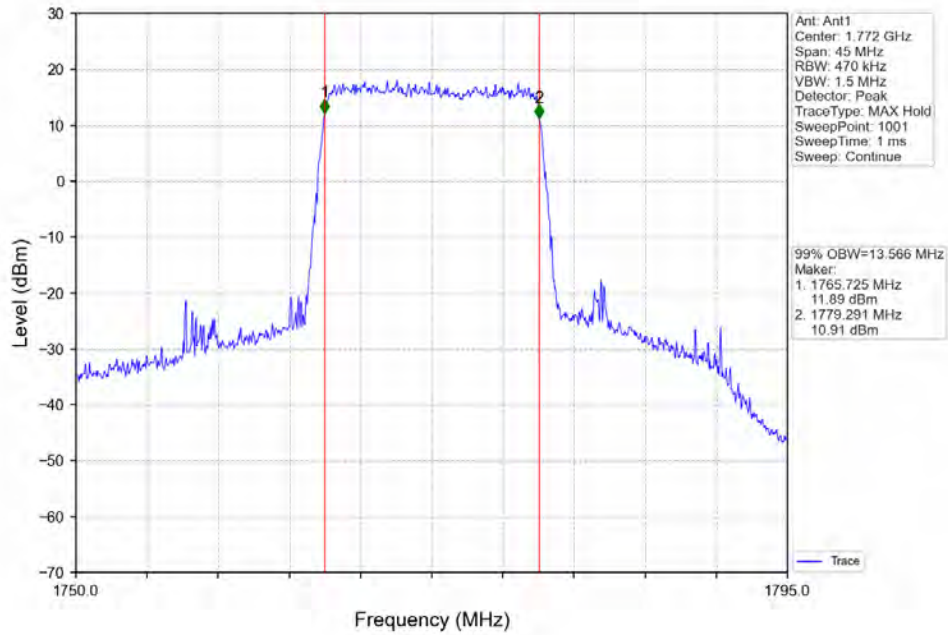

BUREAU
VERITAS

Test Report No.: W7L-P20210616-3RF03

Band 66 15MHz 64QAM HCH 1772.5MHz RB 75 0 NTV

BV 7Layers Communications
Technology (Shenzhen) Co. Ltd

No.B102, Dazu Chuangxin Mansion, North of Beihuan
Avenue, North Area, Hi-Tech Industrial Park, Nanshan
District, Shenzhen, Guangdong, China

Tel: +86 755 8869 6566

Fax: +86 755 8869 6577

Email: customerservice.sw@bureauveritas.com