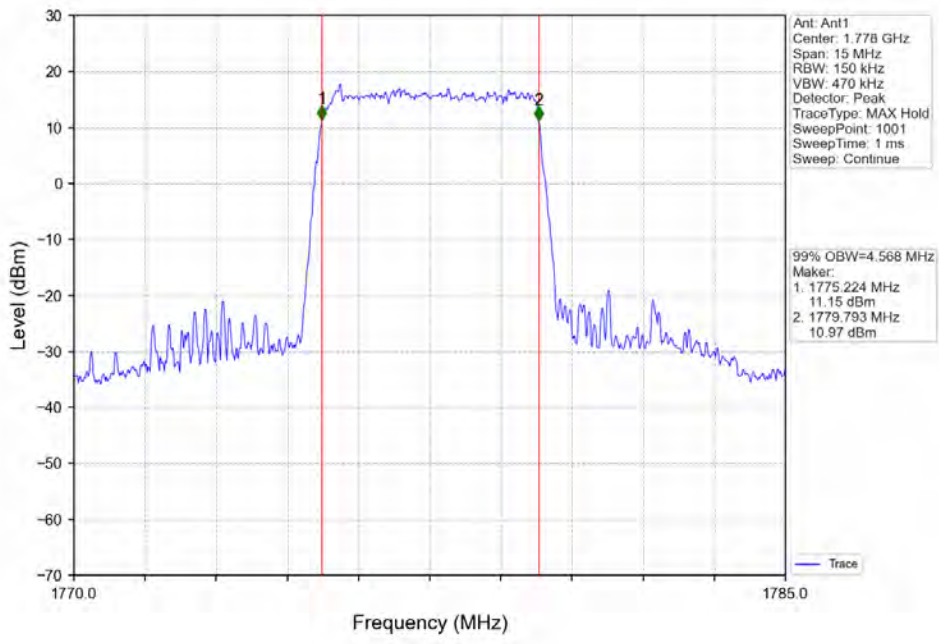

Band 66 5MHz 16QAM HCH 1777.5MHz RB 25 0 NTN

BV 7Layers Communications Technology (Shenzhen) Co. Ltd

No.B102, Dazu Chuangxin Mansion, North of Beihuan Avenue, North Area, Hi-Tech Industrial Park, Nanshan District, Shenzhen, Guangdong, China

Tel: +86 755 8869 6566

Fax: +86 755 8869 6577

Email: customerservice.sw@bureauveritas.com