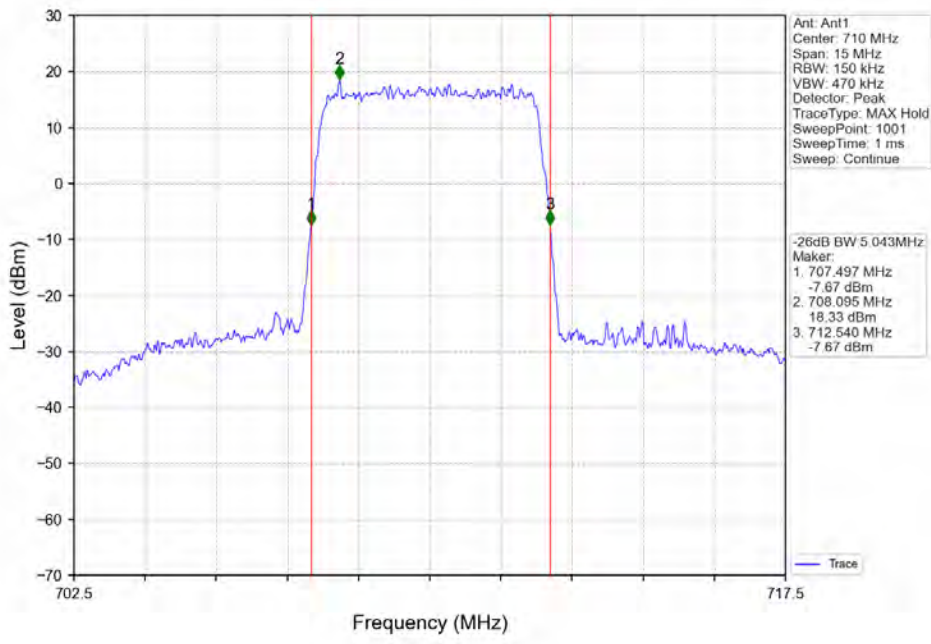

Band 17 5MHz 64QAM MCH 710MHz RB 25 0 NTNV

BV 7Layers Communications Technology (Shenzhen) Co. Ltd

No.B102, Dazu Chuangxin Mansion, North of Beihuan Avenue, North Area, Hi-Tech Industrial Park, Nanshan District, Shenzhen, Guangdong, China

Tel: +86 755 8869 6566
Fax: +86 755 8869 6577
Email: customerservice.sw@bureauveritas.com