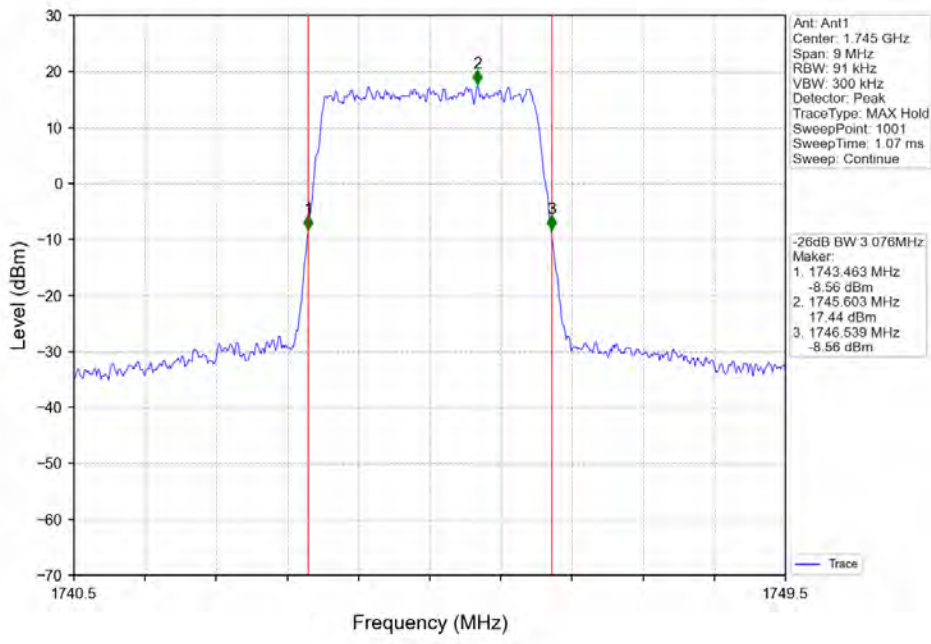

Band 66 3MHz 64QAM MCH 1745MHz RB 15 0 NTNV

BV 7Layers Communications
Technology (Shenzhen) Co. Ltd

No.B102, Dazu Chuangxin Mansion, North of Beihuan
Avenue, North Area, Hi-Tech Industrial Park, Nanshan
District, Shenzhen, Guangdong, China

Tel: +86 755 8869 6566
Fax: +86 755 8869 6577
Email: customerservice.sw@bureauveritas.com