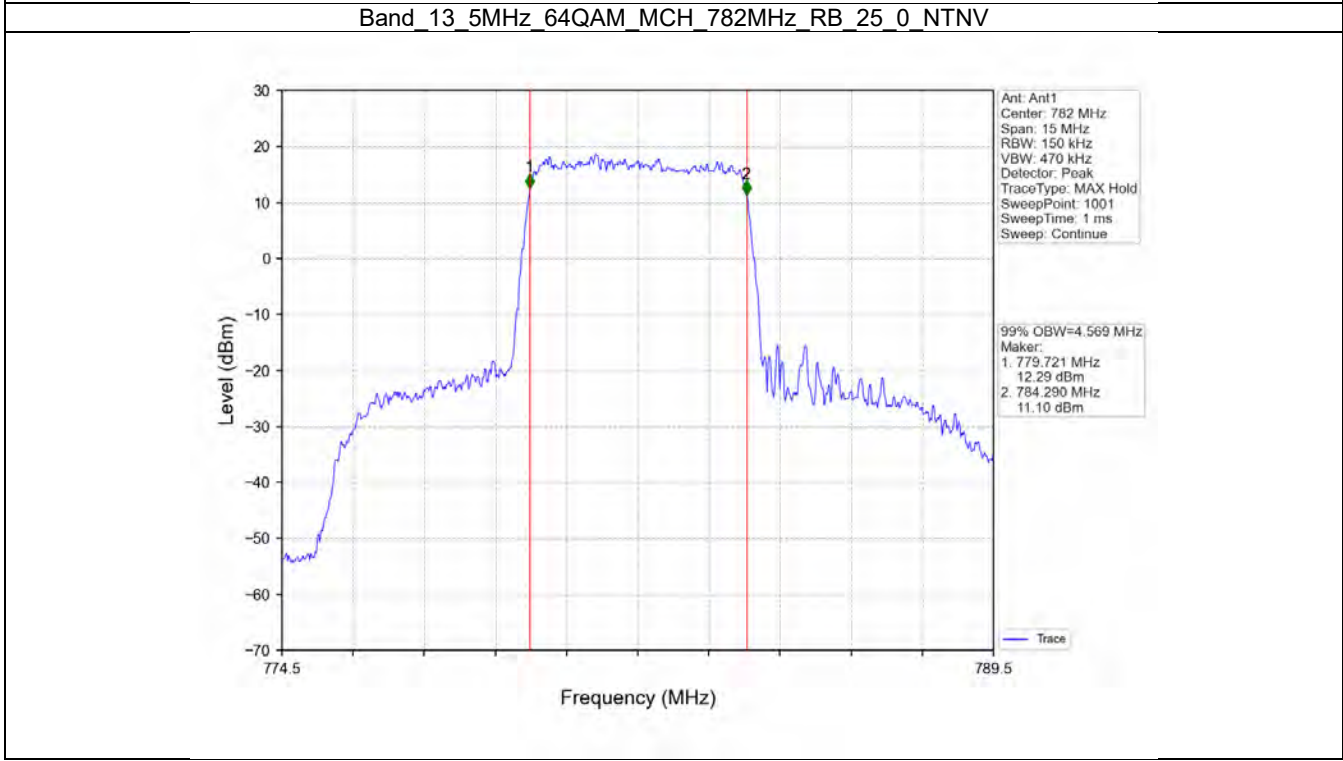

BV 7Layers Communications
Technology (Shenzhen) Co. Ltd

No.B102, Dazu Chuangxin Mansion, North of Beihuan
Avenue, North Area, Hi-Tech Industrial Park, Nanshan
District, Shenzhen, Guangdong, China

Tel: +86 755 8869 6566
Fax: +86 755 8869 6577
Email: customerservice.sw@bureauveritas.com