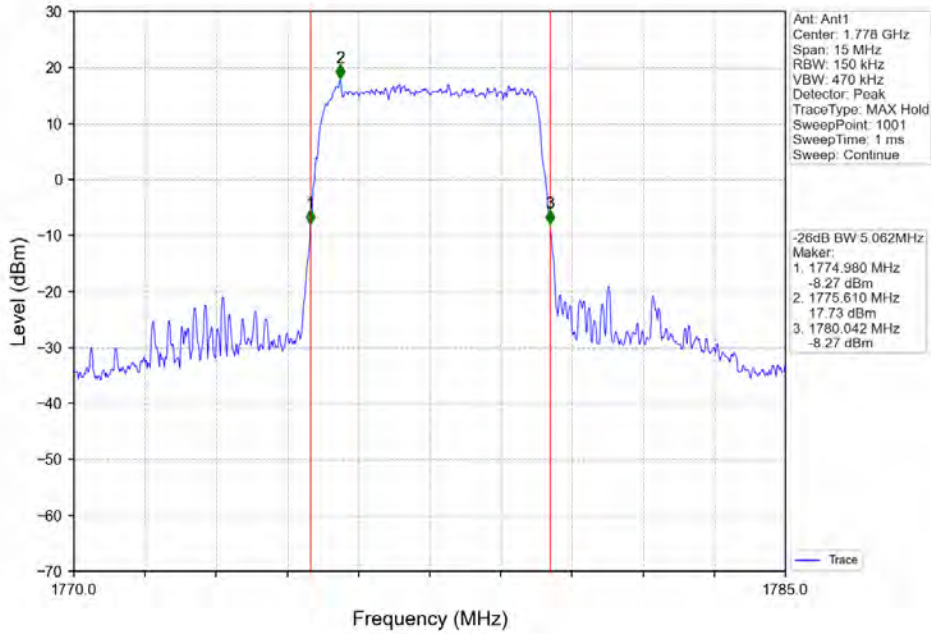

Band 66 5MHz 16QAM MCH 1745MHz RB 25\_0 NTNV

Band 66 5MHz 16QAM HCH 1777.5MHz RB 25\_0 NTNV

Band 66 5MHz 64QAM LCH 174.0.5MHz RB 25 0 NTN

Band 66 5MHz 64QAM MCH 1745MHz RB 25 0 NTN

BV 7Layers Communications  
Technology (Shenzhen) Co. Ltd