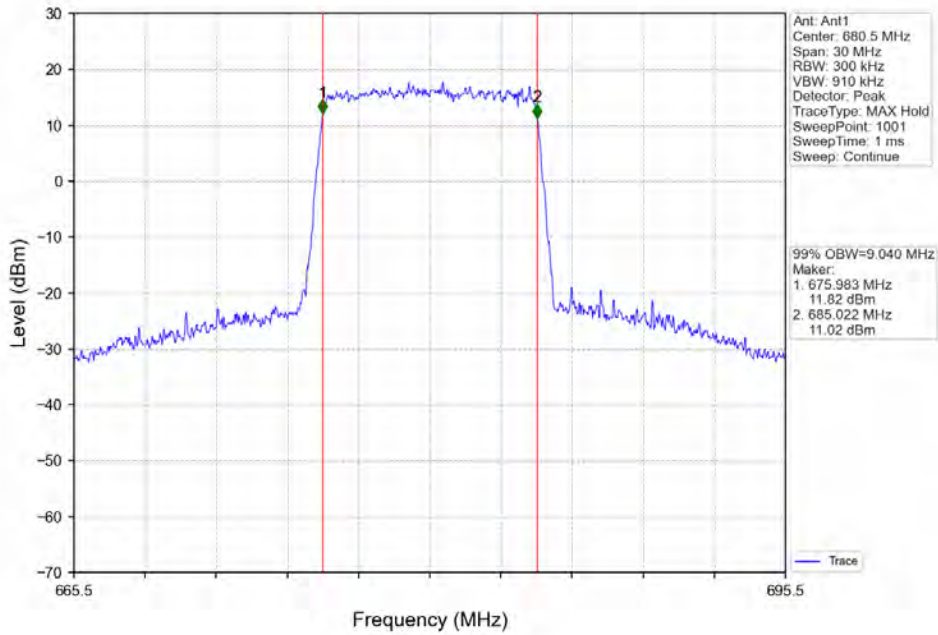

Band 71\_10MHz\_16QAM\_MCH\_680.5MHz\_RB\_50\_0\_NTNV

Band 71\_10MHz\_16QAM\_HCH\_693MHz\_RB\_50\_0\_NTNV

BV 7Layers Communications  
Technology (Shenzhen) Co. Ltd

No.B102, Dazu Chuangxin Mansion, North of Beihuan  
Avenue, North Area, Hi-Tech Industrial Park, Nanshan  
District, Shenzhen, Guangdong, China