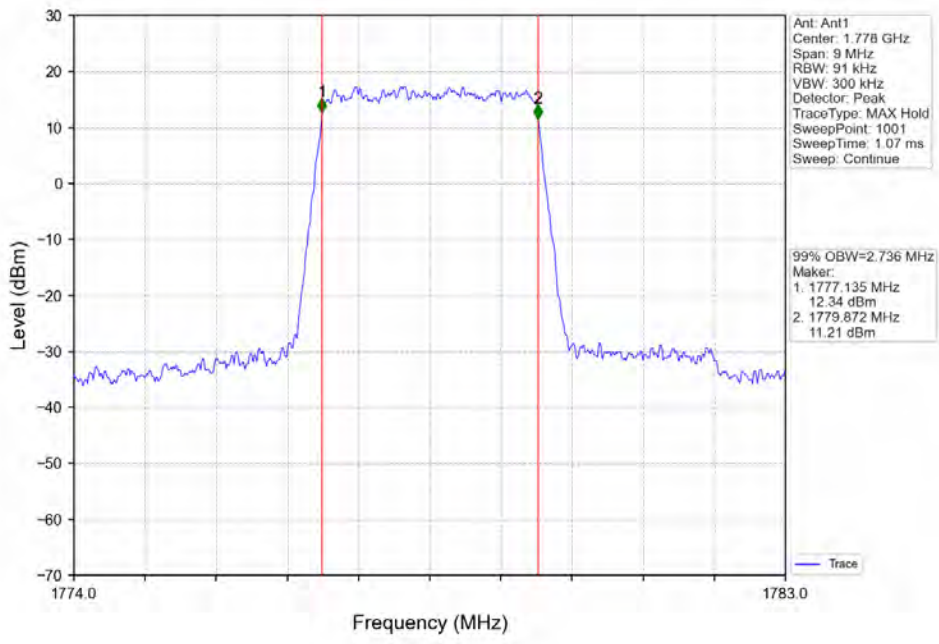

Band 66 3MHz 16QAM MCH 1745MHz RB 15 0 NTNV

Band 66 3MHz 16QAM HCH 1778.5MHz RB 15 0 NTNV

BV 7Layers Communications Technology (Shenzhen) Co. Ltd

No.B102, Dazhu Chuangxin Mansion, North of Beihuan Avenue, North Area, Hi-Tech Industrial Park, Nanshan District, Shenzhen, Guangdong, China