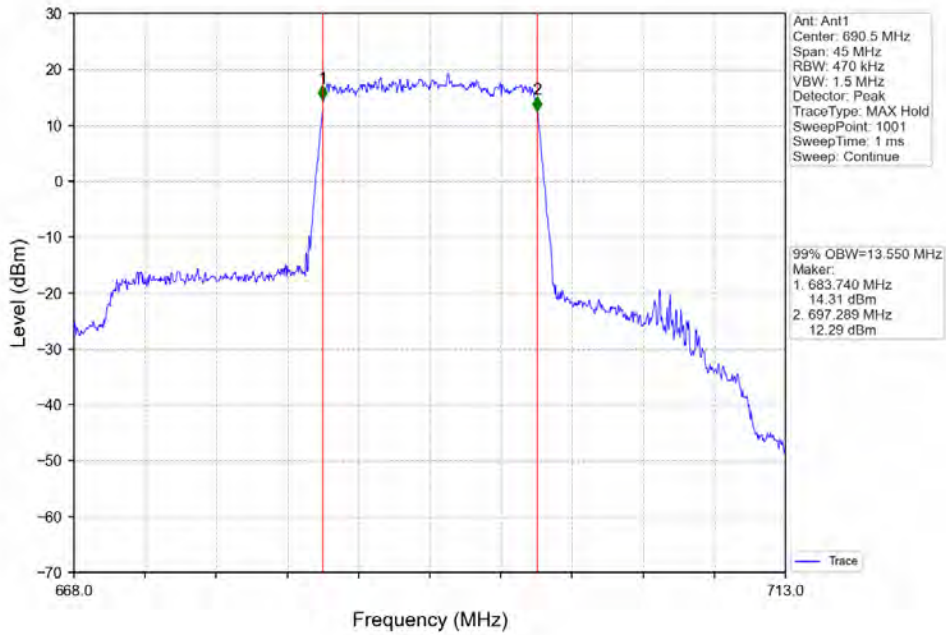

Band 71 15MHz QPSK HCH 690.5MHz RB 75 0 NTN

Band 71 15MHz 16QAM LCH 670.5MHz RB 75 0 NTN

BV 7Layers Communications Technology (Shenzhen) Co. Ltd

No.B102, Dazu Chuangxin Mansion, North of Beihuan Avenue, North Area, Hi-Tech Industrial Park, Nanshan District, Shenzhen, Guangdong, China