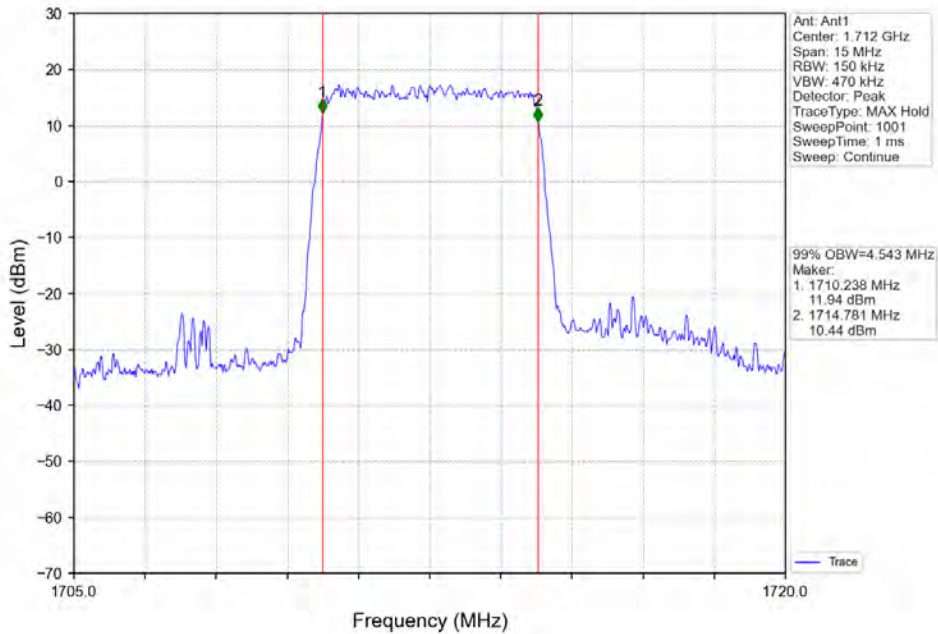

Band 66 5MHz 16QAM LCH 174.0.5MHz RB 25 0 NTN

BV 7Layers Communications  
Technology (Shenzhen) Co. Ltd

No.B102, Dazu Chuangxin Mansion, North of Beihuan  
Avenue, North Area, Hi-Tech Industrial Park, Nanshan  
District, Shenzhen, Guangdong, China