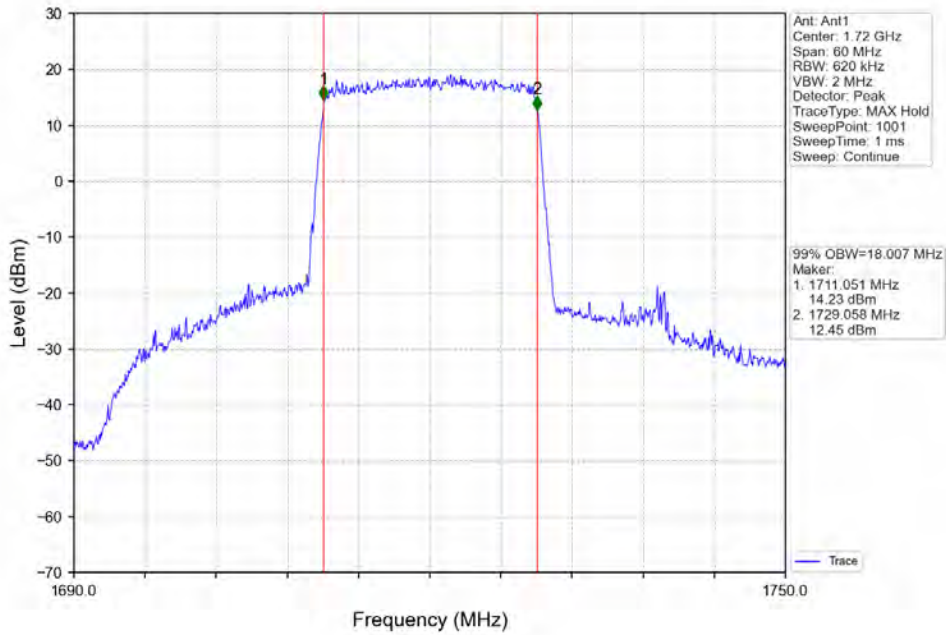

Band 66 20MHz QPSK LCH 1720MHz RB 100_0 NTNv