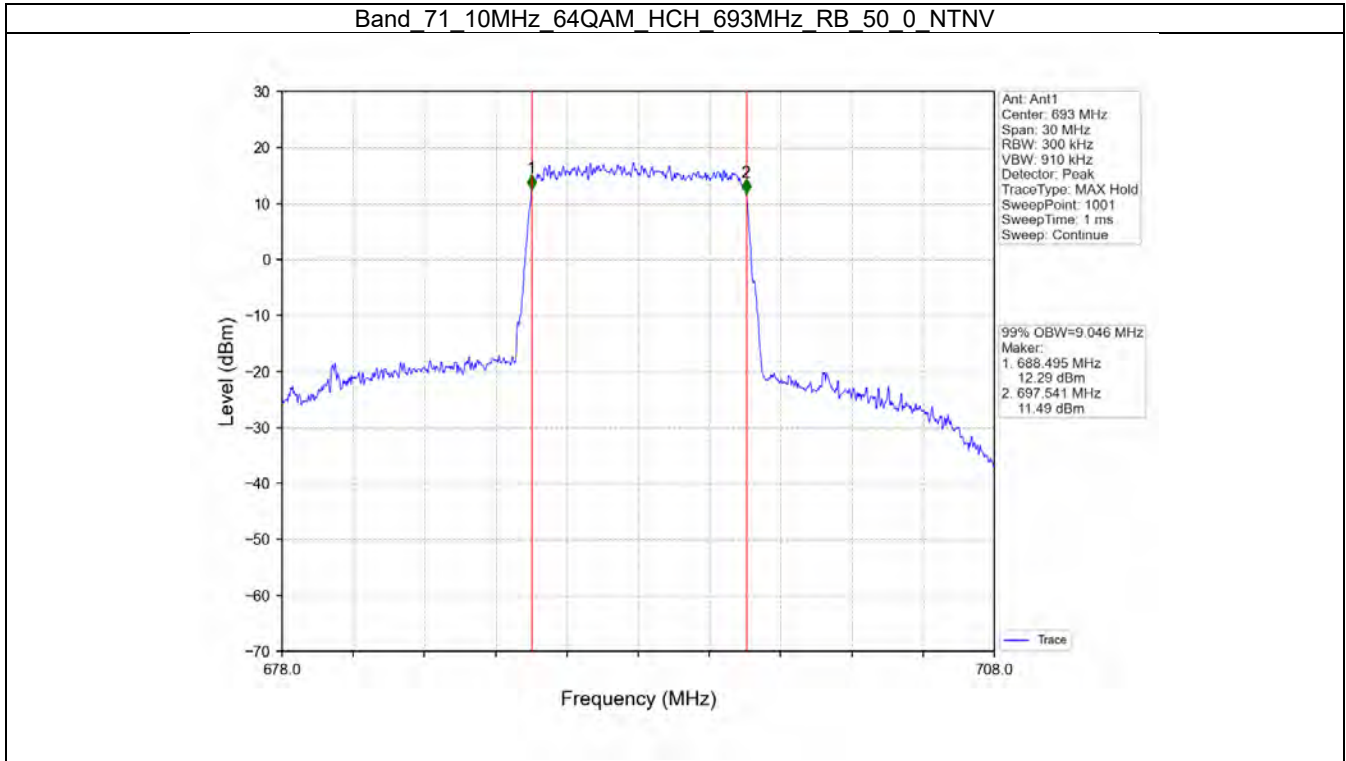

**BUREAU
VERITAS**

Test Report No.: W7L-P20210616-3RF03

BV 7Layers Communications
Technology (Shenzhen) Co. Ltd

No.B102, Dazu Chuangxin Mansion, North of Beihuan
Avenue, North Area, Hi-Tech Industrial Park, Nanshan
District, Shenzhen, Guangdong, China

Tel: +86 755 8869 6566

Fax: +86 755 8869 6577

Email: customerservice.sw@bureauveritas.com