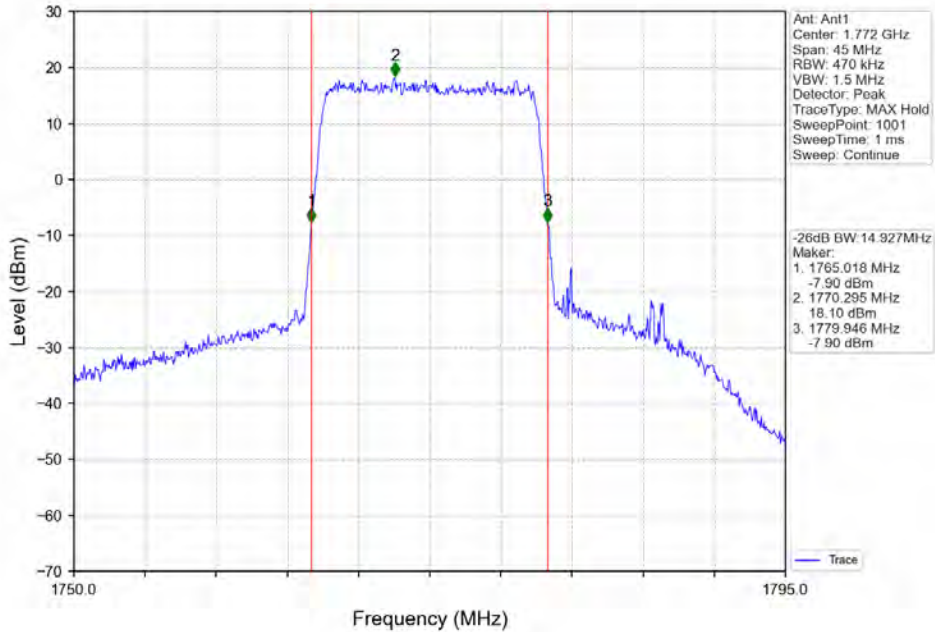

Band 66 15MHz 16QAM HCH 1772.5MHz RB 75 0 NTV