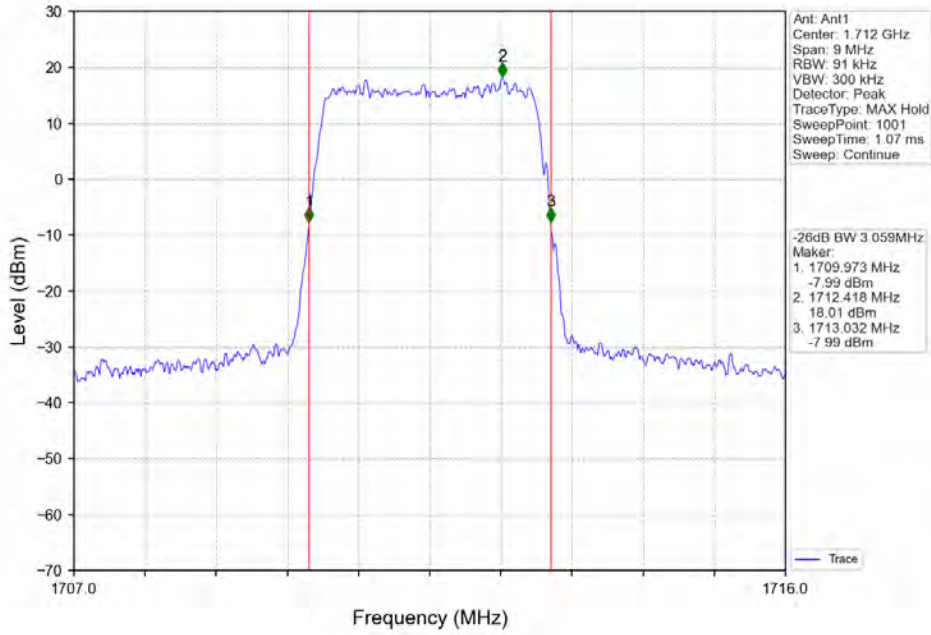

Band 66 3MHz 64QAM LCH 1711.5MHz RB 15 0 NTNV