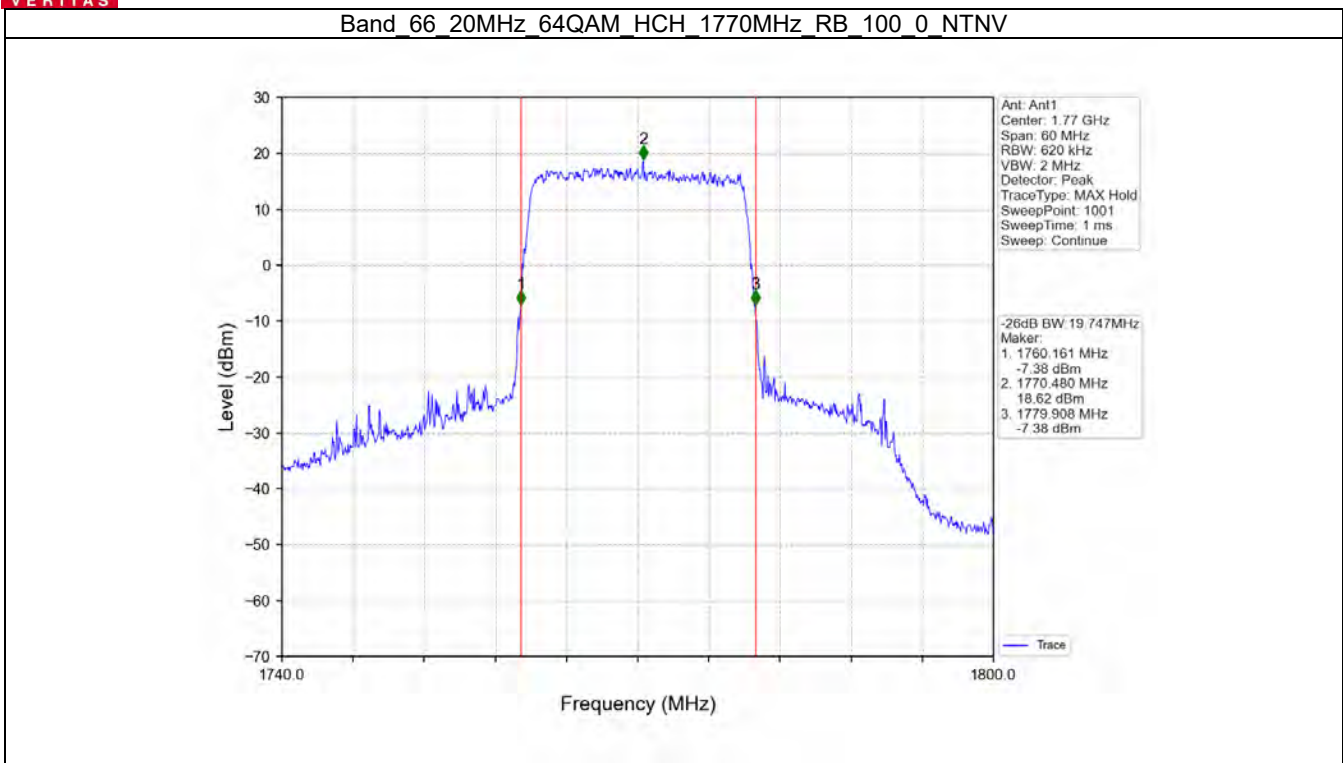

2.13 LTE Band71 OBW

2.13.1 Test Result

Band: 71 / Bandwidth: 5MHz / NTV							
Modulation	RB Allocation		99% Occupied Bandwidth (MHz)			Limit (MHz)	Verdict
	Size	Offset	LCH	MCH	HCH		
QPSK	25	0	4.538	4.542	4.564	/	Pass
16QAM	25	0	4.557	4.545	4.553	/	Pass
64QAM	25	0	4.553	4.562	4.543	/	Pass
Band: 71 / Bandwidth: 10MHz / NTV							
Modulation	RB Allocation		99% Occupied Bandwidth (MHz)			Limit (MHz)	Verdict
	Size	Offset	LCH	MCH	HCH		
QPSK	50	0	9.065	9.058	9.023	/	Pass
16QAM	50	0	9.062	9.040	9.043	/	Pass
64QAM	50	0	9.073	9.028	9.046	/	Pass
Band: 71 / Bandwidth: 15MHz / NTV							
Modulation	RB Allocation		99% Occupied Bandwidth (MHz)			Limit (MHz)	Verdict
	Size	Offset	LCH	MCH	HCH		
QPSK	75	0	13.600	13.581	13.550	/	Pass
16QAM	75	0	13.591	13.594	13.578	/	Pass
64QAM	75	0	14.344	14.478	14.400	/	Pass
Band: 71 / Bandwidth: 20MHz / NTV							
Modulation	RB Allocation		99% Occupied Bandwidth (MHz)			Limit (MHz)	Verdict
	Size	Offset	LCH	MCH	HCH		
QPSK	100	0	18.093	18.101	18.095	/	Pass
16QAM	100	0	18.020	18.070	18.043	/	Pass
64QAM	100	0	18.116	18.062	18.063	/	Pass