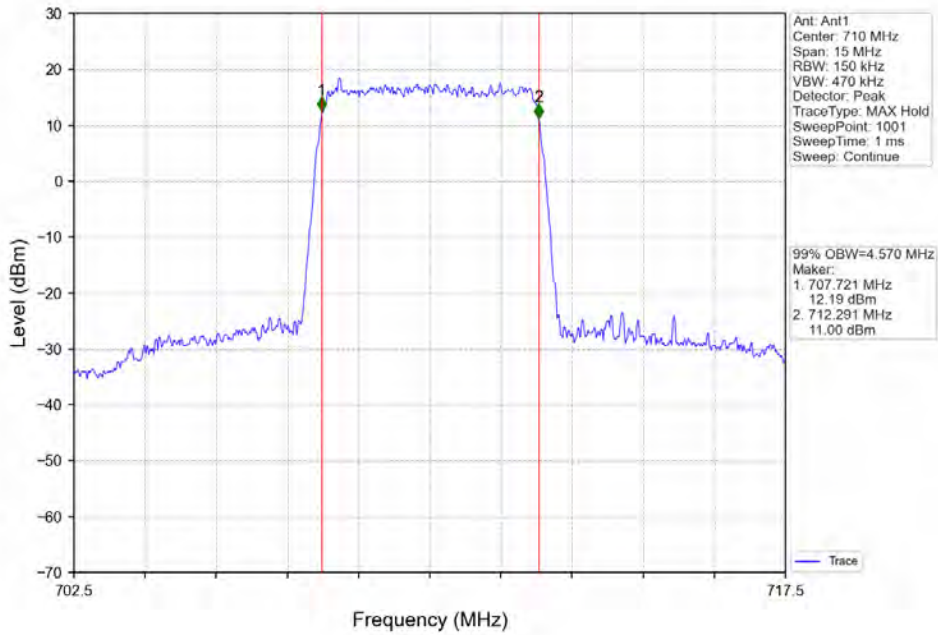

Band 17 5MHz 16QAM MCH 710MHz RB 25 0 NTVN