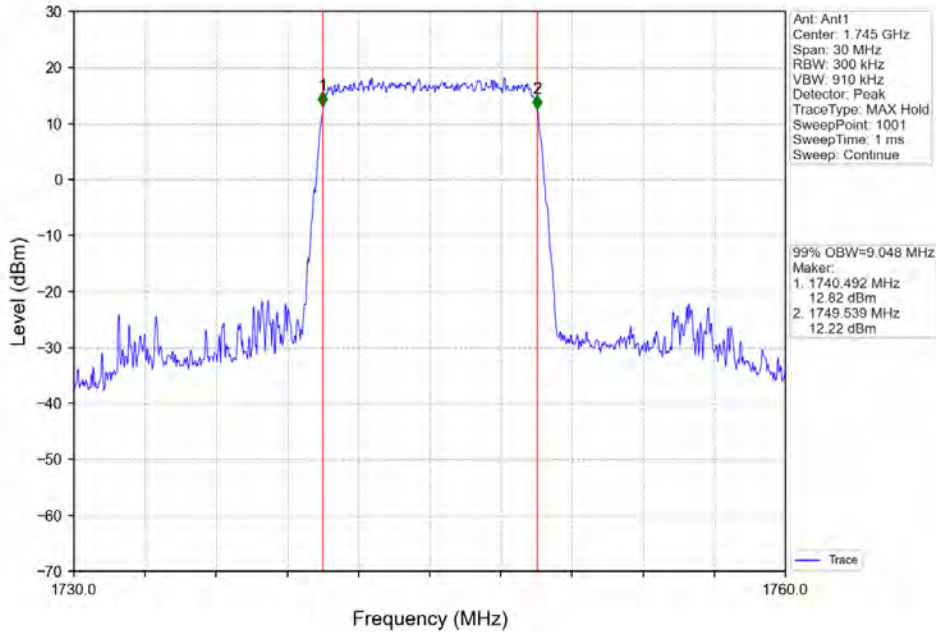

Band 66 10MHz QPSK MCH 1745MHz RB 50 0 NTVN

BV 7Layers Communications Technology (Shenzhen) Co. Ltd

No.B102, Dazhu Chuangxin Mansion, North of Beihuan Avenue, North Area, Hi-Tech Industrial Park, Nanshan District, Shenzhen, Guangdong, China

Tel: +86 755 8869 6566

Fax: +86 755 8869 6577

Email: customerservice.sw@bureauveritas.com