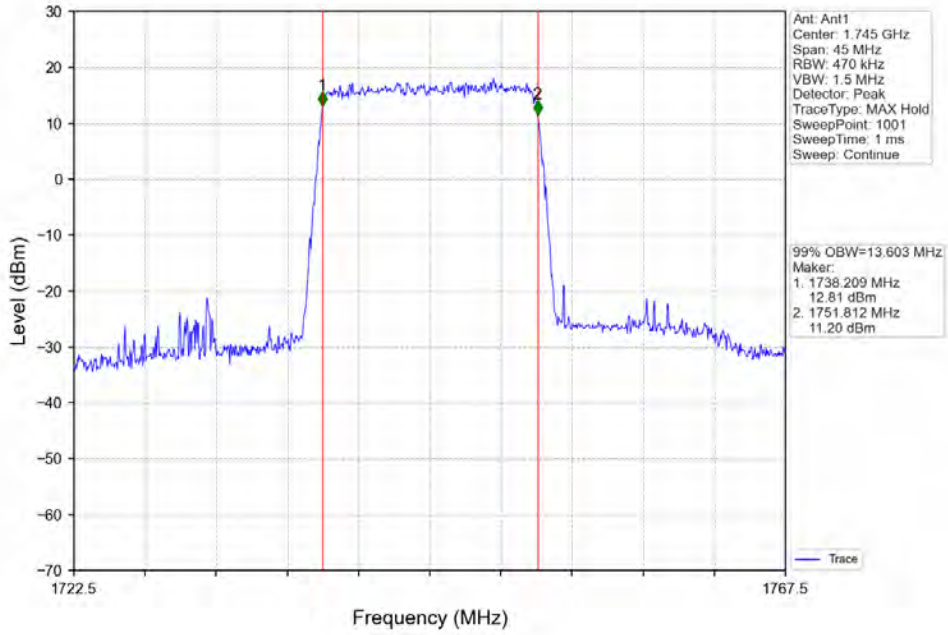

Band 66 15MHz 16QAM MCH 1745MHz RB 75 0 NTV