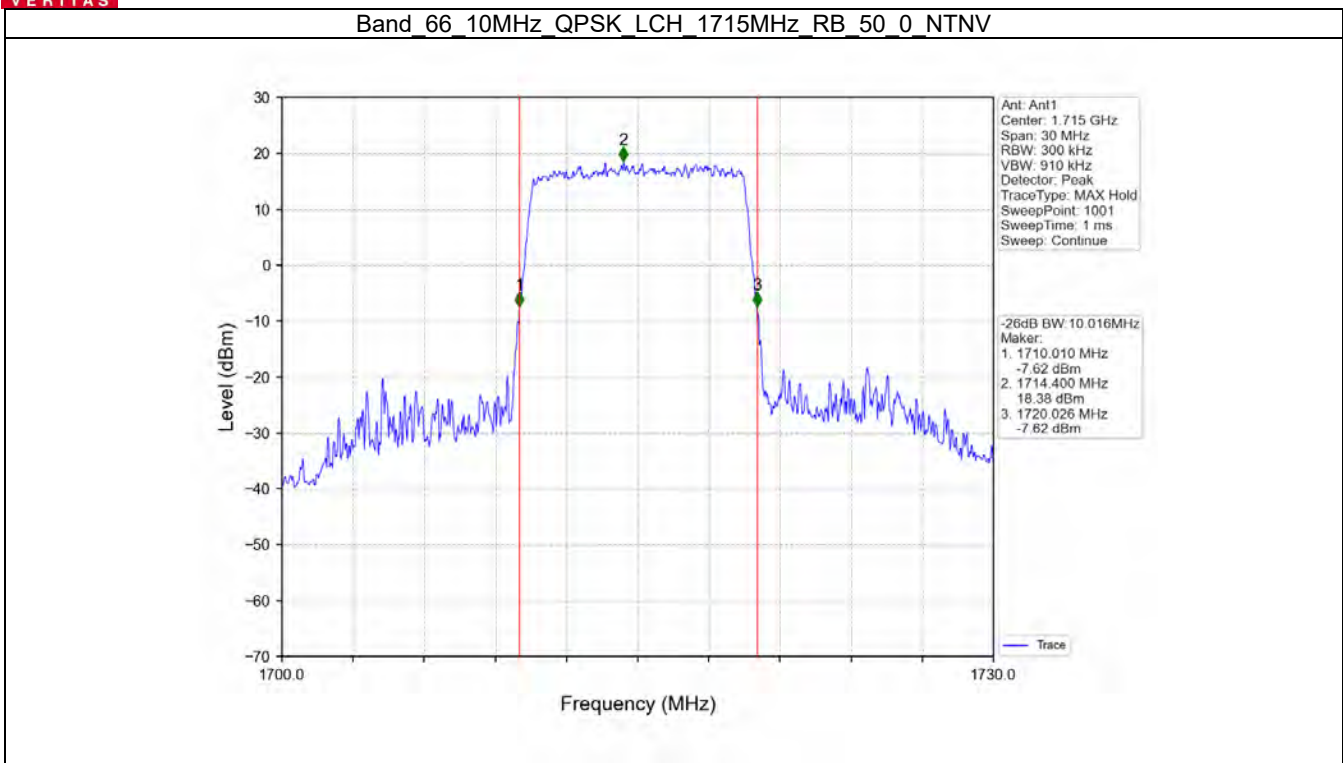

BV 7Layers Communications
Technology (Shenzhen) Co. Ltd

No.B102, Dazu Chuangxin Mansion, North of Beihuan
Avenue, North Area, Hi-Tech Industrial Park, Nanshan
District, Shenzhen, Guangdong, China

Tel: +86 755 8869 6566

Fax: +86 755 8869 6577

Email: customerservice.sw@bureauveritas.com