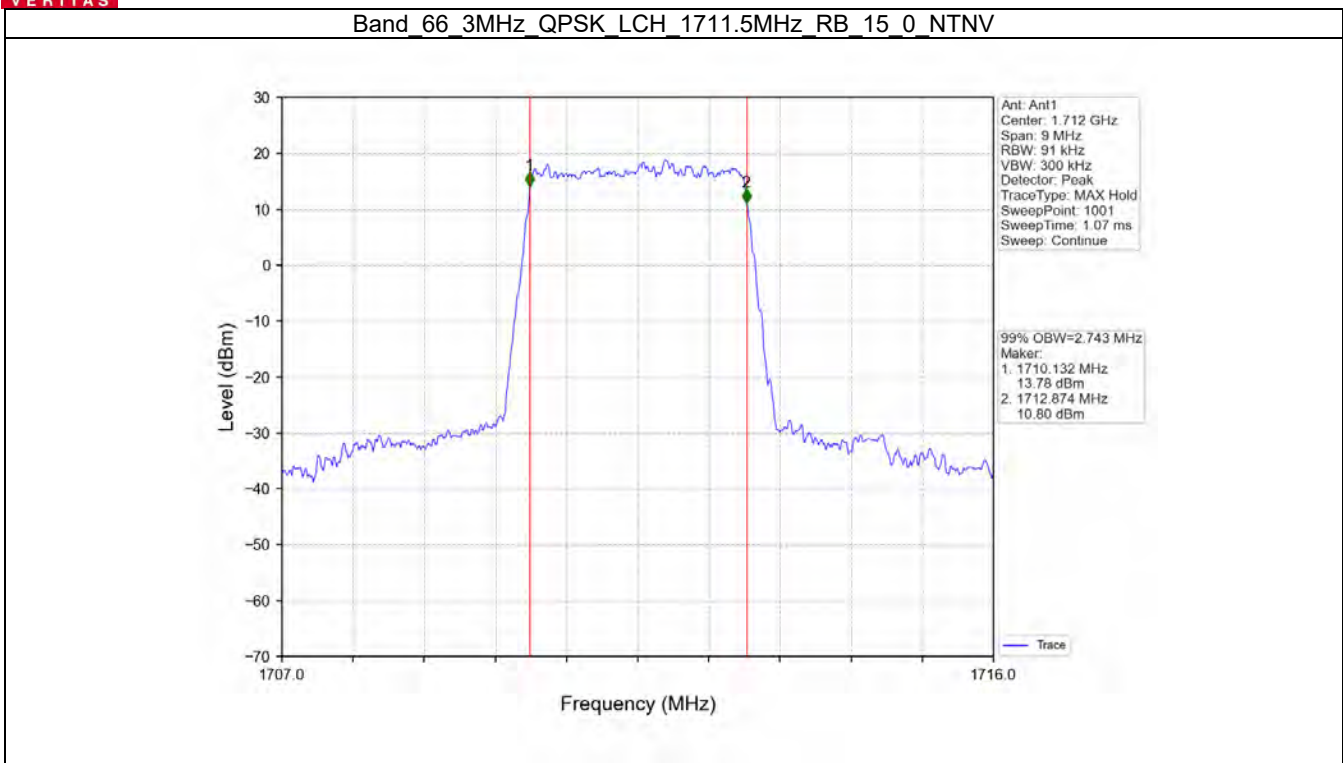

BV 7Layers Communications
Technology (Shenzhen) Co. Ltd

No.B102, Dazu Chuangxin Mansion, North of Beihuan
Avenue, North Area, Hi-Tech Industrial Park, Nanshan
District, Shenzhen, Guangdong, China

Tel: +86 755 8869 6566
Fax: +86 755 8869 6577
Email: customerservice.sw@bureauveritas.com