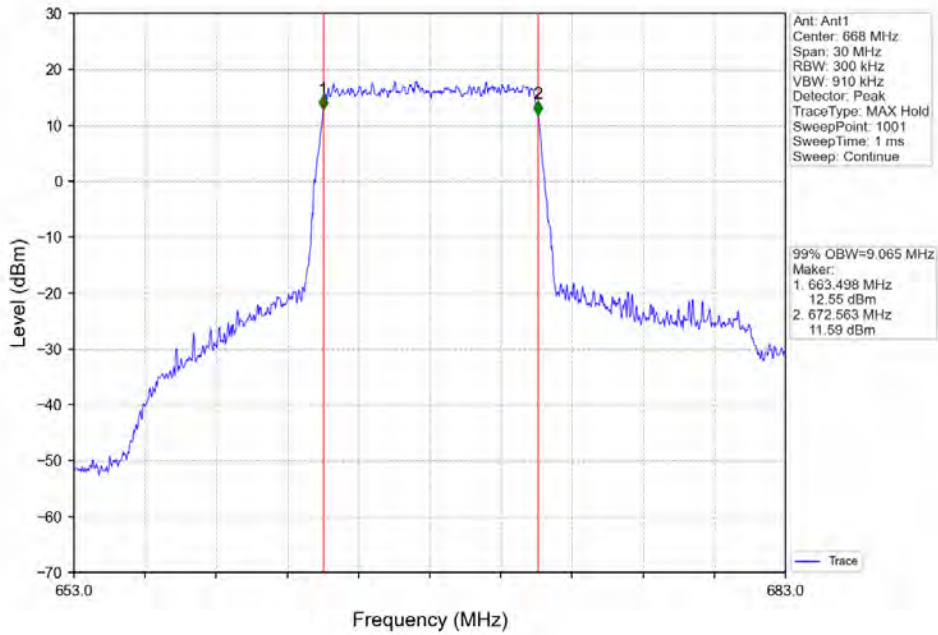

Band 71 10MHz QPSK LCH 668MHz RB 50 0 NTNV