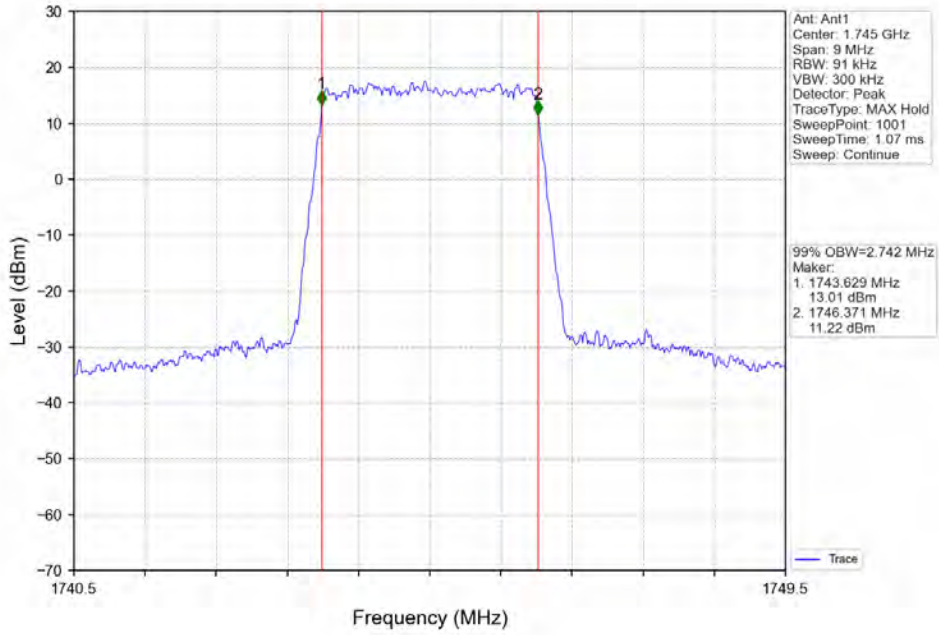

Band 66 3MHz 16QAM MCH 1745MHz RB 15 0 NTNV

Band 66 3MHz 16QAM HCH 1778.5MHz RB 15 0 NTNV

BV 7Layers Communications Technology (Shenzhen) Co. Ltd

No.B102, Dazhu Chuangxin Mansion, North of Beihuan Avenue, North Area, Hi-Tech Industrial Park, Nanshan District, Shenzhen, Guangdong, China