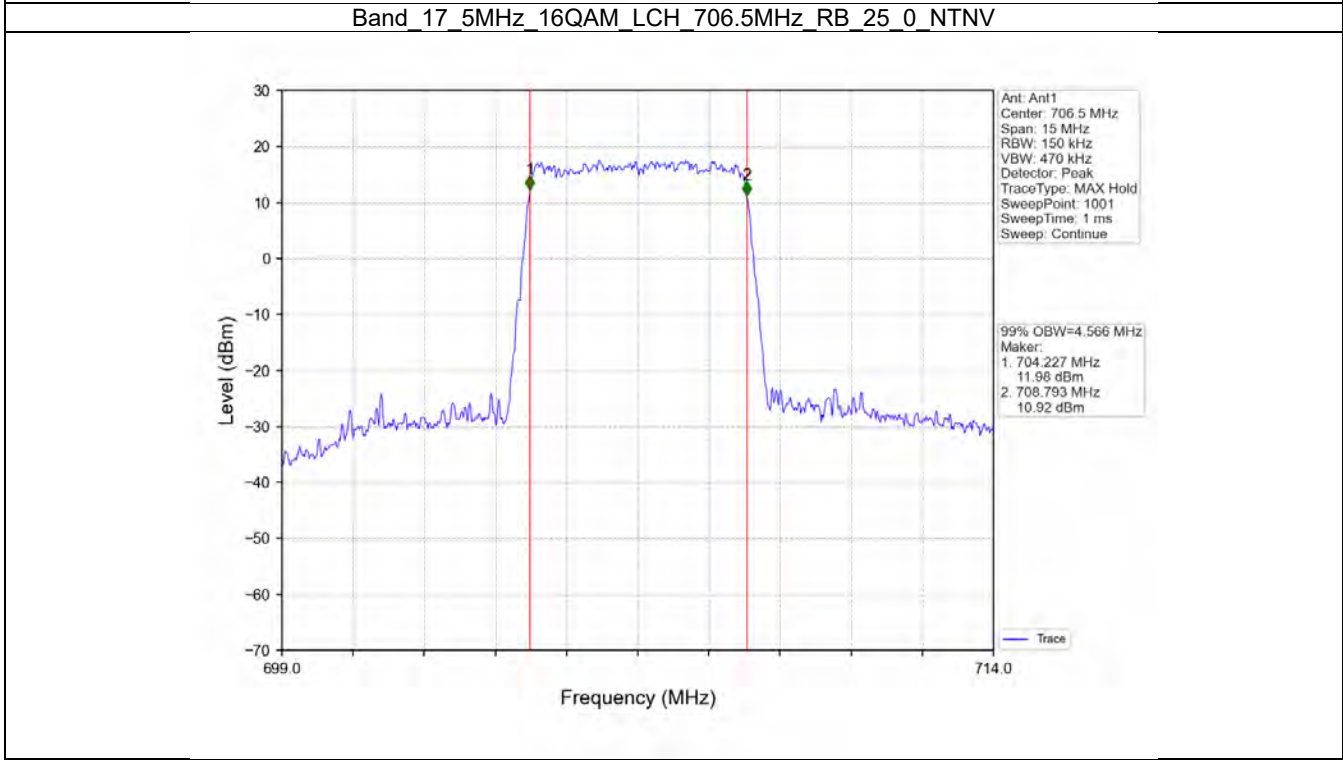

BV 7Layers Communications
Technology (Shenzhen) Co. Ltd

No.B102, Dazu Chuangxin Mansion, North of Beihuan
Avenue, North Area, Hi-Tech Industrial Park, Nanshan
District, Shenzhen, Guangdong, China

Tel: +86 755 8869 6566

Fax: +86 755 8869 6577

Email: customerservice.sw@bureauveritas.com