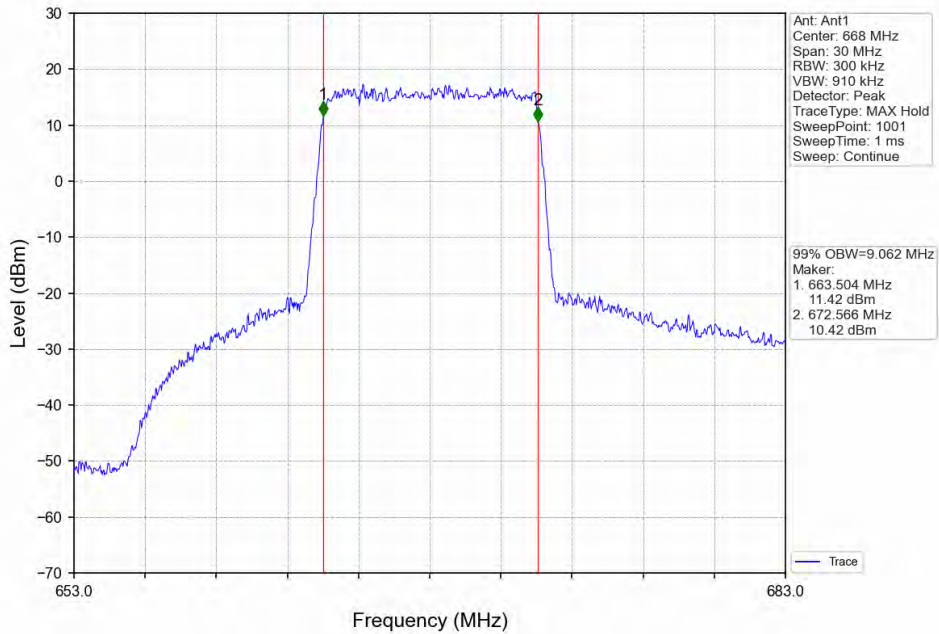

Band 71\_10MHz\_16QAM\_MCH\_680.5MHz\_RB\_50\_0\_NTNV

Band 71\_10MHz\_16QAM\_HCH\_693MHz\_RB\_50\_0\_NTNV

BV 7Layers Communications  
Technology (Shenzhen) Co. Ltd

No.B102, Dazu Chuangxin Mansion, North of Beihuan  
Avenue, North Area, Hi-Tech Industrial Park, Nanshan  
District, Shenzhen, Guangdong, China