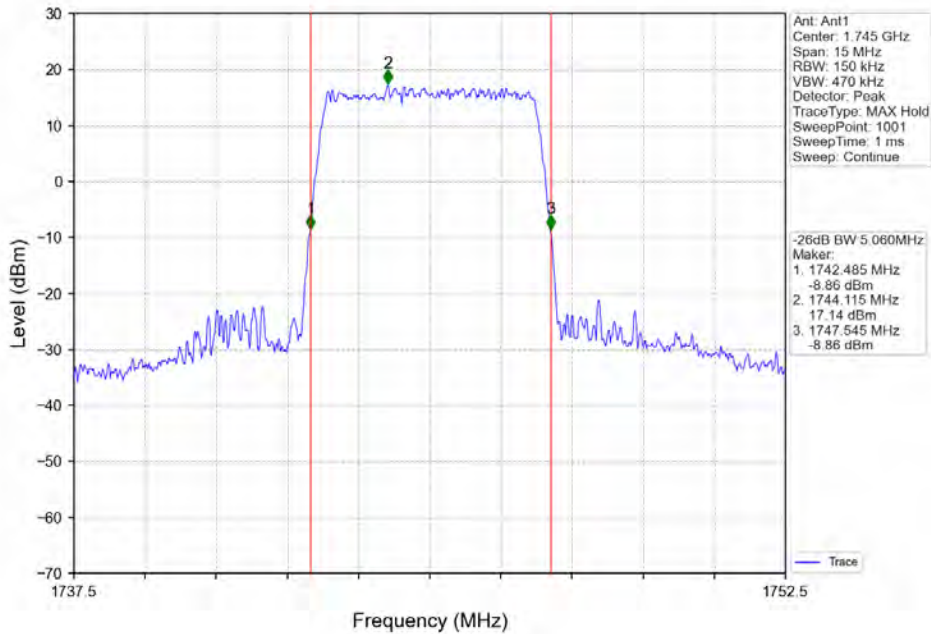

Band 66 5MHz 16QAM MCH 1745MHz RB 25\_0 NTNV

Band 66 5MHz 16QAM HCH 1777.5MHz RB 25\_0 NTNV

Band 66 5MHz 64QAM LCH 174.0.5MHz RB 25 0 NTN

Band 66 5MHz 64QAM MCH 1745MHz RB 25 0 NTN

BV 7Layers Communications  
Technology (Shenzhen) Co. Ltd