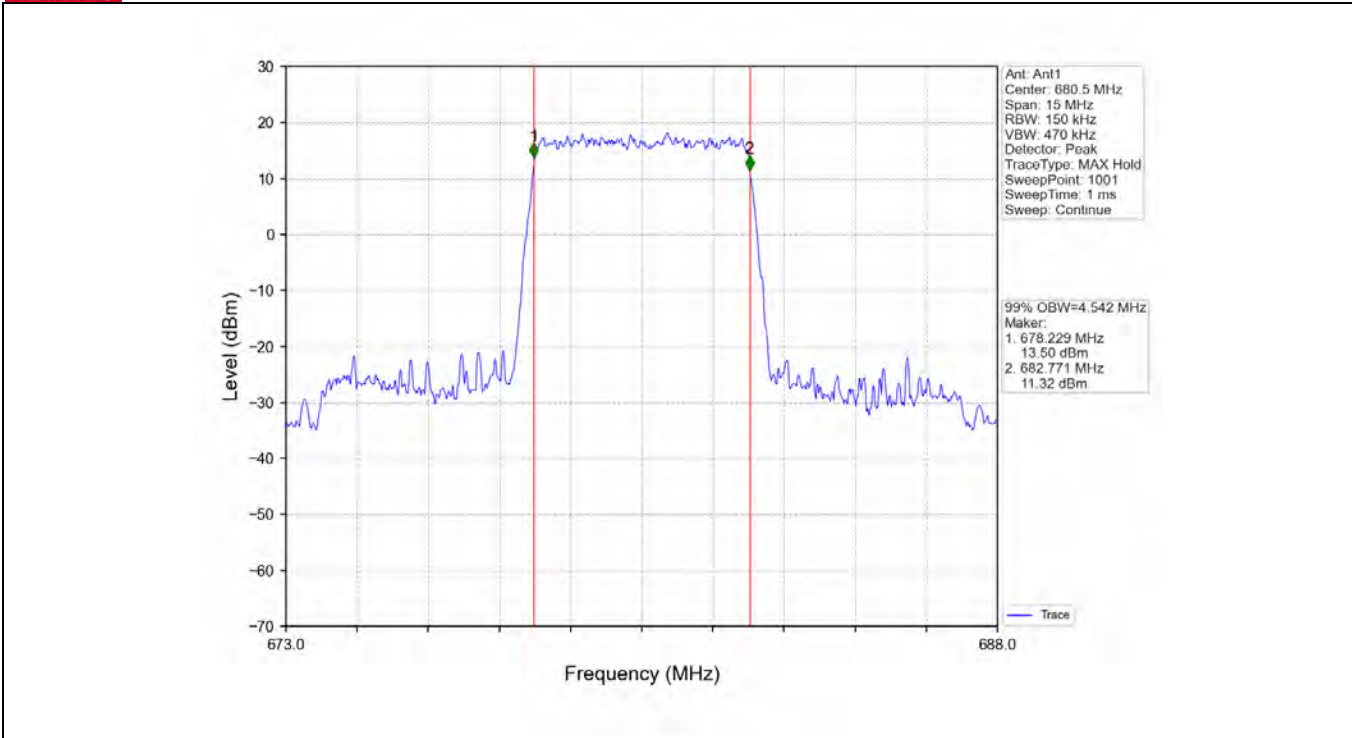

BV 7Layers Communications
Technology (Shenzhen) Co. Ltd

No.B102, Dazu Chuangxin Mansion, North of Beihuan
Avenue, North Area, Hi-Tech Industrial Park, Nanshan
District, Shenzhen, Guangdong, China

Tel: +86 755 8869 6566

Fax: +86 755 8869 6577

Email: customerservice.sw@bureauveritas.com