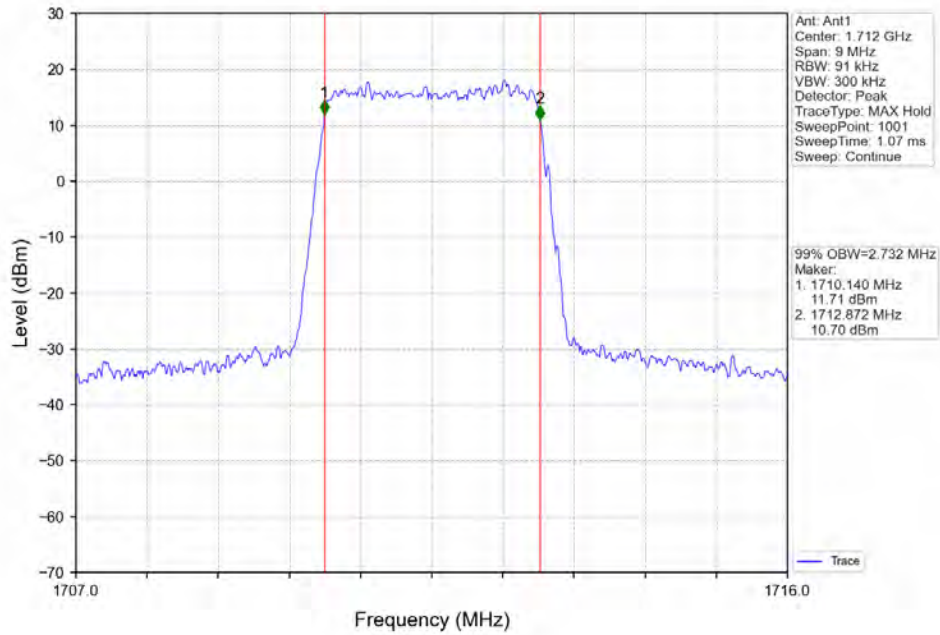

Band 66 3MHz 64QAM LCH 1711.5MHz RB 15 0 NTNV