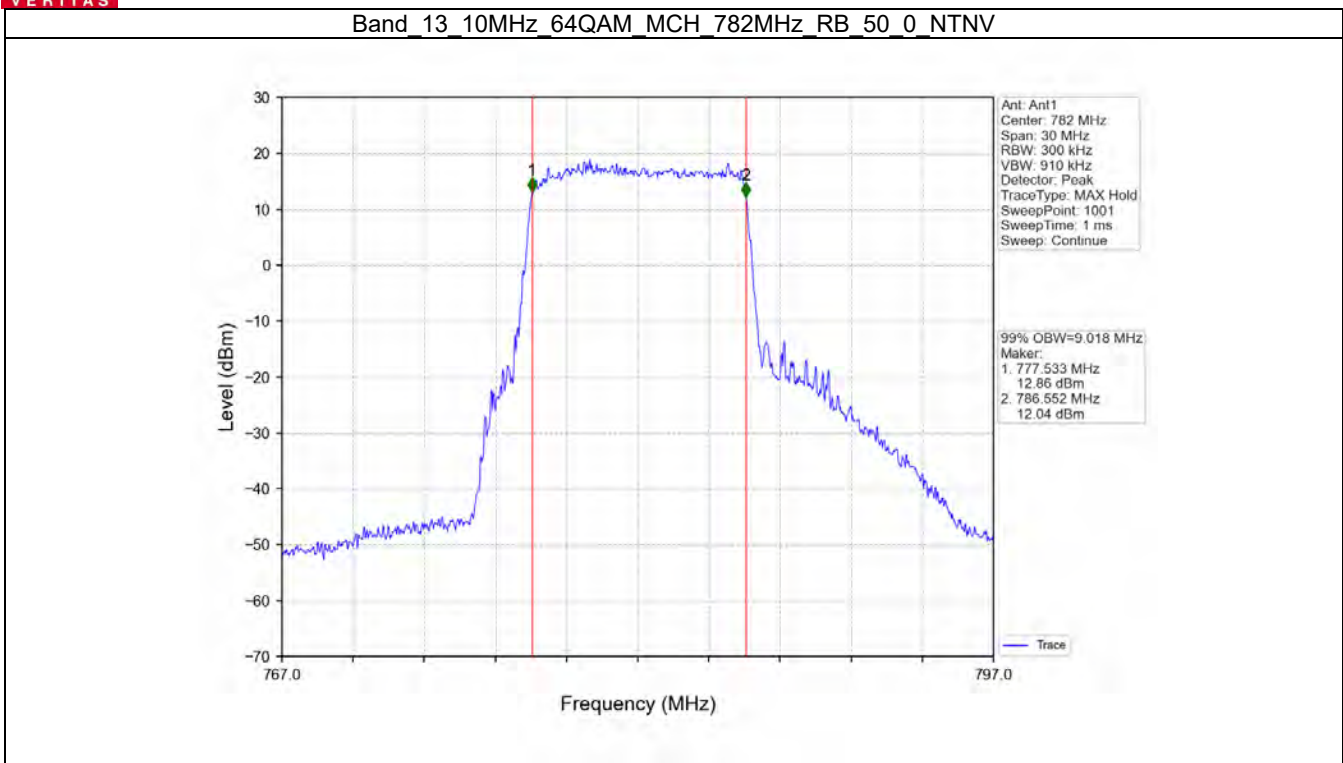

BUREAU VERITAS Test Report No.: W7L-P20210616-3RF03

2.8 LTE Band 13 26DB

2.8.1 Test Result

Band: 13 / Bandwidth: 5MHz / NTNV							
Modulation	RB Allocation		26dB Bandwidth (MHz)			Limit (MHz)	Verdict
	Size	Offset	LCH	MCH	HCH		
QPSK	25	0	5.004	5.010	5.017	/	Pass
16QAM	25	0	5.057	5.061	5.048	/	Pass
64QAM	25	0	5.070	5.057	5.044	/	Pass
Band: 13 / Bandwidth: 10MHz / NTNV							
Modulation	RB Allocation		26dB Bandwidth (MHz)			Limit (MHz)	Verdict
	Size	Offset	LCH	MCH	HCH		
QPSK	50	0	/	9.992	/	/	Pass
16QAM	50	0	/	9.906	/	/	Pass
64QAM	50	0	/	9.914	/	/	Pass

BV 7Layers Communications
Technology (Shenzhen) Co. Ltd

No.B102, Dazu Chuangxin Mansion, North of Beihuan
Avenue, North Area, Hi-Tech Industrial Park, Nanshan
District, Shenzhen, Guangdong, China

Tel: +86 755 8869 6566

Fax: +86 755 8869 6577

Email: customerservice.sw@bureauveritas.com