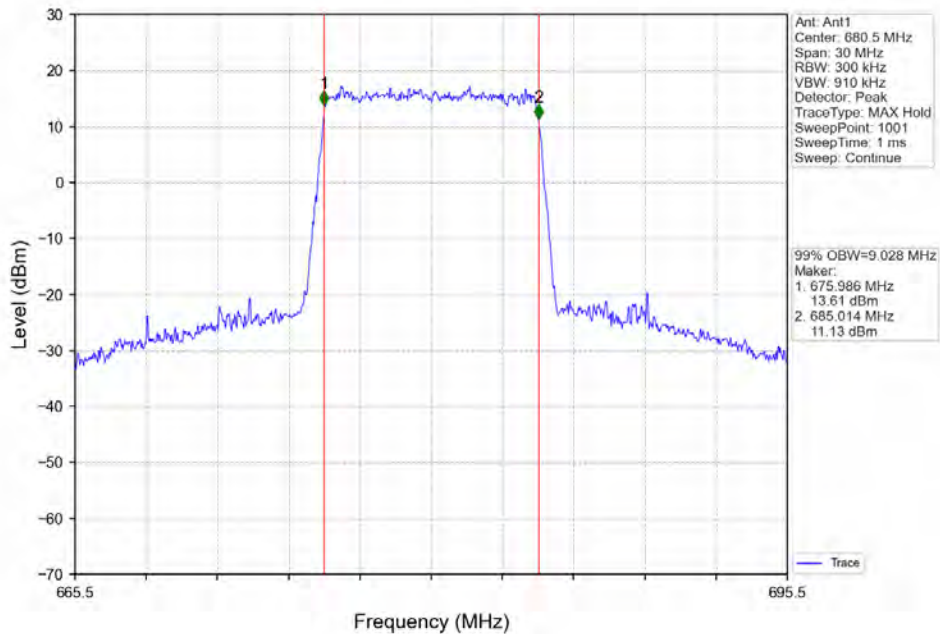

Band 71 10MHz 64QAM MCH 680.5MHz RB 50 0 NTVN