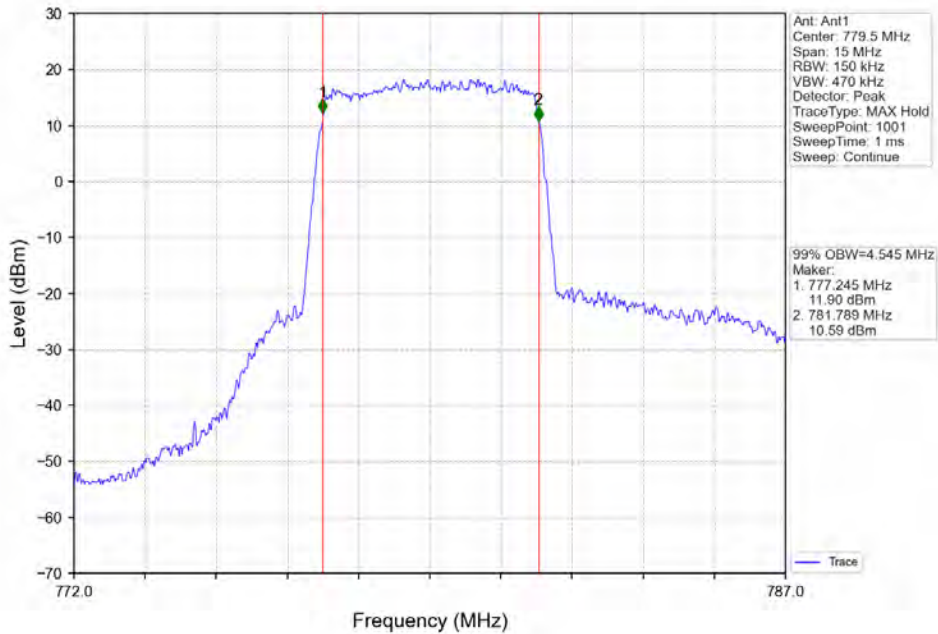

Band 13 5MHz 16QAM LCH 779.5MHz RB 25 0 NTVN