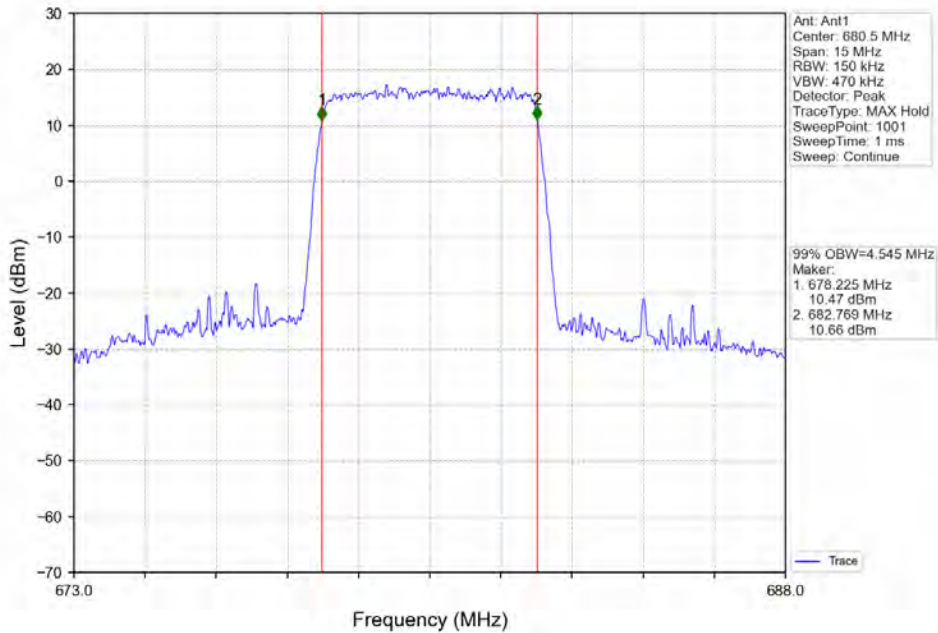

Band 71_5MHz_16QAM_MCH_680.5MHz_RB_25_0_NTNV