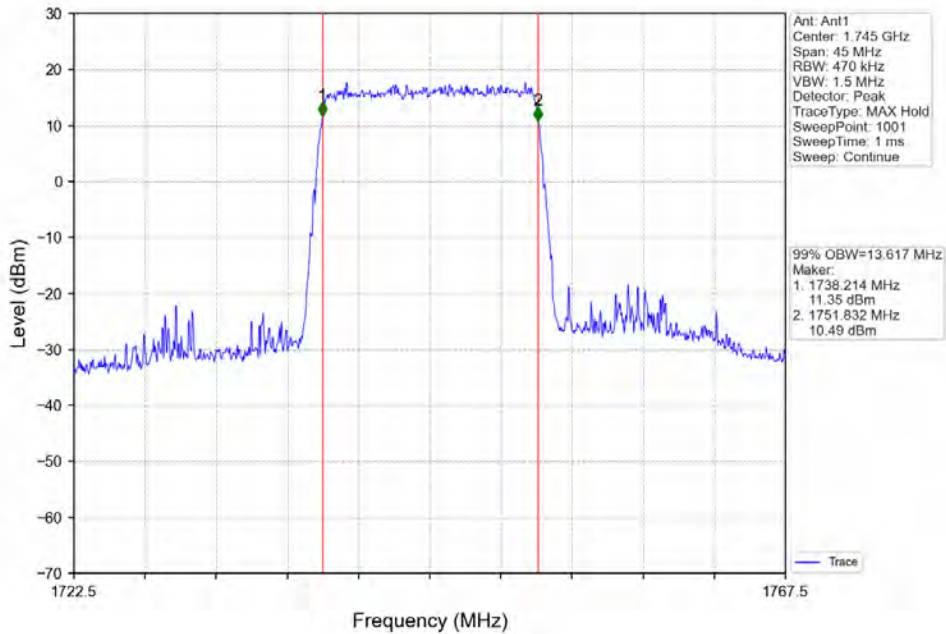

Band 66 15MHz 16QAM MCH 1745MHz RB 75 0 NTV

Band 66 15MHz 16QAM HCH 1772.5MHz RB 75 0 NTV

Band\_66\_15MHz\_64QAM\_LCH\_1717.5MHz\_RB\_75\_0\_NTNV

Band\_66\_15MHz\_64QAM\_MCH\_1745MHz\_RB\_75\_0\_NTNV

**BUREAU**  
**VERITAS**