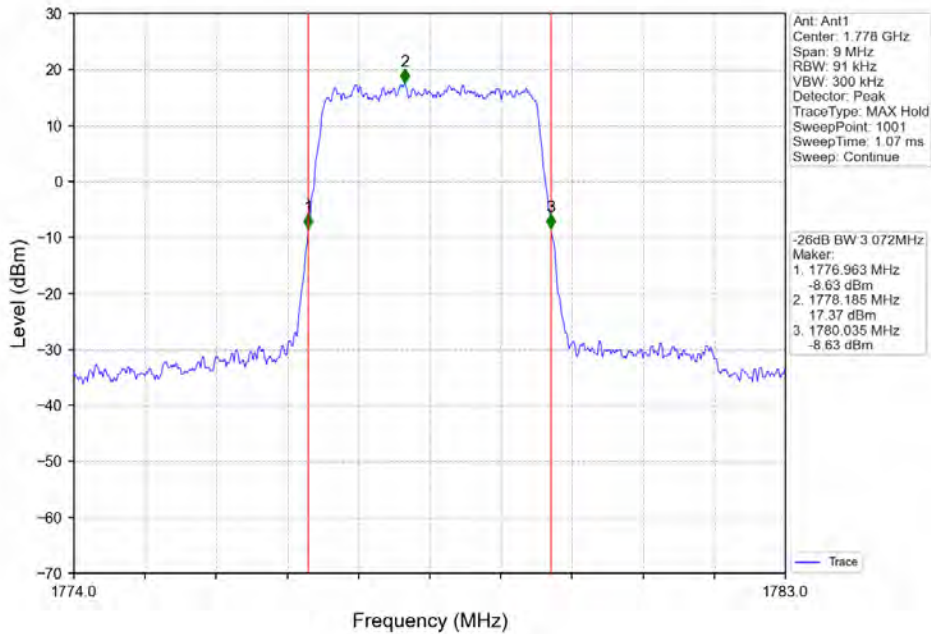

Band 66 3MHz 16QAM HCH 1778.5MHz RB 15 0 NTNV

BV 7Layers Communications
Technology (Shenzhen) Co. Ltd

No.B102, Dazu Chuangxin Mansion, North of Beihuan
Avenue, North Area, Hi-Tech Industrial Park, Nanshan
District, Shenzhen, Guangdong, China

Tel: +86 755 8869 6566

Fax: +86 755 8869 6577

Email: customerservice.sw@bureauveritas.com