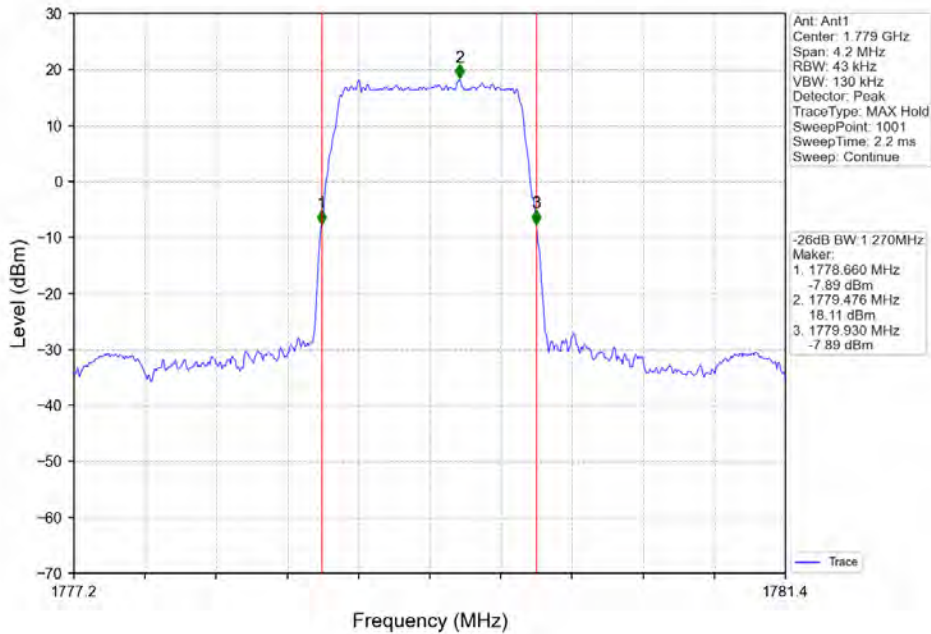

Band 66 1.4MHz 16QAM HCH 1779.3MHz RB 6 0 NTV

BV 7Layers Communications
Technology (Shenzhen) Co. Ltd

No.B102, Dazu Chuangxin Mansion, North of Beihuan
Avenue, North Area, Hi-Tech Industrial Park, Nanshan
District, Shenzhen, Guangdong, China

Tel: +86 755 8869 6566

Fax: +86 755 8869 6577

Email: customerservice.sw@bureauveritas.com