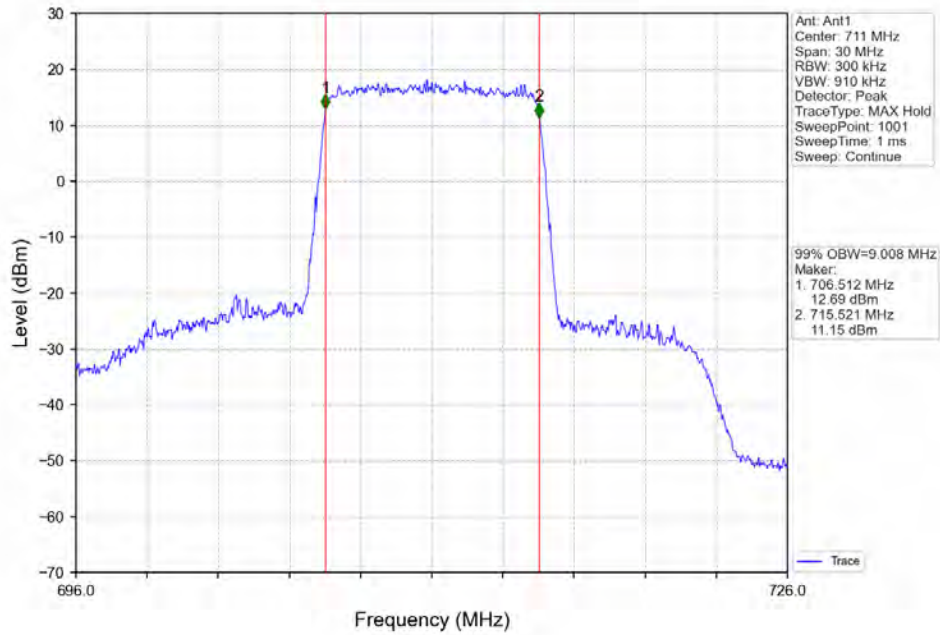

BUREAU
VERITAS

Test Report No.: W7L-P20210616-3RF03

Band 17 10MHz 64QAM HCH 711MHz RB 50 0 NTN

BV 7Layers Communications
Technology (Shenzhen) Co. Ltd

No.B102, Dazu Chuangxin Mansion, North of Beihuan
Avenue, North Area, Hi-Tech Industrial Park, Nanshan
District, Shenzhen, Guangdong, China

Tel: +86 755 8869 6566

Fax: +86 755 8869 6577

Email: customerservice.sw@bureauveritas.com