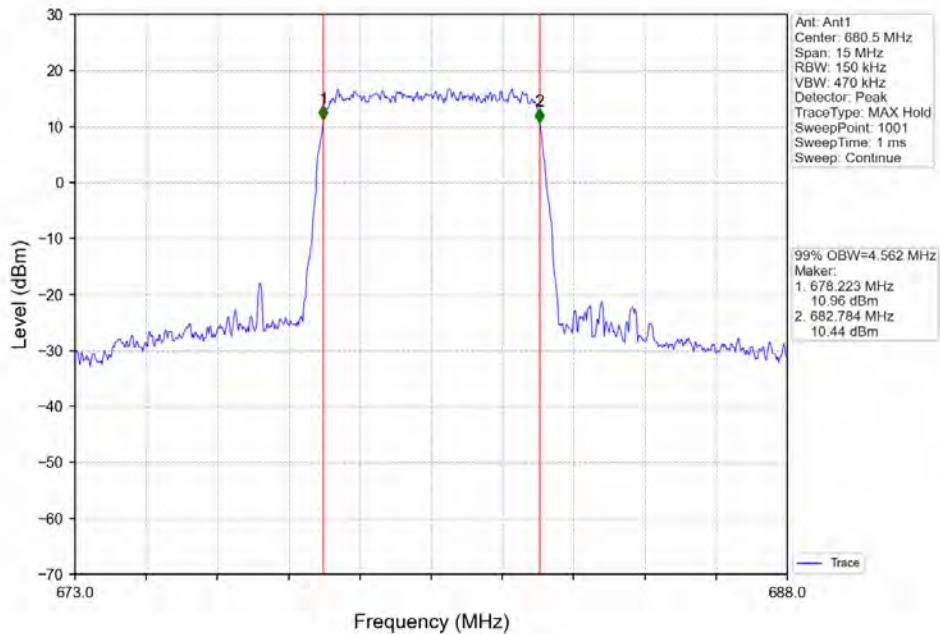

Band 71 5MHz 64QAM MCH 680.5MHz RB 25_0 NTN