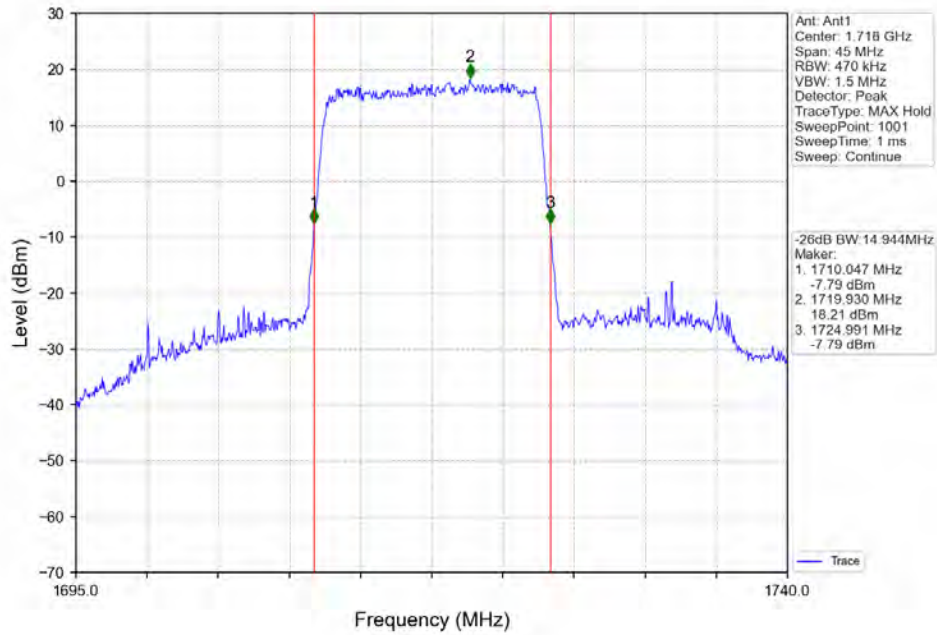

Band_66_15MHz_64QAM_LCH_1717.5MHz_RB_75_0_NTNV