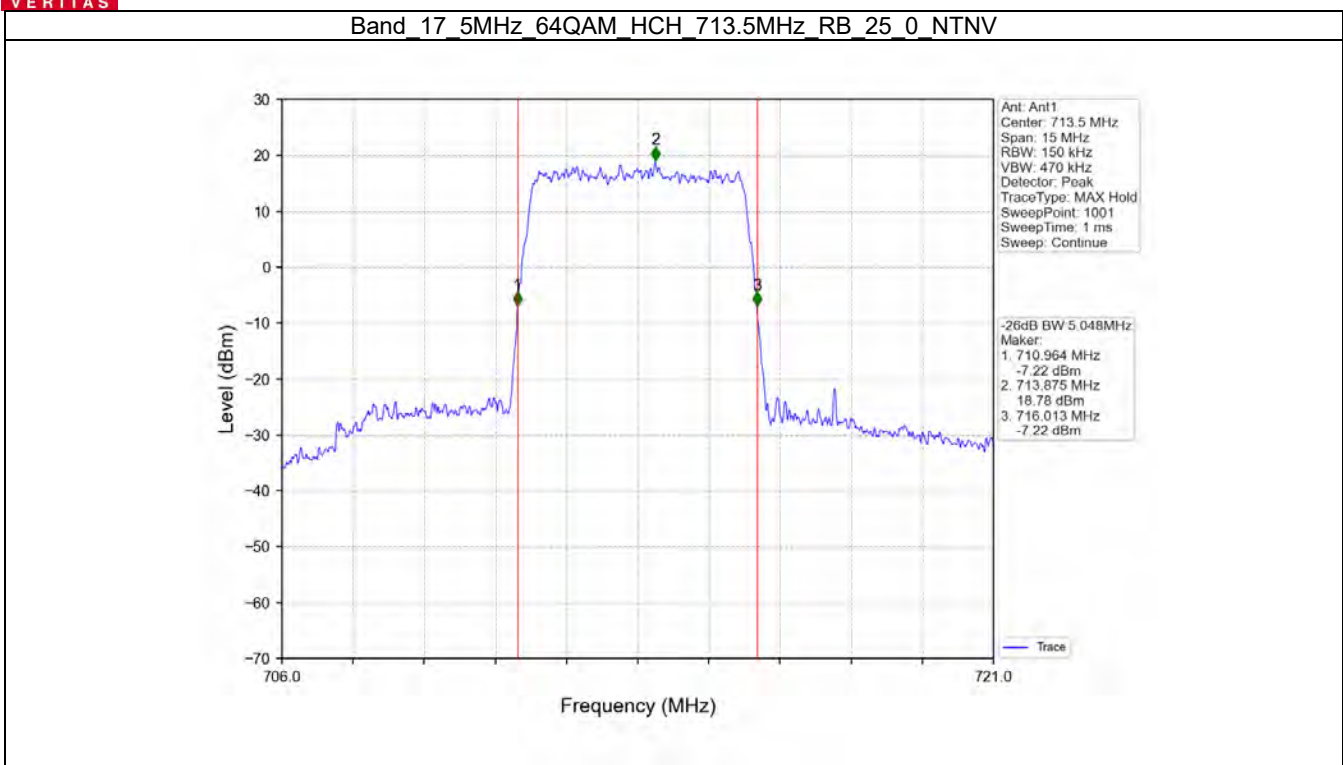

BV 7Layers Communications
Technology (Shenzhen) Co. Ltd

No.B102, Dazu Chuangxin Mansion, North of Beihuan
Avenue, North Area, Hi-Tech Industrial Park, Nanshan
District, Shenzhen, Guangdong, China

Tel: +86 755 8869 6566

Fax: +86 755 8869 6577

Email: customerservice.sw@bureauveritas.com