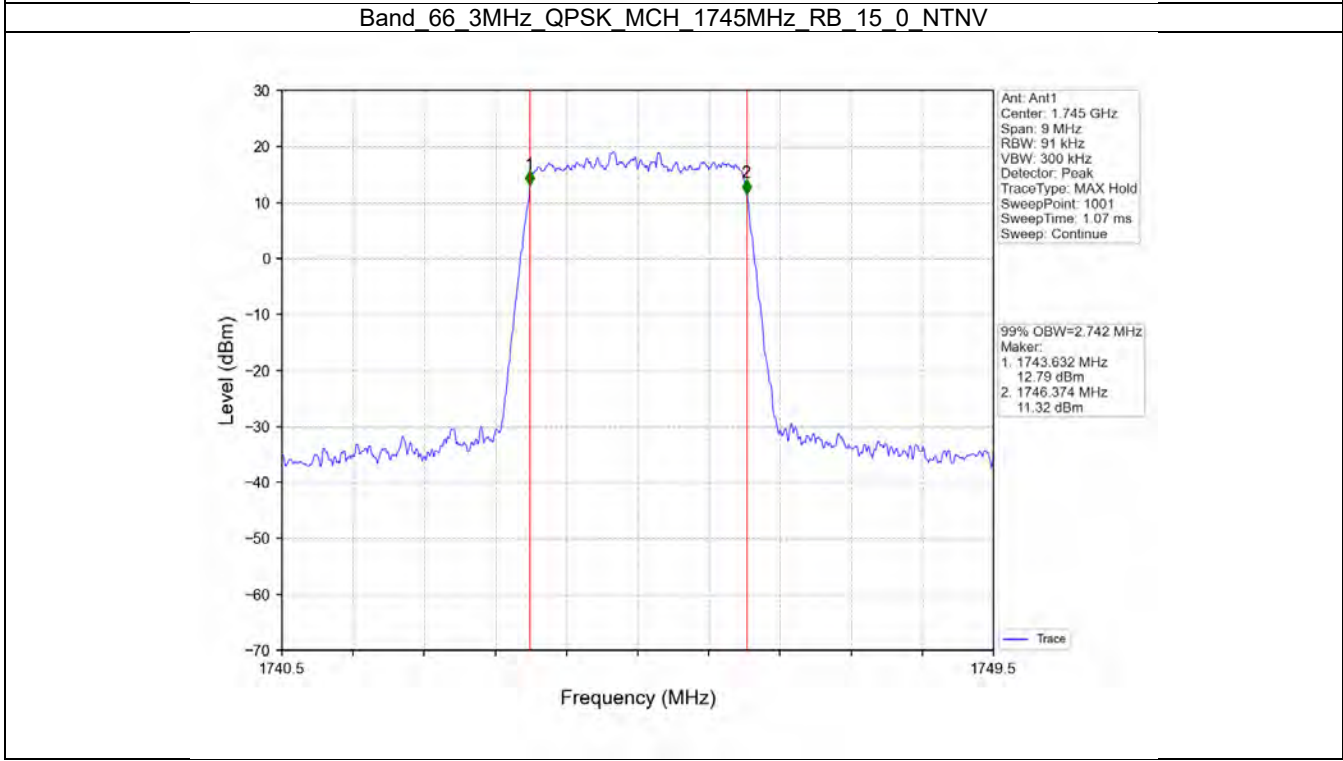

BV 7Layers Communications
Technology (Shenzhen) Co. Ltd

No.B102, Dazu Chuangxin Mansion, North of Beihuan
Avenue, North Area, Hi-Tech Industrial Park, Nanshan
District, Shenzhen, Guangdong, China

Tel: +86 755 8869 6566
Fax: +86 755 8869 6577
Email: customerservice.sw@bureauveritas.com