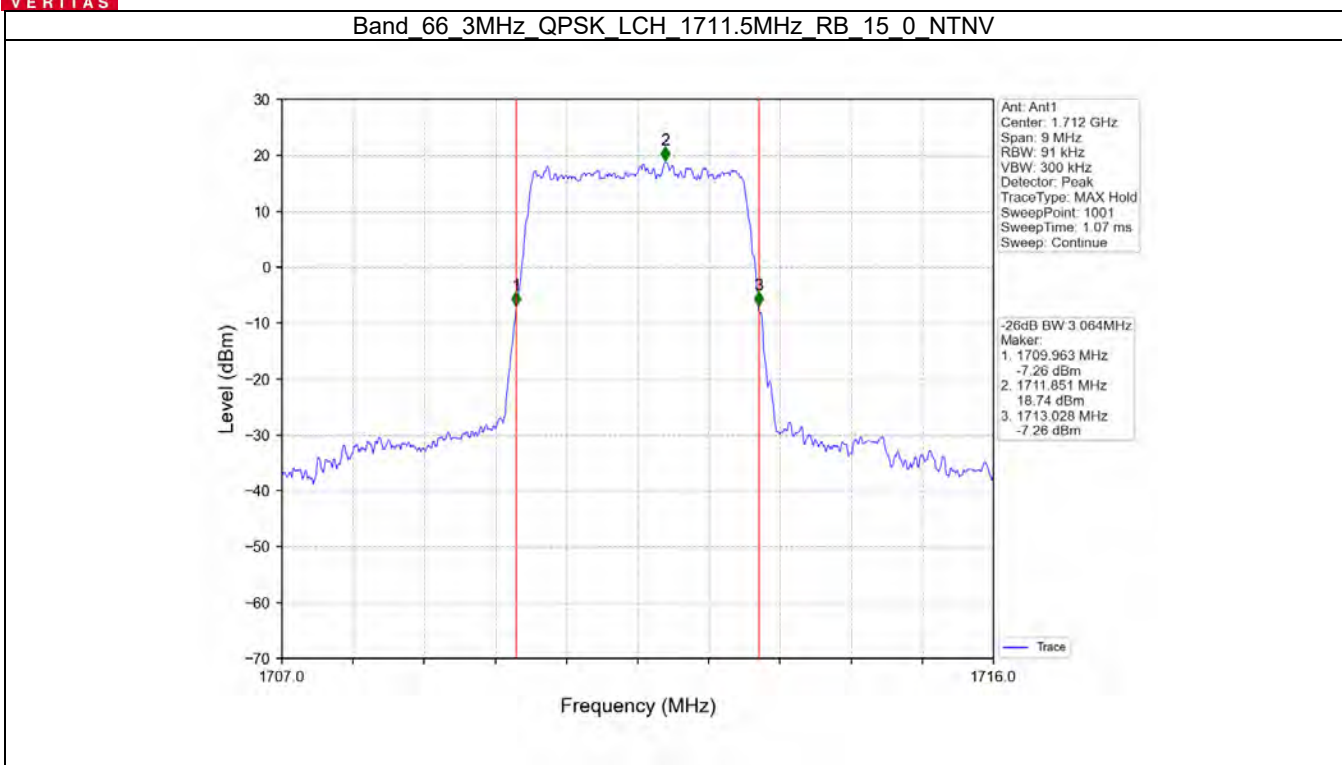

BV 7Layers Communications
Technology (Shenzhen) Co. Ltd

No.B102, Dazu Chuangxin Mansion, North of Beihuan
Avenue, North Area, Hi-Tech Industrial Park, Nanshan
District, Shenzhen, Guangdong, China

Tel: +86 755 8869 6566

Fax: +86 755 8869 6577

Email: customerservice.sw@bureauveritas.com