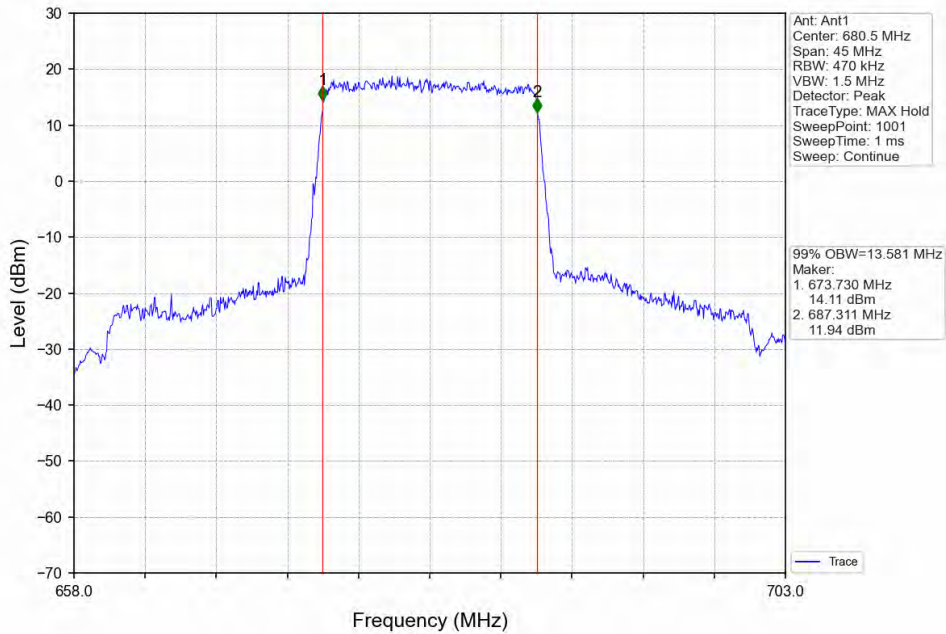

Band 71 15MHz QPSK HCH 690.5MHz RB 75 0 NTN

Band 71 15MHz 16QAM LCH 670.5MHz RB 75 0 NTN

BV 7Layers Communications Technology (Shenzhen) Co. Ltd

No.B102, Dazu Chuangxin Mansion, North of Beihuan Avenue, North Area, Hi-Tech Industrial Park, Nanshan District, Shenzhen, Guangdong, China