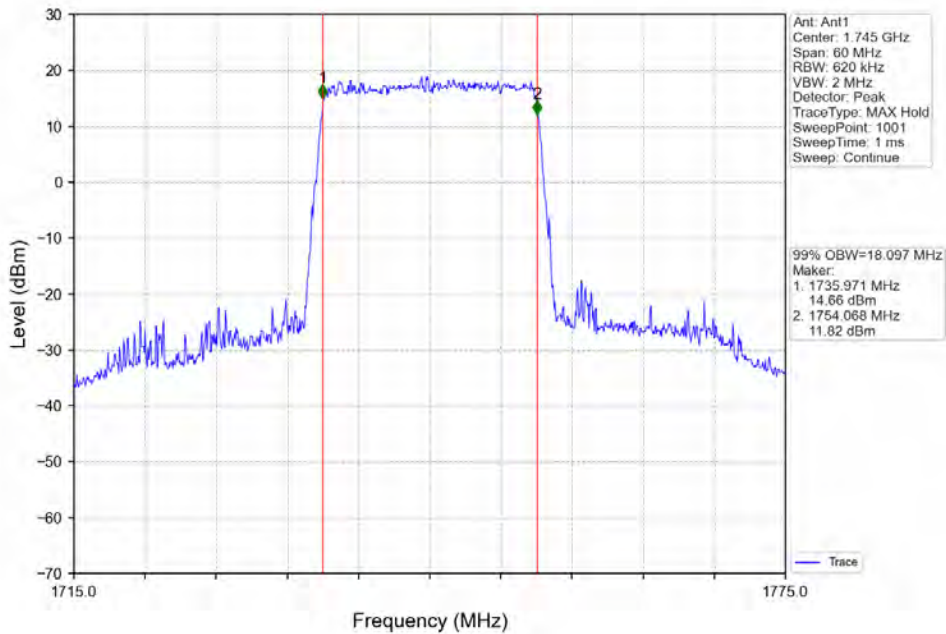

**Band 66 20MHz QPSK HCH 1770MHz RB 100 0 NTV**

**Band 66 20MHz 16QAM LCH 1720MHz RB 100 0 NTV**

BV 7Layers Communications Technology (Shenzhen) Co. Ltd

No.B102, Dazu Chuangxin Mansion, North of Beihuan Avenue, North Area, Hi-Tech Industrial Park, Nanshan District, Shenzhen, Guangdong, China