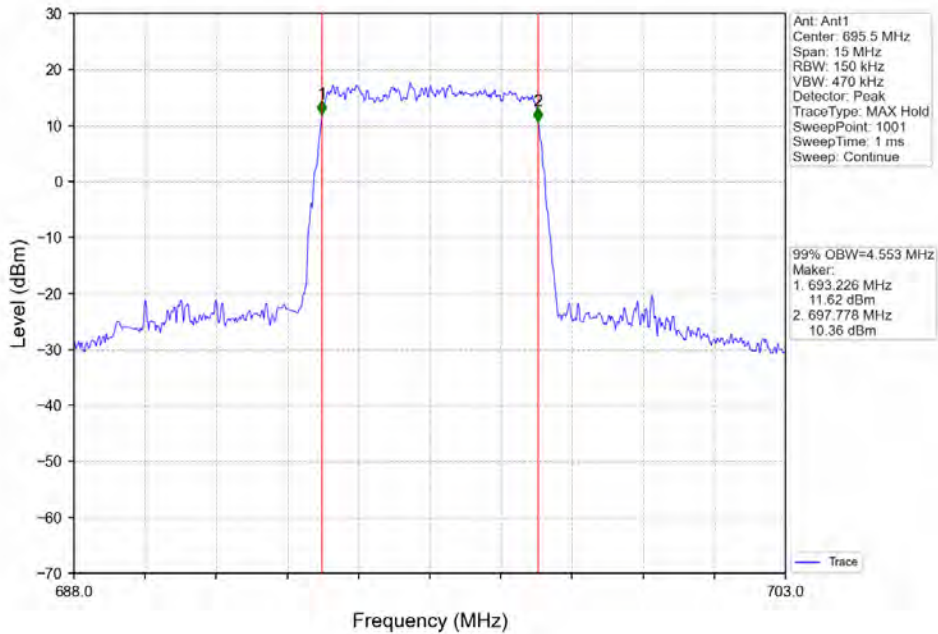

Band 71_5MHz_16QAM_HCH_695.5MHz_RB_25_0_NTNV

BV 7Layers Communications Technology (Shenzhen) Co. Ltd

No.B102, Dazu Chuangxin Mansion, North of Beihuan Avenue, North Area, Hi-Tech Industrial Park, Nanshan District, Shenzhen, Guangdong, China

Tel: +86 755 8869 6566

Fax: +86 755 8869 6577

Email: customerservice.sw@bureauveritas.com