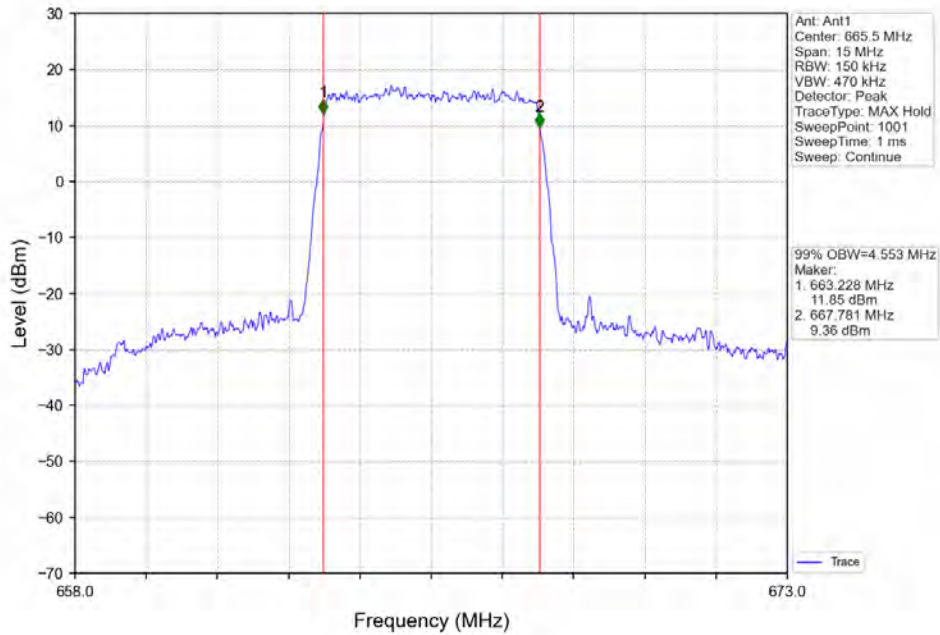

Band 71 5MHz 64QAM LCH 665.5MHz RB 25_0 NTN