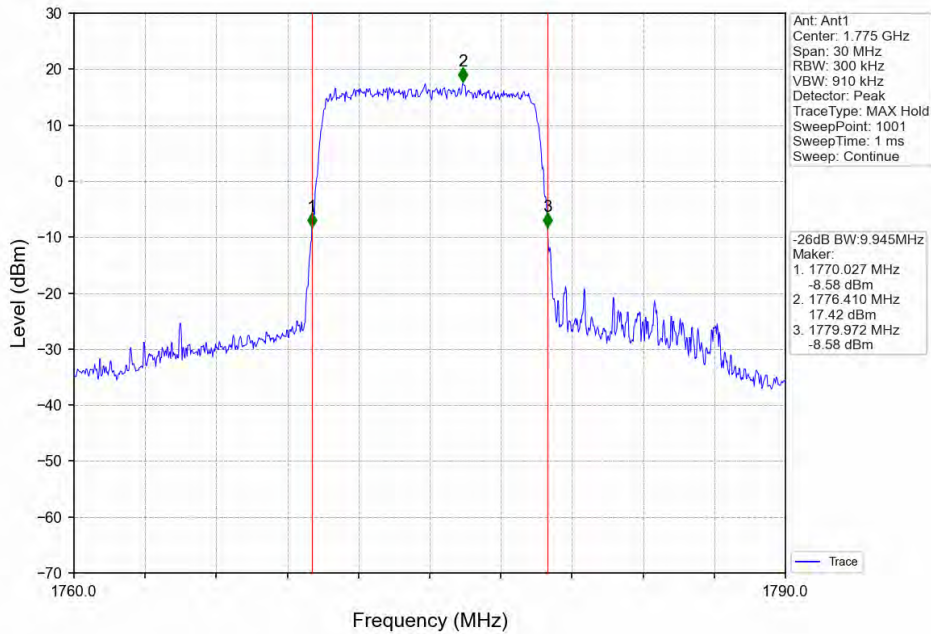

BV 7Layers Communications
Technology (Shenzhen) Co. Ltd

No.B102, Dazu Chuangxin Mansion, North of Beihuan
Avenue, North Area, Hi-Tech Industrial Park, Nanshan
District, Shenzhen, Guangdong, China

Tel: +86 755 8869 6566

Fax: +86 755 8869 6577

Email: customerservice.sw@bureauveritas.com