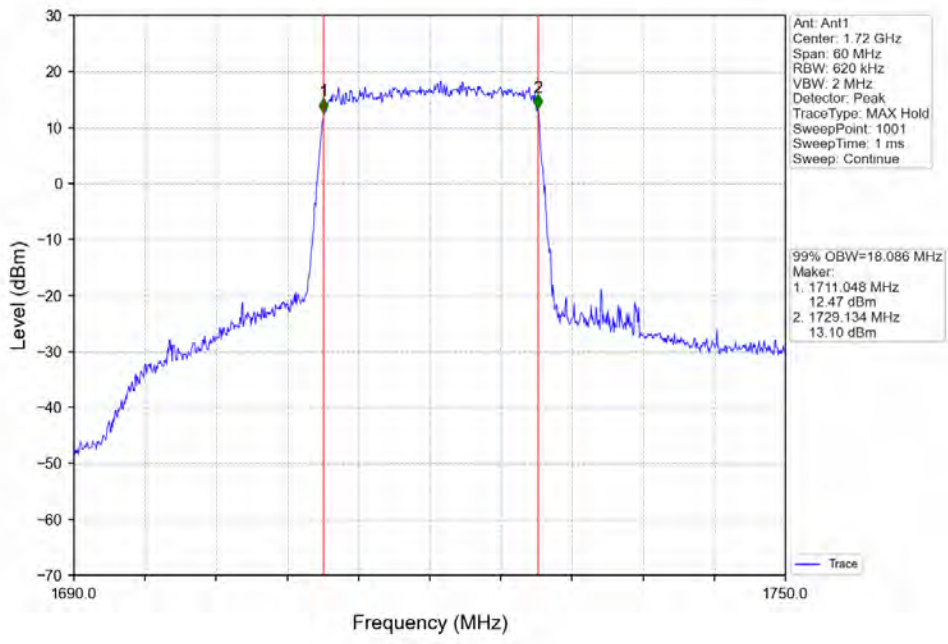

**Band 66 20MHz QPSK HCH 1770MHz RB 100 0 NTV**

**Band 66 20MHz 16QAM LCH 1720MHz RB 100 0 NTV**

BV 7Layers Communications Technology (Shenzhen) Co. Ltd

No.B102, Dazu Chuangxin Mansion, North of Beihuan Avenue, North Area, Hi-Tech Industrial Park, Nanshan District, Shenzhen, Guangdong, China