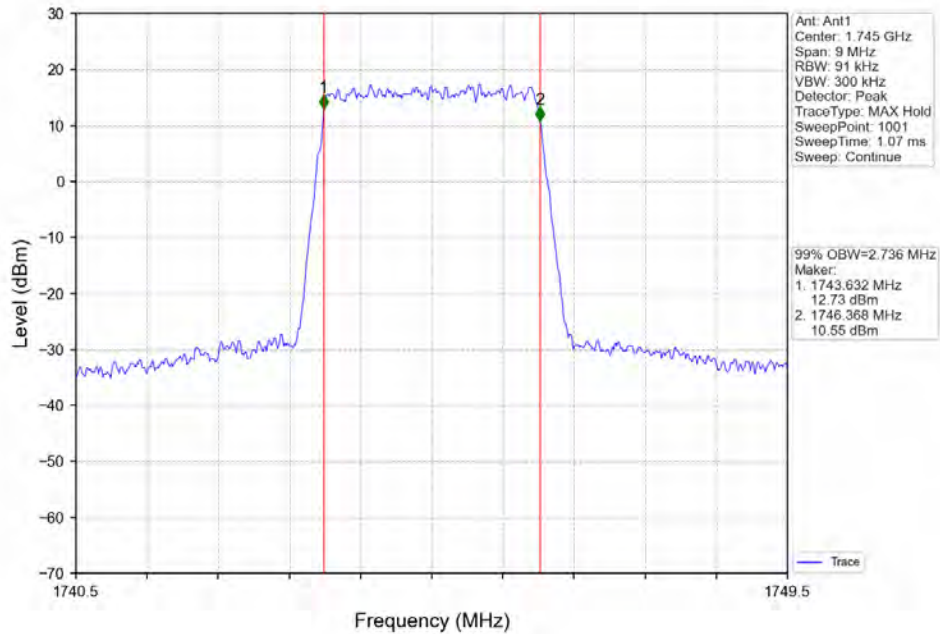

Band 66 3MHz 64QAM MCH 1745MHz RB 15 0 NTNV

BV 7Layers Communications Technology (Shenzhen) Co. Ltd

No.B102, Dazhu Chuangxin Mansion, North of Beihuan Avenue, North Area, Hi-Tech Industrial Park, Nanshan District, Shenzhen, Guangdong, China

Tel: +86 755 8869 6566

Fax: +86 755 8869 6577

Email: customerservice.sw@bureauveritas.com