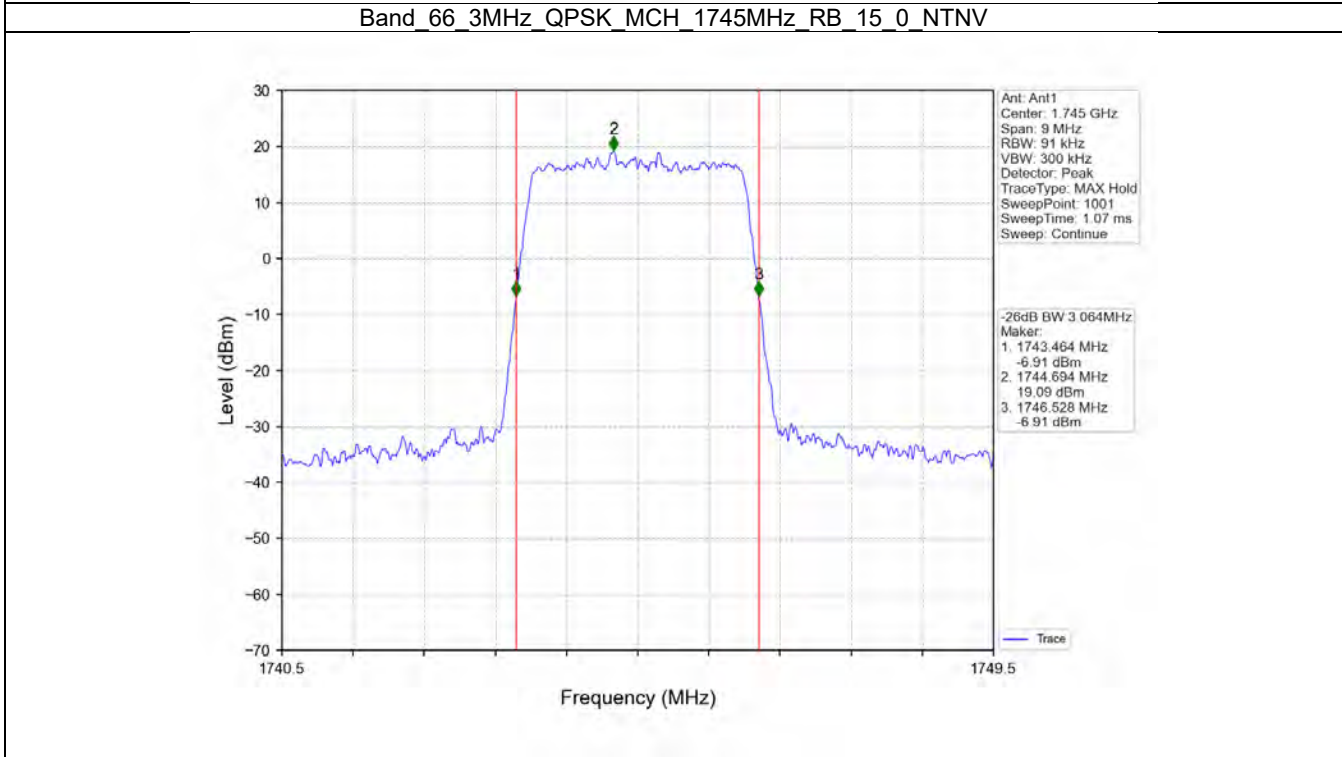

BV 7Layers Communications
Technology (Shenzhen) Co. Ltd

No.B102, Dazu Chuangxin Mansion, North of Beihuan
Avenue, North Area, Hi-Tech Industrial Park, Nanshan
District, Shenzhen, Guangdong, China

Tel: +86 755 8869 6566

Fax: +86 755 8869 6577

Email: customerservice.sw@bureauveritas.com