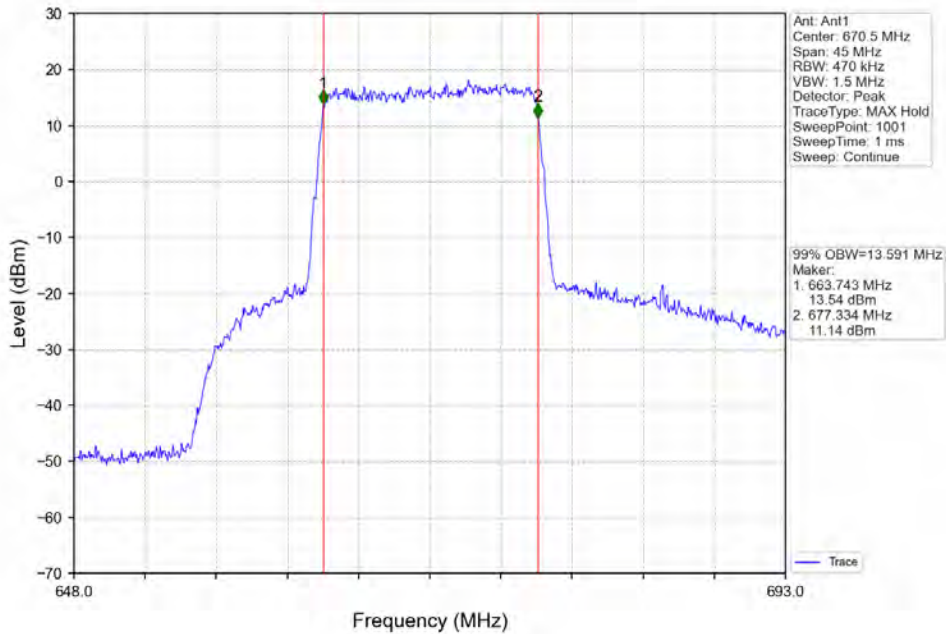

Band 71 15MHz QPSK HCH 690.5MHz RB 75 0 NTN

Band 71 15MHz 16QAM LCH 670.5MHz RB 75 0 NTN

BV 7Layers Communications Technology (Shenzhen) Co. Ltd

No.B102, Dazu Chuangxin Mansion, North of Beihuan Avenue, North Area, Hi-Tech Industrial Park, Nanshan District, Shenzhen, Guangdong, China