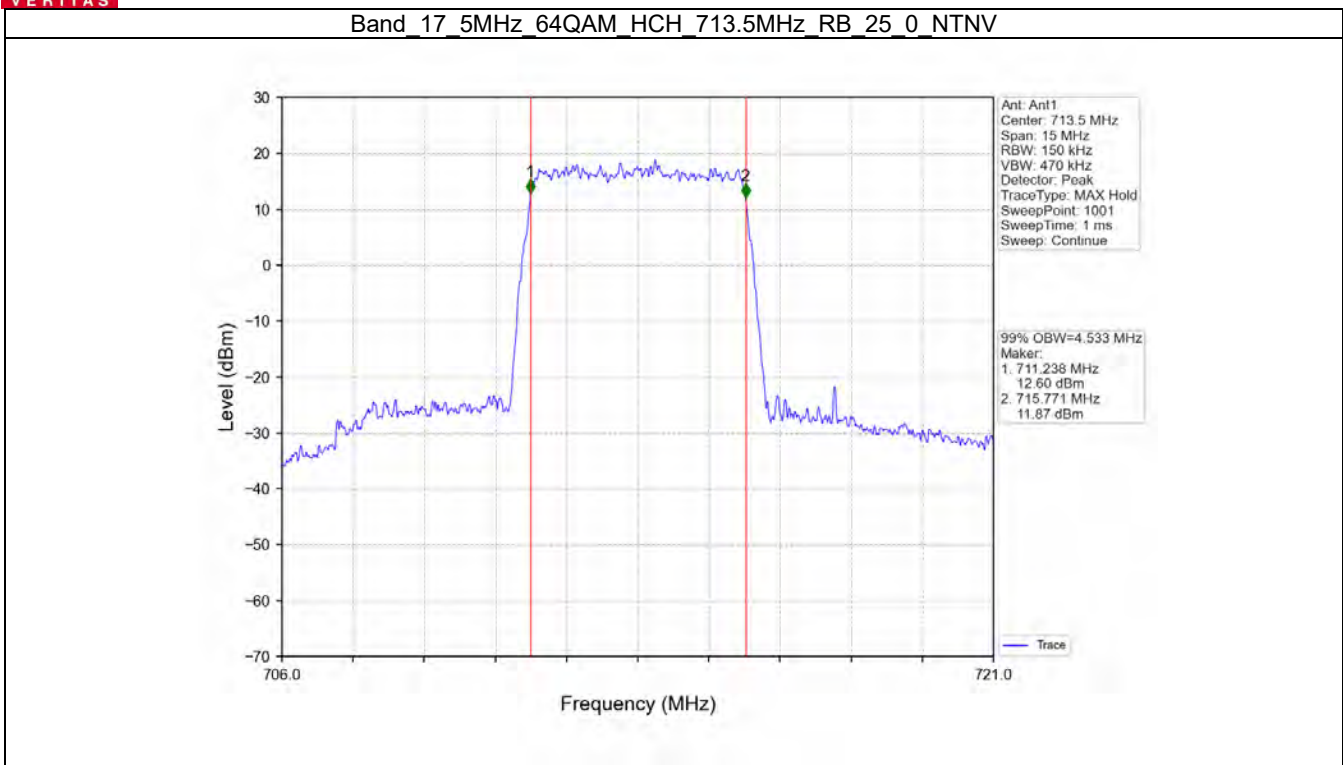

BV 7Layers Communications
Technology (Shenzhen) Co. Ltd

No.B102, Dazu Chuangxin Mansion, North of Beihuan
Avenue, North Area, Hi-Tech Industrial Park, Nanshan
District, Shenzhen, Guangdong, China

Tel: +86 755 8869 6566

Fax: +86 755 8869 6577

Email: customerservice.sw@bureauveritas.com