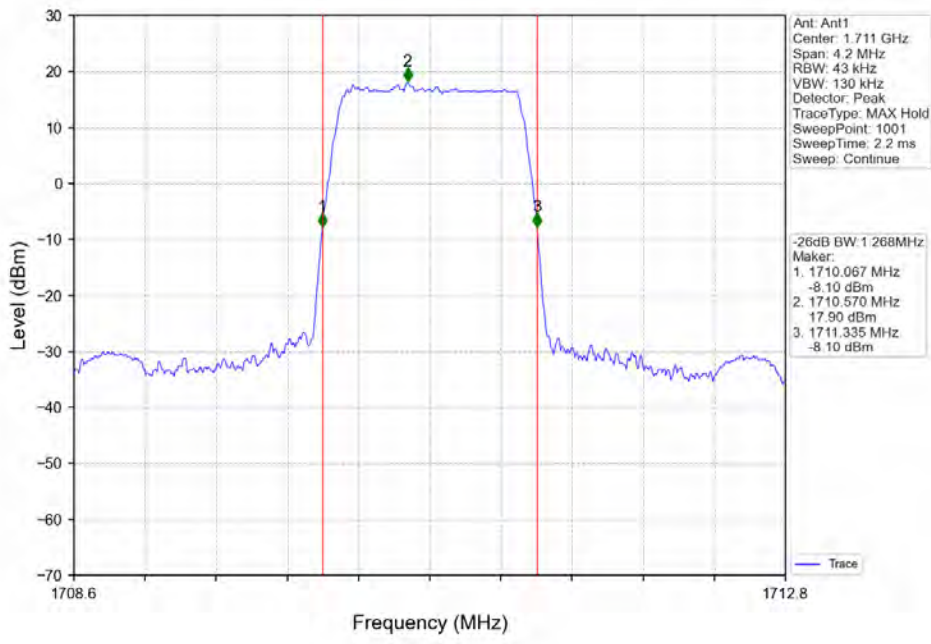

Band 66 1.4MHz 16QAM LCH 1710.7MHz RB 6 0 NTV

BV 7Layers Communications Technology (Shenzhen) Co. Ltd

No.B102, Dazhu Chuangxin Mansion, North of Beihuan Avenue, North Area, Hi-Tech Industrial Park, Nanshan District, Shenzhen, Guangdong, China

Tel: +86 755 8869 6566
Fax: +86 755 8869 6577
Email: customerservice.sw@bureauveritas.com