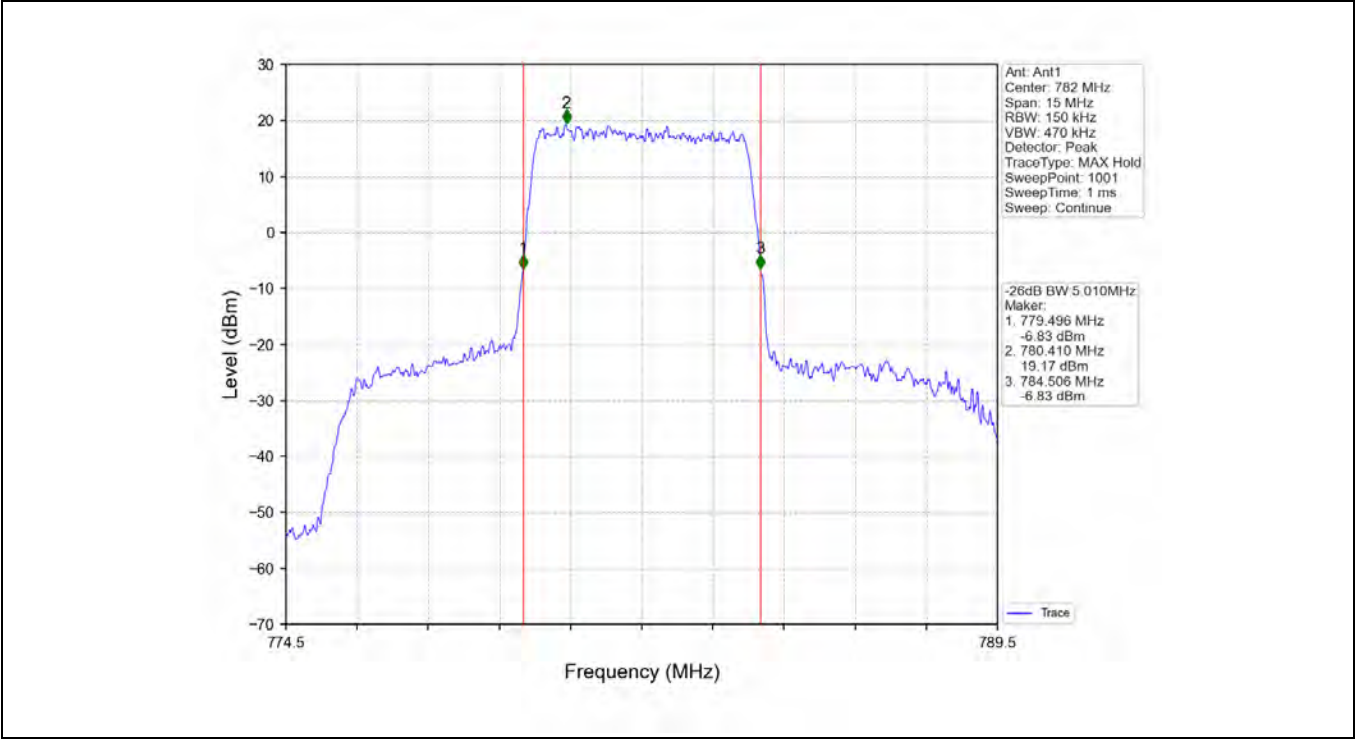

BV 7Layers Communications
Technology (Shenzhen) Co. Ltd

No.B102, Dazu Chuangxin Mansion, North of Beihuan
Avenue, North Area, Hi-Tech Industrial Park, Nanshan
District, Shenzhen, Guangdong, China

Tel: +86 755 8869 6566
Fax: +86 755 8869 6577
Email: customerservice.sw@bureauveritas.com