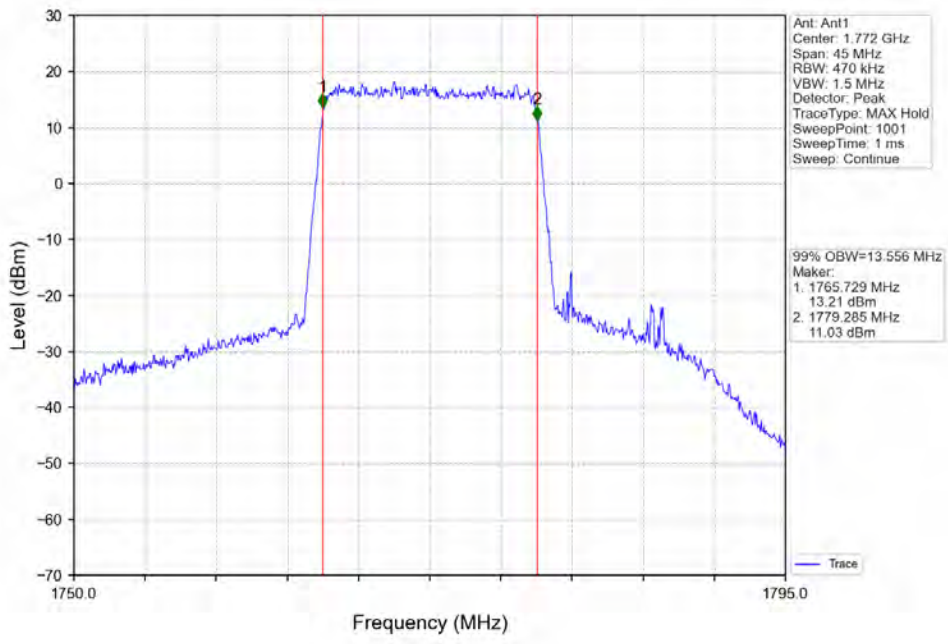

Band 66 15MHz 16QAM MCH 1745MHz RB 75 0 NTV

Band 66 15MHz 16QAM HCH 1772.5MHz RB 75 0 NTV

Band\_66\_15MHz\_64QAM\_LCH\_1717.5MHz\_RB\_75\_0\_NTNV

Band\_66\_15MHz\_64QAM\_MCH\_1745MHz\_RB\_75\_0\_NTNV

**BUREAU**  
**VERITAS**