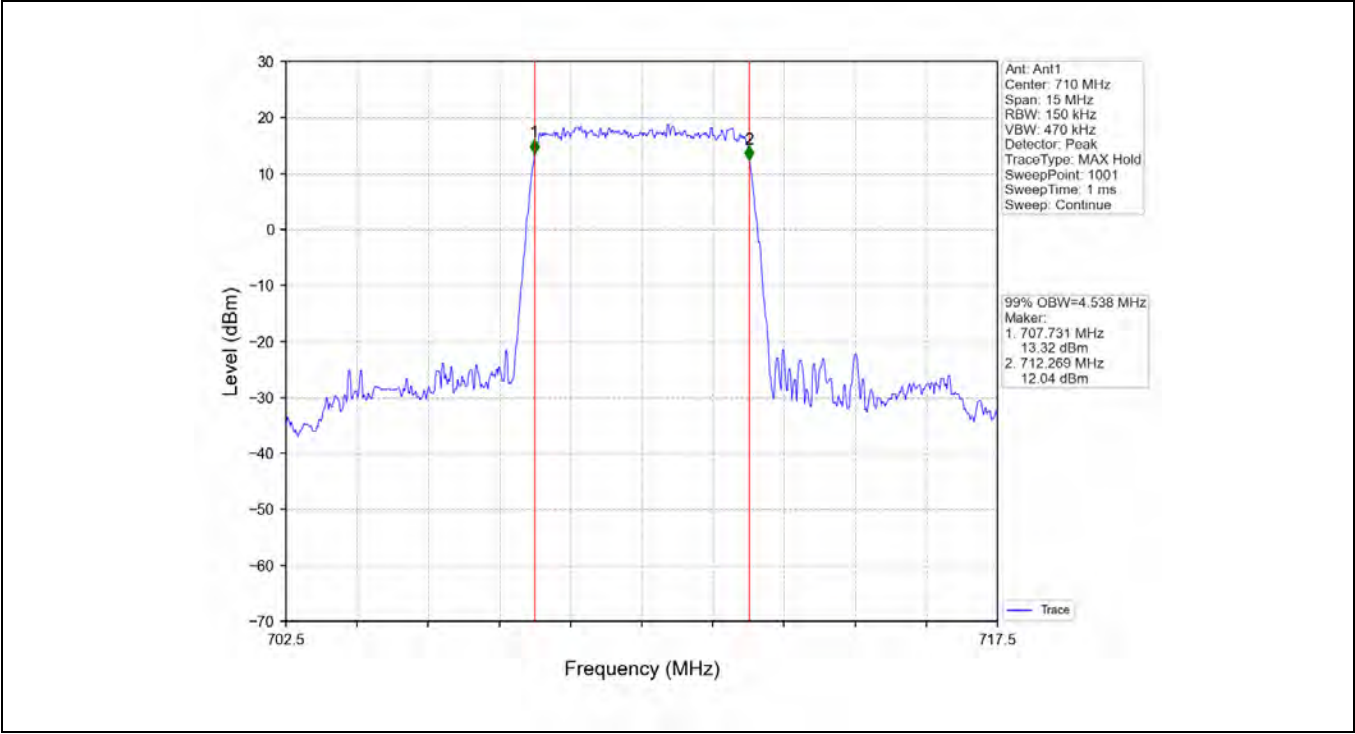

BV 7Layers Communications Technology (Shenzhen) Co. Ltd

No.B102, Dazu Chuangxin Mansion, North of Beihuan Avenue, North Area, Hi-Tech Industrial Park, Nanshan District, Shenzhen, Guangdong, China

Tel: +86 755 8869 6566
Fax: +86 755 8869 6577
Email: customerservice.sw@bureauveritas.com