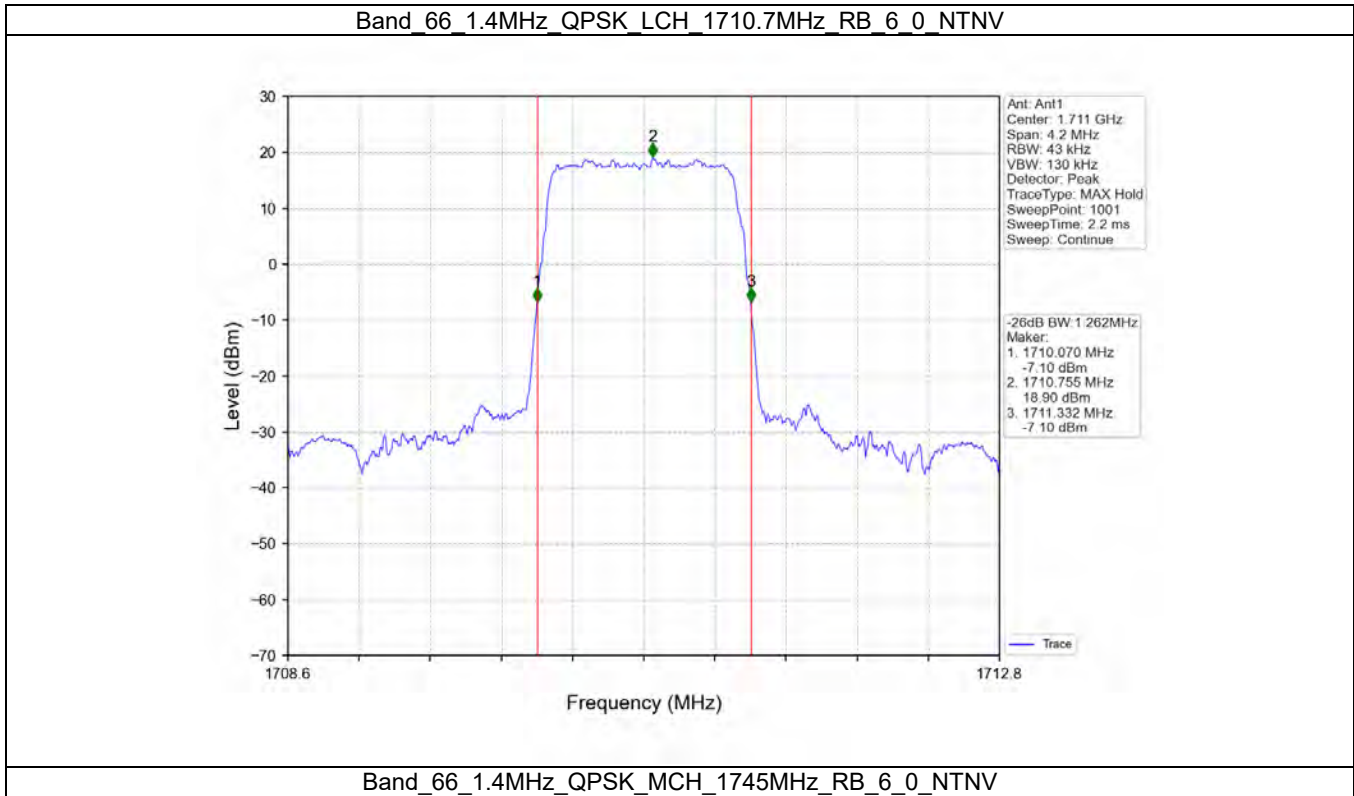

2.4.0 LTE Band 66 26DB

2.4.0.1 Test Result

Band: 66 / Bandwidth: 1.4MHz / NTNV							
Modulation	RB Allocation		26dB Bandwidth (MHz)			Limit (MHz)	Verdict
	Size	Offset	LCH	MCH	HCH		
QPSK	6	0	1.262	1.258	1.270	/	Pass
16QAM	6	0	1.268	1.251	1.270	/	Pass
64QAM	6	0	1.264	1.250	1.261	/	Pass
Band: 66 / Bandwidth: 3MHz / NTNV							
Modulation	RB Allocation		26dB Bandwidth (MHz)			Limit (MHz)	Verdict
	Size	Offset	LCH	MCH	HCH		
QPSK	15	0	3.064	3.064	3.040	/	Pass
16QAM	15	0	3.087	3.078	3.072	/	Pass
64QAM	15	0	3.059	3.076	3.078	/	Pass
Band: 66 / Bandwidth: 5MHz / NTNV							
Modulation	RB Allocation		26dB Bandwidth (MHz)			Limit (MHz)	Verdict
	Size	Offset	LCH	MCH	HCH		
QPSK	25	0	5.047	5.044	5.042	/	Pass
16QAM	25	0	5.052	5.053	5.062	/	Pass
64QAM	25	0	5.046	5.060	5.072	/	Pass
Band: 66 / Bandwidth: 10MHz / NTNV							
Modulation	RB Allocation		26dB Bandwidth (MHz)			Limit (MHz)	Verdict
	Size	Offset	LCH	MCH	HCH		
QPSK	50	0	10.016	10.010	10.007	/	Pass
16QAM	50	0	10.010	9.933	9.945	/	Pass
64QAM	50	0	9.932	9.966	9.961	/	Pass
Band: 66 / Bandwidth: 15MHz / NTNV							
Modulation	RB Allocation		26dB Bandwidth (MHz)			Limit (MHz)	Verdict
	Size	Offset	LCH	MCH	HCH		
QPSK	75	0	15.034	14.990	14.968	/	Pass
16QAM	75	0	14.882	14.913	14.927	/	Pass
64QAM	75	0	14.944	14.927	14.962	/	Pass
Band: 66 / Bandwidth: 20MHz / NTNV							
Modulation	RB Allocation		26dB Bandwidth (MHz)			Limit (MHz)	Verdict
	Size	Offset	LCH	MCH	HCH		
QPSK	100	0	19.672	20.092	19.806	/	Pass
16QAM	100	0	19.660	19.840	19.679	/	Pass
64QAM	100	0	19.682	19.802	19.747	/	Pass

2.4.0.2 Test Graph