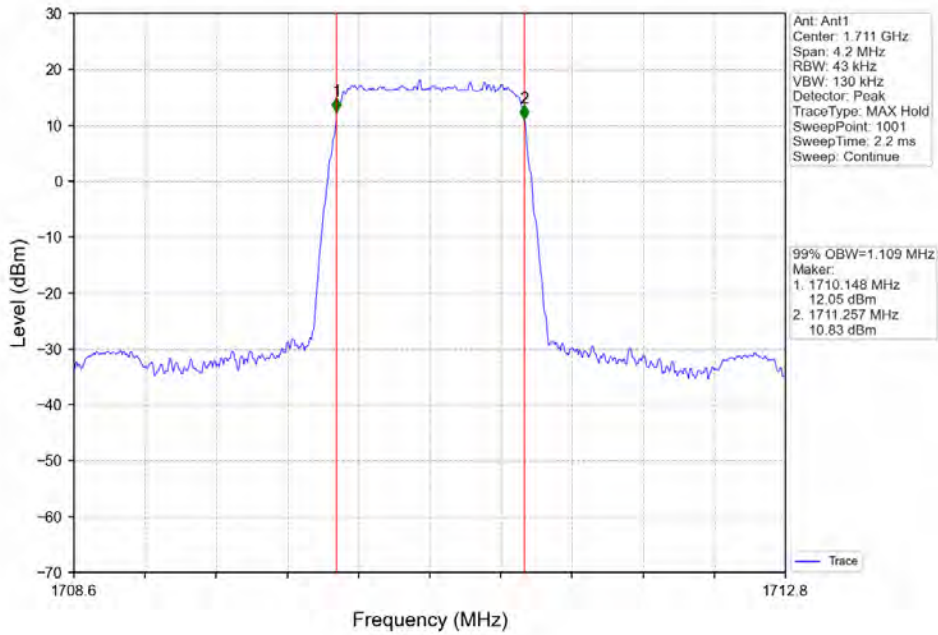

Band 66 1.4MHz 64QAM LCH 1710.7MHz RB 6 0 NTNV