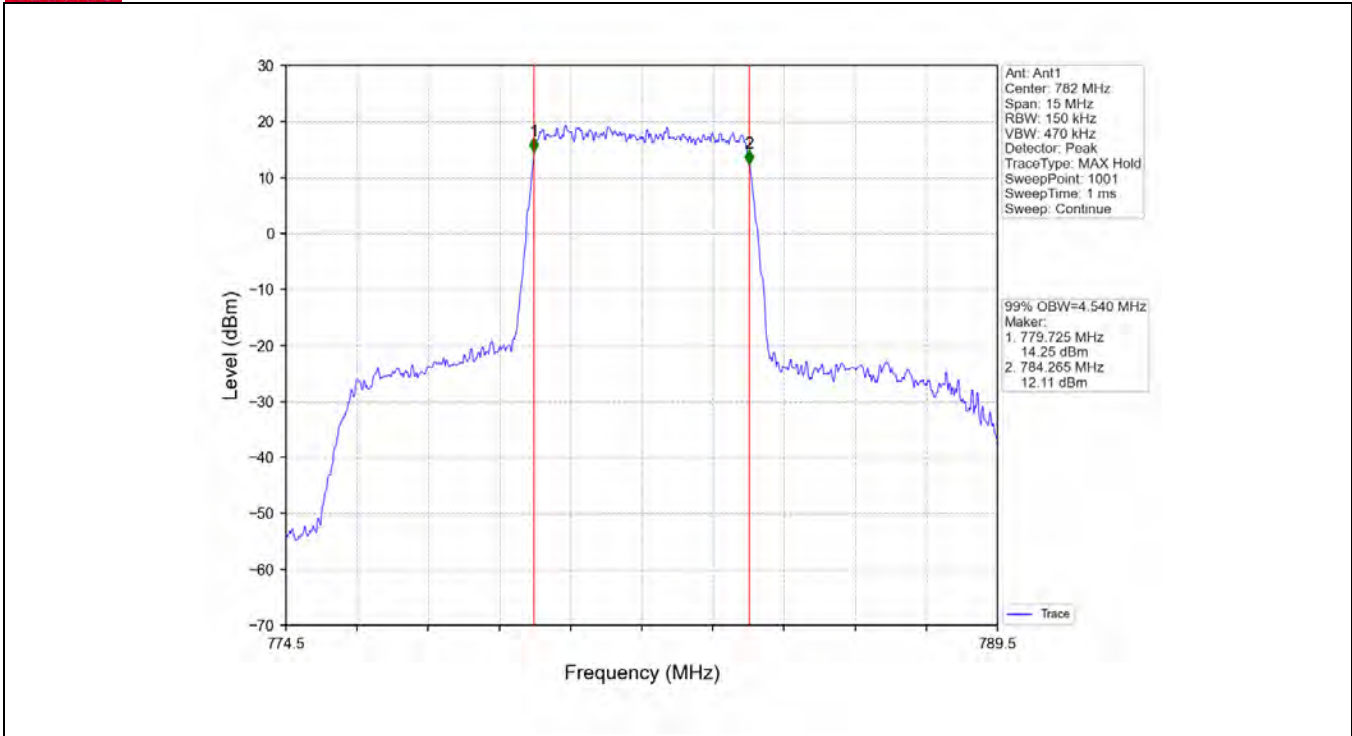

BV 7Layers Communications
Technology (Shenzhen) Co. Ltd

No.B102, Dazu Chuangxin Mansion, North of Beihuan
Avenue, North Area, Hi-Tech Industrial Park, Nanshan
District, Shenzhen, Guangdong, China

Tel: +86 755 8869 6566

Fax: +86 755 8869 6577

Email: customerservice.sw@bureauveritas.com