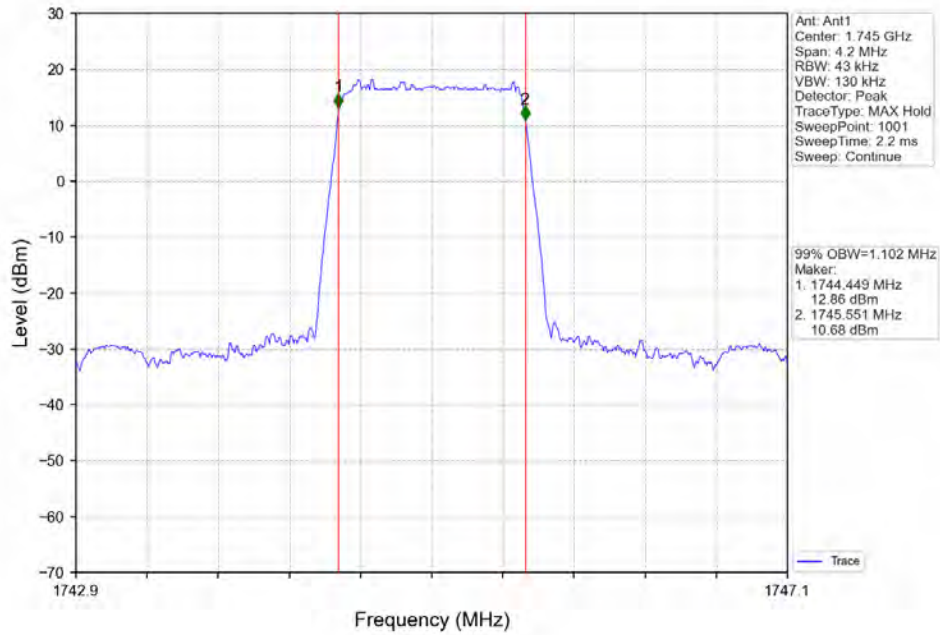

Band 66 1.4MHz 16QAM MCH 1745MHz RB 6 0 NTV