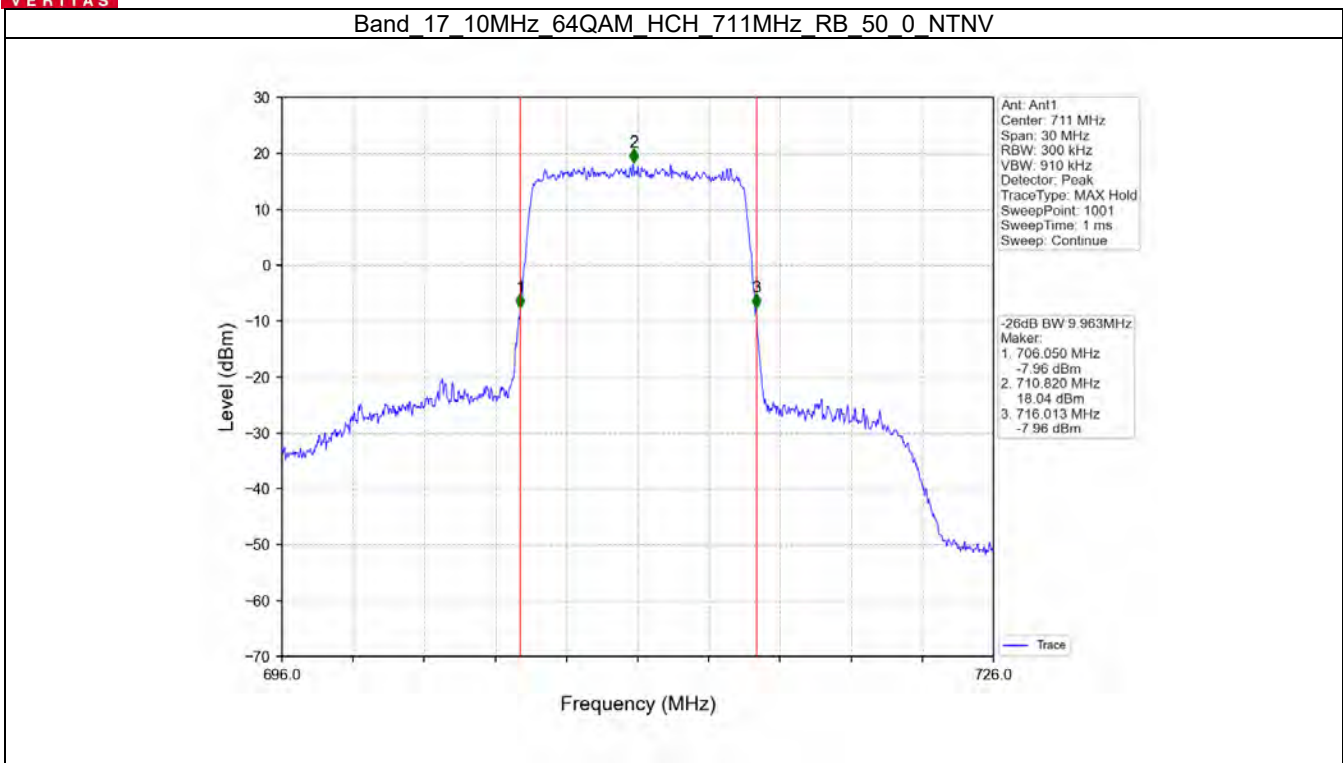

BV 7Layers Communications
Technology (Shenzhen) Co. Ltd

No.B102, Dazu Chuangxin Mansion, North of Beihuan
Avenue, North Area, Hi-Tech Industrial Park, Nanshan
District, Shenzhen, Guangdong, China

Tel: +86 755 8869 6566

Fax: +86 755 8869 6577

Email: customerservice.sw@bureauveritas.com

2.11 LTE Band 66 OBW

2.11.1 Test Result

Band: 66 / Bandwidth: 1.4MHz / NTNV							
Modulation	RB Allocation		99% Occupied Bandwidth (MHz)			Limit (MHz)	Verdict
	Size	Offset	LCH	MCH	HCH		
QPSK	6	0	1.110	1.104	1.107	/	Pass
16QAM	6	0	1.107	1.102	1.106	/	Pass
64QAM	6	0	1.109	1.098	1.106	/	Pass
Band: 66 / Bandwidth: 3MHz / NTNV							
Modulation	RB Allocation		99% Occupied Bandwidth (MHz)			Limit (MHz)	Verdict
	Size	Offset	LCH	MCH	HCH		
QPSK	15	0	2.743	2.742	2.735	/	Pass
16QAM	15	0	2.737	2.742	2.736	/	Pass
64QAM	15	0	2.732	2.736	2.734	/	Pass
Band: 66 / Bandwidth: 5MHz / NTNV							
Modulation	RB Allocation		99% Occupied Bandwidth (MHz)			Limit (MHz)	Verdict
	Size	Offset	LCH	MCH	HCH		
QPSK	25	0	4.566	4.548	4.539	/	Pass
16QAM	25	0	4.543	4.558	4.568	/	Pass
64QAM	25	0	4.542	4.548	4.565	/	Pass
Band: 66 / Bandwidth: 10MHz / NTNV							
Modulation	RB Allocation		99% Occupied Bandwidth (MHz)			Limit (MHz)	Verdict
	Size	Offset	LCH	MCH	HCH		
QPSK	50	0	9.024	9.048	9.030	/	Pass
16QAM	50	0	9.035	9.026	9.032	/	Pass
64QAM	50	0	9.032	9.034	9.051	/	Pass
Band: 66 / Bandwidth: 15MHz / NTNV							
Modulation	RB Allocation		99% Occupied Bandwidth (MHz)			Limit (MHz)	Verdict
	Size	Offset	LCH	MCH	HCH		
QPSK	75	0	13.546	13.573	13.562	/	Pass
16QAM	75	0	13.604	13.603	13.556	/	Pass
64QAM	75	0	13.572	13.617	13.566	/	Pass
Band: 66 / Bandwidth: 20MHz / NTNV							
Modulation	RB Allocation		99% Occupied Bandwidth (MHz)			Limit (MHz)	Verdict
	Size	Offset	LCH	MCH	HCH		
QPSK	100	0	18.007	18.097	18.119	/	Pass
16QAM	100	0	18.086	18.105	18.065	/	Pass
64QAM	100	0	18.111	18.088	18.083	/	Pass