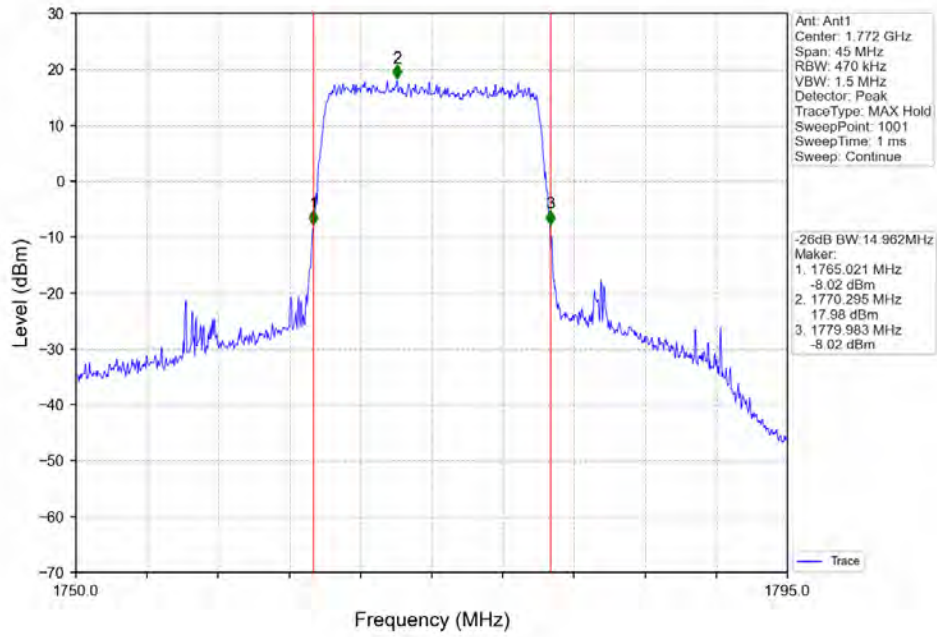

BUREAU
VERITAS

Test Report No.: W7L-P20210616-3RF03

Band 66 15MHz 64QAM HCH 1772.5MHz RB 75 0 NTVV

BV 7Layers Communications
Technology (Shenzhen) Co. Ltd

No.B102, Dazu Chuangxin Mansion, North of Beihuan
Avenue, North Area, Hi-Tech Industrial Park, Nanshan
District, Shenzhen, Guangdong, China

Tel: +86 755 8869 6566

Fax: +86 755 8869 6577

Email: customerservice.sw@bureauveritas.com