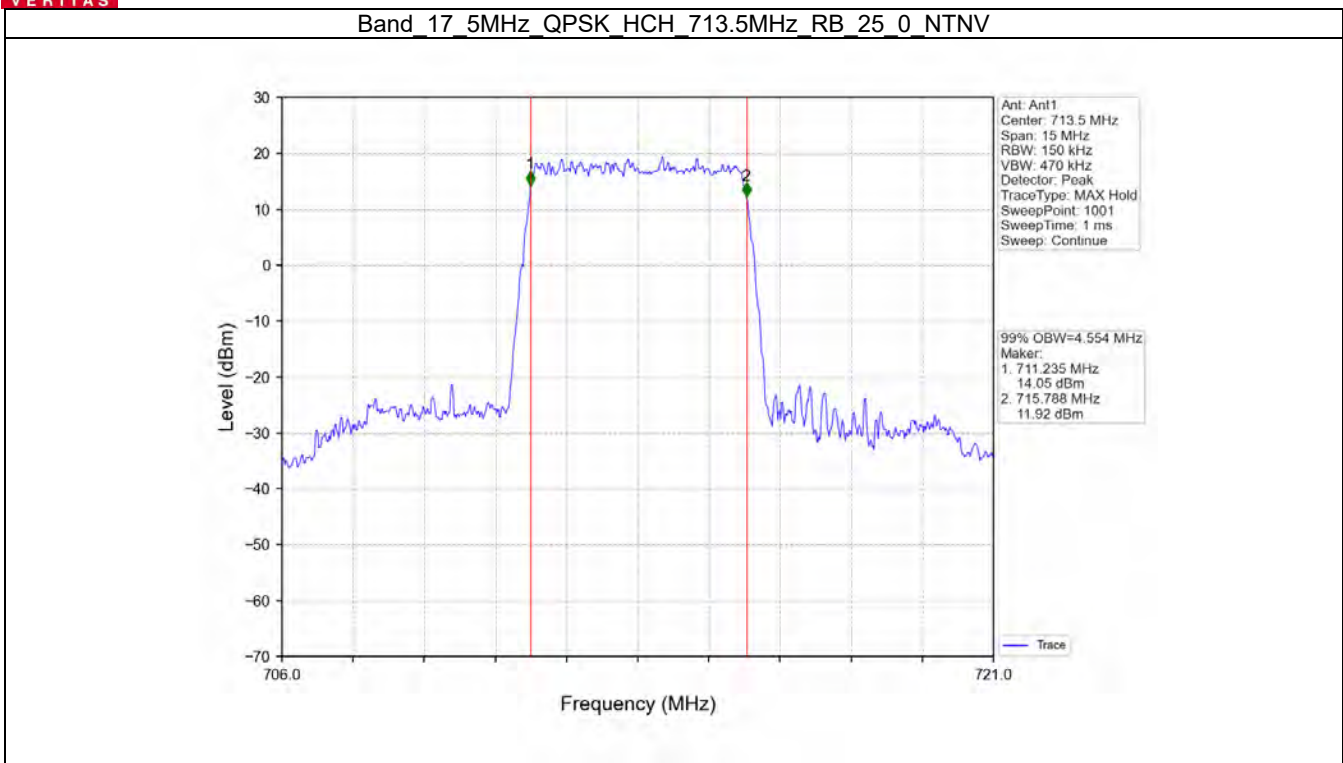

BV 7Layers Communications
Technology (Shenzhen) Co. Ltd

No.B102, Dazu Chuangxin Mansion, North of Beihuan
Avenue, North Area, Hi-Tech Industrial Park, Nanshan
District, Shenzhen, Guangdong, China

Tel: +86 755 8869 6566

Fax: +86 755 8869 6577

Email: customerservice.sw@bureauveritas.com