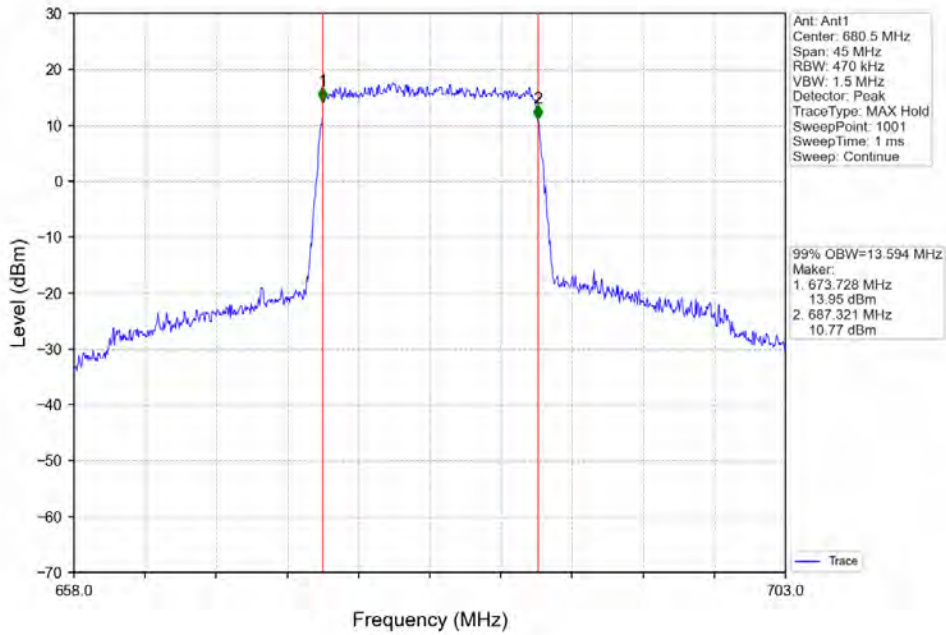

Band 71 15MHz 16QAM MCH 680.5MHz RB 75 0 NTNV