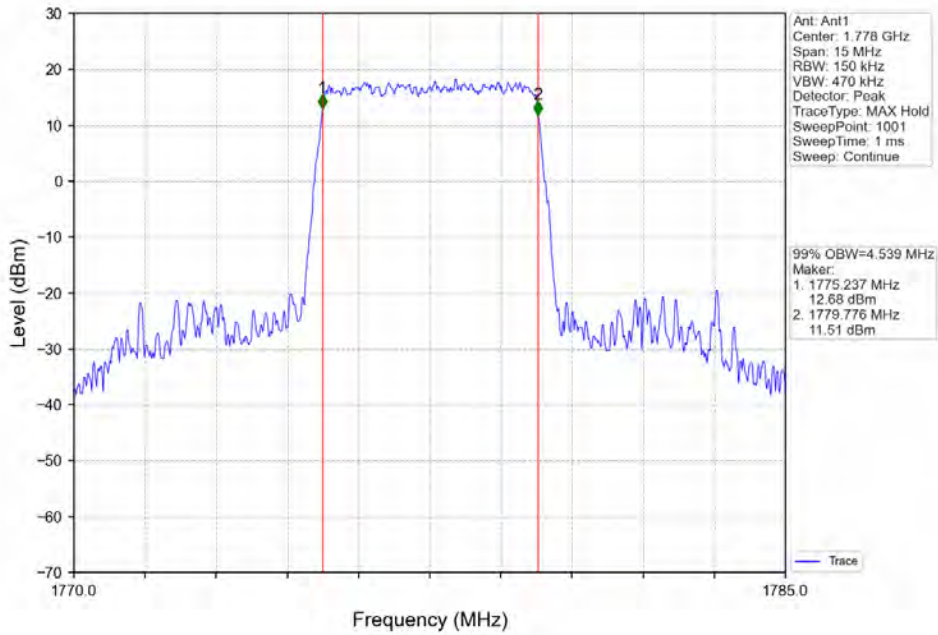

Band 66 5MHz 16QAM LCH 174.0.5MHz RB 25 0 NTN

BV 7Layers Communications  
Technology (Shenzhen) Co. Ltd

No.B102, Dazu Chuangxin Mansion, North of Beihuan  
Avenue, North Area, Hi-Tech Industrial Park, Nanshan  
District, Shenzhen, Guangdong, China