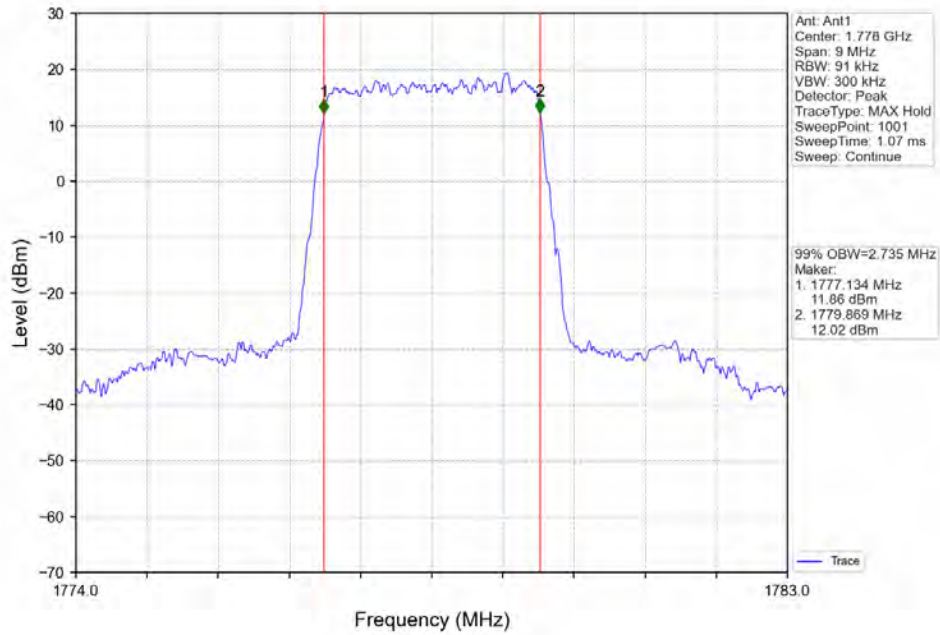

Band 66 3MHz QPSK HCH 1778.5MHz RB 15_0 NTN