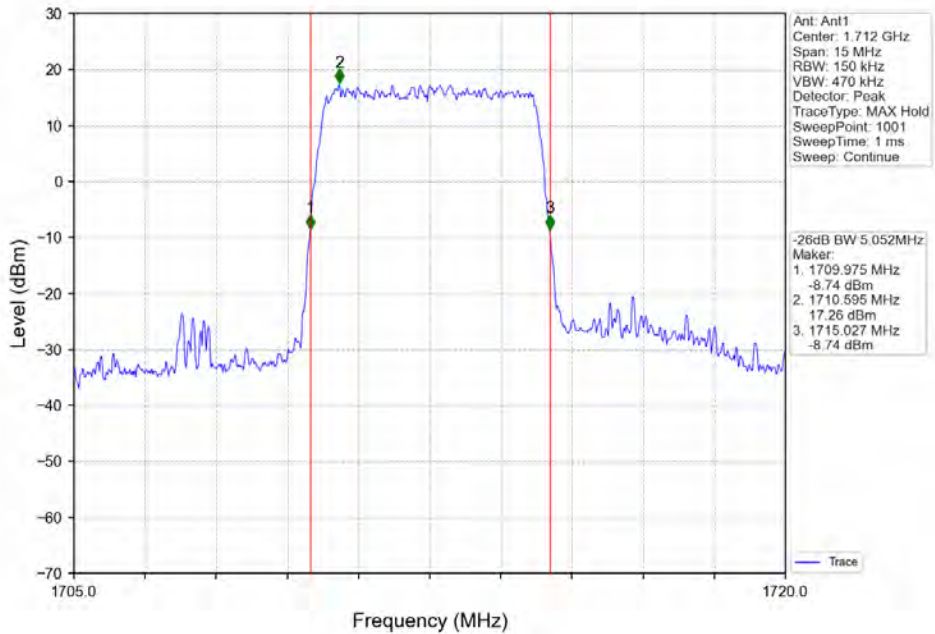

Band 66 5MHz 16QAM MCH 1745MHz RB 25\_0 NTNV

Band 66 5MHz 16QAM HCH 1777.5MHz RB 25\_0 NTNV

Band 66 5MHz 64QAM LCH 174.0.5MHz RB 25 0 NTN

Band 66 5MHz 64QAM MCH 1745MHz RB 25 0 NTN

BV 7Layers Communications  
Technology (Shenzhen) Co. Ltd