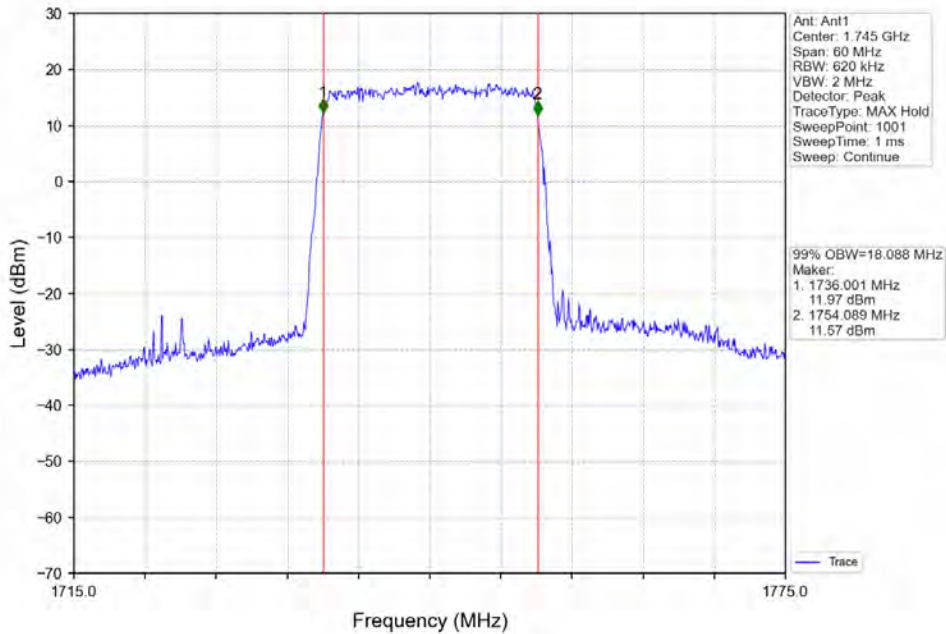

Band 66 20MHz 64QAM MCH 1745MHz RB 100 0 NTNV

BV 7Layers Communications
Technology (Shenzhen) Co. Ltd

No.B102, Dazu Chuangxin Mansion, North of Beihuan
Avenue, North Area, Hi-Tech Industrial Park, Nanshan
District, Shenzhen, Guangdong, China

Tel: +86 755 8869 6566

Fax: +86 755 8869 6577

Email: customerservice.sw@bureauveritas.com