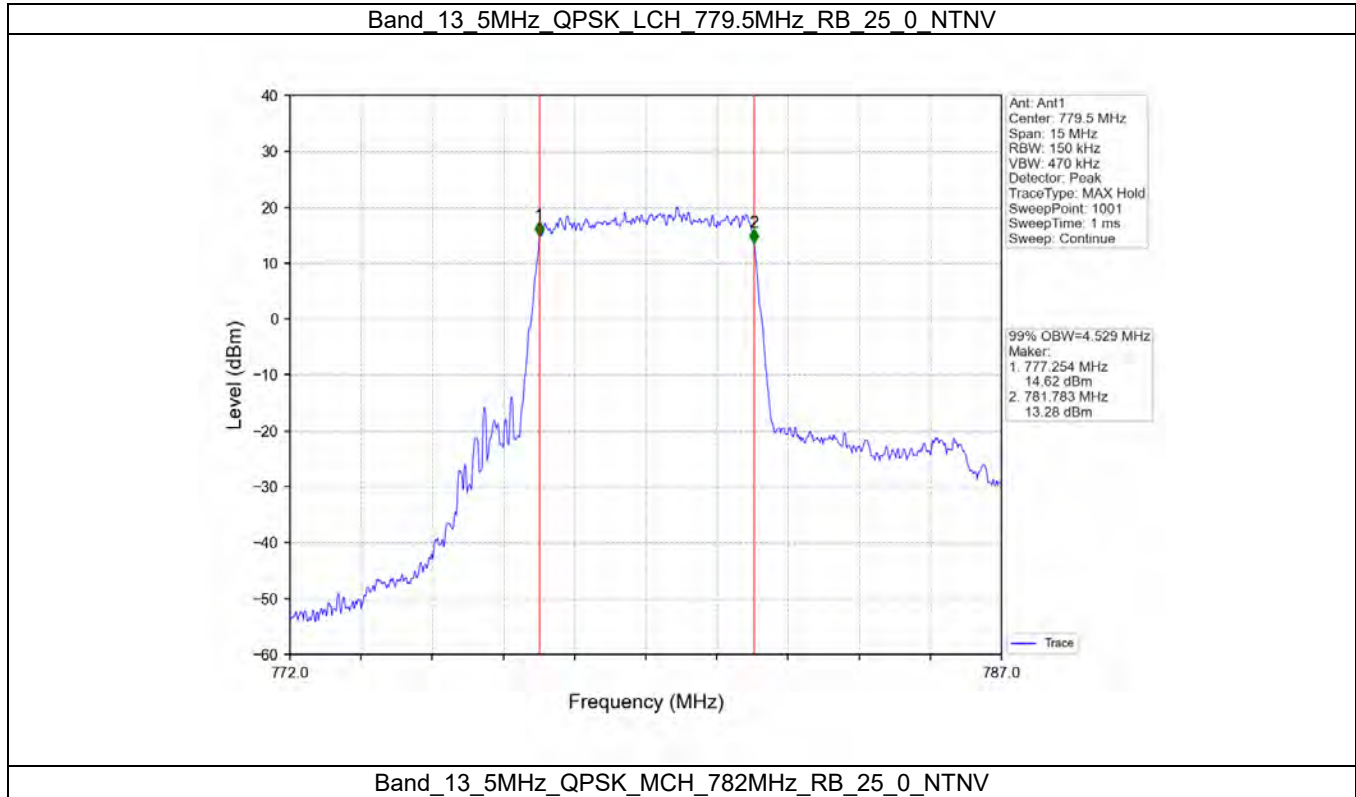

2.7 LTE Band 13 OBW

2.7.1 Test Result

Band: 13 / Bandwidth: 5MHz / NTV							
Modulation	RB Allocation		99% Occupied Bandwidth (MHz)			Limit (MHz)	Verdict
	Size	Offset	LCH	MCH	HCH		
QPSK	25	0	4.529	4.540	4.569	/	Pass
16QAM	25	0	4.545	4.559	4.541	/	Pass
64QAM	25	0	4.549	4.569	4.548	/	Pass
Band: 13 / Bandwidth: 10MHz / NTV							
Modulation	RB Allocation		99% Occupied Bandwidth (MHz)			Limit (MHz)	Verdict
	Size	Offset	LCH	MCH	HCH		
QPSK	50	0	/	8.991	/	/	Pass
16QAM	50	0	/	9.019	/	/	Pass
64QAM	50	0	/	9.018	/	/	Pass

2.7.2 Test Graph