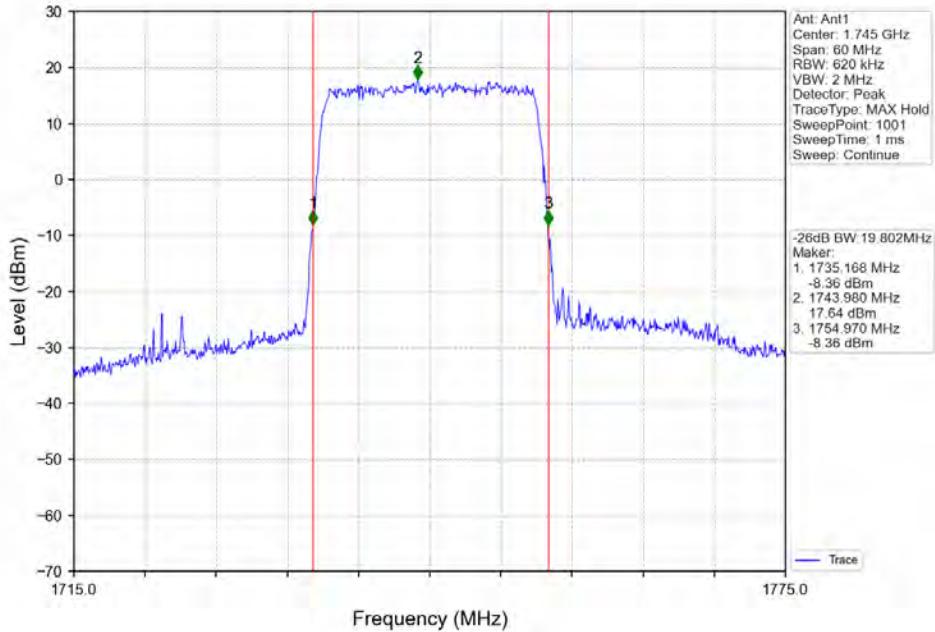

Band 66 20MHz 64QAM MCH 1745MHz RB 100 0 NTNV

BV 7Layers Communications
Technology (Shenzhen) Co. Ltd

No.B102, Dazu Chuangxin Mansion, North of Beihuan
Avenue, North Area, Hi-Tech Industrial Park, Nanshan
District, Shenzhen, Guangdong, China

Tel: +86 755 8869 6566

Fax: +86 755 8869 6577

Email: customerservice.sw@bureauveritas.com