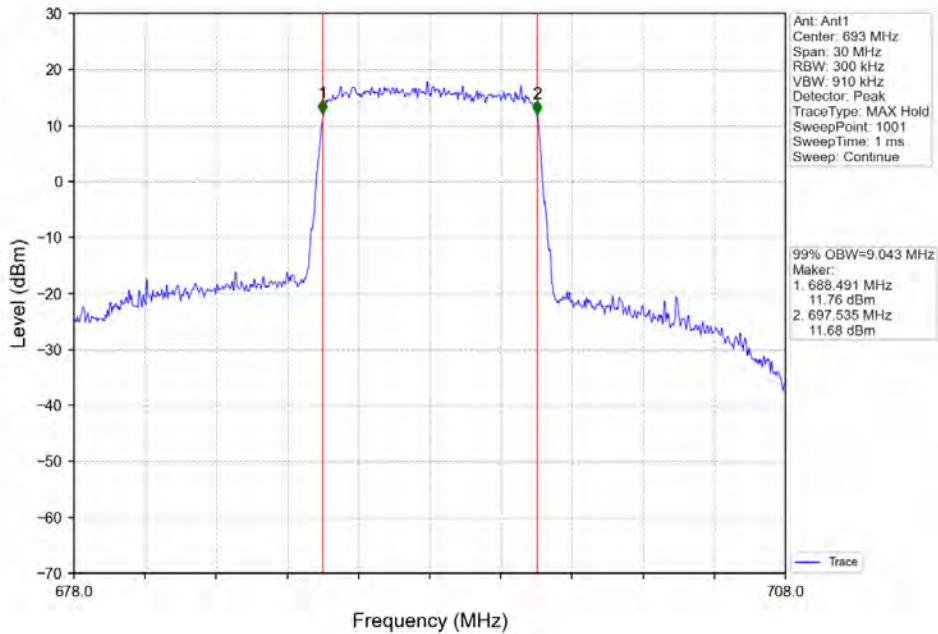

Band 71\_10MHz\_16QAM\_MCH\_680.5MHz\_RB\_50\_0\_NTNV

Band 71\_10MHz\_16QAM\_HCH\_693MHz\_RB\_50\_0\_NTNV

BV 7Layers Communications  
Technology (Shenzhen) Co. Ltd

No.B102, Dazu Chuangxin Mansion, North of Beihuan  
Avenue, North Area, Hi-Tech Industrial Park, Nanshan  
District, Shenzhen, Guangdong, China