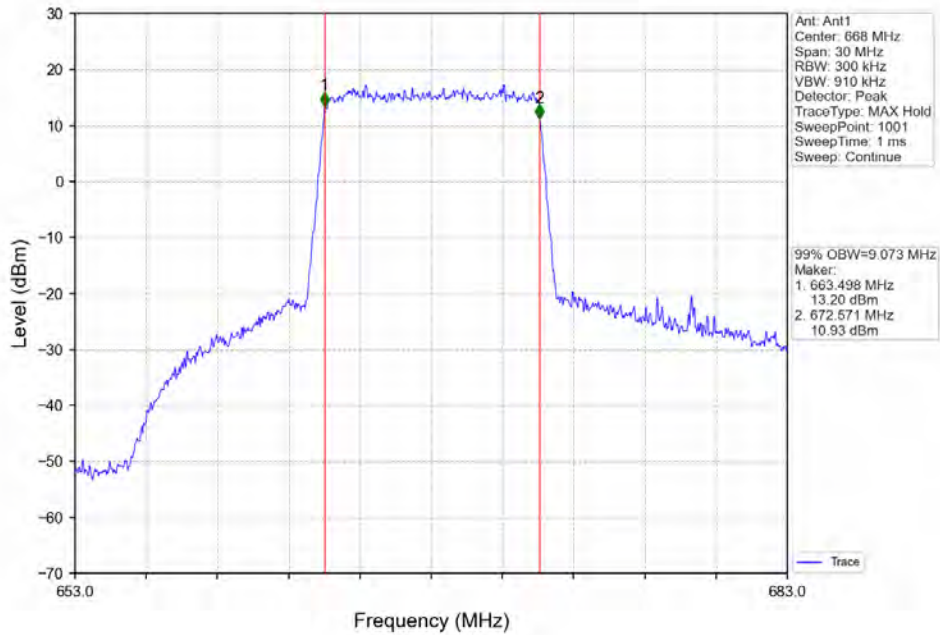

Band 71 10MHz 64QAM LCH 668MHz RB 50 0 NTVN