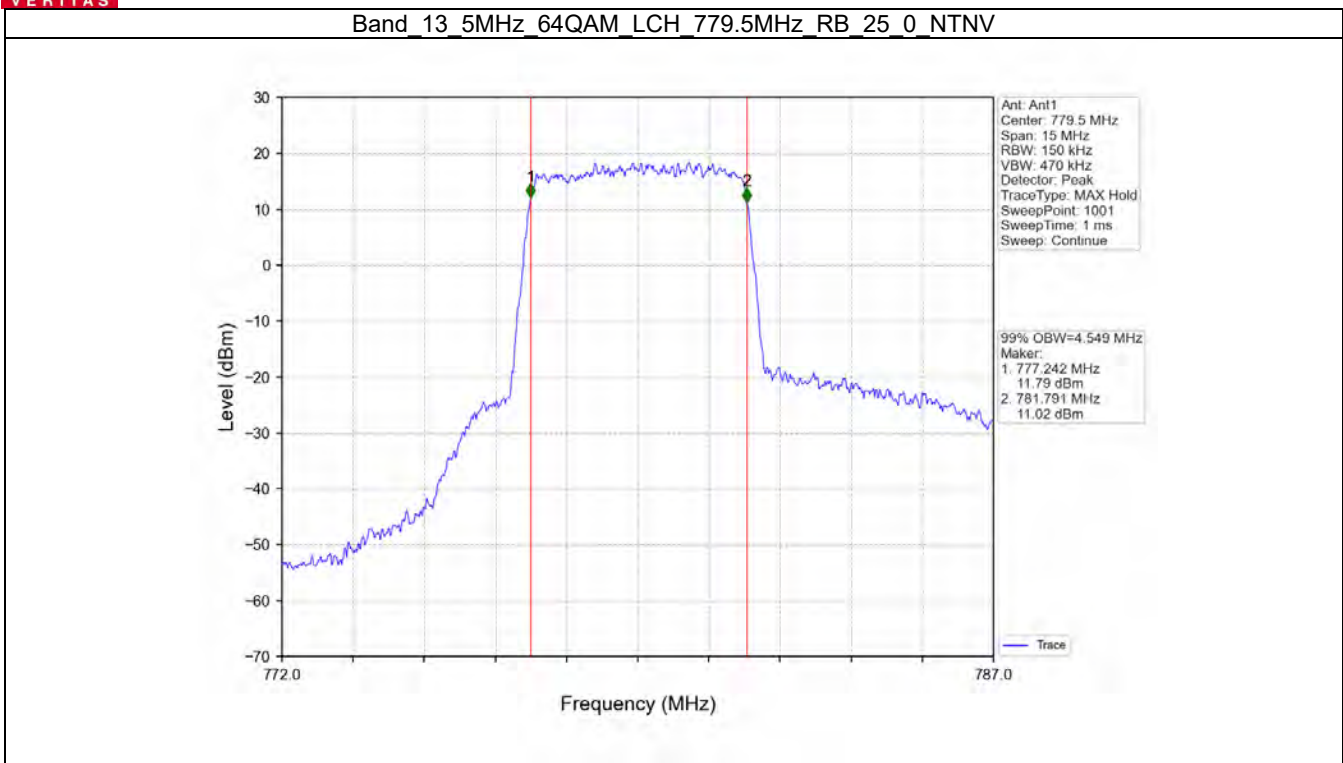

BV 7Layers Communications
Technology (Shenzhen) Co. Ltd

No.B102, Dazu Chuangxin Mansion, North of Beihuan
Avenue, North Area, Hi-Tech Industrial Park, Nanshan
District, Shenzhen, Guangdong, China

Tel: +86 755 8869 6566
Fax: +86 755 8869 6577
Email: customerservice.sw@bureauveritas.com