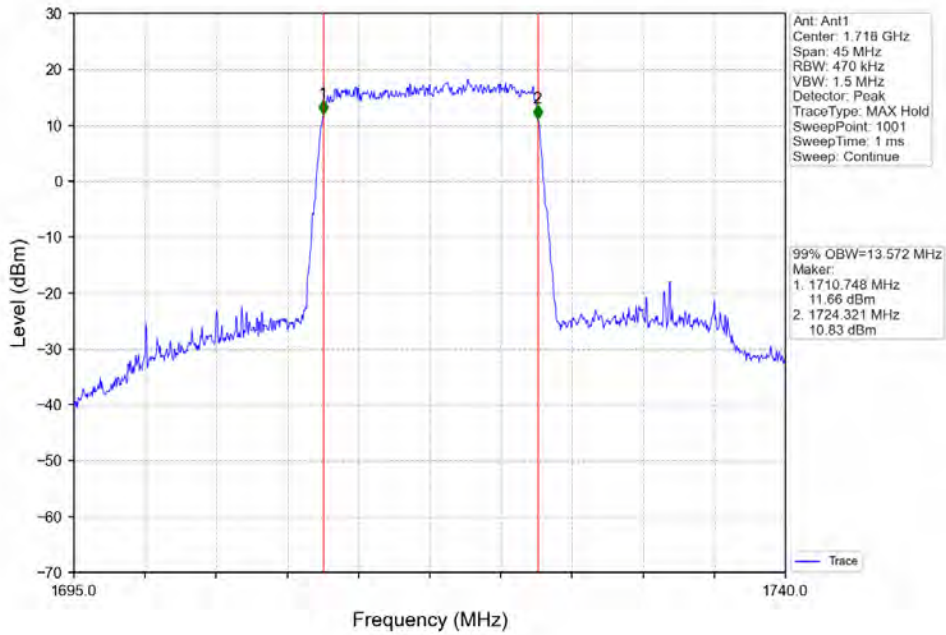

Band 66 15MHz 16QAM MCH 1745MHz RB 75 0 NTV

Band 66 15MHz 16QAM HCH 1772.5MHz RB 75 0 NTV

Band\_66\_15MHz\_64QAM\_LCH\_1717.5MHz\_RB\_75\_0\_NTNV

Band\_66\_15MHz\_64QAM\_MCH\_1745MHz\_RB\_75\_0\_NTNV

**BUREAU**  
**VERITAS**