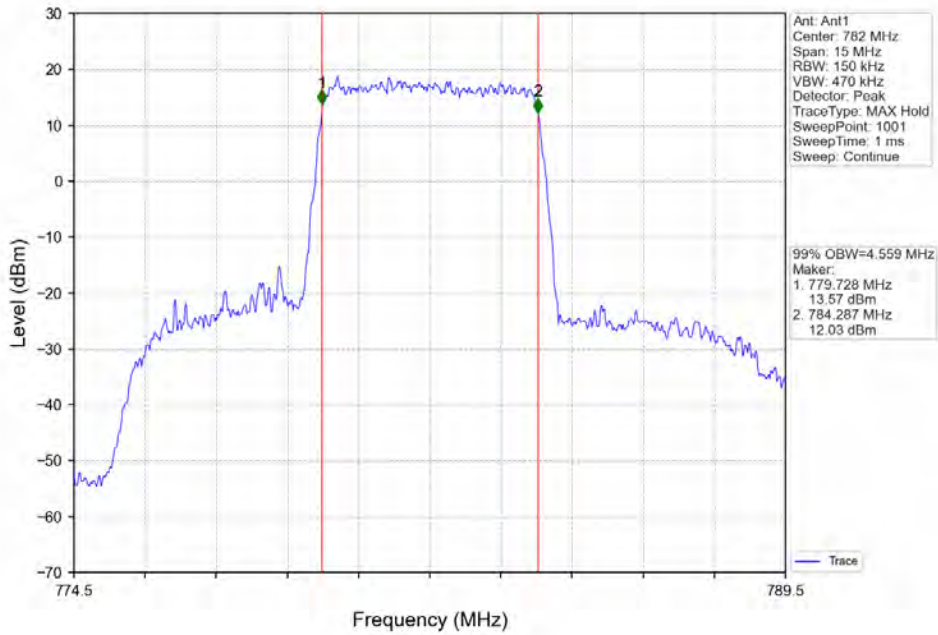

Band 13 5MHz 16QAM MCH 782MHz RB 25 0 NTNV