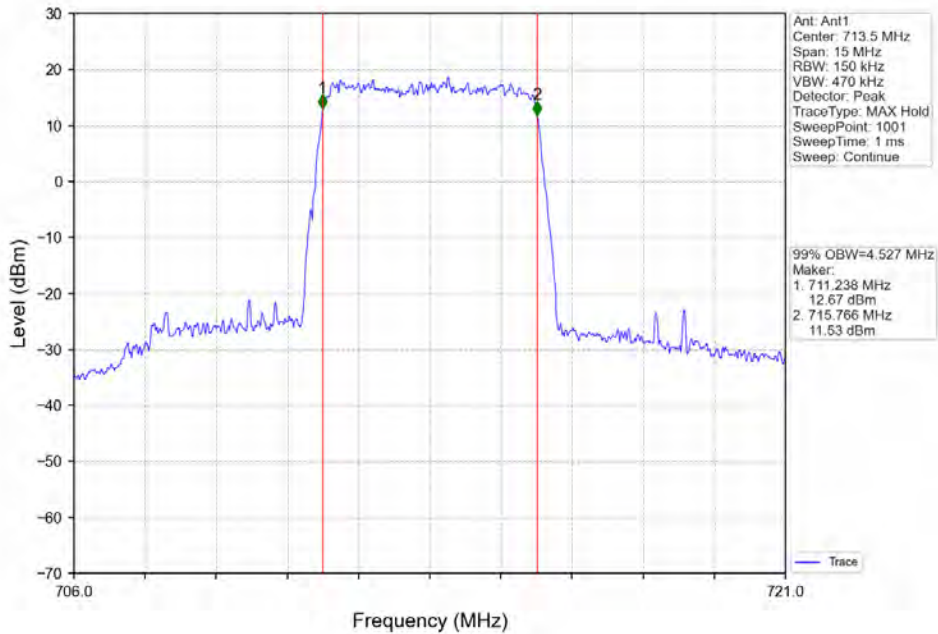

Band 17 5MHz 16QAM HCH 713.5MHz RB 25 0 NTVN

BV 7Layers Communications
Technology (Shenzhen) Co. Ltd

No.B102, Dazu Chuangxin Mansion, North of Beihuan
Avenue, North Area, Hi-Tech Industrial Park, Nanshan
District, Shenzhen, Guangdong, China

Tel: +86 755 8869 6566

Fax: +86 755 8869 6577

Email: customerservice.sw@bureauveritas.com