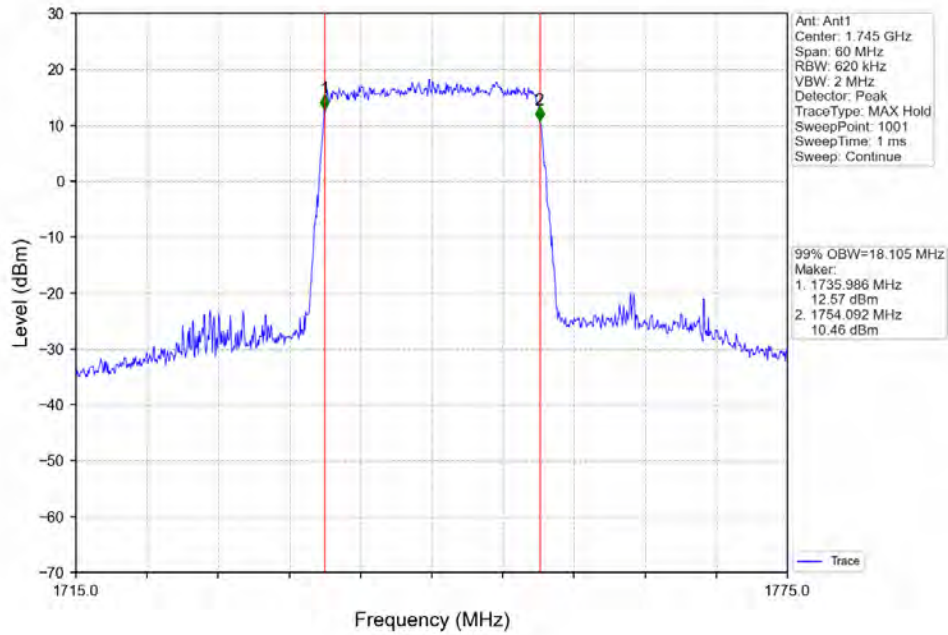

Band_66_20MHz_16QAM_MCH_1745MHz_RB_100_0_NTNV