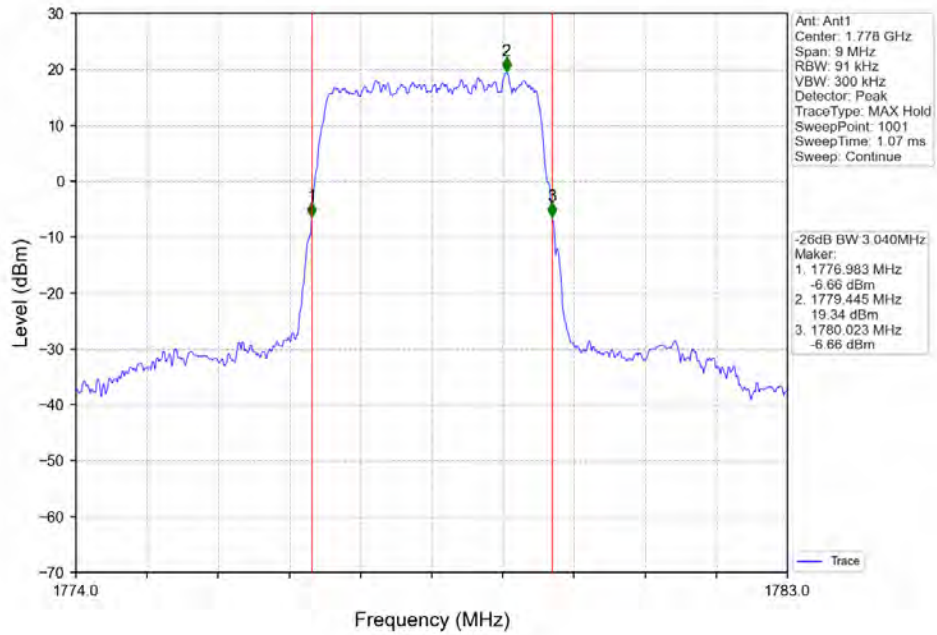

Band 66 3MHz QPSK HCH 1778.5MHz RB 15_0 NTN