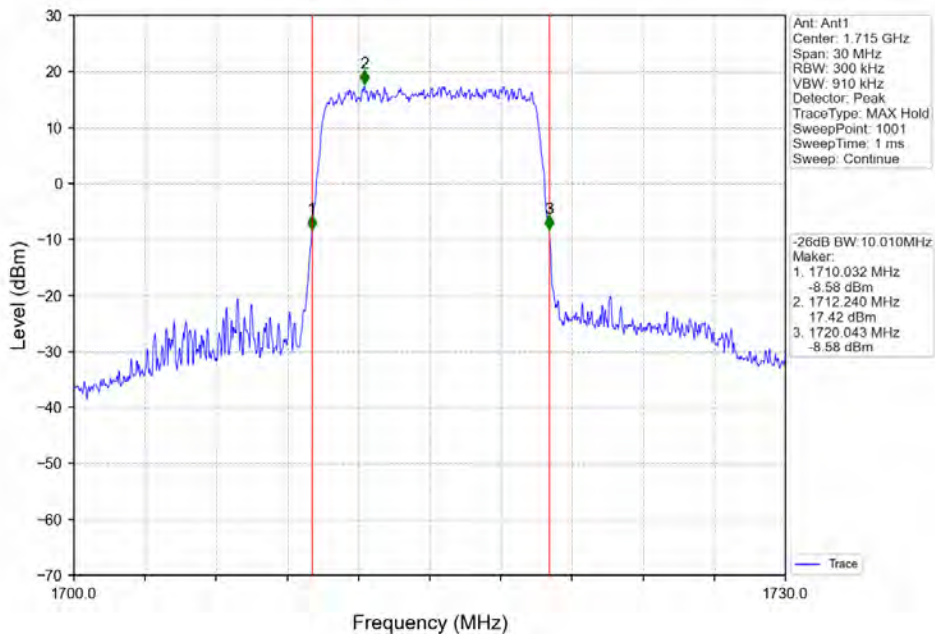

Band 66 10MHz 16QAM LCH 1715MHz RB 50 0 NTN

BV 7Layers Communications
Technology (Shenzhen) Co. Ltd

No.B102, Dazu Chuangxin Mansion, North of Beihuan
Avenue, North Area, Hi-Tech Industrial Park, Nanshan
District, Shenzhen, Guangdong, China

Tel: +86 755 8869 6566

Fax: +86 755 8869 6577

Email: customerservice.sw@bureauveritas.com