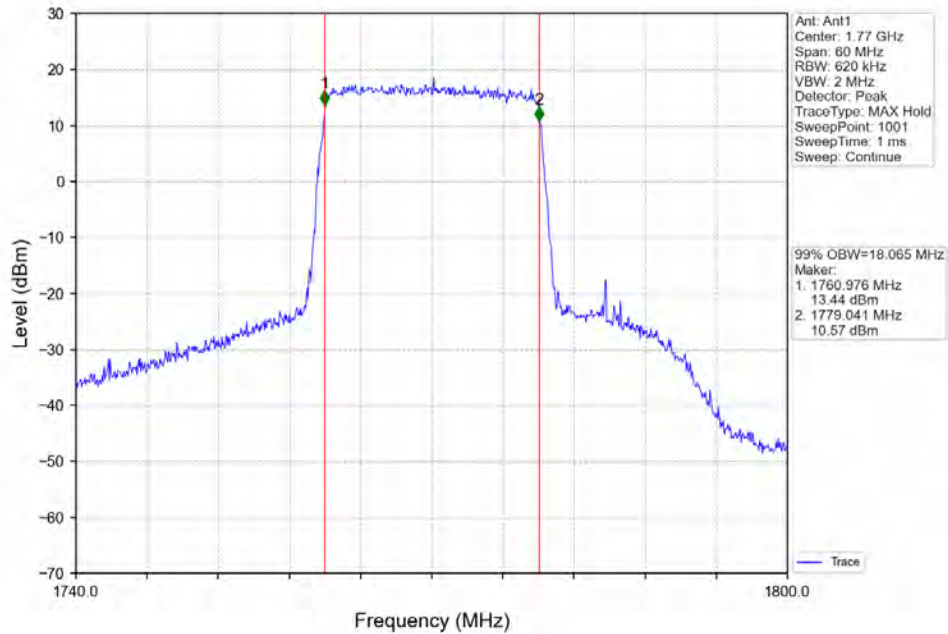

Band_66_20MHz_16QAM_HCH_1770MHz_RB_100_0_NTNV