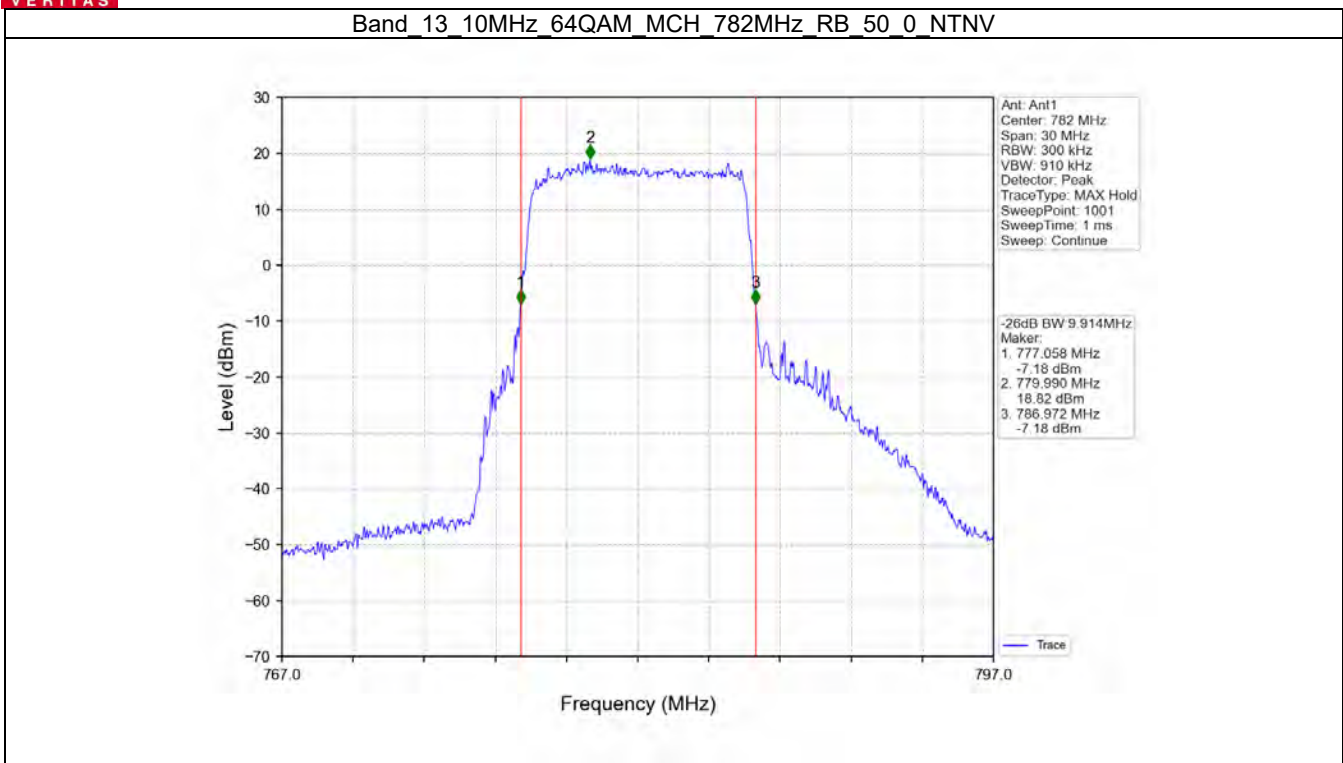

BV 7Layers Communications
Technology (Shenzhen) Co. Ltd

No.B102, Dazu Chuangxin Mansion, North of Beihuan
Avenue, North Area, Hi-Tech Industrial Park, Nanshan
District, Shenzhen, Guangdong, China

Tel: +86 755 8869 6566

Fax: +86 755 8869 6577

Email: customerservice.sw@bureauveritas.com

2.9 LTE Band 17 OBW

2.9.1 Test Result

Band: 17 / Bandwidth: 5MHz / NTNV							
Modulation	RB Allocation		99% Occupied Bandwidth (MHz)			Limit (MHz)	Verdict
	Size	Offset	LCH	MCH	HCH		
QPSK	25	0	4.549	4.538	4.554	/	Pass
16QAM	25	0	4.566	4.570	4.527	/	Pass
64QAM	25	0	4.567	4.563	4.533	/	Pass
Band: 17 / Bandwidth: 10MHz / NTNV							
Modulation	RB Allocation		99% Occupied Bandwidth (MHz)			Limit (MHz)	Verdict
	Size	Offset	LCH	MCH	HCH		
QPSK	50	0	9.026	9.014	9.022	/	Pass
16QAM	50	0	9.052	9.016	9.021	/	Pass
64QAM	50	0	9.010	9.035	9.008	/	Pass