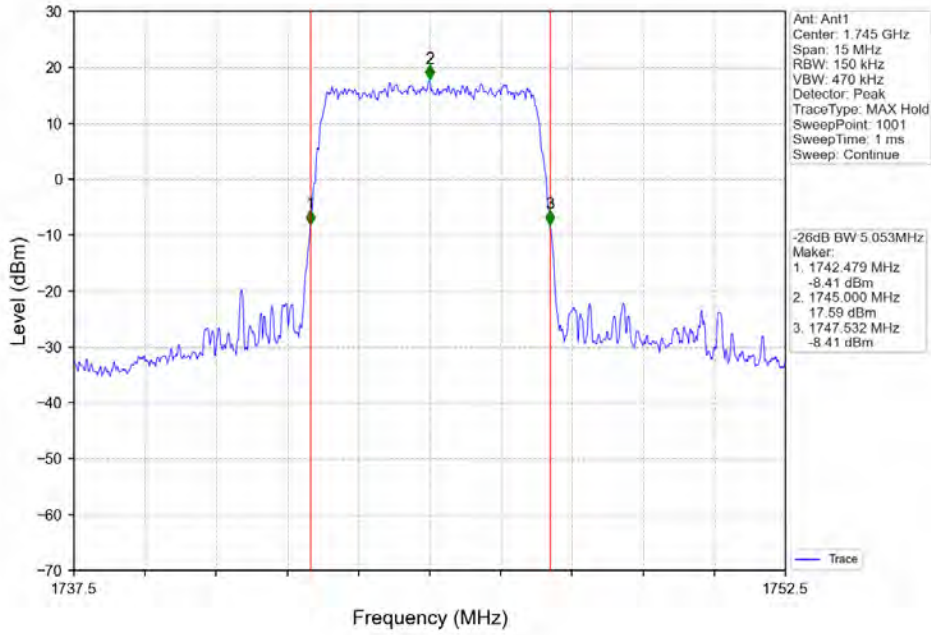

Band 66 5MHz 16QAM MCH 1745MHz RB 25\_0 NTNV

Band 66 5MHz 16QAM HCH 1777.5MHz RB 25\_0 NTNV

Band 66 5MHz 64QAM LCH 174.0.5MHz RB 25 0 NTN

Band 66 5MHz 64QAM MCH 1745MHz RB 25 0 NTN

BV 7Layers Communications  
Technology (Shenzhen) Co. Ltd