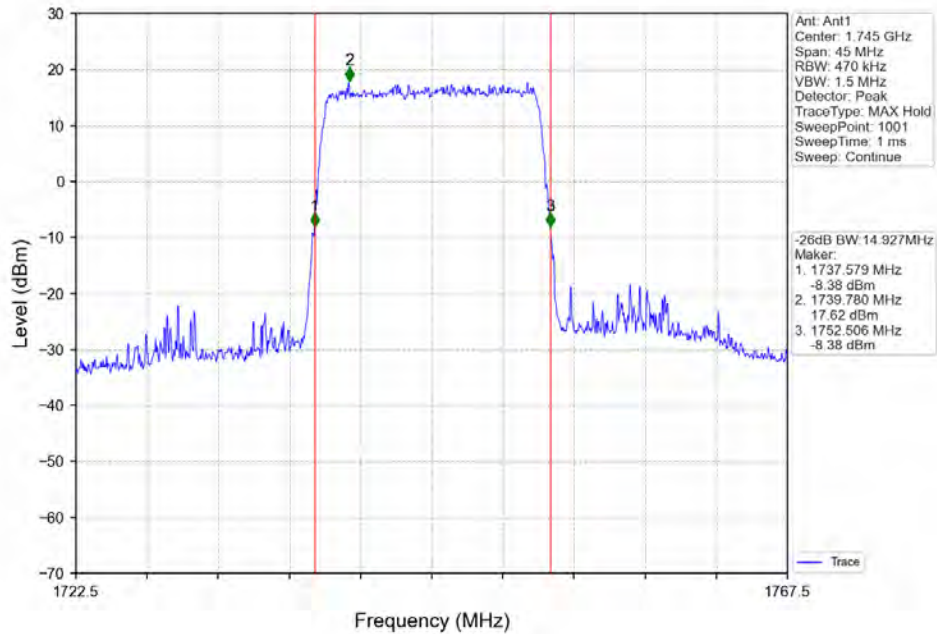

Band 66 15MHz 16QAM HCH 1772.5MHz RB 75 0 NTV

Band\_66\_15MHz\_64QAM\_LCH\_1717.5MHz\_RB\_75\_0\_NTNV

Band\_66\_15MHz\_64QAM\_MCH\_1745MHz\_RB\_75\_0\_NTNV

**BUREAU**  
**VERITAS**

**Test Report No.: W7L-P20210616-3RF03**