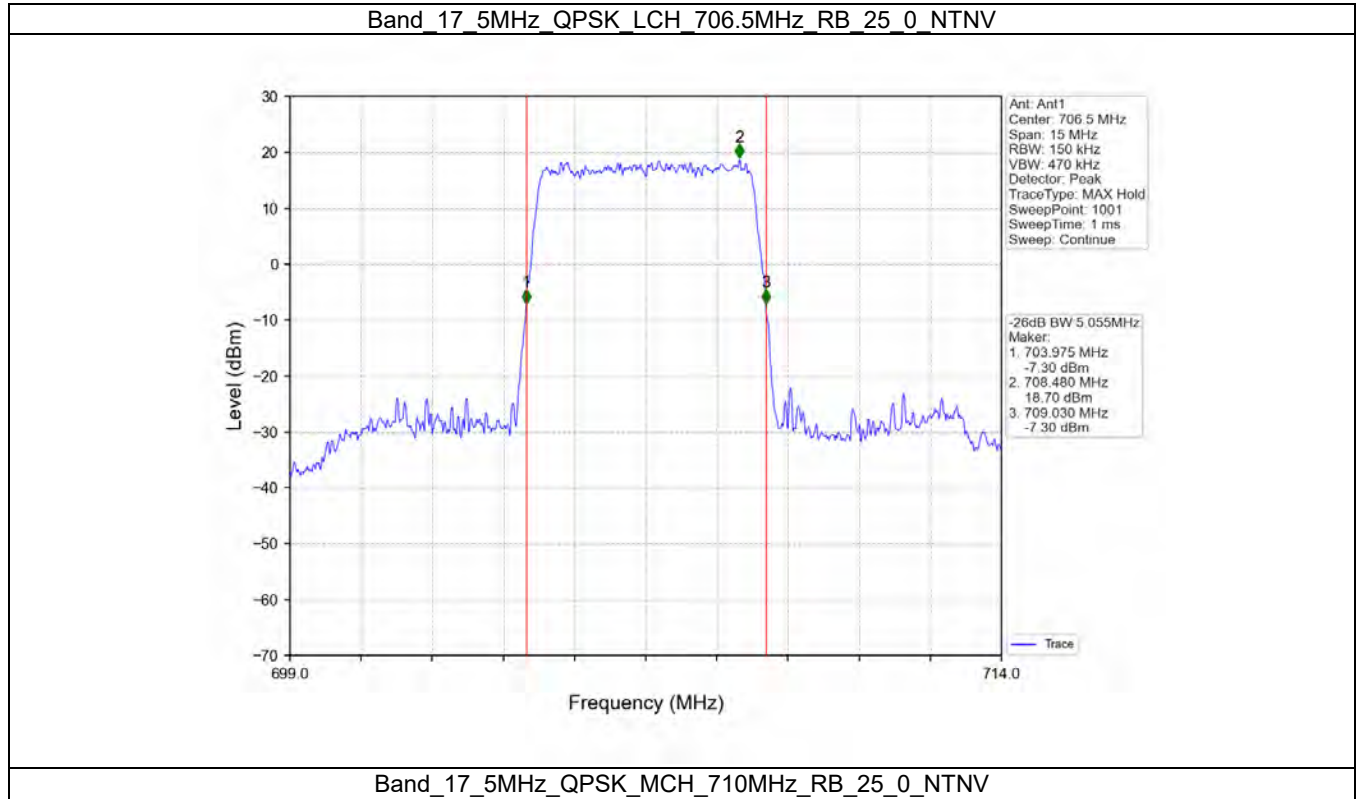

2.10 LTE Band 17 26DB

2.10.1 Test Result

Band: 17 / Bandwidth: 5MHz / NTNV							
Modulation	RB Allocation		26dB Bandwidth (MHz)			Limit (MHz)	Verdict
	Size	Offset	LCH	MCH	HCH		
QPSK	25	0	5.055	5.037	5.049	/	Pass
16QAM	25	0	5.099	5.033	5.053	/	Pass
64QAM	25	0	5.066	5.043	5.048	/	Pass
Band: 17 / Bandwidth: 10MHz / NTNV							
Modulation	RB Allocation		26dB Bandwidth (MHz)			Limit (MHz)	Verdict
	Size	Offset	LCH	MCH	HCH		
QPSK	50	0	10.006	9.975	9.954	/	Pass
16QAM	50	0	9.972	9.975	9.947	/	Pass
64QAM	50	0	9.966	9.880	9.963	/	Pass

2.10.2 Test Graph