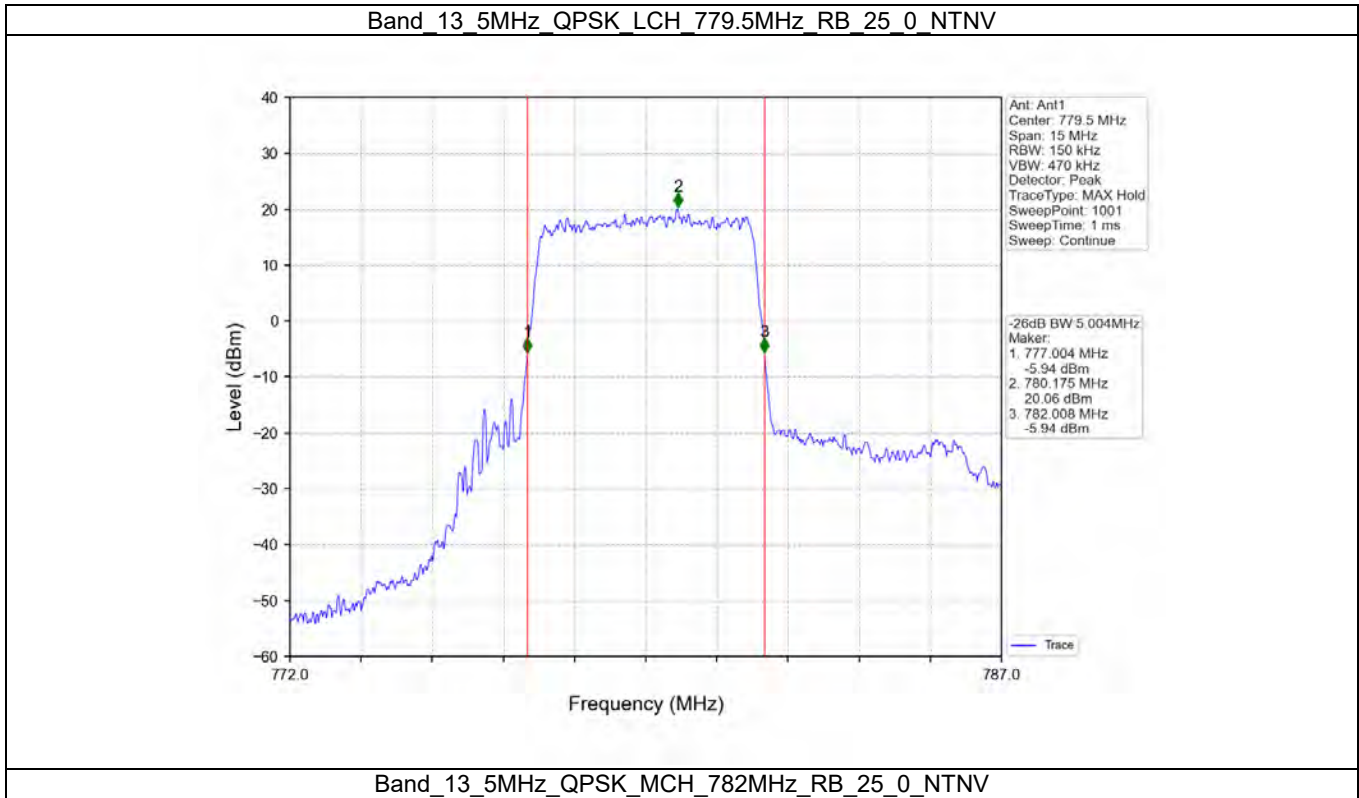

BUREAU VERITAS Test Report No.: W7L-P20210616-3RF03

2.8 LTE Band 13 26DB

2.8.1 Test Result

Band: 13 / Bandwidth: 5MHz / NTNV							
Modulation	RB Allocation		26dB Bandwidth (MHz)			Limit (MHz)	Verdict
	Size	Offset	LCH	MCH	HCH		
QPSK	25	0	5.004	5.010	5.017	/	Pass
16QAM	25	0	5.057	5.061	5.048	/	Pass
64QAM	25	0	5.070	5.057	5.044	/	Pass
Band: 13 / Bandwidth: 10MHz / NTNV							
Modulation	RB Allocation		26dB Bandwidth (MHz)			Limit (MHz)	Verdict
	Size	Offset	LCH	MCH	HCH		
QPSK	50	0	/	9.992	/	/	Pass
16QAM	50	0	/	9.906	/	/	Pass
64QAM	50	0	/	9.914	/	/	Pass

BV 7Layers Communications
Technology (Shenzhen) Co. Ltd

No.B102, Dazu Chuangxin Mansion, North of Beihuan
Avenue, North Area, Hi-Tech Industrial Park, Nanshan
District, Shenzhen, Guangdong, China

Tel: +86 755 8869 6566

Fax: +86 755 8869 6577

Email: customerservice.sw@bureauveritas.com

2.8.2 Test Graph