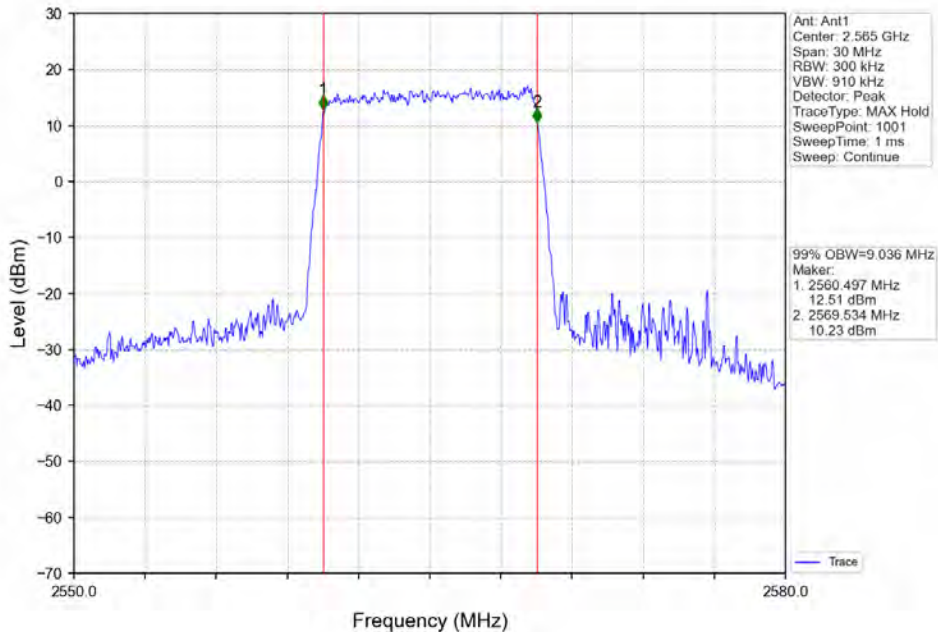

Band7 10MHz 16QAM HCH 2565MHz RB 50 0 NTNV