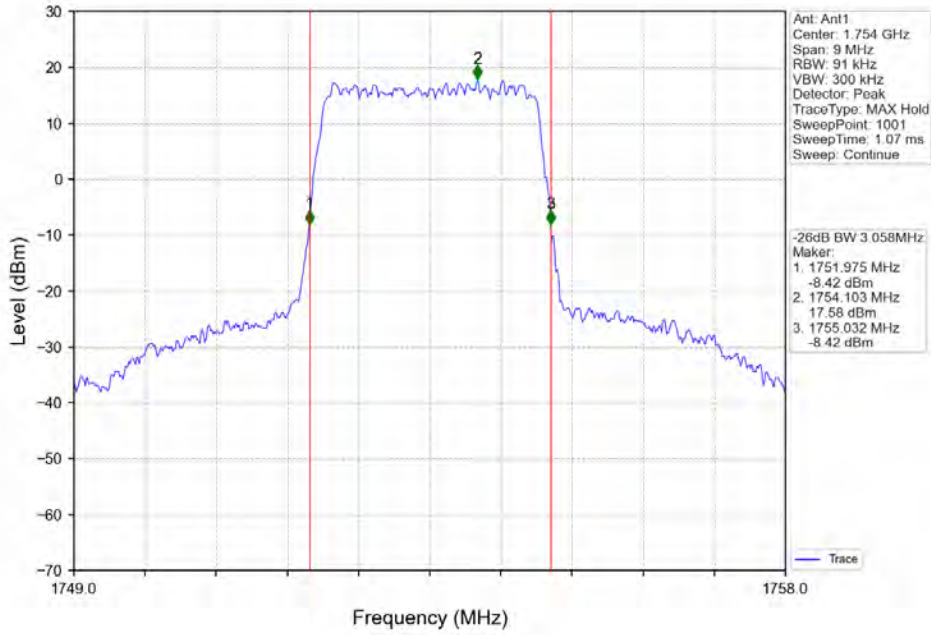

Band 4 3MHz QPSK HCH 1753.5MHz RB 15 0 NTVN