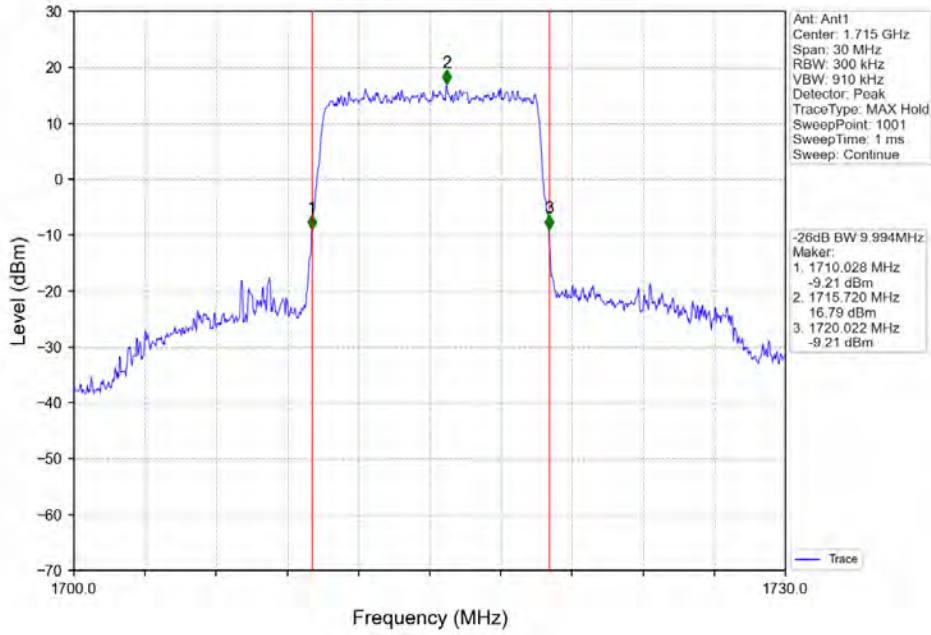

Band 4 10MHz 64QAM LCH 1715MHz RB 50 0 NTNV

Band 4 10MHz 64QAM MCH 1732.5MHz RB 50 0 NTNV

BV 7Layers Communications
Technology (Shenzhen) Co. Ltd

No.B102, Dazu Chuangxin Mansion, North of Beihuan
Avenue, North Area, Hi-Tech Industrial Park, Nanshan
District, Shenzhen, Guangdong, China