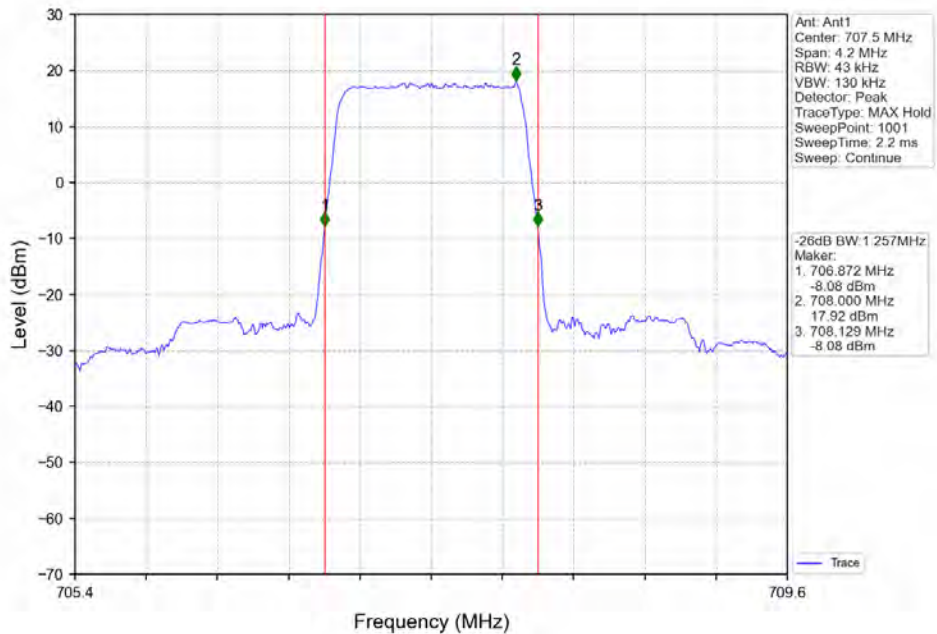

Band 12 1.4MHz 16QAM HCH 715.3MHz RB 6 0 NTV

Band 12 1.4MHz 64QAM LCH 699.7MHz RB 6 0 NTV

Band 12 1.4MHz 64QAM MCH 707.5MHz RB 6 0 NTV

BV 7Layers Communications
Technology (Shenzhen) Co. Ltd

No.B102, Dazu Chuangxin Mansion, North of Beihuan
Avenue, North Area, Hi-Tech Industrial Park, Nanshan
District, Shenzhen, Guangdong, China