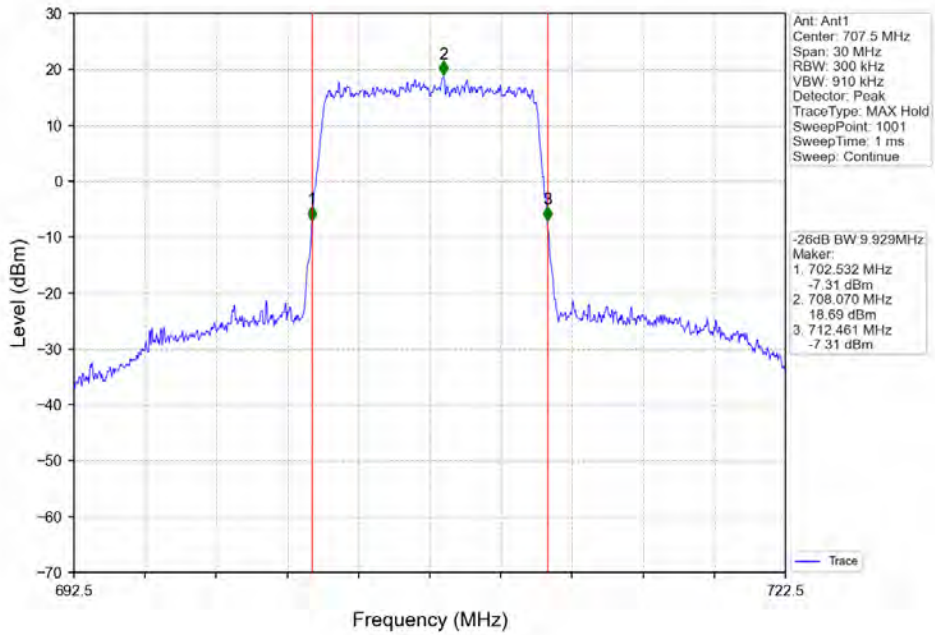

Band 12 10MHz 16QAM MCH 707.5MHz RB 50 0 NTNV