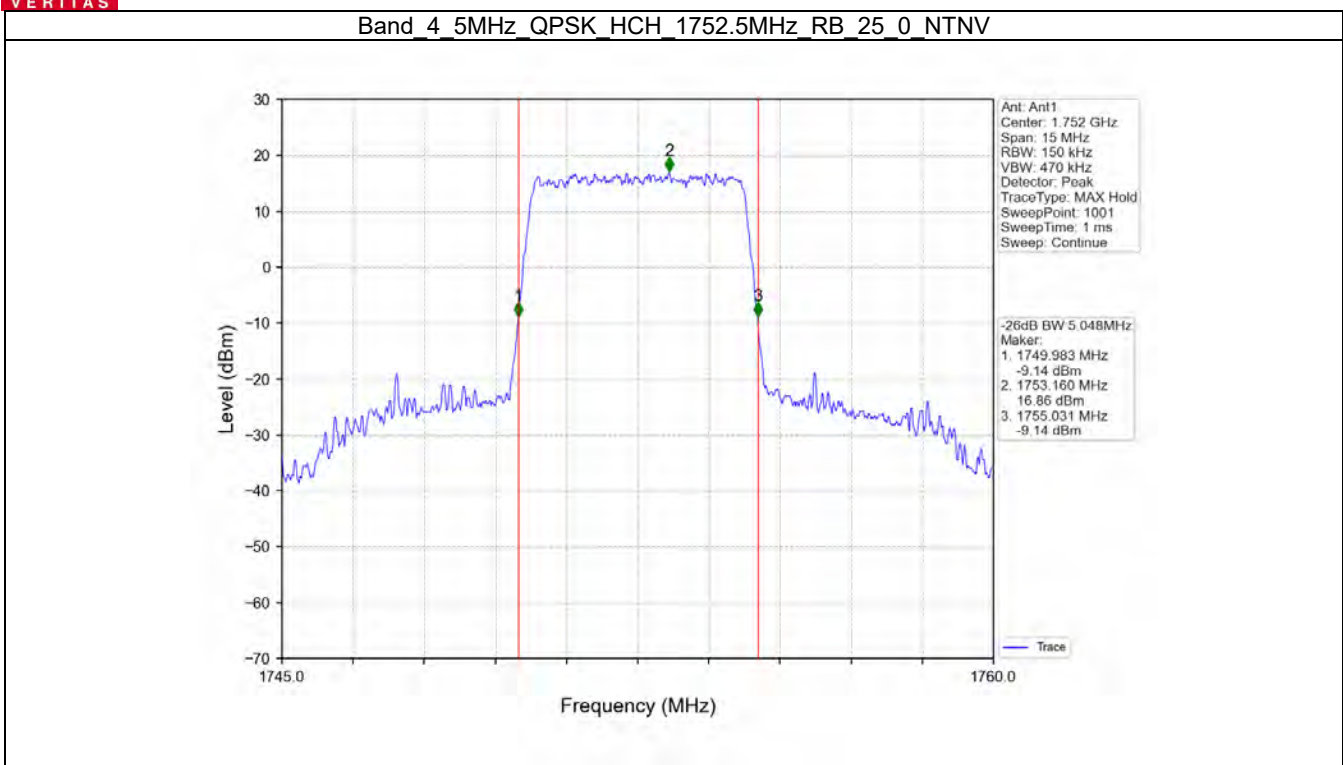

BV 7Layers Communications
Technology (Shenzhen) Co. Ltd

No.B102, Dazu Chuangxin Mansion, North of Beihuan
Avenue, North Area, Hi-Tech Industrial Park, Nanshan
District, Shenzhen, Guangdong, China

Tel: +86 755 8869 6566

Fax: +86 755 8869 6577

Email: customerservice.sw@bureauveritas.com