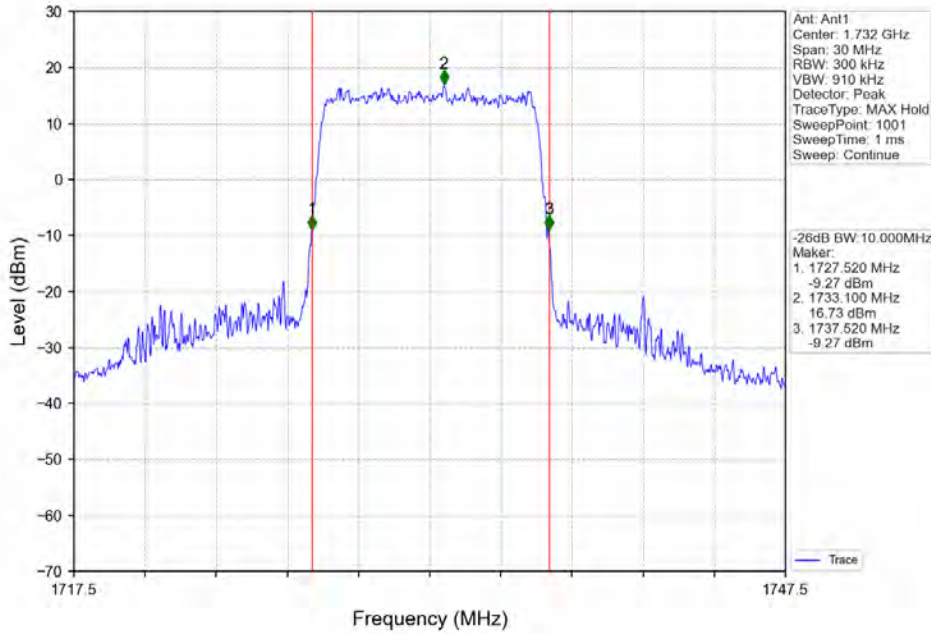

Band 4 10MHz 64QAM LCH 1715MHz RB 50 0 NTNV

Band 4 10MHz 64QAM MCH 1732.5MHz RB 50 0 NTNV

BV 7Layers Communications
Technology (Shenzhen) Co. Ltd

No.B102, Dazu Chuangxin Mansion, North of Beihuan
Avenue, North Area, Hi-Tech Industrial Park, Nanshan
District, Shenzhen, Guangdong, China