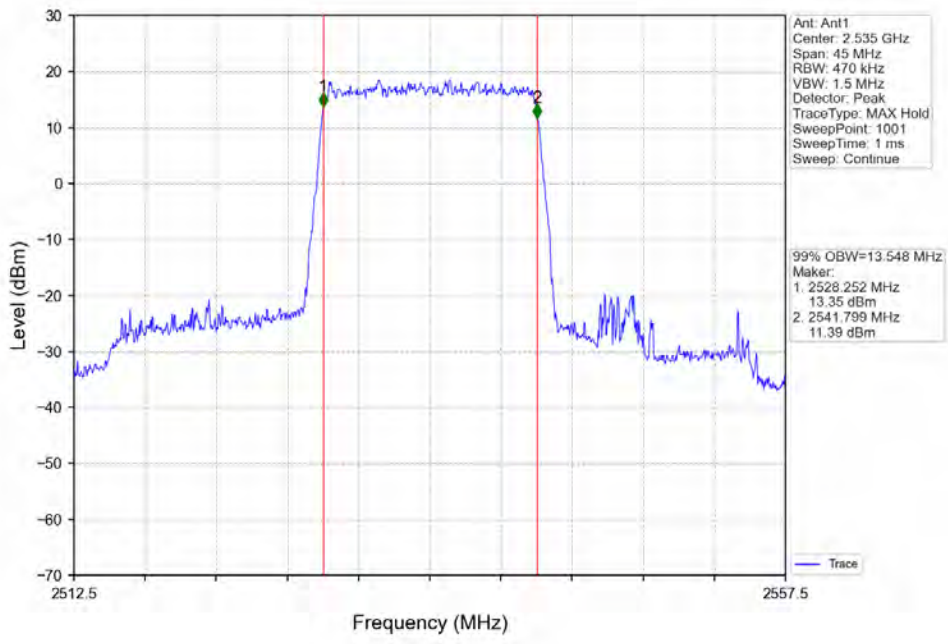

Band7 15MHz QPSK MCH 2535MHz RB 75 0 NTV

BV 7Layers Communications
Technology (Shenzhen) Co. Ltd

No.B102, Dazu Chuangxin Mansion, North of Beihuan
Avenue, North Area, Hi-Tech Industrial Park, Nanshan
District, Shenzhen, Guangdong, China