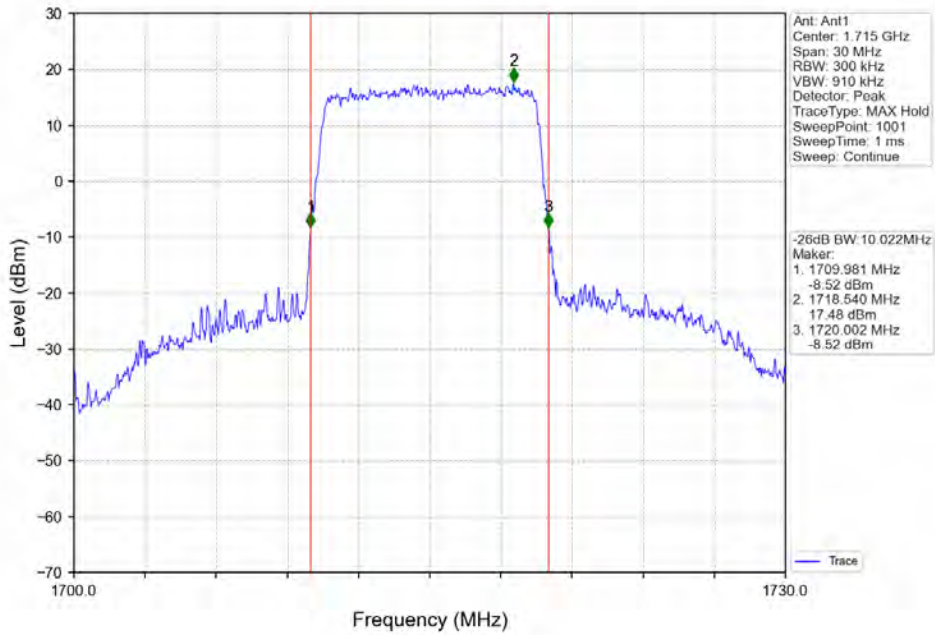

Band 4 10MHz QPSK LCH 1715MHz RB 50 0 NTN