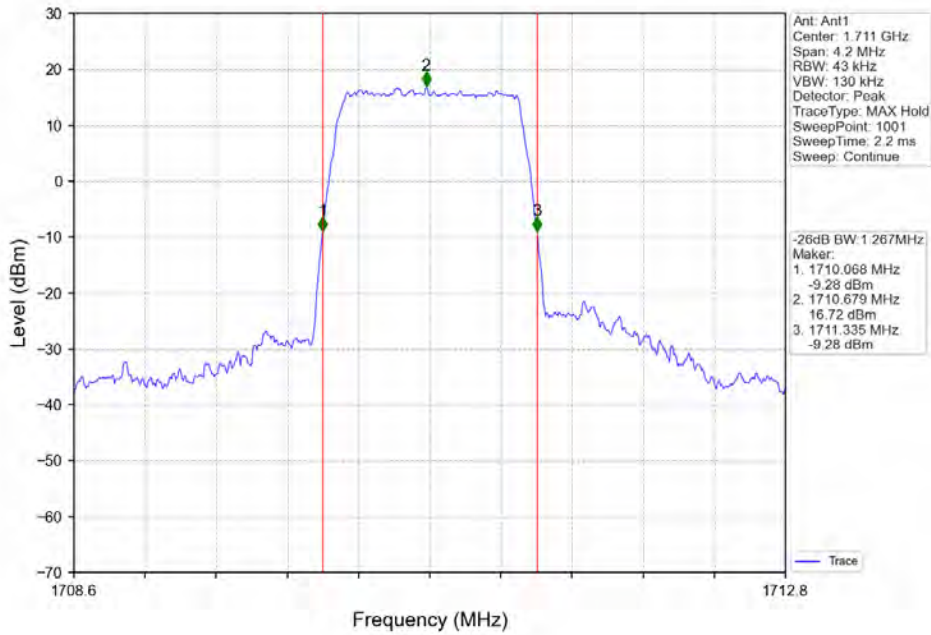

Band 4 1.4MHz 16QAM MCH 1732.5MHz RB 6 0 NTV

Band 4 1.4MHz 16QAM HCH 1754.3MHz RB 6 0 NTV

Band 4 1.4MHz 64QAM LCH 1710.7MHz RB 6 0 NTV

Band 4 1.4MHz 64QAM MCH 1732.5MHz RB 6 0 NTV

BV 7Layers Communications Technology (Shenzhen) Co. Ltd