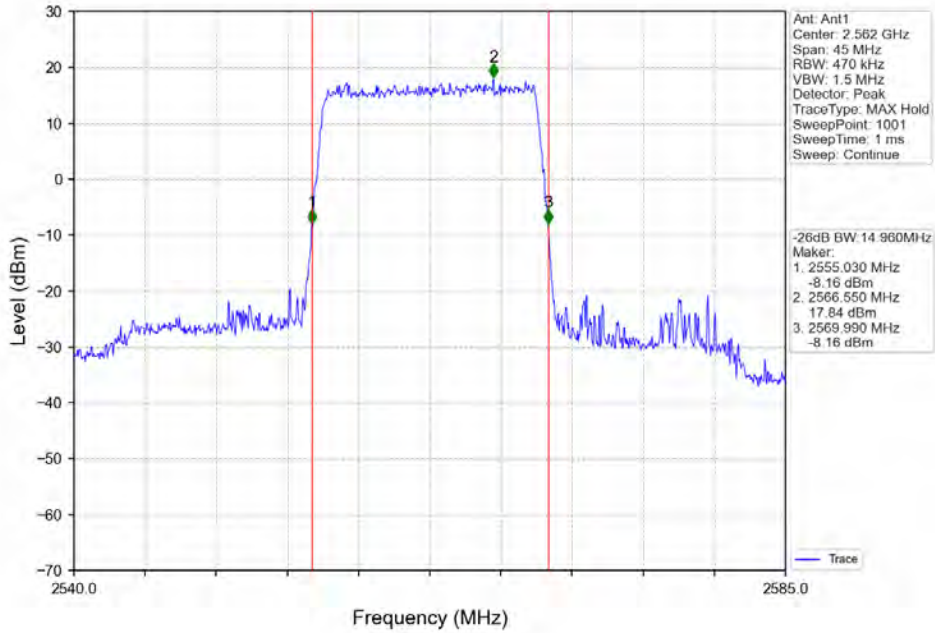

Band7_15MHz_64QAM_HCH_2562.5MHz_RB_75_0_NTNV