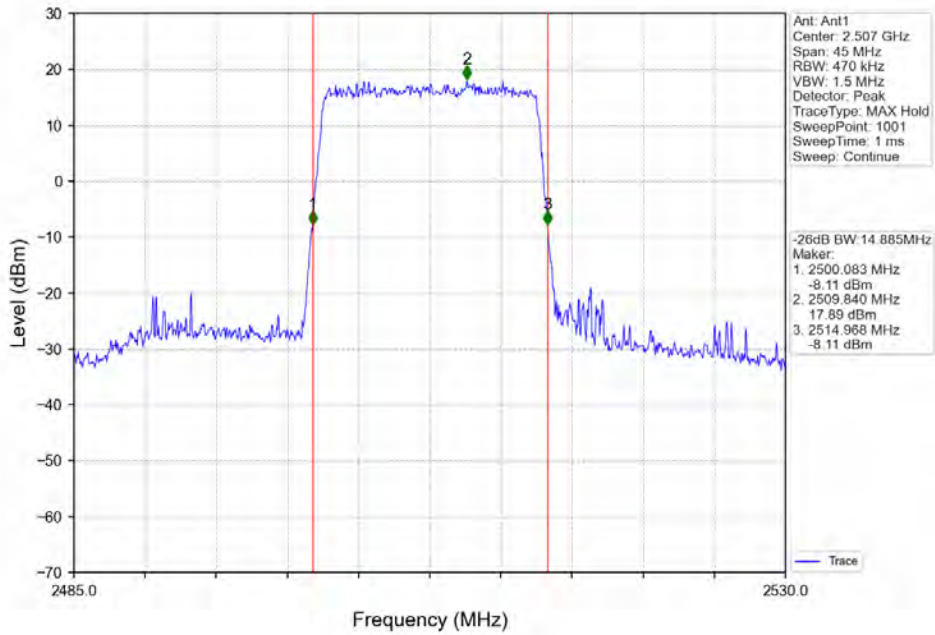

Band7 10MHz 64QAM HCH 2565MHz RB 50 0 NTNV

Band7 15MHz 64QAM LCH 2507.5MHz RB 75 0 NTNV

Band7 15MHz 64QAM MCH 2535MHz RB 75 0 NTNV

BV 7Layers Communications
Technology (Shenzhen) Co. Ltd

No.B102, Dazu Chuangxin Mansion, North of Beihuan
Avenue, North Area, Hi-Tech Industrial Park, Nanshan
District, Shenzhen, Guangdong, China