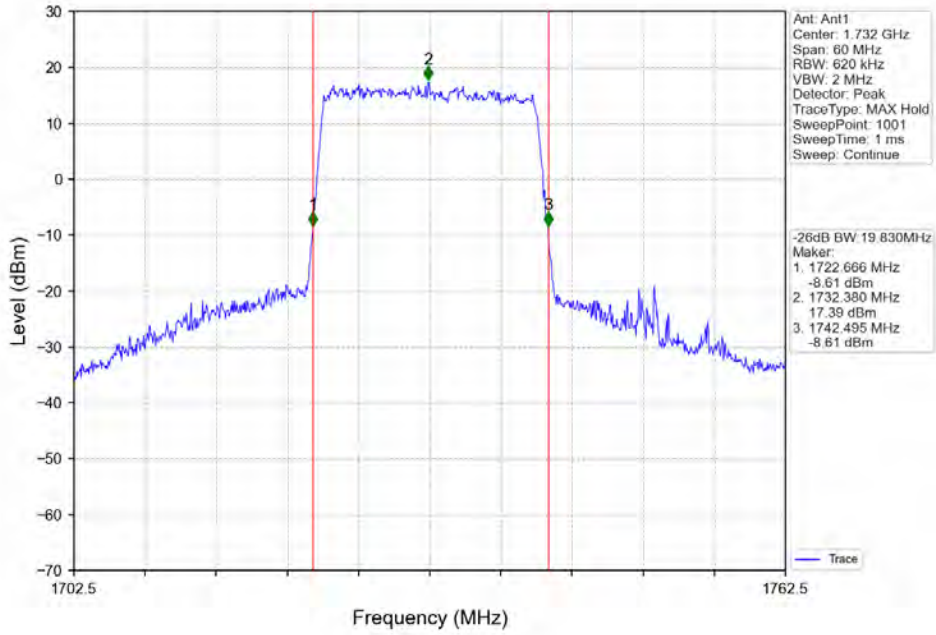

Band 4 20MHz 16QAM MCH 1732.5MHz RB 100 0 NTV

Band 4 20MHz 16QAM HCH 1745MHz RB 100 0 NTV

BV 7Layers Communications Technology (Shenzhen) Co. Ltd

No.B102, Dazu Chuangxin Mansion, North of Beihuan Avenue, North Area, Hi-Tech Industrial Park, Nanshan District, Shenzhen, Guangdong, China