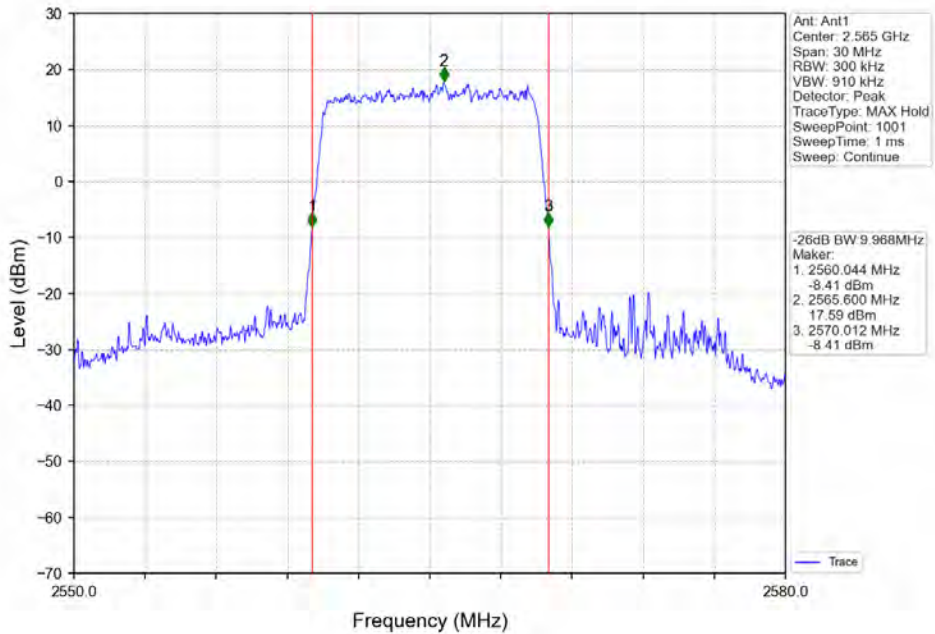

Band7 10MHz 64QAM HCH 2565MHz RB 50 0 NTNV

Band7 15MHz 64QAM LCH 2507.5MHz RB 75 0 NTNV

Band7 15MHz 64QAM MCH 2535MHz RB 75 0 NTNV

BV 7Layers Communications
Technology (Shenzhen) Co. Ltd

No.B102, Dazu Chuangxin Mansion, North of Beihuan
Avenue, North Area, Hi-Tech Industrial Park, Nanshan
District, Shenzhen, Guangdong, China