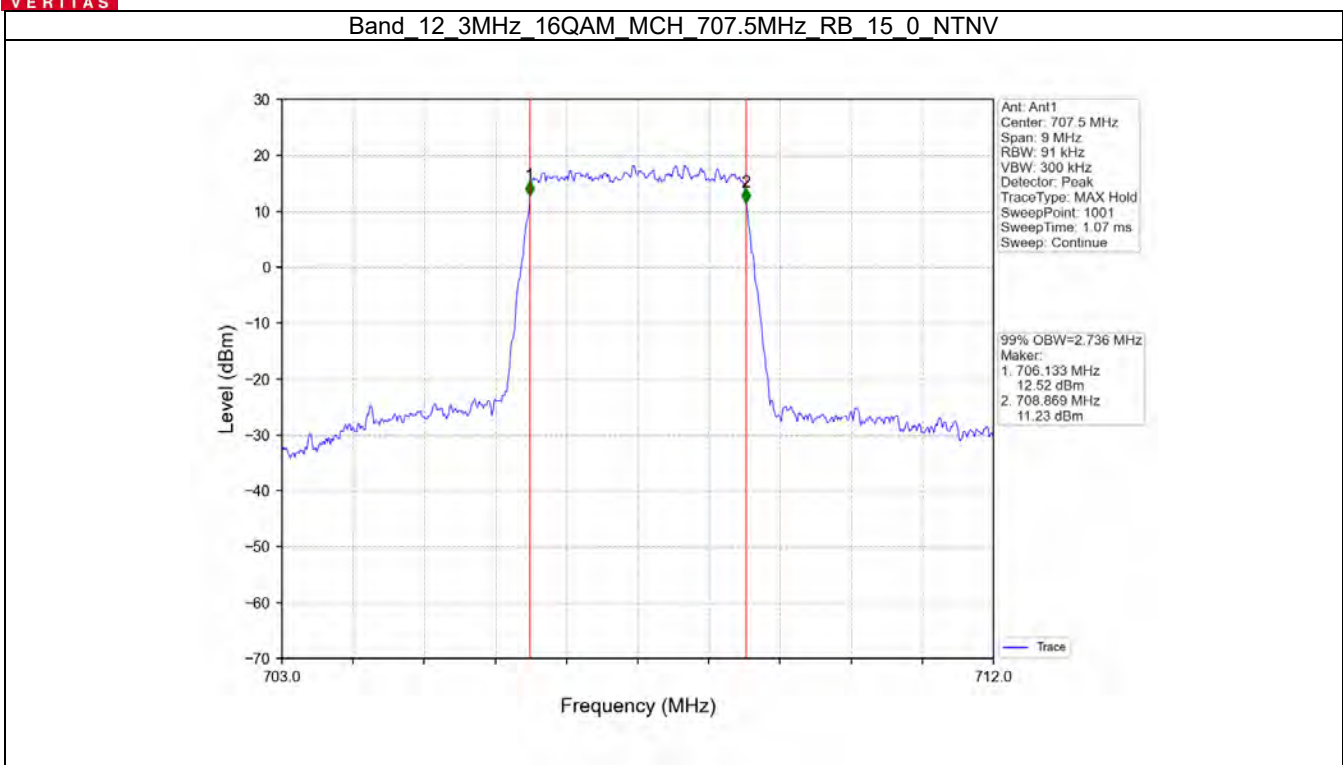

Band 12 3MHz 16QAM LCH 700.5MHz RB 15 0 NTVN

BV 7Layers Communications
Technology (Shenzhen) Co. Ltd

No.B102, Dazu Chuangxin Mansion, North of Beihuan
Avenue, North Area, Hi-Tech Industrial Park, Nanshan
District, Shenzhen, Guangdong, China