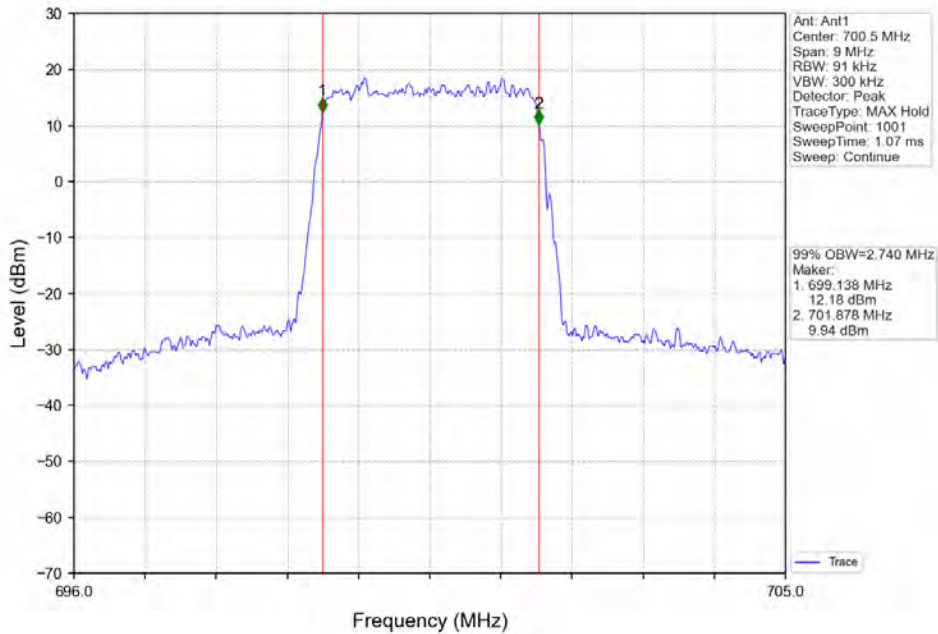

Band 12 3MHz 16QAM LCH 700.5MHz RB 15 0 NTVN

BV 7Layers Communications
Technology (Shenzhen) Co. Ltd

No.B102, Dazu Chuangxin Mansion, North of Beihuan
Avenue, North Area, Hi-Tech Industrial Park, Nanshan
District, Shenzhen, Guangdong, China