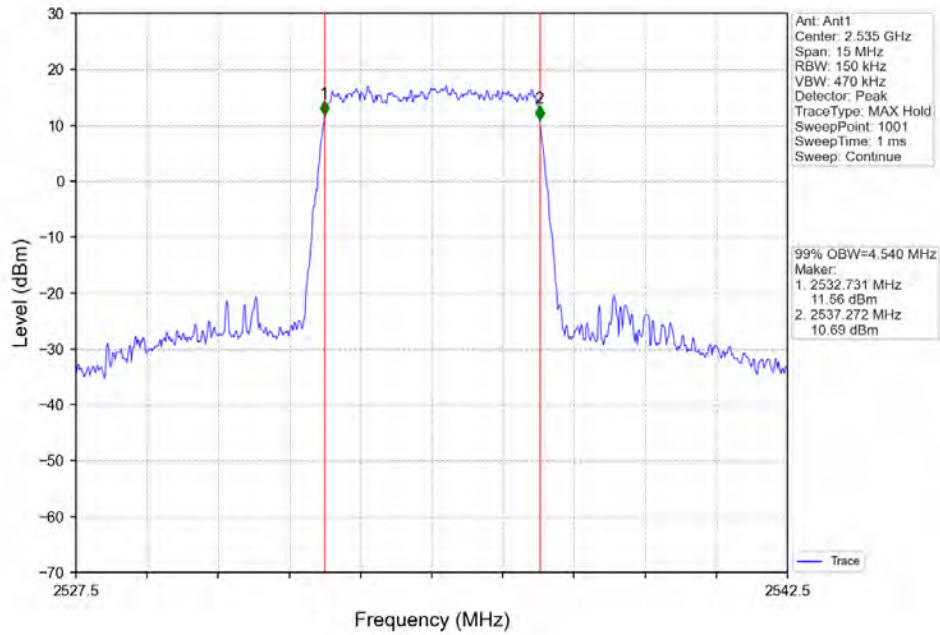

Band7_5MHz_16QAM_HCH_2567.5MHz_RB_25_0_NTNV

BUREAU
VERITAS

Test Report No.: W7L-P20210616-3RF03

Band7_10MHz_QPSK_LCH_2505MHz_RB_50_0_NTNV

Band7_10MHz_QPSK_MCH_2535MHz_RB_50_0_NTNV

BV 7Layers Communications
Technology (Shenzhen) Co. Ltd