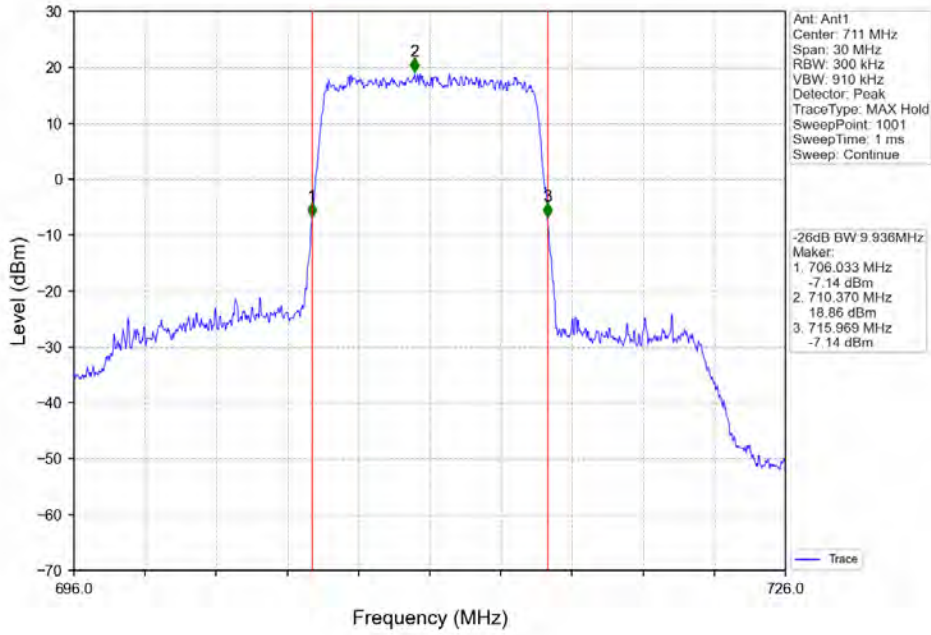

Band 12 10MHz QPSK HCH 711MHz RB 50 0 NTV

Band 12 10MHz 16QAM LCH 704MHz RB 50 0 NTV

BV 7Layers Communications
Technology (Shenzhen) Co. Ltd

No.B102, Dazu Chuangxin Mansion, North of Beihuan
Avenue, North Area, Hi-Tech Industrial Park, Nanshan
District, Shenzhen, Guangdong, China