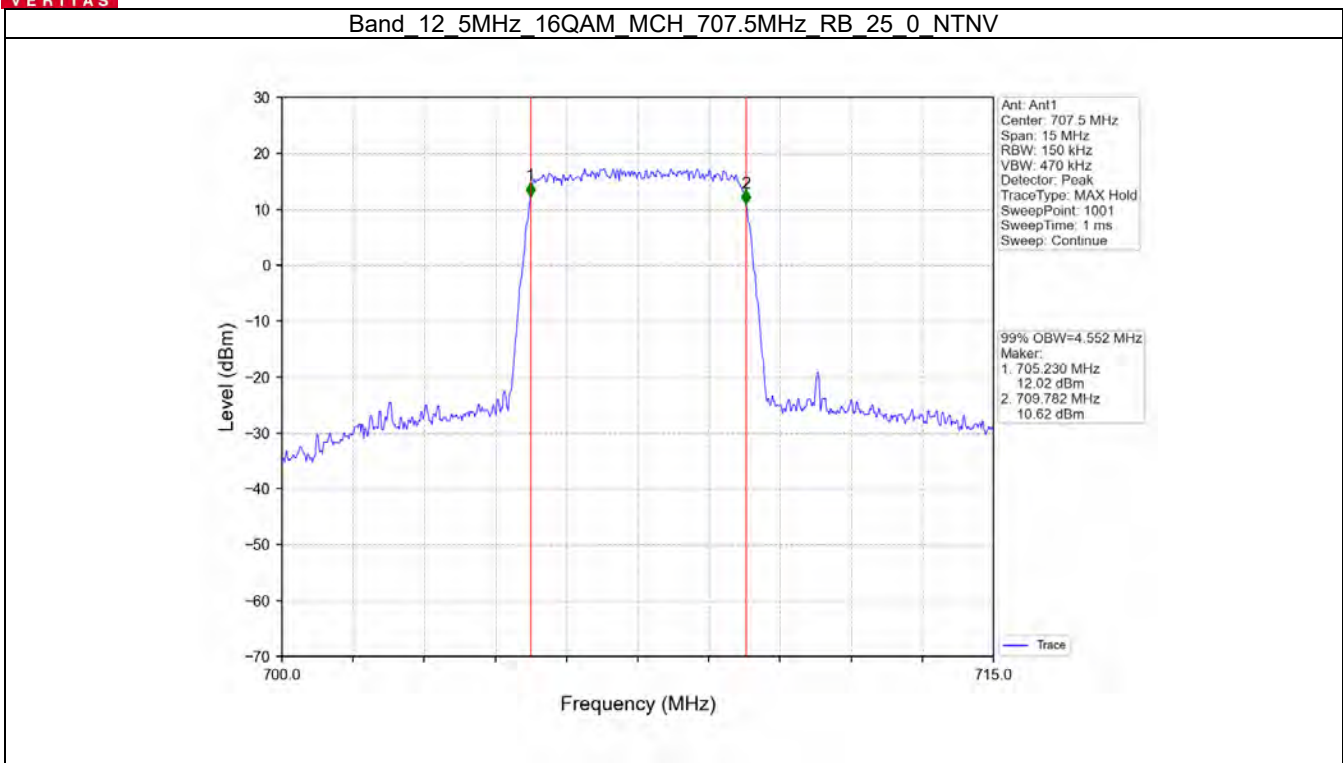

BV 7Layers Communications
Technology (Shenzhen) Co. Ltd

No.B102, Dazu Chuangxin Mansion, North of Beihuan
Avenue, North Area, Hi-Tech Industrial Park, Nanshan
District, Shenzhen, Guangdong, China

Tel: +86 755 8869 6566
Fax: +86 755 8869 6577
Email: customerservice.sw@bureauveritas.com