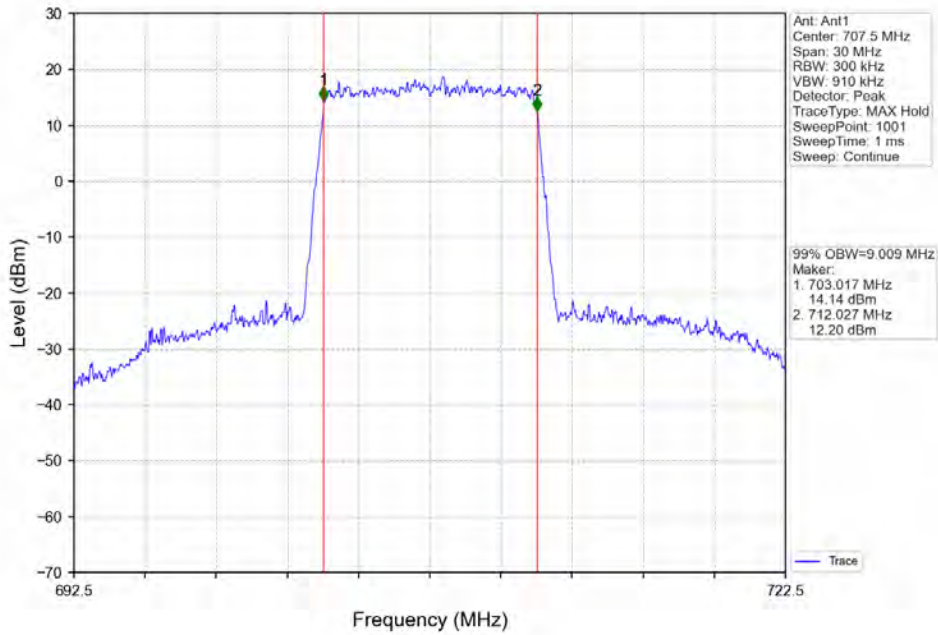

Band 12 10MHz QPSK HCH 711MHz RB 50 0 NTV

Band 12 10MHz 16QAM LCH 704MHz RB 50 0 NTV

BUREAU
VERITAS

Test Report No.: W7L-P20210616-3RF03

Band_12_10MHz_16QAM_MCH_707.5MHz_RB_50_0_NTNV

Band_12_10MHz_16QAM_HCH_711MHz_RB_50_0_NTNV