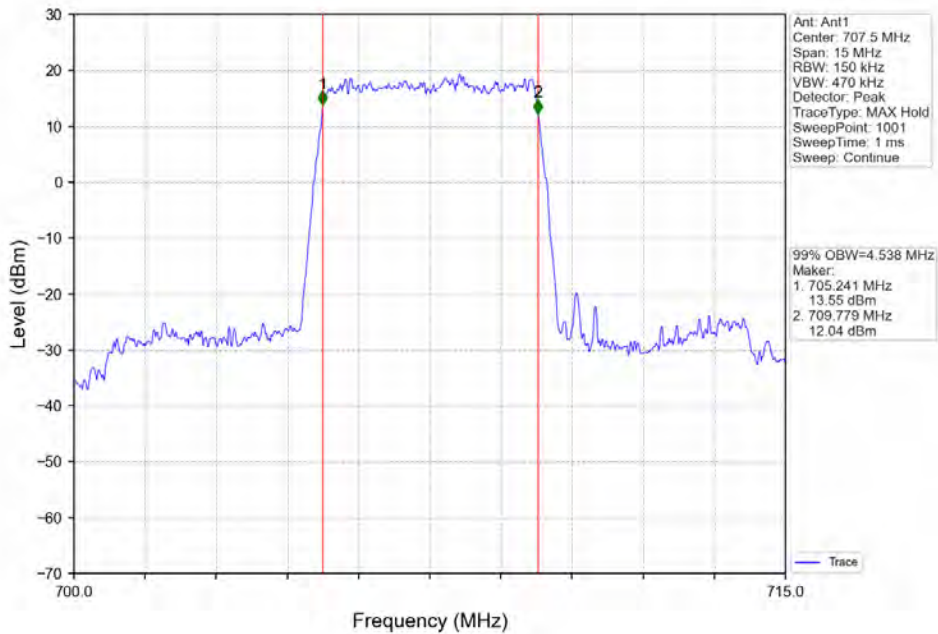

Band 12 5MHz QPSK MCH 707.5MHz RB 25 0 NTV

BV 7Layers Communications
Technology (Shenzhen) Co. Ltd

No.B102, Dazu Chuangxin Mansion, North of Beihuan
Avenue, North Area, Hi-Tech Industrial Park, Nanshan
District, Shenzhen, Guangdong, China

Tel: +86 755 8869 6566

Fax: +86 755 8869 6577

Email: customerservice.sw@bureauveritas.com