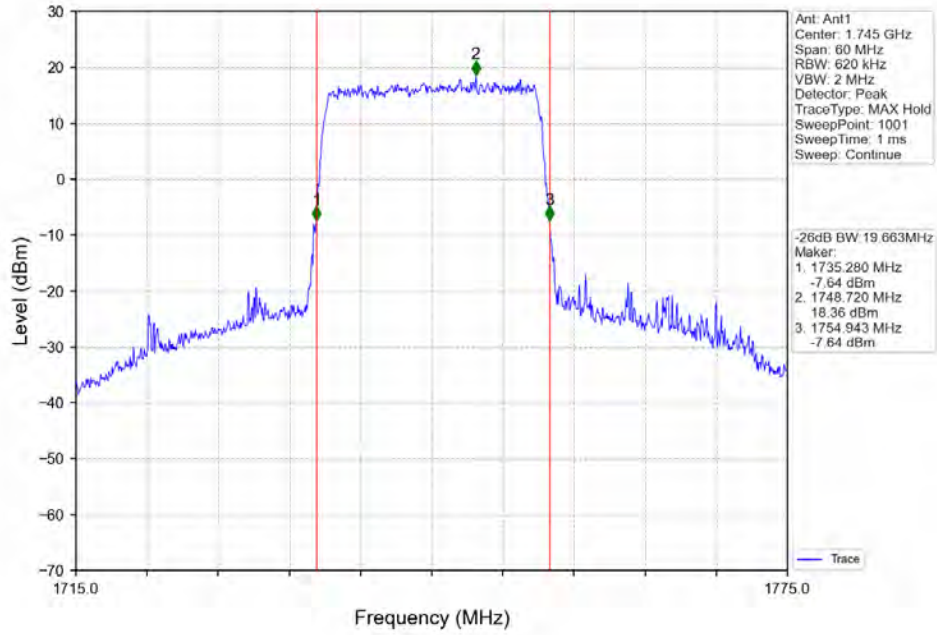

Band 4 20MHz QPSK HCH 1745MHz RB 100 0 NTN