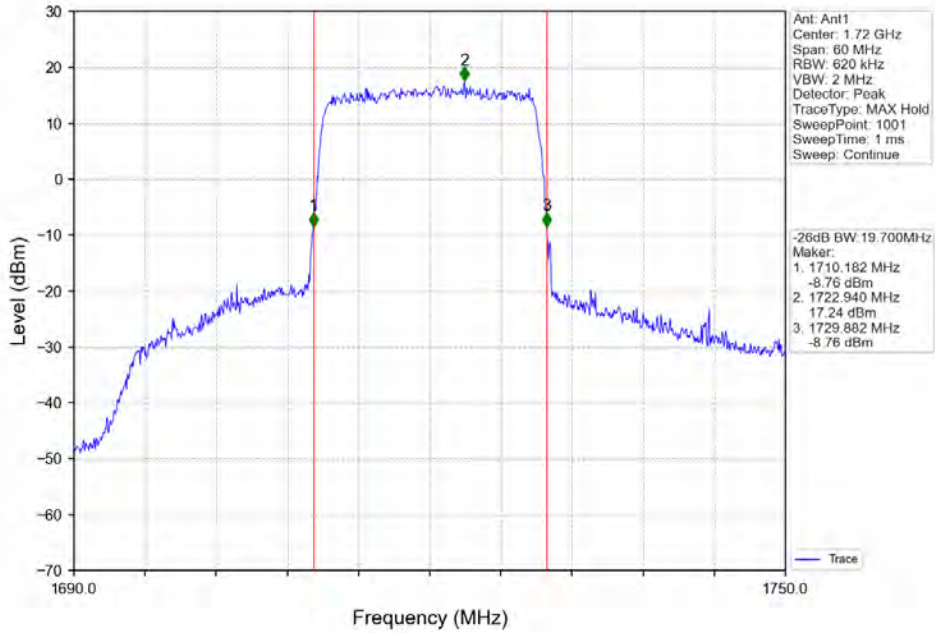

Band 4 20MHz 64QAM LCH 1720MHz RB 100_0 NTN