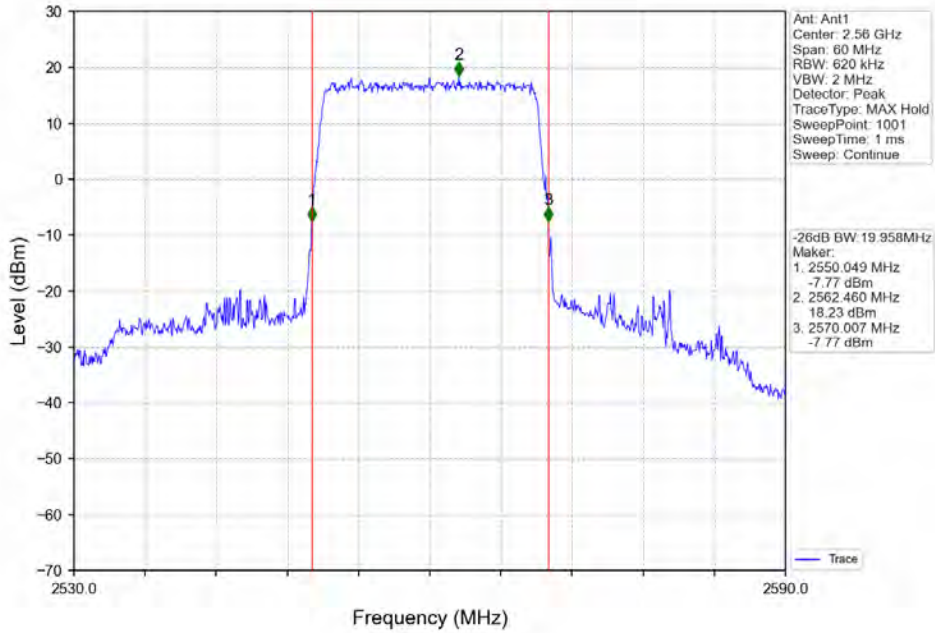

Band7_20MHz_QPSK_HCH_2560MHz_RB_100_0_NTNV