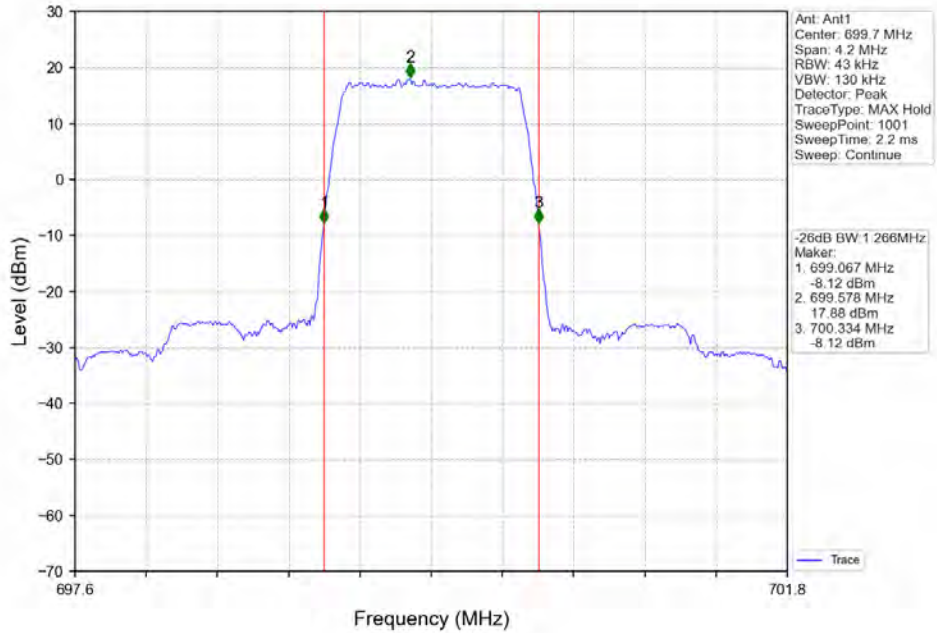

Band 12 1.4MHz 16QAM HCH 715.3MHz RB 6 0 NTV

Band 12 1.4MHz 64QAM LCH 699.7MHz RB 6 0 NTV

Band 12 1.4MHz 64QAM MCH 707.5MHz RB 6 0 NTV

BV 7Layers Communications
Technology (Shenzhen) Co. Ltd

No.B102, Dazu Chuangxin Mansion, North of Beihuan
Avenue, North Area, Hi-Tech Industrial Park, Nanshan
District, Shenzhen, Guangdong, China