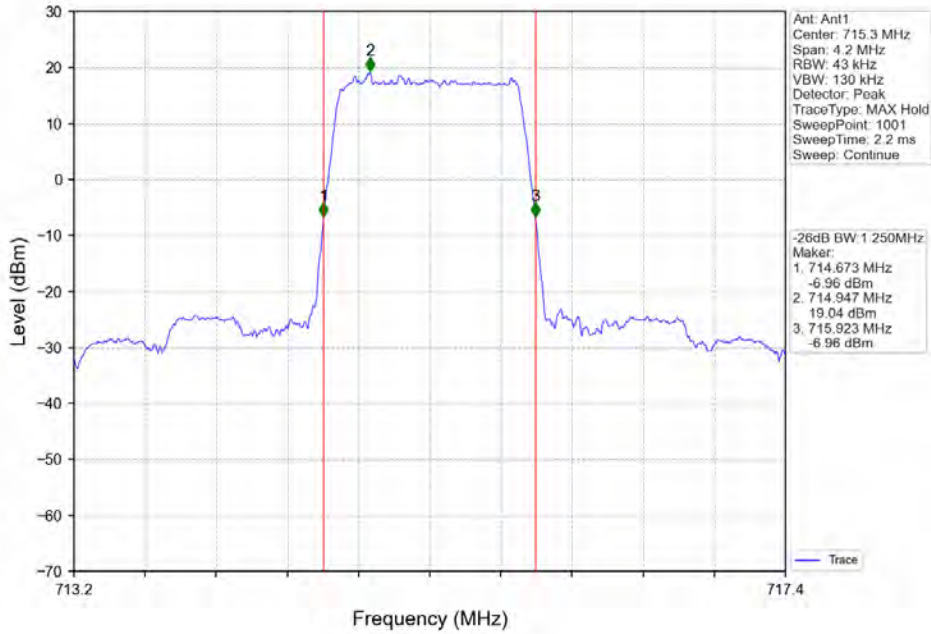

Band 12 1.4MHz 16QAM HCH 715.3MHz RB 6 0 NTV

Band 12 1.4MHz 64QAM LCH 699.7MHz RB 6 0 NTV

Band 12 1.4MHz 64QAM MCH 707.5MHz RB 6 0 NTV

BV 7Layers Communications
Technology (Shenzhen) Co. Ltd

No.B102, Dazu Chuangxin Mansion, North of Beihuan
Avenue, North Area, Hi-Tech Industrial Park, Nanshan
District, Shenzhen, Guangdong, China