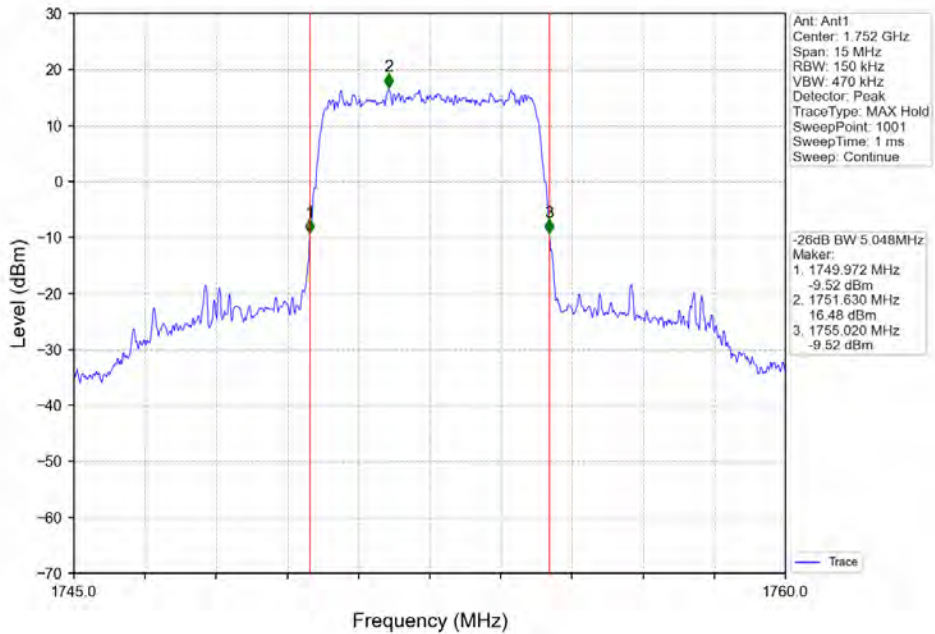

Band 4 5MHz 16QAM HCH 1752.5MHz RB 25_0 NTN

BV 7Layers Communications
Technology (Shenzhen) Co. Ltd

No.B102, Dazu Chuangxin Mansion, North of Beihuan
Avenue, North Area, Hi-Tech Industrial Park, Nanshan
District, Shenzhen, Guangdong, China

Tel: +86 755 8869 6566

Fax: +86 755 8869 6577

Email: customerservice.sw@bureauveritas.com