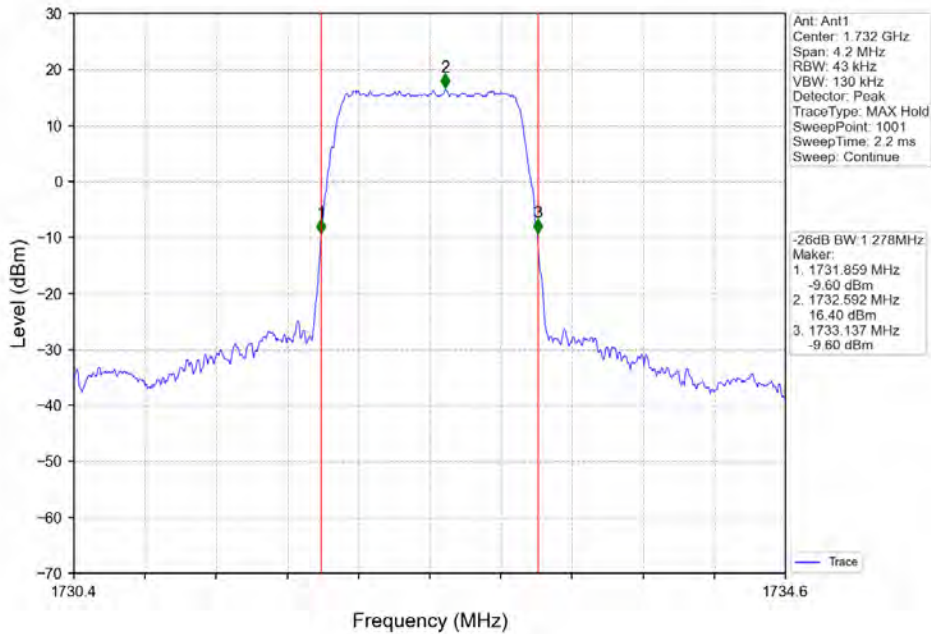

Band 4 1.4MHz 16QAM MCH 1732.5MHz RB 6 0 NTV

Band 4 1.4MHz 16QAM HCH 1754.3MHz RB 6 0 NTV

Band 4 1.4MHz 64QAM LCH 1710.7MHz RB 6 0 NTV

Band 4 1.4MHz 64QAM MCH 1732.5MHz RB 6 0 NTV

BV 7Layers Communications Technology (Shenzhen) Co. Ltd