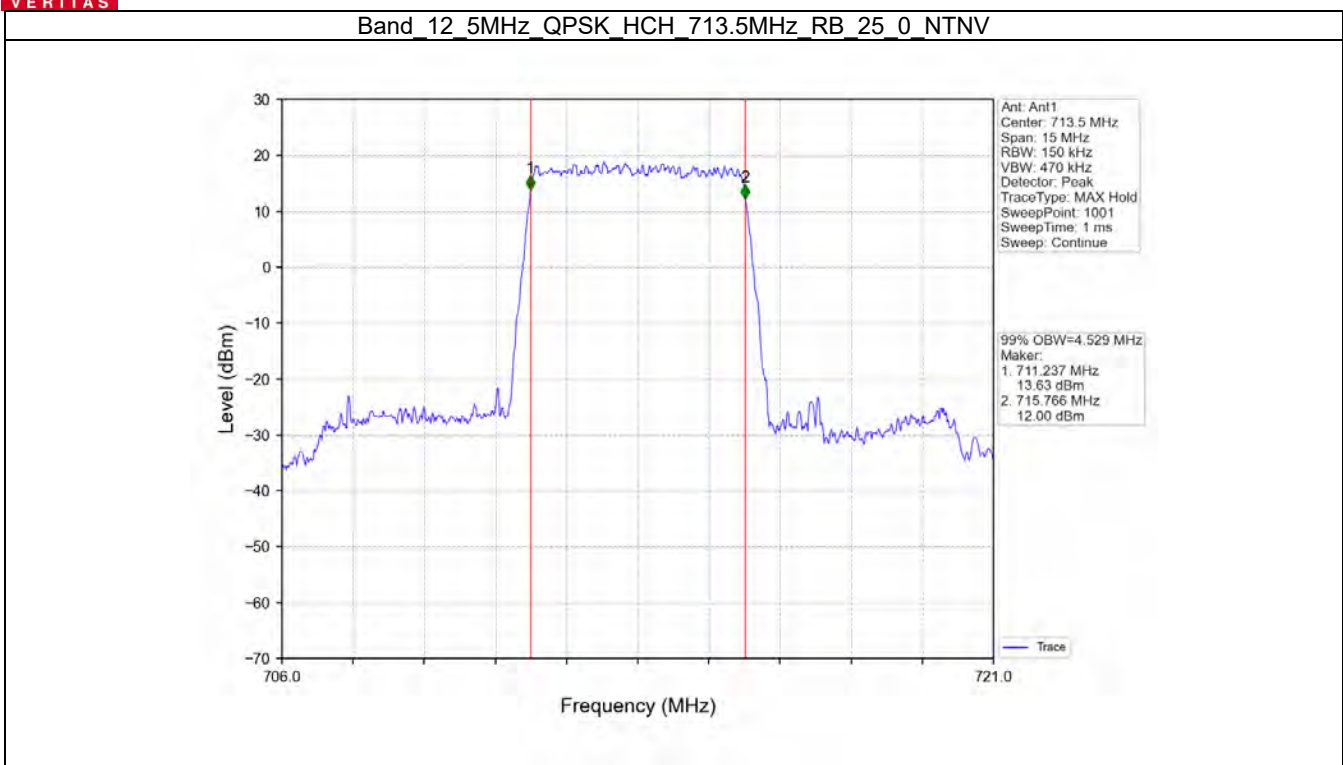

BV 7Layers Communications
Technology (Shenzhen) Co. Ltd

No.B102, Dazu Chuangxin Mansion, North of Beihuan
Avenue, North Area, Hi-Tech Industrial Park, Nanshan
District, Shenzhen, Guangdong, China

Tel: +86 755 8869 6566

Fax: +86 755 8869 6577

Email: customerservice.sw@bureauveritas.com