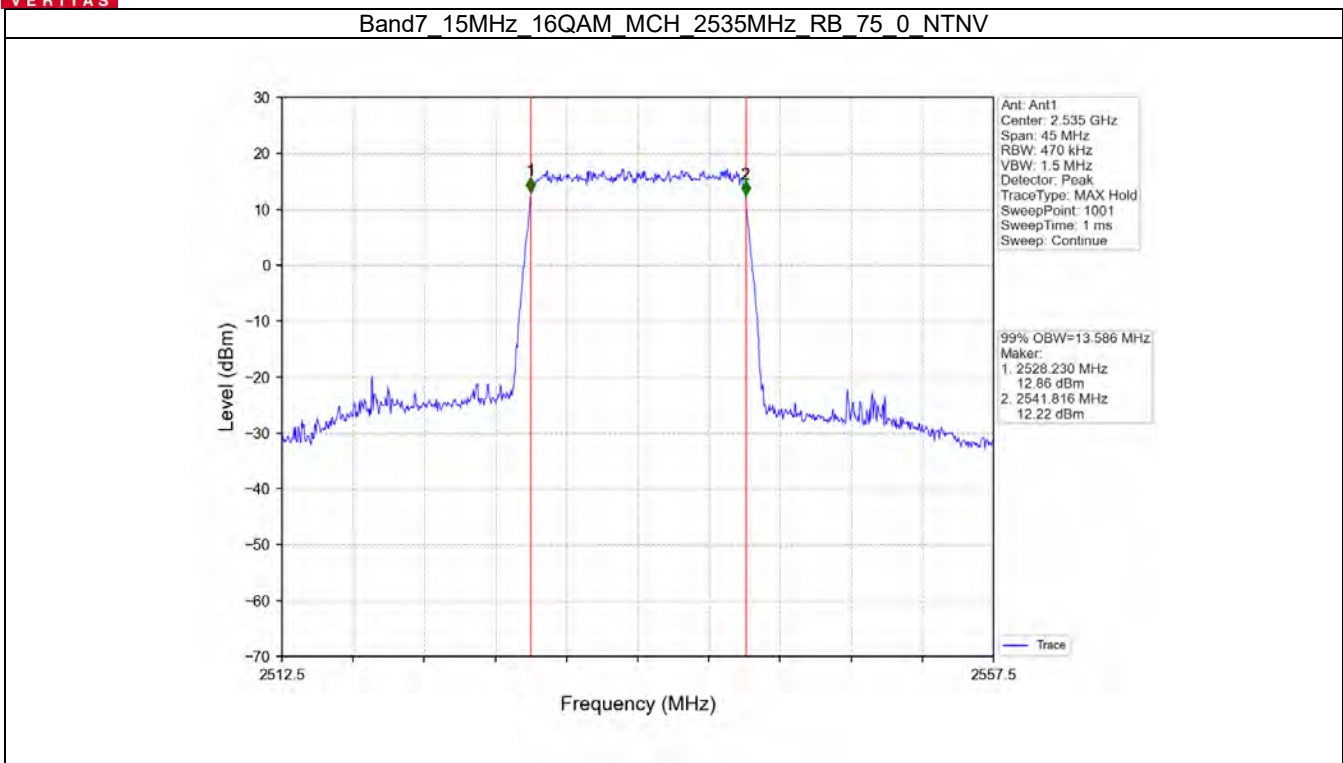

BV 7Layers Communications
Technology (Shenzhen) Co. Ltd

No.B102, Dazu Chuangxin Mansion, North of Beihuan
Avenue, North Area, Hi-Tech Industrial Park, Nanshan
District, Shenzhen, Guangdong, China

Tel: +86 755 8869 6566
Fax: +86 755 8869 6577
Email: customerservice.sw@bureauveritas.com