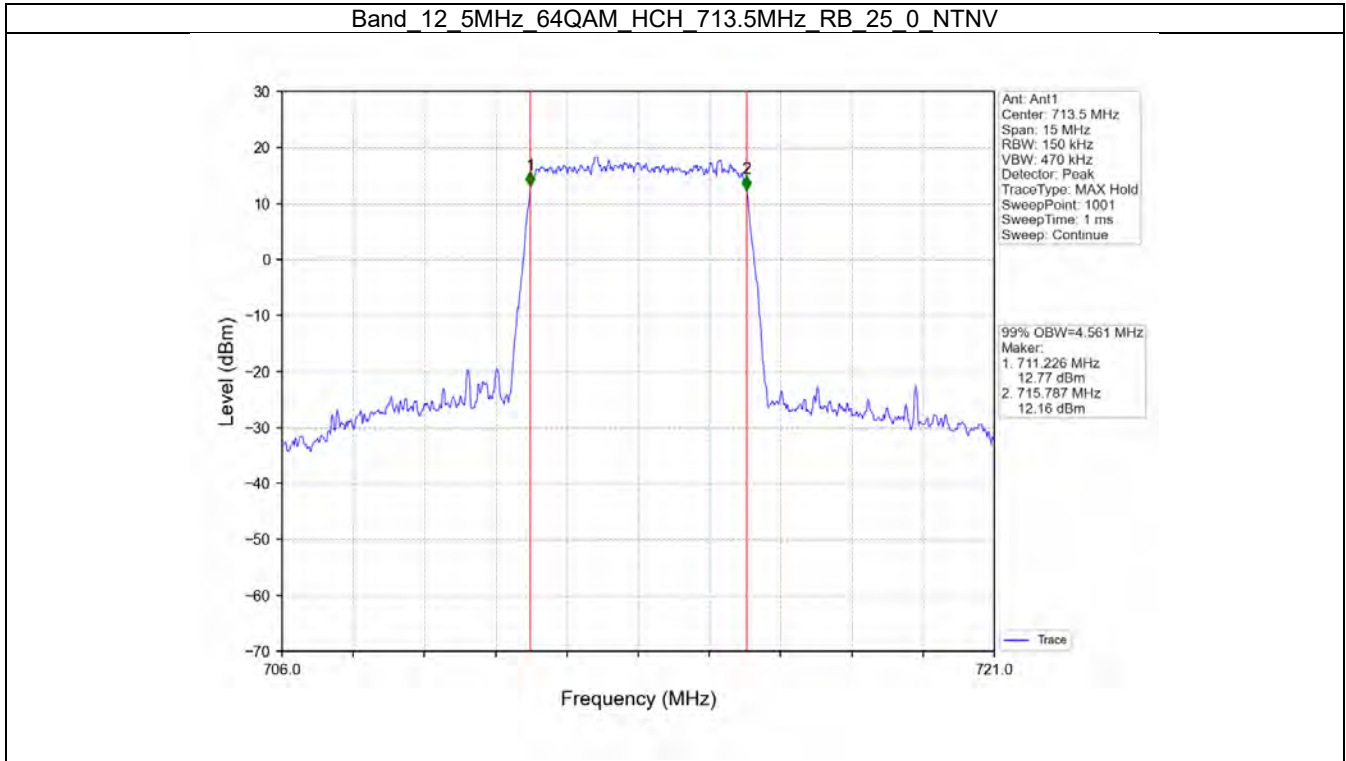

BUREAU
VERITAS

Test Report No.: W7L-P20210616-3RF03

BV 7Layers Communications
Technology (Shenzhen) Co. Ltd

No.B102, Dazu Chuangxin Mansion, North of Beihuan
Avenue, North Area, Hi-Tech Industrial Park, Nanshan
District, Shenzhen, Guangdong, China