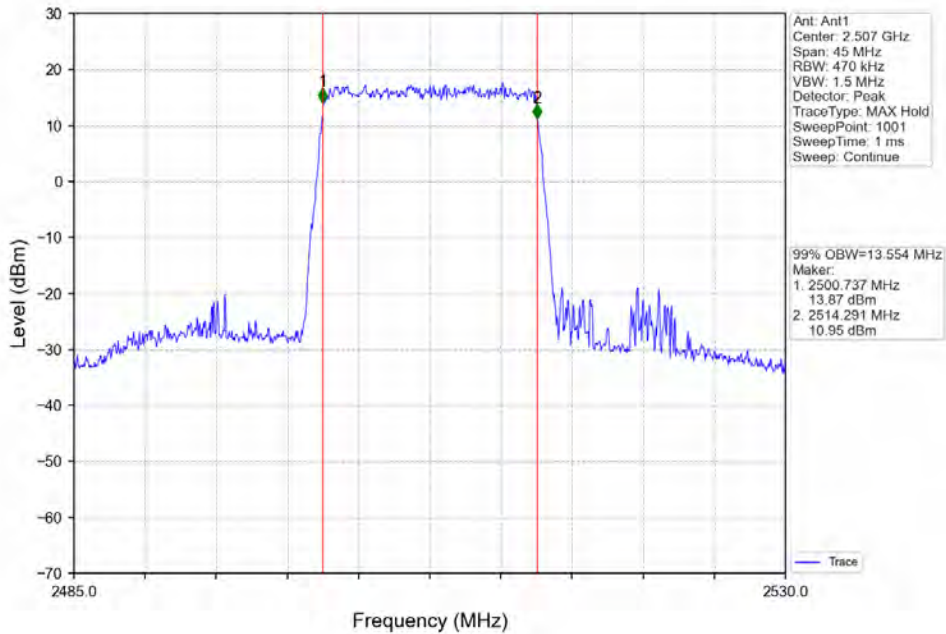

Band7 15MHz 16QAM LCH 2507.5MHz RB 75 0 NTVN