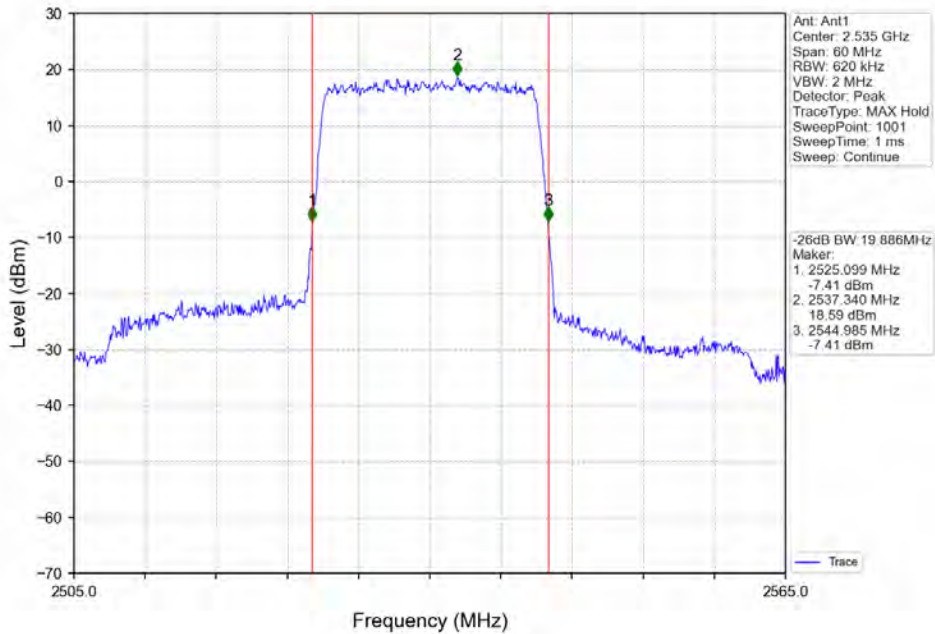

Band7 20MHz QPSK MCH 2535MHz RB 100 0 NTV