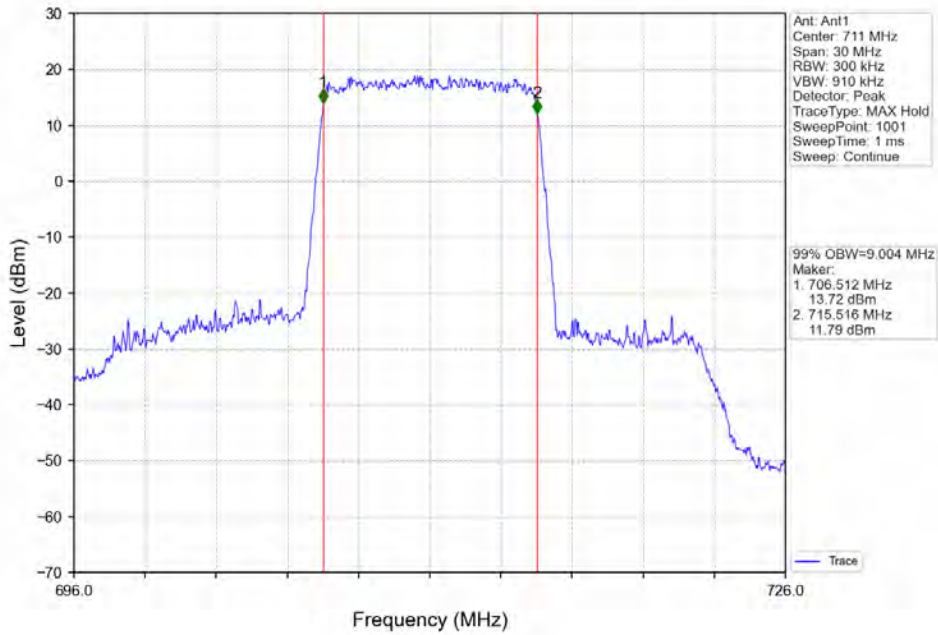

Band 12 10MHz QPSK HCH 711MHz RB 50 0 NTV

Band 12 10MHz 16QAM LCH 704MHz RB 50 0 NTV

BUREAU
VERITAS

Test Report No.: W7L-P20210616-3RF03

Band_12_10MHz_16QAM_MCH_707.5MHz_RB_50_0_NTNV

Band_12_10MHz_16QAM_HCH_711MHz_RB_50_0_NTNV