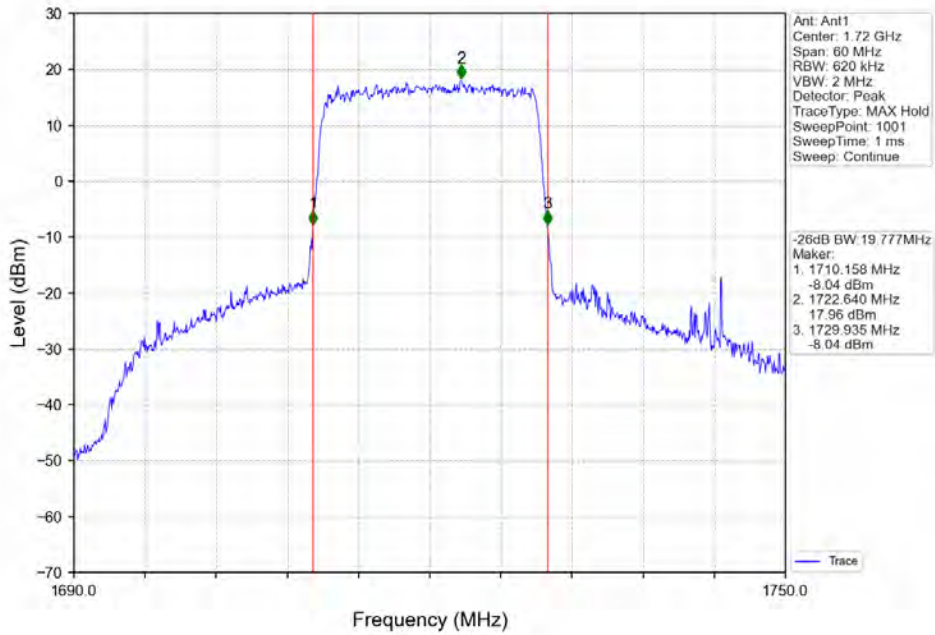

Band 4 20MHz QPSK LCH 1720MHz RB 100 0 NTVN