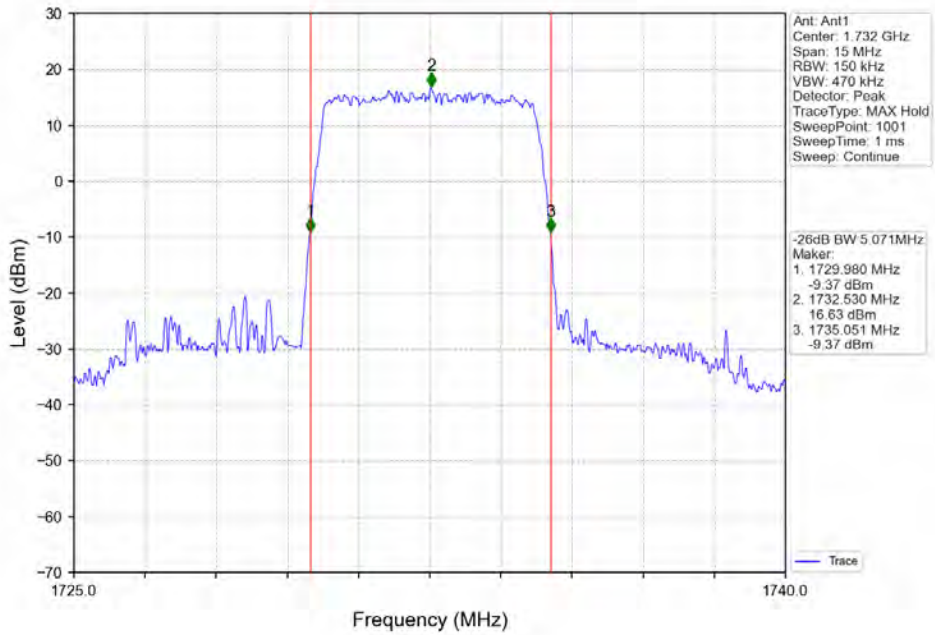

Band 4 5MHz 16QAM MCH 1732.5MHz RB 25_0 NTN