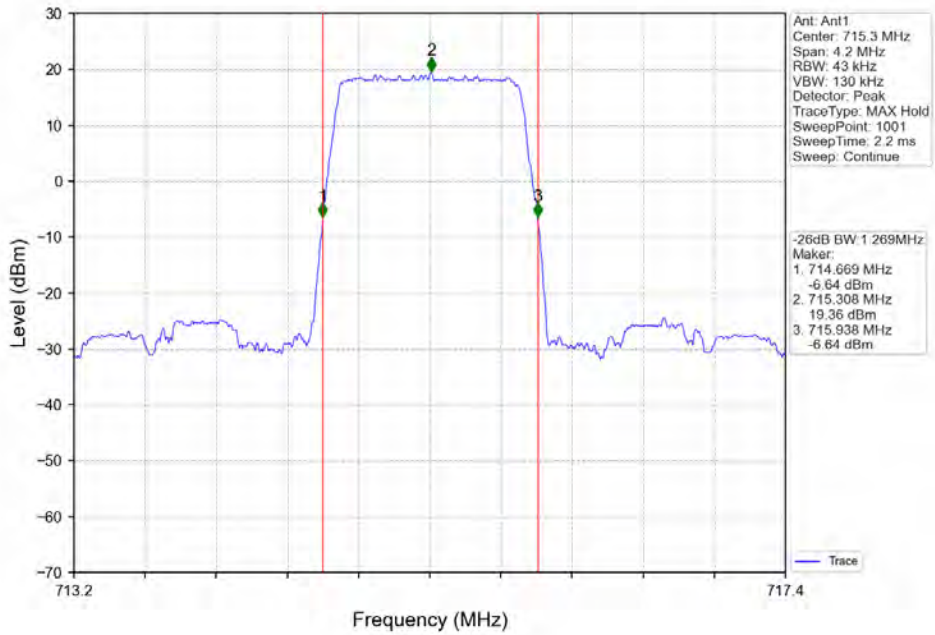

Band 12 1.4MHz QPSK HCH 715.3MHz RB 6 0 NTN