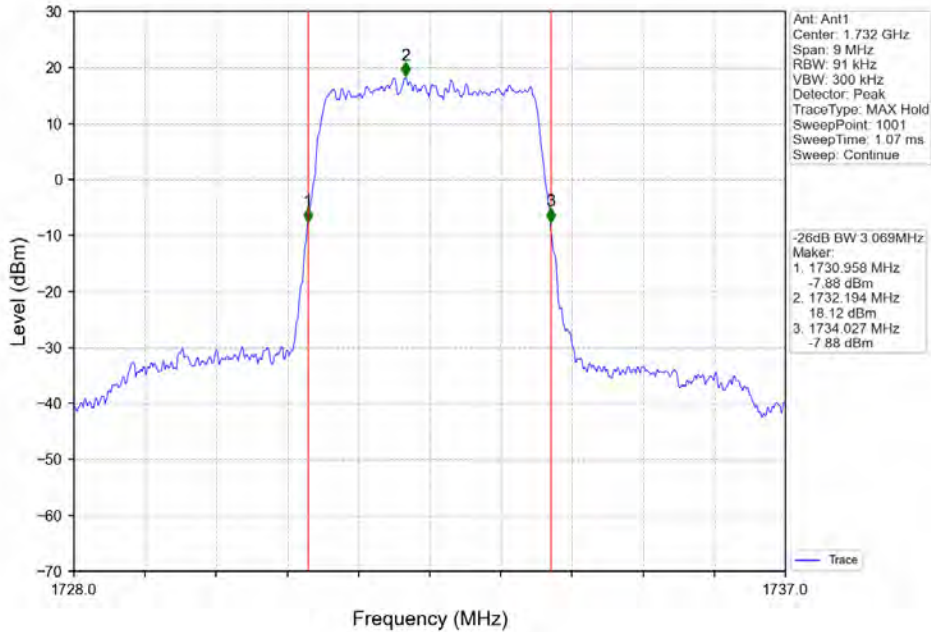

Band 4 3MHz QPSK MCH 1732.5MHz RB 15 0 NTV