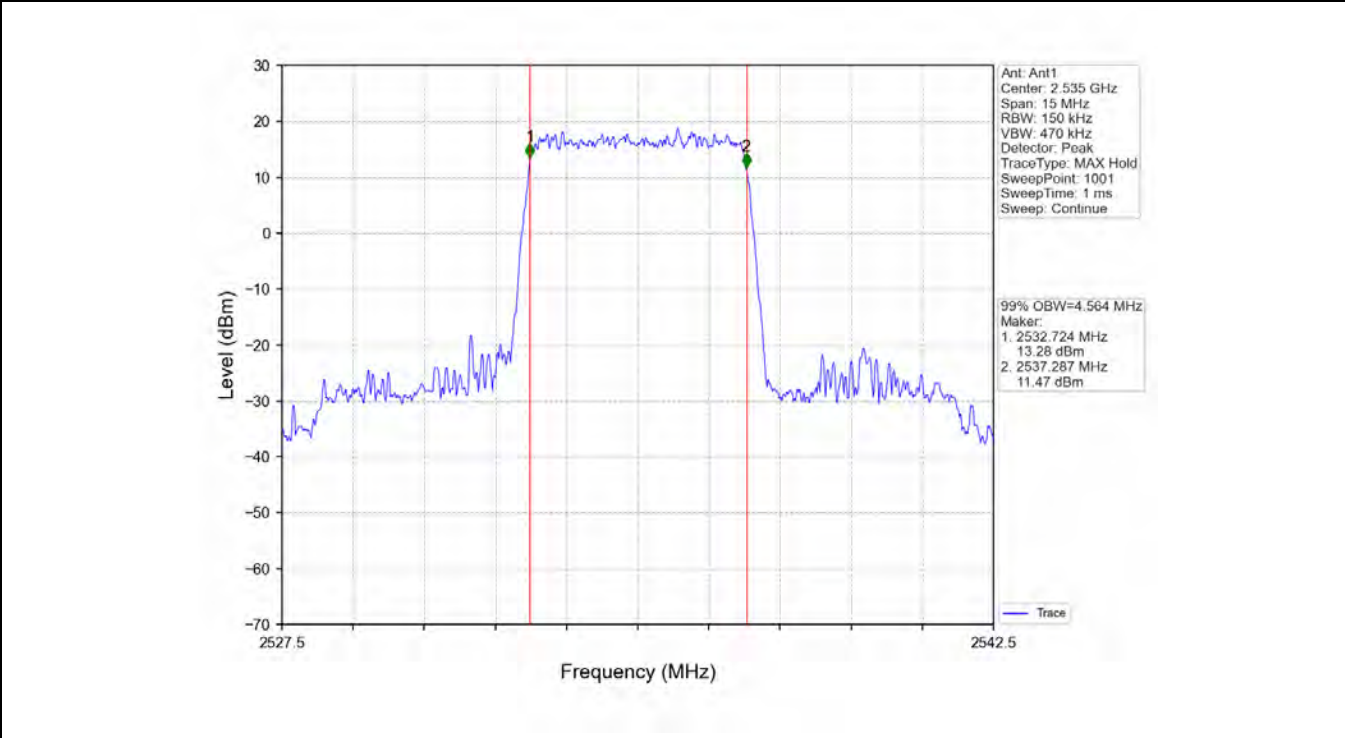

BV 7Layers Communications
Technology (Shenzhen) Co. Ltd

No.B102, Dazu Chuangxin Mansion, North of Beihuan
Avenue, North Area, Hi-Tech Industrial Park, Nanshan
District, Shenzhen, Guangdong, China

Tel: +86 755 8869 6566

Fax: +86 755 8869 6577

Email: customerservice.sw@bureauveritas.com