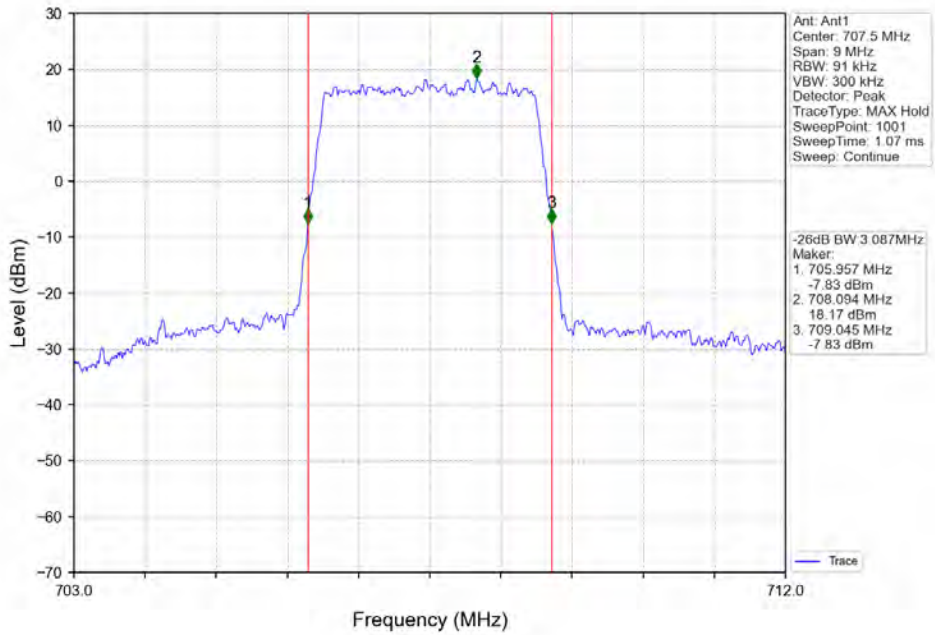

Band 12 3MHz 16QAM MCH 707.5MHz RB 15_0 NTNv