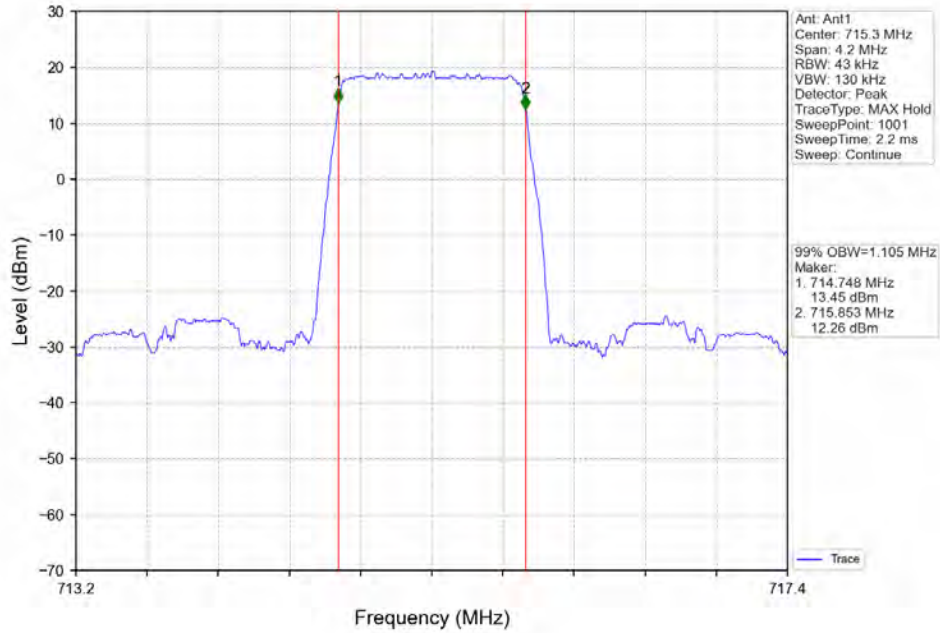

Band 12 1.4MHz QPSK HCH 715.3MHz RB 6 0 NTNV