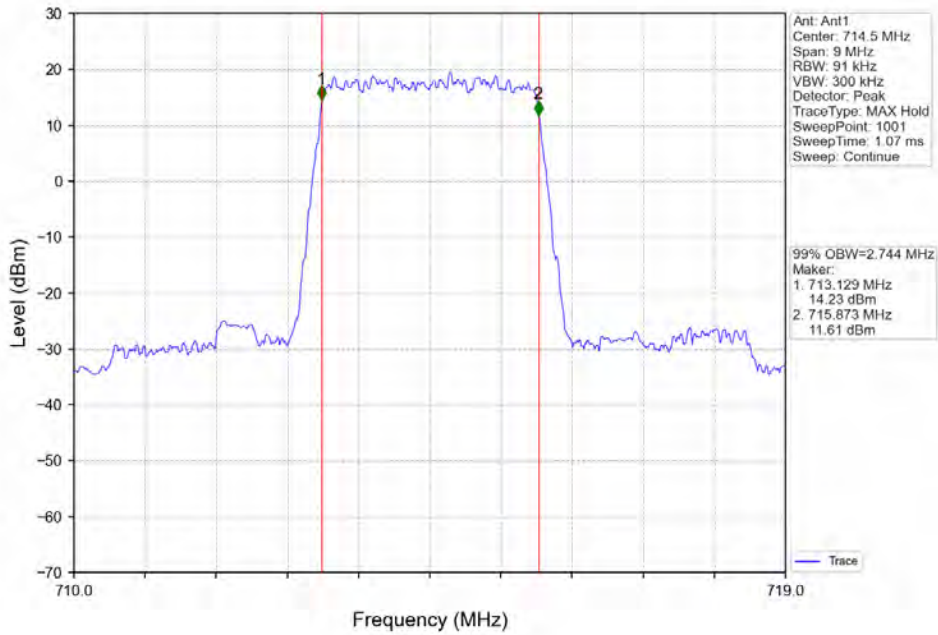

Band 12 3MHz 16QAM LCH 700.5MHz RB 15 0 NTVN

BV 7Layers Communications
Technology (Shenzhen) Co. Ltd

No.B102, Dazu Chuangxin Mansion, North of Beihuan
Avenue, North Area, Hi-Tech Industrial Park, Nanshan
District, Shenzhen, Guangdong, China