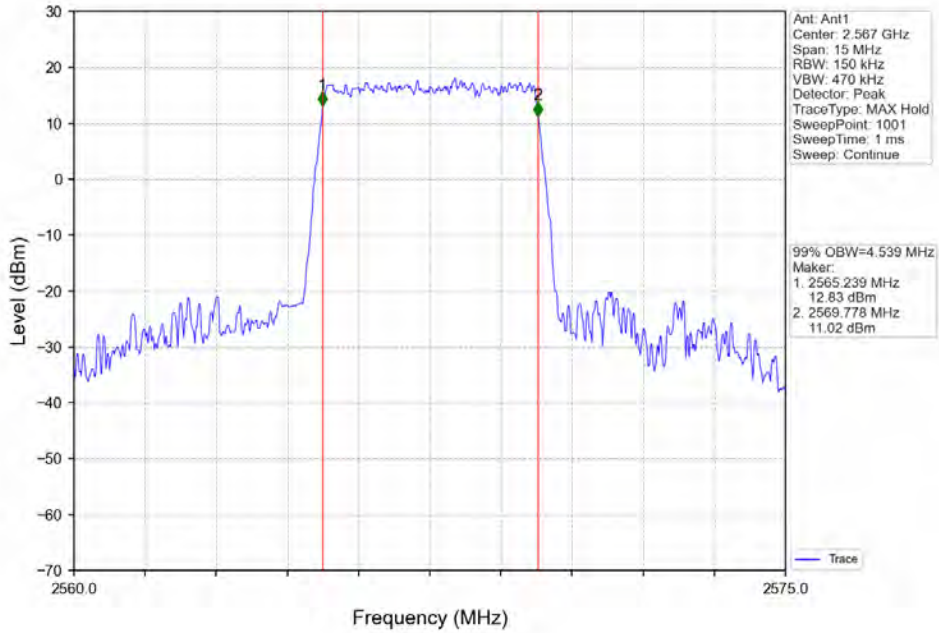

Band7_5MHz_QPSK_HCH_2567.5MHz_RB_25_0_NTNV