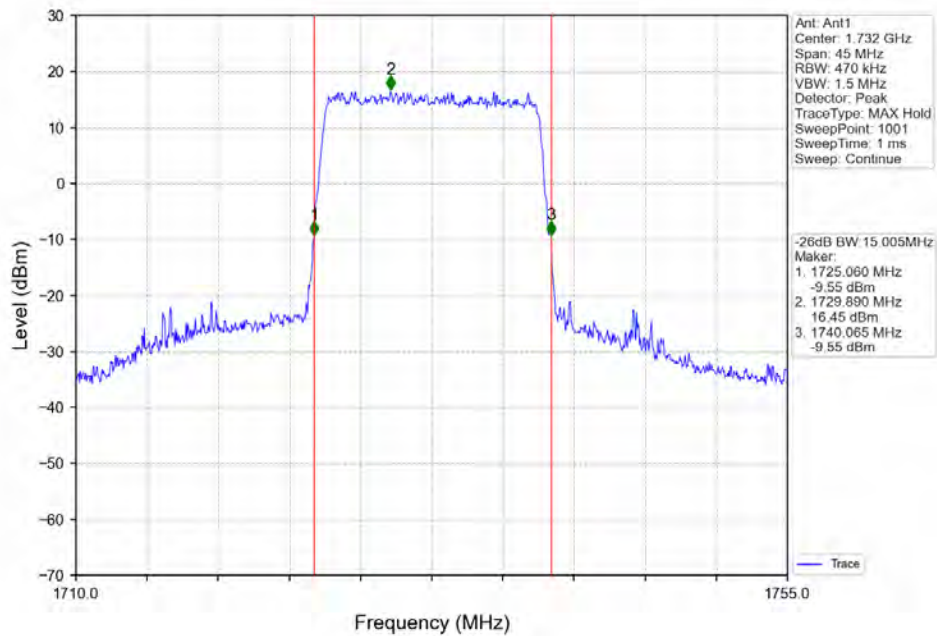

Band 4 15MHz 64QAM MCH 1732.5MHz RB 75 0 NTV