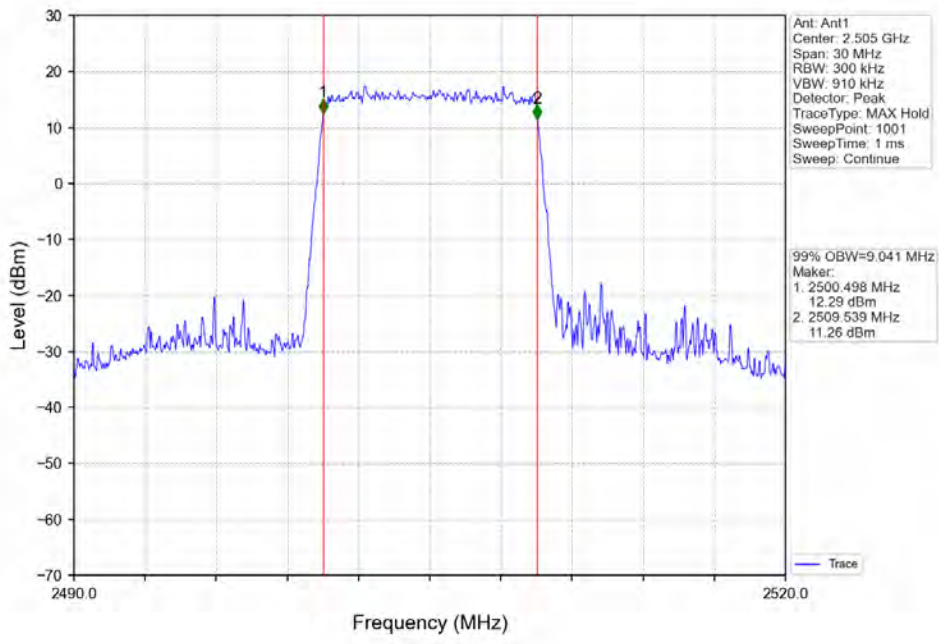

Band7_10MHz_16QAM_LCH_2505MHz_RB_50_0_NTNV

BV 7Layers Communications Technology (Shenzhen) Co. Ltd

No.B102, Dazu Chuangxin Mansion, North of Beihuan Avenue, North Area, Hi-Tech Industrial Park, Nanshan District, Shenzhen, Guangdong, China

Tel: +86 755 8869 6566

Fax: +86 755 8869 6577

Email: customerservice.sw@bureauveritas.com