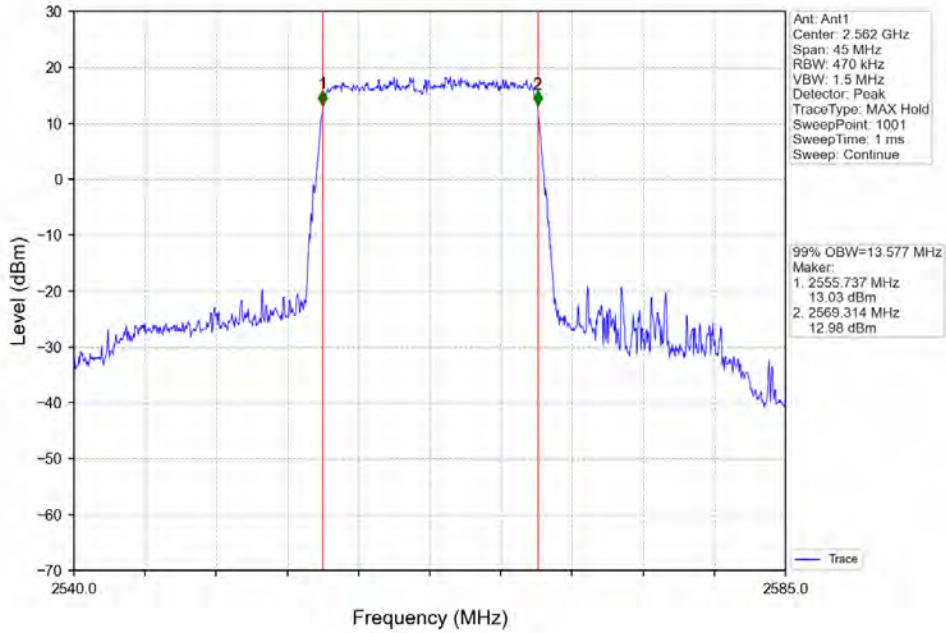

Band7 15MHz QPSK HCH 2562.5MHz RB 75 0 NTVN