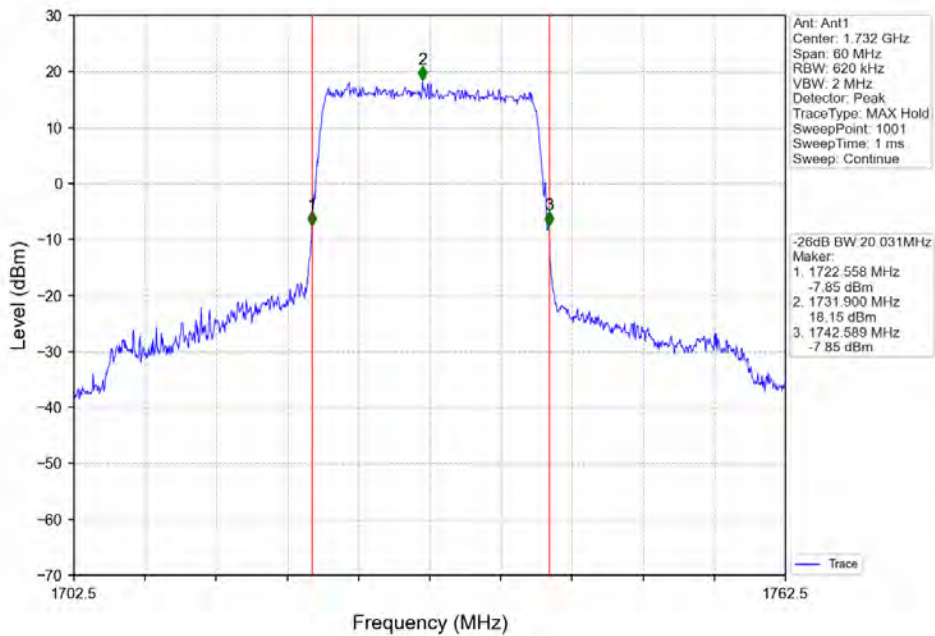

Band 4 20MHz QPSK MCH 1732.5MHz RB 100 0 NTVN