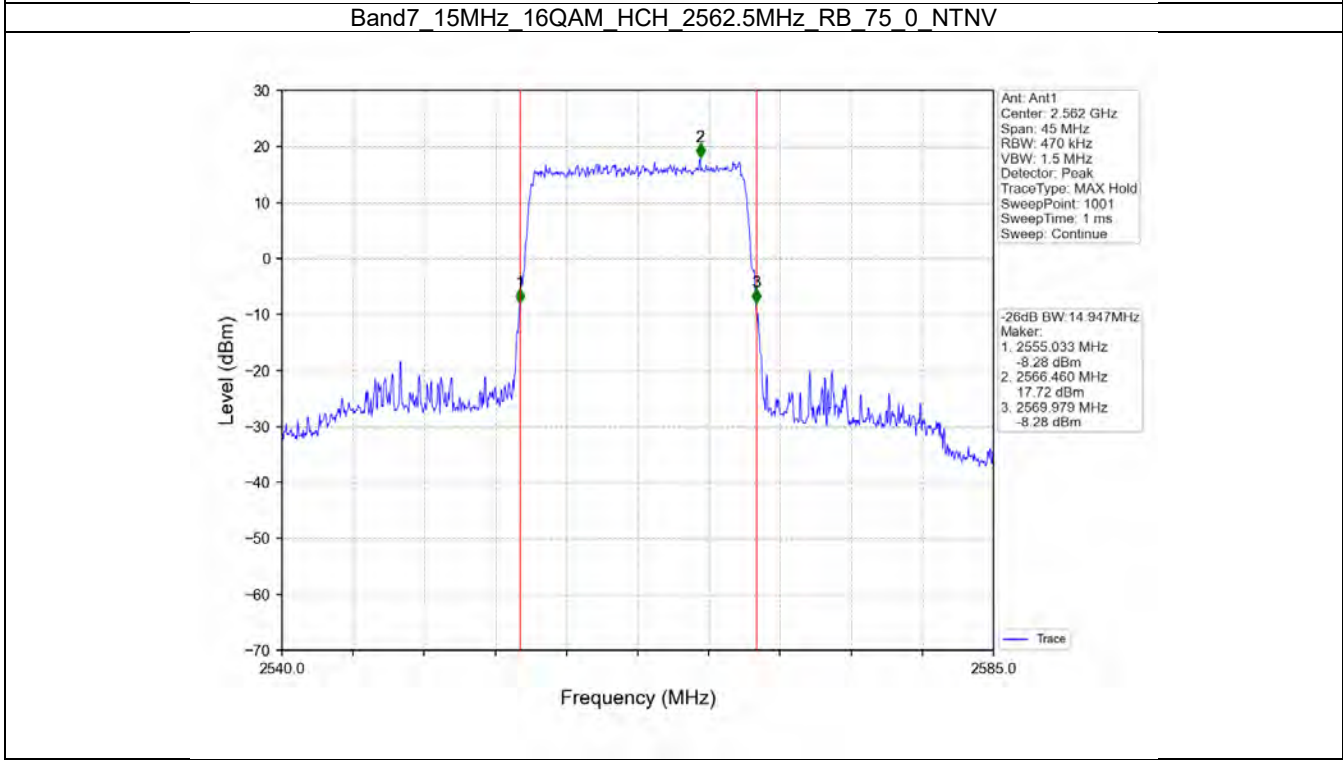

BV 7Layers Communications
Technology (Shenzhen) Co. Ltd

No.B102, Dazu Chuangxin Mansion, North of Beihuan
Avenue, North Area, Hi-Tech Industrial Park, Nanshan
District, Shenzhen, Guangdong, China

Tel: +86 755 8869 6566

Fax: +86 755 8869 6577

Email: customerservice.sw@bureauveritas.com