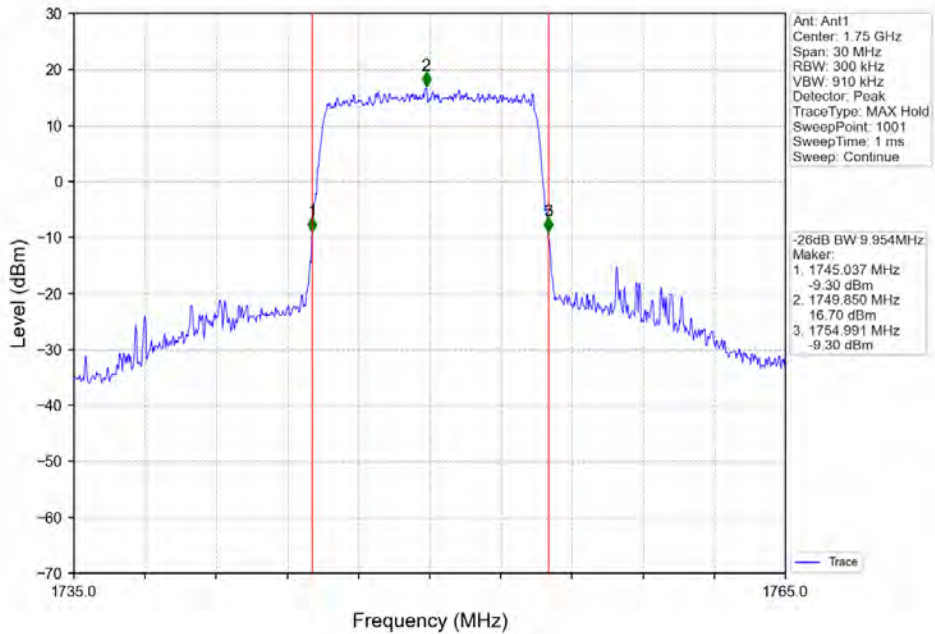

Band 4 10MHz 16QAM HCH 1750MHz RB 50 0 NTV

BV 7Layers Communications
Technology (Shenzhen) Co. Ltd

No.B102, Dazu Chuangxin Mansion, North of Beihuan
Avenue, North Area, Hi-Tech Industrial Park, Nanshan
District, Shenzhen, Guangdong, China

Tel: +86 755 8869 6566

Fax: +86 755 8869 6577

Email: customerservice.sw@bureauveritas.com