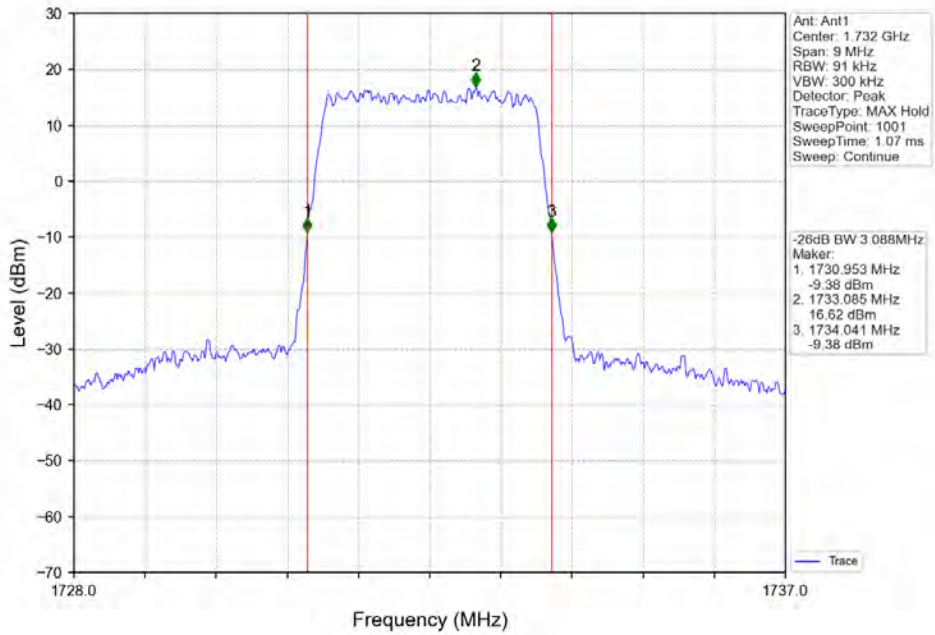

Band 4 3MHz 16QAM MCH 1732.5MHz RB 15_0 NTN

Band 4 3MHz 16QAM HCH 1753.5MHz RB 15_0 NTN

Band 4 3MHz 64QAM LCH 1711.5MHz RB 15_0 NTN

Band 4 3MHz 64QAM MCH 1732.5MHz RB 15_0 NTN

Band 4 5MHz QPSK LCH 174.0.5MHz RB 25 0 NTNV