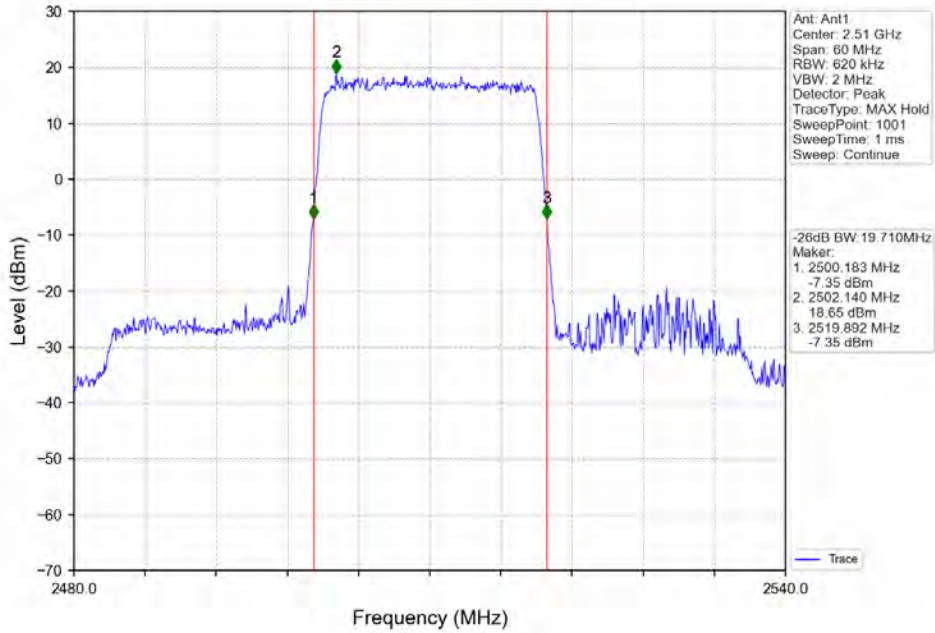

Band7 20MHz QPSK LCH 2510MHz RB 100 0 NTV