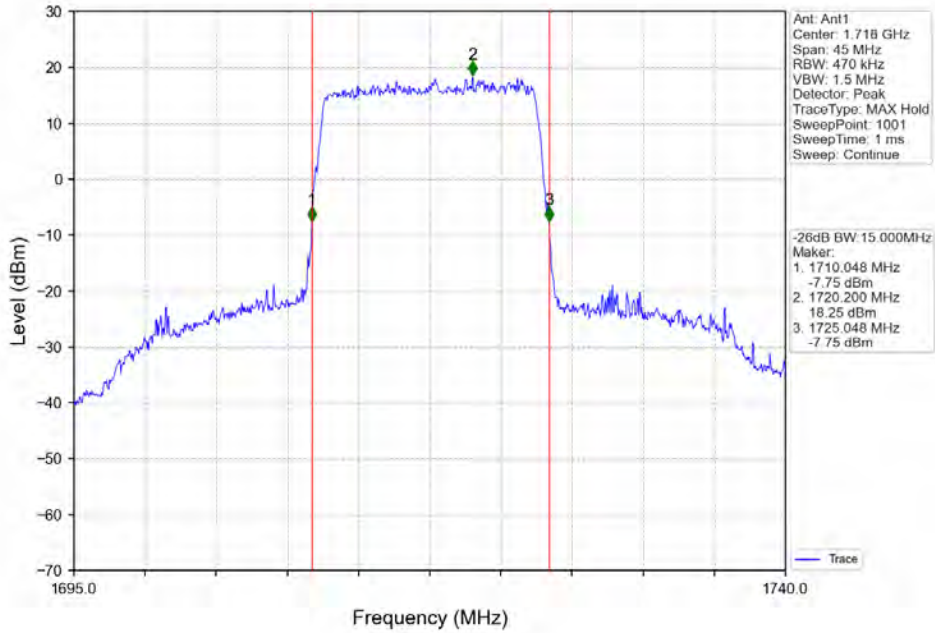

Band 4 15MHz QPSK LCH 1717.5MHz RB 75 0 NTN