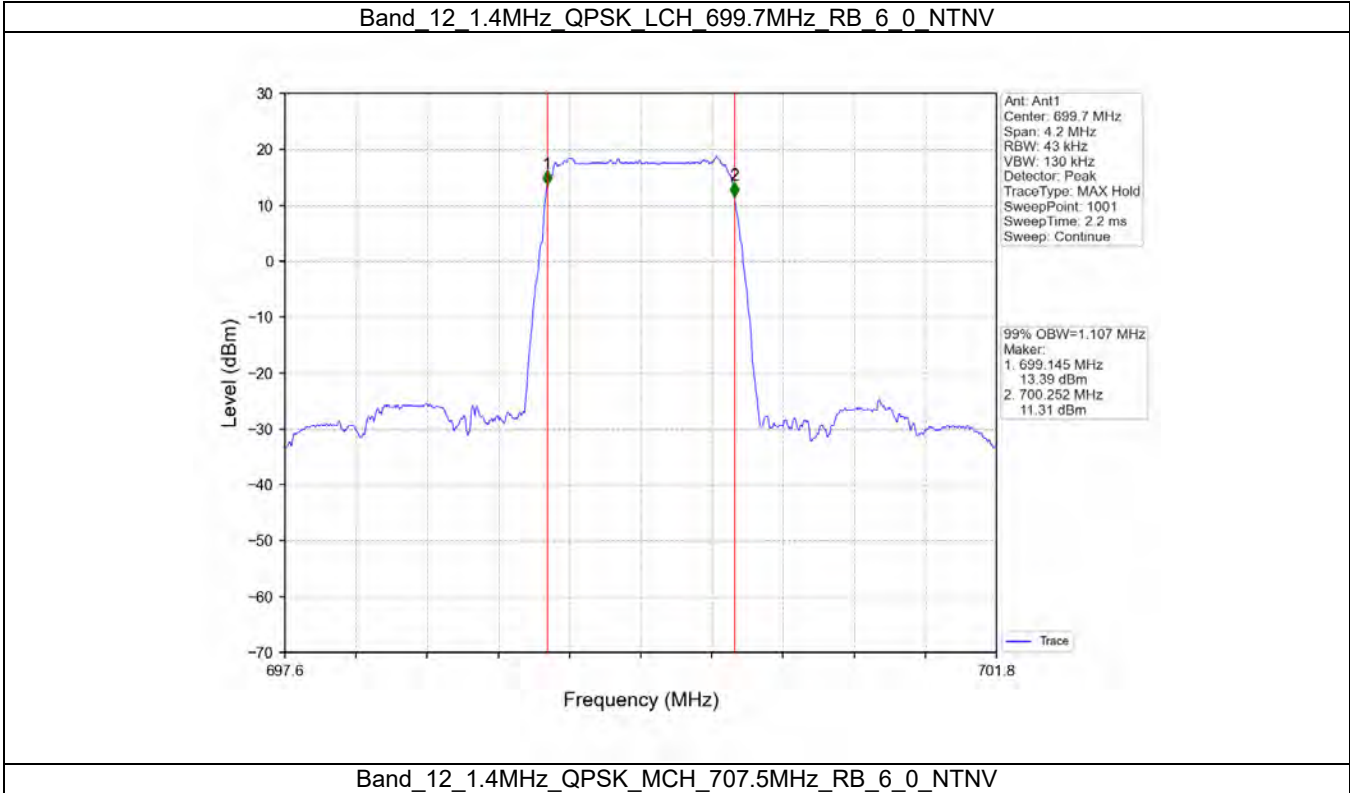

2.5 LTE Band 12_OBW

2.5.1 Test Result

Band: 12 / Bandwidth: 1.4MHz / NTV							
Modulation	RB Allocation		99% Occupied Bandwidth (MHz)			Limit (MHz)	Verdict
	Size	Offset	LCH	MCH	HCH		
QPSK	6	0	1.107	1.111	1.105	/	Pass
16QAM	6	0	1.110	1.102	1.100	/	Pass
64QAM	6	0	1.106	1.103	1.104	/	Pass
Band: 12 / Bandwidth: 3MHz / NTV							
Modulation	RB Allocation		99% Occupied Bandwidth (MHz)			Limit (MHz)	Verdict
	Size	Offset	LCH	MCH	HCH		
QPSK	15	0	2.733	2.745	2.744	/	Pass
16QAM	15	0	2.740	2.736	2.730	/	Pass
64QAM	15	0	2.740	2.739	2.739	/	Pass
Band: 12 / Bandwidth: 5MHz / NTV							
Modulation	RB Allocation		99% Occupied Bandwidth (MHz)			Limit (MHz)	Verdict
	Size	Offset	LCH	MCH	HCH		
QPSK	25	0	4.565	4.538	4.529	/	Pass
16QAM	25	0	4.540	4.552	4.567	/	Pass
64QAM	25	0	4.543	4.554	4.561	/	Pass
Band: 12 / Bandwidth: 10MHz / NTV							
Modulation	RB Allocation		99% Occupied Bandwidth (MHz)			Limit (MHz)	Verdict
	Size	Offset	LCH	MCH	HCH		
QPSK	50	0	9.063	9.047	9.004	/	Pass
16QAM	50	0	9.064	9.009	9.011	/	Pass
64QAM	50	0	9.057	9.043	9.043	/	Pass

2.5.2 Test Graph