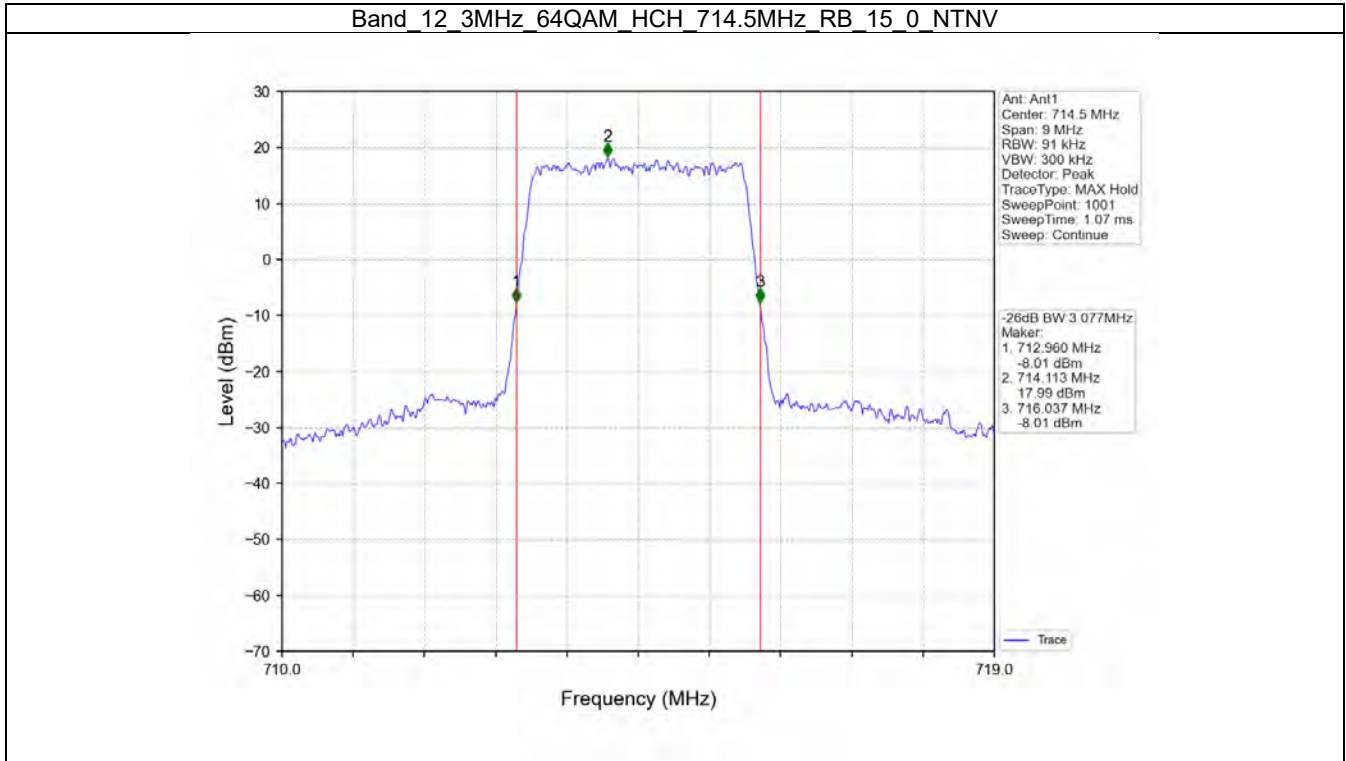

**BUREAU
VERITAS**

Test Report No.: W7L-P20210616-3RF03

BV 7Layers Communications
Technology (Shenzhen) Co. Ltd

No.B102, Dazu Chuangxin Mansion, North of Beihuan
Avenue, North Area, Hi-Tech Industrial Park, Nanshan
District, Shenzhen, Guangdong, China

Tel: +86 755 8869 6566

Fax: +86 755 8869 6577

Email: customerservice.sw@bureauveritas.com