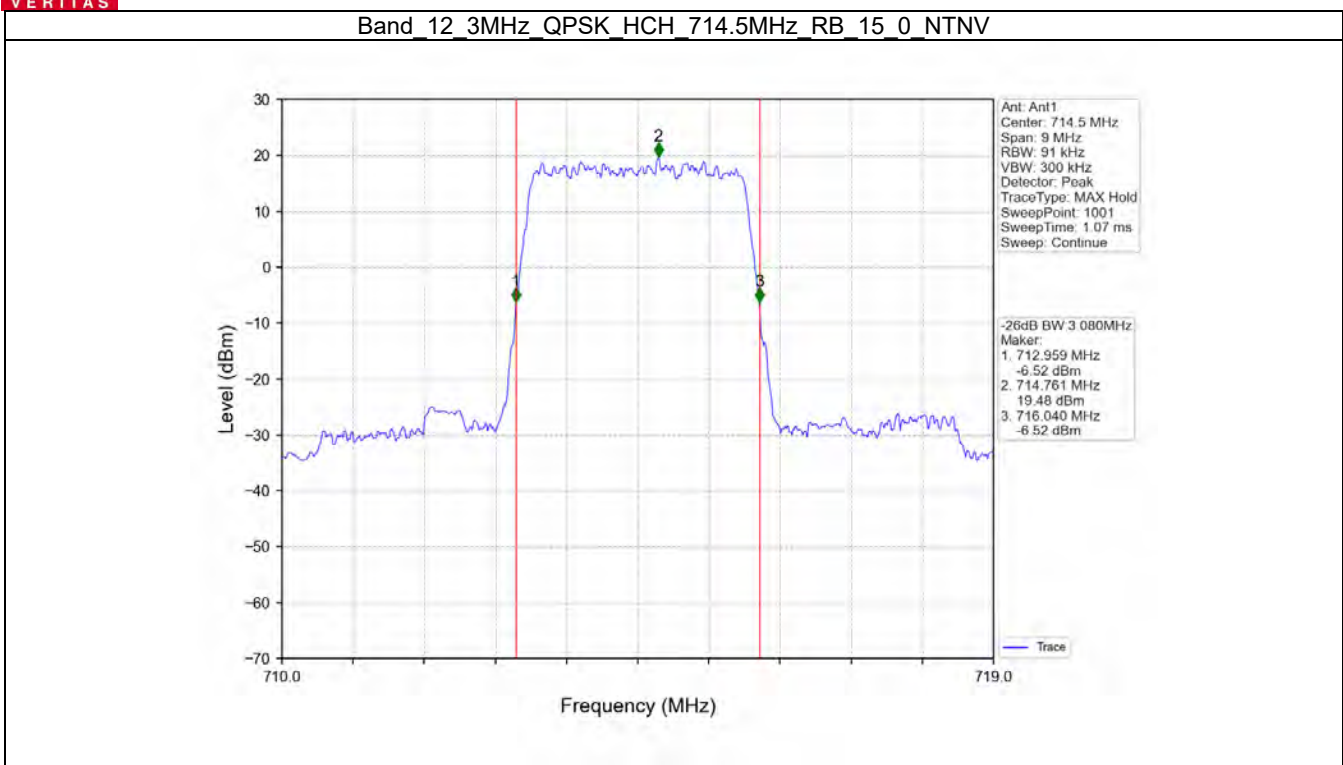

BV 7Layers Communications
Technology (Shenzhen) Co. Ltd

No.B102, Dazu Chuangxin Mansion, North of Beihuan
Avenue, North Area, Hi-Tech Industrial Park, Nanshan
District, Shenzhen, Guangdong, China

Tel: +86 755 8869 6566
Fax: +86 755 8869 6577
Email: customerservice.sw@bureauveritas.com