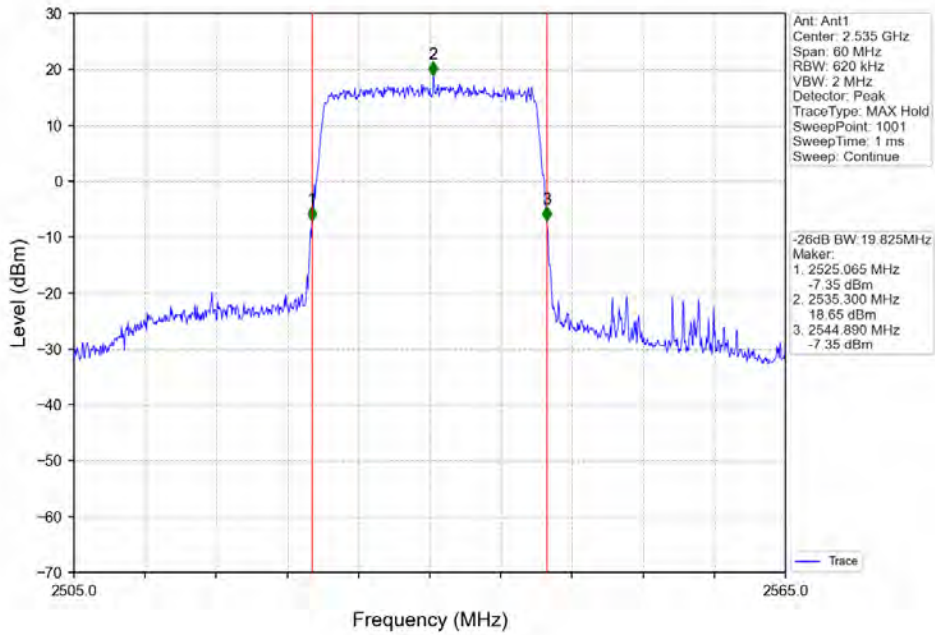

Band7 20MHz 16QAM MCH 2535MHz RB 100_0 NTN

Band7 20MHz 16QAM HCH 2560MHz RB 100_0 NTN

BV 7Layers Communications Technology (Shenzhen) Co. Ltd

No.B102, Dazu Chuangxin Mansion, North of Beihuan Avenue, North Area, Hi-Tech Industrial Park, Nanshan District, Shenzhen, Guangdong, China