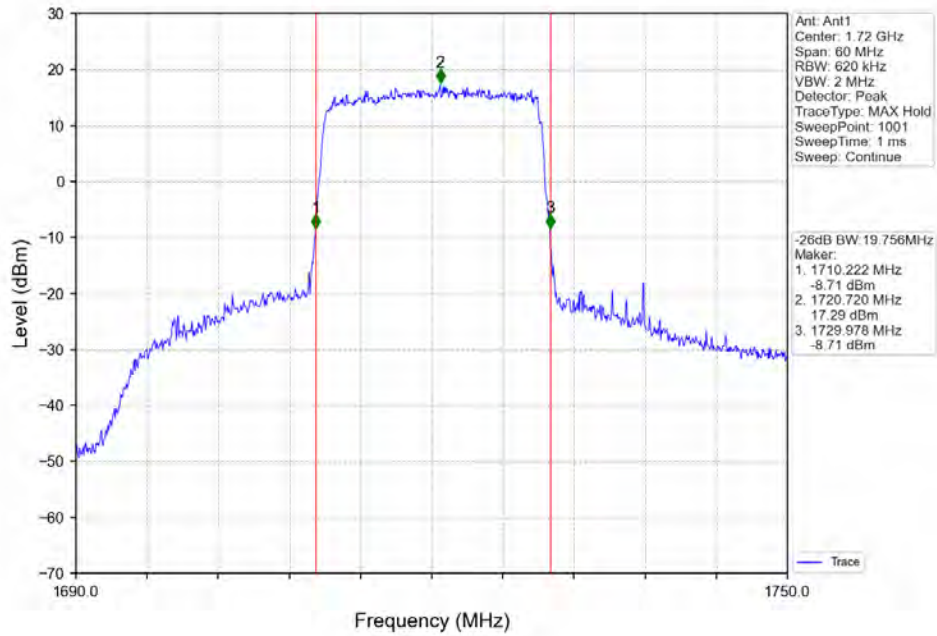

Band 4 20MHz 16QAM MCH 1732.5MHz RB 100 0 NTV

Band 4 20MHz 16QAM HCH 1745MHz RB 100 0 NTV

BV 7Layers Communications Technology (Shenzhen) Co. Ltd

No.B102, Dazu Chuangxin Mansion, North of Beihuan Avenue, North Area, Hi-Tech Industrial Park, Nanshan District, Shenzhen, Guangdong, China