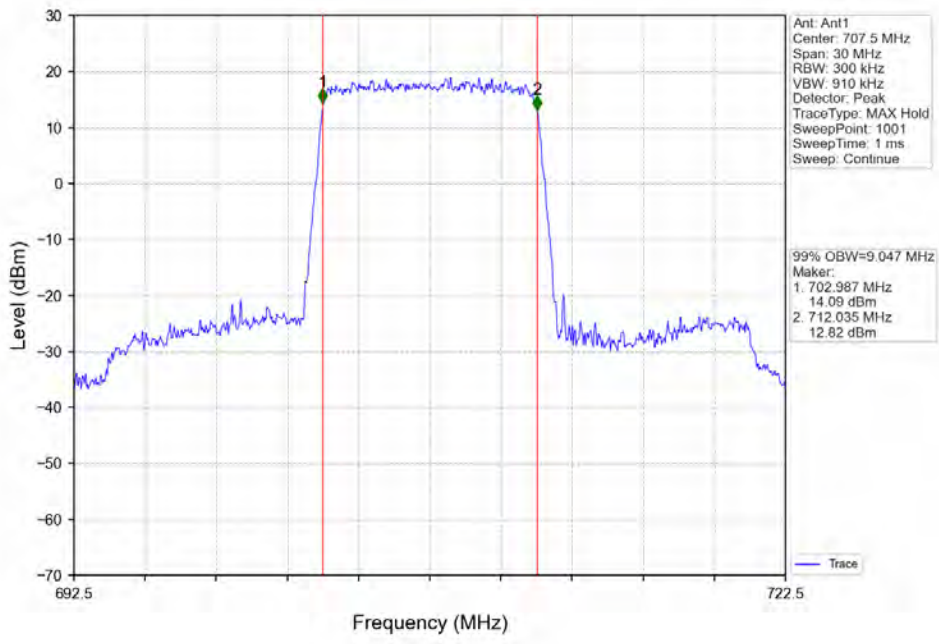

Band 12 10MHz QPSK MCH 707.5MHz RB 50 0 NTN

BV 7Layers Communications Technology (Shenzhen) Co. Ltd

No.B102, Dazu Chuangxin Mansion, North of Beihuan Avenue, North Area, Hi-Tech Industrial Park, Nanshan District, Shenzhen, Guangdong, China

Tel: +86 755 8869 6566
Fax: +86 755 8869 6577
Email: customerservice.sw@bureauveritas.com