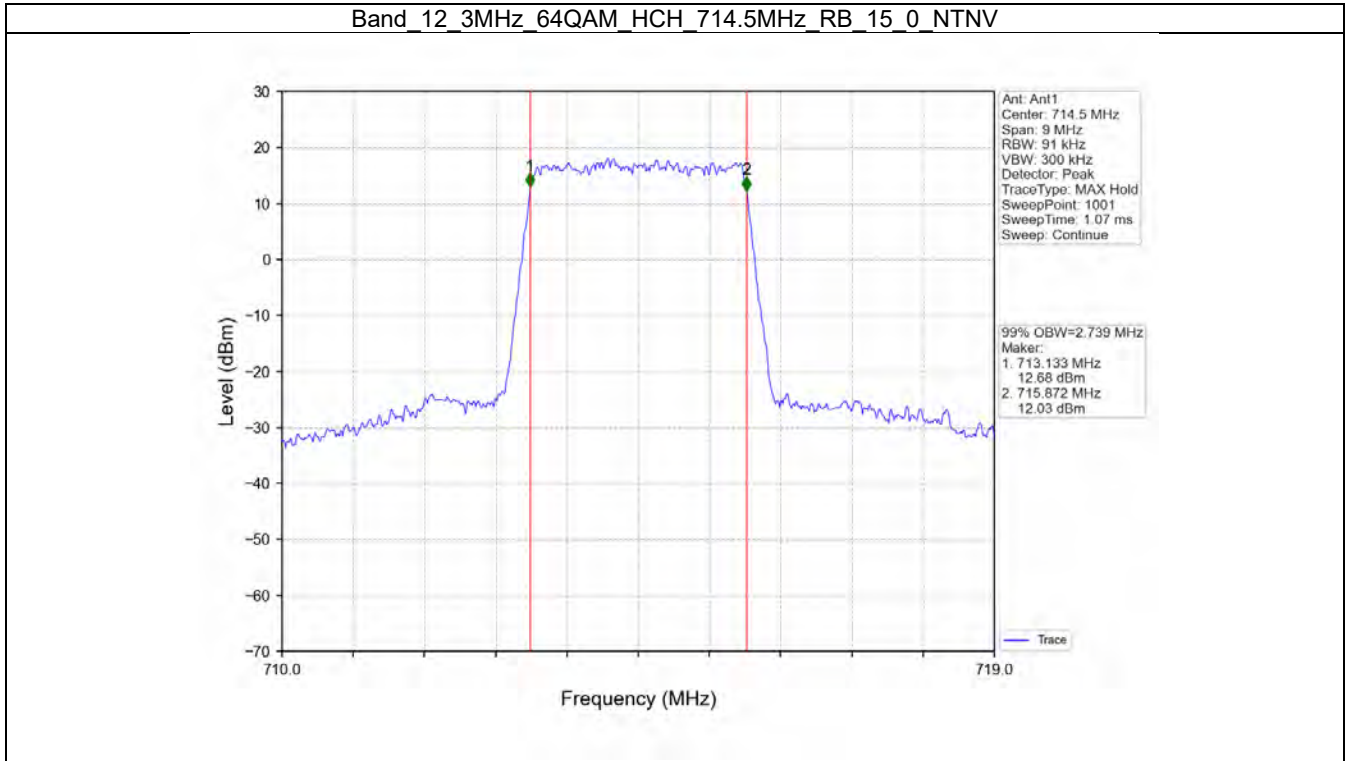

**BUREAU
VERITAS**

Test Report No.: W7L-P20210616-3RF03

BV 7Layers Communications
Technology (Shenzhen) Co. Ltd

No.B102, Dazu Chuangxin Mansion, North of Beihuan
Avenue, North Area, Hi-Tech Industrial Park, Nanshan
District, Shenzhen, Guangdong, China