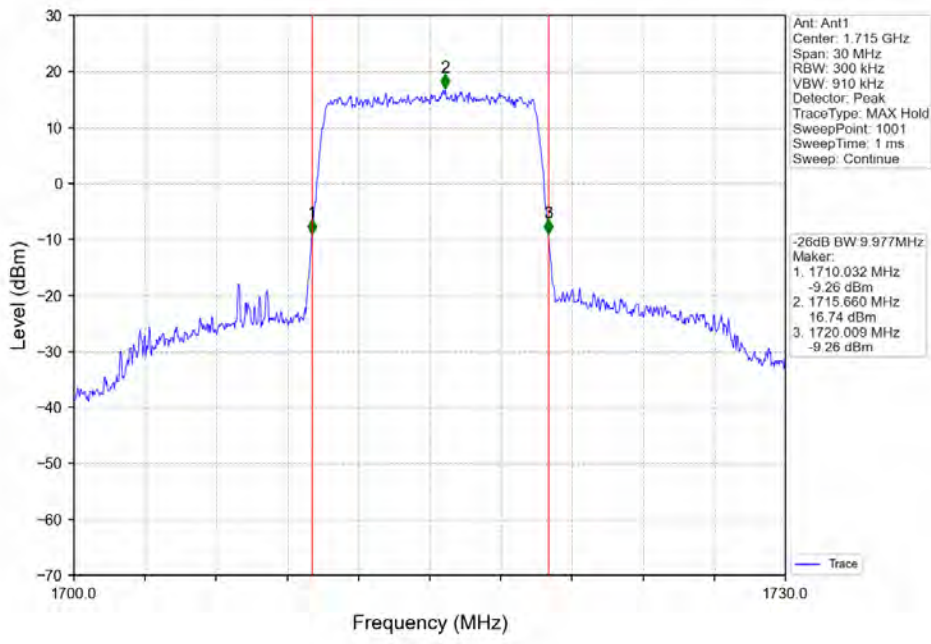

Band 4 10MHz QPSK HCH 1750MHz RB 50 0 NTV

Band 4 10MHz 16QAM LCH 1715MHz RB 50 0 NTV

BV 7Layers Communications Technology (Shenzhen) Co. Ltd

No.B102, Dazu Chuangxin Mansion, North of Beihuan Avenue, North Area, Hi-Tech Industrial Park, Nanshan District, Shenzhen, Guangdong, China