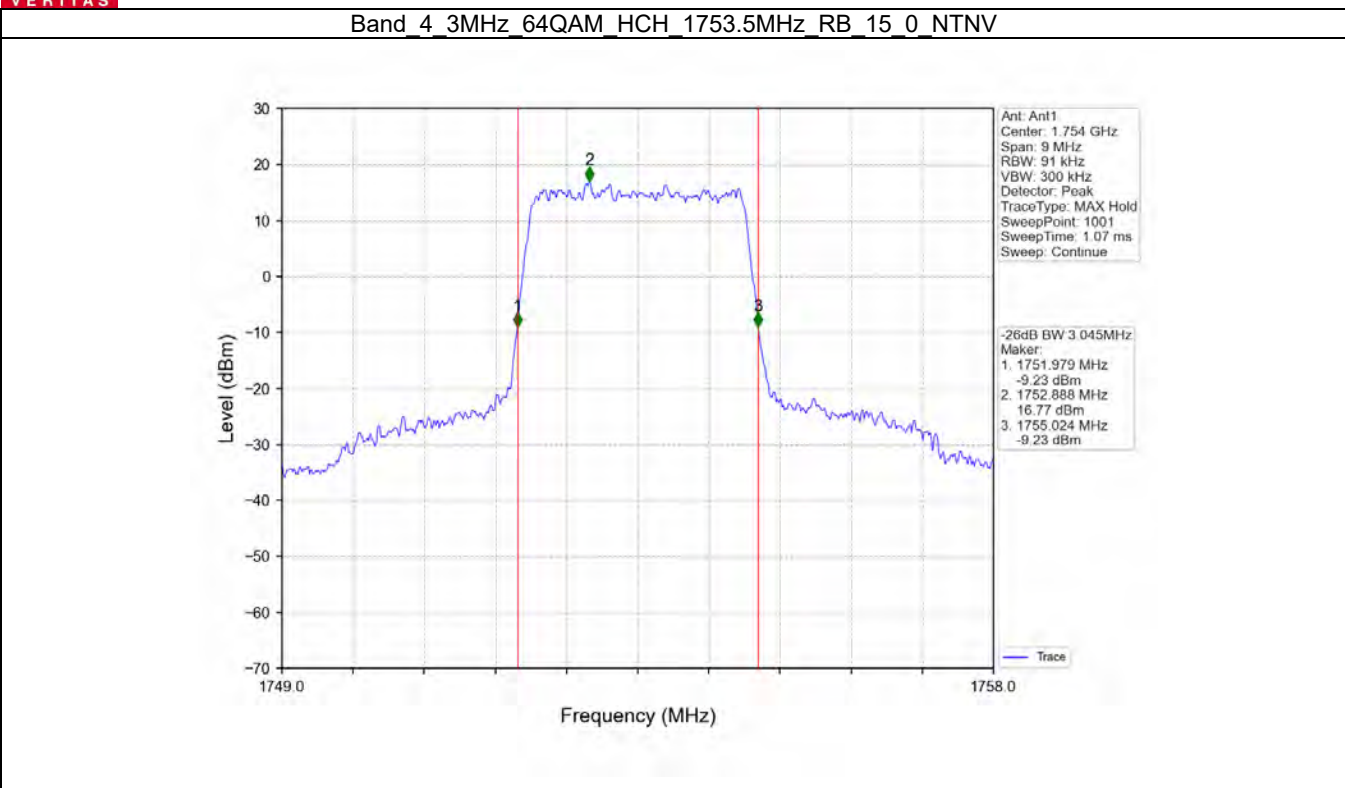

Band 4 3MHz 16QAM MCH 1732.5MHz RB 15_0 NTN

Band 4 3MHz 16QAM HCH 1753.5MHz RB 15_0 NTN

Band 4 3MHz 64QAM LCH 1711.5MHz RB 15_0 NTN

Band 4 3MHz 64QAM MCH 1732.5MHz RB 15_0 NTN

Band 4 5MHz QPSK LCH 174.0.5MHz RB 25 0 NTNV