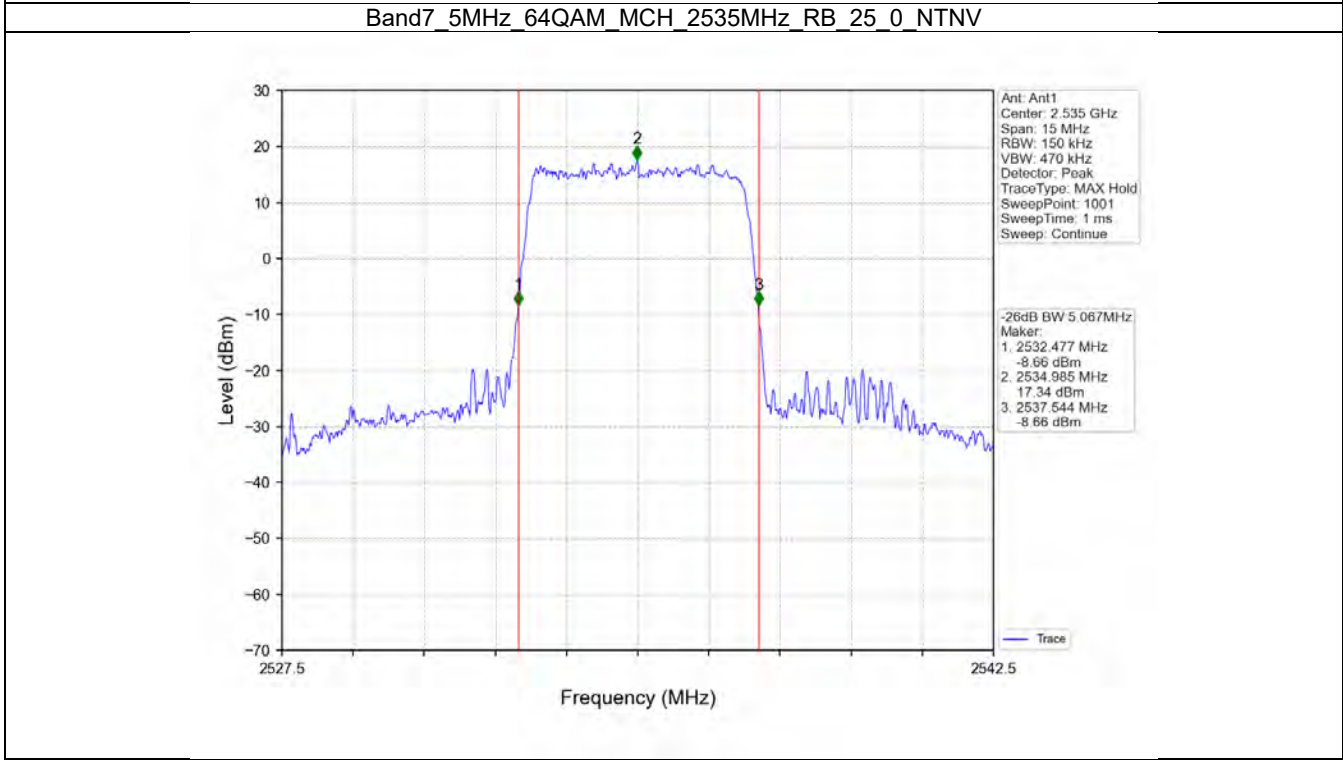

Band7 20MHz 16QAM MCH 2535MHz RB 100_0 NTN

Band7 20MHz 16QAM HCH 2560MHz RB 100_0 NTN

BV 7Layers Communications Technology (Shenzhen) Co. Ltd

No.B102, Dazu Chuangxin Mansion, North of Beihuan Avenue, North Area, Hi-Tech Industrial Park, Nanshan District, Shenzhen, Guangdong, China