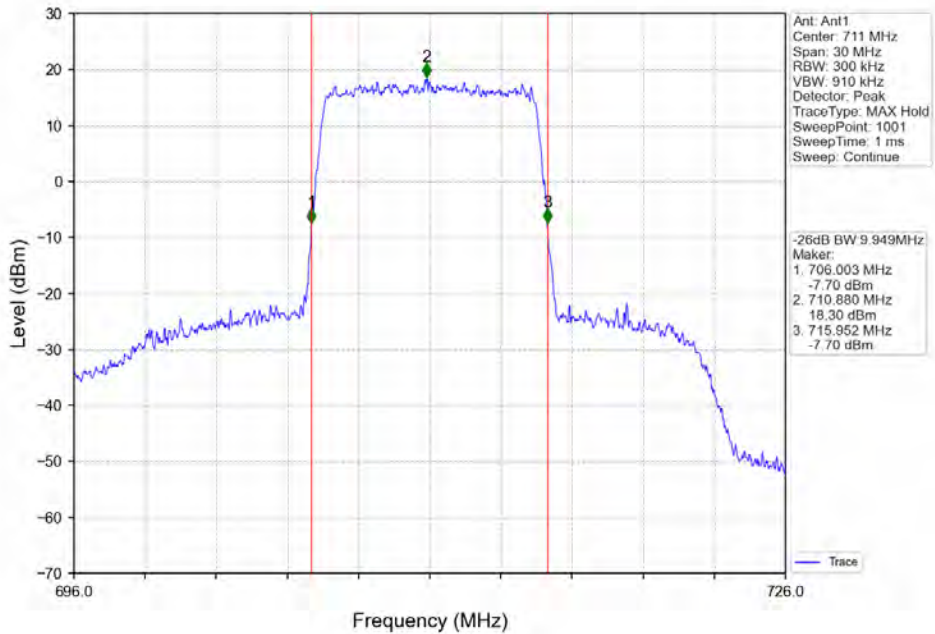

Band 12 10MHz 16QAM HCH 711MHz RB 50 0 NTNV

BV 7Layers Communications
Technology (Shenzhen) Co. Ltd

No.B102, Dazu Chuangxin Mansion, North of Beihuan
Avenue, North Area, Hi-Tech Industrial Park, Nanshan
District, Shenzhen, Guangdong, China

Tel: +86 755 8869 6566

Fax: +86 755 8869 6577

Email: customerservice.sw@bureauveritas.com