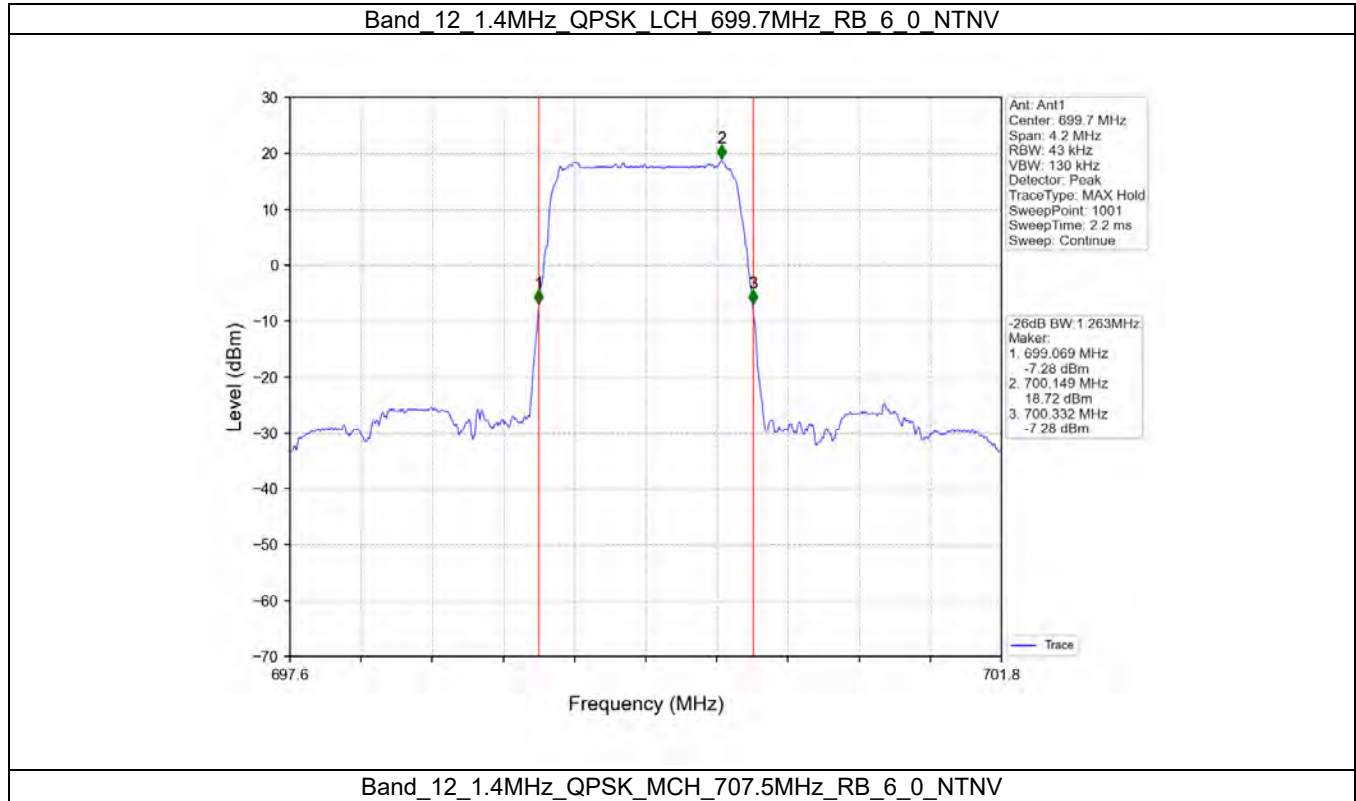

BUREAU
VERITAS

Test Report No.: W7L-P20210616-3RF03

2.6.2 Test Graph

BV 7Layers Communications
Technology (Shenzhen) Co. Ltd

No.B102, Dazu Chuangxin Mansion, North of Beihuan
Avenue, North Area, Hi-Tech Industrial Park, Nanshan
District, Shenzhen, Guangdong, China

Tel: +86 755 8869 6566

Fax: +86 755 8869 6577

Email: customerservice.sw@bureauveritas.com