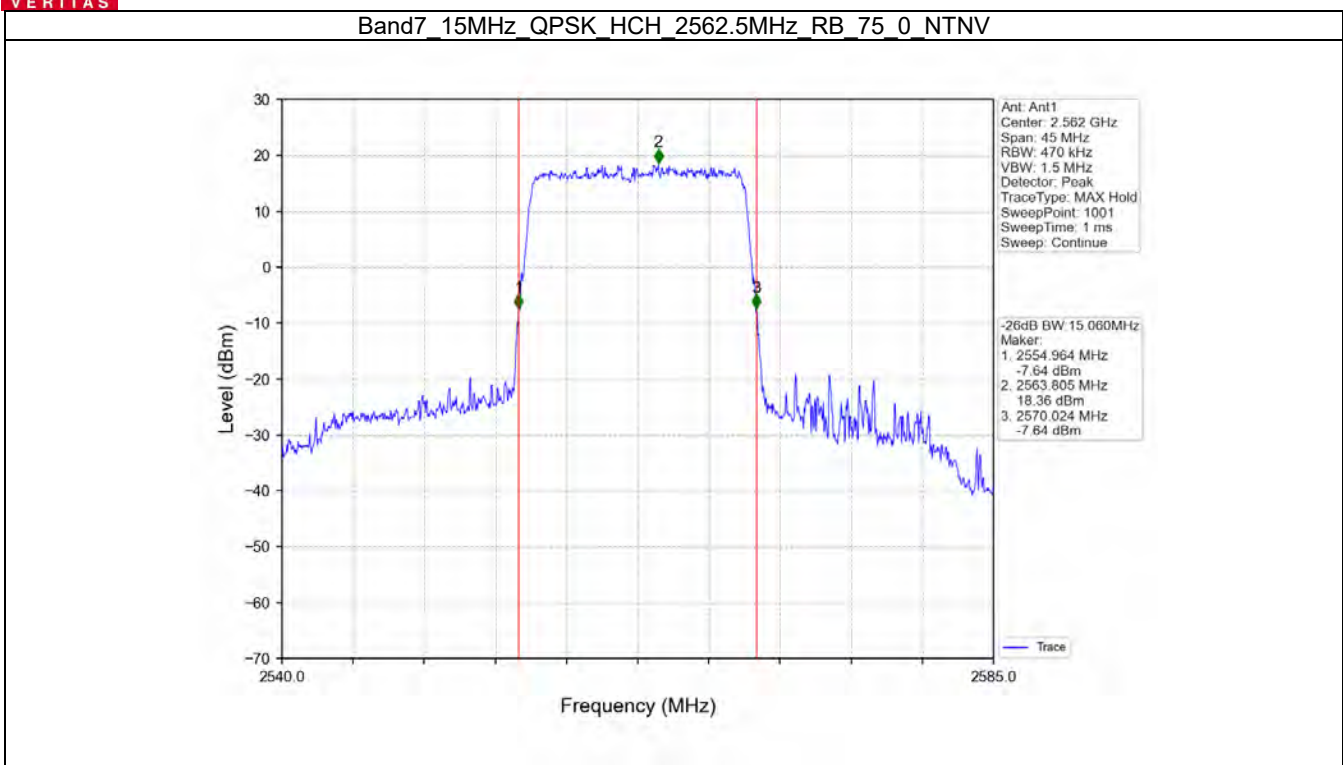

BV 7Layers Communications
Technology (Shenzhen) Co. Ltd

No.B102, Dazu Chuangxin Mansion, North of Beihuan
Avenue, North Area, Hi-Tech Industrial Park, Nanshan
District, Shenzhen, Guangdong, China

Tel: +86 755 8869 6566
Fax: +86 755 8869 6577
Email: customerservice.sw@bureauveritas.com