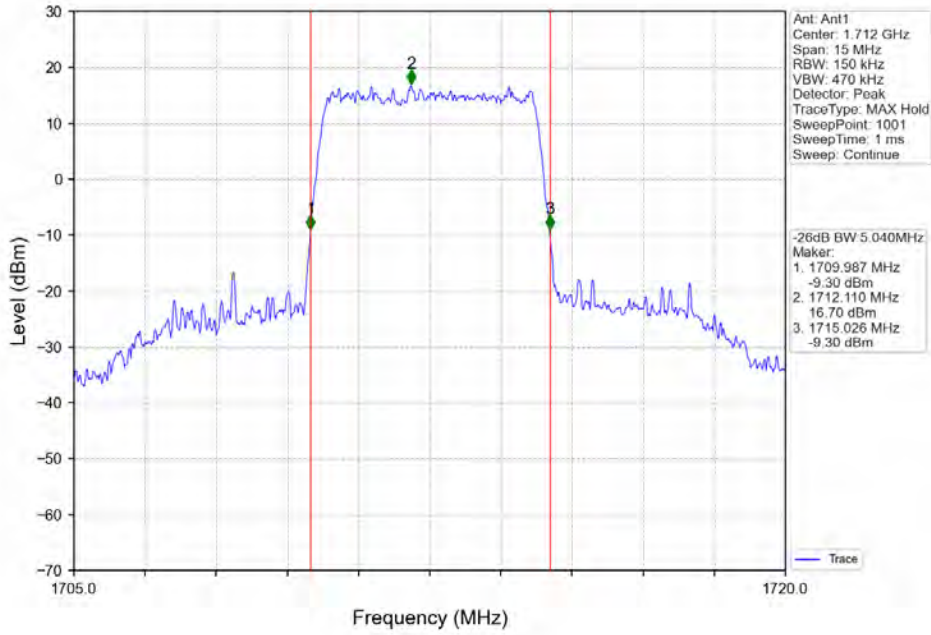

Band 4 5MHz 64QAM LCH 174.0.5MHz RB 25 0 NTN

Band 4 5MHz 64QAM MCH 1732.5MHz RB 25 0 NTN

BV 7Layers Communications
Technology (Shenzhen) Co. Ltd

No.B102, Dazu Chuangxin Mansion, North of Beihuan
Avenue, North Area, Hi-Tech Industrial Park, Nanshan
District, Shenzhen, Guangdong, China