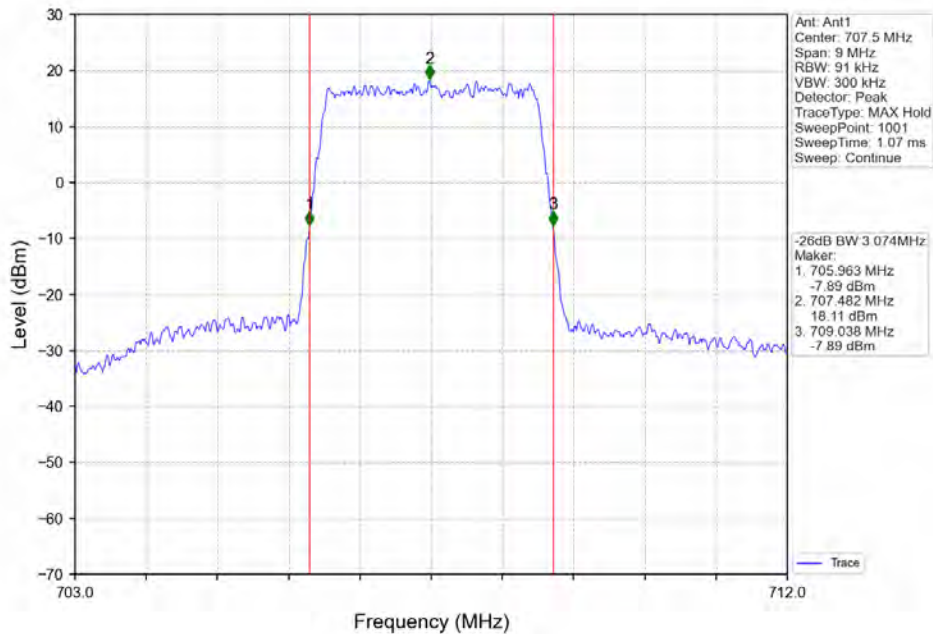

Band 12 3MHz 64QAM LCH 700.5MHz RB 15_0 NTN

Band 12 3MHz 64QAM MCH 707.5MHz RB 15_0 NTN

BV 7Layers Communications
Technology (Shenzhen) Co. Ltd

No.B102, Dazu Chuangxin Mansion, North of Beihuan
Avenue, North Area, Hi-Tech Industrial Park, Nanshan
District, Shenzhen, Guangdong, China