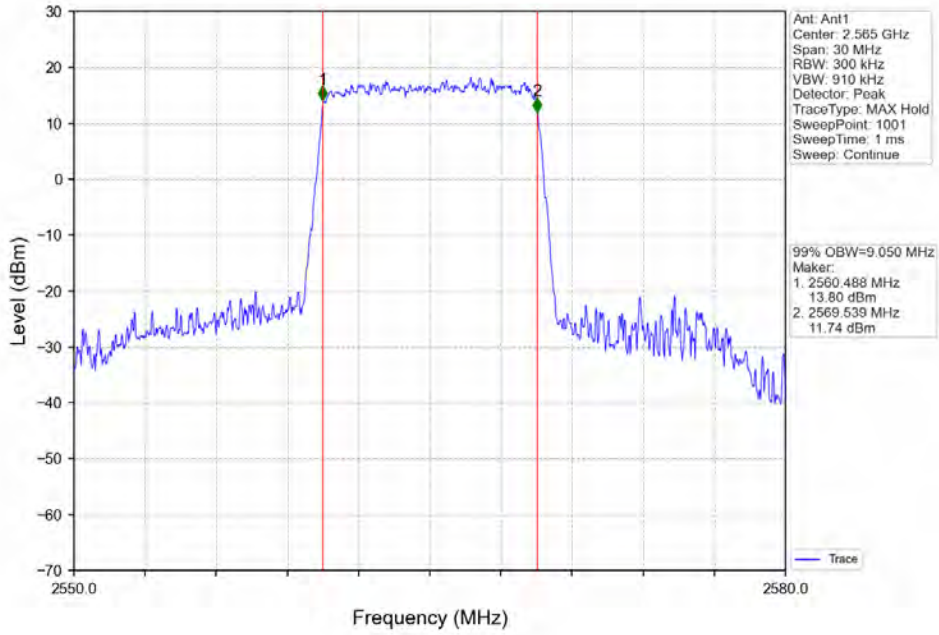

Band7_10MHz_QPSK_HCH_2565MHz_RB_50_0_NTNV