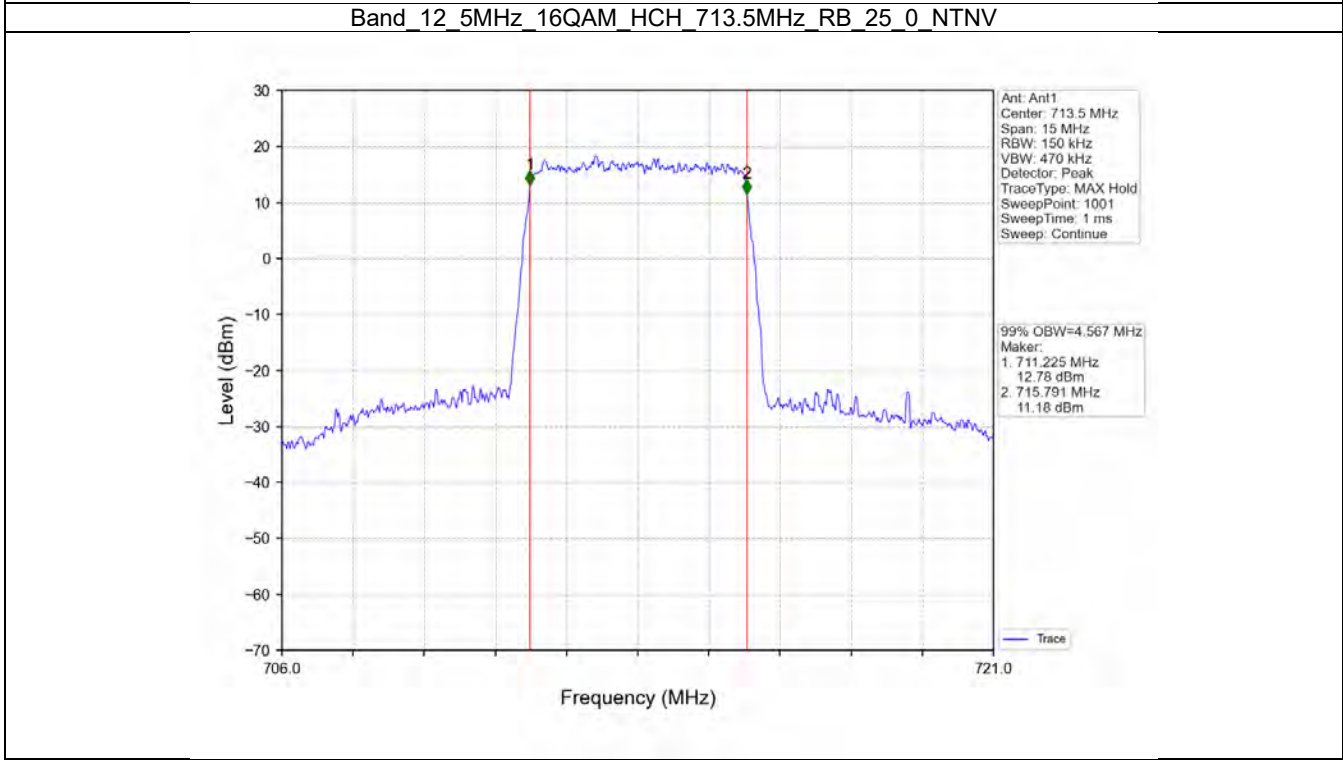

BV 7Layers Communications
Technology (Shenzhen) Co. Ltd

No.B102, Dazu Chuangxin Mansion, North of Beihuan
Avenue, North Area, Hi-Tech Industrial Park, Nanshan
District, Shenzhen, Guangdong, China

Tel: +86 755 8869 6566
Fax: +86 755 8869 6577
Email: customerservice.sw@bureauveritas.com