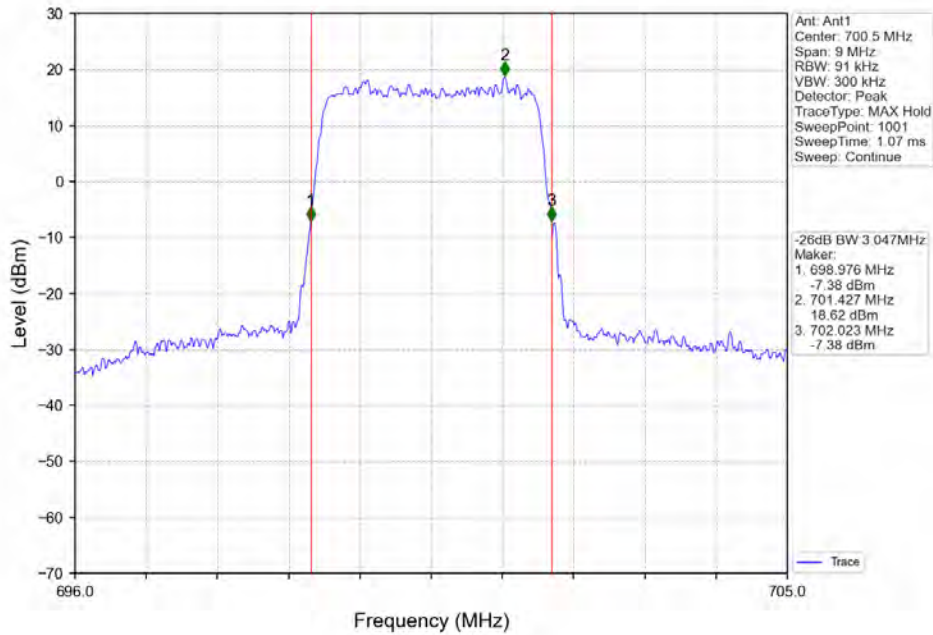

Band 12 3MHz 64QAM LCH 700.5MHz RB 15_0 NTN

Band 12 3MHz 64QAM MCH 707.5MHz RB 15_0 NTN

BV 7Layers Communications
Technology (Shenzhen) Co. Ltd

No.B102, Dazu Chuangxin Mansion, North of Beihuan
Avenue, North Area, Hi-Tech Industrial Park, Nanshan
District, Shenzhen, Guangdong, China