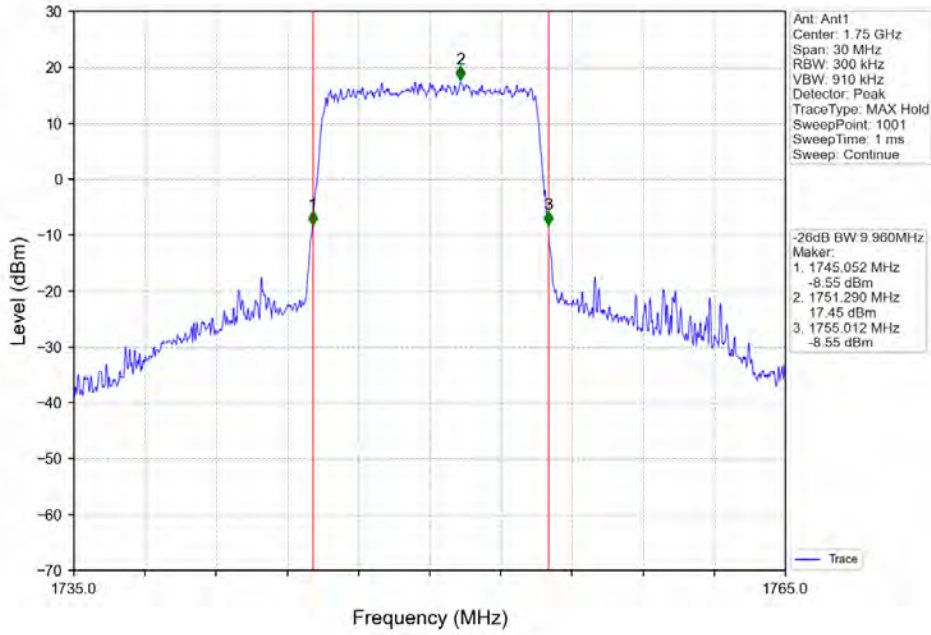

Band 4 10MHz QPSK HCH 1750MHz RB 50 0 NTV

Band 4 10MHz 16QAM LCH 1715MHz RB 50 0 NTV

BV 7Layers Communications Technology (Shenzhen) Co. Ltd

No.B102, Dazu Chuangxin Mansion, North of Beihuan Avenue, North Area, Hi-Tech Industrial Park, Nanshan District, Shenzhen, Guangdong, China