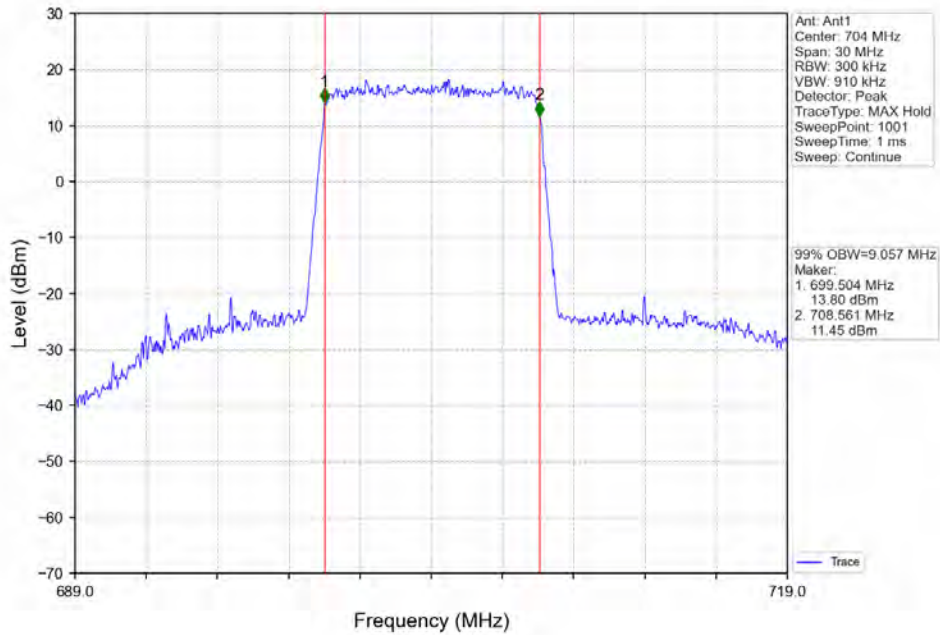

BUREAU
VERITAS

Test Report No.: W7L-P20210616-3RF03

Band_12_10MHz_64QAM_LCH_704MHz_RB_50_0_NTNV

Band_12_10MHz_64QAM_MCH_707.5MHz_RB_50_0_NTNV