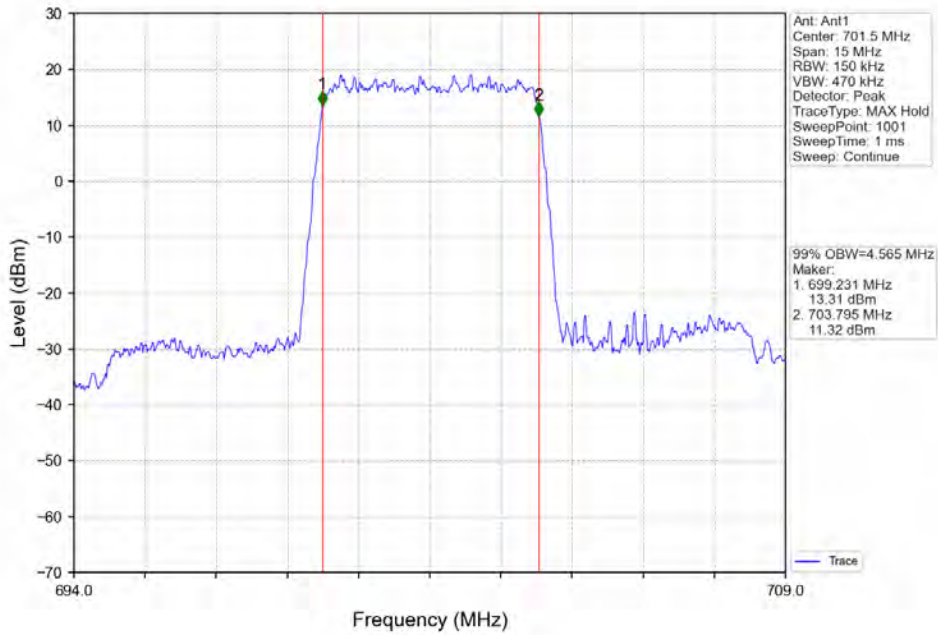

BUREAU
VERITAS

Test Report No.: W7L-P20210616-3RF03

Band 12 5MHz QPSK LCH 701.5MHz RB 25 0 NTV