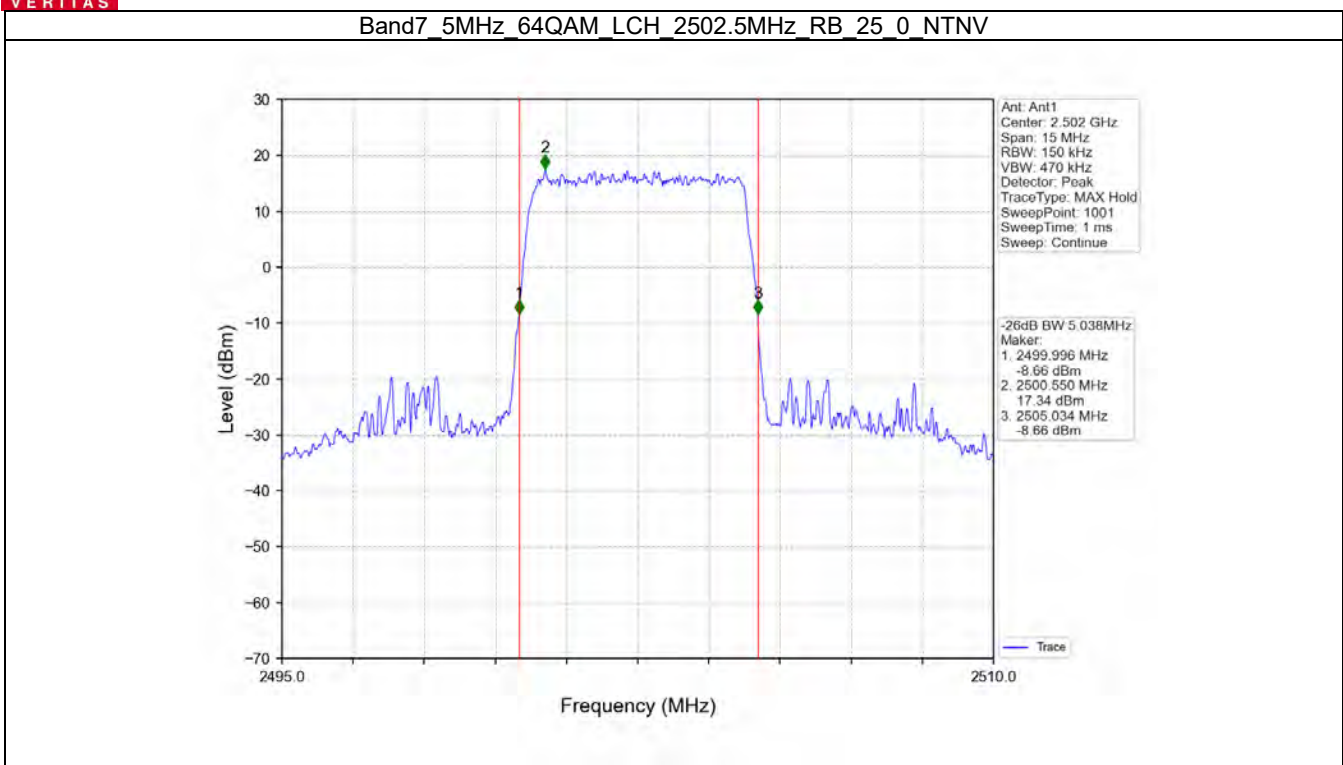

Band7 20MHz 16QAM MCH 2535MHz RB 100_0 NTN

Band7 20MHz 16QAM HCH 2560MHz RB 100_0 NTN

BV 7Layers Communications Technology (Shenzhen) Co. Ltd

No.B102, Dazu Chuangxin Mansion, North of Beihuan Avenue, North Area, Hi-Tech Industrial Park, Nanshan District, Shenzhen, Guangdong, China