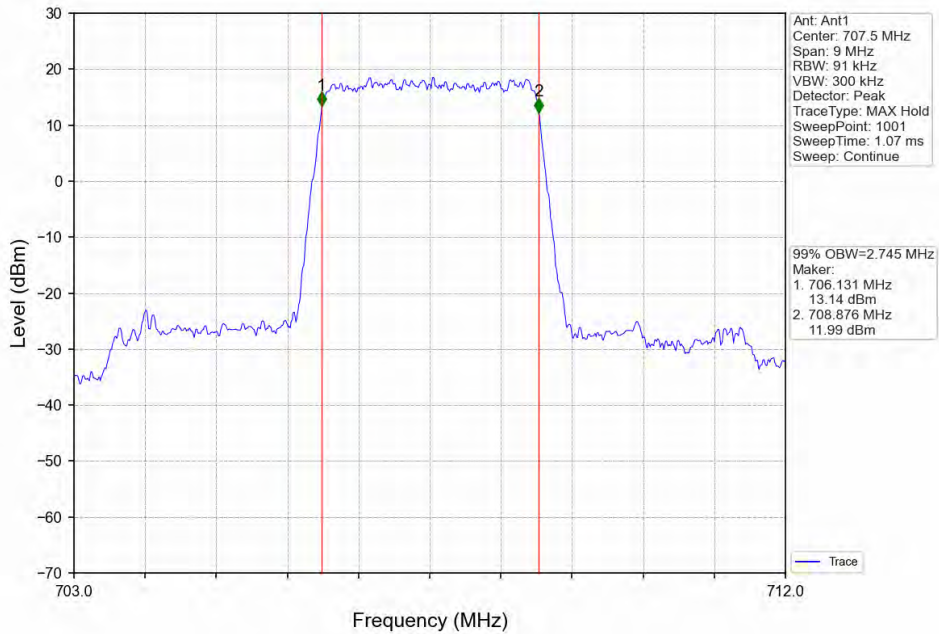

Band 12 3MHz QPSK MCH 707.5MHz RB 15 0 NTV