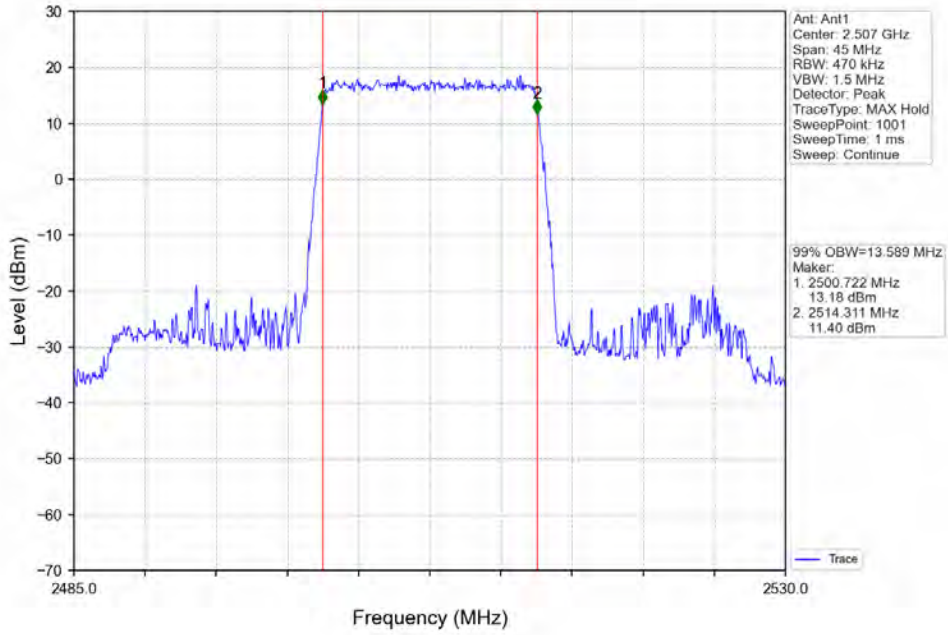

Band7 15MHz QPSK MCH 2535MHz RB 75 0 NTV

BV 7Layers Communications
Technology (Shenzhen) Co. Ltd

No.B102, Dazu Chuangxin Mansion, North of Beihuan
Avenue, North Area, Hi-Tech Industrial Park, Nanshan
District, Shenzhen, Guangdong, China