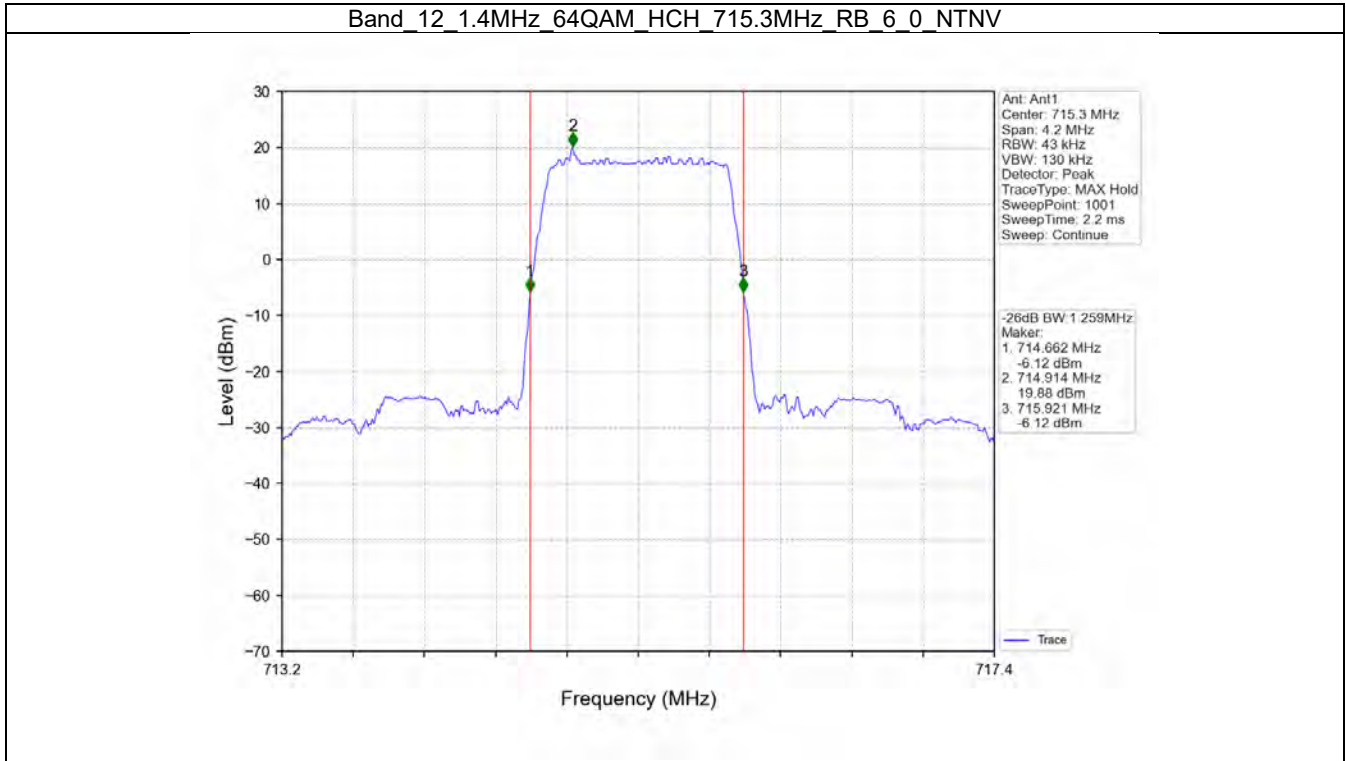

BUREAU
VERITAS

Test Report No.: W7L-P20210616-3RF03

BV 7Layers Communications
Technology (Shenzhen) Co. Ltd

No.B102, Dazu Chuangxin Mansion, North of Beihuan
Avenue, North Area, Hi-Tech Industrial Park, Nanshan
District, Shenzhen, Guangdong, China

Tel: +86 755 8869 6566

Fax: +86 755 8869 6577

Email: customerservice.sw@bureauveritas.com