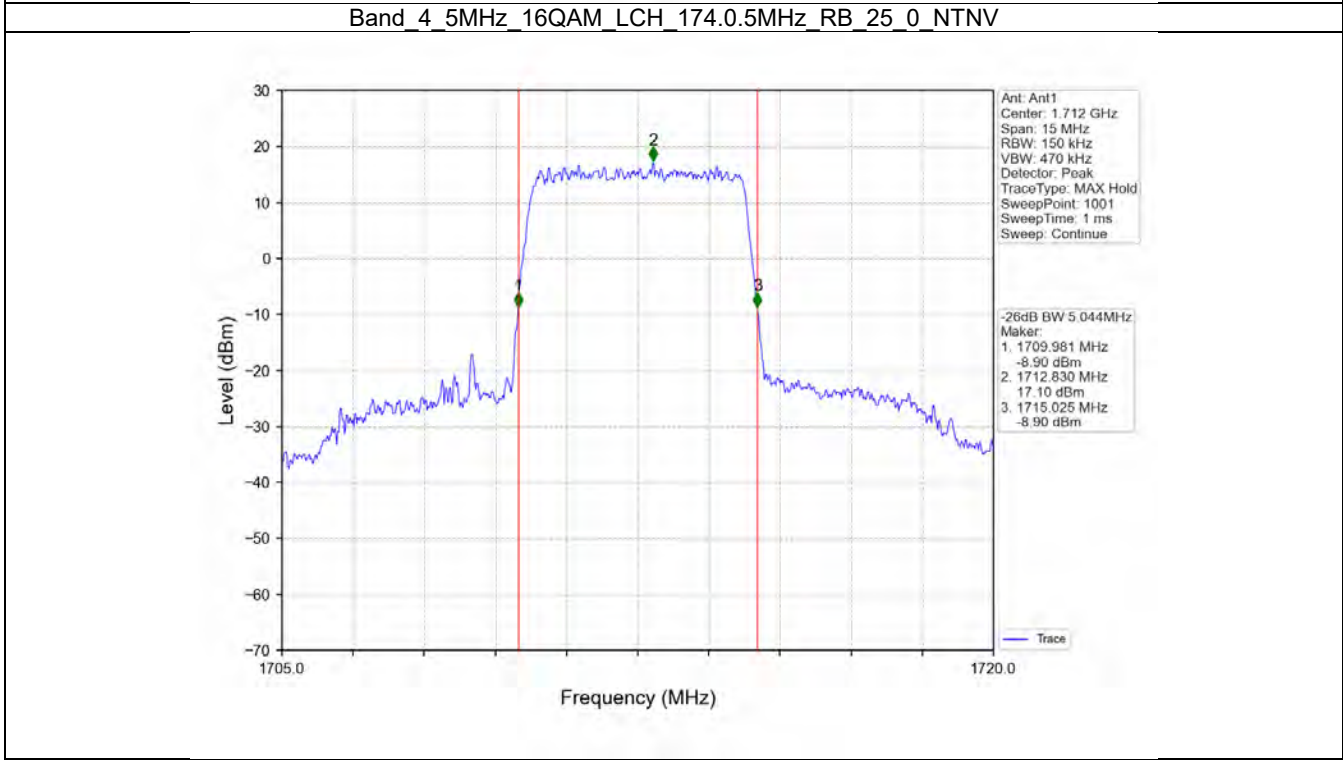

BV 7Layers Communications
Technology (Shenzhen) Co. Ltd

No.B102, Dazu Chuangxin Mansion, North of Beihuan
Avenue, North Area, Hi-Tech Industrial Park, Nanshan
District, Shenzhen, Guangdong, China

Tel: +86 755 8869 6566

Fax: +86 755 8869 6577

Email: customerservice.sw@bureauveritas.com