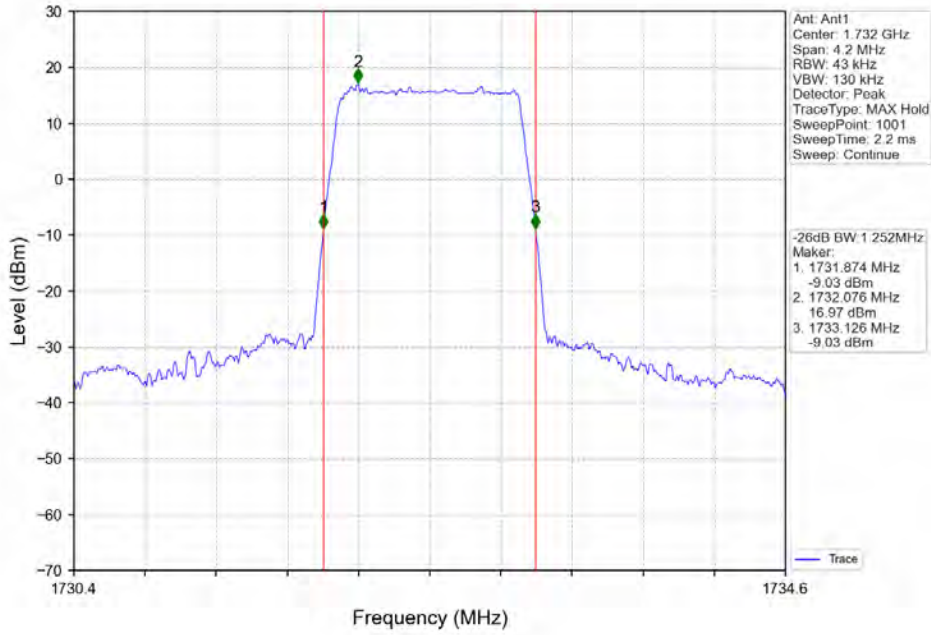

Band 4 1.4MHz 16QAM MCH 1732.5MHz RB 6 0 NTV

Band 4 1.4MHz 16QAM HCH 1754.3MHz RB 6 0 NTV

Band 4 1.4MHz 64QAM LCH 1710.7MHz RB 6 0 NTV

Band 4 1.4MHz 64QAM MCH 1732.5MHz RB 6 0 NTV

BV 7Layers Communications Technology (Shenzhen) Co. Ltd