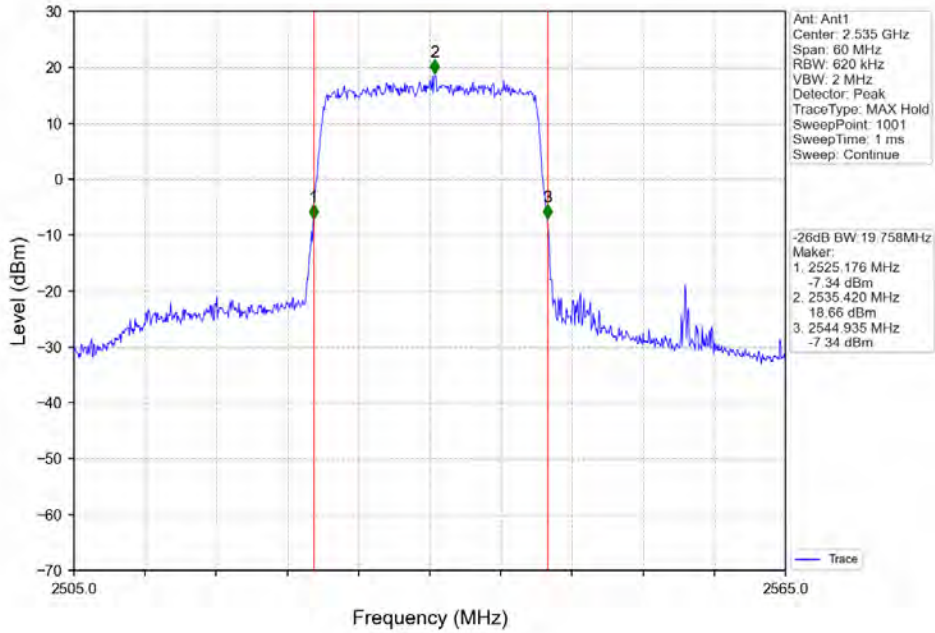

Band7 20MHz 64QAM MCH 2535MHz RB 100_0 NTN

Band7 20MHz 64QAM HCH 2560MHz RB 100_0 NTN

2.5 LTE Band 12_OBW

2.5.1 Test Result

| Band: 12 / Bandwidth: 1.4MHz / NTV | | | | | | | |
|------------------------------------|---------------|--------|------------------------------|-------|-------|-------------|---------|
| Modulation | RB Allocation | | 99% Occupied Bandwidth (MHz) | | | Limit (MHz) | Verdict |
| | Size | Offset | LCH | MCH | HCH | | |
| QPSK | 6 | 0 | 1.107 | 1.111 | 1.105 | / | Pass |
| 16QAM | 6 | 0 | 1.110 | 1.102 | 1.100 | / | Pass |
| 64QAM | 6 | 0 | 1.106 | 1.103 | 1.104 | / | Pass |
| Band: 12 / Bandwidth: 3MHz / NTV | | | | | | | |
| Modulation | RB Allocation | | 99% Occupied Bandwidth (MHz) | | | Limit (MHz) | Verdict |
| | Size | Offset | LCH | MCH | HCH | | |
| QPSK | 15 | 0 | 2.733 | 2.745 | 2.744 | / | Pass |
| 16QAM | 15 | 0 | 2.740 | 2.736 | 2.730 | / | Pass |
| 64QAM | 15 | 0 | 2.740 | 2.739 | 2.739 | / | Pass |
| Band: 12 / Bandwidth: 5MHz / NTV | | | | | | | |
| Modulation | RB Allocation | | 99% Occupied Bandwidth (MHz) | | | Limit (MHz) | Verdict |
| | Size | Offset | LCH | MCH | HCH | | |
| QPSK | 25 | 0 | 4.565 | 4.538 | 4.529 | / | Pass |
| 16QAM | 25 | 0 | 4.540 | 4.552 | 4.567 | / | Pass |
| 64QAM | 25 | 0 | 4.543 | 4.554 | 4.561 | / | Pass |
| Band: 12 / Bandwidth: 10MHz / NTV | | | | | | | |
| Modulation | RB Allocation | | 99% Occupied Bandwidth (MHz) | | | Limit (MHz) | Verdict |
| | Size | Offset | LCH | MCH | HCH | | |
| QPSK | 50 | 0 | 9.063 | 9.047 | 9.004 | / | Pass |
| 16QAM | 50 | 0 | 9.064 | 9.009 | 9.011 | / | Pass |
| 64QAM | 50 | 0 | 9.057 | 9.043 | 9.043 | / | Pass |