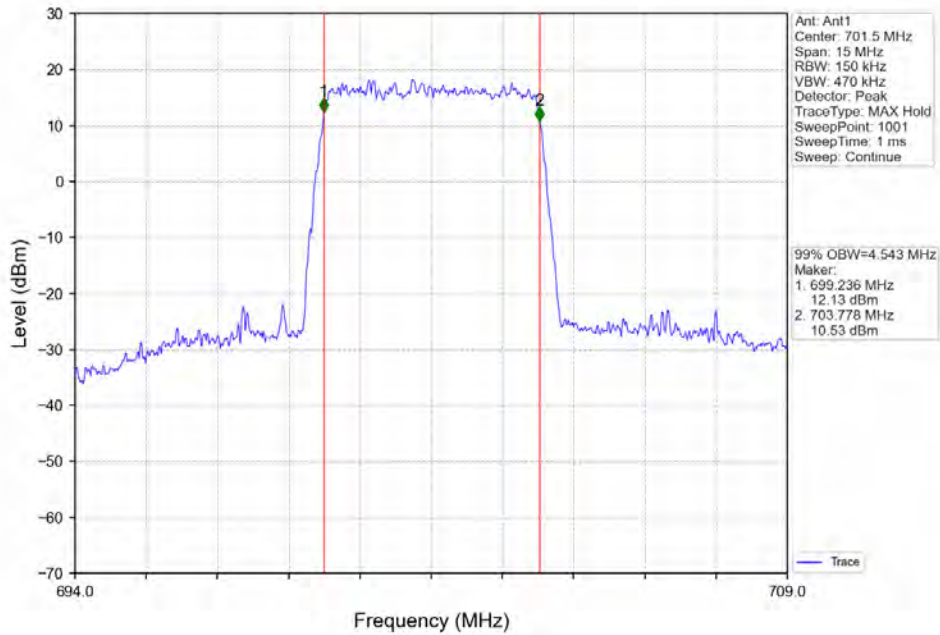

Tel: +86 755 8869 6566
Fax: +86 755 8869 6577
Email: customerservice.sw@bureauveritas.com

Band 12 5MHz 64QAM LCH 701.5MHz RB 25_0 NTN

Band 12 5MHz 64QAM MCH 707.5MHz RB 25_0 NTN

BV 7Layers Communications
Technology (Shenzhen) Co. Ltd