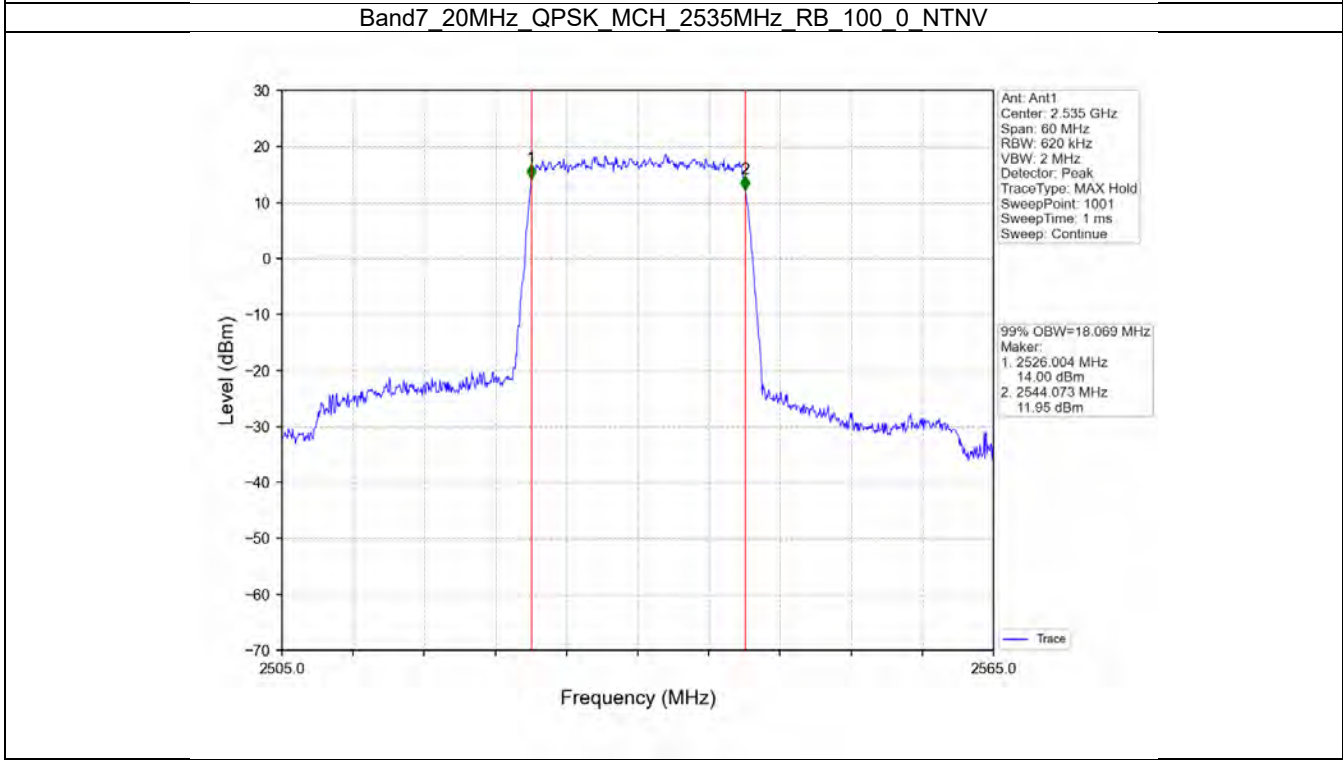

BV 7Layers Communications
Technology (Shenzhen) Co. Ltd

No.B102, Dazhu Chuangxin Mansion, North of Beihuan
Avenue, North Area, Hi-Tech Industrial Park, Nanshan
District, Shenzhen, Guangdong, China

Tel: +86 755 8869 6566

Fax: +86 755 8869 6577

Email: customerservice.sw@bureauveritas.com