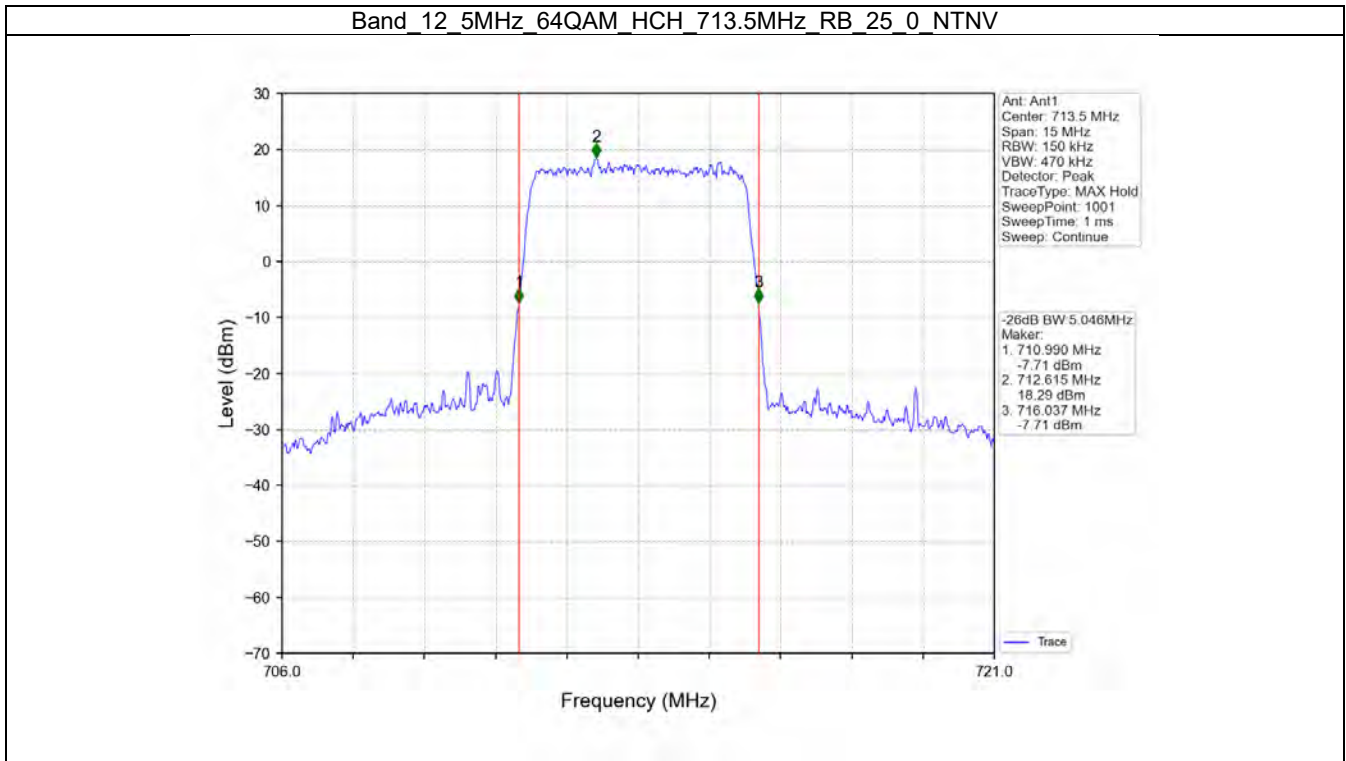

**BUREAU
VERITAS**

Test Report No.: W7L-P20210616-3RF03

BV 7Layers Communications
Technology (Shenzhen) Co. Ltd

No.B102, Dazu Chuangxin Mansion, North of Beihuan
Avenue, North Area, Hi-Tech Industrial Park, Nanshan
District, Shenzhen, Guangdong, China

Tel: +86 755 8869 6566

Fax: +86 755 8869 6577

Email: customerservice.sw@bureauveritas.com