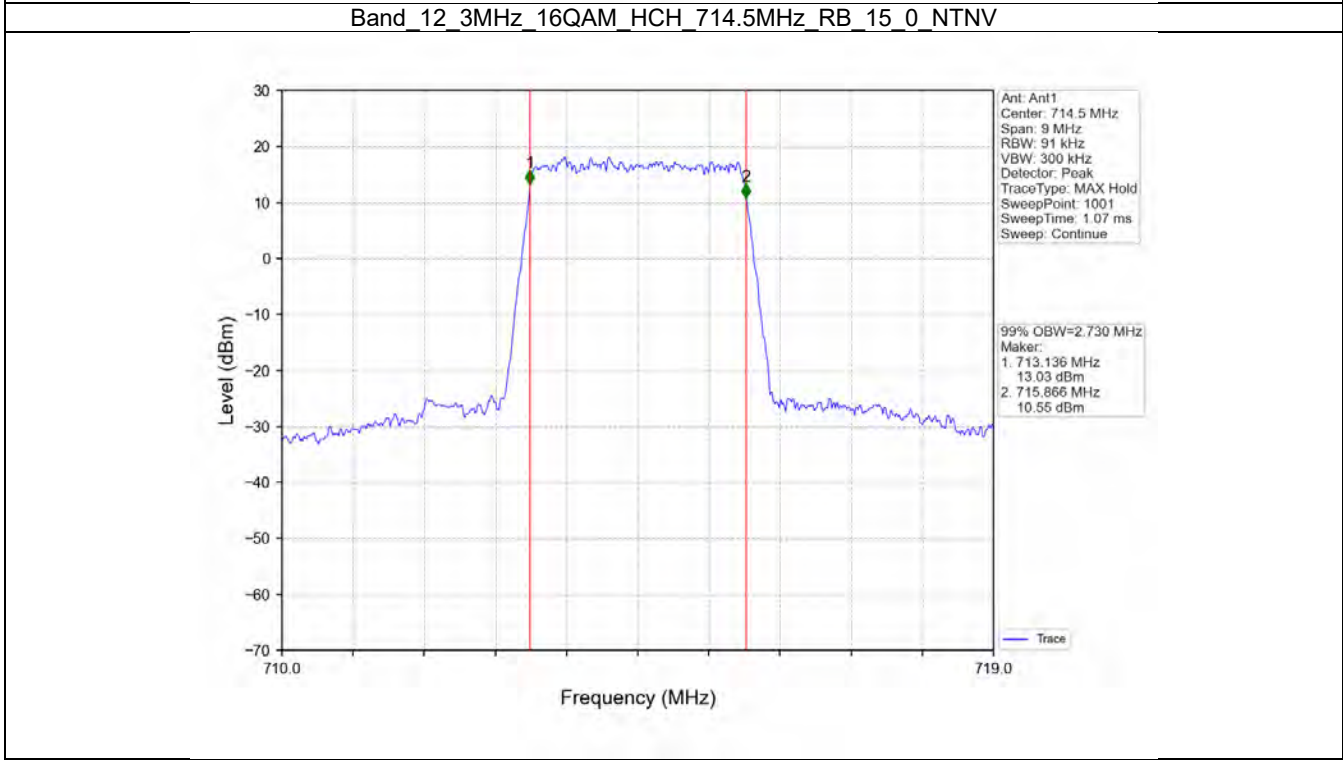

Band 12 3MHz 16QAM LCH 700.5MHz RB 15 0 NTVN

BV 7Layers Communications
Technology (Shenzhen) Co. Ltd

No.B102, Dazu Chuangxin Mansion, North of Beihuan
Avenue, North Area, Hi-Tech Industrial Park, Nanshan
District, Shenzhen, Guangdong, China