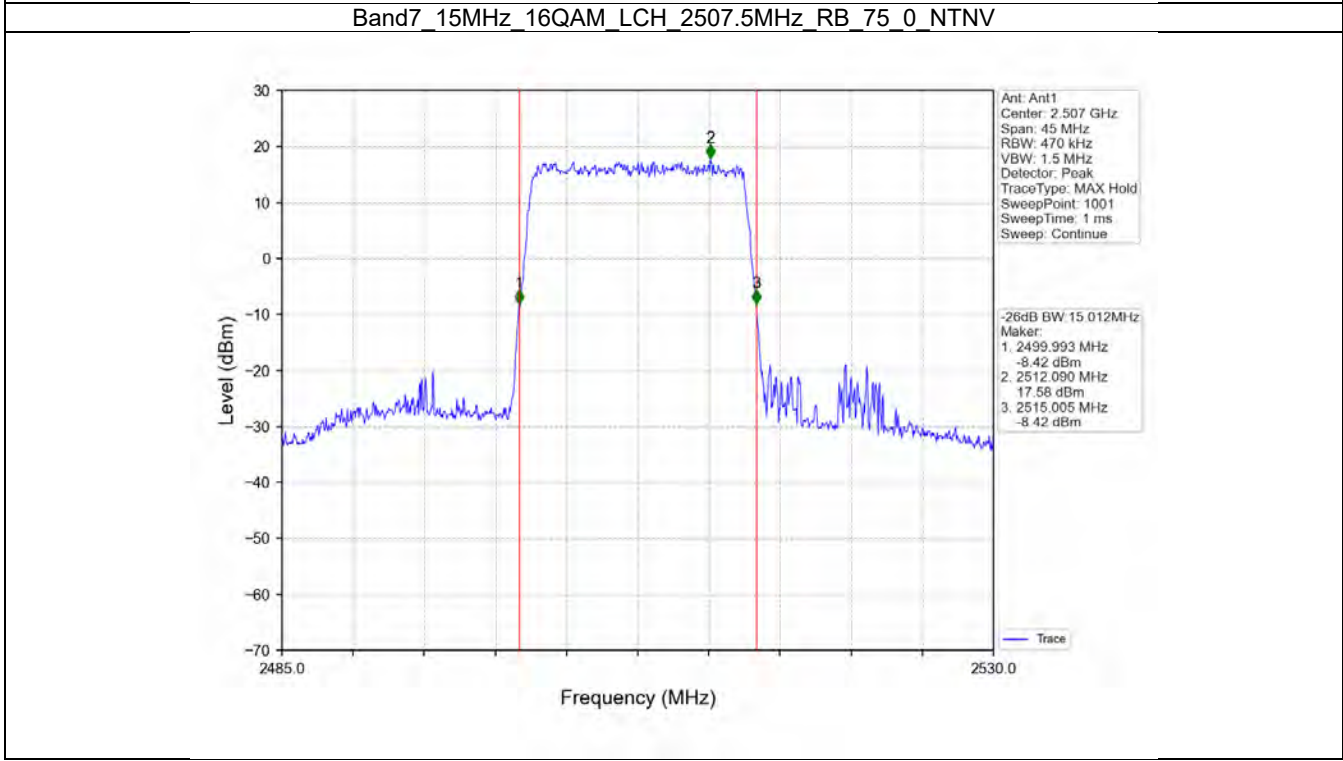

BV 7Layers Communications
Technology (Shenzhen) Co. Ltd

No.B102, Dazu Chuangxin Mansion, North of Beihuan
Avenue, North Area, Hi-Tech Industrial Park, Nanshan
District, Shenzhen, Guangdong, China

Tel: +86 755 8869 6566
Fax: +86 755 8869 6577
Email: customerservice.sw@bureauveritas.com