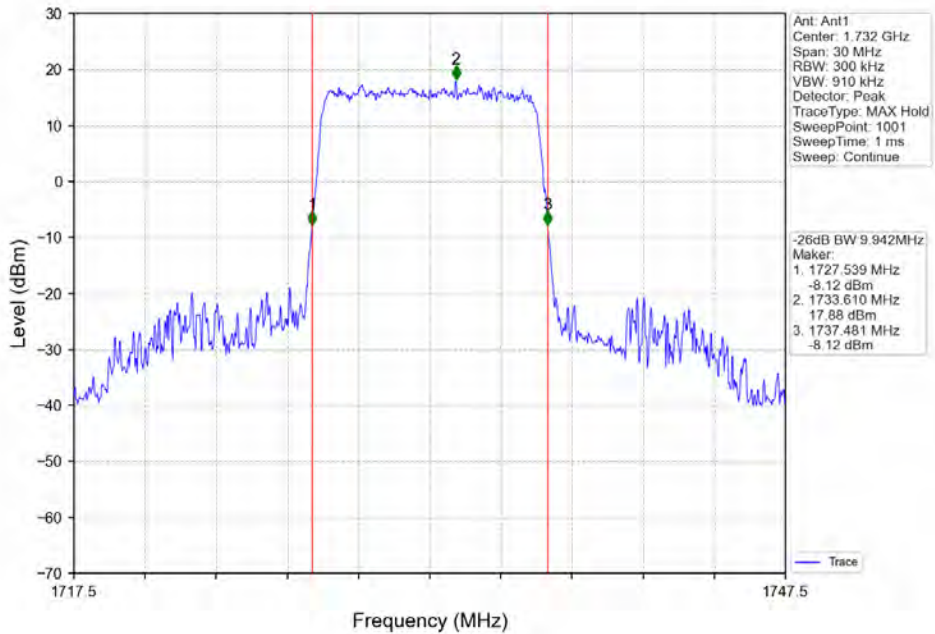

Tel: +86 755 8869 6566

Fax: +86 755 8869 6577

Email: customerservice.sw@bureauveritas.com

Band 4 10MHz QPSK LCH 1715MHz RB 50 0 NTN

Band 4 10MHz QPSK MCH 1732.5MHz RB 50 0 NTN

BV 7Layers Communications
Technology (Shenzhen) Co. Ltd