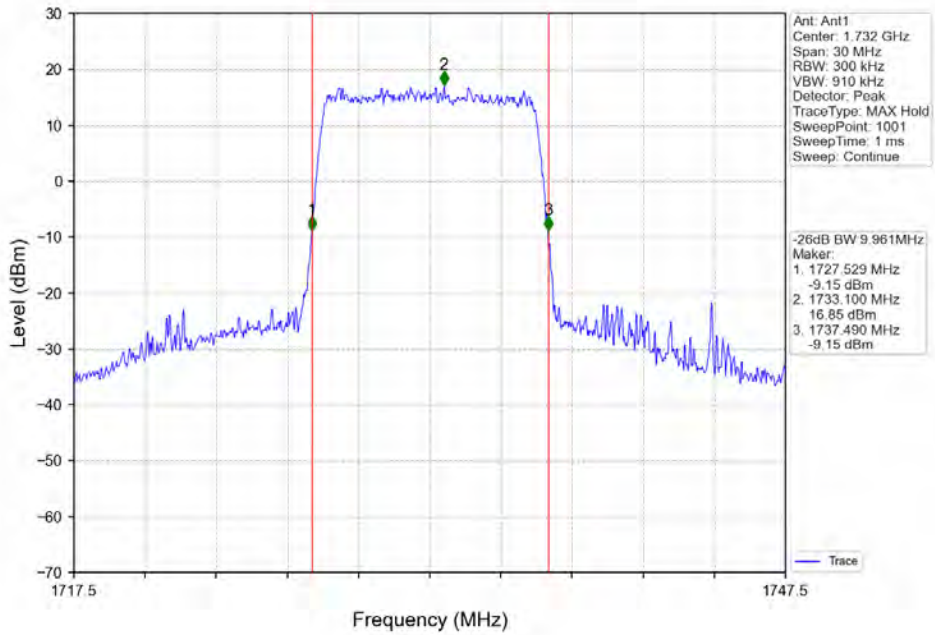

Band 4 10MHz 16QAM MCH 1732.5MHz RB 50 0 NTV