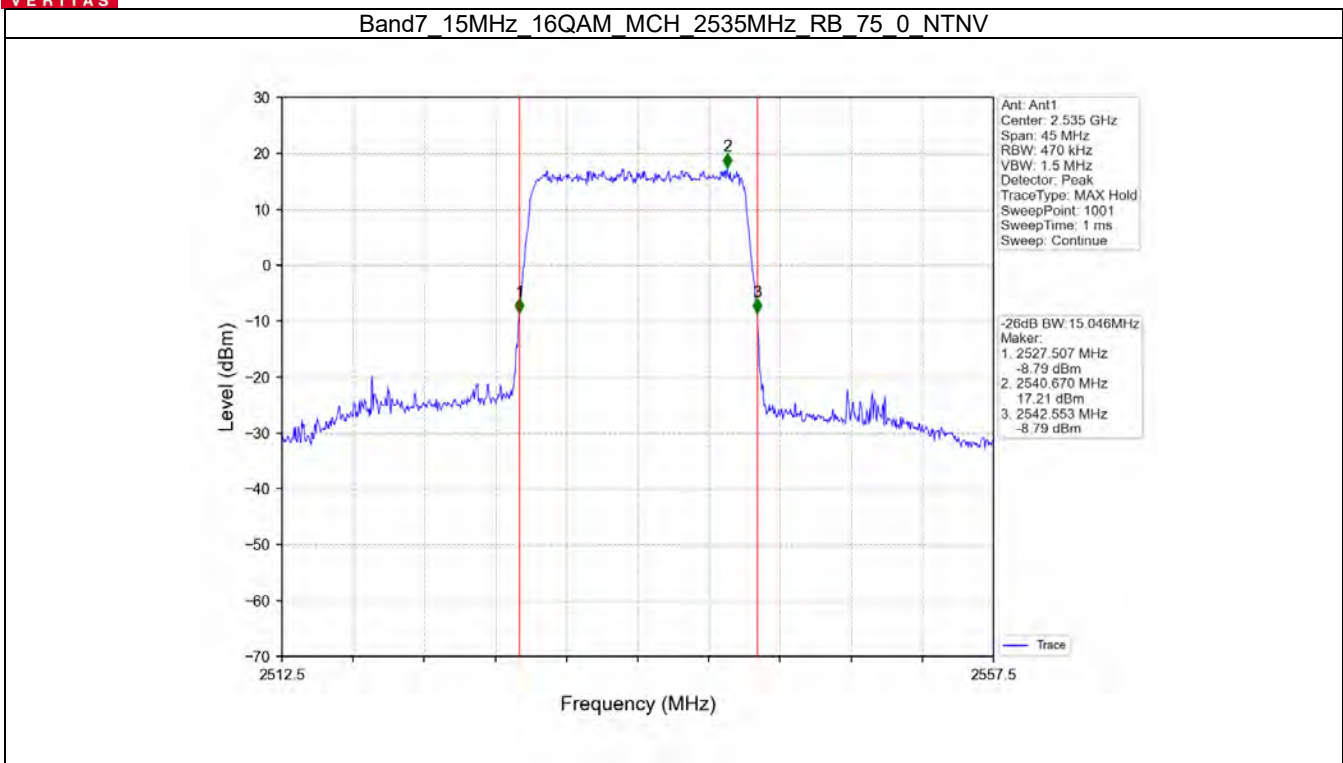

BV 7Layers Communications
Technology (Shenzhen) Co. Ltd

No.B102, Dazu Chuangxin Mansion, North of Beihuan
Avenue, North Area, Hi-Tech Industrial Park, Nanshan
District, Shenzhen, Guangdong, China

Tel: +86 755 8869 6566

Fax: +86 755 8869 6577

Email: customerservice.sw@bureauveritas.com