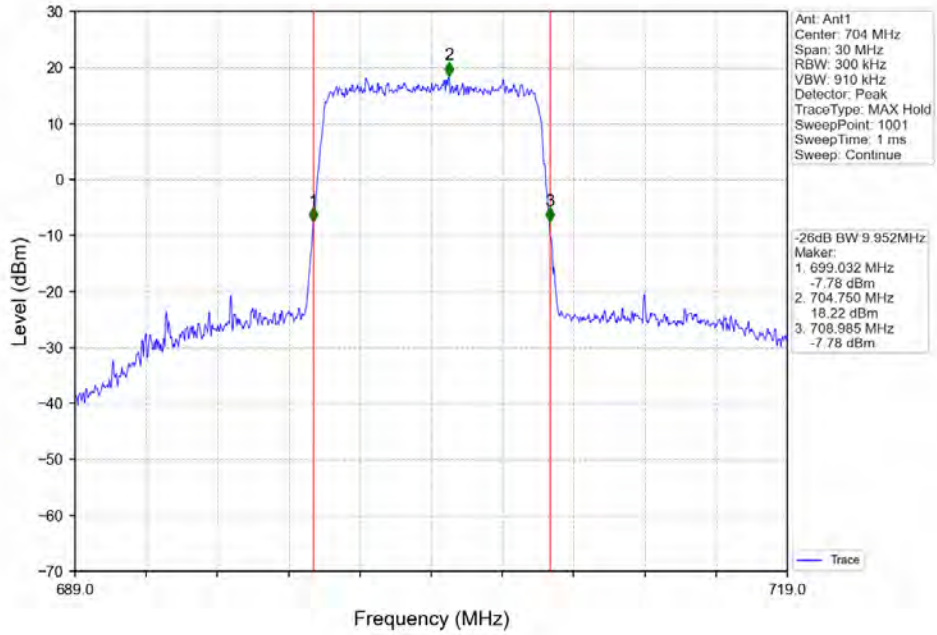

Band_12_10MHz_64QAM_LCH_704MHz_RB_50_0_NTNV