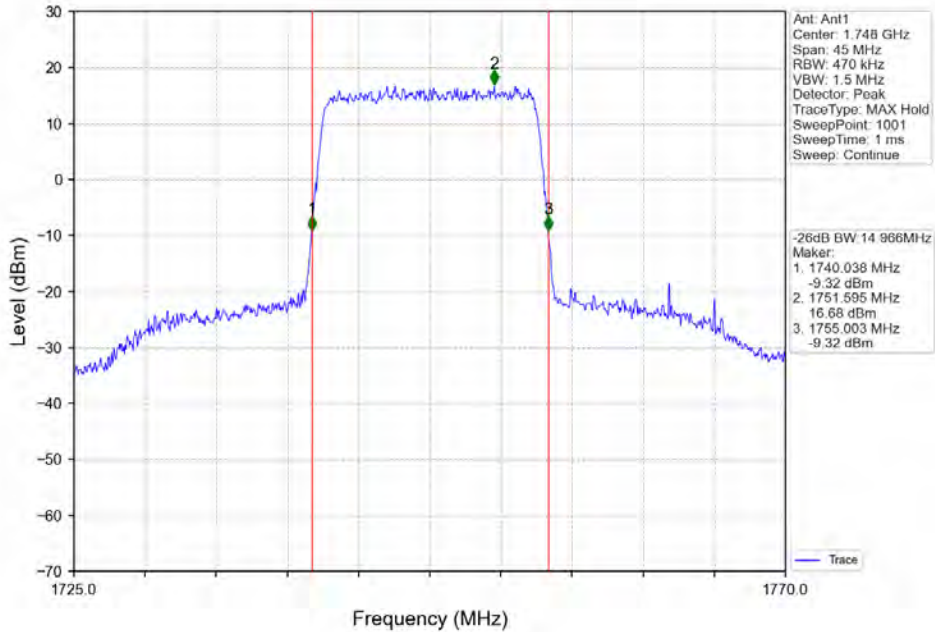

Band 4 15MHz 16QAM LCH 1717.5MHz RB 75_0 NTN

Band 4 15MHz 16QAM MCH 1732.5MHz RB 75 0 NTVN

Band 4 15MHz 16QAM HCH 1747.5MHz RB 75 0 NTVN

BV 7Layers Communications
Technology (Shenzhen) Co. Ltd

No.B102, Dazu Chuangxin Mansion, North of Beihuan
Avenue, North Area, Hi-Tech Industrial Park, Nanshan
District, Shenzhen, Guangdong, China