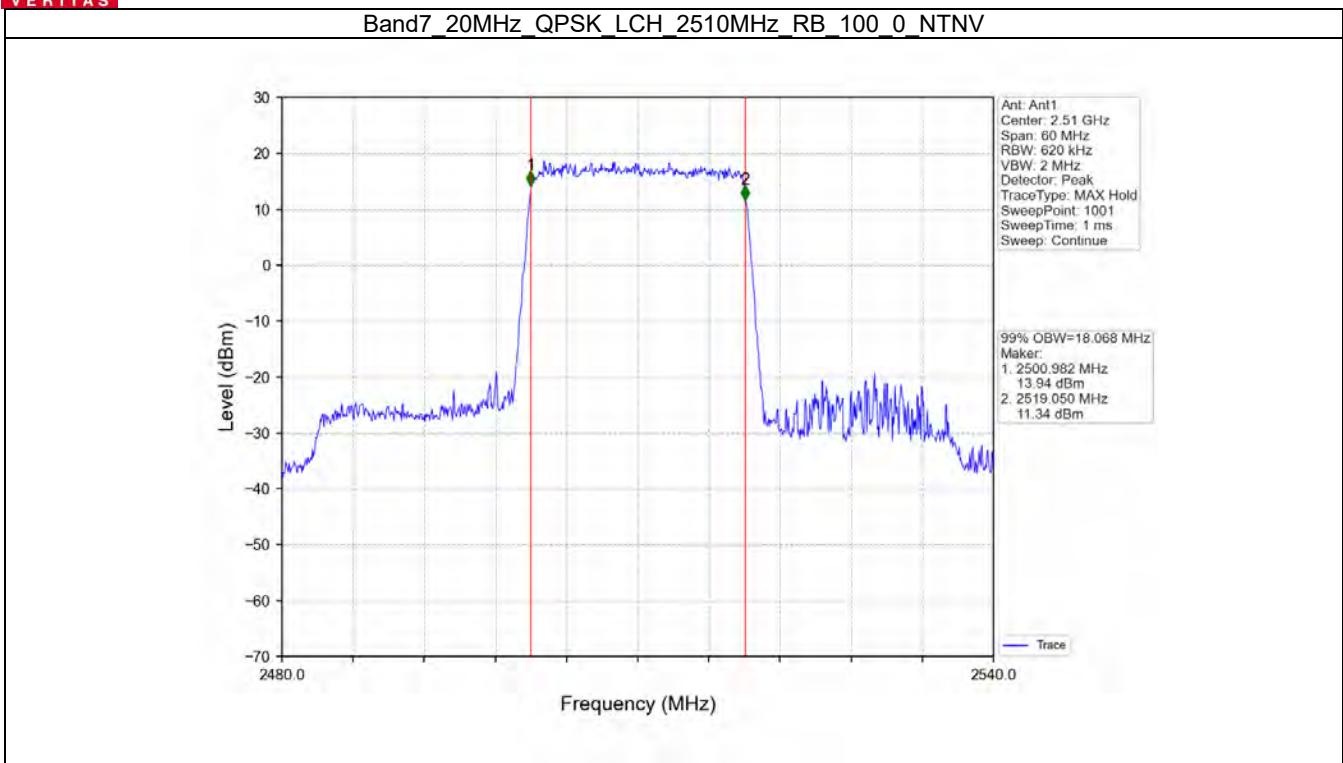

BV 7Layers Communications
Technology (Shenzhen) Co. Ltd

No.B102, Dazhu Chuangxin Mansion, North of Beihuan
Avenue, North Area, Hi-Tech Industrial Park, Nanshan
District, Shenzhen, Guangdong, China

Tel: +86 755 8869 6566

Fax: +86 755 8869 6577

Email: customerservice.sw@bureauveritas.com