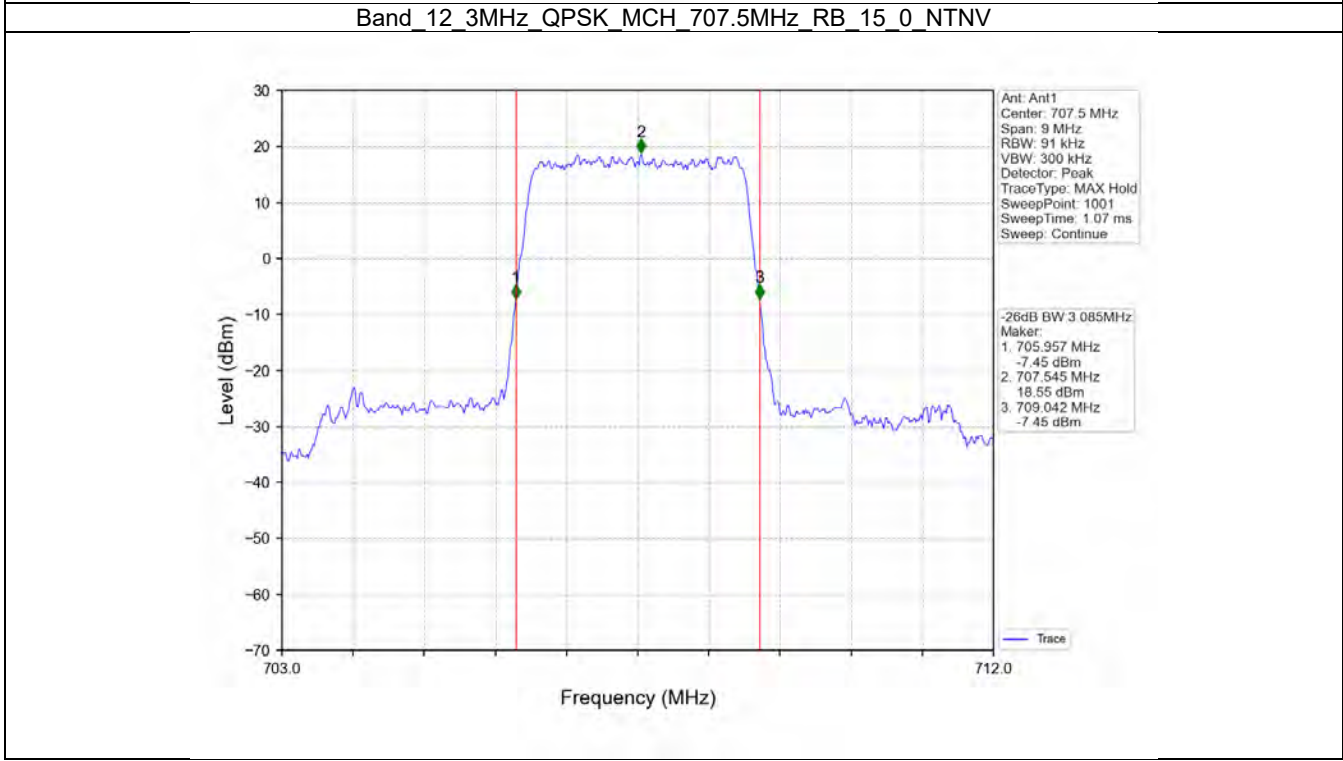

BV 7Layers Communications Technology (Shenzhen) Co. Ltd

No.B102, Dazu Chuangxin Mansion, North of Beihuan Avenue, North Area, Hi-Tech Industrial Park, Nanshan District, Shenzhen, Guangdong, China

Tel: +86 755 8869 6566

Fax: +86 755 8869 6577

Email: customerservice.sw@bureauveritas.com