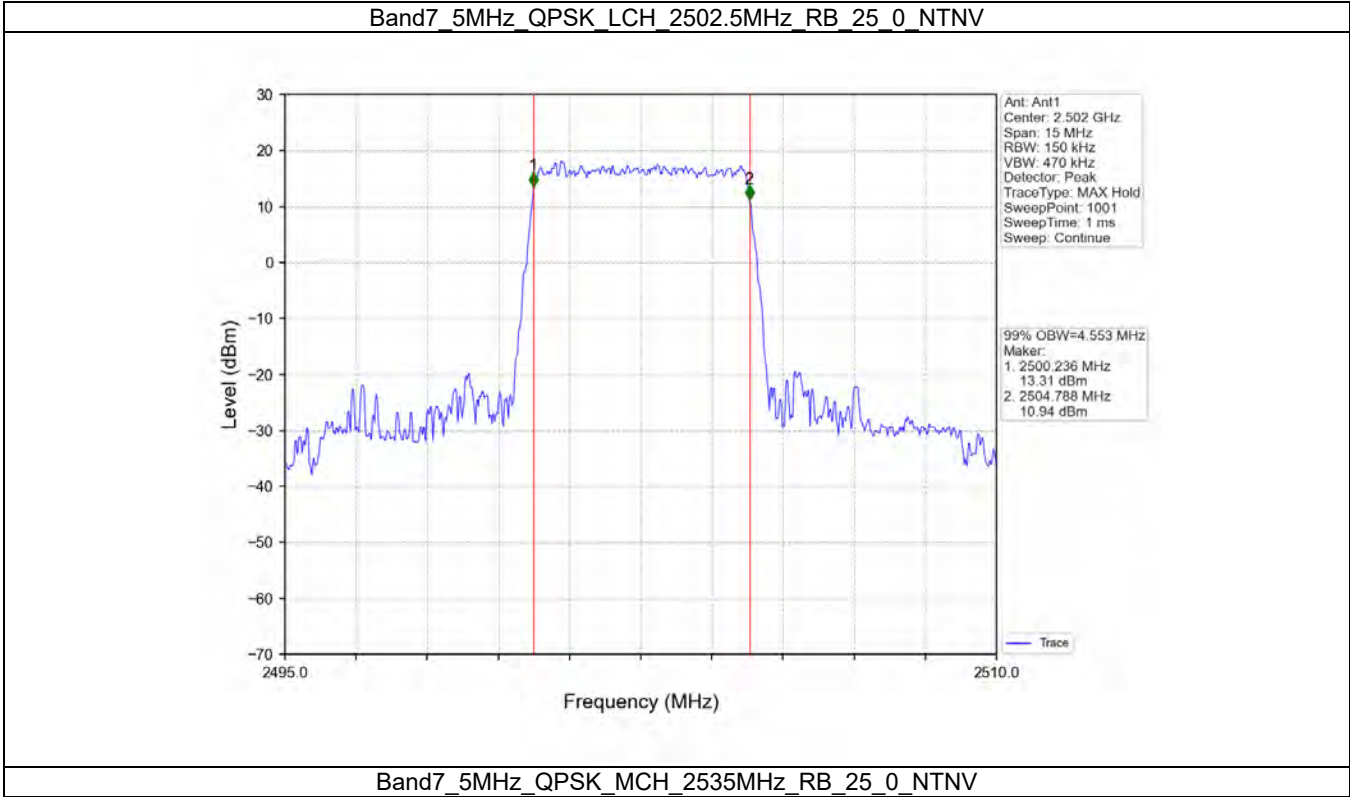

2.3 Band7_OBW

2.3.1 Test Result

Band: 7 / NTN						
Bandwidth (MHz)	Modulation	Frequency (MHz)	RB Allocation		99% Occupied Bandwidth (MHz)	Verdict
			Size	Offset	Result	
5	QPSK	2502.5	25	0	4.553	Pass
		2535	25	0	4.564	Pass
		2567.5	25	0	4.539	Pass
	16QAM	2502.5	25	0	4.562	Pass
		2535	25	0	4.540	Pass
		2567.5	25	0	4.560	Pass
	64QAM	2502.5	25	0	4.550	Pass
		2535	25	0	4.559	Pass
		2567.5	25	0	4.542	Pass
10	QPSK	2505	50	0	9.050	Pass
		2535	50	0	9.026	Pass
		2565	50	0	9.050	Pass
	16QAM	2505	50	0	9.041	Pass
		2535	50	0	9.034	Pass
		2565	50	0	9.036	Pass
	64QAM	2505	50	0	9.059	Pass
		2535	50	0	9.025	Pass
		2565	50	0	9.045	Pass
15	QPSK	2507.5	75	0	13.589	Pass
		2535	75	0	13.548	Pass
		2562.5	75	0	13.577	Pass
	16QAM	2507.5	75	0	13.554	Pass
		2535	75	0	13.586	Pass
		2562.5	75	0	13.596	Pass
	64QAM	2507.5	75	0	13.608	Pass
		2535	75	0	13.587	Pass
		2562.5	75	0	13.581	Pass
20	QPSK	2510	100	0	18.068	Pass
		2535	100	0	18.069	Pass
		2560	100	0	18.132	Pass
	16QAM	2510	100	0	18.025	Pass
		2535	100	0	18.031	Pass
		2560	100	0	18.4.00	Pass
	64QAM	2510	100	0	18.145	Pass
		2535	100	0	18.036	Pass
		2560	100	0	18.132	Pass

2.3.2 Test Graph