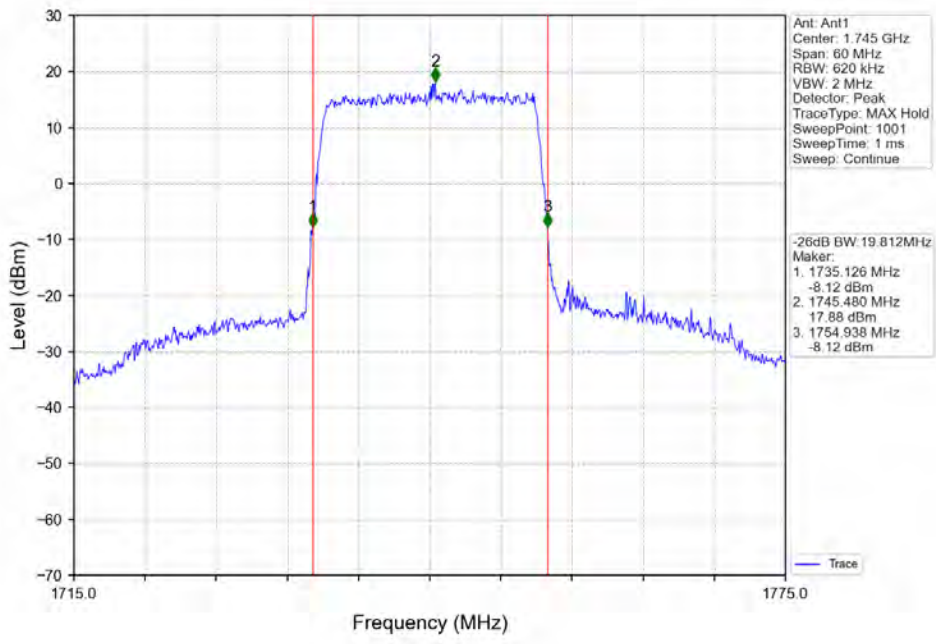

Band 4 20MHz 16QAM MCH 1732.5MHz RB 100 0 NTV

Band 4 20MHz 16QAM HCH 1745MHz RB 100 0 NTV

BV 7Layers Communications Technology (Shenzhen) Co. Ltd

No.B102, Dazu Chuangxin Mansion, North of Beihuan Avenue, North Area, Hi-Tech Industrial Park, Nanshan District, Shenzhen, Guangdong, China