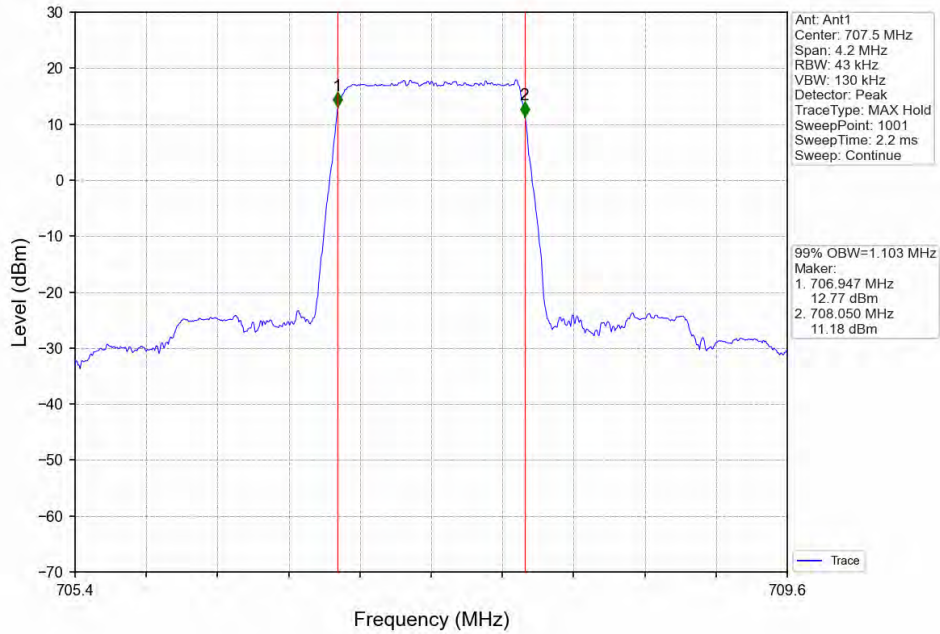

Band 12 1.4MHz 64QAM MCH 707.5MHz RB 6 0 NTV

BV 7Layers Communications
Technology (Shenzhen) Co. Ltd

No.B102, Dazu Chuangxin Mansion, North of Beihuan
Avenue, North Area, Hi-Tech Industrial Park, Nanshan
District, Shenzhen, Guangdong, China

Tel: +86 755 8869 6566

Fax: +86 755 8869 6577

Email: customerservice.sw@bureauveritas.com