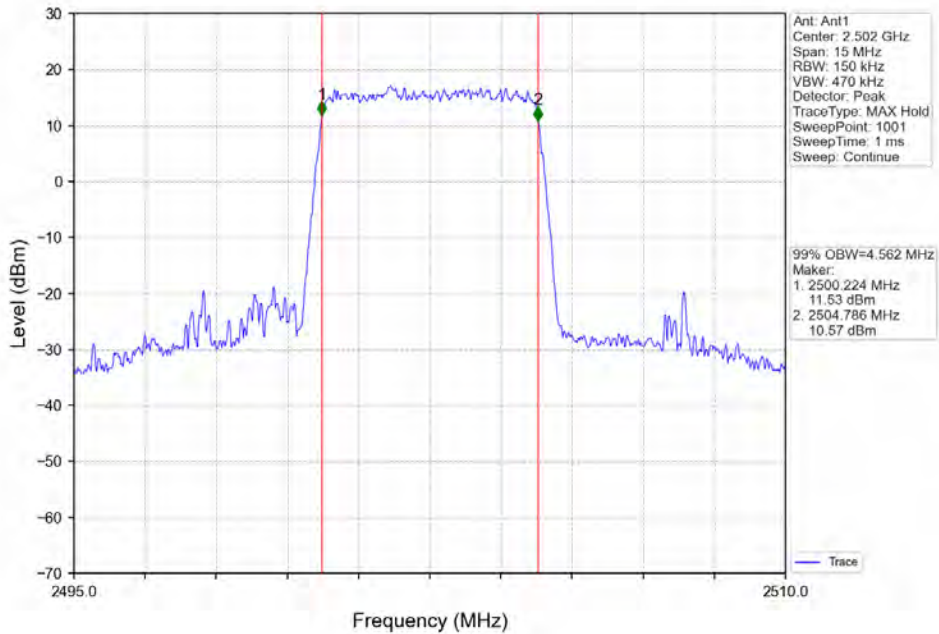

Band7_5MHz_16QAM_LCH_2502.5MHz_RB_25_0_NTNV