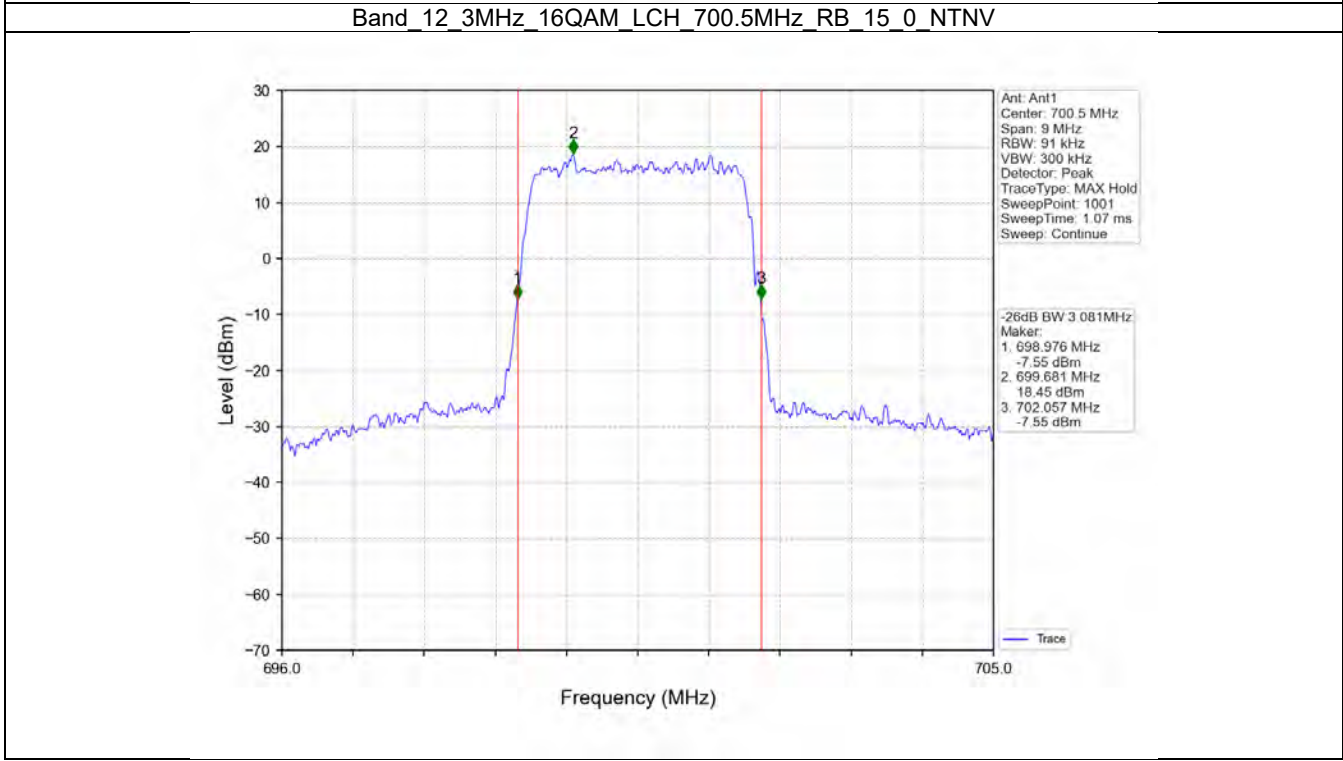

BV 7Layers Communications
Technology (Shenzhen) Co. Ltd

No.B102, Dazu Chuangxin Mansion, North of Beihuan
Avenue, North Area, Hi-Tech Industrial Park, Nanshan
District, Shenzhen, Guangdong, China

Tel: +86 755 8869 6566
Fax: +86 755 8869 6577
Email: customerservice.sw@bureauveritas.com