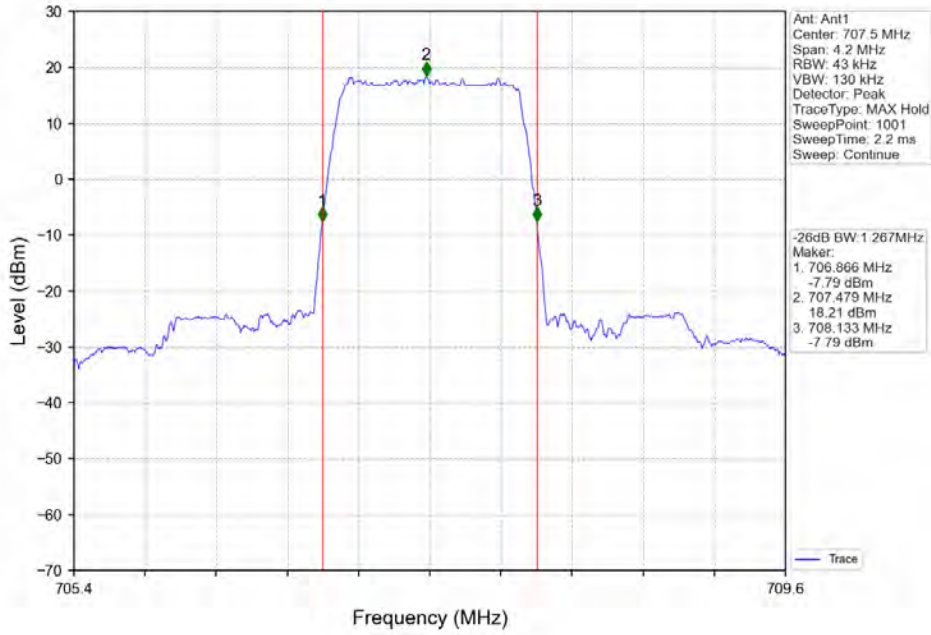

Band 12 1.4MHz 16QAM HCH 715.3MHz RB 6 0 NTV

Band 12 1.4MHz 64QAM LCH 699.7MHz RB 6 0 NTV

Band 12 1.4MHz 64QAM MCH 707.5MHz RB 6 0 NTV

BV 7Layers Communications
Technology (Shenzhen) Co. Ltd

No.B102, Dazu Chuangxin Mansion, North of Beihuan
Avenue, North Area, Hi-Tech Industrial Park, Nanshan
District, Shenzhen, Guangdong, China