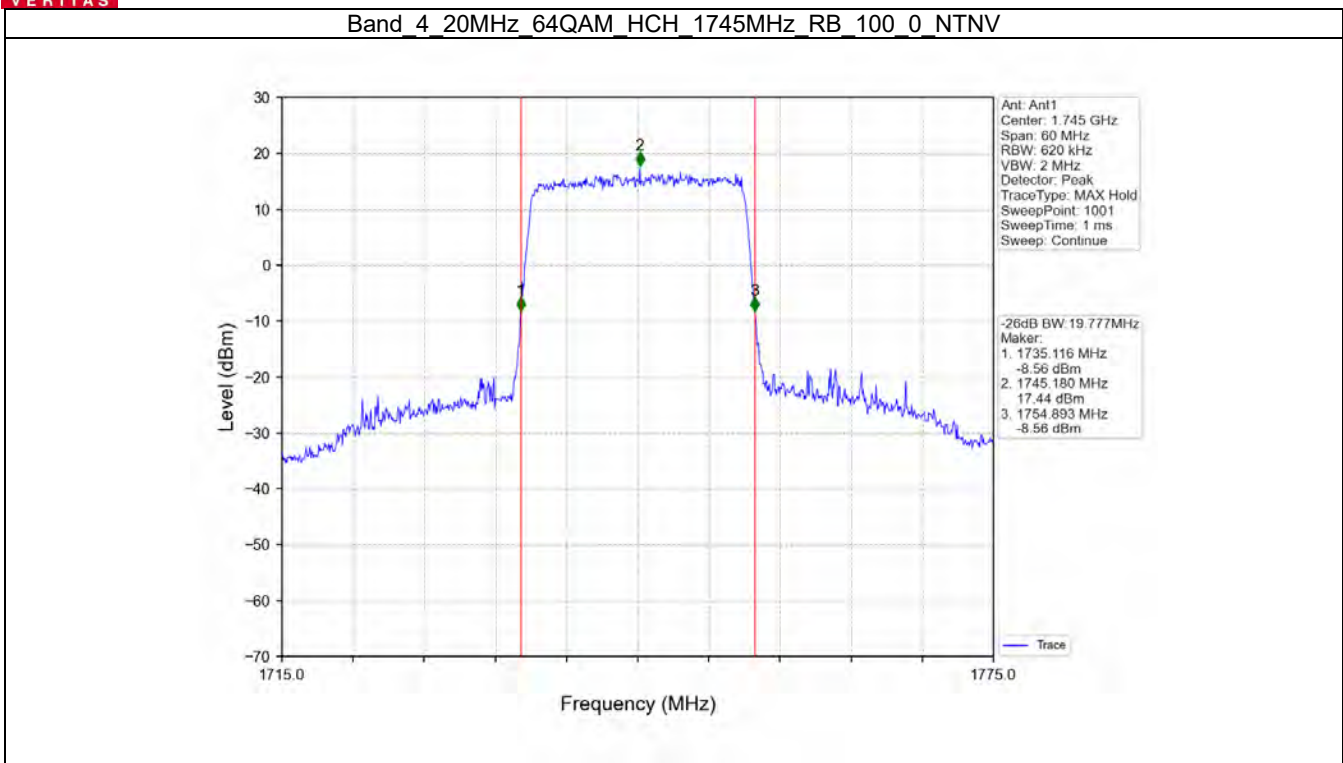

BV 7Layers Communications
Technology (Shenzhen) Co. Ltd

No.B102, Dazu Chuangxin Mansion, North of Beihuan
Avenue, North Area, Hi-Tech Industrial Park, Nanshan
District, Shenzhen, Guangdong, China

Tel: +86 755 8869 6566

Fax: +86 755 8869 6577

Email: customerservice.sw@bureauveritas.com

2.3 Band7_OBW

2.3.1 Test Result

Band: 7 / NTN						
Bandwidth (MHz)	Modulation	Frequency (MHz)	RB Allocation		99% Occupied Bandwidth (MHz)	Verdict
			Size	Offset	Result	
5	QPSK	2502.5	25	0	4.553	Pass
		2535	25	0	4.564	Pass
		2567.5	25	0	4.539	Pass
	16QAM	2502.5	25	0	4.562	Pass
		2535	25	0	4.540	Pass
		2567.5	25	0	4.560	Pass
	64QAM	2502.5	25	0	4.550	Pass
		2535	25	0	4.559	Pass
		2567.5	25	0	4.542	Pass
10	QPSK	2505	50	0	9.050	Pass
		2535	50	0	9.026	Pass
		2565	50	0	9.050	Pass
	16QAM	2505	50	0	9.041	Pass
		2535	50	0	9.034	Pass
		2565	50	0	9.036	Pass
	64QAM	2505	50	0	9.059	Pass
		2535	50	0	9.025	Pass
		2565	50	0	9.045	Pass
15	QPSK	2507.5	75	0	13.589	Pass
		2535	75	0	13.548	Pass
		2562.5	75	0	13.577	Pass
	16QAM	2507.5	75	0	13.554	Pass
		2535	75	0	13.586	Pass
		2562.5	75	0	13.596	Pass
	64QAM	2507.5	75	0	13.608	Pass
		2535	75	0	13.587	Pass
		2562.5	75	0	13.581	Pass
20	QPSK	2510	100	0	18.068	Pass
		2535	100	0	18.069	Pass
		2560	100	0	18.132	Pass
	16QAM	2510	100	0	18.025	Pass
		2535	100	0	18.031	Pass
		2560	100	0	18.4.00	Pass
	64QAM	2510	100	0	18.145	Pass
		2535	100	0	18.036	Pass
		2560	100	0	18.132	Pass