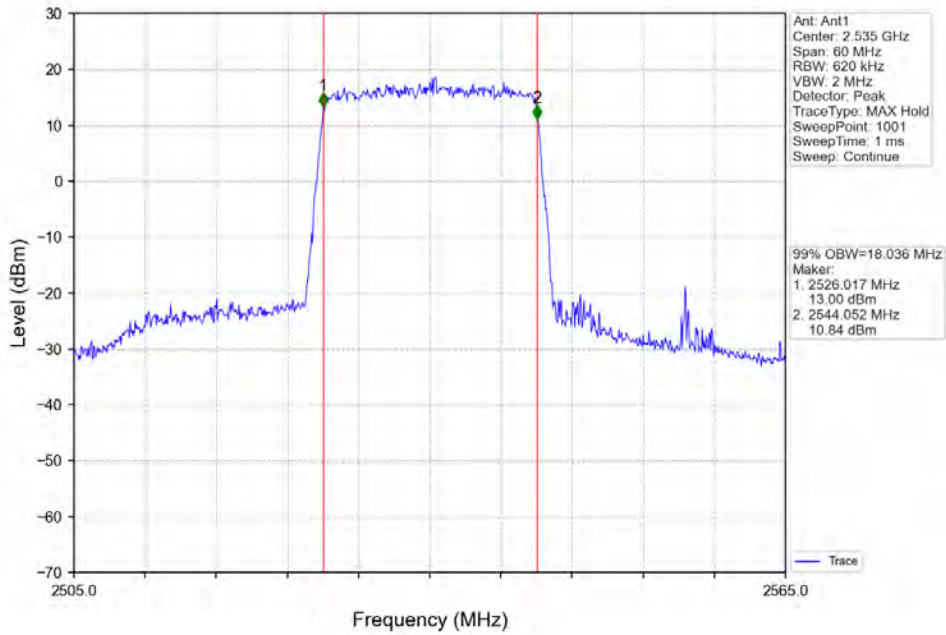

Fax: +86 755 8869 6577

Email: customerservice.sw@bureauveritas.com

Band7 20MHz 64QAM MCH 2535MHz RB 100_0 NTN

Band7 20MHz 64QAM HCH 2560MHz RB 100_0 NTN

2.4 Band7_26DB

2.4.1 Test Result

| Band: 7 / NTV | | | | | | |
|-----------------|------------|-----------------|---------------|--------|----------------------|---------|
| Bandwidth (MHz) | Modulation | Frequency (MHz) | RB Allocation | | 26dB Bandwidth (MHz) | Verdict |
| | | | Size | Offset | Result | |
| 5 | QPSK | 2502.5 | 25 | 0 | 5.061 | Pass |
| | | 2535 | 25 | 0 | 5.027 | Pass |
| | | 2567.5 | 25 | 0 | 5.056 | Pass |
| | 16QAM | 2502.5 | 25 | 0 | 5.061 | Pass |
| | | 2535 | 25 | 0 | 5.054 | Pass |
| | | 2567.5 | 25 | 0 | 5.041 | Pass |
| | 64QAM | 2502.5 | 25 | 0 | 5.038 | Pass |
| | | 2535 | 25 | 0 | 5.067 | Pass |
| | | 2567.5 | 25 | 0 | 5.022 | Pass |
| 10 | QPSK | 2505 | 50 | 0 | 10.039 | Pass |
| | | 2535 | 50 | 0 | 9.942 | Pass |
| | | 2565 | 50 | 0 | 9.947 | Pass |
| | 16QAM | 2505 | 50 | 0 | 9.964 | Pass |
| | | 2535 | 50 | 0 | 9.951 | Pass |
| | | 2565 | 50 | 0 | 10.004 | Pass |
| | 64QAM | 2505 | 50 | 0 | 9.956 | Pass |
| | | 2535 | 50 | 0 | 9.971 | Pass |
| | | 2565 | 50 | 0 | 9.968 | Pass |
| 15 | QPSK | 2507.5 | 75 | 0 | 14.946 | Pass |
| | | 2535 | 75 | 0 | 14.917 | Pass |
| | | 2562.5 | 75 | 0 | 15.060 | Pass |
| | 16QAM | 2507.5 | 75 | 0 | 15.04.0 | Pass |
| | | 2535 | 75 | 0 | 15.046 | Pass |
| | | 2562.5 | 75 | 0 | 14.947 | Pass |
| | 64QAM | 2507.5 | 75 | 0 | 14.885 | Pass |
| | | 2535 | 75 | 0 | 14.987 | Pass |
| | | 2562.5 | 75 | 0 | 14.960 | Pass |
| 20 | QPSK | 2510 | 100 | 0 | 19.710 | Pass |
| | | 2535 | 100 | 0 | 19.886 | Pass |
| | | 2560 | 100 | 0 | 19.958 | Pass |
| | 16QAM | 2510 | 100 | 0 | 19.615 | Pass |
| | | 2535 | 100 | 0 | 19.825 | Pass |
| | | 2560 | 100 | 0 | 19.827 | Pass |
| | 64QAM | 2510 | 100 | 0 | 19.727 | Pass |
| | | 2535 | 100 | 0 | 19.758 | Pass |
| | | 2560 | 100 | 0 | 19.917 | Pass |