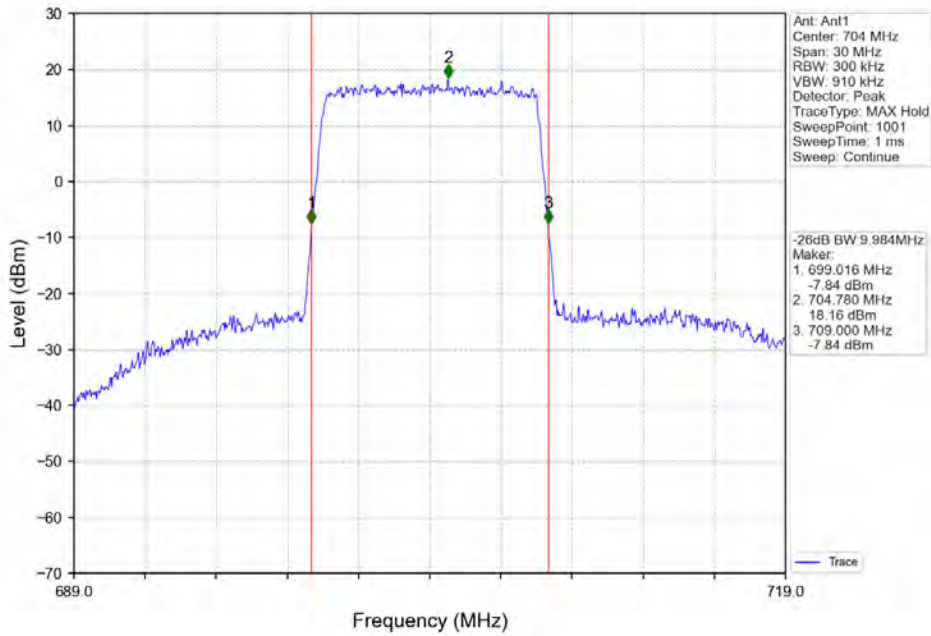

Band 12 10MHz QPSK HCH 711MHz RB 50 0 NTV

Band 12 10MHz 16QAM LCH 704MHz RB 50 0 NTV

BV 7Layers Communications
Technology (Shenzhen) Co. Ltd

No.B102, Dazu Chuangxin Mansion, North of Beihuan
Avenue, North Area, Hi-Tech Industrial Park, Nanshan
District, Shenzhen, Guangdong, China