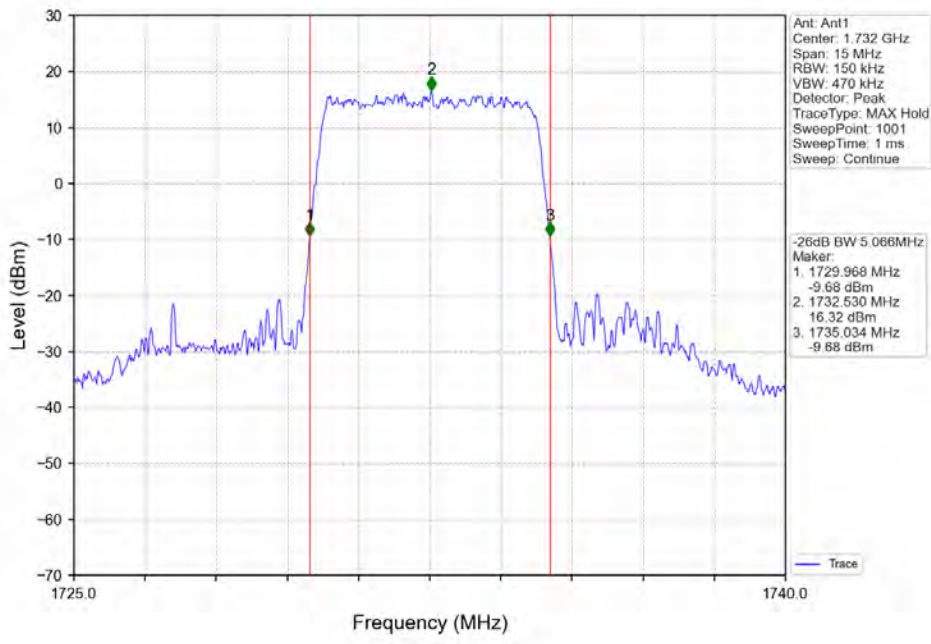

Band 4 5MHz 64QAM LCH 174.0.5MHz RB 25 0 NTN

Band 4 5MHz 64QAM MCH 1732.5MHz RB 25 0 NTN

BV 7Layers Communications
Technology (Shenzhen) Co. Ltd

No.B102, Dazu Chuangxin Mansion, North of Beihuan
Avenue, North Area, Hi-Tech Industrial Park, Nanshan
District, Shenzhen, Guangdong, China