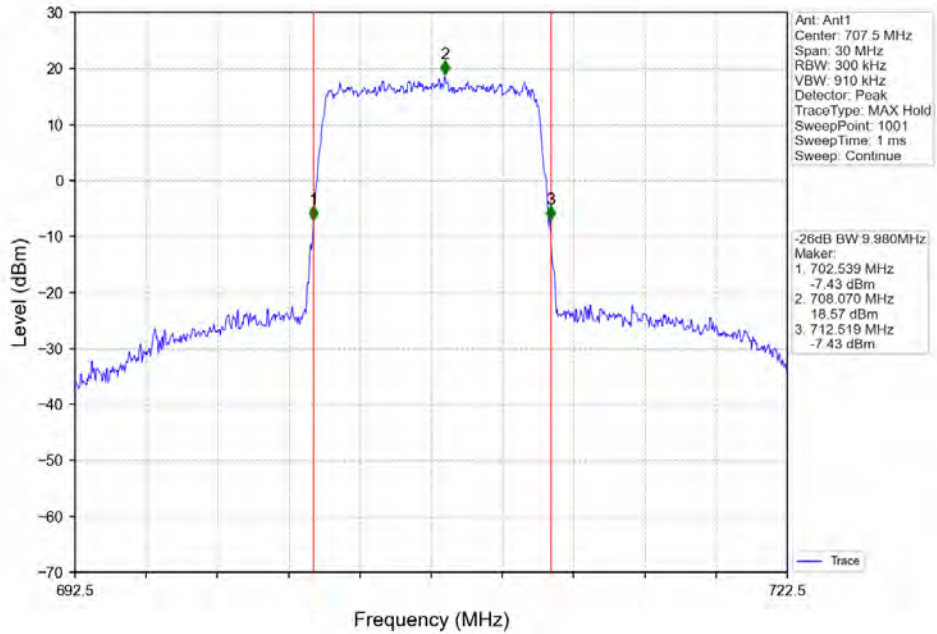

Band_12_10MHz_64QAM_MCH_707.5MHz_RB_50_0_NTNV