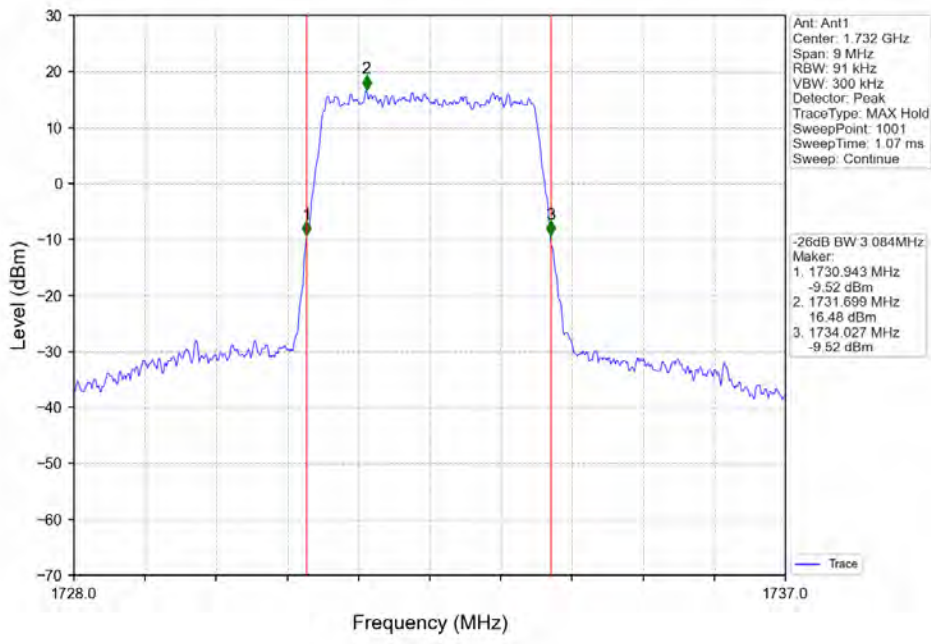

Band 4 3MHz 16QAM MCH 1732.5MHz RB 15_0 NTN

Band 4 3MHz 16QAM HCH 1753.5MHz RB 15_0 NTN

Band 4 3MHz 64QAM LCH 1711.5MHz RB 15_0 NTN

Band 4 3MHz 64QAM MCH 1732.5MHz RB 15_0 NTN

Band 4 5MHz QPSK LCH 174.0.5MHz RB 25 0 NTNV