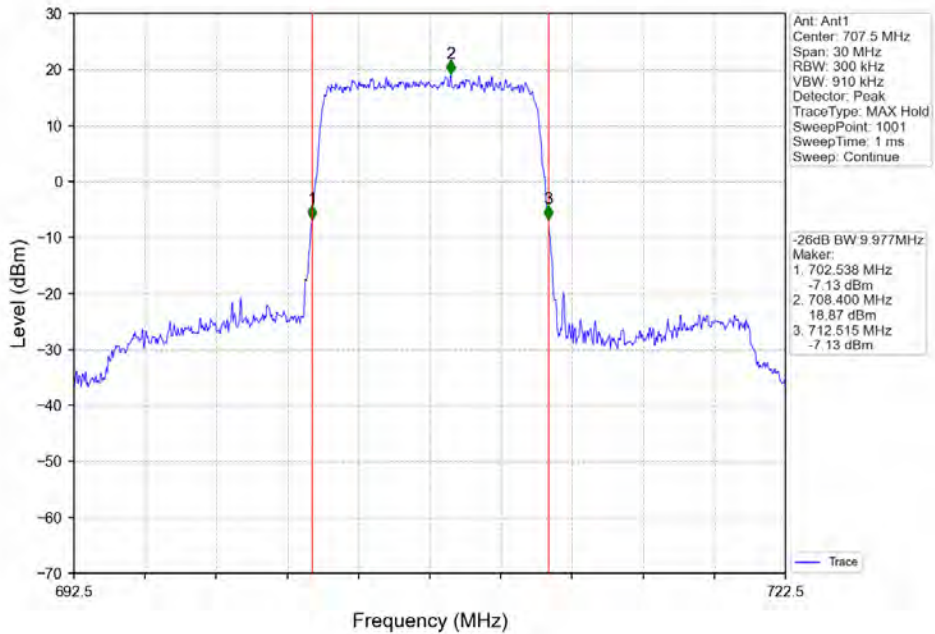

Band 12 10MHz QPSK MCH 707.5MHz RB 50 0 NTN