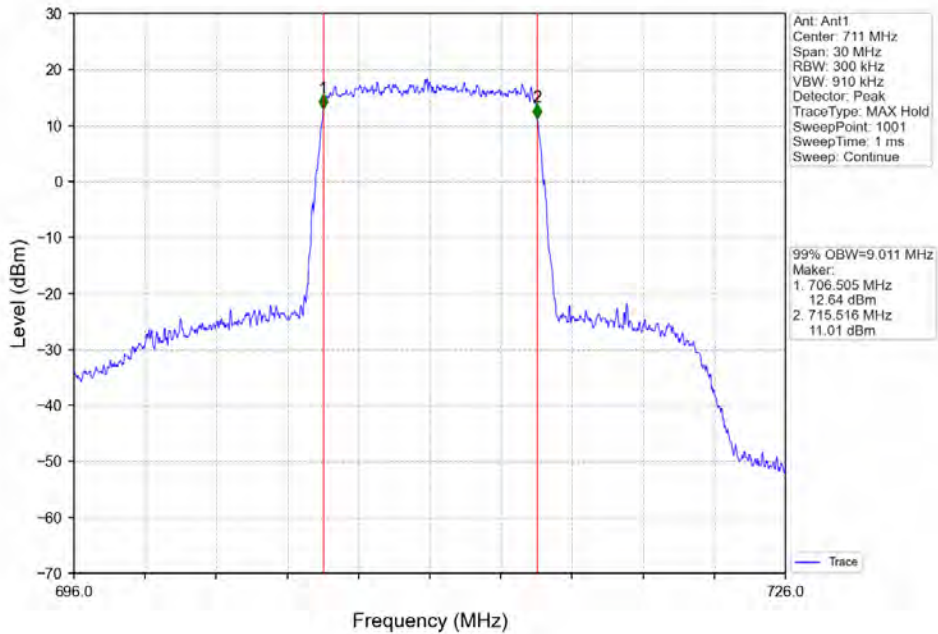

Band 12 10MHz QPSK HCH 711MHz RB 50 0 NTV

Band 12 10MHz 16QAM LCH 704MHz RB 50 0 NTV

BUREAU
VERITAS

Test Report No.: W7L-P20210616-3RF03

Band_12_10MHz_16QAM_MCH_707.5MHz_RB_50_0_NTNV

Band_12_10MHz_16QAM_HCH_711MHz_RB_50_0_NTNV