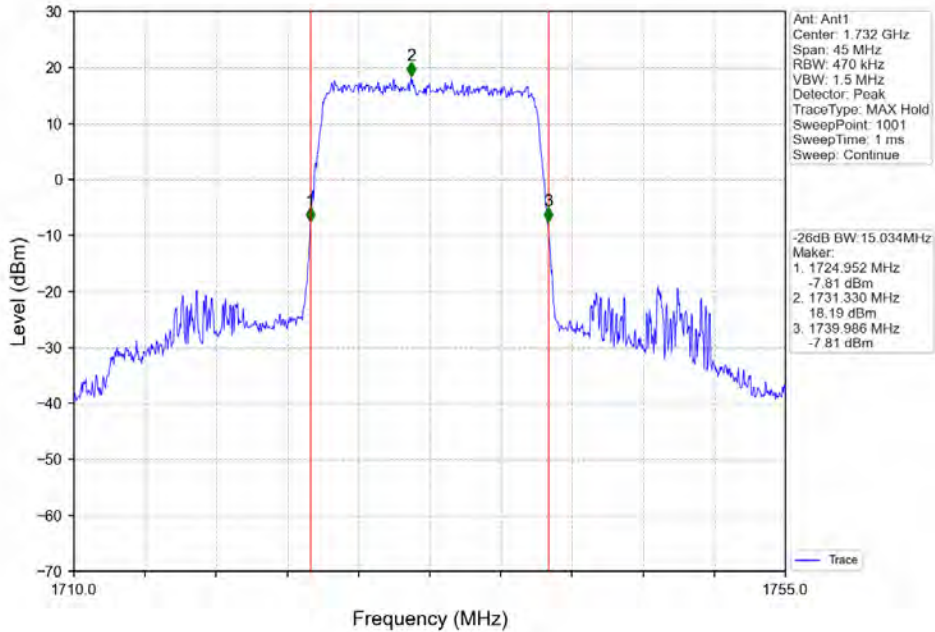

Band 4 15MHz QPSK MCH 1732.5MHz RB 75 0 NTN