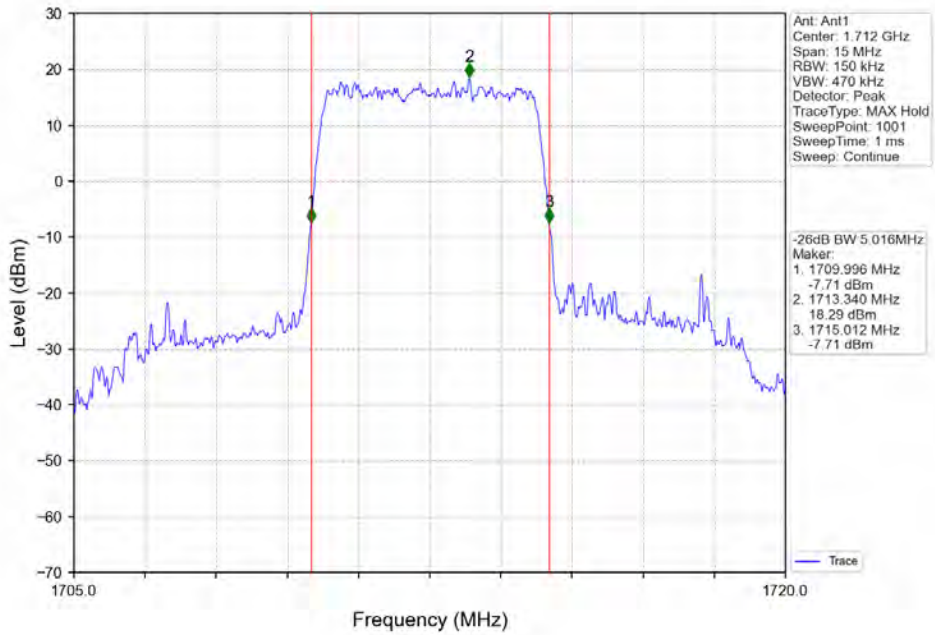

Band 4 3MHz 16QAM MCH 1732.5MHz RB 15_0 NTN

Band 4 3MHz 16QAM HCH 1753.5MHz RB 15_0 NTN

Band 4 3MHz 64QAM LCH 1711.5MHz RB 15_0 NTN

Band 4 3MHz 64QAM MCH 1732.5MHz RB 15_0 NTN

Band 4 5MHz QPSK LCH 174.0.5MHz RB 25 0 NTNV