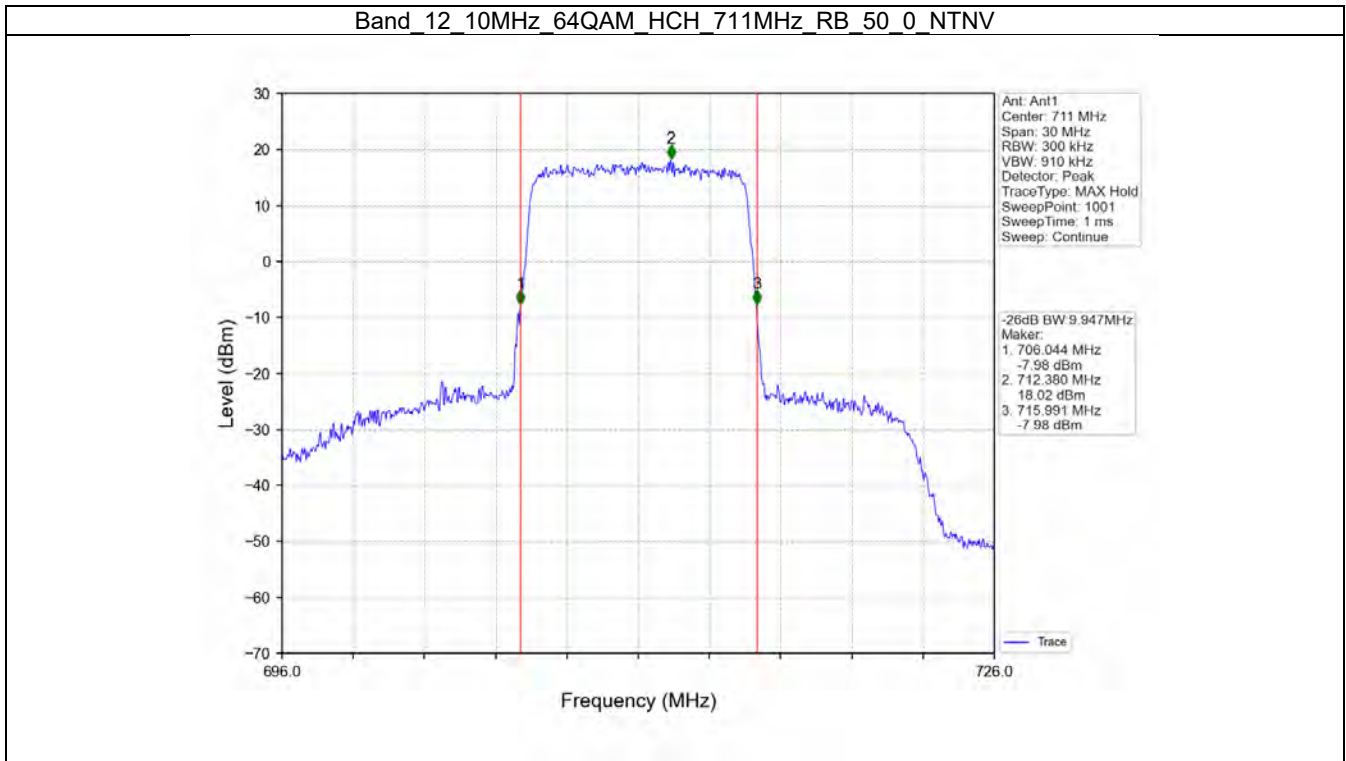

Band_12_10MHz_64QAM_LCH_704MHz_RB_50_0_NTNV

Band_12_10MHz_64QAM_MCH_707.5MHz_RB_50_0_NTNV

**BUREAU
VERITAS**

Test Report No.: W7L-P20210616-3RF03

BV 7Layers Communications
Technology (Shenzhen) Co. Ltd

No.B102, Dazu Chuangxin Mansion, North of Beihuan
Avenue, North Area, Hi-Tech Industrial Park, Nanshan
District, Shenzhen, Guangdong, China