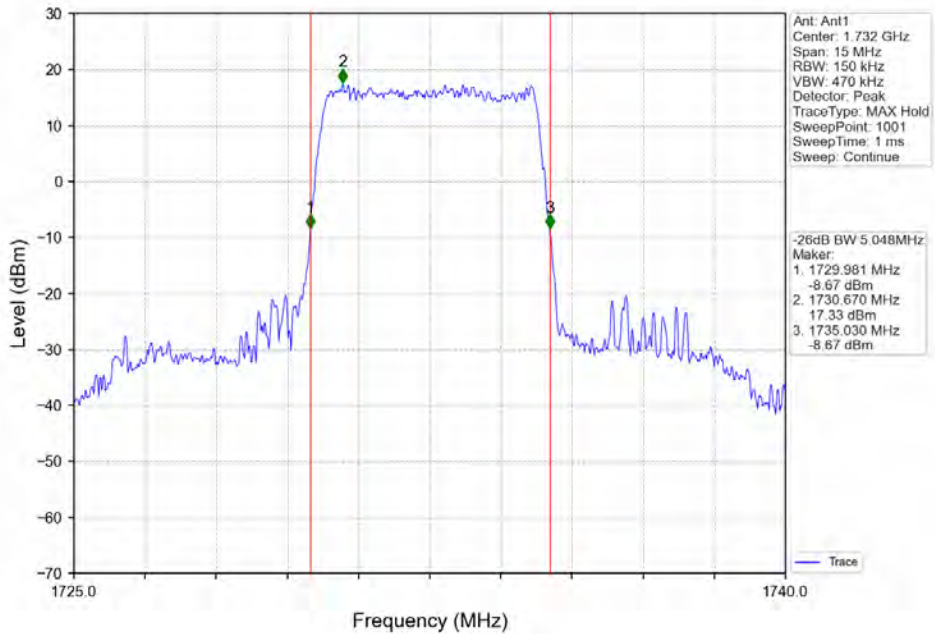

Band 4 5MHz QPSK MCH 1732.5MHz RB 25 0 NTNV