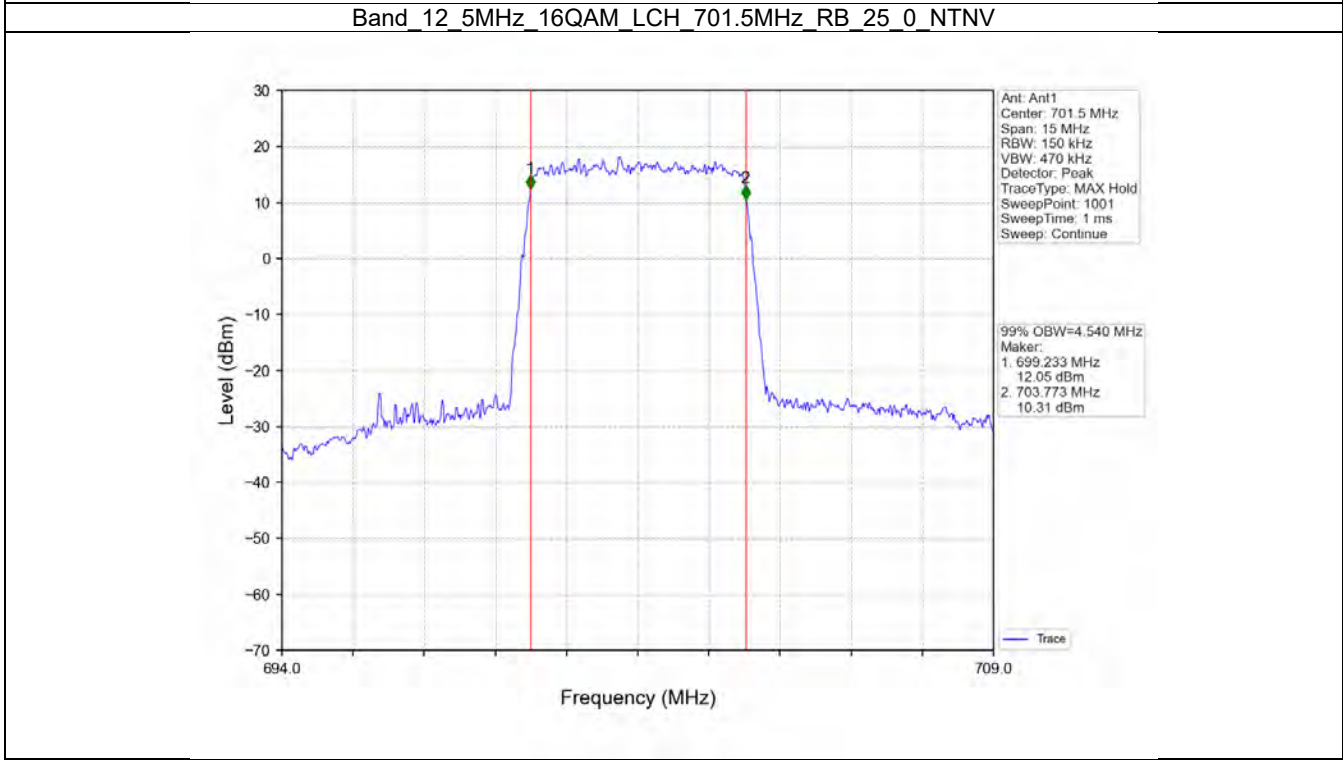

BV 7Layers Communications
Technology (Shenzhen) Co. Ltd

No.B102, Dazu Chuangxin Mansion, North of Beihuan
Avenue, North Area, Hi-Tech Industrial Park, Nanshan
District, Shenzhen, Guangdong, China

Tel: +86 755 8869 6566

Fax: +86 755 8869 6577

Email: customerservice.sw@bureauveritas.com