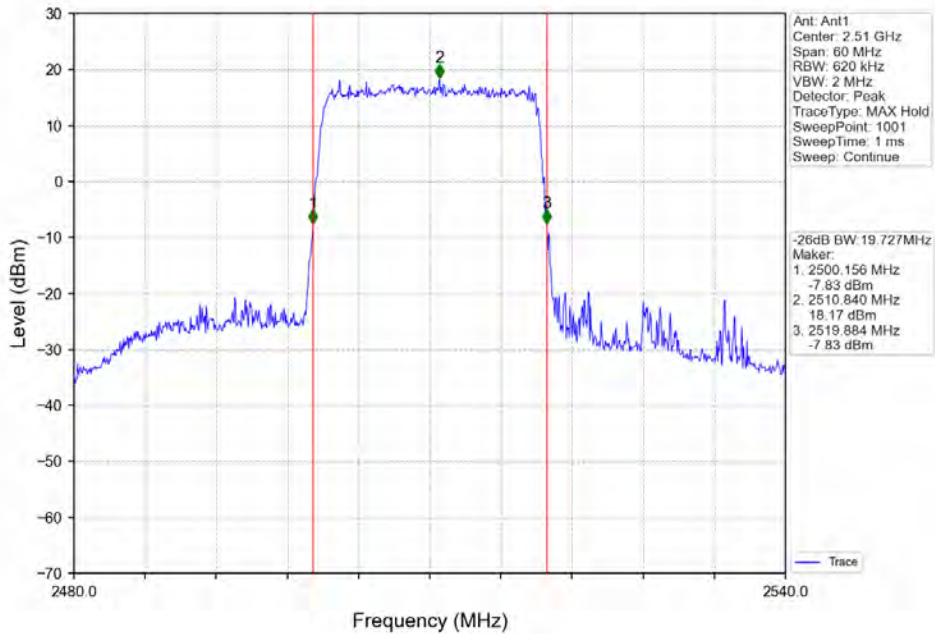

Band7_20MHz_64QAM_LCH_2510MHz_RB_100_0_NTNV

BV 7Layers Communications Technology (Shenzhen) Co. Ltd

No.B102, Dazu Chuangxin Mansion, North of Beihuan Avenue, North Area, Hi-Tech Industrial Park, Nanshan District, Shenzhen, Guangdong, China

Tel: +86 755 8869 6566

Fax: +86 755 8869 6577

Email: customerservice.sw@bureauveritas.com