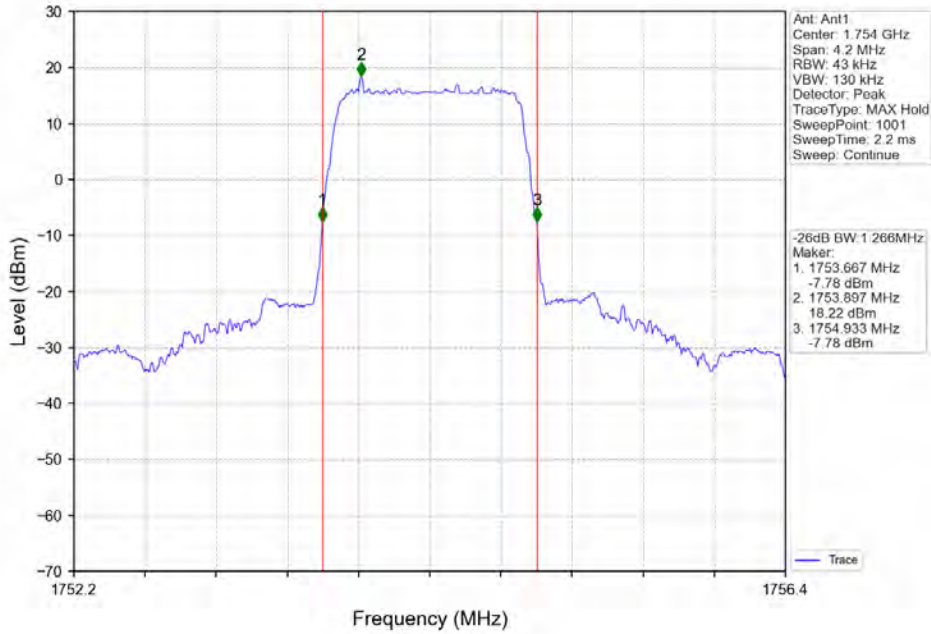

Band 4 1.4MHz 16QAM MCH 1732.5MHz RB 6 0 NTV

Band 4 1.4MHz 16QAM HCH 1754.3MHz RB 6 0 NTV

Band 4 1.4MHz 64QAM LCH 1710.7MHz RB 6 0 NTV

Band 4 1.4MHz 64QAM MCH 1732.5MHz RB 6 0 NTV

BV 7Layers Communications Technology (Shenzhen) Co. Ltd