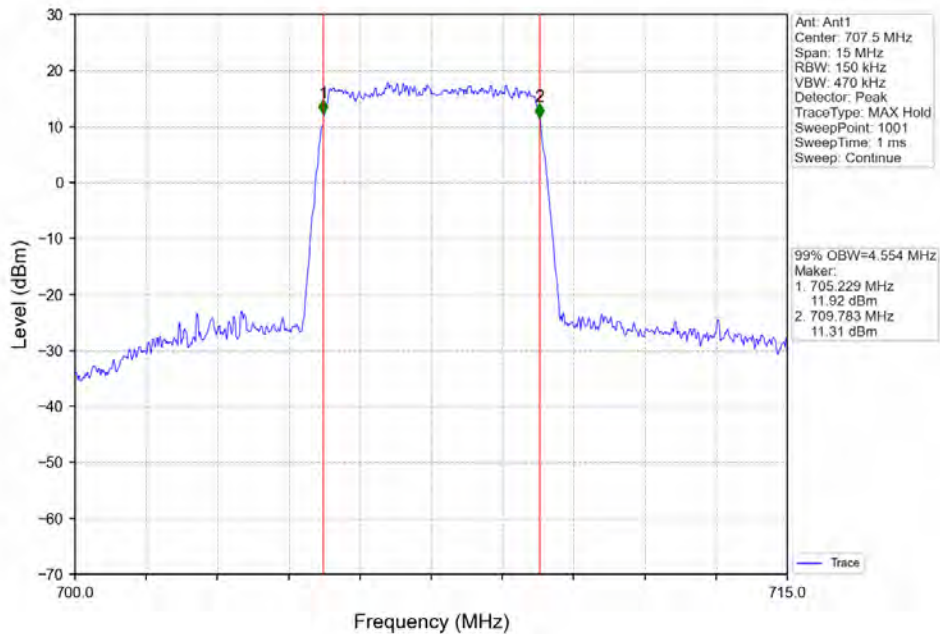

Tel: +86 755 8869 6566
Fax: +86 755 8869 6577
Email: customerservice.sw@bureauveritas.com

Band 12 5MHz 64QAM LCH 701.5MHz RB 25_0 NTN

Band 12 5MHz 64QAM MCH 707.5MHz RB 25_0 NTN

BV 7Layers Communications
Technology (Shenzhen) Co. Ltd