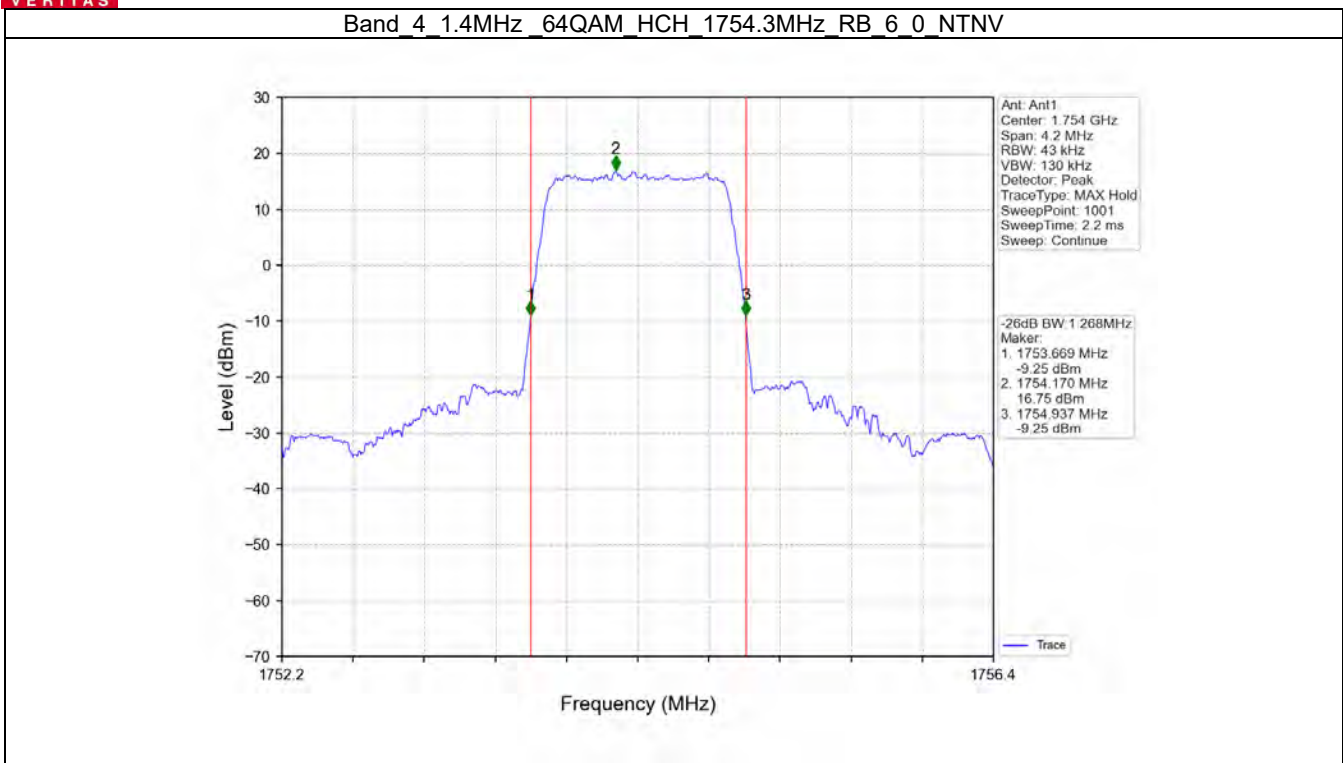

BV 7Layers Communications
Technology (Shenzhen) Co. Ltd

No.B102, Dazu Chuangxin Mansion, North of Beihuan
Avenue, North Area, Hi-Tech Industrial Park, Nanshan
District, Shenzhen, Guangdong, China

Tel: +86 755 8869 6566

Fax: +86 755 8869 6577

Email: customerservice.sw@bureauveritas.com