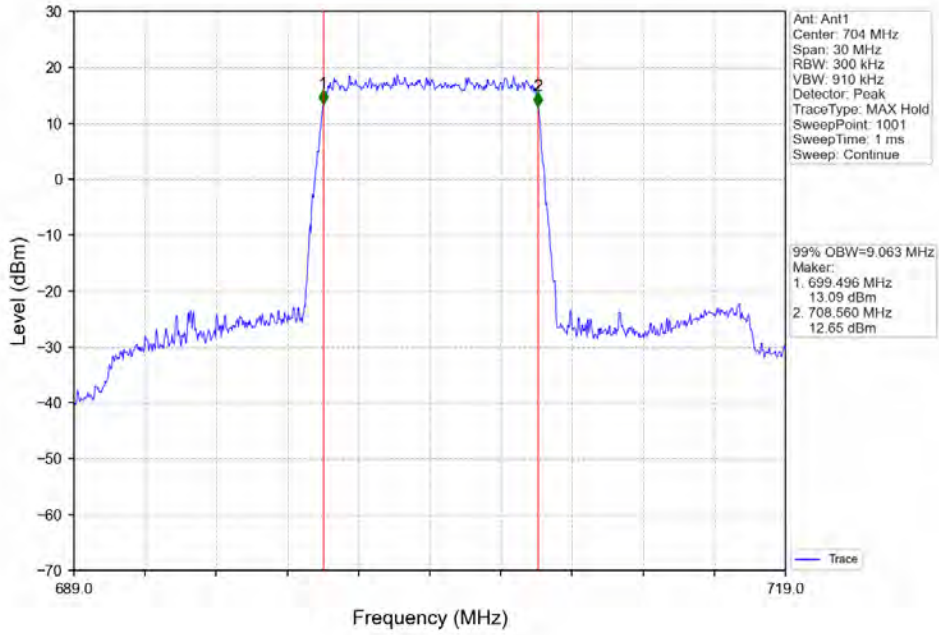

Band 12 10MHz QPSK LCH 704MHz RB 50 0 NTN