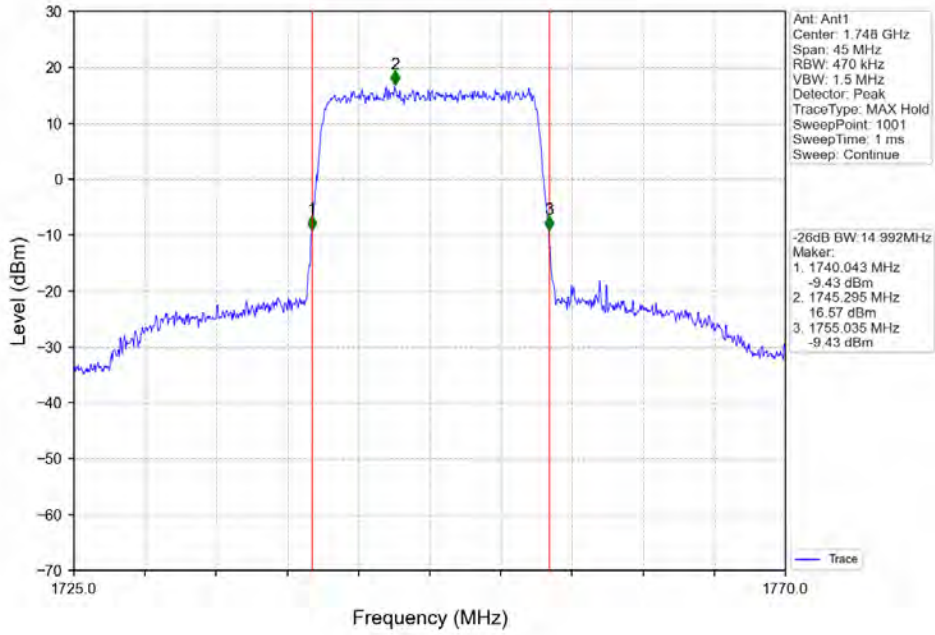

Band 4 15MHz 64QAM HCH 1747.5MHz RB 75 0 NTV

BV 7Layers Communications
Technology (Shenzhen) Co. Ltd

No.B102, Dazu Chuangxin Mansion, North of Beihuan
Avenue, North Area, Hi-Tech Industrial Park, Nanshan
District, Shenzhen, Guangdong, China

Tel: +86 755 8869 6566

Fax: +86 755 8869 6577

Email: customerservice.sw@bureauveritas.com