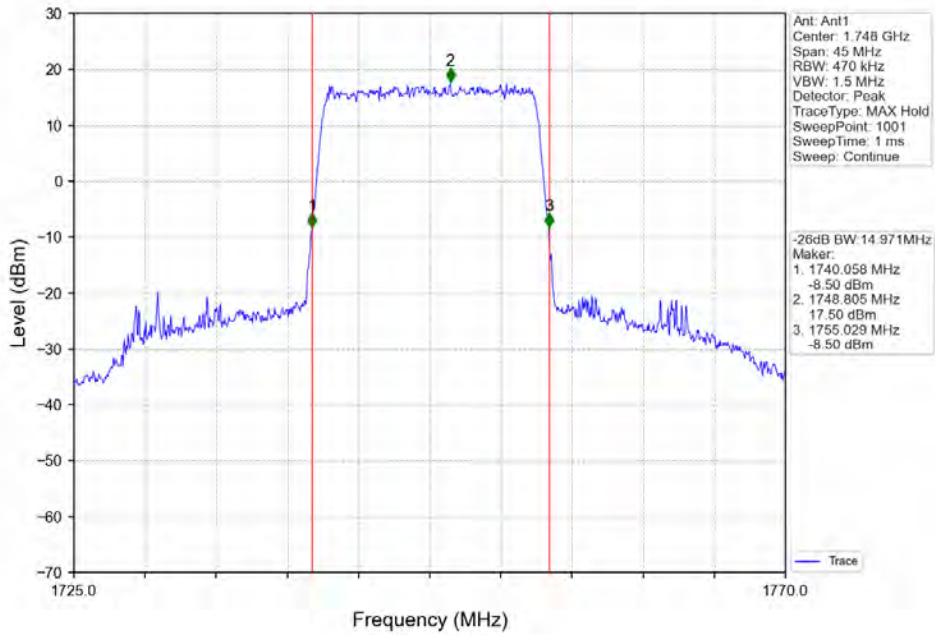

Band 4 15MHz 16QAM LCH 1717.5MHz RB 75_0 NTN

Band 4 15MHz 16QAM MCH 1732.5MHz RB 75 0 NTVN

Band 4 15MHz 16QAM HCH 1747.5MHz RB 75 0 NTVN

BV 7Layers Communications
Technology (Shenzhen) Co. Ltd

No.B102, Dazu Chuangxin Mansion, North of Beihuan
Avenue, North Area, Hi-Tech Industrial Park, Nanshan
District, Shenzhen, Guangdong, China