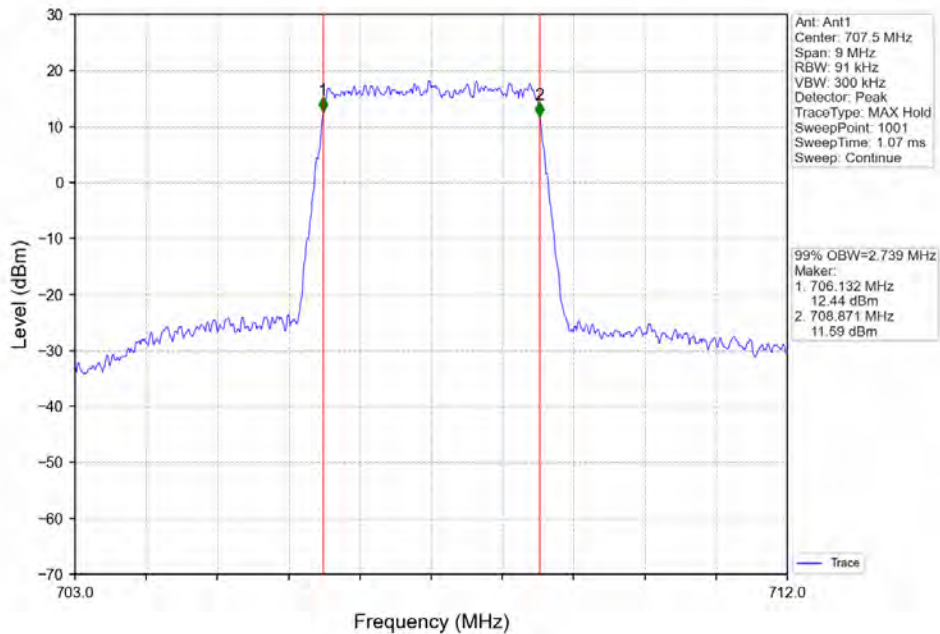

Band 12 3MHz 64QAM MCH 707.5MHz RB 15_0 NTN

BV 7Layers Communications
Technology (Shenzhen) Co. Ltd

No.B102, Dazu Chuangxin Mansion, North of Beihuan
Avenue, North Area, Hi-Tech Industrial Park, Nanshan
District, Shenzhen, Guangdong, China

Tel: +86 755 8869 6566

Fax: +86 755 8869 6577

Email: customerservice.sw@bureauveritas.com