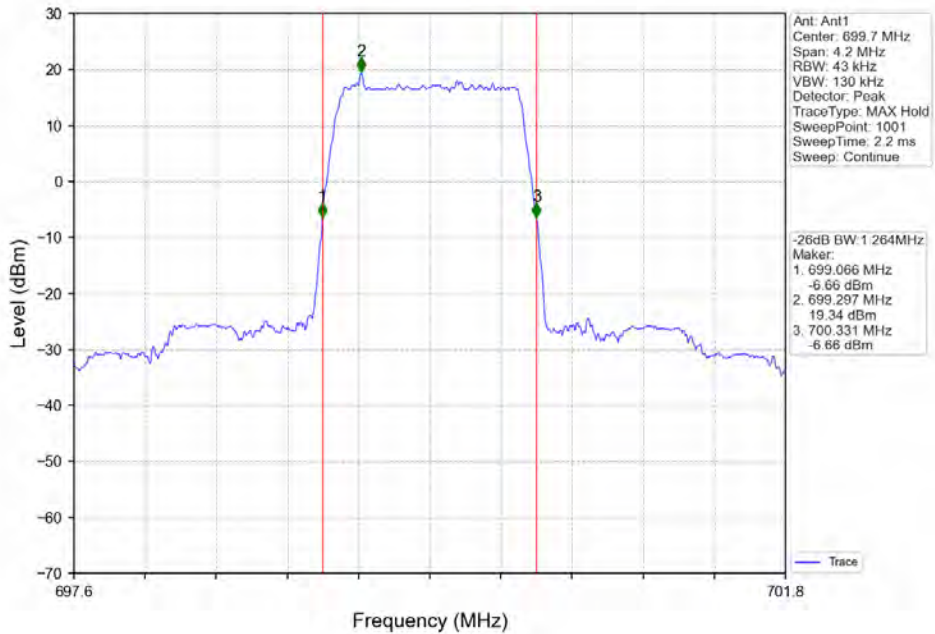

Band 12 1.4MHz 16QAM LCH 699.7MHz RB 6 0 NTN