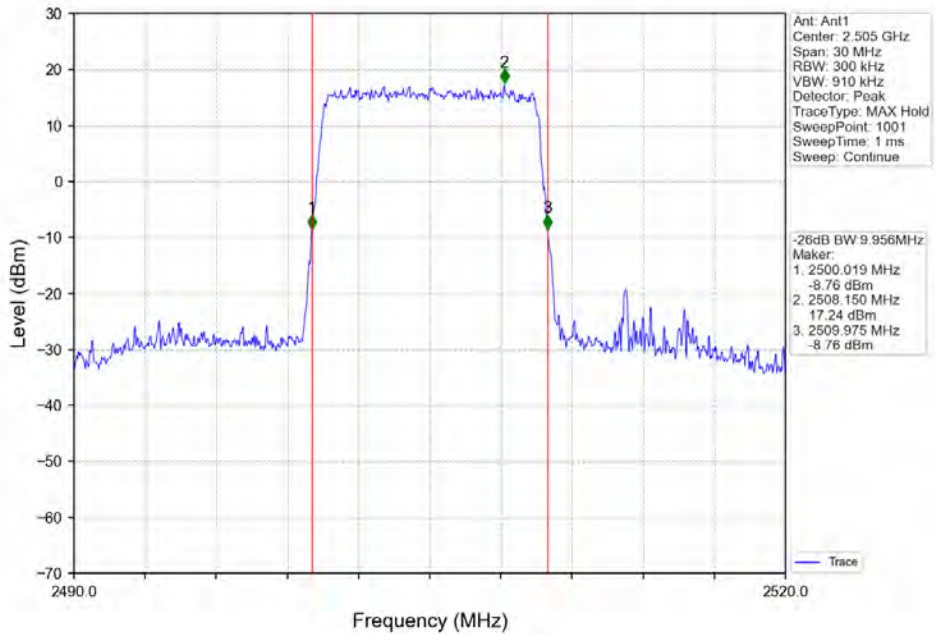

Band7_10MHz_64QAM_LCH_2505MHz_RB_50_0_NTNV