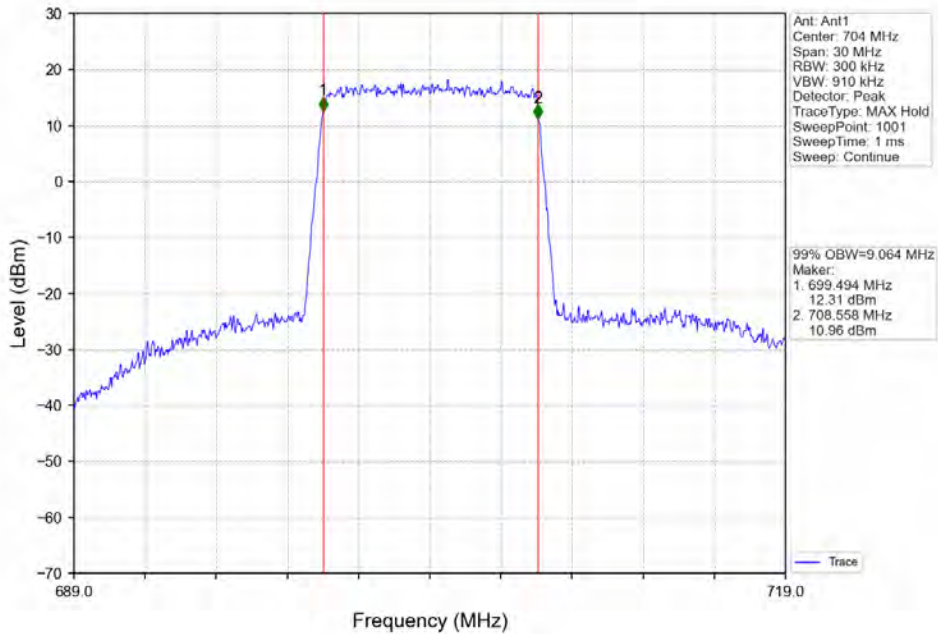

Band 12 10MHz QPSK HCH 711MHz RB 50 0 NTV

Band 12 10MHz 16QAM LCH 704MHz RB 50 0 NTV

BUREAU
VERITAS

Test Report No.: W7L-P20210616-3RF03

Band_12_10MHz_16QAM_MCH_707.5MHz_RB_50_0_NTNV

Band_12_10MHz_16QAM_HCH_711MHz_RB_50_0_NTNV