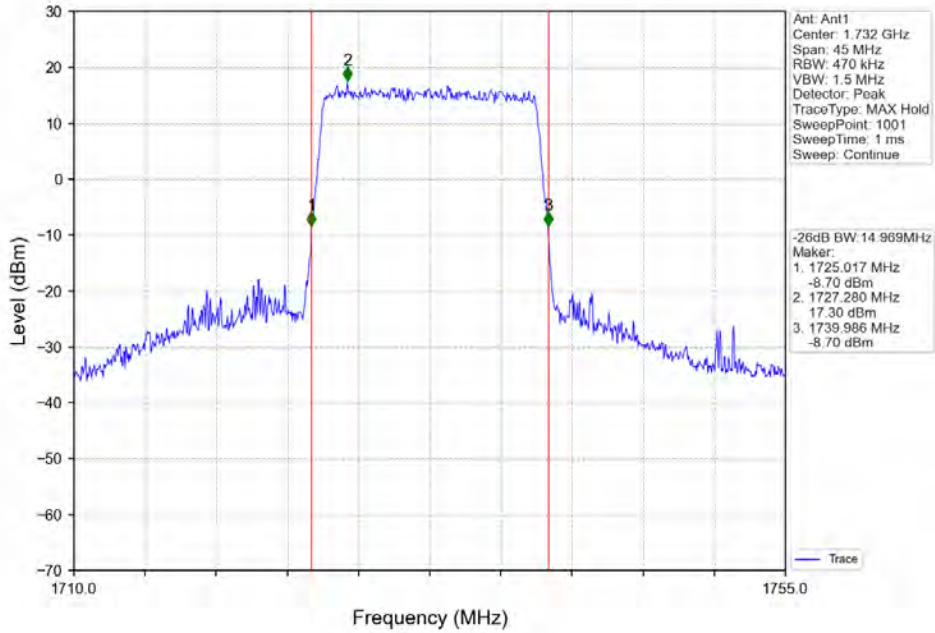

Band 4 15MHz 16QAM LCH 1717.5MHz RB 75_0 NTN

Band 4 15MHz 16QAM MCH 1732.5MHz RB 75 0 NTVN

Band 4 15MHz 16QAM HCH 1747.5MHz RB 75 0 NTVN

BV 7Layers Communications
Technology (Shenzhen) Co. Ltd

No.B102, Dazu Chuangxin Mansion, North of Beihuan
Avenue, North Area, Hi-Tech Industrial Park, Nanshan
District, Shenzhen, Guangdong, China