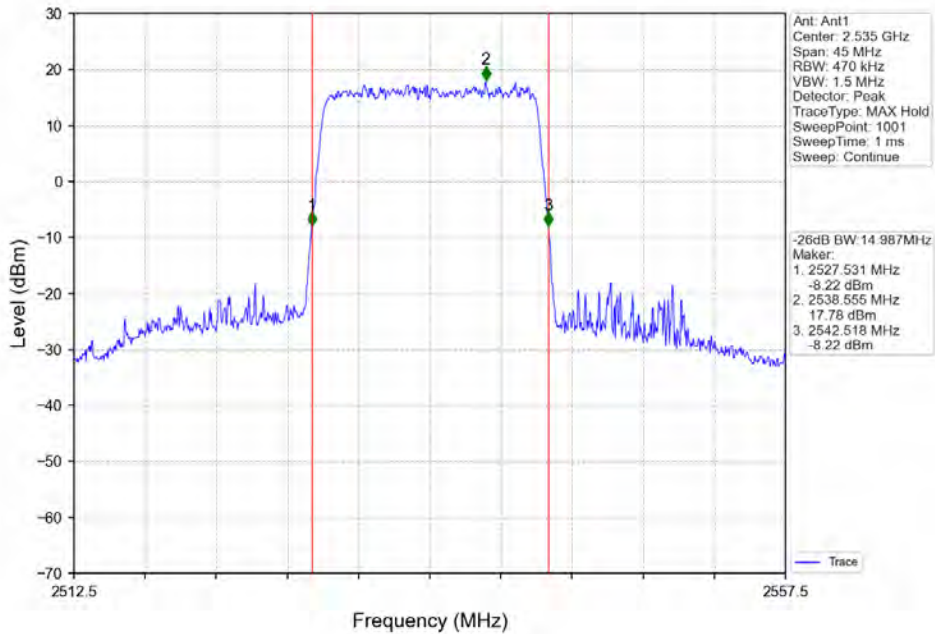

Band7 10MHz 64QAM HCH 2565MHz RB 50 0 NTNV

Band7 15MHz 64QAM LCH 2507.5MHz RB 75 0 NTNV

Band7 15MHz 64QAM MCH 2535MHz RB 75 0 NTNV

BV 7Layers Communications
Technology (Shenzhen) Co. Ltd

No.B102, Dazu Chuangxin Mansion, North of Beihuan
Avenue, North Area, Hi-Tech Industrial Park, Nanshan
District, Shenzhen, Guangdong, China