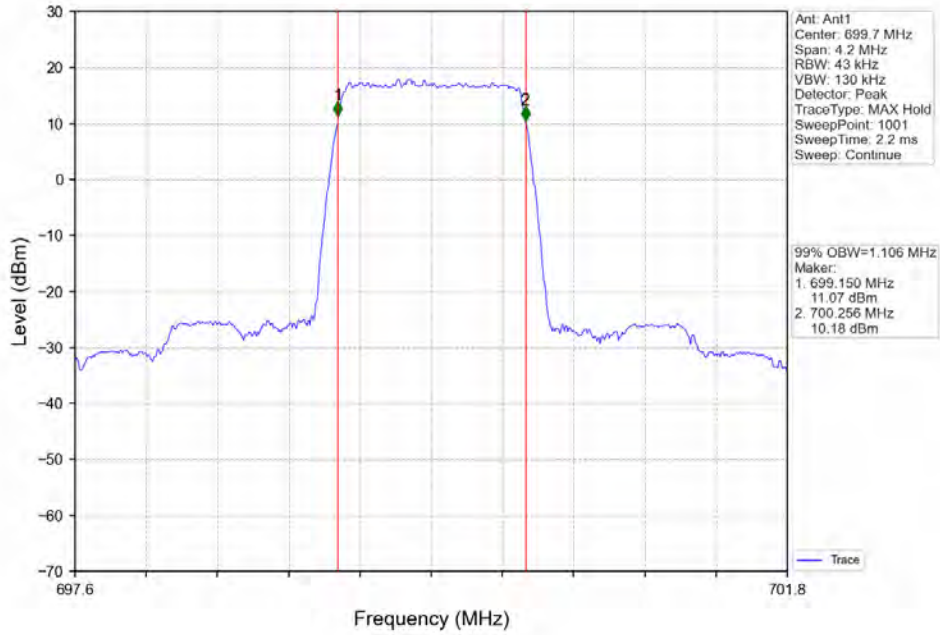

BUREAU
VERITAS

Test Report No.: W7L-P20210616-3RF03

Band 12 1.4MHz 64QAM LCH 699.7MHz RB 6 0 NTV