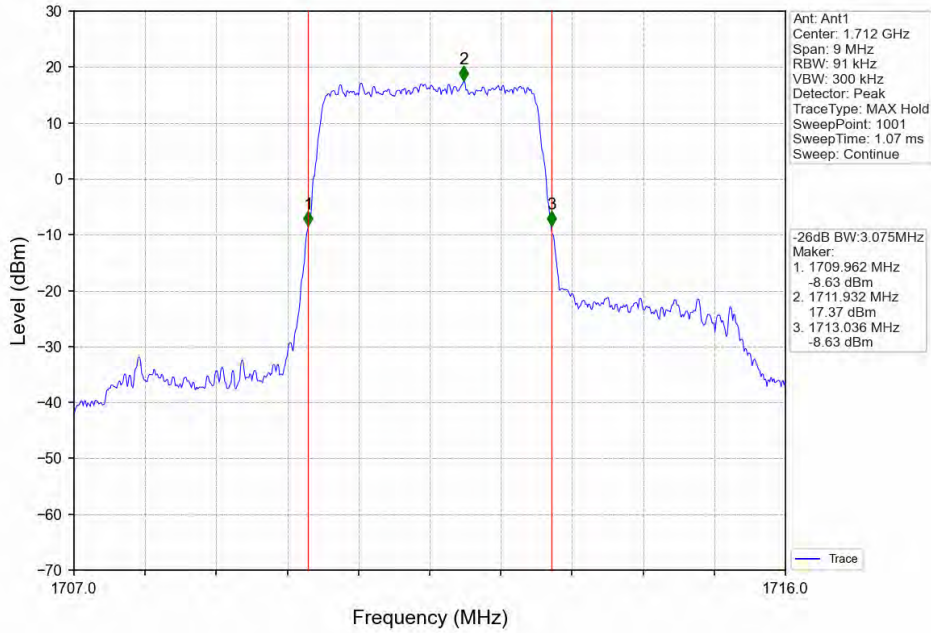

Band 4 3MHz QPSK LCH 1711.5MHz RB 15 0 NTV