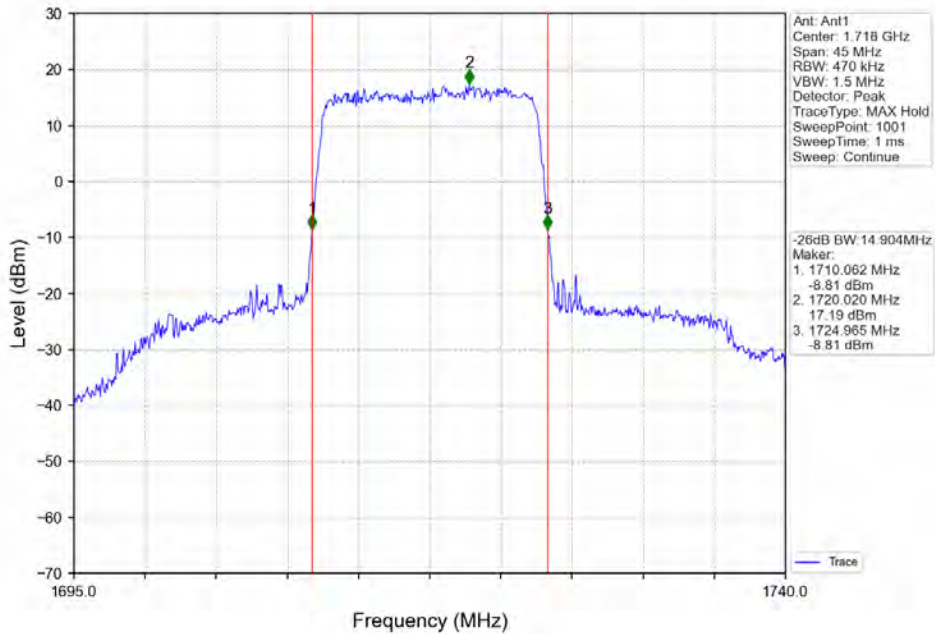

Band 4 15MHz 16QAM LCH 1717.5MHz RB 75_0 NTN

Band 4 15MHz 16QAM MCH 1732.5MHz RB 75 0 NTVN

Band 4 15MHz 16QAM HCH 1747.5MHz RB 75 0 NTVN

BV 7Layers Communications
Technology (Shenzhen) Co. Ltd

No.B102, Dazu Chuangxin Mansion, North of Beihuan
Avenue, North Area, Hi-Tech Industrial Park, Nanshan
District, Shenzhen, Guangdong, China