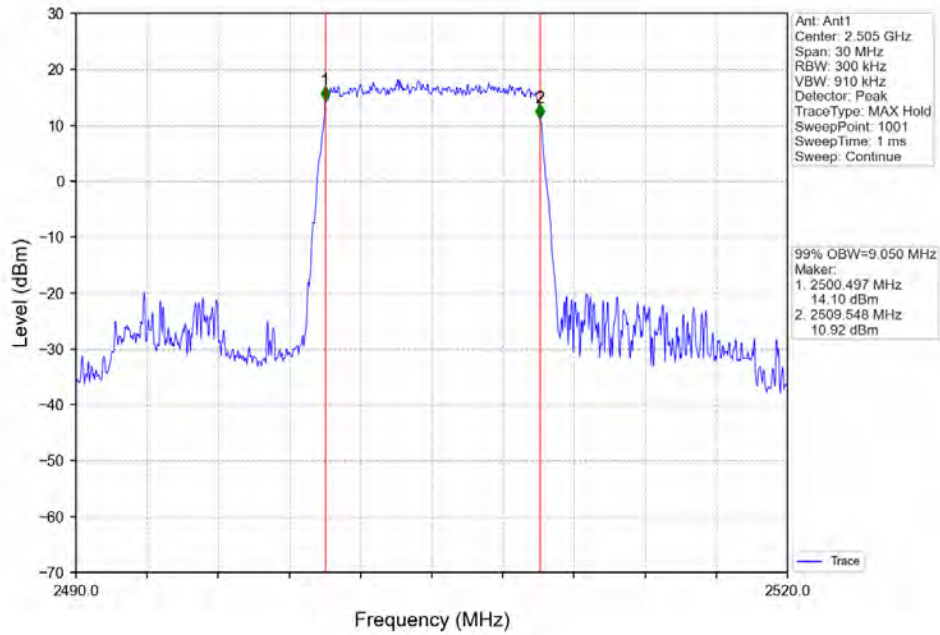

Band7_5MHz_16QAM_HCH_2567.5MHz_RB_25_0_NTNV

BUREAU
VERITAS

Test Report No.: W7L-P20210616-3RF03

Band7_10MHz_QPSK_LCH_2505MHz_RB_50_0_NTNV

Band7_10MHz_QPSK_MCH_2535MHz_RB_50_0_NTNV

BV 7Layers Communications
Technology (Shenzhen) Co. Ltd