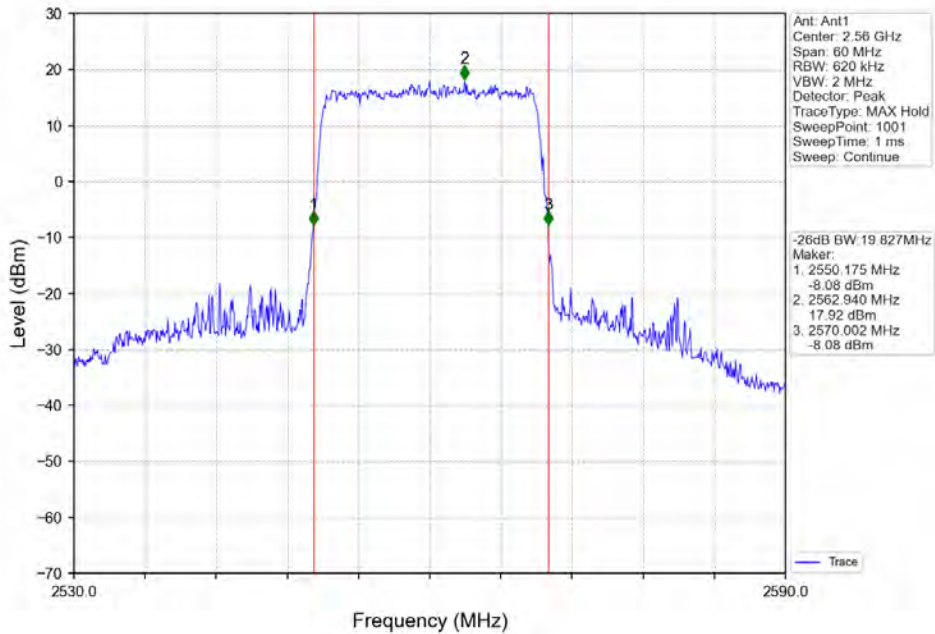

Band7 20MHz 16QAM MCH 2535MHz RB 100_0 NTN

Band7 20MHz 16QAM HCH 2560MHz RB 100_0 NTN

BV 7Layers Communications Technology (Shenzhen) Co. Ltd

No.B102, Dazu Chuangxin Mansion, North of Beihuan Avenue, North Area, Hi-Tech Industrial Park, Nanshan District, Shenzhen, Guangdong, China