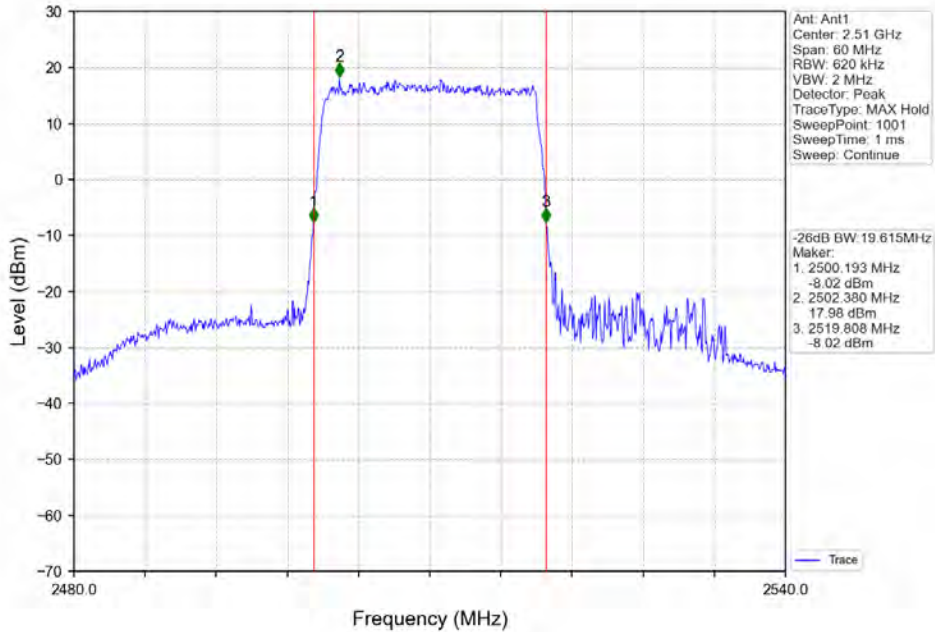

Band7 20MHz 16QAM MCH 2535MHz RB 100_0 NTN

Band7 20MHz 16QAM HCH 2560MHz RB 100_0 NTN

BV 7Layers Communications Technology (Shenzhen) Co. Ltd

No.B102, Dazu Chuangxin Mansion, North of Beihuan Avenue, North Area, Hi-Tech Industrial Park, Nanshan District, Shenzhen, Guangdong, China