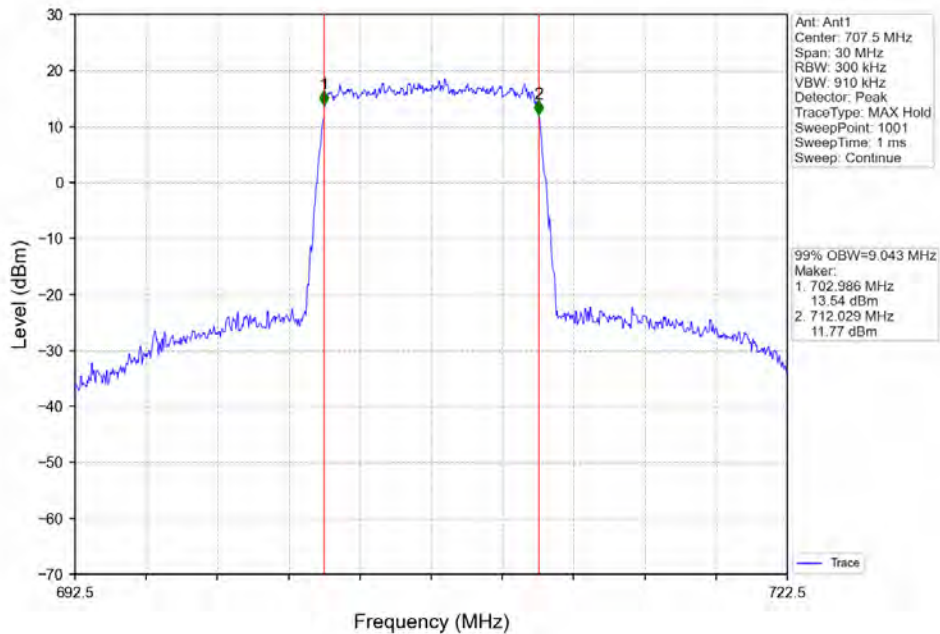

BV 7Layers Communications
Technology (Shenzhen) Co. Ltd

No.B102, Dazhu Chuangxin Mansion, North of Beihuan
Avenue, North Area, Hi-Tech Industrial Park, Nanshan
District, Shenzhen, Guangdong, China

Tel: +86 755 8869 6566

Fax: +86 755 8869 6577

Email: customerservice.sw@bureauveritas.com