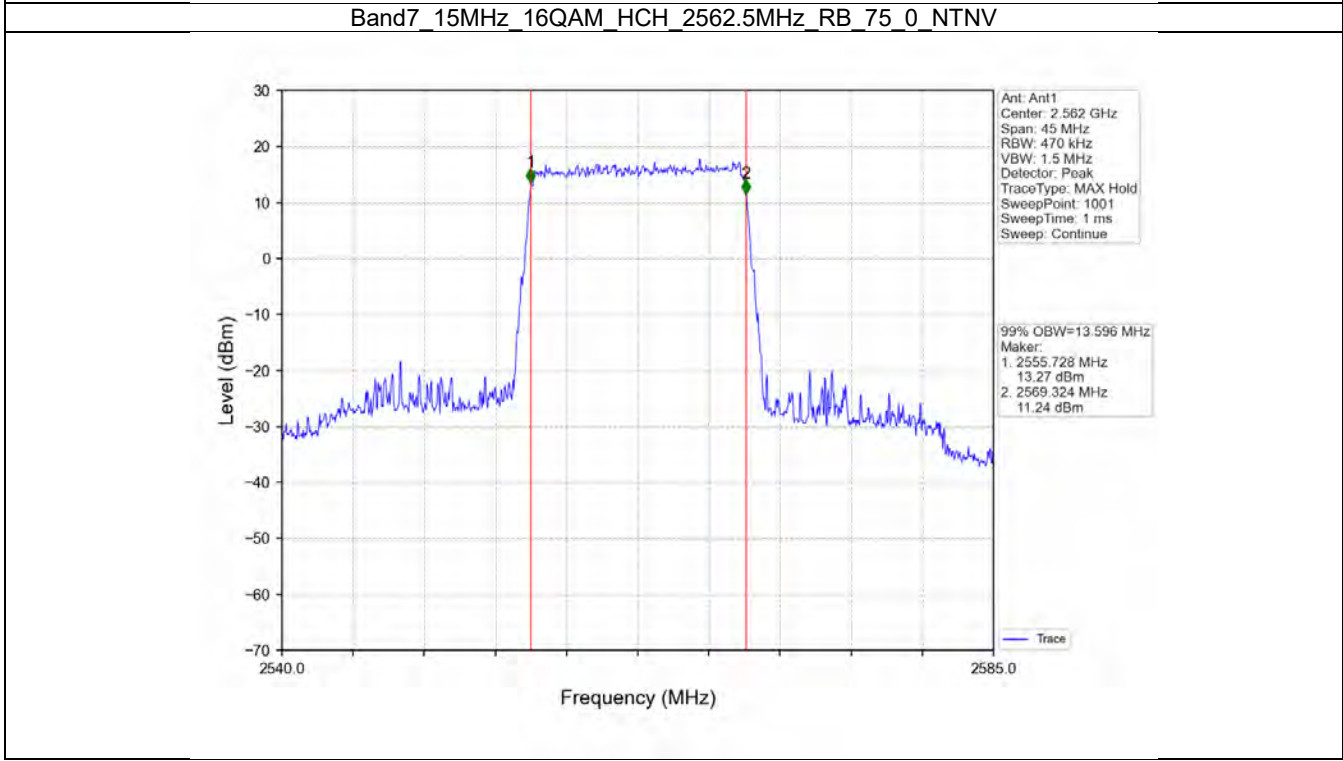

BV 7Layers Communications
Technology (Shenzhen) Co. Ltd

No.B102, Dazu Chuangxin Mansion, North of Beihuan
Avenue, North Area, Hi-Tech Industrial Park, Nanshan
District, Shenzhen, Guangdong, China

Tel: +86 755 8869 6566
Fax: +86 755 8869 6577
Email: customerservice.sw@bureauveritas.com