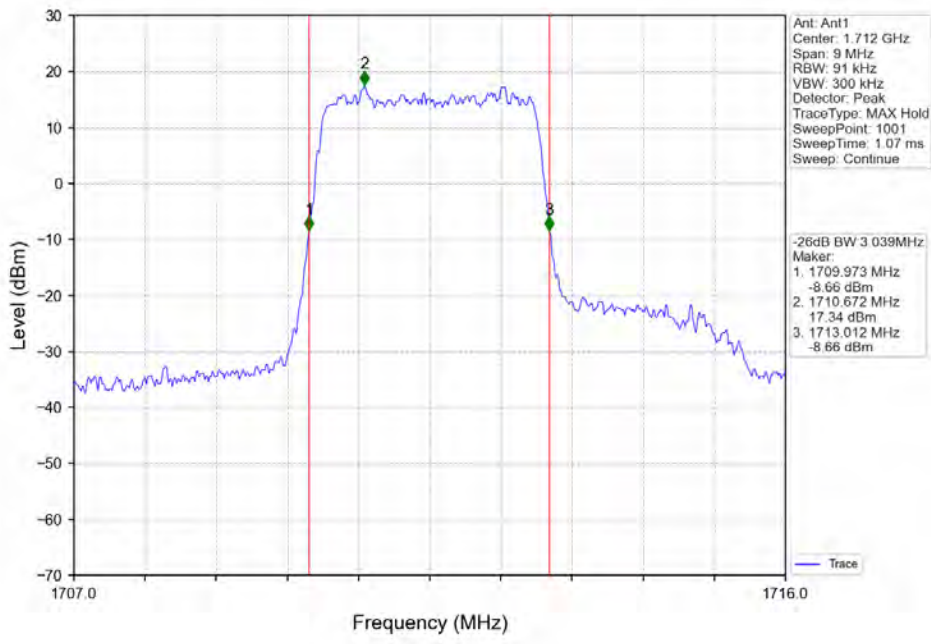

Band 4 3MHz 16QAM LCH 1711.5MHz RB 15 0 NTVN

BV 7Layers Communications
Technology (Shenzhen) Co. Ltd

No.B102, Dazu Chuangxin Mansion, North of Beihuan
Avenue, North Area, Hi-Tech Industrial Park, Nanshan
District, Shenzhen, Guangdong, China

Tel: +86 755 8869 6566
Fax: +86 755 8869 6577
Email: customerservice.sw@bureauveritas.com