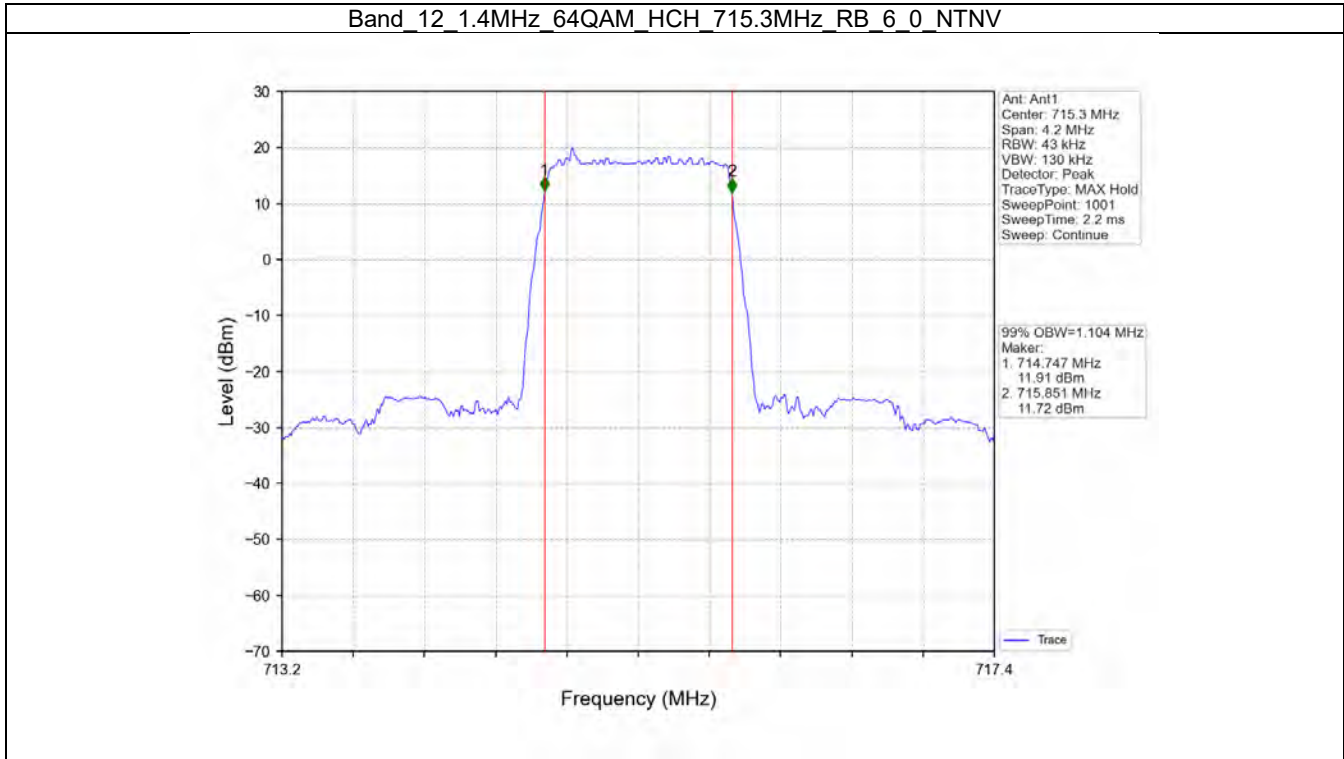

**BUREAU
VERITAS**

Test Report No.: W7L-P20210616-3RF03

BV 7Layers Communications
Technology (Shenzhen) Co. Ltd

No.B102, Dazu Chuangxin Mansion, North of Beihuan
Avenue, North Area, Hi-Tech Industrial Park, Nanshan
District, Shenzhen, Guangdong, China

Tel: +86 755 8869 6566

Fax: +86 755 8869 6577

Email: customerservice.sw@bureauveritas.com