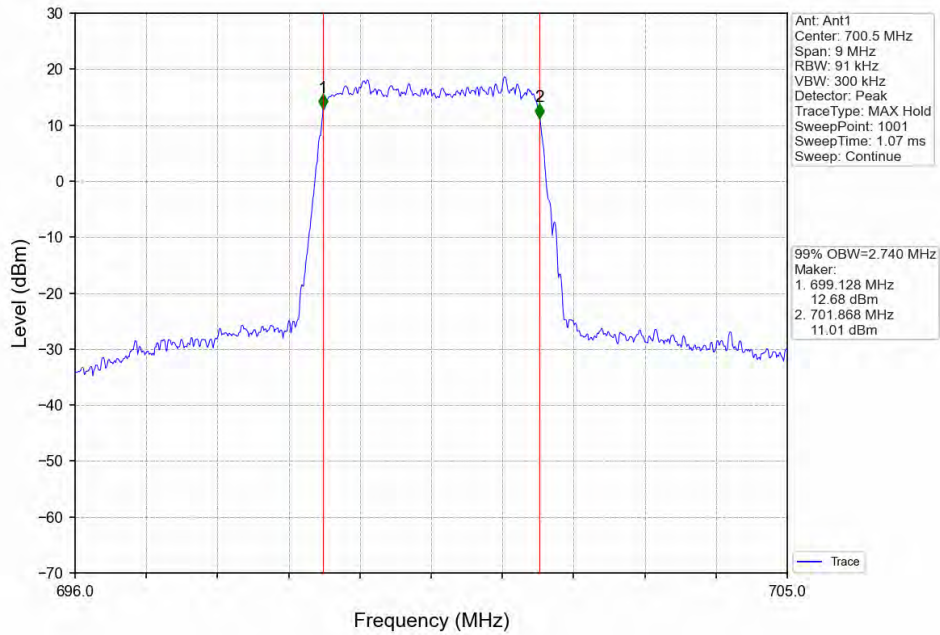

Band 12 3MHz 64QAM LCH 700.5MHz RB 15_0 NTN