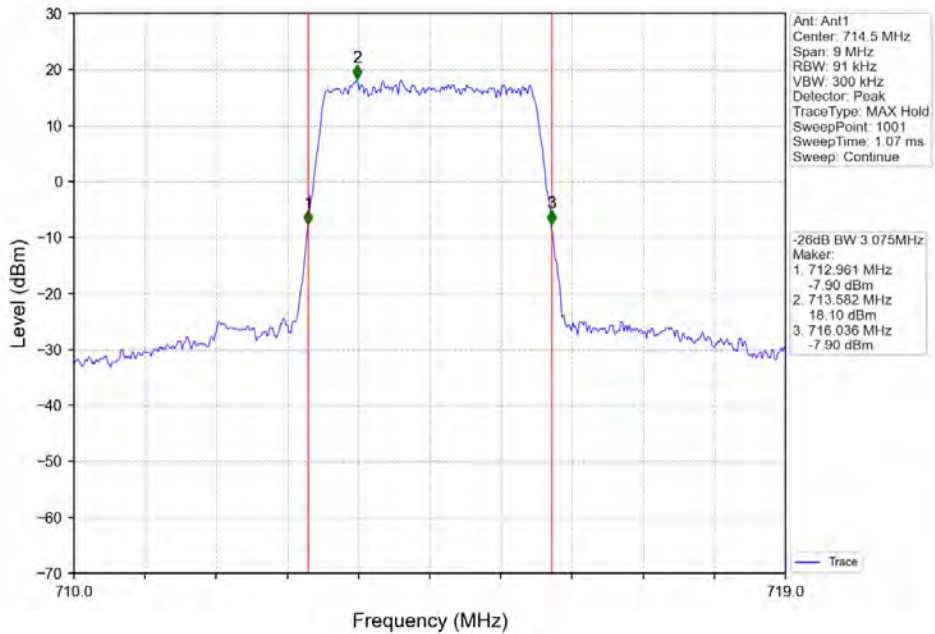

Band 12 3MHz 16QAM HCH 714.5MHz RB 15_0 NTNv

BV 7Layers Communications
Technology (Shenzhen) Co. Ltd

No.B102, Dazu Chuangxin Mansion, North of Beihuan
Avenue, North Area, Hi-Tech Industrial Park, Nanshan
District, Shenzhen, Guangdong, China

Tel: +86 755 8869 6566

Fax: +86 755 8869 6577

Email: customerservice.sw@bureauveritas.com