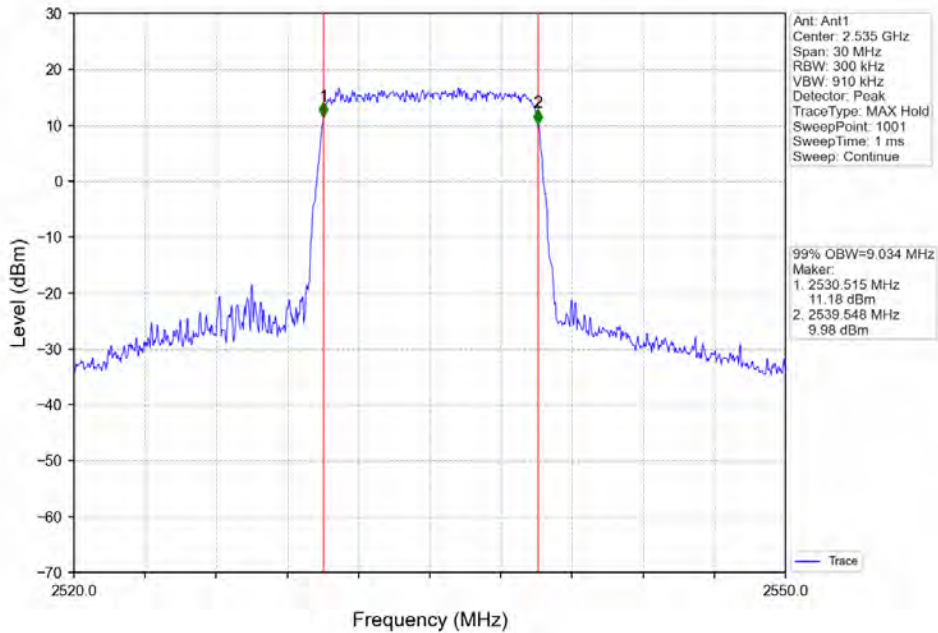

Band7 10MHz 16QAM MCH 2535MHz RB 50 0 NTNV