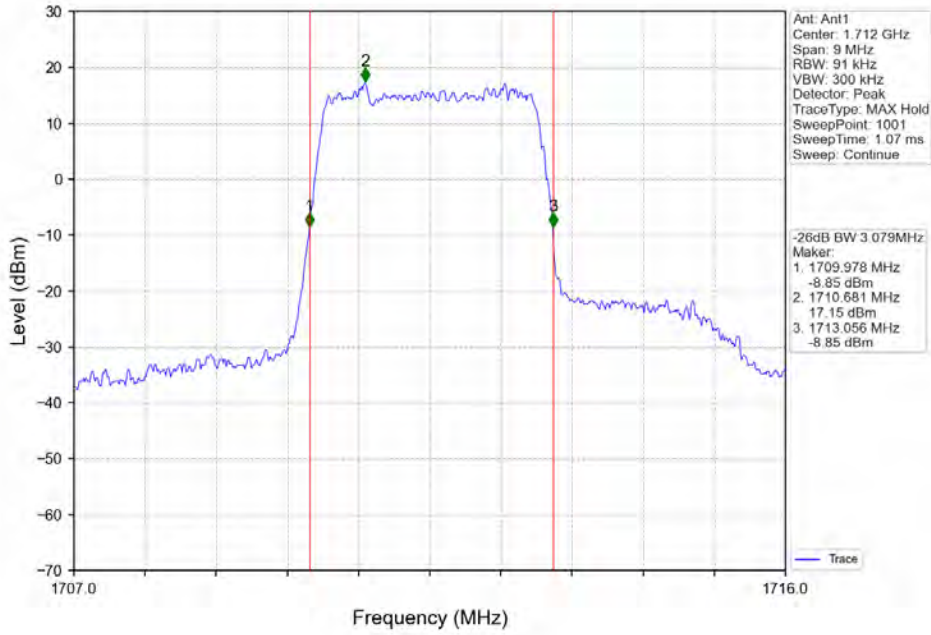

Band 4 3MHz 16QAM MCH 1732.5MHz RB 15_0 NTN

Band 4 3MHz 16QAM HCH 1753.5MHz RB 15_0 NTN

Band 4 3MHz 64QAM LCH 1711.5MHz RB 15_0 NTN

Band 4 3MHz 64QAM MCH 1732.5MHz RB 15_0 NTN

Band 4 5MHz QPSK LCH 174.0.5MHz RB 25 0 NTNV