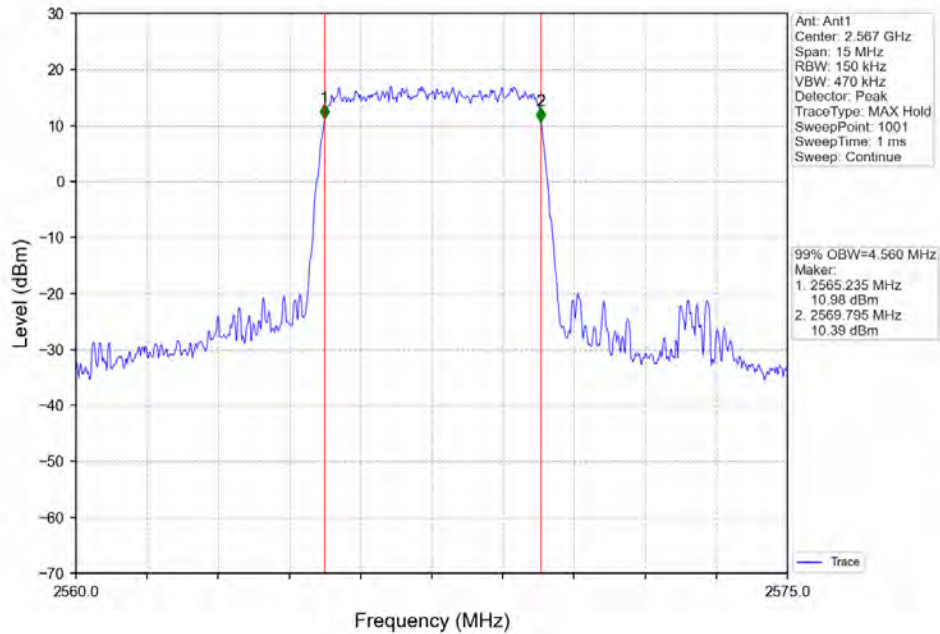

Band7_5MHz_16QAM_HCH_2567.5MHz_RB_25_0_NTNV

BUREAU
VERITAS

Test Report No.: W7L-P20210616-3RF03

Band7_10MHz_QPSK_LCH_2505MHz_RB_50_0_NTNV

Band7_10MHz_QPSK_MCH_2535MHz_RB_50_0_NTNV

BV 7Layers Communications
Technology (Shenzhen) Co. Ltd