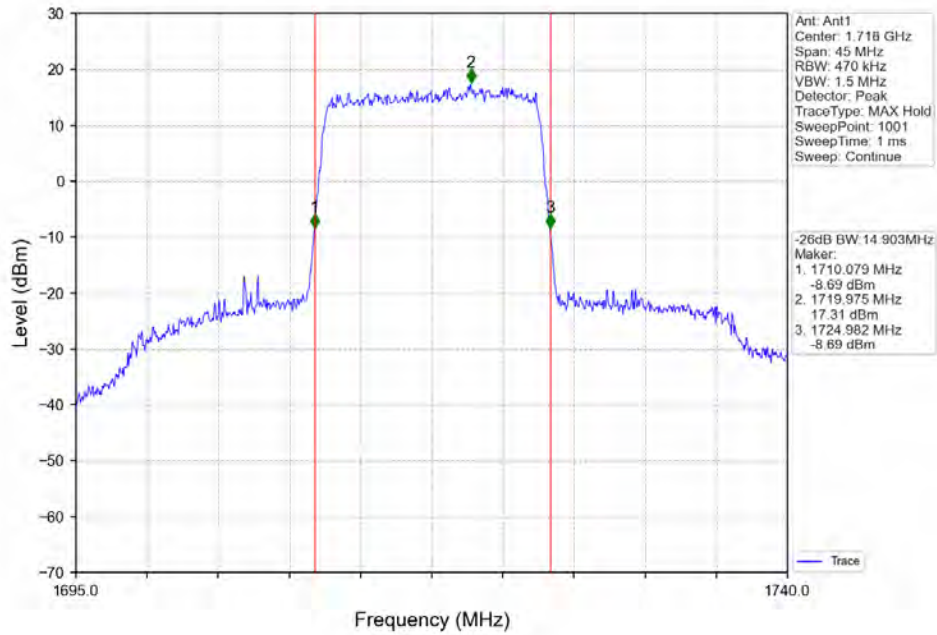

Band 4 15MHz 64QAM LCH 1717.5MHz RB 75 0 NTV