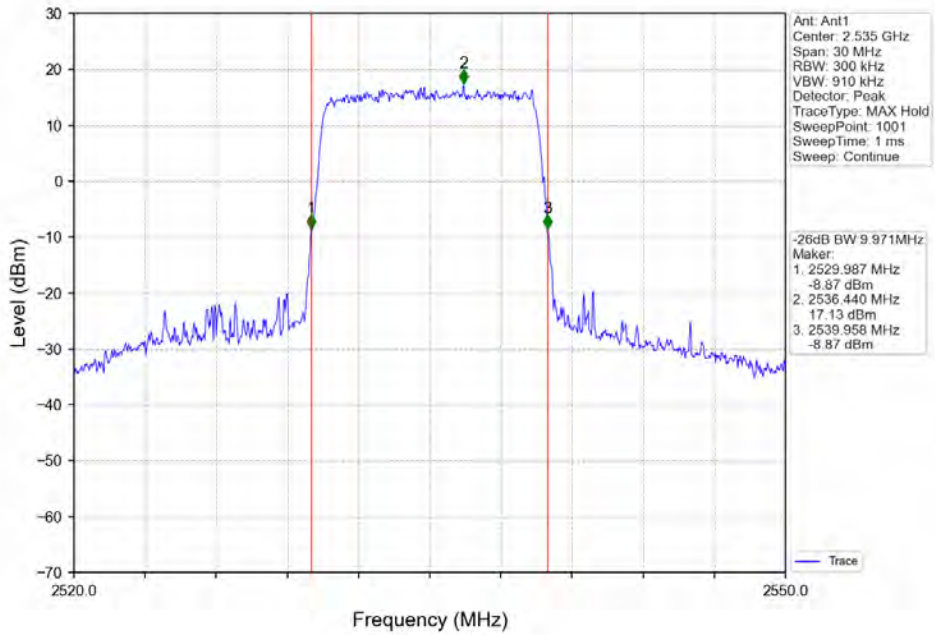

Band7 10MHz 64QAM HCH 2565MHz RB 50 0 NTNV

Band7 15MHz 64QAM LCH 2507.5MHz RB 75 0 NTNV

Band7 15MHz 64QAM MCH 2535MHz RB 75 0 NTNV

BV 7Layers Communications
Technology (Shenzhen) Co. Ltd

No.B102, Dazu Chuangxin Mansion, North of Beihuan
Avenue, North Area, Hi-Tech Industrial Park, Nanshan
District, Shenzhen, Guangdong, China