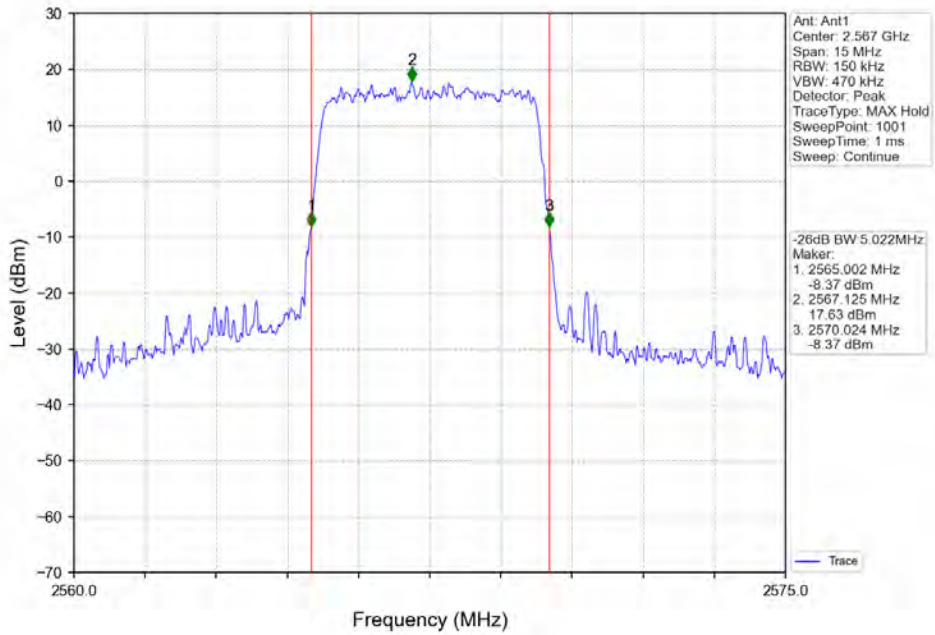

Band7_5MHz_64QAM_HCH_2567.5MHz_RB_25_0_NTNV