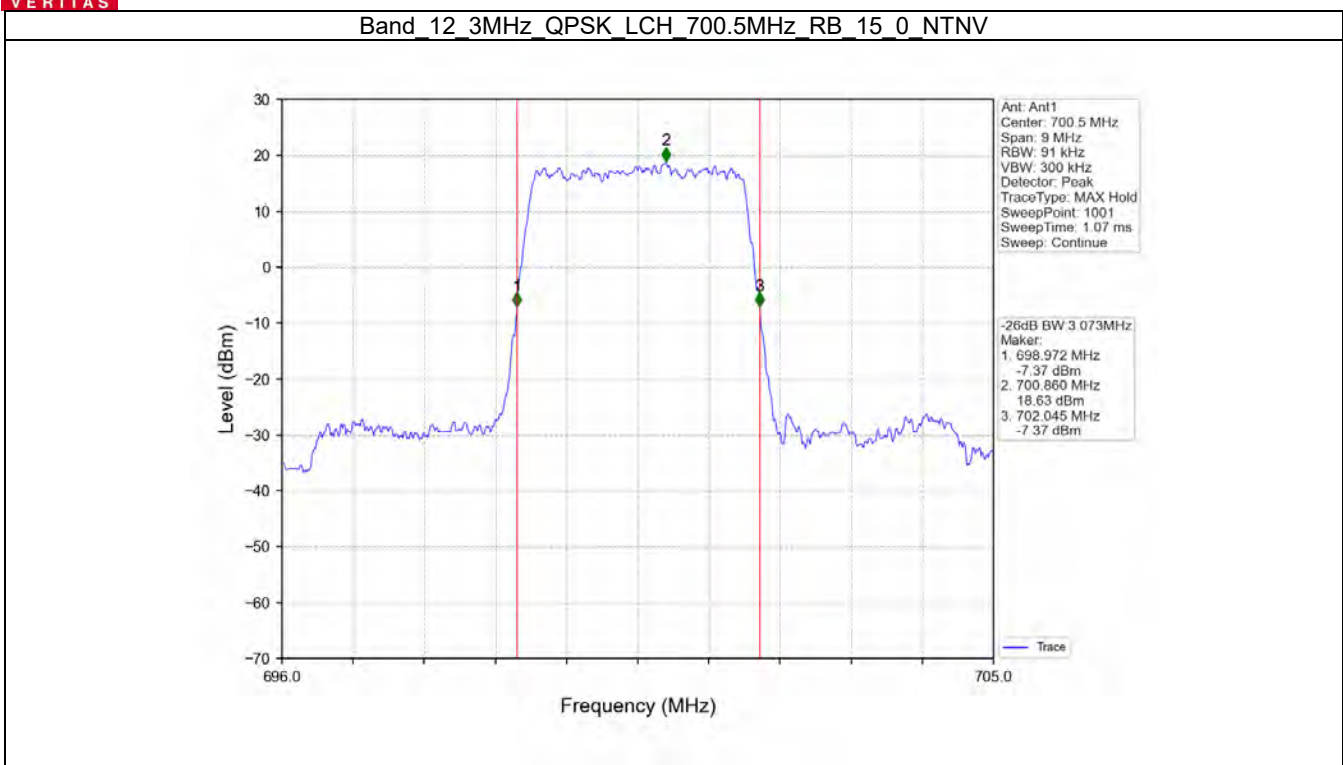

BV 7Layers Communications Technology (Shenzhen) Co. Ltd

No.B102, Dazu Chuangxin Mansion, North of Beihuan Avenue, North Area, Hi-Tech Industrial Park, Nanshan District, Shenzhen, Guangdong, China

Tel: +86 755 8869 6566

Fax: +86 755 8869 6577

Email: customerservice.sw@bureauveritas.com