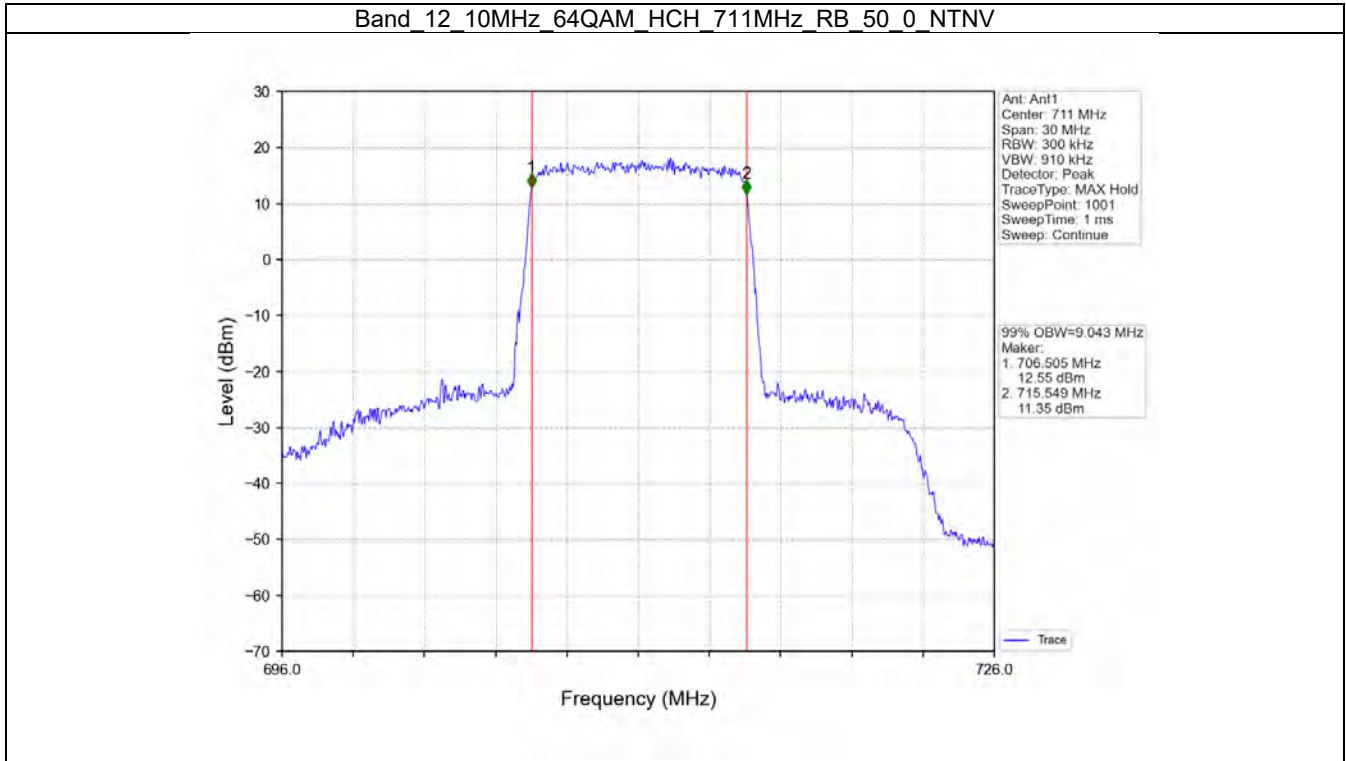

BUREAU
VERITAS

Test Report No.: W7L-P20210616-3RF03

BV 7Layers Communications
Technology (Shenzhen) Co. Ltd

No.B102, Dazu Chuangxin Mansion, North of Beihuan
Avenue, North Area, Hi-Tech Industrial Park, Nanshan
District, Shenzhen, Guangdong, China

Tel: +86 755 8869 6566

Fax: +86 755 8869 6577

Email: customerservice.sw@bureauveritas.com