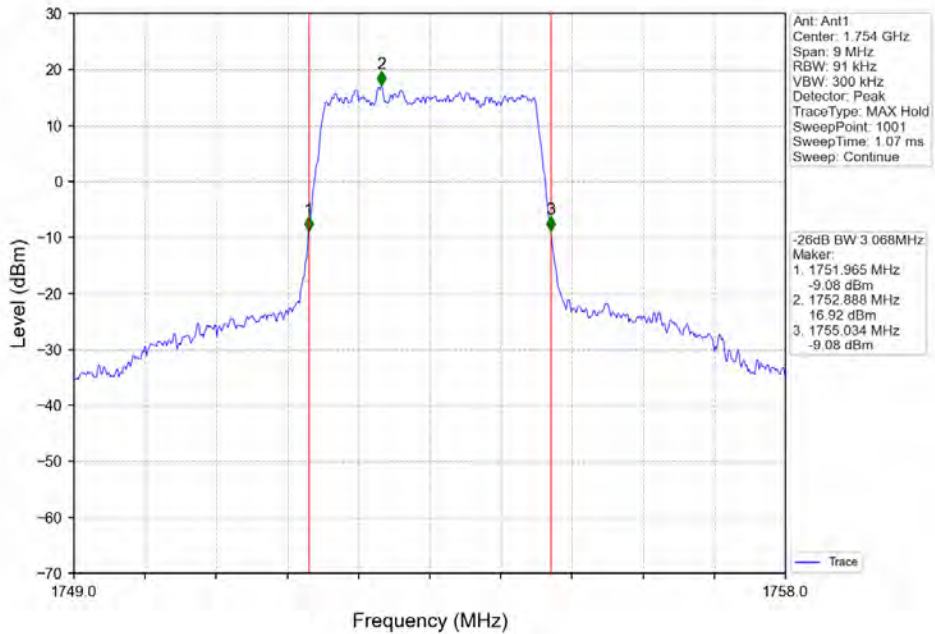

Band 4 3MHz 16QAM MCH 1732.5MHz RB 15_0 NTN

Band 4 3MHz 16QAM HCH 1753.5MHz RB 15_0 NTN

Band 4 3MHz 64QAM LCH 1711.5MHz RB 15_0 NTN

Band 4 3MHz 64QAM MCH 1732.5MHz RB 15_0 NTN

Band 4 5MHz QPSK LCH 174.0.5MHz RB 25 0 NTNV