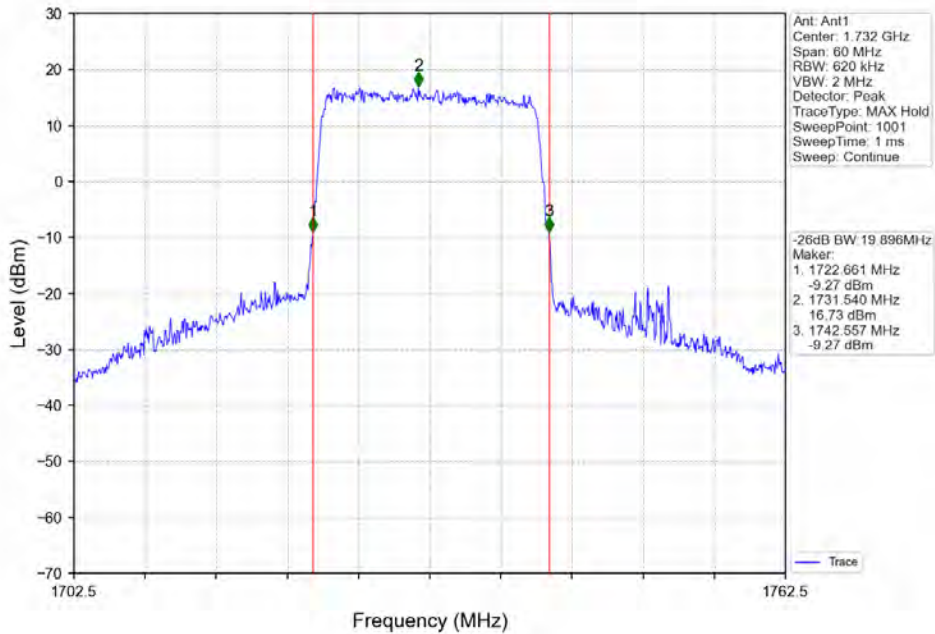

Band 4 20MHz 64QAM MCH 1732.5MHz RB 100_0 NTN