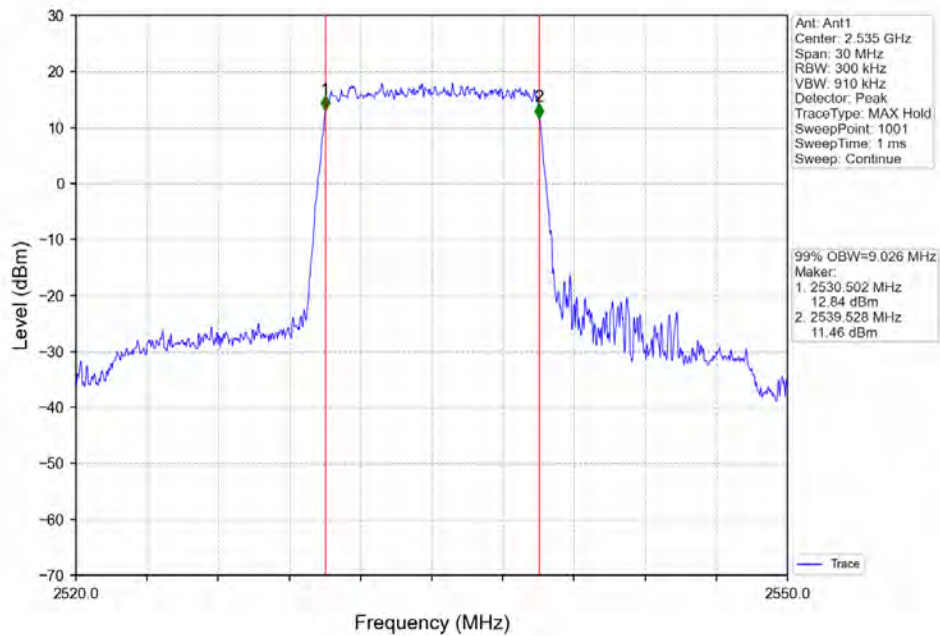

Band7_5MHz_16QAM_HCH_2567.5MHz_RB_25_0_NTNV

BUREAU
VERITAS

Test Report No.: W7L-P20210616-3RF03

Band7_10MHz_QPSK_LCH_2505MHz_RB_50_0_NTNV

Band7_10MHz_QPSK_MCH_2535MHz_RB_50_0_NTNV

BV 7Layers Communications
Technology (Shenzhen) Co. Ltd