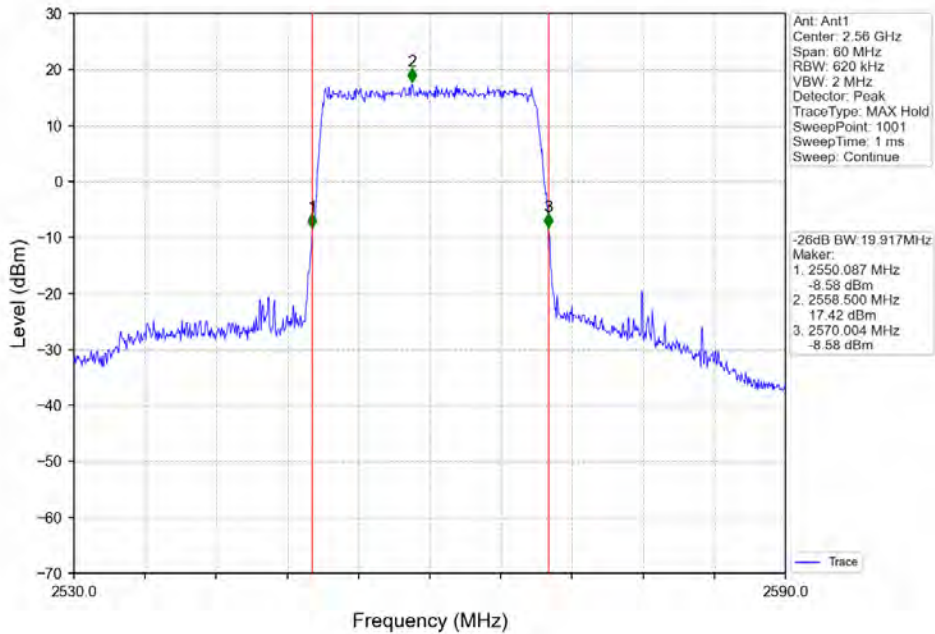

Band7 20MHz 64QAM MCH 2535MHz RB 100_0 NTN

Band7 20MHz 64QAM HCH 2560MHz RB 100_0 NTN

2.5 LTE Band 12_OBW

2.5.1 Test Result

| Band: 12 / Bandwidth: 1.4MHz / NTV | | | | | | | |
|------------------------------------|---------------|--------|------------------------------|-------|-------|-------------|---------|
| Modulation | RB Allocation | | 99% Occupied Bandwidth (MHz) | | | Limit (MHz) | Verdict |
| | Size | Offset | LCH | MCH | HCH | | |
| QPSK | 6 | 0 | 1.107 | 1.111 | 1.105 | / | Pass |
| 16QAM | 6 | 0 | 1.110 | 1.102 | 1.100 | / | Pass |
| 64QAM | 6 | 0 | 1.106 | 1.103 | 1.104 | / | Pass |
| Band: 12 / Bandwidth: 3MHz / NTV | | | | | | | |
| Modulation | RB Allocation | | 99% Occupied Bandwidth (MHz) | | | Limit (MHz) | Verdict |
| | Size | Offset | LCH | MCH | HCH | | |
| QPSK | 15 | 0 | 2.733 | 2.745 | 2.744 | / | Pass |
| 16QAM | 15 | 0 | 2.740 | 2.736 | 2.730 | / | Pass |
| 64QAM | 15 | 0 | 2.740 | 2.739 | 2.739 | / | Pass |
| Band: 12 / Bandwidth: 5MHz / NTV | | | | | | | |
| Modulation | RB Allocation | | 99% Occupied Bandwidth (MHz) | | | Limit (MHz) | Verdict |
| | Size | Offset | LCH | MCH | HCH | | |
| QPSK | 25 | 0 | 4.565 | 4.538 | 4.529 | / | Pass |
| 16QAM | 25 | 0 | 4.540 | 4.552 | 4.567 | / | Pass |
| 64QAM | 25 | 0 | 4.543 | 4.554 | 4.561 | / | Pass |
| Band: 12 / Bandwidth: 10MHz / NTV | | | | | | | |
| Modulation | RB Allocation | | 99% Occupied Bandwidth (MHz) | | | Limit (MHz) | Verdict |
| | Size | Offset | LCH | MCH | HCH | | |
| QPSK | 50 | 0 | 9.063 | 9.047 | 9.004 | / | Pass |
| 16QAM | 50 | 0 | 9.064 | 9.009 | 9.011 | / | Pass |
| 64QAM | 50 | 0 | 9.057 | 9.043 | 9.043 | / | Pass |