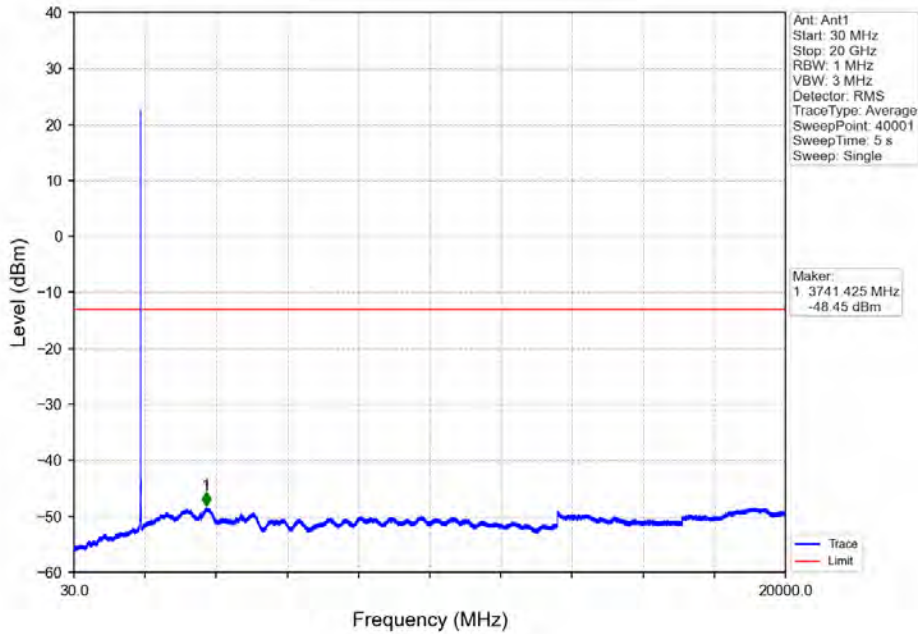

Band 25 15MHz 16QAM MCH 1882.5MHz RB 1 0 NTN

Band 25 15MHz 16QAM HCH 1907.5MHz RB 1 0 NTN

Band 25 15MHz 16QAM HCH 1907.5MHz RB 1 74 NTNV

Band 25 15MHz 16QAM HCH 1907.5MHz RB 75 0 NTNV

BV 7Layers Communications  
Technology (Shenzhen) Co. Ltd