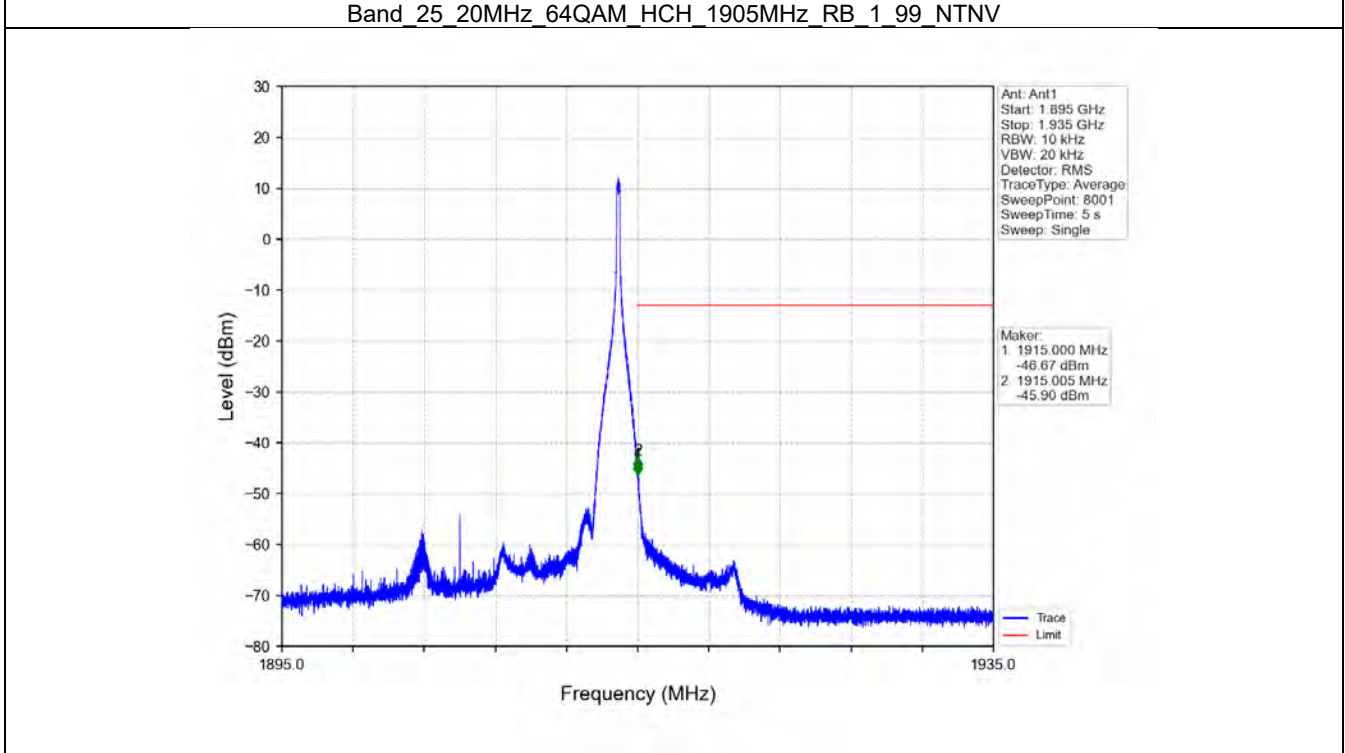

BV 7Layers Communications
Technology (Shenzhen) Co. Ltd

No.B102, Dazu Chuangxin Mansion, North of Beihuan
Avenue, North Area, Hi-Tech Industrial Park, Nanshan
District, Shenzhen, Guangdong, China

Tel: +86 755 8869 6566

Fax: +86 755 8869 6577

Email: customerservice.sw@bureauveritas.com