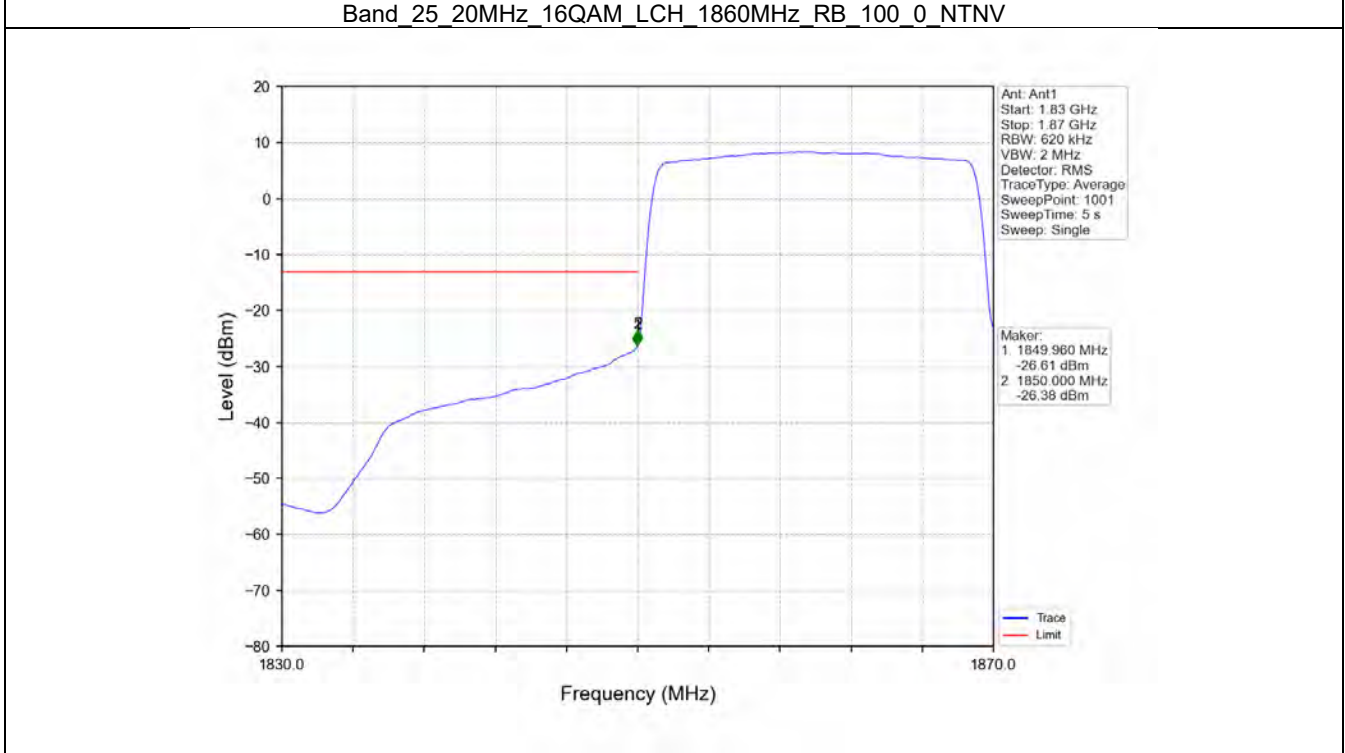

BV 7Layers Communications
Technology (Shenzhen) Co. Ltd

No.B102, Dazu Chuangxin Mansion, North of Beihuan
Avenue, North Area, Hi-Tech Industrial Park, Nanshan
District, Shenzhen, Guangdong, China

Tel: +86 755 8869 6566

Fax: +86 755 8869 6577

Email: customerservice.sw@bureauveritas.com