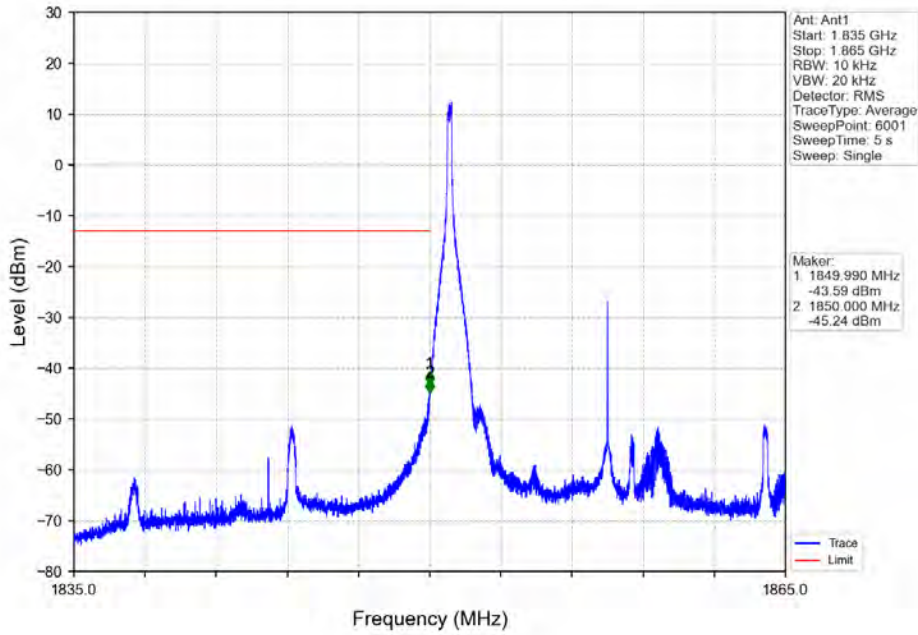

Band_25_15MHz_64QAM_LCH_1857.5MHz_RB_1_0_NTNV