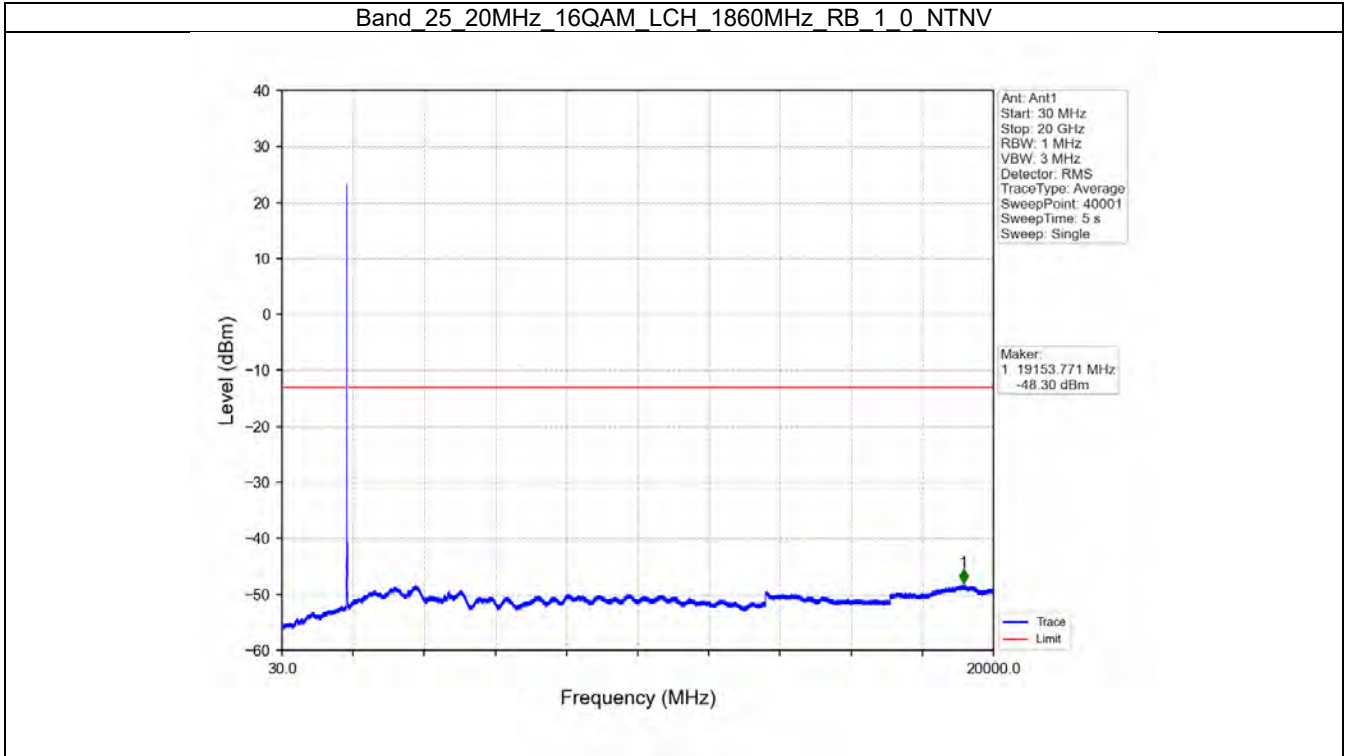

BV 7Layers Communications
Technology (Shenzhen) Co. Ltd

No.B102, Dazu Chuangxin Mansion, North of Beihuan
Avenue, North Area, Hi-Tech Industrial Park, Nanshan
District, Shenzhen, Guangdong, China

Tel: +86 755 8869 6566

Fax: +86 755 8869 6577

Email: customerservice.sw@bureauveritas.com