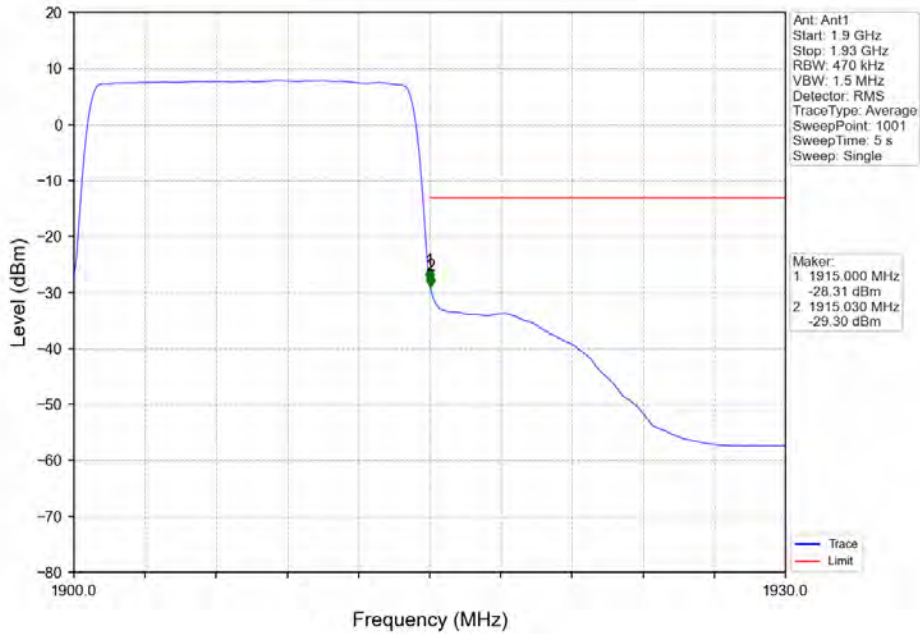

Band 25 15MHz 16QAM MCH 1882.5MHz RB 1 0 NTN

Band 25 15MHz 16QAM HCH 1907.5MHz RB 1 0 NTN

Band 25 15MHz 16QAM HCH 1907.5MHz RB 1 74 NTNV

Band 25 15MHz 16QAM HCH 1907.5MHz RB 75 0 NTNV

BV 7Layers Communications  
Technology (Shenzhen) Co. Ltd