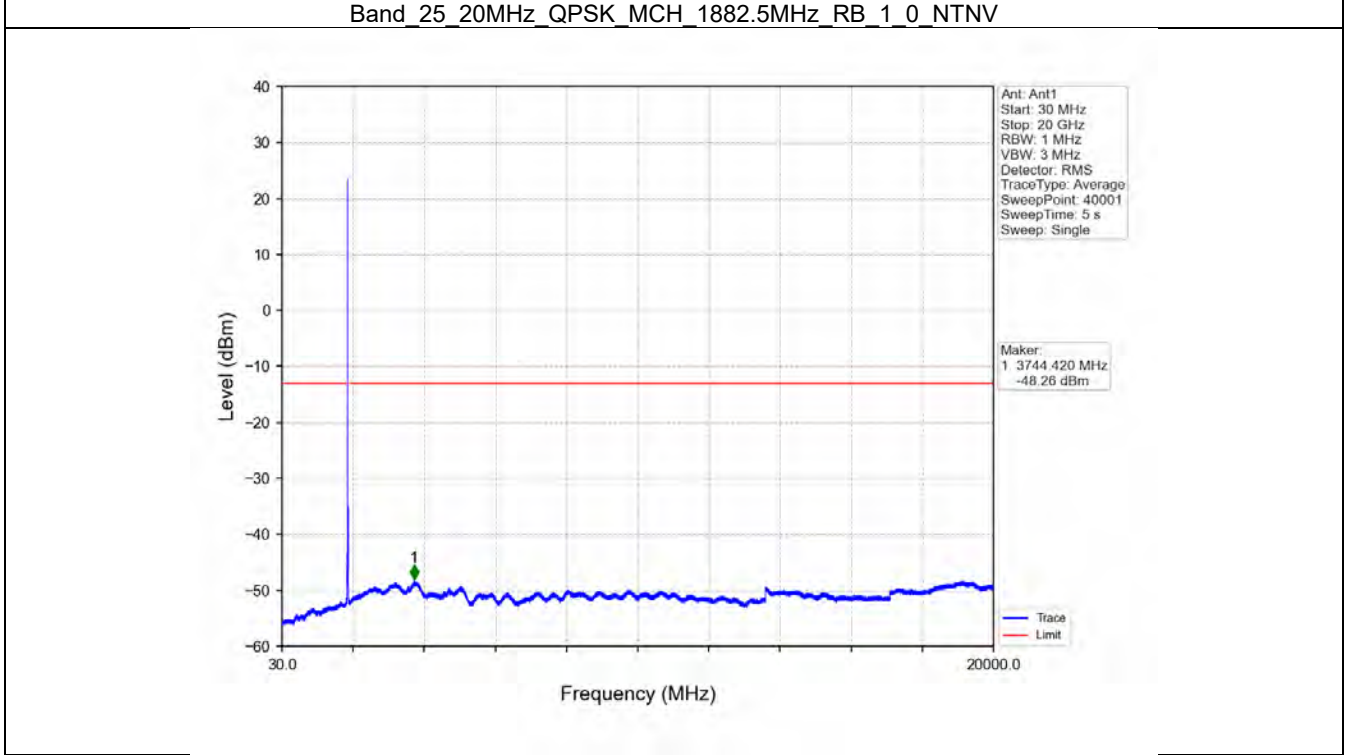

BV 7Layers Communications
Technology (Shenzhen) Co. Ltd

No.B102, Dazu Chuangxin Mansion, North of Beihuan
Avenue, North Area, Hi-Tech Industrial Park, Nanshan
District, Shenzhen, Guangdong, China

Tel: +86 755 8869 6566

Fax: +86 755 8869 6577

Email: customerservice.sw@bureauveritas.com