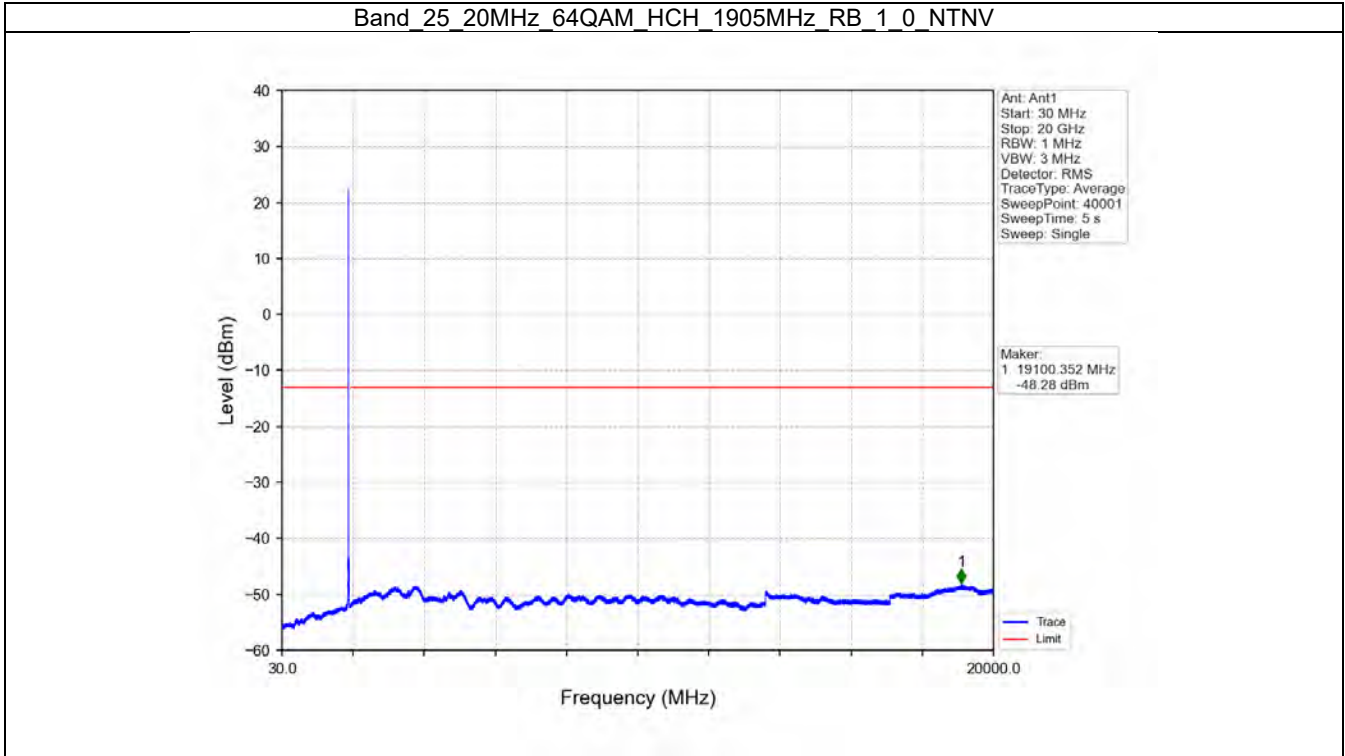

BV 7Layers Communications
Technology (Shenzhen) Co. Ltd

No.B102, Dazu Chuangxin Mansion, North of Beihuan
Avenue, North Area, Hi-Tech Industrial Park, Nanshan
District, Shenzhen, Guangdong, China

Tel: +86 755 8869 6566

Fax: +86 755 8869 6577

Email: customerservice.sw@bureauveritas.com