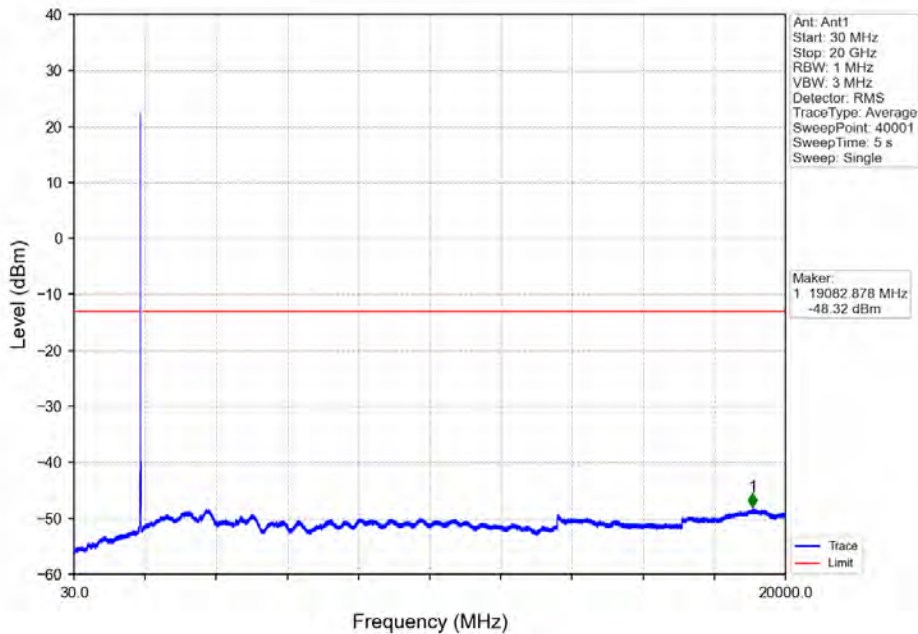

Band 25 20MHz 16QAM HCH 1905MHz RB 1 0 NTN

BV 7Layers Communications
Technology (Shenzhen) Co. Ltd

No.B102, Dazu Chuangxin Mansion, North of Beihuan
Avenue, North Area, Hi-Tech Industrial Park, Nanshan
District, Shenzhen, Guangdong, China

Tel: +86 755 8869 6566

Fax: +86 755 8869 6577

Email: customerservice.sw@bureauveritas.com