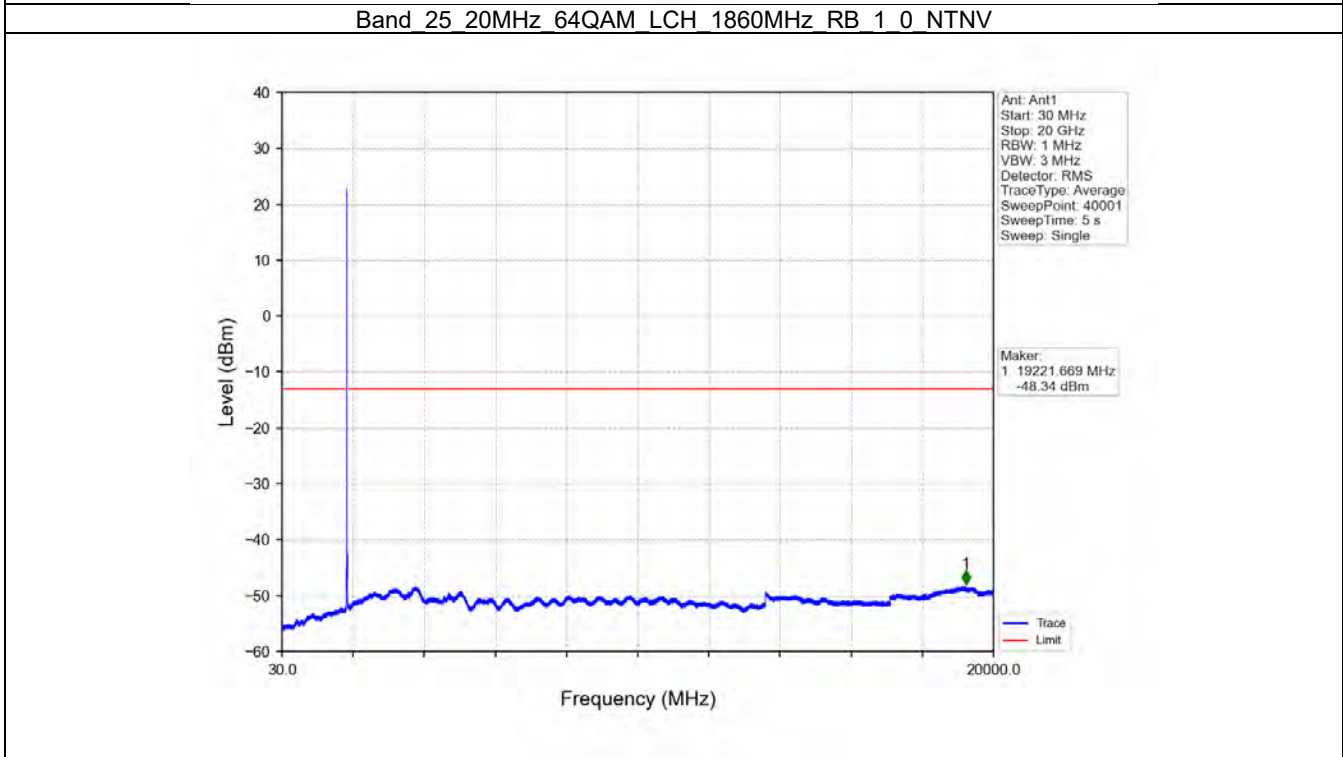

BV 7Layers Communications
Technology (Shenzhen) Co. Ltd

No.B102, Dazu Chuangxin Mansion, North of Beihuan
Avenue, North Area, Hi-Tech Industrial Park, Nanshan
District, Shenzhen, Guangdong, China

Tel: +86 755 8869 6566

Fax: +86 755 8869 6577

Email: customerservice.sw@bureauveritas.com