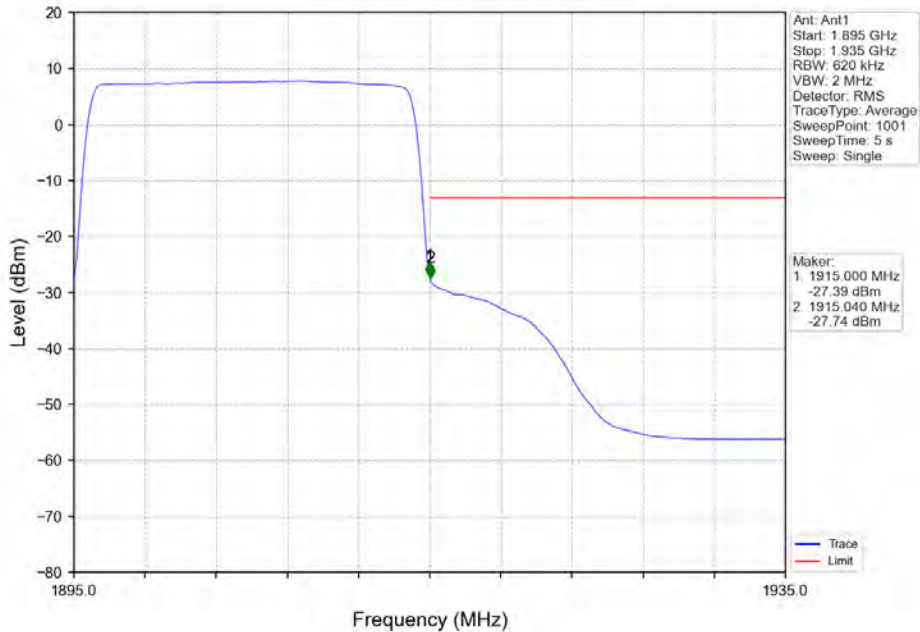

Band 25 20MHz 16QAM HCH 1905MHz RB 100 0 NTN

BV 7Layers Communications
Technology (Shenzhen) Co. Ltd

No.B102, Dazu Chuangxin Mansion, North of Beihuan
Avenue, North Area, Hi-Tech Industrial Park, Nanshan
District, Shenzhen, Guangdong, China

Tel: +86 755 8869 6566

Fax: +86 755 8869 6577

Email: customerservice.sw@bureauveritas.com