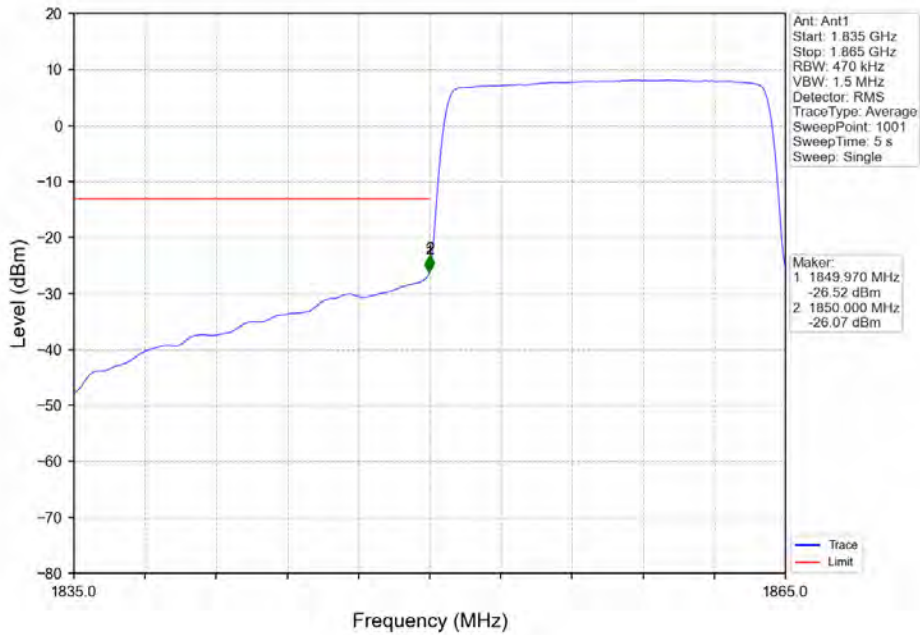

Band_25_15MHz_64QAM_LCH_1857.5MHz_RB_75_0_NTNV