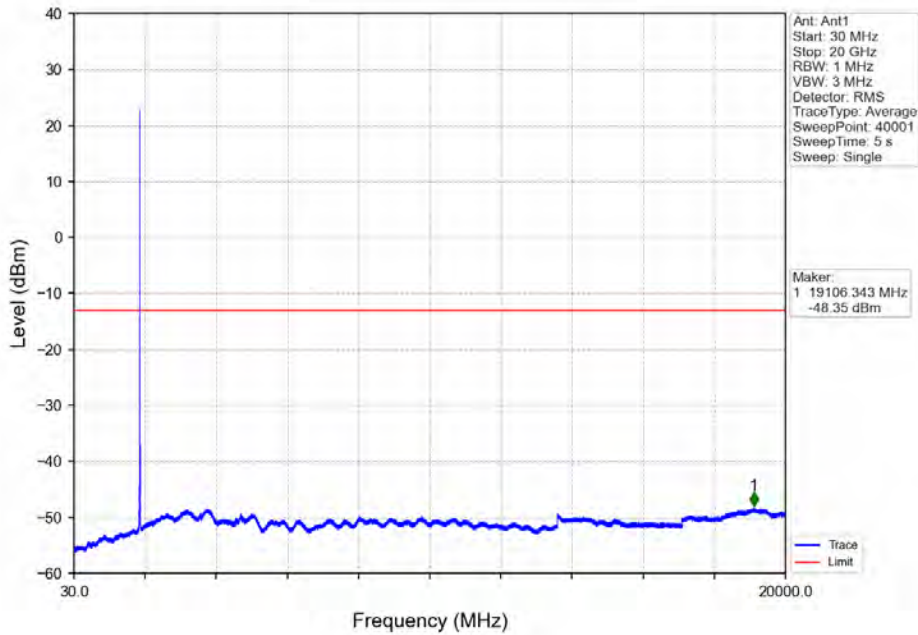

Band 25 15MHz 16QAM MCH 1882.5MHz RB 1 0 NTN

Band 25 15MHz 16QAM HCH 1907.5MHz RB 1 0 NTN

Band 25 15MHz 16QAM HCH 1907.5MHz RB 1 74 NTNV

Band 25 15MHz 16QAM HCH 1907.5MHz RB 75 0 NTNV

BV 7Layers Communications  
Technology (Shenzhen) Co. Ltd