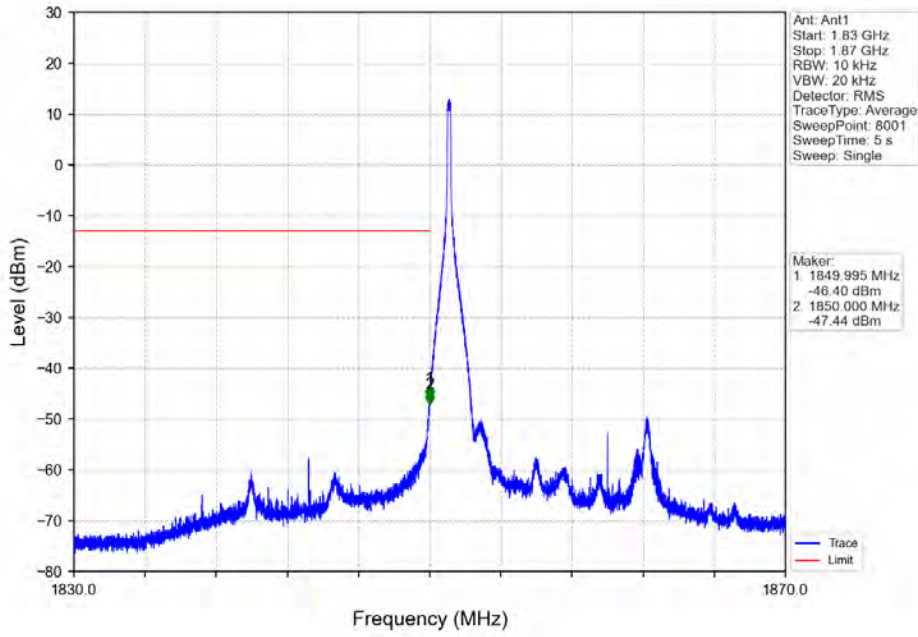

Band_25_20MHz_QPSK_LCH_1860MHz_RB_1_0_NTNV