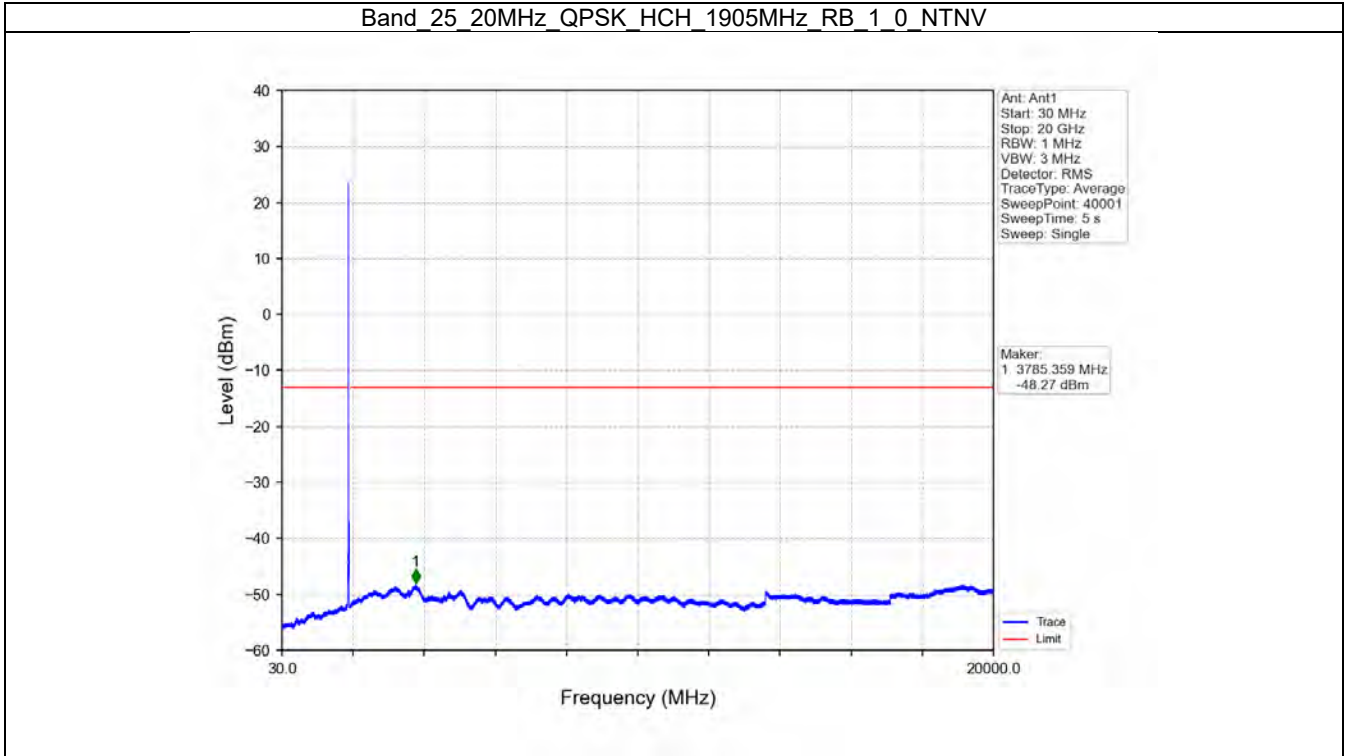

BV 7Layers Communications
Technology (Shenzhen) Co. Ltd

No.B102, Dazu Chuangxin Mansion, North of Beihuan
Avenue, North Area, Hi-Tech Industrial Park, Nanshan
District, Shenzhen, Guangdong, China

Tel: +86 755 8869 6566

Fax: +86 755 8869 6577

Email: customerservice.sw@bureauveritas.com