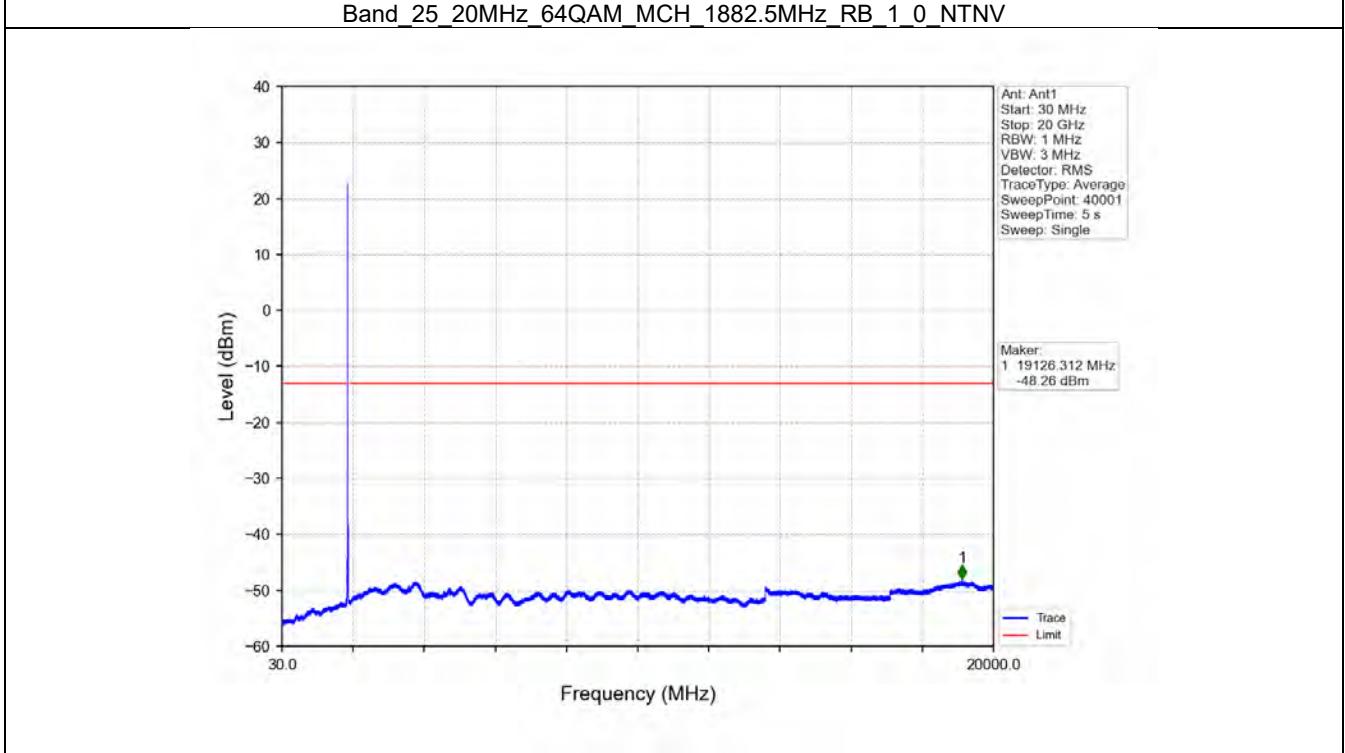

BV 7Layers Communications
Technology (Shenzhen) Co. Ltd

No.B102, Dazu Chuangxin Mansion, North of Beihuan
Avenue, North Area, Hi-Tech Industrial Park, Nanshan
District, Shenzhen, Guangdong, China

Tel: +86 755 8869 6566

Fax: +86 755 8869 6577

Email: customerservice.sw@bureauveritas.com