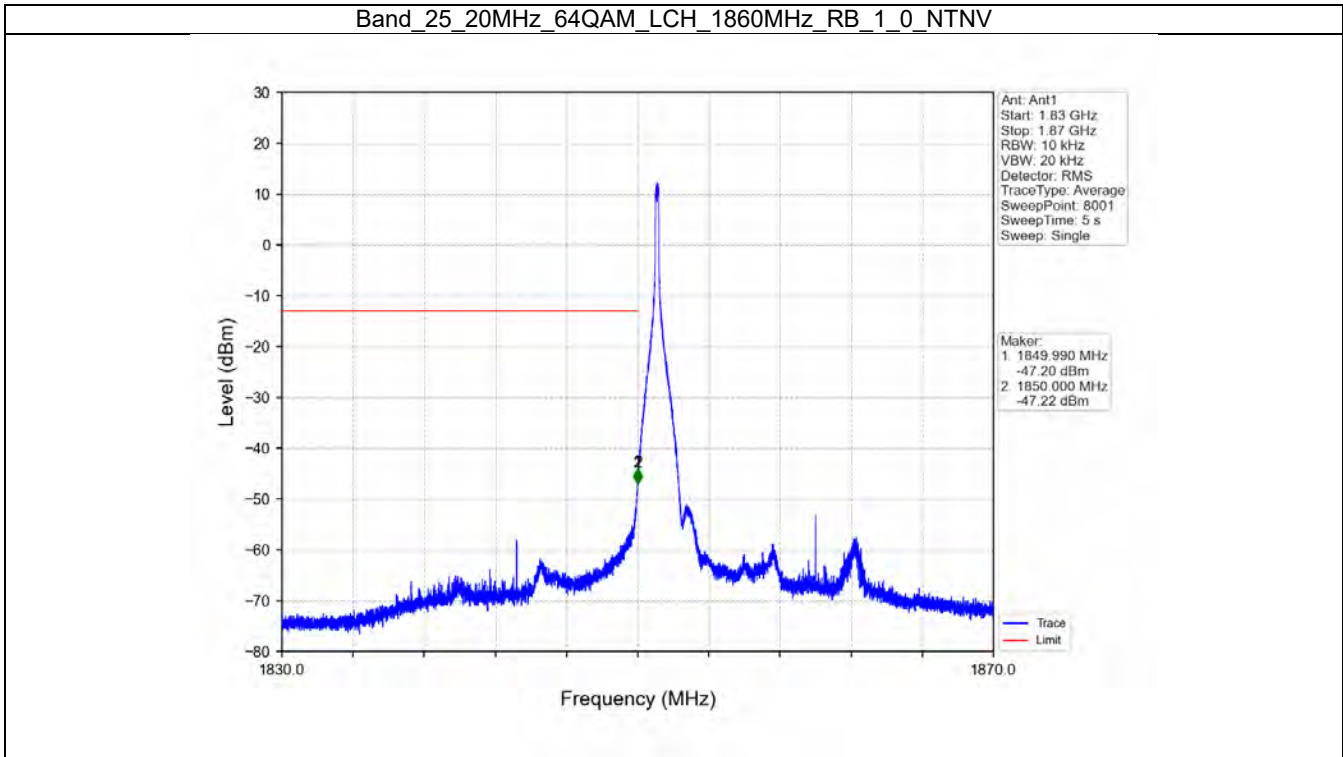

BV 7Layers Communications
Technology (Shenzhen) Co. Ltd

No.B102, Dazu Chuangxin Mansion, North of Beihuan
Avenue, North Area, Hi-Tech Industrial Park, Nanshan
District, Shenzhen, Guangdong, China

Tel: +86 755 8869 6566

Fax: +86 755 8869 6577

Email: customerservice.sw@bureauveritas.com