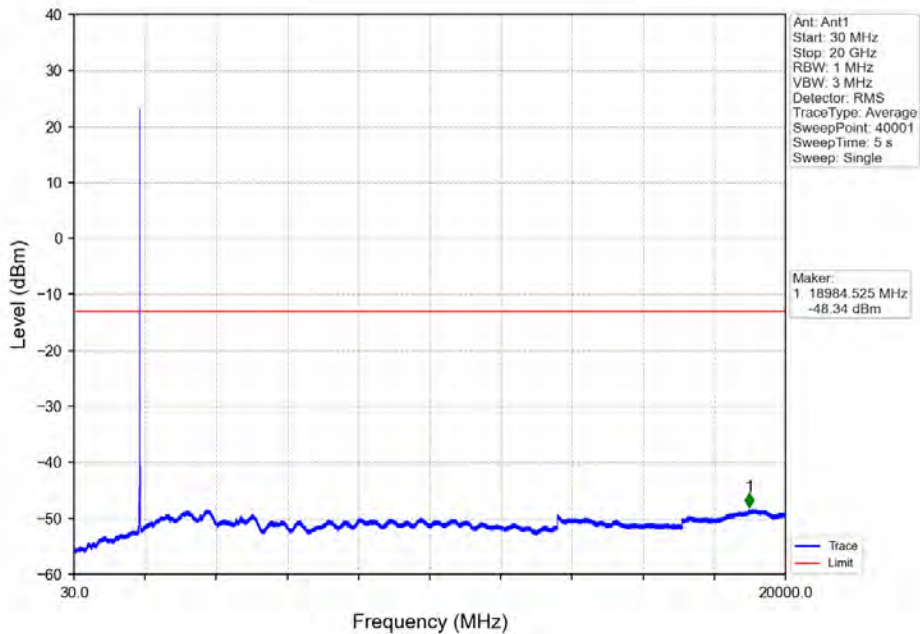

Band_25_15MHz_64QAM_MCH_1882.5MHz_RB_1_0_NTNV

BV 7Layers Communications Technology (Shenzhen) Co. Ltd

No.B102, Dazu Chuangxin Mansion, North of Beihuan Avenue, North Area, Hi-Tech Industrial Park, Nanshan District, Shenzhen, Guangdong, China

Tel: +86 755 8869 6566

Fax: +86 755 8869 6577

Email: customerservice.sw@bureauveritas.com