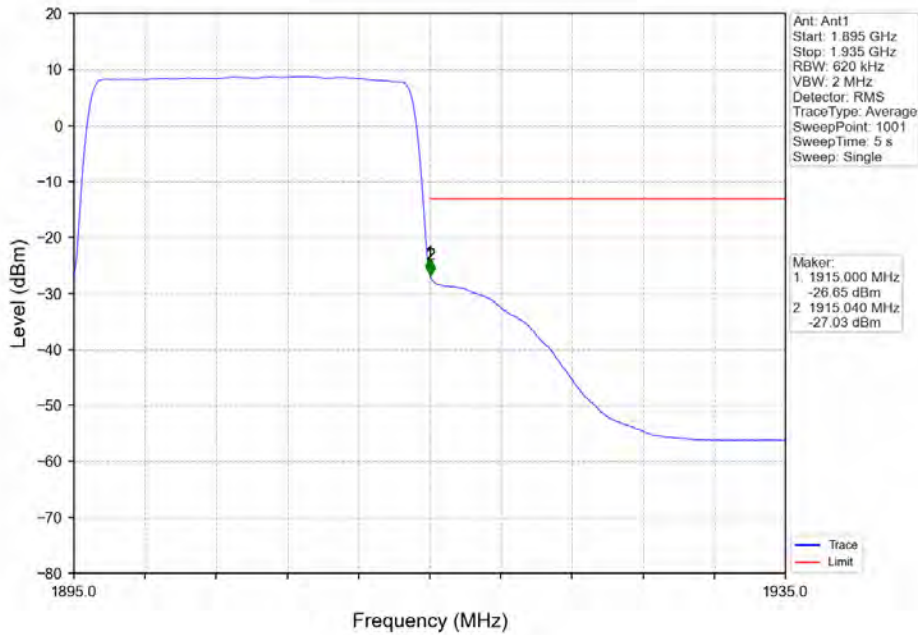

Band 25 20MHz QPSK HCH 1905MHz RB 100 0 NTNV

Band 25 20MHz 16QAM LCH 1860MHz RB 1 0 NTNV