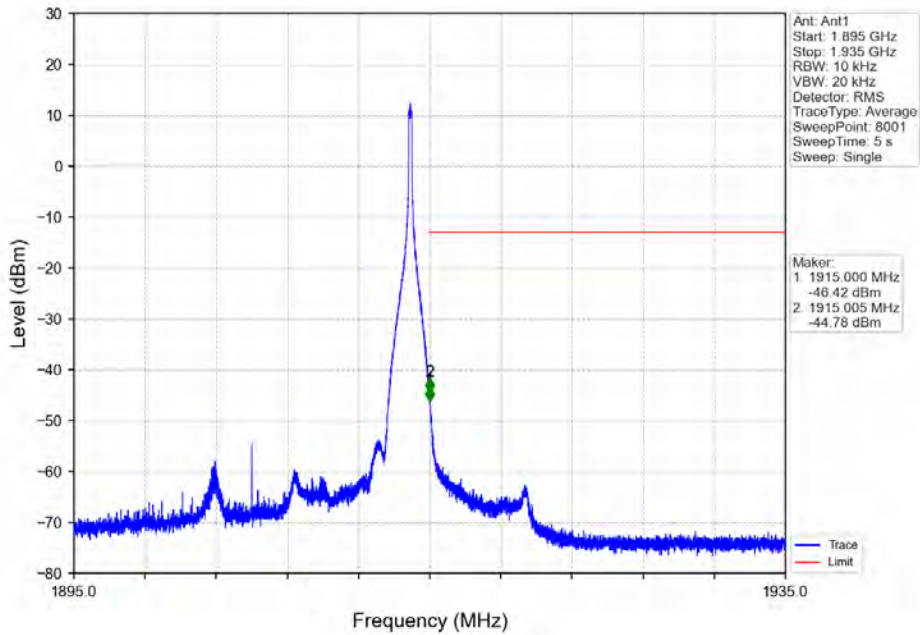

Band 25 20MHz 16QAM HCH 1905MHz RB 1 99 NTN