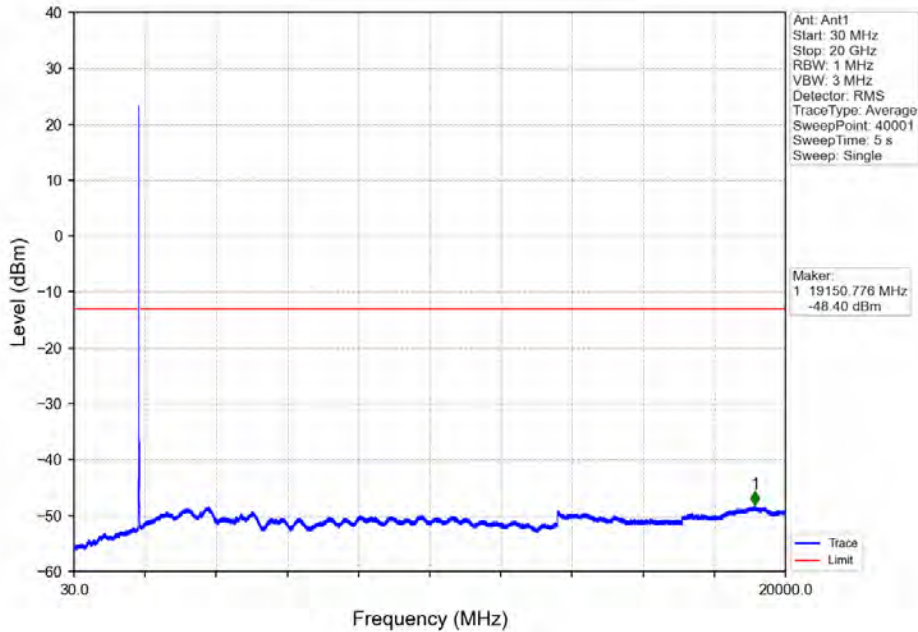

Band_25_20MHz_QPSK_LCH_1860MHz_RB_1_0_NTNV

BV 7Layers Communications
Technology (Shenzhen) Co. Ltd

No.B102, Dazu Chuangxin Mansion, North of Beihuan
Avenue, North Area, Hi-Tech Industrial Park, Nanshan
District, Shenzhen, Guangdong, China

Tel: +86 755 8869 6566

Fax: +86 755 8869 6577

Email: customerservice.sw@bureauveritas.com