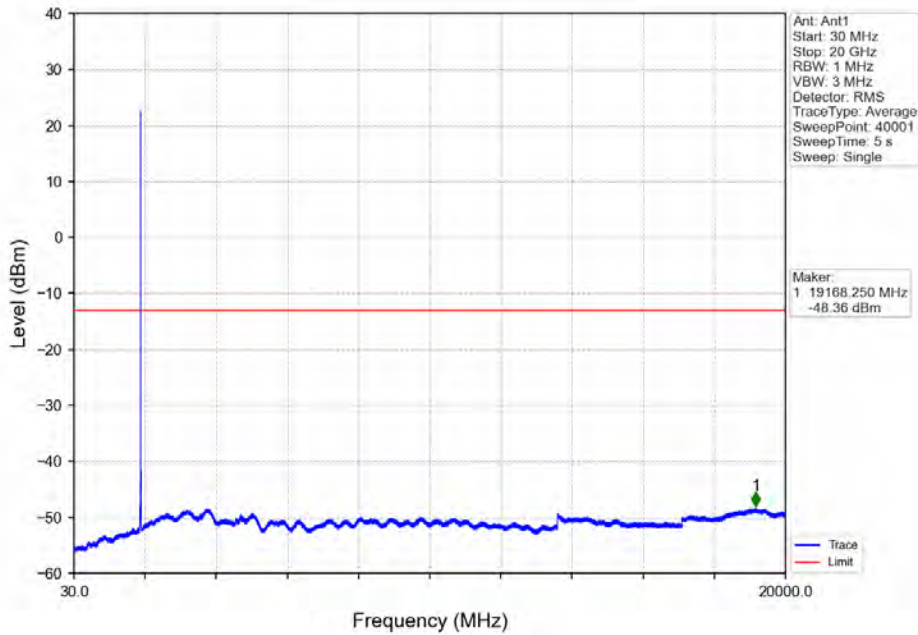

Band 25 15MHz 64QAM HCH 1907.5MHz RB 1 0 NTN