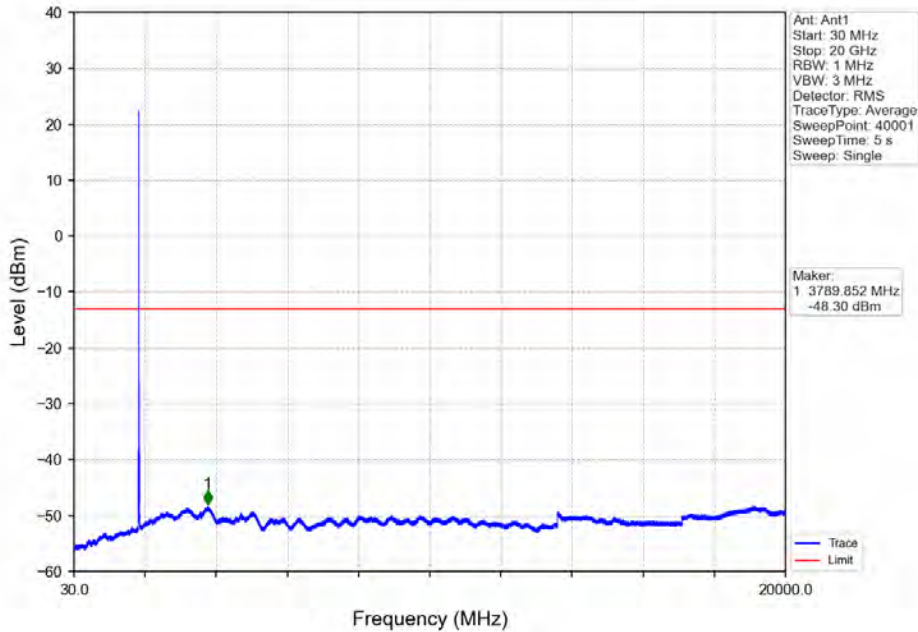

Band 25 15MHz 64QAM LCH 1857.5MHz RB 1 0 NTNv

BV 7Layers Communications
Technology (Shenzhen) Co. Ltd

No.B102, Dazu Chuangxin Mansion, North of Beihuan
Avenue, North Area, Hi-Tech Industrial Park, Nanshan
District, Shenzhen, Guangdong, China

Tel: +86 755 8869 6566

Fax: +86 755 8869 6577

Email: customerservice.sw@bureauveritas.com