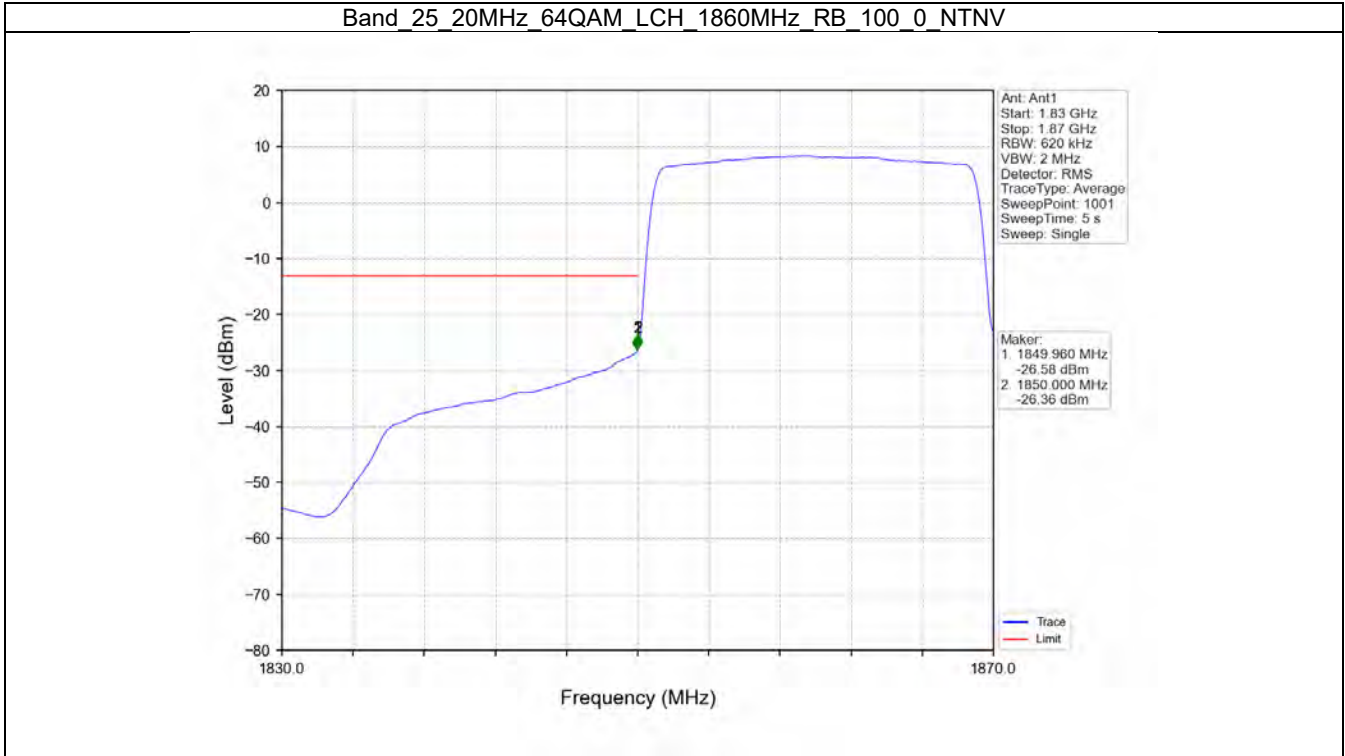

BV 7Layers Communications
Technology (Shenzhen) Co. Ltd

No.B102, Dazu Chuangxin Mansion, North of Beihuan
Avenue, North Area, Hi-Tech Industrial Park, Nanshan
District, Shenzhen, Guangdong, China

Tel: +86 755 8869 6566

Fax: +86 755 8869 6577

Email: customerservice.sw@bureauveritas.com