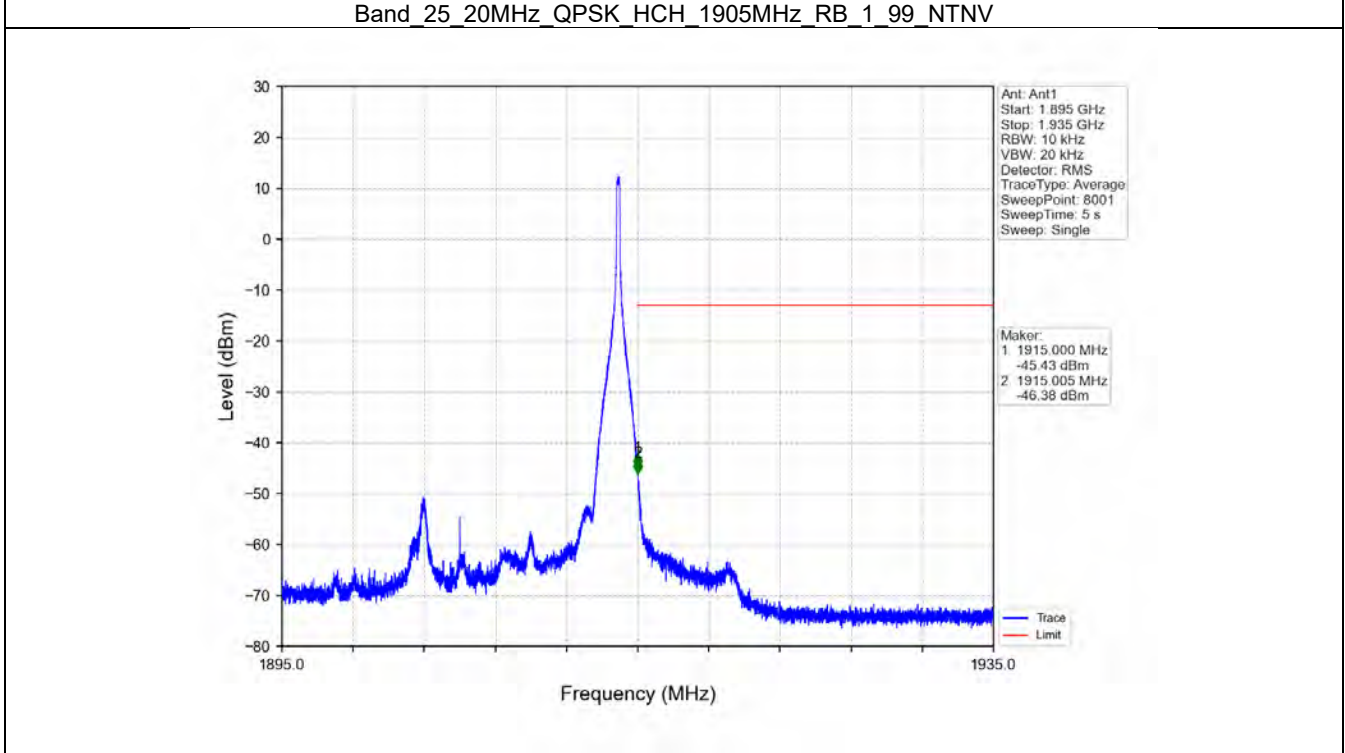

BV 7Layers Communications
Technology (Shenzhen) Co. Ltd

No.B102, Dazu Chuangxin Mansion, North of Beihuan
Avenue, North Area, Hi-Tech Industrial Park, Nanshan
District, Shenzhen, Guangdong, China

Tel: +86 755 8869 6566

Fax: +86 755 8869 6577

Email: customerservice.sw@bureauveritas.com