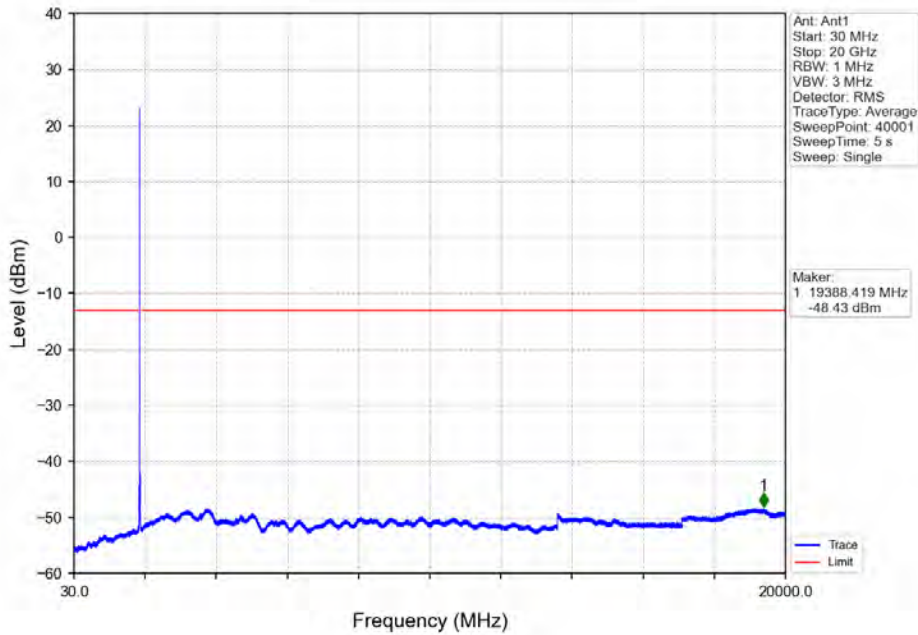

Band 25 20MHz 16QAM MCH 1882.5MHz RB 1 0 NTN