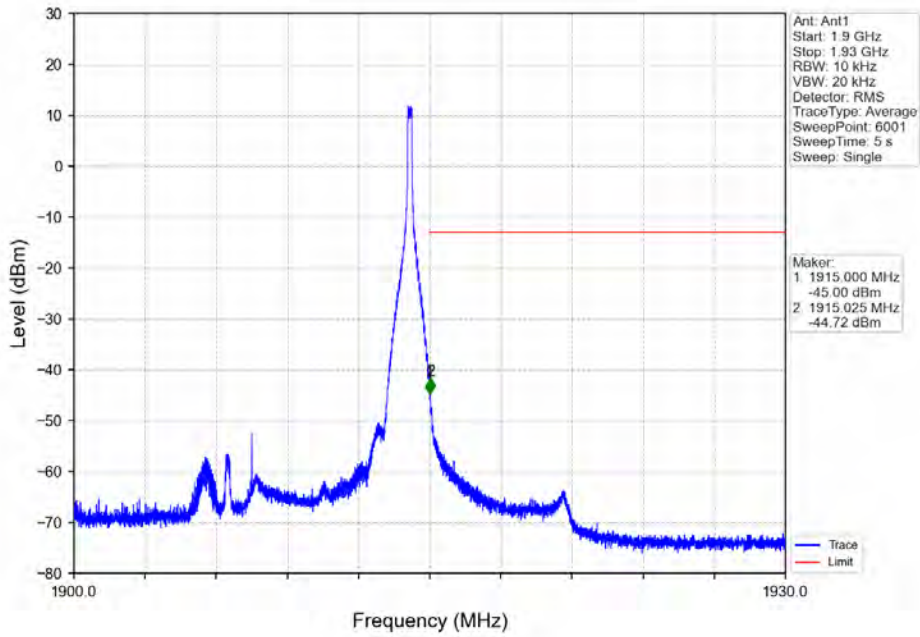

Band 25 15MHz 16QAM MCH 1882.5MHz RB 1 0 NTN

Band 25 15MHz 16QAM HCH 1907.5MHz RB 1 0 NTN

Band 25 15MHz 16QAM HCH 1907.5MHz RB 1 74 NTNV

Band 25 15MHz 16QAM HCH 1907.5MHz RB 75 0 NTNV

BV 7Layers Communications  
Technology (Shenzhen) Co. Ltd