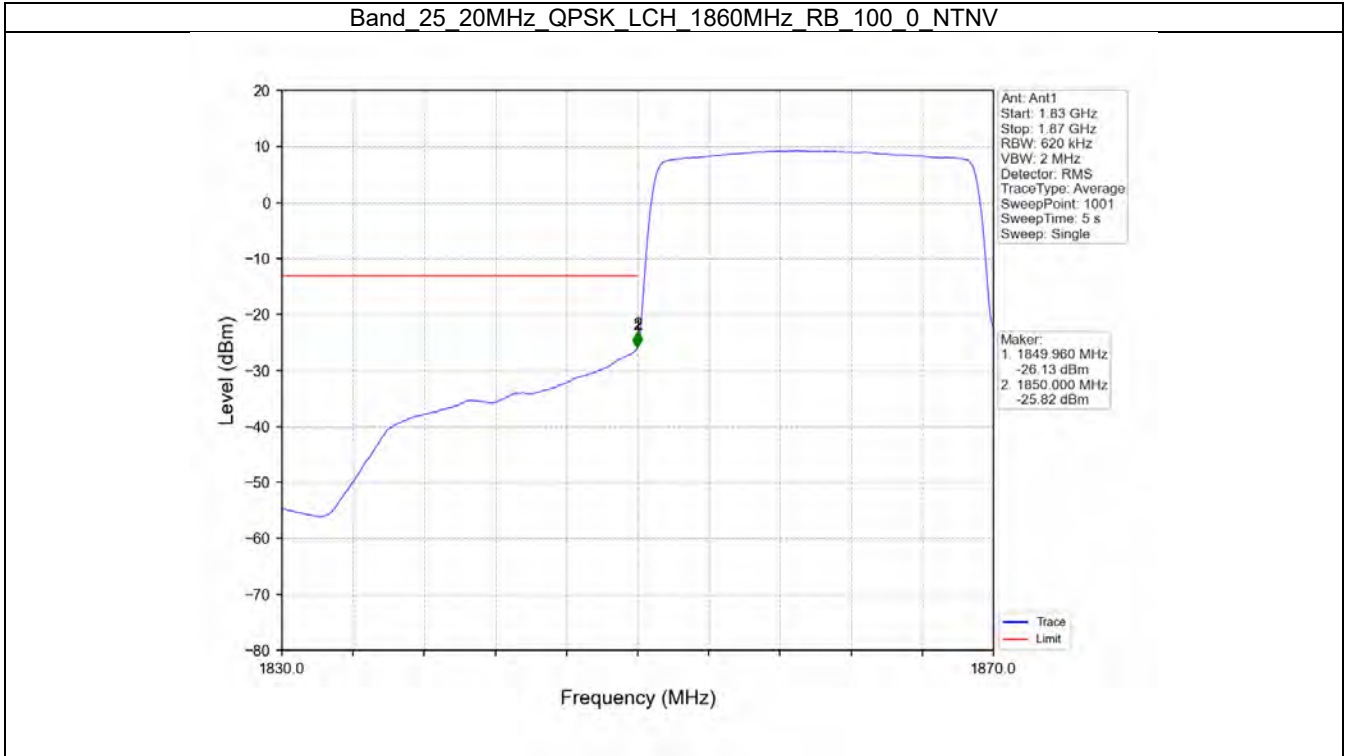

BV 7Layers Communications
Technology (Shenzhen) Co. Ltd

No.B102, Dazu Chuangxin Mansion, North of Beihuan
Avenue, North Area, Hi-Tech Industrial Park, Nanshan
District, Shenzhen, Guangdong, China

Tel: +86 755 8869 6566

Fax: +86 755 8869 6577

Email: customerservice.sw@bureauveritas.com