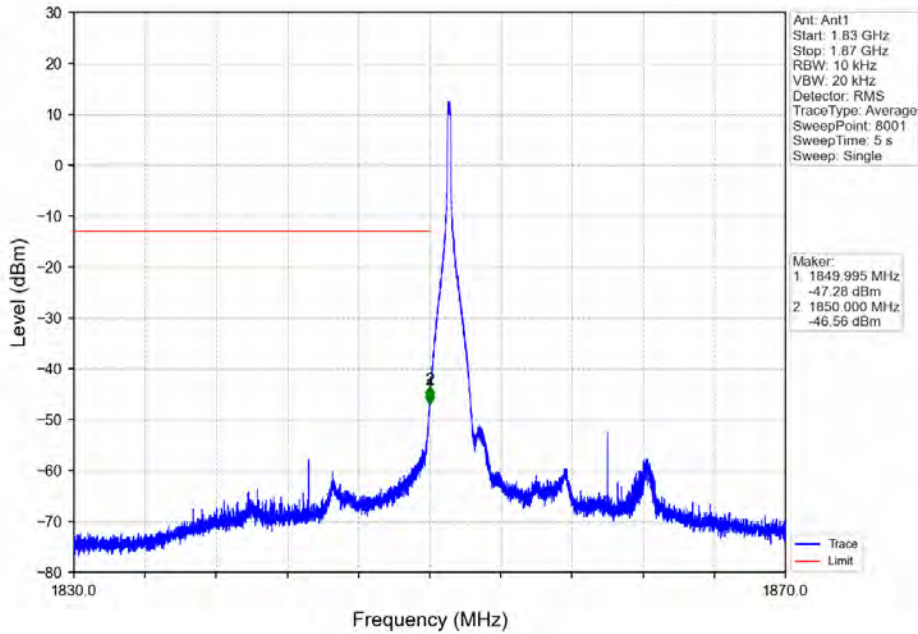

BV 7Layers Communications
Technology (Shenzhen) Co. Ltd

No.B102, Dazu Chuangxin Mansion, North of Beihuan
Avenue, North Area, Hi-Tech Industrial Park, Nanshan
District, Shenzhen, Guangdong, China

Tel: +86 755 8869 6566

Fax: +86 755 8869 6577

Email: customerservice.sw@bureauveritas.com