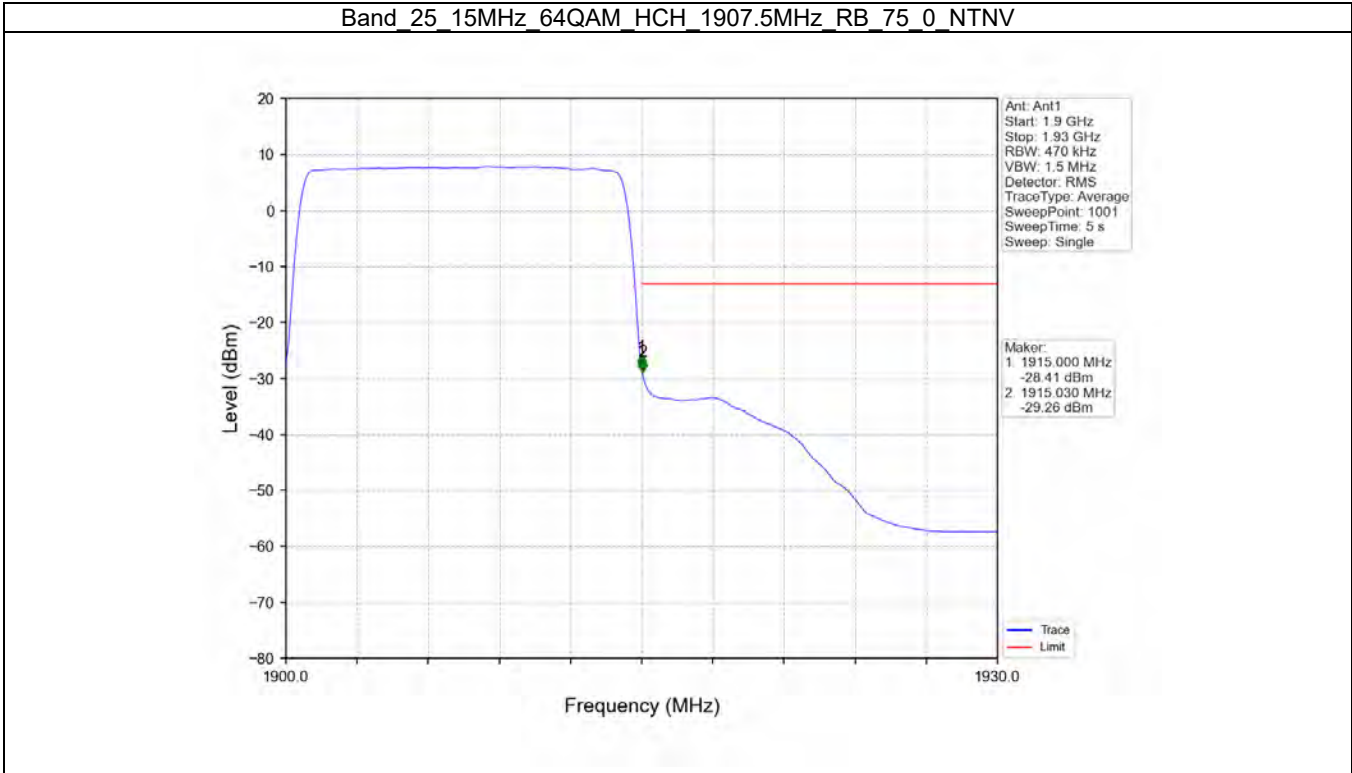

BV 7Layers Communications
Technology (Shenzhen) Co. Ltd

No.B102, Dazu Chuangxin Mansion, North of Beihuan
Avenue, North Area, Hi-Tech Industrial Park, Nanshan
District, Shenzhen, Guangdong, China

Tel: +86 755 8869 6566

Fax: +86 755 8869 6577

Email: customerservice.sw@bureauveritas.com