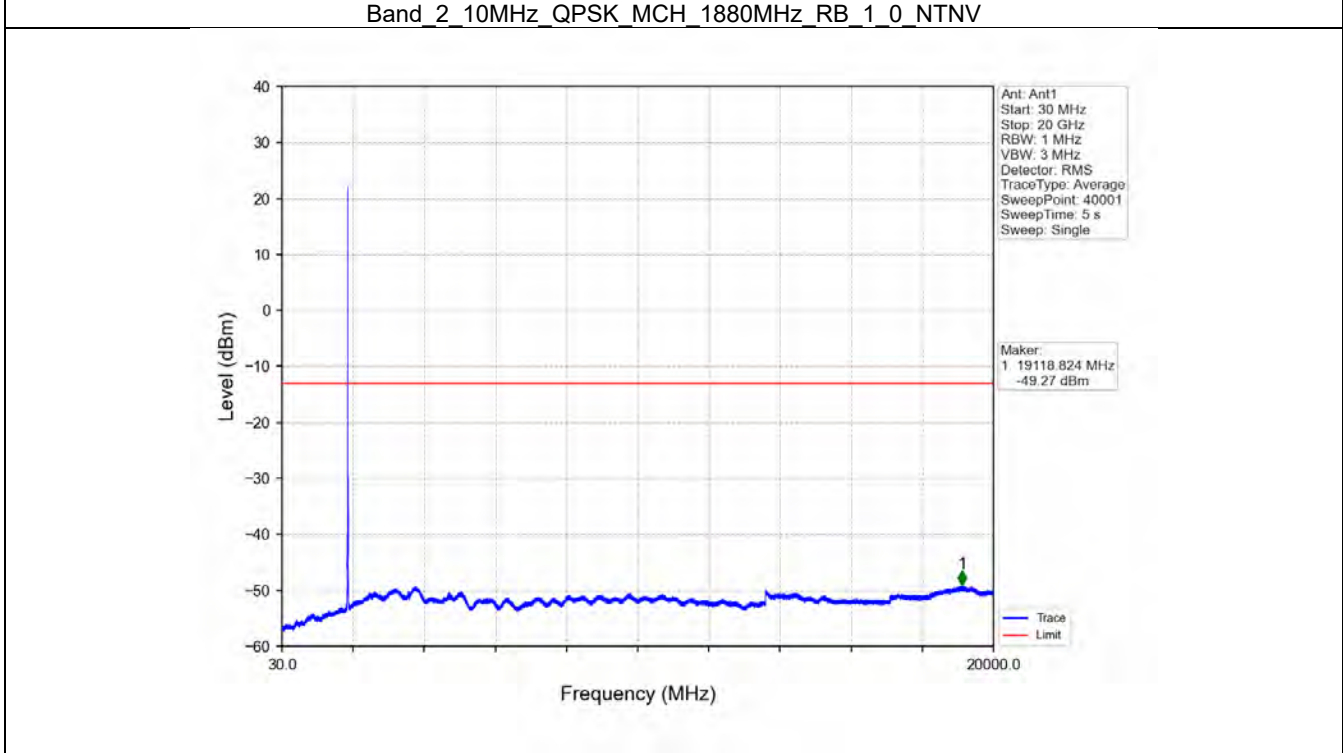

BV 7Layers Communications
Technology (Shenzhen) Co. Ltd

No.B102, Dazu Chuangxin Mansion, North of Beihuan
Avenue, North Area, Hi-Tech Industrial Park, Nanshan
District, Shenzhen, Guangdong, China

Tel: +86 755 8869 6566

Fax: +86 755 8869 6577

Email: customerservice.sw@bureauveritas.com