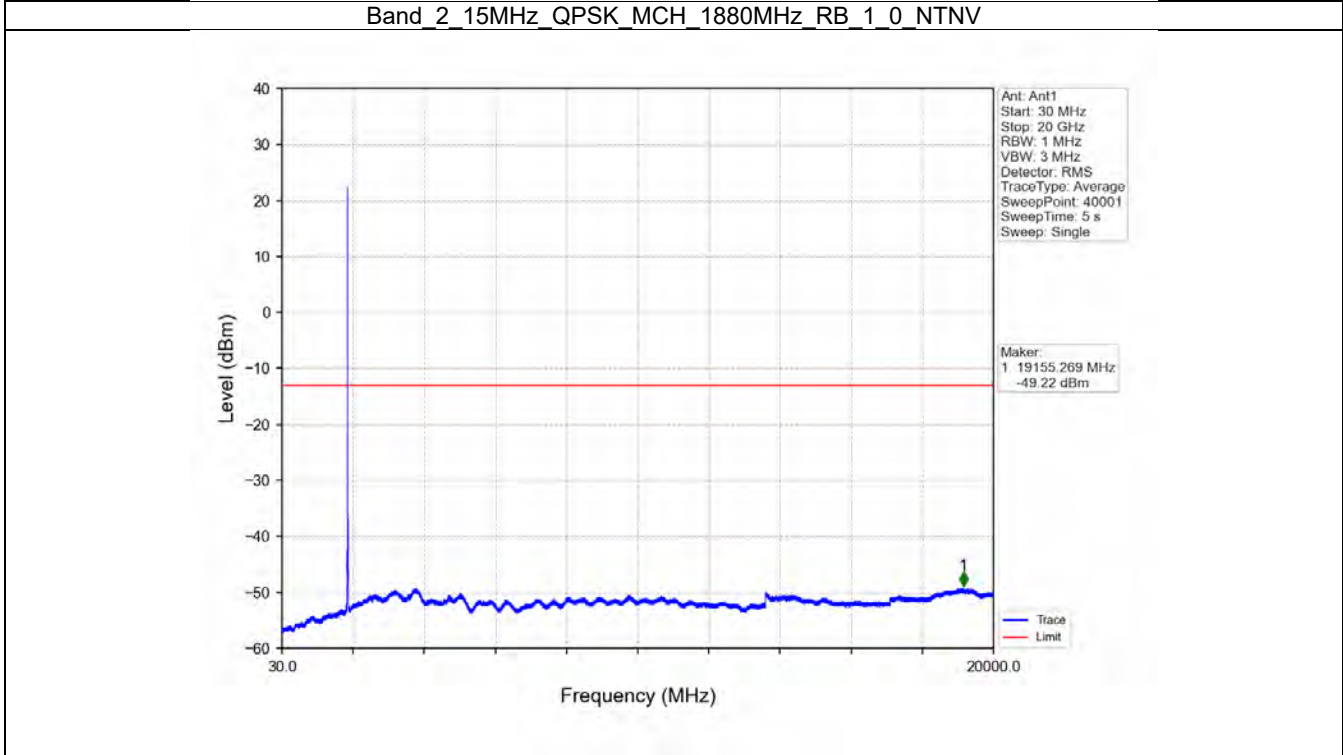

BV 7Layers Communications
Technology (Shenzhen) Co. Ltd

No.B102, Dazu Chuangxin Mansion, North of Beihuan
Avenue, North Area, Hi-Tech Industrial Park, Nanshan
District, Shenzhen, Guangdong, China

Tel: +86 755 8869 6566

Fax: +86 755 8869 6577

Email: customerservice.sw@bureauveritas.com