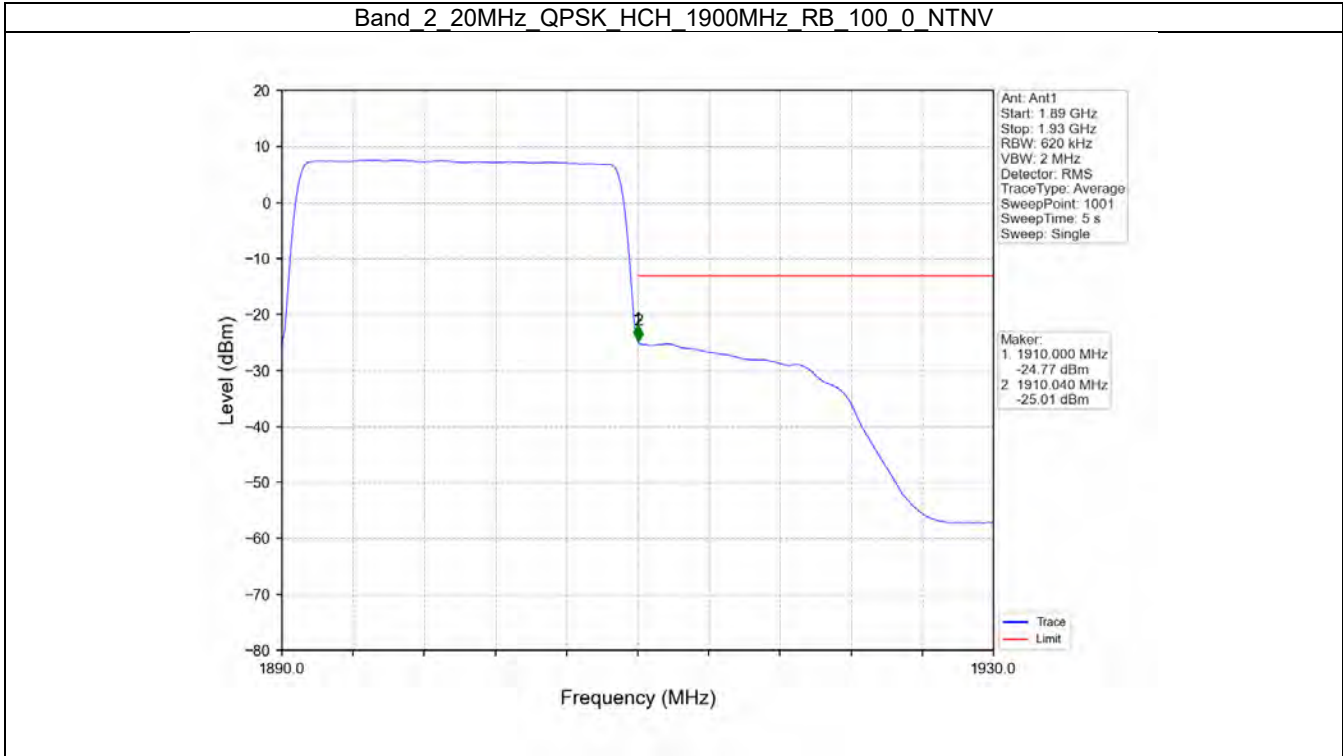

BV 7Layers Communications
Technology (Shenzhen) Co. Ltd

No.B102, Dazu Chuangxin Mansion, North of Beihuan
Avenue, North Area, Hi-Tech Industrial Park, Nanshan
District, Shenzhen, Guangdong, China

Tel: +86 755 8869 6566

Fax: +86 755 8869 6577

Email: customerservice.sw@bureauveritas.com