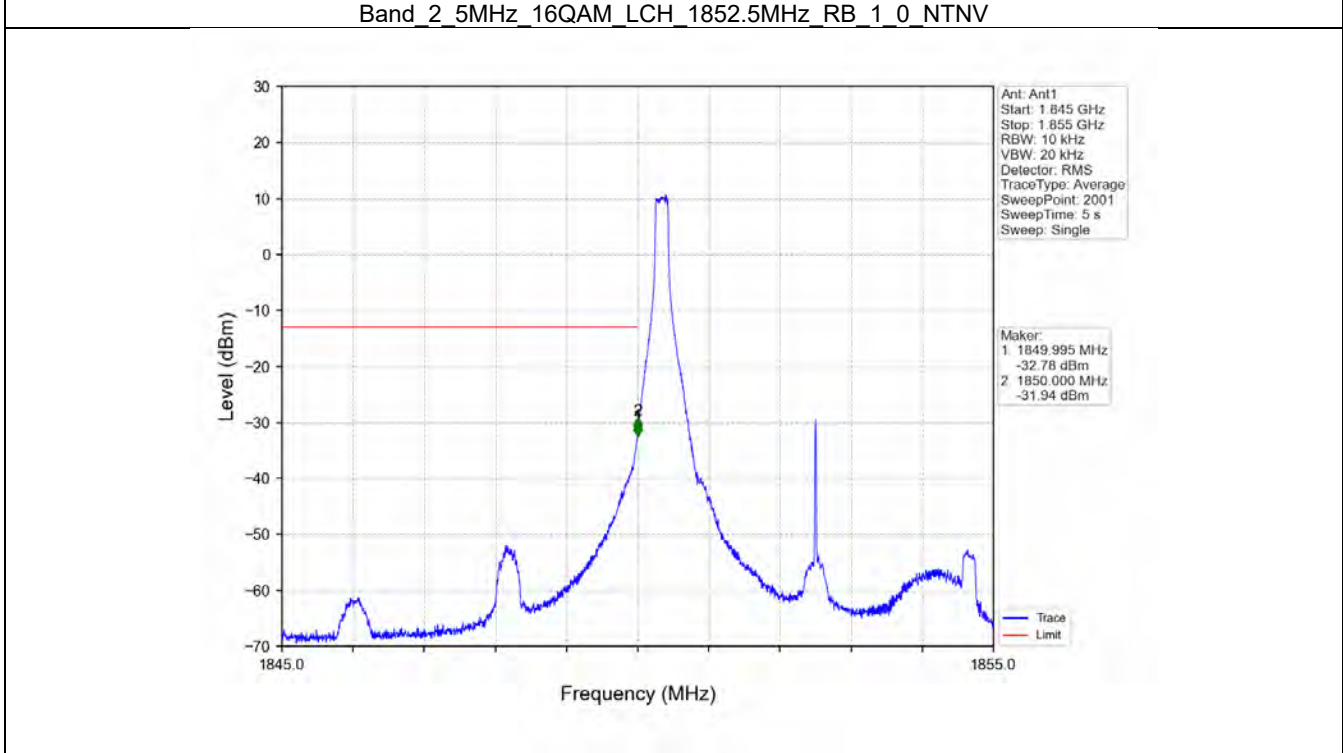

BV 7Layers Communications
Technology (Shenzhen) Co. Ltd

No.B102, Dazu Chuangxin Mansion, North of Beihuan
Avenue, North Area, Hi-Tech Industrial Park, Nanshan
District, Shenzhen, Guangdong, China

Tel: +86 755 8869 6566

Fax: +86 755 8869 6577

Email: customerservice.sw@bureauveritas.com