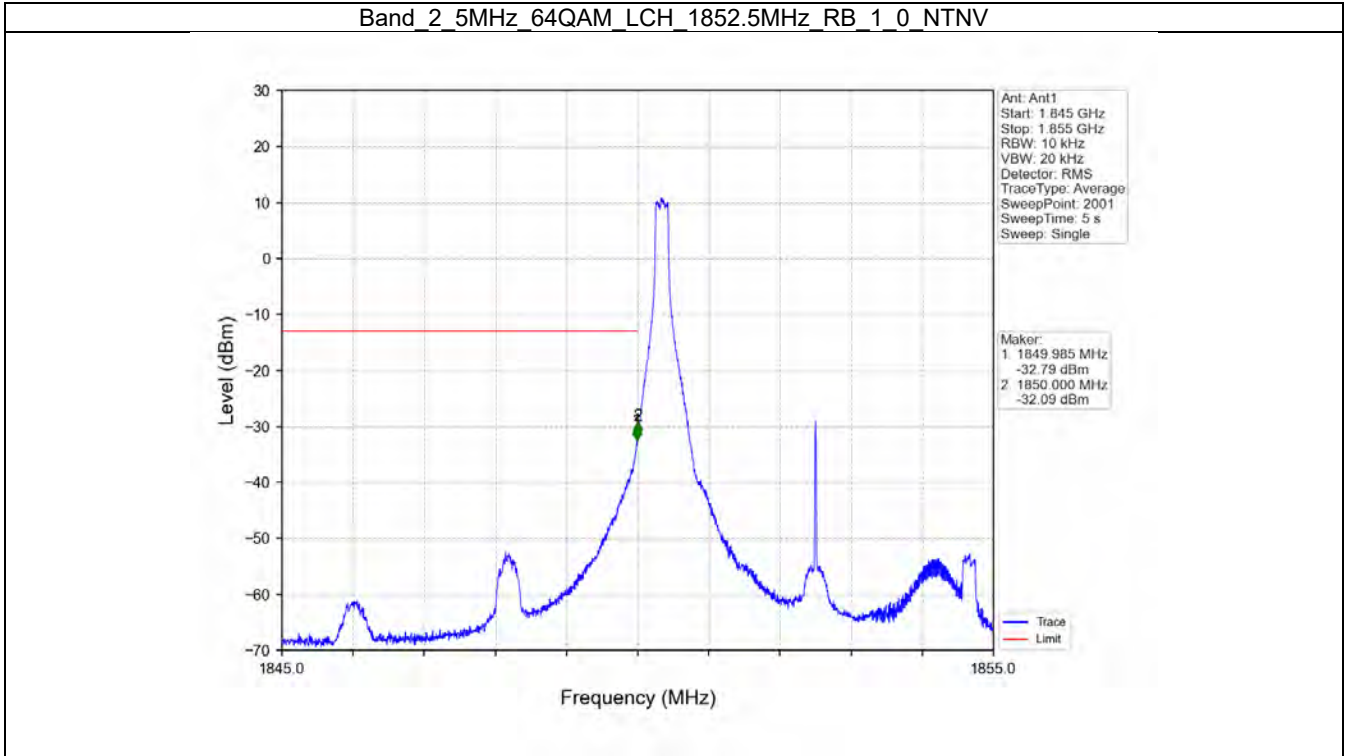

BV 7Layers Communications
Technology (Shenzhen) Co. Ltd

No.B102, Dazu Chuangxin Mansion, North of Beihuan
Avenue, North Area, Hi-Tech Industrial Park, Nanshan
District, Shenzhen, Guangdong, China

Tel: +86 755 8869 6566

Fax: +86 755 8869 6577

Email: customerservice.sw@bureauveritas.com