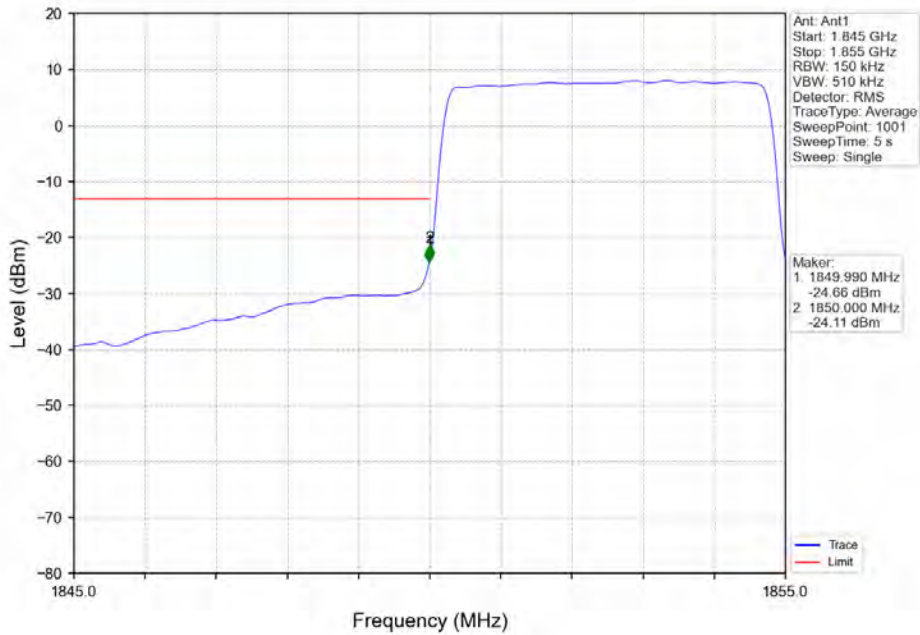

Band 25 5MHz 64QAM MCH 1882.5MHz RB 1 0 NTN