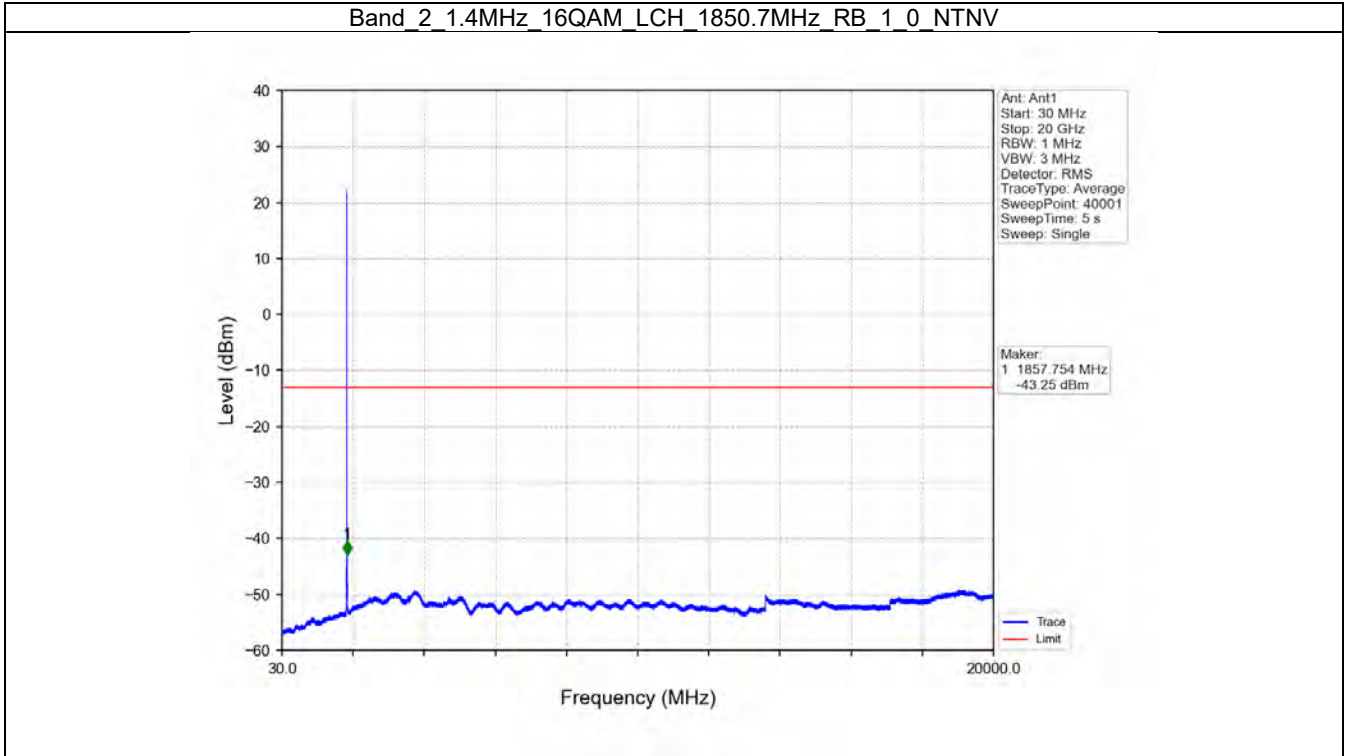

BV 7Layers Communications
Technology (Shenzhen) Co. Ltd

No.B102, Dazu Chuangxin Mansion, North of Beihuan
Avenue, North Area, Hi-Tech Industrial Park, Nanshan
District, Shenzhen, Guangdong, China

Tel: +86 755 8869 6566

Fax: +86 755 8869 6577

Email: customerservice.sw@bureauveritas.com