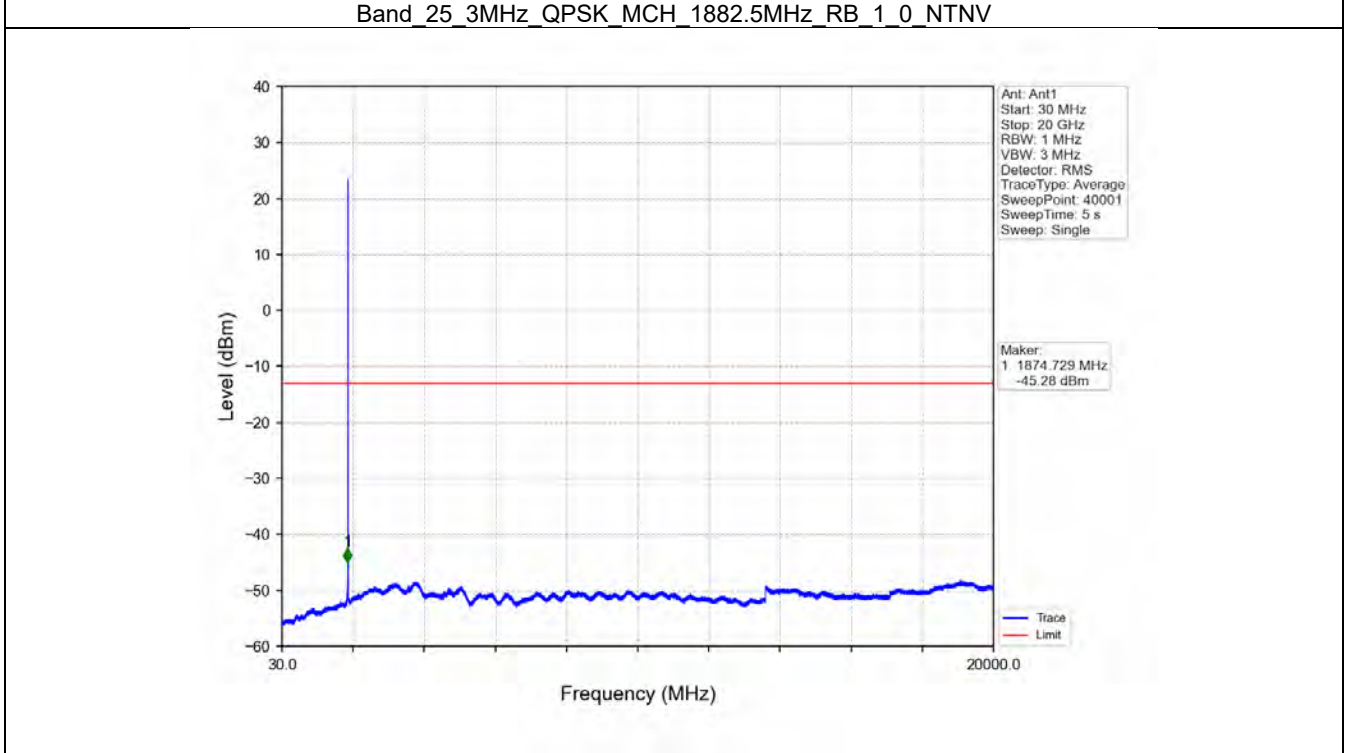

BV 7Layers Communications
Technology (Shenzhen) Co. Ltd

No.B102, Dazu Chuangxin Mansion, North of Beihuan
Avenue, North Area, Hi-Tech Industrial Park, Nanshan
District, Shenzhen, Guangdong, China

Tel: +86 755 8869 6566

Fax: +86 755 8869 6577

Email: customerservice.sw@bureauveritas.com