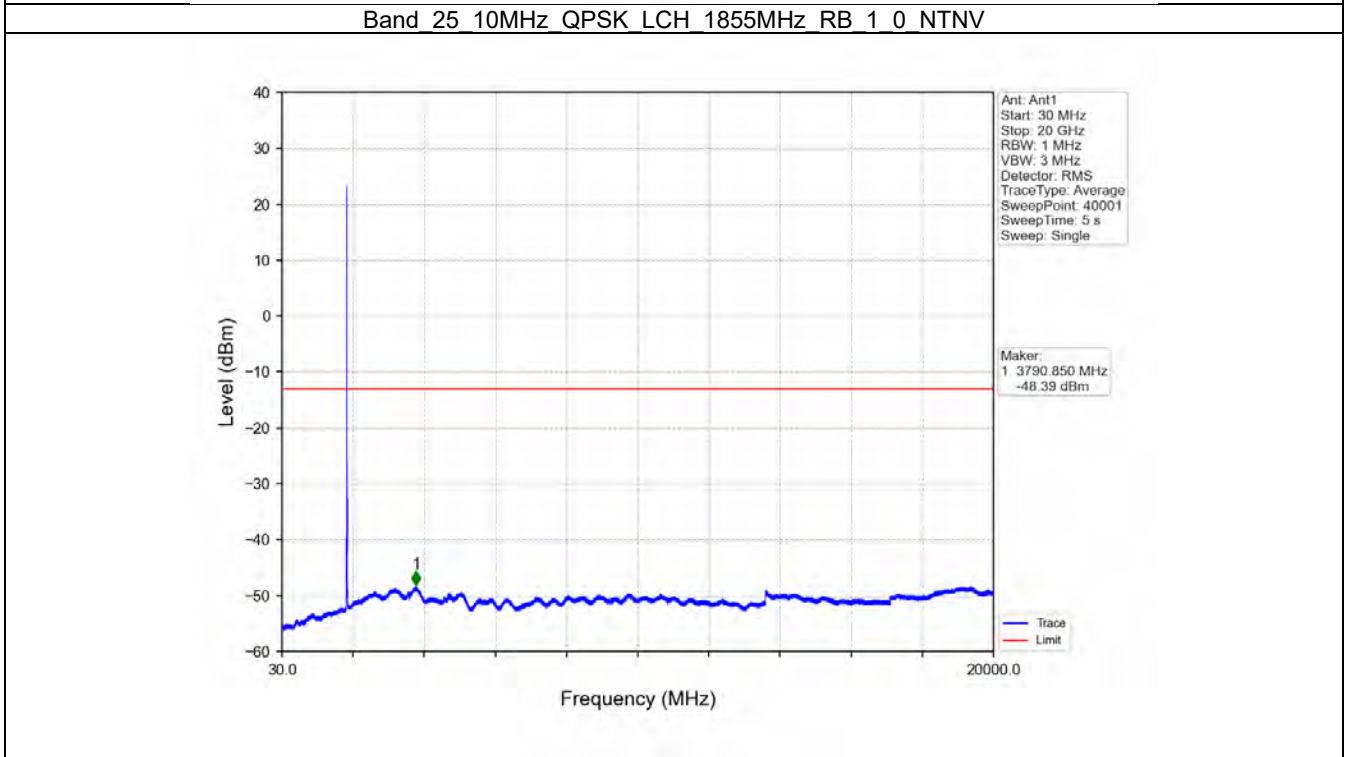

BV 7Layers Communications
Technology (Shenzhen) Co. Ltd

No.B102, Dazu Chuangxin Mansion, North of Beihuan
Avenue, North Area, Hi-Tech Industrial Park, Nanshan
District, Shenzhen, Guangdong, China

Tel: +86 755 8869 6566

Fax: +86 755 8869 6577

Email: customerservice.sw@bureauveritas.com