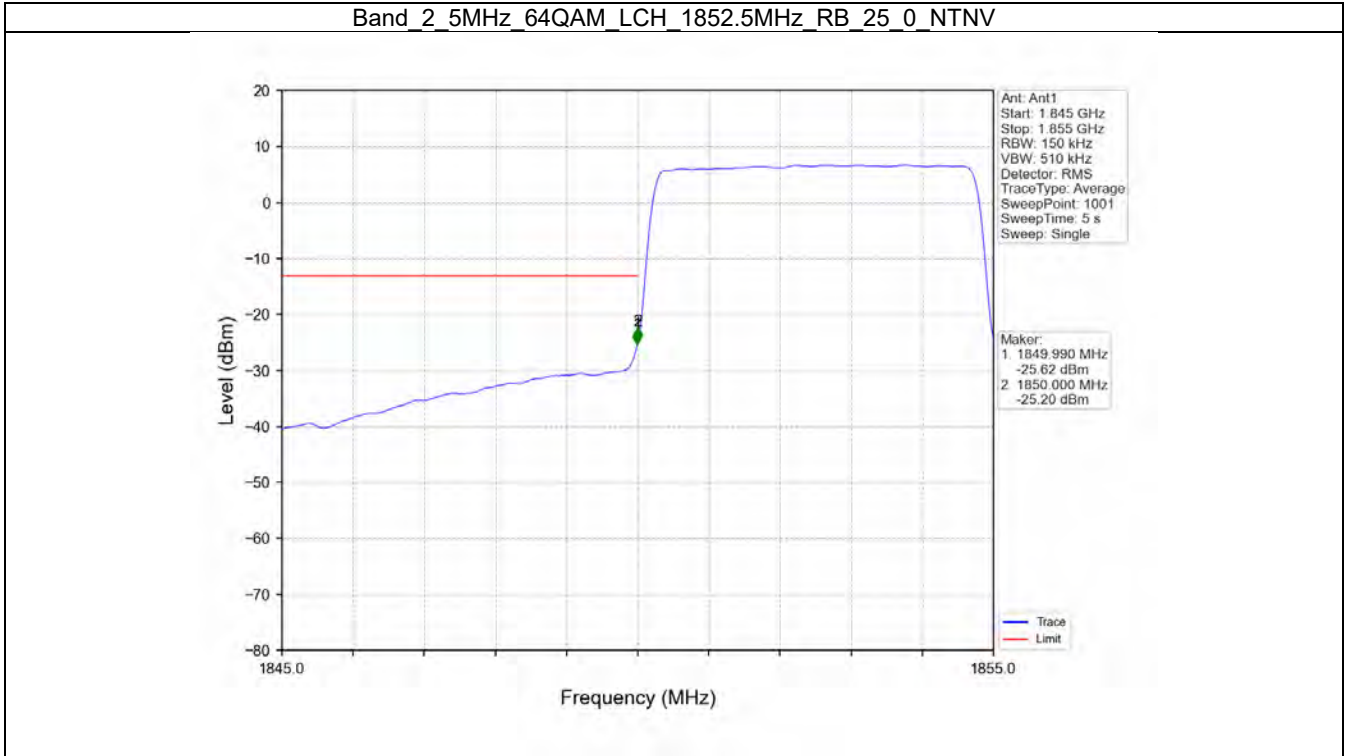

BV 7Layers Communications
Technology (Shenzhen) Co. Ltd

No.B102, Dazu Chuangxin Mansion, North of Beihuan
Avenue, North Area, Hi-Tech Industrial Park, Nanshan
District, Shenzhen, Guangdong, China

Tel: +86 755 8869 6566

Fax: +86 755 8869 6577

Email: customerservice.sw@bureauveritas.com