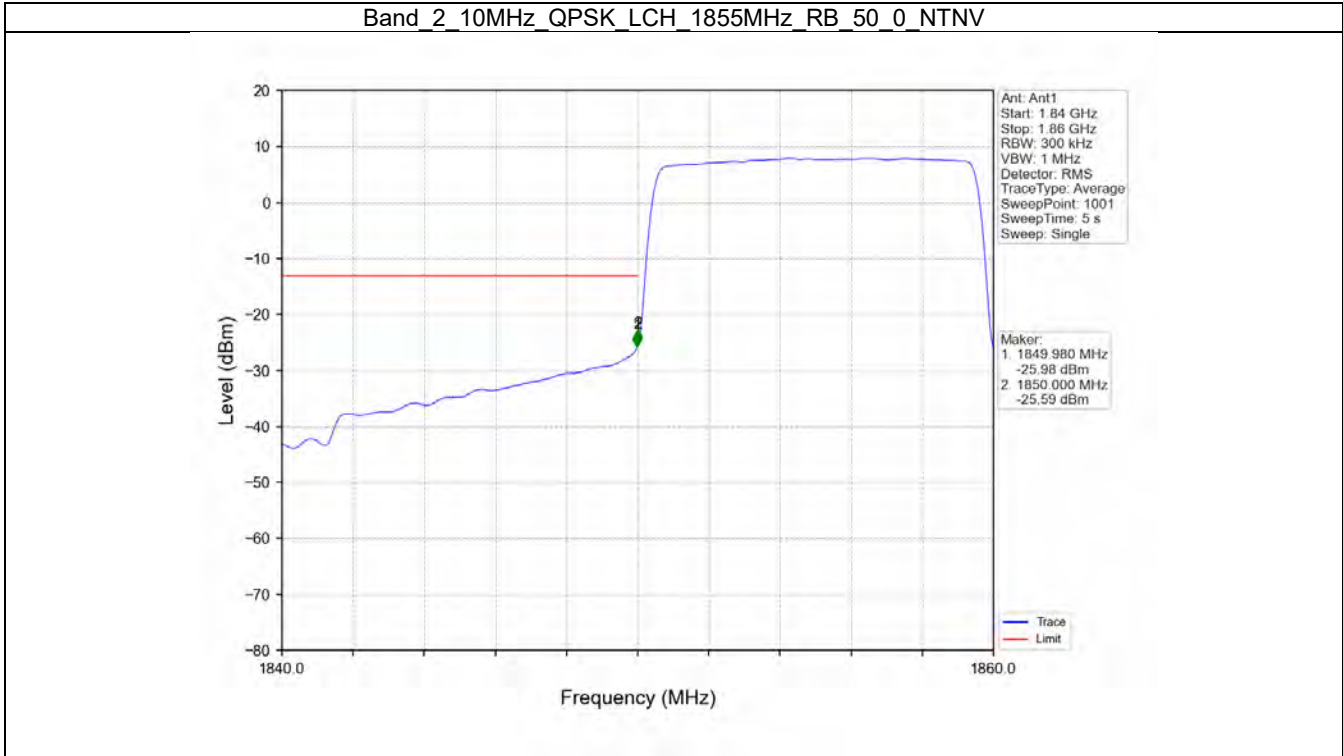

BV 7Layers Communications
Technology (Shenzhen) Co. Ltd

No.B102, Dazu Chuangxin Mansion, North of Beihuan
Avenue, North Area, Hi-Tech Industrial Park, Nanshan
District, Shenzhen, Guangdong, China

Tel: +86 755 8869 6566

Fax: +86 755 8869 6577

Email: customerservice.sw@bureauveritas.com