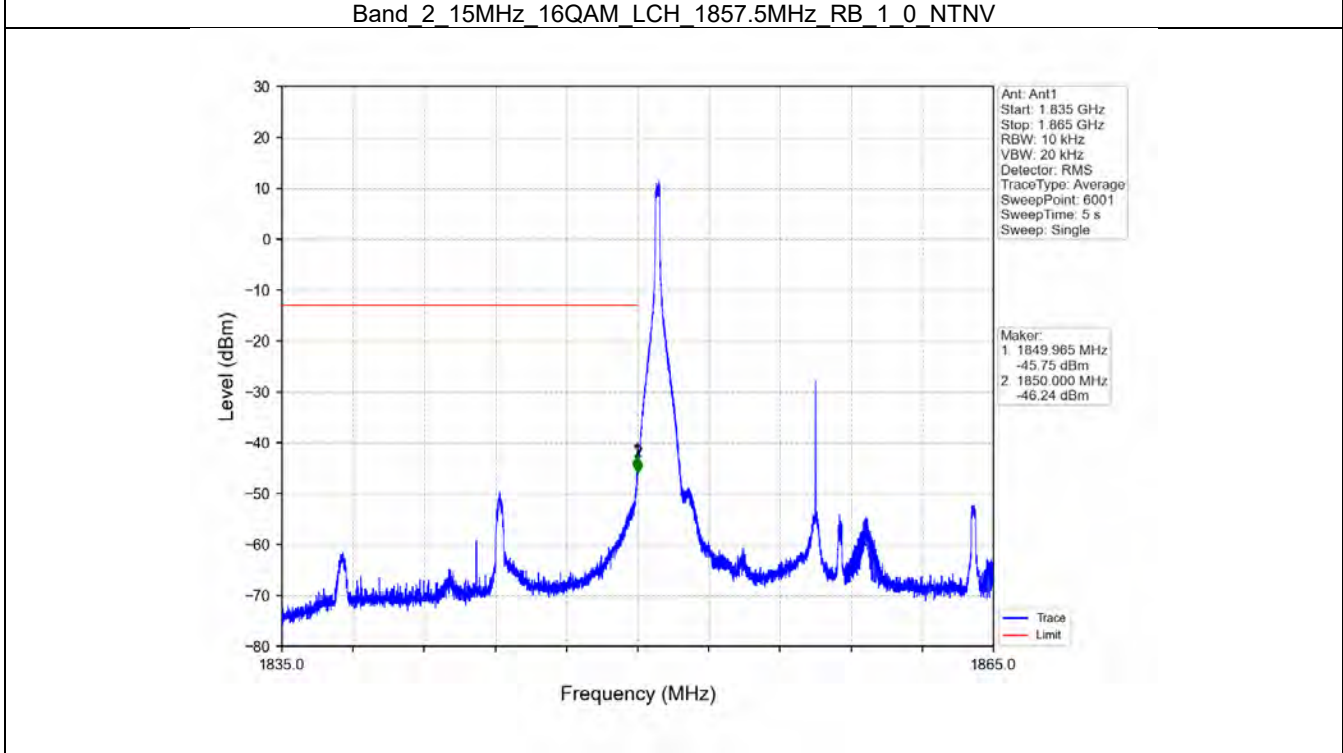

BV 7Layers Communications
Technology (Shenzhen) Co. Ltd

No.B102, Dazu Chuangxin Mansion, North of Beihuan
Avenue, North Area, Hi-Tech Industrial Park, Nanshan
District, Shenzhen, Guangdong, China

Tel: +86 755 8869 6566

Fax: +86 755 8869 6577

Email: customerservice.sw@bureauveritas.com