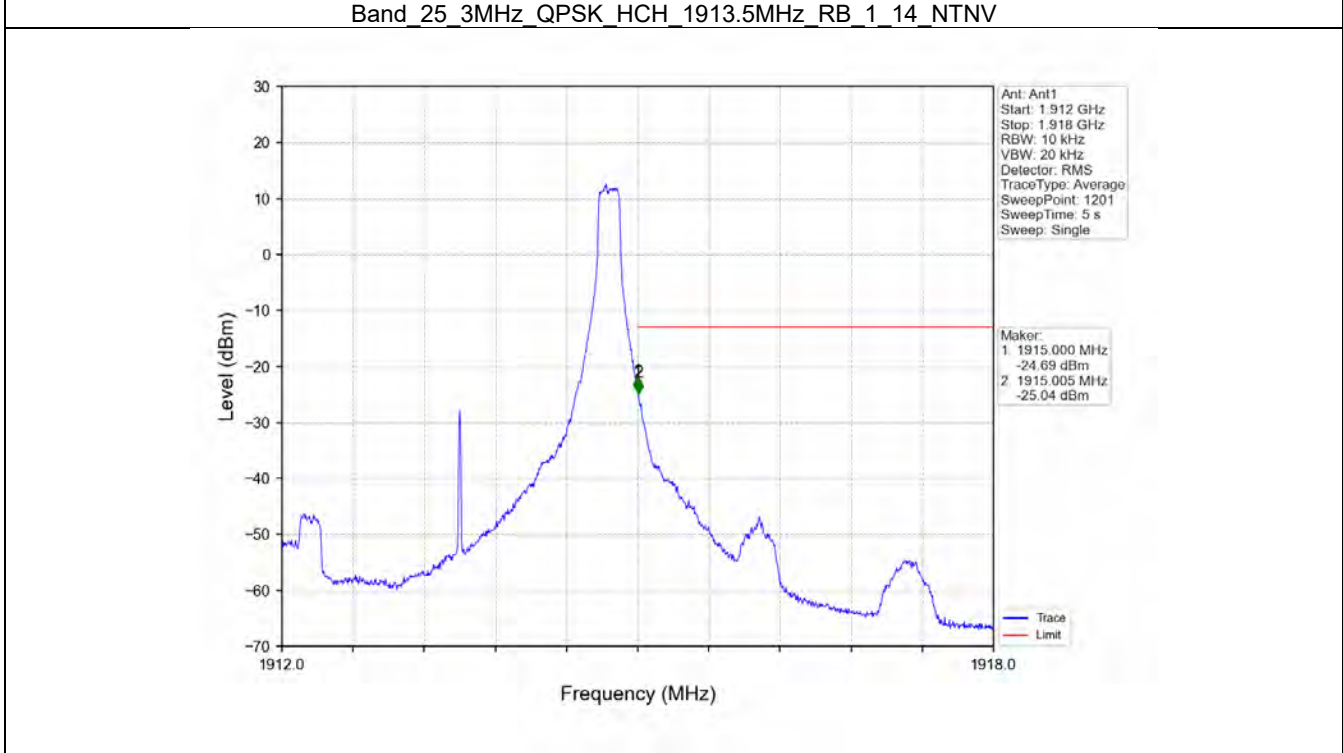

BV 7Layers Communications
Technology (Shenzhen) Co. Ltd

No.B102, Dazu Chuangxin Mansion, North of Beihuan
Avenue, North Area, Hi-Tech Industrial Park, Nanshan
District, Shenzhen, Guangdong, China

Tel: +86 755 8869 6566

Fax: +86 755 8869 6577

Email: customerservice.sw@bureauveritas.com