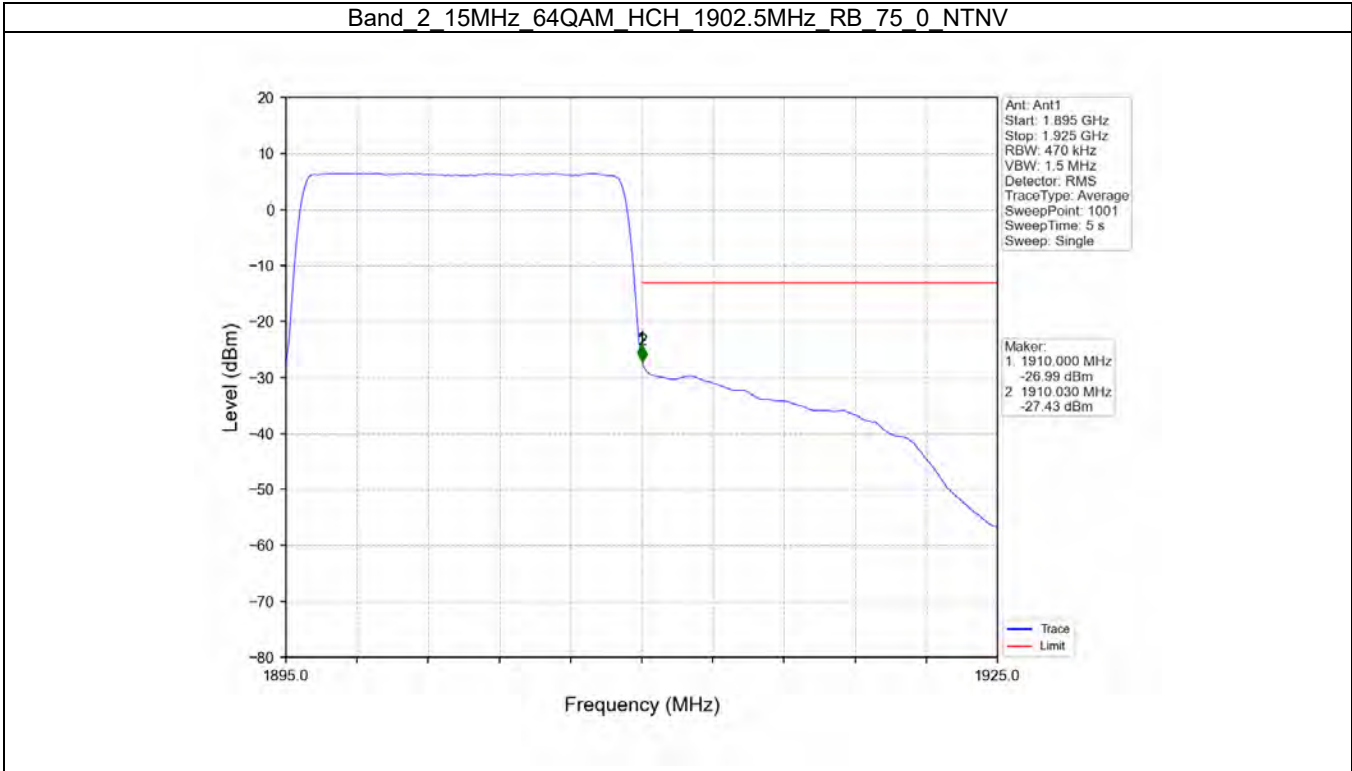

BV 7Layers Communications
Technology (Shenzhen) Co. Ltd

No.B102, Dazu Chuangxin Mansion, North of Beihuan
Avenue, North Area, Hi-Tech Industrial Park, Nanshan
District, Shenzhen, Guangdong, China

Tel: +86 755 8869 6566

Fax: +86 755 8869 6577

Email: customerservice.sw@bureauveritas.com