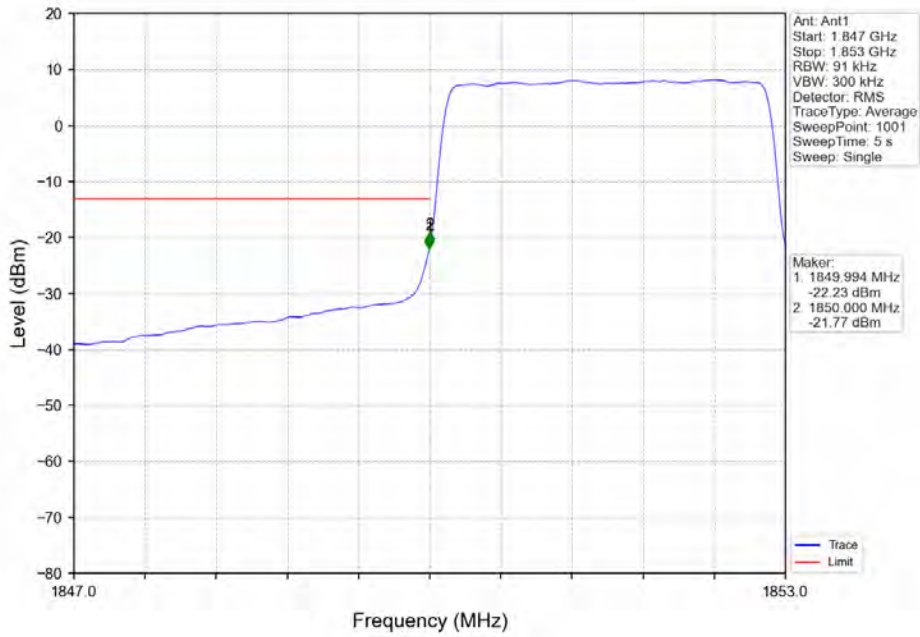

Band 25 3MHz 64QAM LCH 1851.5MHz RB 15 0 NTN

Band 25 3MHz 64QAM MCH 1882.5MHz RB 1 0 NTN