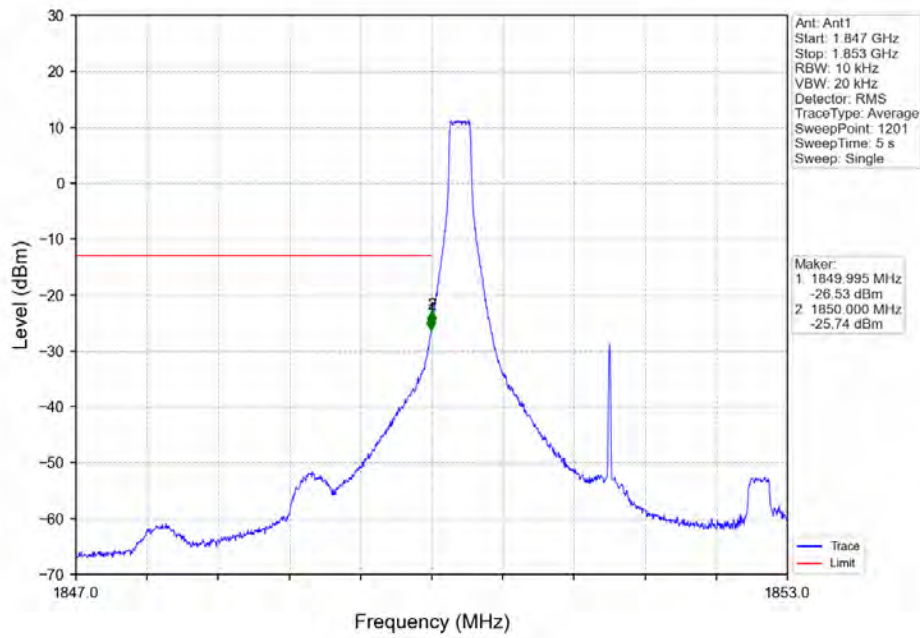

Band_25_3MHz_64QAM_LCH_1851.5MHz_RB_1_0_NTNV