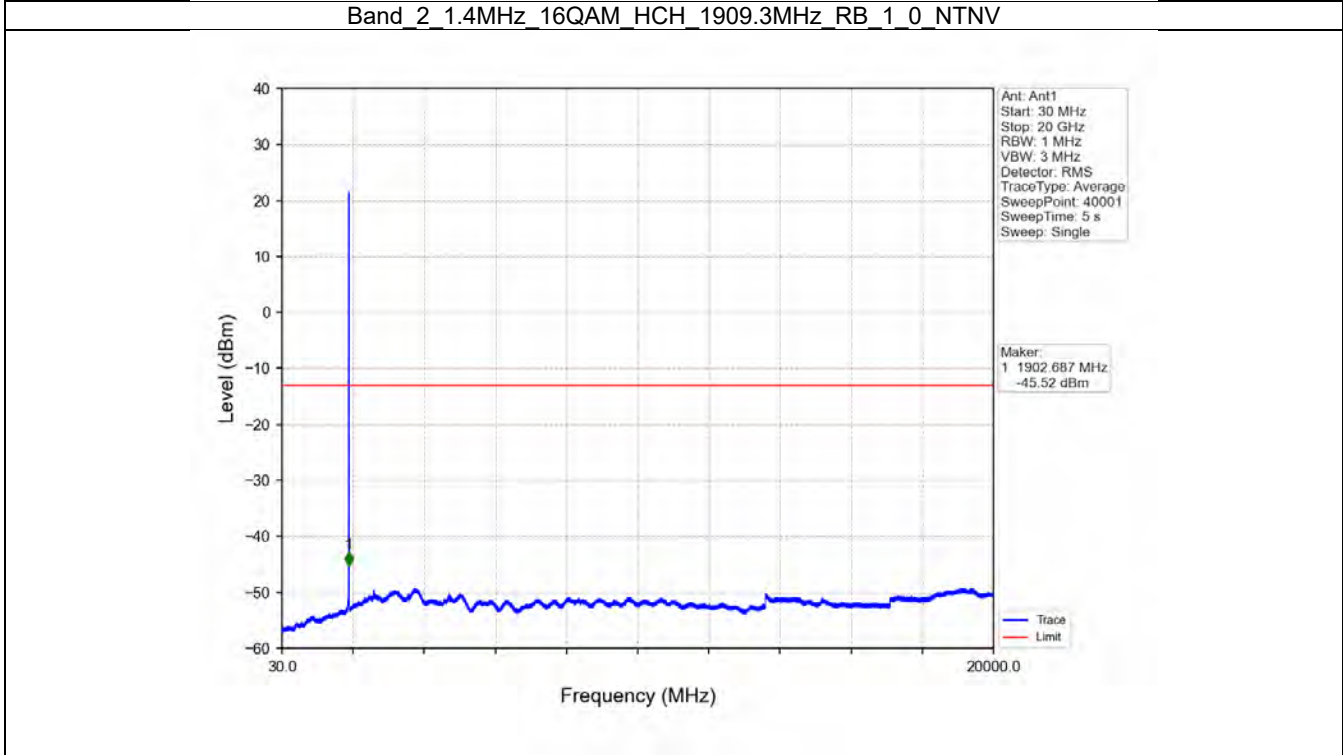

BV 7Layers Communications
Technology (Shenzhen) Co. Ltd

No.B102, Dazu Chuangxin Mansion, North of Beihuan
Avenue, North Area, Hi-Tech Industrial Park, Nanshan
District, Shenzhen, Guangdong, China

Tel: +86 755 8869 6566

Fax: +86 755 8869 6577

Email: customerservice.sw@bureauveritas.com