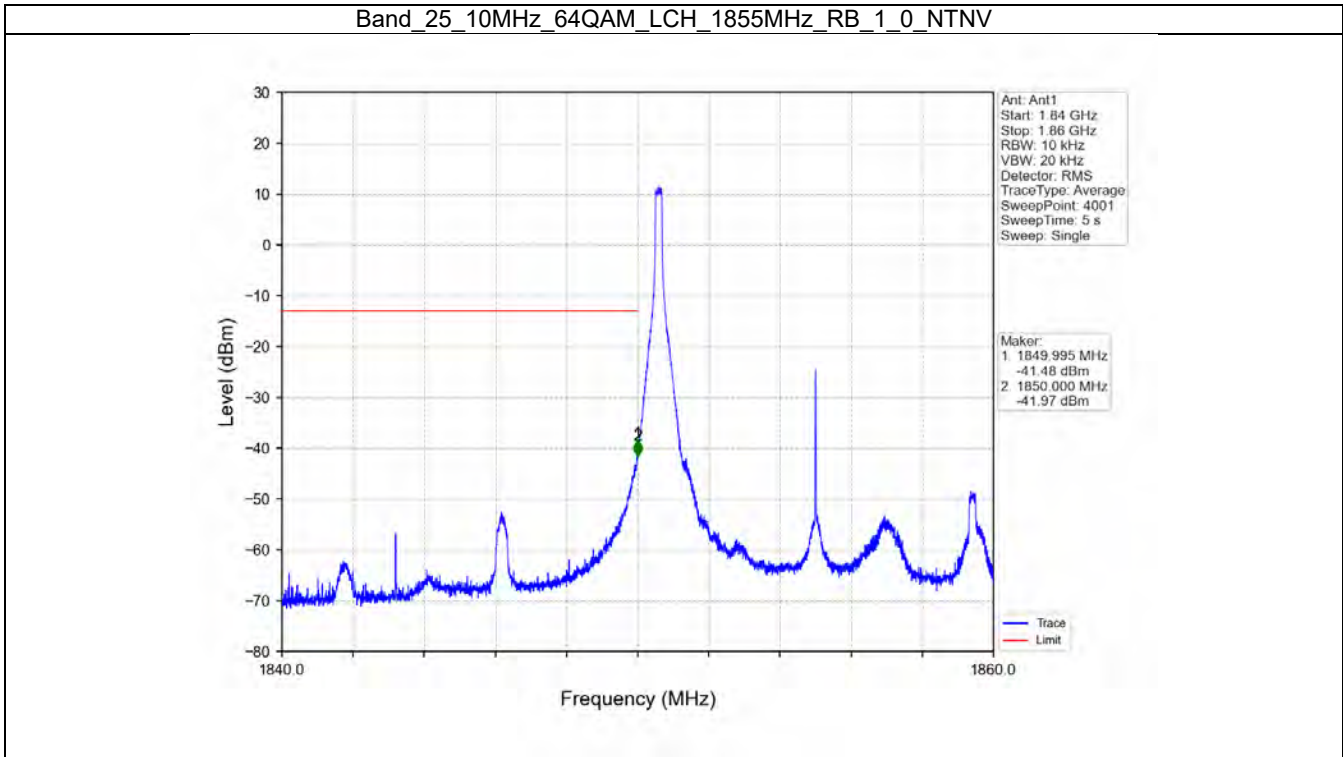

BV 7Layers Communications
Technology (Shenzhen) Co. Ltd

No.B102, Dazu Chuangxin Mansion, North of Beihuan
Avenue, North Area, Hi-Tech Industrial Park, Nanshan
District, Shenzhen, Guangdong, China

Tel: +86 755 8869 6566

Fax: +86 755 8869 6577

Email: customerservice.sw@bureauveritas.com