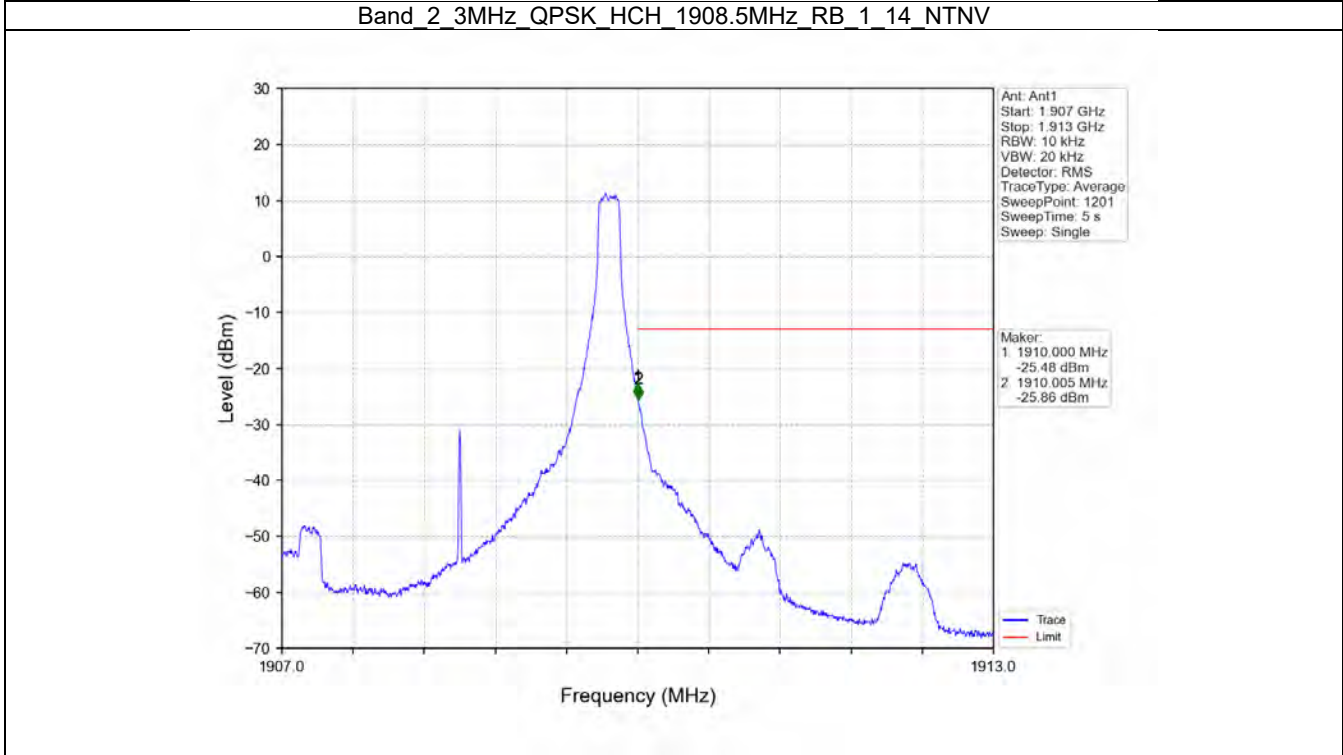

BV 7Layers Communications
Technology (Shenzhen) Co. Ltd

No.B102, Dazu Chuangxin Mansion, North of Beihuan
Avenue, North Area, Hi-Tech Industrial Park, Nanshan
District, Shenzhen, Guangdong, China

Tel: +86 755 8869 6566

Fax: +86 755 8869 6577

Email: customerservice.sw@bureauveritas.com