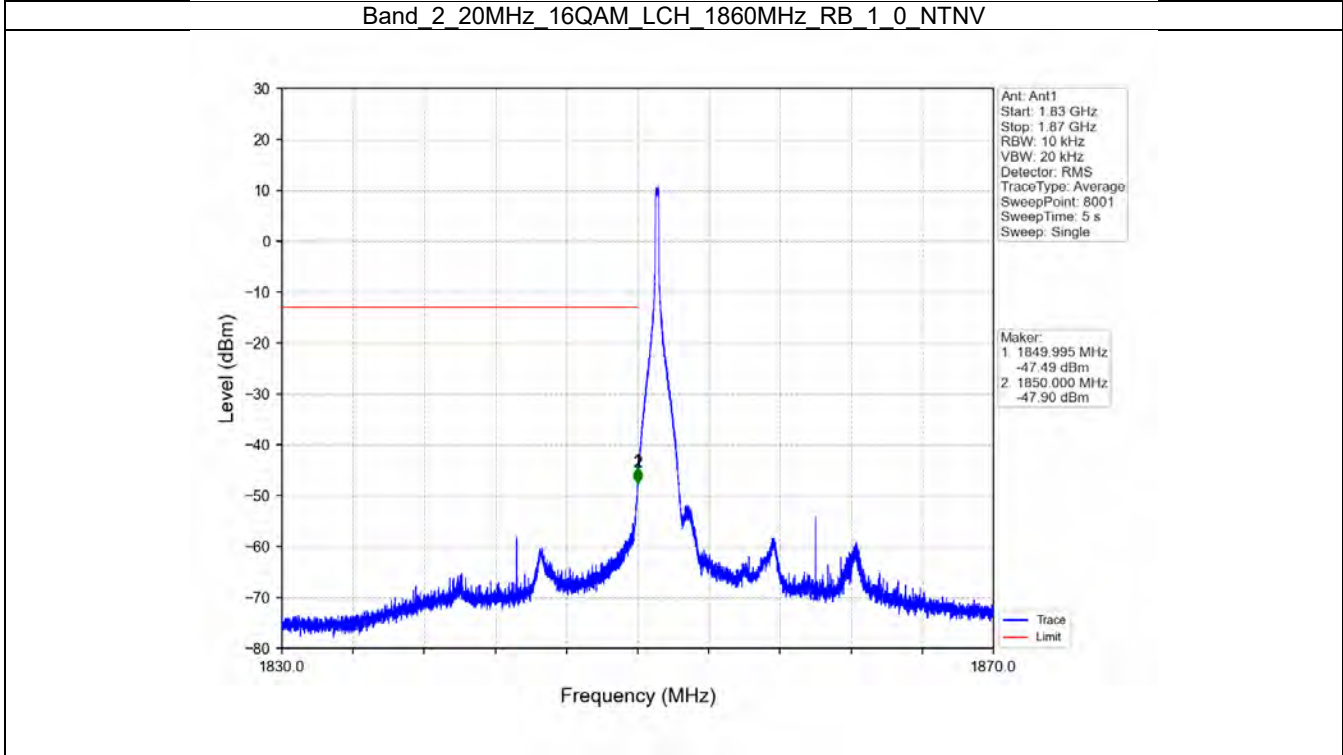

BV 7Layers Communications
Technology (Shenzhen) Co. Ltd

No.B102, Dazu Chuangxin Mansion, North of Beihuan
Avenue, North Area, Hi-Tech Industrial Park, Nanshan
District, Shenzhen, Guangdong, China

Tel: +86 755 8869 6566

Fax: +86 755 8869 6577

Email: customerservice.sw@bureauveritas.com