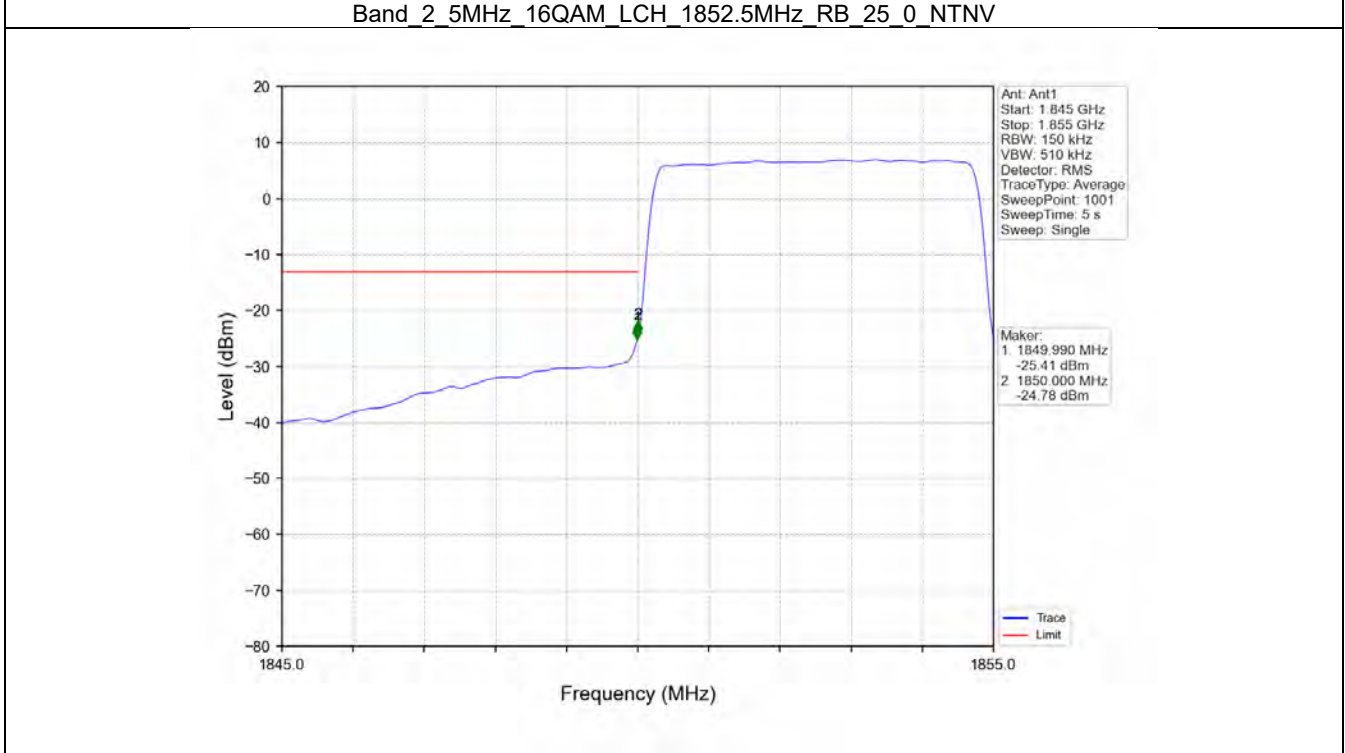

BV 7Layers Communications
Technology (Shenzhen) Co. Ltd

No.B102, Dazu Chuangxin Mansion, North of Beihuan
Avenue, North Area, Hi-Tech Industrial Park, Nanshan
District, Shenzhen, Guangdong, China

Tel: +86 755 8869 6566

Fax: +86 755 8869 6577

Email: customerservice.sw@bureauveritas.com