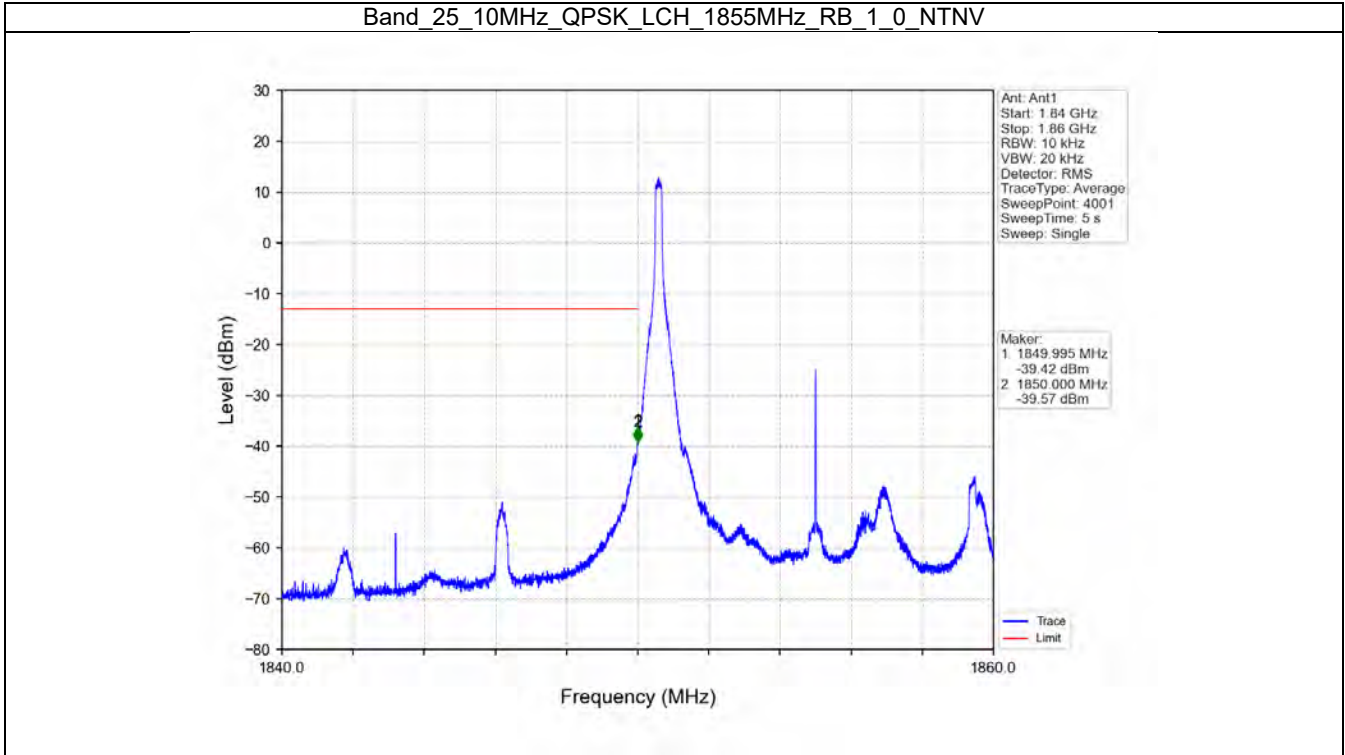

BV 7Layers Communications
Technology (Shenzhen) Co. Ltd

No.B102, Dazu Chuangxin Mansion, North of Beihuan
Avenue, North Area, Hi-Tech Industrial Park, Nanshan
District, Shenzhen, Guangdong, China

Tel: +86 755 8869 6566

Fax: +86 755 8869 6577

Email: customerservice.sw@bureauveritas.com