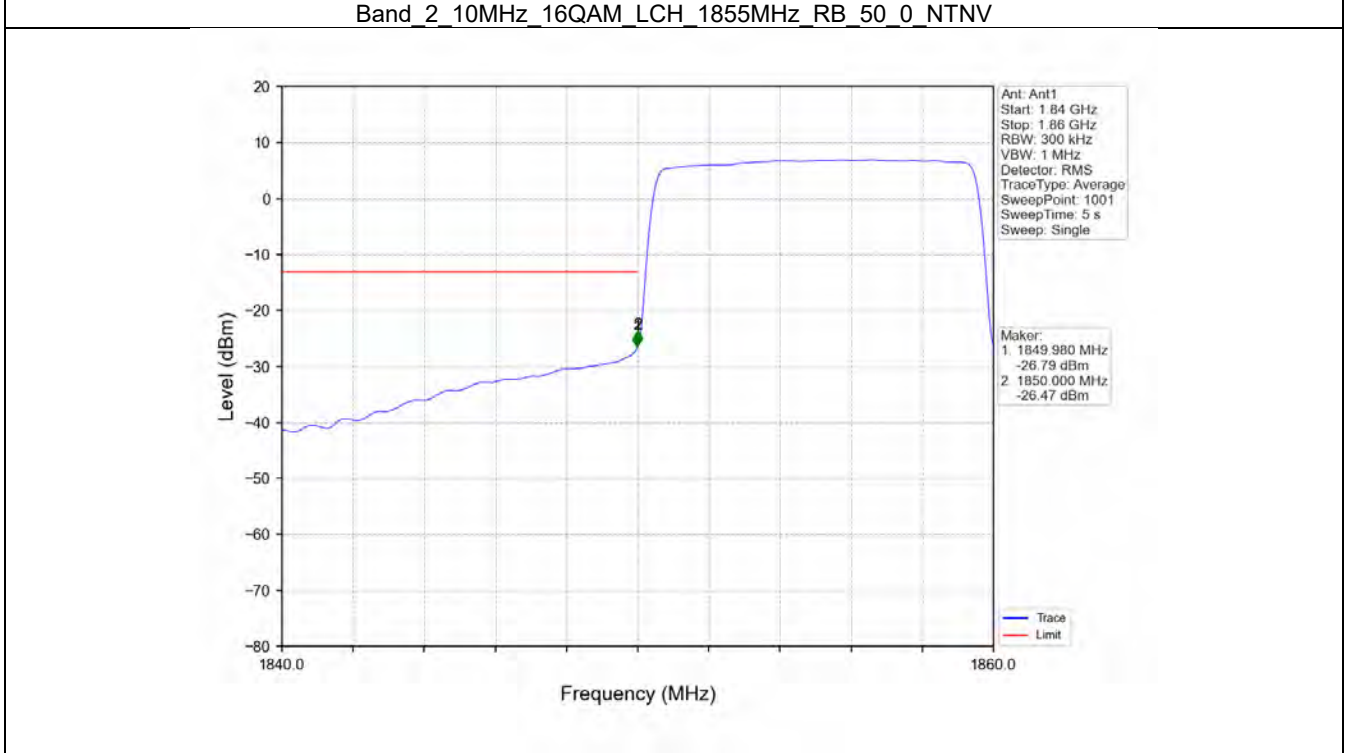

BV 7Layers Communications
Technology (Shenzhen) Co. Ltd

No.B102, Dazu Chuangxin Mansion, North of Beihuan
Avenue, North Area, Hi-Tech Industrial Park, Nanshan
District, Shenzhen, Guangdong, China

Tel: +86 755 8869 6566

Fax: +86 755 8869 6577

Email: customerservice.sw@bureauveritas.com