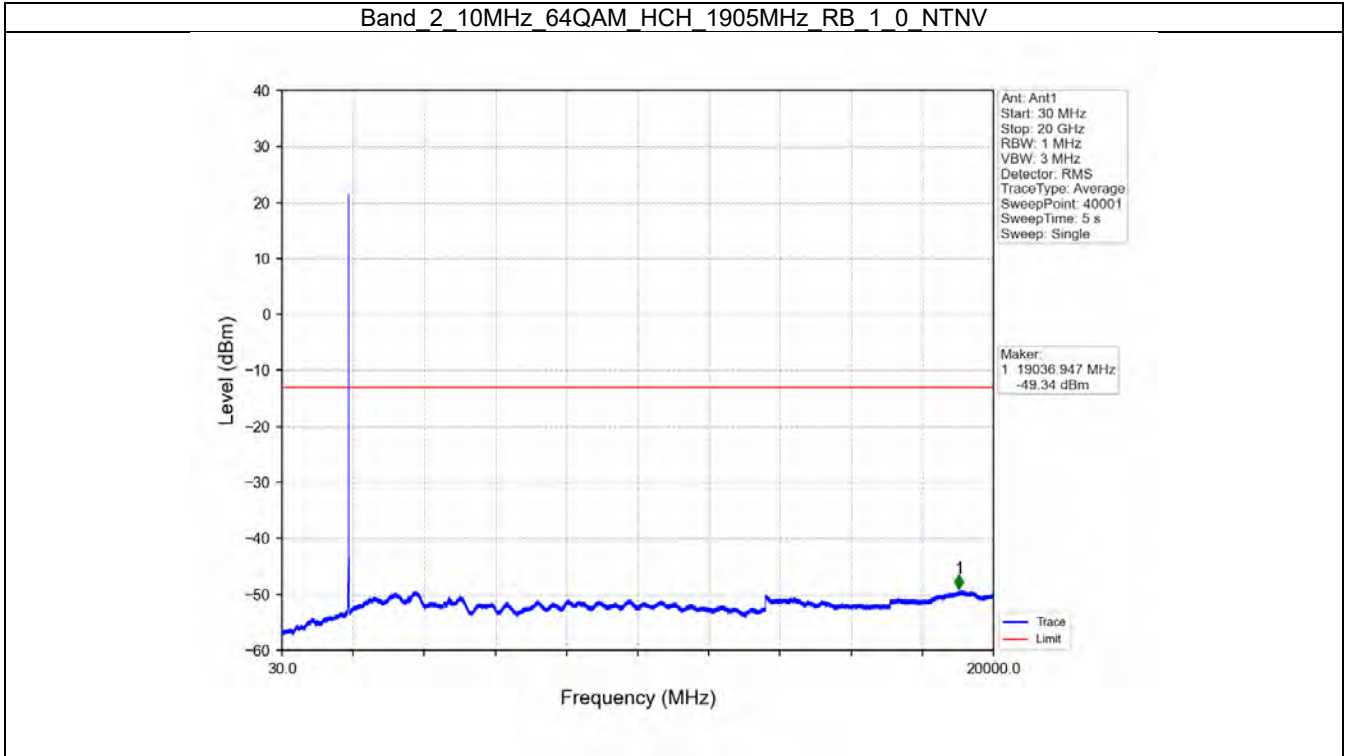

BV 7Layers Communications
Technology (Shenzhen) Co. Ltd

No.B102, Dazu Chuangxin Mansion, North of Beihuan
Avenue, North Area, Hi-Tech Industrial Park, Nanshan
District, Shenzhen, Guangdong, China

Tel: +86 755 8869 6566

Fax: +86 755 8869 6577

Email: customerservice.sw@bureauveritas.com