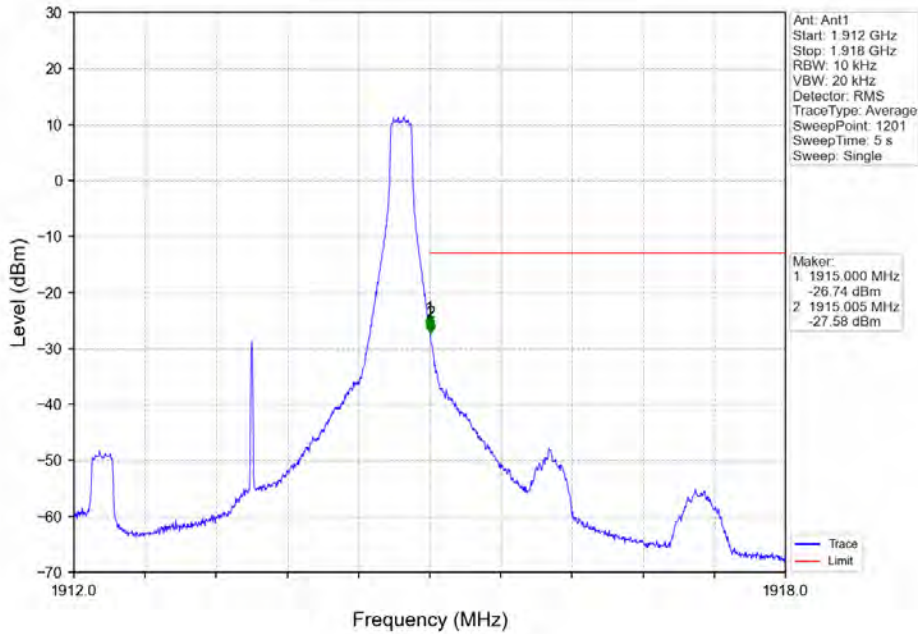

Band 25 3MHz 64QAM HCH 1913.5MHz RB 1 0 NTN

Band 25 3MHz 64QAM HCH 1913.5MHz RB 1 14 NTN

BV 7Layers Communications  
Technology (Shenzhen) Co. Ltd

No.B102, Dazu Chuangxin Mansion, North of Beihuan  
Avenue, North Area, Hi-Tech Industrial Park, Nanshan  
District, Shenzhen, Guangdong, China