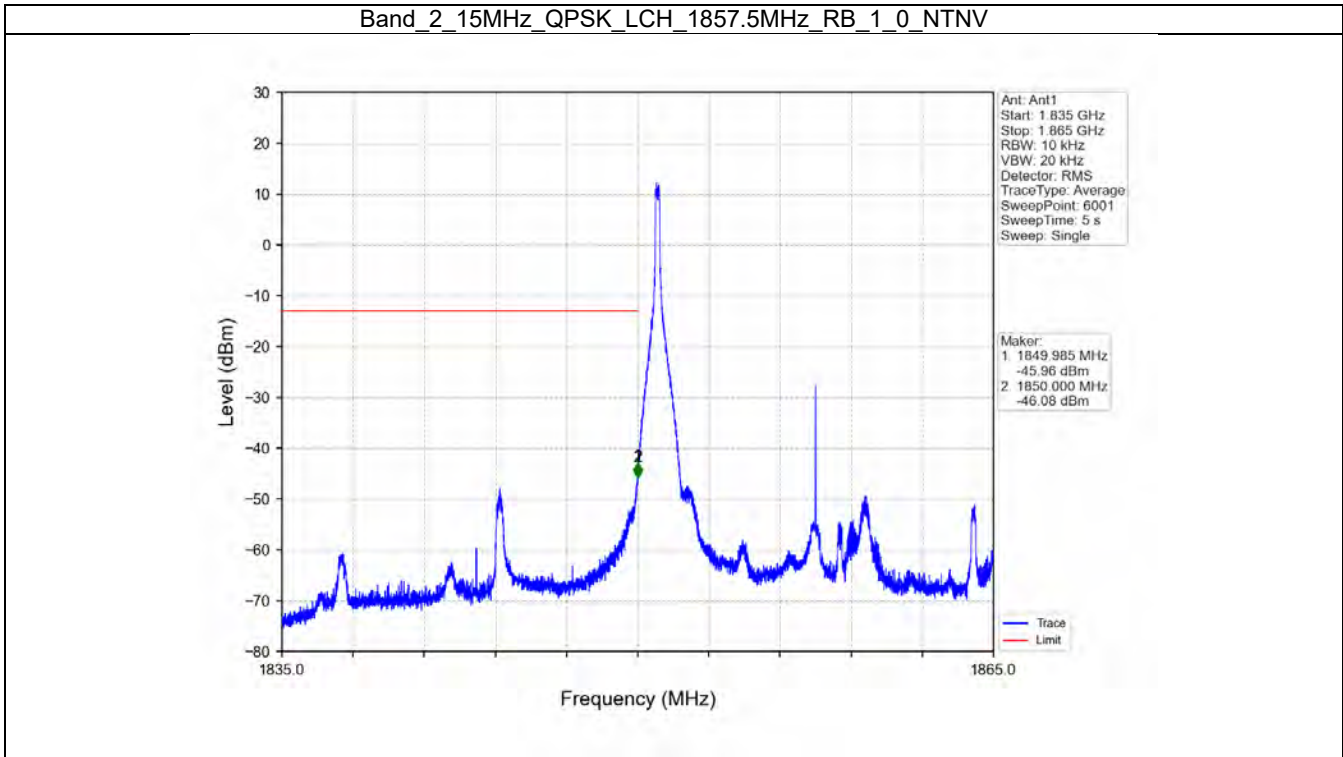

BV 7Layers Communications
Technology (Shenzhen) Co. Ltd

No.B102, Dazu Chuangxin Mansion, North of Beihuan
Avenue, North Area, Hi-Tech Industrial Park, Nanshan
District, Shenzhen, Guangdong, China

Tel: +86 755 8869 6566

Fax: +86 755 8869 6577

Email: customerservice.sw@bureauveritas.com