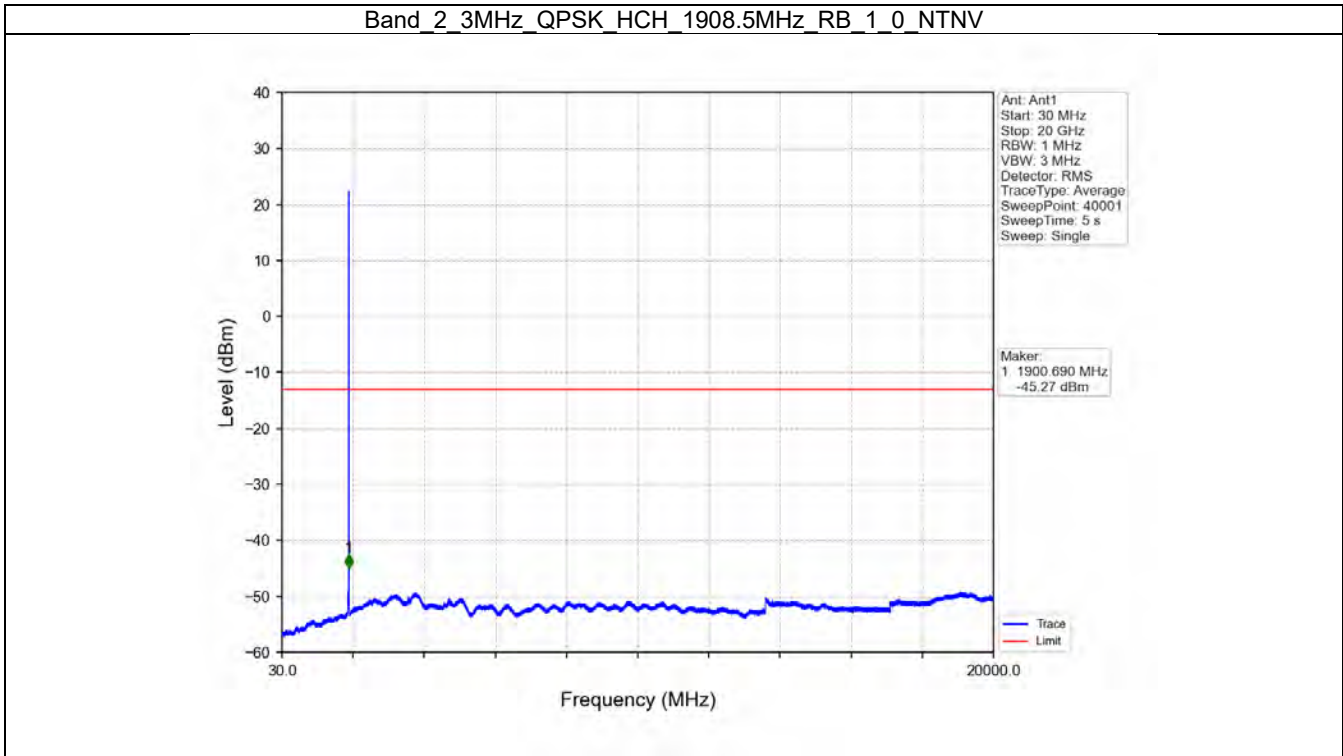

BV 7Layers Communications
Technology (Shenzhen) Co. Ltd

No.B102, Dazu Chuangxin Mansion, North of Beihuan
Avenue, North Area, Hi-Tech Industrial Park, Nanshan
District, Shenzhen, Guangdong, China

Tel: +86 755 8869 6566

Fax: +86 755 8869 6577

Email: customerservice.sw@bureauveritas.com