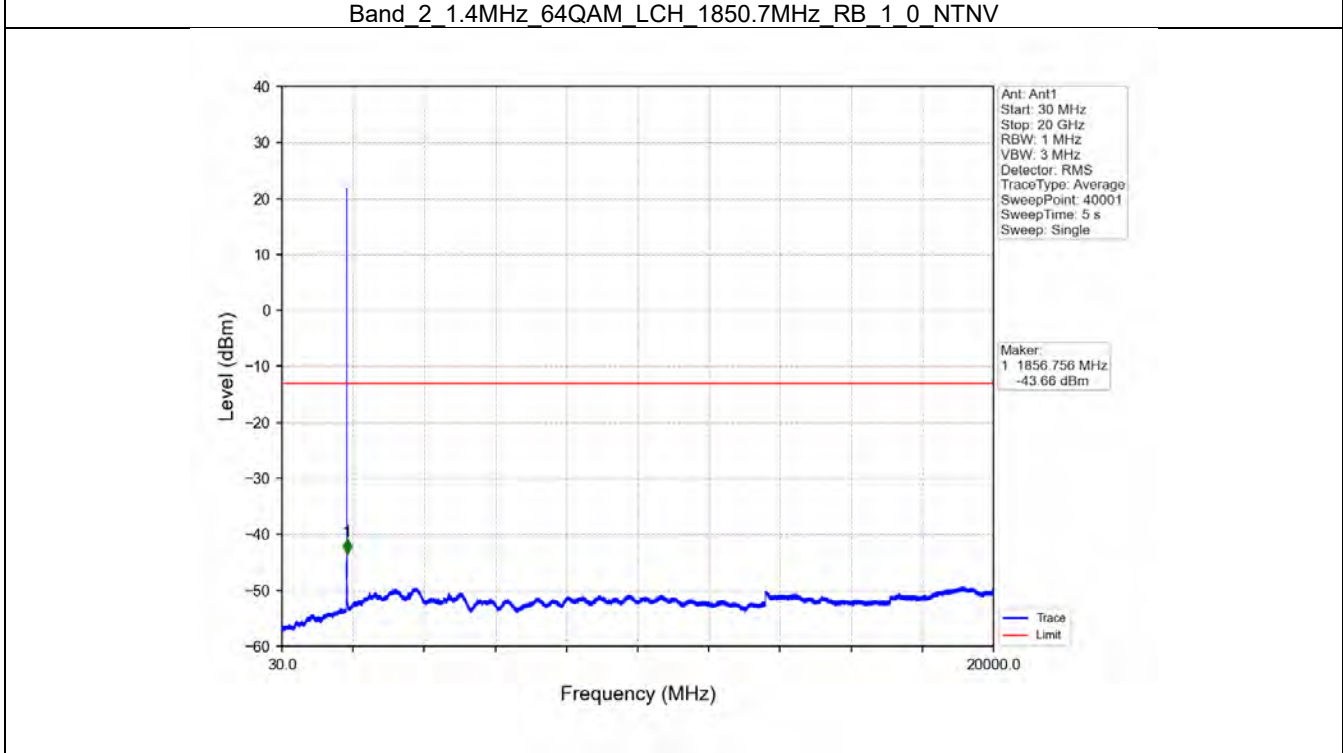

BV 7Layers Communications
Technology (Shenzhen) Co. Ltd

No.B102, Dazu Chuangxin Mansion, North of Beihuan
Avenue, North Area, Hi-Tech Industrial Park, Nanshan
District, Shenzhen, Guangdong, China

Tel: +86 755 8869 6566

Fax: +86 755 8869 6577

Email: customerservice.sw@bureauveritas.com