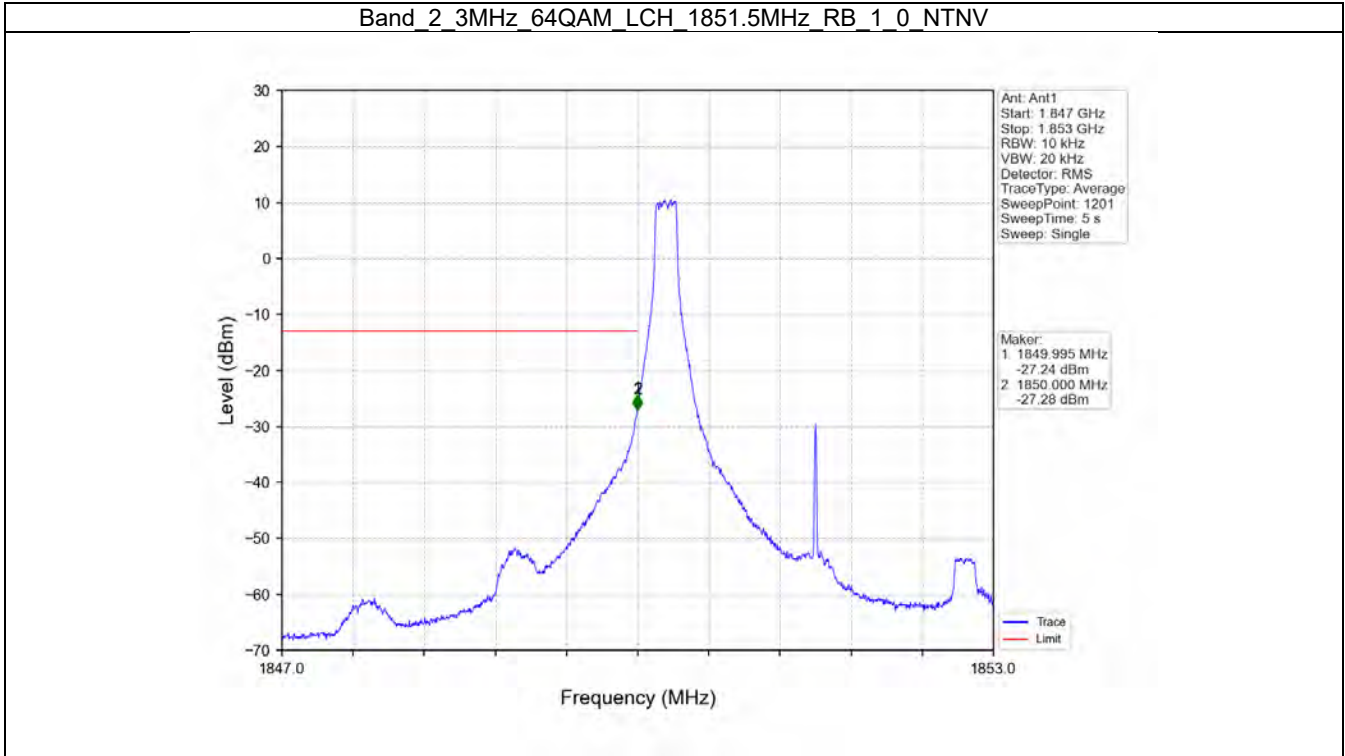

BV 7Layers Communications
Technology (Shenzhen) Co. Ltd

No.B102, Dazu Chuangxin Mansion, North of Beihuan
Avenue, North Area, Hi-Tech Industrial Park, Nanshan
District, Shenzhen, Guangdong, China

Tel: +86 755 8869 6566

Fax: +86 755 8869 6577

Email: customerservice.sw@bureauveritas.com