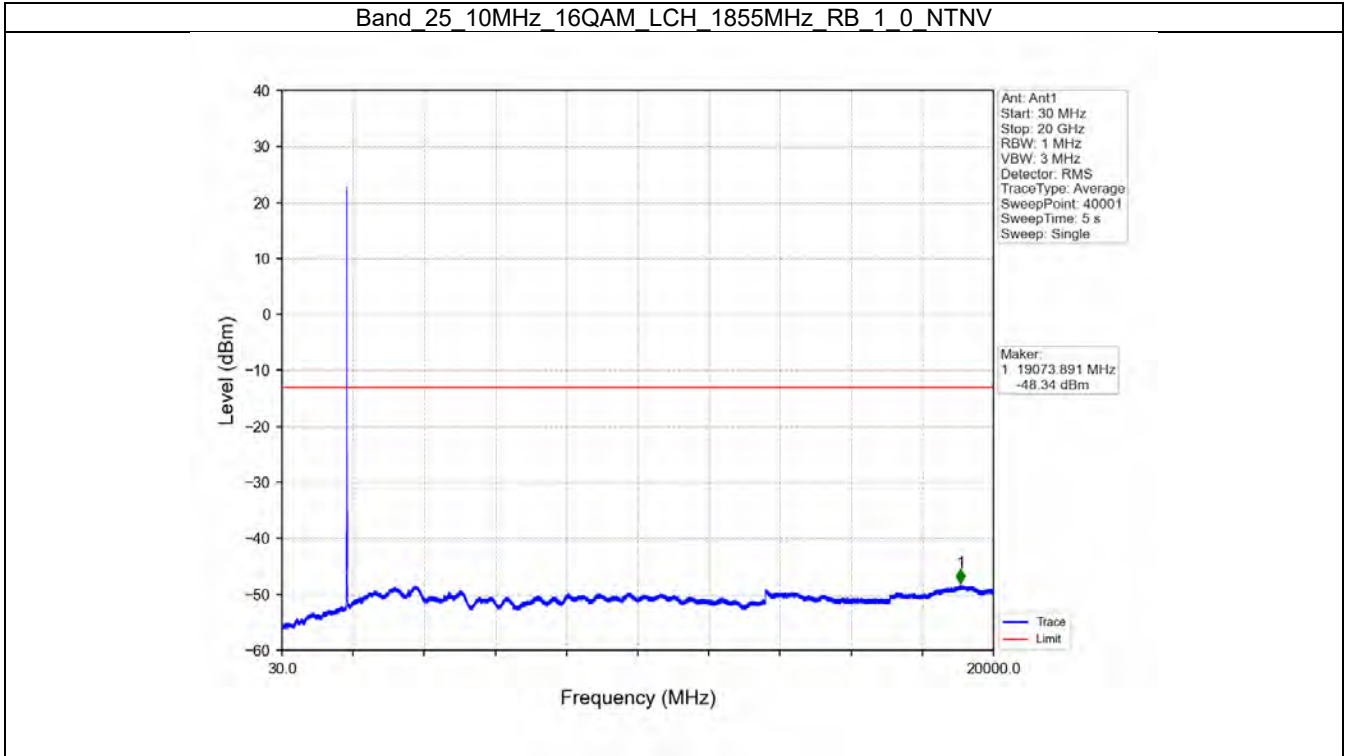

BV 7Layers Communications
Technology (Shenzhen) Co. Ltd

No.B102, Dazu Chuangxin Mansion, North of Beihuan
Avenue, North Area, Hi-Tech Industrial Park, Nanshan
District, Shenzhen, Guangdong, China

Tel: +86 755 8869 6566

Fax: +86 755 8869 6577

Email: customerservice.sw@bureauveritas.com