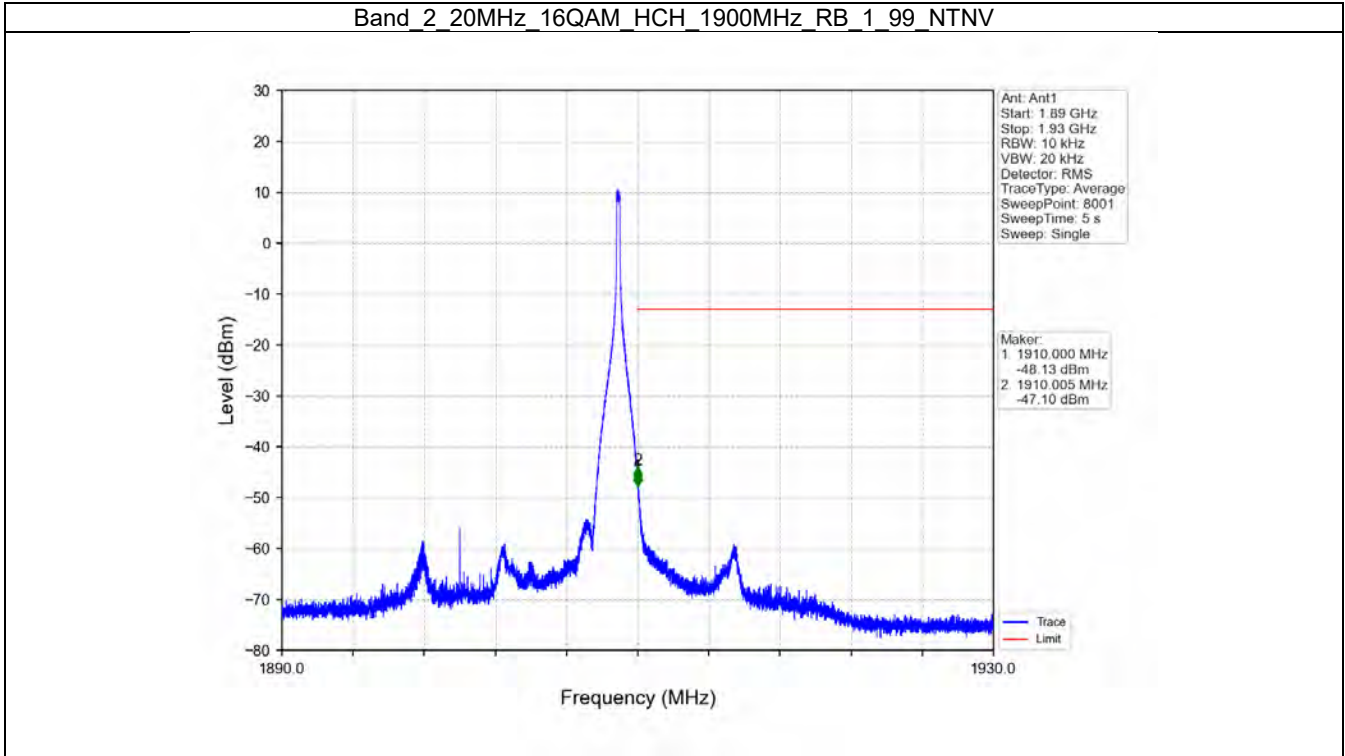

BV 7Layers Communications
Technology (Shenzhen) Co. Ltd

No.B102, Dazu Chuangxin Mansion, North of Beihuan
Avenue, North Area, Hi-Tech Industrial Park, Nanshan
District, Shenzhen, Guangdong, China

Tel: +86 755 8869 6566

Fax: +86 755 8869 6577

Email: customerservice.sw@bureauveritas.com