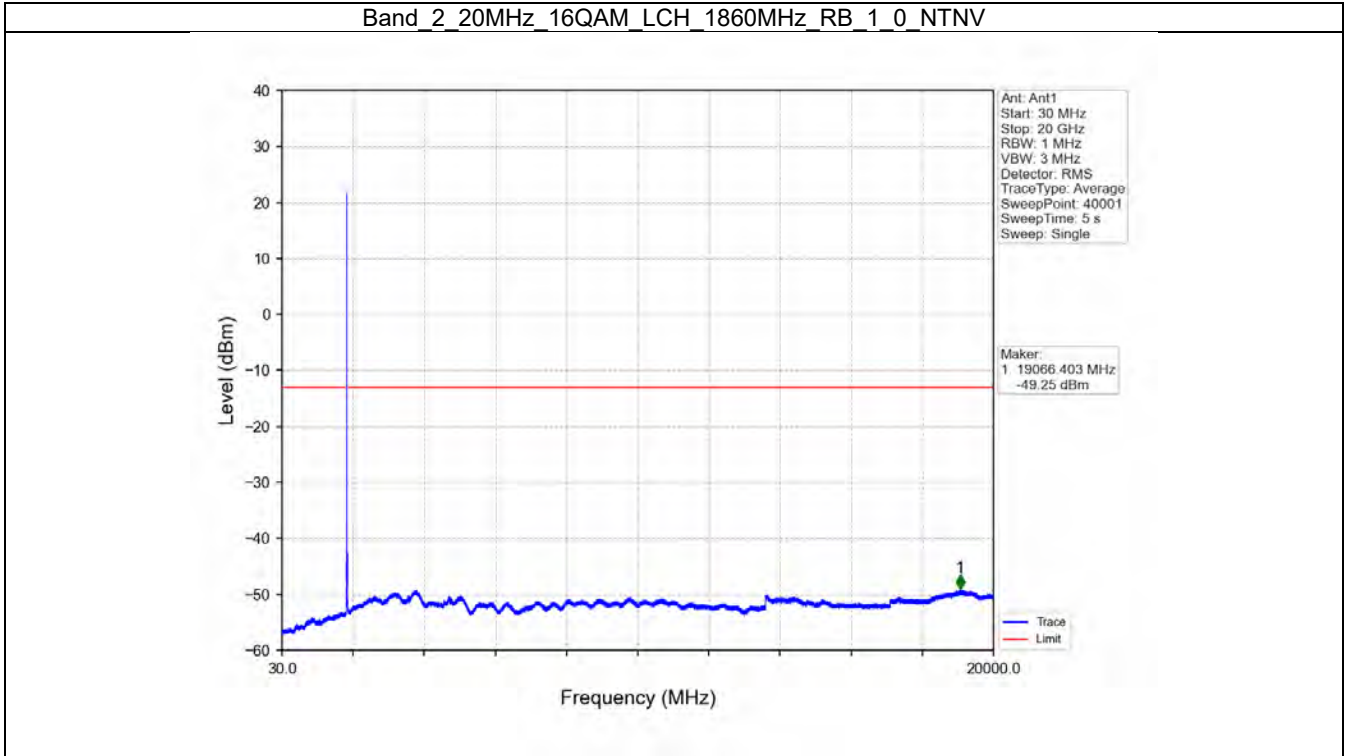

BV 7Layers Communications
Technology (Shenzhen) Co. Ltd

No.B102, Dazu Chuangxin Mansion, North of Beihuan
Avenue, North Area, Hi-Tech Industrial Park, Nanshan
District, Shenzhen, Guangdong, China

Tel: +86 755 8869 6566

Fax: +86 755 8869 6577

Email: customerservice.sw@bureauveritas.com