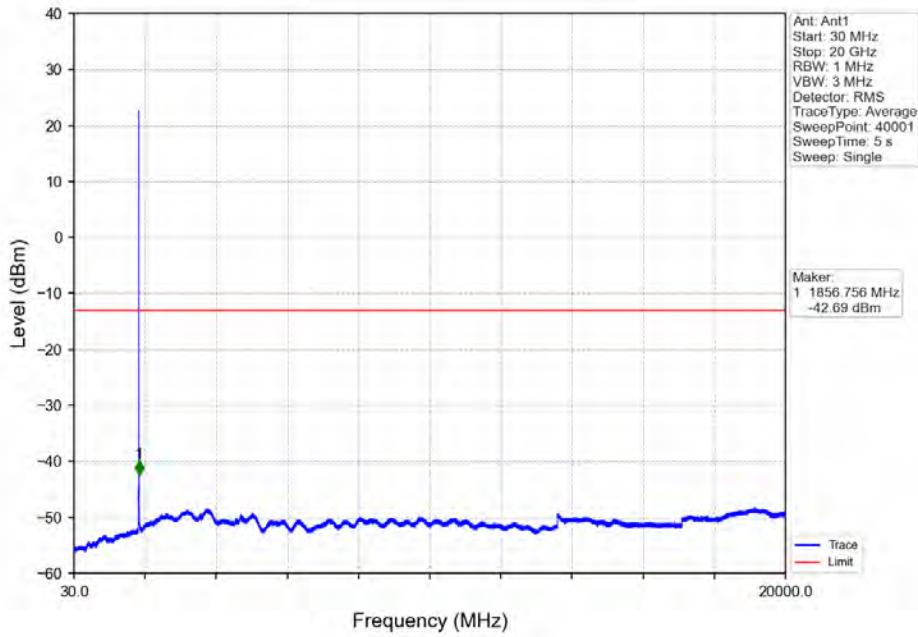

Band 25 1.4MHz 16QAM LCH 1850.7MHz RB 1 0 NTNV