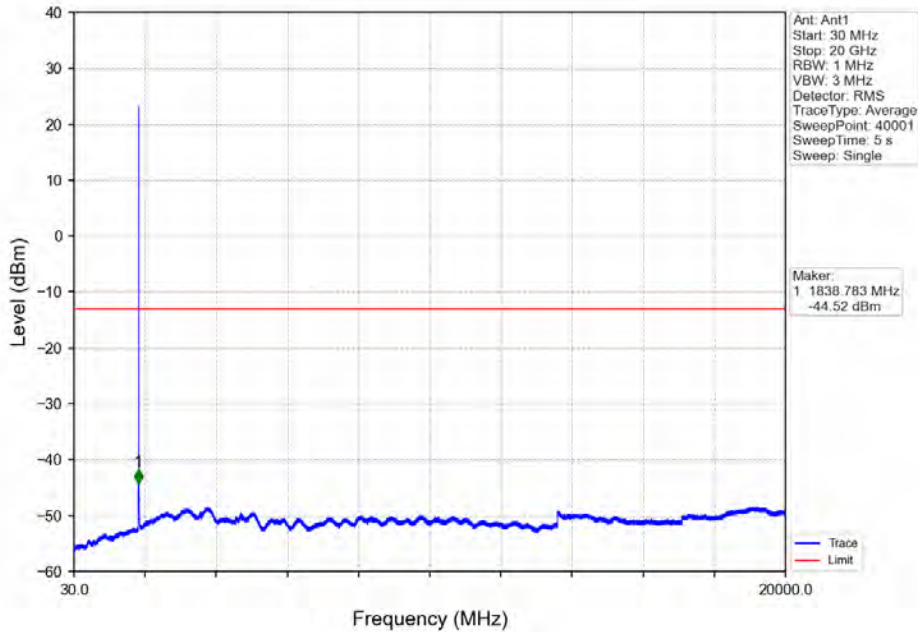

Tel: +86 755 8869 6566

Fax: +86 755 8869 6577

Email: [customerservice.sw@bureauveritas.com](mailto:customerservice.sw@bureauveritas.com)

Band\_25\_5MHz\_64QAM\_LCH\_1852.5MHz\_RB\_1\_0\_NTNV

Band 25 5MHz 64QAM LCH 1852.5MHz RB 1 0 NTN