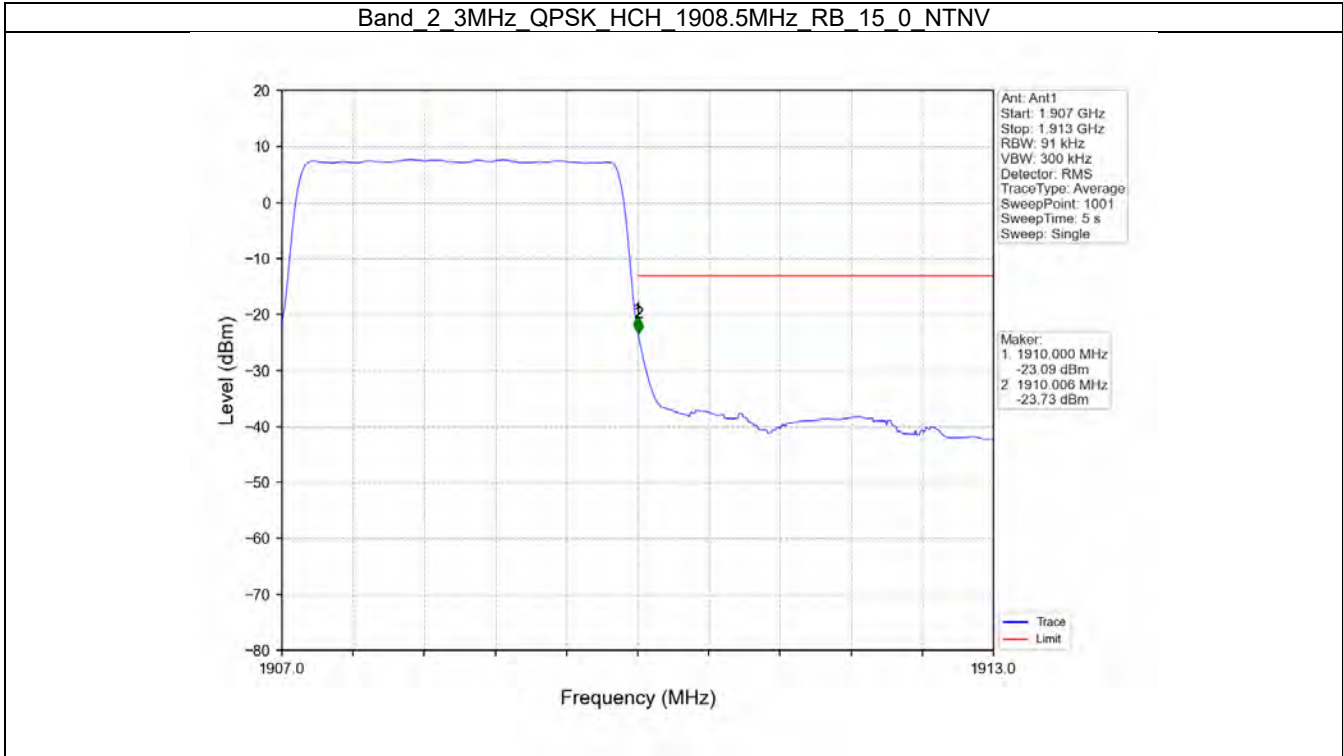

BV 7Layers Communications
Technology (Shenzhen) Co. Ltd

No.B102, Dazu Chuangxin Mansion, North of Beihuan
Avenue, North Area, Hi-Tech Industrial Park, Nanshan
District, Shenzhen, Guangdong, China

Tel: +86 755 8869 6566

Fax: +86 755 8869 6577

Email: customerservice.sw@bureauveritas.com