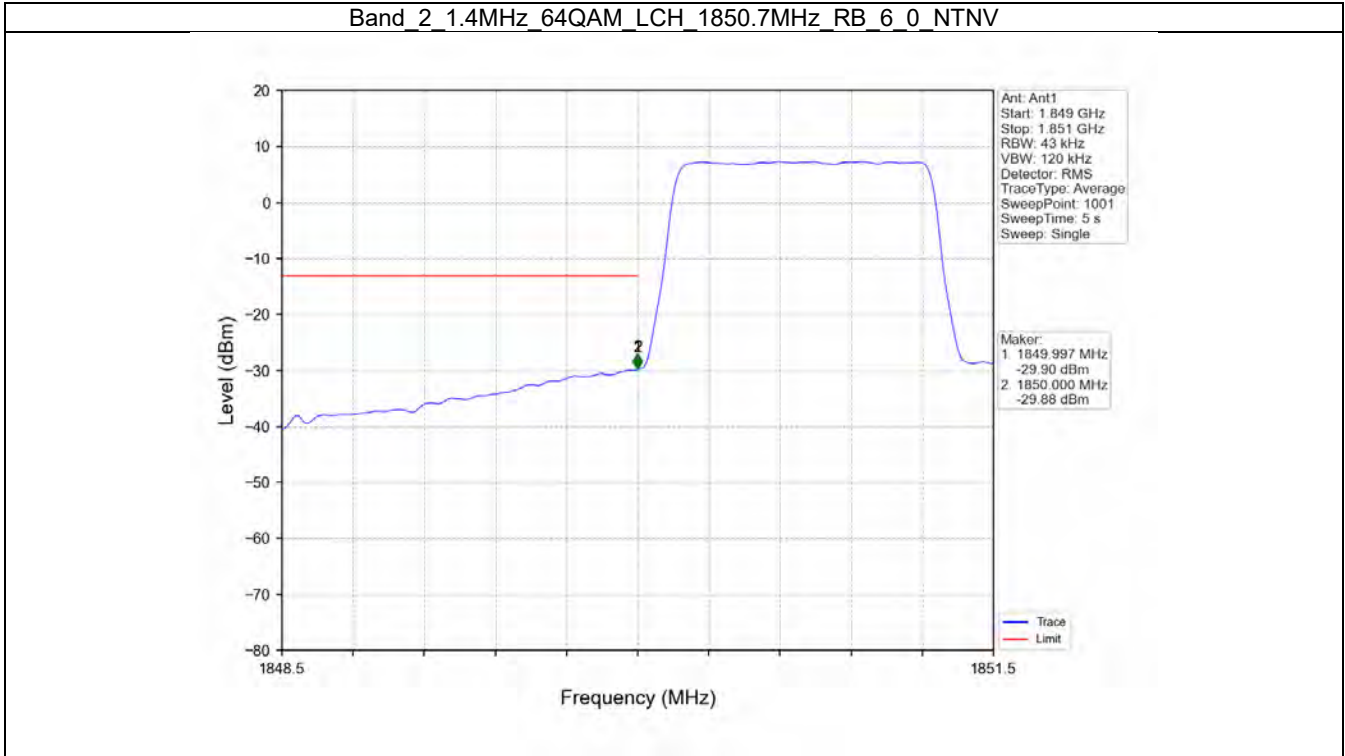

BV 7Layers Communications
Technology (Shenzhen) Co. Ltd

No.B102, Dazu Chuangxin Mansion, North of Beihuan
Avenue, North Area, Hi-Tech Industrial Park, Nanshan
District, Shenzhen, Guangdong, China

Tel: +86 755 8869 6566

Fax: +86 755 8869 6577

Email: customerservice.sw@bureauveritas.com