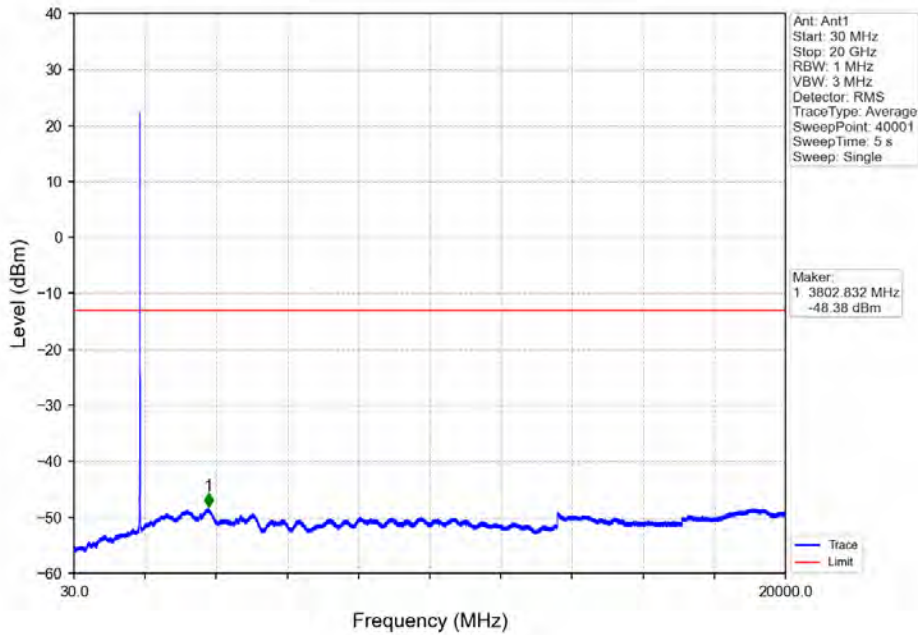

Band 25 10MHz 16QAM HCH 1910MHz RB 1 0 NTNV