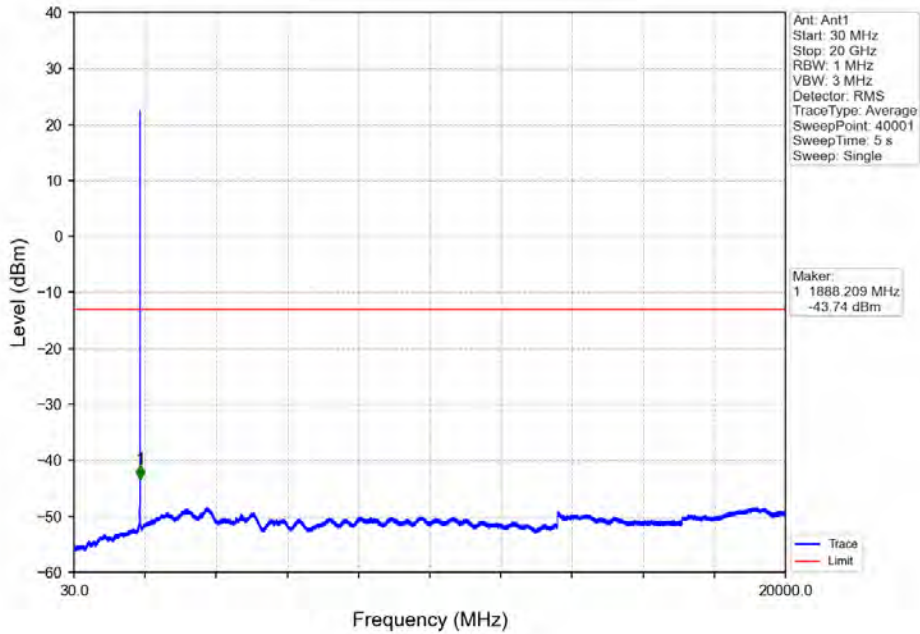

Band 25 1.4MHz 64QAM MCH 1882.5MHz RB 1 0 NTNV

BV 7Layers Communications Technology (Shenzhen) Co. Ltd

No.B102, Dazu Chuangxin Mansion, North of Beihuan Avenue, North Area, Hi-Tech Industrial Park, Nanshan District, Shenzhen, Guangdong, China

Tel: +86 755 8869 6566

Fax: +86 755 8869 6577

Email: customerservice.sw@bureauveritas.com