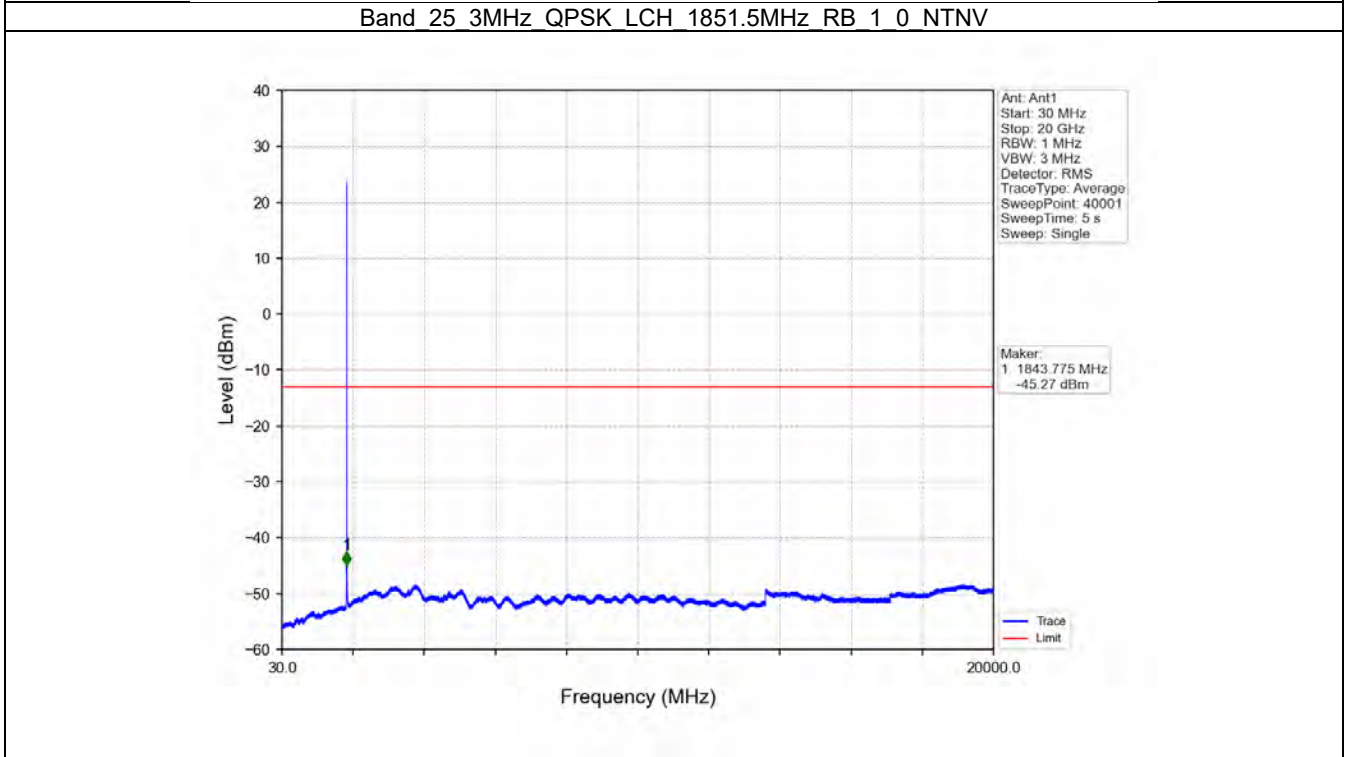

BV 7Layers Communications
Technology (Shenzhen) Co. Ltd

No.B102, Dazu Chuangxin Mansion, North of Beihuan
Avenue, North Area, Hi-Tech Industrial Park, Nanshan
District, Shenzhen, Guangdong, China

Tel: +86 755 8869 6566

Fax: +86 755 8869 6577

Email: customerservice.sw@bureauveritas.com