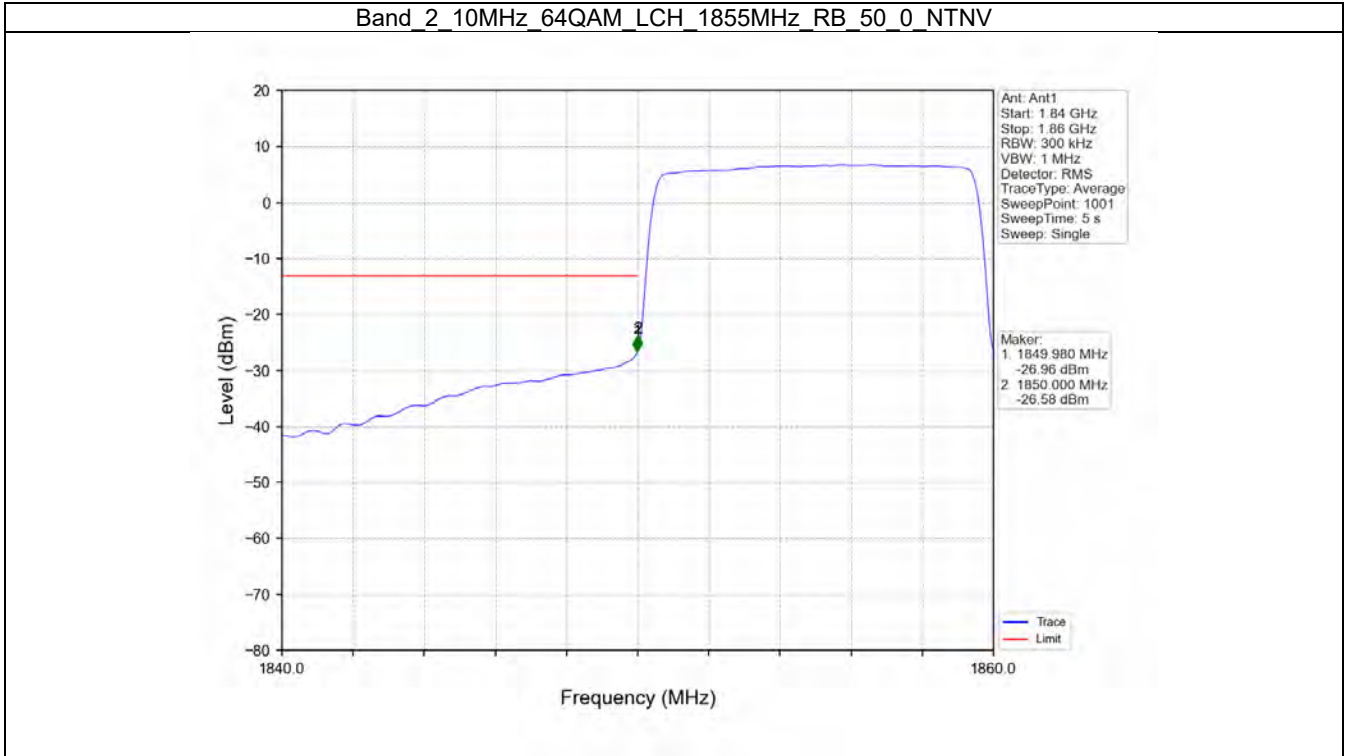

BV 7Layers Communications
Technology (Shenzhen) Co. Ltd

No.B102, Dazhu Chuangxin Mansion, North of Beihuan
Avenue, North Area, Hi-Tech Industrial Park, Nanshan
District, Shenzhen, Guangdong, China

Tel: +86 755 8869 6566

Fax: +86 755 8869 6577

Email: customerservice.sw@bureauveritas.com