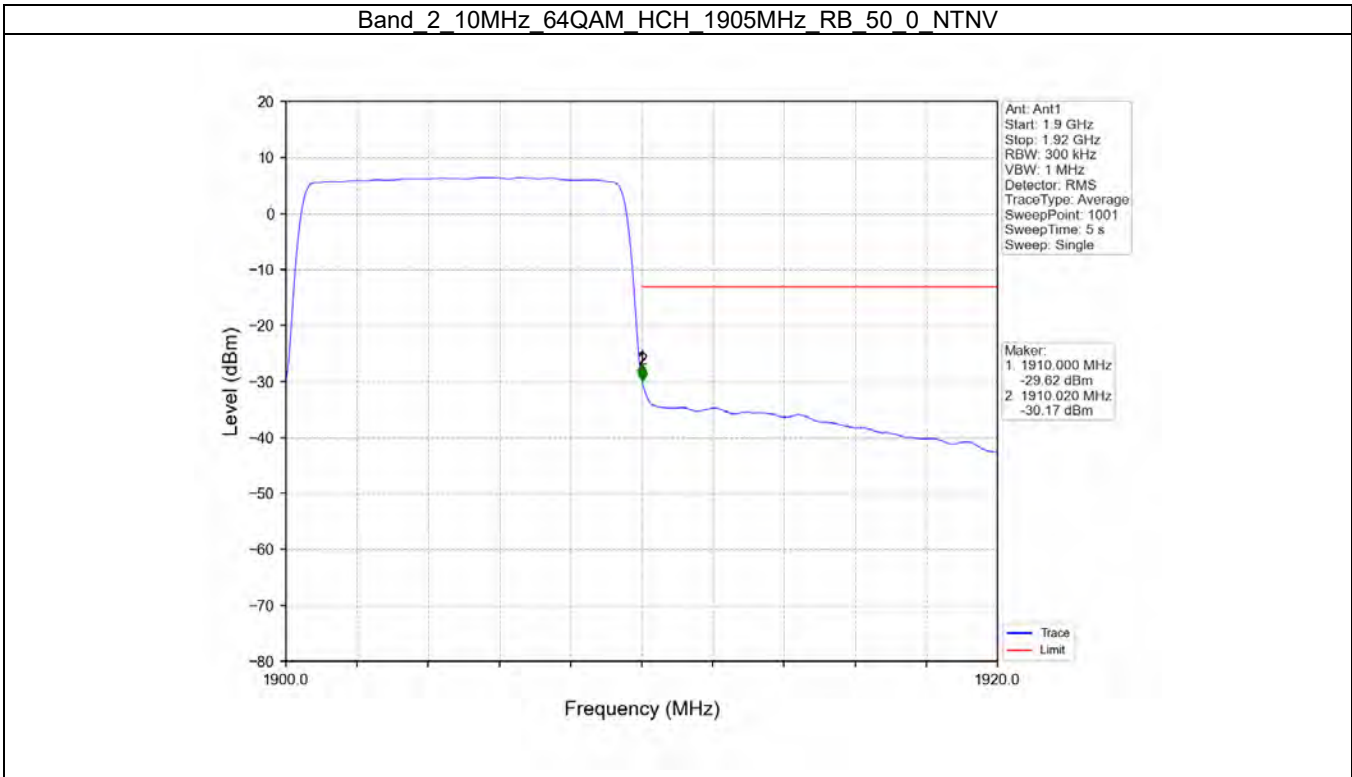

BV 7Layers Communications
Technology (Shenzhen) Co. Ltd

No.B102, Dazu Chuangxin Mansion, North of Beihuan
Avenue, North Area, Hi-Tech Industrial Park, Nanshan
District, Shenzhen, Guangdong, China

Tel: +86 755 8869 6566

Fax: +86 755 8869 6577

Email: customerservice.sw@bureauveritas.com