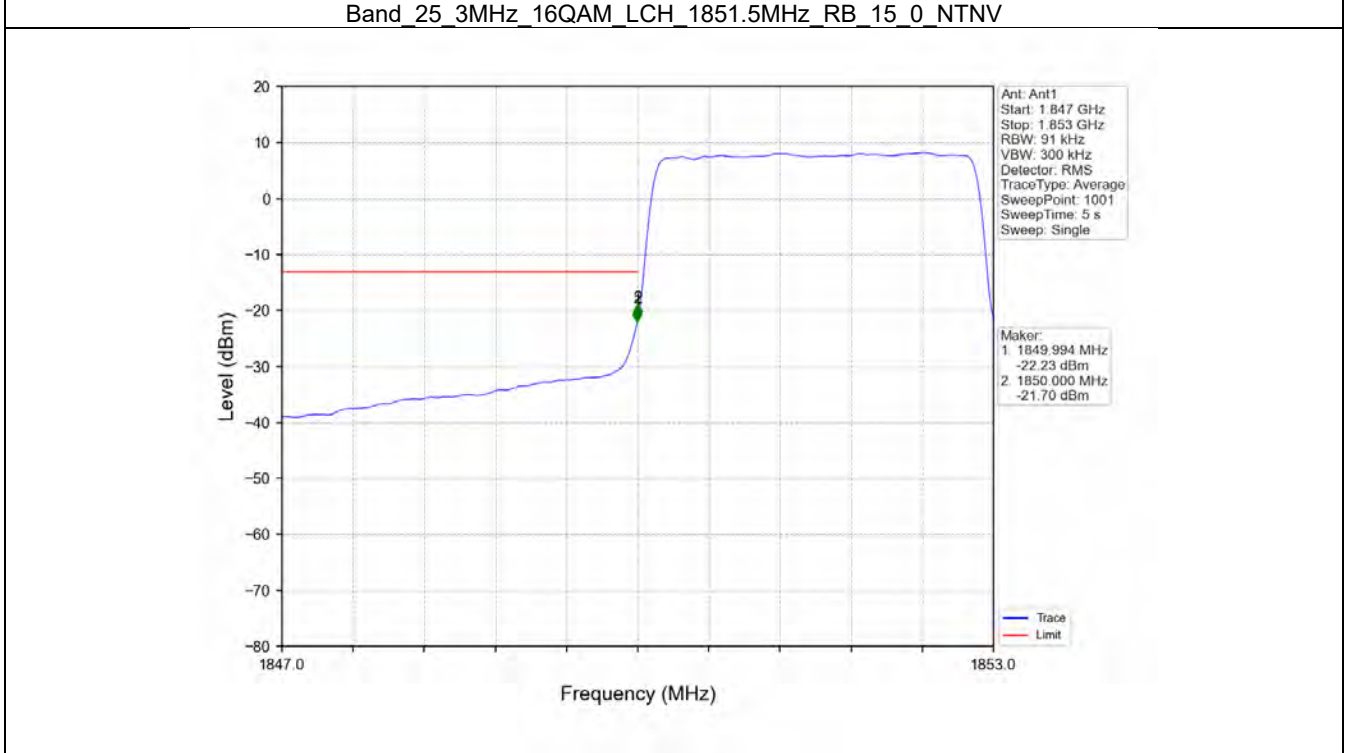

BV 7Layers Communications
Technology (Shenzhen) Co. Ltd

No.B102, Dazu Chuangxin Mansion, North of Beihuan
Avenue, North Area, Hi-Tech Industrial Park, Nanshan
District, Shenzhen, Guangdong, China

Tel: +86 755 8869 6566

Fax: +86 755 8869 6577

Email: customerservice.sw@bureauveritas.com