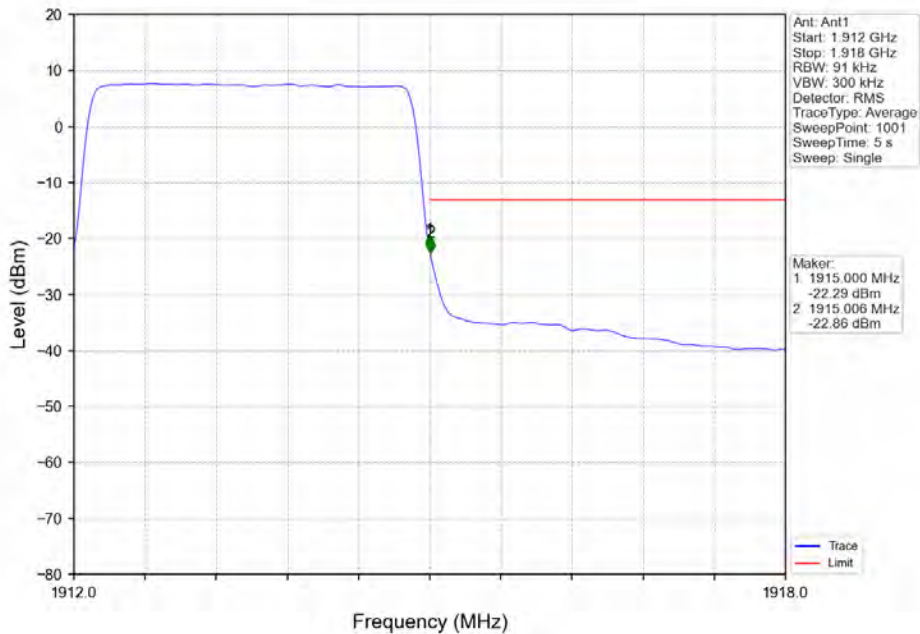

Band 25 3MHz 16QAM HCH 1913.5MHz RB 15 0 NTN

BV 7Layers Communications
Technology (Shenzhen) Co. Ltd

No.B102, Dazu Chuangxin Mansion, North of Beihuan
Avenue, North Area, Hi-Tech Industrial Park, Nanshan
District, Shenzhen, Guangdong, China

Tel: +86 755 8869 6566

Fax: +86 755 8869 6577

Email: customerservice.sw@bureauveritas.com