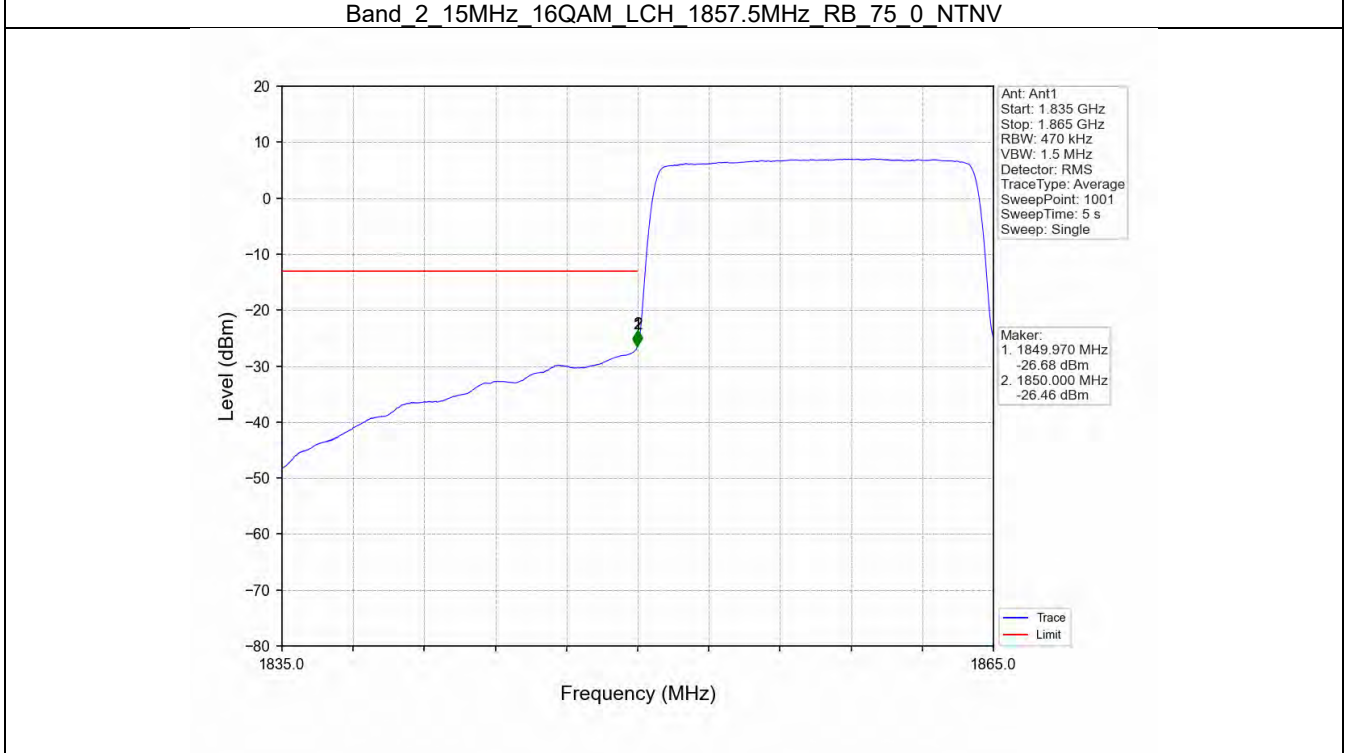

BV 7Layers Communications
Technology (Shenzhen) Co. Ltd

No.B102, Dazu Chuangxin Mansion, North of Beihuan
Avenue, North Area, Hi-Tech Industrial Park, Nanshan
District, Shenzhen, Guangdong, China

Tel: +86 755 8869 6566

Fax: +86 755 8869 6577

Email: customerservice.sw@bureauveritas.com