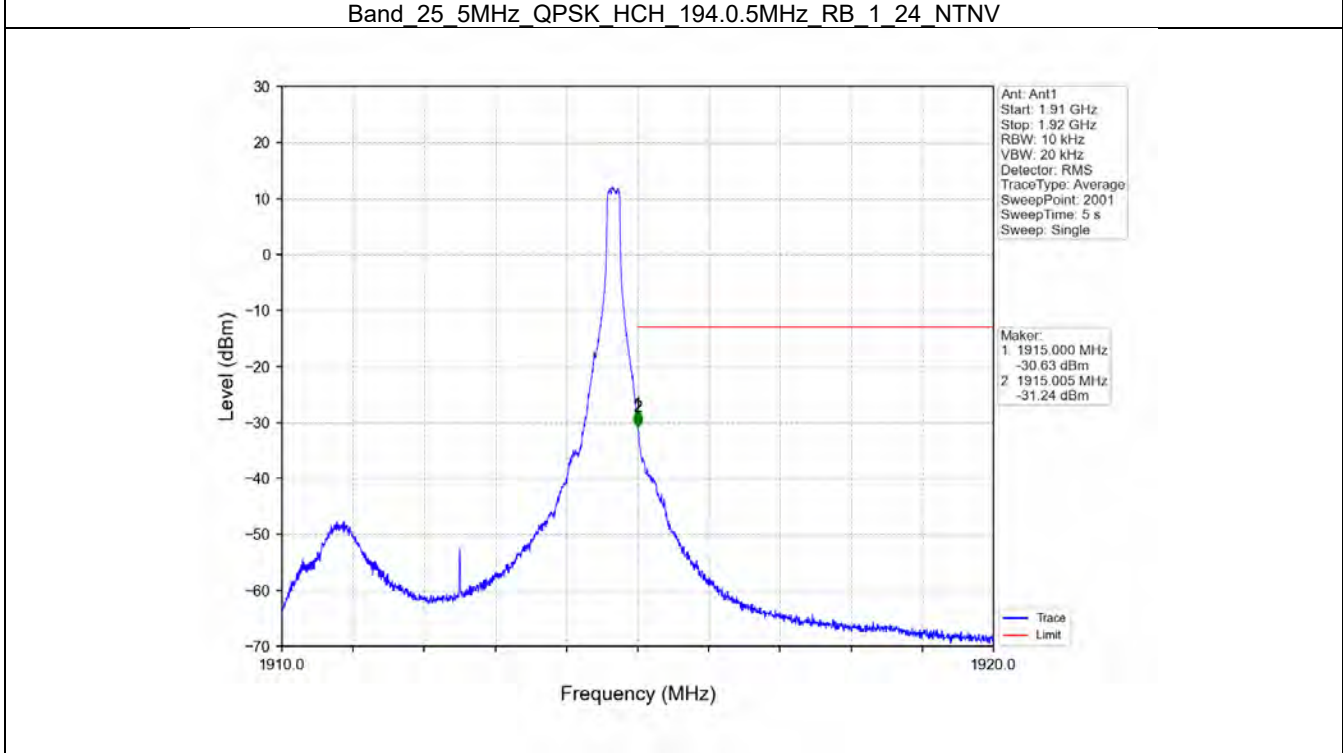

BV 7Layers Communications
Technology (Shenzhen) Co. Ltd

No.B102, Dazu Chuangxin Mansion, North of Beihuan
Avenue, North Area, Hi-Tech Industrial Park, Nanshan
District, Shenzhen, Guangdong, China

Tel: +86 755 8869 6566

Fax: +86 755 8869 6577

Email: customerservice.sw@bureauveritas.com