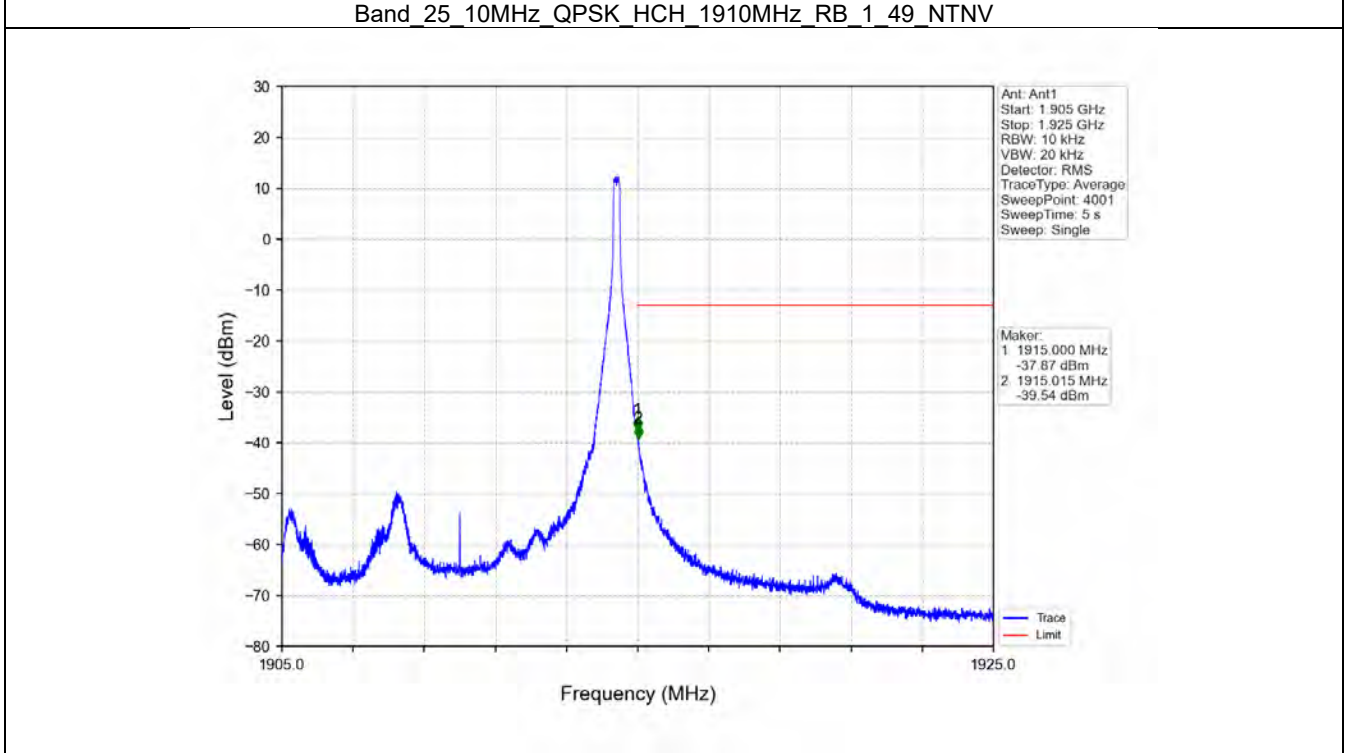

BV 7Layers Communications
Technology (Shenzhen) Co. Ltd

No.B102, Dazu Chuangxin Mansion, North of Beihuan
Avenue, North Area, Hi-Tech Industrial Park, Nanshan
District, Shenzhen, Guangdong, China

Tel: +86 755 8869 6566

Fax: +86 755 8869 6577

Email: customerservice.sw@bureauveritas.com