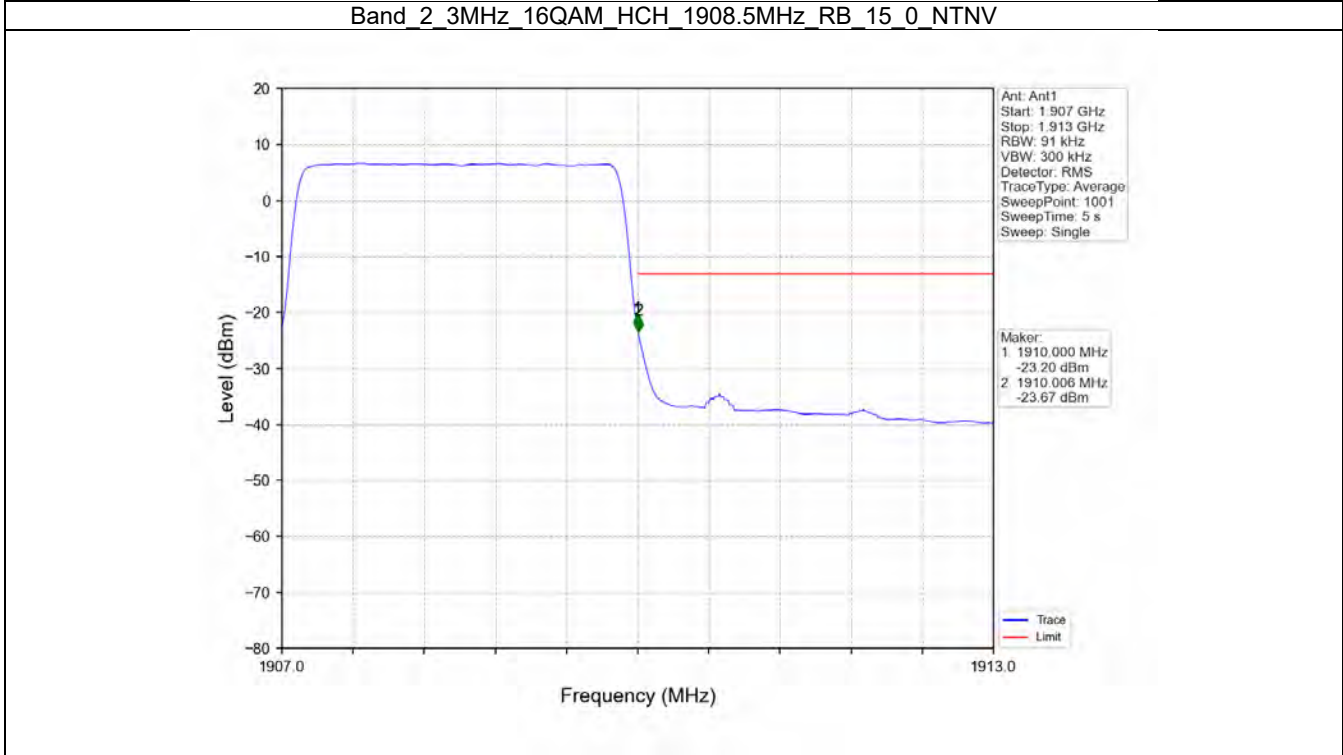

BV 7Layers Communications
Technology (Shenzhen) Co. Ltd

No.B102, Dazu Chuangxin Mansion, North of Beihuan
Avenue, North Area, Hi-Tech Industrial Park, Nanshan
District, Shenzhen, Guangdong, China

Tel: +86 755 8869 6566

Fax: +86 755 8869 6577

Email: customerservice.sw@bureauveritas.com