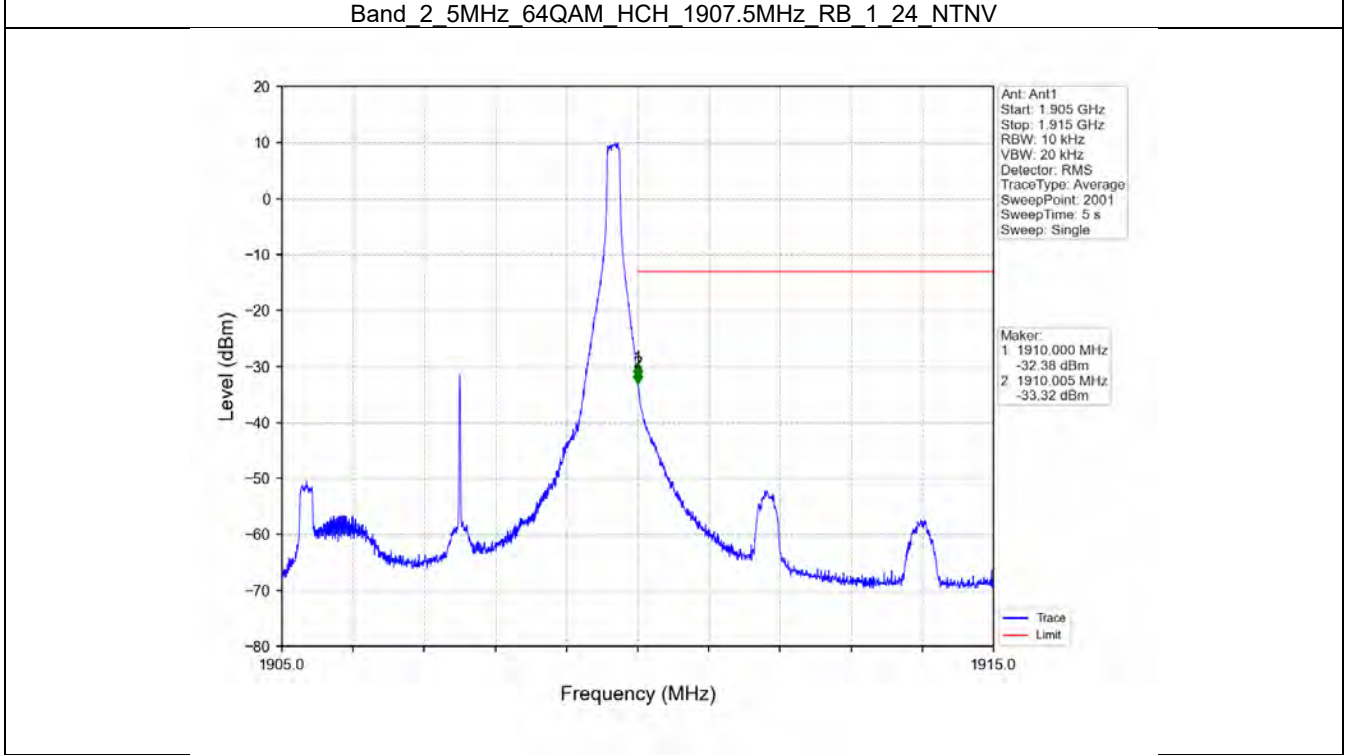

BV 7Layers Communications
Technology (Shenzhen) Co. Ltd

No.B102, Dazu Chuangxin Mansion, North of Beihuan
Avenue, North Area, Hi-Tech Industrial Park, Nanshan
District, Shenzhen, Guangdong, China

Tel: +86 755 8869 6566

Fax: +86 755 8869 6577

Email: customerservice.sw@bureauveritas.com