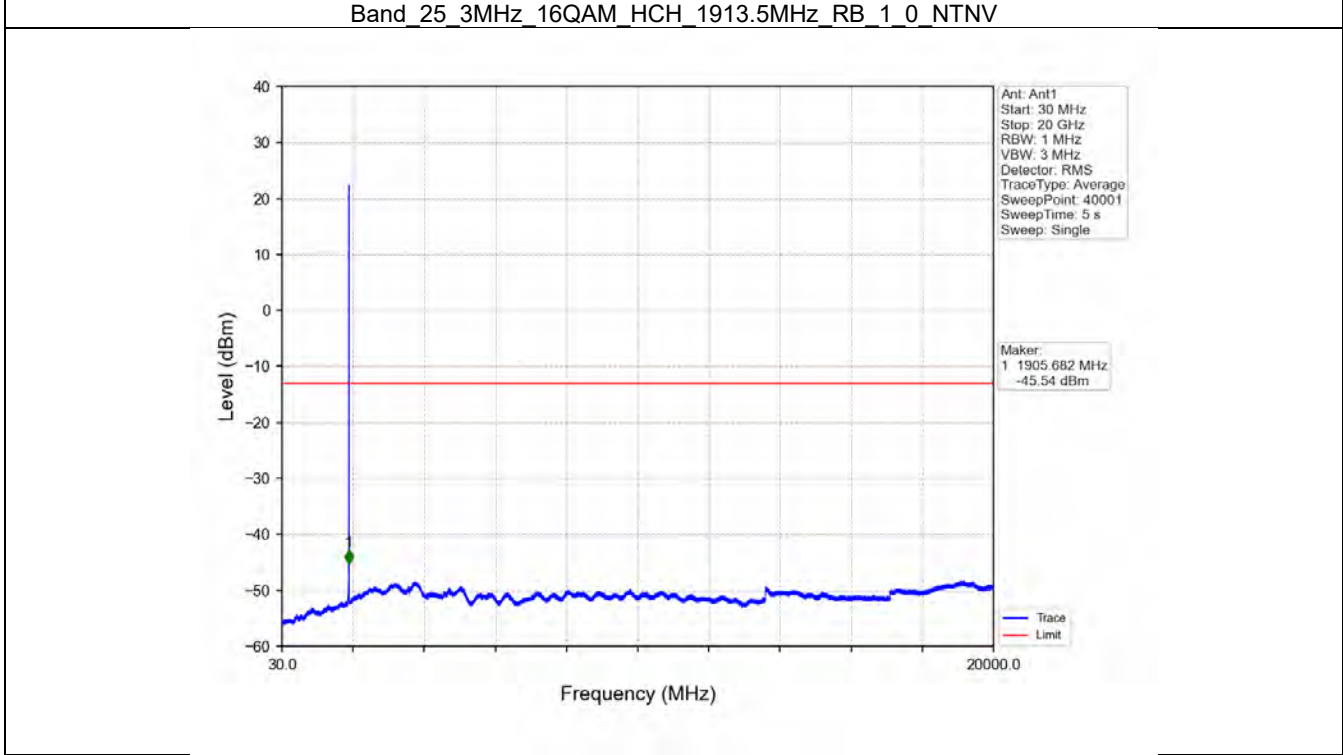

BV 7Layers Communications
Technology (Shenzhen) Co. Ltd

No.B102, Dazu Chuangxin Mansion, North of Beihuan
Avenue, North Area, Hi-Tech Industrial Park, Nanshan
District, Shenzhen, Guangdong, China

Tel: +86 755 8869 6566

Fax: +86 755 8869 6577

Email: customerservice.sw@bureauveritas.com