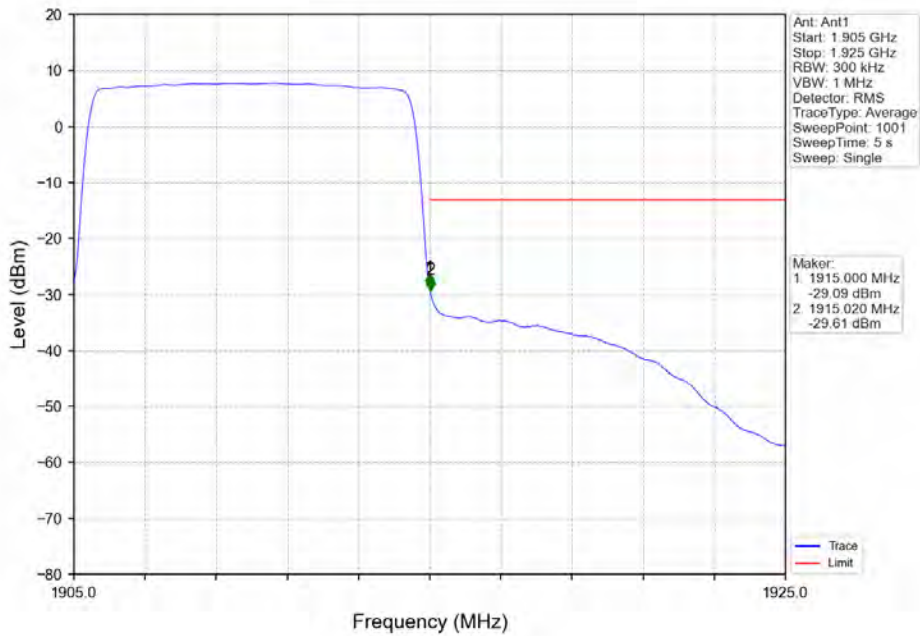

BV 7Layers Communications  
Technology (Shenzhen) Co. Ltd

No.B102, Dazu Chuangxin Mansion, North of Beihuan  
Avenue, North Area, Hi-Tech Industrial Park, Nanshan  
District, Shenzhen, Guangdong, China