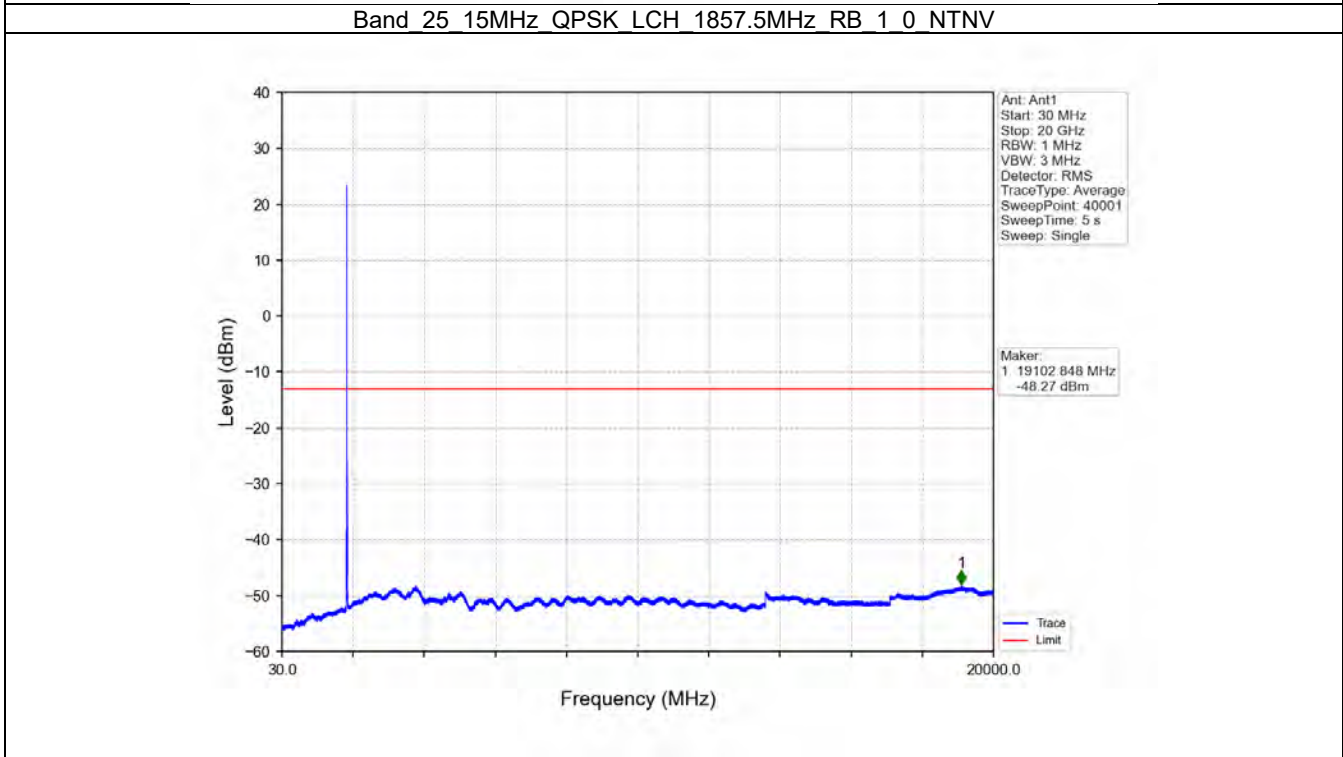

BV 7Layers Communications
Technology (Shenzhen) Co. Ltd

No.B102, Dazu Chuangxin Mansion, North of Beihuan
Avenue, North Area, Hi-Tech Industrial Park, Nanshan
District, Shenzhen, Guangdong, China

Tel: +86 755 8869 6566

Fax: +86 755 8869 6577

Email: customerservice.sw@bureauveritas.com