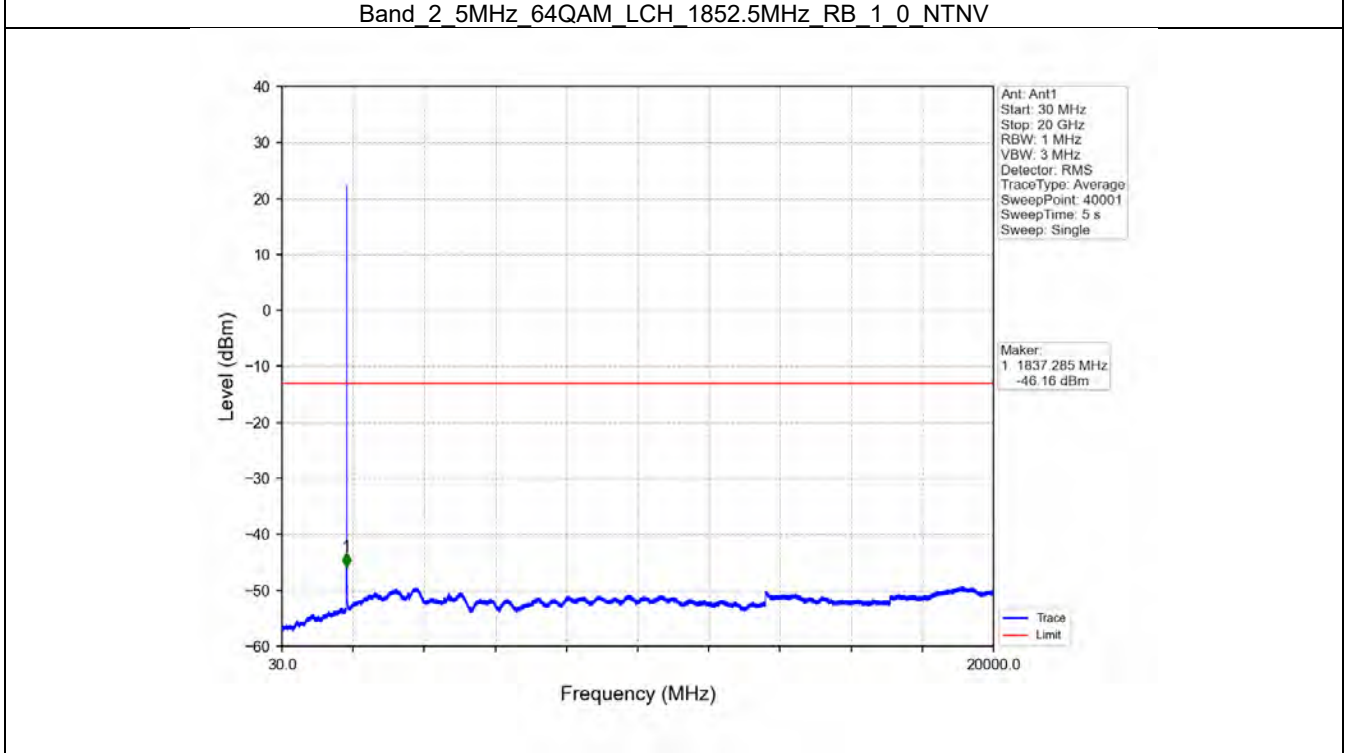

BV 7Layers Communications
Technology (Shenzhen) Co. Ltd

No.B102, Dazu Chuangxin Mansion, North of Beihuan
Avenue, North Area, Hi-Tech Industrial Park, Nanshan
District, Shenzhen, Guangdong, China

Tel: +86 755 8869 6566

Fax: +86 755 8869 6577

Email: customerservice.sw@bureauveritas.com