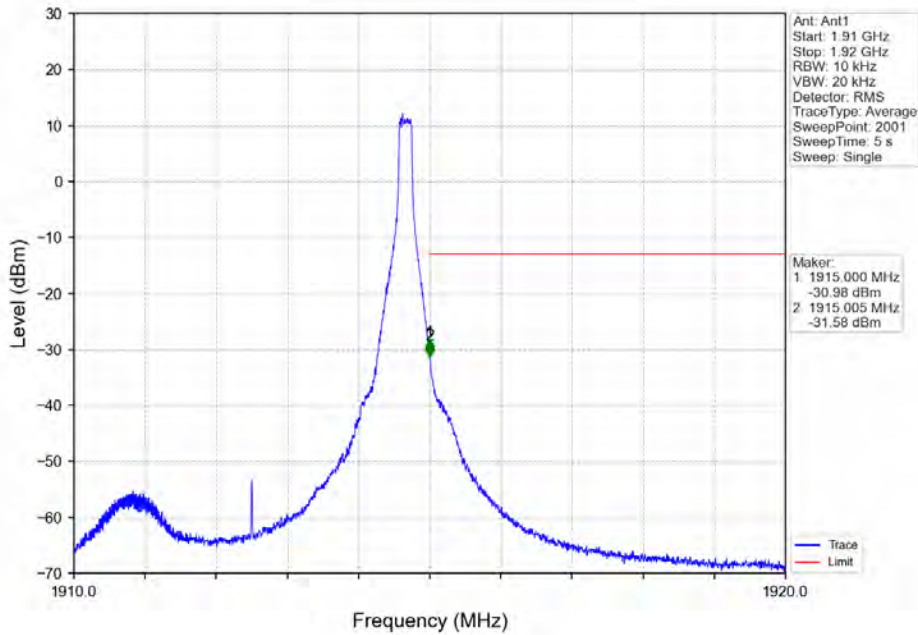

Band_25 5MHz 16QAM HCH 194.0.5MHz RB 1 24 NTNV