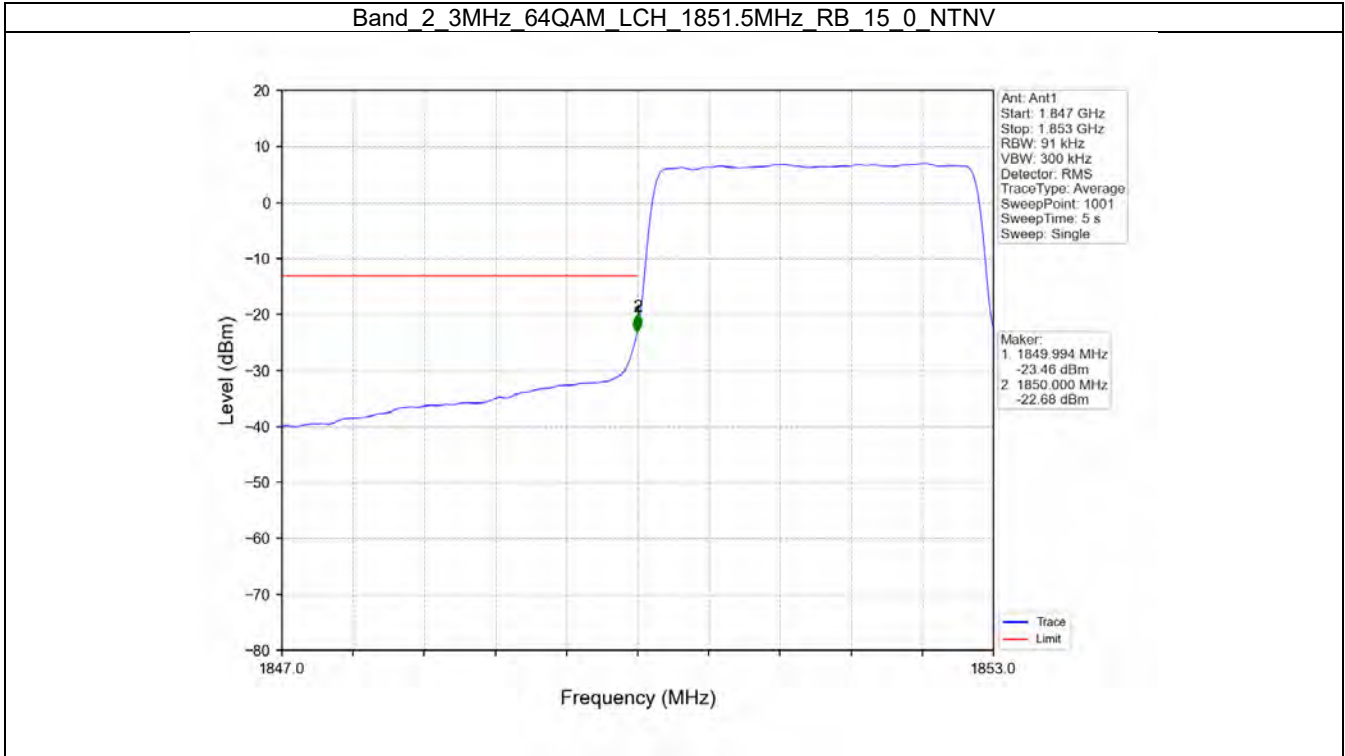

BV 7Layers Communications Technology (Shenzhen) Co. Ltd

No.B102, Dazu Chuangxin Mansion, North of Beihuan Avenue, North Area, Hi-Tech Industrial Park, Nanshan District, Shenzhen, Guangdong, China

Tel: +86 755 8869 6566

Fax: +86 755 8869 6577

Email: customerservice.sw@bureauveritas.com