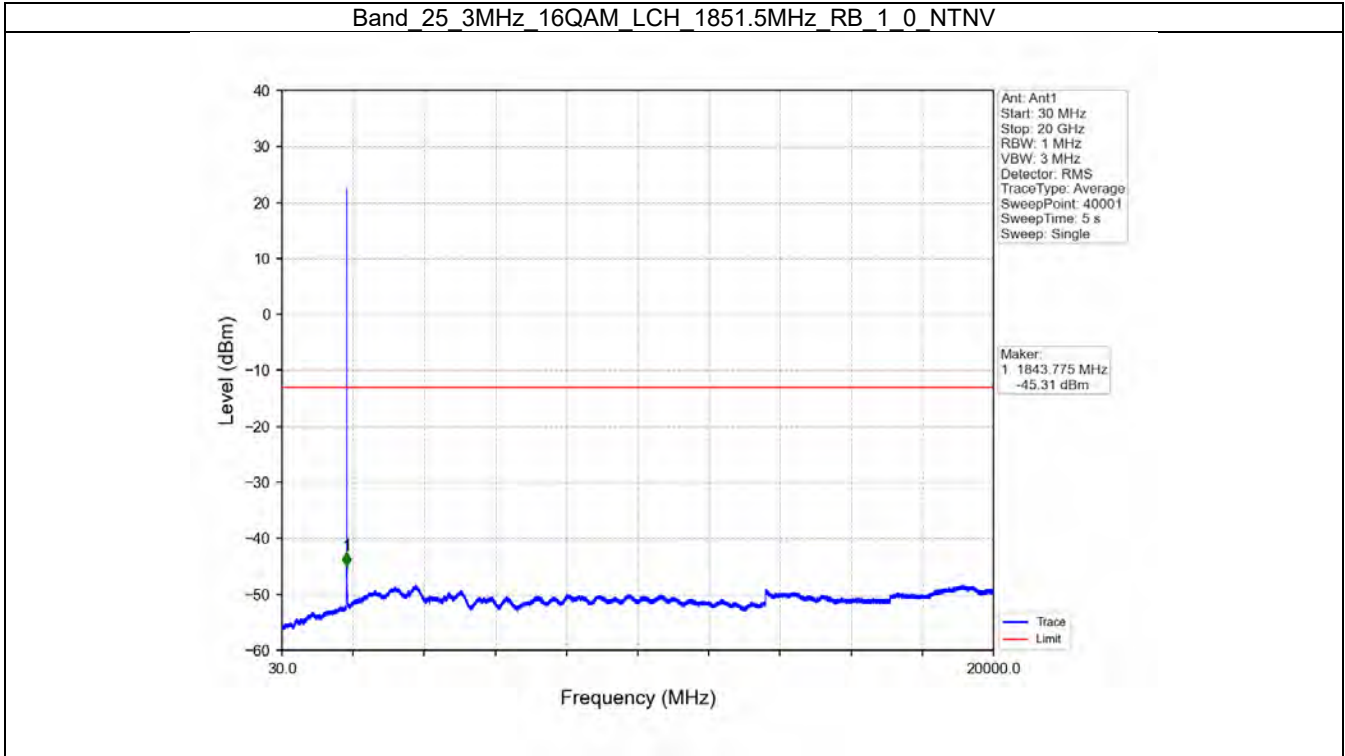

BV 7Layers Communications
Technology (Shenzhen) Co. Ltd

No.B102, Dazu Chuangxin Mansion, North of Beihuan
Avenue, North Area, Hi-Tech Industrial Park, Nanshan
District, Shenzhen, Guangdong, China

Tel: +86 755 8869 6566

Fax: +86 755 8869 6577

Email: customerservice.sw@bureauveritas.com