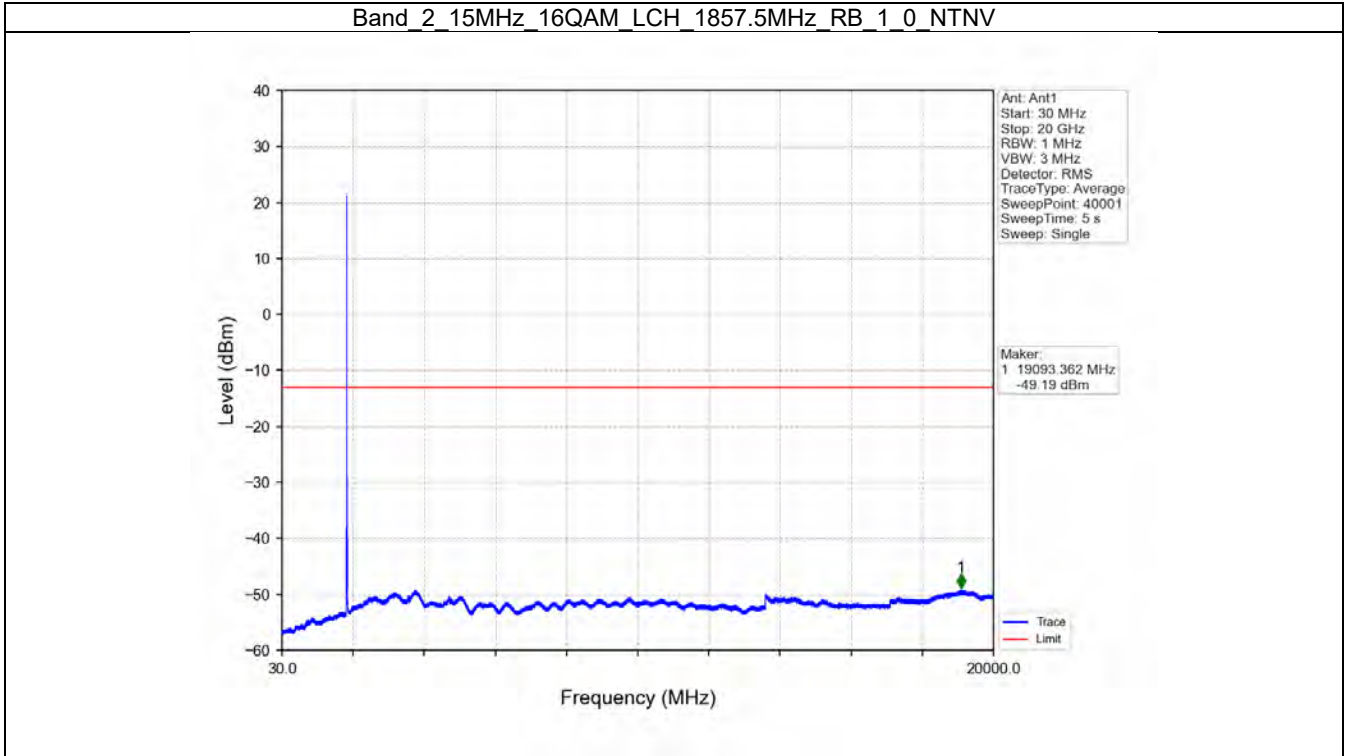

BV 7Layers Communications
Technology (Shenzhen) Co. Ltd

No.B102, Dazu Chuangxin Mansion, North of Beihuan
Avenue, North Area, Hi-Tech Industrial Park, Nanshan
District, Shenzhen, Guangdong, China

Tel: +86 755 8869 6566

Fax: +86 755 8869 6577

Email: customerservice.sw@bureauveritas.com