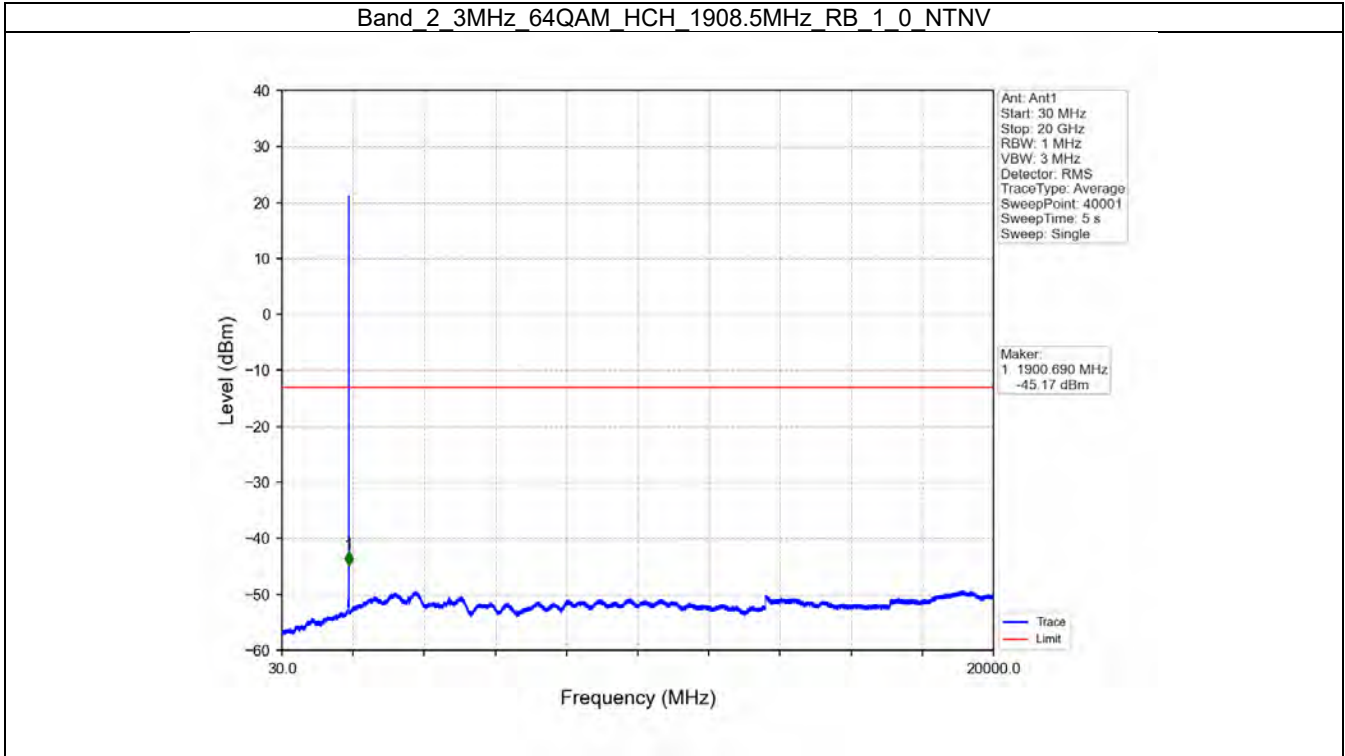

BV 7Layers Communications
Technology (Shenzhen) Co. Ltd

No.B102, Dazu Chuangxin Mansion, North of Beihuan
Avenue, North Area, Hi-Tech Industrial Park, Nanshan
District, Shenzhen, Guangdong, China

Tel: +86 755 8869 6566

Fax: +86 755 8869 6577

Email: customerservice.sw@bureauveritas.com