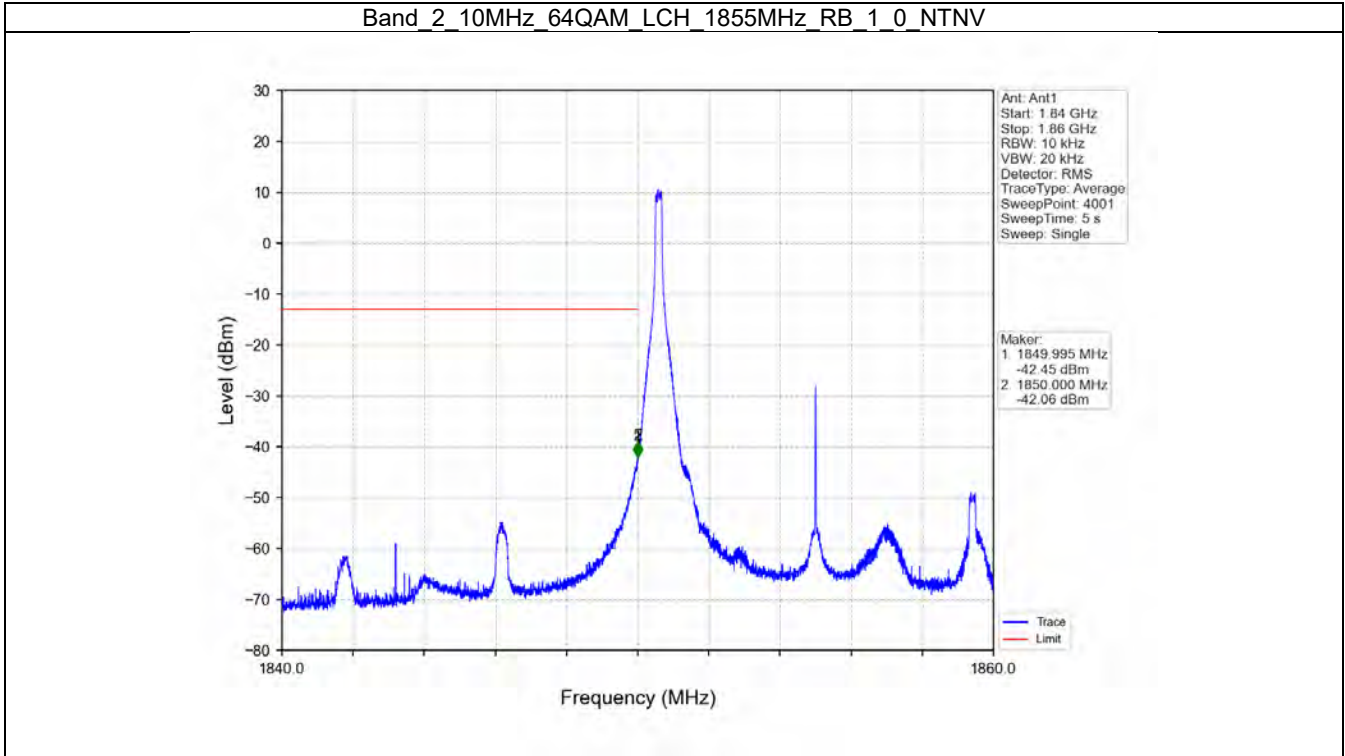

BV 7Layers Communications
Technology (Shenzhen) Co. Ltd

No.B102, Dazu Chuangxin Mansion, North of Beihuan
Avenue, North Area, Hi-Tech Industrial Park, Nanshan
District, Shenzhen, Guangdong, China

Tel: +86 755 8869 6566

Fax: +86 755 8869 6577

Email: customerservice.sw@bureauveritas.com