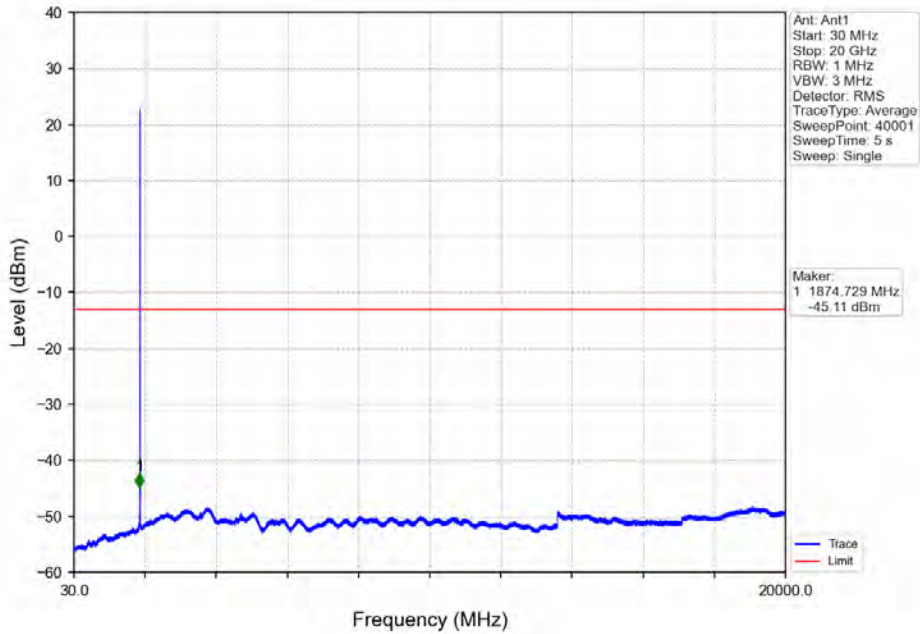

BV 7Layers Communications Technology (Shenzhen) Co. Ltd

No.B102, Dazu Chuangxin Mansion, North of Beihuan Avenue, North Area, Hi-Tech Industrial Park, Nanshan District, Shenzhen, Guangdong, China

Tel: +86 755 8869 6566

Fax: +86 755 8869 6577

Email: customerservice.sw@bureauveritas.com