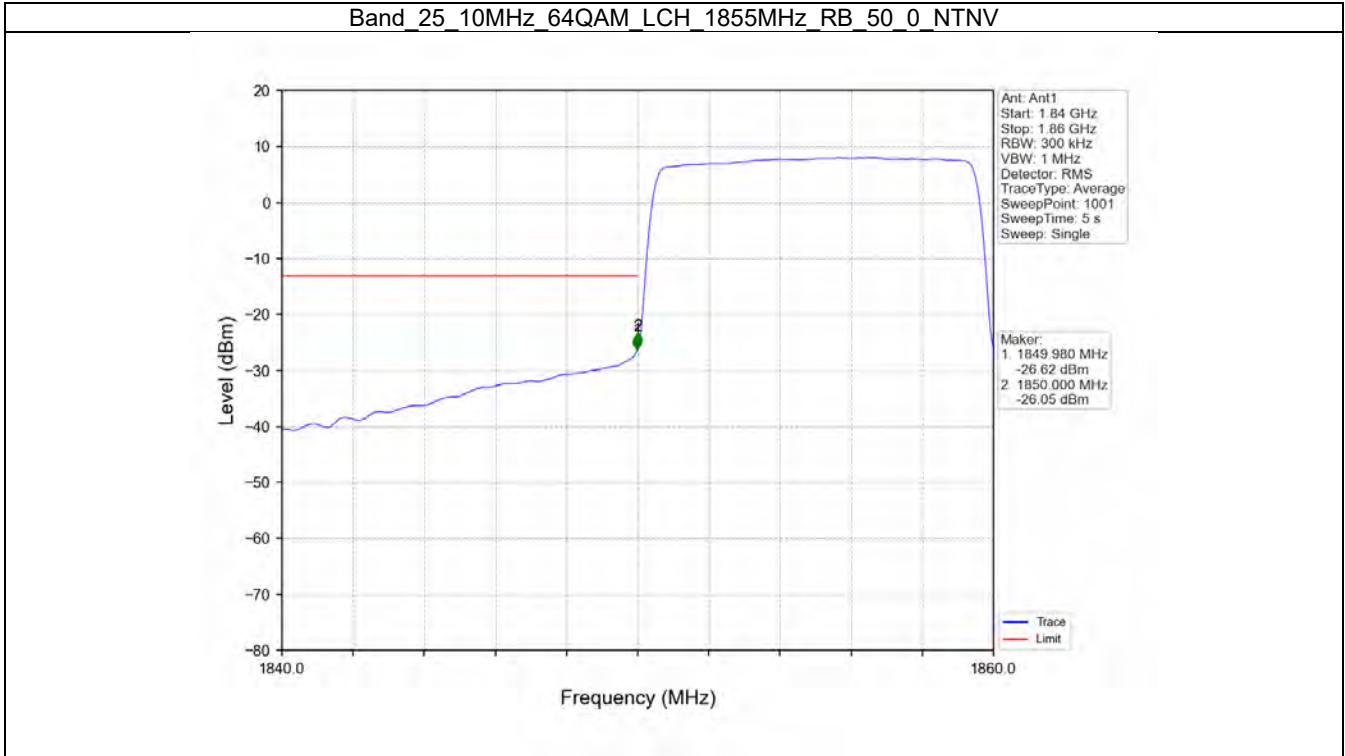

BV 7Layers Communications Technology (Shenzhen) Co. Ltd

No.B102, Dazu Chuangxin Mansion, North of Beihuan Avenue, North Area, Hi-Tech Industrial Park, Nanshan District, Shenzhen, Guangdong, China

Tel: +86 755 8869 6566

Fax: +86 755 8869 6577

Email: customerservice.sw@bureauveritas.com