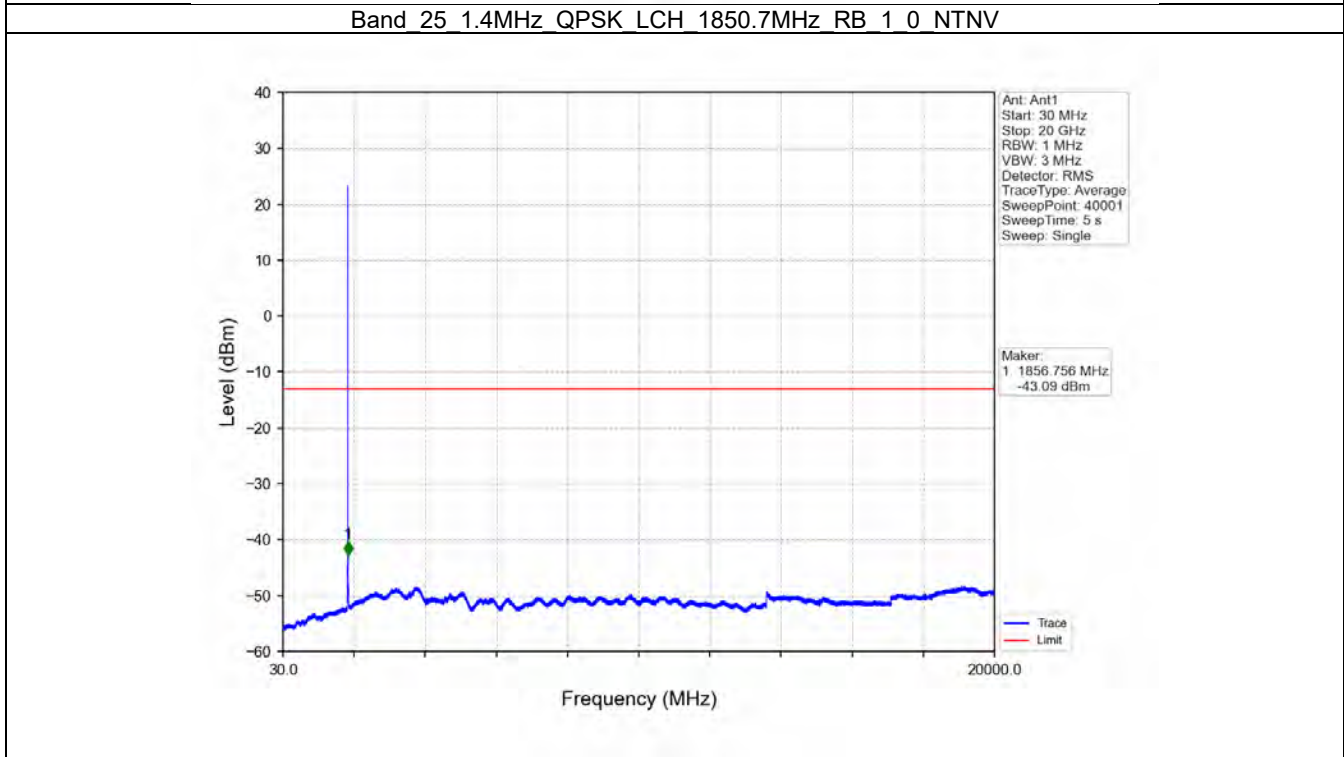

4.4.2 Test Graph

BV 7Layers Communications
Technology (Shenzhen) Co. Ltd

No.B102, Dazu Chuangxin Mansion, North of Beihuan
Avenue, North Area, Hi-Tech Industrial Park, Nanshan
District, Shenzhen, Guangdong, China

Tel: +86 755 8869 6566

Fax: +86 755 8869 6577

Email: customerservice.sw@bureauveritas.com