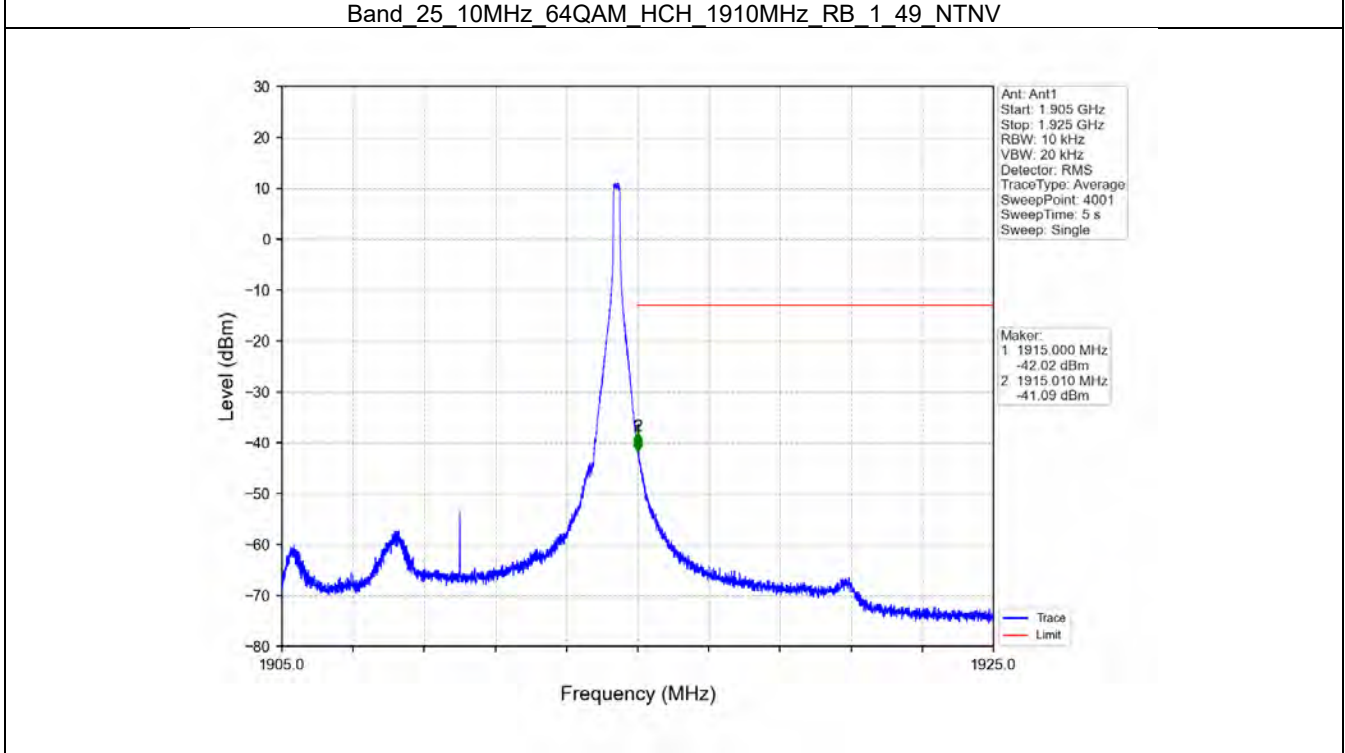

BV 7Layers Communications
Technology (Shenzhen) Co. Ltd

No.B102, Dazu Chuangxin Mansion, North of Beihuan
Avenue, North Area, Hi-Tech Industrial Park, Nanshan
District, Shenzhen, Guangdong, China

Tel: +86 755 8869 6566

Fax: +86 755 8869 6577

Email: customerservice.sw@bureauveritas.com