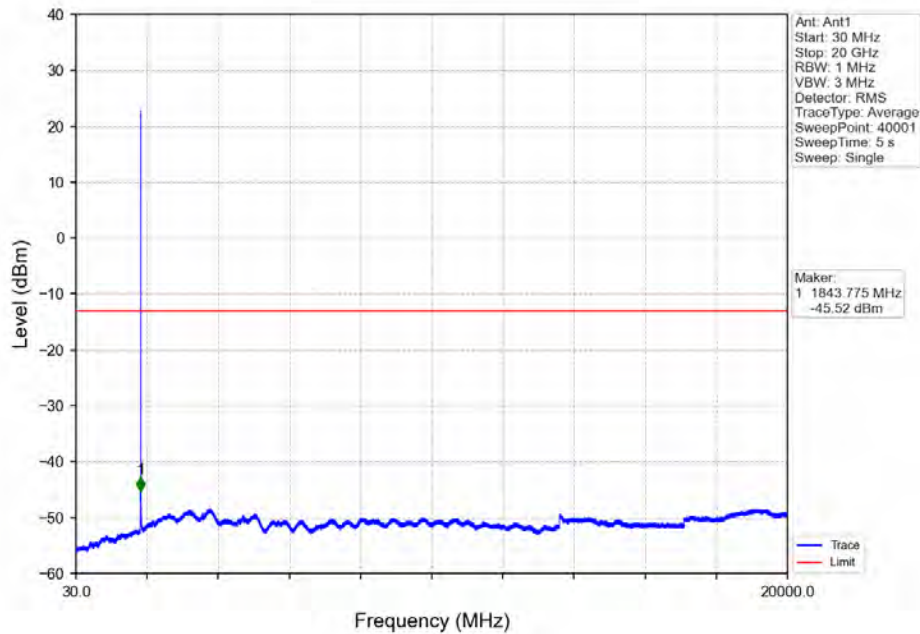

Band 25 3MHz 64QAM LCH 1851.5MHz RB 1 0 NTN

BV 7Layers Communications Technology (Shenzhen) Co. Ltd

No.B102, Dazu Chuangxin Mansion, North of Beihuan Avenue, North Area, Hi-Tech Industrial Park, Nanshan District, Shenzhen, Guangdong, China

Tel: +86 755 8869 6566

Fax: +86 755 8869 6577

Email: customerservice.sw@bureauveritas.com