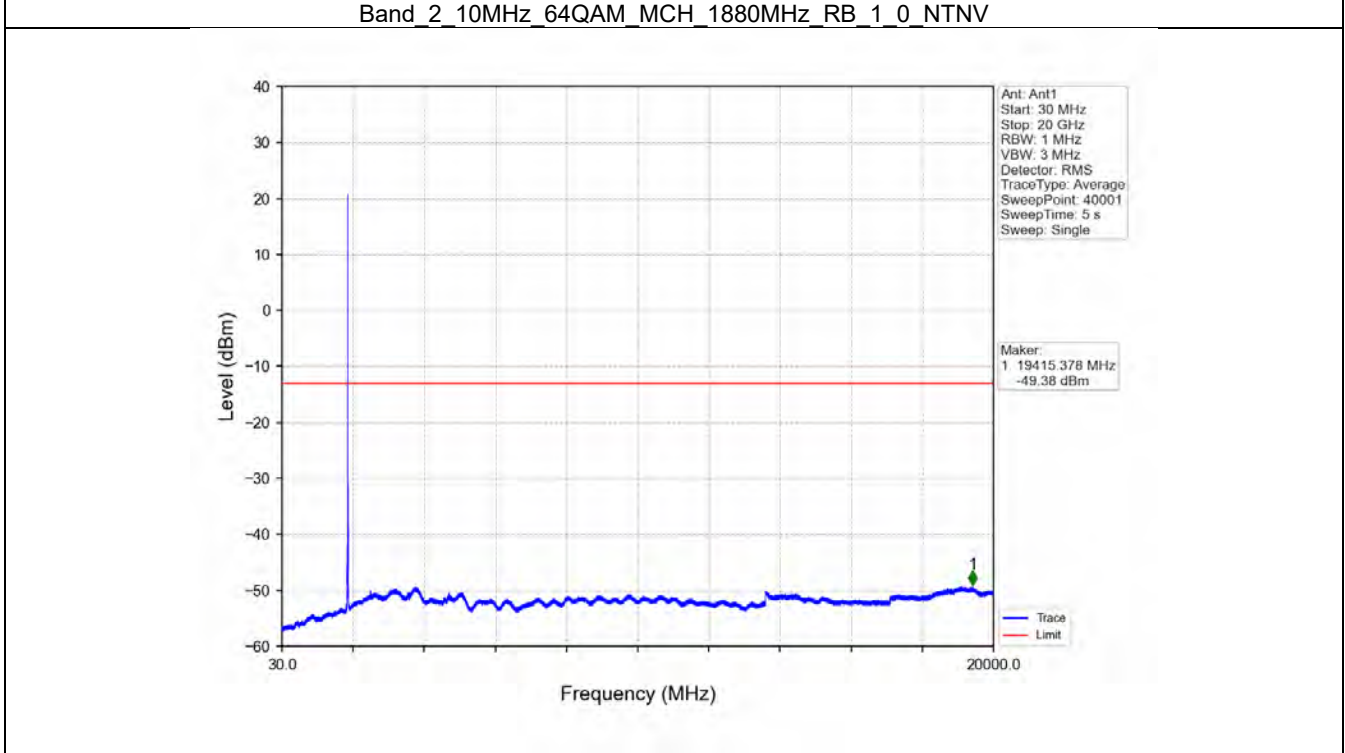

BV 7Layers Communications
Technology (Shenzhen) Co. Ltd

No.B102, Dazhu Chuangxin Mansion, North of Beihuan
Avenue, North Area, Hi-Tech Industrial Park, Nanshan
District, Shenzhen, Guangdong, China

Tel: +86 755 8869 6566

Fax: +86 755 8869 6577

Email: customerservice.sw@bureauveritas.com