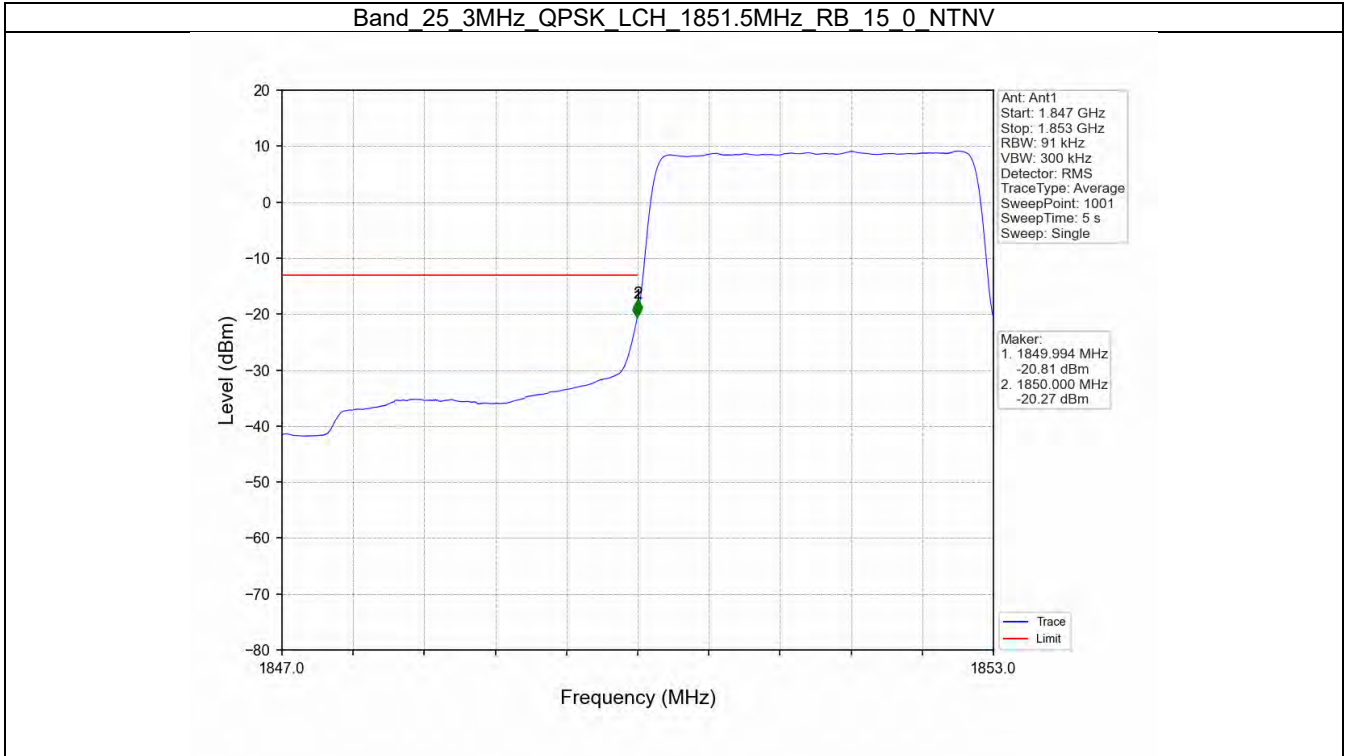

BV 7Layers Communications
Technology (Shenzhen) Co. Ltd

No.B102, Dazu Chuangxin Mansion, North of Beihuan
Avenue, North Area, Hi-Tech Industrial Park, Nanshan
District, Shenzhen, Guangdong, China

Tel: +86 755 8869 6566

Fax: +86 755 8869 6577

Email: customerservice.sw@bureauveritas.com