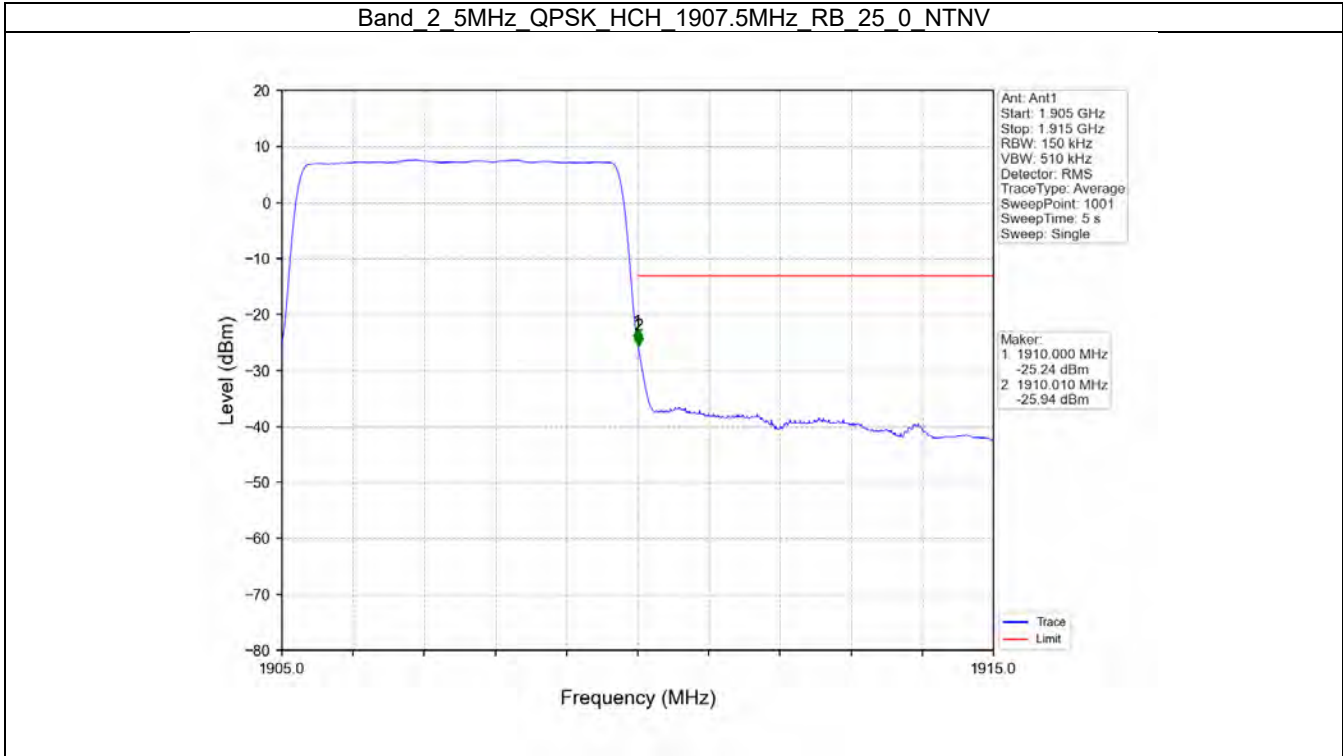

BV 7Layers Communications
Technology (Shenzhen) Co. Ltd

No.B102, Dazu Chuangxin Mansion, North of Beihuan
Avenue, North Area, Hi-Tech Industrial Park, Nanshan
District, Shenzhen, Guangdong, China

Tel: +86 755 8869 6566

Fax: +86 755 8869 6577

Email: customerservice.sw@bureauveritas.com