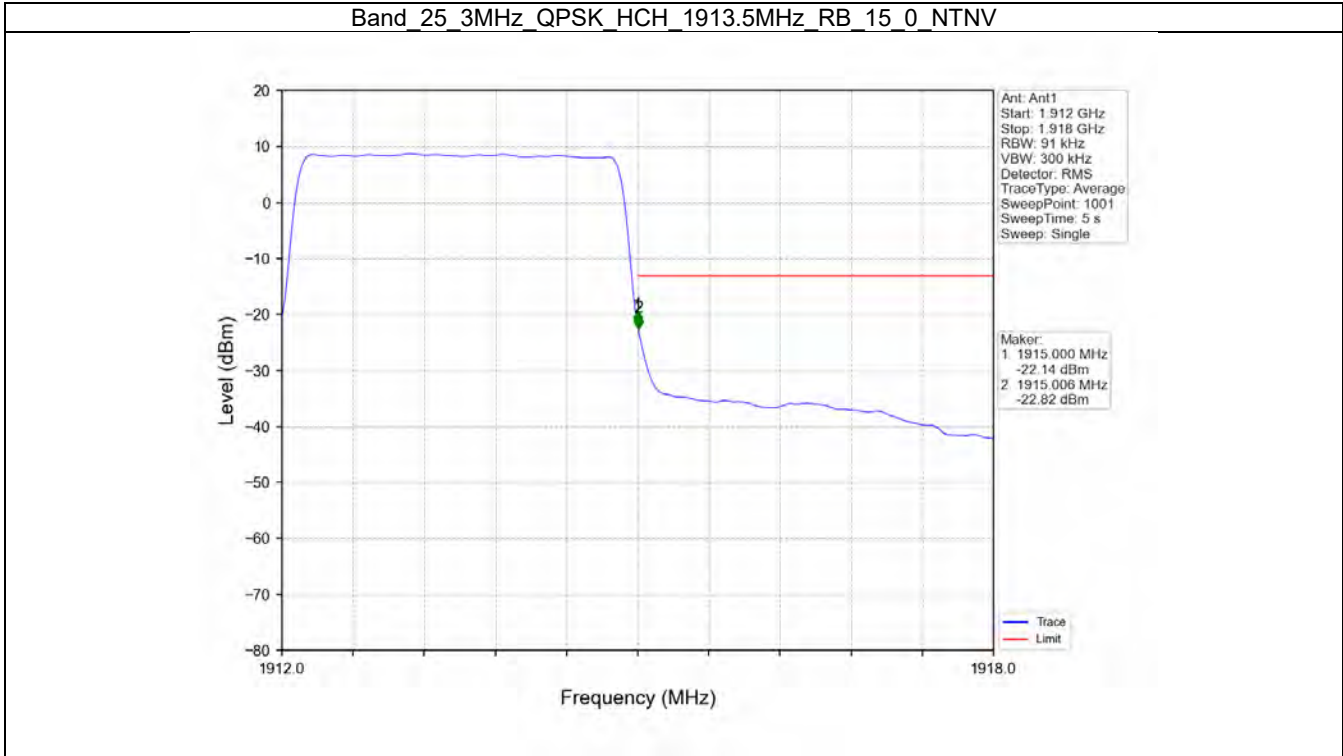

BV 7Layers Communications
Technology (Shenzhen) Co. Ltd

No.B102, Dazu Chuangxin Mansion, North of Beihuan
Avenue, North Area, Hi-Tech Industrial Park, Nanshan
District, Shenzhen, Guangdong, China

Tel: +86 755 8869 6566

Fax: +86 755 8869 6577

Email: customerservice.sw@bureauveritas.com