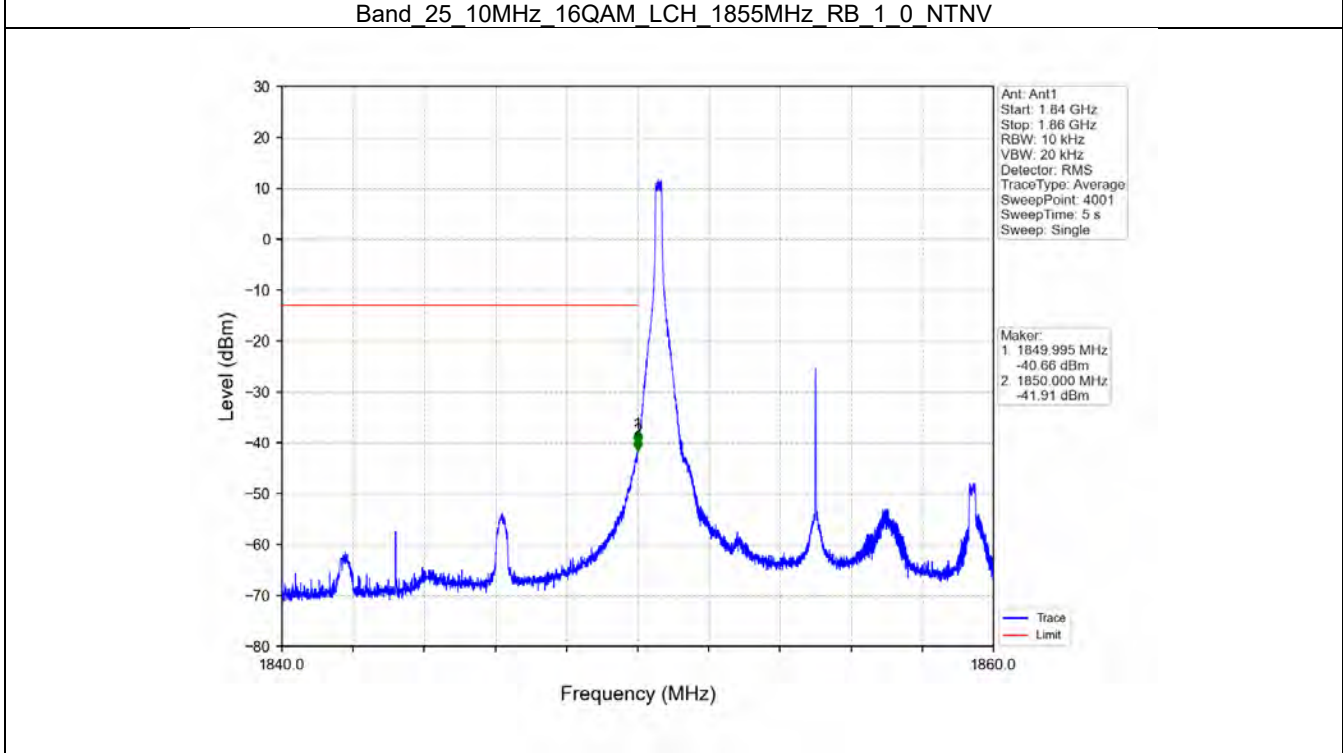

BV 7Layers Communications
Technology (Shenzhen) Co. Ltd

No.B102, Dazu Chuangxin Mansion, North of Beihuan
Avenue, North Area, Hi-Tech Industrial Park, Nanshan
District, Shenzhen, Guangdong, China

Tel: +86 755 8869 6566

Fax: +86 755 8869 6577

Email: customerservice.sw@bureauveritas.com