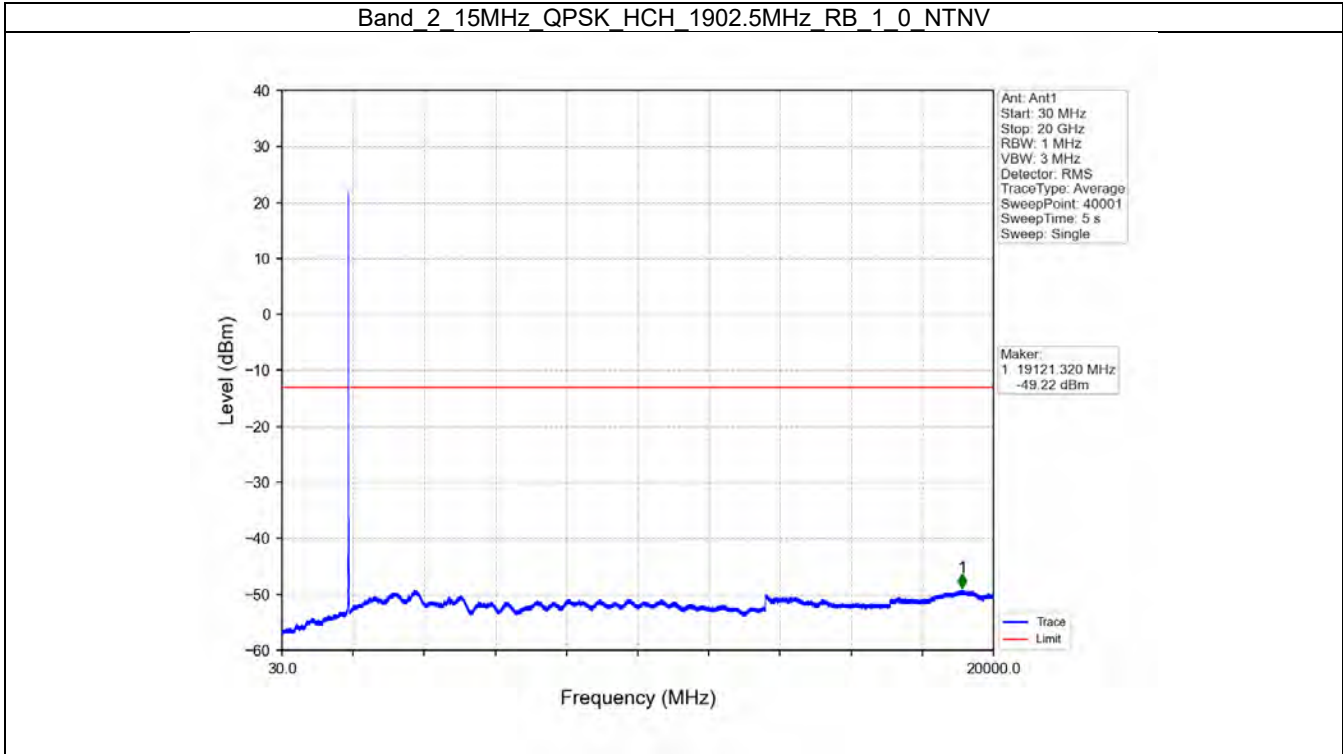

BV 7Layers Communications
Technology (Shenzhen) Co. Ltd

No.B102, Dazu Chuangxin Mansion, North of Beihuan
Avenue, North Area, Hi-Tech Industrial Park, Nanshan
District, Shenzhen, Guangdong, China

Tel: +86 755 8869 6566

Fax: +86 755 8869 6577

Email: customerservice.sw@bureauveritas.com