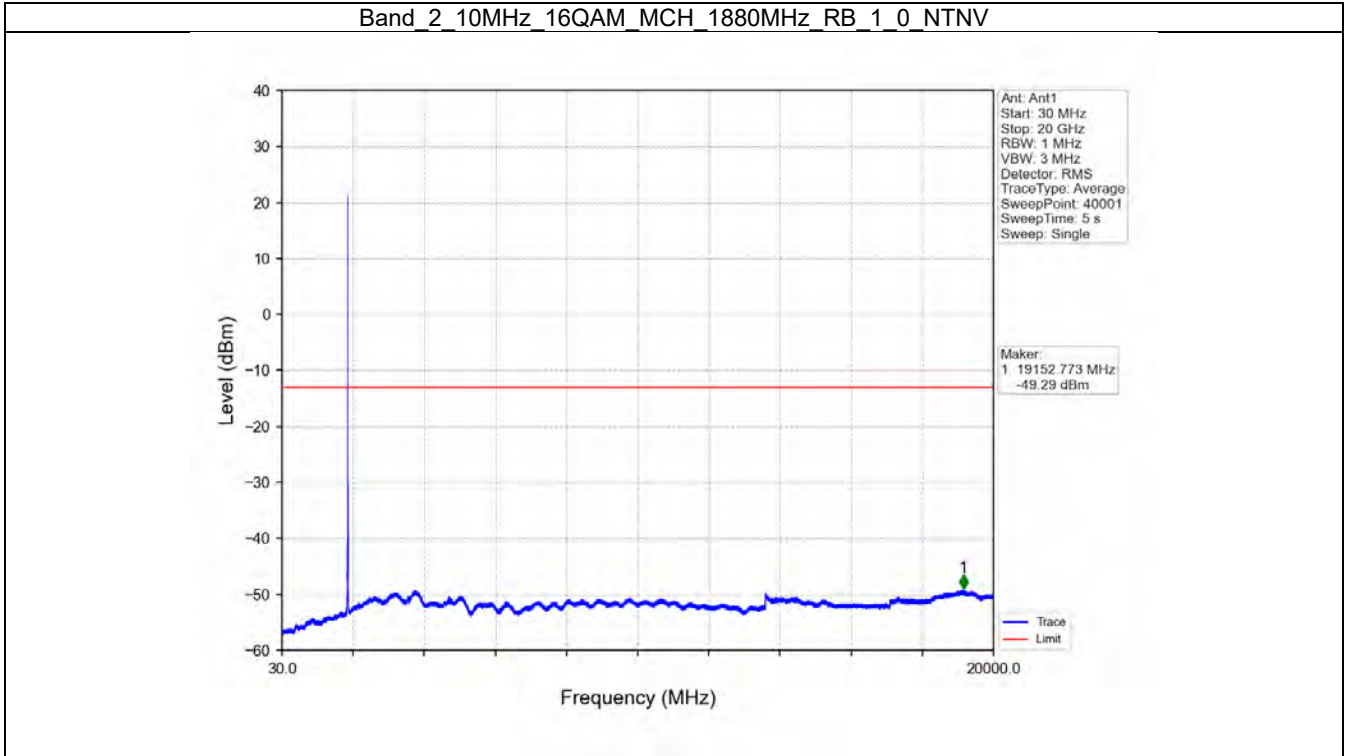

BV 7Layers Communications Technology (Shenzhen) Co. Ltd

No.B102, Dazu Chuangxin Mansion, North of Beihuan Avenue, North Area, Hi-Tech Industrial Park, Nanshan District, Shenzhen, Guangdong, China

Tel: +86 755 8869 6566

Fax: +86 755 8869 6577

Email: customerservice.sw@bureauveritas.com