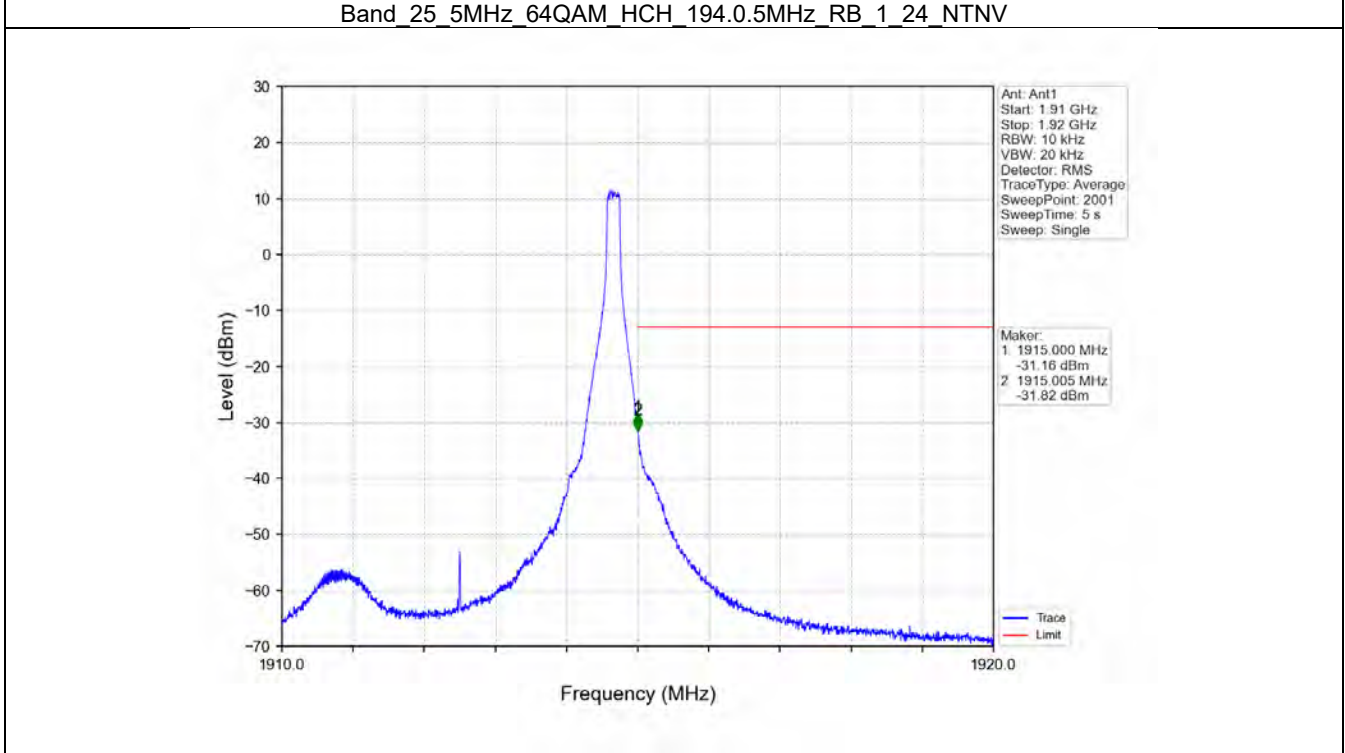

BV 7Layers Communications
Technology (Shenzhen) Co. Ltd

No.B102, Dazu Chuangxin Mansion, North of Beihuan
Avenue, North Area, Hi-Tech Industrial Park, Nanshan
District, Shenzhen, Guangdong, China

Tel: +86 755 8869 6566

Fax: +86 755 8869 6577

Email: customerservice.sw@bureauveritas.com