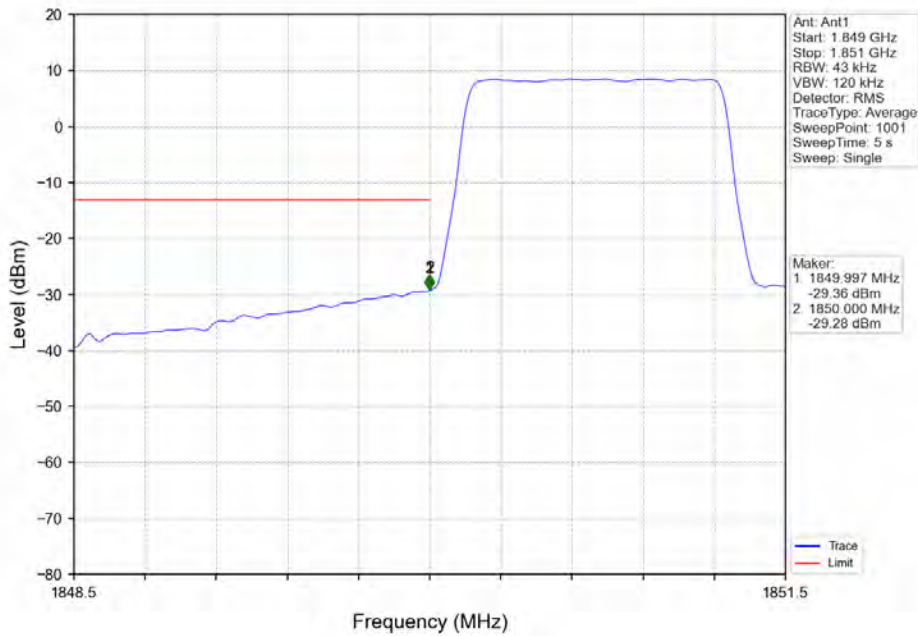

Band 25 1.4MHz 16QAM LCH 1850.7MHz RB 6 0 NTNV

BV 7Layers Communications
Technology (Shenzhen) Co. Ltd

No.B102, Dazu Chuangxin Mansion, North of Beihuan
Avenue, North Area, Hi-Tech Industrial Park, Nanshan
District, Shenzhen, Guangdong, China

Tel: +86 755 8869 6566

Fax: +86 755 8869 6577

Email: customerservice.sw@bureauveritas.com