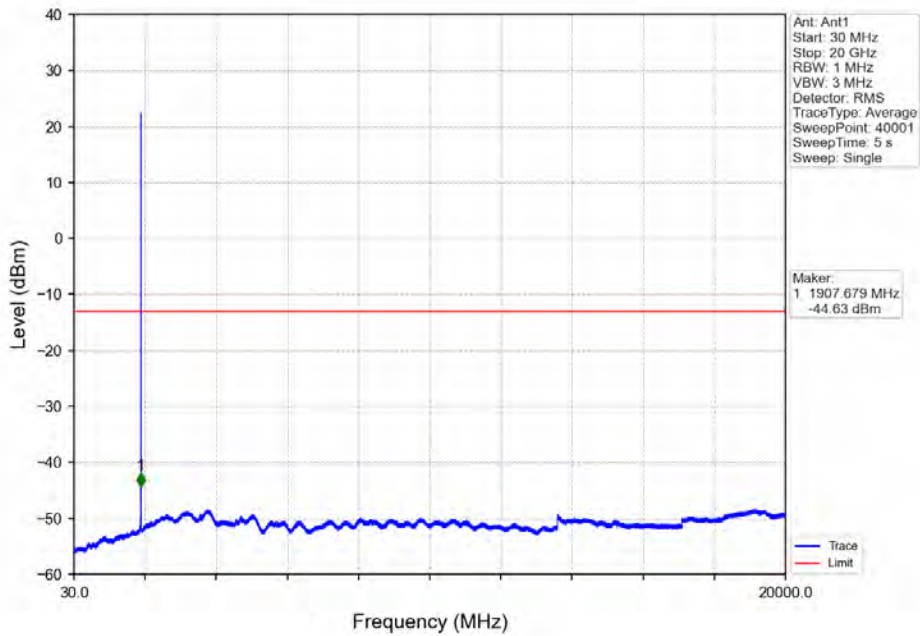

Band 25 1.4MHz 16QAM HCH 1914.3MHz RB 1 0 NTNV

BV 7Layers Communications Technology (Shenzhen) Co. Ltd

No.B102, Dazu Chuangxin Mansion, North of Beihuan Avenue, North Area, Hi-Tech Industrial Park, Nanshan District, Shenzhen, Guangdong, China

Tel: +86 755 8869 6566

Fax: +86 755 8869 6577

Email: customerservice.sw@bureauveritas.com