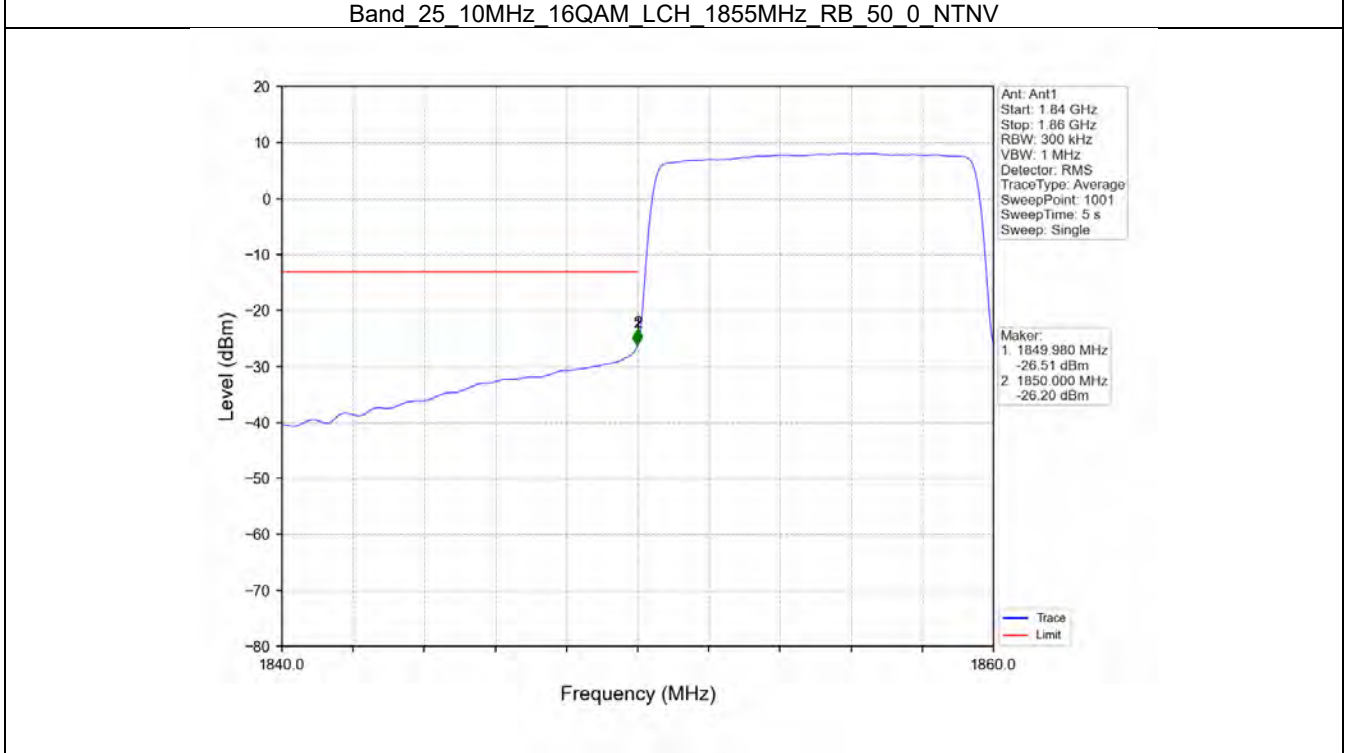

Band 25 10MHz 16QAM MCH 1882.5MHz RB 1 0 NTNV

BV 7Layers Communications
Technology (Shenzhen) Co. Ltd

No.B102, Dazu Chuangxin Mansion, North of Beihuan
Avenue, North Area, Hi-Tech Industrial Park, Nanshan
District, Shenzhen, Guangdong, China

Tel: +86 755 8869 6566

Fax: +86 755 8869 6577

Email: customerservice.sw@bureauveritas.com