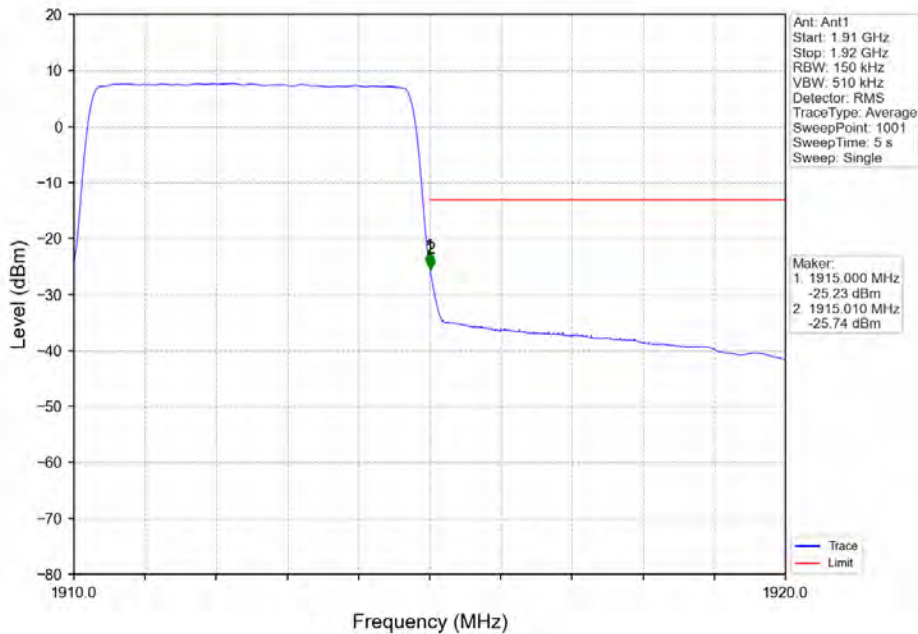

BV 7Layers Communications  
Technology (Shenzhen) Co. Ltd

No.B102, Dazu Chuangxin Mansion, North of Beihuan  
Avenue, North Area, Hi-Tech Industrial Park, Nanshan  
District, Shenzhen, Guangdong, China