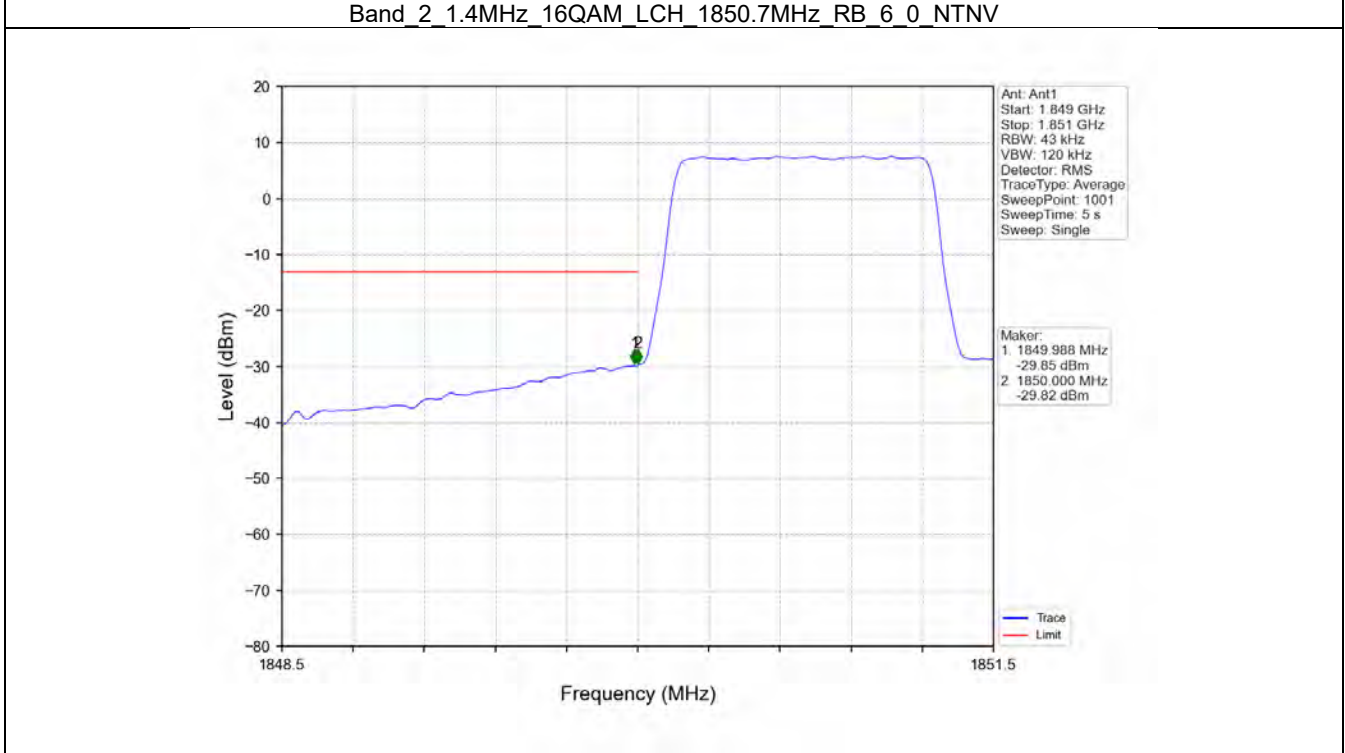

BV 7Layers Communications
Technology (Shenzhen) Co. Ltd

No.B102, Dazu Chuangxin Mansion, North of Beihuan
Avenue, North Area, Hi-Tech Industrial Park, Nanshan
District, Shenzhen, Guangdong, China

Tel: +86 755 8869 6566

Fax: +86 755 8869 6577

Email: customerservice.sw@bureauveritas.com