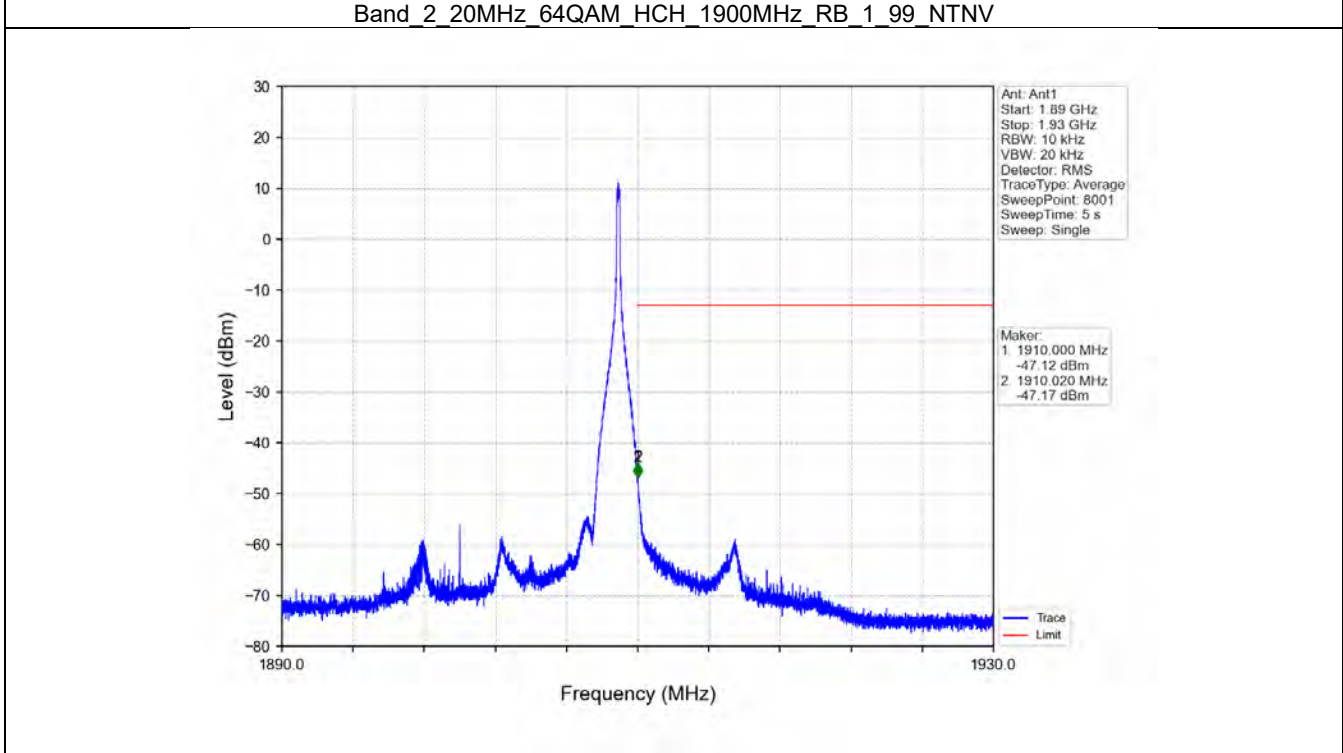

BV 7Layers Communications
Technology (Shenzhen) Co. Ltd

No.B102, Dazu Chuangxin Mansion, North of Beihuan
Avenue, North Area, Hi-Tech Industrial Park, Nanshan
District, Shenzhen, Guangdong, China

Tel: +86 755 8869 6566

Fax: +86 755 8869 6577

Email: customerservice.sw@bureauveritas.com