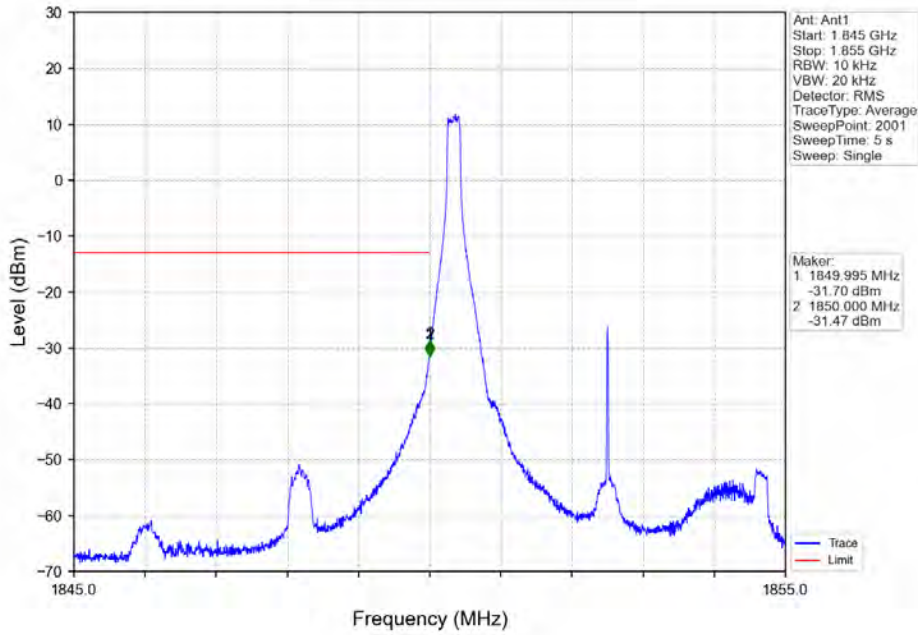

Band_25_5MHz_64QAM_LCH_1852.5MHz_RB_1_0_NTNV

Band 25 5MHz 64QAM LCH 1852.5MHz RB 1 0 NTN