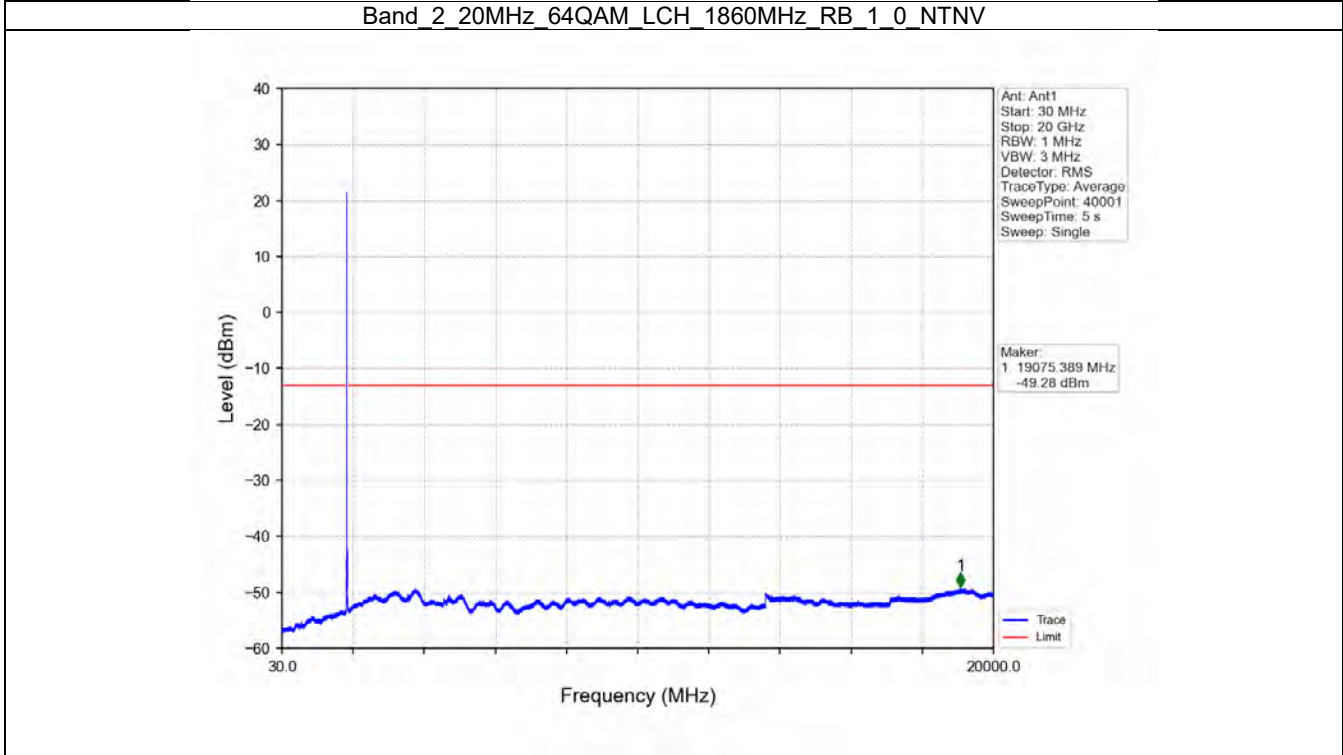

BV 7Layers Communications
Technology (Shenzhen) Co. Ltd

No.B102, Dazu Chuangxin Mansion, North of Beihuan
Avenue, North Area, Hi-Tech Industrial Park, Nanshan
District, Shenzhen, Guangdong, China

Tel: +86 755 8869 6566

Fax: +86 755 8869 6577

Email: customerservice.sw@bureauveritas.com