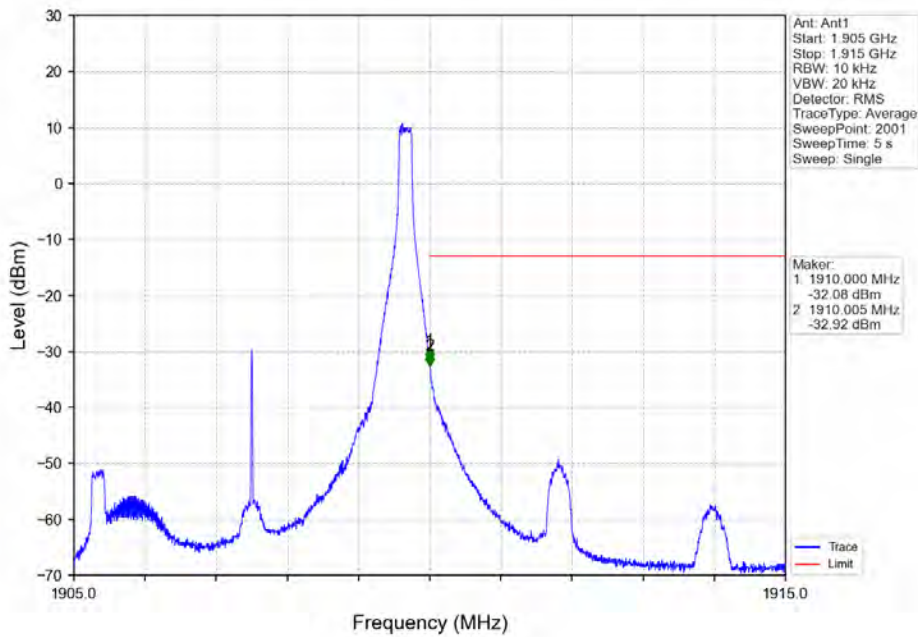

Band 2 5MHz 16QAM HCH 1907.5MHz RB 1 24 NTN