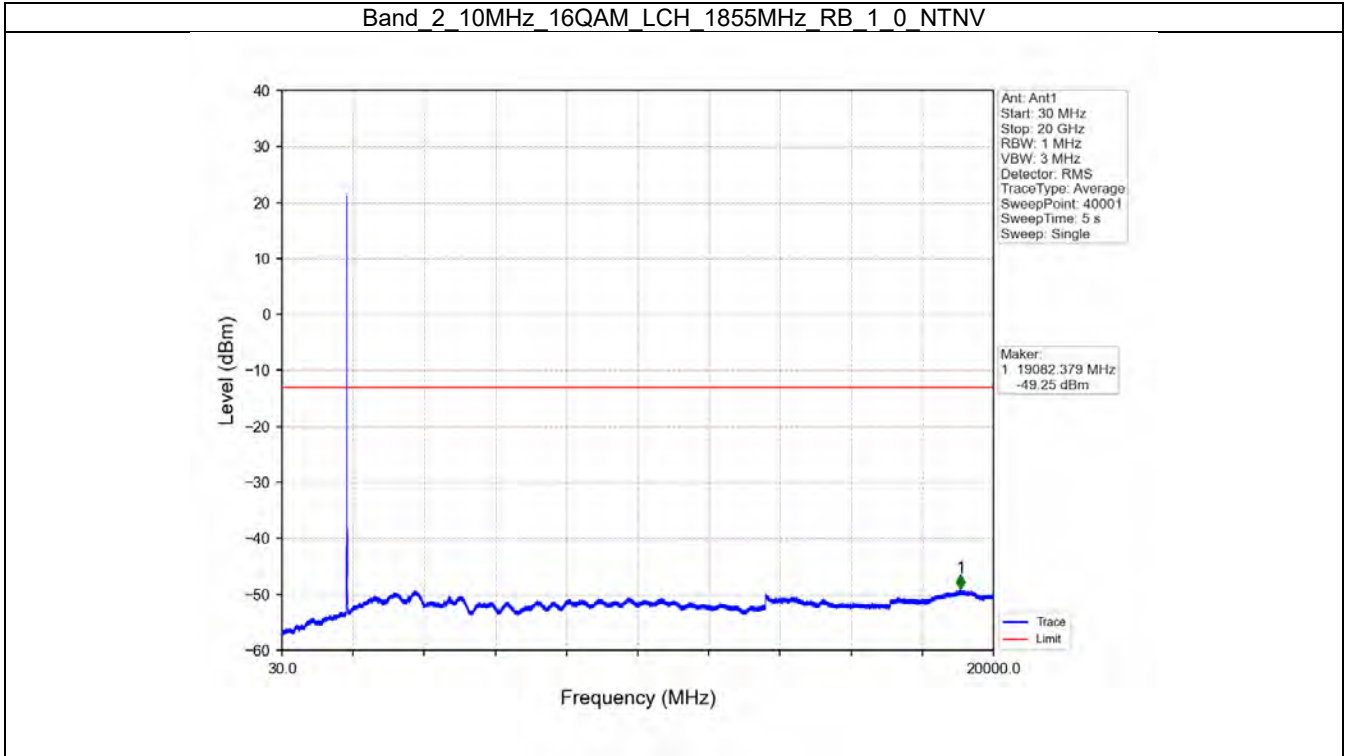

BV 7Layers Communications
Technology (Shenzhen) Co. Ltd

No.B102, Dazu Chuangxin Mansion, North of Beihuan
Avenue, North Area, Hi-Tech Industrial Park, Nanshan
District, Shenzhen, Guangdong, China

Tel: +86 755 8869 6566

Fax: +86 755 8869 6577

Email: customerservice.sw@bureauveritas.com