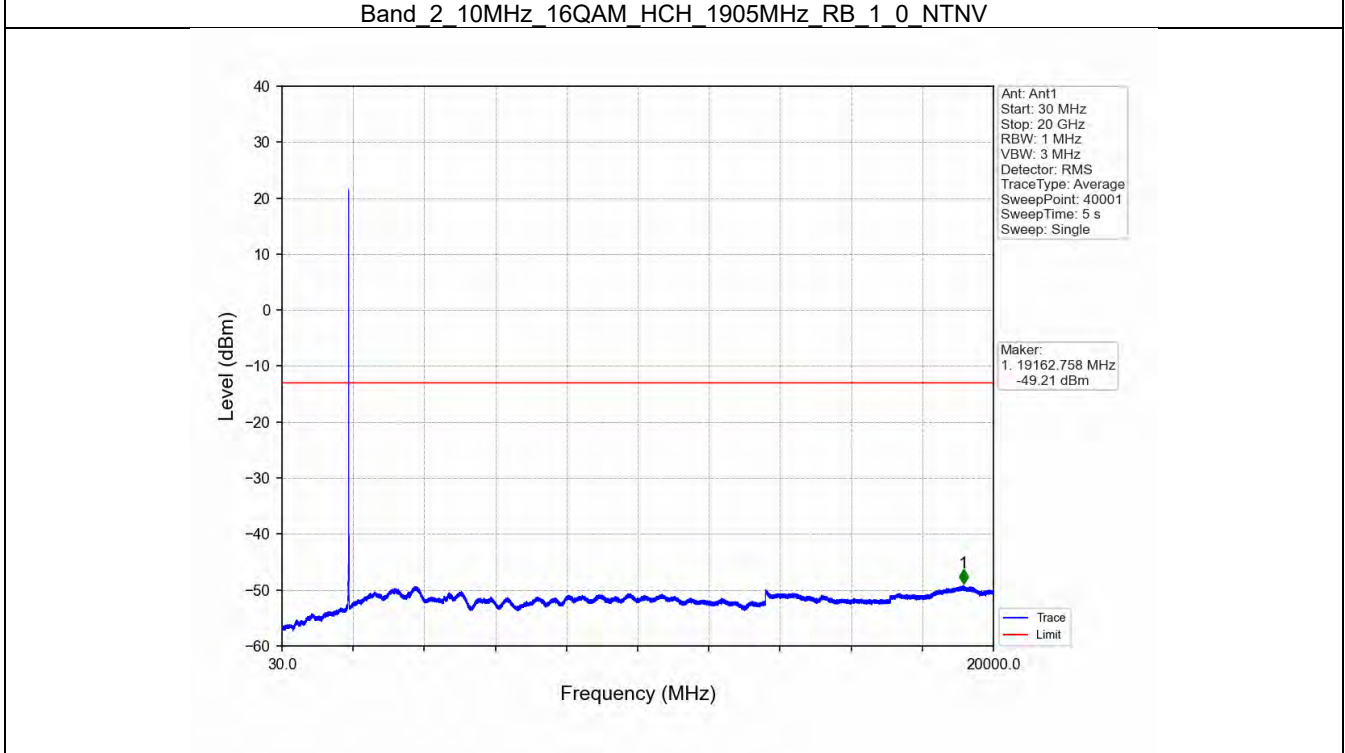

BV 7Layers Communications Technology (Shenzhen) Co. Ltd

No.B102, Dazu Chuangxin Mansion, North of Beihuan Avenue, North Area, Hi-Tech Industrial Park, Nanshan District, Shenzhen, Guangdong, China

Tel: +86 755 8869 6566

Fax: +86 755 8869 6577

Email: customerservice.sw@bureauveritas.com