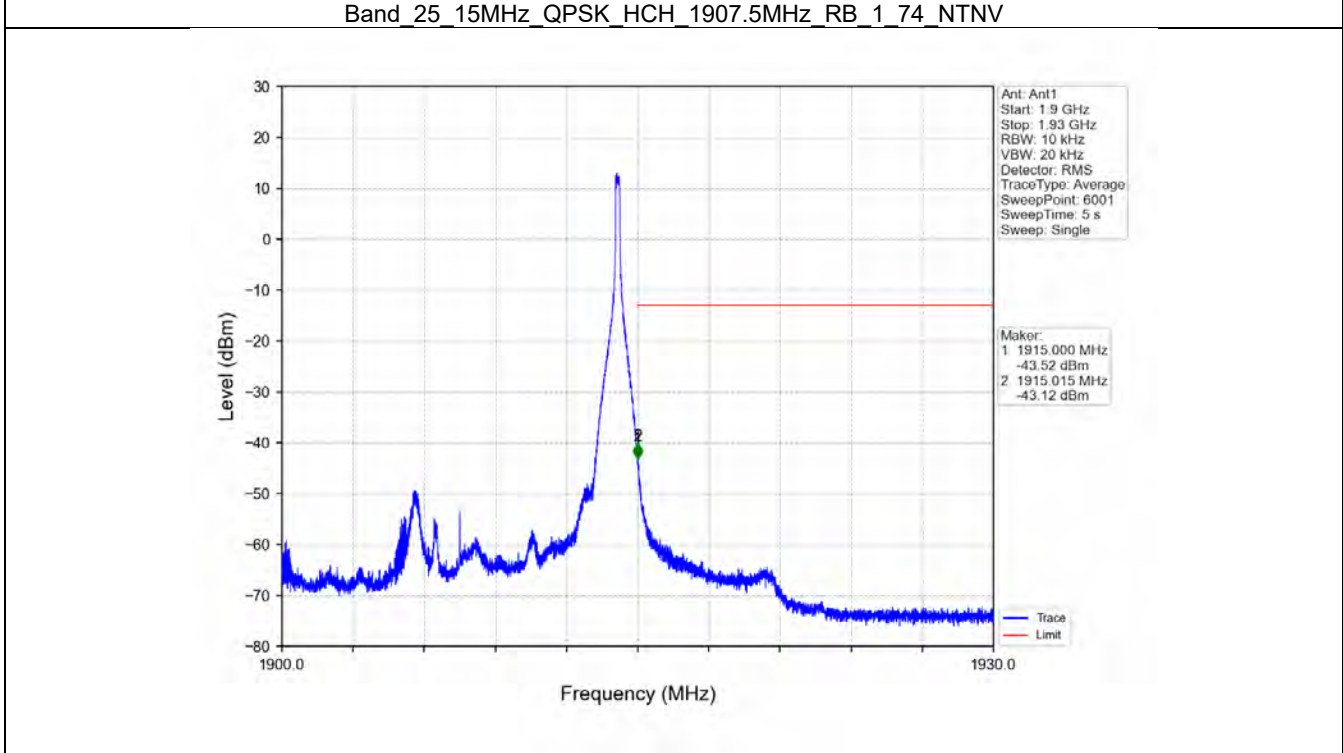

BV 7Layers Communications
Technology (Shenzhen) Co. Ltd

No.B102, Dazu Chuangxin Mansion, North of Beihuan
Avenue, North Area, Hi-Tech Industrial Park, Nanshan
District, Shenzhen, Guangdong, China

Tel: +86 755 8869 6566

Fax: +86 755 8869 6577

Email: customerservice.sw@bureauveritas.com