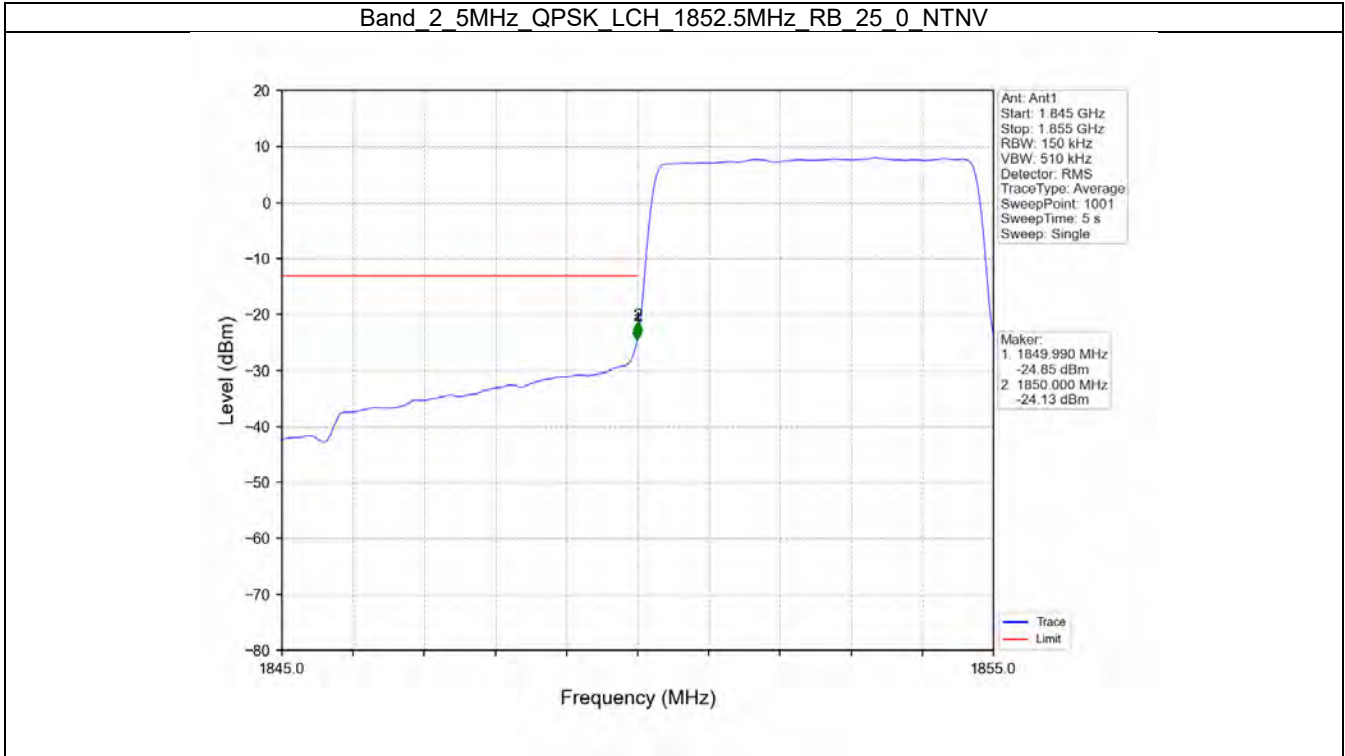

BV 7Layers Communications Technology (Shenzhen) Co. Ltd

No.B102, Dazu Chuangxin Mansion, North of Beihuan Avenue, North Area, Hi-Tech Industrial Park, Nanshan District, Shenzhen, Guangdong, China

Tel: +86 755 8869 6566

Fax: +86 755 8869 6577

Email: customerservice.sw@bureauveritas.com