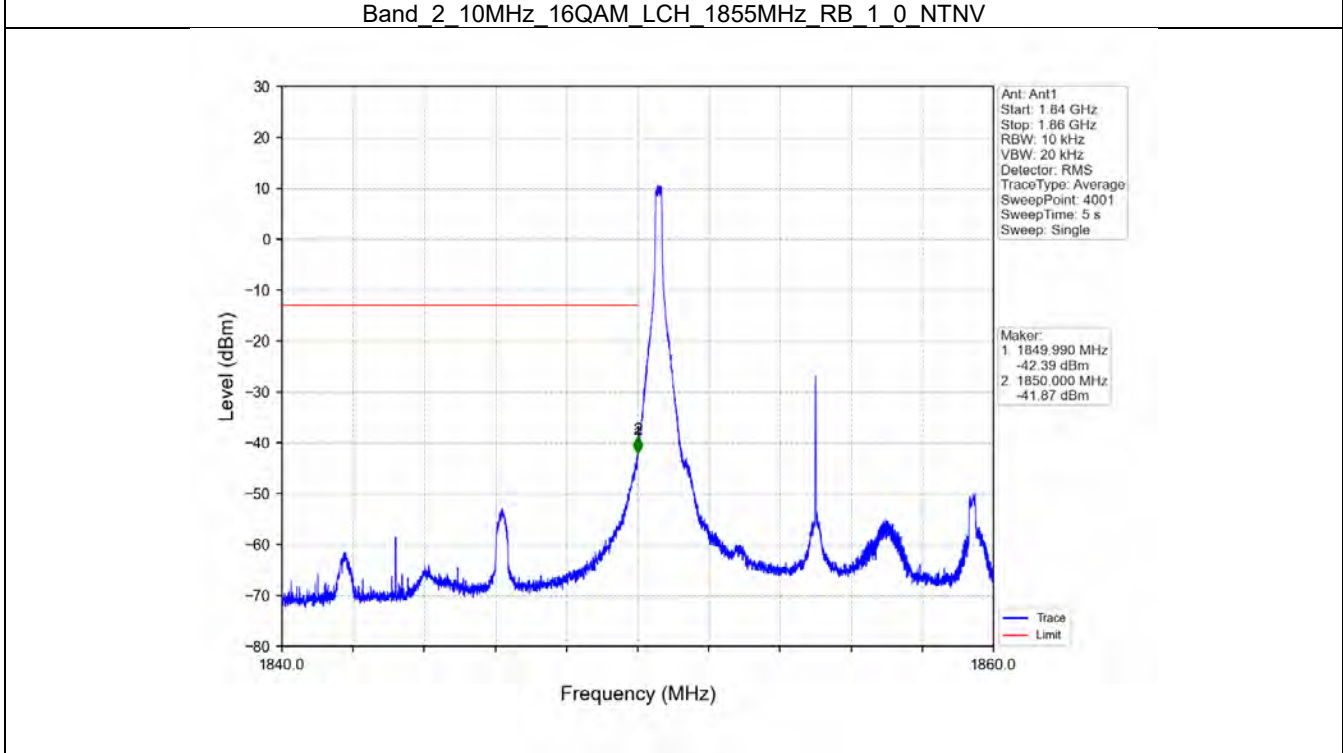

BV 7Layers Communications
Technology (Shenzhen) Co. Ltd

No.B102, Dazu Chuangxin Mansion, North of Beihuan
Avenue, North Area, Hi-Tech Industrial Park, Nanshan
District, Shenzhen, Guangdong, China

Tel: +86 755 8869 6566

Fax: +86 755 8869 6577

Email: customerservice.sw@bureauveritas.com