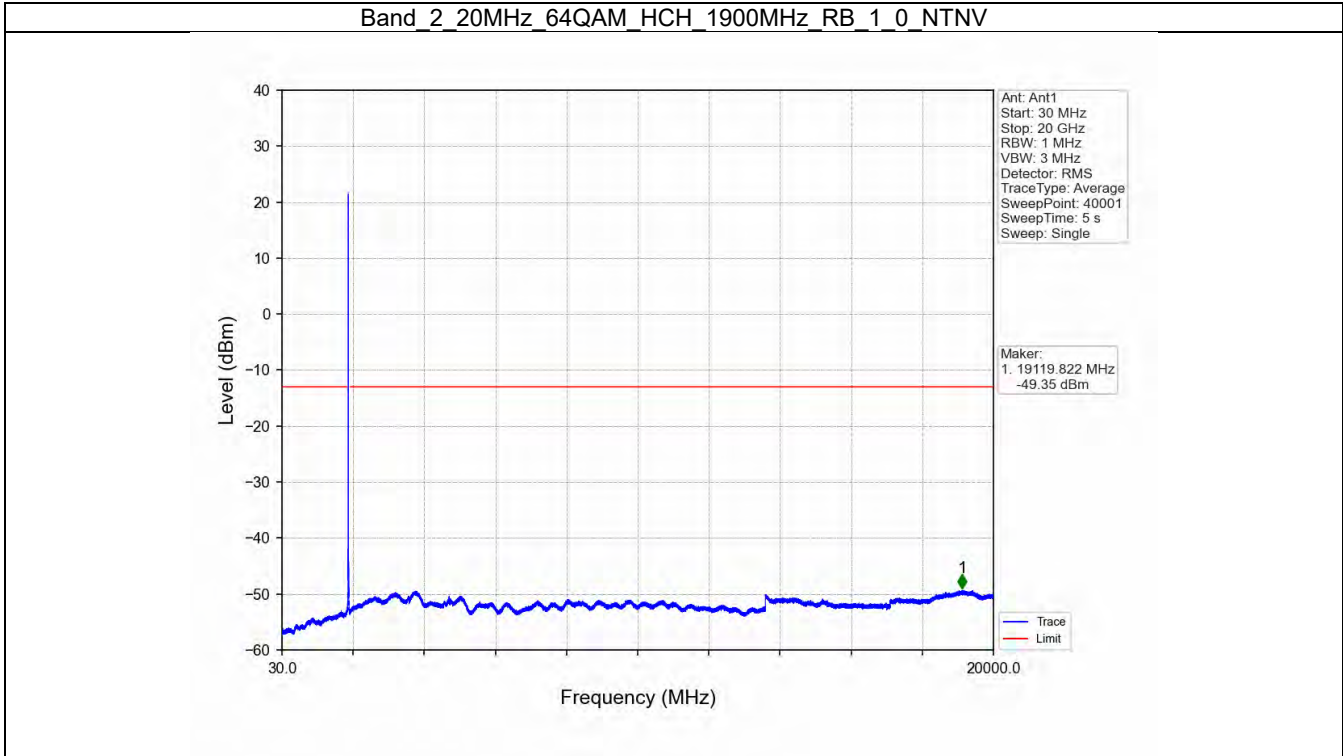

BV 7Layers Communications
Technology (Shenzhen) Co. Ltd

No.B102, Dazu Chuangxin Mansion, North of Beihuan
Avenue, North Area, Hi-Tech Industrial Park, Nanshan
District, Shenzhen, Guangdong, China

Tel: +86 755 8869 6566

Fax: +86 755 8869 6577

Email: customerservice.sw@bureauveritas.com