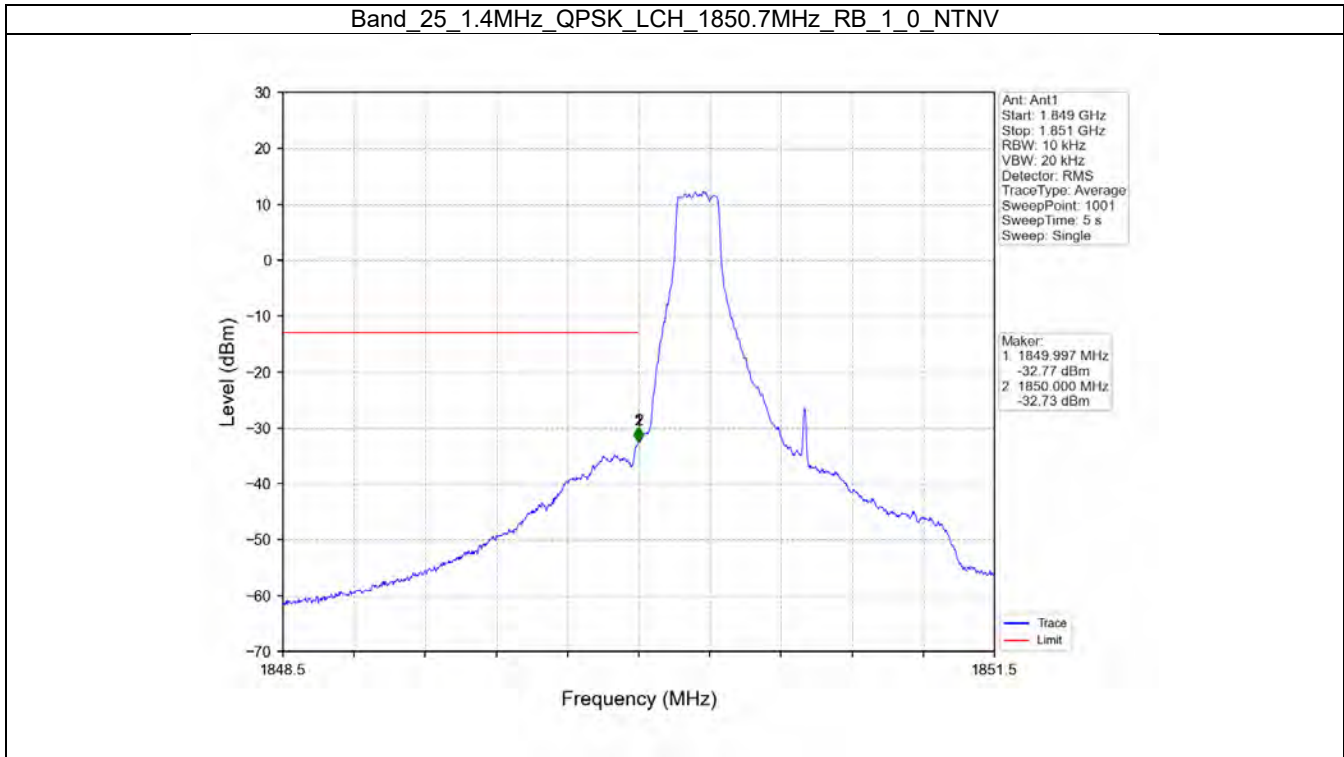

4.4.2 Test Graph

BV 7Layers Communications
Technology (Shenzhen) Co. Ltd

No.B102, Dazu Chuangxin Mansion, North of Beihuan
Avenue, North Area, Hi-Tech Industrial Park, Nanshan
District, Shenzhen, Guangdong, China

Tel: +86 755 8869 6566

Fax: +86 755 8869 6577

Email: customerservice.sw@bureauveritas.com