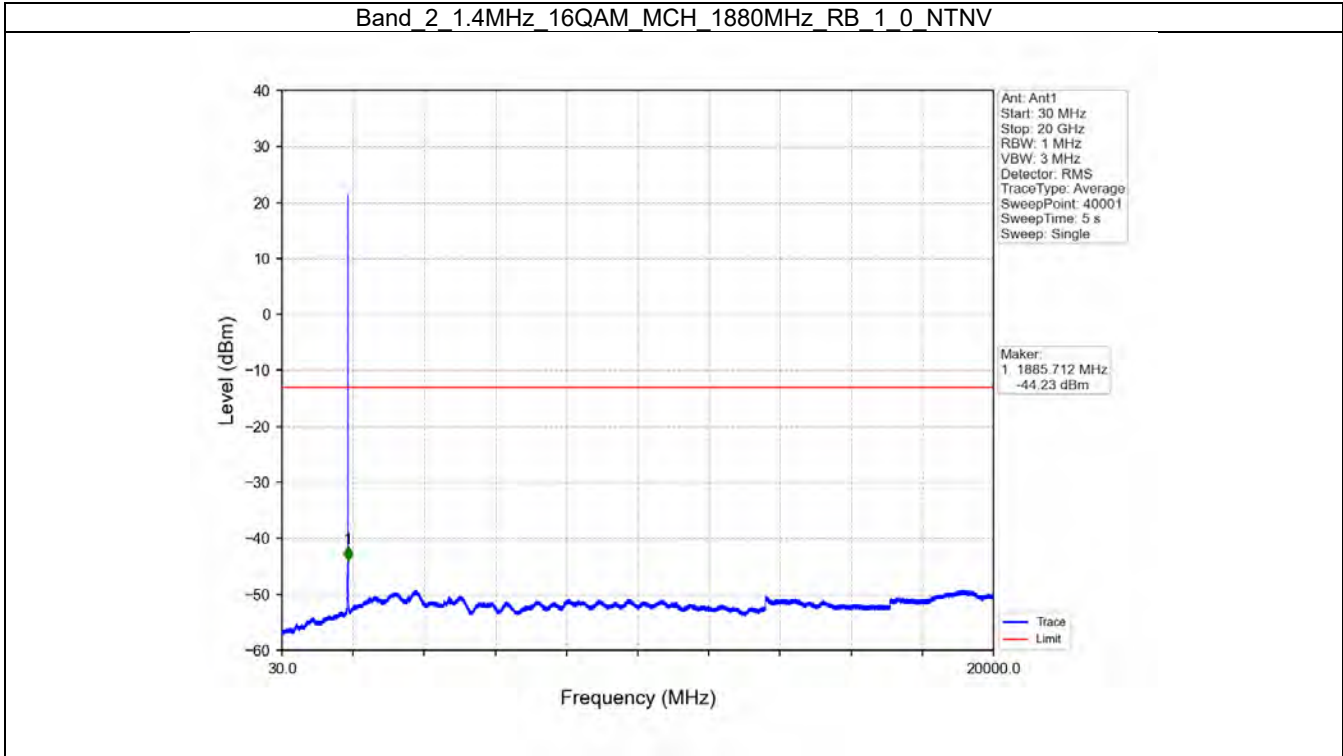

BV 7Layers Communications
Technology (Shenzhen) Co. Ltd

No.B102, Dazu Chuangxin Mansion, North of Beihuan
Avenue, North Area, Hi-Tech Industrial Park, Nanshan
District, Shenzhen, Guangdong, China

Tel: +86 755 8869 6566

Fax: +86 755 8869 6577

Email: customerservice.sw@bureauveritas.com