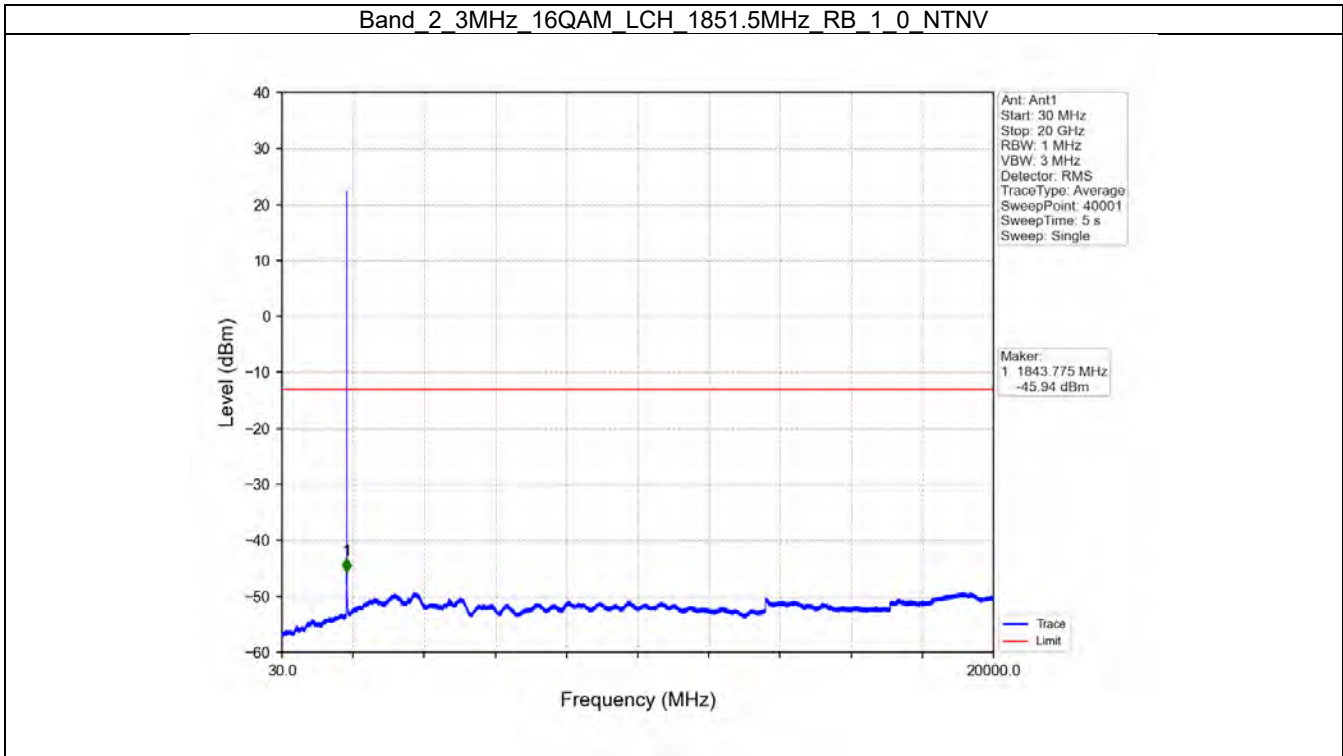

BV 7Layers Communications
Technology (Shenzhen) Co. Ltd

No.B102, Dazu Chuangxin Mansion, North of Beihuan
Avenue, North Area, Hi-Tech Industrial Park, Nanshan
District, Shenzhen, Guangdong, China

Tel: +86 755 8869 6566

Fax: +86 755 8869 6577

Email: customerservice.sw@bureauveritas.com