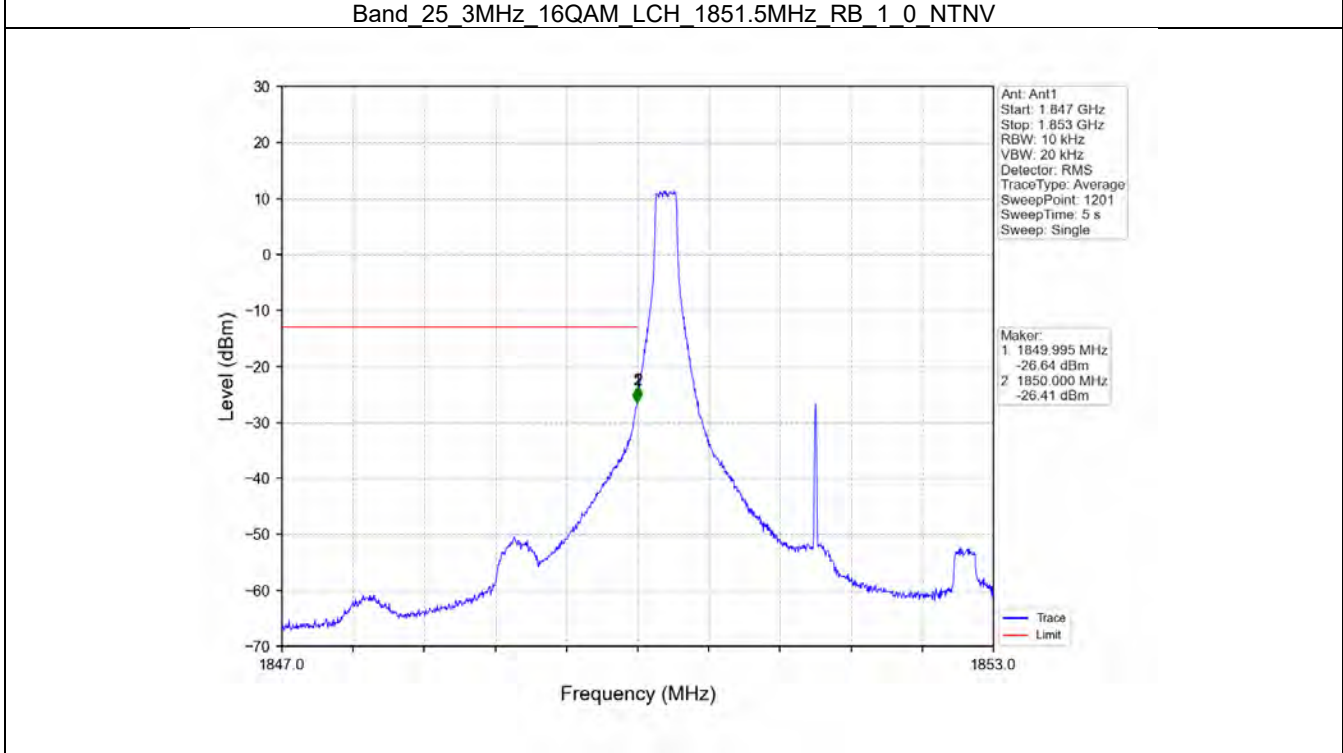

BV 7Layers Communications
Technology (Shenzhen) Co. Ltd

No.B102, Dazu Chuangxin Mansion, North of Beihuan
Avenue, North Area, Hi-Tech Industrial Park, Nanshan
District, Shenzhen, Guangdong, China

Tel: +86 755 8869 6566

Fax: +86 755 8869 6577

Email: customerservice.sw@bureauveritas.com