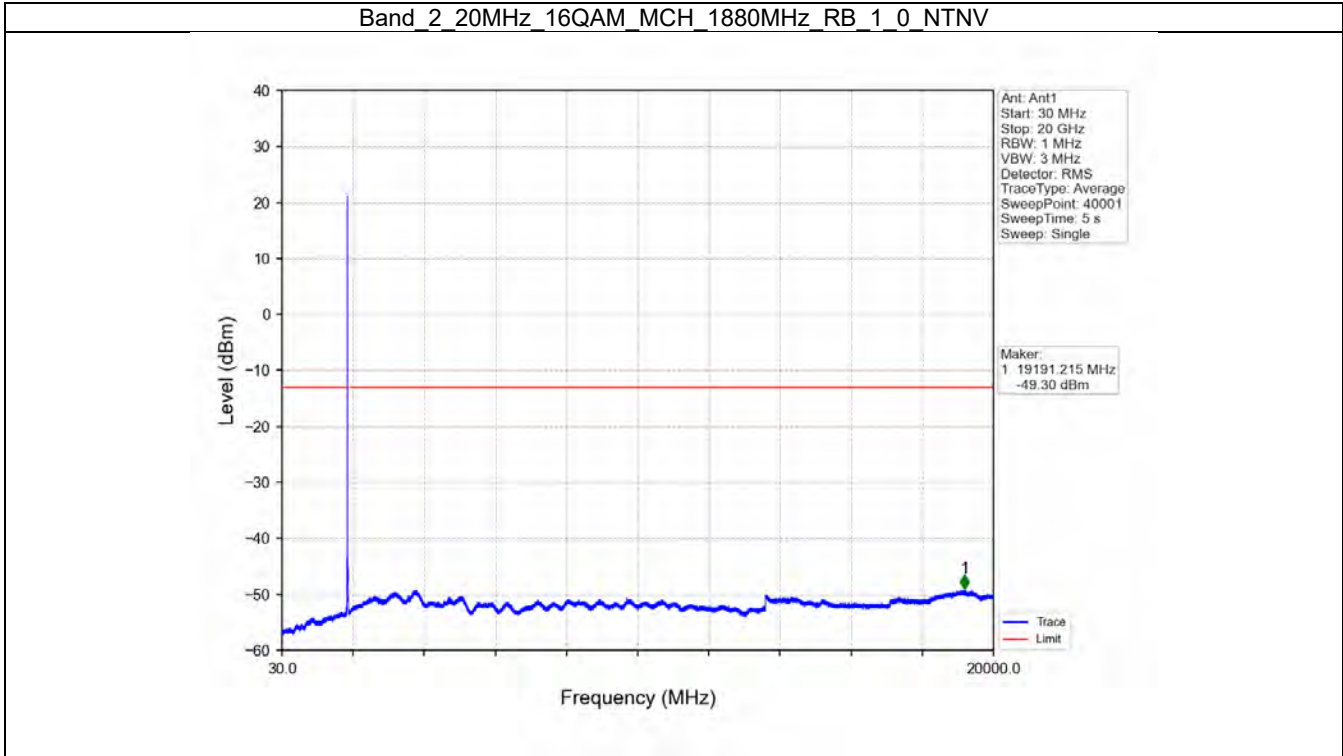

BV 7Layers Communications
Technology (Shenzhen) Co. Ltd

No.B102, Dazu Chuangxin Mansion, North of Beihuan
Avenue, North Area, Hi-Tech Industrial Park, Nanshan
District, Shenzhen, Guangdong, China

Tel: +86 755 8869 6566

Fax: +86 755 8869 6577

Email: customerservice.sw@bureauveritas.com