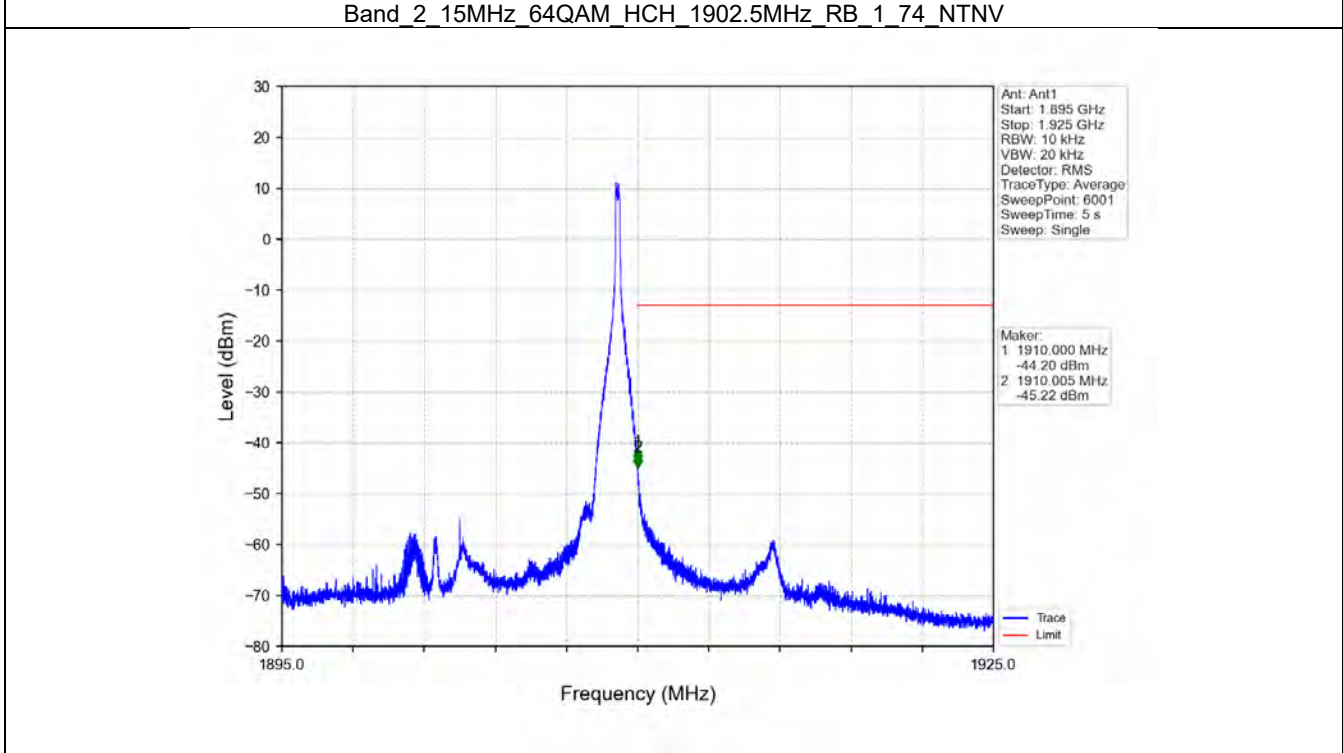

BV 7Layers Communications
Technology (Shenzhen) Co. Ltd

No.B102, Dazu Chuangxin Mansion, North of Beihuan
Avenue, North Area, Hi-Tech Industrial Park, Nanshan
District, Shenzhen, Guangdong, China

Tel: +86 755 8869 6566

Fax: +86 755 8869 6577

Email: customerservice.sw@bureauveritas.com