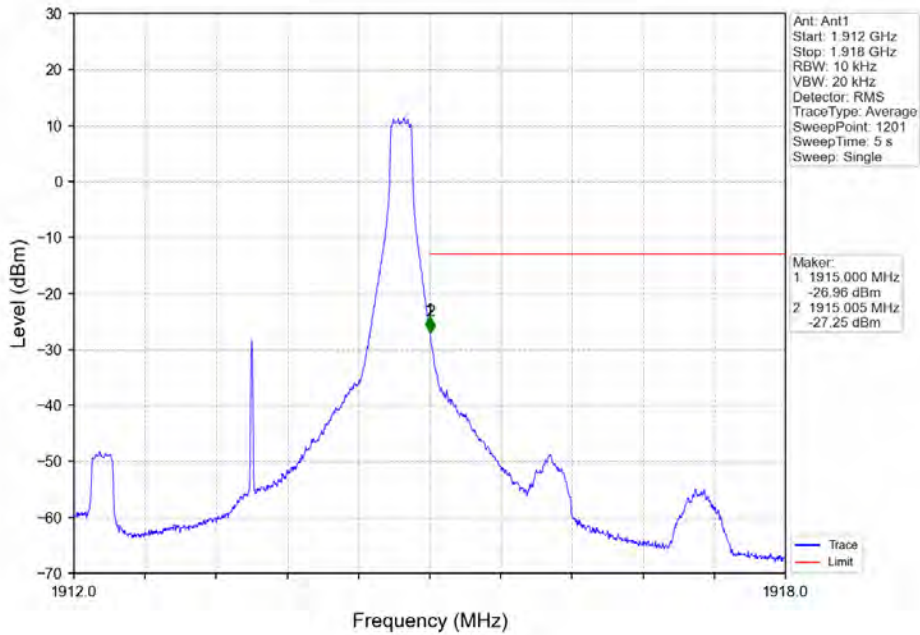

Band 25 3MHz 16QAM HCH 1913.5MHz RB 1 14 NTN