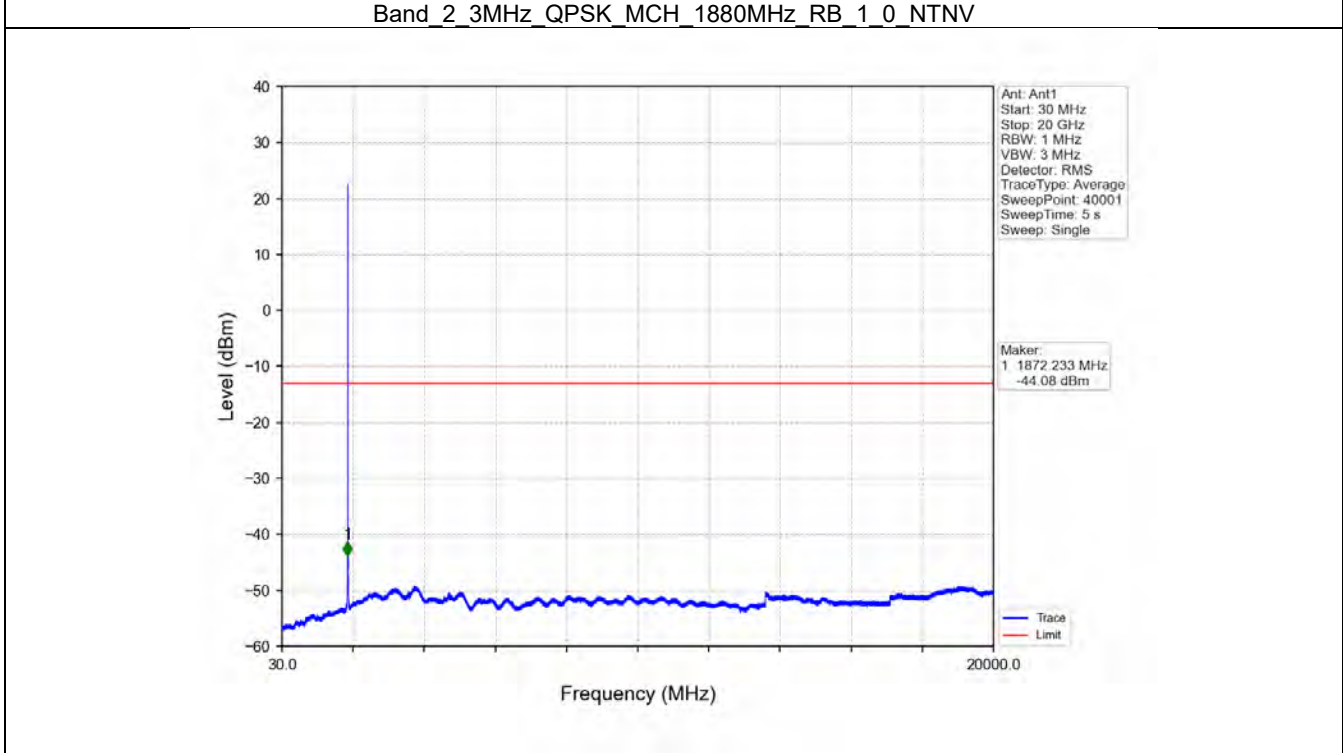

BV 7Layers Communications
Technology (Shenzhen) Co. Ltd

No.B102, Dazu Chuangxin Mansion, North of Beihuan
Avenue, North Area, Hi-Tech Industrial Park, Nanshan
District, Shenzhen, Guangdong, China

Tel: +86 755 8869 6566

Fax: +86 755 8869 6577

Email: customerservice.sw@bureauveritas.com