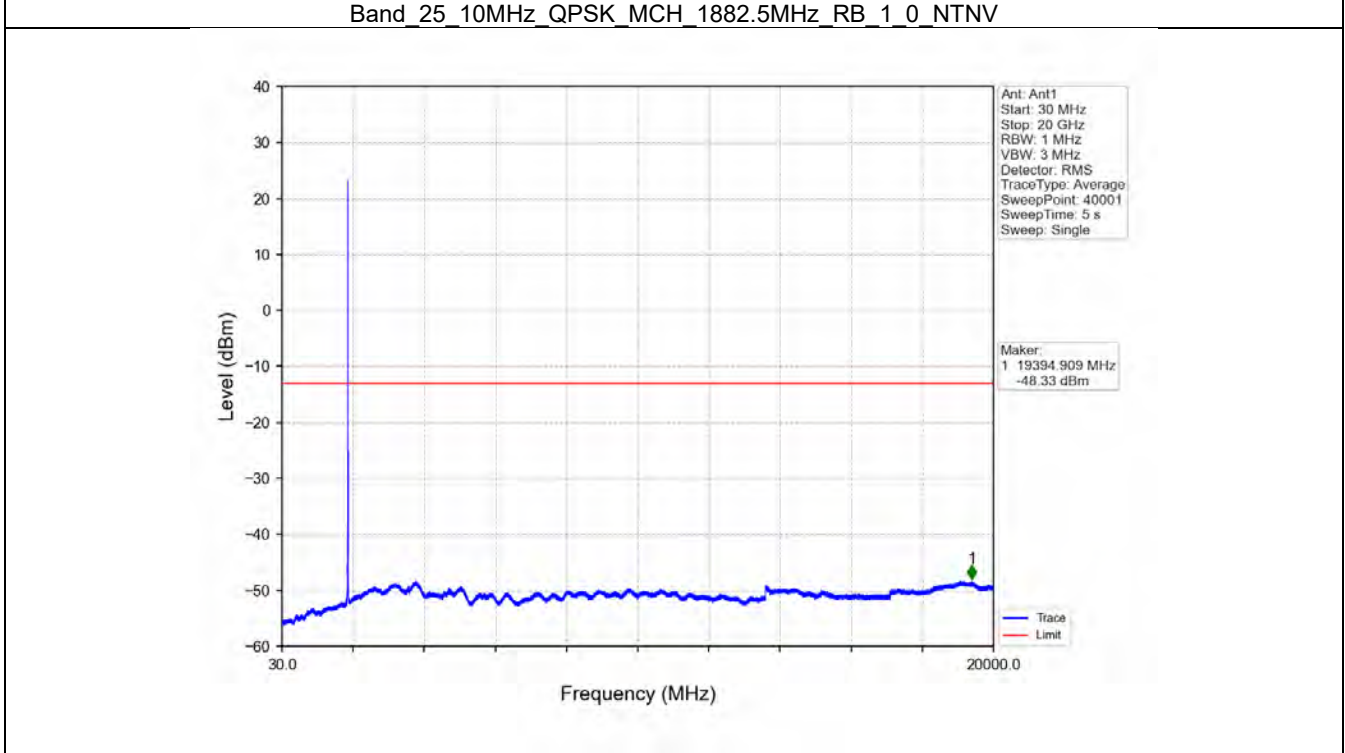

BV 7Layers Communications
Technology (Shenzhen) Co. Ltd

No.B102, Dazu Chuangxin Mansion, North of Beihuan
Avenue, North Area, Hi-Tech Industrial Park, Nanshan
District, Shenzhen, Guangdong, China

Tel: +86 755 8869 6566

Fax: +86 755 8869 6577

Email: customerservice.sw@bureauveritas.com