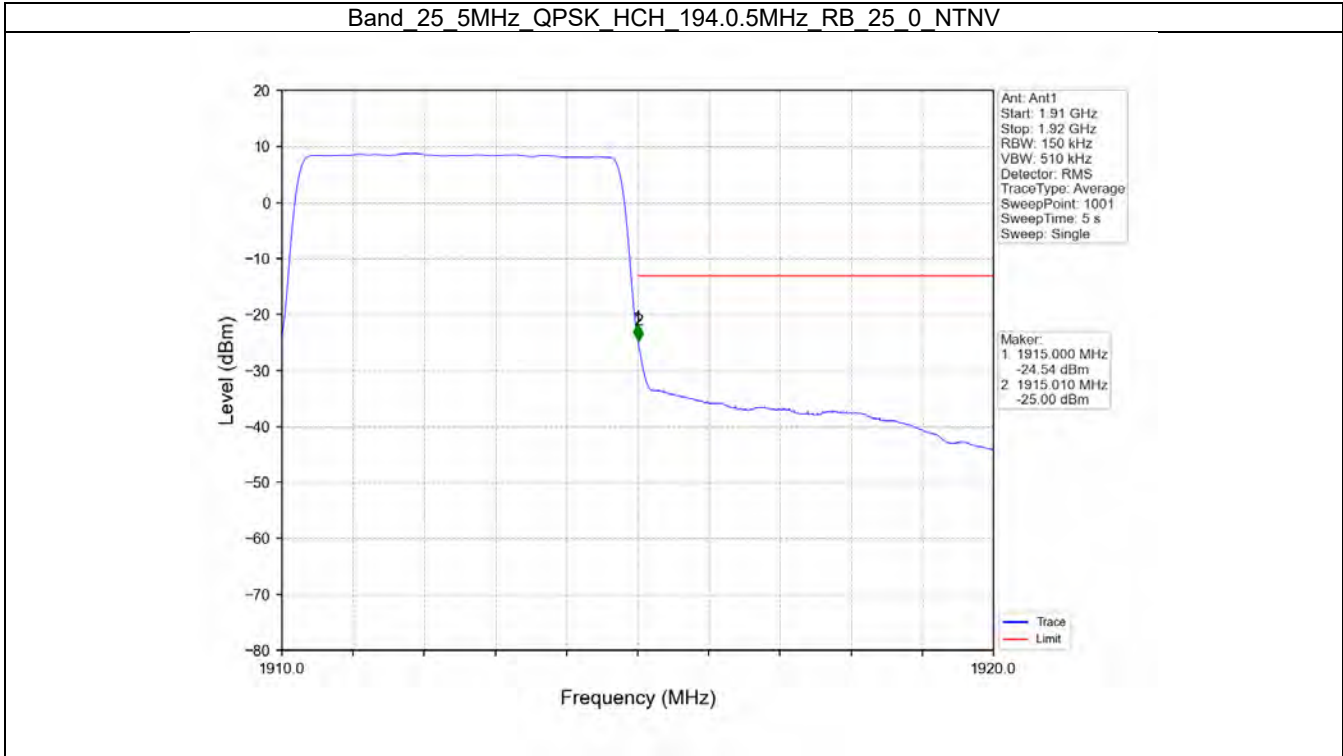

BV 7Layers Communications
Technology (Shenzhen) Co. Ltd

No.B102, Dazu Chuangxin Mansion, North of Beihuan
Avenue, North Area, Hi-Tech Industrial Park, Nanshan
District, Shenzhen, Guangdong, China

Tel: +86 755 8869 6566

Fax: +86 755 8869 6577

Email: customerservice.sw@bureauveritas.com