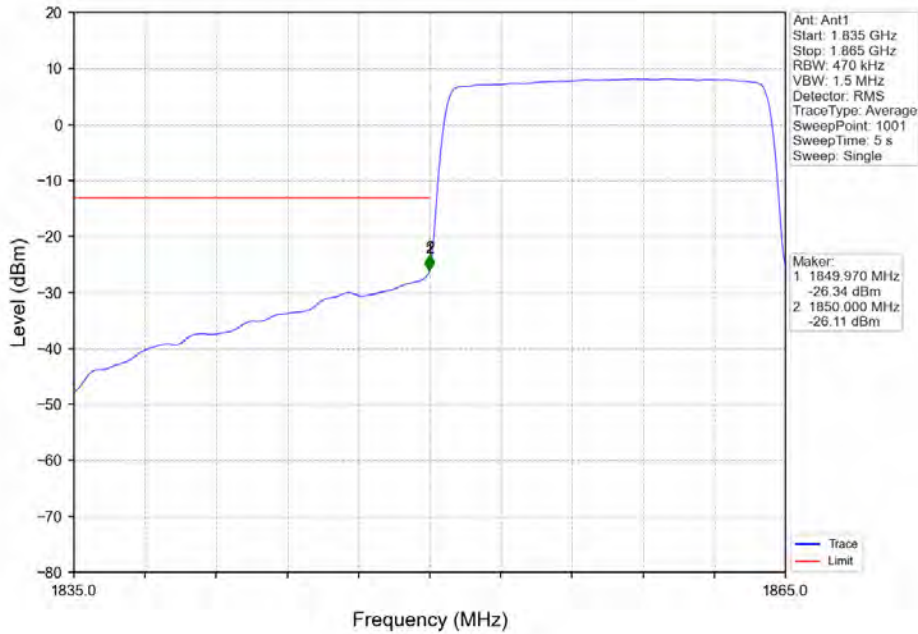

BV 7Layers Communications  
Technology (Shenzhen) Co. Ltd

No.B102, Dazu Chuangxin Mansion, North of Beihuan  
Avenue, North Area, Hi-Tech Industrial Park, Nanshan  
District, Shenzhen, Guangdong, China