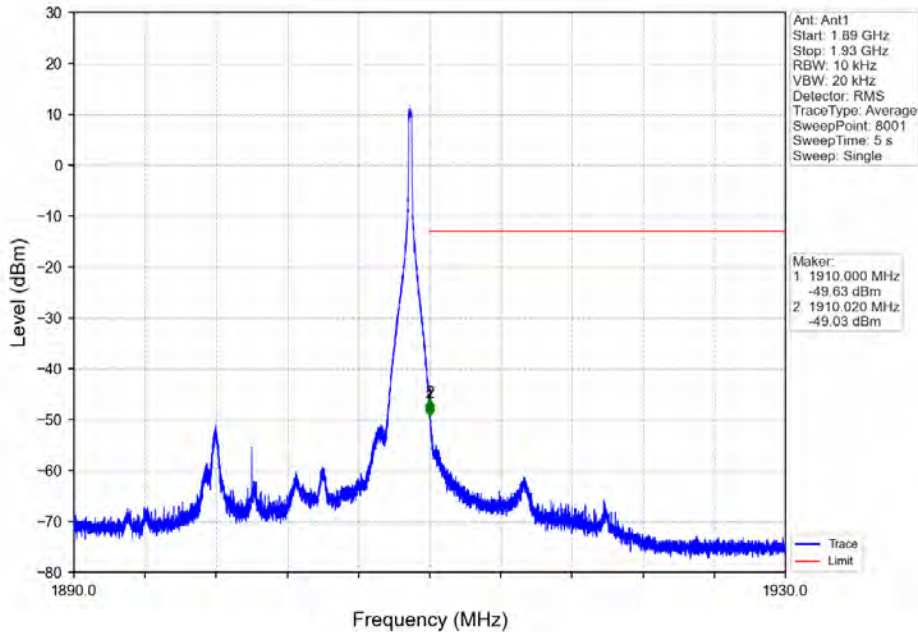

BV 7Layers Communications
Technology (Shenzhen) Co. Ltd

No.B102, Dazu Chuangxin Mansion, North of Beihuan
Avenue, North Area, Hi-Tech Industrial Park, Nanshan
District, Shenzhen, Guangdong, China

Tel: +86 755 8869 6566

Fax: +86 755 8869 6577

Email: customerservice.sw@bureauveritas.com