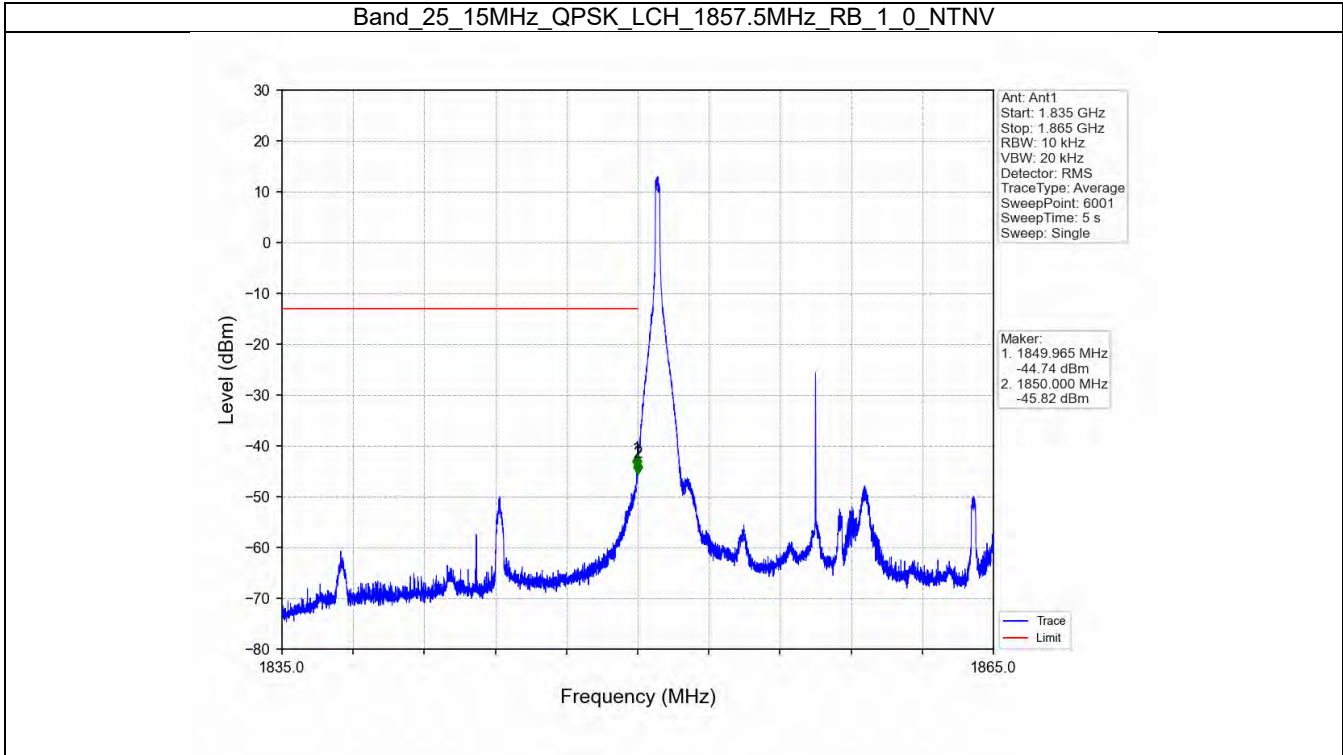

BV 7Layers Communications
Technology (Shenzhen) Co. Ltd

No.B102, Dazu Chuangxin Mansion, North of Beihuan
Avenue, North Area, Hi-Tech Industrial Park, Nanshan
District, Shenzhen, Guangdong, China

Tel: +86 755 8869 6566

Fax: +86 755 8869 6577

Email: customerservice.sw@bureauveritas.com