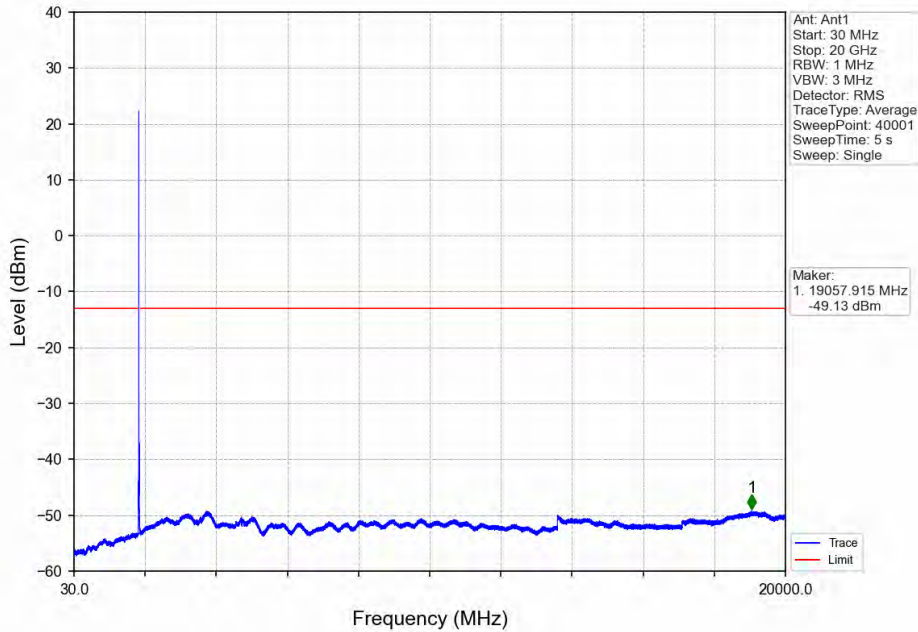

BV 7Layers Communications
Technology (Shenzhen) Co. Ltd

No.B102, Dazu Chuangxin Mansion, North of Beihuan
Avenue, North Area, Hi-Tech Industrial Park, Nanshan
District, Shenzhen, Guangdong, China

Tel: +86 755 8869 6566

Fax: +86 755 8869 6577

Email: customerservice.sw@bureauveritas.com