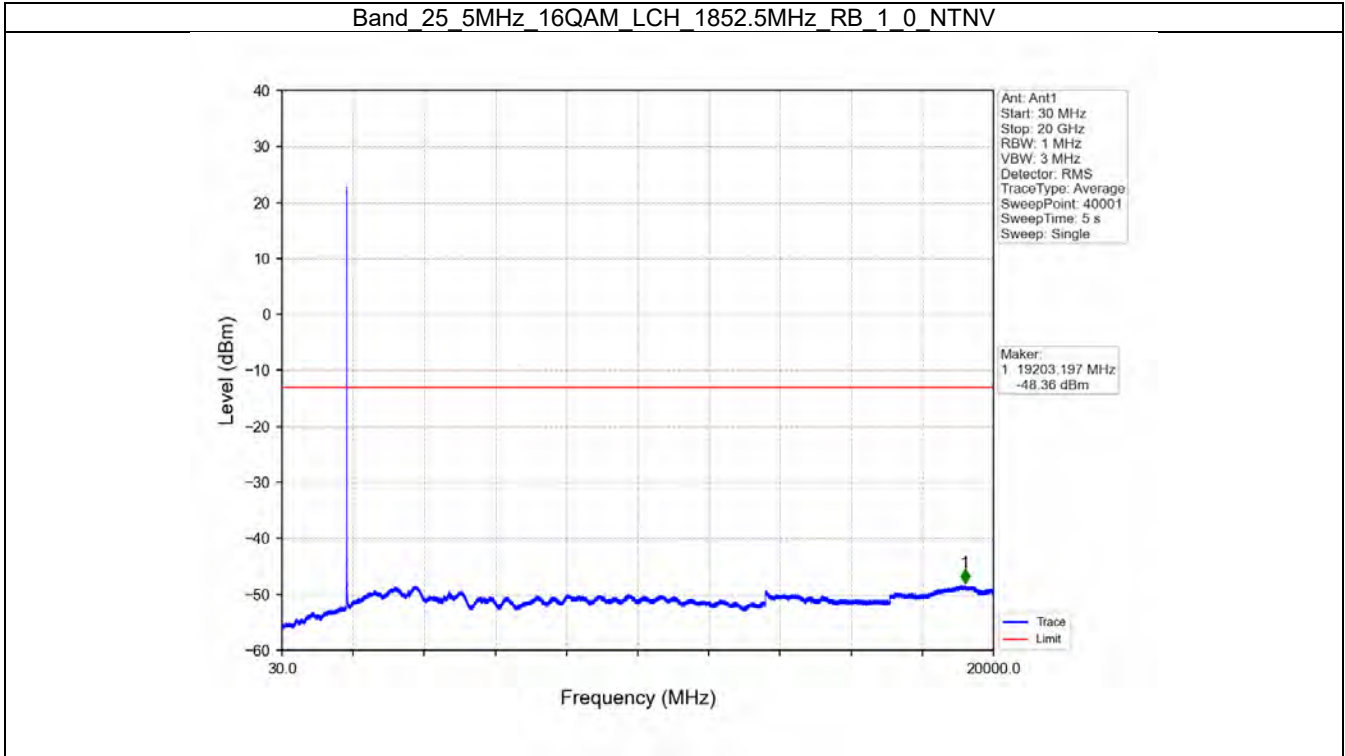

BV 7Layers Communications
Technology (Shenzhen) Co. Ltd

No.B102, Dazu Chuangxin Mansion, North of Beihuan
Avenue, North Area, Hi-Tech Industrial Park, Nanshan
District, Shenzhen, Guangdong, China

Tel: +86 755 8869 6566

Fax: +86 755 8869 6577

Email: customerservice.sw@bureauveritas.com