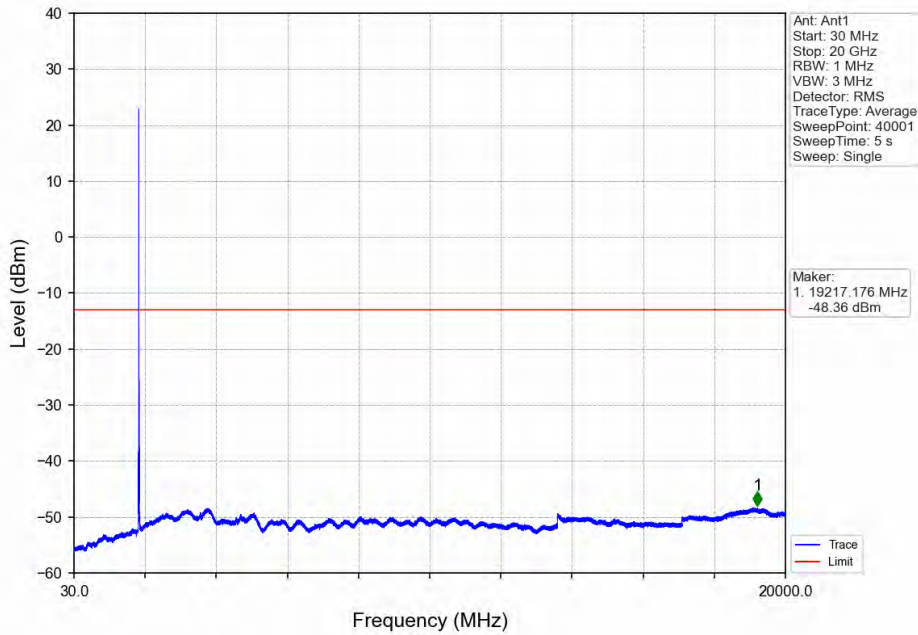

Band 25 15MHz 16QAM LCH 1857.5MHz RB 75 0 NTV