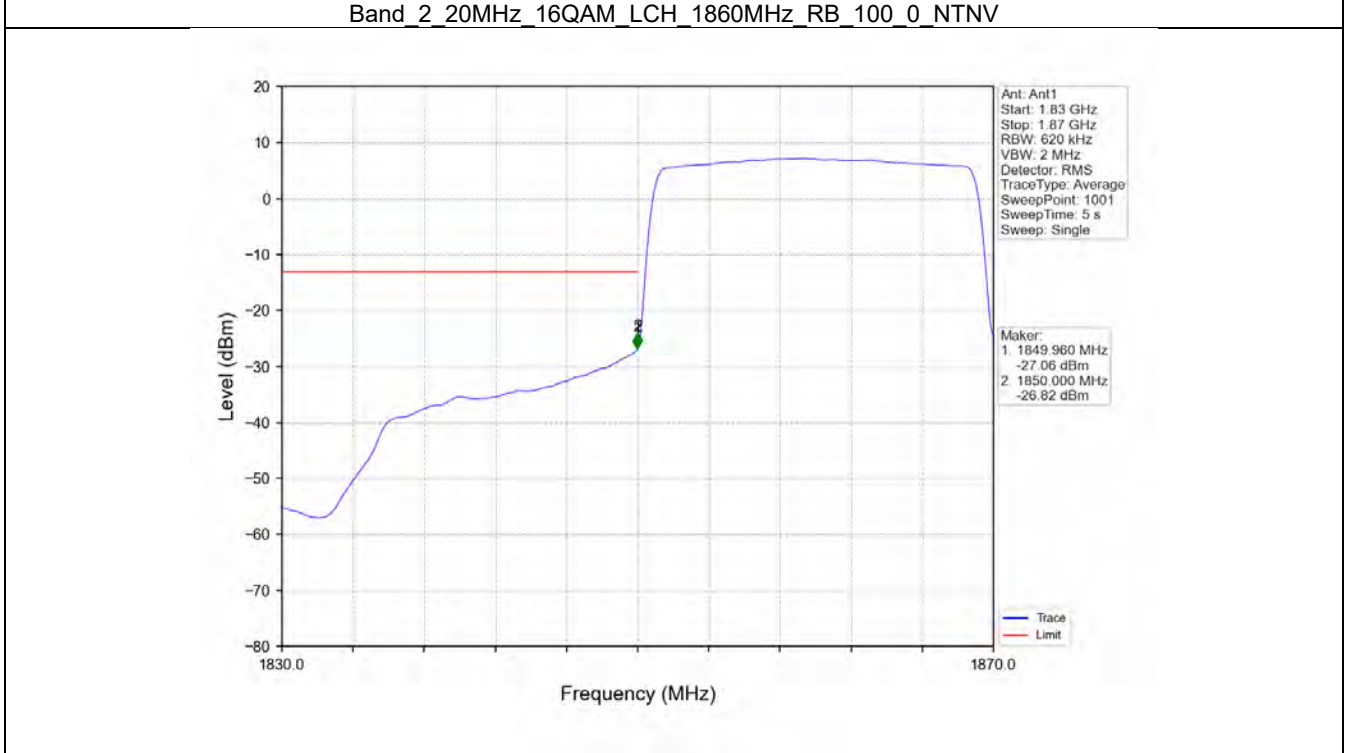

BV 7Layers Communications
Technology (Shenzhen) Co. Ltd

No.B102, Dazu Chuangxin Mansion, North of Beihuan
Avenue, North Area, Hi-Tech Industrial Park, Nanshan
District, Shenzhen, Guangdong, China

Tel: +86 755 8869 6566

Fax: +86 755 8869 6577

Email: customerservice.sw@bureauveritas.com