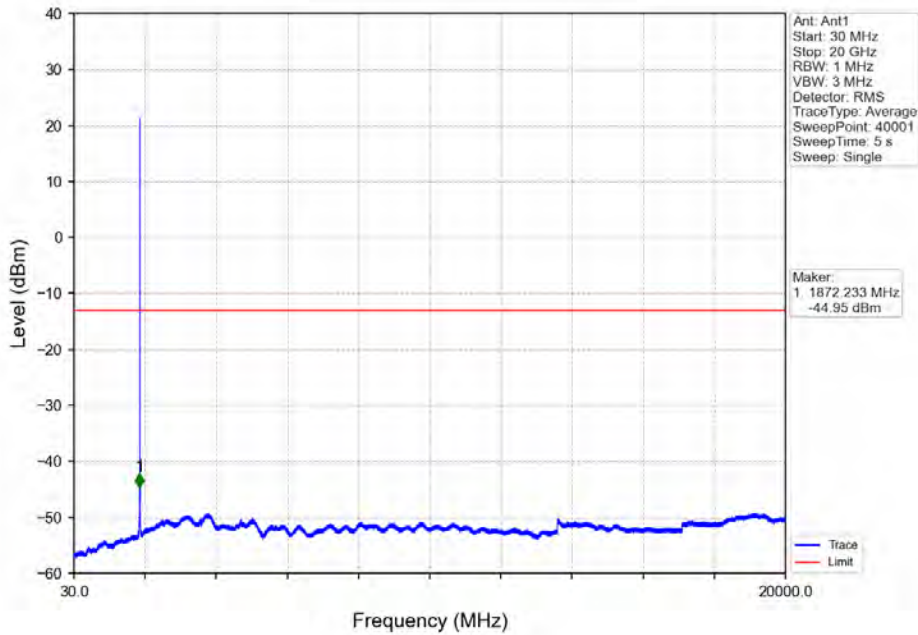

Band 2 3MHz 16QAM HCH 1908.5MHz RB 1 0 NTNV