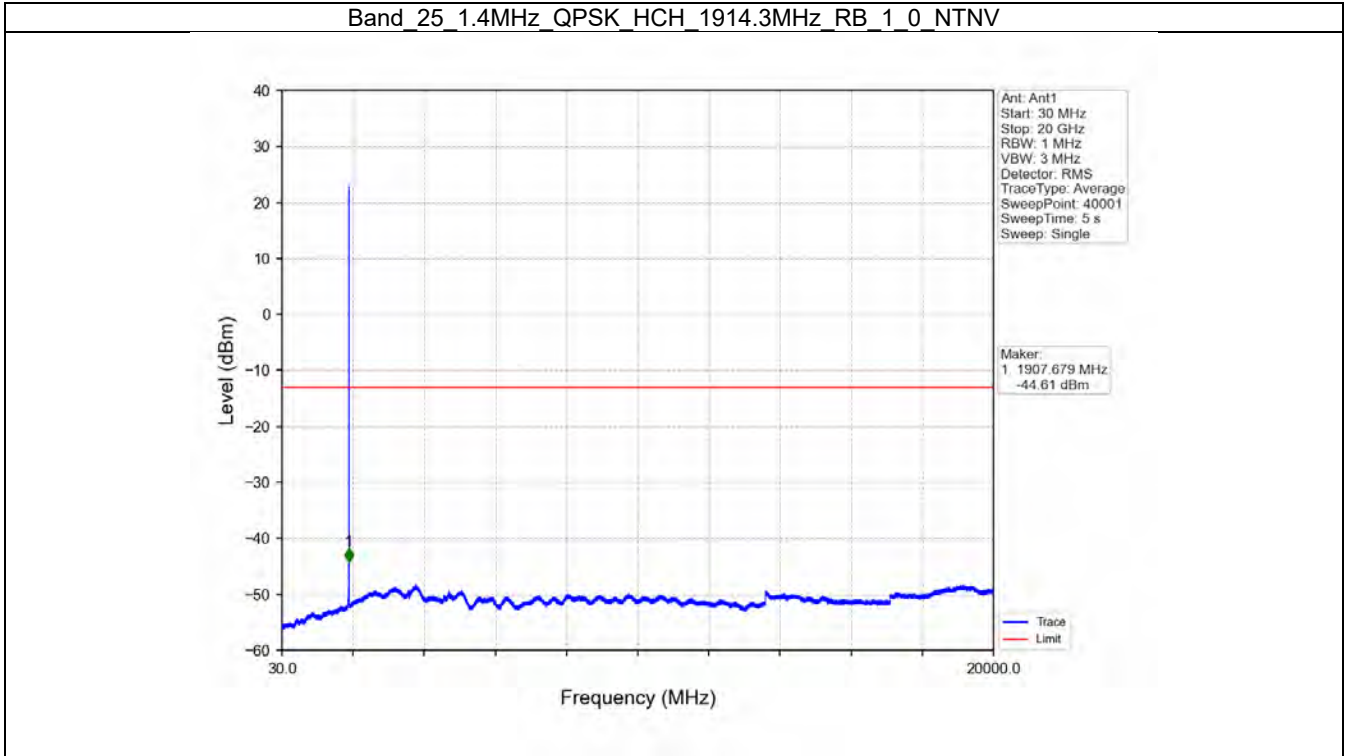

BV 7Layers Communications
Technology (Shenzhen) Co. Ltd

No.B102, Dazu Chuangxin Mansion, North of Beihuan
Avenue, North Area, Hi-Tech Industrial Park, Nanshan
District, Shenzhen, Guangdong, China

Tel: +86 755 8869 6566

Fax: +86 755 8869 6577

Email: customerservice.sw@bureauveritas.com