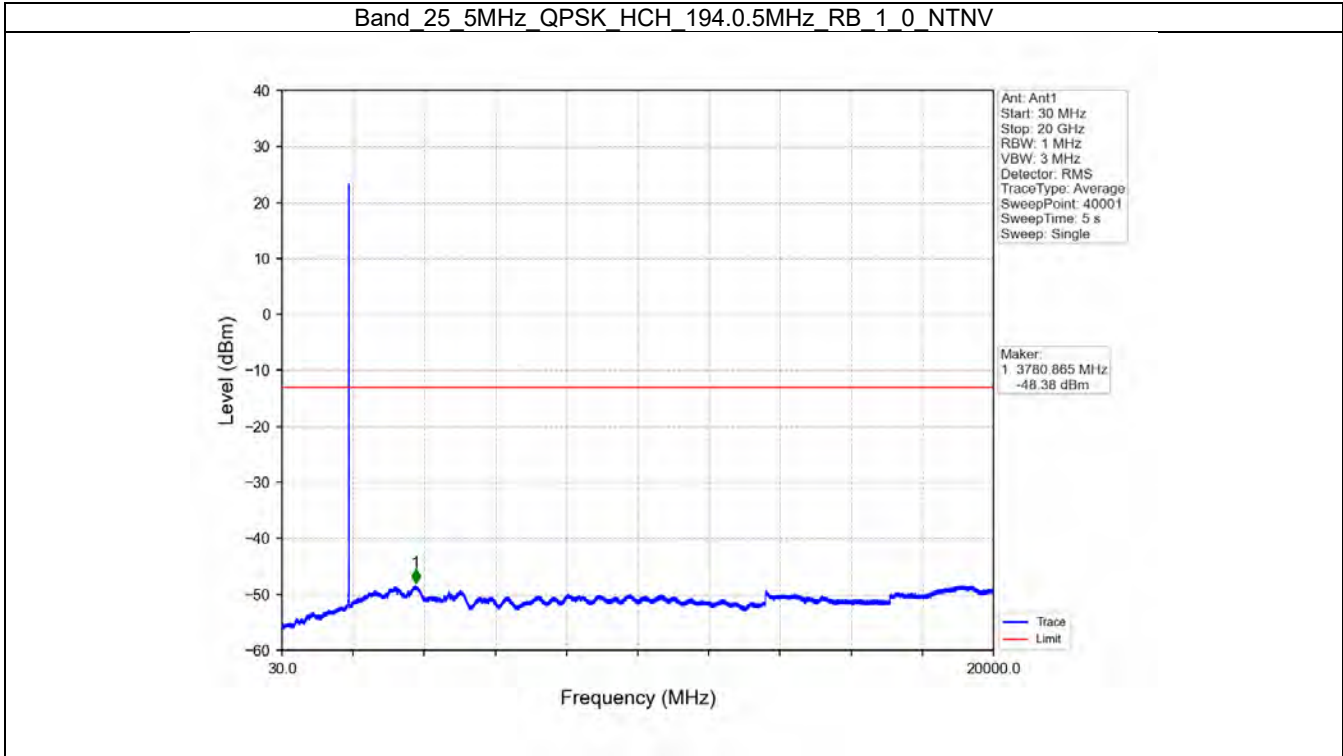

BV 7Layers Communications
Technology (Shenzhen) Co. Ltd

No.B102, Dazu Chuangxin Mansion, North of Beihuan
Avenue, North Area, Hi-Tech Industrial Park, Nanshan
District, Shenzhen, Guangdong, China

Tel: +86 755 8869 6566

Fax: +86 755 8869 6577

Email: customerservice.sw@bureauveritas.com