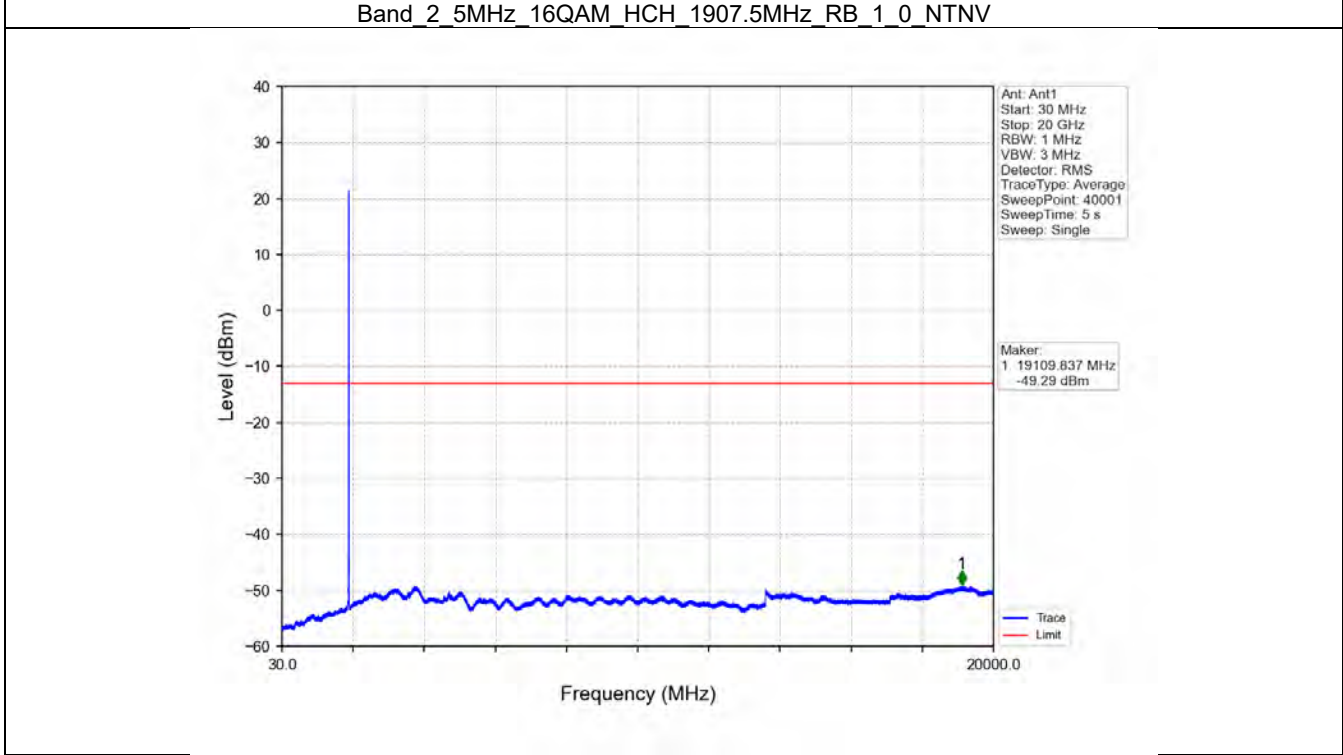

BV 7Layers Communications Technology (Shenzhen) Co. Ltd

No.B102, Dazu Chuangxin Mansion, North of Beihuan Avenue, North Area, Hi-Tech Industrial Park, Nanshan District, Shenzhen, Guangdong, China

Tel: +86 755 8869 6566

Fax: +86 755 8869 6577

Email: customerservice.sw@bureauveritas.com