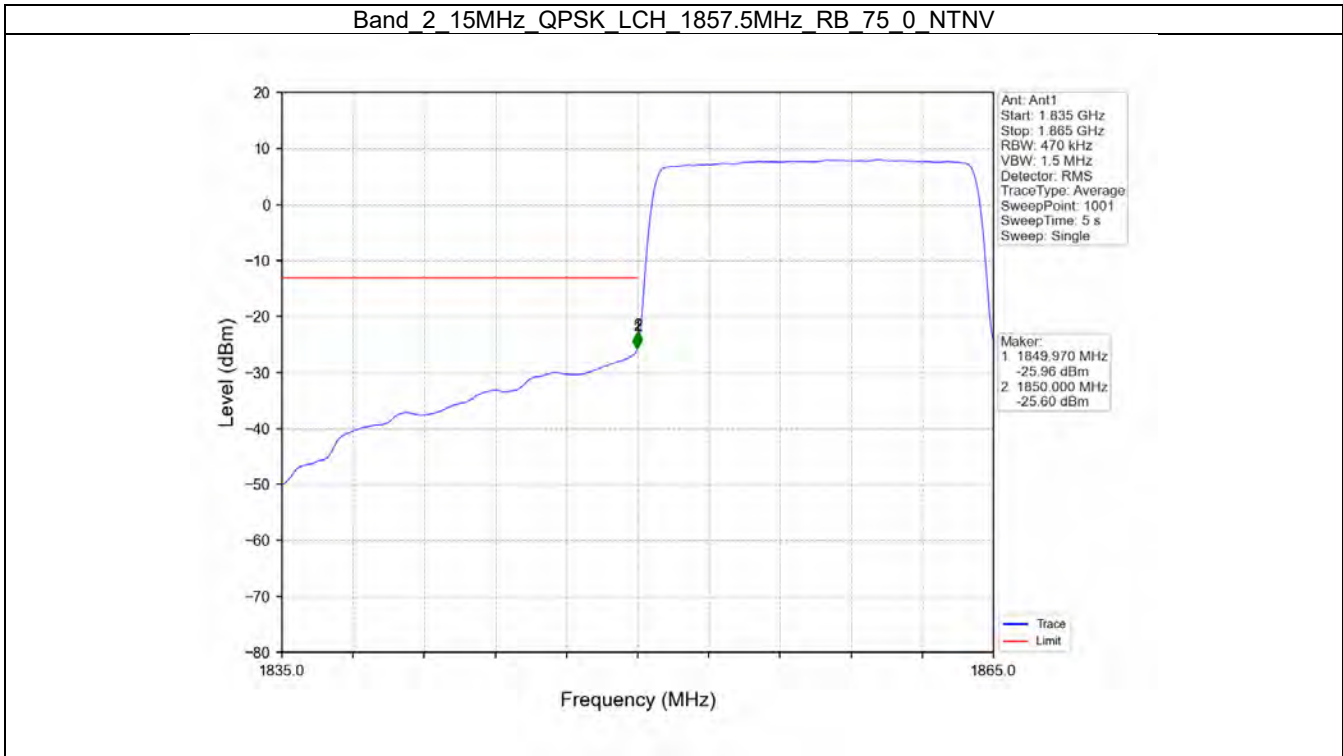

BV 7Layers Communications
Technology (Shenzhen) Co. Ltd

No.B102, Dazu Chuangxin Mansion, North of Beihuan
Avenue, North Area, Hi-Tech Industrial Park, Nanshan
District, Shenzhen, Guangdong, China

Tel: +86 755 8869 6566

Fax: +86 755 8869 6577

Email: customerservice.sw@bureauveritas.com