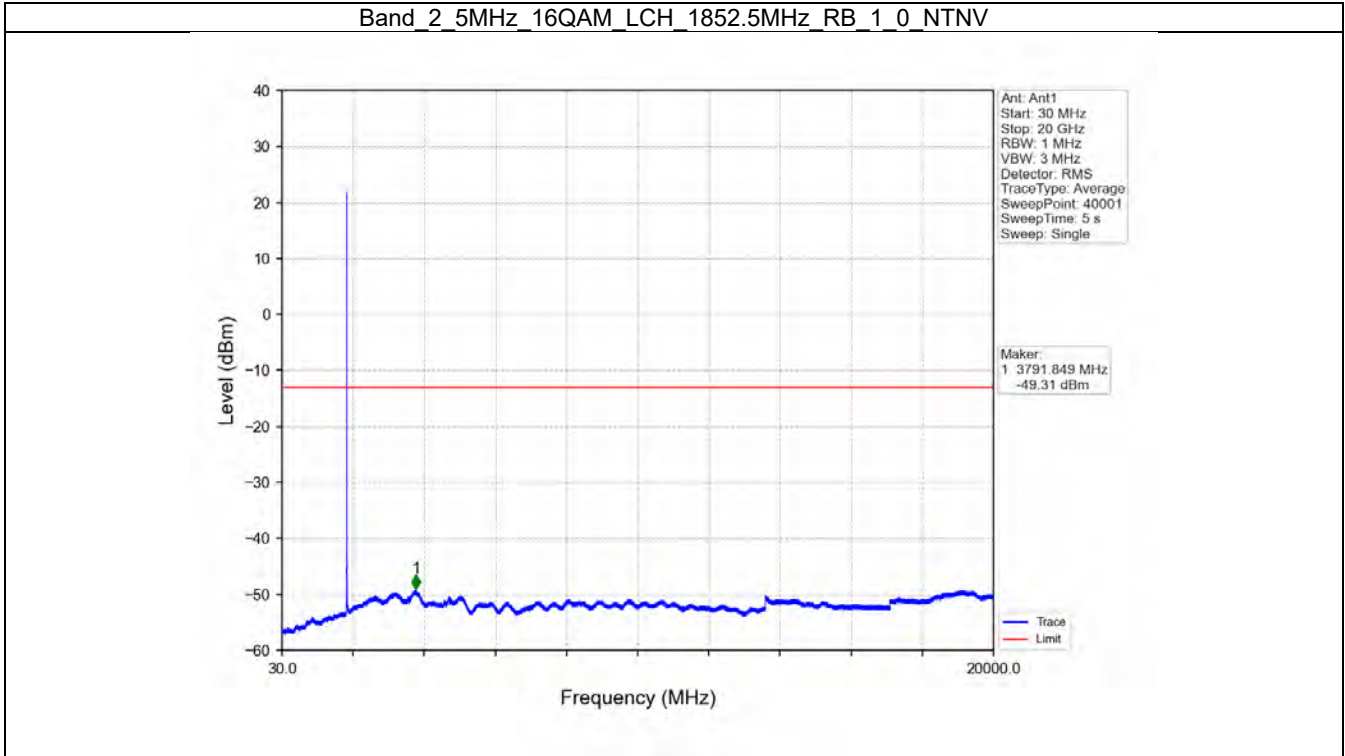

BV 7Layers Communications
Technology (Shenzhen) Co. Ltd

No.B102, Dazu Chuangxin Mansion, North of Beihuan
Avenue, North Area, Hi-Tech Industrial Park, Nanshan
District, Shenzhen, Guangdong, China

Tel: +86 755 8869 6566

Fax: +86 755 8869 6577

Email: customerservice.sw@bureauveritas.com