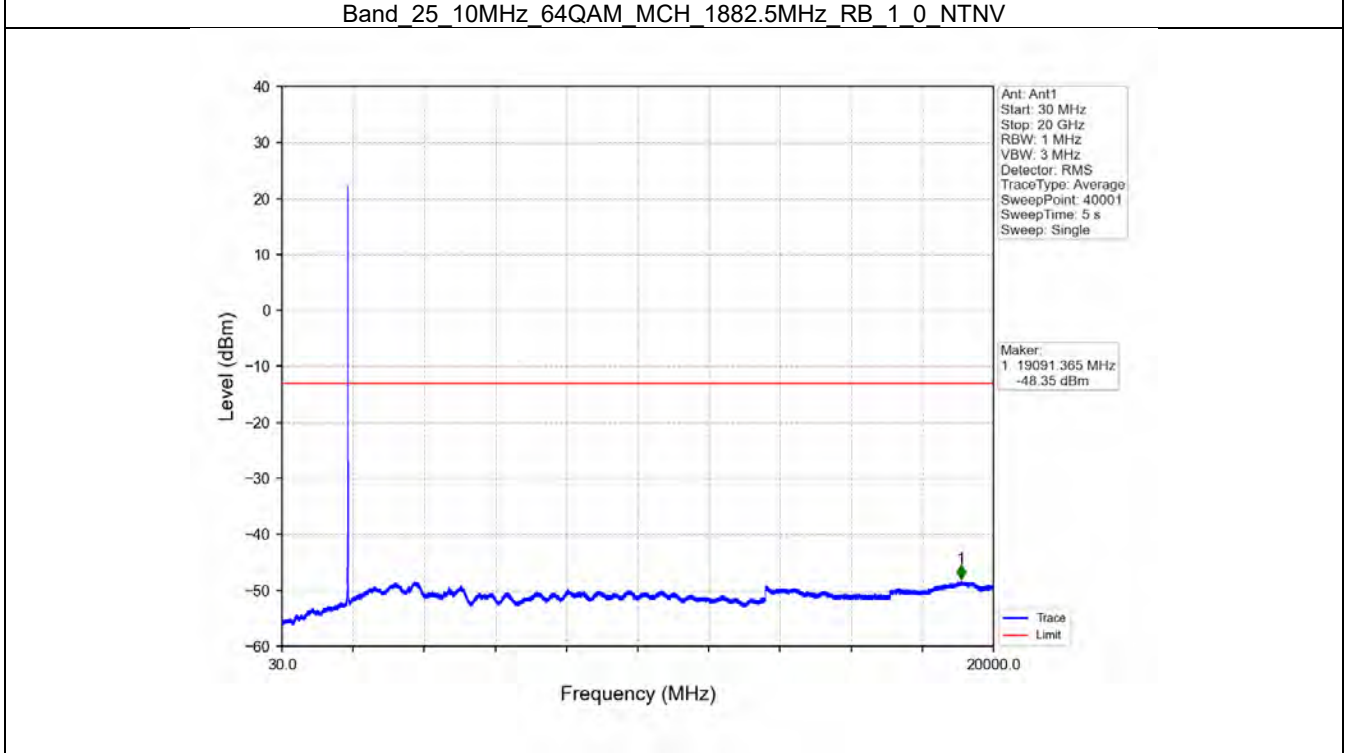

BV 7Layers Communications Technology (Shenzhen) Co. Ltd

No.B102, Dazu Chuangxin Mansion, North of Beihuan Avenue, North Area, Hi-Tech Industrial Park, Nanshan District, Shenzhen, Guangdong, China

Tel: +86 755 8869 6566

Fax: +86 755 8869 6577

Email: customerservice.sw@bureauveritas.com