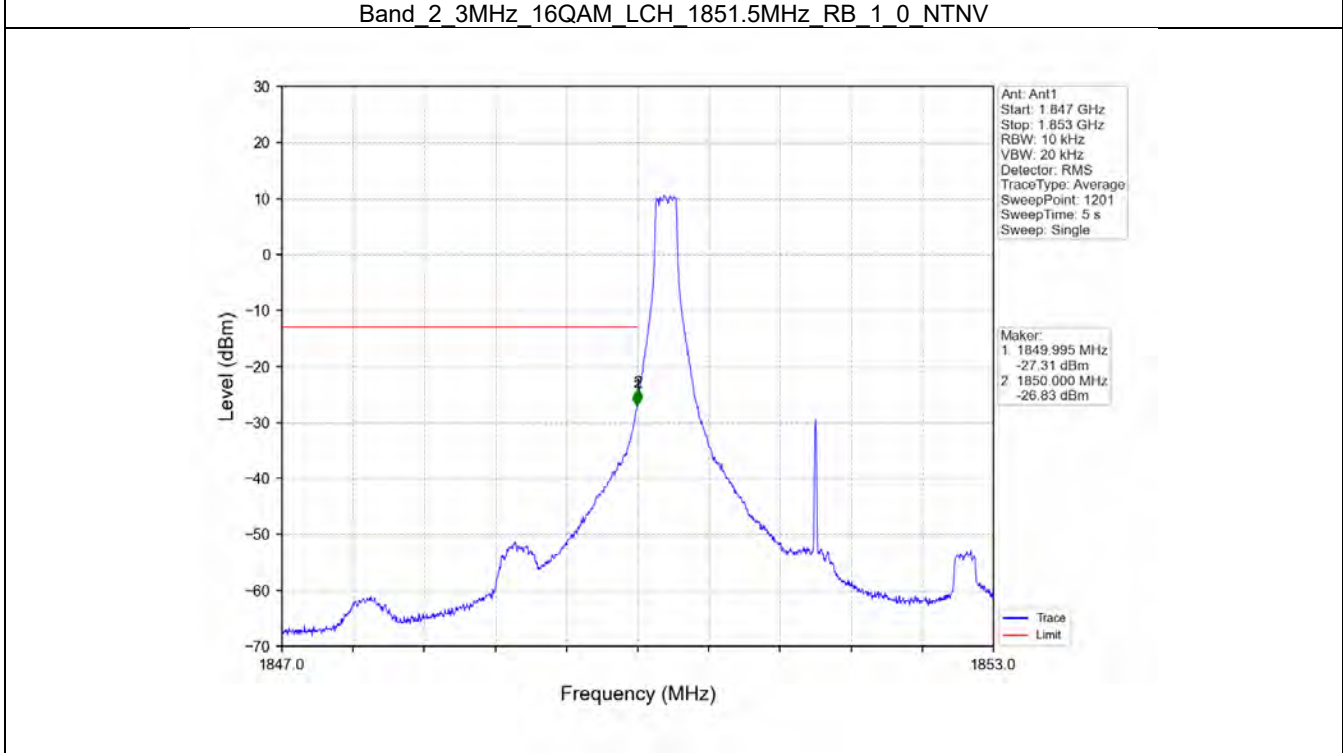

BV 7Layers Communications
Technology (Shenzhen) Co. Ltd

No.B102, Dazu Chuangxin Mansion, North of Beihuan
Avenue, North Area, Hi-Tech Industrial Park, Nanshan
District, Shenzhen, Guangdong, China

Tel: +86 755 8869 6566

Fax: +86 755 8869 6577

Email: customerservice.sw@bureauveritas.com