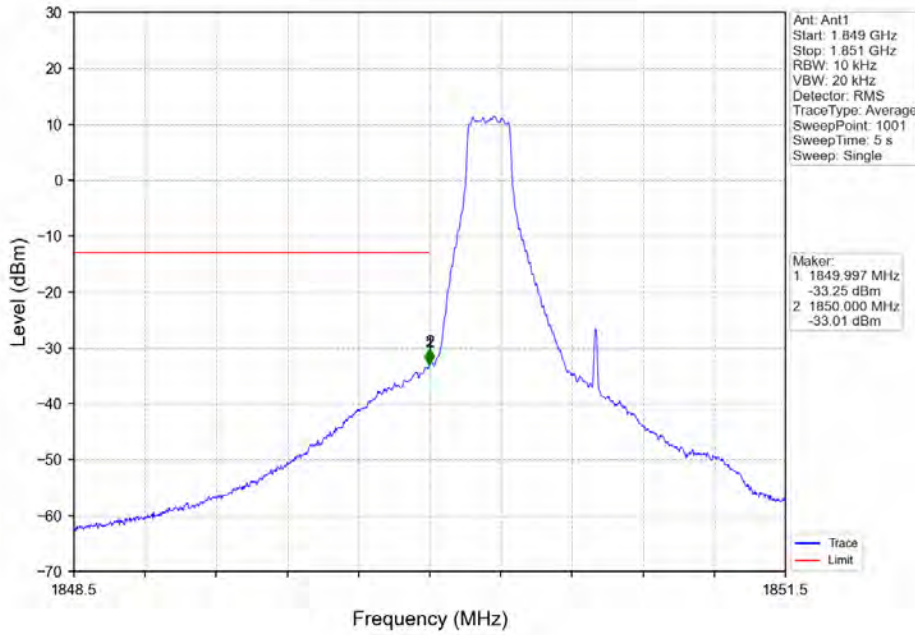

Band_25_1.4MHz_64QAM_LCH_1850.7MHz_RB_1_0_NTNV