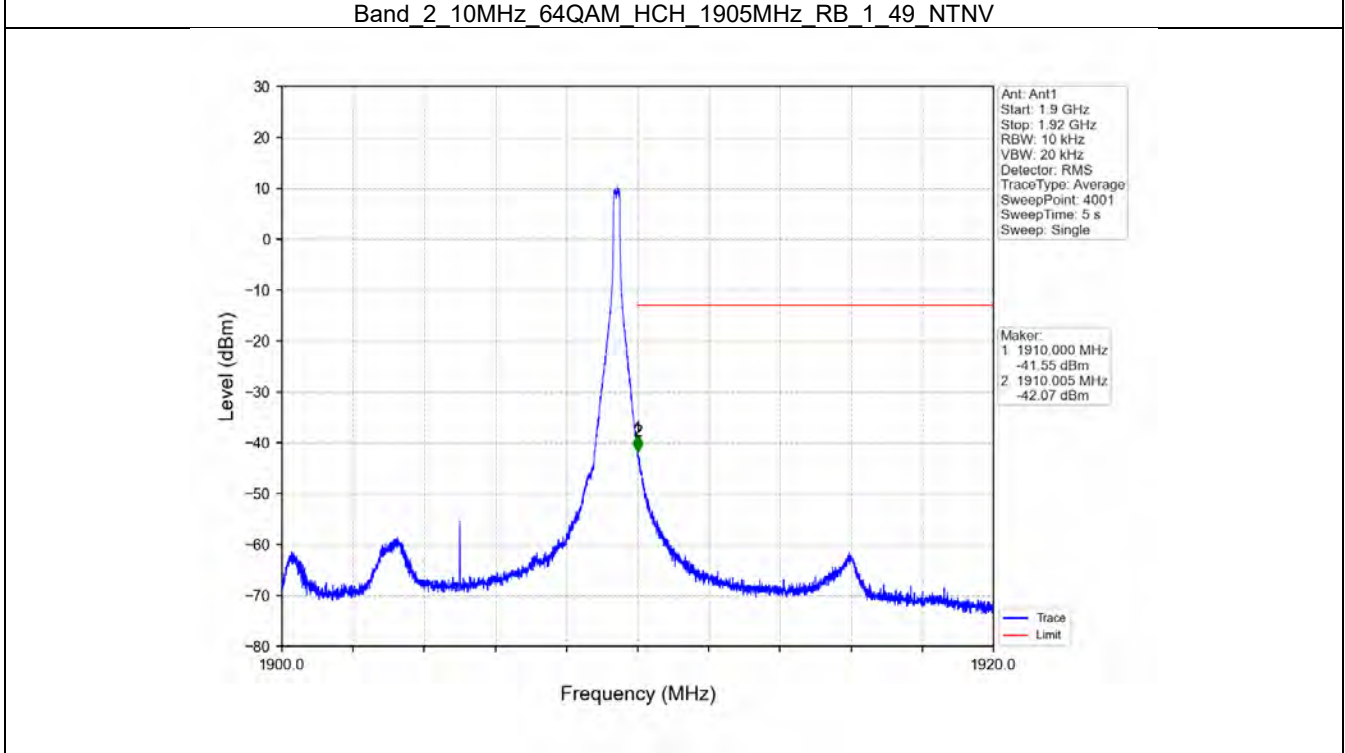

BV 7Layers Communications
Technology (Shenzhen) Co. Ltd

No.B102, Dazu Chuangxin Mansion, North of Beihuan
Avenue, North Area, Hi-Tech Industrial Park, Nanshan
District, Shenzhen, Guangdong, China

Tel: +86 755 8869 6566

Fax: +86 755 8869 6577

Email: customerservice.sw@bureauveritas.com