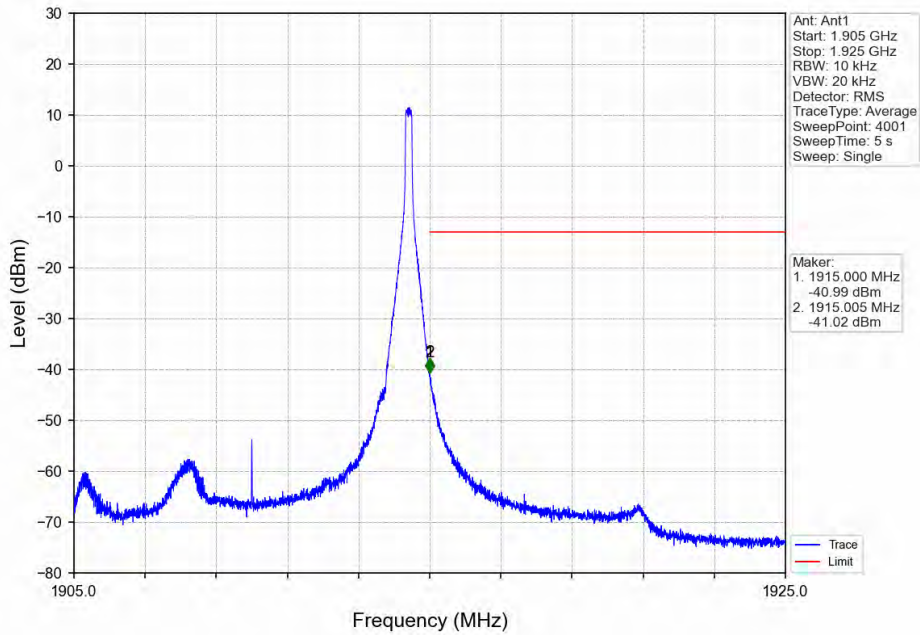

Band 25 10MHz 16QAM HCH 1910MHz RB 50 0 NTN