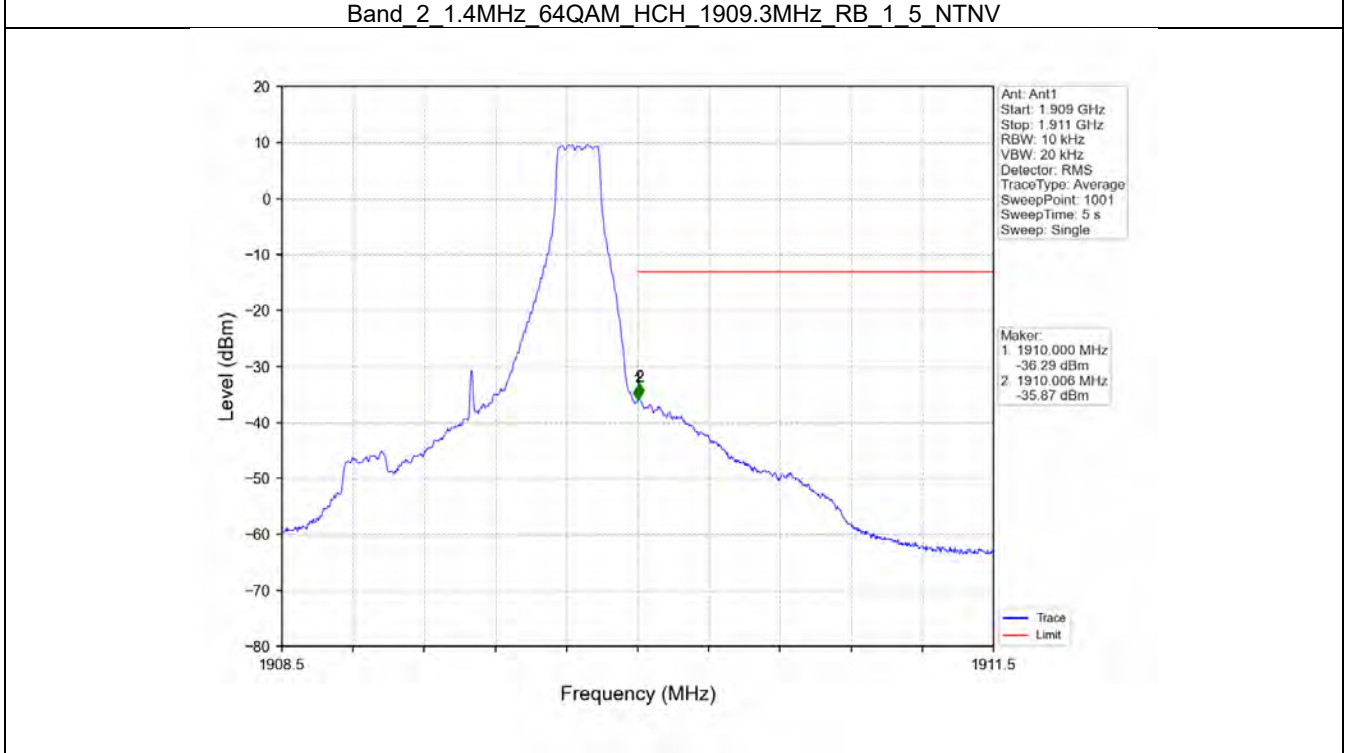

BV 7Layers Communications Technology (Shenzhen) Co. Ltd

No.B102, Dazu Chuangxin Mansion, North of Beihuan Avenue, North Area, Hi-Tech Industrial Park, Nanshan District, Shenzhen, Guangdong, China

Tel: +86 755 8869 6566

Fax: +86 755 8869 6577

Email: customerservice.sw@bureauveritas.com