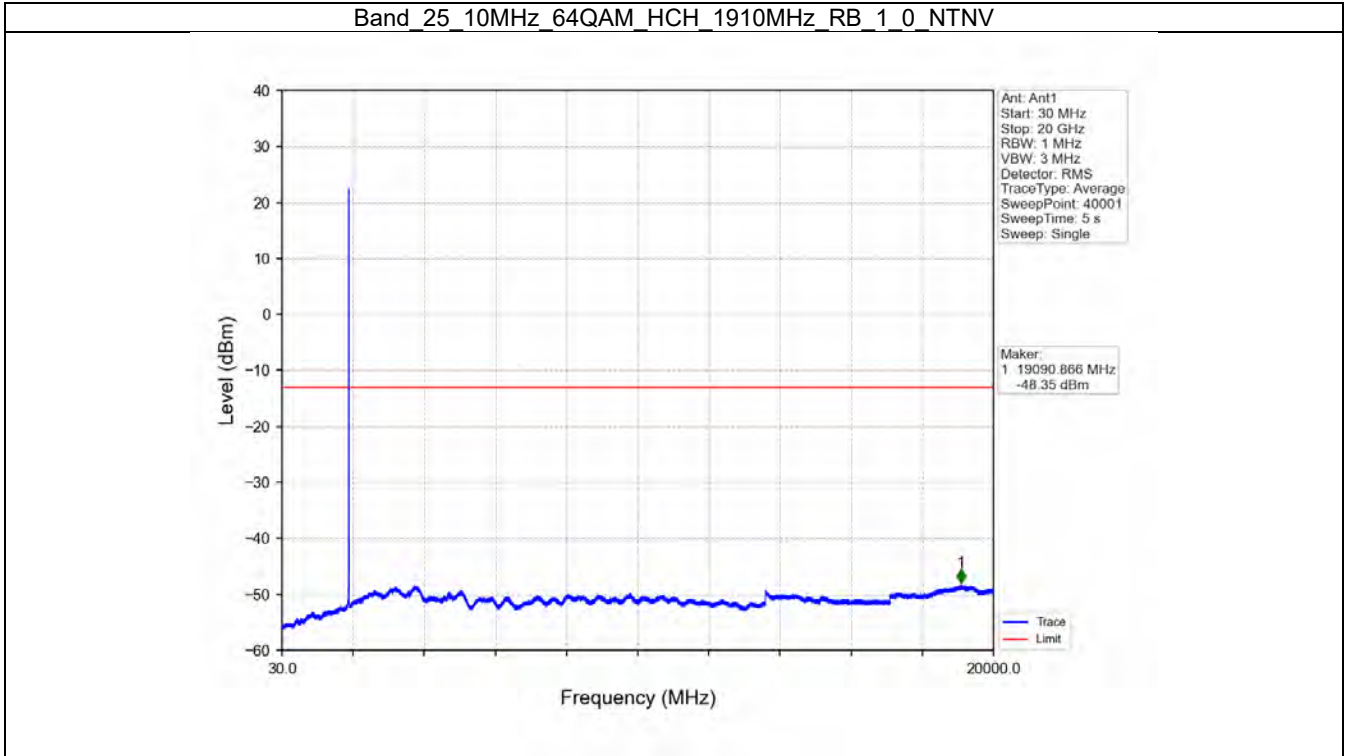

BV 7Layers Communications
Technology (Shenzhen) Co. Ltd

No.B102, Dazu Chuangxin Mansion, North of Beihuan
Avenue, North Area, Hi-Tech Industrial Park, Nanshan
District, Shenzhen, Guangdong, China

Tel: +86 755 8869 6566

Fax: +86 755 8869 6577

Email: customerservice.sw@bureauveritas.com