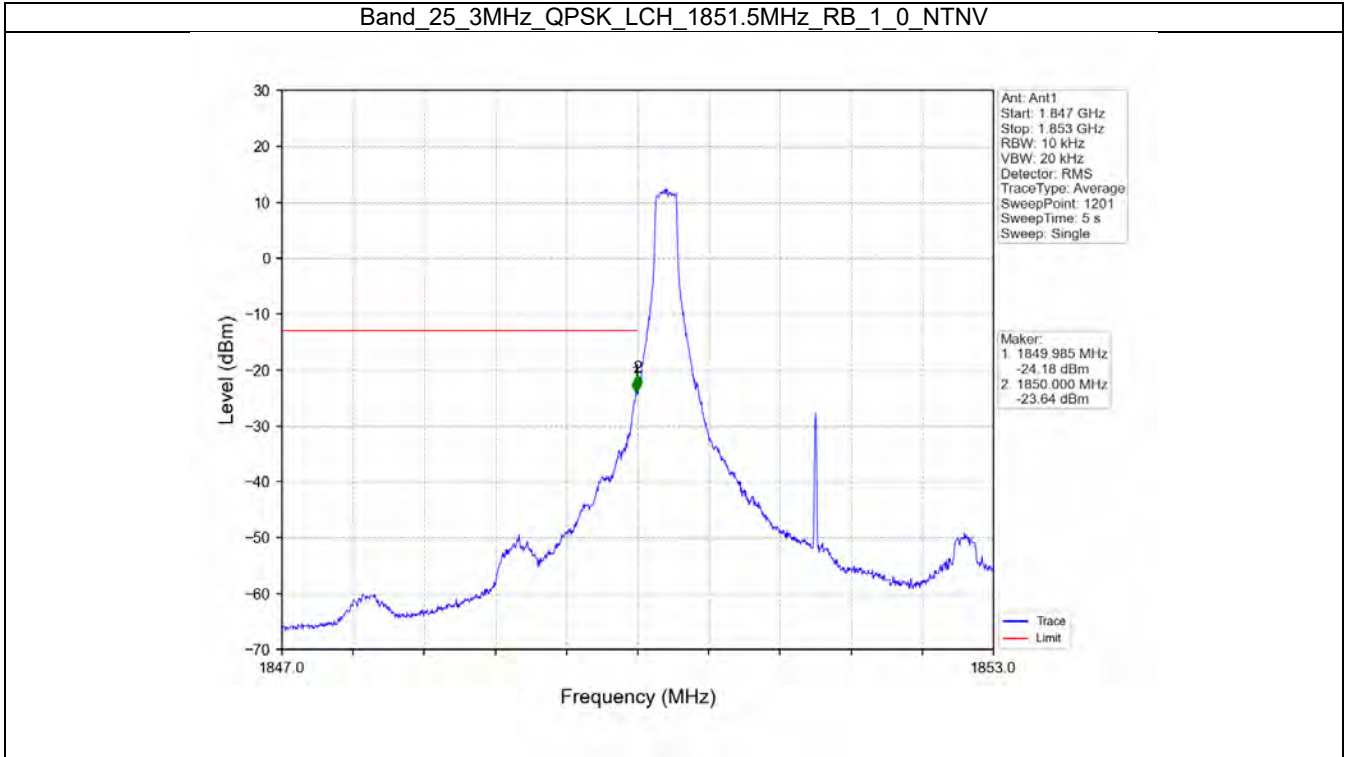

BV 7Layers Communications
Technology (Shenzhen) Co. Ltd

No.B102, Dazu Chuangxin Mansion, North of Beihuan
Avenue, North Area, Hi-Tech Industrial Park, Nanshan
District, Shenzhen, Guangdong, China

Tel: +86 755 8869 6566

Fax: +86 755 8869 6577

Email: customerservice.sw@bureauveritas.com