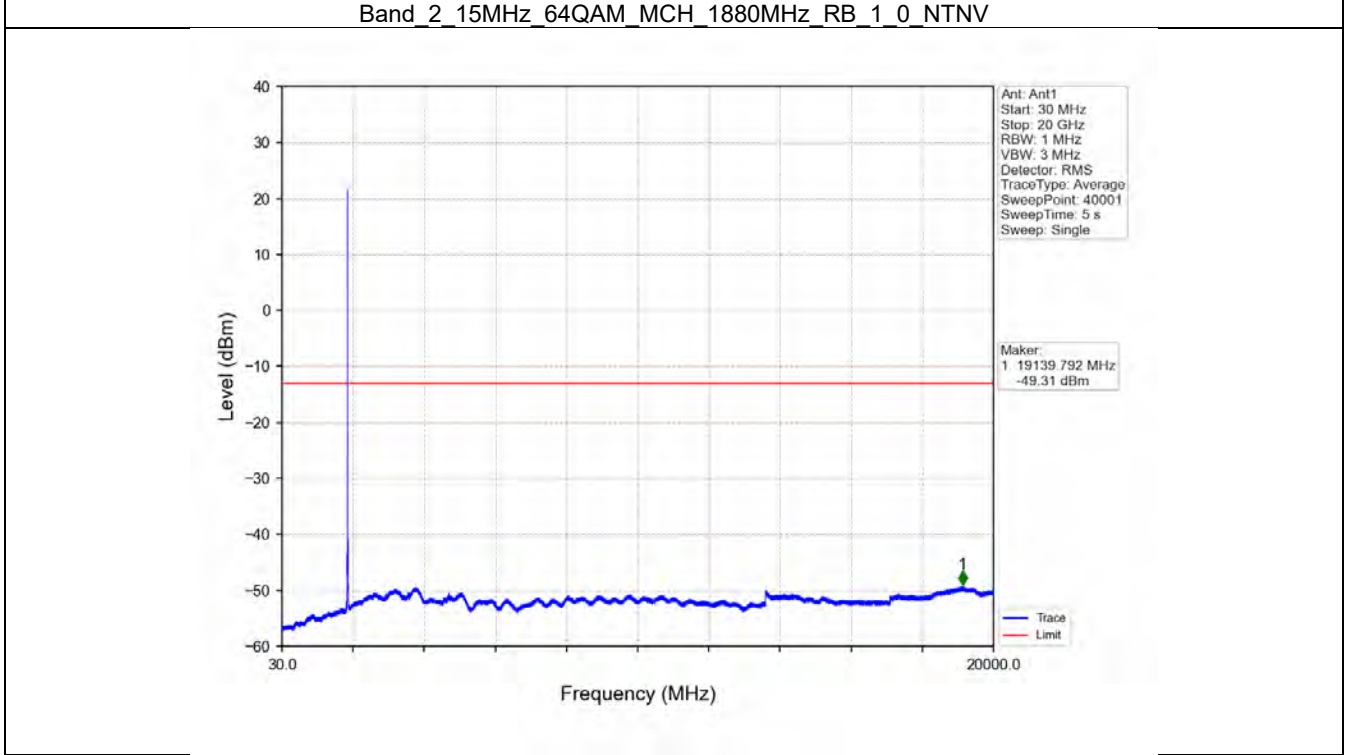

BV 7Layers Communications
Technology (Shenzhen) Co. Ltd

No.B102, Dazu Chuangxin Mansion, North of Beihuan
Avenue, North Area, Hi-Tech Industrial Park, Nanshan
District, Shenzhen, Guangdong, China

Tel: +86 755 8869 6566

Fax: +86 755 8869 6577

Email: customerservice.sw@bureauveritas.com