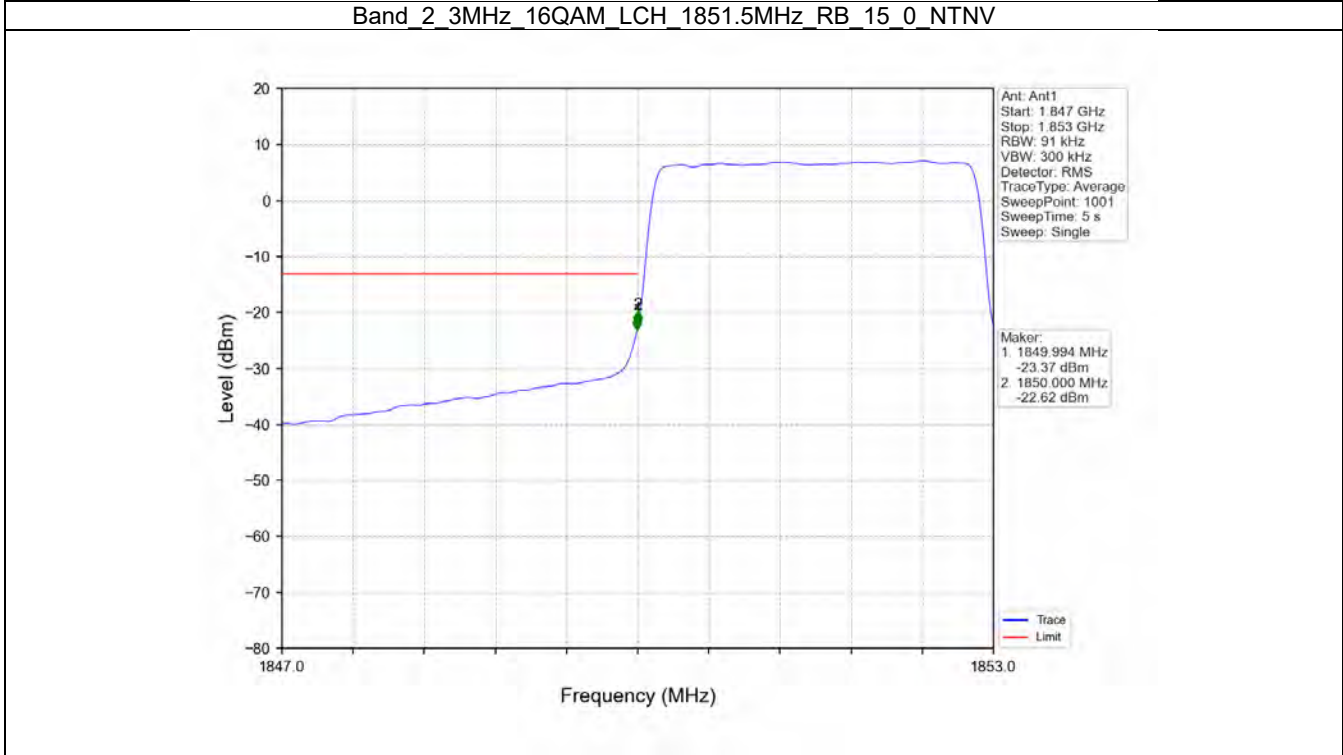

Band 2 3MHz 16QAM MCH 1880MHz RB 1 0 NTNV

BV 7Layers Communications
Technology (Shenzhen) Co. Ltd

No.B102, Dazu Chuangxin Mansion, North of Beihuan
Avenue, North Area, Hi-Tech Industrial Park, Nanshan
District, Shenzhen, Guangdong, China

Tel: +86 755 8869 6566

Fax: +86 755 8869 6577

Email: customerservice.sw@bureauveritas.com