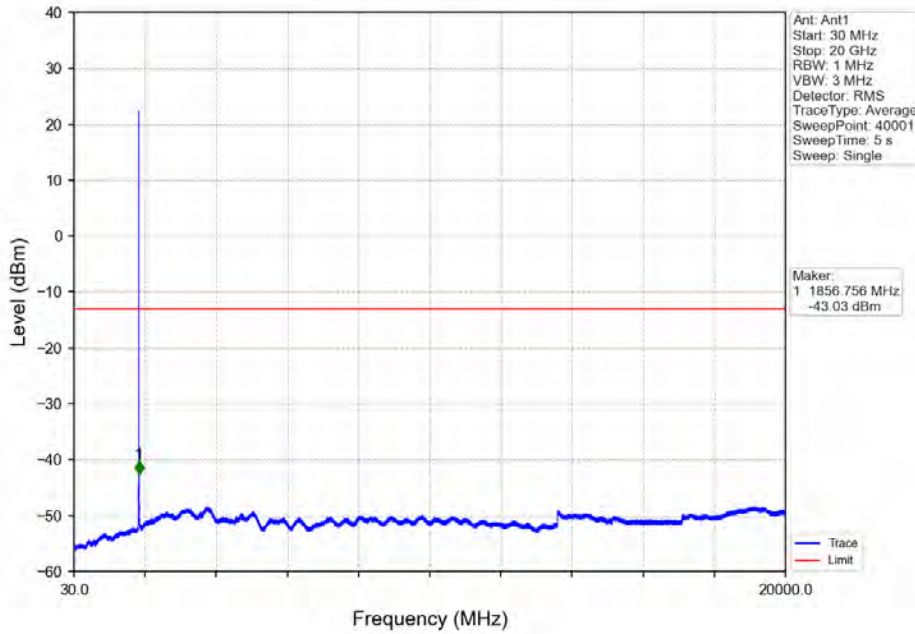

Band_25_1.4MHz_64QAM_LCH_1850.7MHz_RB_1_0_NTNV

BV 7Layers Communications Technology (Shenzhen) Co. Ltd

No.B102, Dazu Chuangxin Mansion, North of Beihuan Avenue, North Area, Hi-Tech Industrial Park, Nanshan District, Shenzhen, Guangdong, China

Tel: +86 755 8869 6566

Fax: +86 755 8869 6577

Email: customerservice.sw@bureauveritas.com