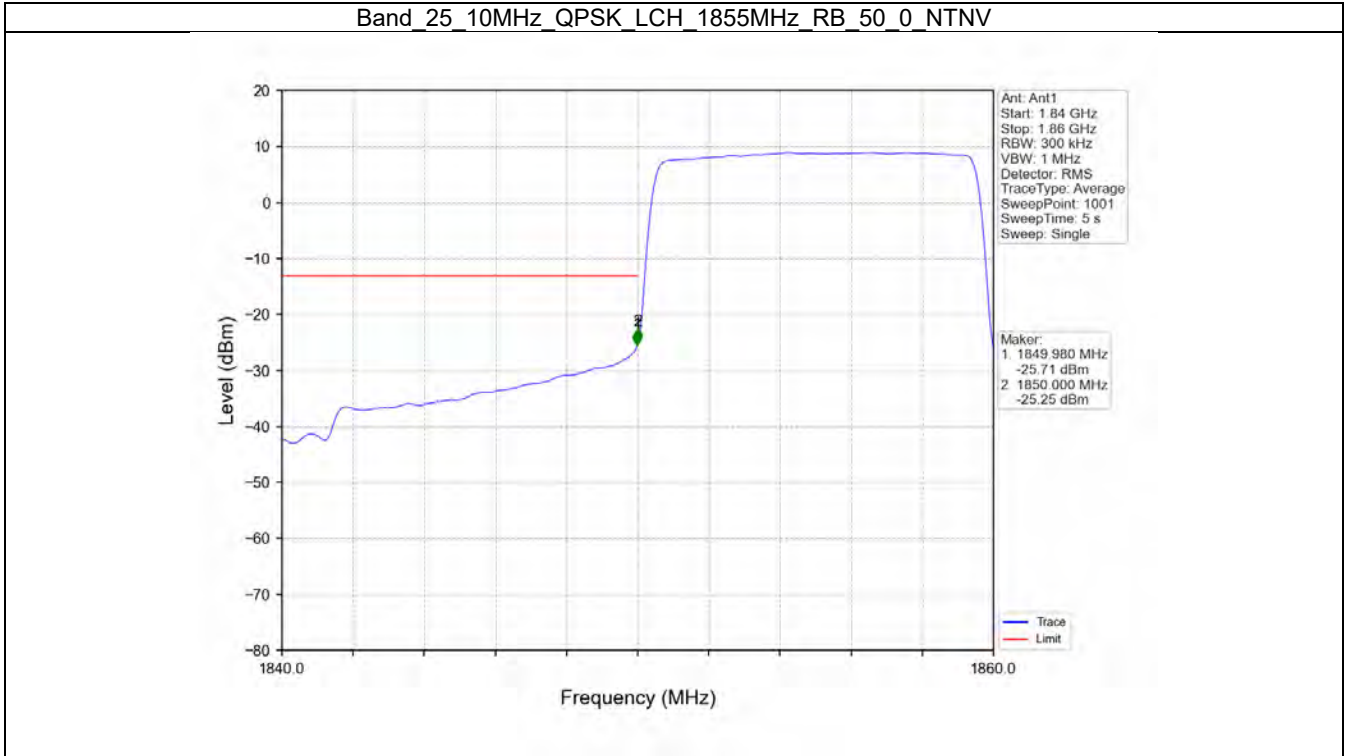

BV 7Layers Communications
Technology (Shenzhen) Co. Ltd

No.B102, Dazu Chuangxin Mansion, North of Beihuan
Avenue, North Area, Hi-Tech Industrial Park, Nanshan
District, Shenzhen, Guangdong, China

Tel: +86 755 8869 6566

Fax: +86 755 8869 6577

Email: customerservice.sw@bureauveritas.com