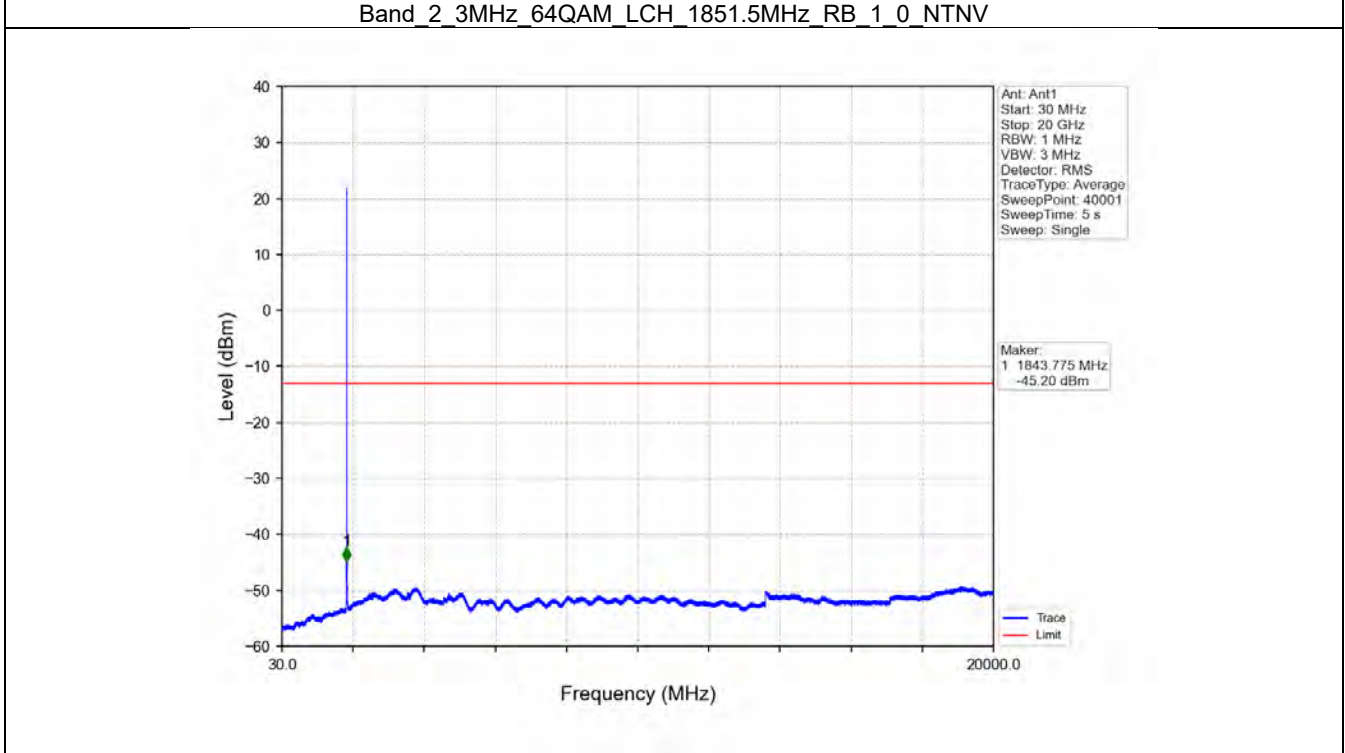

BV 7Layers Communications
Technology (Shenzhen) Co. Ltd

No.B102, Dazu Chuangxin Mansion, North of Beihuan
Avenue, North Area, Hi-Tech Industrial Park, Nanshan
District, Shenzhen, Guangdong, China

Tel: +86 755 8869 6566

Fax: +86 755 8869 6577

Email: customerservice.sw@bureauveritas.com