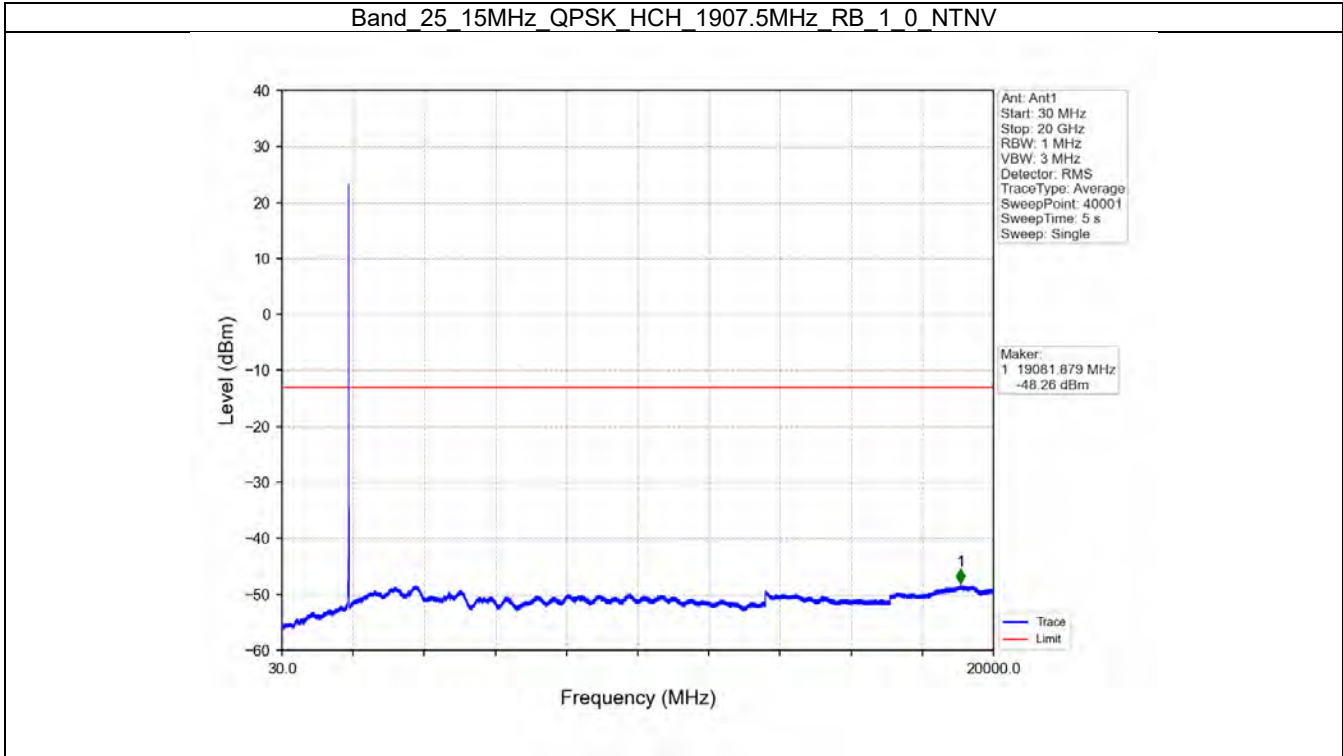

BV 7Layers Communications
Technology (Shenzhen) Co. Ltd

No.B102, Dazu Chuangxin Mansion, North of Beihuan
Avenue, North Area, Hi-Tech Industrial Park, Nanshan
District, Shenzhen, Guangdong, China

Tel: +86 755 8869 6566

Fax: +86 755 8869 6577

Email: customerservice.sw@bureauveritas.com