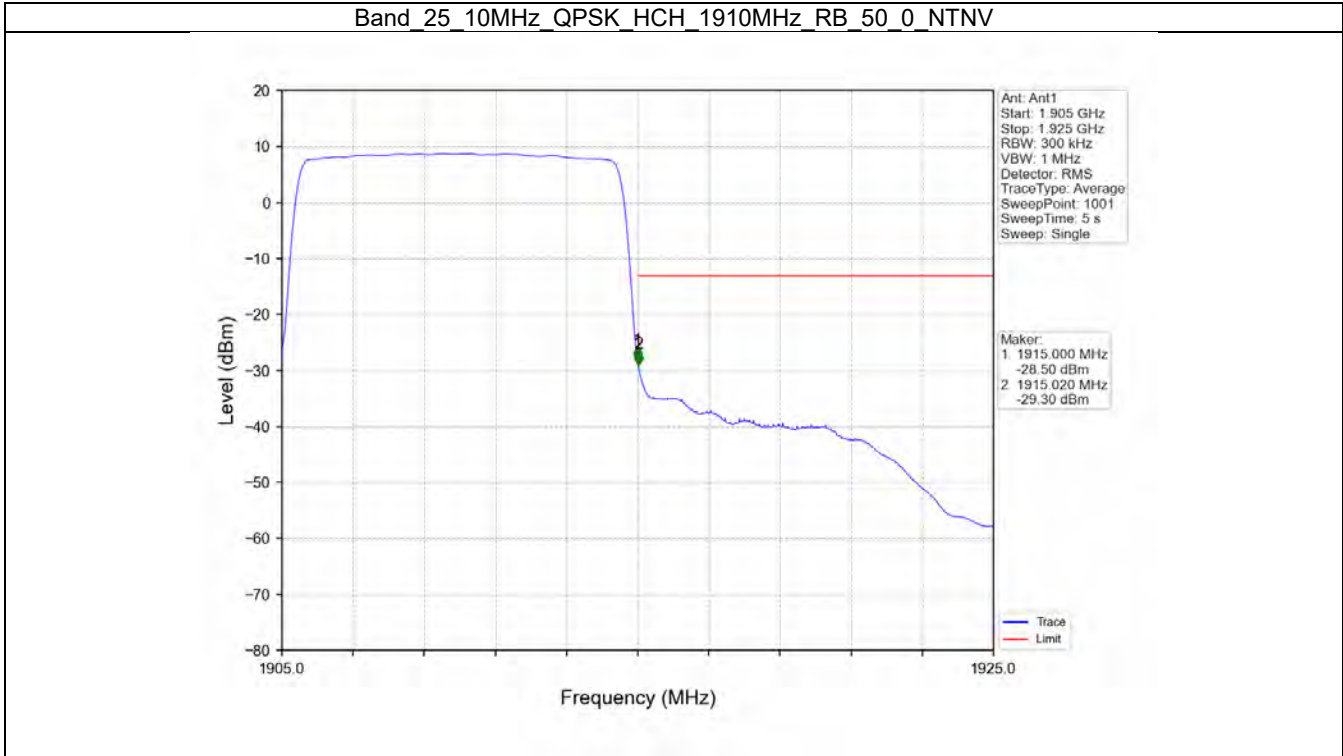

BV 7Layers Communications
Technology (Shenzhen) Co. Ltd

No.B102, Dazu Chuangxin Mansion, North of Beihuan
Avenue, North Area, Hi-Tech Industrial Park, Nanshan
District, Shenzhen, Guangdong, China

Tel: +86 755 8869 6566

Fax: +86 755 8869 6577

Email: customerservice.sw@bureauveritas.com