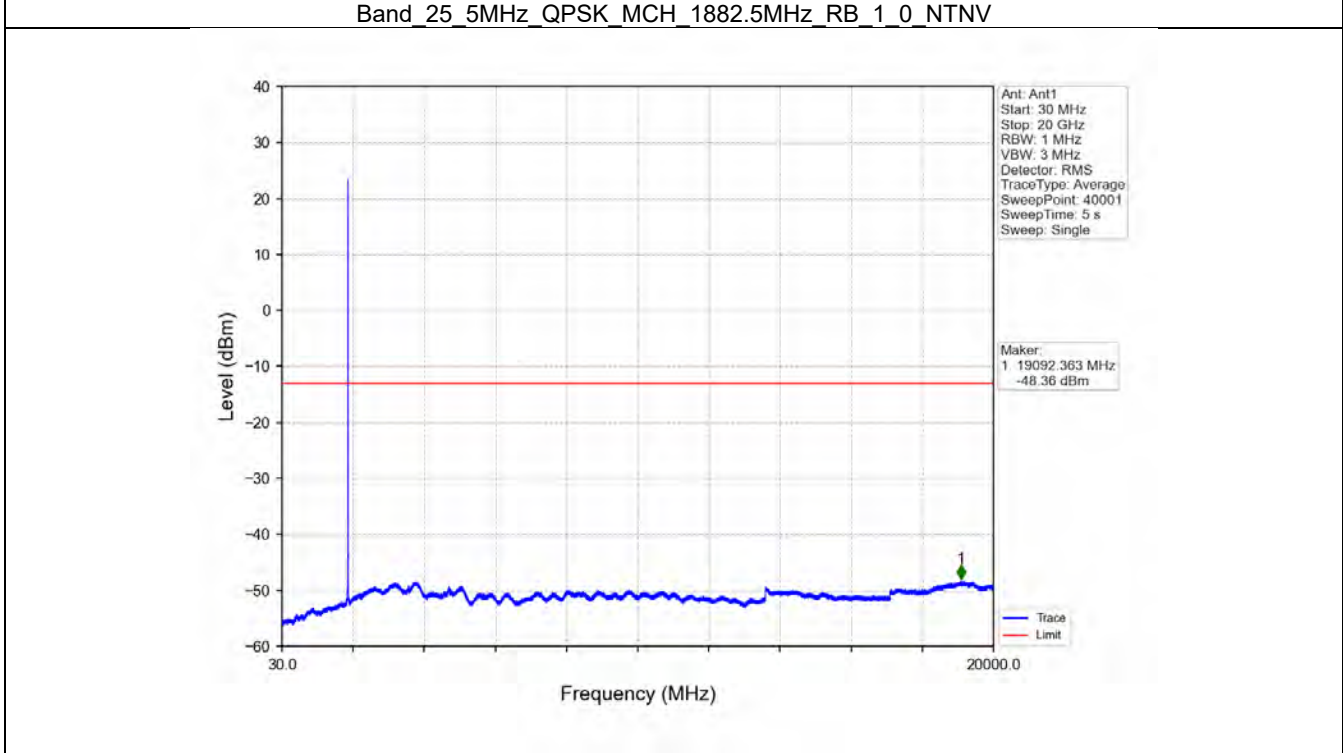

BV 7Layers Communications Technology (Shenzhen) Co. Ltd

No.B102, Dazu Chuangxin Mansion, North of Beihuan Avenue, North Area, Hi-Tech Industrial Park, Nanshan District, Shenzhen, Guangdong, China

Tel: +86 755 8869 6566

Fax: +86 755 8869 6577

Email: customerservice.sw@bureauveritas.com