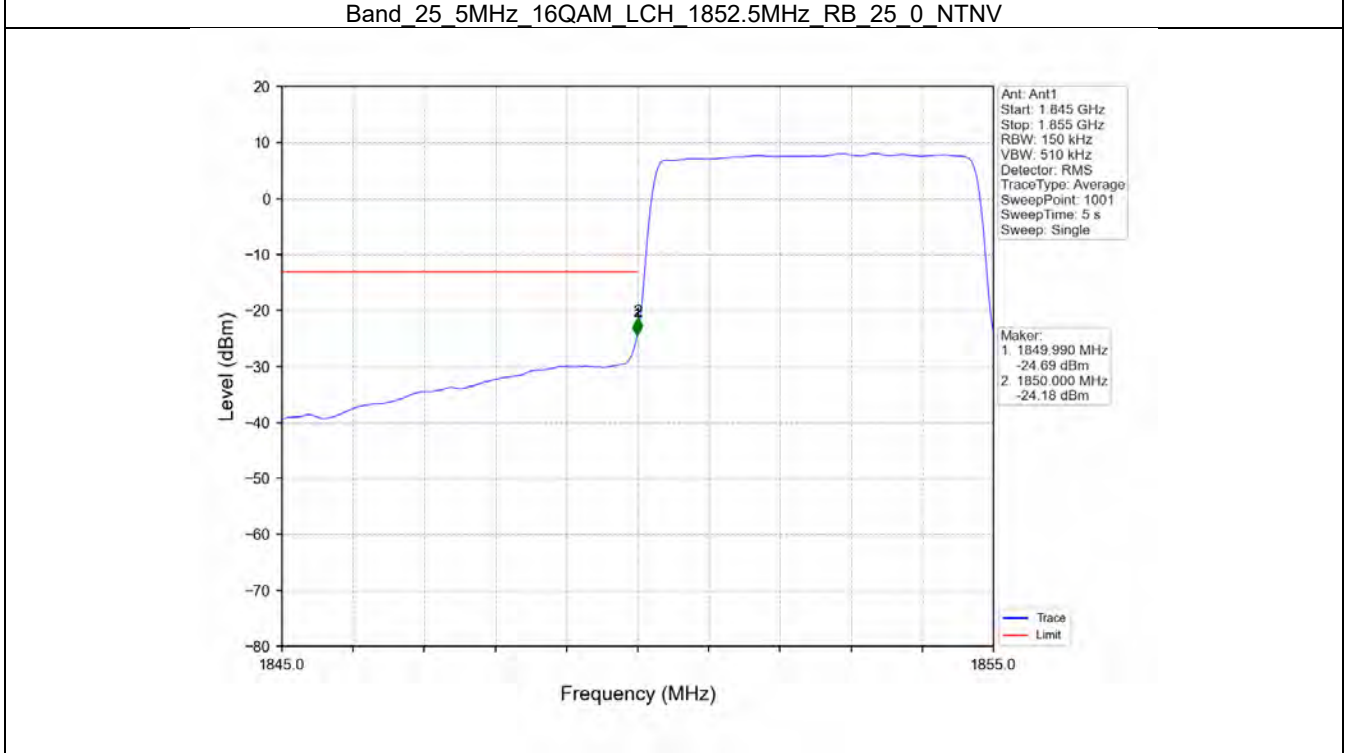

BV 7Layers Communications
Technology (Shenzhen) Co. Ltd

No.B102, Dazu Chuangxin Mansion, North of Beihuan
Avenue, North Area, Hi-Tech Industrial Park, Nanshan
District, Shenzhen, Guangdong, China

Tel: +86 755 8869 6566

Fax: +86 755 8869 6577

Email: customerservice.sw@bureauveritas.com