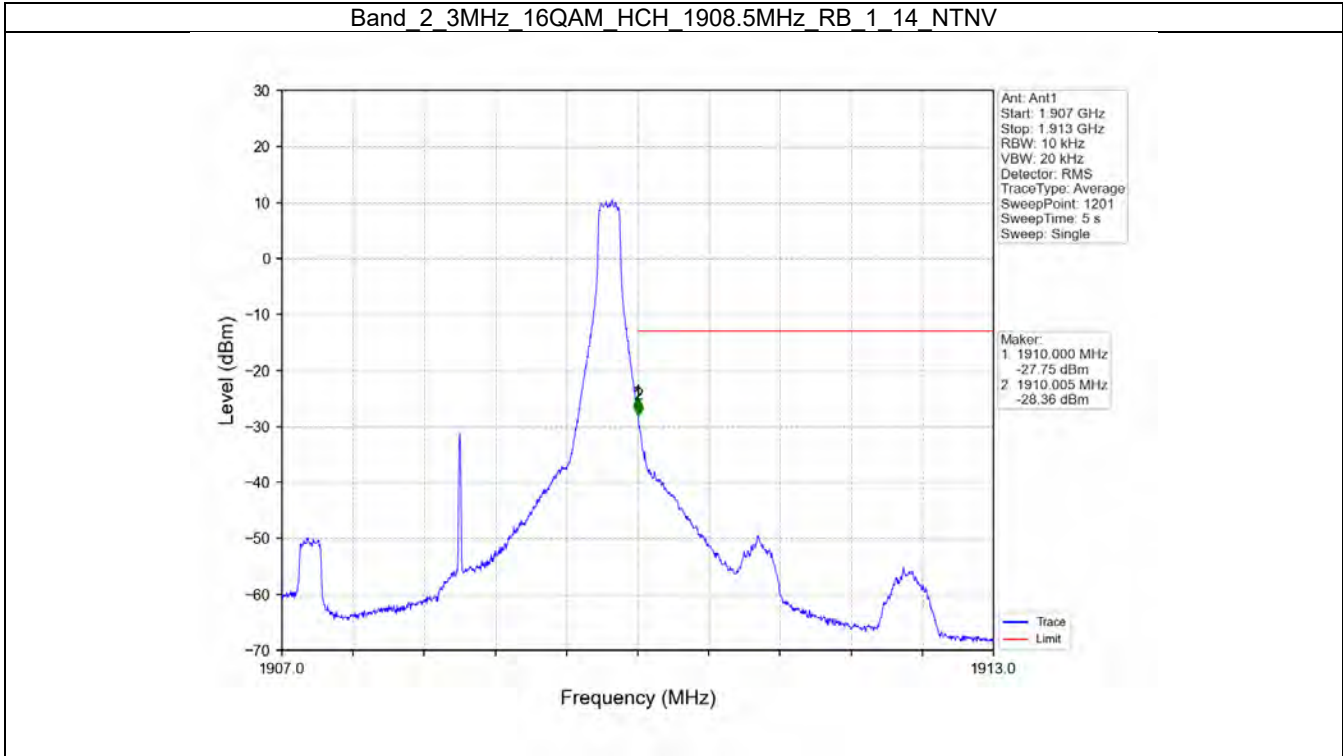

BV 7Layers Communications
Technology (Shenzhen) Co. Ltd

No.B102, Dazu Chuangxin Mansion, North of Beihuan
Avenue, North Area, Hi-Tech Industrial Park, Nanshan
District, Shenzhen, Guangdong, China

Tel: +86 755 8869 6566

Fax: +86 755 8869 6577

Email: customerservice.sw@bureauveritas.com