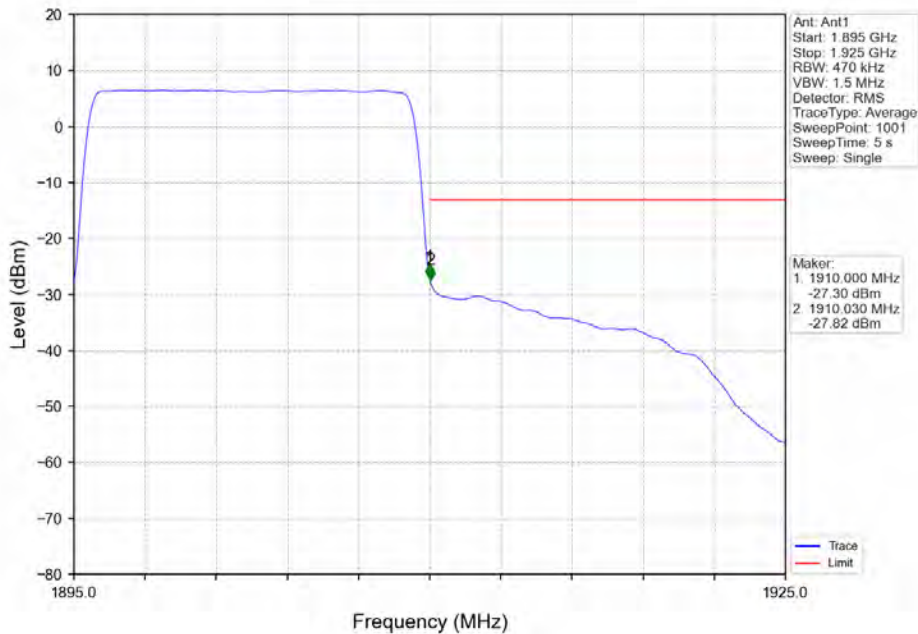

BV 7Layers Communications  
Technology (Shenzhen) Co. Ltd

No.B102, Dazu Chuangxin Mansion, North of Beihuan  
Avenue, North Area, Hi-Tech Industrial Park, Nanshan  
District, Shenzhen, Guangdong, China