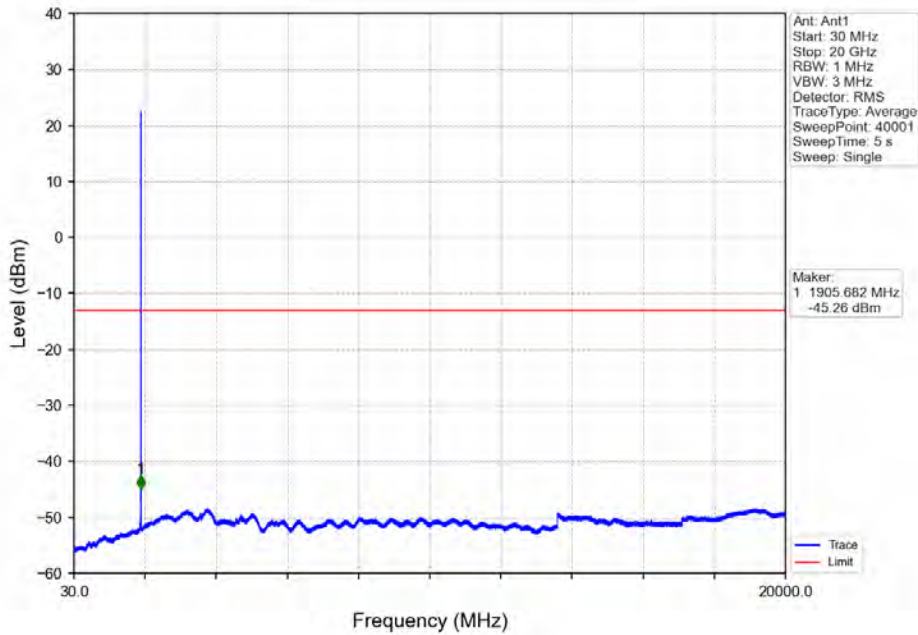

Band 25 3MHz 64QAM HCH 1913.5MHz RB 1 0 NTN

Band 25 3MHz 64QAM HCH 1913.5MHz RB 1 14 NTN

BV 7Layers Communications  
Technology (Shenzhen) Co. Ltd

No.B102, Dazu Chuangxin Mansion, North of Beihuan  
Avenue, North Area, Hi-Tech Industrial Park, Nanshan  
District, Shenzhen, Guangdong, China