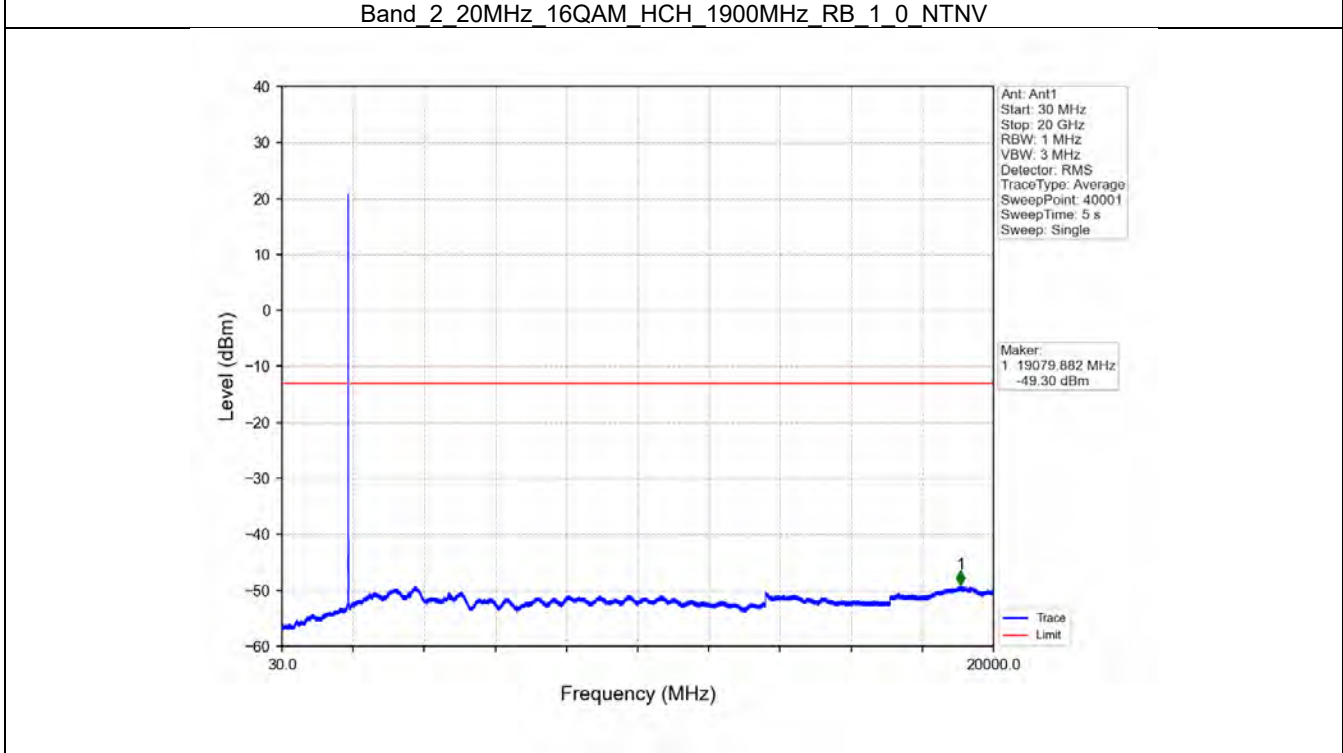

BV 7Layers Communications
Technology (Shenzhen) Co. Ltd

No.B102, Dazu Chuangxin Mansion, North of Beihuan
Avenue, North Area, Hi-Tech Industrial Park, Nanshan
District, Shenzhen, Guangdong, China

Tel: +86 755 8869 6566

Fax: +86 755 8869 6577

Email: customerservice.sw@bureauveritas.com