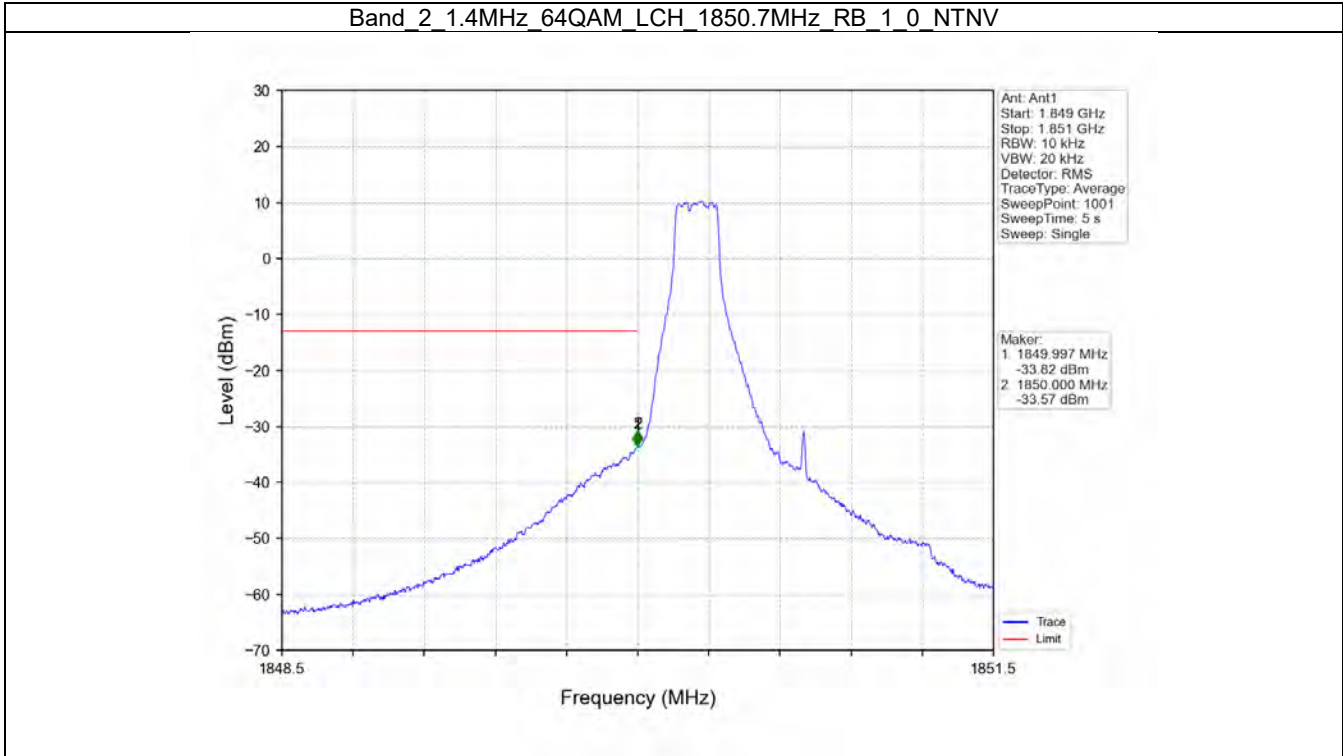

BV 7Layers Communications
Technology (Shenzhen) Co. Ltd

No.B102, Dazu Chuangxin Mansion, North of Beihuan
Avenue, North Area, Hi-Tech Industrial Park, Nanshan
District, Shenzhen, Guangdong, China

Tel: +86 755 8869 6566

Fax: +86 755 8869 6577

Email: customerservice.sw@bureauveritas.com