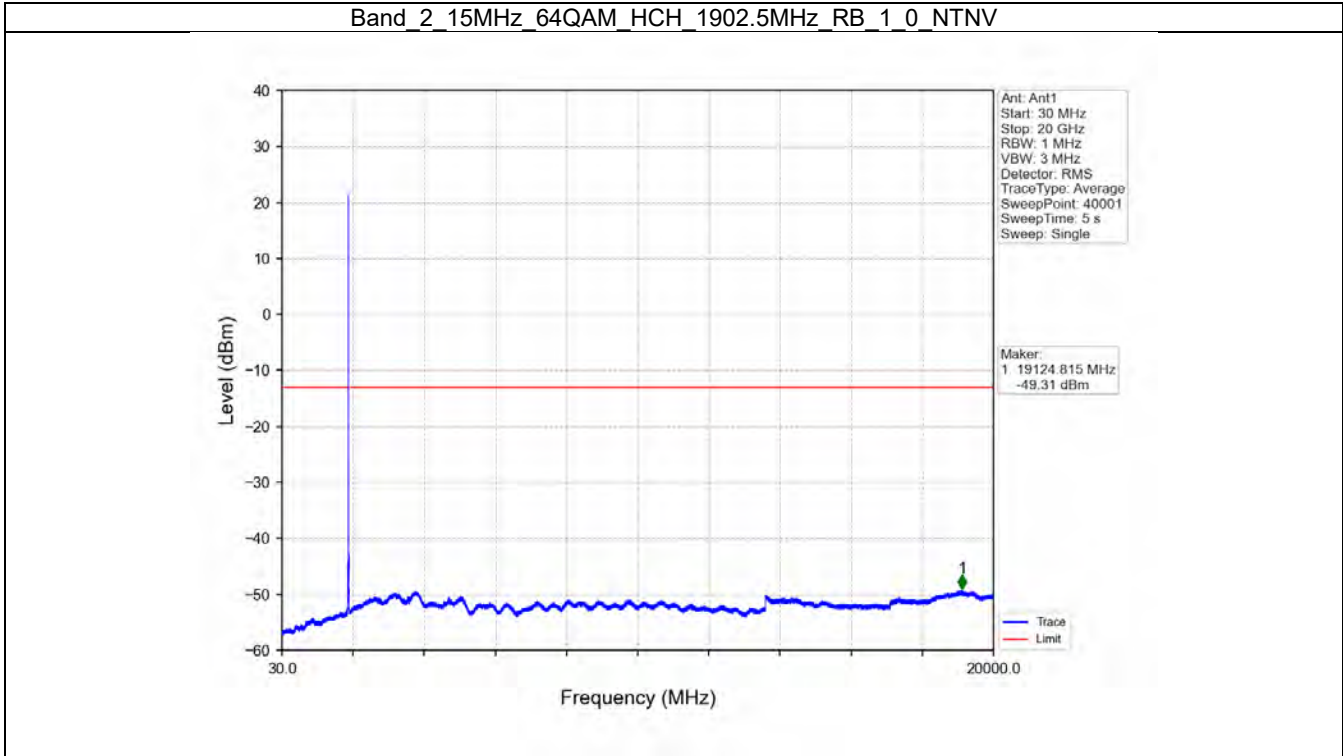

BV 7Layers Communications
Technology (Shenzhen) Co. Ltd

No.B102, Dazu Chuangxin Mansion, North of Beihuan
Avenue, North Area, Hi-Tech Industrial Park, Nanshan
District, Shenzhen, Guangdong, China

Tel: +86 755 8869 6566

Fax: +86 755 8869 6577

Email: customerservice.sw@bureauveritas.com