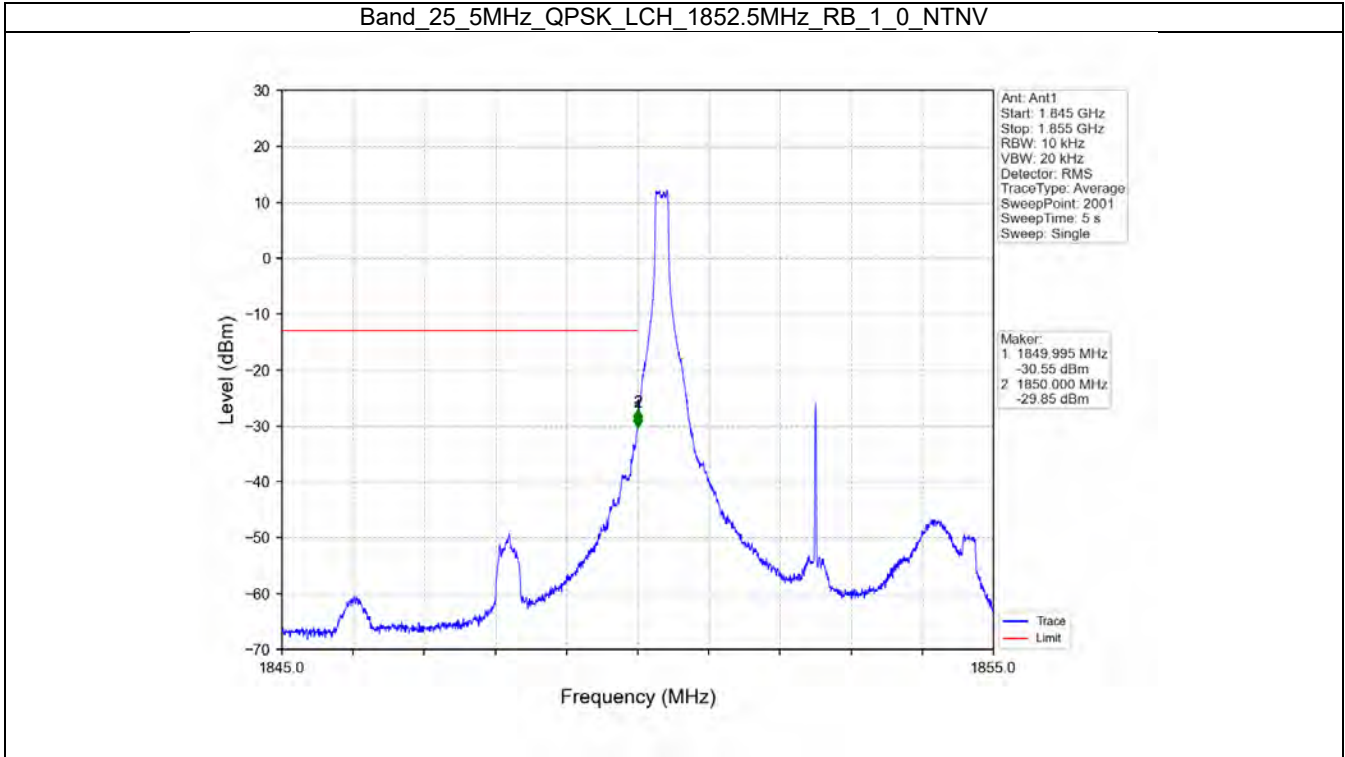

BV 7Layers Communications
Technology (Shenzhen) Co. Ltd

No.B102, Dazu Chuangxin Mansion, North of Beihuan
Avenue, North Area, Hi-Tech Industrial Park, Nanshan
District, Shenzhen, Guangdong, China

Tel: +86 755 8869 6566

Fax: +86 755 8869 6577

Email: customerservice.sw@bureauveritas.com