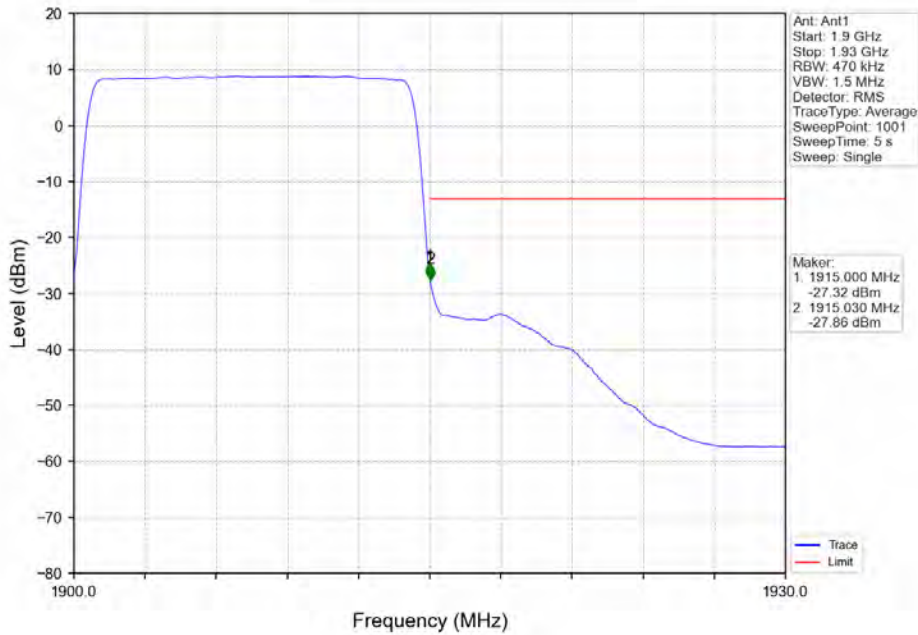

Band 25 15MHz QPSK HCH 1907.5MHz RB 75 0 NTNV