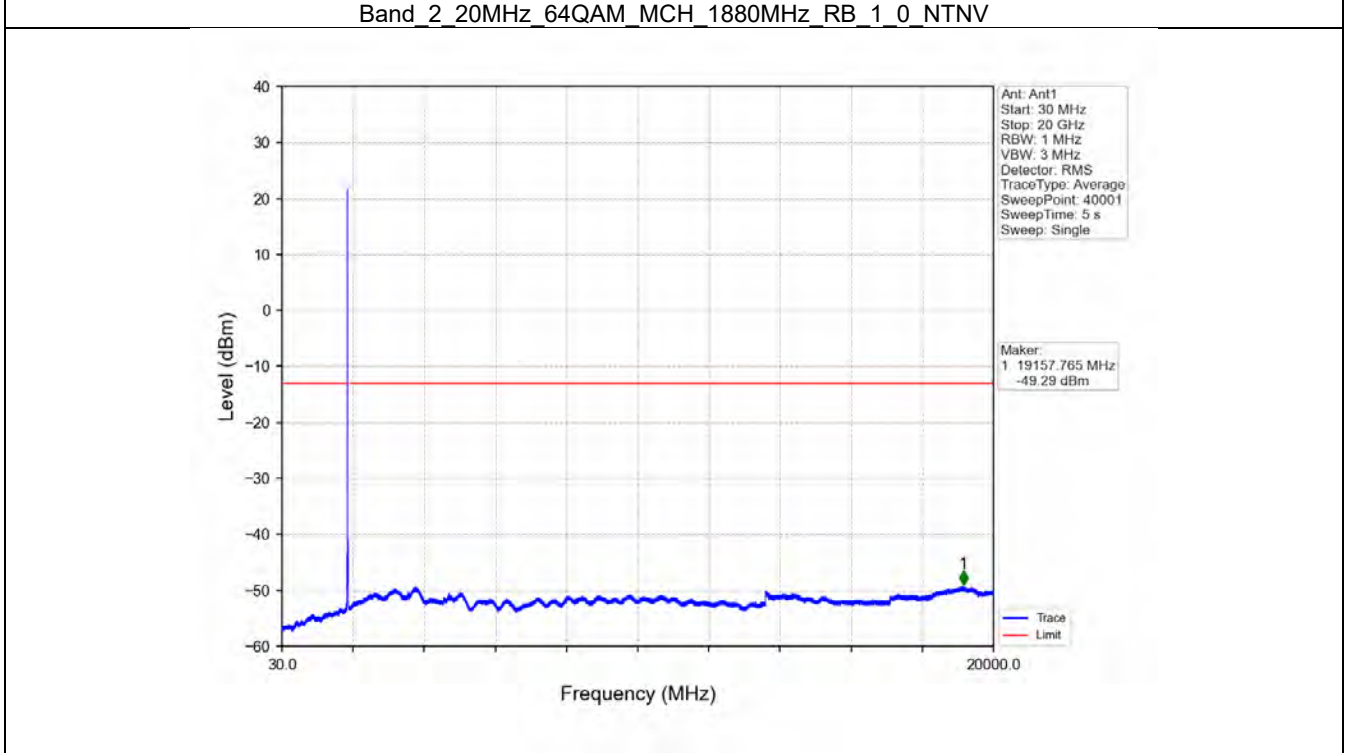

BV 7Layers Communications Technology (Shenzhen) Co. Ltd

No.B102, Dazu Chuangxin Mansion, North of Beihuan Avenue, North Area, Hi-Tech Industrial Park, Nanshan District, Shenzhen, Guangdong, China

Tel: +86 755 8869 6566

Fax: +86 755 8869 6577

Email: customerservice.sw@bureauveritas.com