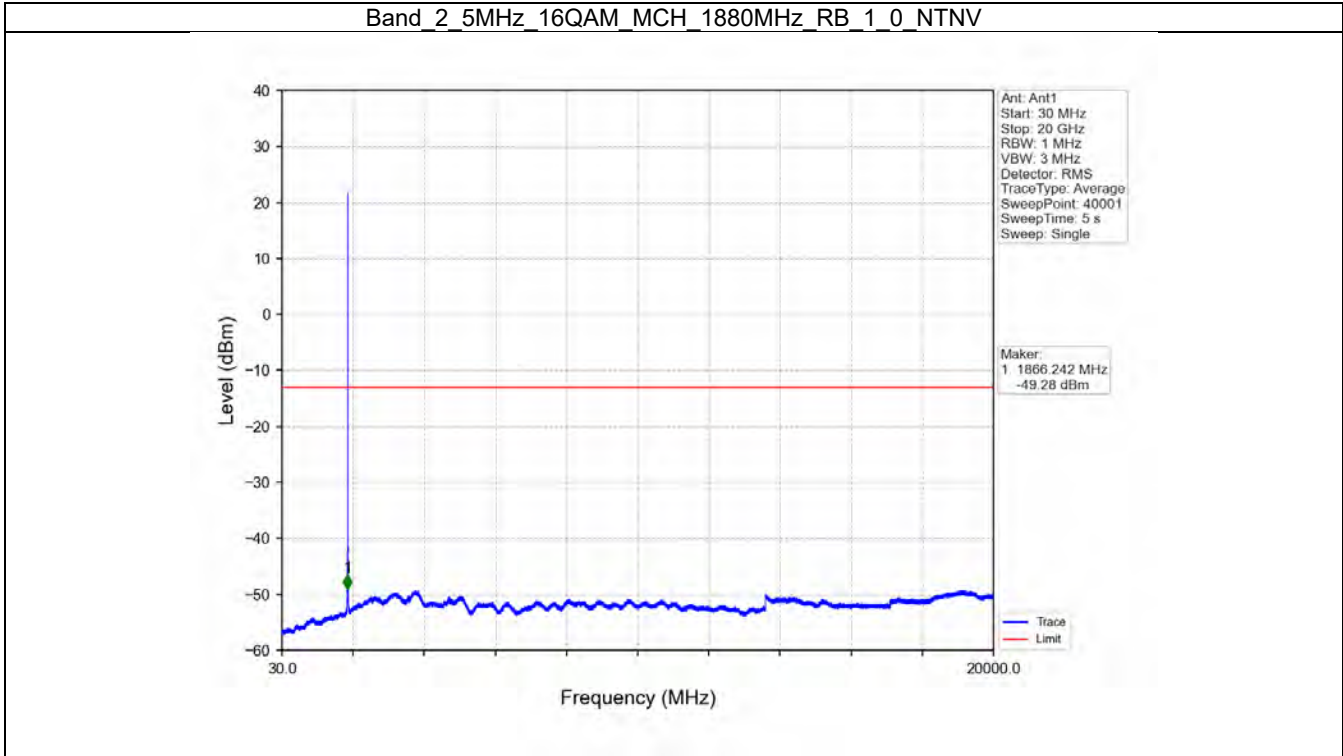

BV 7Layers Communications Technology (Shenzhen) Co. Ltd

No.B102, Dazu Chuangxin Mansion, North of Beihuan Avenue, North Area, Hi-Tech Industrial Park, Nanshan District, Shenzhen, Guangdong, China

Tel: +86 755 8869 6566

Fax: +86 755 8869 6577

Email: customerservice.sw@bureauveritas.com