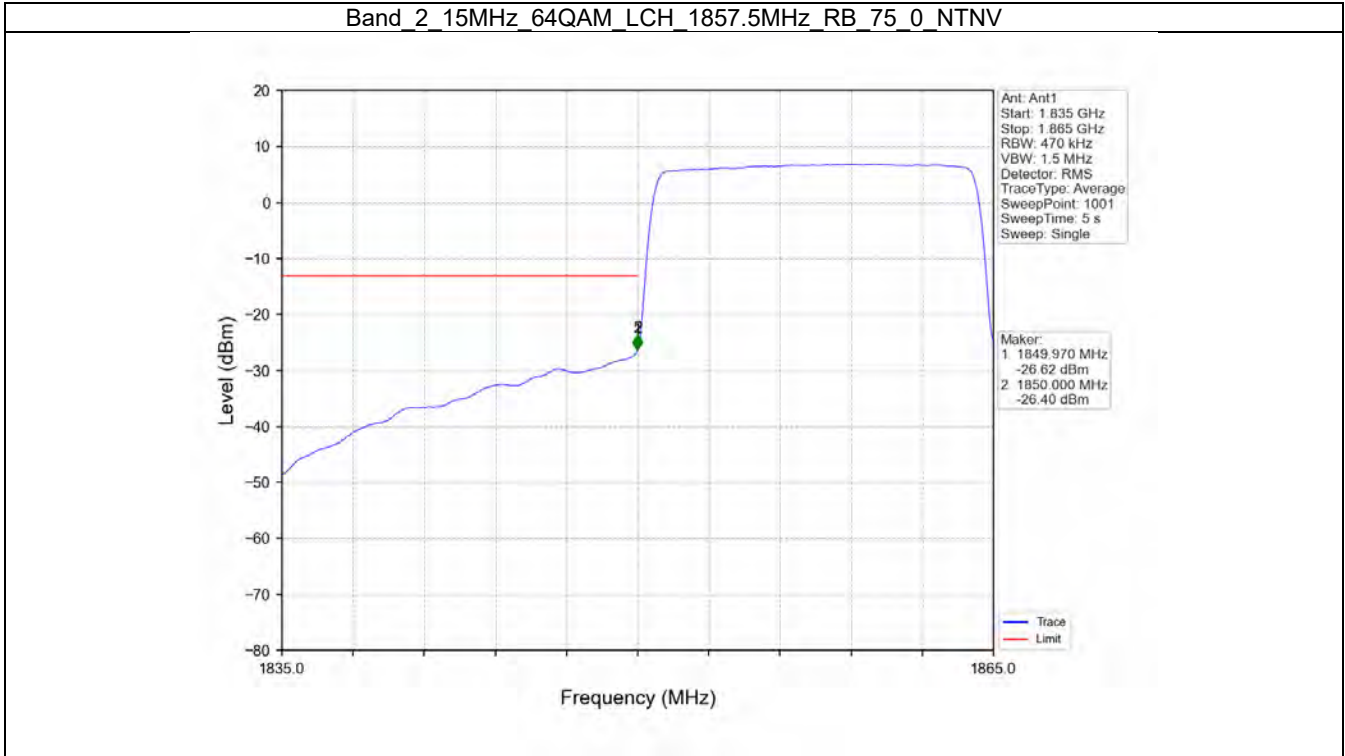

BV 7Layers Communications
Technology (Shenzhen) Co. Ltd

No.B102, Dazu Chuangxin Mansion, North of Beihuan
Avenue, North Area, Hi-Tech Industrial Park, Nanshan
District, Shenzhen, Guangdong, China

Tel: +86 755 8869 6566

Fax: +86 755 8869 6577

Email: customerservice.sw@bureauveritas.com