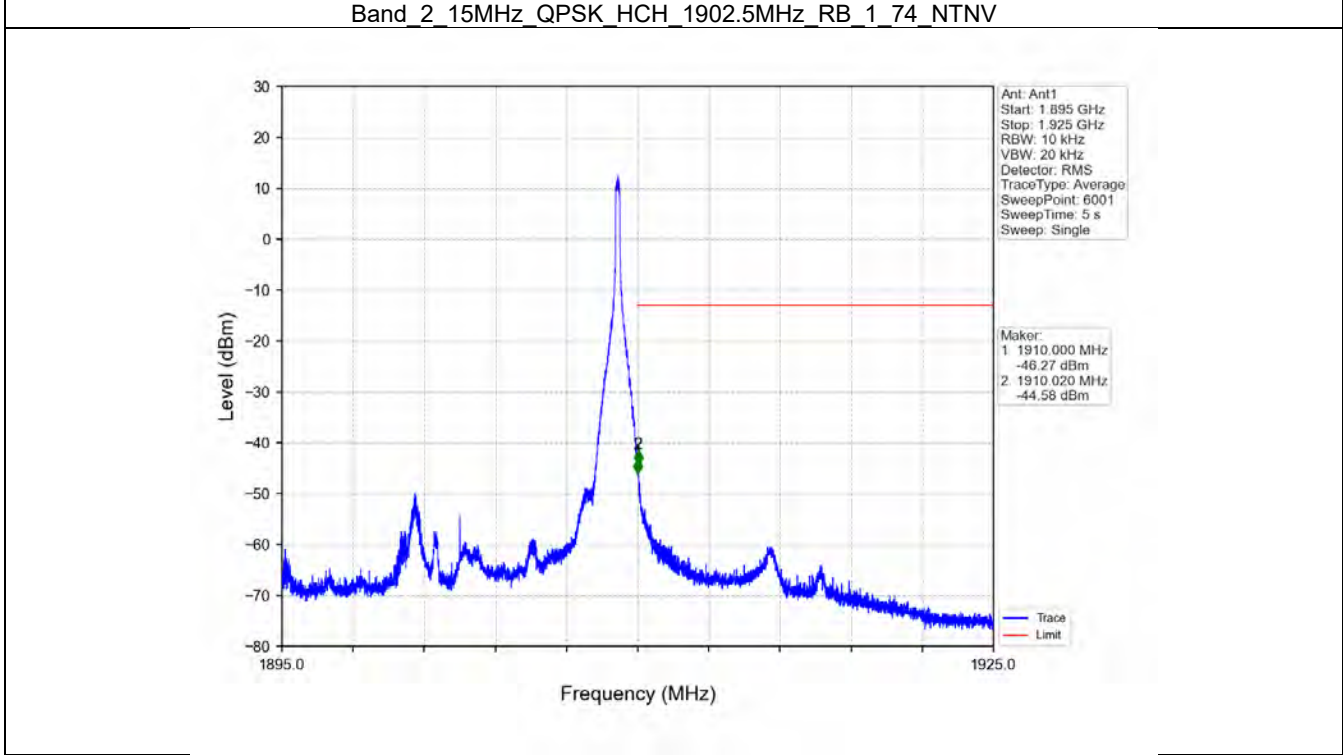

BV 7Layers Communications
Technology (Shenzhen) Co. Ltd

No.B102, Dazu Chuangxin Mansion, North of Beihuan
Avenue, North Area, Hi-Tech Industrial Park, Nanshan
District, Shenzhen, Guangdong, China

Tel: +86 755 8869 6566

Fax: +86 755 8869 6577

Email: customerservice.sw@bureauveritas.com