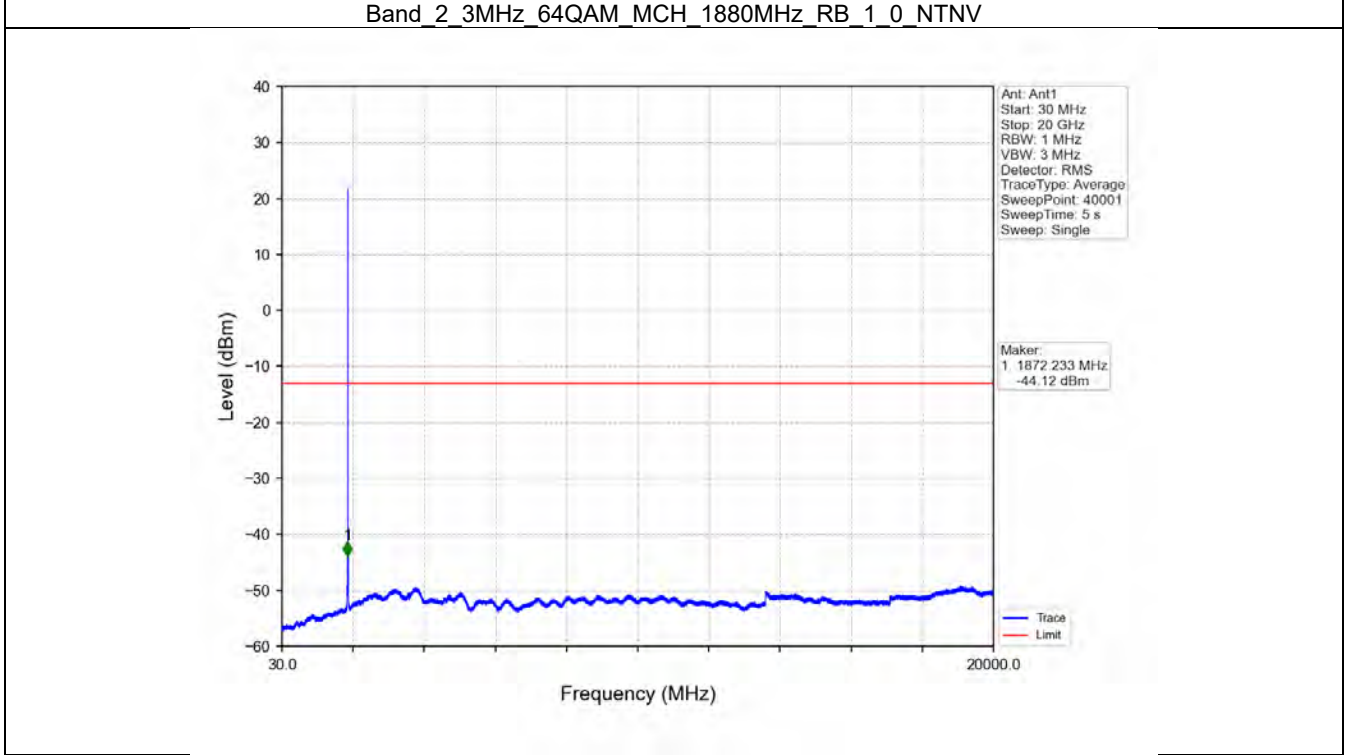

BV 7Layers Communications Technology (Shenzhen) Co. Ltd

No.B102, Dazu Chuangxin Mansion, North of Beihuan Avenue, North Area, Hi-Tech Industrial Park, Nanshan District, Shenzhen, Guangdong, China

Tel: +86 755 8869 6566

Fax: +86 755 8869 6577

Email: customerservice.sw@bureauveritas.com