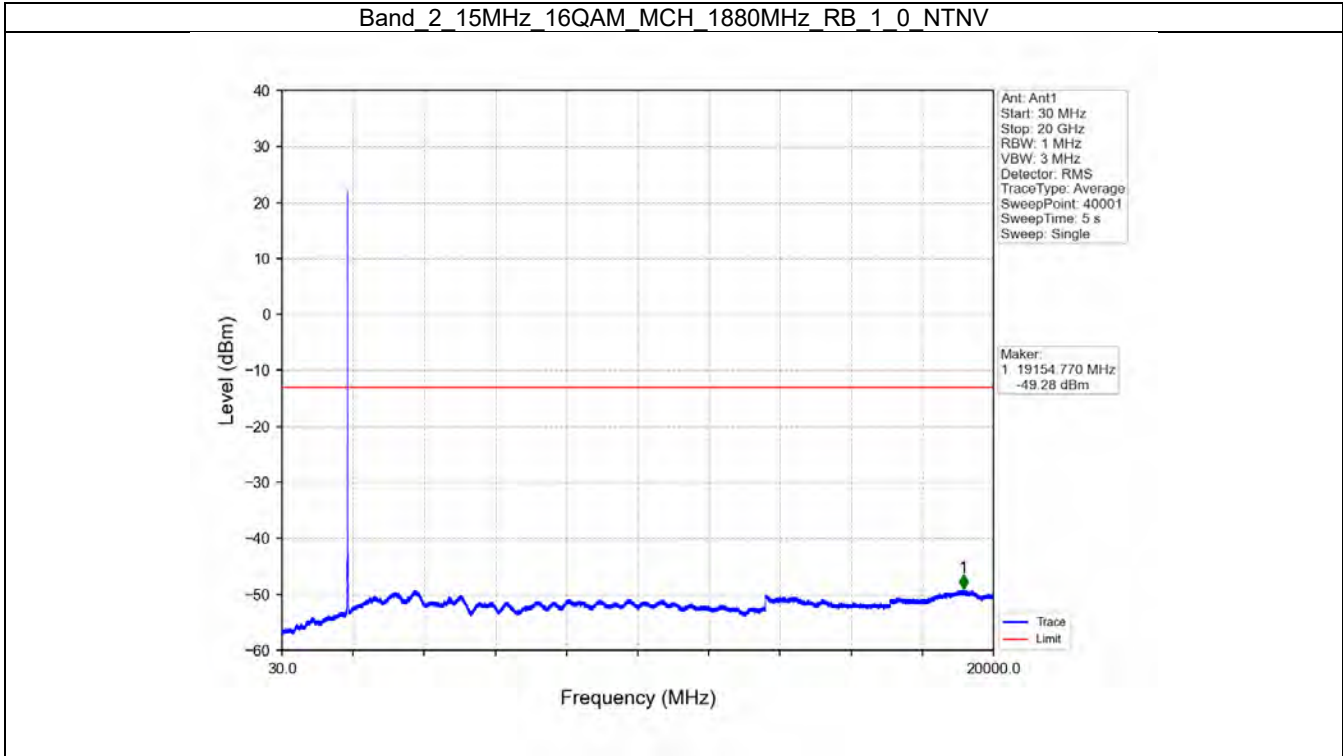

BV 7Layers Communications
Technology (Shenzhen) Co. Ltd

No.B102, Dazu Chuangxin Mansion, North of Beihuan
Avenue, North Area, Hi-Tech Industrial Park, Nanshan
District, Shenzhen, Guangdong, China

Tel: +86 755 8869 6566

Fax: +86 755 8869 6577

Email: customerservice.sw@bureauveritas.com