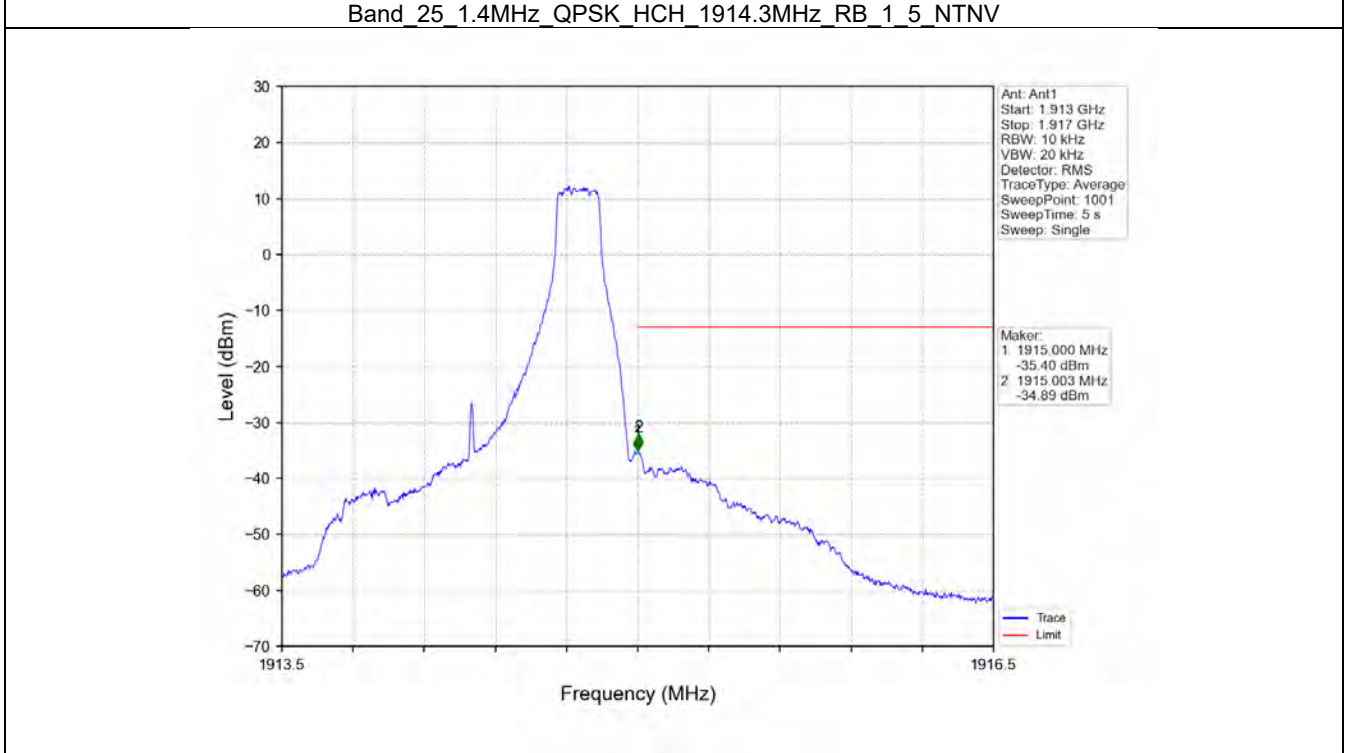

BV 7Layers Communications
Technology (Shenzhen) Co. Ltd

No.B102, Dazu Chuangxin Mansion, North of Beihuan
Avenue, North Area, Hi-Tech Industrial Park, Nanshan
District, Shenzhen, Guangdong, China

Tel: +86 755 8869 6566

Fax: +86 755 8869 6577

Email: customerservice.sw@bureauveritas.com