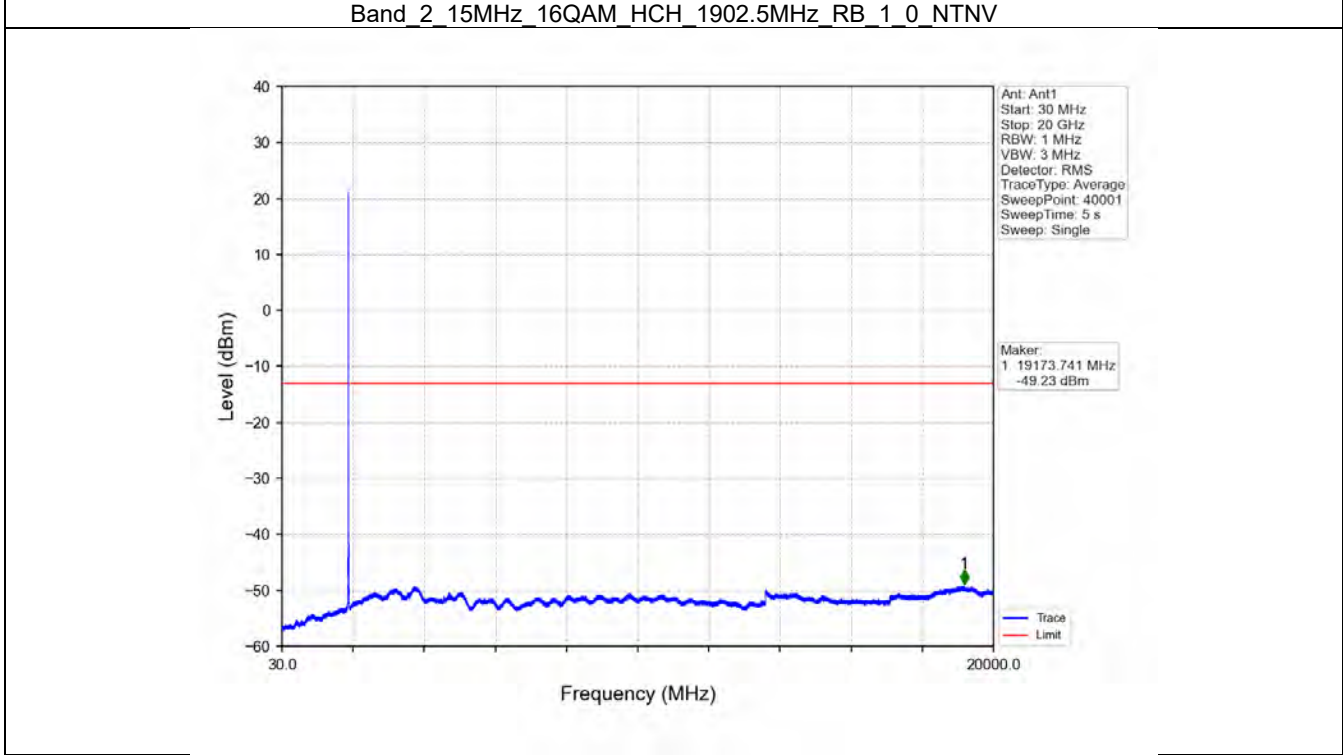

BV 7Layers Communications
Technology (Shenzhen) Co. Ltd

No.B102, Dazu Chuangxin Mansion, North of Beihuan
Avenue, North Area, Hi-Tech Industrial Park, Nanshan
District, Shenzhen, Guangdong, China

Tel: +86 755 8869 6566

Fax: +86 755 8869 6577

Email: customerservice.sw@bureauveritas.com