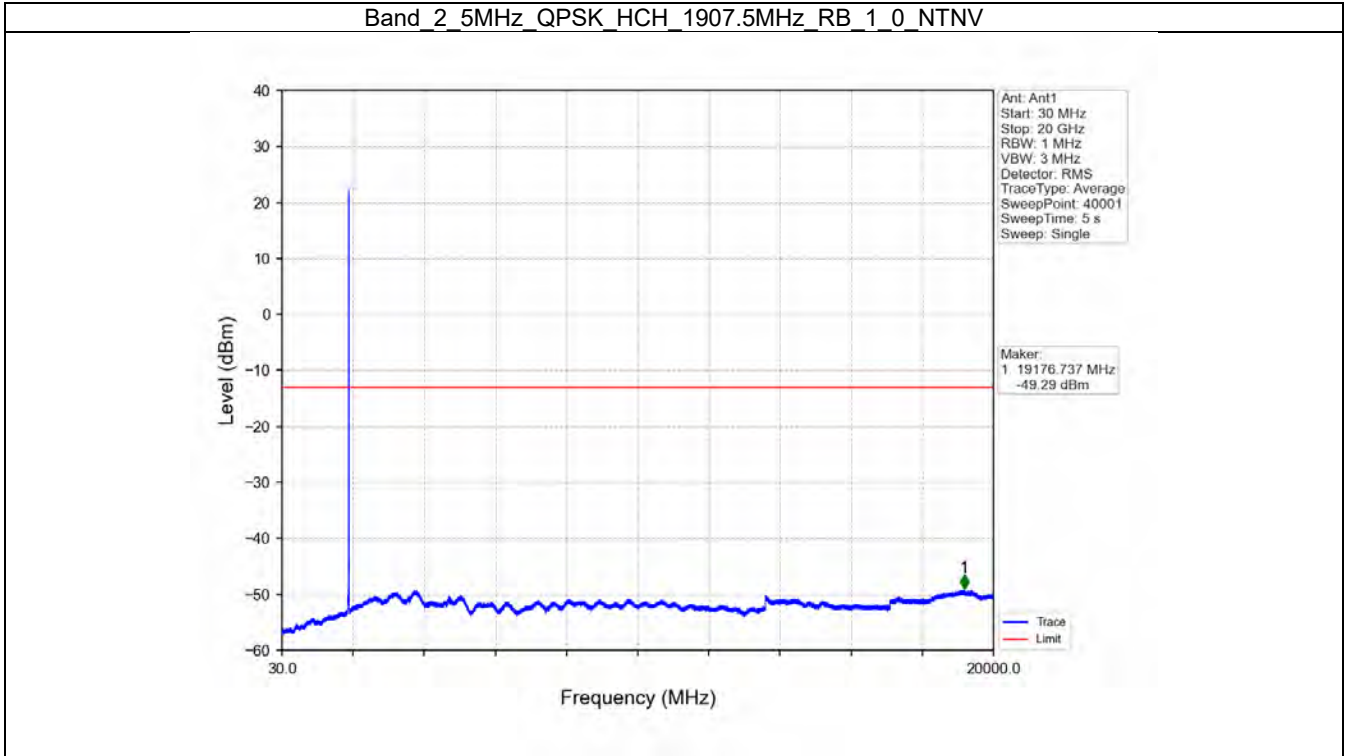

BV 7Layers Communications
Technology (Shenzhen) Co. Ltd

No.B102, Dazu Chuangxin Mansion, North of Beihuan
Avenue, North Area, Hi-Tech Industrial Park, Nanshan
District, Shenzhen, Guangdong, China

Tel: +86 755 8869 6566

Fax: +86 755 8869 6577

Email: customerservice.sw@bureauveritas.com