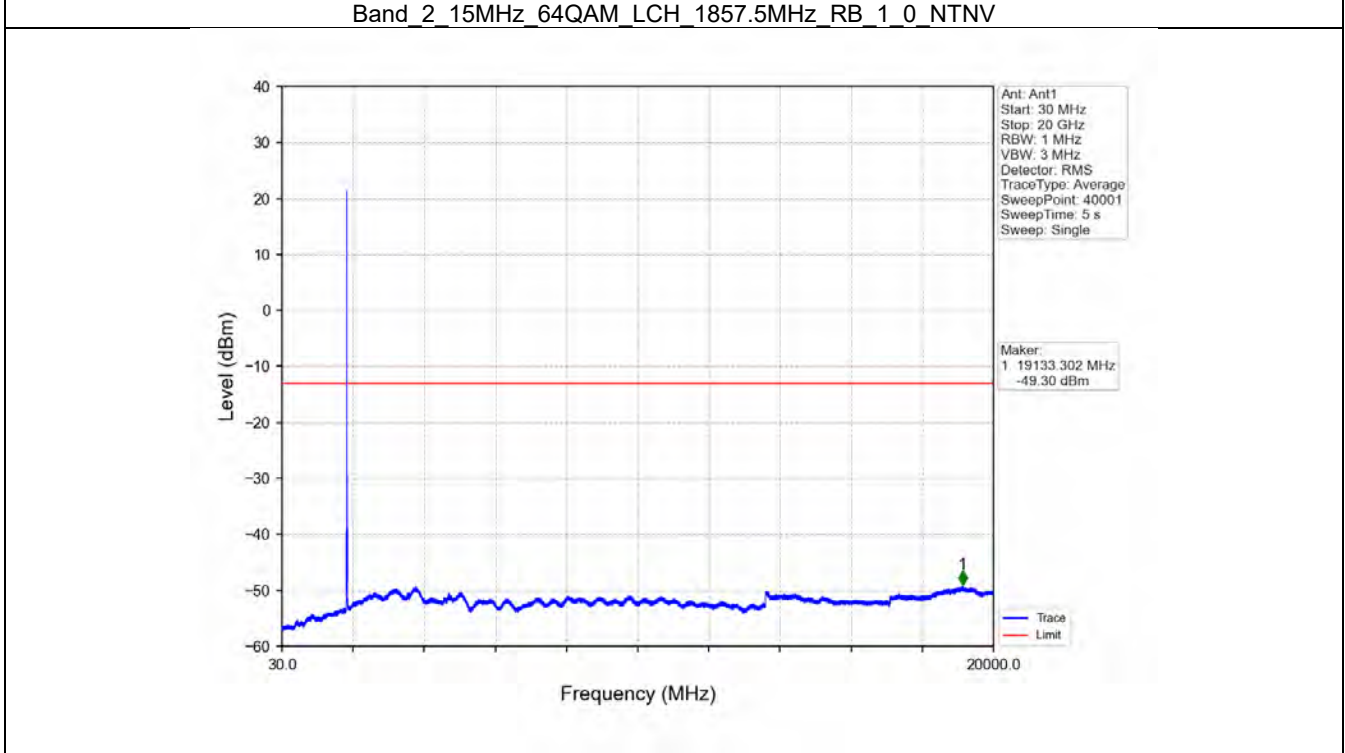

BV 7Layers Communications
Technology (Shenzhen) Co. Ltd

No.B102, Dazu Chuangxin Mansion, North of Beihuan
Avenue, North Area, Hi-Tech Industrial Park, Nanshan
District, Shenzhen, Guangdong, China

Tel: +86 755 8869 6566

Fax: +86 755 8869 6577

Email: customerservice.sw@bureauveritas.com