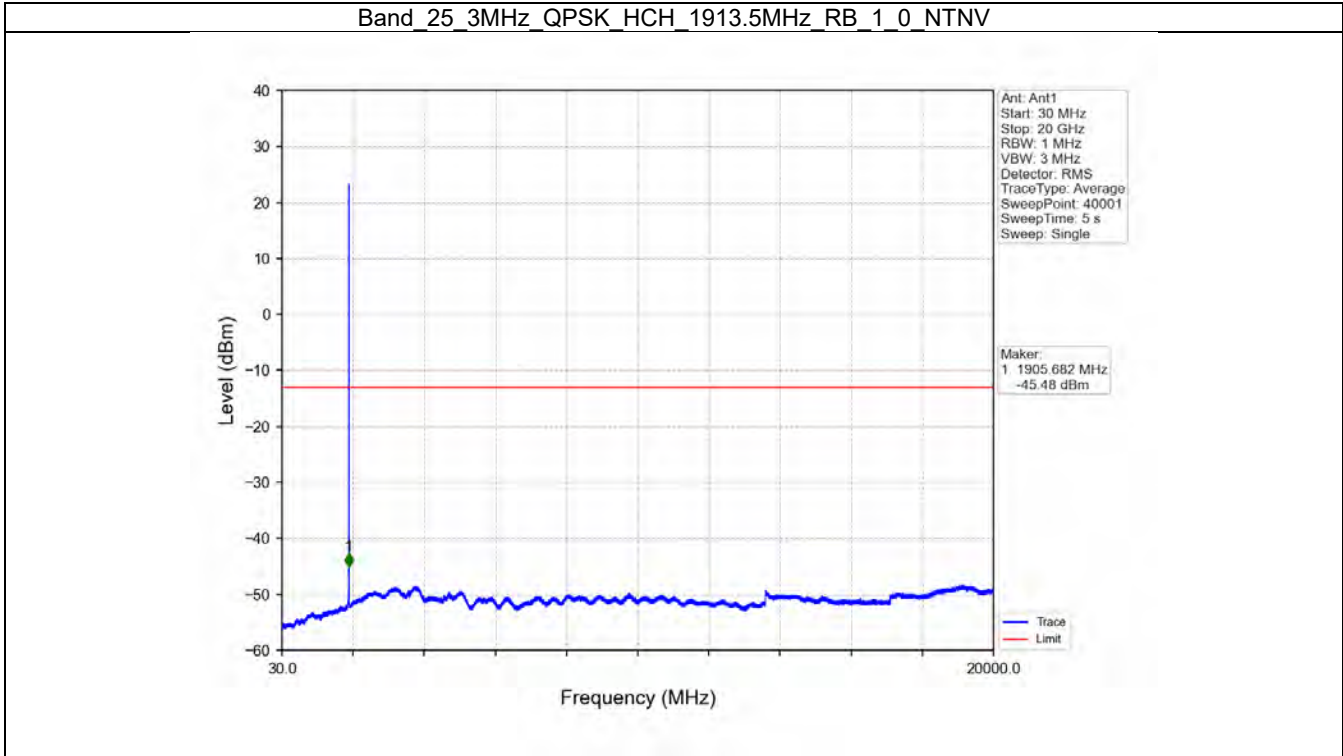

BV 7Layers Communications
Technology (Shenzhen) Co. Ltd

No.B102, Dazu Chuangxin Mansion, North of Beihuan
Avenue, North Area, Hi-Tech Industrial Park, Nanshan
District, Shenzhen, Guangdong, China

Tel: +86 755 8869 6566

Fax: +86 755 8869 6577

Email: customerservice.sw@bureauveritas.com