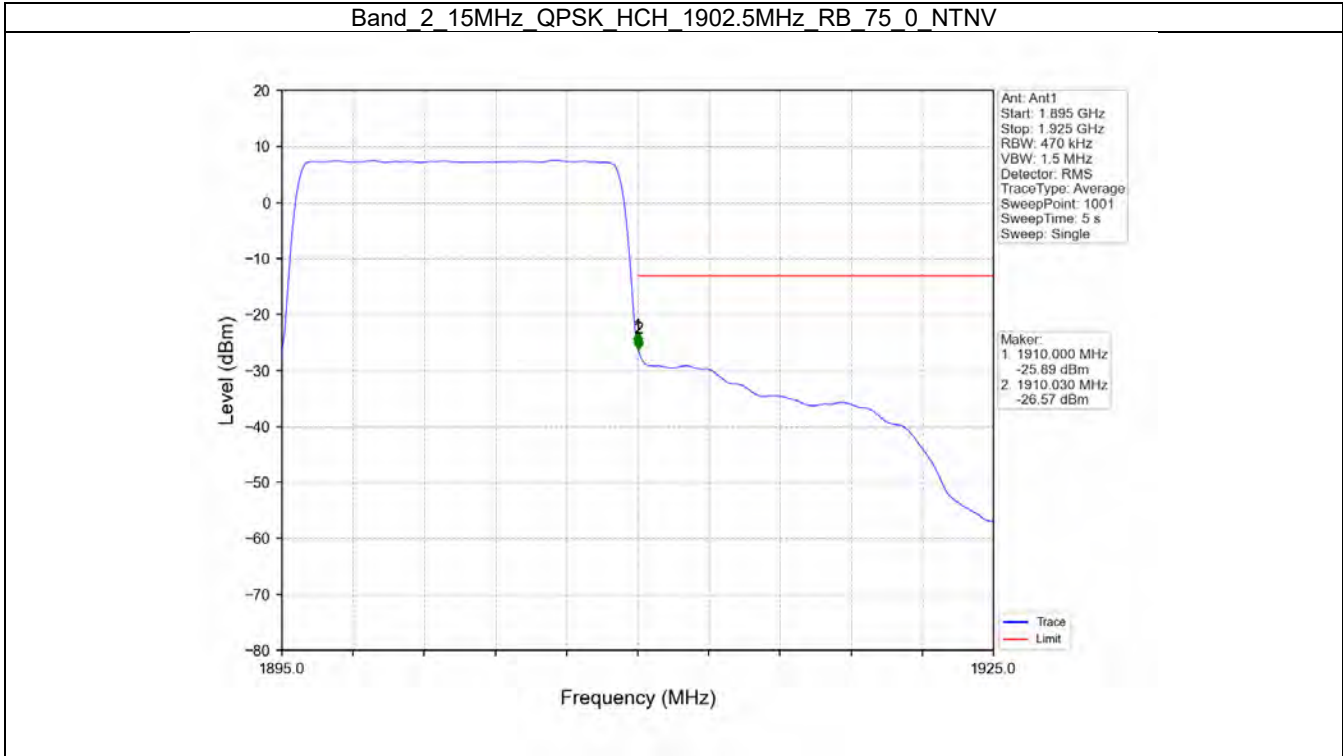

BV 7Layers Communications
Technology (Shenzhen) Co. Ltd

No.B102, Dazu Chuangxin Mansion, North of Beihuan
Avenue, North Area, Hi-Tech Industrial Park, Nanshan
District, Shenzhen, Guangdong, China

Tel: +86 755 8869 6566

Fax: +86 755 8869 6577

Email: customerservice.sw@bureauveritas.com