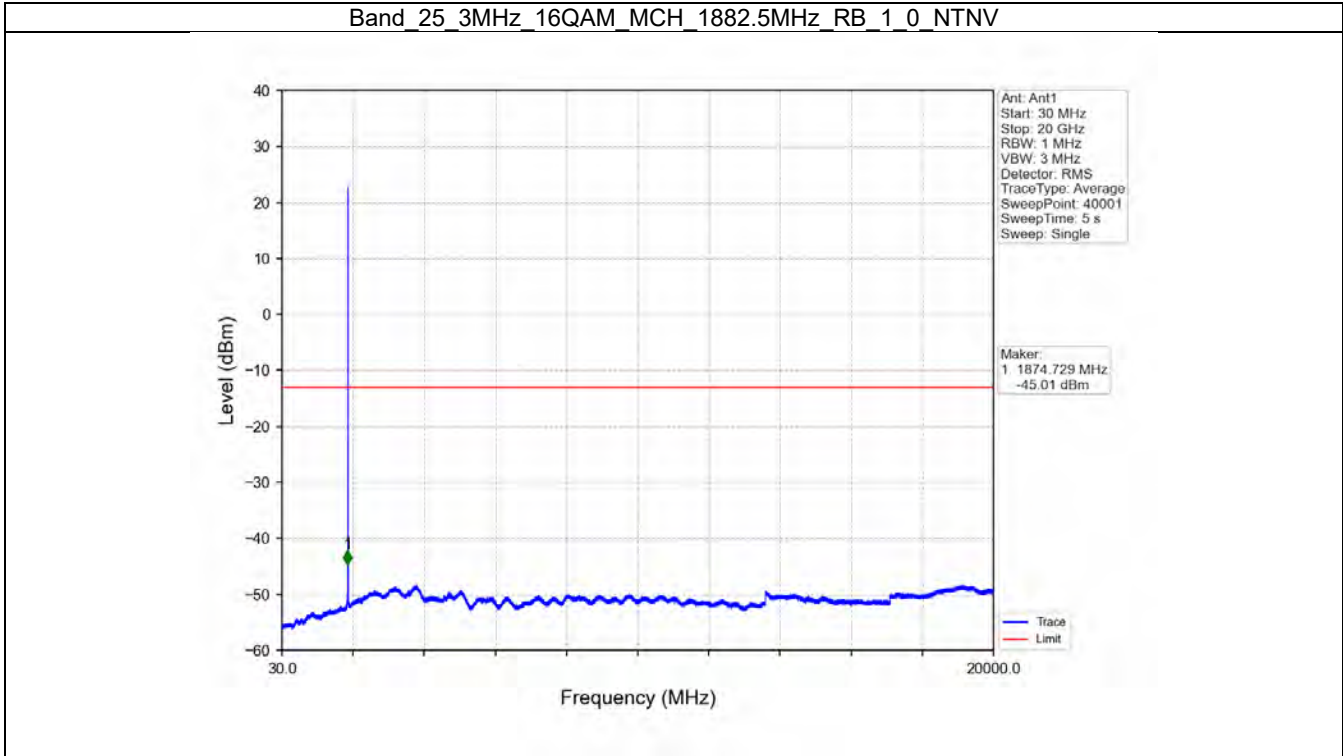

BV 7Layers Communications
Technology (Shenzhen) Co. Ltd

No.B102, Dazu Chuangxin Mansion, North of Beihuan
Avenue, North Area, Hi-Tech Industrial Park, Nanshan
District, Shenzhen, Guangdong, China

Tel: +86 755 8869 6566

Fax: +86 755 8869 6577

Email: customerservice.sw@bureauveritas.com