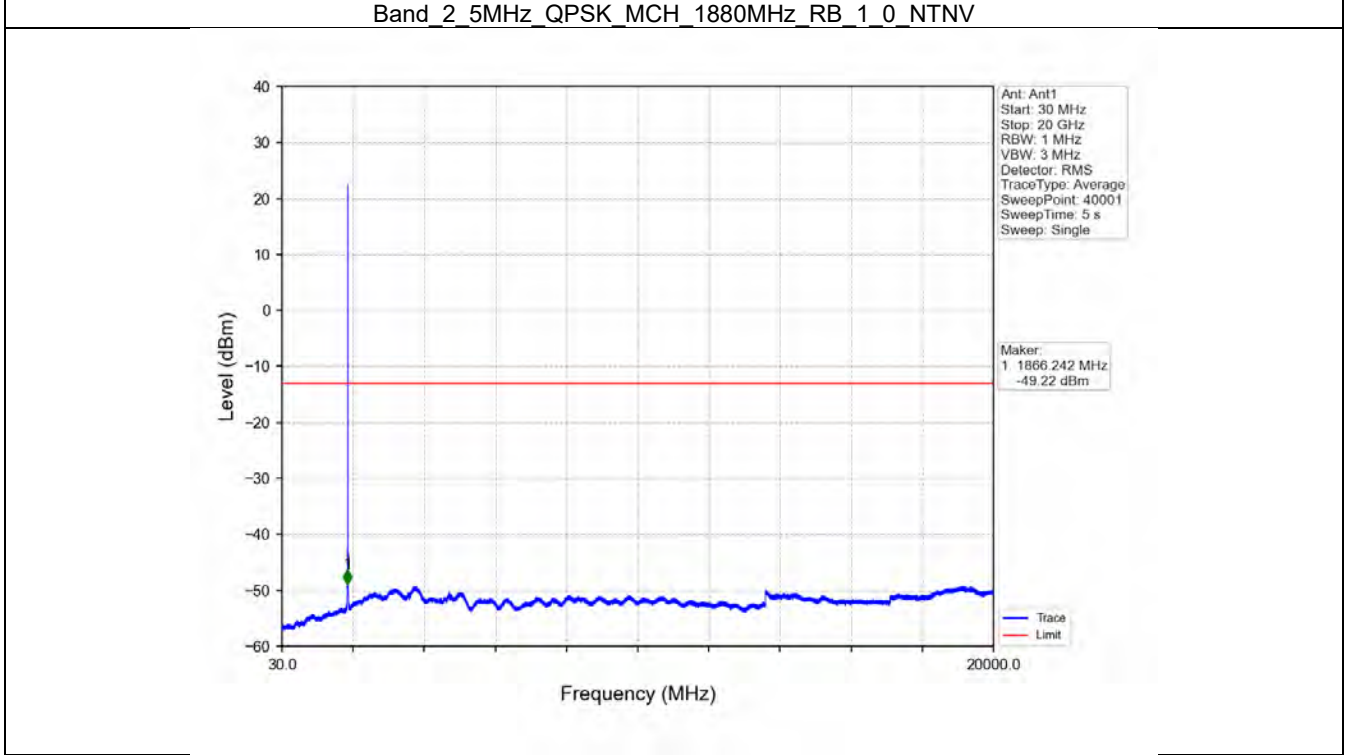

BV 7Layers Communications Technology (Shenzhen) Co. Ltd

No.B102, Dazu Chuangxin Mansion, North of Beihuan Avenue, North Area, Hi-Tech Industrial Park, Nanshan District, Shenzhen, Guangdong, China

Tel: +86 755 8869 6566

Fax: +86 755 8869 6577

Email: customerservice.sw@bureauveritas.com