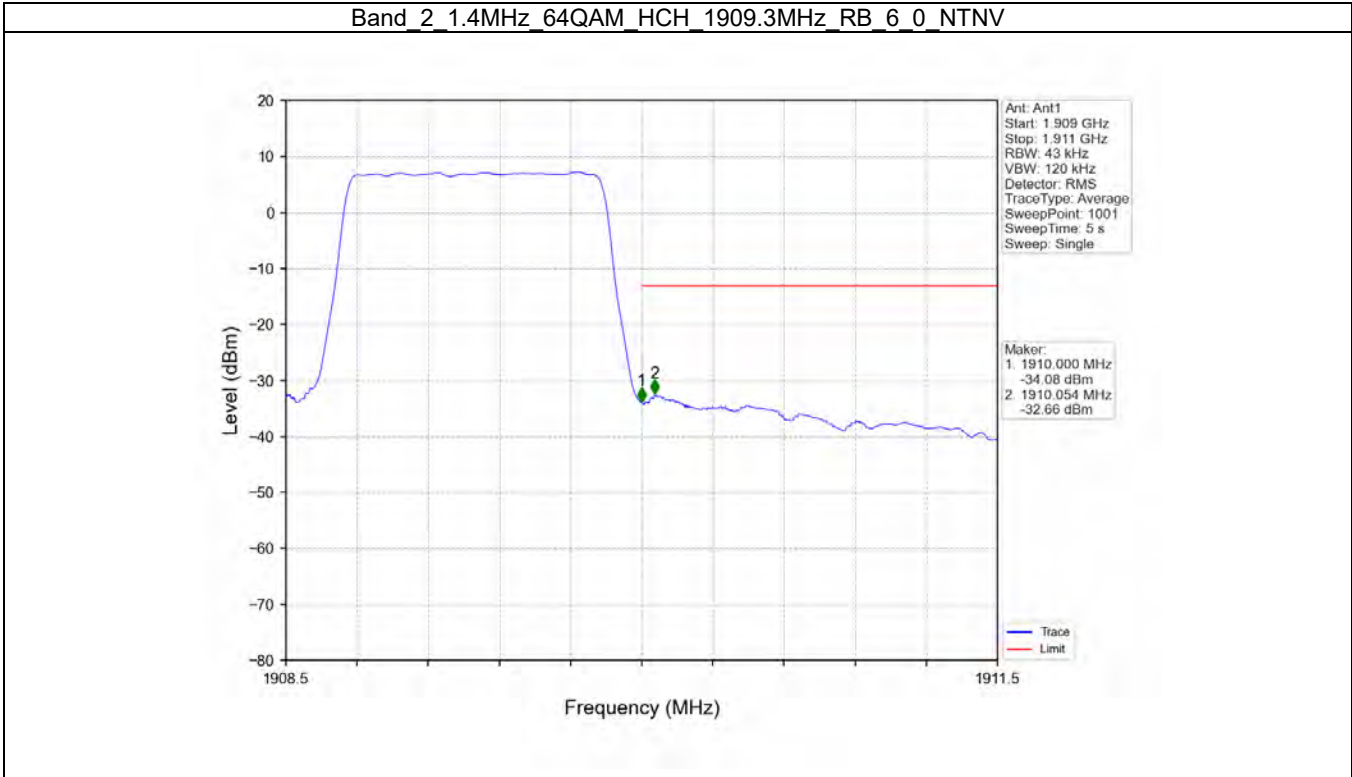

Band 2 3MHz QPSK LCH 1851.5MHz RB 1_0 NTV

BV 7Layers Communications
Technology (Shenzhen) Co. Ltd

No.B102, Dazu Chuangxin Mansion, North of Beihuan
Avenue, North Area, Hi-Tech Industrial Park, Nanshan
District, Shenzhen, Guangdong, China

Tel: +86 755 8869 6566

Fax: +86 755 8869 6577

Email: customerservice.sw@bureauveritas.com