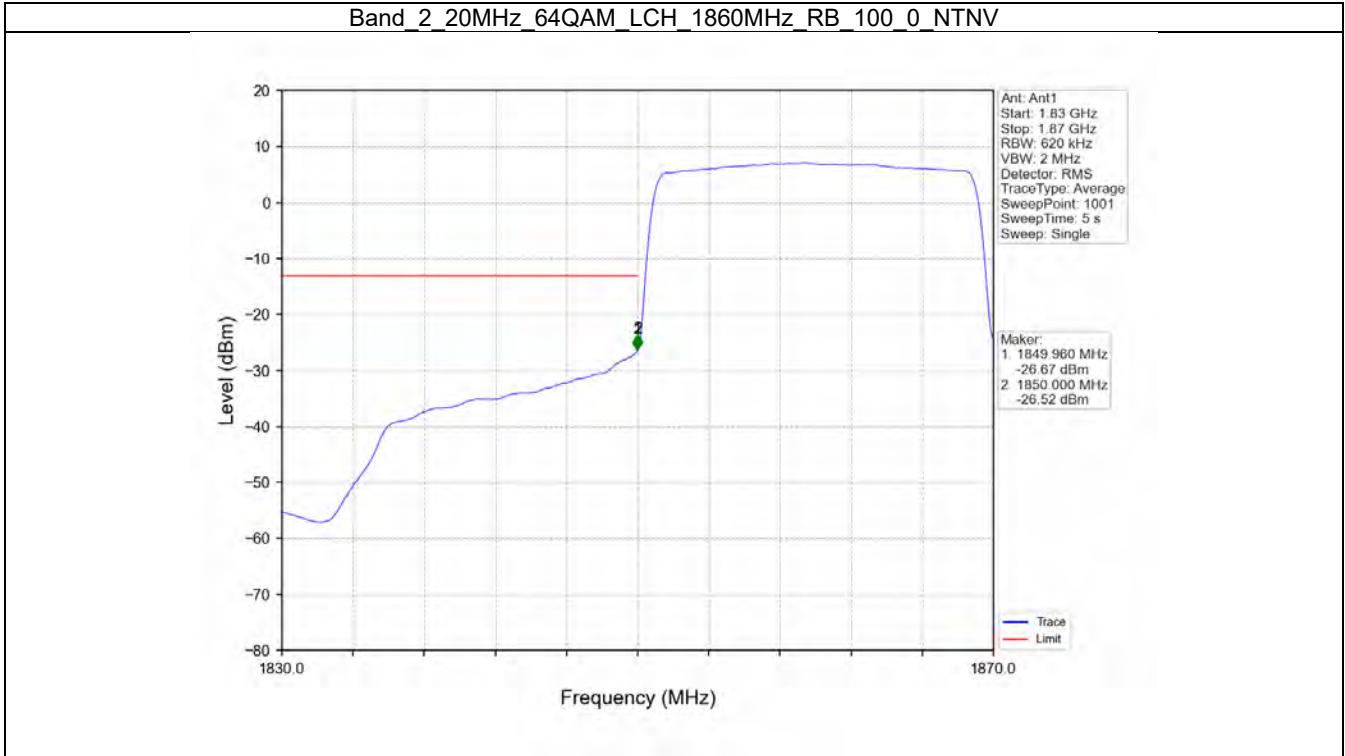

BV 7Layers Communications Technology (Shenzhen) Co. Ltd

No.B102, Dazu Chuangxin Mansion, North of Beihuan Avenue, North Area, Hi-Tech Industrial Park, Nanshan District, Shenzhen, Guangdong, China

Tel: +86 755 8869 6566

Fax: +86 755 8869 6577

Email: customerservice.sw@bureauveritas.com