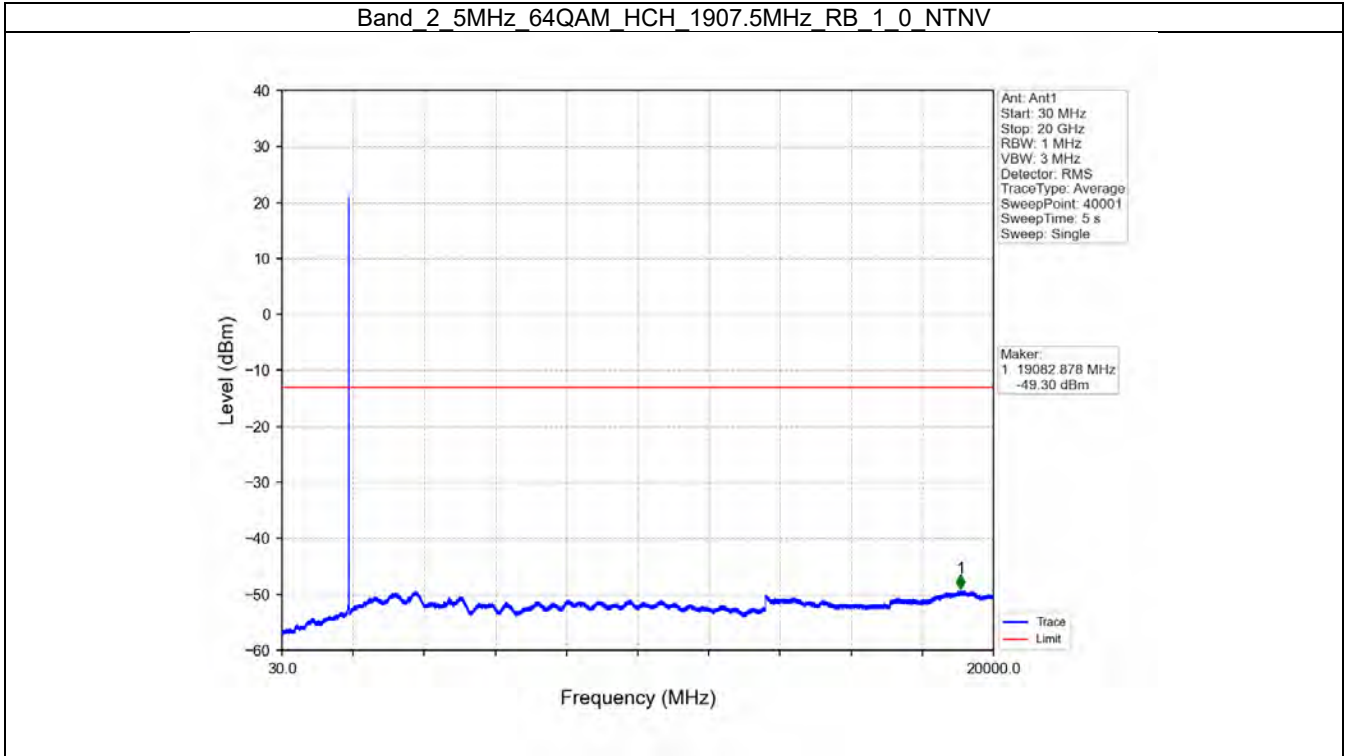

BV 7Layers Communications
Technology (Shenzhen) Co. Ltd

No.B102, Dazu Chuangxin Mansion, North of Beihuan
Avenue, North Area, Hi-Tech Industrial Park, Nanshan
District, Shenzhen, Guangdong, China

Tel: +86 755 8869 6566

Fax: +86 755 8869 6577

Email: customerservice.sw@bureauveritas.com