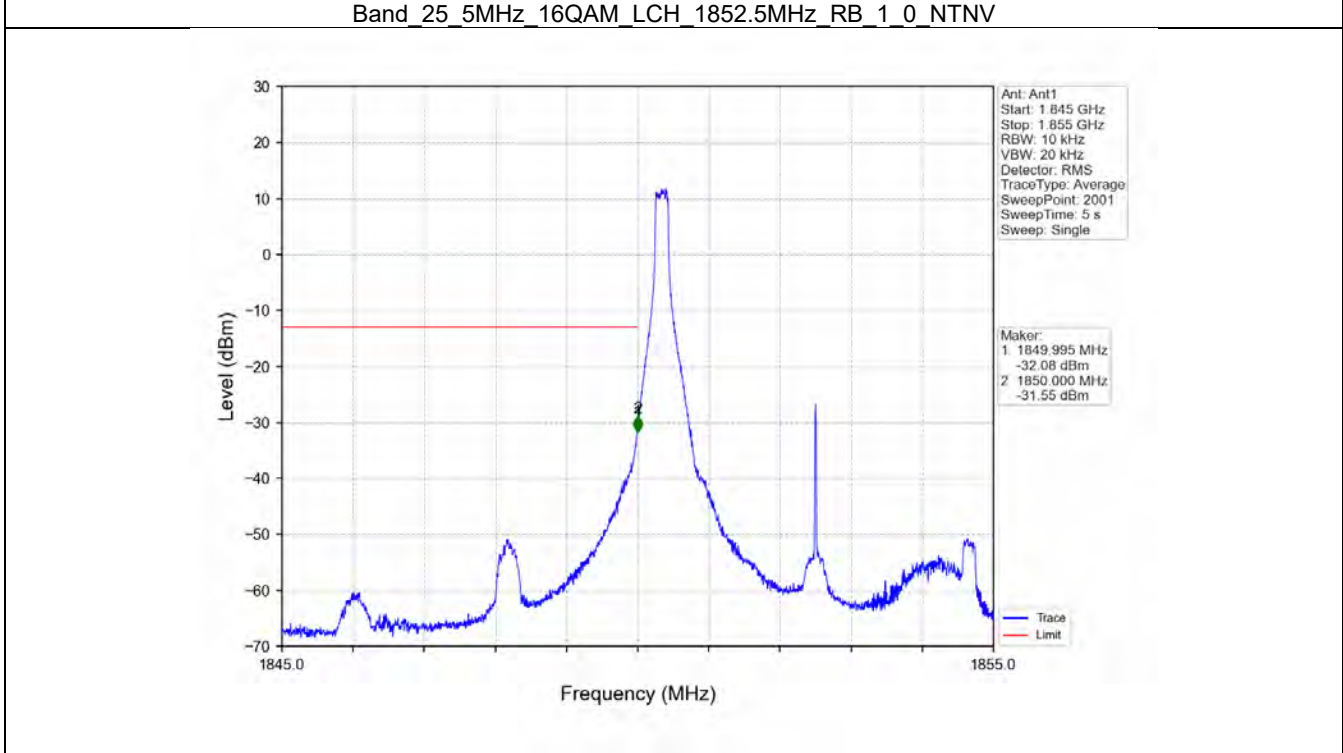

BV 7Layers Communications
Technology (Shenzhen) Co. Ltd

No.B102, Dazu Chuangxin Mansion, North of Beihuan
Avenue, North Area, Hi-Tech Industrial Park, Nanshan
District, Shenzhen, Guangdong, China

Tel: +86 755 8869 6566

Fax: +86 755 8869 6577

Email: customerservice.sw@bureauveritas.com