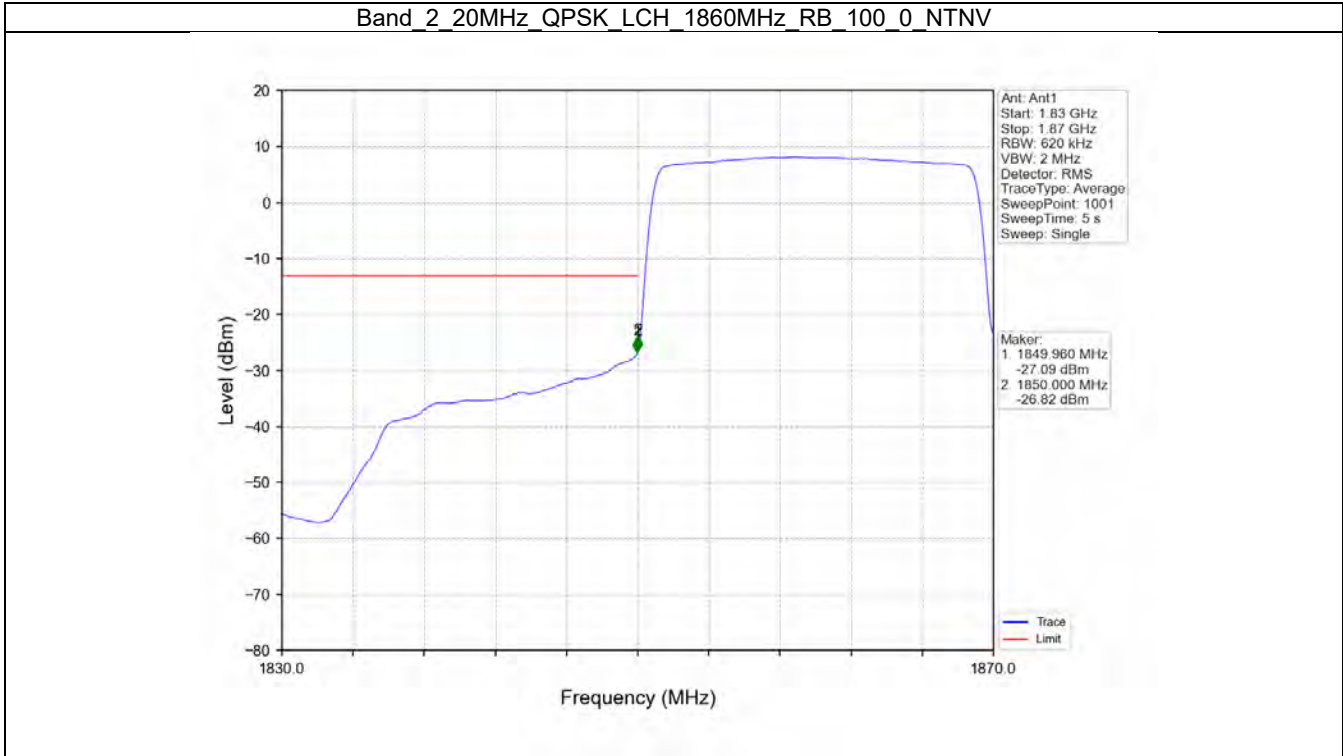

BV 7Layers Communications Technology (Shenzhen) Co. Ltd

No.B102, Dazu Chuangxin Mansion, North of Beihuan Avenue, North Area, Hi-Tech Industrial Park, Nanshan District, Shenzhen, Guangdong, China

Tel: +86 755 8869 6566

Fax: +86 755 8869 6577

Email: customerservice.sw@bureauveritas.com