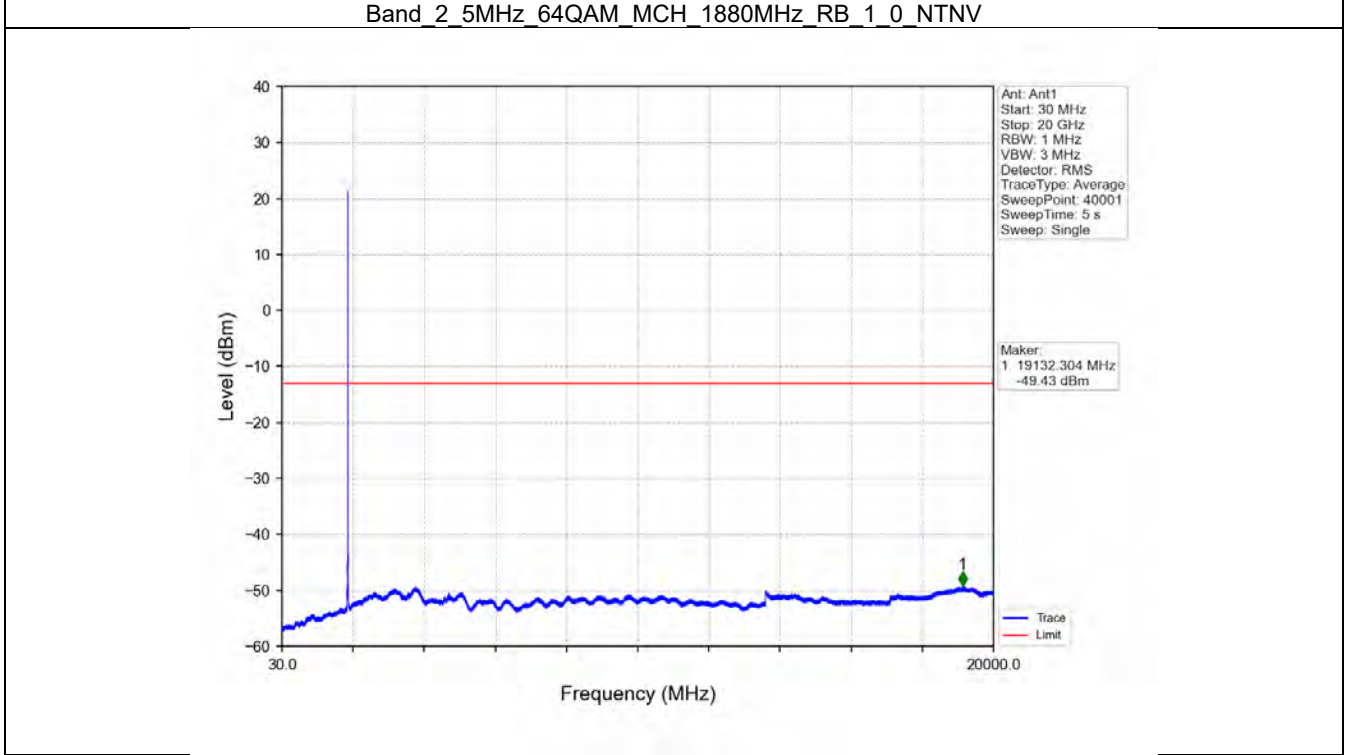

BV 7Layers Communications
Technology (Shenzhen) Co. Ltd

No.B102, Dazu Chuangxin Mansion, North of Beihuan
Avenue, North Area, Hi-Tech Industrial Park, Nanshan
District, Shenzhen, Guangdong, China

Tel: +86 755 8869 6566

Fax: +86 755 8869 6577

Email: customerservice.sw@bureauveritas.com