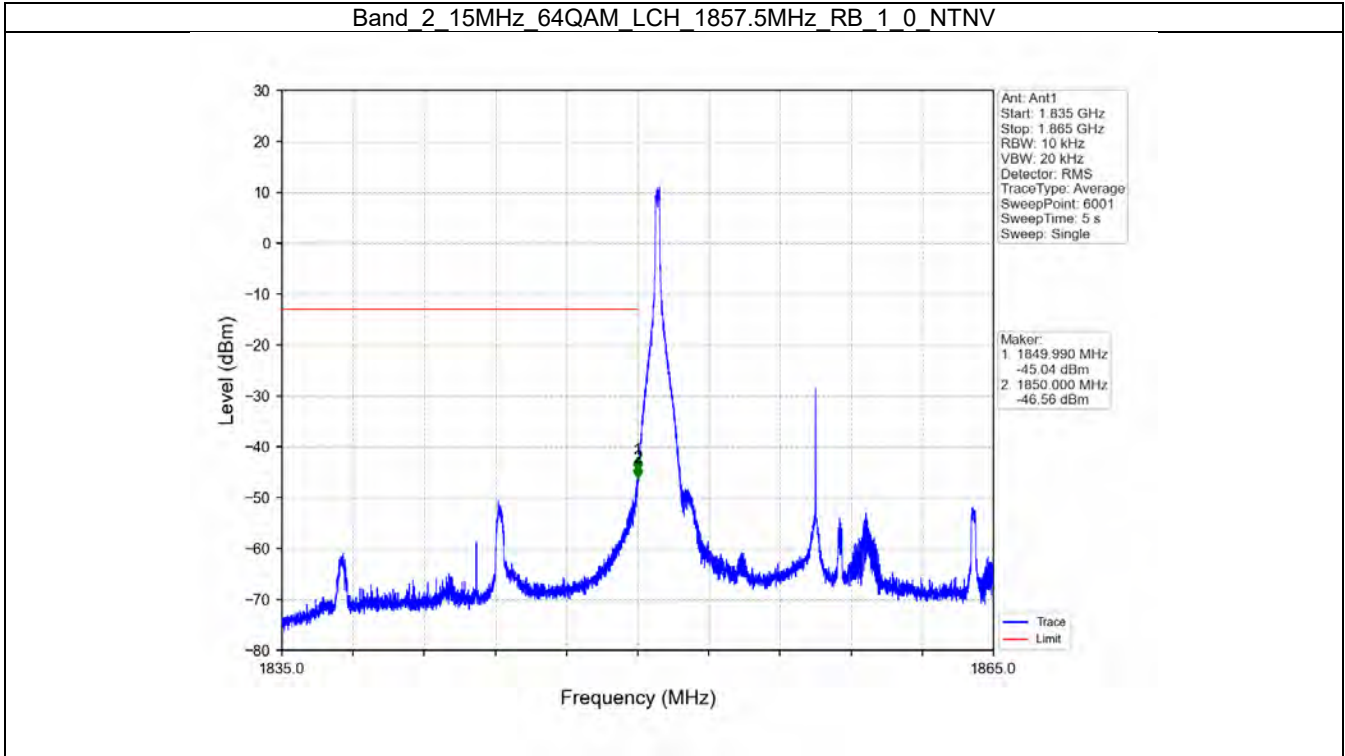

BV 7Layers Communications
Technology (Shenzhen) Co. Ltd

No.B102, Dazu Chuangxin Mansion, North of Beihuan
Avenue, North Area, Hi-Tech Industrial Park, Nanshan
District, Shenzhen, Guangdong, China

Tel: +86 755 8869 6566

Fax: +86 755 8869 6577

Email: customerservice.sw@bureauveritas.com