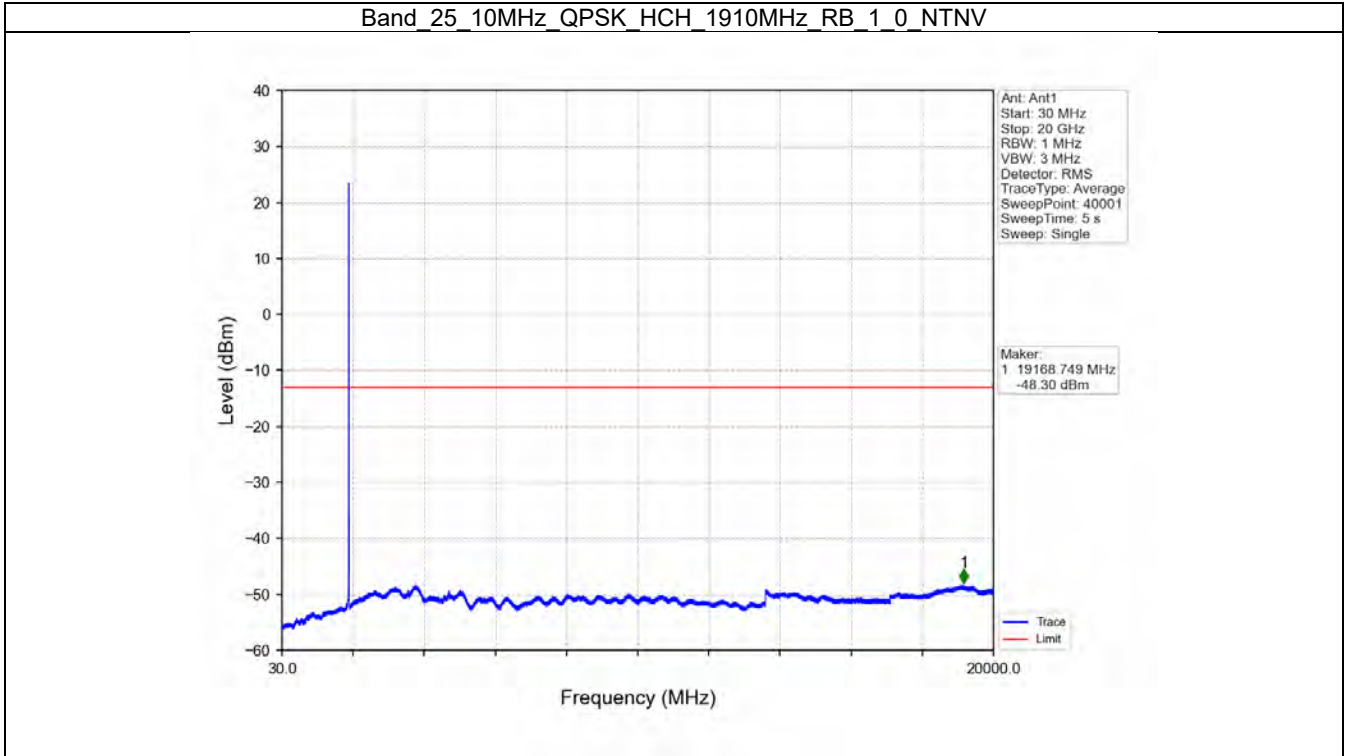

BV 7Layers Communications
Technology (Shenzhen) Co. Ltd

No.B102, Dazu Chuangxin Mansion, North of Beihuan
Avenue, North Area, Hi-Tech Industrial Park, Nanshan
District, Shenzhen, Guangdong, China

Tel: +86 755 8869 6566

Fax: +86 755 8869 6577

Email: customerservice.sw@bureauveritas.com