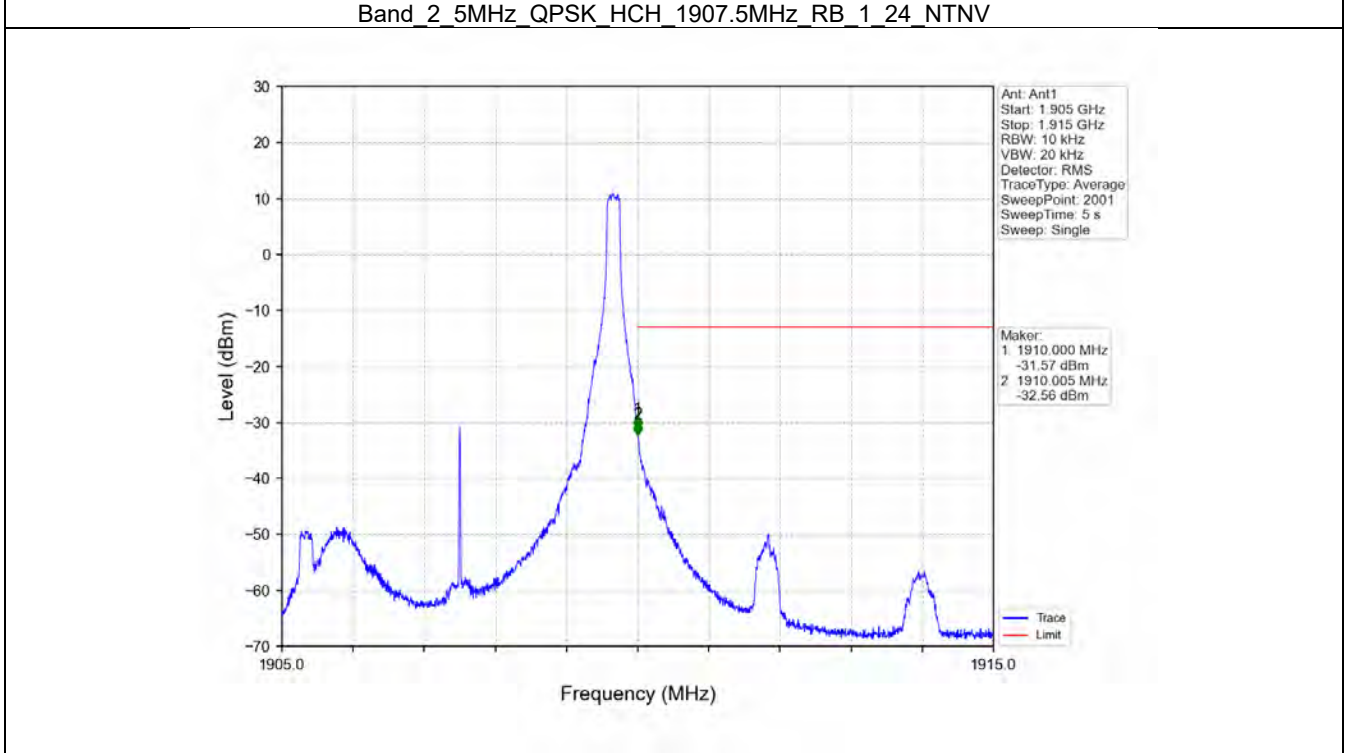

BV 7Layers Communications
Technology (Shenzhen) Co. Ltd

No.B102, Dazu Chuangxin Mansion, North of Beihuan
Avenue, North Area, Hi-Tech Industrial Park, Nanshan
District, Shenzhen, Guangdong, China

Tel: +86 755 8869 6566

Fax: +86 755 8869 6577

Email: customerservice.sw@bureauveritas.com