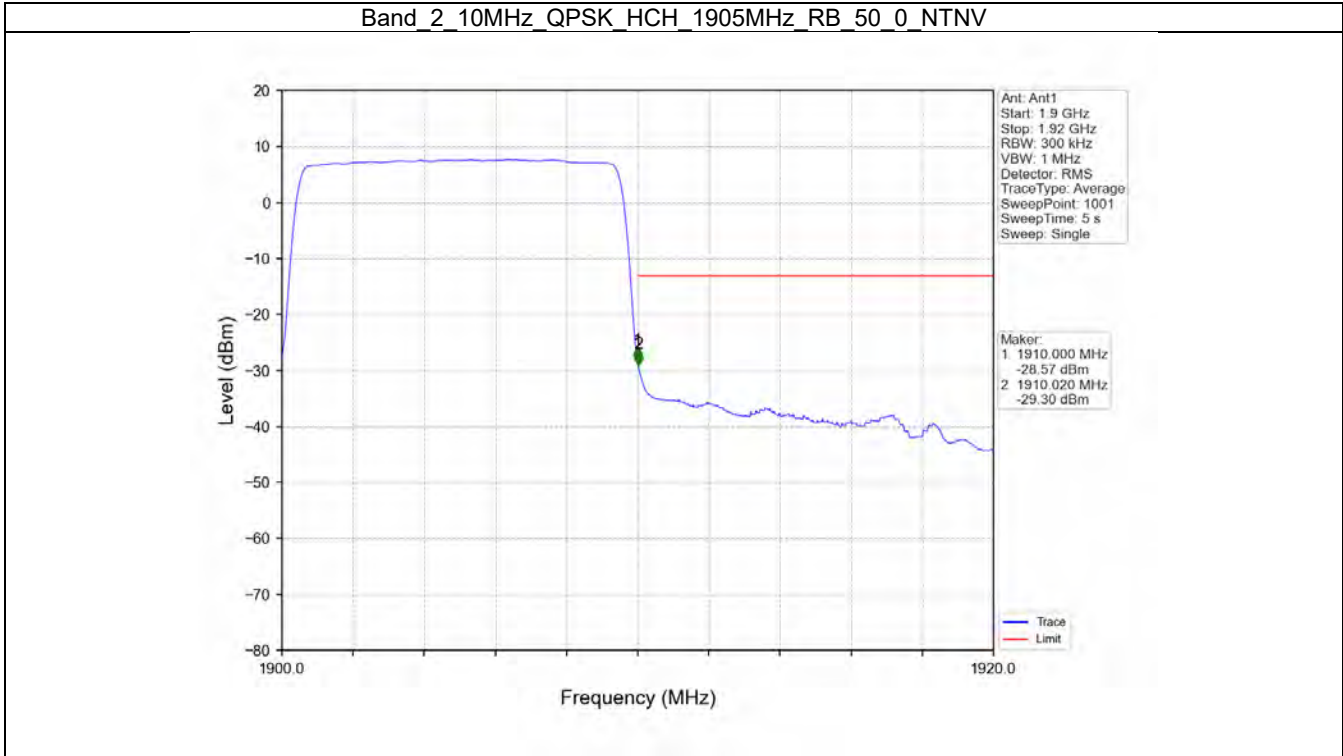

BV 7Layers Communications
Technology (Shenzhen) Co. Ltd

No.B102, Dazu Chuangxin Mansion, North of Beihuan
Avenue, North Area, Hi-Tech Industrial Park, Nanshan
District, Shenzhen, Guangdong, China

Tel: +86 755 8869 6566

Fax: +86 755 8869 6577

Email: customerservice.sw@bureauveritas.com