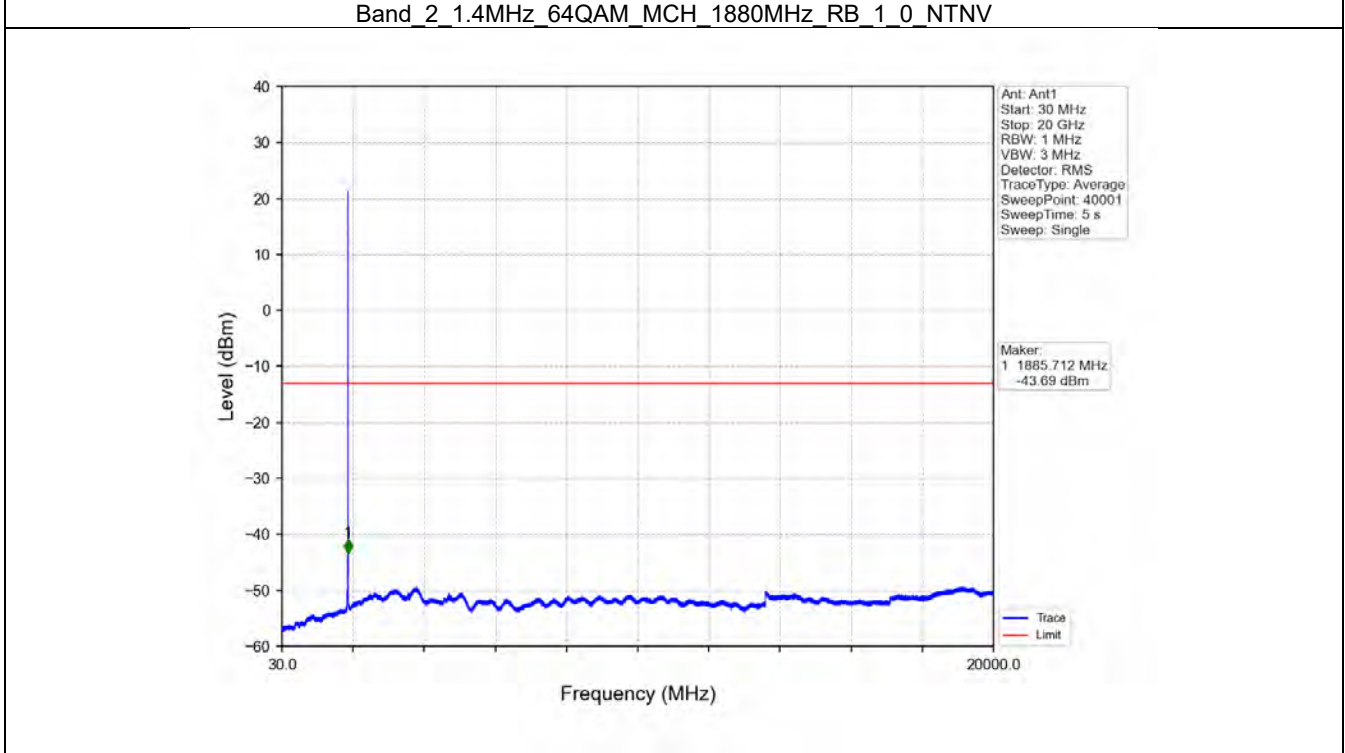

BV 7Layers Communications
Technology (Shenzhen) Co. Ltd

No.B102, Dazu Chuangxin Mansion, North of Beihuan
Avenue, North Area, Hi-Tech Industrial Park, Nanshan
District, Shenzhen, Guangdong, China

Tel: +86 755 8869 6566

Fax: +86 755 8869 6577

Email: customerservice.sw@bureauveritas.com