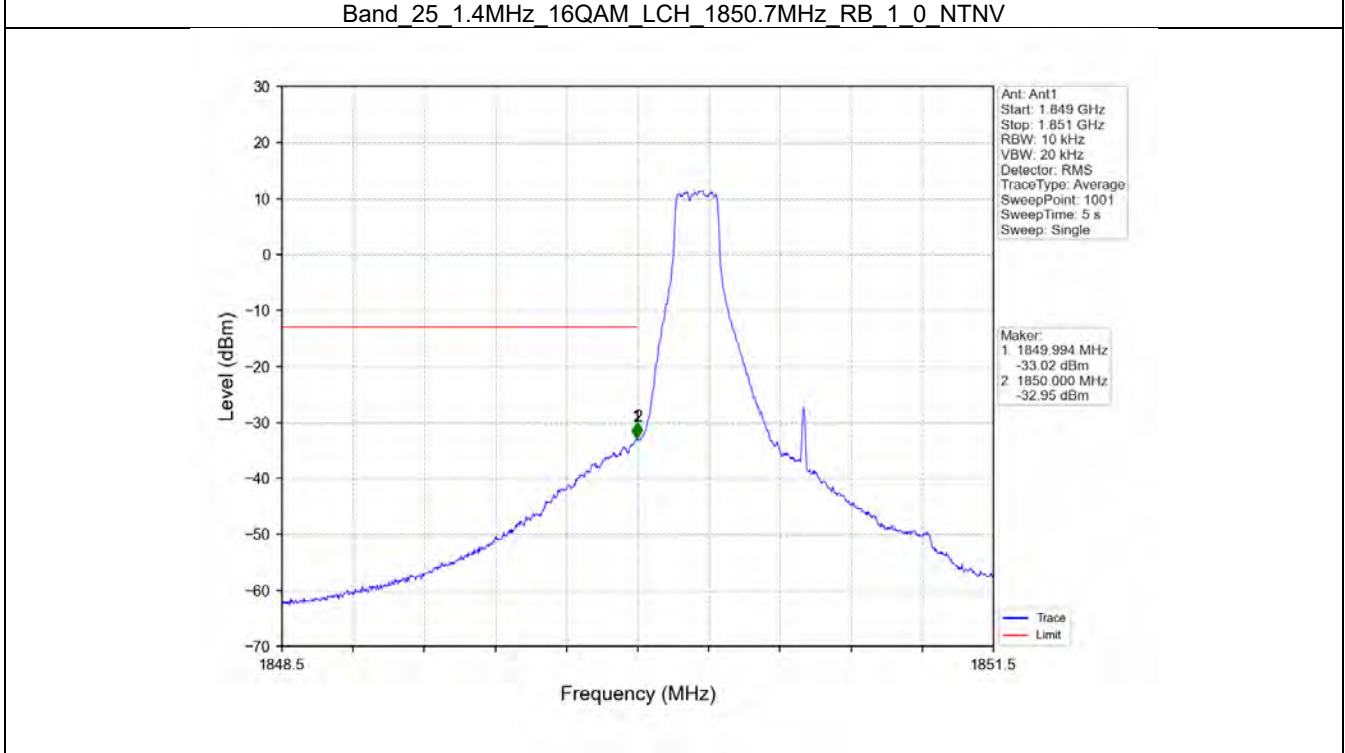

BV 7Layers Communications Technology (Shenzhen) Co. Ltd

No.B102, Dazu Chuangxin Mansion, North of Beihuan Avenue, North Area, Hi-Tech Industrial Park, Nanshan District, Shenzhen, Guangdong, China

Tel: +86 755 8869 6566

Fax: +86 755 8869 6577

Email: customerservice.sw@bureauveritas.com