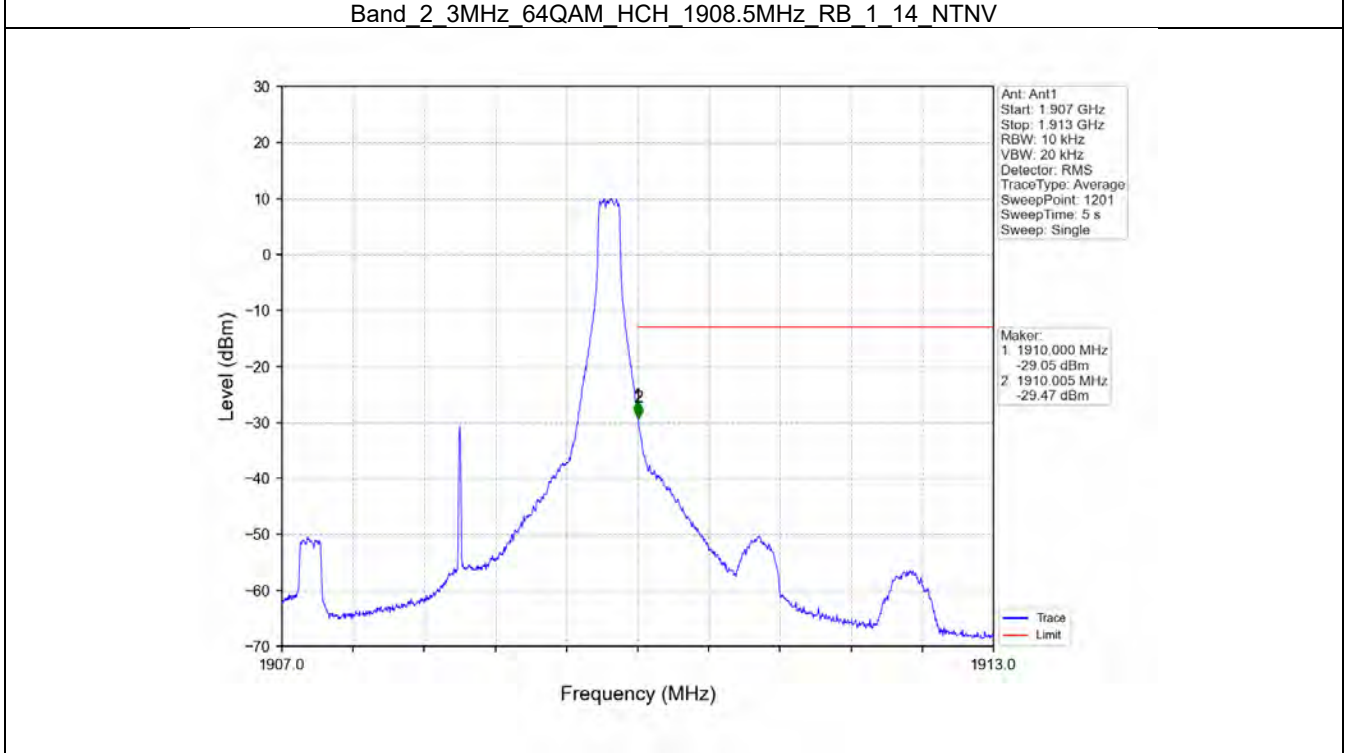

BV 7Layers Communications
Technology (Shenzhen) Co. Ltd

No.B102, Dazu Chuangxin Mansion, North of Beihuan
Avenue, North Area, Hi-Tech Industrial Park, Nanshan
District, Shenzhen, Guangdong, China

Tel: +86 755 8869 6566

Fax: +86 755 8869 6577

Email: customerservice.sw@bureauveritas.com