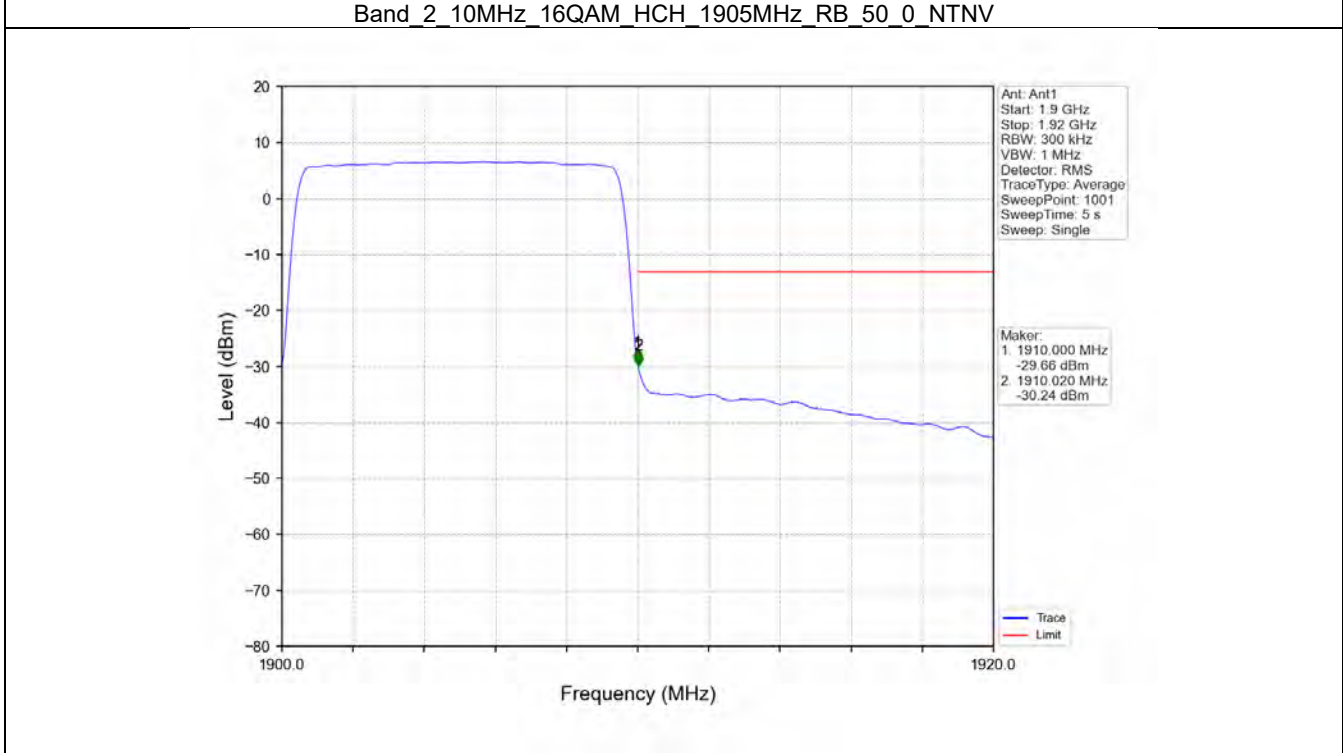

BV 7Layers Communications
Technology (Shenzhen) Co. Ltd

No.B102, Dazu Chuangxin Mansion, North of Beihuan
Avenue, North Area, Hi-Tech Industrial Park, Nanshan
District, Shenzhen, Guangdong, China

Tel: +86 755 8869 6566

Fax: +86 755 8869 6577

Email: customerservice.sw@bureauveritas.com