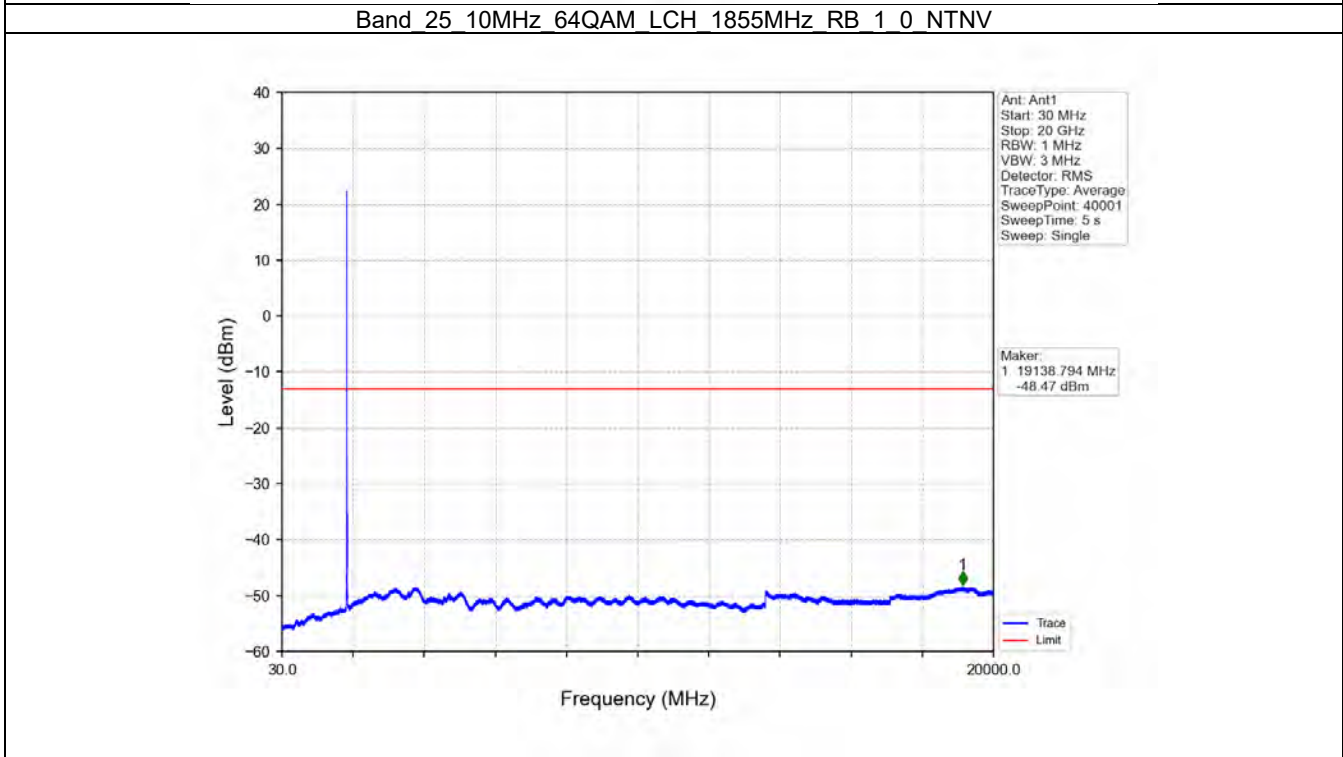

BV 7Layers Communications
Technology (Shenzhen) Co. Ltd

No.B102, Dazu Chuangxin Mansion, North of Beihuan
Avenue, North Area, Hi-Tech Industrial Park, Nanshan
District, Shenzhen, Guangdong, China

Tel: +86 755 8869 6566

Fax: +86 755 8869 6577

Email: customerservice.sw@bureauveritas.com