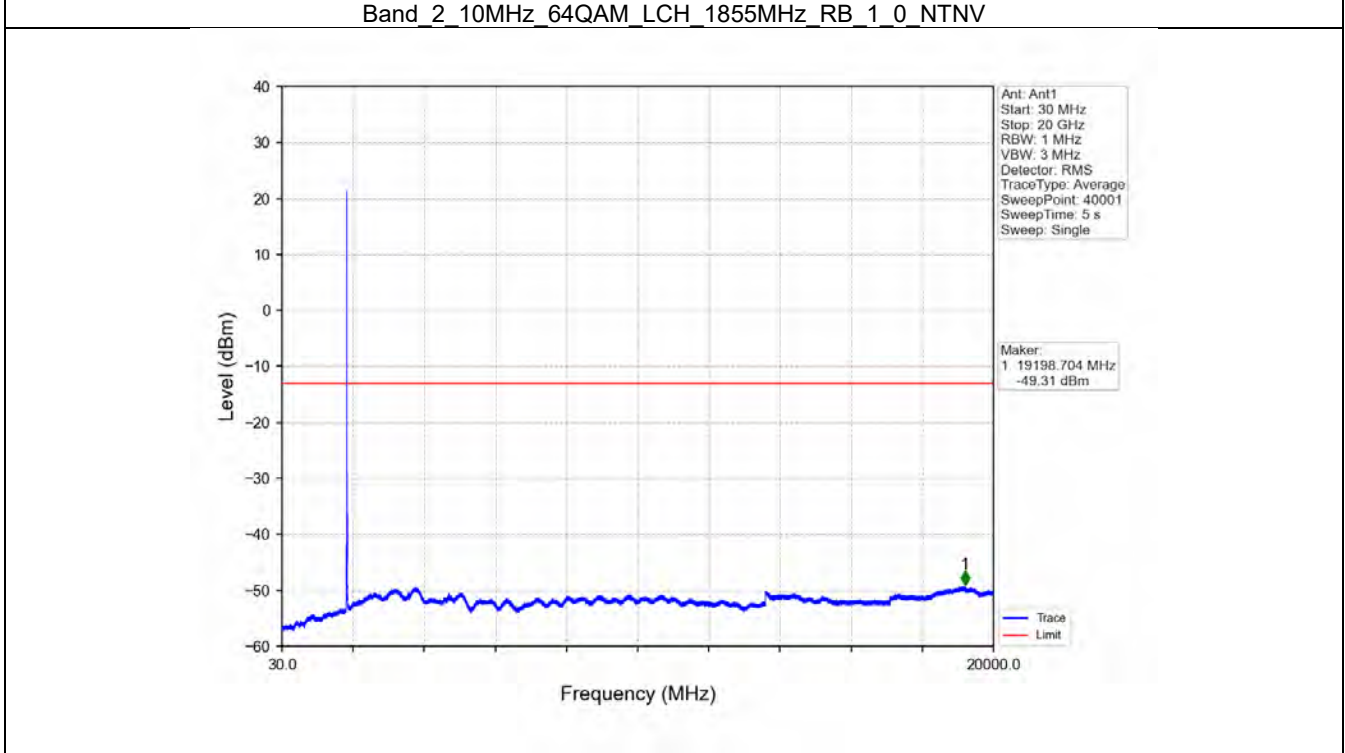

BV 7Layers Communications
Technology (Shenzhen) Co. Ltd

No.B102, Dazu Chuangxin Mansion, North of Beihuan
Avenue, North Area, Hi-Tech Industrial Park, Nanshan
District, Shenzhen, Guangdong, China

Tel: +86 755 8869 6566

Fax: +86 755 8869 6577

Email: customerservice.sw@bureauveritas.com