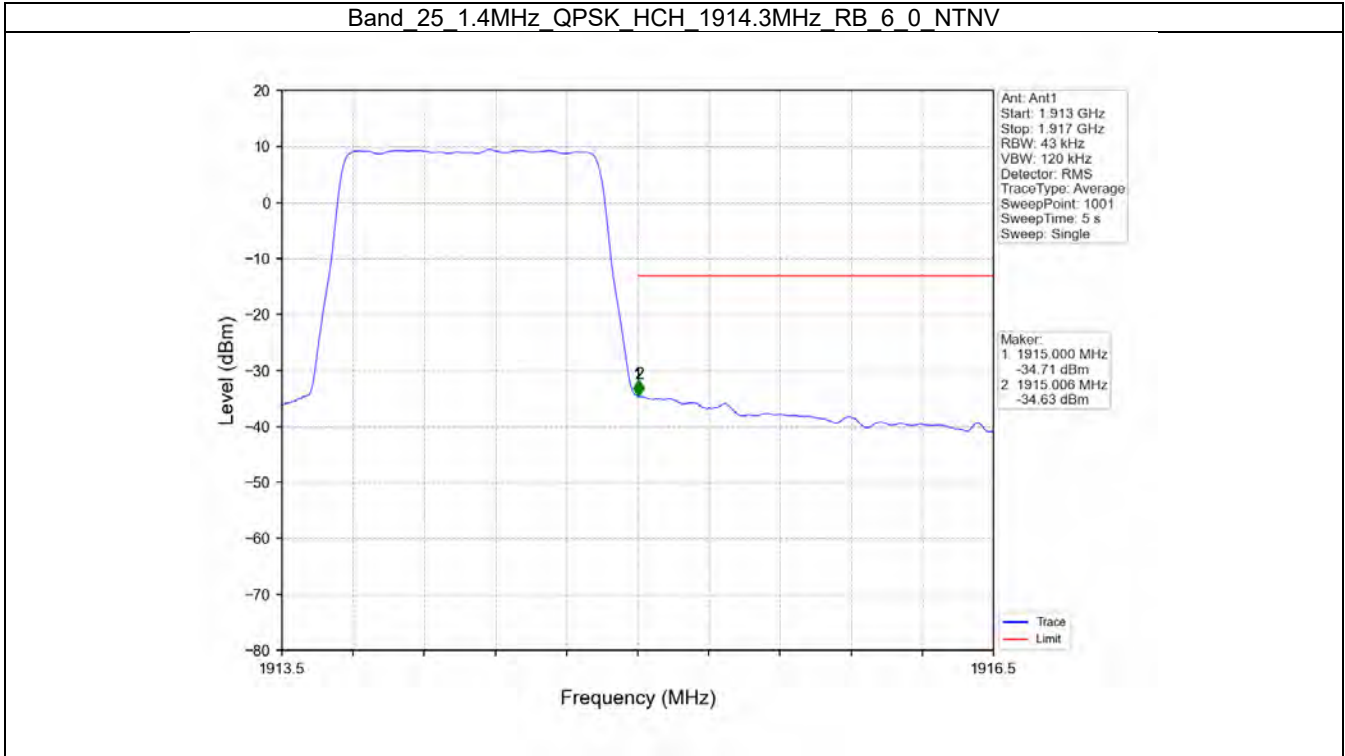

BV 7Layers Communications Technology (Shenzhen) Co. Ltd

No.B102, Dazu Chuangxin Mansion, North of Beihuan Avenue, North Area, Hi-Tech Industrial Park, Nanshan District, Shenzhen, Guangdong, China

Tel: +86 755 8869 6566

Fax: +86 755 8869 6577

Email: customerservice.sw@bureauveritas.com