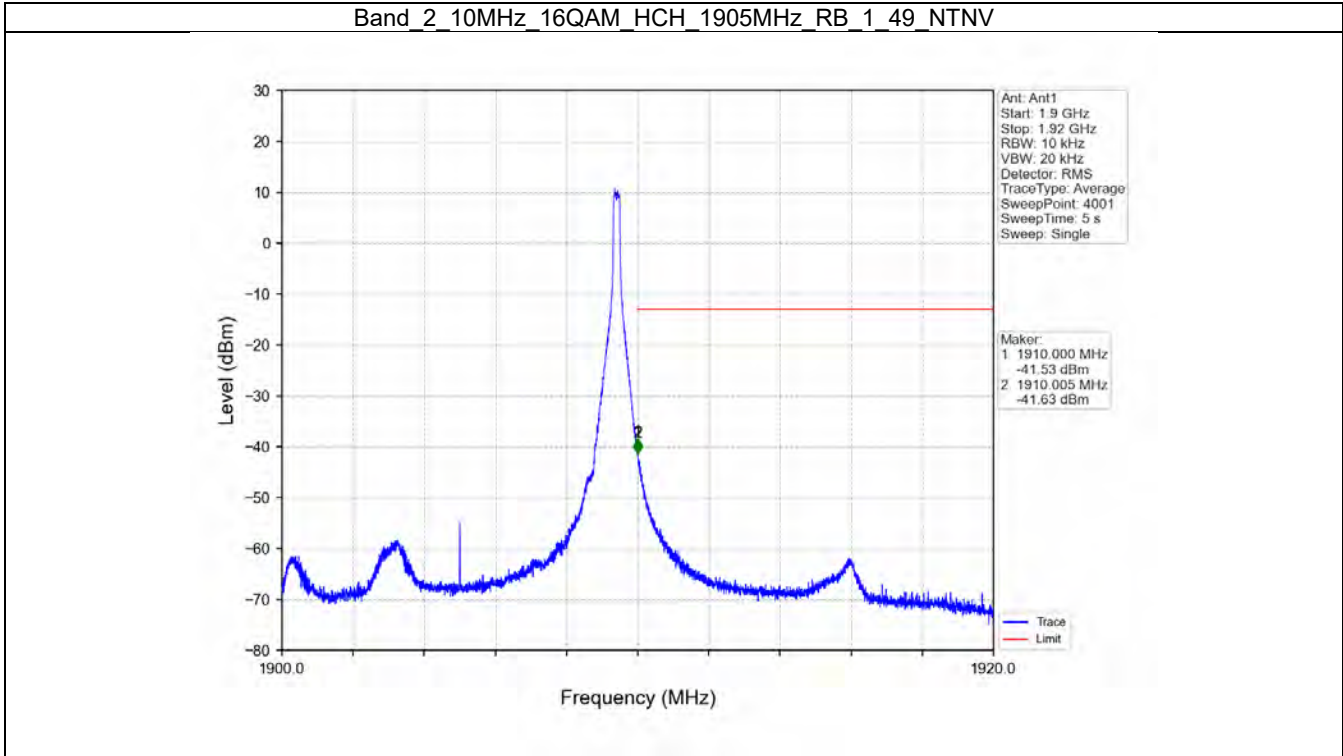

BV 7Layers Communications
Technology (Shenzhen) Co. Ltd

No.B102, Dazu Chuangxin Mansion, North of Beihuan
Avenue, North Area, Hi-Tech Industrial Park, Nanshan
District, Shenzhen, Guangdong, China

Tel: +86 755 8869 6566

Fax: +86 755 8869 6577

Email: customerservice.sw@bureauveritas.com