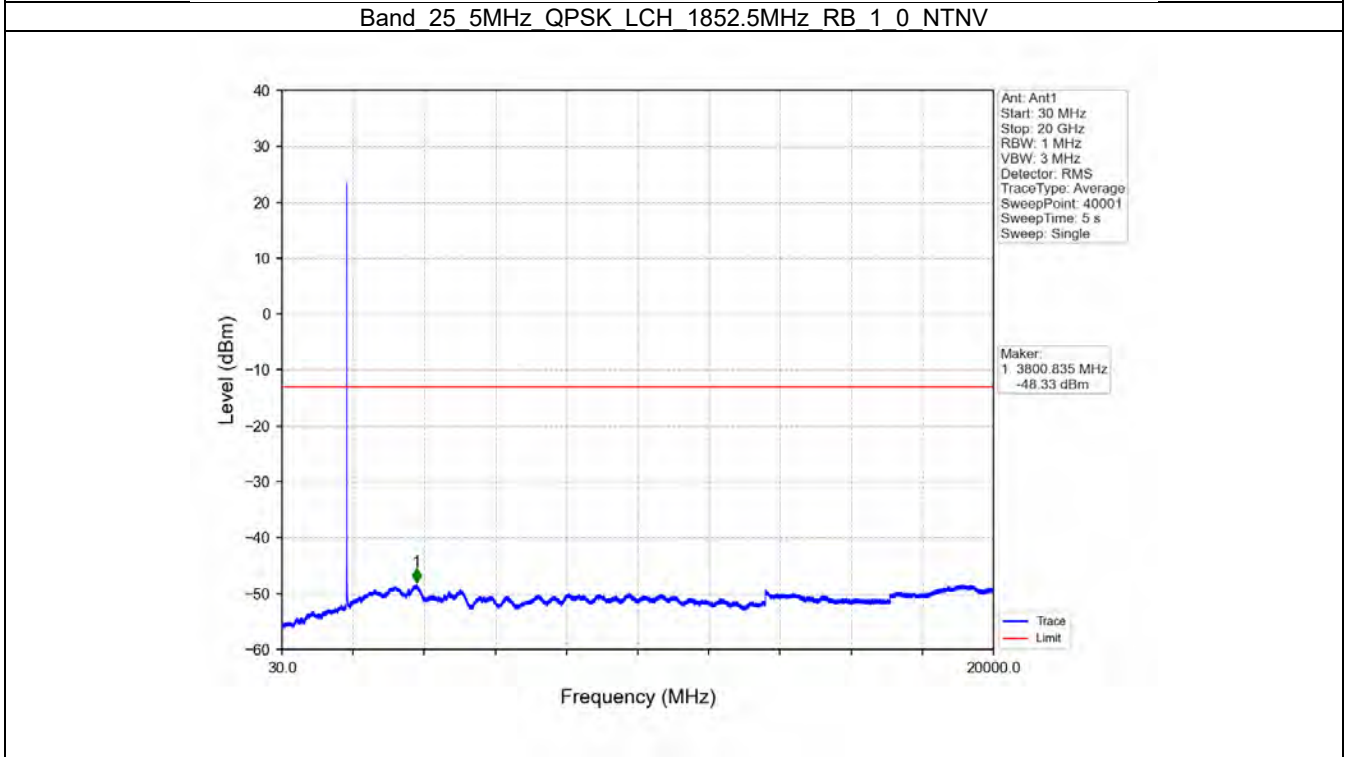

BV 7Layers Communications
Technology (Shenzhen) Co. Ltd

No.B102, Dazu Chuangxin Mansion, North of Beihuan
Avenue, North Area, Hi-Tech Industrial Park, Nanshan
District, Shenzhen, Guangdong, China

Tel: +86 755 8869 6566

Fax: +86 755 8869 6577

Email: customerservice.sw@bureauveritas.com