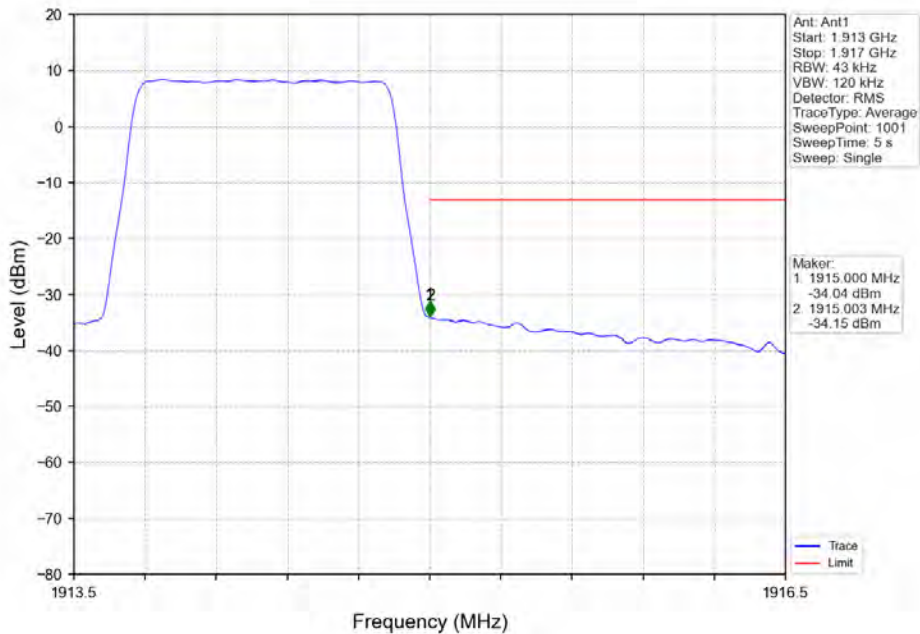

Band 25 1.4MHz 16QAM HCH 1914.3MHz RB 6 0 NTNV

BV 7Layers Communications Technology (Shenzhen) Co. Ltd

No.B102, Dazu Chuangxin Mansion, North of Beihuan Avenue, North Area, Hi-Tech Industrial Park, Nanshan District, Shenzhen, Guangdong, China

Tel: +86 755 8869 6566

Fax: +86 755 8869 6577

Email: customerservice.sw@bureauveritas.com