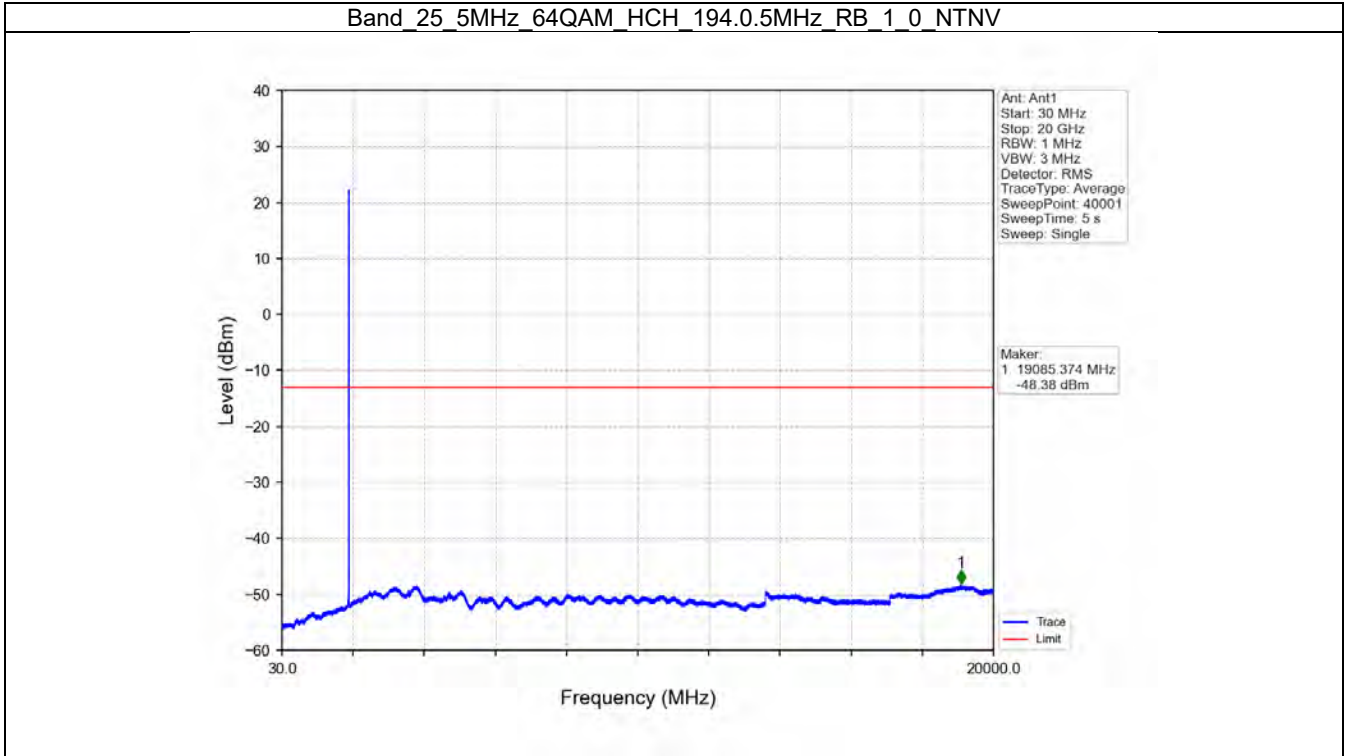

BV 7Layers Communications  
Technology (Shenzhen) Co. Ltd

No.B102, Dazu Chuangxin Mansion, North of Beihuan  
Avenue, North Area, Hi-Tech Industrial Park, Nanshan  
District, Shenzhen, Guangdong, China