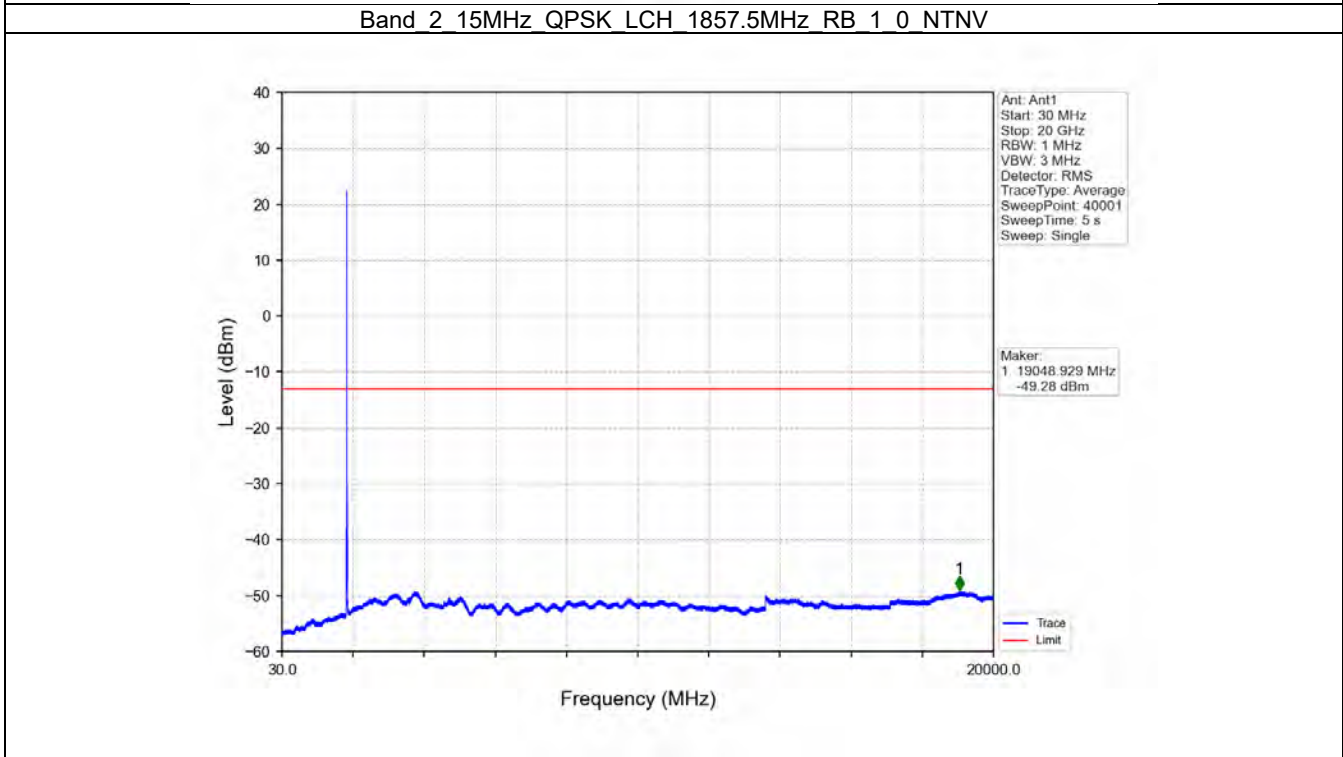

BV 7Layers Communications
Technology (Shenzhen) Co. Ltd

No.B102, Dazu Chuangxin Mansion, North of Beihuan
Avenue, North Area, Hi-Tech Industrial Park, Nanshan
District, Shenzhen, Guangdong, China

Tel: +86 755 8869 6566

Fax: +86 755 8869 6577

Email: customerservice.sw@bureauveritas.com