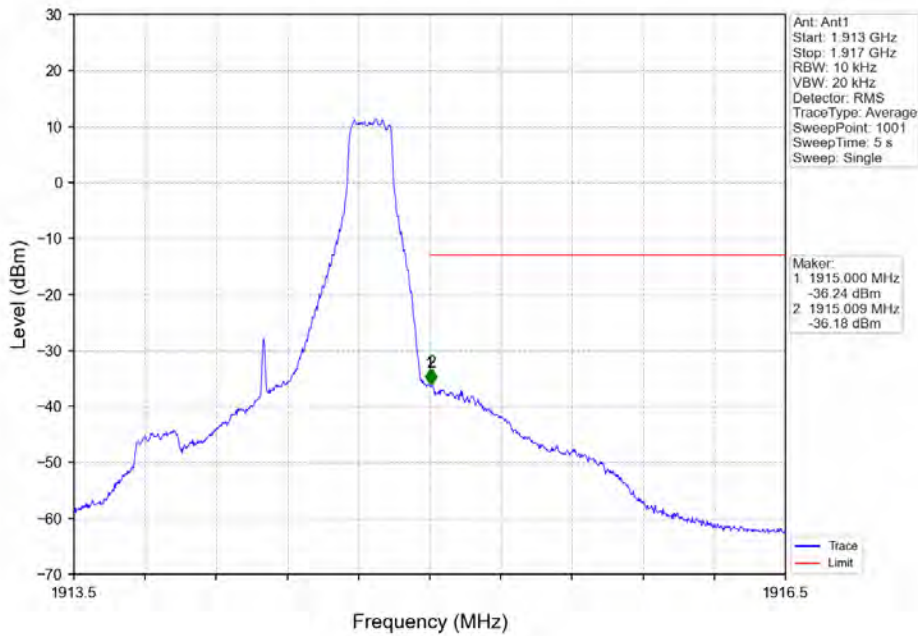

Band 25 1.4MHz 64QAM HCH 1914.3MHz RB 1 5 NTNV

BV 7Layers Communications
Technology (Shenzhen) Co. Ltd

No.B102, Dazu Chuangxin Mansion, North of Beihuan
Avenue, North Area, Hi-Tech Industrial Park, Nanshan
District, Shenzhen, Guangdong, China

Tel: +86 755 8869 6566

Fax: +86 755 8869 6577

Email: customerservice.sw@bureauveritas.com