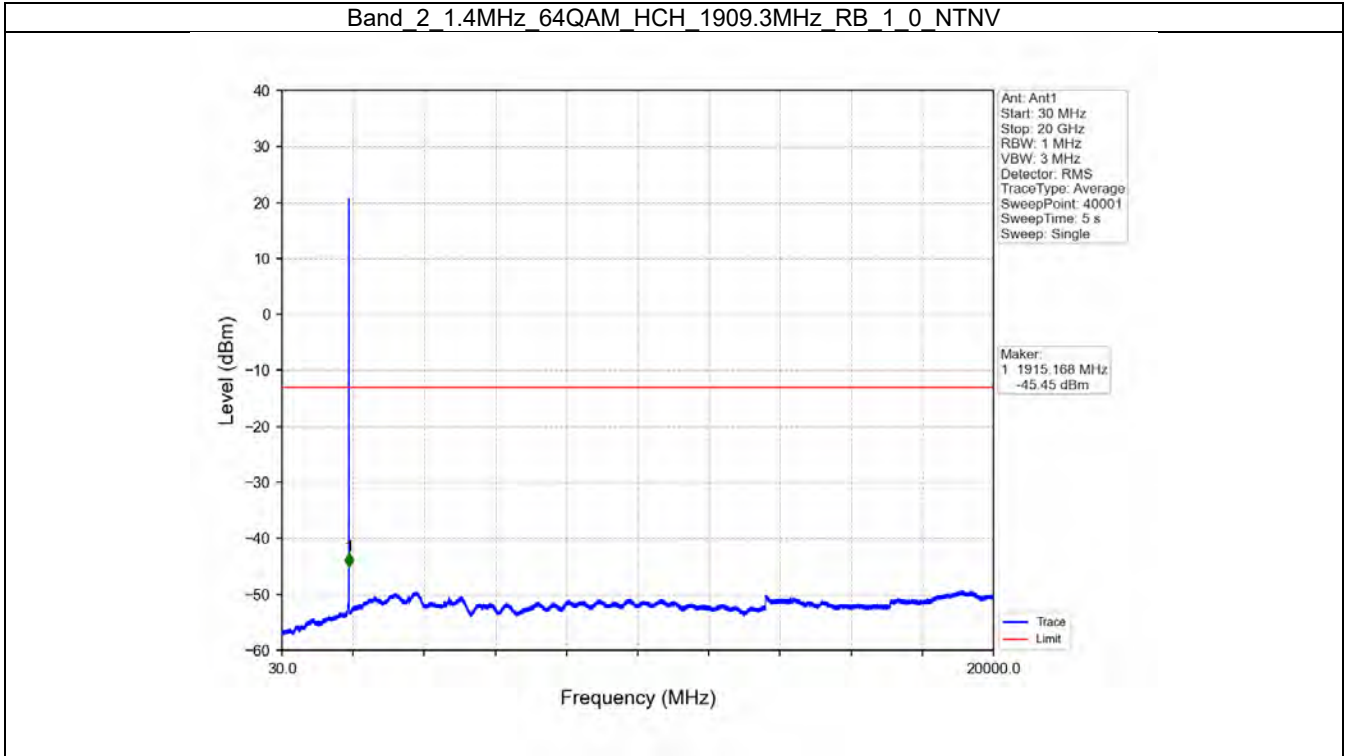

BV 7Layers Communications Technology (Shenzhen) Co. Ltd

No.B102, Dazu Chuangxin Mansion, North of Beihuan Avenue, North Area, Hi-Tech Industrial Park, Nanshan District, Shenzhen, Guangdong, China

Tel: +86 755 8869 6566

Fax: +86 755 8869 6577

Email: customerservice.sw@bureauveritas.com