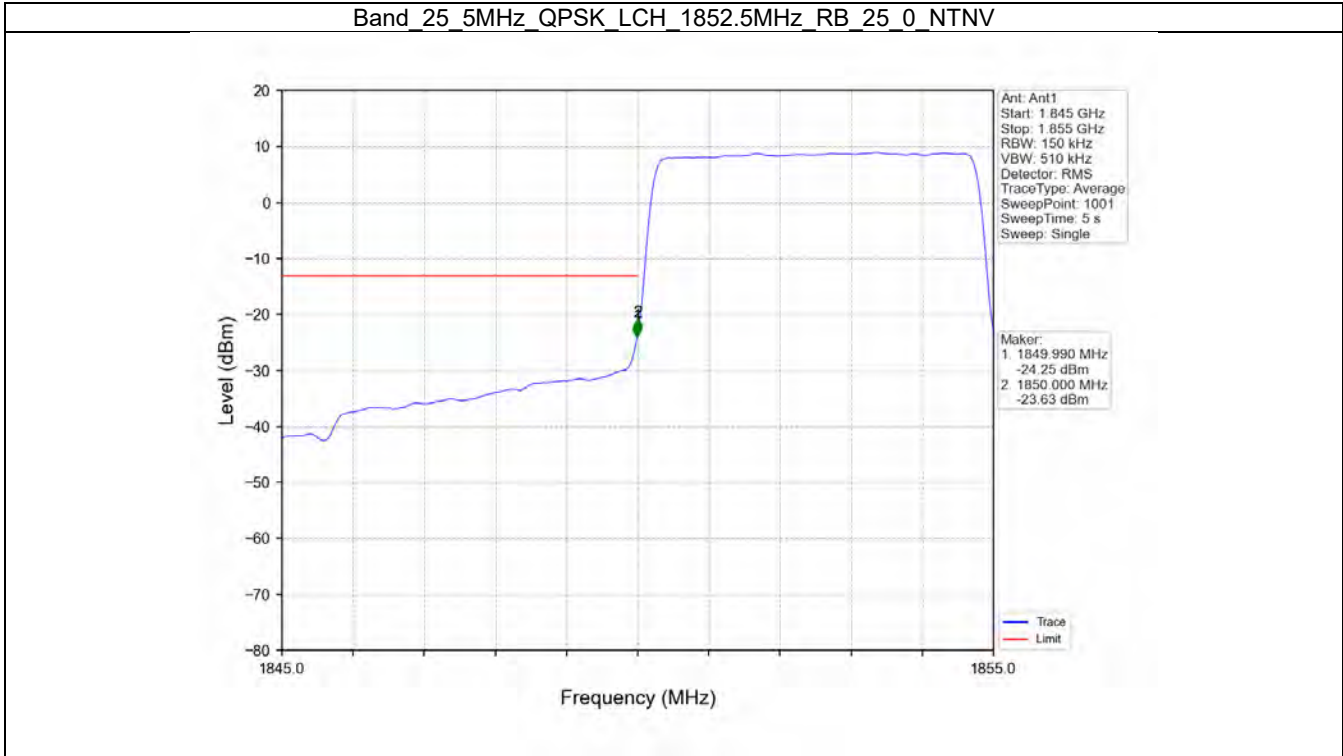

BV 7Layers Communications Technology (Shenzhen) Co. Ltd

No.B102, Dazu Chuangxin Mansion, North of Beihuan Avenue, North Area, Hi-Tech Industrial Park, Nanshan District, Shenzhen, Guangdong, China

Tel: +86 755 8869 6566

Fax: +86 755 8869 6577

Email: customerservice.sw@bureauveritas.com