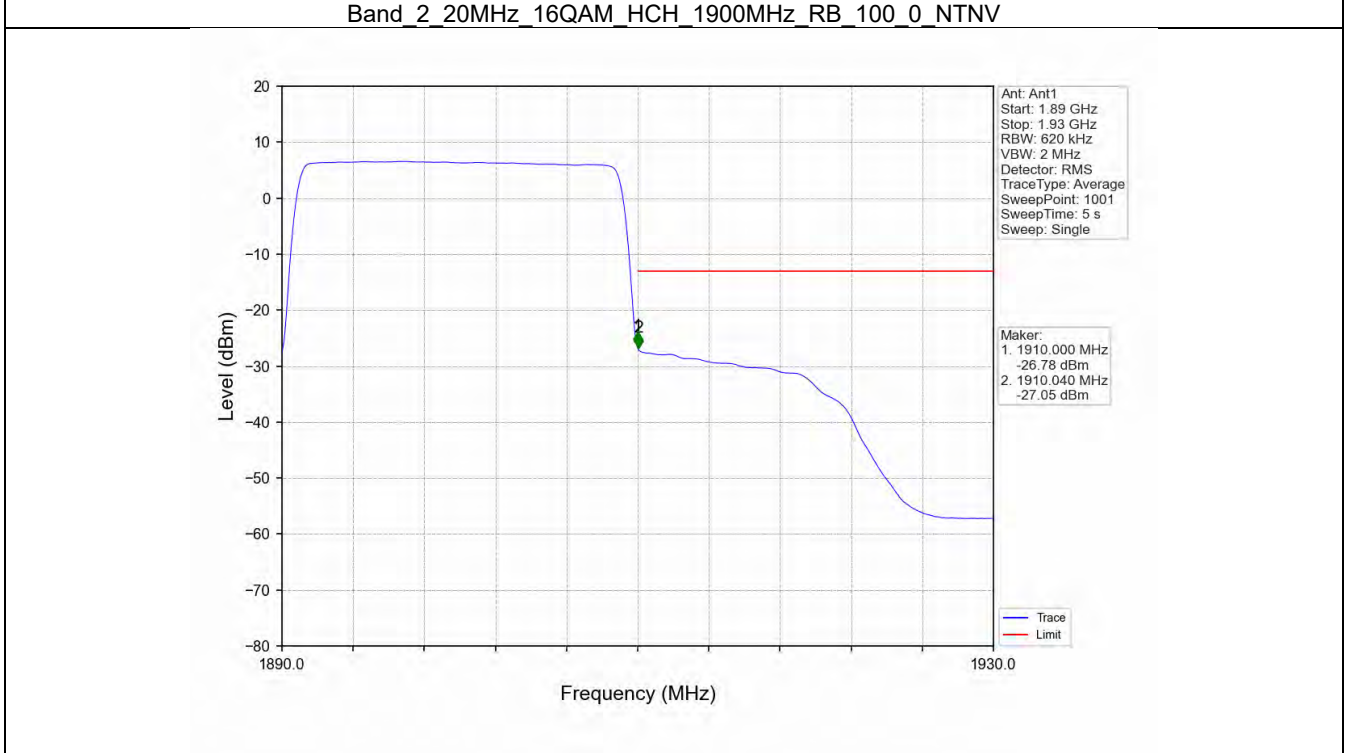

BV 7Layers Communications
Technology (Shenzhen) Co. Ltd

No.B102, Dazu Chuangxin Mansion, North of Beihuan
Avenue, North Area, Hi-Tech Industrial Park, Nanshan
District, Shenzhen, Guangdong, China

Tel: +86 755 8869 6566

Fax: +86 755 8869 6577

Email: customerservice.sw@bureauveritas.com