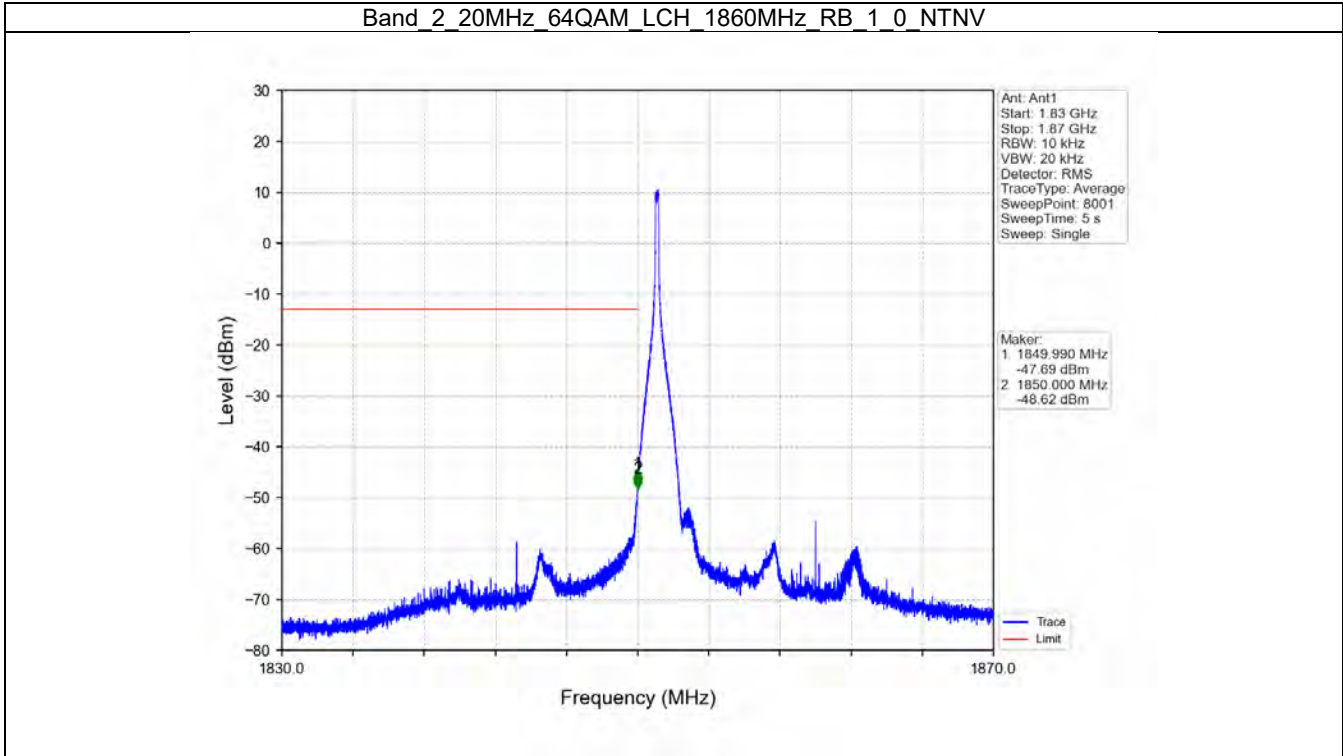

BV 7Layers Communications
Technology (Shenzhen) Co. Ltd

No.B102, Dazu Chuangxin Mansion, North of Beihuan
Avenue, North Area, Hi-Tech Industrial Park, Nanshan
District, Shenzhen, Guangdong, China

Tel: +86 755 8869 6566

Fax: +86 755 8869 6577

Email: customerservice.sw@bureauveritas.com