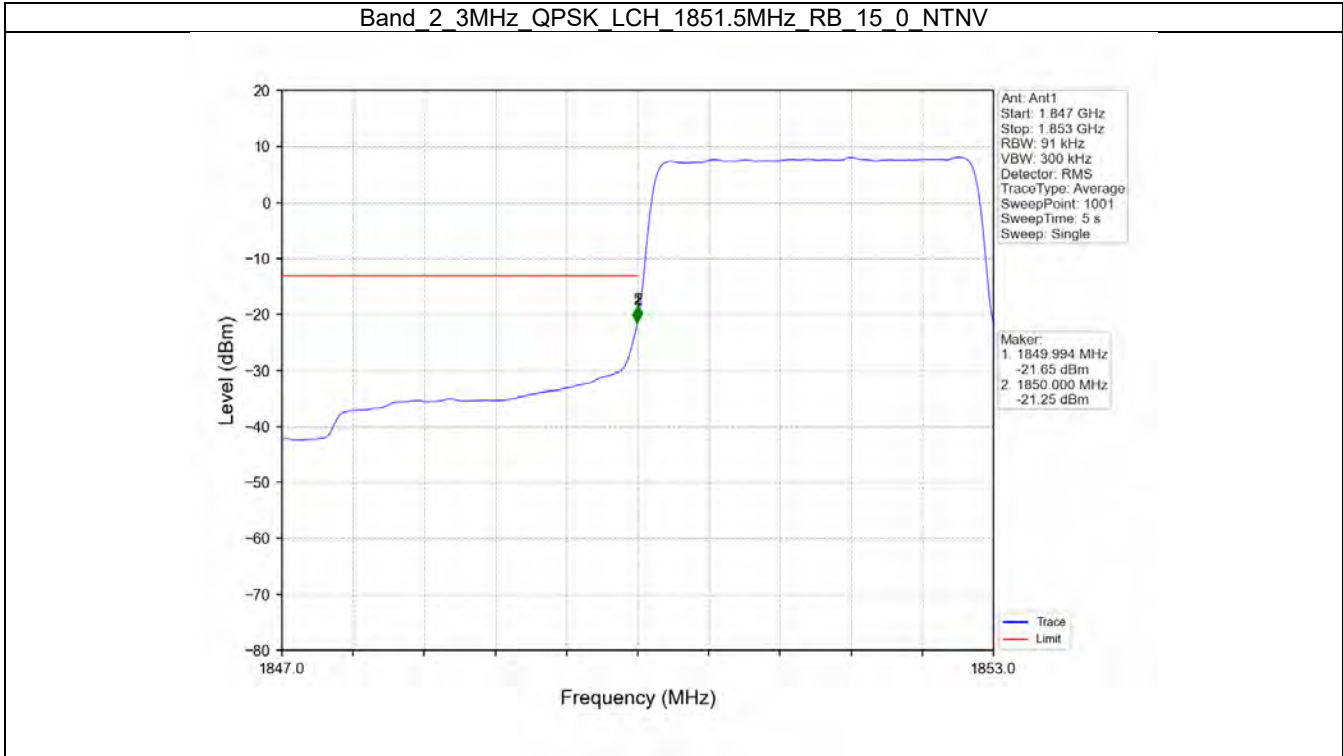

BV 7Layers Communications
Technology (Shenzhen) Co. Ltd

No.B102, Dazu Chuangxin Mansion, North of Beihuan
Avenue, North Area, Hi-Tech Industrial Park, Nanshan
District, Shenzhen, Guangdong, China

Tel: +86 755 8869 6566

Fax: +86 755 8869 6577

Email: customerservice.sw@bureauveritas.com