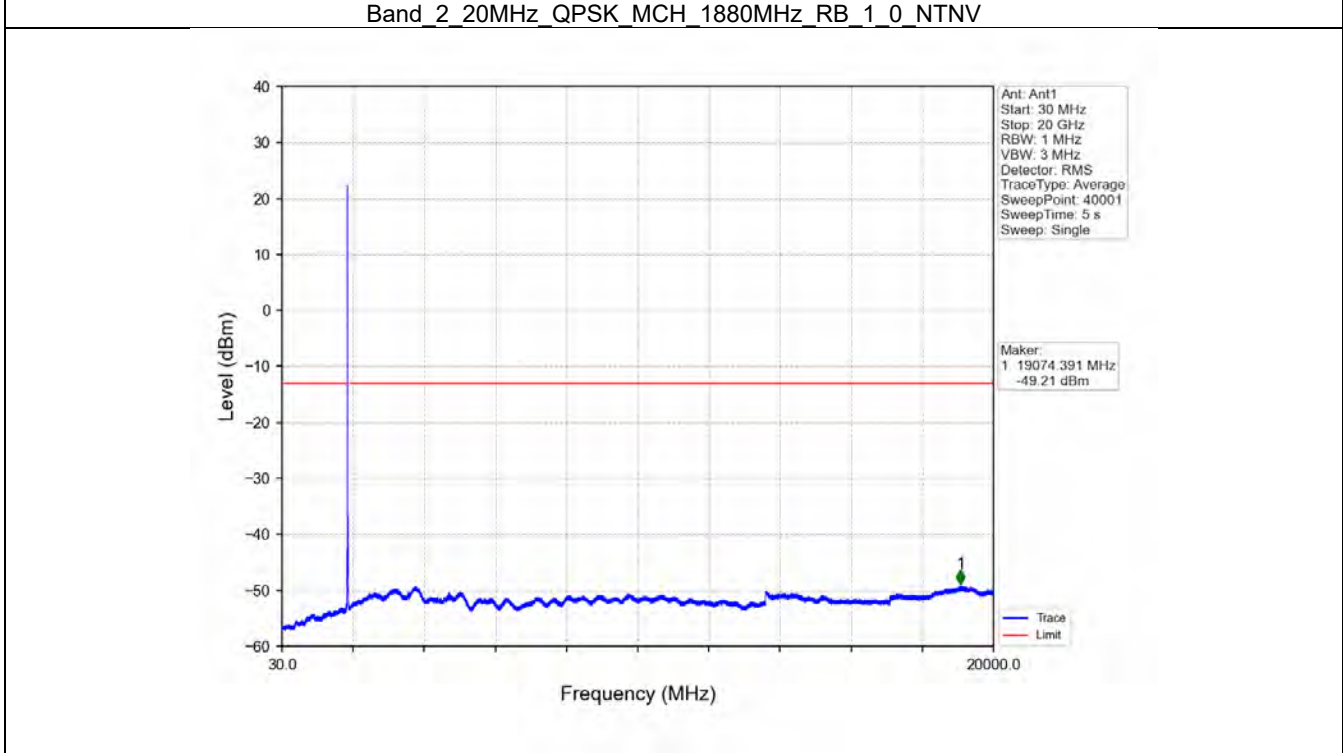

BV 7Layers Communications Technology (Shenzhen) Co. Ltd

No.B102, Dazu Chuangxin Mansion, North of Beihuan Avenue, North Area, Hi-Tech Industrial Park, Nanshan District, Shenzhen, Guangdong, China

Tel: +86 755 8869 6566

Fax: +86 755 8869 6577

Email: customerservice.sw@bureauveritas.com