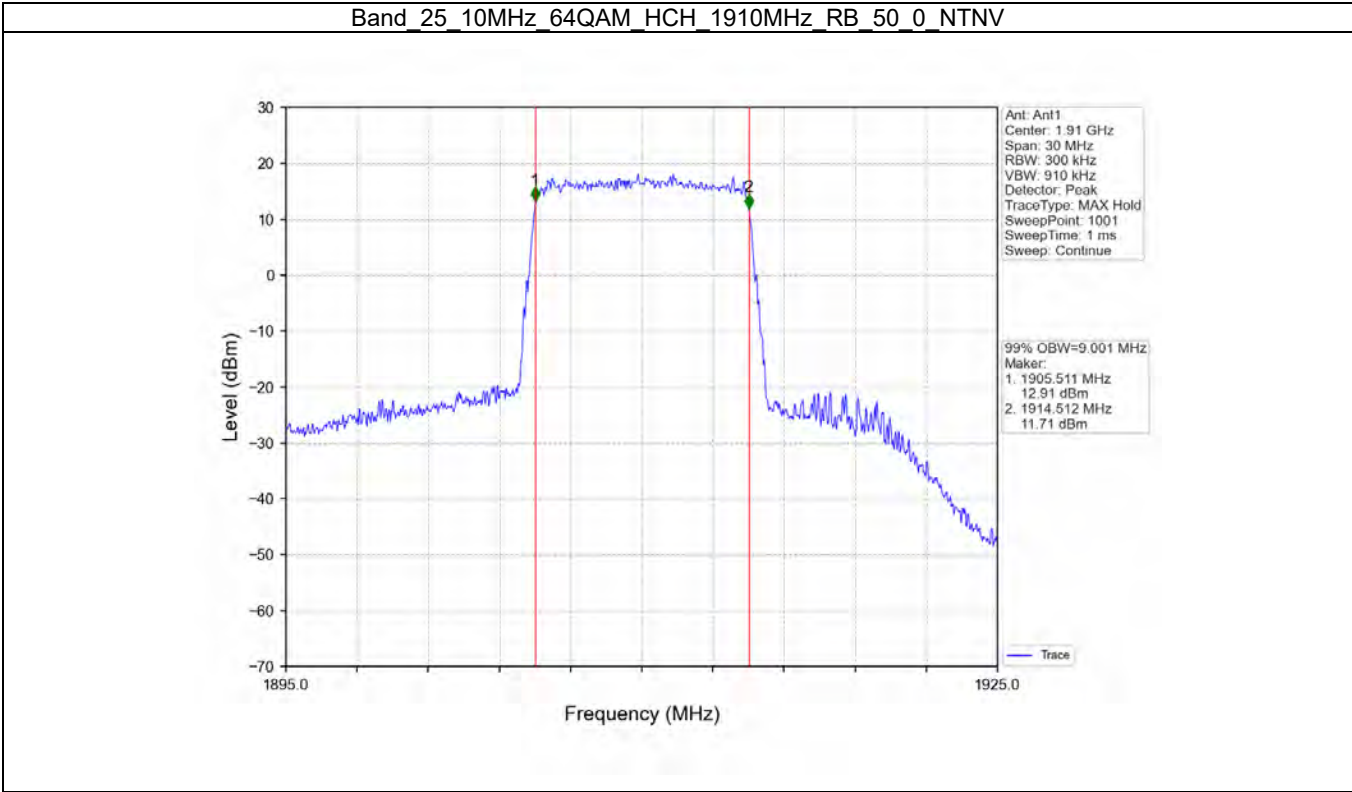

Band 25 10MHz 64QAM LCH 1855MHz RB 50 0 NTN

Band 25 10MHz 64QAM MCH 1882.5MHz RB 50 0 NTN

BV 7Layers Communications  
Technology (Shenzhen) Co. Ltd

No.B102, Dazu Chuangxin Mansion, North of Beihuan  
Avenue, North Area, Hi-Tech Industrial Park, Nanshan  
District, Shenzhen, Guangdong, China