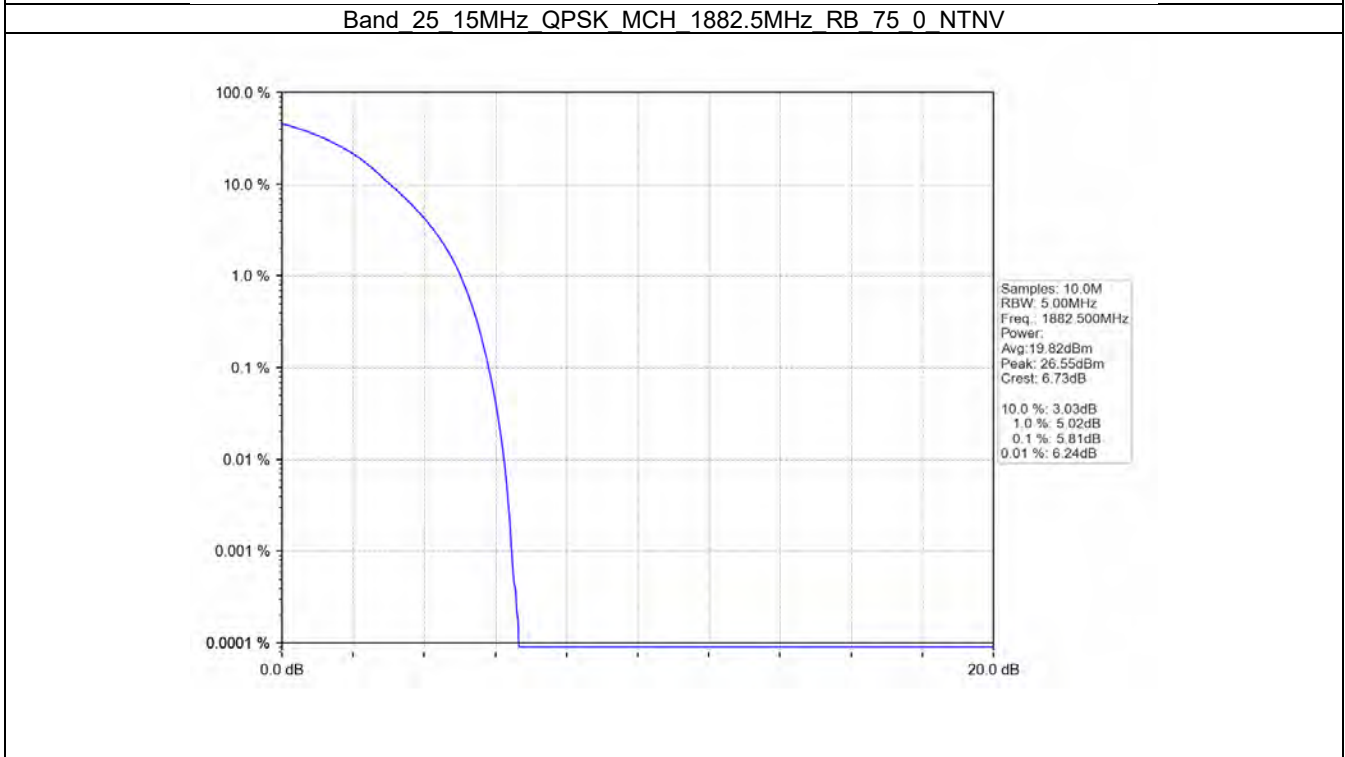

BV 7Layers Communications
Technology (Shenzhen) Co. Ltd

No.B102, Dazu Chuangxin Mansion, North of Beihuan
Avenue, North Area, Hi-Tech Industrial Park, Nanshan
District, Shenzhen, Guangdong, China

Tel: +86 755 8869 6566

Fax: +86 755 8869 6577

Email: customerservice.sw@bureauveritas.com