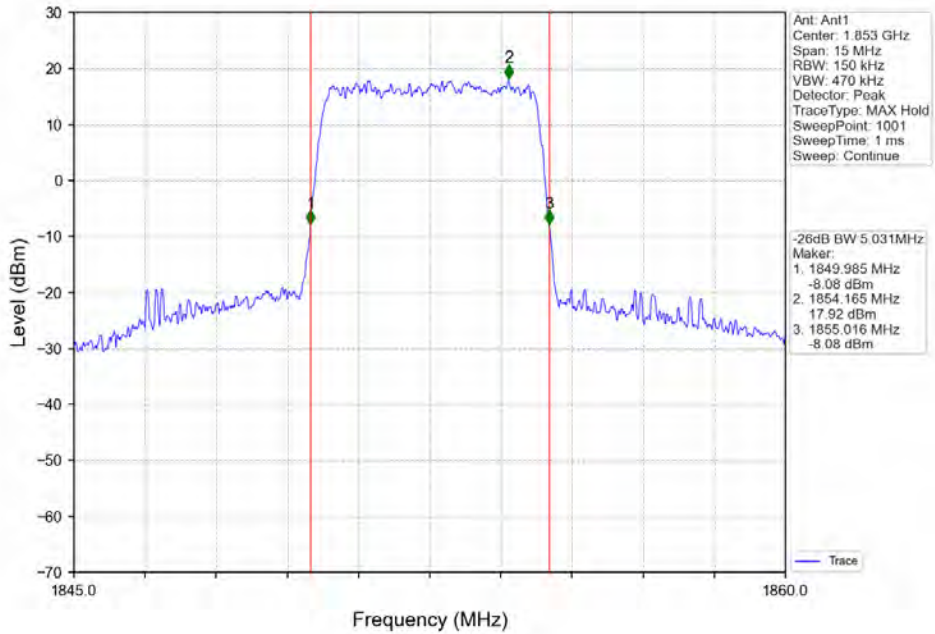

Band\_25\_5MHz\_16QAM\_MCH\_1882.5MHz\_RB\_25\_0\_NTNV

Band\_25\_5MHz\_16QAM\_HCH\_194.0.5MHz\_RB\_25\_0\_NTNV

BV 7Layers Communications  
Technology (Shenzhen) Co. Ltd

No.B102, Dazu Chuangxin Mansion, North of Beihuan  
Avenue, North Area, Hi-Tech Industrial Park, Nanshan  
District, Shenzhen, Guangdong, China