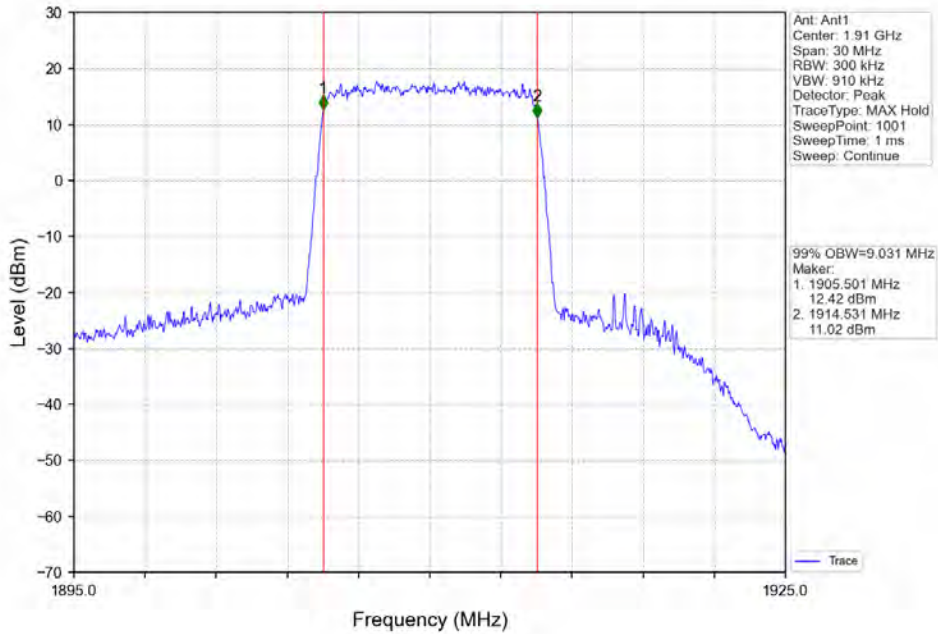

Band 25 10MHz 64QAM LCH 1855MHz RB 50 0 NTN

Band 25 10MHz 64QAM MCH 1882.5MHz RB 50 0 NTN

BV 7Layers Communications  
Technology (Shenzhen) Co. Ltd

No.B102, Dazu Chuangxin Mansion, North of Beihuan  
Avenue, North Area, Hi-Tech Industrial Park, Nanshan  
District, Shenzhen, Guangdong, China