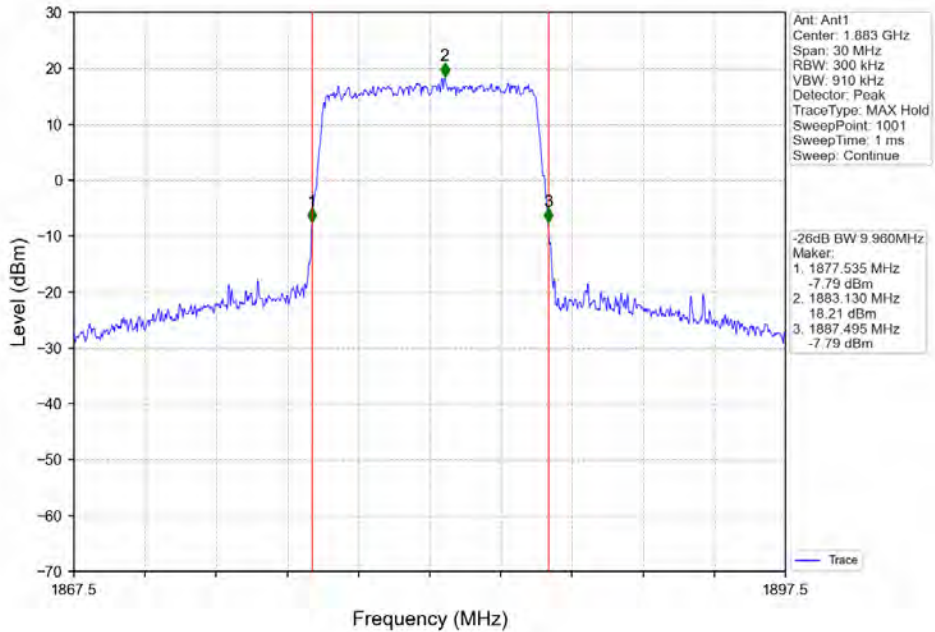

BV 7Layers Communications  
Technology (Shenzhen) Co. Ltd

No.B102, Dazu Chuangxin Mansion, North of Beihuan  
Avenue, North Area, Hi-Tech Industrial Park, Nanshan  
District, Shenzhen, Guangdong, China