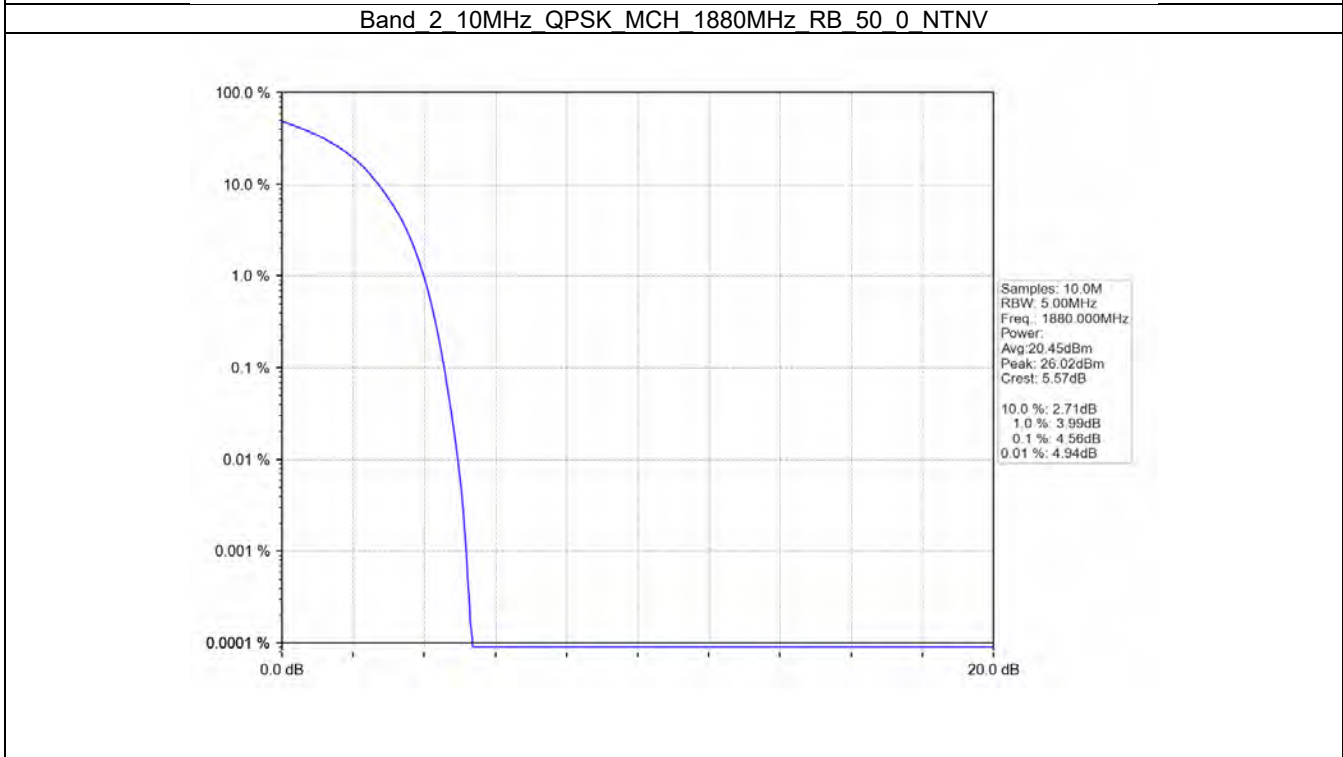

BV 7Layers Communications
Technology (Shenzhen) Co. Ltd

No.B102, Dazu Chuangxin Mansion, North of Beihuan
Avenue, North Area, Hi-Tech Industrial Park, Nanshan
District, Shenzhen, Guangdong, China

Tel: +86 755 8869 6566

Fax: +86 755 8869 6577

Email: customerservice.sw@bureauveritas.com