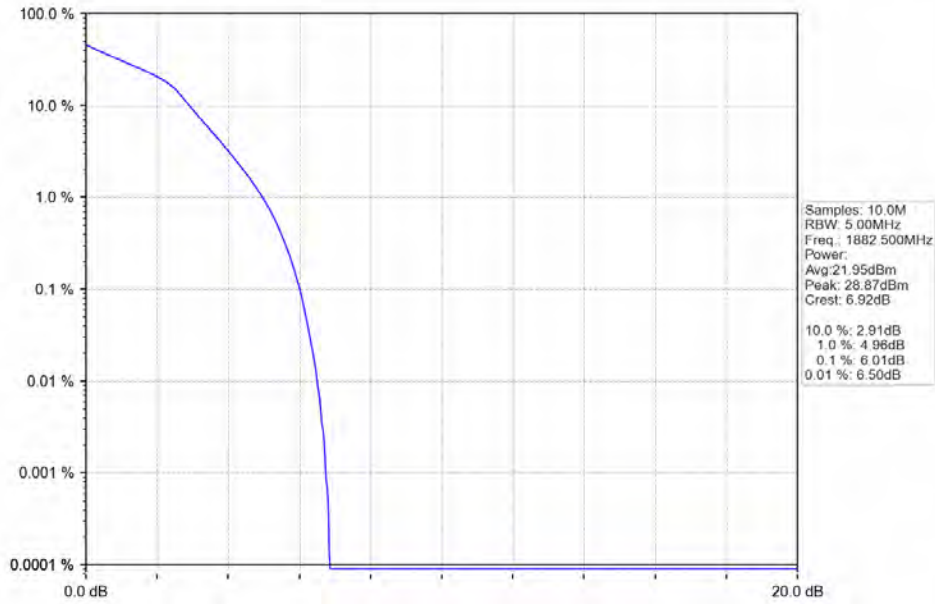

Band 25 3MHz 16QAM MCH 1882.5MHz RB 15 0 NTV