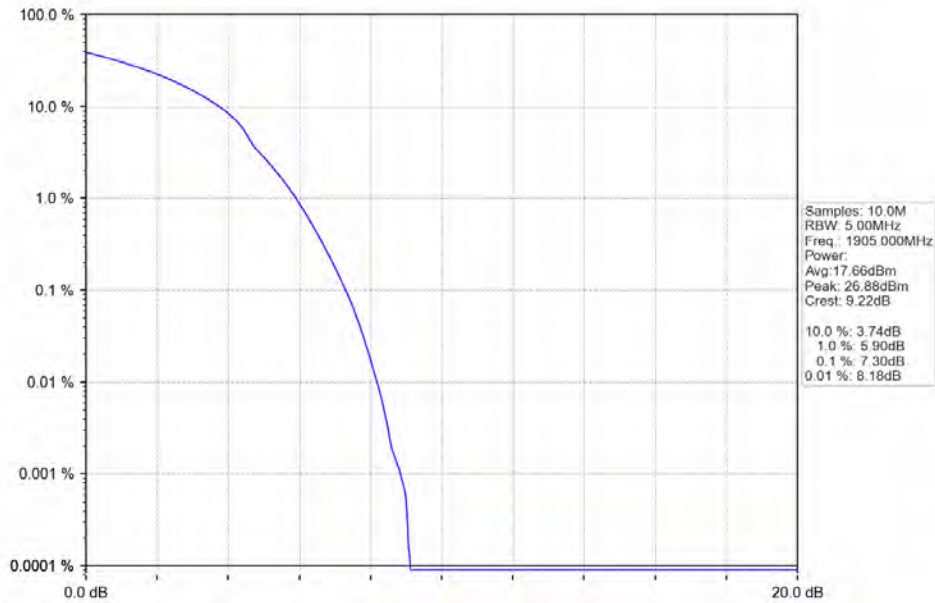

Band 25 20MHz 16QAM MCH 1882.5MHz RB 100 0 NTV

Band 25 20MHz 16QAM HCH 1905MHz RB 100 0 NTV

BV 7Layers Communications  
Technology (Shenzhen) Co. Ltd

No.B102, Dazu Chuangxin Mansion, North of Beihuan  
Avenue, North Area, Hi-Tech Industrial Park, Nanshan  
District, Shenzhen, Guangdong, China