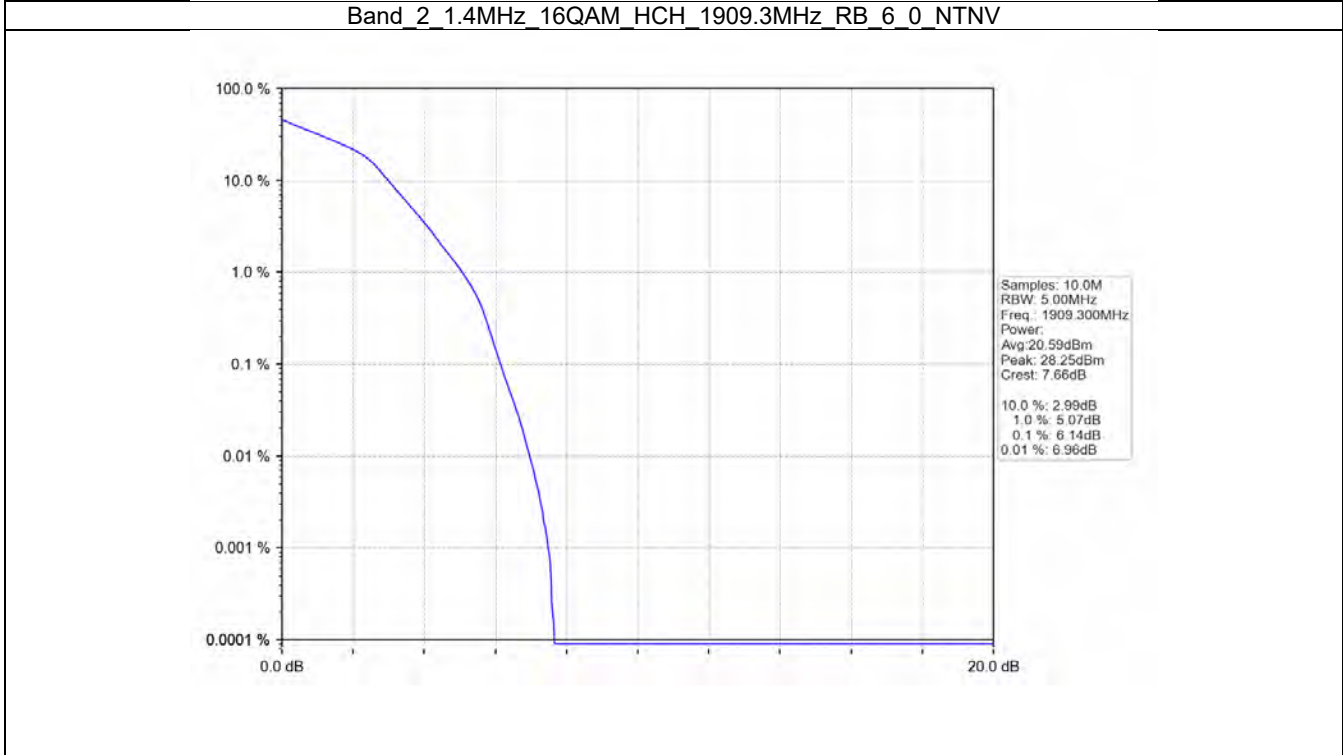

BV 7Layers Communications
Technology (Shenzhen) Co. Ltd

No.B102, Dazu Chuangxin Mansion, North of Beihuan
Avenue, North Area, Hi-Tech Industrial Park, Nanshan
District, Shenzhen, Guangdong, China

Tel: +86 755 8869 6566

Fax: +86 755 8869 6577

Email: customerservice.sw@bureauveritas.com