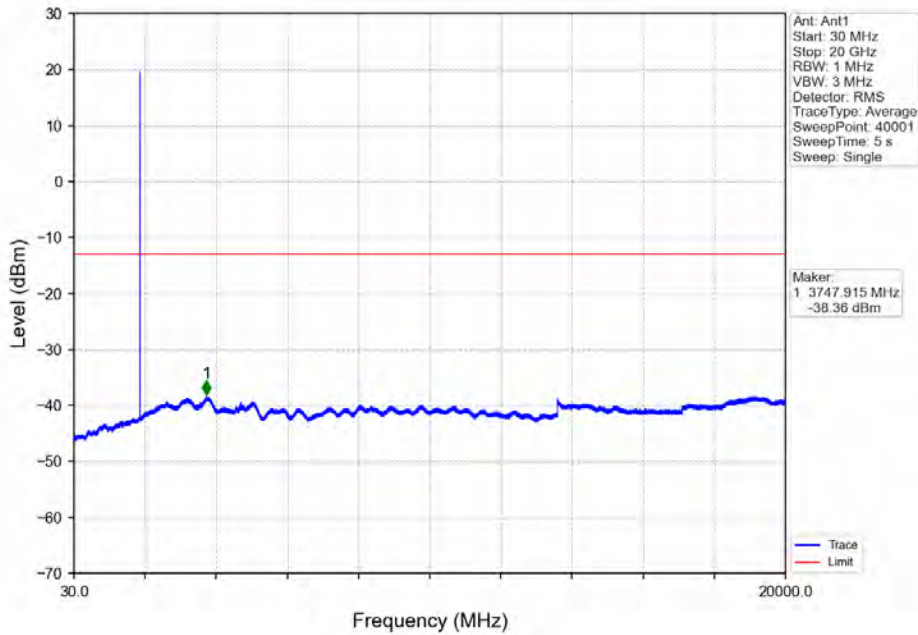

PCS1900_GPRS_MCH_1880MHz_NTNV