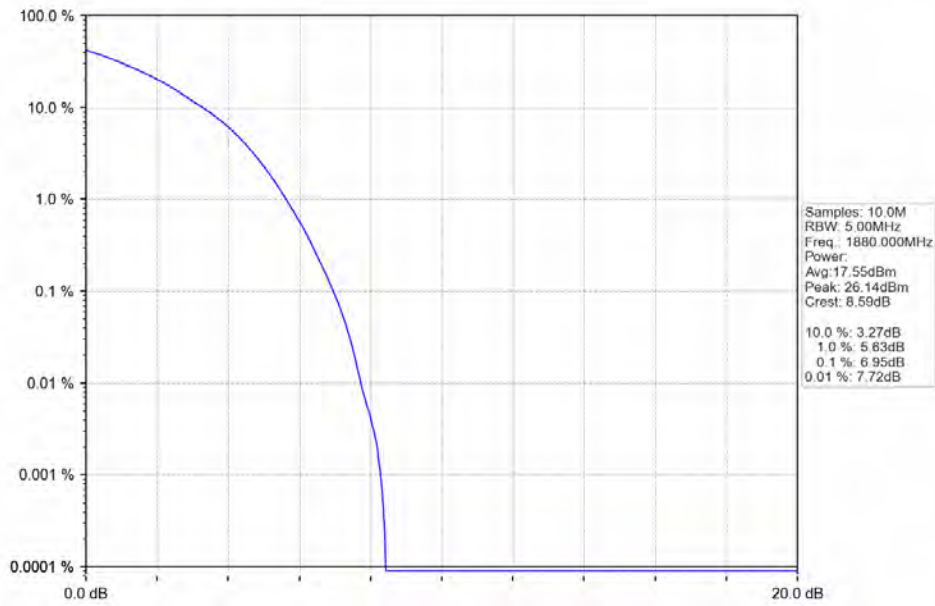

Band 2 15MHz 16QAM MCH 1880MHz RB 75 0 NTN