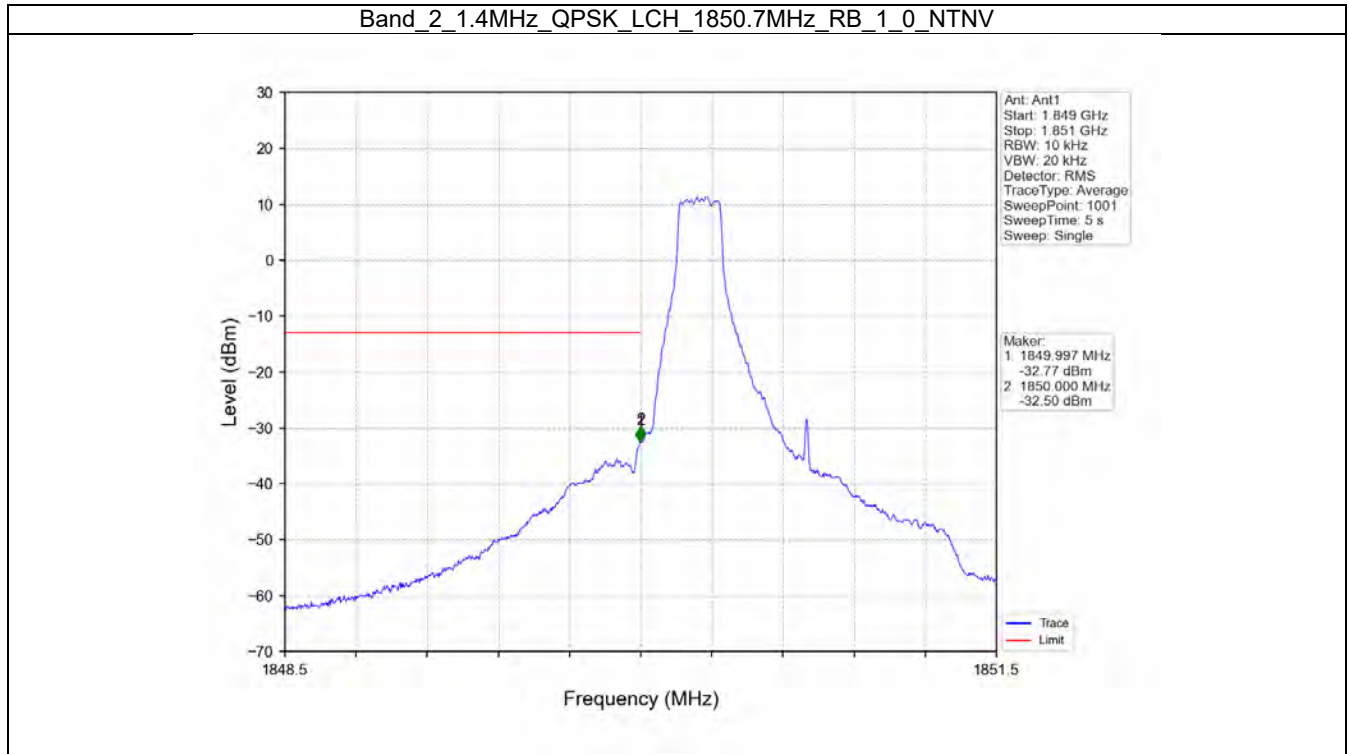

4.3.2 Test Graph

BV 7Layers Communications
Technology (Shenzhen) Co. Ltd

No.B102, Dazu Chuangxin Mansion, North of Beihuan
Avenue, North Area, Hi-Tech Industrial Park, Nanshan
District, Shenzhen, Guangdong, China

Tel: +86 755 8869 6566

Fax: +86 755 8869 6577

Email: customerservice.sw@bureauveritas.com