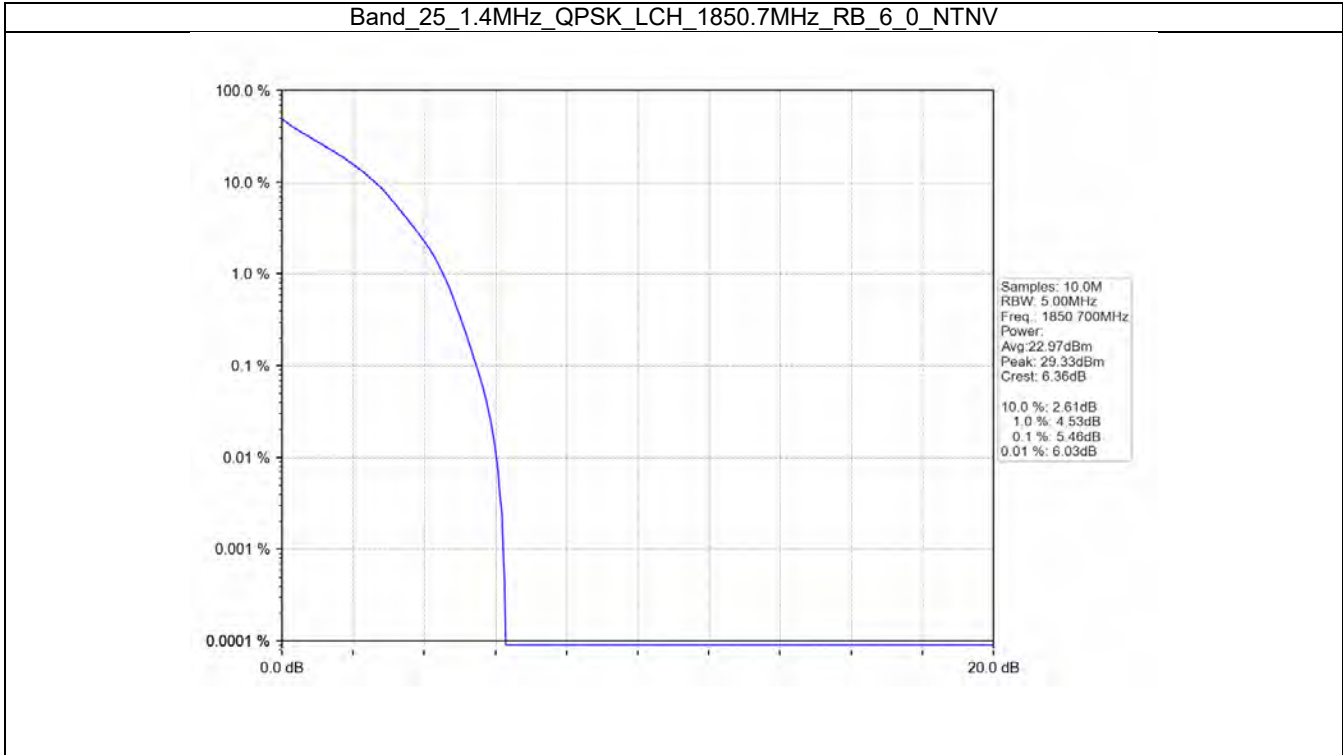

3.4.2 Test Graph

BV 7Layers Communications
Technology (Shenzhen) Co. Ltd

No.B102, Dazu Chuangxin Mansion, North of Beihuan
Avenue, North Area, Hi-Tech Industrial Park, Nanshan
District, Shenzhen, Guangdong, China

Tel: +86 755 8869 6566

Fax: +86 755 8869 6577

Email: customerservice.sw@bureauveritas.com