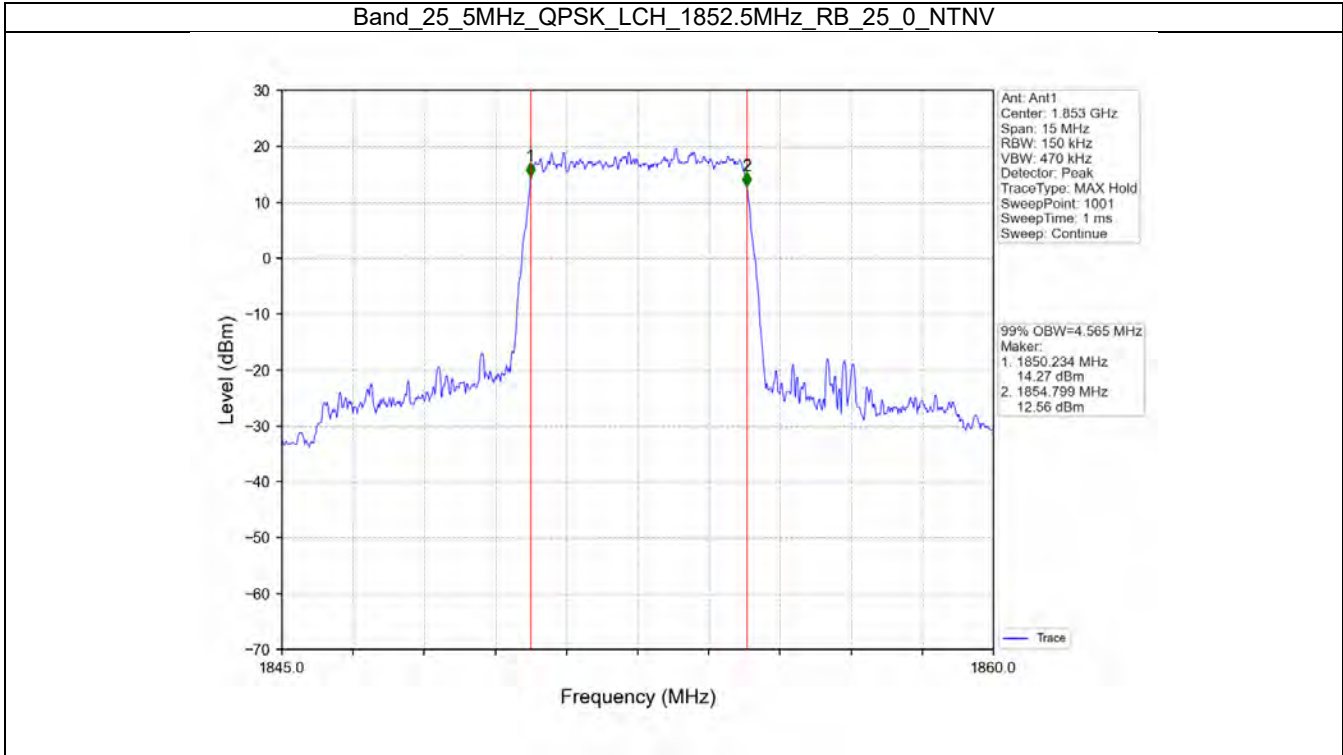

BV 7Layers Communications
Technology (Shenzhen) Co. Ltd

No.B102, Dazu Chuangxin Mansion, North of Beihuan
Avenue, North Area, Hi-Tech Industrial Park, Nanshan
District, Shenzhen, Guangdong, China

Tel: +86 755 8869 6566

Fax: +86 755 8869 6577

Email: customerservice.sw@bureauveritas.com