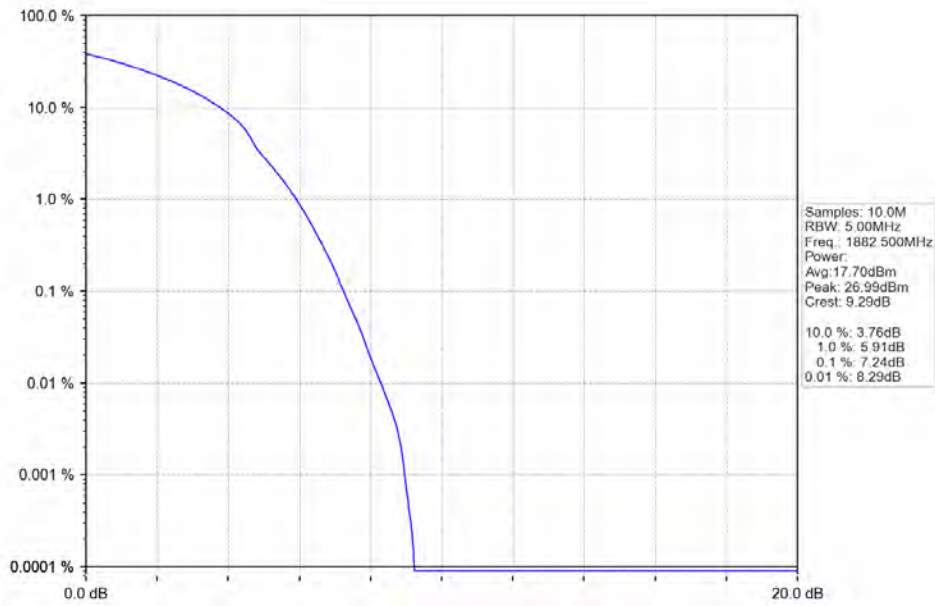

Band 25 20MHz 16QAM MCH 1882.5MHz RB 100 0 NTV

Band 25 20MHz 16QAM HCH 1905MHz RB 100 0 NTV

BV 7Layers Communications  
Technology (Shenzhen) Co. Ltd

No.B102, Dazu Chuangxin Mansion, North of Beihuan  
Avenue, North Area, Hi-Tech Industrial Park, Nanshan  
District, Shenzhen, Guangdong, China