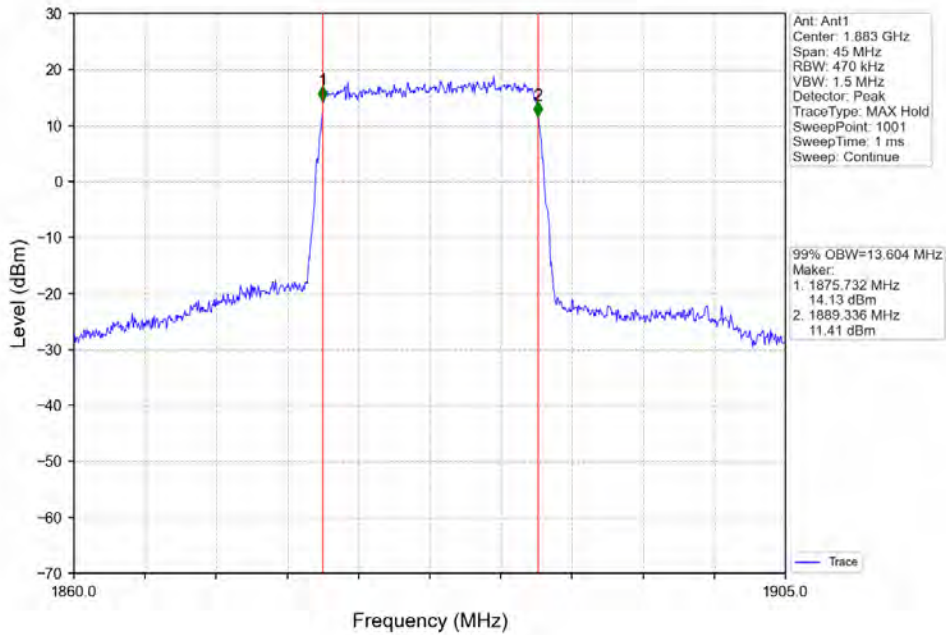

Band 25 15MHz 16QAM MCH 1882.5MHz RB 75 0 NTVN