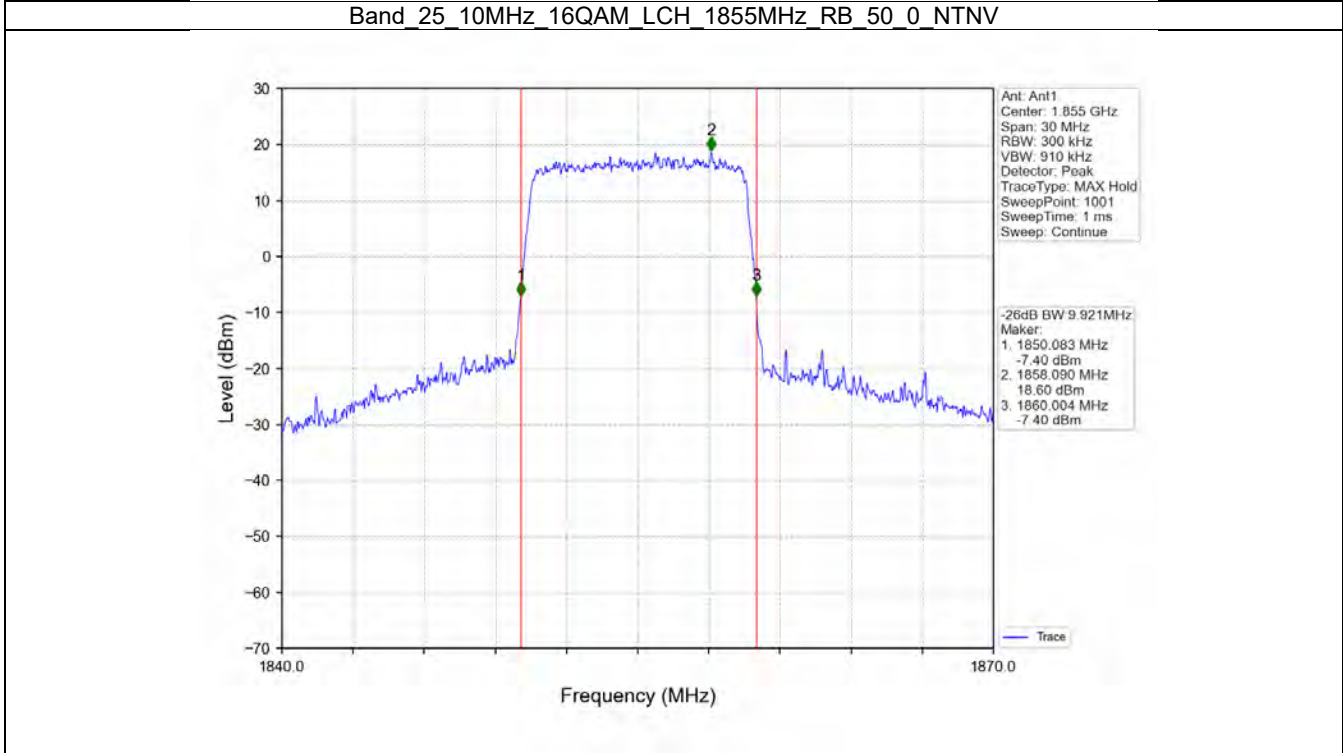

BV 7Layers Communications
Technology (Shenzhen) Co. Ltd

No.B102, Dazu Chuangxin Mansion, North of Beihuan
Avenue, North Area, Hi-Tech Industrial Park, Nanshan
District, Shenzhen, Guangdong, China

Tel: +86 755 8869 6566

Fax: +86 755 8869 6577

Email: customerservice.sw@bureauveritas.com