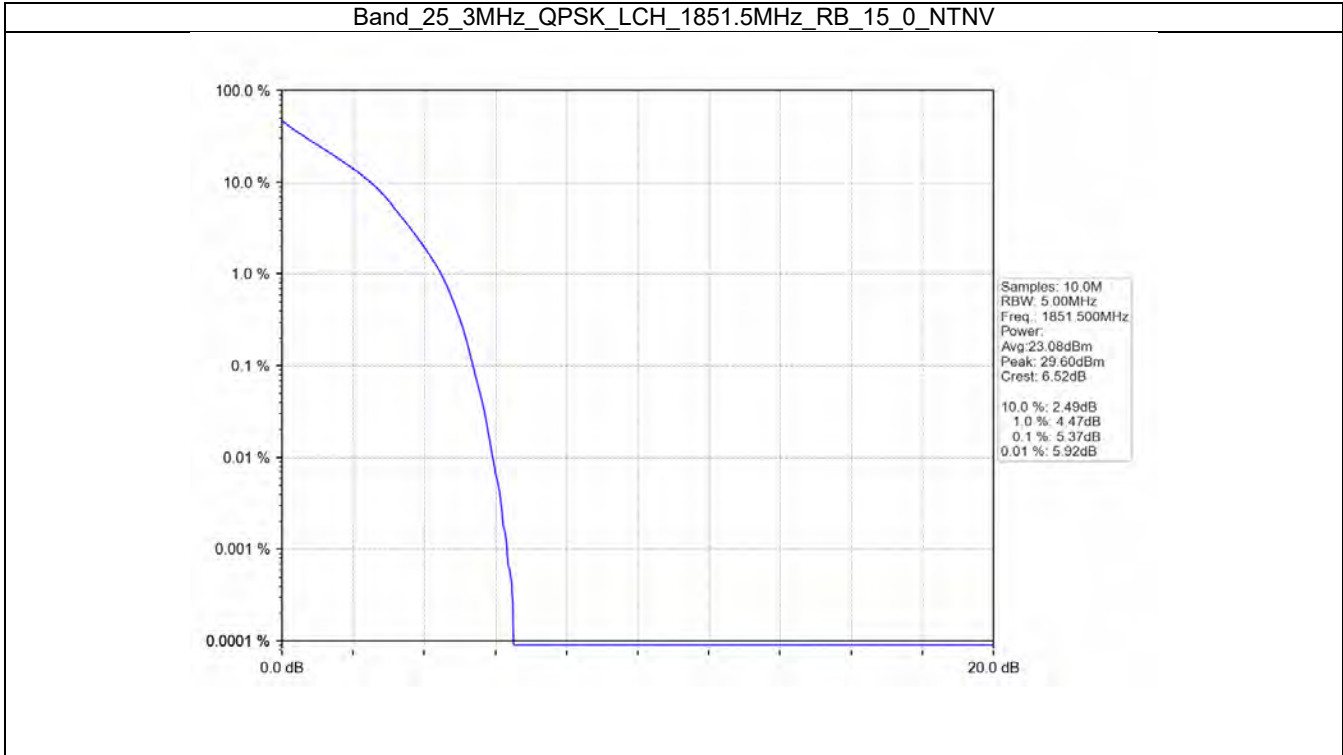

Band\_25\_1.4MHz\_64QAM\_HCH\_1914.3MHz\_RB\_6\_0\_NTNV

BV 7Layers Communications  
Technology (Shenzhen) Co. Ltd

No.B102, Dazu Chuangxin Mansion, North of Beihuan  
Avenue, North Area, Hi-Tech Industrial Park, Nanshan  
District, Shenzhen, Guangdong, China