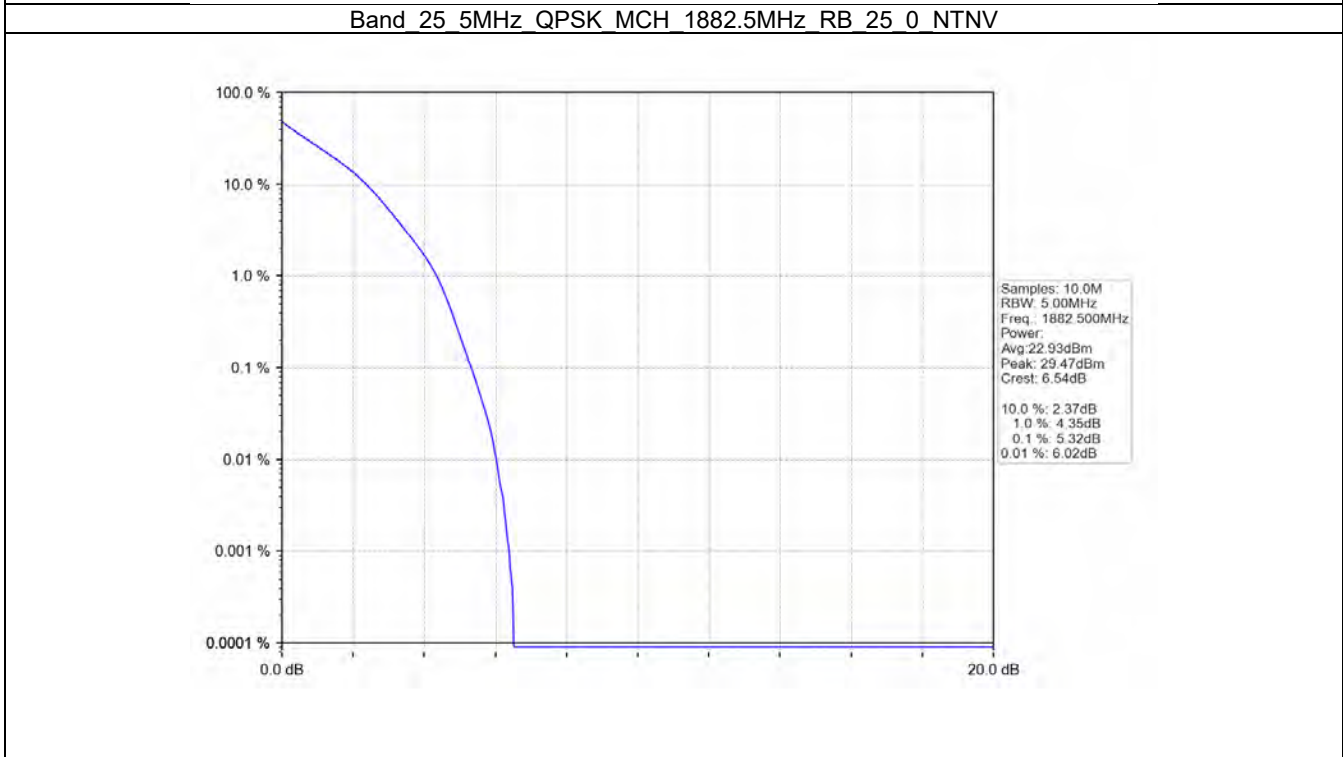

BV 7Layers Communications
Technology (Shenzhen) Co. Ltd

No.B102, Dazu Chuangxin Mansion, North of Beihuan
Avenue, North Area, Hi-Tech Industrial Park, Nanshan
District, Shenzhen, Guangdong, China

Tel: +86 755 8869 6566

Fax: +86 755 8869 6577

Email: customerservice.sw@bureauveritas.com