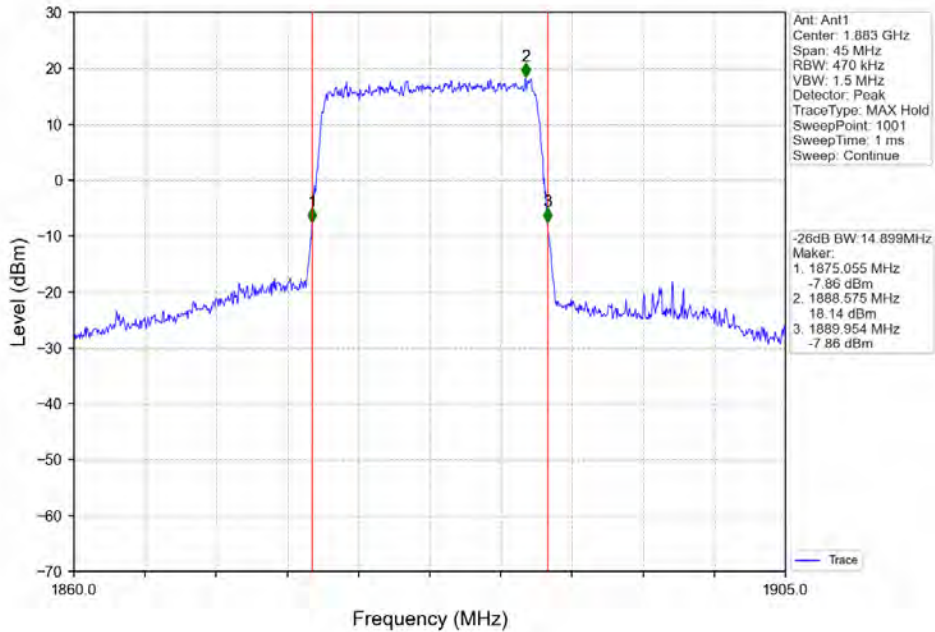

Band 25 15MHz 64QAM MCH 1882.5MHz RB 75 0 NTNv

BV 7Layers Communications
Technology (Shenzhen) Co. Ltd

No.B102, Dazu Chuangxin Mansion, North of Beihuan
Avenue, North Area, Hi-Tech Industrial Park, Nanshan
District, Shenzhen, Guangdong, China

Tel: +86 755 8869 6566

Fax: +86 755 8869 6577

Email: customerservice.sw@bureauveritas.com