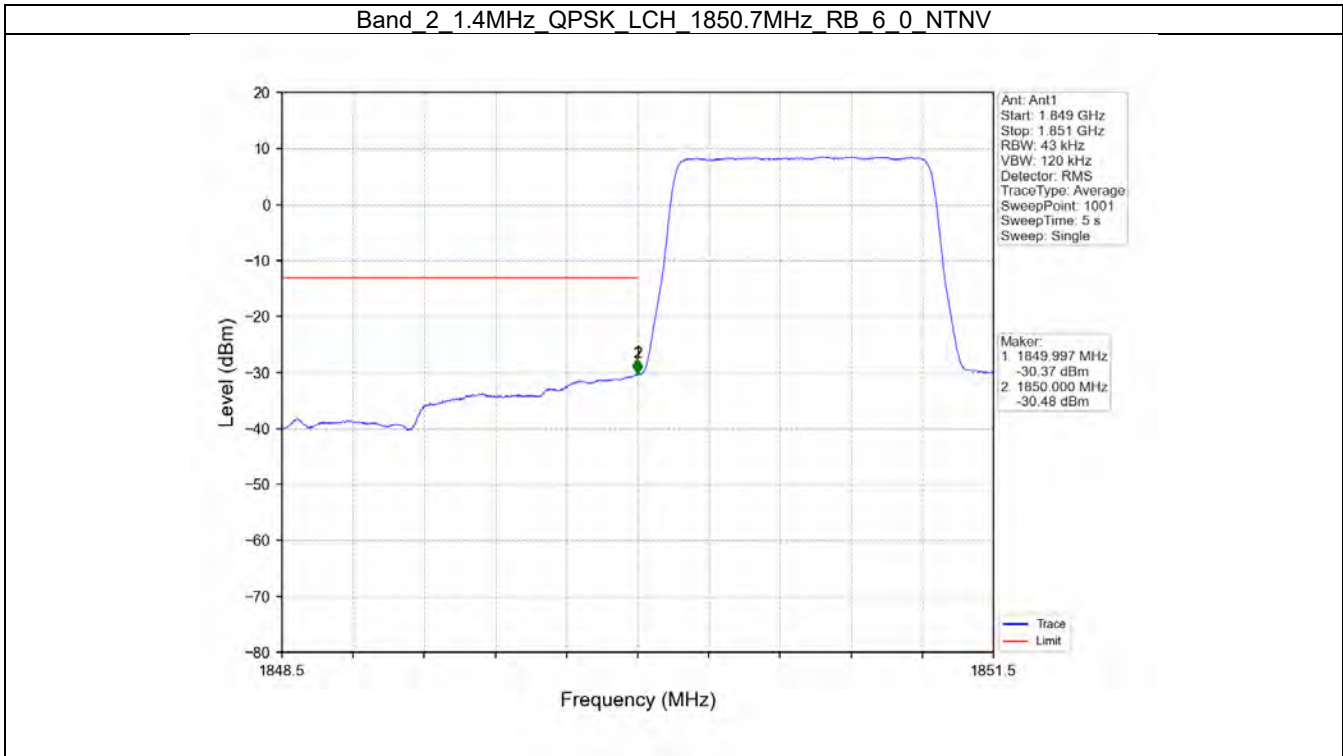

BV 7Layers Communications
Technology (Shenzhen) Co. Ltd

No.B102, Dazu Chuangxin Mansion, North of Beihuan
Avenue, North Area, Hi-Tech Industrial Park, Nanshan
District, Shenzhen, Guangdong, China

Tel: +86 755 8869 6566

Fax: +86 755 8869 6577

Email: customerservice.sw@bureauveritas.com