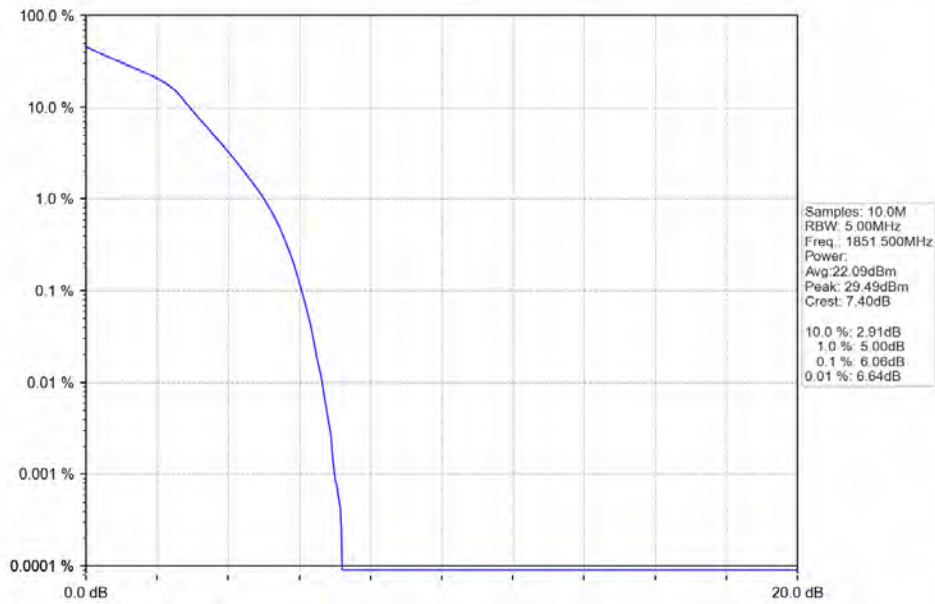

Band_25_3MHz_64QAM_LCH_1851.5MHz_RB_15_0_NTNV