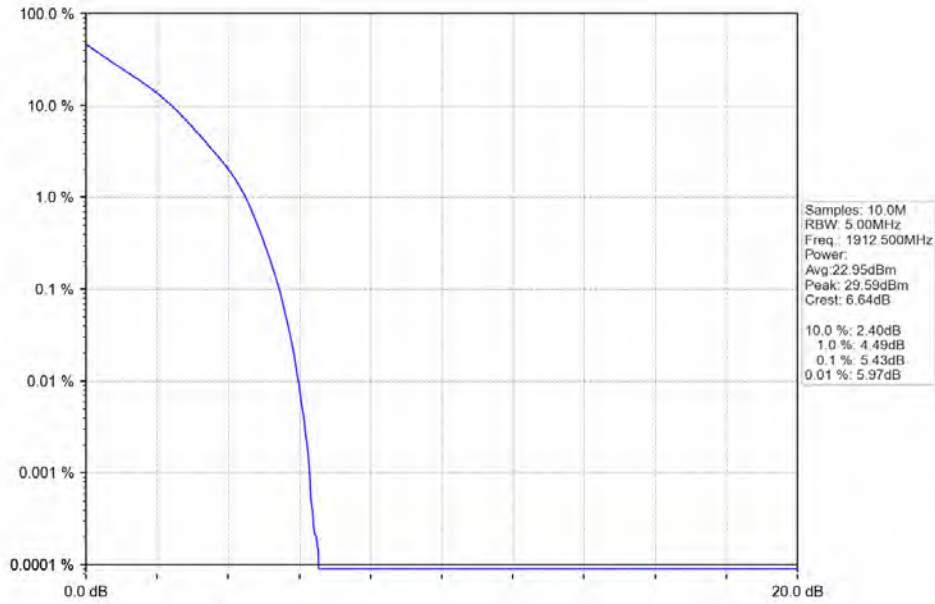

Band 25 5MHz QPSK HCH 194.05MHz RB 25 0 NTN