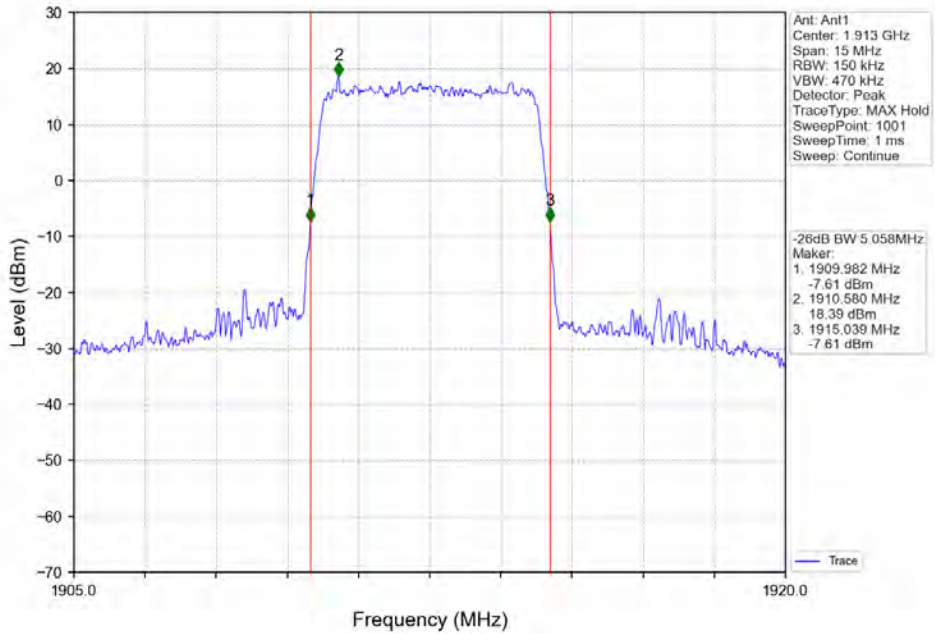

Band\_25\_5MHz\_16QAM\_MCH\_1882.5MHz\_RB\_25\_0\_NTNV

Band\_25\_5MHz\_16QAM\_HCH\_194.0.5MHz\_RB\_25\_0\_NTNV

BV 7Layers Communications  
Technology (Shenzhen) Co. Ltd

No.B102, Dazu Chuangxin Mansion, North of Beihuan  
Avenue, North Area, Hi-Tech Industrial Park, Nanshan  
District, Shenzhen, Guangdong, China