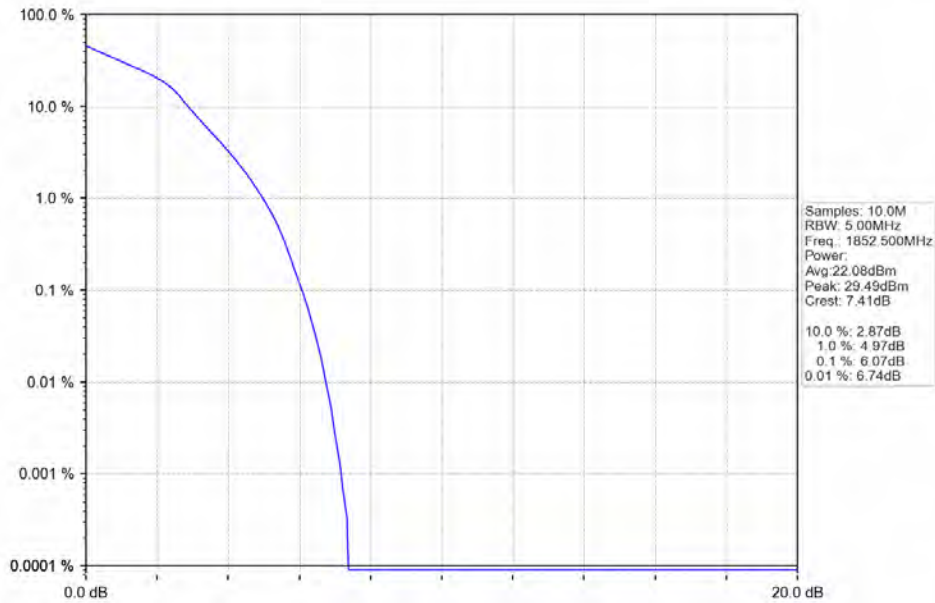

Band 25 5MHz 16QAM MCH 1882.5MHz RB 25 0 NTVN

Band 25 5MHz 16QAM HCH 194.05MHz RB 25 0 NTVN

BV 7Layers Communications  
Technology (Shenzhen) Co. Ltd

No.B102, Dazu Chuangxin Mansion, North of Beihuan  
Avenue, North Area, Hi-Tech Industrial Park, Nanshan  
District, Shenzhen, Guangdong, China