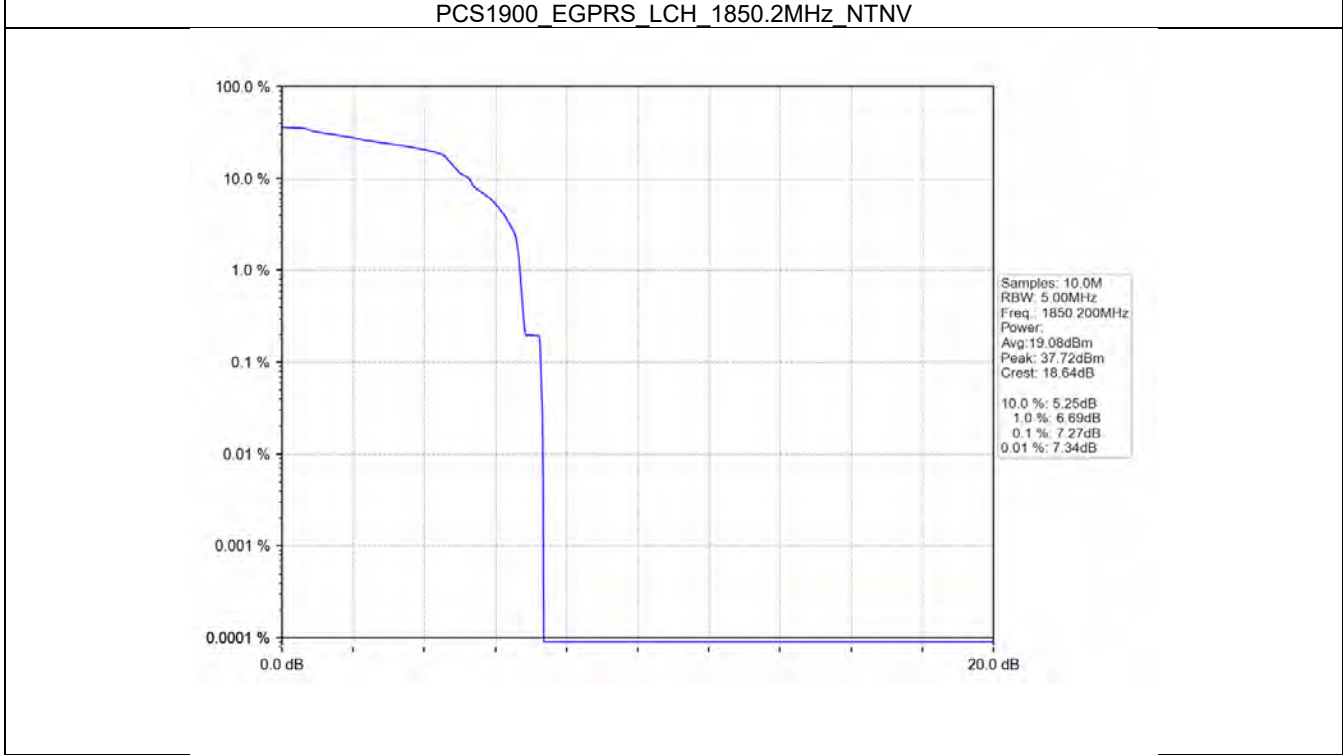

BV 7Layers Communications
Technology (Shenzhen) Co. Ltd

No.B102, Dazu Chuangxin Mansion, North of Beihuan
Avenue, North Area, Hi-Tech Industrial Park, Nanshan
District, Shenzhen, Guangdong, China

Tel: +86 755 8869 6566

Fax: +86 755 8869 6577

Email: customerservice.sw@bureauveritas.com