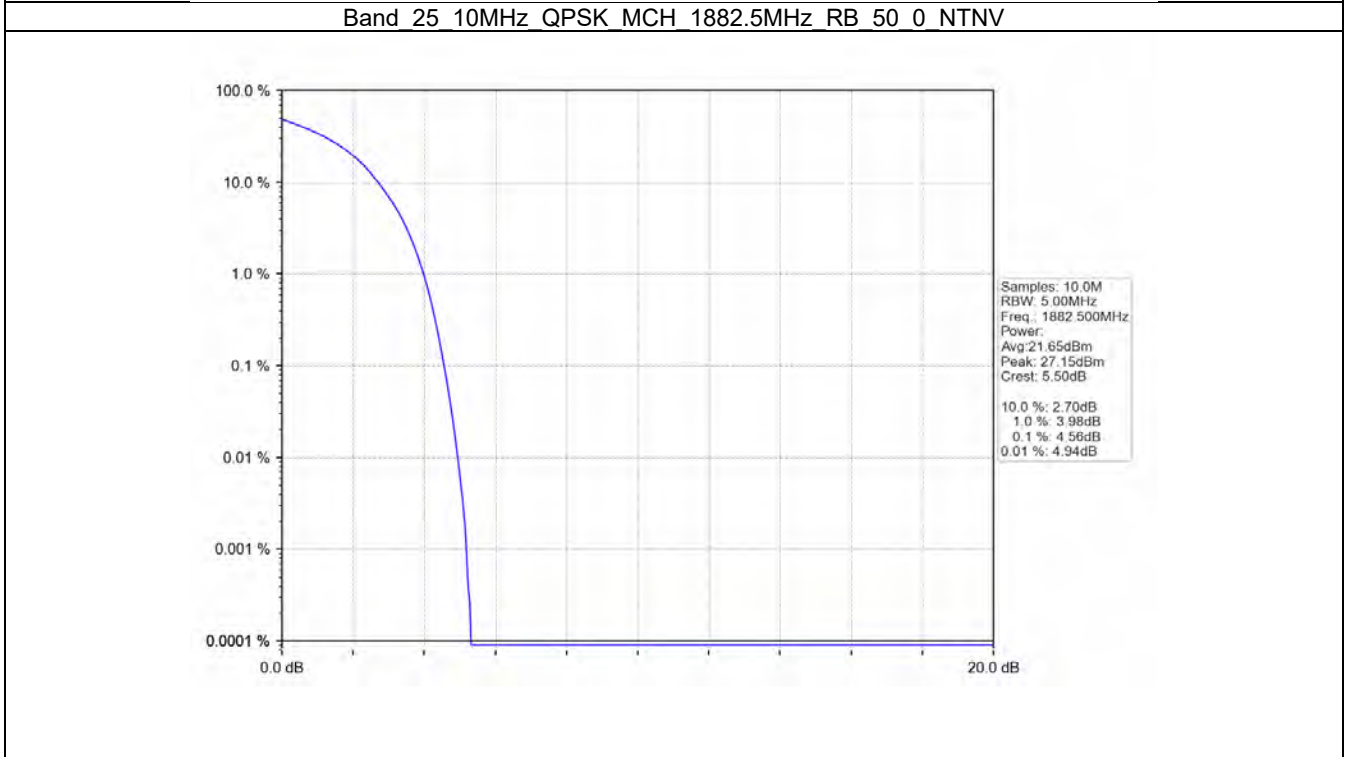

BV 7Layers Communications
Technology (Shenzhen) Co. Ltd

No.B102, Dazu Chuangxin Mansion, North of Beihuan
Avenue, North Area, Hi-Tech Industrial Park, Nanshan
District, Shenzhen, Guangdong, China

Tel: +86 755 8869 6566

Fax: +86 755 8869 6577

Email: customerservice.sw@bureauveritas.com