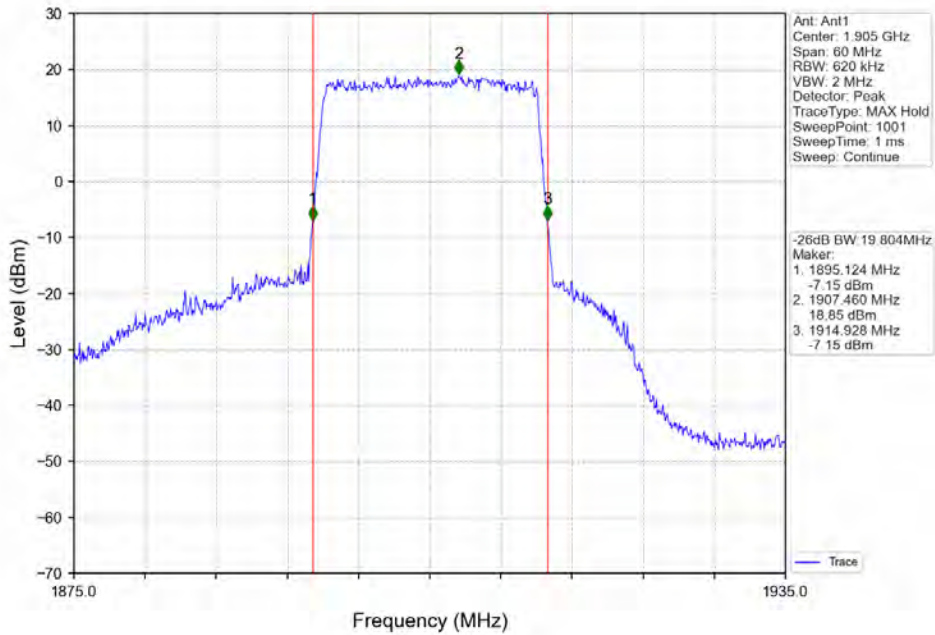

Band 25 20MHz QPSK HCH 1905MHz RB 100 0 NTN