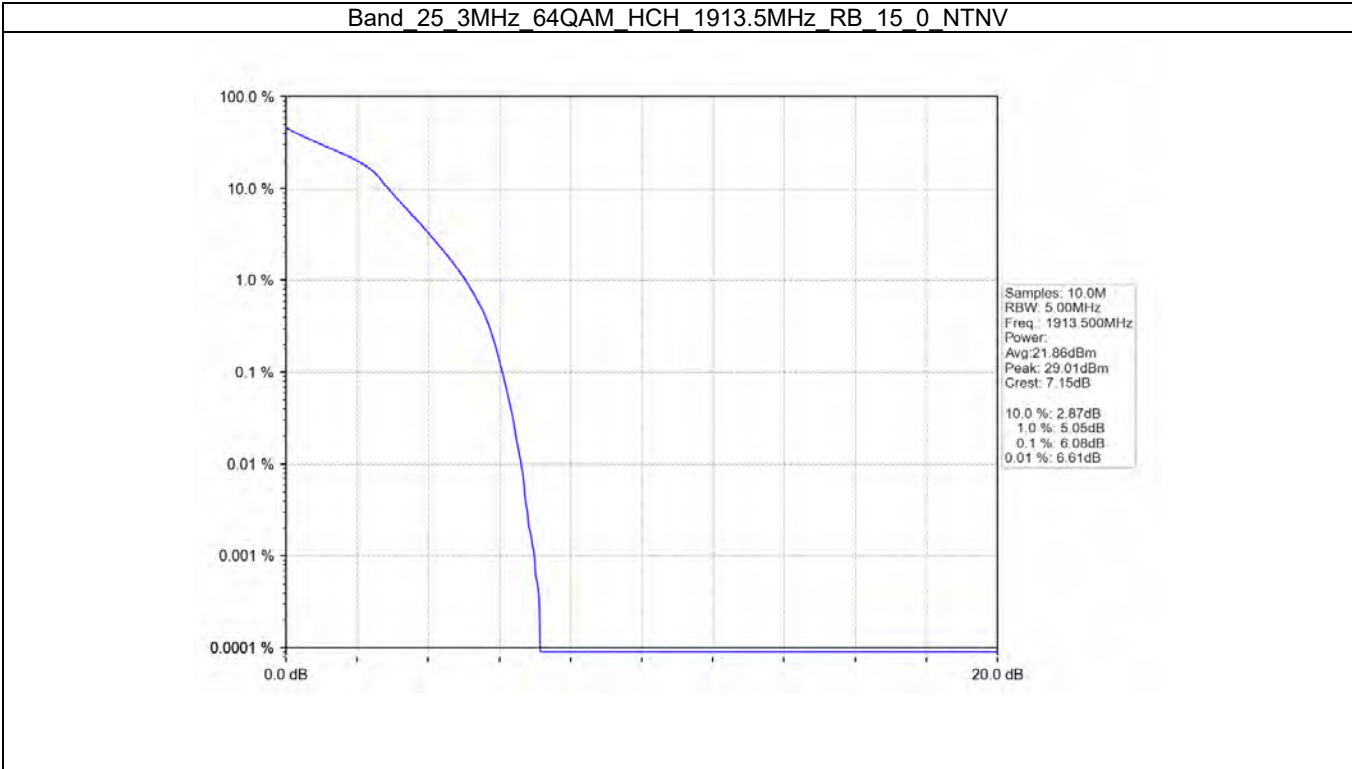

BV 7Layers Communications
Technology (Shenzhen) Co. Ltd

No.B102, Dazu Chuangxin Mansion, North of Beihuan
Avenue, North Area, Hi-Tech Industrial Park, Nanshan
District, Shenzhen, Guangdong, China

Tel: +86 755 8869 6566

Fax: +86 755 8869 6577

Email: customerservice.sw@bureauveritas.com