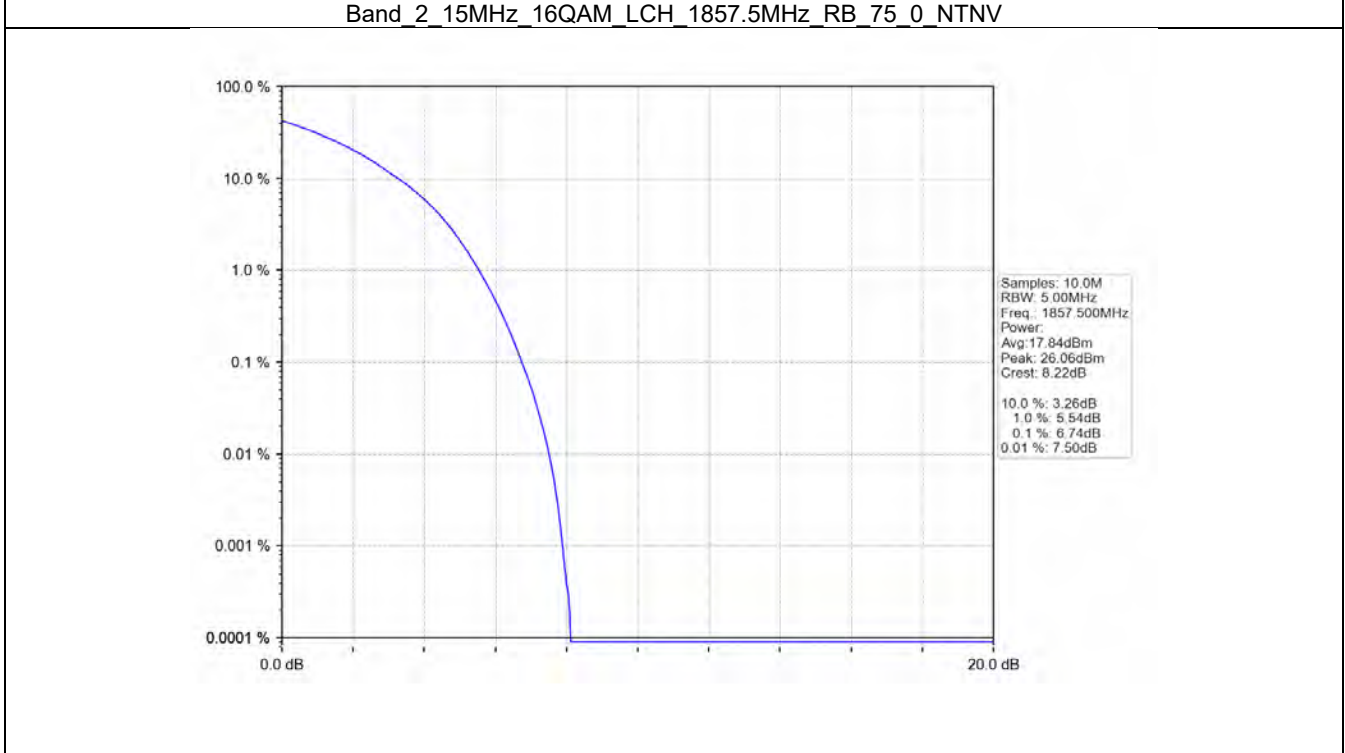

BV 7Layers Communications
Technology (Shenzhen) Co. Ltd

No.B102, Dazu Chuangxin Mansion, North of Beihuan
Avenue, North Area, Hi-Tech Industrial Park, Nanshan
District, Shenzhen, Guangdong, China

Tel: +86 755 8869 6566

Fax: +86 755 8869 6577

Email: customerservice.sw@bureauveritas.com