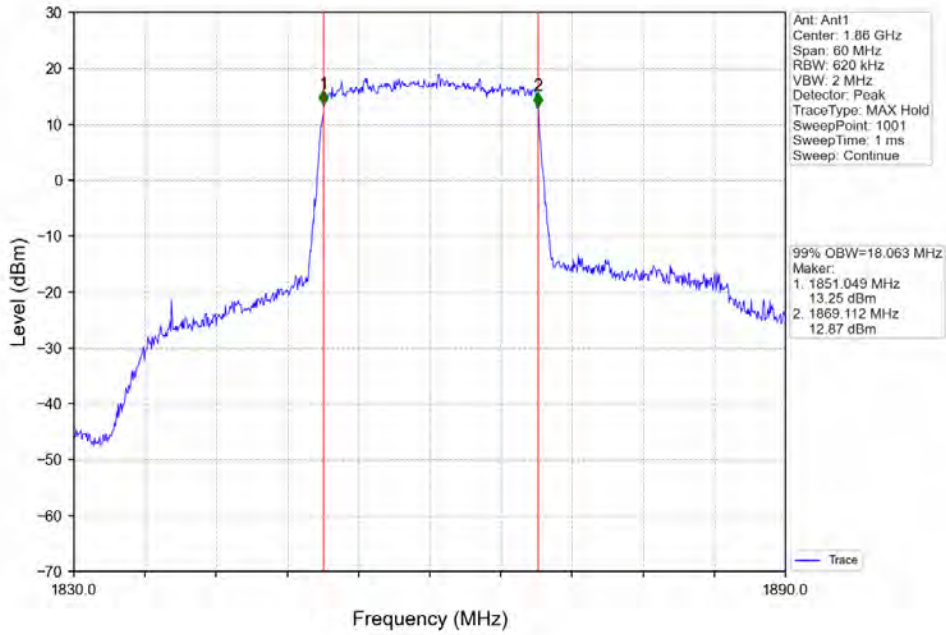

Band_25_20MHz_64QAM_LCH_1860MHz_RB_100_0_NTNV