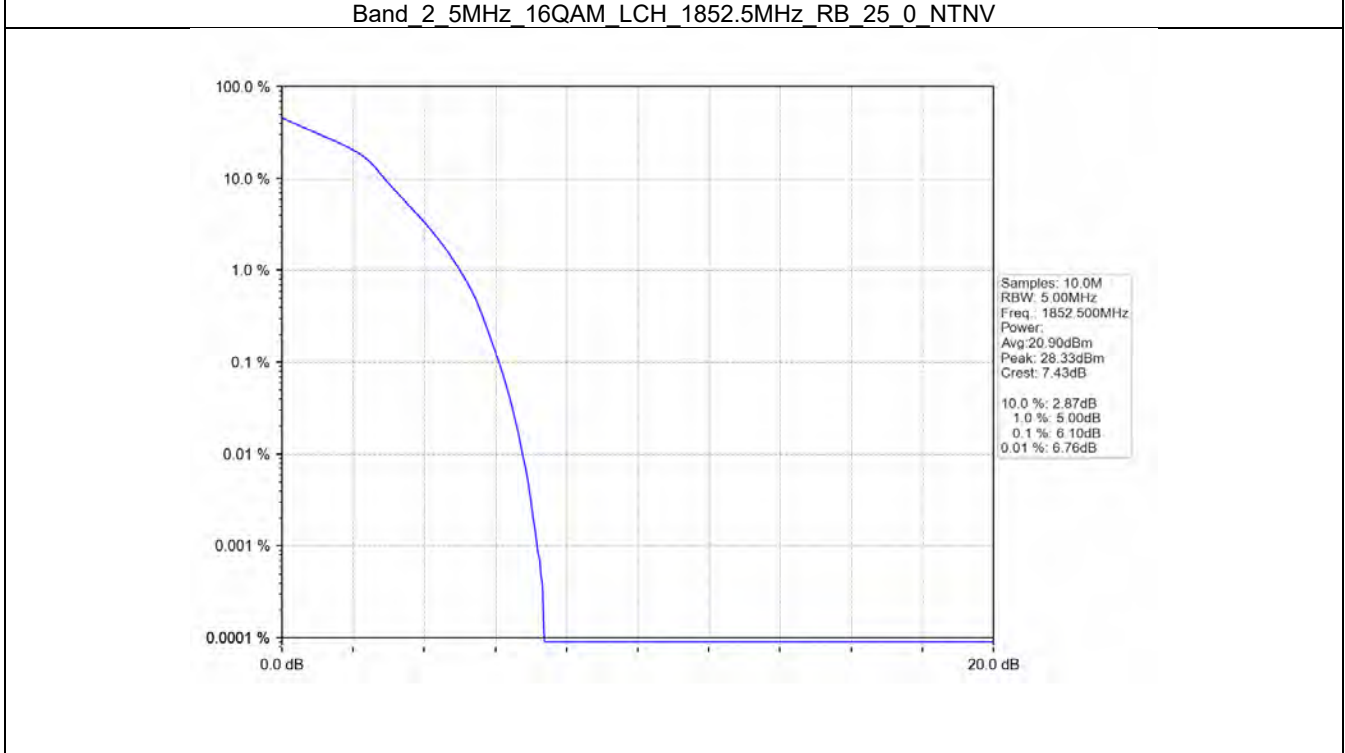

BV 7Layers Communications
Technology (Shenzhen) Co. Ltd

No.B102, Dazu Chuangxin Mansion, North of Beihuan
Avenue, North Area, Hi-Tech Industrial Park, Nanshan
District, Shenzhen, Guangdong, China

Tel: +86 755 8869 6566

Fax: +86 755 8869 6577

Email: customerservice.sw@bureauveritas.com