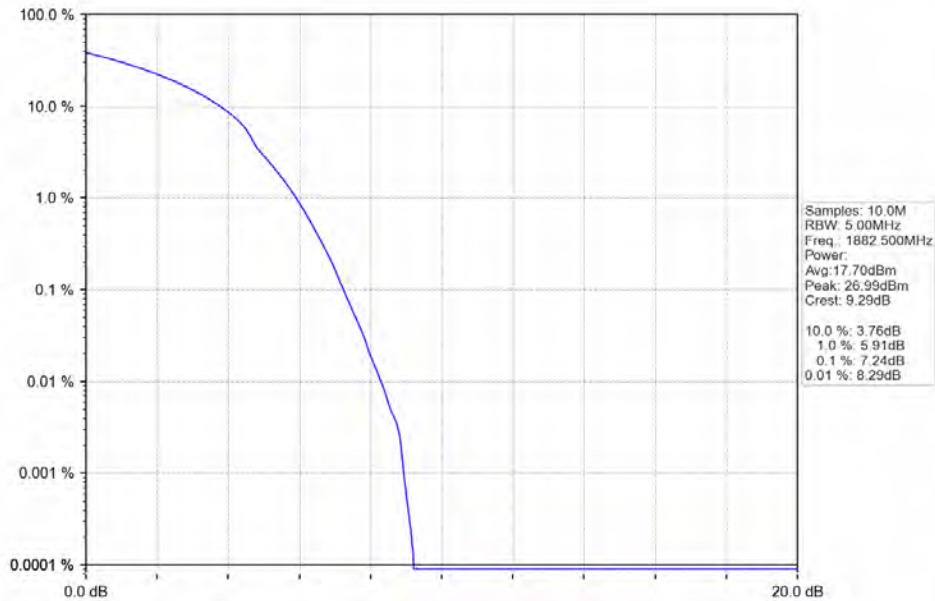

Band_25_20MHz_64QAM_MCH_1882.5MHz_RB_100_0_NTNV

BV 7Layers Communications
Technology (Shenzhen) Co. Ltd

No.B102, Dazu Chuangxin Mansion, North of Beihuan
Avenue, North Area, Hi-Tech Industrial Park, Nanshan
District, Shenzhen, Guangdong, China

Tel: +86 755 8869 6566

Fax: +86 755 8869 6577

Email: customerservice.sw@bureauveritas.com