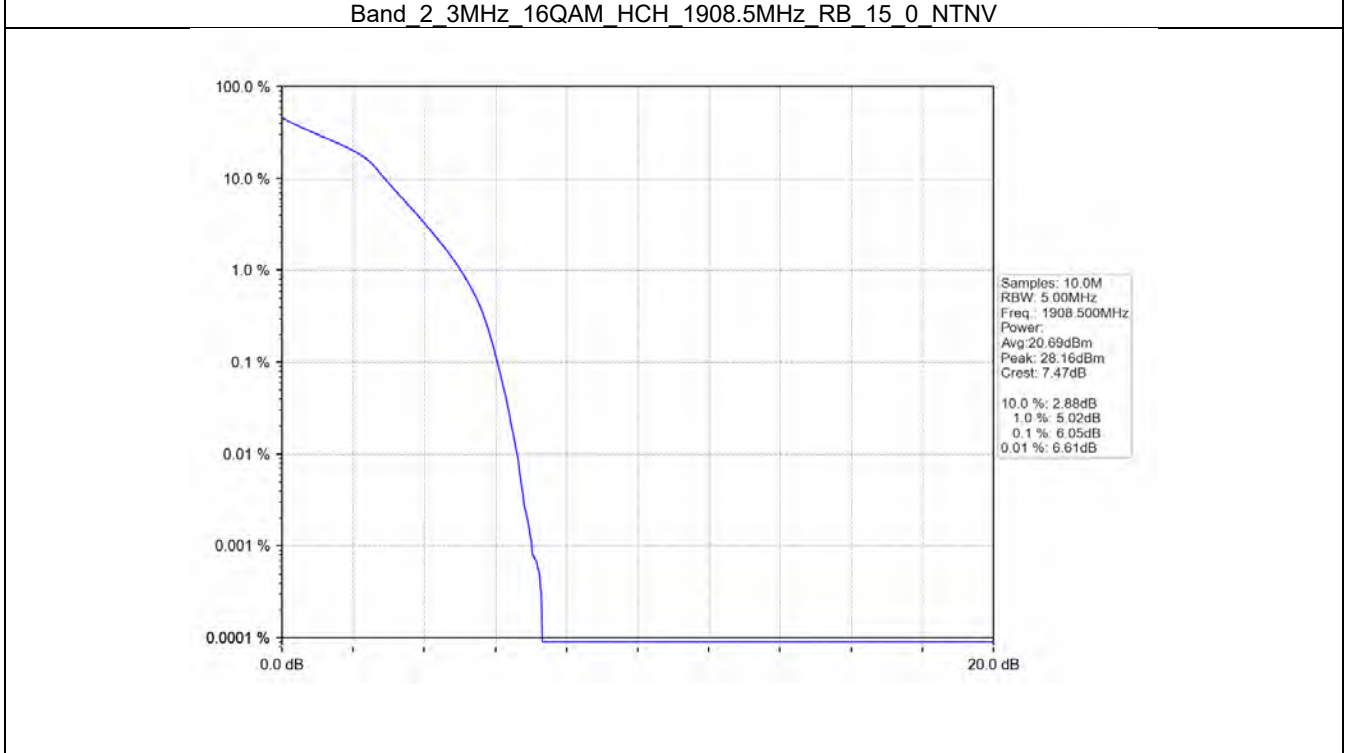

BV 7Layers Communications
Technology (Shenzhen) Co. Ltd

No.B102, Dazu Chuangxin Mansion, North of Beihuan
Avenue, North Area, Hi-Tech Industrial Park, Nanshan
District, Shenzhen, Guangdong, China

Tel: +86 755 8869 6566

Fax: +86 755 8869 6577

Email: customerservice.sw@bureauveritas.com