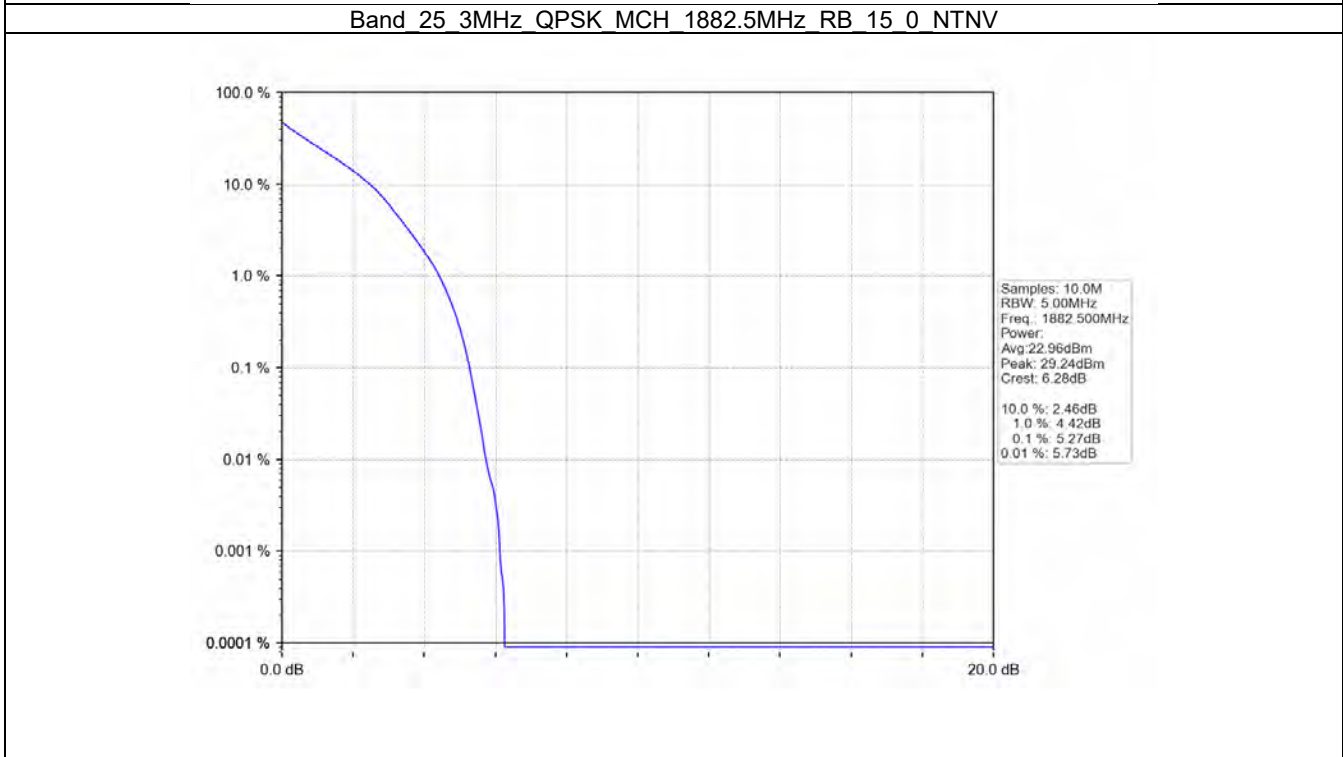

Band\_25\_1.4MHz\_64QAM\_HCH\_1914.3MHz\_RB\_6\_0\_NTNV

BV 7Layers Communications  
Technology (Shenzhen) Co. Ltd

No.B102, Dazu Chuangxin Mansion, North of Beihuan  
Avenue, North Area, Hi-Tech Industrial Park, Nanshan  
District, Shenzhen, Guangdong, China