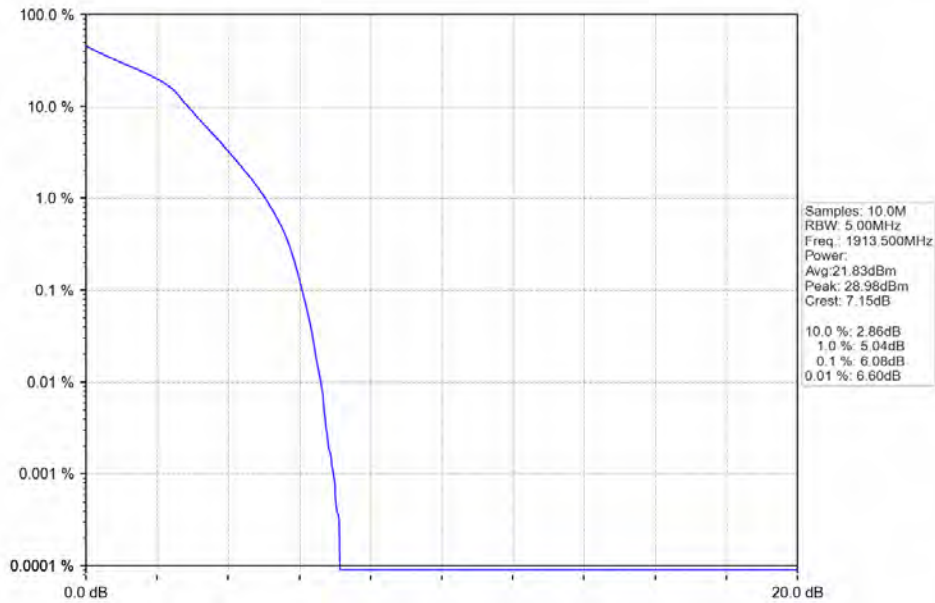

Band 25 3MHz 16QAM HCH 1913.5MHz RB 15 0 NTV