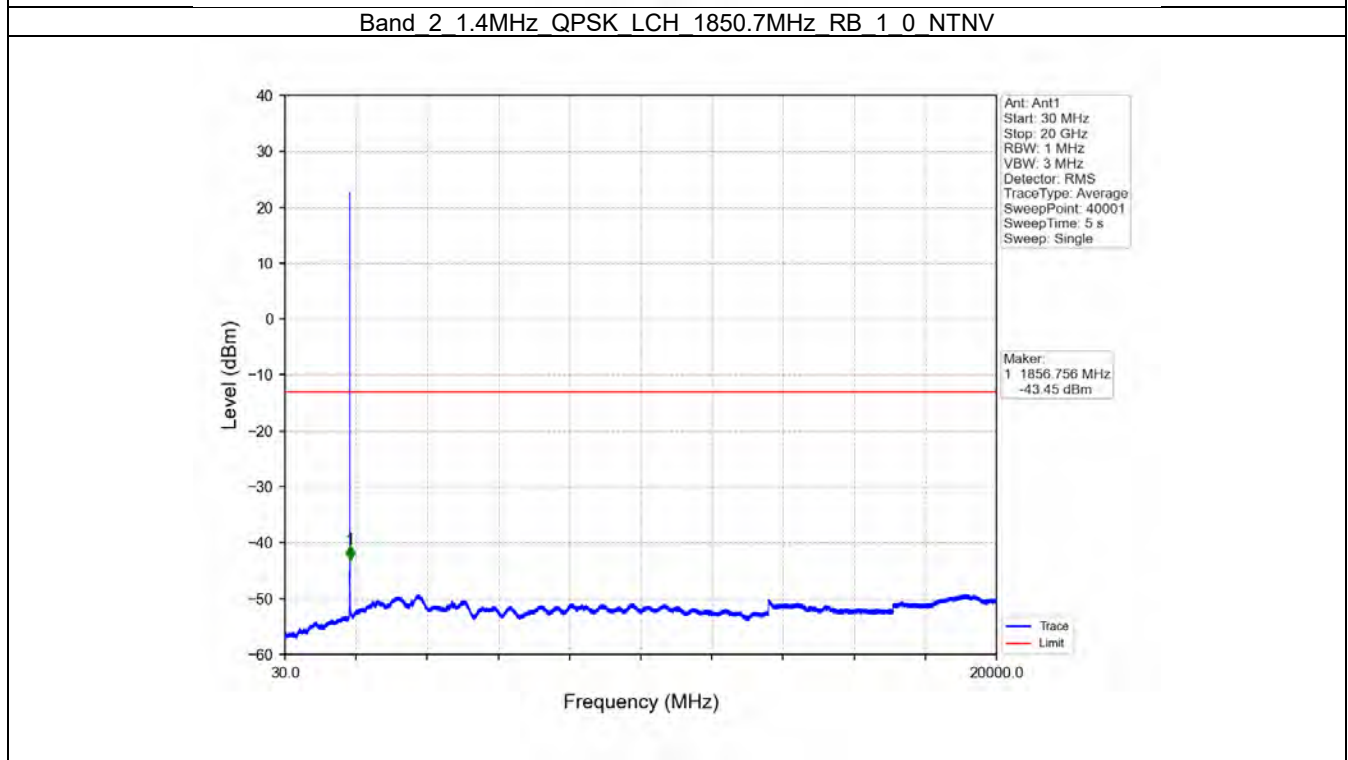

4.3.2 Test Graph

BV 7Layers Communications
Technology (Shenzhen) Co. Ltd

No.B102, Dazu Chuangxin Mansion, North of Beihuan
Avenue, North Area, Hi-Tech Industrial Park, Nanshan
District, Shenzhen, Guangdong, China

Tel: +86 755 8869 6566

Fax: +86 755 8869 6577

Email: customerservice.sw@bureauveritas.com