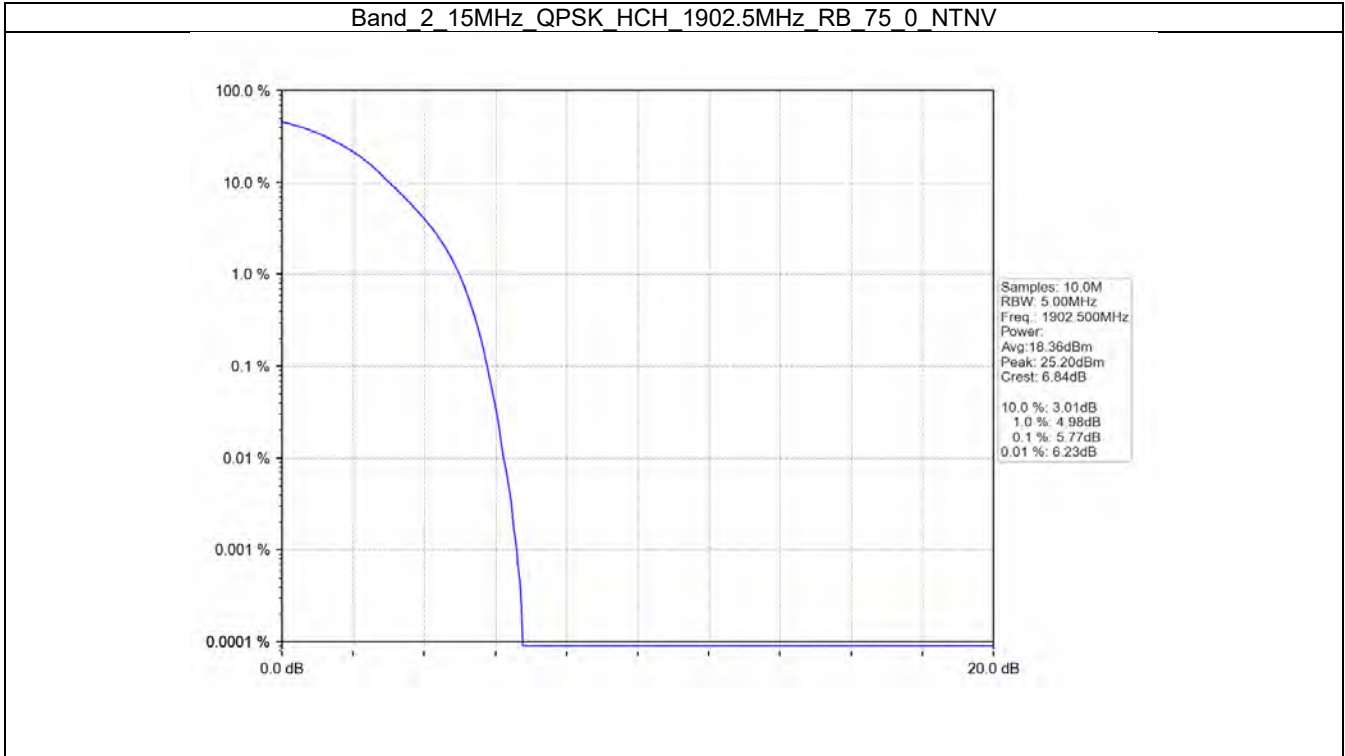

BV 7Layers Communications
Technology (Shenzhen) Co. Ltd

No.B102, Dazu Chuangxin Mansion, North of Beihuan
Avenue, North Area, Hi-Tech Industrial Park, Nanshan
District, Shenzhen, Guangdong, China

Tel: +86 755 8869 6566

Fax: +86 755 8869 6577

Email: customerservice.sw@bureauveritas.com