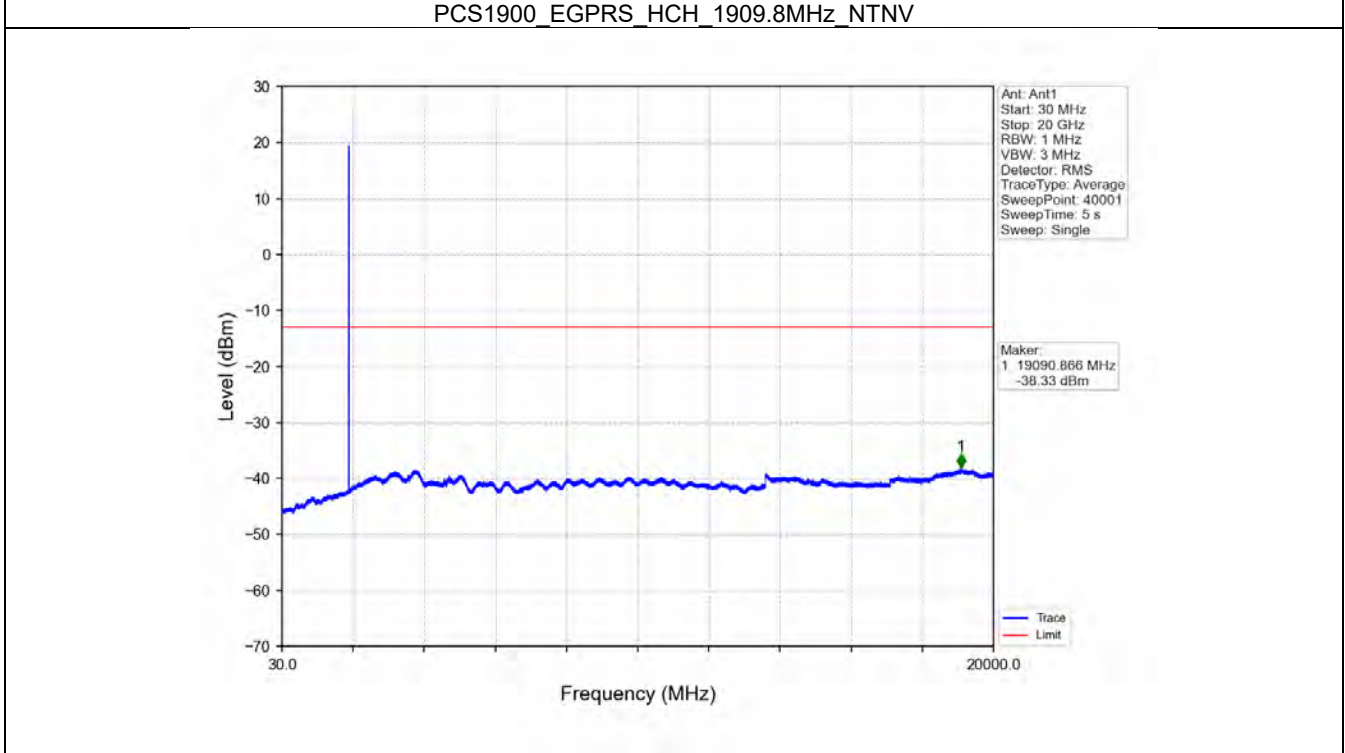

BV 7Layers Communications Technology (Shenzhen) Co. Ltd

No.B102, Dazu Chuangxin Mansion, North of Beihuan Avenue, North Area, Hi-Tech Industrial Park, Nanshan District, Shenzhen, Guangdong, China

Tel: +86 755 8869 6566

Fax: +86 755 8869 6577

Email: customerservice.sw@bureauveritas.com