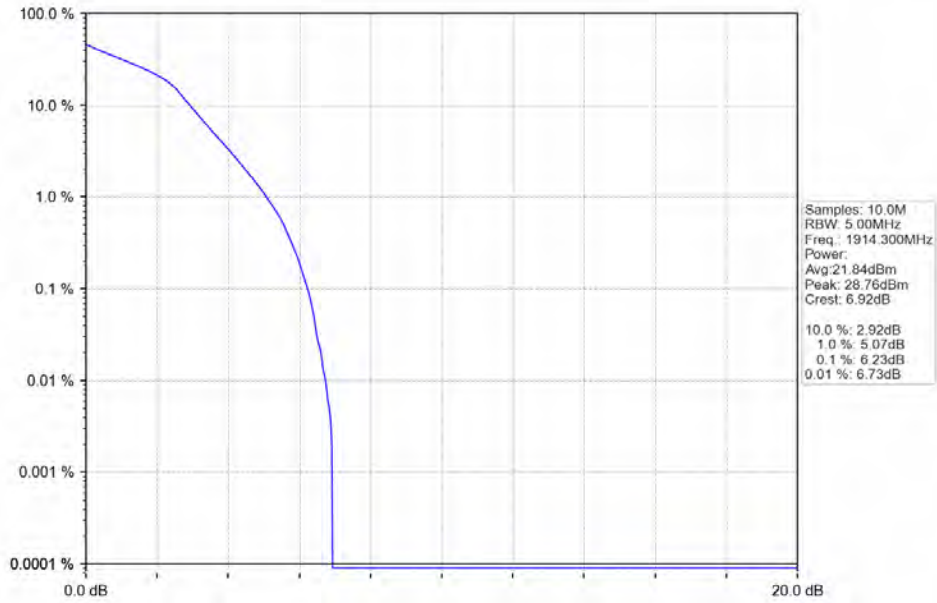

Band\_25\_1.4MHz\_64QAM\_HCH\_1914.3MHz\_RB\_6\_0\_NTNV

BV 7Layers Communications  
Technology (Shenzhen) Co. Ltd

No.B102, Dazu Chuangxin Mansion, North of Beihuan  
Avenue, North Area, Hi-Tech Industrial Park, Nanshan  
District, Shenzhen, Guangdong, China