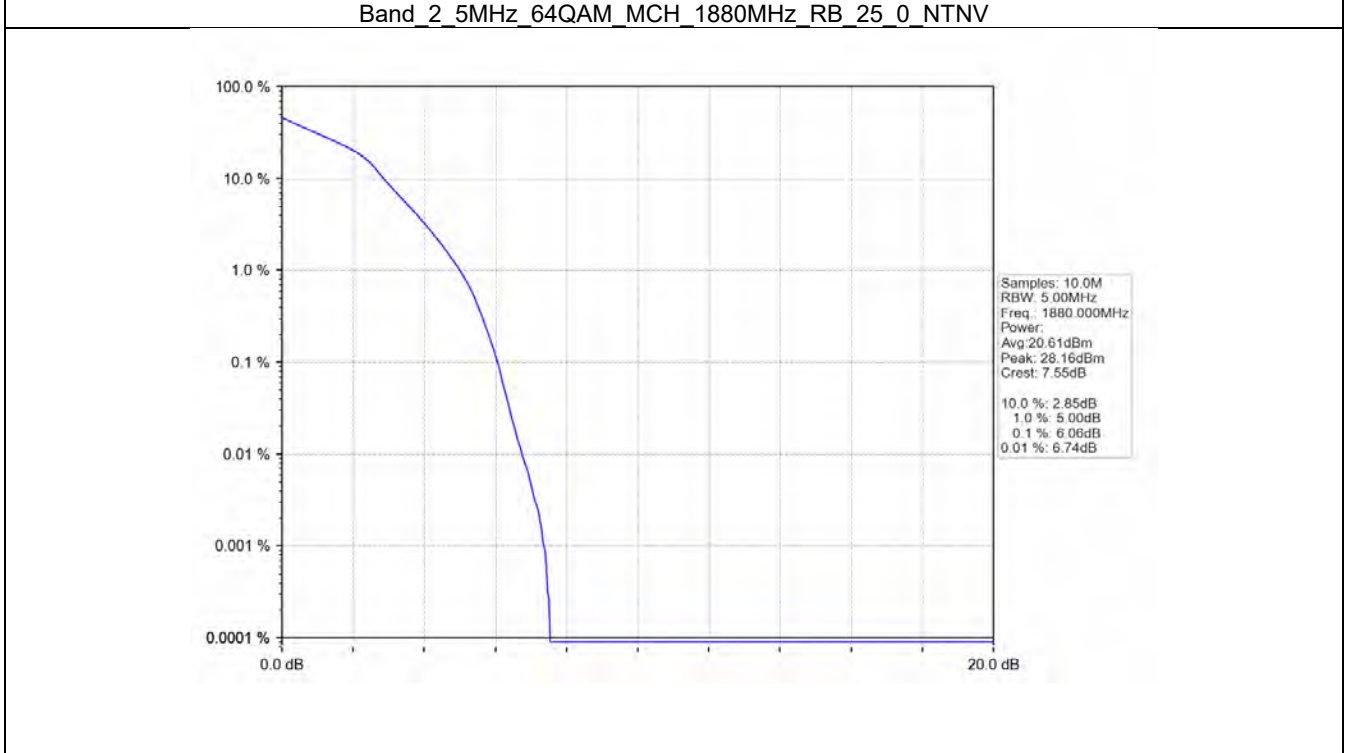

BV 7Layers Communications
Technology (Shenzhen) Co. Ltd

No.B102, Dazu Chuangxin Mansion, North of Beihuan
Avenue, North Area, Hi-Tech Industrial Park, Nanshan
District, Shenzhen, Guangdong, China

Tel: +86 755 8869 6566

Fax: +86 755 8869 6577

Email: customerservice.sw@bureauveritas.com