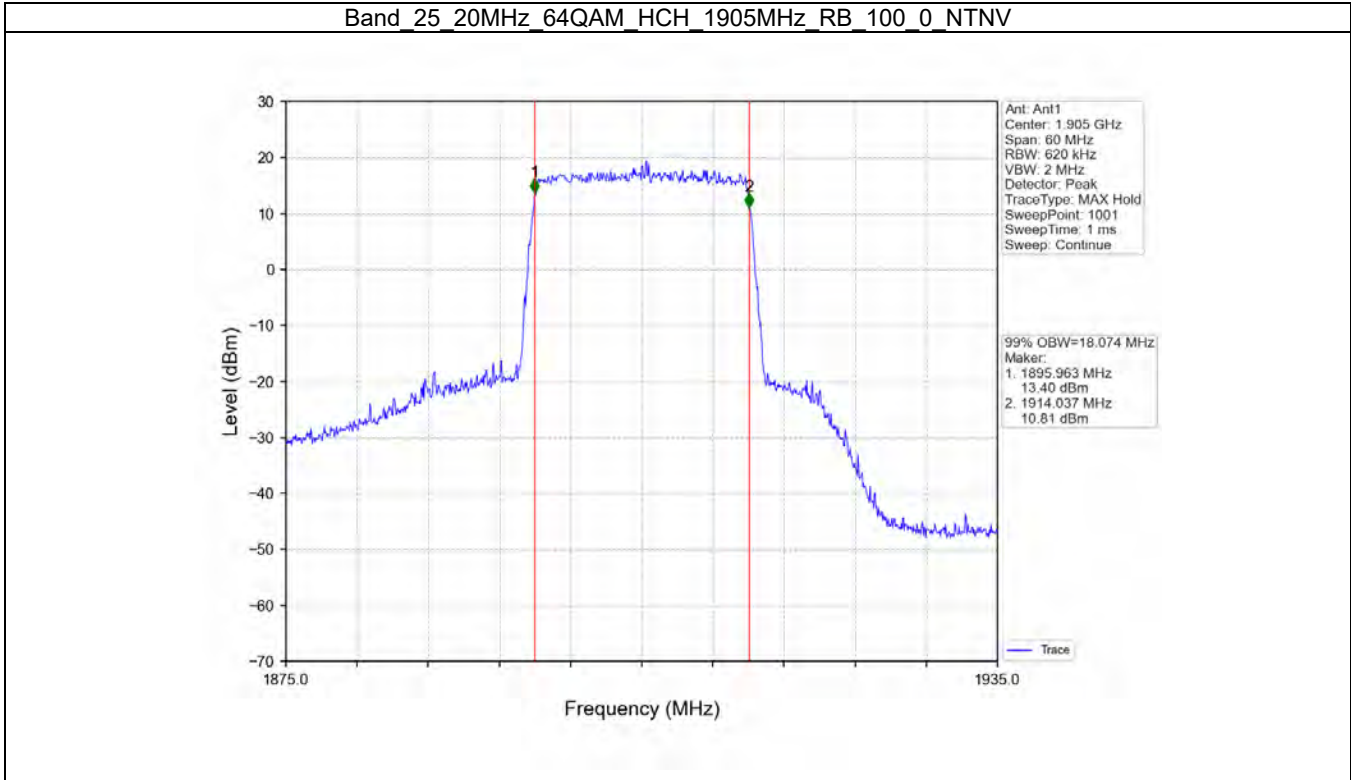

BV 7Layers Communications
Technology (Shenzhen) Co. Ltd

No.B102, Dazu Chuangxin Mansion, North of Beihuan
Avenue, North Area, Hi-Tech Industrial Park, Nanshan
District, Shenzhen, Guangdong, China

Tel: +86 755 8869 6566

Fax: +86 755 8869 6577

Email: customerservice.sw@bureauveritas.com

2.8 LTE Band 25

2.8.1 Test Result

Band: 25 / Bandwidth: 1.4MHz / NTNV							
Modulation	RB Allocation		26dB Bandwidth (MHz)			Limit (MHz)	Verdict
	Size	Offset	LCH	MCH	HCH		
QPSK	6	0	1.260	1.269	1.262	/	Pass
16QAM	6	0	1.271	1.252	1.269	/	Pass
64QAM	6	0	1.255	1.263	1.252	/	Pass
Band: 25 / Bandwidth: 3MHz / NTNV							
Modulation	RB Allocation		26dB Bandwidth (MHz)			Limit (MHz)	Verdict
	Size	Offset	LCH	MCH	HCH		
QPSK	15	0	3.079	3.078	3.080	/	Pass
16QAM	15	0	3.088	3.090	3.051	/	Pass
64QAM	15	0	3.048	3.072	3.081	/	Pass
Band: 25 / Bandwidth: 5MHz / NTNV							
Modulation	RB Allocation		26dB Bandwidth (MHz)			Limit (MHz)	Verdict
	Size	Offset	LCH	MCH	HCH		
QPSK	25	0	5.060	5.036	5.025	/	Pass
16QAM	25	0	5.031	5.067	5.058	/	Pass
64QAM	25	0	5.008	5.089	5.058	/	Pass
Band: 25 / Bandwidth: 10MHz / NTNV							
Modulation	RB Allocation		26dB Bandwidth (MHz)			Limit (MHz)	Verdict
	Size	Offset	LCH	MCH	HCH		
QPSK	50	0	9.990	9.911	9.977	/	Pass
16QAM	50	0	9.921	9.935	9.952	/	Pass
64QAM	50	0	9.973	9.960	9.976	/	Pass
Band: 25 / Bandwidth: 15MHz / NTNV							
Modulation	RB Allocation		26dB Bandwidth (MHz)			Limit (MHz)	Verdict
	Size	Offset	LCH	MCH	HCH		
QPSK	75	0	14.427	14.910	14.835	/	Pass
16QAM	75	0	14.921	14.925	15.006	/	Pass
64QAM	75	0	14.946	14.899	14.886	/	Pass
Band: 25 / Bandwidth: 20MHz / NTNV							
Modulation	RB Allocation		26dB Bandwidth (MHz)			Limit (MHz)	Verdict
	Size	Offset	LCH	MCH	HCH		
QPSK	100	0	19.74.0	19.920	19.804	/	Pass
16QAM	100	0	19.746	19.725	19.759	/	Pass
64QAM	100	0	19.662	19.806	19.759	/	Pass