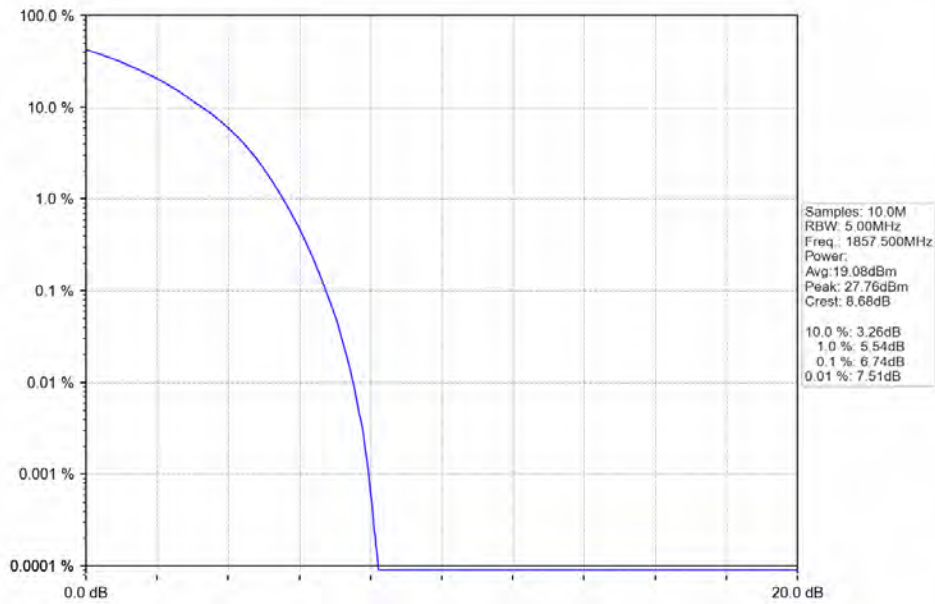

Band_25_15MHz_64QAM_LCH_1857.5MHz_RB_75_0_NTNV