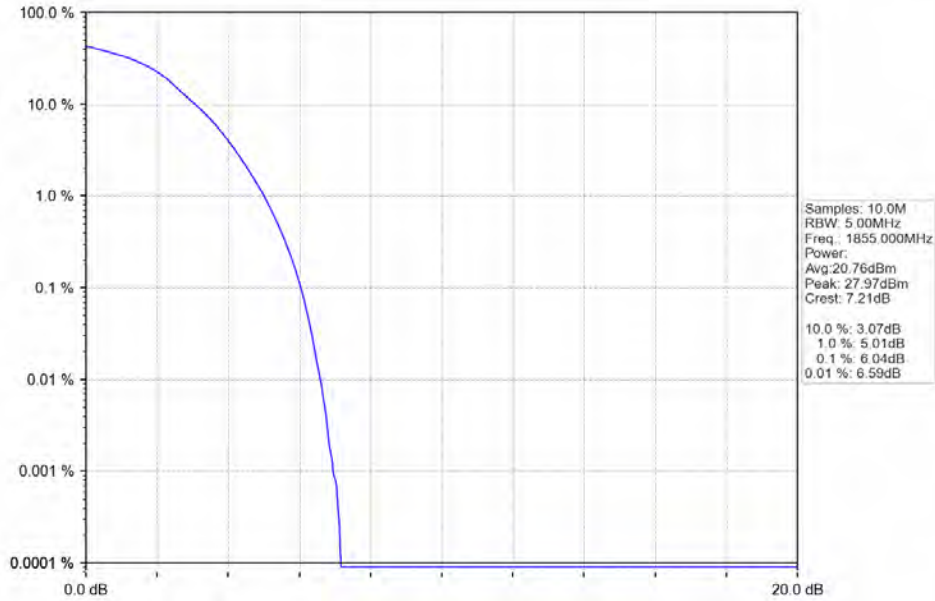

Band 25_10MHz_64QAM_LCH_1855MHz_RB_50_0_NTNV