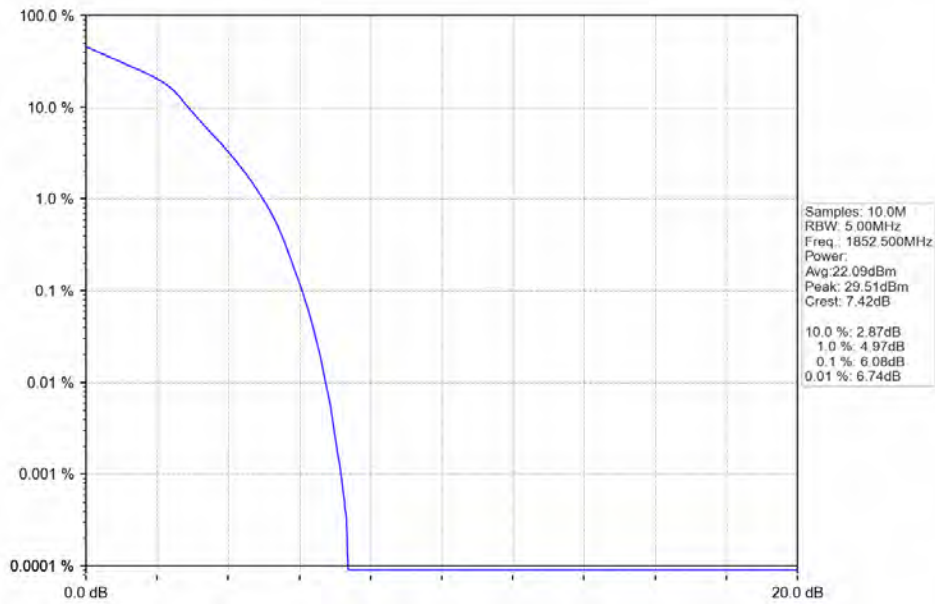

Band_25_5MHz_64QAM_LCH_1852.5MHz_RB_25_0_NTNV