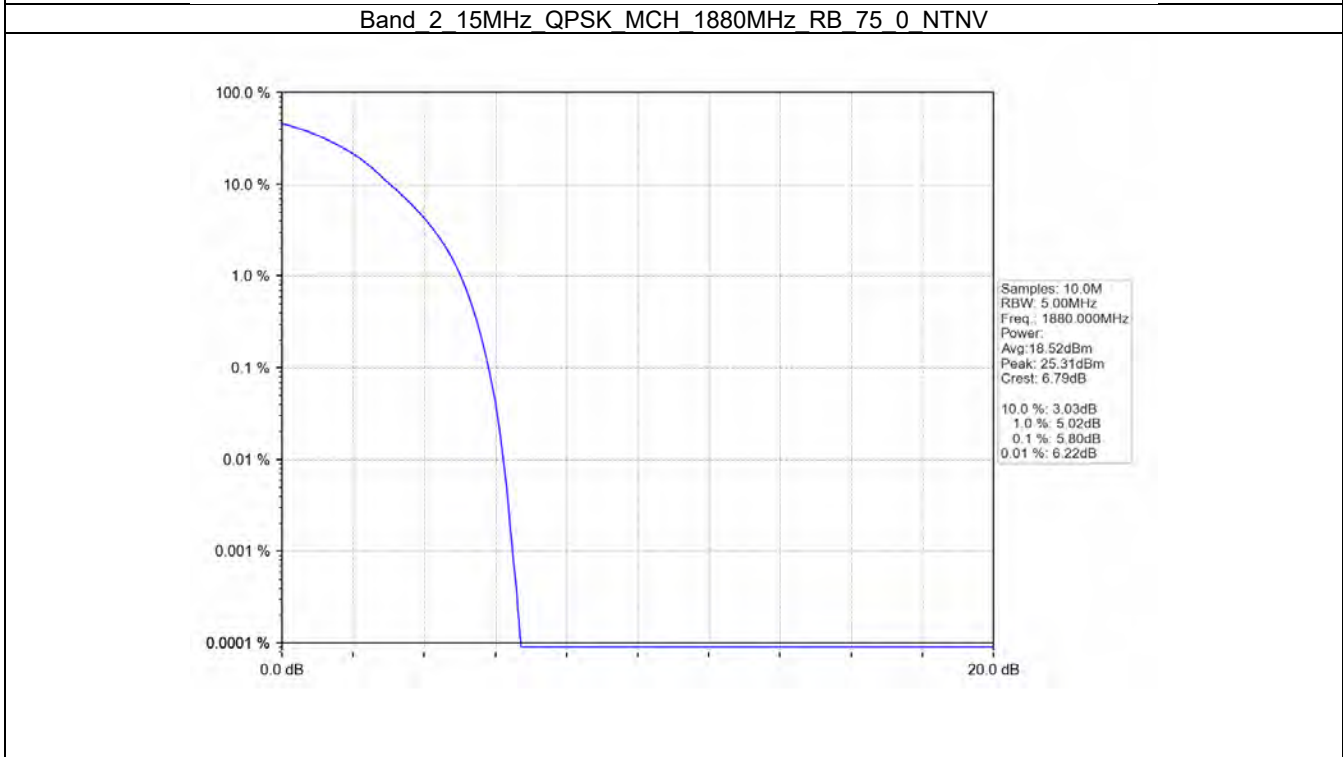

BV 7Layers Communications
Technology (Shenzhen) Co. Ltd

No.B102, Dazu Chuangxin Mansion, North of Beihuan
Avenue, North Area, Hi-Tech Industrial Park, Nanshan
District, Shenzhen, Guangdong, China

Tel: +86 755 8869 6566

Fax: +86 755 8869 6577

Email: customerservice.sw@bureauveritas.com