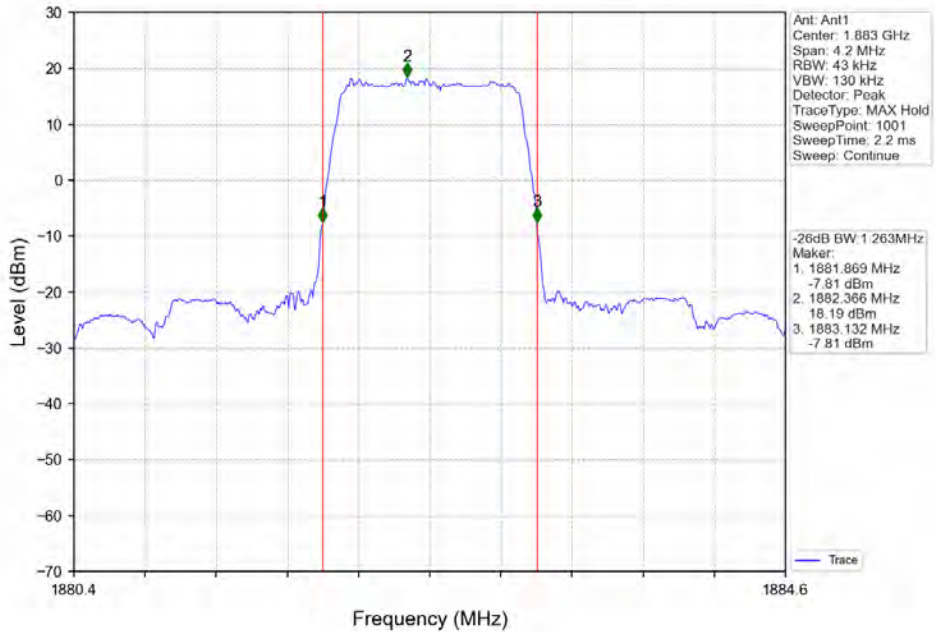

Band_25_1.4MHz_64QAM_MCH_1882.5MHz_RB_6_0_NTNV

BV 7Layers Communications
Technology (Shenzhen) Co. Ltd

No.B102, Dazu Chuangxin Mansion, North of Beihuan
Avenue, North Area, Hi-Tech Industrial Park, Nanshan
District, Shenzhen, Guangdong, China

Tel: +86 755 8869 6566

Fax: +86 755 8869 6577

Email: customerservice.sw@bureauveritas.com