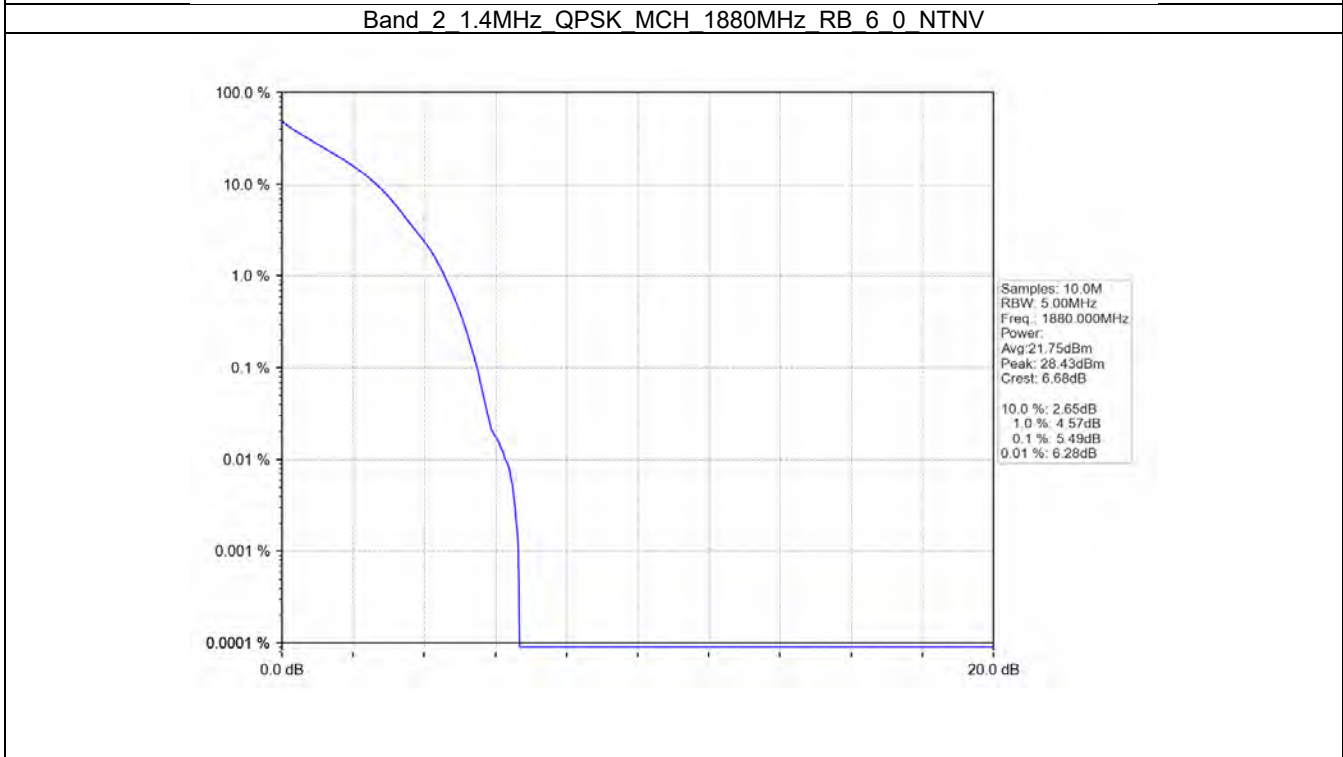

3.3.2 Test Graph

BV 7Layers Communications
Technology (Shenzhen) Co. Ltd

No.B102, Dazu Chuangxin Mansion, North of Beihuan
Avenue, North Area, Hi-Tech Industrial Park, Nanshan
District, Shenzhen, Guangdong, China

Tel: +86 755 8869 6566

Fax: +86 755 8869 6577

Email: customerservice.sw@bureauveritas.com