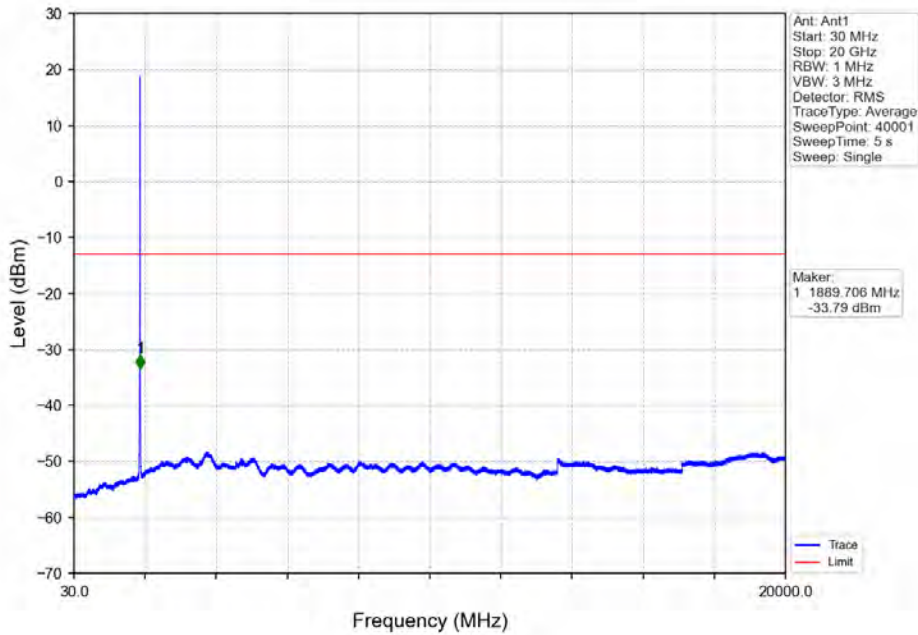

Band 2_RMC_MCH_1880MHz_4.0.2kbps_RMC_NTNV