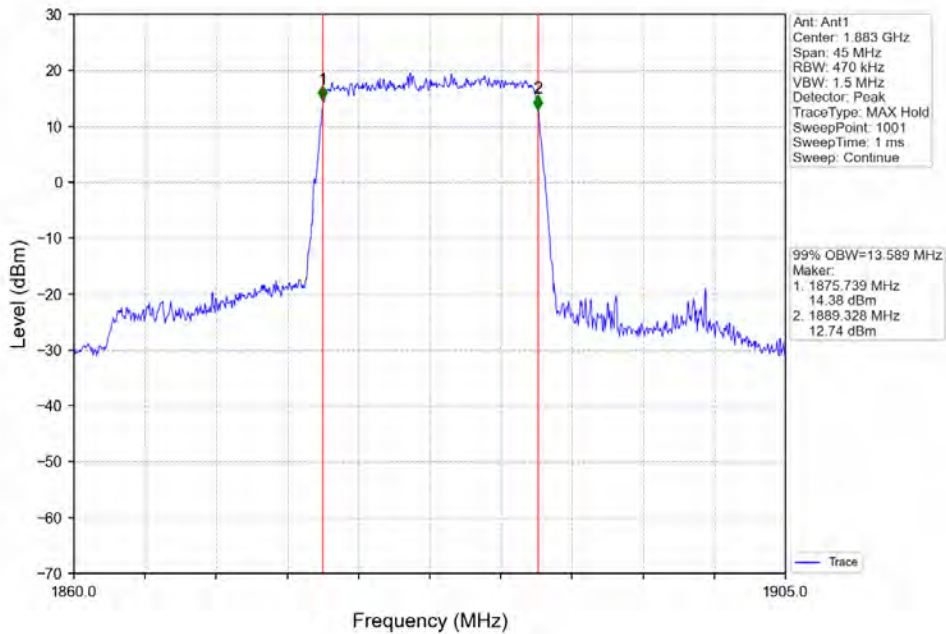

Band_25_15MHz_QPSK_MCH_1882.5MHz_RB_75_0_NTNV

BV 7Layers Communications
Technology (Shenzhen) Co. Ltd

No.B102, Dazu Chuangxin Mansion, North of Beihuan
Avenue, North Area, Hi-Tech Industrial Park, Nanshan
District, Shenzhen, Guangdong, China

Tel: +86 755 8869 6566

Fax: +86 755 8869 6577

Email: customerservice.sw@bureauveritas.com