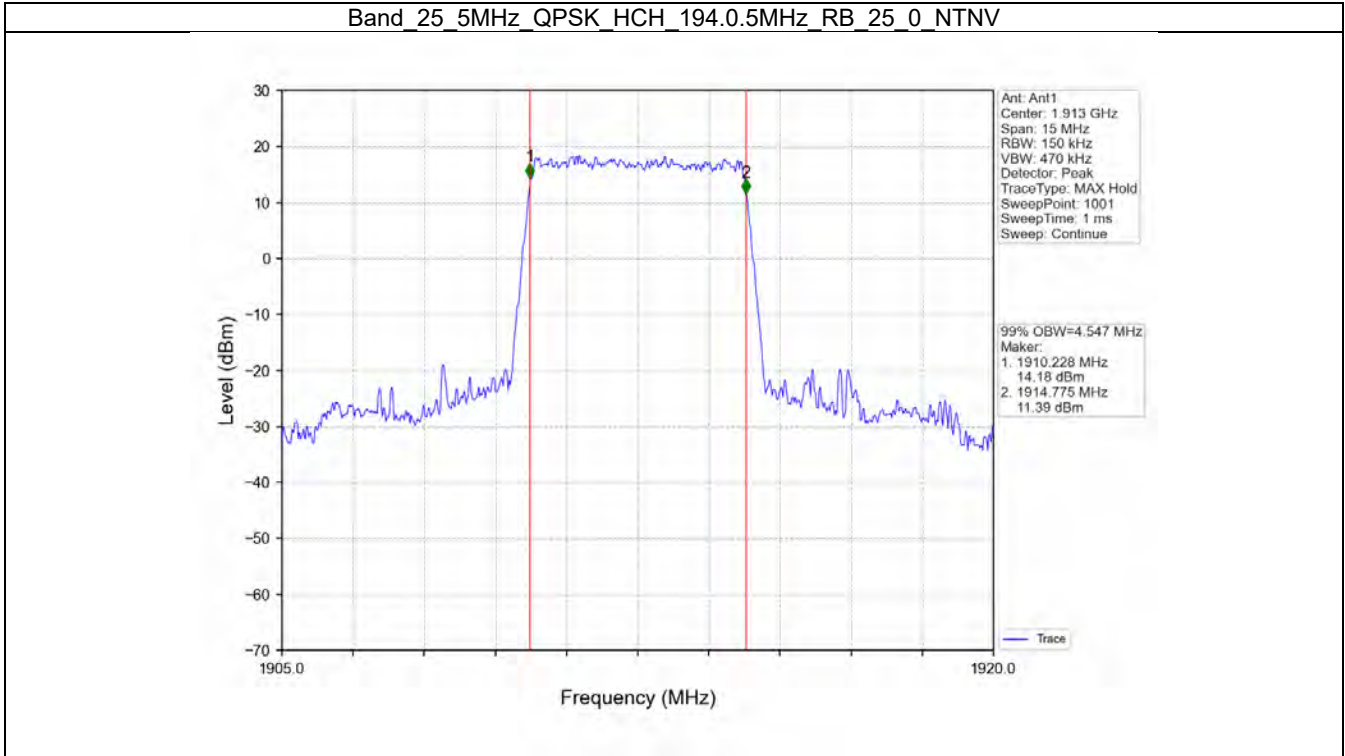

BV 7Layers Communications
Technology (Shenzhen) Co. Ltd

No.B102, Dazu Chuangxin Mansion, North of Beihuan
Avenue, North Area, Hi-Tech Industrial Park, Nanshan
District, Shenzhen, Guangdong, China

Tel: +86 755 8869 6566

Fax: +86 755 8869 6577

Email: customerservice.sw@bureauveritas.com