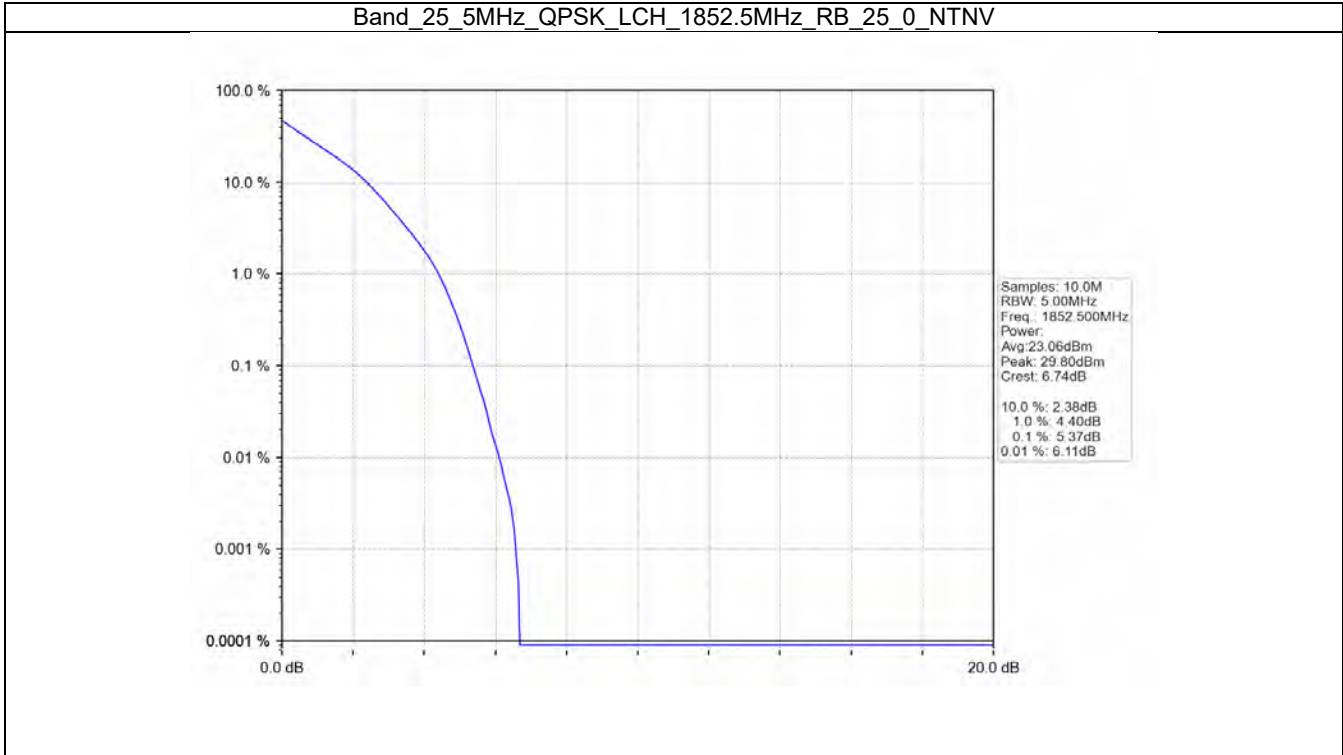

BV 7Layers Communications
Technology (Shenzhen) Co. Ltd

No.B102, Dazu Chuangxin Mansion, North of Beihuan
Avenue, North Area, Hi-Tech Industrial Park, Nanshan
District, Shenzhen, Guangdong, China

Tel: +86 755 8869 6566

Fax: +86 755 8869 6577

Email: customerservice.sw@bureauveritas.com