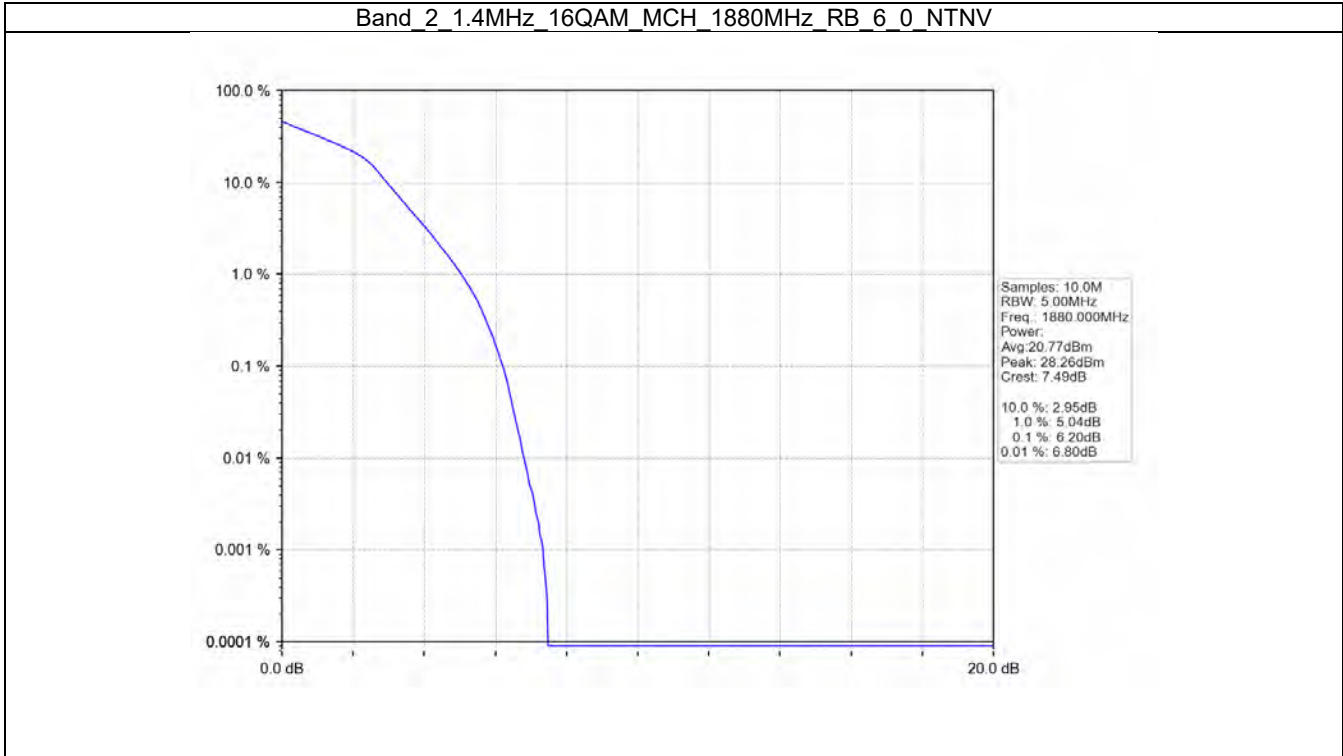

BV 7Layers Communications
Technology (Shenzhen) Co. Ltd

No.B102, Dazu Chuangxin Mansion, North of Beihuan
Avenue, North Area, Hi-Tech Industrial Park, Nanshan
District, Shenzhen, Guangdong, China

Tel: +86 755 8869 6566

Fax: +86 755 8869 6577

Email: customerservice.sw@bureauveritas.com