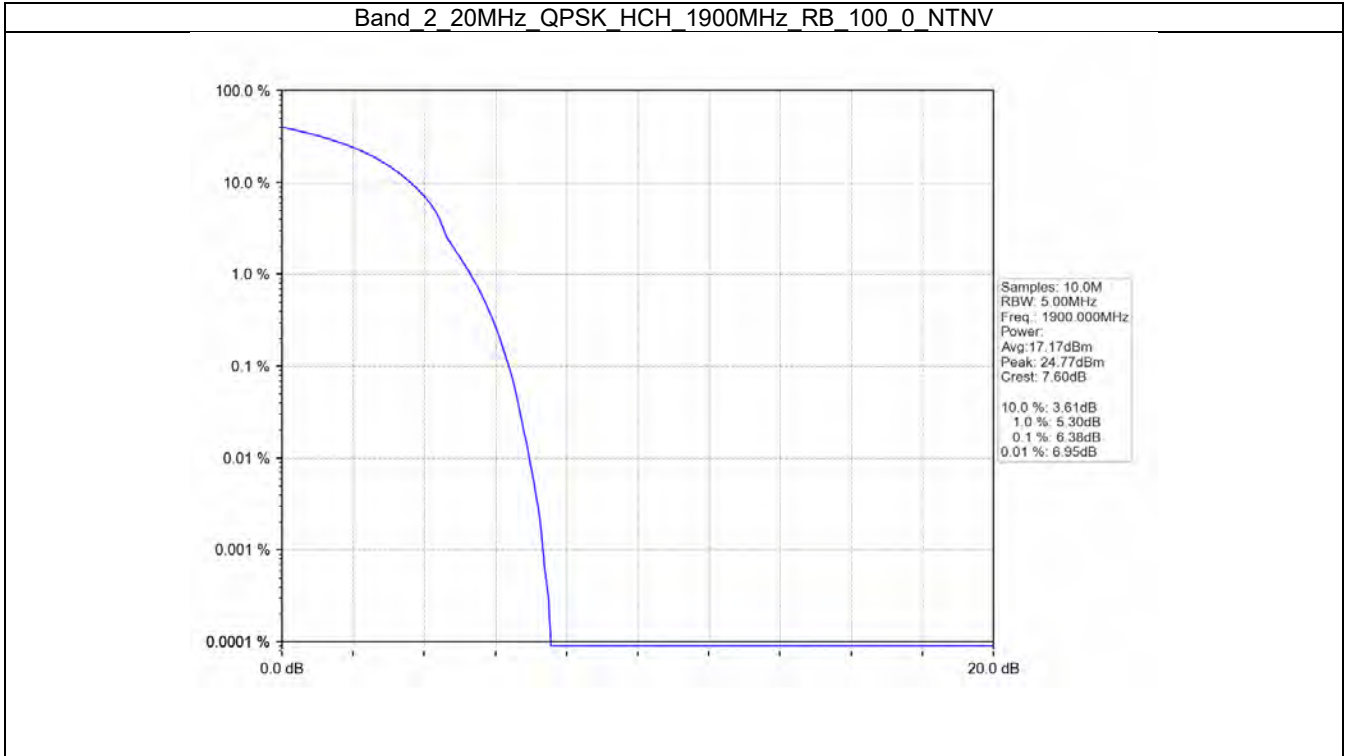

BV 7Layers Communications
Technology (Shenzhen) Co. Ltd

No.B102, Dazu Chuangxin Mansion, North of Beihuan
Avenue, North Area, Hi-Tech Industrial Park, Nanshan
District, Shenzhen, Guangdong, China

Tel: +86 755 8869 6566

Fax: +86 755 8869 6577

Email: customerservice.sw@bureauveritas.com