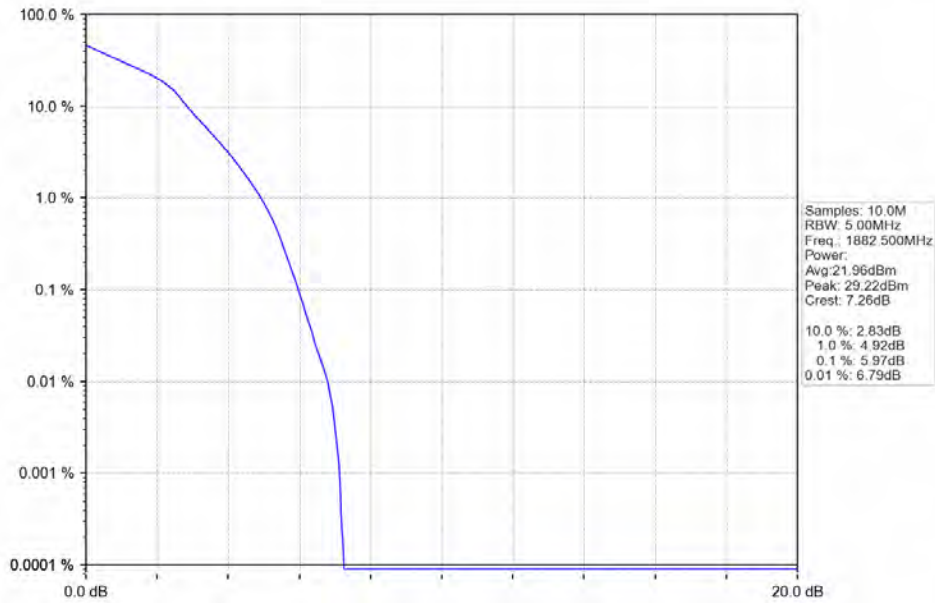

Band_25_5MHz_64QAM_MCH_1882.5MHz_RB_25_0_NTNV

BV 7Layers Communications
Technology (Shenzhen) Co. Ltd

No.B102, Dazu Chuangxin Mansion, North of Beihuan
Avenue, North Area, Hi-Tech Industrial Park, Nanshan
District, Shenzhen, Guangdong, China

Tel: +86 755 8869 6566

Fax: +86 755 8869 6577

Email: customerservice.sw@bureauveritas.com