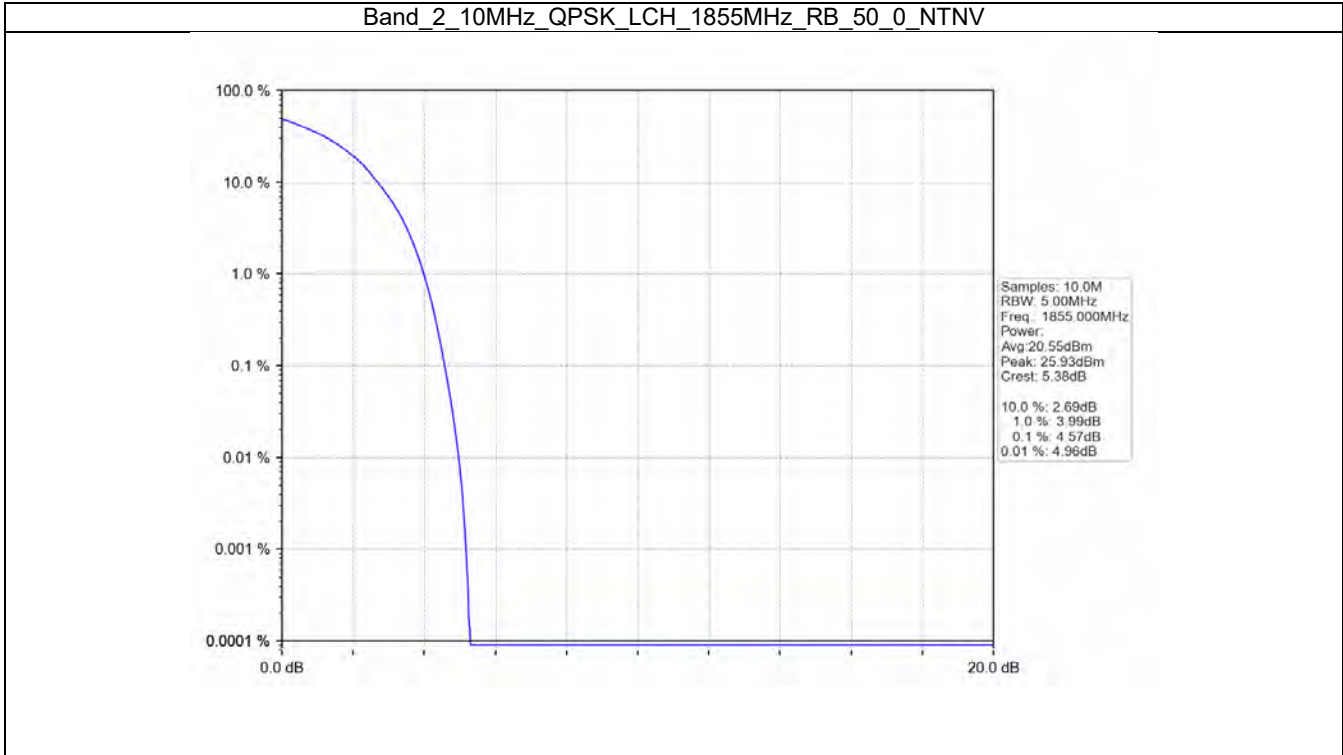

BV 7Layers Communications
Technology (Shenzhen) Co. Ltd

No.B102, Dazu Chuangxin Mansion, North of Beihuan
Avenue, North Area, Hi-Tech Industrial Park, Nanshan
District, Shenzhen, Guangdong, China

Tel: +86 755 8869 6566

Fax: +86 755 8869 6577

Email: customerservice.sw@bureauveritas.com