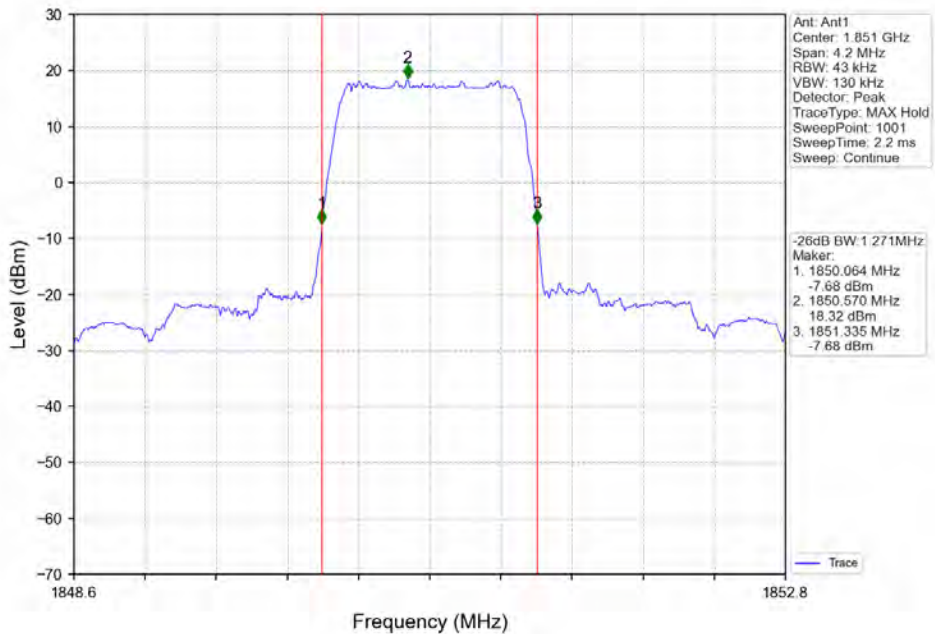

Band 25 1.4MHz 16QAM MCH 1882.5MHz RB 6 0 NTNV

Band 25 1.4MHz 16QAM HCH 1914.3MHz RB 6 0 NTNV

BV 7Layers Communications Technology (Shenzhen) Co. Ltd

No.B102, Dazu Chuangxin Mansion, North of BeiHuan Avenue, North Area, Hi-Tech Industrial Park, Nanshan District, Shenzhen, Guangdong, China