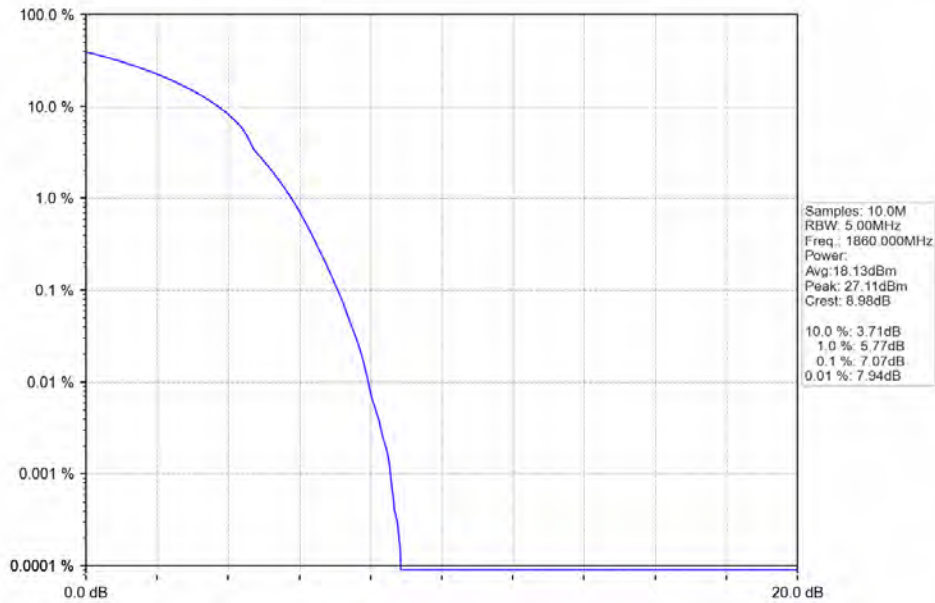

Band 25 20MHz 16QAM MCH 1882.5MHz RB 100 0 NTV

Band 25 20MHz 16QAM HCH 1905MHz RB 100 0 NTV

BV 7Layers Communications  
Technology (Shenzhen) Co. Ltd

No.B102, Dazu Chuangxin Mansion, North of Beihuan  
Avenue, North Area, Hi-Tech Industrial Park, Nanshan  
District, Shenzhen, Guangdong, China