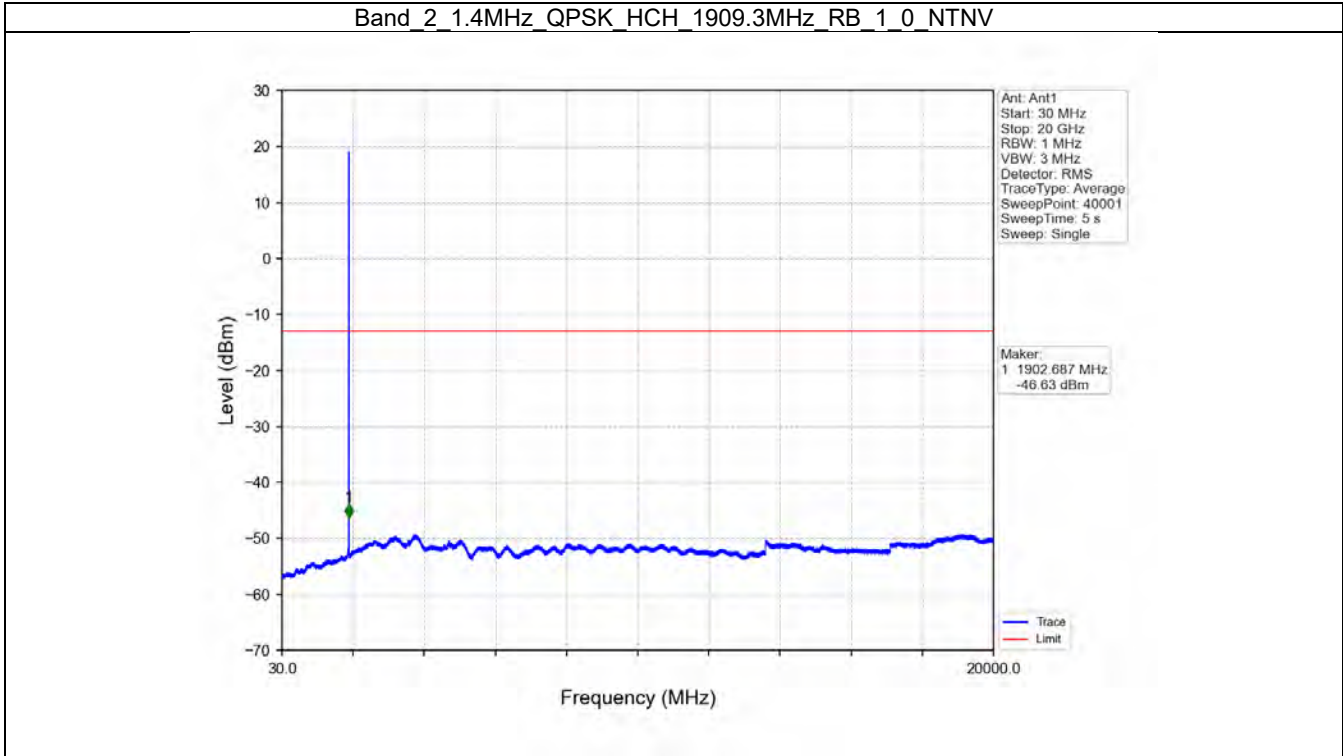

BV 7Layers Communications
Technology (Shenzhen) Co. Ltd

No.B102, Dazu Chuangxin Mansion, North of Beihuan
Avenue, North Area, Hi-Tech Industrial Park, Nanshan
District, Shenzhen, Guangdong, China

Tel: +86 755 8869 6566

Fax: +86 755 8869 6577

Email: customerservice.sw@bureauveritas.com