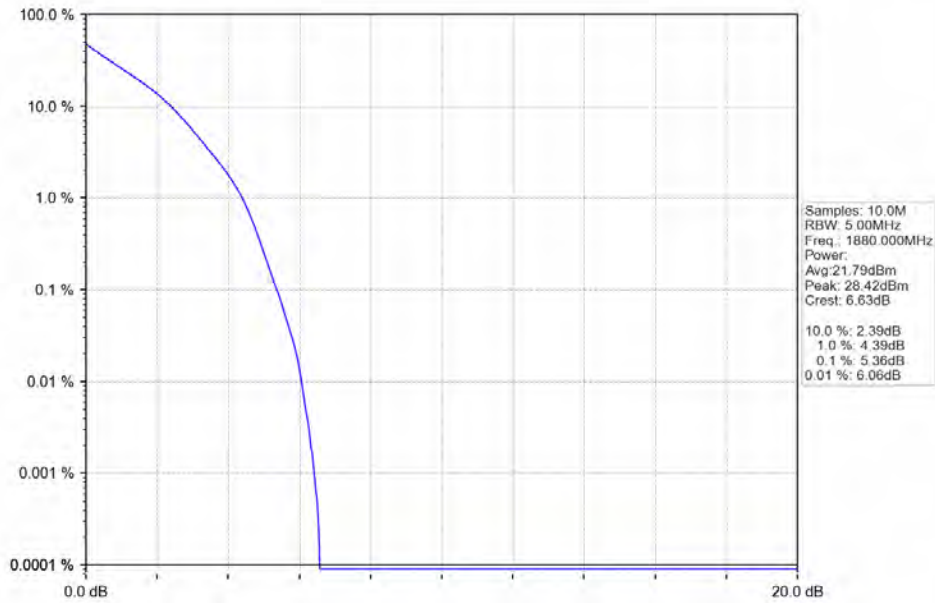

Tel: +86 755 8869 6566

Fax: +86 755 8869 6577

Email: [customerservice.sw@bureauveritas.com](mailto:customerservice.sw@bureauveritas.com)

Band\_2\_5MHz\_QPSK\_LCH\_1852.5MHz\_RB\_25\_0\_NTNV

Band\_2\_5MHz\_QPSK\_MCH\_1880MHz\_RB\_25\_0\_NTNV