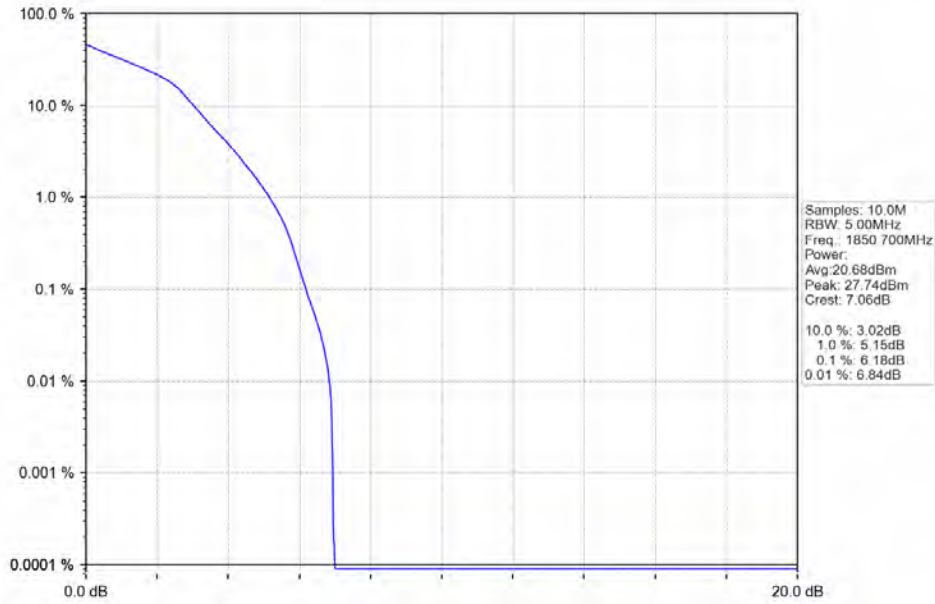

Band 2 1.4MHz 64QAM LCH 1850.7MHz RB 6 0 NTN