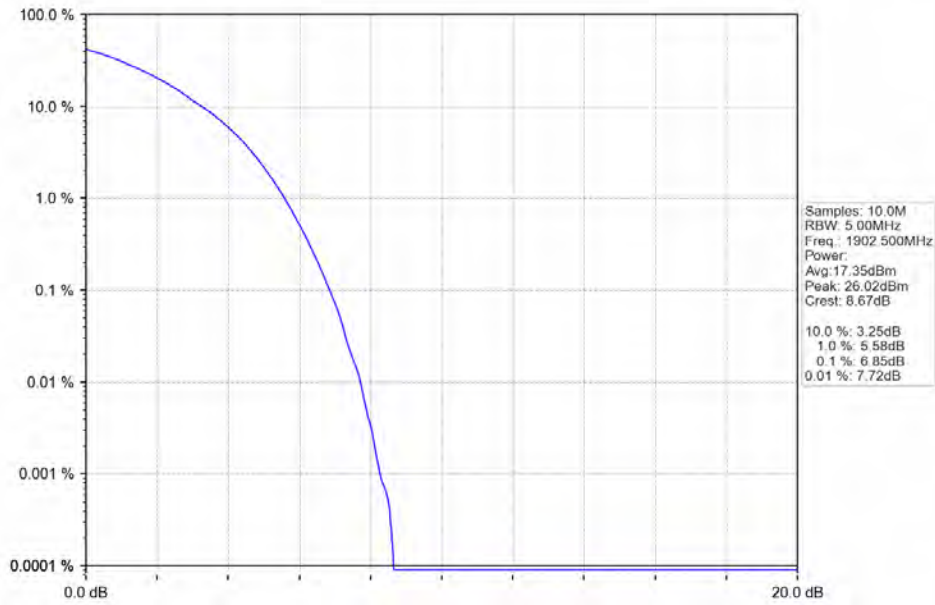

Band 2 15MHz 16QAM HCH 1902.5MHz RB 75 0 NTN

BV 7Layers Communications
Technology (Shenzhen) Co. Ltd

No.B102, Dazu Chuangxin Mansion, North of Beihuan
Avenue, North Area, Hi-Tech Industrial Park, Nanshan
District, Shenzhen, Guangdong, China

Tel: +86 755 8869 6566

Fax: +86 755 8869 6577

Email: customerservice.sw@bureauveritas.com