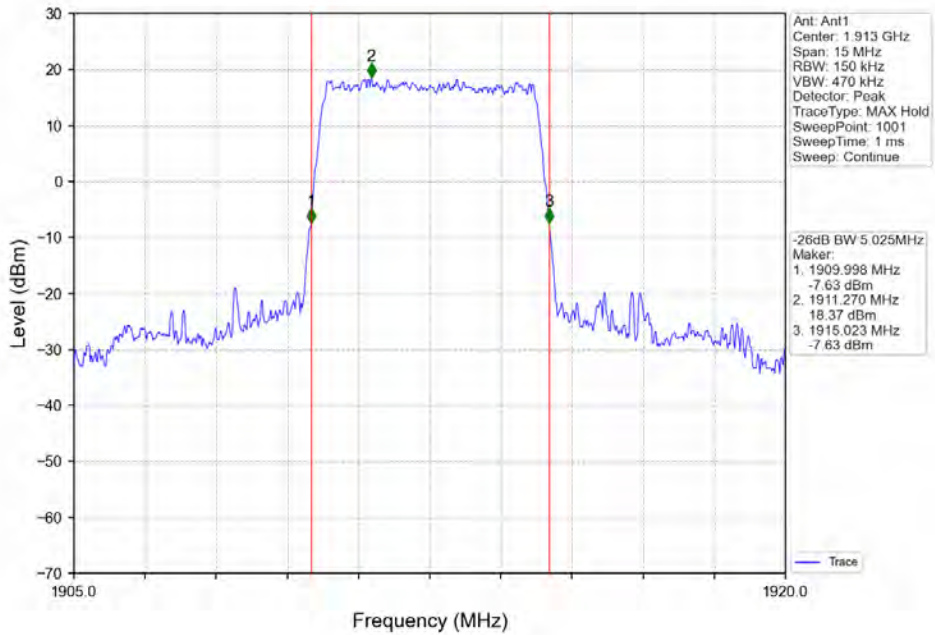

Band 25 5MHz QPSK HCH 194.0.5MHz RB 25 0 NTN