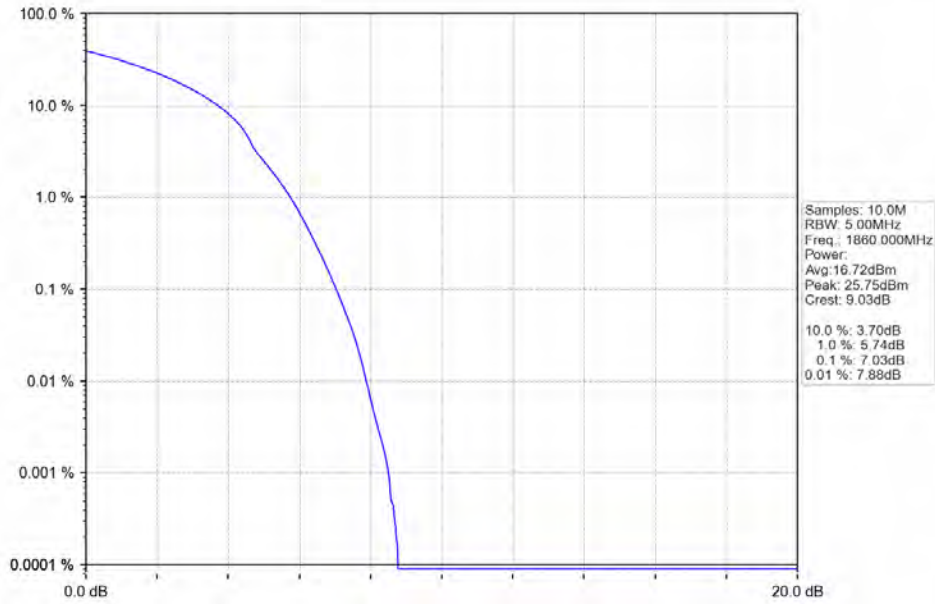

Band 2 20MHz 64QAM LCH 1860MHz RB 100\_0 NTN

Band 2 20MHz 64QAM MCH 1880MHz RB 100\_0 NTN

3.4 LTE Band 25

3.4.1 Test Result

Band: 25 / Bandwidth: 1.4MHz / NTNV							
Modulation	RB Allocation		Peak-Average Ratio (dB)				Verdict
	Size	Offset	LCH	MCH	HCH	Limit	
QPSK	6	0	5.46	5.38	5.46	<=13	Pass
16QAM	6	0	6.11	6.11	6.17	<=13	Pass
64QAM	6	0	6.17	6.06	6.23	<=13	Pass
Band: 25 / Bandwidth: 3MHz / NTNV							
Modulation	RB Allocation		Peak-Average Ratio (dB)				Verdict
	Size	Offset	LCH	MCH	HCH	Limit	
QPSK	15	0	5.37	5.27	5.34	<=13	Pass
16QAM	15	0	6.05	6.01	6.08	<=13	Pass
64QAM	15	0	6.06	6.01	6.08	<=13	Pass
Band: 25 / Bandwidth: 5MHz / NTNV							
Modulation	RB Allocation		Peak-Average Ratio (dB)				Verdict
	Size	Offset	LCH	MCH	HCH	Limit	
QPSK	25	0	5.37	5.32	5.43	<=13	Pass
16QAM	25	0	6.07	5.97	6.10	<=13	Pass
64QAM	25	0	6.08	5.97	6.09	<=13	Pass
Band: 25 / Bandwidth: 10MHz / NTNV							
Modulation	RB Allocation		Peak-Average Ratio (dB)				Verdict
	Size	Offset	LCH	MCH	HCH	Limit	
QPSK	50	0	4.57	4.56	4.56	<=13	Pass
16QAM	50	0	6.06	6.04	5.98	<=13	Pass
64QAM	50	0	6.04	6.04	5.98	<=13	Pass
Band: 25 / Bandwidth: 15MHz / NTNV							
Modulation	RB Allocation		Peak-Average Ratio (dB)				Verdict
	Size	Offset	LCH	MCH	HCH	Limit	
QPSK	75	0	5.74	5.81	5.80	<=13	Pass
16QAM	75	0	6.74	6.98	6.87	<=13	Pass
64QAM	75	0	6.74	6.95	6.88	<=13	Pass
Band: 25 / Bandwidth: 20MHz / NTNV							
Modulation	RB Allocation		Peak-Average Ratio (dB)				Verdict
	Size	Offset	LCH	MCH	HCH	Limit	
QPSK	100	0	6.34	6.49	6.50	<=13	Pass
16QAM	100	0	7.07	7.24	7.30	<=13	Pass
64QAM	100	0	7.08	7.24	7.28	<=13	Pass