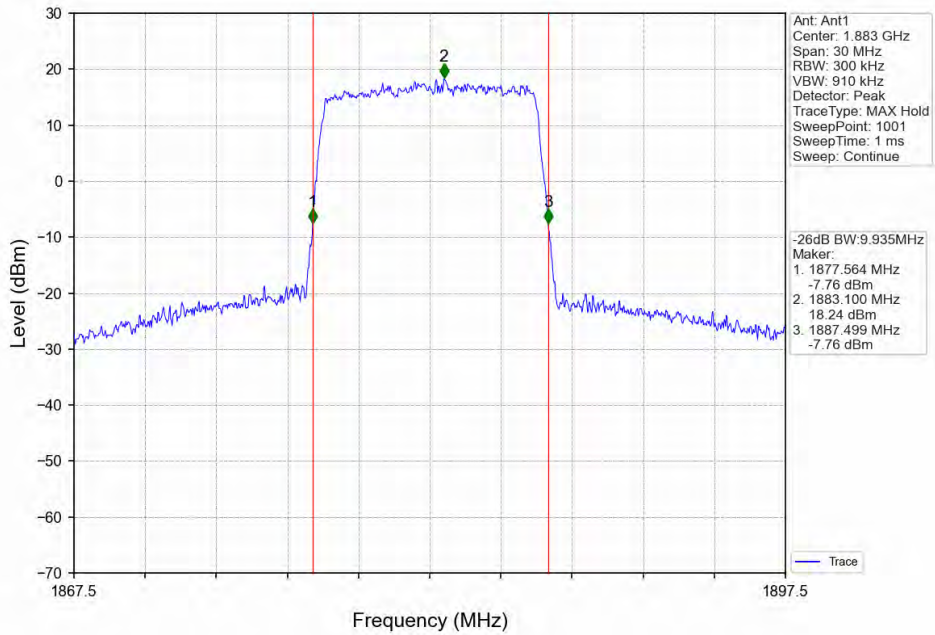

Band 25 10MHz 16QAM MCH 1882.5MHz RB 50 0 NTN