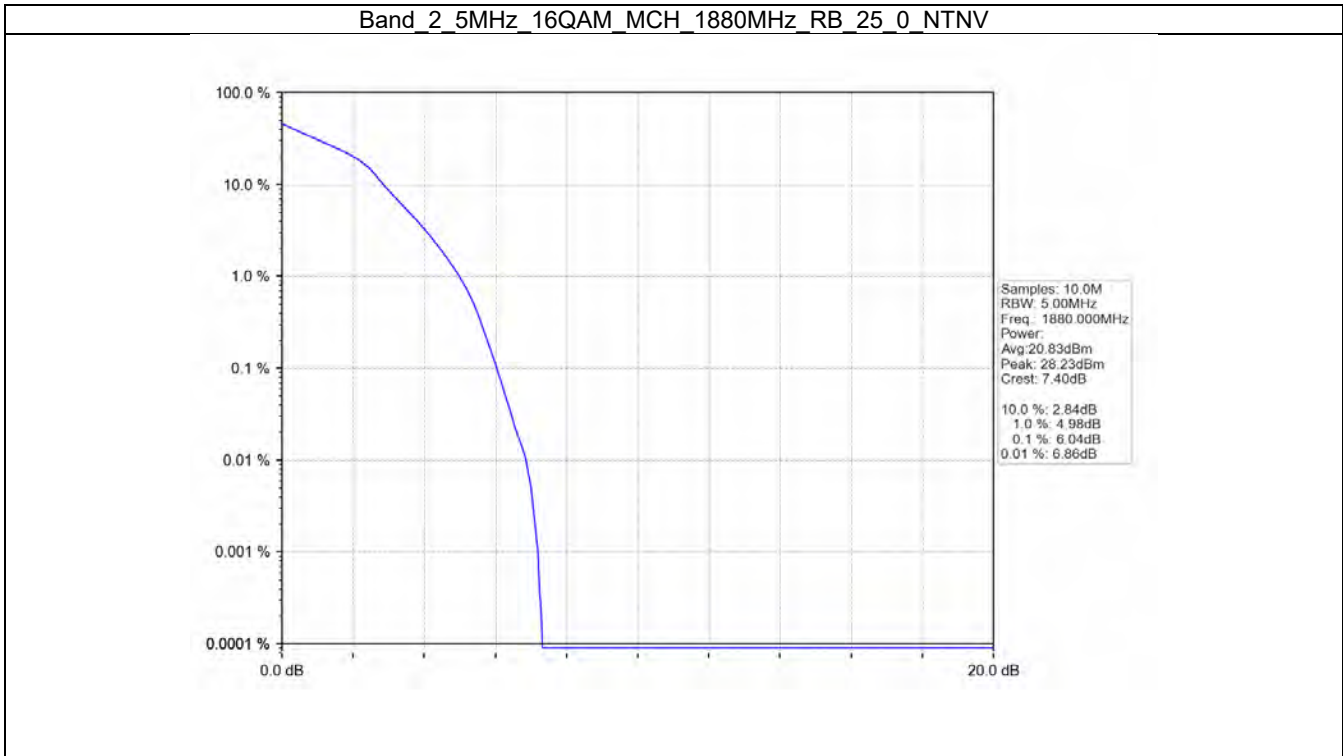

BV 7Layers Communications
Technology (Shenzhen) Co. Ltd

No.B102, Dazu Chuangxin Mansion, North of Beihuan
Avenue, North Area, Hi-Tech Industrial Park, Nanshan
District, Shenzhen, Guangdong, China

Tel: +86 755 8869 6566

Fax: +86 755 8869 6577

Email: customerservice.sw@bureauveritas.com