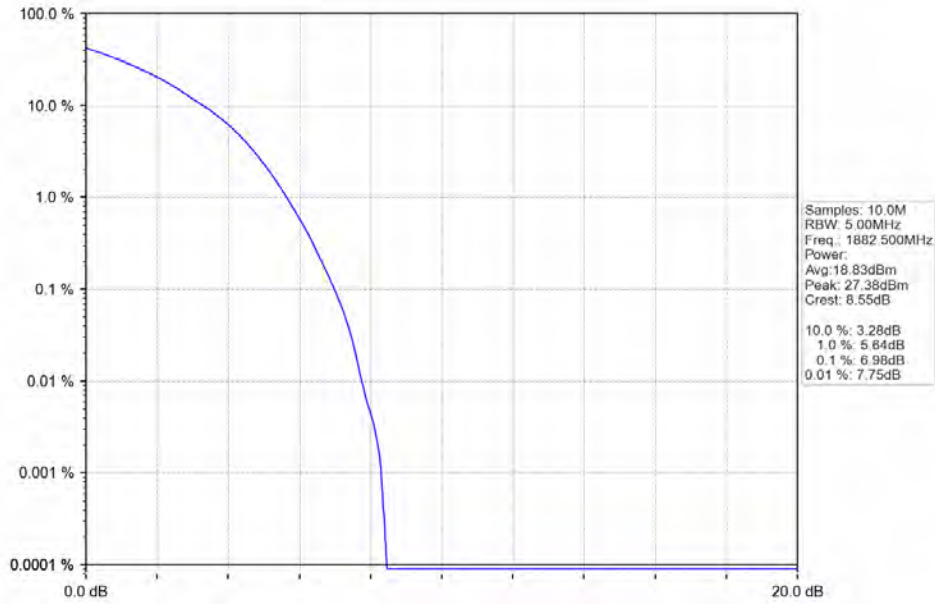

Band 25 15MHz 16QAM MCH 1882.5MHz RB 75 0 NTV