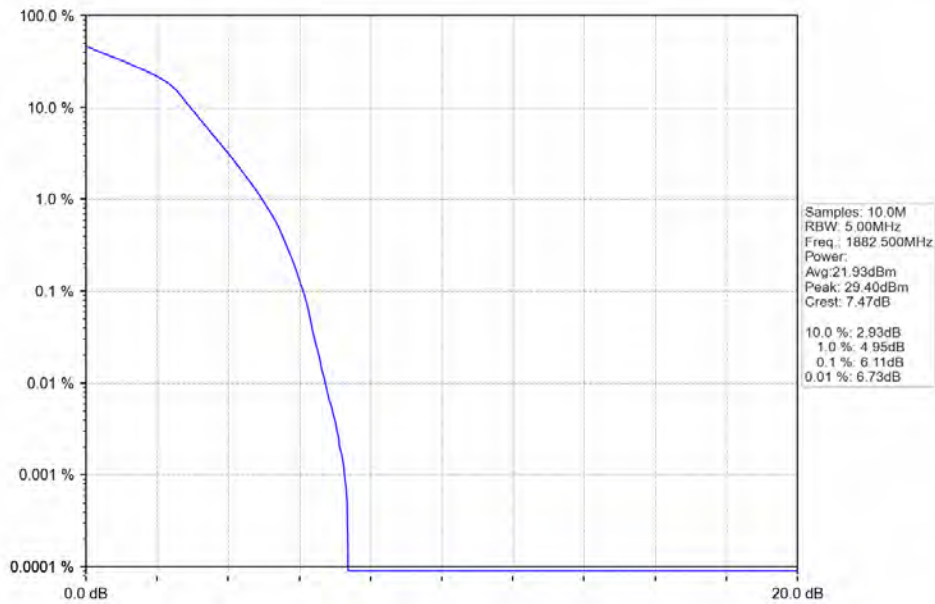

Band 25 1.4MHz 16QAM MCH 1882.5MHz RB 6 0 NTNV