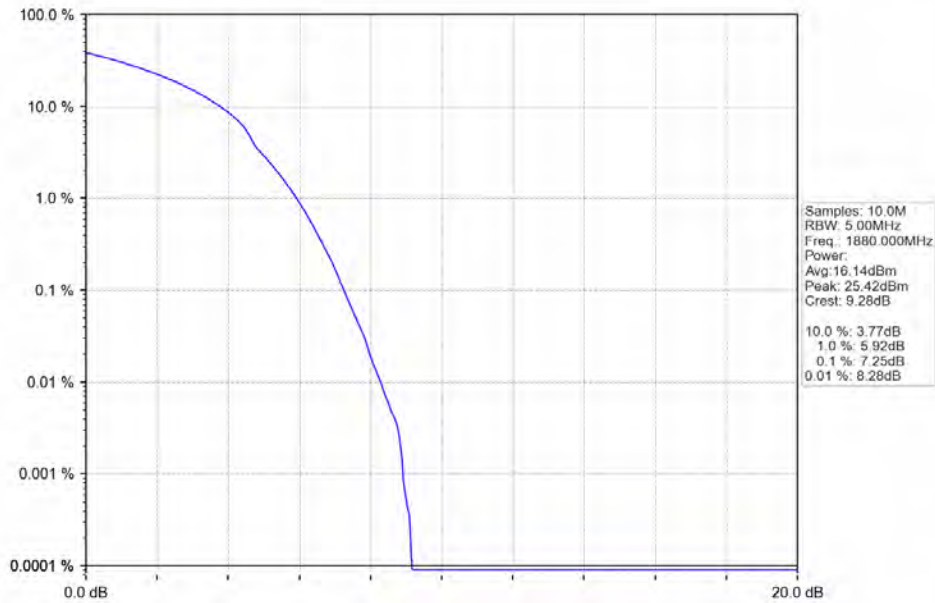

Band 2 20MHz 64QAM LCH 1860MHz RB 100\_0 NTN

Band 2 20MHz 64QAM MCH 1880MHz RB 100\_0 NTN

3.4 LTE Band 25

3.4.1 Test Result

Band: 25 / Bandwidth: 1.4MHz / NTNV							
Modulation	RB Allocation		Peak-Average Ratio (dB)				Verdict
	Size	Offset	LCH	MCH	HCH	Limit	
QPSK	6	0	5.46	5.38	5.46	<=13	Pass
16QAM	6	0	6.11	6.11	6.17	<=13	Pass
64QAM	6	0	6.17	6.06	6.23	<=13	Pass
Band: 25 / Bandwidth: 3MHz / NTNV							
Modulation	RB Allocation		Peak-Average Ratio (dB)				Verdict
	Size	Offset	LCH	MCH	HCH	Limit	
QPSK	15	0	5.37	5.27	5.34	<=13	Pass
16QAM	15	0	6.05	6.01	6.08	<=13	Pass
64QAM	15	0	6.06	6.01	6.08	<=13	Pass
Band: 25 / Bandwidth: 5MHz / NTNV							
Modulation	RB Allocation		Peak-Average Ratio (dB)				Verdict
	Size	Offset	LCH	MCH	HCH	Limit	
QPSK	25	0	5.37	5.32	5.43	<=13	Pass
16QAM	25	0	6.07	5.97	6.10	<=13	Pass
64QAM	25	0	6.08	5.97	6.09	<=13	Pass
Band: 25 / Bandwidth: 10MHz / NTNV							
Modulation	RB Allocation		Peak-Average Ratio (dB)				Verdict
	Size	Offset	LCH	MCH	HCH	Limit	
QPSK	50	0	4.57	4.56	4.56	<=13	Pass
16QAM	50	0	6.06	6.04	5.98	<=13	Pass
64QAM	50	0	6.04	6.04	5.98	<=13	Pass
Band: 25 / Bandwidth: 15MHz / NTNV							
Modulation	RB Allocation		Peak-Average Ratio (dB)				Verdict
	Size	Offset	LCH	MCH	HCH	Limit	
QPSK	75	0	5.74	5.81	5.80	<=13	Pass
16QAM	75	0	6.74	6.98	6.87	<=13	Pass
64QAM	75	0	6.74	6.95	6.88	<=13	Pass
Band: 25 / Bandwidth: 20MHz / NTNV							
Modulation	RB Allocation		Peak-Average Ratio (dB)				Verdict
	Size	Offset	LCH	MCH	HCH	Limit	
QPSK	100	0	6.34	6.49	6.50	<=13	Pass
16QAM	100	0	7.07	7.24	7.30	<=13	Pass
64QAM	100	0	7.08	7.24	7.28	<=13	Pass