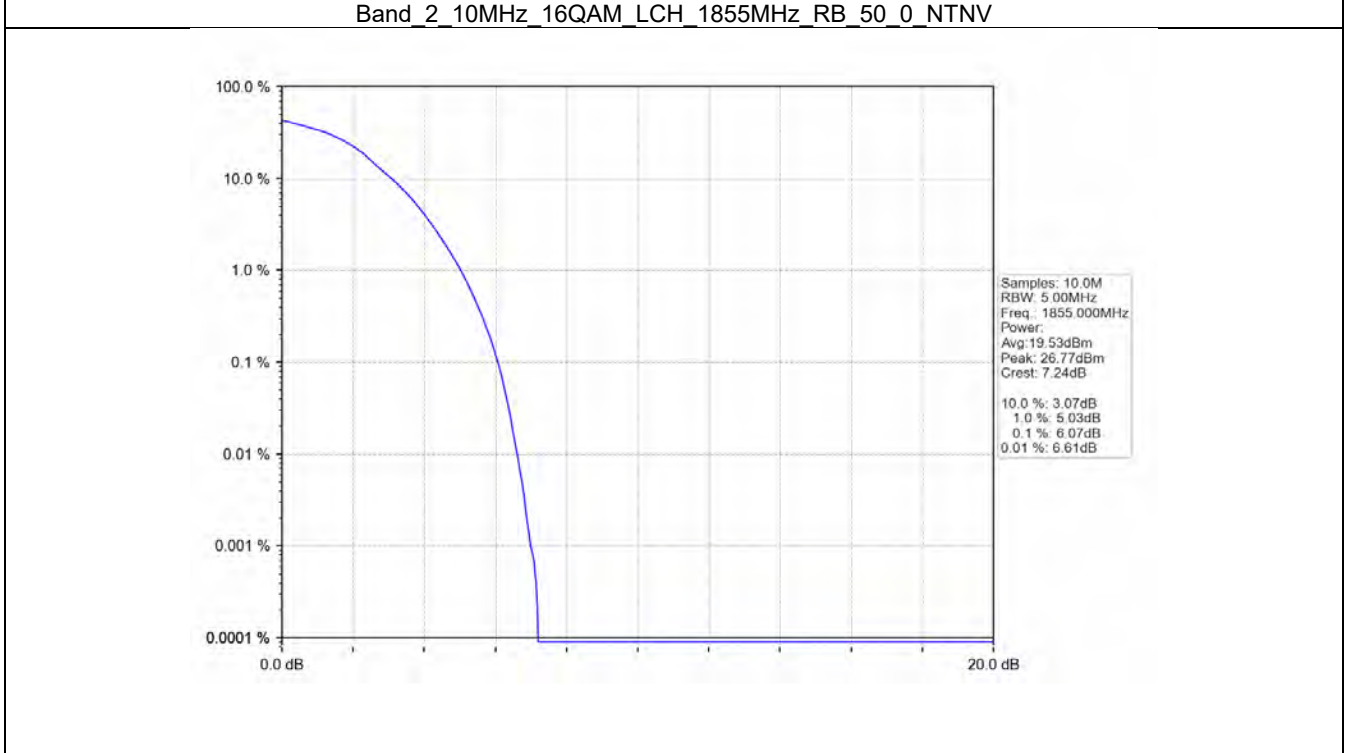

BV 7Layers Communications
Technology (Shenzhen) Co. Ltd

No.B102, Dazu Chuangxin Mansion, North of Beihuan
Avenue, North Area, Hi-Tech Industrial Park, Nanshan
District, Shenzhen, Guangdong, China

Tel: +86 755 8869 6566

Fax: +86 755 8869 6577

Email: customerservice.sw@bureauveritas.com