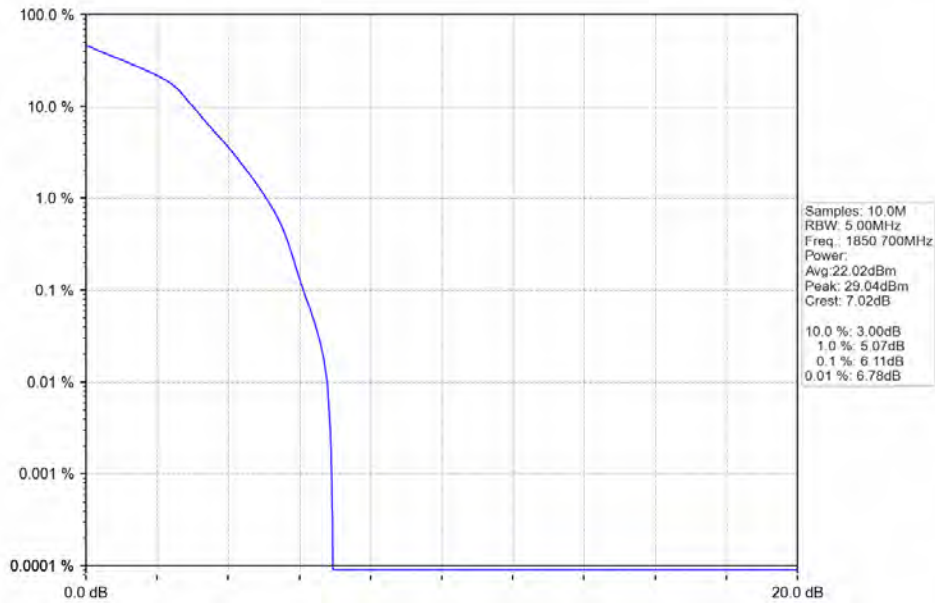

Band 25 1.4MHz 16QAM LCH 1850.7MHz RB 6 0 NTNV

BV 7Layers Communications
Technology (Shenzhen) Co. Ltd

No.B102, Dazu Chuangxin Mansion, North of Beihuan
Avenue, North Area, Hi-Tech Industrial Park, Nanshan
District, Shenzhen, Guangdong, China

Tel: +86 755 8869 6566

Fax: +86 755 8869 6577

Email: customerservice.sw@bureauveritas.com