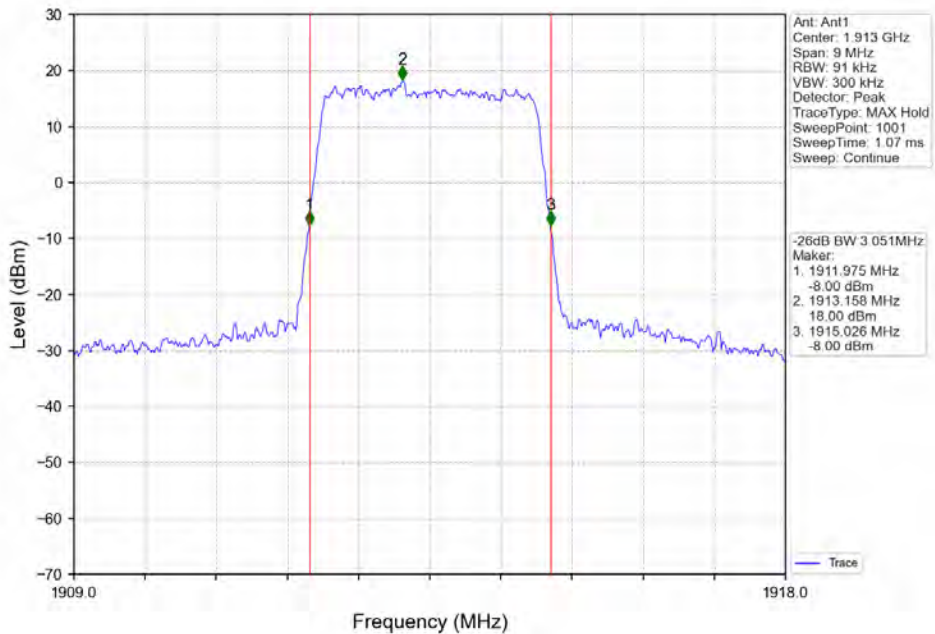

BV 7Layers Communications  
Technology (Shenzhen) Co. Ltd

No.B102, Dazu Chuangxin Mansion, North of Beihuan  
Avenue, North Area, Hi-Tech Industrial Park, Nanshan  
District, Shenzhen, Guangdong, China