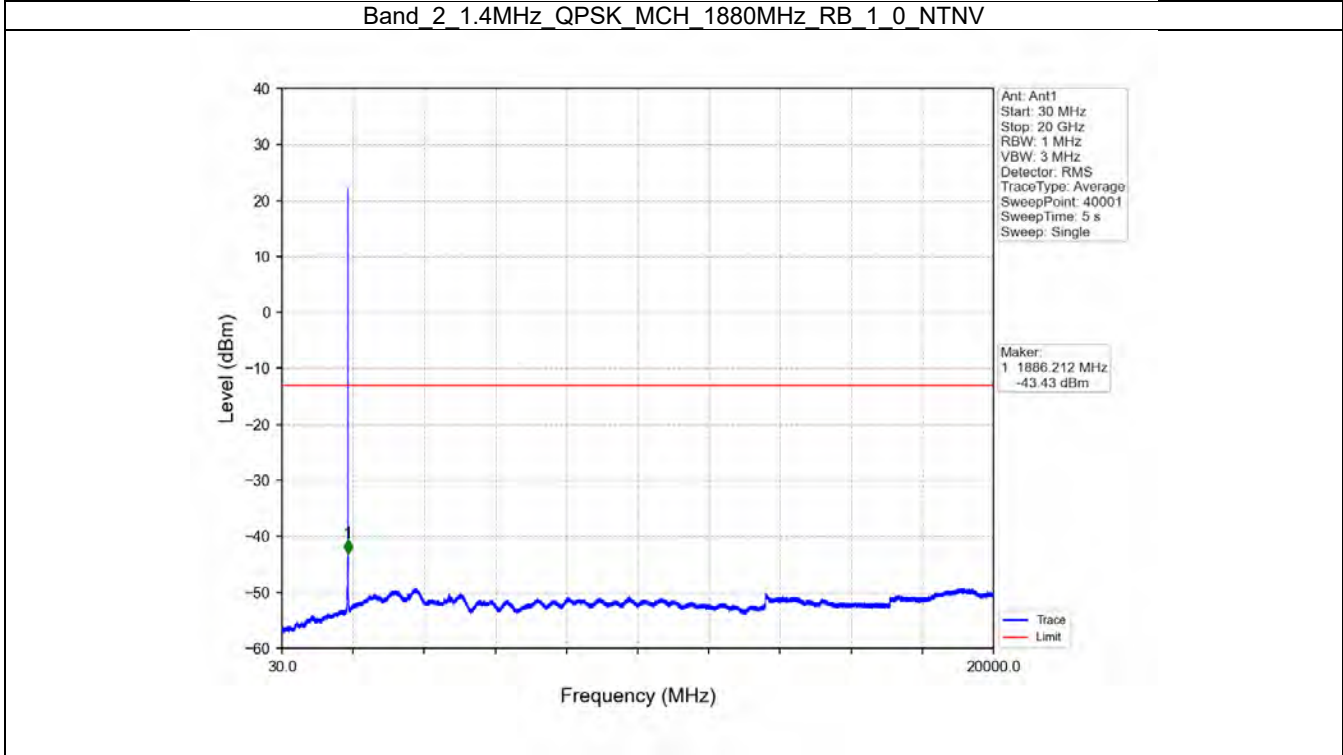

BV 7Layers Communications
Technology (Shenzhen) Co. Ltd

No.B102, Dazu Chuangxin Mansion, North of Beihuan
Avenue, North Area, Hi-Tech Industrial Park, Nanshan
District, Shenzhen, Guangdong, China

Tel: +86 755 8869 6566

Fax: +86 755 8869 6577

Email: customerservice.sw@bureauveritas.com