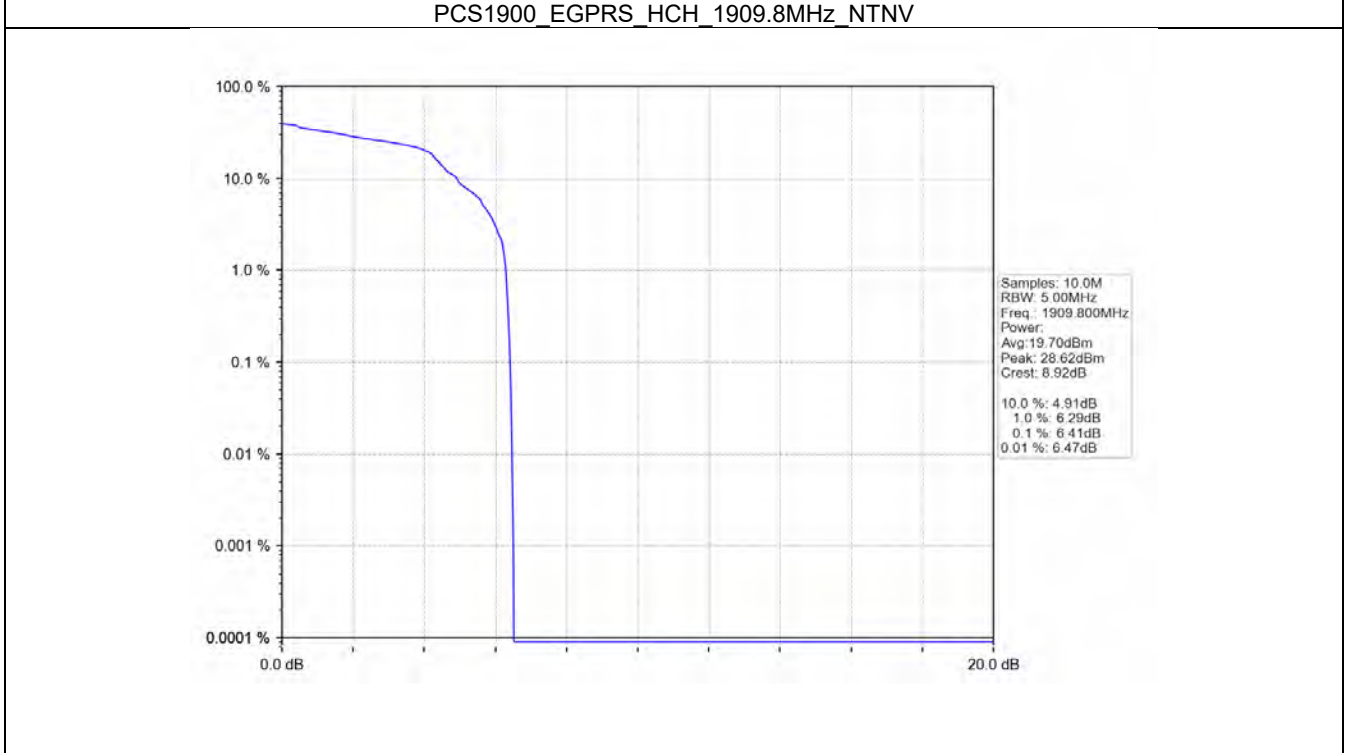

BV 7Layers Communications
Technology (Shenzhen) Co. Ltd

No.B102, Dazu Chuangxin Mansion, North of Beihuan
Avenue, North Area, Hi-Tech Industrial Park, Nanshan
District, Shenzhen, Guangdong, China

Tel: +86 755 8869 6566

Fax: +86 755 8869 6577

Email: customerservice.sw@bureauveritas.com