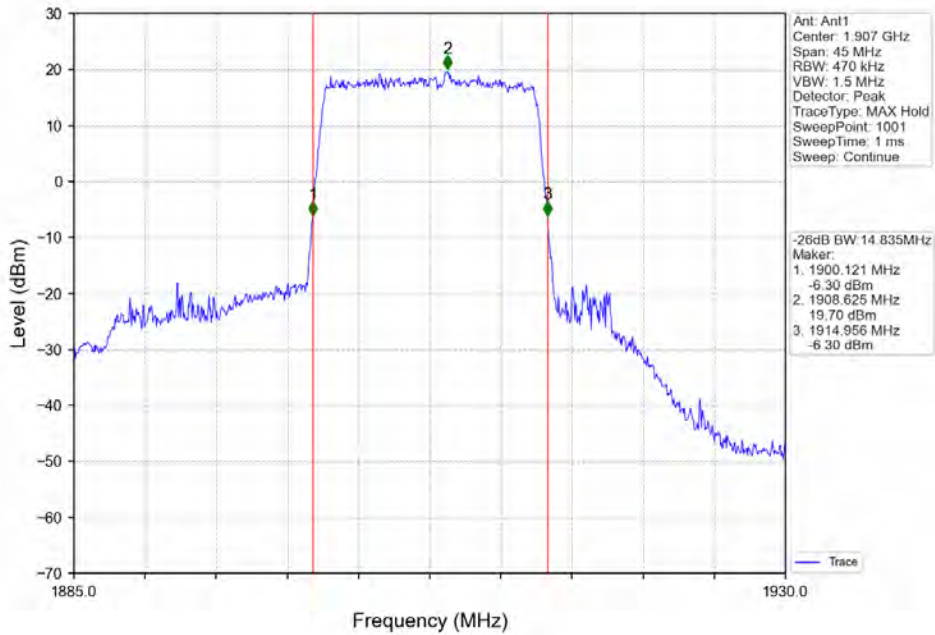

Band 25 15MHz QPSK HCH 1907.5MHz RB 75 0 NTN