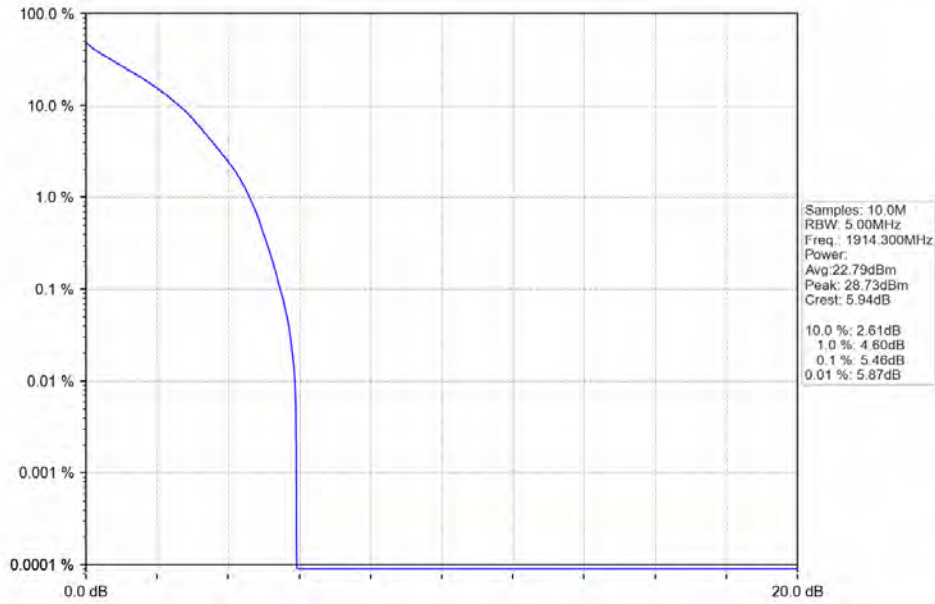

Band 25 1.4MHz QPSK HCH 1914.3MHz RB 6 0 NTNV