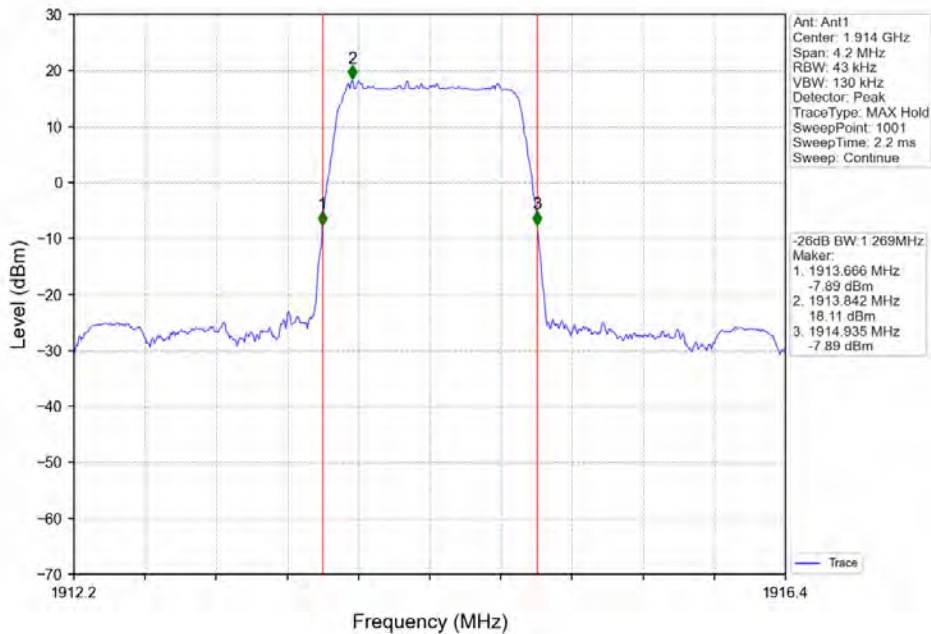

Band 25 1.4MHz 16QAM MCH 1882.5MHz RB 6 0 NTNV

Band 25 1.4MHz 16QAM HCH 1914.3MHz RB 6 0 NTNV

BV 7Layers Communications Technology (Shenzhen) Co. Ltd

No.B102, Dazu Chuangxin Mansion, North of BeiHuan Avenue, North Area, Hi-Tech Industrial Park, Nanshan District, Shenzhen, Guangdong, China