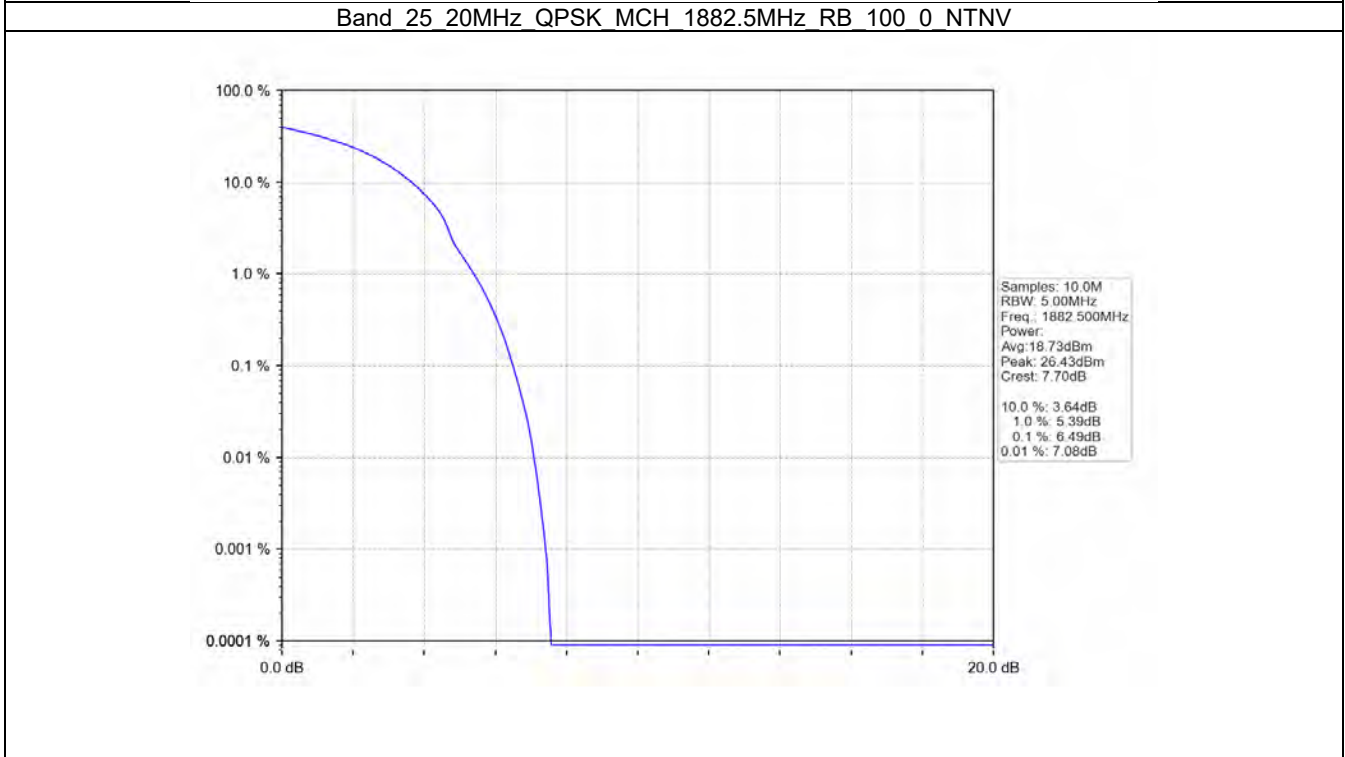

BV 7Layers Communications
Technology (Shenzhen) Co. Ltd

No.B102, Dazu Chuangxin Mansion, North of Beihuan
Avenue, North Area, Hi-Tech Industrial Park, Nanshan
District, Shenzhen, Guangdong, China

Tel: +86 755 8869 6566

Fax: +86 755 8869 6577

Email: customerservice.sw@bureauveritas.com