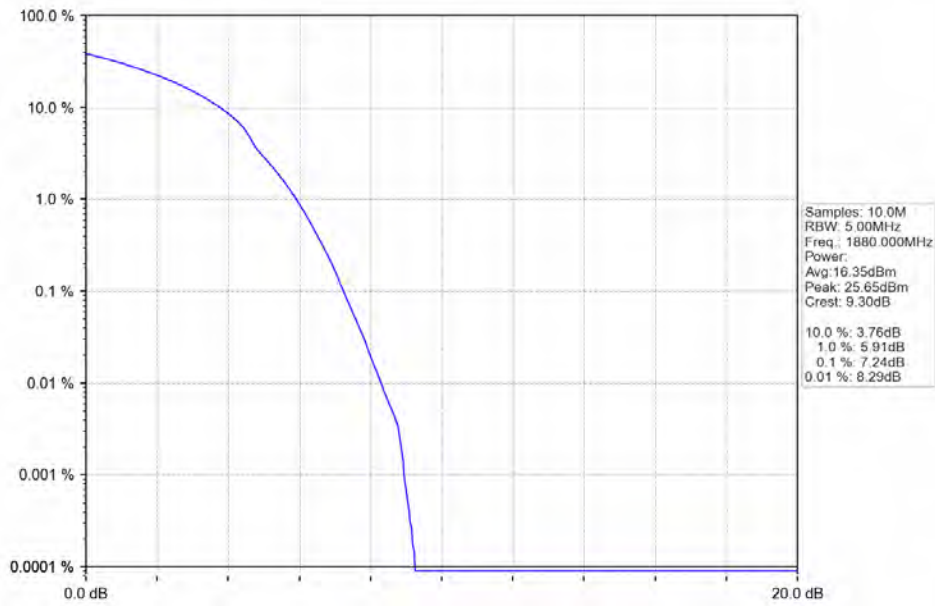

Band 2 20MHz 16QAM MCH 1880MHz RB 100 0 NTN