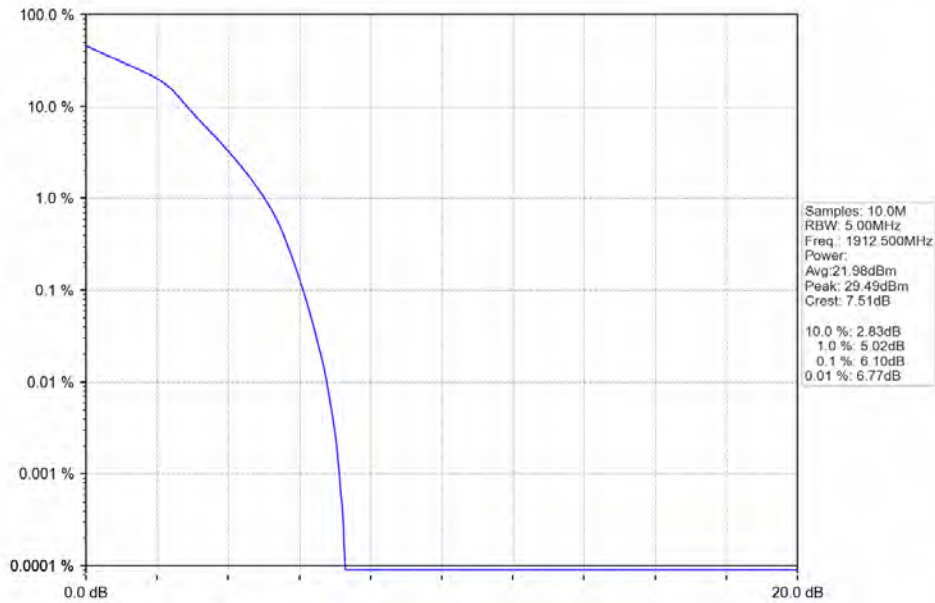

Band 25 5MHz 16QAM MCH 1882.5MHz RB 25 0 NTVN

Band 25 5MHz 16QAM HCH 194.05MHz RB 25 0 NTVN

BV 7Layers Communications  
Technology (Shenzhen) Co. Ltd

No.B102, Dazu Chuangxin Mansion, North of Beihuan  
Avenue, North Area, Hi-Tech Industrial Park, Nanshan  
District, Shenzhen, Guangdong, China