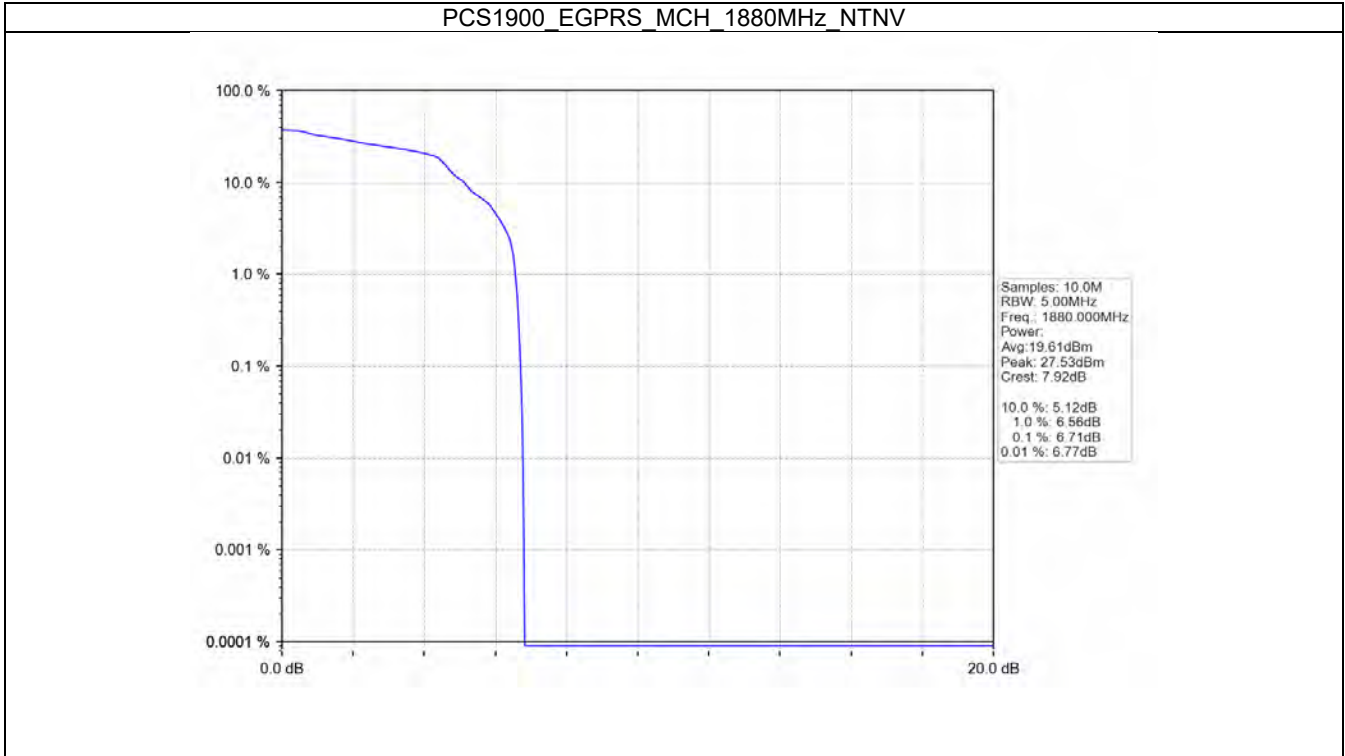

BV 7Layers Communications
Technology (Shenzhen) Co. Ltd

No.B102, Dazu Chuangxin Mansion, North of Beihuan
Avenue, North Area, Hi-Tech Industrial Park, Nanshan
District, Shenzhen, Guangdong, China

Tel: +86 755 8869 6566

Fax: +86 755 8869 6577

Email: customerservice.sw@bureauveritas.com