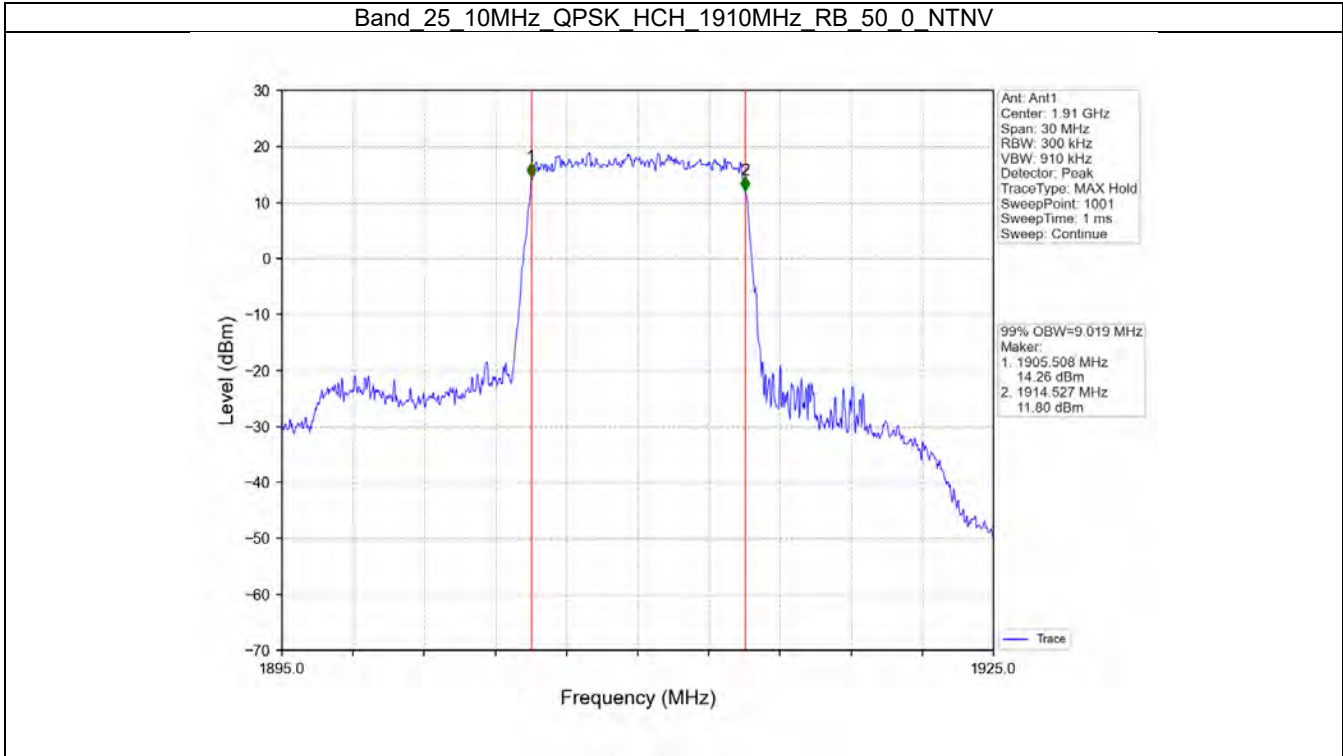

BV 7Layers Communications
Technology (Shenzhen) Co. Ltd

No.B102, Dazu Chuangxin Mansion, North of Beihuan
Avenue, North Area, Hi-Tech Industrial Park, Nanshan
District, Shenzhen, Guangdong, China

Tel: +86 755 8869 6566

Fax: +86 755 8869 6577

Email: customerservice.sw@bureauveritas.com