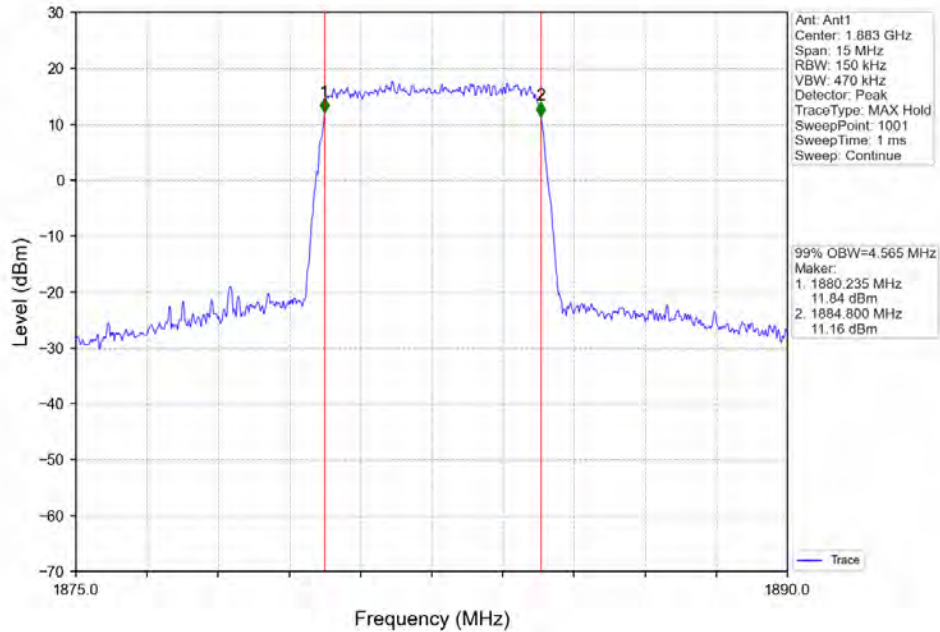

Tel: +86 755 8869 6566

Fax: +86 755 8869 6577

Email: [customerservice.sw@bureauveritas.com](mailto:customerservice.sw@bureauveritas.com)

Band\_25\_5MHz\_64QAM\_LCH\_1852.5MHz\_RB\_25\_0\_NTNV

Band\_25\_5MHz\_64QAM\_MCH\_1882.5MHz\_RB\_25\_0\_NTNV