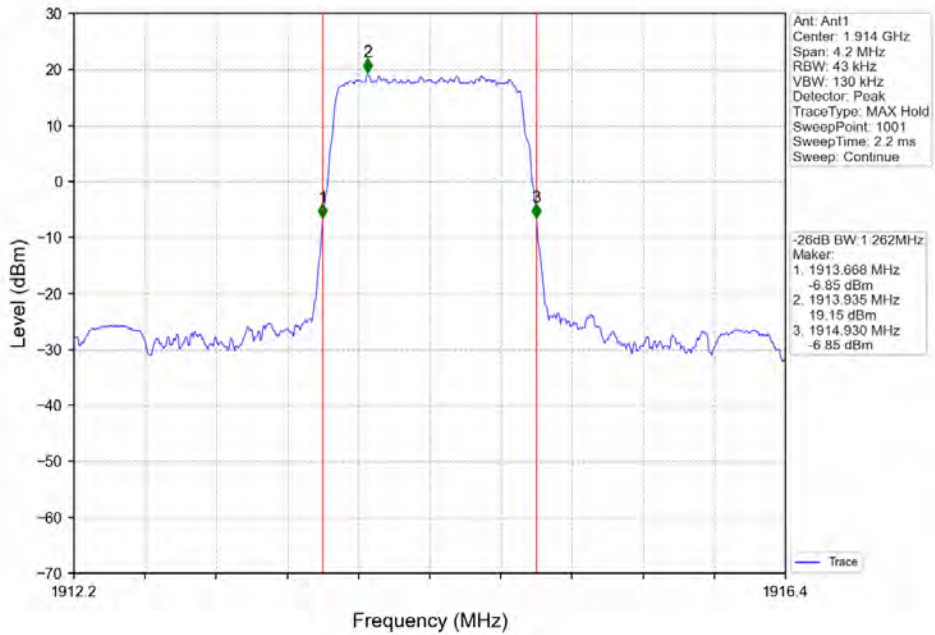

Band 25 1.4MHz QPSK HCH 1914.3MHz RB 6 0 NTN