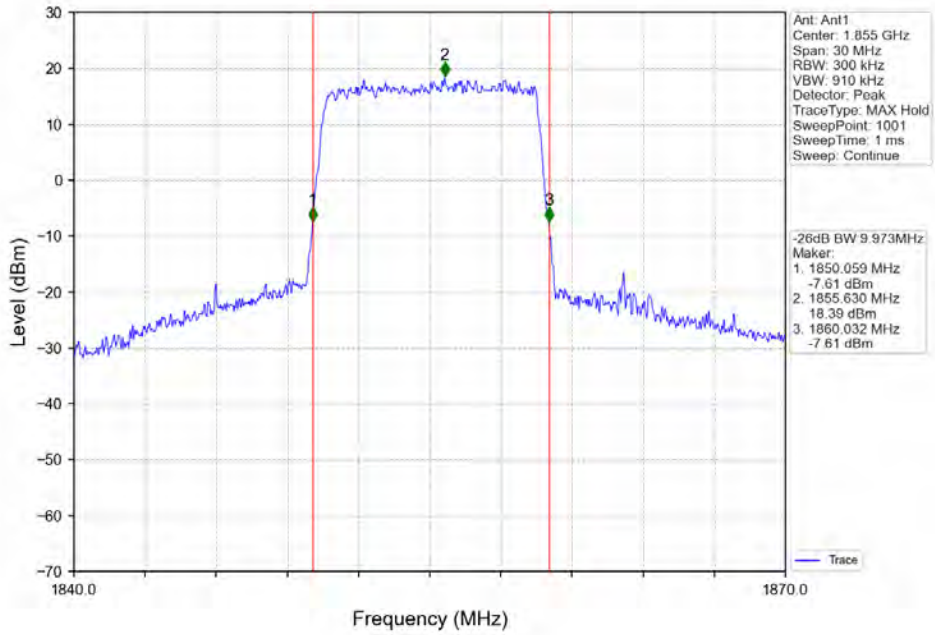

Band 25_10MHz_64QAM_LCH_1855MHz_RB_50_0_NTNV