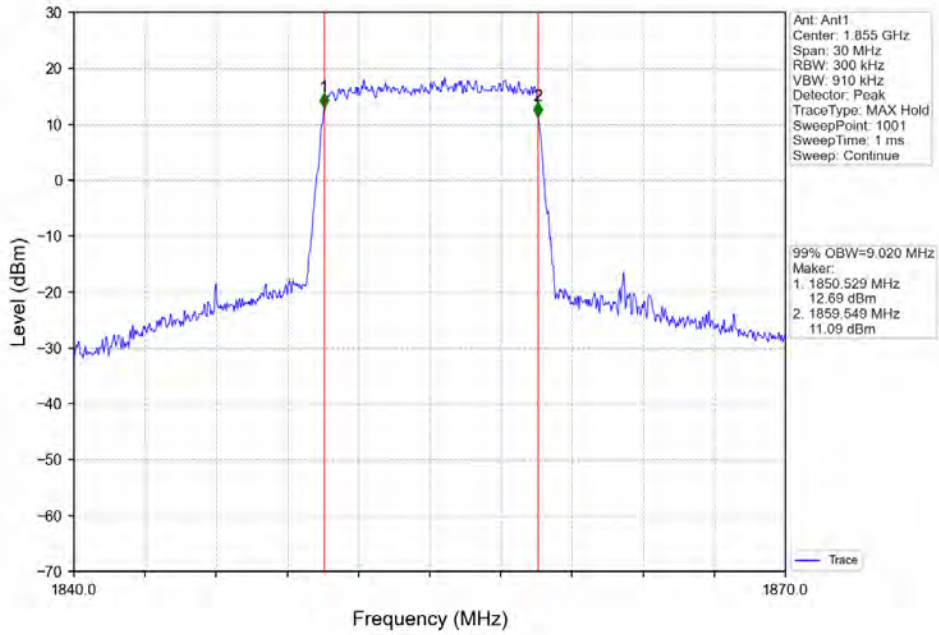

Band 25 10MHz 64QAM LCH 1855MHz RB 50 0 NTN

Band 25 10MHz 64QAM MCH 1882.5MHz RB 50 0 NTN

BV 7Layers Communications  
Technology (Shenzhen) Co. Ltd

No.B102, Dazu Chuangxin Mansion, North of Beihuan  
Avenue, North Area, Hi-Tech Industrial Park, Nanshan  
District, Shenzhen, Guangdong, China