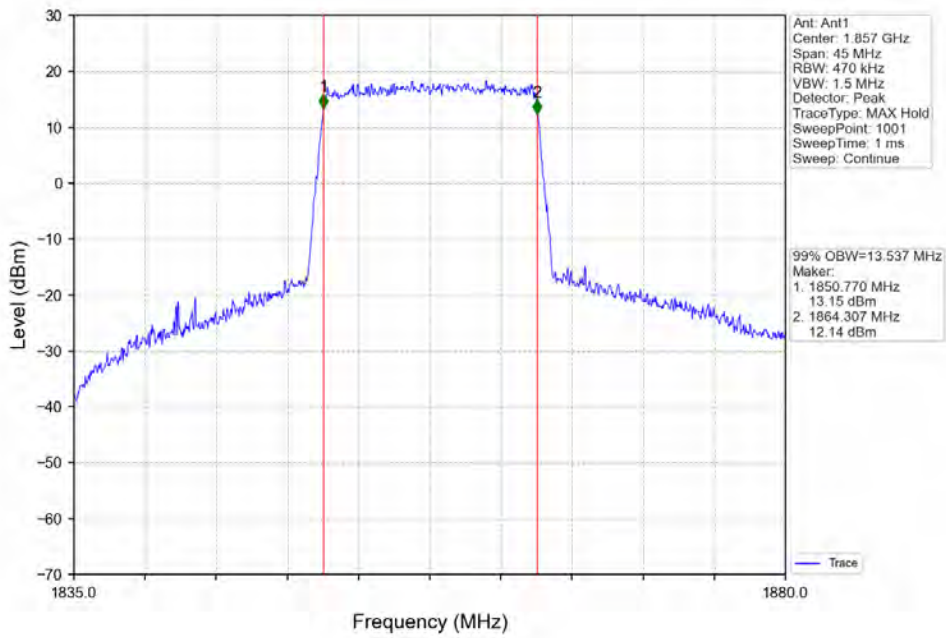

Band_25_15MHz_64QAM_LCH_1857.5MHz_RB_75_0_NTNV