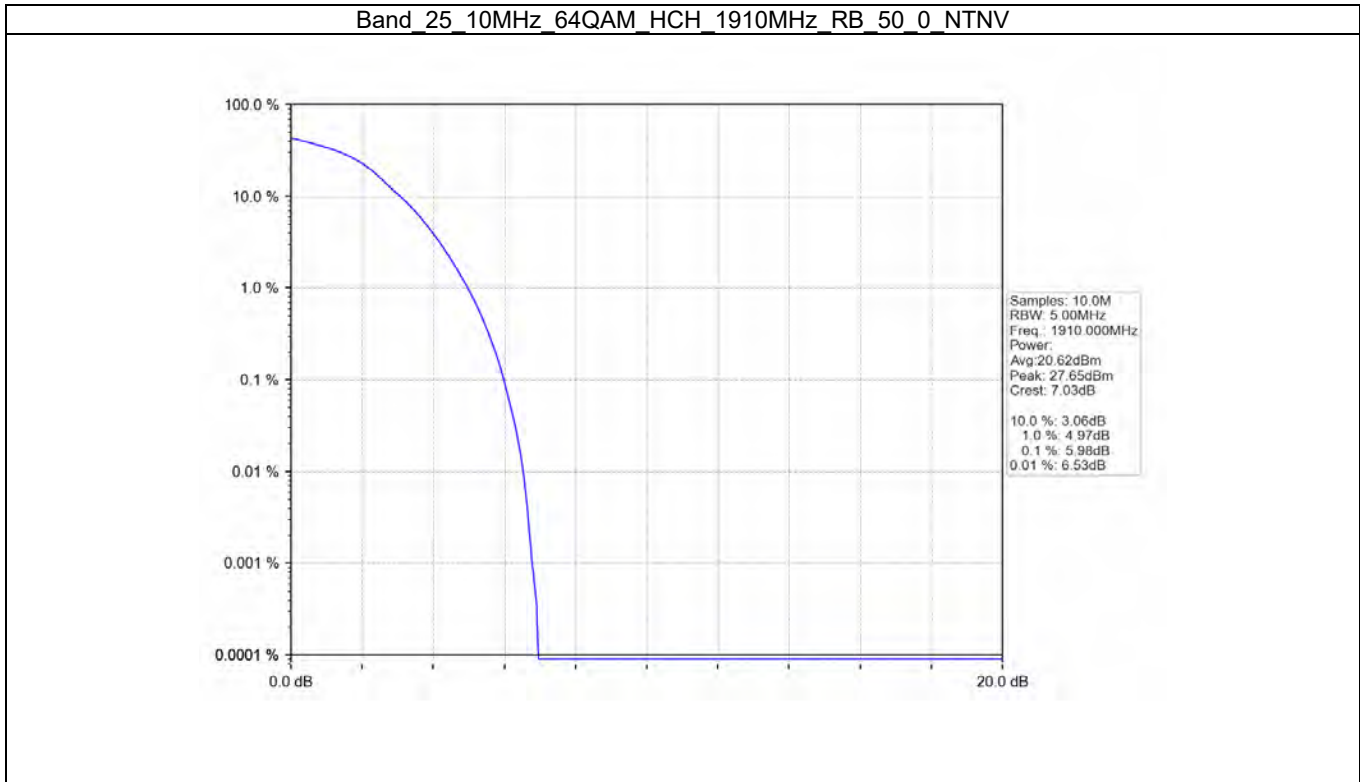

BV 7Layers Communications
Technology (Shenzhen) Co. Ltd

No.B102, Dazu Chuangxin Mansion, North of Beihuan
Avenue, North Area, Hi-Tech Industrial Park, Nanshan
District, Shenzhen, Guangdong, China

Tel: +86 755 8869 6566

Fax: +86 755 8869 6577

Email: customerservice.sw@bureauveritas.com