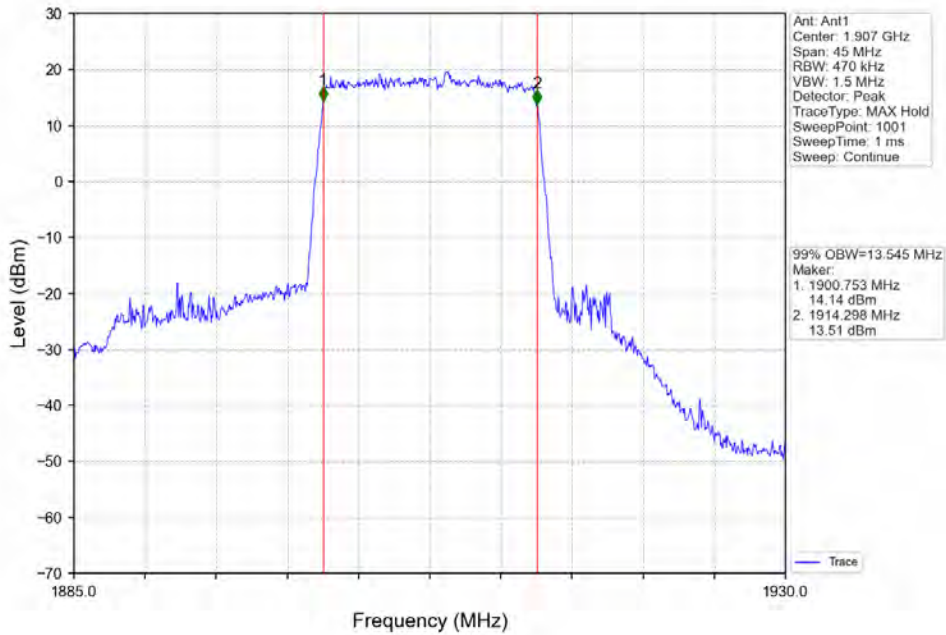

Band 25 15MHz QPSK HCH 1907.5MHz RB 75 0 NTN