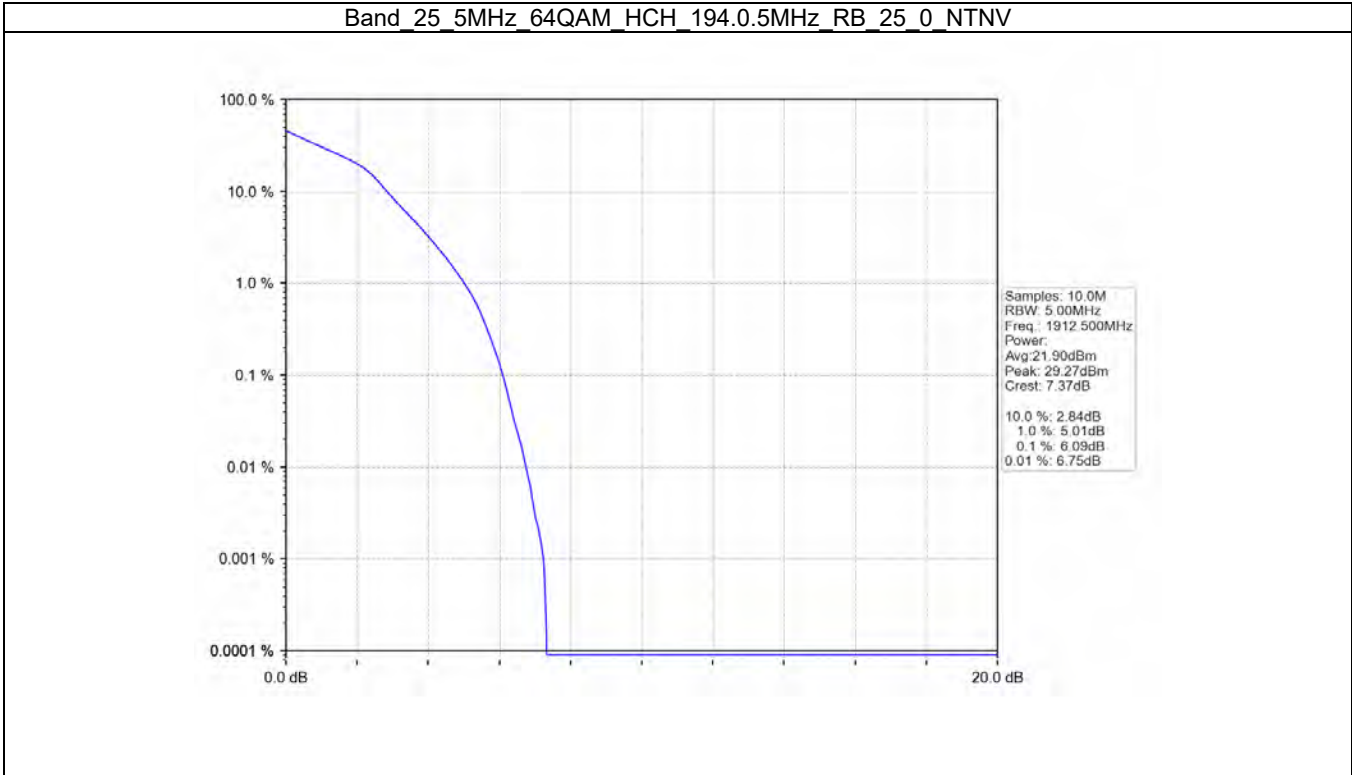

BV 7Layers Communications
Technology (Shenzhen) Co. Ltd

No.B102, Dazu Chuangxin Mansion, North of Beihuan
Avenue, North Area, Hi-Tech Industrial Park, Nanshan
District, Shenzhen, Guangdong, China

Tel: +86 755 8869 6566

Fax: +86 755 8869 6577

Email: customerservice.sw@bureauveritas.com