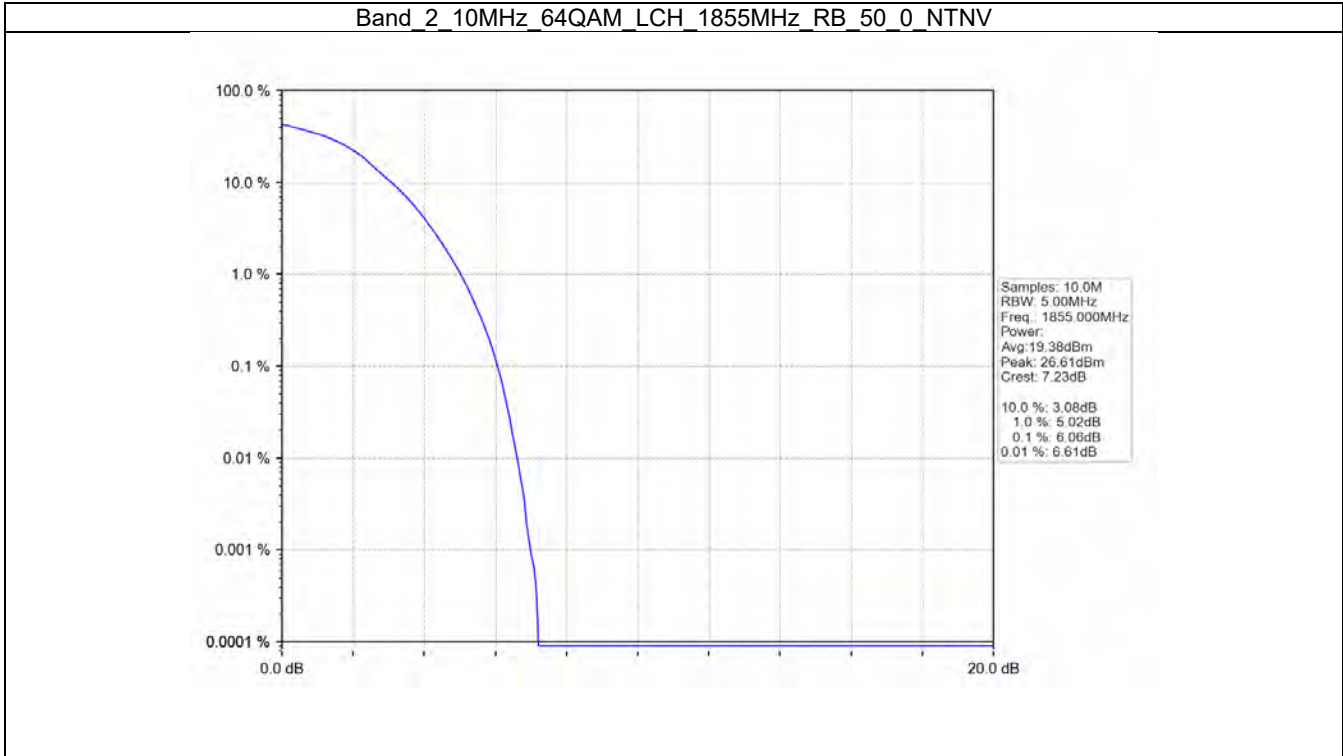

BV 7Layers Communications
Technology (Shenzhen) Co. Ltd

No.B102, Dazu Chuangxin Mansion, North of Beihuan
Avenue, North Area, Hi-Tech Industrial Park, Nanshan
District, Shenzhen, Guangdong, China

Tel: +86 755 8869 6566

Fax: +86 755 8869 6577

Email: customerservice.sw@bureauveritas.com