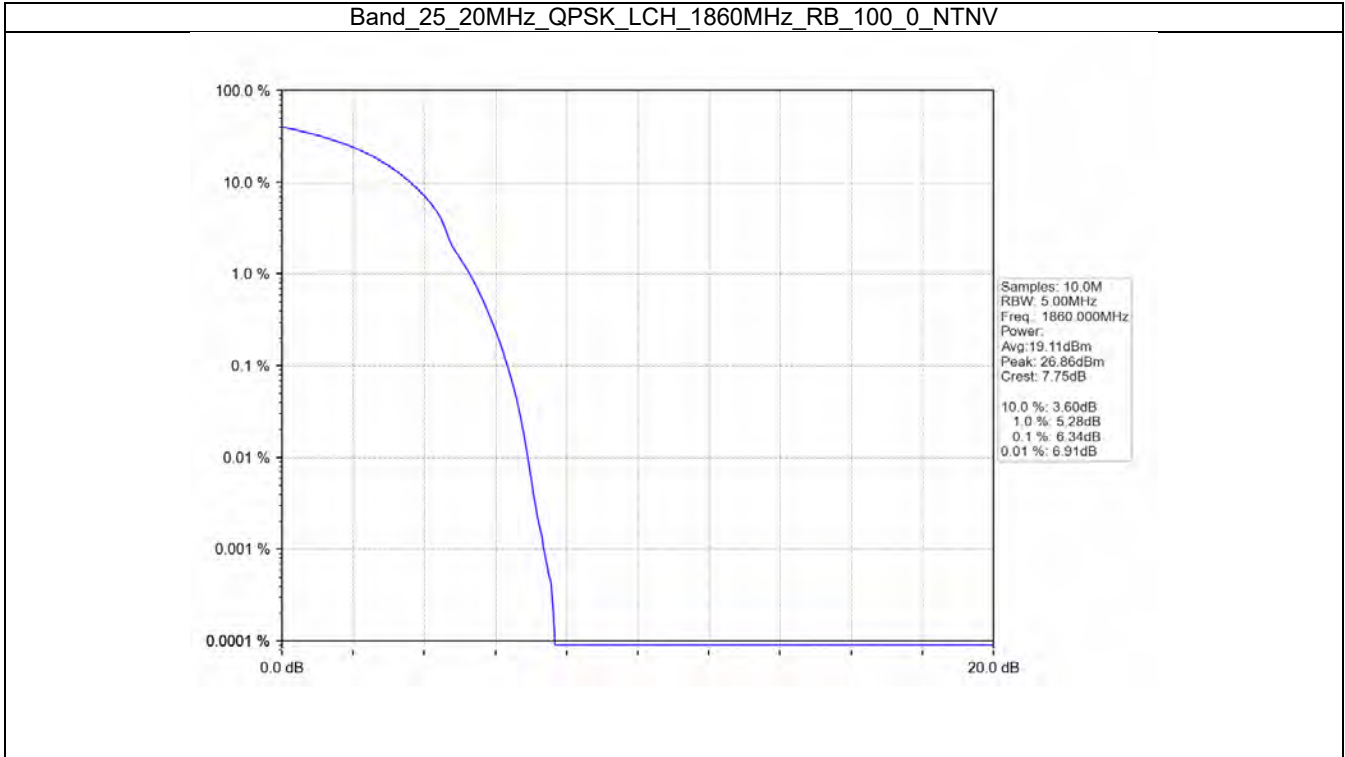

BV 7Layers Communications
Technology (Shenzhen) Co. Ltd

No.B102, Dazu Chuangxin Mansion, North of Beihuan
Avenue, North Area, Hi-Tech Industrial Park, Nanshan
District, Shenzhen, Guangdong, China

Tel: +86 755 8869 6566

Fax: +86 755 8869 6577

Email: customerservice.sw@bureauveritas.com