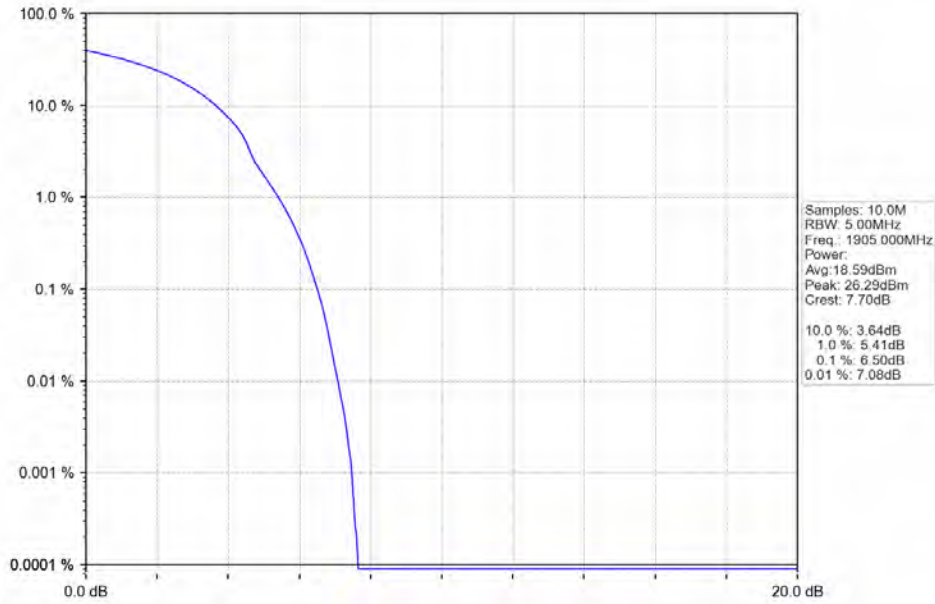

Band 25 20MHz QPSK HCH 1905MHz RB 100 0 NTN