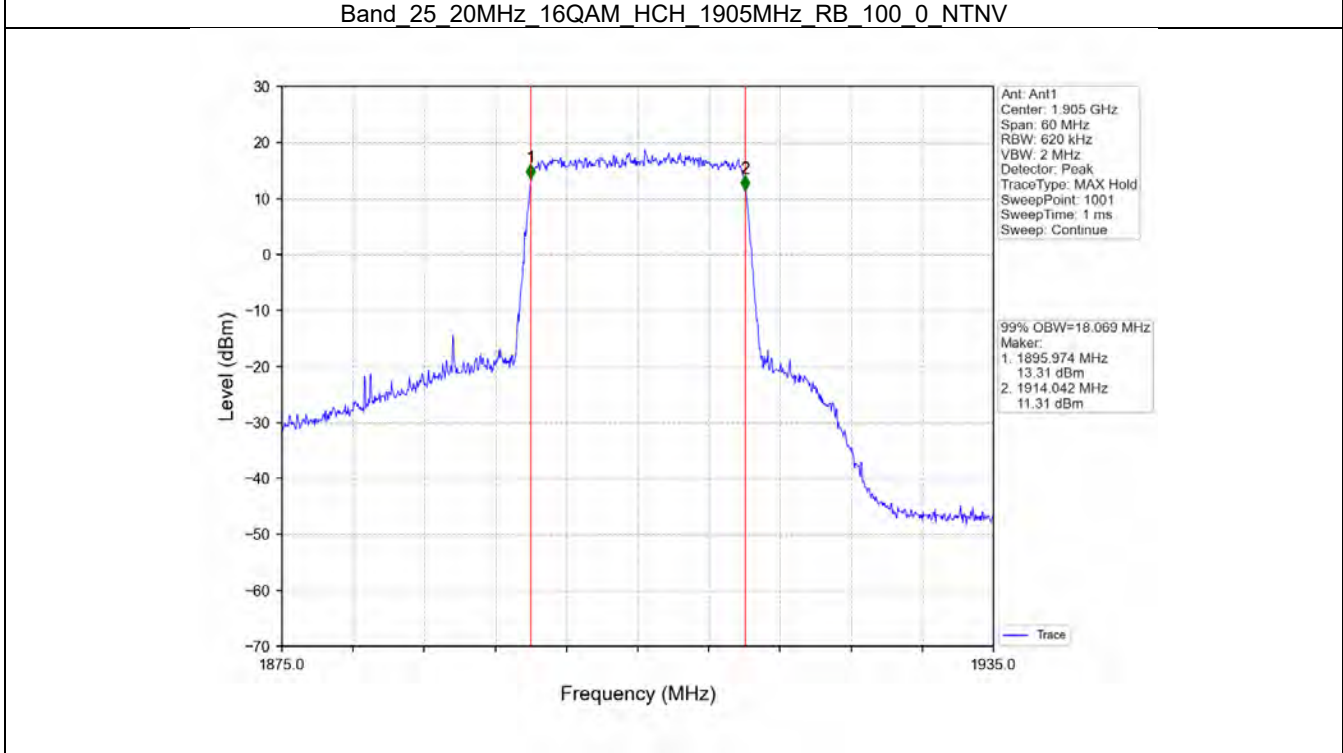

BV 7Layers Communications
Technology (Shenzhen) Co. Ltd

No.B102, Dazu Chuangxin Mansion, North of Beihuan
Avenue, North Area, Hi-Tech Industrial Park, Nanshan
District, Shenzhen, Guangdong, China

Tel: +86 755 8869 6566

Fax: +86 755 8869 6577

Email: customerservice.sw@bureauveritas.com