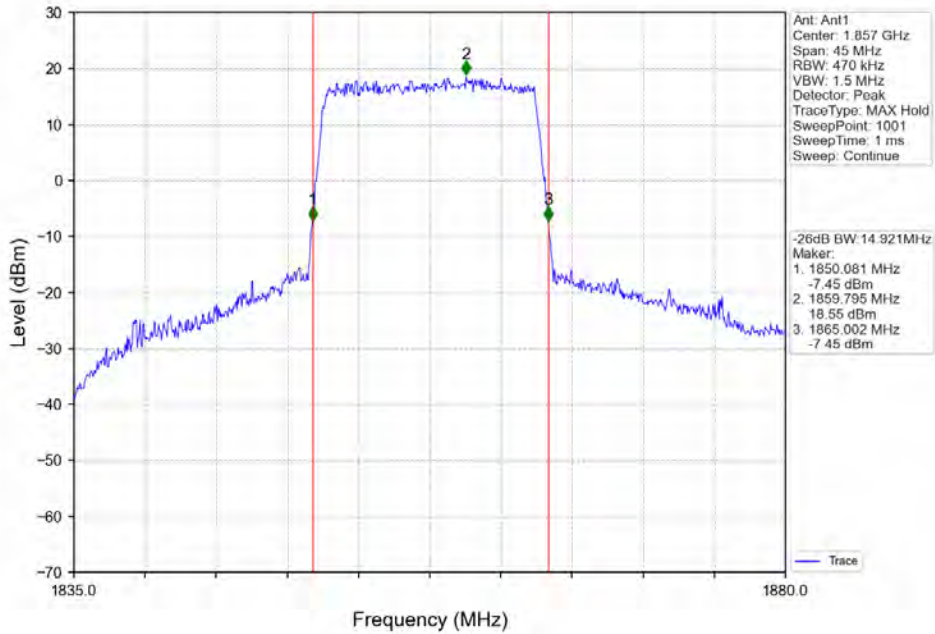

Band 25 15MHz 16QAM LCH 1857.5MHz RB 75 0 NTN

BV 7Layers Communications
Technology (Shenzhen) Co. Ltd

No.B102, Dazu Chuangxin Mansion, North of Beihuan
Avenue, North Area, Hi-Tech Industrial Park, Nanshan
District, Shenzhen, Guangdong, China

Tel: +86 755 8869 6566

Fax: +86 755 8869 6577

Email: customerservice.sw@bureauveritas.com