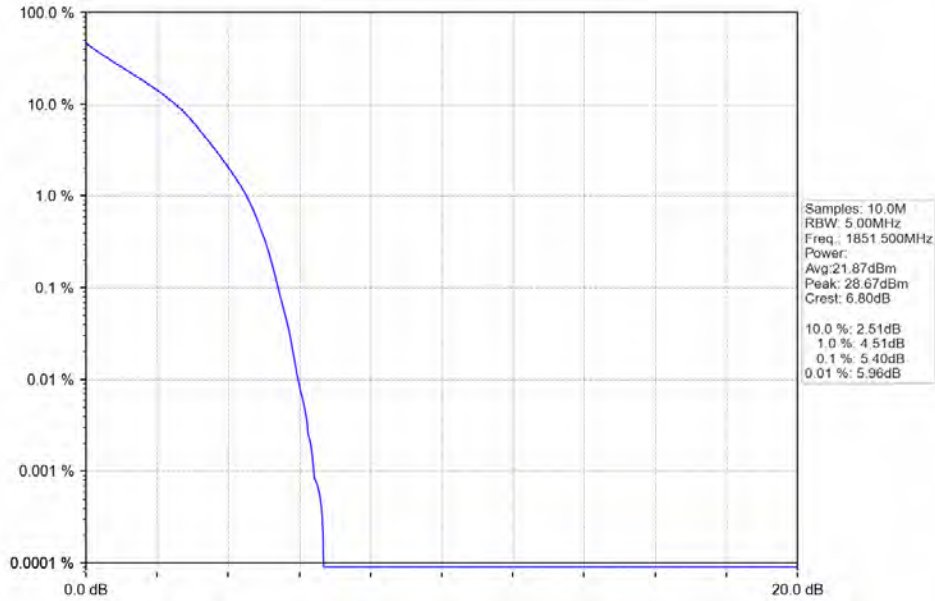

Band_2_3MHz_QPSK_LCH_1851.5MHz_RB_15_0_NTNV