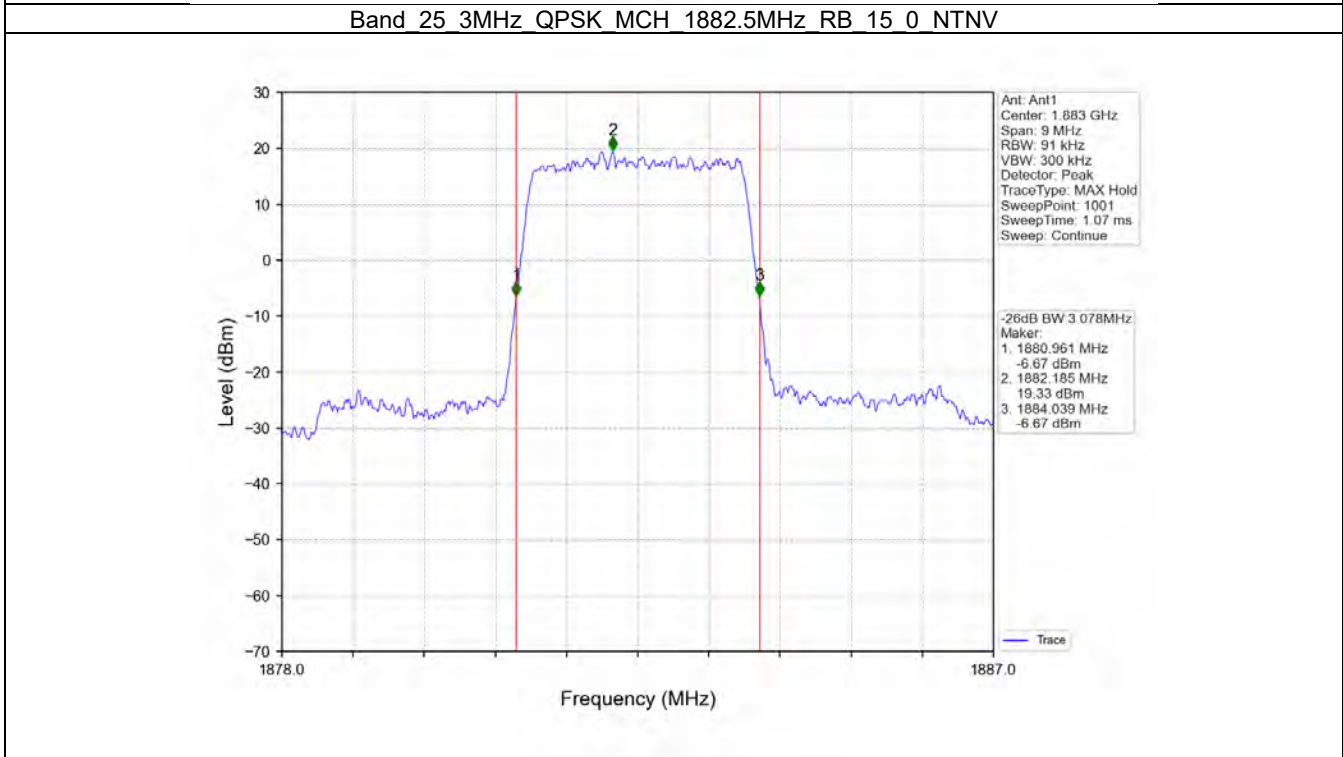

BV 7Layers Communications
Technology (Shenzhen) Co. Ltd

No.B102, Dazu Chuangxin Mansion, North of Beihuan
Avenue, North Area, Hi-Tech Industrial Park, Nanshan
District, Shenzhen, Guangdong, China

Tel: +86 755 8869 6566

Fax: +86 755 8869 6577

Email: customerservice.sw@bureauveritas.com