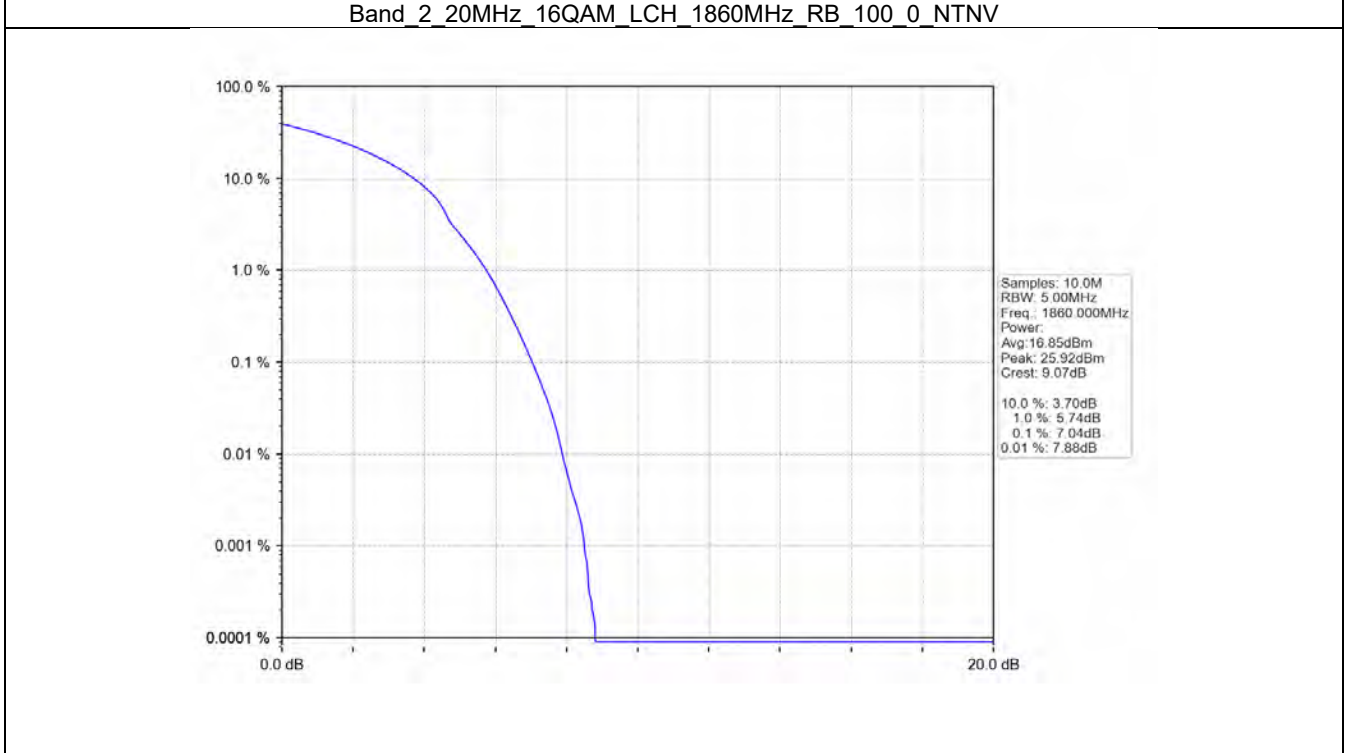

BV 7Layers Communications
Technology (Shenzhen) Co. Ltd

No.B102, Dazu Chuangxin Mansion, North of Beihuan
Avenue, North Area, Hi-Tech Industrial Park, Nanshan
District, Shenzhen, Guangdong, China

Tel: +86 755 8869 6566

Fax: +86 755 8869 6577

Email: customerservice.sw@bureauveritas.com