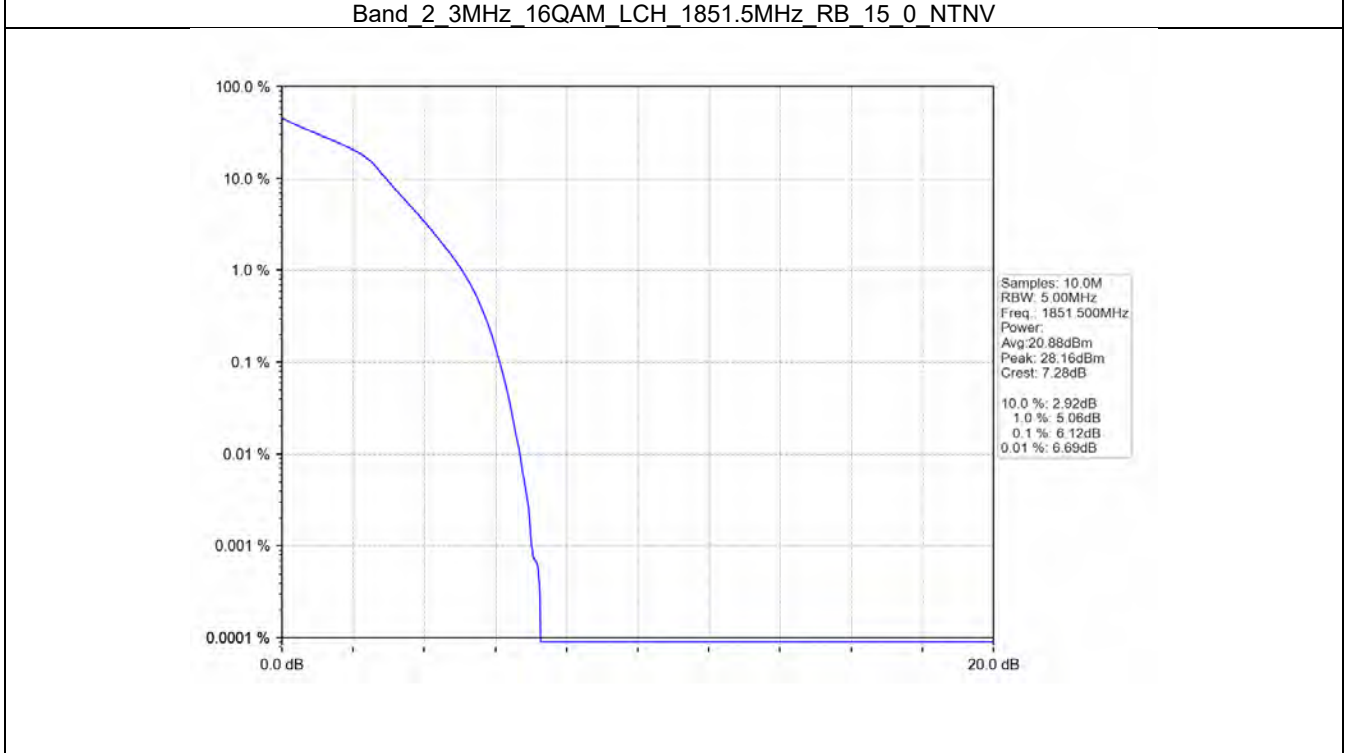

BV 7Layers Communications
Technology (Shenzhen) Co. Ltd

No.B102, Dazu Chuangxin Mansion, North of Beihuan
Avenue, North Area, Hi-Tech Industrial Park, Nanshan
District, Shenzhen, Guangdong, China

Tel: +86 755 8869 6566

Fax: +86 755 8869 6577

Email: customerservice.sw@bureauveritas.com