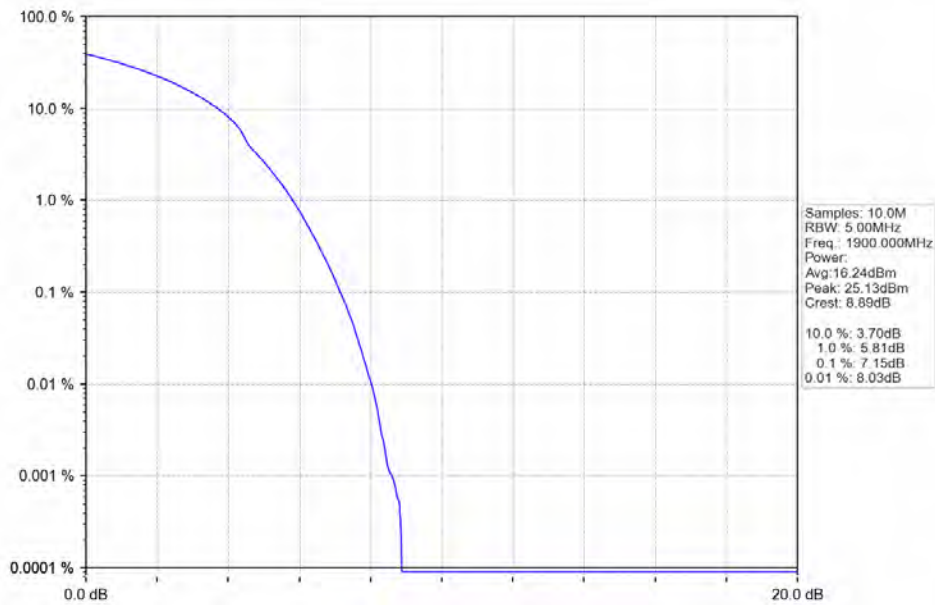

Band 2 20MHz 64QAM LCH 1860MHz RB 100\_0 NTN

Band 2 20MHz 64QAM MCH 1880MHz RB 100\_0 NTN

3.4 LTE Band 25

3.4.1 Test Result

Band: 25 / Bandwidth: 1.4MHz / NTNV							
Modulation	RB Allocation		Peak-Average Ratio (dB)				Verdict
	Size	Offset	LCH	MCH	HCH	Limit	
QPSK	6	0	5.46	5.38	5.46	<=13	Pass
16QAM	6	0	6.11	6.11	6.17	<=13	Pass
64QAM	6	0	6.17	6.06	6.23	<=13	Pass
Band: 25 / Bandwidth: 3MHz / NTNV							
Modulation	RB Allocation		Peak-Average Ratio (dB)				Verdict
	Size	Offset	LCH	MCH	HCH	Limit	
QPSK	15	0	5.37	5.27	5.34	<=13	Pass
16QAM	15	0	6.05	6.01	6.08	<=13	Pass
64QAM	15	0	6.06	6.01	6.08	<=13	Pass
Band: 25 / Bandwidth: 5MHz / NTNV							
Modulation	RB Allocation		Peak-Average Ratio (dB)				Verdict
	Size	Offset	LCH	MCH	HCH	Limit	
QPSK	25	0	5.37	5.32	5.43	<=13	Pass
16QAM	25	0	6.07	5.97	6.10	<=13	Pass
64QAM	25	0	6.08	5.97	6.09	<=13	Pass
Band: 25 / Bandwidth: 10MHz / NTNV							
Modulation	RB Allocation		Peak-Average Ratio (dB)				Verdict
	Size	Offset	LCH	MCH	HCH	Limit	
QPSK	50	0	4.57	4.56	4.56	<=13	Pass
16QAM	50	0	6.06	6.04	5.98	<=13	Pass
64QAM	50	0	6.04	6.04	5.98	<=13	Pass
Band: 25 / Bandwidth: 15MHz / NTNV							
Modulation	RB Allocation		Peak-Average Ratio (dB)				Verdict
	Size	Offset	LCH	MCH	HCH	Limit	
QPSK	75	0	5.74	5.81	5.80	<=13	Pass
16QAM	75	0	6.74	6.98	6.87	<=13	Pass
64QAM	75	0	6.74	6.95	6.88	<=13	Pass
Band: 25 / Bandwidth: 20MHz / NTNV							
Modulation	RB Allocation		Peak-Average Ratio (dB)				Verdict
	Size	Offset	LCH	MCH	HCH	Limit	
QPSK	100	0	6.34	6.49	6.50	<=13	Pass
16QAM	100	0	7.07	7.24	7.30	<=13	Pass
64QAM	100	0	7.08	7.24	7.28	<=13	Pass