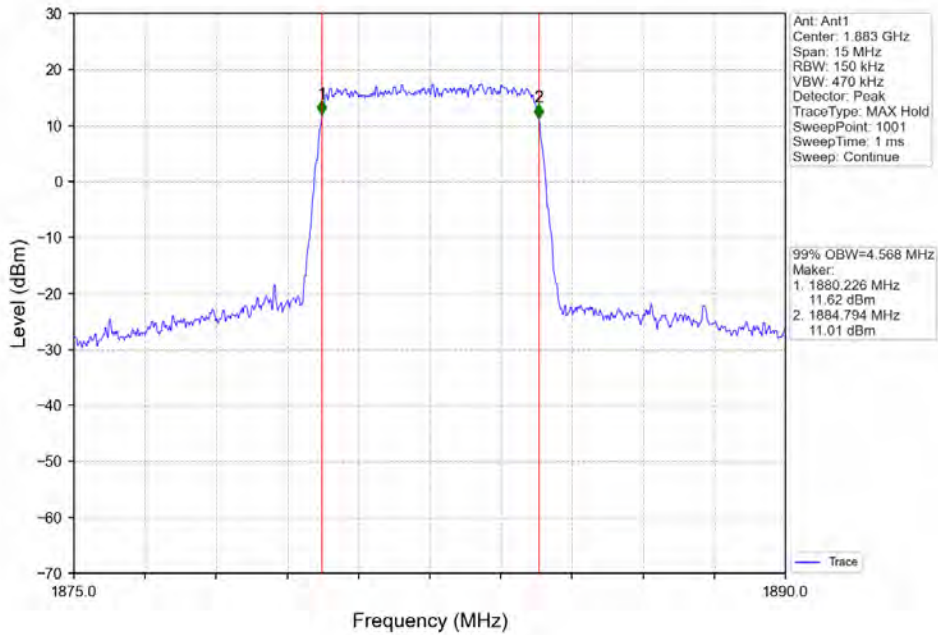

Band 25 5MHz 16QAM MCH 1882.5MHz RB 25 0 NTN