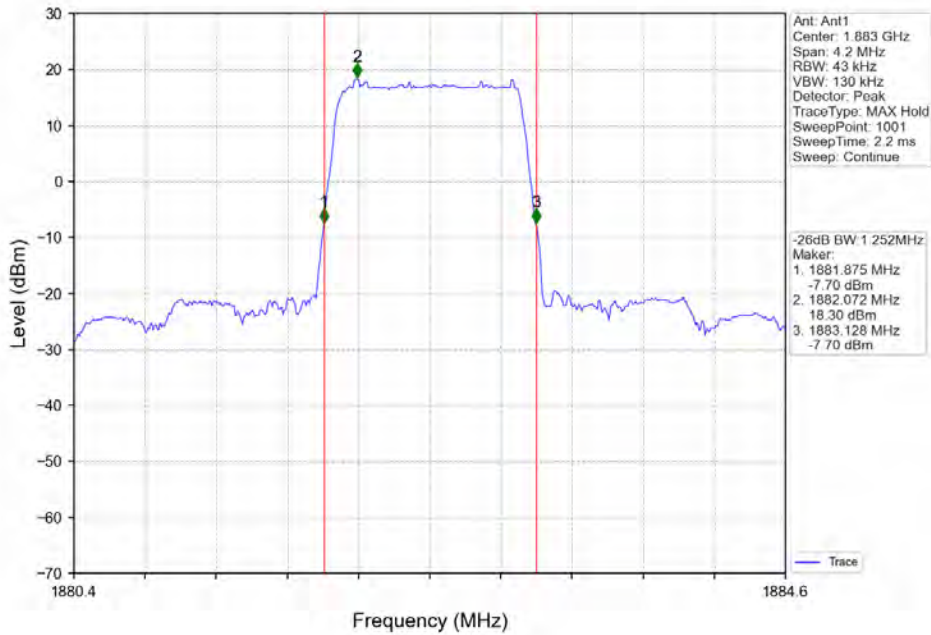

Band 25 1.4MHz 16QAM MCH 1882.5MHz RB 6 0 NTNV

Band 25 1.4MHz 16QAM HCH 1914.3MHz RB 6 0 NTNV

BV 7Layers Communications Technology (Shenzhen) Co. Ltd

No.B102, Dazu Chuangxin Mansion, North of BeiHuan Avenue, North Area, Hi-Tech Industrial Park, Nanshan District, Shenzhen, Guangdong, China