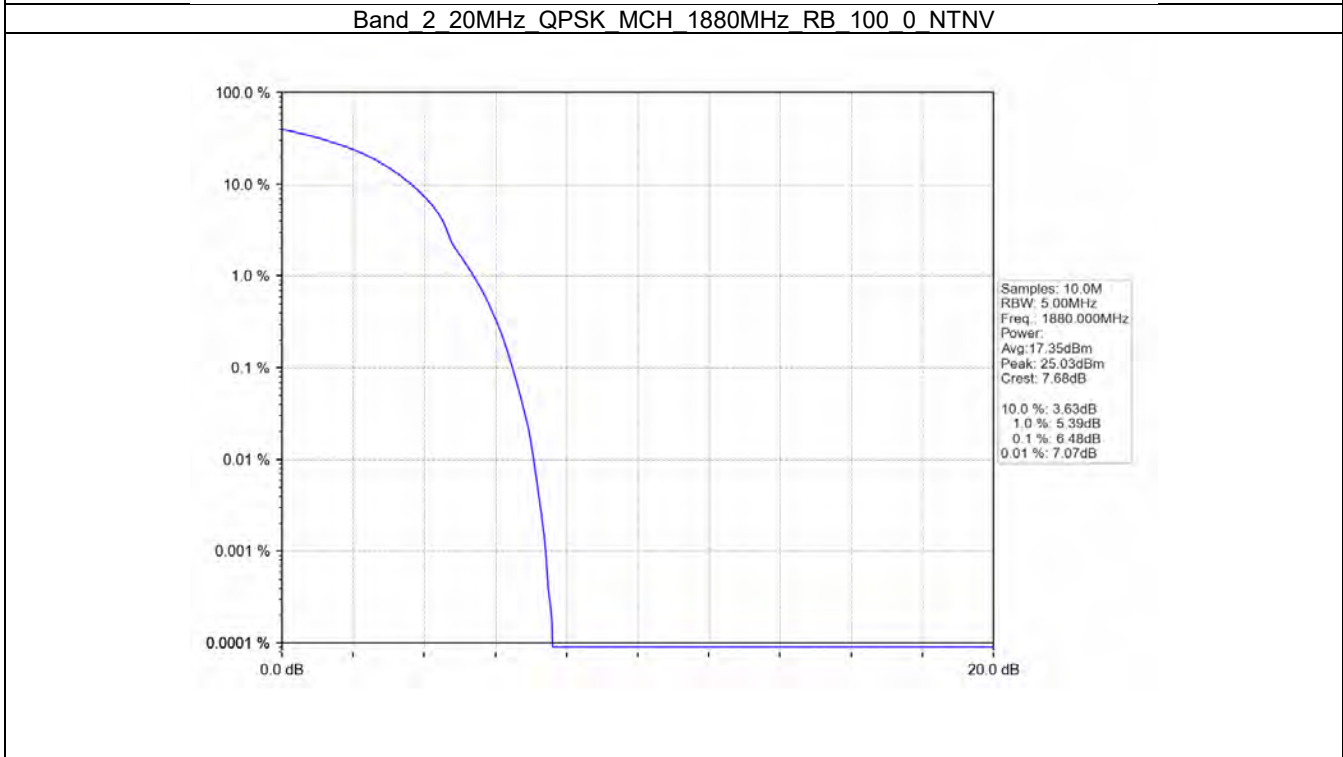

BV 7Layers Communications
Technology (Shenzhen) Co. Ltd

No.B102, Dazu Chuangxin Mansion, North of Beihuan
Avenue, North Area, Hi-Tech Industrial Park, Nanshan
District, Shenzhen, Guangdong, China

Tel: +86 755 8869 6566

Fax: +86 755 8869 6577

Email: customerservice.sw@bureauveritas.com