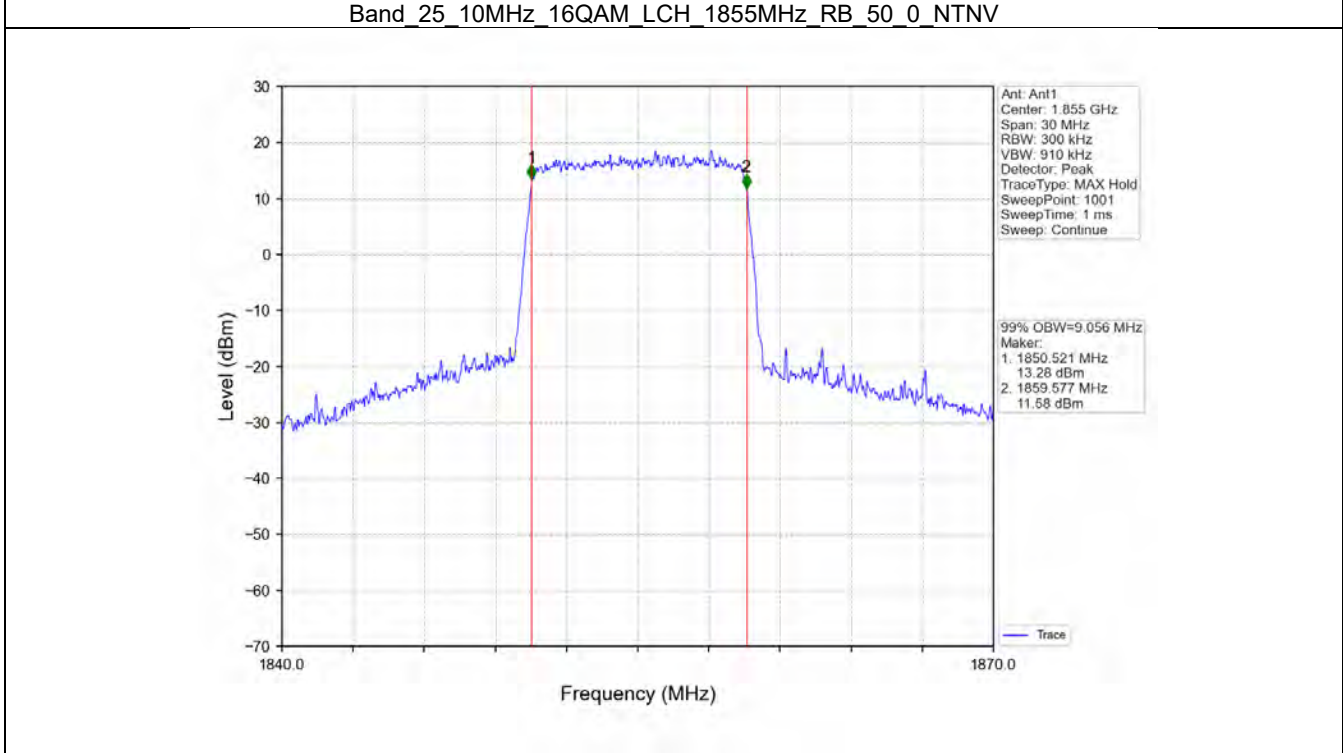

BV 7Layers Communications
Technology (Shenzhen) Co. Ltd

No.B102, Dazu Chuangxin Mansion, North of Beihuan
Avenue, North Area, Hi-Tech Industrial Park, Nanshan
District, Shenzhen, Guangdong, China

Tel: +86 755 8869 6566

Fax: +86 755 8869 6577

Email: customerservice.sw@bureauveritas.com