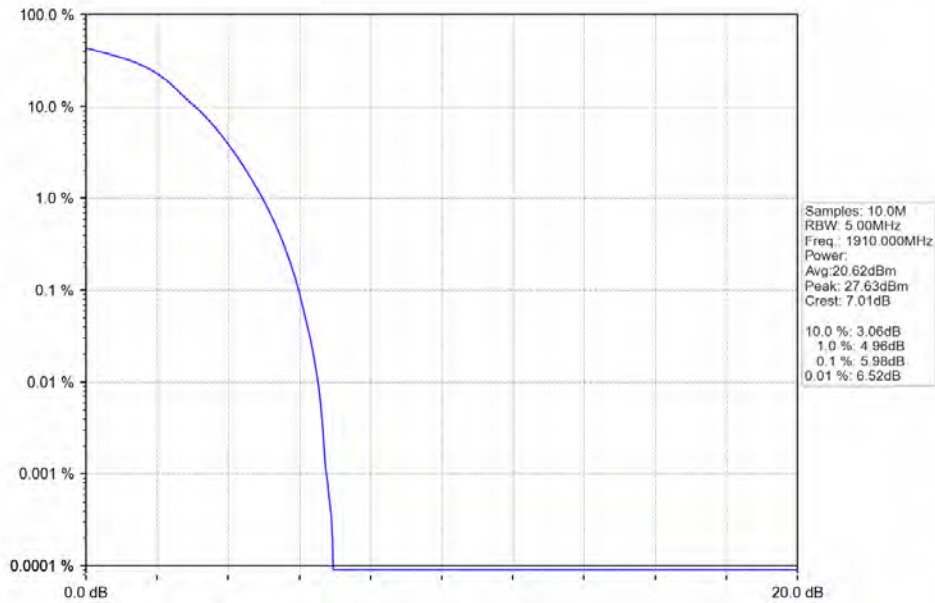

Band 25 10MHz 16QAM HCH 1910MHz RB 50 0 NTNV

BV 7Layers Communications
Technology (Shenzhen) Co. Ltd

No.B102, Dazu Chuangxin Mansion, North of Beihuan
Avenue, North Area, Hi-Tech Industrial Park, Nanshan
District, Shenzhen, Guangdong, China

Tel: +86 755 8869 6566

Fax: +86 755 8869 6577

Email: customerservice.sw@bureauveritas.com