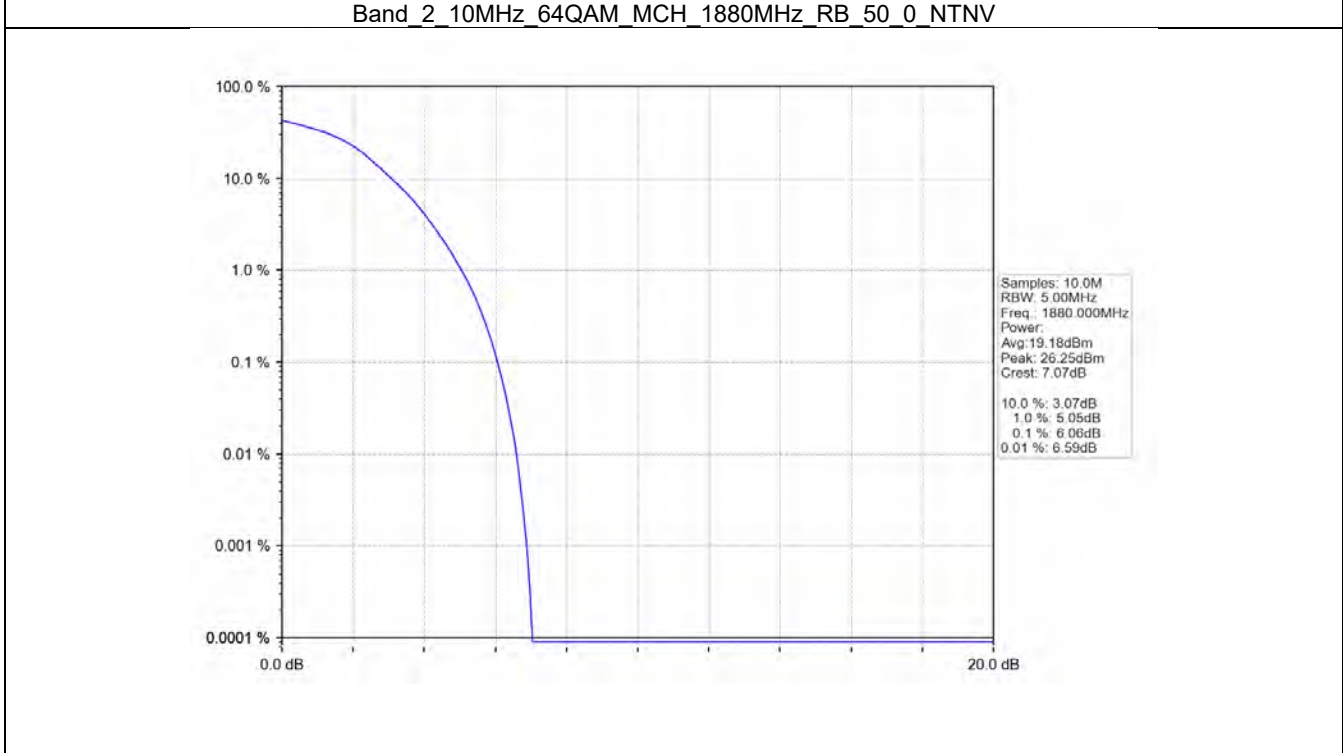

BV 7Layers Communications
Technology (Shenzhen) Co. Ltd

No.B102, Dazu Chuangxin Mansion, North of Beihuan
Avenue, North Area, Hi-Tech Industrial Park, Nanshan
District, Shenzhen, Guangdong, China

Tel: +86 755 8869 6566

Fax: +86 755 8869 6577

Email: customerservice.sw@bureauveritas.com