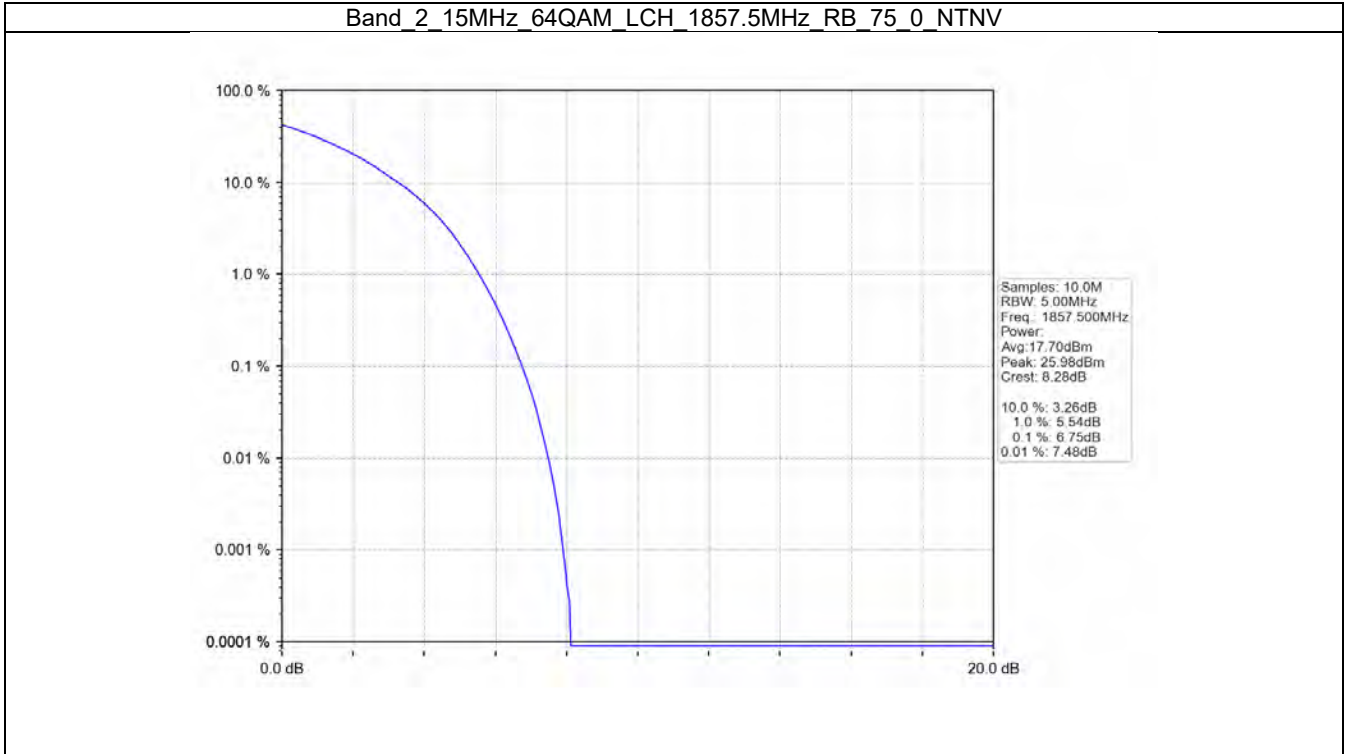

BV 7Layers Communications
Technology (Shenzhen) Co. Ltd

No.B102, Dazu Chuangxin Mansion, North of Beihuan
Avenue, North Area, Hi-Tech Industrial Park, Nanshan
District, Shenzhen, Guangdong, China

Tel: +86 755 8869 6566

Fax: +86 755 8869 6577

Email: customerservice.sw@bureauveritas.com