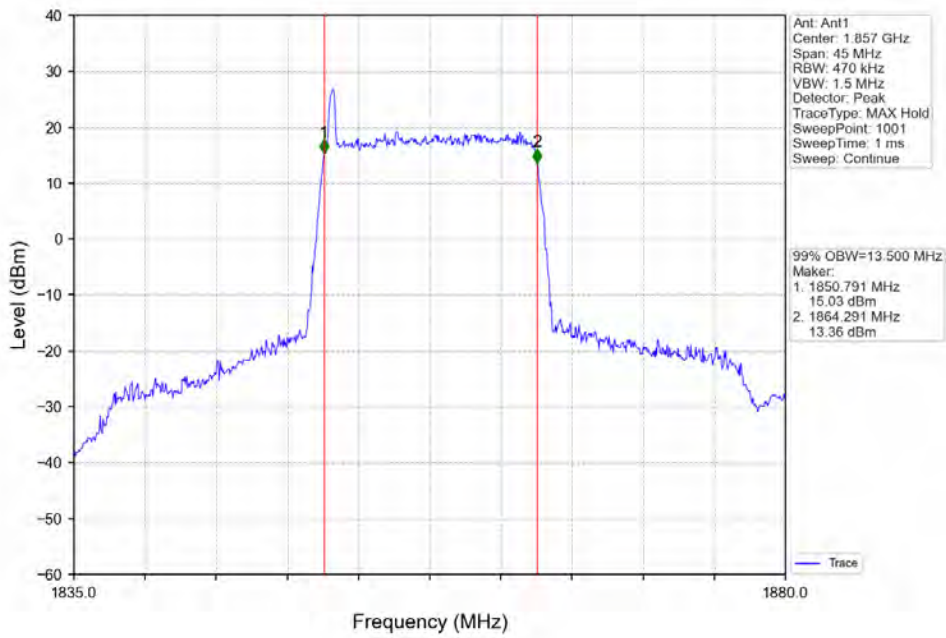

Band_25_15MHz_QPSK_LCH_1857.5MHz_RB_75_0_NTNV