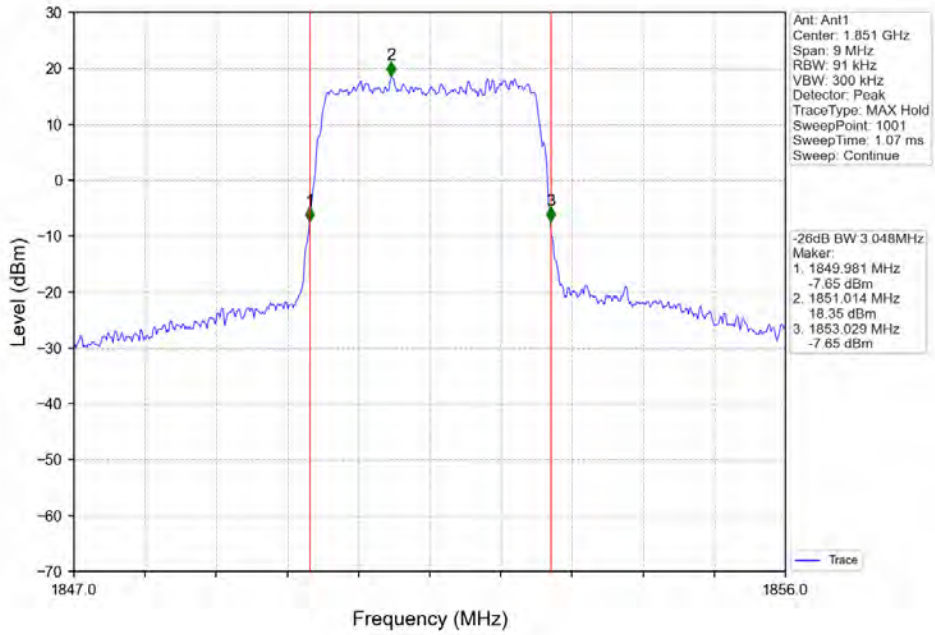

Band_25_3MHz_64QAM_LCH_1851.5MHz_RB_15_0_NTNV