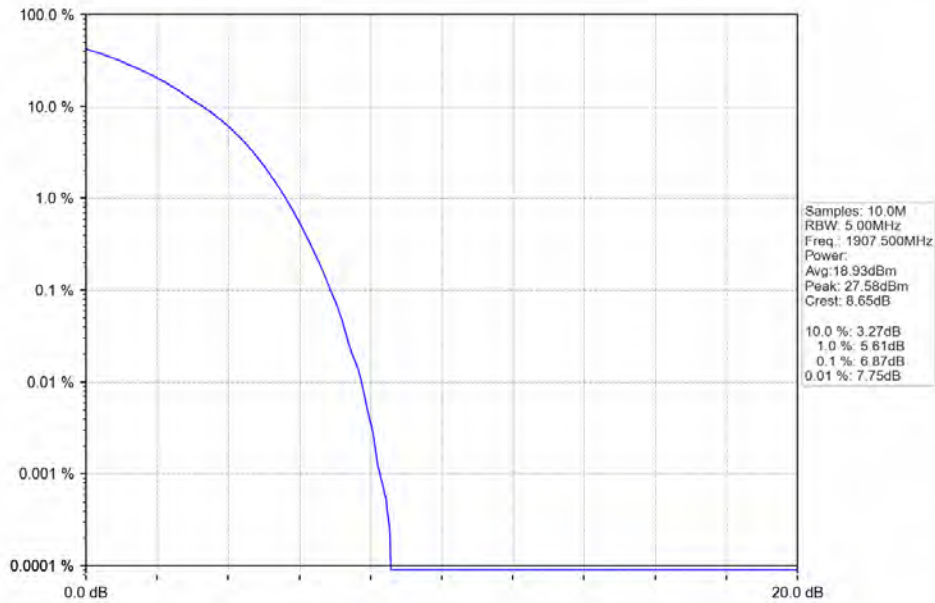

Band 25 15MHz 16QAM HCH 1907.5MHz RB 75 0 NTV

BV 7Layers Communications
Technology (Shenzhen) Co. Ltd

No.B102, Dazu Chuangxin Mansion, North of Beihuan
Avenue, North Area, Hi-Tech Industrial Park, Nanshan
District, Shenzhen, Guangdong, China

Tel: +86 755 8869 6566

Fax: +86 755 8869 6577

Email: customerservice.sw@bureauveritas.com