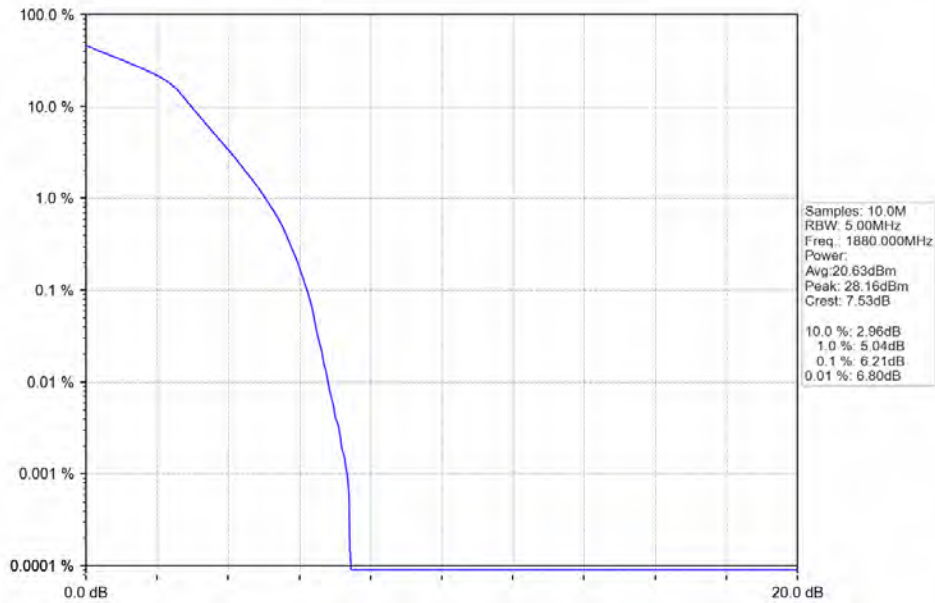

Band 2 1.4MHz 64QAM MCH 1880MHz RB 6 0 NTN

BV 7Layers Communications
Technology (Shenzhen) Co. Ltd

No.B102, Dazu Chuangxin Mansion, North of Beihuan
Avenue, North Area, Hi-Tech Industrial Park, Nanshan
District, Shenzhen, Guangdong, China

Tel: +86 755 8869 6566

Fax: +86 755 8869 6577

Email: customerservice.sw@bureauveritas.com