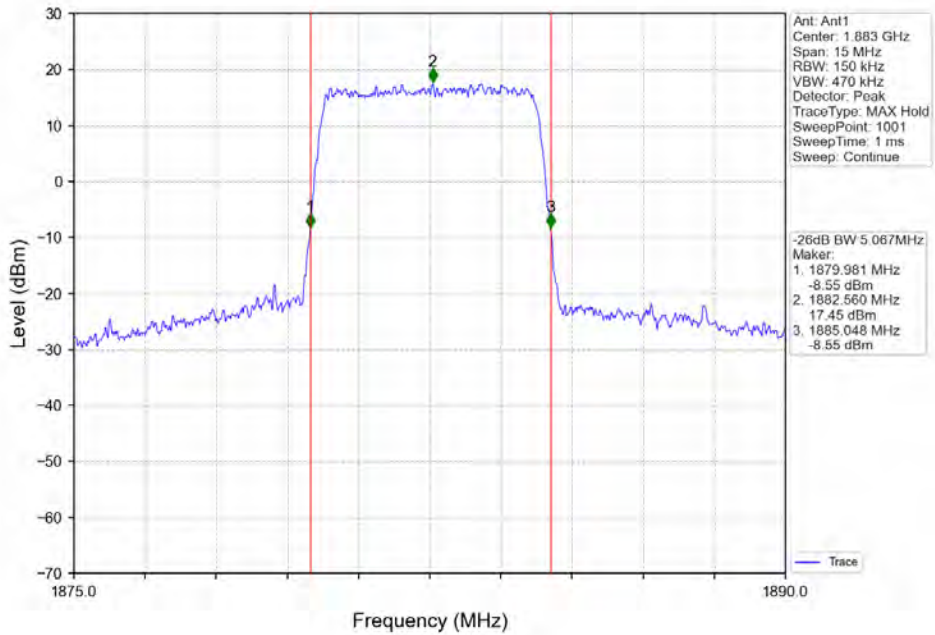

Band\_25\_5MHz\_16QAM\_MCH\_1882.5MHz\_RB\_25\_0\_NTNV

Band\_25\_5MHz\_16QAM\_HCH\_194.0.5MHz\_RB\_25\_0\_NTNV

BV 7Layers Communications  
Technology (Shenzhen) Co. Ltd

No.B102, Dazu Chuangxin Mansion, North of Beihuan  
Avenue, North Area, Hi-Tech Industrial Park, Nanshan  
District, Shenzhen, Guangdong, China