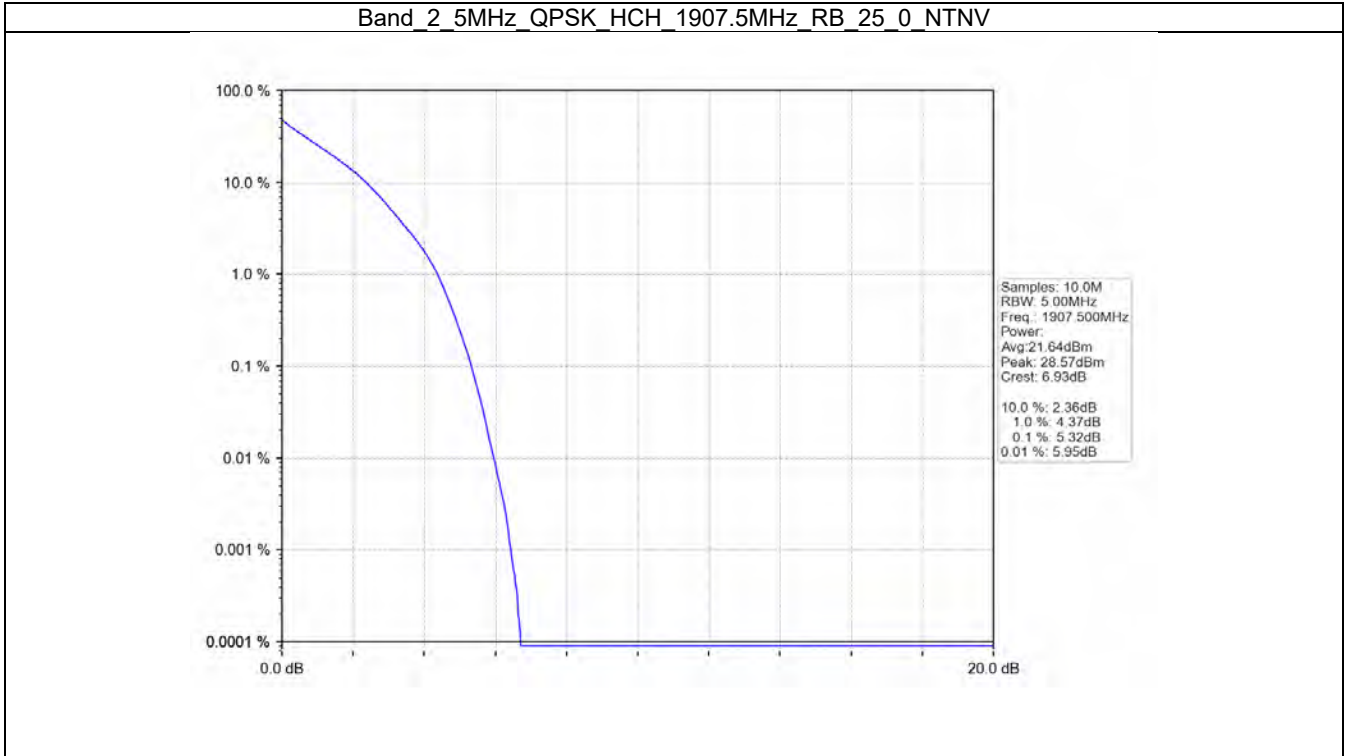

BV 7Layers Communications
Technology (Shenzhen) Co. Ltd

No.B102, Dazu Chuangxin Mansion, North of Beihuan
Avenue, North Area, Hi-Tech Industrial Park, Nanshan
District, Shenzhen, Guangdong, China

Tel: +86 755 8869 6566

Fax: +86 755 8869 6577

Email: customerservice.sw@bureauveritas.com