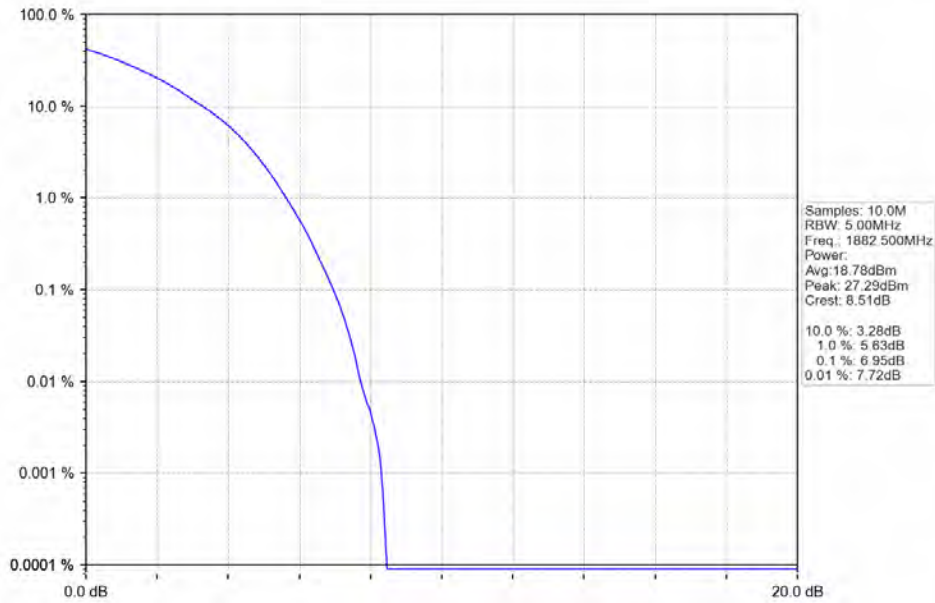

Band_25_15MHz_64QAM_MCH_1882.5MHz_RB_75_0_NTNV

BV 7Layers Communications
Technology (Shenzhen) Co. Ltd

No.B102, Dazu Chuangxin Mansion, North of Beihuan
Avenue, North Area, Hi-Tech Industrial Park, Nanshan
District, Shenzhen, Guangdong, China

Tel: +86 755 8869 6566

Fax: +86 755 8869 6577

Email: customerservice.sw@bureauveritas.com