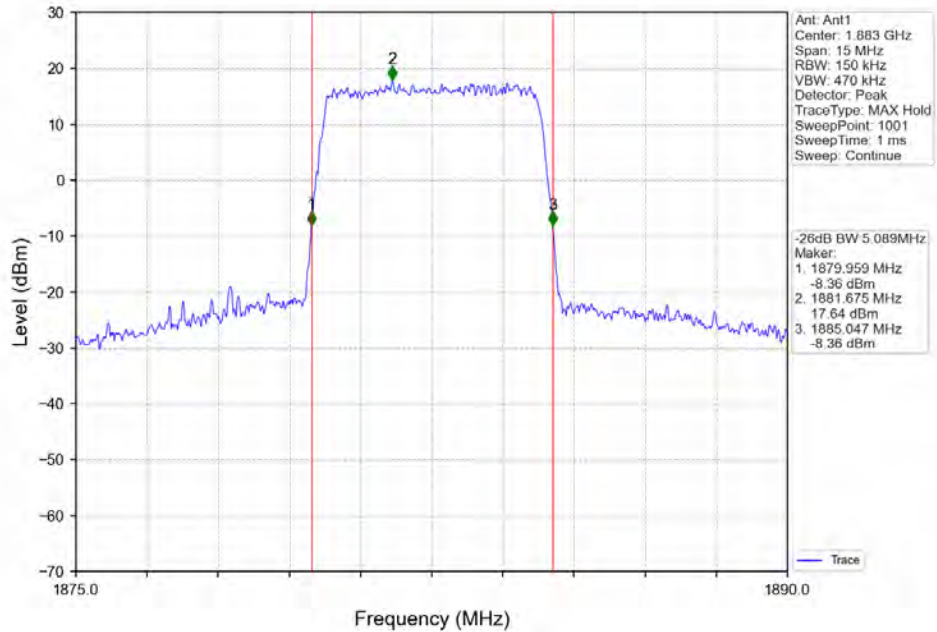

Band_25_5MHz_64QAM_MCH_1882.5MHz_RB_25_0_NTNV

BV 7Layers Communications
Technology (Shenzhen) Co. Ltd

No.B102, Dazu Chuangxin Mansion, North of Beihuan
Avenue, North Area, Hi-Tech Industrial Park, Nanshan
District, Shenzhen, Guangdong, China

Tel: +86 755 8869 6566

Fax: +86 755 8869 6577

Email: customerservice.sw@bureauveritas.com