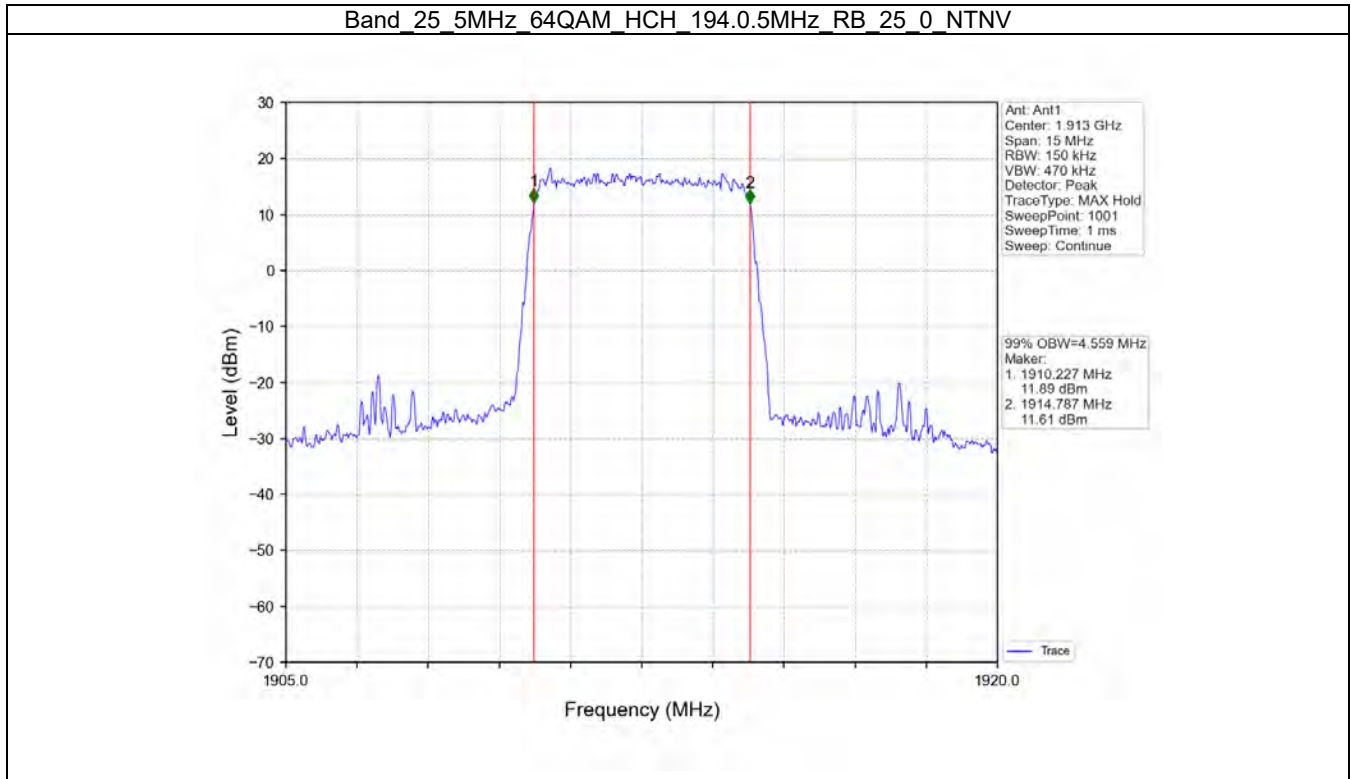

BV 7Layers Communications
Technology (Shenzhen) Co. Ltd

No.B102, Dazu Chuangxin Mansion, North of Beihuan
Avenue, North Area, Hi-Tech Industrial Park, Nanshan
District, Shenzhen, Guangdong, China

Tel: +86 755 8869 6566

Fax: +86 755 8869 6577

Email: customerservice.sw@bureauveritas.com