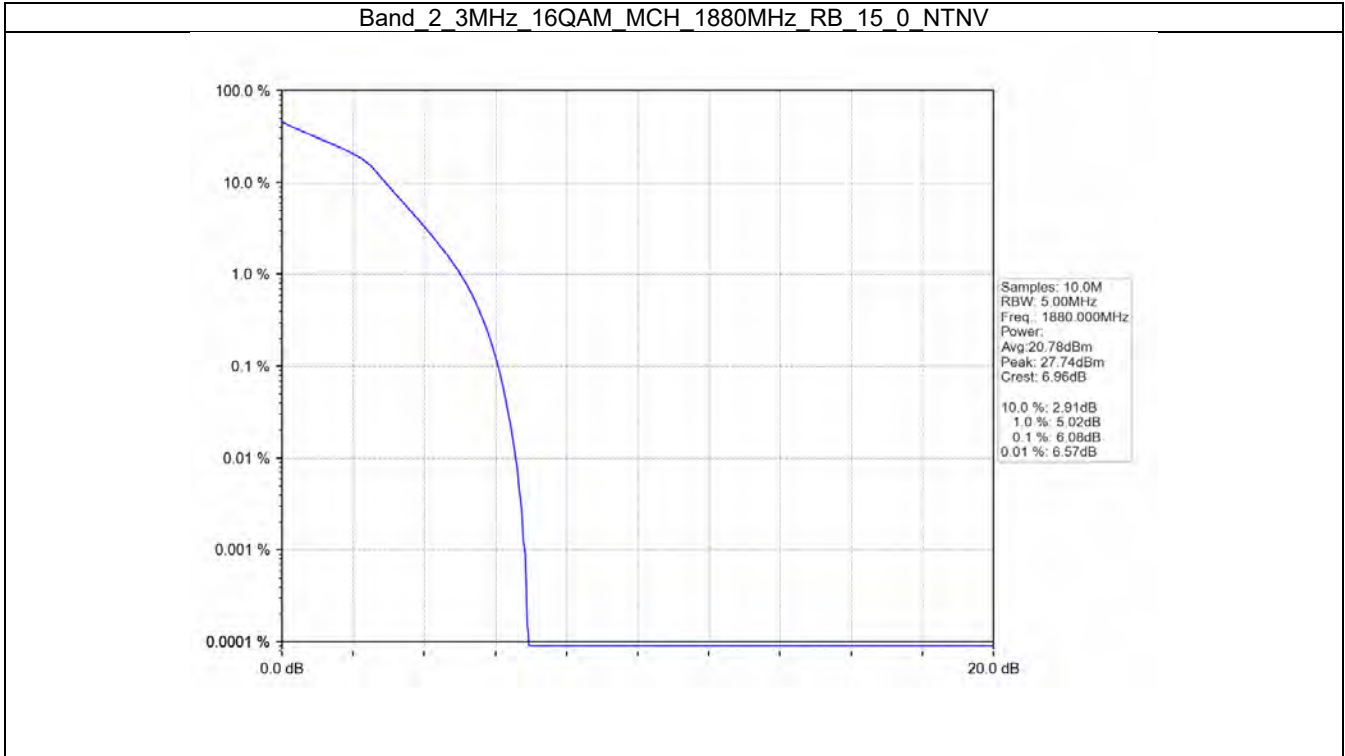

BV 7Layers Communications
Technology (Shenzhen) Co. Ltd

No.B102, Dazu Chuangxin Mansion, North of Beihuan
Avenue, North Area, Hi-Tech Industrial Park, Nanshan
District, Shenzhen, Guangdong, China

Tel: +86 755 8869 6566

Fax: +86 755 8869 6577

Email: customerservice.sw@bureauveritas.com