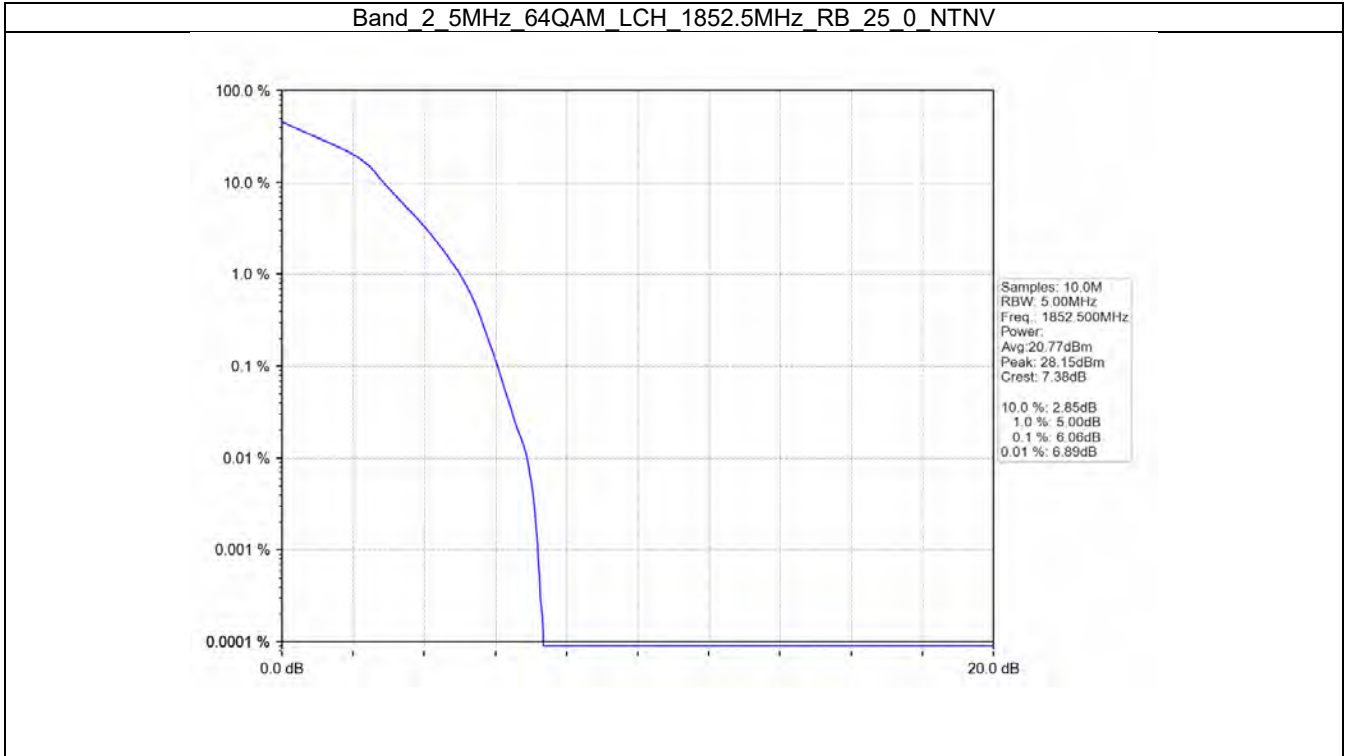

BV 7Layers Communications
Technology (Shenzhen) Co. Ltd

No.B102, Dazu Chuangxin Mansion, North of Beihuan
Avenue, North Area, Hi-Tech Industrial Park, Nanshan
District, Shenzhen, Guangdong, China

Tel: +86 755 8869 6566

Fax: +86 755 8869 6577

Email: customerservice.sw@bureauveritas.com