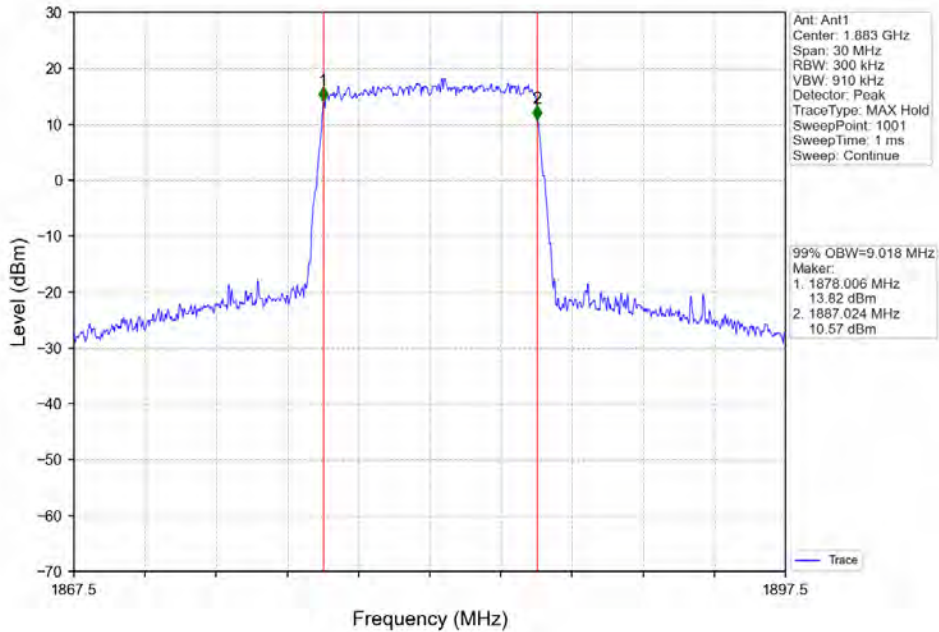

Band 25 10MHz 64QAM LCH 1855MHz RB 50 0 NTN

Band 25 10MHz 64QAM MCH 1882.5MHz RB 50 0 NTN

BV 7Layers Communications  
Technology (Shenzhen) Co. Ltd

No.B102, Dazu Chuangxin Mansion, North of Beihuan  
Avenue, North Area, Hi-Tech Industrial Park, Nanshan  
District, Shenzhen, Guangdong, China