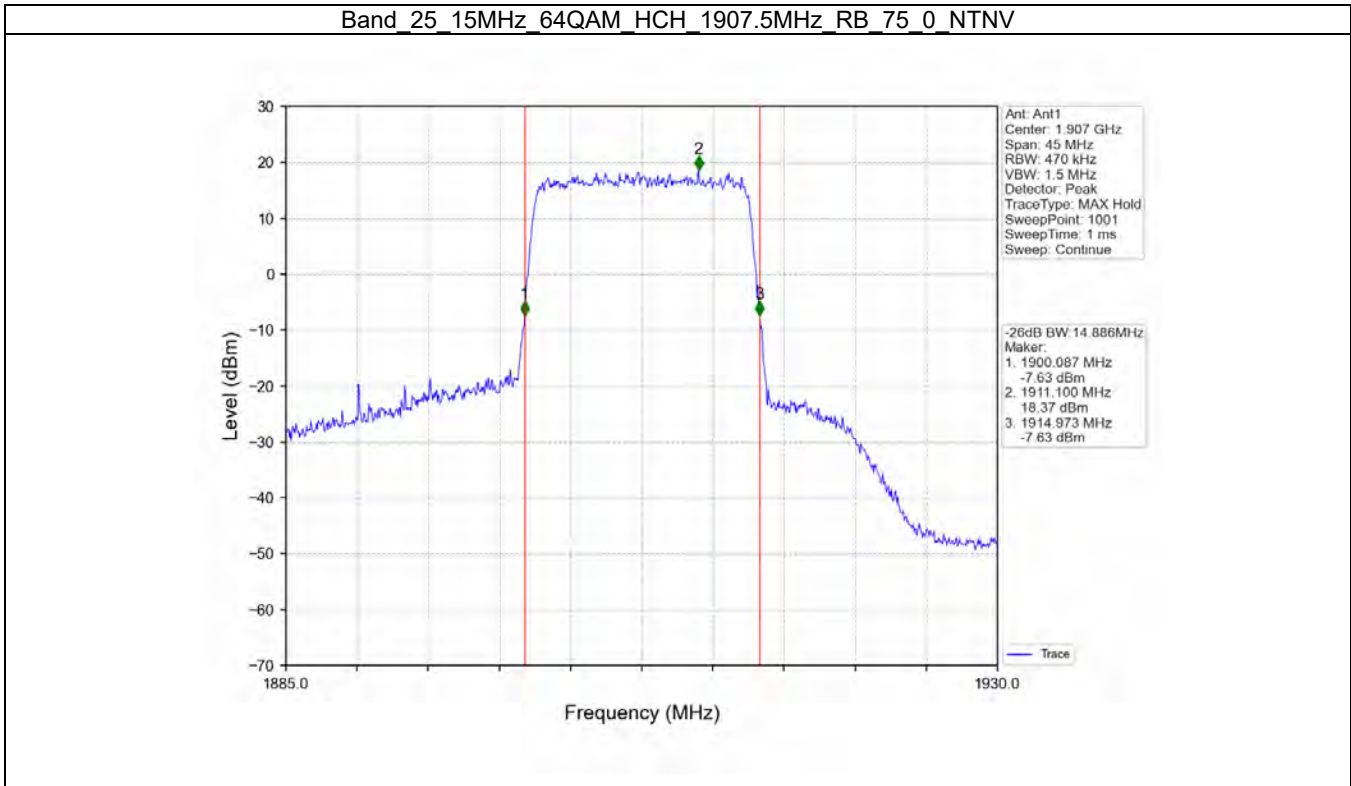

BV 7Layers Communications
Technology (Shenzhen) Co. Ltd

No.B102, Dazu Chuangxin Mansion, North of Beihuan
Avenue, North Area, Hi-Tech Industrial Park, Nanshan
District, Shenzhen, Guangdong, China

Tel: +86 755 8869 6566

Fax: +86 755 8869 6577

Email: customerservice.sw@bureauveritas.com