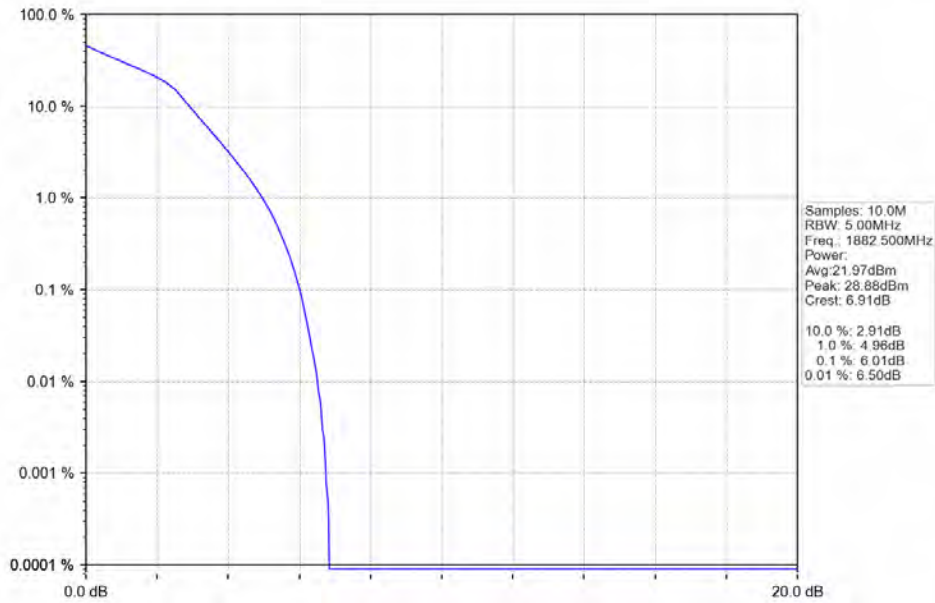

Band_25_3MHz_64QAM_MCH_1882.5MHz_RB_15_0_NTNV

BV 7Layers Communications
Technology (Shenzhen) Co. Ltd

No.B102, Dazu Chuangxin Mansion, North of Beihuan
Avenue, North Area, Hi-Tech Industrial Park, Nanshan
District, Shenzhen, Guangdong, China

Tel: +86 755 8869 6566

Fax: +86 755 8869 6577

Email: customerservice.sw@bureauveritas.com