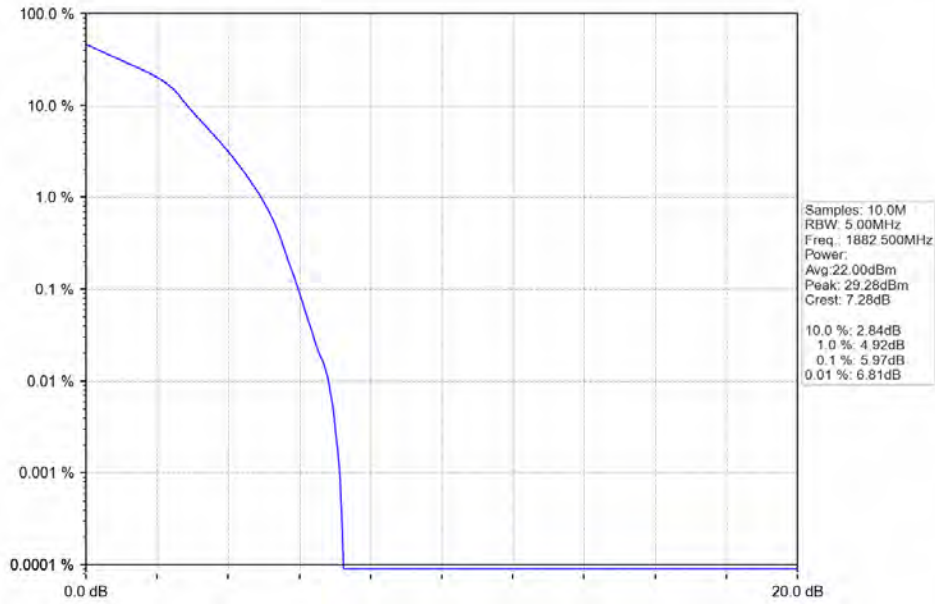

Band 25 5MHz 16QAM MCH 1882.5MHz RB 25 0 NTVN

Band 25 5MHz 16QAM HCH 194.05MHz RB 25 0 NTVN

BV 7Layers Communications  
Technology (Shenzhen) Co. Ltd

No.B102, Dazu Chuangxin Mansion, North of Beihuan  
Avenue, North Area, Hi-Tech Industrial Park, Nanshan  
District, Shenzhen, Guangdong, China