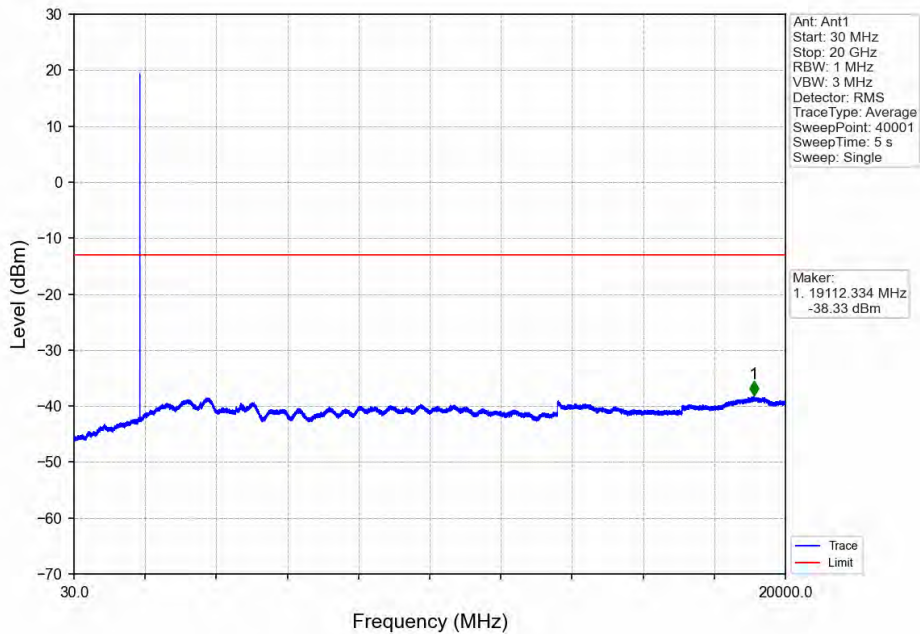

PCS1900_EGPRS_MCH_1880MHz_NTNV

BV 7Layers Communications
Technology (Shenzhen) Co. Ltd

No.B102, Dazu Chuangxin Mansion, North of Beihuan
Avenue, North Area, Hi-Tech Industrial Park, Nanshan
District, Shenzhen, Guangdong, China

Tel: +86 755 8869 6566

Fax: +86 755 8869 6577

Email: customerservice.sw@bureauveritas.com