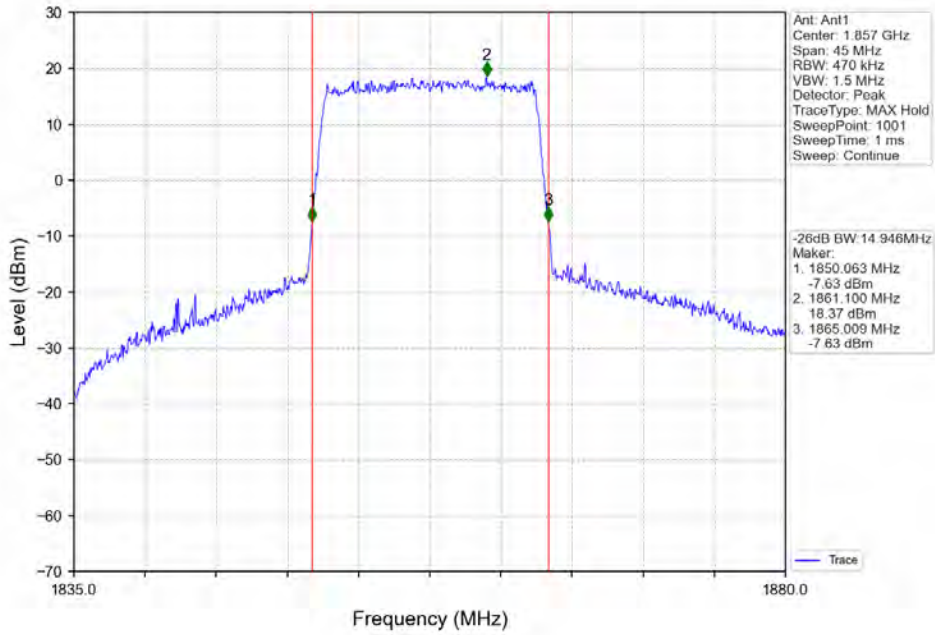

Band_25_15MHz_64QAM_LCH_1857.5MHz_RB_75_0_NTNV