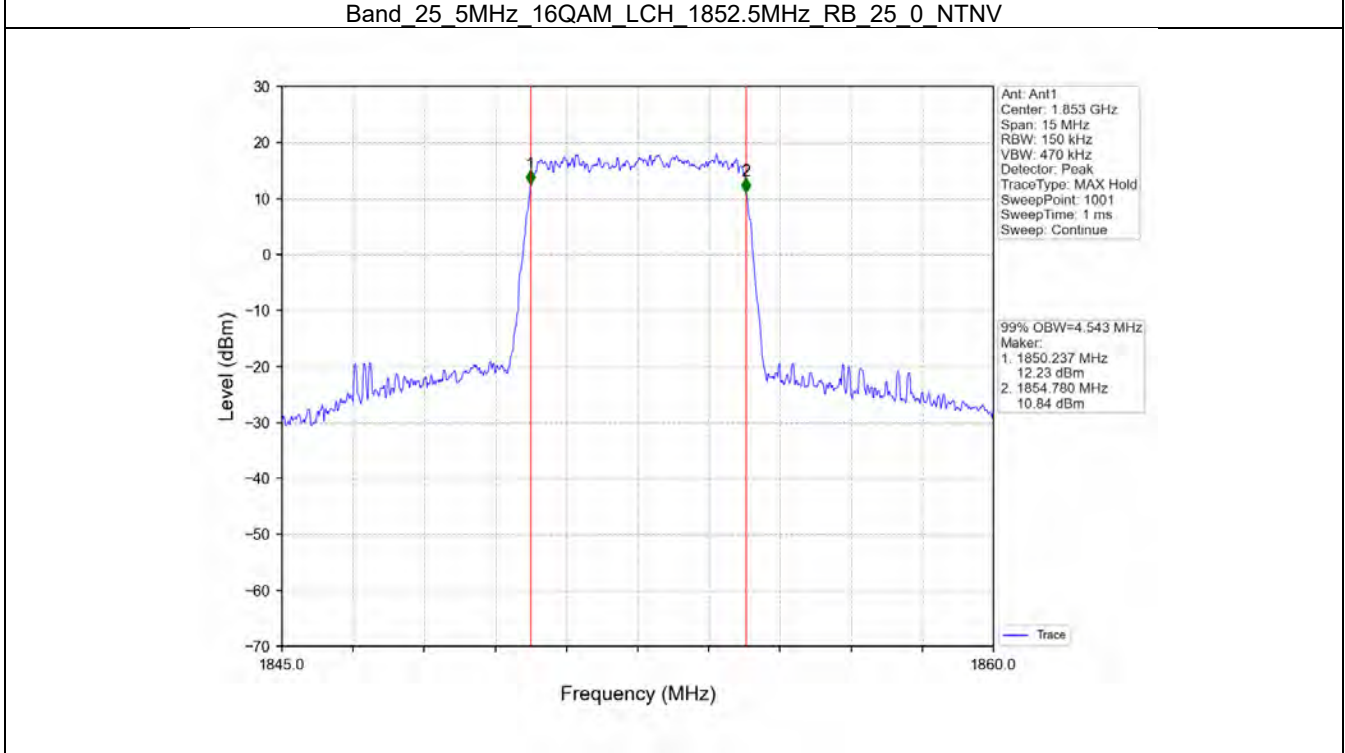

BV 7Layers Communications
Technology (Shenzhen) Co. Ltd

No.B102, Dazu Chuangxin Mansion, North of Beihuan
Avenue, North Area, Hi-Tech Industrial Park, Nanshan
District, Shenzhen, Guangdong, China

Tel: +86 755 8869 6566

Fax: +86 755 8869 6577

Email: customerservice.sw@bureauveritas.com