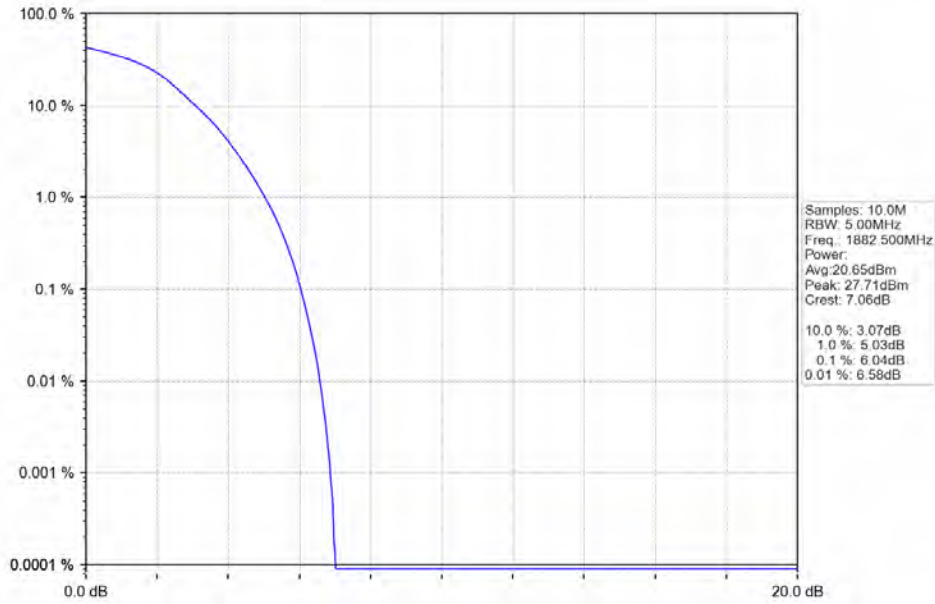

Band 25 10MHz 16QAM MCH 1882.5MHz RB 50 0 NTNV