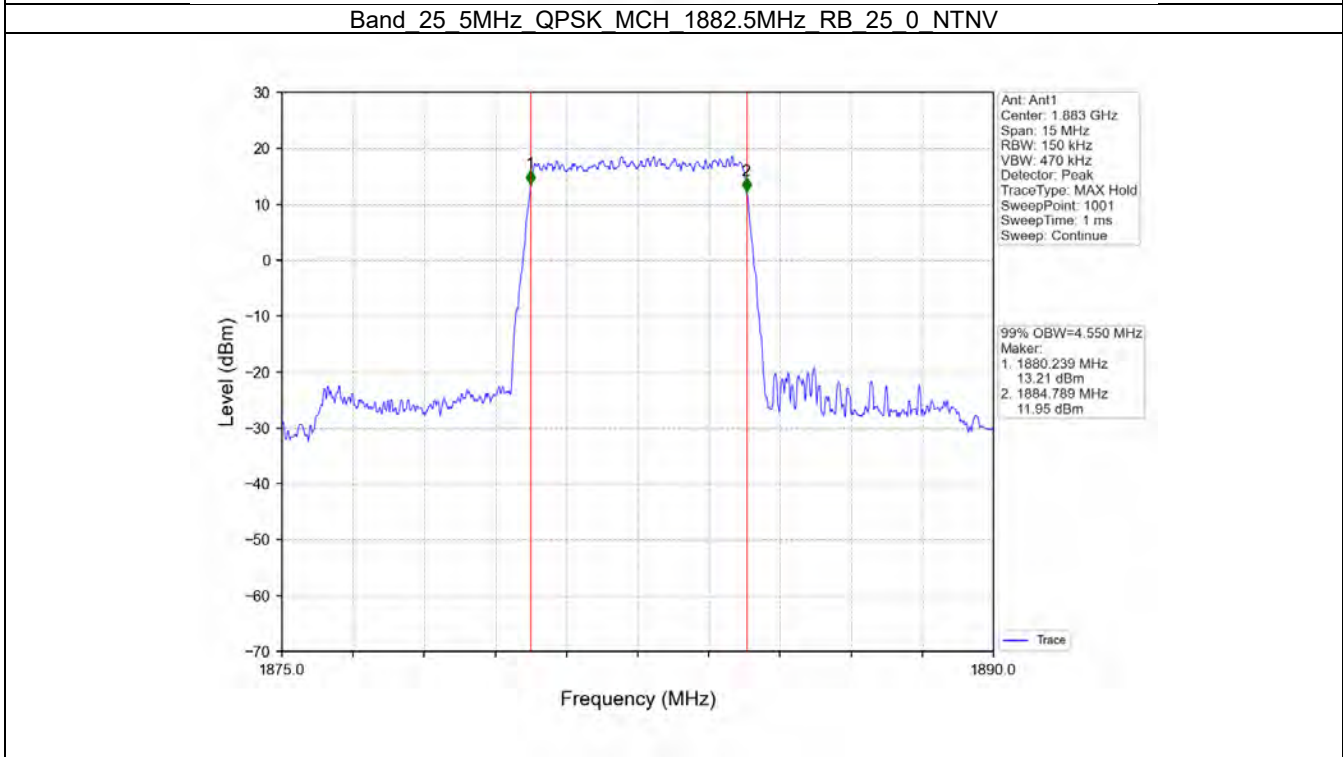

BV 7Layers Communications
Technology (Shenzhen) Co. Ltd

No.B102, Dazu Chuangxin Mansion, North of Beihuan
Avenue, North Area, Hi-Tech Industrial Park, Nanshan
District, Shenzhen, Guangdong, China

Tel: +86 755 8869 6566

Fax: +86 755 8869 6577

Email: customerservice.sw@bureauveritas.com