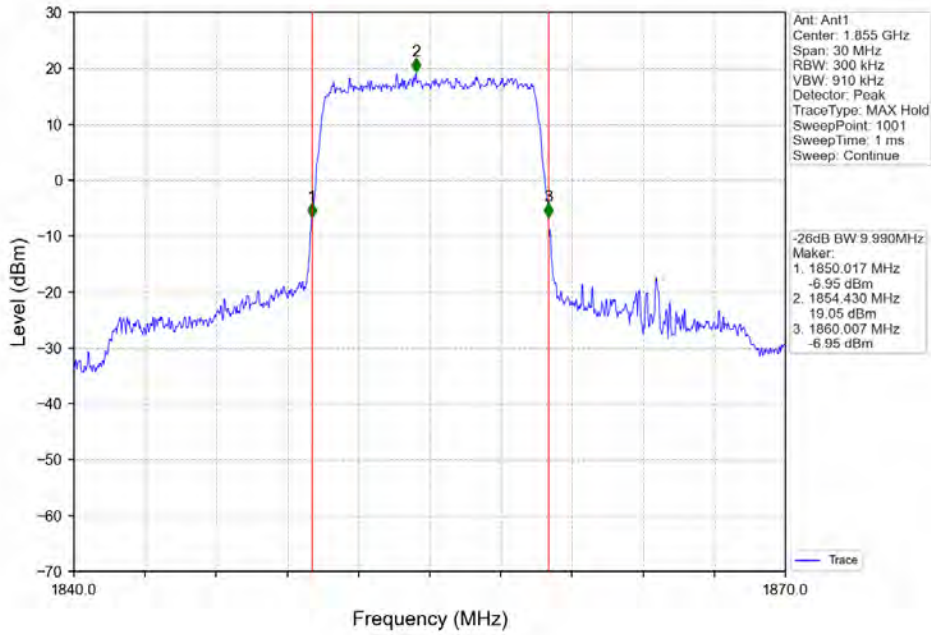

Band_25_10MHz_QPSK_LCH_1855MHz_RB_50_0_NTNV