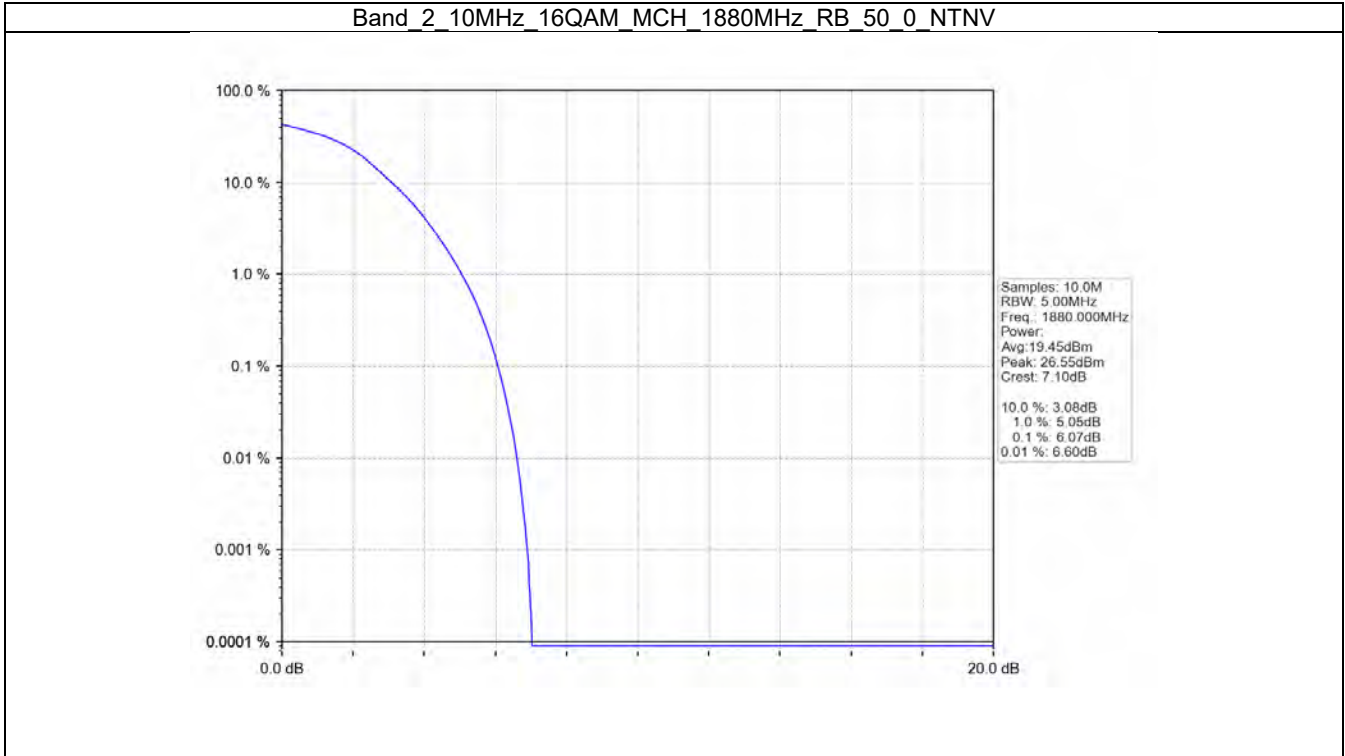

BV 7Layers Communications
Technology (Shenzhen) Co. Ltd

No.B102, Dazu Chuangxin Mansion, North of Beihuan
Avenue, North Area, Hi-Tech Industrial Park, Nanshan
District, Shenzhen, Guangdong, China

Tel: +86 755 8869 6566

Fax: +86 755 8869 6577

Email: customerservice.sw@bureauveritas.com