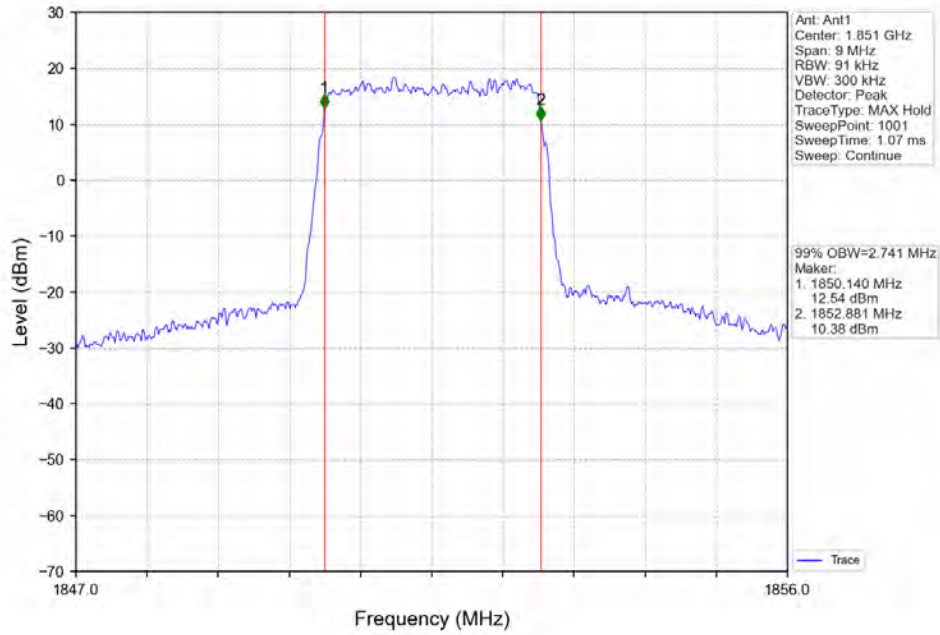

Band\_25\_3MHz\_64QAM\_LCH\_1851.5MHz\_RB\_15\_0\_NTNV

Band\_25\_3MHz\_64QAM\_MCH\_1882.5MHz\_RB\_15\_0\_NTNV

BV 7Layers Communications  
Technology (Shenzhen) Co. Ltd

No.B102, Dazu Chuangxin Mansion, North of Beihuan  
Avenue, North Area, Hi-Tech Industrial Park, Nanshan  
District, Shenzhen, Guangdong, China