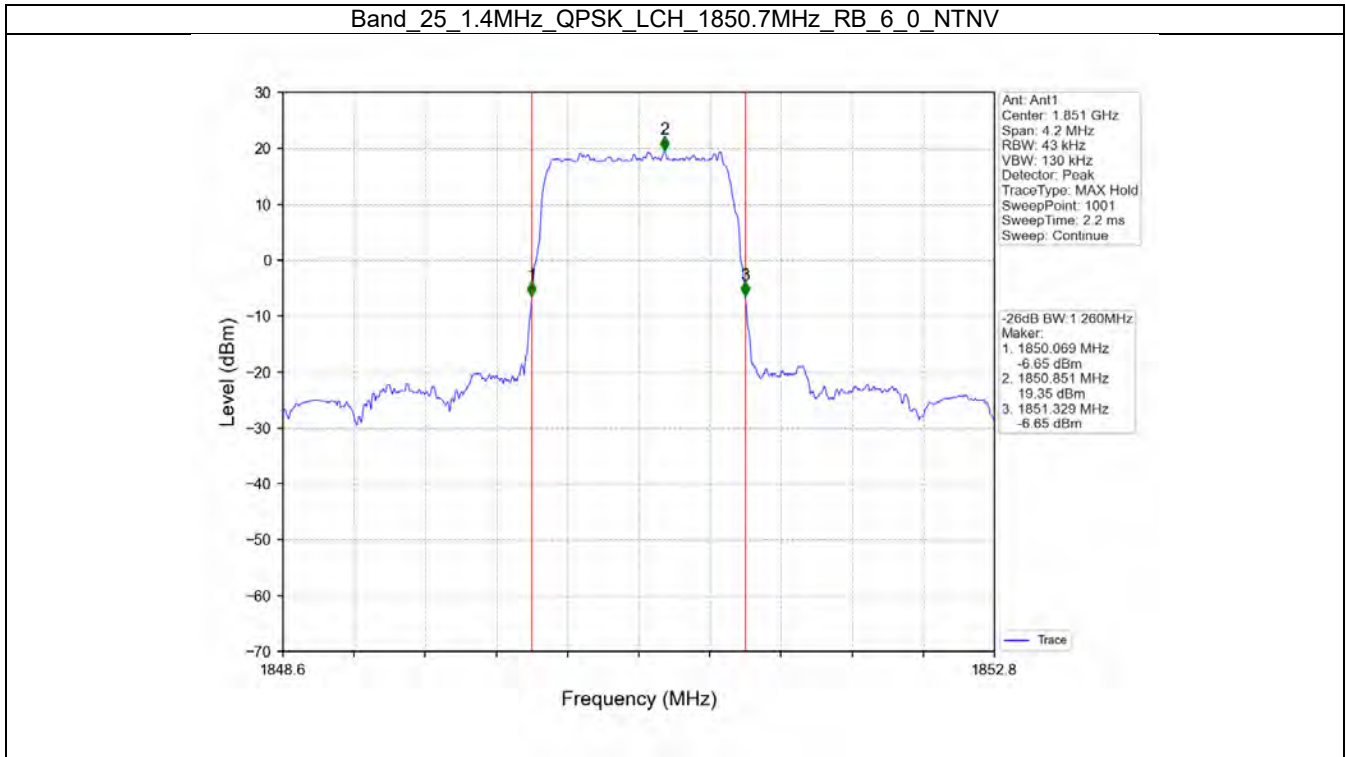

2.8.2 Test Graph

BV 7Layers Communications
Technology (Shenzhen) Co. Ltd

No.B102, Dazu Chuangxin Mansion, North of Beihuan
Avenue, North Area, Hi-Tech Industrial Park, Nanshan
District, Shenzhen, Guangdong, China

Tel: +86 755 8869 6566

Fax: +86 755 8869 6577

Email: customerservice.sw@bureauveritas.com