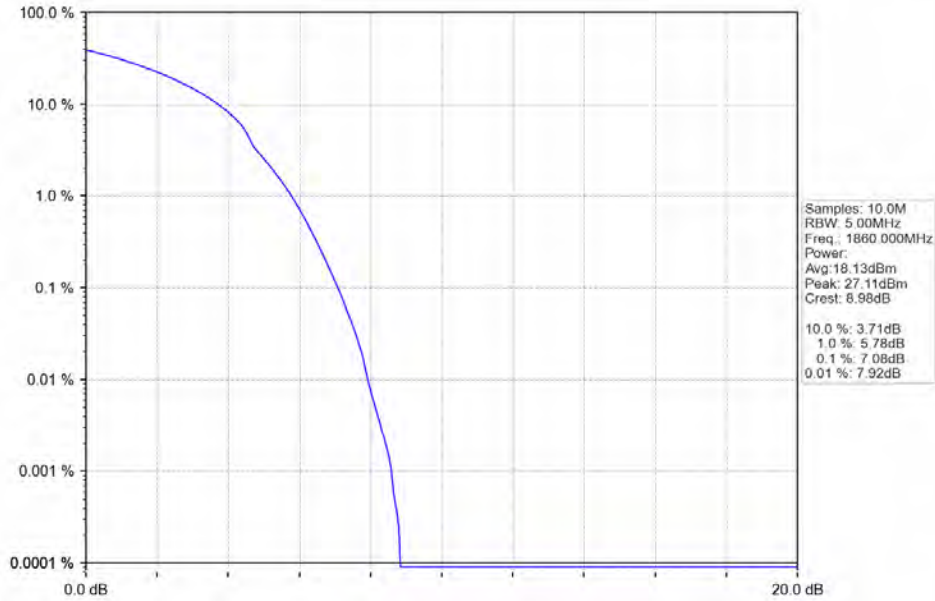

Band_25_20MHz_64QAM_LCH_1860MHz_RB_100_0_NTNV