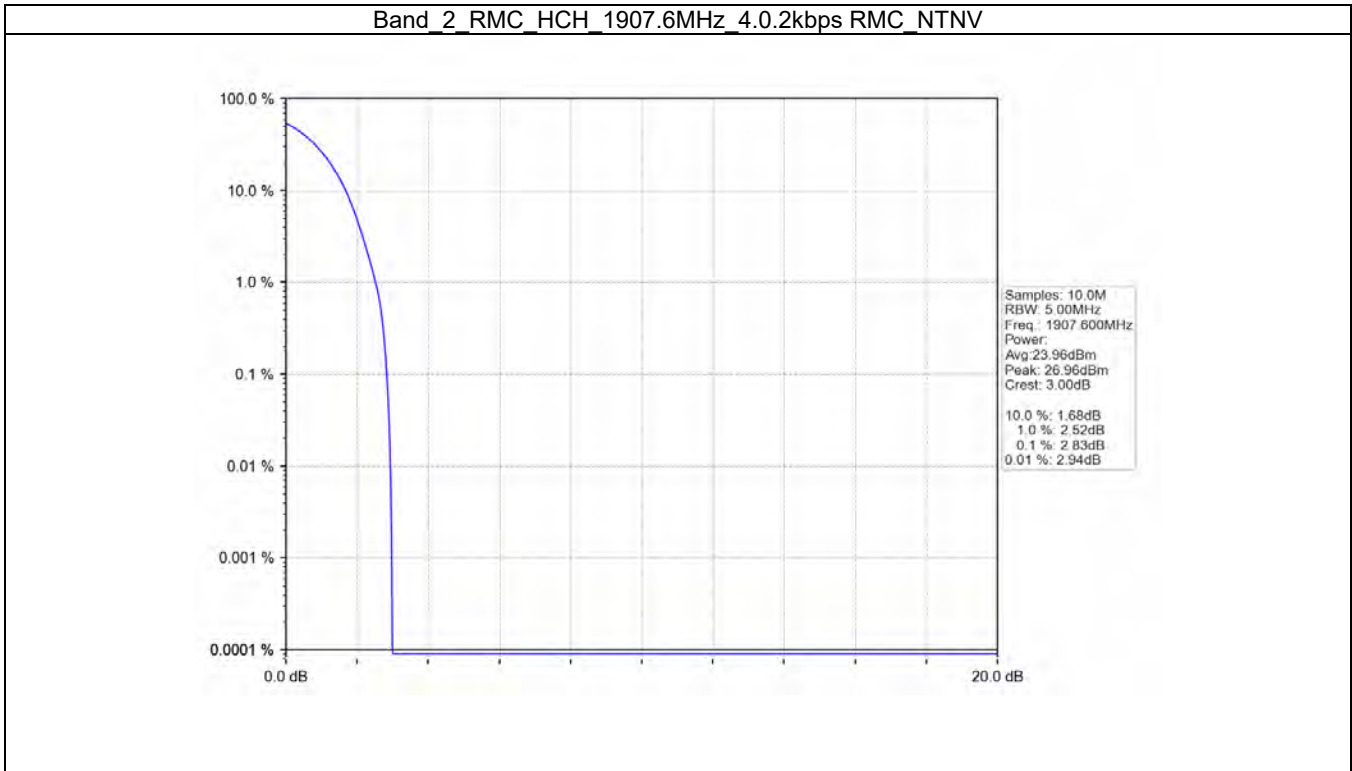

3.3 LTE Band 2

3.3.1 Test Result

Band: 2 / Bandwidth: 1.4MHz / NTNV							
Modulation	RB Allocation		Peak-Average Ratio (dB)				Verdict
	Size	Offset	LCH	MCH	HCH	Limit	
QPSK	6	0	5.52	5.49	5.48	<=13	Pass
16QAM	6	0	6.20	6.20	6.14	<=13	Pass
64QAM	6	0	6.18	6.21	6.15	<=13	Pass
Band: 2 / Bandwidth: 3MHz / NTNV							
Modulation	RB Allocation		Peak-Average Ratio (dB)				Verdict
	Size	Offset	LCH	MCH	HCH	Limit	
QPSK	15	0	5.40	5.34	5.33	<=13	Pass
16QAM	15	0	6.4.0	6.08	6.05	<=13	Pass
64QAM	15	0	6.4.0	6.07	6.06	<=13	Pass
Band: 2 / Bandwidth: 5MHz / NTNV							
Modulation	RB Allocation		Peak-Average Ratio (dB)				Verdict
	Size	Offset	LCH	MCH	HCH	Limit	
QPSK	25	0	5.42	5.36	5.32	<=13	Pass
16QAM	25	0	6.10	6.04	6.06	<=13	Pass
64QAM	25	0	6.06	6.06	6.05	<=13	Pass
Band: 2 / Bandwidth: 10MHz / NTNV							
Modulation	RB Allocation		Peak-Average Ratio (dB)				Verdict
	Size	Offset	LCH	MCH	HCH	Limit	
QPSK	50	0	4.57	4.56	4.61	<=13	Pass
16QAM	50	0	6.07	6.07	6.00	<=13	Pass
64QAM	50	0	6.06	6.06	6.01	<=13	Pass
Band: 2 / Bandwidth: 15MHz / NTNV							
Modulation	RB Allocation		Peak-Average Ratio (dB)				Verdict
	Size	Offset	LCH	MCH	HCH	Limit	
QPSK	75	0	5.74	5.81	5.77	<=13	Pass
16QAM	75	0	6.74	6.95	6.85	<=13	Pass
64QAM	75	0	6.75	6.99	6.86	<=13	Pass
Band: 2 / Bandwidth: 20MHz / NTNV							
Modulation	RB Allocation		Peak-Average Ratio (dB)				Verdict
	Size	Offset	LCH	MCH	HCH	Limit	
QPSK	100	0	6.32	6.48	6.38	<=13	Pass
16QAM	100	0	7.04	7.24	7.15	<=13	Pass
64QAM	100	0	7.03	7.25	7.13	<=13	Pass