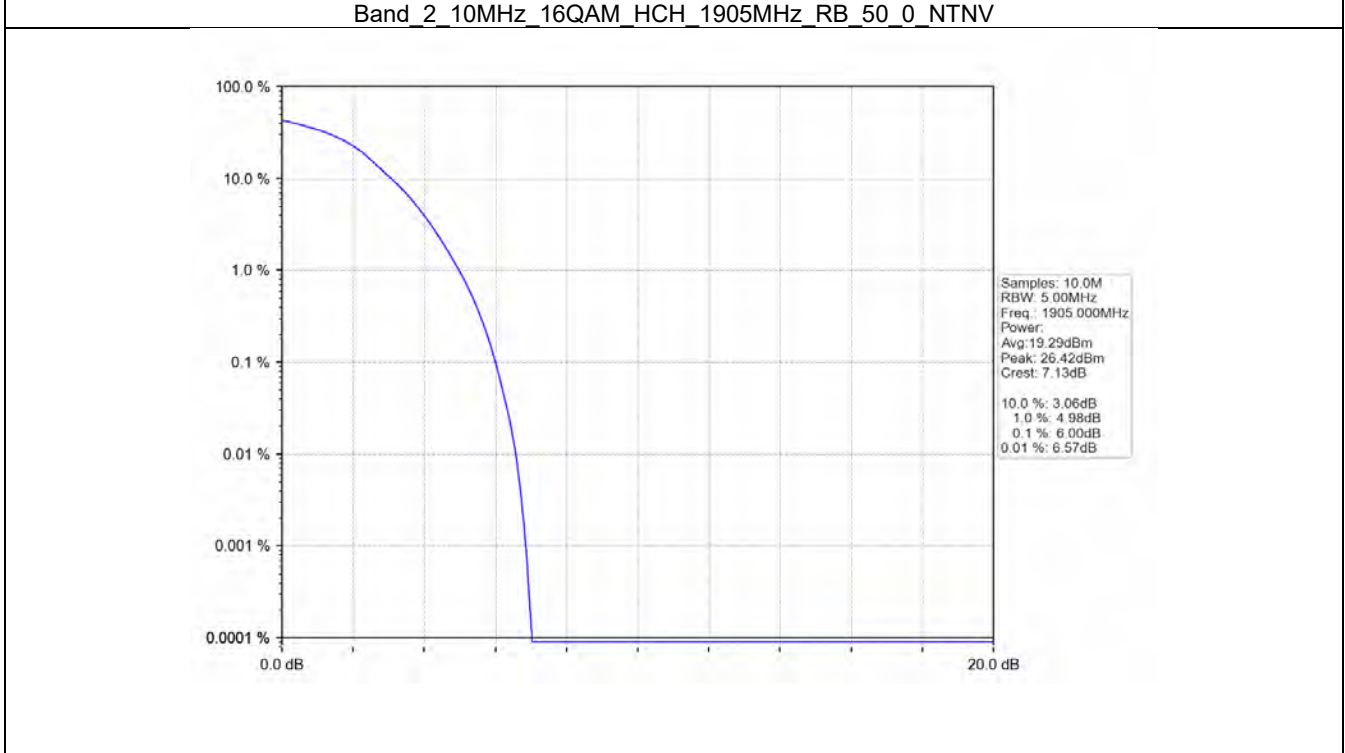

BV 7Layers Communications
Technology (Shenzhen) Co. Ltd

No.B102, Dazu Chuangxin Mansion, North of Beihuan
Avenue, North Area, Hi-Tech Industrial Park, Nanshan
District, Shenzhen, Guangdong, China

Tel: +86 755 8869 6566

Fax: +86 755 8869 6577

Email: customerservice.sw@bureauveritas.com