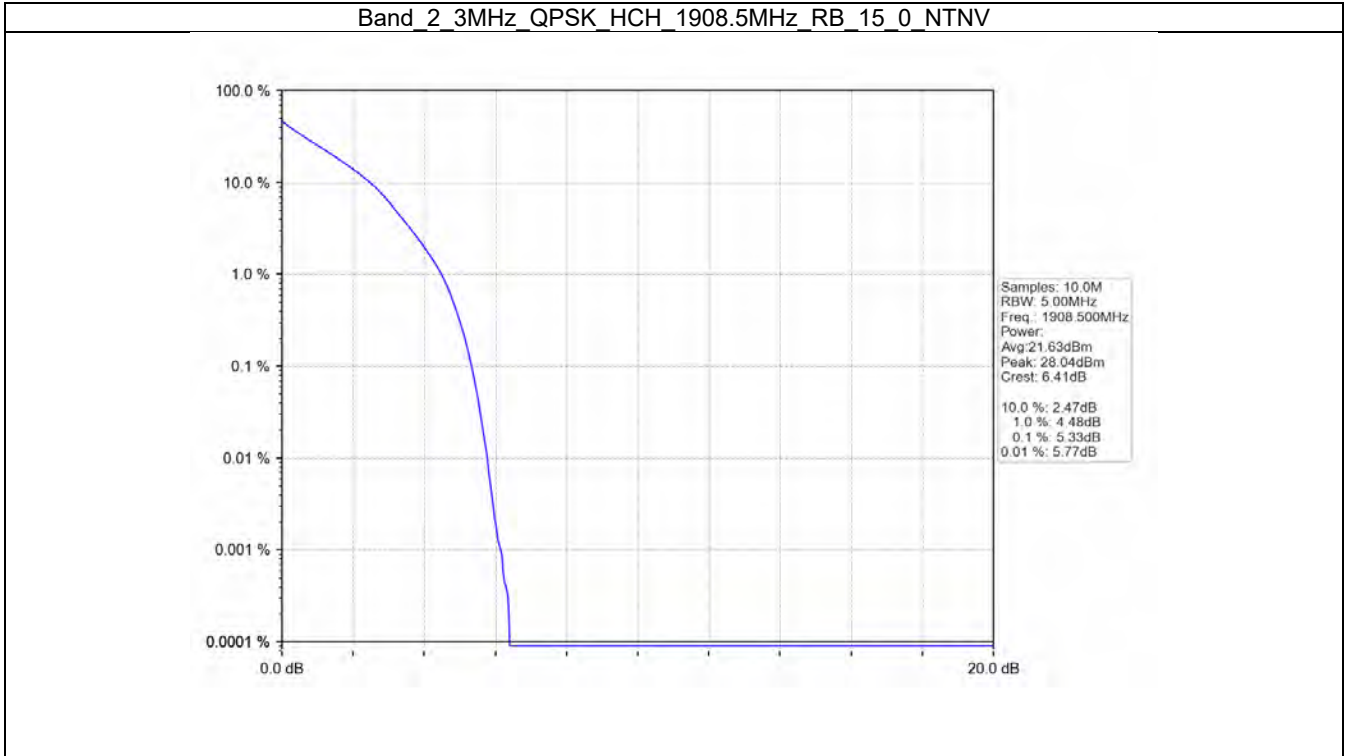

BV 7Layers Communications
Technology (Shenzhen) Co. Ltd

No.B102, Dazu Chuangxin Mansion, North of Beihuan
Avenue, North Area, Hi-Tech Industrial Park, Nanshan
District, Shenzhen, Guangdong, China

Tel: +86 755 8869 6566

Fax: +86 755 8869 6577

Email: customerservice.sw@bureauveritas.com