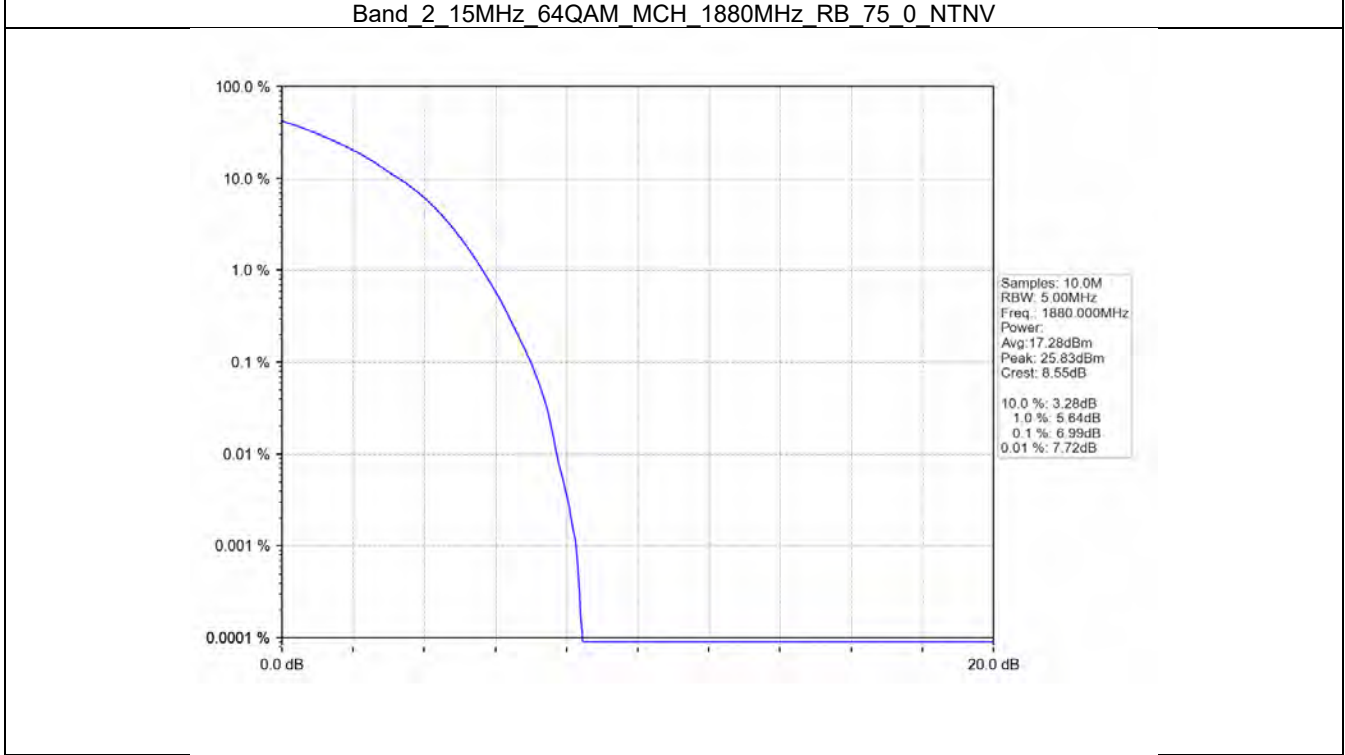

BV 7Layers Communications
Technology (Shenzhen) Co. Ltd

No.B102, Dazu Chuangxin Mansion, North of Beihuan
Avenue, North Area, Hi-Tech Industrial Park, Nanshan
District, Shenzhen, Guangdong, China

Tel: +86 755 8869 6566

Fax: +86 755 8869 6577

Email: customerservice.sw@bureauveritas.com