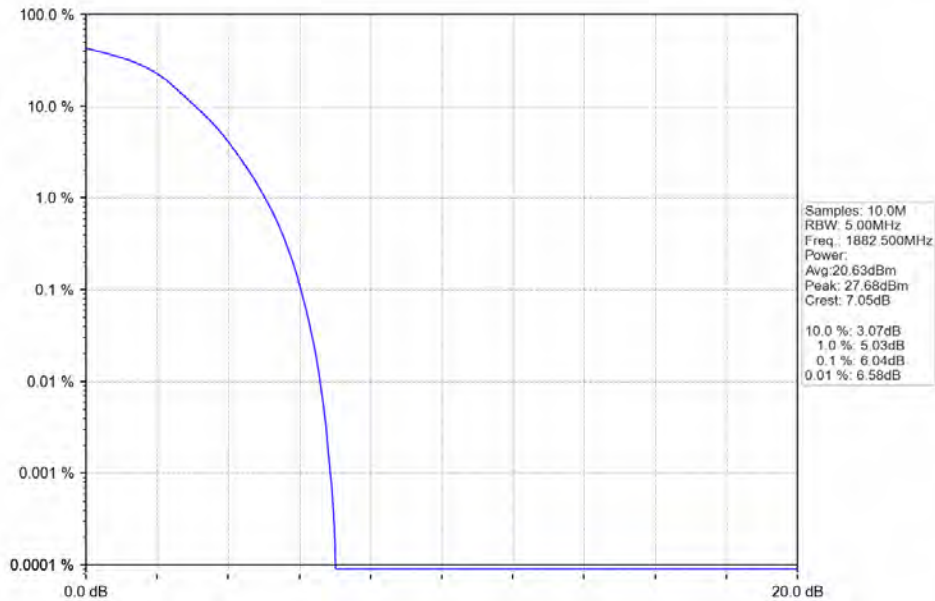

Band 25_10MHz_64QAM_MCH_1882.5MHz_RB_50_0_NTNV

BV 7Layers Communications
Technology (Shenzhen) Co. Ltd

No.B102, Dazu Chuangxin Mansion, North of Beihuan
Avenue, North Area, Hi-Tech Industrial Park, Nanshan
District, Shenzhen, Guangdong, China

Tel: +86 755 8869 6566

Fax: +86 755 8869 6577

Email: customerservice.sw@bureauveritas.com