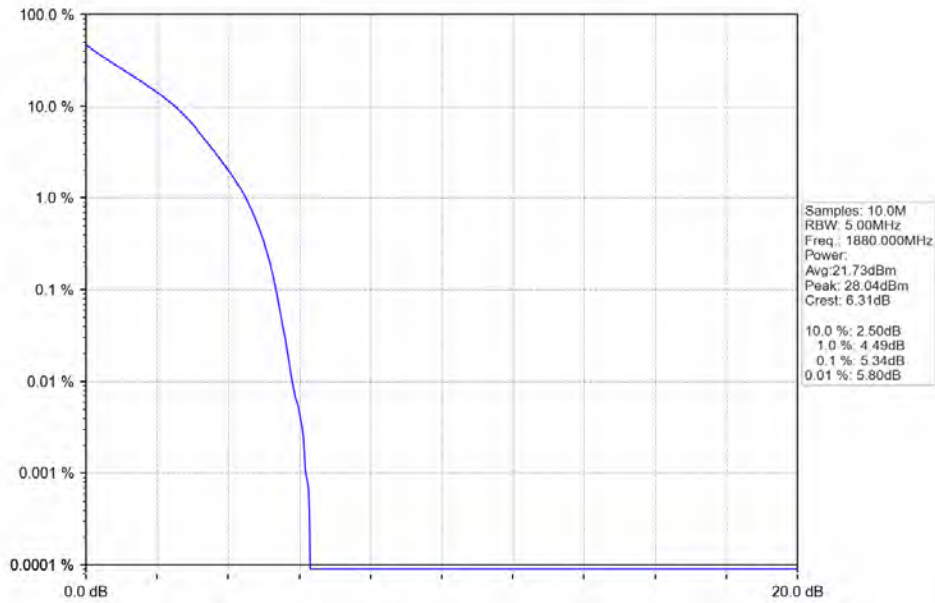

Band_2_3MHz_QPSK_MCH_1880MHz_RB_15_0_NTNV

BV 7Layers Communications
Technology (Shenzhen) Co. Ltd

No.B102, Dazu Chuangxin Mansion, North of Beihuan
Avenue, North Area, Hi-Tech Industrial Park, Nanshan
District, Shenzhen, Guangdong, China

Tel: +86 755 8869 6566

Fax: +86 755 8869 6577

Email: customerservice.sw@bureauveritas.com