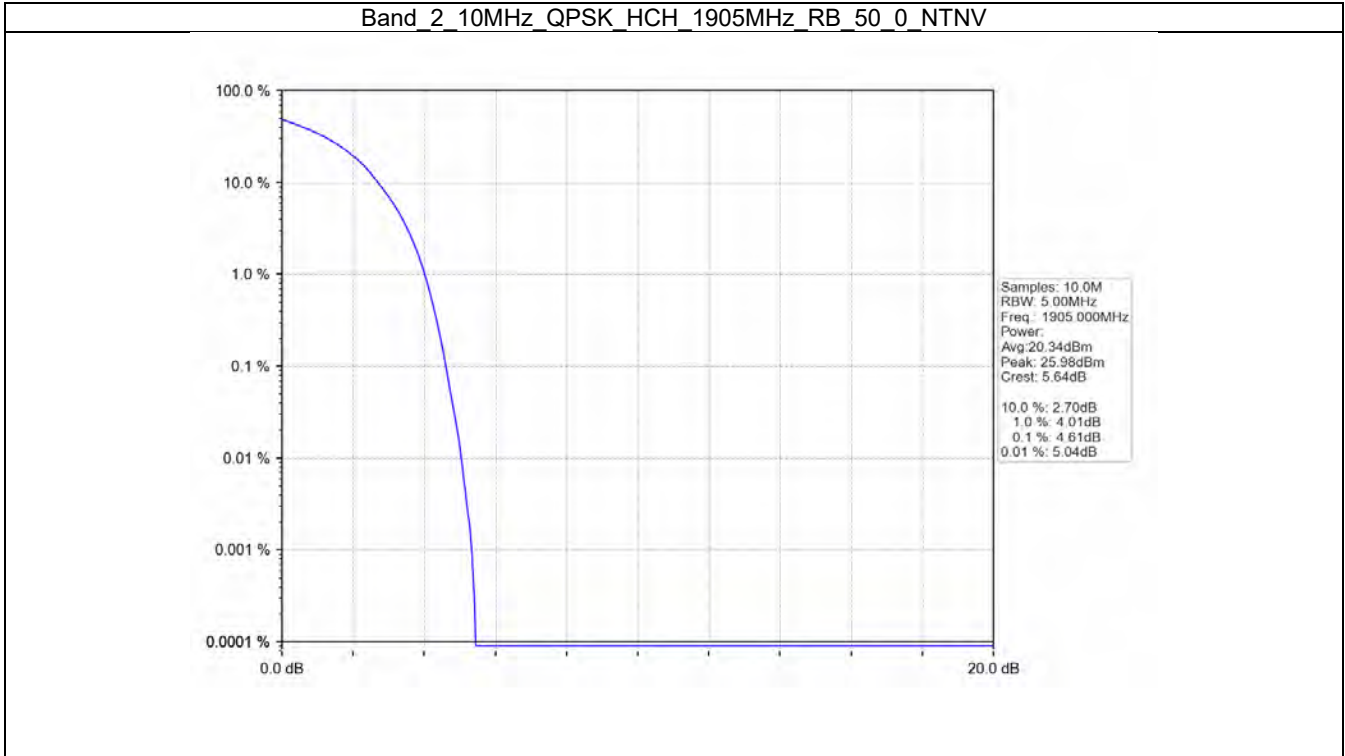

BV 7Layers Communications
Technology (Shenzhen) Co. Ltd

No.B102, Dazu Chuangxin Mansion, North of Beihuan
Avenue, North Area, Hi-Tech Industrial Park, Nanshan
District, Shenzhen, Guangdong, China

Tel: +86 755 8869 6566

Fax: +86 755 8869 6577

Email: customerservice.sw@bureauveritas.com