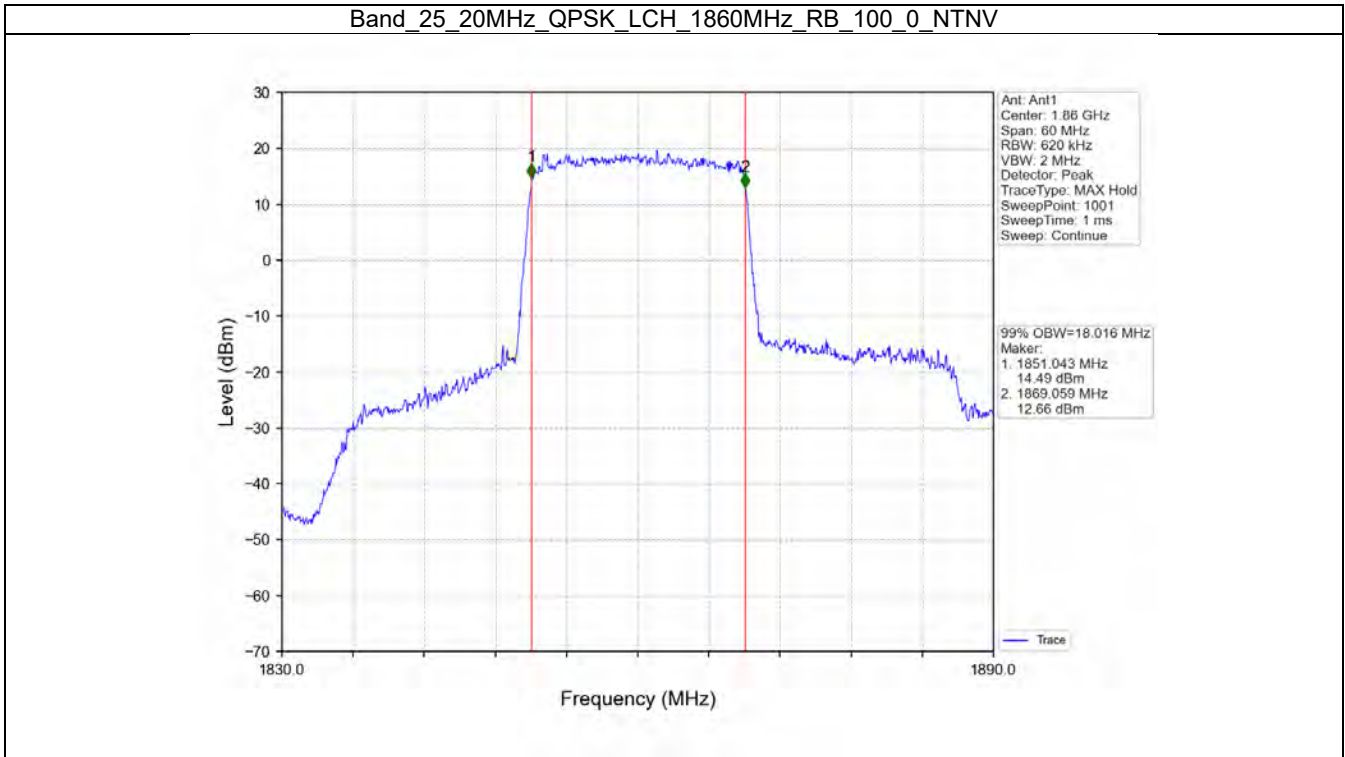

BV 7Layers Communications
Technology (Shenzhen) Co. Ltd

No.B102, Dazu Chuangxin Mansion, North of Beihuan
Avenue, North Area, Hi-Tech Industrial Park, Nanshan
District, Shenzhen, Guangdong, China

Tel: +86 755 8869 6566

Fax: +86 755 8869 6577

Email: customerservice.sw@bureauveritas.com