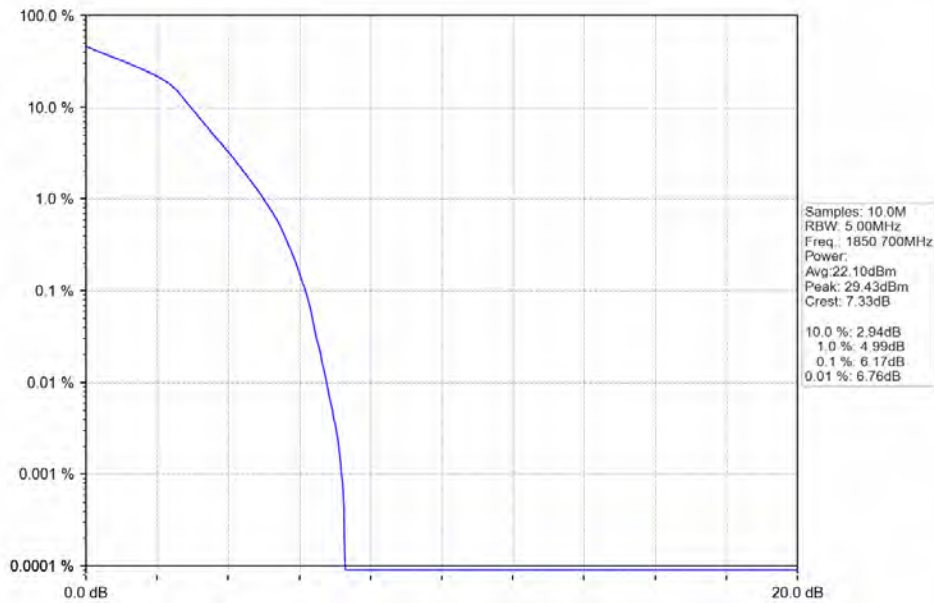

Band 25 1.4MHz 64QAM LCH 1850.7MHz RB 6 0 NTV