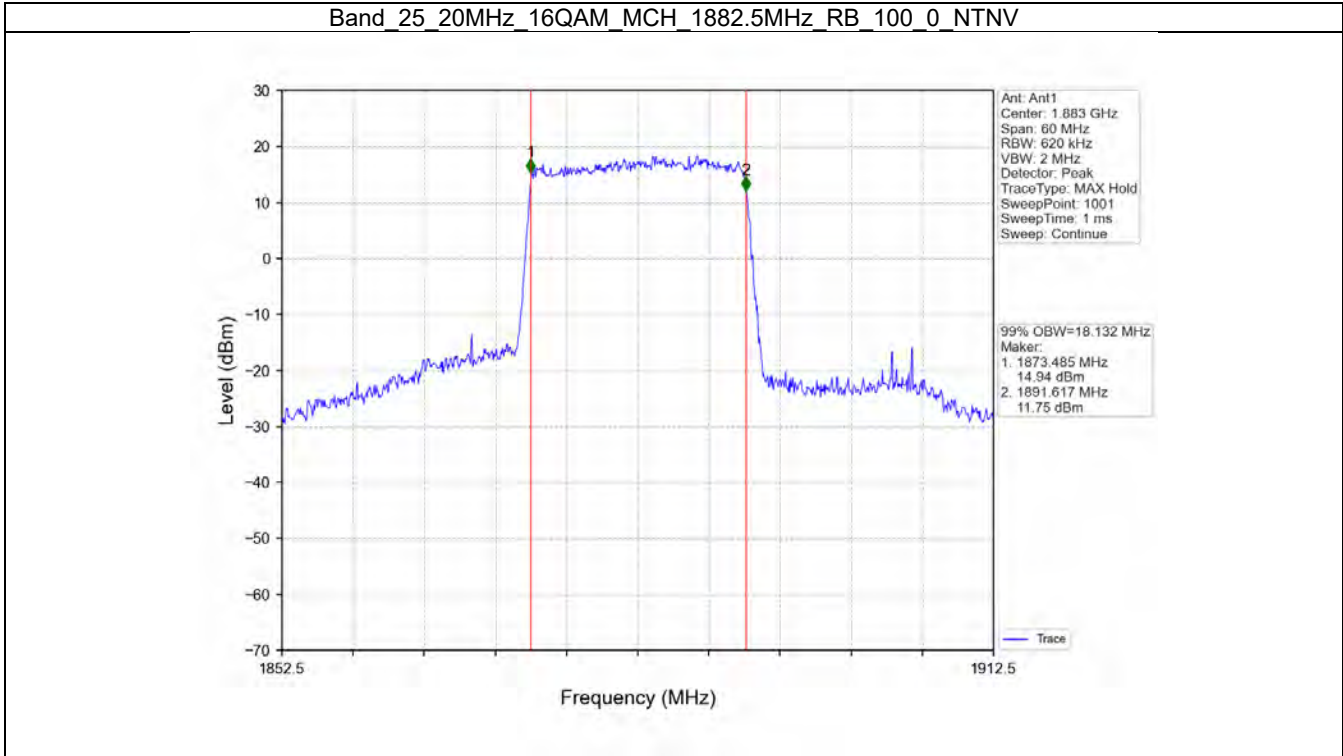

BV 7Layers Communications
Technology (Shenzhen) Co. Ltd

No.B102, Dazu Chuangxin Mansion, North of Beihuan
Avenue, North Area, Hi-Tech Industrial Park, Nanshan
District, Shenzhen, Guangdong, China

Tel: +86 755 8869 6566

Fax: +86 755 8869 6577

Email: customerservice.sw@bureauveritas.com