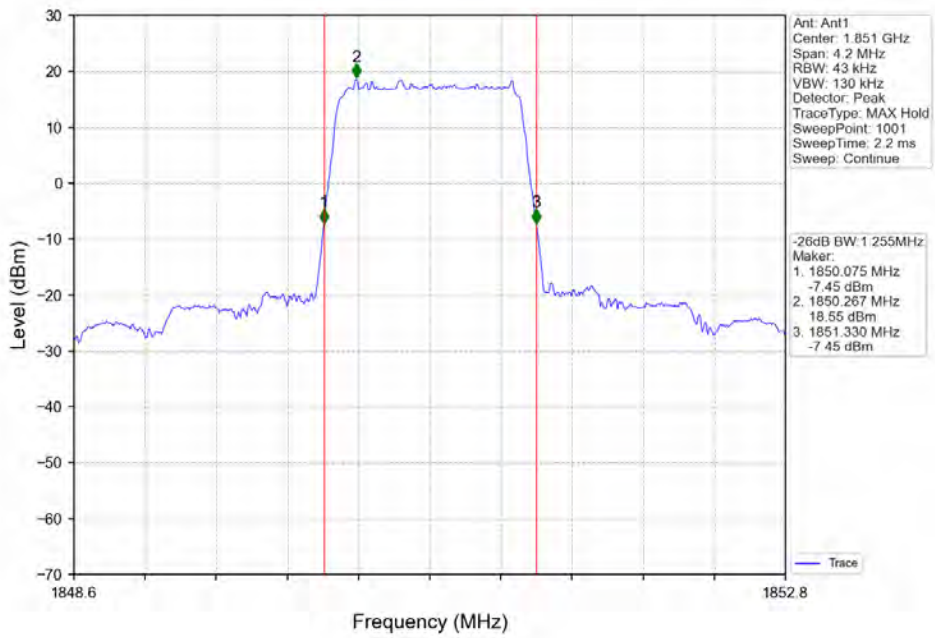

Band_25_1.4MHz_64QAM_LCH_1850.7MHz_RB_6_0_NTNV