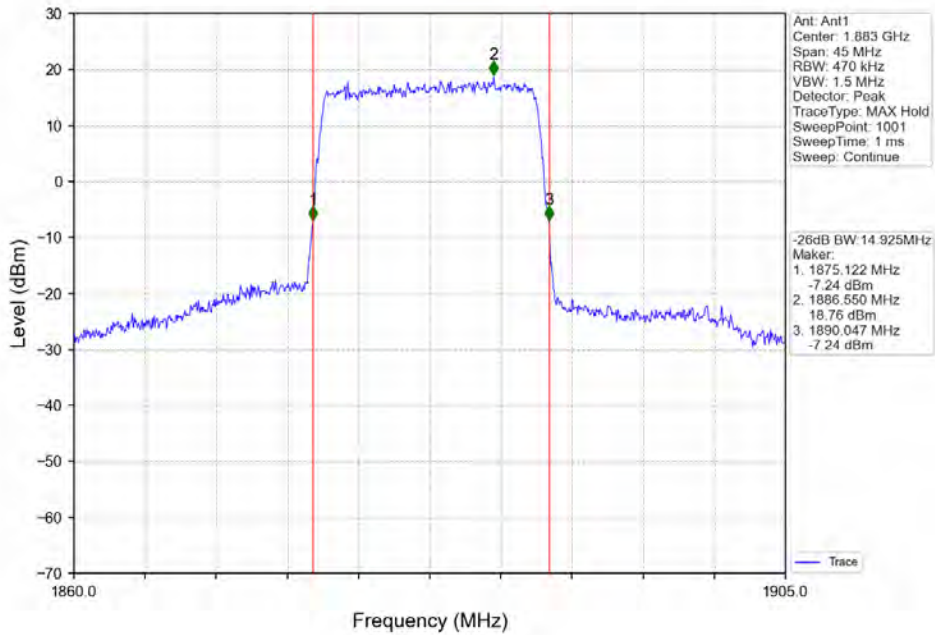

Band 25 15MHz 16QAM MCH 1882.5MHz RB 75_0 NTNv