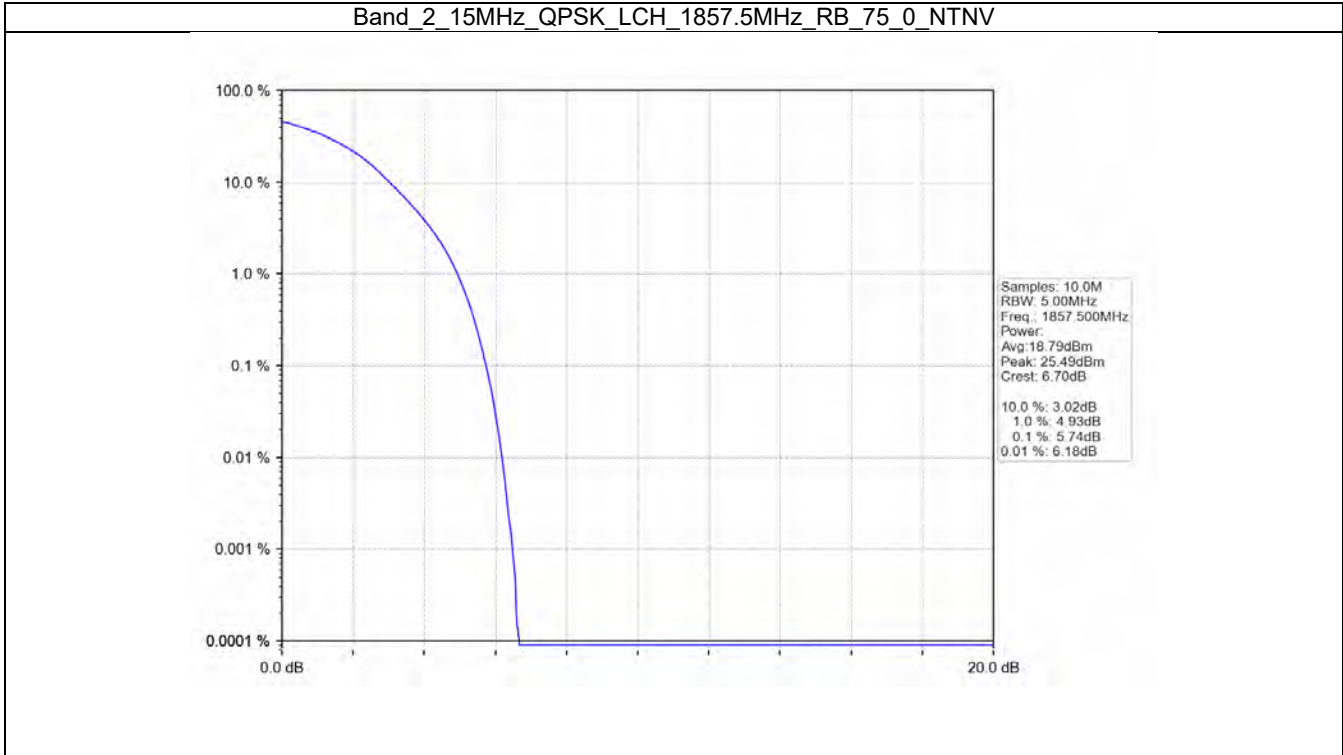

BV 7Layers Communications
Technology (Shenzhen) Co. Ltd

No.B102, Dazu Chuangxin Mansion, North of Beihuan
Avenue, North Area, Hi-Tech Industrial Park, Nanshan
District, Shenzhen, Guangdong, China

Tel: +86 755 8869 6566

Fax: +86 755 8869 6577

Email: customerservice.sw@bureauveritas.com