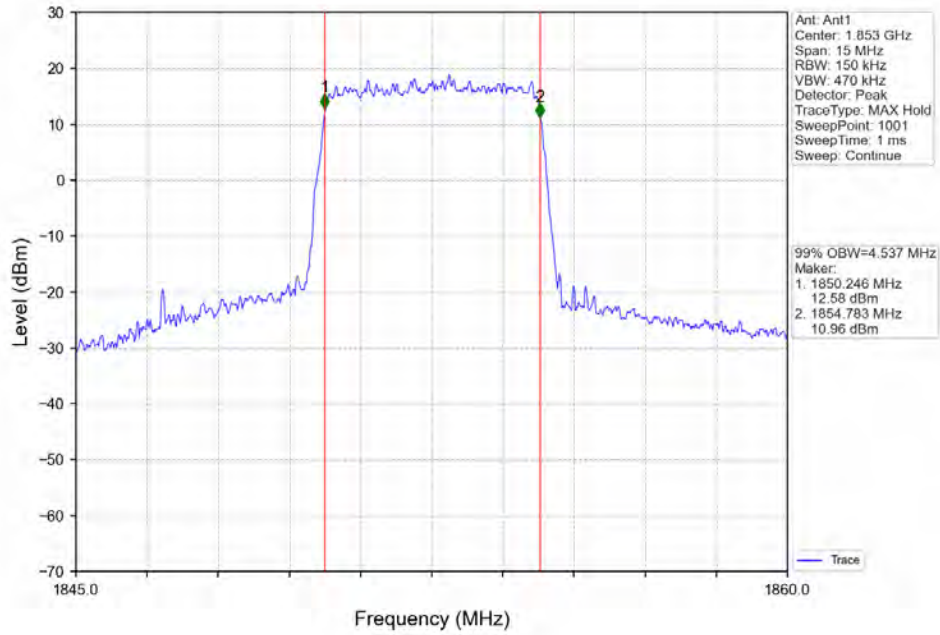

Band_25_5MHz_64QAM_LCH_1852.5MHz_RB_25_0_NTNV