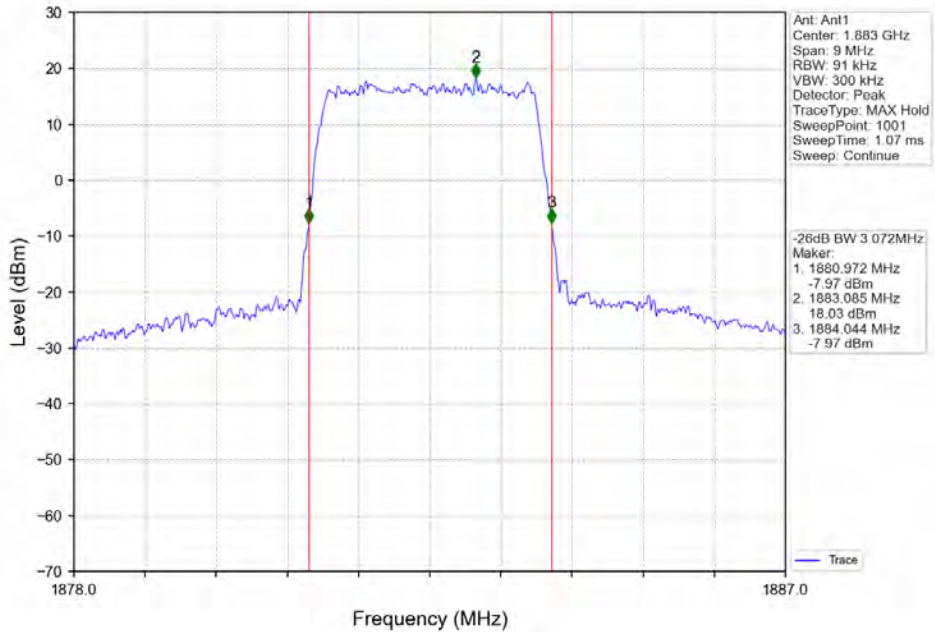

BV 7Layers Communications  
Technology (Shenzhen) Co. Ltd

No.B102, Dazu Chuangxin Mansion, North of Beihuan  
Avenue, North Area, Hi-Tech Industrial Park, Nanshan  
District, Shenzhen, Guangdong, China