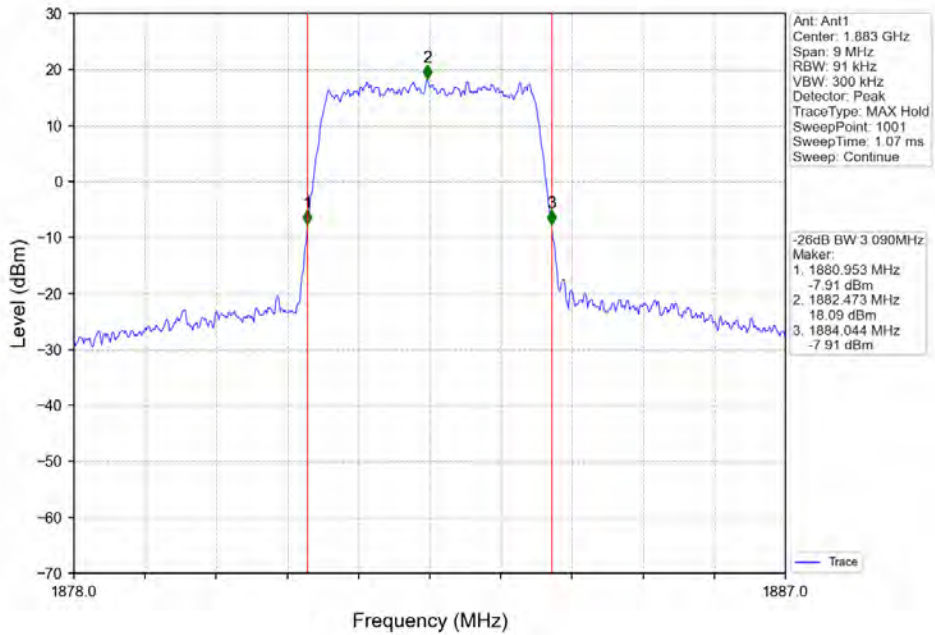

Band 25 3MHz 16QAM MCH 1882.5MHz RB 15 0 NTVN