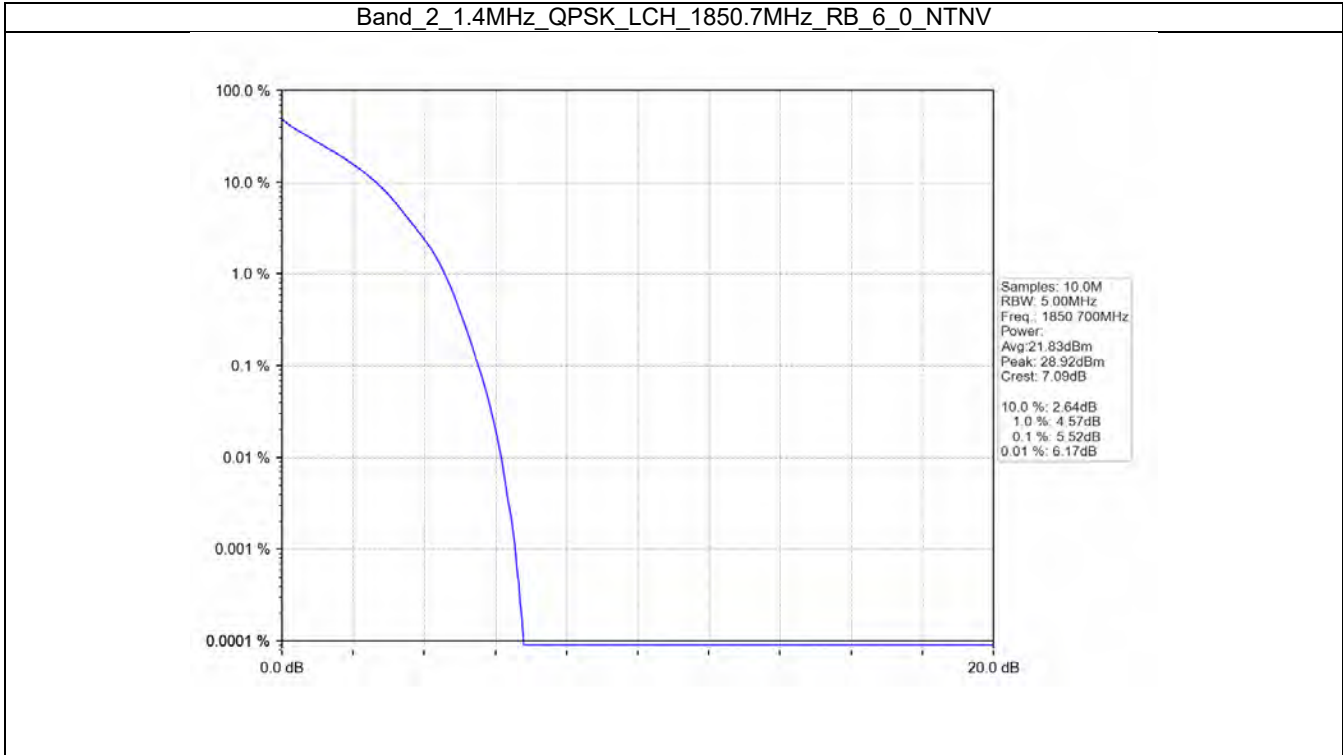

3.3.2 Test Graph

BV 7Layers Communications
Technology (Shenzhen) Co. Ltd

No.B102, Dazu Chuangxin Mansion, North of Beihuan
Avenue, North Area, Hi-Tech Industrial Park, Nanshan
District, Shenzhen, Guangdong, China

Tel: +86 755 8869 6566

Fax: +86 755 8869 6577

Email: customerservice.sw@bureauveritas.com