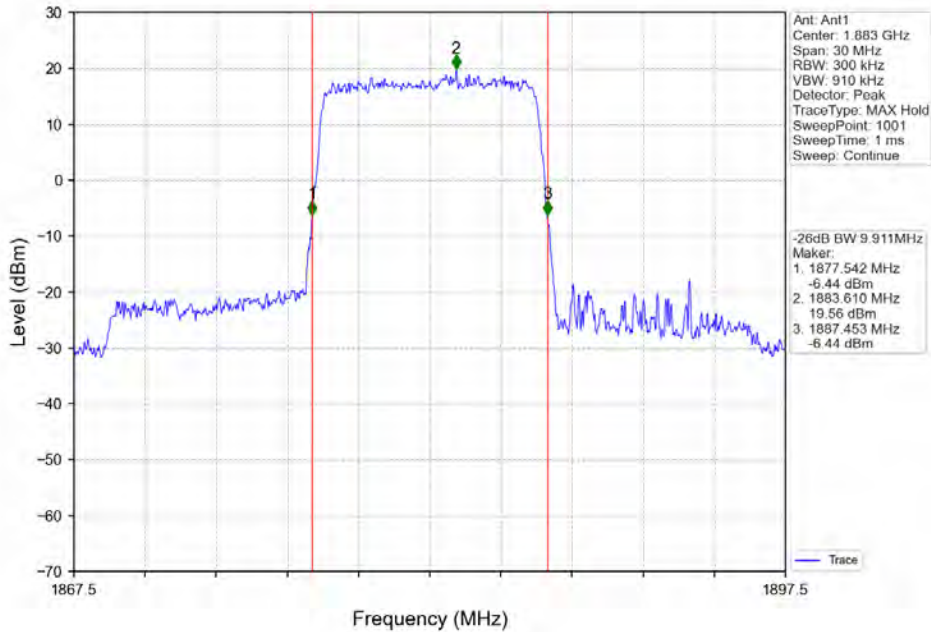

BV 7Layers Communications  
Technology (Shenzhen) Co. Ltd

No.B102, Dazu Chuangxin Mansion, North of Beihuan  
Avenue, North Area, Hi-Tech Industrial Park, Nanshan  
District, Shenzhen, Guangdong, China