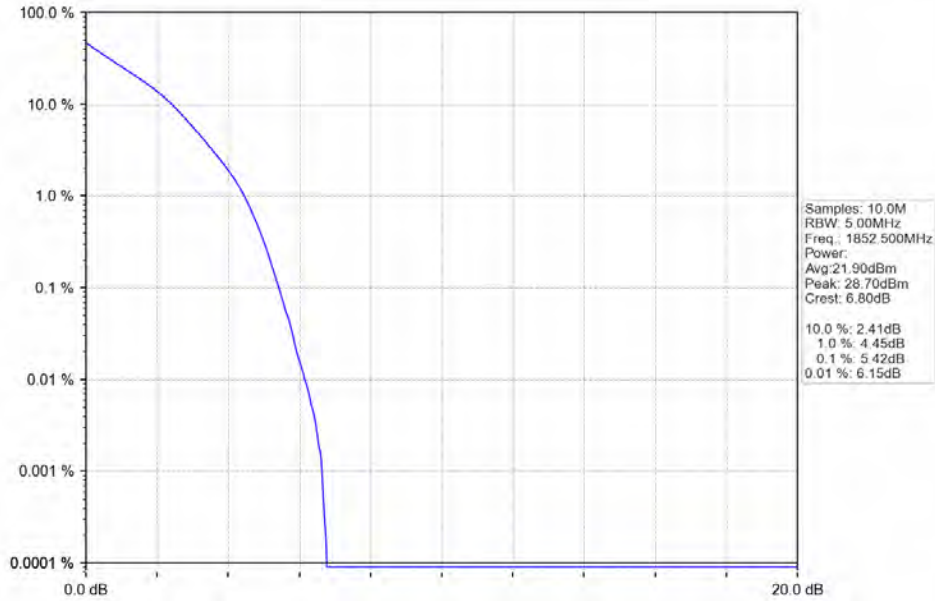

Tel: +86 755 8869 6566

Fax: +86 755 8869 6577

Email: [customerservice.sw@bureauveritas.com](mailto:customerservice.sw@bureauveritas.com)

Band\_2\_5MHz\_QPSK\_LCH\_1852.5MHz\_RB\_25\_0\_NTNV

Band\_2\_5MHz\_QPSK\_MCH\_1880MHz\_RB\_25\_0\_NTNV