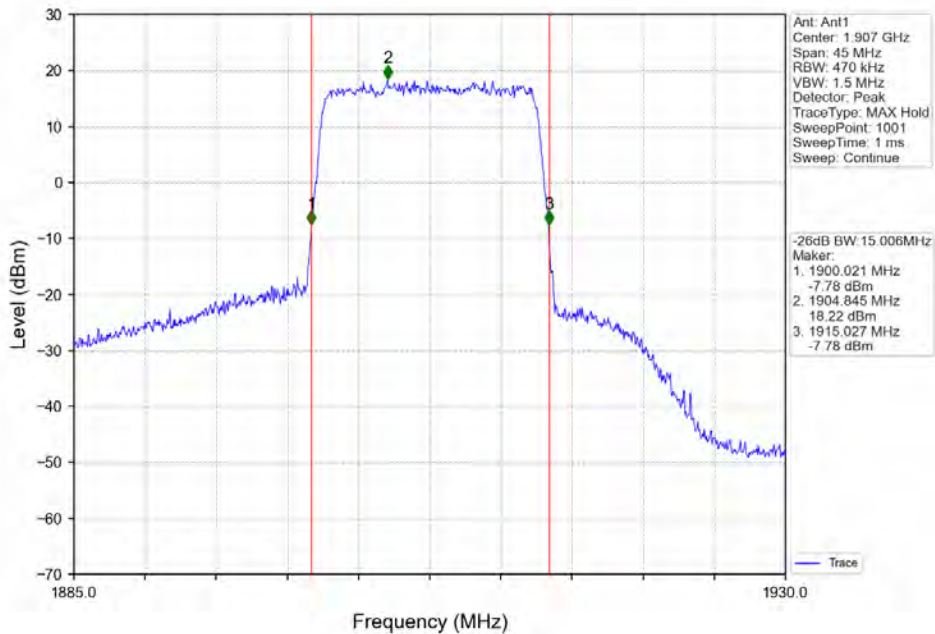

Band 25 15MHz 16QAM HCH 1907.5MHz RB 75_0 NTNv

BV 7Layers Communications
Technology (Shenzhen) Co. Ltd

No.B102, Dazu Chuangxin Mansion, North of Beihuan
Avenue, North Area, Hi-Tech Industrial Park, Nanshan
District, Shenzhen, Guangdong, China

Tel: +86 755 8869 6566

Fax: +86 755 8869 6577

Email: customerservice.sw@bureauveritas.com