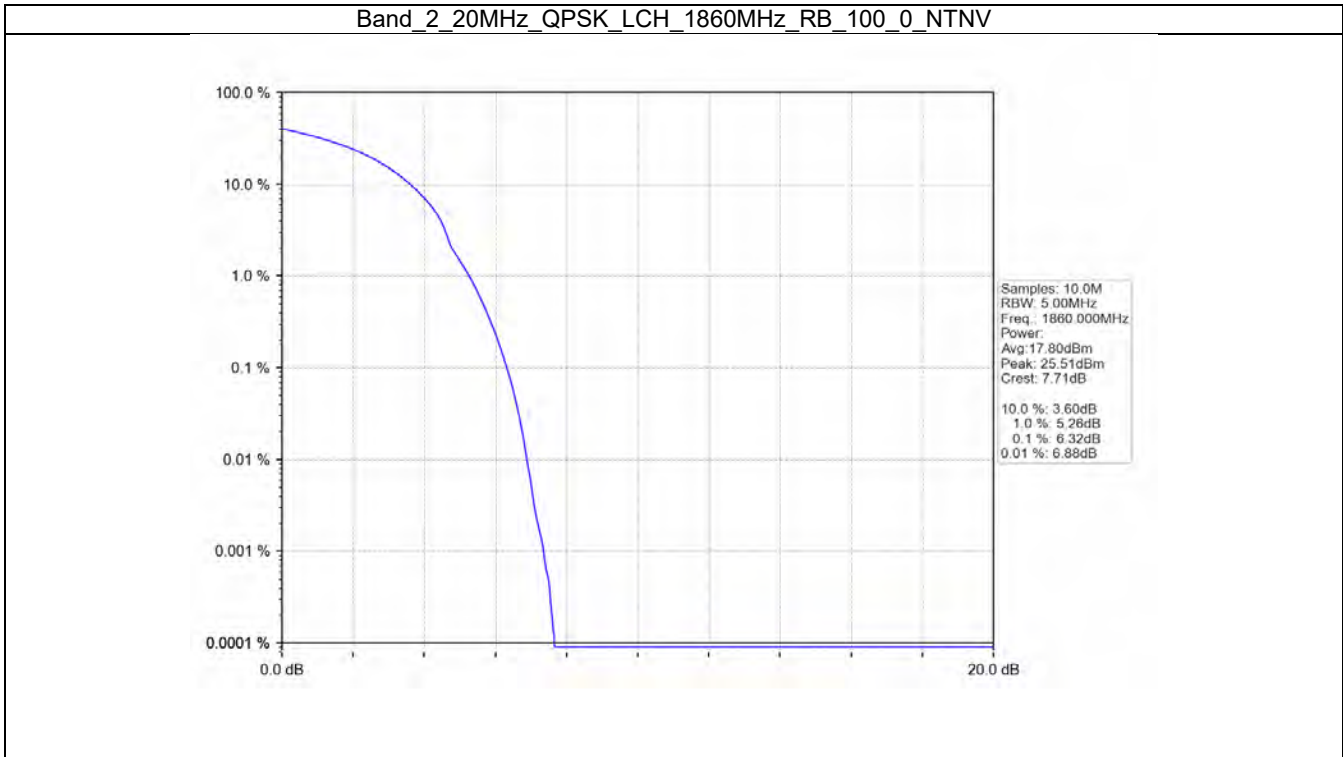

BV 7Layers Communications
Technology (Shenzhen) Co. Ltd

No.B102, Dazu Chuangxin Mansion, North of Beihuan
Avenue, North Area, Hi-Tech Industrial Park, Nanshan
District, Shenzhen, Guangdong, China

Tel: +86 755 8869 6566

Fax: +86 755 8869 6577

Email: customerservice.sw@bureauveritas.com