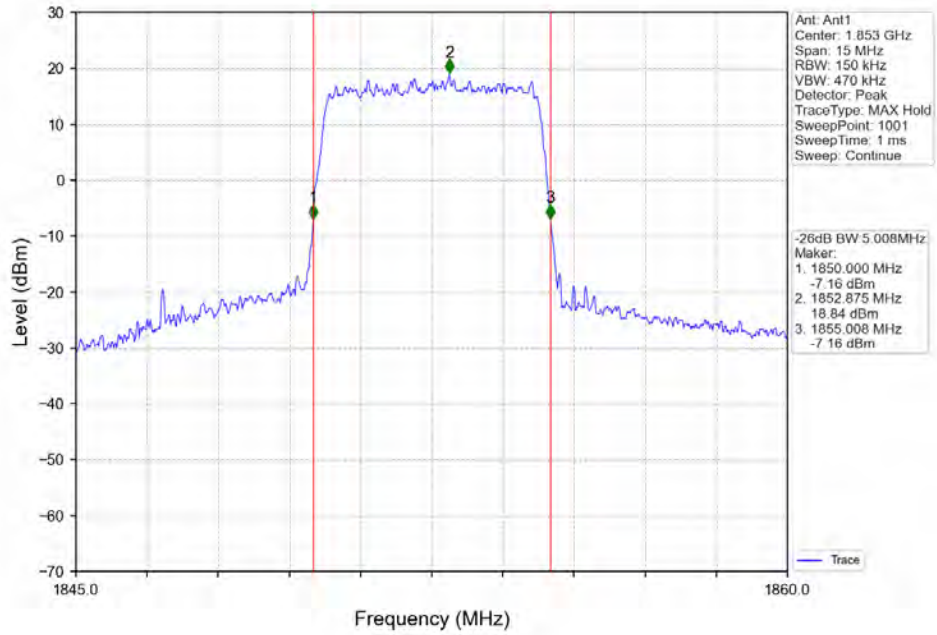

Band_25_5MHz_64QAM_LCH_1852.5MHz_RB_25_0_NTNV