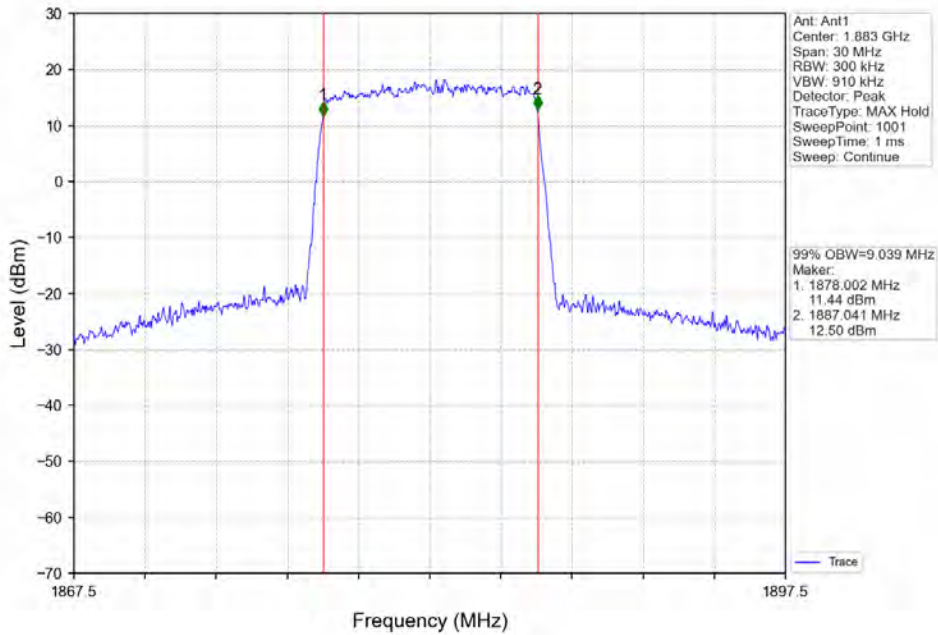

Band 25 10MHz 16QAM MCH 1882.5MHz RB 50 0 NTN