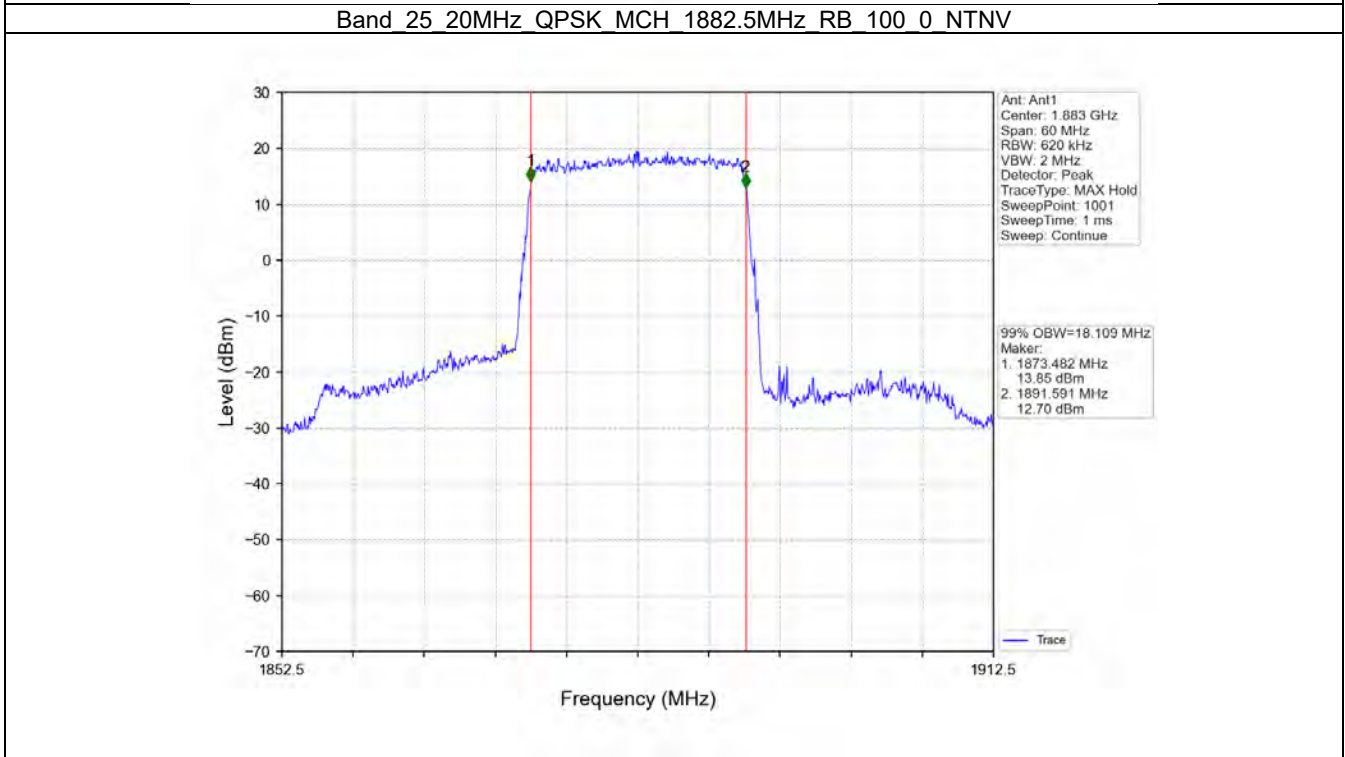

BV 7Layers Communications
Technology (Shenzhen) Co. Ltd

No.B102, Dazu Chuangxin Mansion, North of Beihuan
Avenue, North Area, Hi-Tech Industrial Park, Nanshan
District, Shenzhen, Guangdong, China

Tel: +86 755 8869 6566

Fax: +86 755 8869 6577

Email: customerservice.sw@bureauveritas.com