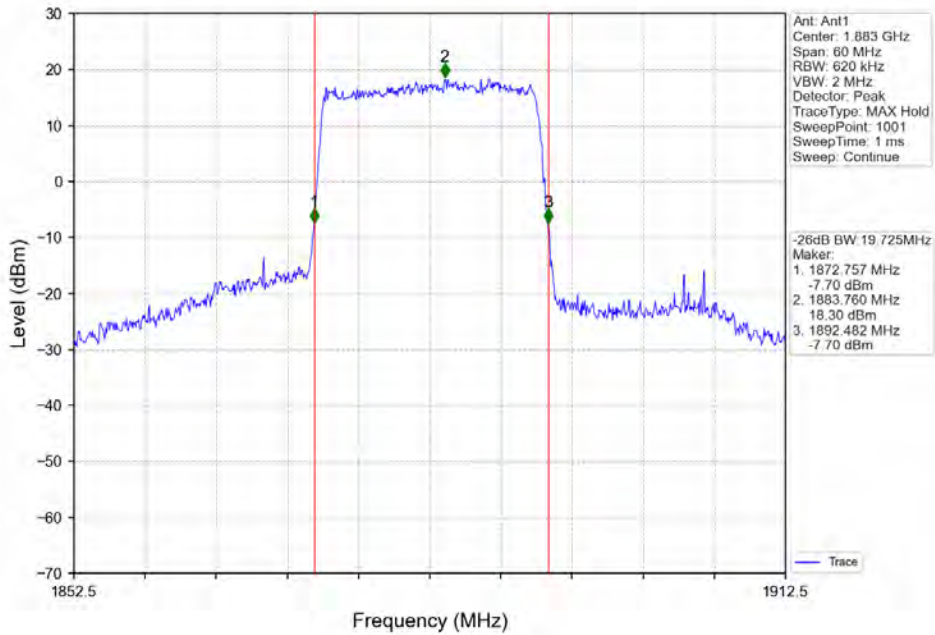

Band 25 20MHz 16QAM MCH 1882.5MHz RB 100 0 NTV