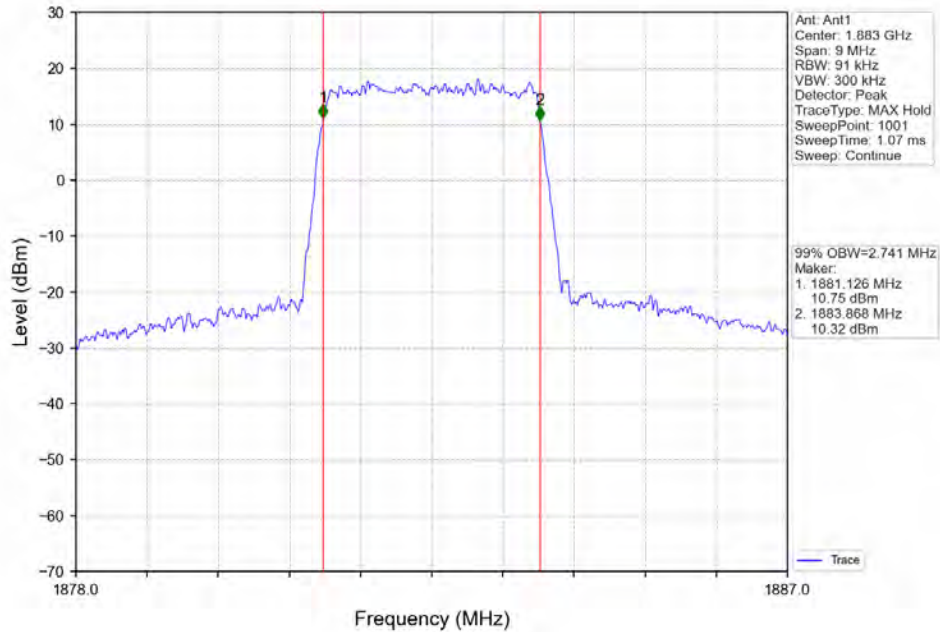

Band\_25\_3MHz\_64QAM\_LCH\_1851.5MHz\_RB\_15\_0\_NTNV

Band\_25\_3MHz\_64QAM\_MCH\_1882.5MHz\_RB\_15\_0\_NTNV

BV 7Layers Communications  
Technology (Shenzhen) Co. Ltd

No.B102, Dazu Chuangxin Mansion, North of Beihuan  
Avenue, North Area, Hi-Tech Industrial Park, Nanshan  
District, Shenzhen, Guangdong, China