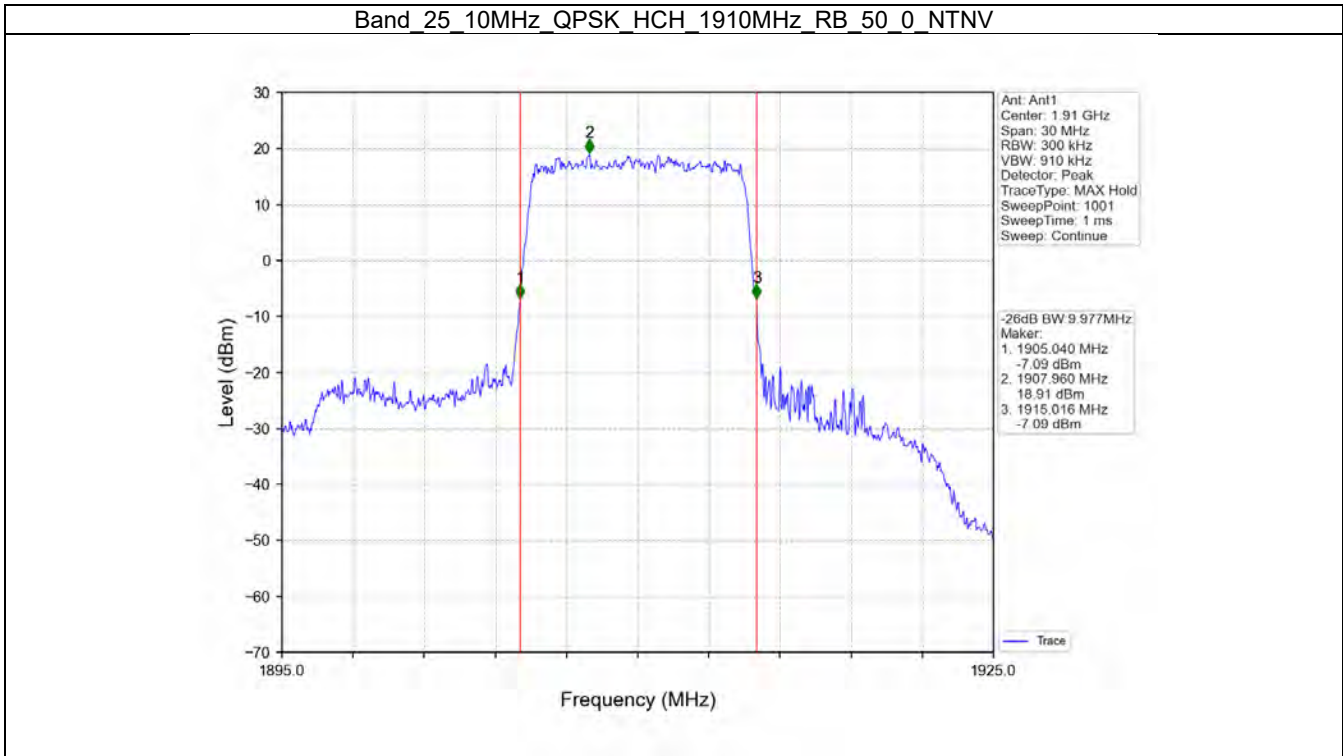

BV 7Layers Communications
Technology (Shenzhen) Co. Ltd

No.B102, Dazu Chuangxin Mansion, North of Beihuan
Avenue, North Area, Hi-Tech Industrial Park, Nanshan
District, Shenzhen, Guangdong, China

Tel: +86 755 8869 6566

Fax: +86 755 8869 6577

Email: customerservice.sw@bureauveritas.com