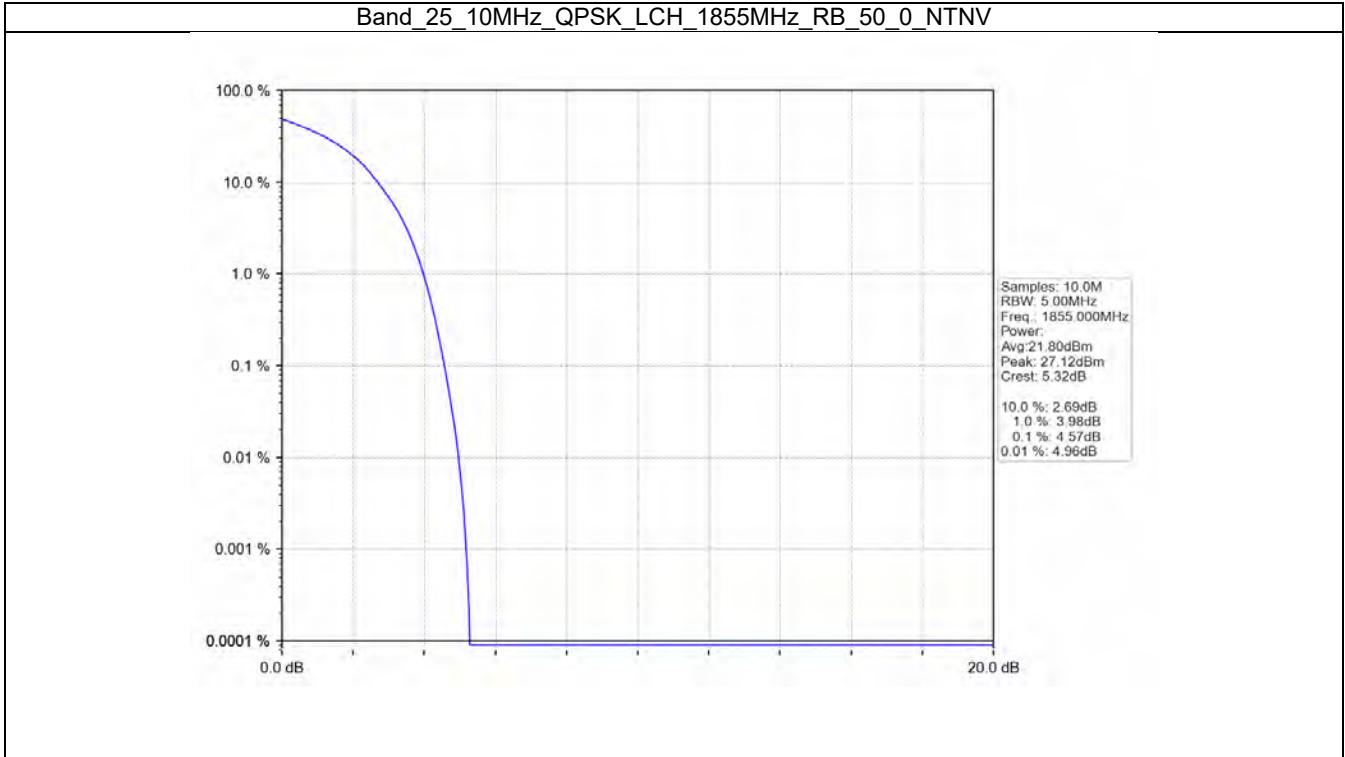

BV 7Layers Communications
Technology (Shenzhen) Co. Ltd

No.B102, Dazu Chuangxin Mansion, North of Beihuan
Avenue, North Area, Hi-Tech Industrial Park, Nanshan
District, Shenzhen, Guangdong, China

Tel: +86 755 8869 6566

Fax: +86 755 8869 6577

Email: customerservice.sw@bureauveritas.com