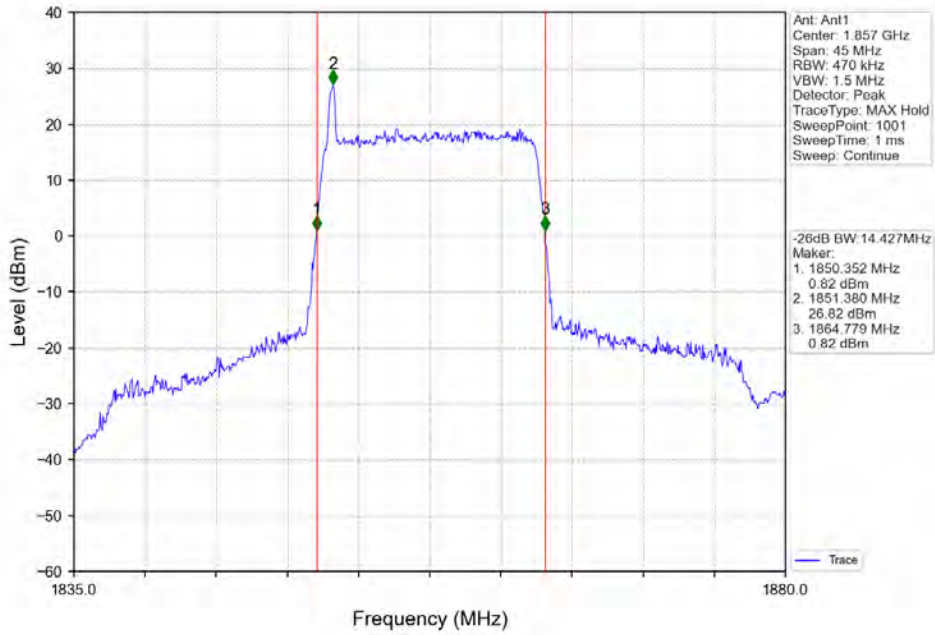

Band_25_15MHz_QPSK_LCH_1857.5MHz_RB_75_0_NTNV