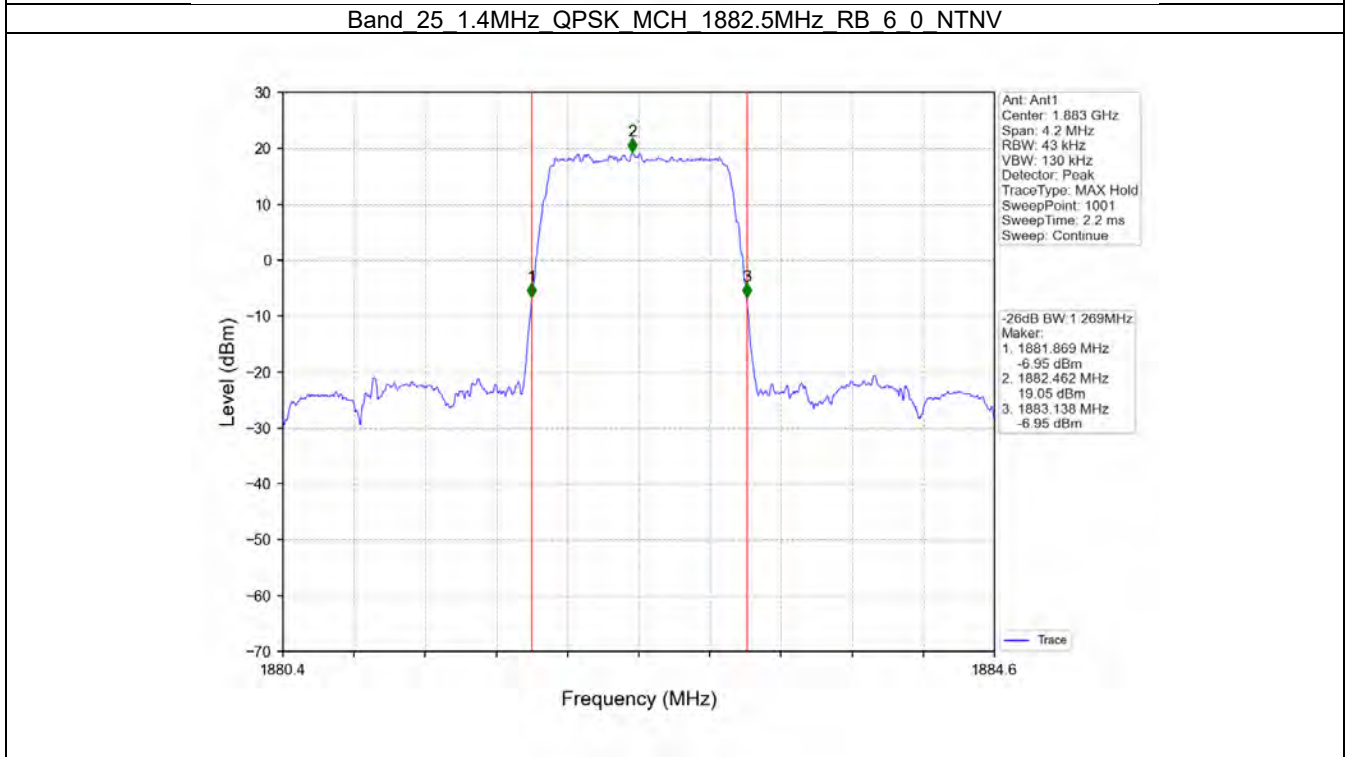

2.8.2 Test Graph

BV 7Layers Communications
Technology (Shenzhen) Co. Ltd

No.B102, Dazu Chuangxin Mansion, North of Beihuan
Avenue, North Area, Hi-Tech Industrial Park, Nanshan
District, Shenzhen, Guangdong, China

Tel: +86 755 8869 6566

Fax: +86 755 8869 6577

Email: customerservice.sw@bureauveritas.com