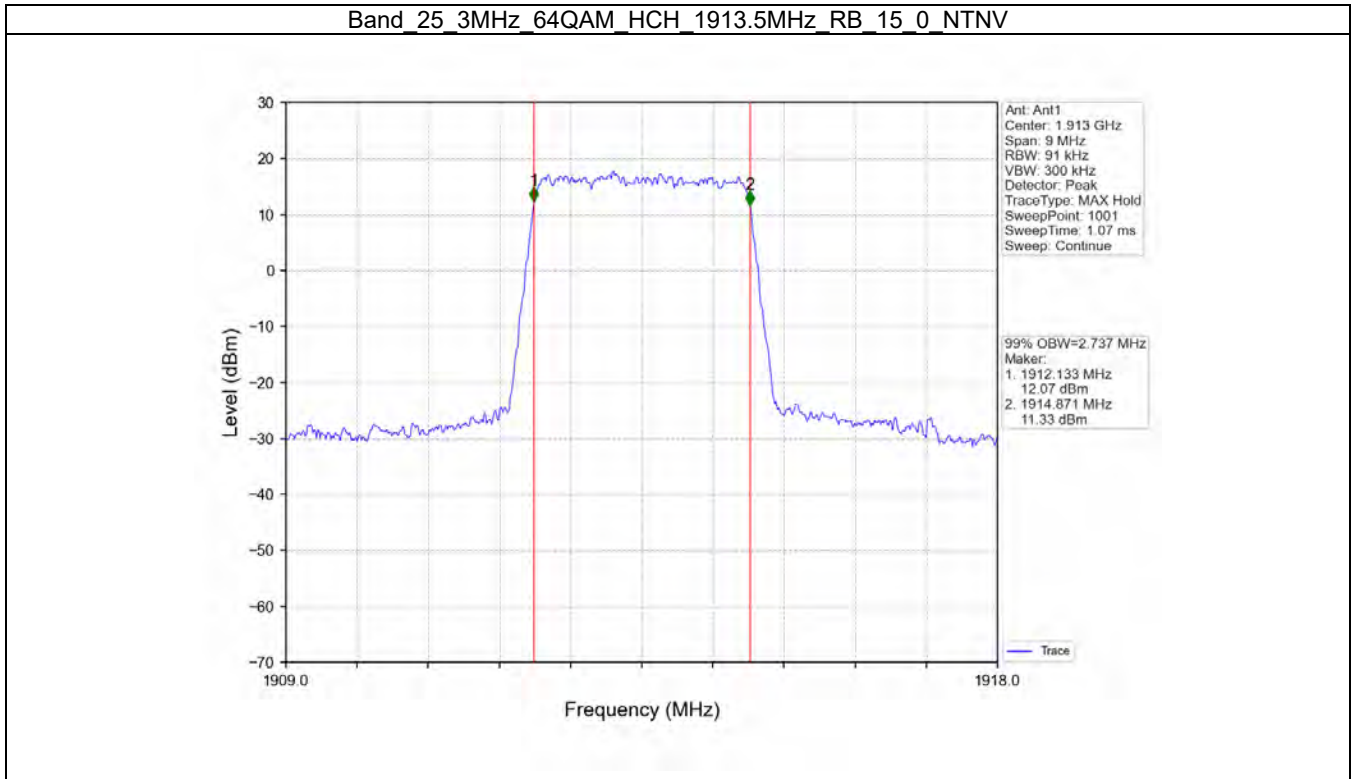

BV 7Layers Communications
Technology (Shenzhen) Co. Ltd

No.B102, Dazu Chuangxin Mansion, North of Beihuan
Avenue, North Area, Hi-Tech Industrial Park, Nanshan
District, Shenzhen, Guangdong, China

Tel: +86 755 8869 6566

Fax: +86 755 8869 6577

Email: customerservice.sw@bureauveritas.com