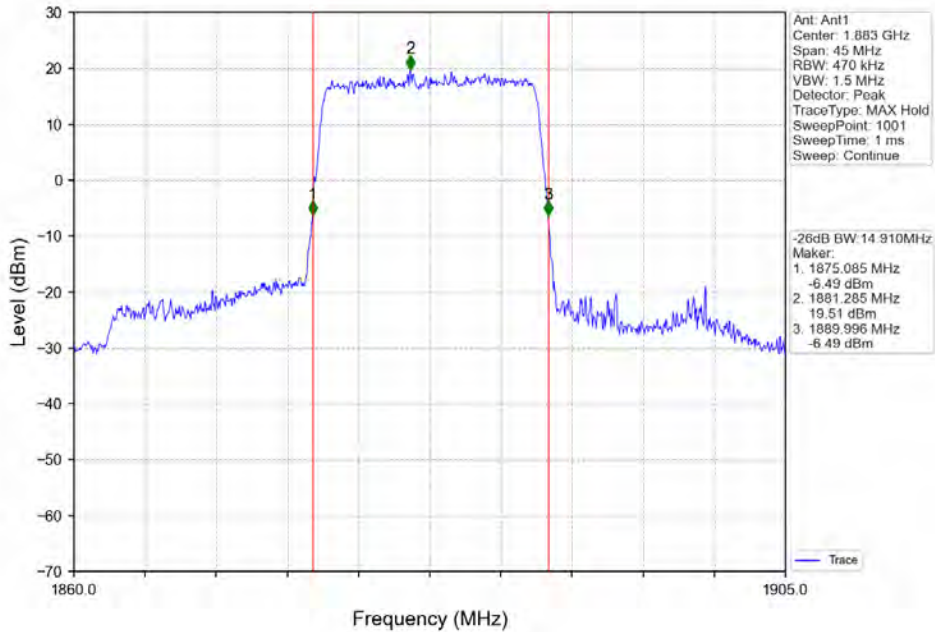

Band_25_15MHz_QPSK_MCH_1882.5MHz_RB_75_0_NTNV

BV 7Layers Communications
Technology (Shenzhen) Co. Ltd

No.B102, Dazu Chuangxin Mansion, North of Beihuan
Avenue, North Area, Hi-Tech Industrial Park, Nanshan
District, Shenzhen, Guangdong, China

Tel: +86 755 8869 6566

Fax: +86 755 8869 6577

Email: customerservice.sw@bureauveritas.com