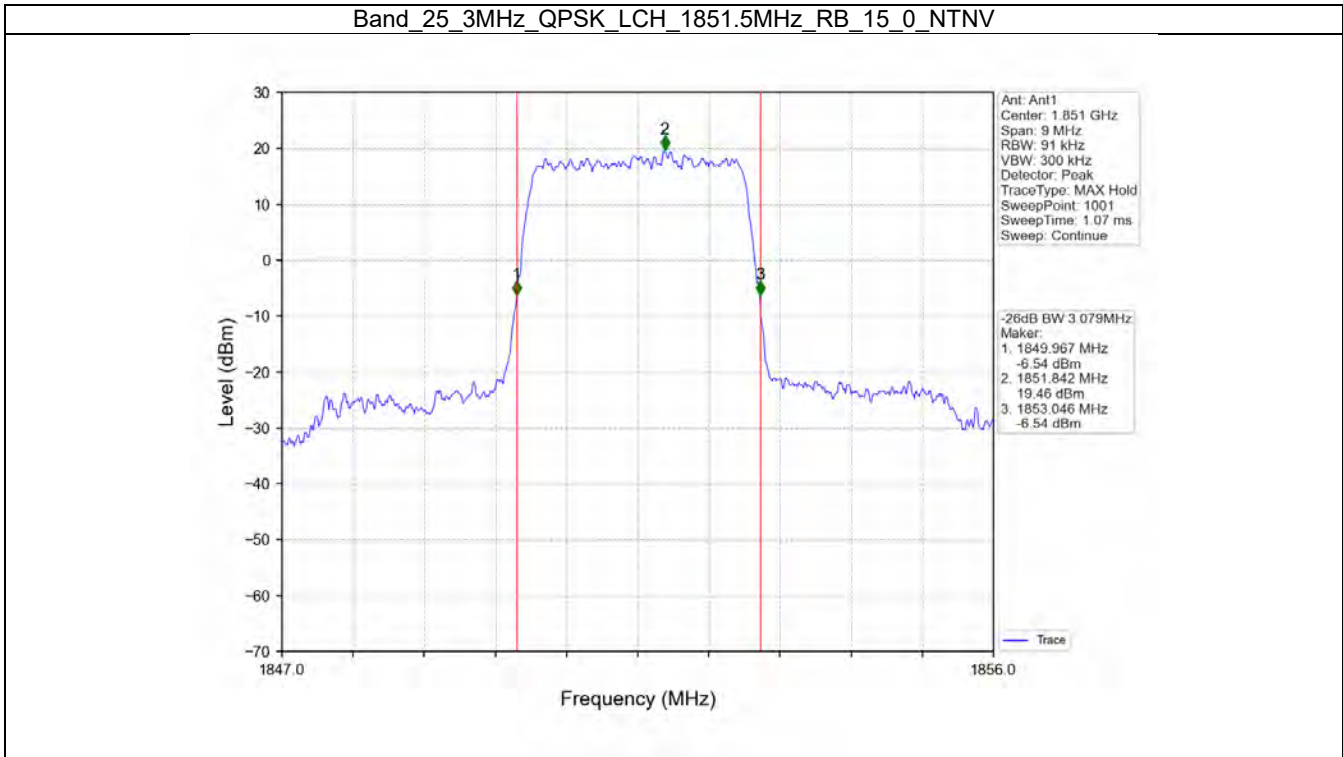

BV 7Layers Communications
Technology (Shenzhen) Co. Ltd

No.B102, Dazu Chuangxin Mansion, North of Beihuan
Avenue, North Area, Hi-Tech Industrial Park, Nanshan
District, Shenzhen, Guangdong, China

Tel: +86 755 8869 6566

Fax: +86 755 8869 6577

Email: customerservice.sw@bureauveritas.com