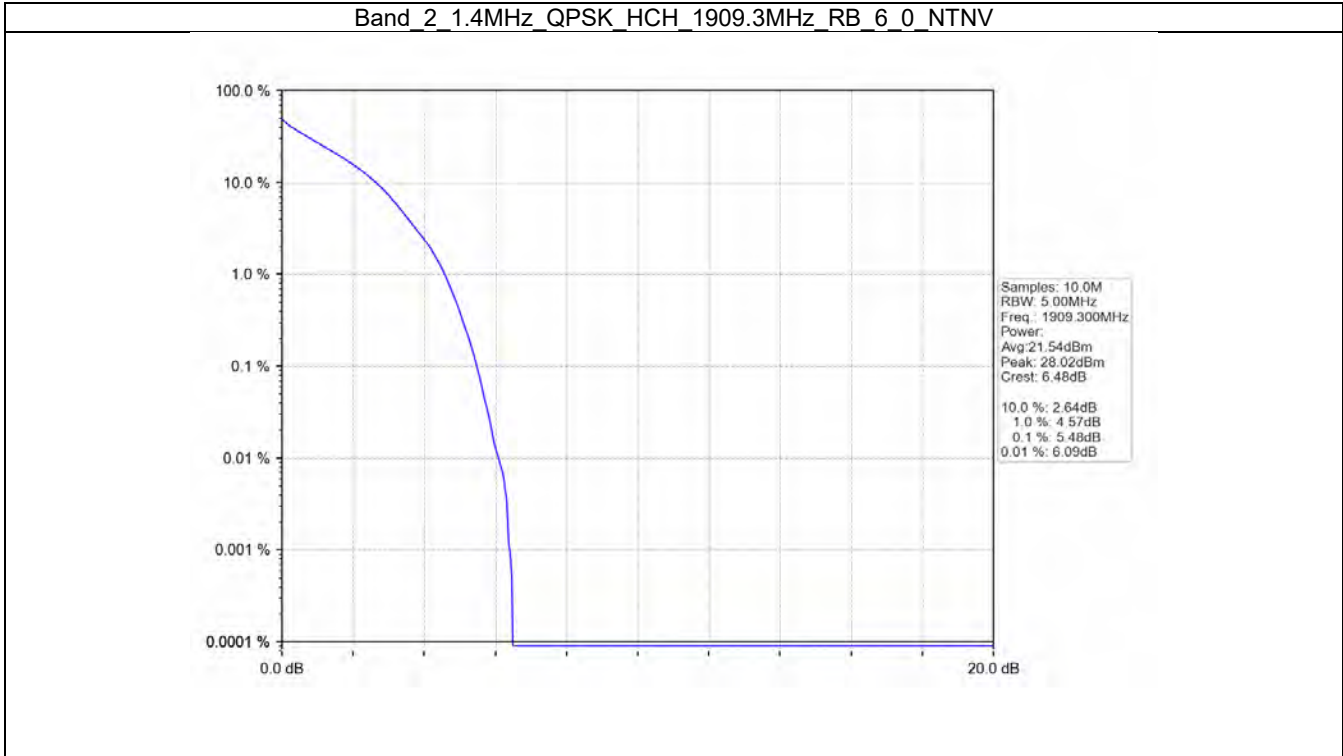

BV 7Layers Communications
Technology (Shenzhen) Co. Ltd

No.B102, Dazu Chuangxin Mansion, North of Beihuan
Avenue, North Area, Hi-Tech Industrial Park, Nanshan
District, Shenzhen, Guangdong, China

Tel: +86 755 8869 6566

Fax: +86 755 8869 6577

Email: customerservice.sw@bureauveritas.com