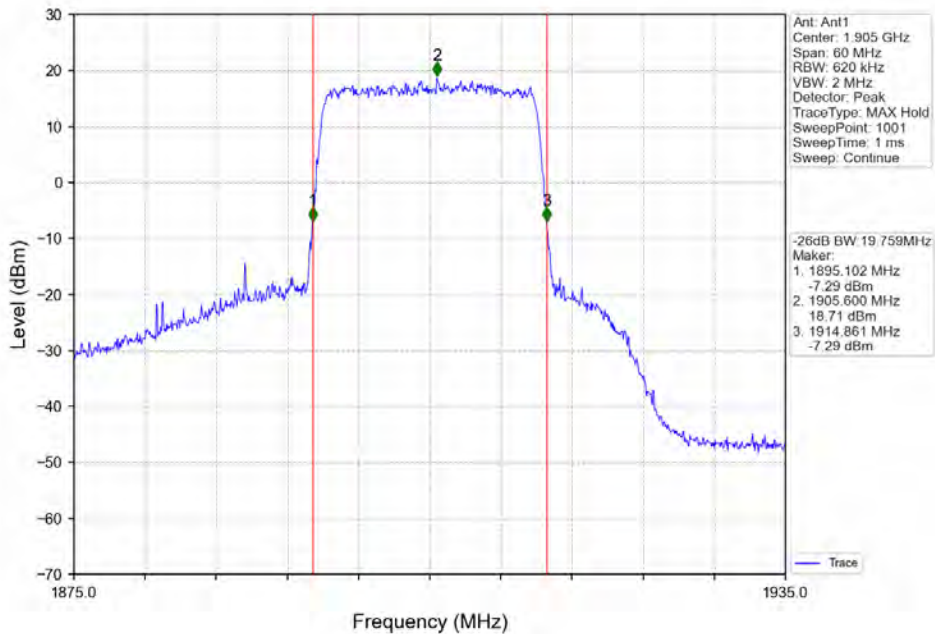

BV 7Layers Communications  
Technology (Shenzhen) Co. Ltd

No.B102, Dazu Chuangxin Mansion, North of Beihuan  
Avenue, North Area, Hi-Tech Industrial Park, Nanshan  
District, Shenzhen, Guangdong, China