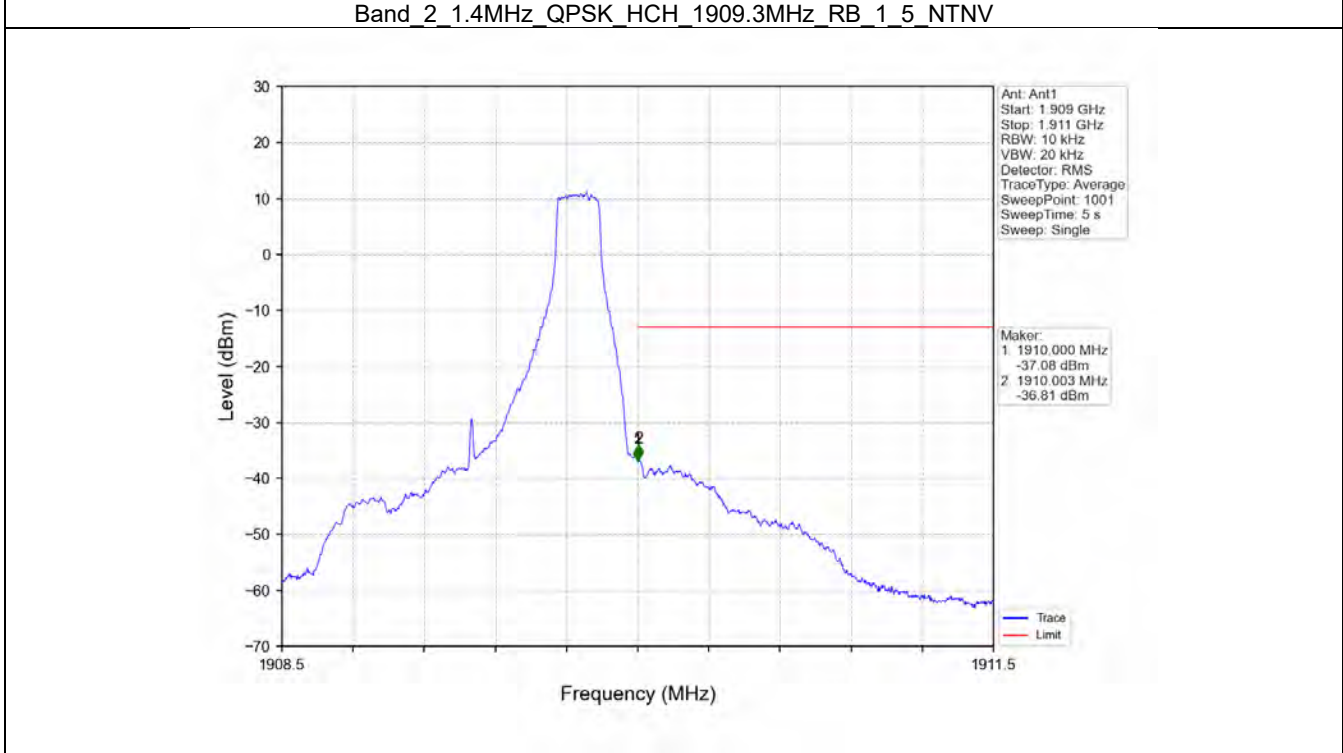

BV 7Layers Communications
Technology (Shenzhen) Co. Ltd

No.B102, Dazu Chuangxin Mansion, North of Beihuan
Avenue, North Area, Hi-Tech Industrial Park, Nanshan
District, Shenzhen, Guangdong, China

Tel: +86 755 8869 6566

Fax: +86 755 8869 6577

Email: customerservice.sw@bureauveritas.com