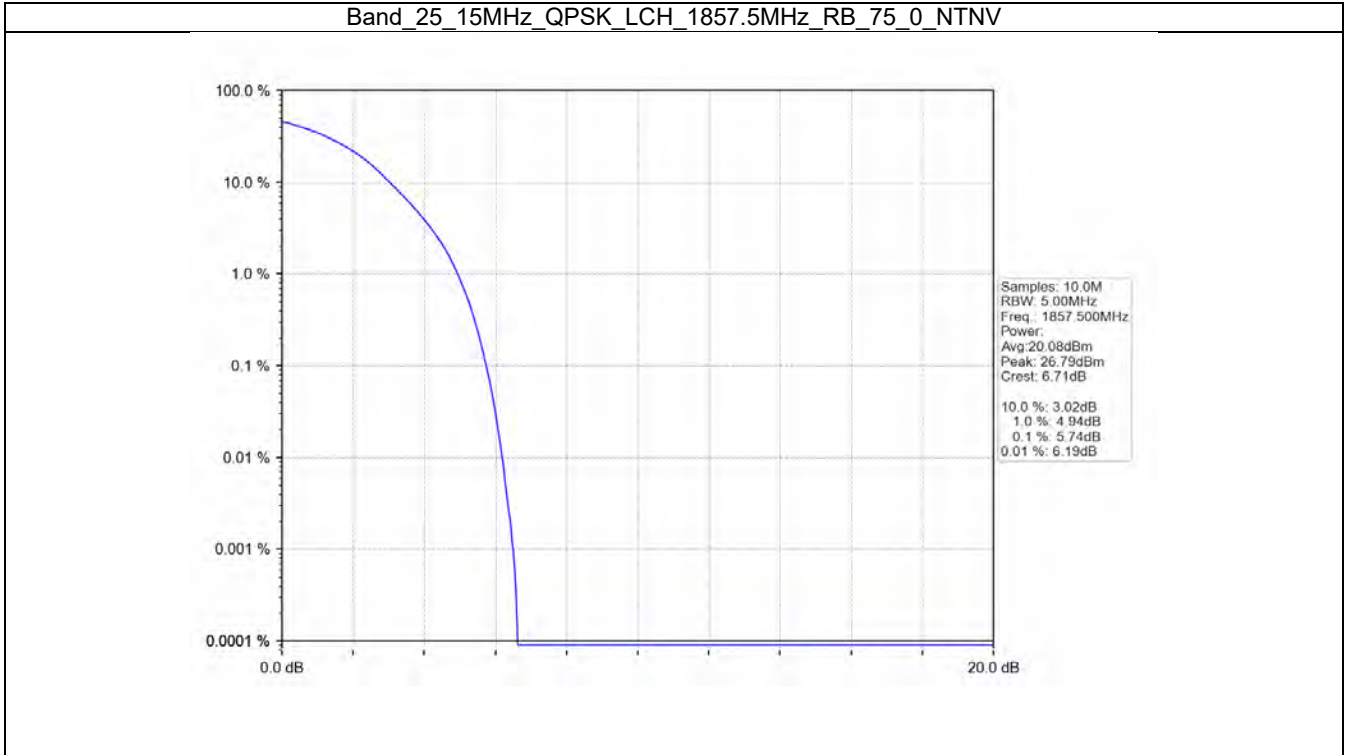

BV 7Layers Communications
Technology (Shenzhen) Co. Ltd

No.B102, Dazu Chuangxin Mansion, North of Beihuan
Avenue, North Area, Hi-Tech Industrial Park, Nanshan
District, Shenzhen, Guangdong, China

Tel: +86 755 8869 6566

Fax: +86 755 8869 6577

Email: customerservice.sw@bureauveritas.com