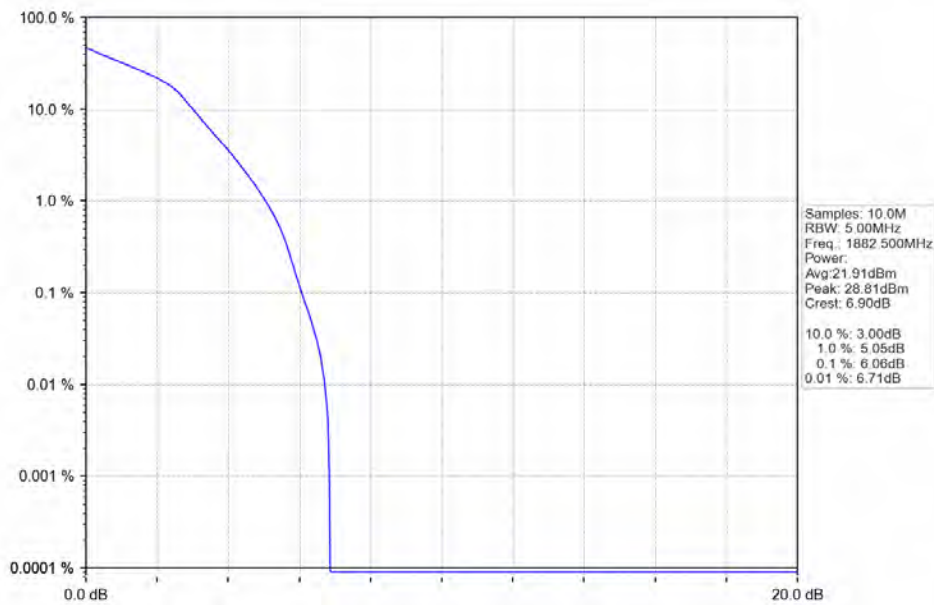

Band\_25\_1.4MHz\_64QAM\_HCH\_1914.3MHz\_RB\_6\_0\_NTNV

BV 7Layers Communications  
Technology (Shenzhen) Co. Ltd

No.B102, Dazu Chuangxin Mansion, North of Beihuan  
Avenue, North Area, Hi-Tech Industrial Park, Nanshan  
District, Shenzhen, Guangdong, China