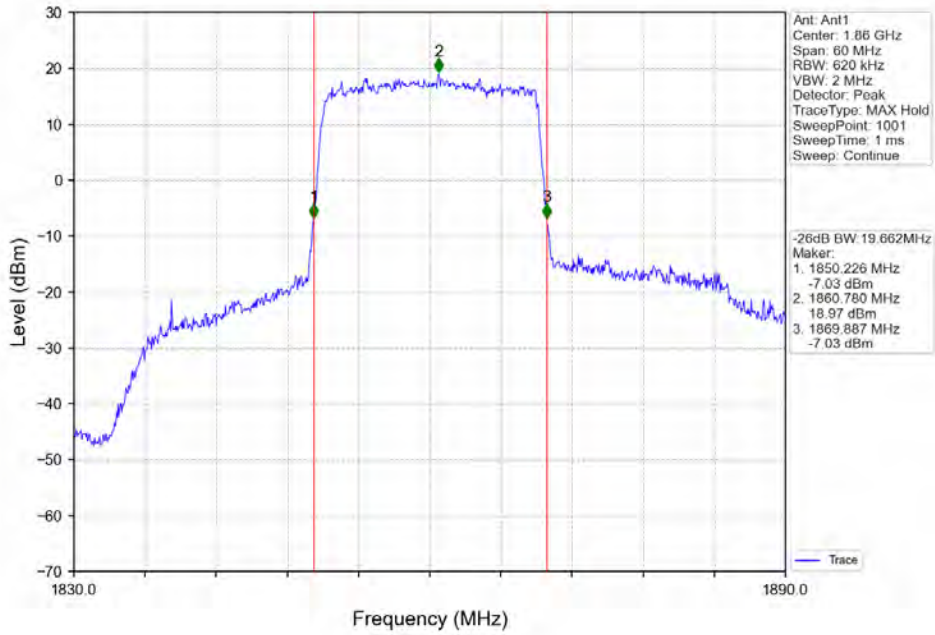

Band_25_20MHz_64QAM_LCH_1860MHz_RB_100_0_NTNV