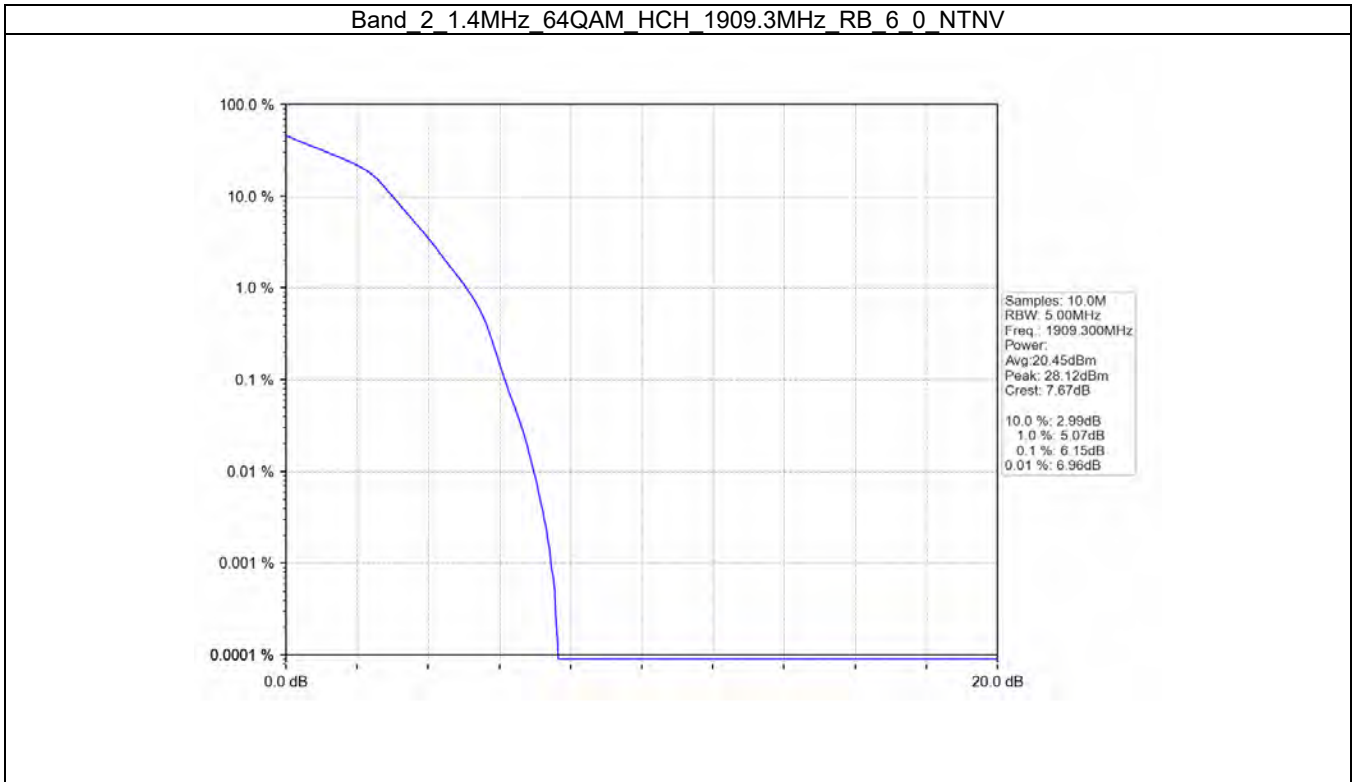

BV 7Layers Communications
Technology (Shenzhen) Co. Ltd

No.B102, Dazu Chuangxin Mansion, North of Beihuan
Avenue, North Area, Hi-Tech Industrial Park, Nanshan
District, Shenzhen, Guangdong, China

Tel: +86 755 8869 6566

Fax: +86 755 8869 6577

Email: customerservice.sw@bureauveritas.com