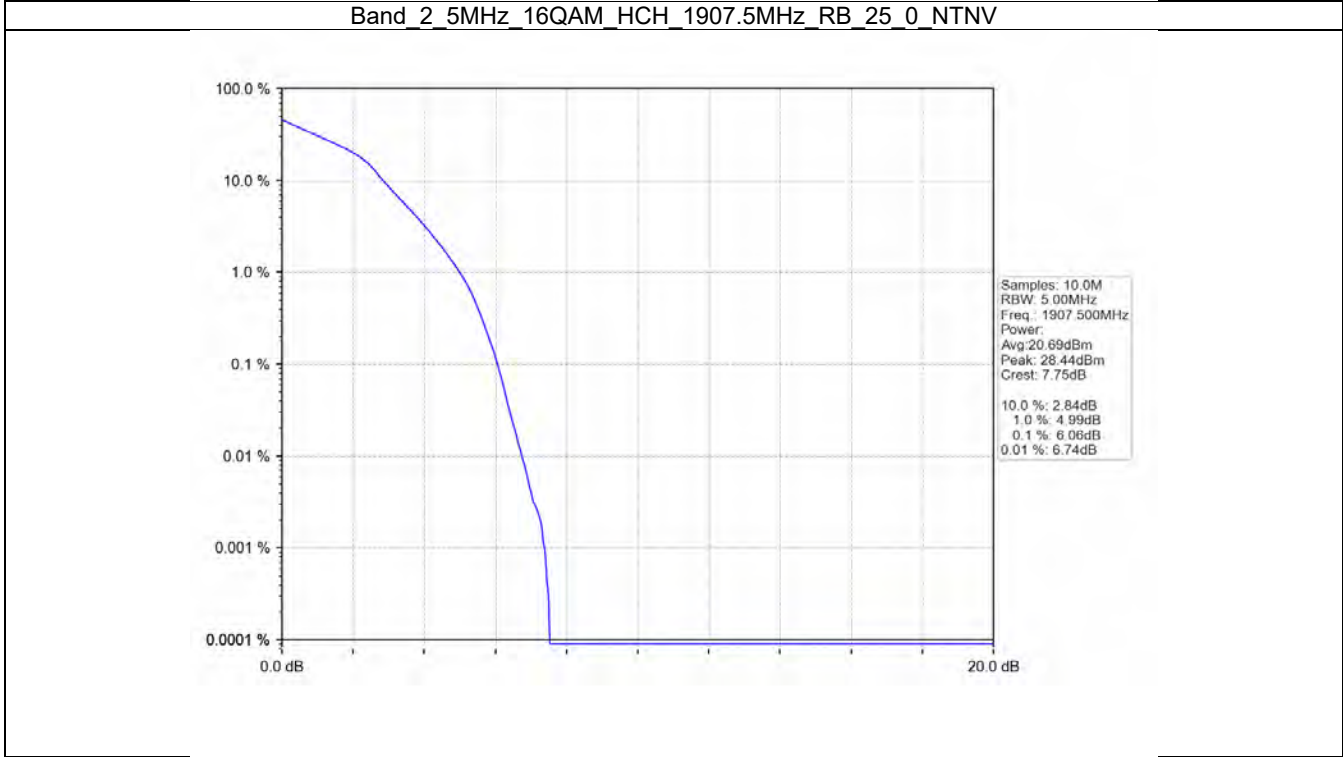

BV 7Layers Communications
Technology (Shenzhen) Co. Ltd

No.B102, Dazu Chuangxin Mansion, North of Beihuan
Avenue, North Area, Hi-Tech Industrial Park, Nanshan
District, Shenzhen, Guangdong, China

Tel: +86 755 8869 6566

Fax: +86 755 8869 6577

Email: customerservice.sw@bureauveritas.com