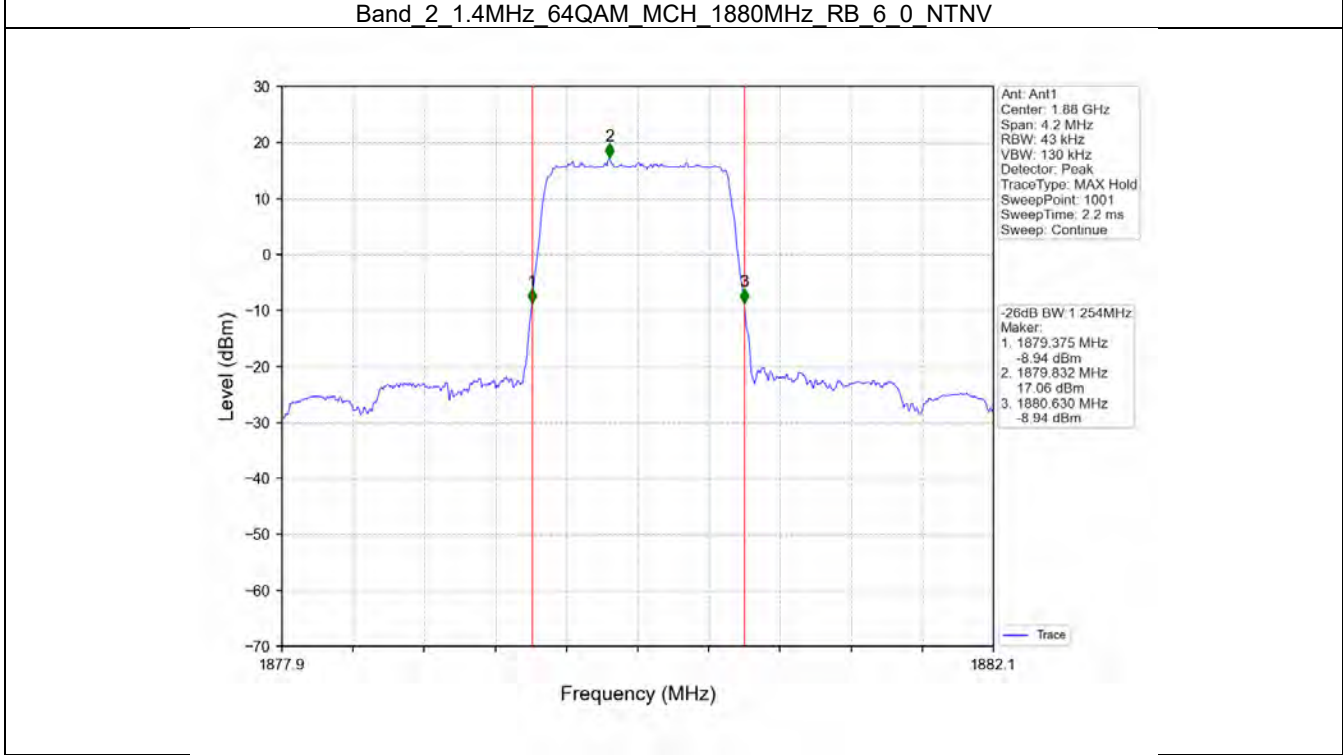

BV 7Layers Communications
Technology (Shenzhen) Co. Ltd

No.B102, Dazu Chuangxin Mansion, North of Beihuan
Avenue, North Area, Hi-Tech Industrial Park, Nanshan
District, Shenzhen, Guangdong, China

Tel: +86 755 8869 6566

Fax: +86 755 8869 6577

Email: customerservice.sw@bureauveritas.com