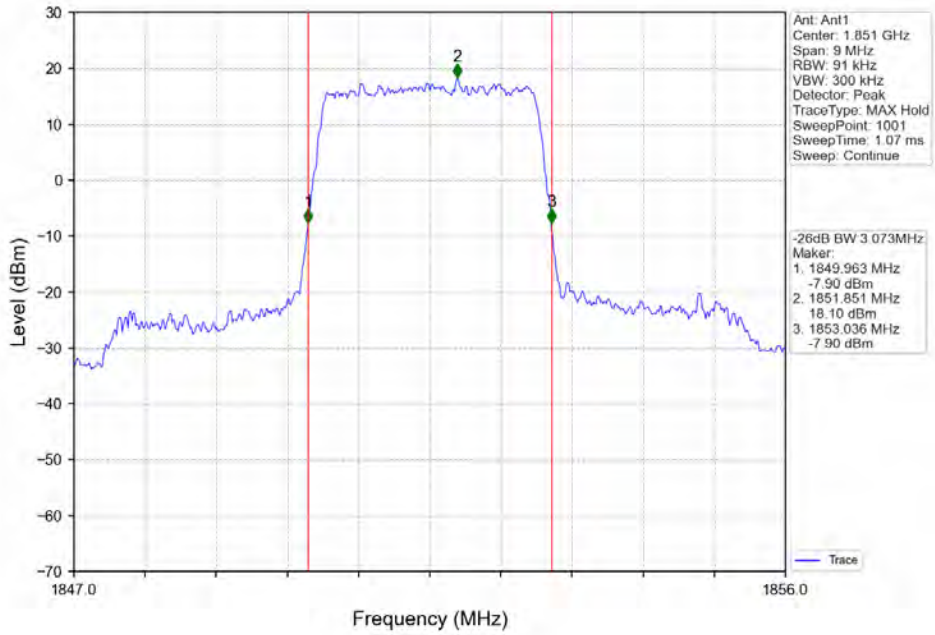

Tel: +86 755 8869 6566

Fax: +86 755 8869 6577

Email: customerservice.sw@bureauveritas.com

Band_2_3MHz_QPSK_LCH_1851.5MHz_RB_15_0_NTNV

Band 2 3MHz QPSK MCH 1880MHz RB 15 0 NTNv

BV 7Layers Communications
Technology (Shenzhen) Co. Ltd