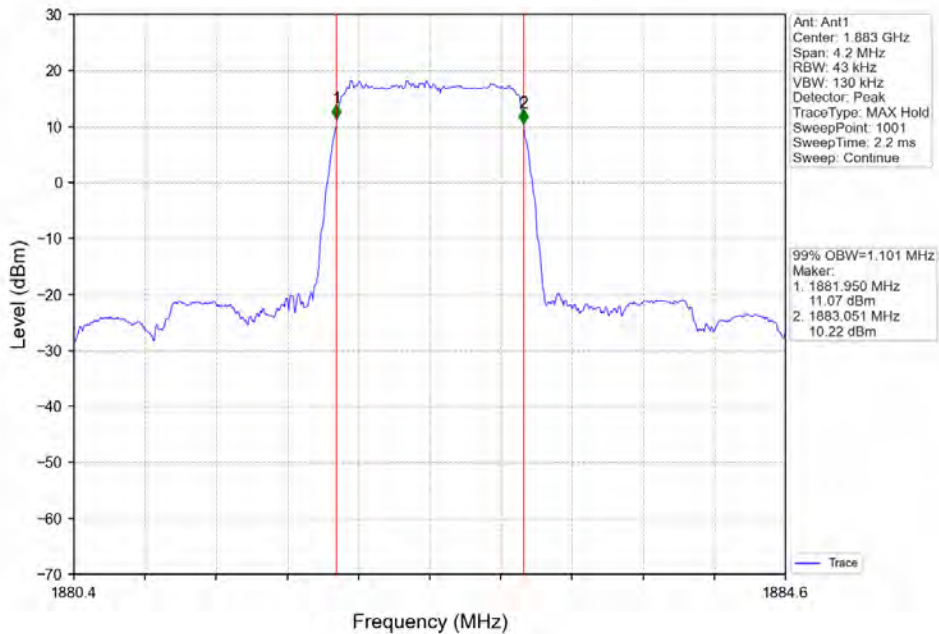

Band 25 1.4MHz 64QAM LCH 1850.7MHz RB 6 0 NTNV

Band 25 1.4MHz 64QAM MCH 1882.5MHz RB 6 0 NTNV

BV 7Layers Communications Technology (Shenzhen) Co. Ltd

No.B102, Dazu Chuangxin Mansion, North of Beihuan Avenue, North Area, Hi-Tech Industrial Park, Nanshan District, Shenzhen, Guangdong, China