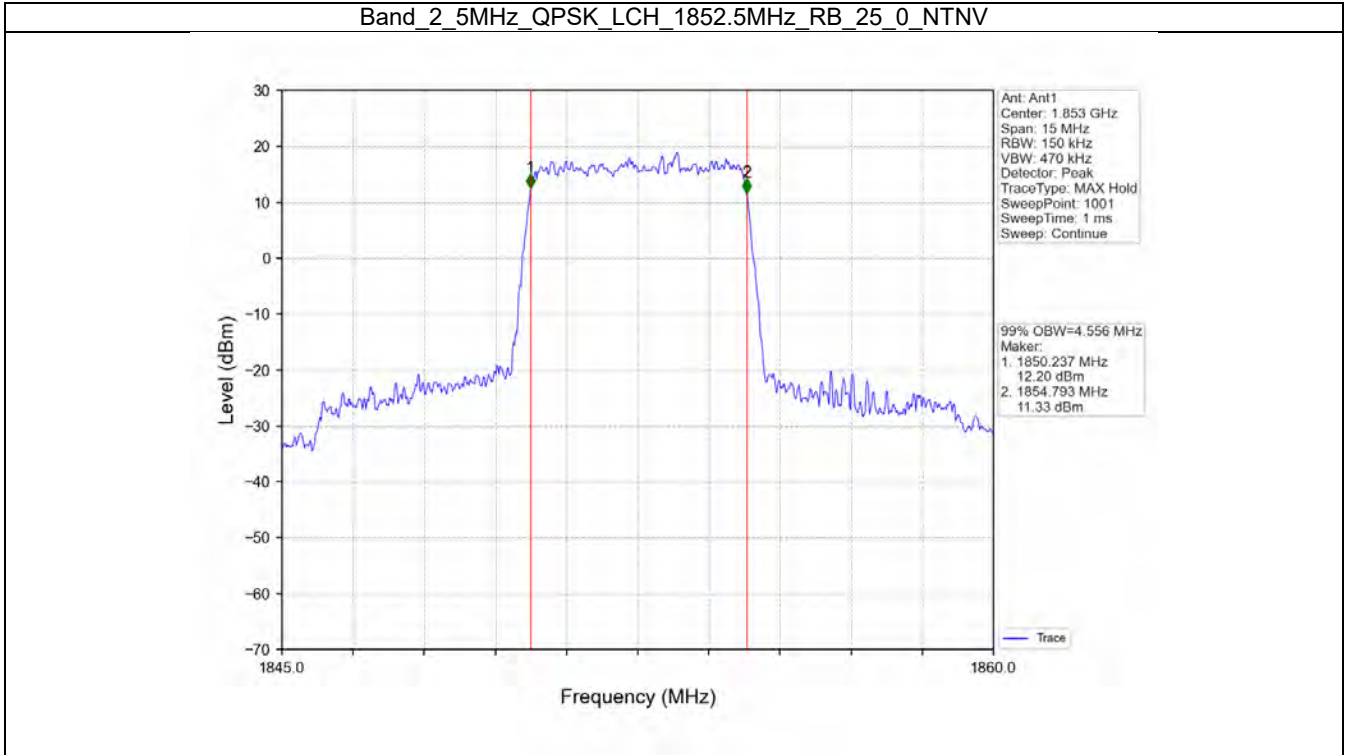

BV 7Layers Communications
Technology (Shenzhen) Co. Ltd

No.B102, Dazu Chuangxin Mansion, North of Beihuan
Avenue, North Area, Hi-Tech Industrial Park, Nanshan
District, Shenzhen, Guangdong, China

Tel: +86 755 8869 6566

Fax: +86 755 8869 6577

Email: customerservice.sw@bureauveritas.com