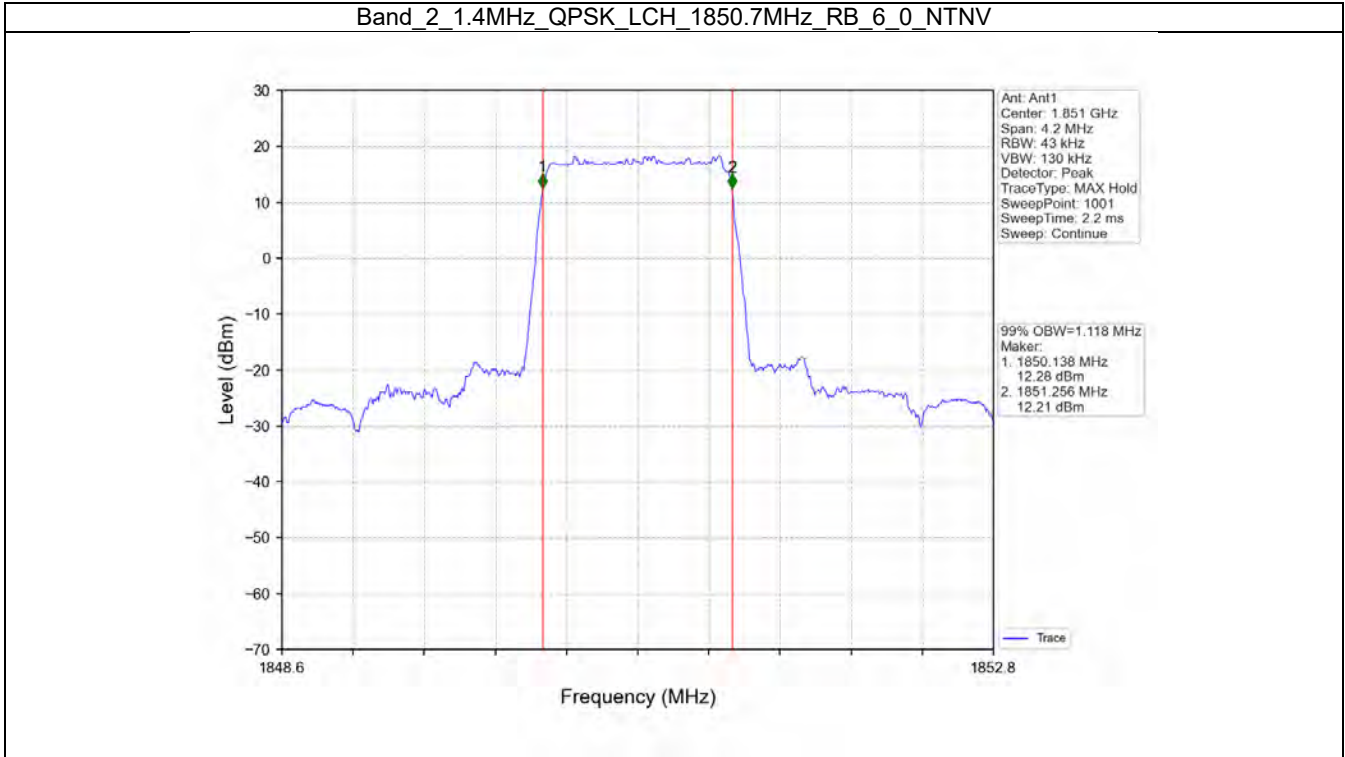

2.5.2 Test Graph

BV 7Layers Communications
Technology (Shenzhen) Co. Ltd

No.B102, Dazu Chuangxin Mansion, North of Beihuan
Avenue, North Area, Hi-Tech Industrial Park, Nanshan
District, Shenzhen, Guangdong, China

Tel: +86 755 8869 6566

Fax: +86 755 8869 6577

Email: customerservice.sw@bureauveritas.com