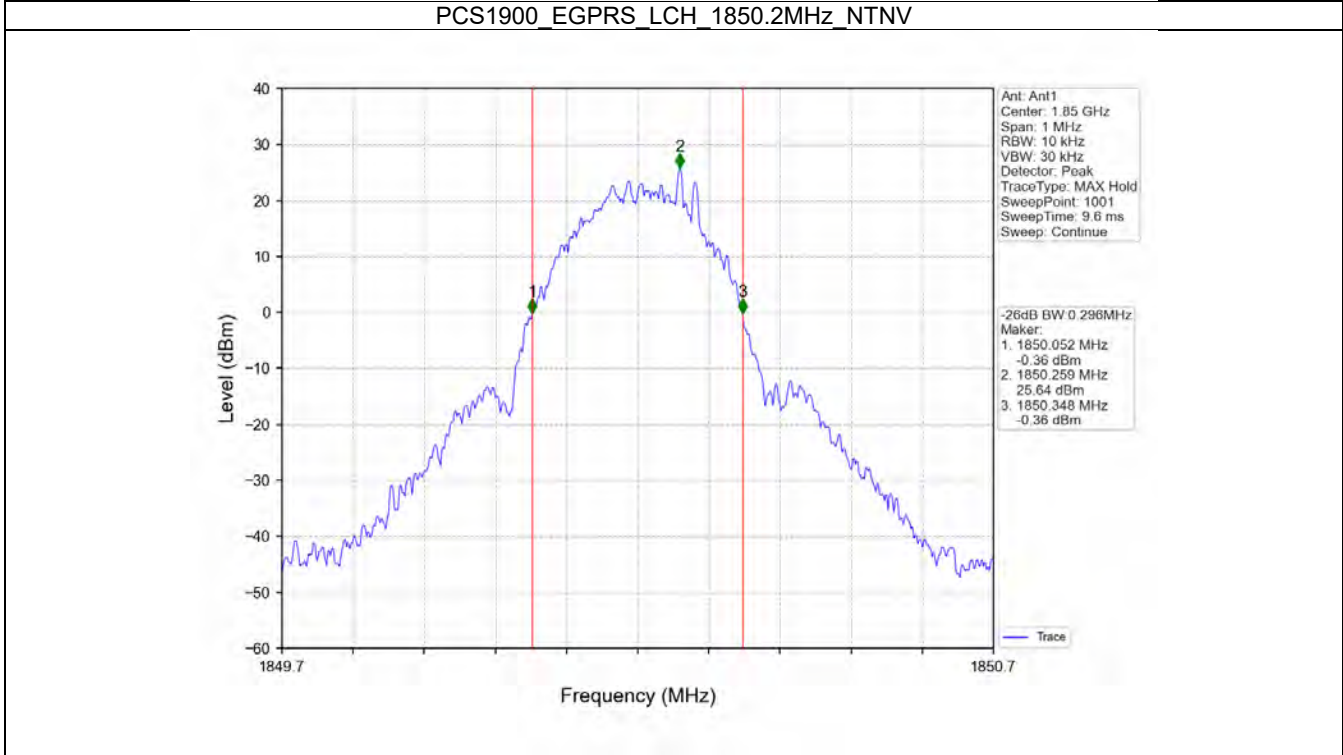

BV 7Layers Communications
Technology (Shenzhen) Co. Ltd

No.B102, Dazu Chuangxin Mansion, North of Beihuan
Avenue, North Area, Hi-Tech Industrial Park, Nanshan
District, Shenzhen, Guangdong, China

Tel: +86 755 8869 6566

Fax: +86 755 8869 6577

Email: customerservice.sw@bureauveritas.com