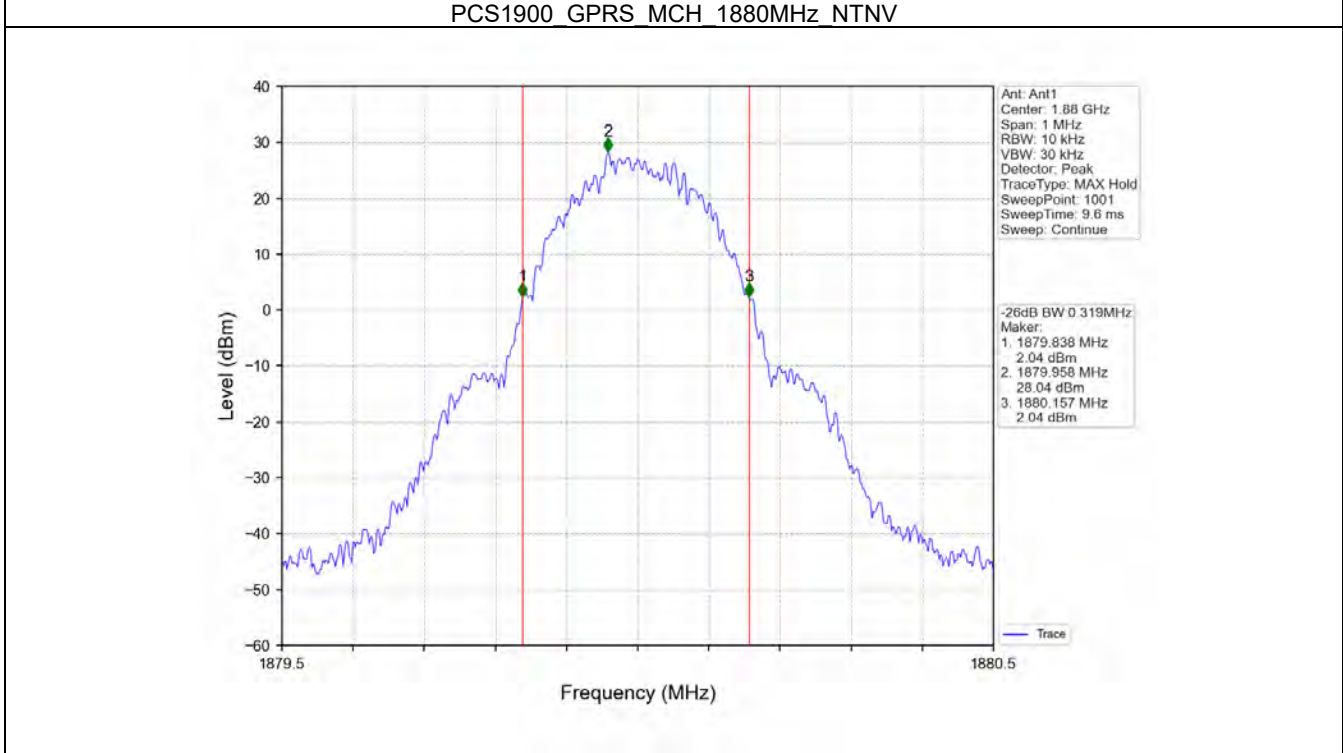

2.2.2 Test Graph

BV 7Layers Communications
Technology (Shenzhen) Co. Ltd

No.B102, Dazu Chuangxin Mansion, North of Beihuan
Avenue, North Area, Hi-Tech Industrial Park, Nanshan
District, Shenzhen, Guangdong, China

Tel: +86 755 8869 6566

Fax: +86 755 8869 6577

Email: customerservice.sw@bureauveritas.com