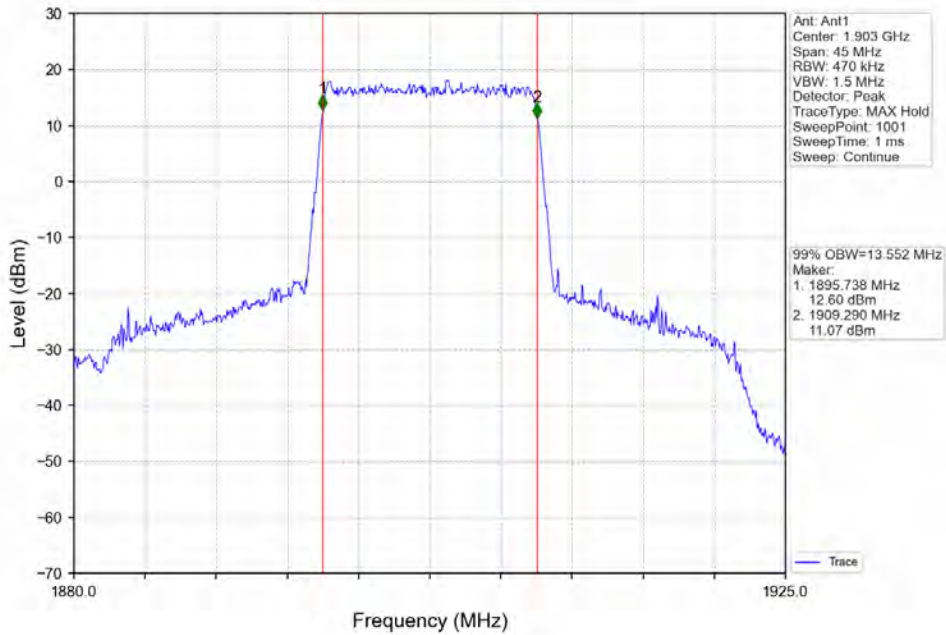

Tel: +86 755 8869 6566

Fax: +86 755 8869 6577

Email: customerservice.sw@bureauveritas.com

Band 2 15MHz QPSK HCH 1902.5MHz RB 75 0 NTN

Band 2 15MHz 16QAM LCH 1857.5MHz RB 75 0 NTN

BV 7Layers Communications
Technology (Shenzhen) Co. Ltd