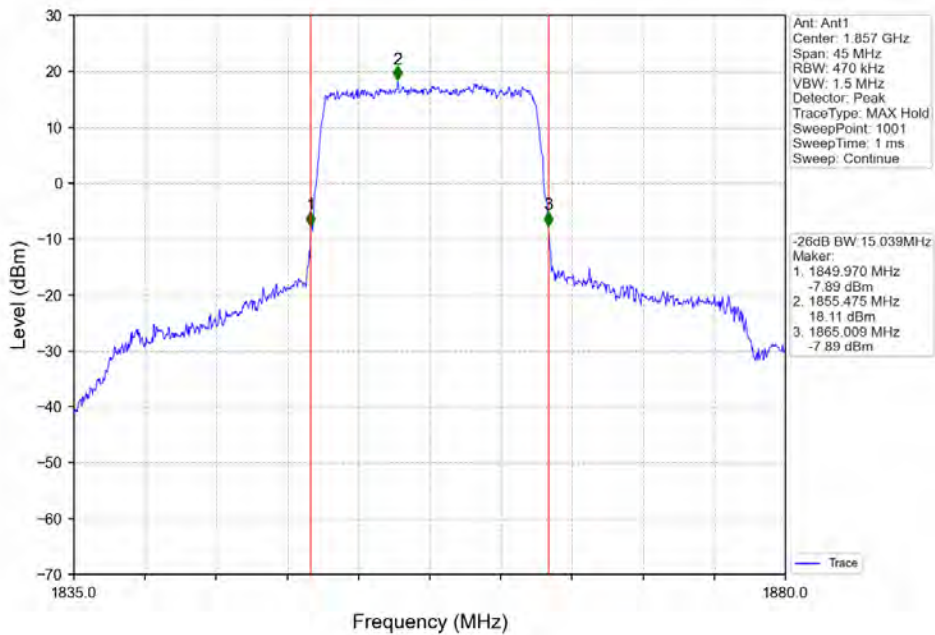

Band_2_15MHz_QPSK_LCH_1857.5MHz_RB_75_0_NTNV