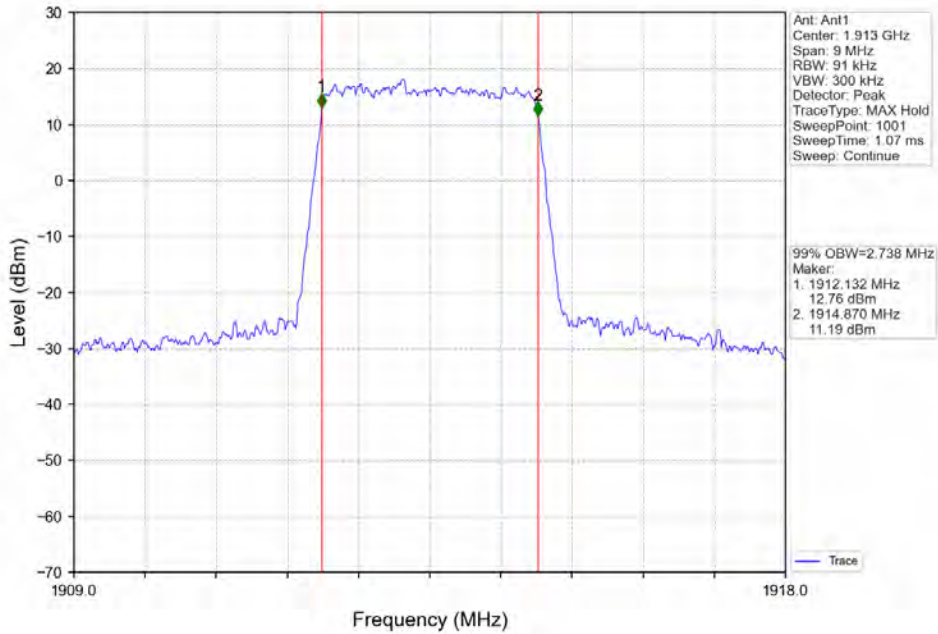

Band 25 3MHz 16QAM HCH 1913.5MHz RB 15 0 NTNV

BV 7Layers Communications
Technology (Shenzhen) Co. Ltd

No.B102, Dazu Chuangxin Mansion, North of Beihuan
Avenue, North Area, Hi-Tech Industrial Park, Nanshan
District, Shenzhen, Guangdong, China

Tel: +86 755 8869 6566

Fax: +86 755 8869 6577

Email: customerservice.sw@bureauveritas.com