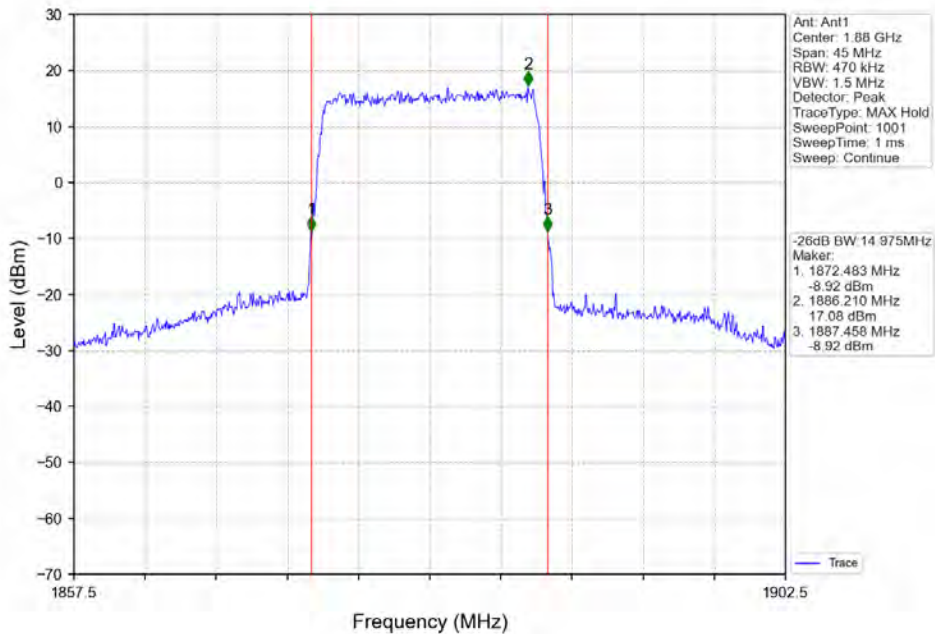

Fax: +86 755 8869 6577

Email: customerservice.sw@bureauveritas.com

Band 2 15MHz 64QAM LCH 1857.5MHz RB 75 0 NTNV

Band 2 15MHz 64QAM MCH 1880MHz RB 75 0 NTNV

BV 7Layers Communications
Technology (Shenzhen) Co. Ltd