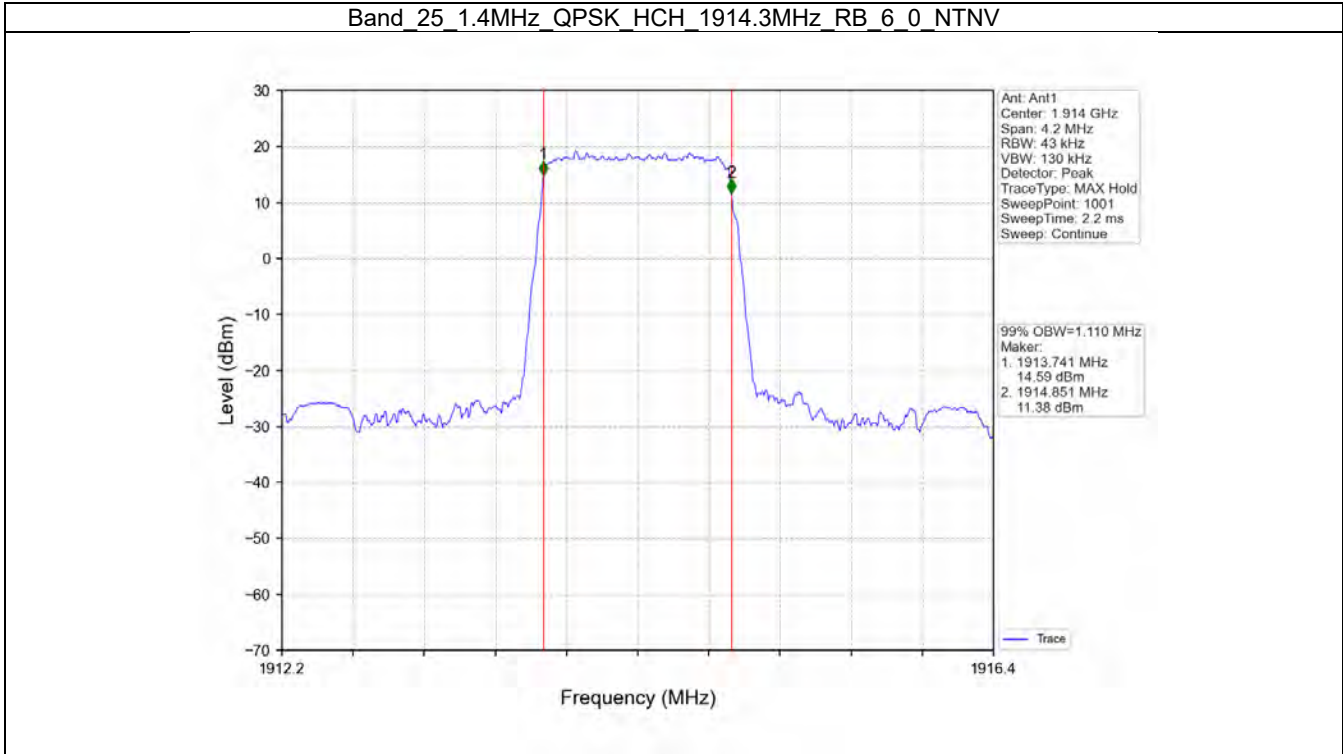

BV 7Layers Communications
Technology (Shenzhen) Co. Ltd

No.B102, Dazu Chuangxin Mansion, North of Beihuan
Avenue, North Area, Hi-Tech Industrial Park, Nanshan
District, Shenzhen, Guangdong, China

Tel: +86 755 8869 6566

Fax: +86 755 8869 6577

Email: customerservice.sw@bureauveritas.com