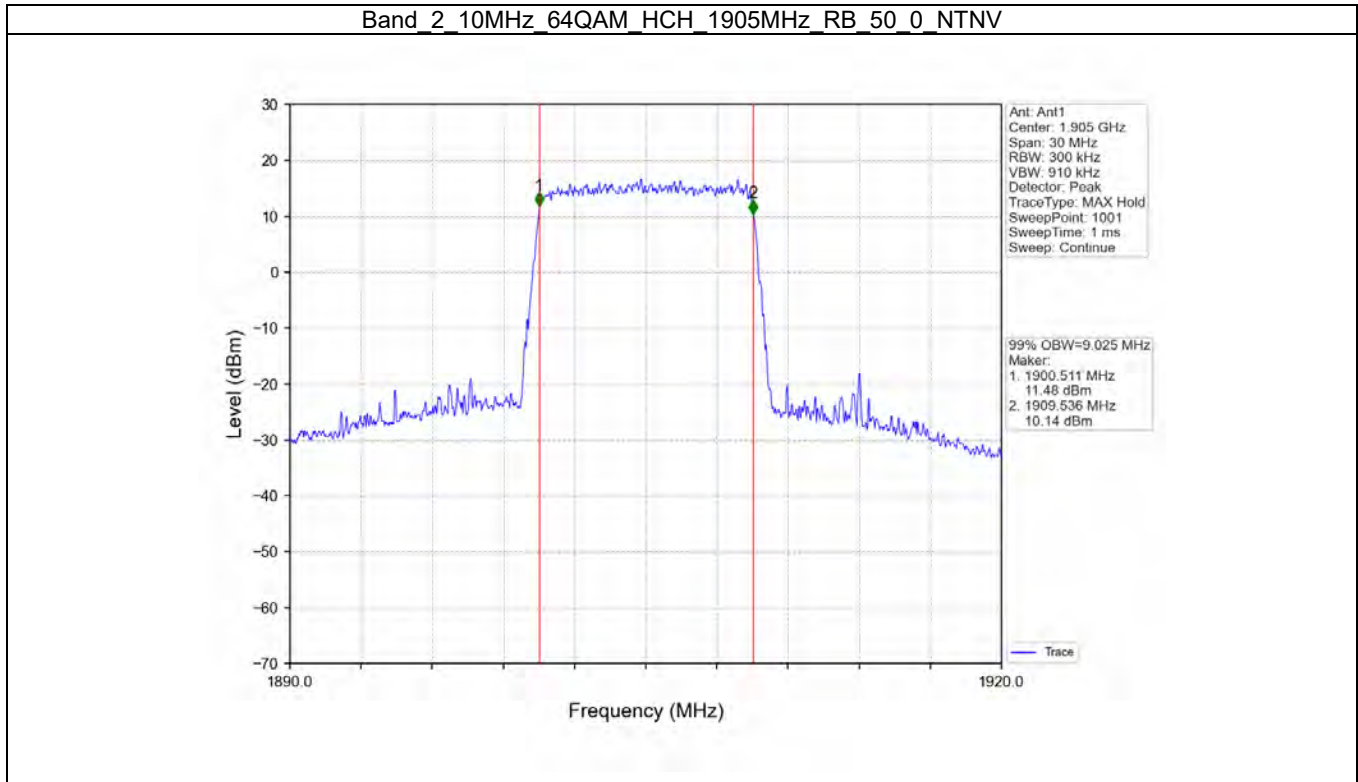

BV 7Layers Communications
Technology (Shenzhen) Co. Ltd

No.B102, Dazu Chuangxin Mansion, North of Beihuan
Avenue, North Area, Hi-Tech Industrial Park, Nanshan
District, Shenzhen, Guangdong, China

Tel: +86 755 8869 6566

Fax: +86 755 8869 6577

Email: customerservice.sw@bureauveritas.com