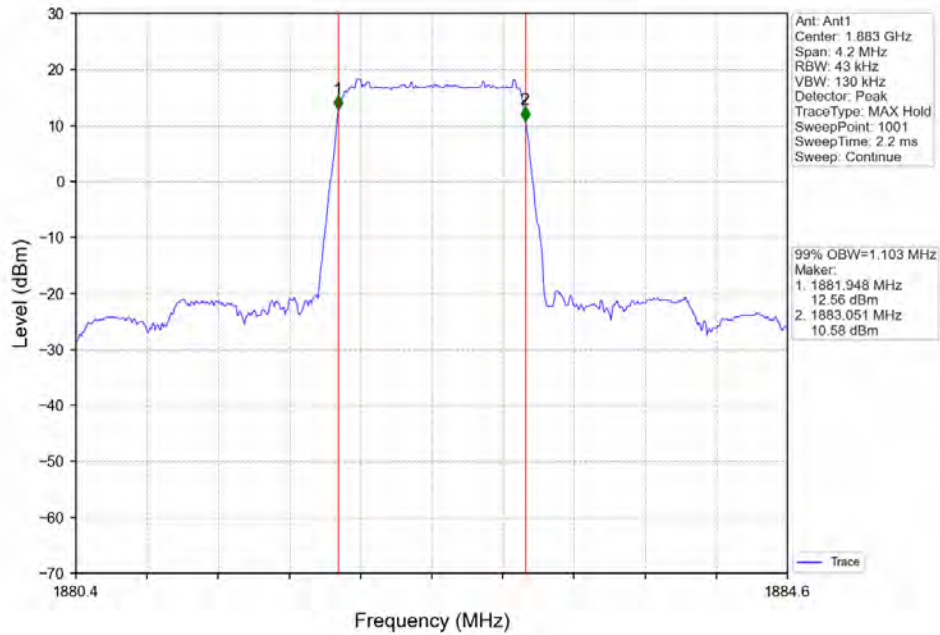

Band 25 1.4MHz 16QAM MCH 1882.5MHz RB 6 0 NTNV