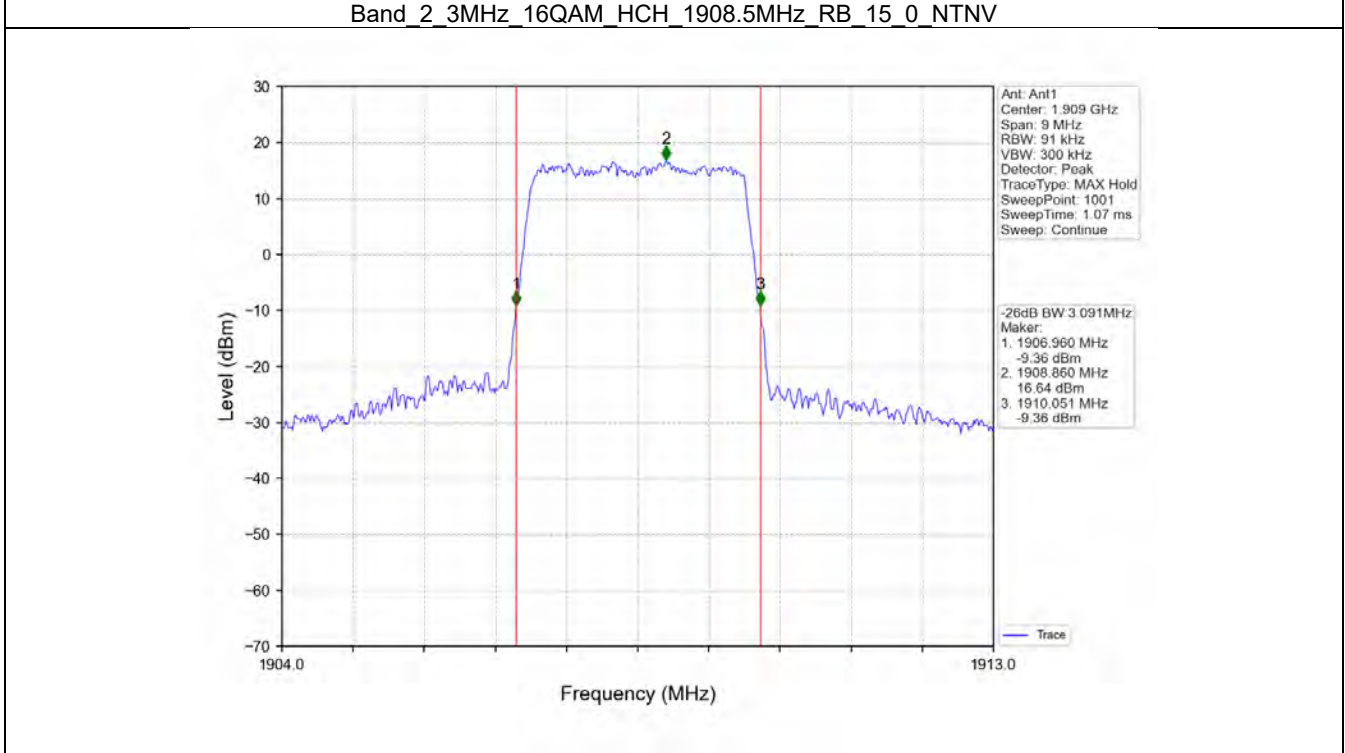

BV 7Layers Communications
Technology (Shenzhen) Co. Ltd

No.B102, Dazu Chuangxin Mansion, North of Beihuan
Avenue, North Area, Hi-Tech Industrial Park, Nanshan
District, Shenzhen, Guangdong, China

Tel: +86 755 8869 6566

Fax: +86 755 8869 6577

Email: customerservice.sw@bureauveritas.com