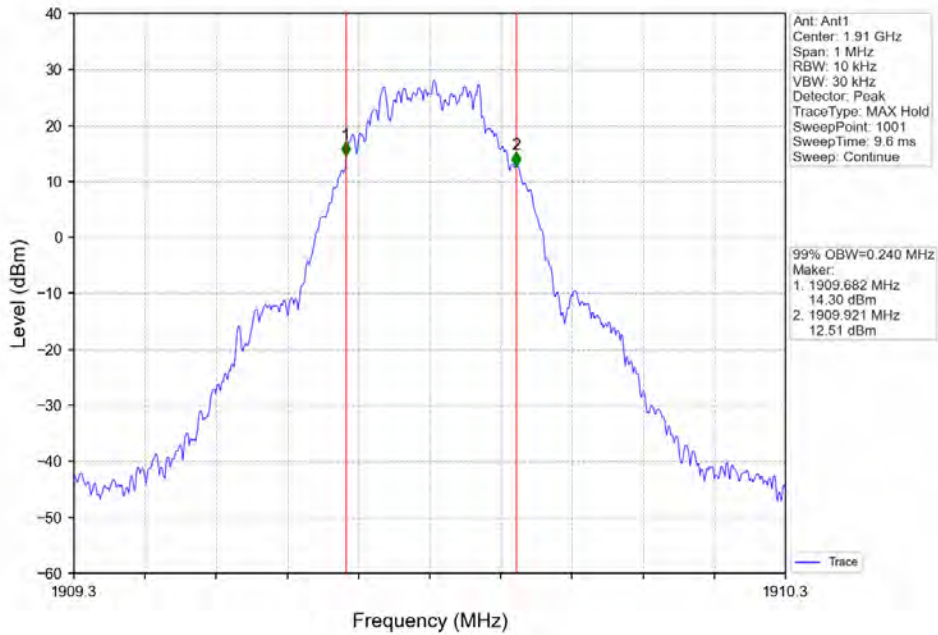

PCS1900_GPRS_HCH_1909.8MHz_NTNV