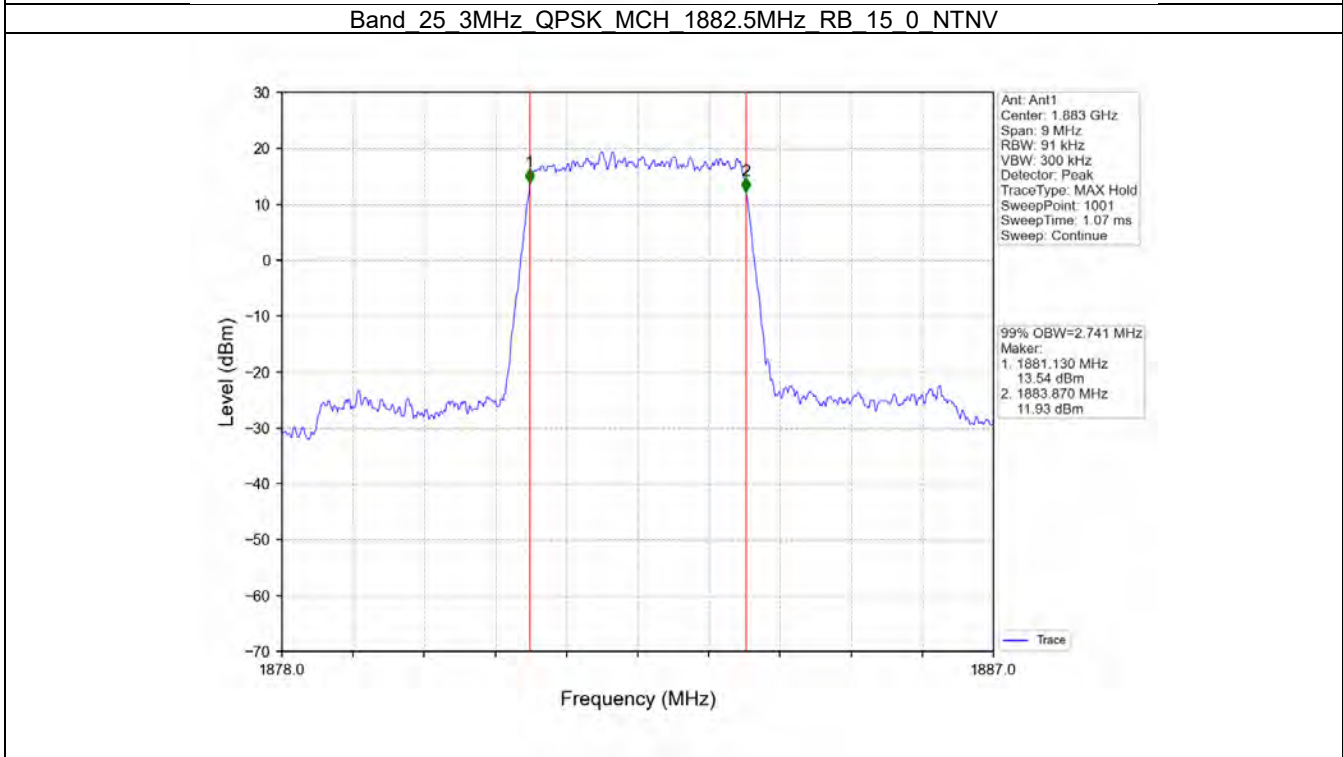

BV 7Layers Communications
Technology (Shenzhen) Co. Ltd

No.B102, Dazu Chuangxin Mansion, North of Beihuan
Avenue, North Area, Hi-Tech Industrial Park, Nanshan
District, Shenzhen, Guangdong, China

Tel: +86 755 8869 6566

Fax: +86 755 8869 6577

Email: customerservice.sw@bureauveritas.com