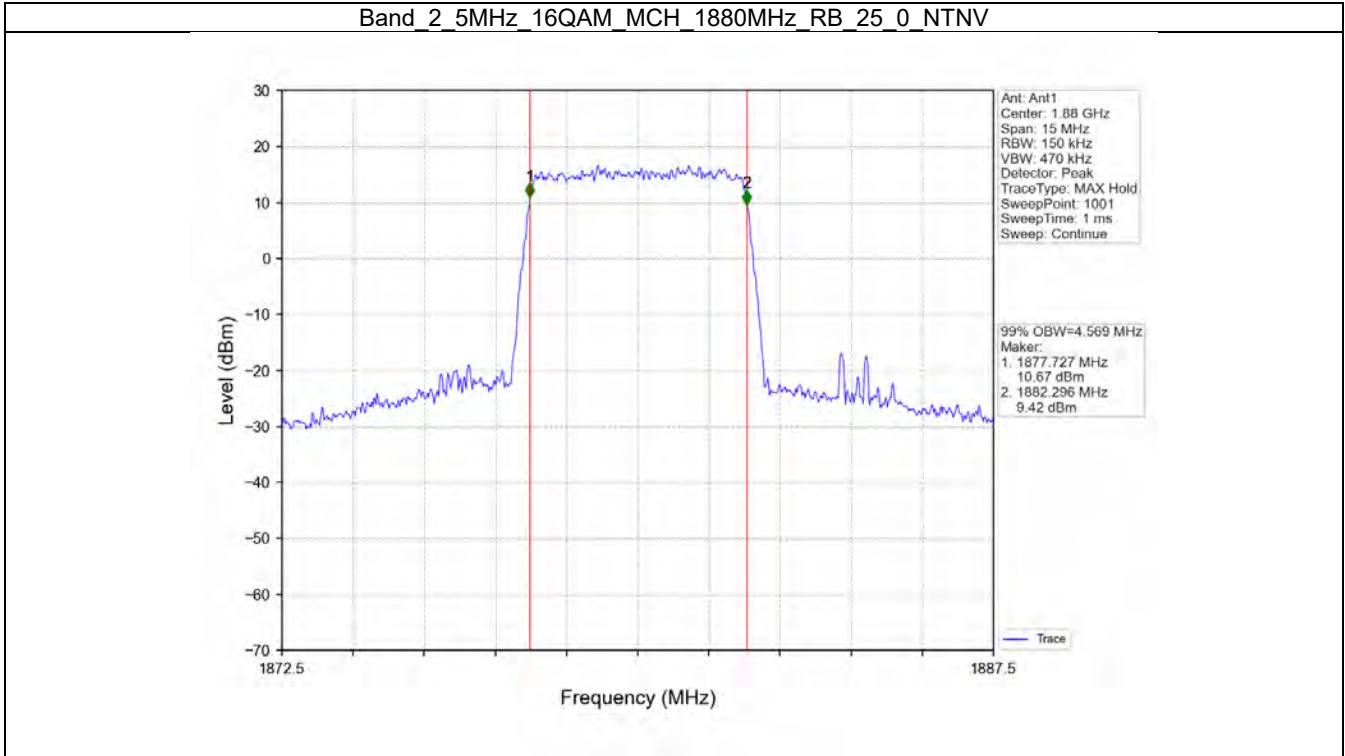

BV 7Layers Communications
Technology (Shenzhen) Co. Ltd

No.B102, Dazu Chuangxin Mansion, North of Beihuan
Avenue, North Area, Hi-Tech Industrial Park, Nanshan
District, Shenzhen, Guangdong, China

Tel: +86 755 8869 6566

Fax: +86 755 8869 6577

Email: customerservice.sw@bureauveritas.com