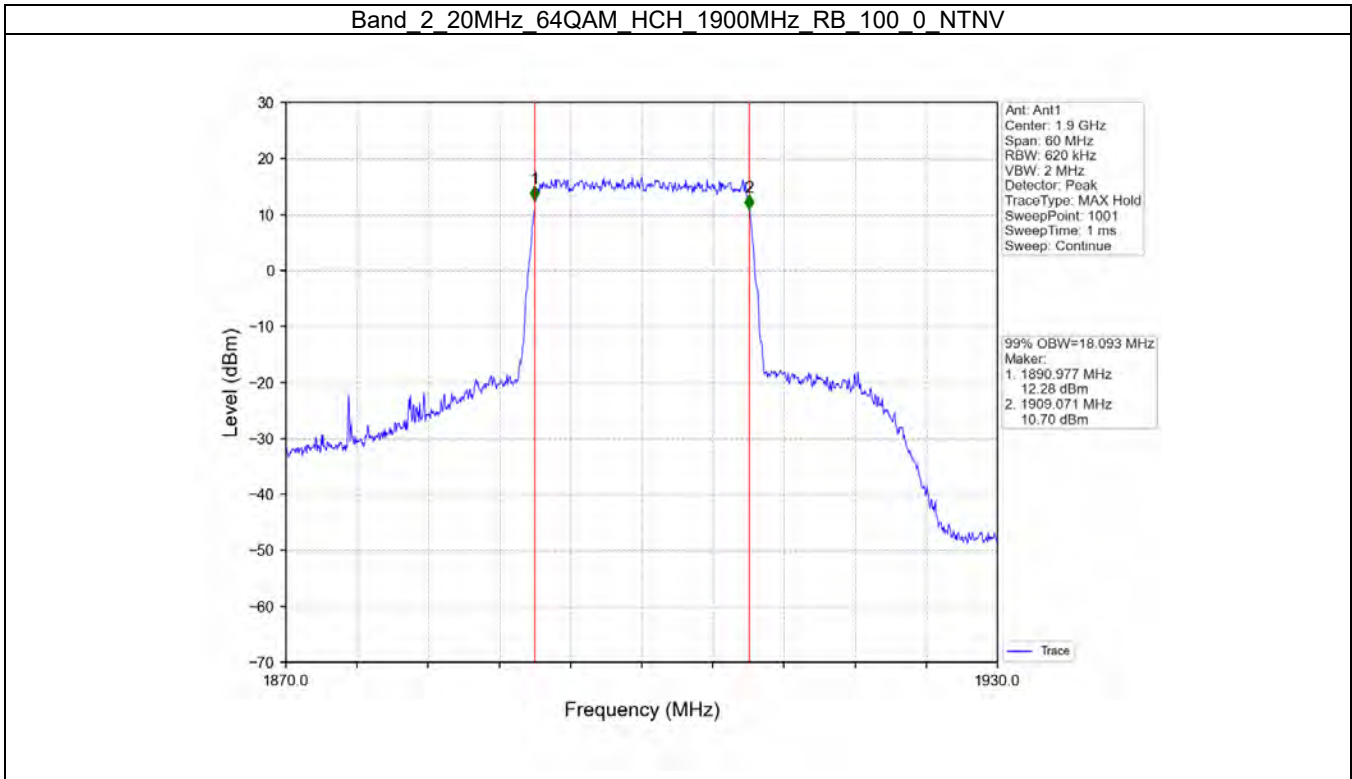

BV 7Layers Communications
Technology (Shenzhen) Co. Ltd

No.B102, Dazu Chuangxin Mansion, North of Beihuan
Avenue, North Area, Hi-Tech Industrial Park, Nanshan
District, Shenzhen, Guangdong, China

Tel: +86 755 8869 6566

Fax: +86 755 8869 6577

Email: customerservice.sw@bureauveritas.com

2.6 LTE Band 2 26DB

2.6.1 Test Result

Band: 2 / Bandwidth: 1.4MHz / NTV							
Modulation	RB Allocation		26dB Bandwidth (MHz)			Limit (MHz)	Verdict
	Size	Offset	LCH	MCH	HCH		
QPSK	6	0	1.262	1.267	1.264	/	Pass
16QAM	6	0	1.270	1.252	1.269	/	Pass
64QAM	6	0	1.271	1.254	1.257	/	Pass
Band: 2 / Bandwidth: 3MHz / NTV							
Modulation	RB Allocation		26dB Bandwidth (MHz)			Limit (MHz)	Verdict
	Size	Offset	LCH	MCH	HCH		
QPSK	15	0	3.073	3.060	3.050	/	Pass
16QAM	15	0	3.057	3.096	3.091	/	Pass
64QAM	15	0	3.059	3.057	3.075	/	Pass
Band: 2 / Bandwidth: 5MHz / NTV							
Modulation	RB Allocation		26dB Bandwidth (MHz)			Limit (MHz)	Verdict
	Size	Offset	LCH	MCH	HCH		
QPSK	25	0	5.045	5.001	5.074	/	Pass
16QAM	25	0	5.039	5.081	5.056	/	Pass
64QAM	25	0	5.076	5.060	5.043	/	Pass
Band: 2 / Bandwidth: 10MHz / NTV							
Modulation	RB Allocation		26dB Bandwidth (MHz)			Limit (MHz)	Verdict
	Size	Offset	LCH	MCH	HCH		
QPSK	50	0	9.972	9.997	10.011	/	Pass
16QAM	50	0	9.942	9.977	9.977	/	Pass
64QAM	50	0	9.925	9.967	10.020	/	Pass
Band: 2 / Bandwidth: 15MHz / NTV							
Modulation	RB Allocation		26dB Bandwidth (MHz)			Limit (MHz)	Verdict
	Size	Offset	LCH	MCH	HCH		
QPSK	75	0	15.039	15.048	14.963	/	Pass
16QAM	75	0	14.913	14.927	14.969	/	Pass
64QAM	75	0	14.901	14.975	14.985	/	Pass
Band: 2 / Bandwidth: 20MHz / NTV							
Modulation	RB Allocation		26dB Bandwidth (MHz)			Limit (MHz)	Verdict
	Size	Offset	LCH	MCH	HCH		
QPSK	100	0	19.830	19.863	19.905	/	Pass
16QAM	100	0	19.775	19.765	19.921	/	Pass
64QAM	100	0	19.768	19.751	19.786	/	Pass

BV 7Layers Communications Technology (Shenzhen) Co. Ltd

No.B102, Dazu Chuangxin Mansion, North of Beihuan Avenue, North Area, Hi-Tech Industrial Park, Nanshan District, Shenzhen, Guangdong, China

Tel: +86 755 8869 6566

Fax: +86 755 8869 6577

Email: customerservice.sw@bureauveritas.com