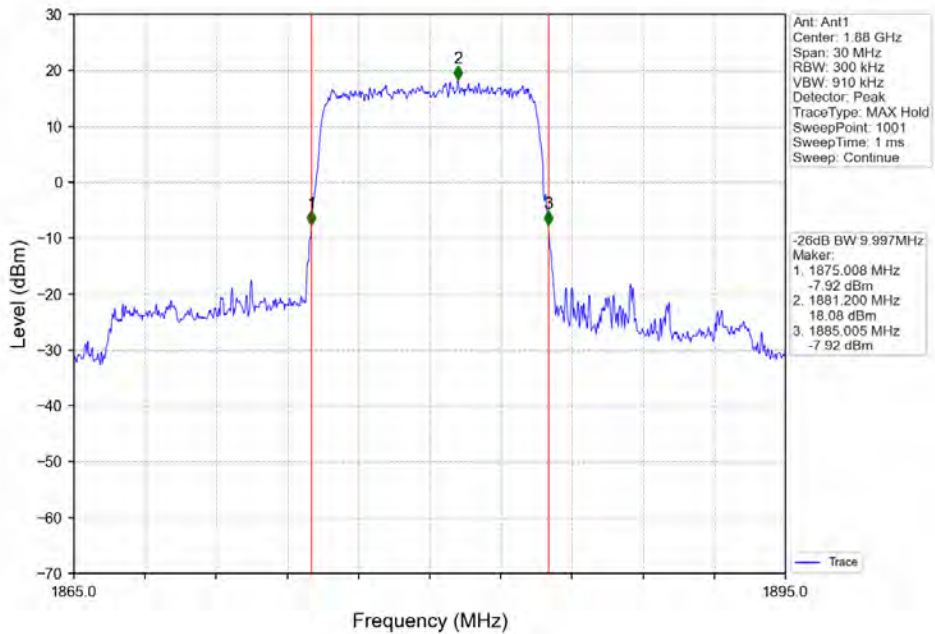

Band_2_10MHz_QPSK_MCH_1880MHz_RB_50_0_NTNV

BV 7Layers Communications
Technology (Shenzhen) Co. Ltd

No.B102, Dazu Chuangxin Mansion, North of Beihuan
Avenue, North Area, Hi-Tech Industrial Park, Nanshan
District, Shenzhen, Guangdong, China

Tel: +86 755 8869 6566

Fax: +86 755 8869 6577

Email: customerservice.sw@bureauveritas.com