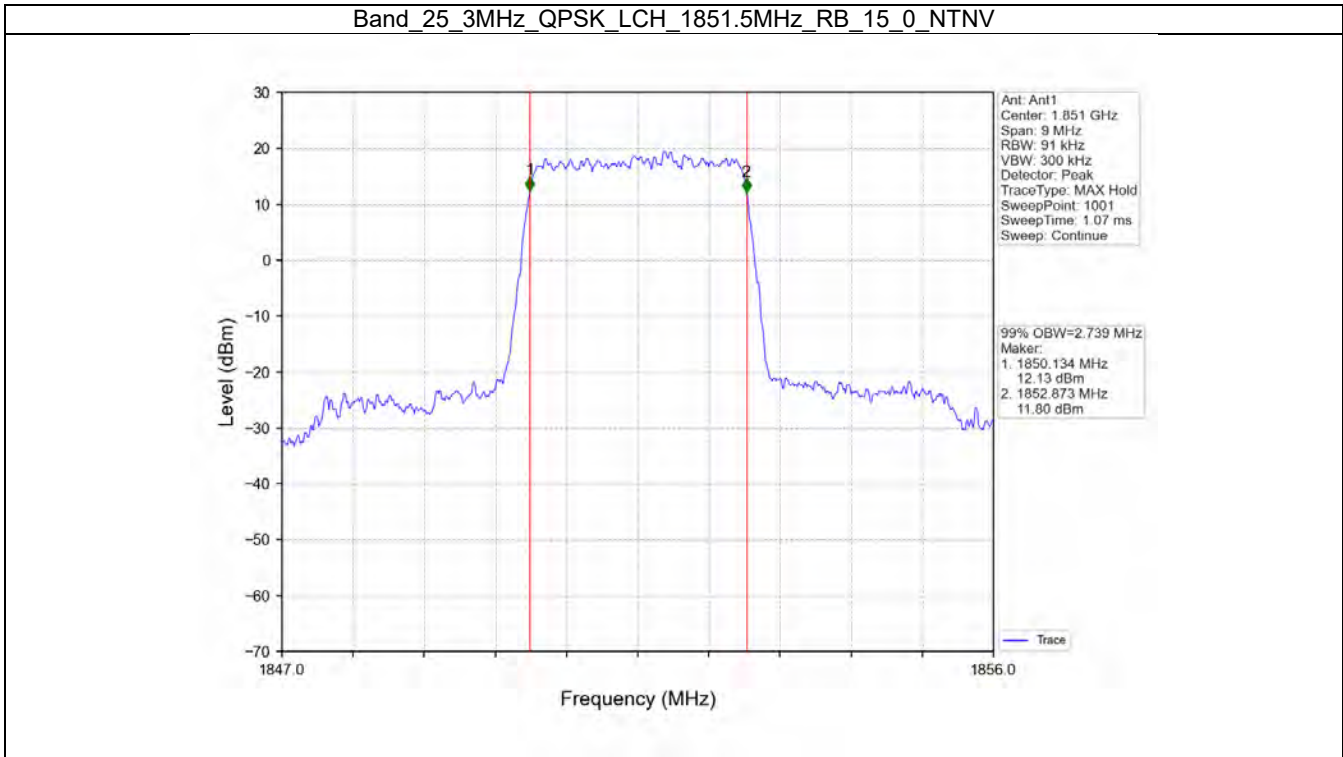

BV 7Layers Communications
Technology (Shenzhen) Co. Ltd

No.B102, Dazu Chuangxin Mansion, North of Beihuan
Avenue, North Area, Hi-Tech Industrial Park, Nanshan
District, Shenzhen, Guangdong, China

Tel: +86 755 8869 6566

Fax: +86 755 8869 6577

Email: customerservice.sw@bureauveritas.com