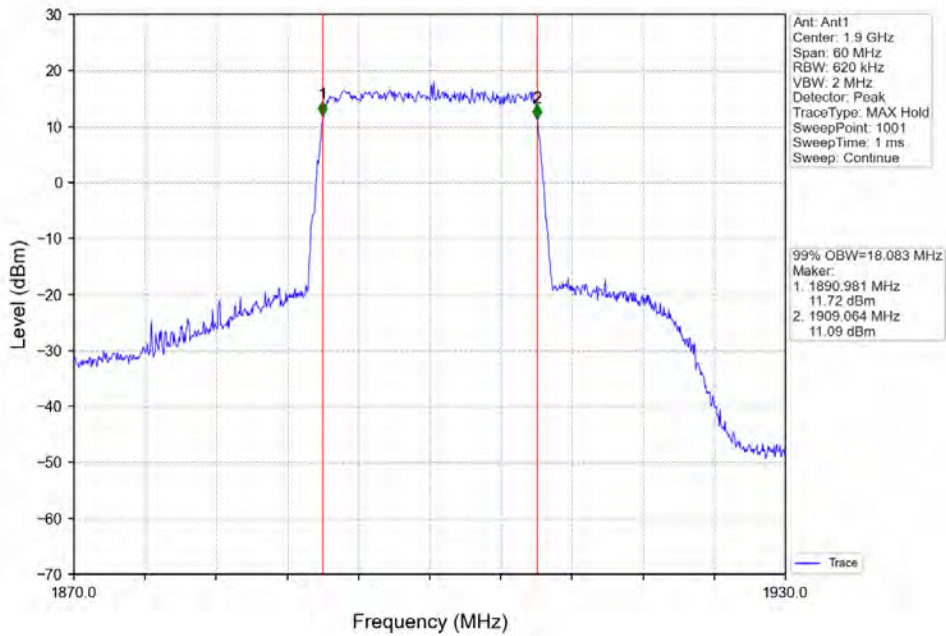

Band 2 20MHz 16QAM HCH 1900MHz RB 100 0 NTN

BV 7Layers Communications Technology (Shenzhen) Co. Ltd

No.B102, Dazu Chuangxin Mansion, North of Beihuan Avenue, North Area, Hi-Tech Industrial Park, Nanshan District, Shenzhen, Guangdong, China

Tel: +86 755 8869 6566

Fax: +86 755 8869 6577

Email: customerservice.sw@bureauveritas.com