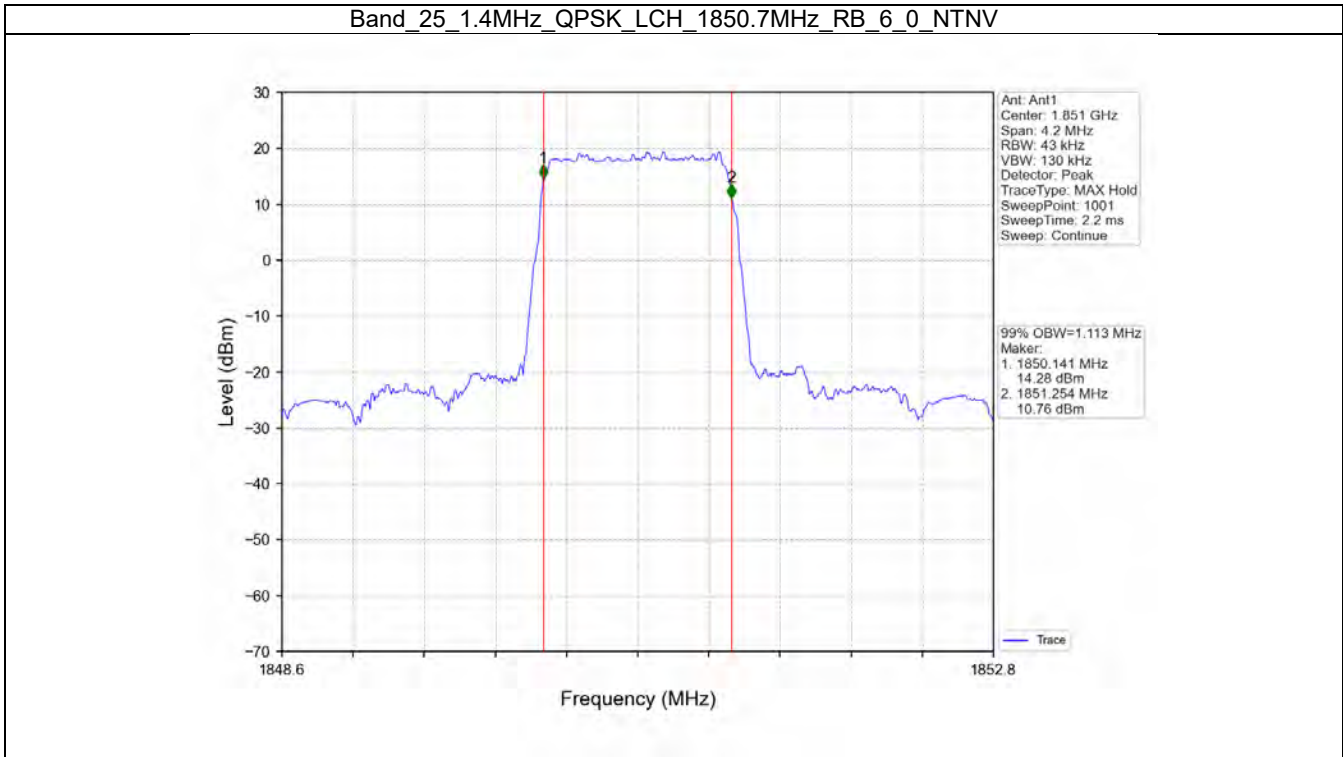

2.7.2 Test Graph

BV 7Layers Communications
Technology (Shenzhen) Co. Ltd

No.B102, Dazu Chuangxin Mansion, North of Beihuan
Avenue, North Area, Hi-Tech Industrial Park, Nanshan
District, Shenzhen, Guangdong, China

Tel: +86 755 8869 6566

Fax: +86 755 8869 6577

Email: customerservice.sw@bureauveritas.com