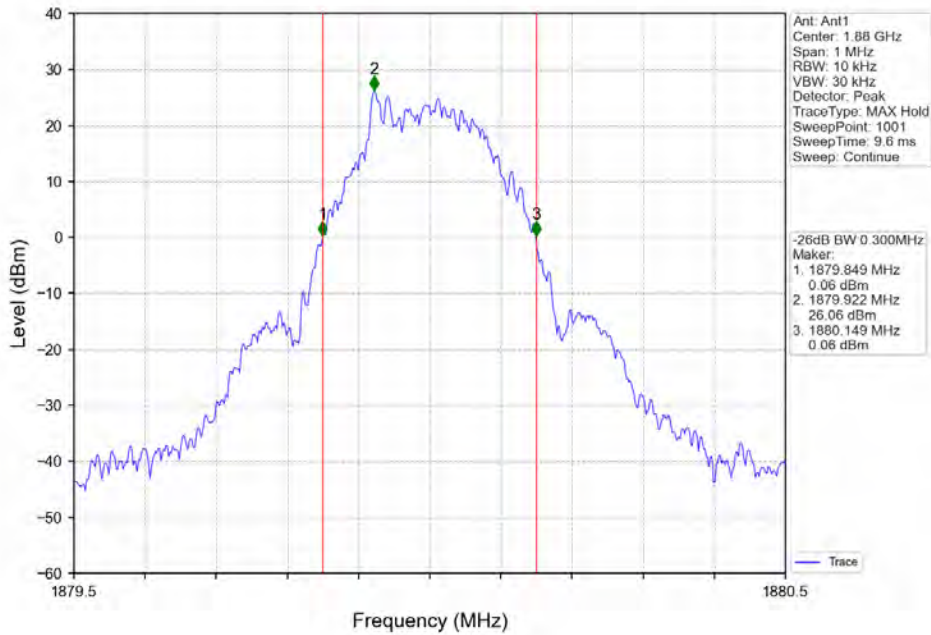

PCS1900 EGPRS MCH 1880MHz NTN