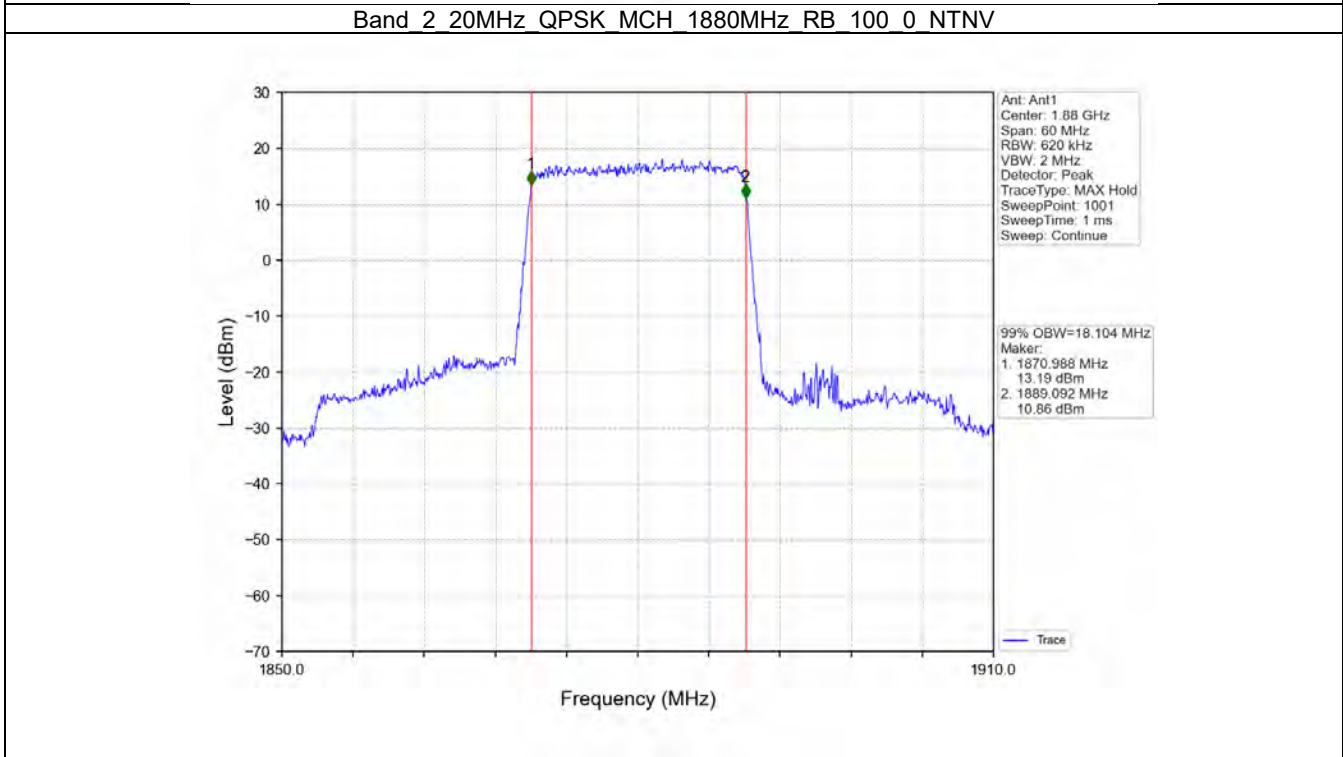

BV 7Layers Communications
Technology (Shenzhen) Co. Ltd

No.B102, Dazu Chuangxin Mansion, North of Beihuan
Avenue, North Area, Hi-Tech Industrial Park, Nanshan
District, Shenzhen, Guangdong, China

Tel: +86 755 8869 6566

Fax: +86 755 8869 6577

Email: customerservice.sw@bureauveritas.com