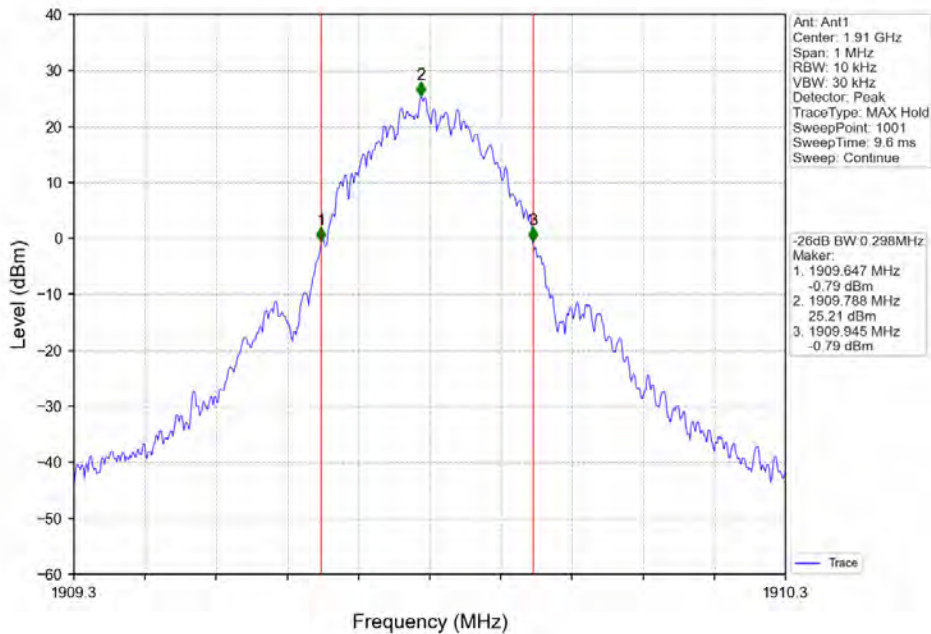

PCS1900 EGPRS HCH 1909.8MHz NTN

BV 7Layers Communications
Technology (Shenzhen) Co. Ltd

No.B102, Dazu Chuangxin Mansion, North of BeiHuan
Avenue, North Area, Hi-Tech Industrial Park, Nanshan
District, Shenzhen, Guangdong, China

Tel: +86 755 8869 6566

Fax: +86 755 8869 6577

Email: customerservice.sw@bureauveritas.com