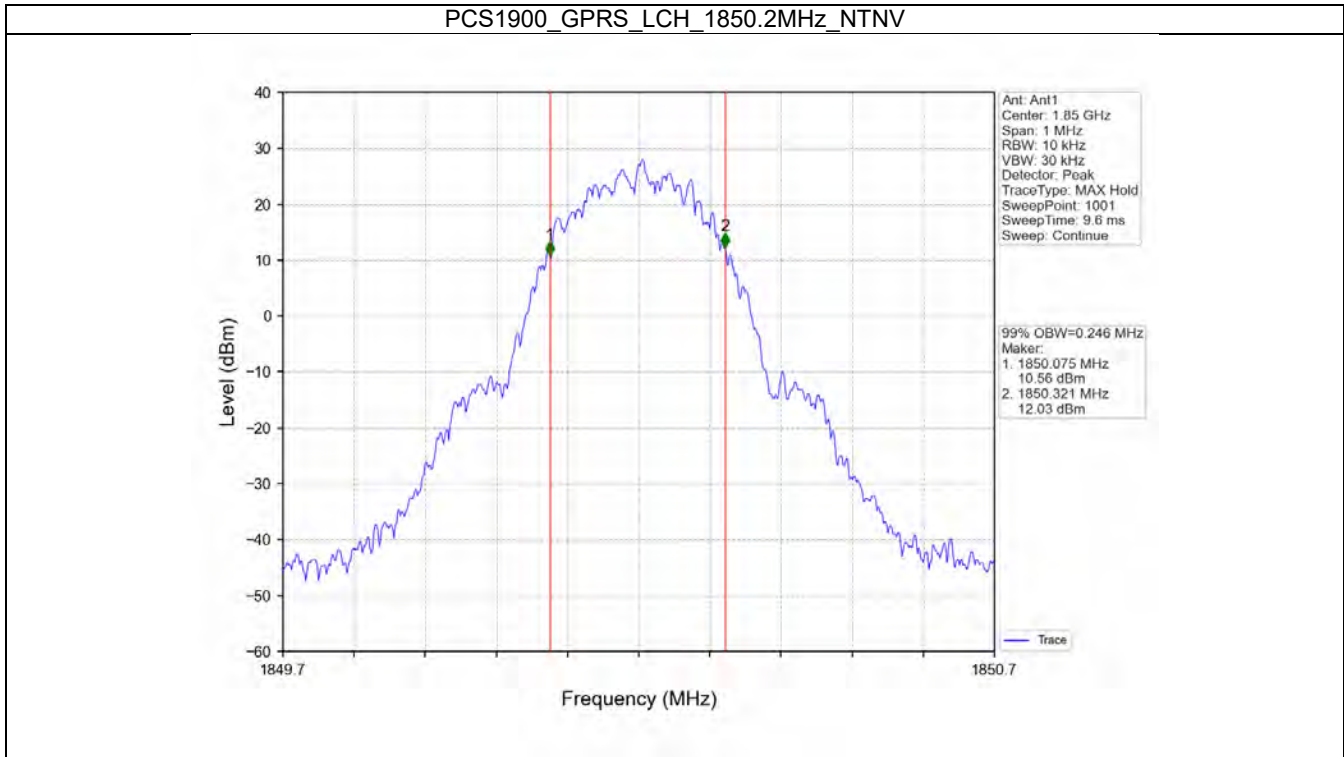

VERITAS
2.1.2 Test Graph

BV 7Layers Communications
Technology (Shenzhen) Co. Ltd

No.B102, Dazu Chuangxin Mansion, North of Beihuan
Avenue, North Area, Hi-Tech Industrial Park, Nanshan
District, Shenzhen, Guangdong, China