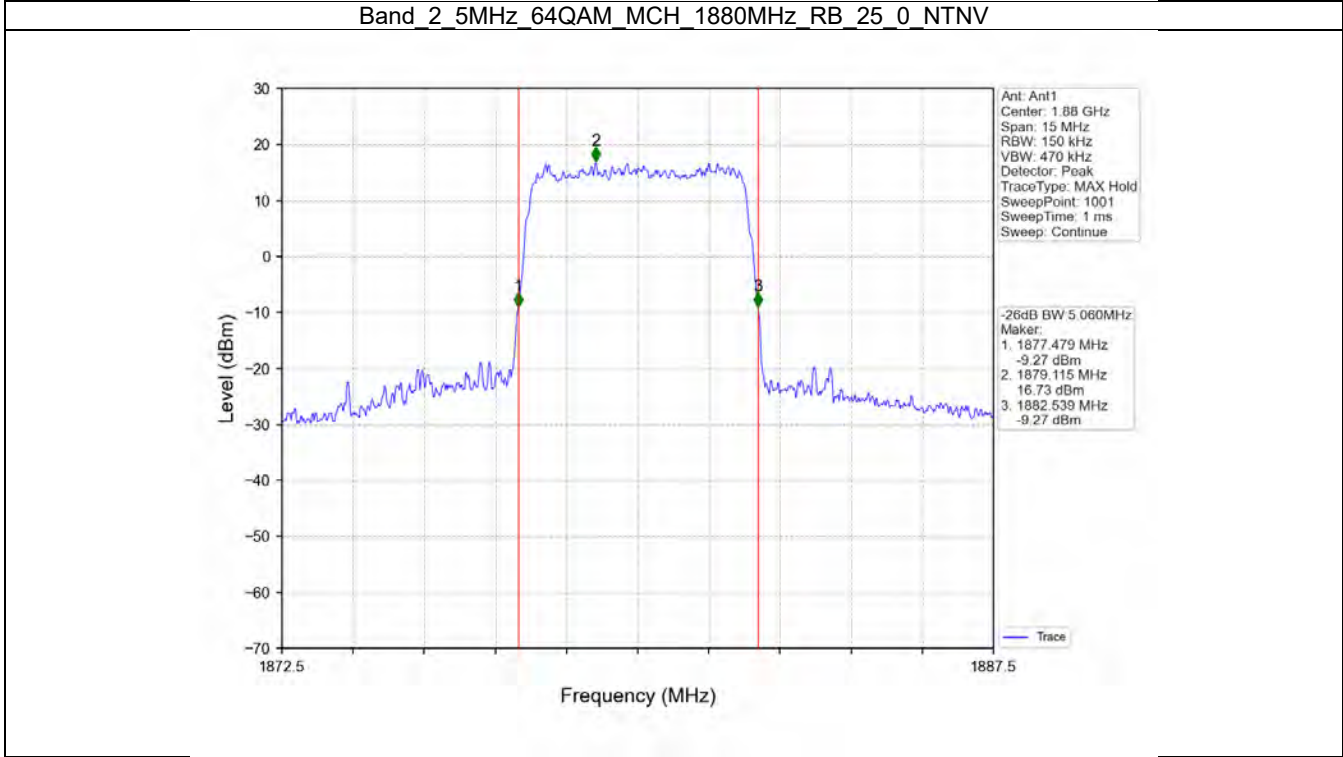

BV 7Layers Communications
Technology (Shenzhen) Co. Ltd

No.B102, Dazu Chuangxin Mansion, North of Beihuan
Avenue, North Area, Hi-Tech Industrial Park, Nanshan
District, Shenzhen, Guangdong, China

Tel: +86 755 8869 6566

Fax: +86 755 8869 6577

Email: customerservice.sw@bureauveritas.com