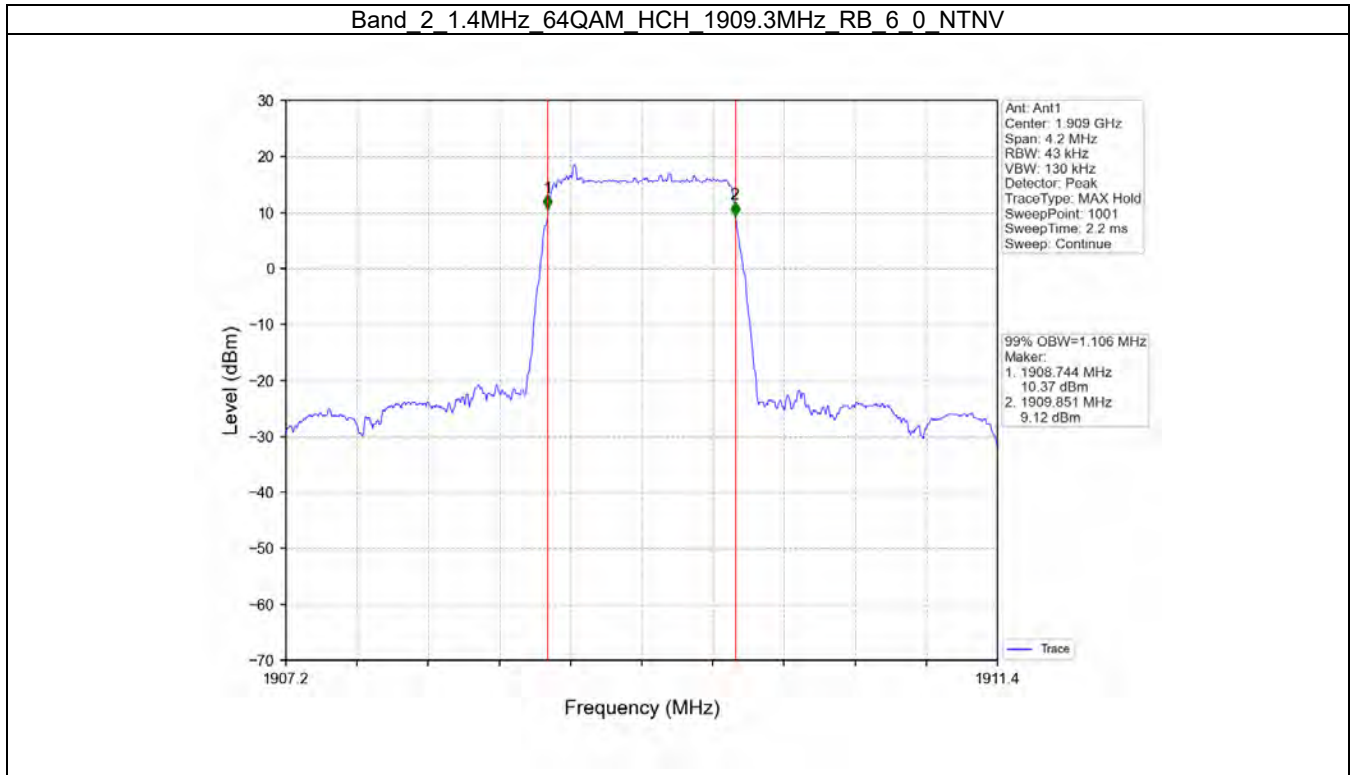

BV 7Layers Communications
Technology (Shenzhen) Co. Ltd

No.B102, Dazu Chuangxin Mansion, North of Beihuan
Avenue, North Area, Hi-Tech Industrial Park, Nanshan
District, Shenzhen, Guangdong, China

Tel: +86 755 8869 6566

Fax: +86 755 8869 6577

Email: customerservice.sw@bureauveritas.com