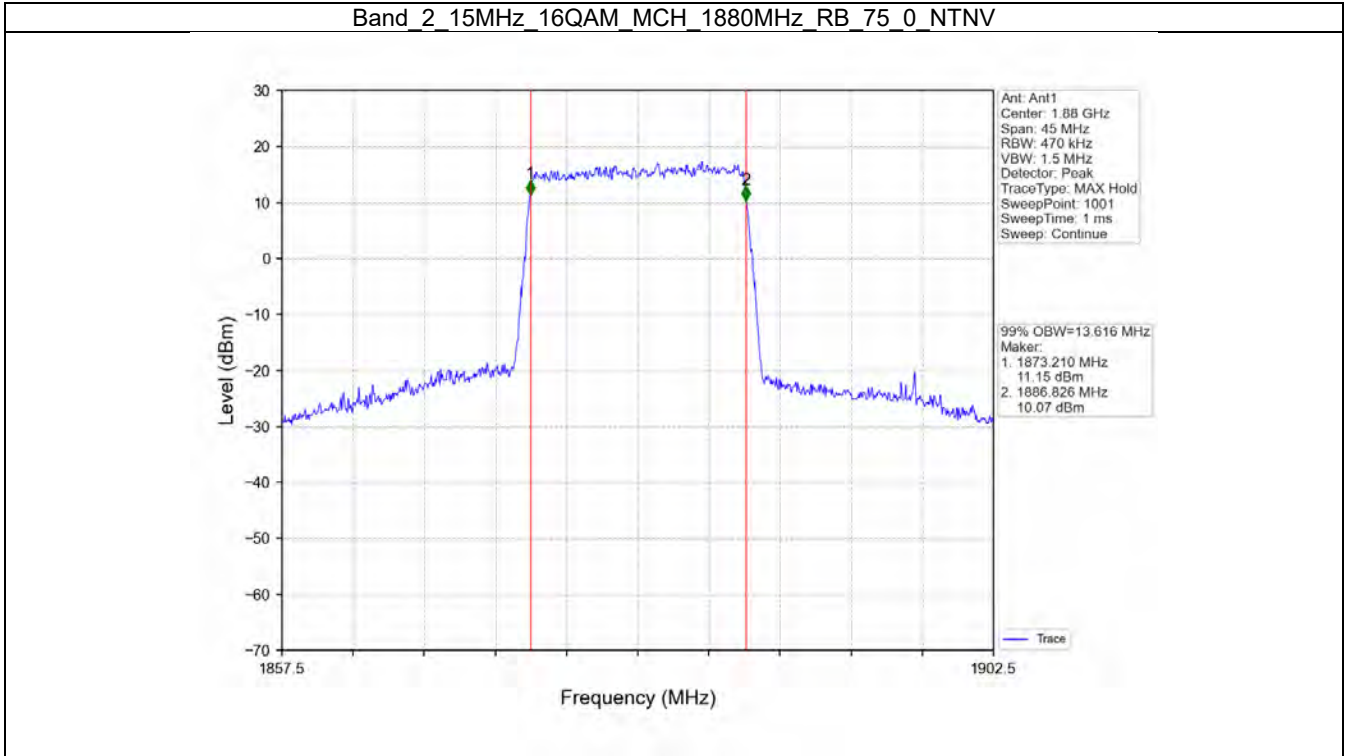

BV 7Layers Communications
Technology (Shenzhen) Co. Ltd

No.B102, Dazu Chuangxin Mansion, North of Beihuan
Avenue, North Area, Hi-Tech Industrial Park, Nanshan
District, Shenzhen, Guangdong, China

Tel: +86 755 8869 6566

Fax: +86 755 8869 6577

Email: customerservice.sw@bureauveritas.com