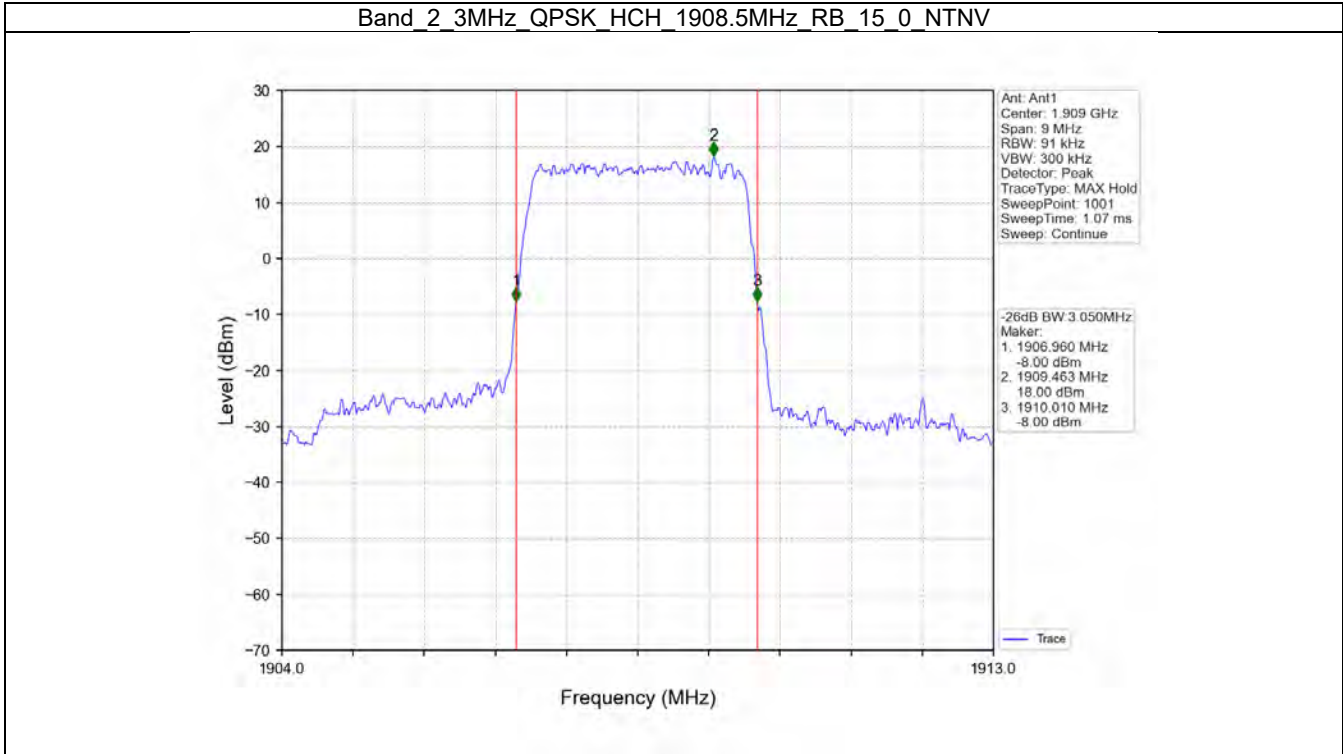

BV 7Layers Communications
Technology (Shenzhen) Co. Ltd

No.B102, Dazu Chuangxin Mansion, North of Beihuan
Avenue, North Area, Hi-Tech Industrial Park, Nanshan
District, Shenzhen, Guangdong, China

Tel: +86 755 8869 6566

Fax: +86 755 8869 6577

Email: customerservice.sw@bureauveritas.com