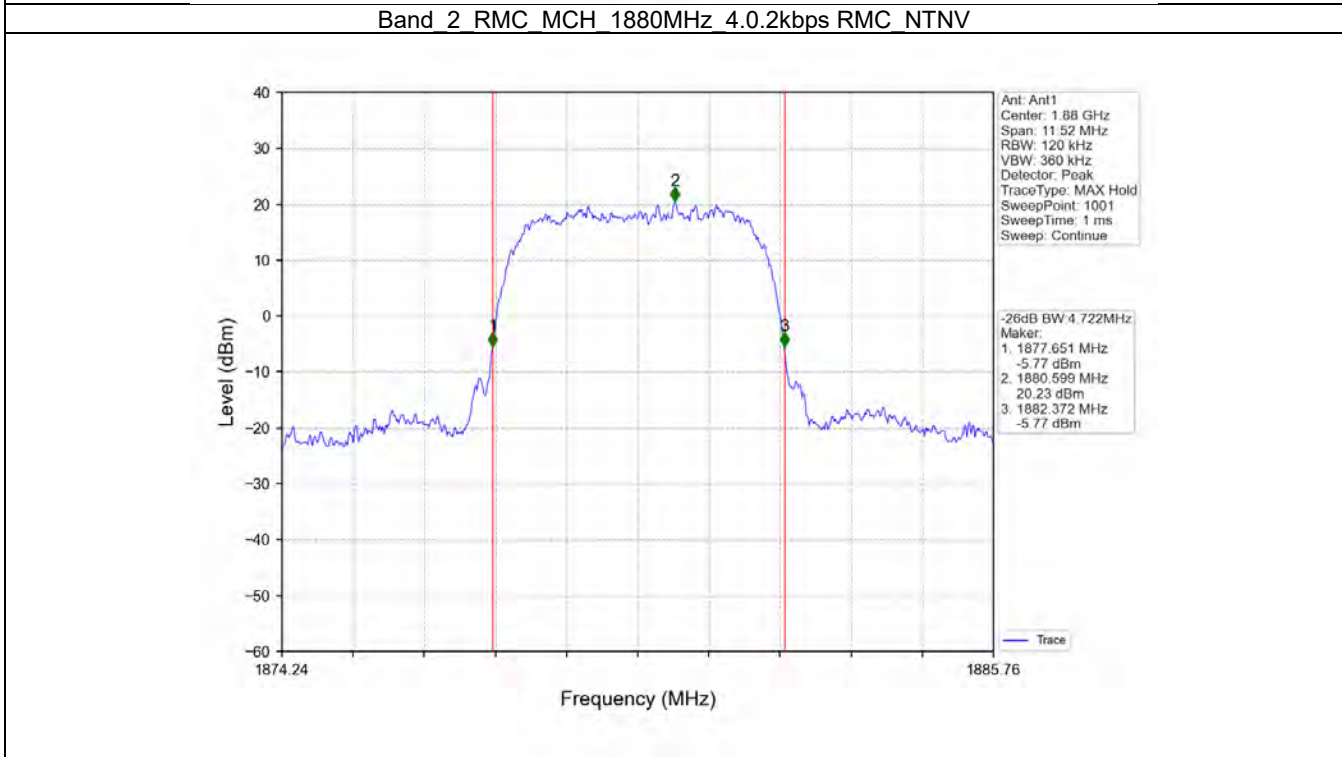

2.4.2 Test Graph

BV 7Layers Communications
Technology (Shenzhen) Co. Ltd

No.B102, Dazu Chuangxin Mansion, North of Beihuan
Avenue, North Area, Hi-Tech Industrial Park, Nanshan
District, Shenzhen, Guangdong, China

Tel: +86 755 8869 6566

Fax: +86 755 8869 6577

Email: customerservice.sw@bureauveritas.com