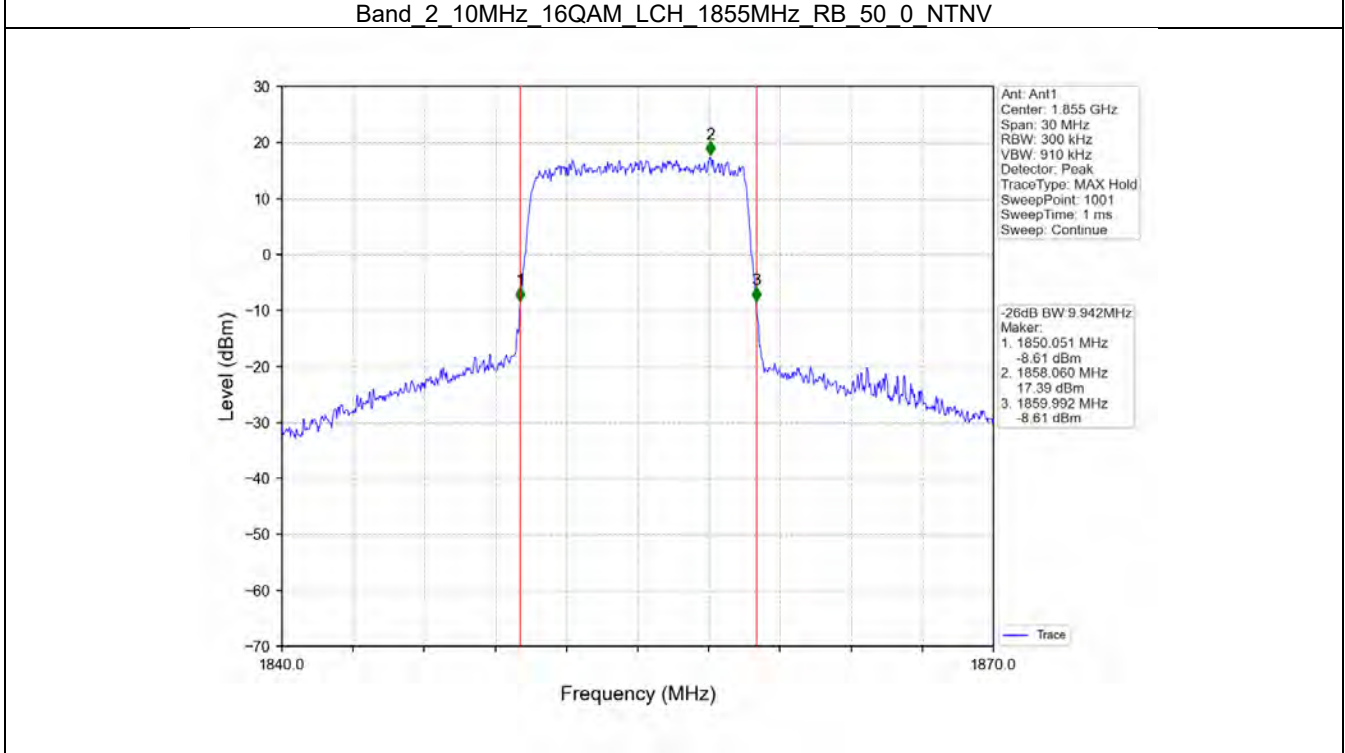

BV 7Layers Communications
Technology (Shenzhen) Co. Ltd

No.B102, Dazu Chuangxin Mansion, North of Beihuan
Avenue, North Area, Hi-Tech Industrial Park, Nanshan
District, Shenzhen, Guangdong, China

Tel: +86 755 8869 6566

Fax: +86 755 8869 6577

Email: customerservice.sw@bureauveritas.com