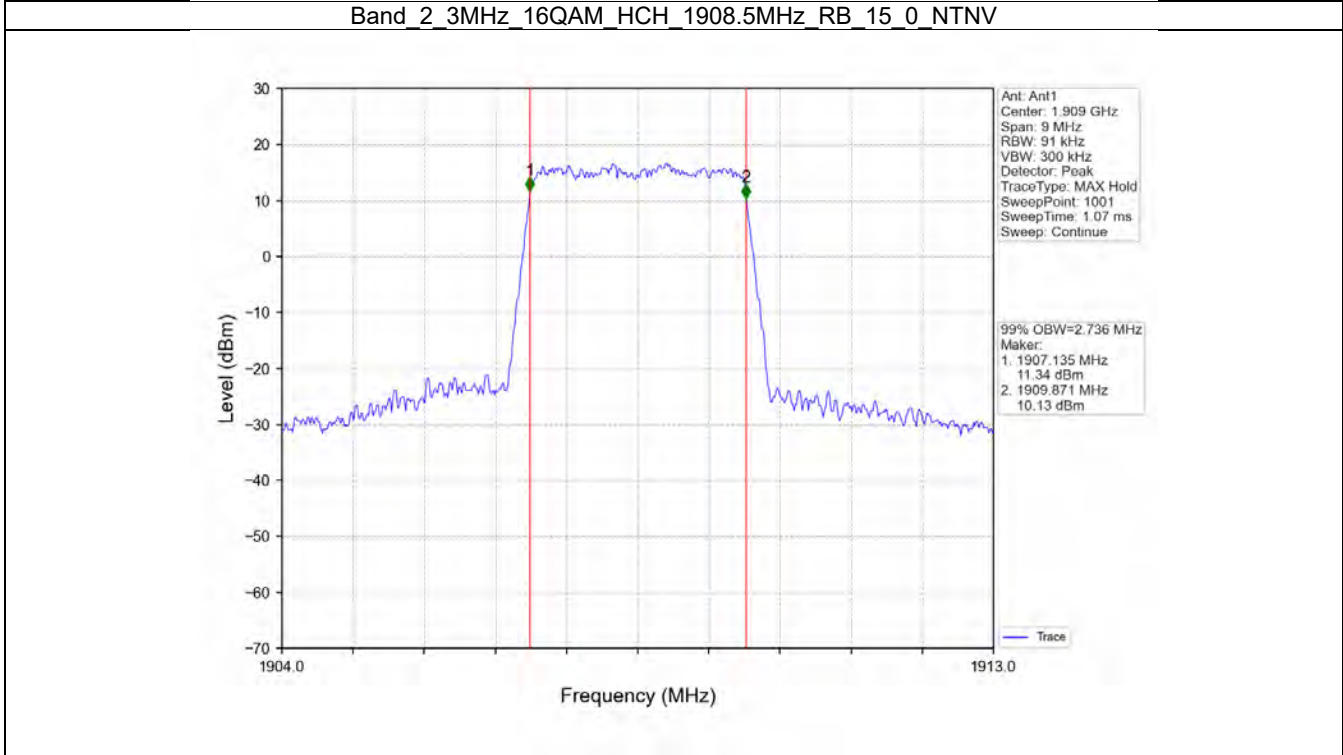

BV 7Layers Communications
Technology (Shenzhen) Co. Ltd

No.B102, Dazu Chuangxin Mansion, North of Beihuan
Avenue, North Area, Hi-Tech Industrial Park, Nanshan
District, Shenzhen, Guangdong, China

Tel: +86 755 8869 6566

Fax: +86 755 8869 6577

Email: customerservice.sw@bureauveritas.com