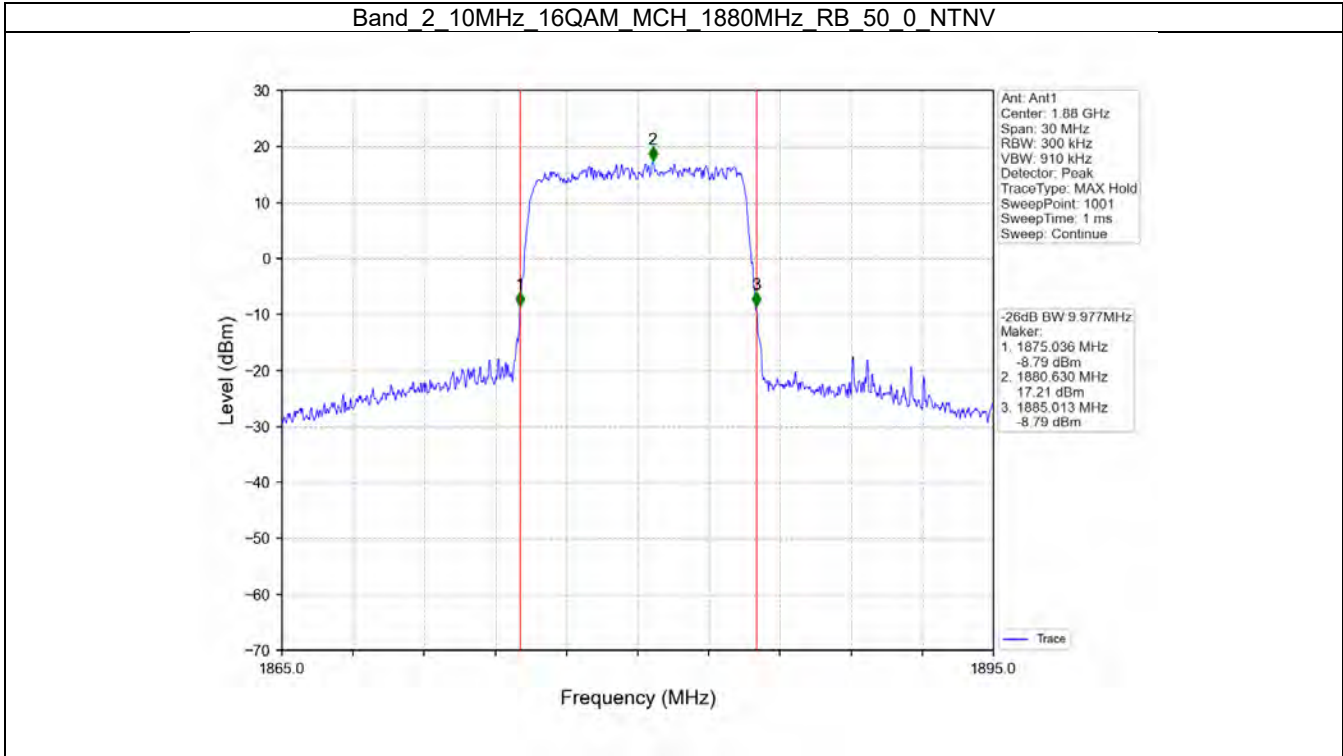

BV 7Layers Communications
Technology (Shenzhen) Co. Ltd

No.B102, Dazu Chuangxin Mansion, North of Beihuan
Avenue, North Area, Hi-Tech Industrial Park, Nanshan
District, Shenzhen, Guangdong, China

Tel: +86 755 8869 6566

Fax: +86 755 8869 6577

Email: customerservice.sw@bureauveritas.com