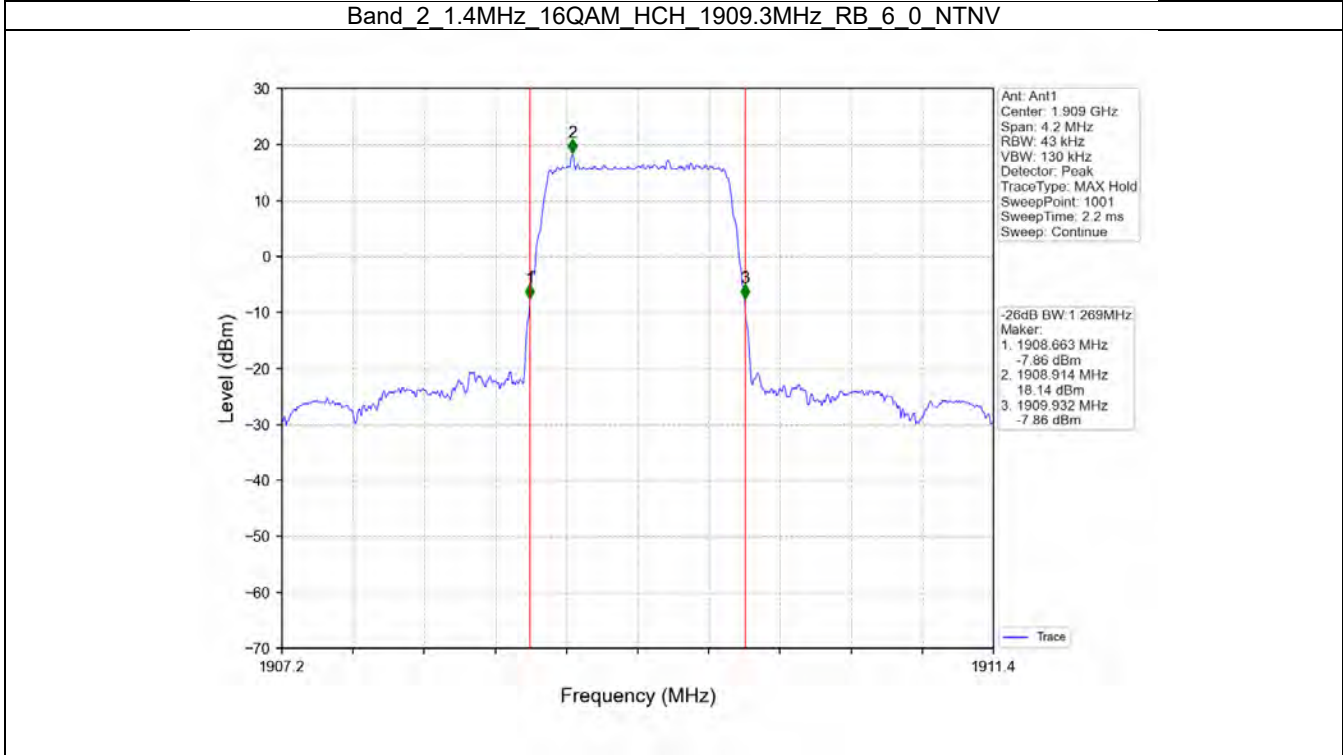

BV 7Layers Communications
Technology (Shenzhen) Co. Ltd

No.B102, Dazu Chuangxin Mansion, North of Beihuan
Avenue, North Area, Hi-Tech Industrial Park, Nanshan
District, Shenzhen, Guangdong, China

Tel: +86 755 8869 6566

Fax: +86 755 8869 6577

Email: customerservice.sw@bureauveritas.com