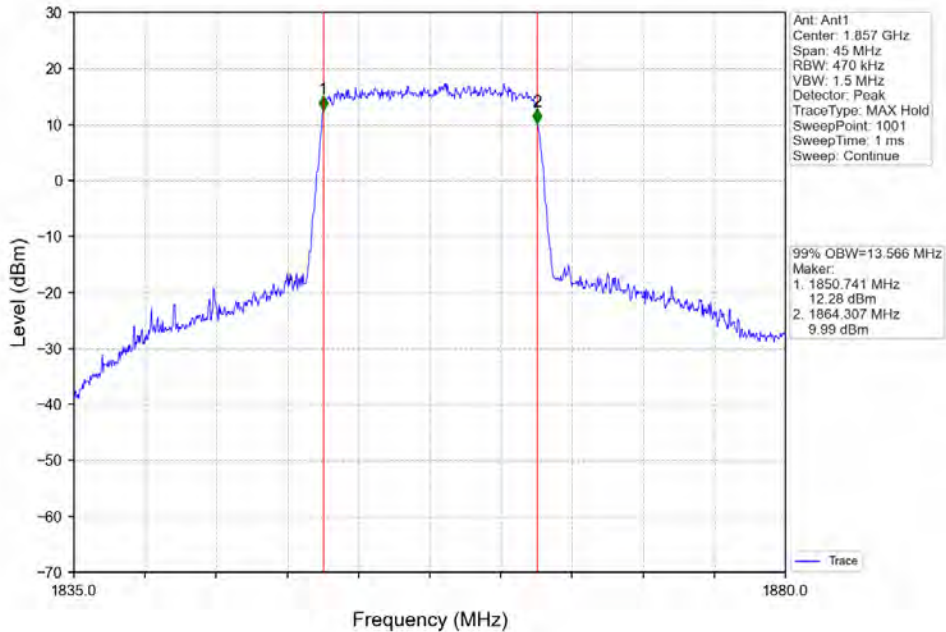

Tel: +86 755 8869 6566

Fax: +86 755 8869 6577

Email: customerservice.sw@bureauveritas.com

Band 2 15MHz QPSK HCH 1902.5MHz RB 75 0 NTN

Band 2 15MHz 16QAM LCH 1857.5MHz RB 75 0 NTN

BV 7Layers Communications
Technology (Shenzhen) Co. Ltd