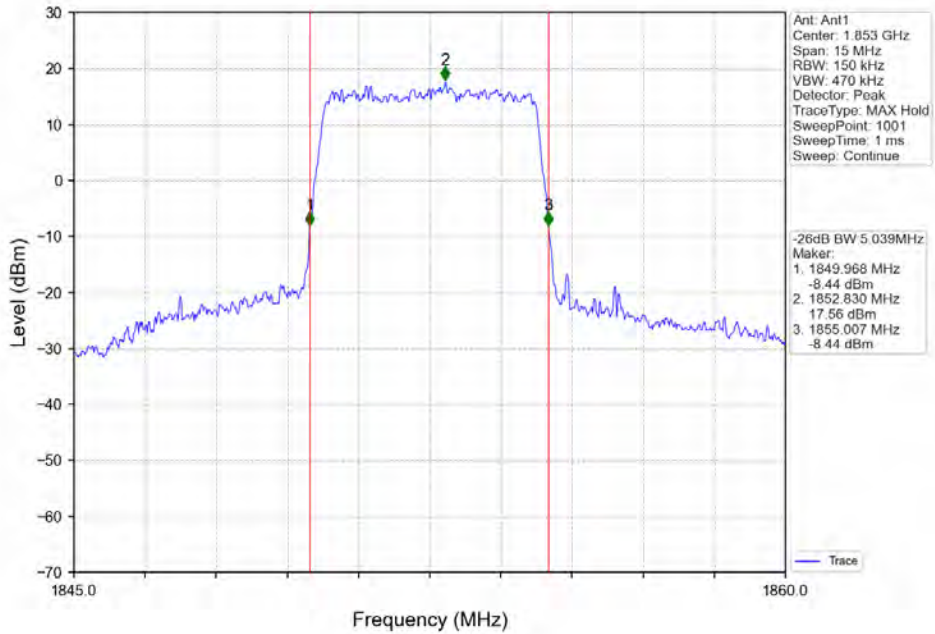

Band 2 5MHz QPSK HCH 1907.5MHz RB 25 0 NTV

Band 2 5MHz 16QAM LCH 1852.5MHz RB 25 0 NTV

BV 7Layers Communications
Technology (Shenzhen) Co. Ltd

No.B102, Dazu Chuangxin Mansion, North of Beihuan
Avenue, North Area, Hi-Tech Industrial Park, Nanshan
District, Shenzhen, Guangdong, China