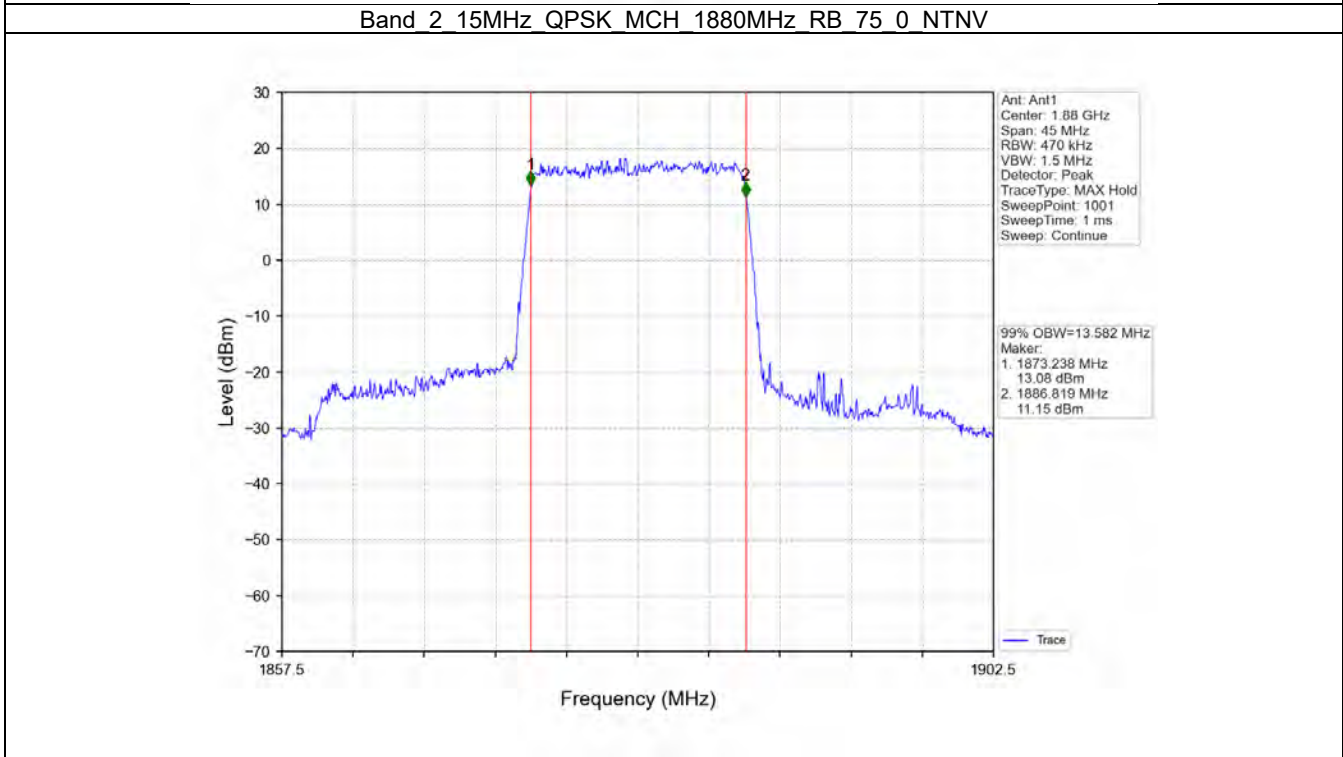

BV 7Layers Communications
Technology (Shenzhen) Co. Ltd

No.B102, Dazu Chuangxin Mansion, North of Beihuan
Avenue, North Area, Hi-Tech Industrial Park, Nanshan
District, Shenzhen, Guangdong, China

Tel: +86 755 8869 6566

Fax: +86 755 8869 6577

Email: customerservice.sw@bureauveritas.com