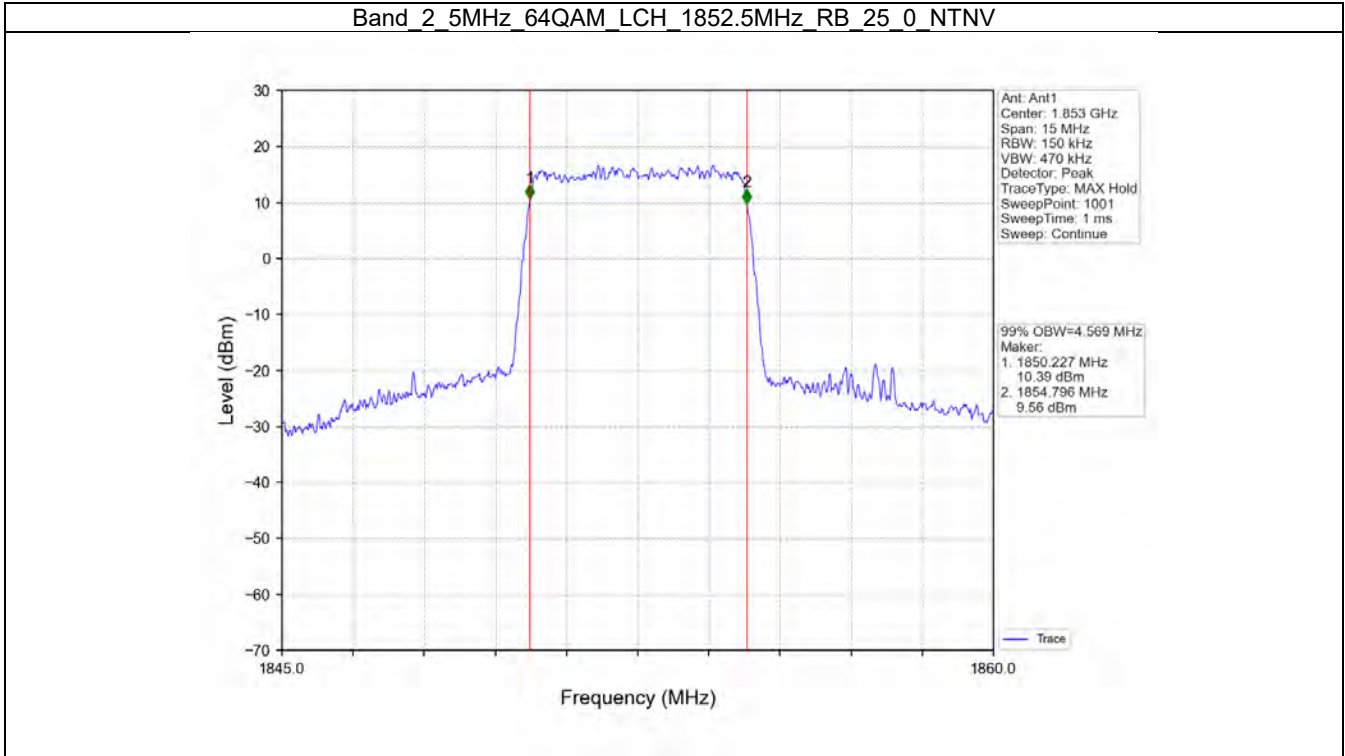

BV 7Layers Communications
Technology (Shenzhen) Co. Ltd

No.B102, Dazu Chuangxin Mansion, North of Beihuan
Avenue, North Area, Hi-Tech Industrial Park, Nanshan
District, Shenzhen, Guangdong, China

Tel: +86 755 8869 6566

Fax: +86 755 8869 6577

Email: customerservice.sw@bureauveritas.com