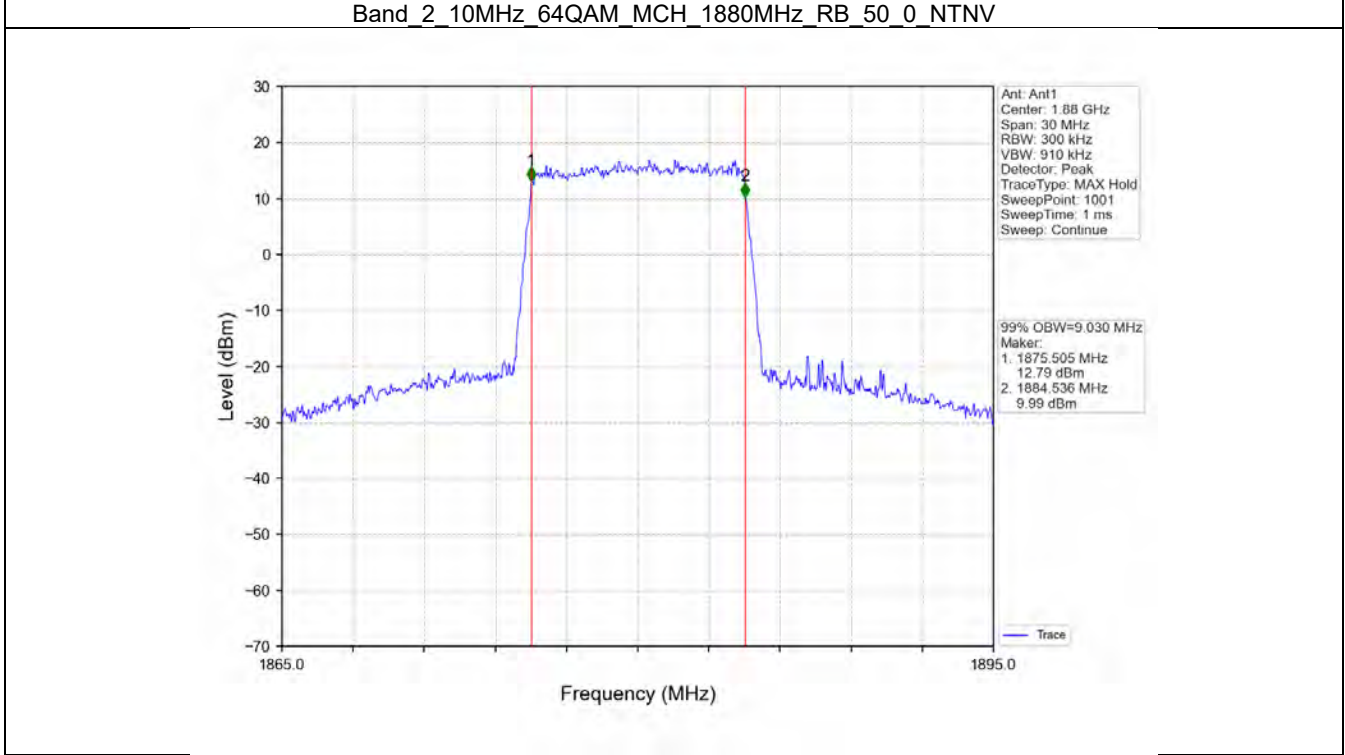

BV 7Layers Communications
Technology (Shenzhen) Co. Ltd

No.B102, Dazu Chuangxin Mansion, North of Beihuan
Avenue, North Area, Hi-Tech Industrial Park, Nanshan
District, Shenzhen, Guangdong, China

Tel: +86 755 8869 6566

Fax: +86 755 8869 6577

Email: customerservice.sw@bureauveritas.com