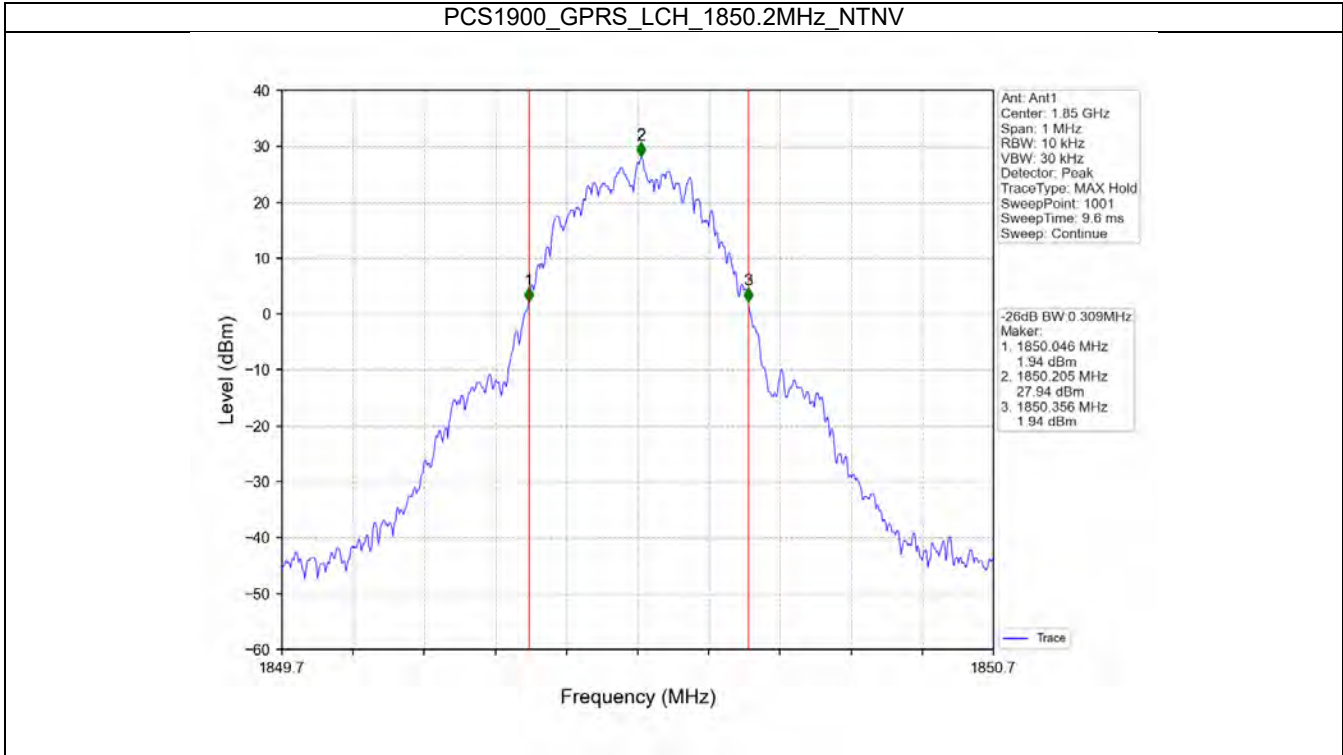

2.2.2 Test Graph

BV 7Layers Communications
Technology (Shenzhen) Co. Ltd

No.B102, Dazu Chuangxin Mansion, North of Beihuan
Avenue, North Area, Hi-Tech Industrial Park, Nanshan
District, Shenzhen, Guangdong, China

Tel: +86 755 8869 6566

Fax: +86 755 8869 6577

Email: customerservice.sw@bureauveritas.com