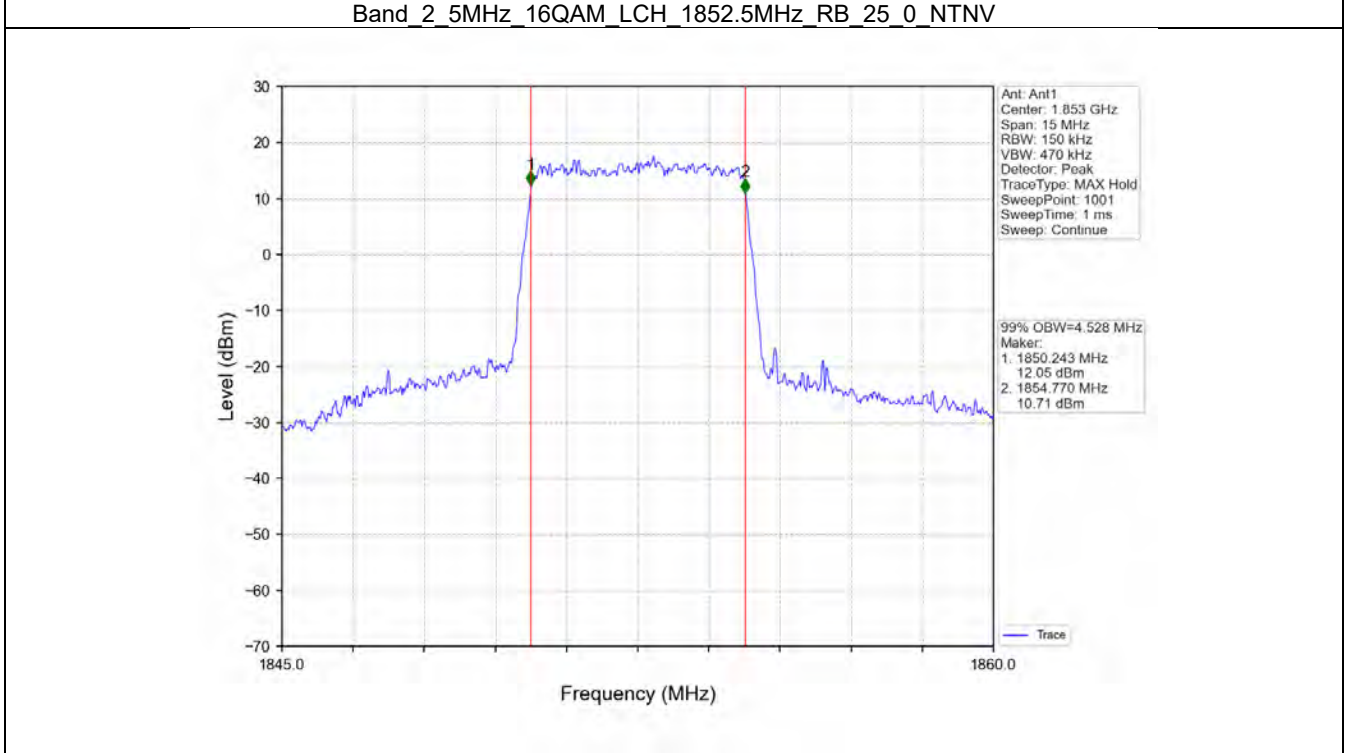

BV 7Layers Communications
Technology (Shenzhen) Co. Ltd

No.B102, Dazu Chuangxin Mansion, North of Beihuan
Avenue, North Area, Hi-Tech Industrial Park, Nanshan
District, Shenzhen, Guangdong, China

Tel: +86 755 8869 6566

Fax: +86 755 8869 6577

Email: customerservice.sw@bureauveritas.com