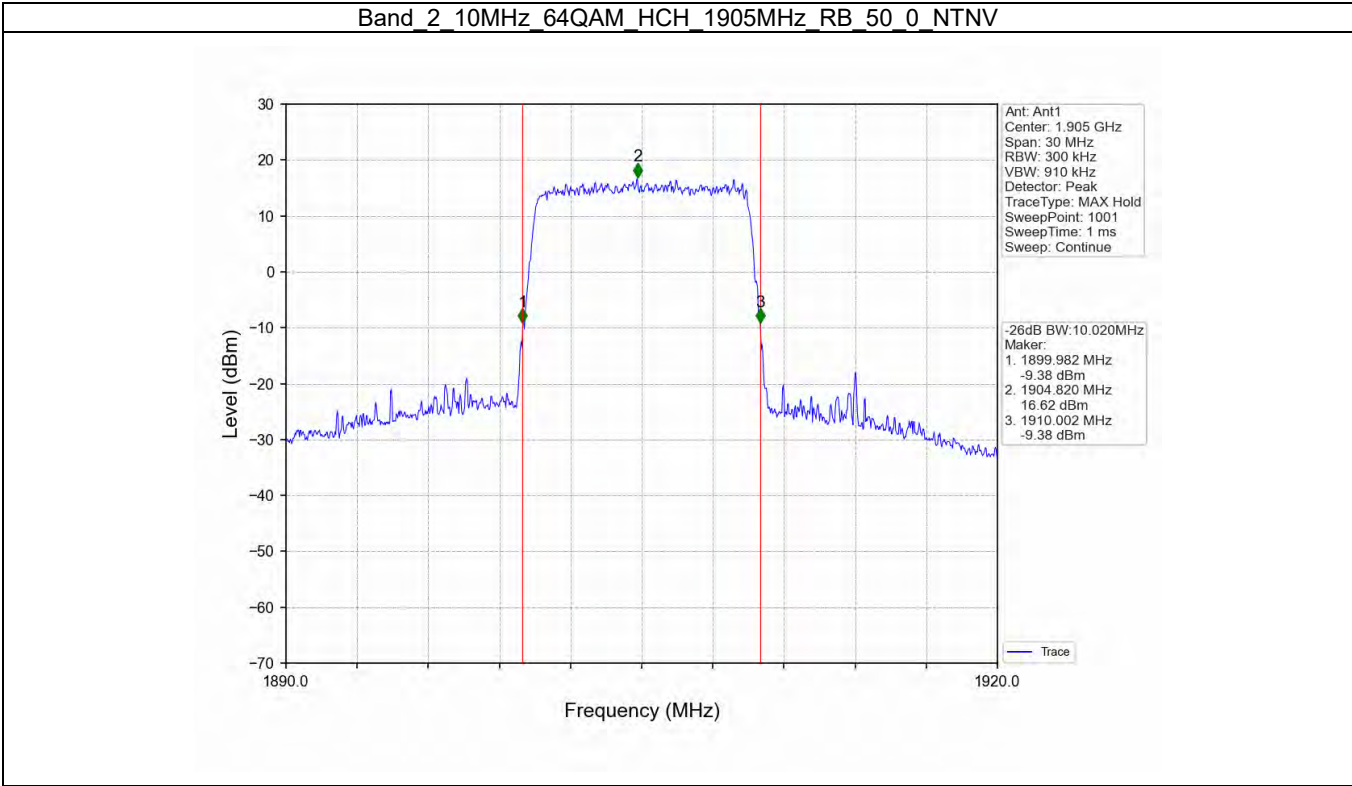

BV 7Layers Communications
Technology (Shenzhen) Co. Ltd

No.B102, Dazu Chuangxin Mansion, North of Beihuan
Avenue, North Area, Hi-Tech Industrial Park, Nanshan
District, Shenzhen, Guangdong, China

Tel: +86 755 8869 6566

Fax: +86 755 8869 6577

Email: customerservice.sw@bureauveritas.com