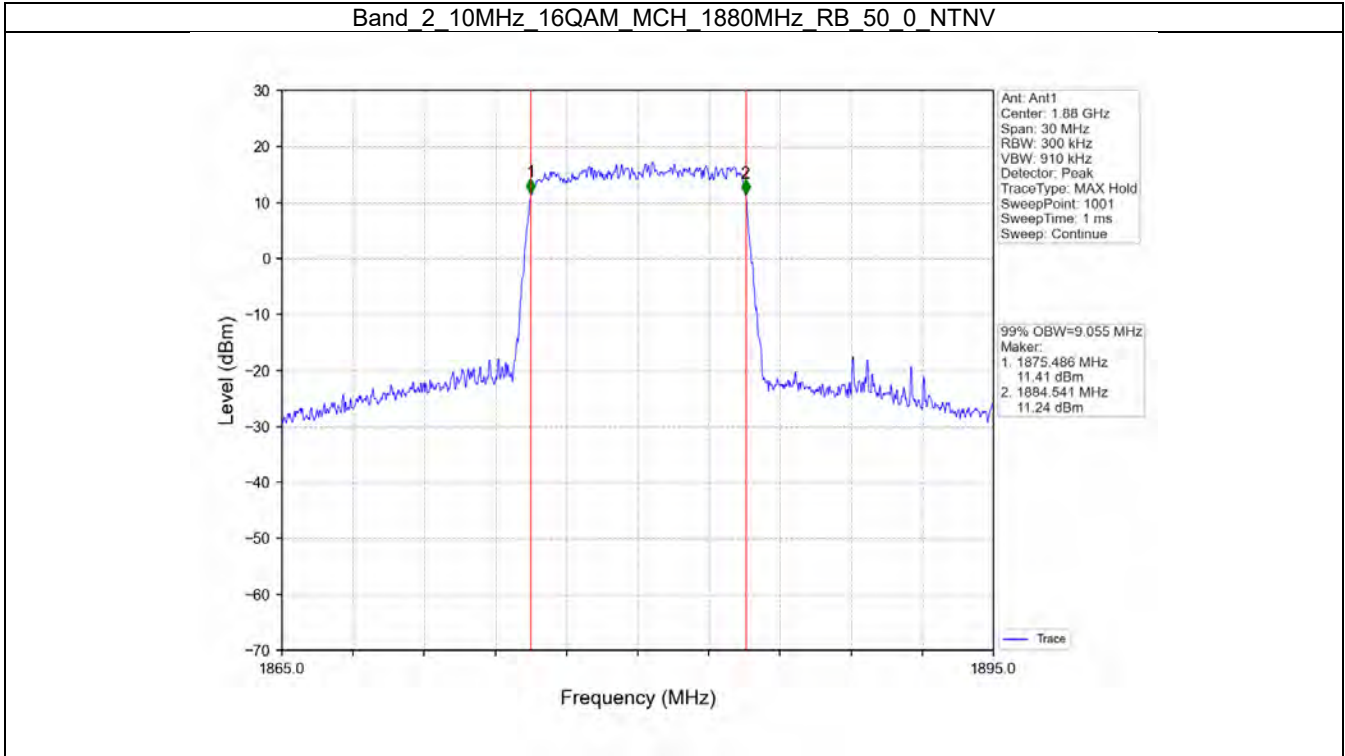

BV 7Layers Communications
Technology (Shenzhen) Co. Ltd

No.B102, Dazu Chuangxin Mansion, North of Beihuan
Avenue, North Area, Hi-Tech Industrial Park, Nanshan
District, Shenzhen, Guangdong, China

Tel: +86 755 8869 6566

Fax: +86 755 8869 6577

Email: customerservice.sw@bureauveritas.com