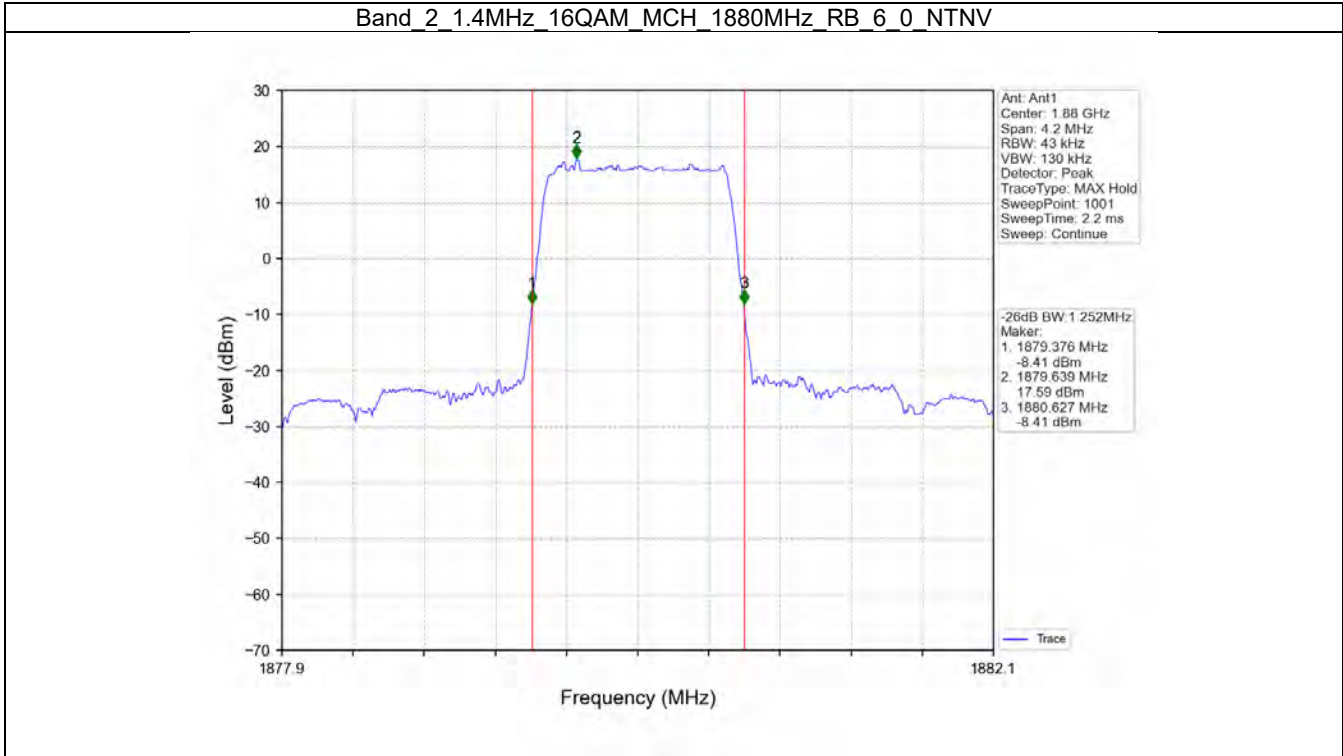

BV 7Layers Communications
Technology (Shenzhen) Co. Ltd

No.B102, Dazu Chuangxin Mansion, North of Beihuan
Avenue, North Area, Hi-Tech Industrial Park, Nanshan
District, Shenzhen, Guangdong, China

Tel: +86 755 8869 6566

Fax: +86 755 8869 6577

Email: customerservice.sw@bureauveritas.com