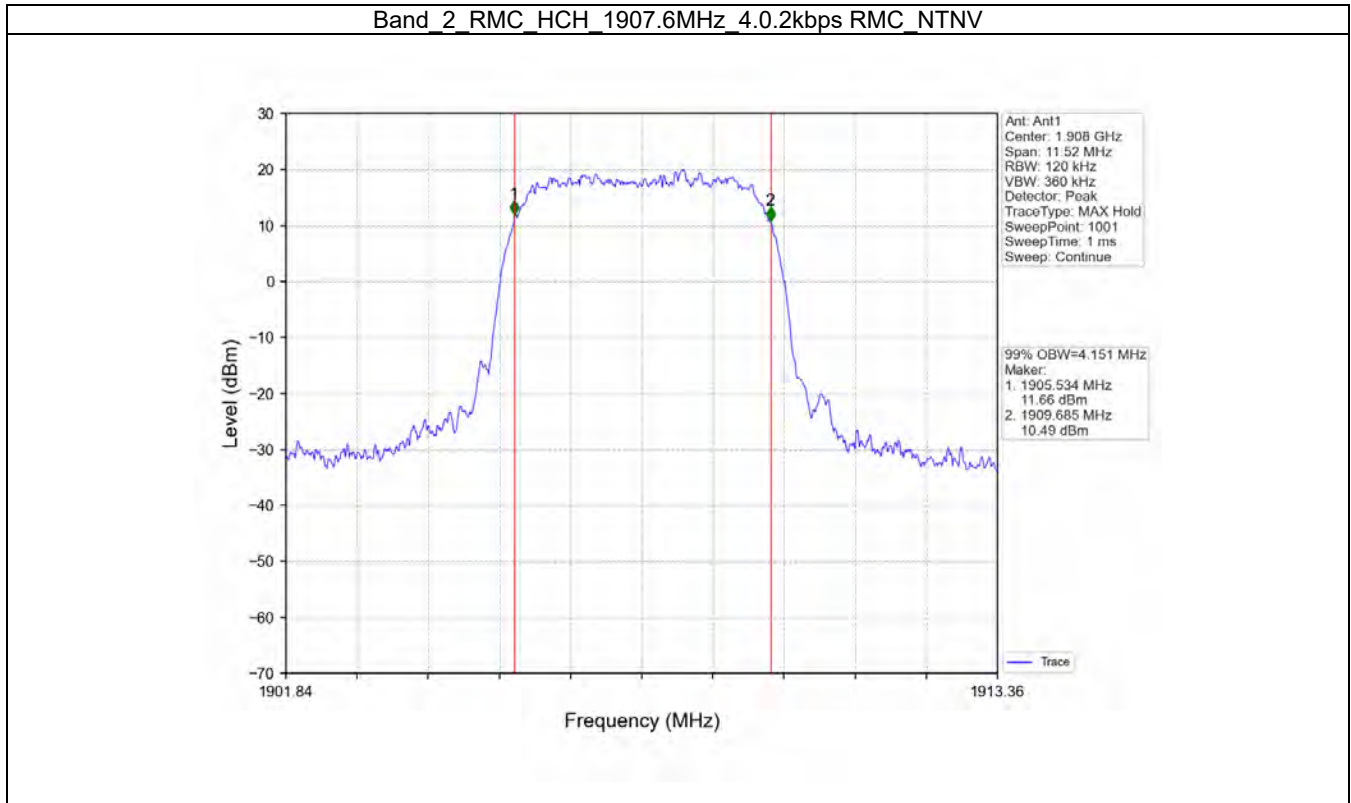

BV 7Layers Communications
Technology (Shenzhen) Co. Ltd

No.B102, Dazu Chuangxin Mansion, North of Beihuan
Avenue, North Area, Hi-Tech Industrial Park, Nanshan
District, Shenzhen, Guangdong, China

Tel: +86 755 8869 6566

Fax: +86 755 8869 6577

Email: customerservice.sw@bureauveritas.com