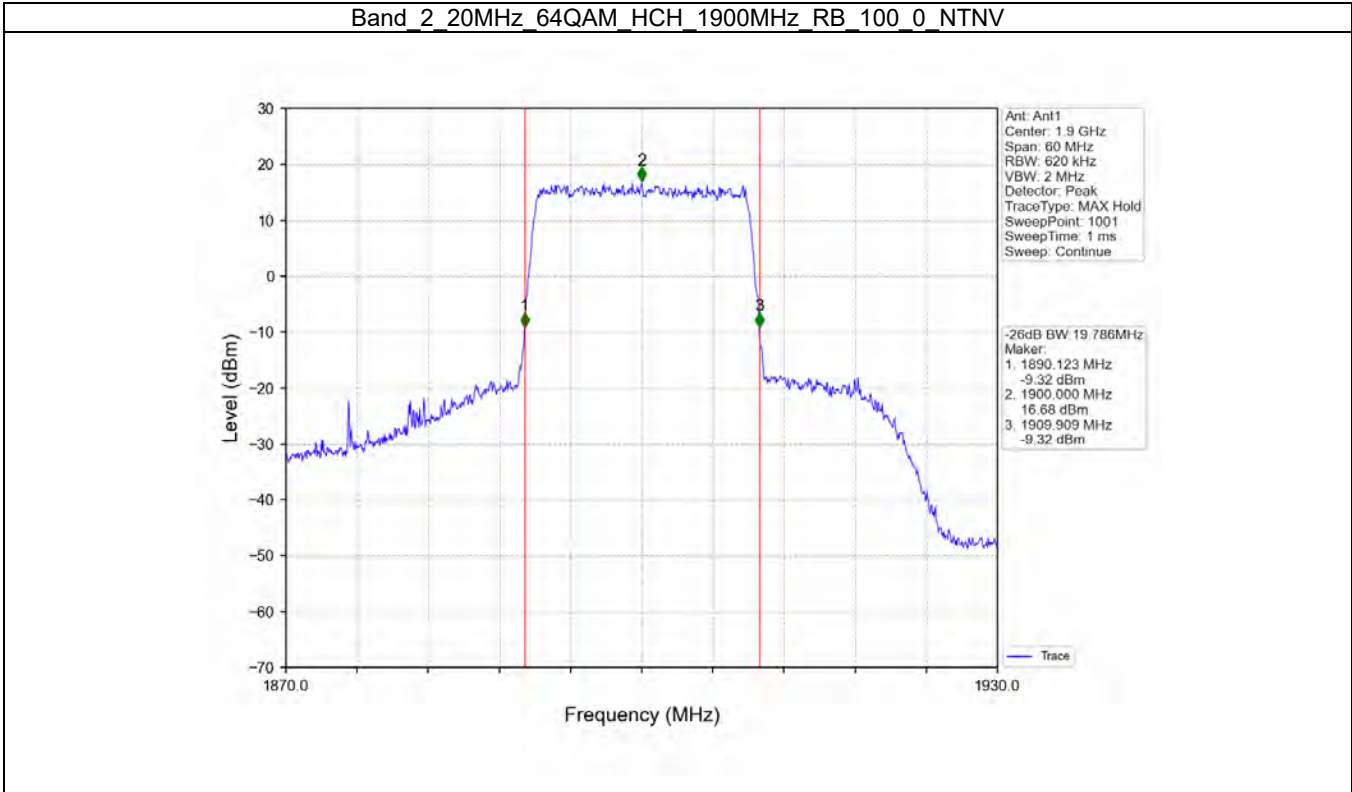

Fax: +86 755 8869 6577

Email: customerservice.sw@bureauveritas.com

2.7 LTE Band 25 OBW

2.7.1 Test Result

Band: 25 / Bandwidth: 1.4MHz / NTNV							
Modulation	RB Allocation		99% Occupied Bandwidth (MHz)			Limit (MHz)	Verdict
	Size	Offset	LCH	MCH	HCH		
QPSK	6	0	1.113	1.108	1.110	/	Pass
16QAM	6	0	1.108	1.103	1.102	/	Pass
64QAM	6	0	1.101	1.101	1.101	/	Pass
Band: 25 / Bandwidth: 3MHz / NTNV							
Modulation	RB Allocation		99% Occupied Bandwidth (MHz)			Limit (MHz)	Verdict
	Size	Offset	LCH	MCH	HCH		
QPSK	15	0	2.739	2.741	2.741	/	Pass
16QAM	15	0	2.755	2.736	2.738	/	Pass
64QAM	15	0	2.741	2.741	2.737	/	Pass
Band: 25 / Bandwidth: 5MHz / NTNV							
Modulation	RB Allocation		99% Occupied Bandwidth (MHz)			Limit (MHz)	Verdict
	Size	Offset	LCH	MCH	HCH		
QPSK	25	0	4.565	4.550	4.547	/	Pass
16QAM	25	0	4.543	4.568	4.569	/	Pass
64QAM	25	0	4.537	4.565	4.559	/	Pass
Band: 25 / Bandwidth: 10MHz / NTNV							
Modulation	RB Allocation		99% Occupied Bandwidth (MHz)			Limit (MHz)	Verdict
	Size	Offset	LCH	MCH	HCH		
QPSK	50	0	9.026	9.053	9.019	/	Pass
16QAM	50	0	9.056	9.039	9.031	/	Pass
64QAM	50	0	9.020	9.018	9.001	/	Pass
Band: 25 / Bandwidth: 15MHz / NTNV							
Modulation	RB Allocation		99% Occupied Bandwidth (MHz)			Limit (MHz)	Verdict
	Size	Offset	LCH	MCH	HCH		
QPSK	75	0	13.500	13.589	13.545	/	Pass
16QAM	75	0	13.517	13.604	13.579	/	Pass
64QAM	75	0	13.537	13.606	13.566	/	Pass
Band: 25 / Bandwidth: 20MHz / NTNV							
Modulation	RB Allocation		99% Occupied Bandwidth (MHz)			Limit (MHz)	Verdict
	Size	Offset	LCH	MCH	HCH		
QPSK	100	0	18.016	18.109	18.090	/	Pass
16QAM	100	0	18.14.0	18.132	18.069	/	Pass
64QAM	100	0	18.063	18.089	18.074	/	Pass