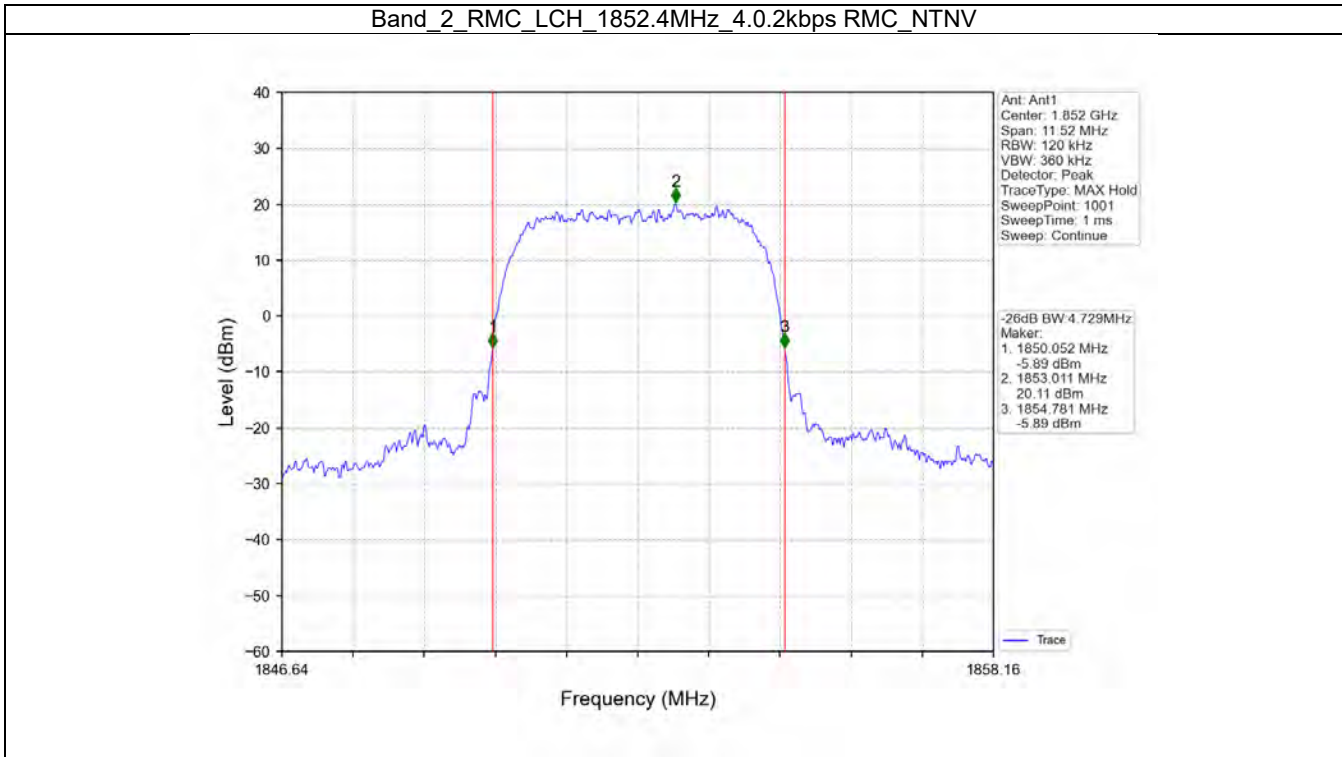

2.4.2 Test Graph

BV 7Layers Communications
Technology (Shenzhen) Co. Ltd

No.B102, Dazu Chuangxin Mansion, North of Beihuan
Avenue, North Area, Hi-Tech Industrial Park, Nanshan
District, Shenzhen, Guangdong, China

Tel: +86 755 8869 6566

Fax: +86 755 8869 6577

Email: customerservice.sw@bureauveritas.com