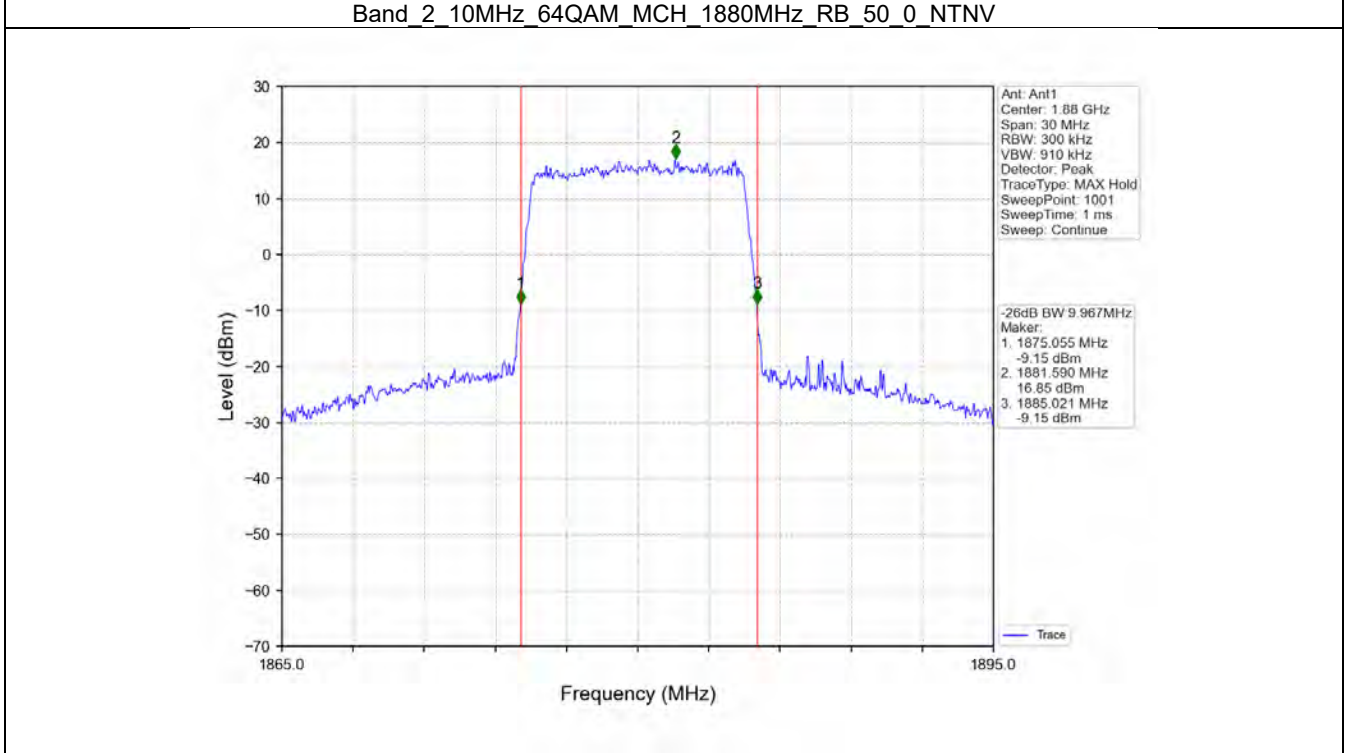

BV 7Layers Communications
Technology (Shenzhen) Co. Ltd

No.B102, Dazu Chuangxin Mansion, North of Beihuan
Avenue, North Area, Hi-Tech Industrial Park, Nanshan
District, Shenzhen, Guangdong, China

Tel: +86 755 8869 6566

Fax: +86 755 8869 6577

Email: customerservice.sw@bureauveritas.com