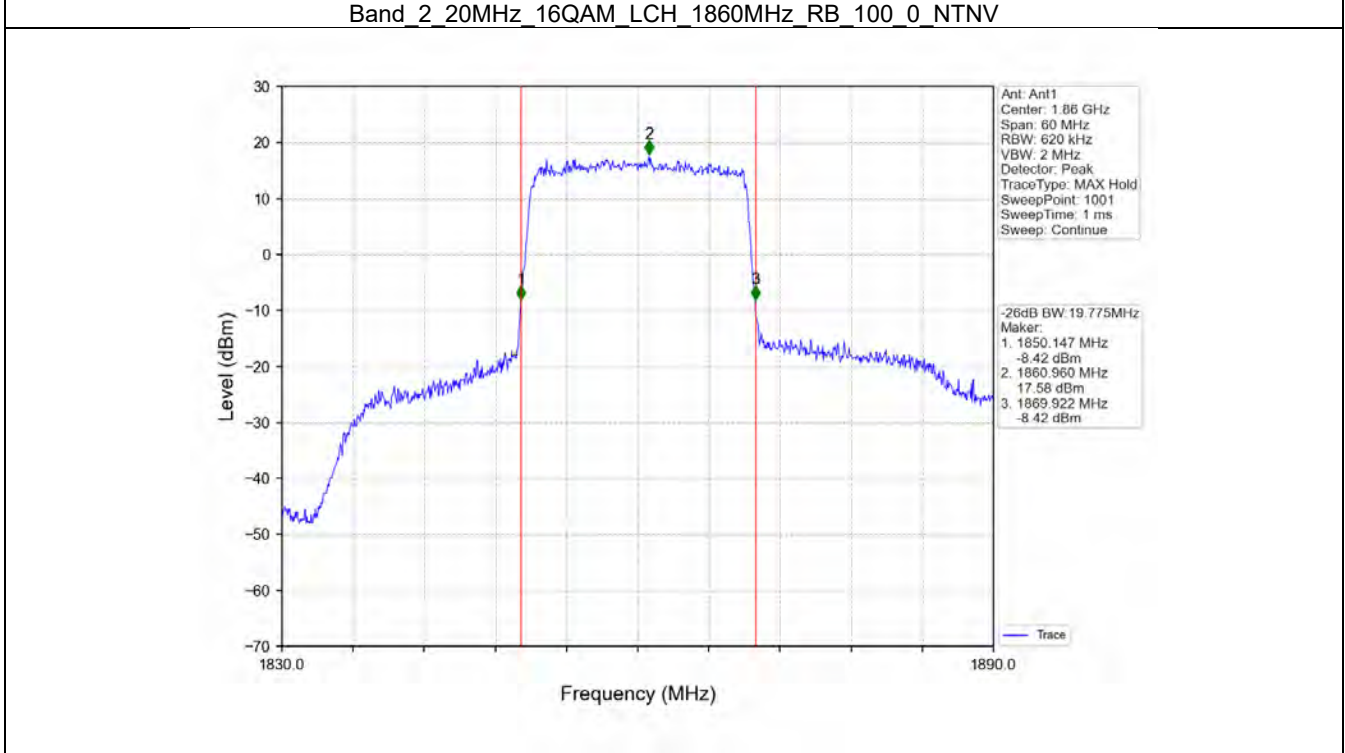

BV 7Layers Communications
Technology (Shenzhen) Co. Ltd

No.B102, Dazu Chuangxin Mansion, North of Beihuan
Avenue, North Area, Hi-Tech Industrial Park, Nanshan
District, Shenzhen, Guangdong, China

Tel: +86 755 8869 6566

Fax: +86 755 8869 6577

Email: customerservice.sw@bureauveritas.com