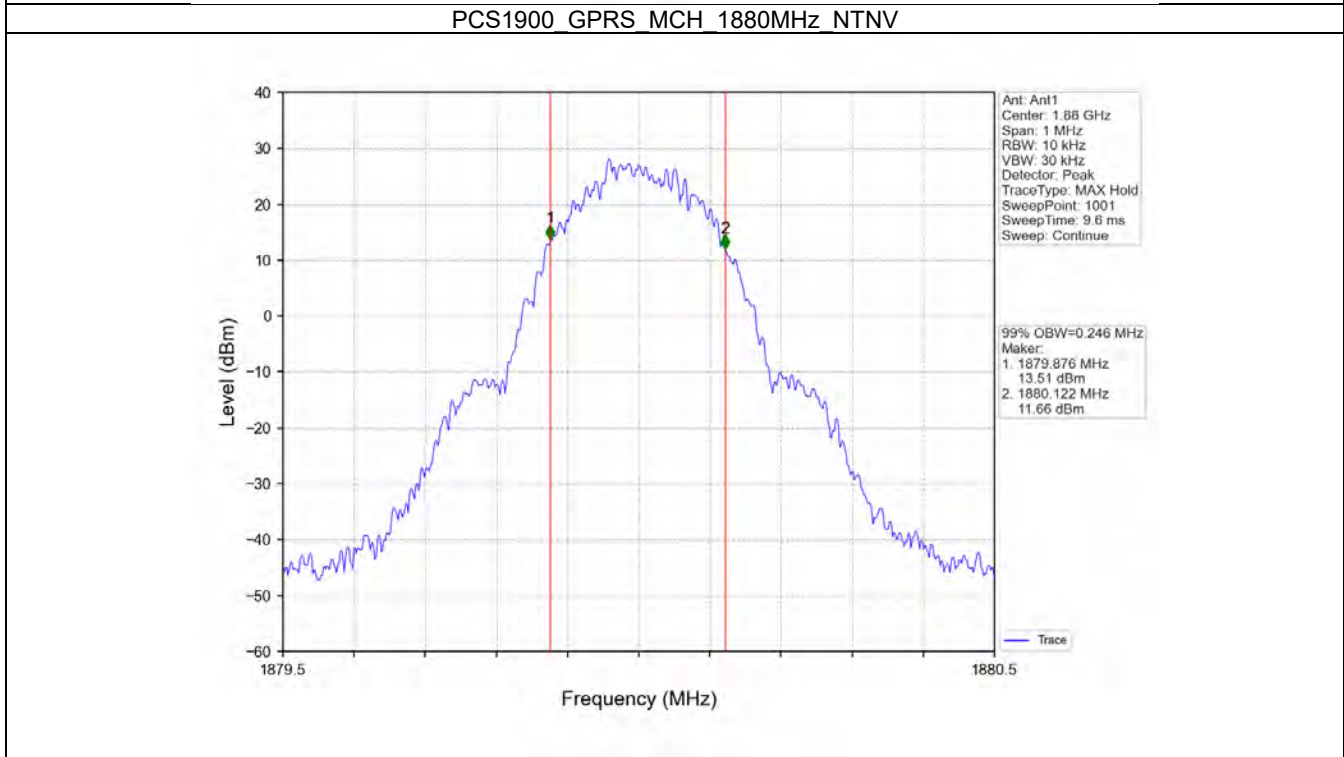

VERITAS
2.1.2 Test Graph

BV 7Layers Communications
Technology (Shenzhen) Co. Ltd

No.B102, Dazu Chuangxin Mansion, North of Beihuan
Avenue, North Area, Hi-Tech Industrial Park, Nanshan
District, Shenzhen, Guangdong, China

Tel: +86 755 8869 6566

Fax: +86 755 8869 6577

Email: customerservice.sw@bureauveritas.com