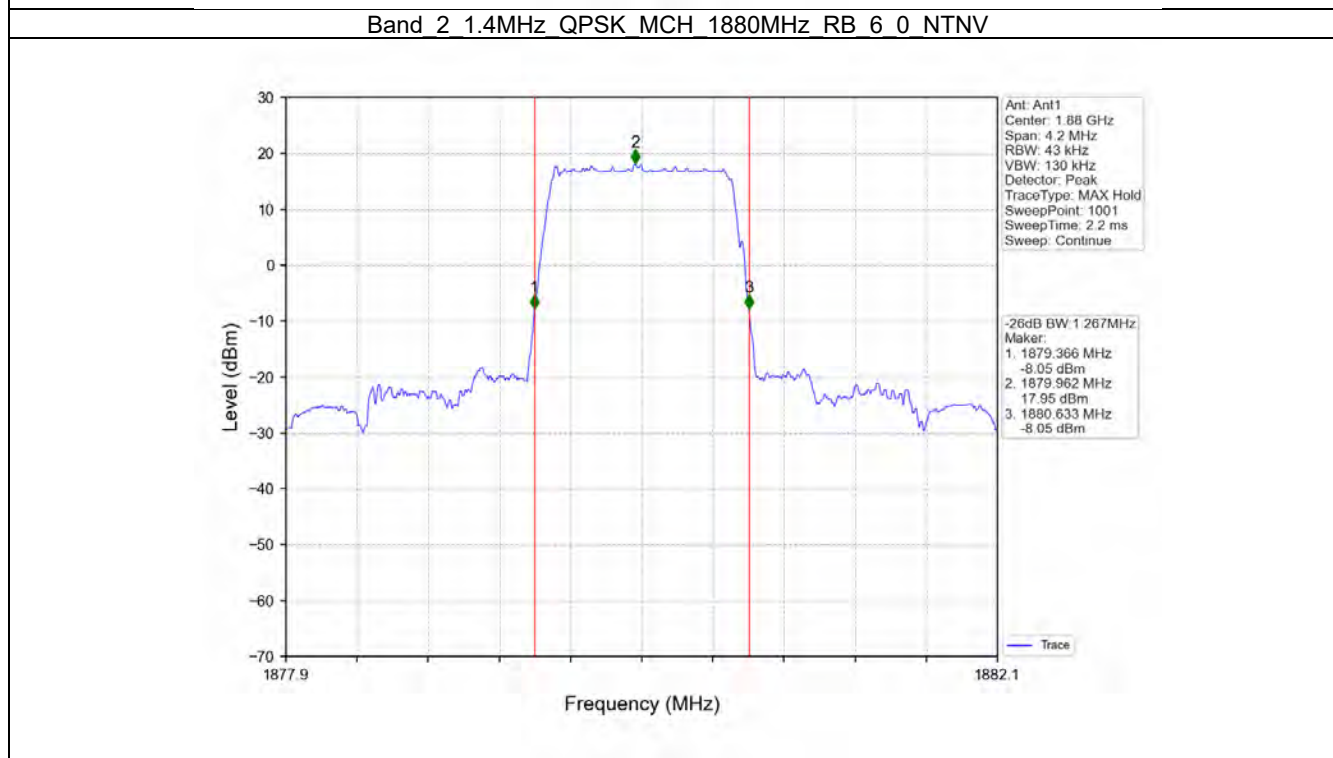

2.6.2 Test Graph

BV 7Layers Communications
Technology (Shenzhen) Co. Ltd

No.B102, Dazu Chuangxin Mansion, North of Beihuan
Avenue, North Area, Hi-Tech Industrial Park, Nanshan
District, Shenzhen, Guangdong, China

Tel: +86 755 8869 6566

Fax: +86 755 8869 6577

Email: customerservice.sw@bureauveritas.com