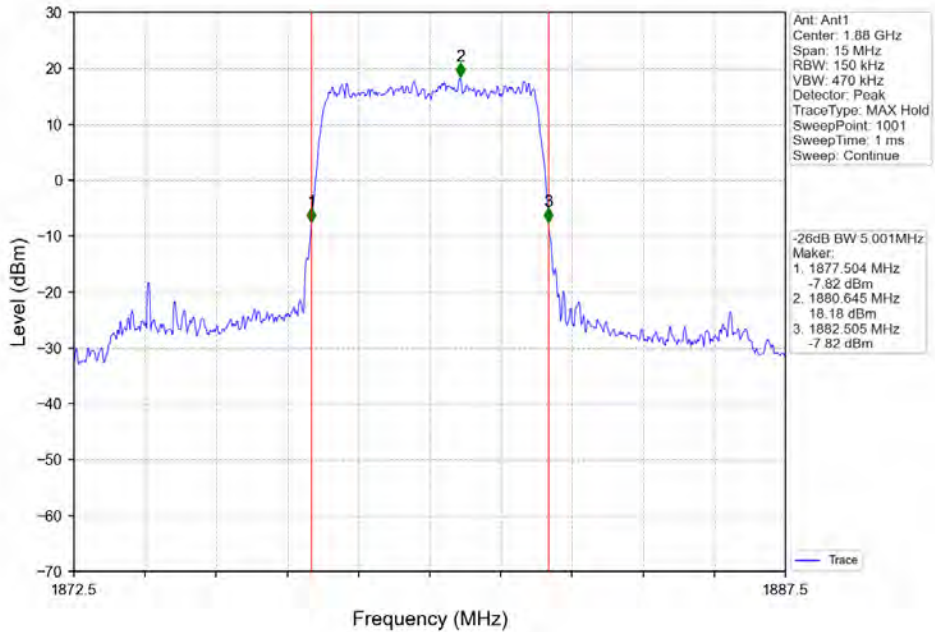

Band_2_5MHz_QPSK_MCH_1880MHz_RB_25_0_NTNV

BV 7Layers Communications
Technology (Shenzhen) Co. Ltd

No.B102, Dazu Chuangxin Mansion, North of Beihuan
Avenue, North Area, Hi-Tech Industrial Park, Nanshan
District, Shenzhen, Guangdong, China

Tel: +86 755 8869 6566

Fax: +86 755 8869 6577

Email: customerservice.sw@bureauveritas.com