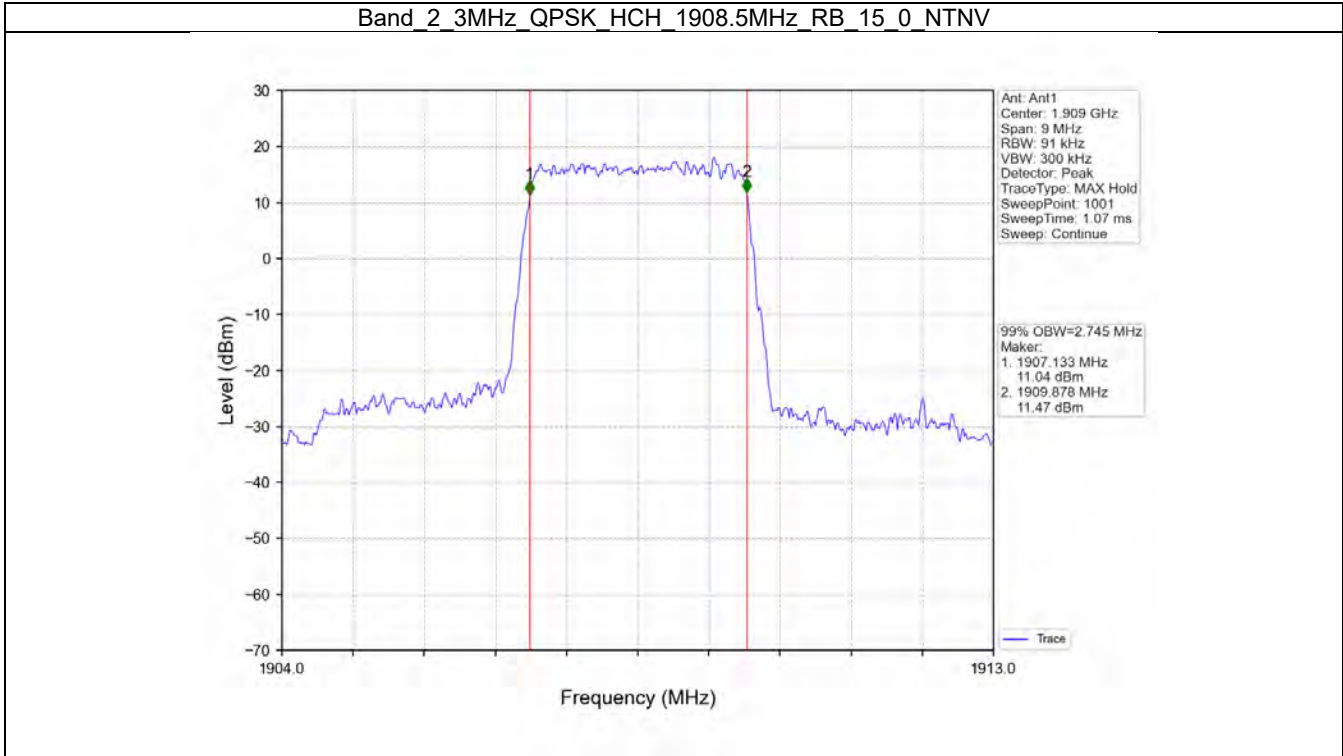

BV 7Layers Communications
Technology (Shenzhen) Co. Ltd

No.B102, Dazu Chuangxin Mansion, North of Beihuan
Avenue, North Area, Hi-Tech Industrial Park, Nanshan
District, Shenzhen, Guangdong, China

Tel: +86 755 8869 6566

Fax: +86 755 8869 6577

Email: customerservice.sw@bureauveritas.com