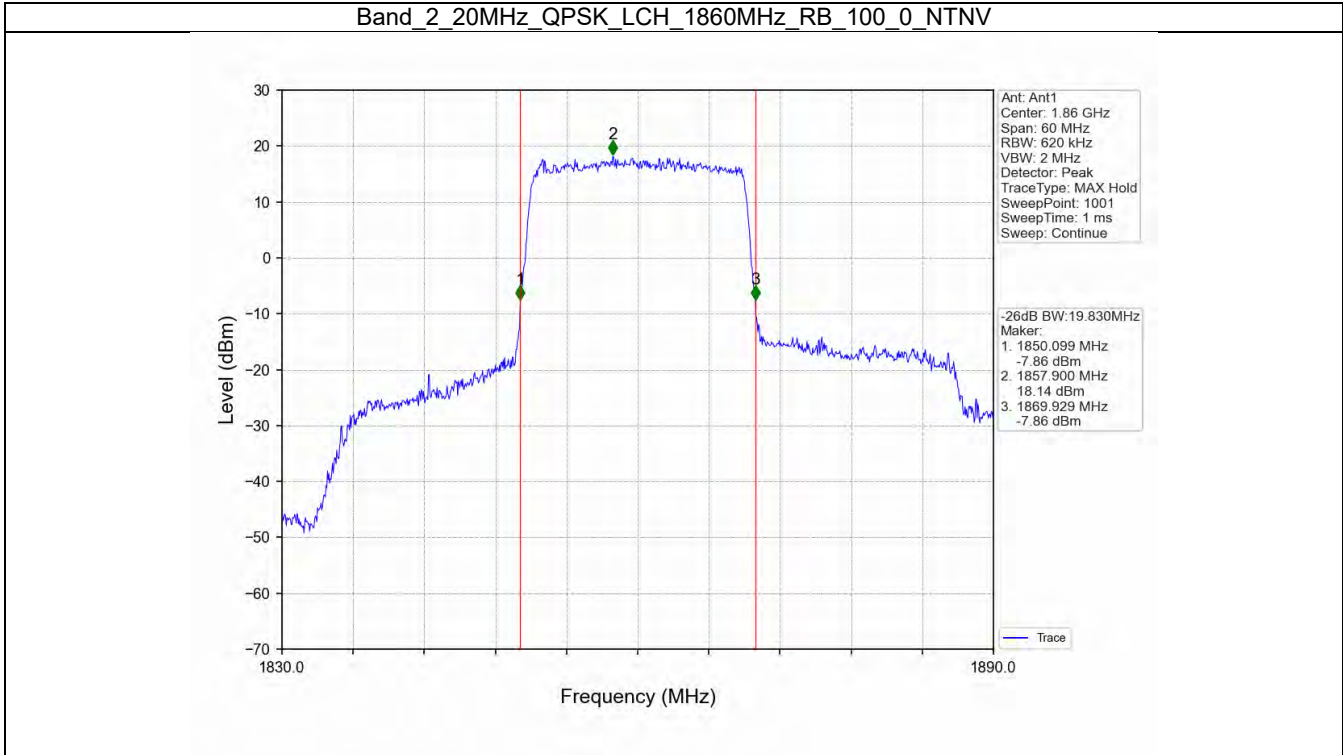

BV 7Layers Communications
Technology (Shenzhen) Co. Ltd

No.B102, Dazu Chuangxin Mansion, North of Beihuan
Avenue, North Area, Hi-Tech Industrial Park, Nanshan
District, Shenzhen, Guangdong, China

Tel: +86 755 8869 6566

Fax: +86 755 8869 6577

Email: customerservice.sw@bureauveritas.com