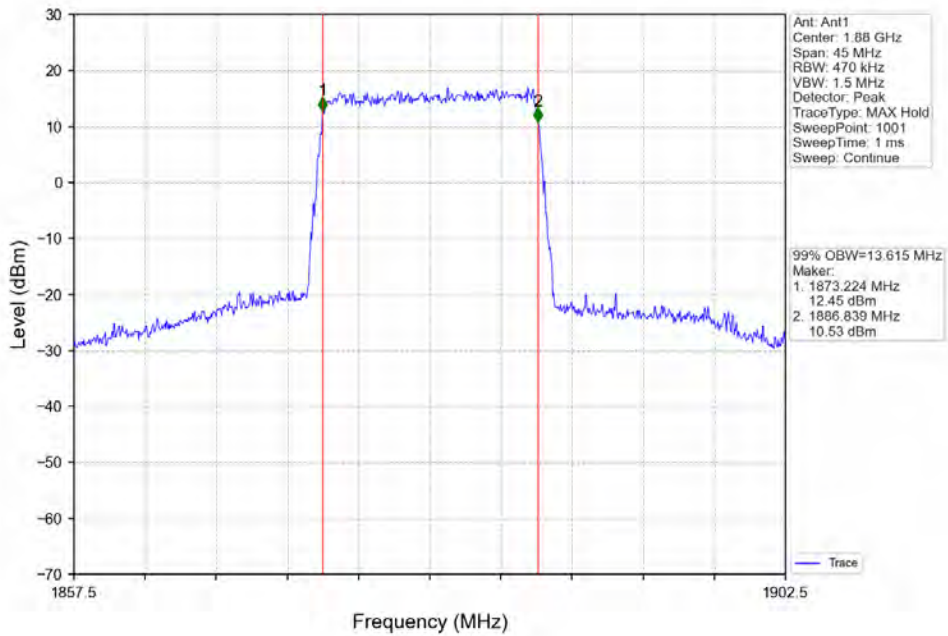

Fax: +86 755 8869 6577

Email: customerservice.sw@bureauveritas.com

Band 2 15MHz 64QAM LCH 1857.5MHz RB 75 0 NTNV

Band 2 15MHz 64QAM MCH 1880MHz RB 75 0 NTNV

BV 7Layers Communications Technology (Shenzhen) Co. Ltd