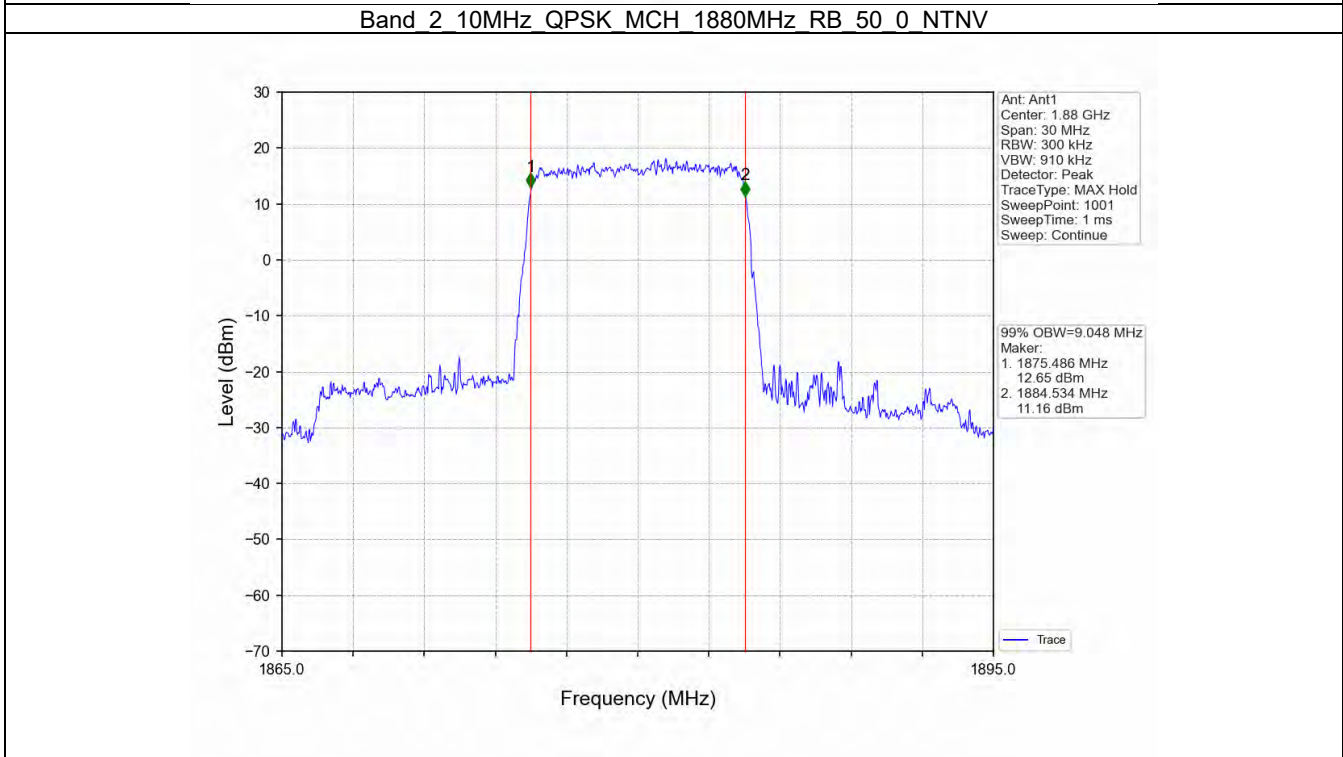

BV 7Layers Communications
Technology (Shenzhen) Co. Ltd

No.B102, Dazu Chuangxin Mansion, North of Beihuan
Avenue, North Area, Hi-Tech Industrial Park, Nanshan
District, Shenzhen, Guangdong, China

Tel: +86 755 8869 6566

Fax: +86 755 8869 6577

Email: customerservice.sw@bureauveritas.com