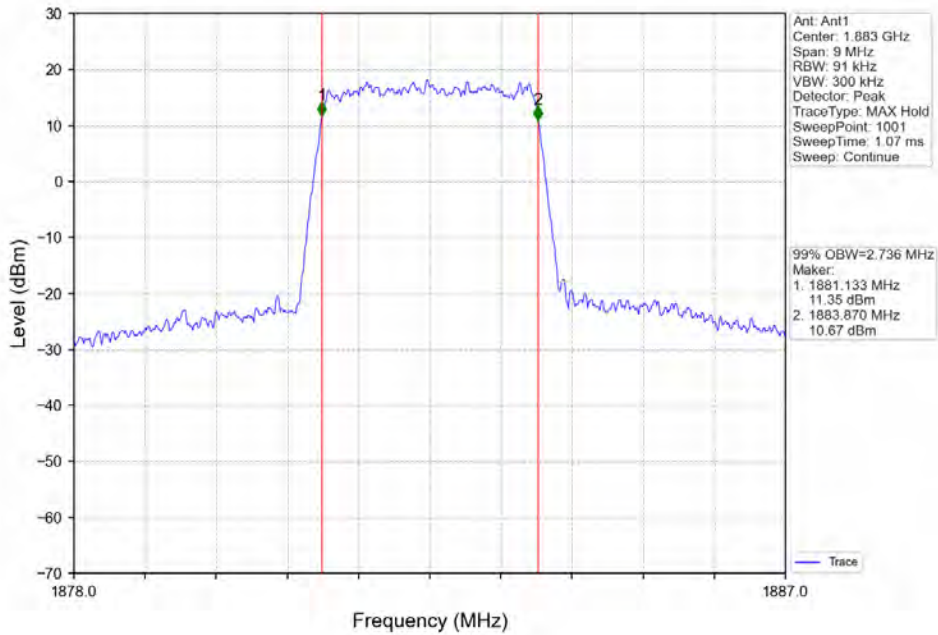

Band 25 3MHz 16QAM MCH 1882.5MHz RB 15 0 NTNV