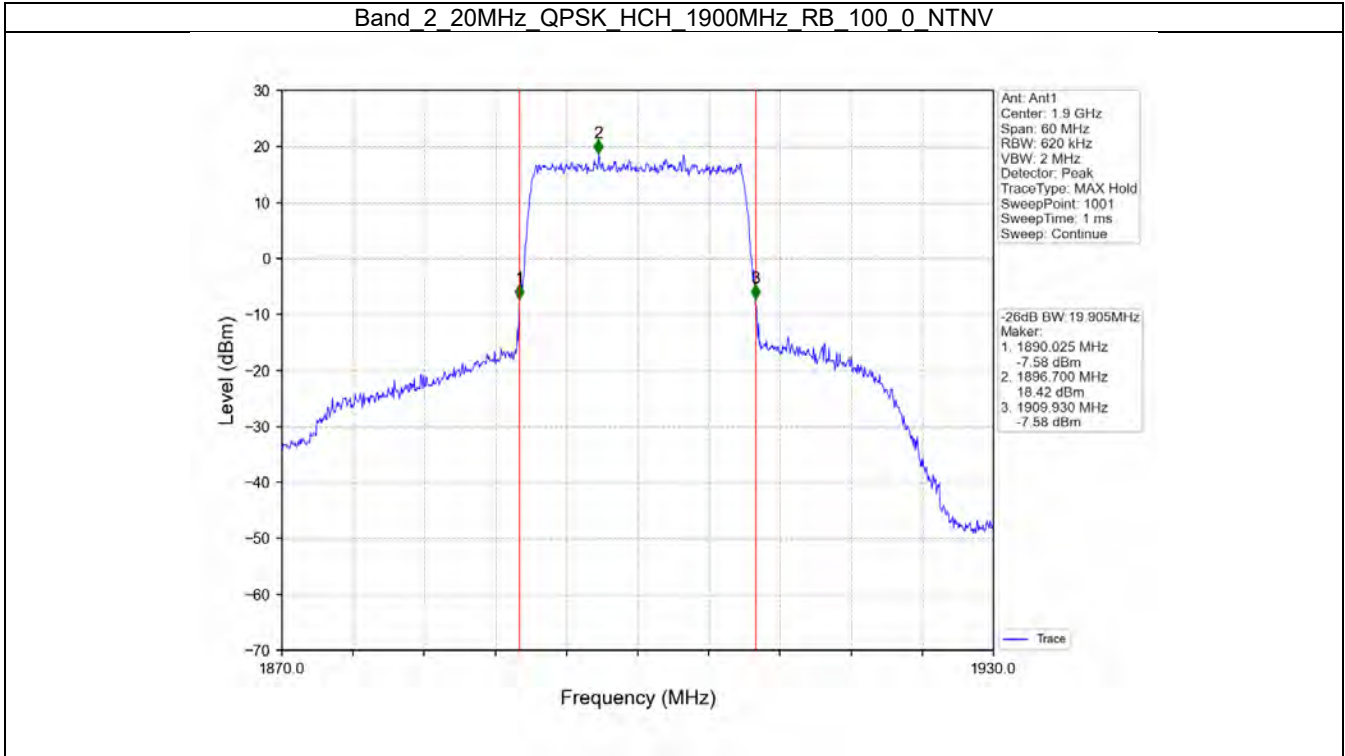

BV 7Layers Communications
Technology (Shenzhen) Co. Ltd

No.B102, Dazu Chuangxin Mansion, North of Beihuan
Avenue, North Area, Hi-Tech Industrial Park, Nanshan
District, Shenzhen, Guangdong, China

Tel: +86 755 8869 6566

Fax: +86 755 8869 6577

Email: customerservice.sw@bureauveritas.com