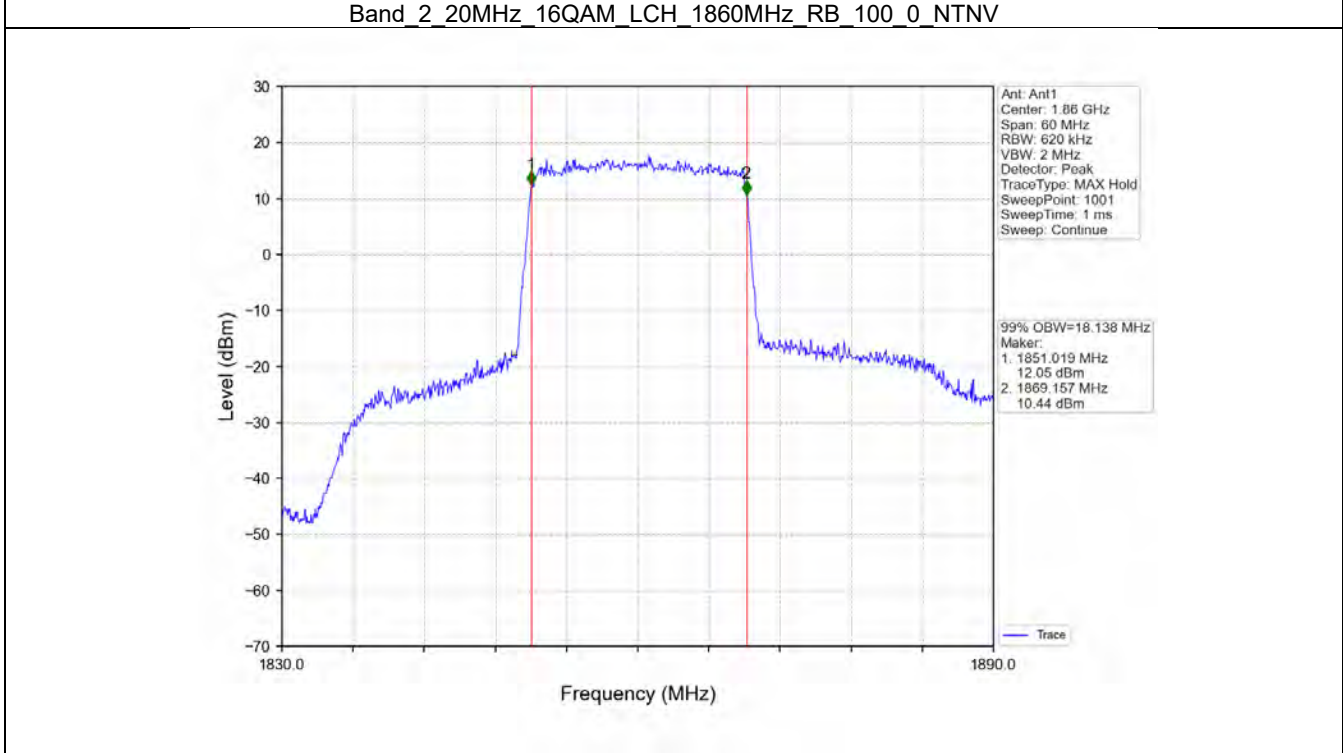

BV 7Layers Communications
Technology (Shenzhen) Co. Ltd

No.B102, Dazu Chuangxin Mansion, North of Beihuan
Avenue, North Area, Hi-Tech Industrial Park, Nanshan
District, Shenzhen, Guangdong, China

Tel: +86 755 8869 6566

Fax: +86 755 8869 6577

Email: customerservice.sw@bureauveritas.com