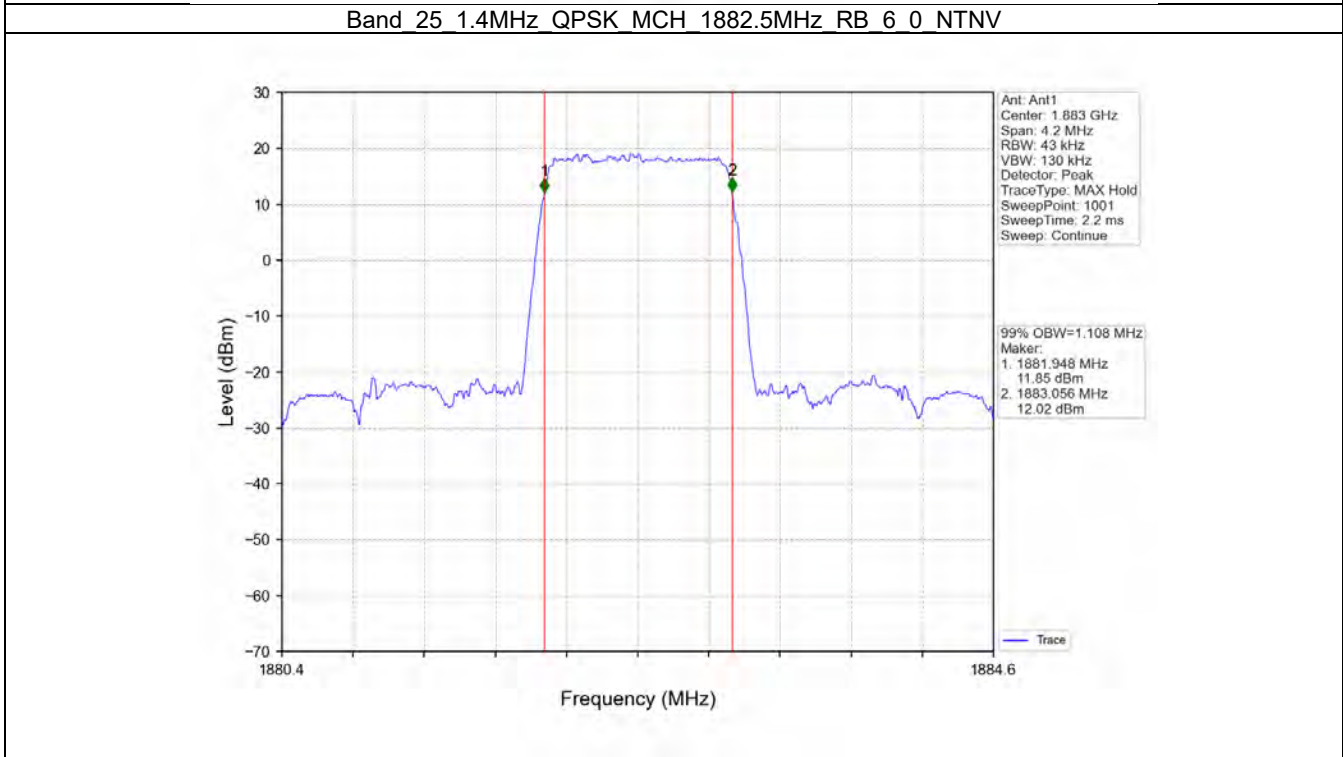

2.7.2 Test Graph

BV 7Layers Communications
Technology (Shenzhen) Co. Ltd

No.B102, Dazu Chuangxin Mansion, North of Beihuan
Avenue, North Area, Hi-Tech Industrial Park, Nanshan
District, Shenzhen, Guangdong, China

Tel: +86 755 8869 6566

Fax: +86 755 8869 6577

Email: customerservice.sw@bureauveritas.com