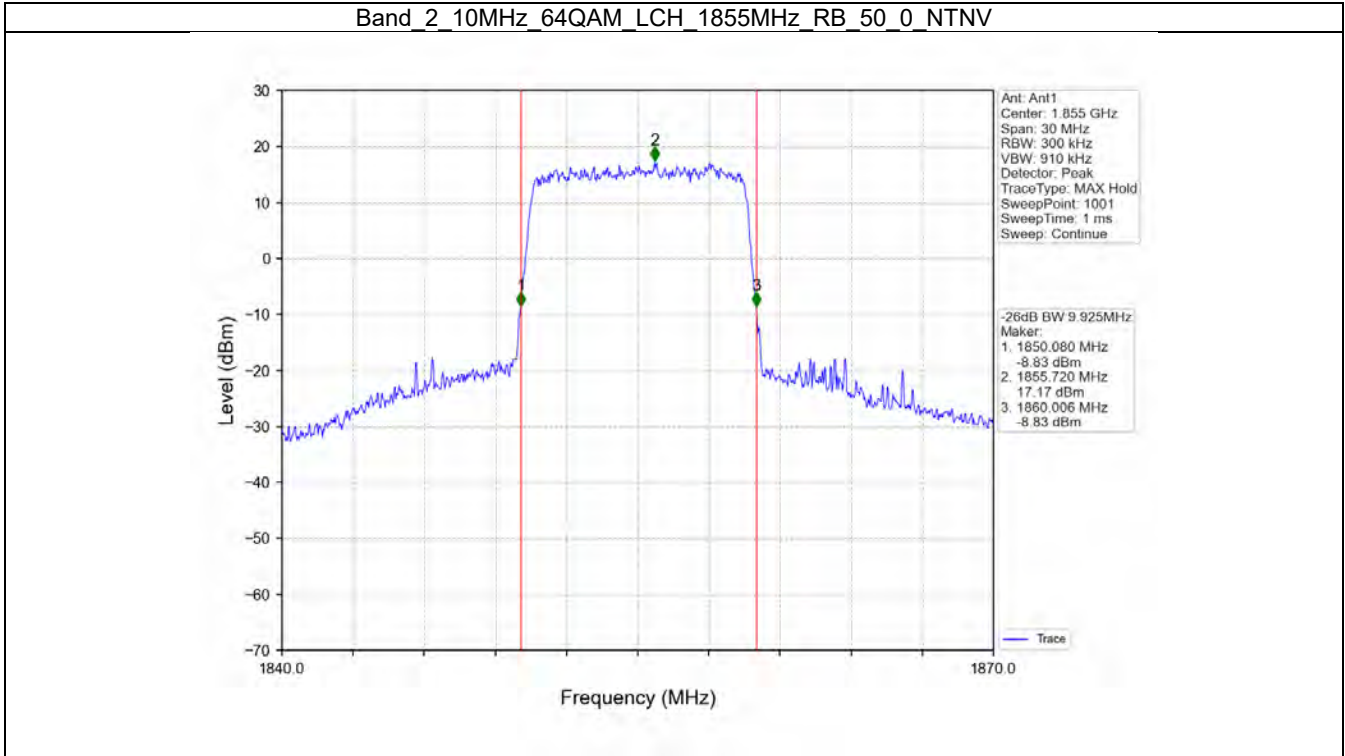

BV 7Layers Communications
Technology (Shenzhen) Co. Ltd

No.B102, Dazu Chuangxin Mansion, North of Beihuan
Avenue, North Area, Hi-Tech Industrial Park, Nanshan
District, Shenzhen, Guangdong, China

Tel: +86 755 8869 6566

Fax: +86 755 8869 6577

Email: customerservice.sw@bureauveritas.com