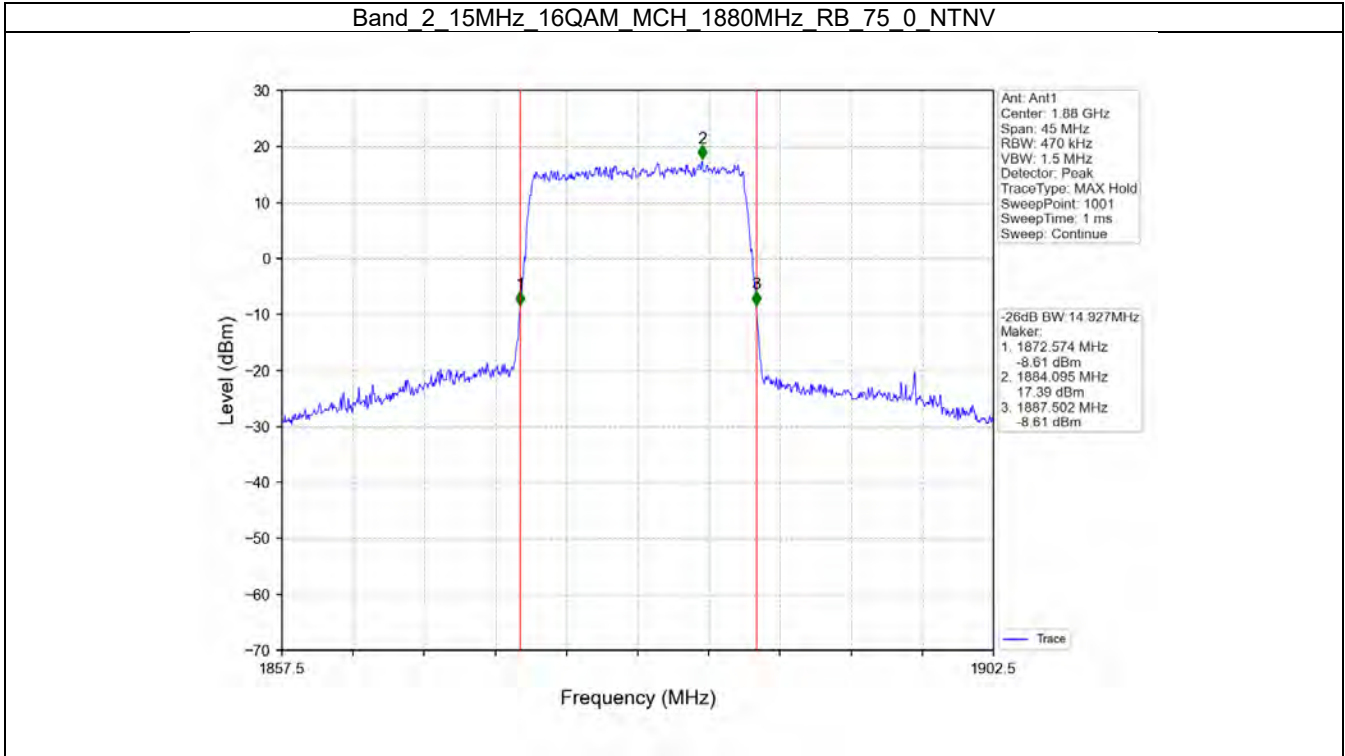

BV 7Layers Communications
Technology (Shenzhen) Co. Ltd

No.B102, Dazu Chuangxin Mansion, North of Beihuan
Avenue, North Area, Hi-Tech Industrial Park, Nanshan
District, Shenzhen, Guangdong, China

Tel: +86 755 8869 6566

Fax: +86 755 8869 6577

Email: customerservice.sw@bureauveritas.com