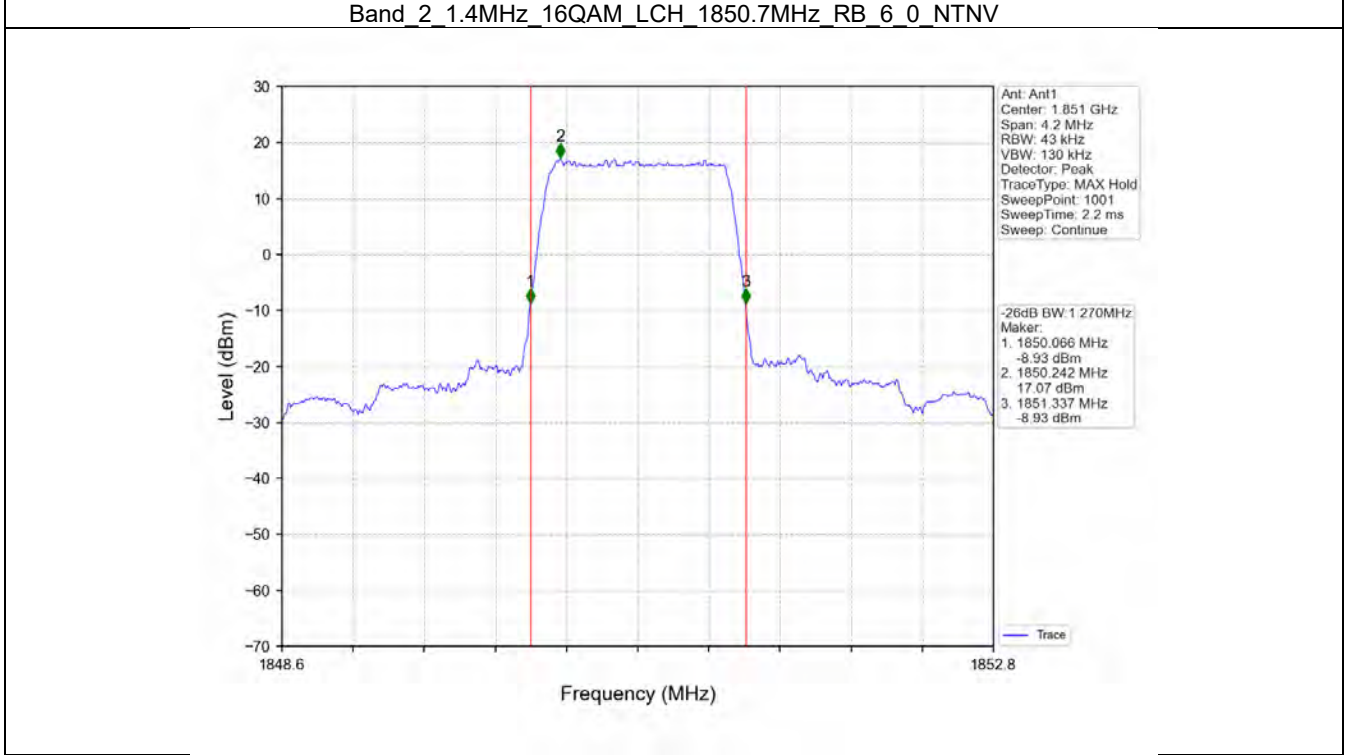

BV 7Layers Communications
Technology (Shenzhen) Co. Ltd

No.B102, Dazu Chuangxin Mansion, North of Beihuan
Avenue, North Area, Hi-Tech Industrial Park, Nanshan
District, Shenzhen, Guangdong, China

Tel: +86 755 8869 6566

Fax: +86 755 8869 6577

Email: customerservice.sw@bureauveritas.com