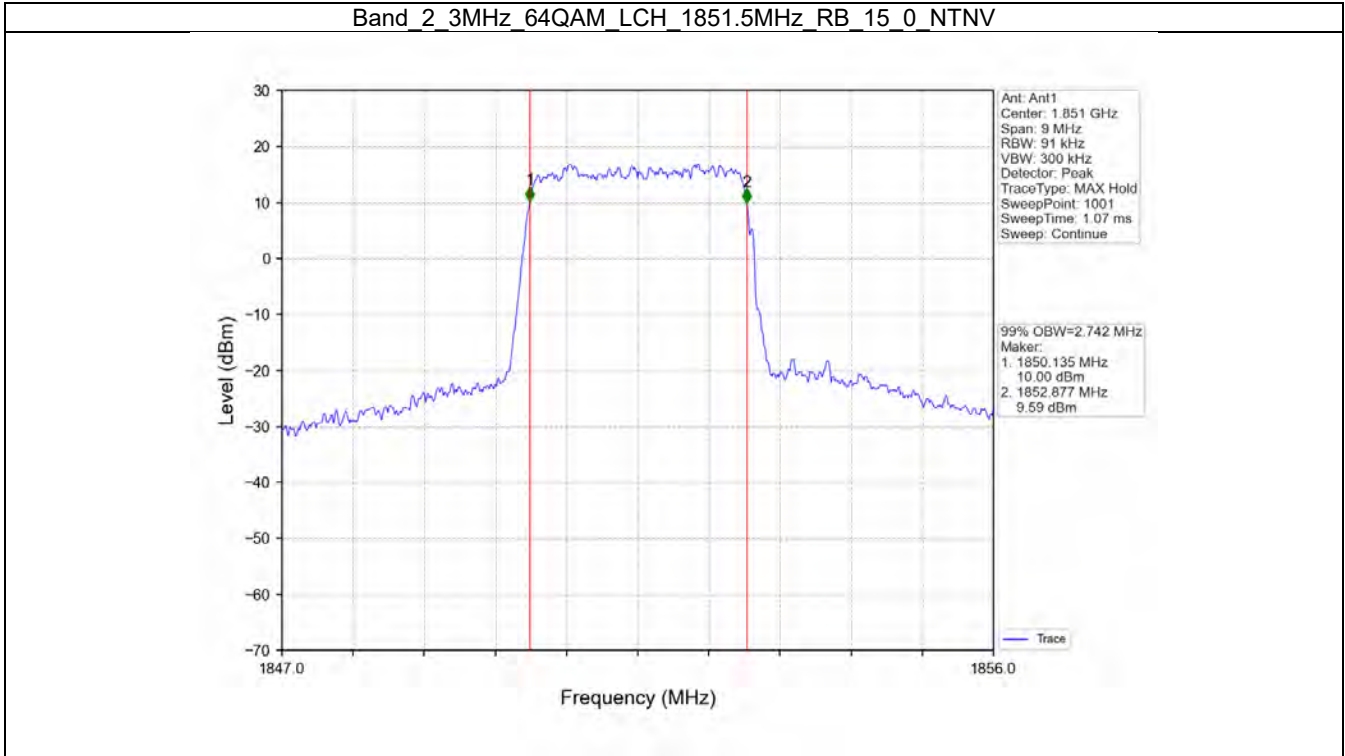

BV 7Layers Communications
Technology (Shenzhen) Co. Ltd

No.B102, Dazu Chuangxin Mansion, North of Beihuan
Avenue, North Area, Hi-Tech Industrial Park, Nanshan
District, Shenzhen, Guangdong, China

Tel: +86 755 8869 6566

Fax: +86 755 8869 6577

Email: customerservice.sw@bureauveritas.com