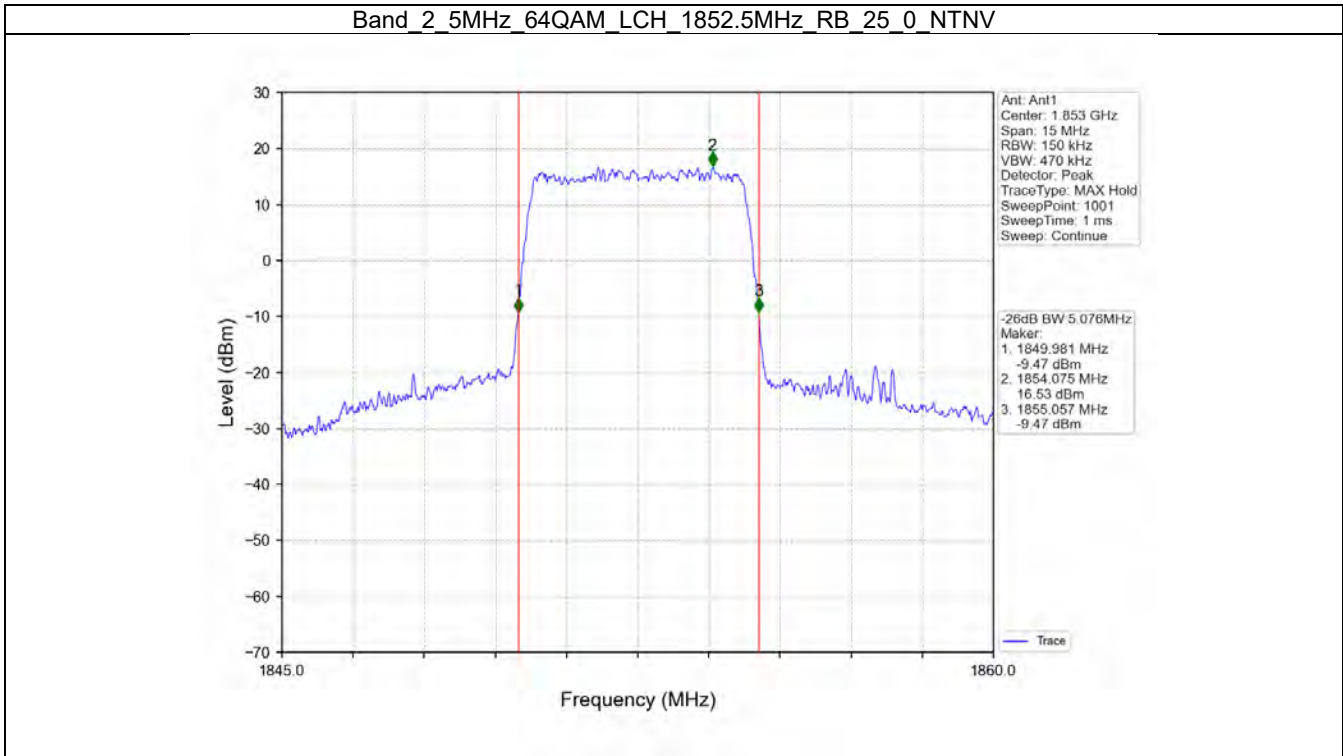

BV 7Layers Communications
Technology (Shenzhen) Co. Ltd

No.B102, Dazu Chuangxin Mansion, North of Beihuan
Avenue, North Area, Hi-Tech Industrial Park, Nanshan
District, Shenzhen, Guangdong, China

Tel: +86 755 8869 6566

Fax: +86 755 8869 6577

Email: customerservice.sw@bureauveritas.com