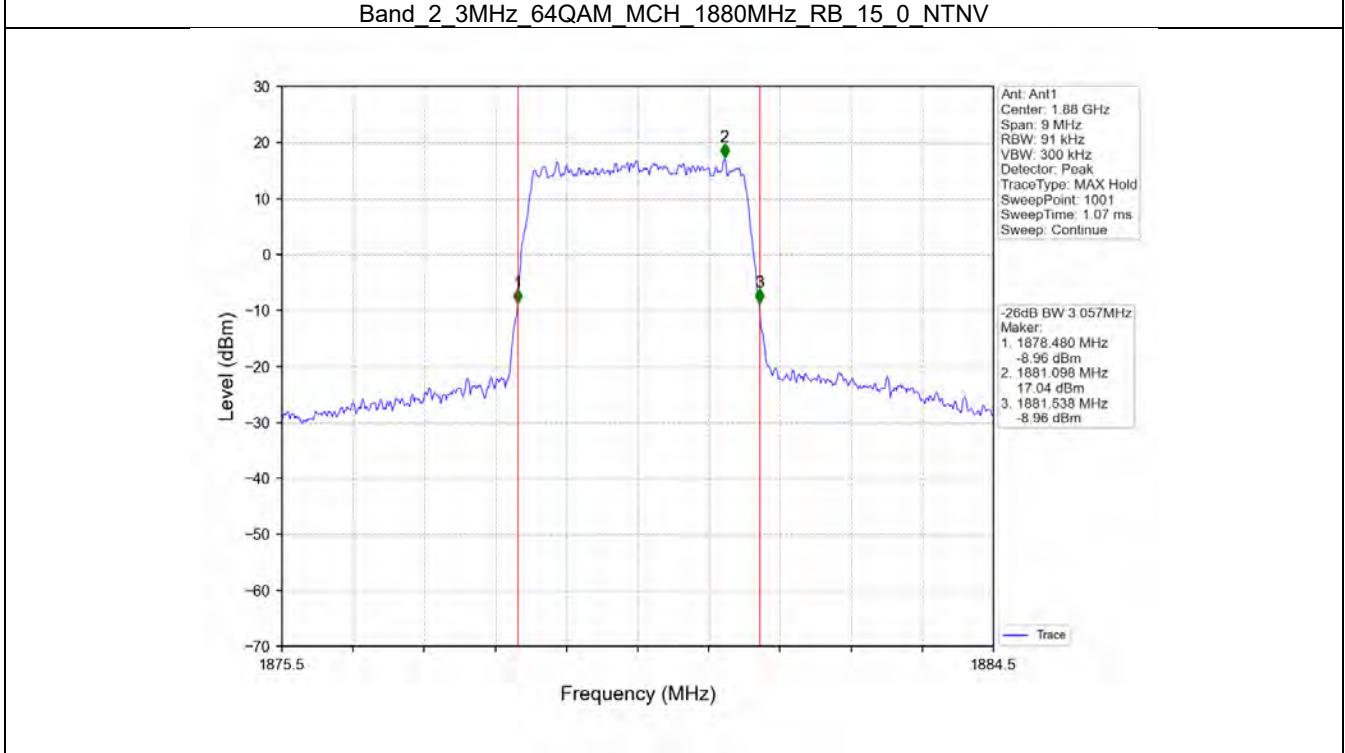

BV 7Layers Communications
Technology (Shenzhen) Co. Ltd

No.B102, Dazu Chuangxin Mansion, North of Beihuan
Avenue, North Area, Hi-Tech Industrial Park, Nanshan
District, Shenzhen, Guangdong, China

Tel: +86 755 8869 6566

Fax: +86 755 8869 6577

Email: customerservice.sw@bureauveritas.com