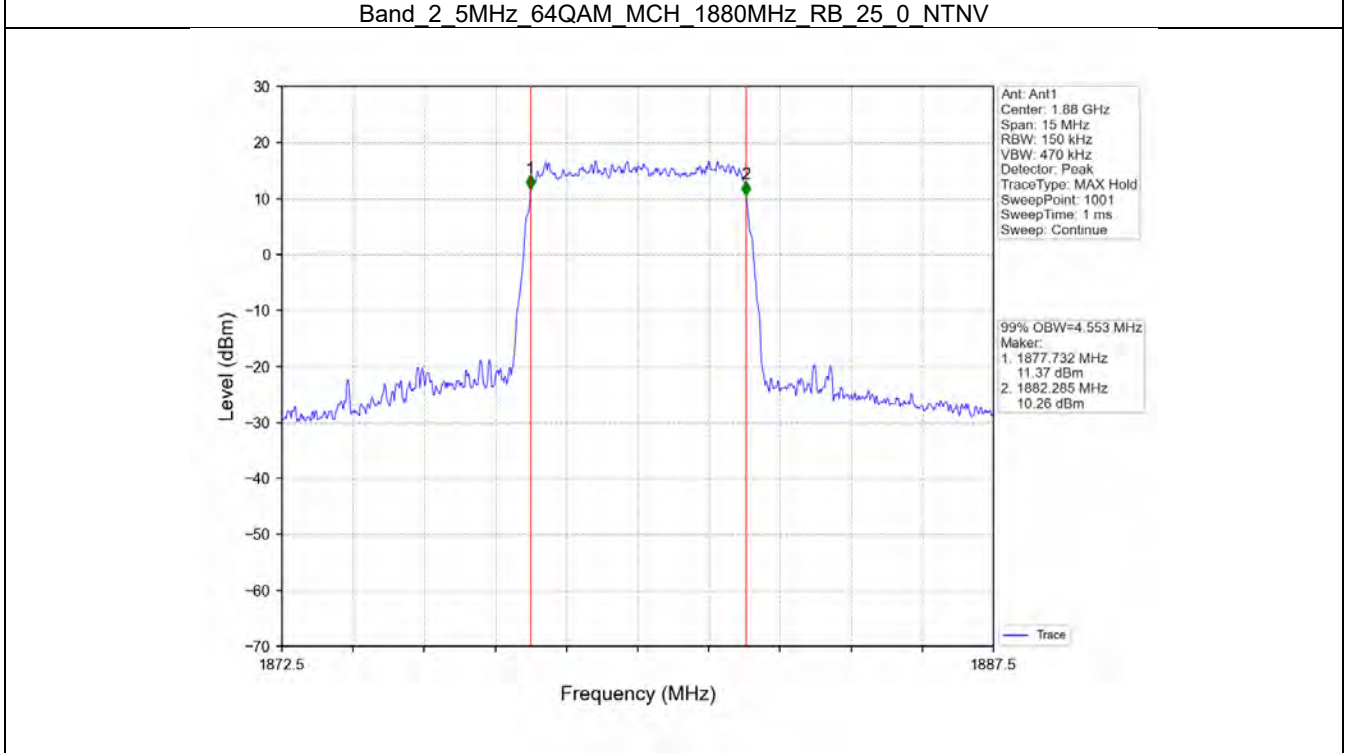

BV 7Layers Communications
Technology (Shenzhen) Co. Ltd

No.B102, Dazu Chuangxin Mansion, North of Beihuan
Avenue, North Area, Hi-Tech Industrial Park, Nanshan
District, Shenzhen, Guangdong, China

Tel: +86 755 8869 6566

Fax: +86 755 8869 6577

Email: customerservice.sw@bureauveritas.com