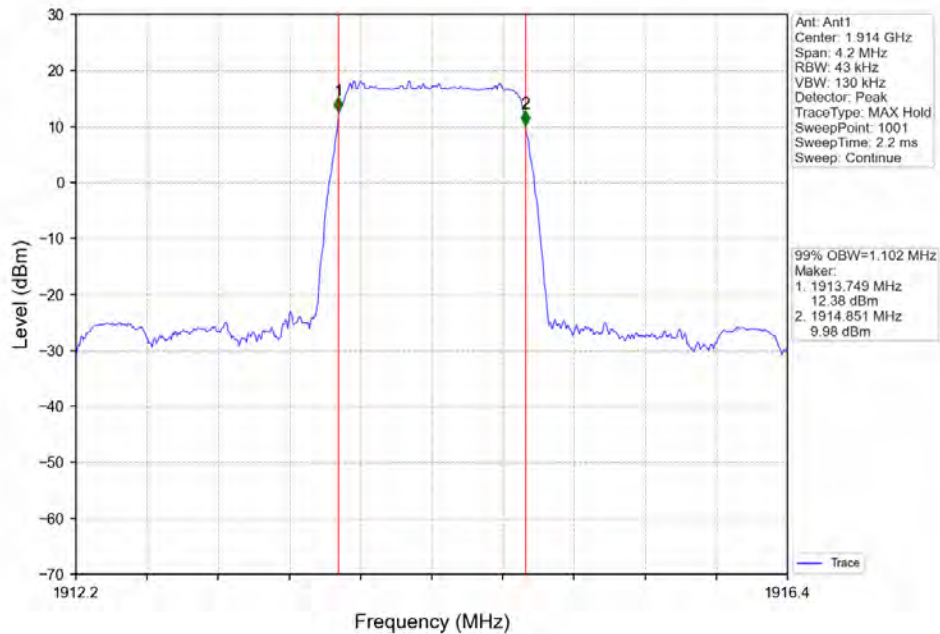

Band 25 1.4MHz 16QAM HCH 1914.3MHz RB 6 0 NTNV

BV 7Layers Communications
Technology (Shenzhen) Co. Ltd

No.B102, Dazu Chuangxin Mansion, North of Beihuan
Avenue, North Area, Hi-Tech Industrial Park, Nanshan
District, Shenzhen, Guangdong, China

Tel: +86 755 8869 6566

Fax: +86 755 8869 6577

Email: customerservice.sw@bureauveritas.com