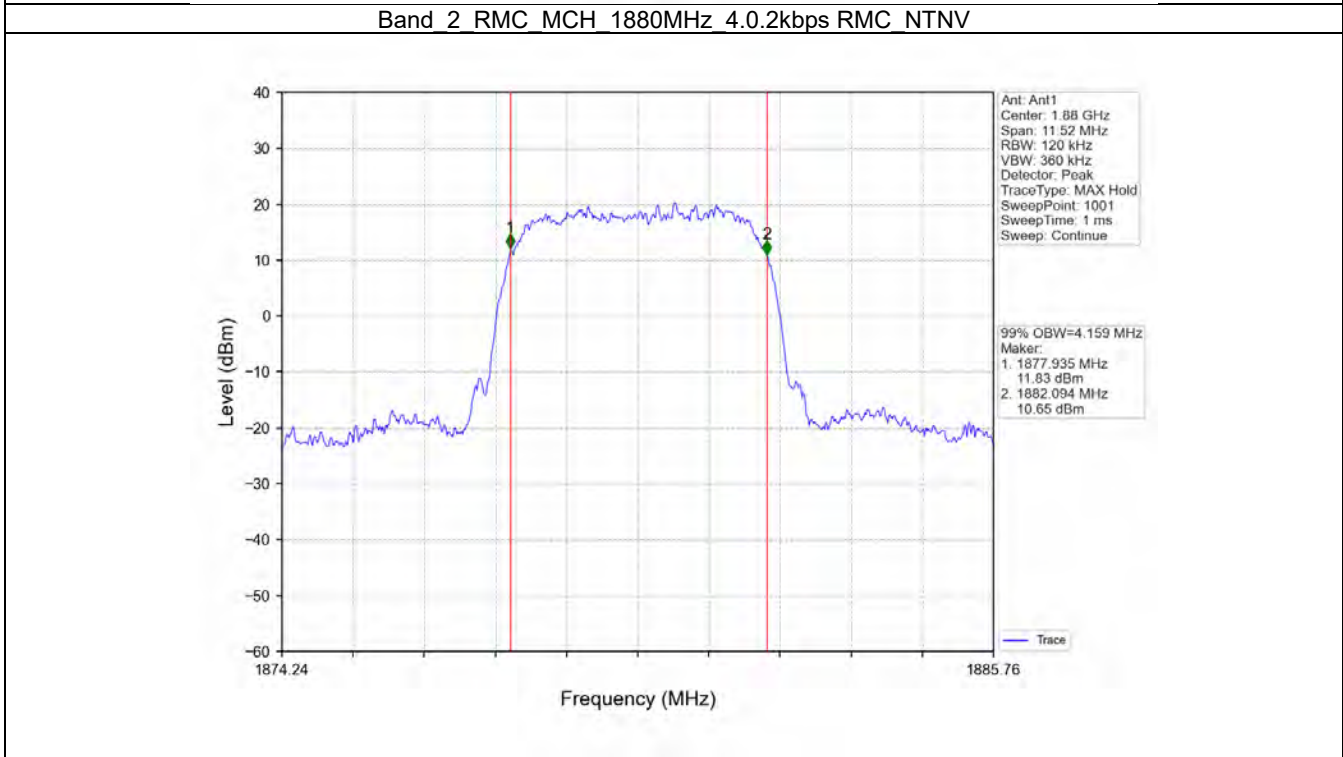

2.3 WCDMA Band2 OBW

2.3.1 Test Result

ENV	Mode		99% Occupied Bandwidth (MHz)			Limit (MHz)	Verdict
	Network	Subset	LCH	MCH	HCH		
NTNV	RMC	4.0.2kbps RMC	4.161	4.159	4.151	/	Pass

2.3.2 Test Graph

BV 7Layers Communications
Technology (Shenzhen) Co. Ltd