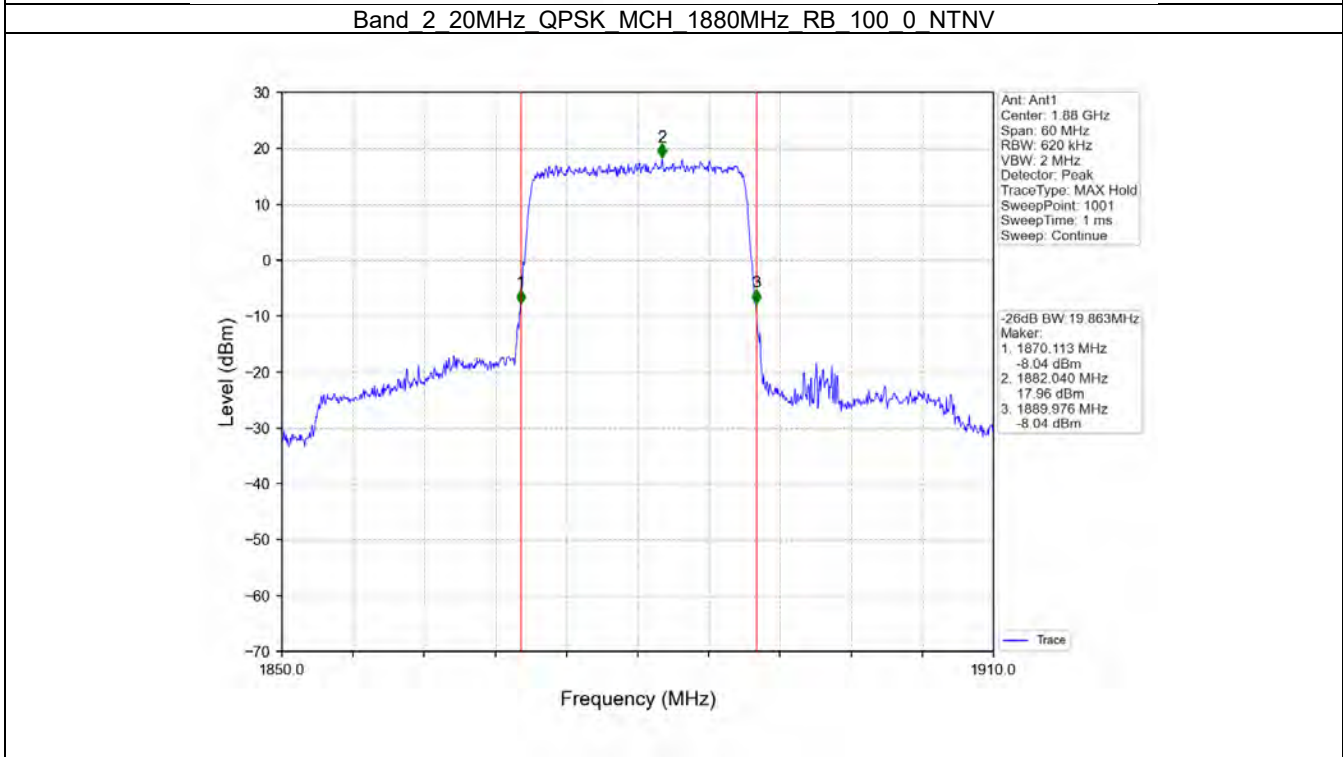

BV 7Layers Communications
Technology (Shenzhen) Co. Ltd

No.B102, Dazu Chuangxin Mansion, North of Beihuan
Avenue, North Area, Hi-Tech Industrial Park, Nanshan
District, Shenzhen, Guangdong, China

Tel: +86 755 8869 6566

Fax: +86 755 8869 6577

Email: customerservice.sw@bureauveritas.com