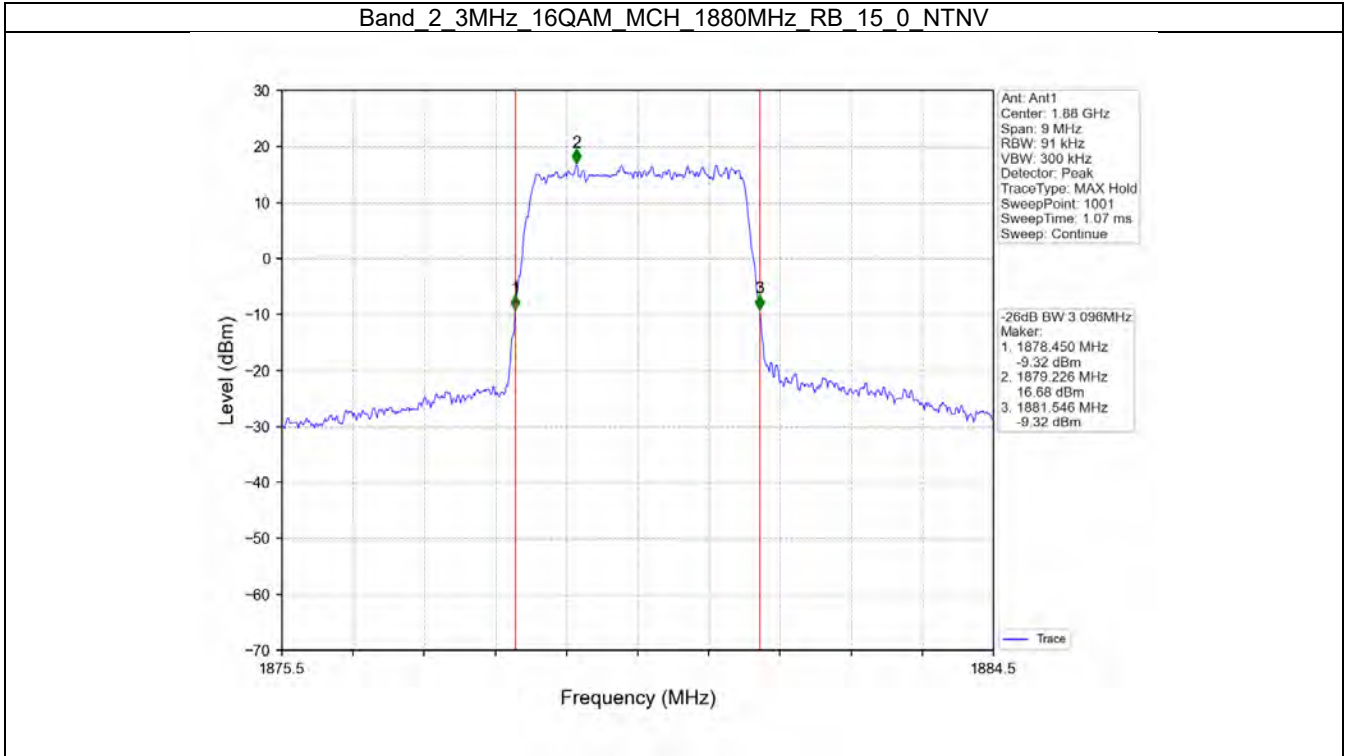

BV 7Layers Communications
Technology (Shenzhen) Co. Ltd

No.B102, Dazu Chuangxin Mansion, North of Beihuan
Avenue, North Area, Hi-Tech Industrial Park, Nanshan
District, Shenzhen, Guangdong, China

Tel: +86 755 8869 6566

Fax: +86 755 8869 6577

Email: customerservice.sw@bureauveritas.com