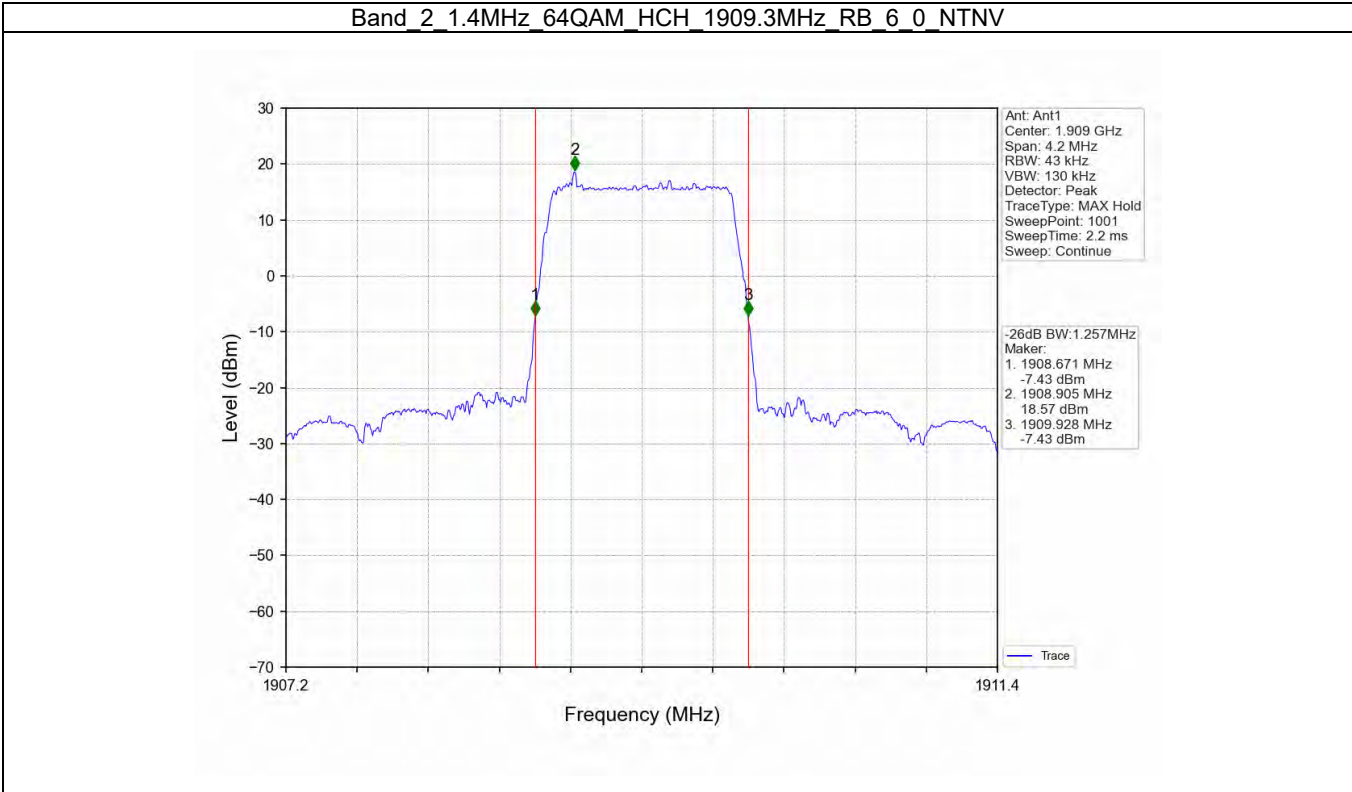

Tel: +86 755 8869 6566

Fax: +86 755 8869 6577

Email: customerservice.sw@bureauveritas.com

Band_2_3MHz_QPSK_LCH_1851.5MHz_RB_15_0_NTNV

Band 2 3MHz QPSK MCH 1880MHz RB 15 0 NTNv

BV 7Layers Communications
Technology (Shenzhen) Co. Ltd