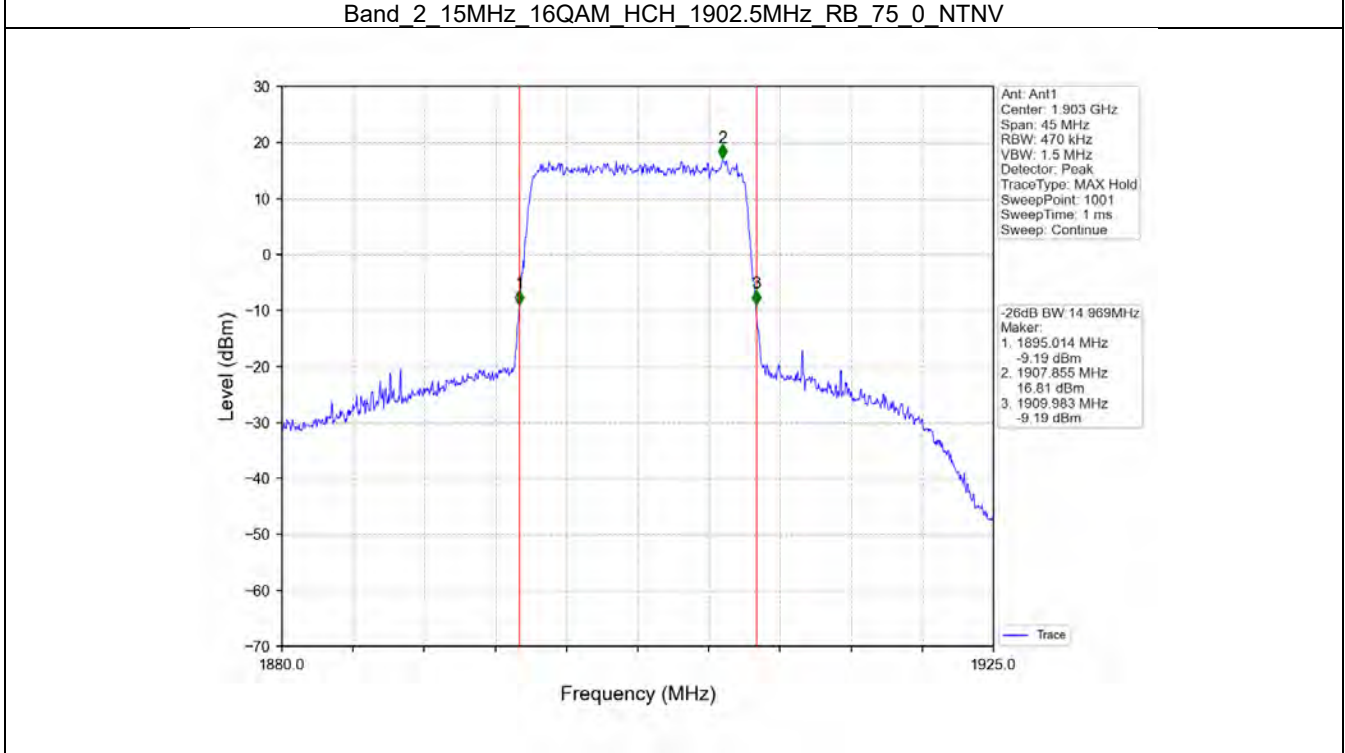

BV 7Layers Communications
Technology (Shenzhen) Co. Ltd

No.B102, Dazu Chuangxin Mansion, North of Beihuan
Avenue, North Area, Hi-Tech Industrial Park, Nanshan
District, Shenzhen, Guangdong, China

Tel: +86 755 8869 6566

Fax: +86 755 8869 6577

Email: customerservice.sw@bureauveritas.com