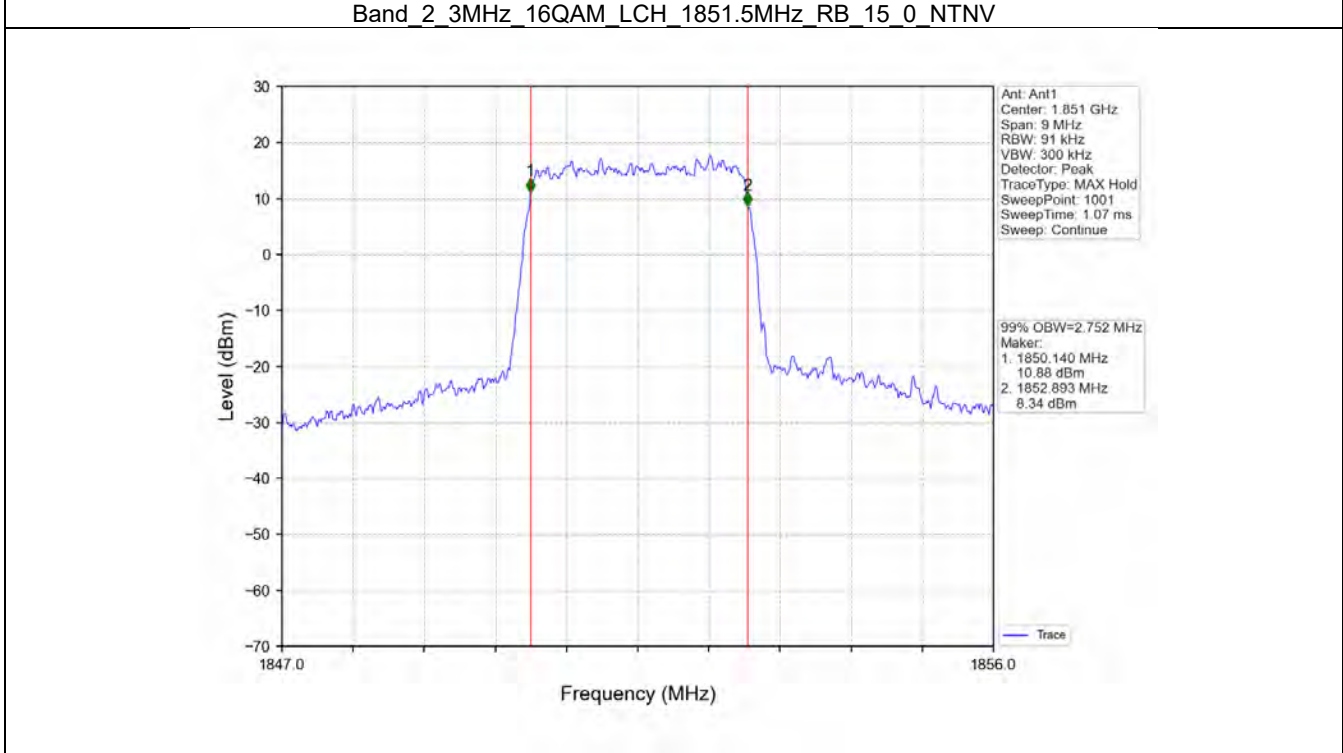

BV 7Layers Communications
Technology (Shenzhen) Co. Ltd

No.B102, Dazu Chuangxin Mansion, North of Beihuan
Avenue, North Area, Hi-Tech Industrial Park, Nanshan
District, Shenzhen, Guangdong, China

Tel: +86 755 8869 6566

Fax: +86 755 8869 6577

Email: customerservice.sw@bureauveritas.com