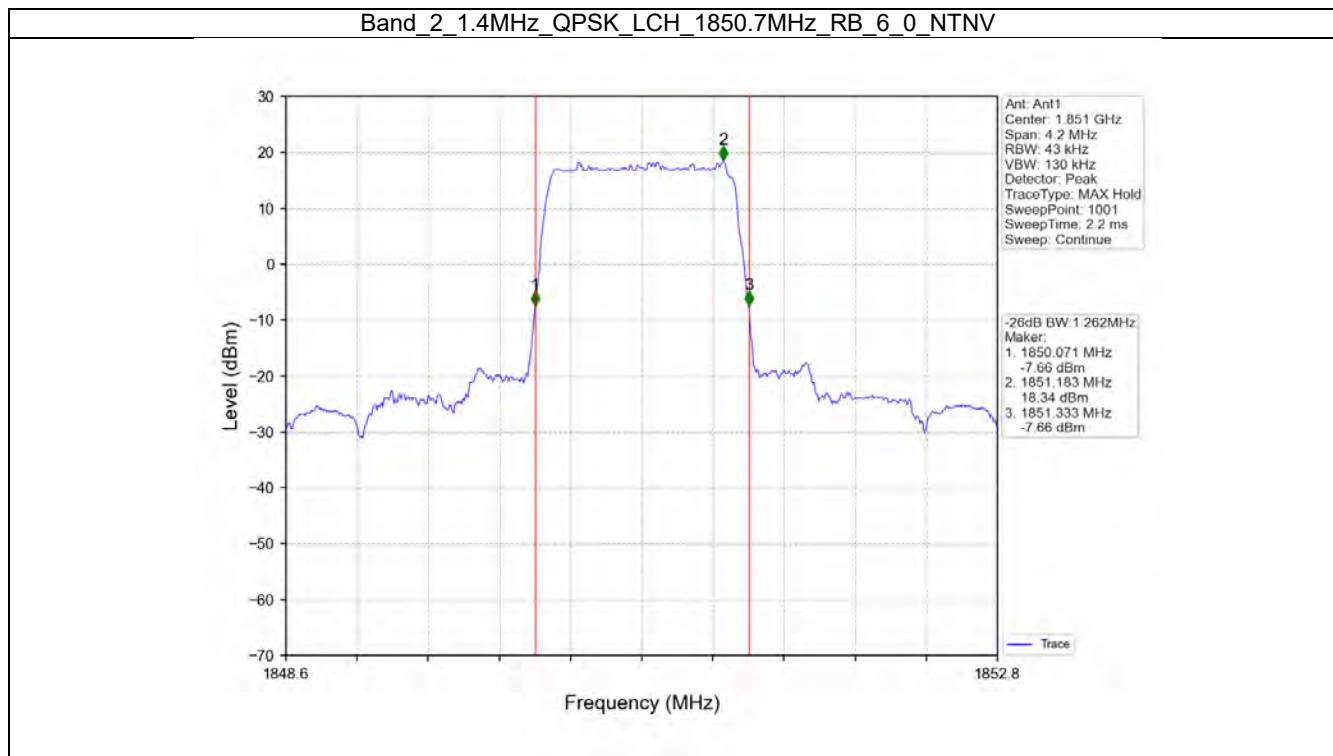

2.6.2 Test Graph

BV 7Layers Communications
Technology (Shenzhen) Co. Ltd

No.B102, Dazu Chuangxin Mansion, North of Beihuan
Avenue, North Area, Hi-Tech Industrial Park, Nanshan
District, Shenzhen, Guangdong, China

Tel: +86 755 8869 6566

Fax: +86 755 8869 6577

Email: customerservice.sw@bureauveritas.com