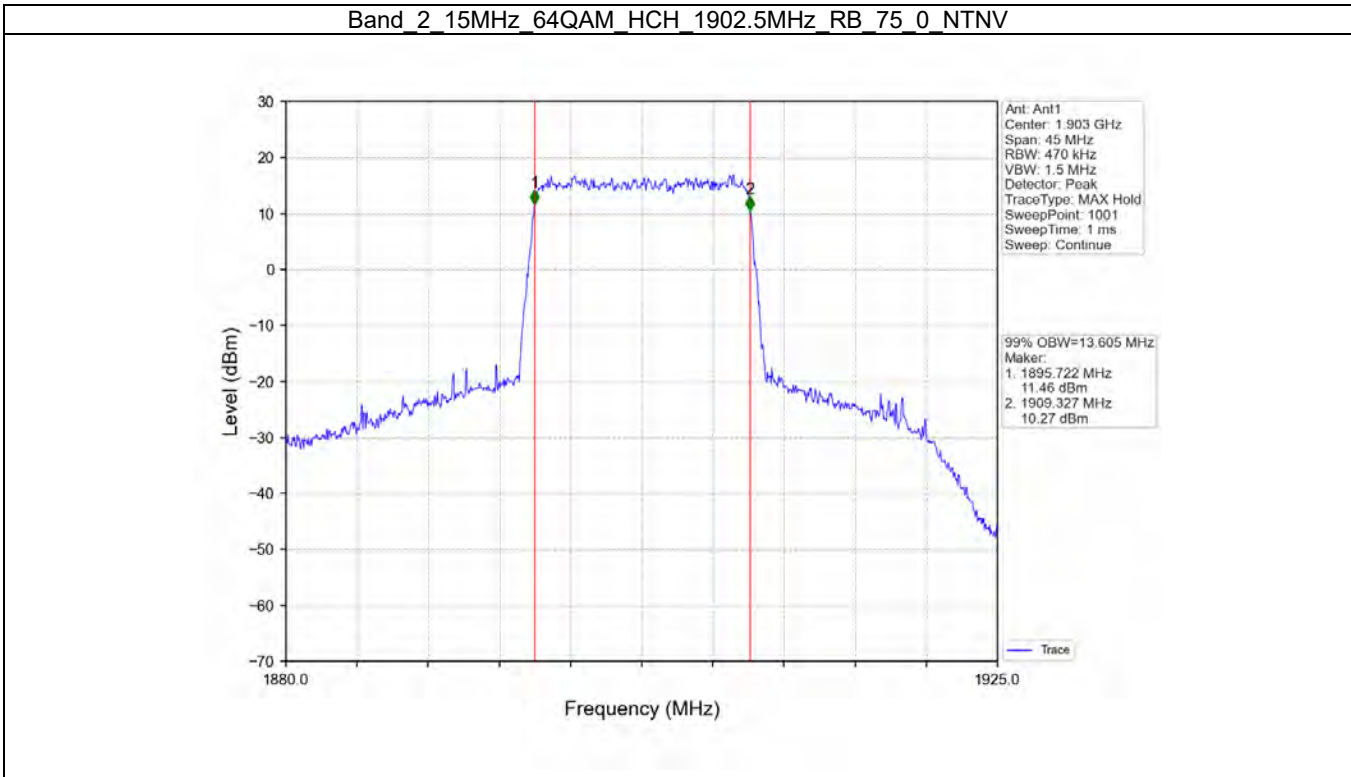

BV 7Layers Communications
Technology (Shenzhen) Co. Ltd

No.B102, Dazu Chuangxin Mansion, North of Beihuan
Avenue, North Area, Hi-Tech Industrial Park, Nanshan
District, Shenzhen, Guangdong, China

Tel: +86 755 8869 6566

Fax: +86 755 8869 6577

Email: customerservice.sw@bureauveritas.com