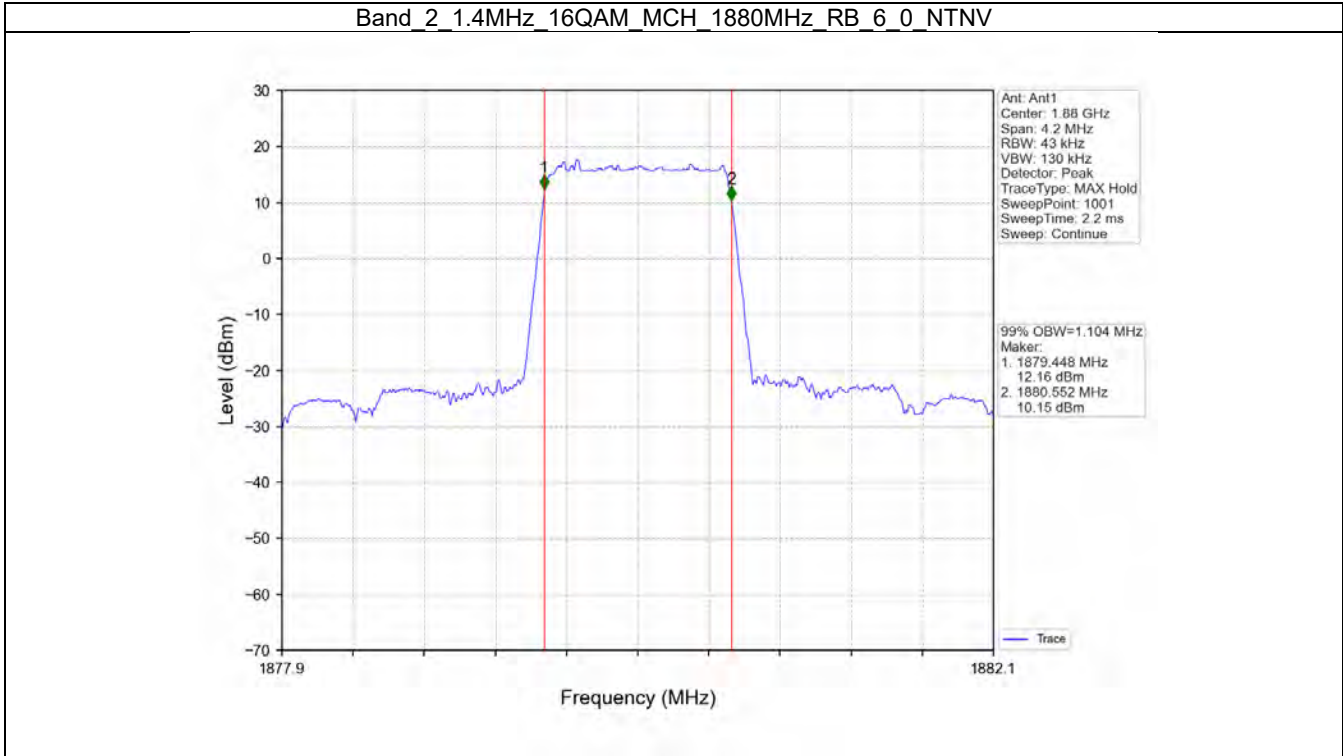

BV 7Layers Communications
Technology (Shenzhen) Co. Ltd

No.B102, Dazu Chuangxin Mansion, North of Beihuan
Avenue, North Area, Hi-Tech Industrial Park, Nanshan
District, Shenzhen, Guangdong, China

Tel: +86 755 8869 6566

Fax: +86 755 8869 6577

Email: customerservice.sw@bureauveritas.com