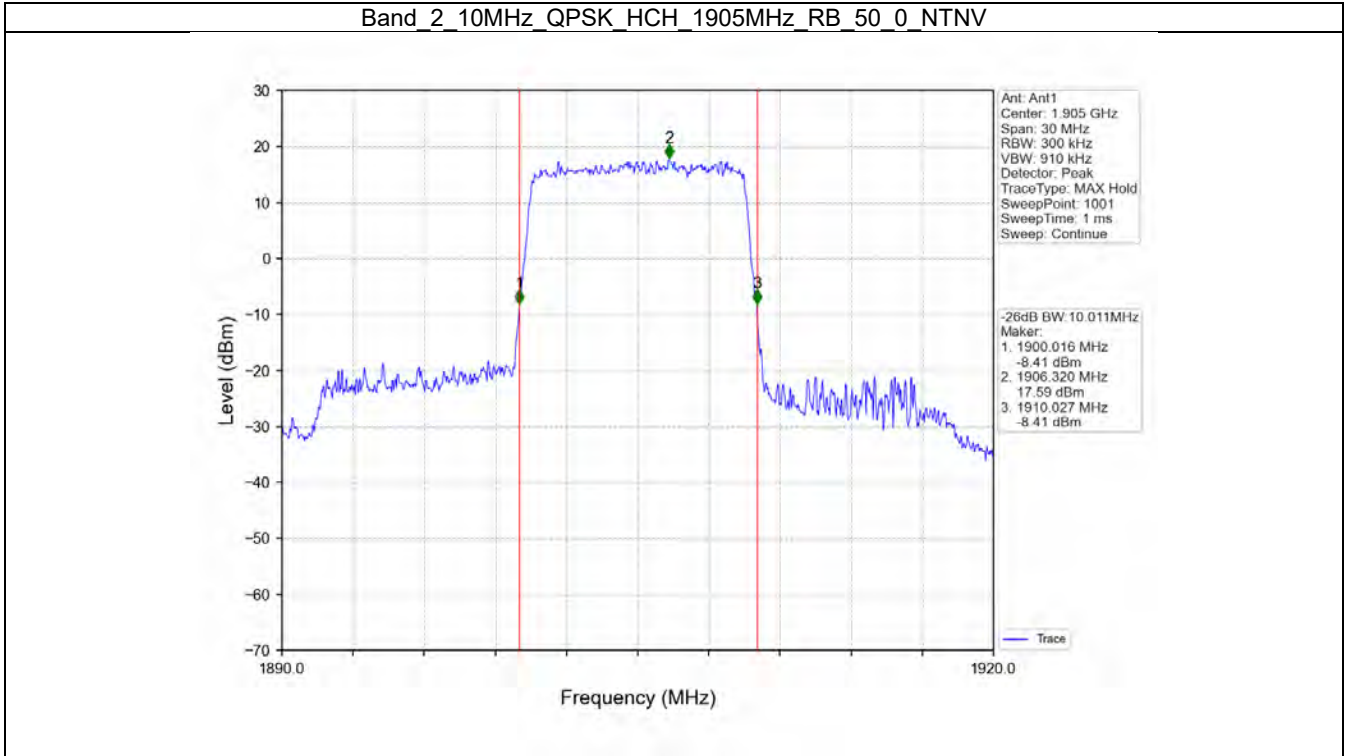

BV 7Layers Communications
Technology (Shenzhen) Co. Ltd

No.B102, Dazu Chuangxin Mansion, North of Beihuan
Avenue, North Area, Hi-Tech Industrial Park, Nanshan
District, Shenzhen, Guangdong, China

Tel: +86 755 8869 6566

Fax: +86 755 8869 6577

Email: customerservice.sw@bureauveritas.com