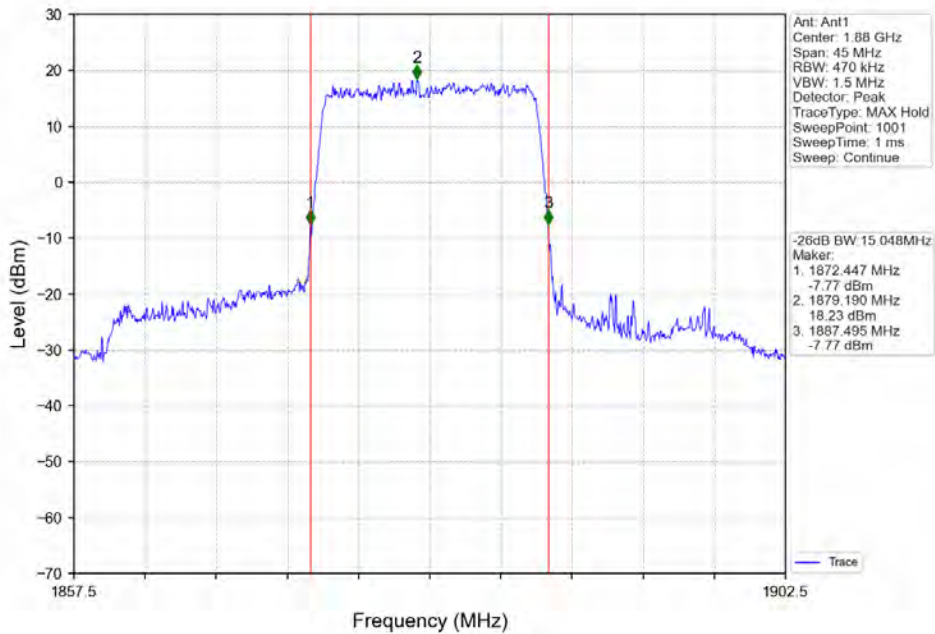

Tel: +86 755 8869 6566

Fax: +86 755 8869 6577

Email: customerservice.sw@bureauveritas.com

Band_2_15MHz_QPSK_LCH_1857.5MHz_RB_75_0_NTNV

Band_2_15MHz_QPSK_MCH_1880MHz_RB_75_0_NTNV

BV 7Layers Communications
Technology (Shenzhen) Co. Ltd