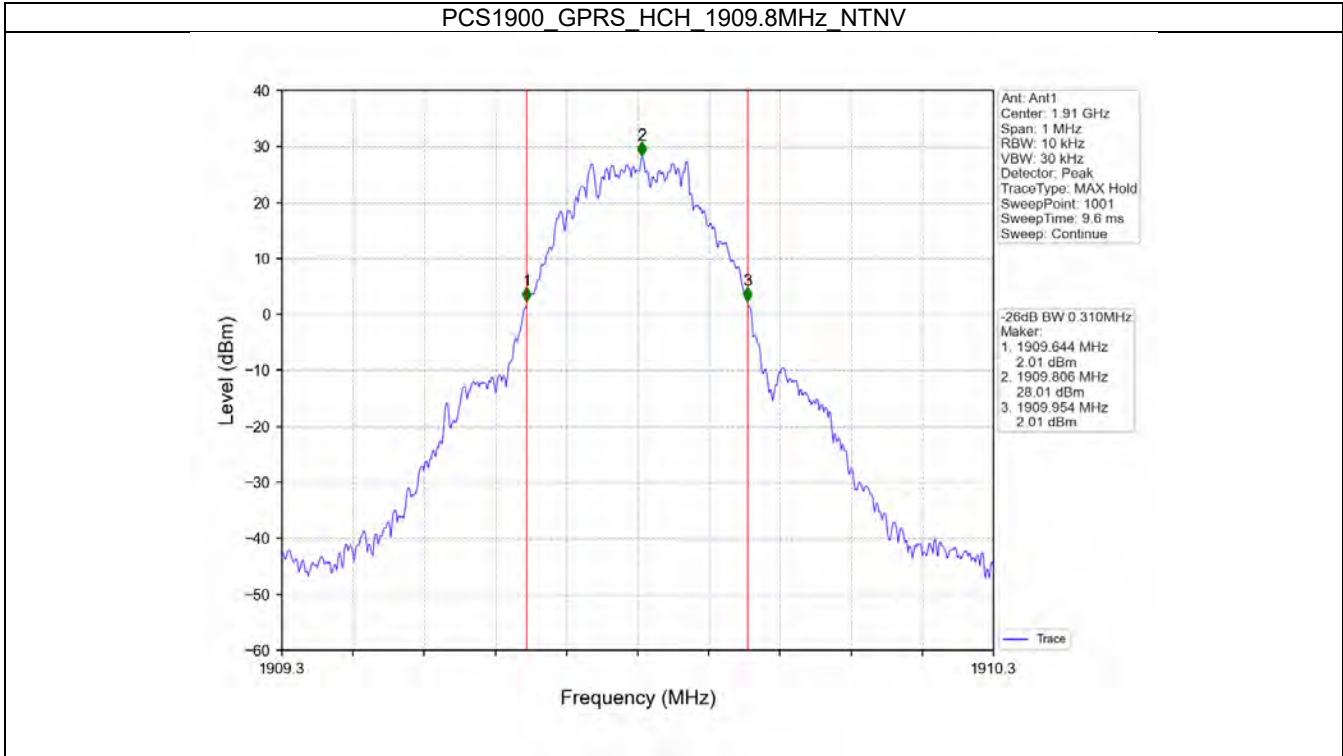

BV 7Layers Communications
Technology (Shenzhen) Co. Ltd

No.B102, Dazu Chuangxin Mansion, North of Beihuan
Avenue, North Area, Hi-Tech Industrial Park, Nanshan
District, Shenzhen, Guangdong, China

Tel: +86 755 8869 6566

Fax: +86 755 8869 6577

Email: customerservice.sw@bureauveritas.com