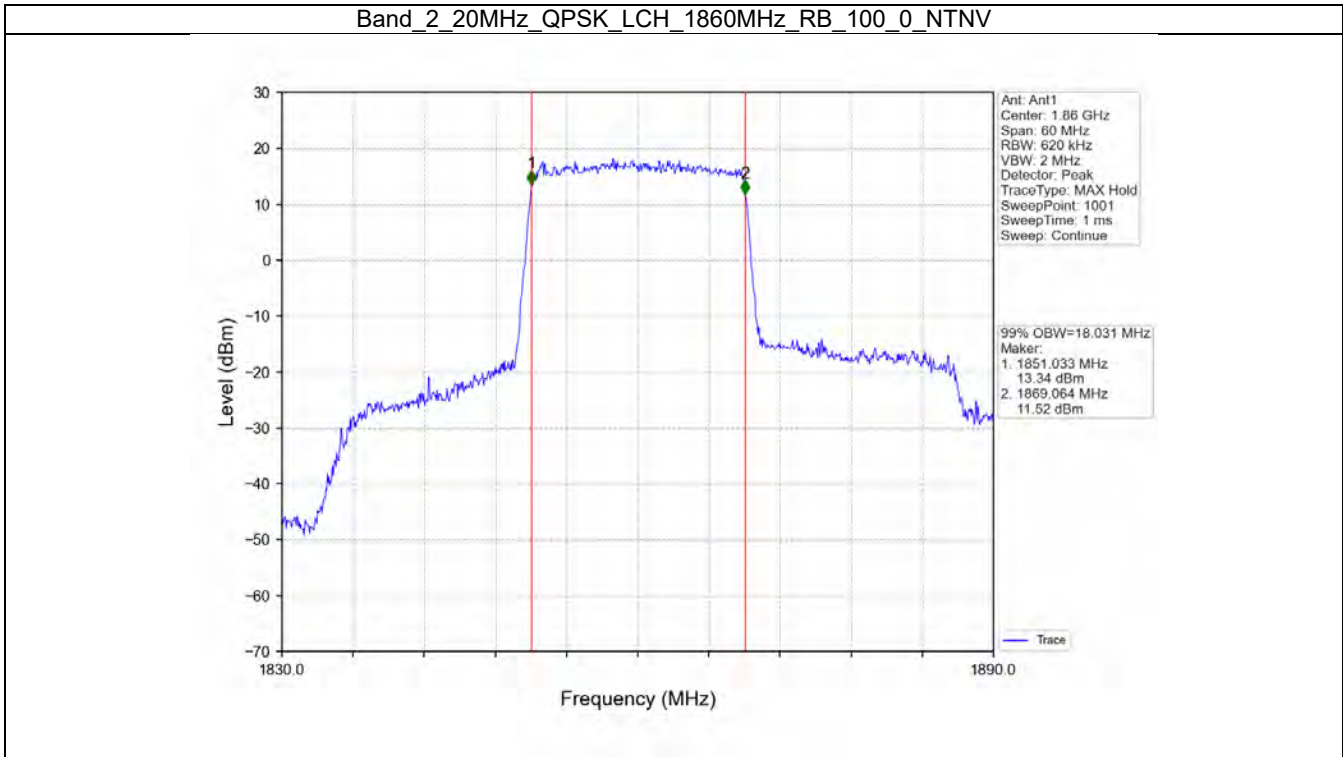

BV 7Layers Communications
Technology (Shenzhen) Co. Ltd

No.B102, Dazu Chuangxin Mansion, North of Beihuan
Avenue, North Area, Hi-Tech Industrial Park, Nanshan
District, Shenzhen, Guangdong, China

Tel: +86 755 8869 6566

Fax: +86 755 8869 6577

Email: customerservice.sw@bureauveritas.com