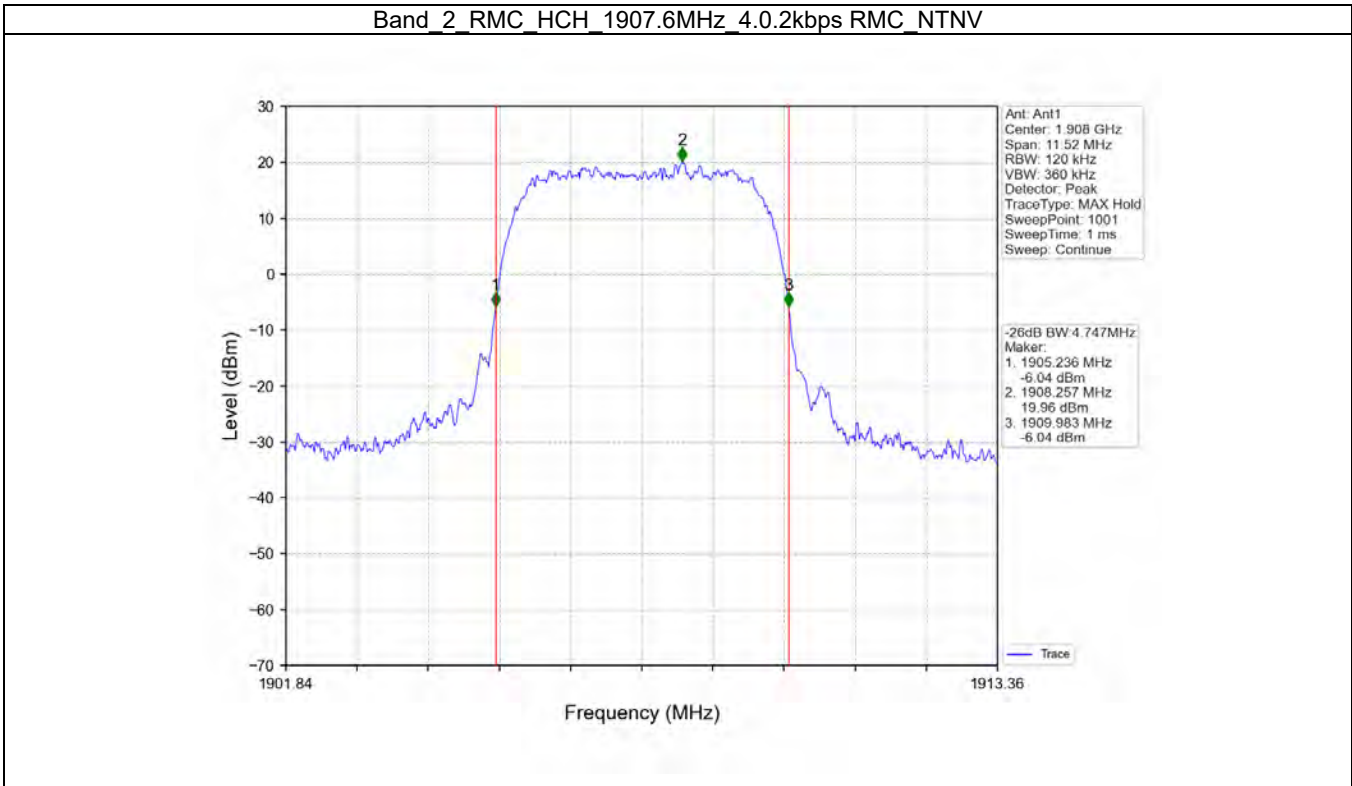

Tel: +86 755 8869 6566

Fax: +86 755 8869 6577

Email: customerservice.sw@bureauveritas.com

2.5 LTE Band 2 OBW

2.5.1 Test Result

Band: 2 / Bandwidth: 1.4MHz / NTNV							
Modulation	RB Allocation		99% Occupied Bandwidth (MHz)			Limit (MHz)	Verdict
	Size	Offset	LCH	MCH	HCH		
QPSK	6	0	1.118	1.103	1.106	/	Pass
16QAM	6	0	1.106	1.104	1.107	/	Pass
64QAM	6	0	1.109	1.104	1.106	/	Pass
Band: 2 / Bandwidth: 3MHz / NTNV							
Modulation	RB Allocation		99% Occupied Bandwidth (MHz)			Limit (MHz)	Verdict
	Size	Offset	LCH	MCH	HCH		
QPSK	15	0	2.744	2.748	2.745	/	Pass
16QAM	15	0	2.752	2.743	2.736	/	Pass
64QAM	15	0	2.742	2.748	2.745	/	Pass
Band: 2 / Bandwidth: 5MHz / NTNV							
Modulation	RB Allocation		99% Occupied Bandwidth (MHz)			Limit (MHz)	Verdict
	Size	Offset	LCH	MCH	HCH		
QPSK	25	0	4.556	4.544	4.536	/	Pass
16QAM	25	0	4.528	4.569	4.570	/	Pass
64QAM	25	0	4.569	4.553	4.534	/	Pass
Band: 2 / Bandwidth: 10MHz / NTNV							
Modulation	RB Allocation		99% Occupied Bandwidth (MHz)			Limit (MHz)	Verdict
	Size	Offset	LCH	MCH	HCH		
QPSK	50	0	9.041	9.048	9.028	/	Pass
16QAM	50	0	9.051	9.055	9.033	/	Pass
64QAM	50	0	9.036	9.030	9.025	/	Pass
Band: 2 / Bandwidth: 15MHz / NTNV							
Modulation	RB Allocation		99% Occupied Bandwidth (MHz)			Limit (MHz)	Verdict
	Size	Offset	LCH	MCH	HCH		
QPSK	75	0	13.568	13.582	13.552	/	Pass
16QAM	75	0	13.566	13.616	13.592	/	Pass
64QAM	75	0	13.554	13.615	13.605	/	Pass
Band: 2 / Bandwidth: 20MHz / NTNV							
Modulation	RB Allocation		99% Occupied Bandwidth (MHz)			Limit (MHz)	Verdict
	Size	Offset	LCH	MCH	HCH		
QPSK	100	0	18.031	18.104	18.056	/	Pass
16QAM	100	0	18.138	18.089	18.083	/	Pass