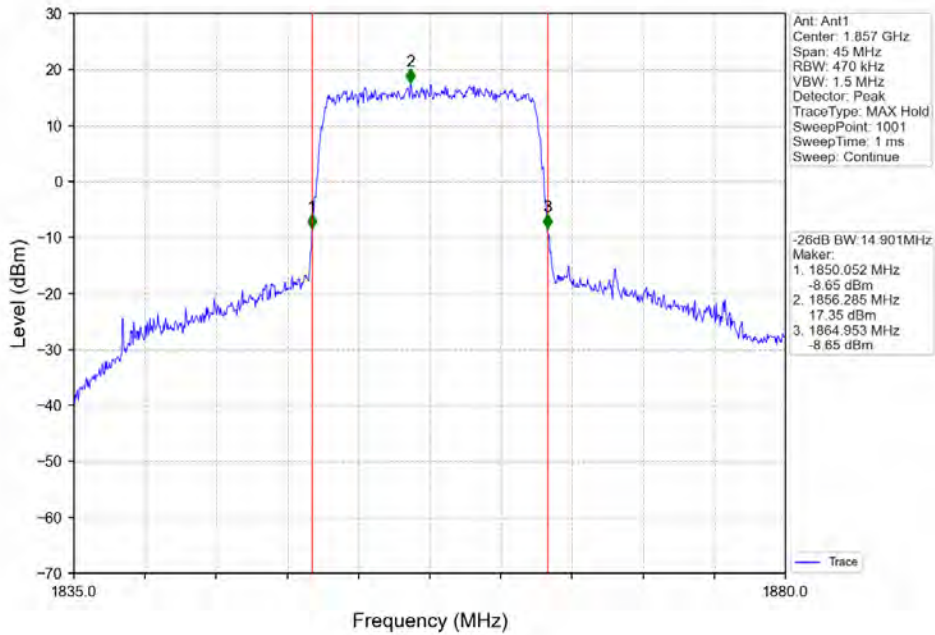

Band 2 15MHz 64QAM LCH 1857.5MHz RB 75 0 NTNV