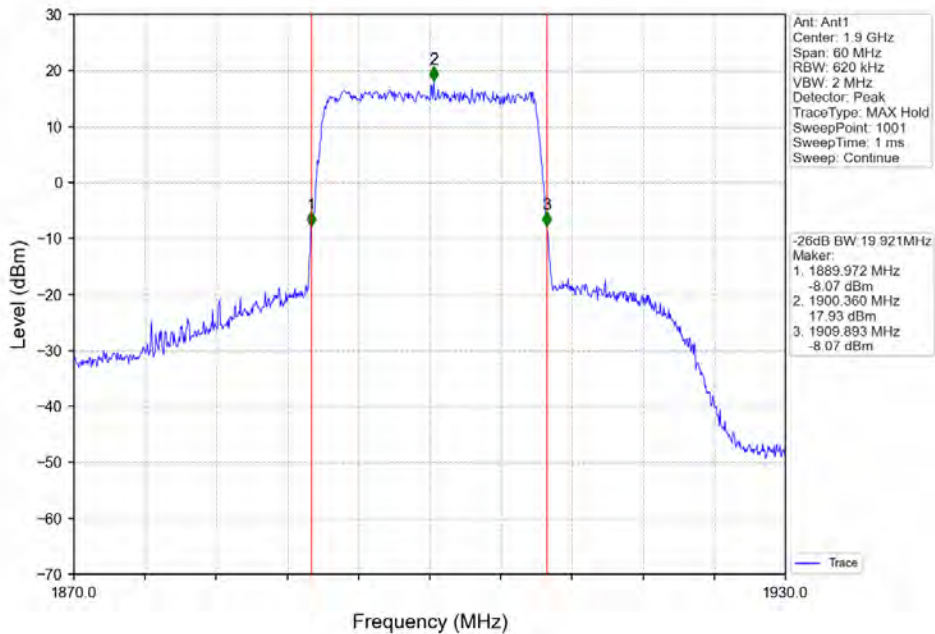

Band 2 20MHz 16QAM HCH 1900MHz RB 100 0 NTN

BV 7Layers Communications Technology (Shenzhen) Co. Ltd

No.B102, Dazu Chuangxin Mansion, North of Beihuan Avenue, North Area, Hi-Tech Industrial Park, Nanshan District, Shenzhen, Guangdong, China

Tel: +86 755 8869 6566

Fax: +86 755 8869 6577

Email: customerservice.sw@bureauveritas.com