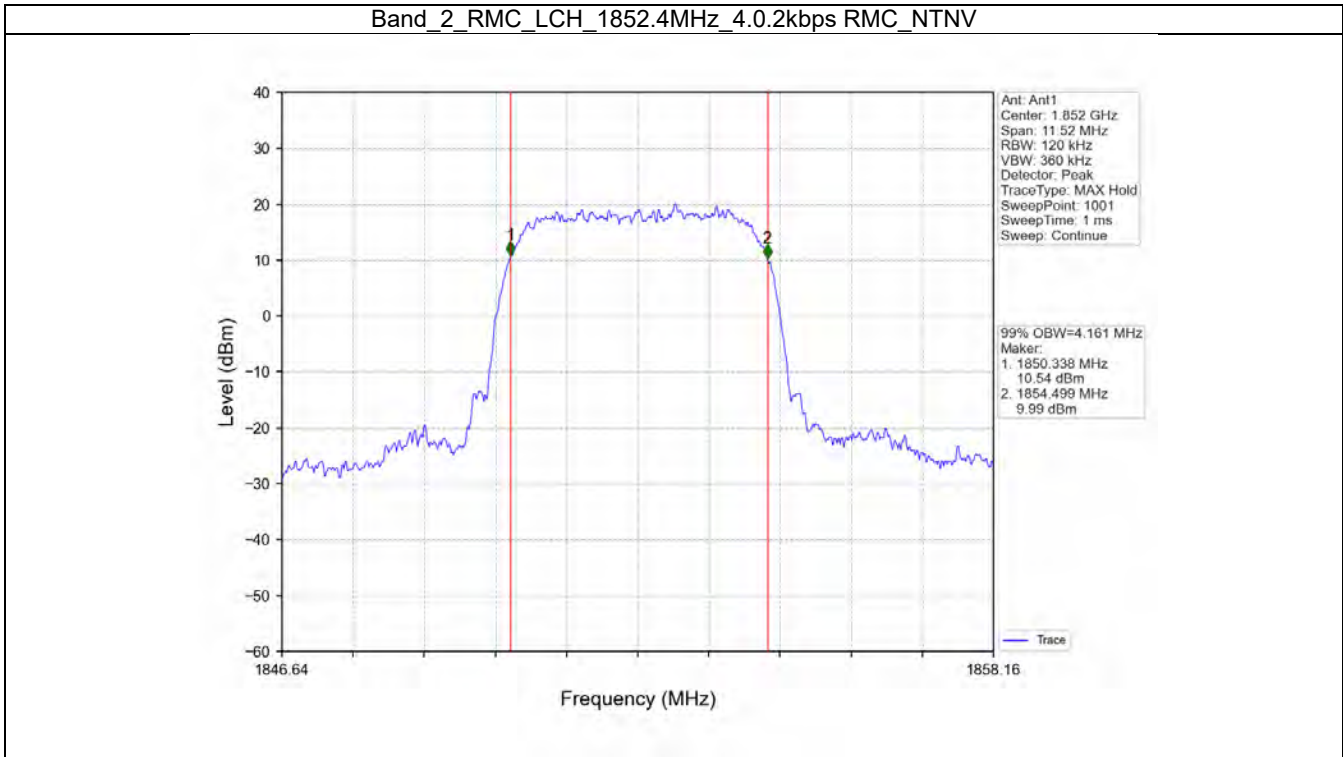

2.3 WCDMA Band2 OBW

2.3.1 Test Result

ENV	Mode		99% Occupied Bandwidth (MHz)			Limit (MHz)	Verdict
	Network	Subset	LCH	MCH	HCH		
NTNV	RMC	4.0.2kbps RMC	4.161	4.159	4.151	/	Pass

2.3.2 Test Graph

BV 7Layers Communications
Technology (Shenzhen) Co. Ltd