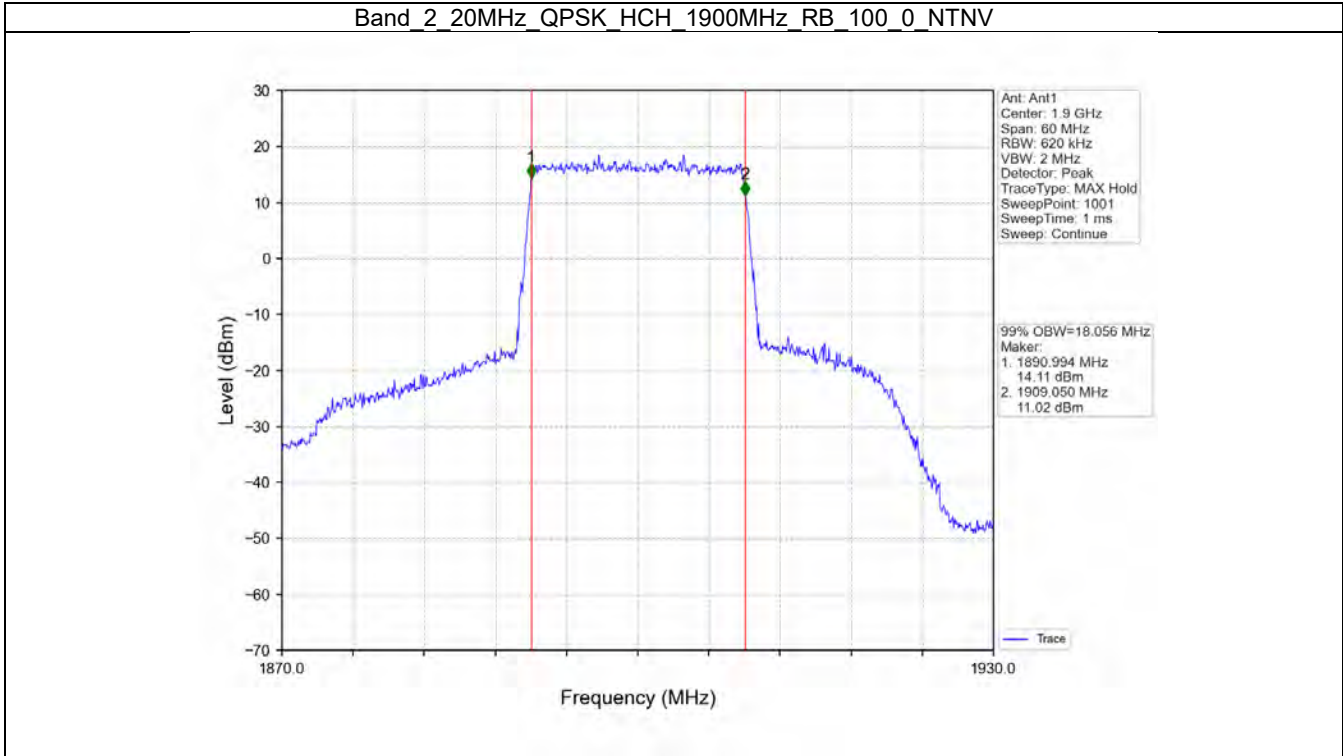

BV 7Layers Communications
Technology (Shenzhen) Co. Ltd

No.B102, Dazu Chuangxin Mansion, North of Beihuan
Avenue, North Area, Hi-Tech Industrial Park, Nanshan
District, Shenzhen, Guangdong, China

Tel: +86 755 8869 6566

Fax: +86 755 8869 6577

Email: customerservice.sw@bureauveritas.com