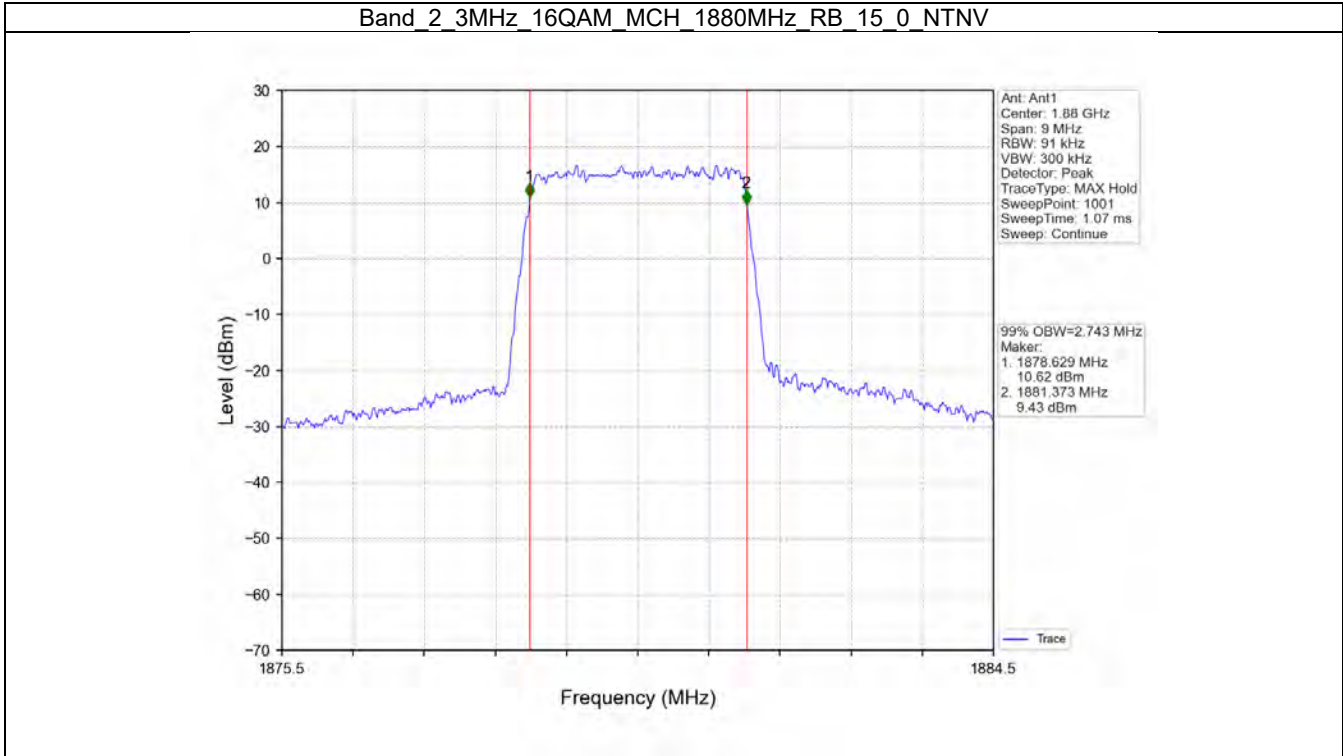

BV 7Layers Communications
Technology (Shenzhen) Co. Ltd

No.B102, Dazu Chuangxin Mansion, North of Beihuan
Avenue, North Area, Hi-Tech Industrial Park, Nanshan
District, Shenzhen, Guangdong, China

Tel: +86 755 8869 6566

Fax: +86 755 8869 6577

Email: customerservice.sw@bureauveritas.com