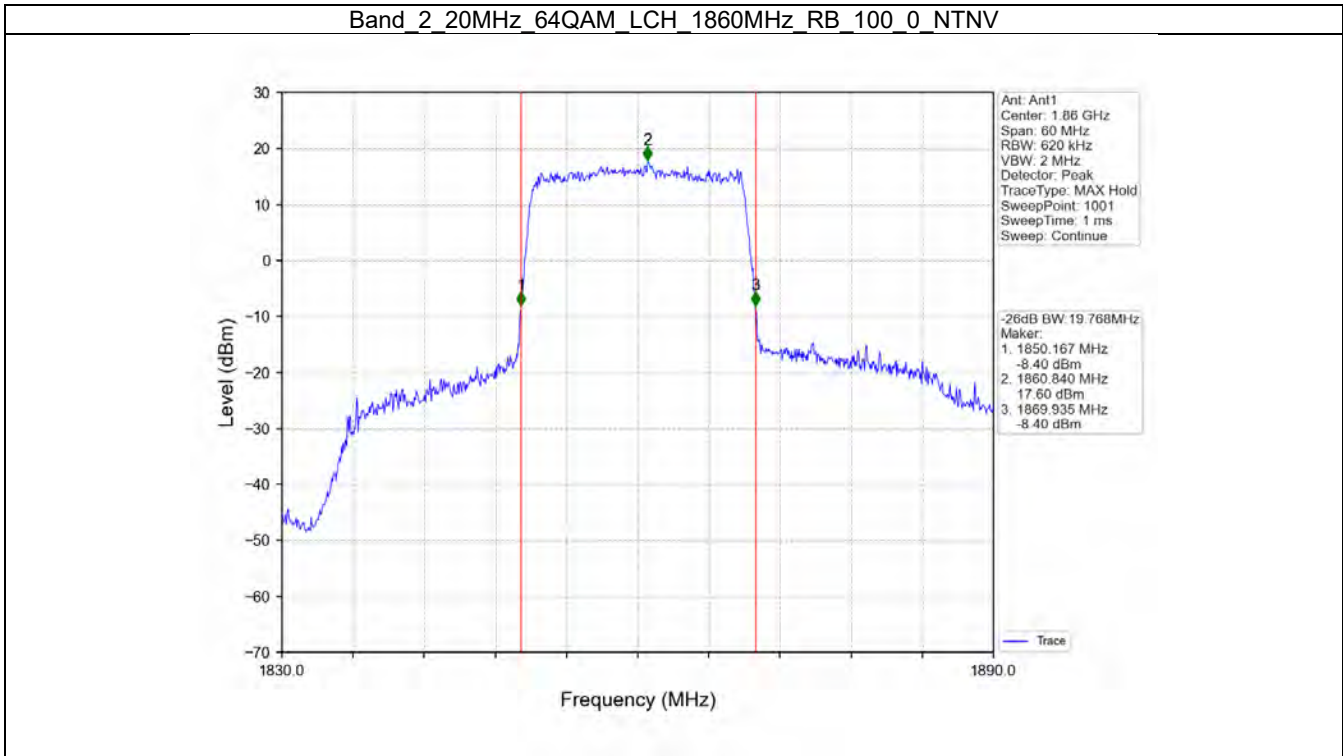

BV 7Layers Communications
Technology (Shenzhen) Co. Ltd

No.B102, Dazu Chuangxin Mansion, North of Beihuan
Avenue, North Area, Hi-Tech Industrial Park, Nanshan
District, Shenzhen, Guangdong, China

Tel: +86 755 8869 6566

Fax: +86 755 8869 6577

Email: customerservice.sw@bureauveritas.com