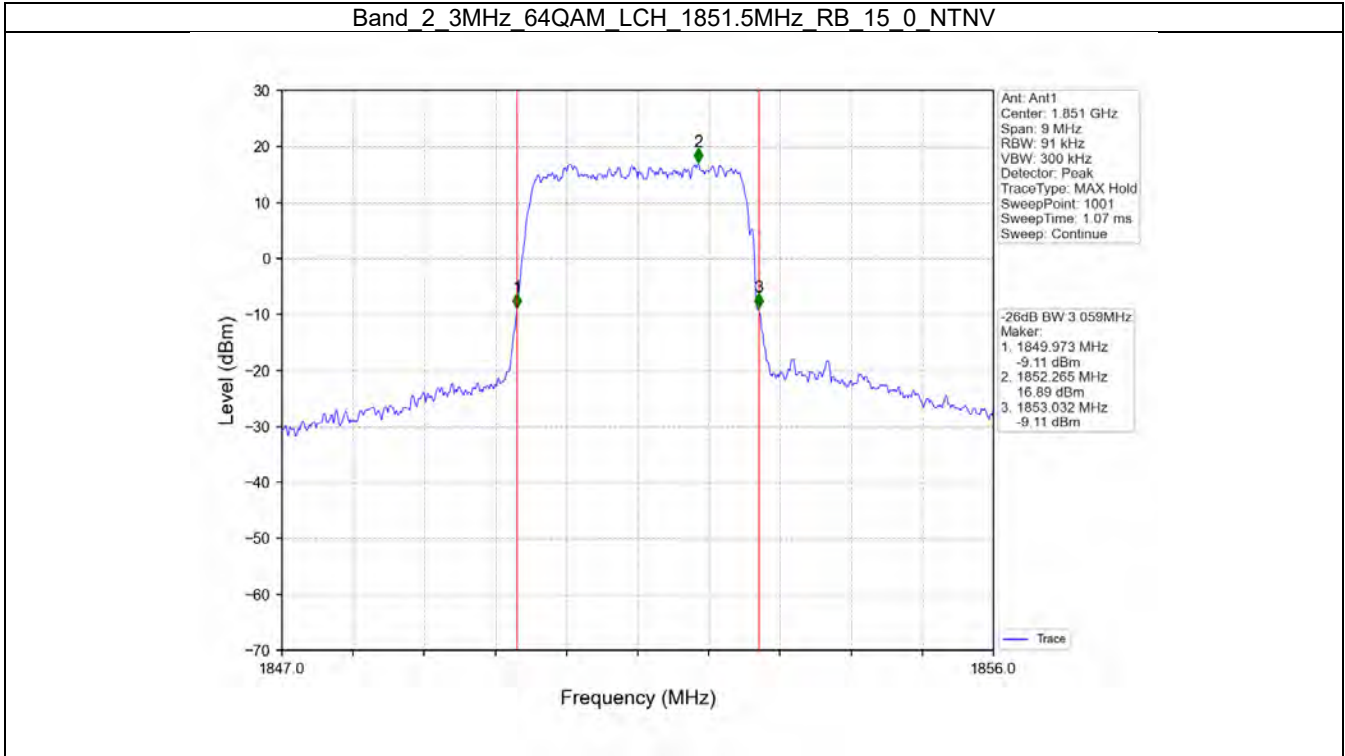

BV 7Layers Communications
Technology (Shenzhen) Co. Ltd

No.B102, Dazu Chuangxin Mansion, North of Beihuan
Avenue, North Area, Hi-Tech Industrial Park, Nanshan
District, Shenzhen, Guangdong, China

Tel: +86 755 8869 6566

Fax: +86 755 8869 6577

Email: customerservice.sw@bureauveritas.com