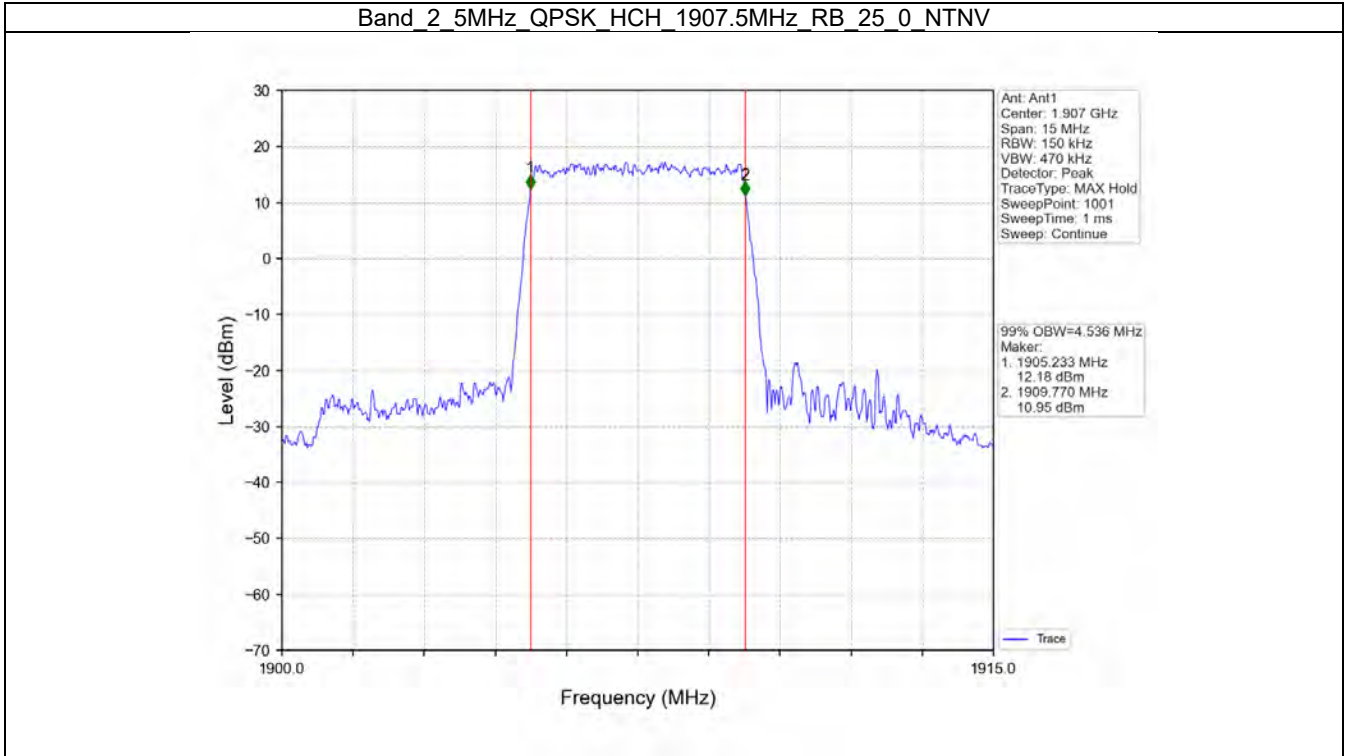

BV 7Layers Communications
Technology (Shenzhen) Co. Ltd

No.B102, Dazu Chuangxin Mansion, North of Beihuan
Avenue, North Area, Hi-Tech Industrial Park, Nanshan
District, Shenzhen, Guangdong, China

Tel: +86 755 8869 6566

Fax: +86 755 8869 6577

Email: customerservice.sw@bureauveritas.com