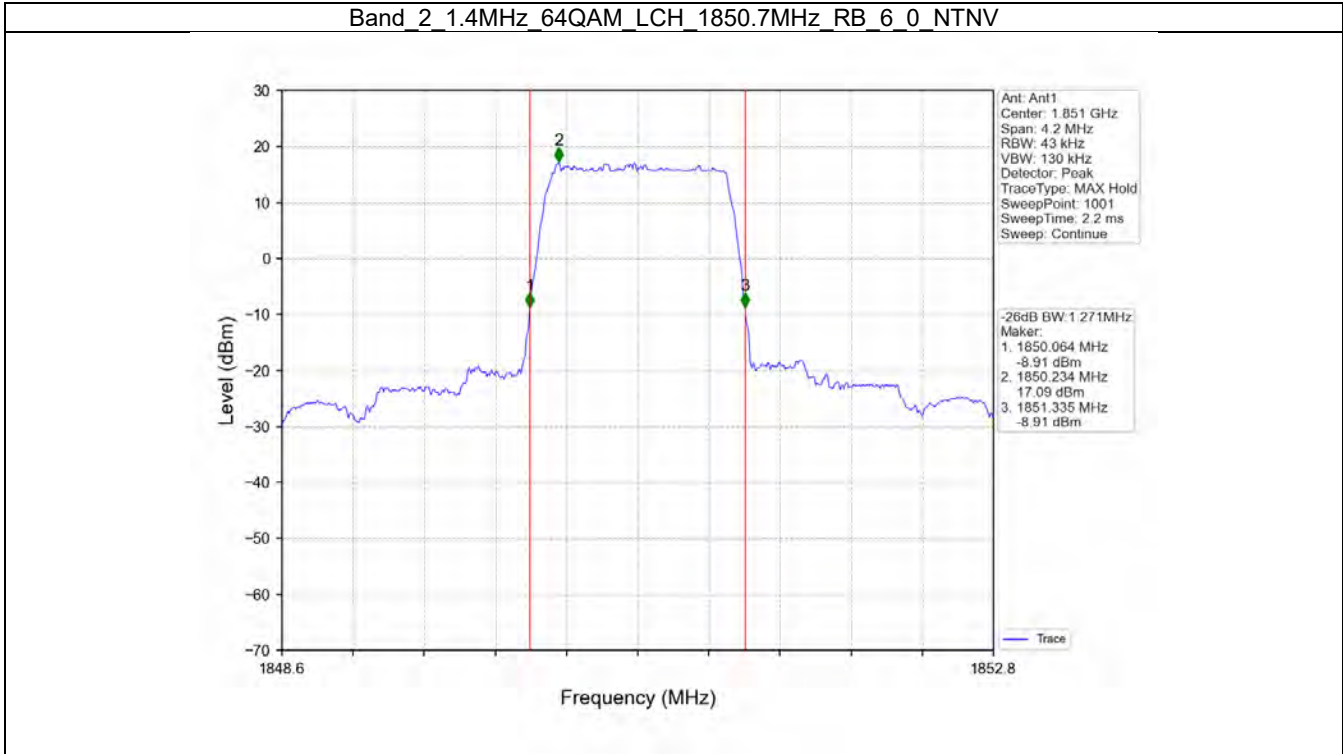

BV 7Layers Communications
Technology (Shenzhen) Co. Ltd

No.B102, Dazu Chuangxin Mansion, North of Beihuan
Avenue, North Area, Hi-Tech Industrial Park, Nanshan
District, Shenzhen, Guangdong, China

Tel: +86 755 8869 6566

Fax: +86 755 8869 6577

Email: customerservice.sw@bureauveritas.com