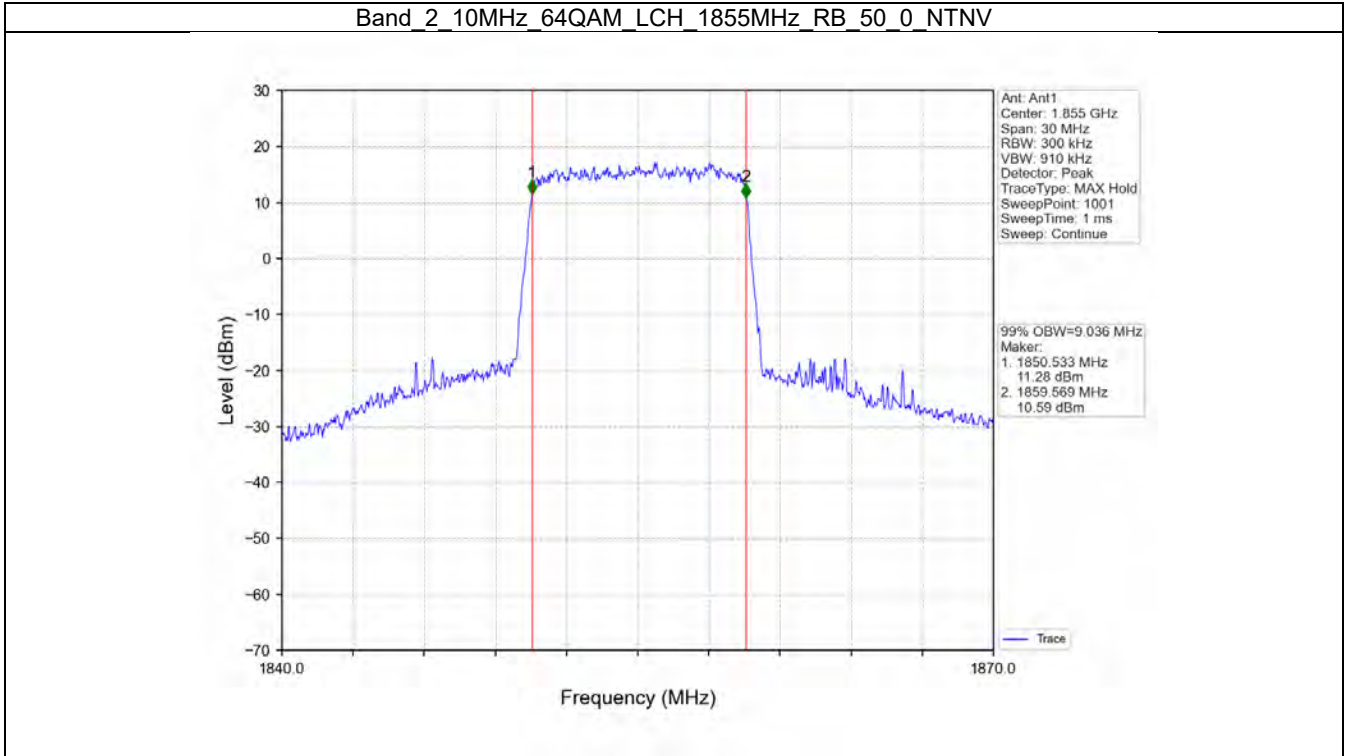

BV 7Layers Communications
Technology (Shenzhen) Co. Ltd

No.B102, Dazu Chuangxin Mansion, North of Beihuan
Avenue, North Area, Hi-Tech Industrial Park, Nanshan
District, Shenzhen, Guangdong, China

Tel: +86 755 8869 6566

Fax: +86 755 8869 6577

Email: customerservice.sw@bureauveritas.com