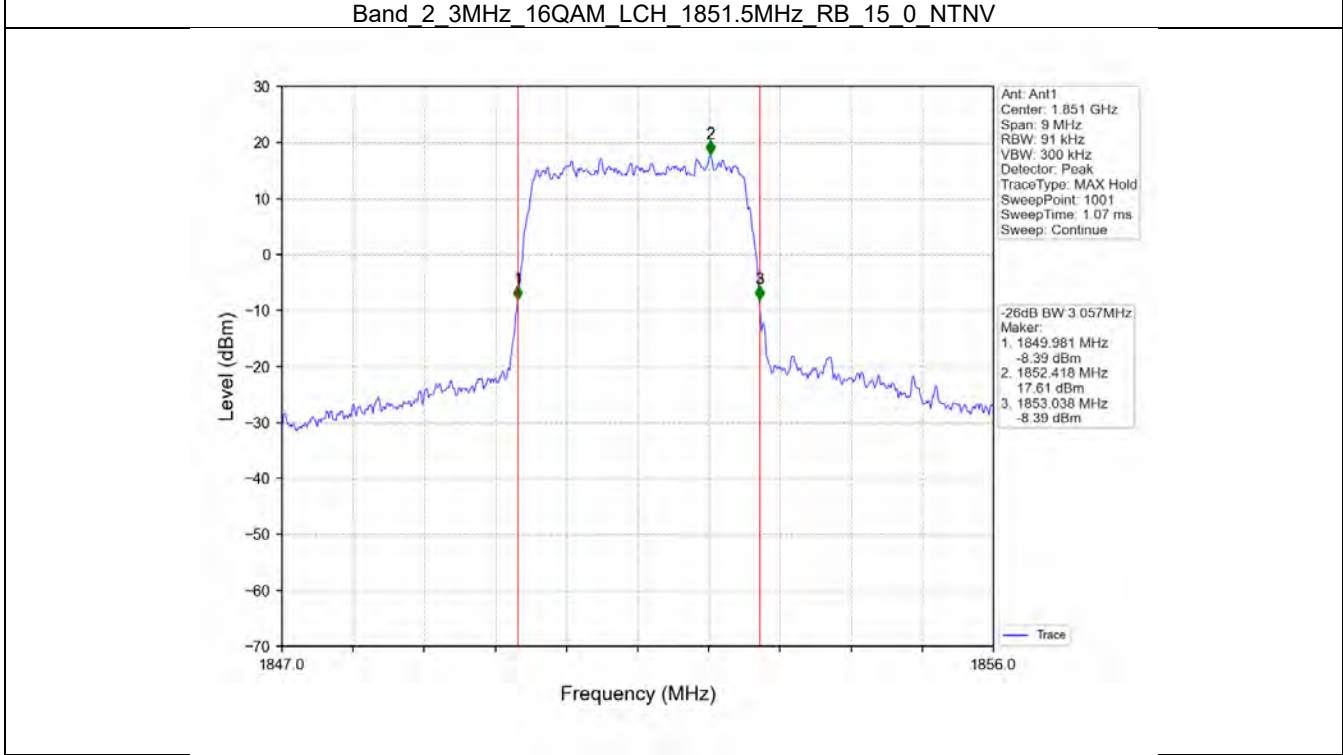

BV 7Layers Communications
Technology (Shenzhen) Co. Ltd

No.B102, Dazu Chuangxin Mansion, North of Beihuan
Avenue, North Area, Hi-Tech Industrial Park, Nanshan
District, Shenzhen, Guangdong, China

Tel: +86 755 8869 6566

Fax: +86 755 8869 6577

Email: customerservice.sw@bureauveritas.com