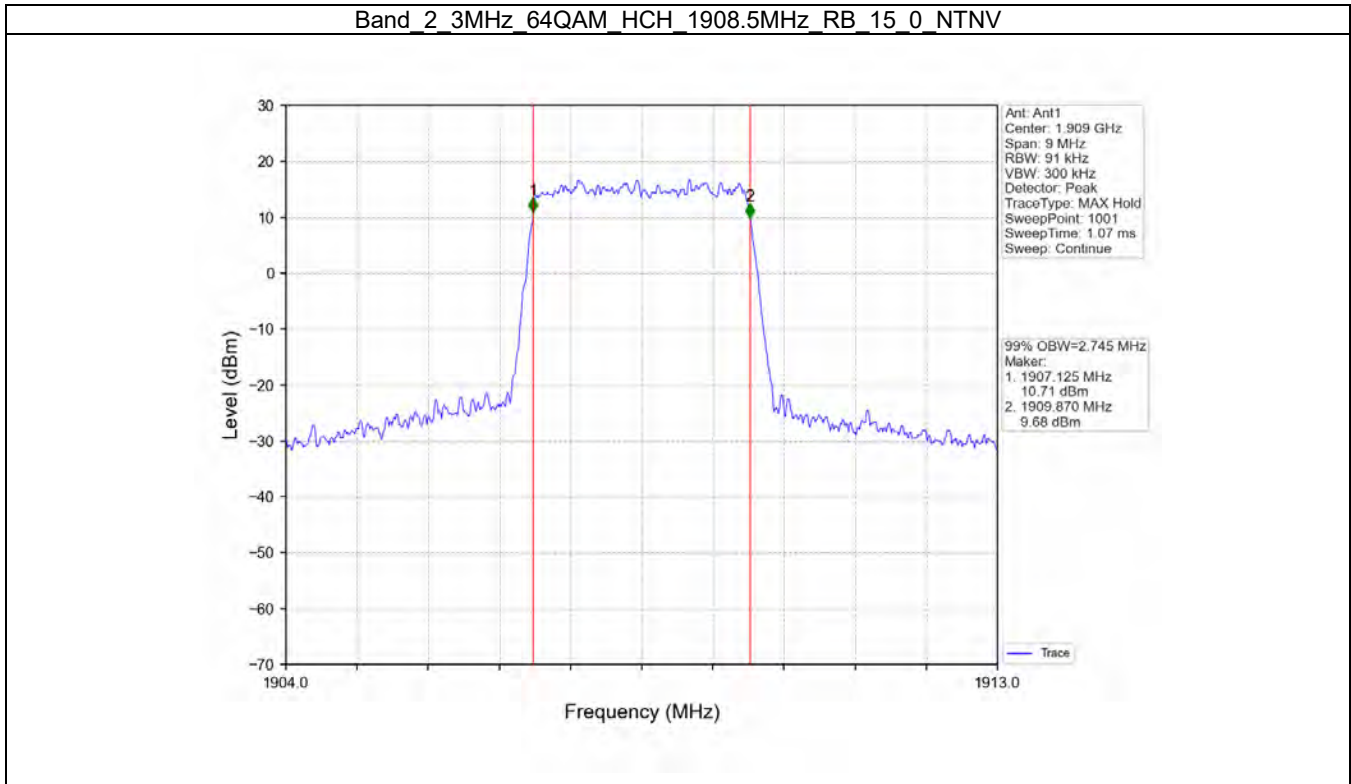

BV 7Layers Communications
Technology (Shenzhen) Co. Ltd

No.B102, Dazu Chuangxin Mansion, North of Beihuan
Avenue, North Area, Hi-Tech Industrial Park, Nanshan
District, Shenzhen, Guangdong, China

Tel: +86 755 8869 6566

Fax: +86 755 8869 6577

Email: customerservice.sw@bureauveritas.com