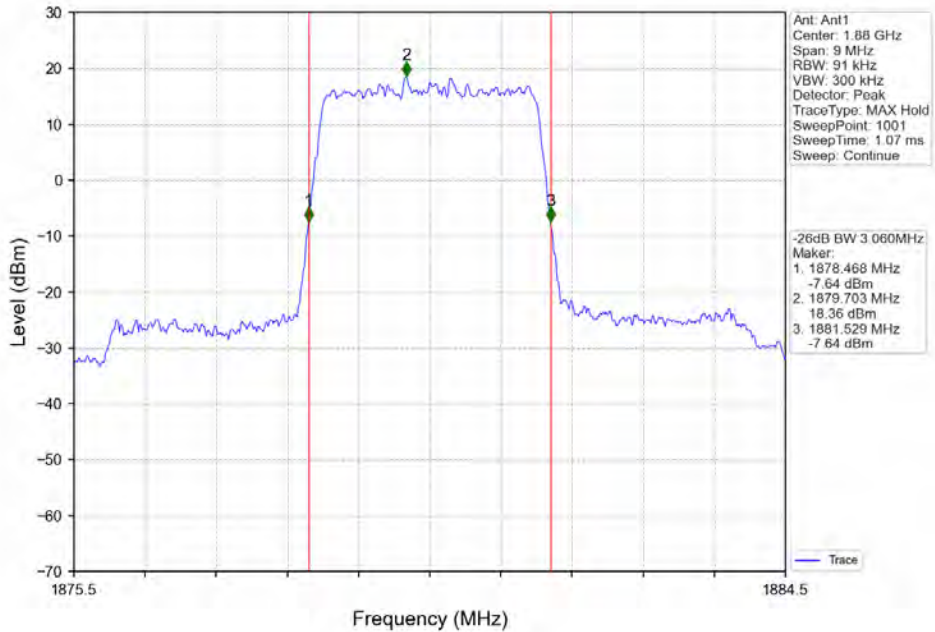

Tel: +86 755 8869 6566

Fax: +86 755 8869 6577

Email: customerservice.sw@bureauveritas.com

Band_2_3MHz_QPSK_LCH_1851.5MHz_RB_15_0_NTNV

Band 2 3MHz QPSK MCH 1880MHz RB 15 0 NTNv

BV 7Layers Communications
Technology (Shenzhen) Co. Ltd