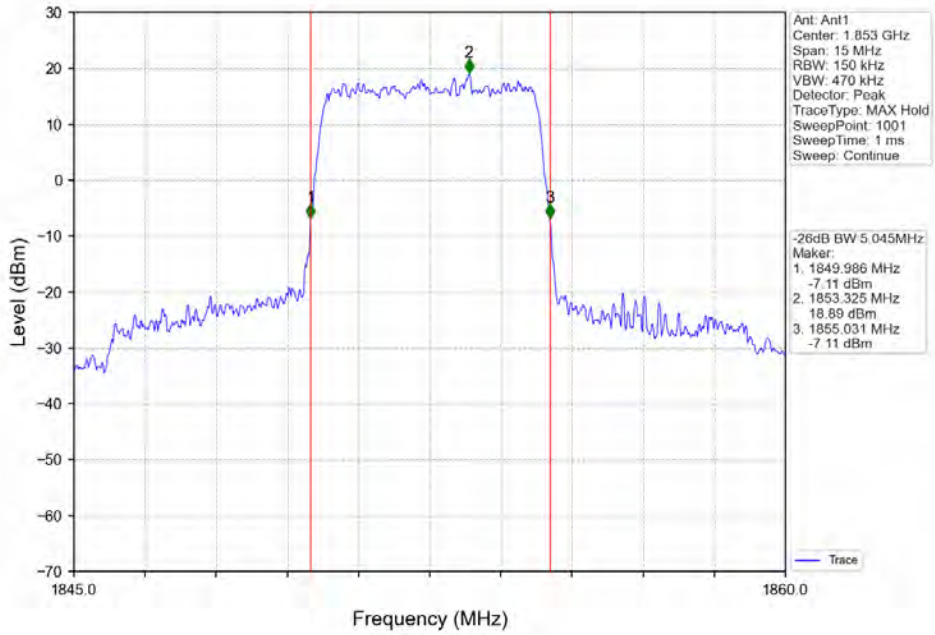

Band_2_5MHz_QPSK_LCH_1852.5MHz_RB_25_0_NTNV