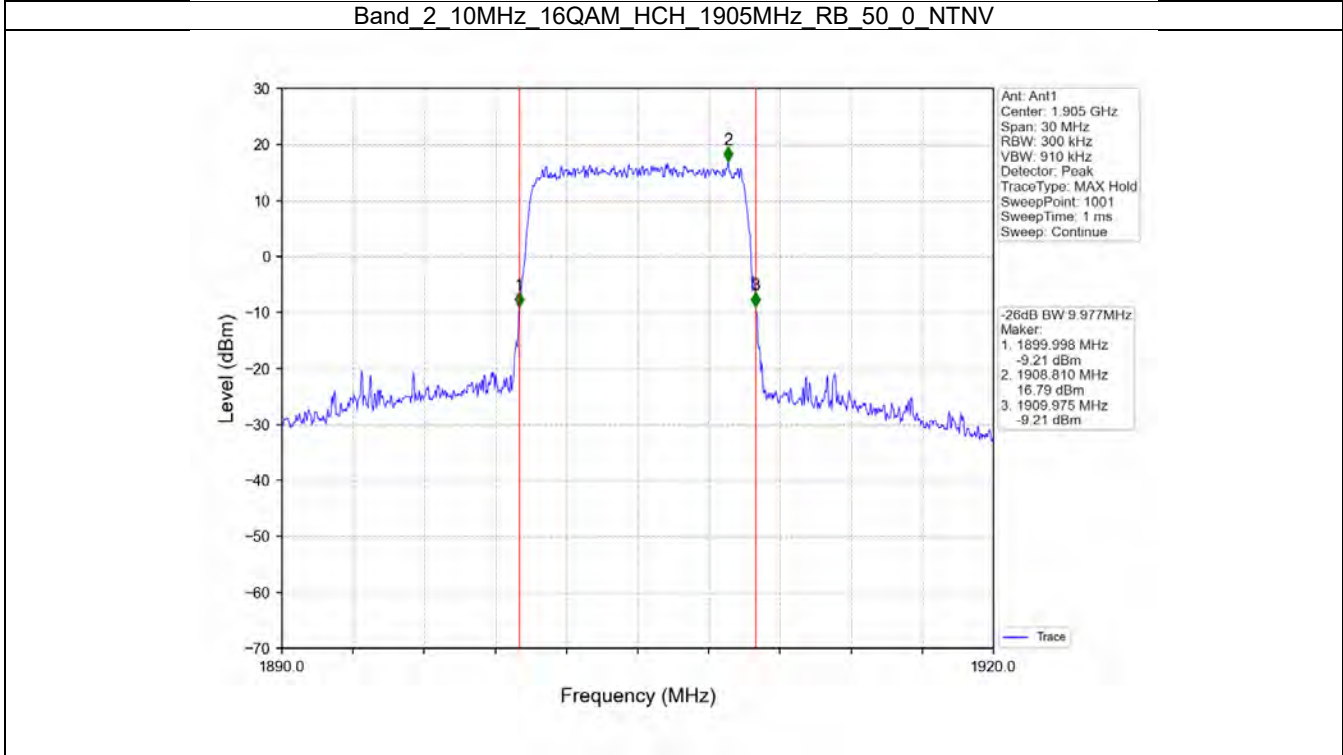

BV 7Layers Communications
Technology (Shenzhen) Co. Ltd

No.B102, Dazu Chuangxin Mansion, North of Beihuan
Avenue, North Area, Hi-Tech Industrial Park, Nanshan
District, Shenzhen, Guangdong, China

Tel: +86 755 8869 6566

Fax: +86 755 8869 6577

Email: customerservice.sw@bureauveritas.com