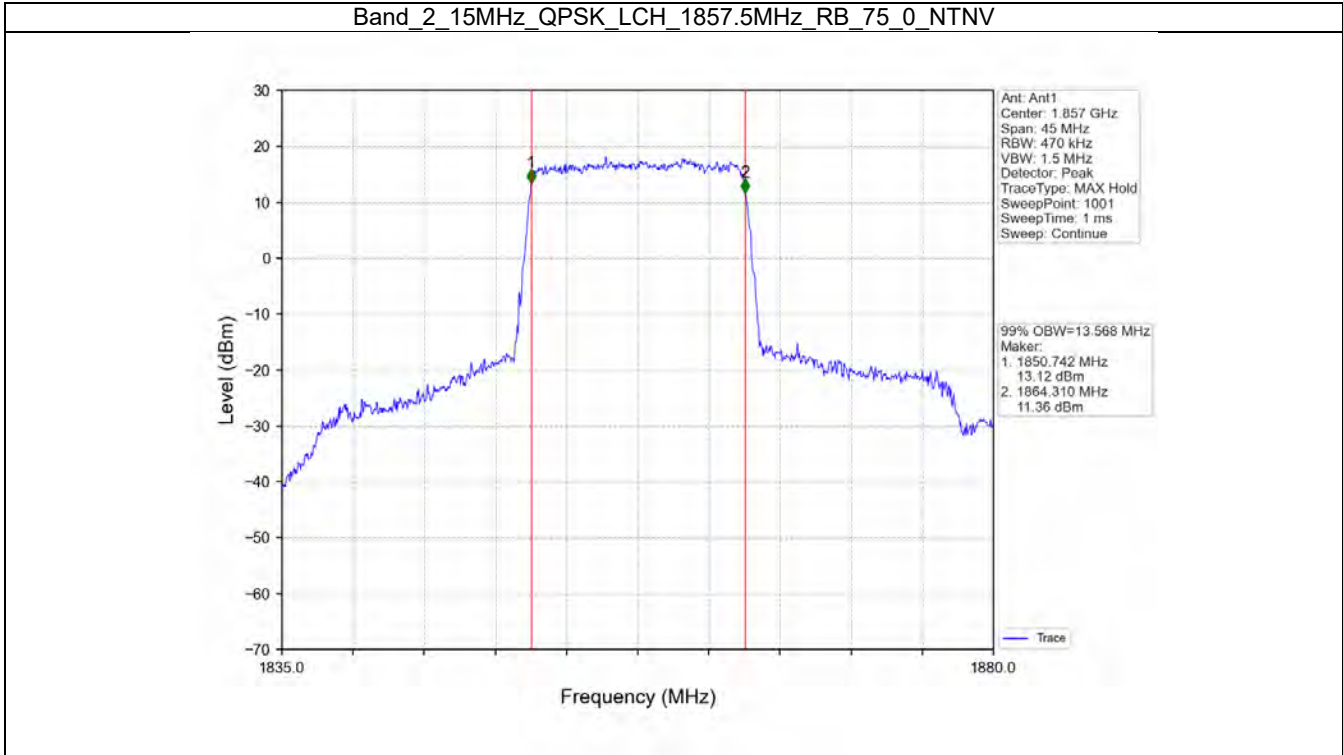

BV 7Layers Communications
Technology (Shenzhen) Co. Ltd

No.B102, Dazu Chuangxin Mansion, North of Beihuan
Avenue, North Area, Hi-Tech Industrial Park, Nanshan
District, Shenzhen, Guangdong, China

Tel: +86 755 8869 6566

Fax: +86 755 8869 6577

Email: customerservice.sw@bureauveritas.com