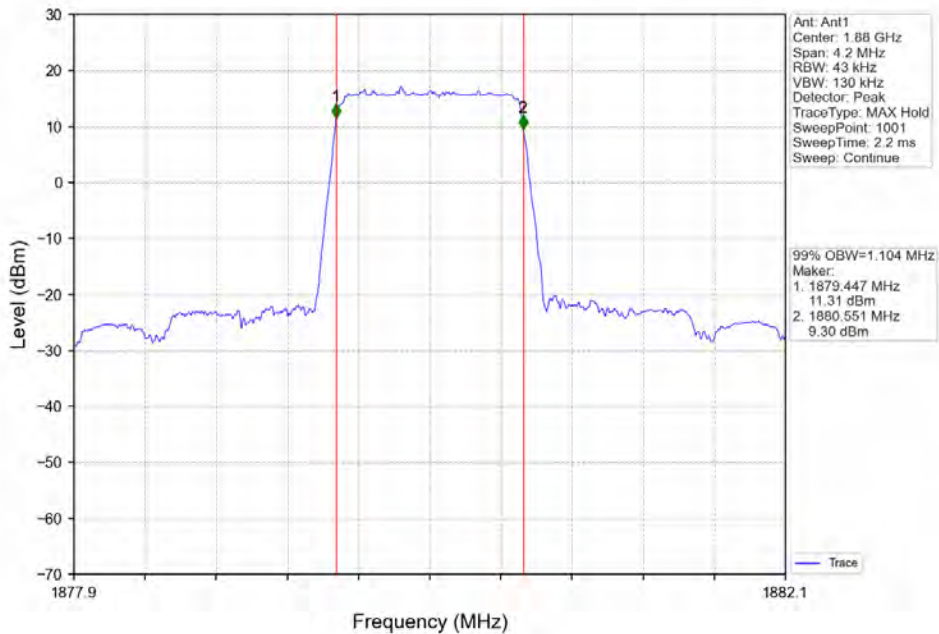

Tel: +86 755 8869 6566

Fax: +86 755 8869 6577

Email: customerservice.sw@bureauveritas.com

Band 2 1.4MHz 64QAM LCH 1850.7MHz RB 6 0 NTN

Band 2 1.4MHz 64QAM MCH 1880MHz RB 6 0 NTN

BV 7Layers Communications Technology (Shenzhen) Co. Ltd