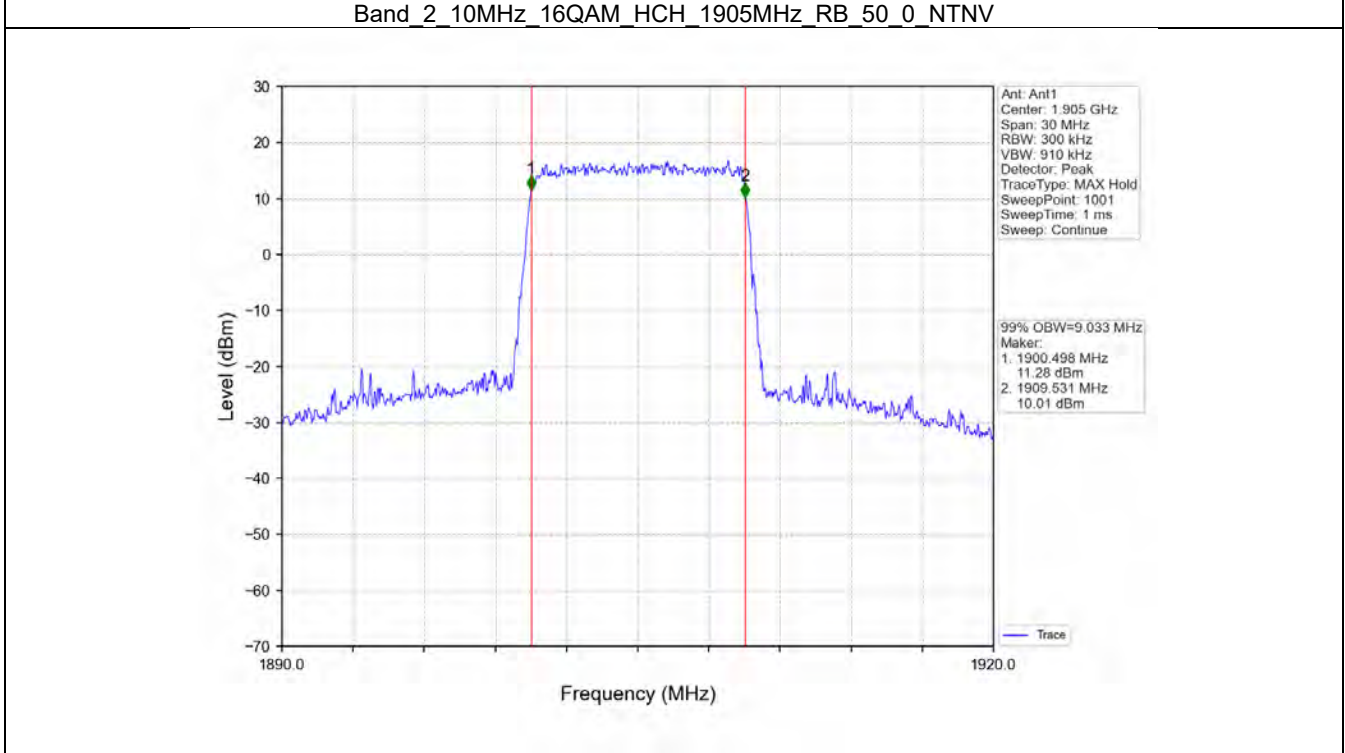

BV 7Layers Communications
Technology (Shenzhen) Co. Ltd

No.B102, Dazu Chuangxin Mansion, North of Beihuan
Avenue, North Area, Hi-Tech Industrial Park, Nanshan
District, Shenzhen, Guangdong, China

Tel: +86 755 8869 6566

Fax: +86 755 8869 6577

Email: customerservice.sw@bureauveritas.com