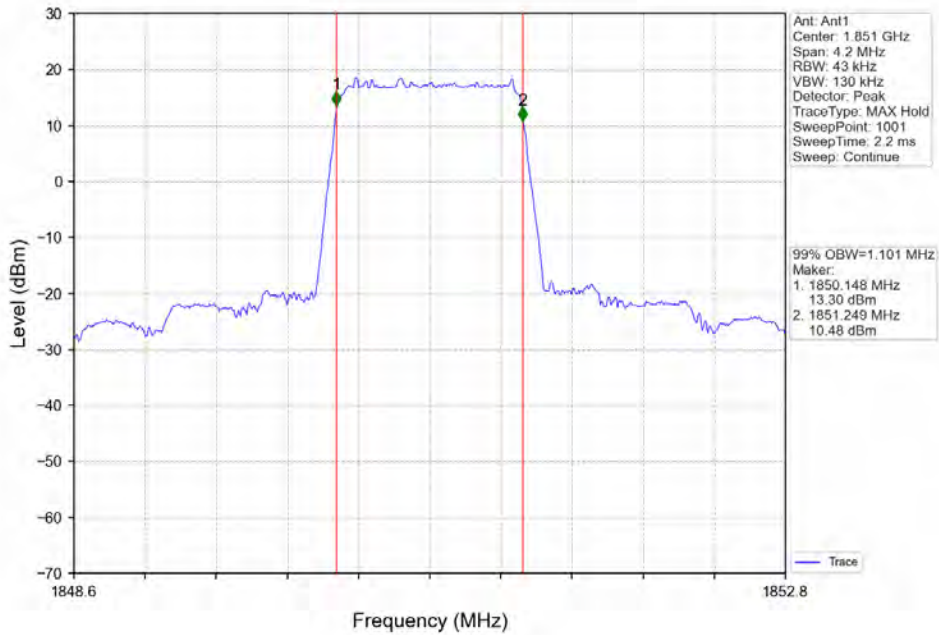

Band 25 1.4MHz 64QAM LCH 1850.7MHz RB 6 0 NTNV

Band 25 1.4MHz 64QAM MCH 1882.5MHz RB 6 0 NTNV

BV 7Layers Communications Technology (Shenzhen) Co. Ltd

No.B102, Dazu Chuangxin Mansion, North of Beihuan Avenue, North Area, Hi-Tech Industrial Park, Nanshan District, Shenzhen, Guangdong, China