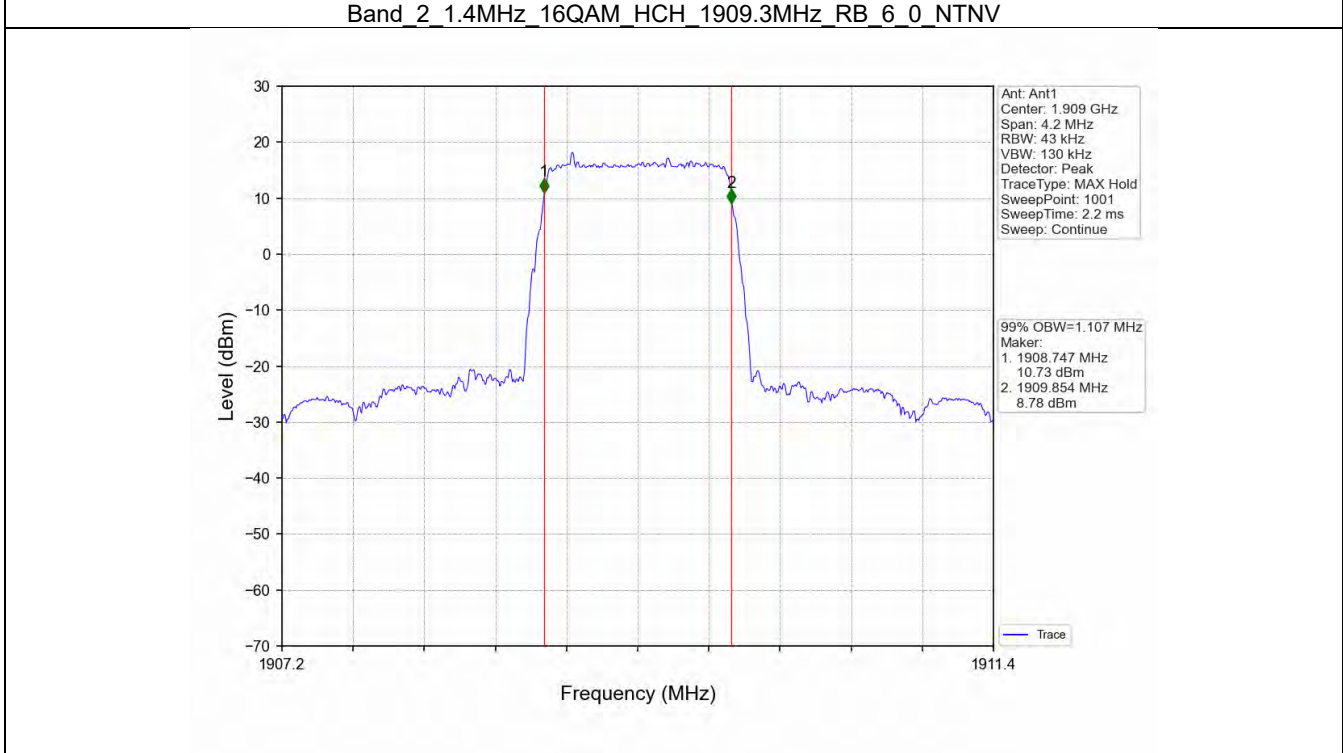

BV 7Layers Communications
Technology (Shenzhen) Co. Ltd

No.B102, Dazu Chuangxin Mansion, North of Beihuan
Avenue, North Area, Hi-Tech Industrial Park, Nanshan
District, Shenzhen, Guangdong, China

Tel: +86 755 8869 6566

Fax: +86 755 8869 6577

Email: customerservice.sw@bureauveritas.com