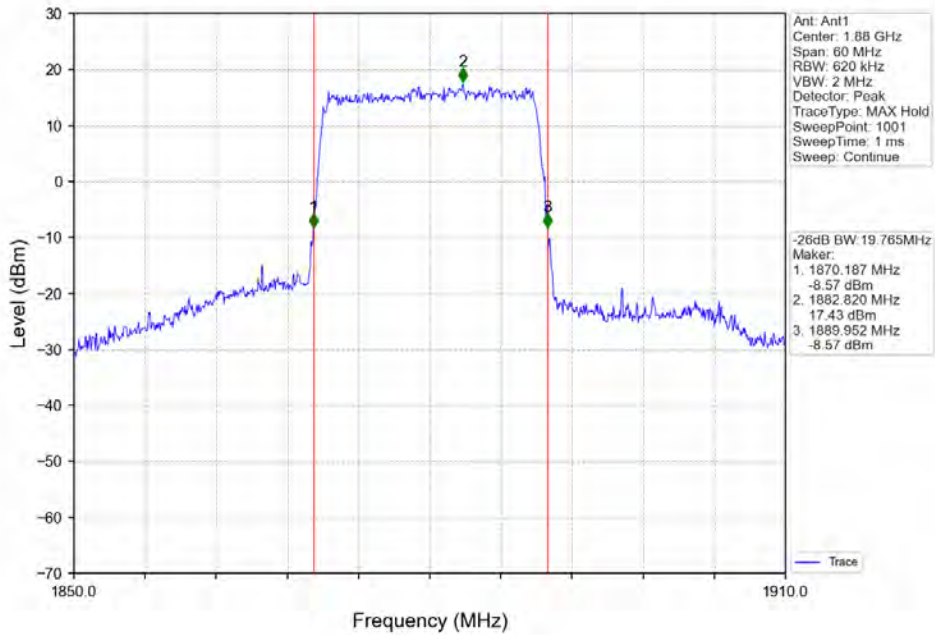

Band 2 20MHz 16QAM MCH 1880MHz RB 100 0 NTN