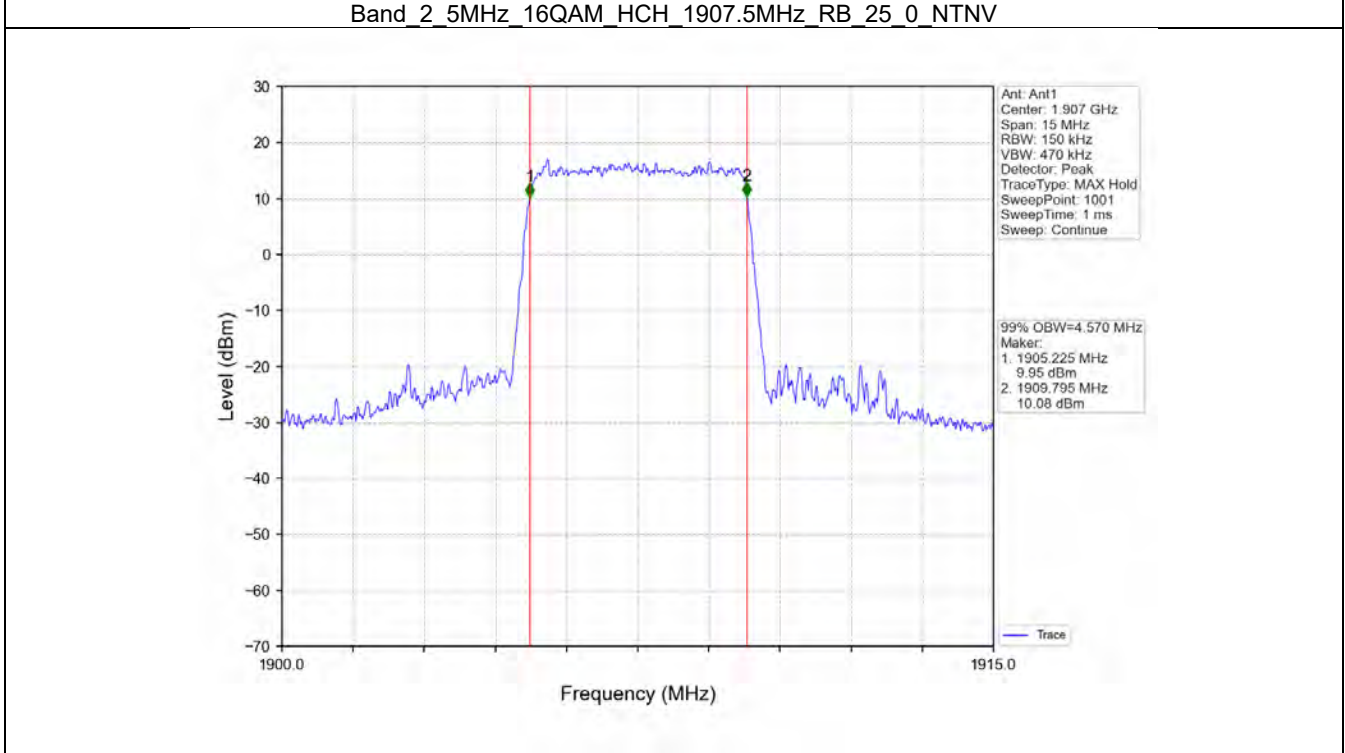

BV 7Layers Communications
Technology (Shenzhen) Co. Ltd

No.B102, Dazu Chuangxin Mansion, North of Beihuan
Avenue, North Area, Hi-Tech Industrial Park, Nanshan
District, Shenzhen, Guangdong, China

Tel: +86 755 8869 6566

Fax: +86 755 8869 6577

Email: customerservice.sw@bureauveritas.com