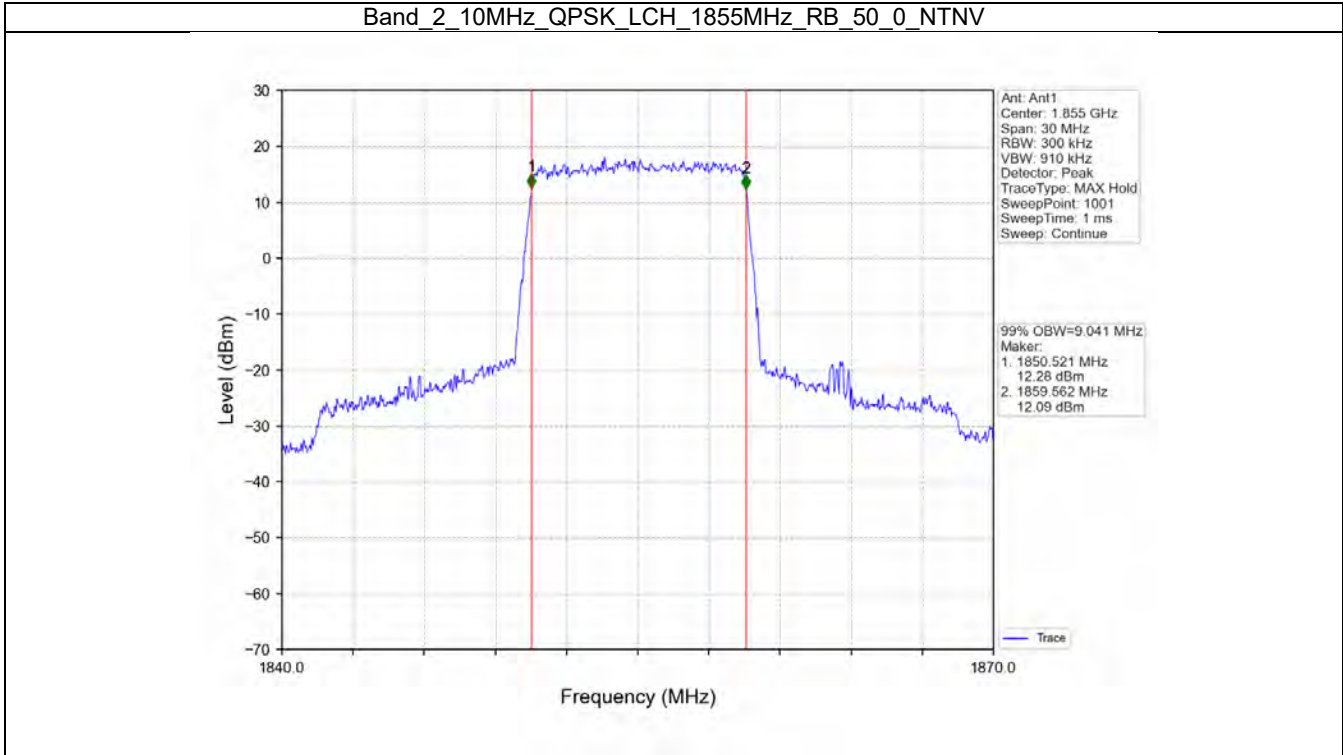

BV 7Layers Communications
Technology (Shenzhen) Co. Ltd

No.B102, Dazu Chuangxin Mansion, North of Beihuan
Avenue, North Area, Hi-Tech Industrial Park, Nanshan
District, Shenzhen, Guangdong, China

Tel: +86 755 8869 6566

Fax: +86 755 8869 6577

Email: customerservice.sw@bureauveritas.com