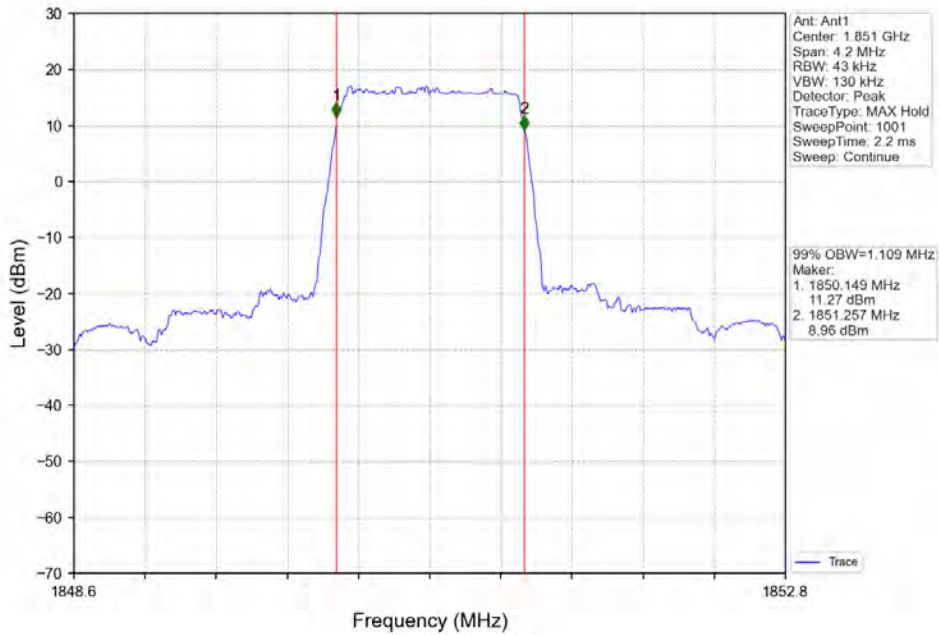

Band 2 1.4MHz 64QAM LCH 1850.7MHz RB 6 0 NTN