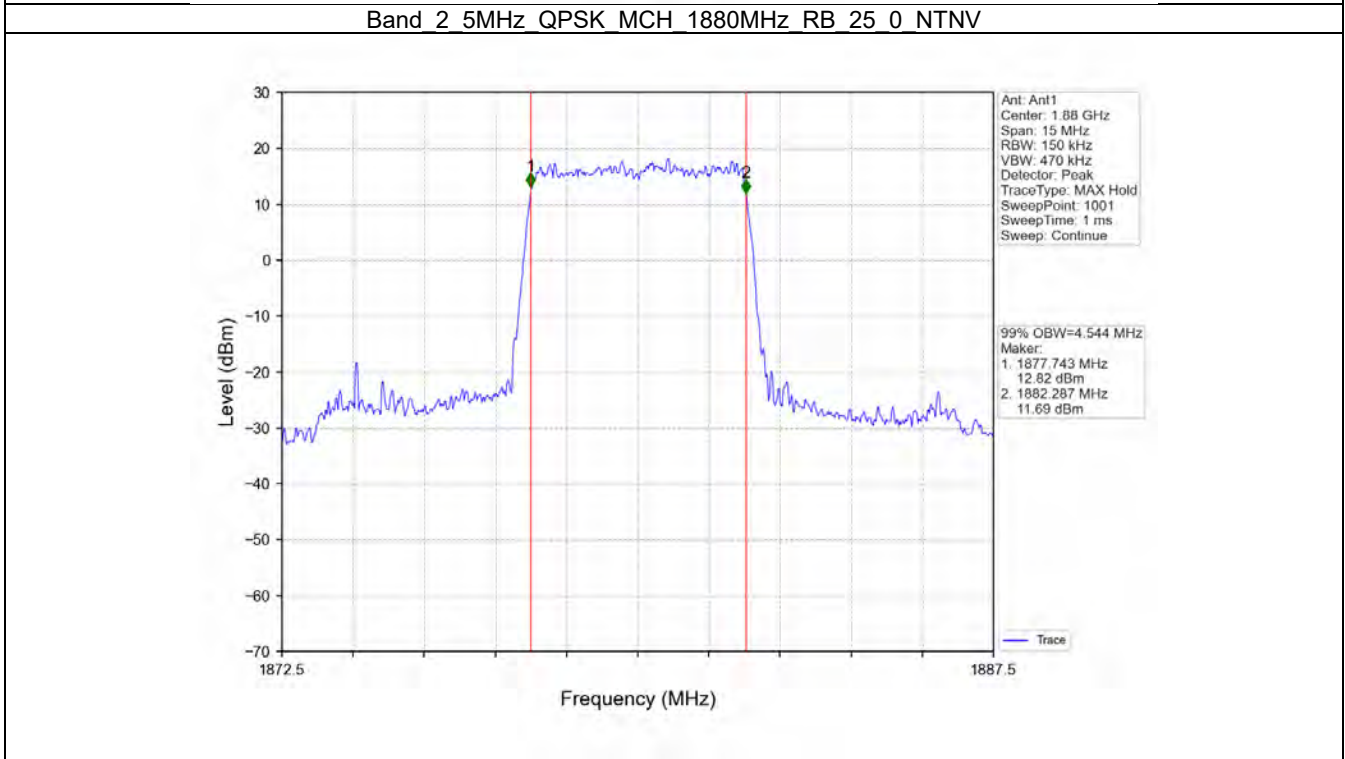

BV 7Layers Communications
Technology (Shenzhen) Co. Ltd

No.B102, Dazu Chuangxin Mansion, North of Beihuan
Avenue, North Area, Hi-Tech Industrial Park, Nanshan
District, Shenzhen, Guangdong, China

Tel: +86 755 8869 6566

Fax: +86 755 8869 6577

Email: customerservice.sw@bureauveritas.com