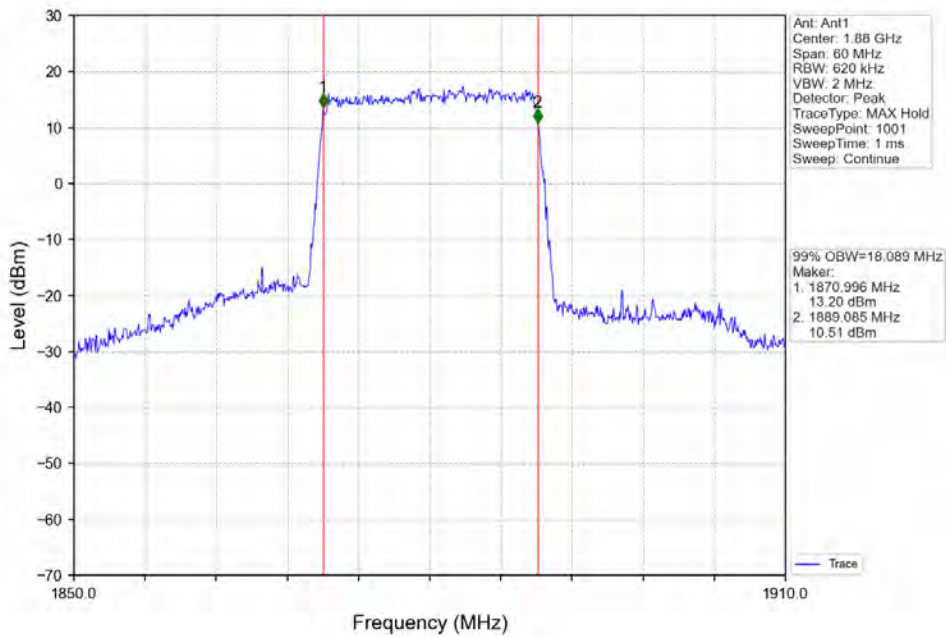

Band 2 20MHz 16QAM MCH 1880MHz RB 100 0 NTN