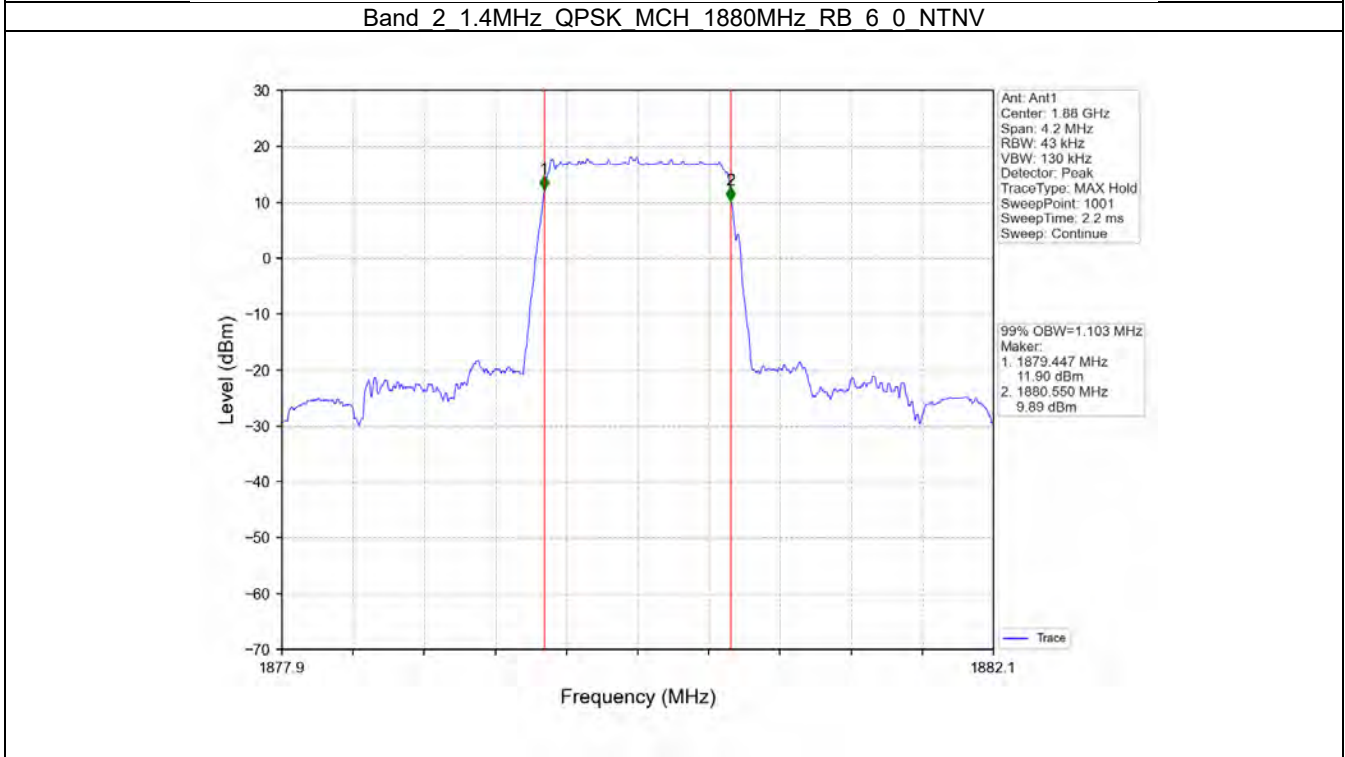

2.5.2 Test Graph

BV 7Layers Communications
Technology (Shenzhen) Co. Ltd

No.B102, Dazu Chuangxin Mansion, North of Beihuan
Avenue, North Area, Hi-Tech Industrial Park, Nanshan
District, Shenzhen, Guangdong, China

Tel: +86 755 8869 6566

Fax: +86 755 8869 6577

Email: customerservice.sw@bureauveritas.com