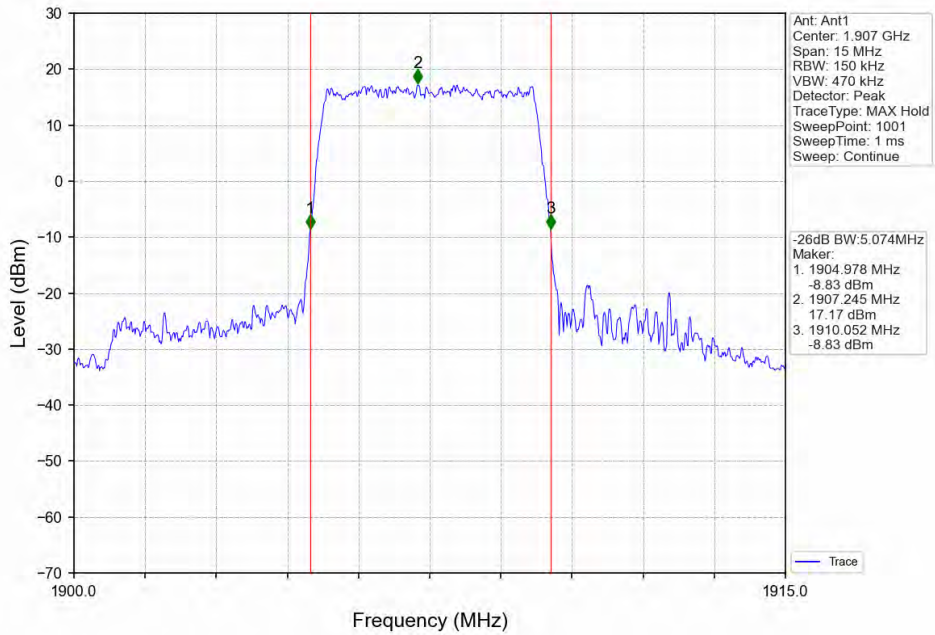

Band 2 5MHz QPSK HCH 1907.5MHz RB 25 0 NTV

Band 2 5MHz 16QAM LCH 1852.5MHz RB 25 0 NTV

BV 7Layers Communications
Technology (Shenzhen) Co. Ltd

No.B102, Dazu Chuangxin Mansion, North of Beihuan
Avenue, North Area, Hi-Tech Industrial Park, Nanshan
District, Shenzhen, Guangdong, China