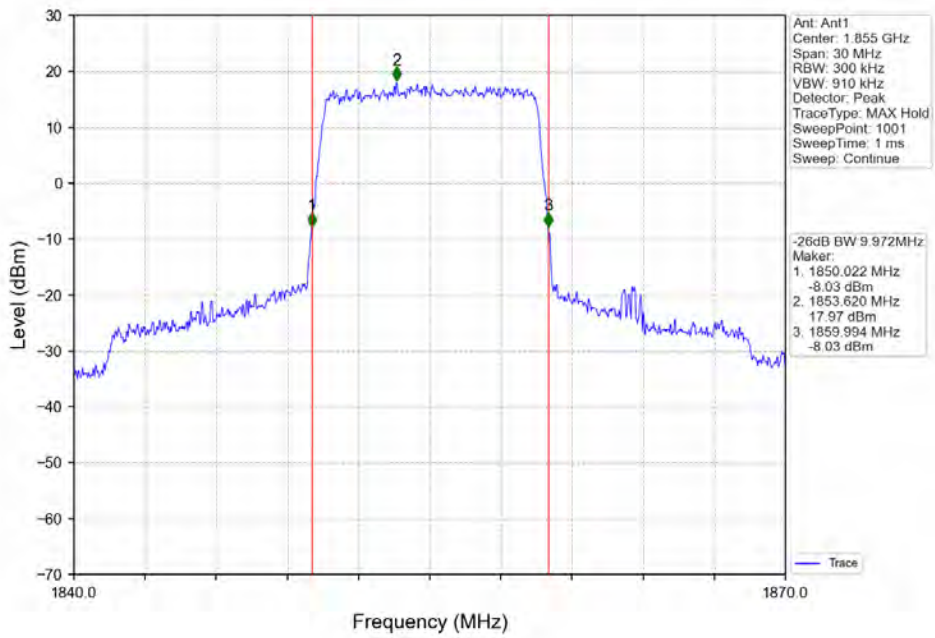

Band_2_10MHz_QPSK_LCH_1855MHz_RB_50_0_NTNV