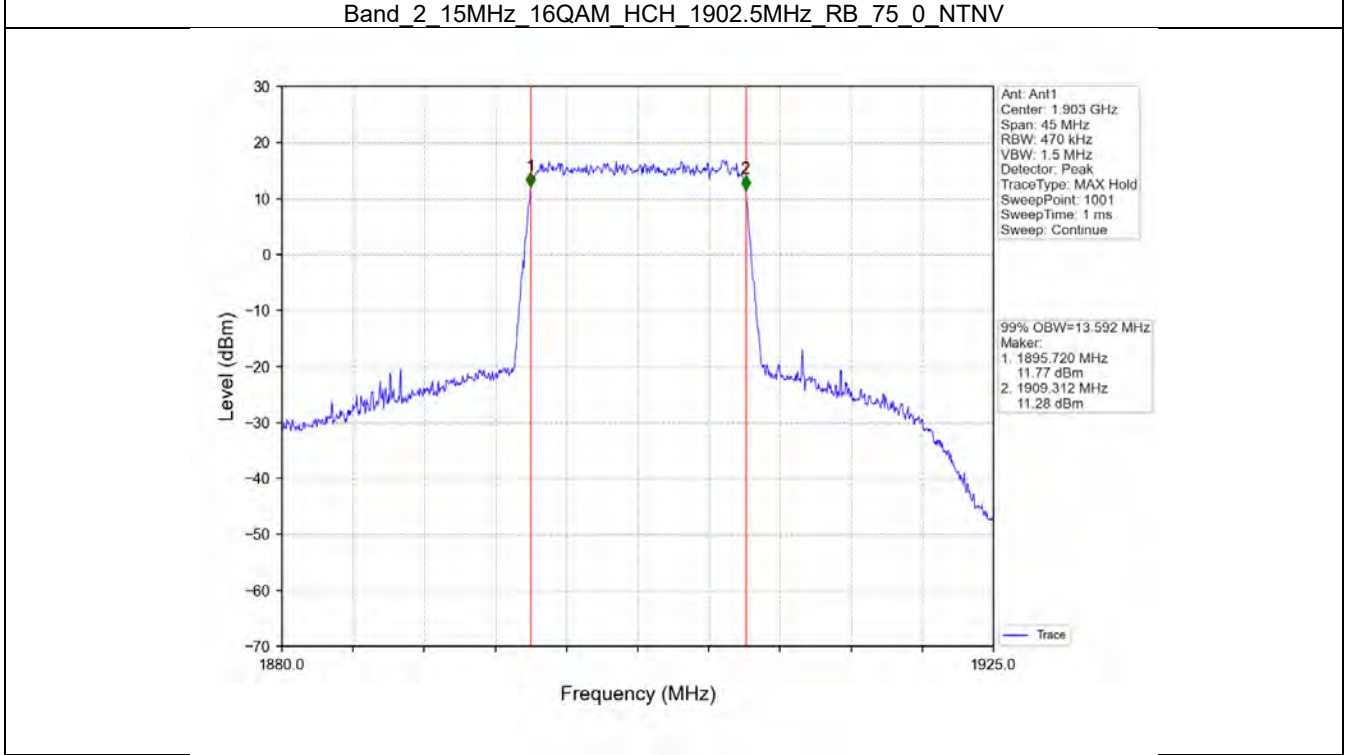

BV 7Layers Communications
Technology (Shenzhen) Co. Ltd

No.B102, Dazu Chuangxin Mansion, North of Beihuan
Avenue, North Area, Hi-Tech Industrial Park, Nanshan
District, Shenzhen, Guangdong, China

Tel: +86 755 8869 6566

Fax: +86 755 8869 6577

Email: customerservice.sw@bureauveritas.com