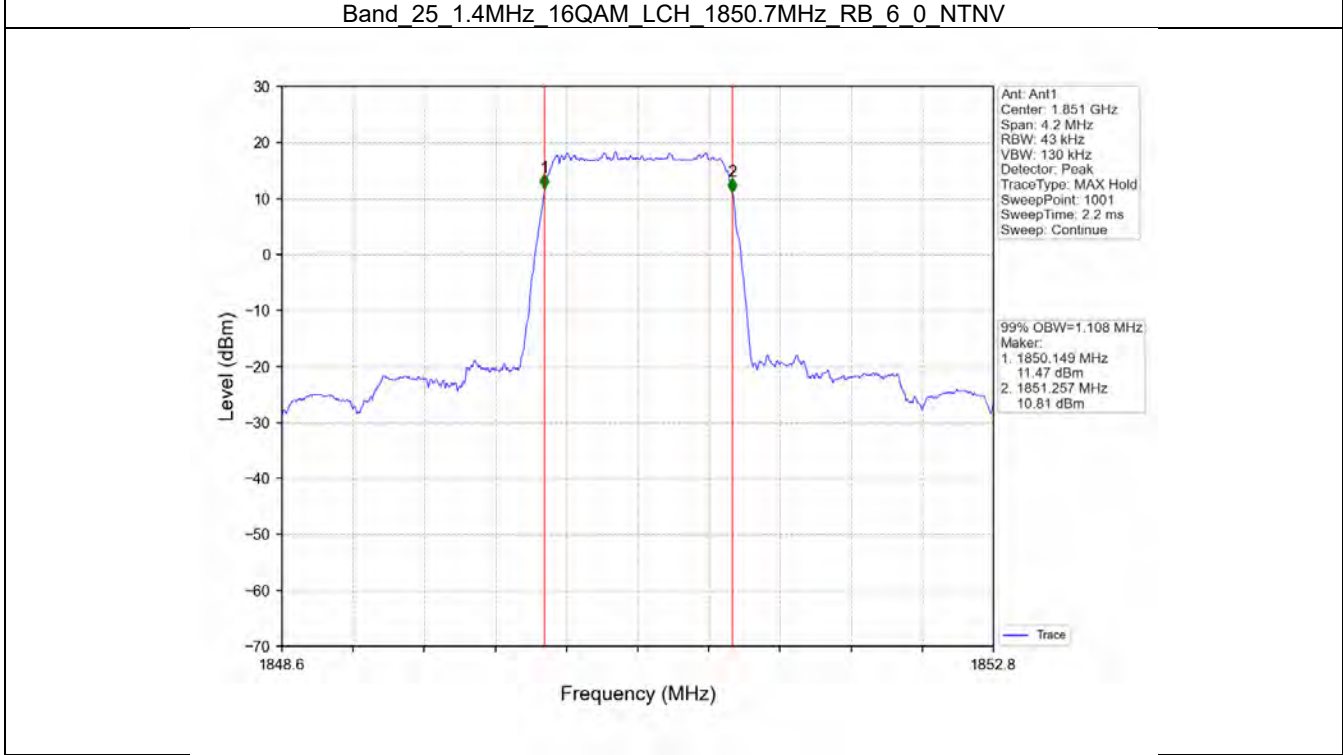

BV 7Layers Communications
Technology (Shenzhen) Co. Ltd

No.B102, Dazu Chuangxin Mansion, North of Beihuan
Avenue, North Area, Hi-Tech Industrial Park, Nanshan
District, Shenzhen, Guangdong, China

Tel: +86 755 8869 6566

Fax: +86 755 8869 6577

Email: customerservice.sw@bureauveritas.com