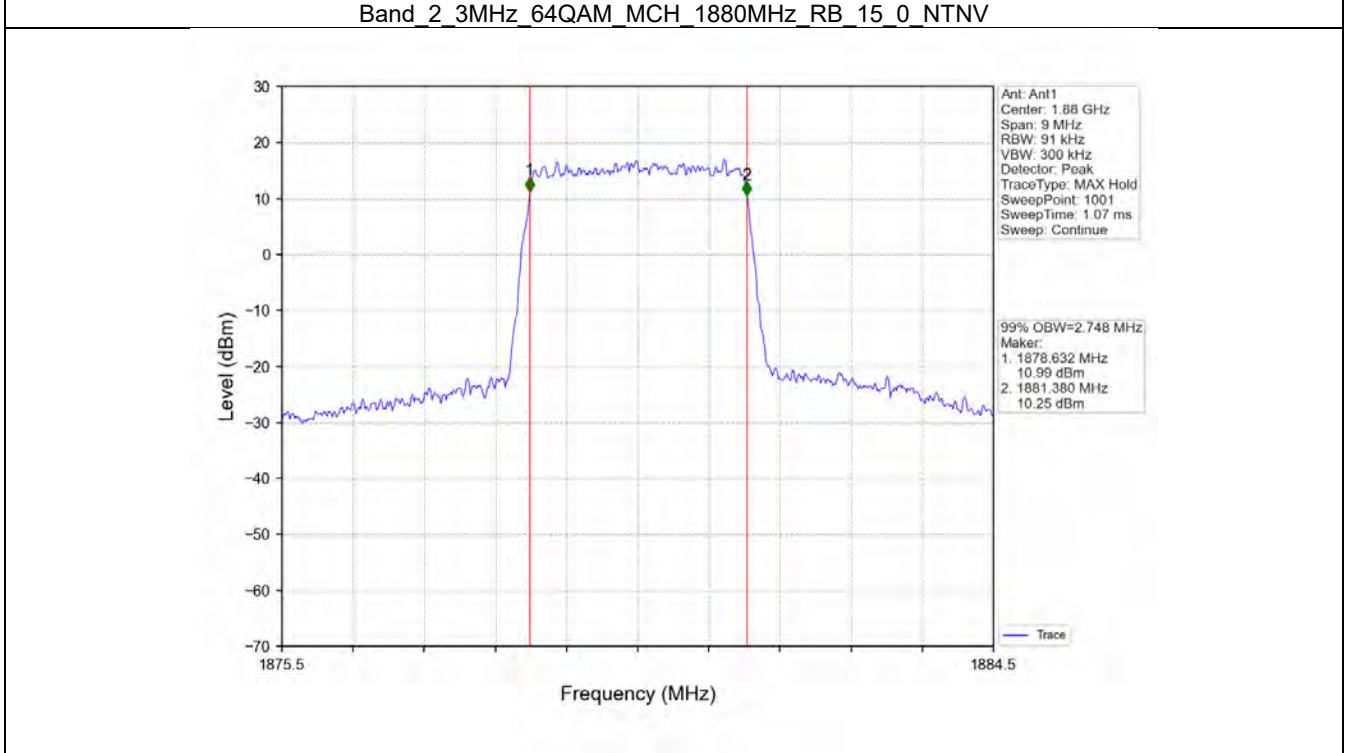

BV 7Layers Communications
Technology (Shenzhen) Co. Ltd

No.B102, Dazu Chuangxin Mansion, North of Beihuan
Avenue, North Area, Hi-Tech Industrial Park, Nanshan
District, Shenzhen, Guangdong, China

Tel: +86 755 8869 6566

Fax: +86 755 8869 6577

Email: customerservice.sw@bureauveritas.com