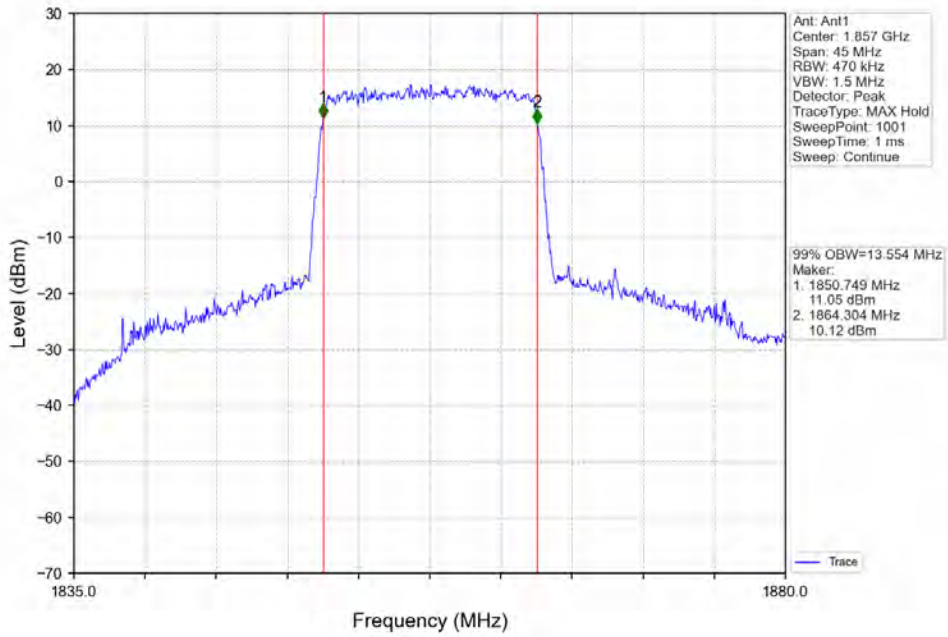

Band 2 15MHz 64QAM LCH 1857.5MHz RB 75 0 NTNV