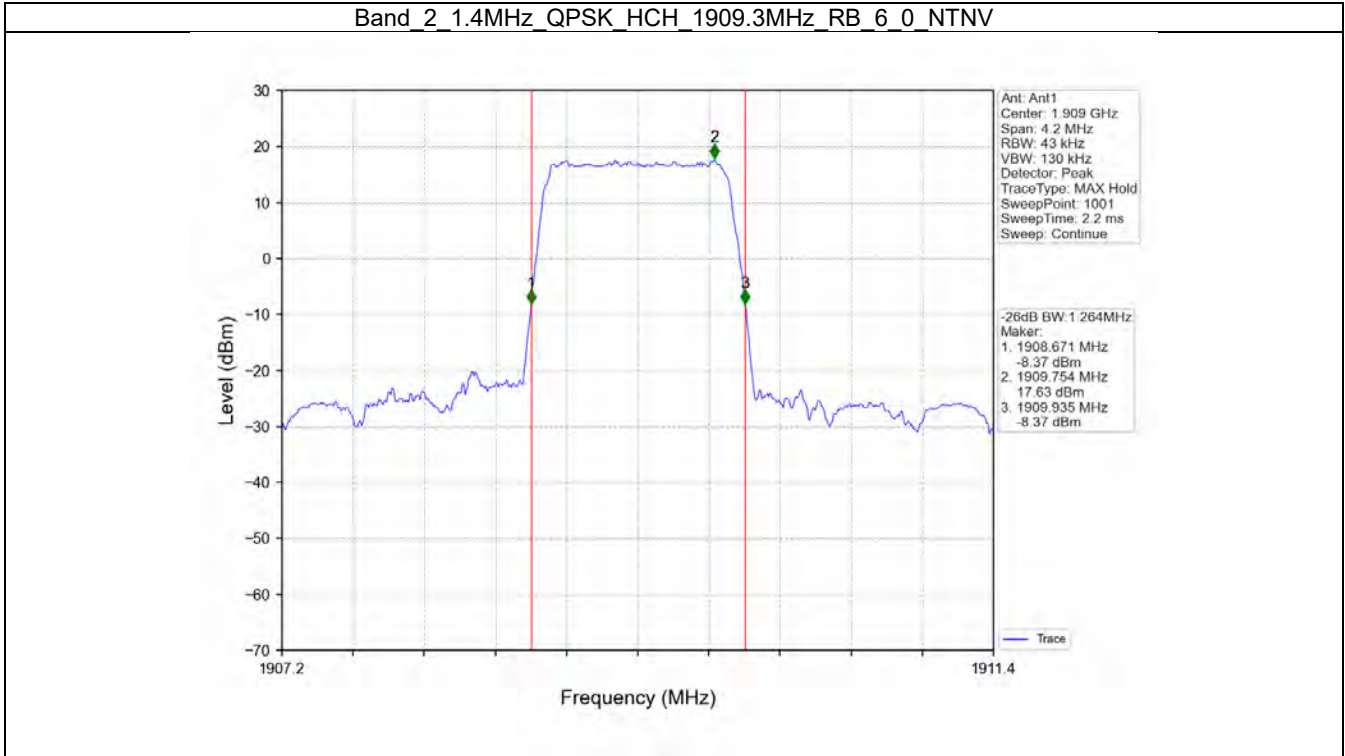

BV 7Layers Communications
Technology (Shenzhen) Co. Ltd

No.B102, Dazu Chuangxin Mansion, North of Beihuan
Avenue, North Area, Hi-Tech Industrial Park, Nanshan
District, Shenzhen, Guangdong, China

Tel: +86 755 8869 6566

Fax: +86 755 8869 6577

Email: customerservice.sw@bureauveritas.com