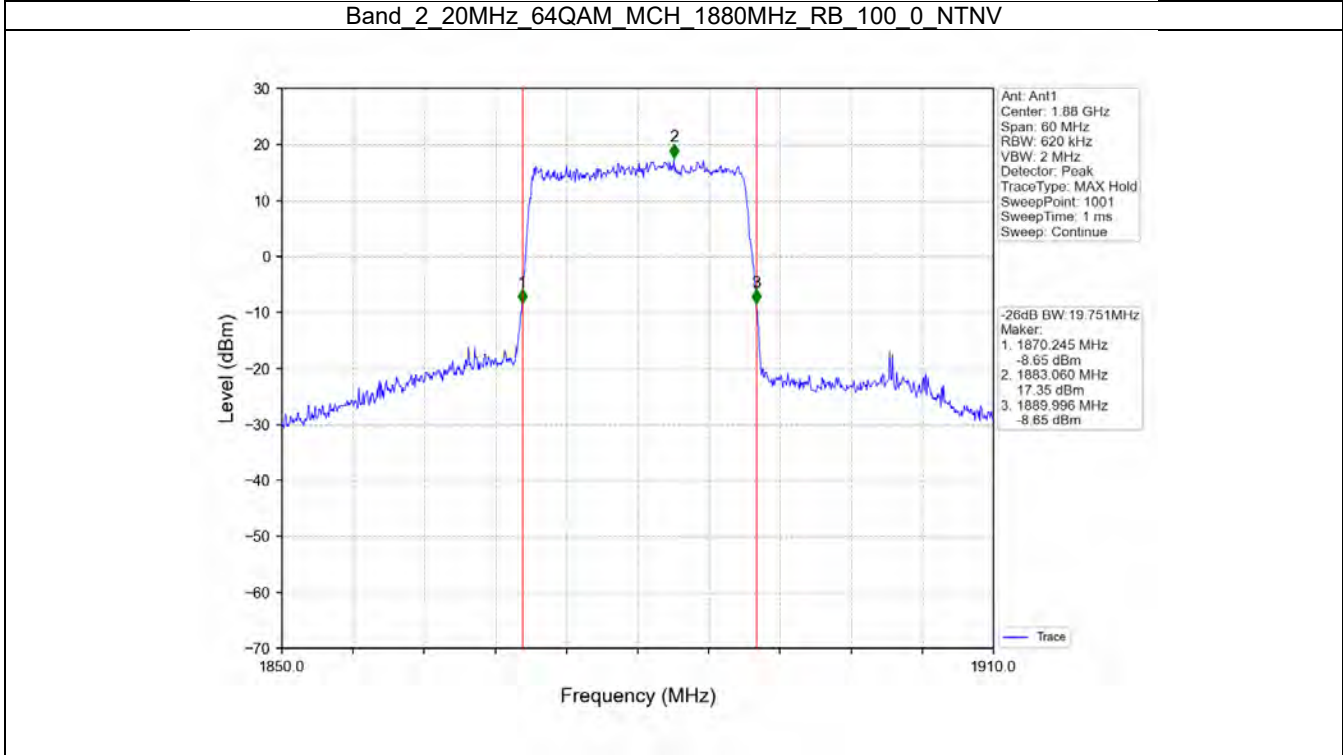

BV 7Layers Communications
Technology (Shenzhen) Co. Ltd

No.B102, Dazu Chuangxin Mansion, North of Beihuan
Avenue, North Area, Hi-Tech Industrial Park, Nanshan
District, Shenzhen, Guangdong, China

Tel: +86 755 8869 6566

Fax: +86 755 8869 6577

Email: customerservice.sw@bureauveritas.com