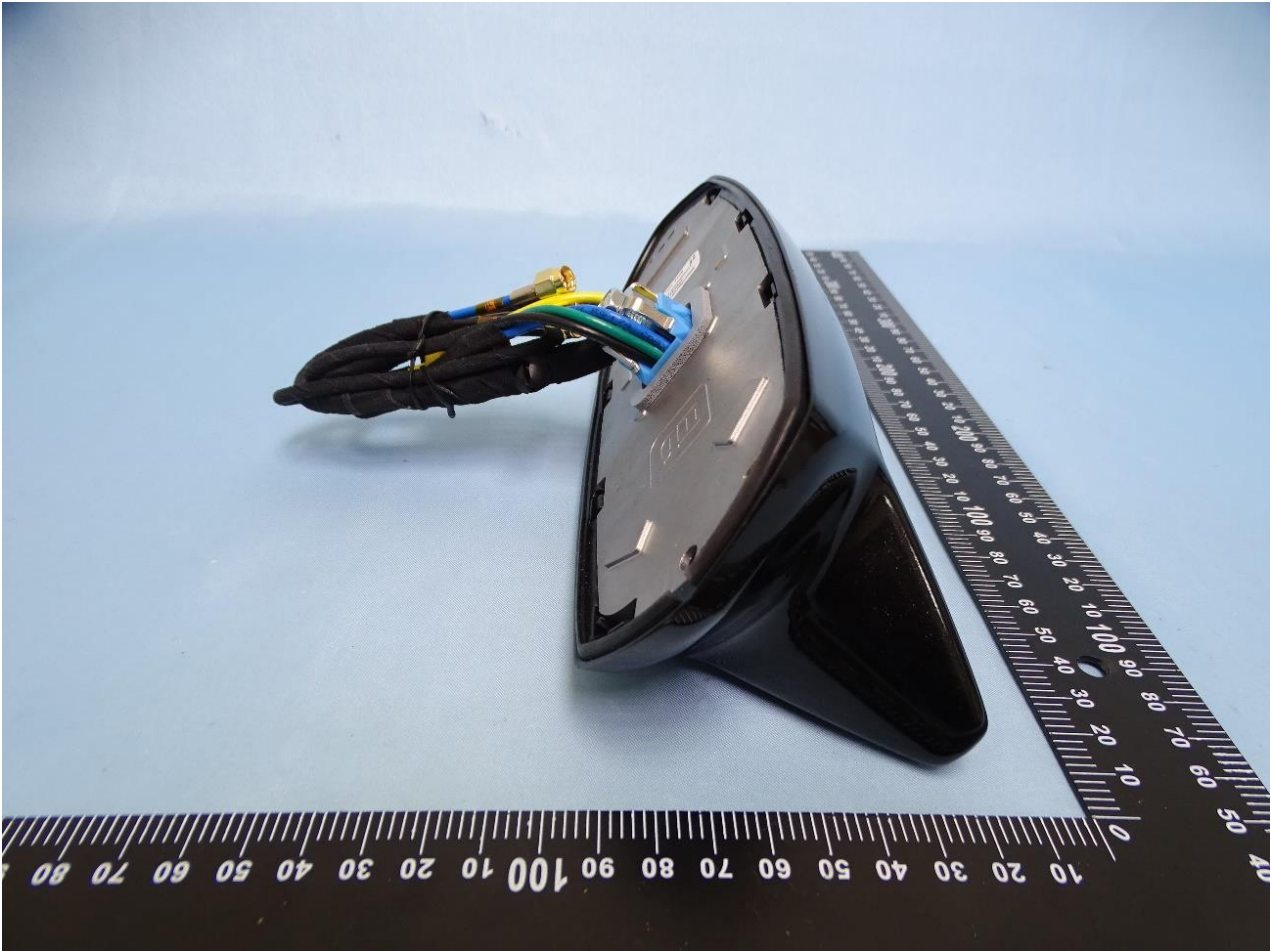

1. Internal Photograph of the Host

EUT: FE5NA0010, FE5NA0011 (Brand Name: Continental / Model Name: FE5NA0010, FE5NA0011)

WWAN & GPS (External) Antenna (Model: 26464255)

WWAN & GPS (External) Antenna (Model: 26464260)