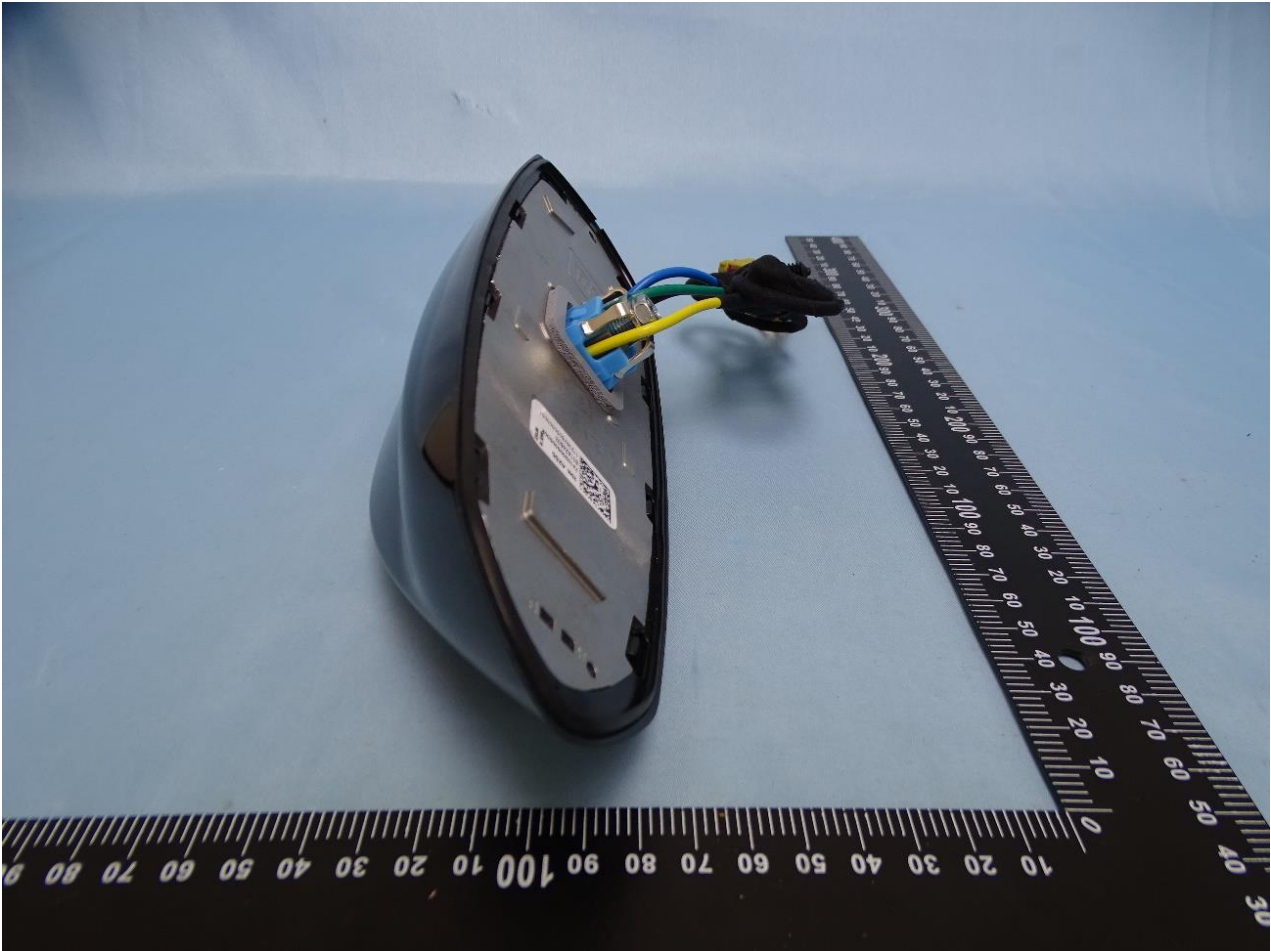

1. Internal Photograph of the Host

EUT: FE5NA0010, FE5NA0011 (Brand Name: Continental / Model Name: FE5NA0010, FE5NA0011)

WWAN & GPS (External) Antenna (Model: 26464255)

WWAN & GPS (External) Antenna (Model: 26464260)