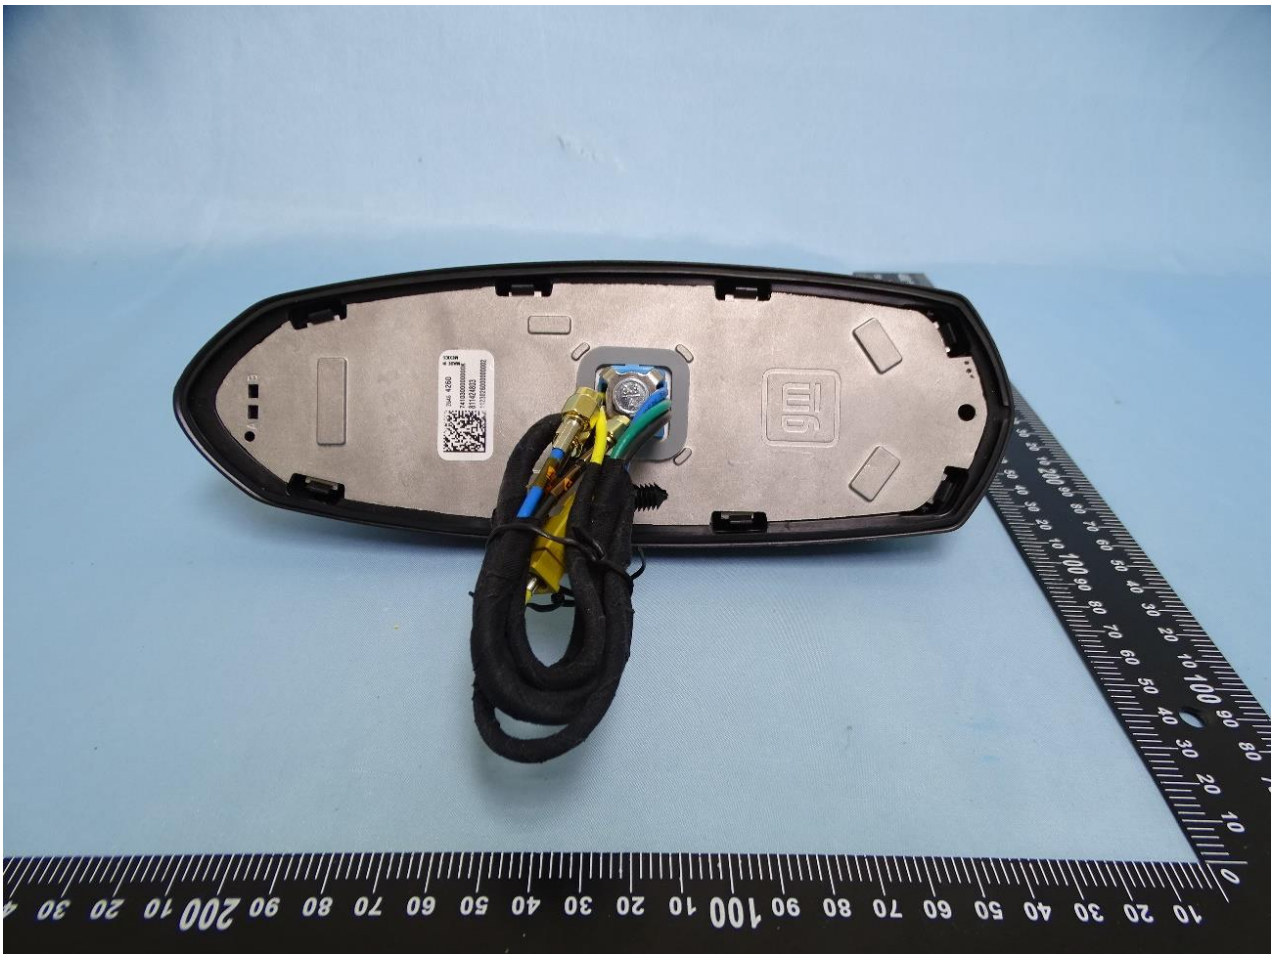

1. Internal Photograph of the Host

EUT: FE5NA0010, FE5NA0011 (Brand Name: Continental / Model Name: FE5NA0010, FE5NA0011)

WWAN & GPS (External) Antenna (Model: 26464255)

WWAN & GPS (External) Antenna (Model: 26464260)