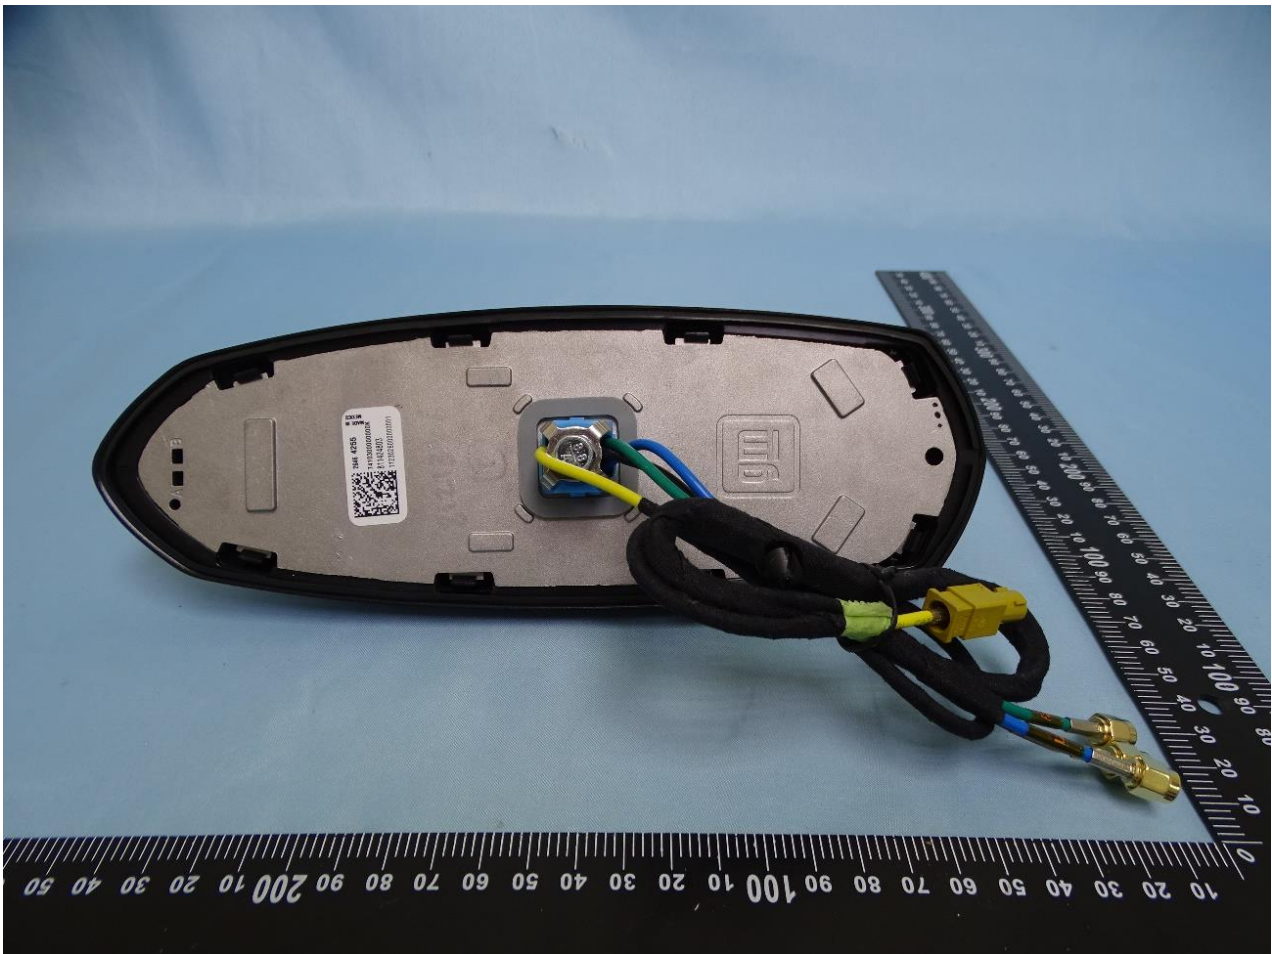

1. Internal Photograph of the Host

EUT: FE5NA0010, FE5NA0011 (Brand Name: Continental / Model Name: FE5NA0010, FE5NA0011)

WWAN & GPS (External) Antenna (Model: 26464255)

WWAN & GPS (External) Antenna (Model: 26464260)