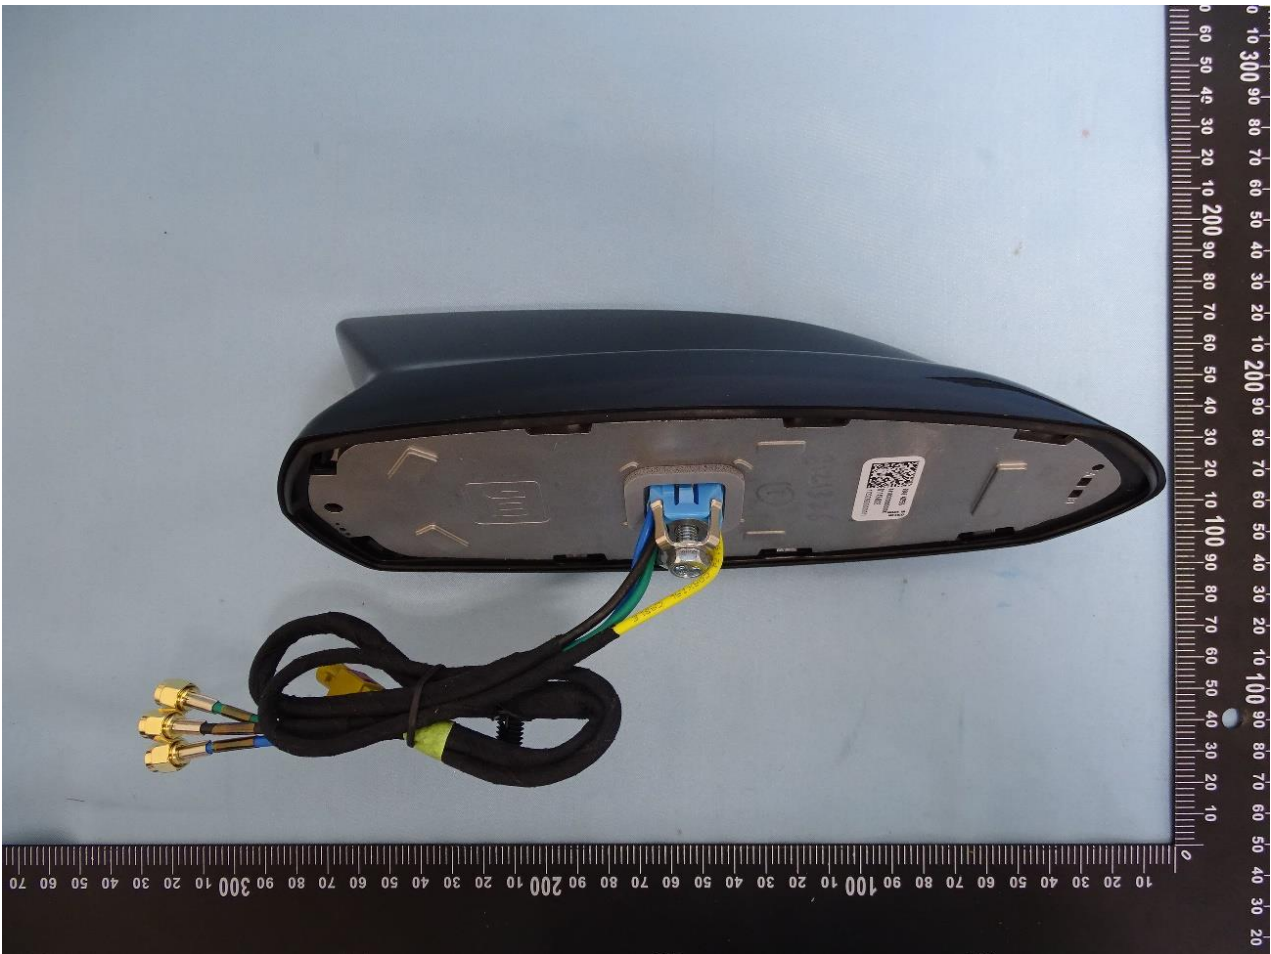

1. Internal Photograph of the Host

EUT: FE5NA0010, FE5NA0011 (Brand Name: Continental / Model Name: FE5NA0010, FE5NA0011)

WWAN & GPS (External) Antenna (Model: 26464255)

WWAN & GPS (External) Antenna (Model: 26464260)