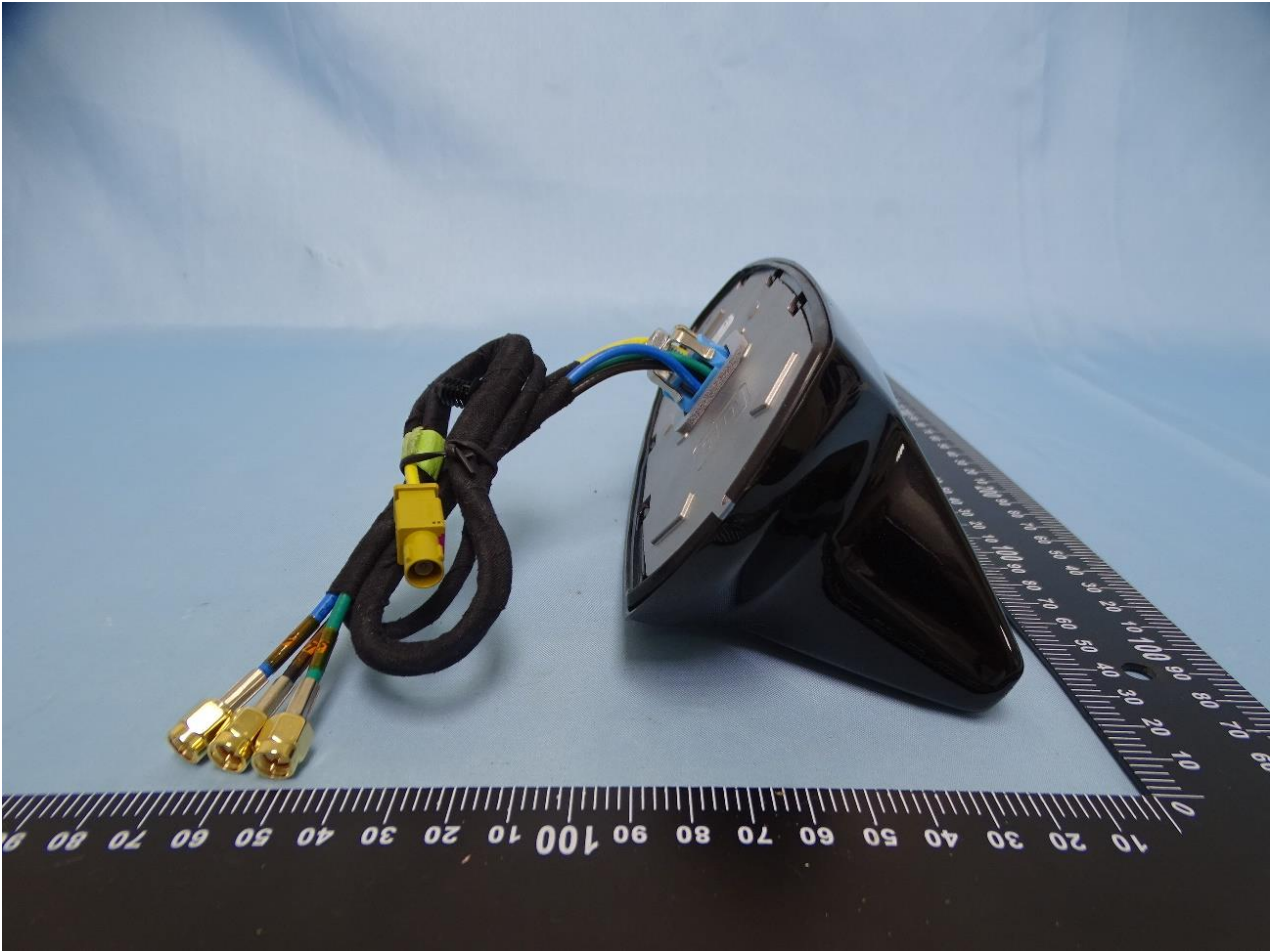

1. Internal Photograph of the Host

EUT: FE5NA0010, FE5NA0011 (Brand Name: Continental / Model Name: FE5NA0010, FE5NA0011)

WWAN & GPS (External) Antenna (Model: 26464255)

WWAN & GPS (External) Antenna (Model: 26464260)