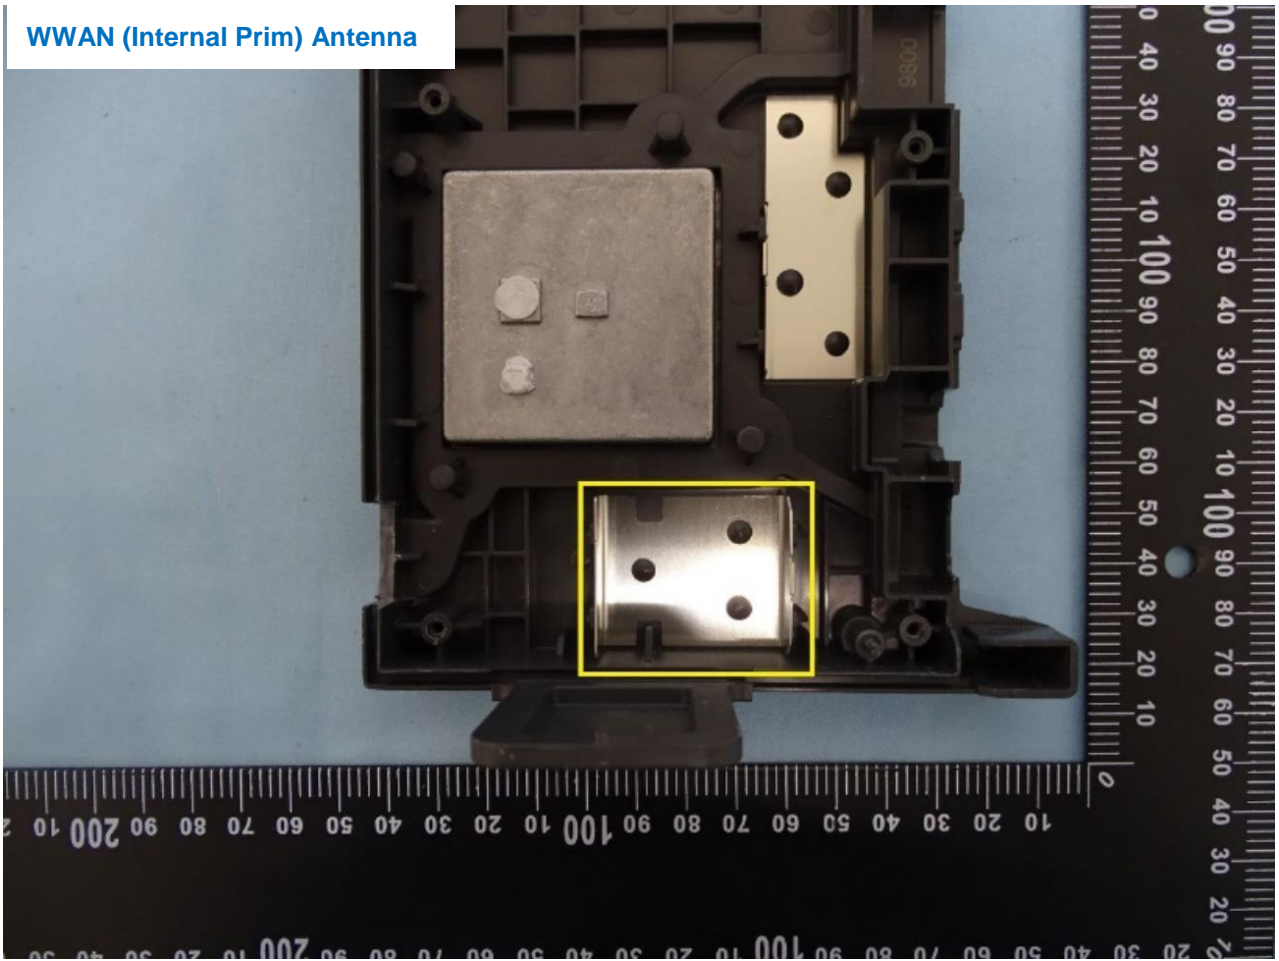

3. Internal Photograph of EUT

Brand Name: Continental / Model Name: G12R400G1

WWAN (Internal Prim) Antenna

WWAN (Internal Sec) Antenna

WWAN & GPS (External Sharkfin) Antenna

————THE END————