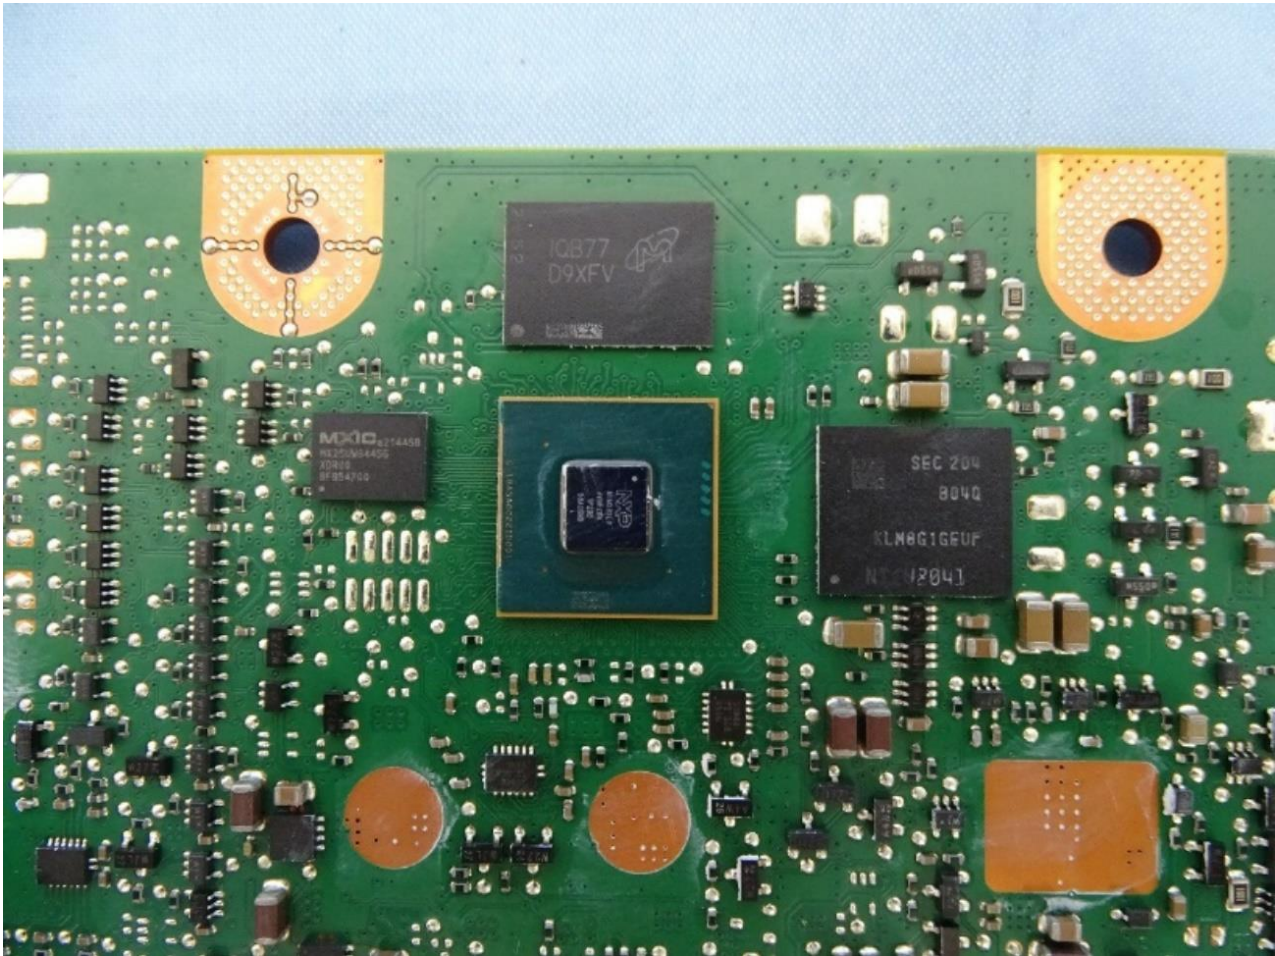

3. Internal Photograph of EUT

Brand Name: Continental / Model Name: G12R400G1

WWAN (Internal Prim) Antenna

WWAN (Internal Sec) Antenna

WWAN & GPS (External Sharkfin) Antenna

————THE END————