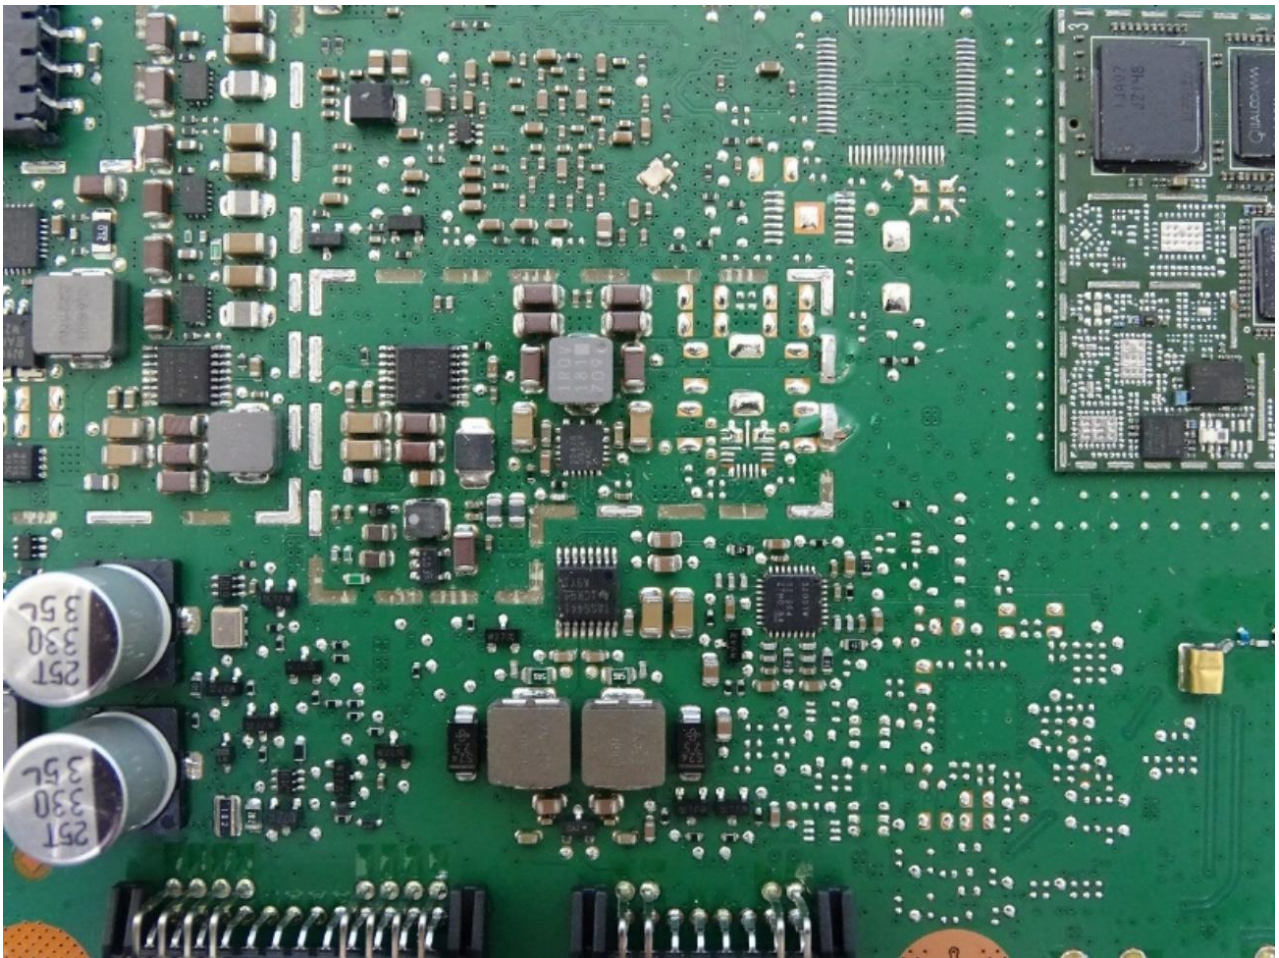

3. Internal Photograph of EUT

Brand Name: Continental / Model Name: G12R400G1

WWAN (Internal Prim) Antenna

WWAN (Internal Sec) Antenna

WWAN & GPS (External Sharkfin) Antenna

————THE END————