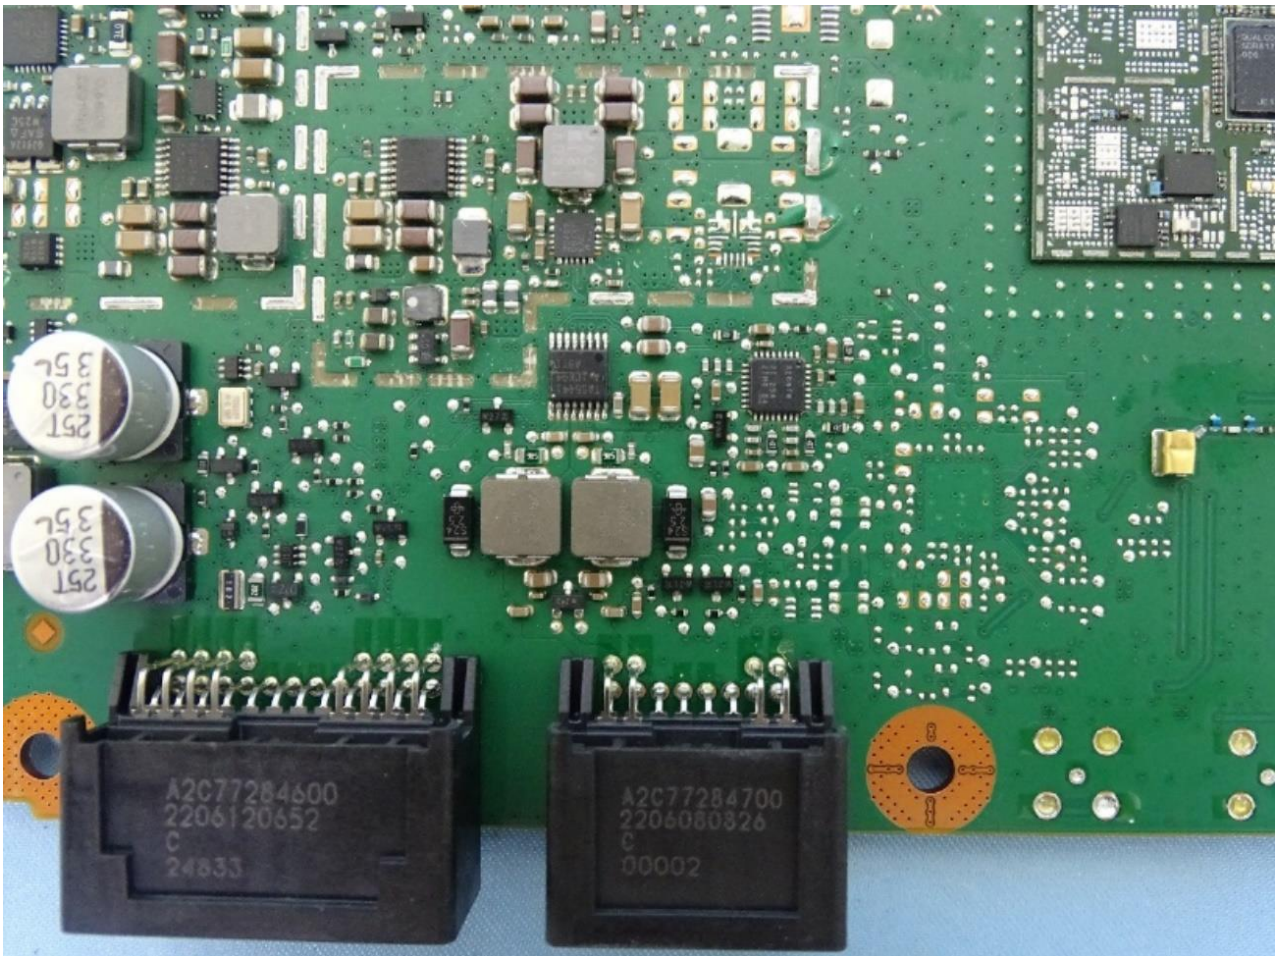

3. Internal Photograph of EUT

Brand Name: Continental / Model Name: G12R400G1

WWAN (Internal Prim) Antenna

WWAN (Internal Sec) Antenna

WWAN & GPS (External Sharkfin) Antenna

————THE END————