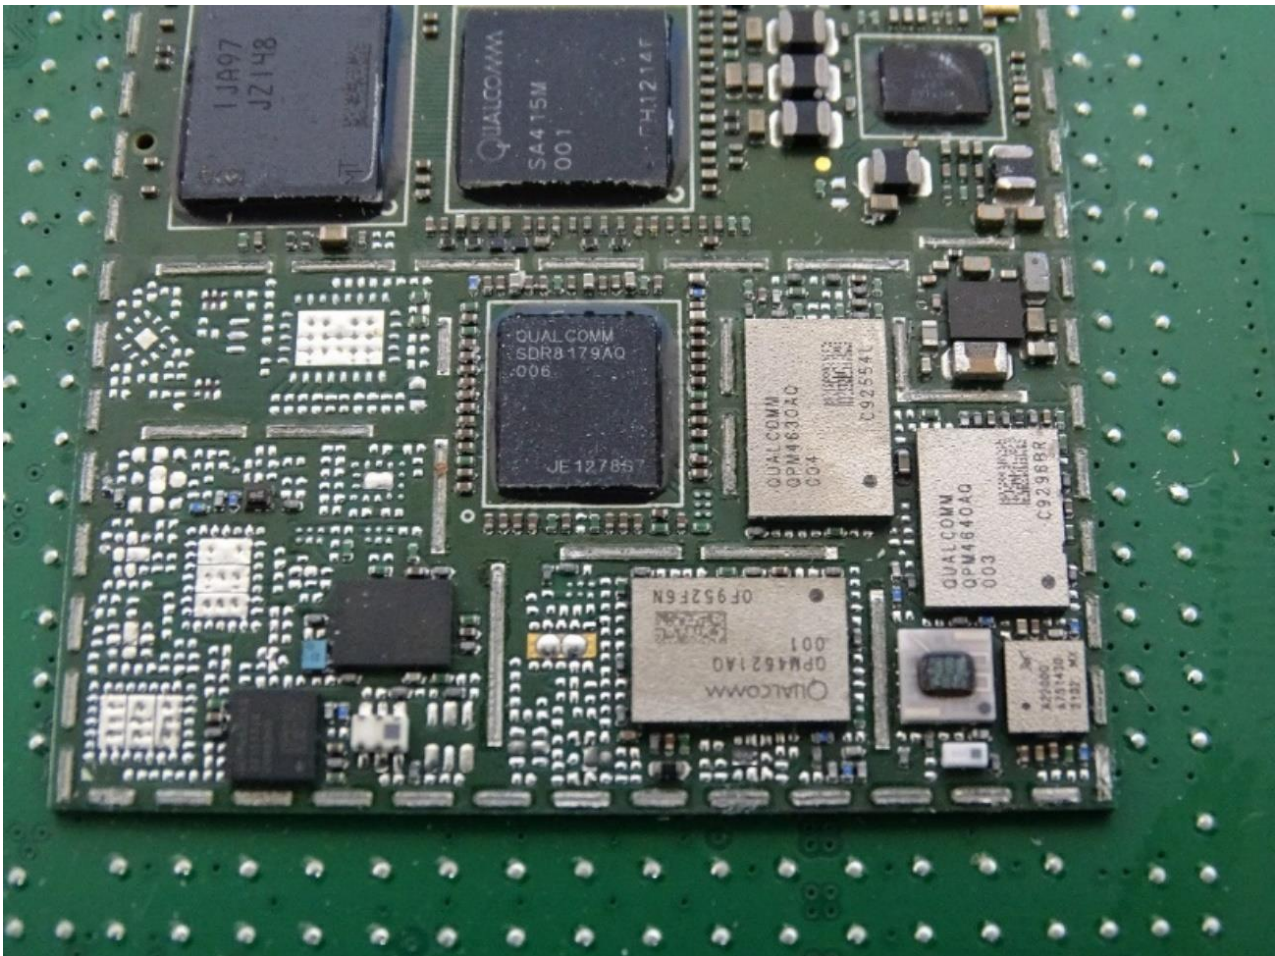

3. Internal Photograph of EUT

Brand Name: Continental / Model Name: G12R400G1

WWAN (Internal Prim) Antenna

WWAN (Internal Sec) Antenna

WWAN & GPS (External Sharkfin) Antenna

————THE END————