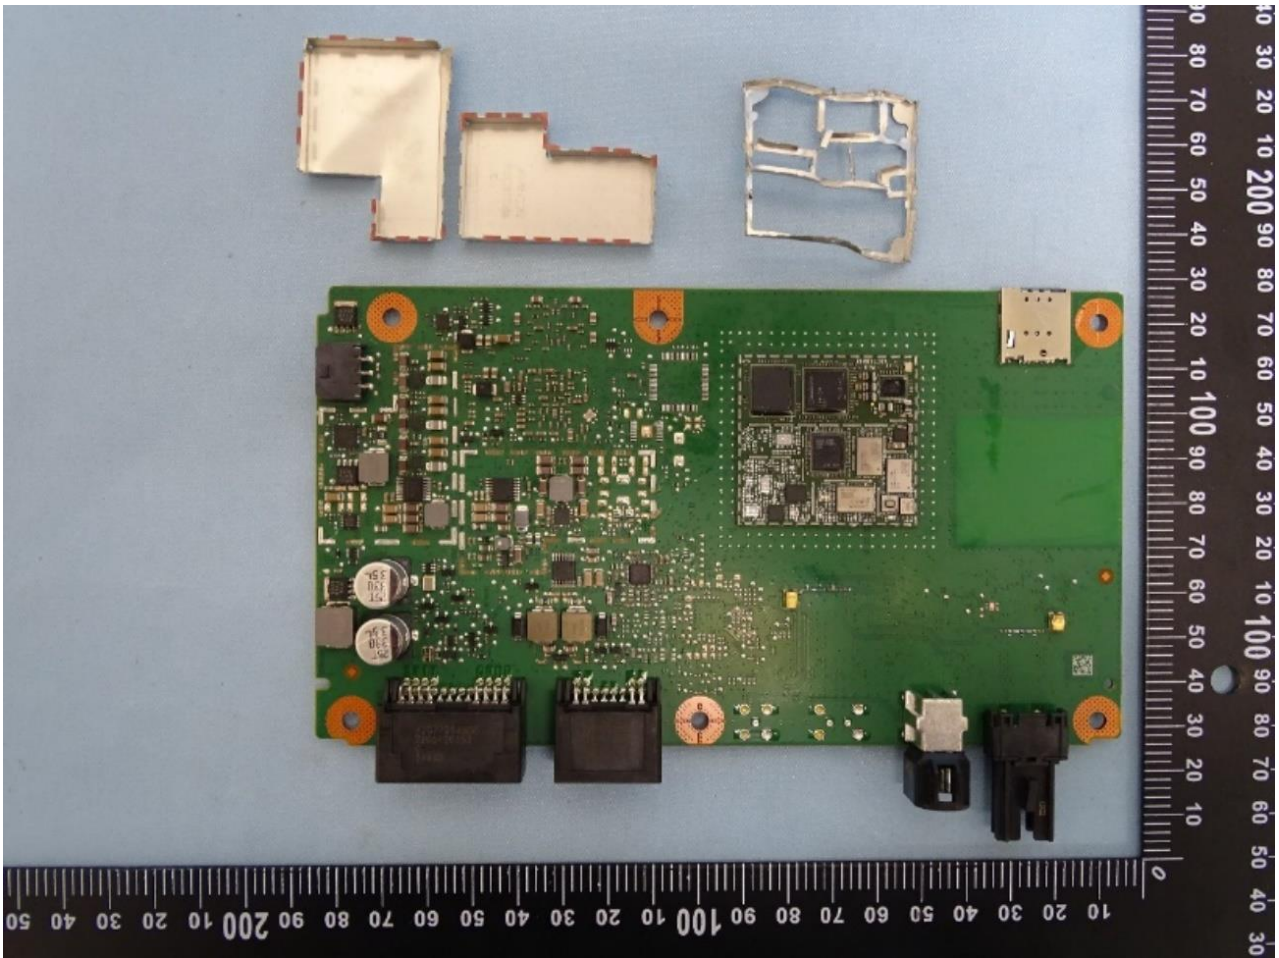

3. Internal Photograph of EUT

Brand Name: Continental / Model Name: G12R400G1

WWAN (Internal Prim) Antenna

WWAN (Internal Sec) Antenna

WWAN & GPS (External Sharkfin) Antenna

————THE END————