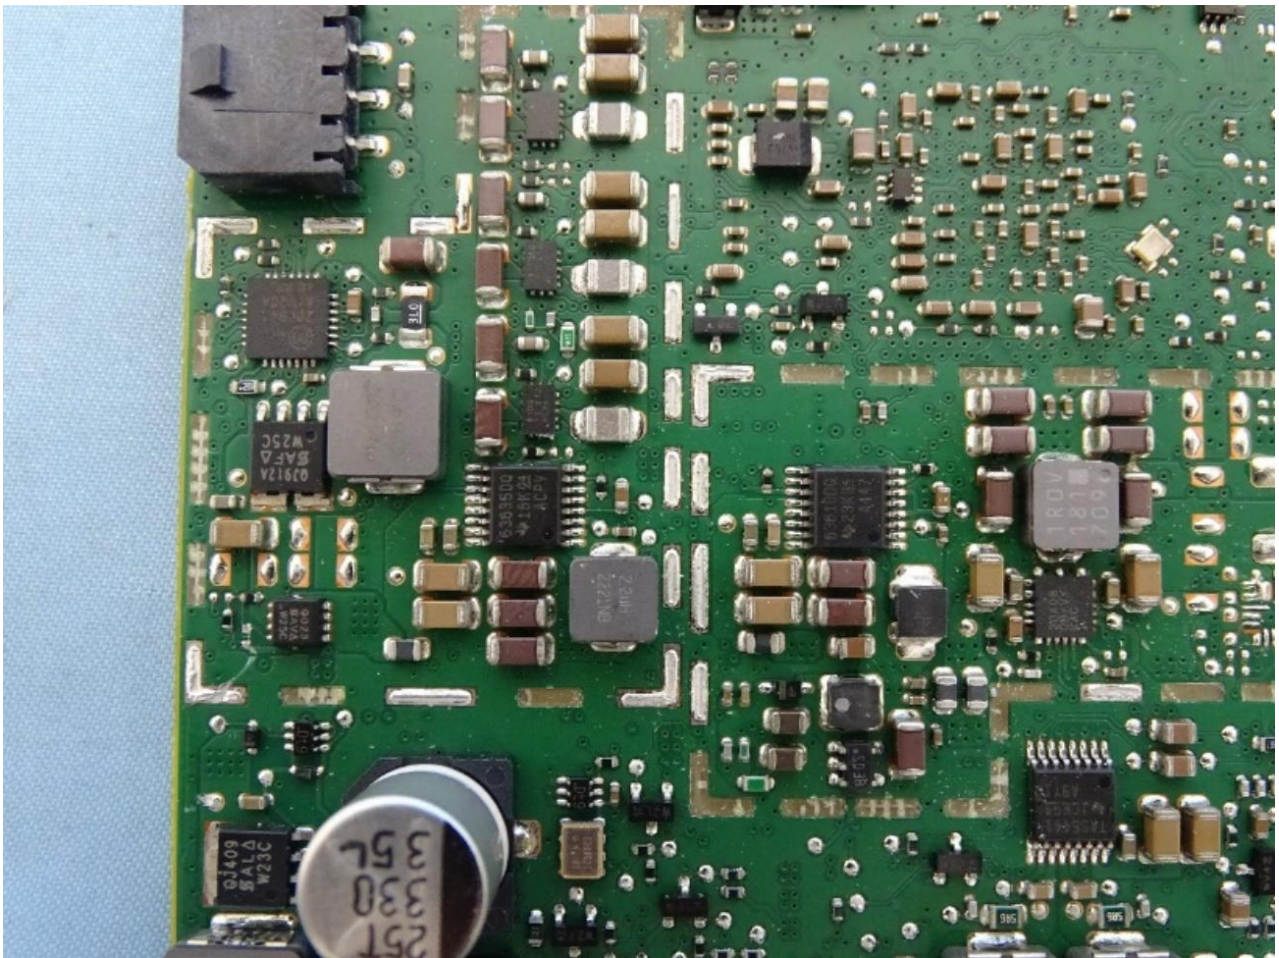

3. Internal Photograph of EUT

Brand Name: Continental / Model Name: G12R400G1

WWAN (Internal Prim) Antenna

WWAN (Internal Sec) Antenna

WWAN & GPS (External Sharkfin) Antenna

————THE END————