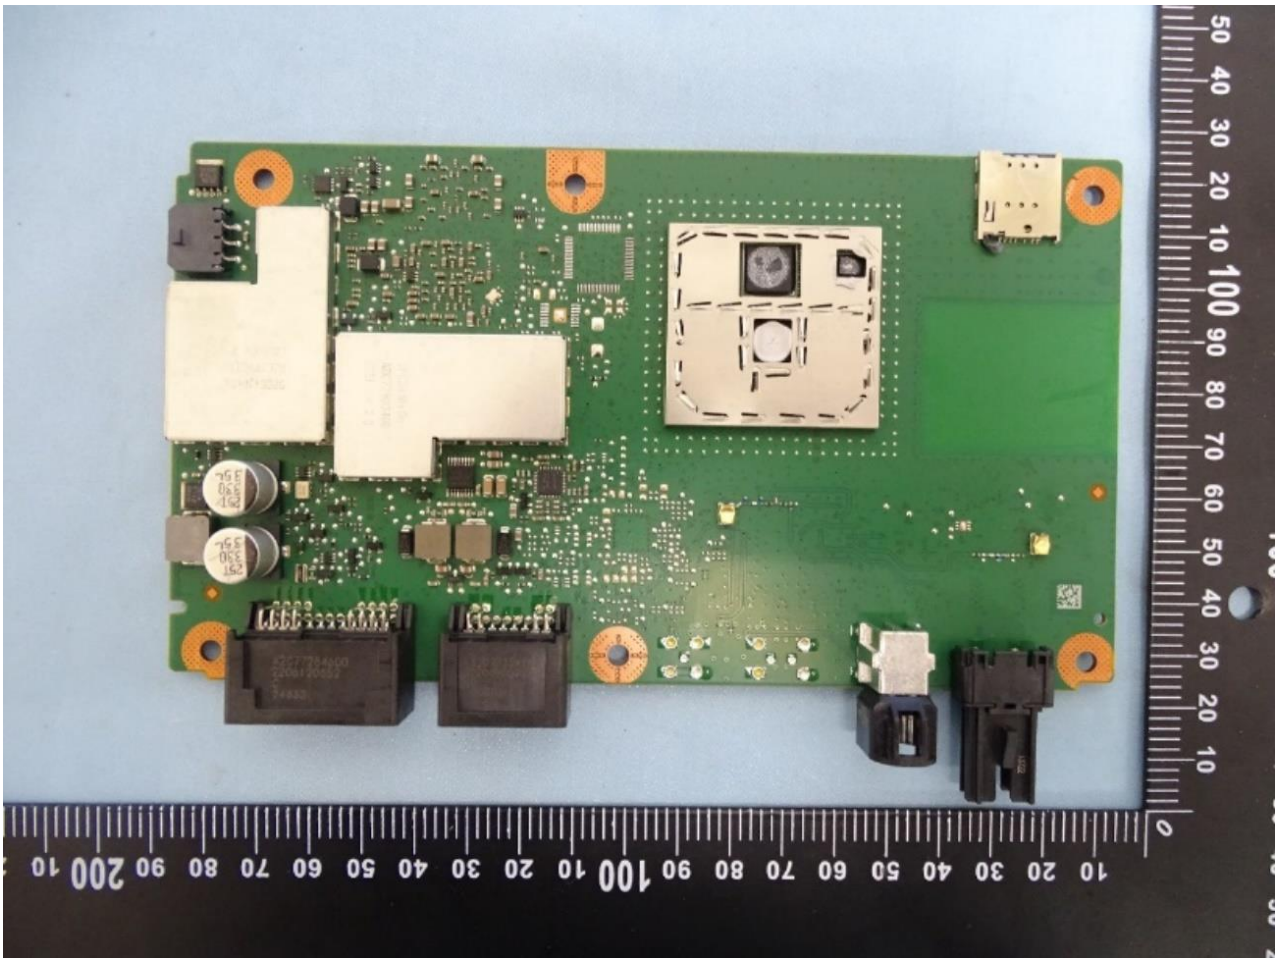

3. Internal Photograph of EUT

Brand Name: Continental / Model Name: G12R400G1

WWAN (Internal Prim) Antenna

WWAN (Internal Sec) Antenna

WWAN & GPS (External Sharkfin) Antenna

————THE END————