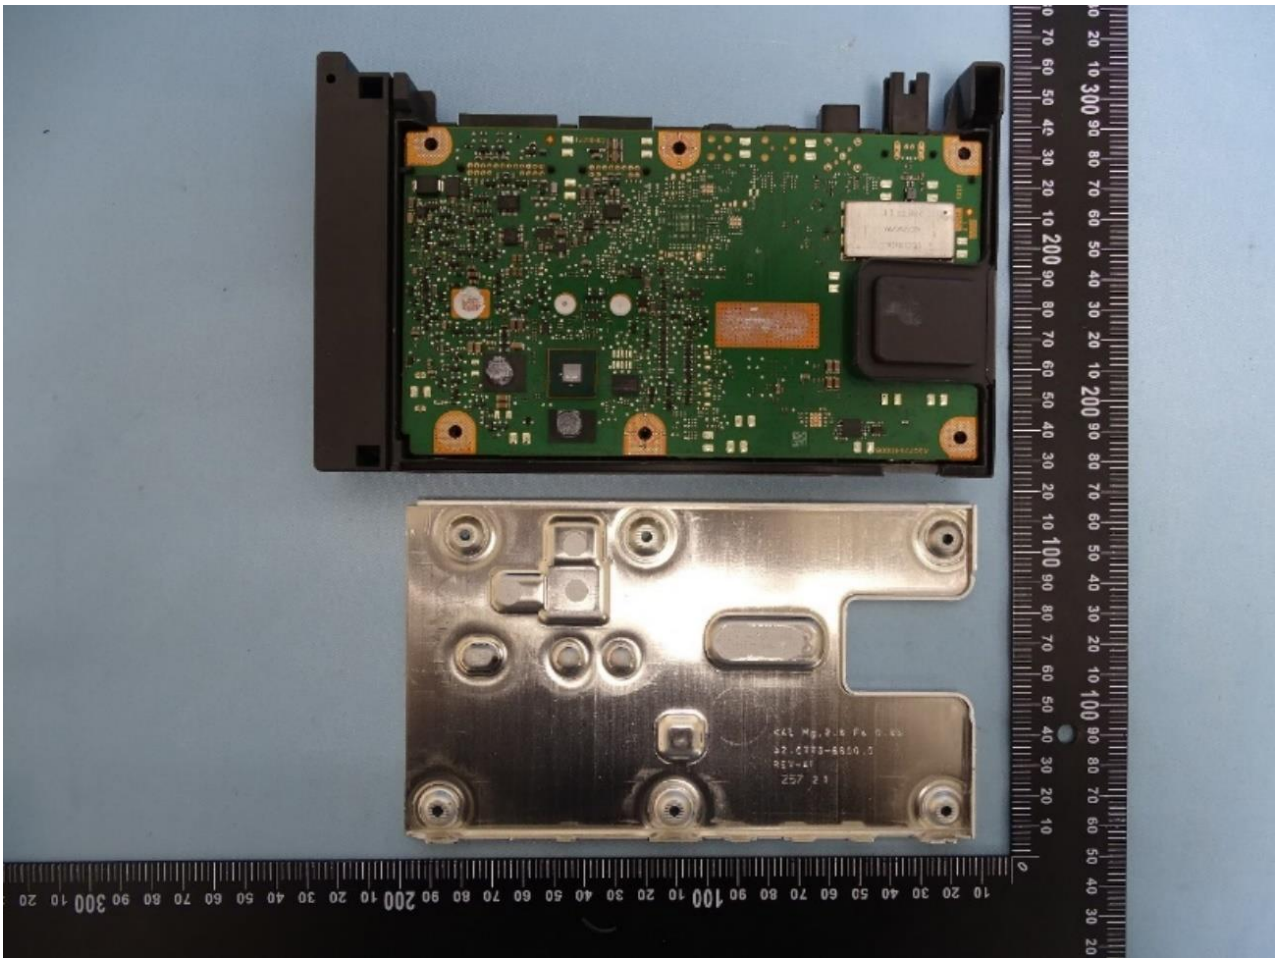

3. Internal Photograph of EUT

Brand Name: Continental / Model Name: G12R400G1

WWAN (Internal Prim) Antenna

WWAN (Internal Sec) Antenna

WWAN & GPS (External Sharkfin) Antenna

————THE END————