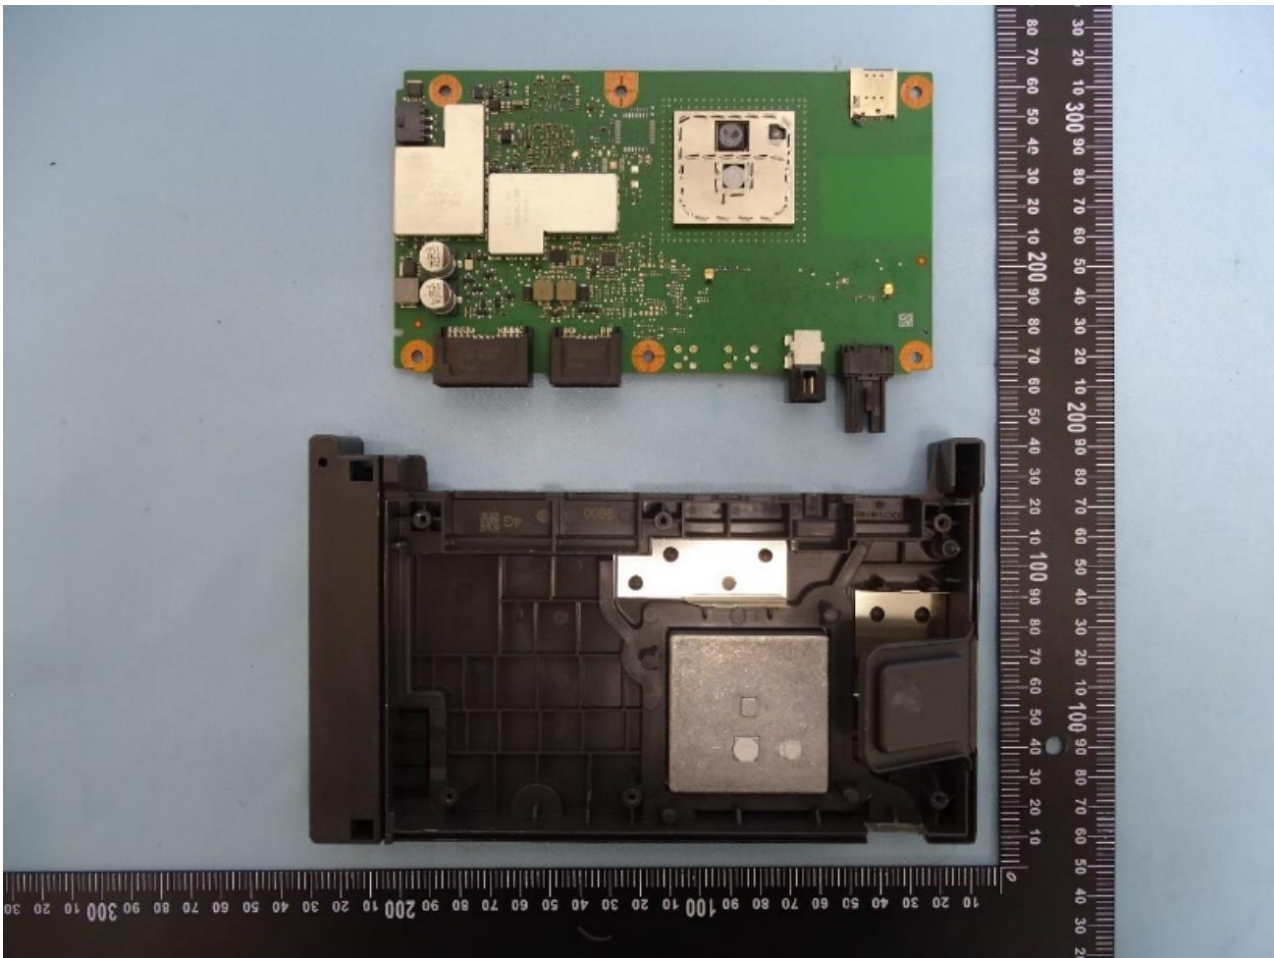

3. Internal Photograph of EUT

Brand Name: Continental / Model Name: G12R400G1

WWAN (Internal Prim) Antenna

WWAN (Internal Sec) Antenna

WWAN & GPS (External Sharkfin) Antenna

————THE END————