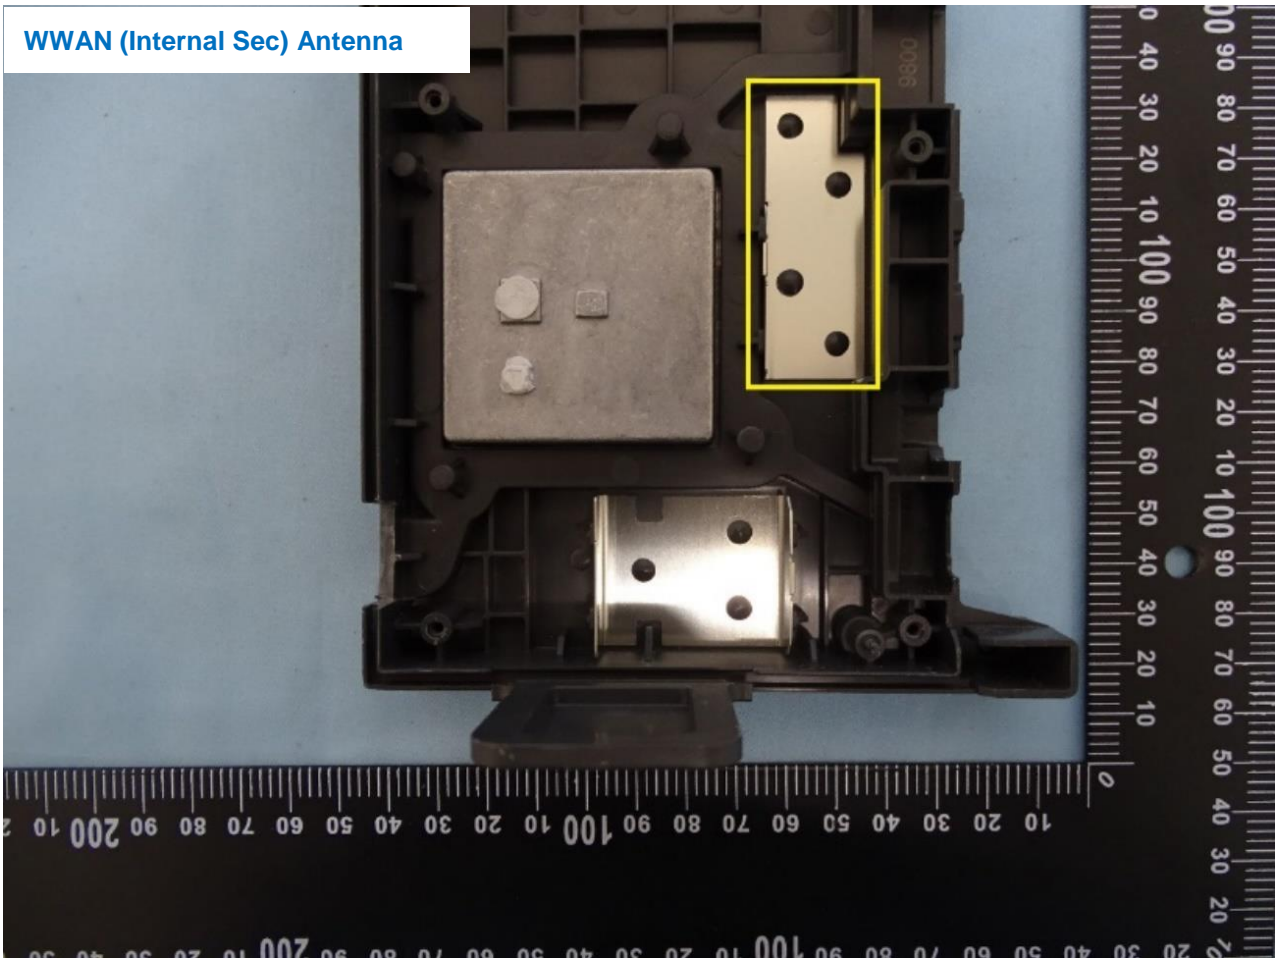

3. Internal Photograph of EUT

Brand Name: Continental / Model Name: G12R400G1

WWAN (Internal Prim) Antenna

WWAN (Internal Sec) Antenna

WWAN & GPS (External Sharkfin) Antenna

————THE END————