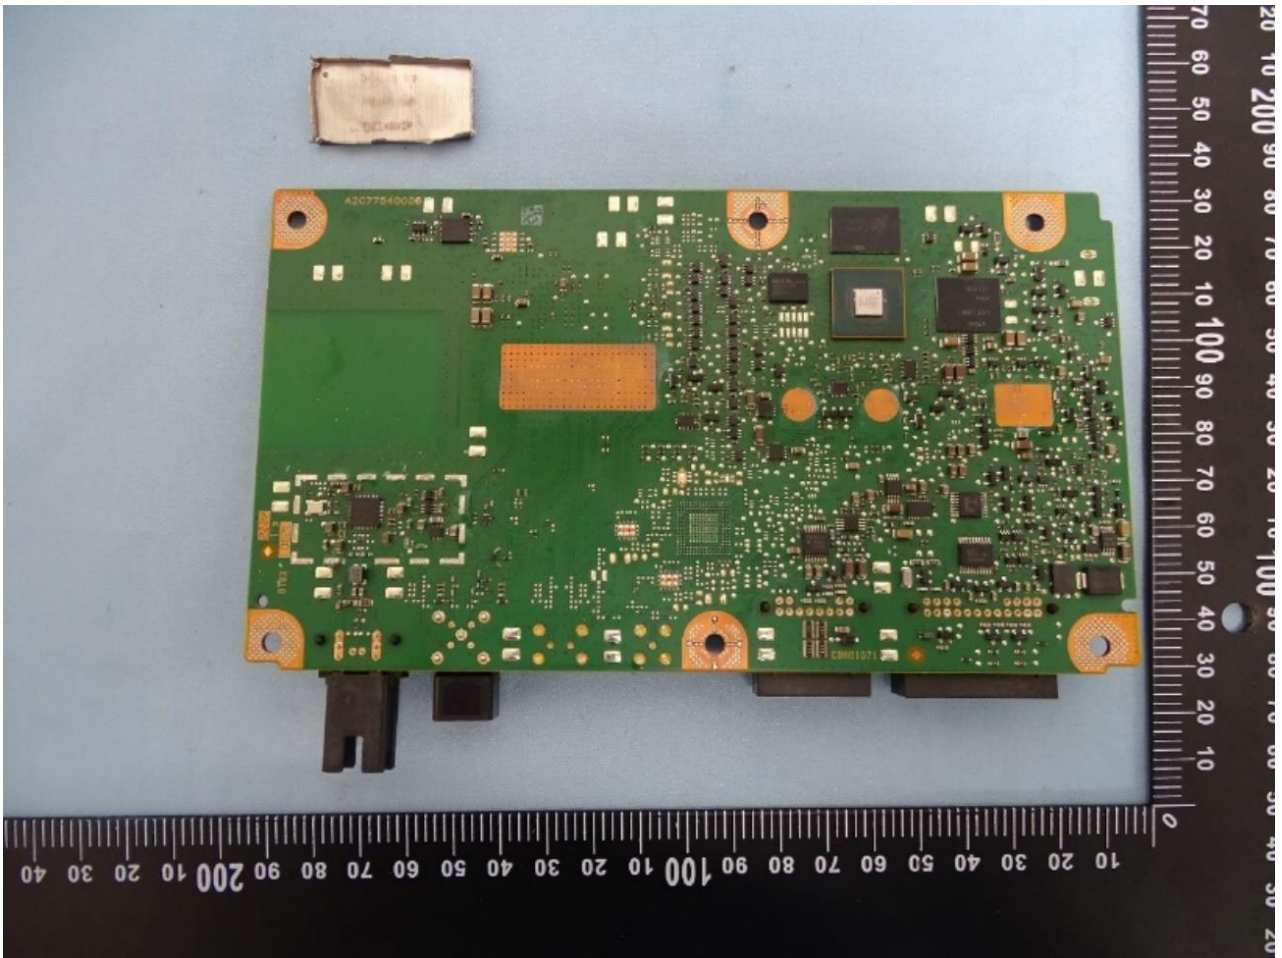

3. Internal Photograph of EUT

Brand Name: Continental / Model Name: G12R400G1

WWAN (Internal Prim) Antenna

WWAN (Internal Sec) Antenna

WWAN & GPS (External Sharkfin) Antenna

————THE END————