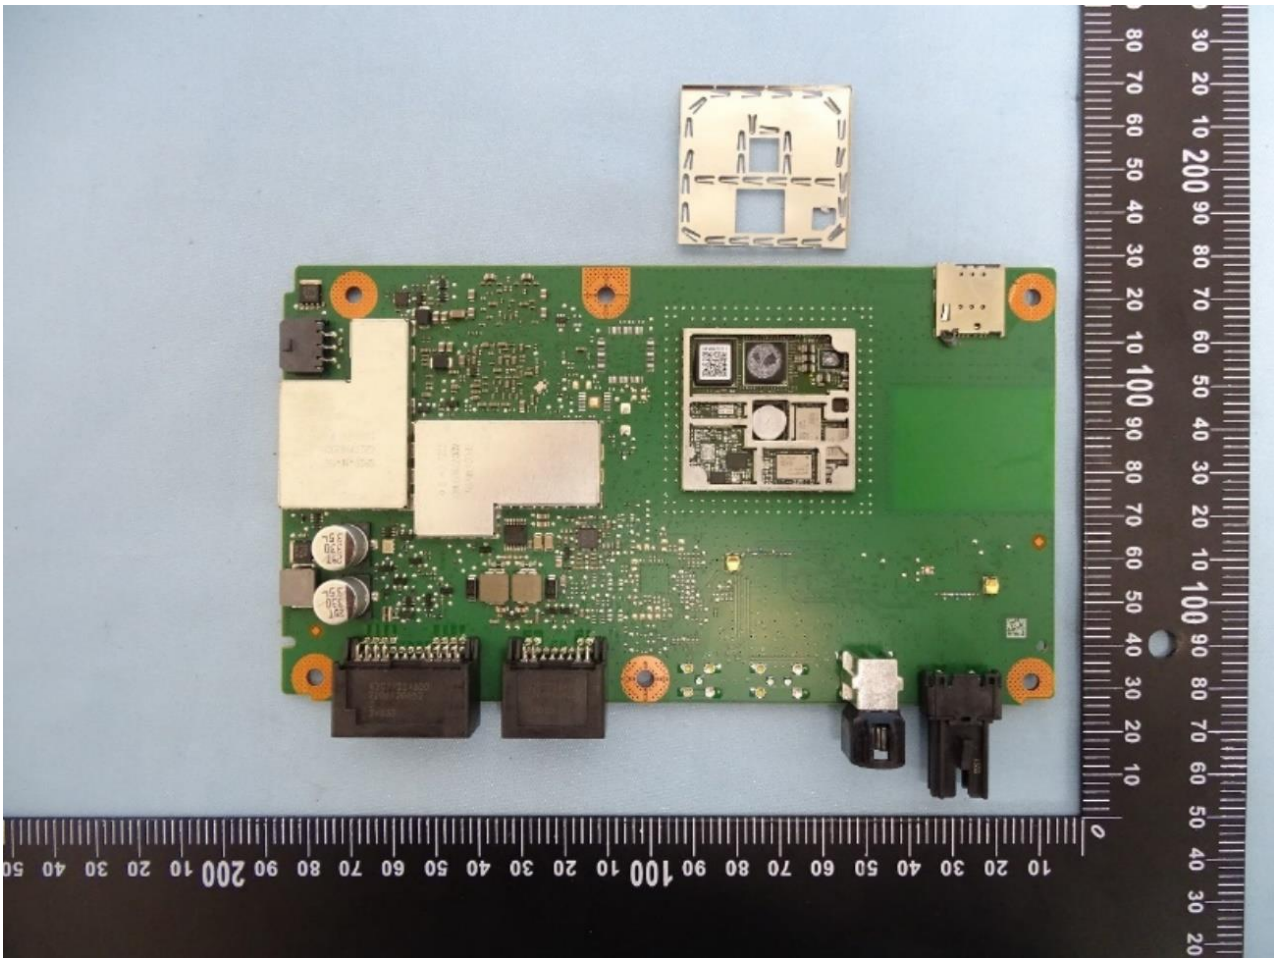

3. Internal Photograph of EUT

Brand Name: Continental / Model Name: G12R400G1

WWAN (Internal Prim) Antenna

WWAN (Internal Sec) Antenna

WWAN & GPS (External Sharkfin) Antenna

————THE END————