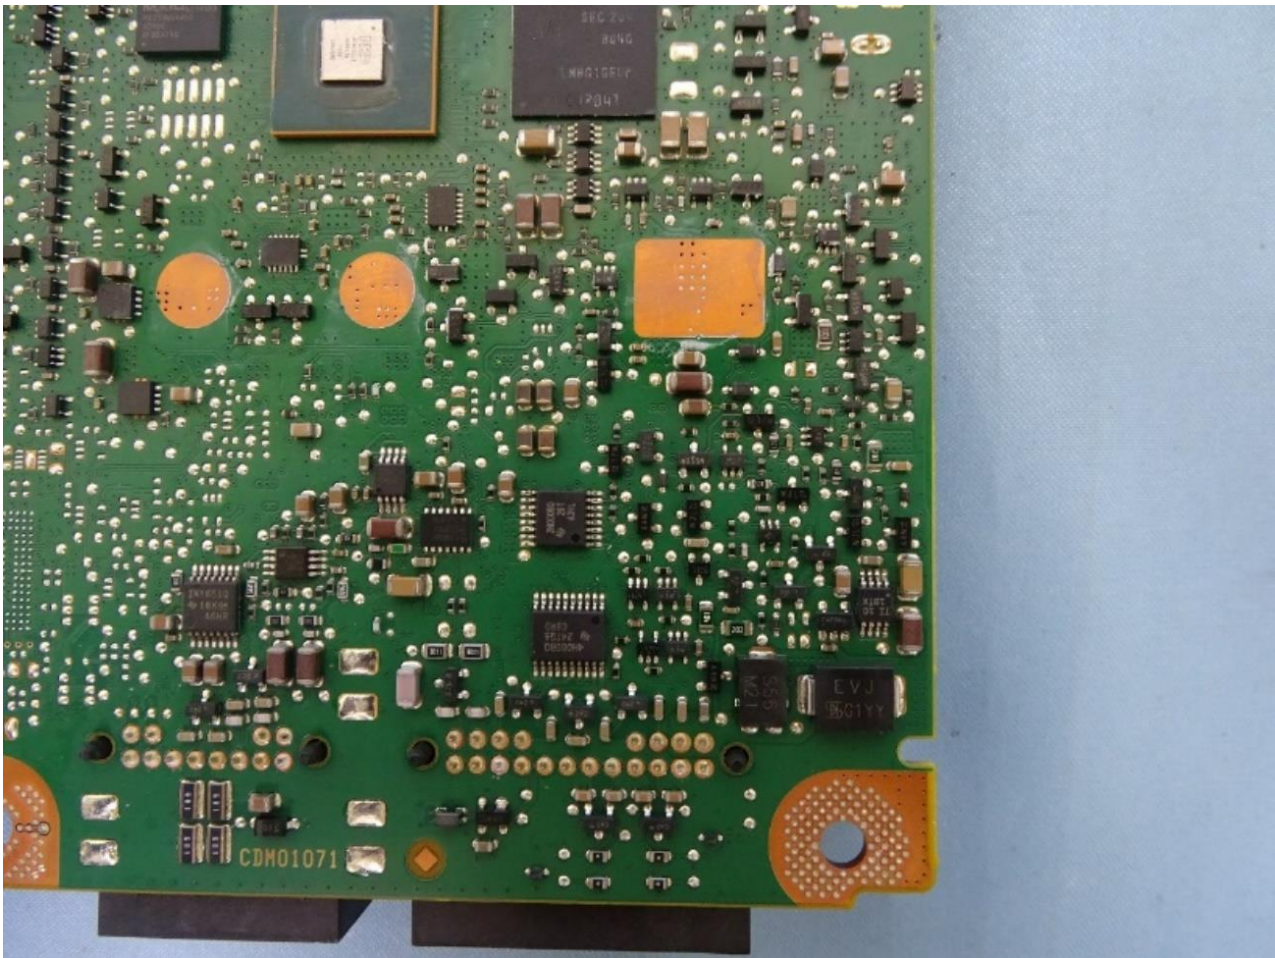

3. Internal Photograph of EUT

Brand Name: Continental / Model Name: G12R400G1

WWAN (Internal Prim) Antenna

WWAN (Internal Sec) Antenna

WWAN & GPS (External Sharkfin) Antenna

————THE END————