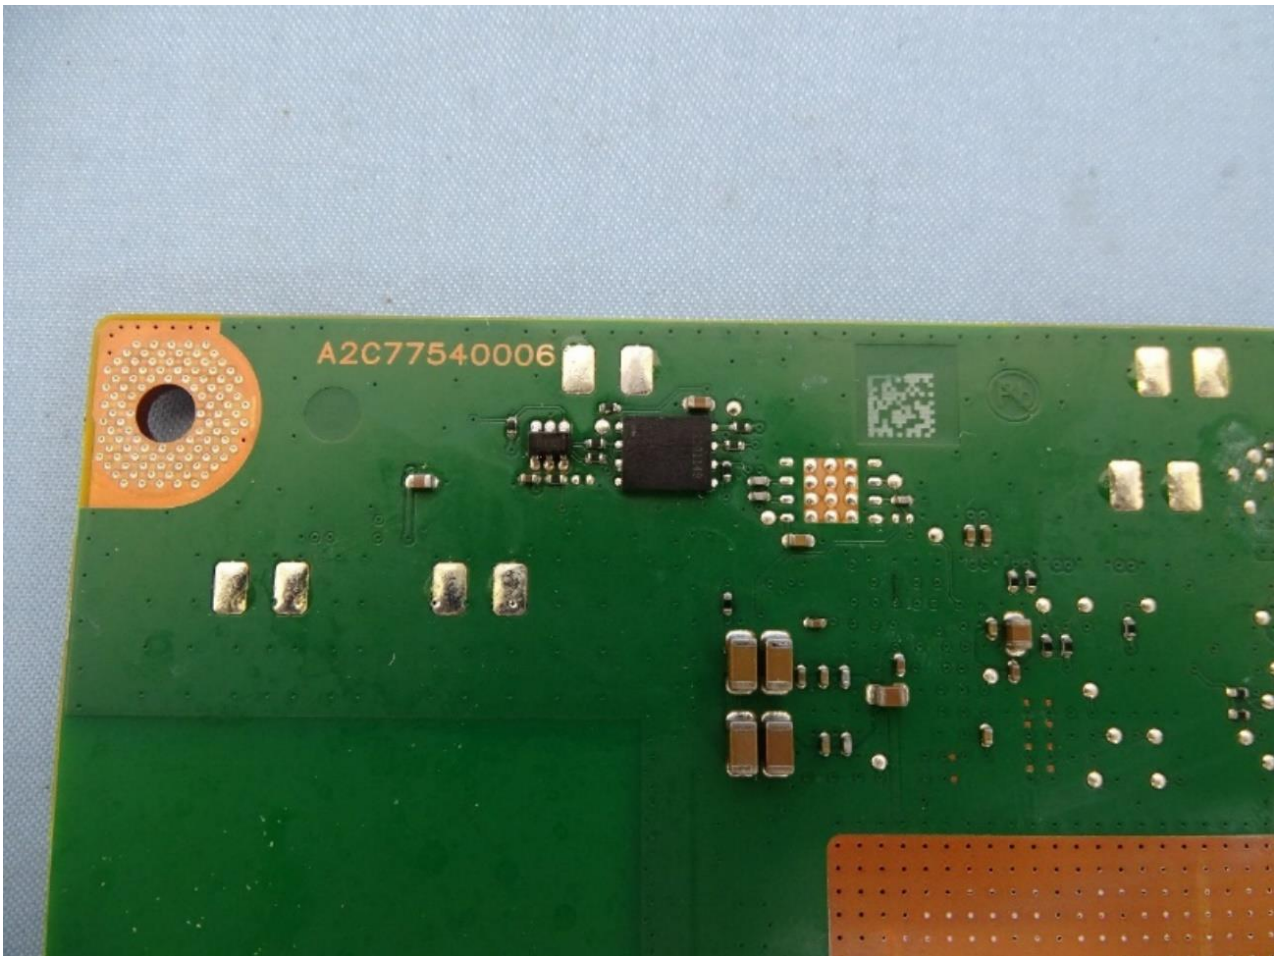

3. Internal Photograph of EUT

Brand Name: Continental / Model Name: G12R400G1

WWAN (Internal Prim) Antenna

WWAN (Internal Sec) Antenna

WWAN & GPS (External Sharkfin) Antenna

————THE END————