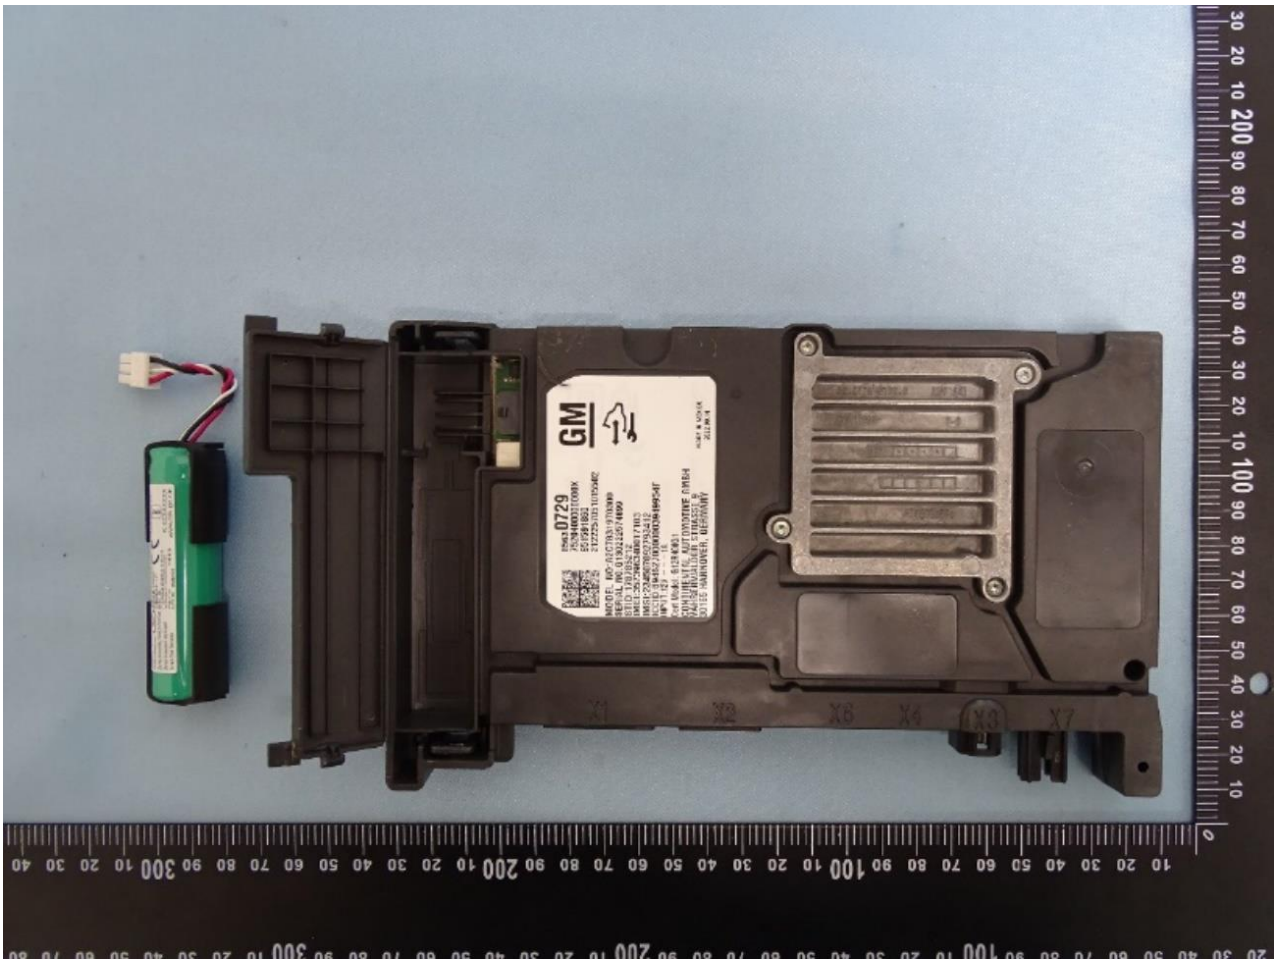

3. Internal Photograph of EUT

Brand Name: Continental / Model Name: G12R400G1

WWAN (Internal Prim) Antenna

WWAN (Internal Sec) Antenna

WWAN & GPS (External Sharkfin) Antenna

————THE END————