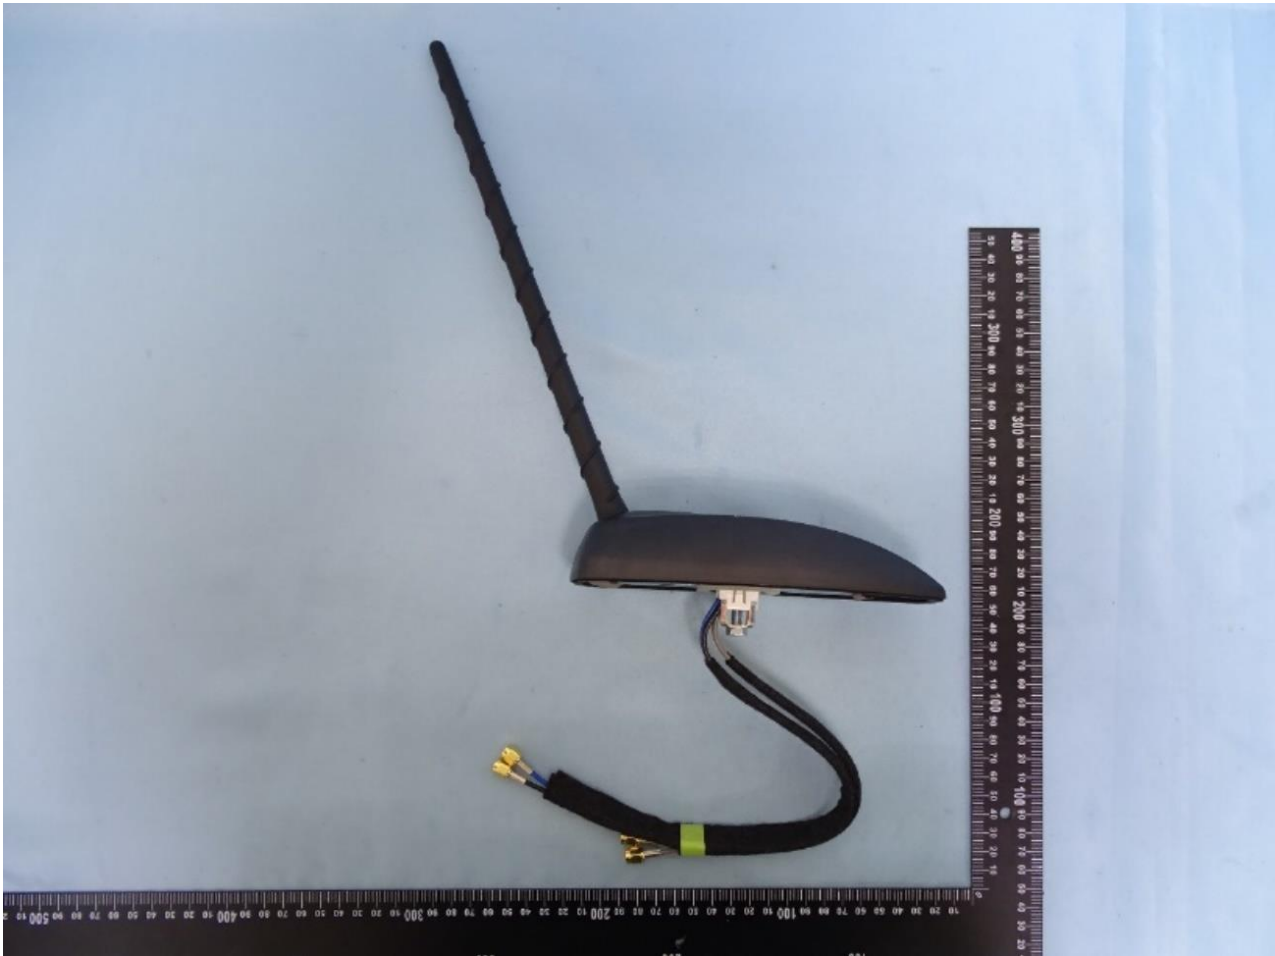

3. Internal Photograph of EUT

Brand Name: Continental / Model Name: G12R400G1

WWAN (Internal Prim) Antenna

WWAN (Internal Sec) Antenna

WWAN & GPS (External Sharkfin) Antenna

————THE END————