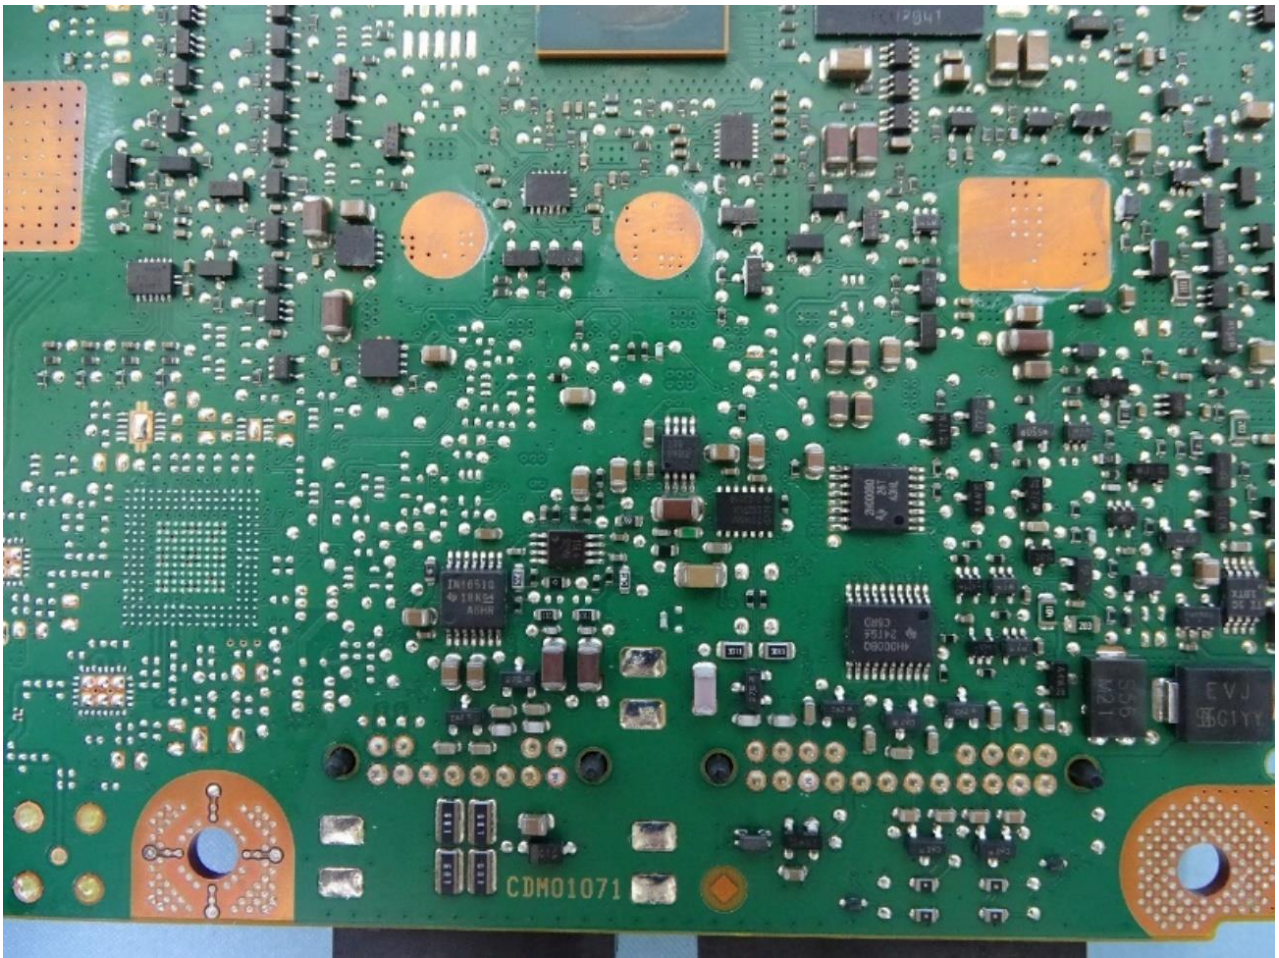

3. Internal Photograph of EUT

Brand Name: Continental / Model Name: G12R400G1

WWAN (Internal Prim) Antenna

WWAN (Internal Sec) Antenna

WWAN & GPS (External Sharkfin) Antenna

————THE END————