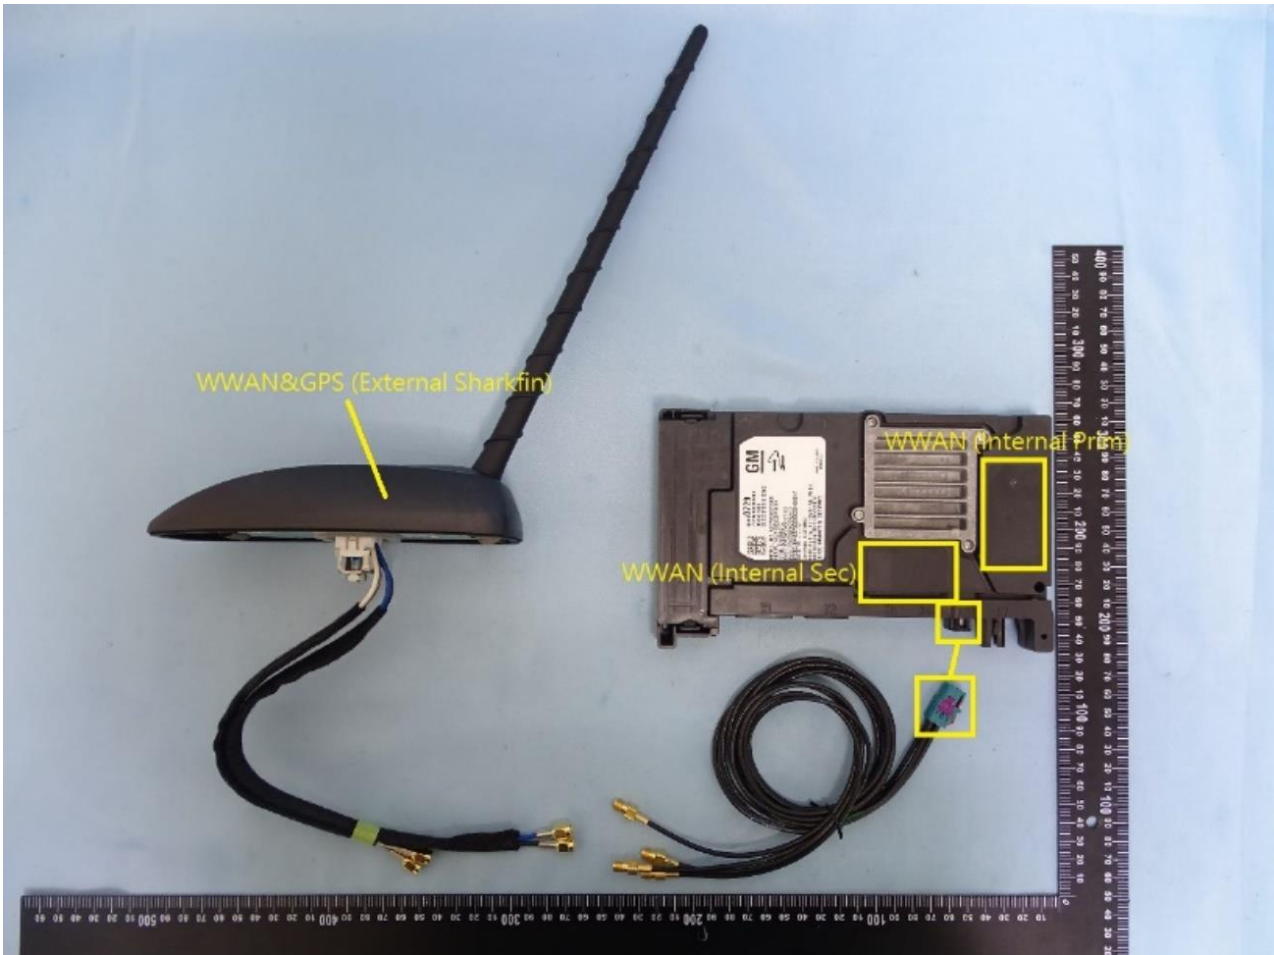

3. Internal Photograph of EUT

Brand Name: Continental / Model Name: G12R400G1

WWAN (Internal Prim) Antenna

WWAN (Internal Sec) Antenna

WWAN & GPS (External Sharkfin) Antenna

————THE END————