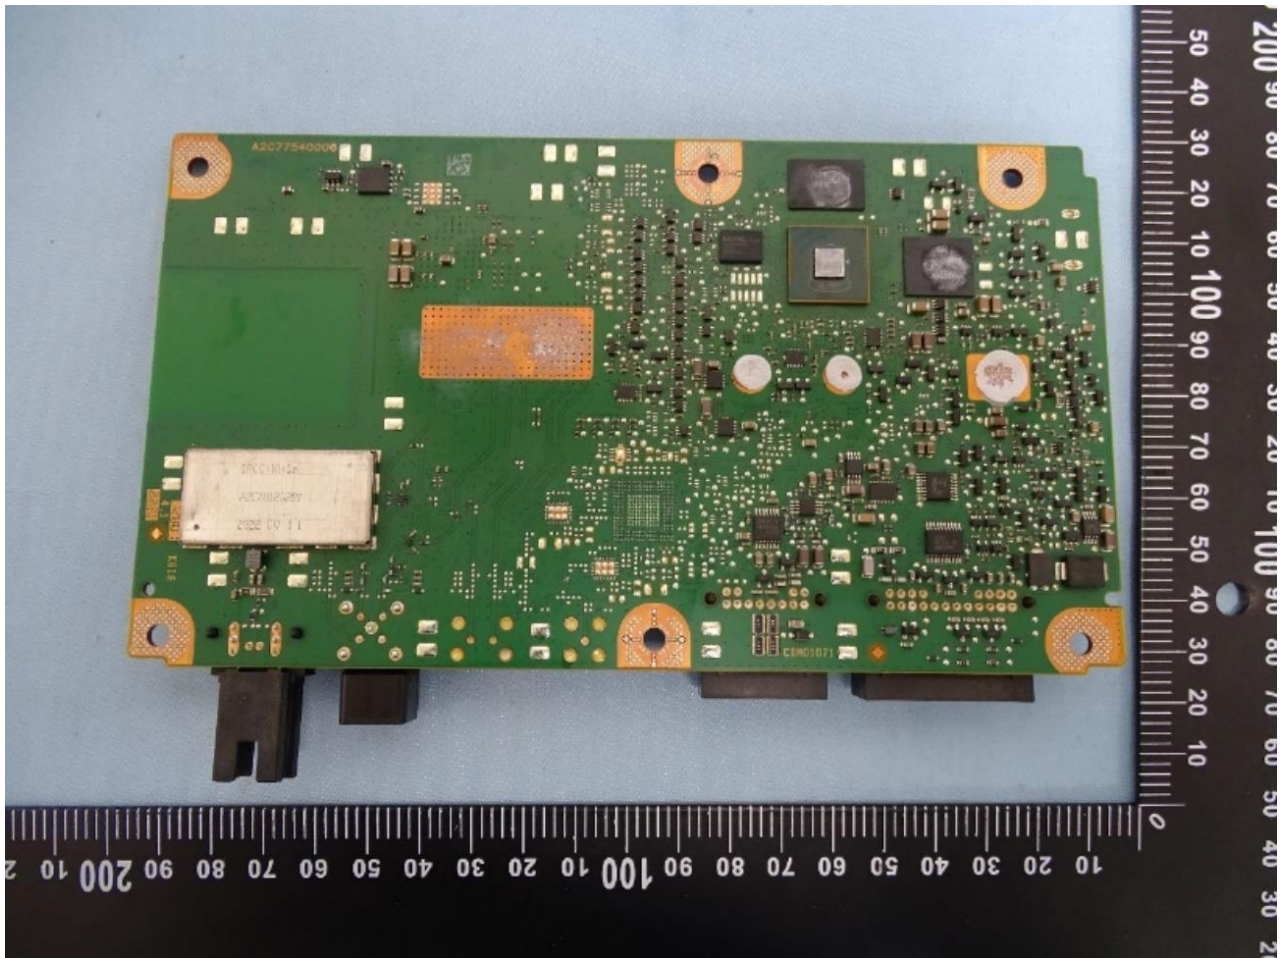

3. Internal Photograph of EUT

Brand Name: Continental / Model Name: G12R400G1

WWAN (Internal Prim) Antenna

WWAN (Internal Sec) Antenna

WWAN & GPS (External Sharkfin) Antenna

————THE END————