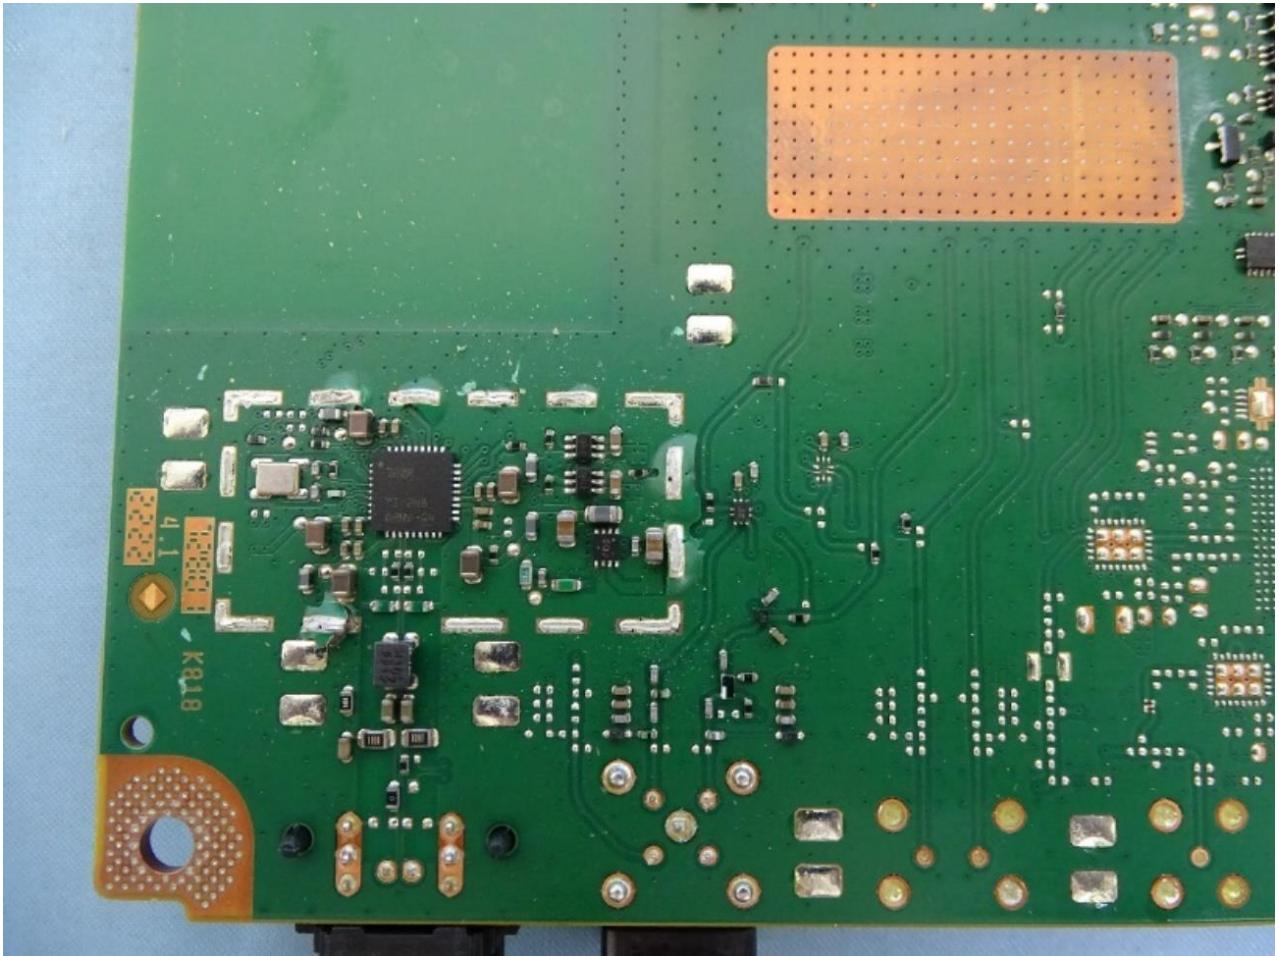

3. Internal Photograph of EUT

Brand Name: Continental / Model Name: G12R400G1

WWAN (Internal Prim) Antenna

WWAN (Internal Sec) Antenna

WWAN & GPS (External Sharkfin) Antenna

————THE END————