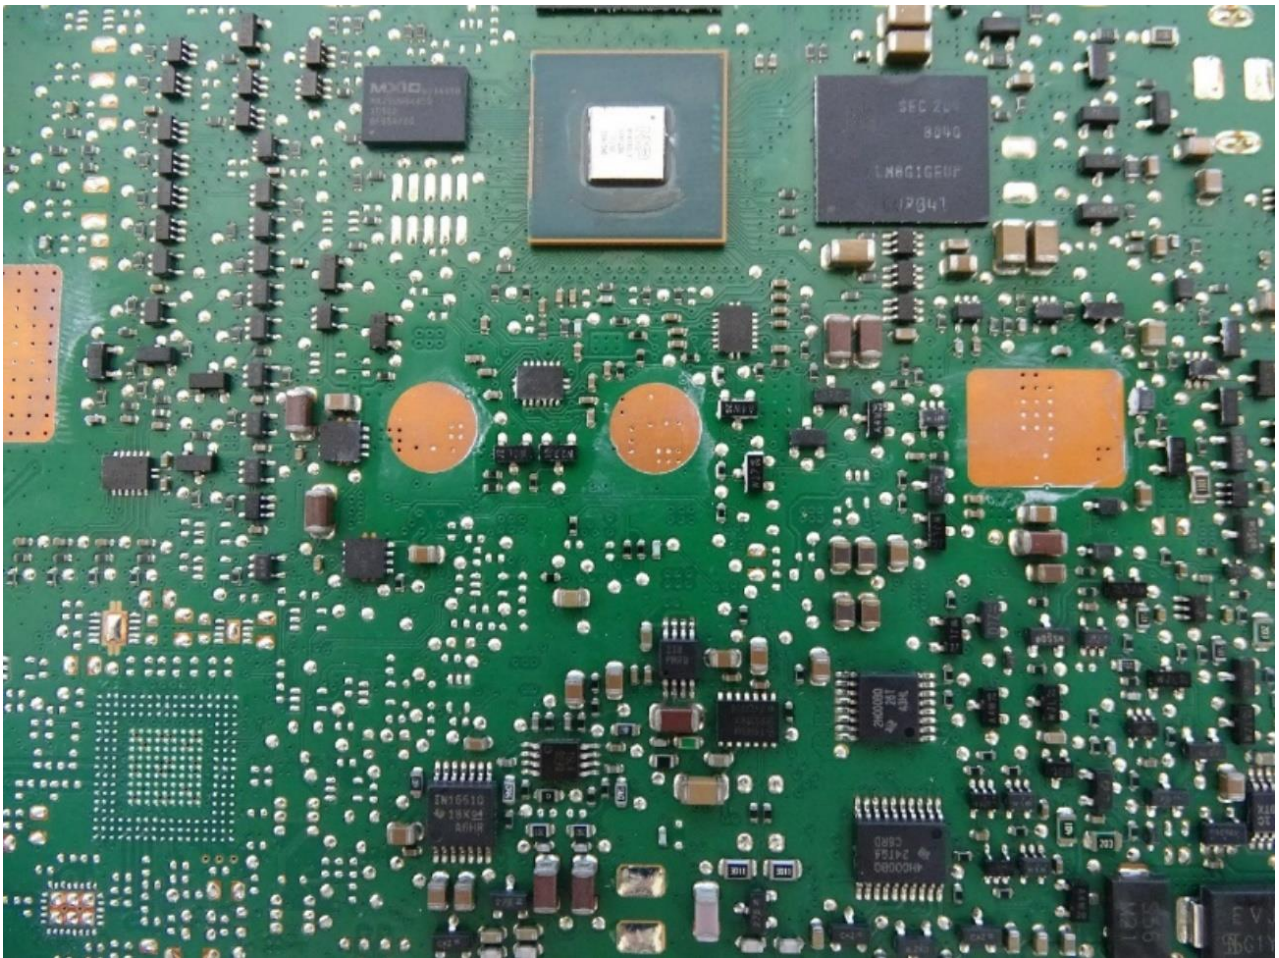

3. Internal Photograph of EUT

Brand Name: Continental / Model Name: G12R400G1

WWAN (Internal Prim) Antenna

WWAN (Internal Sec) Antenna

WWAN & GPS (External Sharkfin) Antenna

————THE END————