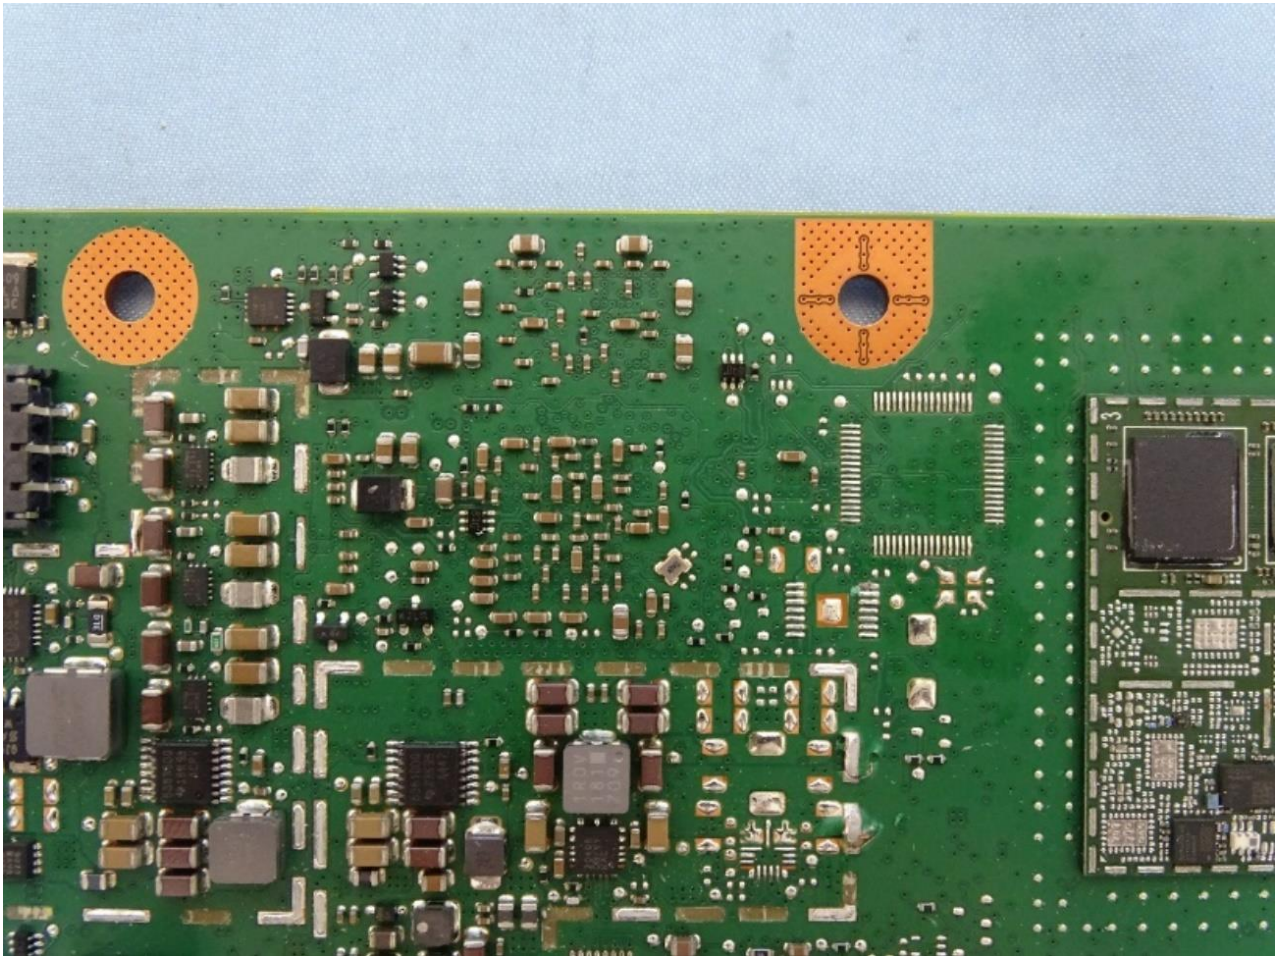

3. Internal Photograph of EUT

Brand Name: Continental / Model Name: G12R400G1

WWAN (Internal Prim) Antenna

WWAN (Internal Sec) Antenna

WWAN & GPS (External Sharkfin) Antenna

————THE END————