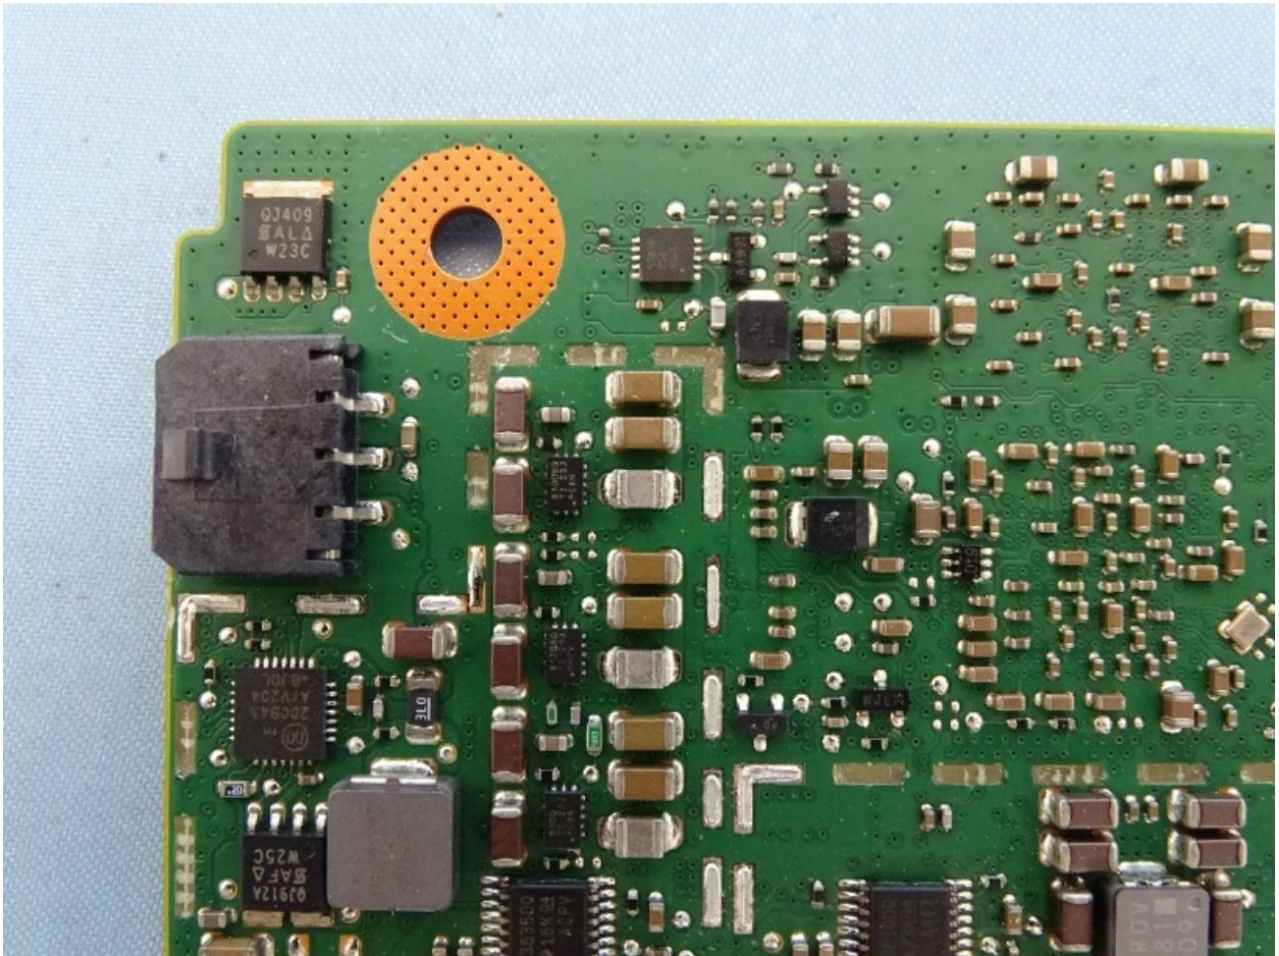

3. Internal Photograph of EUT

Brand Name: Continental / Model Name: G12R400G1

WWAN (Internal Prim) Antenna

WWAN (Internal Sec) Antenna

WWAN & GPS (External Sharkfin) Antenna

————THE END————