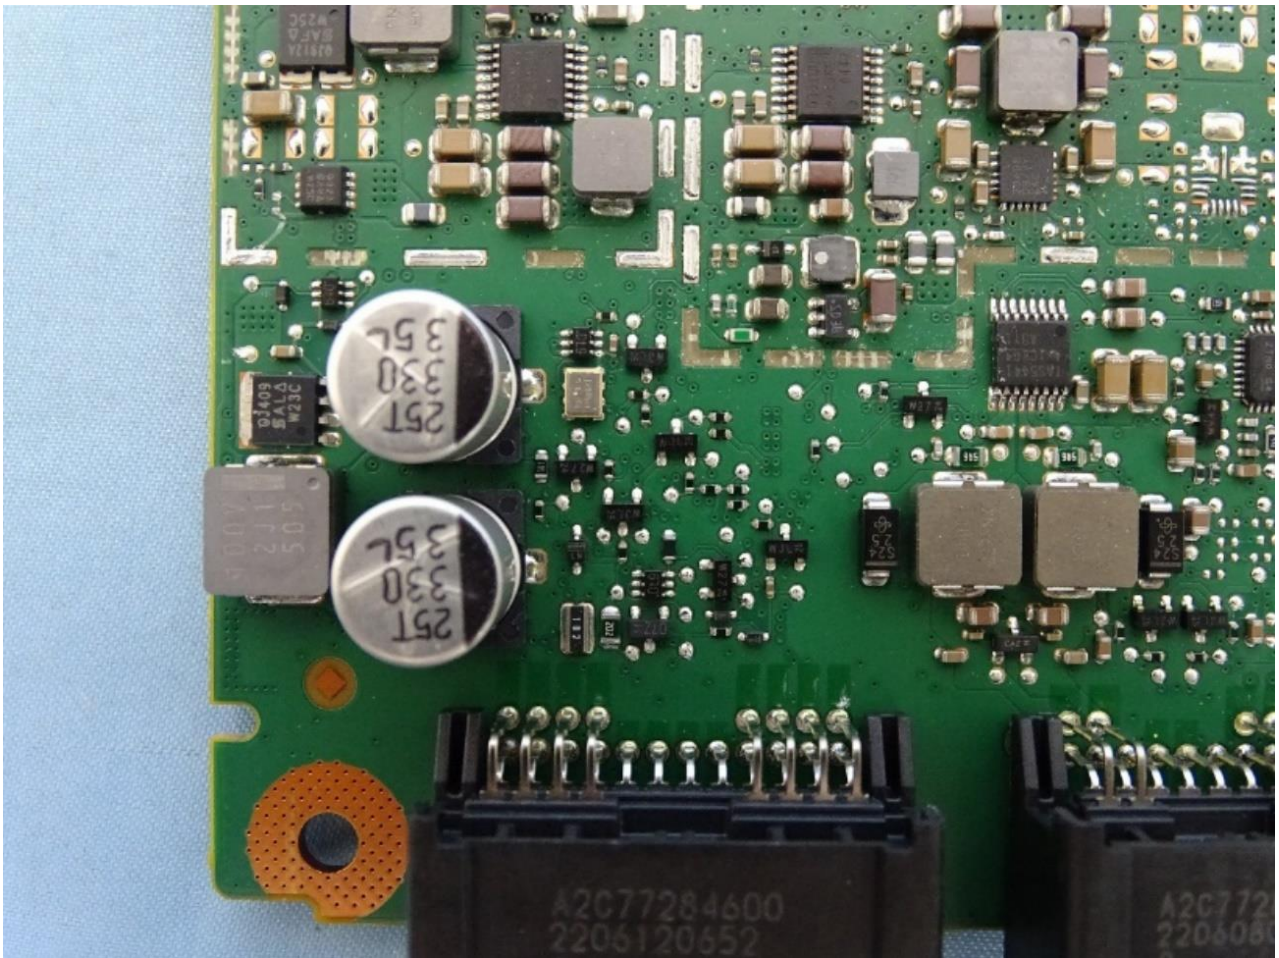

3. Internal Photograph of EUT

Brand Name: Continental / Model Name: G12R400G1

WWAN (Internal Prim) Antenna

WWAN (Internal Sec) Antenna

WWAN & GPS (External Sharkfin) Antenna

————THE END————