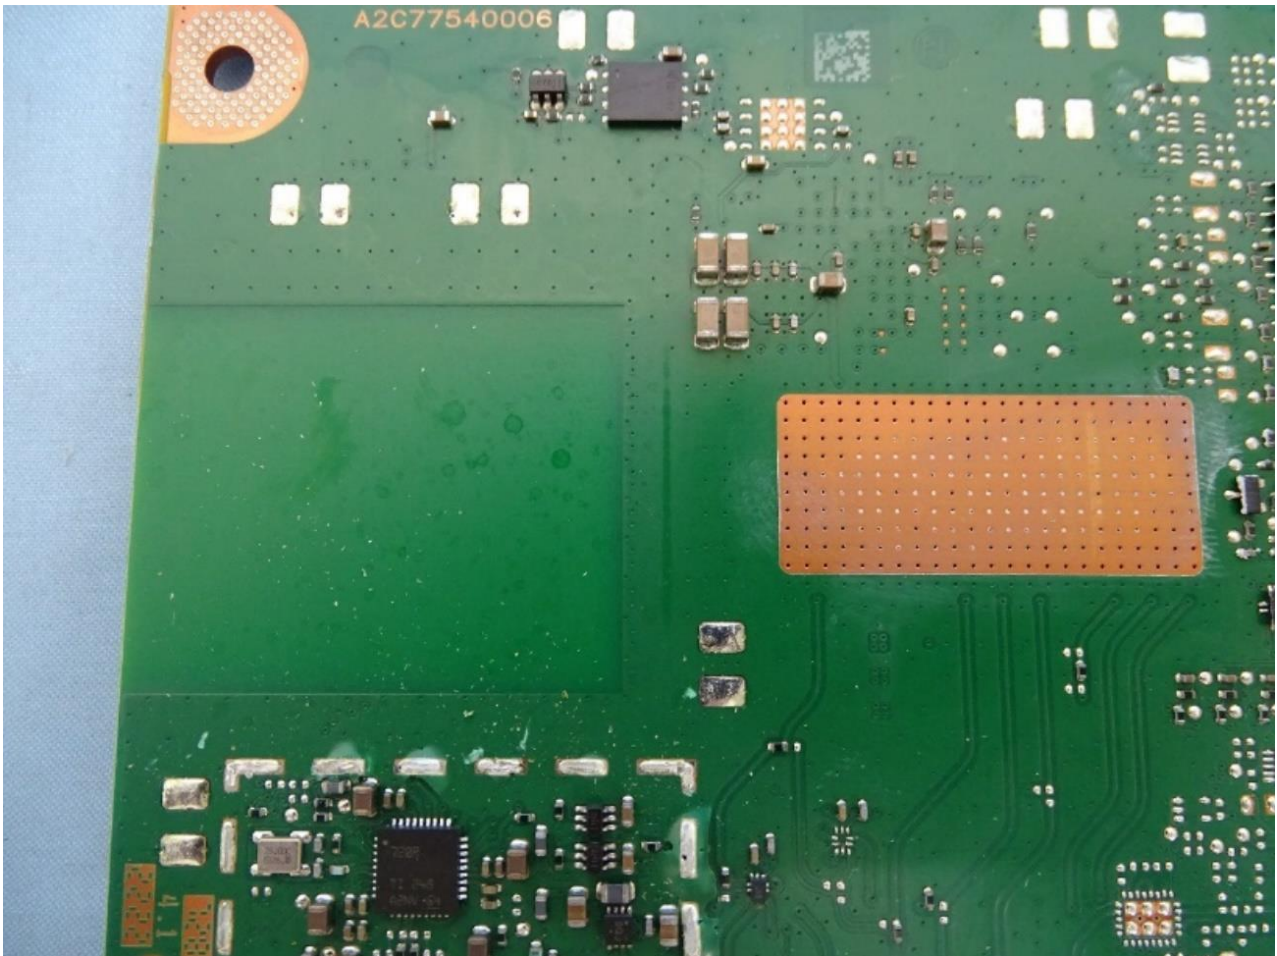

3. Internal Photograph of EUT

Brand Name: Continental / Model Name: G12R400G1

WWAN (Internal Prim) Antenna

WWAN (Internal Sec) Antenna

WWAN & GPS (External Sharkfin) Antenna

————THE END————