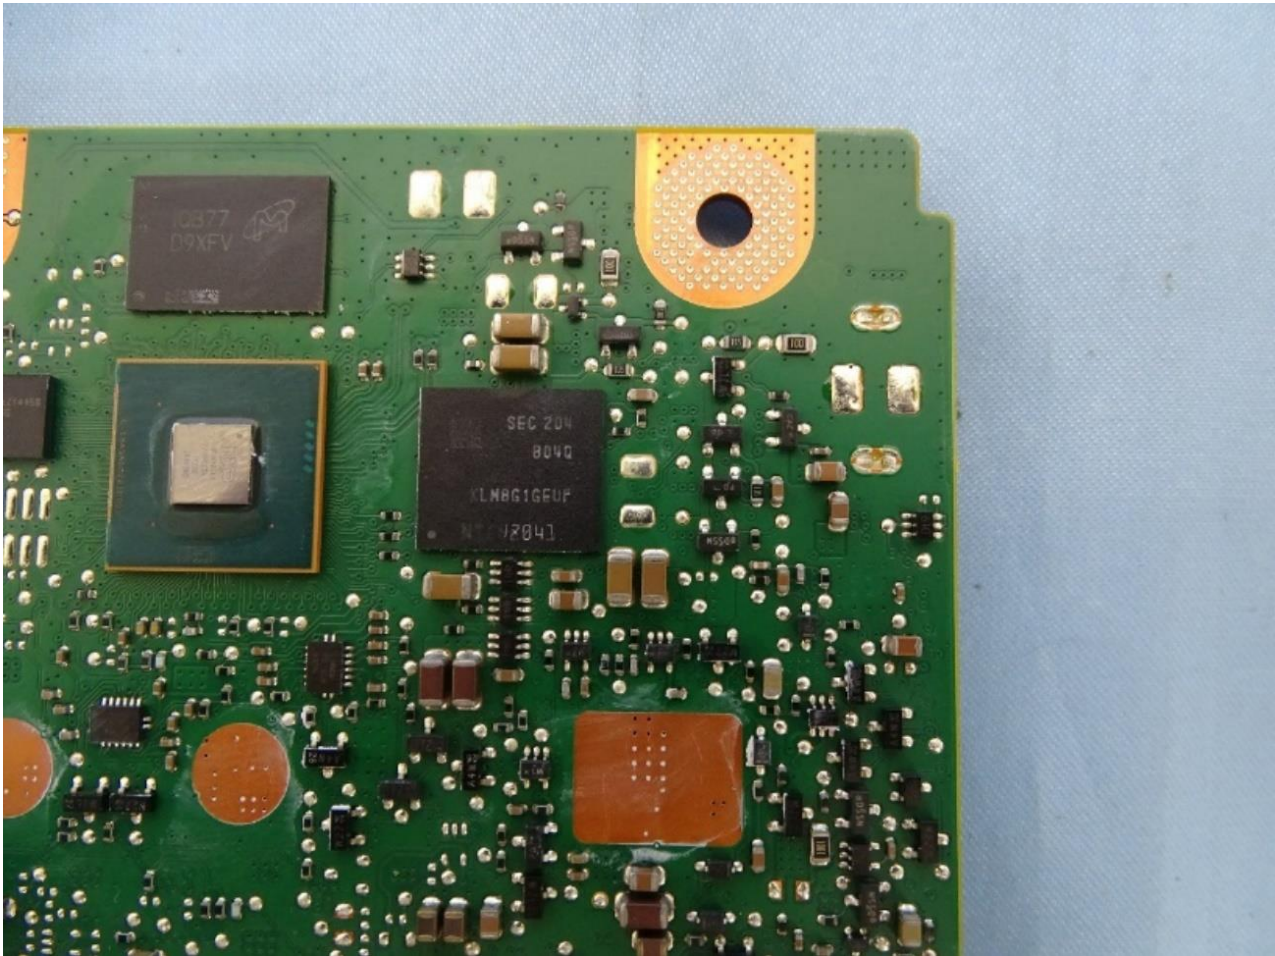

3. Internal Photograph of EUT

Brand Name: Continental / Model Name: G12R400G1

WWAN (Internal Prim) Antenna

WWAN (Internal Sec) Antenna

WWAN & GPS (External Sharkfin) Antenna

————THE END————