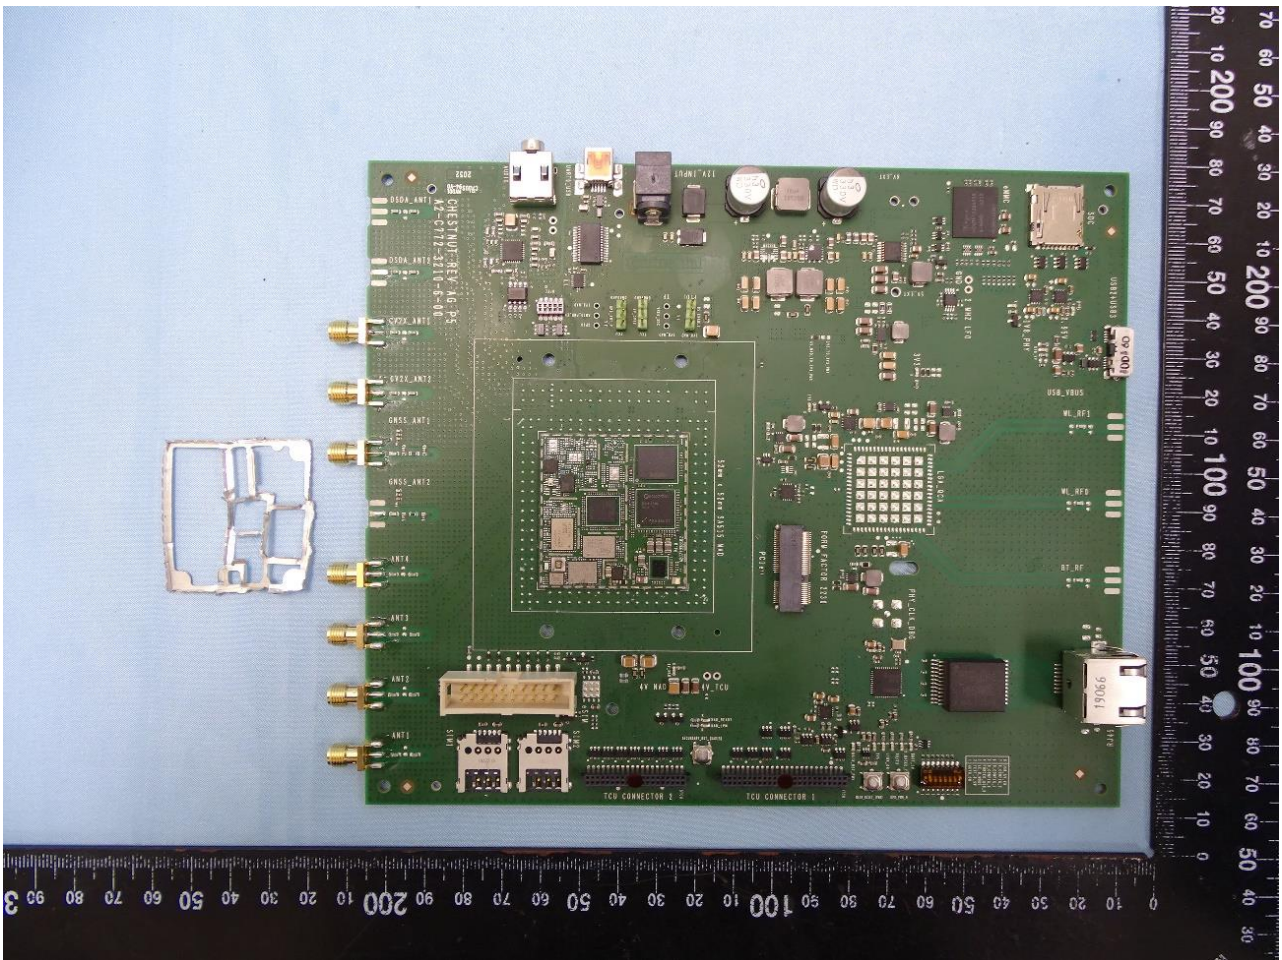

2. Internal Photograph of EUT

Brand Name: Continental / Model Name: FE4RW0110

WWAN Antenna

GPS Antenna

————THE END————