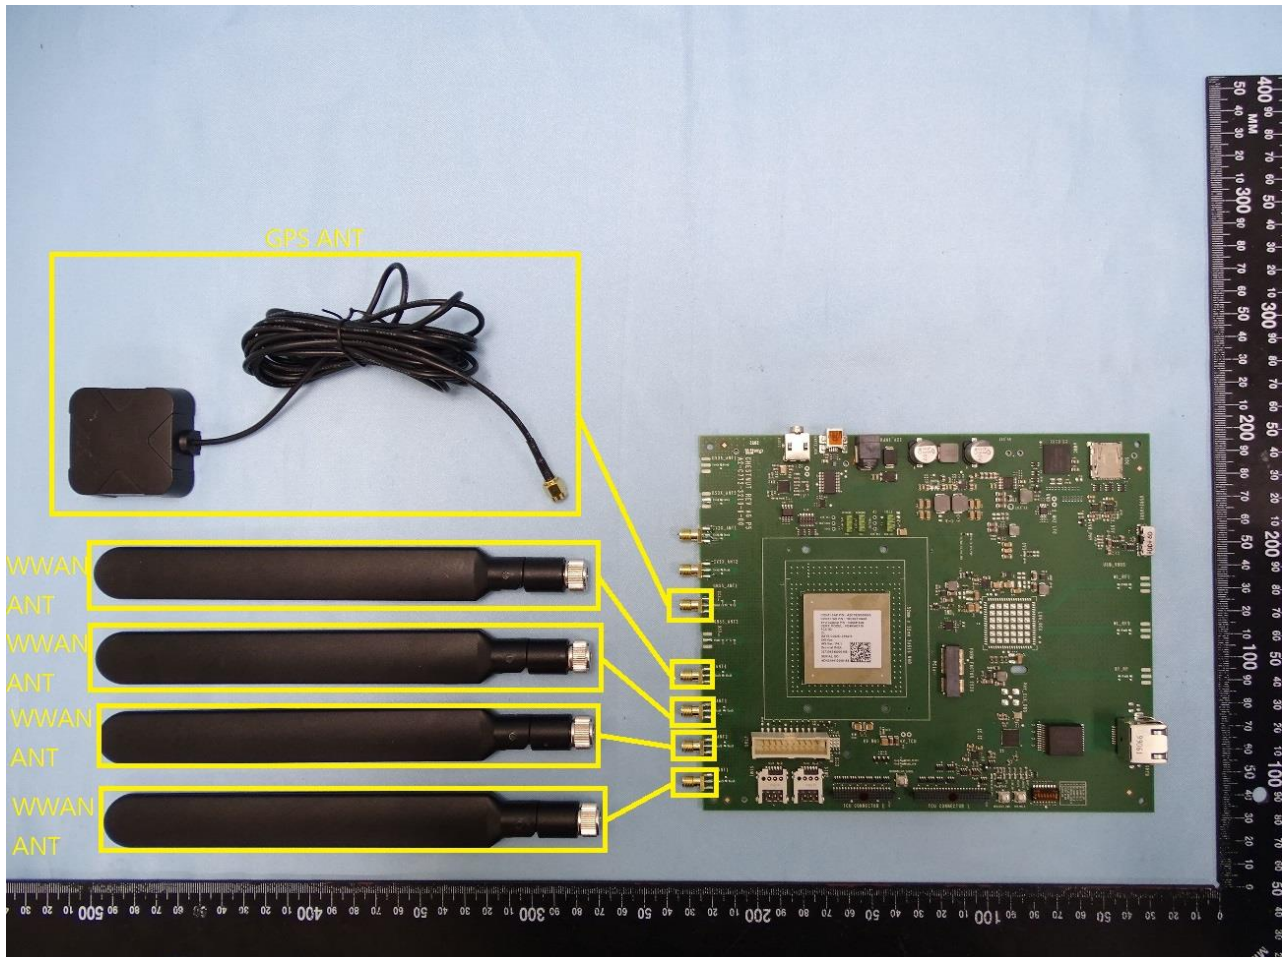

2. Internal Photograph of EUT

Brand Name: Continental / Model Name: FE4RW0110

WWAN Antenna

GPS Antenna

————THE END————