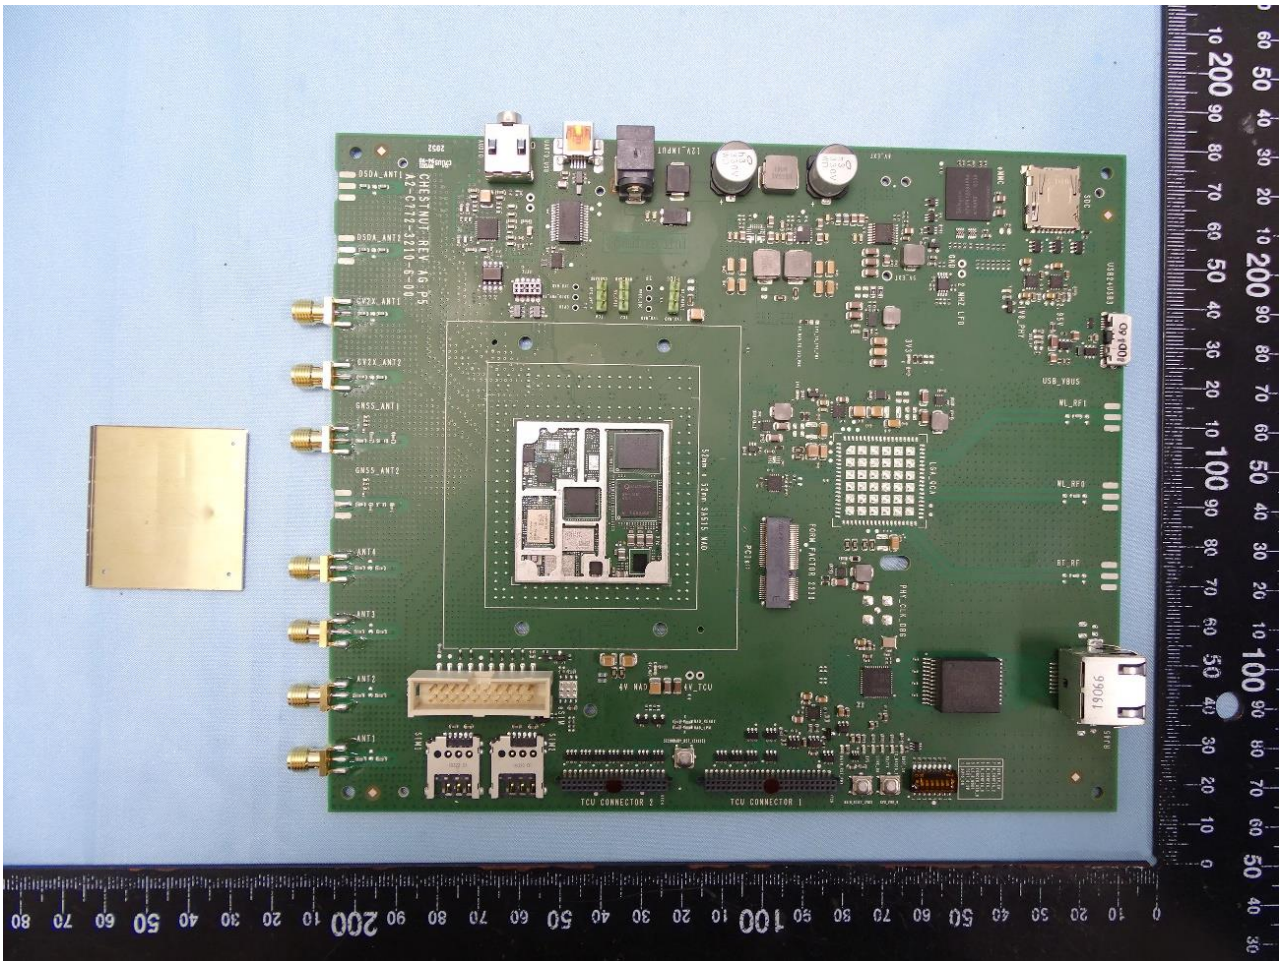

2. Internal Photograph of EUT

Brand Name: Continental / Model Name: FE4RW0110

WWAN Antenna

GPS Antenna

————THE END————