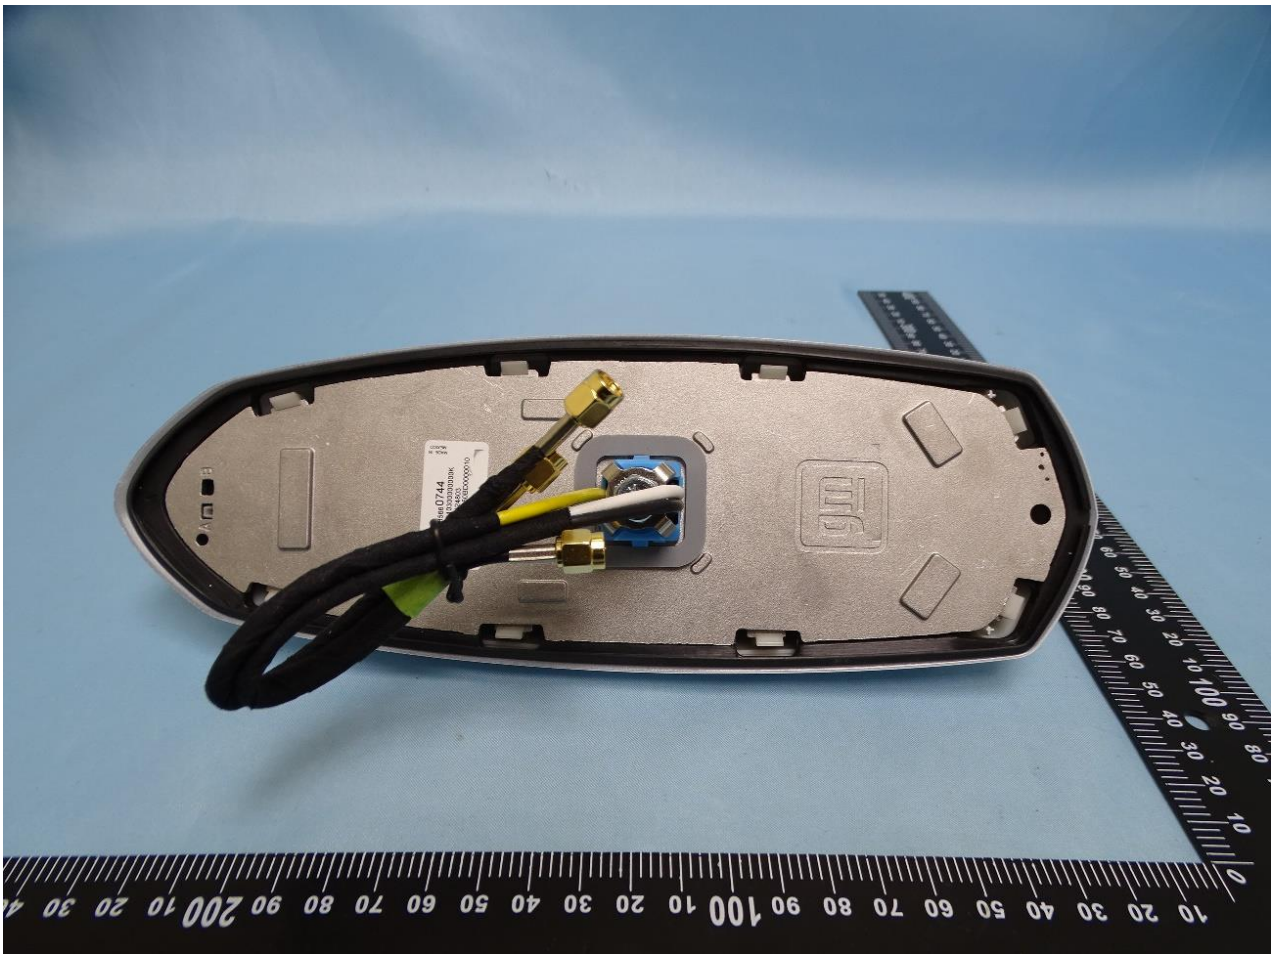

1. Internal Photograph of EUT

Brand Name: Continental / Model Name: FE4NA0210

————THE END————