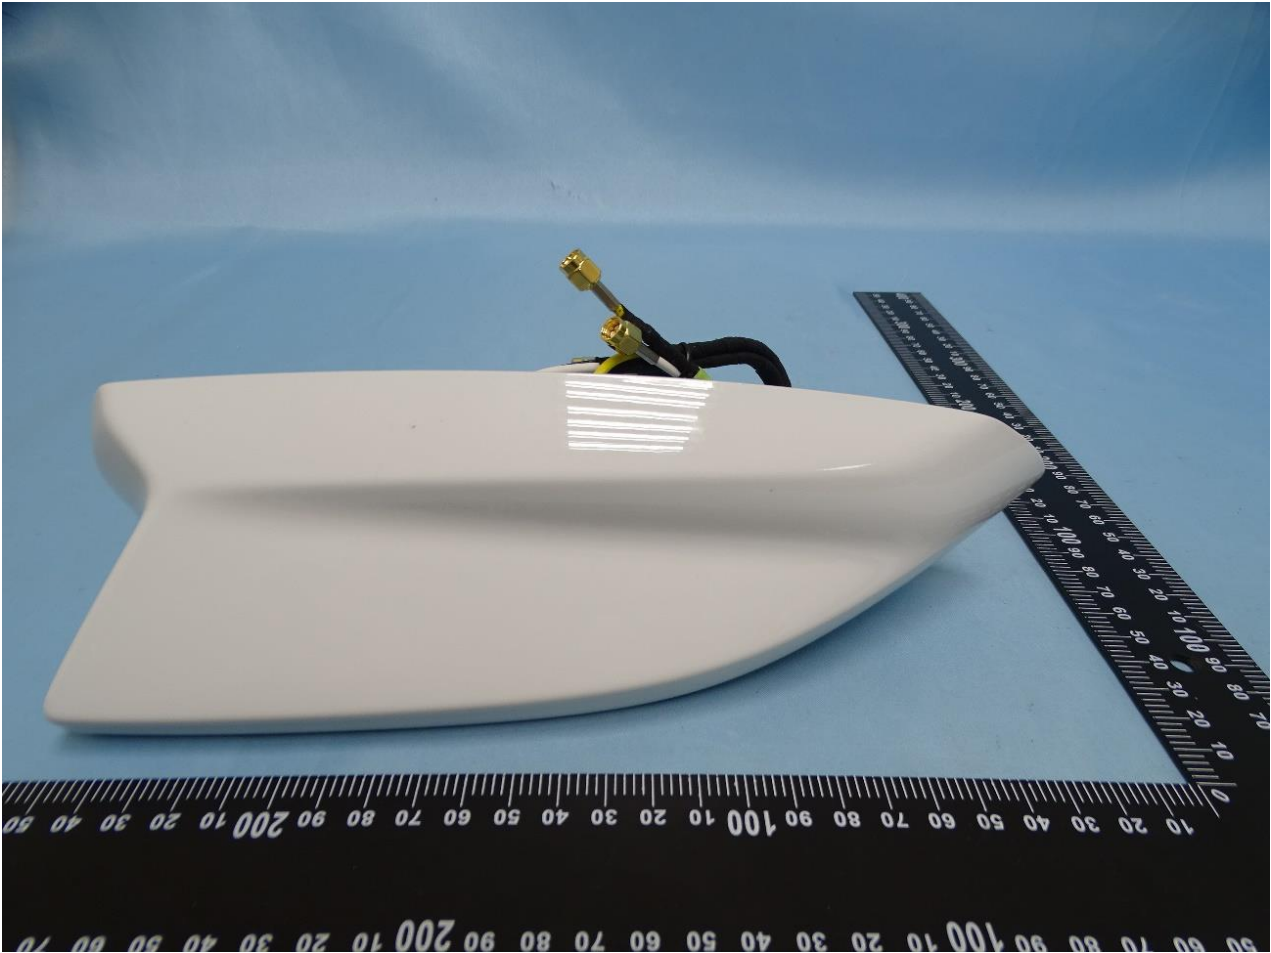

1. Internal Photograph of EUT

Brand Name: Continental / Model Name: FE4NA0210

————THE END————