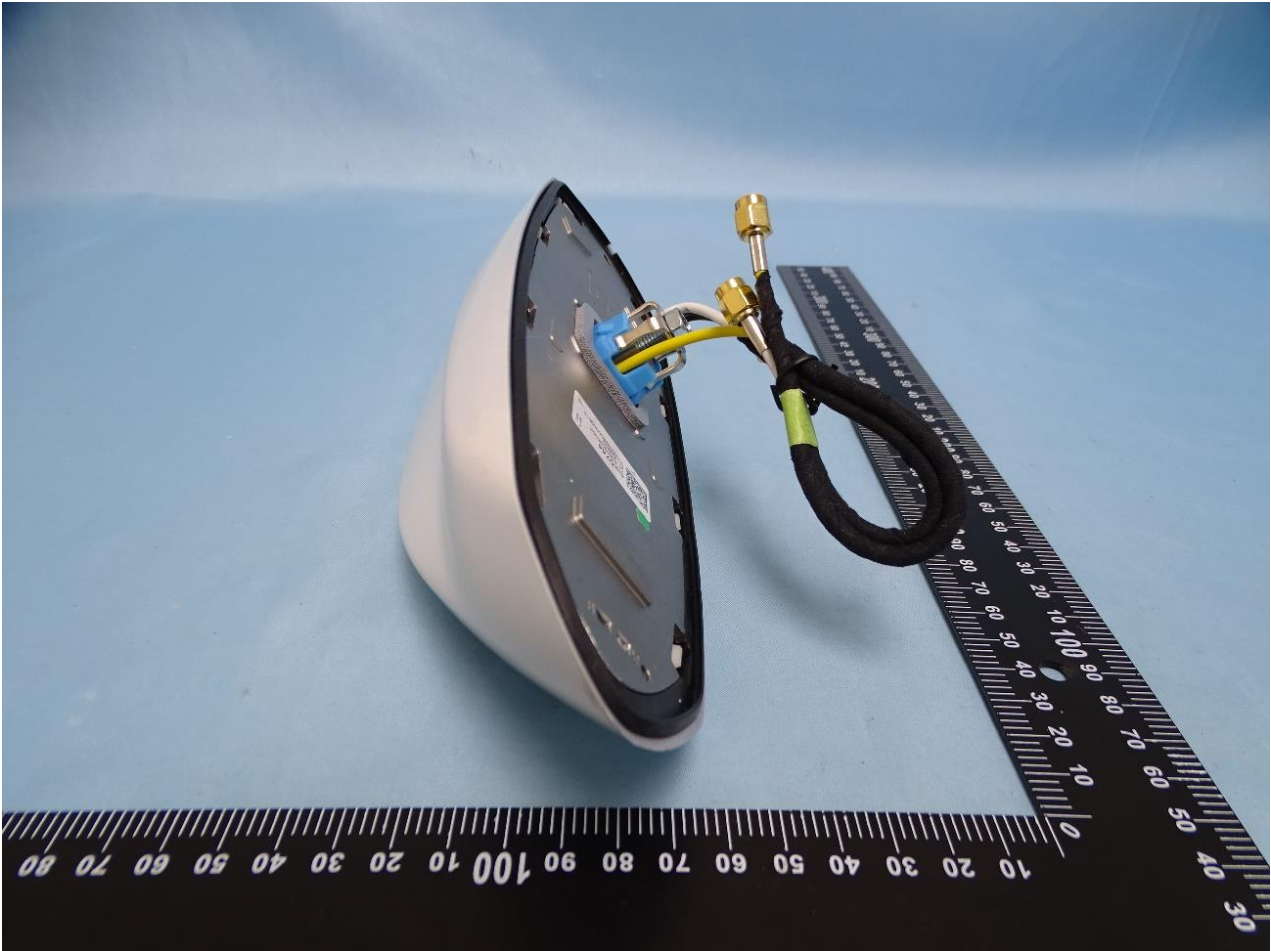

1. Internal Photograph of EUT

Brand Name: Continental / Model Name: FE4NA0210

————THE END————