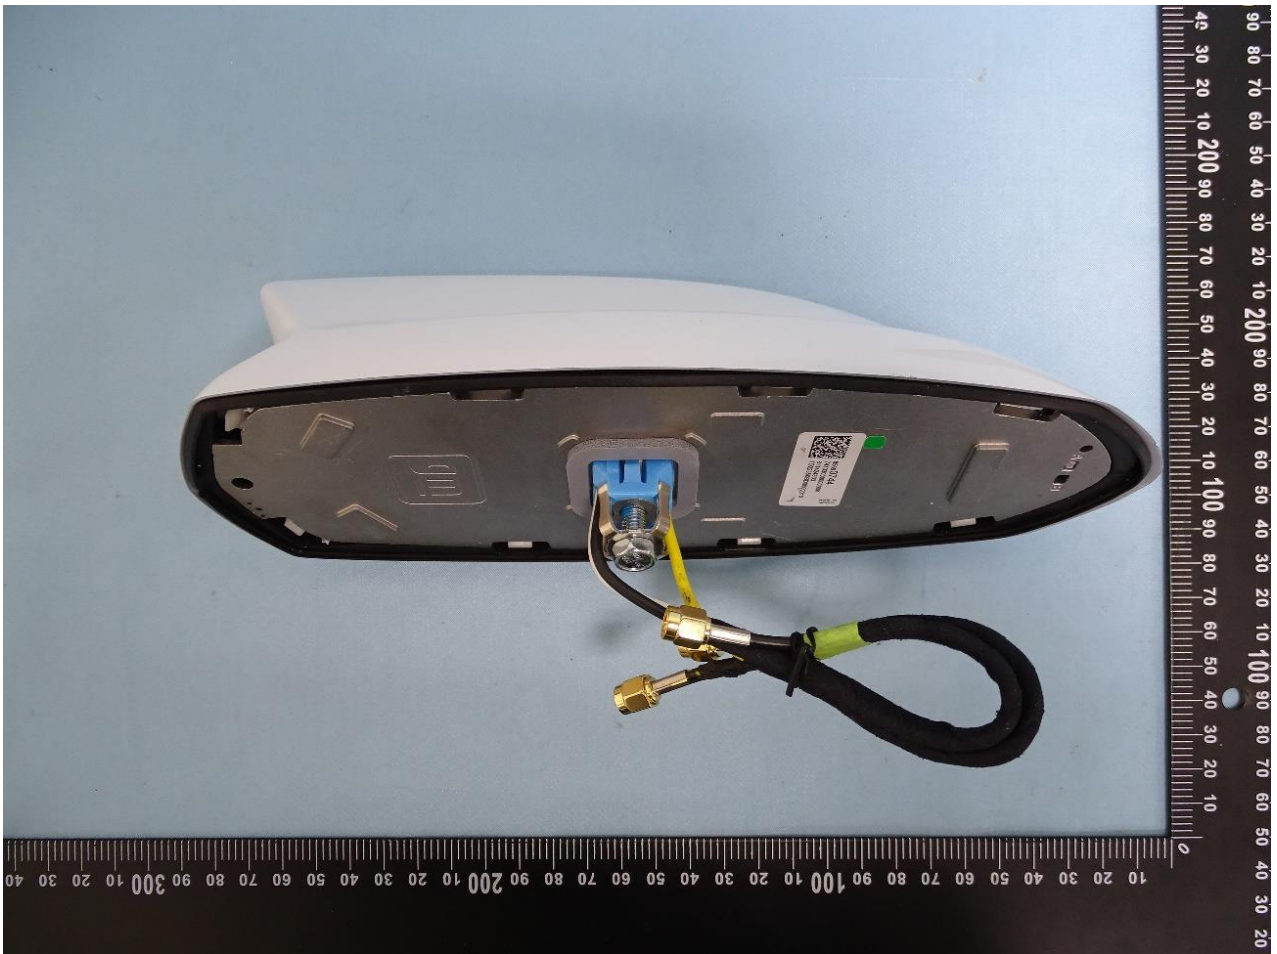

1. Internal Photograph of EUT

Brand Name: Continental / Model Name: FE4NA0210

————THE END————