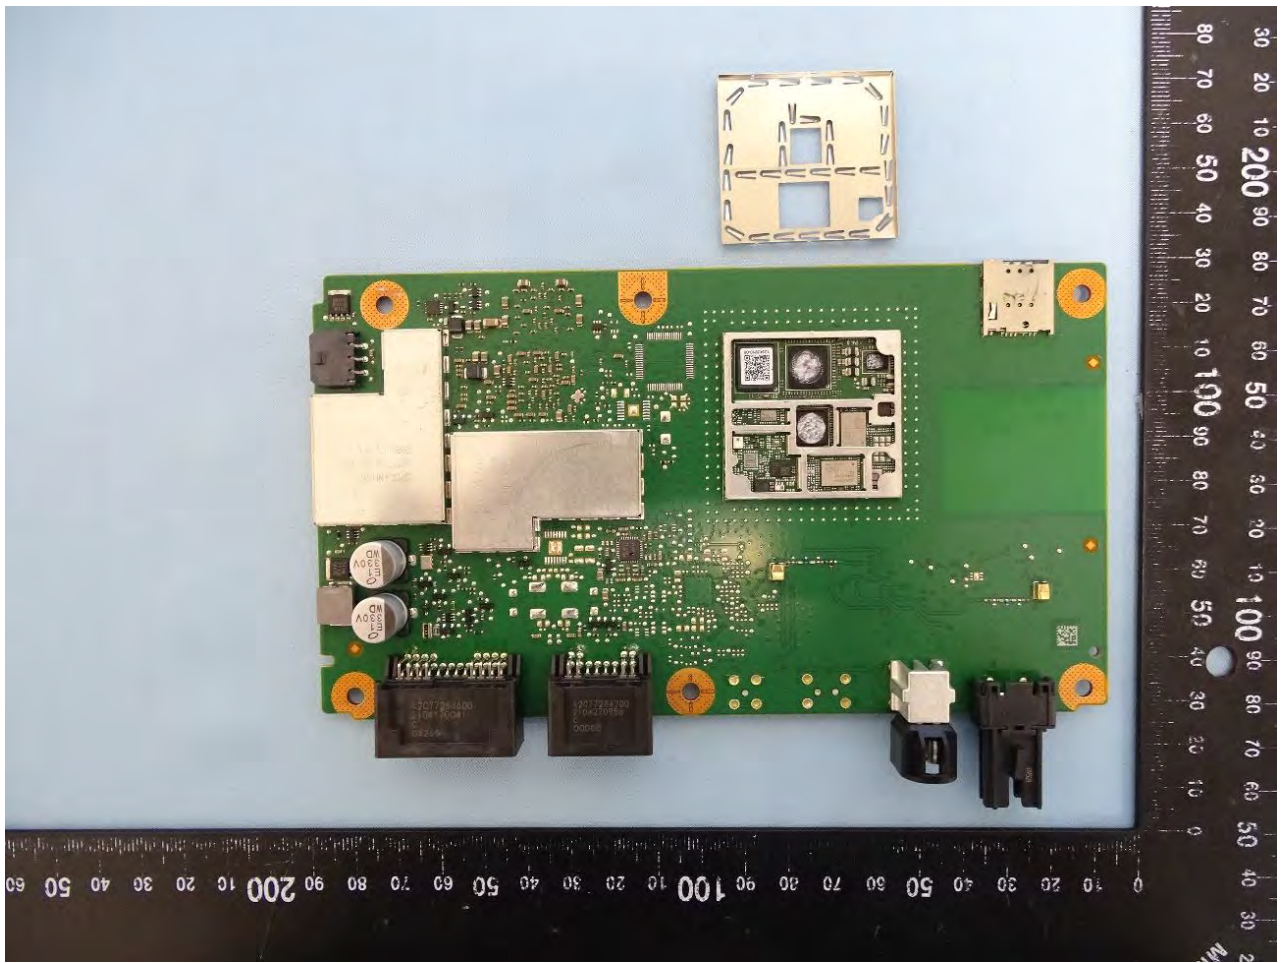

1. Photograph of the EUT

EUT: FE4NA0110 (Brand Name: Continental / Model Name: FE4NA0110)

4. Internal Photograph of the Host

WWAN (Primary Internal Antenna)

WWAN (Secondary Internal Antenna)

WWAN and GNSS (External Antenna)