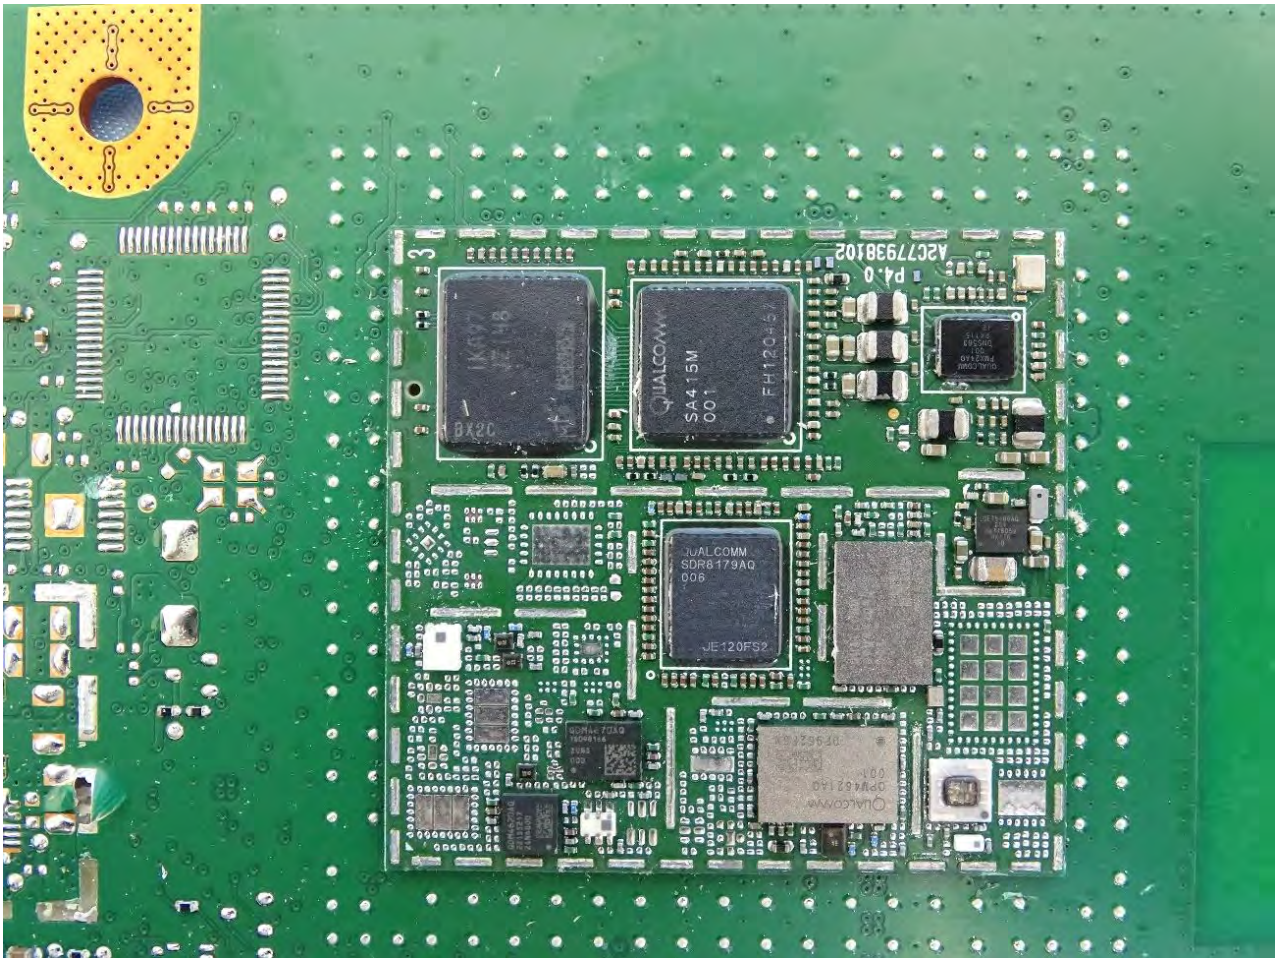

1. Photograph of the EUT

EUT: FE4NA0110 (Brand Name: Continental / Model Name: FE4NA0110)

4. Internal Photograph of the Host

WWAN (Primary Internal Antenna)

WWAN (Secondary Internal Antenna)

WWAN and GNSS (External Antenna)