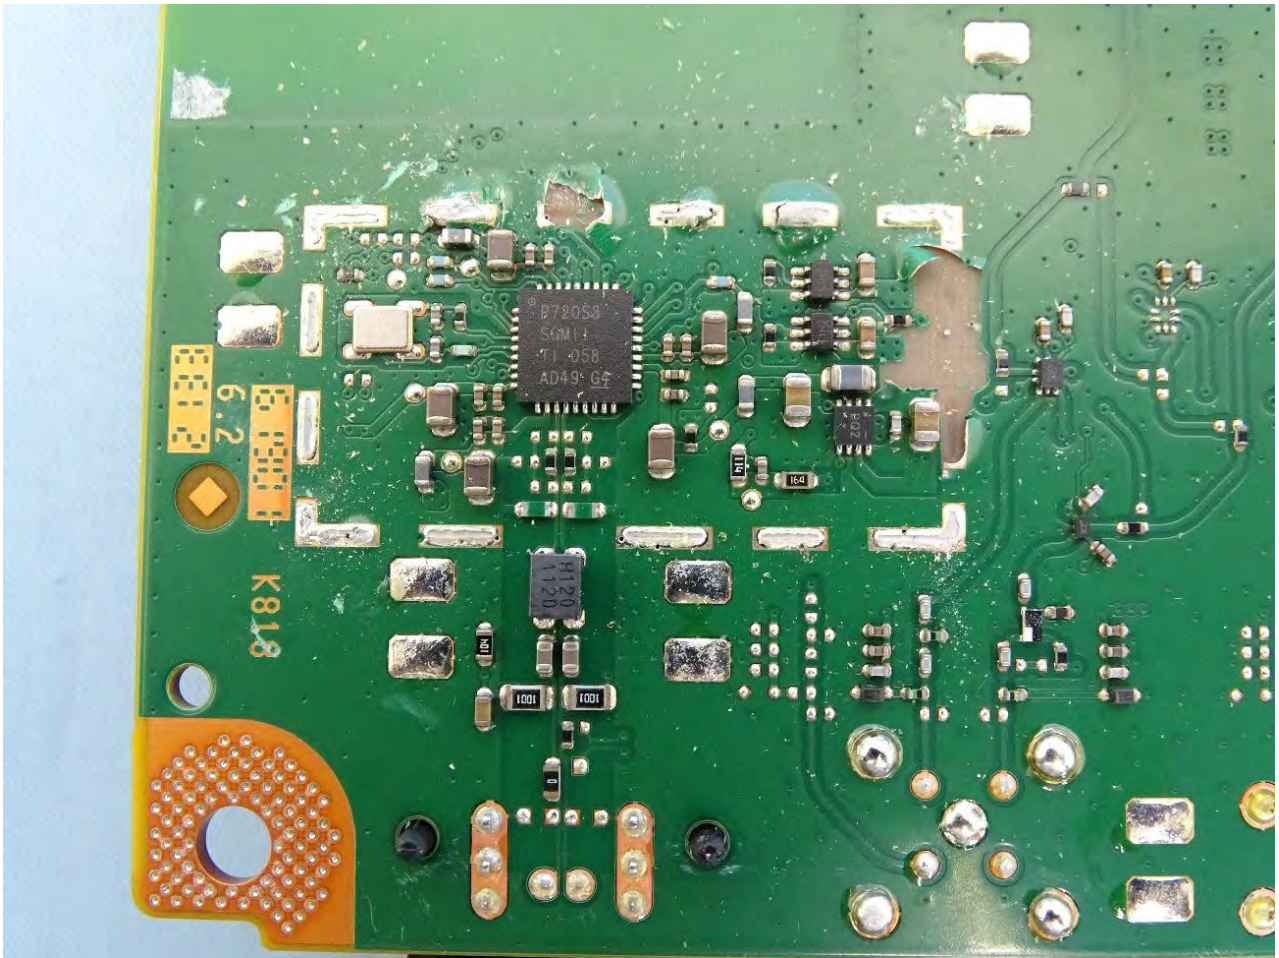

1. Photograph of the EUT

EUT: FE4NA0110 (Brand Name: Continental / Model Name: FE4NA0110)

4. Internal Photograph of the Host

WWAN (Primary Internal Antenna)

WWAN (Secondary Internal Antenna)

WWAN and GNSS (External Antenna)