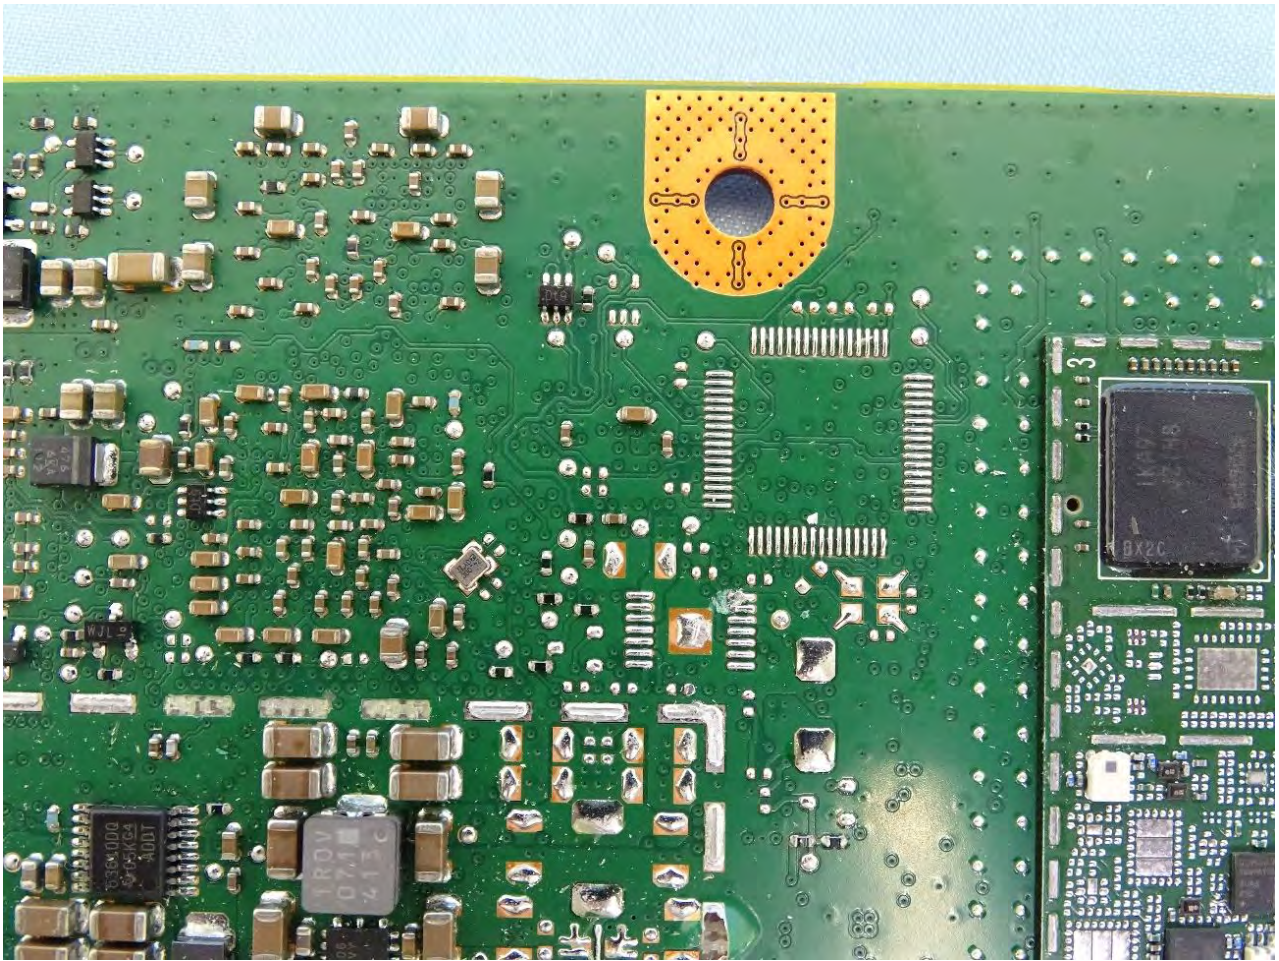

1. Photograph of the EUT

EUT: FE4NA0110 (Brand Name: Continental / Model Name: FE4NA0110)

4. Internal Photograph of the Host

WWAN (Primary Internal Antenna)

WWAN (Secondary Internal Antenna)

WWAN and GNSS (External Antenna)