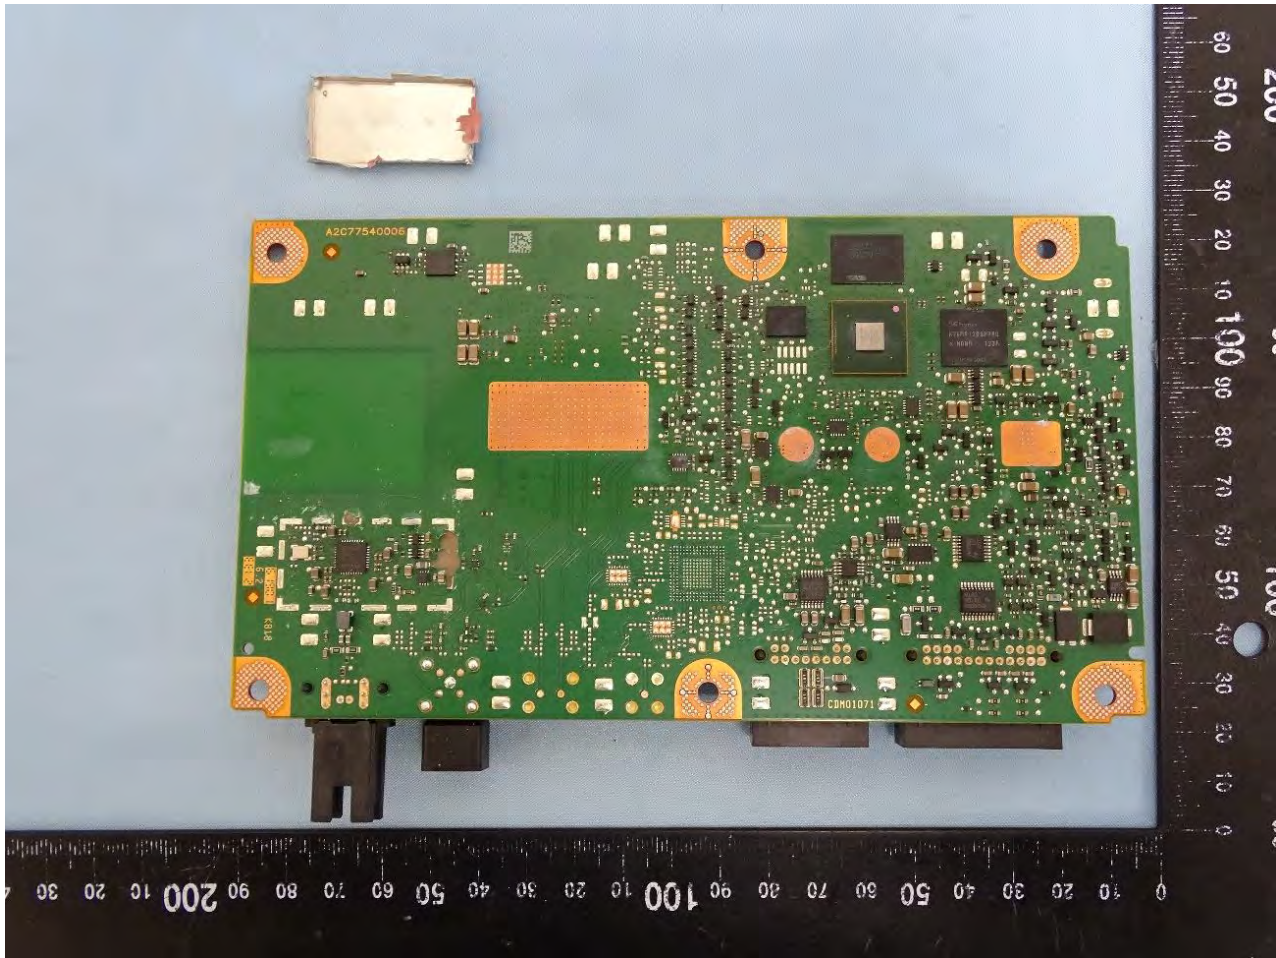

1. Photograph of the EUT

EUT: FE4NA0110 (Brand Name: Continental / Model Name: FE4NA0110)

4. Internal Photograph of the Host

WWAN (Primary Internal Antenna)

WWAN (Secondary Internal Antenna)

WWAN and GNSS (External Antenna)