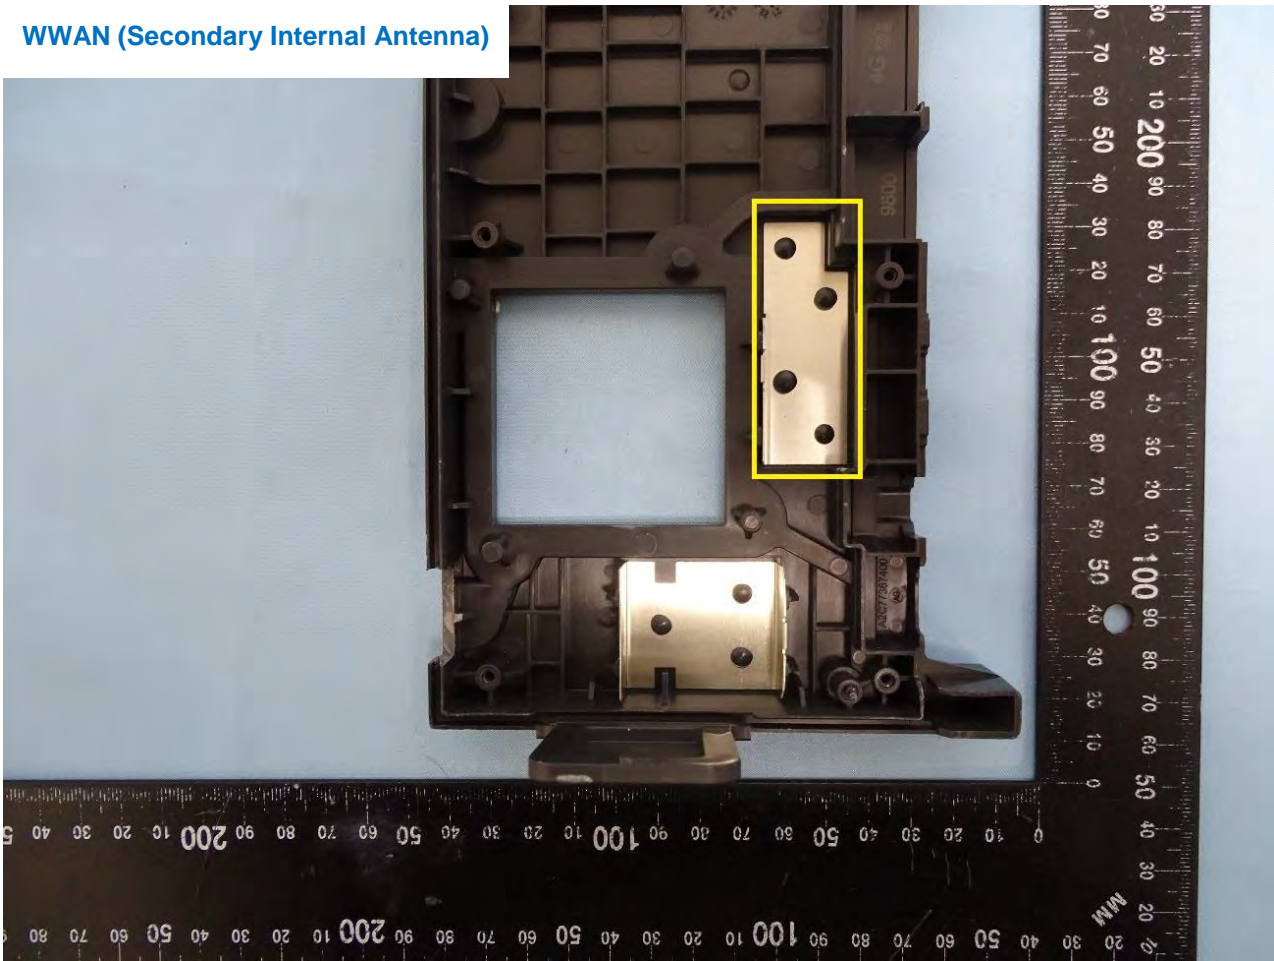

1. Photograph of the EUT

EUT: FE4NA0110 (Brand Name: Continental / Model Name: FE4NA0110)

4. Internal Photograph of the Host

WWAN (Primary Internal Antenna)

WWAN (Secondary Internal Antenna)

WWAN and GNSS (External Antenna)