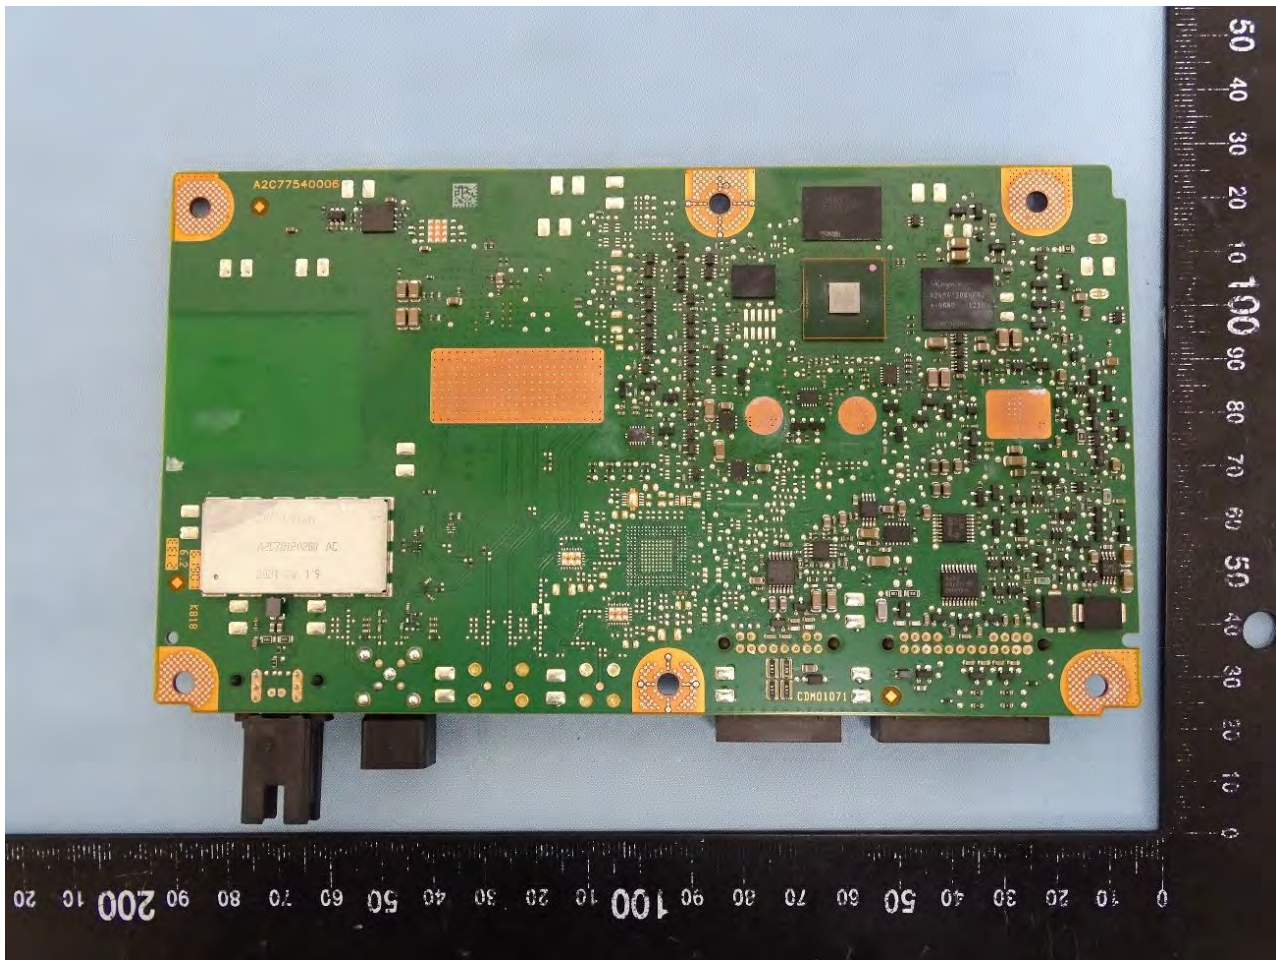

1. Photograph of the EUT

EUT: FE4NA0110 (Brand Name: Continental / Model Name: FE4NA0110)

4. Internal Photograph of the Host

WWAN (Primary Internal Antenna)

WWAN (Secondary Internal Antenna)

WWAN and GNSS (External Antenna)