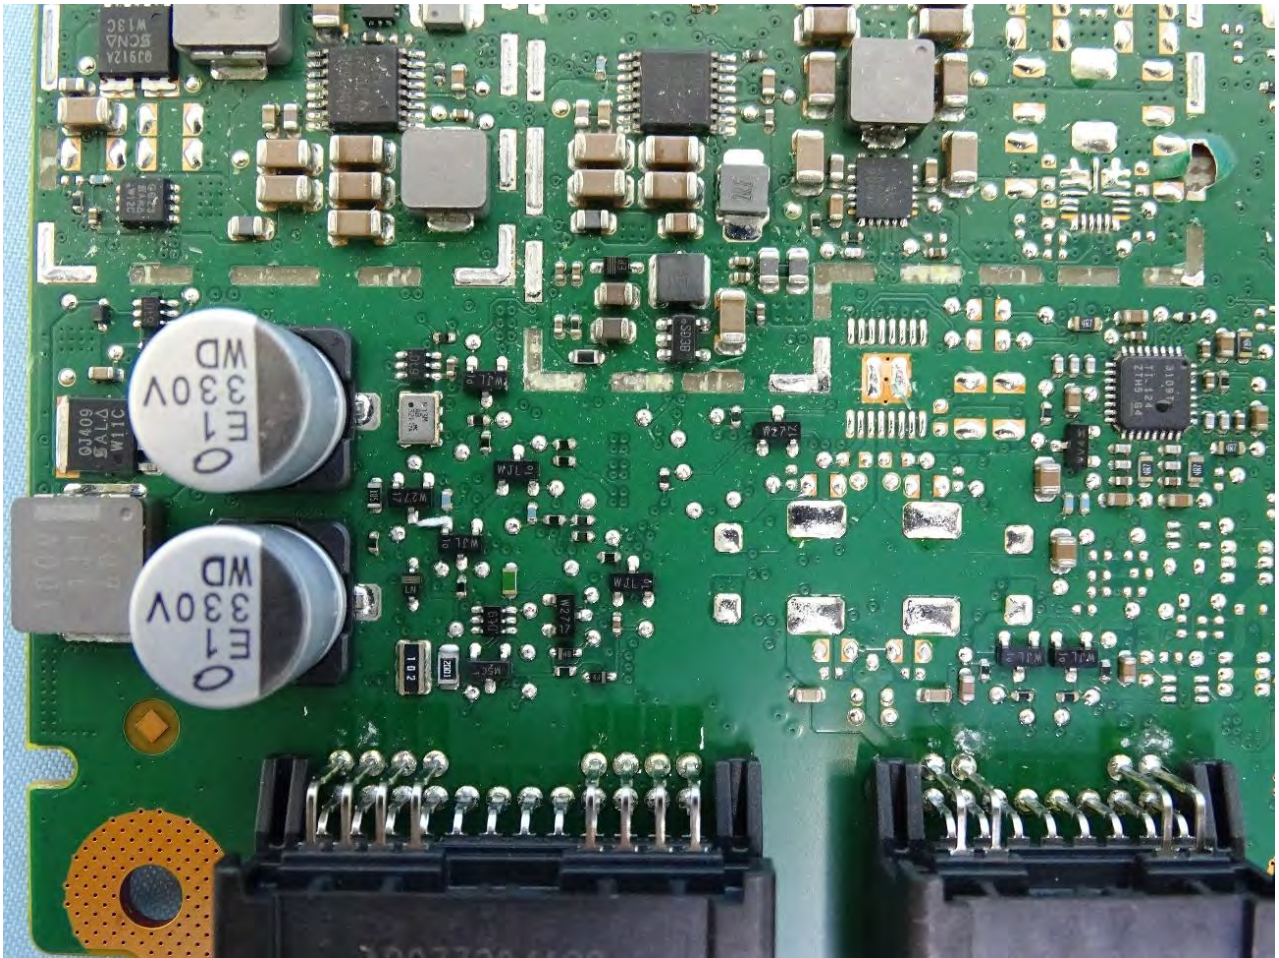

1. Photograph of the EUT

EUT: FE4NA0110 (Brand Name: Continental / Model Name: FE4NA0110)

4. Internal Photograph of the Host

WWAN (Primary Internal Antenna)

WWAN (Secondary Internal Antenna)

WWAN and GNSS (External Antenna)