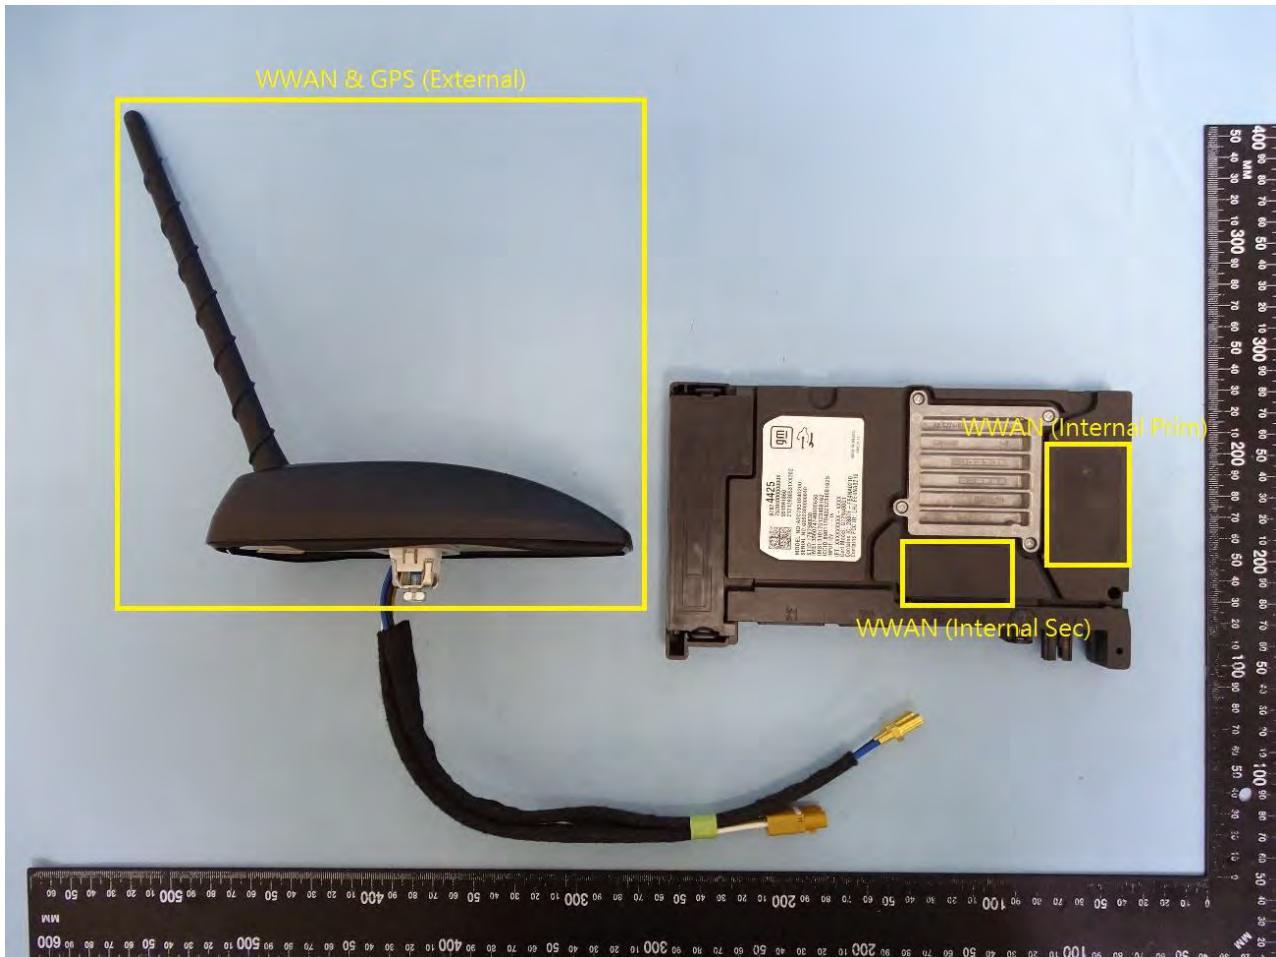

1. Photograph of the EUT

EUT: FE4NA0110 (Brand Name: Continental / Model Name: FE4NA0110)

4. Internal Photograph of the Host

WWAN (Primary Internal Antenna)

WWAN (Secondary Internal Antenna)

WWAN and GNSS (External Antenna)