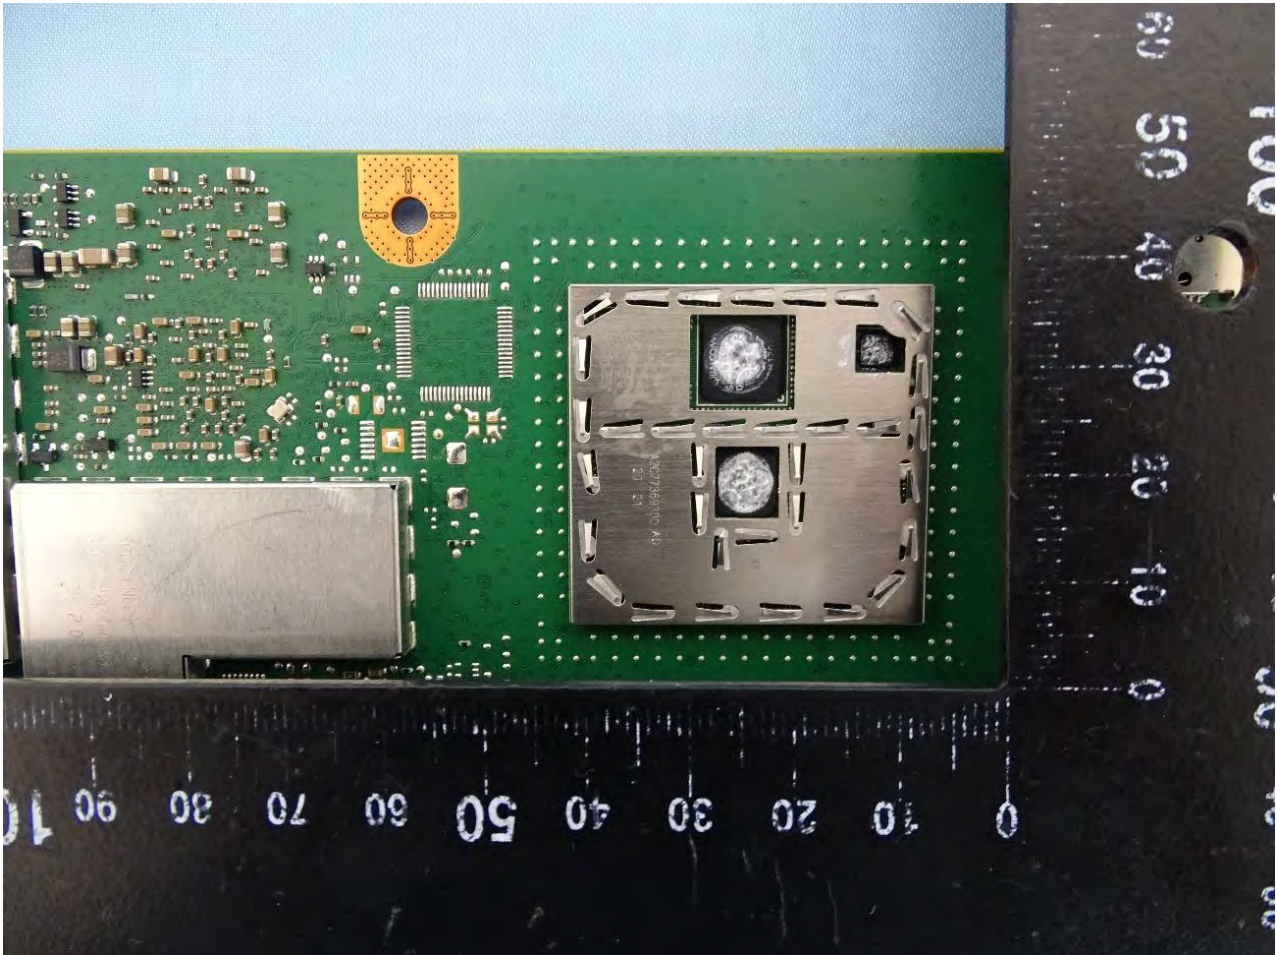

1. Photograph of the EUT

EUT: FE4NA0110 (Brand Name: Continental / Model Name: FE4NA0110)

4. Internal Photograph of the Host

WWAN (Primary Internal Antenna)

WWAN (Secondary Internal Antenna)

WWAN and GNSS (External Antenna)