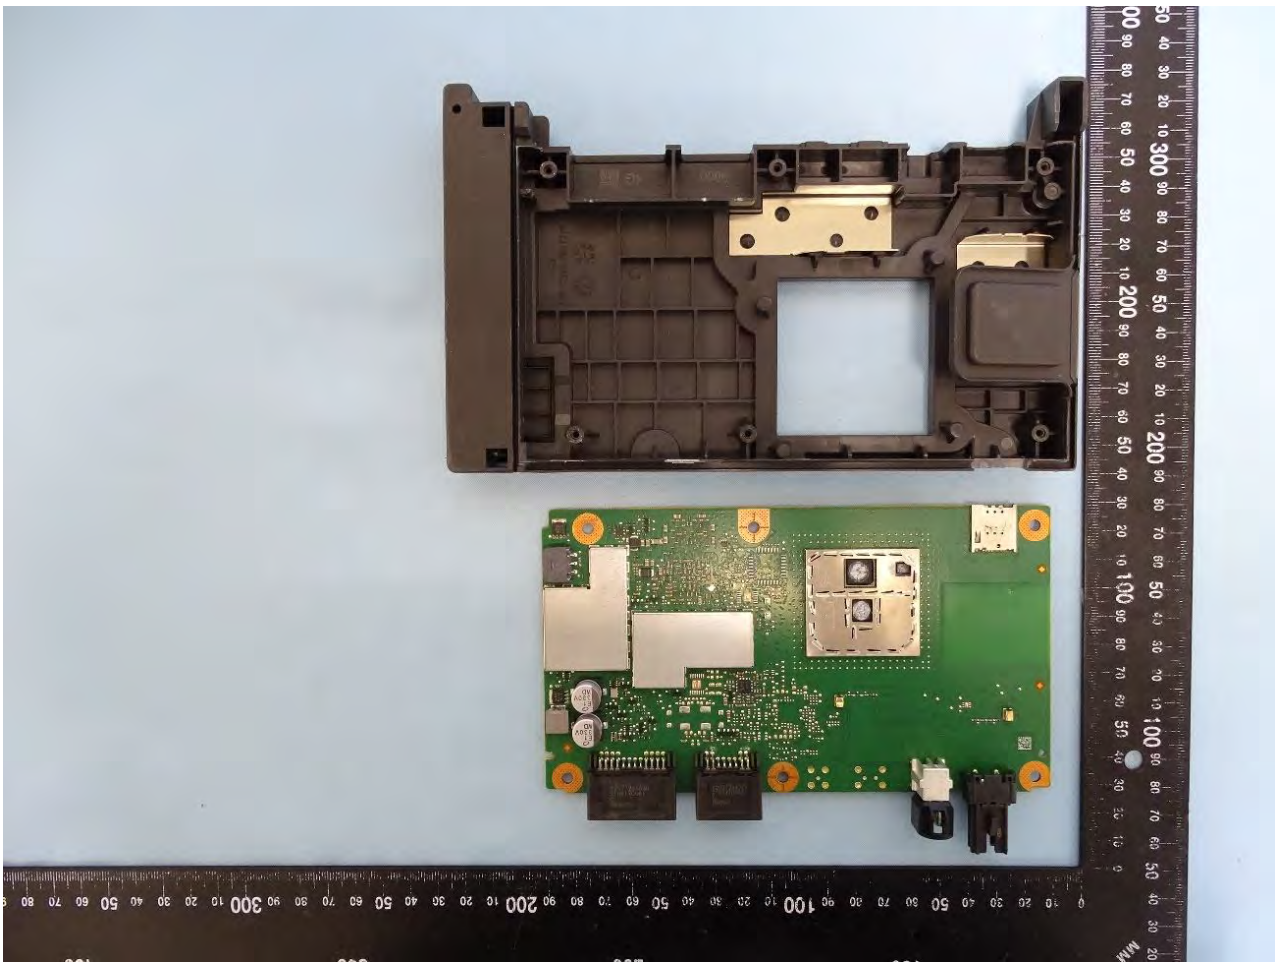

1. Photograph of the EUT

EUT: FE4NA0110 (Brand Name: Continental / Model Name: FE4NA0110)

4. Internal Photograph of the Host

WWAN (Primary Internal Antenna)

WWAN (Secondary Internal Antenna)

WWAN and GNSS (External Antenna)