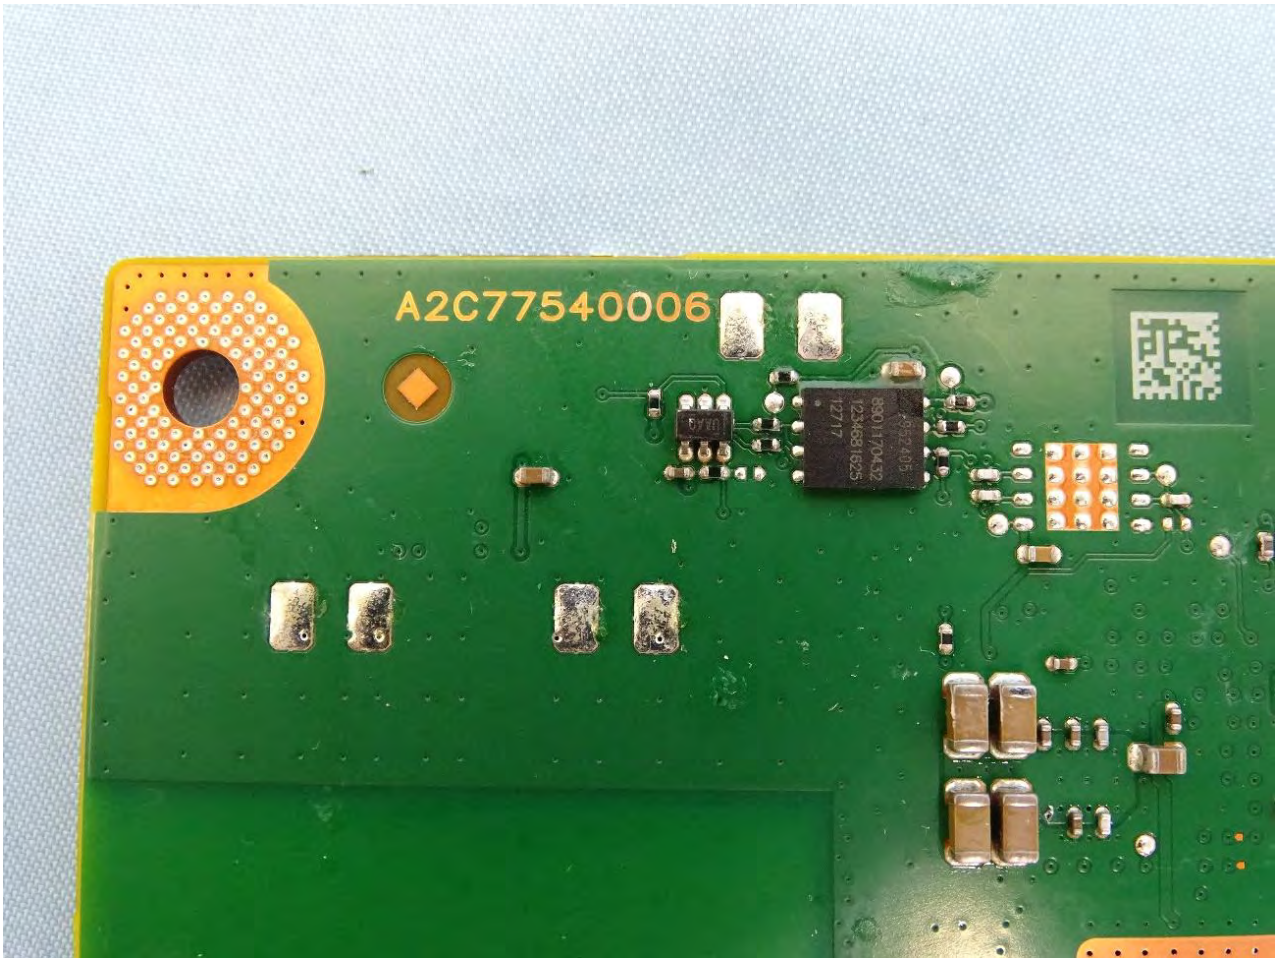

1. Photograph of the EUT

EUT: FE4NA0110 (Brand Name: Continental / Model Name: FE4NA0110)

4. Internal Photograph of the Host

WWAN (Primary Internal Antenna)

WWAN (Secondary Internal Antenna)

WWAN and GNSS (External Antenna)