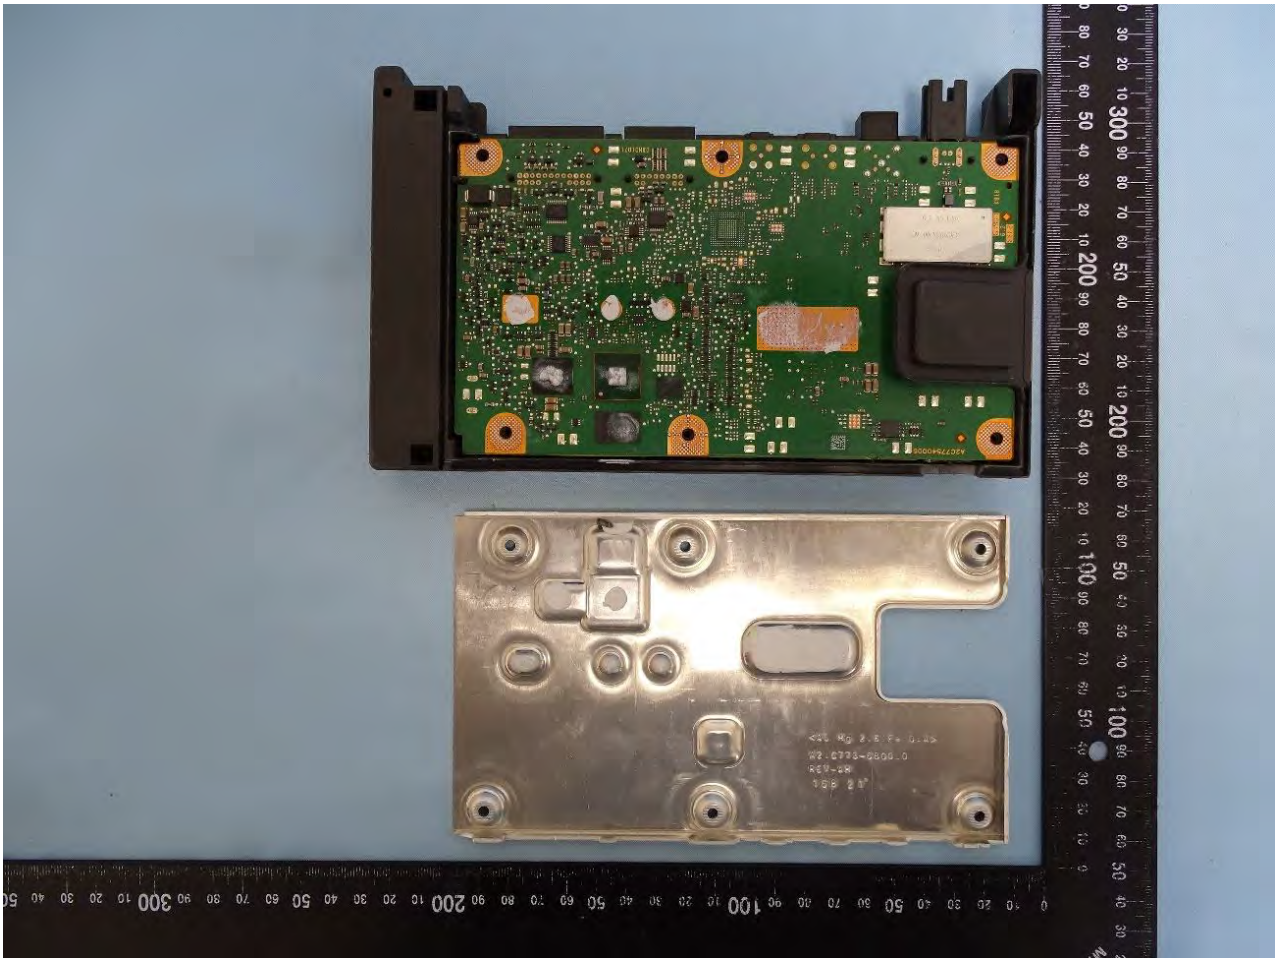

1. Photograph of the EUT

EUT: FE4NA0110 (Brand Name: Continental / Model Name: FE4NA0110)

4. Internal Photograph of the Host

WWAN (Primary Internal Antenna)

WWAN (Secondary Internal Antenna)

WWAN and GNSS (External Antenna)