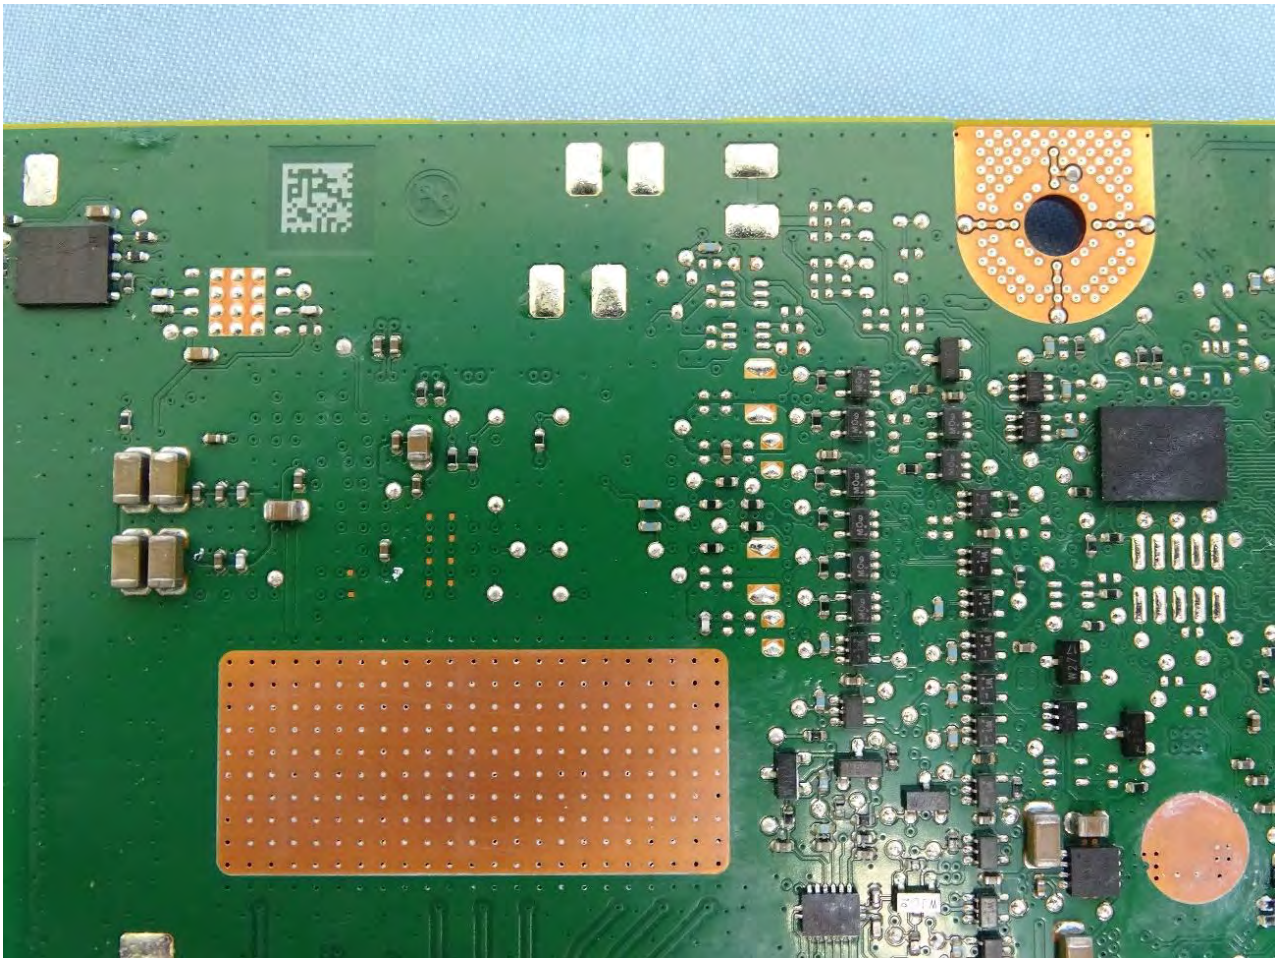

1. Photograph of the EUT

EUT: FE4NA0110 (Brand Name: Continental / Model Name: FE4NA0110)

4. Internal Photograph of the Host

WWAN (Primary Internal Antenna)

WWAN (Secondary Internal Antenna)

WWAN and GNSS (External Antenna)