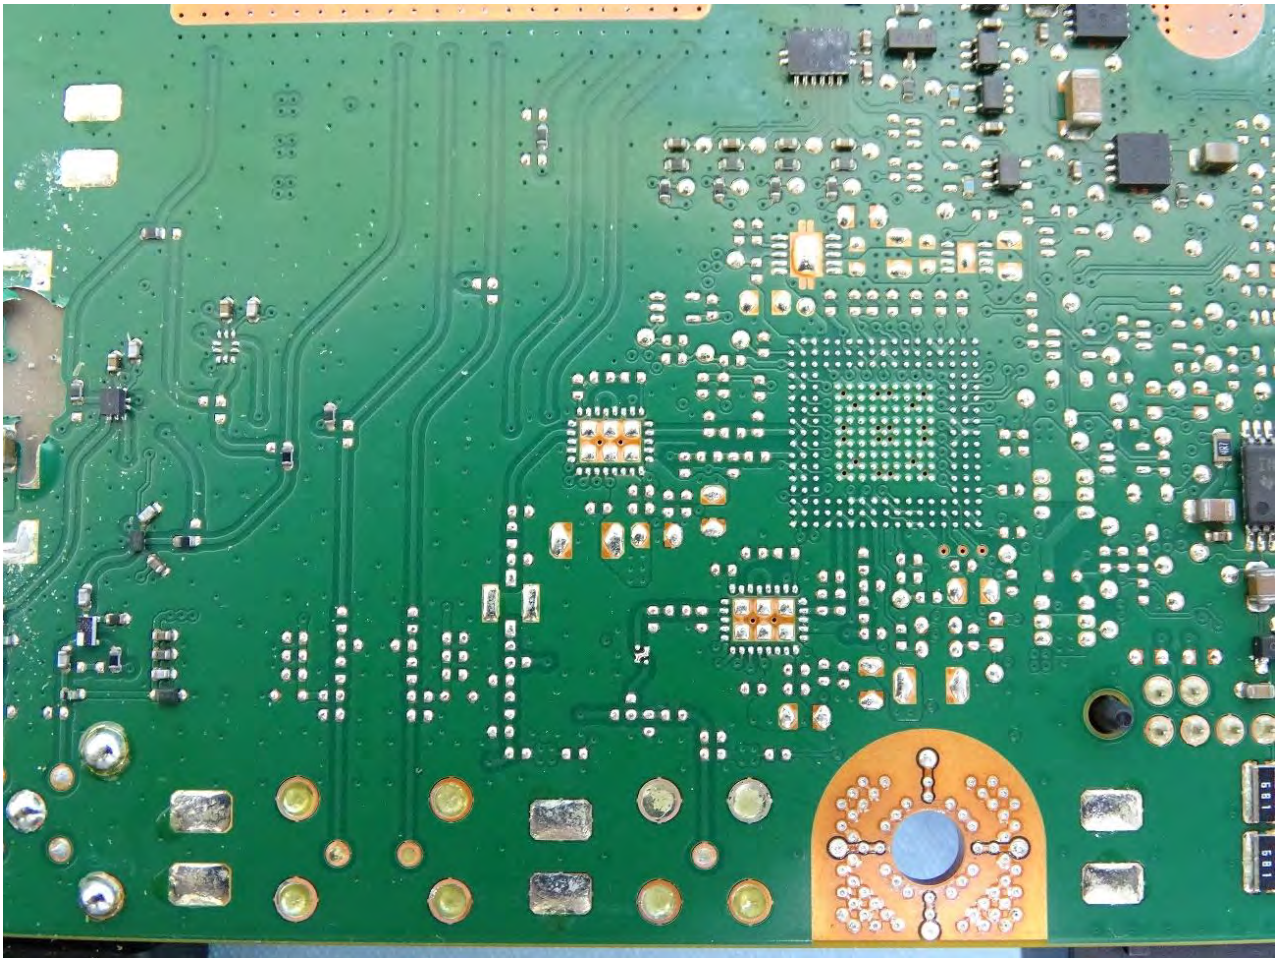

1. Photograph of the EUT

EUT: FE4NA0110 (Brand Name: Continental / Model Name: FE4NA0110)

4. Internal Photograph of the Host

WWAN (Primary Internal Antenna)

WWAN (Secondary Internal Antenna)

WWAN and GNSS (External Antenna)