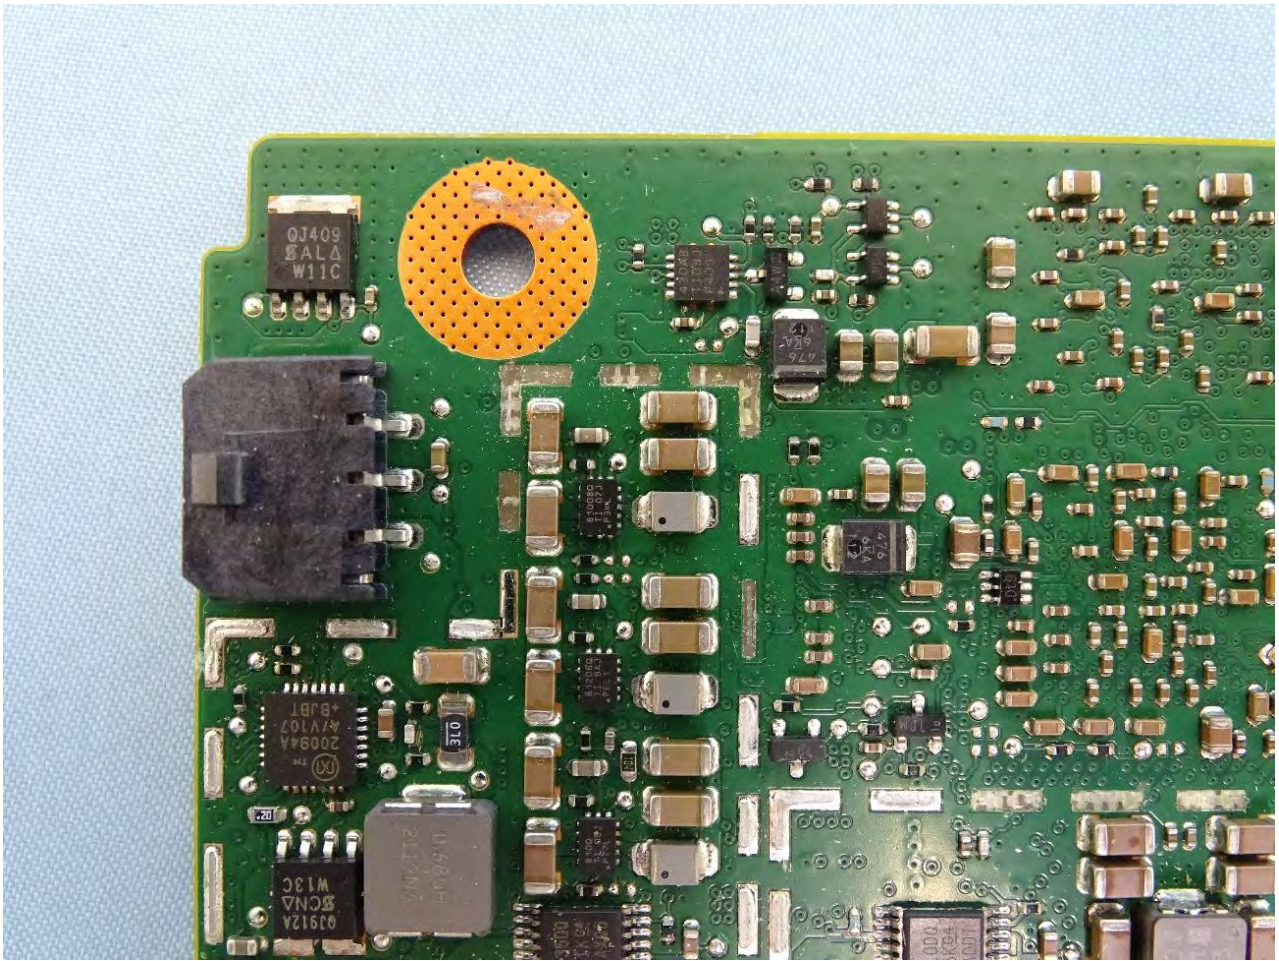

1. Photograph of the EUT

EUT: FE4NA0110 (Brand Name: Continental / Model Name: FE4NA0110)

4. Internal Photograph of the Host

WWAN (Primary Internal Antenna)

WWAN (Secondary Internal Antenna)

WWAN and GNSS (External Antenna)