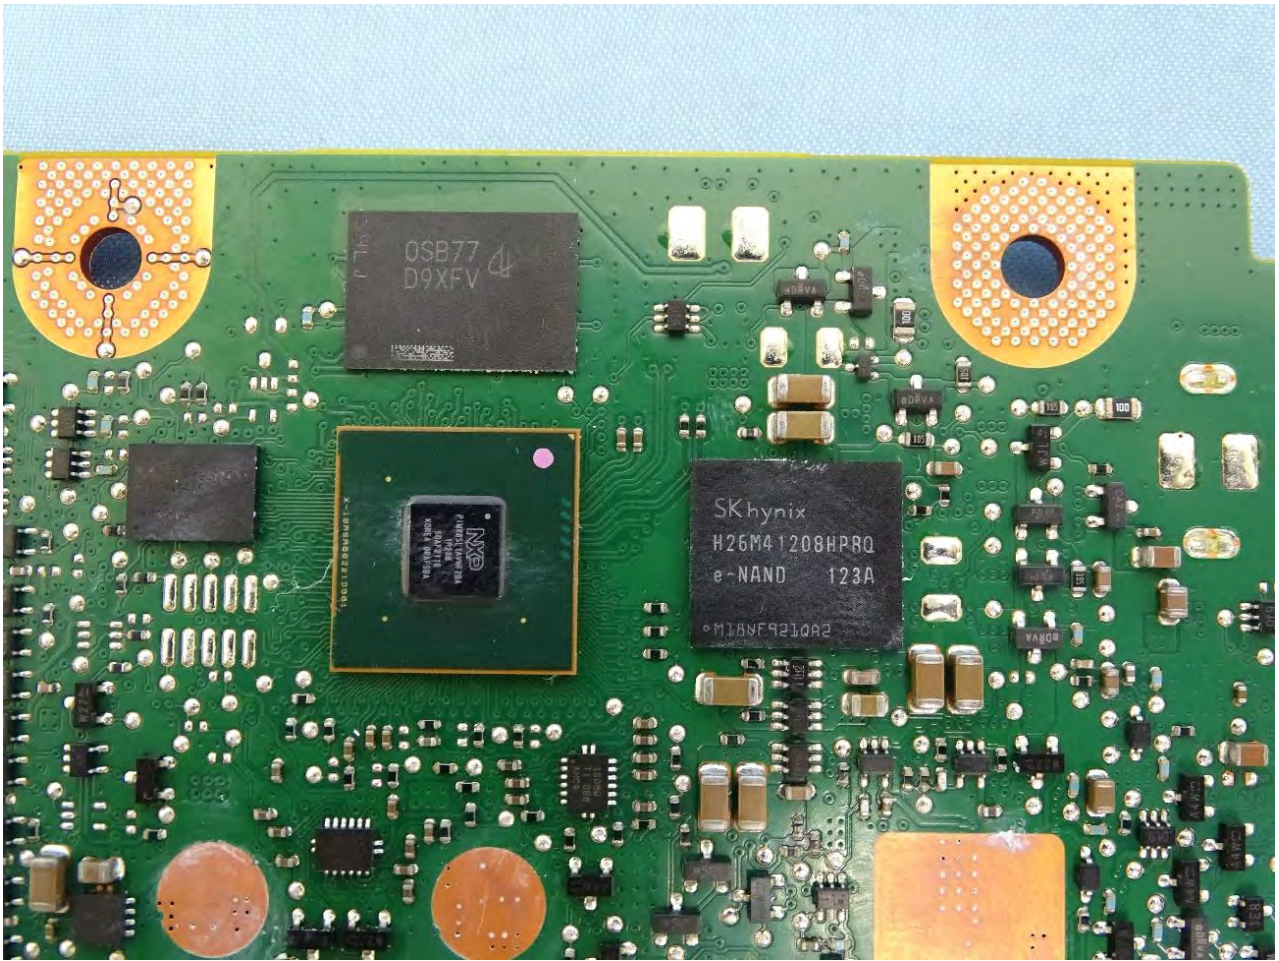

1. Photograph of the EUT

EUT: FE4NA0110 (Brand Name: Continental / Model Name: FE4NA0110)

4. Internal Photograph of the Host

WWAN (Primary Internal Antenna)

WWAN (Secondary Internal Antenna)

WWAN and GNSS (External Antenna)