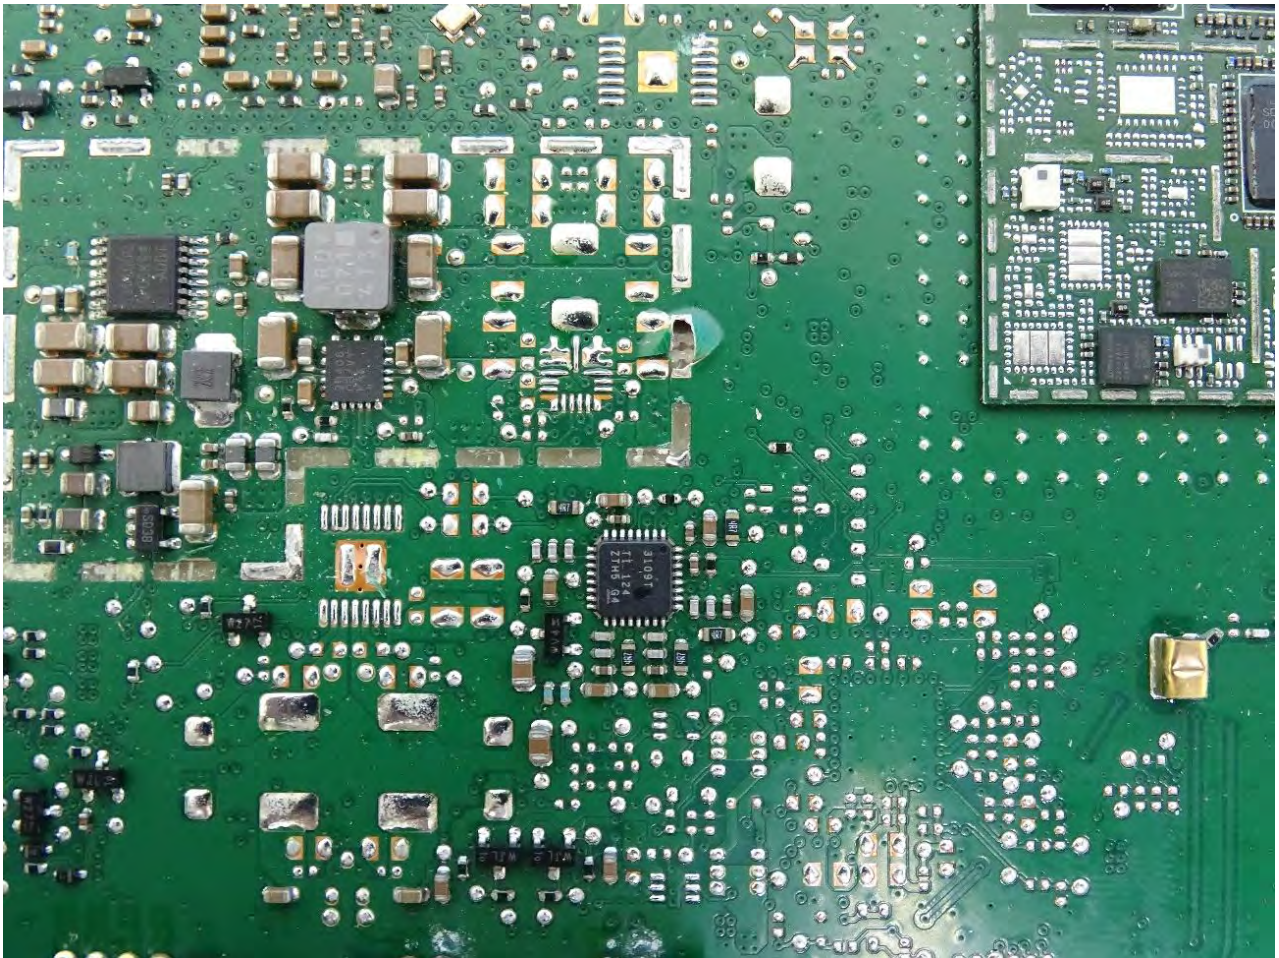

1. Photograph of the EUT

EUT: FE4NA0110 (Brand Name: Continental / Model Name: FE4NA0110)

4. Internal Photograph of the Host

WWAN (Primary Internal Antenna)

WWAN (Secondary Internal Antenna)

WWAN and GNSS (External Antenna)