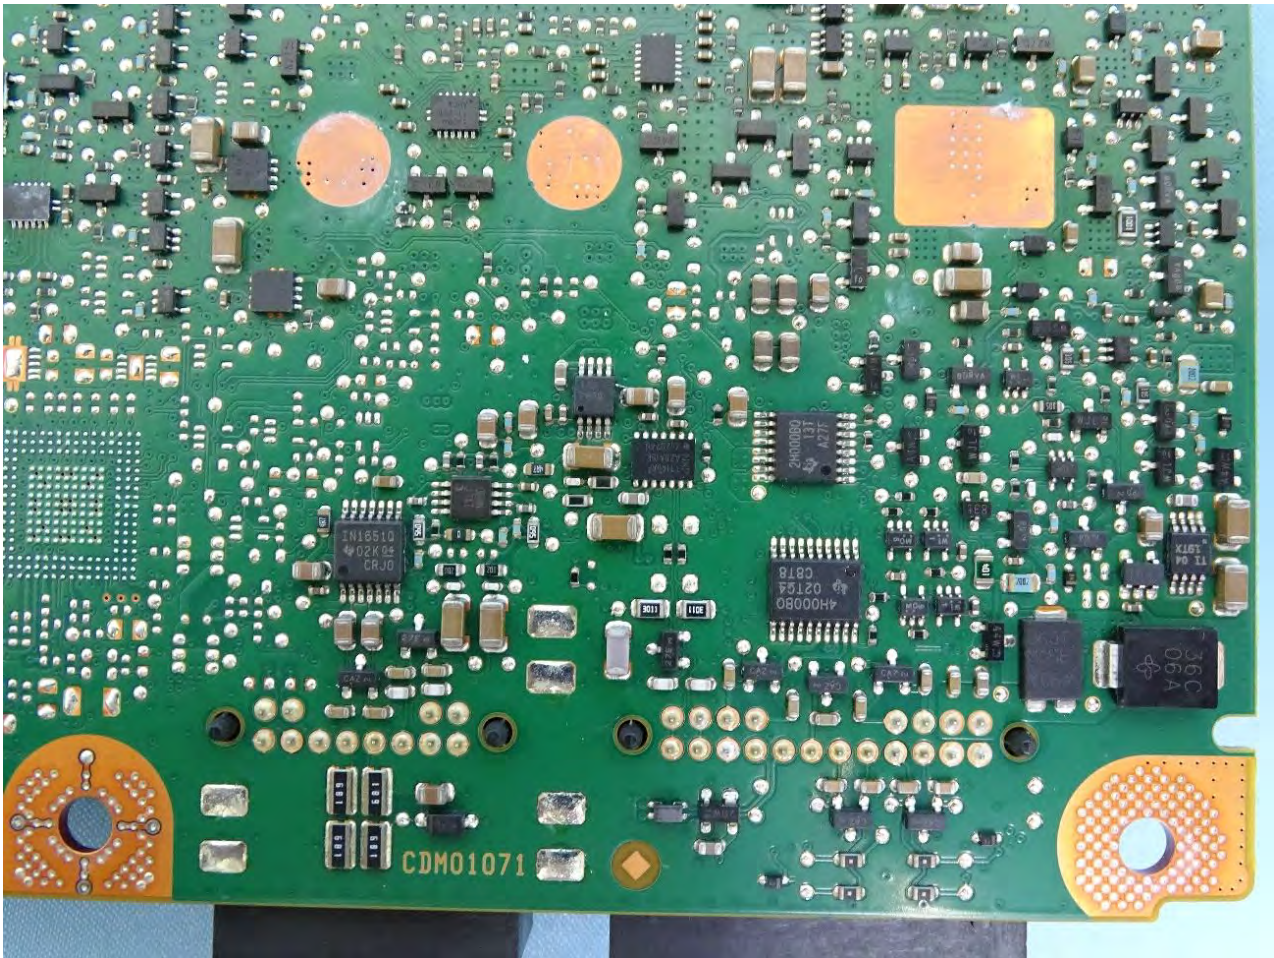

1. Photograph of the EUT

EUT: FE4NA0110 (Brand Name: Continental / Model Name: FE4NA0110)

4. Internal Photograph of the Host

WWAN (Primary Internal Antenna)

WWAN (Secondary Internal Antenna)

WWAN and GNSS (External Antenna)