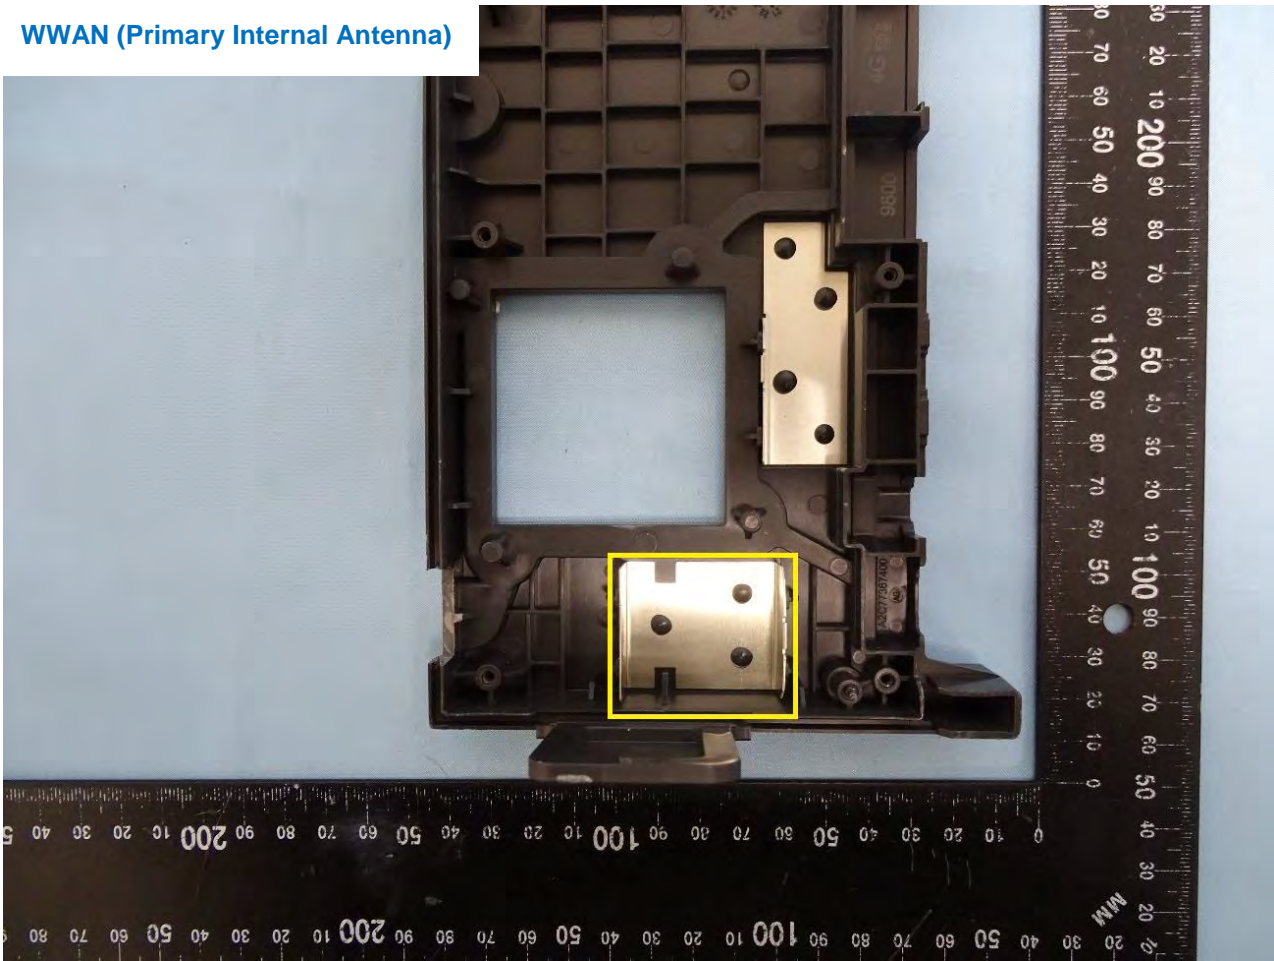

1. Photograph of the EUT

EUT: FE4NA0110 (Brand Name: Continental / Model Name: FE4NA0110)

4. Internal Photograph of the Host

WWAN (Primary Internal Antenna)

WWAN (Secondary Internal Antenna)

WWAN and GNSS (External Antenna)