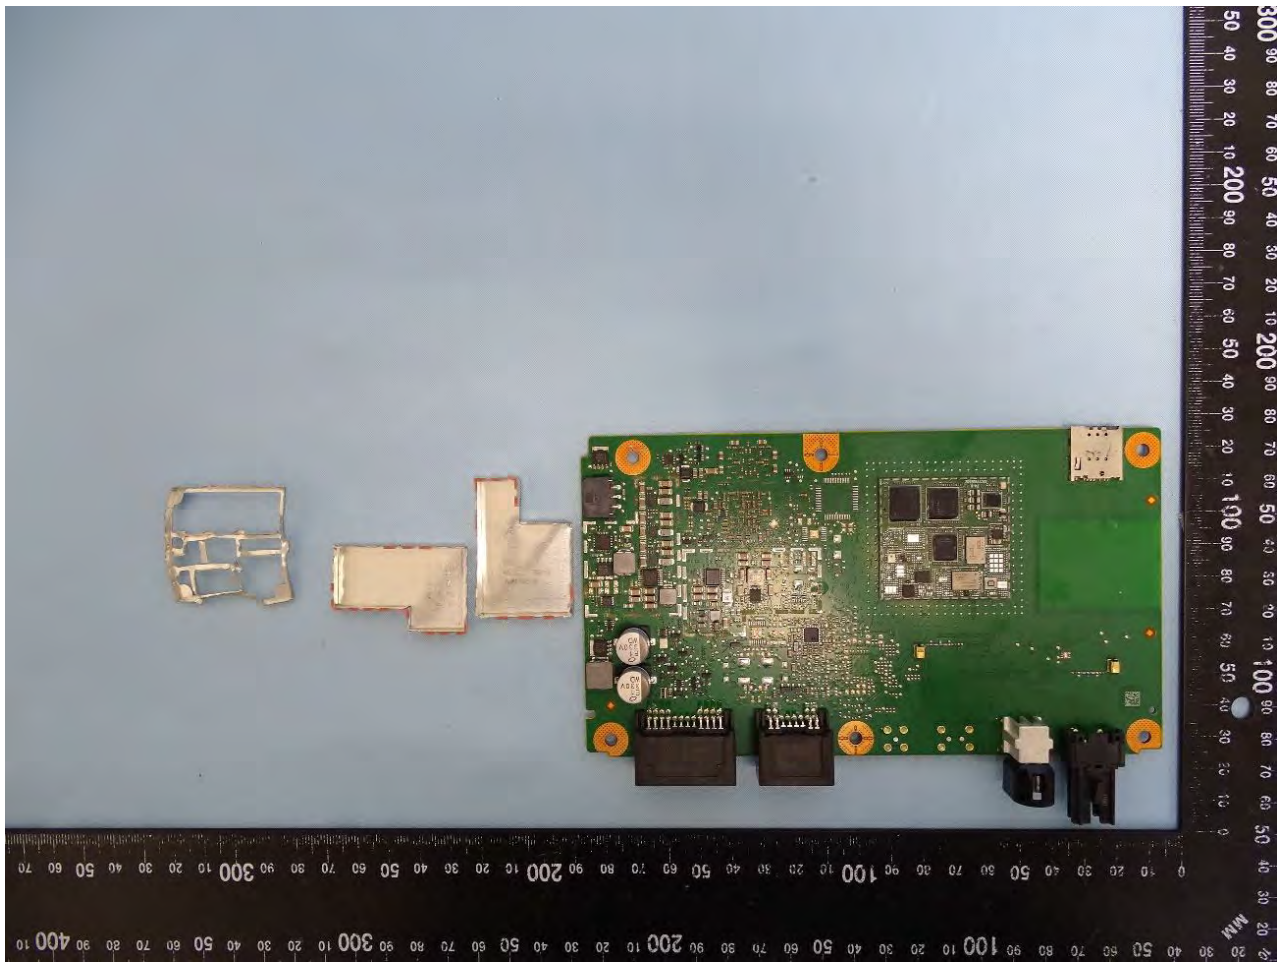

1. Photograph of the EUT

EUT: FE4NA0110 (Brand Name: Continental / Model Name: FE4NA0110)

4. Internal Photograph of the Host

WWAN (Primary Internal Antenna)

WWAN (Secondary Internal Antenna)

WWAN and GNSS (External Antenna)