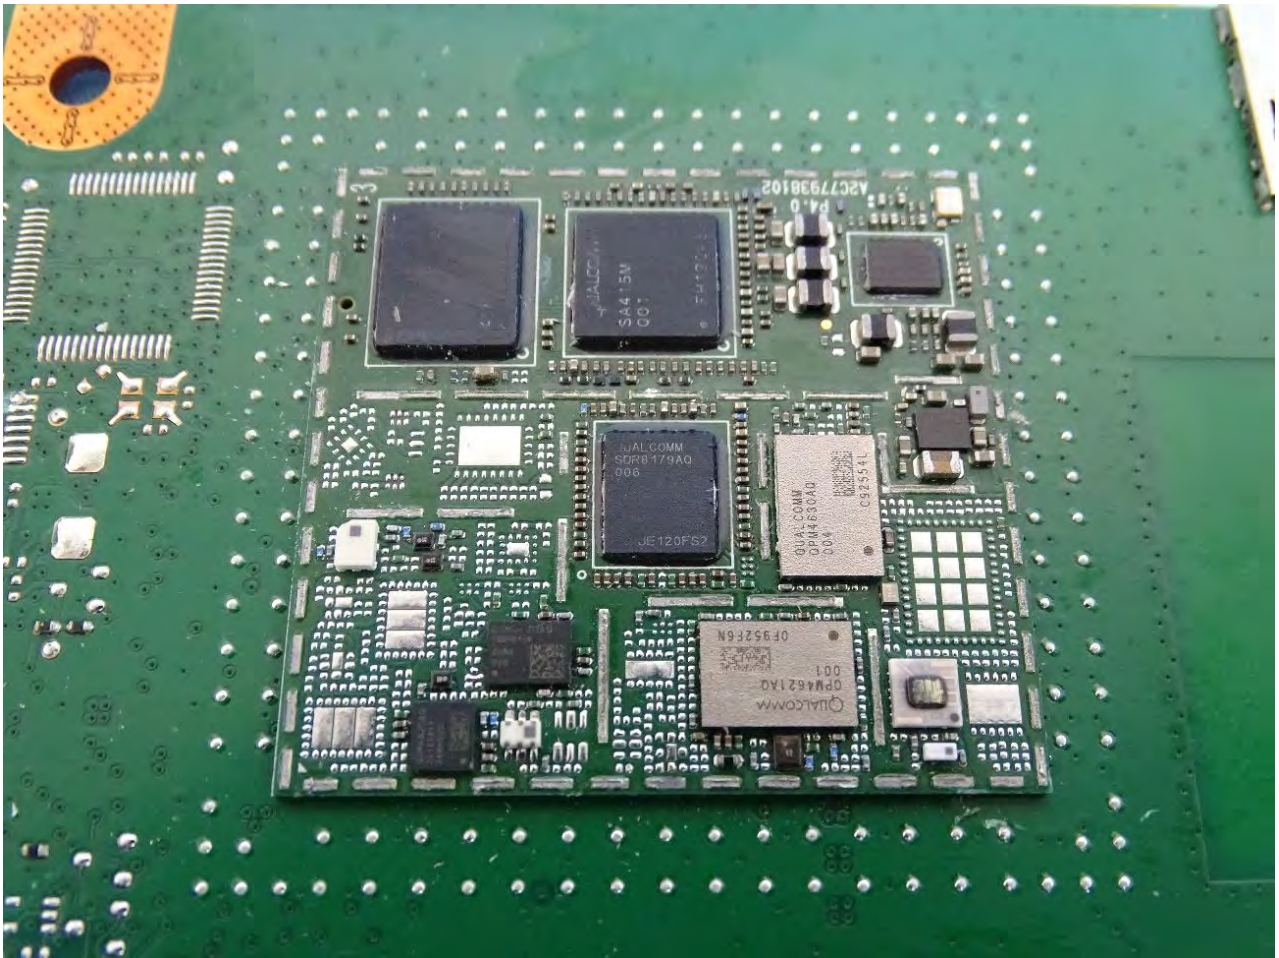

1. Photograph of the EUT

EUT: FE4NA0110 (Brand Name: Continental / Model Name: FE4NA0110)

4. Internal Photograph of the Host

WWAN (Primary Internal Antenna)

WWAN (Secondary Internal Antenna)

WWAN and GNSS (External Antenna)