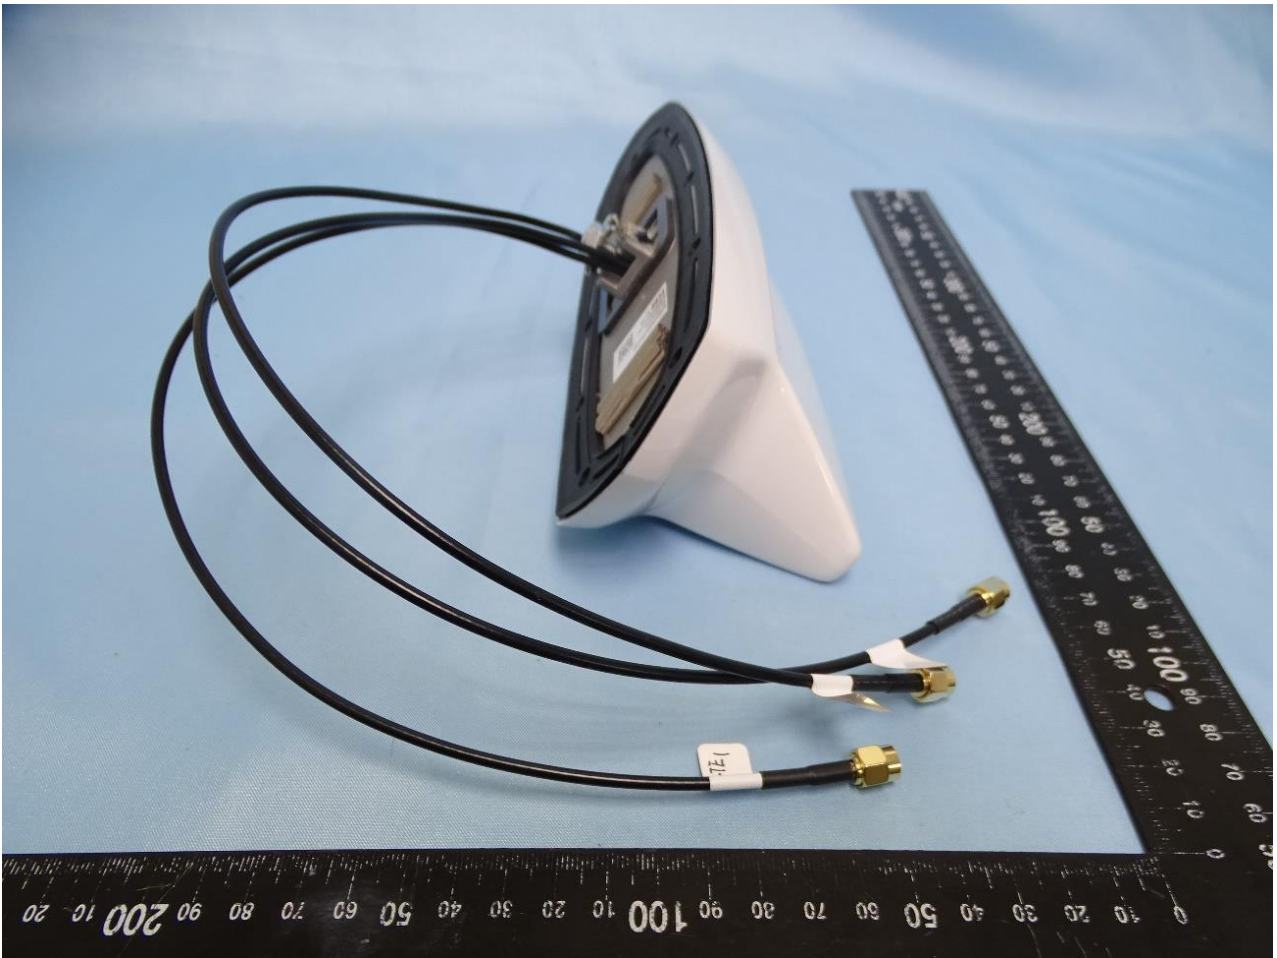

1. Internal Photograph of EUT

Brand Name: Continental / Model Name: FE4NA0210

WWAN & GPS (External Sharkfin 2) Antenna

————THE END————