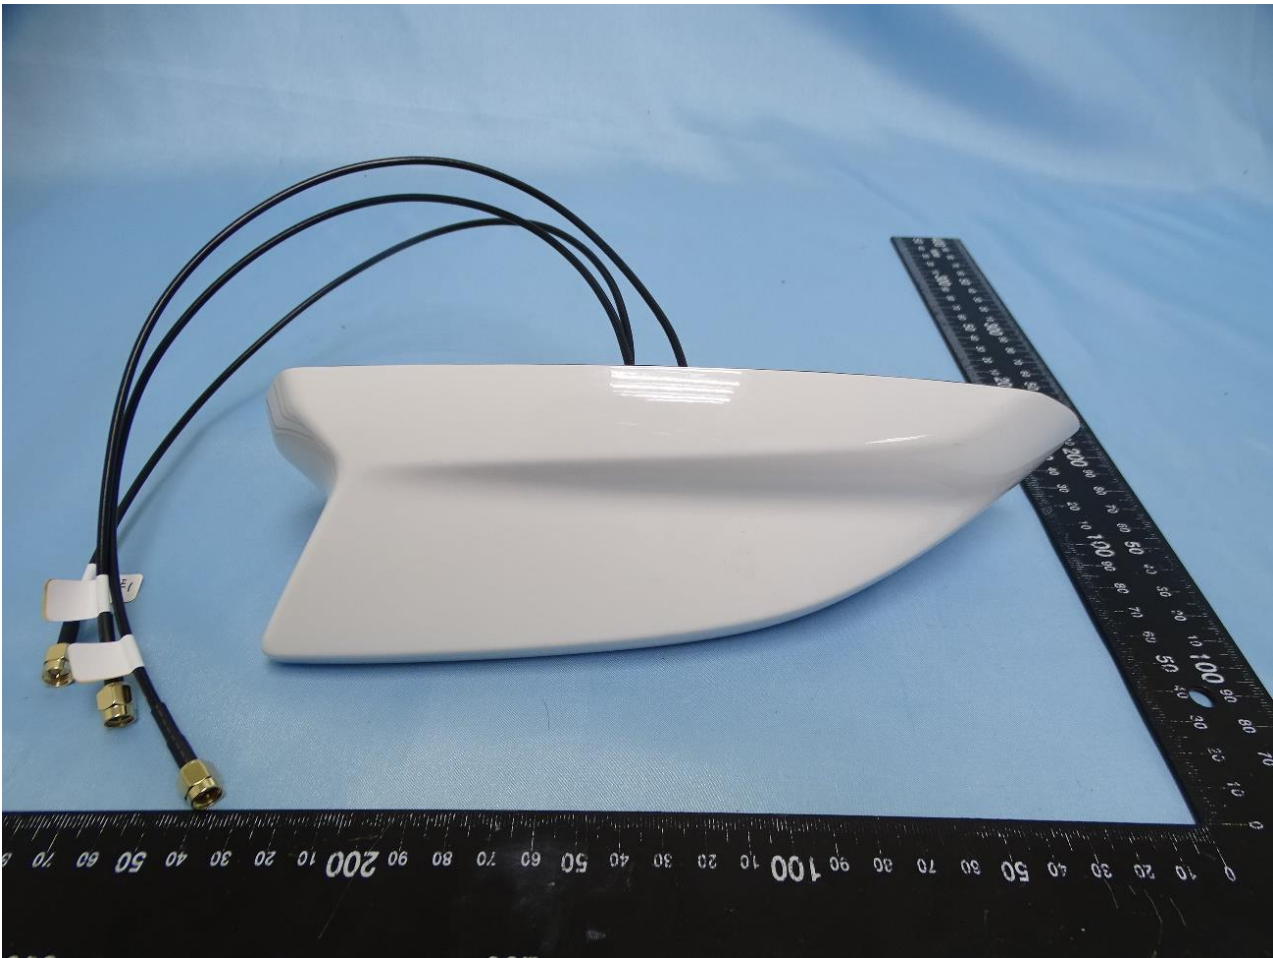

1. Internal Photograph of EUT

Brand Name: Continental / Model Name: FE4NA0210

WWAN & GPS (External Sharkfin 2) Antenna

————THE END————