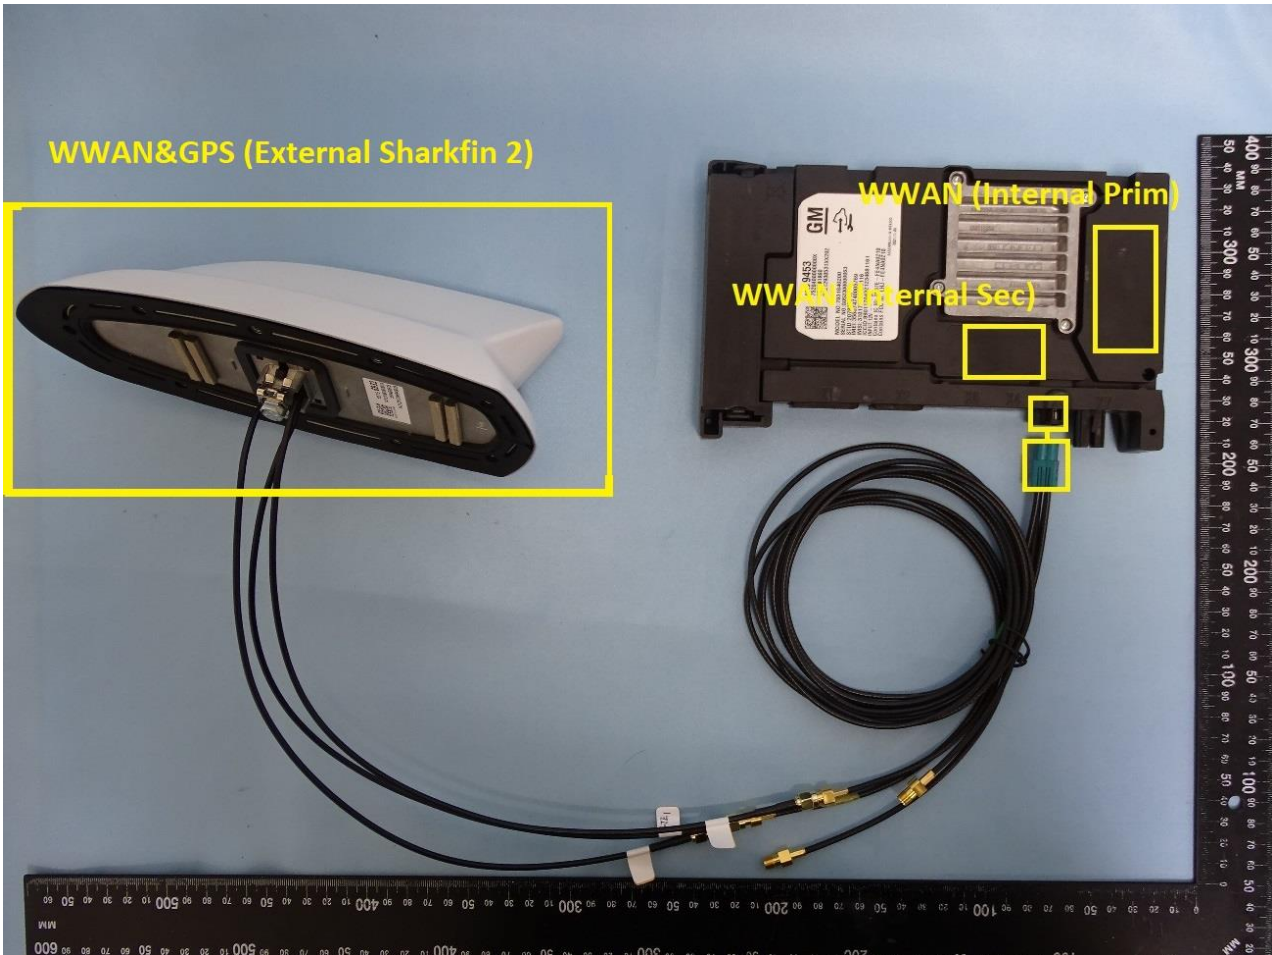

1. Internal Photograph of EUT

Brand Name: Continental / Model Name: FE4NA0210

WWAN & GPS (External Sharkfin 2) Antenna

————THE END————