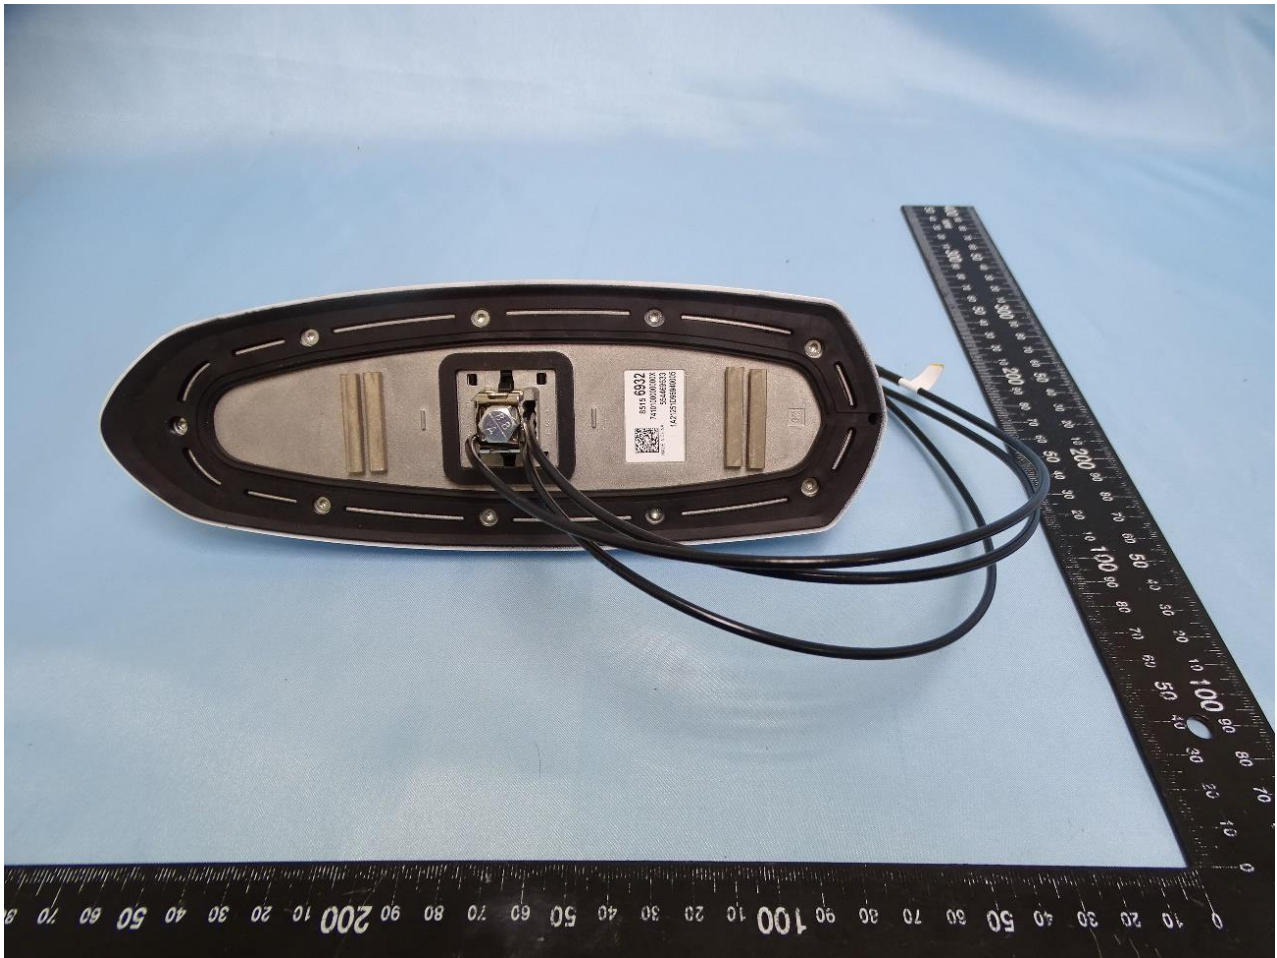

1. Internal Photograph of EUT

Brand Name: Continental / Model Name: FE4NA0210

WWAN & GPS (External Sharkfin 2) Antenna

————THE END————