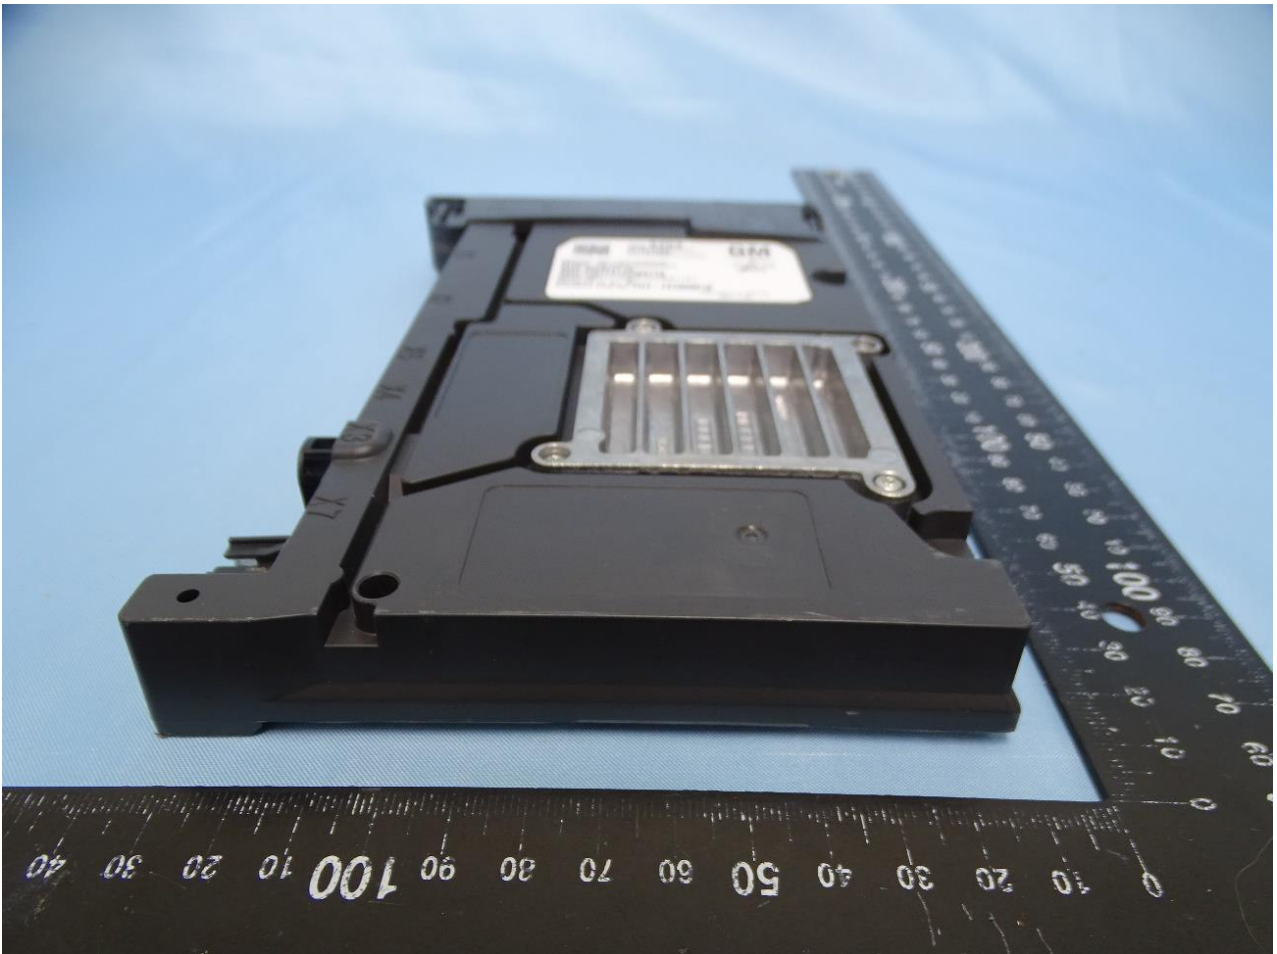

1. External Photograph of EUT

Brand Name: Continental / Model Name: FE4NA0210

2. Photograph of Accessory

Brand Name: Continental / Model Name: FE4NA0210

Specification of Accessory		
Back-up battery	Brand Name	TWS Technology
	Model Name	A2C0457640000

Remark: For accessories equipped with this EUT, please refer to the following photos.

Back-up battery