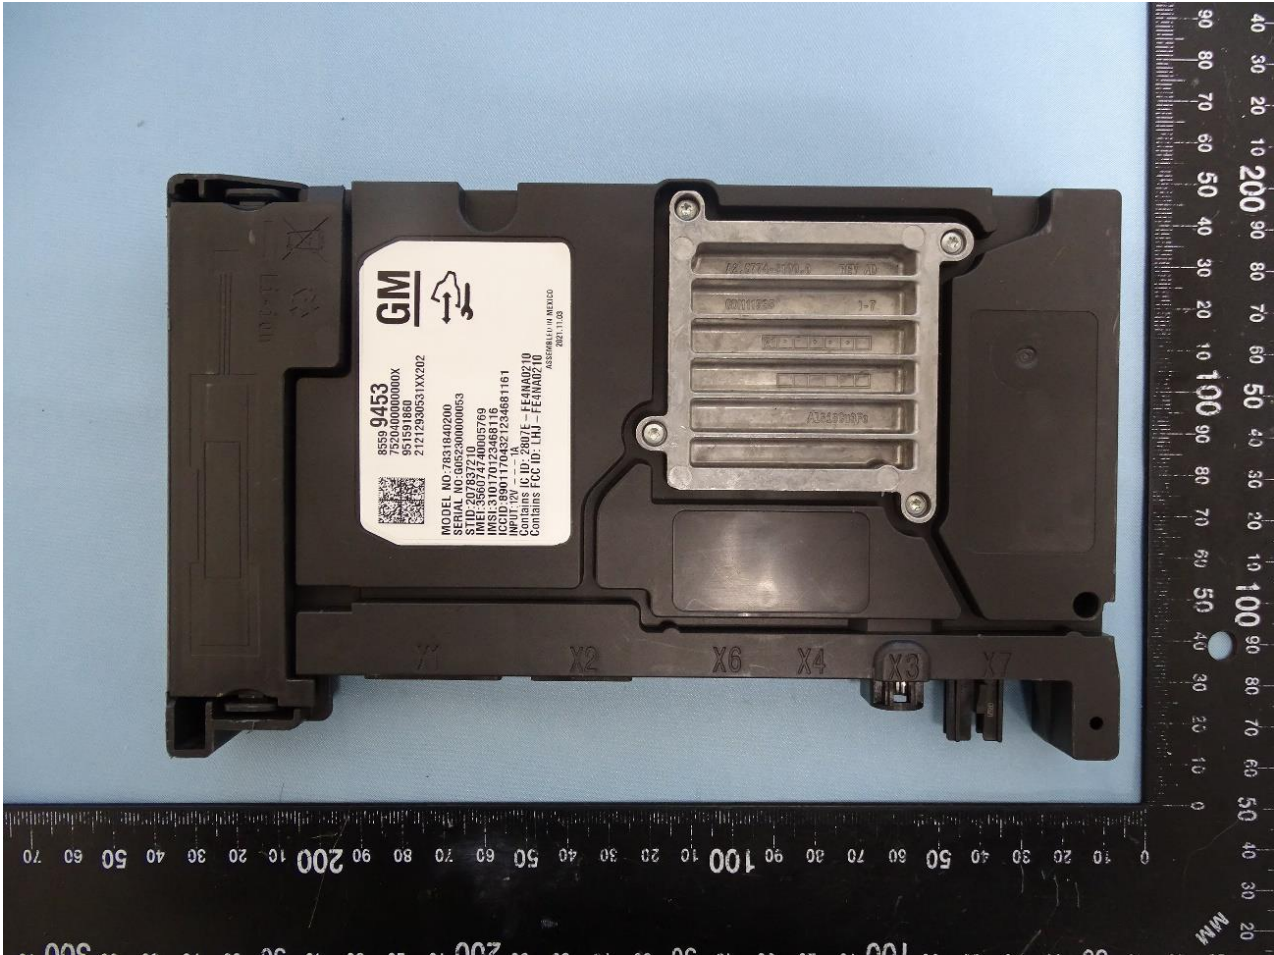

1. External Photograph of EUT

Brand Name: Continental / Model Name: FE4NA0210

2. Photograph of Accessory

Brand Name: Continental / Model Name: FE4NA0210

Specification of Accessory		
Back-up battery	Brand Name	TWS Technology
	Model Name	A2C0457640000

Remark: For accessories equipped with this EUT, please refer to the following photos.

Back-up battery