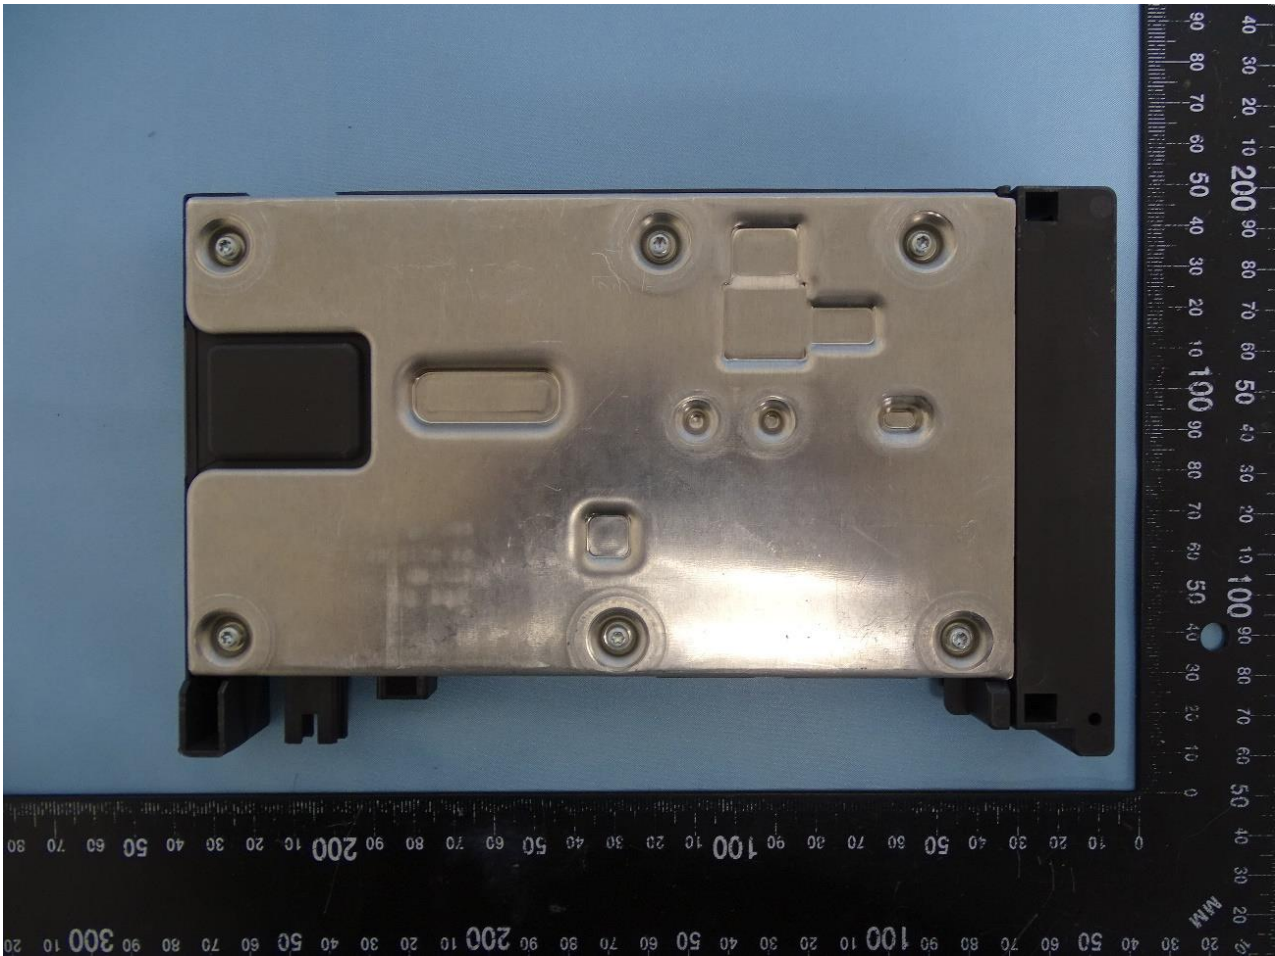

1. External Photograph of EUT

Brand Name: Continental / Model Name: FE4NA0210

2. Photograph of Accessory

Brand Name: Continental / Model Name: FE4NA0210

Specification of Accessory		
Back-up battery	Brand Name	TWS Technology
	Model Name	A2C0457640000

Remark: For accessories equipped with this EUT, please refer to the following photos.

Back-up battery