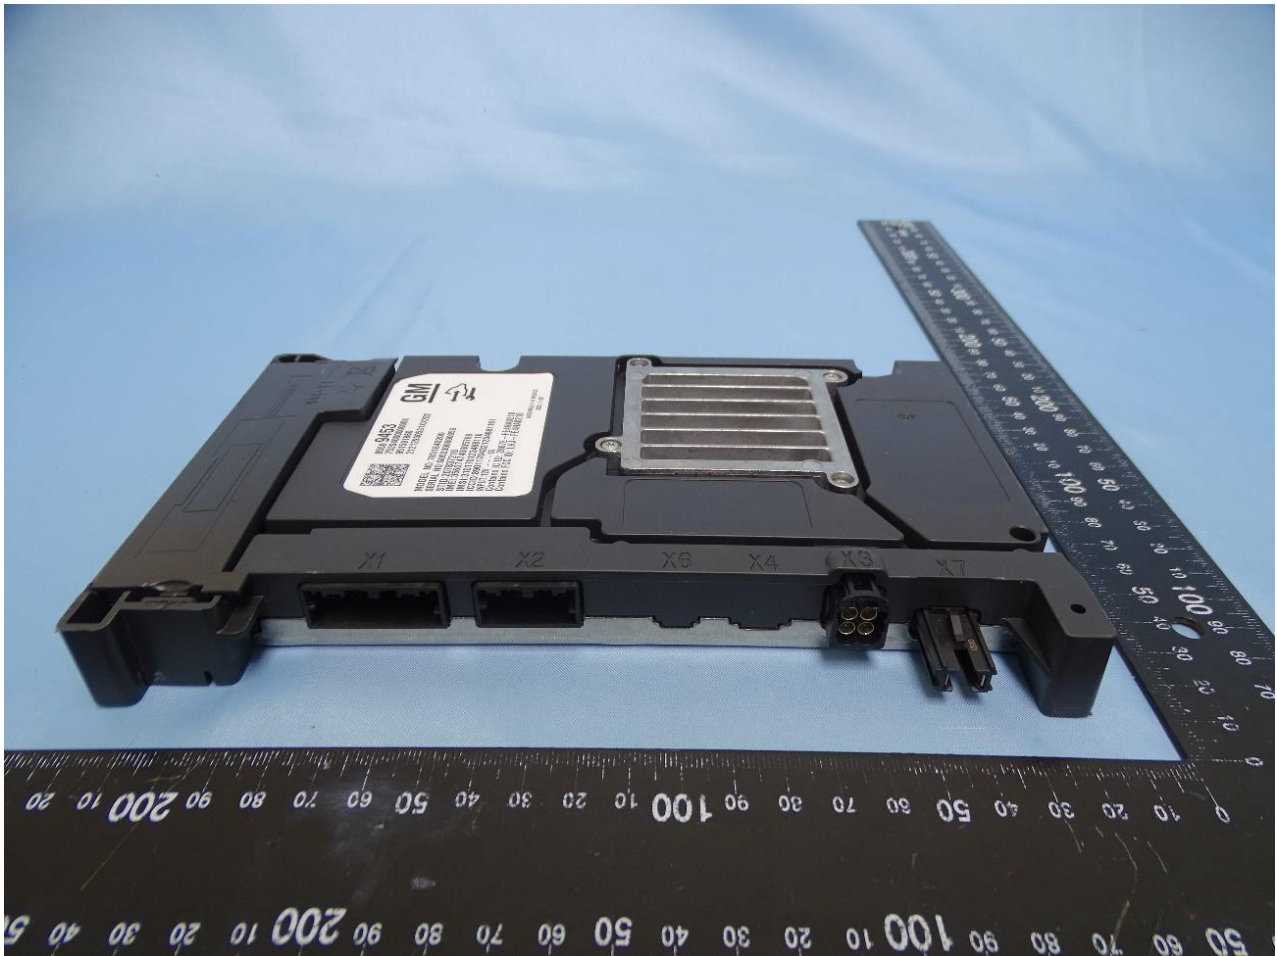

1. External Photograph of EUT

Brand Name: Continental / Model Name: FE4NA0210

2. Photograph of Accessory

Brand Name: Continental / Model Name: FE4NA0210

Specification of Accessory		
Back-up battery	Brand Name	TWS Technology
	Model Name	A2C0457640000

Remark: For accessories equipped with this EUT, please refer to the following photos.

Back-up battery