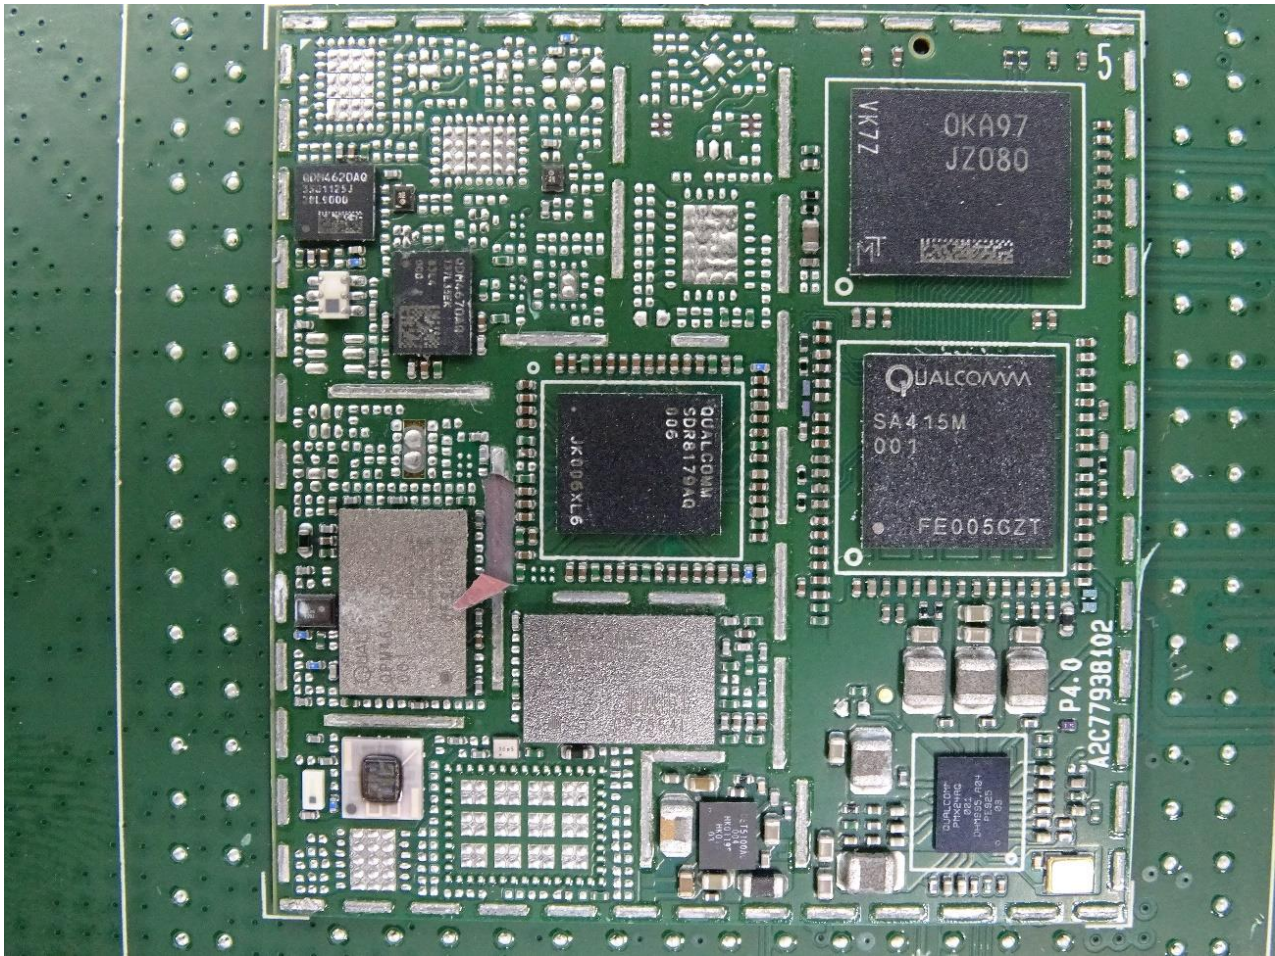

1. Internal Photograph of EUT

Brand Name: Continental / Model Name: FE4NA0110

————THE END————