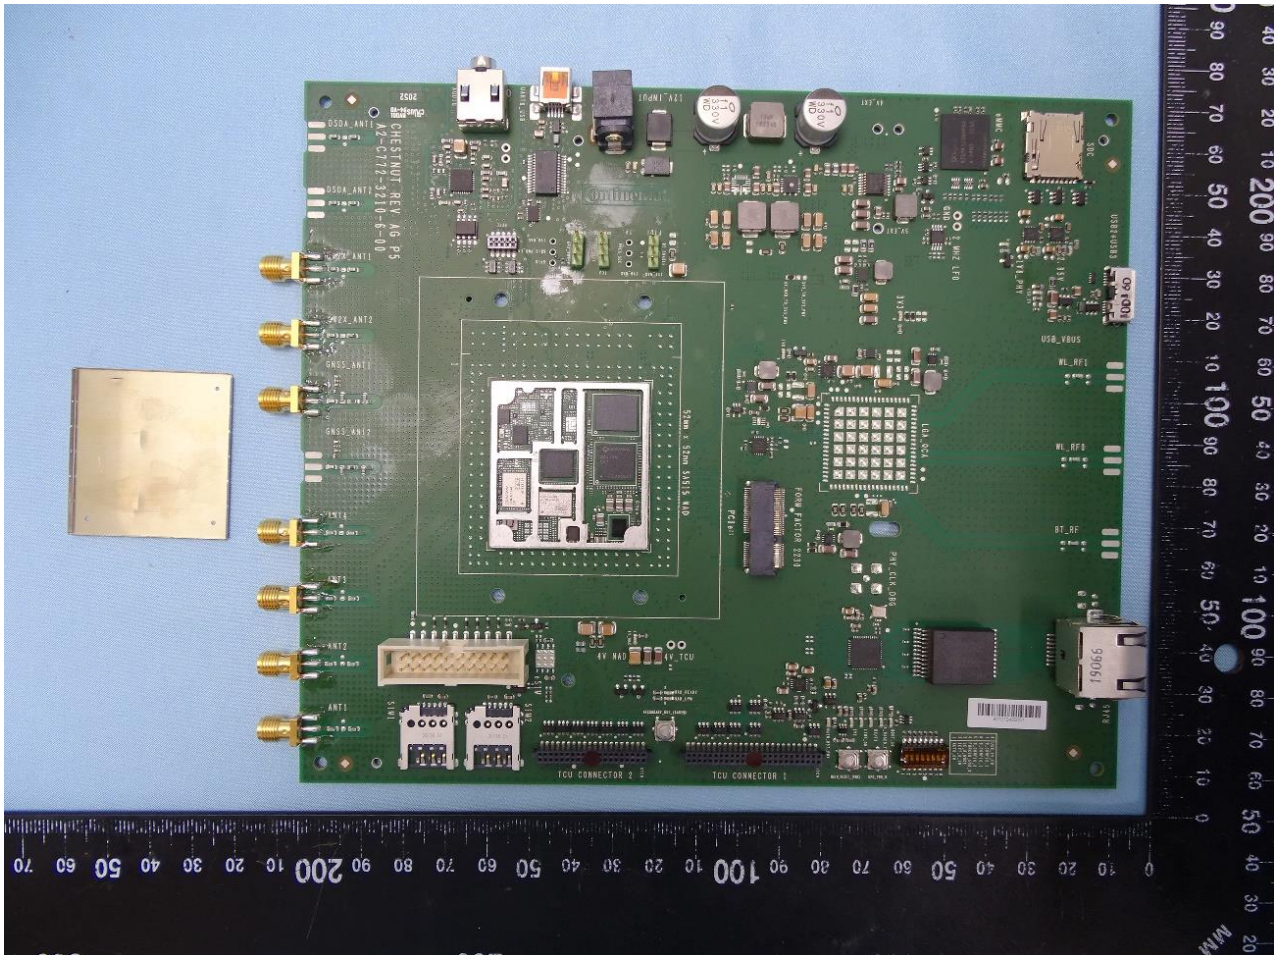

1. Internal Photograph of EUT

Brand Name: Continental / Model Name: FE4NA0110

————THE END————