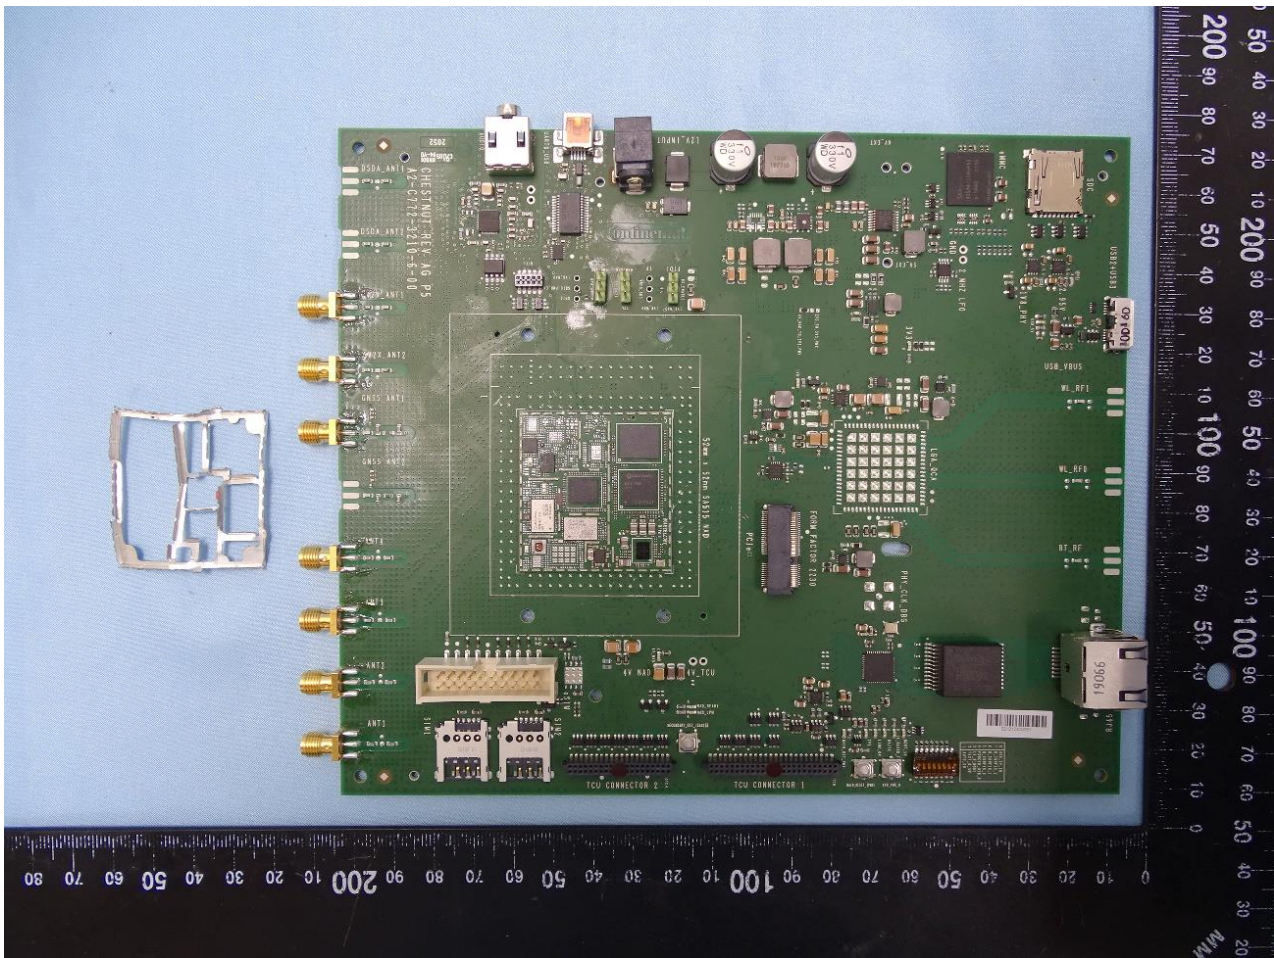

1. Internal Photograph of EUT

Brand Name: Continental / Model Name: FE4NA0110

————THE END————