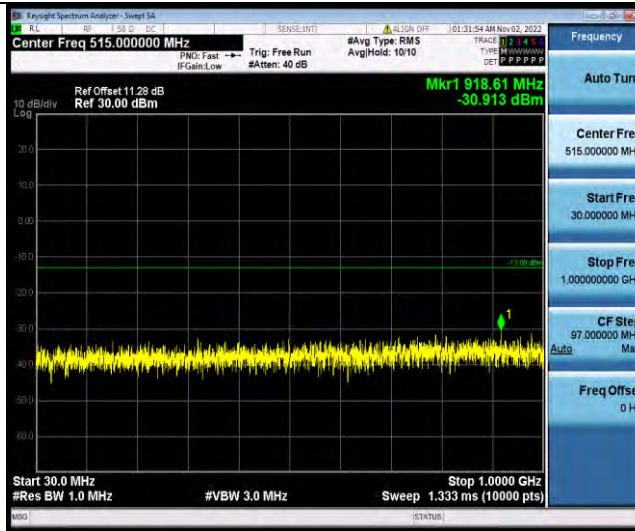

Band4-10MHz-16QAM-20350-1RB#0-Range1:30~1000MHz

BUREAU VERITAS

Test Report No.: W7L-221021W001RF03