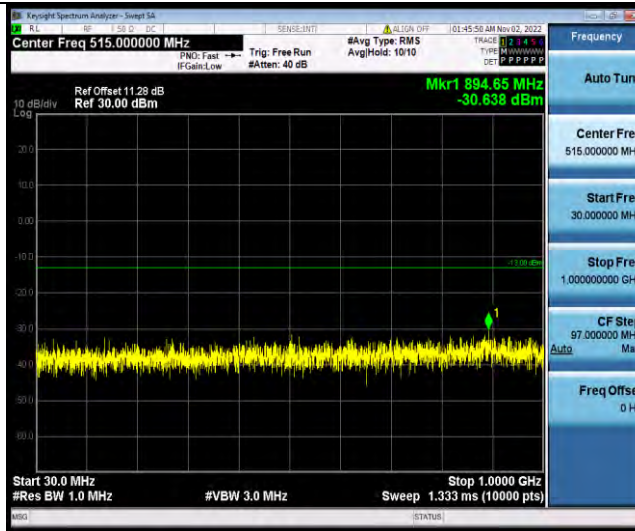

Band4-15MHz-16QAM-20175-1RB#0-Range2:1000~2000MHz

Band4-15MHz-16QAM-20325-1RB#0-Range1:30~1000MHz

BUREAU VERITAS

Test Report No.: W7L-221021W001RF03

Band4-15MHz-16QAM-20325-1RB#0-Range2:1000~20000MHz

Band4-20MHz-QPSK-20050-1RB#0-Range1:30~1000MHz