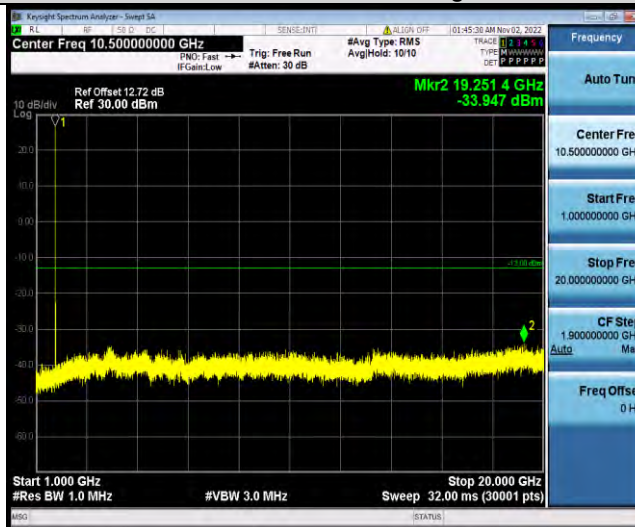

Band4-15MHz-16QAM-20175-1RB#0-Range2:1000~2000MHz