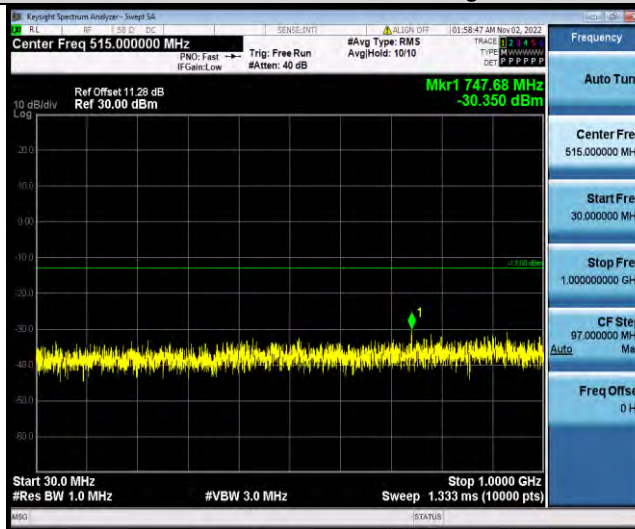

Band4-15MHz-16QAM-20175-1RB#0-Range2:1000~2000MHz

Band4-15MHz-16QAM-20325-1RB#0-Range1:30~1000MHz

BUREAU VERITAS

Test Report No.: W7L-221021W001RF03

Band4-15MHz-16QAM-20325-1RB#0-Range2:1000~20000MHz

Band4-20MHz-QPSK-20050-1RB#0-Range1:30~1000MHz