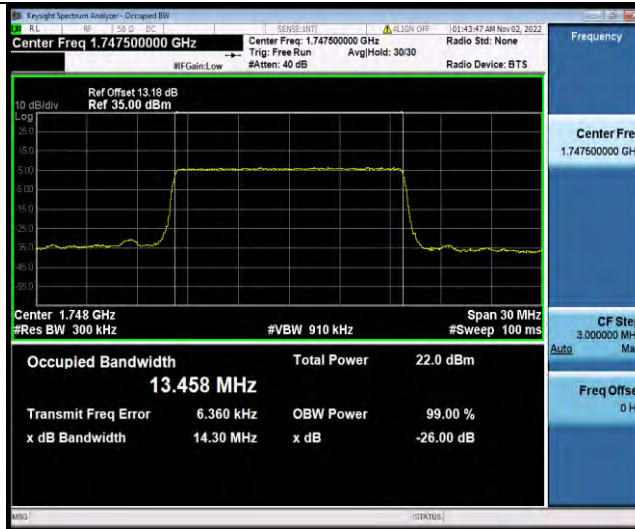

Band4-15MHz-16QAM-20325-75RB#0

BUREAU VERITAS

Test Report No.: W7L-221021W001RF03