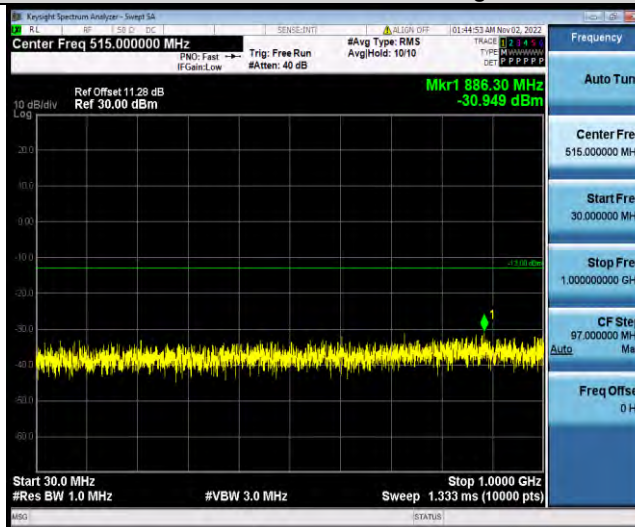

Band4-15MHz-16QAM-20025-1RB#0-Range1:30~1000MHz