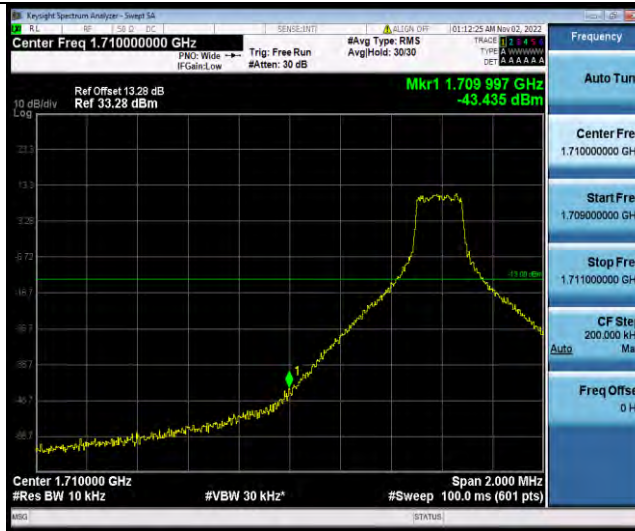

# Test Report No.: W7L-221021W001RF03

Band4-10MHz-QPSK-20350-1RB#49

Band4-10MHz-QPSK-20350-50RB#0

Band4-10MHz-16QAM-20000-1RB#0

BUREAU VERITAS

Test Report No.: W7L-221021W001RF03

Band4-10MHz-16QAM-20000-50RB#0