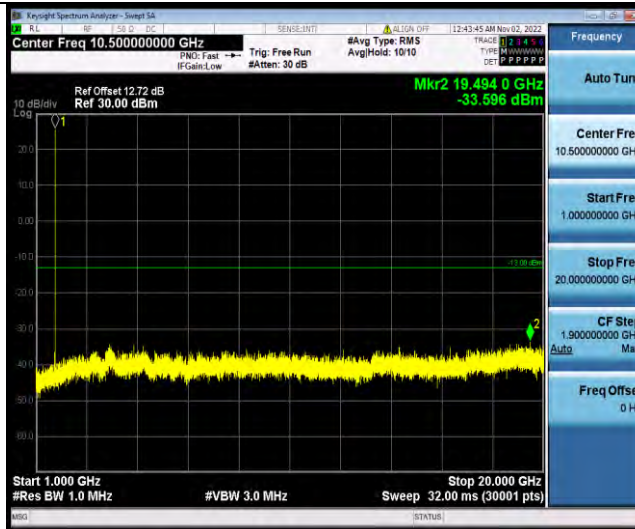

BUREAU VERITAS

Test Report No.: W7L-221021W001RF03