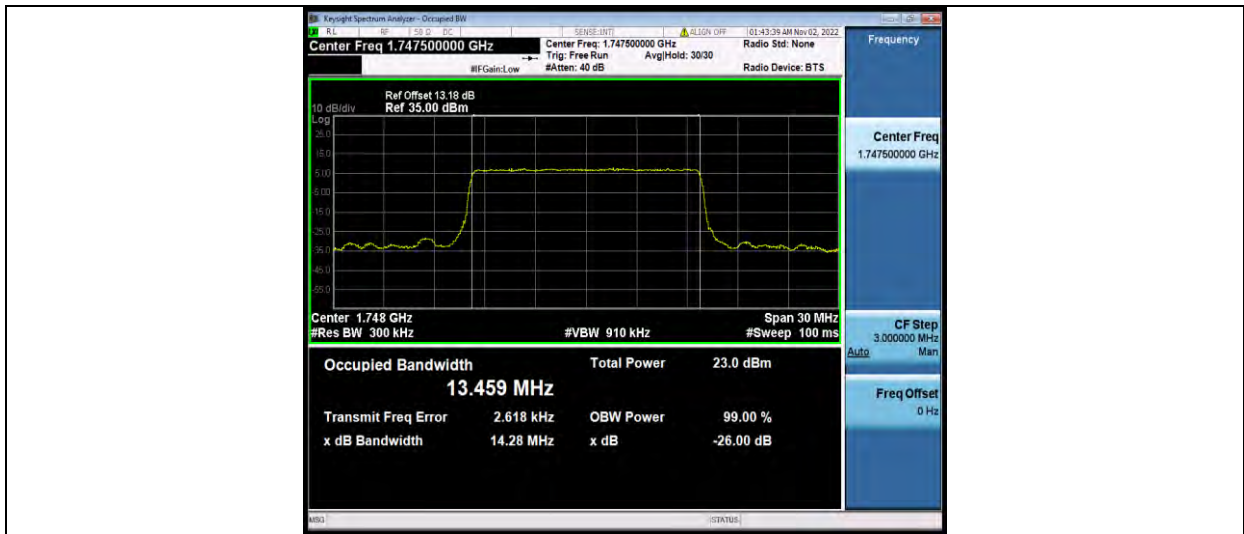

Band4-15MHz-QPSK-20325-75RB#0

BUREAU VERITAS

Test Report No.: W7L-221021W001RF03