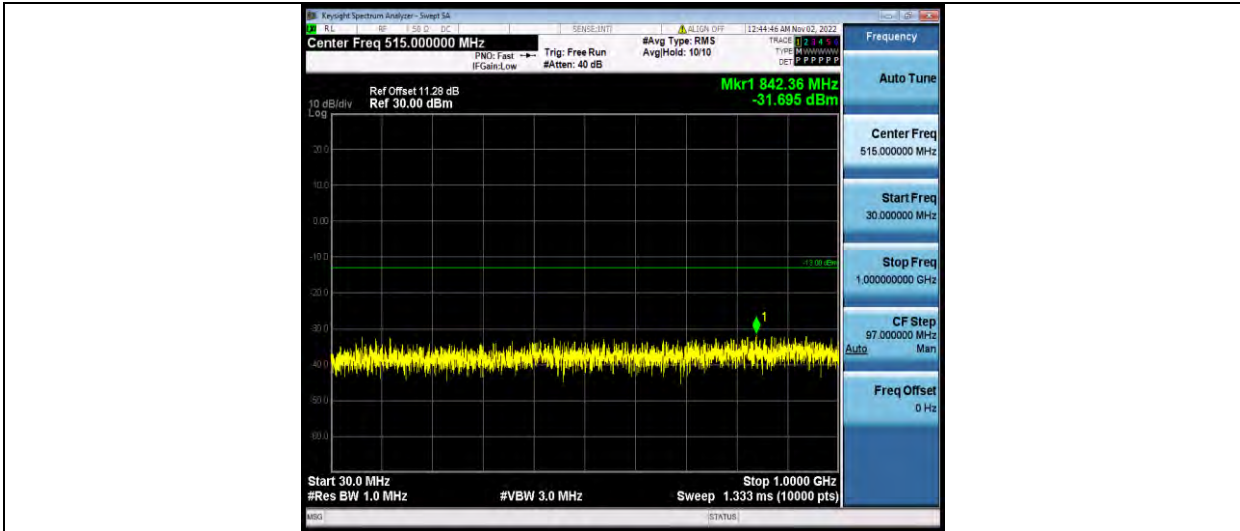

Band4-1.4MHz-16QAM-20393-1RB#0-Range1:30~1000MHz

BUREAU VERITAS

Test Report No.: W7L-221021W001RF03