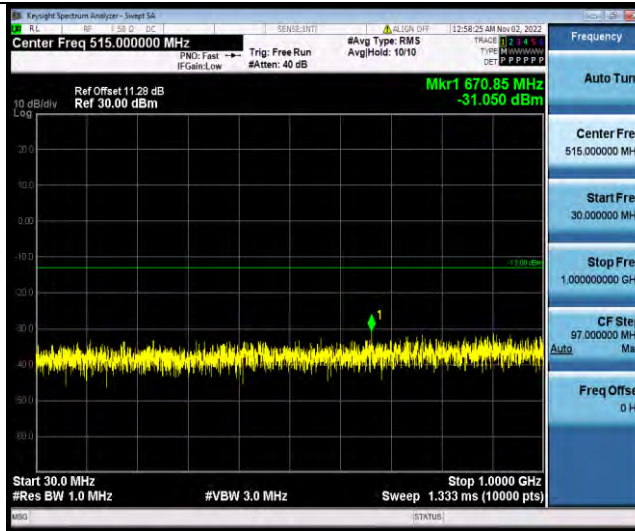

### Test Report No.: W7L-221021W001RF03

Band4-3MHz-16QAM-20175-1RB#0-Range1:30~1000MHz

Band4-3MHz-16QAM-20175-1RB#0-Range2:1000~20000MHz

Band4-3MHz-16QAM-20385-1RB#0-Range1:30~1000MHz

BUREAU VERITAS

Test Report No.: W7L-221021W001RF03