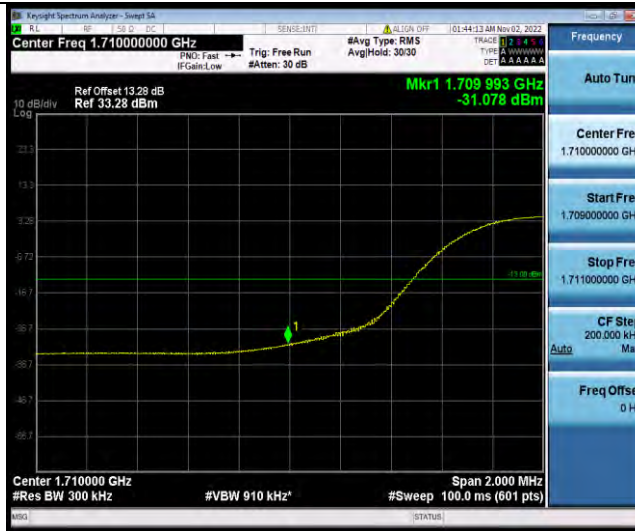

BUREAU VERITAS

Test Report No.: W7L-221021W001RF03