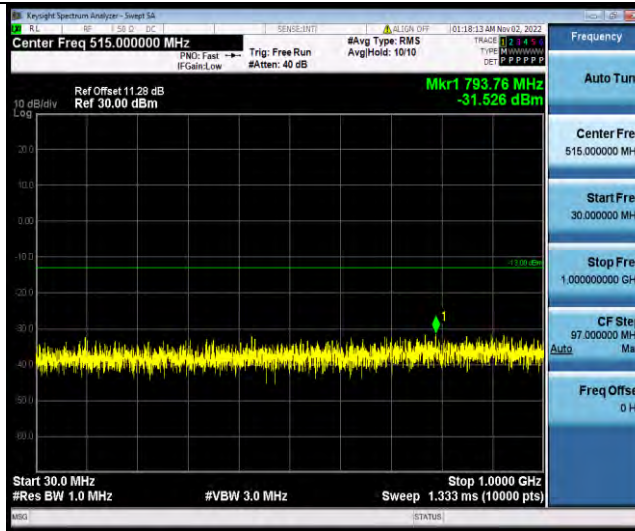

Band4-5MHz-16QAM-20375-1RB#0-Range1:30~1000MHz

BUREAU VERITAS

Test Report No.: W7L-221021W001RF03