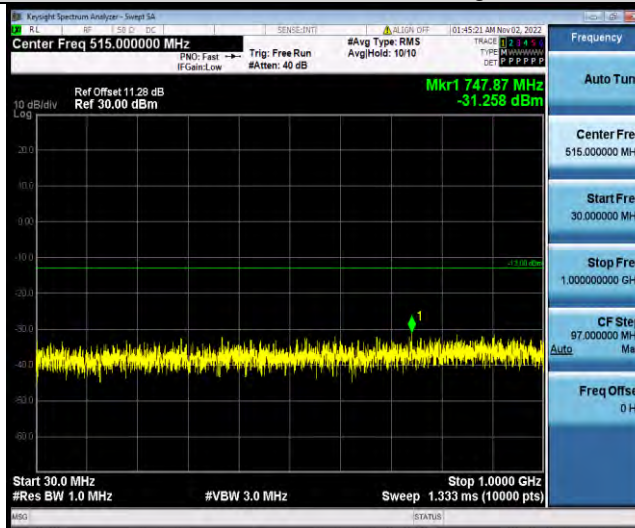

Band4-15MHz-QPSK-20325-1RB#0-Range2:1000~20000MHz

Band4-15MHz-16QAM-20025-1RB#0-Range1:30~1000MHz

Band4-15MHz-16QAM-20025-1RB#0-Range2:1000~20000MHz

BUREAU VERITAS

Test Report No.: W7L-221021W001RF03

Band4-15MHz-16QAM-20175-1RB#0-Range1:30~1000MHz