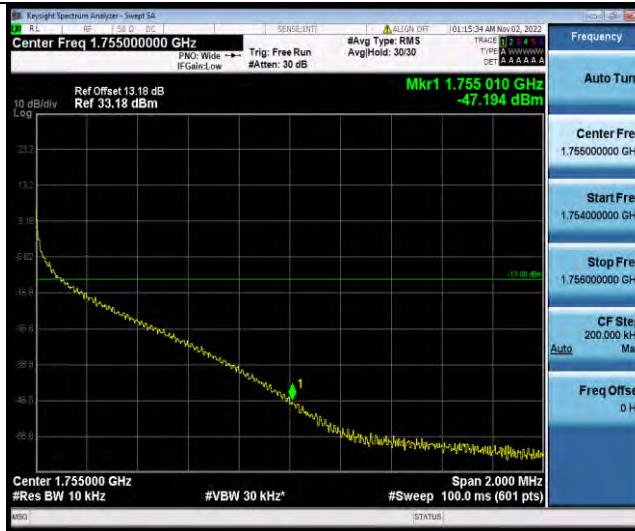

### Test Report No.: W7L-221021W001RF03

Band4-20MHz-16QAM-20050-1RB#0

Band4-20MHz-16QAM-20050-100RB#0

Band4-20MHz-16QAM-20300-1RB#99

BUREAU VERITAS

Test Report No.: W7L-221021W001RF03

Band4-20MHz-16QAM-20300-100RB#0