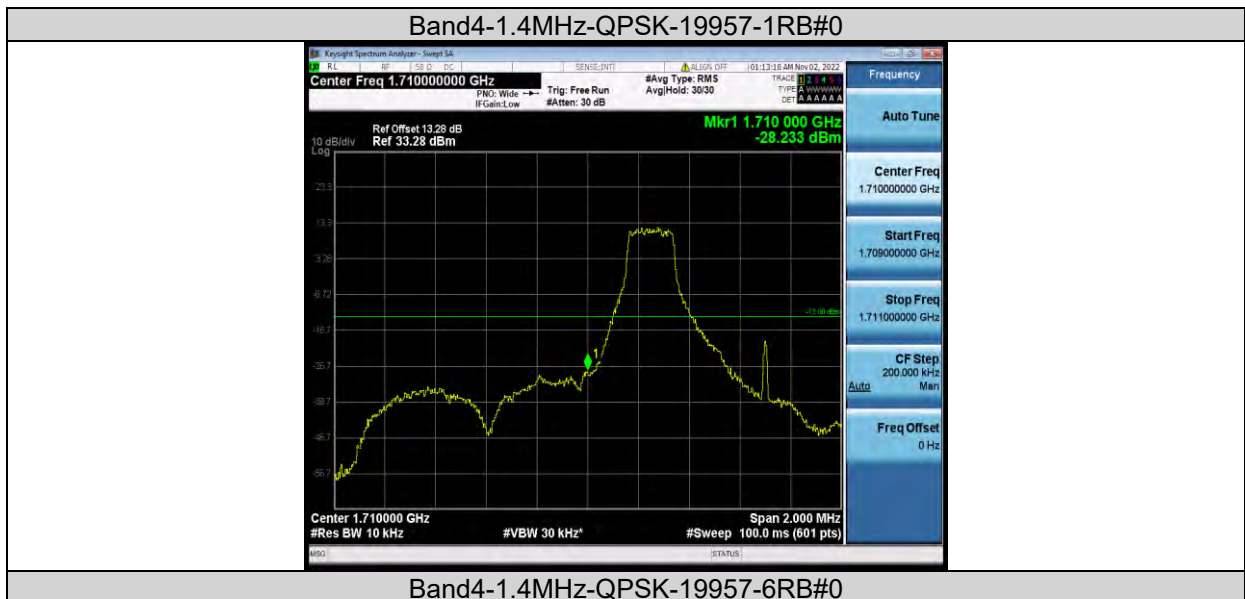

**BUREAU
VERITAS**

Test Report No.: W7L-221021W001RF03

Band4	20MHz	16QAM	20050	1RB#0	-46.53	PASS
Band4	20MHz	16QAM	20050	100RB#0	-31.68	PASS
Band4	20MHz	16QAM	20300	1RB#99	-47.19	PASS
Band4	20MHz	16QAM	20300	100RB#0	-33.20	PASS

Test Graphs