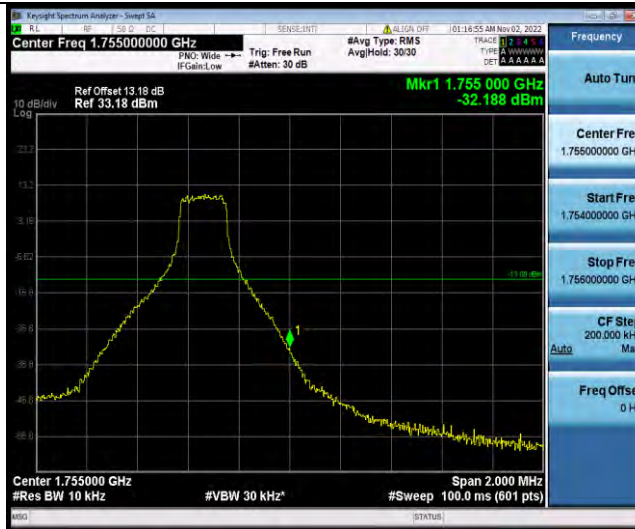

BUREAU VERITAS

Test Report No.: W7L-221021W001RF03

Band4-5MHz-16QAM-20375-25RB#0