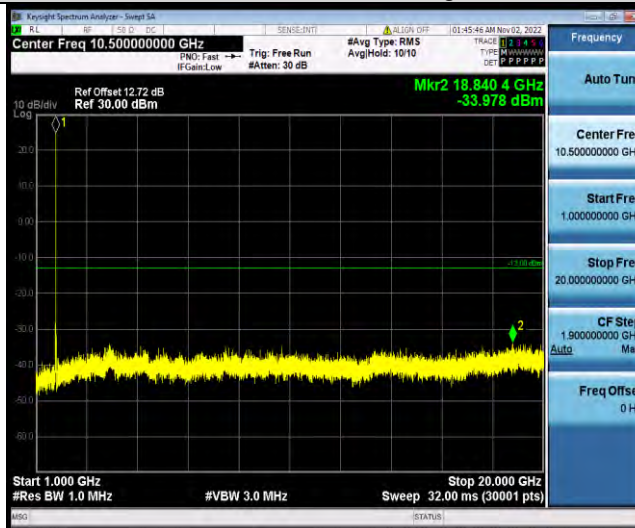

Band4-15MHz-QPSK-20325-1RB#0-Range2:1000~20000MHz