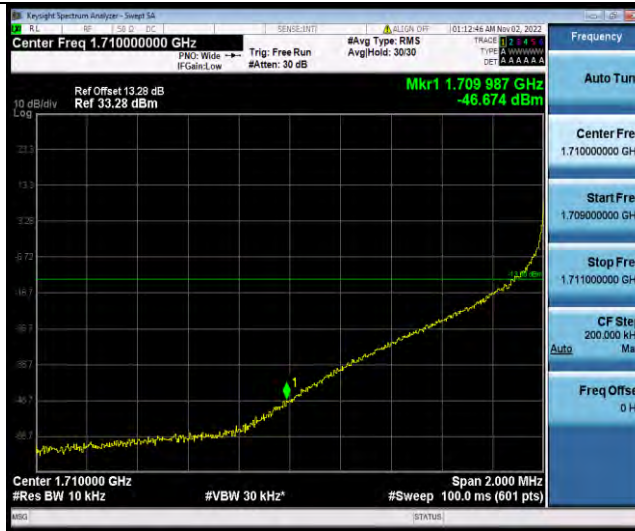

Band4-20MHz-QPSK-20050-1RB#0

BUREAU VERITAS

Test Report No.: W7L-221021W001RF03