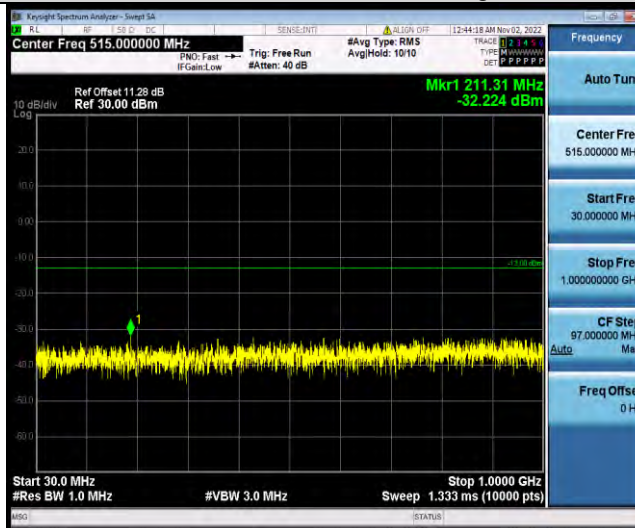

Band4-1.4MHz-16QAM-20175-1RB#0-Range1:30~1000MHz