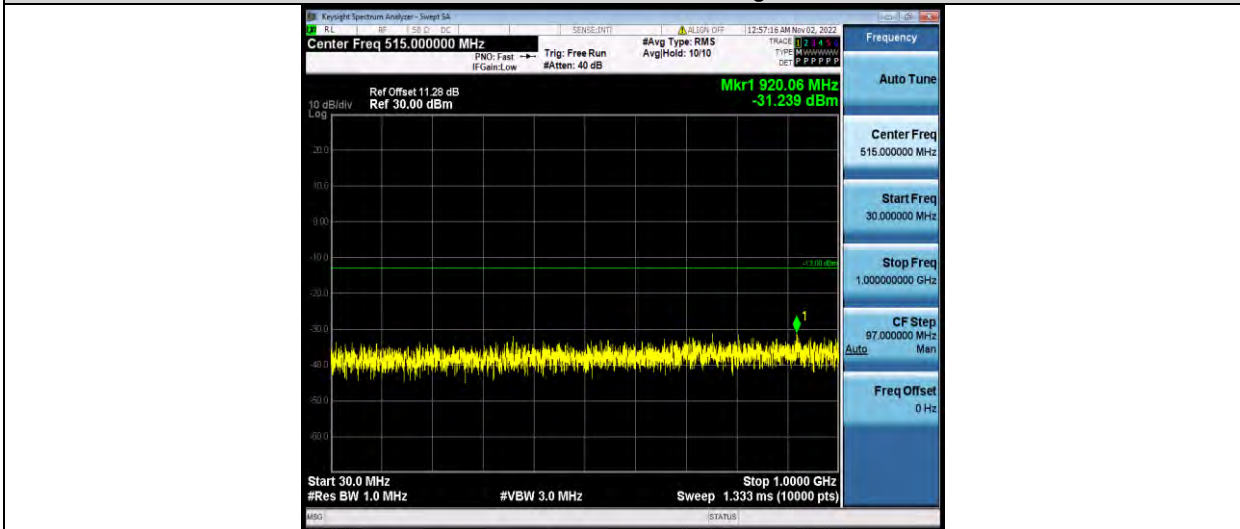

Band4-3MHz-QPSK-19965-1RB#0-Range1:30~1000MHz