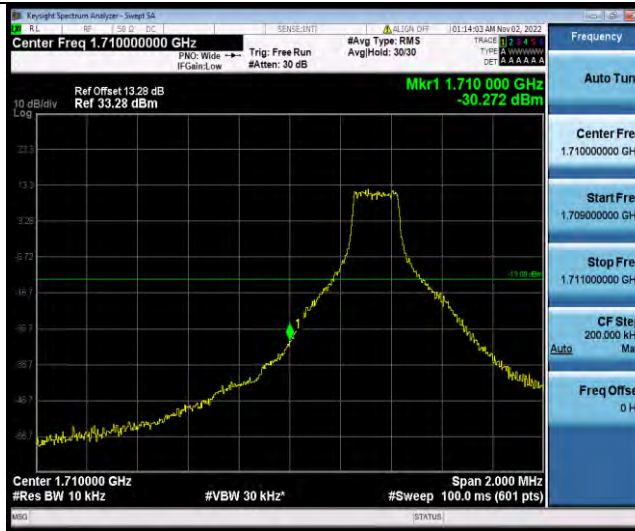

BUREAU VERITAS

Test Report No.: W7L-221021W001RF03

Band4-5MHz-QPSK-19975-25RB#0