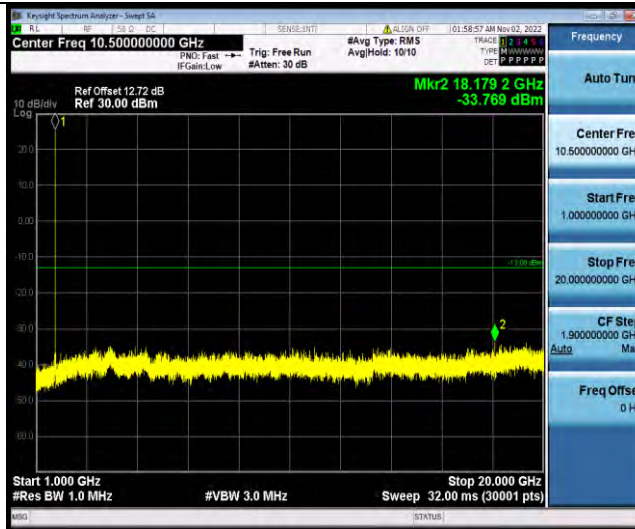

Band4-20MHz-QPSK-20050-1RB#0-Range2:1000~20000MHz

BUREAU VERITAS

Test Report No.: W7L-221021W001RF03