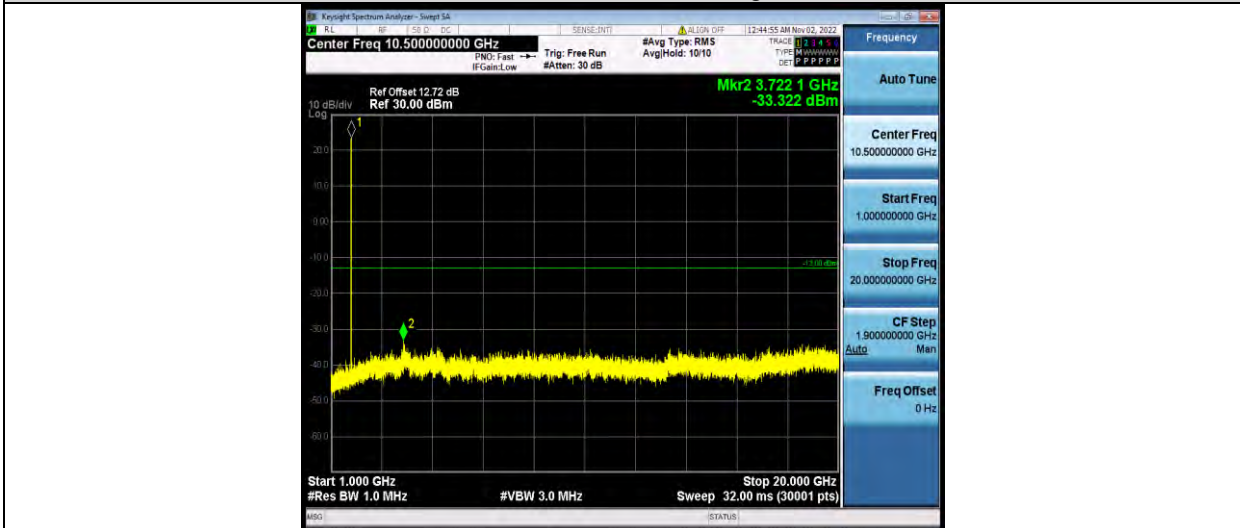

Band4-1.4MHz-16QAM-20393-1RB#0-Range2:1000~20000MHz