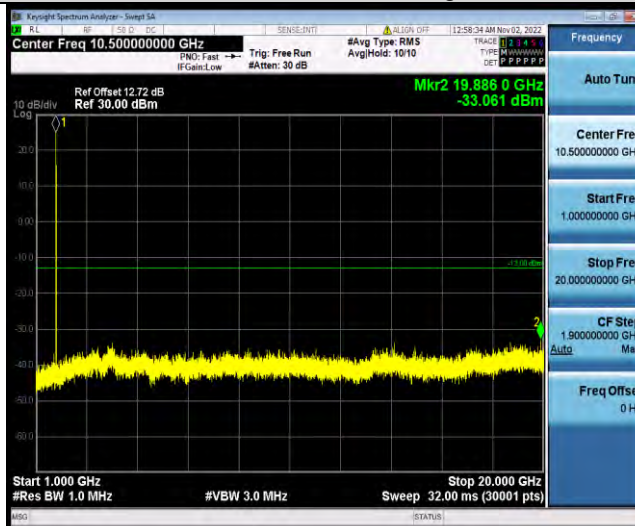

Band4-3MHz-16QAM-20385-1RB#0-Range2:1000~20000MHz