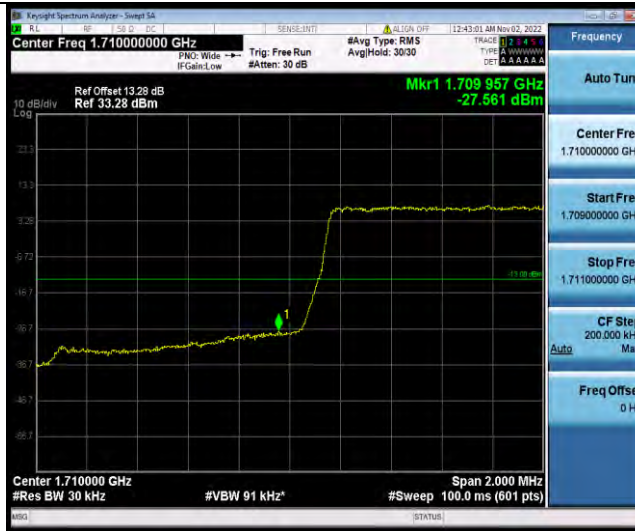

BUREAU VERITAS

Test Report No.: W7L-221021W001RF03

Band4-1.4MHz-QPSK-20393-1RB#5