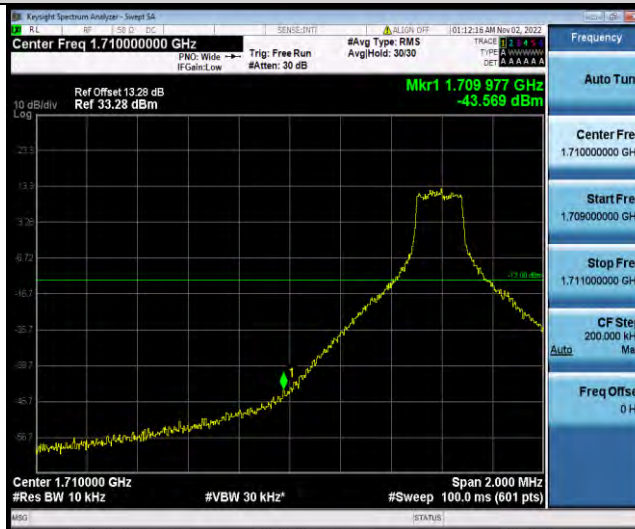

Band4-10MHz-QPSK-20000-50RB#0