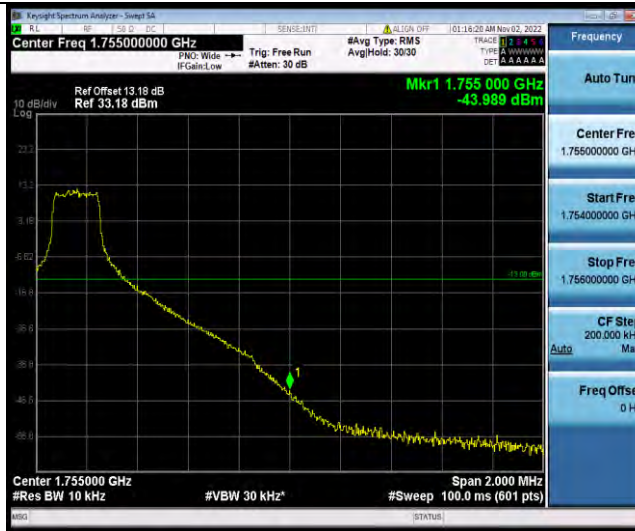

BUREAU VERITAS

Test Report No.: W7L-221021W001RF03

Band4-15MHz-QPSK-20325-75RB#0