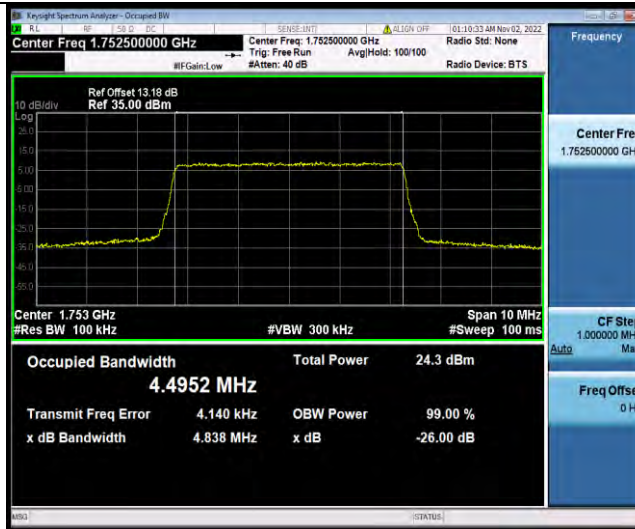

Band4-5MHz-QPSK-20375-25RB#0

BUREAU VERITAS

Test Report No.: W7L-221021W001RF03