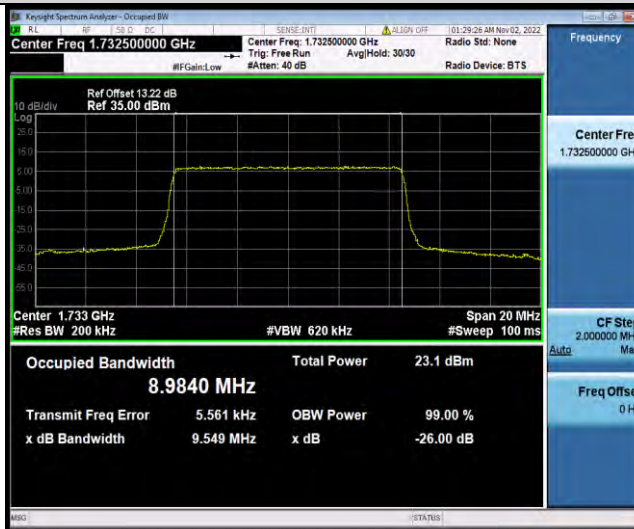

Band4-10MHz-QPSK-20175-50RB#0