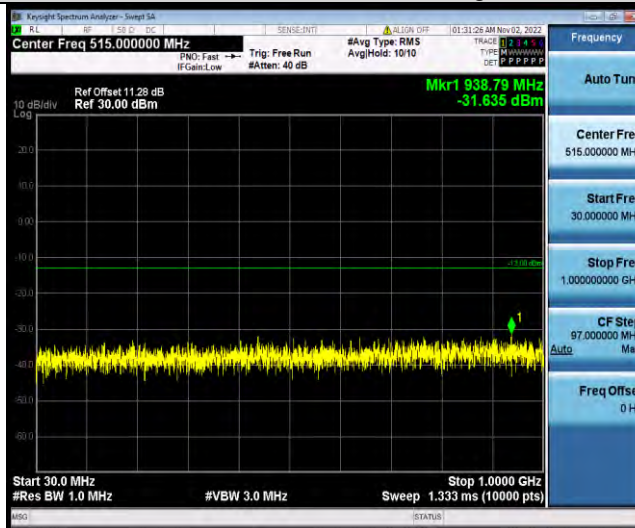

Band4-10MHz-16QAM-20175-1RB#0-Range1:30~1000MHz