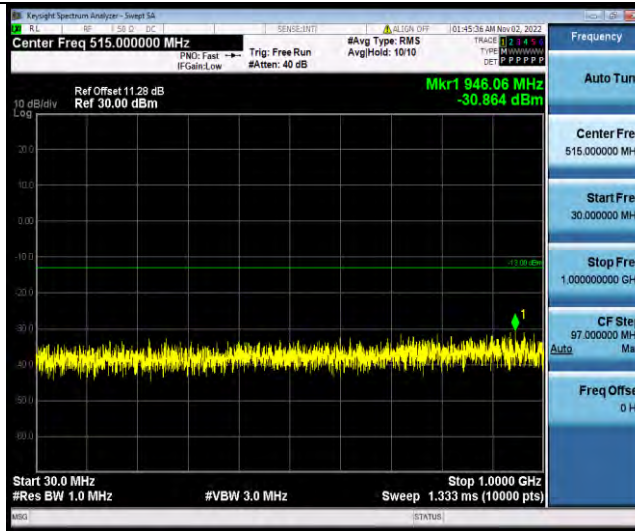

### Test Report No.: W7L-221021W001RF03

Band4-15MHz-QPSK-20175-1RB#0-Range1:30~1000MHz

Band4-15MHz-QPSK-20175-1RB#0-Range2:1000~20000MHz

Band4-15MHz-QPSK-20325-1RB#0-Range1:30~1000MHz

BUREAU VERITAS

Test Report No.: W7L-221021W001RF03