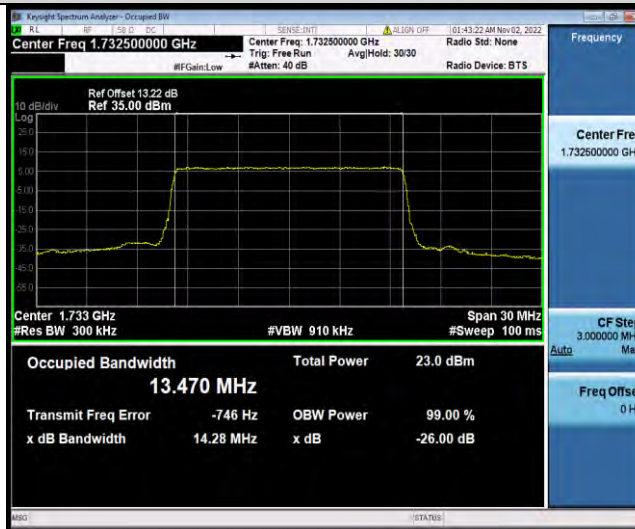

Band4-15MHz-QPSK-20175-75RB#0