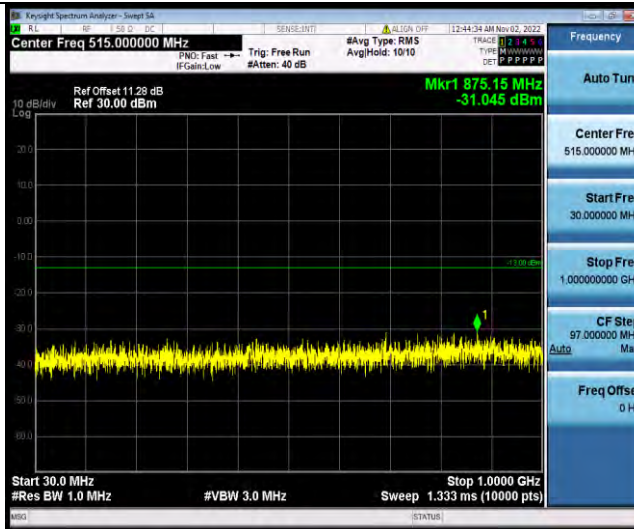

Band4-1.4MHz-QPSK-20393-1RB#0-Range1:30~1000MHz

BUREAU VERITAS

Test Report No.: W7L-221021W001RF03