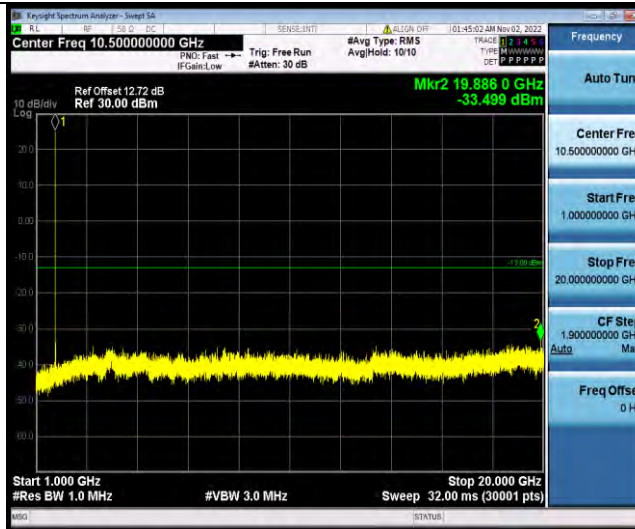

Band4-15MHz-QPSK-20325-1RB#0-Range2:1000~20000MHz

Band4-15MHz-16QAM-20025-1RB#0-Range1:30~1000MHz

Band4-15MHz-16QAM-20025-1RB#0-Range2:1000~20000MHz

BUREAU VERITAS

Test Report No.: W7L-221021W001RF03

Band4-15MHz-16QAM-20175-1RB#0-Range1:30~1000MHz