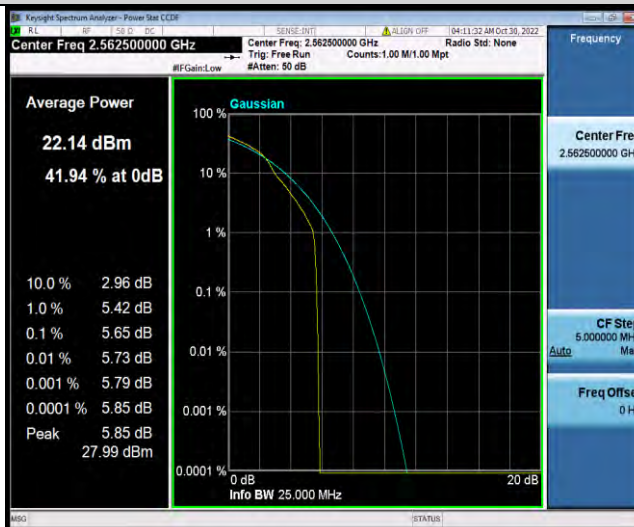

Band7-15MHz-16QAM-21375-75RB#0