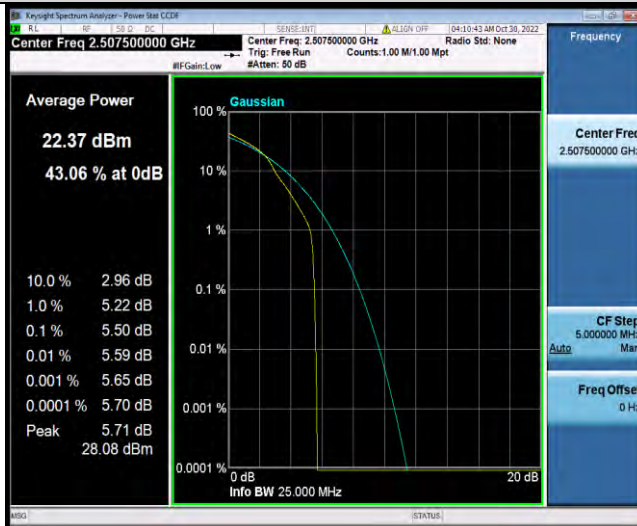

### Test Report No.: W7L-221021W001RF03

Band7-15MHz-QPSK-21100-75RB#0

Band7-15MHz-QPSK-21375-1RB#0

Band7-15MHz-QPSK-21375-75RB#0

BUREAU VERITAS

Test Report No.: W7L-221021W001RF03

Band7-15MHz-16QAM-20825-1RB#0