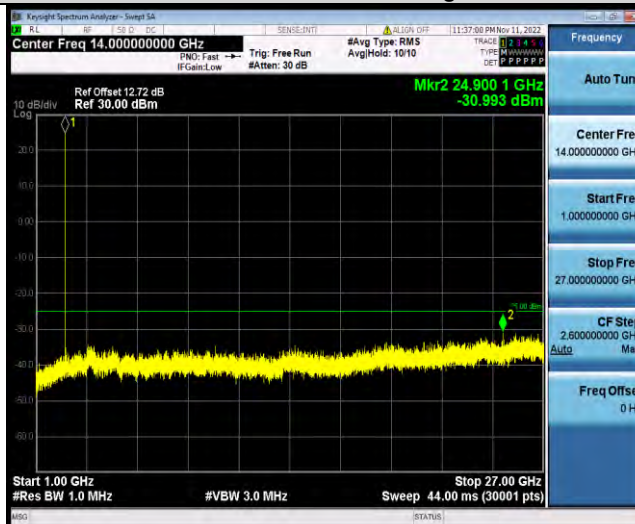

Band7-15MHz-QPSK-21100-1RB#0-Range1:30~1000MHz