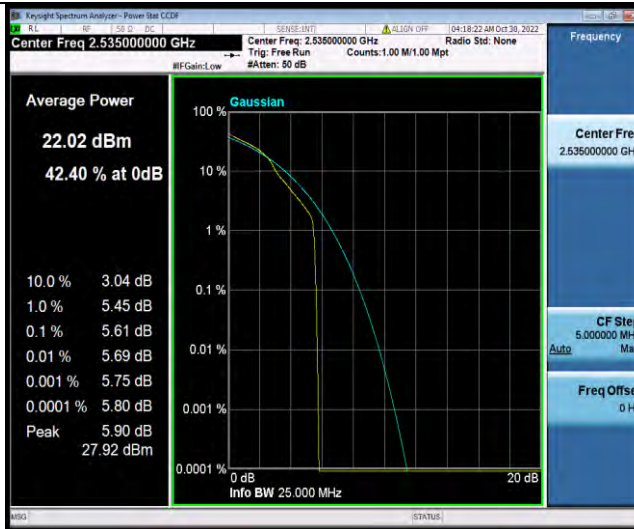

BUREAU
VERITAS

Test Report No.: W7L-221021W001RF03

Band7-20MHz-16QAM-21100-100RB#0