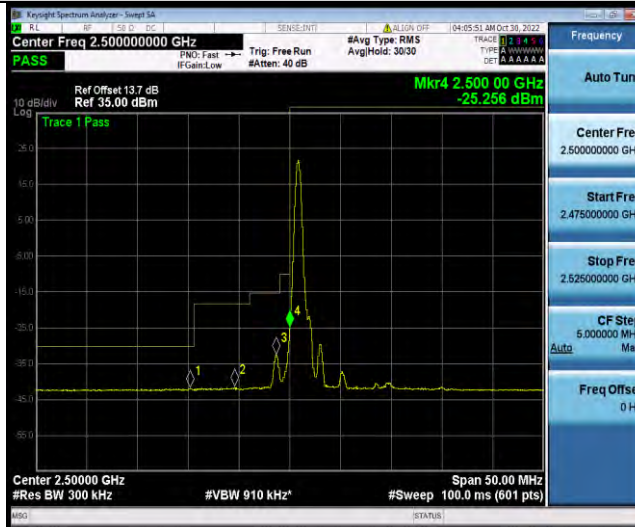

Band7-15MHz-16QAM-20825-75RB#0