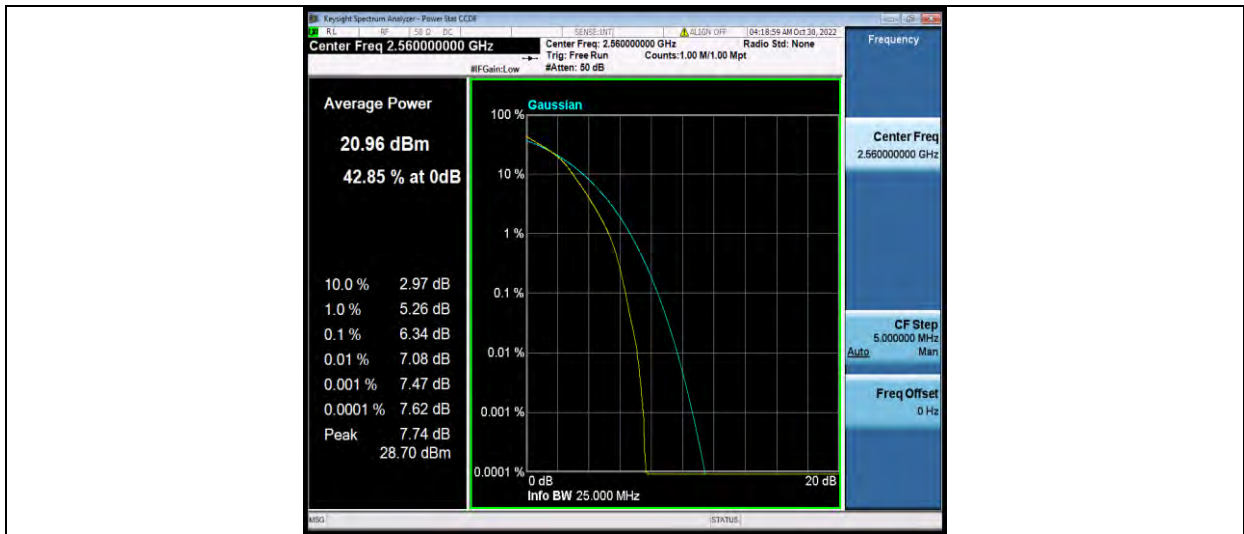

## 26DB BANDWIDTH AND OCCUPIED BANDWIDTH