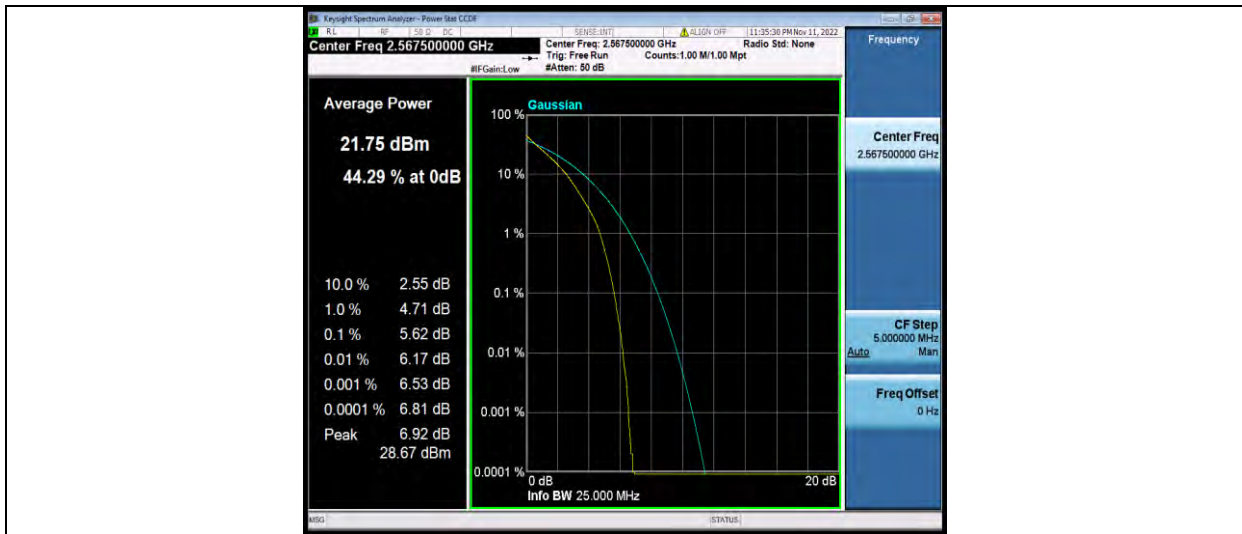

## Test Graphs

BUREAU VERITAS

Test Report No.: W7L-221021W001RF03

Band7-5MHz-QPSK-21100-25RB#0

Band7-5MHz-QPSK-21425-1RB#0

Band7-5MHz-QPSK-21425-25RB#0

BUREAU VERITAS

Test Report No.: W7L-221021W001RF03