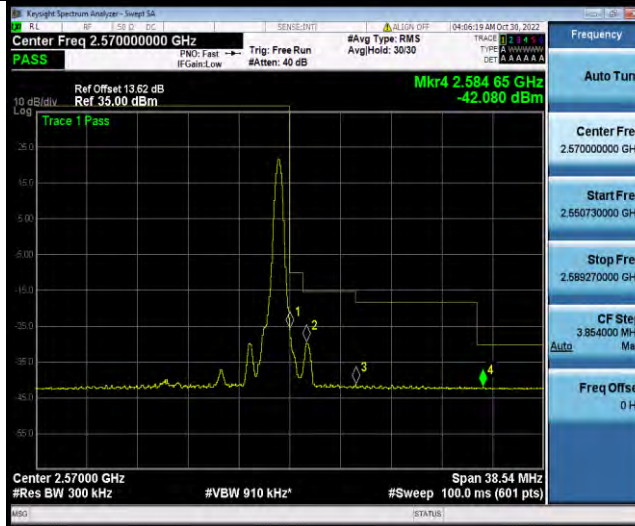

Band7-15MHz-16QAM-21375-75RB#0