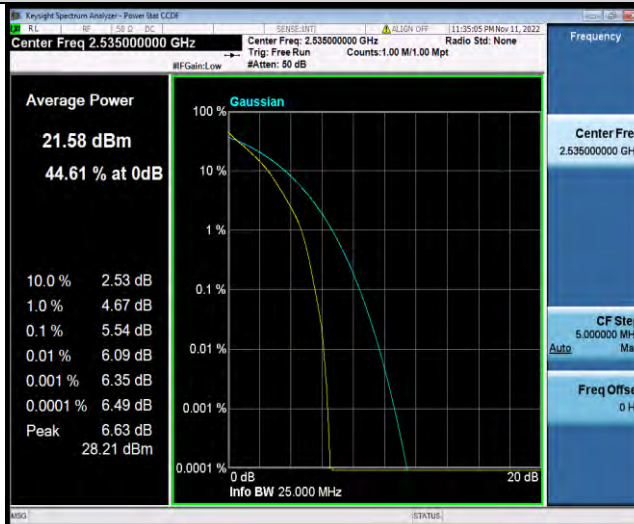

## Test Graphs

BUREAU VERITAS

Test Report No.: W7L-221021W001RF03

Band7-5MHz-QPSK-21100-25RB#0

Band7-5MHz-QPSK-21425-1RB#0

Band7-5MHz-QPSK-21425-25RB#0

BUREAU VERITAS

Test Report No.: W7L-221021W001RF03