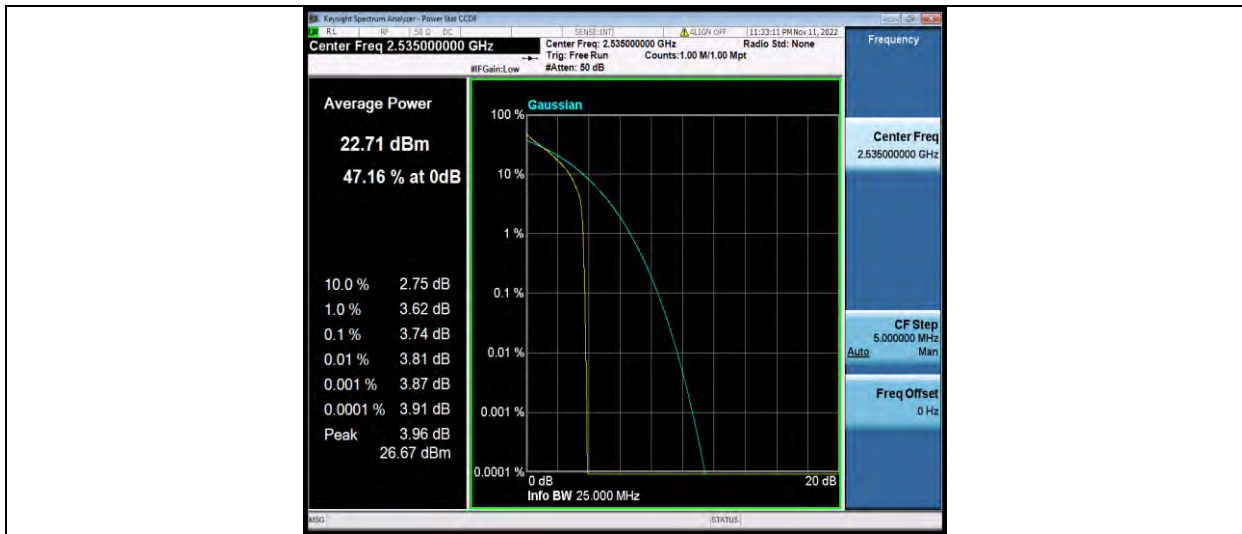

BUREAU VERITAS

Test Report No.: W7L-221021W001RF03

Band7-15MHz-QPSK-21100-75RB#0