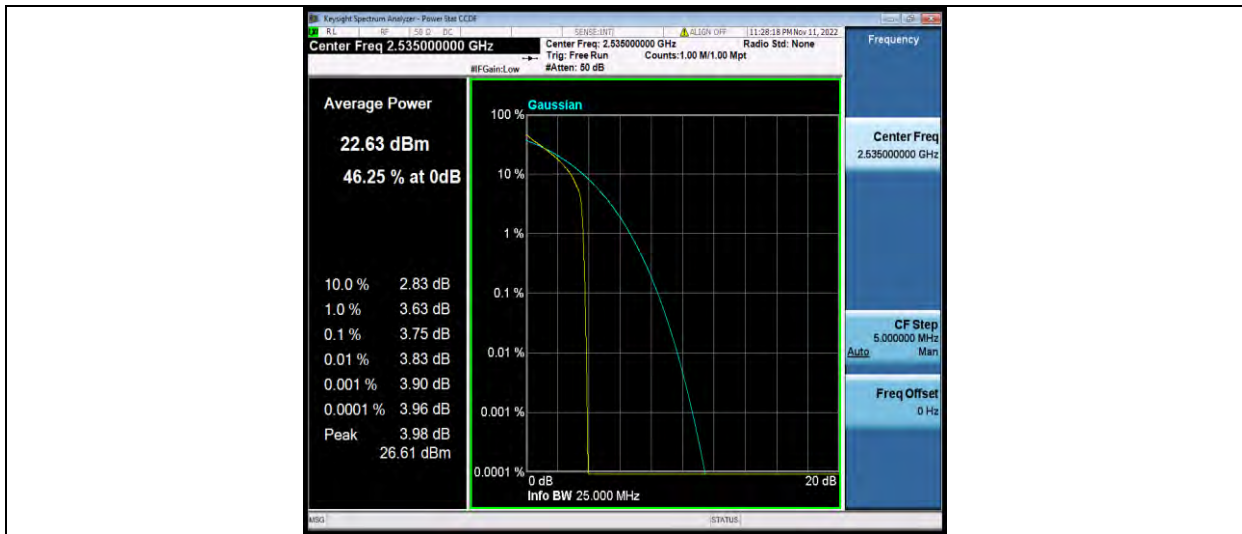

BUREAU
VERITAS

Test Report No.: W7L-221021W001RF03

Band7-20MHz-QPSK-21100-100RB#0