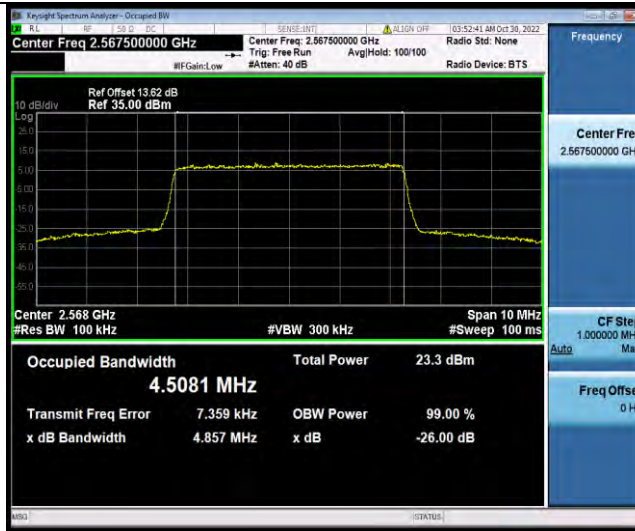

BUREAU VERITAS

Test Report No.: W7L-221021W001RF03

Band7-10MHz-QPSK-20800-50RB#0