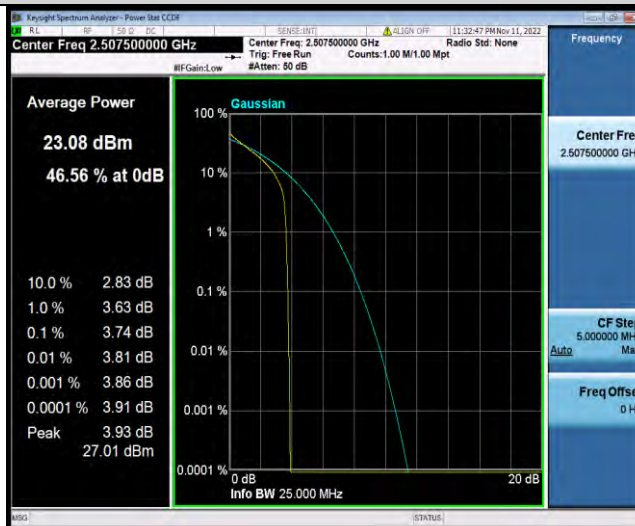

Band7-10MHz-16QAM-21400-1RB#0

Band7-10MHz-16QAM-21400-50RB#0

BUREAU VERITAS

Test Report No.: W7L-221021W001RF03

Band7-15MHz-QPSK-20825-1RB#0

Band7-15MHz-QPSK-20825-75RB#0

Band7-15MHz-QPSK-21100-1RB#0

BUREAU VERITAS