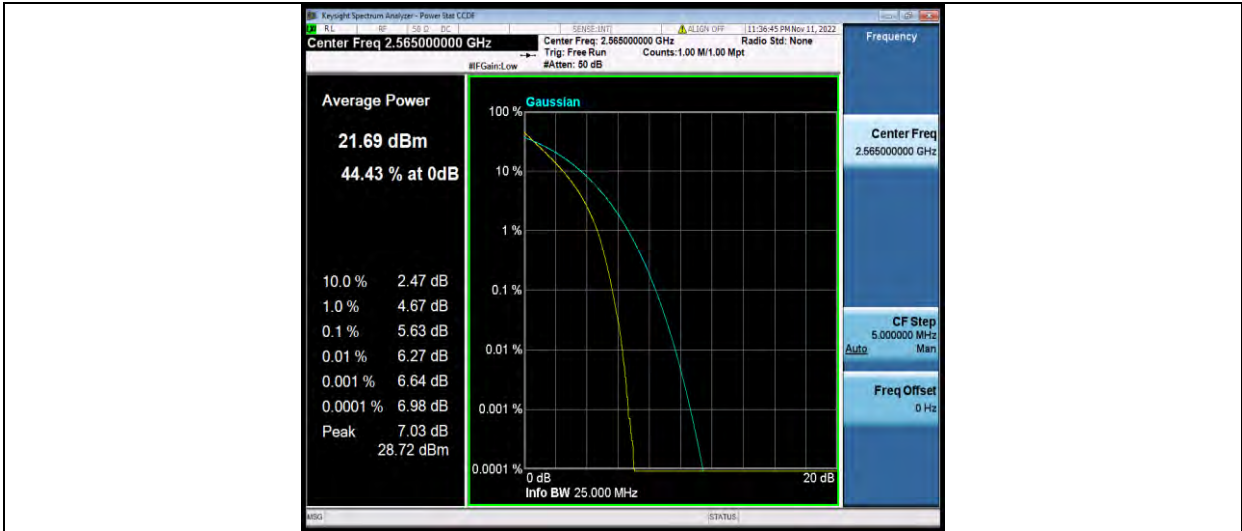

BUREAU
VERITAS

Test Report No.: W7L-221021W001RF03

Band7-10MHz-16QAM-20800-1RB#0