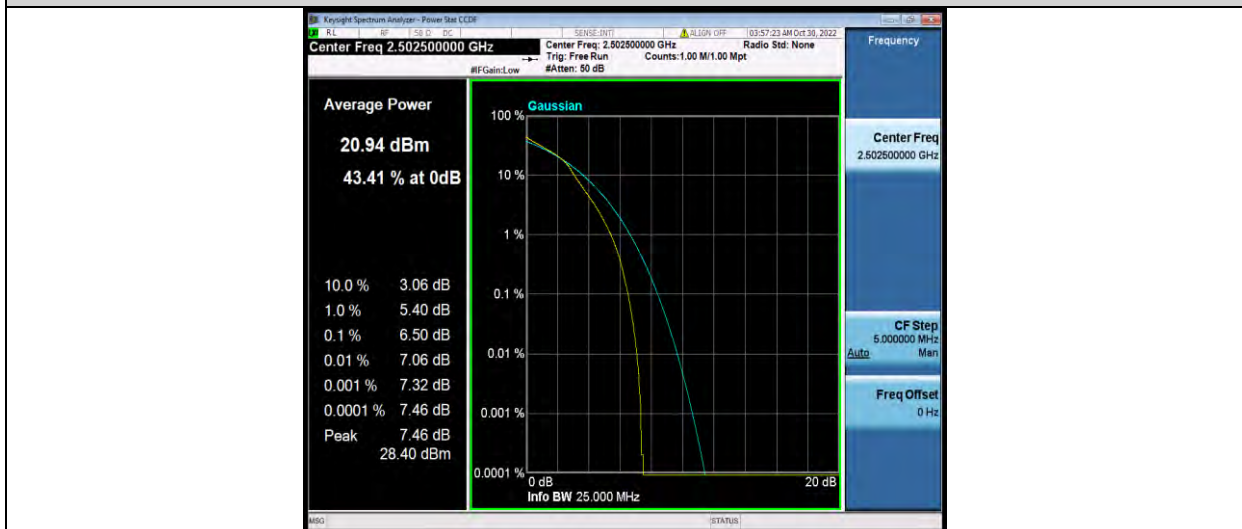

Band7-5MHz-16QAM-21100-1RB#0