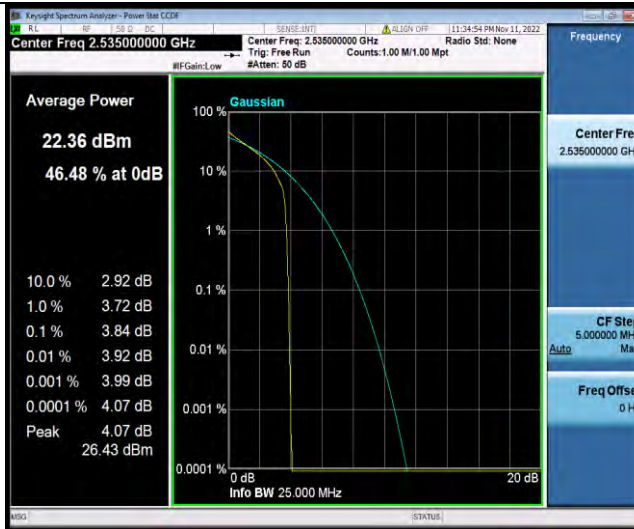

BUREAU VERITAS

Test Report No.: W7L-221021W001RF03

Band7-5MHz-QPSK-21100-25RB#0