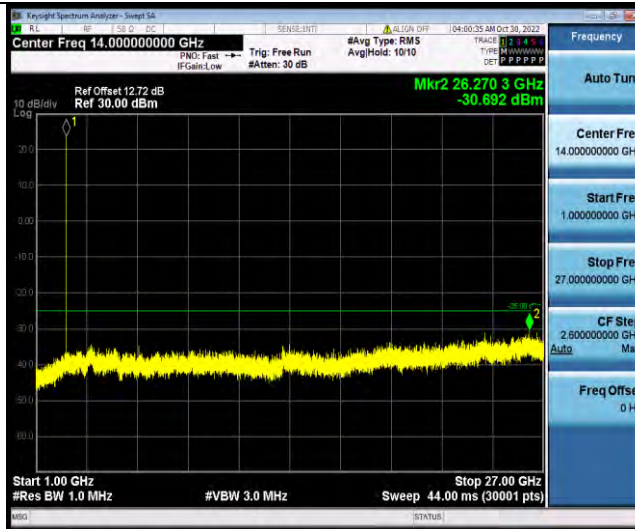

BUREAU VERITAS

Test Report No.: W7L-221021W001RF03

Band7-15MHz-QPSK-20825-1RB#0-Range1:30~1000MHz