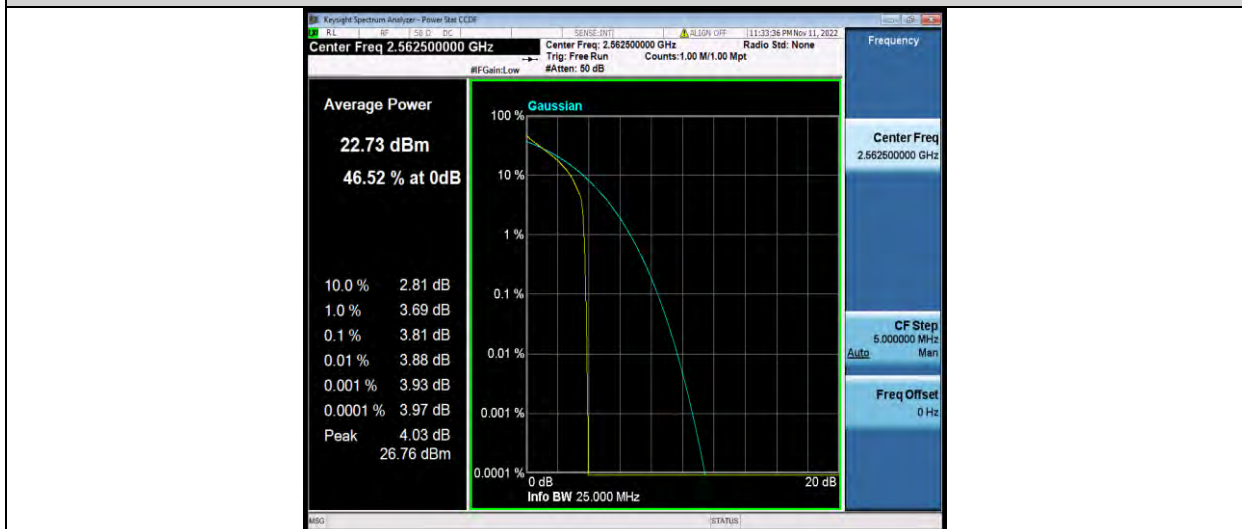

Band7-15MHz-QPSK-21375-75RB#0