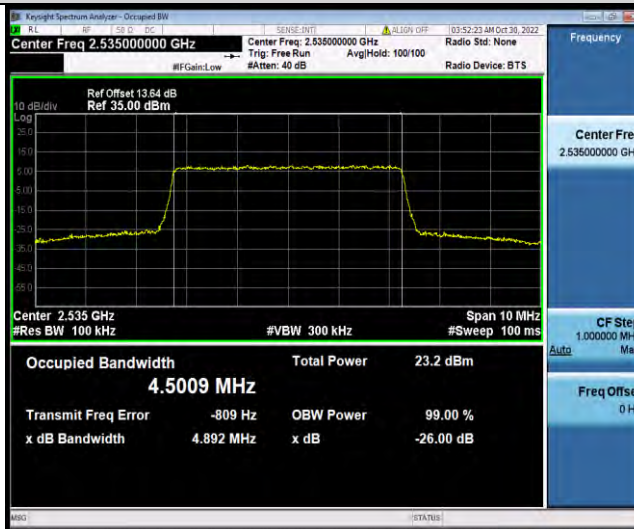

### Test Graphs

BUREAU VERITAS

Test Report No.: W7L-221021W001RF03

Band7-5MHz-16QAM-20775-25RB#0

Band7-5MHz-16QAM-21100-25RB#0

Band7-5MHz-16QAM-21425-25RB#0

BUREAU VERITAS