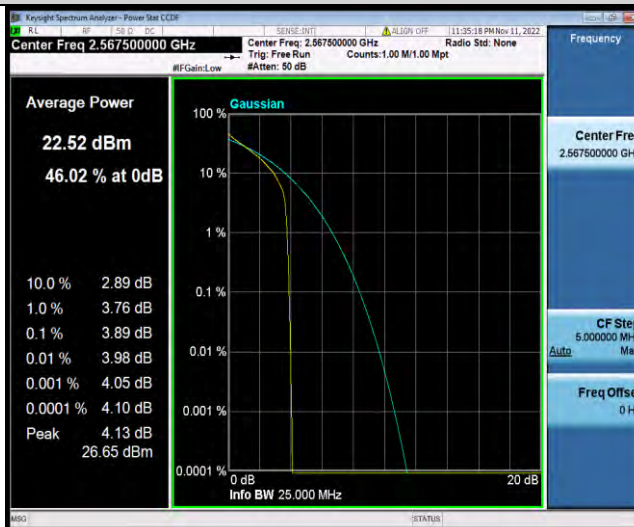

## Test Graphs

BUREAU VERITAS

Test Report No.: W7L-221021W001RF03

Band7-5MHz-QPSK-21100-25RB#0

Band7-5MHz-QPSK-21425-1RB#0

Band7-5MHz-QPSK-21425-25RB#0

BUREAU VERITAS

Test Report No.: W7L-221021W001RF03