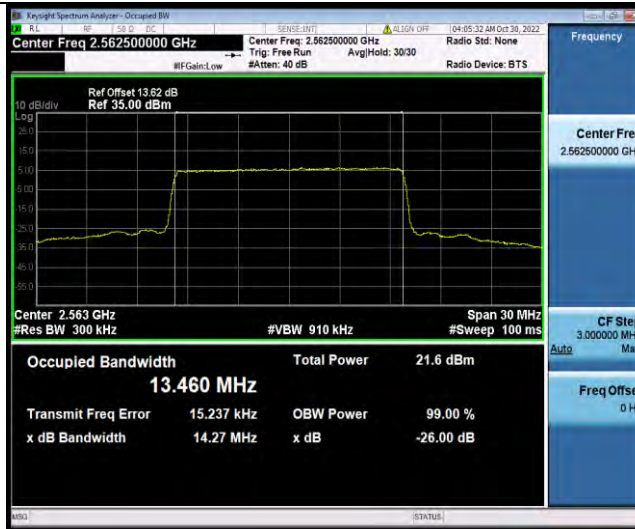

BUREAU VERITAS

Test Report No.: W7L-221021W001RF03

Band7-20MHz-QPSK-20850-100RB#0