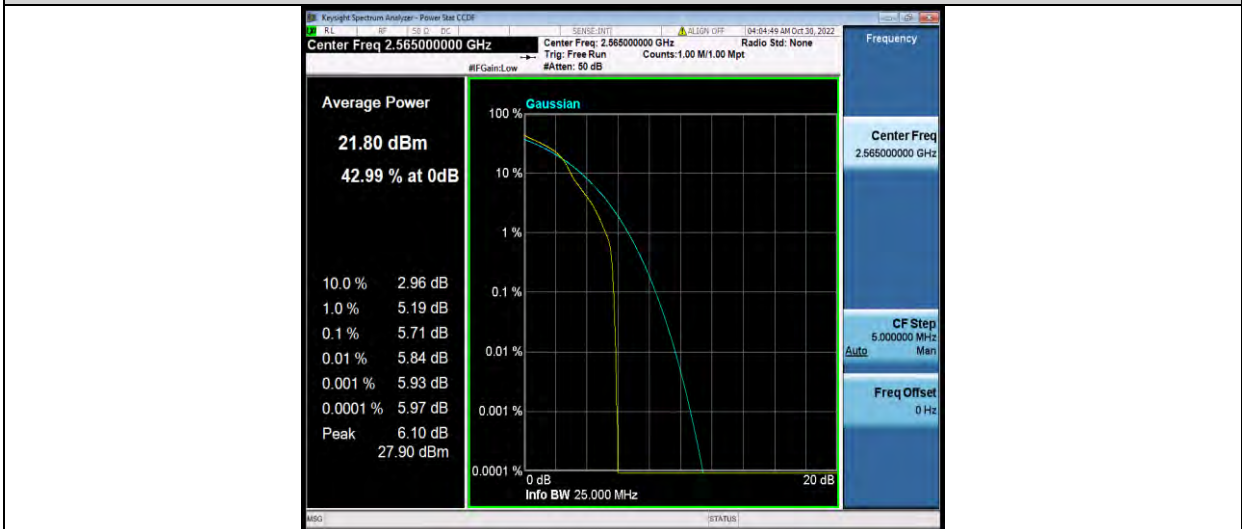

Band7-10MHz-16QAM-21400-50RB#0