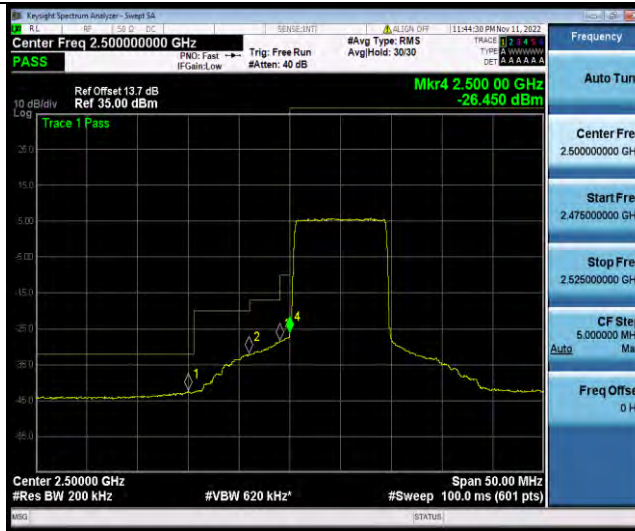

# Test Report No.: W7L-221021W001RF03

Band7-5MHz-16QAM-21425-25RB#0

Band7-10MHz-QPSK-20800-1RB#0

Band7-10MHz-QPSK-20800-50RB#0

BUREAU VERITAS

Test Report No.: W7L-221021W001RF03

Band7-10MHz-QPSK-21400-1RB#49