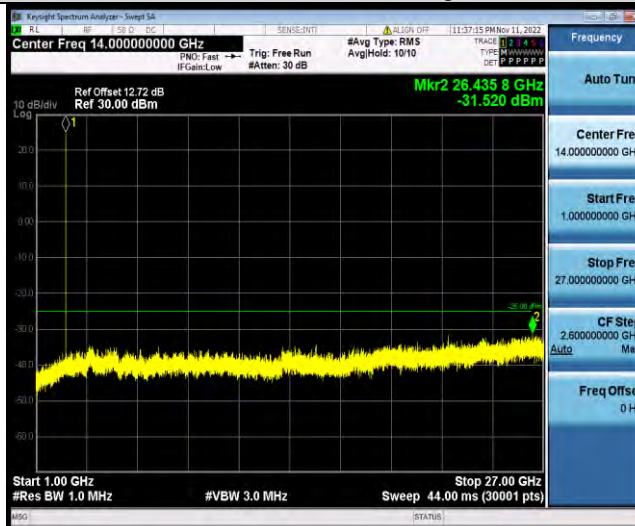

Band7-15MHz-QPSK-21375-1RB#0-Range1:30~1000MHz