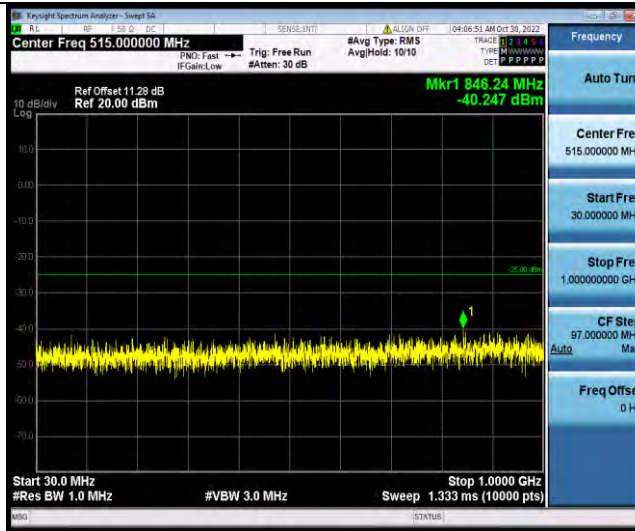

### Test Report No.: W7L-221021W001RF03

Band7-15MHz-16QAM-20825-1RB#0-Range1:30~1000MHz

Band7-15MHz-16QAM-20825-1RB#0-Range2:1000~27000MHz

Band7-15MHz-16QAM-21100-1RB#0-Range1:30~1000MHz

BUREAU VERITAS

Test Report No.: W7L-221021W001RF03