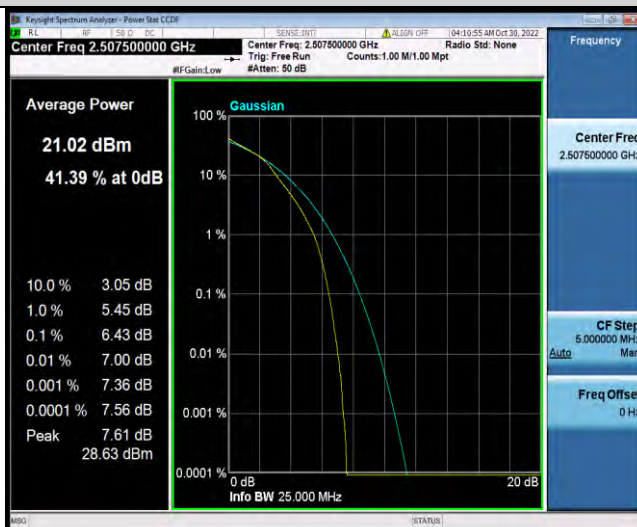

Band7-15MHz-16QAM-21100-1RB#0