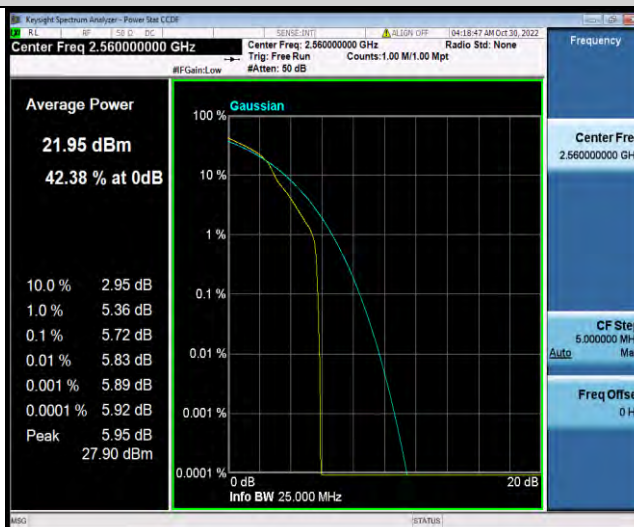

Band7-20MHz-16QAM-21350-100RB#0