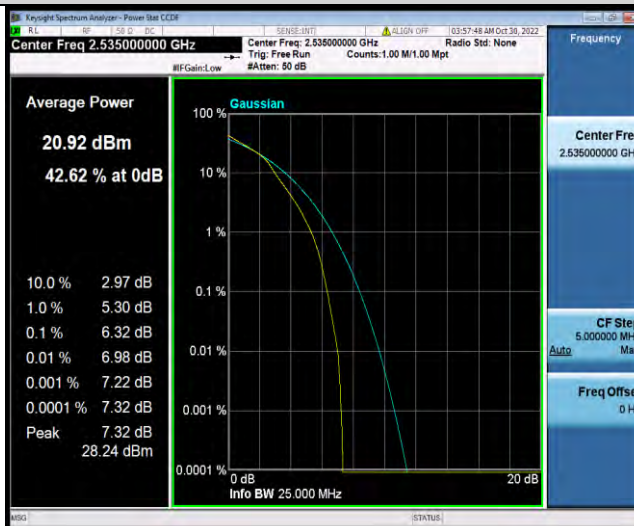

Band7-5MHz-16QAM-21425-1RB#0