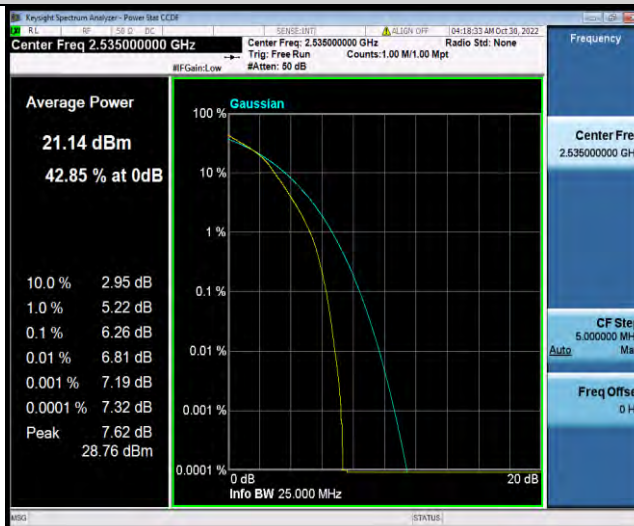

Band7-20MHz-16QAM-21350-1RB#0