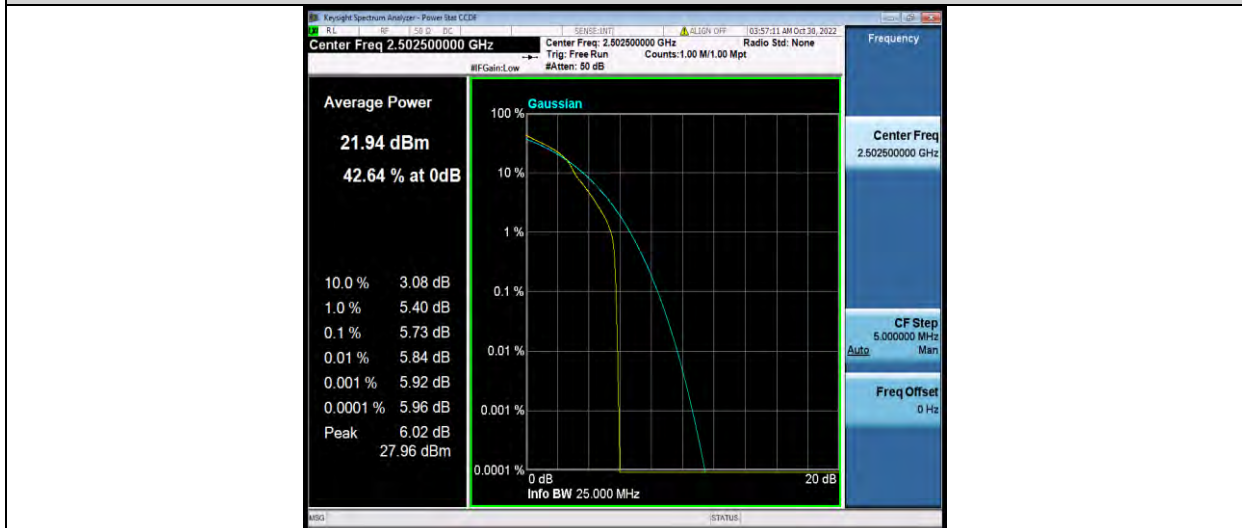

Band7-5MHz-16QAM-20775-25RB#0