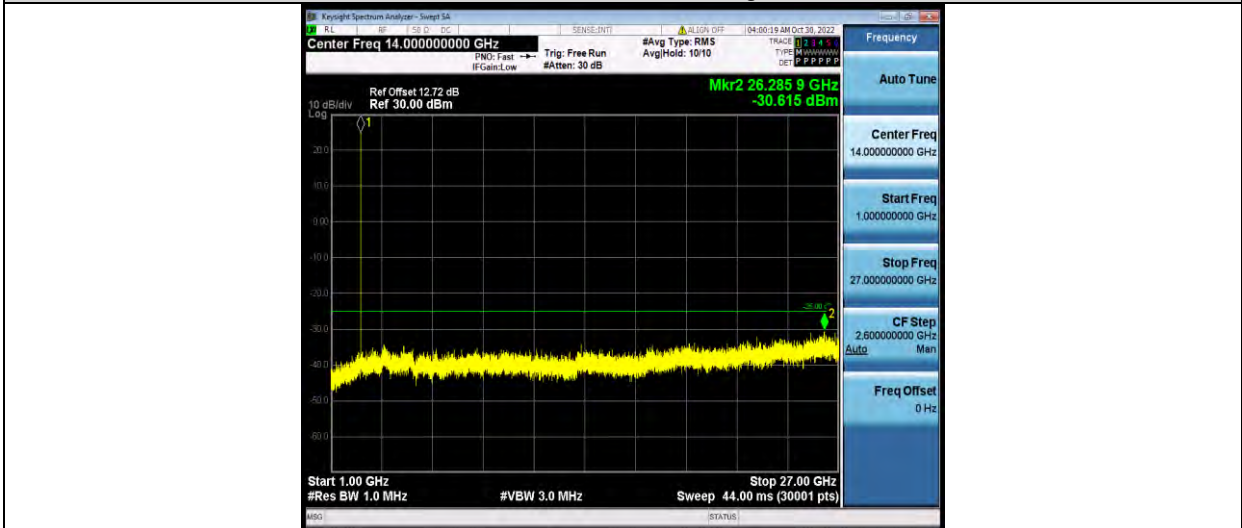

Band7-10MHz-16QAM-21400-1RB#0-Range1:30~1000MHz