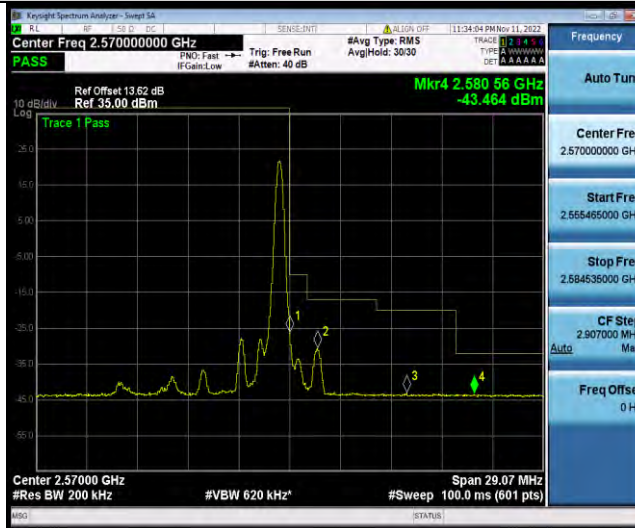

# Test Report No.: W7L-221021W001RF03

Band7-5MHz-16QAM-21425-25RB#0

Band7-10MHz-QPSK-20800-1RB#0

Band7-10MHz-QPSK-20800-50RB#0

BUREAU VERITAS

Test Report No.: W7L-221021W001RF03

Band7-10MHz-QPSK-21400-1RB#49