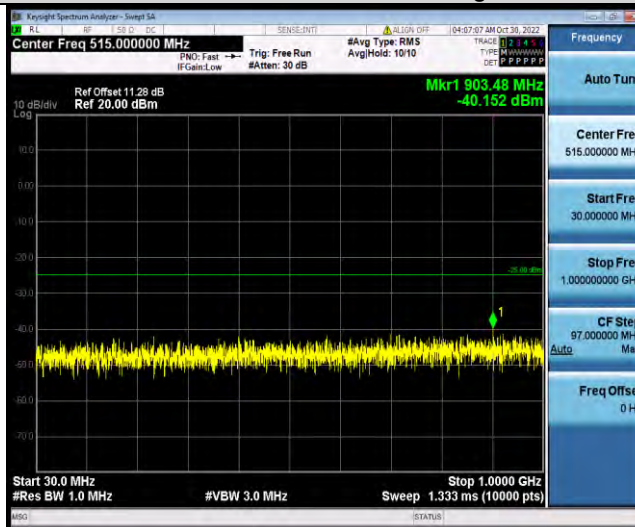

Band7-15MHz-16QAM-21375-1RB#0-Range2:1000~27000MHz