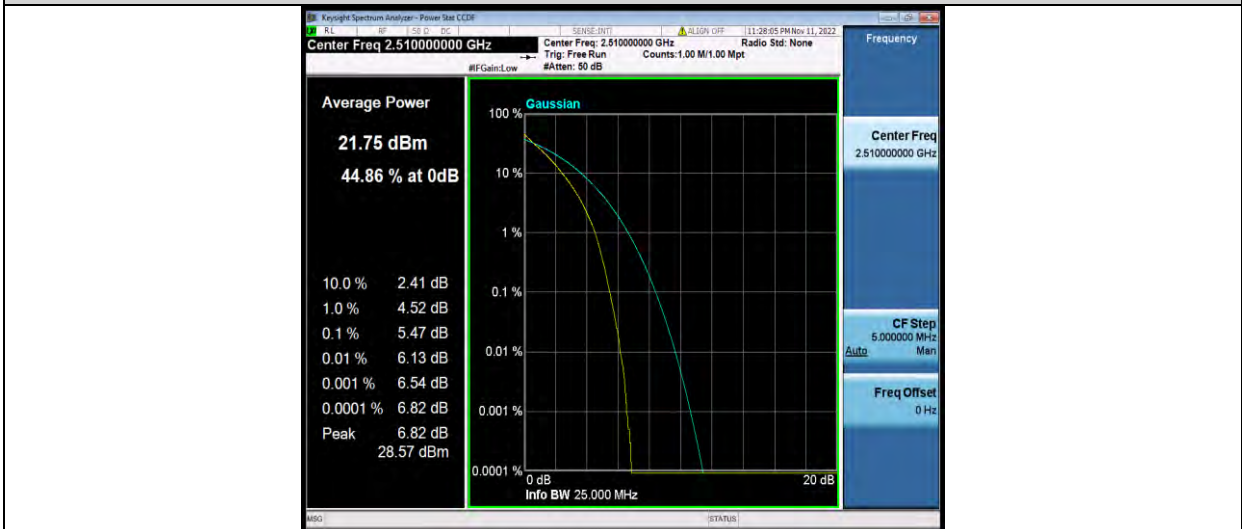

Band7-20MHz-QPSK-21100-1RB#0