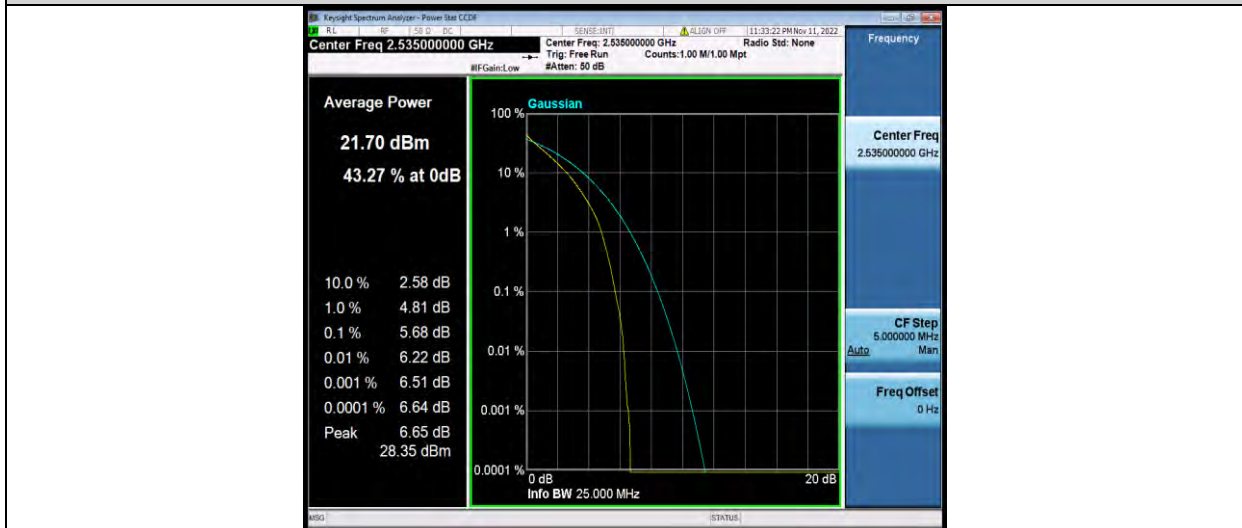

Band7-15MHz-QPSK-21375-1RB#0