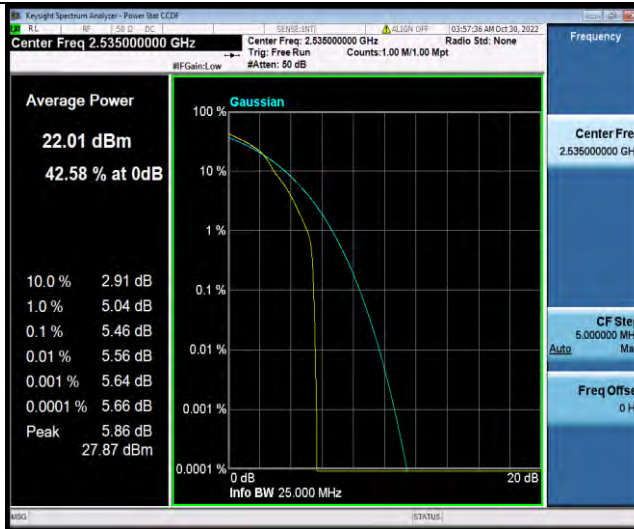

BUREAU
VERITAS

Test Report No.: W7L-221021W001RF03

Band7-5MHz-16QAM-21100-25RB#0