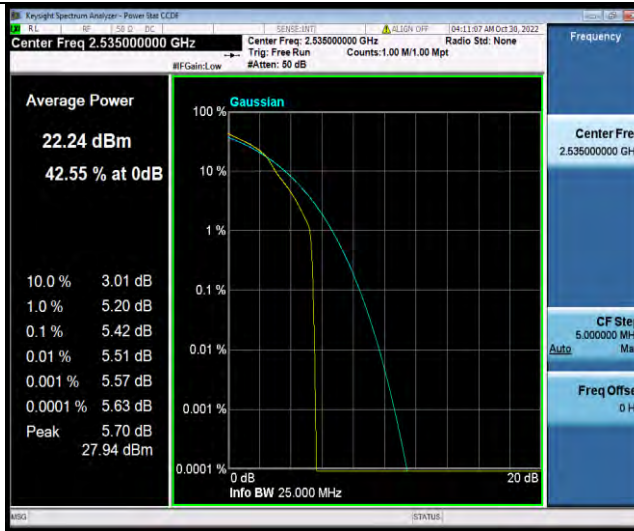

BUREAU
VERITAS

Test Report No.: W7L-221021W001RF03

Band7-15MHz-16QAM-21100-75RB#0