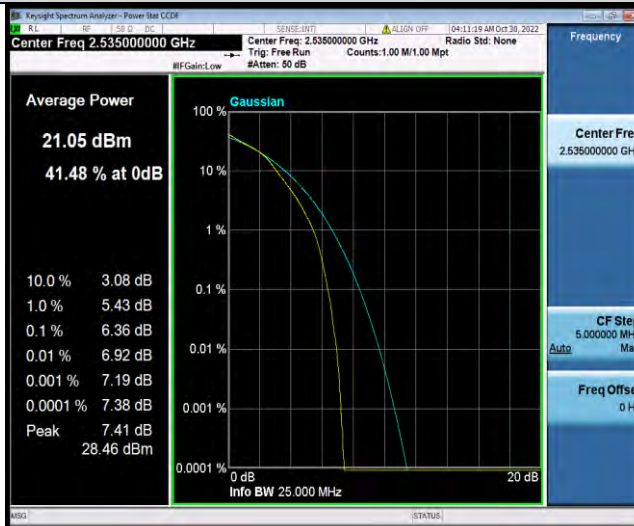

Band7-15MHz-16QAM-21375-1RB#0