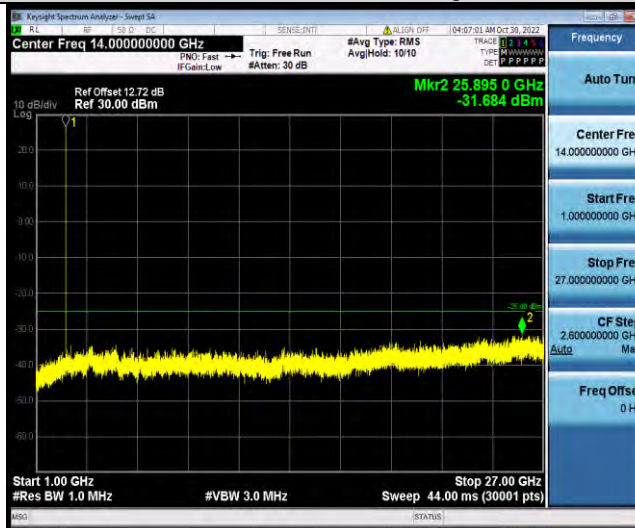

Band7-15MHz-16QAM-21375-1RB#0-Range1:30~1000MHz