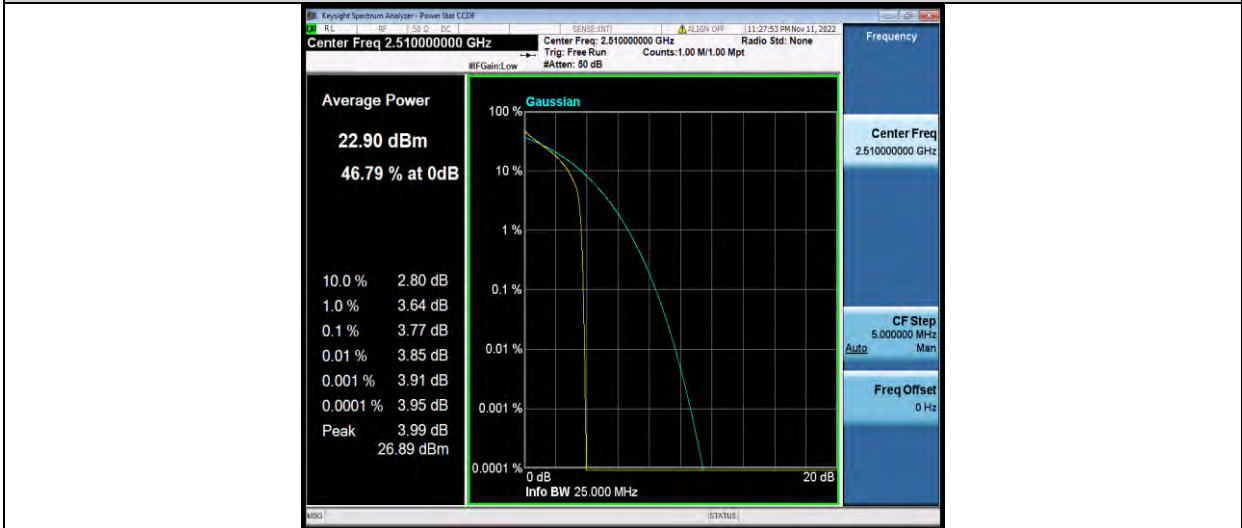

Band7-20MHz-QPSK-20850-100RB#0