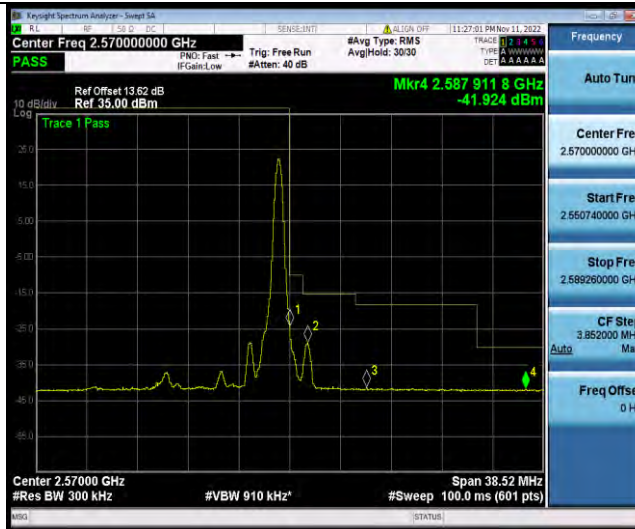

BUREAU VERITAS

Test Report No.: W7L-221021W001RF03

Band7-15MHz-QPSK-21375-75RB#0