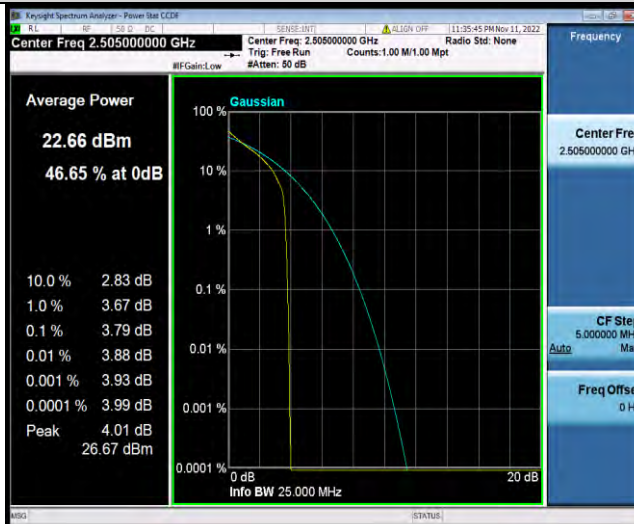

Band7-10MHz-QPSK-20800-50RB#0