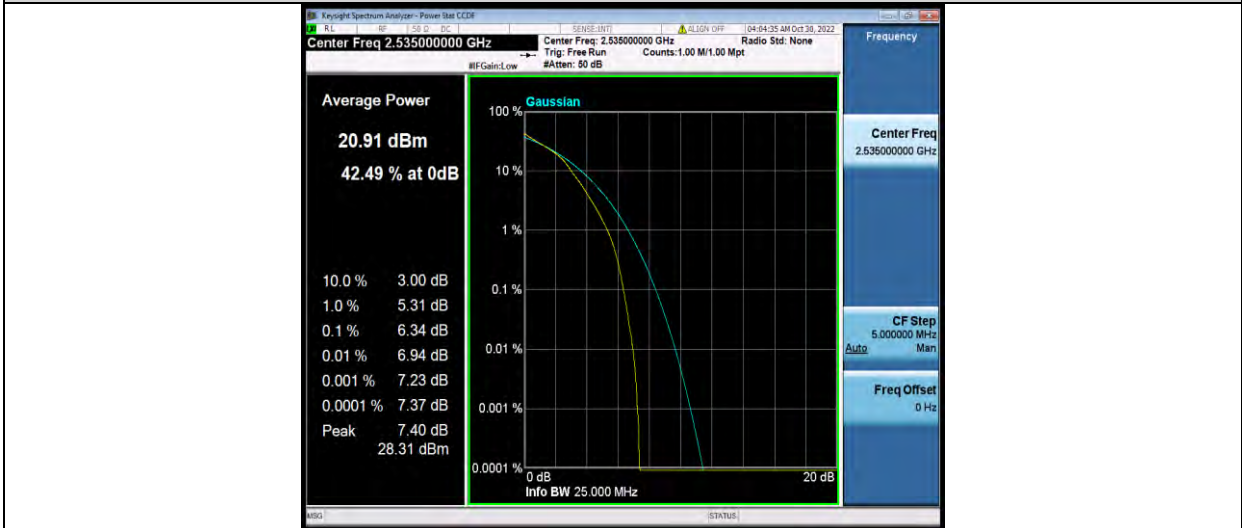

### Test Report No.: W7L-221021W001RF03

Band7-10MHz-16QAM-20800-1RB#0

Band7-10MHz-16QAM-20800-50RB#0

Band7-10MHz-16QAM-21100-1RB#0

BUREAU VERITAS

Test Report No.: W7L-221021W001RF03

Band7-10MHz-16QAM-21100-50RB#0