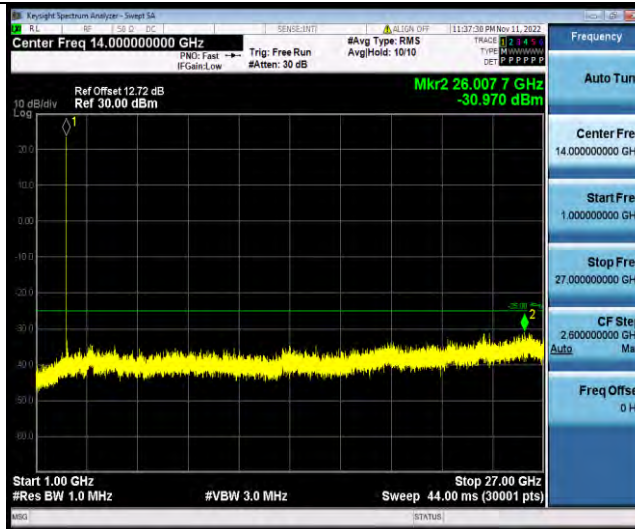

BUREAU VERITAS

Test Report No.: W7L-221021W001RF03

Band7-15MHz-16QAM-20825-1RB#0-Range1:30~1000MHz