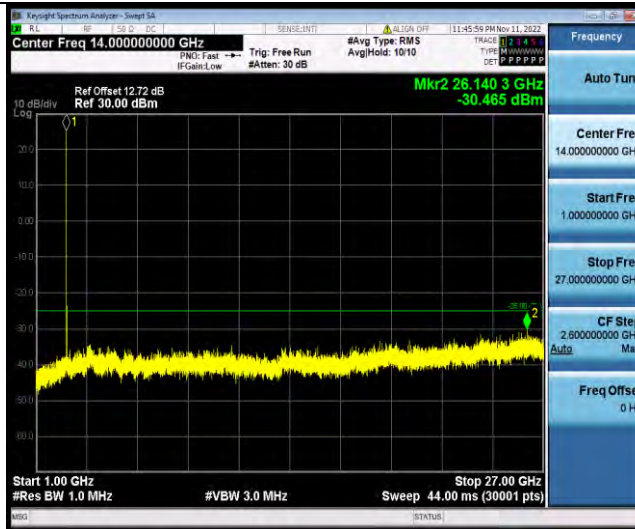

BUREAU VERITAS

Test Report No.: W7L-221021W001RF03

Band7-10MHz-16QAM-20800-1RB#0-Range1:30~1000MHz