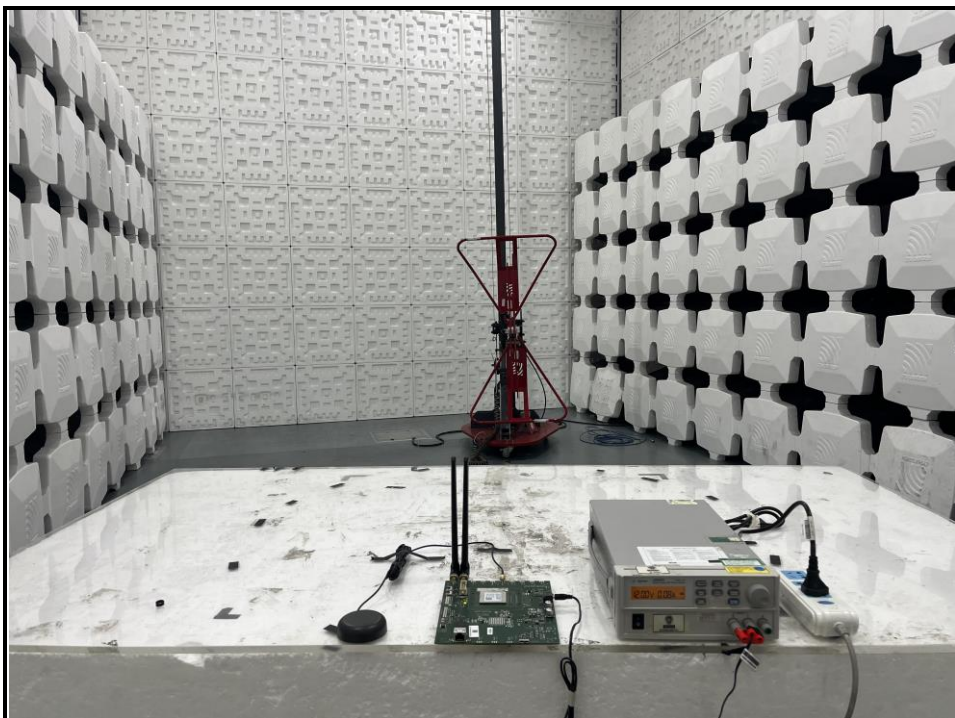

SET-UP FOR RADIATED EMISSION TEST

Frequency Range < 30MHz ~1GHz >

Frequency Range < Above 1GHz >