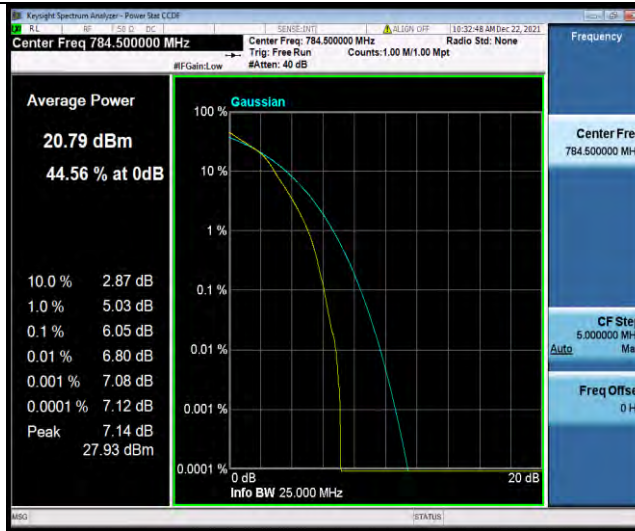

BUREAU VERITAS

Test Report No.: W7L-211220W001RF03