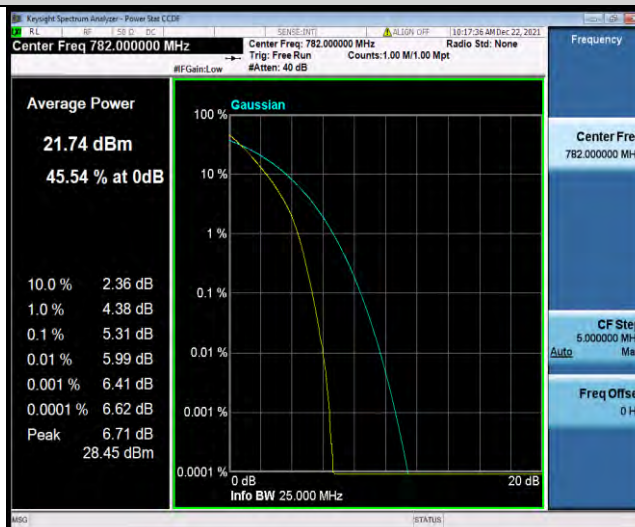

Band13-10MHz-QPSK-23230-50RB#0