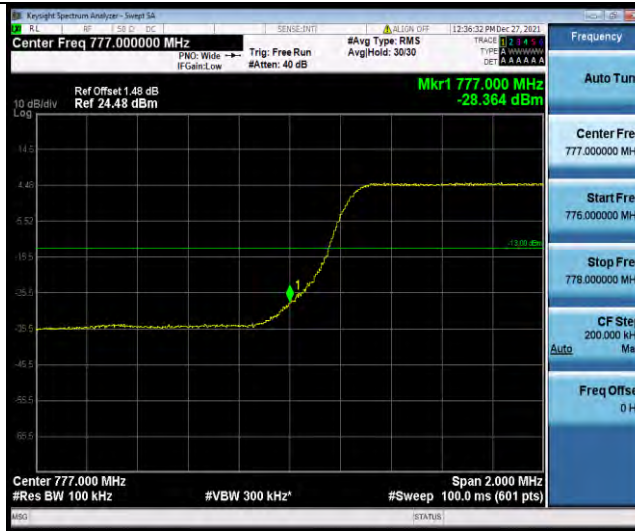

BUREAU VERITAS

Test Report No.: W7L-211220W001RF03

Band13-5MHz-QPSK-23255-1RB#24