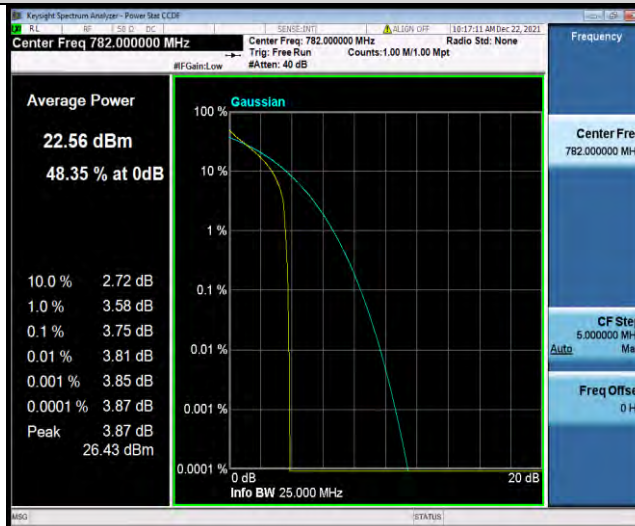

Band13-10MHz-QPSK-23230-1RB#0