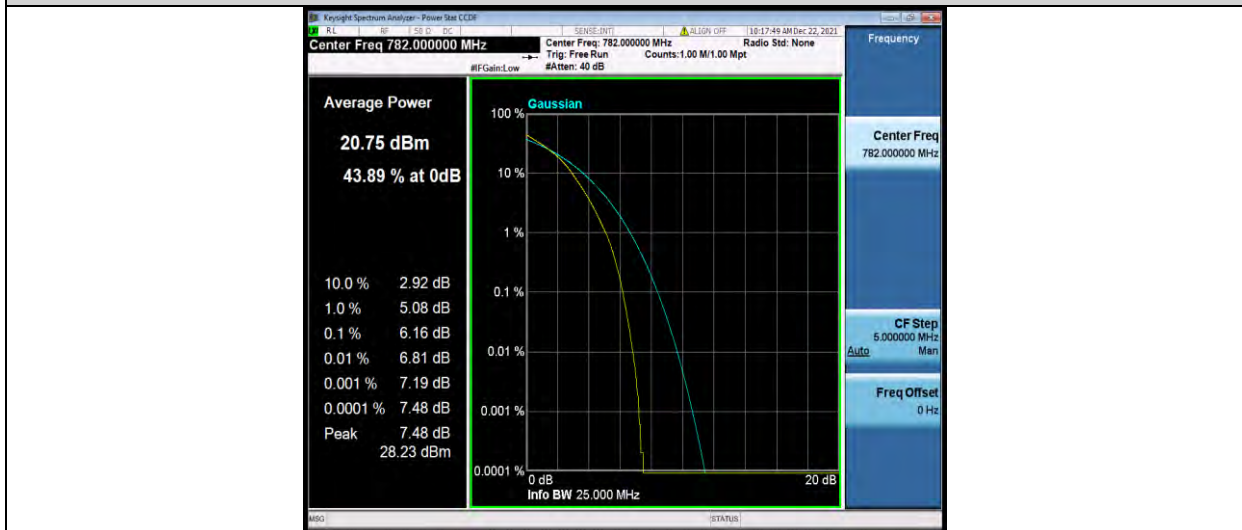

Band13-10MHz-16QAM-23230-50RB#0