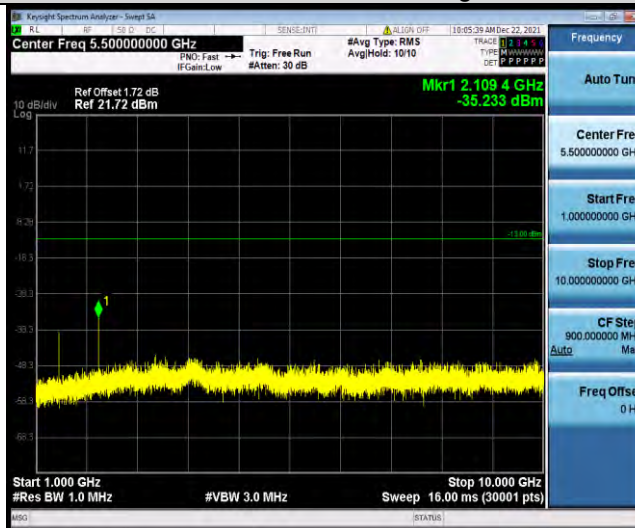

Band12-10MHz-16QAM-23130-1RB#0-Range1:30~1000MHz