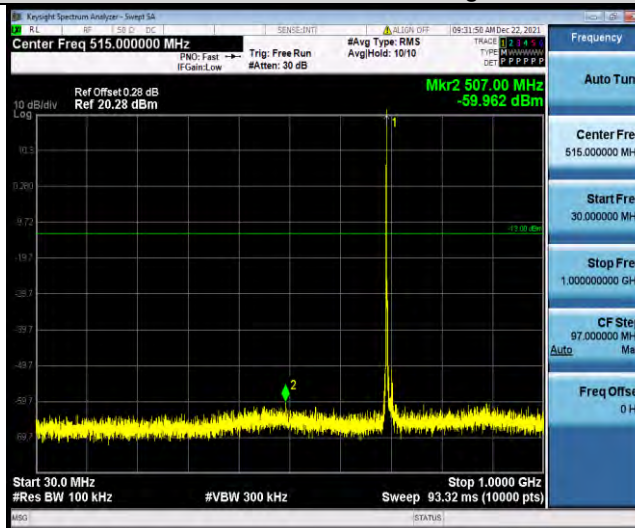

Band12-3MHz-QPSK-23025-1RB#0-Range2:1000~10000MHz