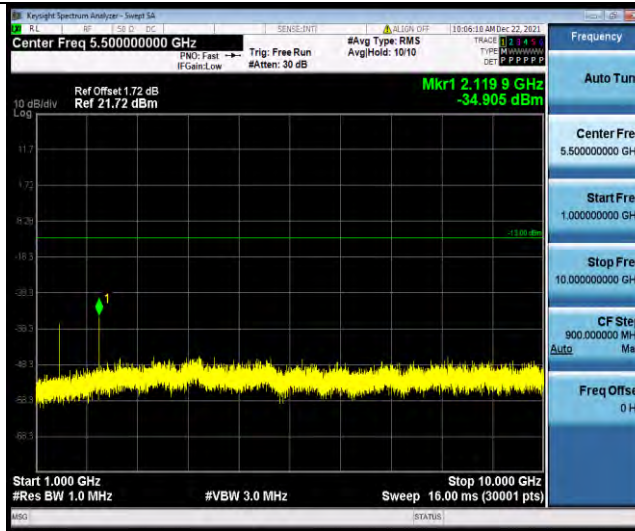

BUREAU VERITAS

Test Report No.: W7L-211220W001RF03

Band12-10MHz-16QAM-23060-1RB#0-Range1:30~1000MHz