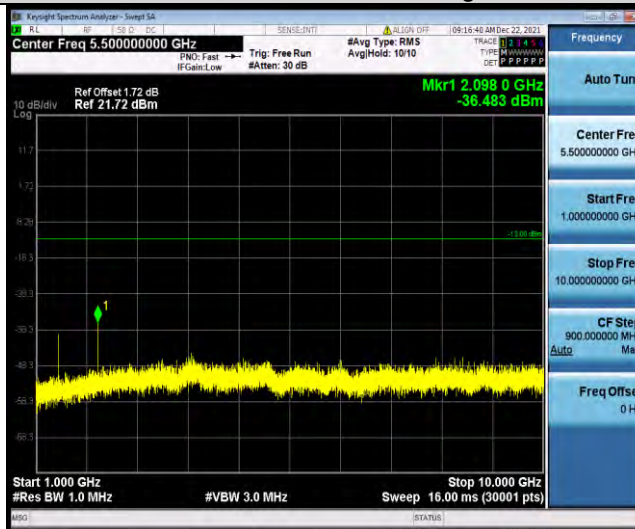

Band12-1.4MHz-16QAM-23095-1RB#0-Range1:30~1000MHz