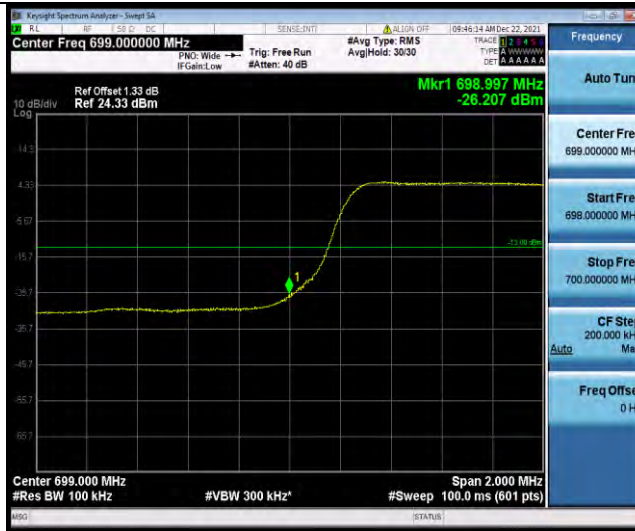

BUREAU VERITAS

Test Report No.: W7L-211220W001RF03

Band12-5MHz-16QAM-23155-1RB#24