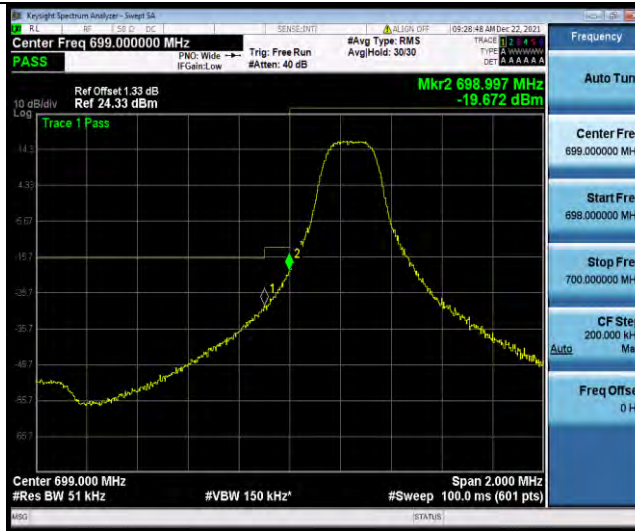

BUREAU VERITAS

Test Report No.: W7L-211220W001RF03

Band12-3MHz-16QAM-23025-15RB#0