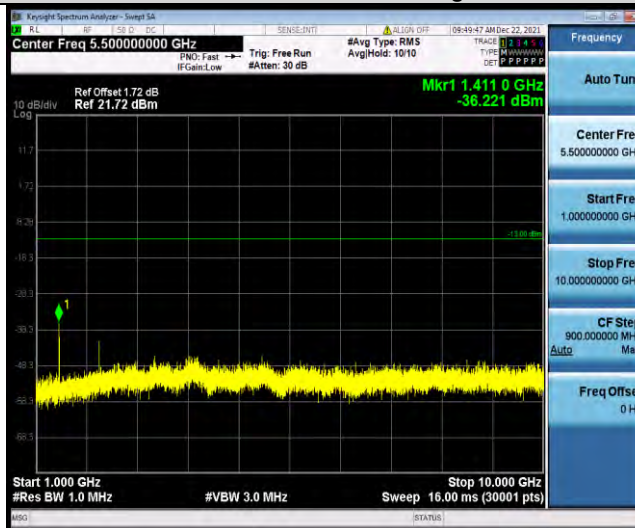

Band12-5MHz-16QAM-23155-1RB#0-Range1:30~1000MHz