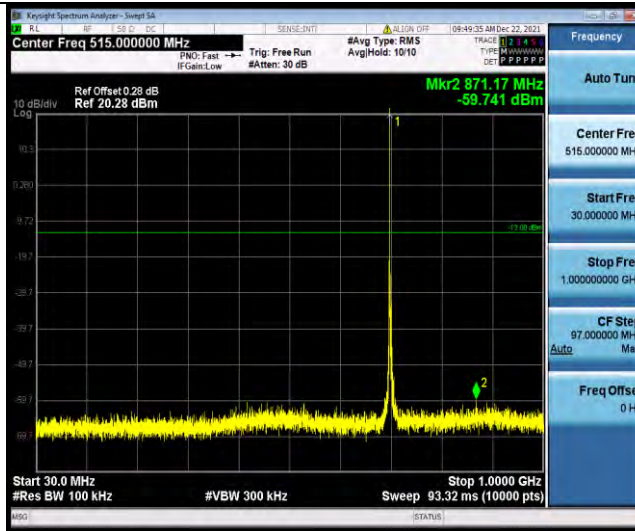

Test Report No.: W7L-211220W001RF03

Band12-5MHz-16QAM-23035-1RB#0-Range1:30~1000MHz

Band12-5MHz-16QAM-23035-1RB#0-Range2:1000~1000MHz

Band12-5MHz-16QAM-23095-1RB#0-Range1:30~1000MHz

BUREAU VERITAS

Test Report No.: W7L-211220W001RF03