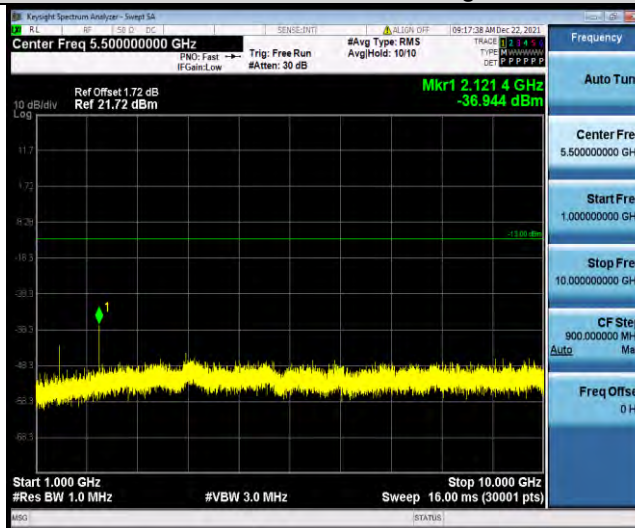

Band12-1.4MHz-16QAM-23173-1RB#0-Range1:30~1000MHz