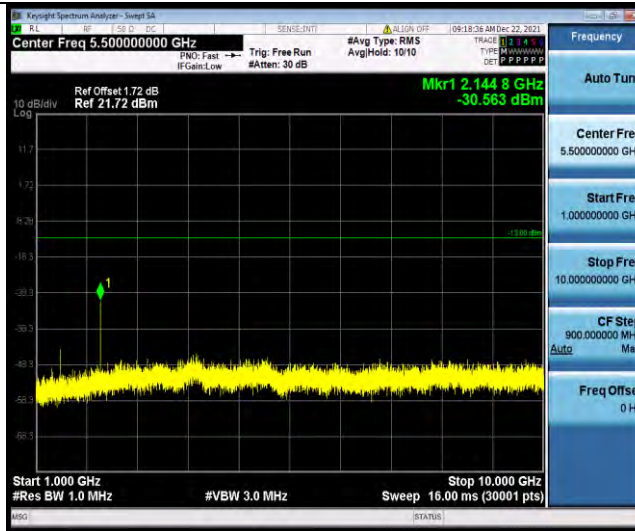

BUREAU VERITAS

Test Report No.: W7L-211220W001RF03

Band12-3MHz-QPSK-23025-1RB#0-Range1:30~1000MHz