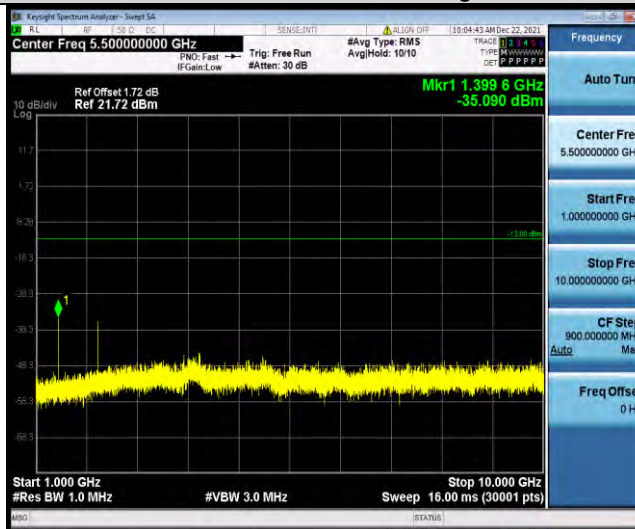

Band12-10MHz-16QAM-23095-1RB#0-Range1:30~1000MHz