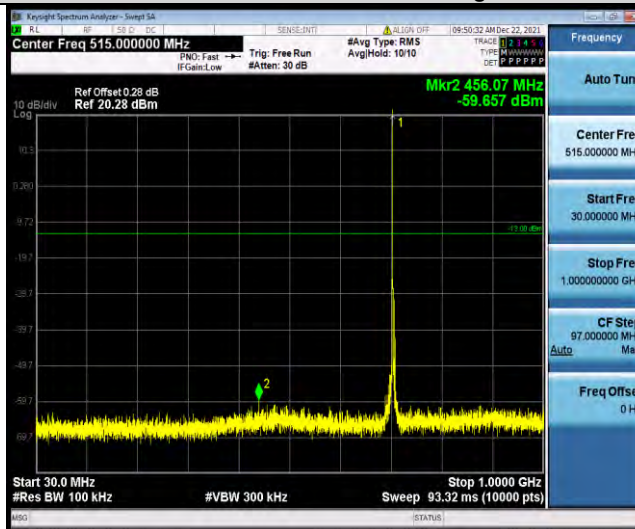

Band12-5MHz-16QAM-23155-1RB#0-Range2:1000~10000MHz