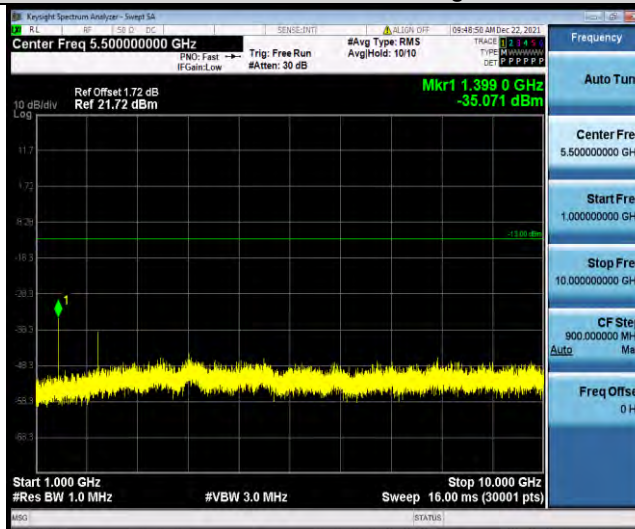

Band12-5MHz-16QAM-23095-1RB#0-Range1:30~1000MHz