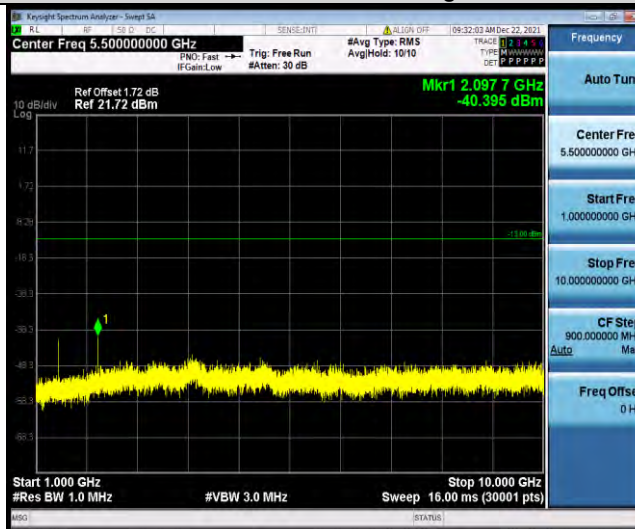

Band12-3MHz-QPSK-23095-1RB#0-Range1:30~1000MHz