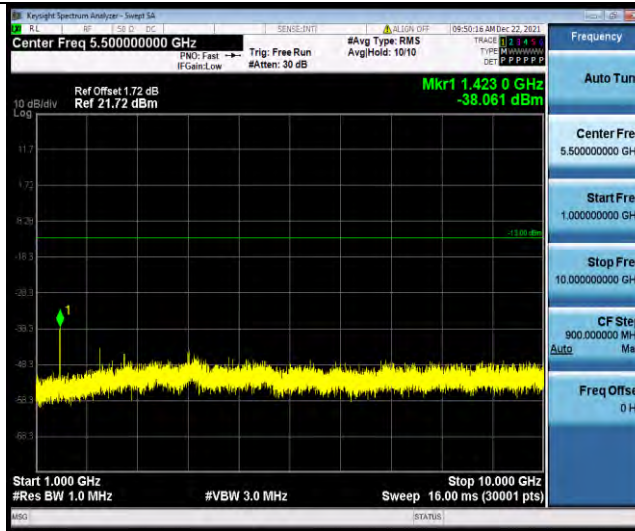

BUREAU VERITAS

Test Report No.: W7L-211220W001RF03

Band12-5MHz-16QAM-23035-1RB#0-Range1:30~1000MHz