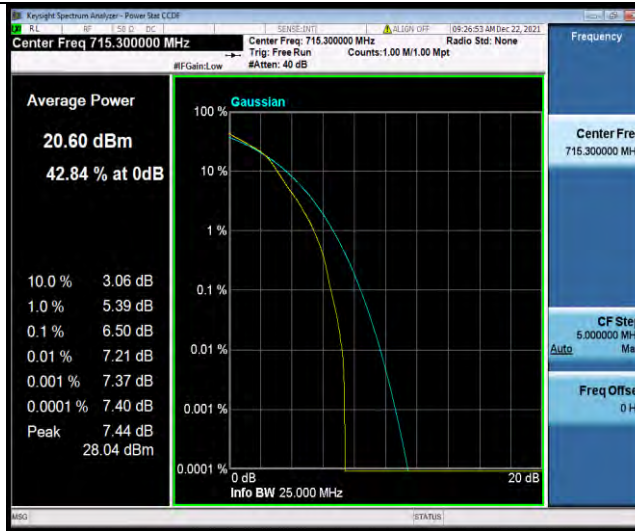

Band12-1.4MHz-16QAM-23017-1RB#0

Band12-1.4MHz-16QAM-23017-6RB#0

Band12-1.4MHz-16QAM-23095-1RB#0

Test Report No.: W7L-211220W001RF03

BUREAU VERITAS

Test Report No.: W7L-211220W001RF03

Band12-3MHz-QPSK-23025-1RB#0