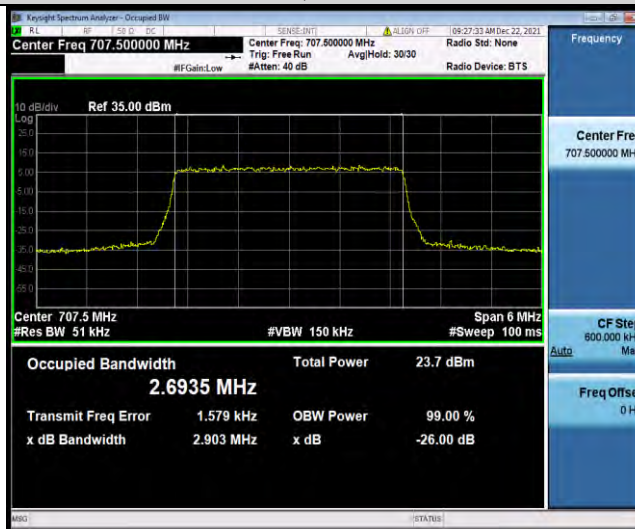

Band12-3MHz-QPSK-23165-15RB#0