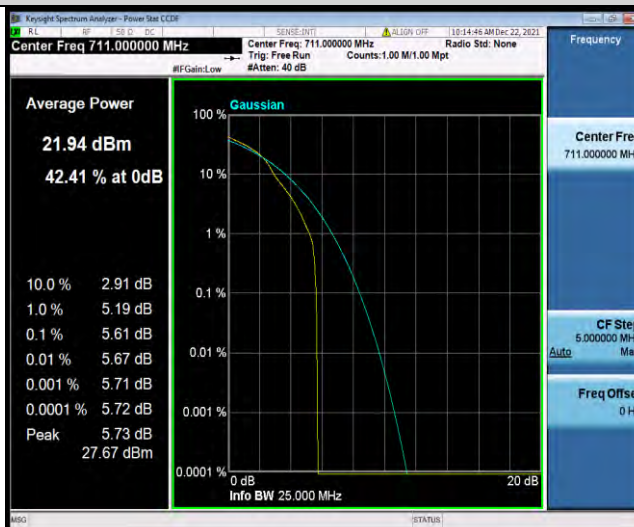

Band12-10MHz-16QAM-23060-50RB#0

Band12-10MHz-16QAM-23095-1RB#0

BUREAU
VERITAS

Test Report No.: W7L-211220W001RF03

Band12-10MHz-16QAM-23095-50RB#0

Band12-10MHz-16QAM-23130-1RB#0

Band12-10MHz-16QAM-23130-50RB#0