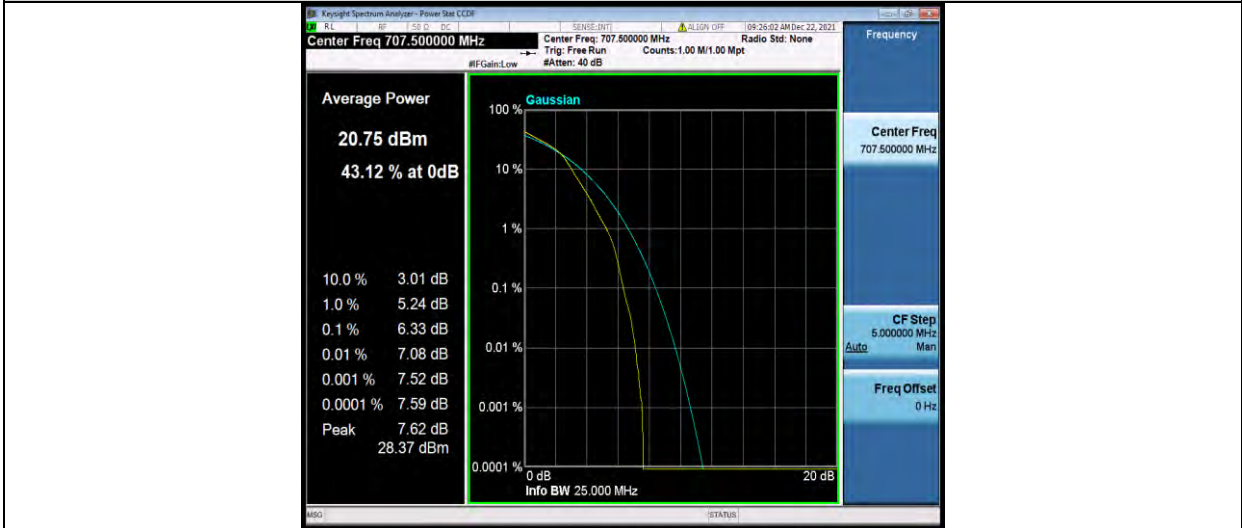

Band12-1.4MHz-16QAM-23017-1RB#0

Band12-1.4MHz-16QAM-23017-6RB#0

Band12-1.4MHz-16QAM-23095-1RB#0

Test Report No.: W7L-211220W001RF03

BUREAU VERITAS

Test Report No.: W7L-211220W001RF03

Band12-3MHz-QPSK-23025-1RB#0