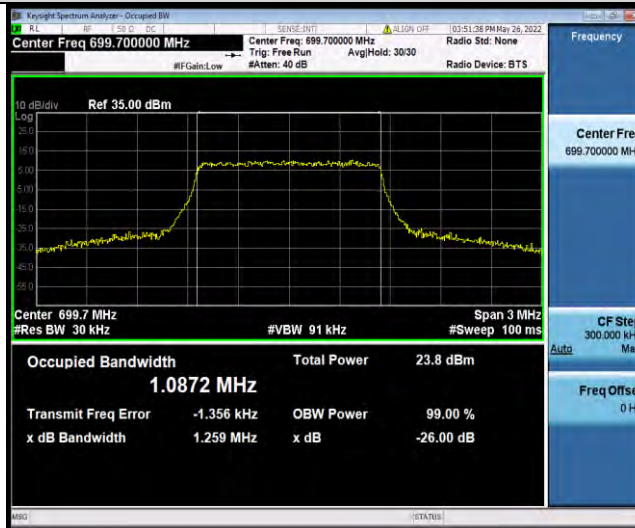

Test Graphs

BUREAU VERITAS

Test Report No.: W7L-211220W001RF03

Band12-1.4MHz-16QAM-23017-6RB#0

Band12-1.4MHz-16QAM-23095-6RB#0

Band12-1.4MHz-16QAM-23173-6RB#0

BUREAU VERITAS

Test Report No.: W7L-211220W001RF03