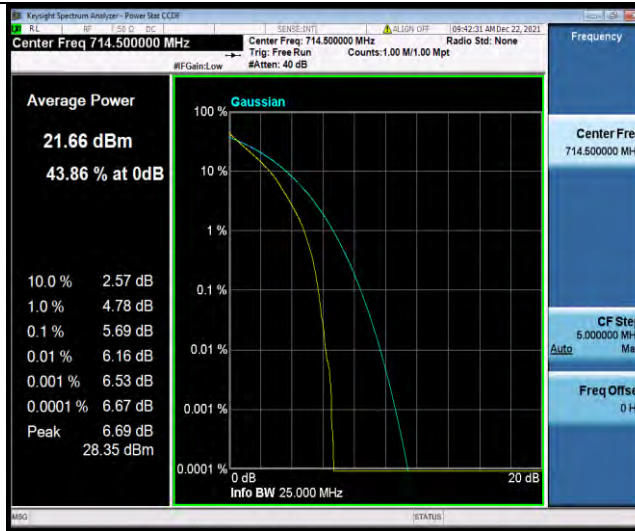

BUREAU VERITAS

Test Report No.: W7L-211220W001RF03

Band12-3MHz-16QAM-23025-1RB#0