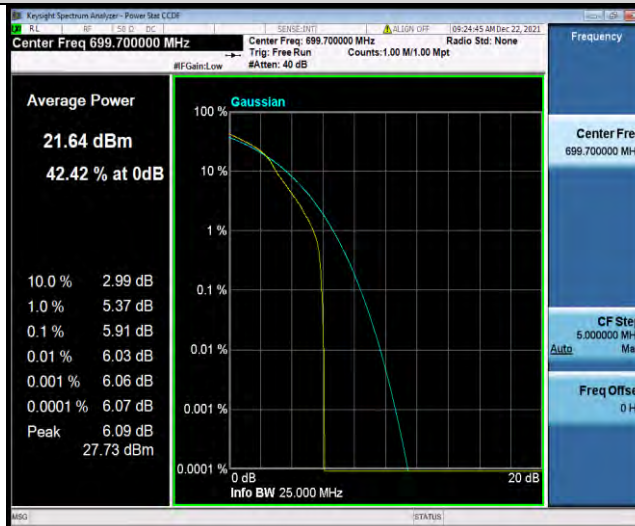

Band12-1.4MHz-16QAM-23017-6RB#0