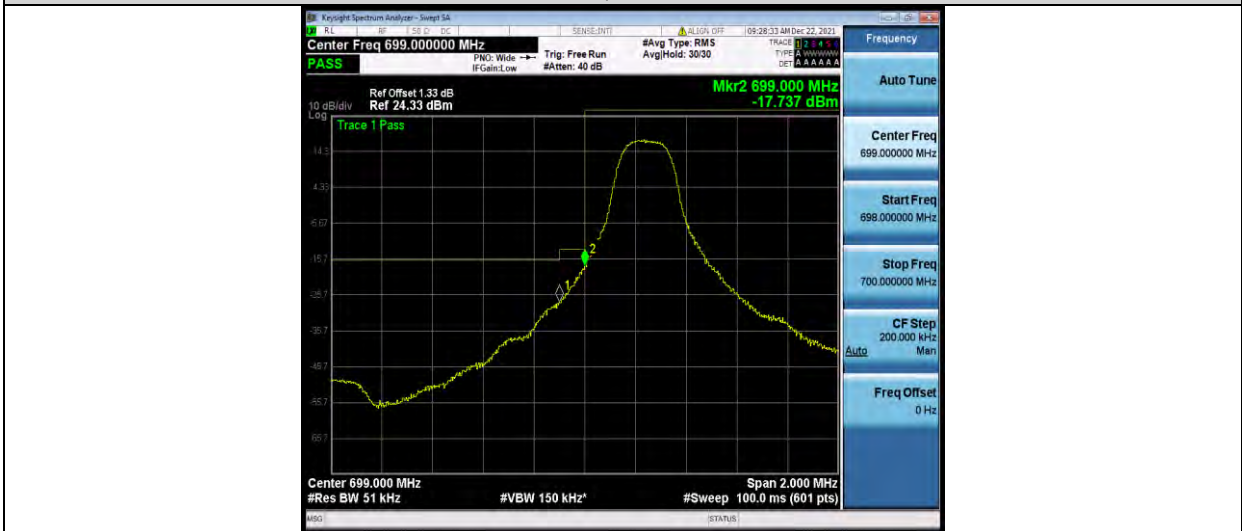

Band12-3MHz-QPSK-23025-15RB#0