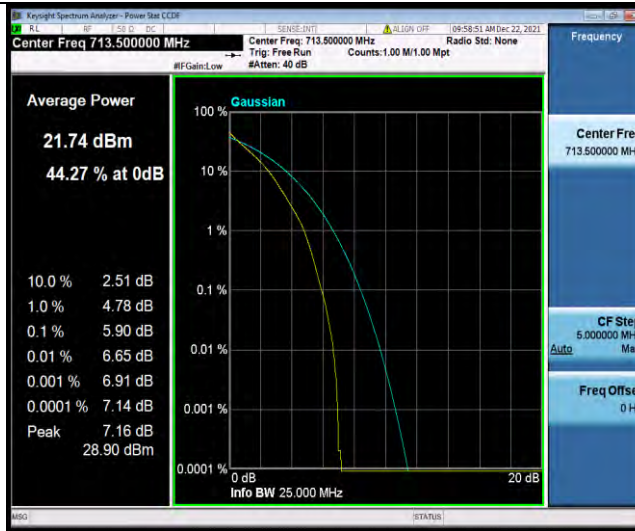

BUREAU
VERITAS

Test Report No.: W7L-211220W001RF03

Band12-5MHz-16QAM-23035-1RB#0