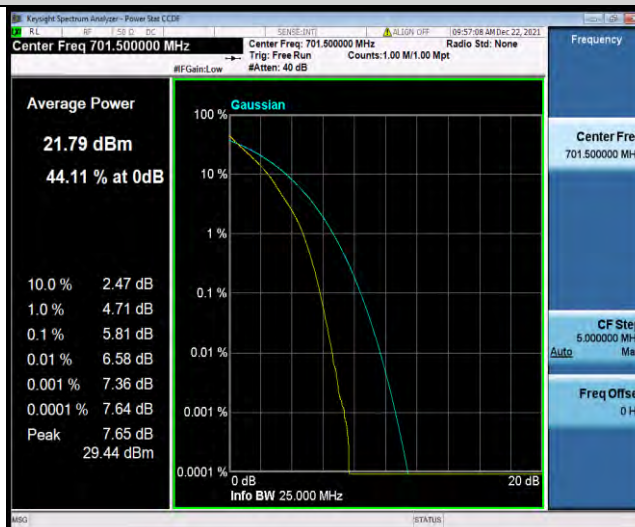

Band12-5MHz-QPSK-23095-1RB#0