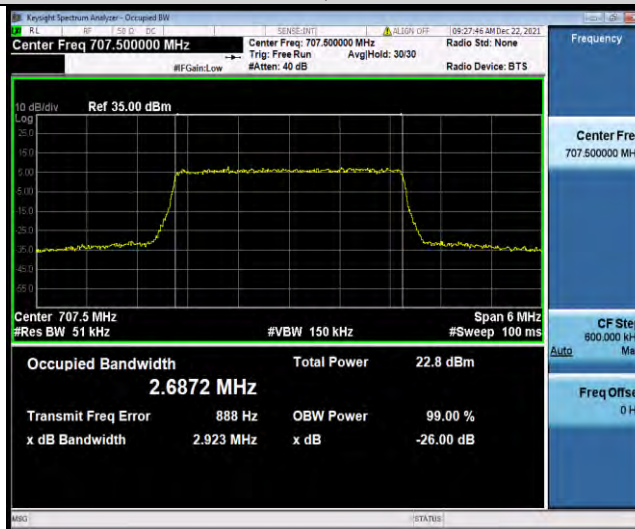

Band12-3MHz-16QAM-23165-15RB#0