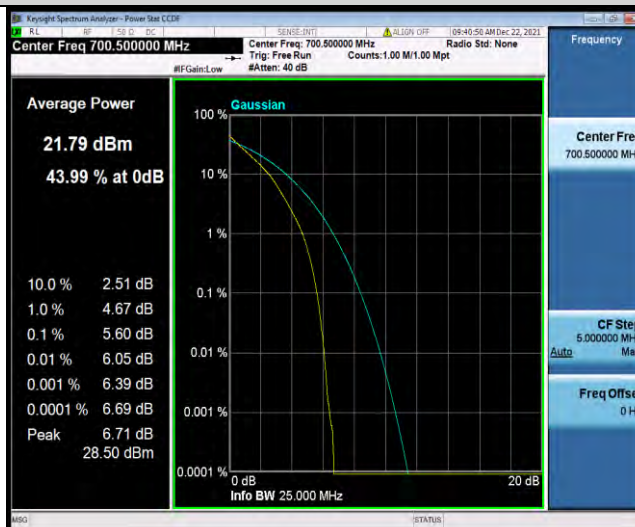

Band12-3MHz-QPSK-23095-1RB#0