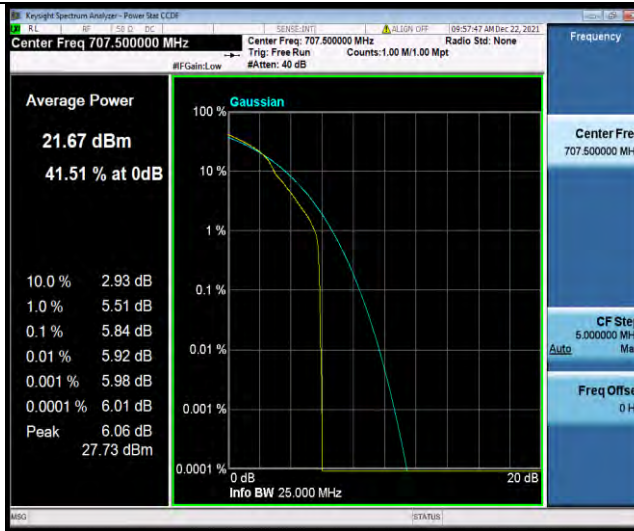

BUREAU
VERITAS

Test Report No.: W7L-211220W001RF03

Band12-5MHz-16QAM-23035-1RB#0

Band12-5MHz-16QAM-23035-25RB#0

Band12-5MHz-16QAM-23095-1RB#0

BUREAU
VERITAS

Test Report No.: W7L-211220W001RF03

Band12-5MHz-16QAM-23095-25RB#0