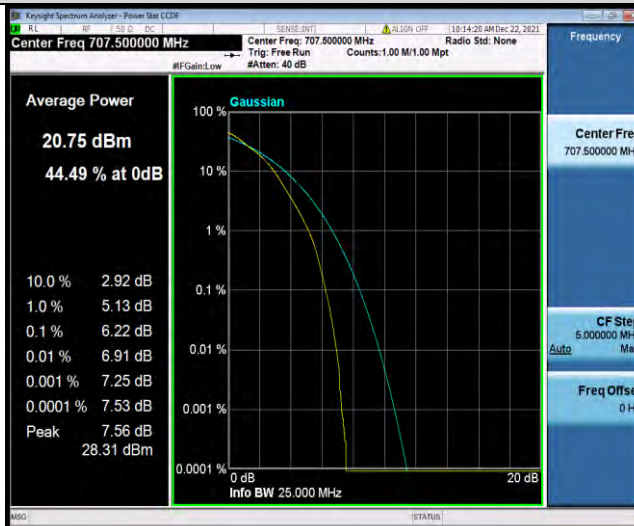

Band12-10MHz-16QAM-23130-1RB#0