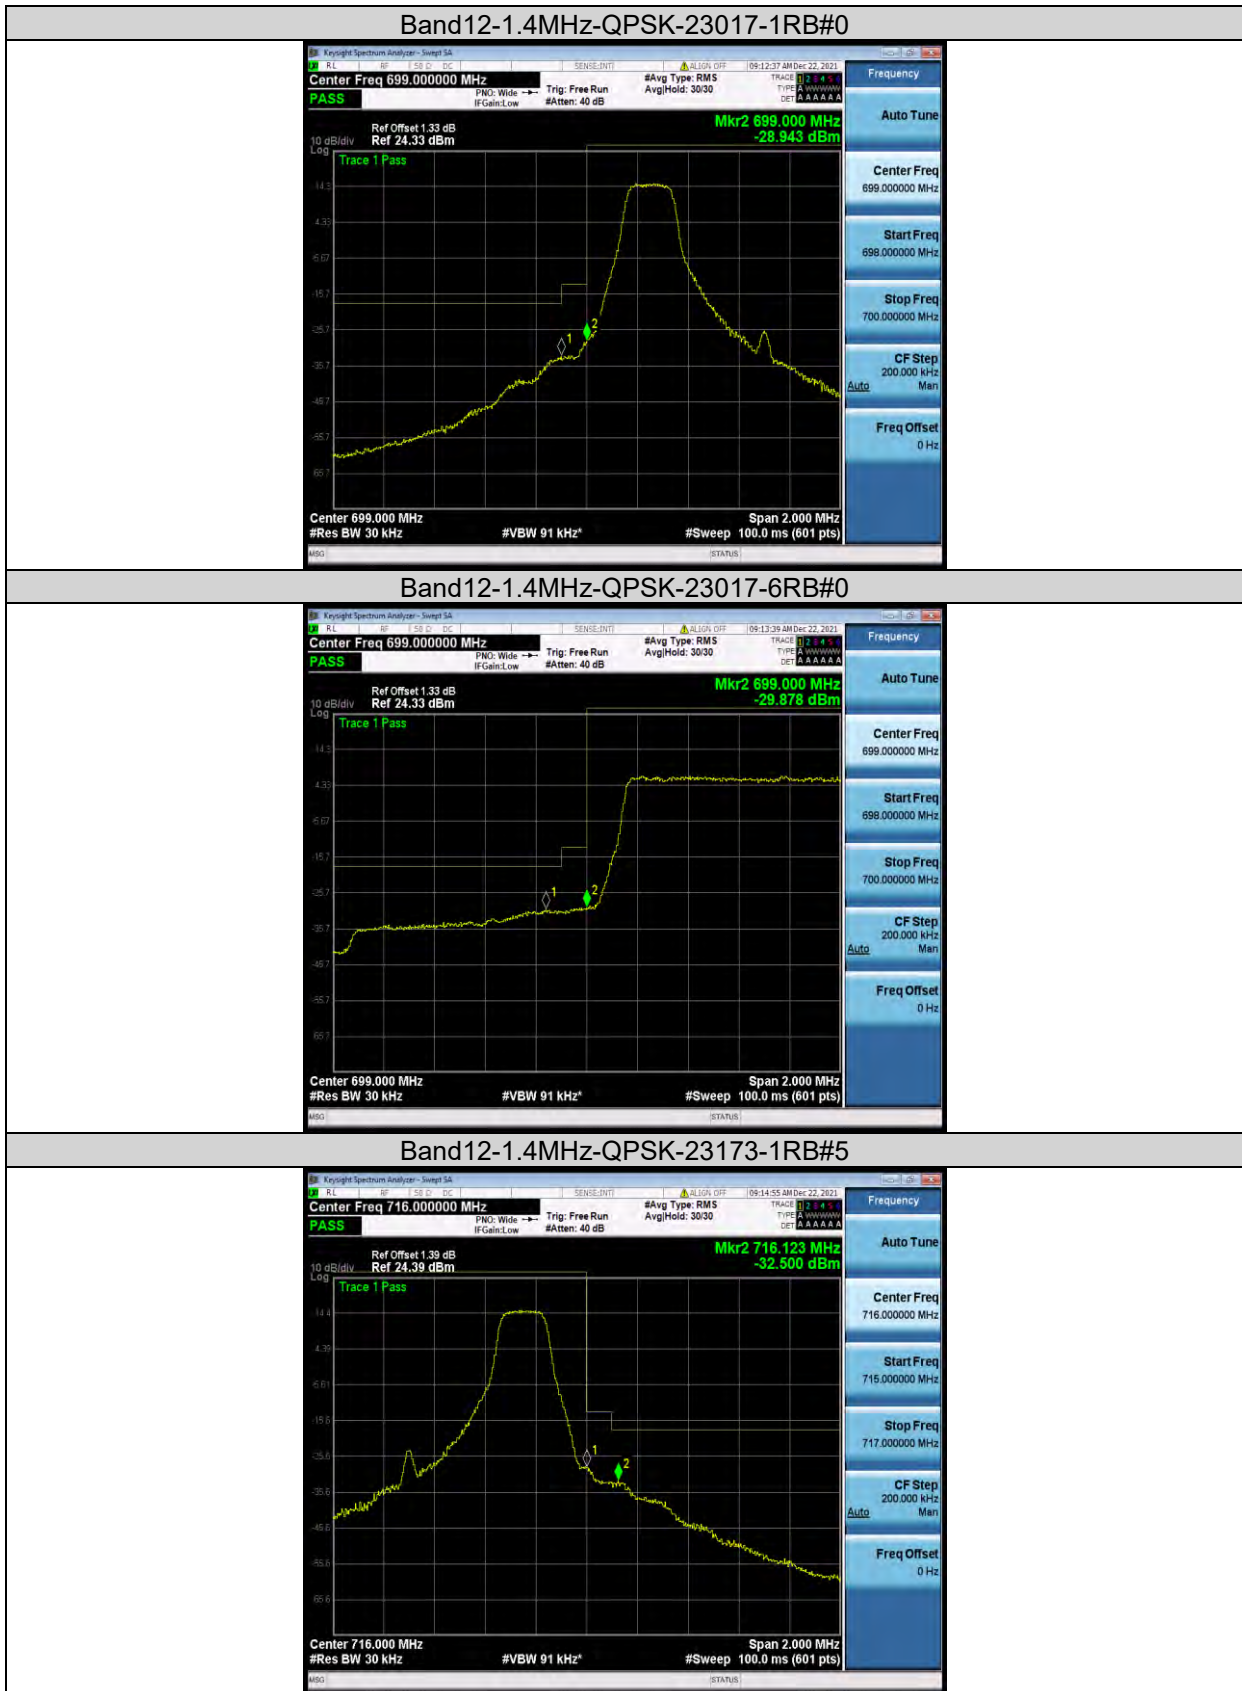

Test Graphs