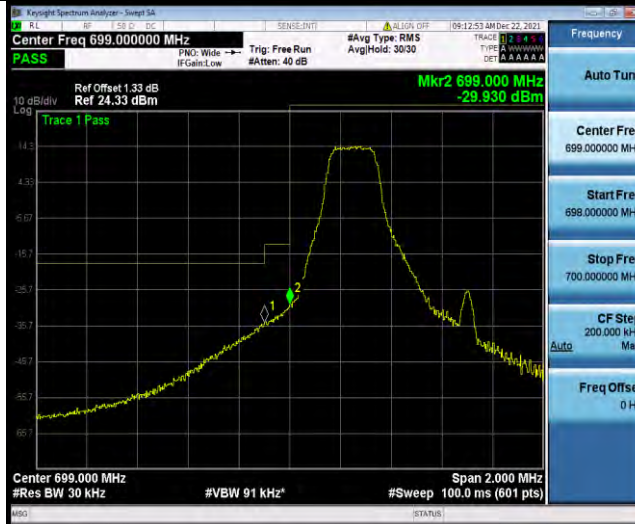

Test Graphs

BUREAU VERITAS

Test Report No.: W7L-211220W001RF03

Band12-1.4MHz-QPSK-23173-6RB#0

Band12-1.4MHz-16QAM-23017-1RB#0

Band12-1.4MHz-16QAM-23017-6RB#0

Band12-1.4MHz-16QAM-23173-1RB#5

BUREAU VERITAS