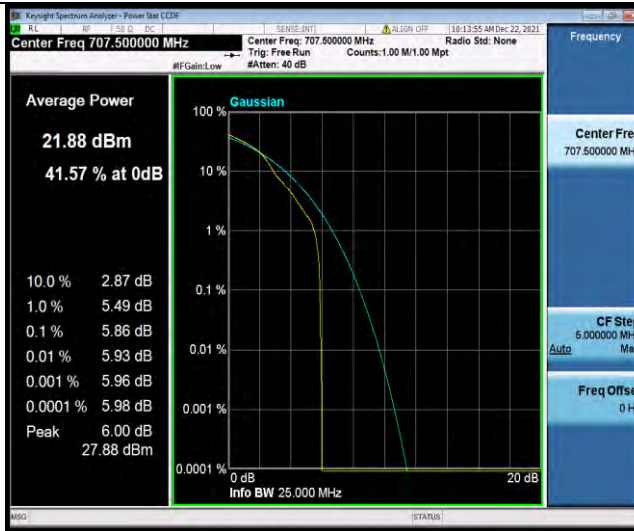

BUREAU
VERITAS

Test Report No.: W7L-211220W001RF03

Band12-10MHz-16QAM-23095-50RB#0