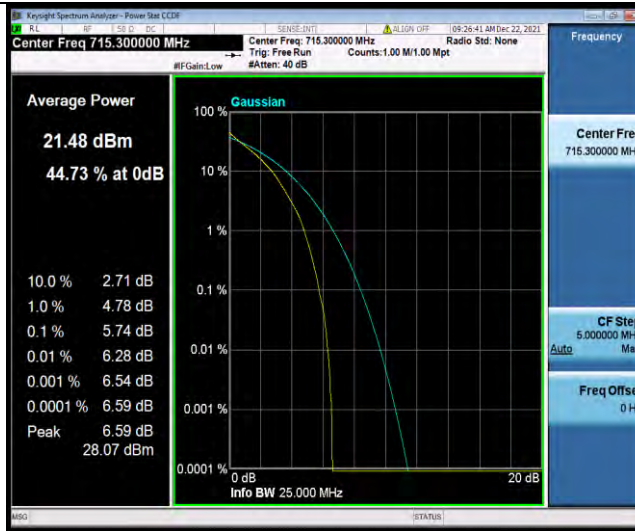

Test Graphs

BUREAU
VERITAS

Test Report No.: W7L-211220W001RF03

Band12-1.4MHz-QPSK-23095-6RB#0

Band12-1.4MHz-QPSK-23173-1RB#0

Band12-1.4MHz-QPSK-23173-6RB#0

BUREAU
VERITAS

Test Report No.: W7L-211220W001RF03