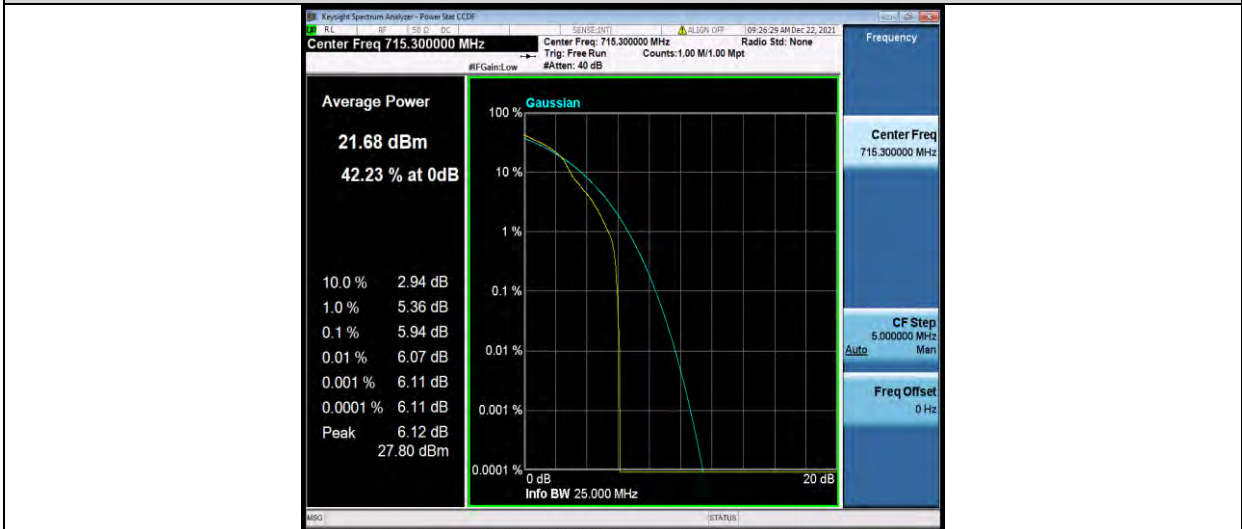

Band12-1.4MHz-16QAM-23017-1RB#0

Band12-1.4MHz-16QAM-23017-6RB#0

Band12-1.4MHz-16QAM-23095-1RB#0

Test Report No.: W7L-211220W001RF03

BUREAU VERITAS

Test Report No.: W7L-211220W001RF03

Band12-3MHz-QPSK-23025-1RB#0