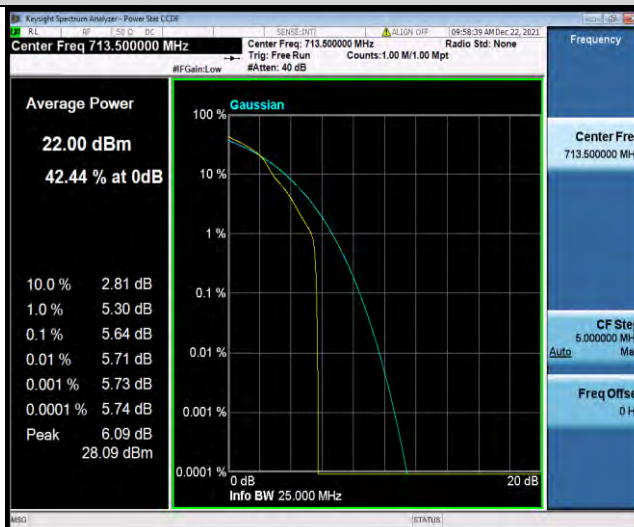

Band12-5MHz-16QAM-23155-25RB#0