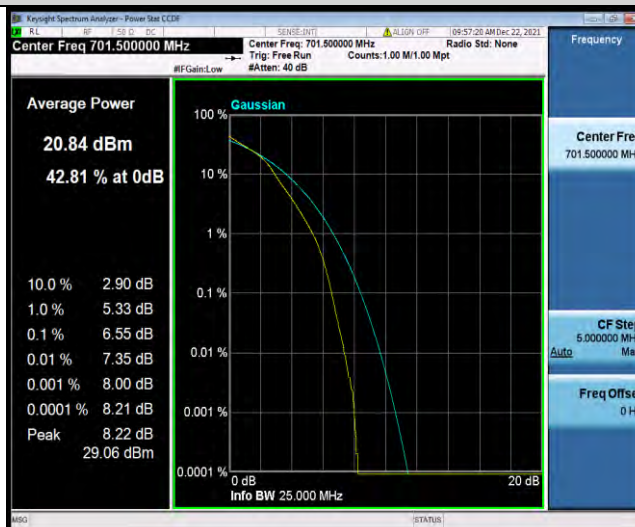

BUREAU
VERITAS

Test Report No.: W7L-211220W001RF03

Band12-5MHz-16QAM-23035-1RB#0

Band12-5MHz-16QAM-23035-25RB#0

Band12-5MHz-16QAM-23095-1RB#0

BUREAU
VERITAS

Test Report No.: W7L-211220W001RF03

Band12-5MHz-16QAM-23095-25RB#0