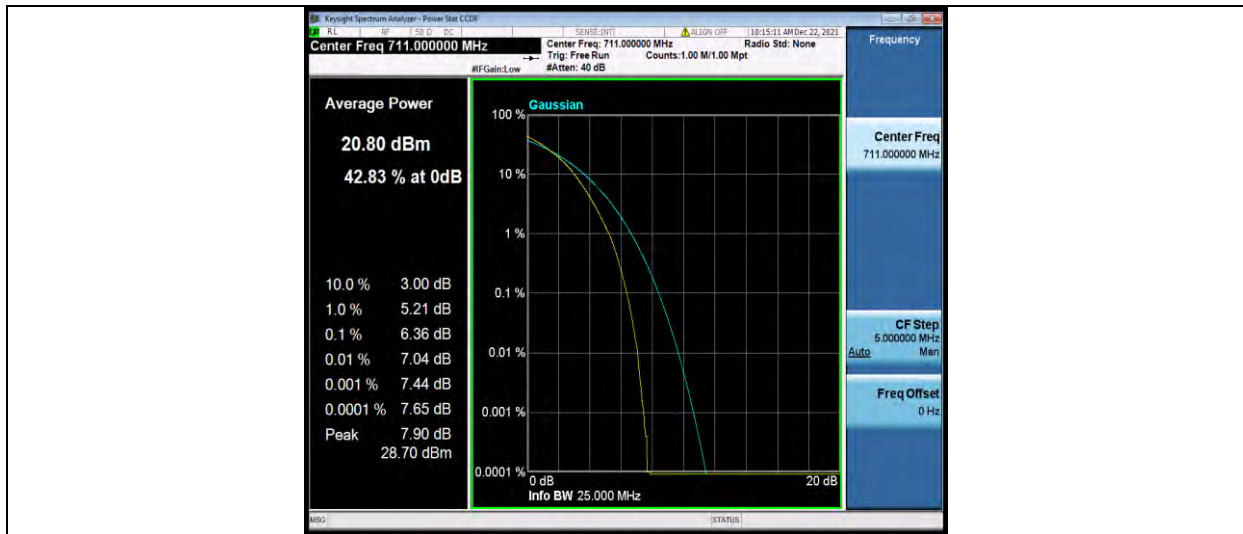

BUREAU
VERITAS

Test Report No.: W7L-211220W001RF03