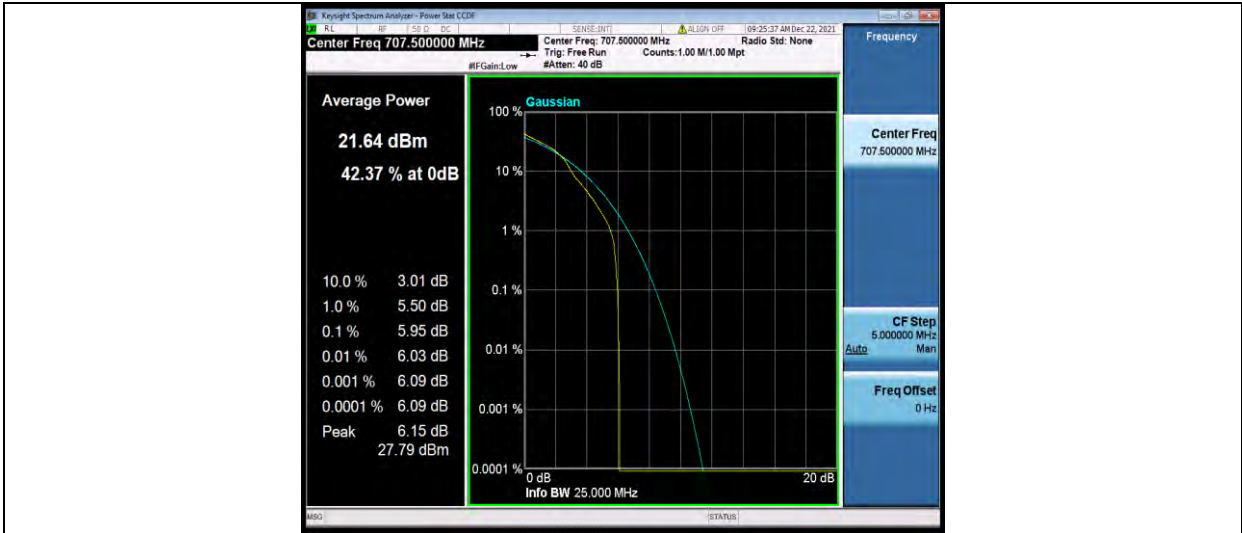

Band12-1.4MHz-16QAM-23017-1RB#0

Band12-1.4MHz-16QAM-23017-6RB#0

Band12-1.4MHz-16QAM-23095-1RB#0

Test Report No.: W7L-211220W001RF03

BUREAU VERITAS

Test Report No.: W7L-211220W001RF03

Band12-3MHz-QPSK-23025-1RB#0