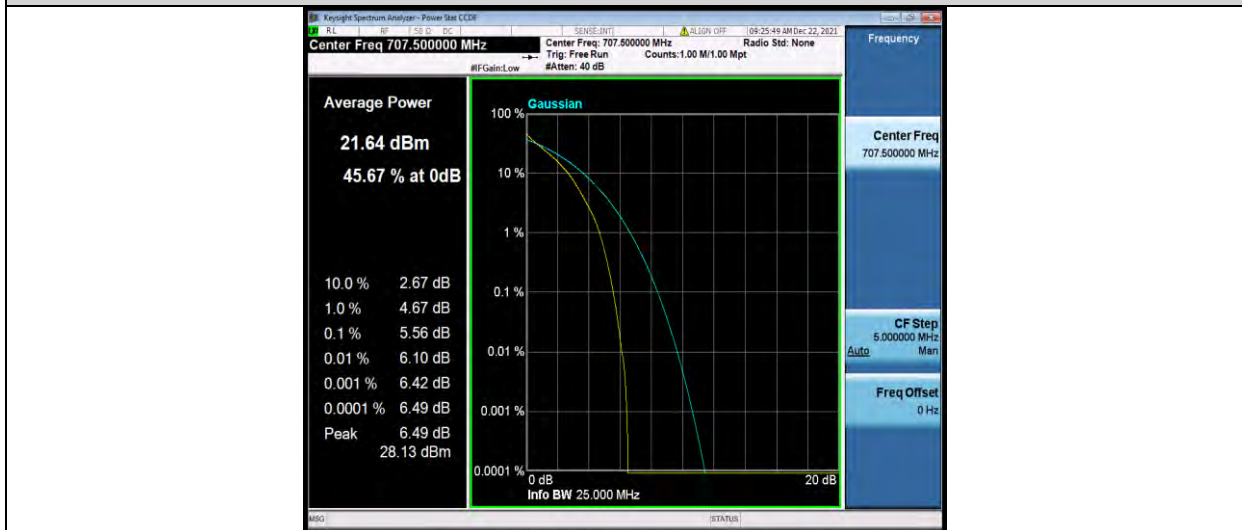

Test Graphs

BUREAU
VERITAS

Test Report No.: W7L-211220W001RF03

Band12-1.4MHz-QPSK-23095-6RB#0

Band12-1.4MHz-QPSK-23173-1RB#0

Band12-1.4MHz-QPSK-23173-6RB#0

BUREAU
VERITAS

Test Report No.: W7L-211220W001RF03