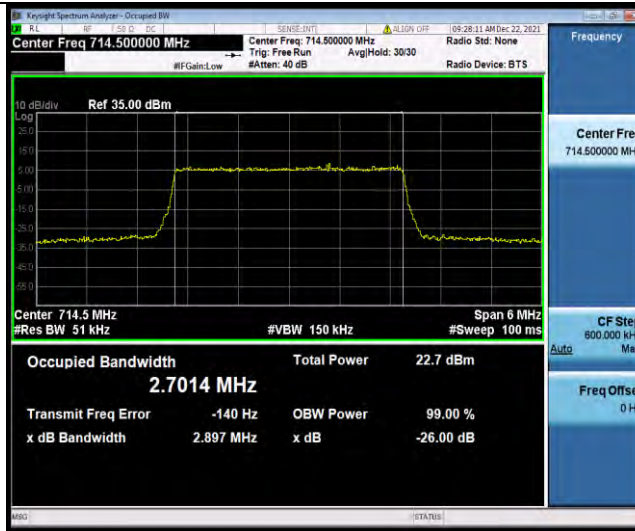

BUREAU VERITAS

Test Report No.: W7L-211220W001RF03

Band12-5MHz-QPSK-23035-25RB#0