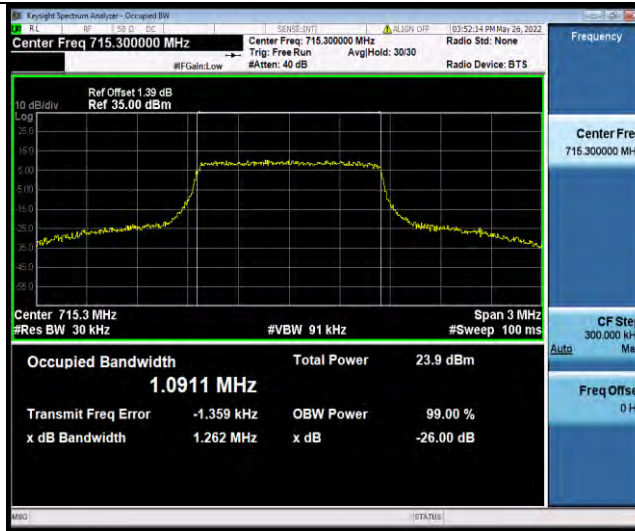

Test Graphs

BUREAU VERITAS

Test Report No.: W7L-211220W001RF03

Band12-1.4MHz-16QAM-23017-6RB#0

Band12-1.4MHz-16QAM-23095-6RB#0

Band12-1.4MHz-16QAM-23173-6RB#0

BUREAU VERITAS

Test Report No.: W7L-211220W001RF03