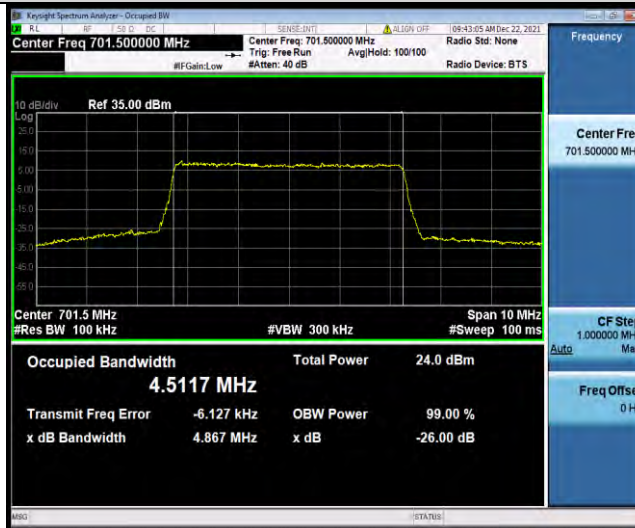

Band12-5MHz-QPSK-23095-25RB#0