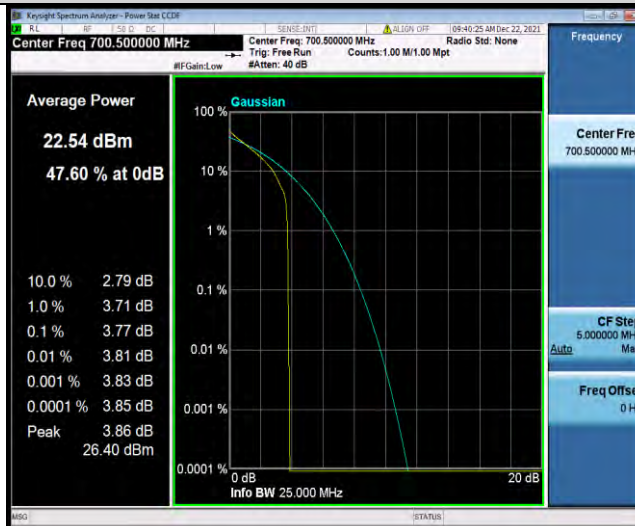

Band12-1.4MHz-16QAM-23017-1RB#0

Band12-1.4MHz-16QAM-23017-6RB#0

Band12-1.4MHz-16QAM-23095-1RB#0

Test Report No.: W7L-211220W001RF03

BUREAU VERITAS

Test Report No.: W7L-211220W001RF03

Band12-3MHz-QPSK-23025-1RB#0