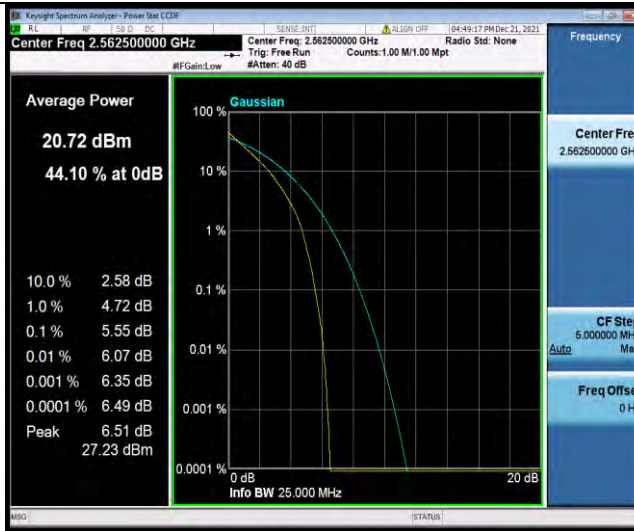

Band7-15MHz-QPSK-21100-75RB#0

Band7-15MHz-QPSK-21375-1RB#0

Band7-15MHz-QPSK-21375-75RB#0

BUREAU  
VERITAS

Test Report No.: W7L-211220W001RF03

Band7-15MHz-16QAM-20825-1RB#0

Band7-15MHz-16QAM-20825-75RB#0

Band7-15MHz-16QAM-21100-1RB#0