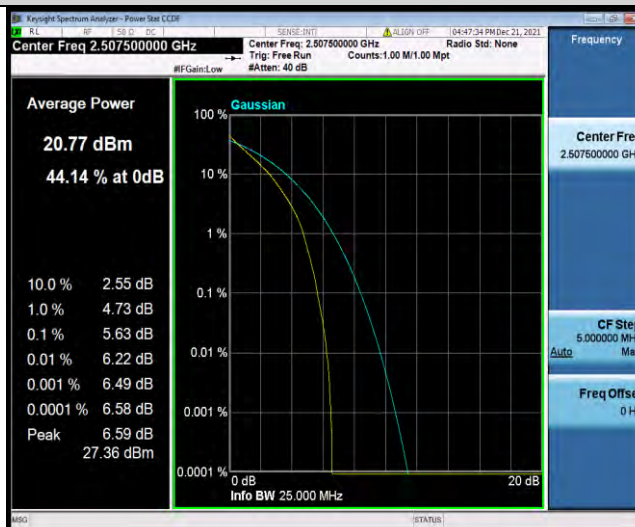

Test Report No.: W7L-211220W001RF03

BUREAU VERITAS

Test Report No.: W7L-211220W001RF03

Band7-15MHz-QPSK-20825-1RB#0

Band7-15MHz-QPSK-20825-75RB#0

Band7-15MHz-QPSK-21100-1RB#0

BUREAU VERITAS

Test Report No.: W7L-211220W001RF03