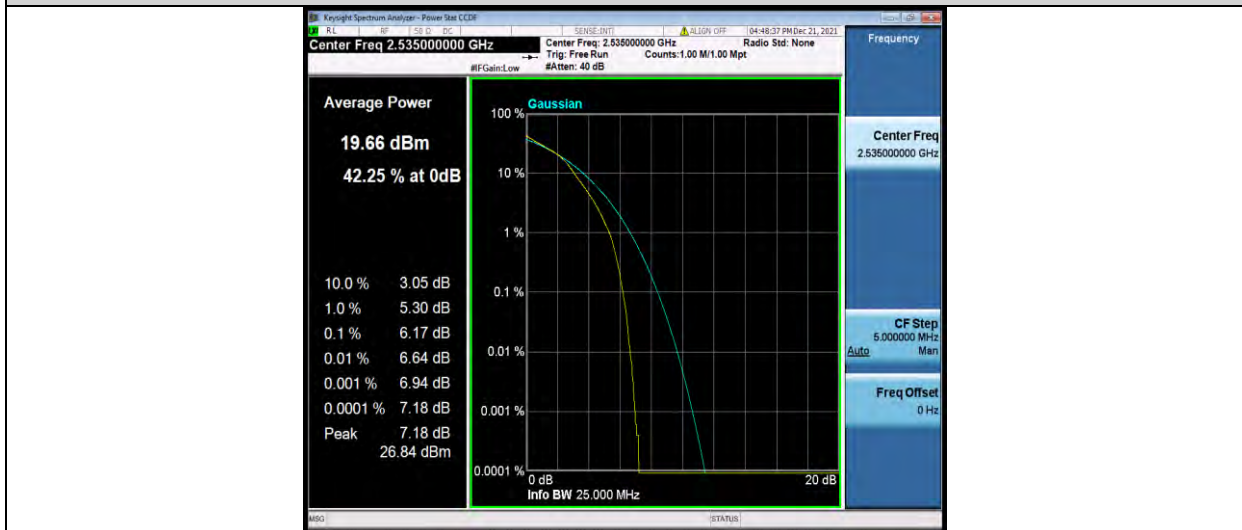

BUREAU VERITAS

Test Report No.: W7L-211220W001RF03