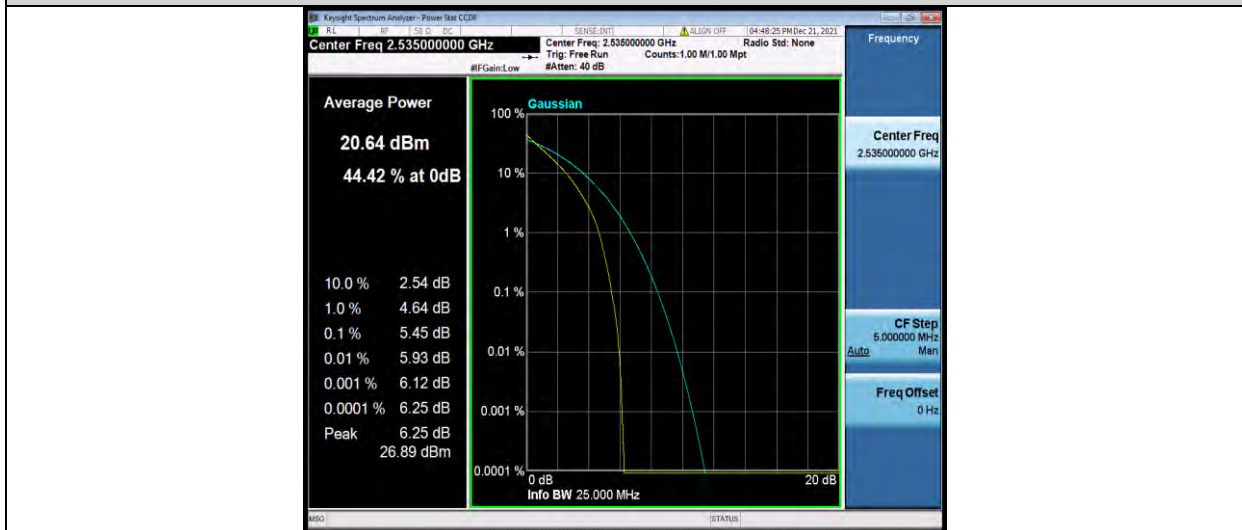

Band7-15MHz-QPSK-21375-1RB#0