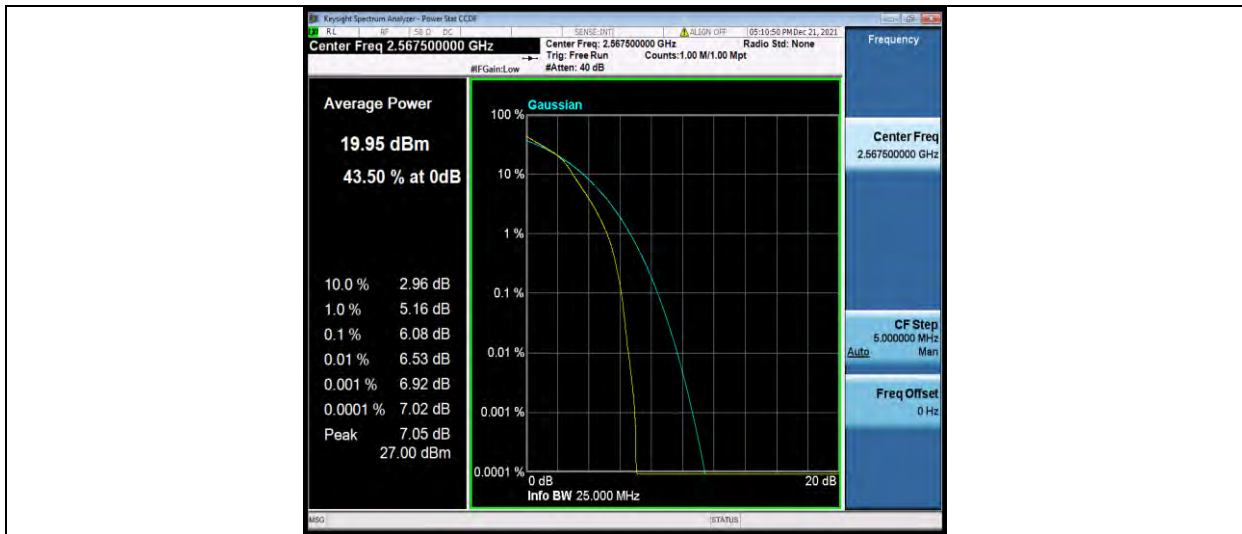

BUREAU VERITAS

Test Report No.: W7L-211220W001RF03

Band7-10MHz-QPSK-20800-1RB#0