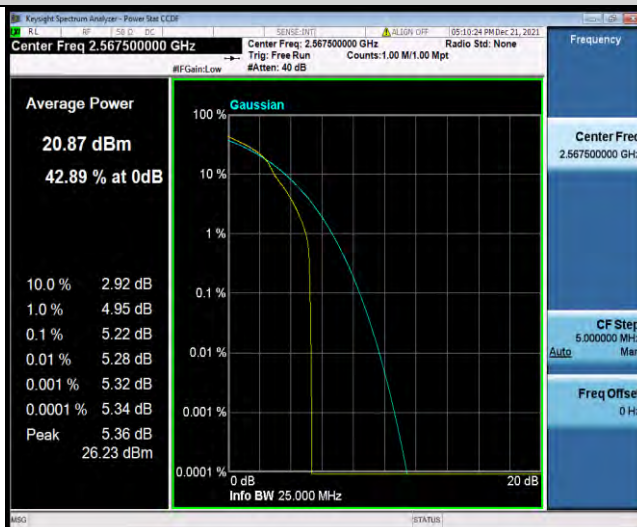

Band7-5MHz-16QAM-20775-1RB#0

Band7-5MHz-16QAM-20775-25RB#0

Band7-5MHz-16QAM-21100-1RB#0

BUREAU VERITAS

Test Report No.: W7L-211220W001RF03

Band7-5MHz-16QAM-21100-25RB#0

Band7-5MHz-16QAM-21425-1RB#0

Band7-5MHz-16QAM-21425-25RB#0