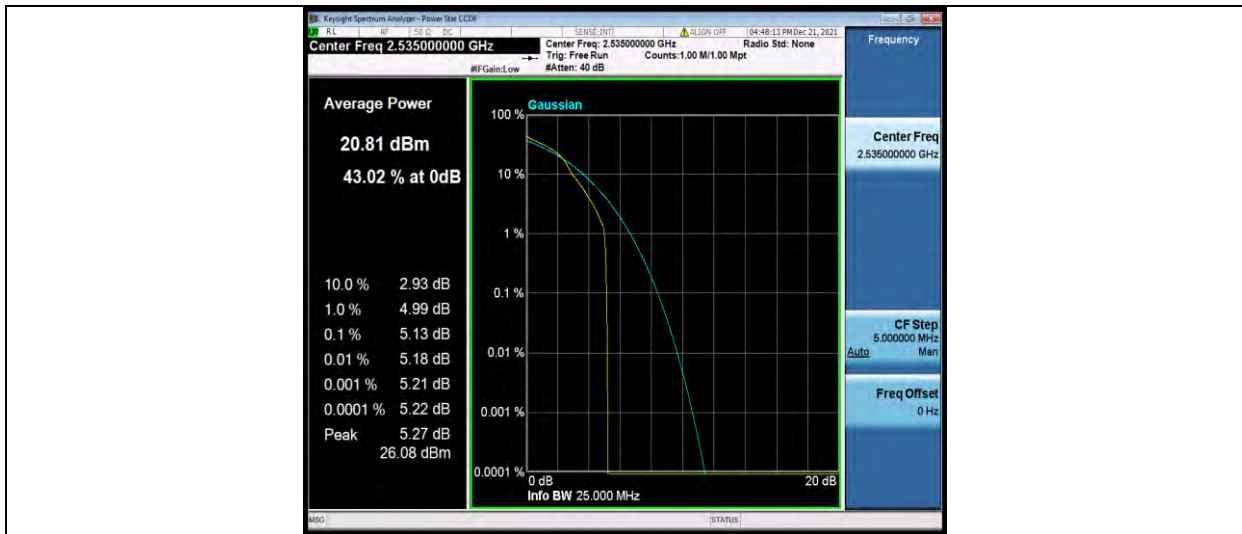

BUREAU VERITAS

Test Report No.: W7L-211220W001RF03