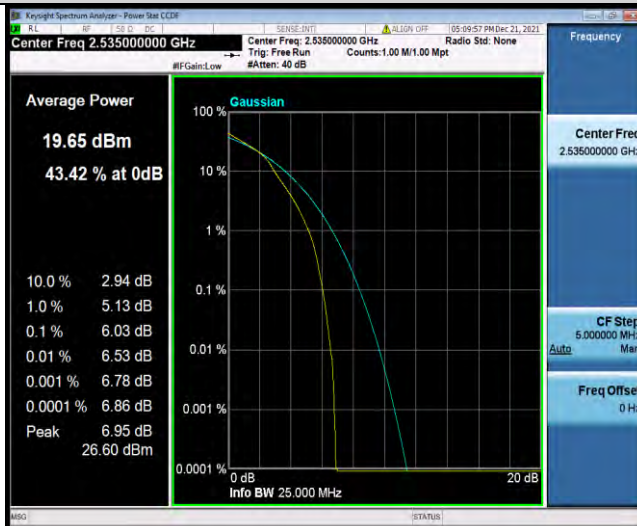

Band7-5MHz-16QAM-20775-1RB#0

Band7-5MHz-16QAM-20775-25RB#0

Band7-5MHz-16QAM-21100-1RB#0

BUREAU VERITAS

Test Report No.: W7L-211220W001RF03

Band7-5MHz-16QAM-21100-25RB#0

Band7-5MHz-16QAM-21425-1RB#0

Band7-5MHz-16QAM-21425-25RB#0