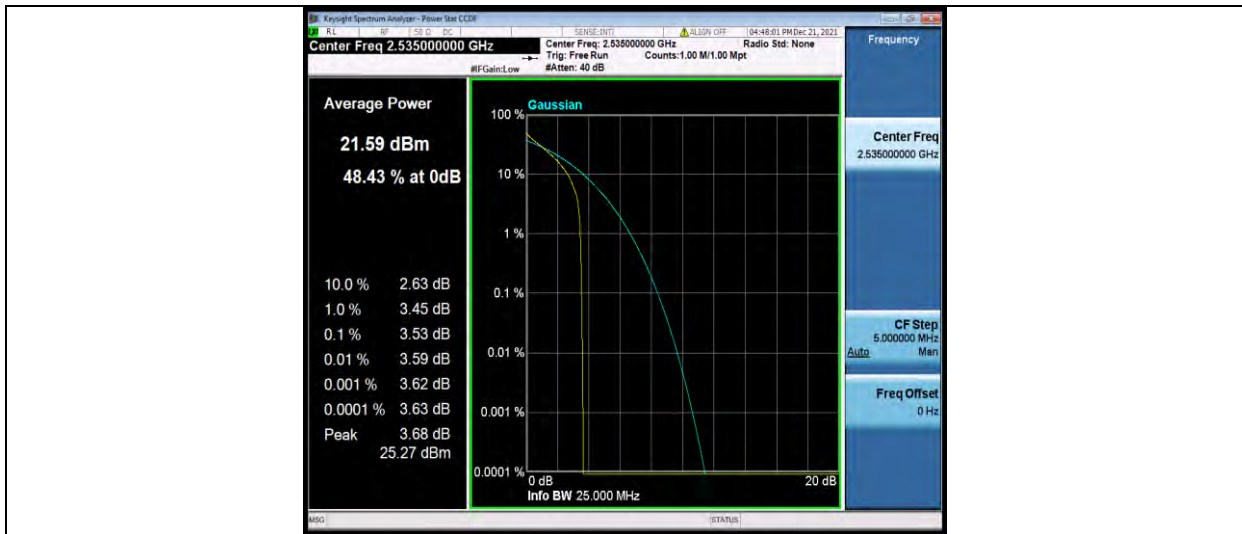

Test Report No.: W7L-211220W001RF03

BUREAU VERITAS

Test Report No.: W7L-211220W001RF03

Band7-15MHz-QPSK-20825-1RB#0

Band7-15MHz-QPSK-20825-75RB#0

Band7-15MHz-QPSK-21100-1RB#0

BUREAU VERITAS

Test Report No.: W7L-211220W001RF03