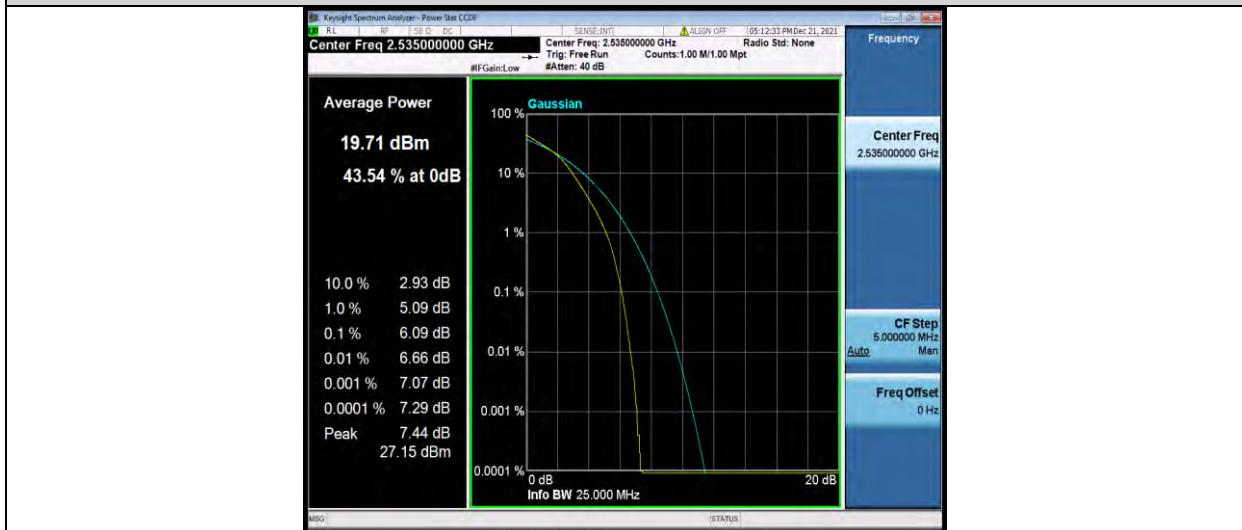

### Test Report No.: W7L-211220W001RF03

Band7-20MHz-16QAM-20850-1RB#0

Band7-20MHz-16QAM-20850-100RB#0

Band7-20MHz-16QAM-21100-1RB#0

BUREAU VERITAS

Test Report No.: W7L-211220W001RF03

Band7-20MHz-16QAM-21100-100RB#0