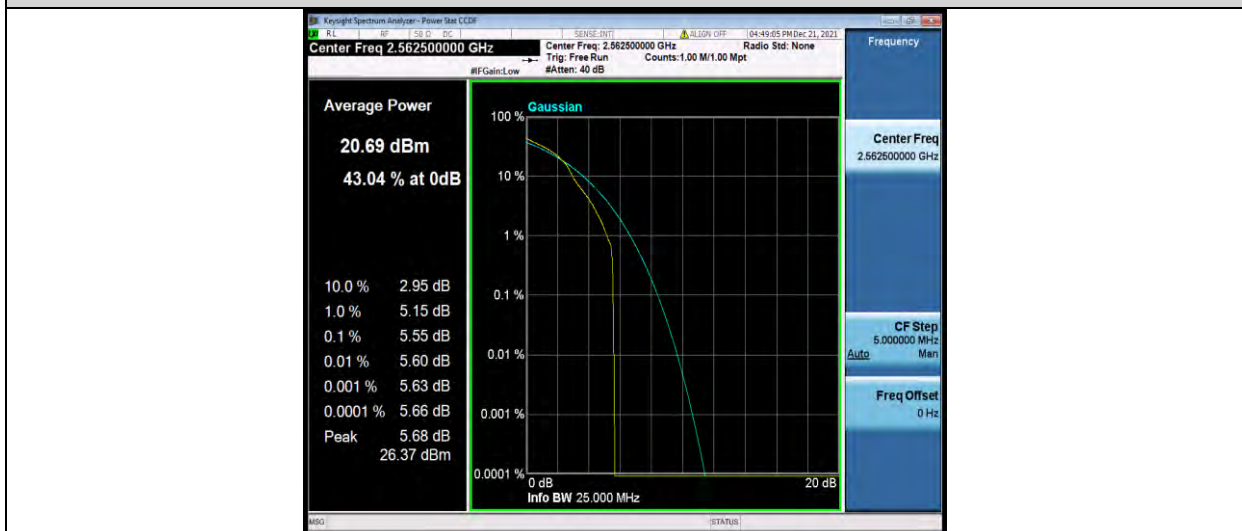

BUREAU VERITAS

Test Report No.: W7L-211220W001RF03