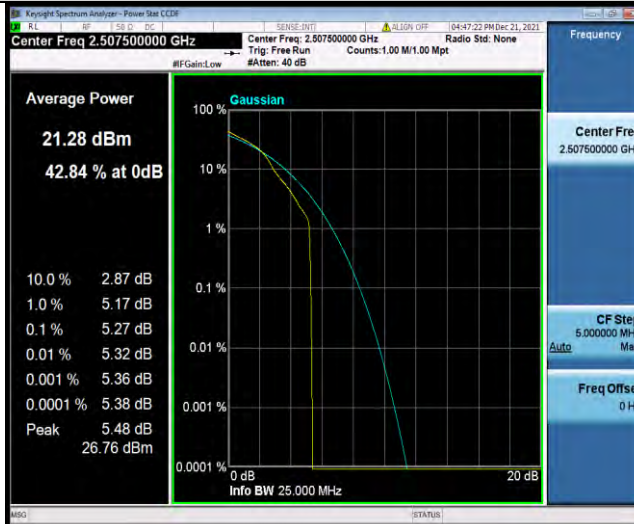

Band7-15MHz-QPSK-21100-75RB#0

Band7-15MHz-QPSK-21375-1RB#0

Band7-15MHz-QPSK-21375-75RB#0

BUREAU  
VERITAS

Test Report No.: W7L-211220W001RF03

Band7-15MHz-16QAM-20825-1RB#0

Band7-15MHz-16QAM-20825-75RB#0

Band7-15MHz-16QAM-21100-1RB#0