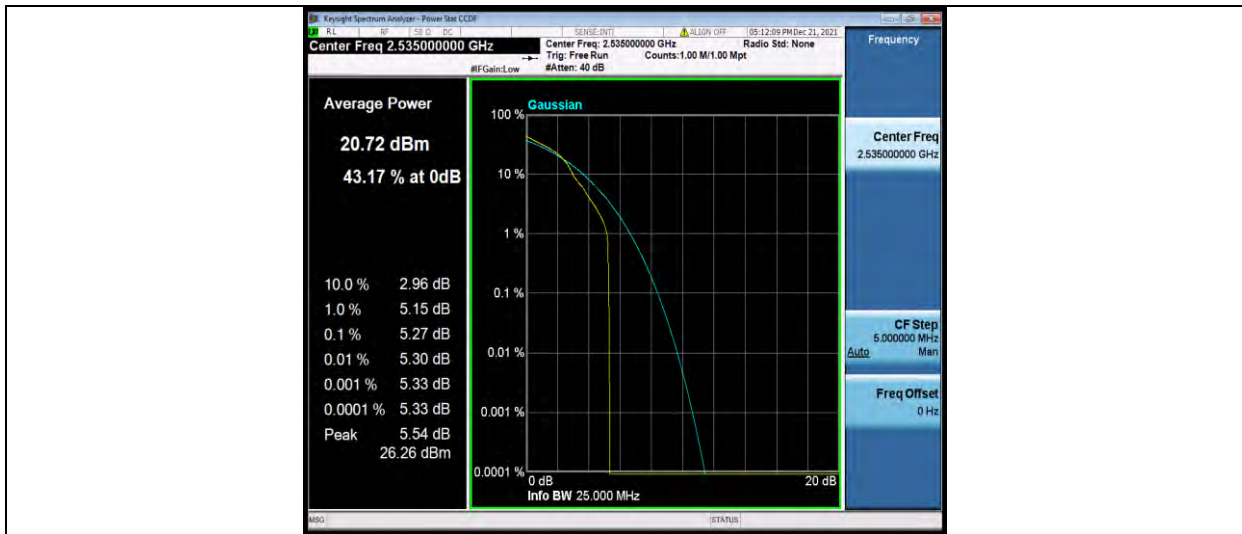

### Test Report No.: W7L-211220W001RF03

Band7-20MHz-16QAM-20850-1RB#0

Band7-20MHz-16QAM-20850-100RB#0

Band7-20MHz-16QAM-21100-1RB#0

BUREAU VERITAS

Test Report No.: W7L-211220W001RF03

Band7-20MHz-16QAM-21100-100RB#0