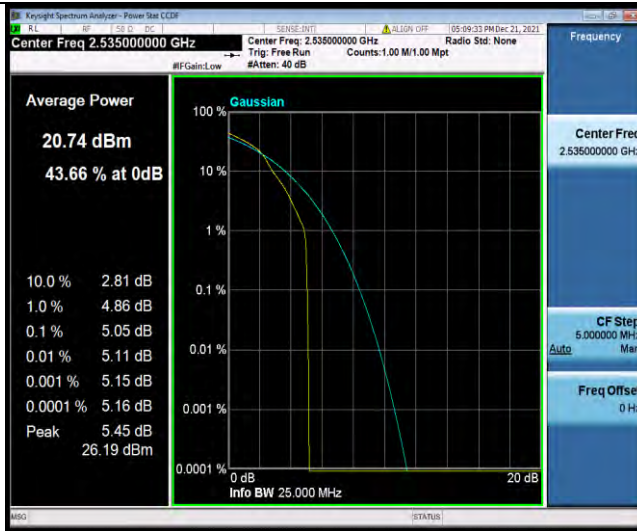

Band7-5MHz-16QAM-20775-1RB#0

Band7-5MHz-16QAM-20775-25RB#0

Band7-5MHz-16QAM-21100-1RB#0

BUREAU VERITAS

Test Report No.: W7L-211220W001RF03

Band7-5MHz-16QAM-21100-25RB#0

Band7-5MHz-16QAM-21425-1RB#0

Band7-5MHz-16QAM-21425-25RB#0