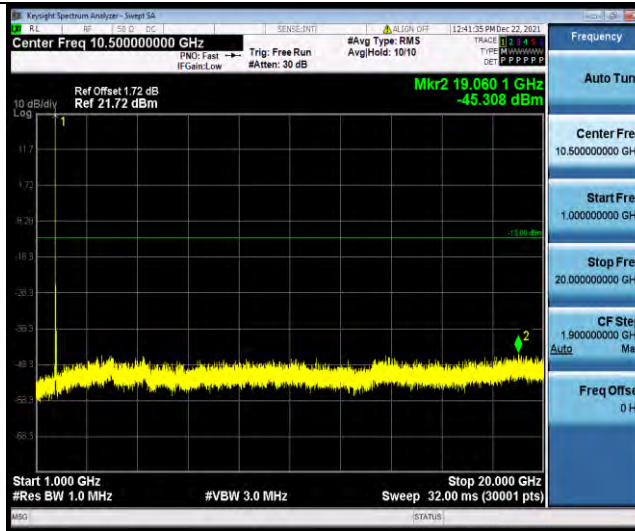

BUREAU VERITAS

Test Report No.: W7L-211220W001RF03

Band4-15MHz-16QAM-20325-1RB#0-Range1:30~1000MHz