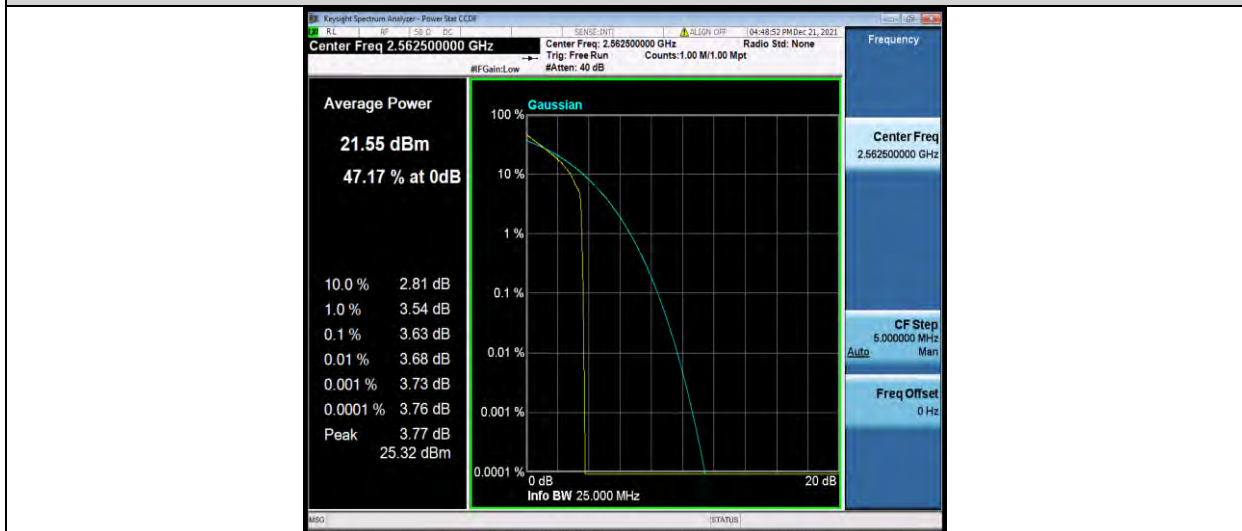

Band7-15MHz-QPSK-21375-75RB#0