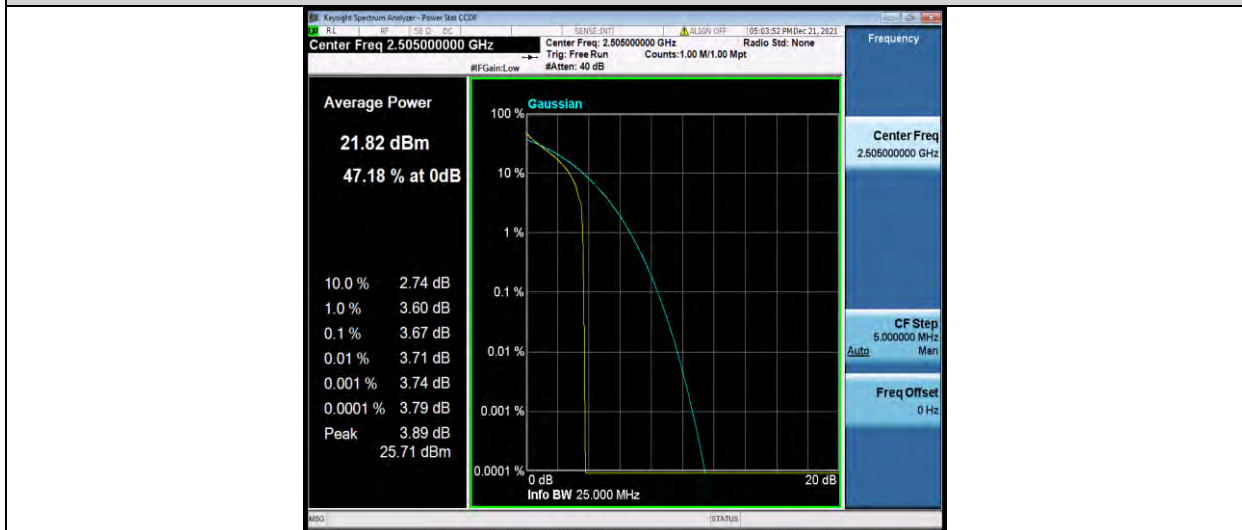

Band7-10MHz-QPSK-20800-50RB#0