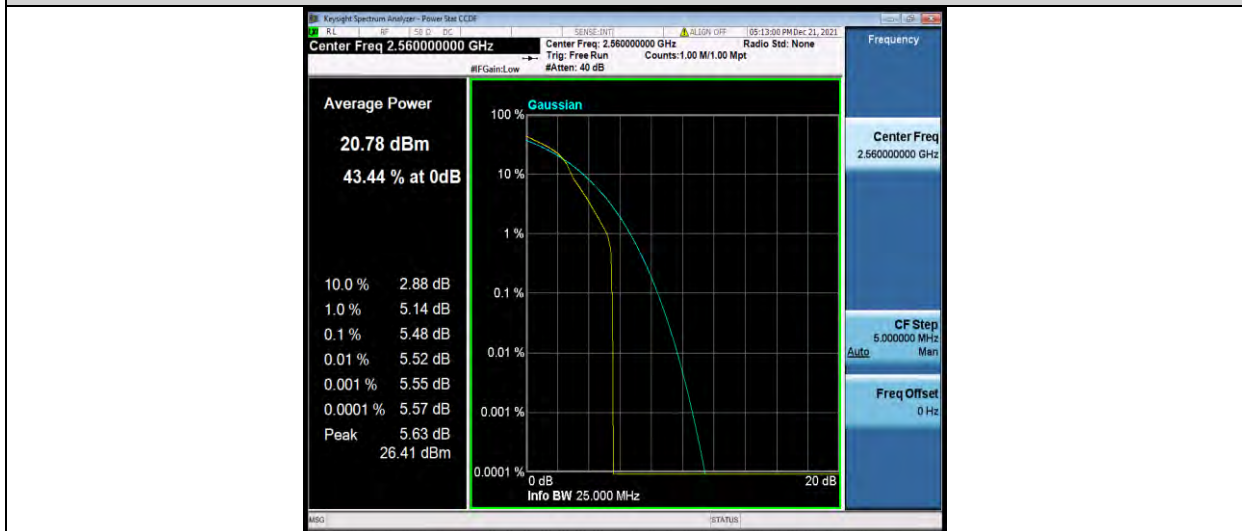

Band7-20MHz-16QAM-21350-100RB#0