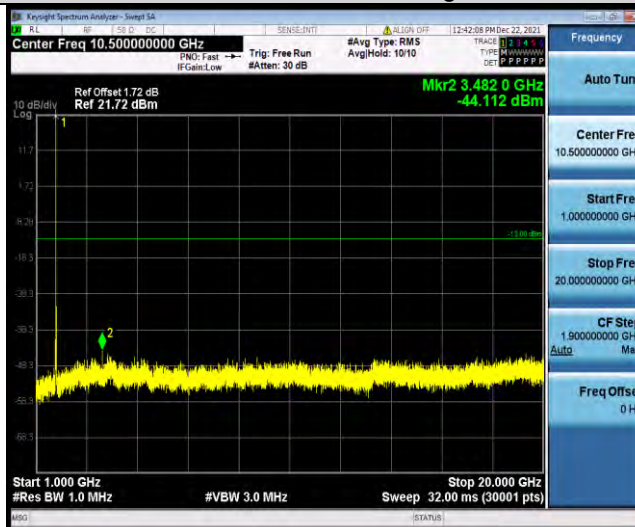

Band4-15MHz-16QAM-20025-1RB#0-Range1:30~1000MHz