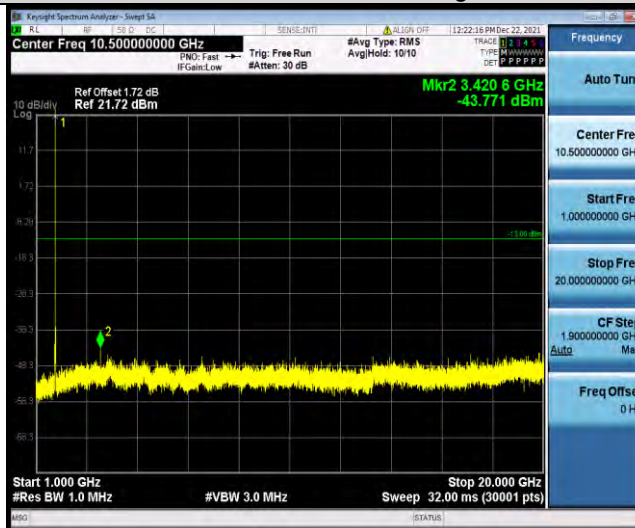

Band4-1.4MHz-16QAM-20175-1RB#0-Range1:30~1000MHz