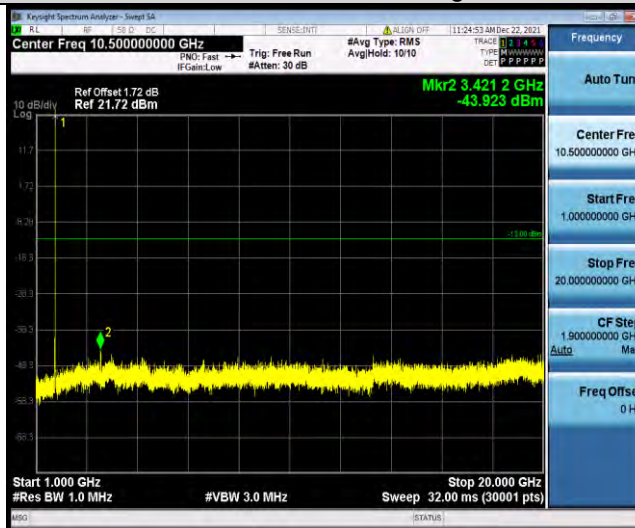

Band4-10MHz-16QAM-20175-1RB#0-Range1:30~1000MHz