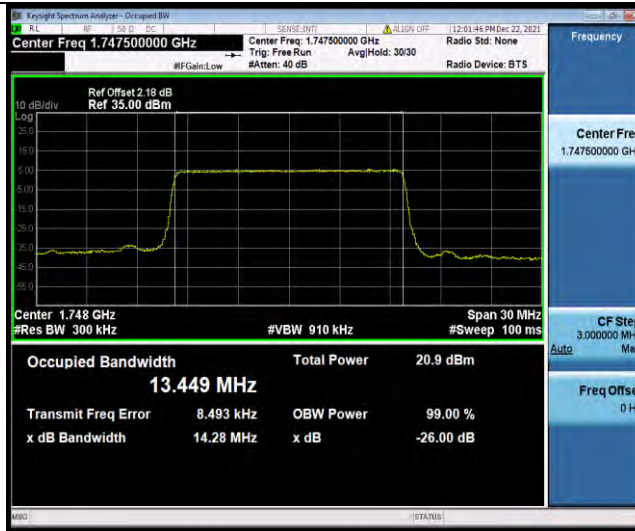

Band4-15MHz-16QAM-20325-75RB#0

BUREAU VERITAS

Test Report No.: W7L-211220W001RF03