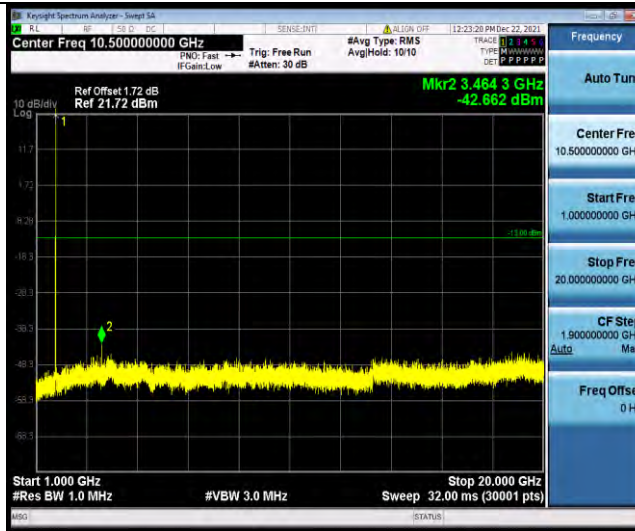

BUREAU VERITAS

Test Report No.: W7L-211220W001RF03

Band4-1.4MHz-16QAM-20393-1RB#0-Range1:30~1000MHz