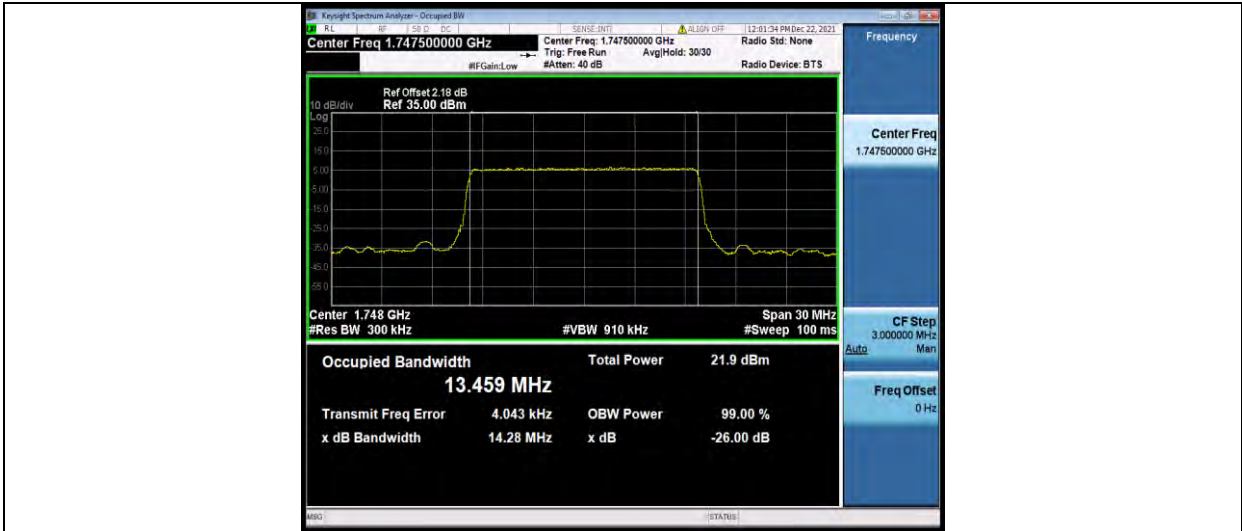

Band4-15MHz-QPSK-20175-75RB#0

Band4-15MHz-QPSK-20325-75RB#0

BUREAU VERITAS

Test Report No.: W7L-211220W001RF03

Band4-15MHz-16QAM-20025-75RB#0

Band4-15MHz-16QAM-20175-75RB#0

Band4-15MHz-16QAM-20325-75RB#0

BUREAU VERITAS