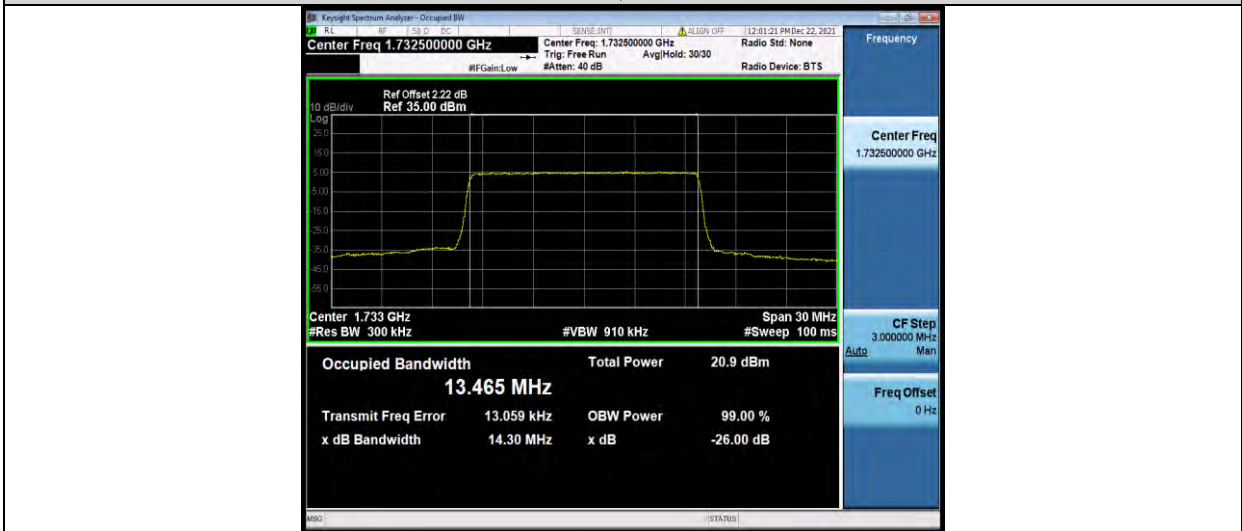

Band4-15MHz-QPSK-20175-75RB#0

Band4-15MHz-QPSK-20325-75RB#0

BUREAU VERITAS

Test Report No.: W7L-211220W001RF03

Band4-15MHz-16QAM-20025-75RB#0

Band4-15MHz-16QAM-20175-75RB#0

Band4-15MHz-16QAM-20325-75RB#0

BUREAU VERITAS