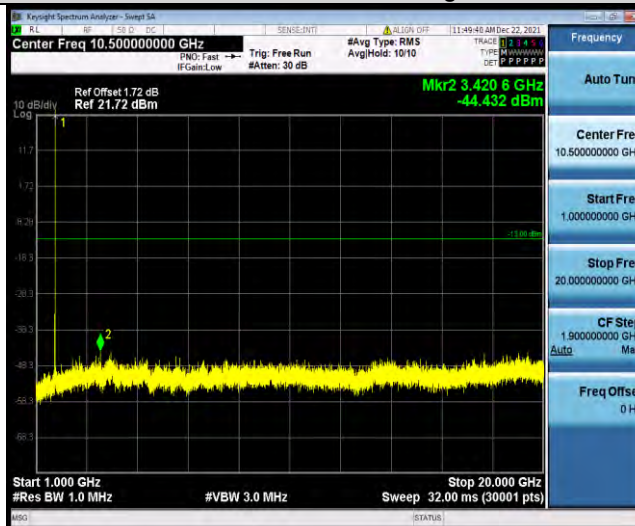

Band4-5MHz-16QAM-20175-1RB#0-Range1:30~1000MHz