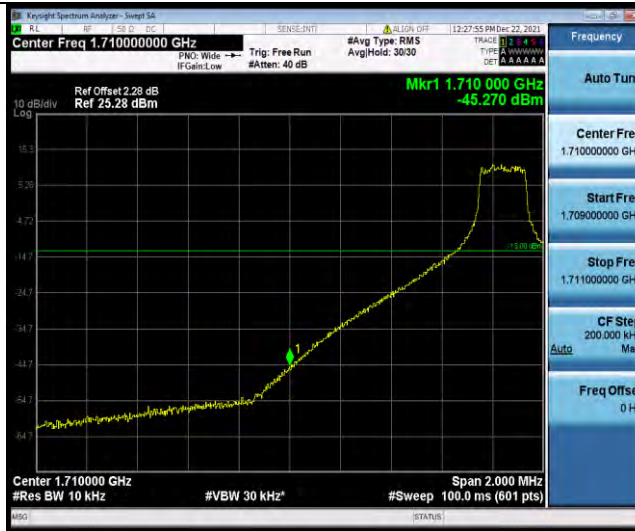

Band4-10MHz-16QAM-20350-1RB#49

Band4-10MHz-16QAM-20350-50RB#0

Band4-15MHz-QPSK-20025-1RB#0

BUREAU VERITAS

Test Report No.: W7L-211220W001RF03

Band4-15MHz-QPSK-20025-75RB#0

Band4-15MHz-QPSK-20325-1RB#74

Band4-15MHz-QPSK-20325-75RB#0