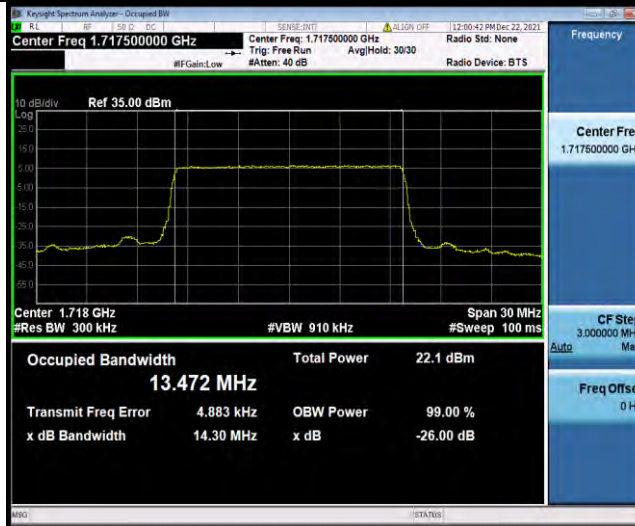

Test Report No.: W7L-211220W001RF03

Band4-10MHz-16QAM-20000-50RB#0

Band4-10MHz-16QAM-20175-50RB#0

Band4-10MHz-16QAM-20350-50RB#0

BUREAU VERITAS

Test Report No.: W7L-211220W001RF03

Band4-15MHz-QPSK-20025-75RB#0