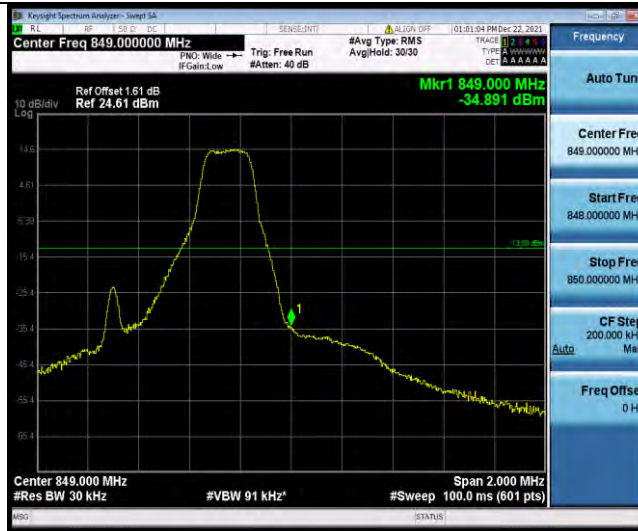

BUREAU VERITAS

Test Report No.: W7L-211220W001RF01

Band5-1.4MHz-16QAM-20643-6RB#0