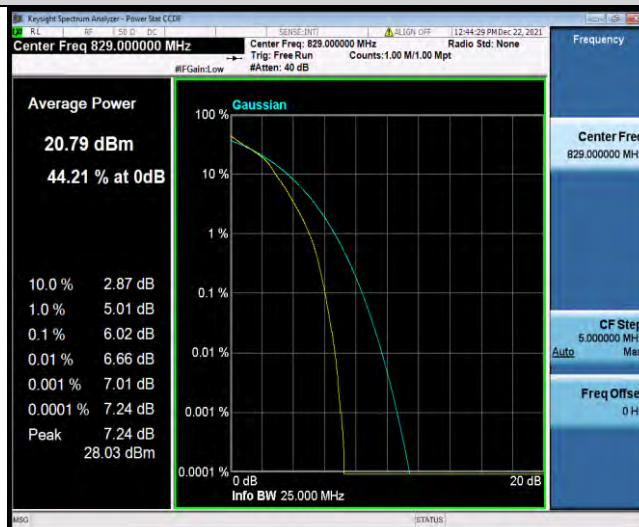

Band5-10MHz-16QAM-20525-1RB#0