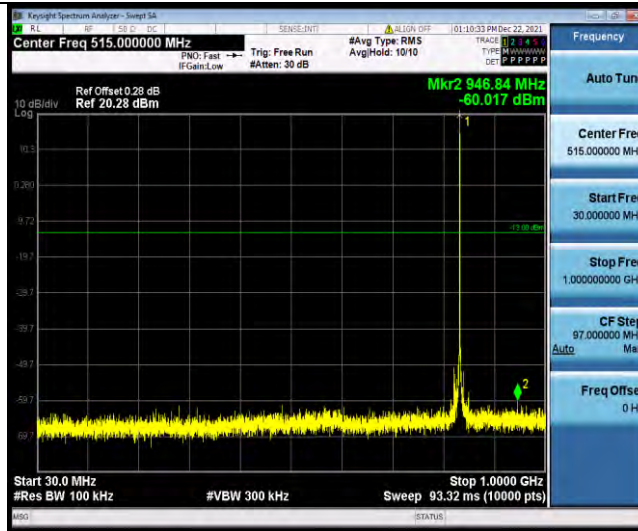

BUREAU VERITAS

Test Report No.: W7L-211220W001RF01

Band5-1.4MHz-16QAM-20525-1RB#0-Range2:1000~10000MHz