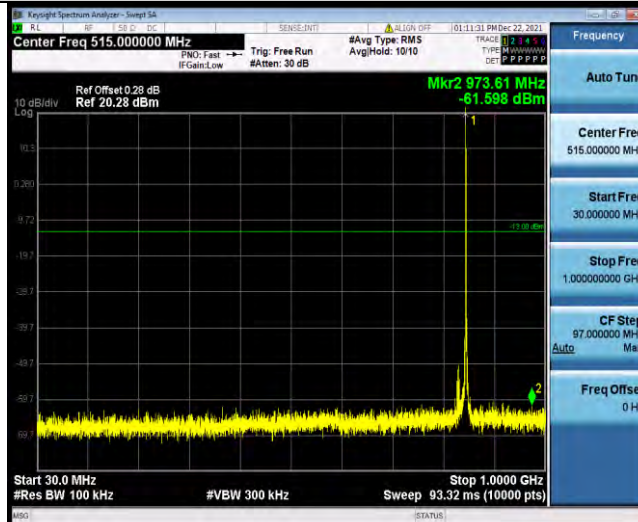

Band5-1.4MHz-16QAM-20643-1RB#0-Range2:1000~10000MHz