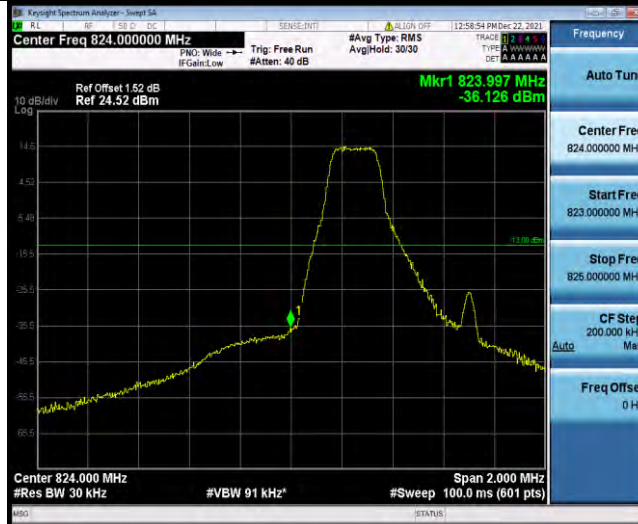

### Test Graphs

BUREAU VERITAS

Test Report No.: W7L-211220W001RF01

Band5-1.4MHz-QPSK-20643-6RB#0

Band5-1.4MHz-16QAM-20407-1RB#0

Band5-1.4MHz-16QAM-20407-6RB#0

Band5-1.4MHz-16QAM-20643-1RB#5

BUREAU VERITAS