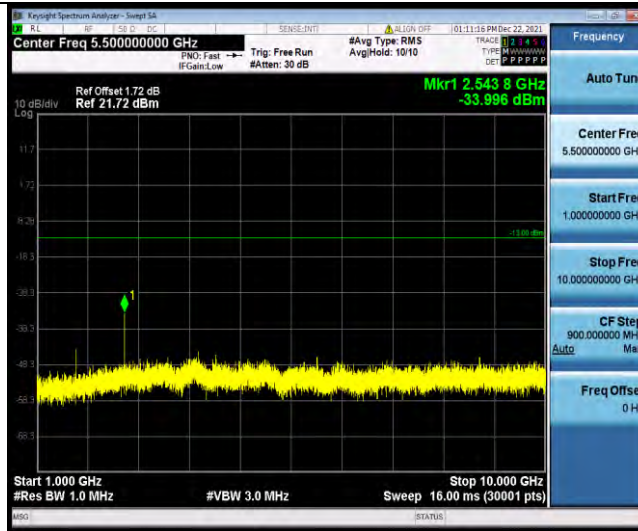

BUREAU VERITAS

Test Report No.: W7L-211220W001RF01

Band5-1.4MHz-16QAM-20407-1RB#0-Range1:30~1000MHz