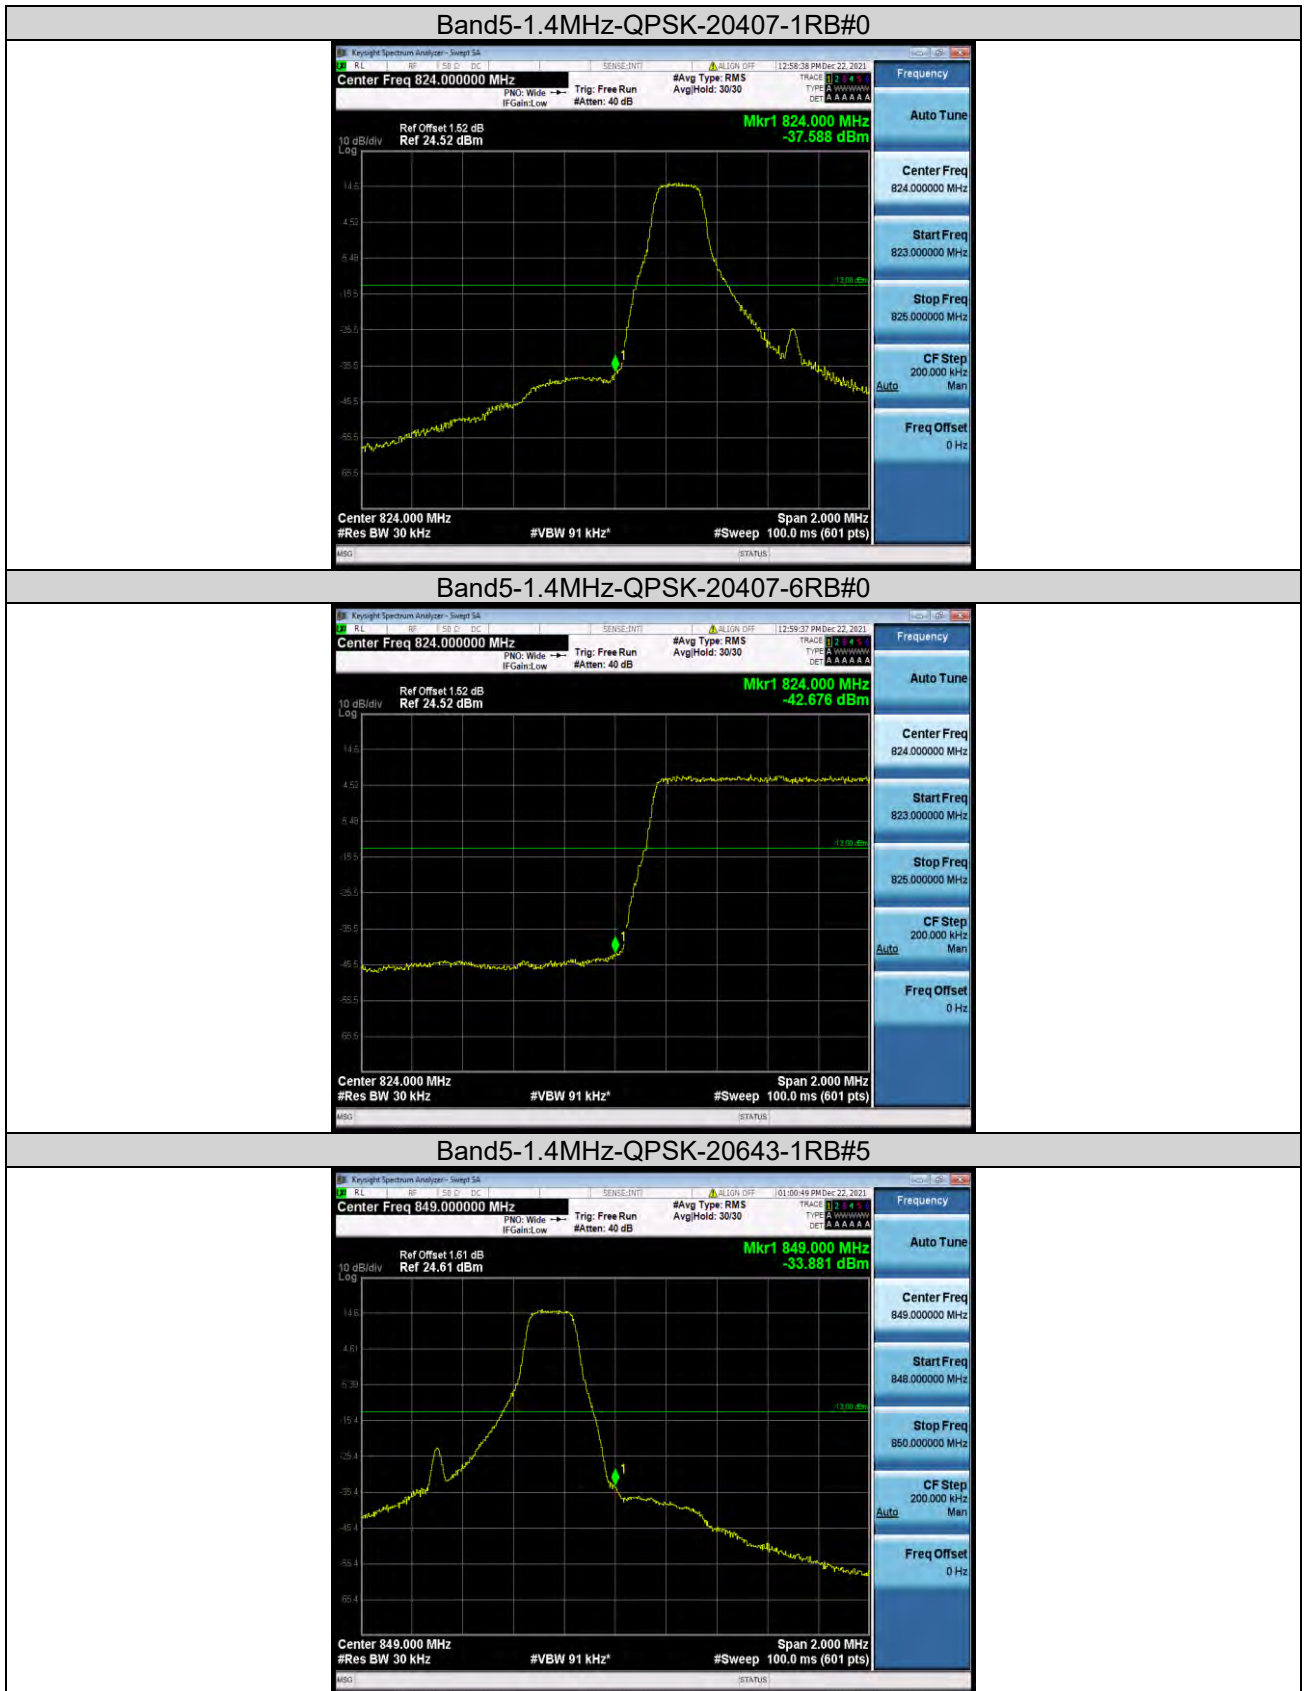

BUREAU VERITAS

Test Report No.: W7L-211220W001RF01

Test Graphs