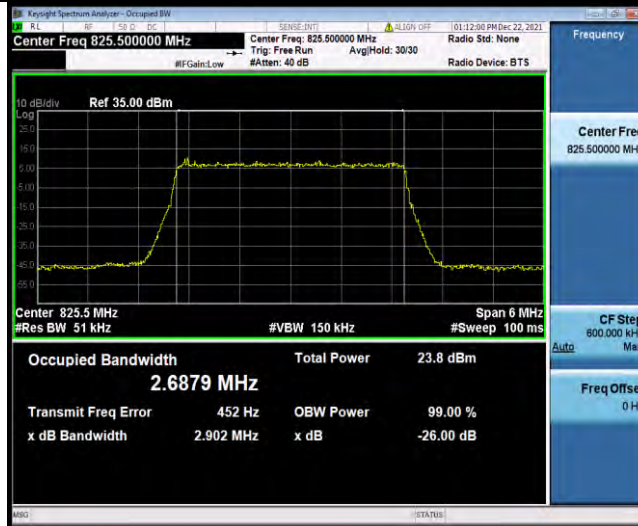

Band5-3MHz-QPSK-20525-15RB#0