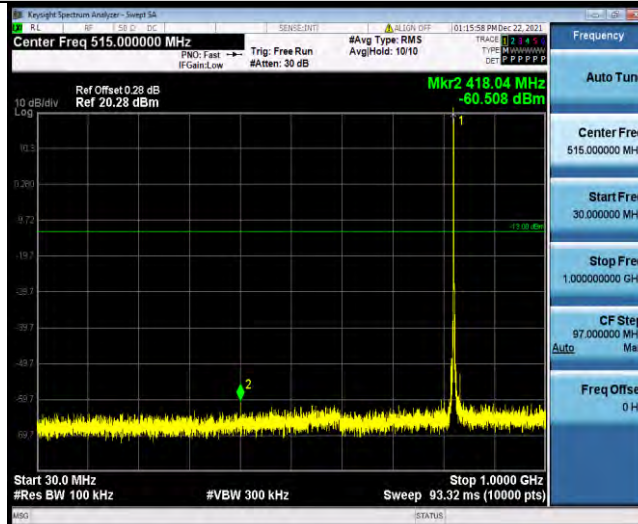

Band5-3MHz-QPSK-20415-1RB#0-Range2:1000~10000MHz