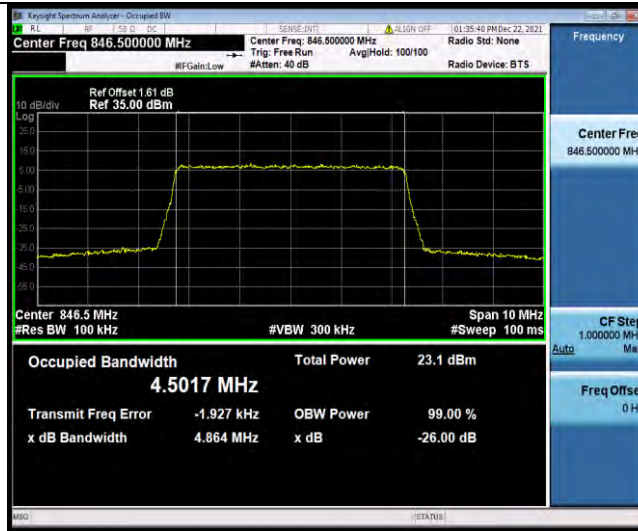

Test Report No.: W7L-211220W001RF01

Band5-5MHz-16QAM-20425-25RB#0

Band5-5MHz-16QAM-20525-25RB#0

Band5-5MHz-16QAM-20625-25RB#0

BUREAU VERITAS

Test Report No.: W7L-211220W001RF01

Band5-10MHz-QPSK-20450-50RB#0