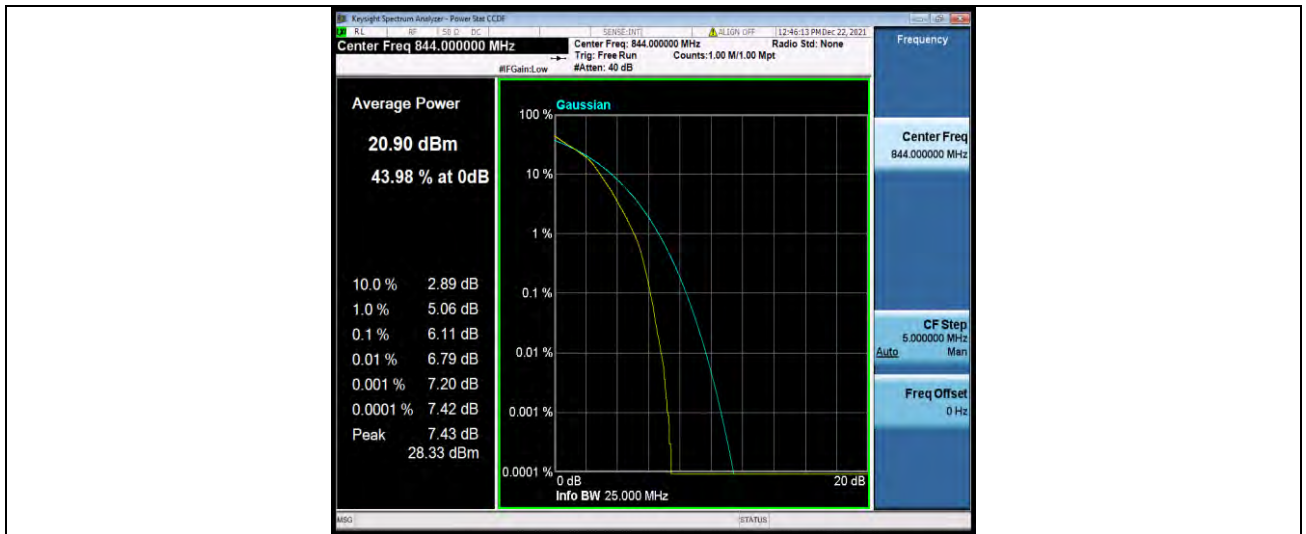

### 26DB BANDWIDTH AND OCCUPIED BANDWIDTH