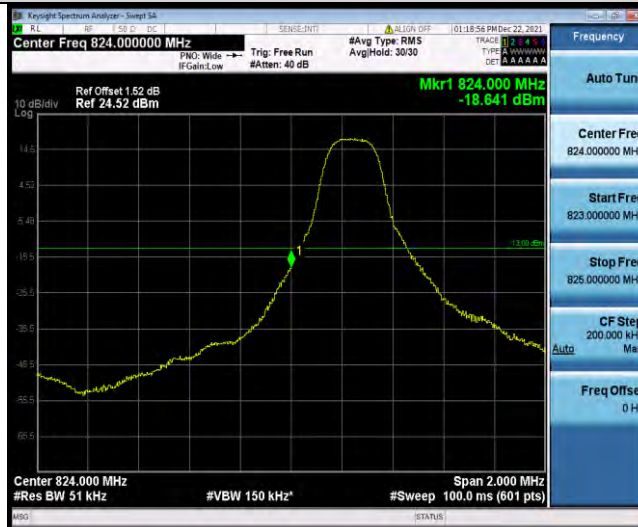

Band5-3MHz-QPSK-20415-15RB#0