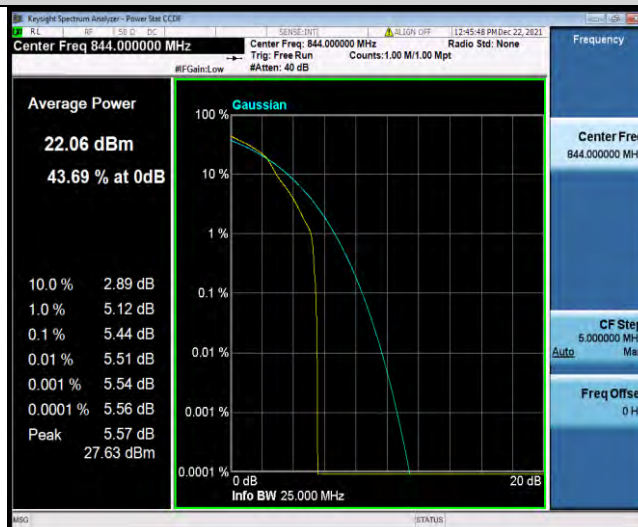

Band5-10MHz-16QAM-20600-50RB#0