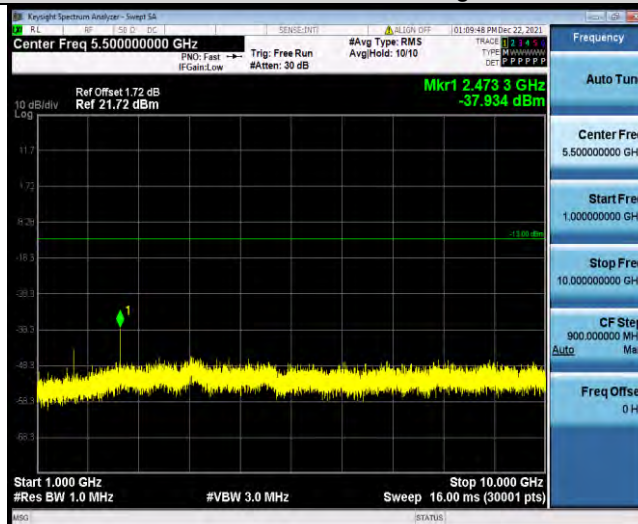

BUREAU VERITAS

Test Report No.: W7L-211220W001RF01

Band5-1.4MHz-16QAM-20407-1RB#0-Range1:30~1000MHz

Band5-1.4MHz-16QAM-20407-1RB#0-Range2:1000~10000MHz

Band5-1.4MHz-16QAM-20525-1RB#0-Range1:30~1000MHz

BUREAU VERITAS