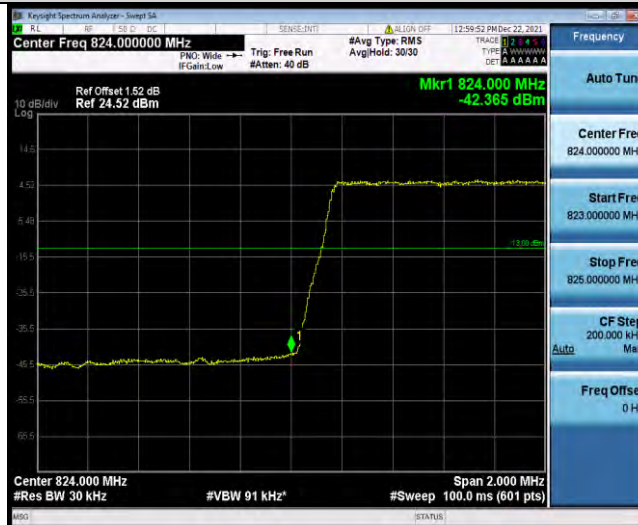

### Test Graphs

BUREAU VERITAS

Test Report No.: W7L-211220W001RF01

Band5-1.4MHz-QPSK-20643-6RB#0

Band5-1.4MHz-16QAM-20407-1RB#0

Band5-1.4MHz-16QAM-20407-6RB#0

Band5-1.4MHz-16QAM-20643-1RB#5

BUREAU VERITAS