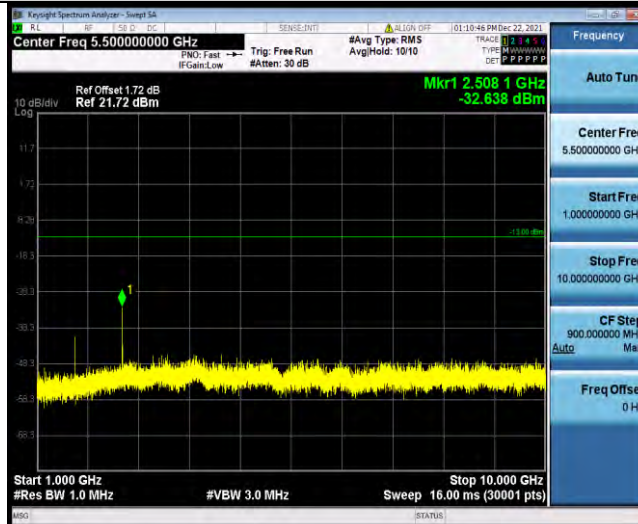

Band5-1.4MHz-16QAM-20643-1RB#0-Range1:30~1000MHz