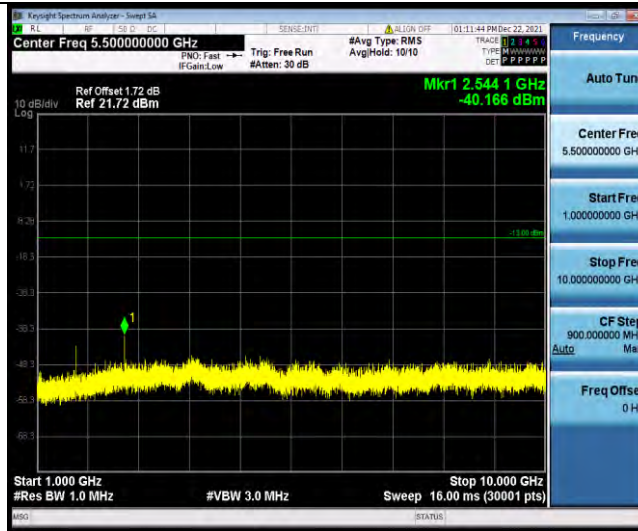

Test Report No.: W7L-211220W001RF01

Band5-1.4MHz-16QAM-20525-1RB#0-Range2:1000~10000MHz

Band5-1.4MHz-16QAM-20643-1RB#0-Range1:30~1000MHz

Band5-1.4MHz-16QAM-20643-1RB#0-Range2:1000~10000MHz

BUREAU VERITAS

Test Report No.: W7L-211220W001RF01