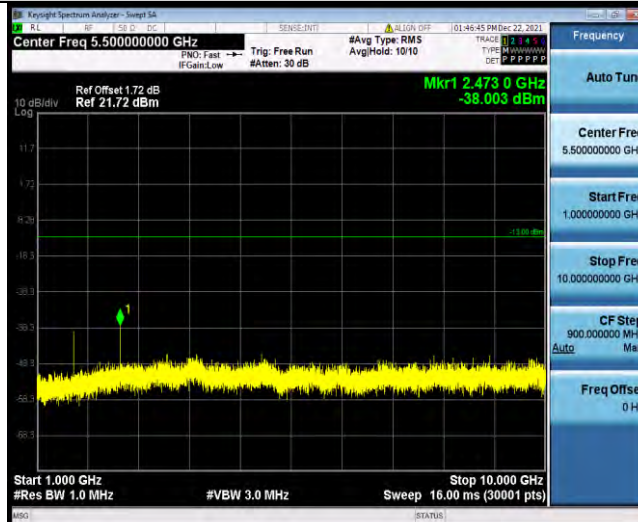

Band5-5MHz-16QAM-20525-1RB#0-Range1:30~1000MHz