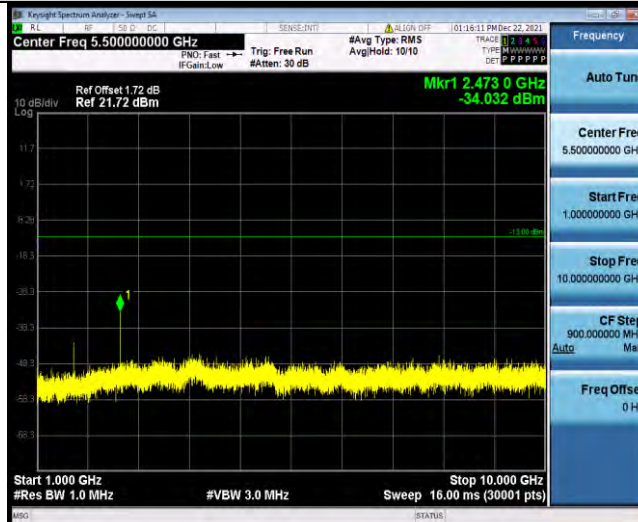

Band5-3MHz-QPSK-20525-1RB#0-Range1:30~1000MHz