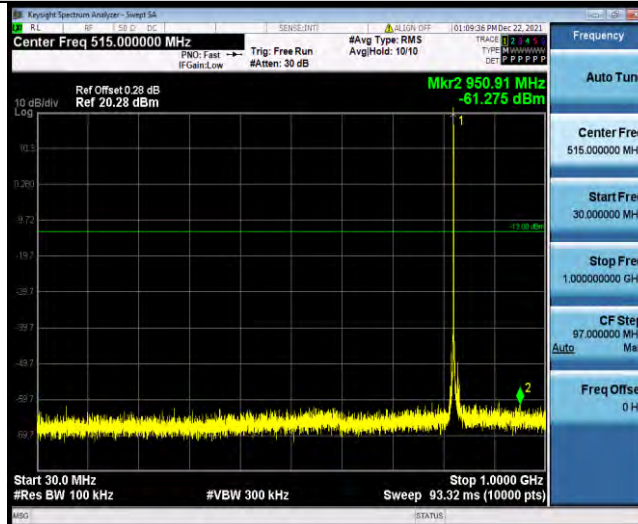

Band5-1.4MHz-16QAM-20407-1RB#0-Range2:1000~10000MHz