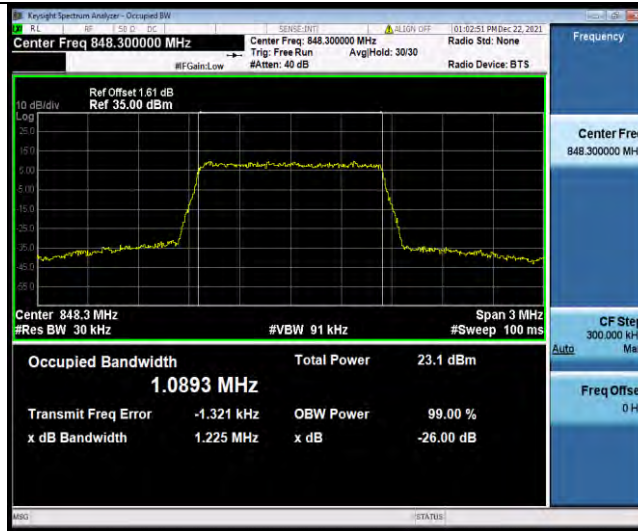

BUREAU VERITAS

Test Report No.: W7L-211220W001RF01

Band5-3MHz-QPSK-20415-15RB#0