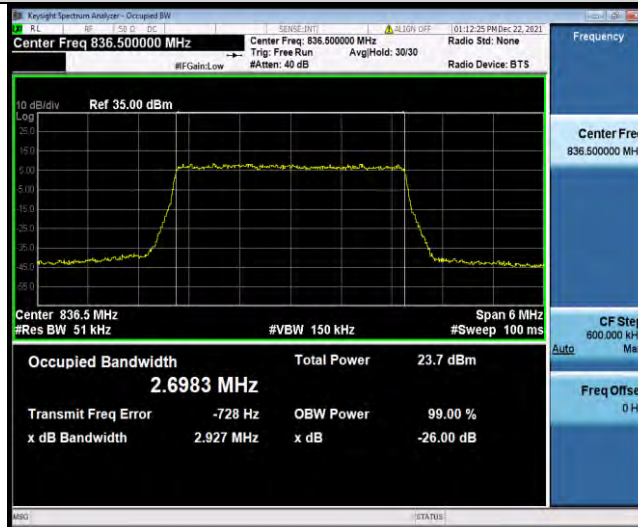

Band5-3MHz-QPSK-20635-15RB#0