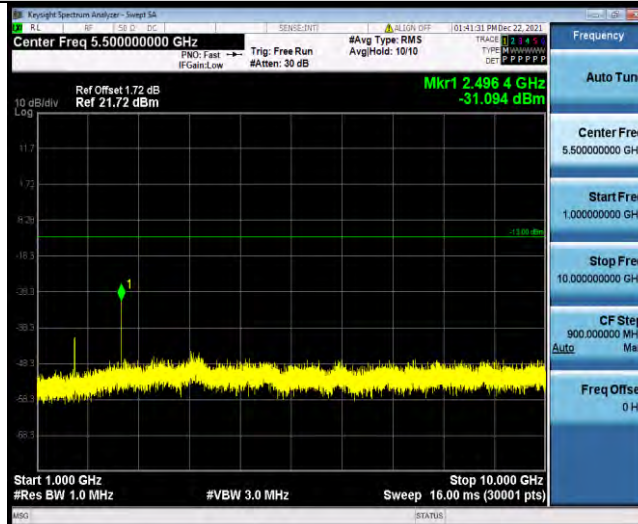

Band5-10MHz-16QAM-20600-1RB#0-Range1:30~1000MHz