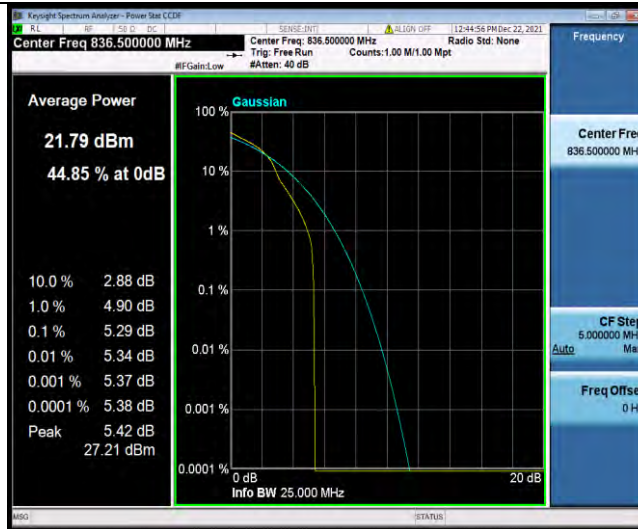

BUREAU
VERITAS

Test Report No.: W7L-211220W001RF01

Band5-10MHz-16QAM-20525-50RB#0