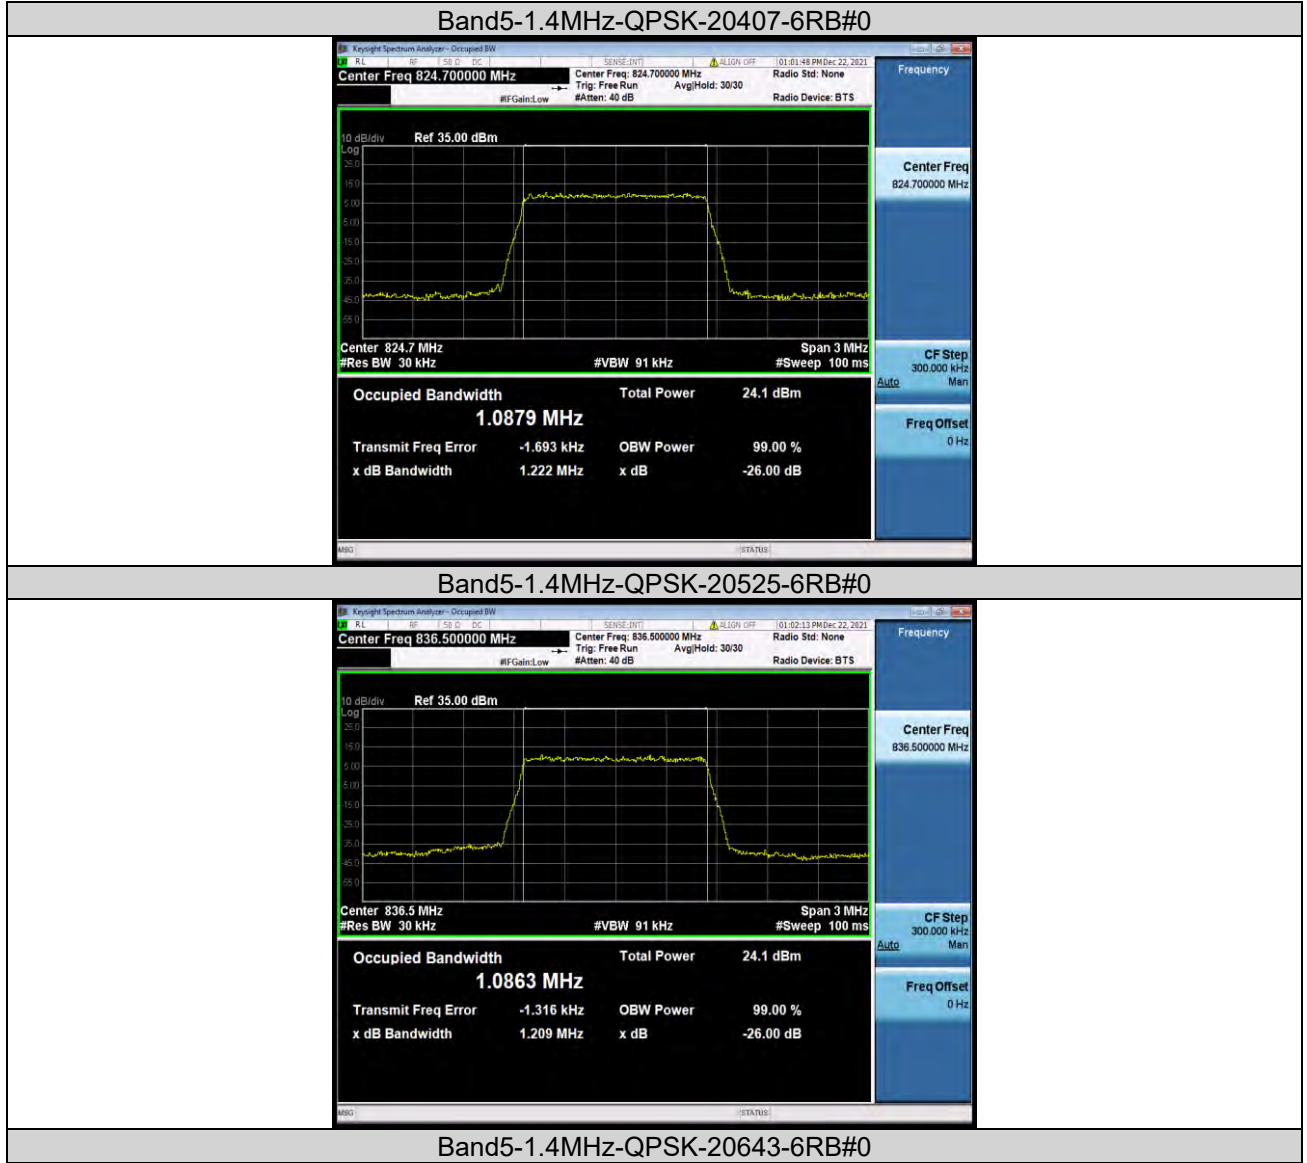

BUREAU
VERITAS

Test Report No.: W7L-211220W001RF01

Test Graphs