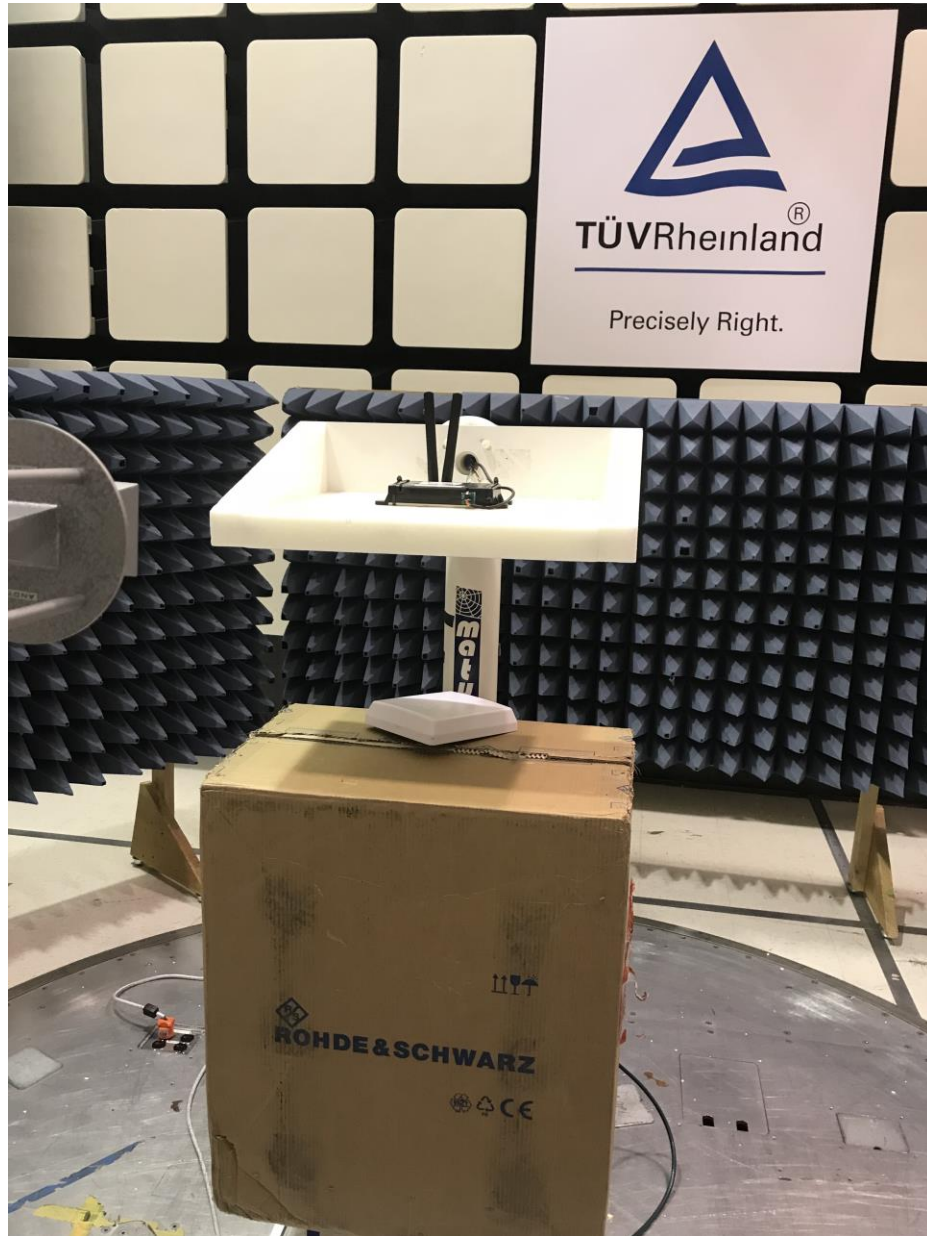

## FCC Unlicensed Test Setup Photos

**Figure 1:** Test Setup for Radiated Emissions 9 kHz to 30 MHz - Front

**Figure 2:** Test Setup for Radiated Emissions 30 MHz to 1000 MHz - Front

**Figure 2:** Test Setup for Radiated Emissions 30 MHz to 1000 MHz - Rear

**Figure 3:** Test Setup for Radiated Emissions 1 GHz to 18 GHz - Front

**Figure 4:** Test Setup for Radiated Emissions 18 GHz to 25 GHz

**Figure 5:** Test Setup for Radiated Emissions 18 GHz to 40 GHz

**Figure 6:** Test Setup for Antenna Port Conducted Emissions