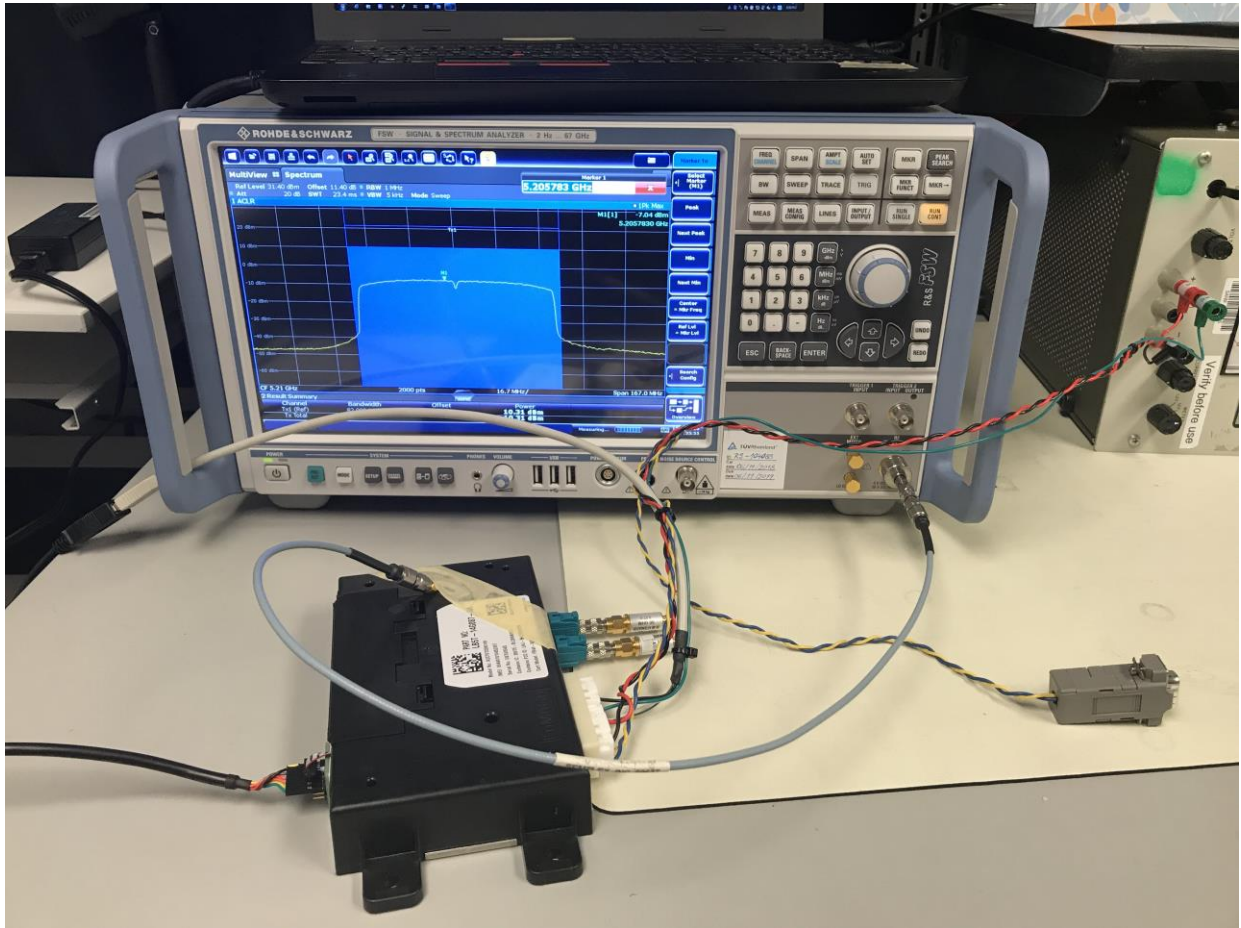

## FCC Unlicensed Test Setup Photos

**Figure 1:** Test Setup for Radiated Emissions 9 kHz to 30 MHz - Front

**Figure 2:** Test Setup for Radiated Emissions 30 MHz to 1000 MHz - Front

**Figure 2:** Test Setup for Radiated Emissions 30 MHz to 1000 MHz - Rear

**Figure 3:** Test Setup for Radiated Emissions 1 GHz to 18 GHz - Front

**Figure 4:** Test Setup for Radiated Emissions 18 GHz to 25 GHz

**Figure 5:** Test Setup for Radiated Emissions 18 GHz to 40 GHz

**Figure 6:** Test Setup for Antenna Port Conducted Emissions