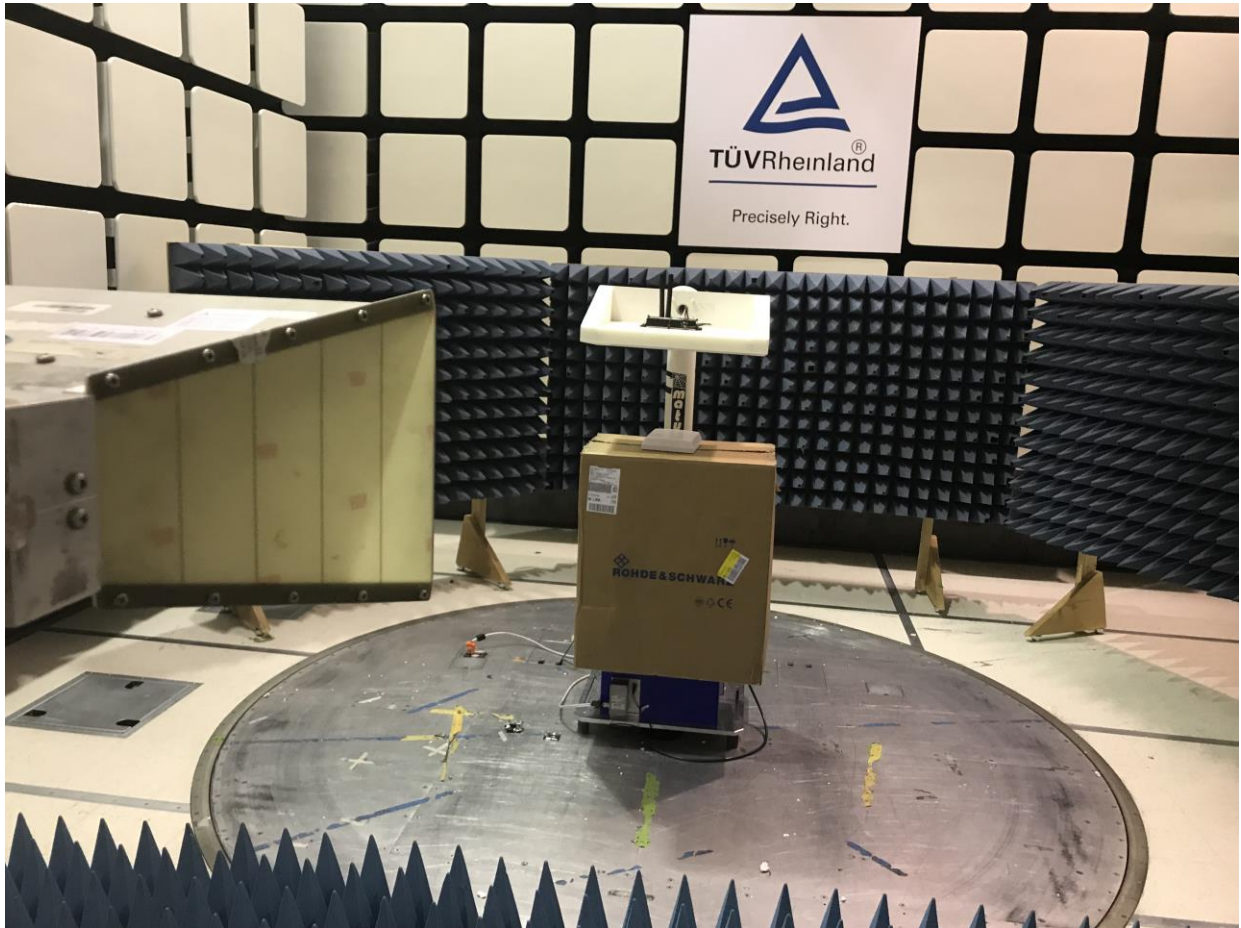

## FCC Unlicensed Test Setup Photos

**Figure 1:** Test Setup for Radiated Emissions 9 kHz to 30 MHz - Front

**Figure 2:** Test Setup for Radiated Emissions 30 MHz to 1000 MHz - Front

**Figure 2:** Test Setup for Radiated Emissions 30 MHz to 1000 MHz - Rear

**Figure 3:** Test Setup for Radiated Emissions 1 GHz to 18 GHz - Front

**Figure 4:** Test Setup for Radiated Emissions 18 GHz to 25 GHz

**Figure 5:** Test Setup for Radiated Emissions 18 GHz to 40 GHz

**Figure 6:** Test Setup for Antenna Port Conducted Emissions