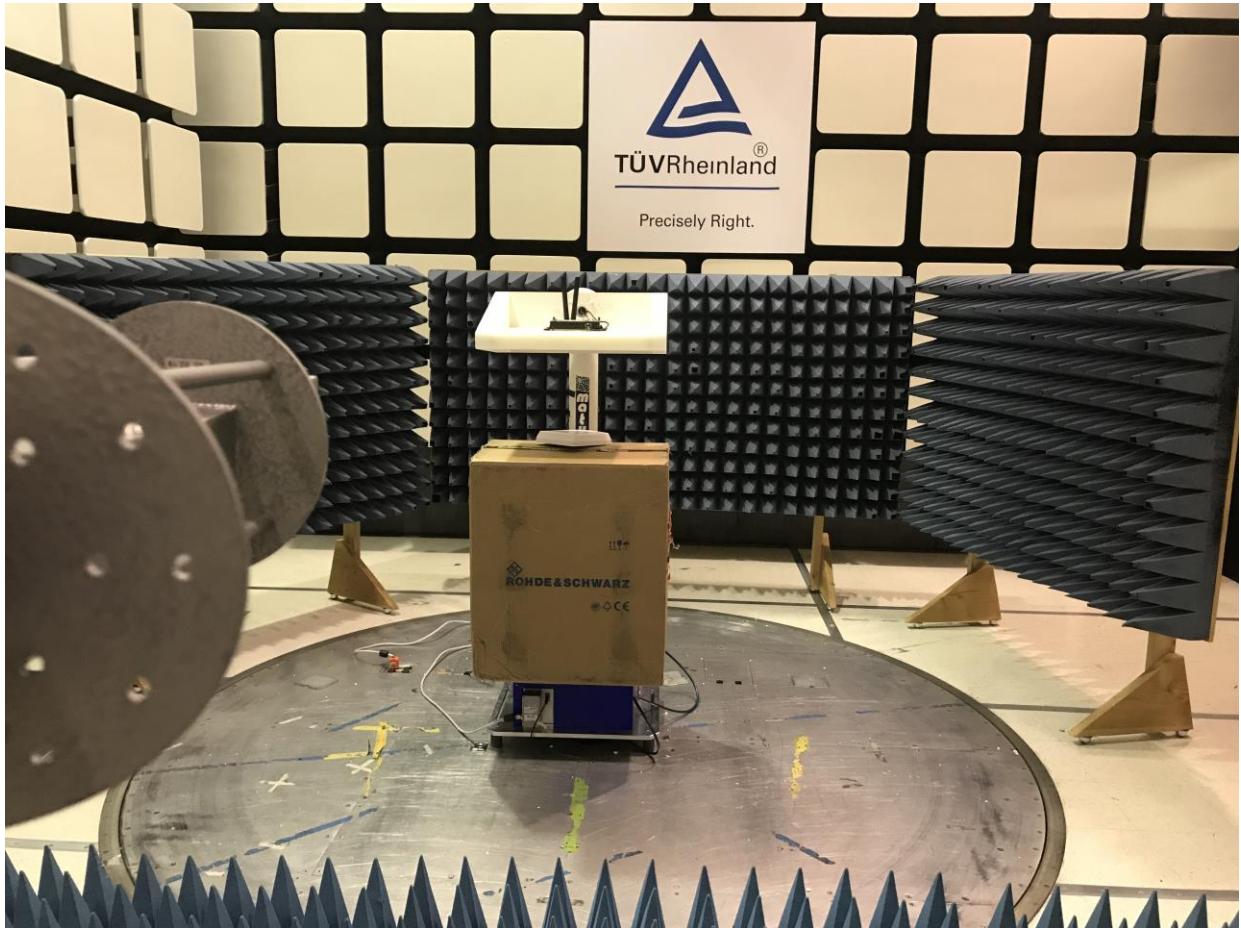

## FCC Unlicensed Test Setup Photos

**Figure 1:** Test Setup for Radiated Emissions 9 kHz to 30 MHz - Front

**Figure 2:** Test Setup for Radiated Emissions 30 MHz to 1000 MHz - Front

**Figure 2:** Test Setup for Radiated Emissions 30 MHz to 1000 MHz - Rear

**Figure 3:** Test Setup for Radiated Emissions 1 GHz to 18 GHz - Front

**Figure 4:** Test Setup for Radiated Emissions 18 GHz to 25 GHz

**Figure 5:** Test Setup for Radiated Emissions 18 GHz to 40 GHz

**Figure 6:** Test Setup for Antenna Port Conducted Emissions