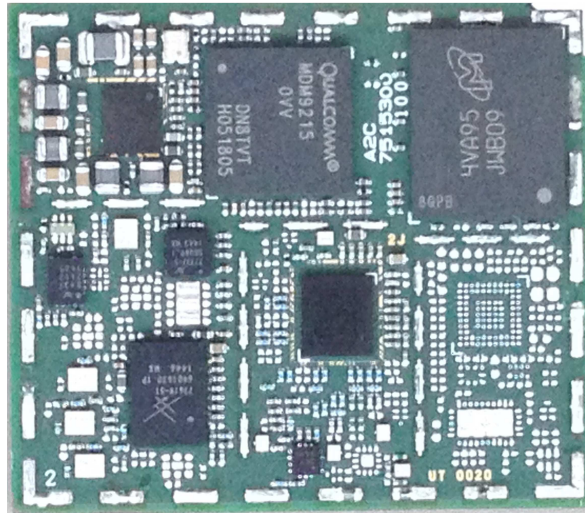

FCC ID : LHJ-FAN

IC: 2807E-FAN

FAN top view without shield and frame

FAN bottom view