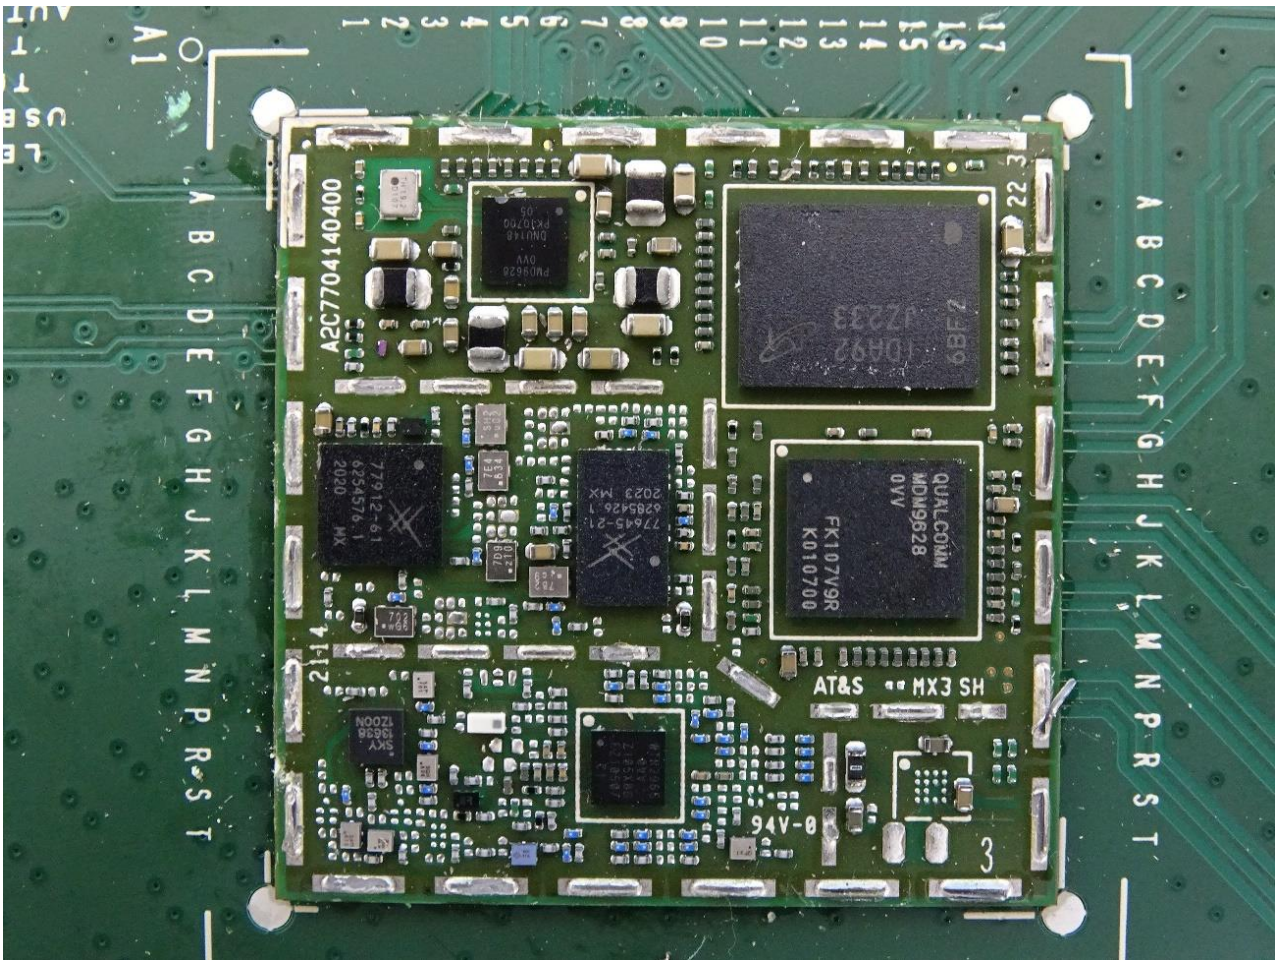

## 2. Internal Photograph of the EUT

BL28NA-RD2 (Brand Name: Continental / Model Name: BL28NA-RD2)

### 3. Photograph of the Antenna

WWAN Antenna

GNSS Antenna

————THE END————