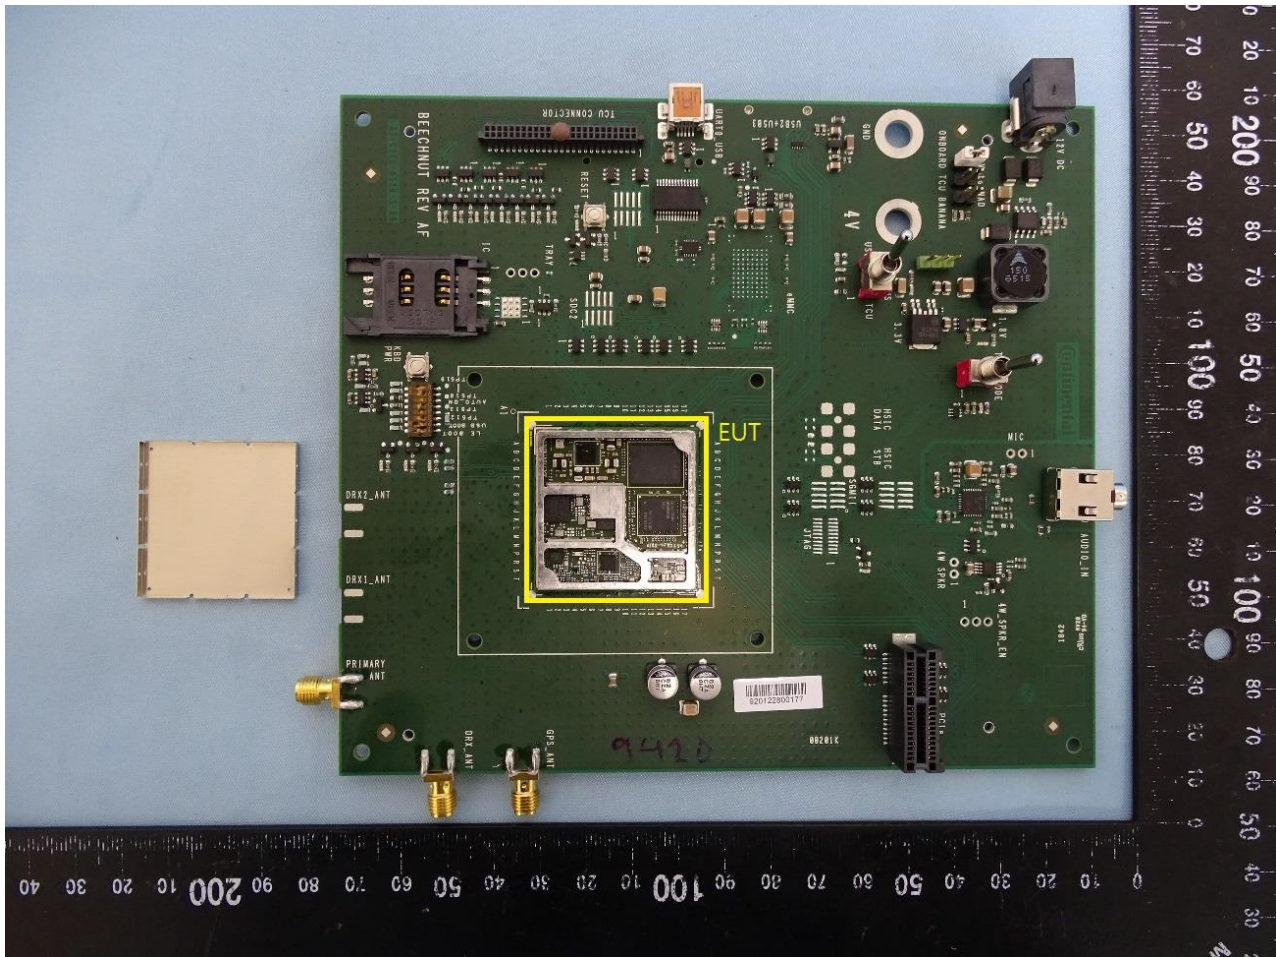

## 2. Internal Photograph of the EUT

BL28NA-RD2 (Brand Name: Continental / Model Name: BL28NA-RD2)

### 3. Photograph of the Antenna

WWAN Antenna

GNSS Antenna

————THE END————