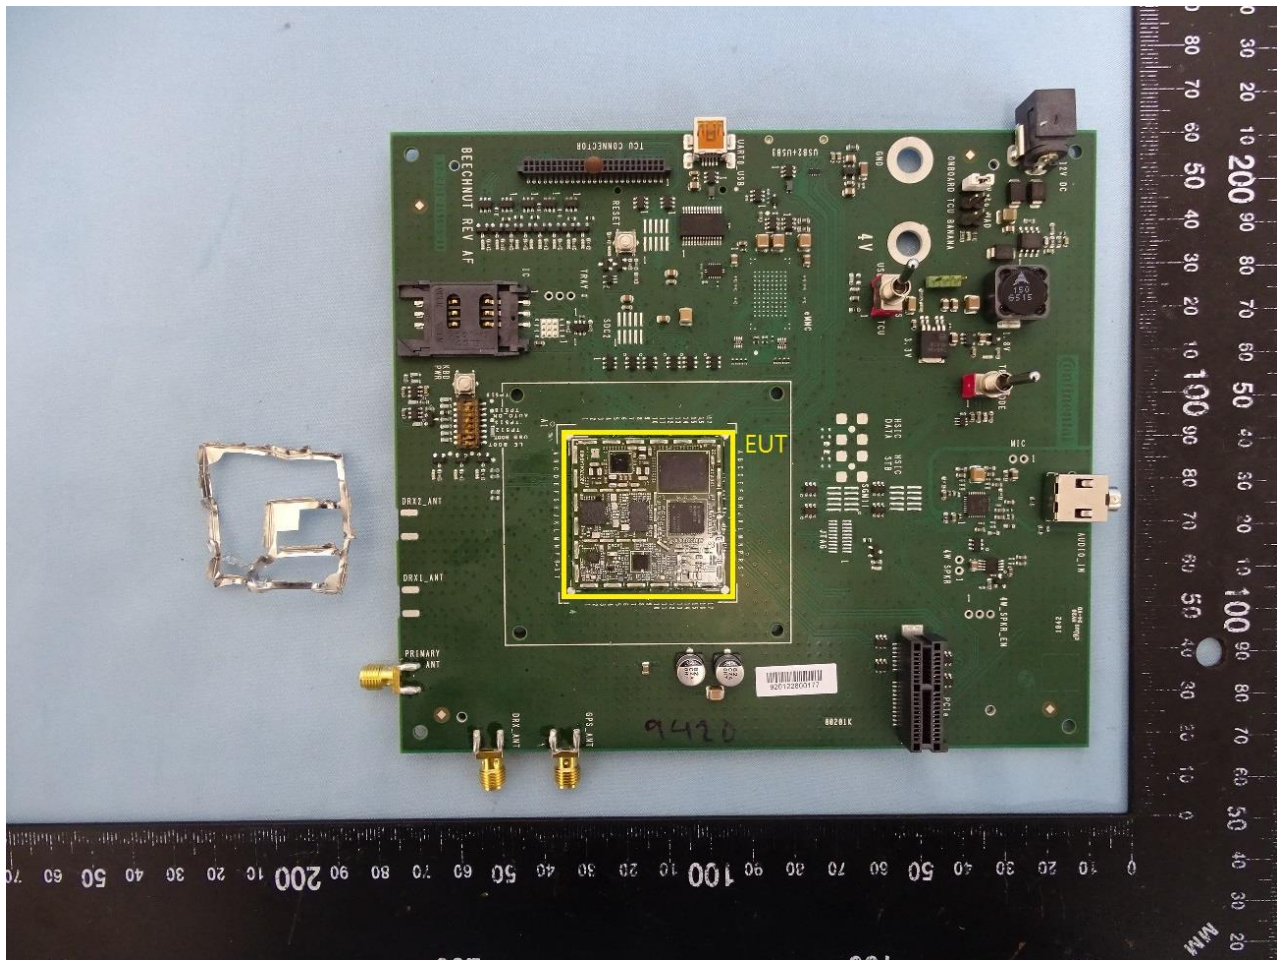

## 2. Internal Photograph of the EUT

BL28NA-RD2 (Brand Name: Continental / Model Name: BL28NA-RD2)

### 3. Photograph of the Antenna

WWAN Antenna

GNSS Antenna

————THE END————