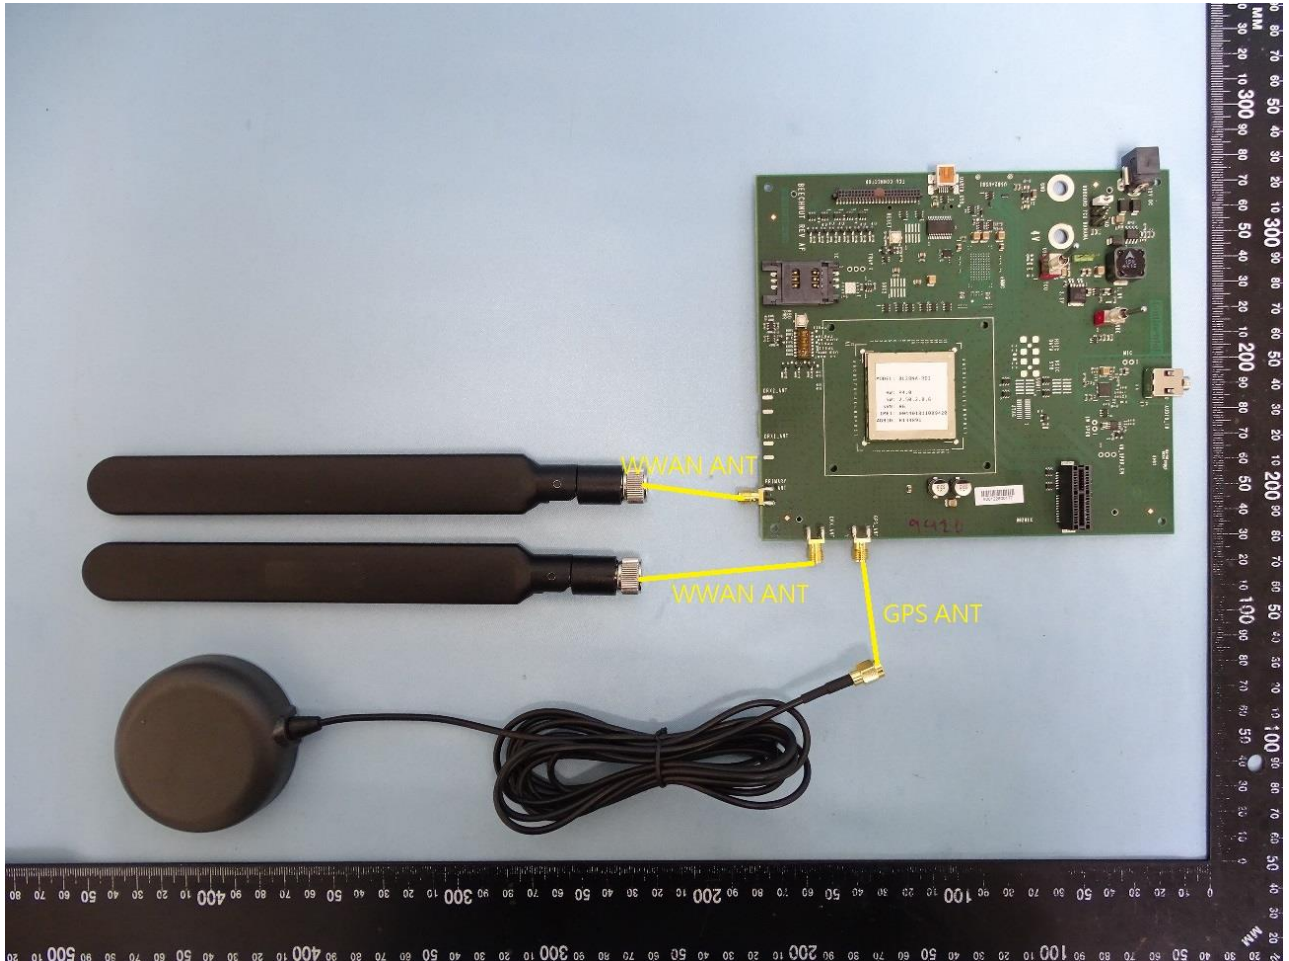

## 2. Internal Photograph of the EUT

BL28NA-RD2 (Brand Name: Continental / Model Name: BL28NA-RD2)

### 3. Photograph of the Antenna

WWAN Antenna

GNSS Antenna

————THE END————