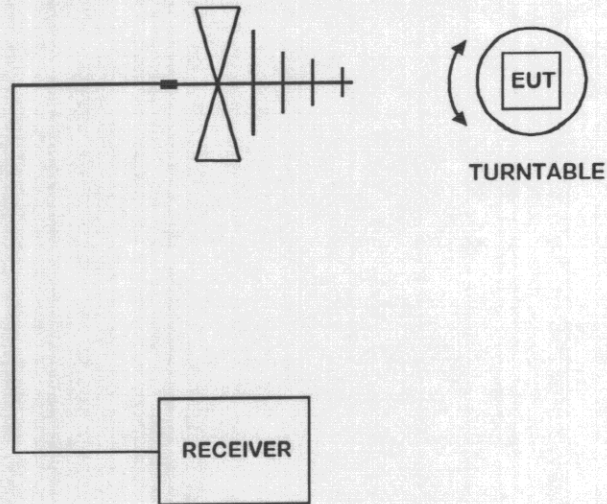

MESSUNG GESTRAHLTER EMISSIONEN

RADIATED EMISSIONS TEST / final measurements 30 MHz - 1 GHz

TEST SETUP FOR RADIATED EMISSIONS TEST

NETZ / MAINS
DC / 50 Hz / 60 Hz / 400 Hz

12 V internal battery

ANTENNE/ANTENNA

EMCO 3143

ABSTAND / DISTANCE
FROM ANTENNA TO EUT

3 m