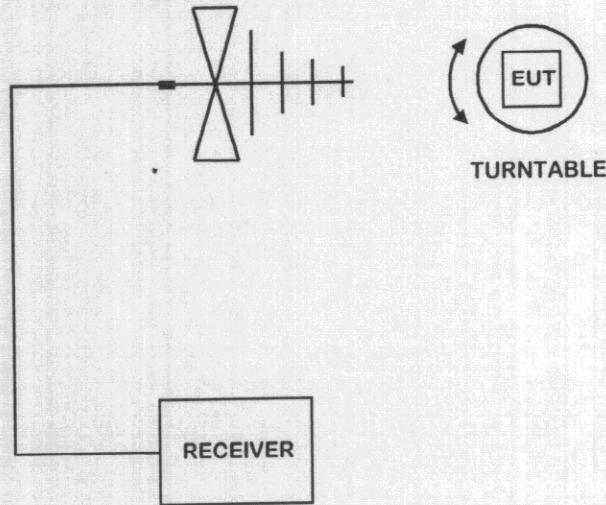

MESSUNG GESTRAHLTER EMISSIONEN / ÜBERBLICKSMESSUNG
RADIATED EMISSIONS TEST / PRESCAN 30 MHz - 1 GHz

TEST SETUP FOR RADIATED EMISSIONS TEST

NETZ / MAINS
DC / 50 Hz / 60 Hz / 400 Hz

12 V internal battery

ANTENNE/ANTENNA

EMCO 3142

ABSTAND / DISTANCE
FROM ANTENNA TO EUT

3 m