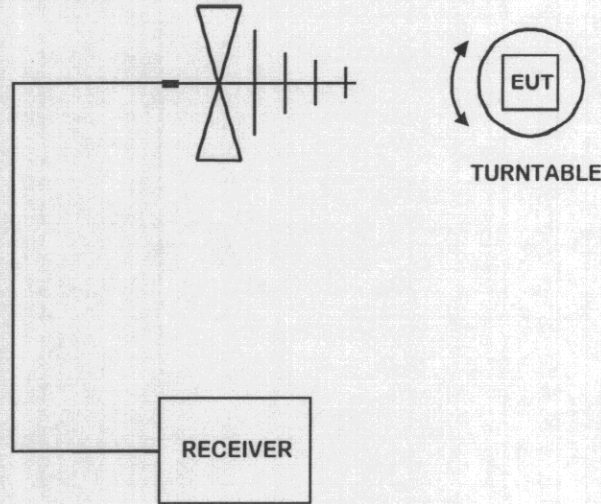

MESSUNG GESTRAHLTER EMISSIONEN

RADIATED EMISSIONS TEST / PRESCAN and final measurements 1 - 5 GHz

TEST SETUP FOR RADIATED EMISSIONS TEST

NETZ / MAINS
DC / 50 Hz / 60 Hz / 400 Hz

12 V internal battery

ANTENNE/ANTENNA

EMCO 3115

ABSTAND / DISTANCE
FROM ANTENNA TO EUT

1 m prescan
3 m final measurements