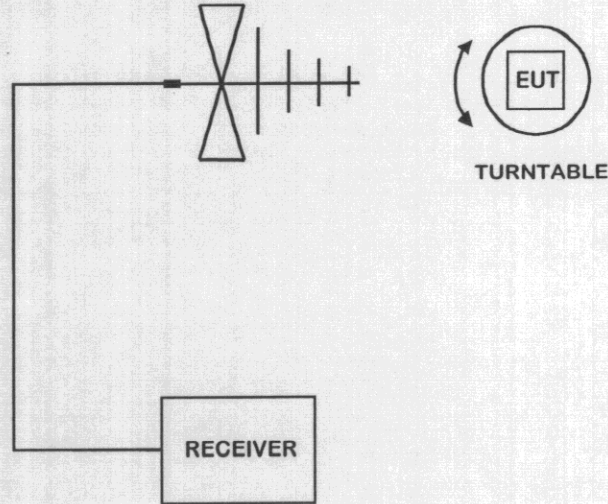

MESSUNG GESTRAHLTER EMISSIONEN / ÜBERBLICKSMESSUNG
RADIATED EMISSIONS TEST / PRESCAN 30 MHz - 1 GHz

TEST SETUP FOR RADIATED EMISSIONS TEST

NETZ / MAINS
DC / 50 Hz / 60 Hz / 400 Hz

12 V internal battery

ANTENNE/ANTENNA

EMCO 3142

ABSTAND / DISTANCE
FROM ANTENNA TO EUT

3 m