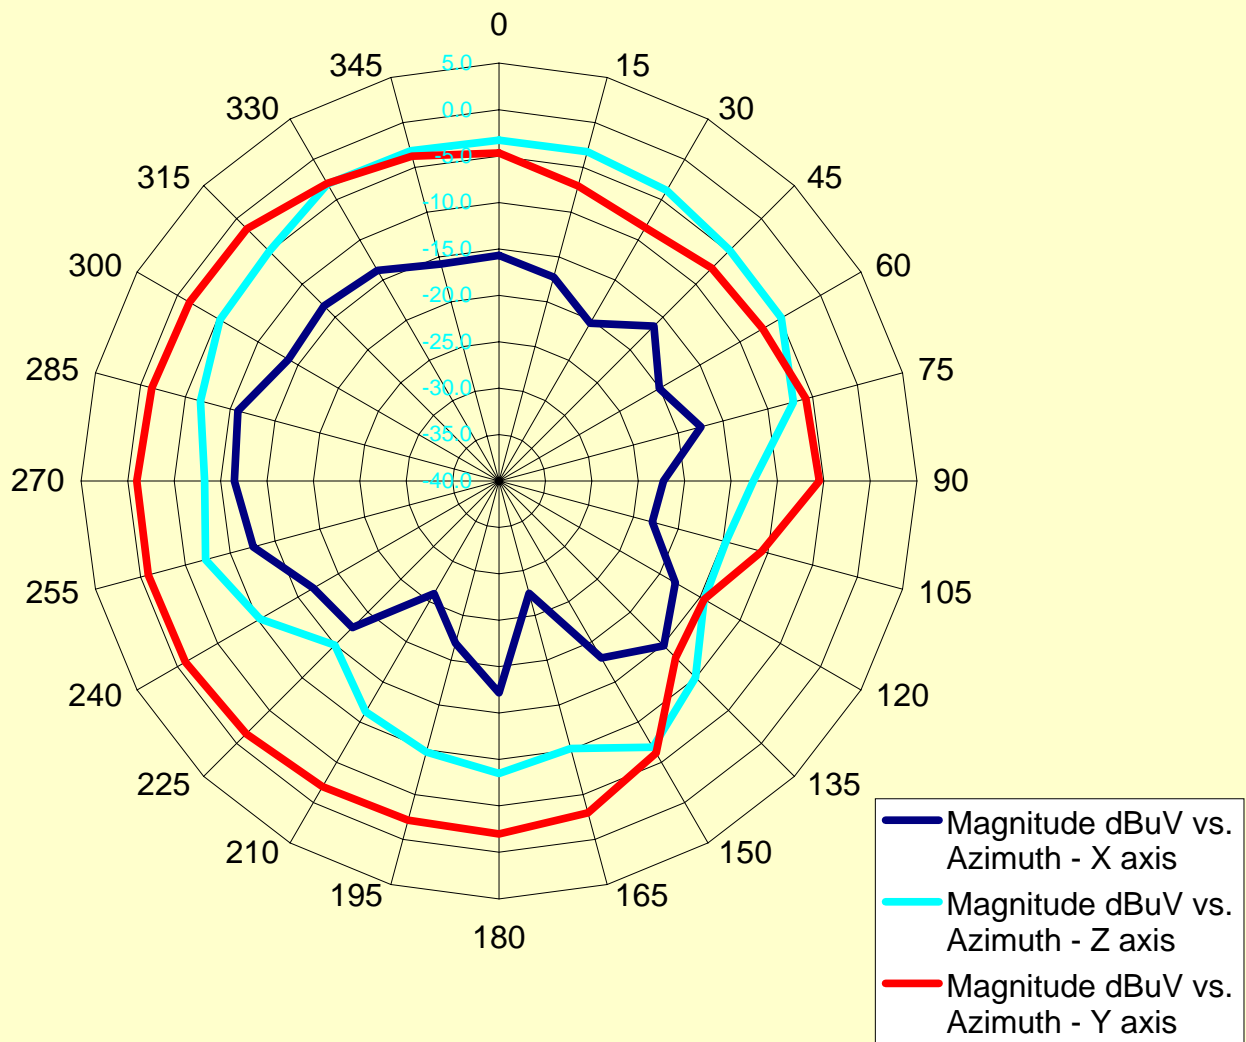

Gain in dBi vs. Azimuth - Vertical

261203 - With Mag Card - Bluetooth - Vertical Polarization - Printer in X-Axis

Ref. Level	Degrees	Gain
46.90	0	-15.7
45.3	15	-17.3
42.2	30	-20.4
46.2	45	-16.4
42.5	60	-20.1
45.1	75	-17.5
40.3	90	-22.3
39.7	105	-22.9
44.5	120	-18.1
47.7	135	-14.9
44.6	150	-18.0
35.1	165	-27.5
45.4	180	-17.2
40.7	195	-21.9
36.6	210	-26.0
44.9	225	-17.7
45.7	240	-16.9
50.0	255	-12.6
51.10	270	-11.5
51.7	285	-10.9
48.8	300	-13.8
49.3	315	-13.3
48.8	330	-13.8
46.8	345	-15.8