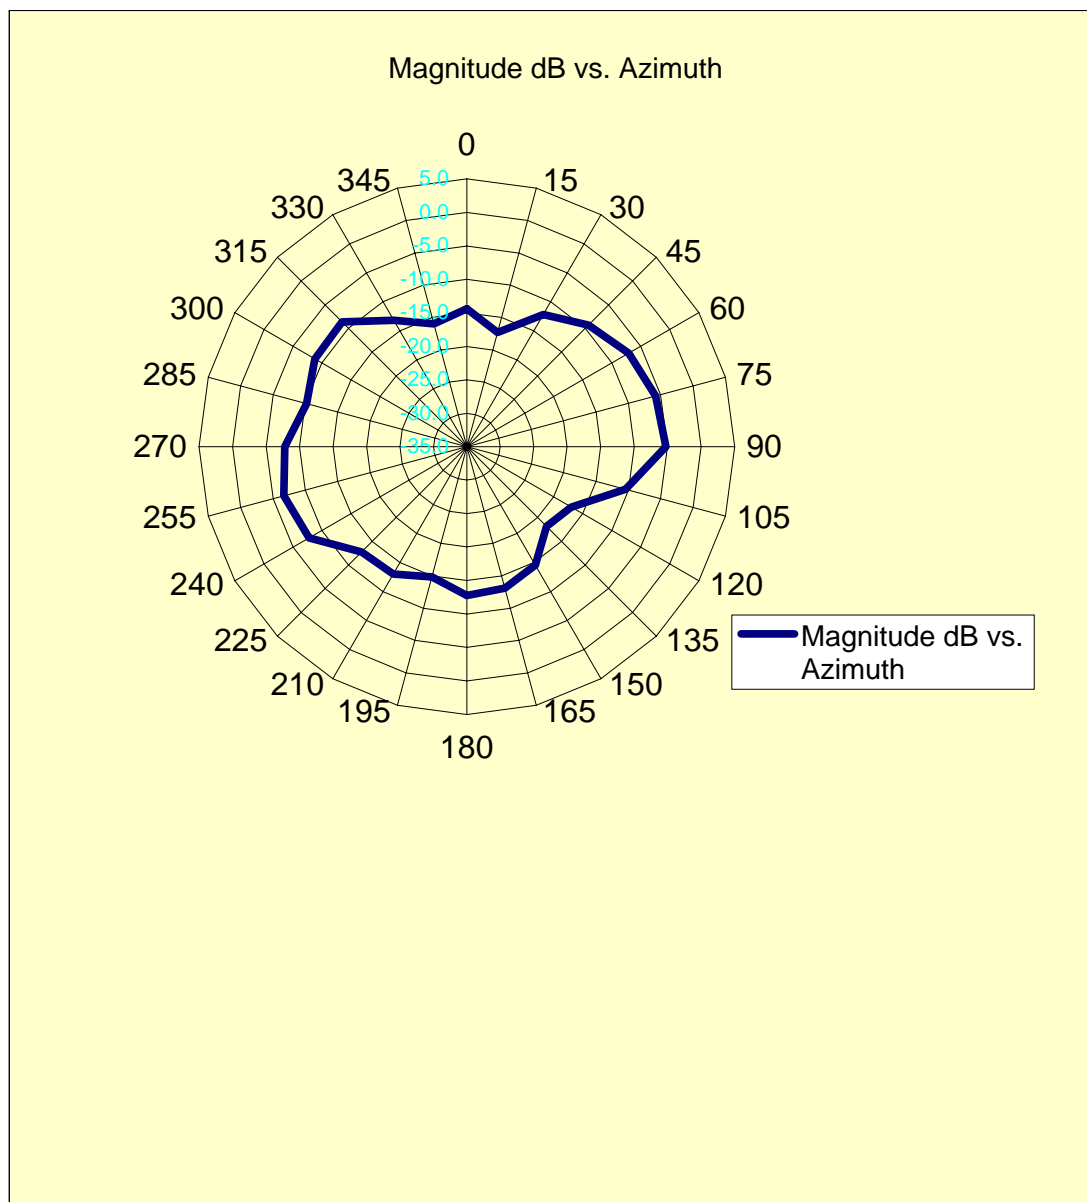

261203 - With Mag Card - Bluetooth - Horizontal Polarization - Printer in Z-Axis

Ref. Level	Degrees	Gain
47.70	0	-14.4
44.8	15	-17.3
49.9	30	-12.2
52.8	45	-9.3
55.0	60	-7.1
56.3	75	-5.8
56.8	90	-5.3
51.6	105	-10.5
45.1	120	-17.0
43.9	135	-18.2
47.5	150	-14.6
49.0	165	-13.1
49.3	180	-12.8
47.2	195	-14.9
49.1	210	-13.0
49.3	225	-12.8
54.3	240	-7.8
55.4	255	-6.7
54.30	270	-7.8
51.9	285	-10.2
53.3	300	-8.8
53.5	315	-8.6
48.9	330	-13.2
46.1	345	-16.0