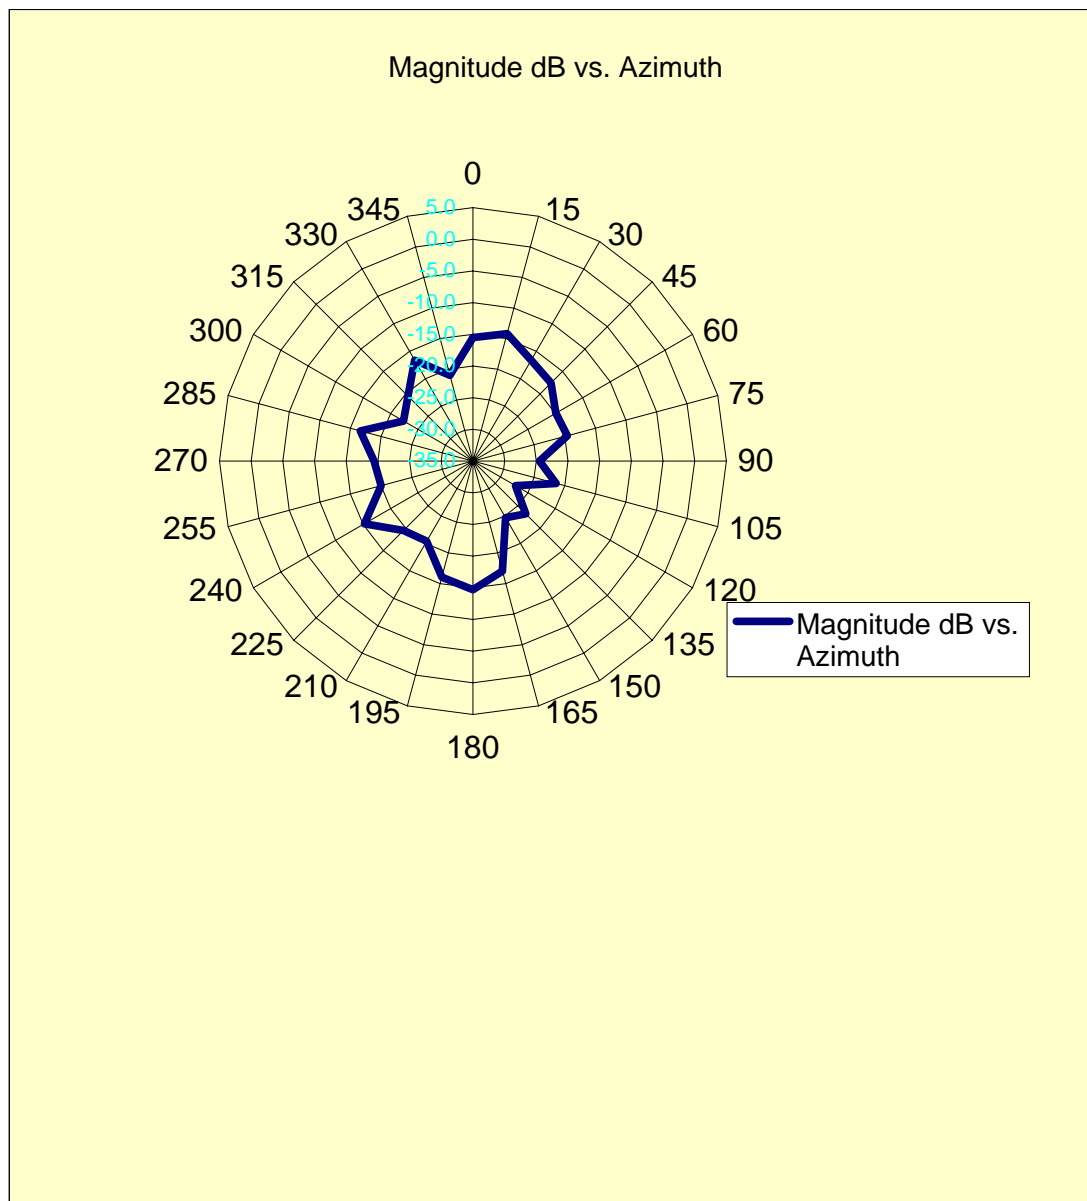

261203 - With Mag Card - Bluetooth - Horizontal Polarization - Printer in X-Axis

Ref. Level	Degrees	Gain
57.80	0	-4.3
54.8	15	-7.3
44.5	30	-17.6
44.6	45	-17.5
47.8	60	-14.3
51.1	75	-11.0
48.8	90	-13.3
48.1	105	-14.0
53.4	120	-8.7
50.8	135	-11.3
52.1	150	-10.0
51.4	165	-10.7
51.4	180	-10.7
52.4	195	-9.7
52.2	210	-9.9
52.8	225	-9.3
52.8	240	-9.3
54.8	255	-7.3
58.90	270	-3.2
61.3	285	-0.8
61.5	300	-0.6
58.9	315	-3.2
58.5	330	-3.6
58.7	345	-3.4

261203 - With Mag Card - Bluetooth - Horizontal Polarization - Printer in Y-Axis

Ref. Level	Degrees	Gain
46.60	0	-15.5
47.9	15	-14.2
45.5	30	-16.6
44.5	45	-17.6
42.2	60	-19.9
42.5	75	-19.6
37.6	90	-24.5
40.7	105	-21.4
34.9	120	-27.2
38.9	135	-23.2
37.4	150	-24.7
45.1	165	-17.0
47.4	180	-14.7
46.1	195	-16.0
41.7	210	-20.4
42.6	225	-19.5
46.9	240	-15.2
42.1	255	-20.0
42.70	270	-19.4
45.5	285	-16.6
39.7	300	-22.4
41.6	315	-20.5
45.5	330	-16.6
41.1	345	-21.0