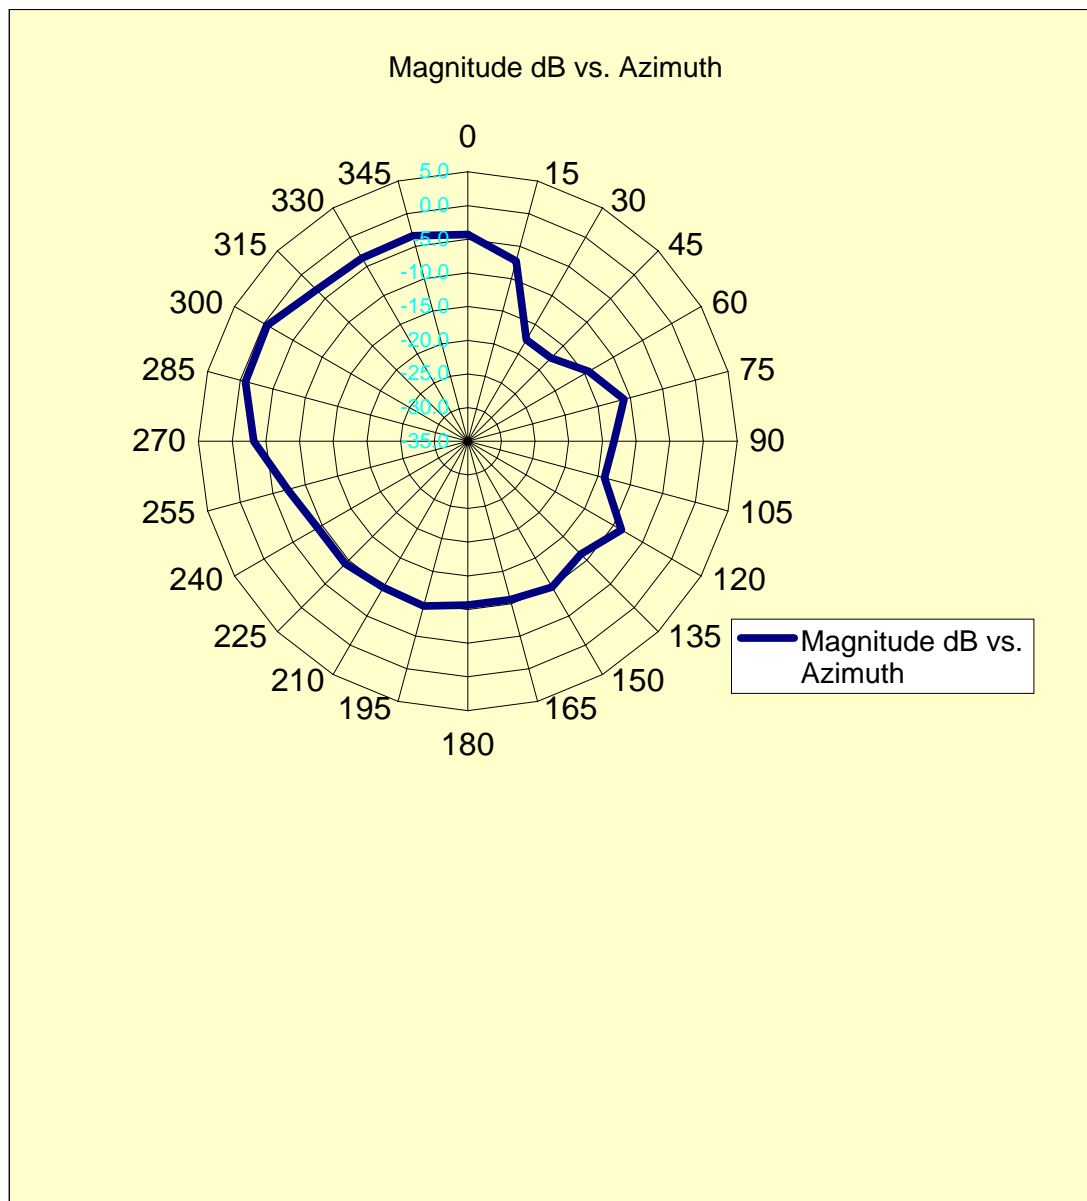

261203 - With Mag Card - Bluetooth - Horizontal Polarization - Printer in X-Axis

Ref. Level	Degrees	Gain
57.80	0	-4.3
54.8	15	-7.3
44.5	30	-17.6
44.6	45	-17.5
47.8	60	-14.3
51.1	75	-11.0
48.8	90	-13.3
48.1	105	-14.0
53.4	120	-8.7
50.8	135	-11.3
52.1	150	-10.0
51.4	165	-10.7
51.4	180	-10.7
52.4	195	-9.7
52.2	210	-9.9
52.8	225	-9.3
52.8	240	-9.3
54.8	255	-7.3
58.90	270	-3.2
61.3	285	-0.8
61.5	300	-0.6
58.9	315	-3.2
58.5	330	-3.6
58.7	345	-3.4

261203 - With Mag Card - Bluetooth - Horizontal Polarization - Printer in Y-Axis

Ref. Level	Degrees	Gain
46.60	0	-15.5
47.9	15	-14.2
45.5	30	-16.6
44.5	45	-17.6
42.2	60	-19.9
42.5	75	-19.6
37.6	90	-24.5
40.7	105	-21.4
34.9	120	-27.2
38.9	135	-23.2
37.4	150	-24.7
45.1	165	-17.0
47.4	180	-14.7
46.1	195	-16.0
41.7	210	-20.4
42.6	225	-19.5
46.9	240	-15.2
42.1	255	-20.0
42.70	270	-19.4
45.5	285	-16.6
39.7	300	-22.4
41.6	315	-20.5
45.5	330	-16.6
41.1	345	-21.0