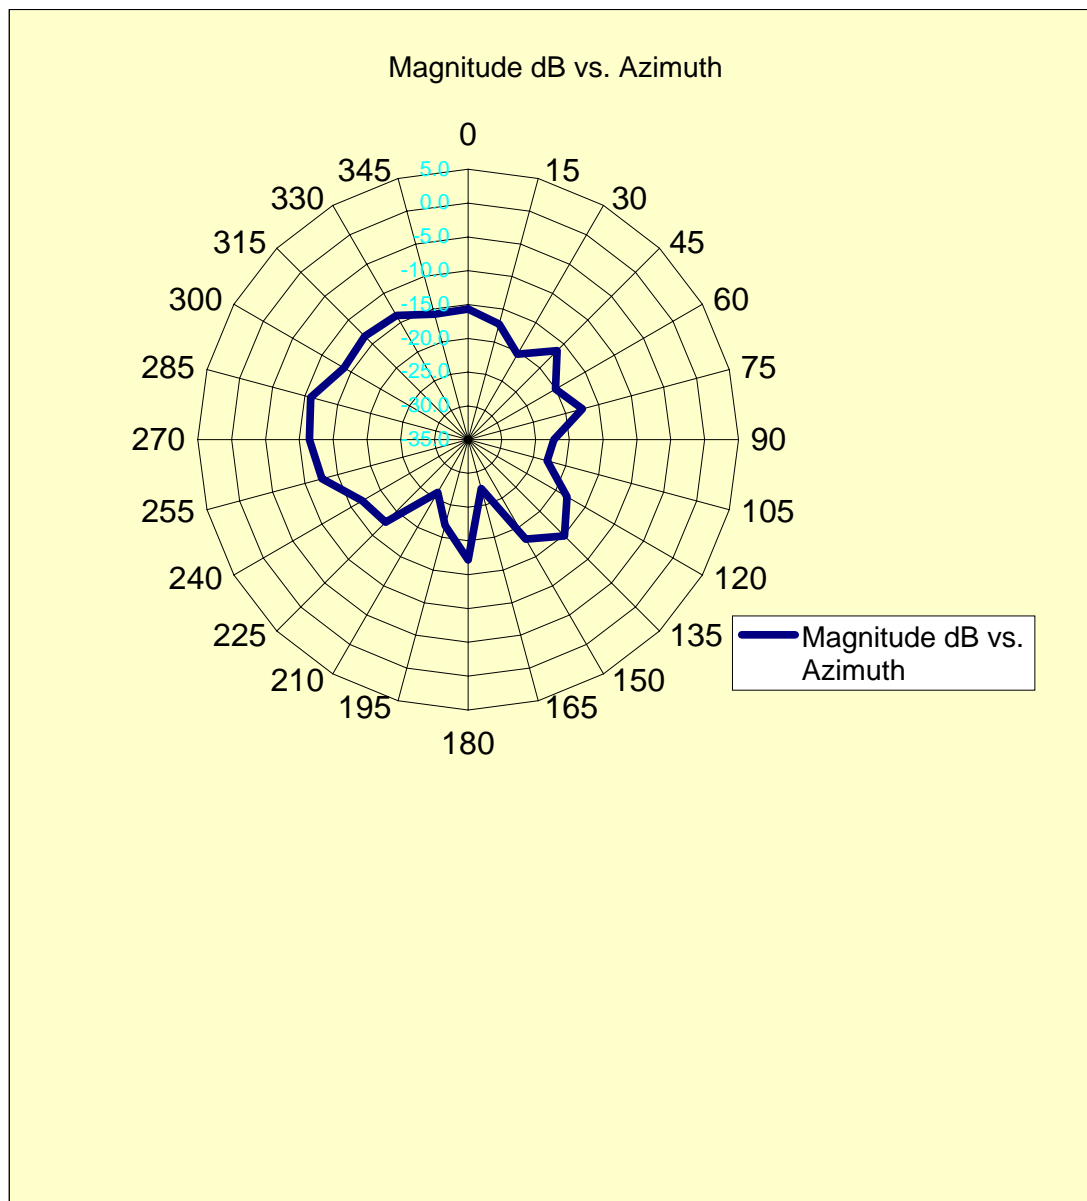

261203 - With Mag Card - Bluetooth - Horizontal Polarization - Printer in Z-Axis

Ref. Level	Degrees	Gain
47.70	0	-14.4
44.8	15	-17.3
49.9	30	-12.2
52.8	45	-9.3
55.0	60	-7.1
56.3	75	-5.8
56.8	90	-5.3
51.6	105	-10.5
45.1	120	-17.0
43.9	135	-18.2
47.5	150	-14.6
49.0	165	-13.1
49.3	180	-12.8
47.2	195	-14.9
49.1	210	-13.0
49.3	225	-12.8
54.3	240	-7.8
55.4	255	-6.7
54.30	270	-7.8
51.9	285	-10.2
53.3	300	-8.8
53.5	315	-8.6
48.9	330	-13.2
46.1	345	-16.0

# Gain in dBi vs. Azimuth - Vertical

261203 - With Mag Card - Bluetooth - Vertical Polarization - Printer in X-Axis

Ref. Level	Degrees	Gain
46.90	0	-15.7
45.3	15	-17.3
42.2	30	-20.4
46.2	45	-16.4
42.5	60	-20.1
45.1	75	-17.5
40.3	90	-22.3
39.7	105	-22.9
44.5	120	-18.1
47.7	135	-14.9
44.6	150	-18.0
35.1	165	-27.5
45.4	180	-17.2
40.7	195	-21.9
36.6	210	-26.0
44.9	225	-17.7
45.7	240	-16.9
50.0	255	-12.6
51.10	270	-11.5
51.7	285	-10.9
48.8	300	-13.8
49.3	315	-13.3
48.8	330	-13.8
46.8	345	-15.8