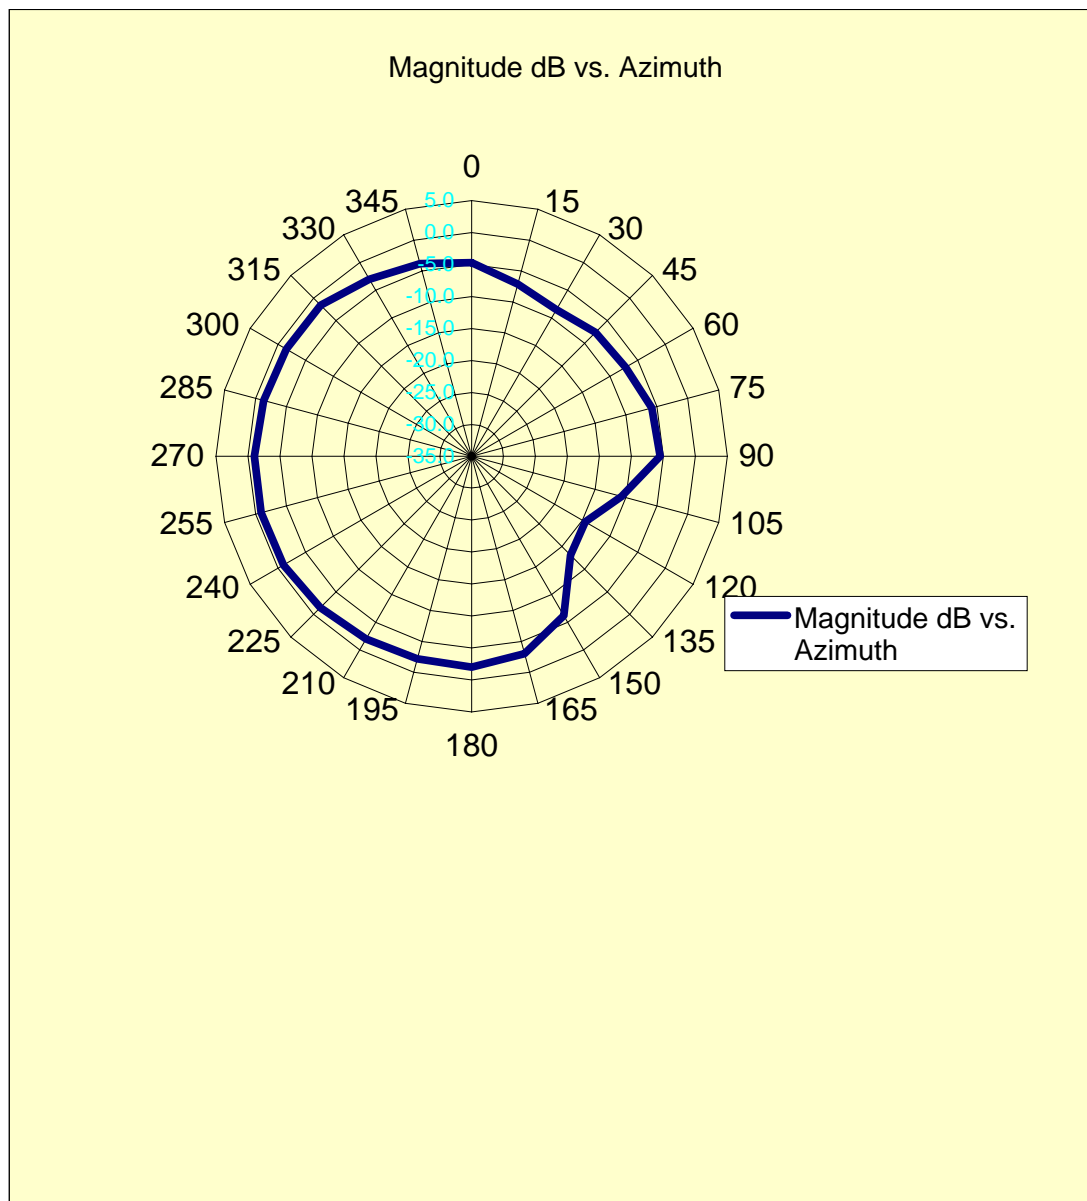

261203 - With Mag Card - Bluetooth - Horizontal Polarization - Printer in Z-Axis

Ref. Level	Degrees	Gain
47.70	0	-14.4
44.8	15	-17.3
49.9	30	-12.2
52.8	45	-9.3
55.0	60	-7.1
56.3	75	-5.8
56.8	90	-5.3
51.6	105	-10.5
45.1	120	-17.0
43.9	135	-18.2
47.5	150	-14.6
49.0	165	-13.1
49.3	180	-12.8
47.2	195	-14.9
49.1	210	-13.0
49.3	225	-12.8
54.3	240	-7.8
55.4	255	-6.7
54.30	270	-7.8
51.9	285	-10.2
53.3	300	-8.8
53.5	315	-8.6
48.9	330	-13.2
46.1	345	-16.0

# Gain in dBi vs. Azimuth - Vertical

261203 - With Mag Card - Bluetooth - Vertical Polarization - Printer in X-Axis

Ref. Level	Degrees	Gain
46.90	0	-15.7
45.3	15	-17.3
42.2	30	-20.4
46.2	45	-16.4
42.5	60	-20.1
45.1	75	-17.5
40.3	90	-22.3
39.7	105	-22.9
44.5	120	-18.1
47.7	135	-14.9
44.6	150	-18.0
35.1	165	-27.5
45.4	180	-17.2
40.7	195	-21.9
36.6	210	-26.0
44.9	225	-17.7
45.7	240	-16.9
50.0	255	-12.6
51.10	270	-11.5
51.7	285	-10.9
48.8	300	-13.8
49.3	315	-13.3
48.8	330	-13.8
46.8	345	-15.8

261203 - With Mag Card - Bluetooth - Vertical Polarization - Printer in Y-Axis

Ref. Level	Degrees	Gain
57.90	0	-4.7
55.5	15	-7.1
54.1	30	-8.5
55.0	45	-7.6
55.4	60	-7.2
56.8	75	-5.8
57.1	90	-5.5
51.9	105	-10.7
48.1	120	-14.5
49.5	135	-13.1
56.4	150	-6.2
59.6	165	-3.0
60.6	180	-2.0
60.4	195	-2.2
60.6	210	-2.0
61.1	225	-1.5
61.6	240	-1.0
61.7	255	-0.9
61.60	270	-1.0
61.3	285	-1.3
61.1	300	-1.5
61.0	315	-1.6
59.6	330	-3.0
58.8	345	-3.8