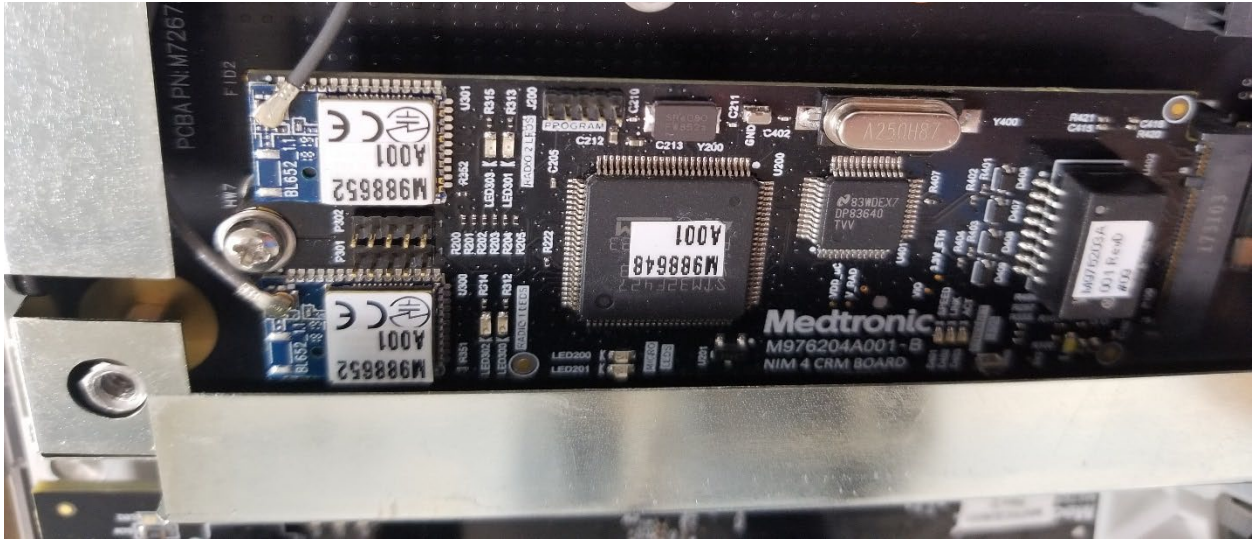

### Table of Figures

Figure 1	NIM Vital Console, Model NIM4CM01, Rear View, Main Board	2
Figure 2	NIM Vital Console, Model NIM4CM01, Internal View, Main Board	3
Figure 3	NIM Vital Console, Model NIM4CM01, Internal View, Radios and Antennas Identified	4
Figure 4	NIM Vital Console, Model NIM4CM01, Internal View, Laird Modules M988652	5
Figure 5	NIM Vital Console, Model NIM4CM01, Internal View, Intel Module 9260NGW	5
Figure 6	NIM Vital Console, Model NIM4CM01, Internal View, Upper Left Antenna	6
Figure 7	NIM Vital Console, Model NIM4CM01, Internal View, Upper Right Antenna	7
Figure 8	NIM Vital Console, Model NIM4CM01, Internal View, Lower Left Antenna	8
Figure 9	NIM Vital Console, Model NIM4CM01, Internal View, Lower Right Antenna	9

B. NIM Vital Console, Rear View Internal

*Figure 1 NIM Vital Console, Model NIM4CM01, Rear View, Main Board*

C. NIM Vital Console, Internal View, Main Board

*Figure 2 NIM Vital Console, Model NIM4CM01, Internal View, Main Board*

D. NIM Vital Console, Internal View, Radios and Antennas Identified

Figure 3 NIM Vital Console, Model NIM4CM01, Internal View, Radios and Antennas Identified

E. NIM Vital Console, Internal View, Laird Modules M988952

Figure 4 NIM Vital Console, Model NIM4CM01, Internal View, Laird Modules M988652

F. NIM Vital Console, Internal View, Intel Module 9260NGW

Figure 5 NIM Vital Console, Model NIM4CM01, Internal View, Intel Module 9260NGW