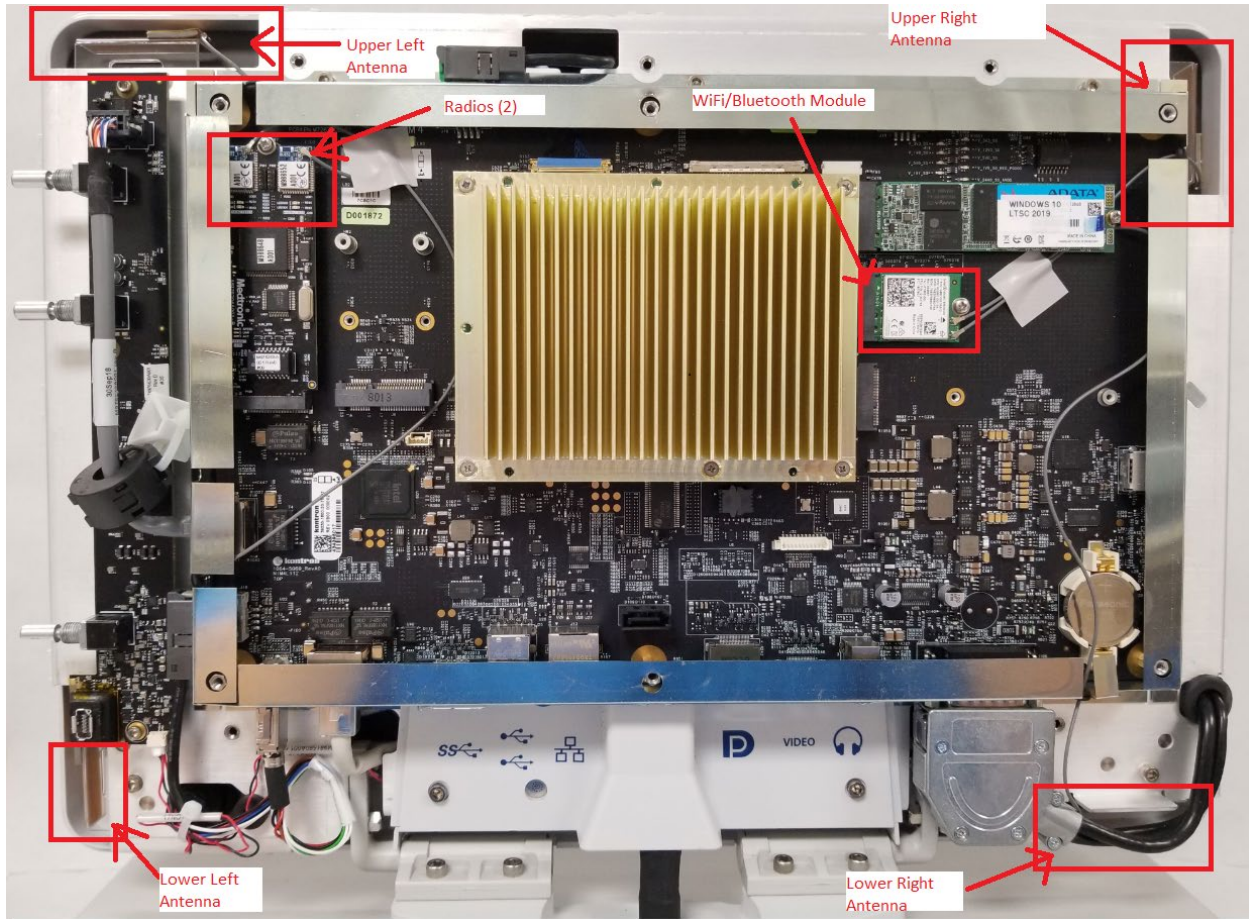

### Table of Figures

Figure 1	NIM Vital Console, Model NIM4CM01, Rear View, Main Board	2
Figure 2	NIM Vital Console, Model NIM4CM01, Internal View, Main Board	3
Figure 3	NIM Vital Console, Model NIM4CM01, Internal View, Radios and Antennas Identified	4
Figure 4	NIM Vital Console, Model NIM4CM01, Internal View, Laird Modules M988652	5
Figure 5	NIM Vital Console, Model NIM4CM01, Internal View, Intel Module 9260NGW	5
Figure 6	NIM Vital Console, Model NIM4CM01, Internal View, Upper Left Antenna	6
Figure 7	NIM Vital Console, Model NIM4CM01, Internal View, Upper Right Antenna	7
Figure 8	NIM Vital Console, Model NIM4CM01, Internal View, Lower Left Antenna	8
Figure 9	NIM Vital Console, Model NIM4CM01, Internal View, Lower Right Antenna	9

B. NIM Vital Console, Rear View Internal

*Figure 1 NIM Vital Console, Model NIM4CM01, Rear View, Main Board*

C. NIM Vital Console, Internal View, Main Board

*Figure 2 NIM Vital Console, Model NIM4CM01, Internal View, Main Board*

D. NIM Vital Console, Internal View, Radios and Antennas Identified

Figure 3 NIM Vital Console, Model NIM4CM01, Internal View, Radios and Antennas Identified

E. NIM Vital Console, Internal View, Laird Modules M988952

Figure 4 NIM Vital Console, Model NIM4CM01, Internal View, Laird Modules M988652

F. NIM Vital Console, Internal View, Intel Module 9260NGW

Figure 5 NIM Vital Console, Model NIM4CM01, Internal View, Intel Module 9260NGW