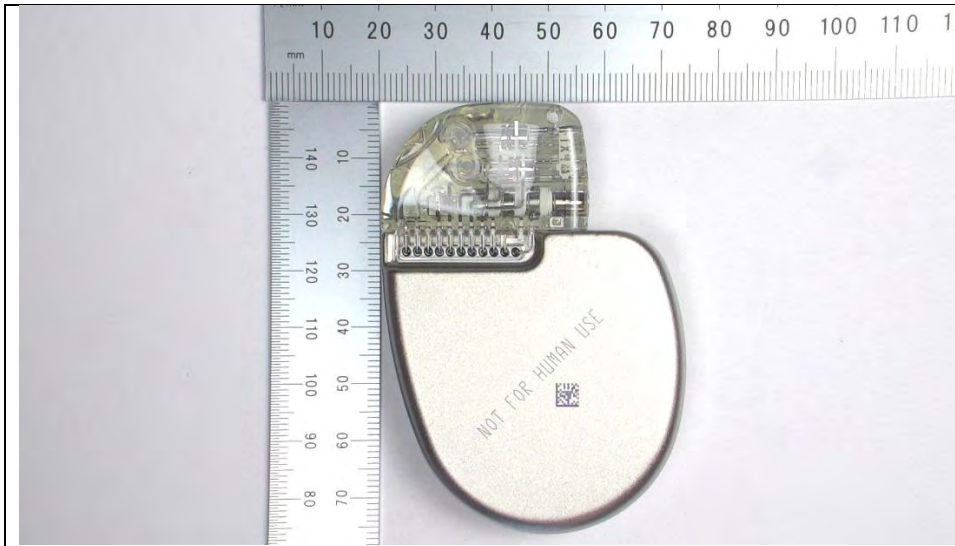

Connector Type QP_DF-1

Note: All other external images of the Cobalt HF Quad CRT-D MRI SureScan show only the QP_DF-1 connector type

Model Cobalt HF Quad CRT-D MRI SureScan – left angle

Model Cobalt HF Quad CRT-D MRI SureScan – right angle