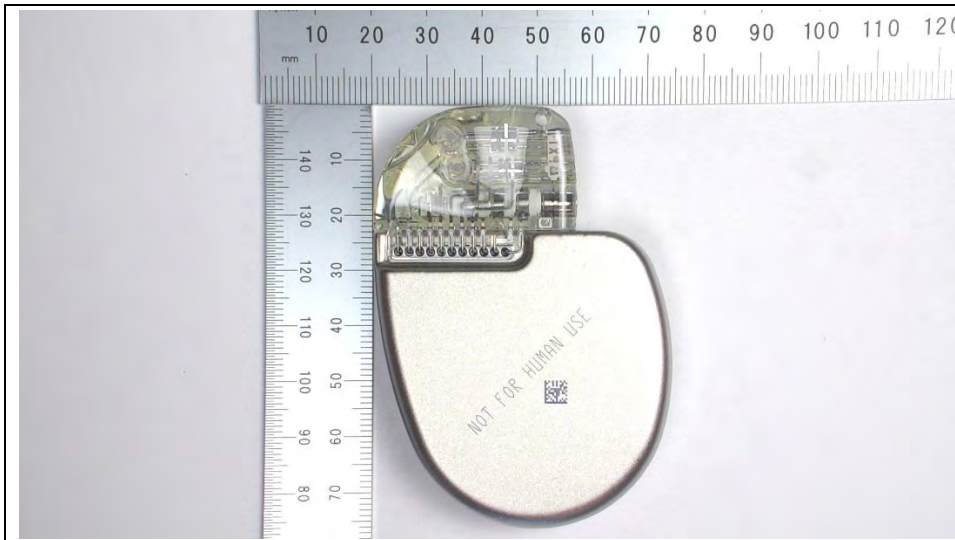

Model Cobalt XT HF Quad CRT-D MRI SureScan - back