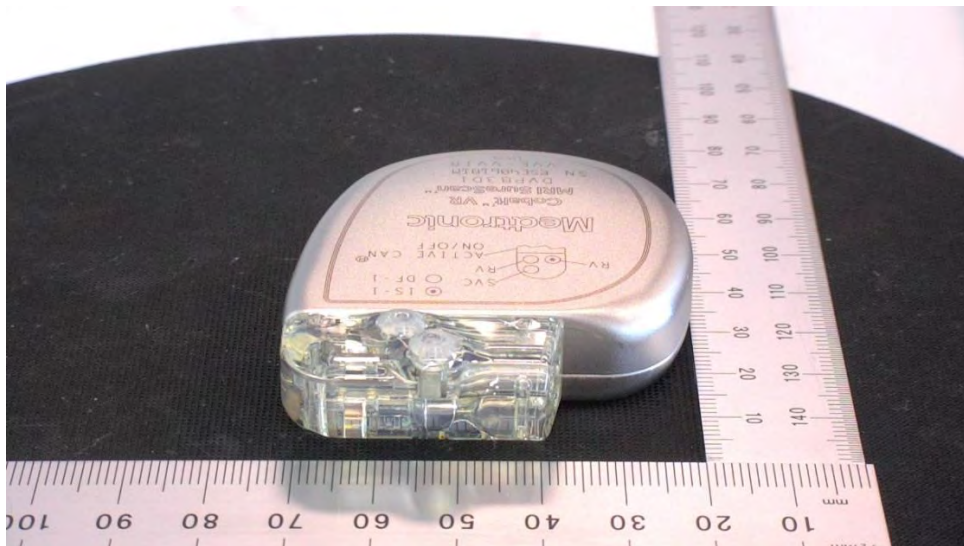

Model Cobalt XT VR MRI SureScan - bottom angle

Model Cobalt VR MRI SureScan with two different connector configurations

Connector Type VR_DF4

Connector Type VR_DF-1

Note: All other external images of the Cobalt VR MRI SureScan show only the VR_DF-1 connector type

Model Cobalt VR MRI SureScan – left angle

Model Cobalt VR MRI SureScan – right angle

Model Cobalt VR MRI SureScan - back

Model Cobalt VR MRI SureScan - thickness

Model Cobalt VR MRI SureScan – top angle

Model Cobalt VR MRI SureScan – bottom angle

Model Crome VR MRI SureScan with two different connector configurations

Connector Type VR_DF4

Connector Type VR_DF-1

Note: All other external images of the Crome VR MRI SureScan show only the VR_DF-1 connector type