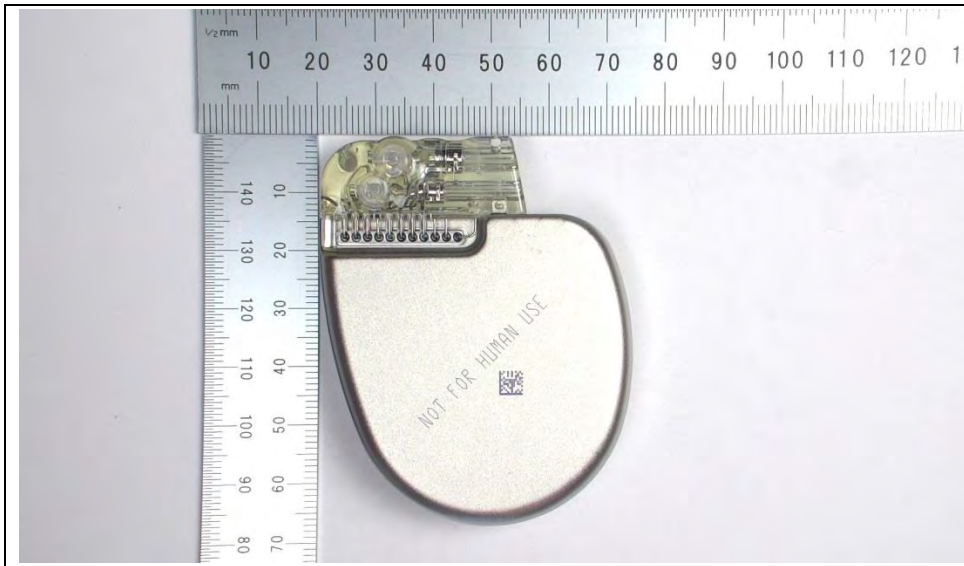

Model Cobalt XT DR MRI SureScan – bottom angle

Model Cobalt DR MRI SureScan with two different connector configurations

Connector Type DR_DF4

Connector Type DR_DF-1

Note: All other external images of the Cobalt DR MRI SureScan show only the DR_DF-1 connector type

Model Cobalt DR MRI SureScan – left angle

Model Cobalt DR MRI SureScan – right angle

Model Cobalt DR MRI SureScan - back

Model Cobalt DR MRI SureScan - thickness

Model Cobalt DR MRI SureScan – top angle

Model Cobalt DR MRI SureScan – bottom angle