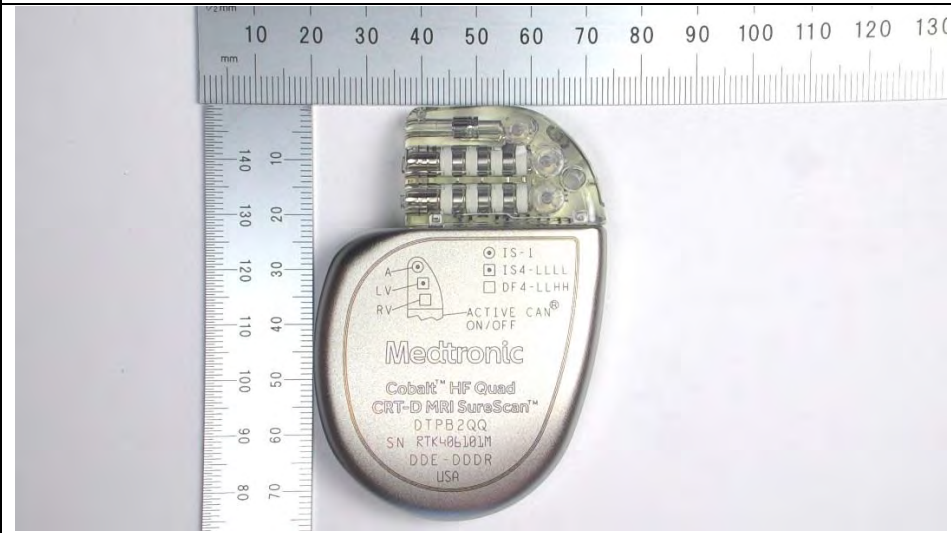

Connector Type QP_DF4