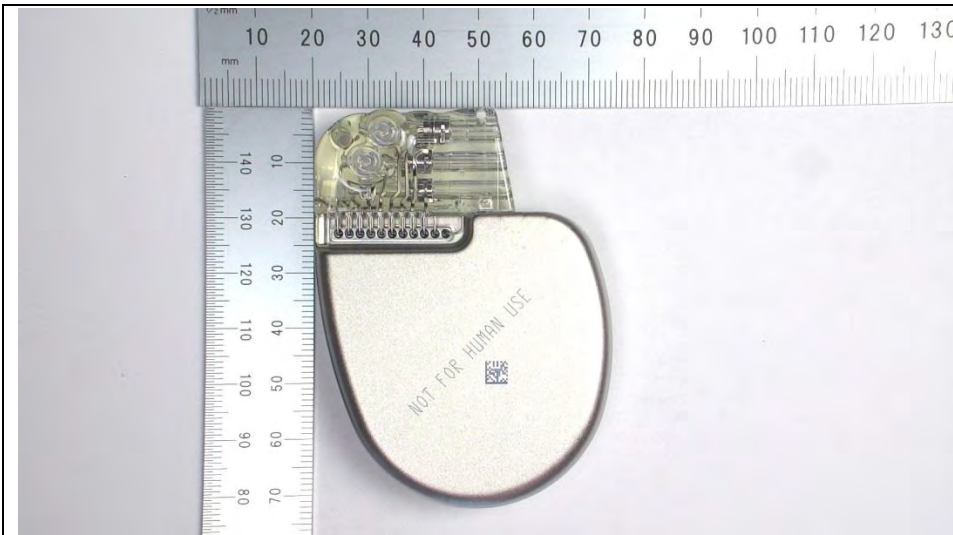

Model Cobalt HF CRT-D MRI SureScan - back