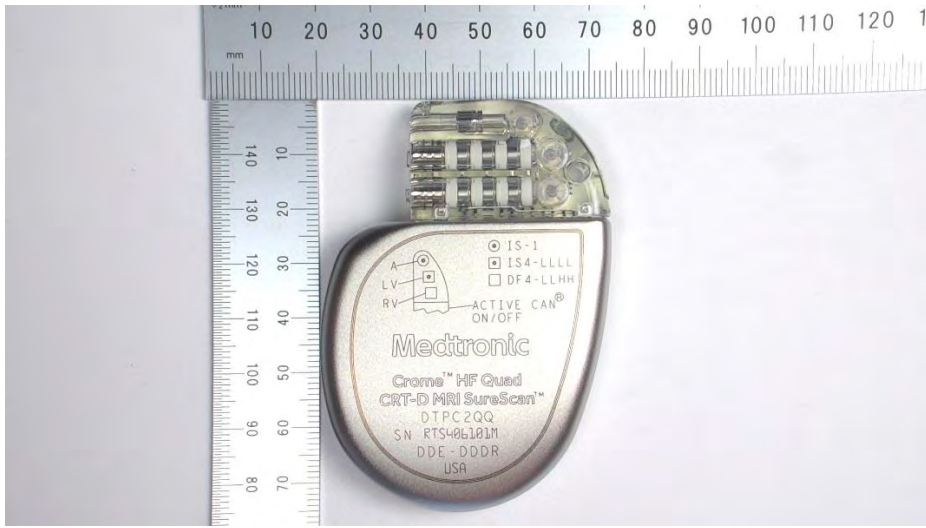

Connector Type QP_DF4