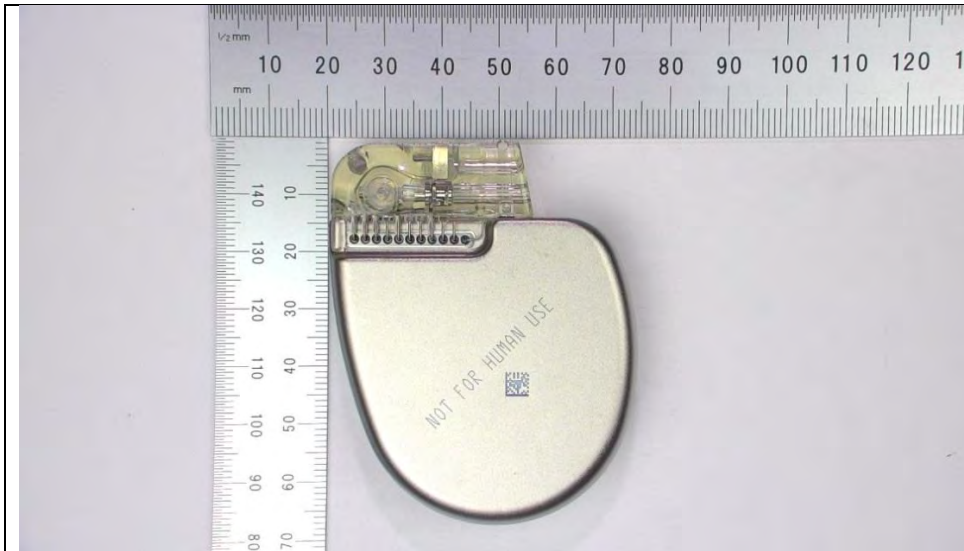

Model Cobalt XT VR MRI SureScan with two different connector configurations

Connector Type VR_DF4

Connector Type VR_DF-1

Note: All other external images of the Cobalt XT VR MRI SureScan show only the VR_DF-1 connector type

Model Cobalt XT VR MRI SureScan – left angle

Model Cobalt XT VR MRI SureScan – right angle

Model Cobalt XT VR MRI SureScan - back

Model Cobalt XT VR MRI SureScan - thickness

Model Cobalt XT VR MRI SureScan - top angle

Model Cobalt XT VR MRI SureScan - bottom angle

Model Cobalt VR MRI SureScan with two different connector configurations

Connector Type VR_DF4

Connector Type VR_DF-1

Note: All other external images of the Cobalt VR MRI SureScan show only the VR_DF-1 connector type