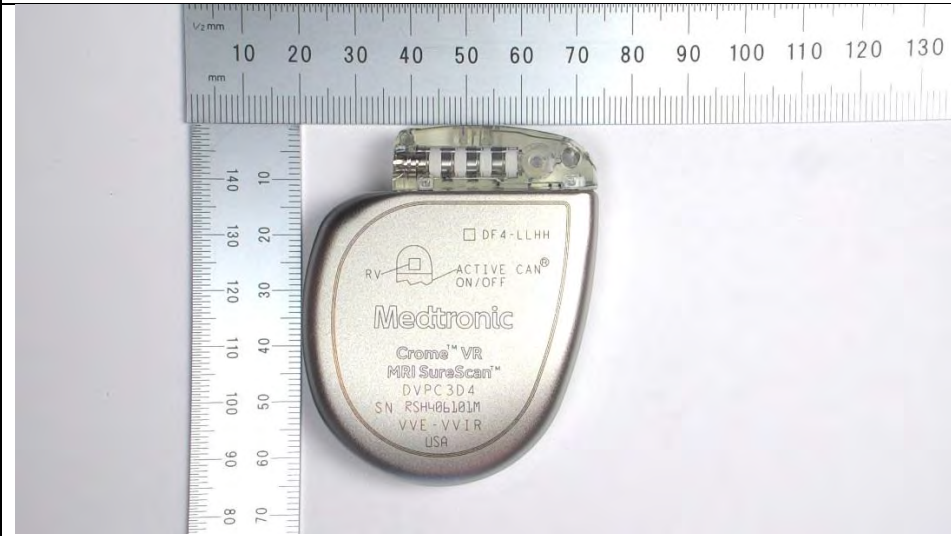

Model Cobalt XT VR MRI SureScan - bottom angle

Model Cobalt VR MRI SureScan with two different connector configurations

Connector Type VR_DF4

Connector Type VR_DF-1

Note: All other external images of the Cobalt VR MRI SureScan show only the VR_DF-1 connector type

Model Cobalt VR MRI SureScan – left angle

Model Cobalt VR MRI SureScan – right angle

Model Cobalt VR MRI SureScan - back

Model Cobalt VR MRI SureScan - thickness

Model Cobalt VR MRI SureScan – top angle

Model Cobalt VR MRI SureScan – bottom angle

Model Crome VR MRI SureScan with two different connector configurations

Connector Type VR_DF4

Connector Type VR_DF-1

Note: All other external images of the Crome VR MRI SureScan show only the VR_DF-1 connector type