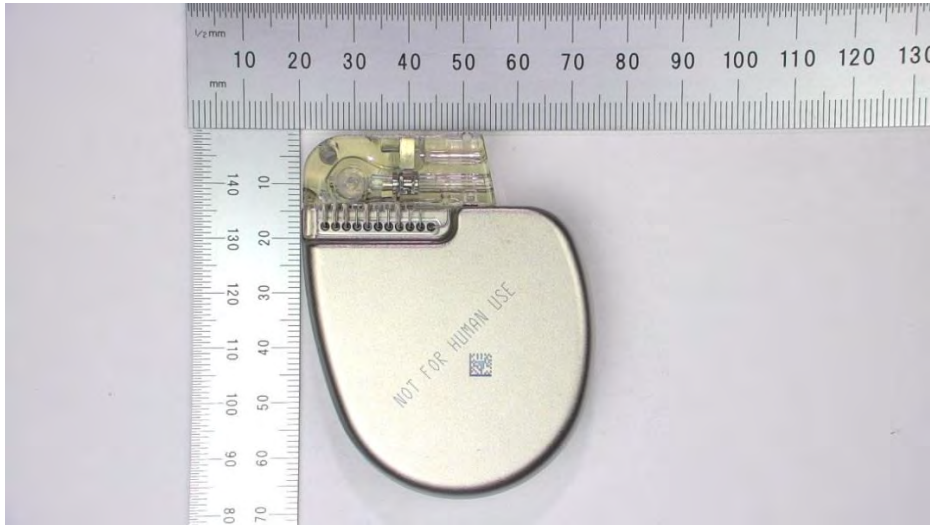

Model Cobalt XT VR MRI SureScan - bottom angle

Model Cobalt VR MRI SureScan with two different connector configurations

Connector Type VR_DF4

Connector Type VR_DF-1

Note: All other external images of the Cobalt VR MRI SureScan show only the VR_DF-1 connector type

Model Cobalt VR MRI SureScan – left angle

Model Cobalt VR MRI SureScan – right angle

Model Cobalt VR MRI SureScan - back

Model Cobalt VR MRI SureScan - thickness

Model Cobalt VR MRI SureScan – top angle

Model Cobalt VR MRI SureScan – bottom angle