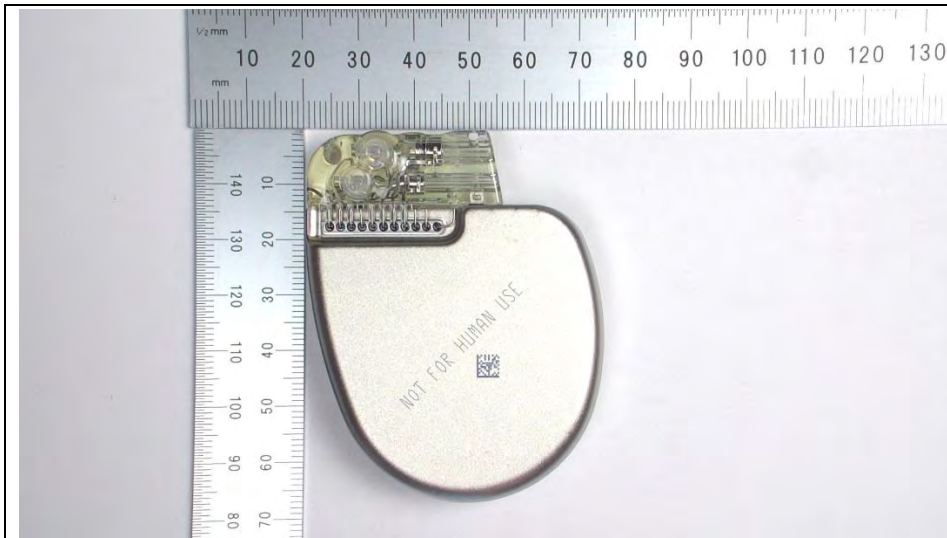

Model Crome DR MRI SureScan - back