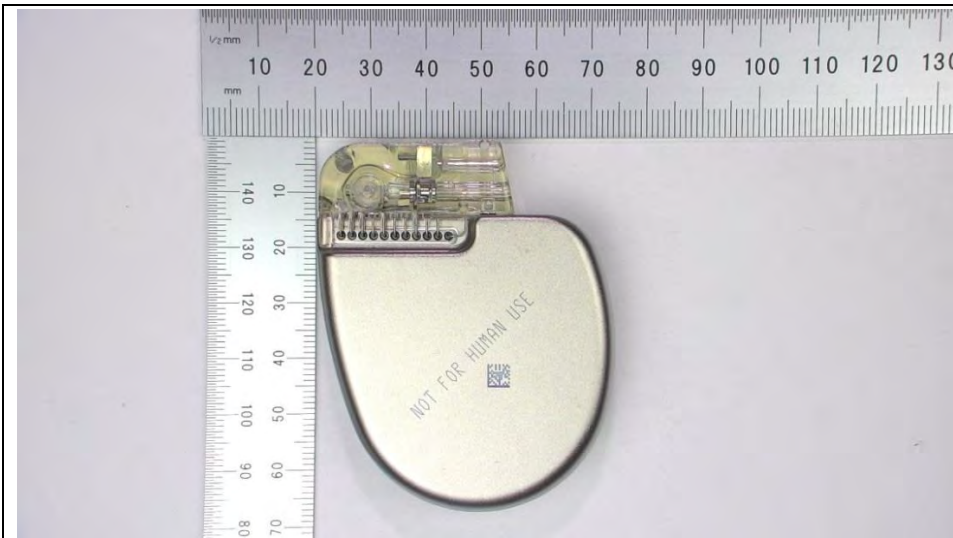

Model Cobalt VR MRI SureScan – left angle

Model Cobalt VR MRI SureScan – right angle

Model Cobalt VR MRI SureScan - back

Model Cobalt VR MRI SureScan - thickness

Model Cobalt VR MRI SureScan – top angle

Model Cobalt VR MRI SureScan – bottom angle

Model Crome VR MRI SureScan with two different connector configurations

Connector Type VR_DF4

Connector Type VR_DF-1

Note: All other external images of the Crome VR MRI SureScan show only the VR_DF-1 connector type

Model Crome VR MRI SureScan – left angle

Model Crome VR MRI SureScan – right angle

Model Crome VR MRI SureScan - back

Model Crome VR MRI SureScan - thickness

Model Crome VR MRI SureScan - top angle

Model Crome VR MRI SureScan - bottom angle