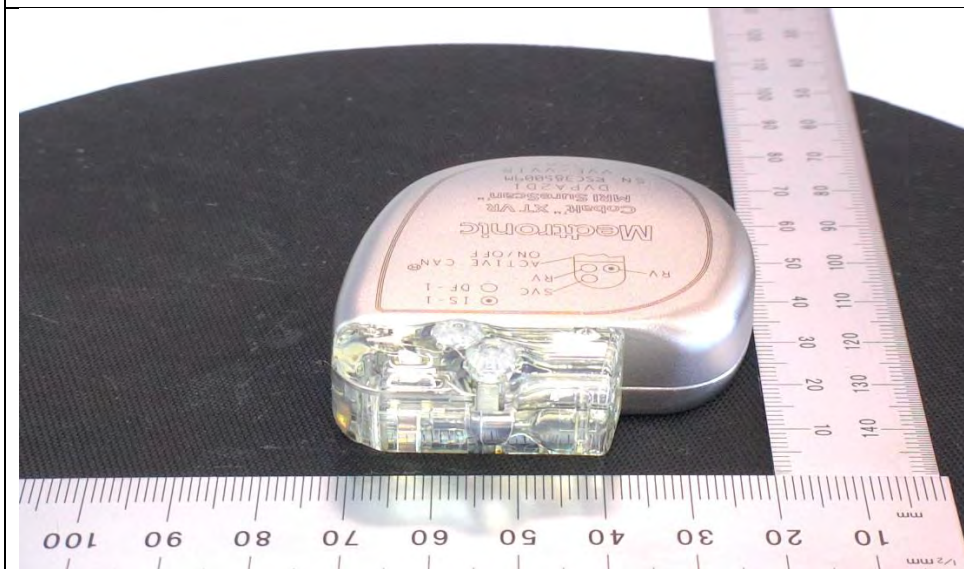

Model Cobalt XT VR MRI SureScan with two different connector configurations

Connector Type VR_DF4

Connector Type VR_DF-1

Note: All other external images of the Cobalt XT VR MRI SureScan show only the VR_DF-1 connector type

Model Cobalt XT VR MRI SureScan – left angle

Model Cobalt XT VR MRI SureScan – right angle

Model Cobalt XT VR MRI SureScan - back

Model Cobalt XT VR MRI SureScan - thickness

Model Cobalt XT VR MRI SureScan - top angle

Model Cobalt XT VR MRI SureScan - bottom angle

Model Cobalt VR MRI SureScan with two different connector configurations

Connector Type VR_DF4

Connector Type VR_DF-1

Note: All other external images of the Cobalt VR MRI SureScan show only the VR_DF-1 connector type