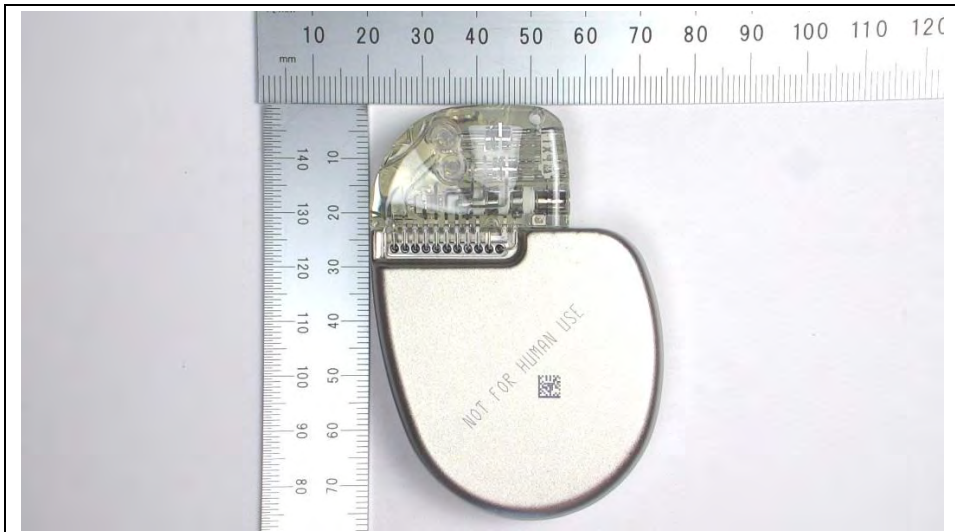

Model Crome HF Quad CRT-D MRI SureScan - back