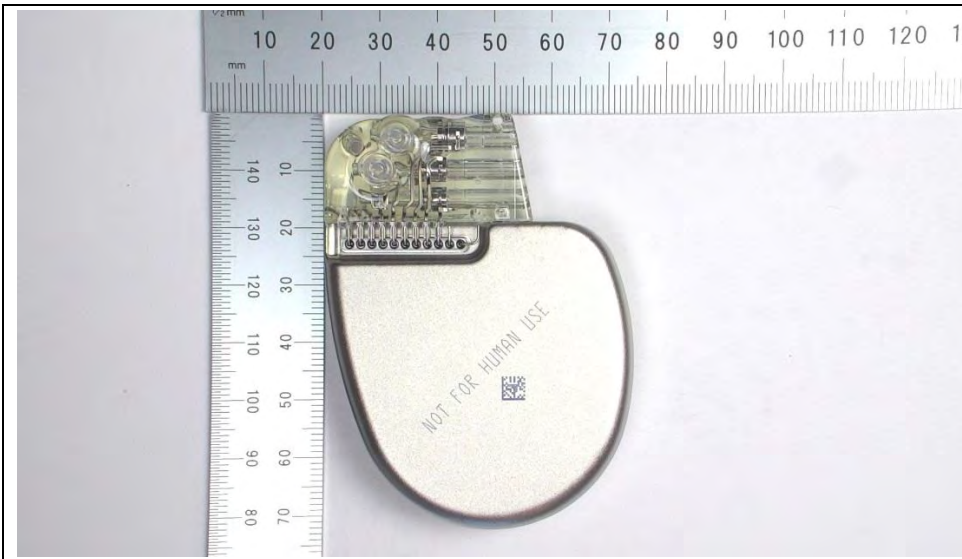

Model Cobalt XT HF CRT-D MRI SureScan - back