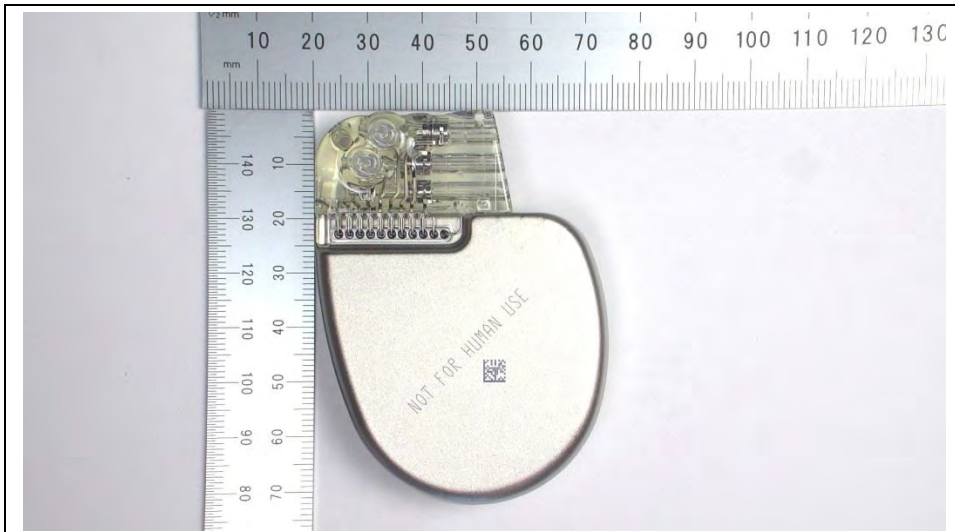

Model Crome HF CRT-D MRI SureScan - back