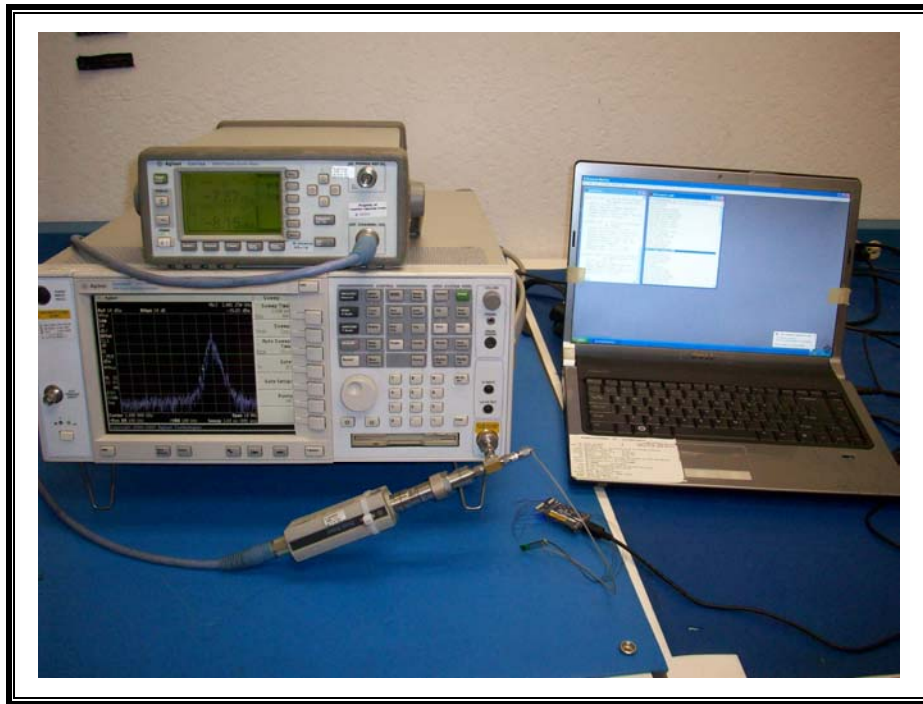

### ANTENNA PORT CONDUCTED RF MEASUREMENT SETUP

**RADIATED RF MEASUREMENT SETUP FOR PORTABLE CONFIGURATION**

Y-AXIS PHOTO

Z-PHOTO

**WORST-CASE - RADIATED RF MEASUREMENT SETUP**

**POWERLINE CONDUCTED EMISSIONS MEASUREMENT SETUP**

LINE CONDUCTED FRONT PHOTO

LINE CONDUCTED BACK PHOTO

**END OF REPORT**