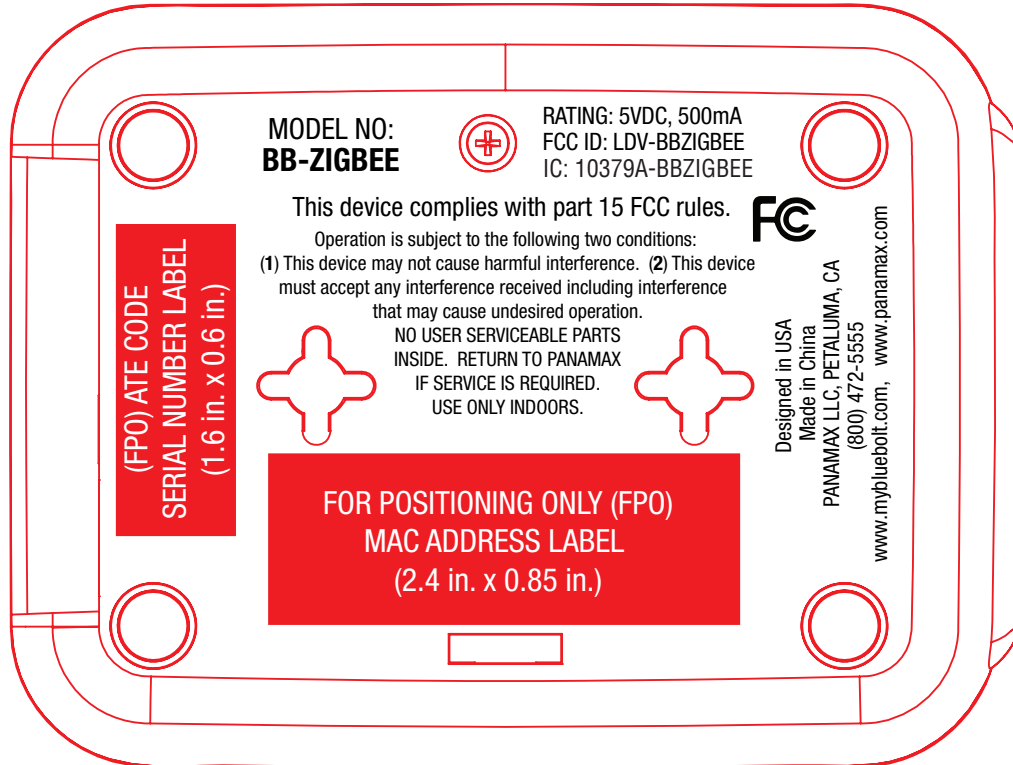

SCREEN PRINT ART FOR PRODUCT MODEL: BB-ZIGBEE

BACK Panel - PRINTING COLOR: PANTONE COOL GRAY 10

PART NO. ENS-00042 - REV. B

DATE 6/19/12

BACK PANEL - PRINTING COLOR PANTONE COOL GRAY #10

**MODEL NO:
BB-ZIGBEE**

**RATING: 5VDC, 500mA
FCC ID: LDV-BBZIGBEE
IC: 10379A-BBZIGBEE**

This device complies with part 15 FCC rules.

Operation is subject to the following two conditions:

- (1) This device may not cause harmful interference. (2) This device must accept any interference received including interference that may cause undesired operation.

NO USER SERVICEABLE PARTS
INSIDE. RETURN TO PANAMAX
IF SERVICE IS REQUIRED.
USE ONLY INDOORS.

Designed in USA
Made in China
PANAMAX LLC, PETALUMA, CA
(800) 472-5555
www.mybluebolt.com, www.panamax.com

**FOR POSITIONING ONLY (FPO)
MAC ADDRESS LABEL
(2.4 in. x 0.85 in.)**

**MODEL NO:
BB-ZIGBEE**

**RATING: 5VDC, 500mA
FCC ID: LDV-BBZIGBEE
IC: 10379A-BBZIGBEE**

This device complies with part 15 FCC rules.

Operation is subject to the following two conditions:

- (1) This device may not cause harmful interference. (2) This device must accept any interference received including interference that may cause undesired operation.