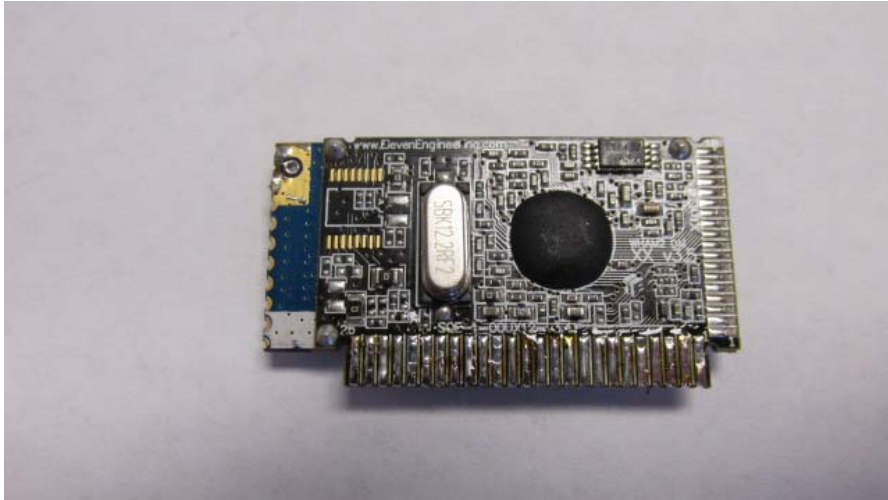

Internal Photos:

FCC ID: LDL-7X01DA11

IC: 7322A-7X01DA11

Front

Rear