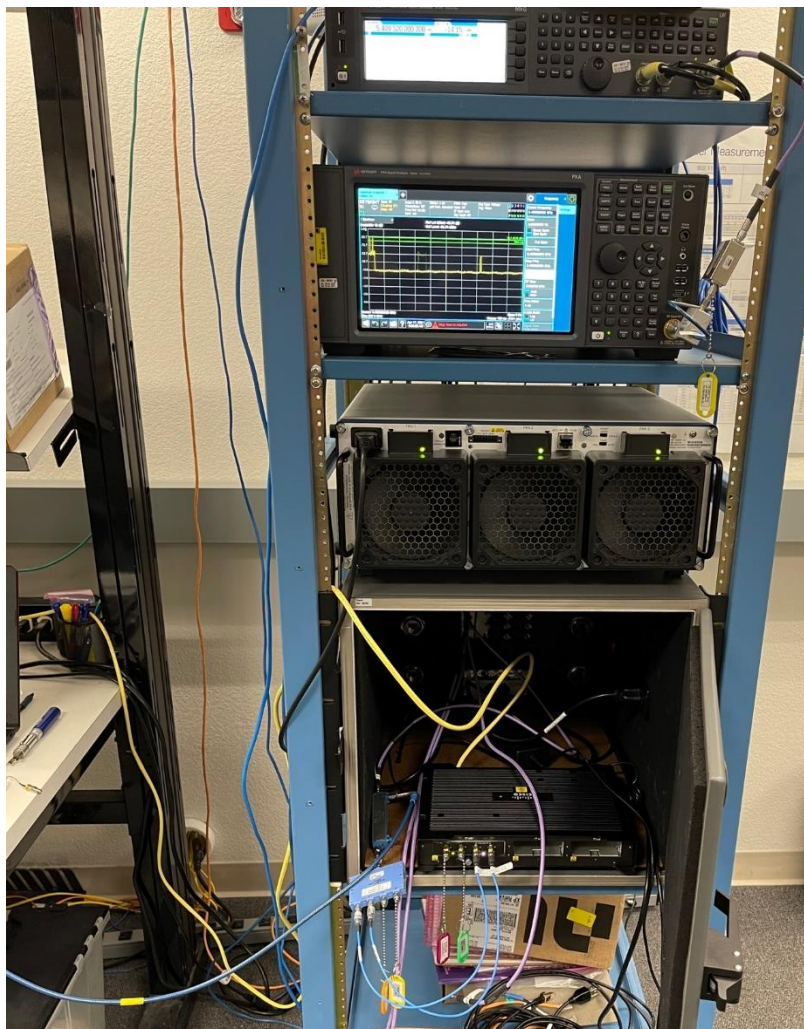

Radio Test Setup Photos No: **EDCS - 21686217**

Company Name: Cisco Systems, Inc.

Model: WP-WIFI6

FCC ID: LDKWPWIFI6

ISED ID: 2461N-WPWIFI6

WP-WIFI6 Test setup photos

- Radiated Test setup
- Conducted test setup
- Dynamic Frequency Selection test setup

Radio Test Setup Photos No: EDCS - 21686217
FCC/RSS Radiated Spurious Emissions Test Setup

Title: Radiated Spurious Emissions Test Configuration 30M - 1000MHz

Title: Radiated Spurious Emissions Test Configuration 1G - 18GHz

Radio Test Setup Photos No: **EDCS - 21686217**

Radio Test Setup Photos No: **EDCS - 21686217**

Conducted test setup

Radio Test Setup Photos No: **EDCS - 21686217**

Conducted Test setup photos

Radio Test Setup Photos No: **EDCS - 21686217**

Radio Test Setup Photos No: **EDCS - 21686217**

DFS Test setup

Radio Test Setup Photos No: **EDCS - 21686217**

DFS Test setup photos

Radio Test Setup Photos No: **EDCS - 21686217**

AC line conducted emissions test setup photo