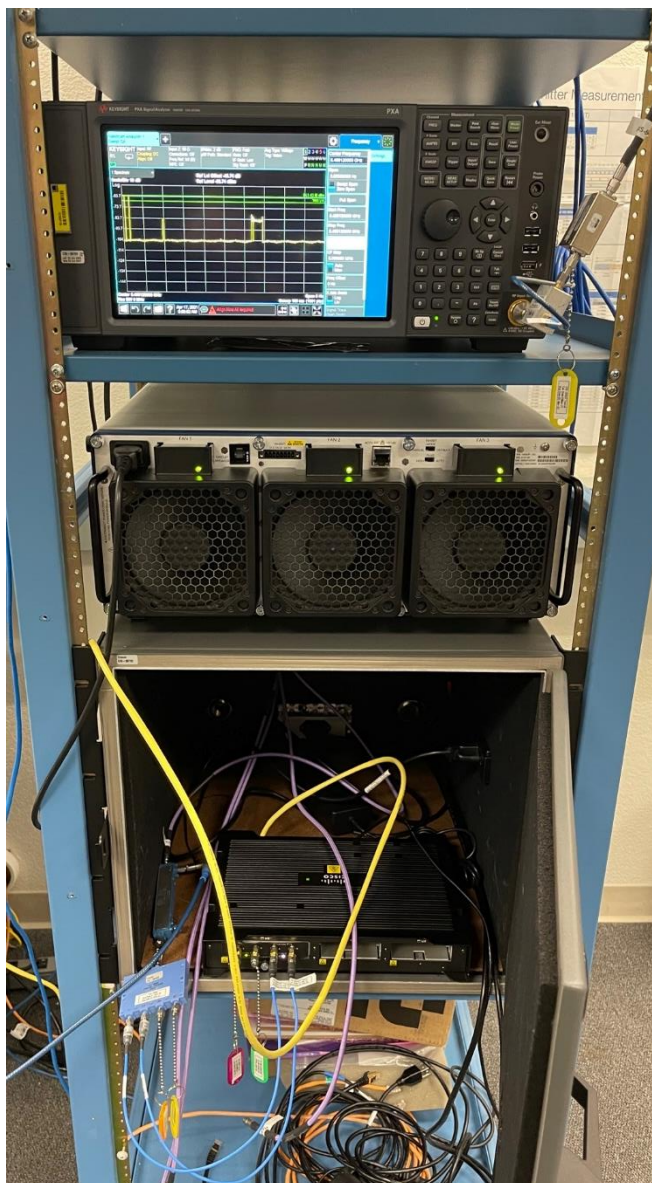

Radio Test Setup Photos No: **EDCS - 21686217**

Company Name: Cisco Systems, Inc.

Model: WP-WIFI6

FCC ID: LDKWPWIFI6

ISED ID: 2461N-WPWIFI6

WP-WIFI6 Test setup photos

- Radiated Test setup
- Conducted test setup
- Dynamic Frequency Selection test setup

Radio Test Setup Photos No: EDCS - 21686217
FCC/RSS Radiated Spurious Emissions Test Setup

Title: Radiated Spurious Emissions Test Configuration 30M - 1000MHz

Title: Radiated Spurious Emissions Test Configuration 1G - 18GHz

Radio Test Setup Photos No: **EDCS - 21686217**

Radio Test Setup Photos No: **EDCS - 21686217**

Conducted test setup

Radio Test Setup Photos No: **EDCS - 21686217**

Conducted Test setup photos

Radio Test Setup Photos No: **EDCS - 21686217**

Radio Test Setup Photos No: **EDCS - 21686217**

DFS Test setup

Radio Test Setup Photos No: **EDCS - 21686217**

DFS Test setup photos

Radio Test Setup Photos No: **EDCS - 21686217**

AC line conducted emissions test setup photo