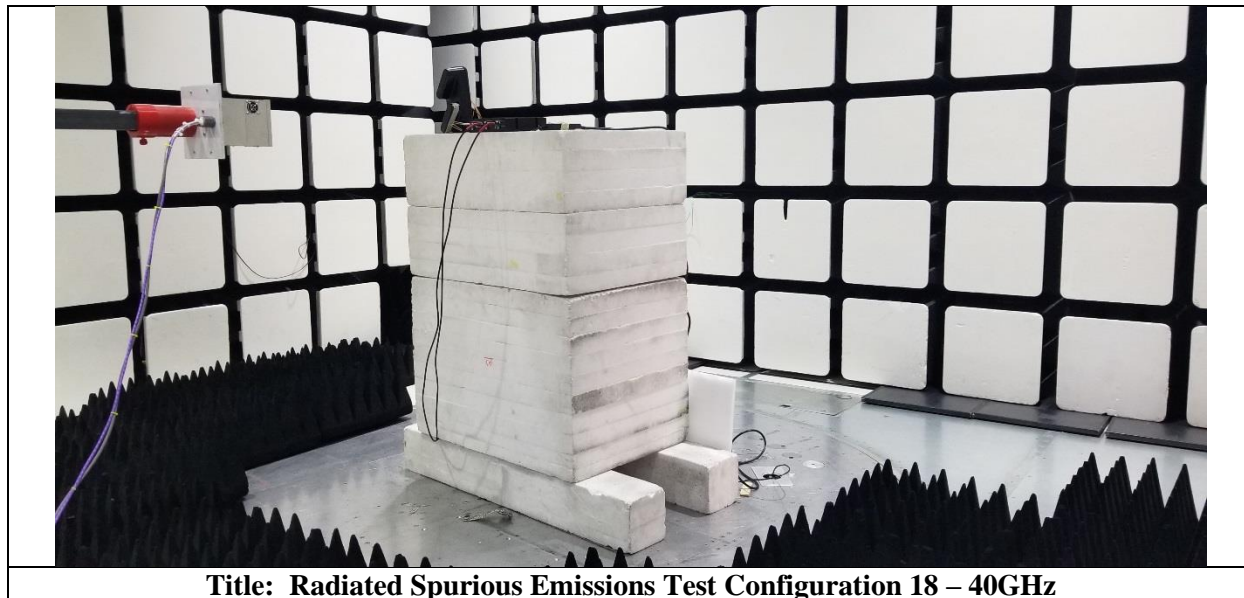

Radio Test Setup Photos No: **EDCS - 21686217**