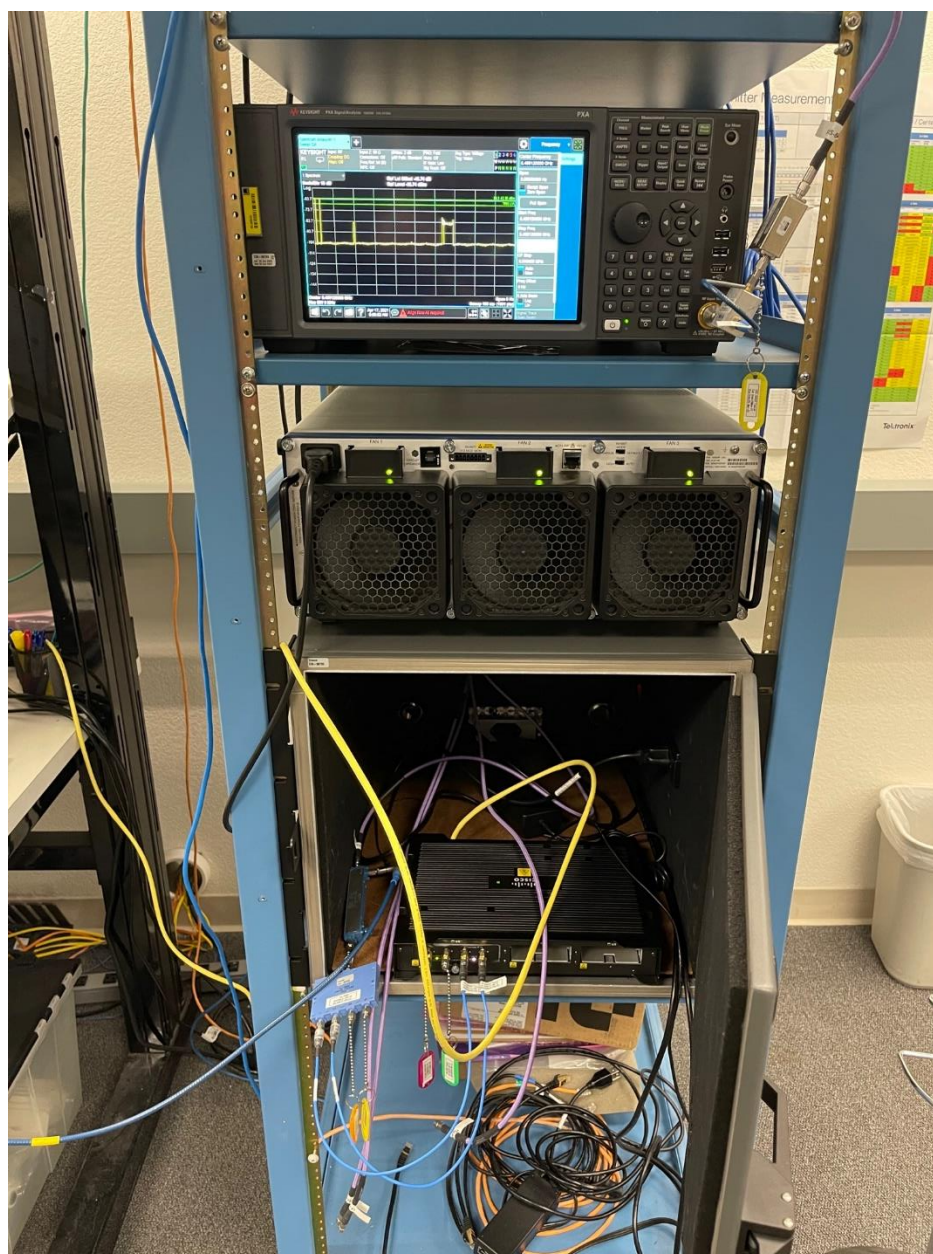

Radio Test Setup Photos No: **EDCS - 21686217**

Company Name: Cisco Systems, Inc.

Model: WP-WIFI6

FCC ID: LDKWPWIFI6

ISED ID: 2461N-WPWIFI6

WP-WIFI6 Test setup photos

- Radiated Test setup
- Conducted test setup
- Dynamic Frequency Selection test setup

Radio Test Setup Photos No: EDCS - 21686217
FCC/RSS Radiated Spurious Emissions Test Setup

Title: Radiated Spurious Emissions Test Configuration 30M - 1000MHz

Title: Radiated Spurious Emissions Test Configuration 1G - 18GHz

Radio Test Setup Photos No: **EDCS - 21686217**

Radio Test Setup Photos No: **EDCS - 21686217**

Conducted test setup

Radio Test Setup Photos No: **EDCS - 21686217**

Conducted Test setup photos

Radio Test Setup Photos No: **EDCS - 21686217**

Radio Test Setup Photos No: **EDCS - 21686217**

DFS Test setup

Radio Test Setup Photos No: **EDCS - 21686217**

DFS Test setup photos

Radio Test Setup Photos No: **EDCS - 21686217**

AC line conducted emissions test setup photo