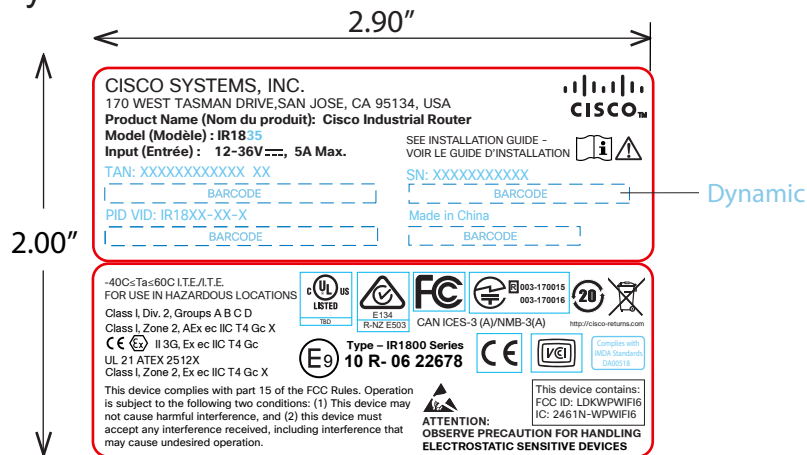

REVISIONS					
REV	DESCRIPTION	ECO	DATE	MECH	MFG
A0	RELEASE TO PRODUCTION	EA588319	03/26/21	JW	RC
A1	ARTWORK UPDATE	---	05/19/21	JW	RC

CISCO SYSTEMS, INC.
170 WEST TASMAN DRIVE, SAN JOSE, CA 95134, USA
Product Name (Nom du produit): Cisco Industrial Router
Model (Modèle) : IR1835
Input (Entrée) : 12-36V ~~, 5A Max.

SEE INSTALLATION GUIDE - VOIR LE GUIDE D'INSTALLATION

TAN: XXXXXXXXXXXX XX
SN: XXXXXXXXXXXX

BARCODE
BARCODE

PID VID: IR18XX-XX-X
Made in China
BARCODE

-40C ≤ Ta ≤ 60C I.T.E./I.T.E.
FOR USE IN HAZARDOUS LOCATIONS
Class I, Div. 2, Groups A B C D
Class I, Zone 2, AEx ec IIC T4 Gc X

UL LISTED
E134
R-NZ E503

FC
CAN ICES-3 (A)/NMB-3(A)

003-170015
003-170016

20

Complies with IMA Standards DA00518

E9 Type - IR1800 Series
10 R-06 22678

CE
II 3G, Ex ec IIC T4 Gc X
UL 21 ATEX 2512X
Class I, Zone 2, Ex ec IIC T4 Gc X

This device complies with part 15 of the FCC Rules. Operation is subject to the following two conditions: (1) This device may not cause harmful interference, and (2) this device must accept any interference received, including interference that may cause undesired operation.

ATTENTION: OBSERVE PRECAUTION FOR HANDLING ELECTROSTATIC SENSITIVE DEVICES

This device contains:
FCC ID: LDKWPWIFI6
IC: 2461N-WPWIFI6

150% for clarity

NOTES:

A) Material
Mat Ref: .002" White Ployester (3361T-J1 Worldmark)
Ribbon: DBS4000 (Black)

B) COLORS		C) FONTS	
1)		1)	
2)		2)	
3)		3)	

LABEL FINISHED COPY:

LABELS/TILE:
TILES/PACK:
LABELS/PACK:
Matrix Strip: ☒ Y ☐ N

Red Line is cut line

Dimensions are shown in imperial (metric)
Tolerances unless otherwise specified are:

Dimensions Tolerance: ± 0.30mm"

P2C Tolerance: ± 0.30mm"

UNIT: mm

SCALE: 1:1 SHEET: 1 of 1

ARTWORK -100% POD

NOTE:

BLUE BOX AND BLUE TEXTS ARE DYNAMIC FIELDS IT GET ENTERIES BY TE/CM SITE. SEE CISCO BOM FOR MORE DETAILS.

DWG: 471-100602-01- Rev. A0 (Blank Lbl POD)

CISCO SYSTEMS	
PART NUMBER	56-106411-01
REVISION	A0
PART DESCRIPTION	ATWK,LBL,COMPLIANCE,AVENTUS
DRAWN BY	J. WAHL
DATE	05/19/21