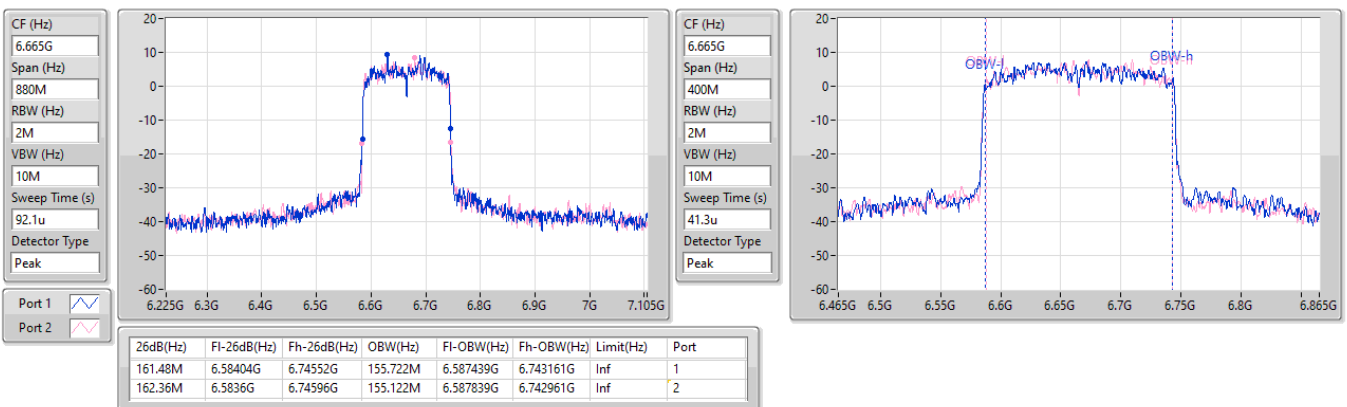

5.925-6.425GHz\_802.11ax HEW160\_Nss1,(MCS0)\_2TX

EBW

6345MHz

08/09/2023

6.525-6.875GHz\_802.11ax HEW160\_Nss1,(MCS0)\_2TX

EBW

6665MHz

08/09/2023