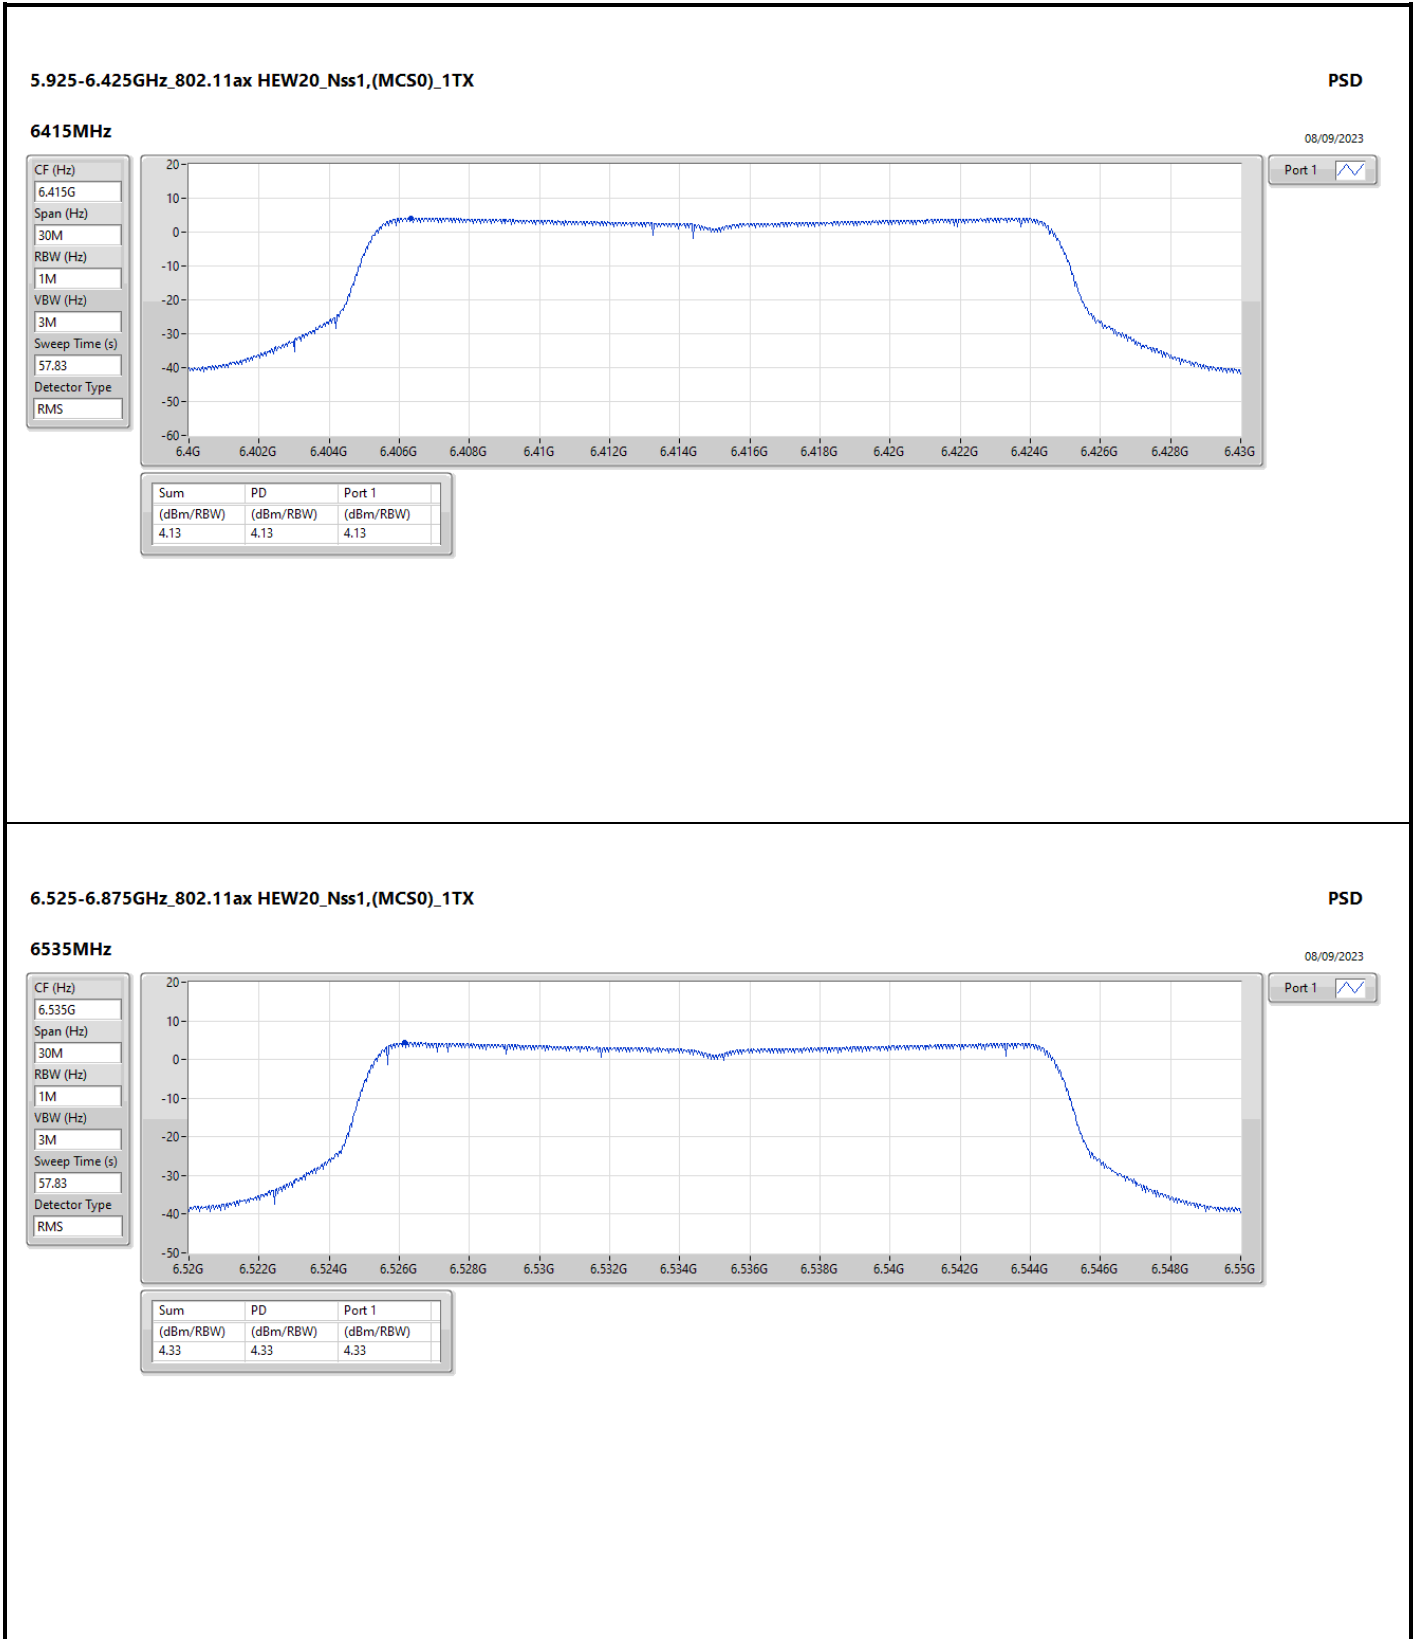

DG = Directional Gain; RBW = 500kHz for 5.725-5.85GHz band / 1MHz for other band;  
 PD = trace bin-by-bin of each transmits port summing can be performed maximum power density; Port X = Port X Power Density;