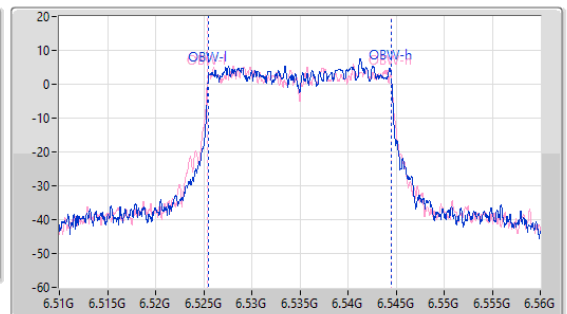

Sweep Time (s)  
66.4u

Detector Type  
Peak

CF (Hz)  
6.535G

Span (Hz)  
50M

RBW (Hz)  
200k

VBW (Hz)  
1M

Sweep Time (s)  
28.5u

Detector Type  
Peak