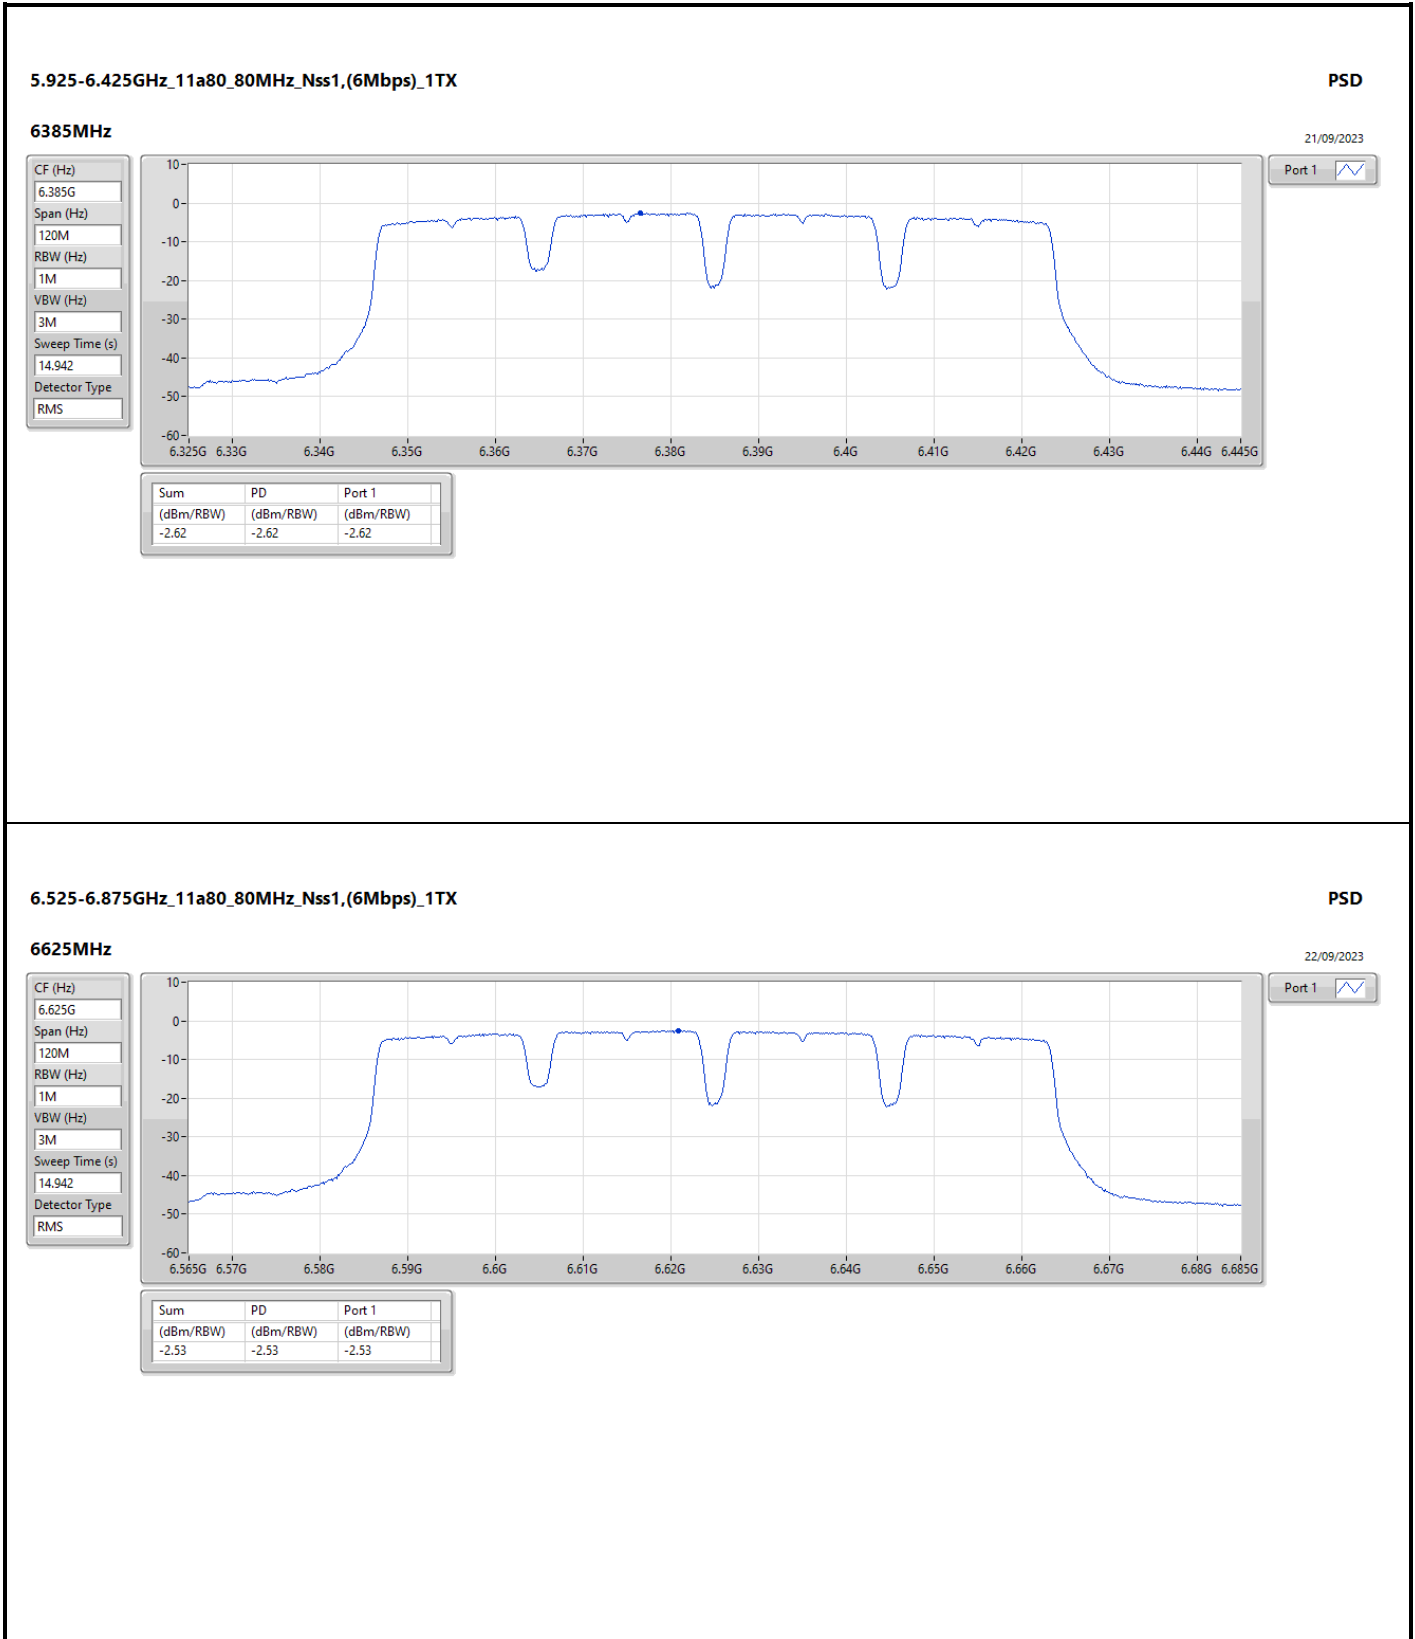

DG = Directional Gain; RBW = 500kHz for 5.725-5.85GHz band / 1MHz for other band;  
 PD = trace bin-by-bin of each transmits port summing can be performed maximum power density; Port X = Port X Power Density;