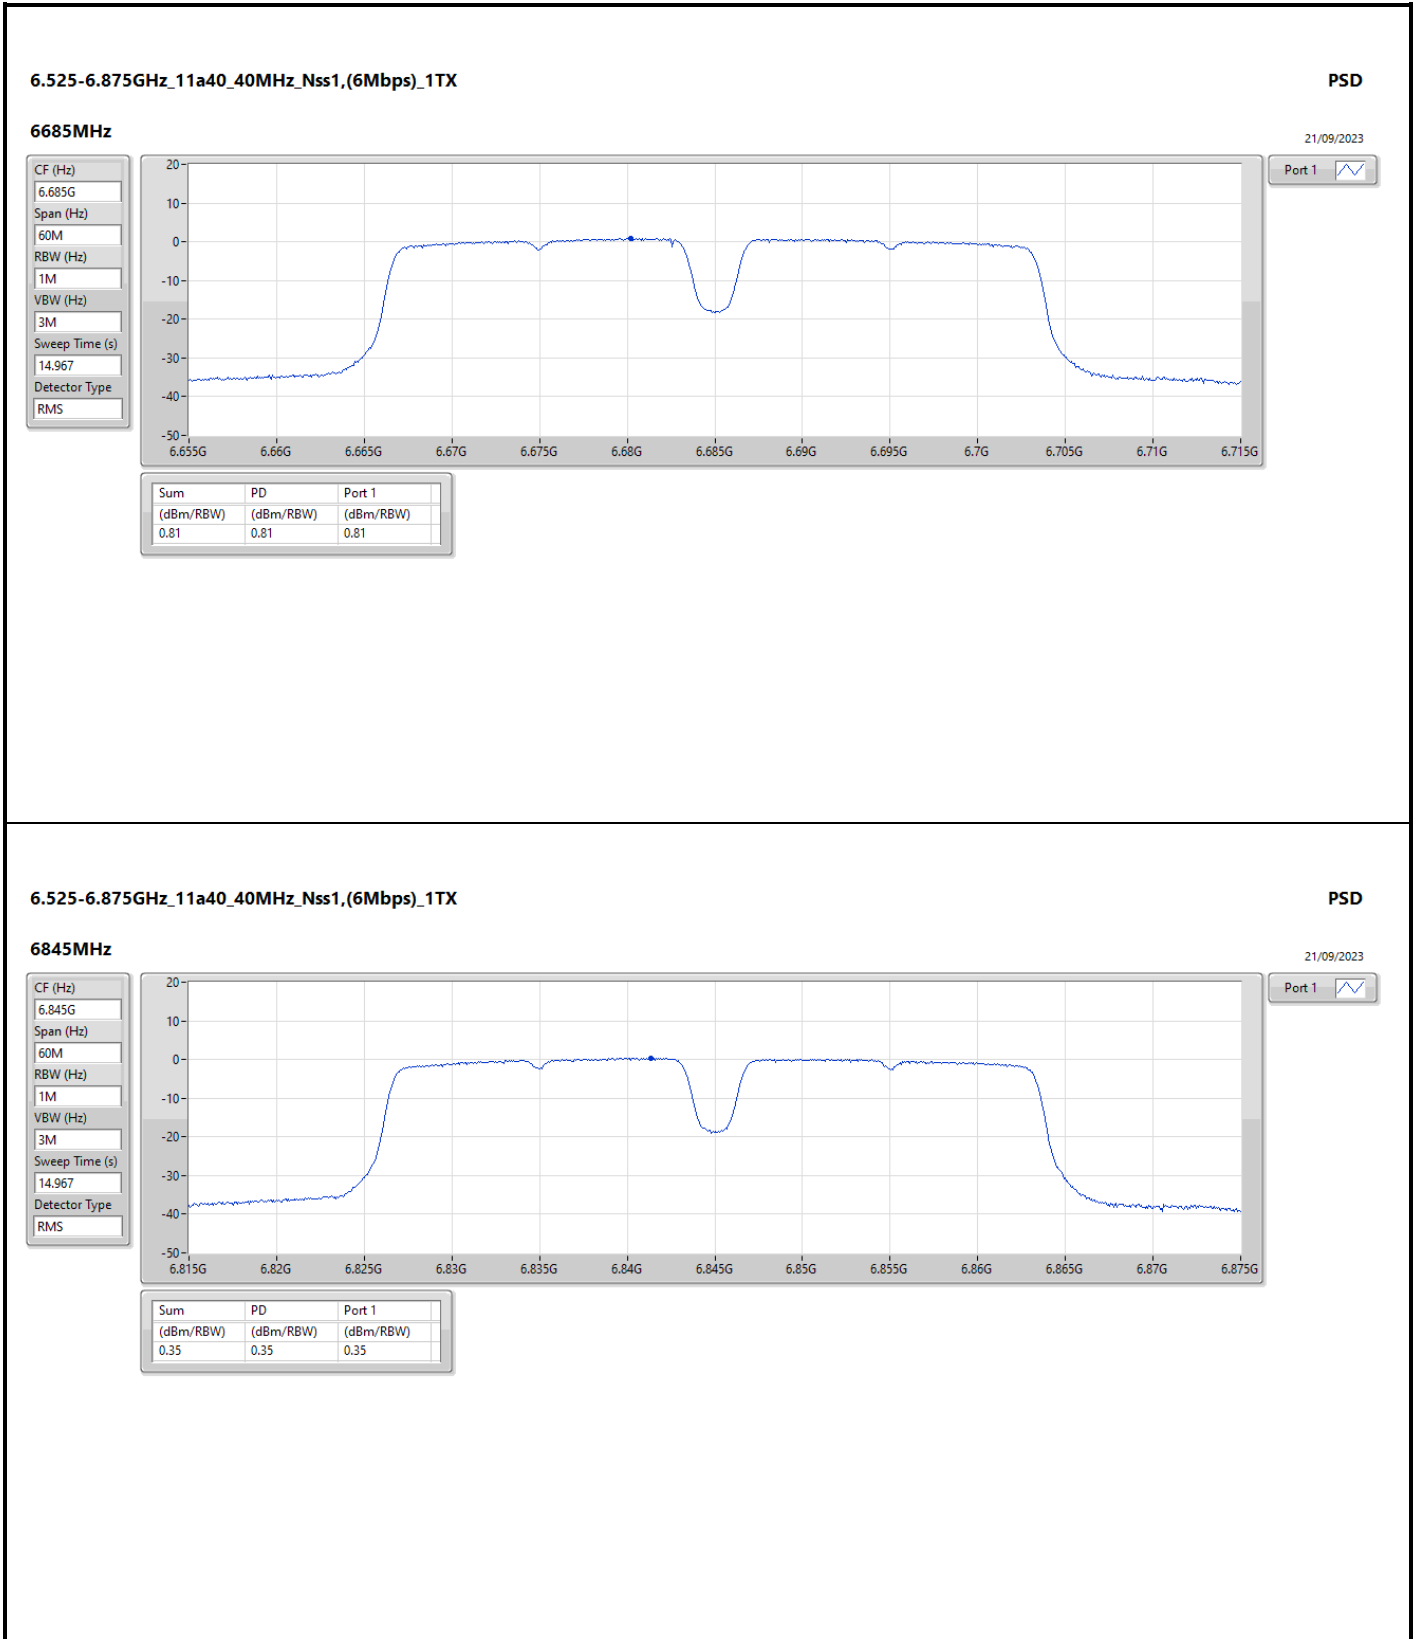

DG = Directional Gain; RBW = 500kHz for 5.725-5.85GHz band / 1MHz for other band;  
 PD = trace bin-by-bin of each transmits port summing can be performed maximum power density; Port X = Port X Power Density;