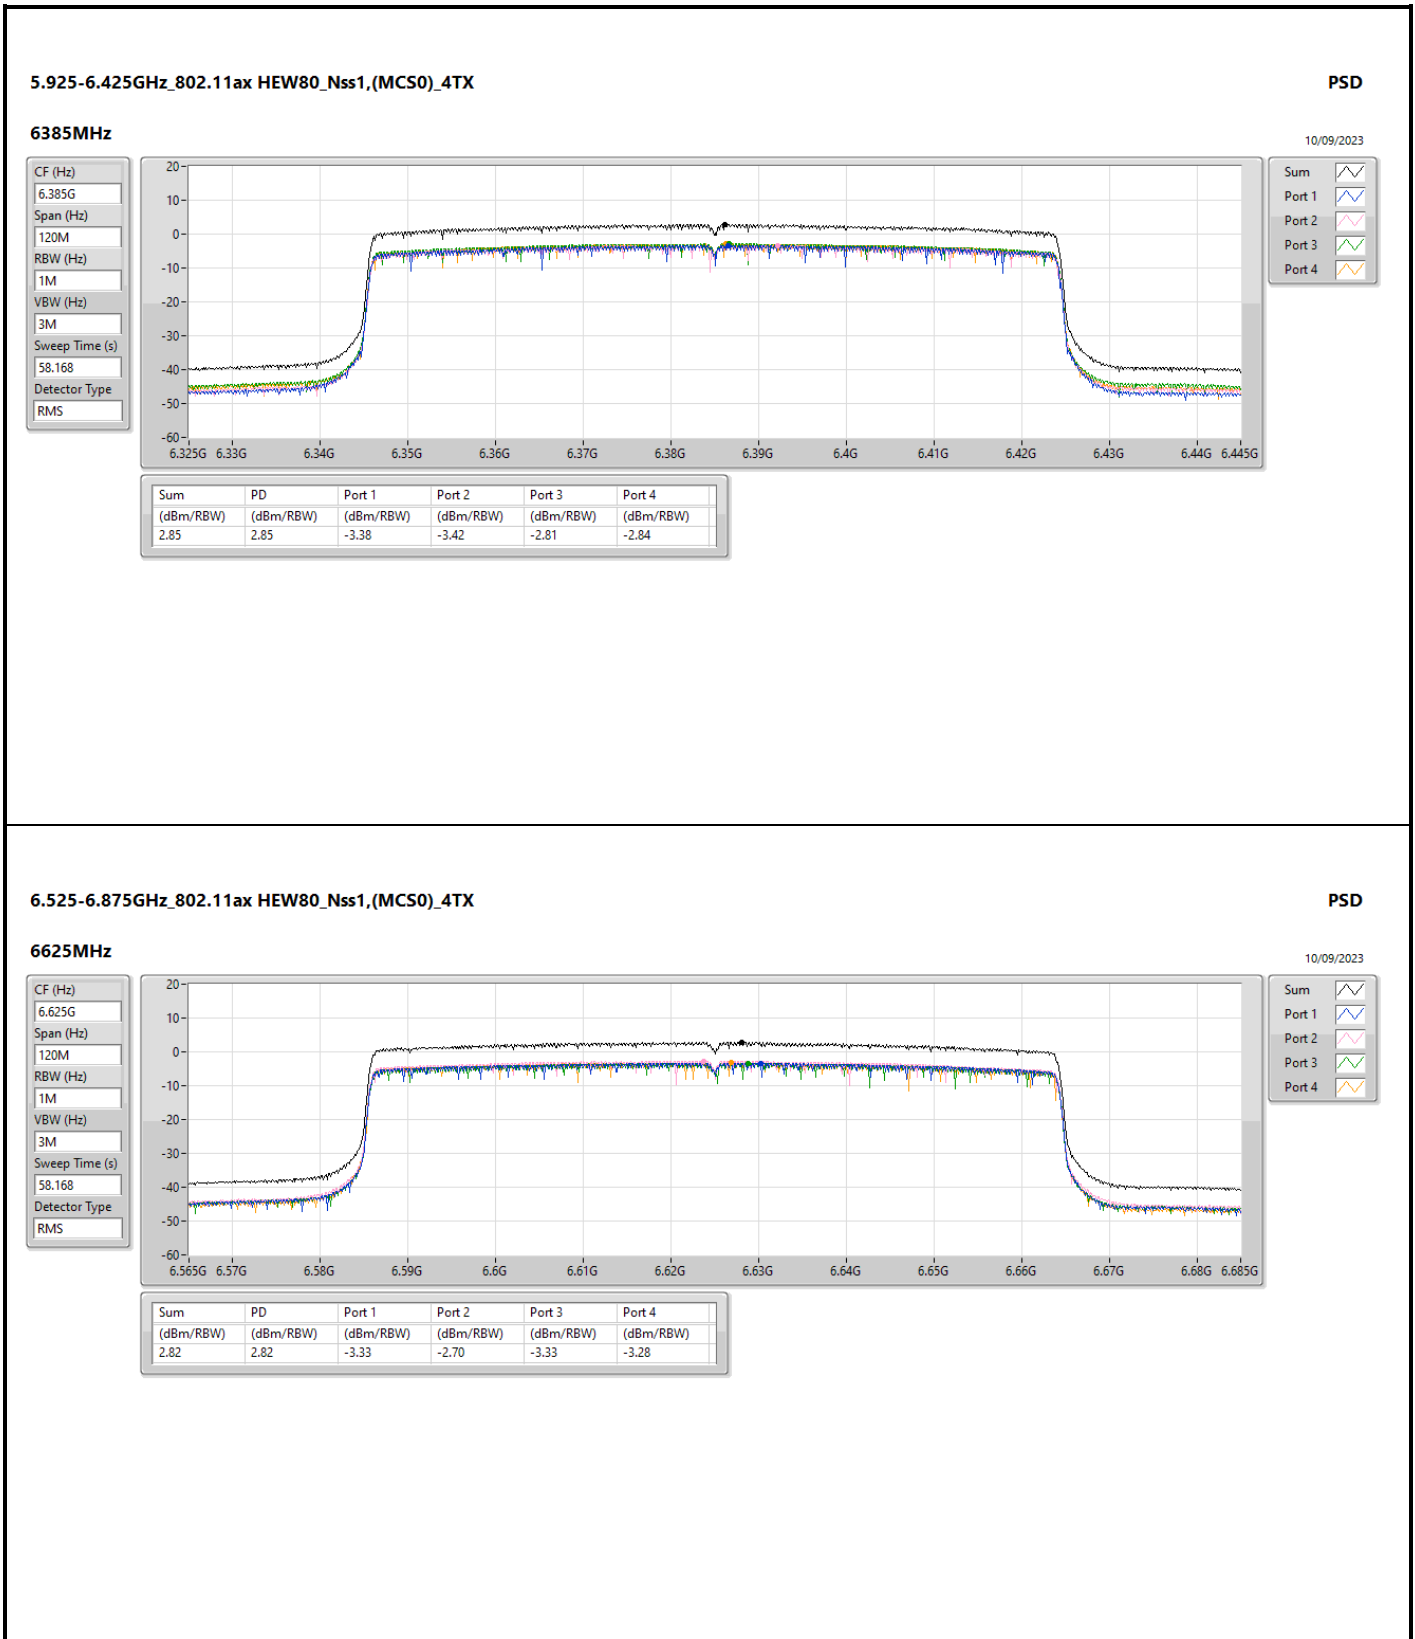

DG = Directional Gain; RBW = 500kHz for 5.725-5.85GHz band / 1MHz for other band;  
 PD = trace bin-by-bin of each transmits port summing can be performed maximum power density; Port X = Port X Power Density;