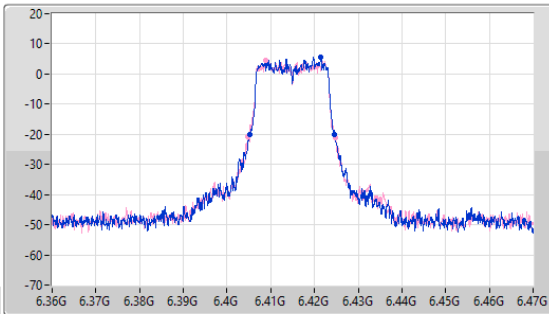

Port X-N dB = Port X 6dB down bandwidth for 5.725-5.85GHz band / 26dB down bandwidth for other band  
 Port X-OBW = Port X 99% occupied bandwidth

5.925-6.425GHz\_11a20\_20MHz\_Nss1,(6Mbps)\_2TX

EBW

5955MHz

21/09/2023

5.925-6.425GHz\_11a20\_20MHz\_Nss1,(6Mbps)\_2TX

EBW

6195MHz

21/09/2023

5.925-6.425GHz\_11a20\_20MHz\_Nss1,(6Mbps)\_2TX

EBW

6415MHz

21/09/2023

CF (Hz)  
6.415G

Span (Hz)  
110M

RBW (Hz)  
200k

VBW (Hz)  
1M

Sweep Time (s)  
66.4u

Detector Type  
Peak

CF (Hz)  
6.415G

Span (Hz)  
44M

RBW (Hz)  
200k

VBW (Hz)  
1M

Sweep Time (s)  
28.4u

Detector Type  
Peak

| 26dB(Hz) | Fl-26dB(Hz) | Fh-26dB(Hz) | OBW(Hz) | Fl-OBW(Hz) | Fh-OBW(Hz) | Limit(Hz) | Port |
|----------|-------------|-------------|---------|------------|------------|-----------|------|
| 19.47M   | 6.405155G   | 6.424625G   | 16.668M | 6.406578G  | 6.423246G  | Inf       | 1    |
| 20.075M  | 6.40477G    | 6.424845G   | 16.492M | 6.406688G  | 6.42318G   | Inf       | 2    |