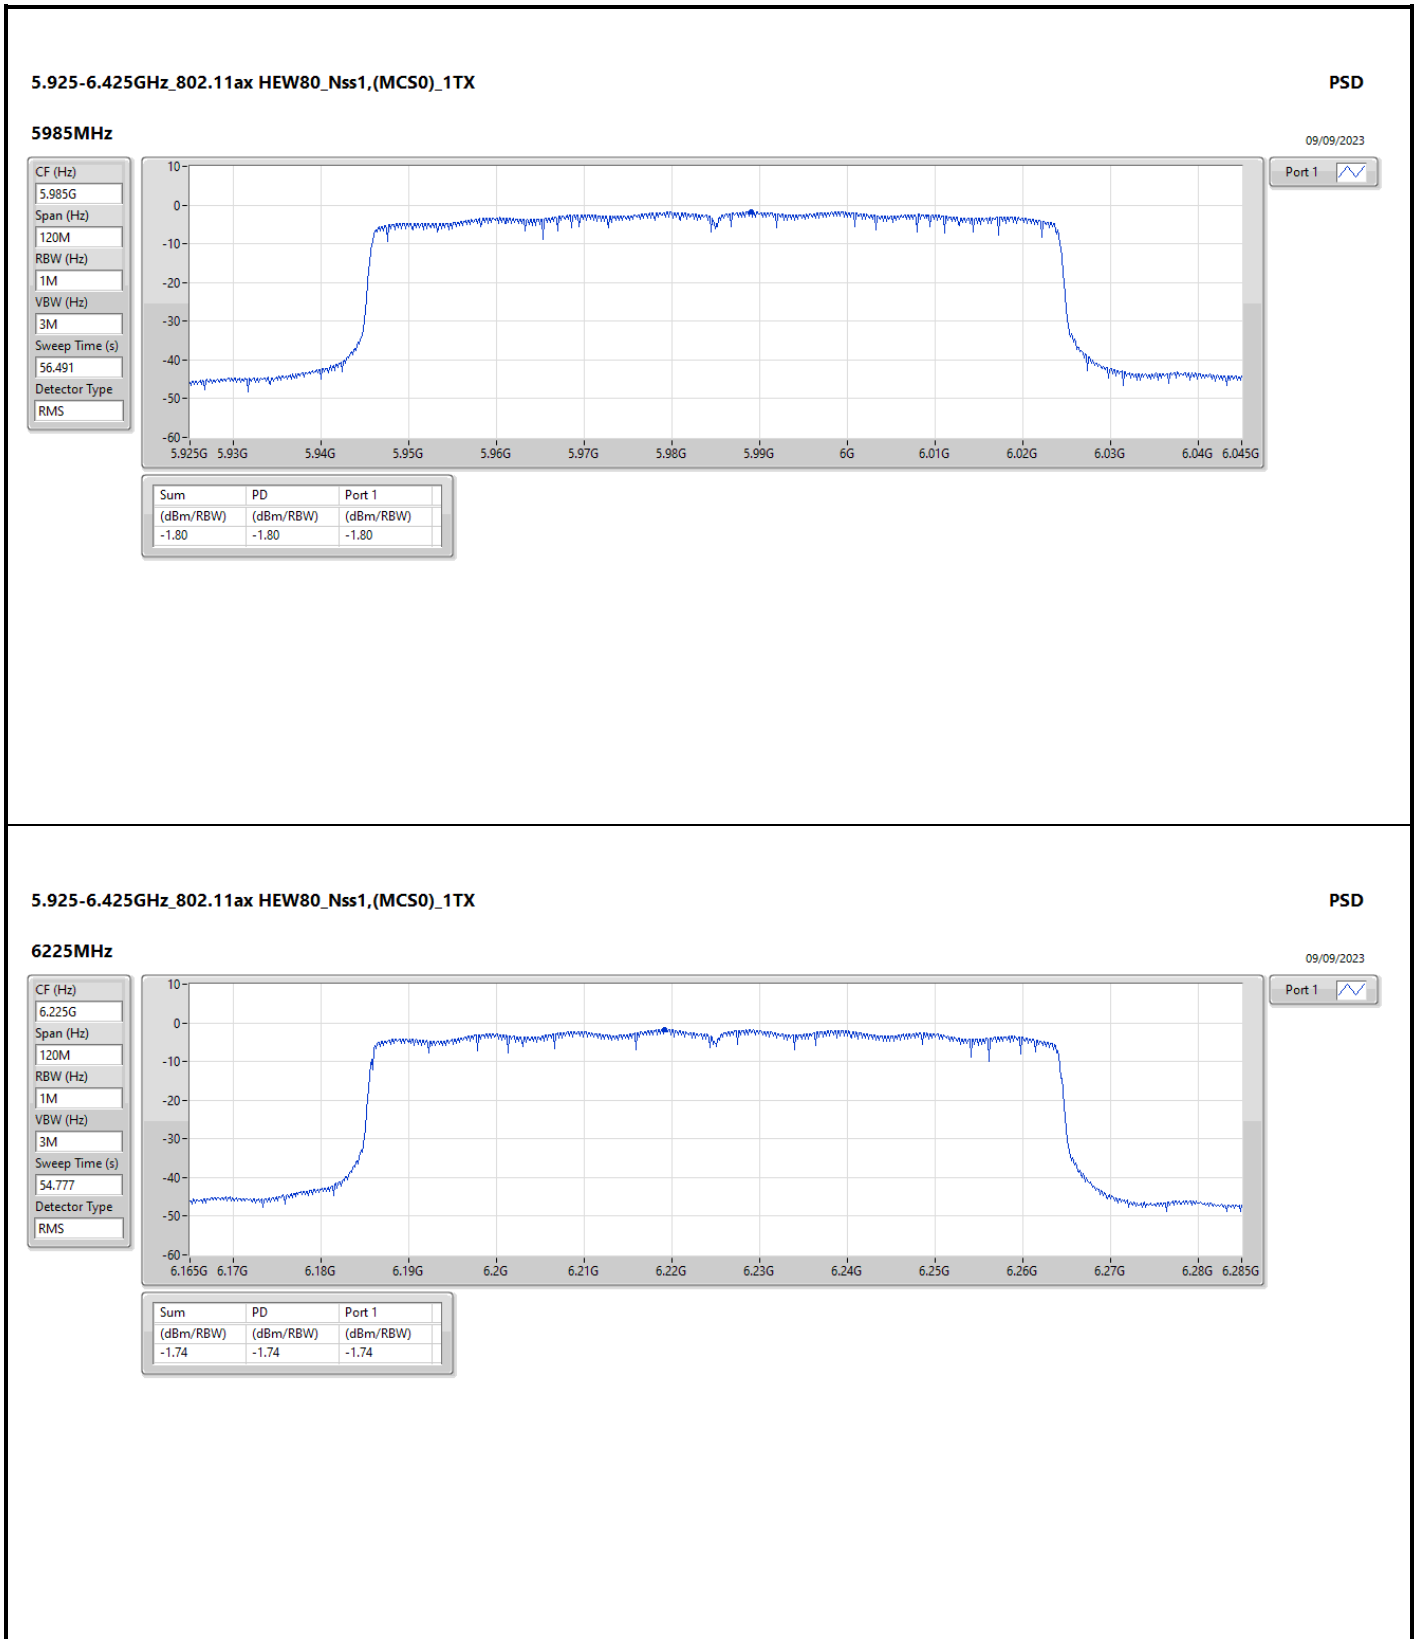

DG = Directional Gain; RBW = 500kHz for 5.725-5.85GHz band / 1MHz for other band;  
 PD = trace bin-by-bin of each transmits port summing can be performed maximum power density; Port X = Port X Power Density;