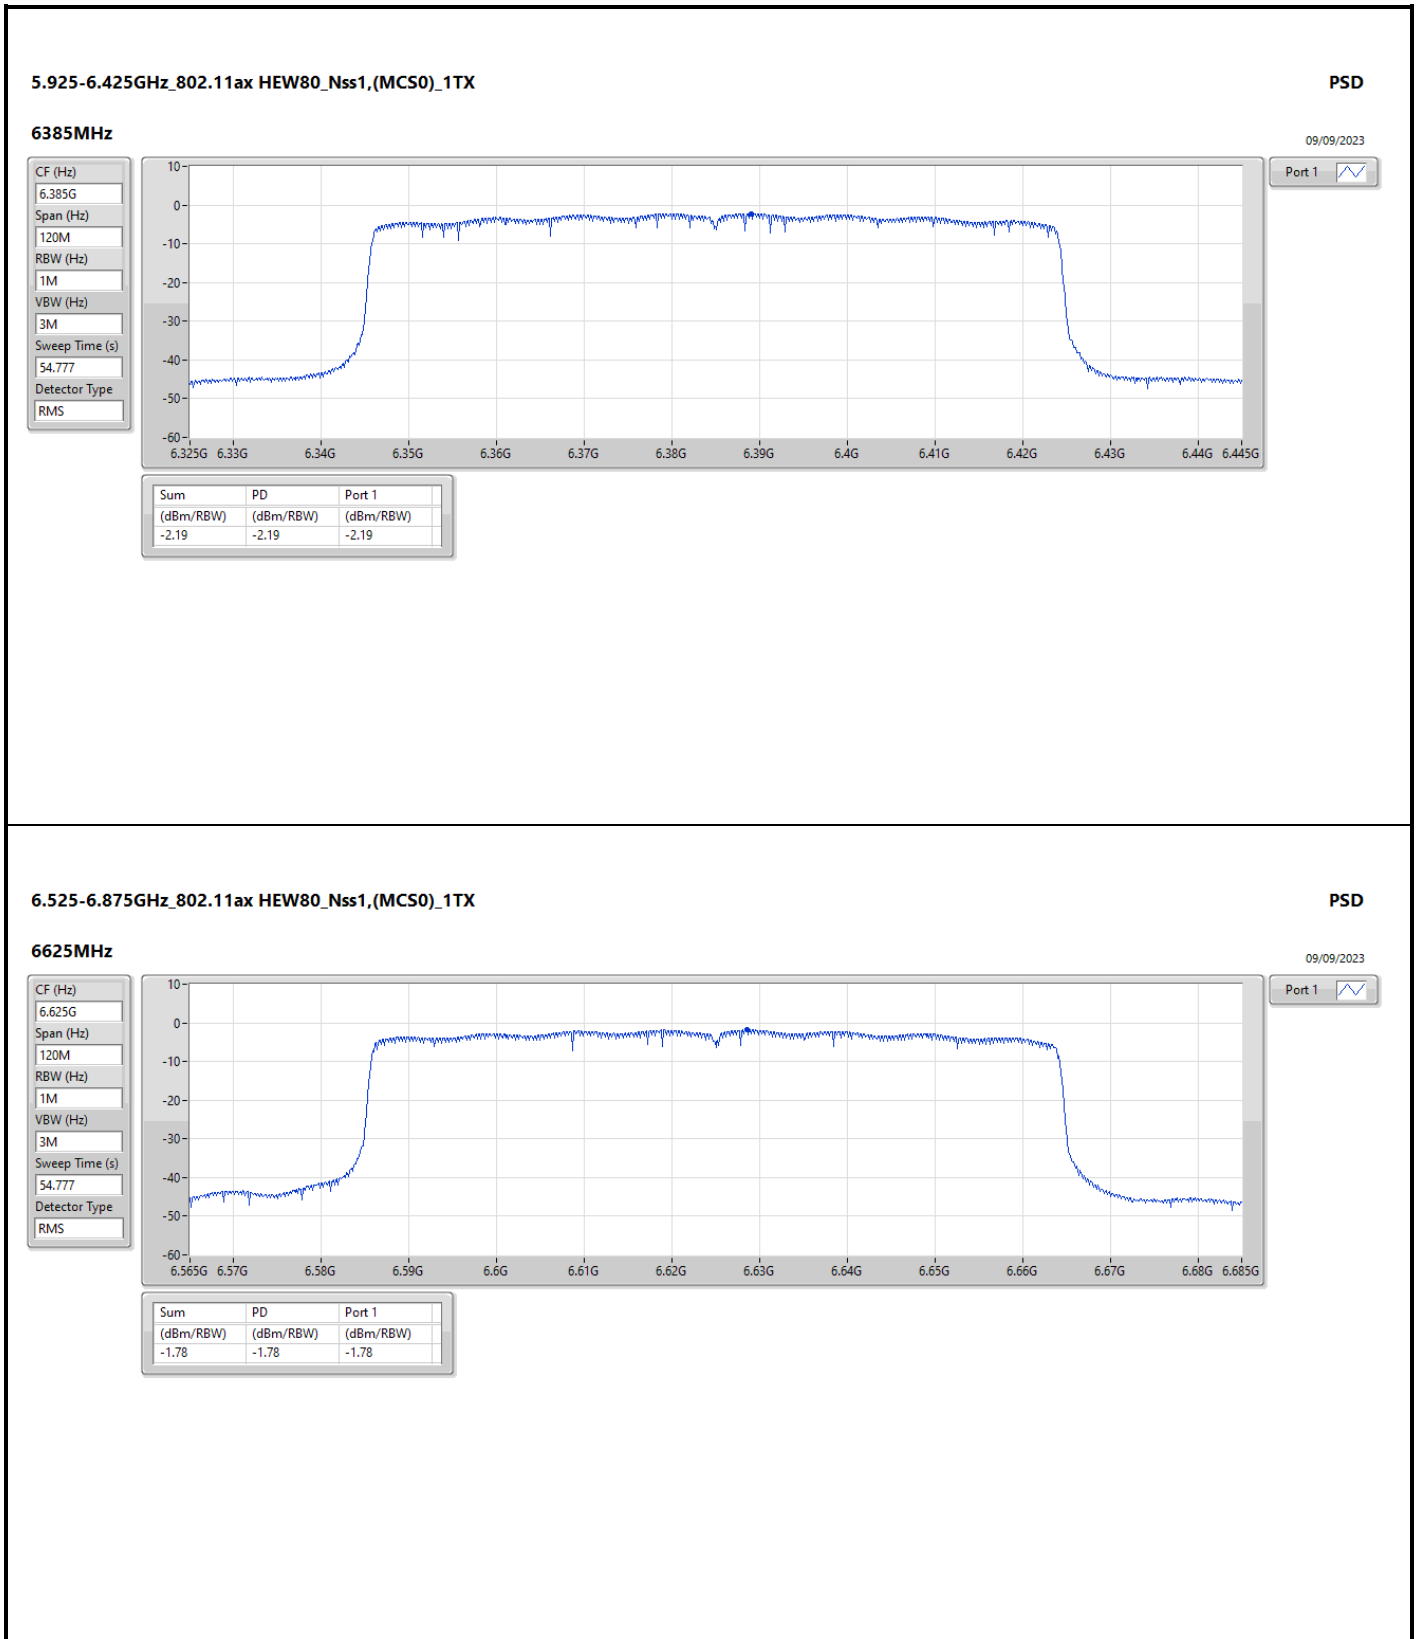

DG = Directional Gain; RBW = 500kHz for 5.725-5.85GHz band / 1MHz for other band;  
 PD = trace bin-by-bin of each transmits port summing can be performed maximum power density; Port X = Port X Power Density;