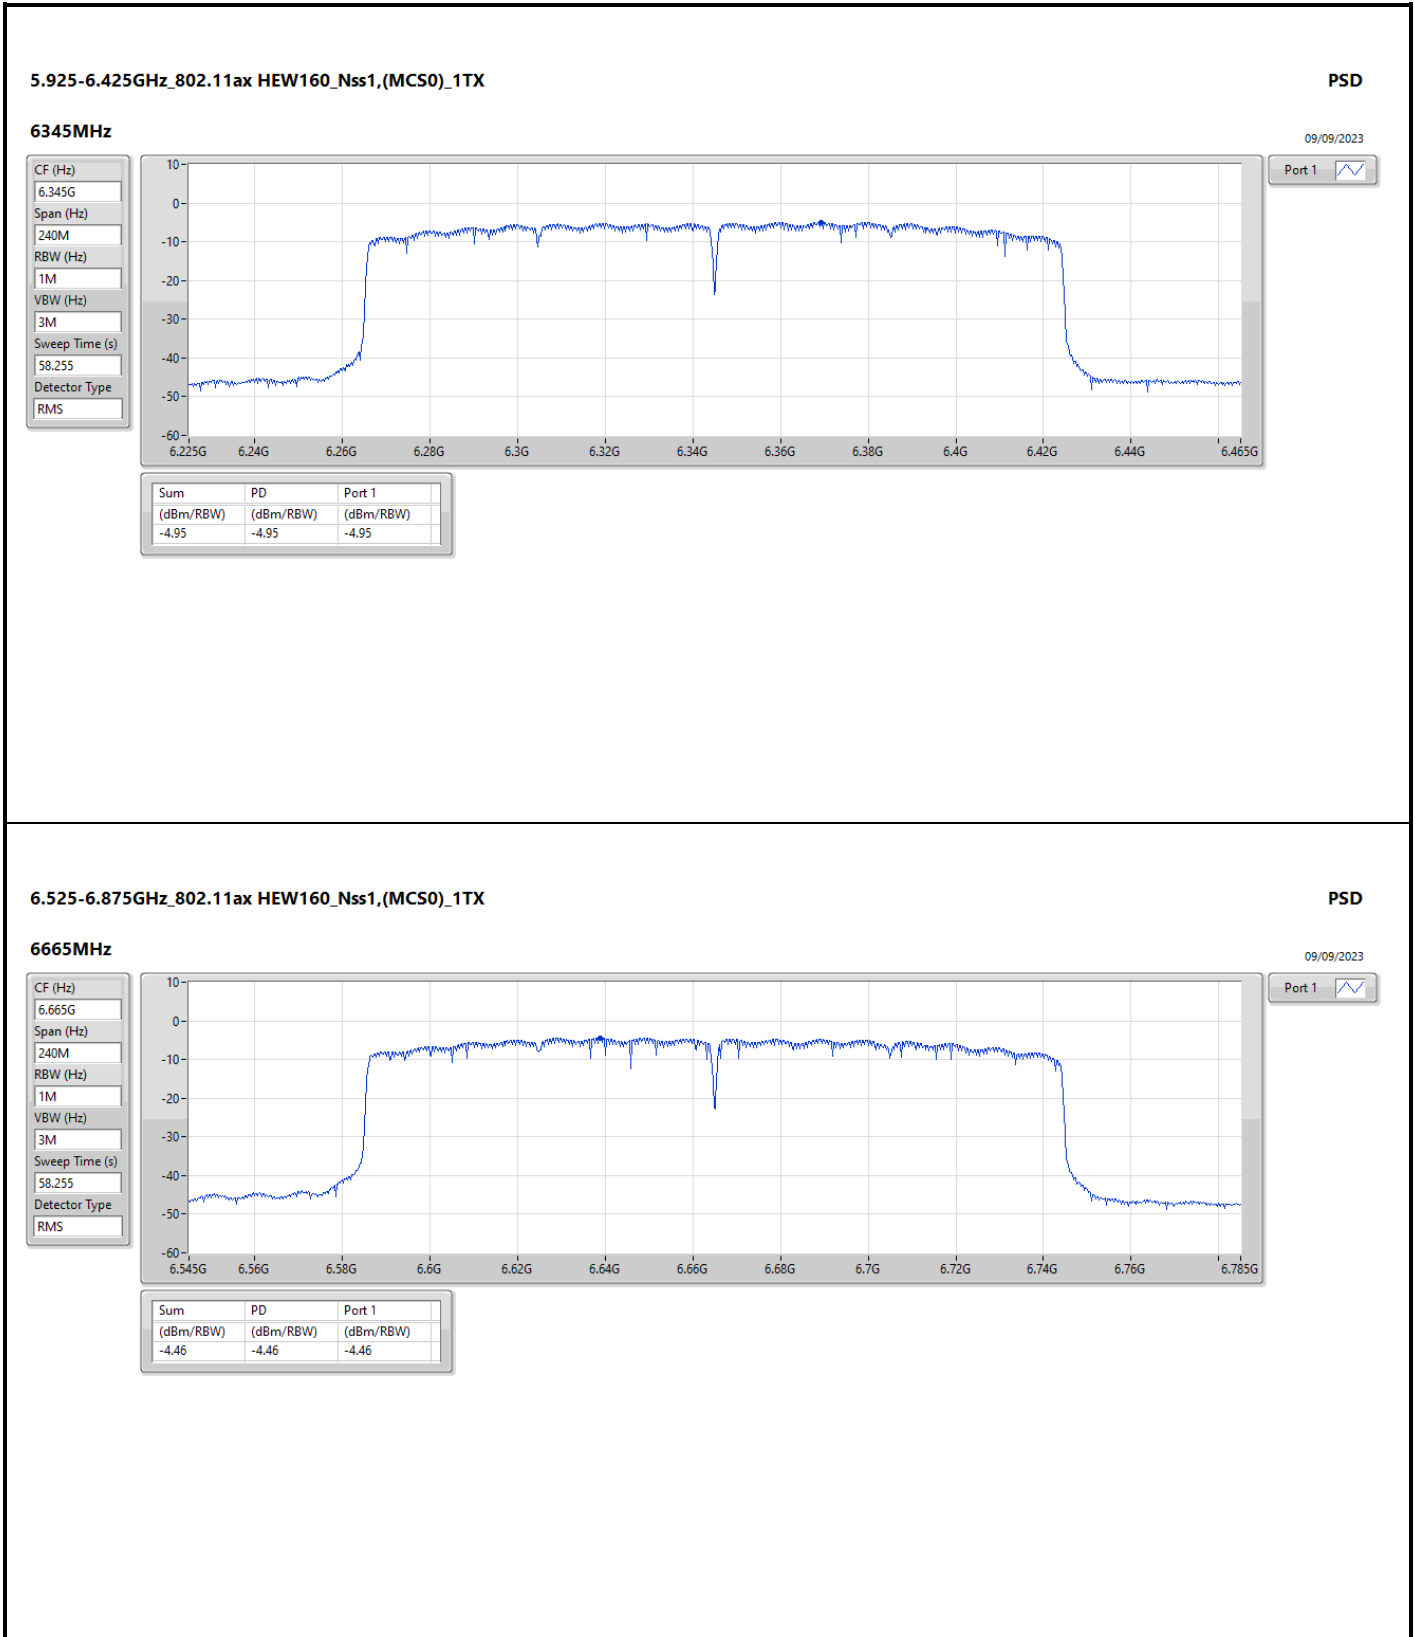

DG = Directional Gain; RBW = 500kHz for 5.725-5.85GHz band / 1MHz for other band;  
 PD = trace bin-by-bin of each transmits port summing can be performed maximum power density; Port X = Port X Power Density;