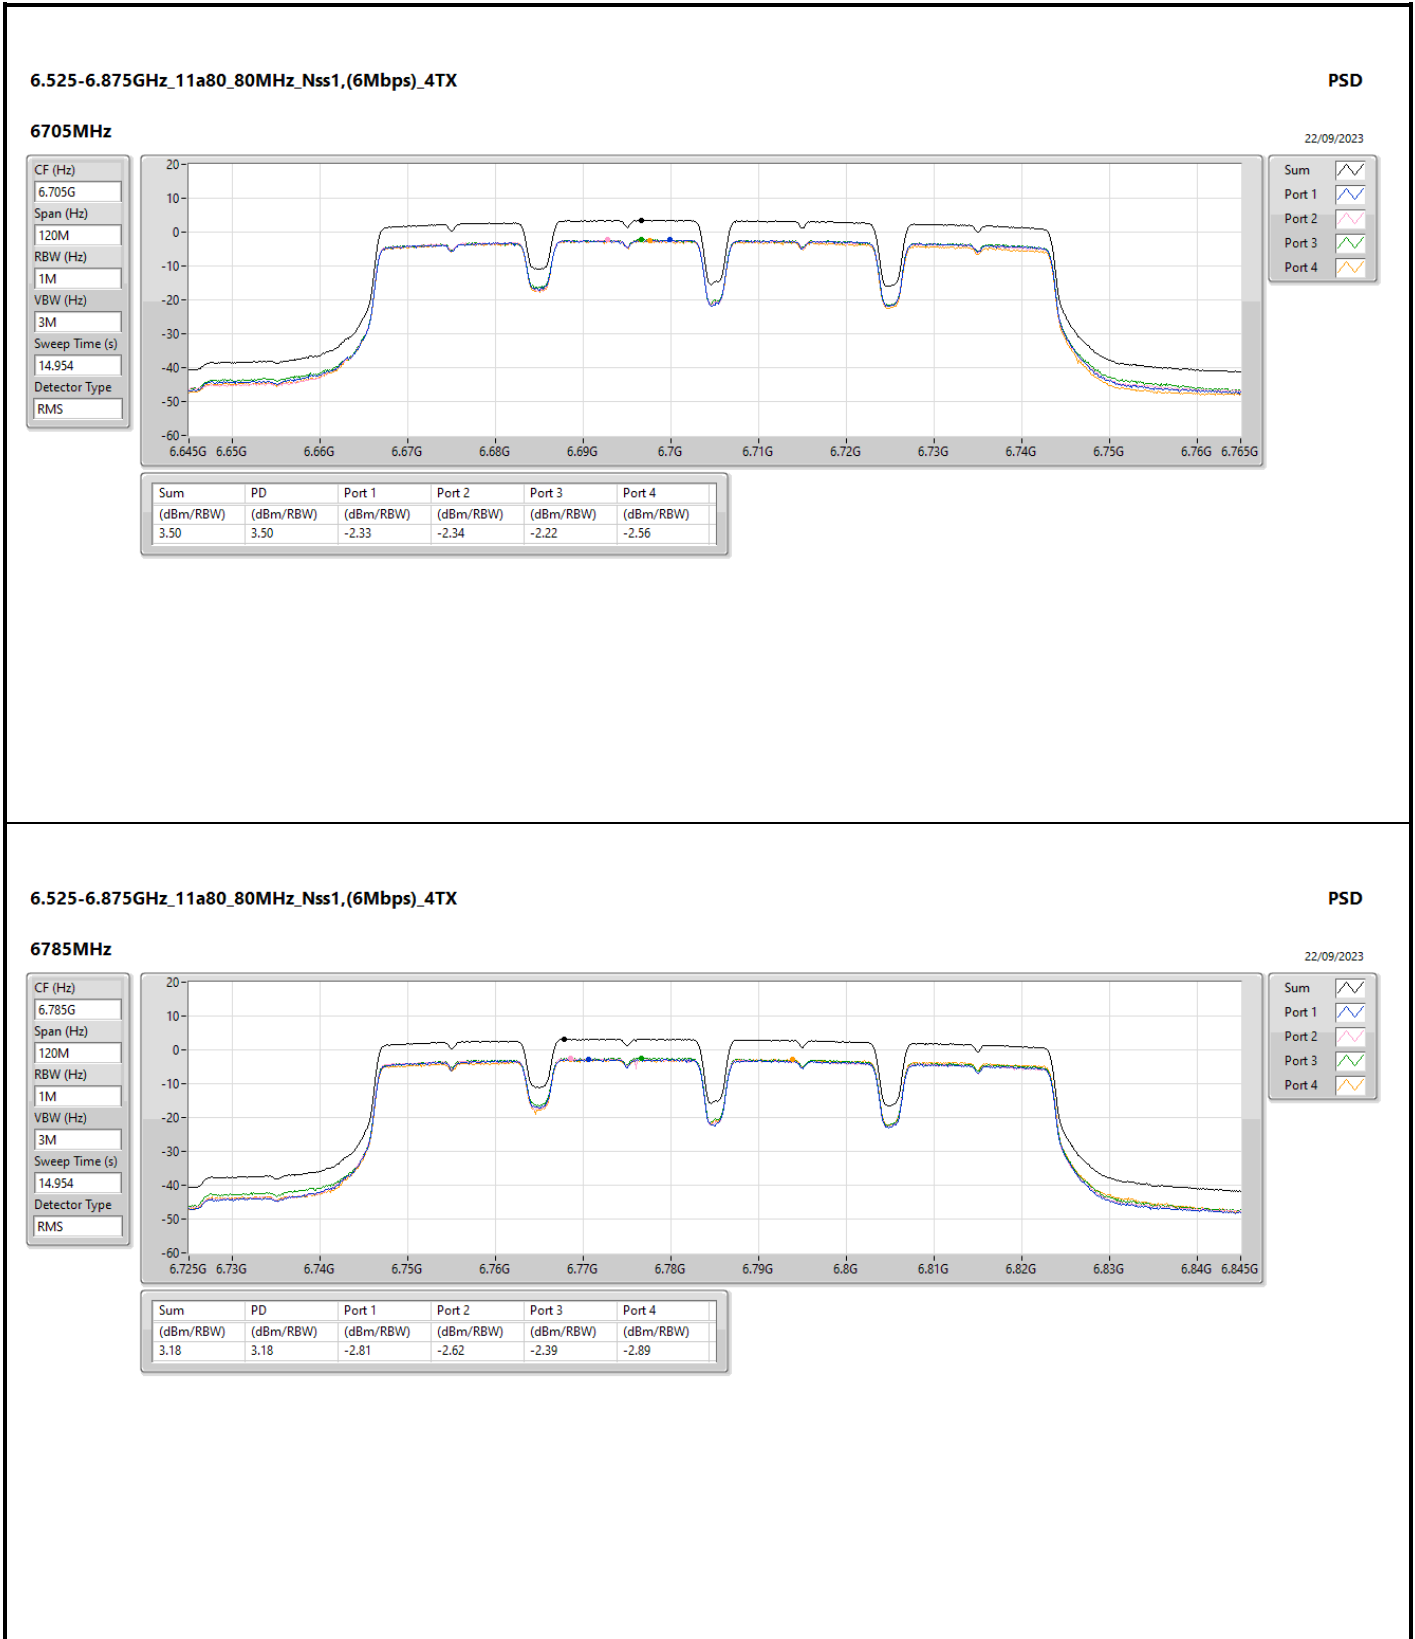

DG = Directional Gain; RBW = 500kHz for 5.725-5.85GHz band / 1MHz for other band;  
 PD = trace bin-by-bin of each transmits port summing can be performed maximum power density; Port X = Port X Power Density;