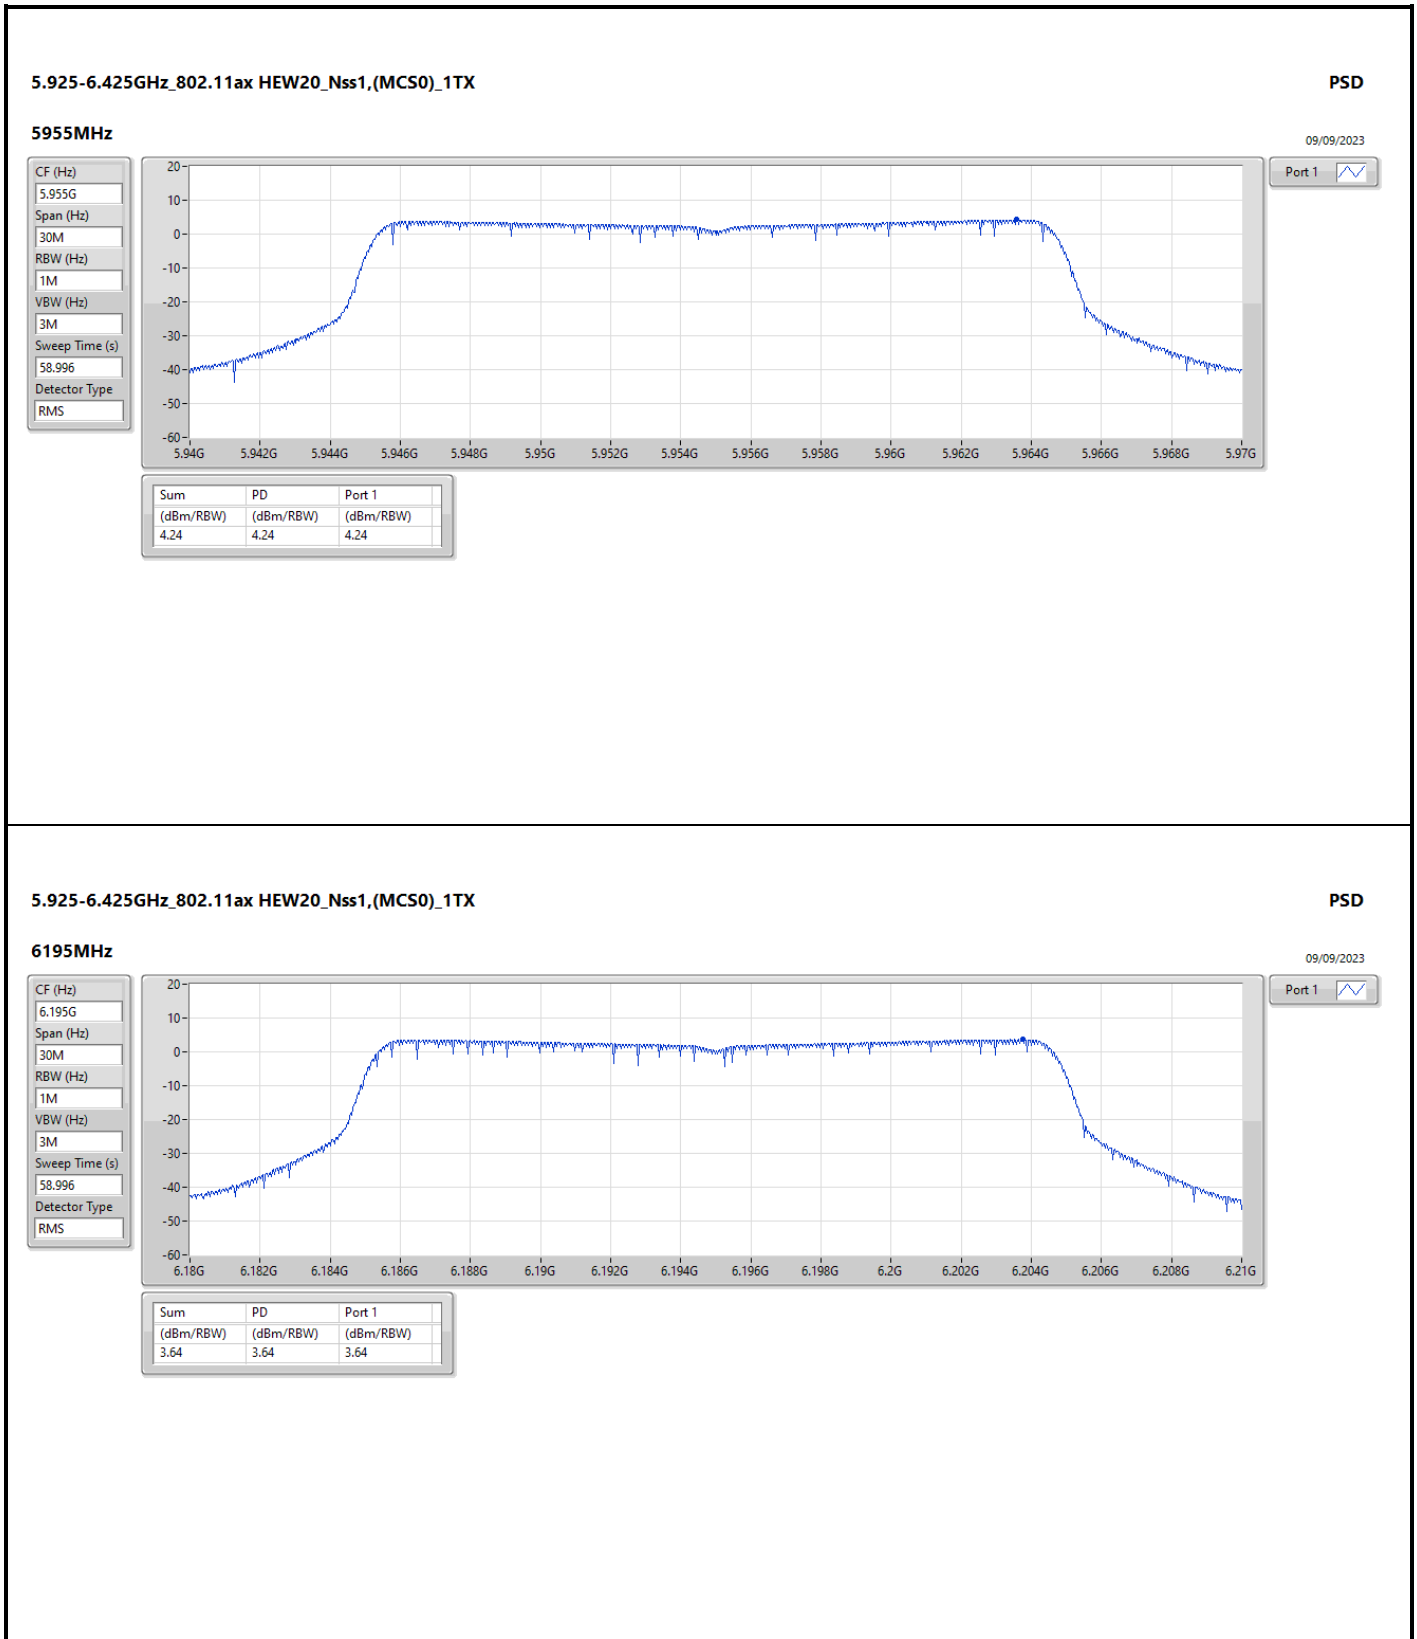

DG = Directional Gain; RBW = 500kHz for 5.725-5.85GHz band / 1MHz for other band;  
 PD = trace bin-by-bin of each transmits port summing can be performed maximum power density; Port X = Port X Power Density;