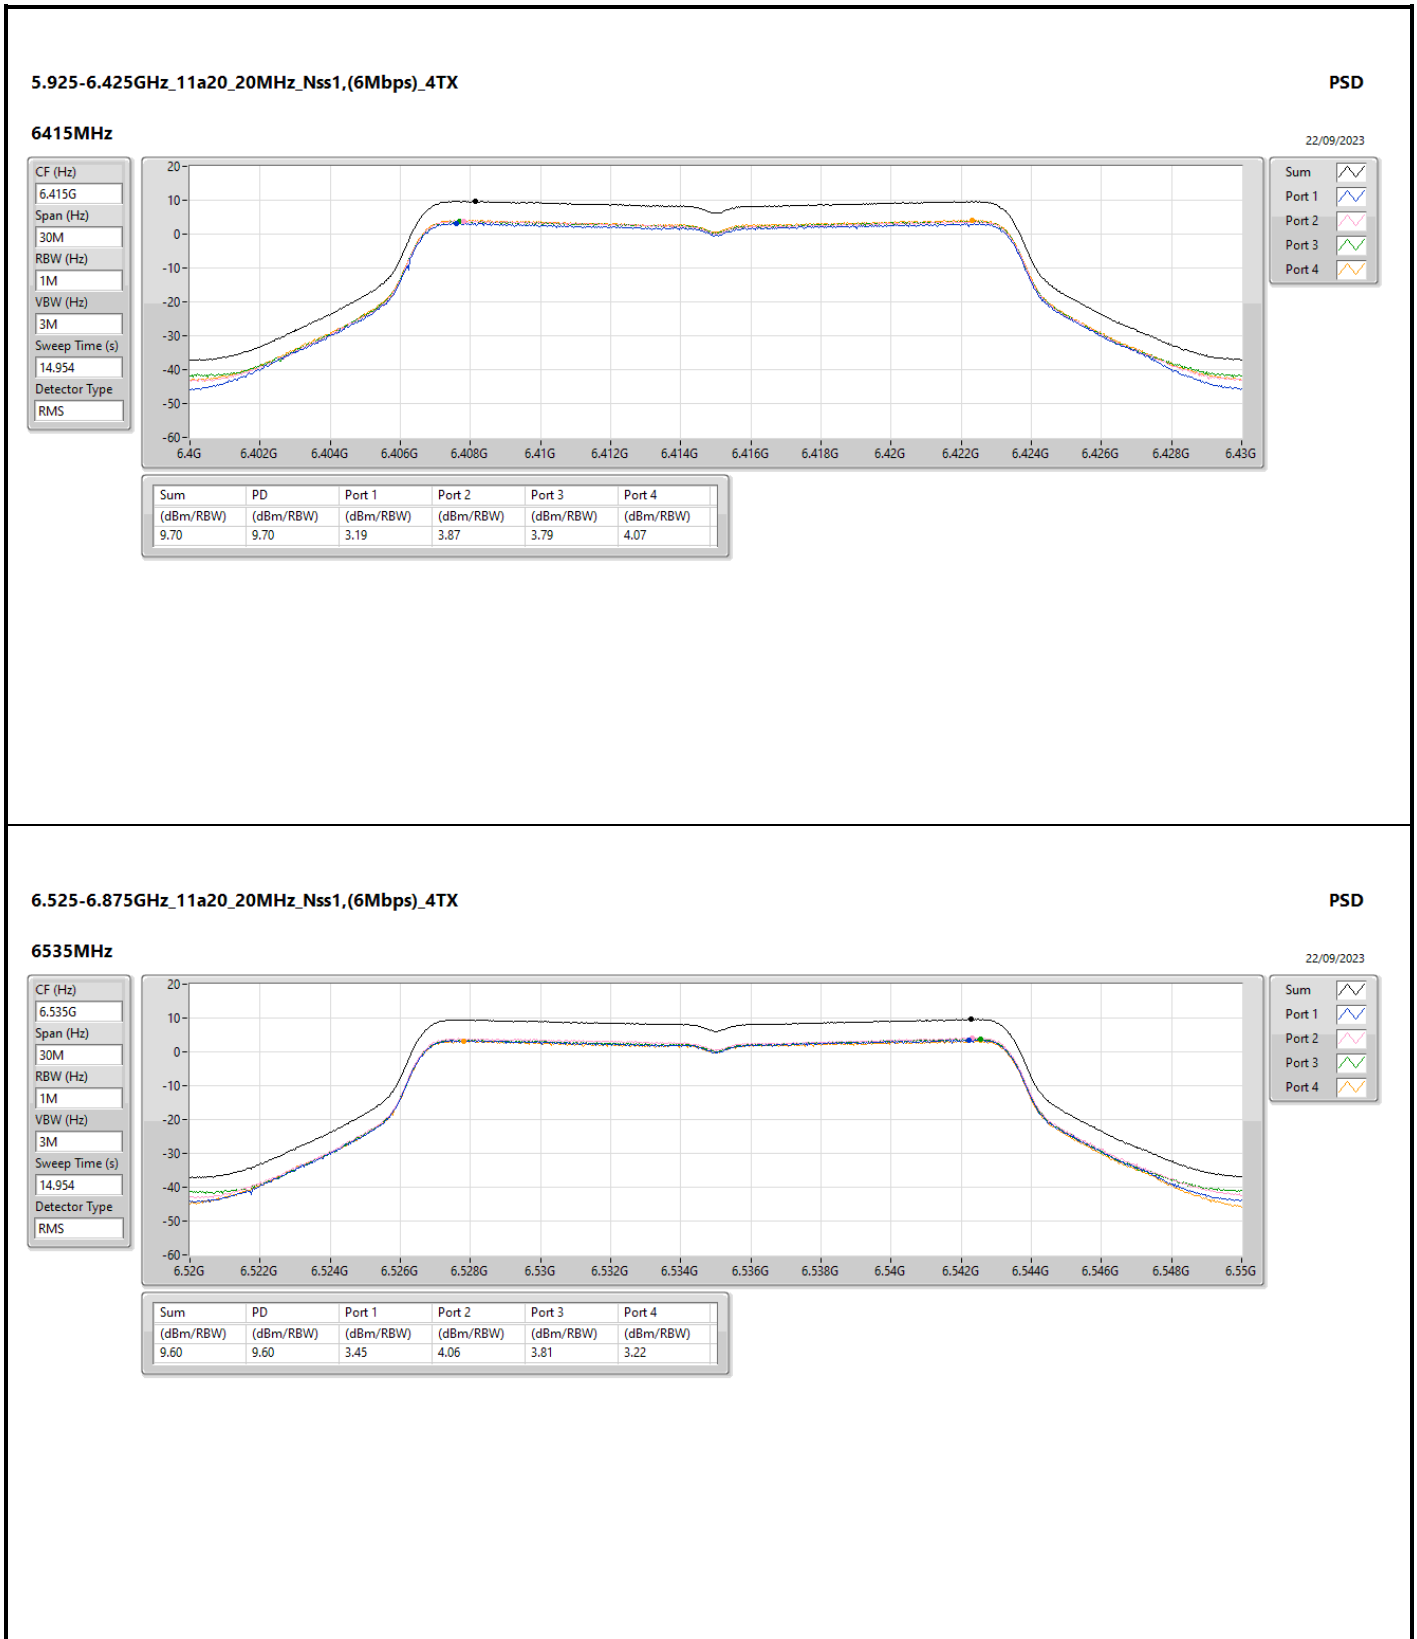

DG = Directional Gain; RBW = 500kHz for 5.725-5.85GHz band / 1MHz for other band;  
 PD = trace bin-by-bin of each transmits port summing can be performed maximum power density; Port X = Port X Power Density;