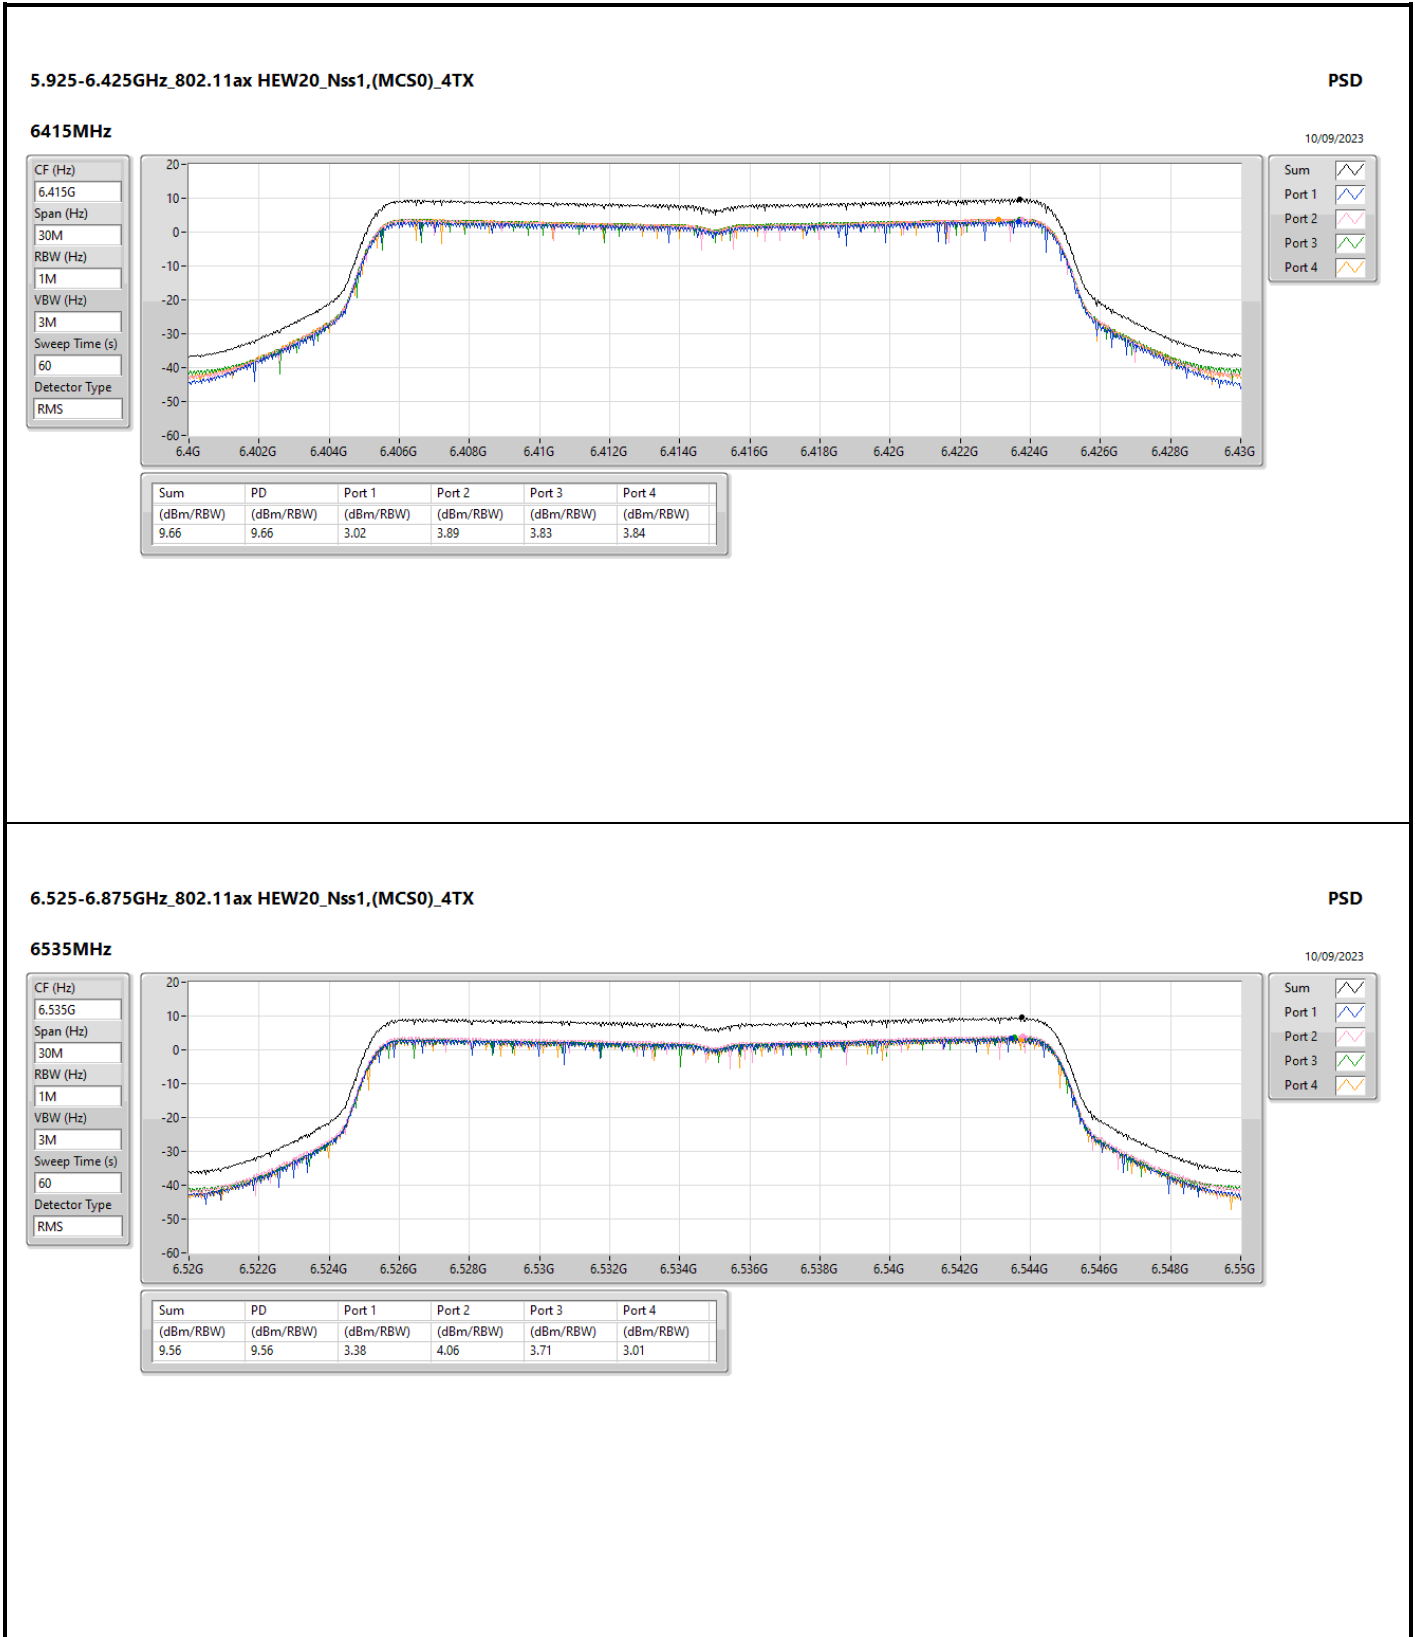

DG = Directional Gain; RBW = 500kHz for 5.725-5.85GHz band / 1MHz for other band;  
 PD = trace bin-by-bin of each transmits port summing can be performed maximum power density; Port X = Port X Power Density;