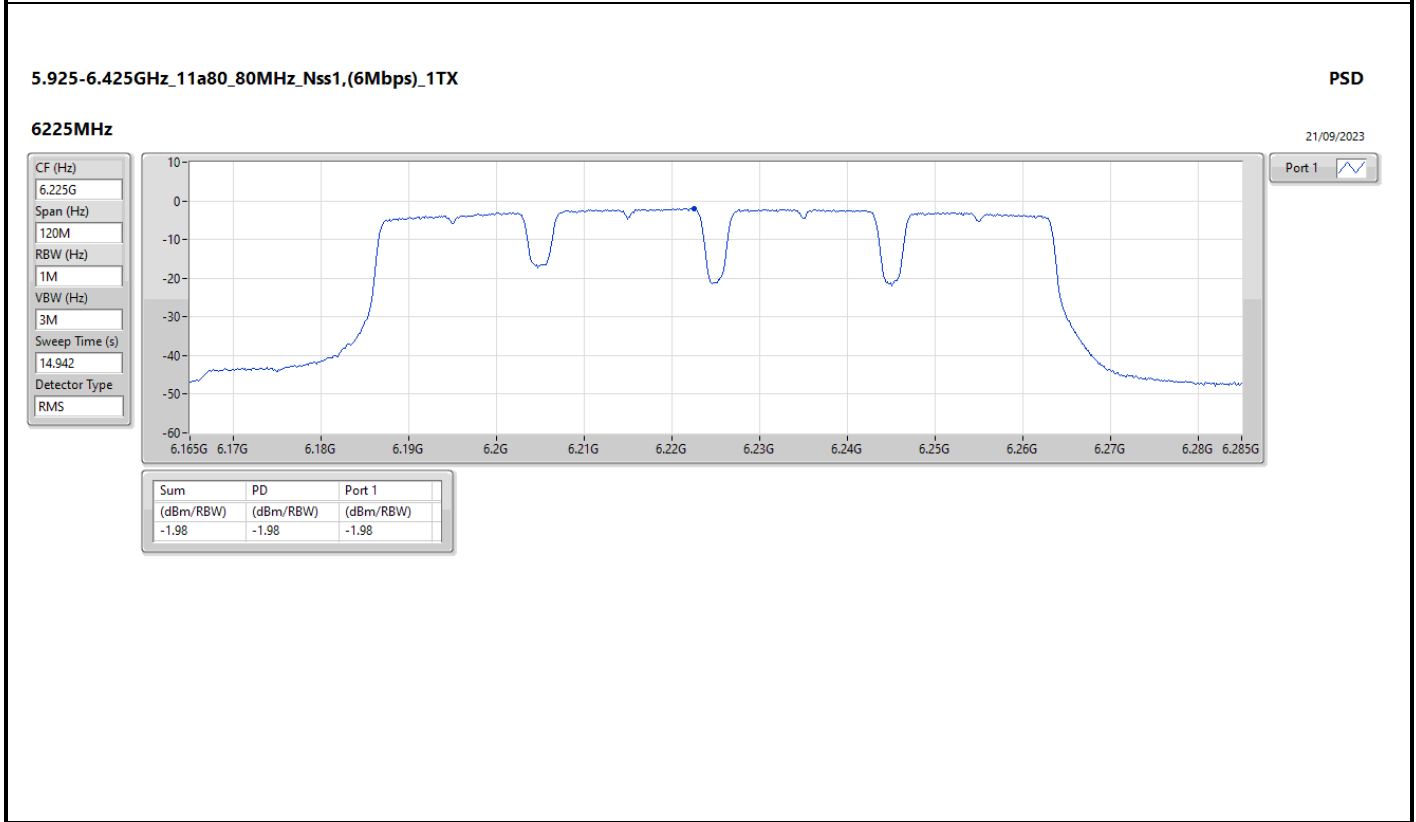

DG = Directional Gain; RBW = 500kHz for 5.725-5.85GHz band / 1MHz for other band;  
 PD = trace bin-by-bin of each transmits port summing can be performed maximum power density; Port X = Port X Power Density;