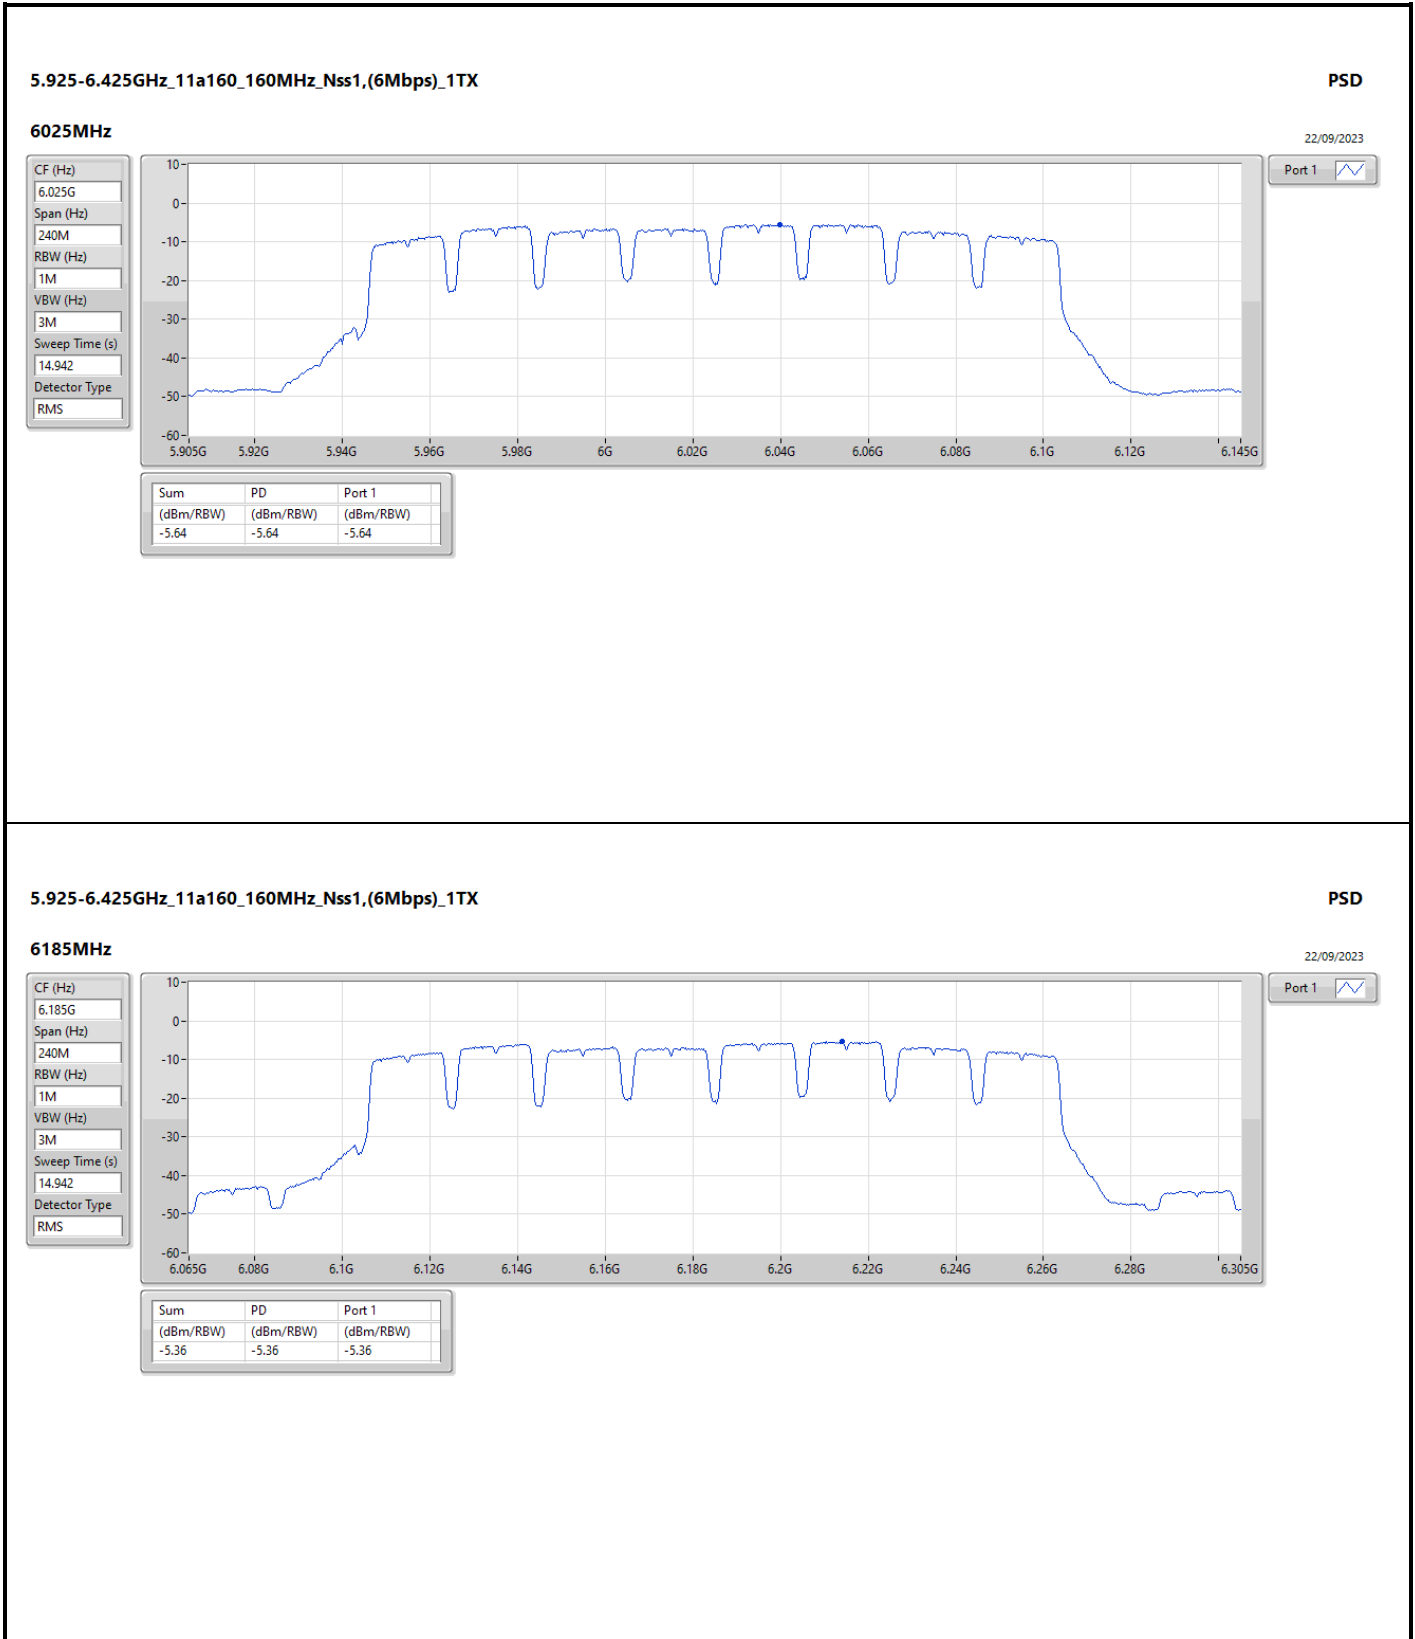

DG = Directional Gain; RBW = 500kHz for 5.725-5.85GHz band / 1MHz for other band;  
 PD = trace bin-by-bin of each transmits port summing can be performed maximum power density; Port X = Port X Power Density;