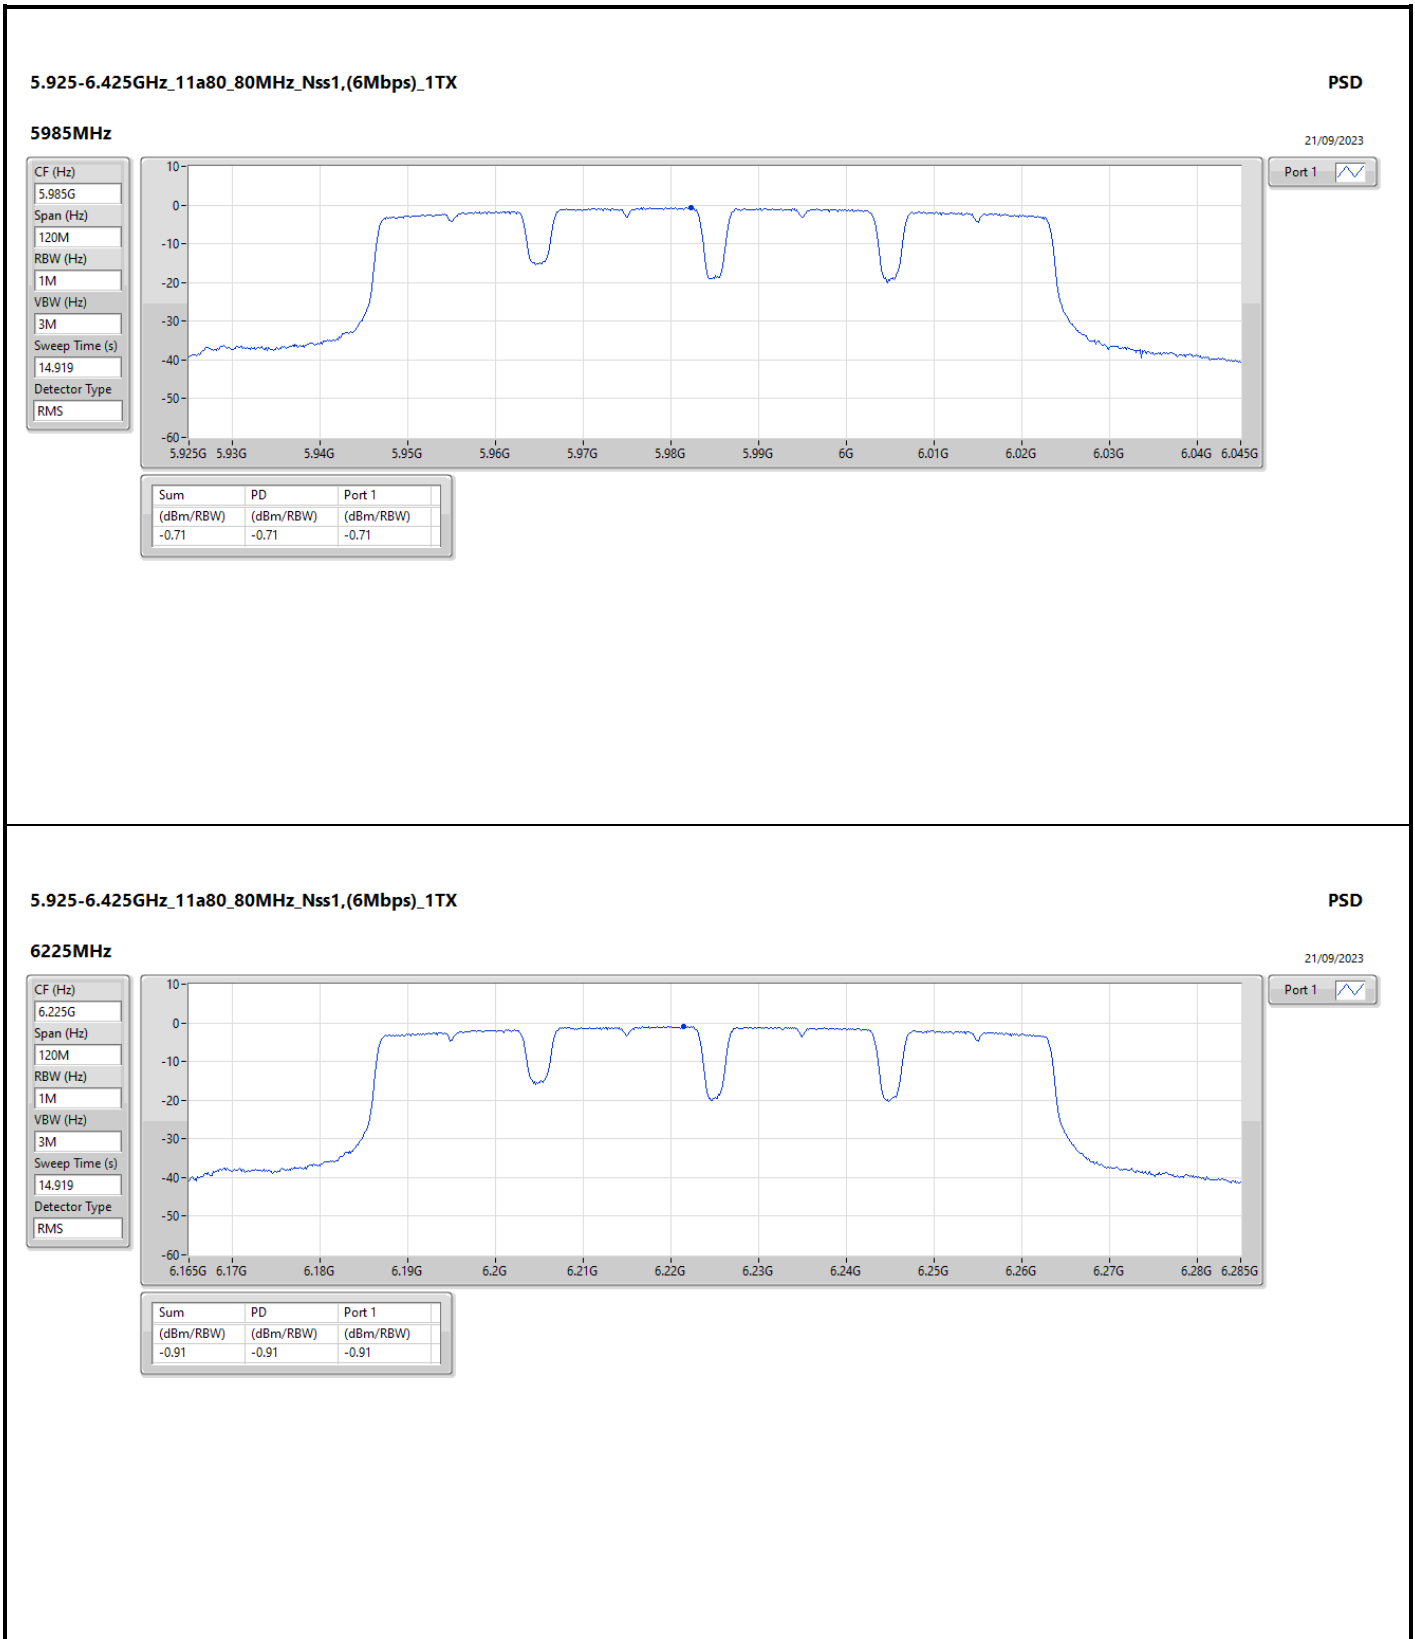

DG = Directional Gain; RBW = 500kHz for 5.725-5.85GHz band / 1MHz for other band;  
 PD = trace bin-by-bin of each transmits port summing can be performed maximum power density; Port X = Port X Power Density;