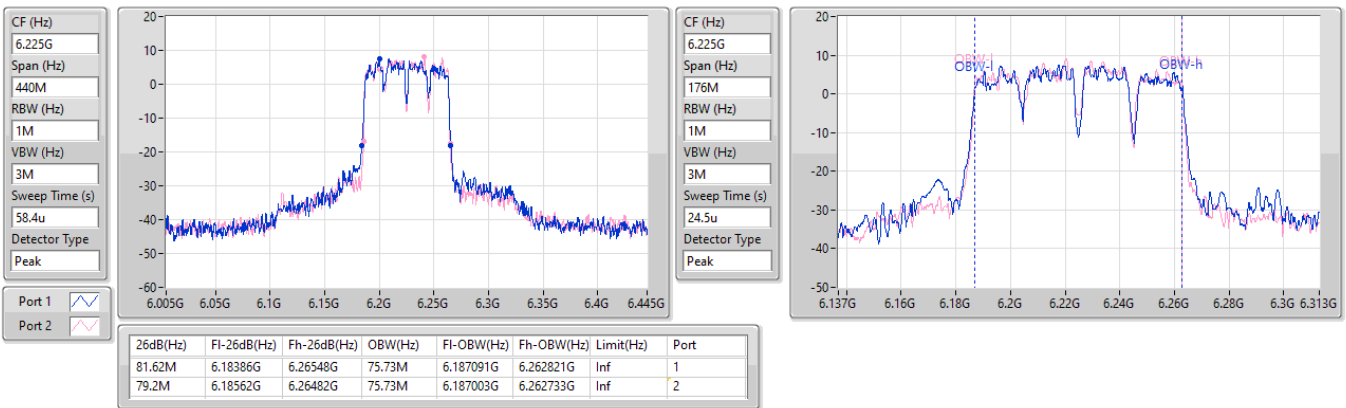

5.925-6.425GHz\_11a80\_80MHz\_Nss1,(6Mbps)\_2TX

EBW

5985MHz

21/09/2023

5.925-6.425GHz\_11a80\_80MHz\_Nss1,(6Mbps)\_2TX

EBW

6225MHz

21/09/2023

5.925-6.425GHz\_11a80\_80MHz\_Nss1,(6Mbps)\_2TX

EBW

6385MHz

21/09/2023

6.525-6.875GHz\_11a80\_80MHz\_Nss1,(6Mbps)\_2TX

EBW

6625MHz

21/09/2023