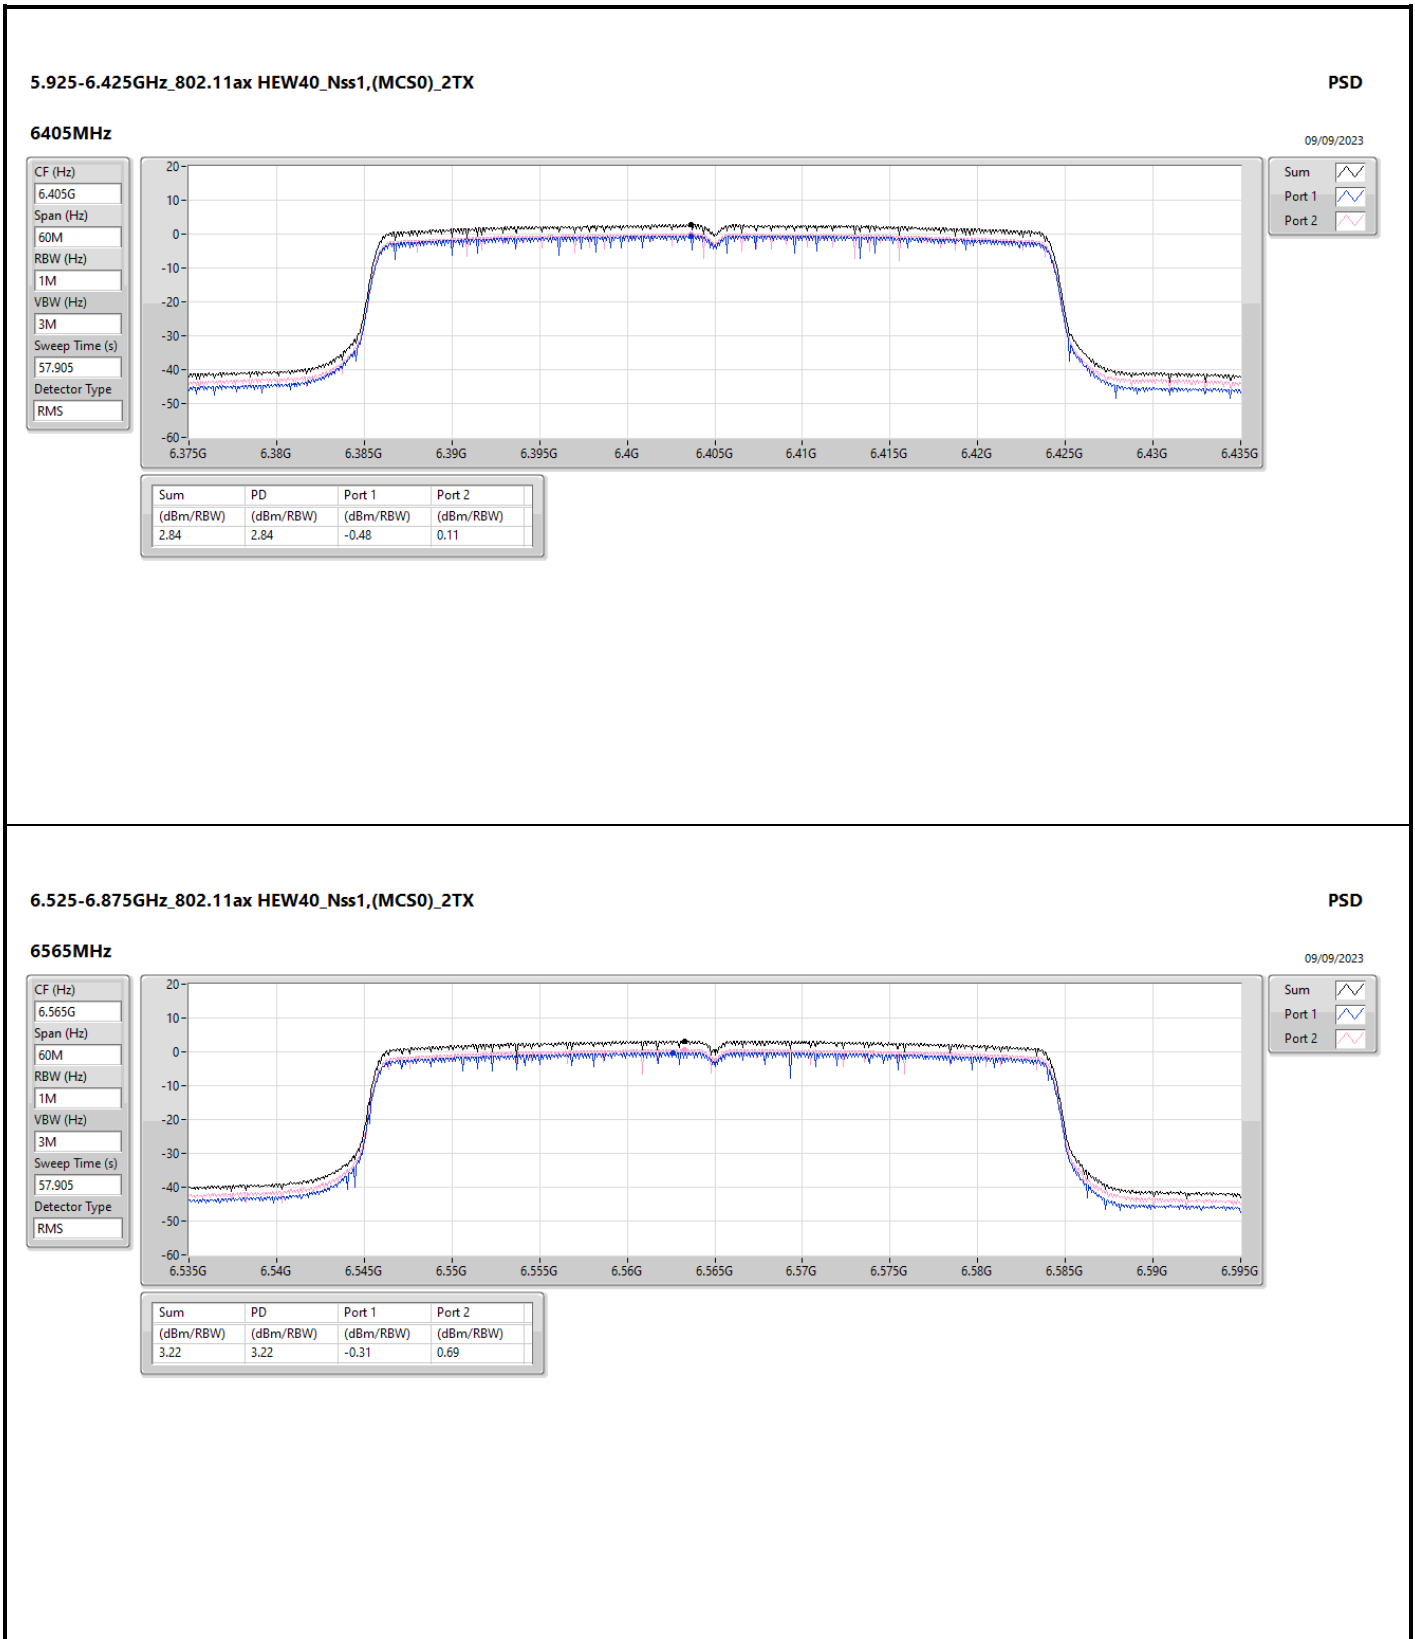

DG = Directional Gain; RBW = 500kHz for 5.725-5.85GHz band / 1MHz for other band;  
 PD = trace bin-by-bin of each transmits port summing can be performed maximum power density; Port X = Port X Power Density;