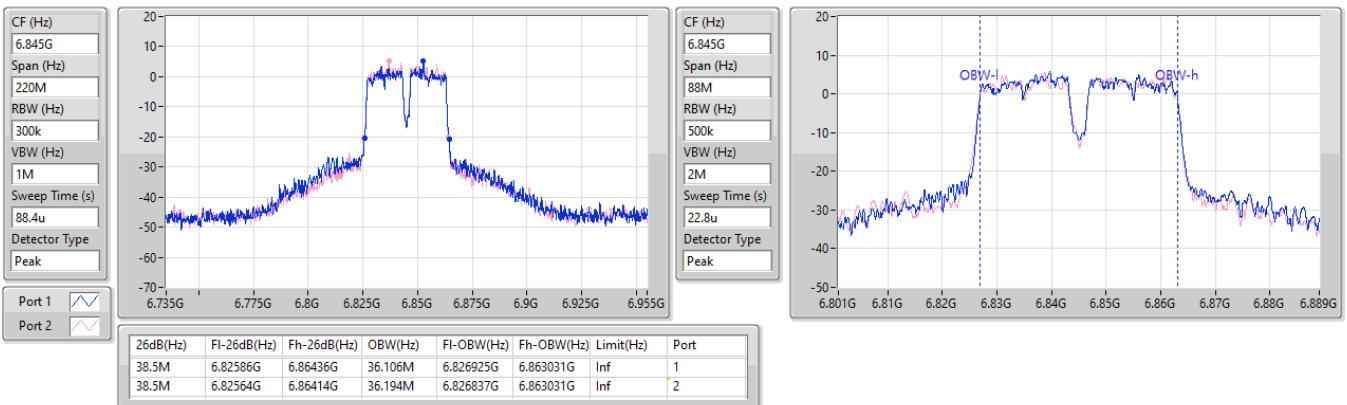

6.525-6.875GHz\_11a40\_40MHz\_Nss1,(6Mbps)\_2TX

EBW

6685MHz

21/09/2023

6.525-6.875GHz\_11a40\_40MHz\_Nss1,(6Mbps)\_2TX

EBW

6845MHz

21/09/2023

5.925-6.425GHz\_11a80\_80MHz\_Nss1,(6Mbps)\_2TX

EBW

5985MHz

21/09/2023

5.925-6.425GHz\_11a80\_80MHz\_Nss1,(6Mbps)\_2TX

EBW

6225MHz

21/09/2023