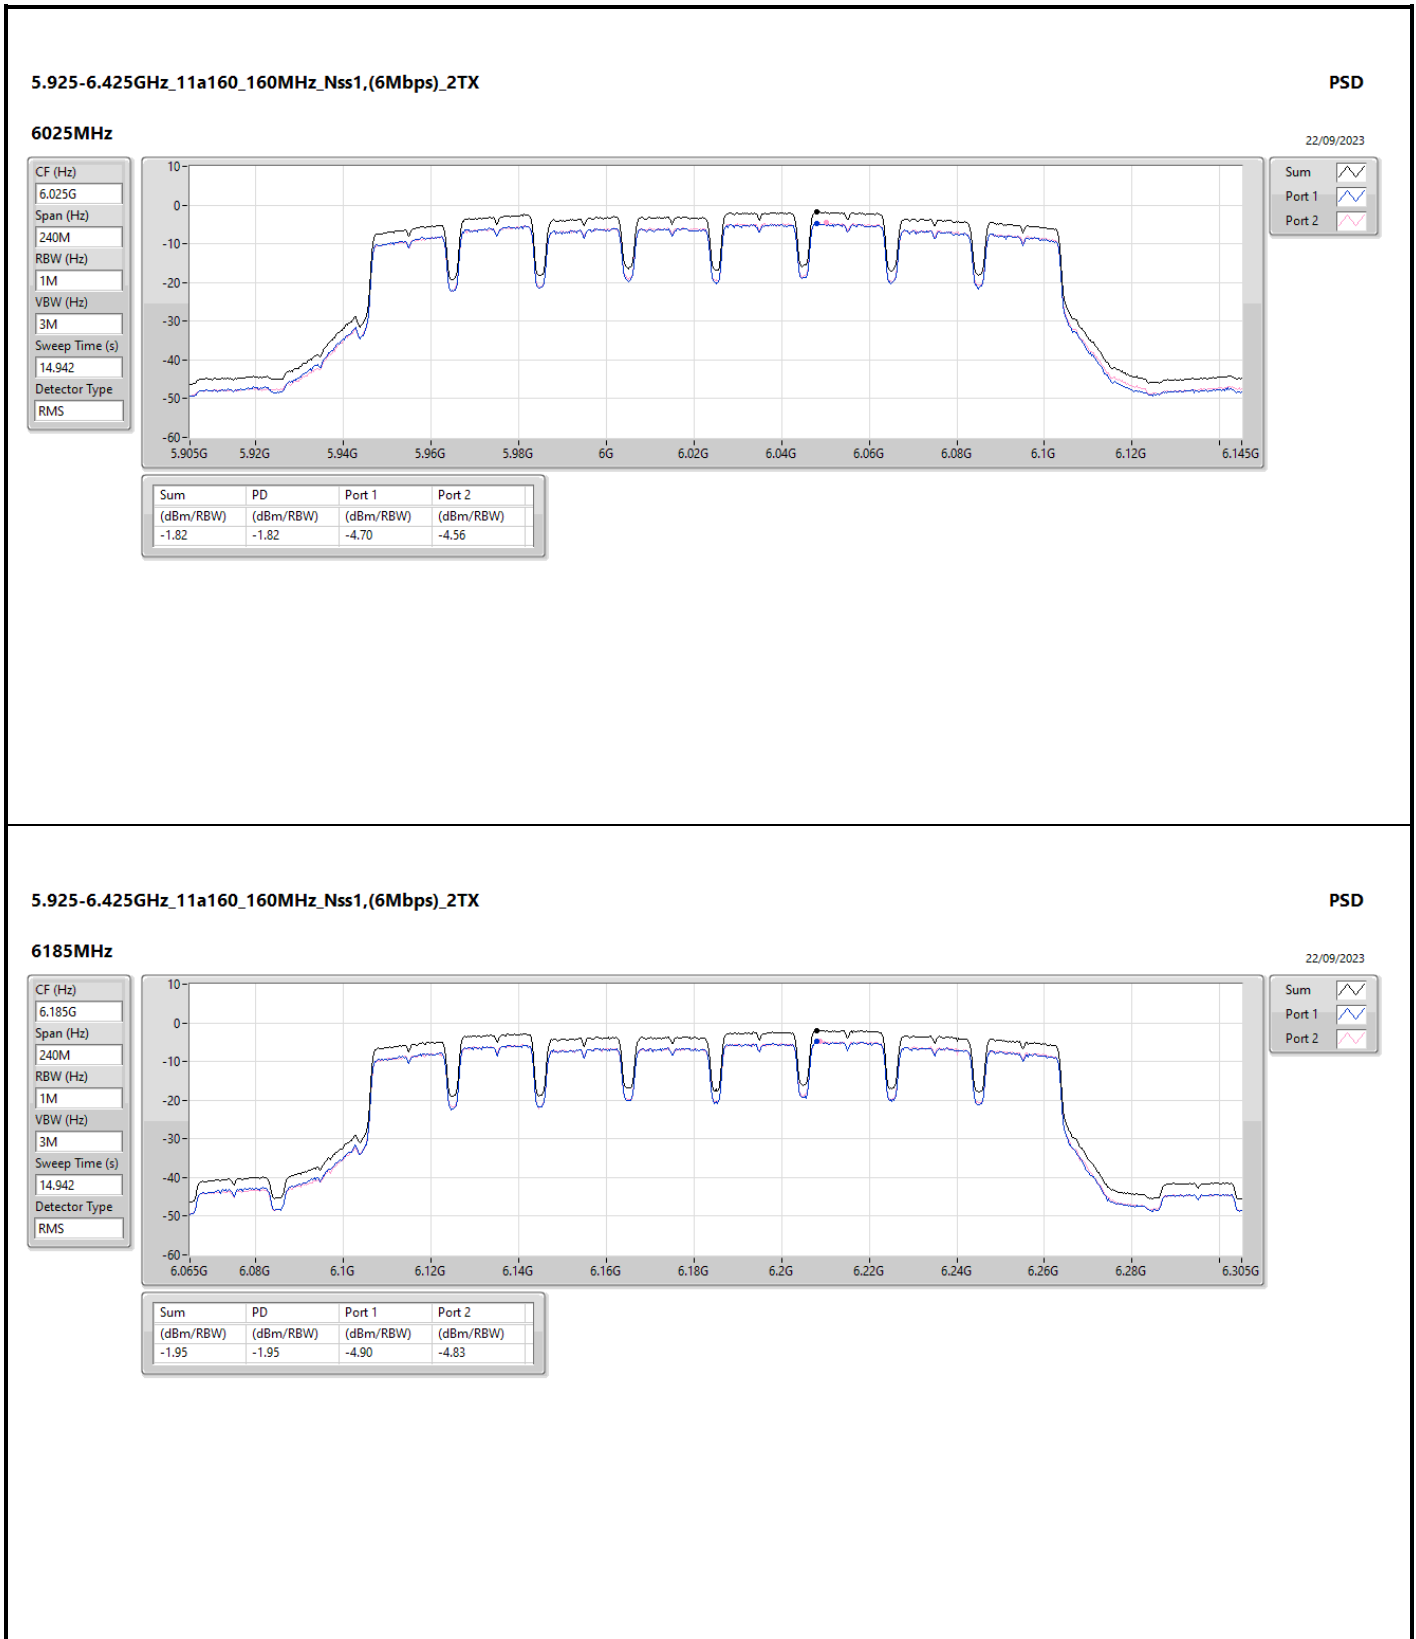

DG = Directional Gain; RBW = 500kHz for 5.725-5.85GHz band / 1MHz for other band;  
 PD = trace bin-by-bin of each transmits port summing can be performed maximum power density; Port X = Port X Power Density;