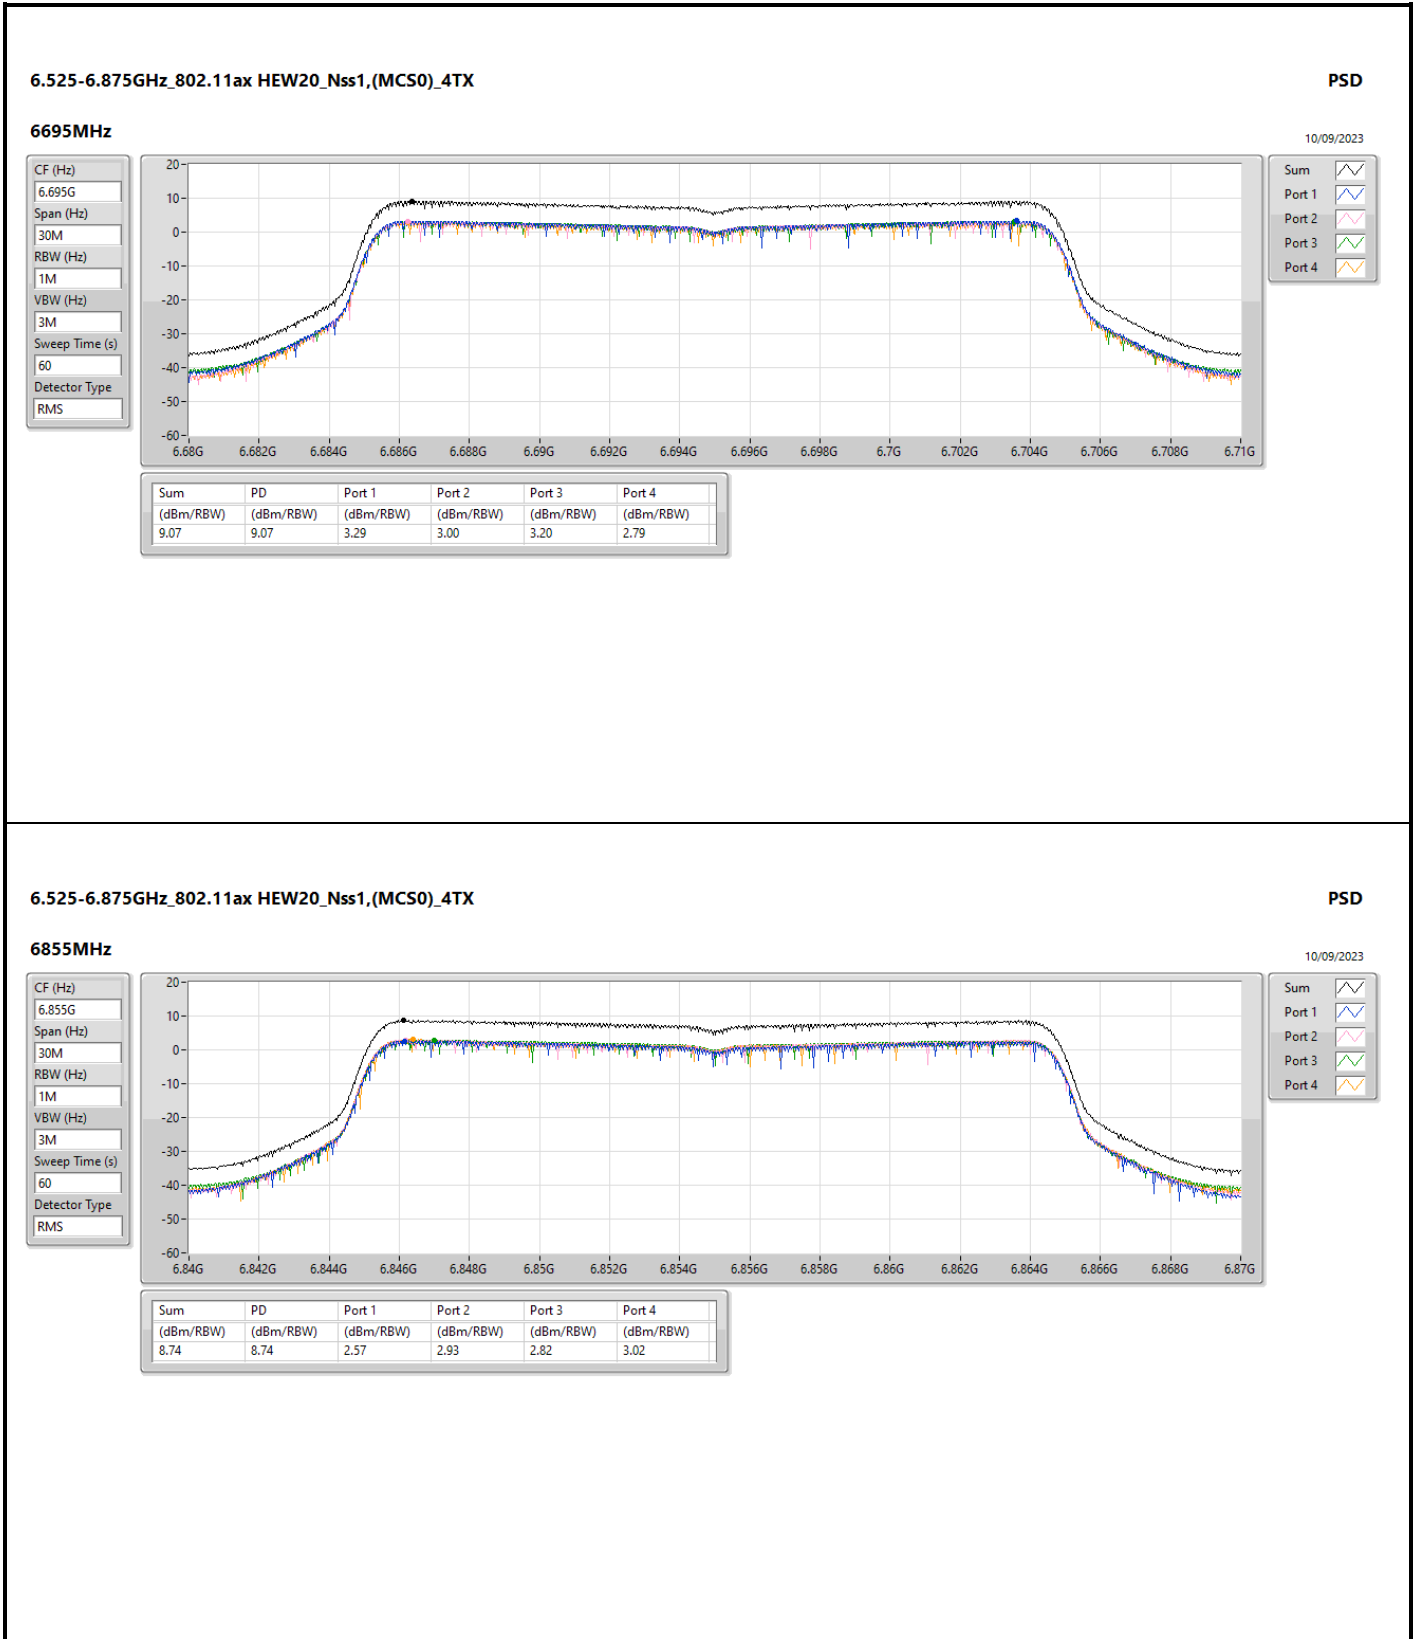

DG = Directional Gain; RBW = 500kHz for 5.725-5.85GHz band / 1MHz for other band;  
 PD = trace bin-by-bin of each transmits port summing can be performed maximum power density; Port X = Port X Power Density;