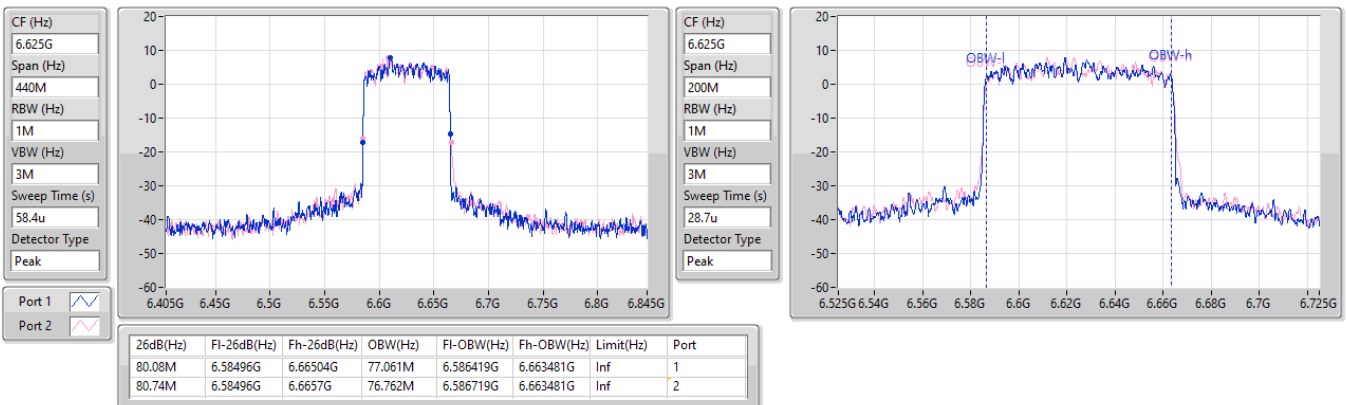

5.925-6.425GHz\_802.11ax HEW80\_Nss1,(MCS0)\_2TX

EBW

6385MHz

08/09/2023

6.525-6.875GHz\_802.11ax HEW80\_Nss1,(MCS0)\_2TX

EBW

6625MHz

08/09/2023

5.925-6.425GHz\_802.11ax HEW160\_Nss1,(MCS0)\_2TX

EBW

6025MHz

08/09/2023

5.925-6.425GHz\_802.11ax HEW160\_Nss1,(MCS0)\_2TX

EBW

6185MHz

08/09/2023