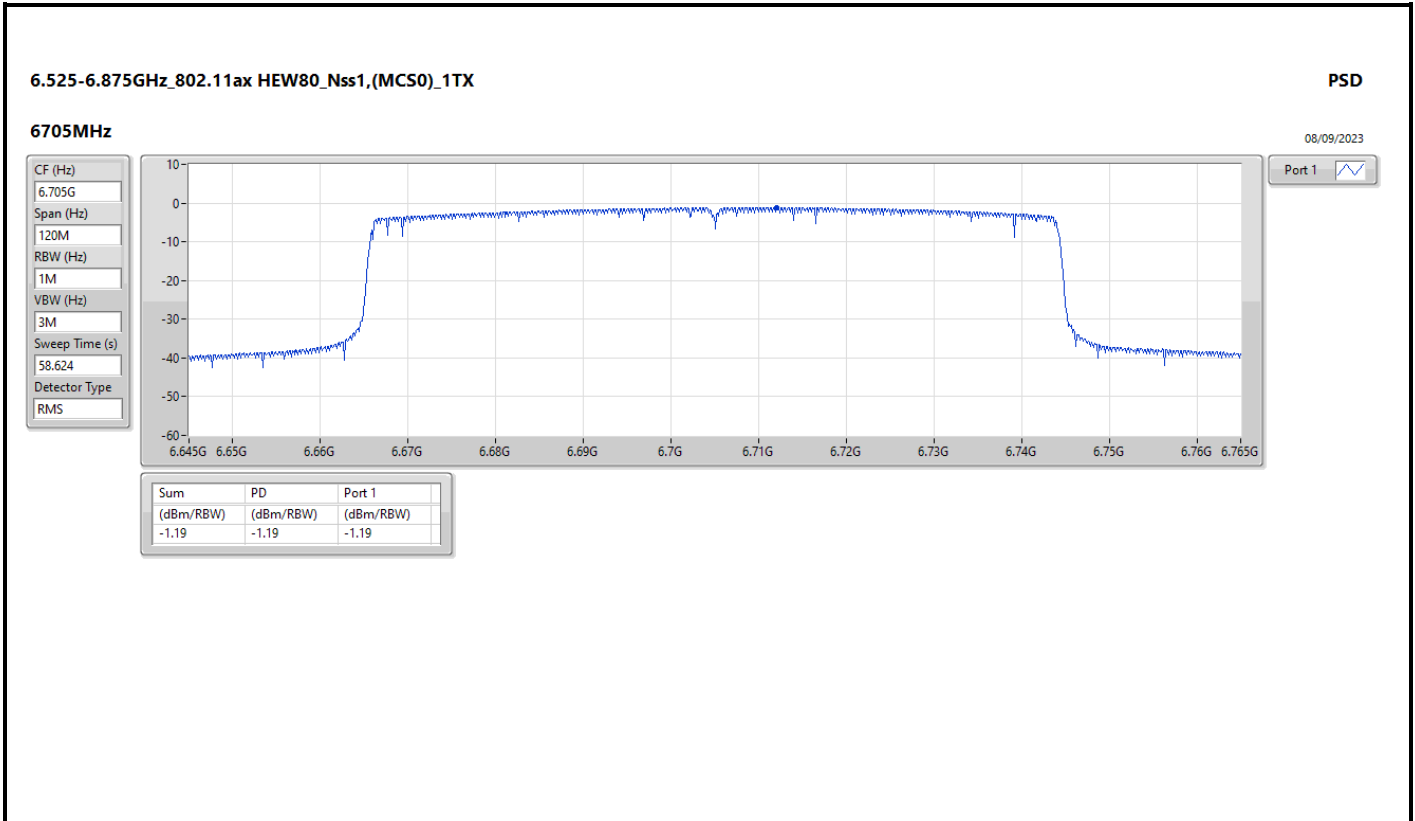

DG = Directional Gain; RBW = 500kHz for 5.725-5.85GHz band / 1MHz for other band;  
 PD = trace bin-by-bin of each transmits port summing can be performed maximum power density; Port X = Port X Power Density;