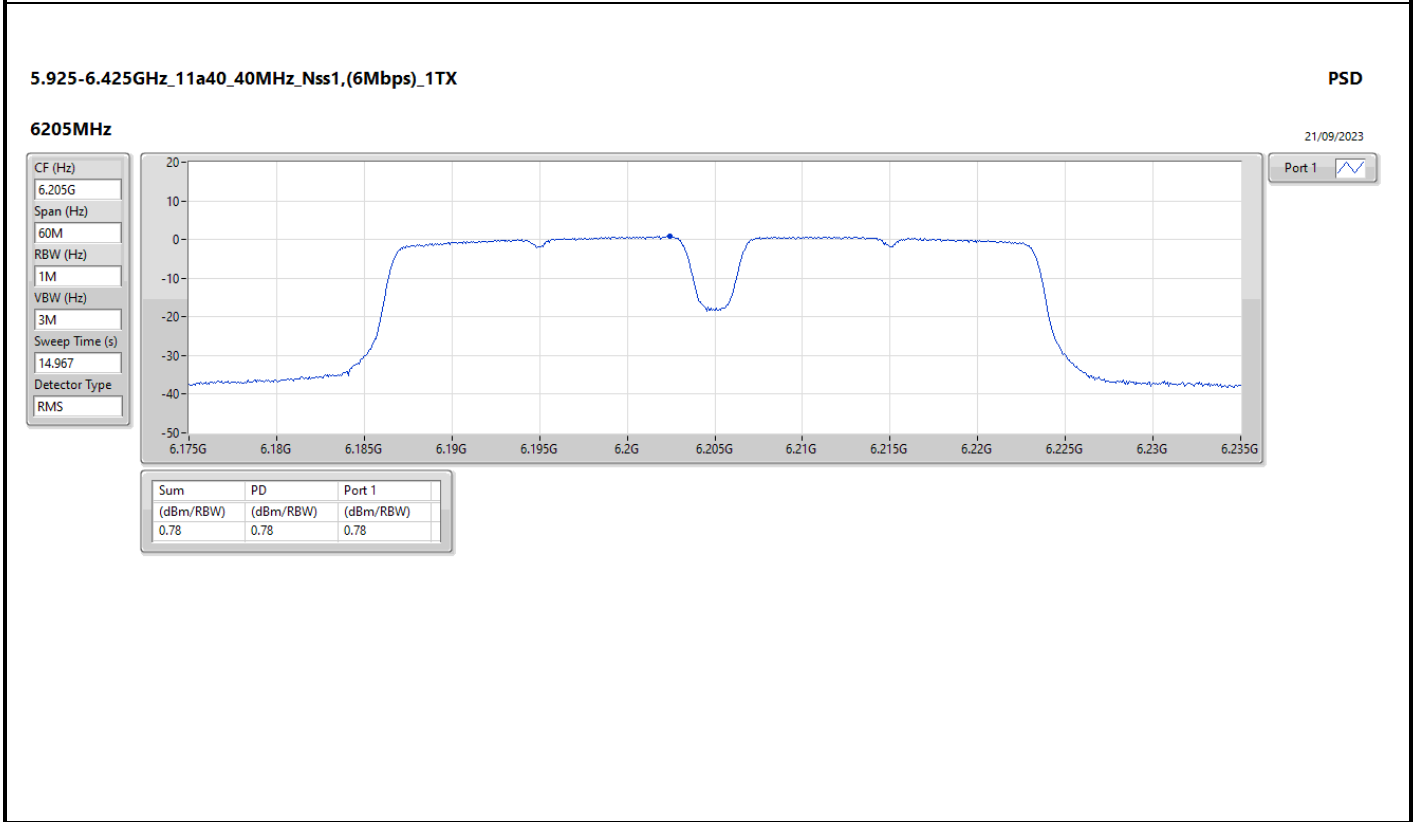

DG = Directional Gain; RBW = 500kHz for 5.725-5.85GHz band / 1MHz for other band;  
 PD = trace bin-by-bin of each transmits port summing can be performed maximum power density; Port X = Port X Power Density;