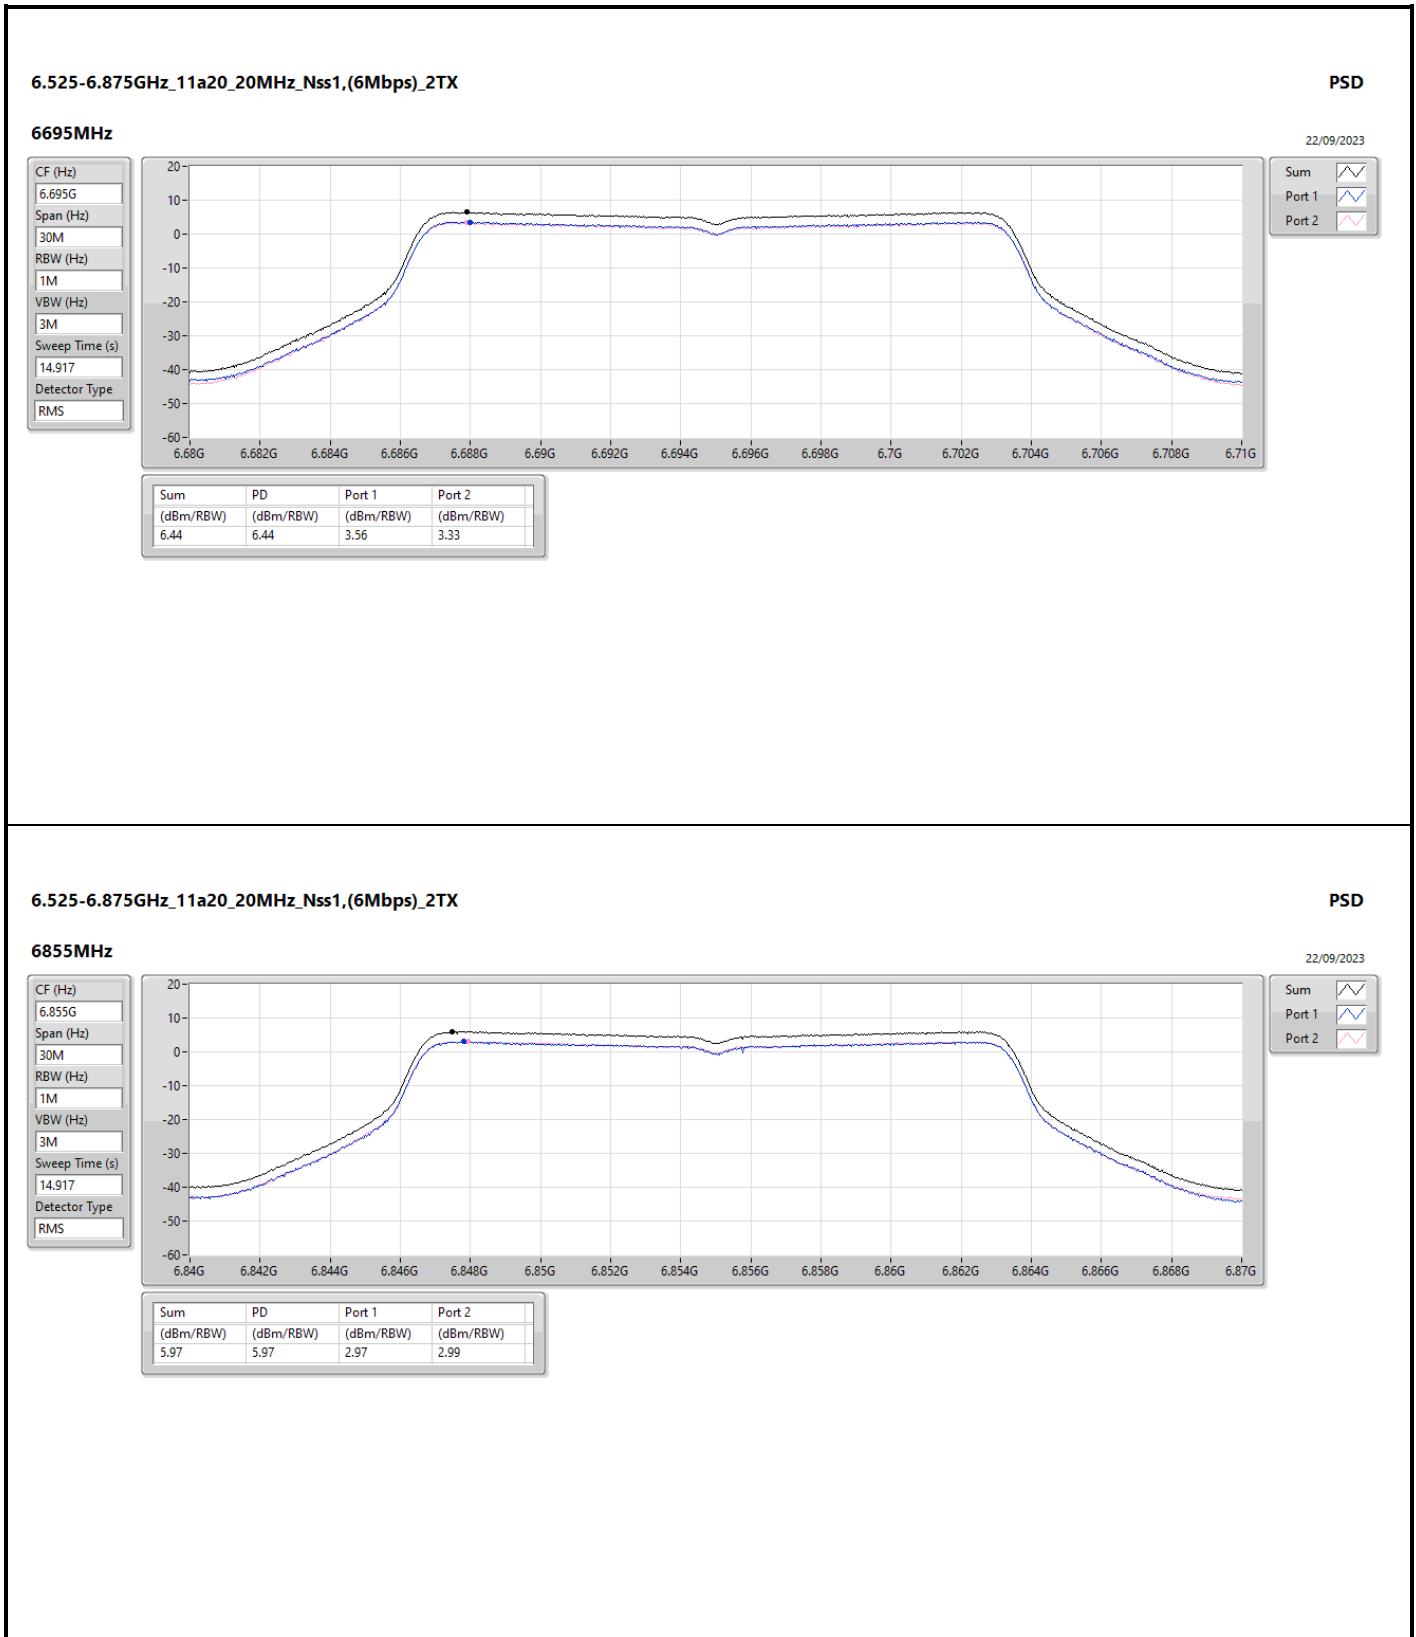

DG = Directional Gain; RBW = 500kHz for 5.725-5.85GHz band / 1MHz for other band;  
 PD = trace bin-by-bin of each transmits port summing can be performed maximum power density; Port X = Port X Power Density;