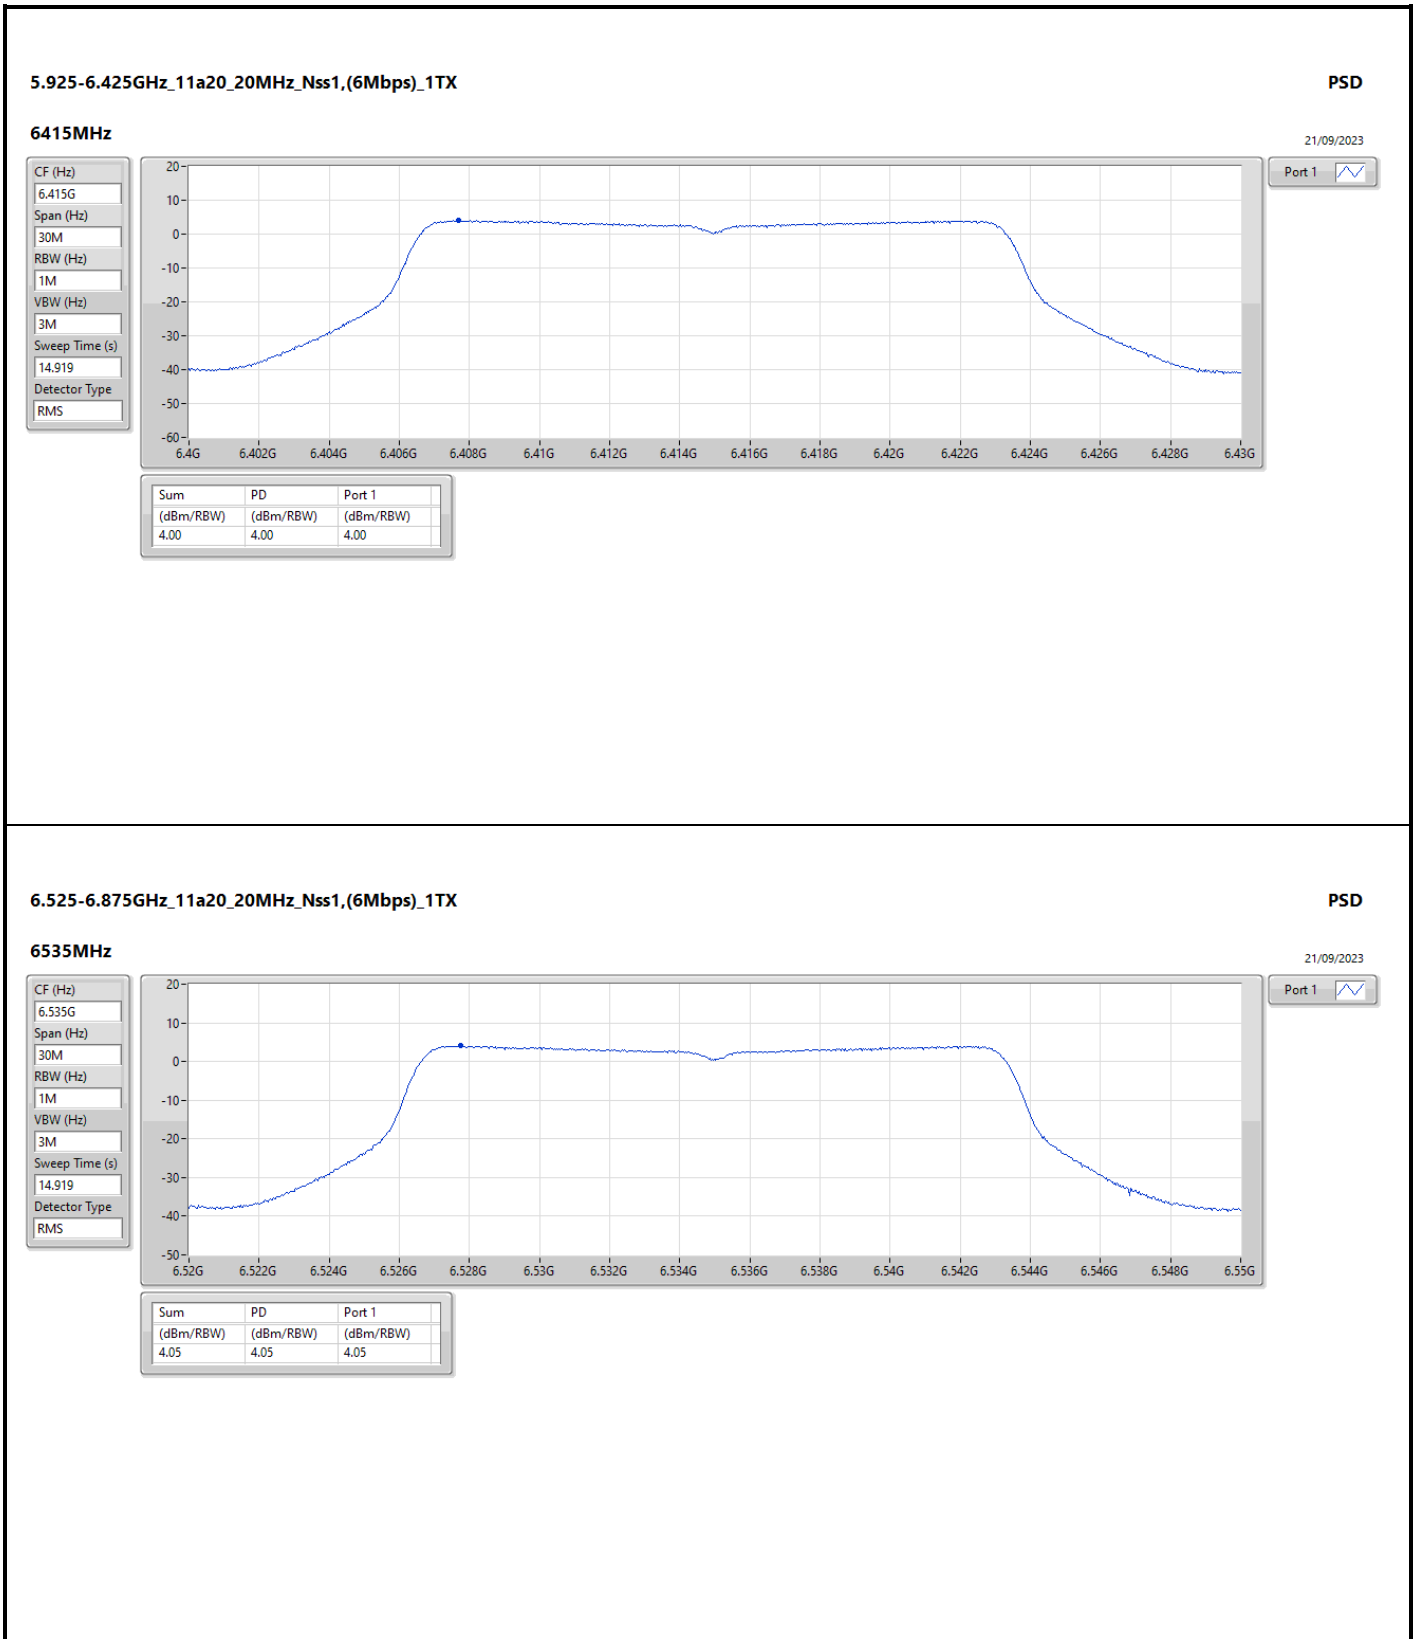

DG = Directional Gain; RBW = 500kHz for 5.725-5.85GHz band / 1MHz for other band;  
 PD = trace bin-by-bin of each transmits port summing can be performed maximum power density; Port X = Port X Power Density;