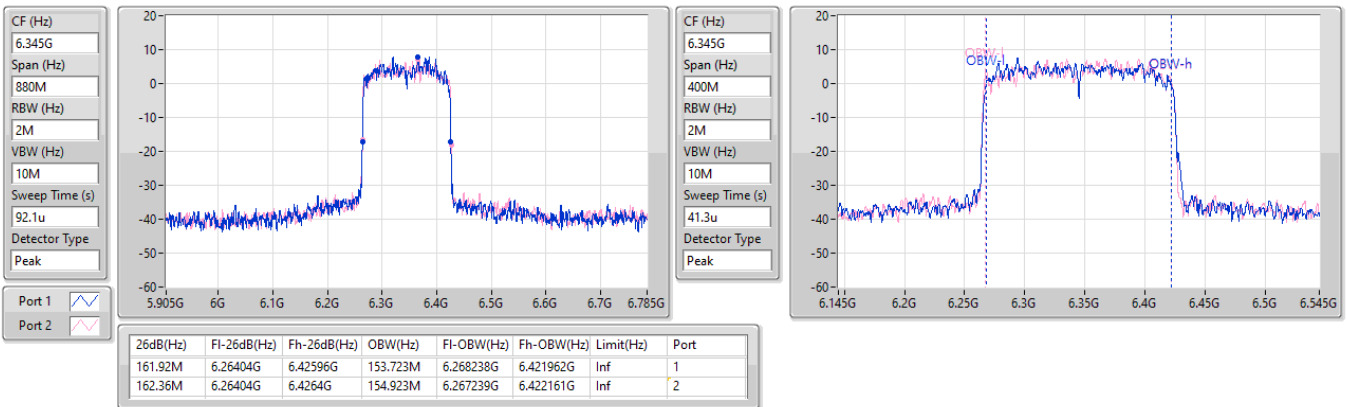

5.925-6.425GHz\_802.11ax HEW80\_Nss1,(MCS0)\_2TX

EBW

6385MHz

08/09/2023

6.525-6.875GHz\_802.11ax HEW80\_Nss1,(MCS0)\_2TX

EBW

6625MHz

08/09/2023

5.925-6.425GHz\_802.11ax HEW160\_Nss1,(MCS0)\_2TX

EBW

6025MHz

08/09/2023

5.925-6.425GHz\_802.11ax HEW160\_Nss1,(MCS0)\_2TX

EBW

6185MHz

08/09/2023

5.925-6.425GHz\_802.11ax HEW160\_Nss1,(MCS0)\_2TX

EBW

6345MHz

08/09/2023

6.525-6.875GHz\_802.11ax HEW160\_Nss1,(MCS0)\_2TX

EBW

6665MHz

08/09/2023