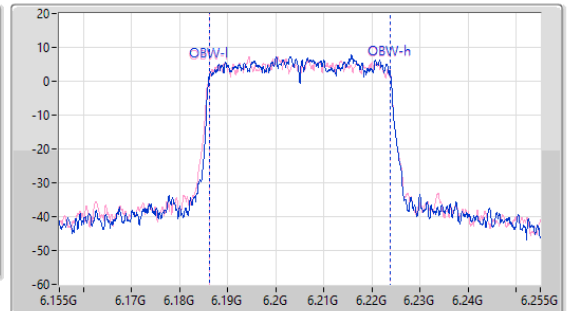

Sweep Time (s)  
88.4u

Detector Type  
Peak

CF (Hz)  
6.205G

Span (Hz)  
100M

RBW (Hz)  
500k

VBW (Hz)  
2M

Sweep Time (s)  
26.5u

Detector Type  
Peak