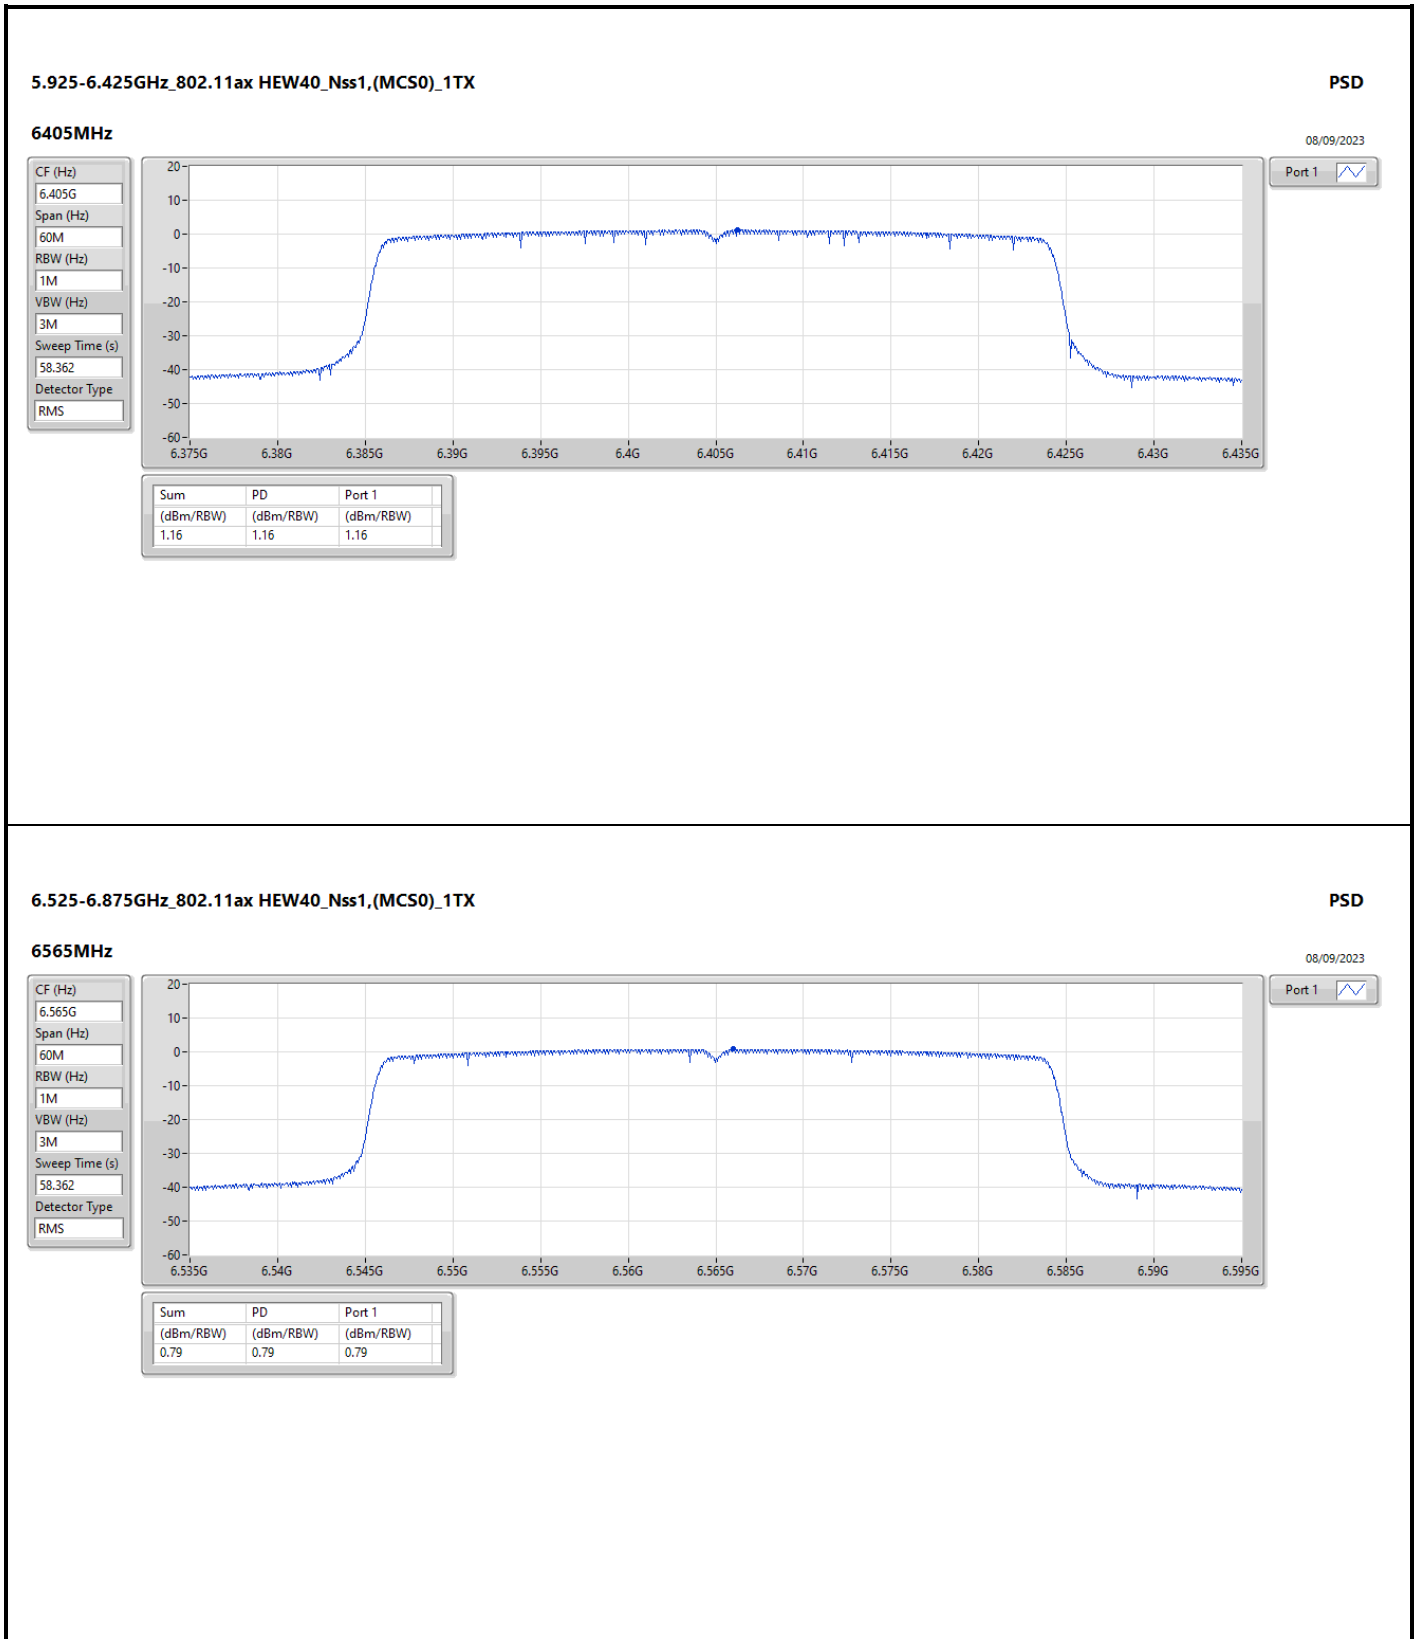

DG = Directional Gain; RBW = 500kHz for 5.725-5.85GHz band / 1MHz for other band;  
 PD = trace bin-by-bin of each transmits port summing can be performed maximum power density; Port X = Port X Power Density;