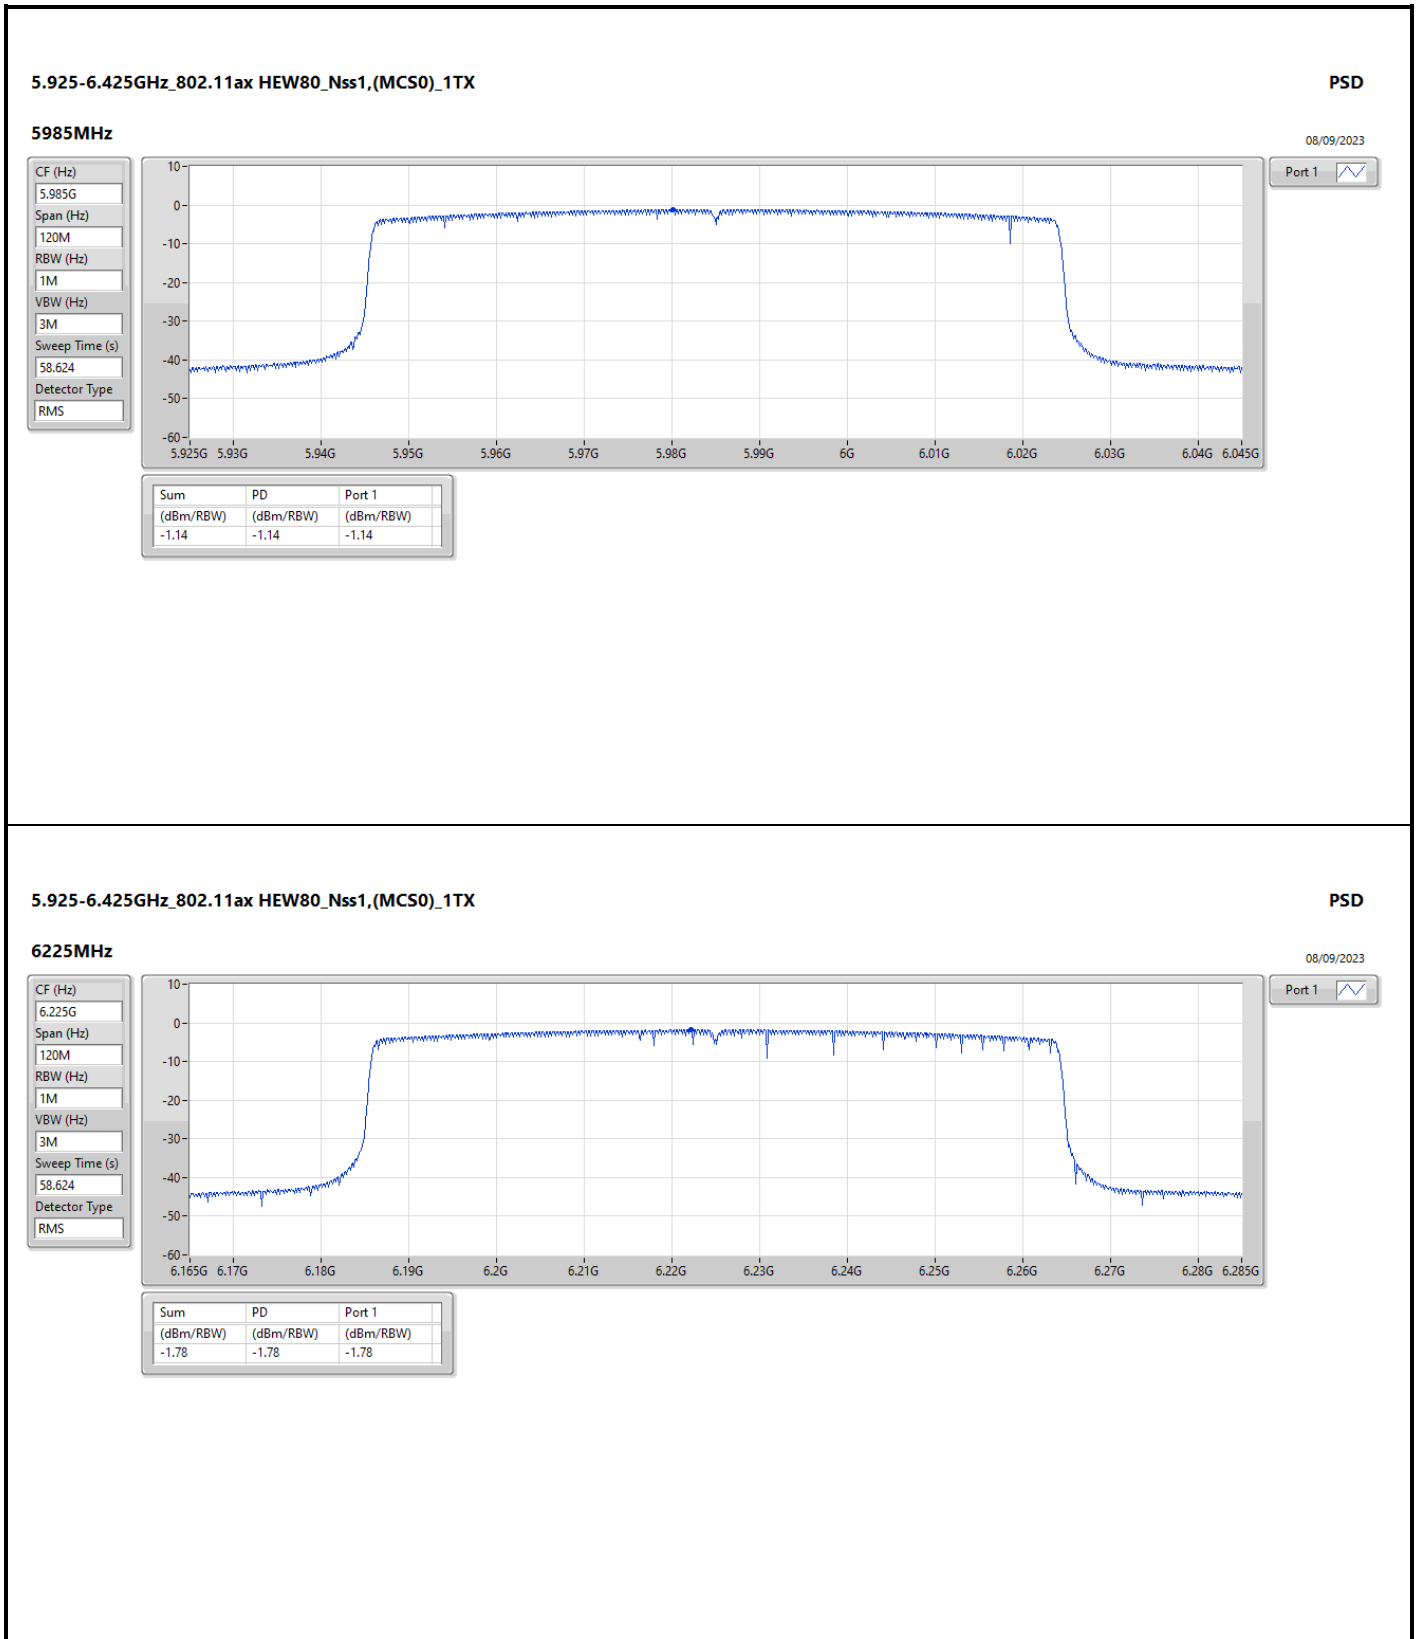

DG = Directional Gain; RBW = 500kHz for 5.725-5.85GHz band / 1MHz for other band;  
 PD = trace bin-by-bin of each transmits port summing can be performed maximum power density; Port X = Port X Power Density;