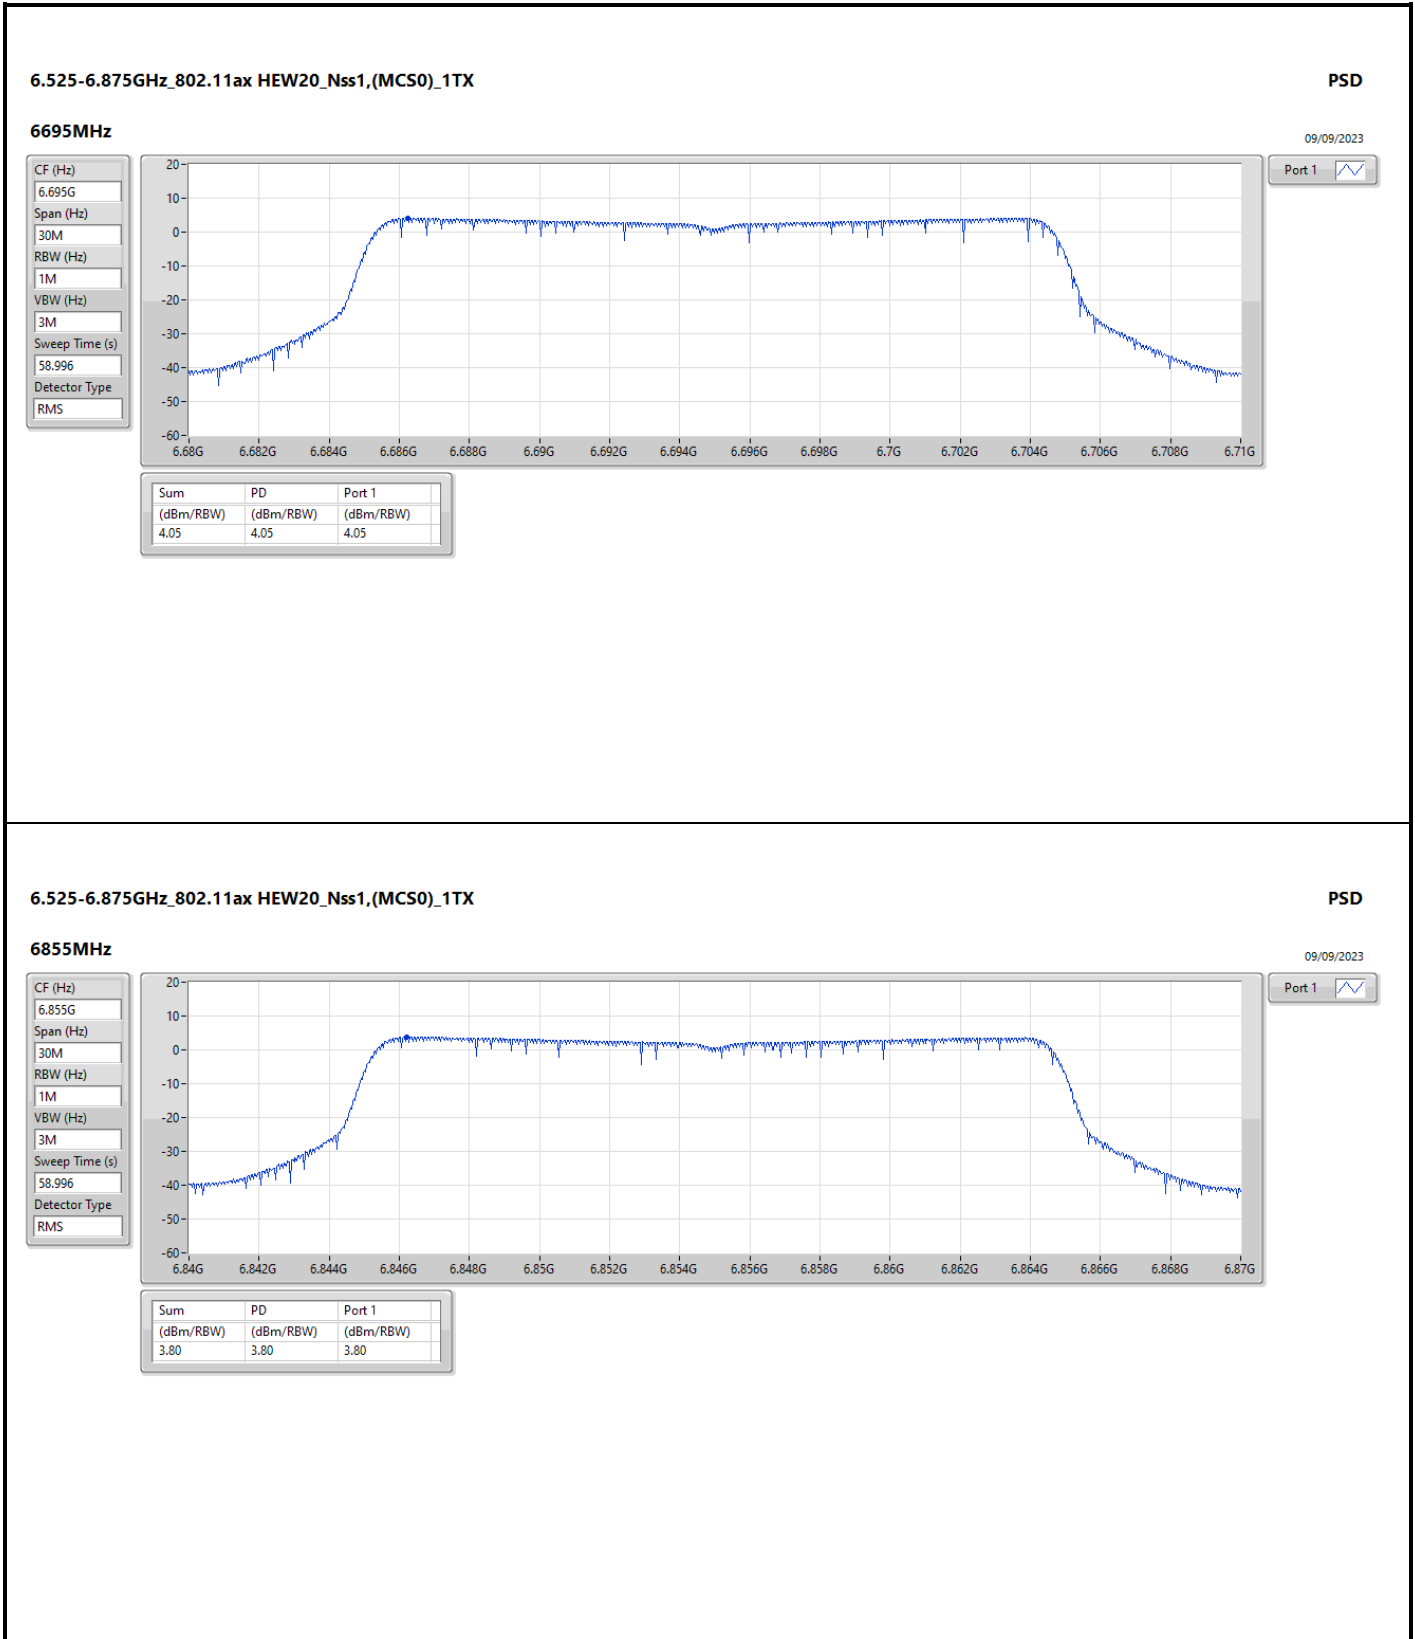

DG = Directional Gain; RBW = 500kHz for 5.725-5.85GHz band / 1MHz for other band;  
 PD = trace bin-by-bin of each transmits port summing can be performed maximum power density; Port X = Port X Power Density;