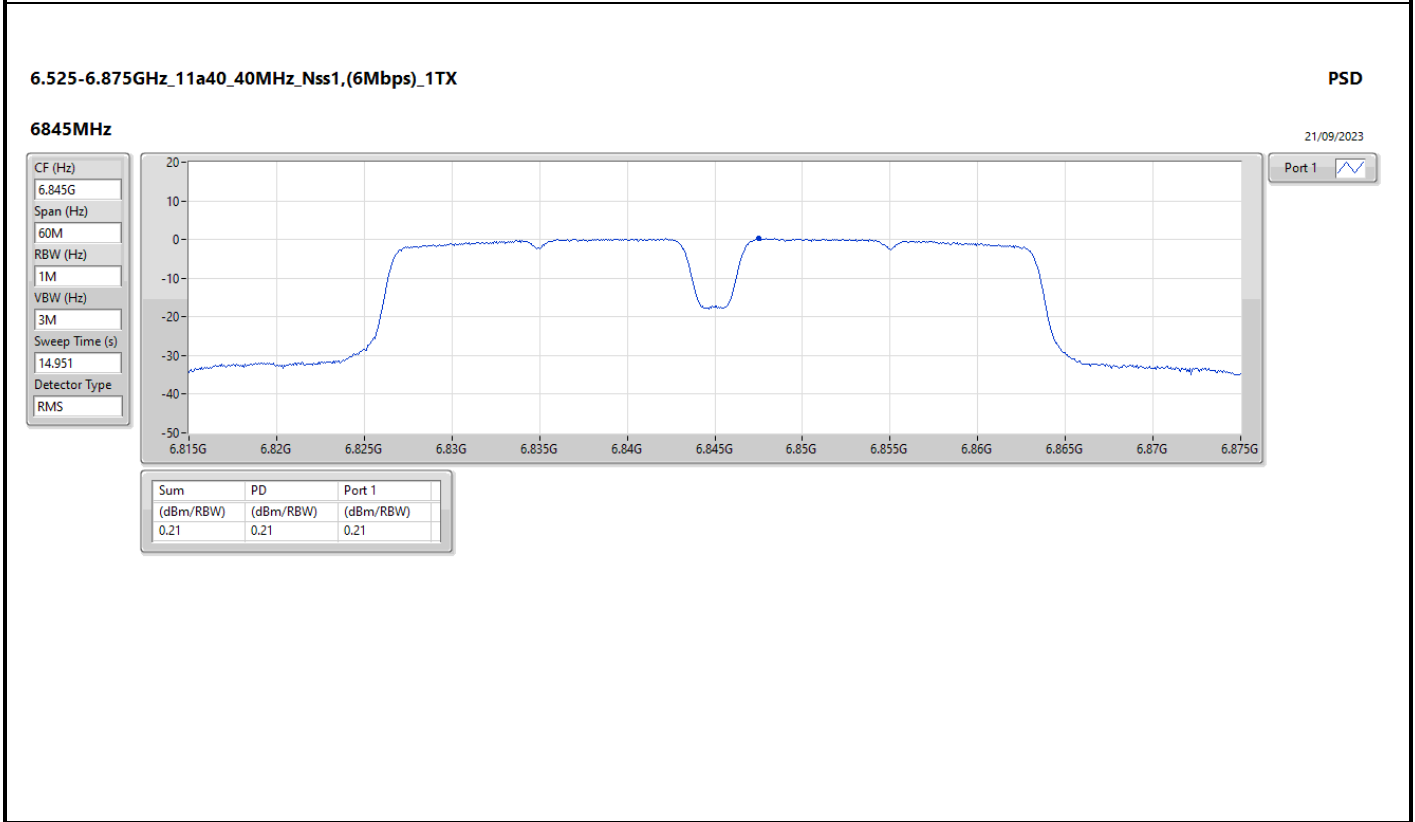

DG = Directional Gain; RBW = 500kHz for 5.725-5.85GHz band / 1MHz for other band;  
 PD = trace bin-by-bin of each transmits port summing can be performed maximum power density; Port X = Port X Power Density;