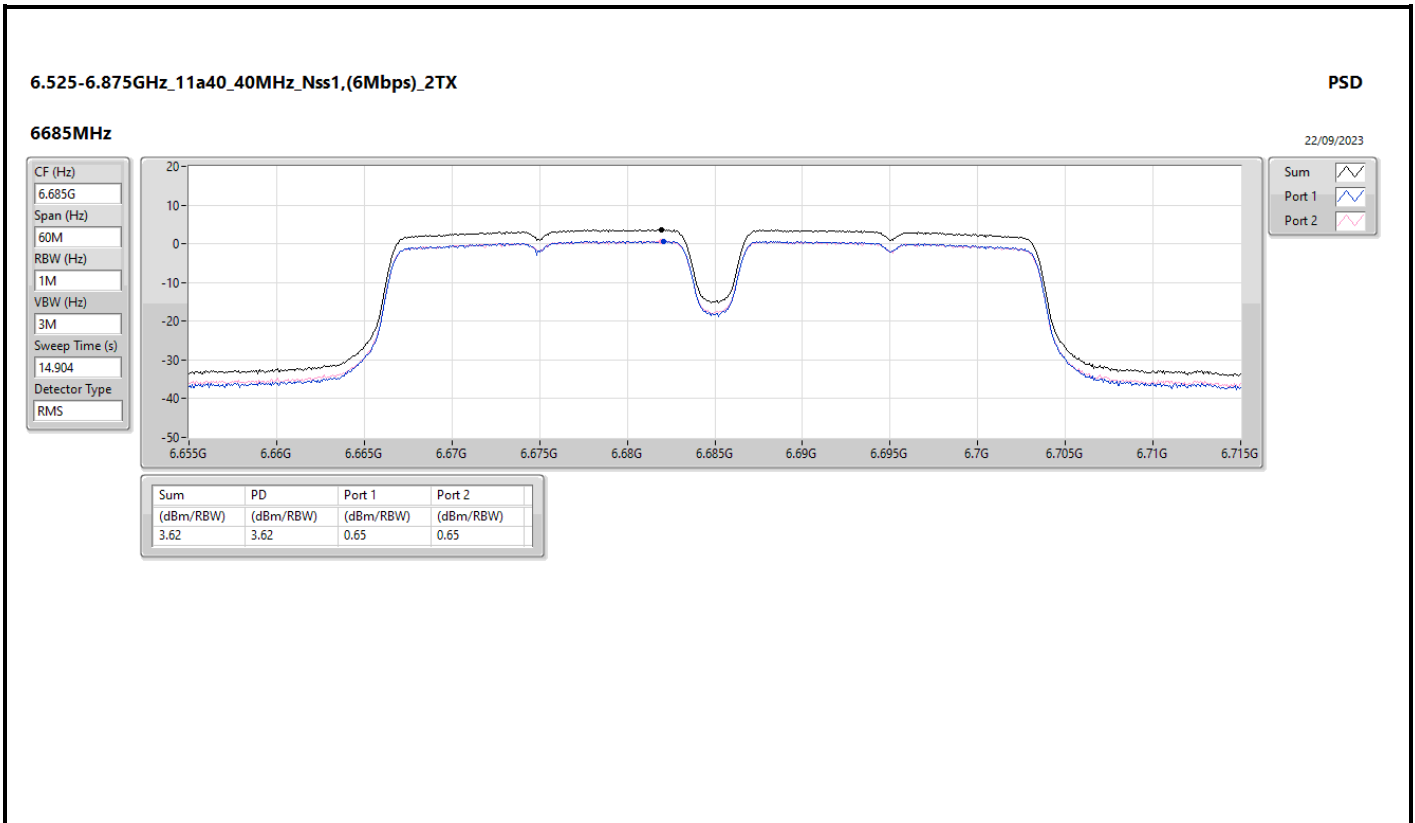

DG = Directional Gain; RBW = 500kHz for 5.725-5.85GHz band / 1MHz for other band;  
 PD = trace bin-by-bin of each transmits port summing can be performed maximum power density; Port X = Port X Power Density;