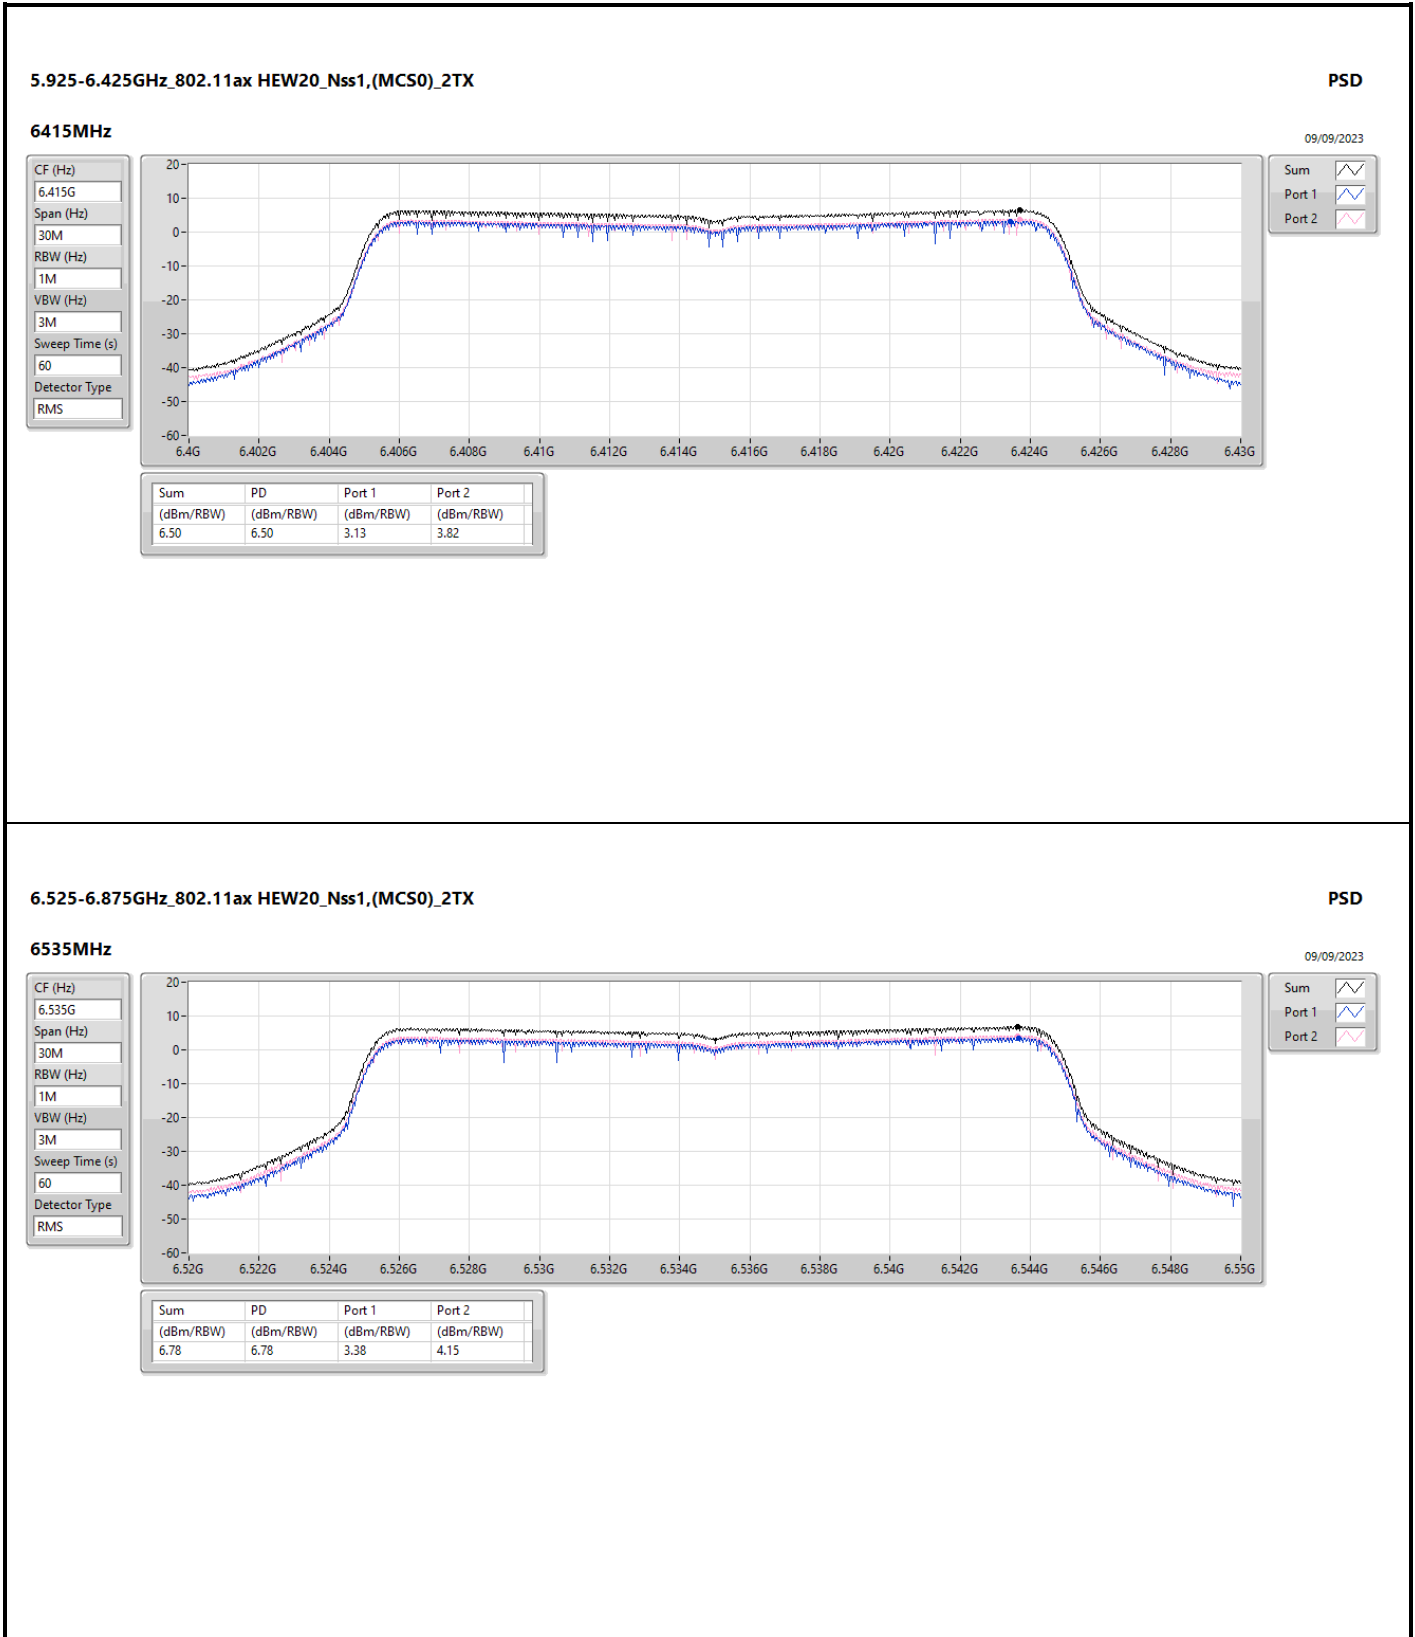

DG = Directional Gain; RBW = 500kHz for 5.725-5.85GHz band / 1MHz for other band;  
 PD = trace bin-by-bin of each transmits port summing can be performed maximum power density; Port X = Port X Power Density;