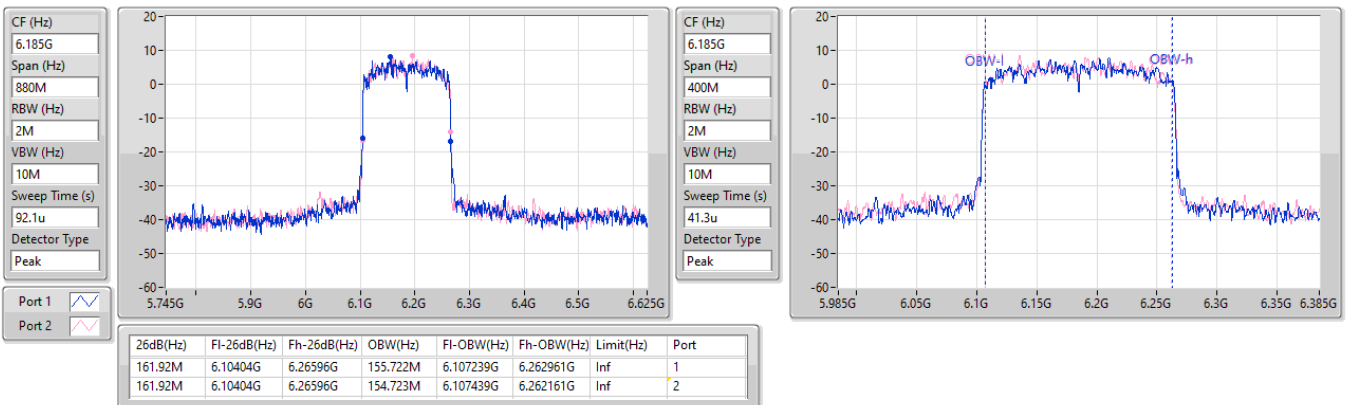

5.925-6.425GHz\_802.11ax HEW80\_Nss1,(MCS0)\_2TX

EBW

6385MHz

08/09/2023

6.525-6.875GHz\_802.11ax HEW80\_Nss1,(MCS0)\_2TX

EBW

6625MHz

08/09/2023

5.925-6.425GHz\_802.11ax HEW160\_Nss1,(MCS0)\_2TX

EBW

6025MHz

08/09/2023

5.925-6.425GHz\_802.11ax HEW160\_Nss1,(MCS0)\_2TX

EBW

6185MHz

08/09/2023

5.925-6.425GHz\_802.11ax HEW160\_Nss1,(MCS0)\_2TX

EBW

6345MHz

08/09/2023

6.525-6.875GHz\_802.11ax HEW160\_Nss1,(MCS0)\_2TX

EBW

6665MHz

08/09/2023