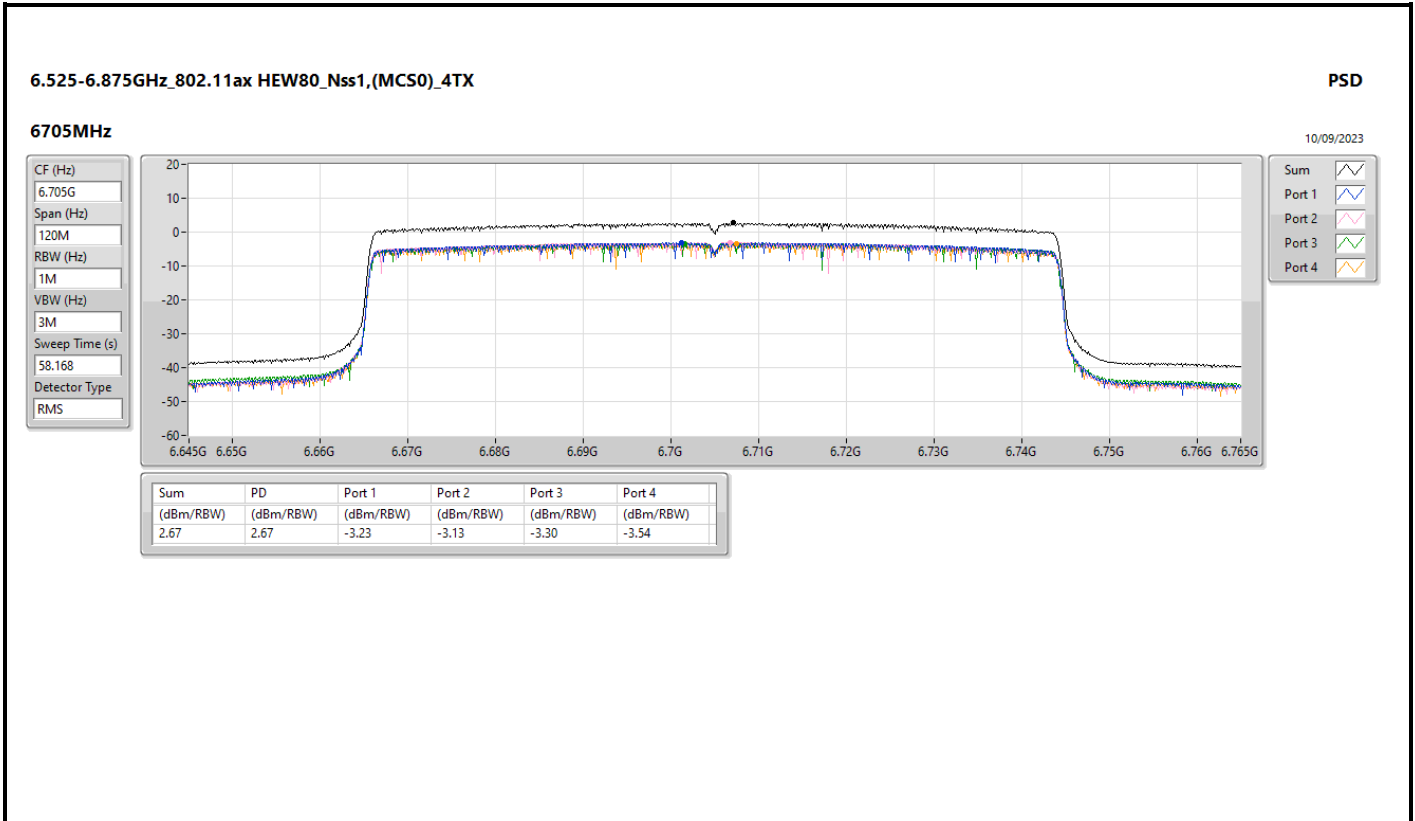

DG = Directional Gain; RBW = 500kHz for 5.725-5.85GHz band / 1MHz for other band;  
 PD = trace bin-by-bin of each transmits port summing can be performed maximum power density; Port X = Port X Power Density;