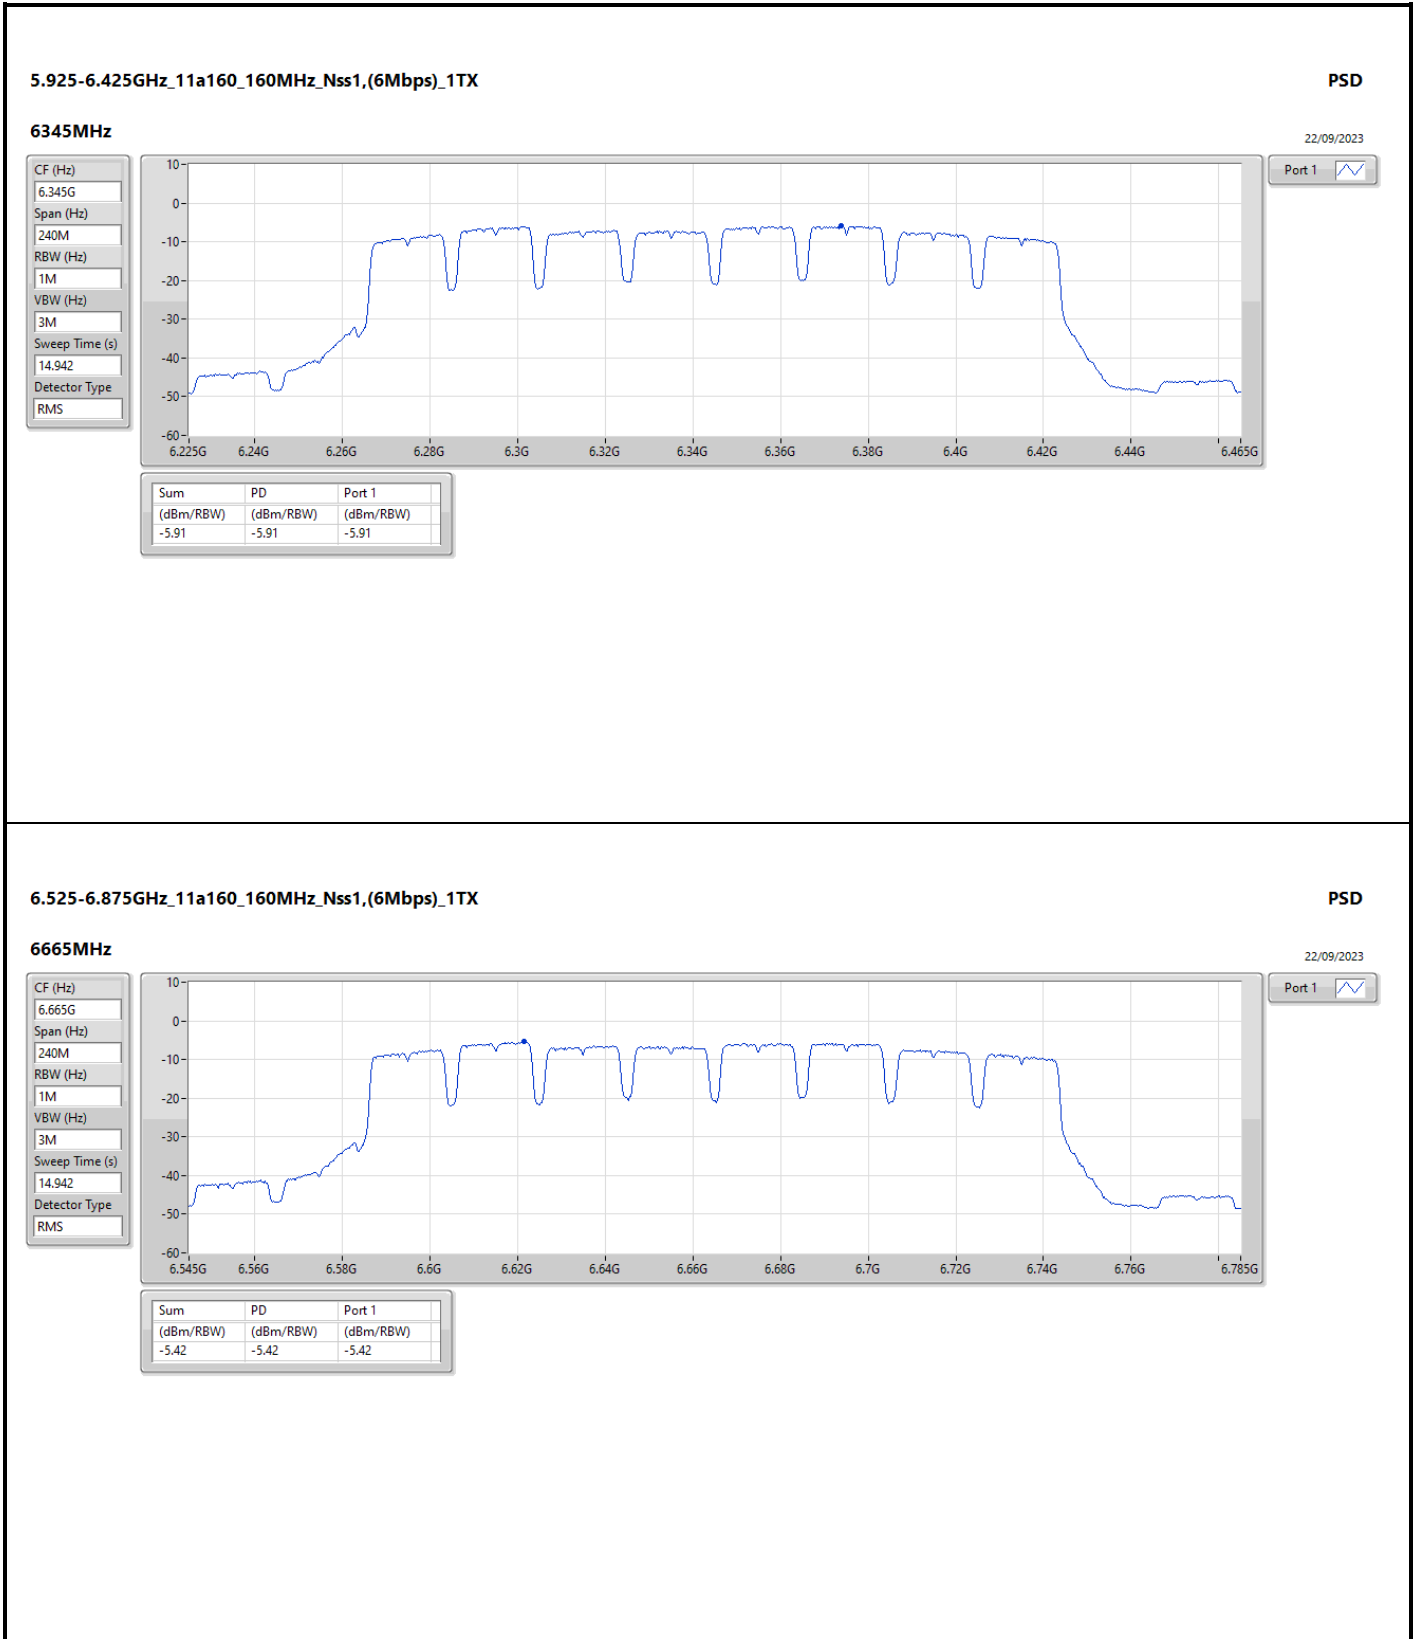

DG = Directional Gain; RBW = 500kHz for 5.725-5.85GHz band / 1MHz for other band;  
 PD = trace bin-by-bin of each transmits port summing can be performed maximum power density; Port X = Port X Power Density;