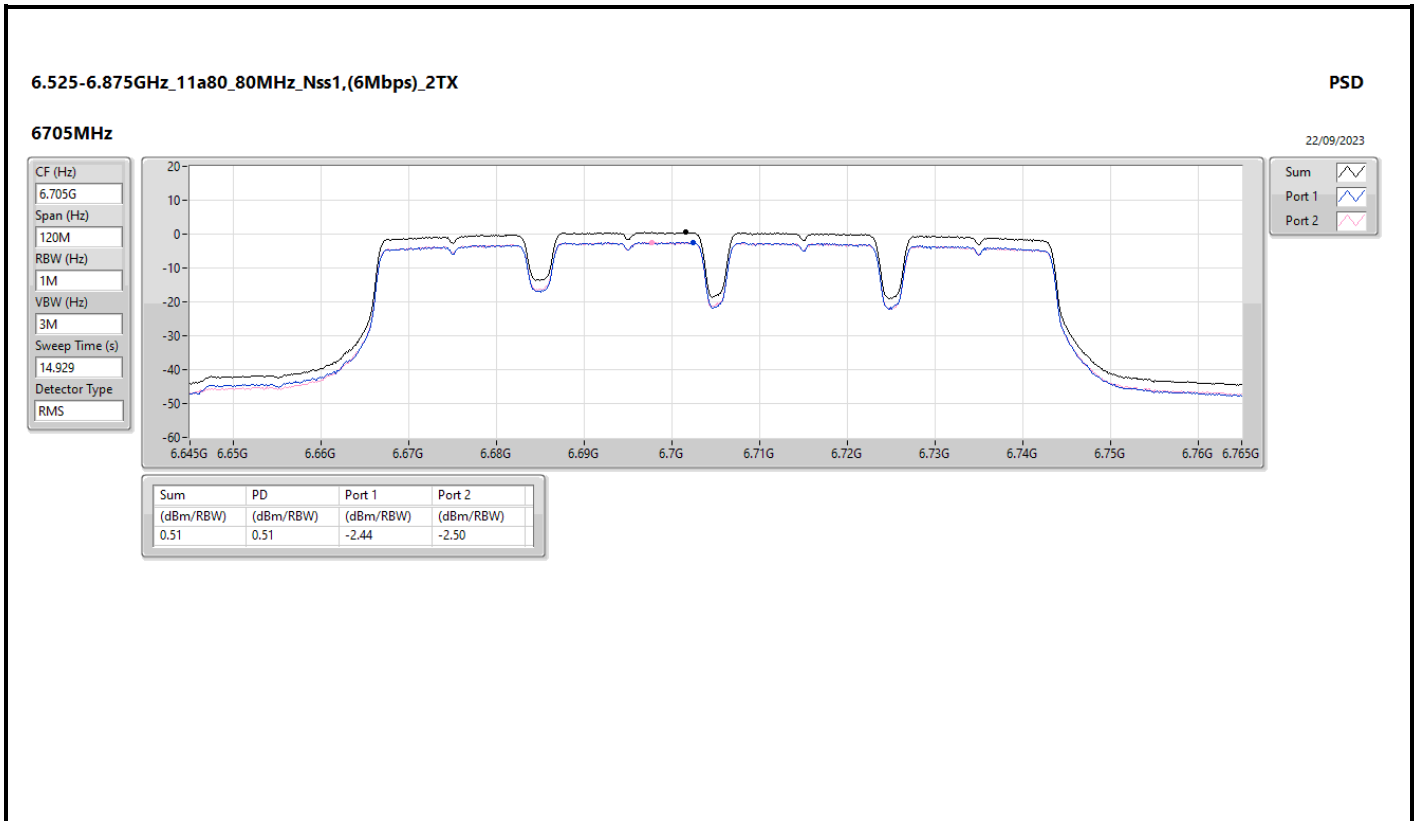

DG = Directional Gain; RBW = 500kHz for 5.725-5.85GHz band / 1MHz for other band;  
 PD = trace bin-by-bin of each transmits port summing can be performed maximum power density; Port X = Port X Power Density;