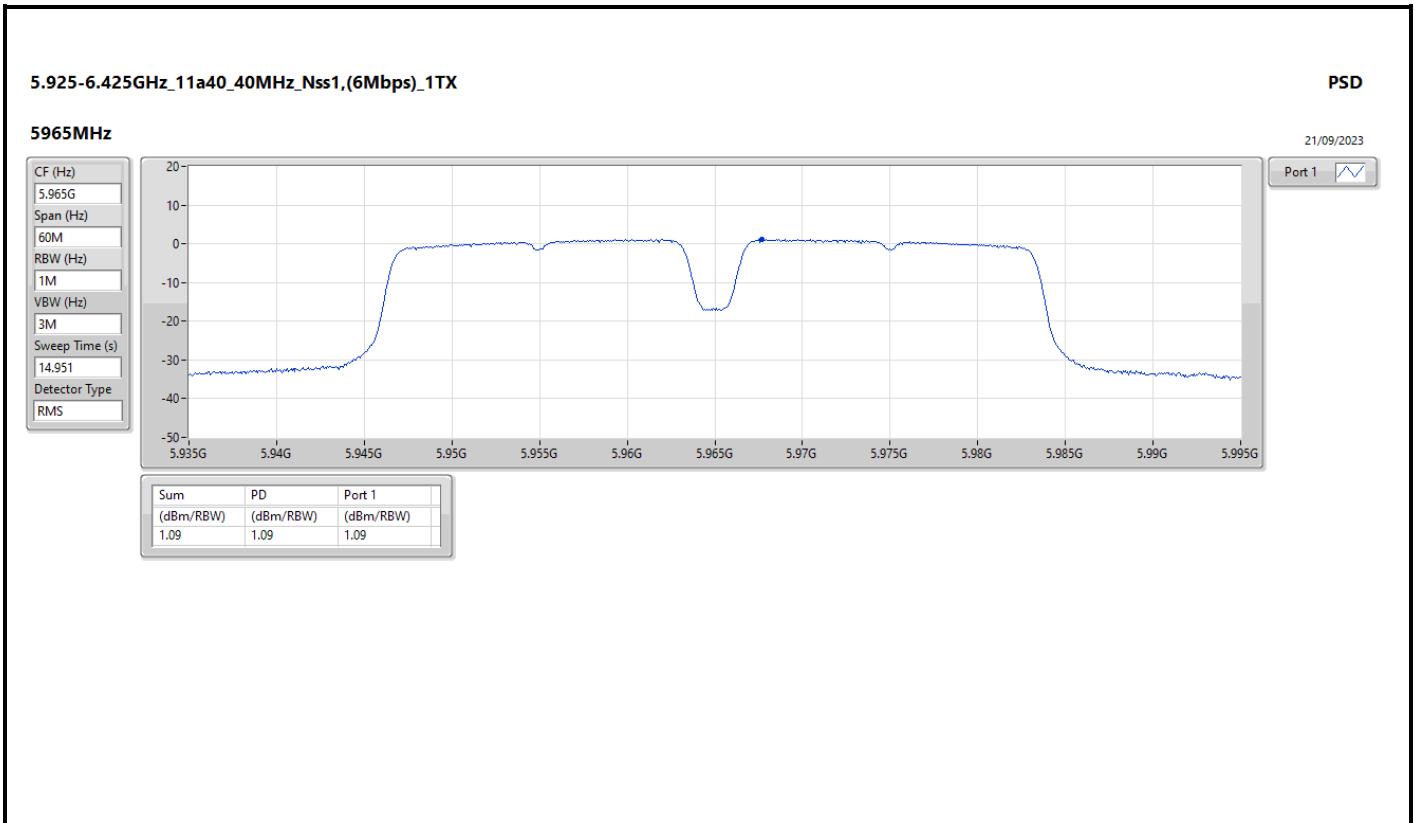

DG = Directional Gain; RBW = 500kHz for 5.725-5.85GHz band / 1MHz for other band;  
 PD = trace bin-by-bin of each transmits port summing can be performed maximum power density; Port X = Port X Power Density;