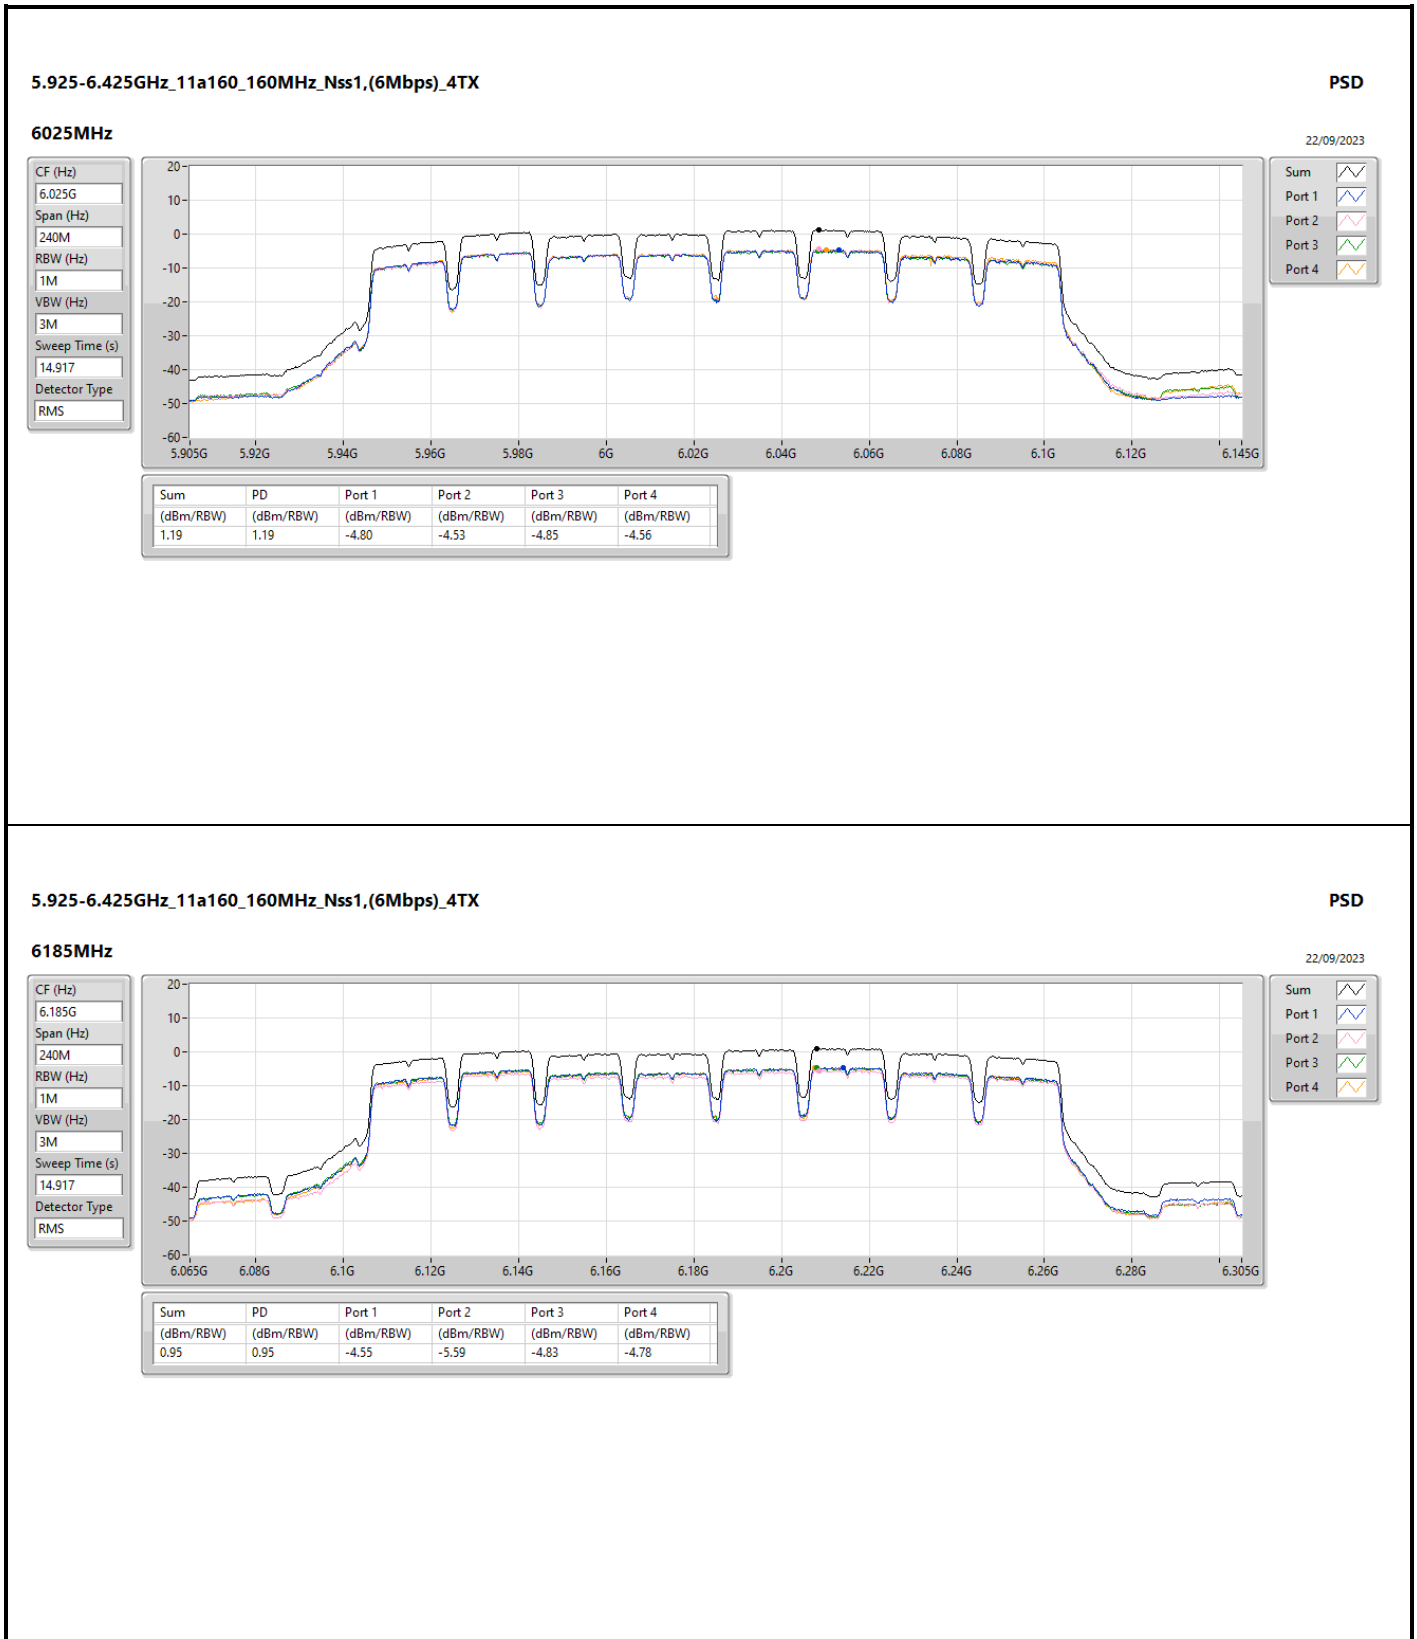

DG = Directional Gain; RBW = 500kHz for 5.725-5.85GHz band / 1MHz for other band;  
 PD = trace bin-by-bin of each transmits port summing can be performed maximum power density; Port X = Port X Power Density;