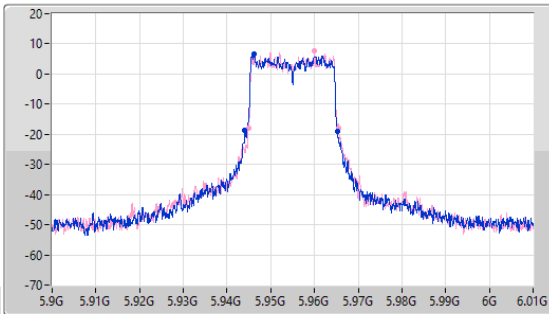

5.925-6.425GHz\_802.11ax HEW20\_Nss1,(MCS0)\_2TX

EBW

5955MHz

08/09/2023

CF (Hz)  
5.955G

Span (Hz)  
110M

RBW (Hz)  
200k

VBW (Hz)  
1M

Sweep Time (s)  
66.4u

Detector Type  
Peak

CF (Hz)  
5.955G

Span (Hz)  
50M

RBW (Hz)  
200k

VBW (Hz)  
1M

Sweep Time (s)  
28.5u

Detector Type  
Peak