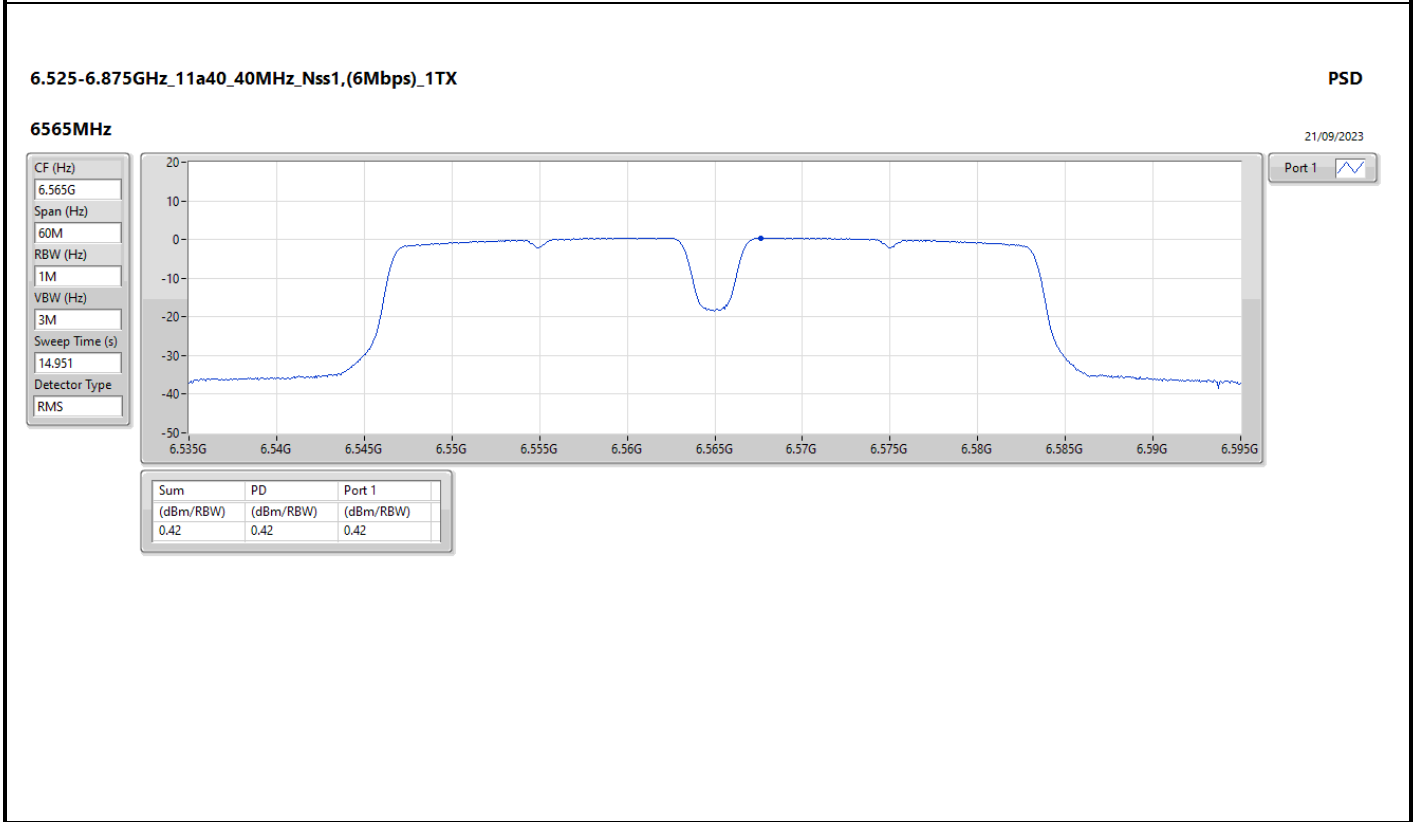

DG = Directional Gain; RBW = 500kHz for 5.725-5.85GHz band / 1MHz for other band;  
 PD = trace bin-by-bin of each transmits port summing can be performed maximum power density; Port X = Port X Power Density;