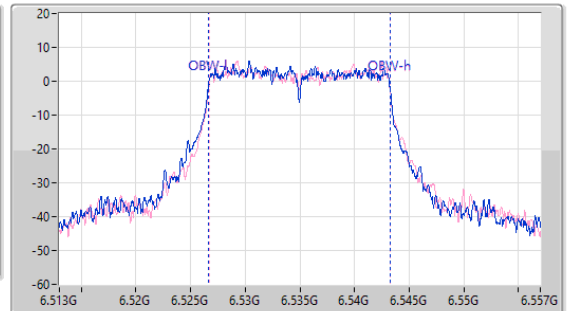

6.525-6.875GHz\_11a20\_20MHz\_Nss1,(6Mbps)\_2TX

EBW

6535MHz

21/09/2023

CF (Hz)  
6.535G

Span (Hz)  
110M

RBW (Hz)  
200k

VBW (Hz)  
1M

Sweep Time (s)  
66.4u

Detector Type  
Peak

CF (Hz)  
6.535G

Span (Hz)  
44M

RBW (Hz)  
200k

VBW (Hz)  
1M

Sweep Time (s)  
28.4u

Detector Type  
Peak