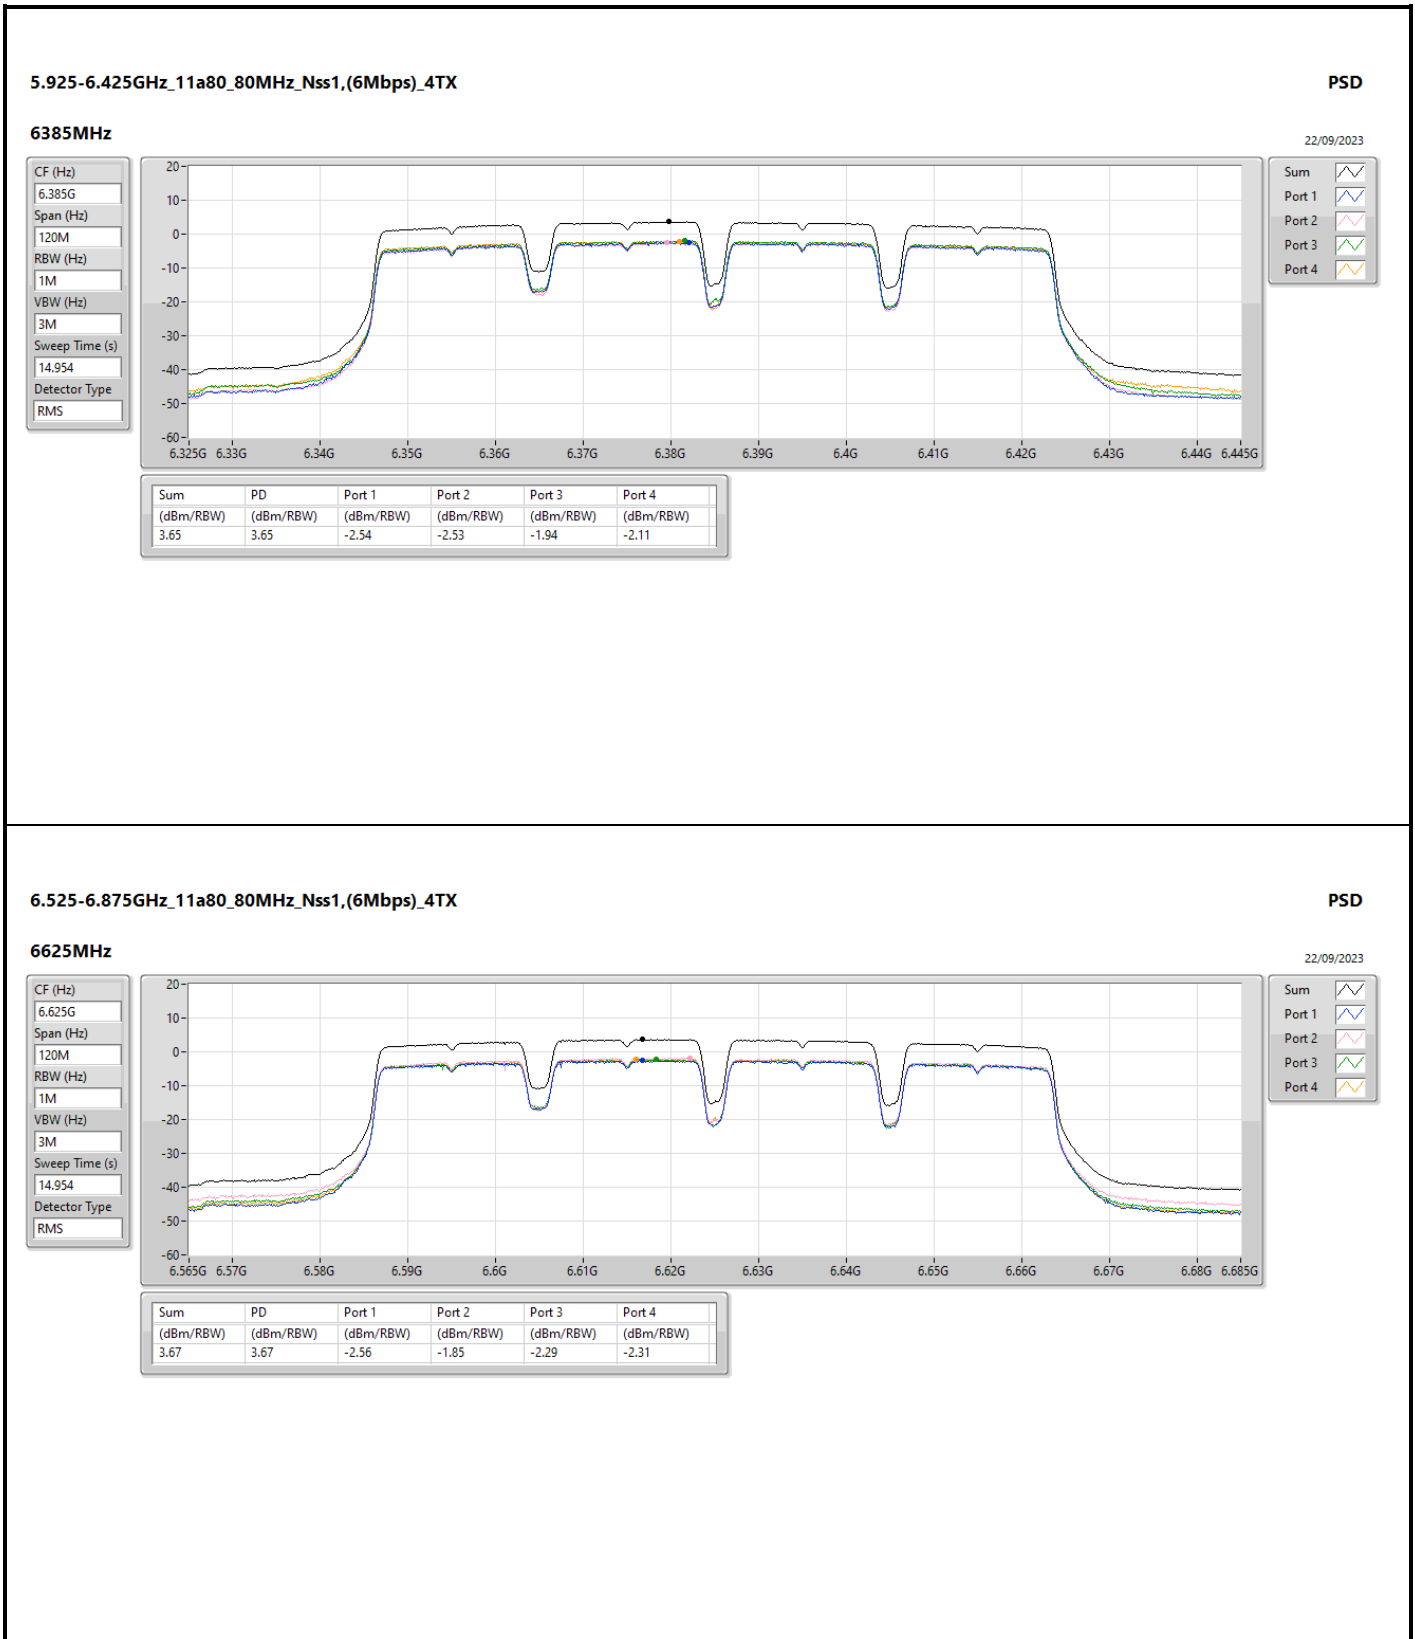

DG = Directional Gain; RBW = 500kHz for 5.725-5.85GHz band / 1MHz for other band;  
 PD = trace bin-by-bin of each transmits port summing can be performed maximum power density; Port X = Port X Power Density;