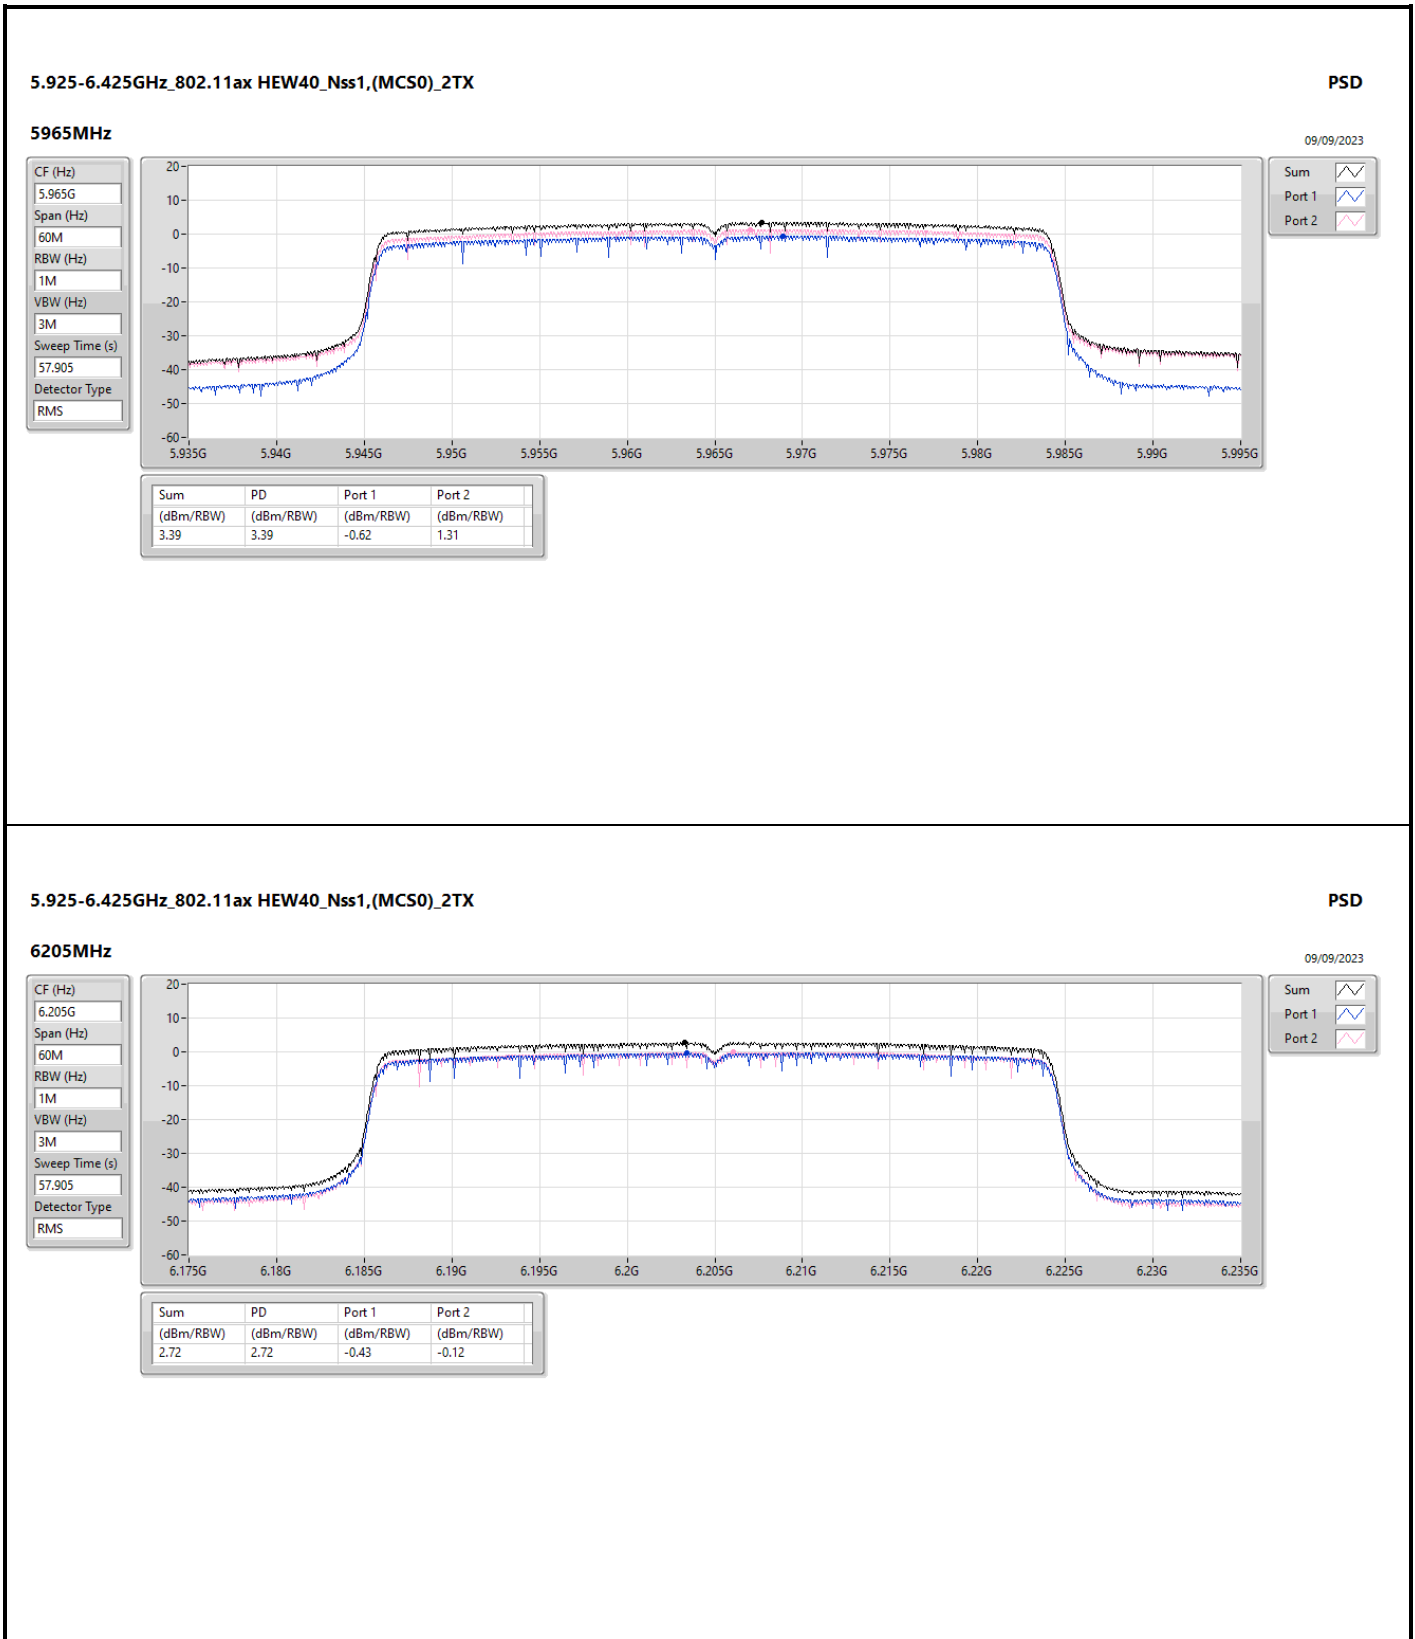

DG = Directional Gain; RBW = 500kHz for 5.725-5.85GHz band / 1MHz for other band;  
 PD = trace bin-by-bin of each transmits port summing can be performed maximum power density; Port X = Port X Power Density;