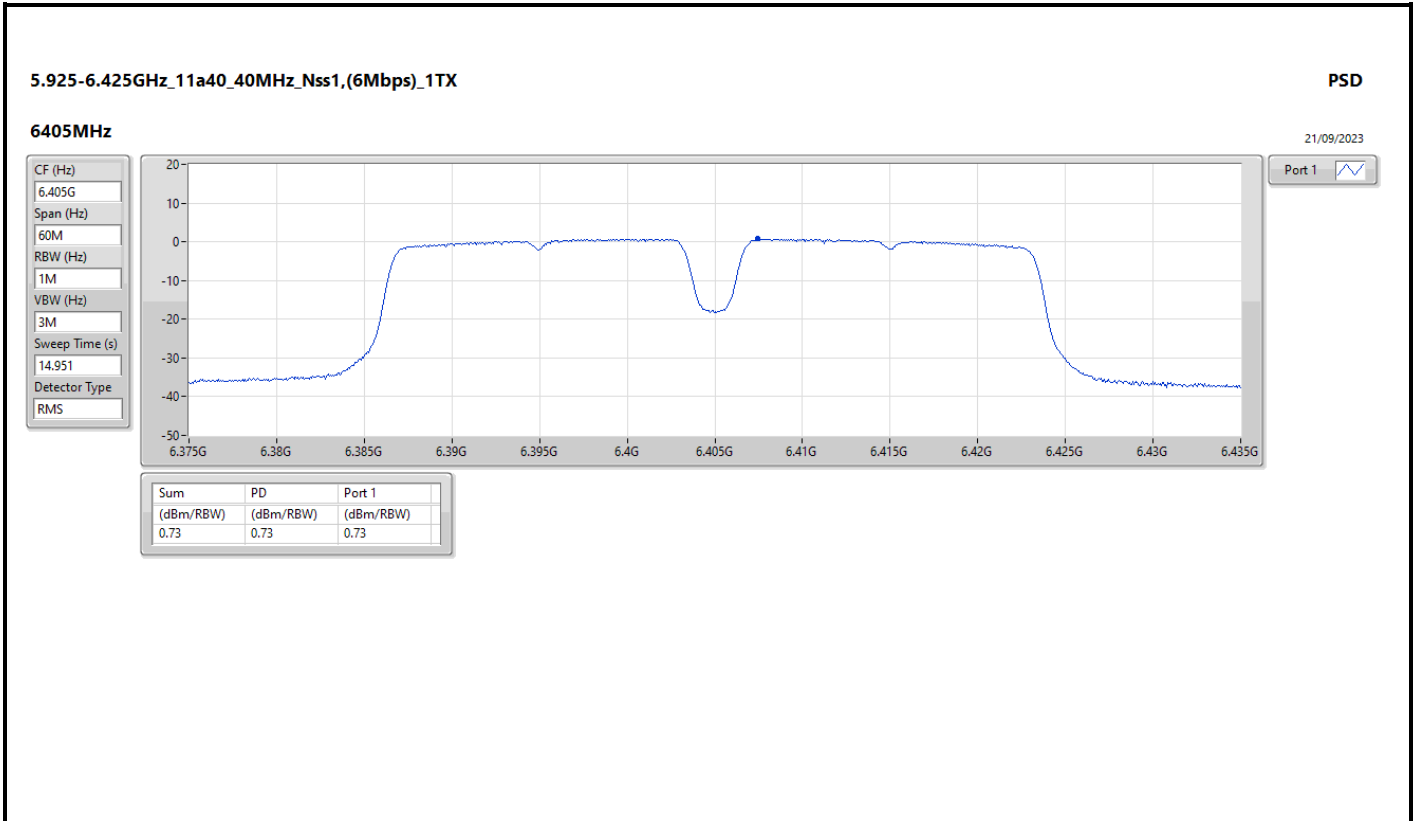

DG = Directional Gain; RBW = 500kHz for 5.725-5.85GHz band / 1MHz for other band;  
 PD = trace bin-by-bin of each transmits port summing can be performed maximum power density; Port X = Port X Power Density;