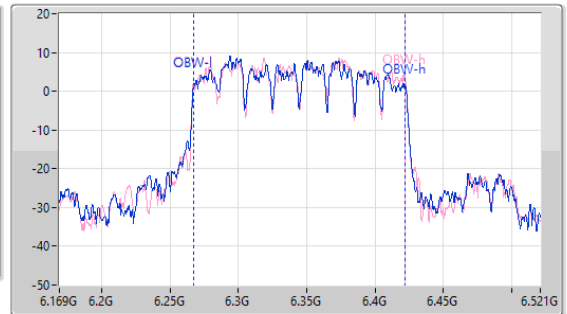

5.925-6.425GHz\_11a160\_160MHz\_Nss1,(6Mbps)\_2TX

EBW

6345MHz

21/09/2023

CF (Hz)  
6.345G

Span (Hz)  
880M

RBW (Hz)  
2M

VBW (Hz)  
10M

Sweep Time (s)  
92.1u

Detector Type  
Peak

CF (Hz)  
6.345G

Span (Hz)  
352M

RBW (Hz)  
2M

VBW (Hz)  
10M

Sweep Time (s)  
37.2u

Detector Type  
Peak