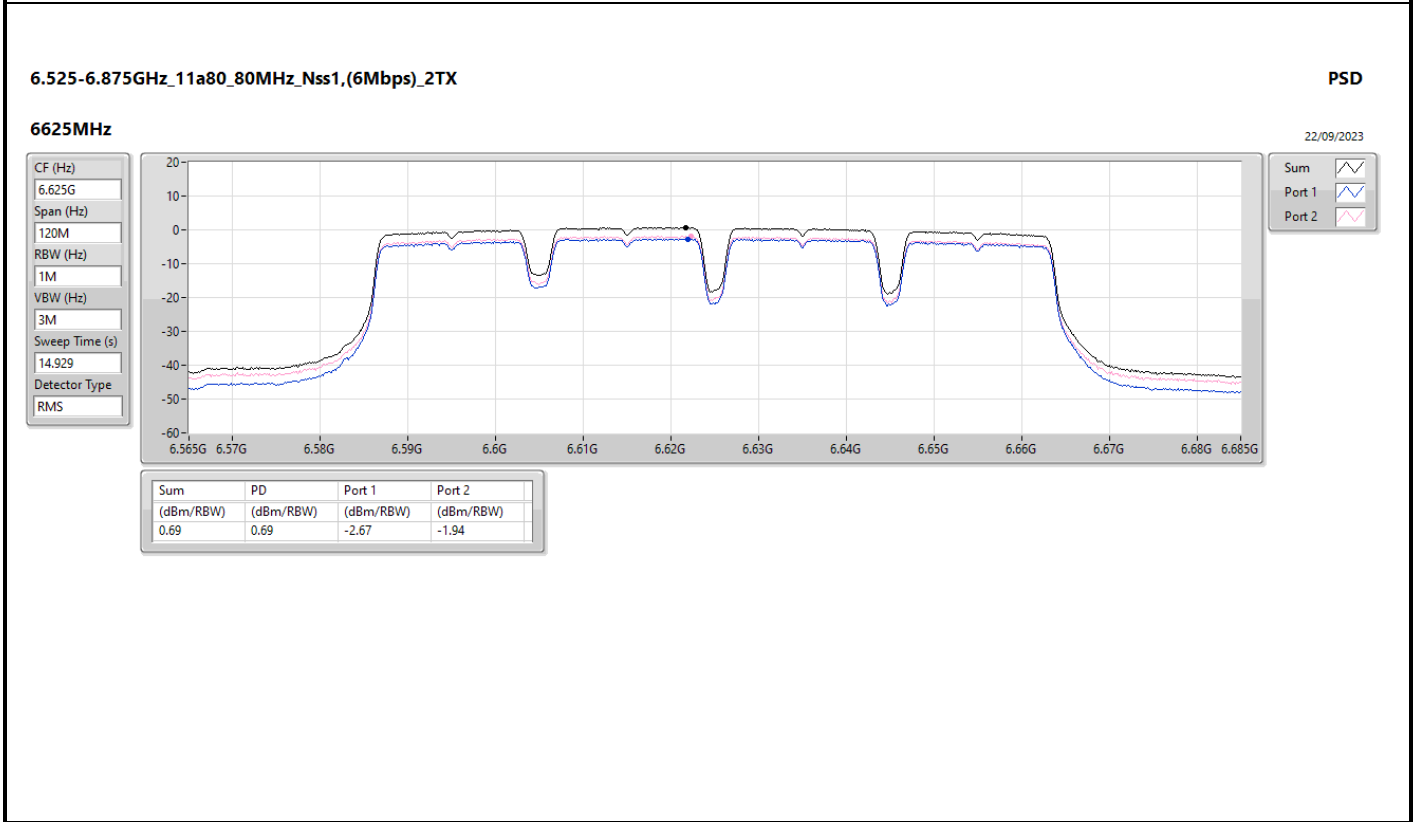

DG = Directional Gain; RBW = 500kHz for 5.725-5.85GHz band / 1MHz for other band;  
 PD = trace bin-by-bin of each transmits port summing can be performed maximum power density; Port X = Port X Power Density;