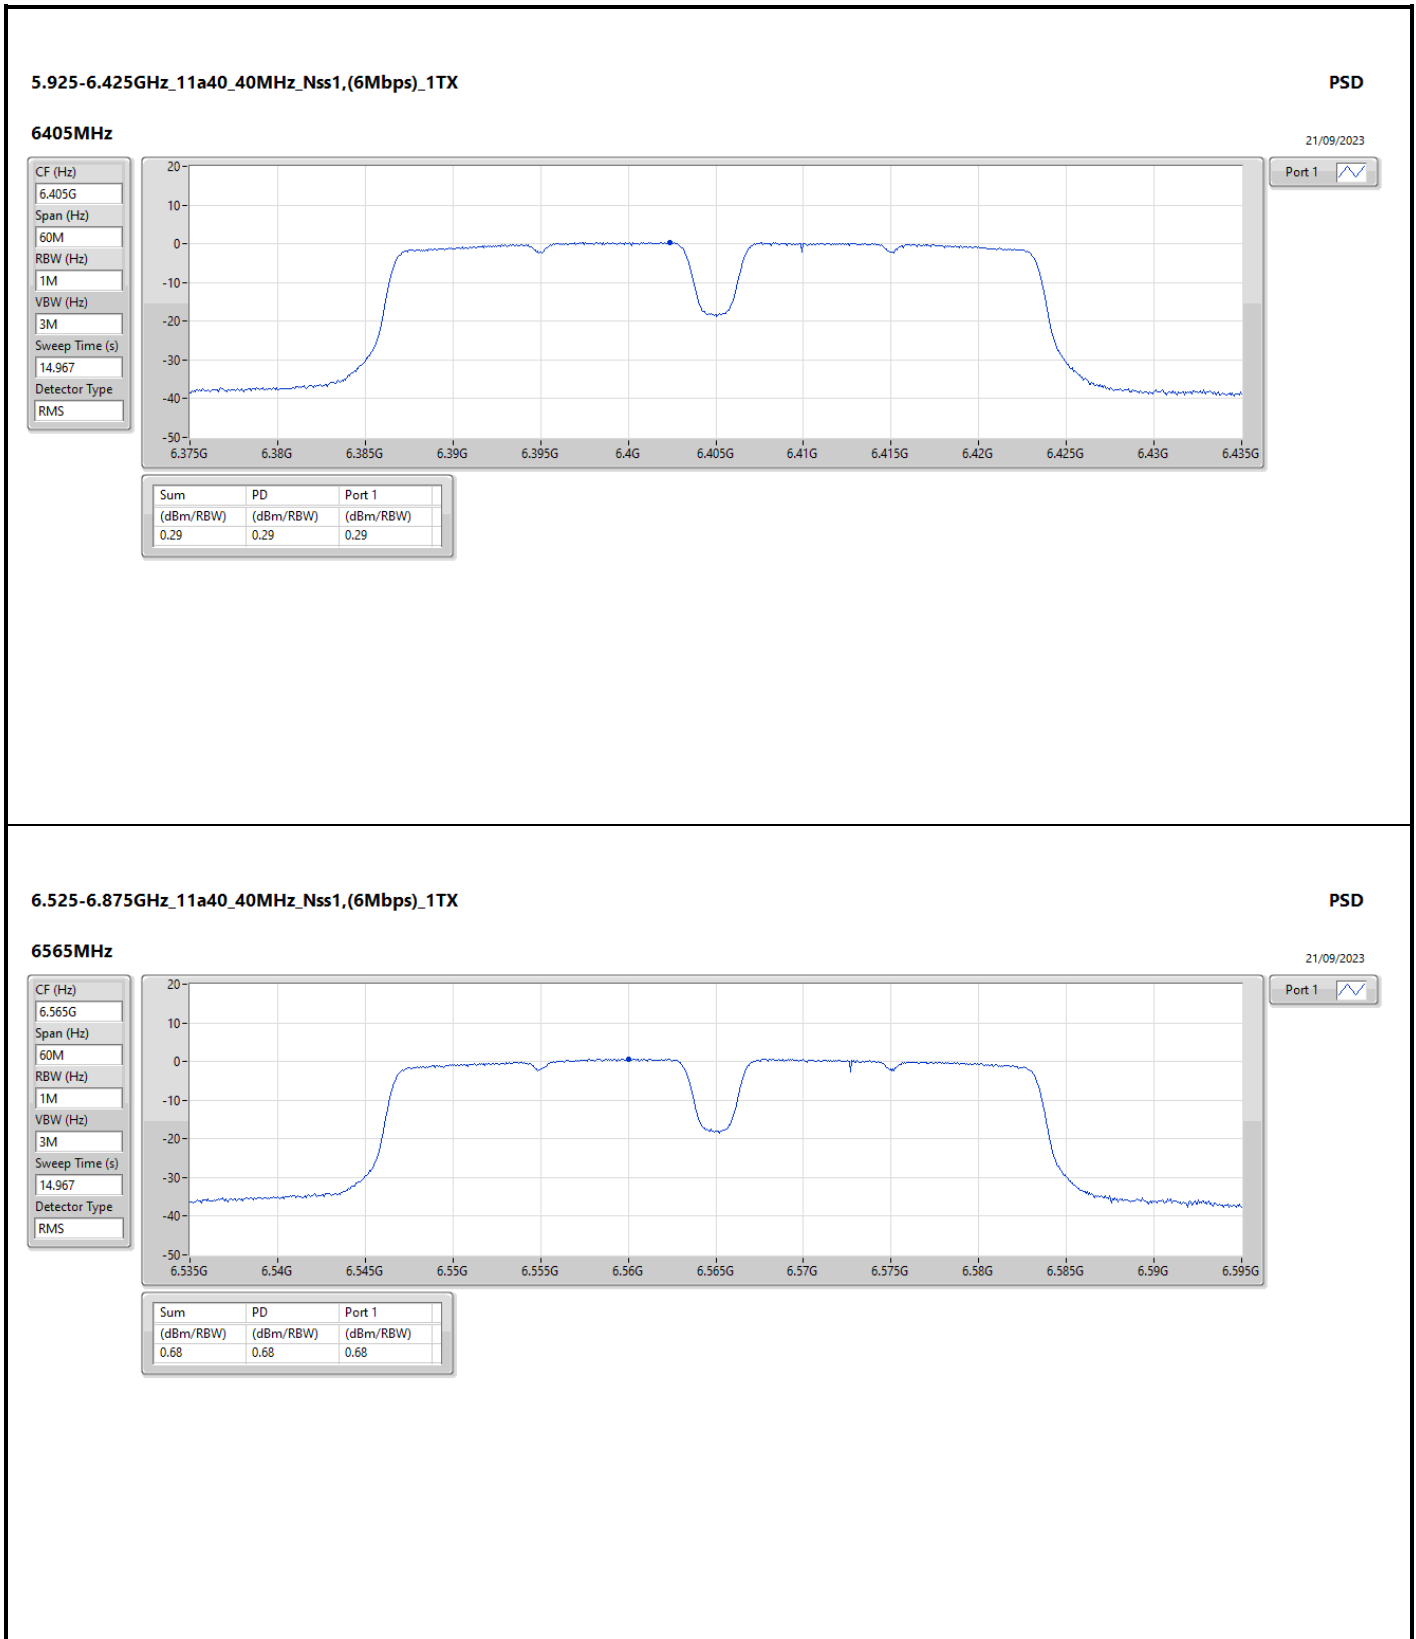

DG = Directional Gain; RBW = 500kHz for 5.725-5.85GHz band / 1MHz for other band;  
 PD = trace bin-by-bin of each transmits port summing can be performed maximum power density; Port X = Port X Power Density;