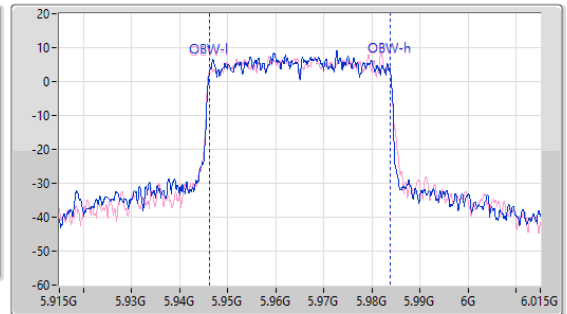

Sweep Time (s)  
88.4u

Detector Type  
Peak

CF (Hz)  
5.965G

Span (Hz)  
100M

RBW (Hz)  
500k

VBW (Hz)  
2M

Sweep Time (s)  
26.5u

Detector Type  
Peak