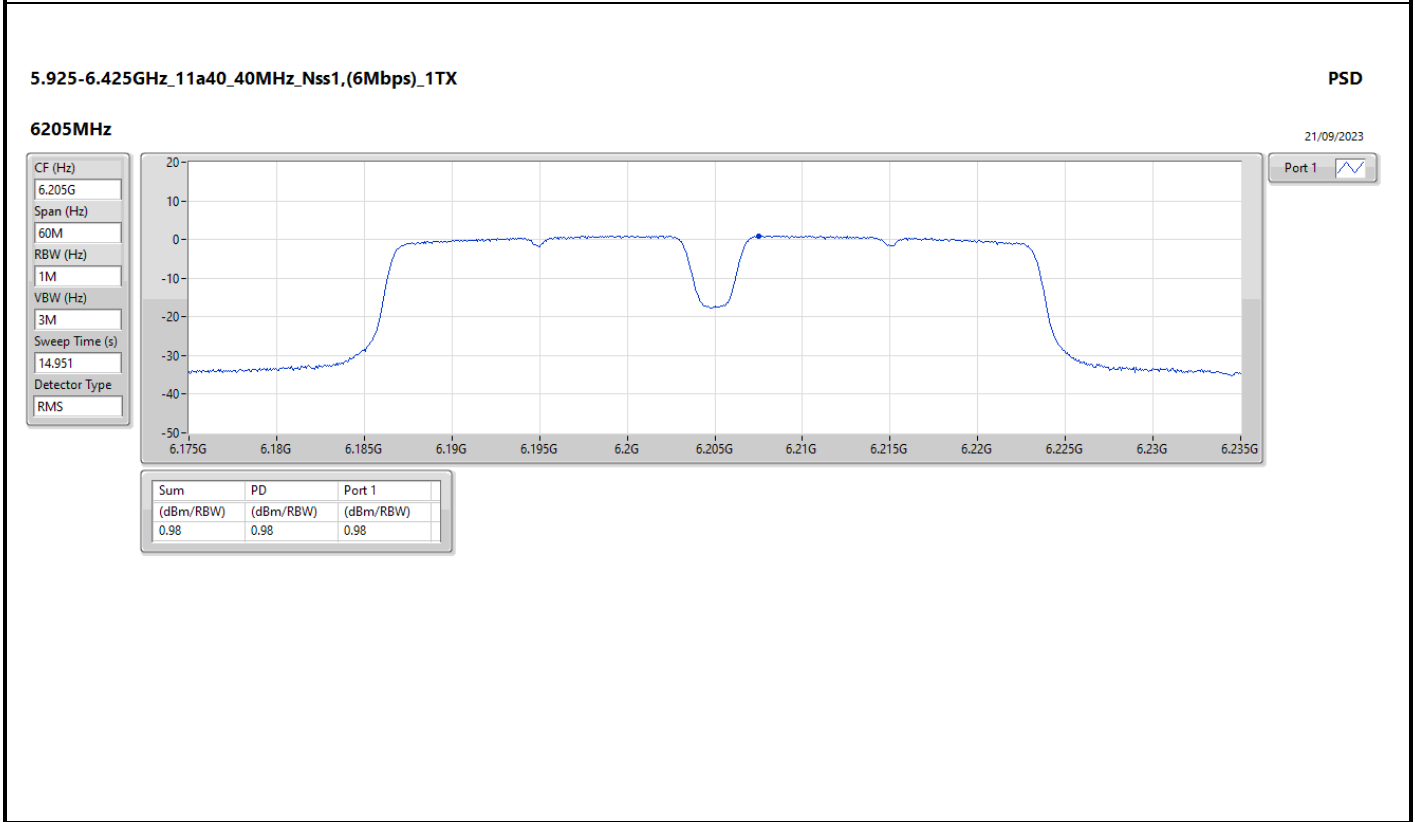

DG = Directional Gain; RBW = 500kHz for 5.725-5.85GHz band / 1MHz for other band;  
 PD = trace bin-by-bin of each transmits port summing can be performed maximum power density; Port X = Port X Power Density;