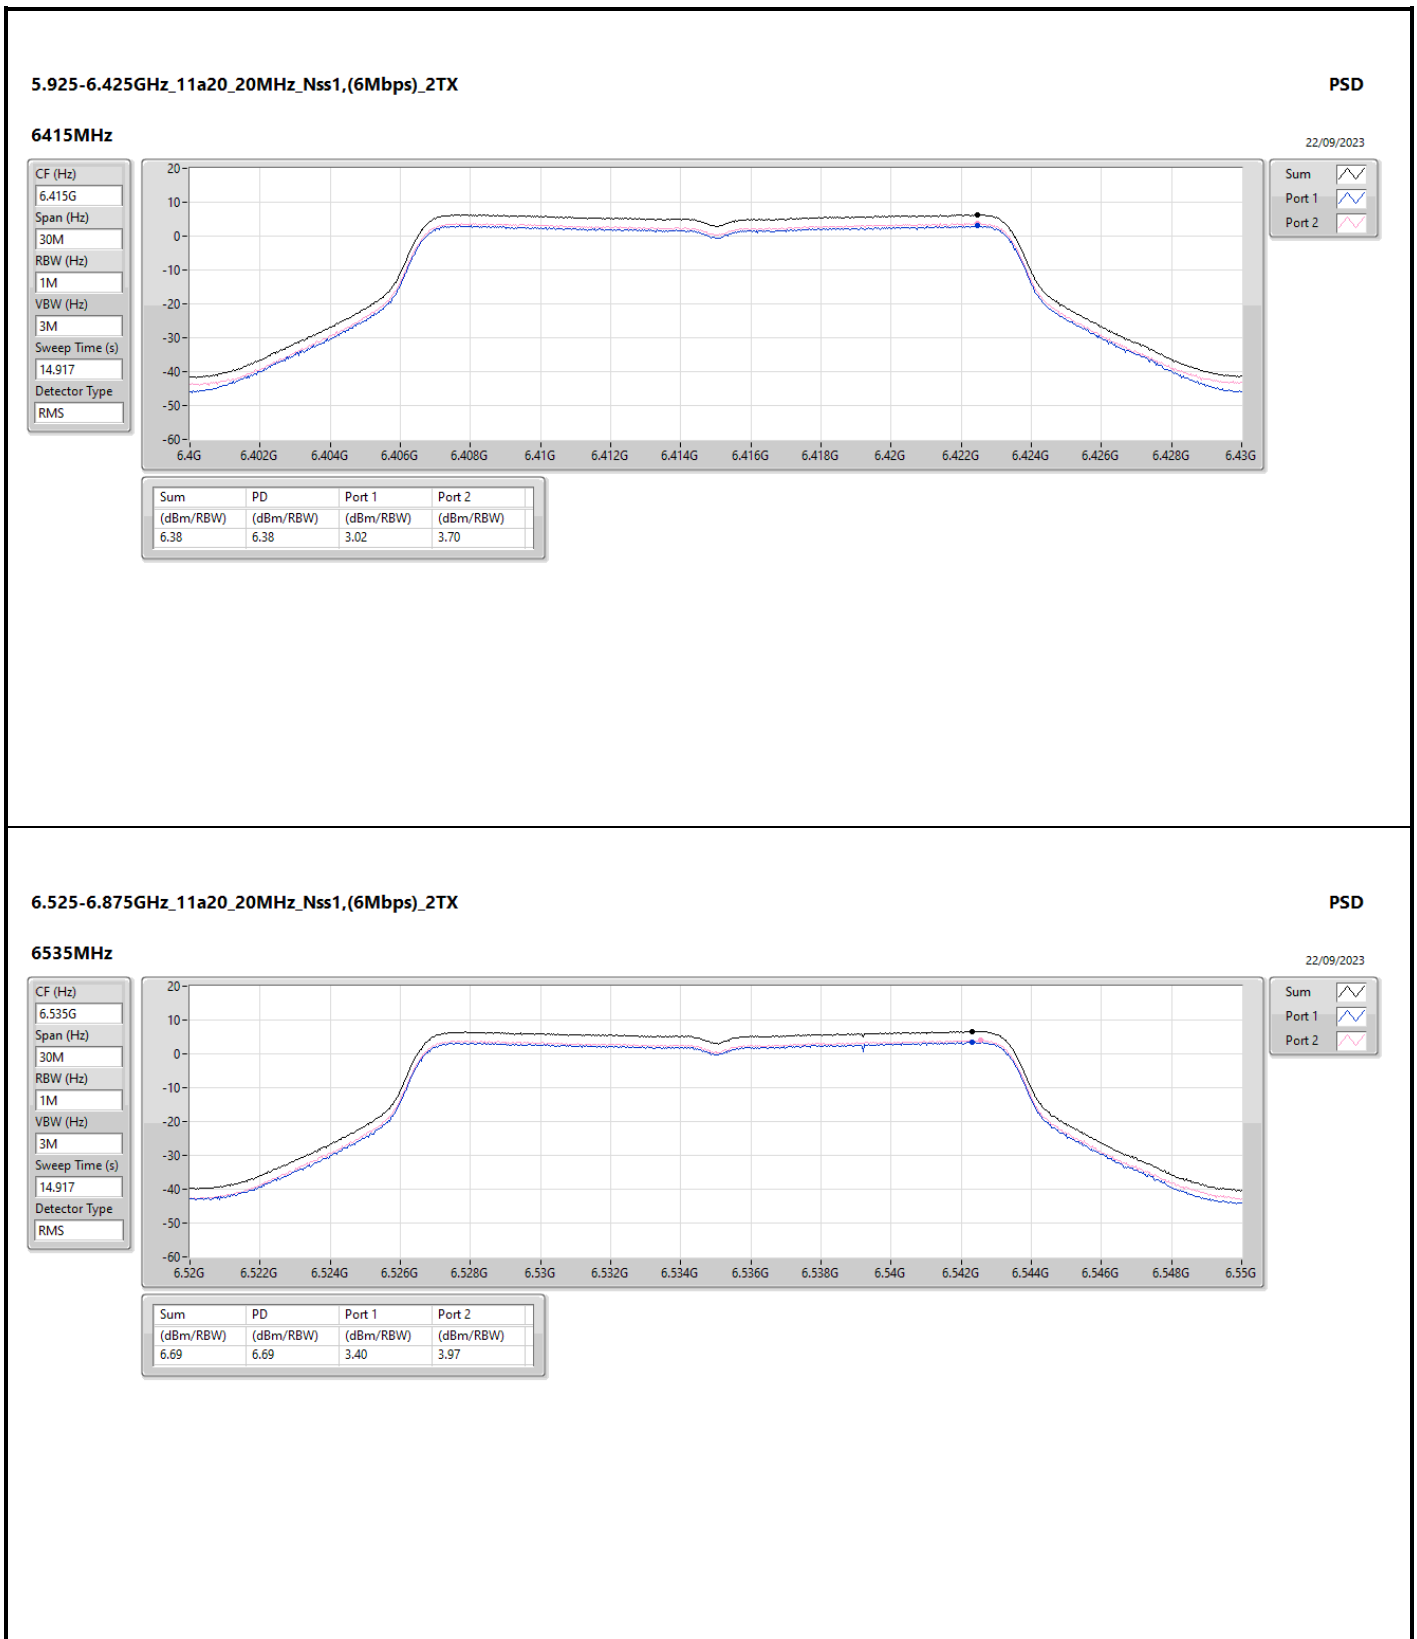

DG = Directional Gain; RBW = 500kHz for 5.725-5.85GHz band / 1MHz for other band;  
 PD = trace bin-by-bin of each transmits port summing can be performed maximum power density; Port X = Port X Power Density;