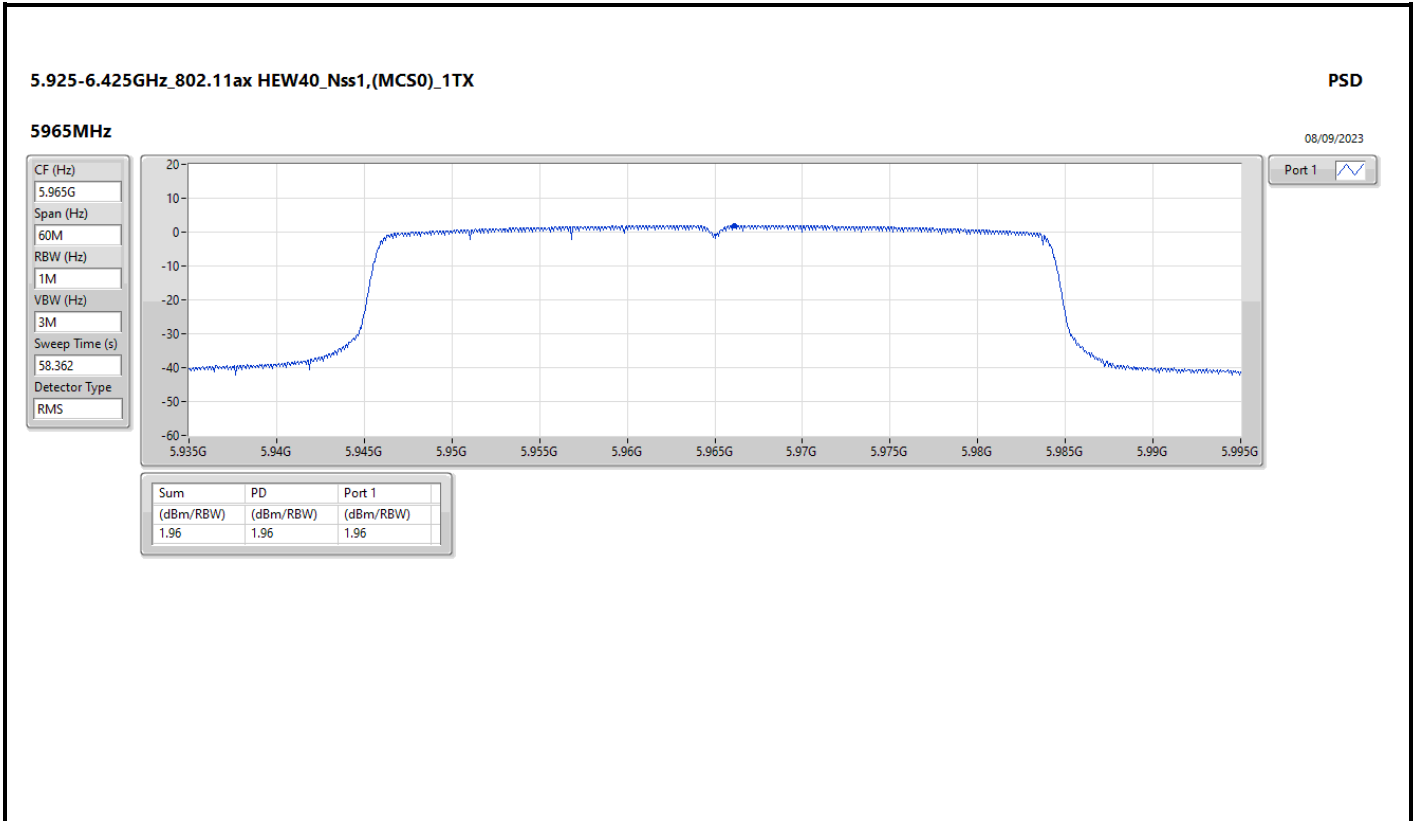

DG = Directional Gain; RBW = 500kHz for 5.725-5.85GHz band / 1MHz for other band;  
 PD = trace bin-by-bin of each transmits port summing can be performed maximum power density; Port X = Port X Power Density;