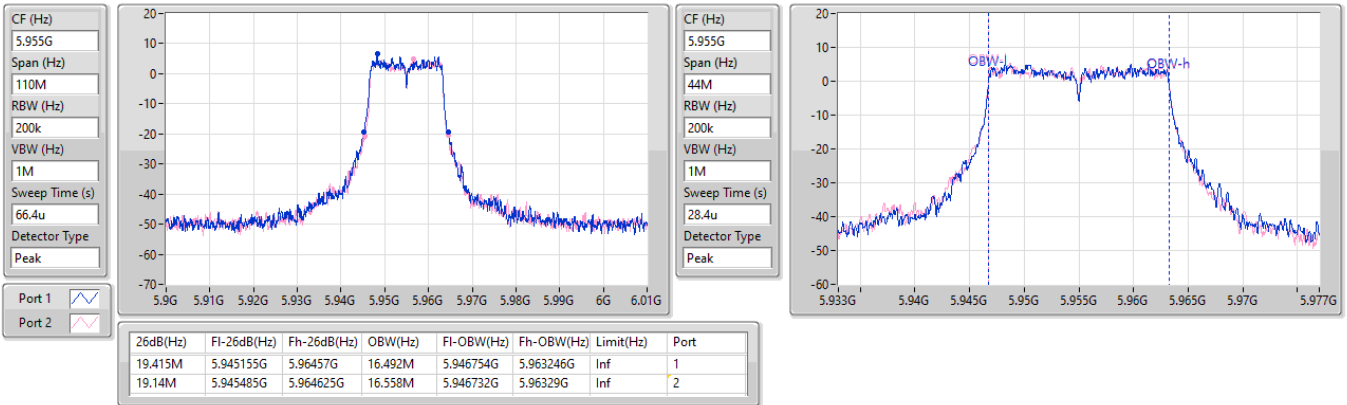

5.925-6.425GHz_11a20_20MHz_Nss1,(6Mbps)_2TX

EBW

5955MHz

21/09/2023