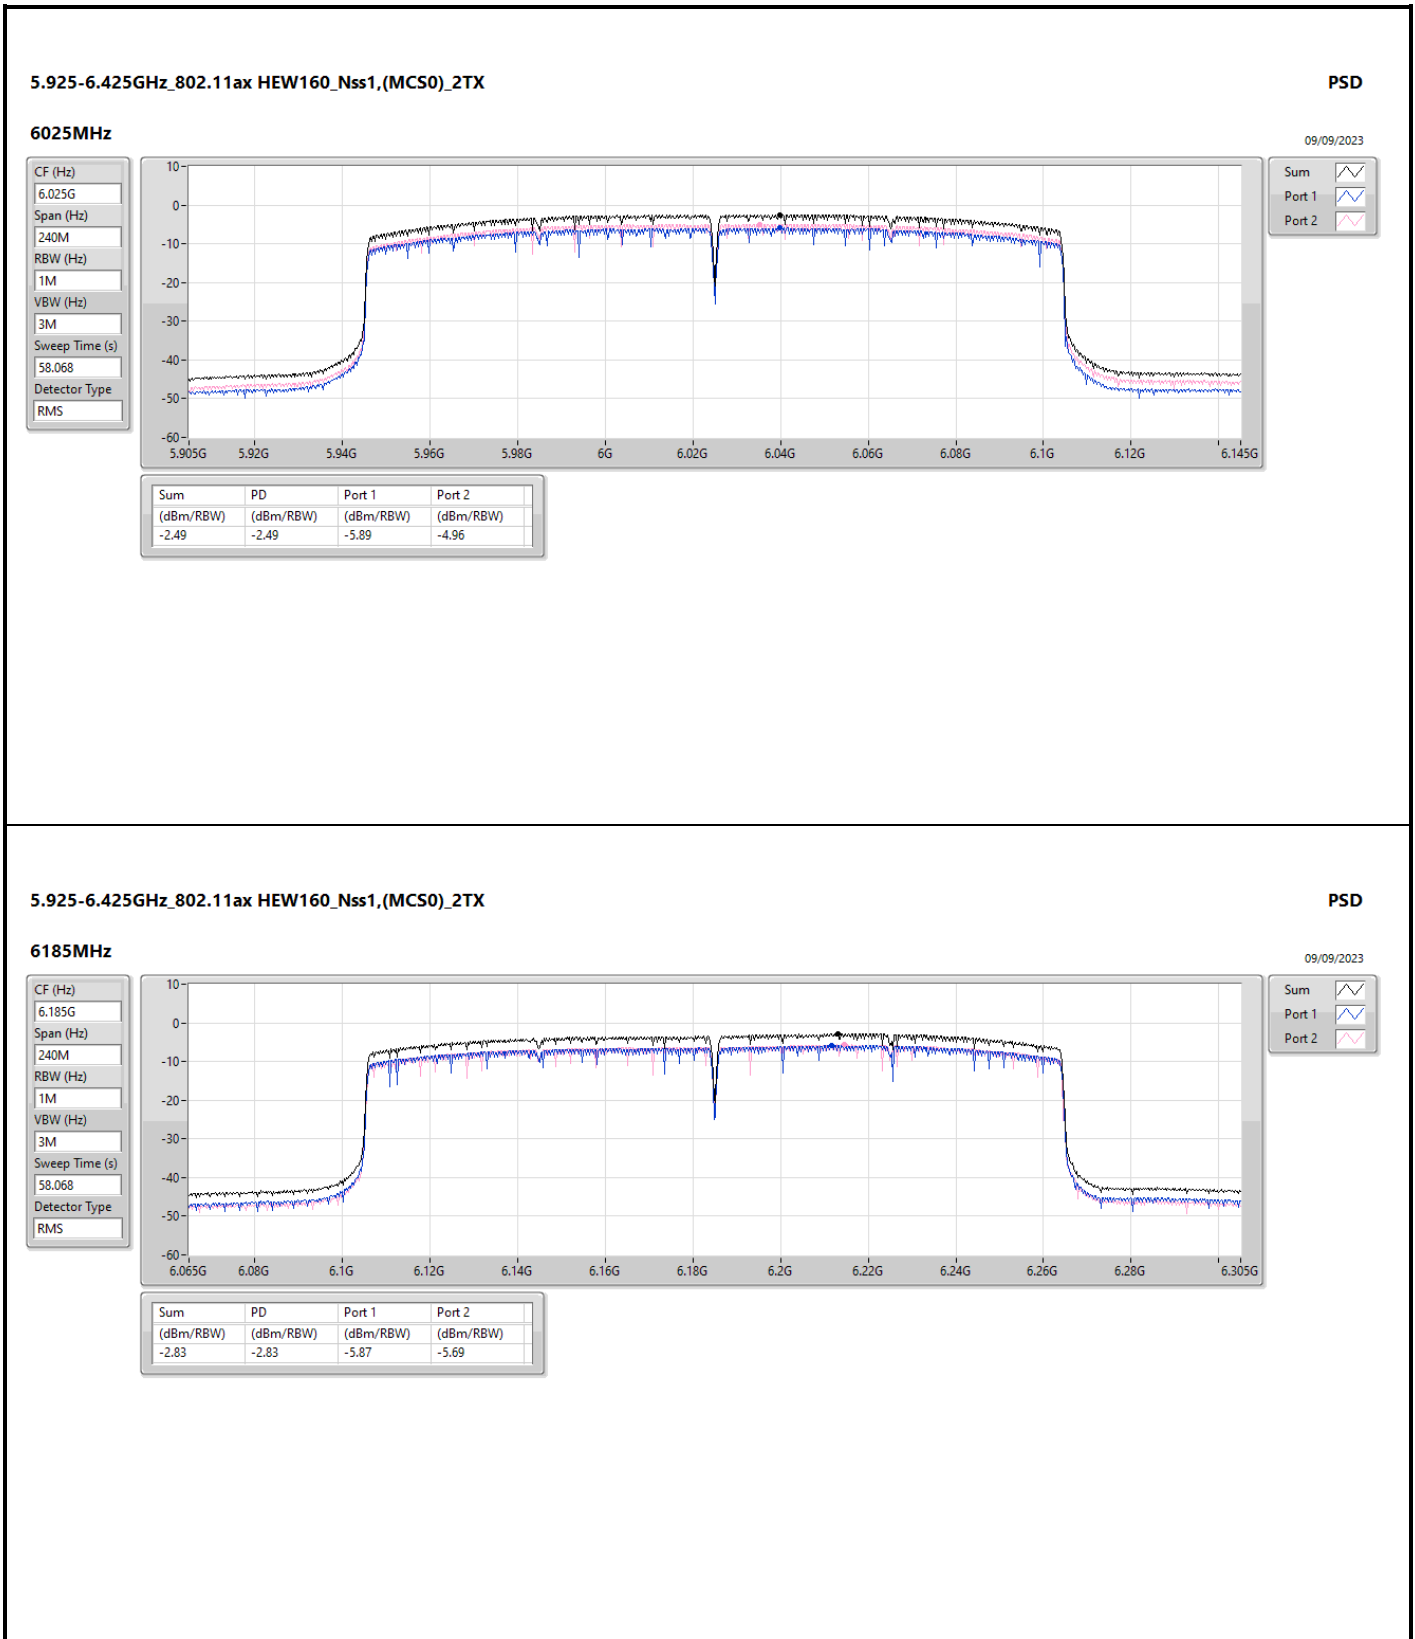

DG = Directional Gain; RBW = 500kHz for 5.725-5.85GHz band / 1MHz for other band;  
 PD = trace bin-by-bin of each transmits port summing can be performed maximum power density; Port X = Port X Power Density;