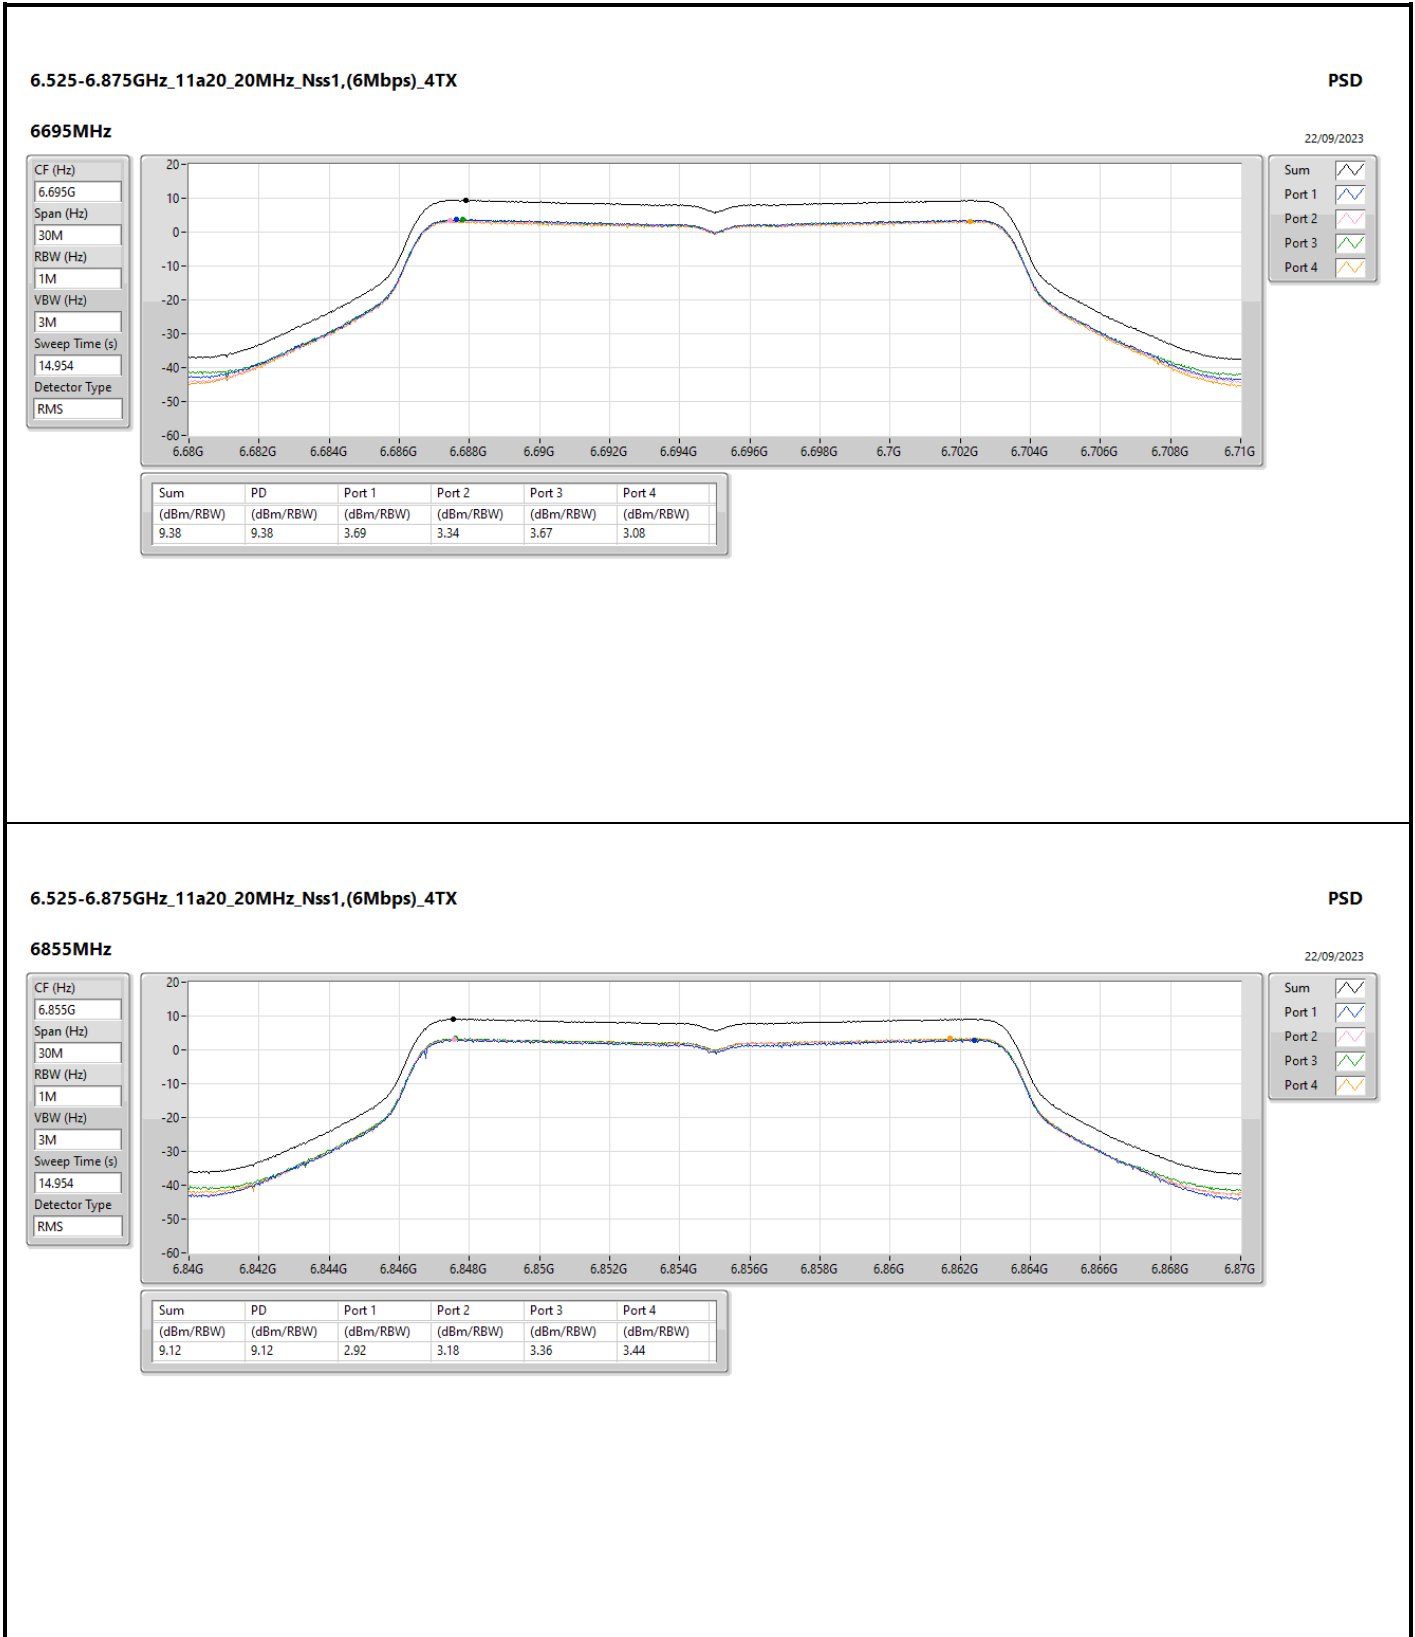

DG = Directional Gain; RBW = 500kHz for 5.725-5.85GHz band / 1MHz for other band;  
 PD = trace bin-by-bin of each transmits port summing can be performed maximum power density; Port X = Port X Power Density;