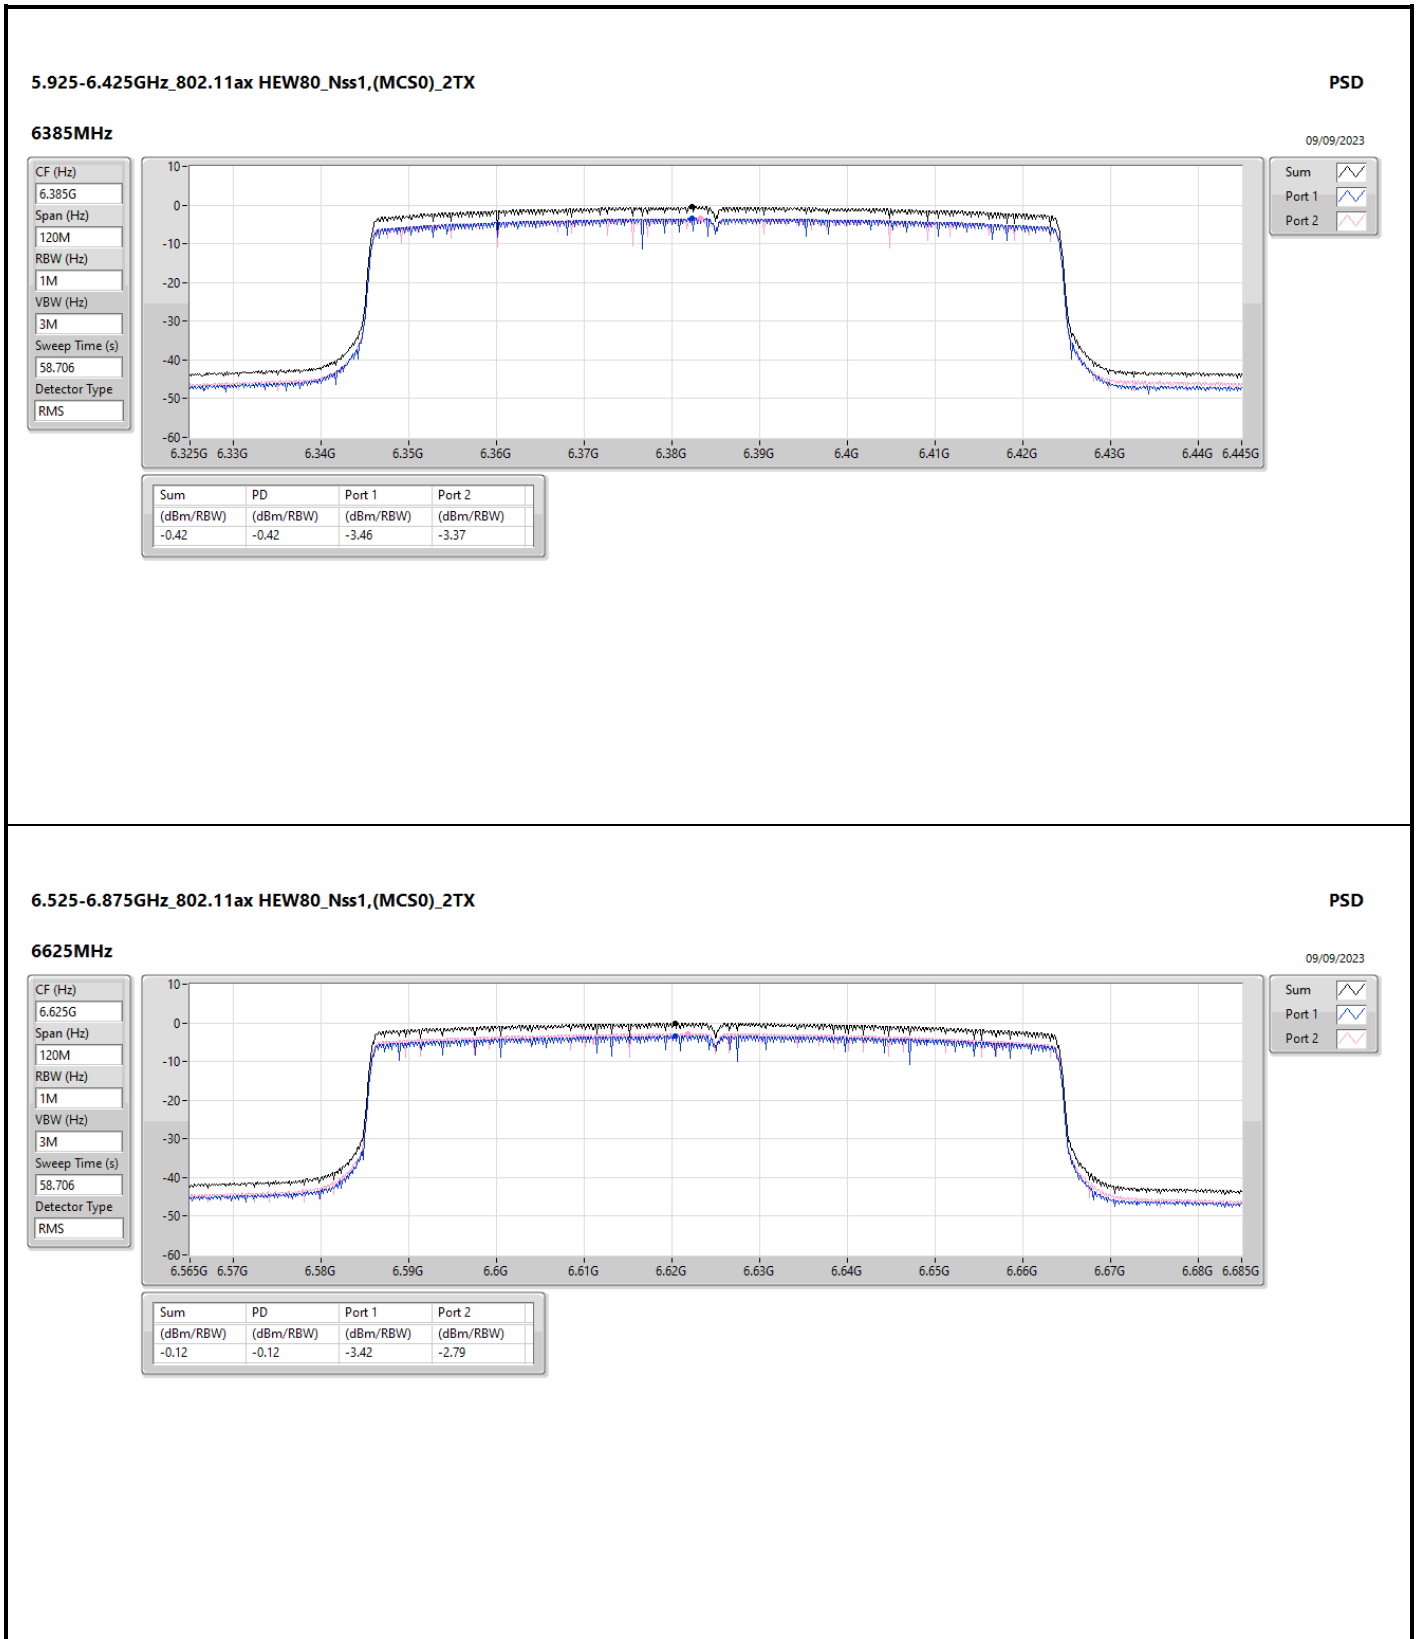

DG = Directional Gain; RBW = 500kHz for 5.725-5.85GHz band / 1MHz for other band;  
 PD = trace bin-by-bin of each transmits port summing can be performed maximum power density; Port X = Port X Power Density;