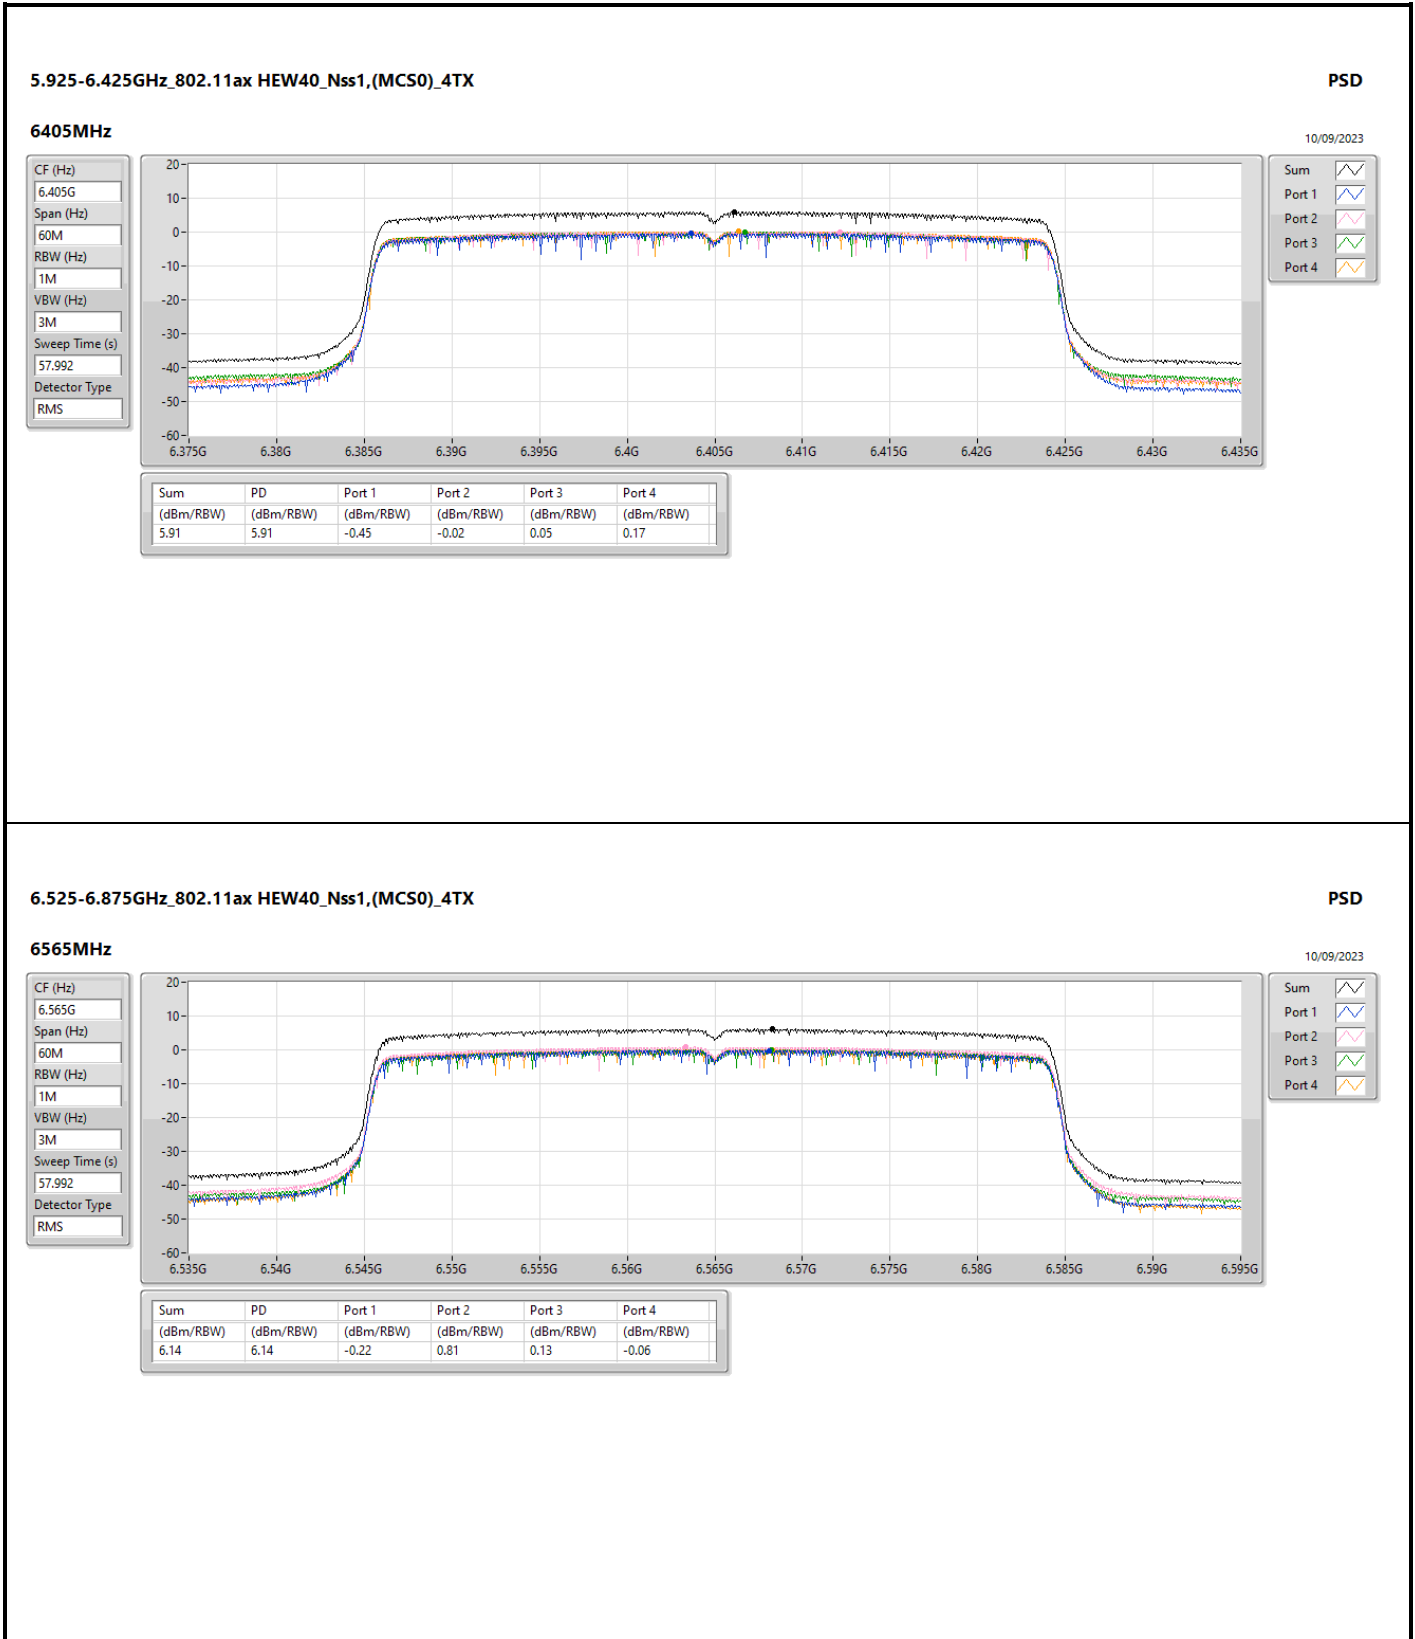

DG = Directional Gain; RBW = 500kHz for 5.725-5.85GHz band / 1MHz for other band;  
 PD = trace bin-by-bin of each transmits port summing can be performed maximum power density; Port X = Port X Power Density;