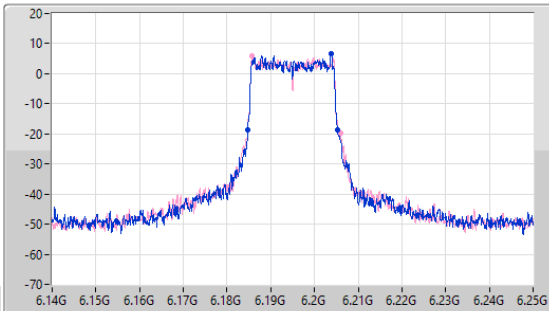

5.925-6.425GHz\_802.11ax HEW20\_Nss1,(MCS0)\_2TX

EBW

6195MHz

08/09/2023

CF (Hz)  
6.195G

Span (Hz)  
110M

RBW (Hz)  
200k

VBW (Hz)  
1M

Sweep Time (s)  
66.4u

Detector Type  
Peak

CF (Hz)  
6.195G

Span (Hz)  
50M

RBW (Hz)  
200k

VBW (Hz)  
1M

Sweep Time (s)  
28.5u

Detector Type  
Peak