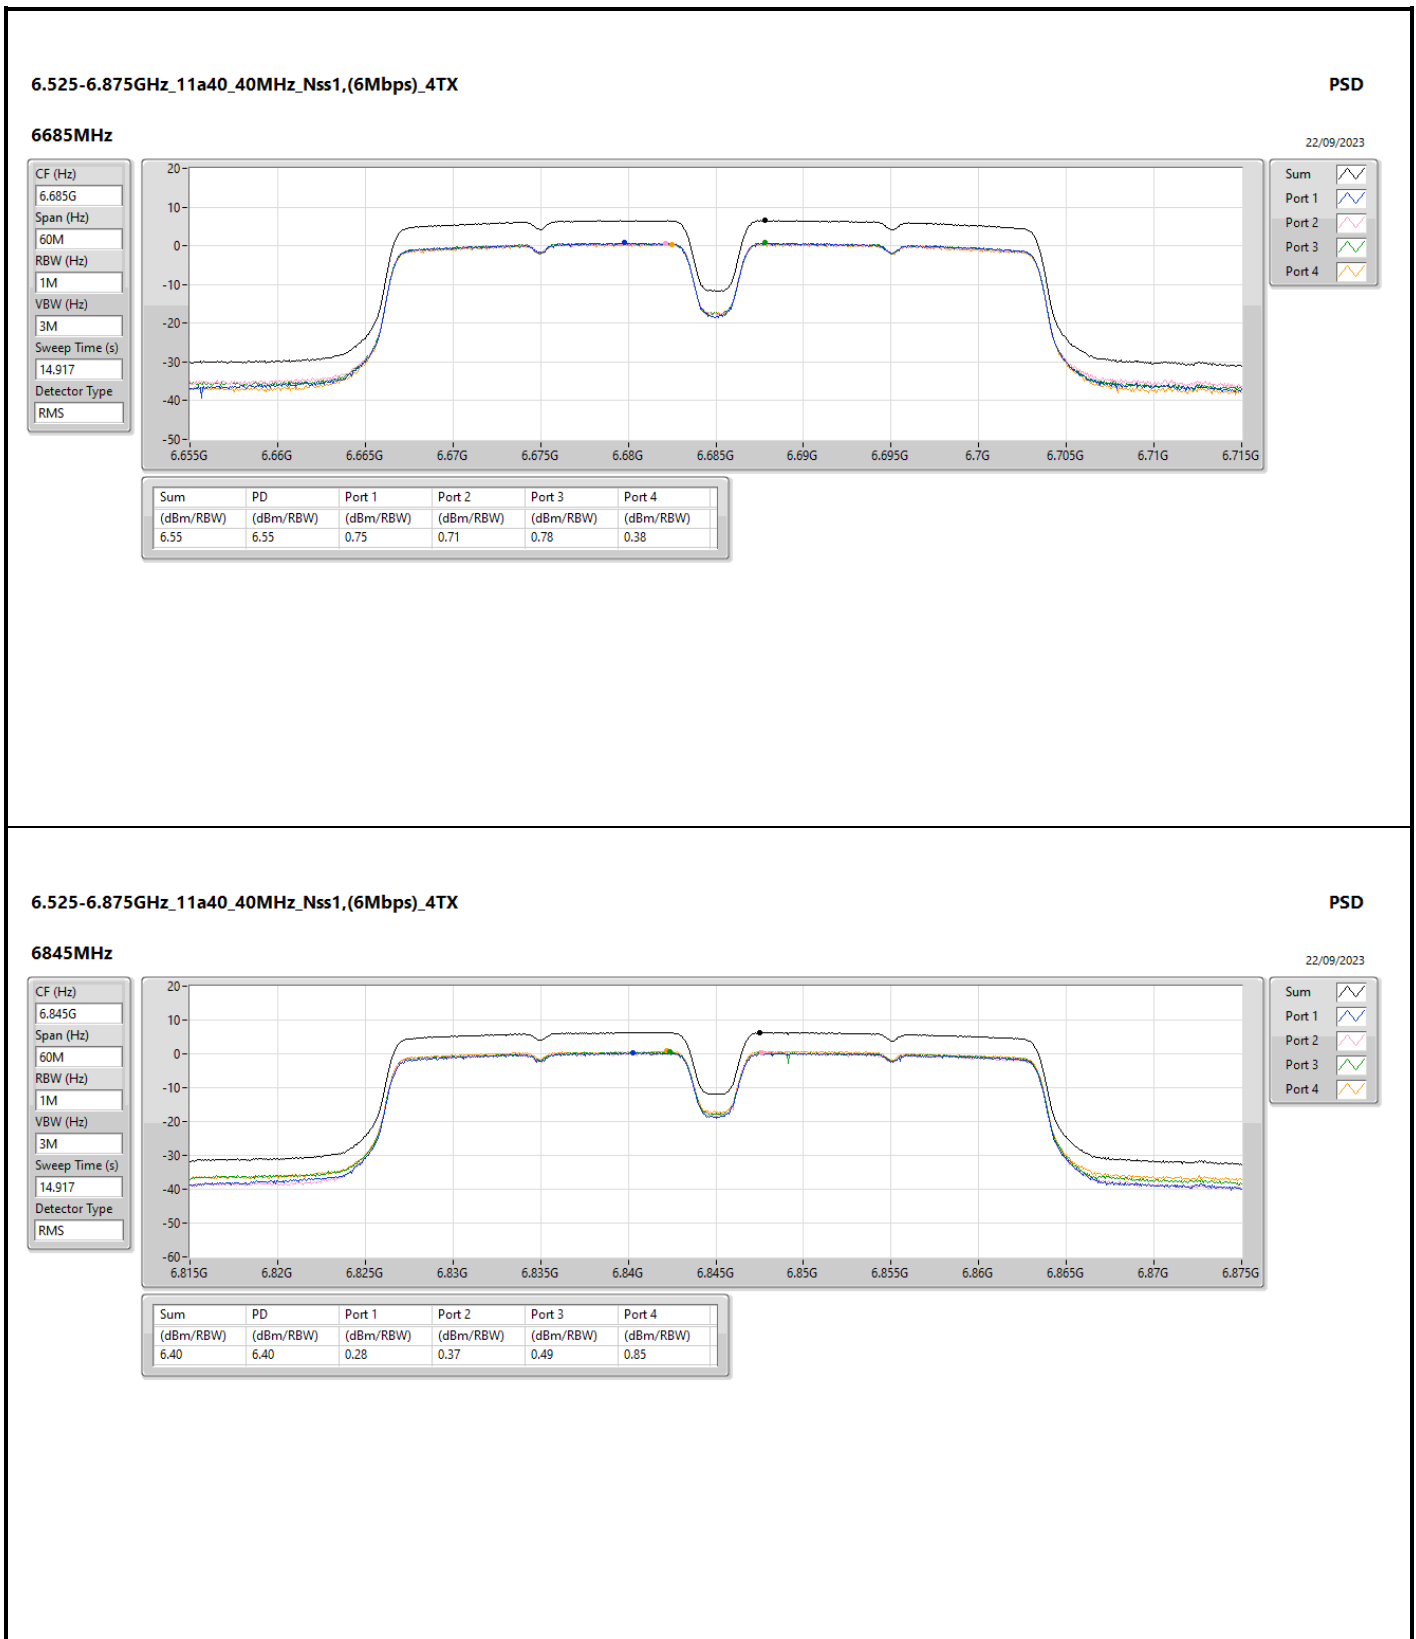

DG = Directional Gain; RBW = 500kHz for 5.725-5.85GHz band / 1MHz for other band;  
 PD = trace bin-by-bin of each transmits port summing can be performed maximum power density; Port X = Port X Power Density;