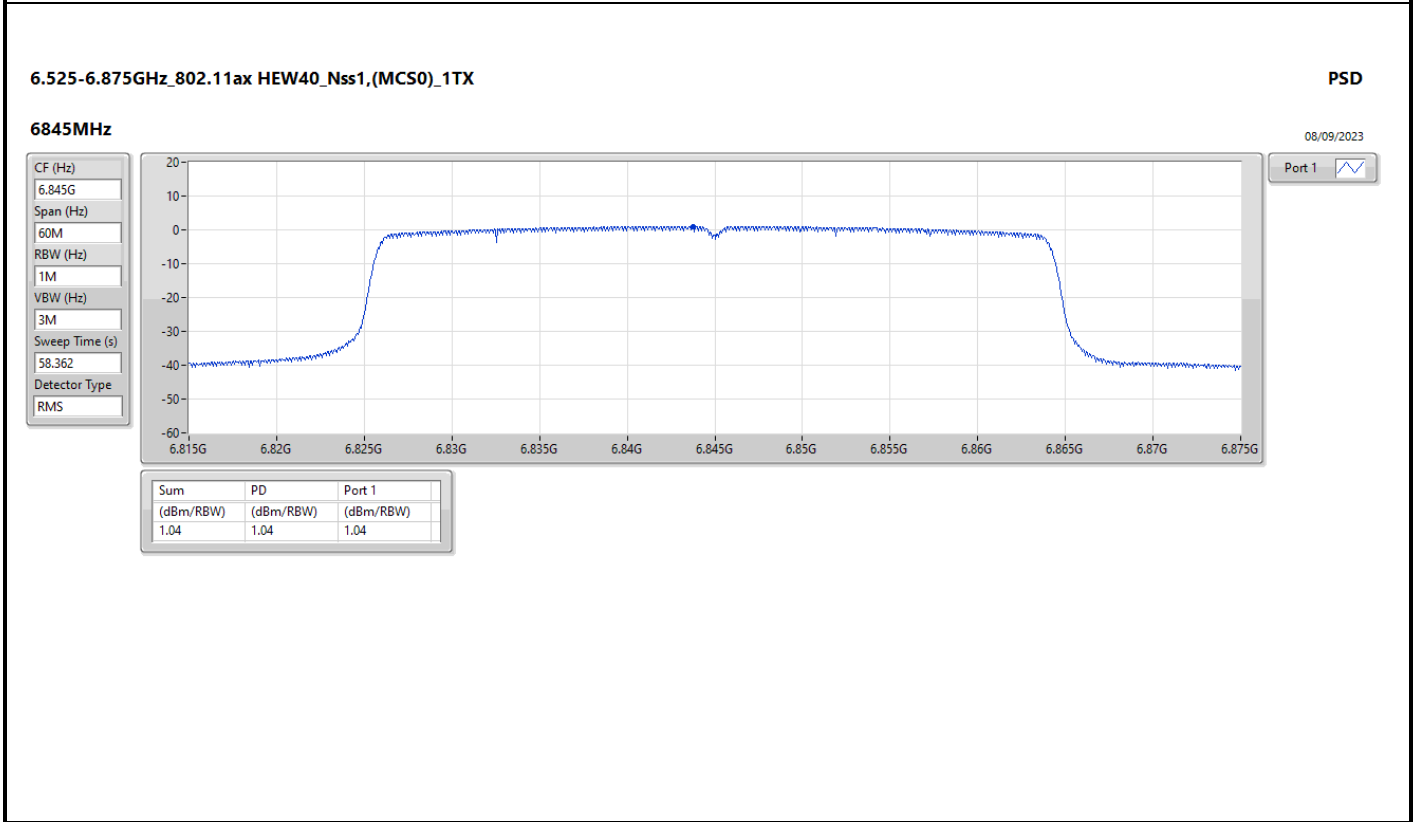

DG = Directional Gain; RBW = 500kHz for 5.725-5.85GHz band / 1MHz for other band;  
 PD = trace bin-by-bin of each transmits port summing can be performed maximum power density; Port X = Port X Power Density;