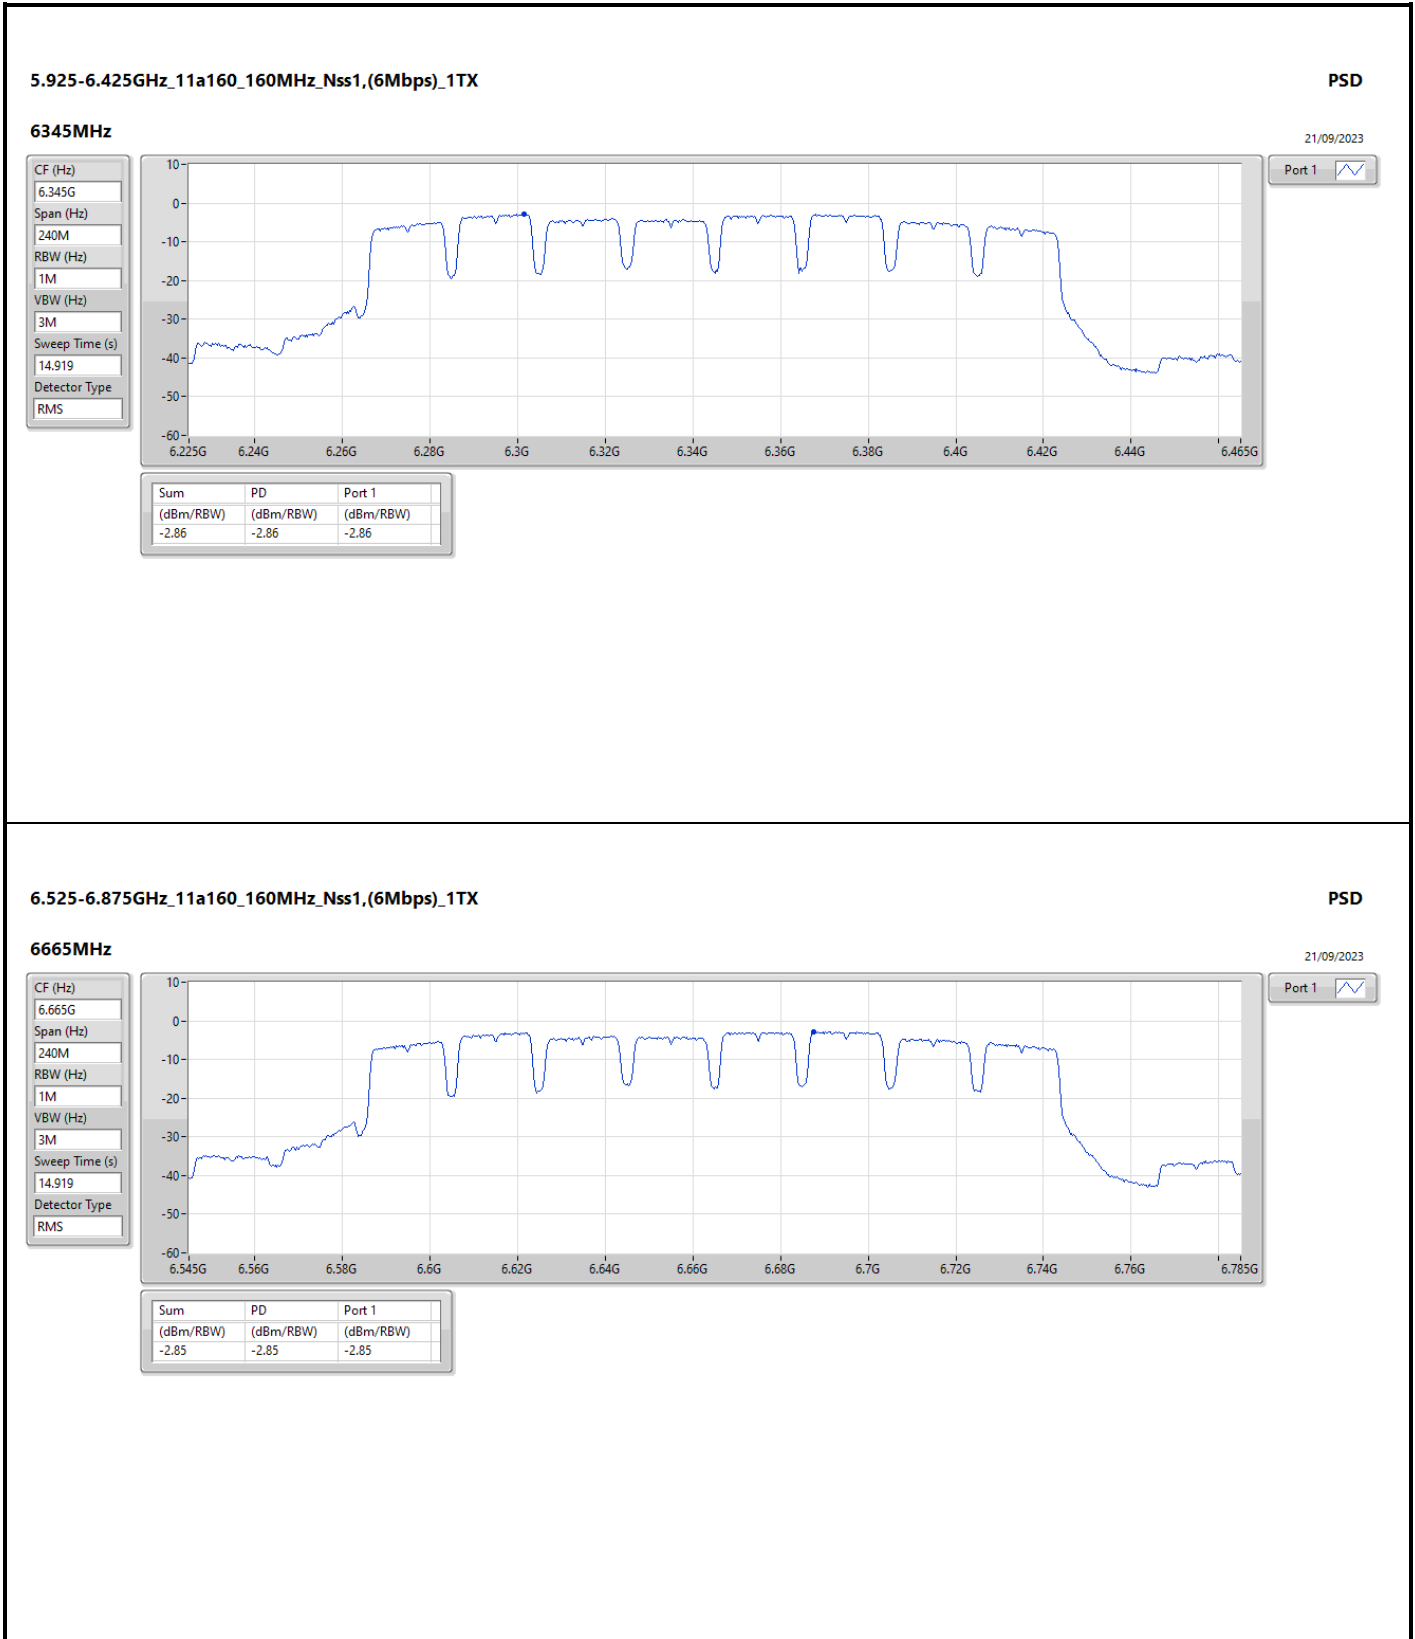

DG = Directional Gain; RBW = 500kHz for 5.725-5.85GHz band / 1MHz for other band;  
 PD = trace bin-by-bin of each transmits port summing can be performed maximum power density; Port X = Port X Power Density;