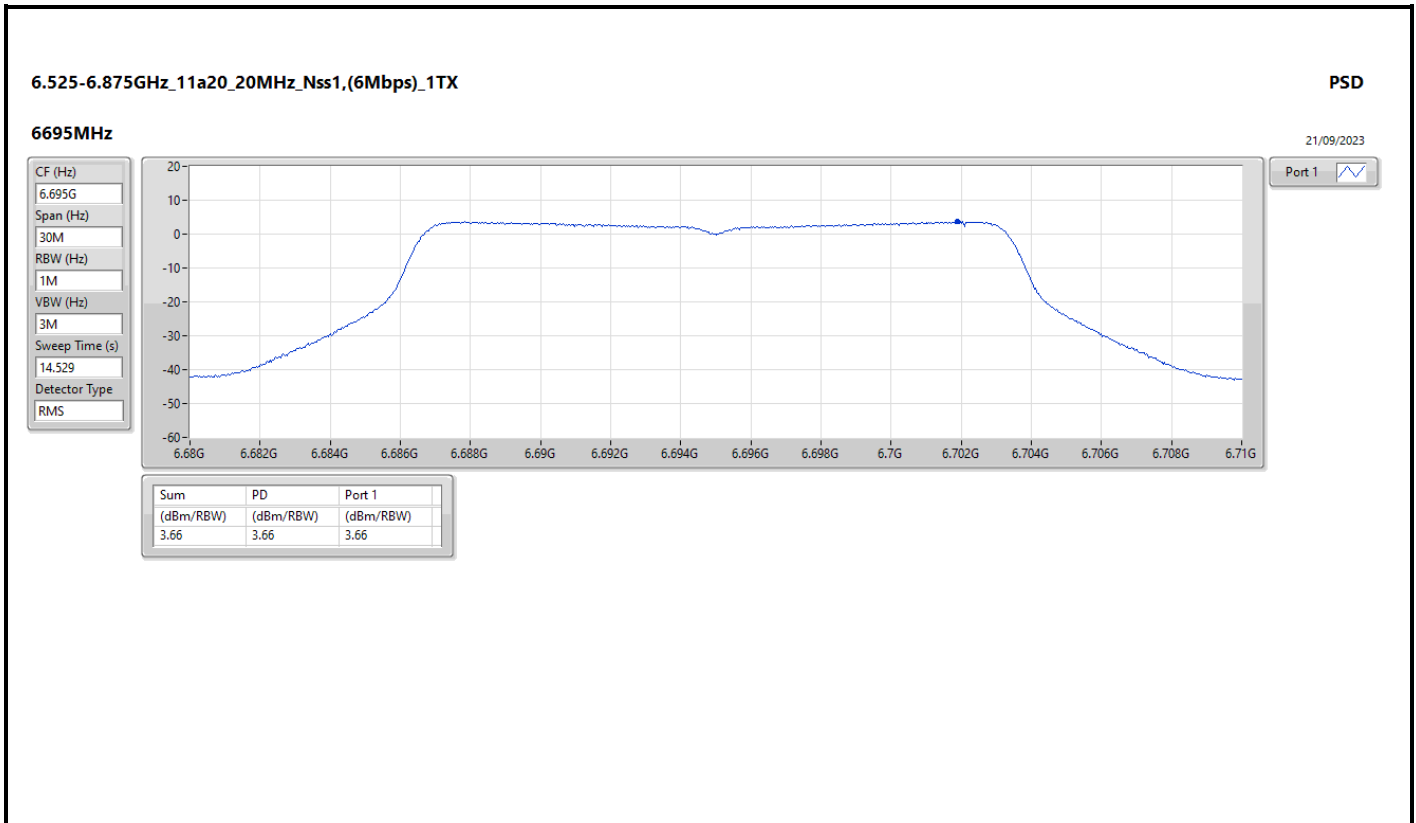

DG = Directional Gain; RBW = 500kHz for 5.725-5.85GHz band / 1MHz for other band;  
 PD = trace bin-by-bin of each transmits port summing can be performed maximum power density; Port X = Port X Power Density;