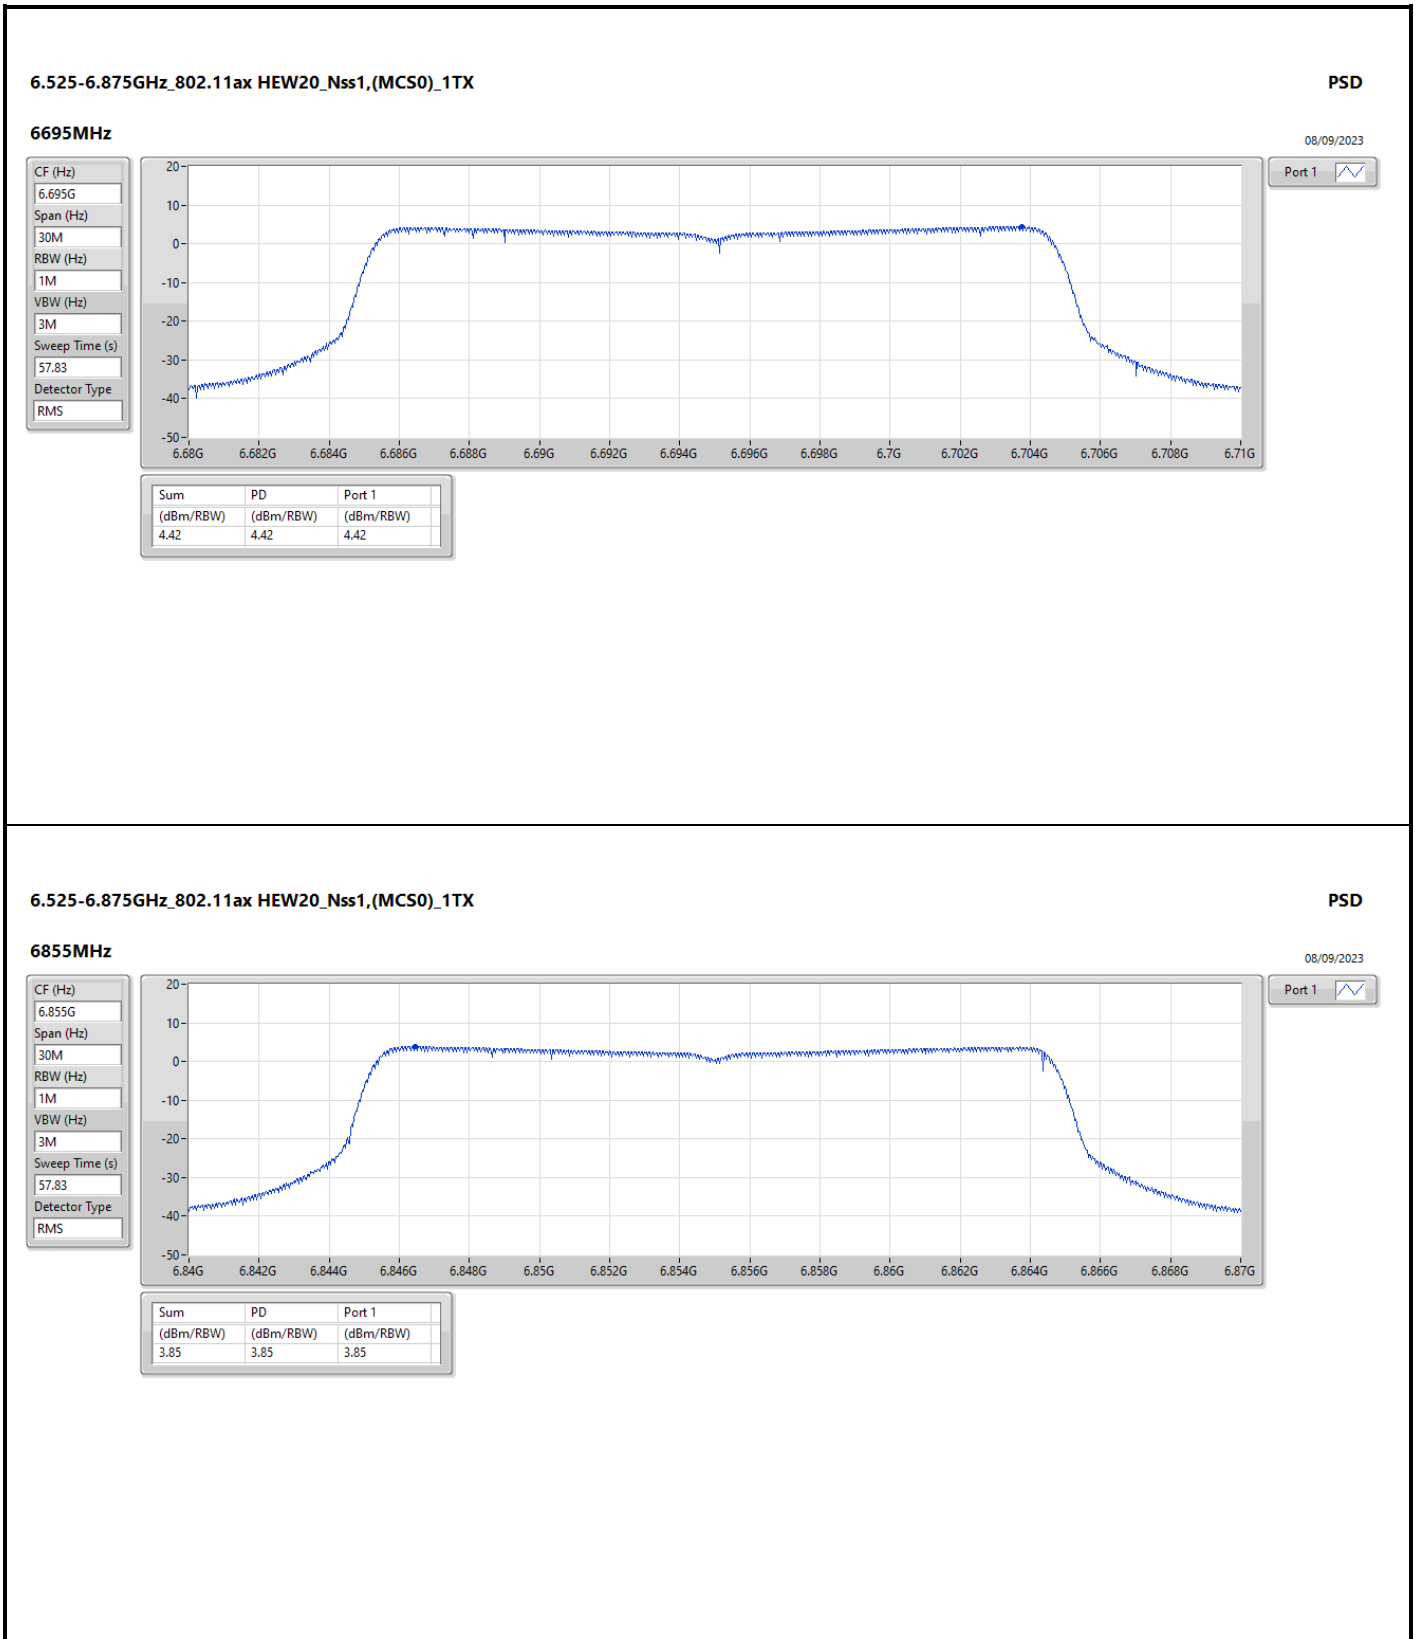

DG = Directional Gain; RBW = 500kHz for 5.725-5.85GHz band / 1MHz for other band;  
 PD = trace bin-by-bin of each transmits port summing can be performed maximum power density; Port X = Port X Power Density;