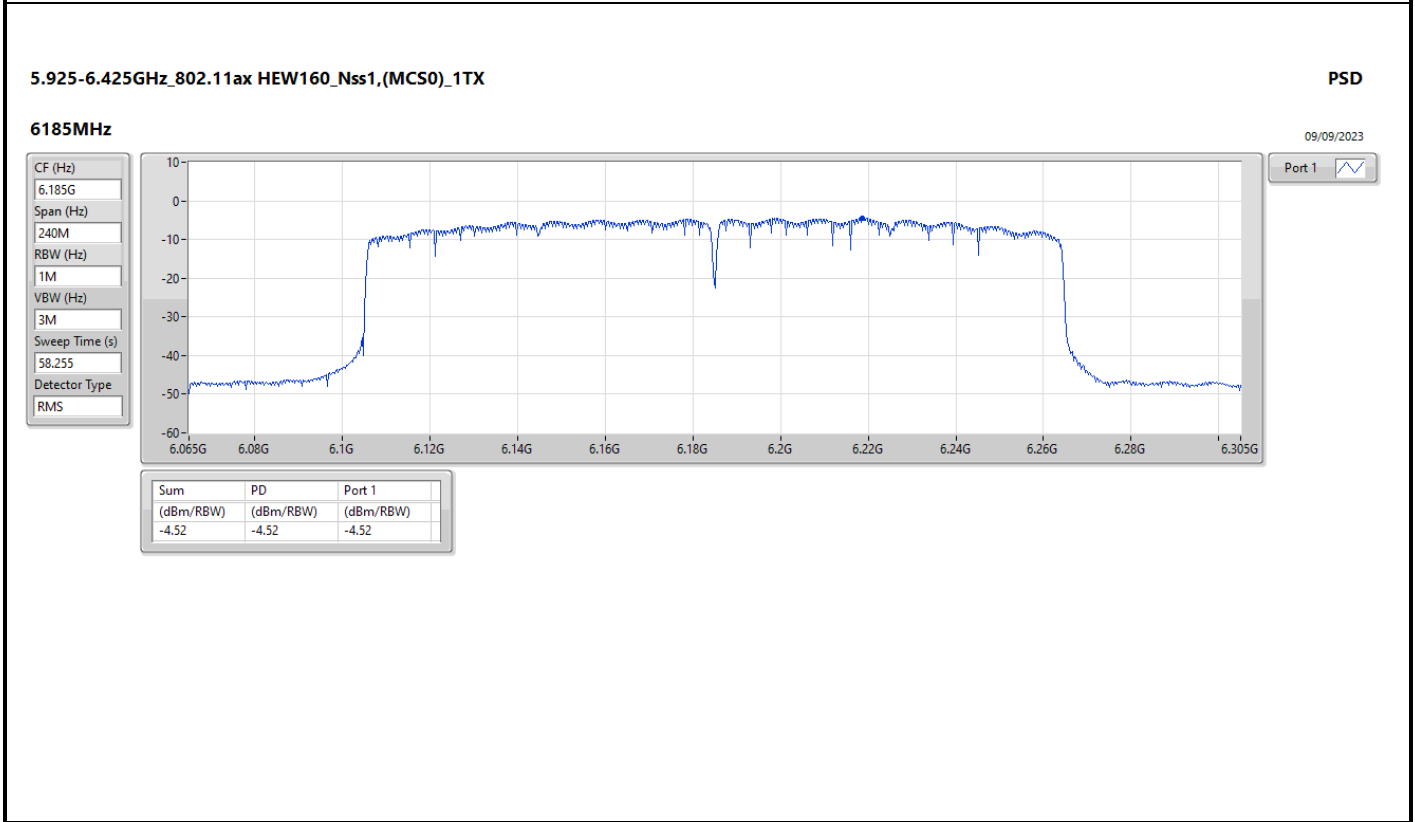

DG = Directional Gain; RBW = 500kHz for 5.725-5.85GHz band / 1MHz for other band;  
 PD = trace bin-by-bin of each transmits port summing can be performed maximum power density; Port X = Port X Power Density;