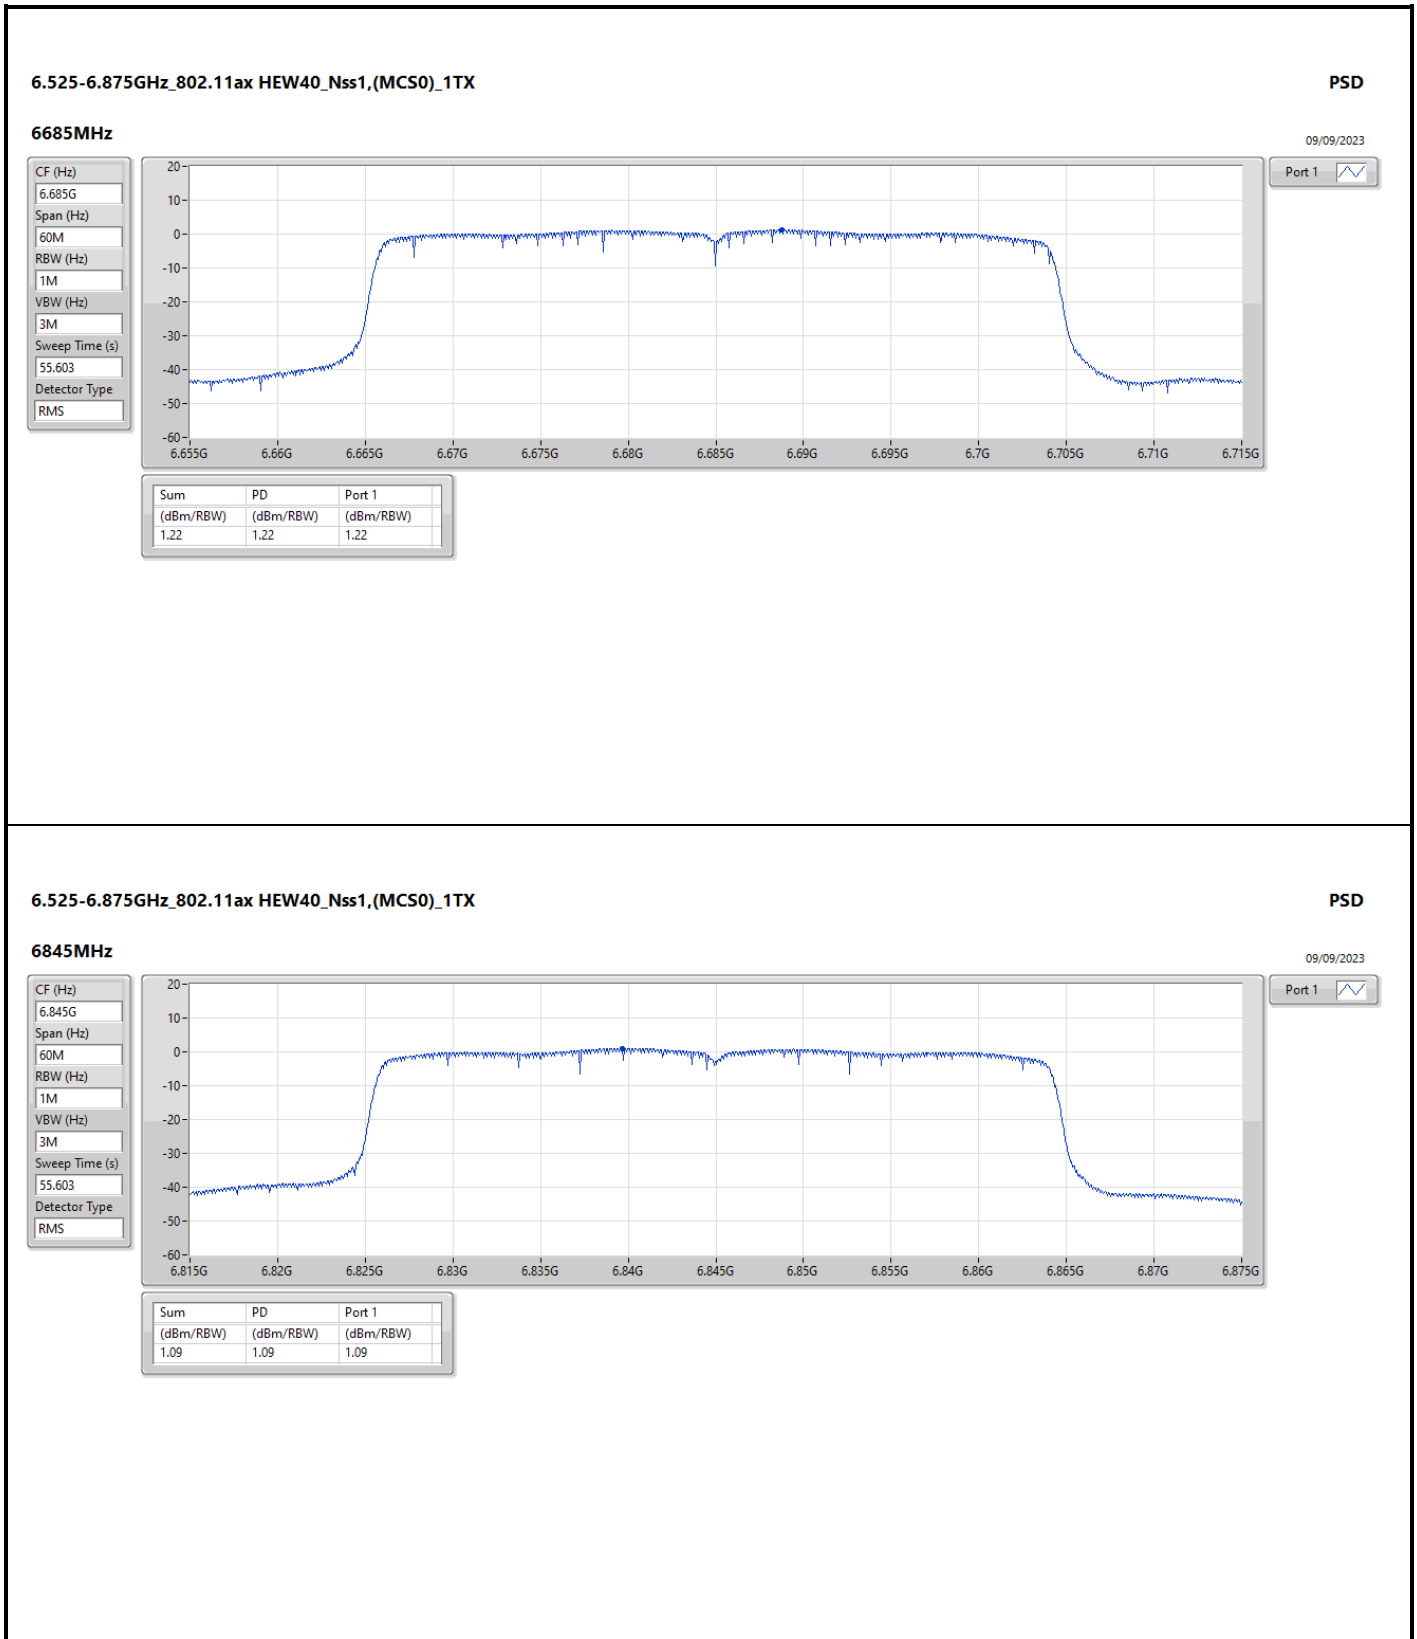

DG = Directional Gain; RBW = 500kHz for 5.725-5.85GHz band / 1MHz for other band;  
 PD = trace bin-by-bin of each transmits port summing can be performed maximum power density; Port X = Port X Power Density;