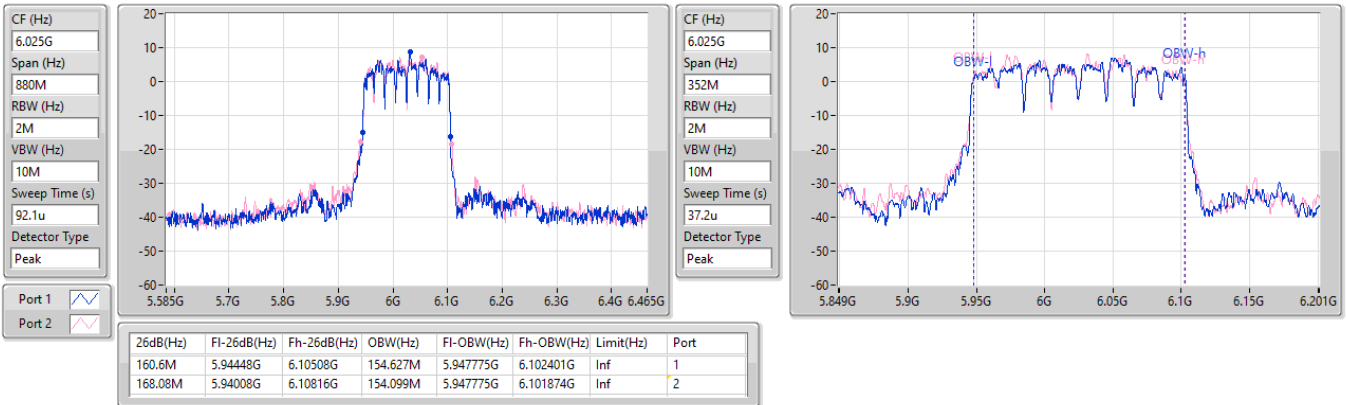

5.925-6.425GHz\_11a80\_80MHz\_Nss1,(6Mbps)\_2TX

EBW

5985MHz

21/09/2023

5.925-6.425GHz\_11a80\_80MHz\_Nss1,(6Mbps)\_2TX

EBW

6225MHz

21/09/2023

5.925-6.425GHz\_11a80\_80MHz\_Nss1,(6Mbps)\_2TX

EBW

6385MHz

21/09/2023

6.525-6.875GHz\_11a80\_80MHz\_Nss1,(6Mbps)\_2TX

EBW

6625MHz

21/09/2023

5.925-6.425GHz\_11a160\_160MHz\_Nss1,(6Mbps)\_2TX

EBW

6025MHz

21/09/2023

5.925-6.425GHz\_11a160\_160MHz\_Nss1,(6Mbps)\_2TX

EBW

6185MHz

21/09/2023