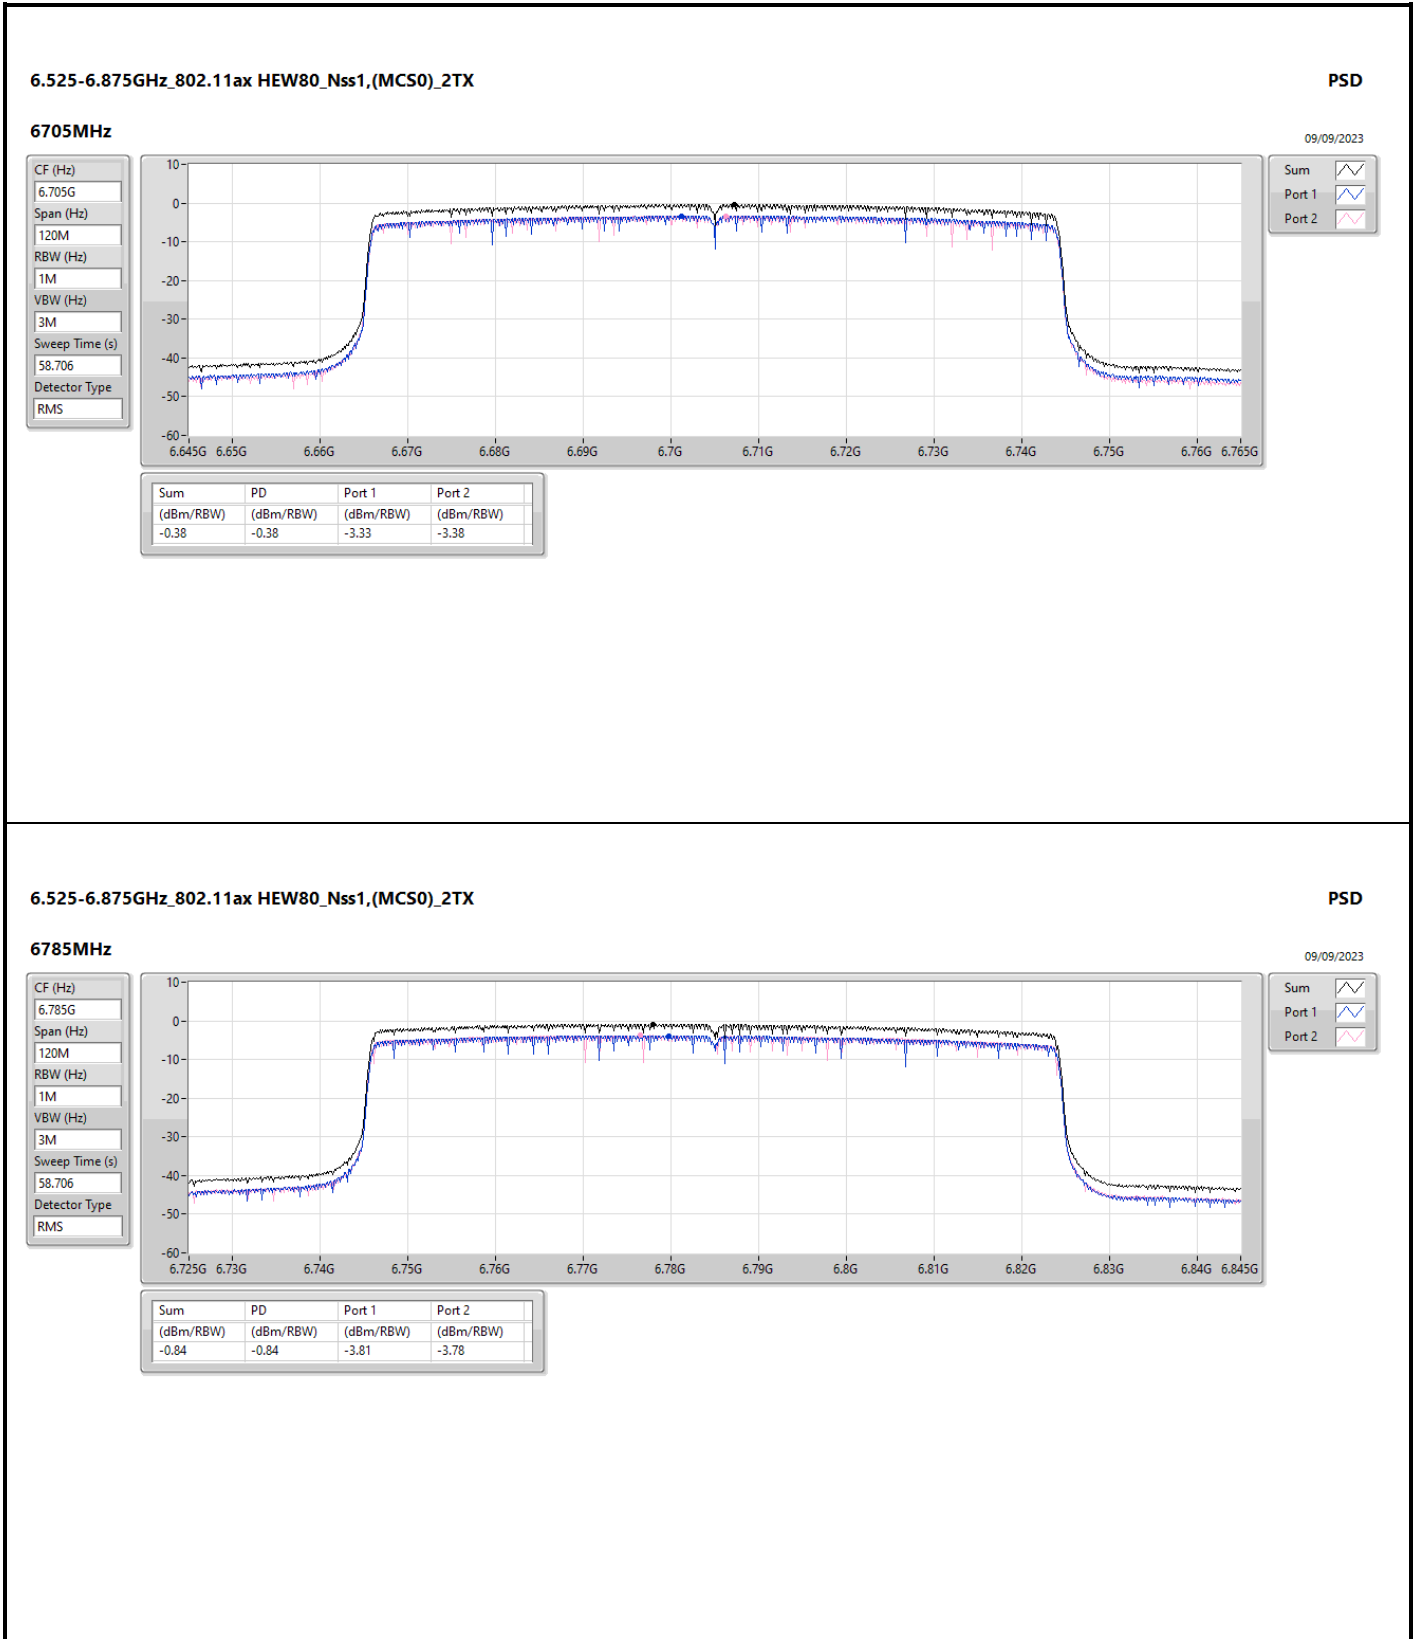

DG = Directional Gain; RBW = 500kHz for 5.725-5.85GHz band / 1MHz for other band;  
 PD = trace bin-by-bin of each transmits port summing can be performed maximum power density; Port X = Port X Power Density;