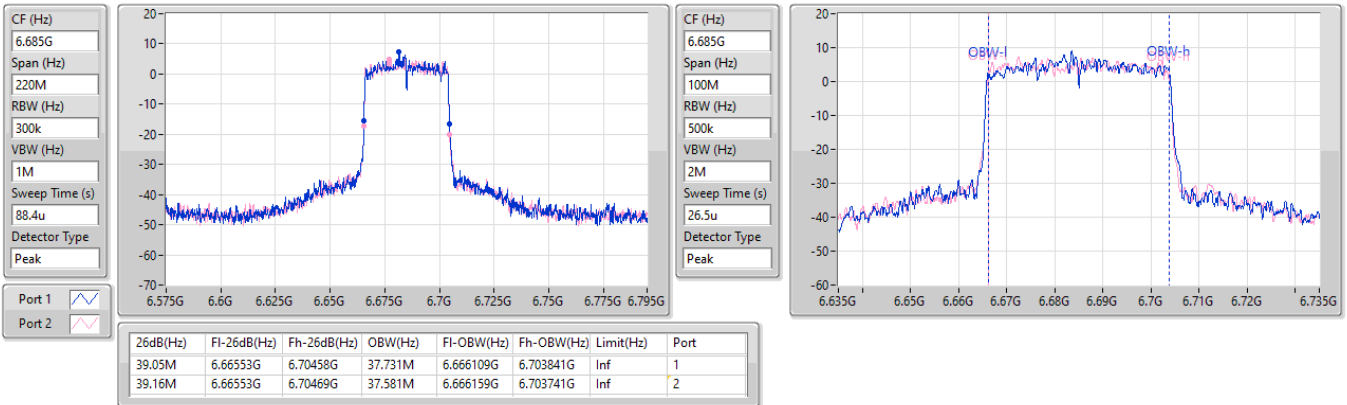

6.525-6.875GHz_802.11ax HEW40_Nss1,(MCS0)_2TX

EBW

6685MHz

08/09/2023