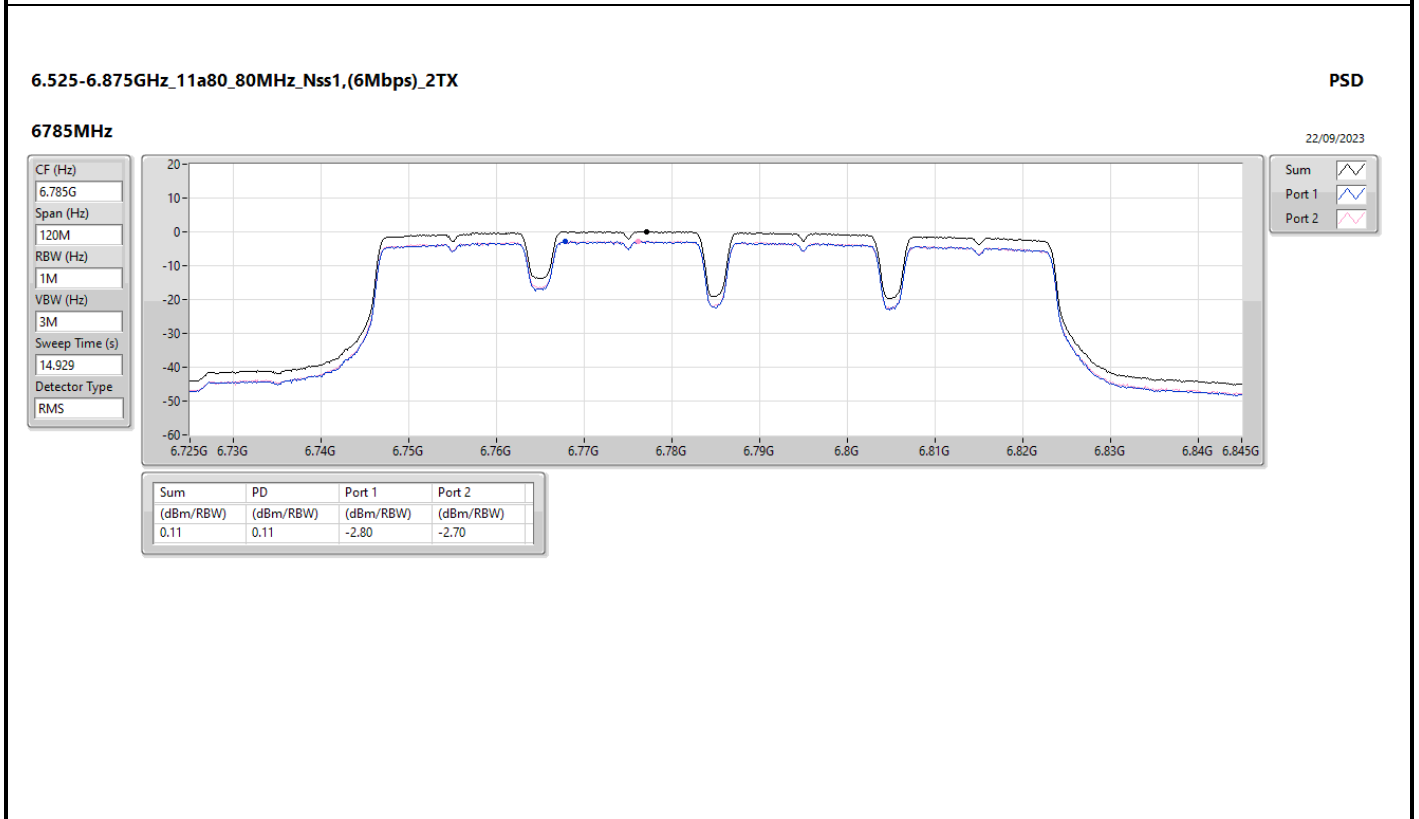

DG = Directional Gain; RBW = 500kHz for 5.725-5.85GHz band / 1MHz for other band;  
 PD = trace bin-by-bin of each transmits port summing can be performed maximum power density; Port X = Port X Power Density;