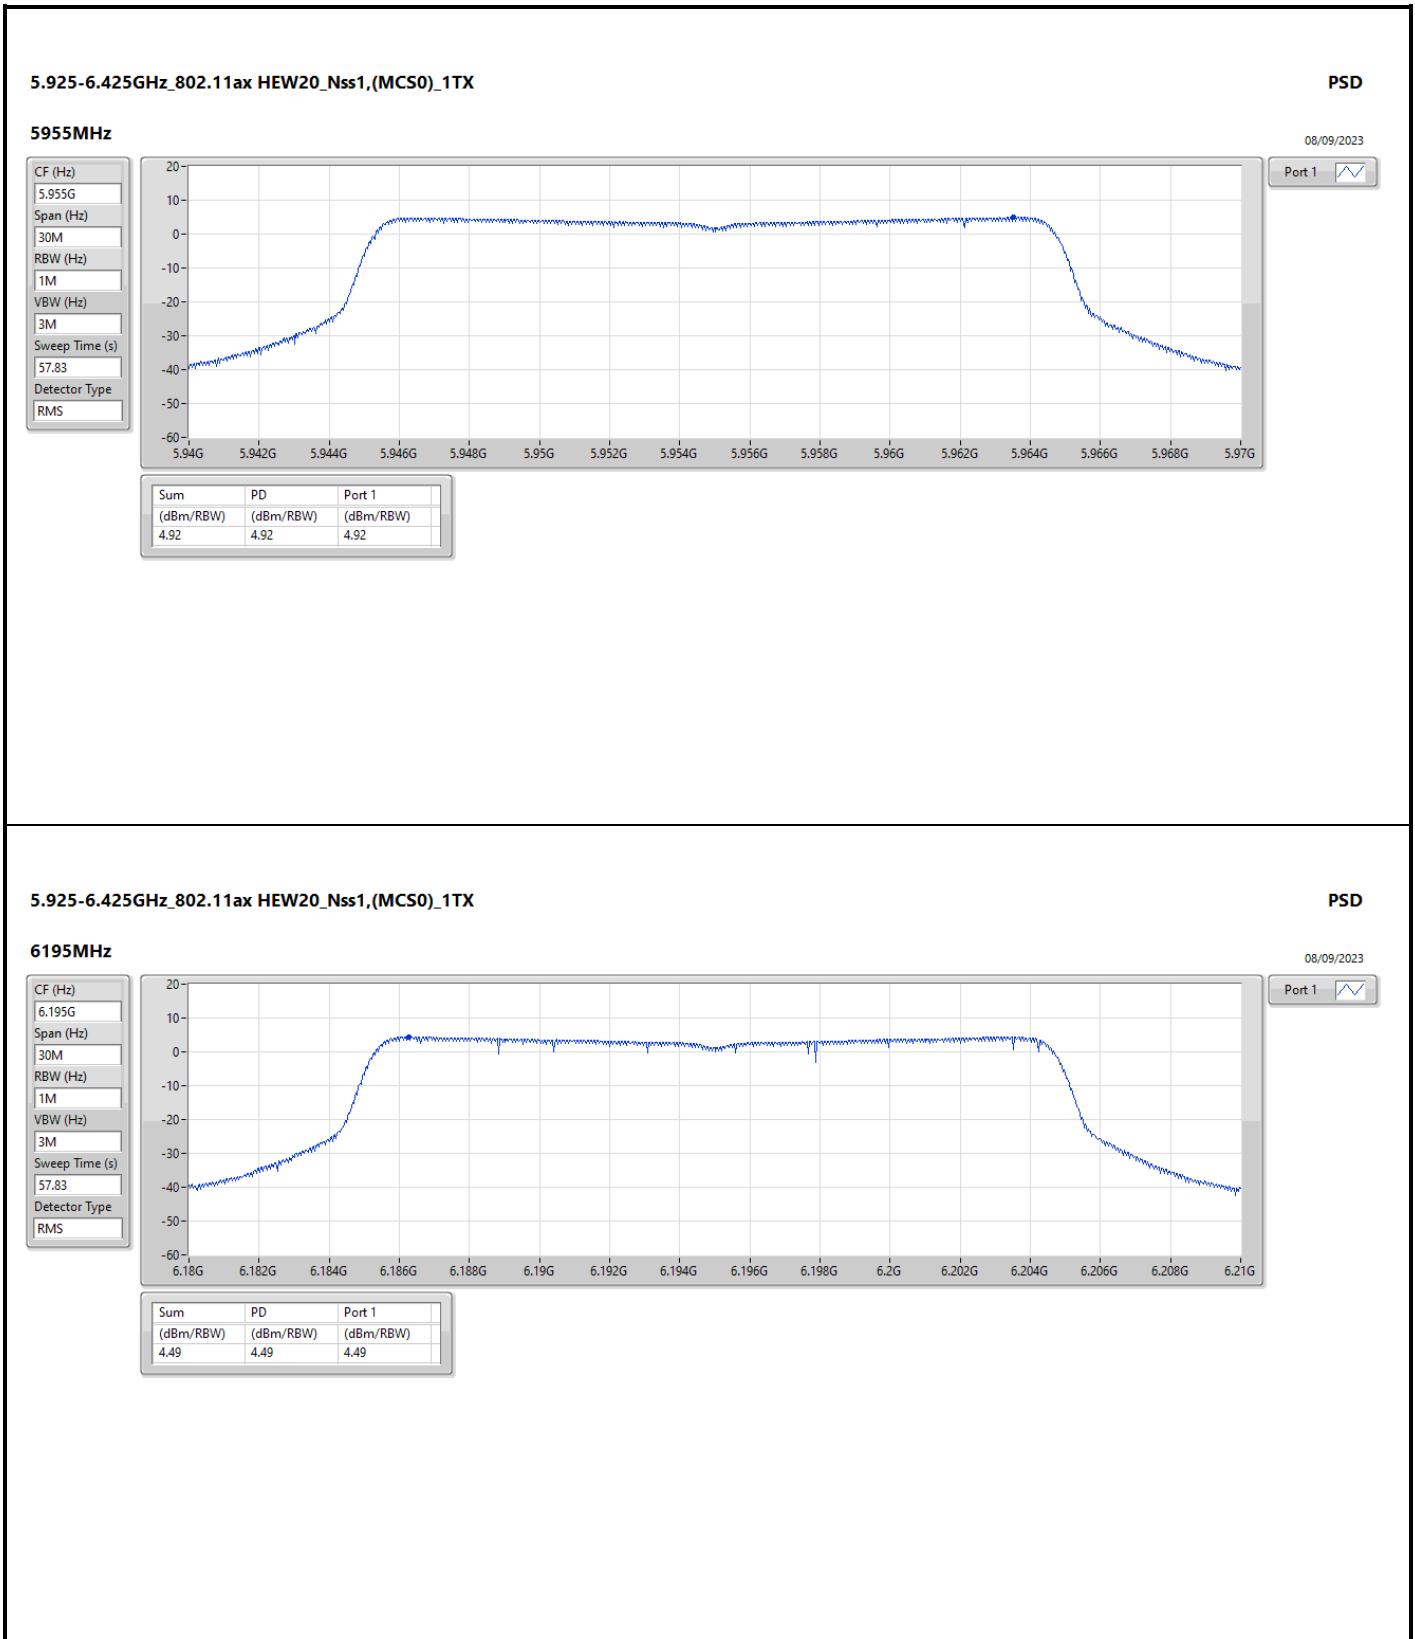

DG = Directional Gain; RBW = 500kHz for 5.725-5.85GHz band / 1MHz for other band;  
 PD = trace bin-by-bin of each transmits port summing can be performed maximum power density; Port X = Port X Power Density;