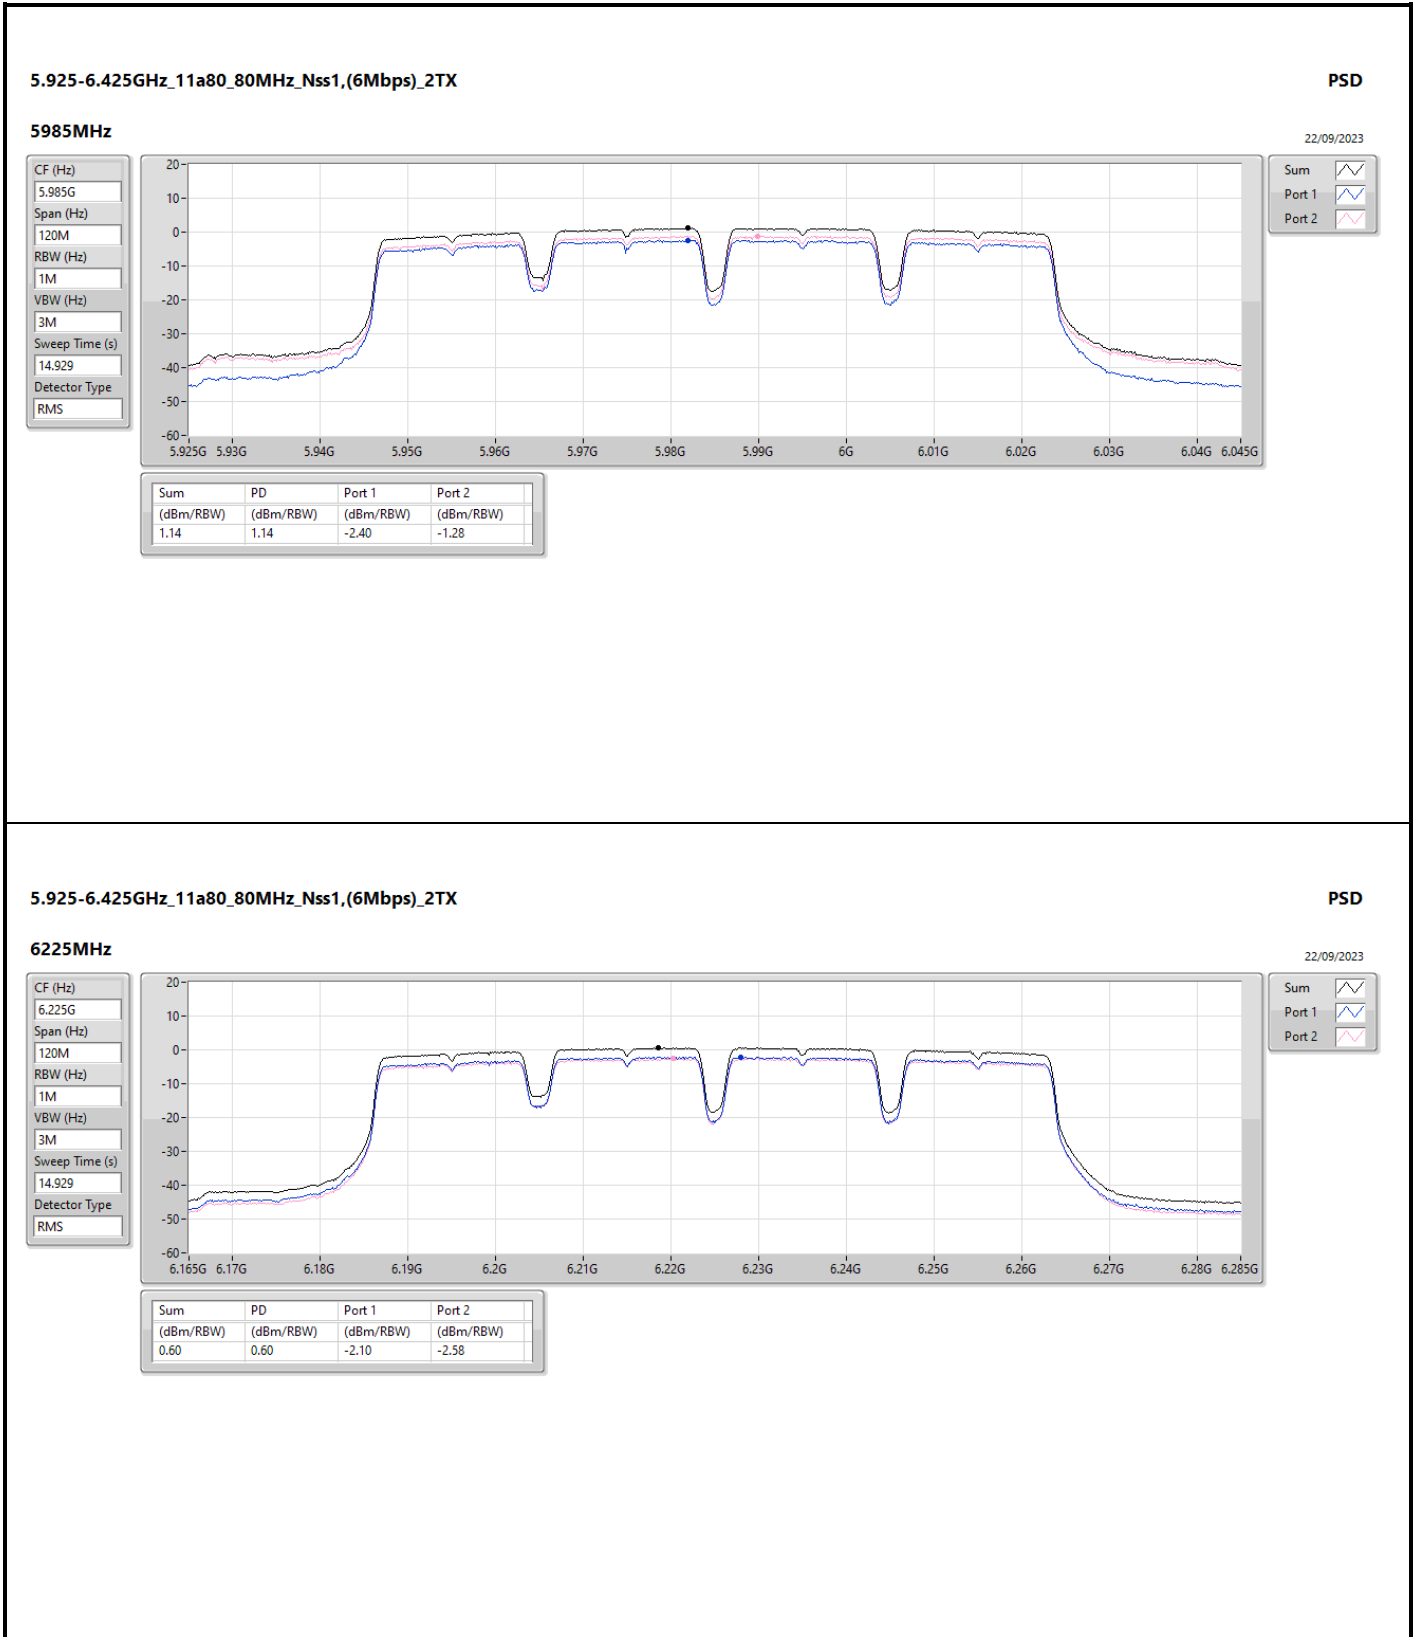

DG = Directional Gain; RBW = 500kHz for 5.725-5.85GHz band / 1MHz for other band;  
 PD = trace bin-by-bin of each transmits port summing can be performed maximum power density; Port X = Port X Power Density;