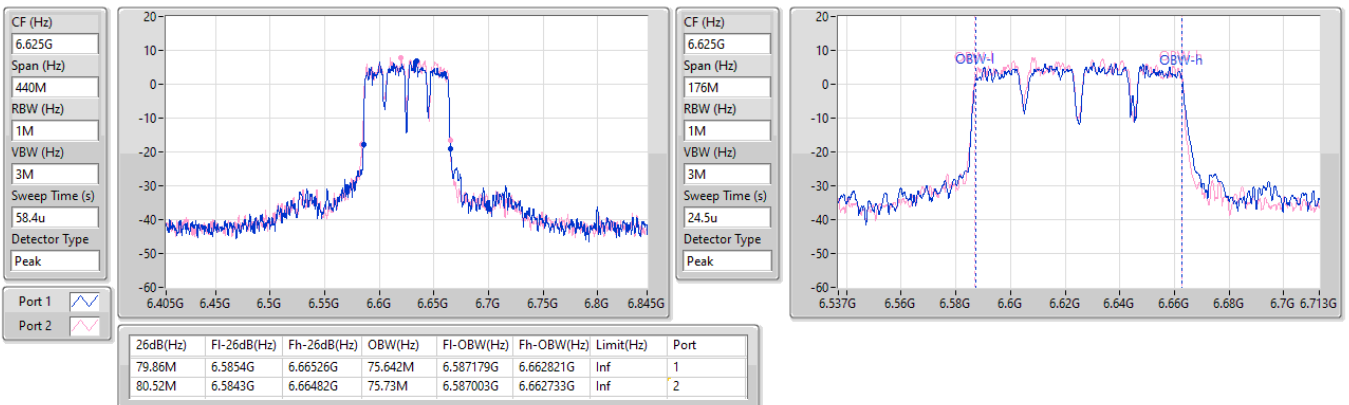

5.925-6.425GHz\_11a80\_80MHz\_Nss1,(6Mbps)\_2TX

EBW

5985MHz

21/09/2023

5.925-6.425GHz\_11a80\_80MHz\_Nss1,(6Mbps)\_2TX

EBW

6225MHz

21/09/2023

5.925-6.425GHz\_11a80\_80MHz\_Nss1,(6Mbps)\_2TX

EBW

6385MHz

21/09/2023

6.525-6.875GHz\_11a80\_80MHz\_Nss1,(6Mbps)\_2TX

EBW

6625MHz

21/09/2023

5.925-6.425GHz\_11a160\_160MHz\_Nss1,(6Mbps)\_2TX

EBW

6025MHz

21/09/2023

5.925-6.425GHz\_11a160\_160MHz\_Nss1,(6Mbps)\_2TX

EBW

6185MHz

21/09/2023