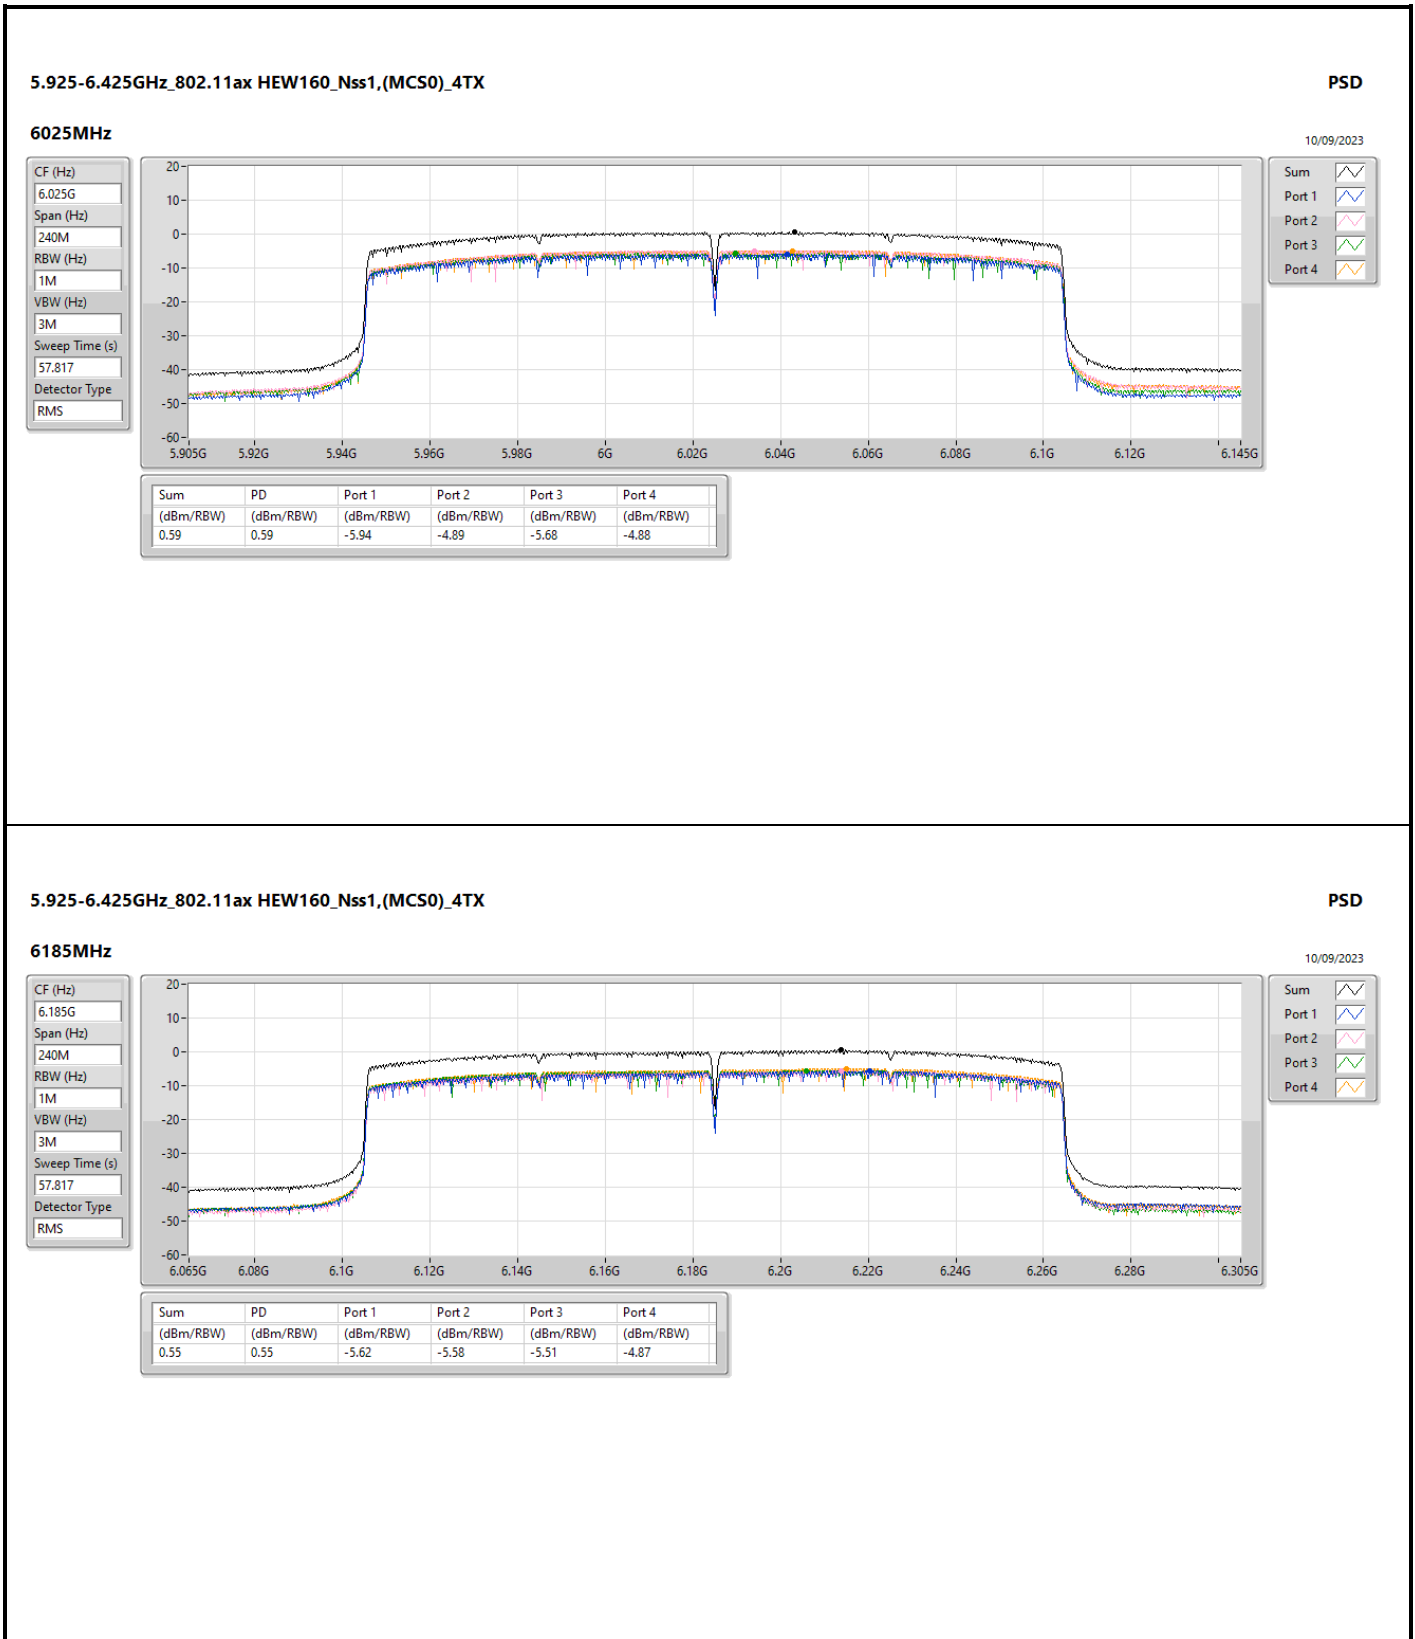

DG = Directional Gain; RBW = 500kHz for 5.725-5.85GHz band / 1MHz for other band;  
 PD = trace bin-by-bin of each transmits port summing can be performed maximum power density; Port X = Port X Power Density;