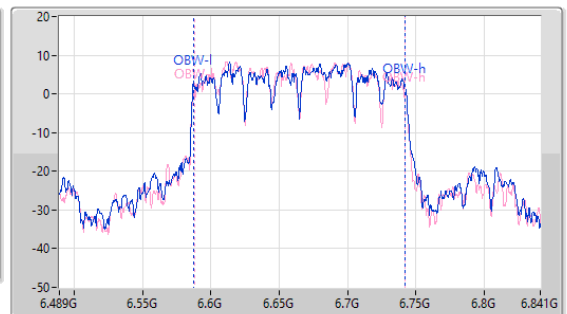

6.525-6.875GHz\_11a160\_160MHz\_Nss1,(6Mbps)\_2TX

EBW

6665MHz

21/09/2023

CF (Hz)  
6.665G

Span (Hz)  
880M

RBW (Hz)  
2M

VBW (Hz)  
10M

Sweep Time (s)  
92.1u

Detector Type  
Peak

CF (Hz)  
6.665G

Span (Hz)  
352M

RBW (Hz)  
2M

VBW (Hz)  
10M

Sweep Time (s)  
37.2u

Detector Type  
Peak