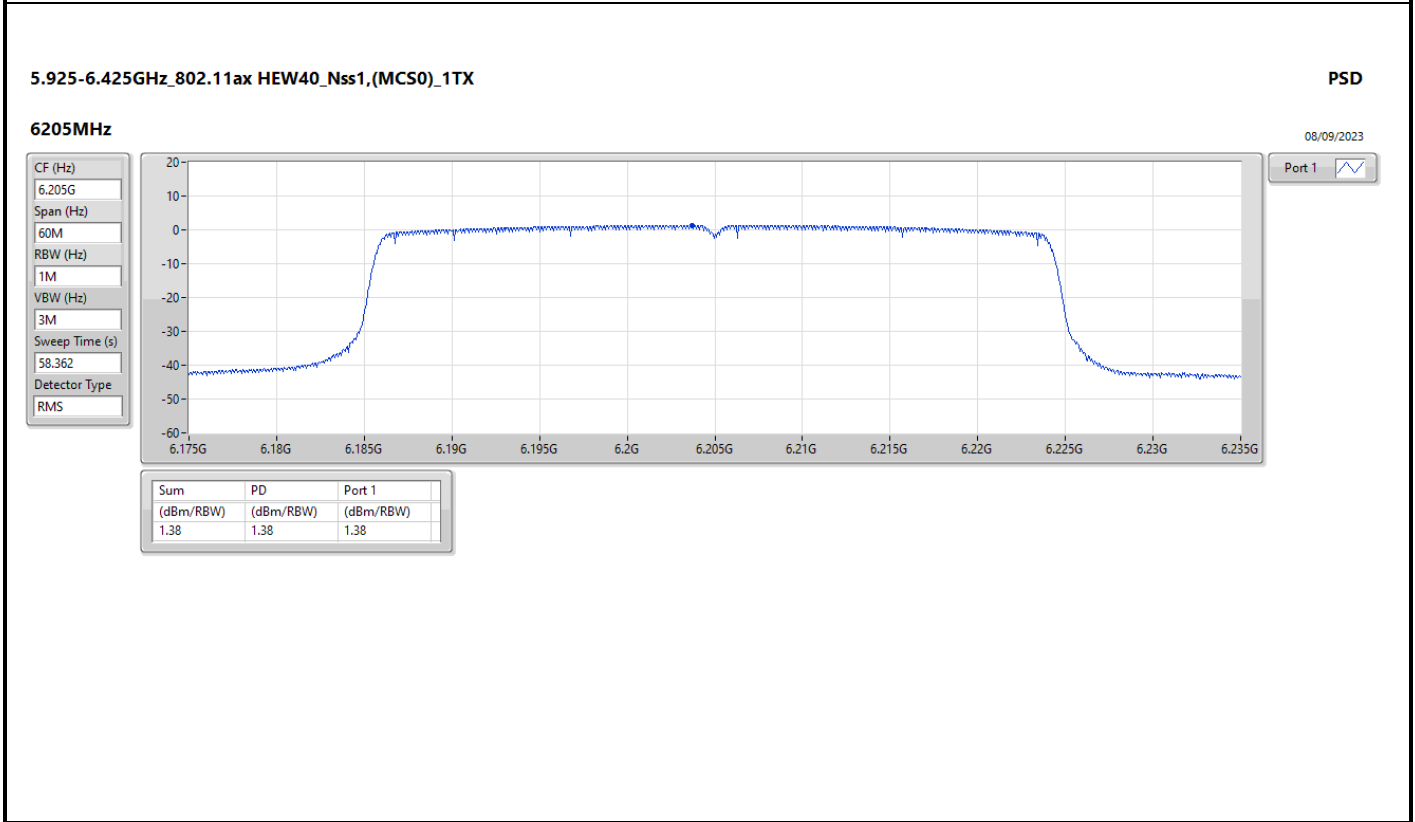

DG = Directional Gain; RBW = 500kHz for 5.725-5.85GHz band / 1MHz for other band;  
 PD = trace bin-by-bin of each transmits port summing can be performed maximum power density; Port X = Port X Power Density;