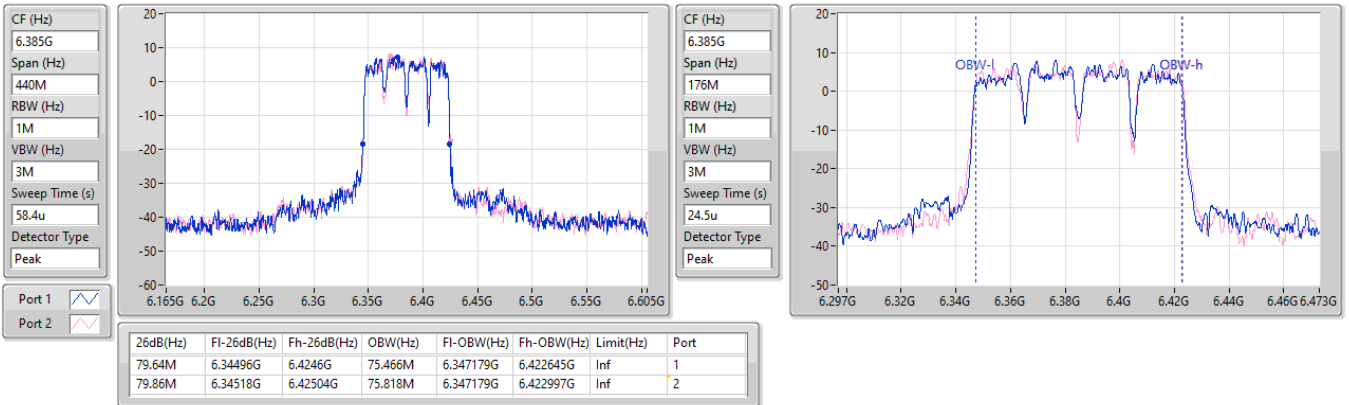

5.925-6.425GHz\_11a80\_80MHz\_Nss1,(6Mbps)\_2TX

EBW

5985MHz

21/09/2023

5.925-6.425GHz\_11a80\_80MHz\_Nss1,(6Mbps)\_2TX

EBW

6225MHz

21/09/2023

5.925-6.425GHz\_11a80\_80MHz\_Nss1,(6Mbps)\_2TX

EBW

6385MHz

21/09/2023

6.525-6.875GHz\_11a80\_80MHz\_Nss1,(6Mbps)\_2TX

EBW

6625MHz

21/09/2023