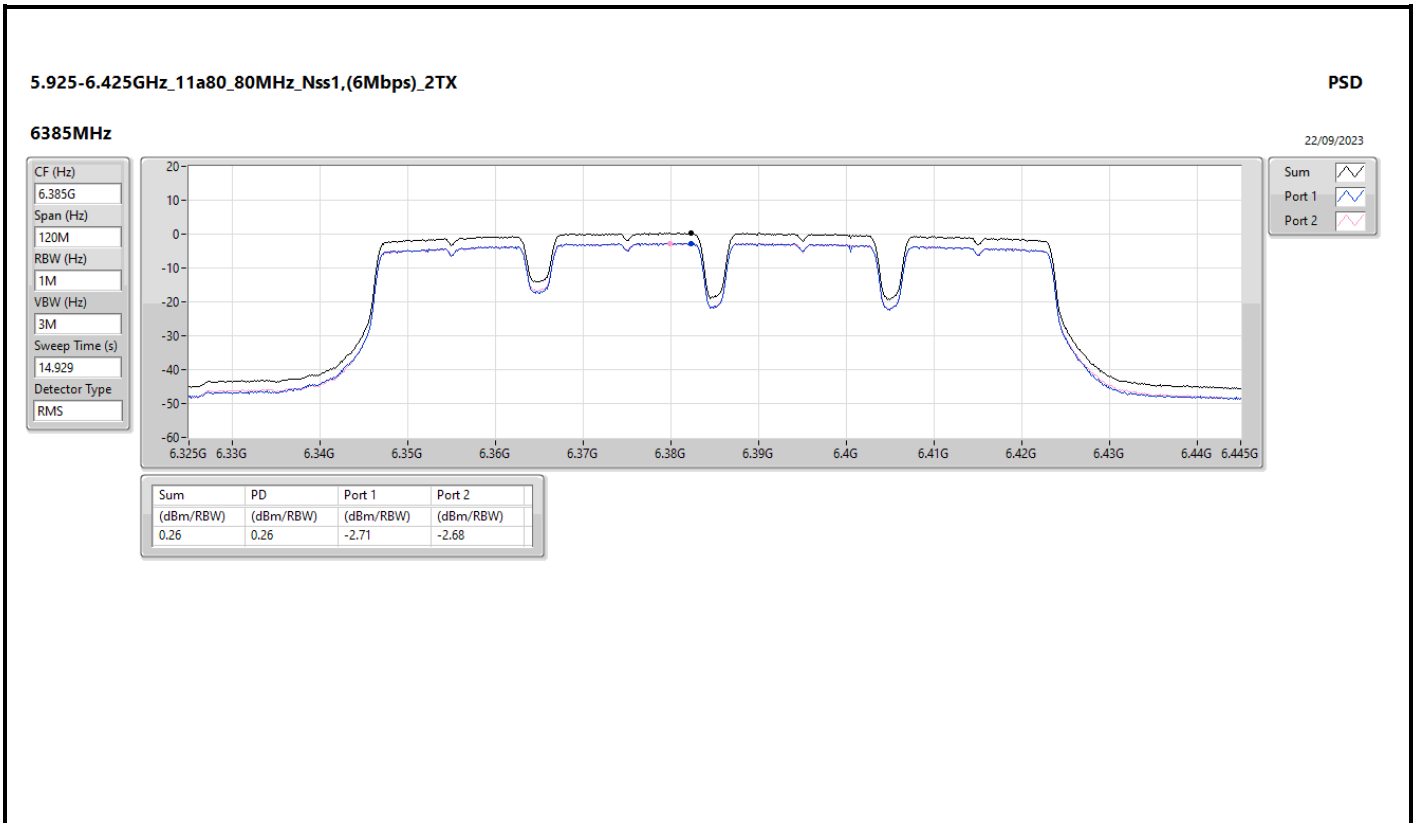

DG = Directional Gain; RBW = 500kHz for 5.725-5.85GHz band / 1MHz for other band;  
 PD = trace bin-by-bin of each transmits port summing can be performed maximum power density; Port X = Port X Power Density;