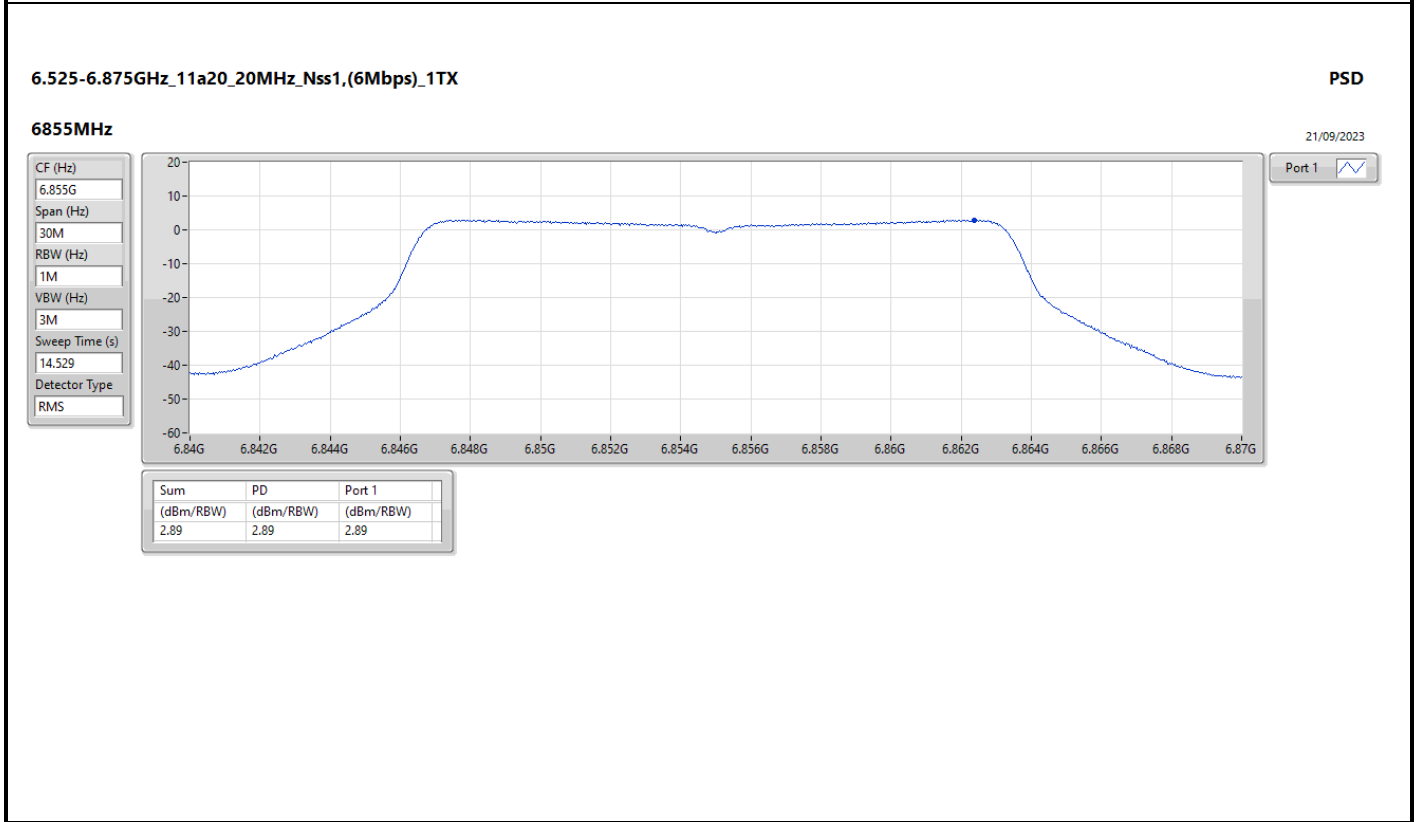

DG = Directional Gain; RBW = 500kHz for 5.725-5.85GHz band / 1MHz for other band;  
 PD = trace bin-by-bin of each transmits port summing can be performed maximum power density; Port X = Port X Power Density;