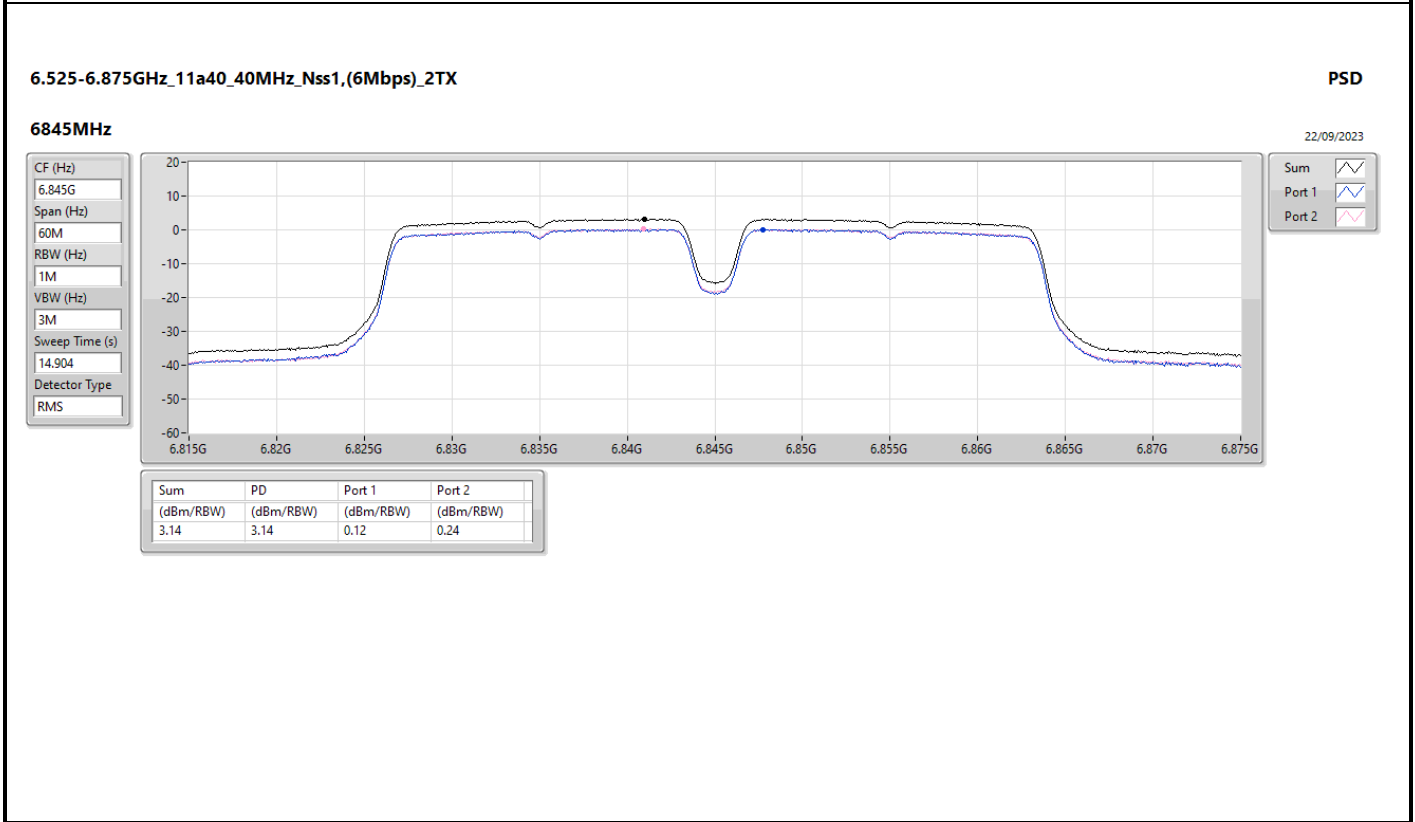

DG = Directional Gain; RBW = 500kHz for 5.725-5.85GHz band / 1MHz for other band;  
 PD = trace bin-by-bin of each transmits port summing can be performed maximum power density; Port X = Port X Power Density;