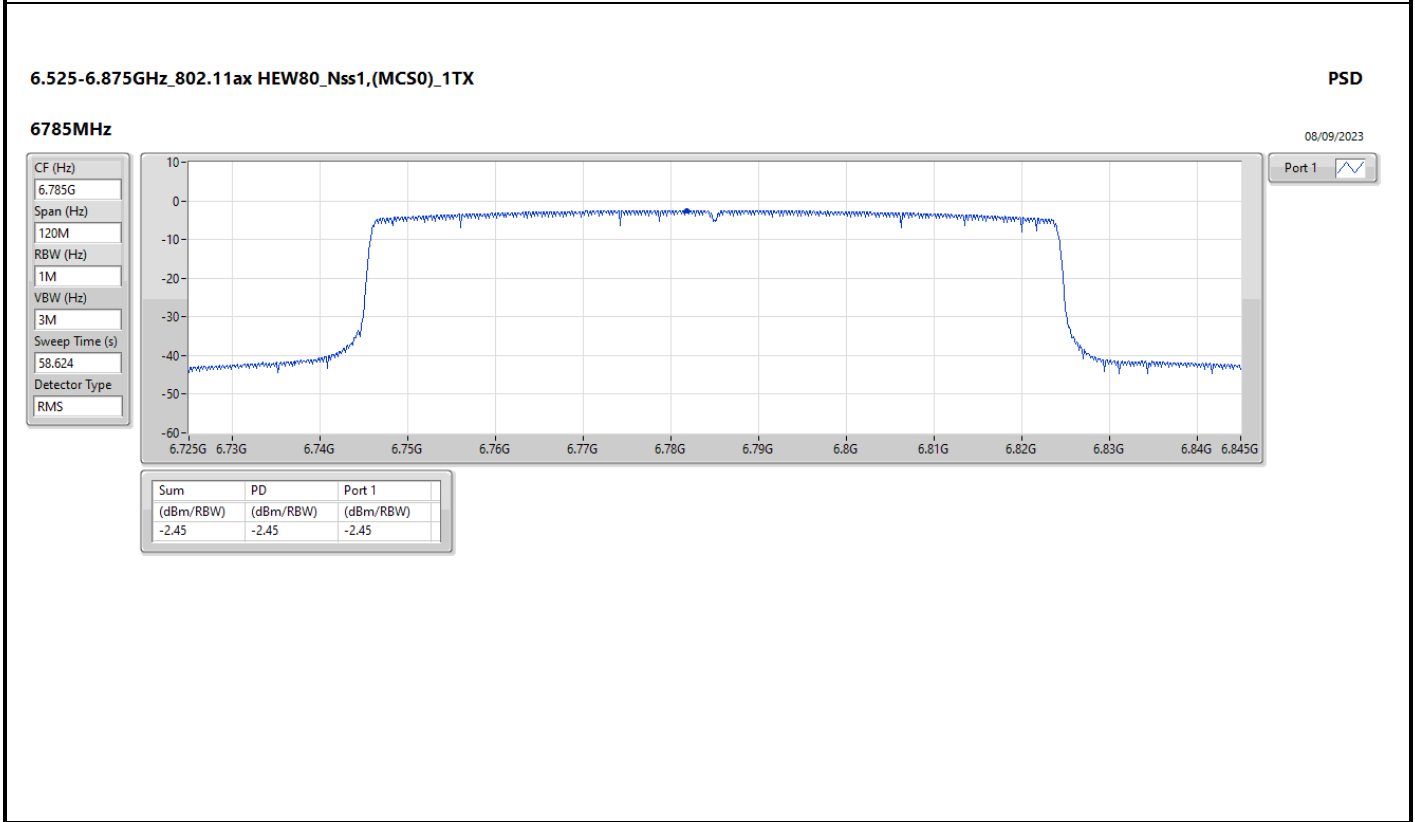

DG = Directional Gain; RBW = 500kHz for 5.725-5.85GHz band / 1MHz for other band;  
 PD = trace bin-by-bin of each transmits port summing can be performed maximum power density; Port X = Port X Power Density;