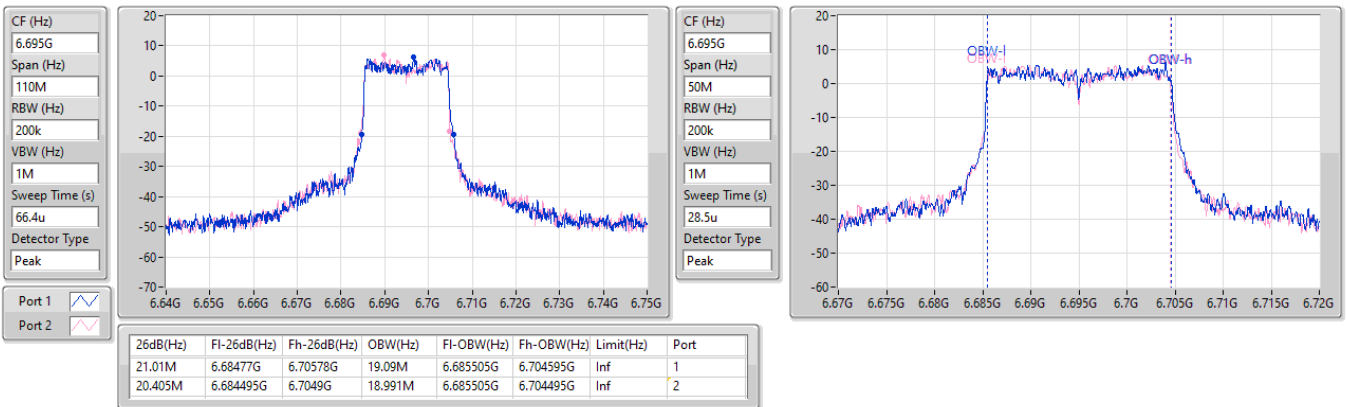

6.525-6.875GHz_802.11ax HEW20_Nss1,(MCS0)_2TX

EBW

6695MHz

08/09/2023