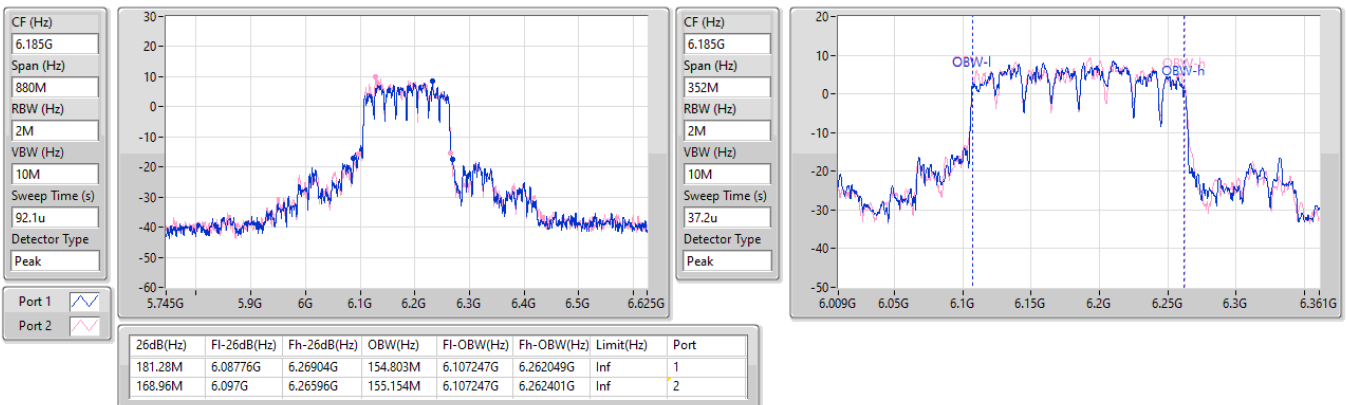

5.925-6.425GHz\_11a80\_80MHz\_Nss1,(6Mbps)\_2TX

EBW

6385MHz

21/09/2023

6.525-6.875GHz\_11a80\_80MHz\_Nss1,(6Mbps)\_2TX

EBW

6625MHz

21/09/2023

5.925-6.425GHz\_11a160\_160MHz\_Nss1,(6Mbps)\_2TX

EBW

6025MHz

21/09/2023

5.925-6.425GHz\_11a160\_160MHz\_Nss1,(6Mbps)\_2TX

EBW

6185MHz

21/09/2023

5.925-6.425GHz\_11a160\_160MHz\_Nss1,(6Mbps)\_2TX

EBW

6345MHz

21/09/2023

CF (Hz)  
6.345G

Span (Hz)  
880M

RBW (Hz)  
2M

VBW (Hz)  
10M