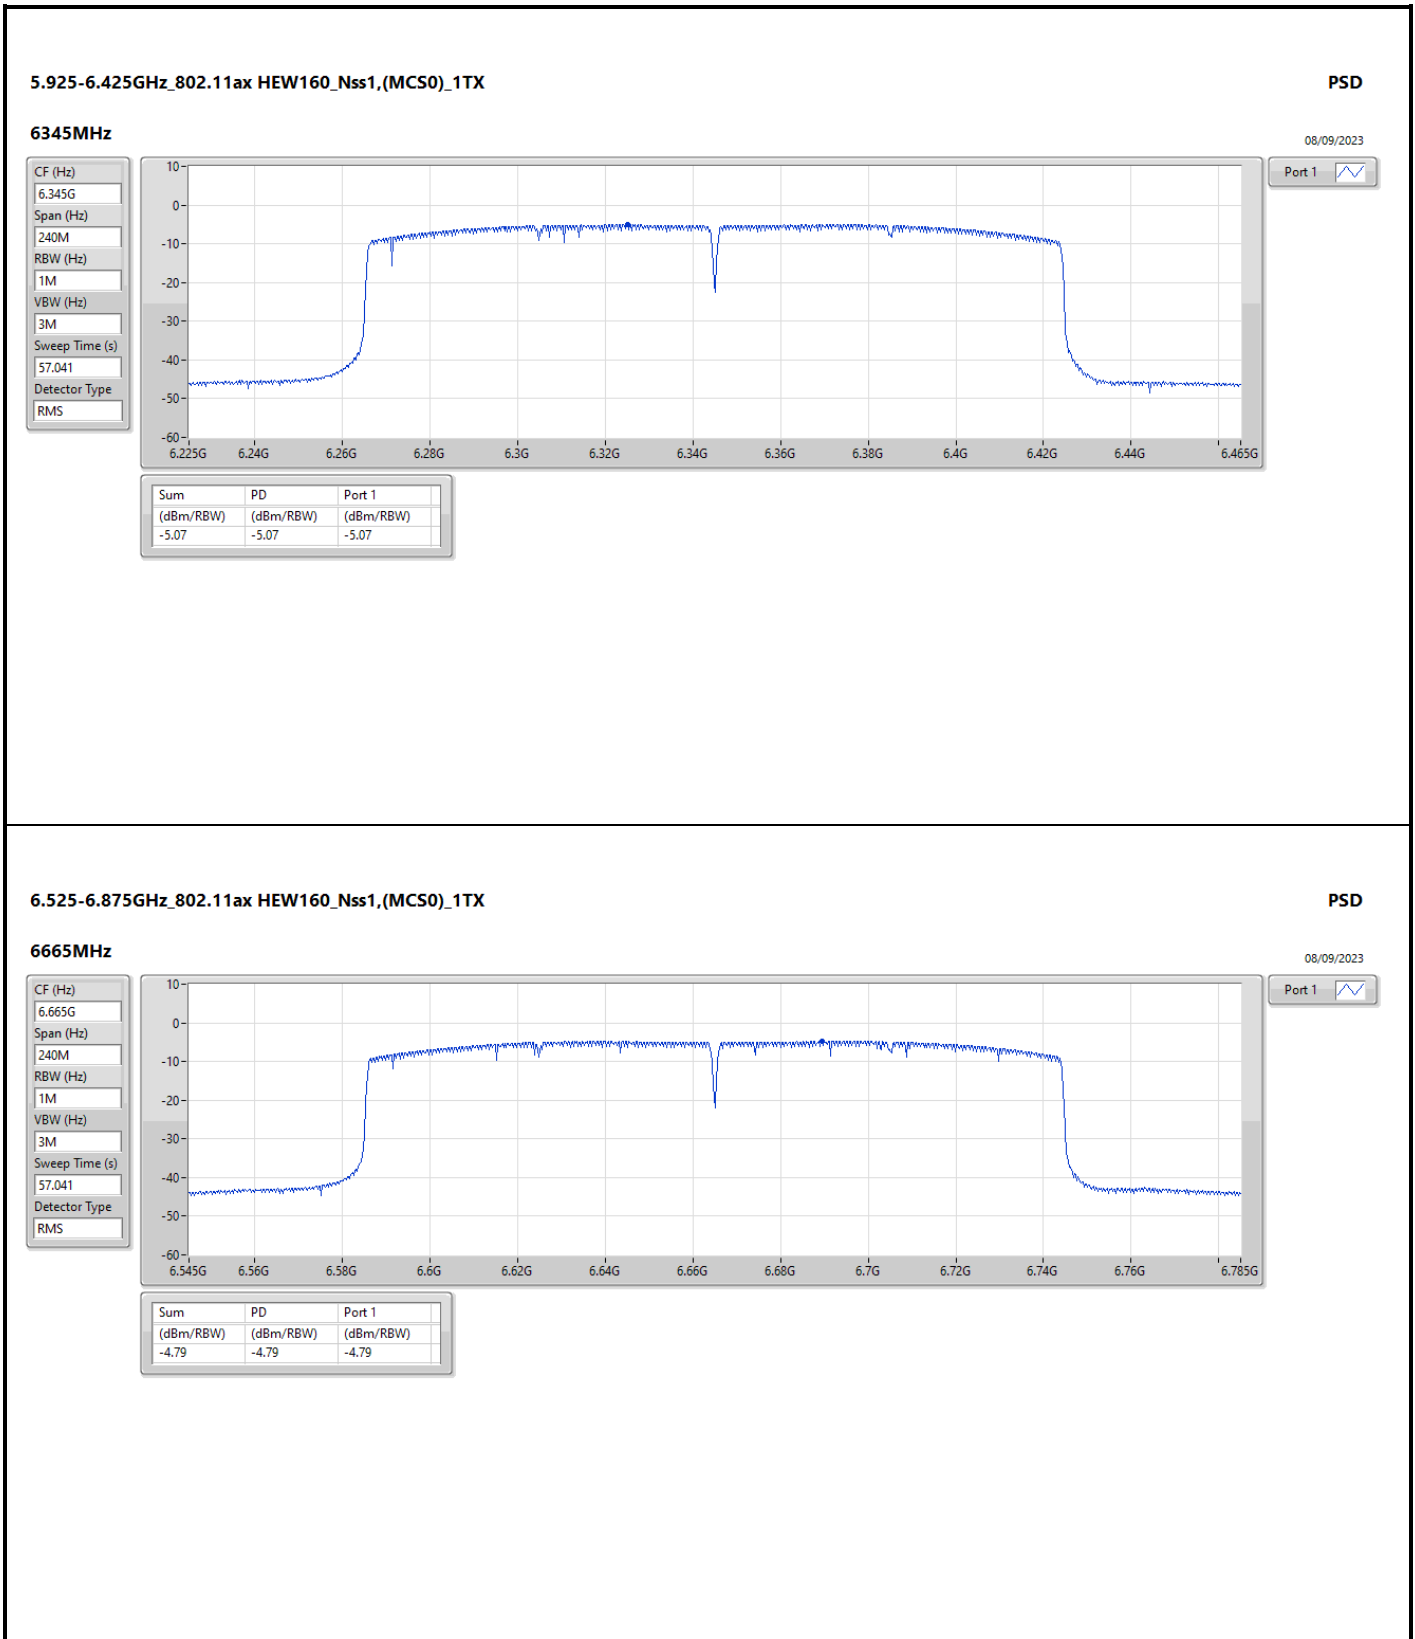

DG = Directional Gain; RBW = 500kHz for 5.725-5.85GHz band / 1MHz for other band;  
 PD = trace bin-by-bin of each transmits port summing can be performed maximum power density; Port X = Port X Power Density;