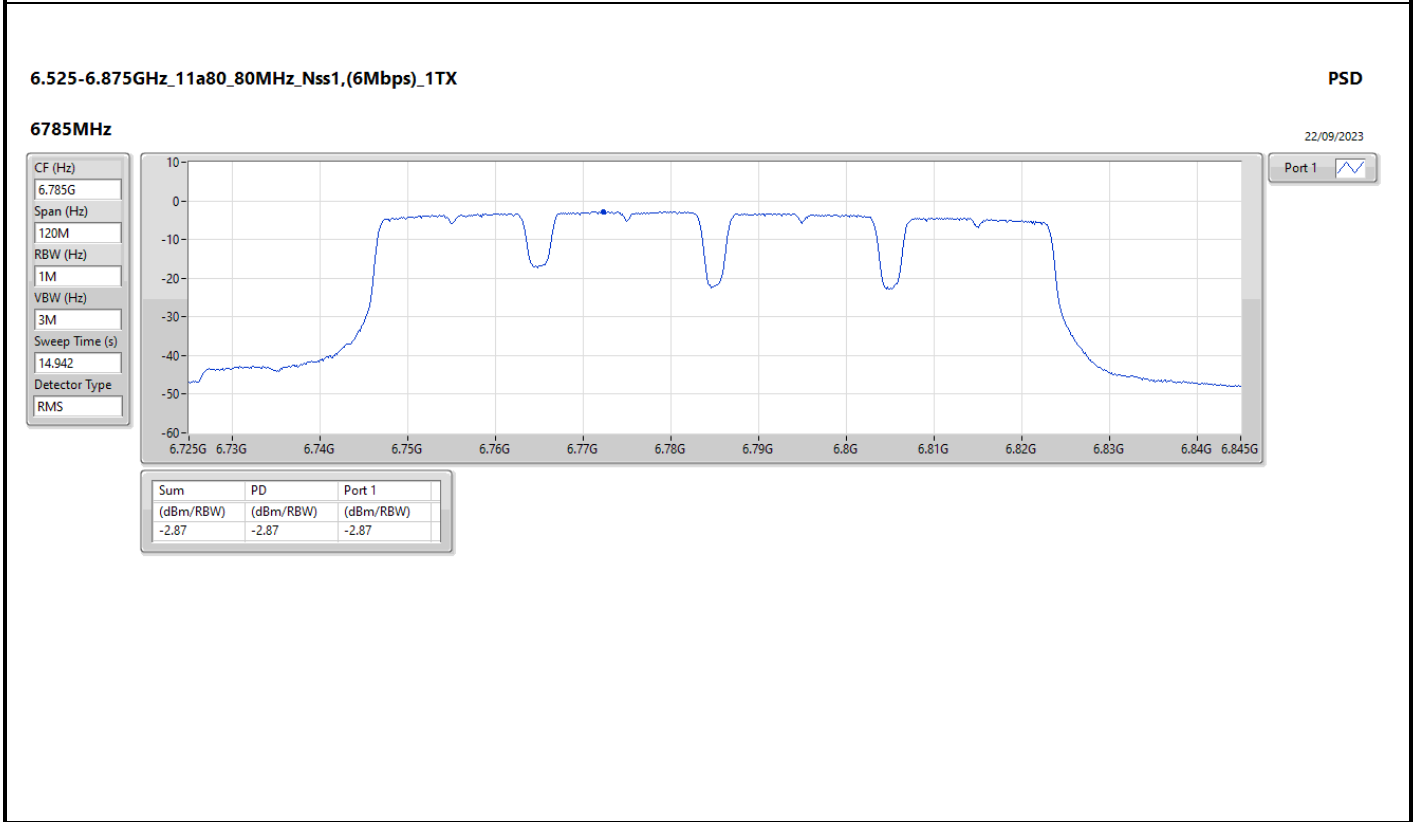

DG = Directional Gain; RBW = 500kHz for 5.725-5.85GHz band / 1MHz for other band;  
 PD = trace bin-by-bin of each transmits port summing can be performed maximum power density; Port X = Port X Power Density;