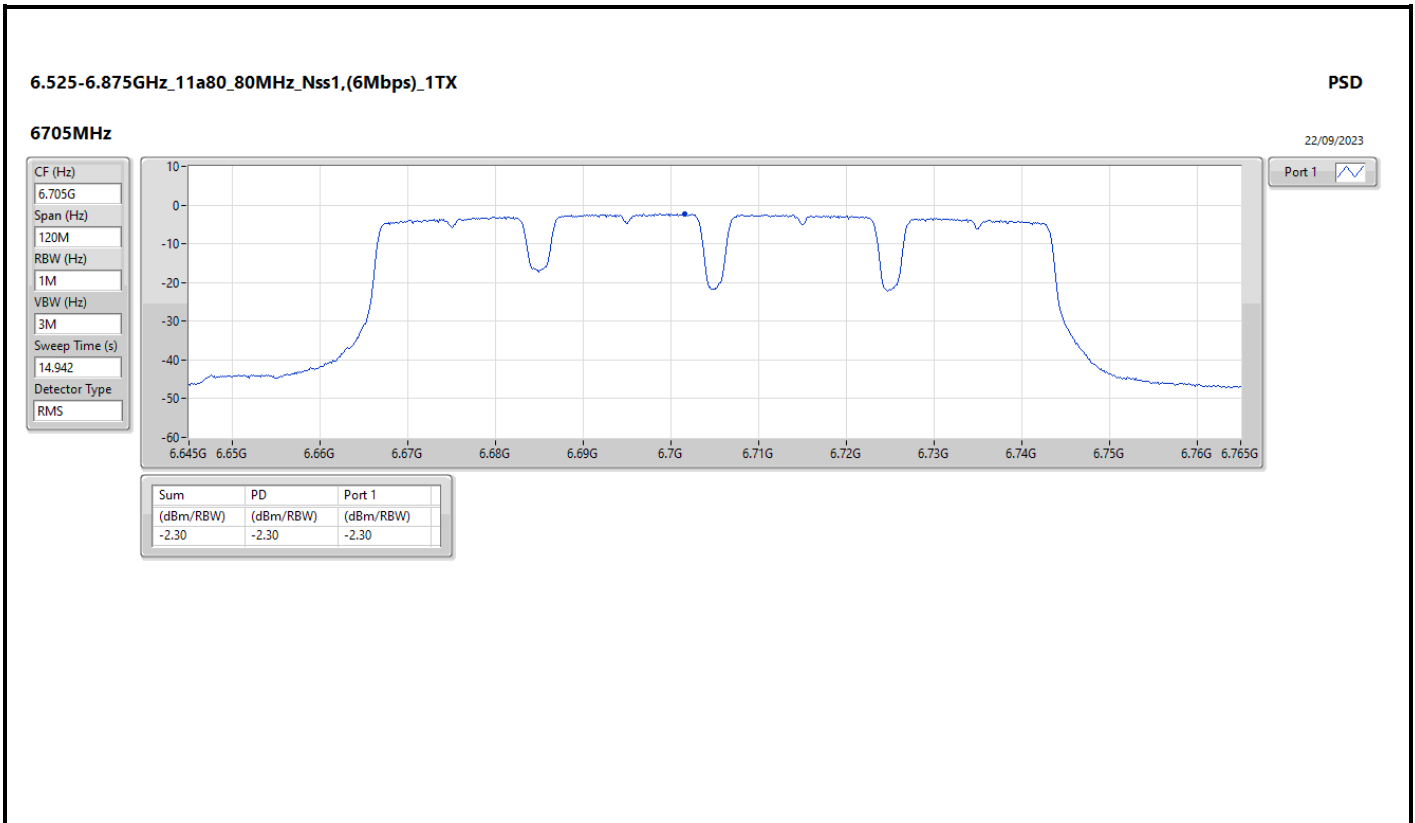

DG = Directional Gain; RBW = 500kHz for 5.725-5.85GHz band / 1MHz for other band;  
 PD = trace bin-by-bin of each transmits port summing can be performed maximum power density; Port X = Port X Power Density;