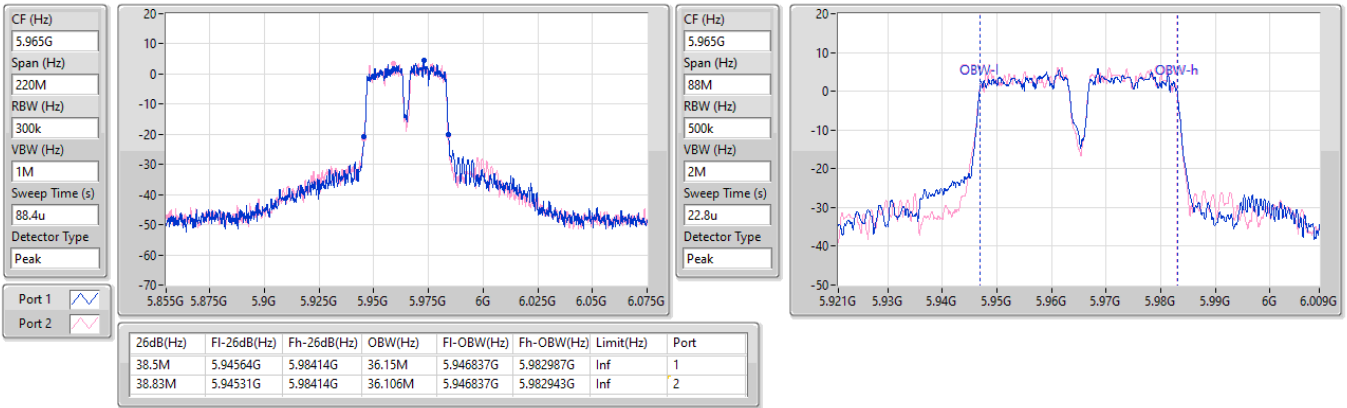

5.925-6.425GHz_11a40_40MHz_Nss1,(6Mbps)_2TX

EBW

5965MHz

21/09/2023