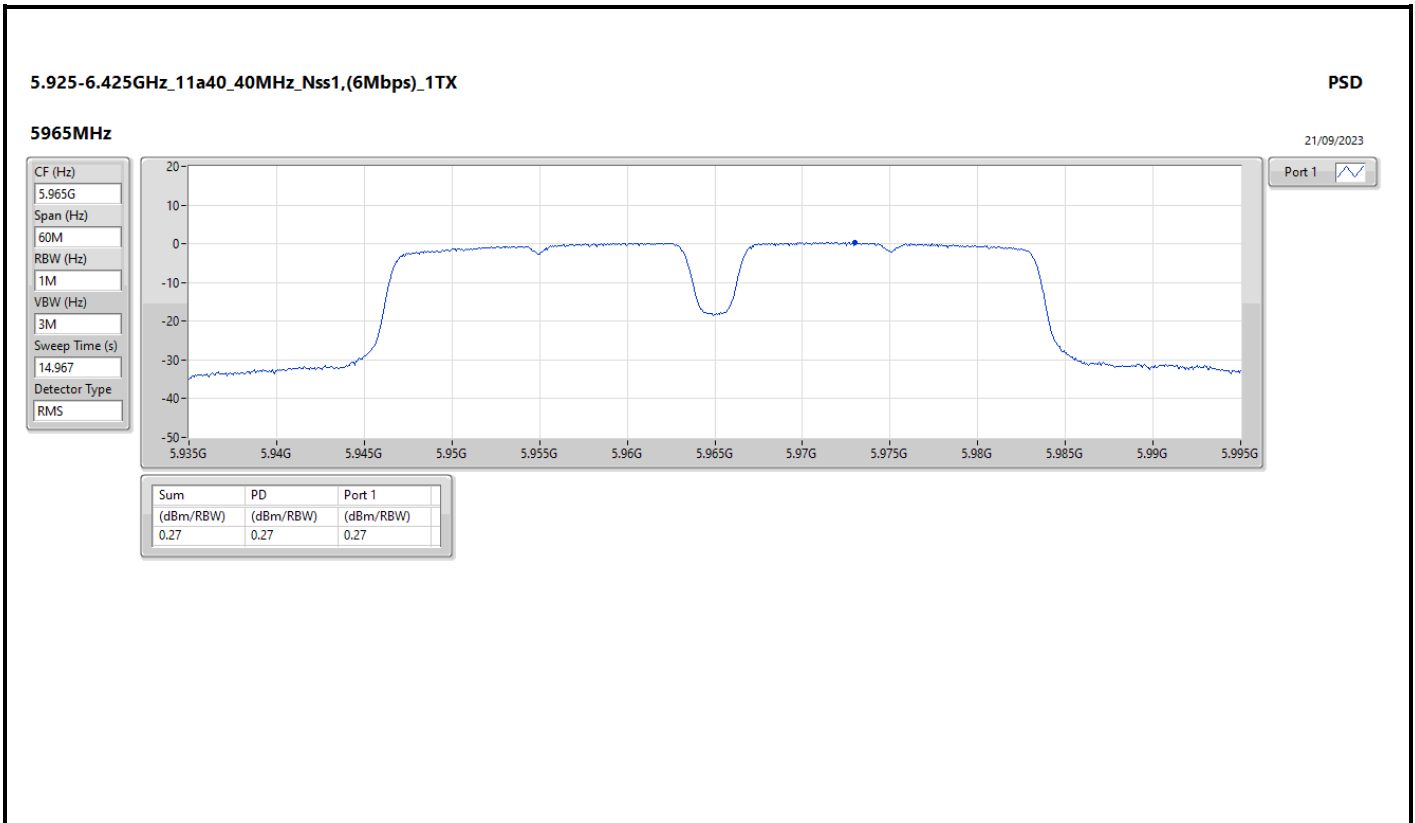

DG = Directional Gain; RBW = 500kHz for 5.725-5.85GHz band / 1MHz for other band;  
 PD = trace bin-by-bin of each transmits port summing can be performed maximum power density; Port X = Port X Power Density;