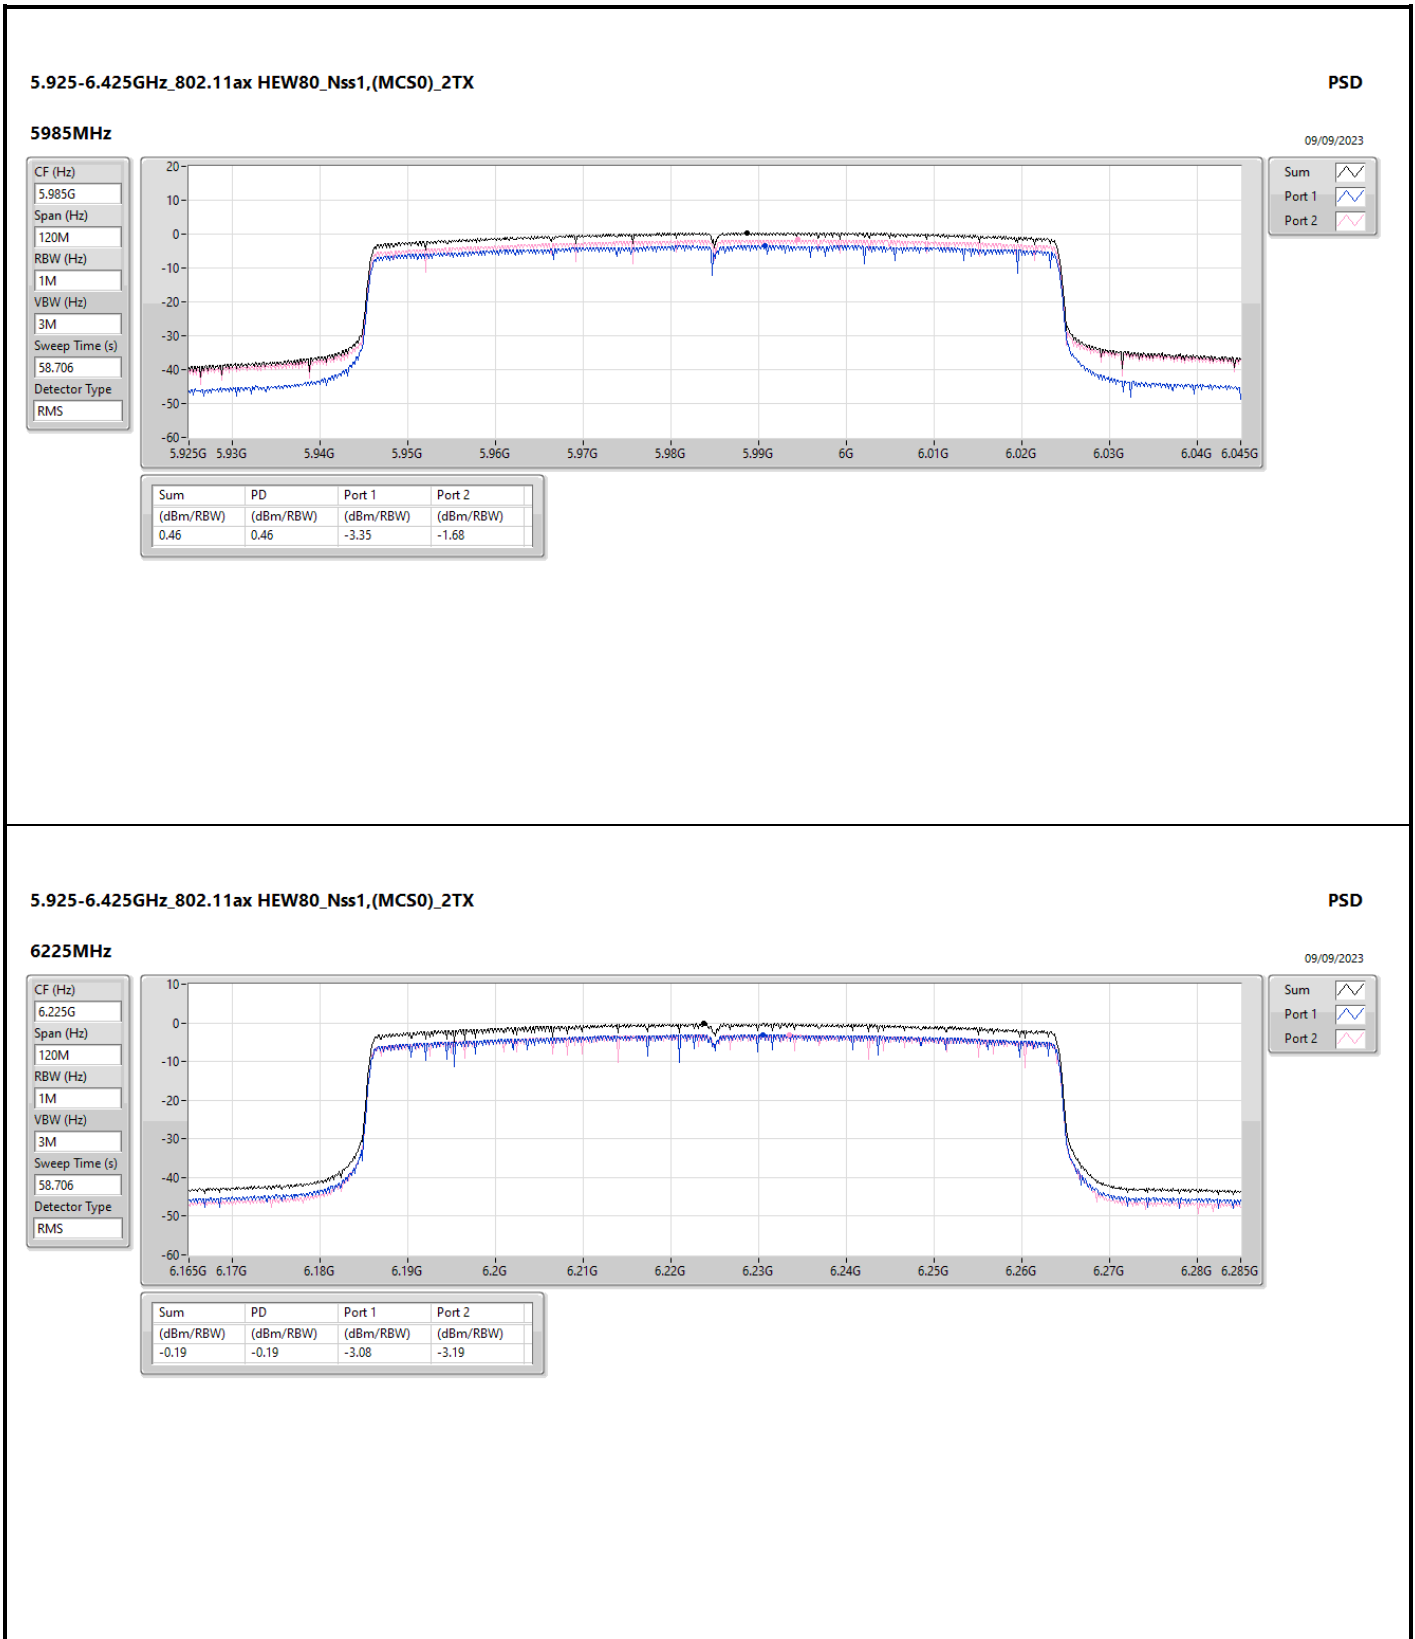

DG = Directional Gain; RBW = 500kHz for 5.725-5.85GHz band / 1MHz for other band;  
 PD = trace bin-by-bin of each transmits port summing can be performed maximum power density; Port X = Port X Power Density;