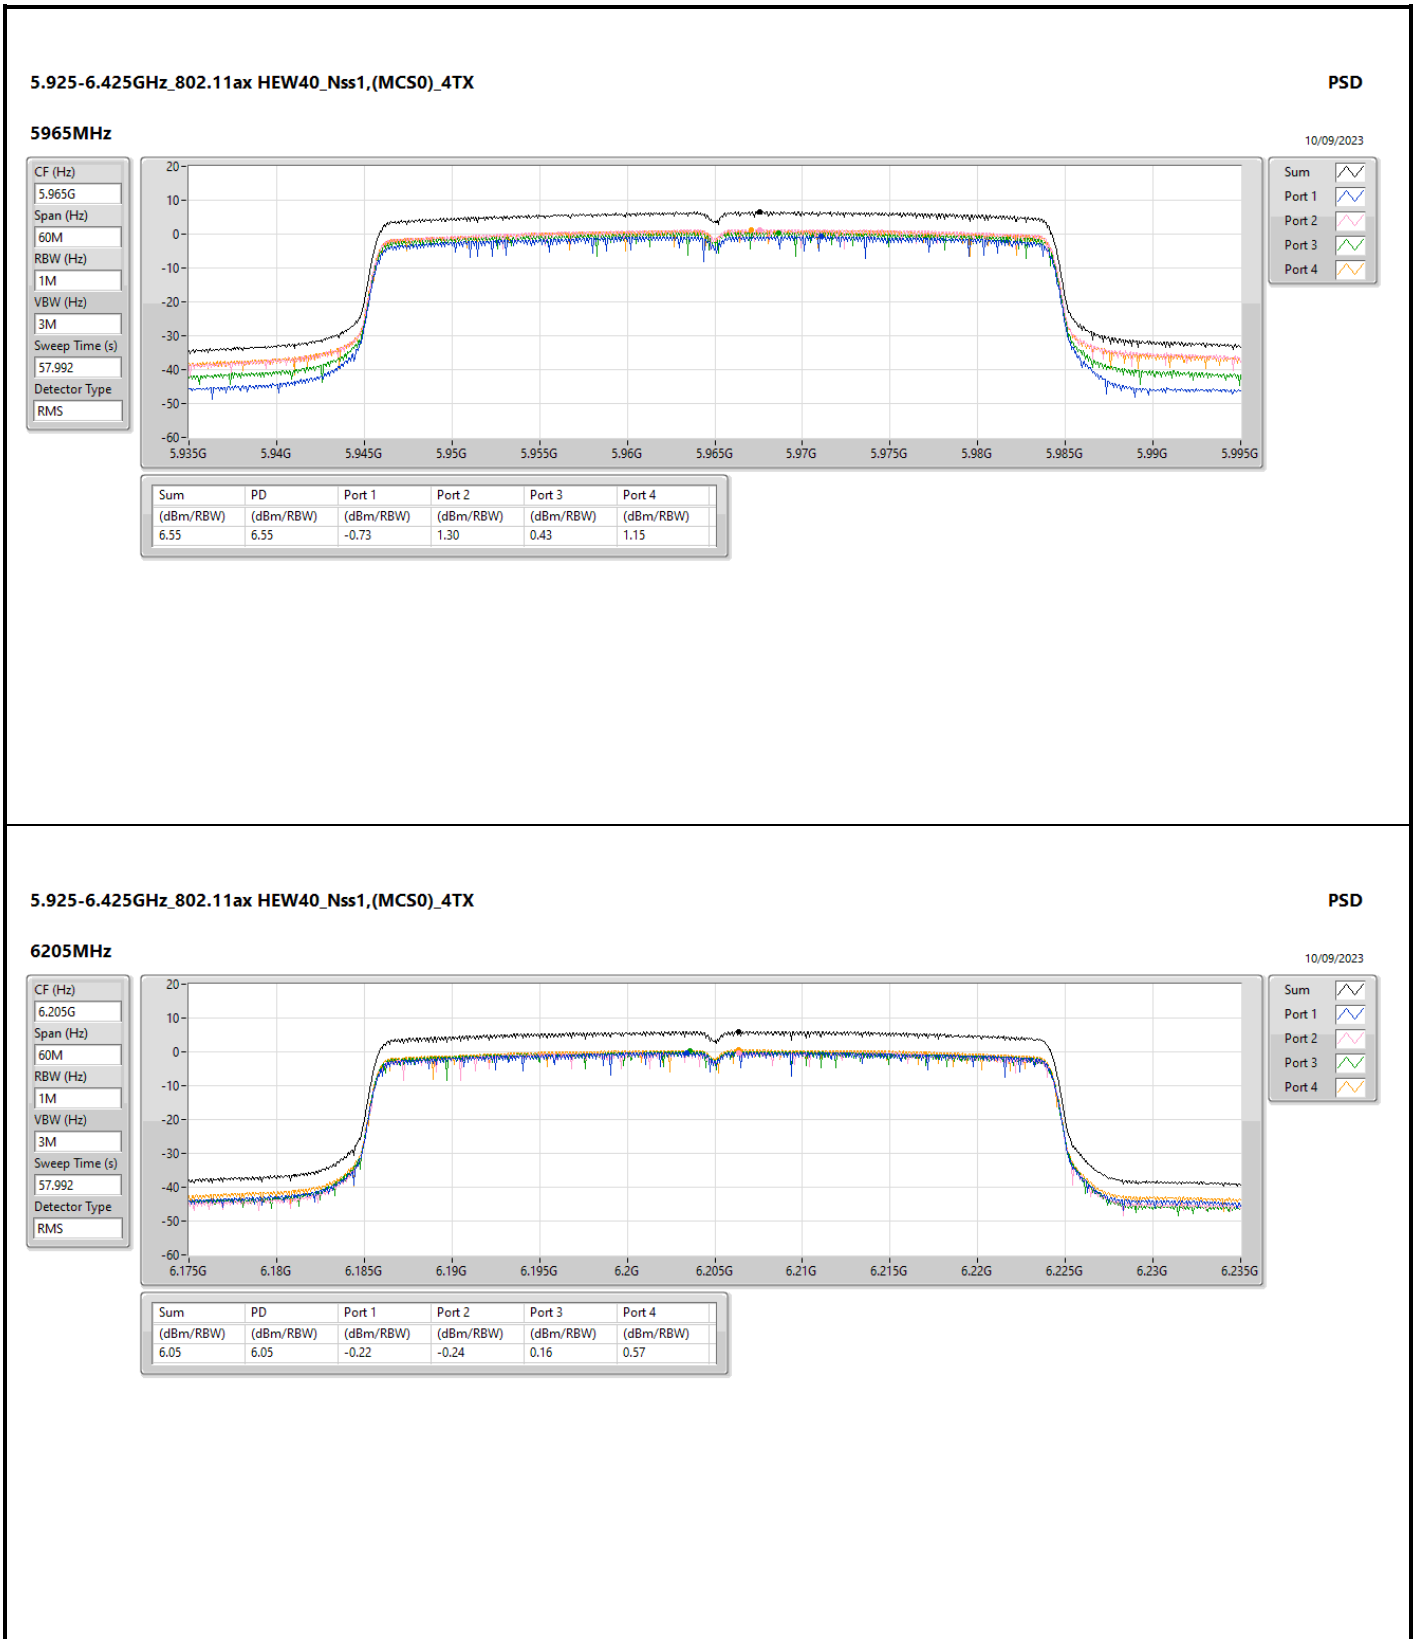

DG = Directional Gain; RBW = 500kHz for 5.725-5.85GHz band / 1MHz for other band;  
 PD = trace bin-by-bin of each transmits port summing can be performed maximum power density; Port X = Port X Power Density;