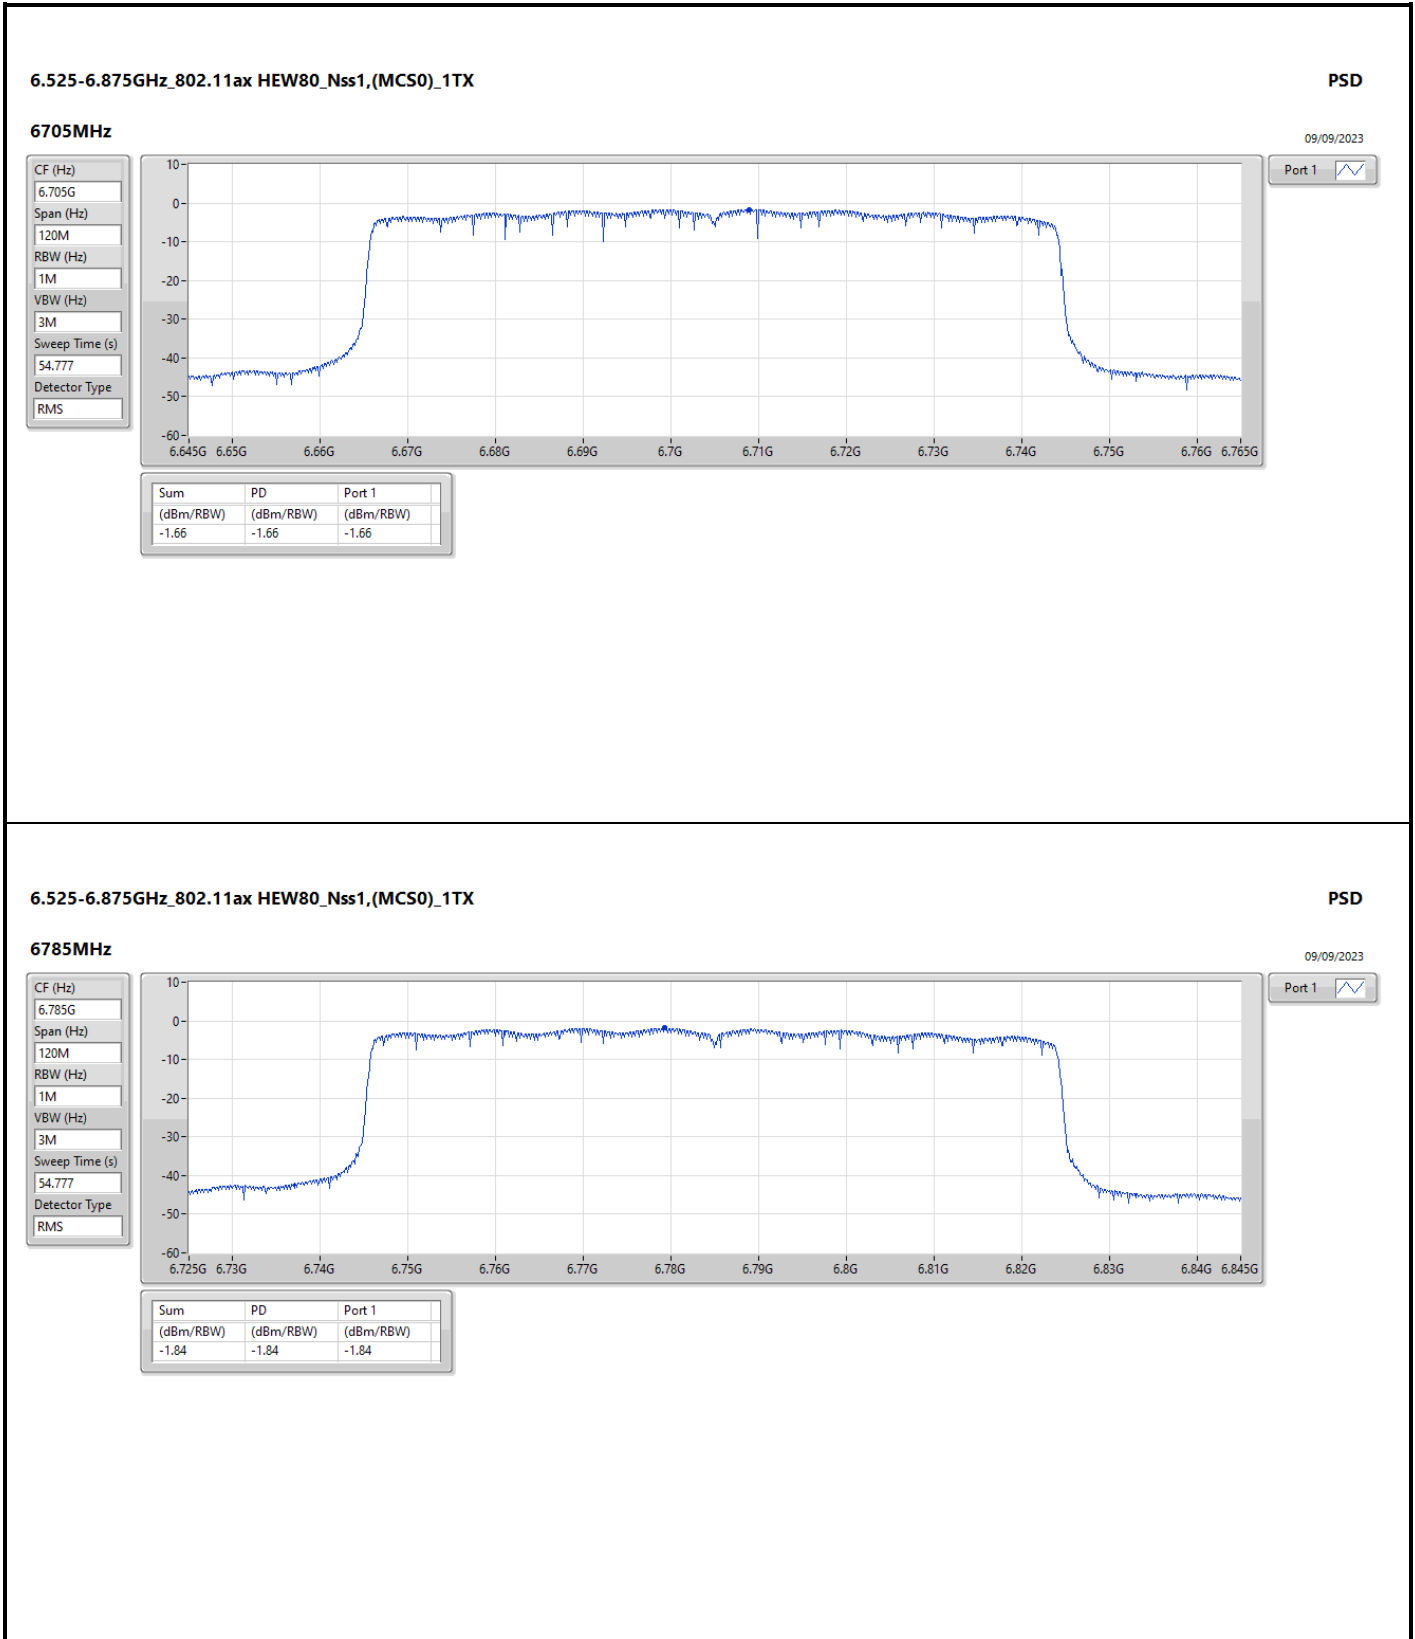

DG = Directional Gain; RBW = 500kHz for 5.725-5.85GHz band / 1MHz for other band;  
 PD = trace bin-by-bin of each transmits port summing can be performed maximum power density; Port X = Port X Power Density;