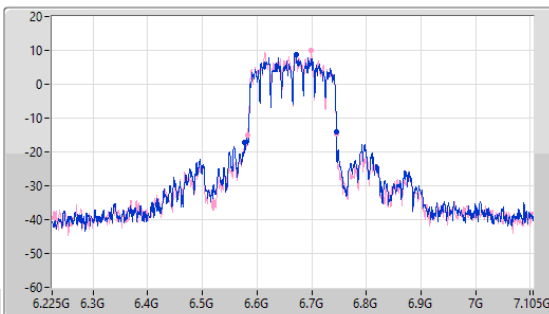

6.525-6.875GHz\_11a160\_160MHz\_Nss1,(6Mbps)\_2TX

EBW

6665MHz

21/09/2023

CF (Hz)  
6.665G

Span (Hz)  
880M

RBW (Hz)  
2M

VBW (Hz)  
10M

Sweep Time (s)  
92.1u

Detector Type  
Peak

CF (Hz)  
6.665G

Span (Hz)  
352M

RBW (Hz)  
2M

VBW (Hz)  
10M

Sweep Time (s)  
37.2u

Detector Type  
Peak