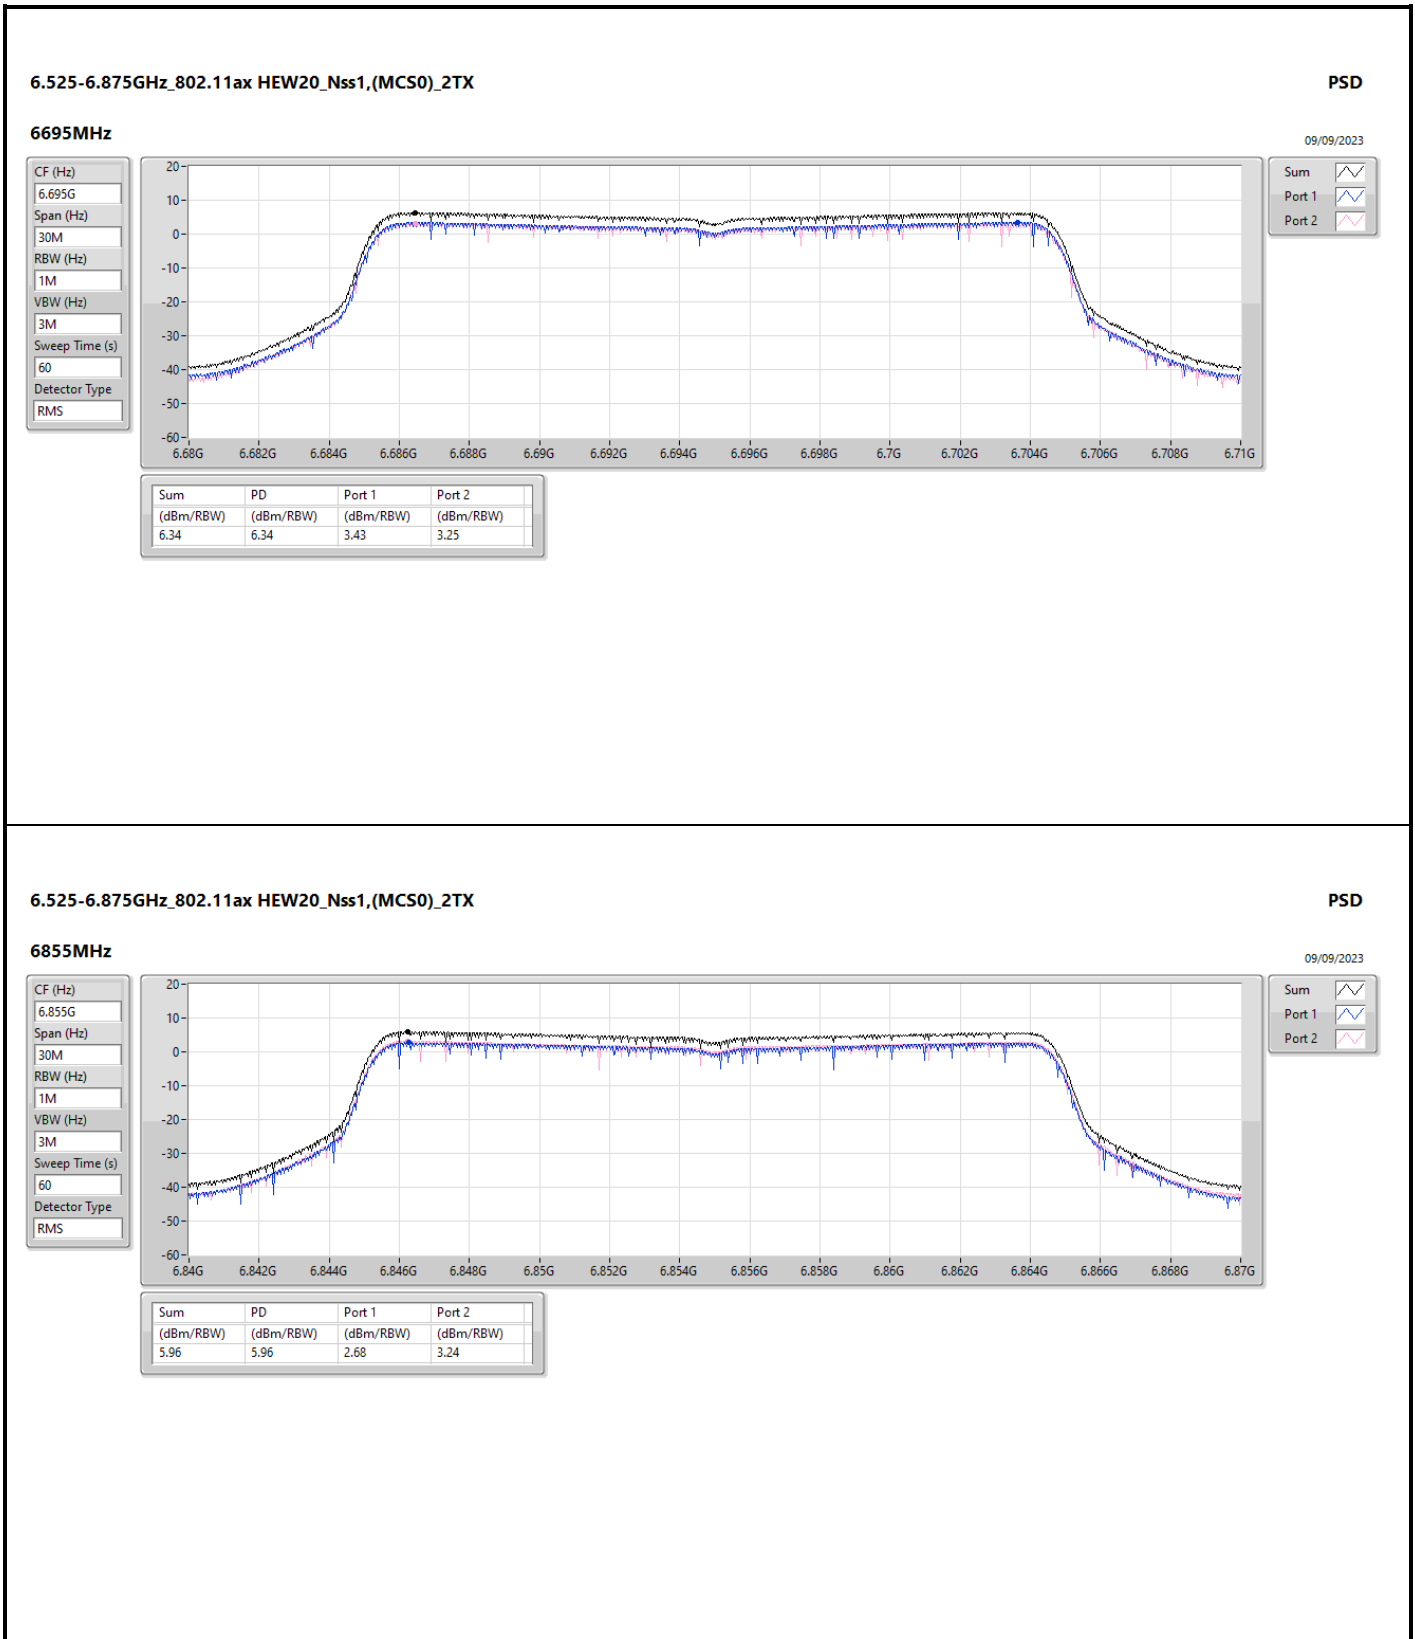

DG = Directional Gain; RBW = 500kHz for 5.725-5.85GHz band / 1MHz for other band;  
 PD = trace bin-by-bin of each transmits port summing can be performed maximum power density; Port X = Port X Power Density;