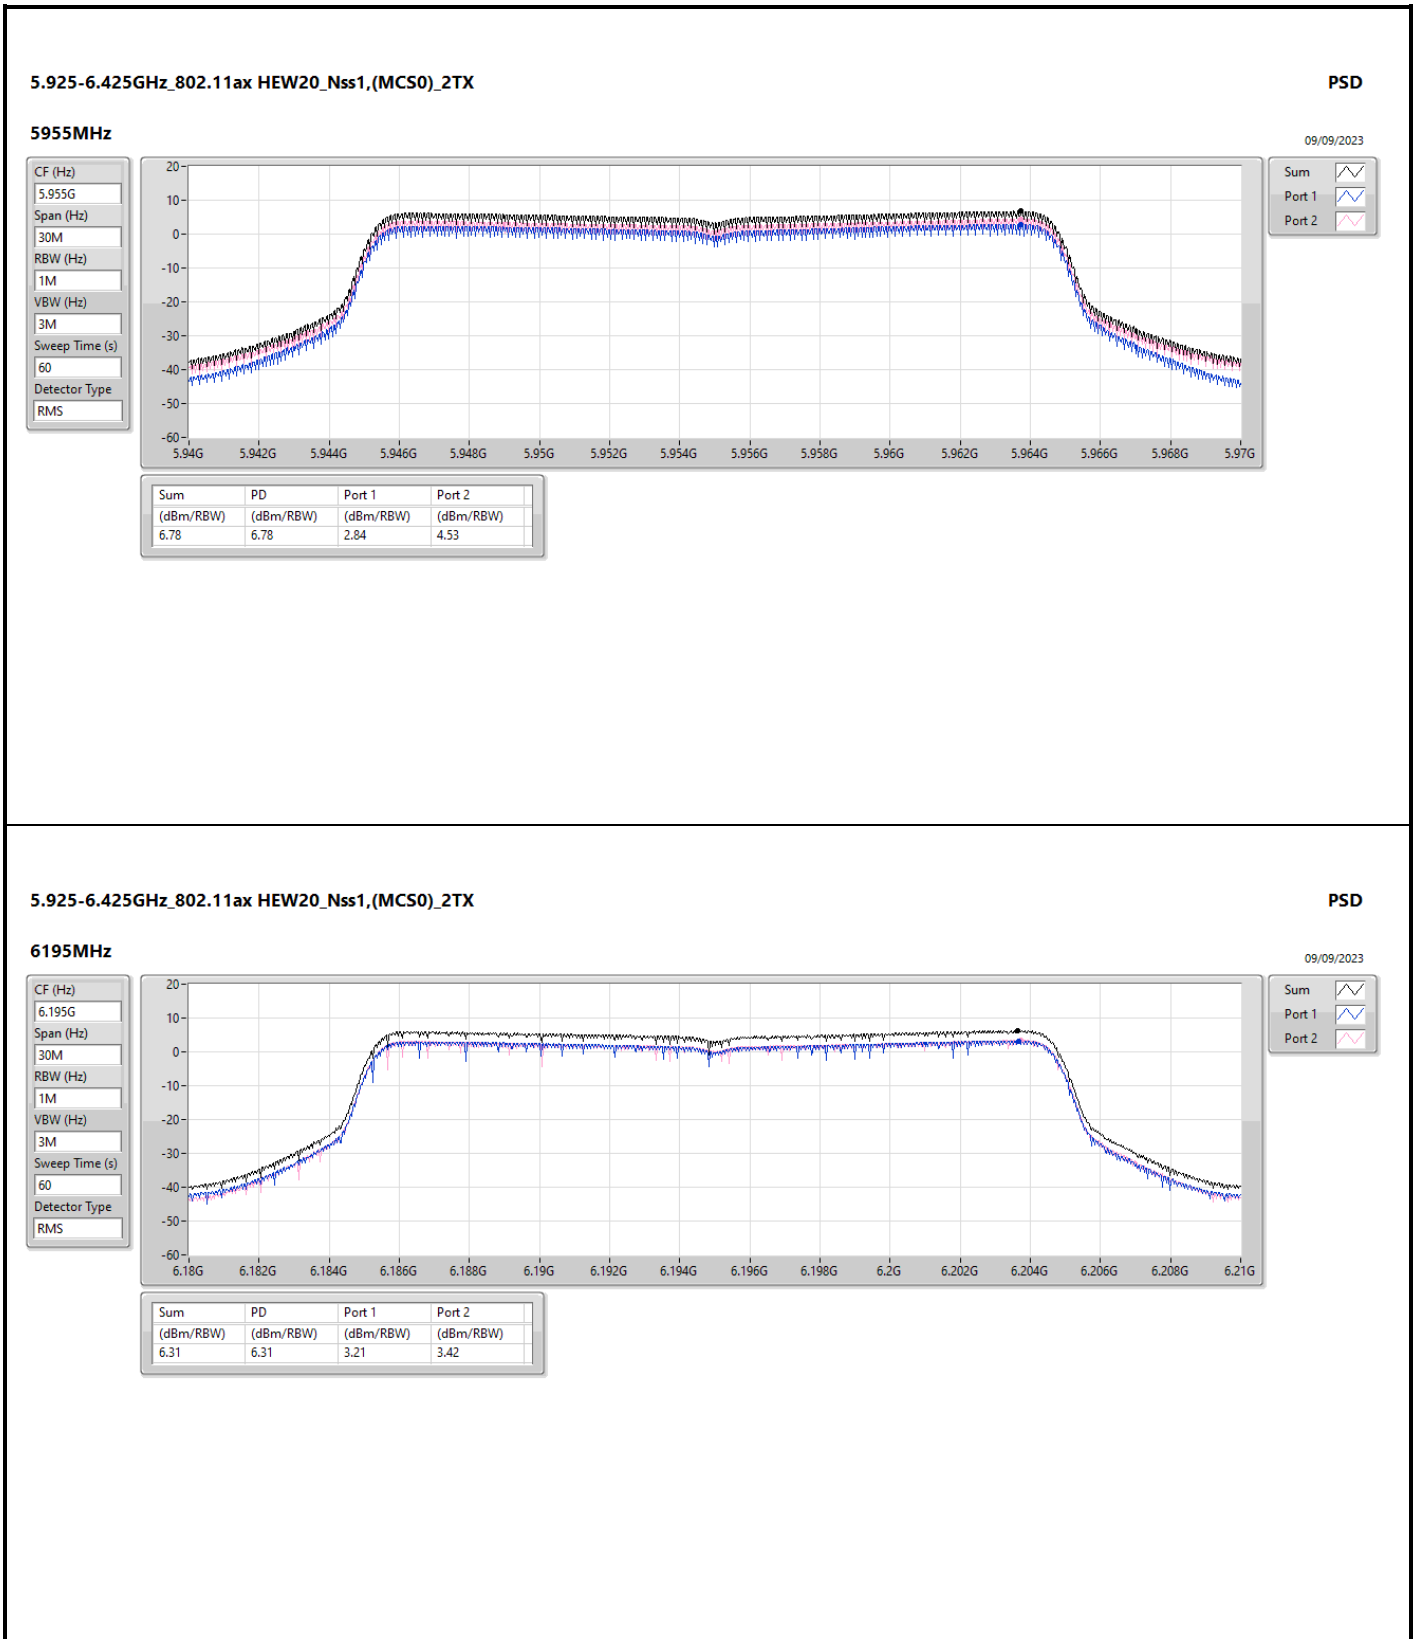

DG = Directional Gain; RBW = 500kHz for 5.725-5.85GHz band / 1MHz for other band;  
 PD = trace bin-by-bin of each transmits port summing can be performed maximum power density; Port X = Port X Power Density;