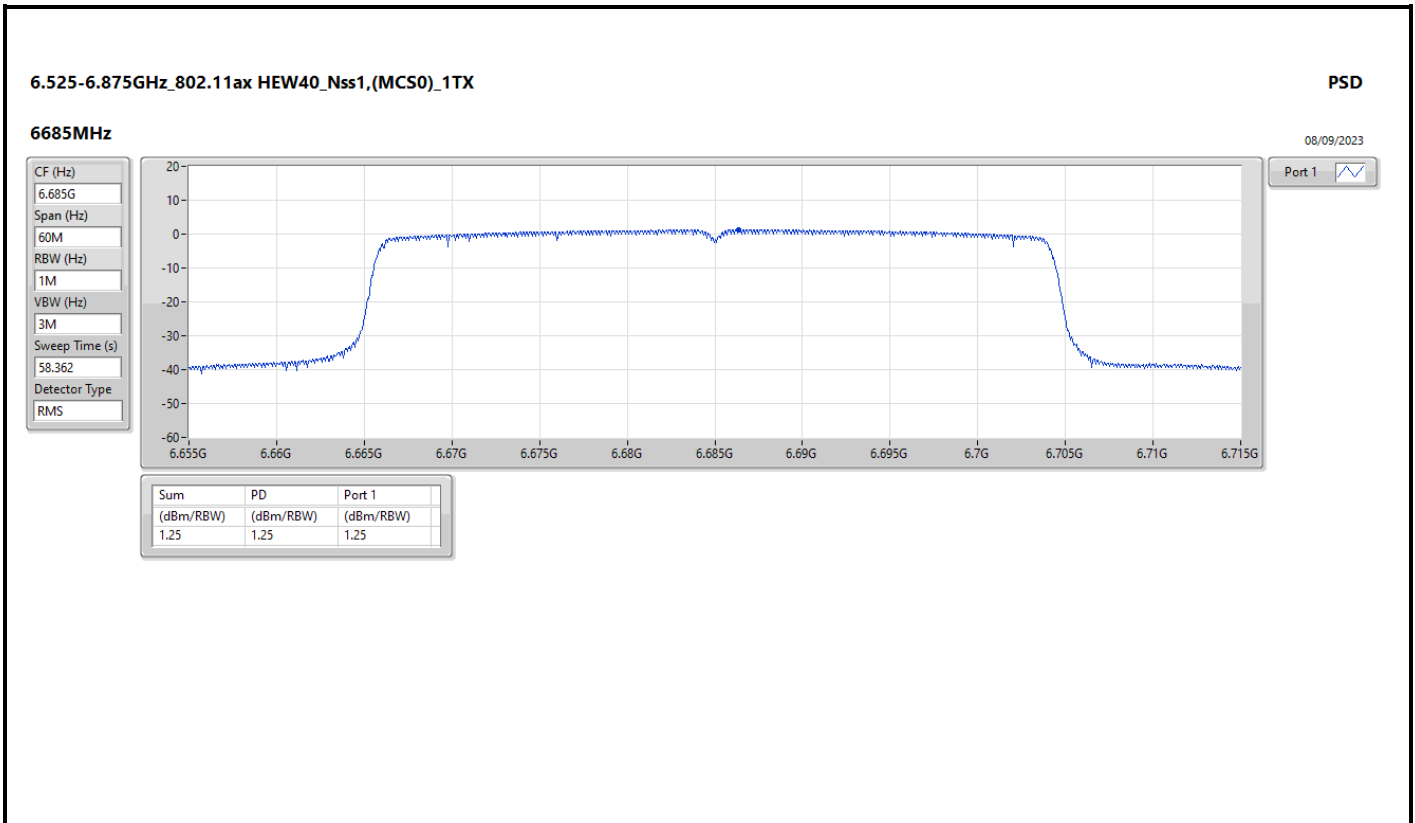

DG = Directional Gain; RBW = 500kHz for 5.725-5.85GHz band / 1MHz for other band;  
 PD = trace bin-by-bin of each transmits port summing can be performed maximum power density; Port X = Port X Power Density;