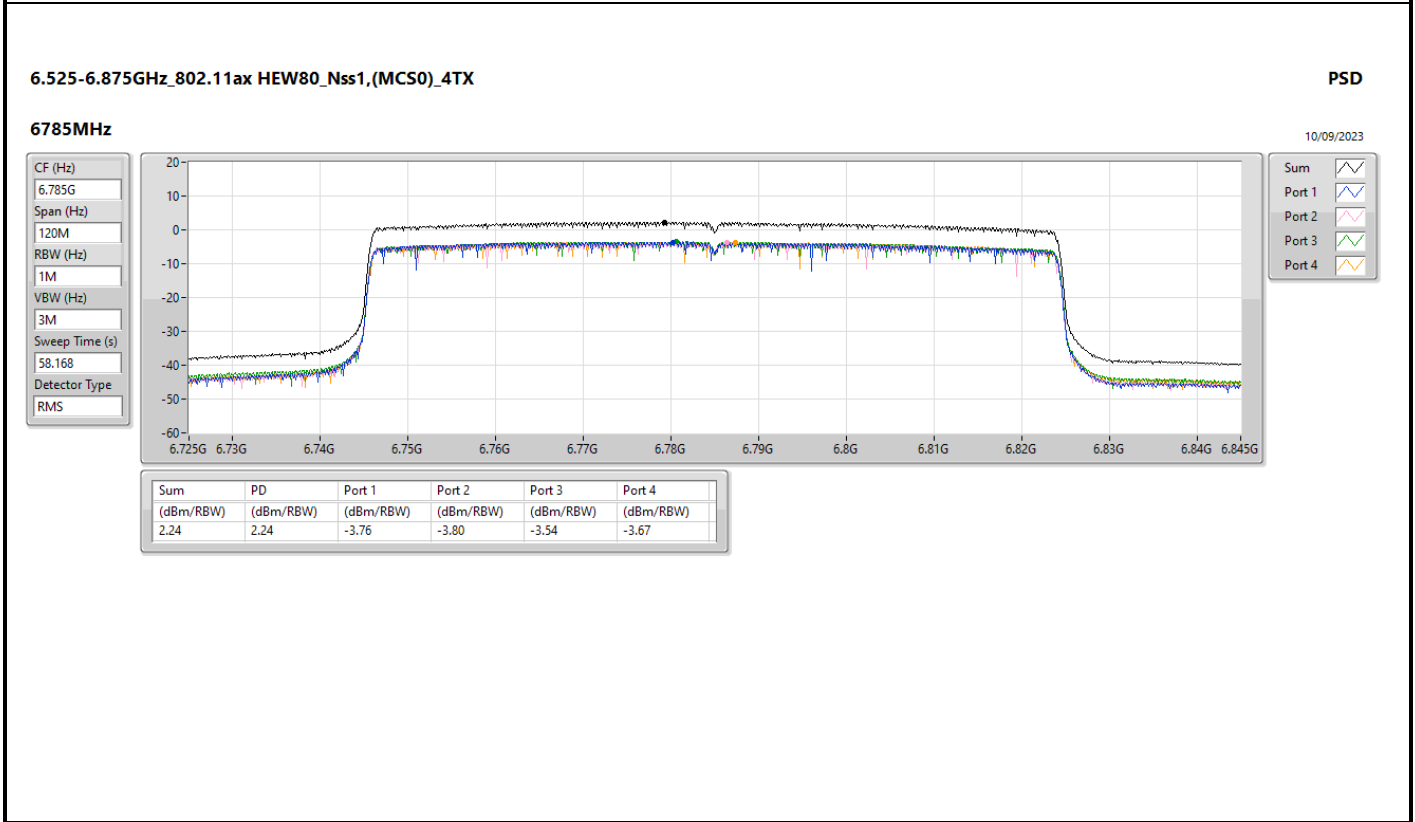

DG = Directional Gain; RBW = 500kHz for 5.725-5.85GHz band / 1MHz for other band;  
 PD = trace bin-by-bin of each transmits port summing can be performed maximum power density; Port X = Port X Power Density;