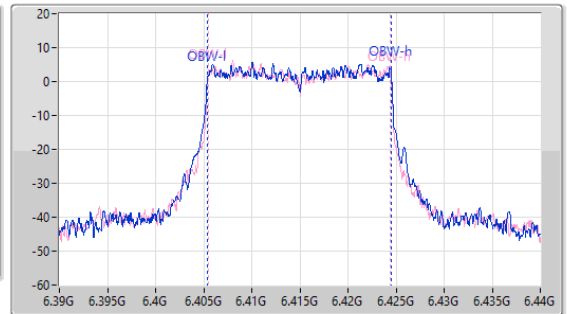

5.925-6.425GHz\_802.11ax HEW20\_Nss1,(MCS0)\_2TX

EBW

6415MHz

08/09/2023

CF (Hz)  
6.415G

Span (Hz)  
110M

RBW (Hz)  
200k

VBW (Hz)  
1M

Sweep Time (s)  
66.4u

Detector Type  
Peak

CF (Hz)  
6.415G

Span (Hz)  
50M

RBW (Hz)  
200k

VBW (Hz)  
1M

Sweep Time (s)  
28.5u

Detector Type  
Peak