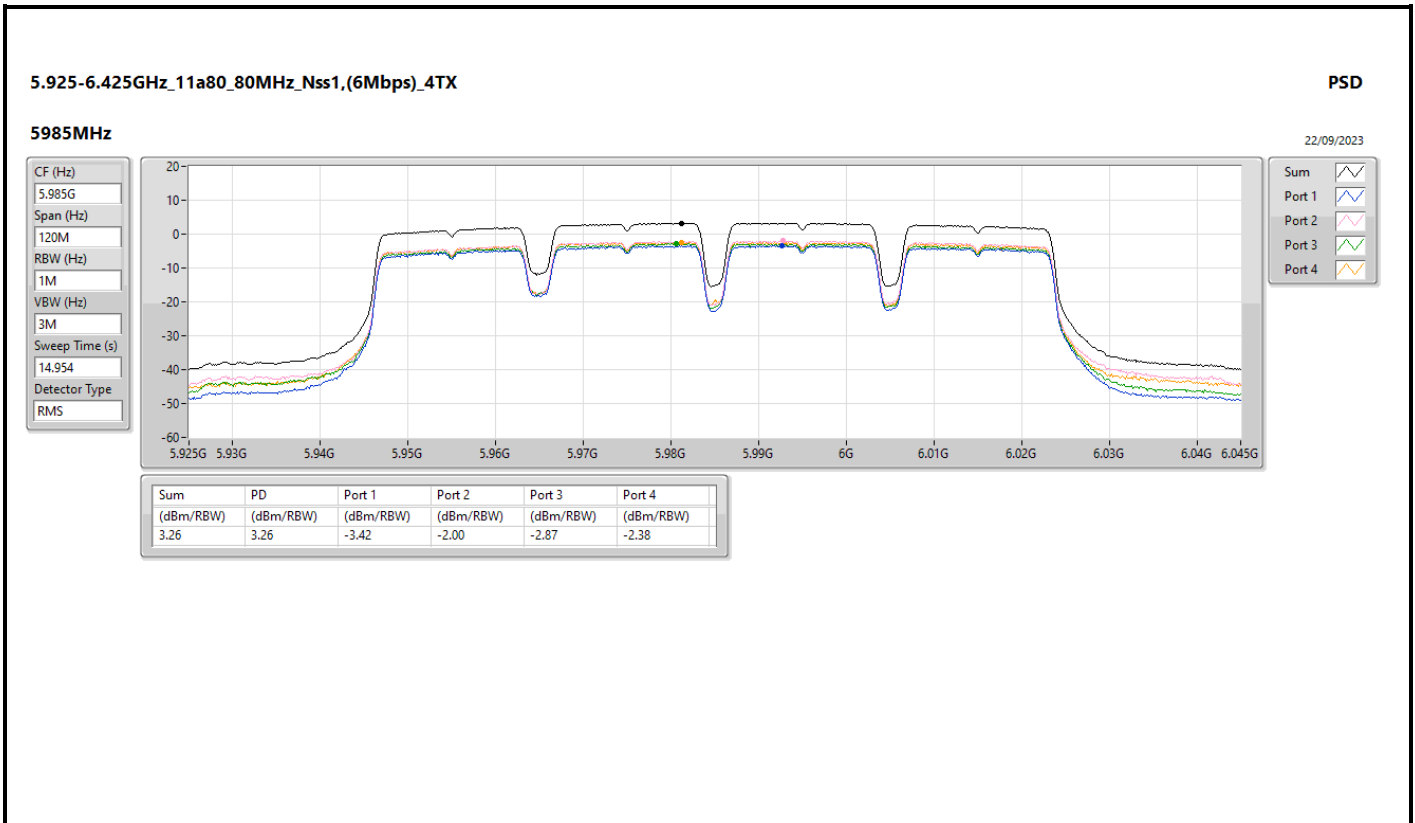

DG = Directional Gain; RBW = 500kHz for 5.725-5.85GHz band / 1MHz for other band;  
 PD = trace bin-by-bin of each transmits port summing can be performed maximum power density; Port X = Port X Power Density;