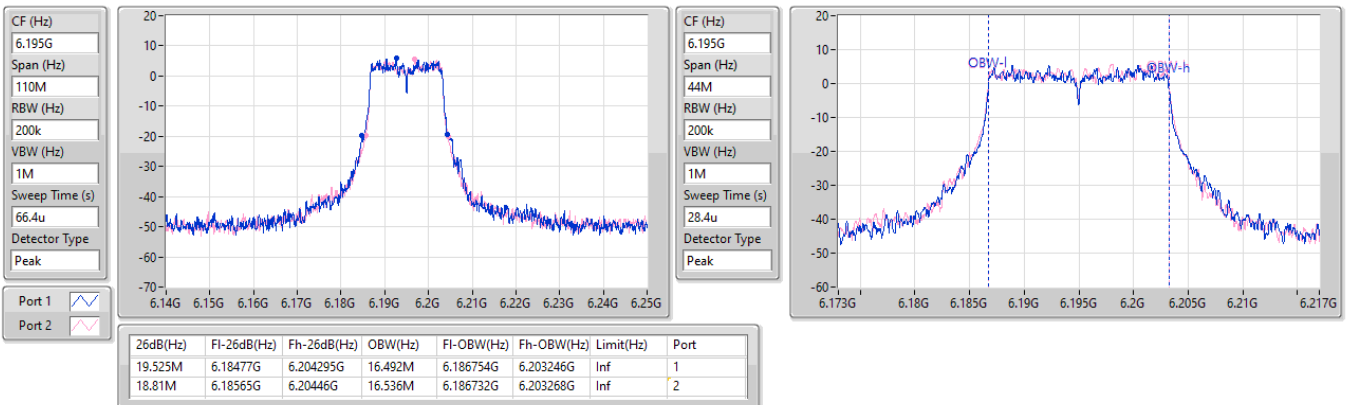

Port X-N dB = Port X 6dB down bandwidth for 5.725-5.85GHz band / 26dB down bandwidth for other band  
 Port X-OBW = Port X 99% occupied bandwidth

5.925-6.425GHz\_11a20\_20MHz\_Nss1,(6Mbps)\_2TX

EBW

5955MHz

21/09/2023

5.925-6.425GHz\_11a20\_20MHz\_Nss1,(6Mbps)\_2TX

EBW

6195MHz

21/09/2023

5.925-6.425GHz\_11a20\_20MHz\_Nss1,(6Mbps)\_2TX

EBW

6415MHz