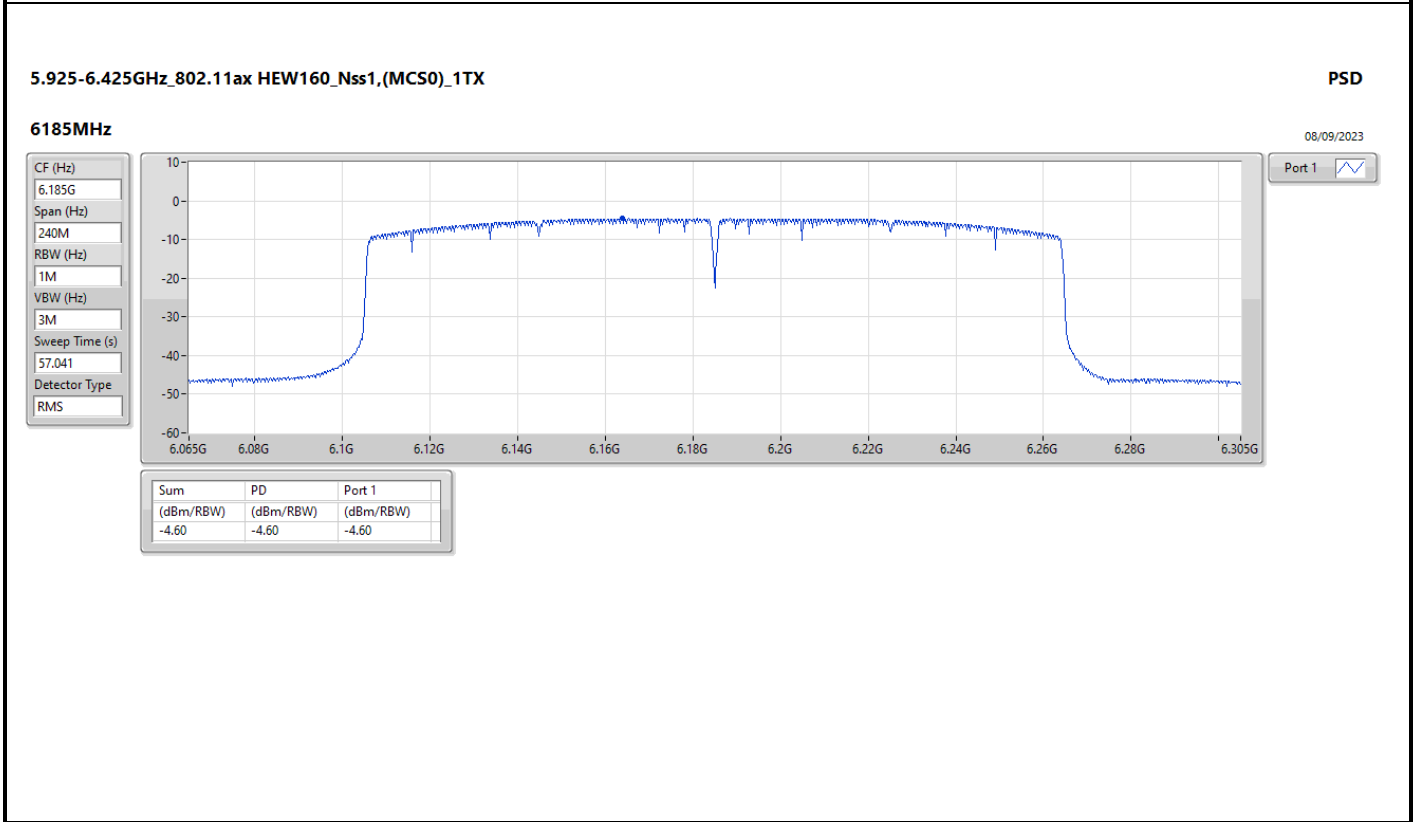

DG = Directional Gain; RBW = 500kHz for 5.725-5.85GHz band / 1MHz for other band;  
 PD = trace bin-by-bin of each transmits port summing can be performed maximum power density; Port X = Port X Power Density;