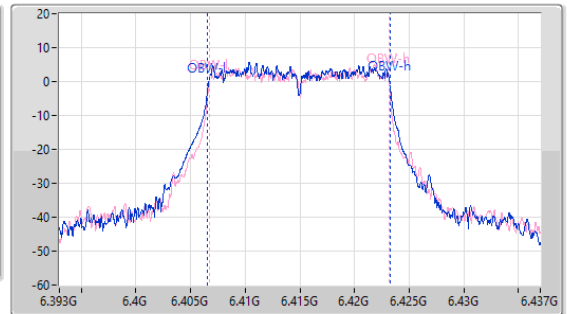

Port X-N dB = Port X 6dB down bandwidth for 5.725-5.85GHz band / 26dB down bandwidth for other band  
 Port X-OBW = Port X 99% occupied bandwidth

5.925-6.425GHz\_11a20\_20MHz\_Nss1,(6Mbps)\_2TX

EBW

5955MHz

21/09/2023

5.925-6.425GHz\_11a20\_20MHz\_Nss1,(6Mbps)\_2TX

EBW

6195MHz

21/09/2023

5.925-6.425GHz\_11a20\_20MHz\_Nss1,(6Mbps)\_2TX

EBW

6415MHz

21/09/2023

CF (Hz)  
6.415G

Span (Hz)  
110M

RBW (Hz)  
200k

VBW (Hz)  
1M

Sweep Time (s)  
66.4u

Detector Type  
Peak

CF (Hz)  
6.415G

Span (Hz)  
44M

RBW (Hz)  
200k

VBW (Hz)  
1M

Sweep Time (s)  
28.4u

Detector Type  
Peak

| 26dB(Hz) | Fl-26dB(Hz) | Fh-26dB(Hz) | OBW(Hz) | Fl-OBW(Hz) | Fh-OBW(Hz) | Limit(Hz) | Port |
|----------|-------------|-------------|---------|------------|------------|-----------|------|
| 19.47M   | 6.405155G   | 6.424625G   | 16.668M | 6.406578G  | 6.423246G  | Inf       | 1    |
| 20.075M  | 6.40477G    | 6.424845G   | 16.492M | 6.406688G  | 6.42318G   | Inf       | 2    |