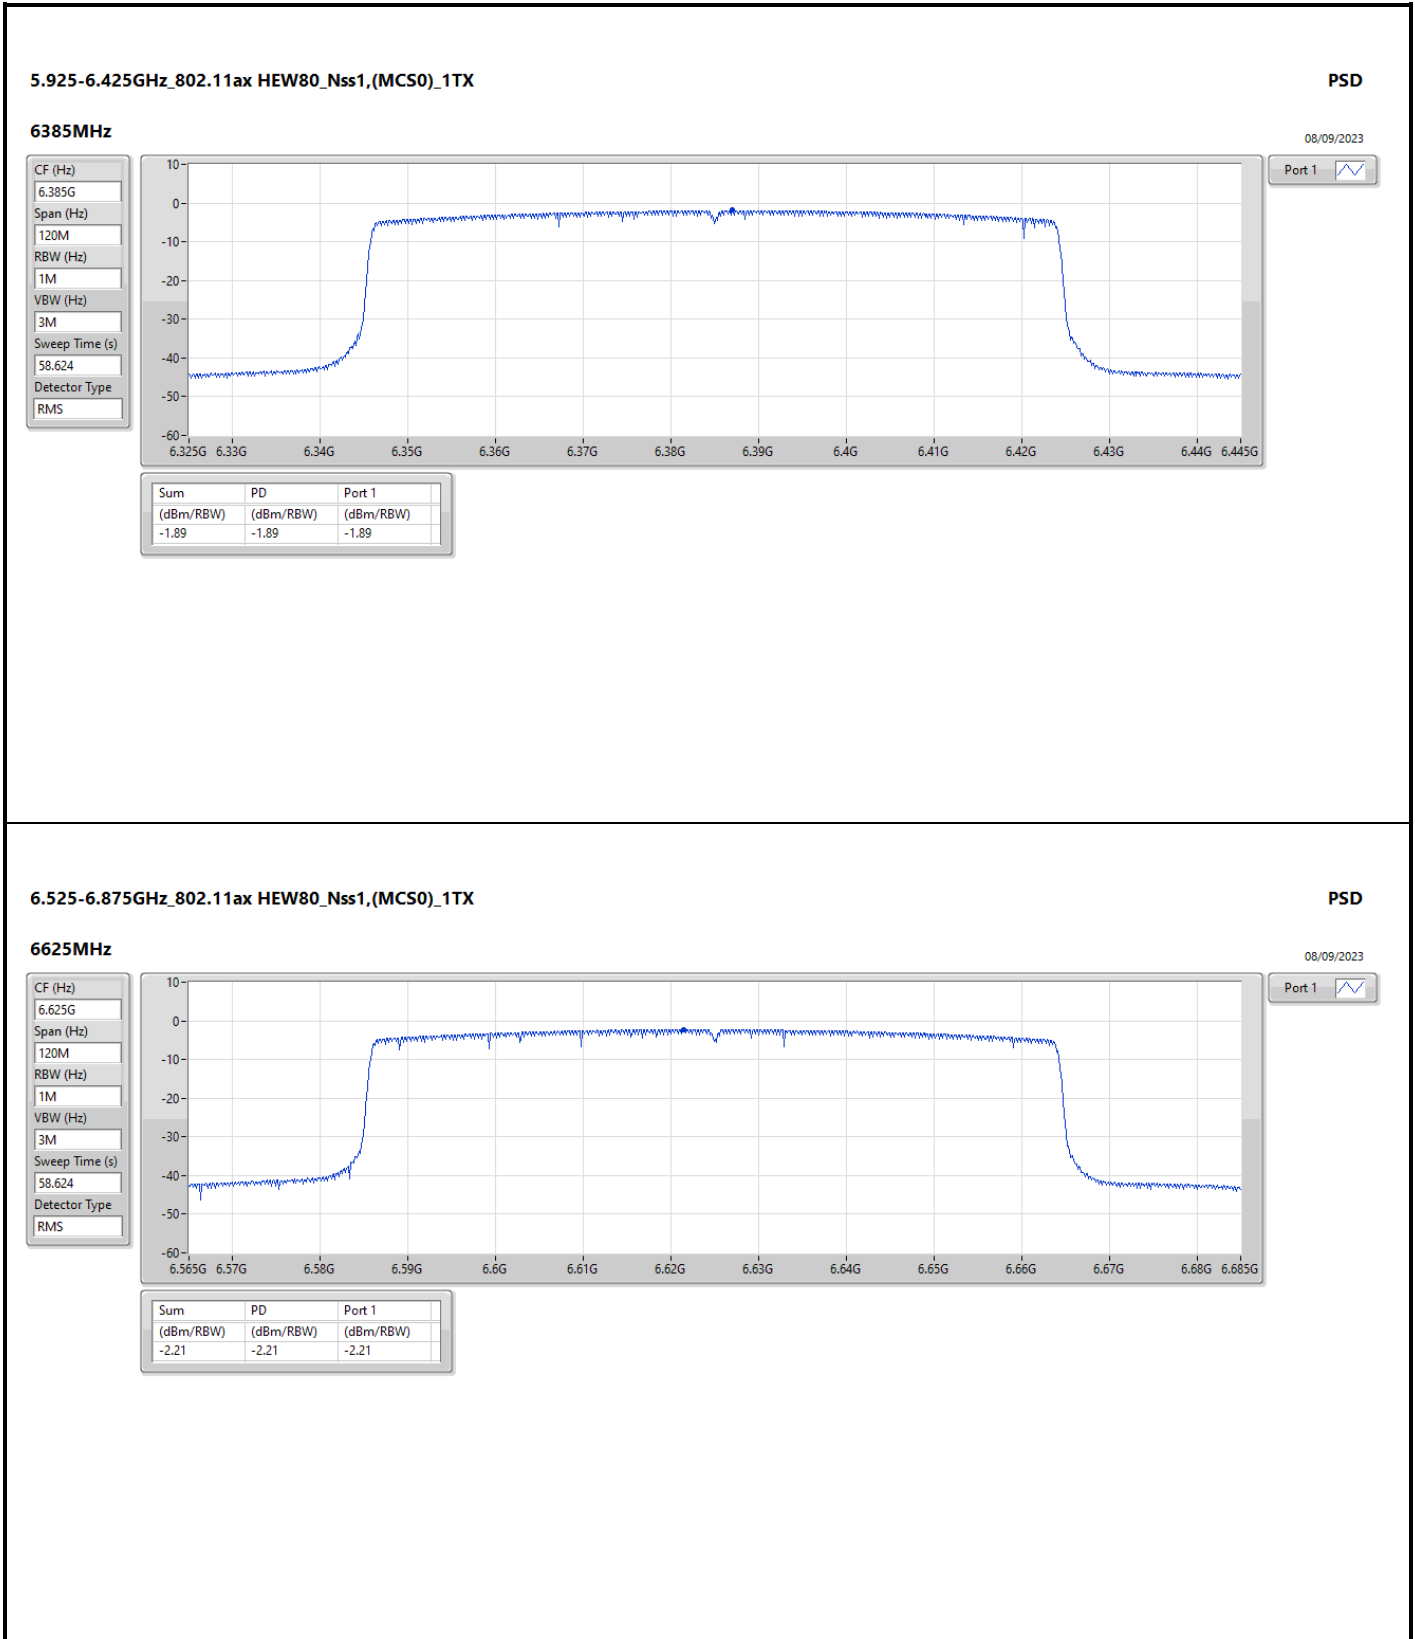

DG = Directional Gain; RBW = 500kHz for 5.725-5.85GHz band / 1MHz for other band;  
 PD = trace bin-by-bin of each transmits port summing can be performed maximum power density; Port X = Port X Power Density;