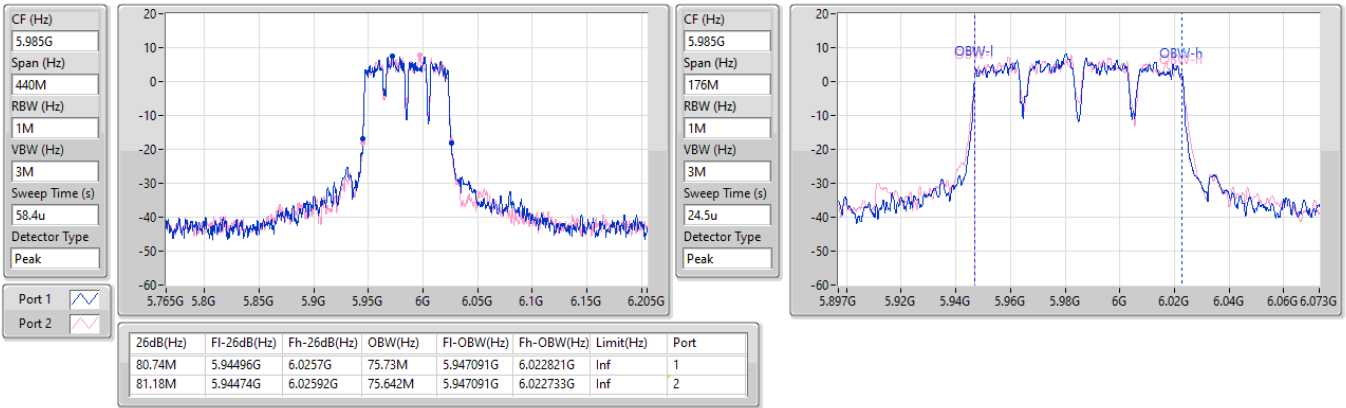

6.525-6.875GHz\_11a40\_40MHz\_Nss1,(6Mbps)\_2TX

EBW

6685MHz

21/09/2023

6.525-6.875GHz\_11a40\_40MHz\_Nss1,(6Mbps)\_2TX

EBW

6845MHz

21/09/2023

5.925-6.425GHz\_11a80\_80MHz\_Nss1,(6Mbps)\_2TX

EBW

5985MHz

21/09/2023

5.925-6.425GHz\_11a80\_80MHz\_Nss1,(6Mbps)\_2TX

EBW

6225MHz

21/09/2023