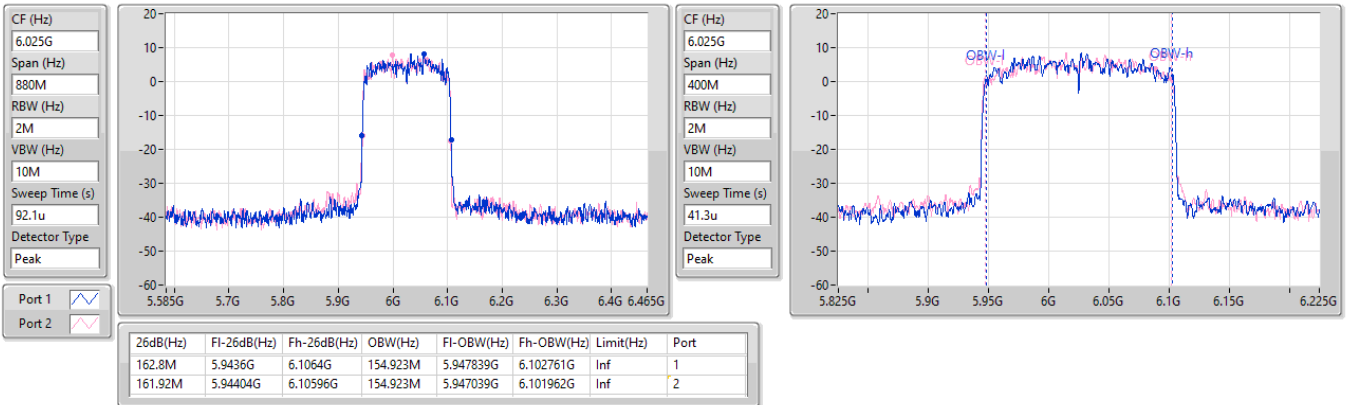

5.925-6.425GHz\_802.11ax HEW80\_Nss1,(MCS0)\_2TX

EBW

5985MHz

08/09/2023

5.925-6.425GHz\_802.11ax HEW80\_Nss1,(MCS0)\_2TX

EBW

6225MHz

08/09/2023

5.925-6.425GHz\_802.11ax HEW80\_Nss1,(MCS0)\_2TX

EBW

6385MHz

08/09/2023

6.525-6.875GHz\_802.11ax HEW80\_Nss1,(MCS0)\_2TX

EBW

6625MHz

08/09/2023

5.925-6.425GHz\_802.11ax HEW160\_Nss1,(MCS0)\_2TX

EBW

6025MHz

08/09/2023

5.925-6.425GHz\_802.11ax HEW160\_Nss1,(MCS0)\_2TX

EBW

6185MHz

08/09/2023