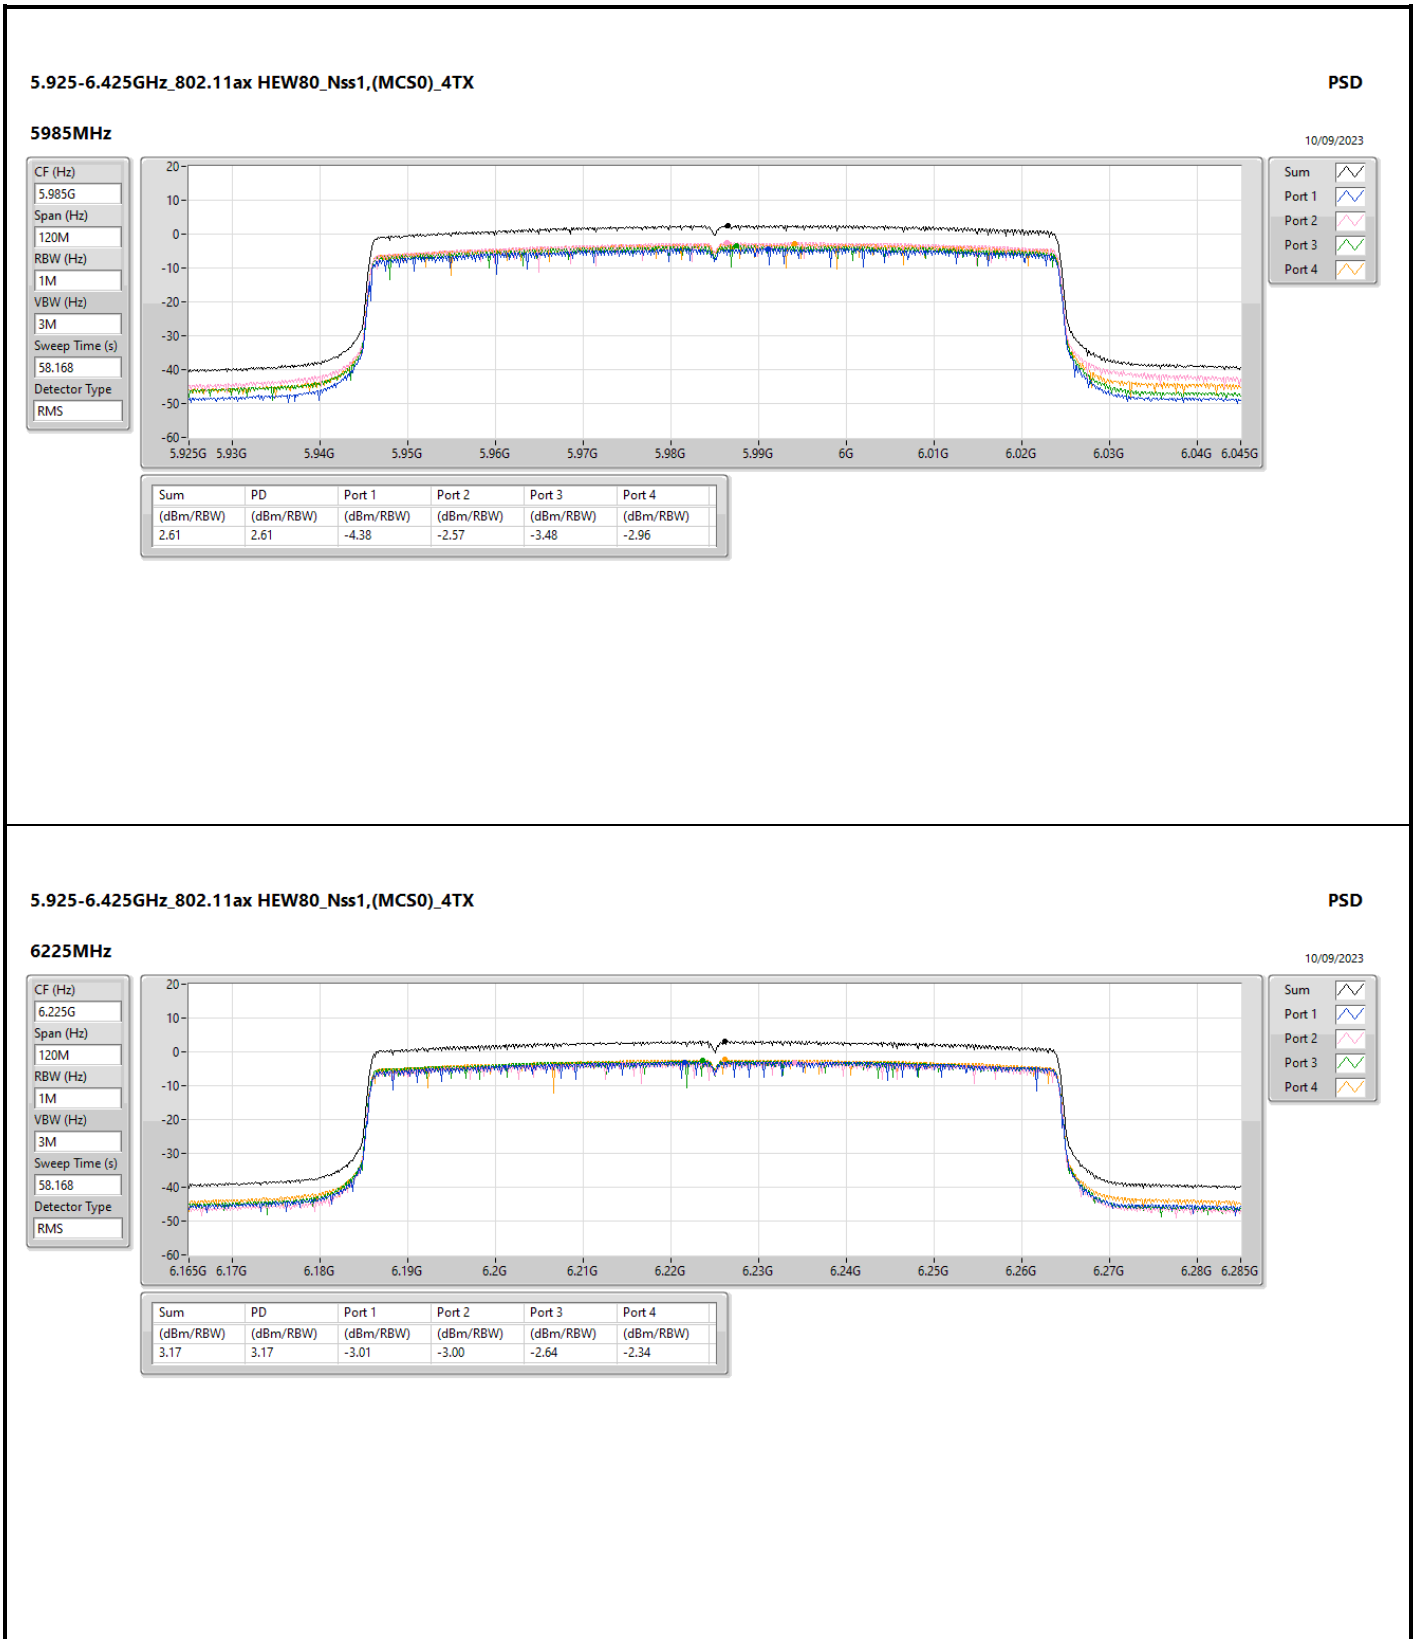

DG = Directional Gain; RBW = 500kHz for 5.725-5.85GHz band / 1MHz for other band;  
 PD = trace bin-by-bin of each transmits port summing can be performed maximum power density; Port X = Port X Power Density;