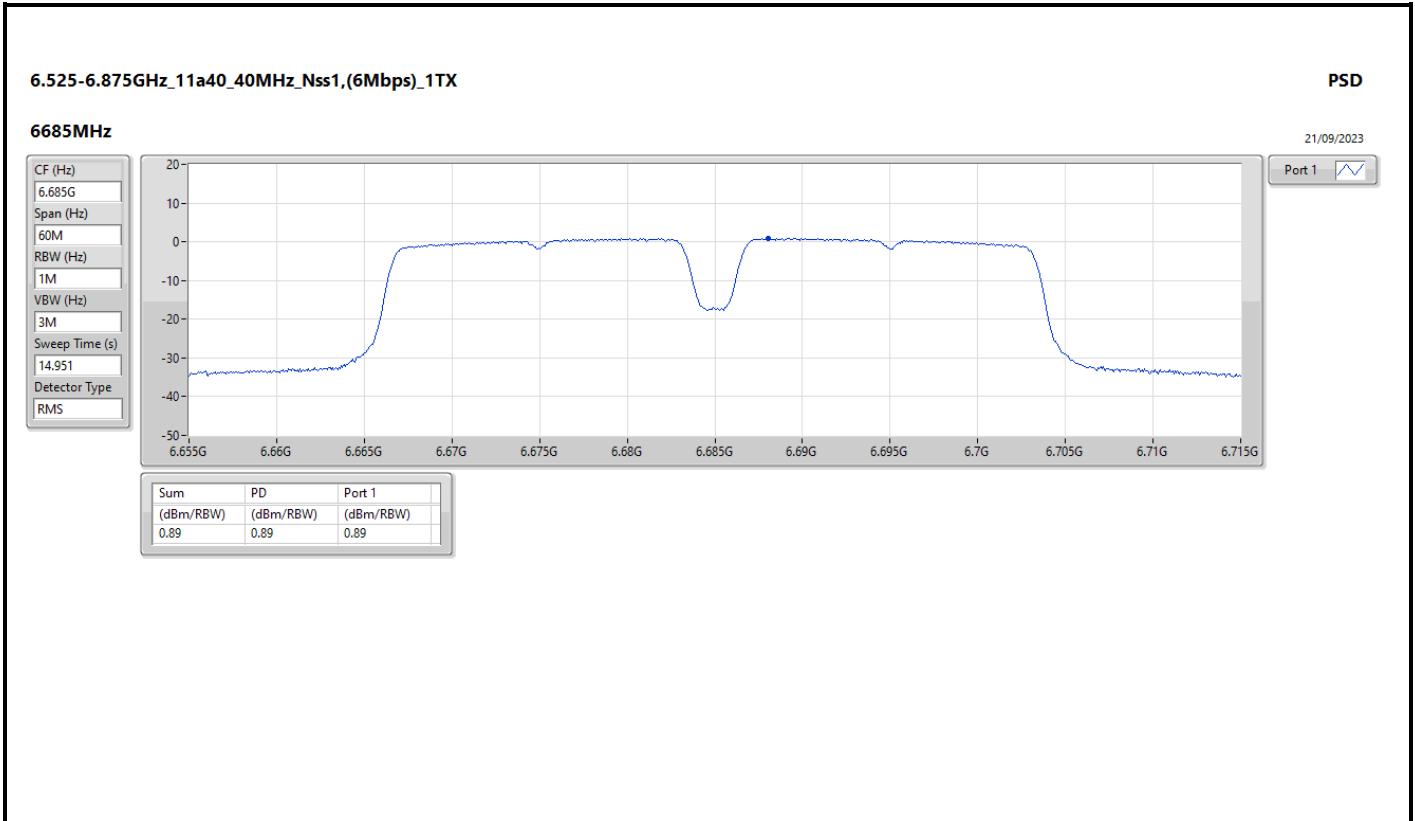

DG = Directional Gain; RBW = 500kHz for 5.725-5.85GHz band / 1MHz for other band;  
 PD = trace bin-by-bin of each transmits port summing can be performed maximum power density; Port X = Port X Power Density;