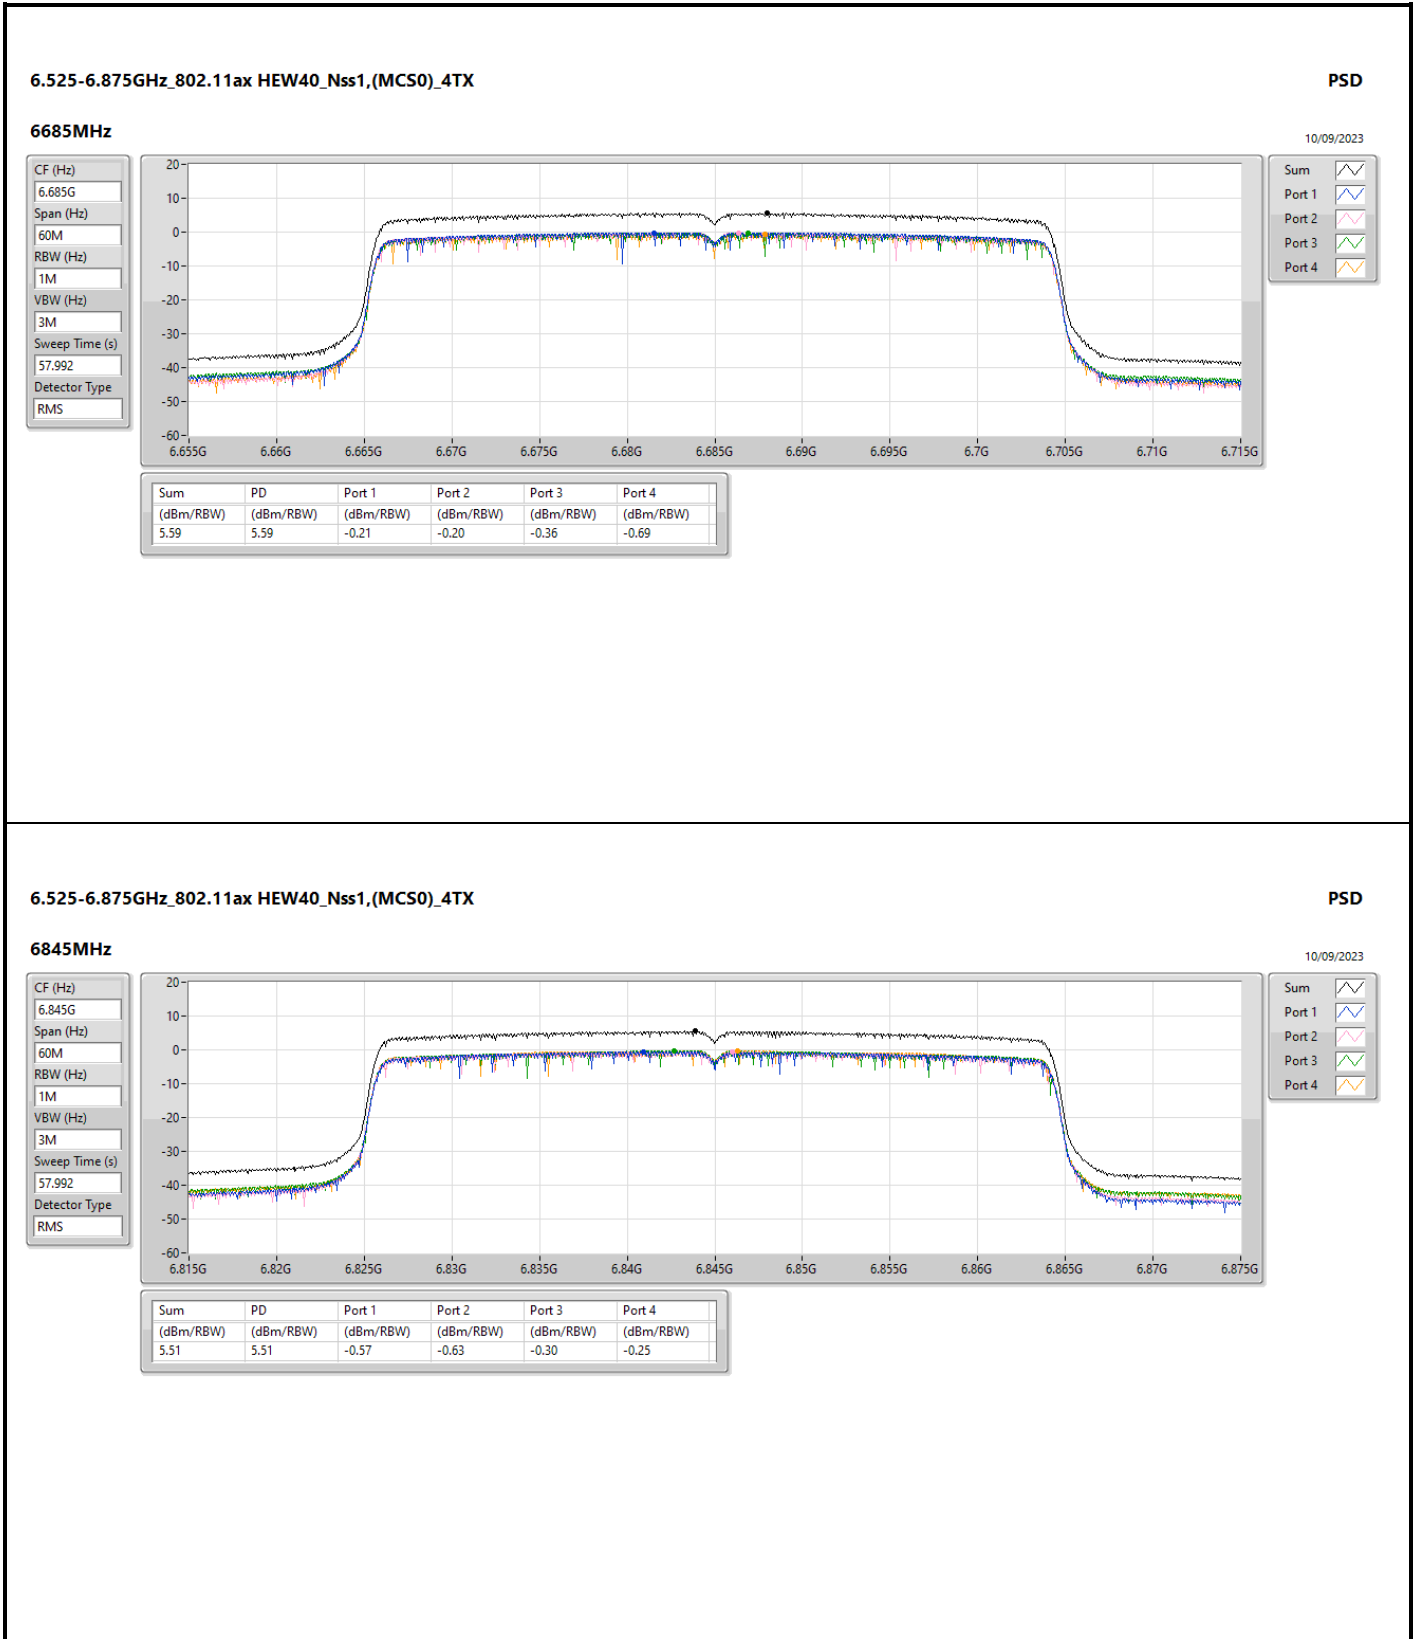

DG = Directional Gain; RBW = 500kHz for 5.725-5.85GHz band / 1MHz for other band;  
 PD = trace bin-by-bin of each transmits port summing can be performed maximum power density; Port X = Port X Power Density;