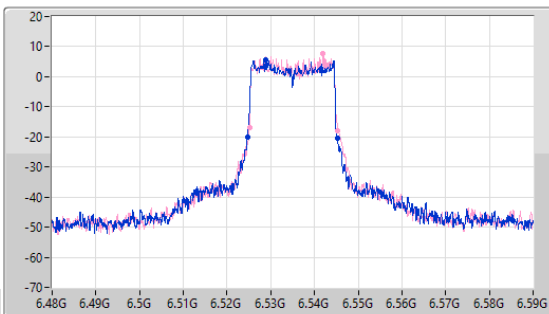

6.525-6.875GHz\_802.11ax HEW20\_Nss1,(MCS0)\_2TX

EBW

6535MHz

08/09/2023

CF (Hz)  
6.535G

Span (Hz)  
110M

RBW (Hz)  
200k

VBW (Hz)  
1M

Sweep Time (s)  
66.4u

Detector Type  
Peak

CF (Hz)  
6.535G

Span (Hz)  
50M

RBW (Hz)  
200k

VBW (Hz)  
1M

Sweep Time (s)  
28.5u

Detector Type  
Peak