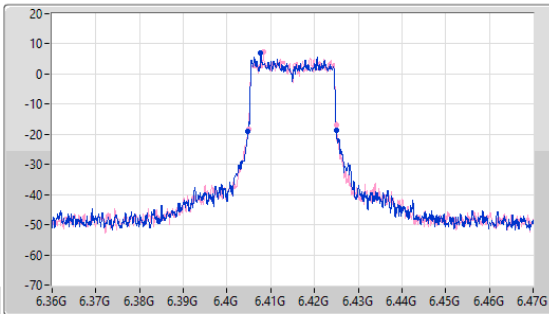

5.925-6.425GHz\_802.11ax HEW20\_Nss1,(MCS0)\_2TX

EBW

6415MHz

08/09/2023

CF (Hz)  
6.415G

Span (Hz)  
110M

RBW (Hz)  
200k

VBW (Hz)  
1M

Sweep Time (s)  
66.4u

Detector Type  
Peak

CF (Hz)  
6.415G

Span (Hz)  
50M

RBW (Hz)  
200k

VBW (Hz)  
1M

Sweep Time (s)  
28.5u

Detector Type  
Peak