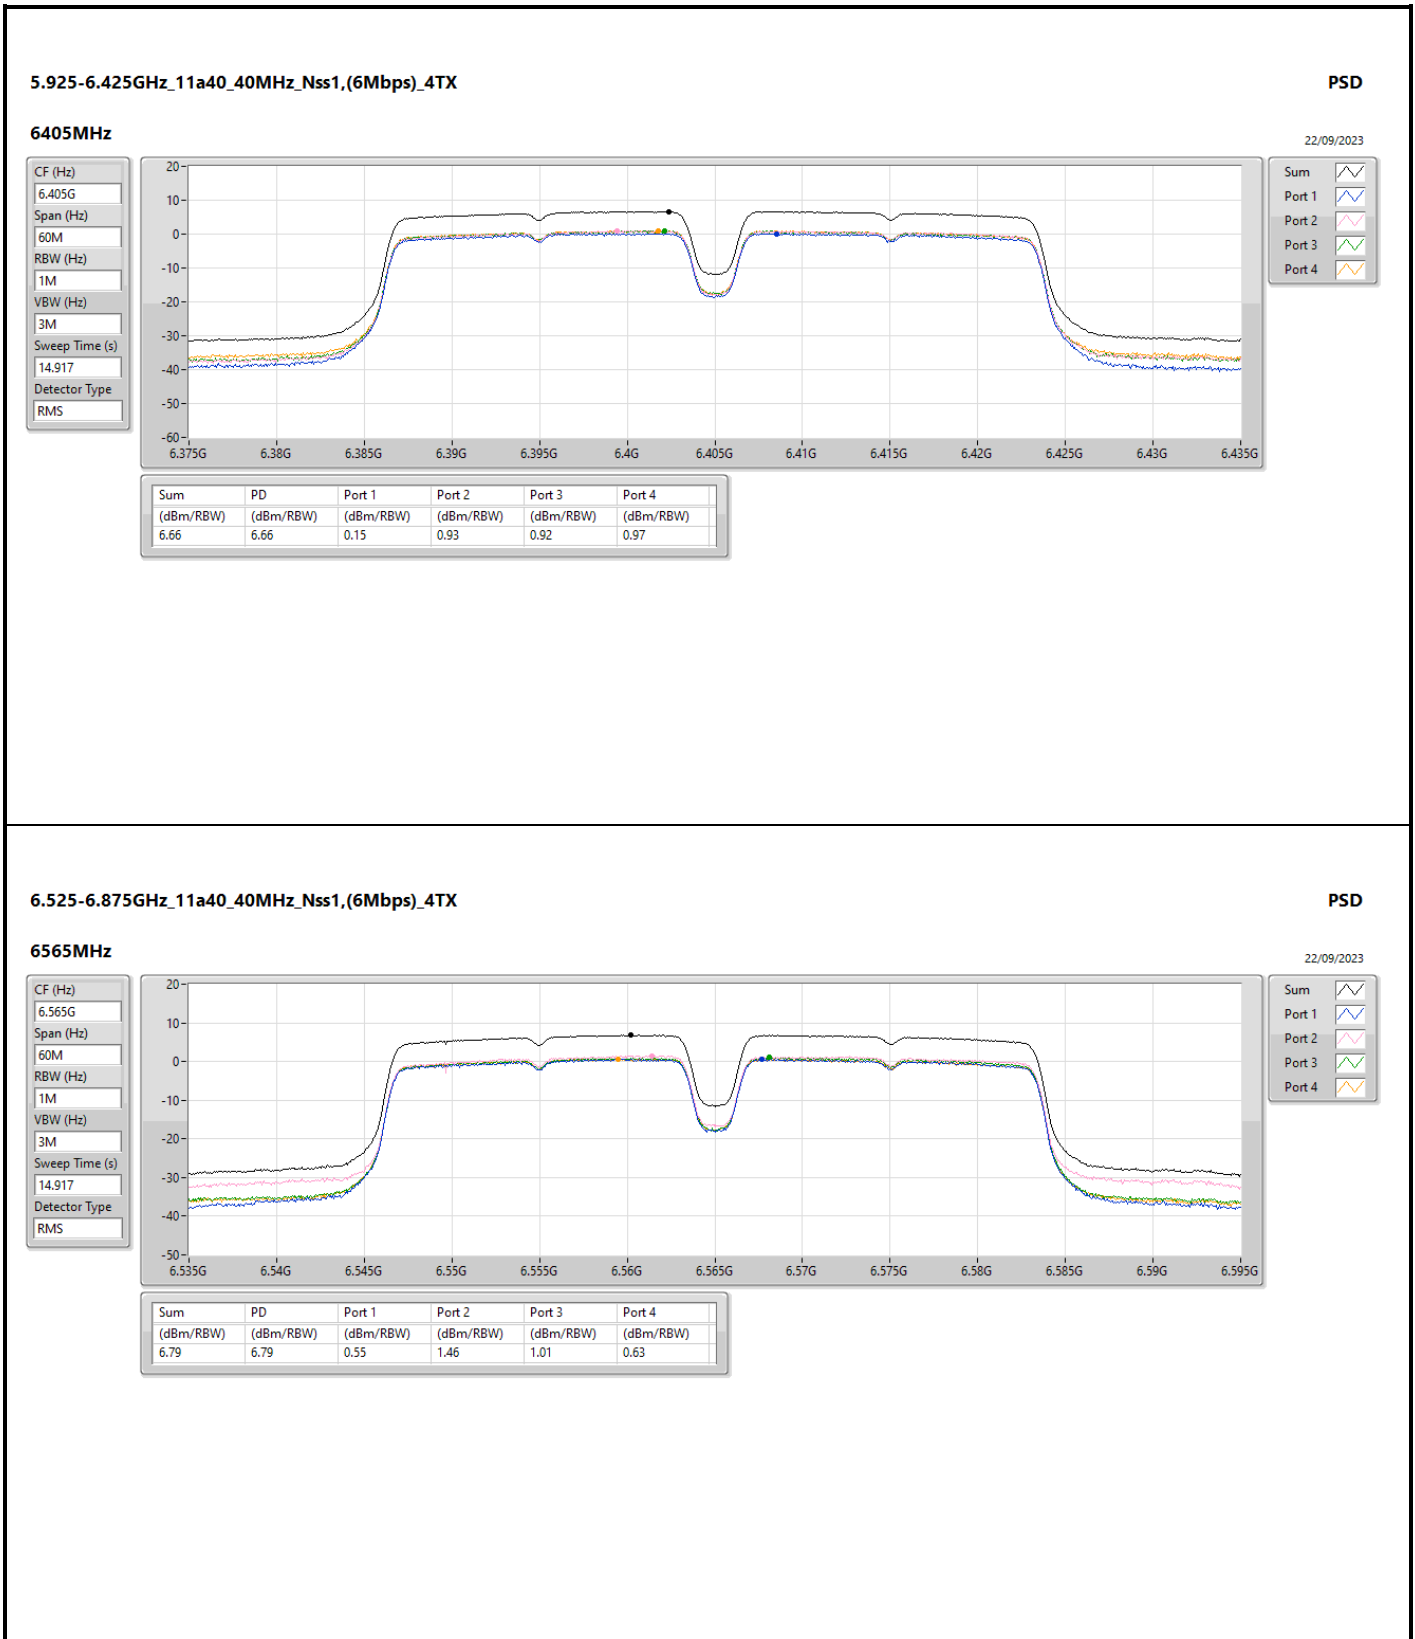

DG = Directional Gain; RBW = 500kHz for 5.725-5.85GHz band / 1MHz for other band;  
 PD = trace bin-by-bin of each transmits port summing can be performed maximum power density; Port X = Port X Power Density;