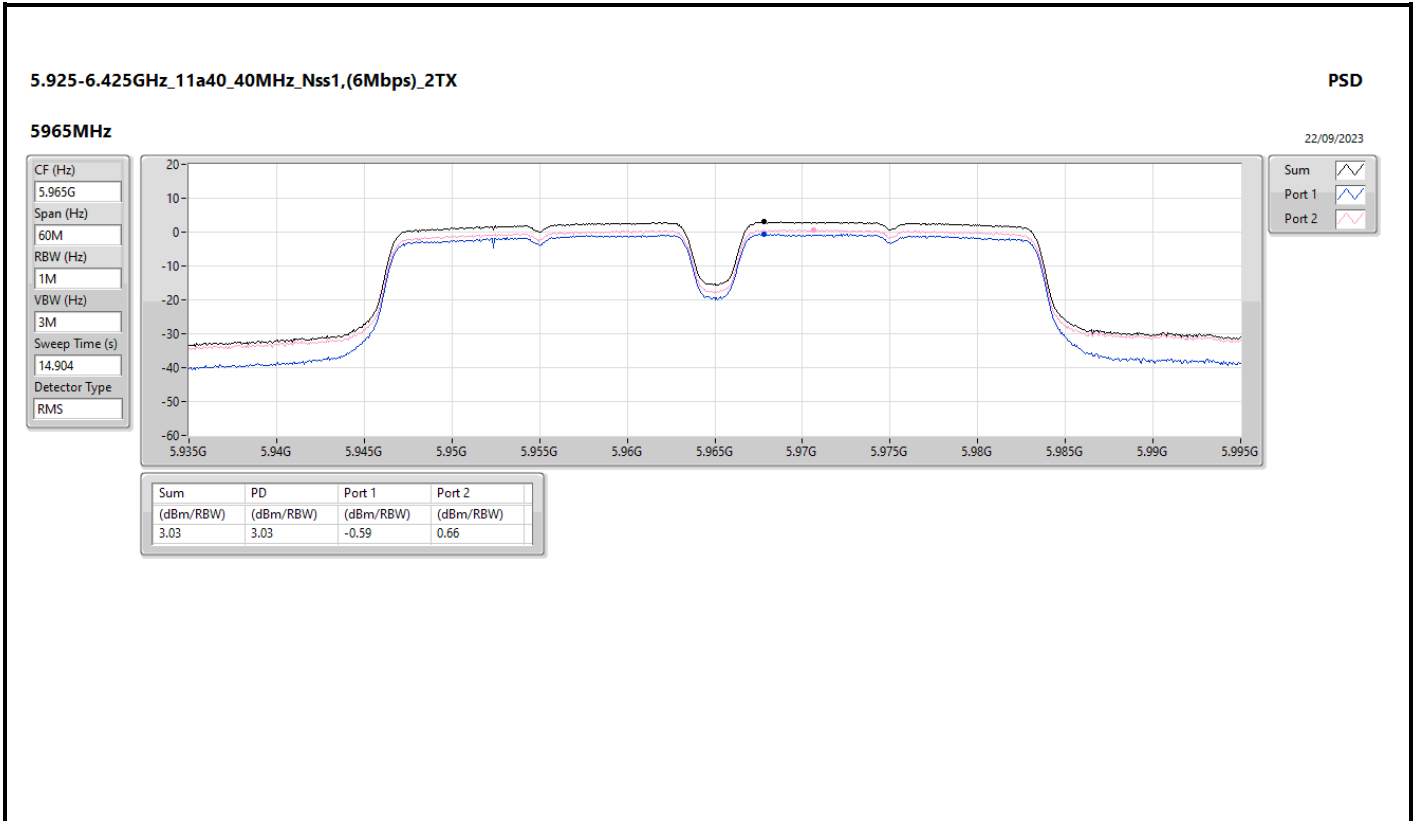

DG = Directional Gain; RBW = 500kHz for 5.725-5.85GHz band / 1MHz for other band;  
 PD = trace bin-by-bin of each transmits port summing can be performed maximum power density; Port X = Port X Power Density;