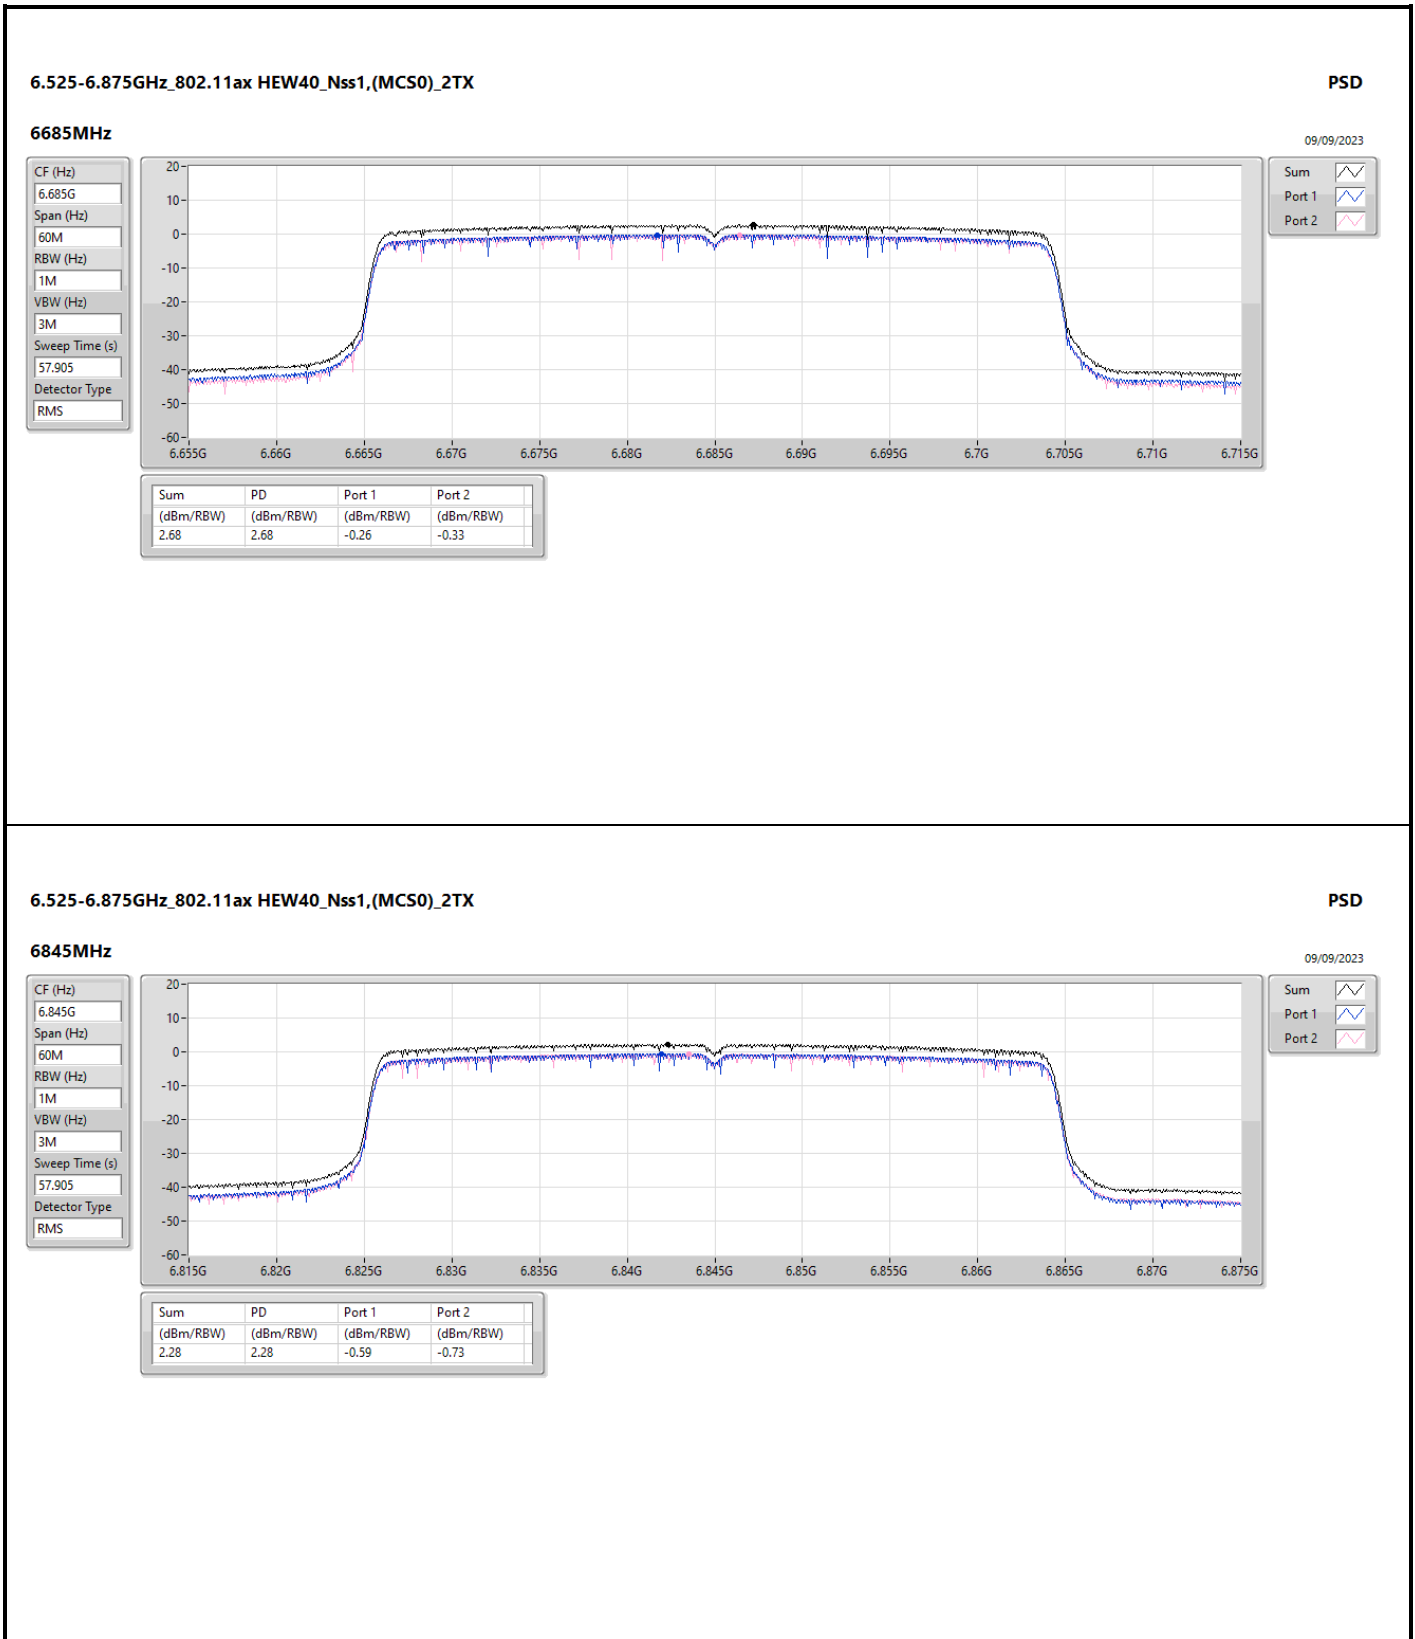

DG = Directional Gain; RBW = 500kHz for 5.725-5.85GHz band / 1MHz for other band;  
 PD = trace bin-by-bin of each transmits port summing can be performed maximum power density; Port X = Port X Power Density;