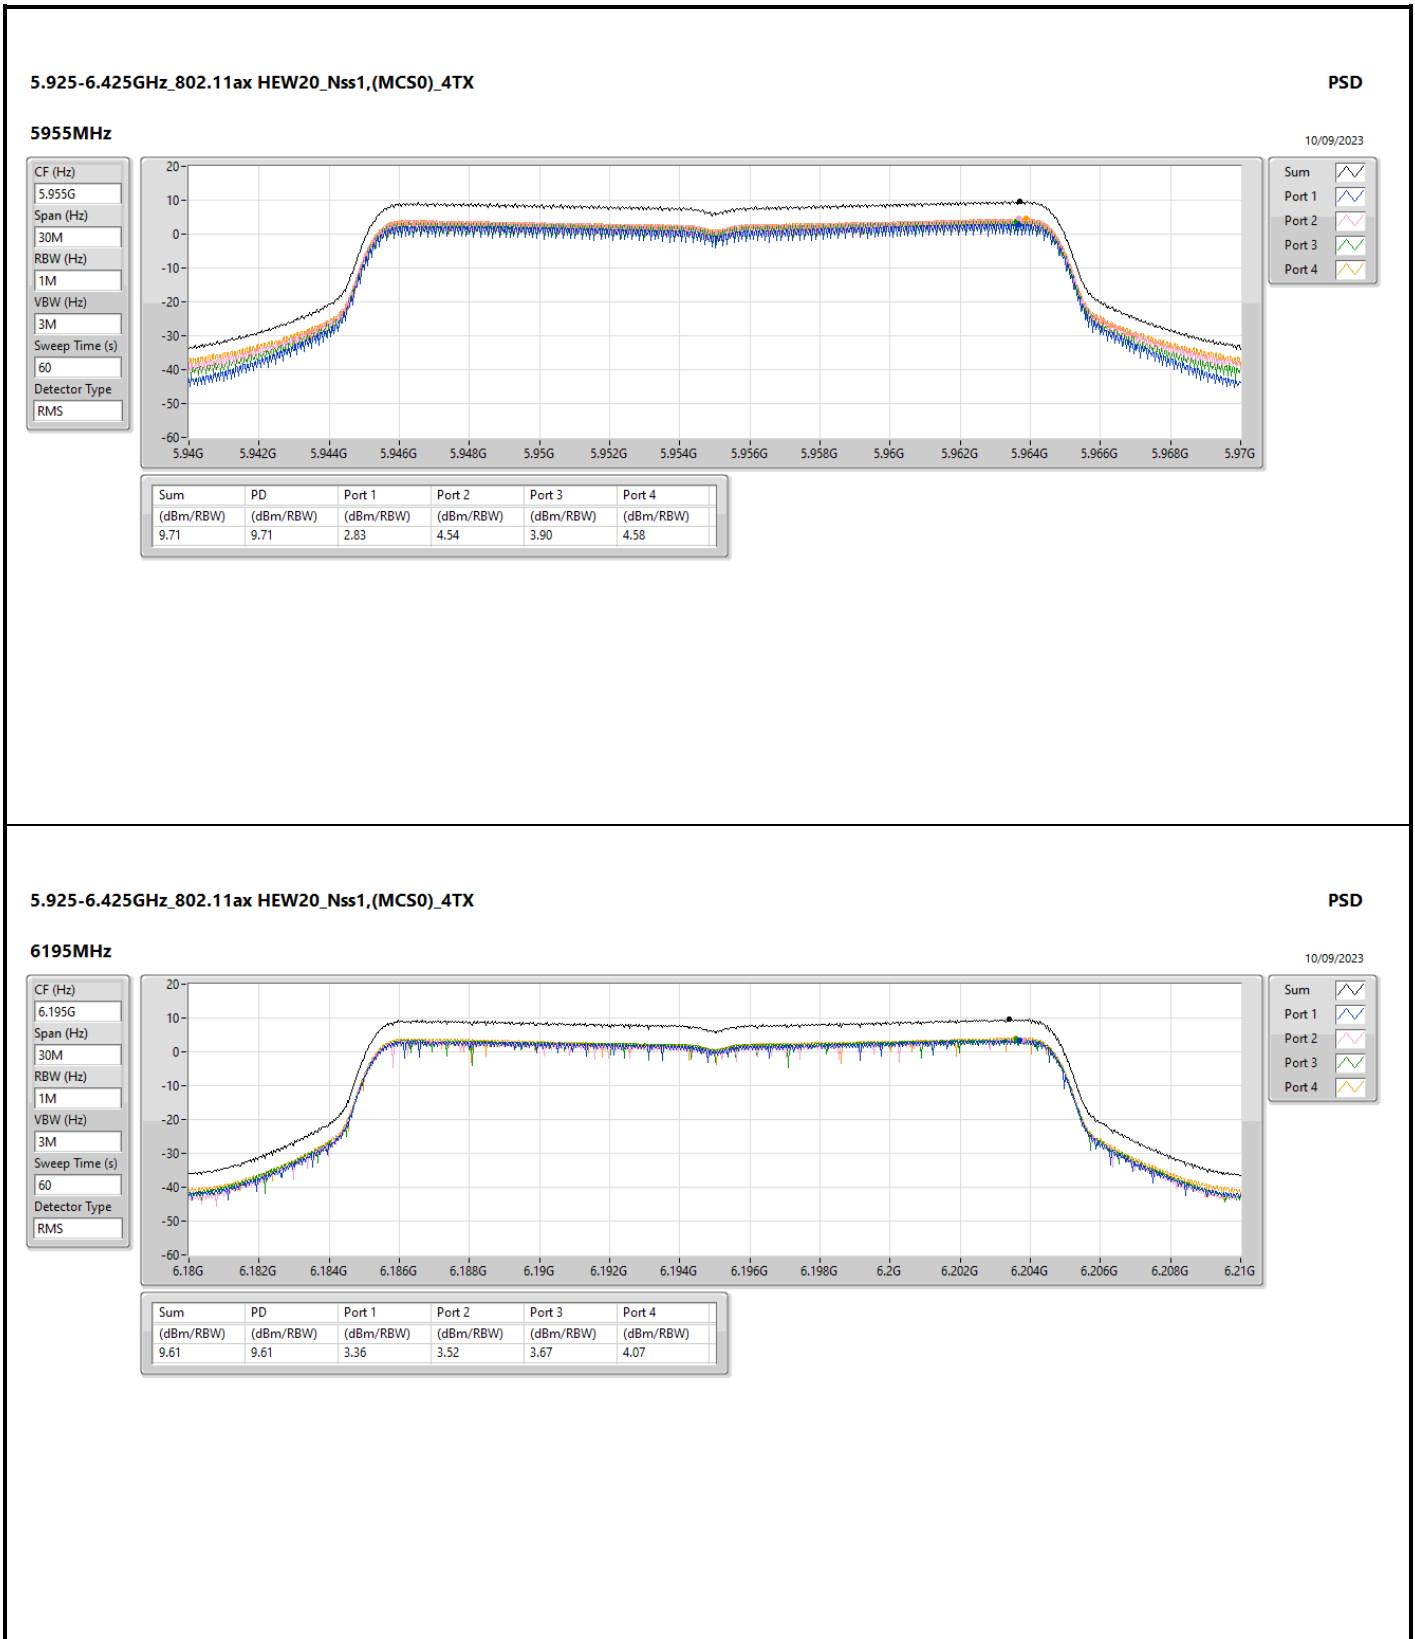

DG = Directional Gain; RBW = 500kHz for 5.725-5.85GHz band / 1MHz for other band;  
 PD = trace bin-by-bin of each transmits port summing can be performed maximum power density; Port X = Port X Power Density;