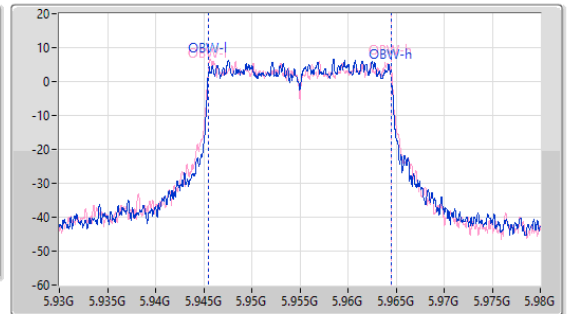

5.925-6.425GHz\_802.11ax HEW20\_Nss1,(MCS0)\_2TX

EBW

5955MHz

08/09/2023

CF (Hz)  
5.955G

Span (Hz)  
110M

RBW (Hz)  
200k

VBW (Hz)  
1M

Sweep Time (s)  
66.4u

Detector Type  
Peak

CF (Hz)  
5.955G

Span (Hz)  
50M

RBW (Hz)  
200k

VBW (Hz)  
1M

Sweep Time (s)  
28.5u

Detector Type  
Peak