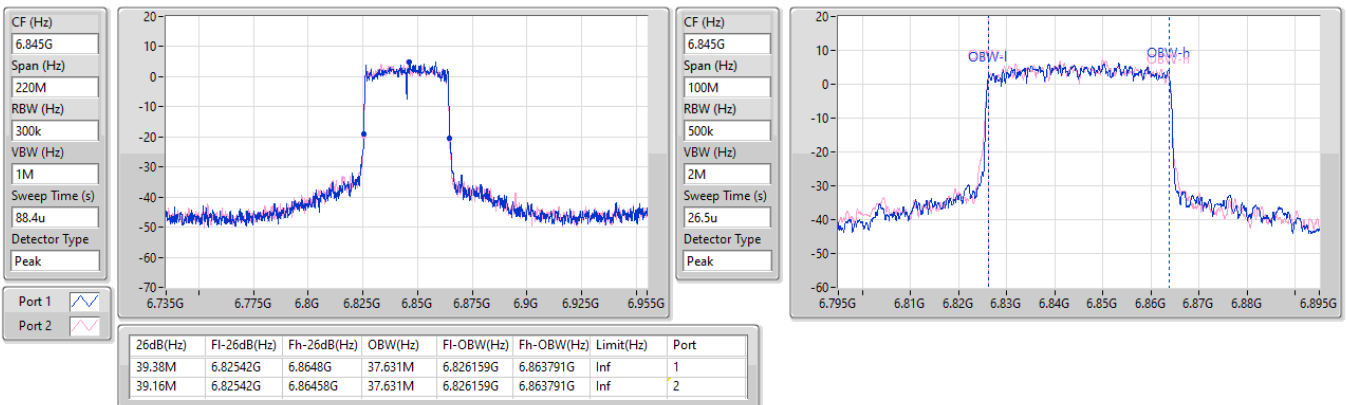

6.525-6.875GHz\_802.11ax HEW40\_Nss1,(MCS0)\_2TX

EBW

6685MHz

08/09/2023

6.525-6.875GHz\_802.11ax HEW40\_Nss1,(MCS0)\_2TX

EBW

6845MHz

08/09/2023

5.925-6.425GHz\_802.11ax HEW80\_Nss1,(MCS0)\_2TX

EBW

5985MHz

08/09/2023

5.925-6.425GHz\_802.11ax HEW80\_Nss1,(MCS0)\_2TX

EBW

6225MHz

08/09/2023