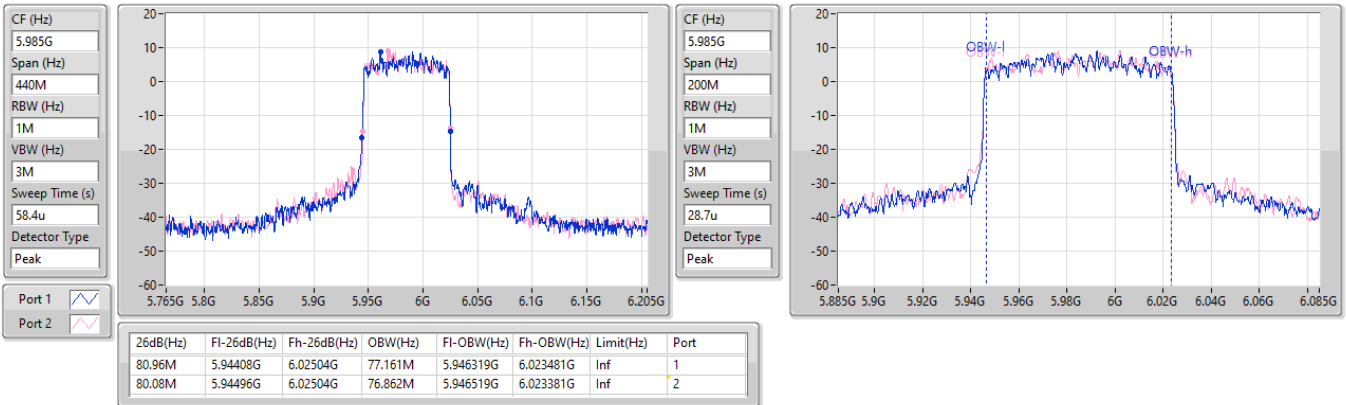

6.525-6.875GHz\_802.11ax HEW40\_Nss1,(MCS0)\_2TX

EBW

6685MHz

08/09/2023

6.525-6.875GHz\_802.11ax HEW40\_Nss1,(MCS0)\_2TX

EBW

6845MHz

08/09/2023

5.925-6.425GHz\_802.11ax HEW80\_Nss1,(MCS0)\_2TX

EBW

5985MHz

08/09/2023

5.925-6.425GHz\_802.11ax HEW80\_Nss1,(MCS0)\_2TX

EBW

6225MHz

08/09/2023