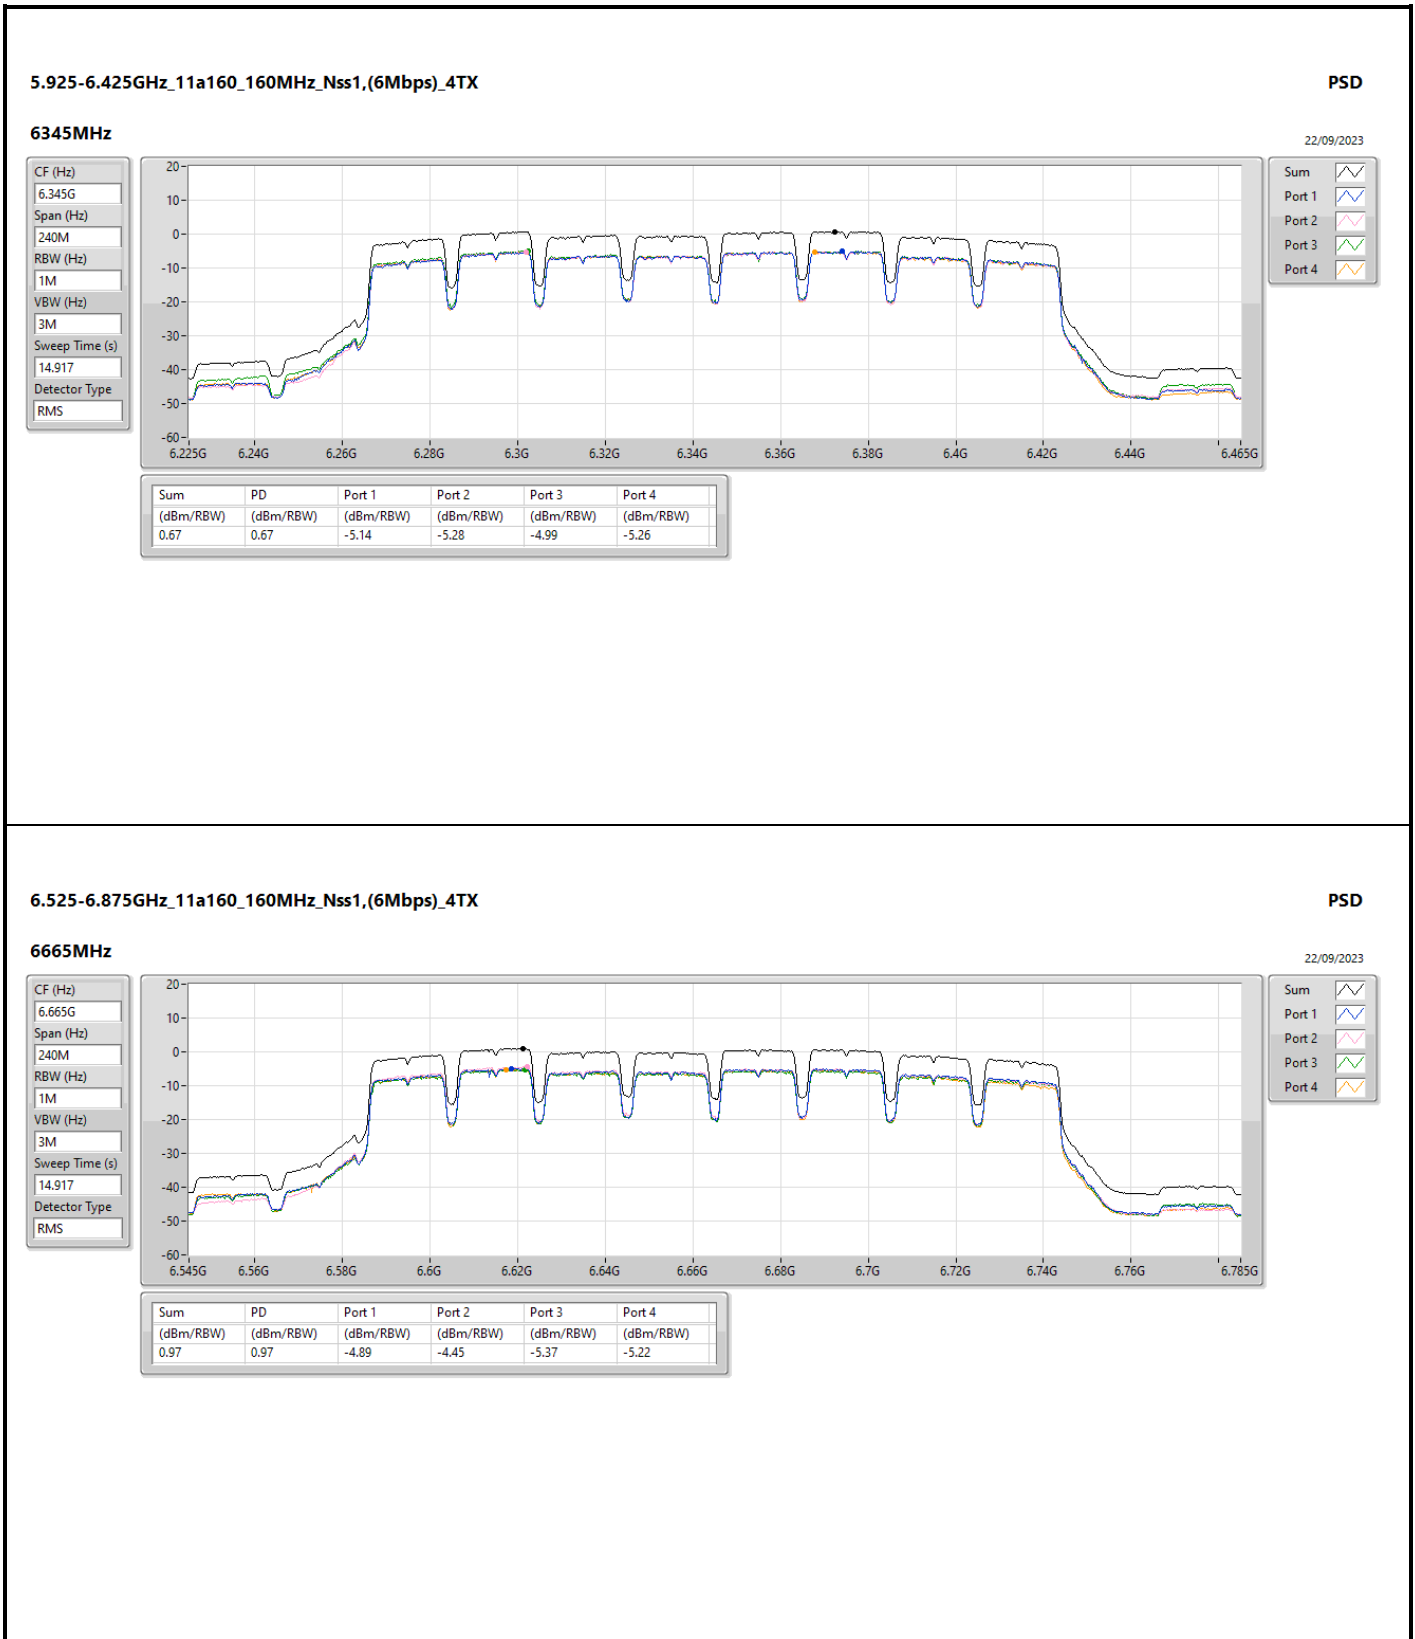

DG = Directional Gain; RBW = 500kHz for 5.725-5.85GHz band / 1MHz for other band;  
 PD = trace bin-by-bin of each transmits port summing can be performed maximum power density; Port X = Port X Power Density;