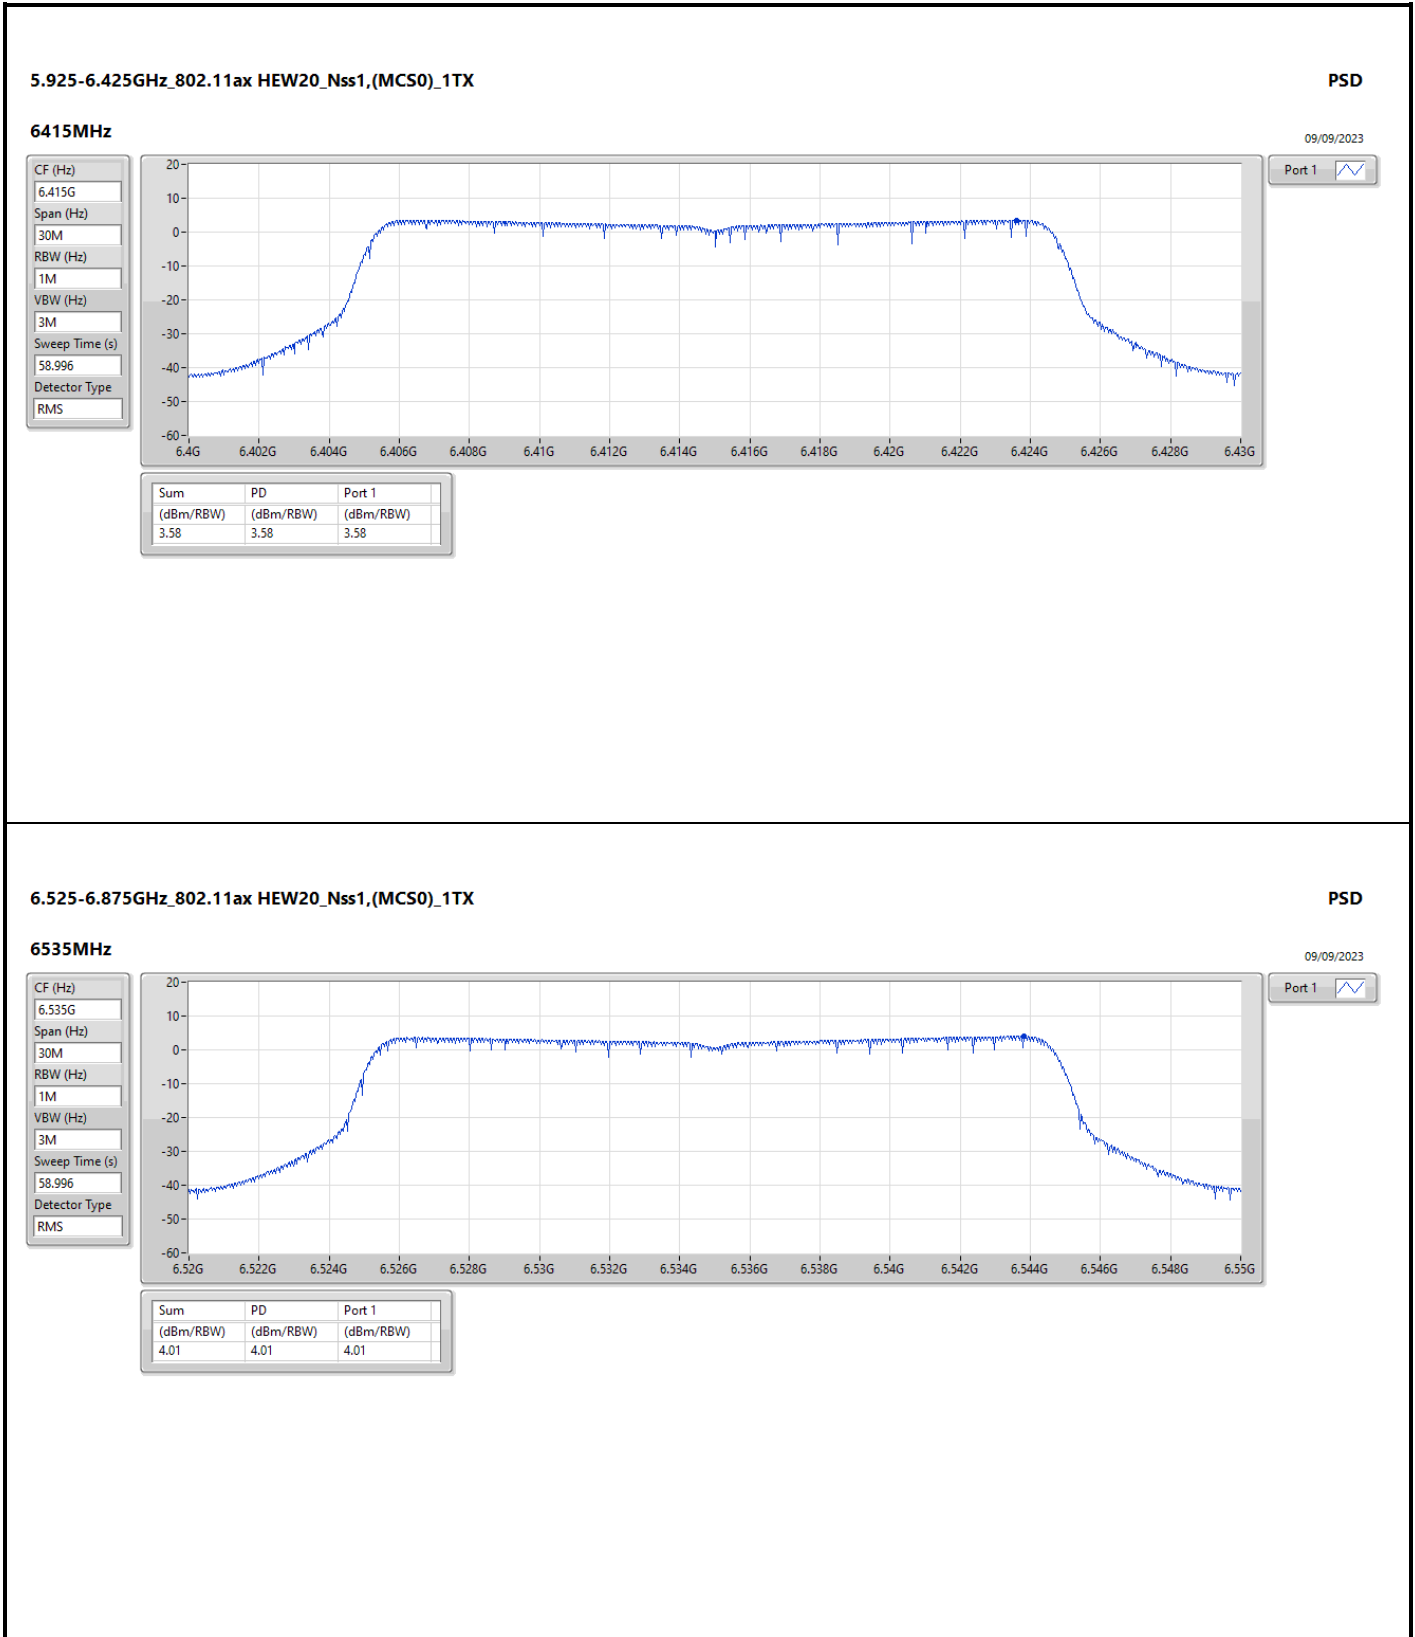

DG = Directional Gain; RBW = 500kHz for 5.725-5.85GHz band / 1MHz for other band;  
 PD = trace bin-by-bin of each transmits port summing can be performed maximum power density; Port X = Port X Power Density;