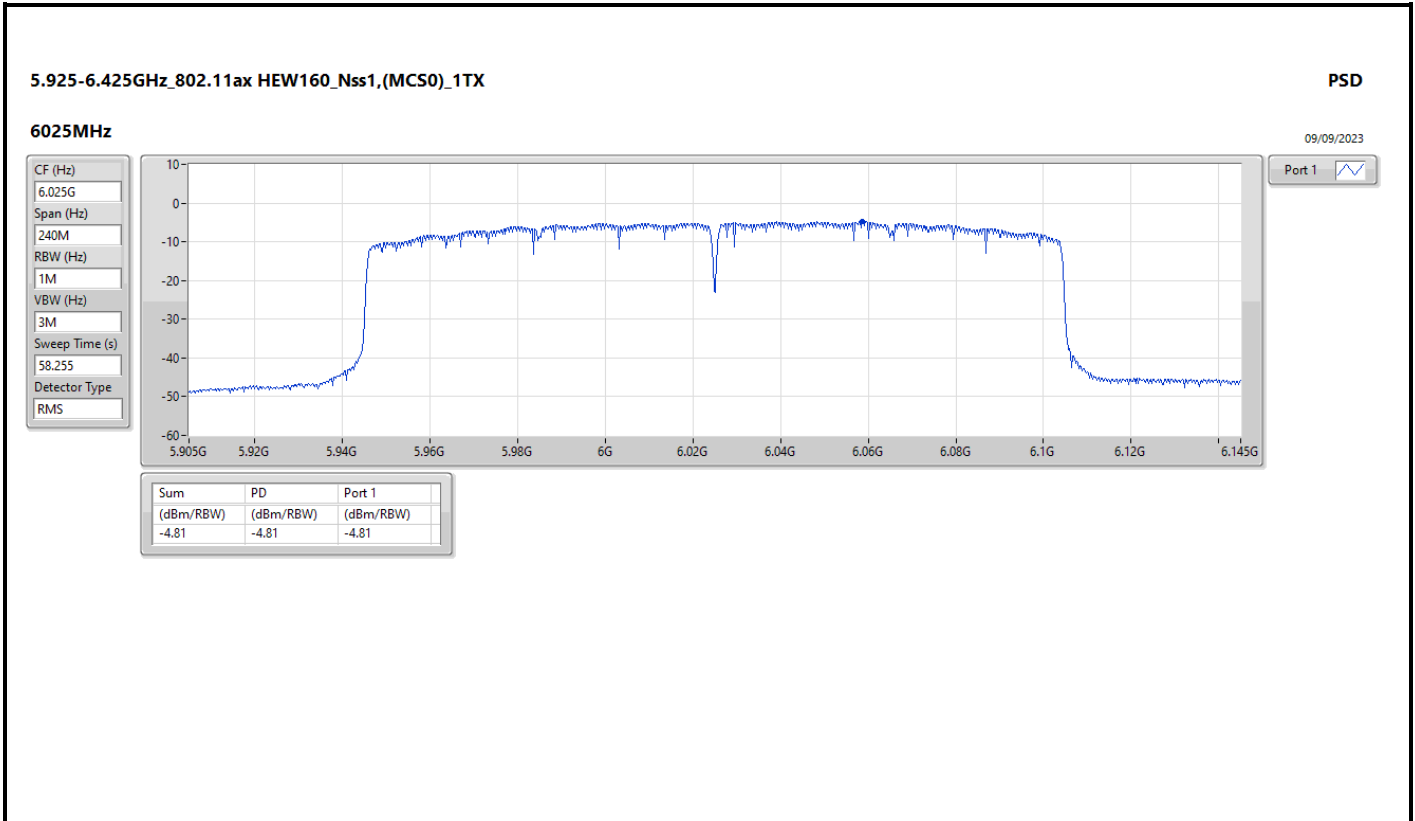

DG = Directional Gain; RBW = 500kHz for 5.725-5.85GHz band / 1MHz for other band;  
 PD = trace bin-by-bin of each transmits port summing can be performed maximum power density; Port X = Port X Power Density;