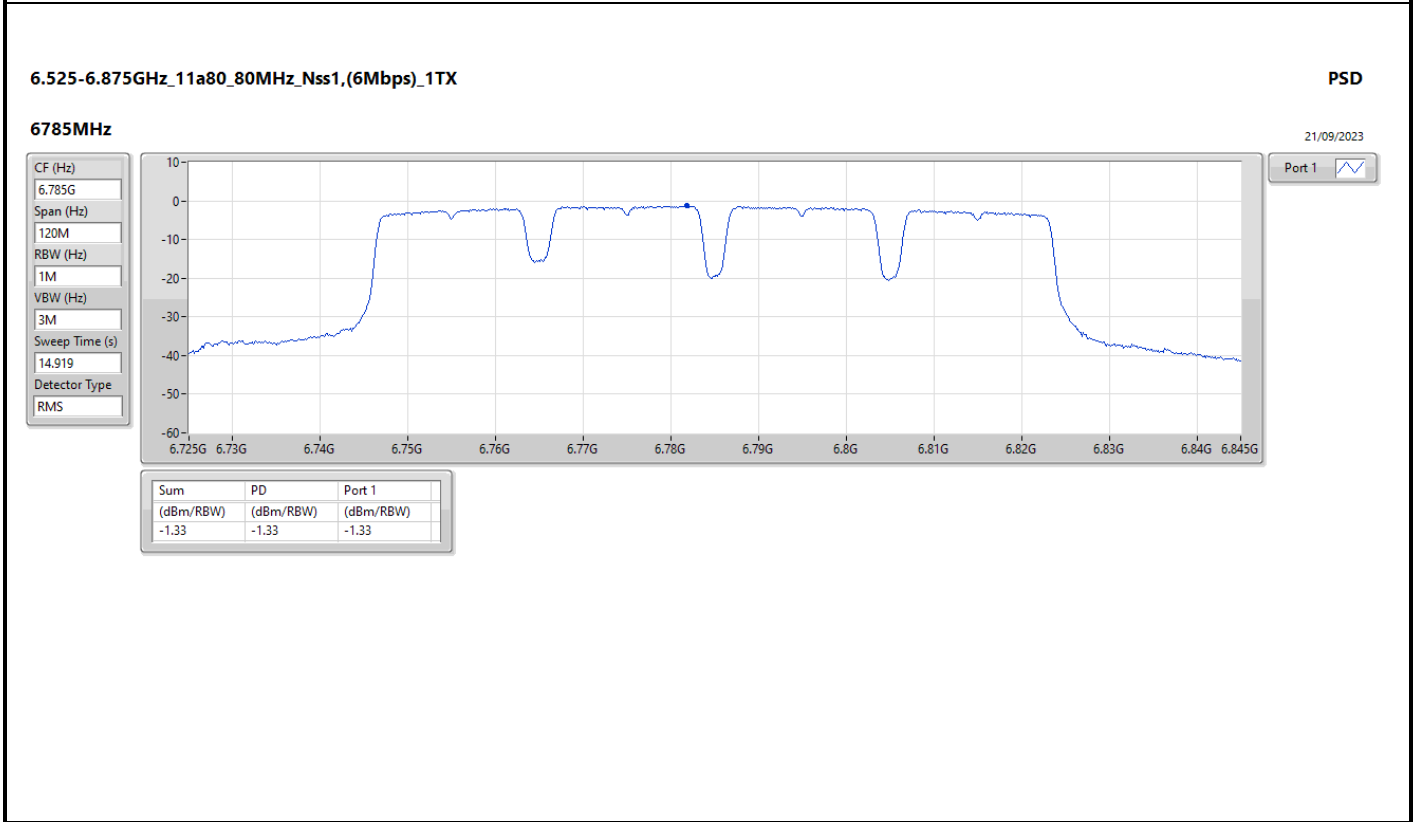

DG = Directional Gain; RBW = 500kHz for 5.725-5.85GHz band / 1MHz for other band;  
 PD = trace bin-by-bin of each transmits port summing can be performed maximum power density; Port X = Port X Power Density;