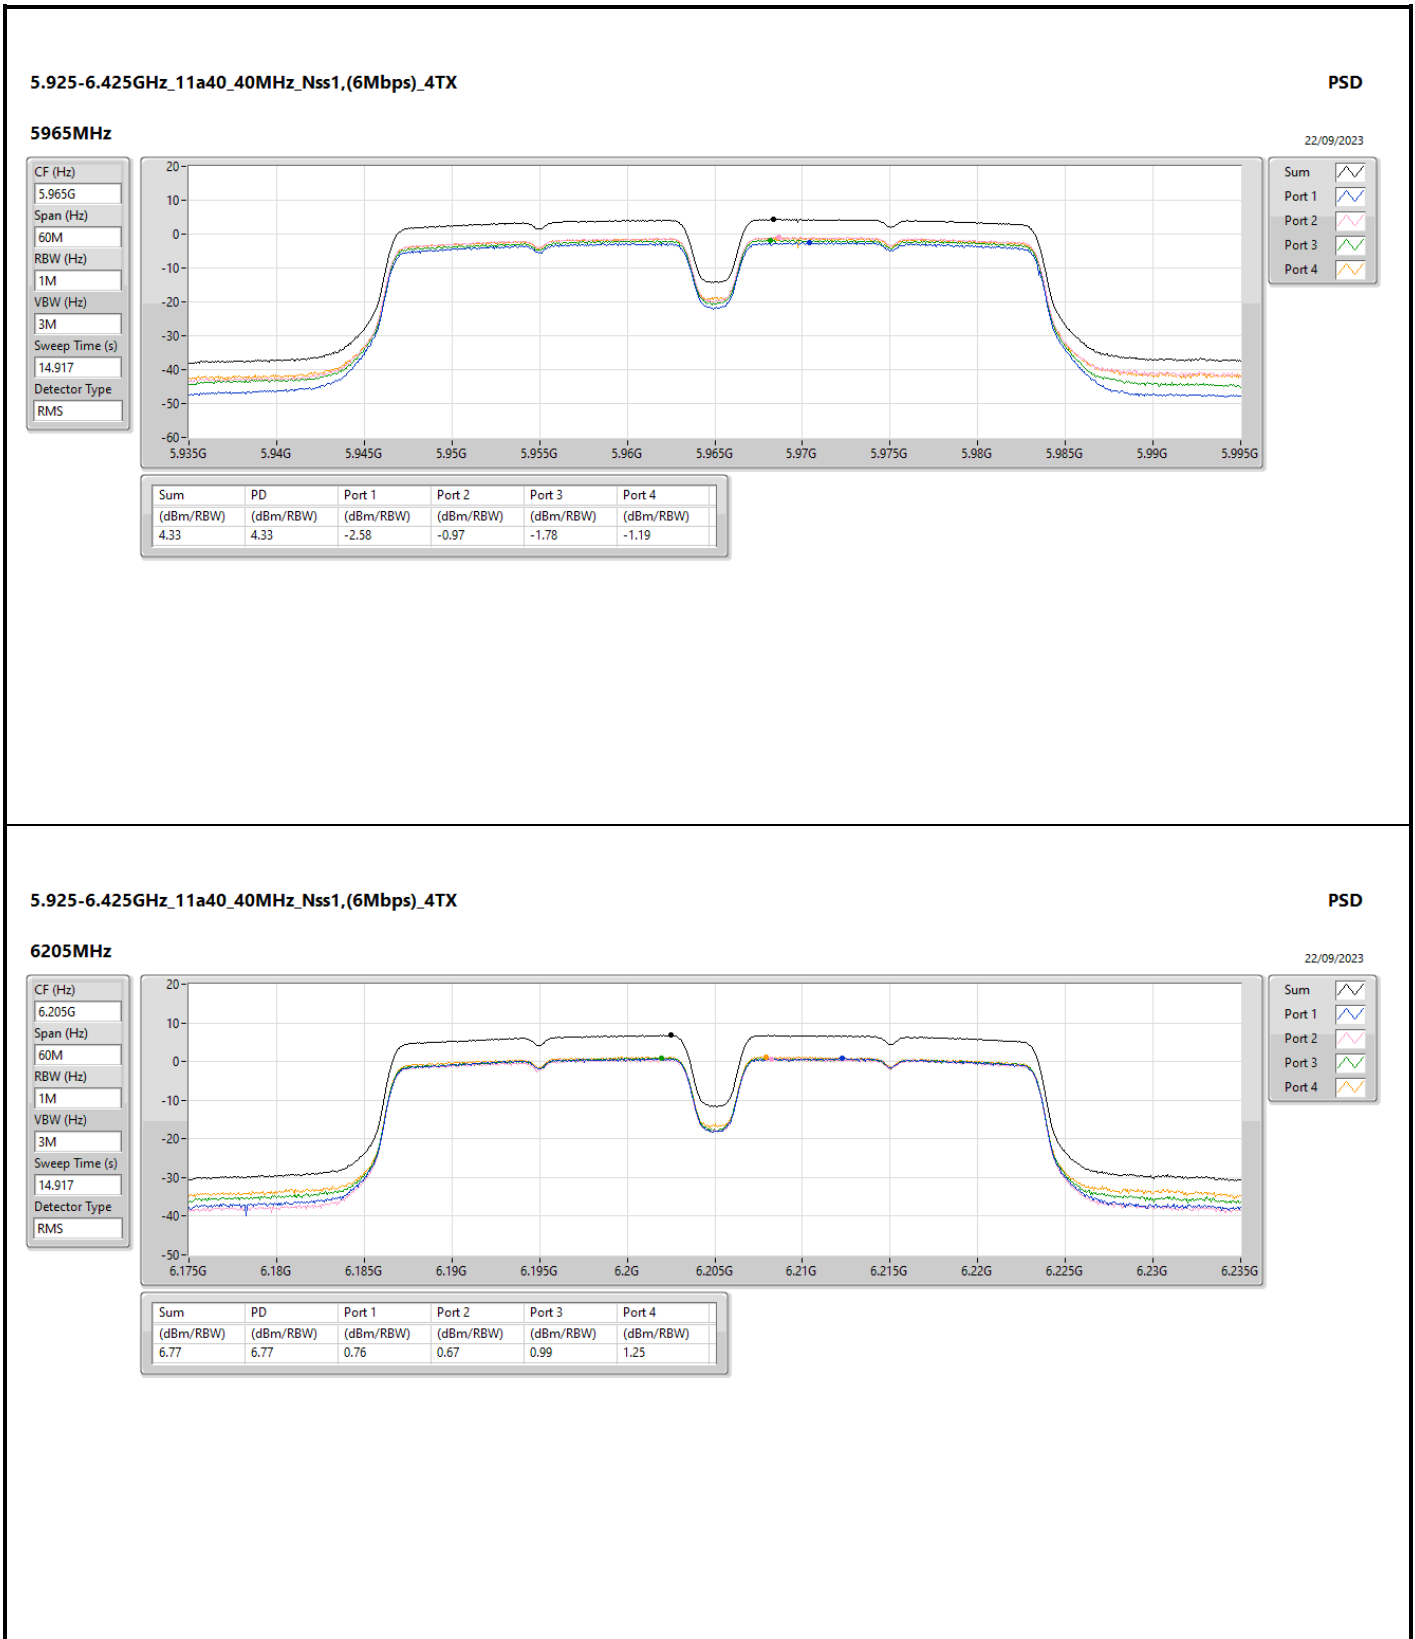

DG = Directional Gain; RBW = 500kHz for 5.725-5.85GHz band / 1MHz for other band;  
 PD = trace bin-by-bin of each transmits port summing can be performed maximum power density; Port X = Port X Power Density;