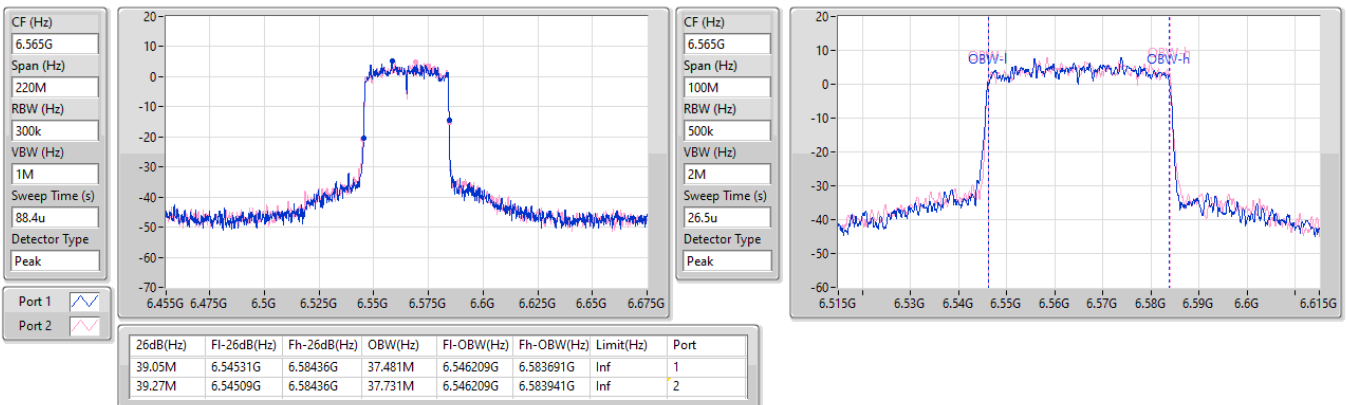

5.925-6.425GHz\_802.11ax HEW40\_Nss1,(MCS0)\_2TX

EBW

6405MHz

08/09/2023

6.525-6.875GHz\_802.11ax HEW40\_Nss1,(MCS0)\_2TX

EBW

6565MHz

08/09/2023