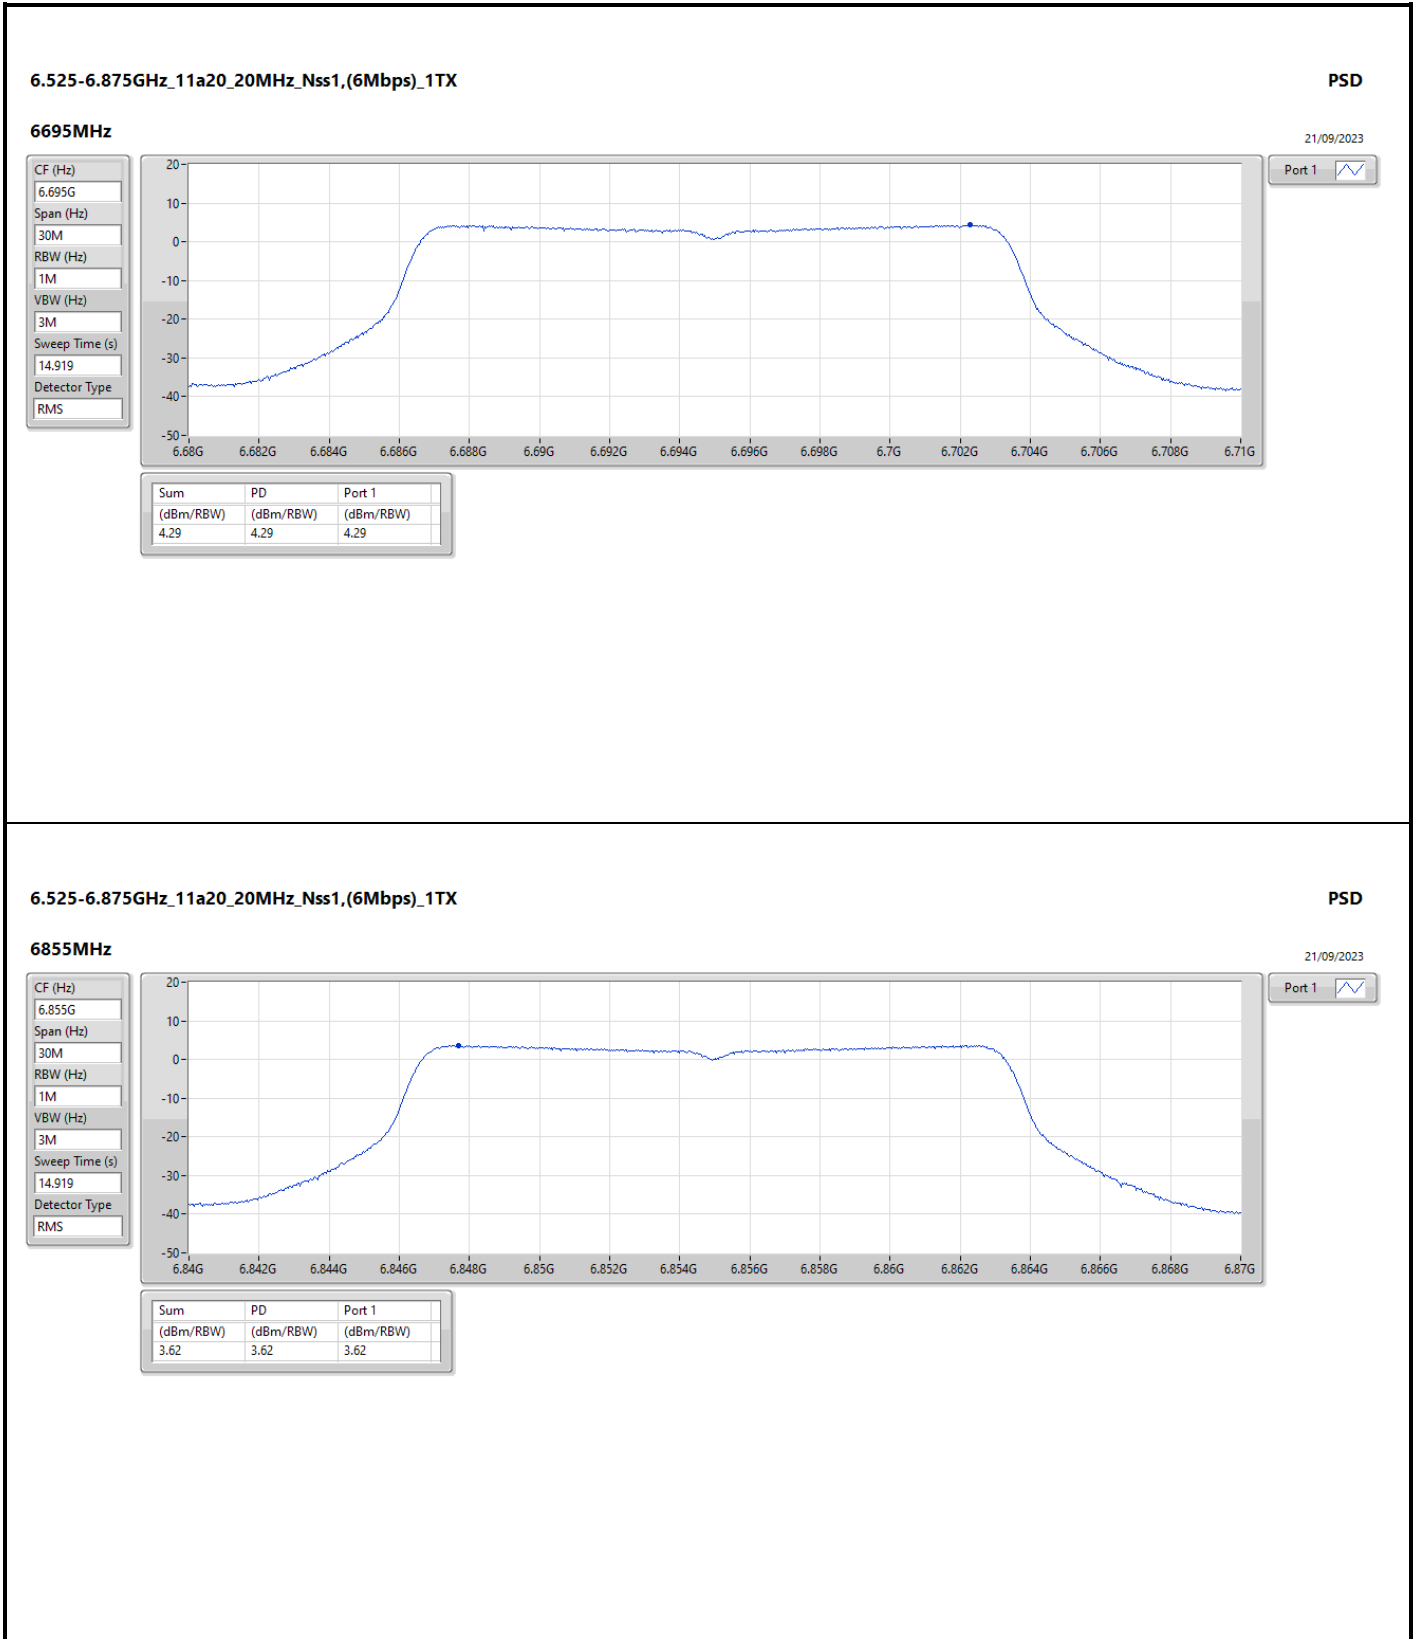

DG = Directional Gain; RBW = 500kHz for 5.725-5.85GHz band / 1MHz for other band;  
 PD = trace bin-by-bin of each transmits port summing can be performed maximum power density; Port X = Port X Power Density;