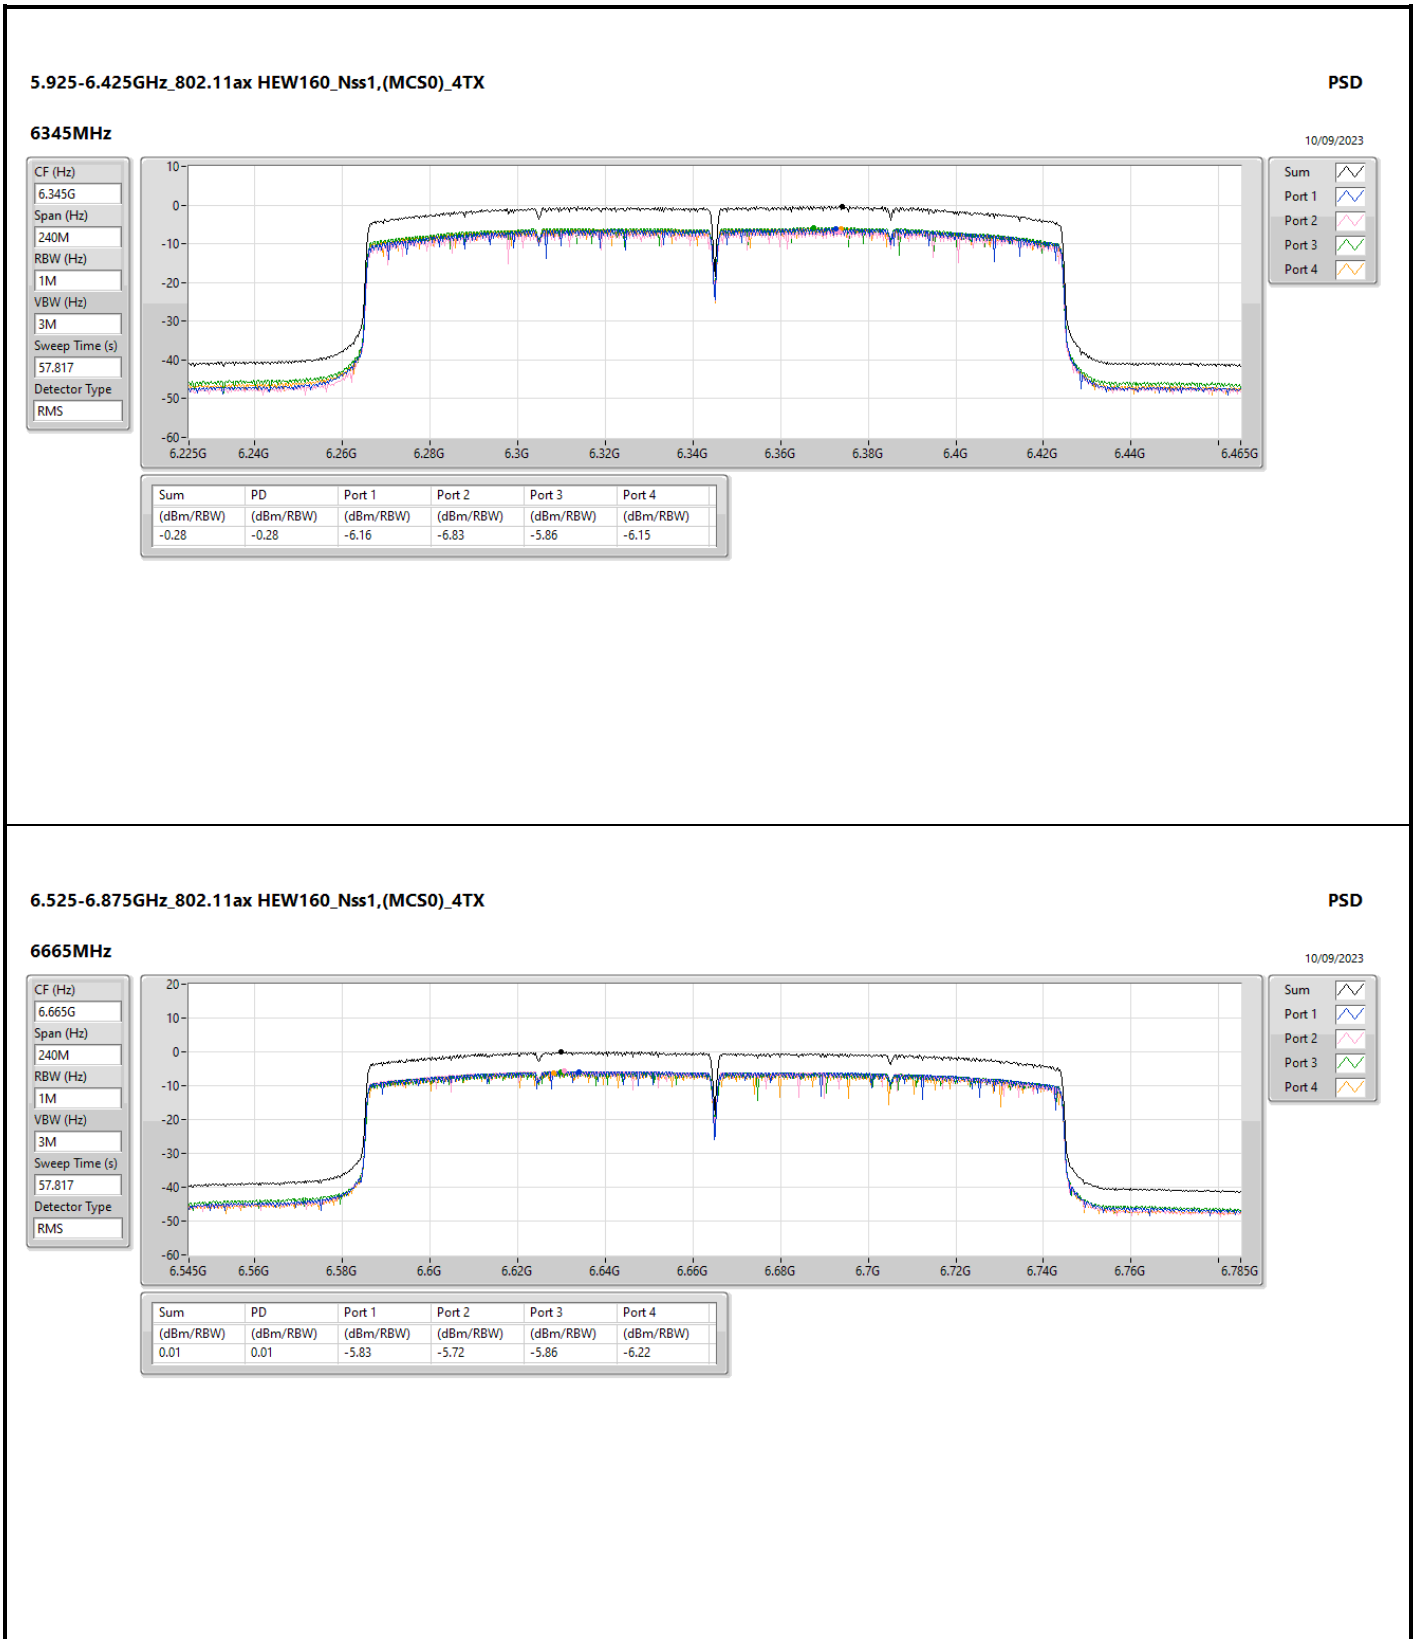

DG = Directional Gain; RBW = 500kHz for 5.725-5.85GHz band / 1MHz for other band;  
 PD = trace bin-by-bin of each transmits port summing can be performed maximum power density; Port X = Port X Power Density;