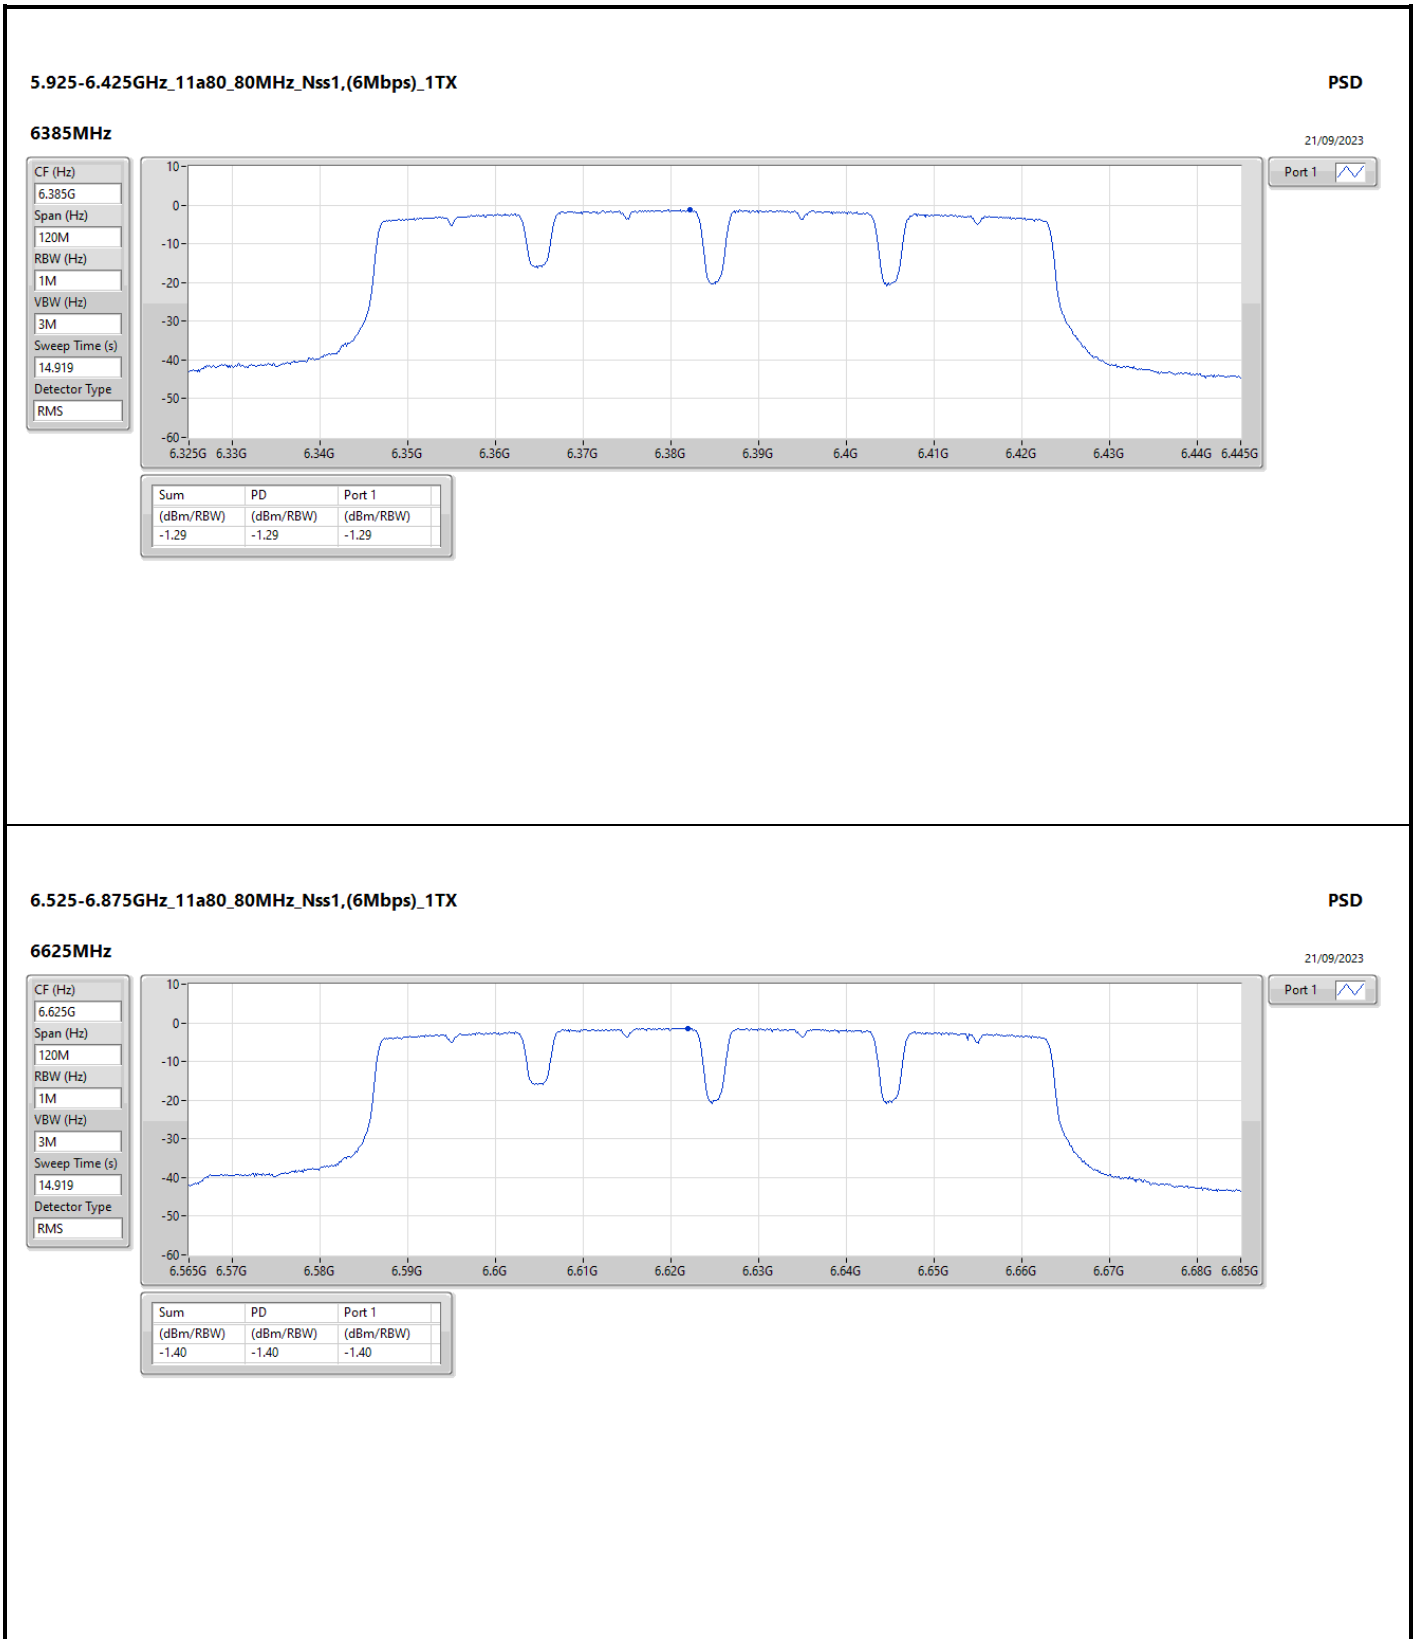

DG = Directional Gain; RBW = 500kHz for 5.725-5.85GHz band / 1MHz for other band;  
 PD = trace bin-by-bin of each transmits port summing can be performed maximum power density; Port X = Port X Power Density;