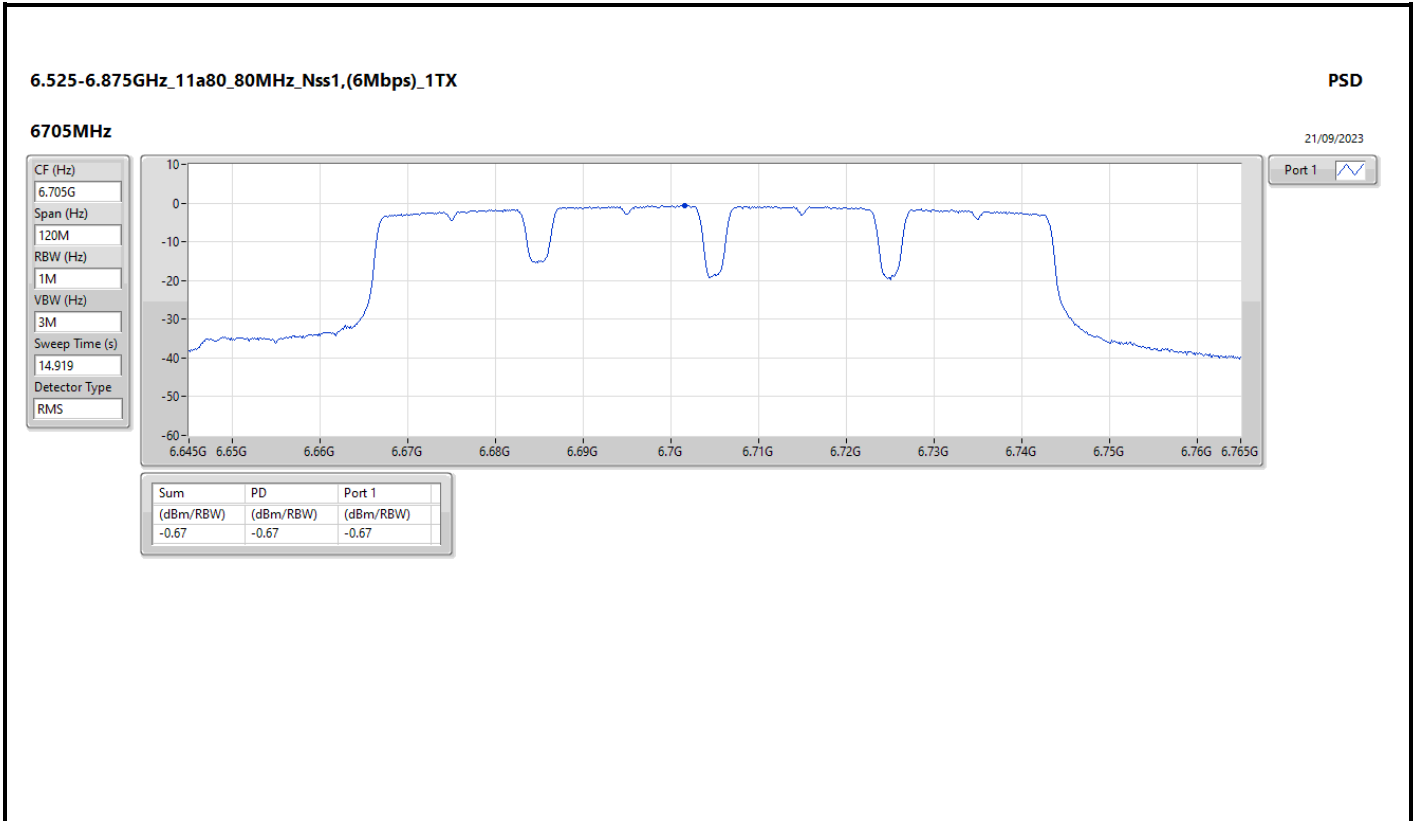

DG = Directional Gain; RBW = 500kHz for 5.725-5.85GHz band / 1MHz for other band;  
 PD = trace bin-by-bin of each transmits port summing can be performed maximum power density; Port X = Port X Power Density;