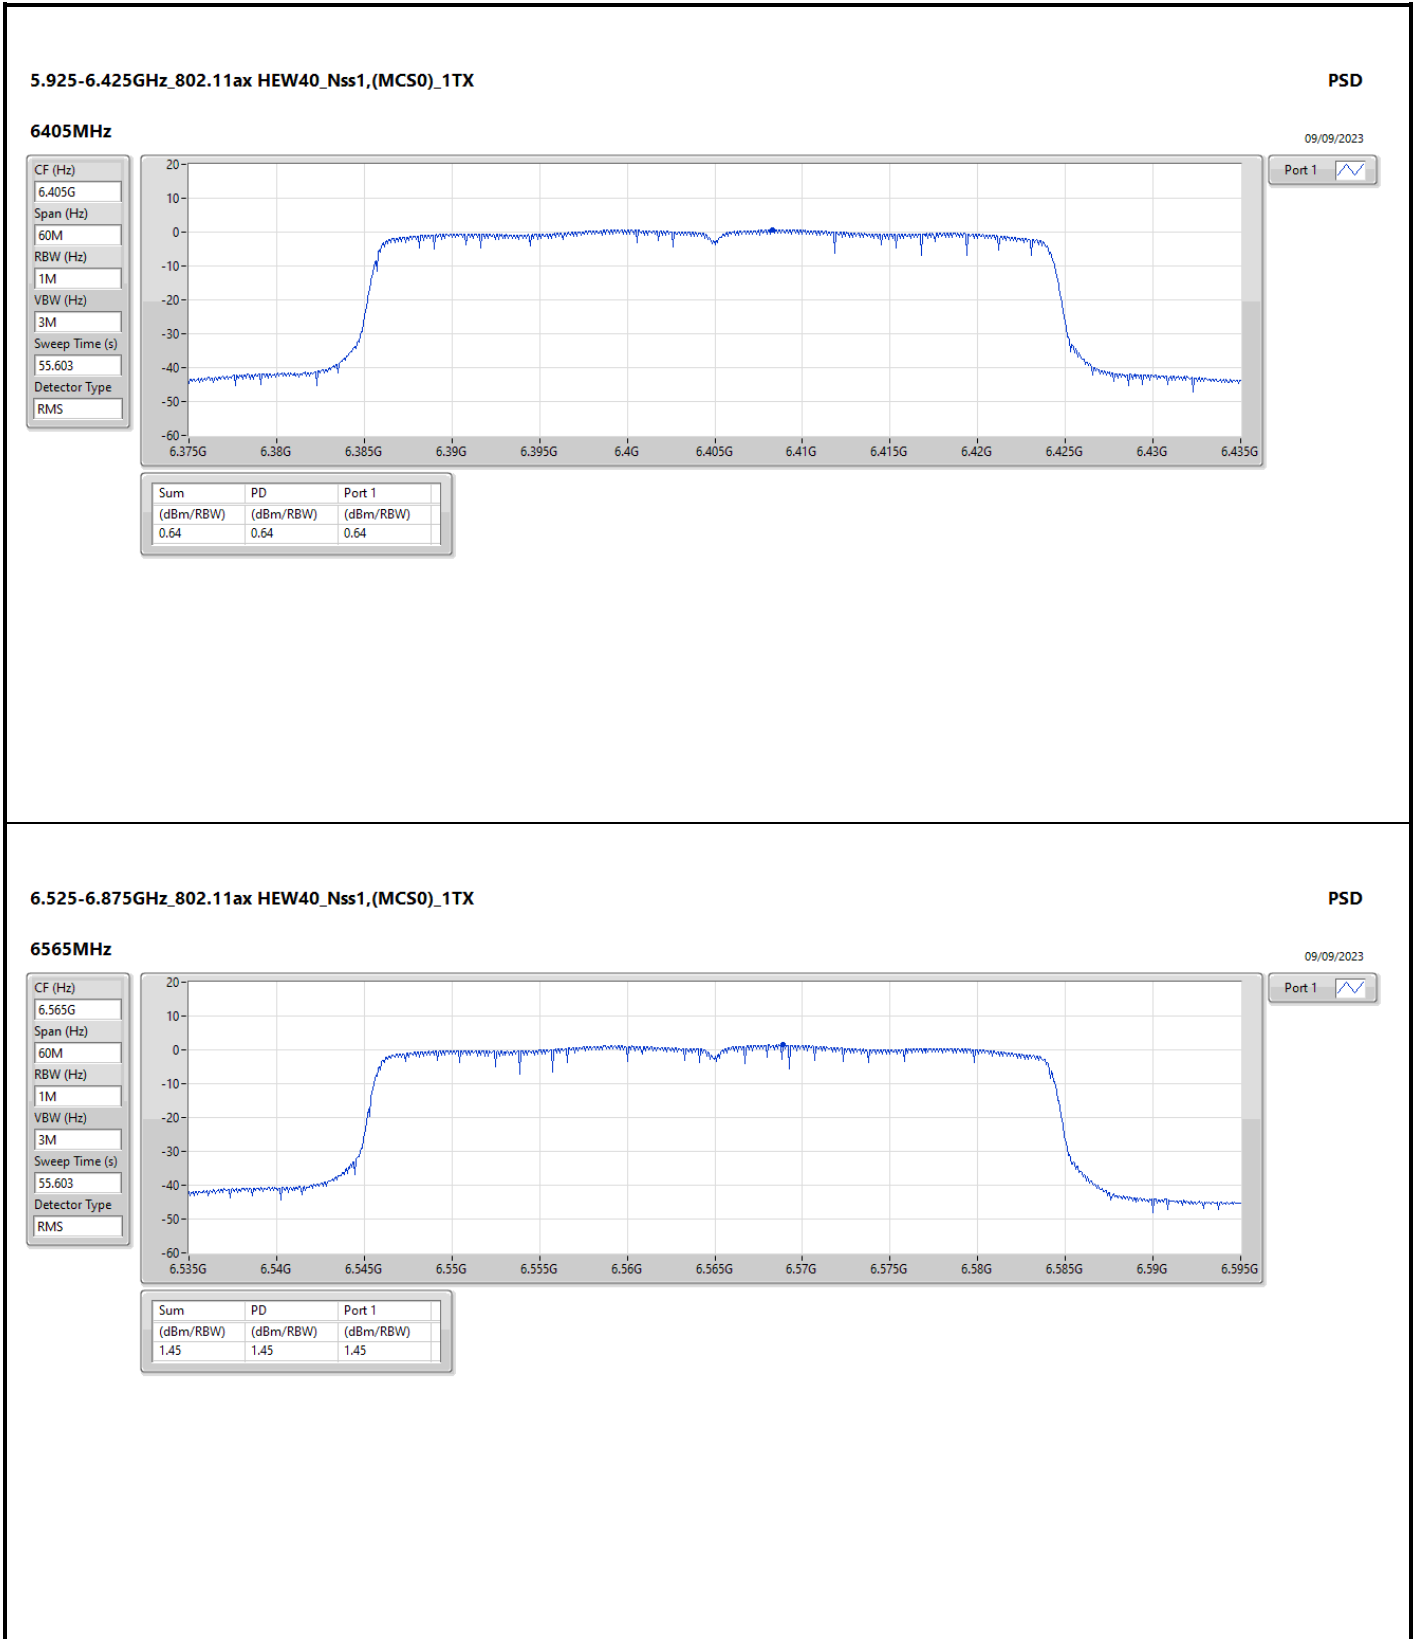

DG = Directional Gain; RBW = 500kHz for 5.725-5.85GHz band / 1MHz for other band;  
 PD = trace bin-by-bin of each transmits port summing can be performed maximum power density; Port X = Port X Power Density;