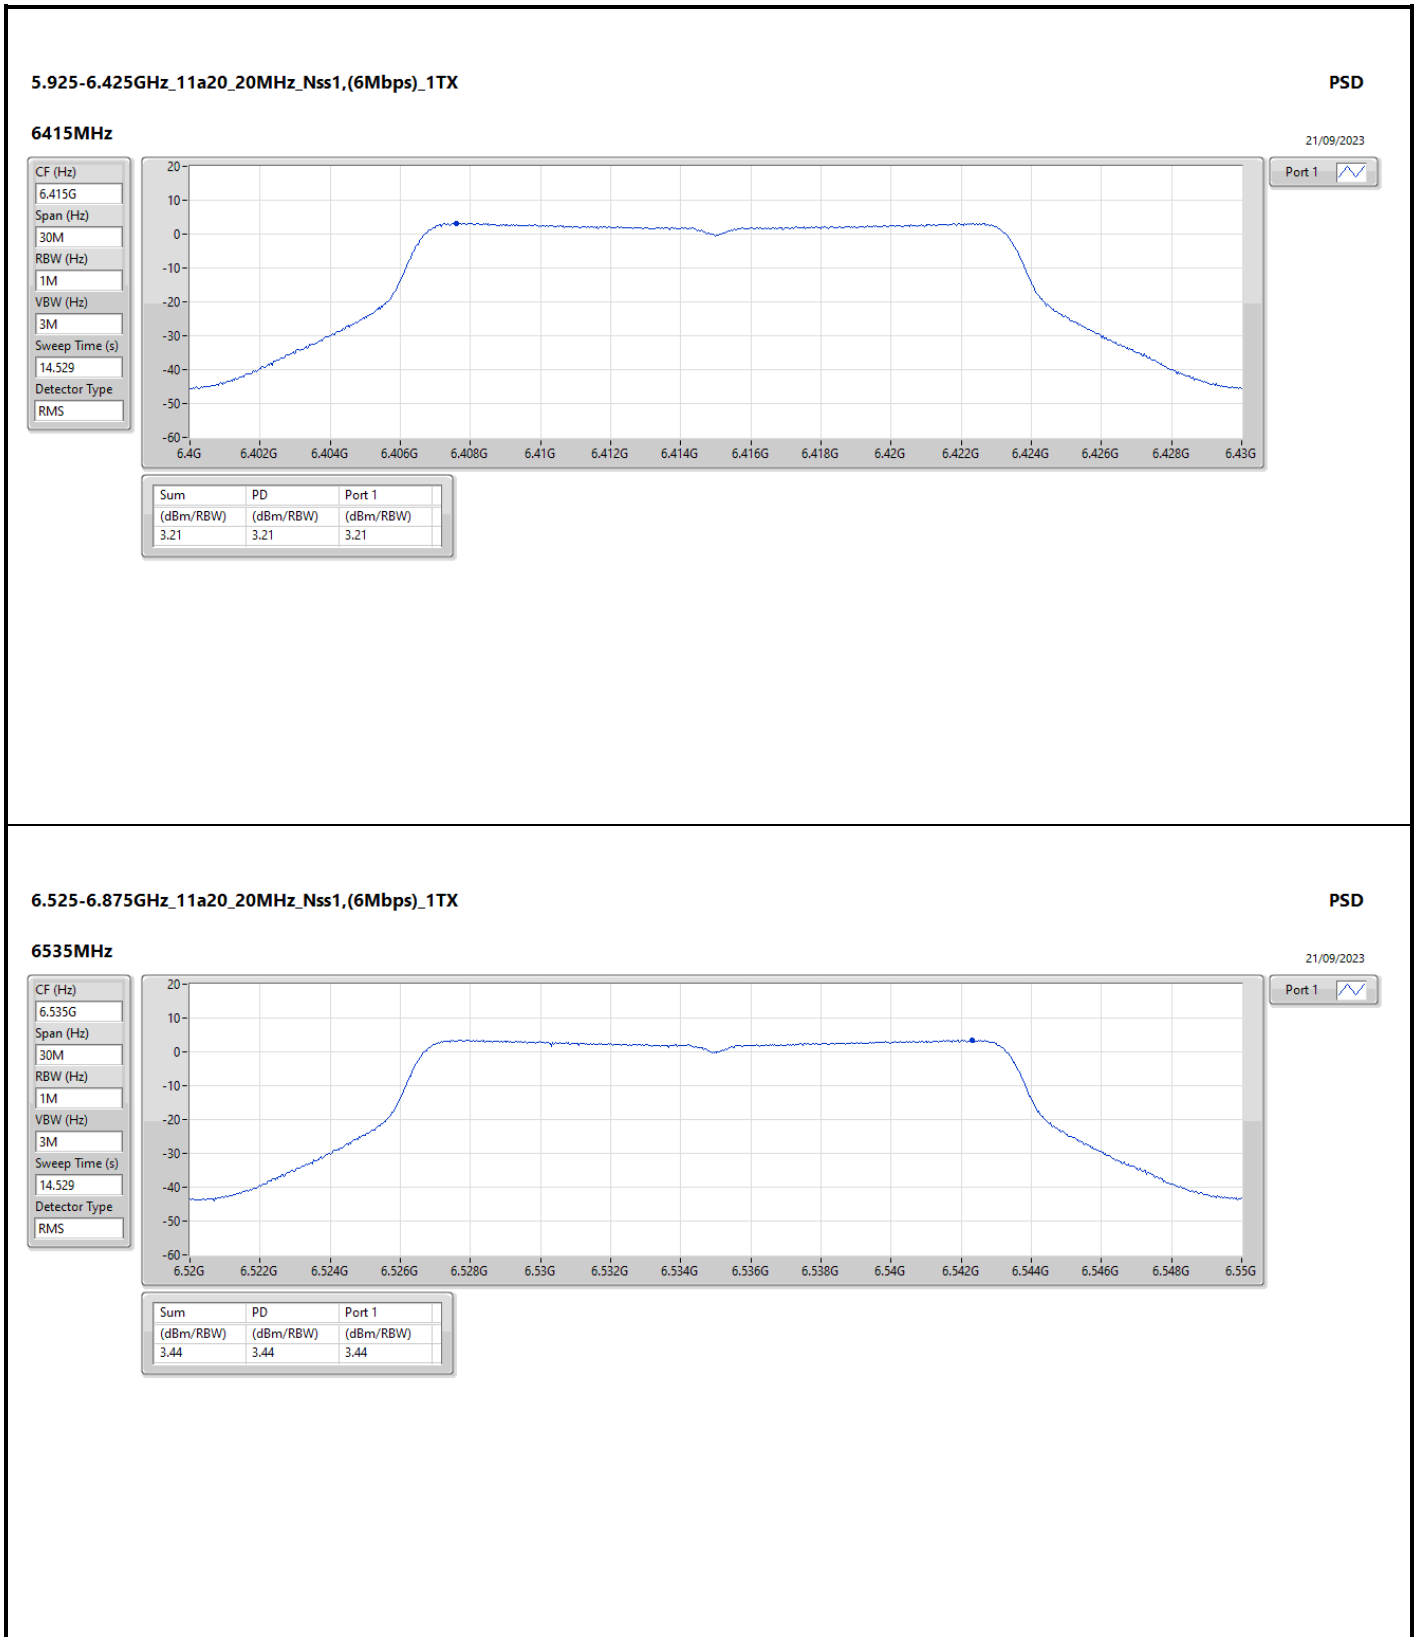

DG = Directional Gain; RBW = 500kHz for 5.725-5.85GHz band / 1MHz for other band;  
 PD = trace bin-by-bin of each transmits port summing can be performed maximum power density; Port X = Port X Power Density;