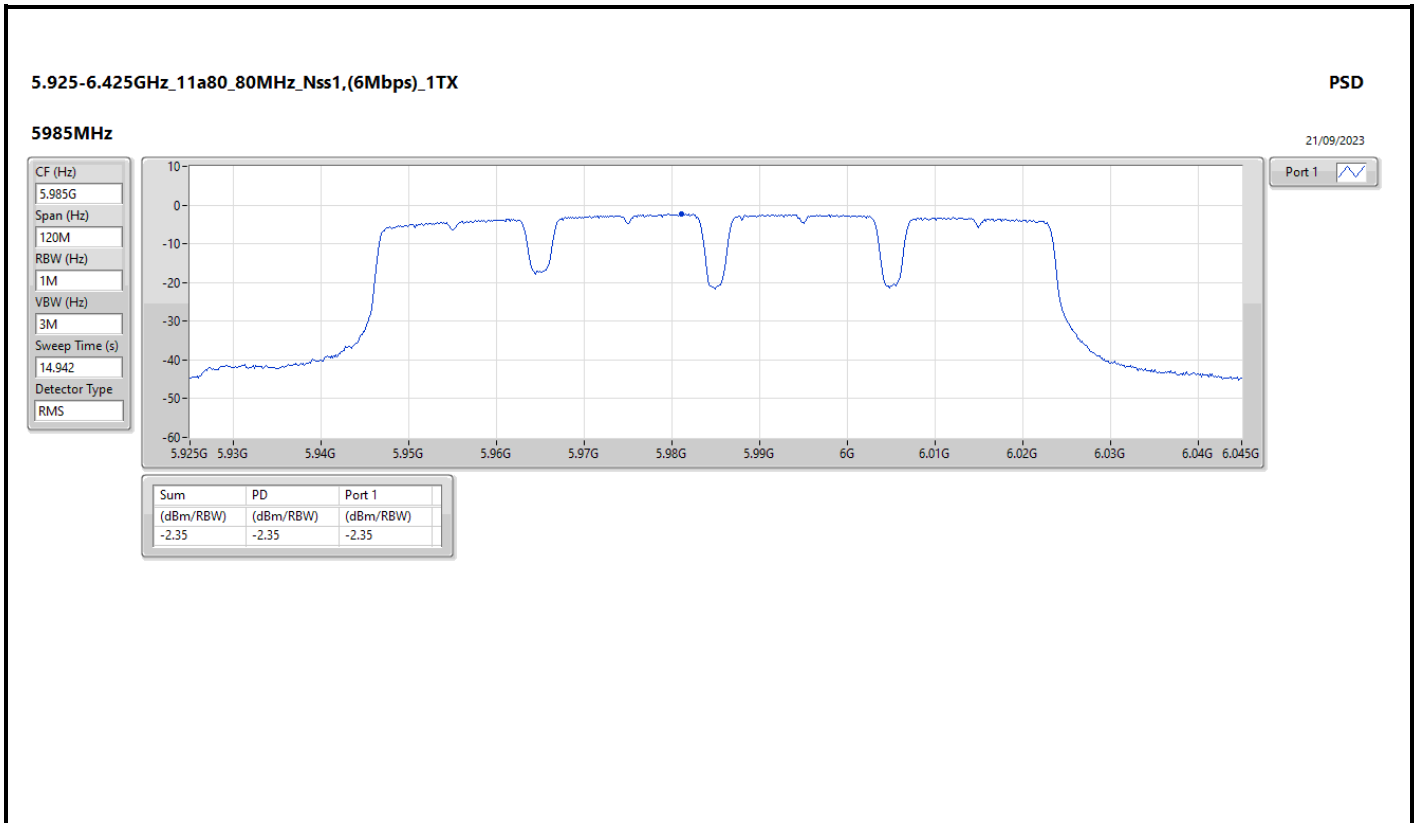

DG = Directional Gain; RBW = 500kHz for 5.725-5.85GHz band / 1MHz for other band;  
 PD = trace bin-by-bin of each transmits port summing can be performed maximum power density; Port X = Port X Power Density;