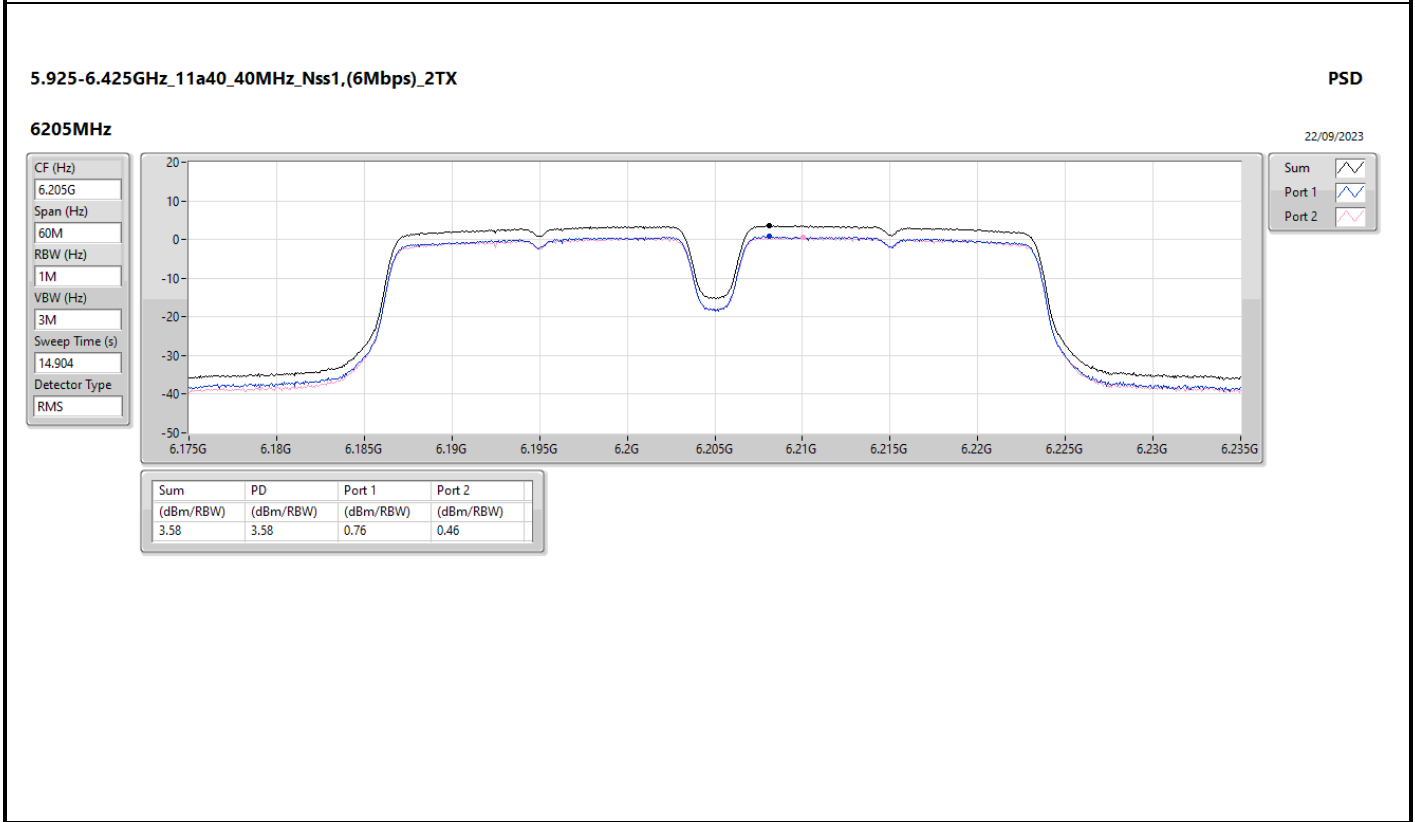

DG = Directional Gain; RBW = 500kHz for 5.725-5.85GHz band / 1MHz for other band;  
 PD = trace bin-by-bin of each transmits port summing can be performed maximum power density; Port X = Port X Power Density;