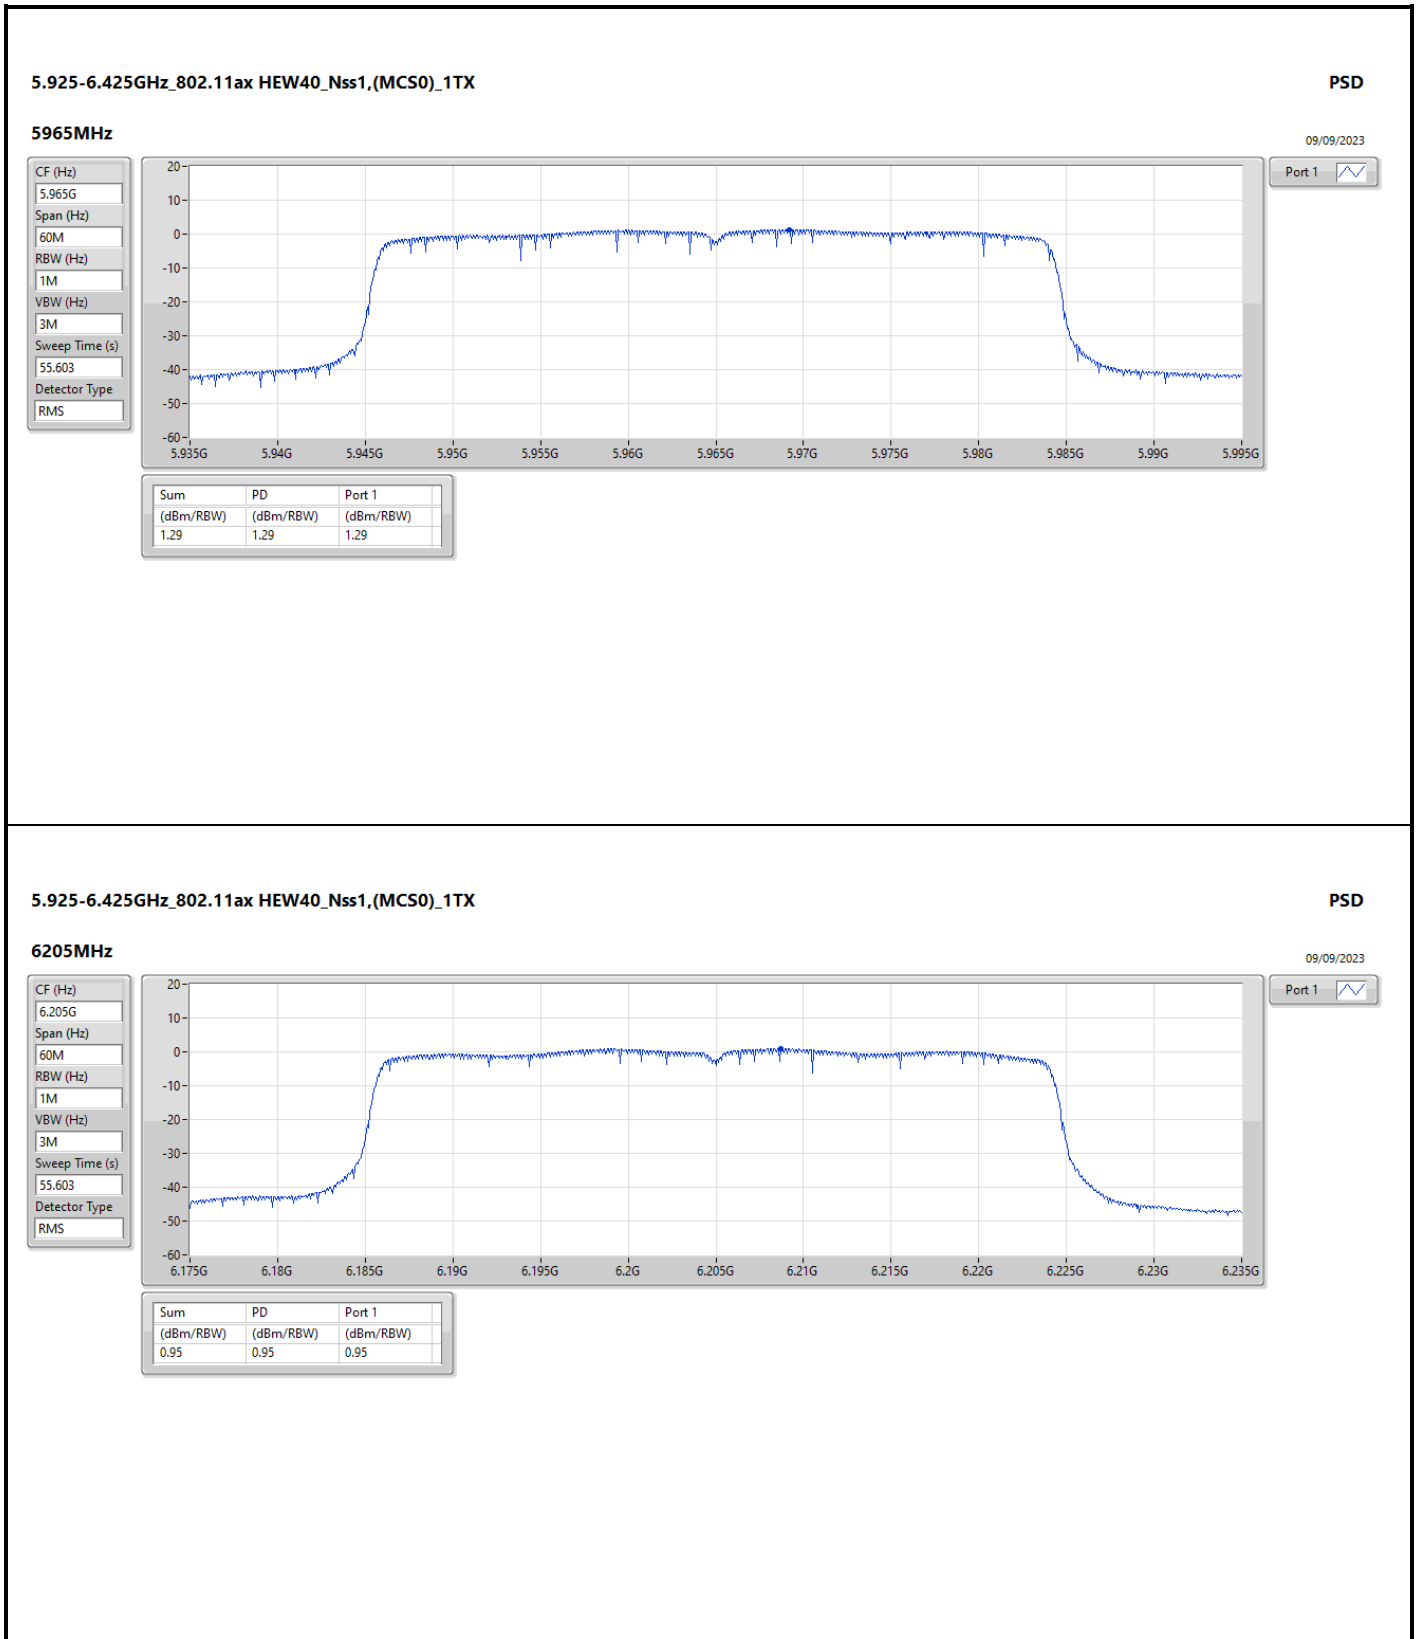

DG = Directional Gain; RBW = 500kHz for 5.725-5.85GHz band / 1MHz for other band;  
 PD = trace bin-by-bin of each transmits port summing can be performed maximum power density; Port X = Port X Power Density;