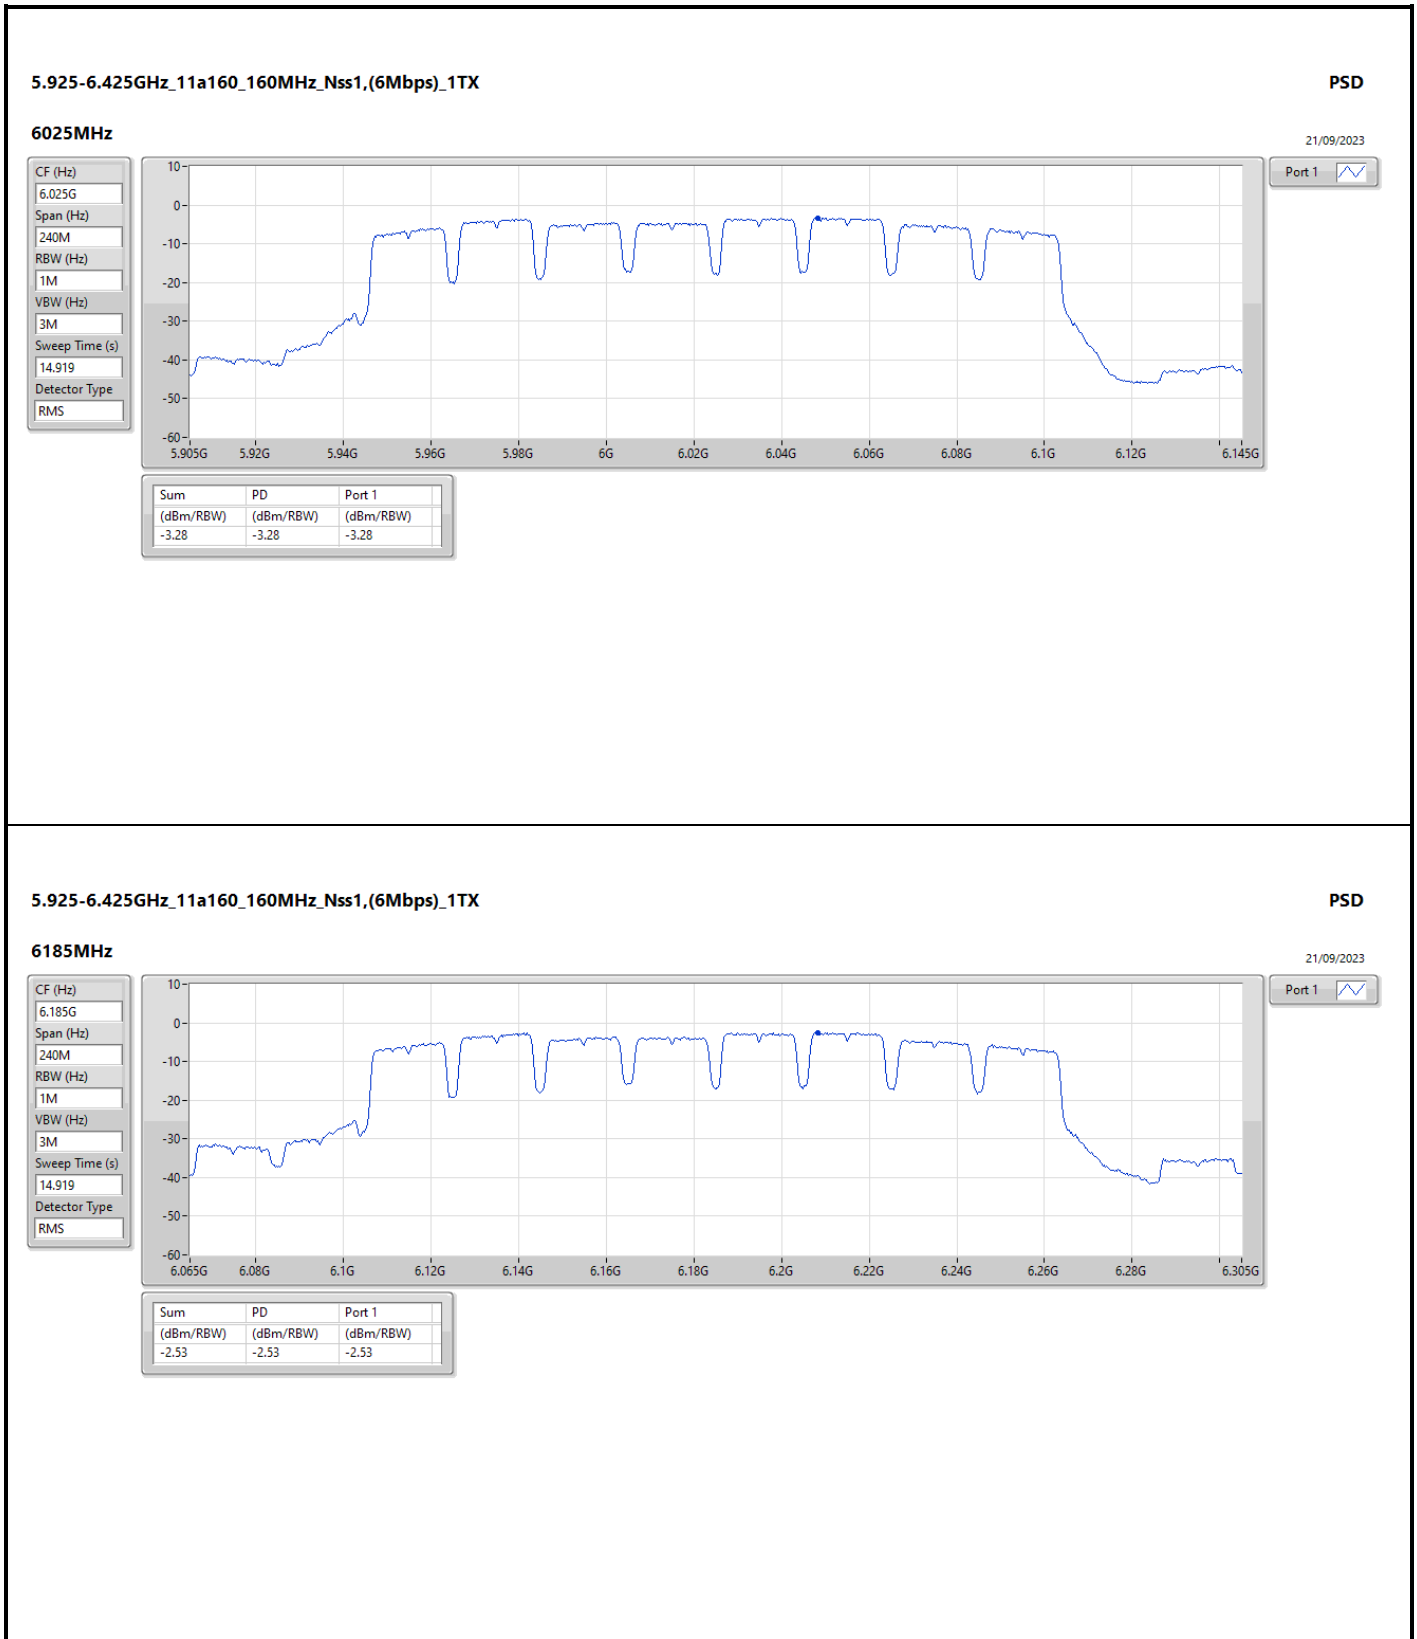

DG = Directional Gain; RBW = 500kHz for 5.725-5.85GHz band / 1MHz for other band;  
 PD = trace bin-by-bin of each transmits port summing can be performed maximum power density; Port X = Port X Power Density;