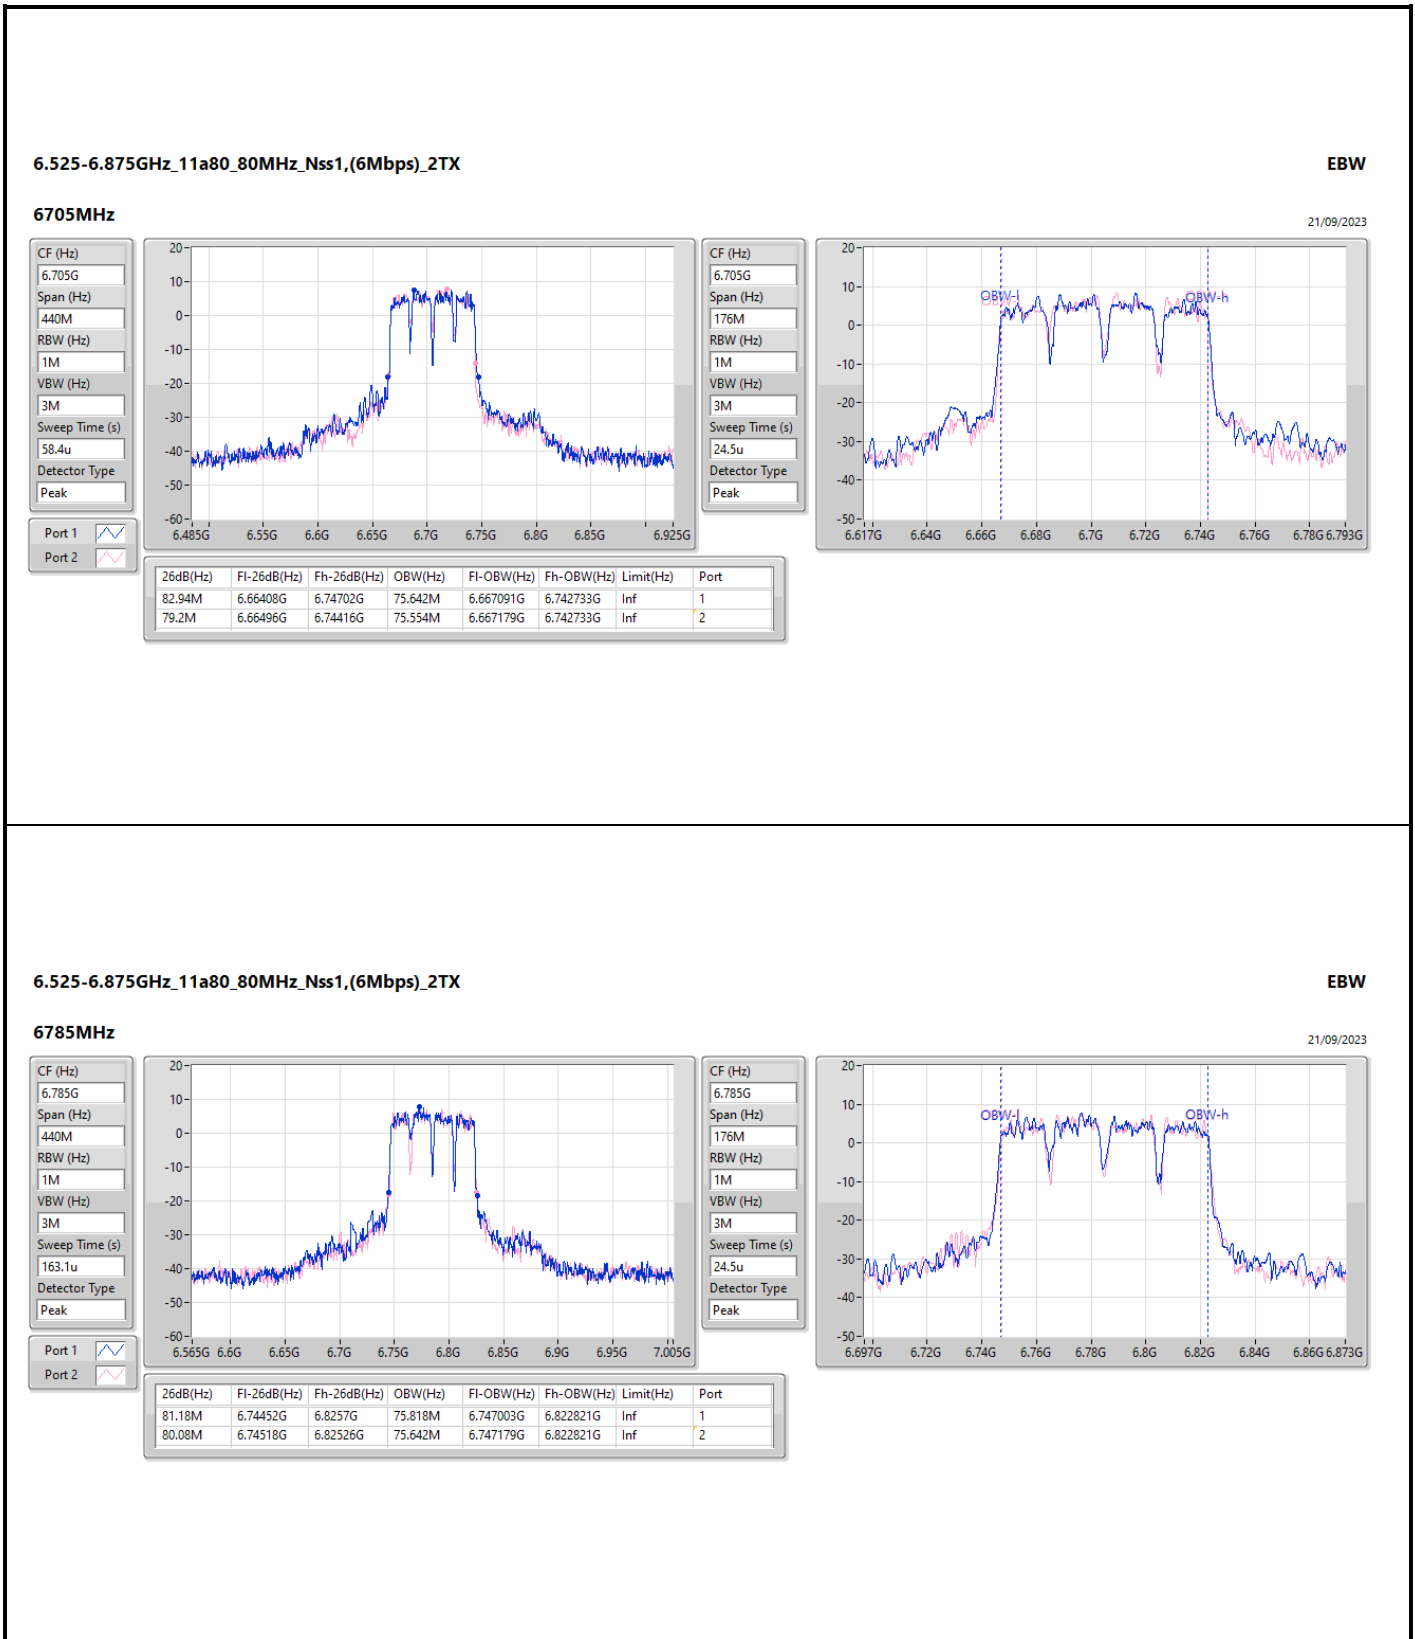

5.925-6.425GHz\_11a80\_80MHz\_Nss1,(6Mbps)\_2TX

EBW

6385MHz

21/09/2023

6.525-6.875GHz\_11a80\_80MHz\_Nss1,(6Mbps)\_2TX

EBW

6625MHz

21/09/2023