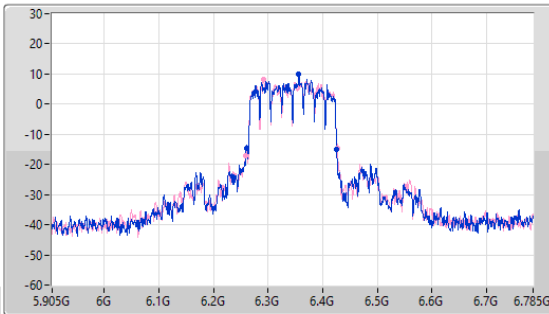

5.925-6.425GHz\_11a160\_160MHz\_Nss1,(6Mbps)\_2TX

EBW

6025MHz

21/09/2023

5.925-6.425GHz\_11a160\_160MHz\_Nss1,(6Mbps)\_2TX

EBW

6185MHz

21/09/2023

5.925-6.425GHz\_11a160\_160MHz\_Nss1,(6Mbps)\_2TX

EBW

6345MHz

21/09/2023

CF (Hz)  
6.345G

Span (Hz)  
880M

RBW (Hz)  
2M

VBW (Hz)  
10M

Sweep Time (s)  
92.1u

Detector Type  
Peak

CF (Hz)  
6.345G

Span (Hz)  
352M

RBW (Hz)  
2M

VBW (Hz)  
10M

Sweep Time (s)  
37.2u

Detector Type  
Peak