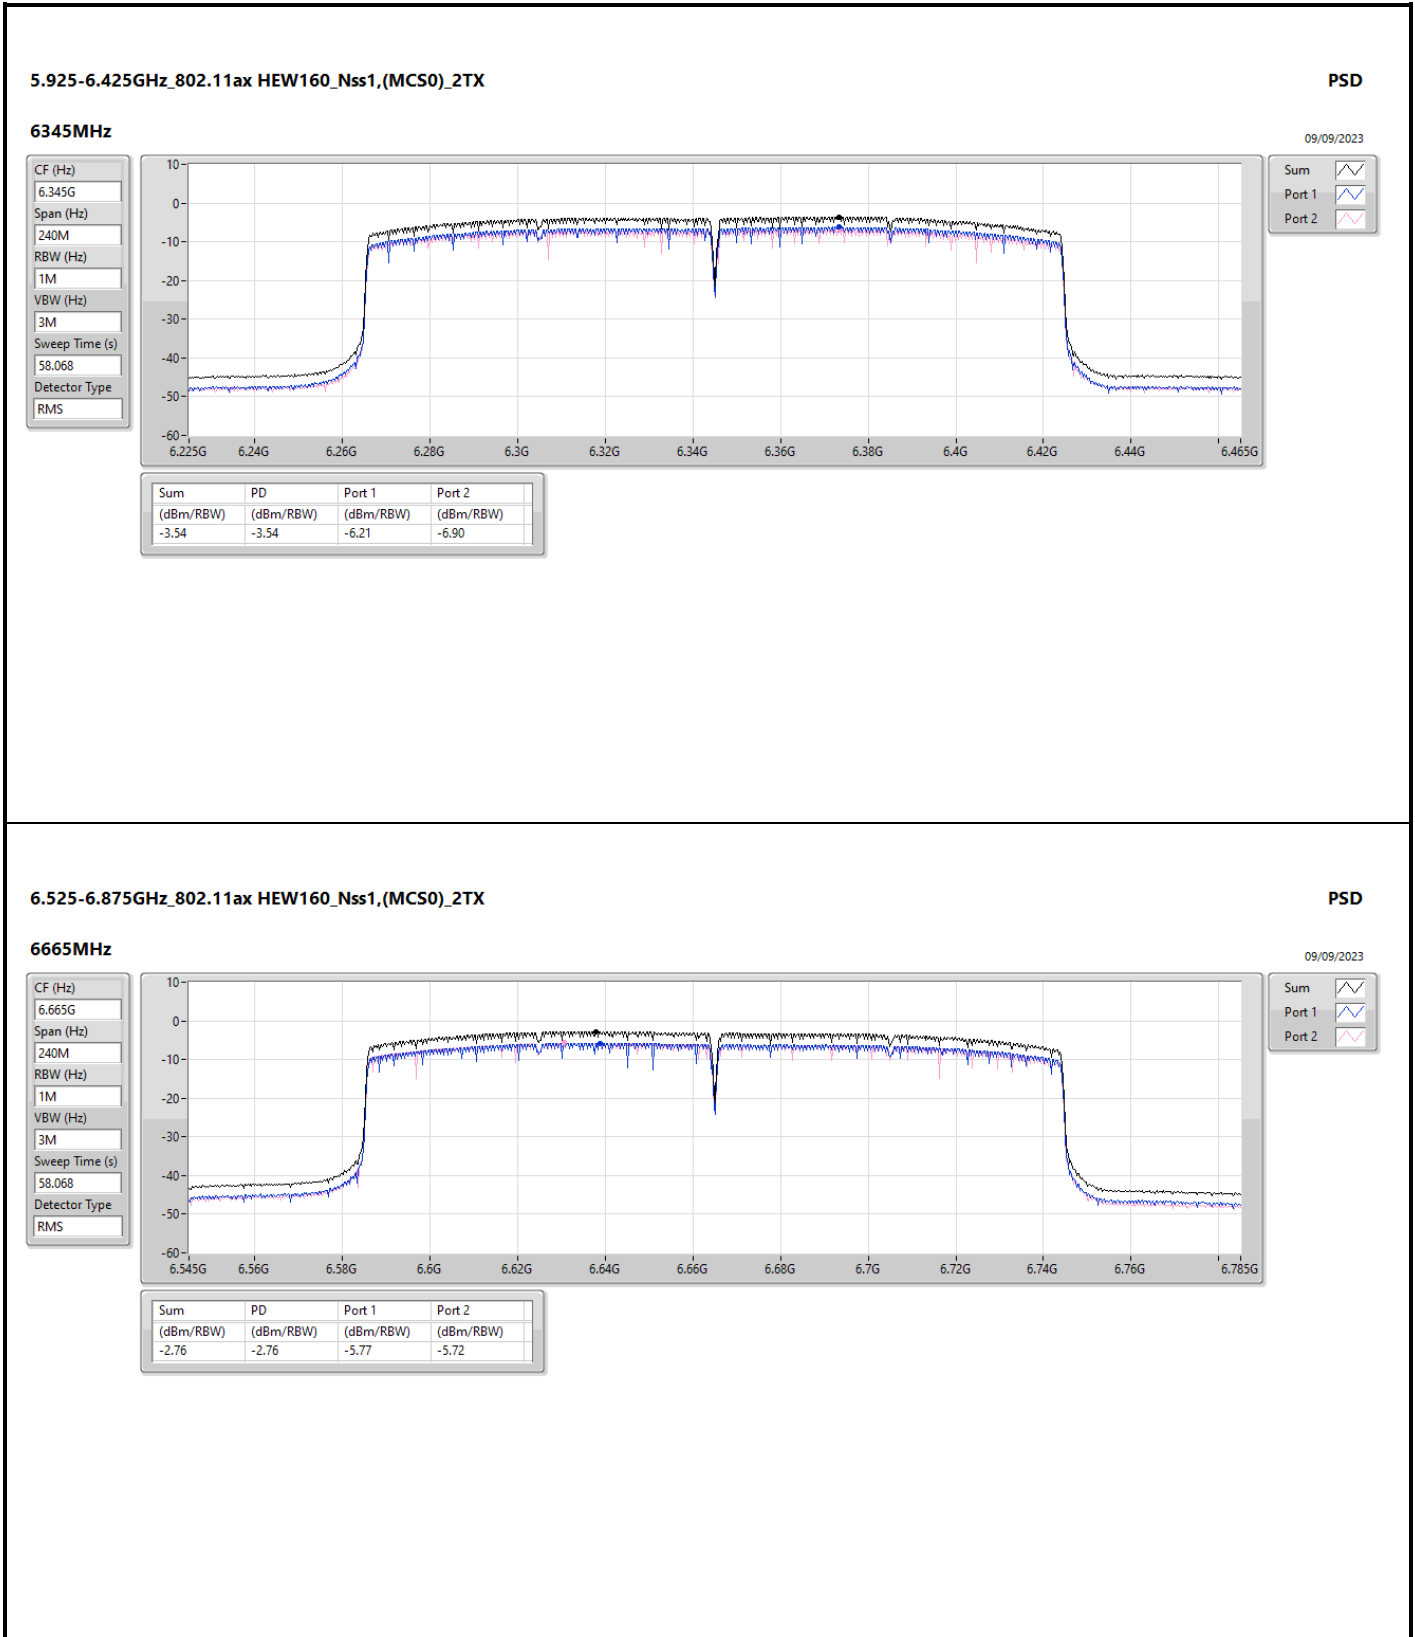

DG = Directional Gain; RBW = 500kHz for 5.725-5.85GHz band / 1MHz for other band;  
 PD = trace bin-by-bin of each transmits port summing can be performed maximum power density; Port X = Port X Power Density;