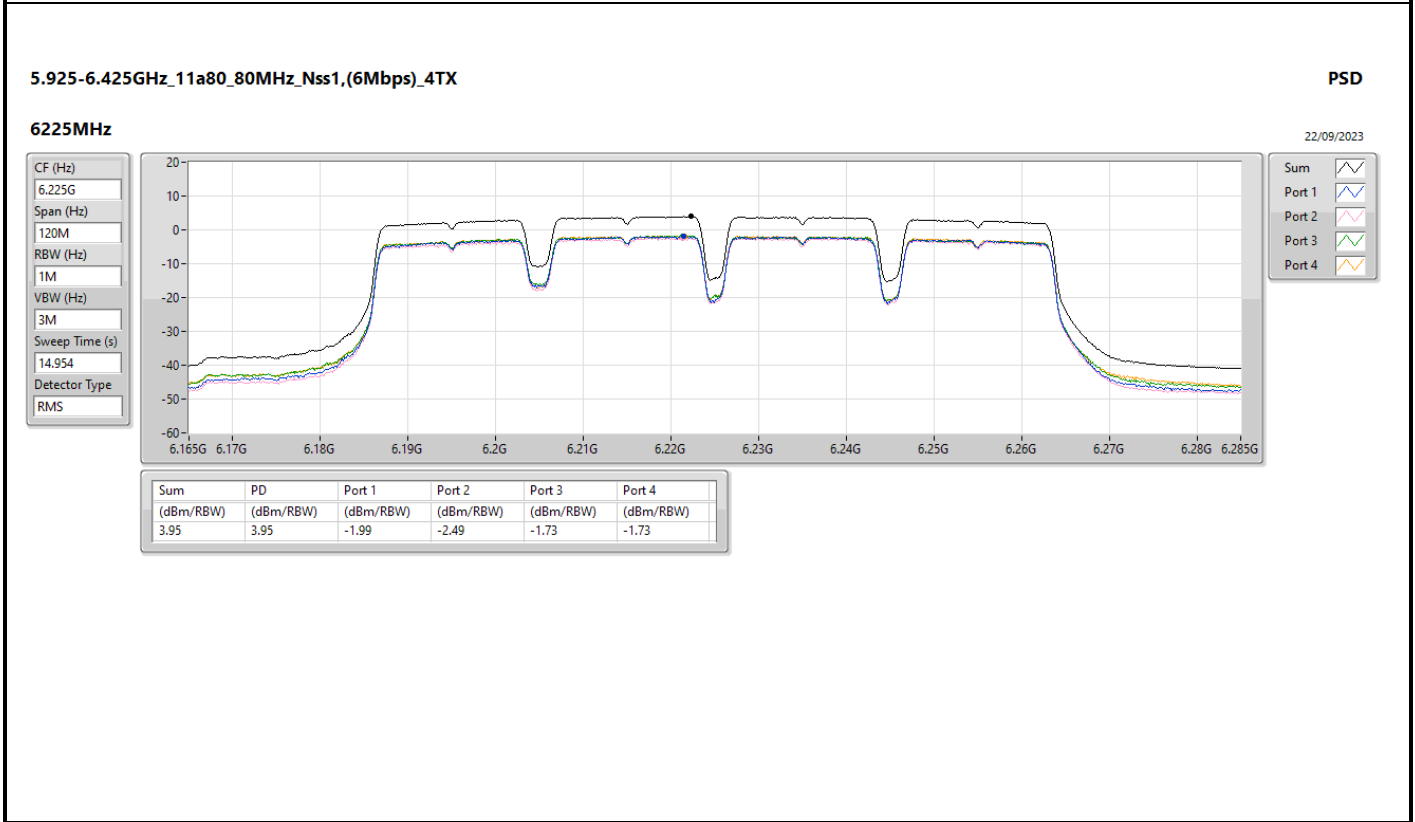

DG = Directional Gain; RBW = 500kHz for 5.725-5.85GHz band / 1MHz for other band;  
 PD = trace bin-by-bin of each transmits port summing can be performed maximum power density; Port X = Port X Power Density;