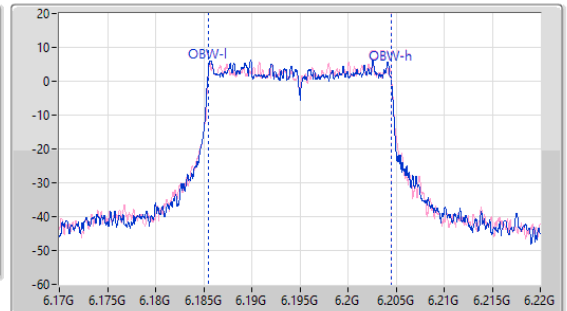

5.925-6.425GHz\_802.11ax HEW20\_Nss1,(MCS0)\_2TX

EBW

6195MHz

08/09/2023

CF (Hz)  
6.195G

Span (Hz)  
110M

RBW (Hz)  
200k

VBW (Hz)  
1M

Sweep Time (s)  
66.4u

Detector Type  
Peak

CF (Hz)  
6.195G

Span (Hz)  
50M

RBW (Hz)  
200k

VBW (Hz)  
1M

Sweep Time (s)  
28.5u

Detector Type  
Peak