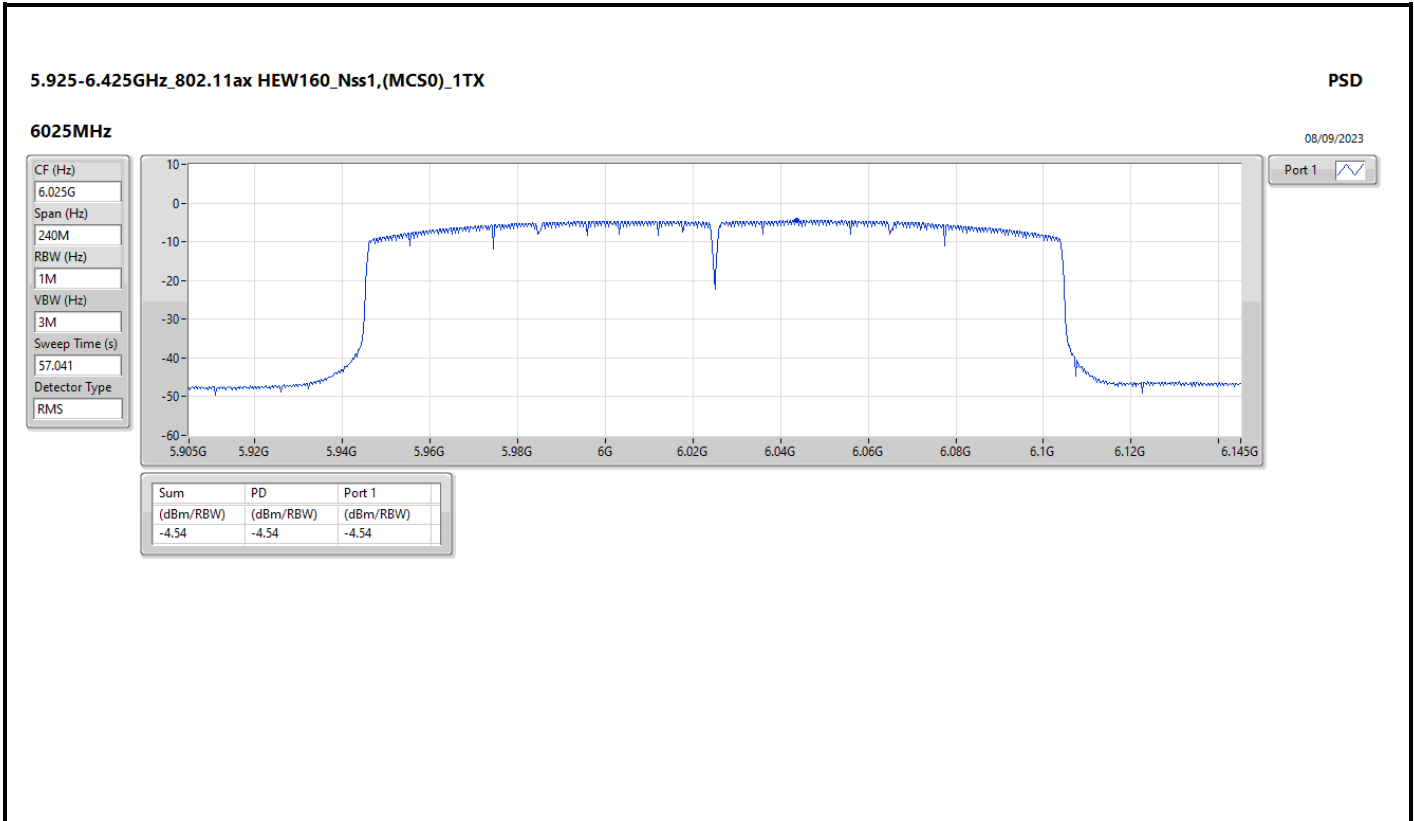

DG = Directional Gain; RBW = 500kHz for 5.725-5.85GHz band / 1MHz for other band;  
 PD = trace bin-by-bin of each transmits port summing can be performed maximum power density; Port X = Port X Power Density;