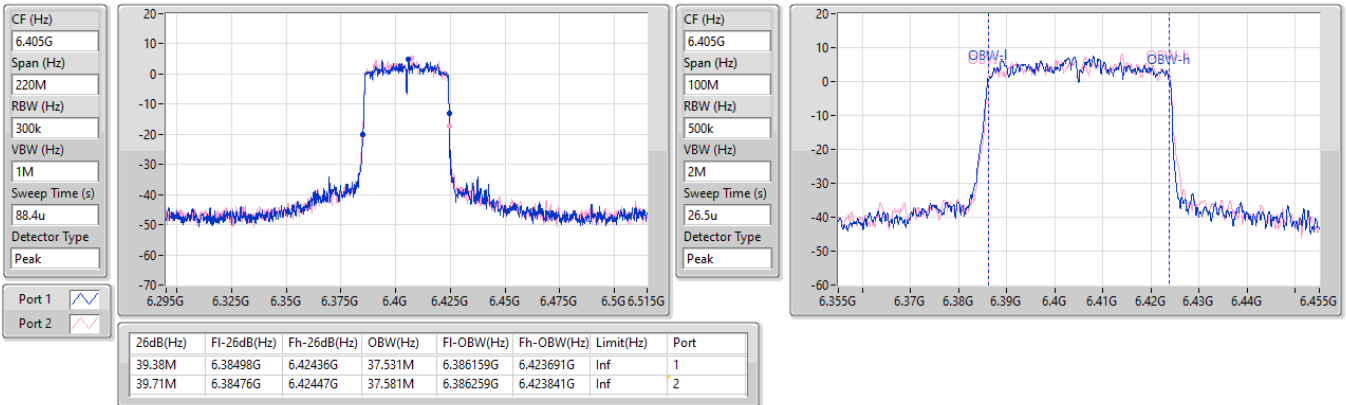

5.925-6.425GHz_802.11ax HEW40_Nss1,(MCS0)_2TX

EBW

6405MHz

08/09/2023